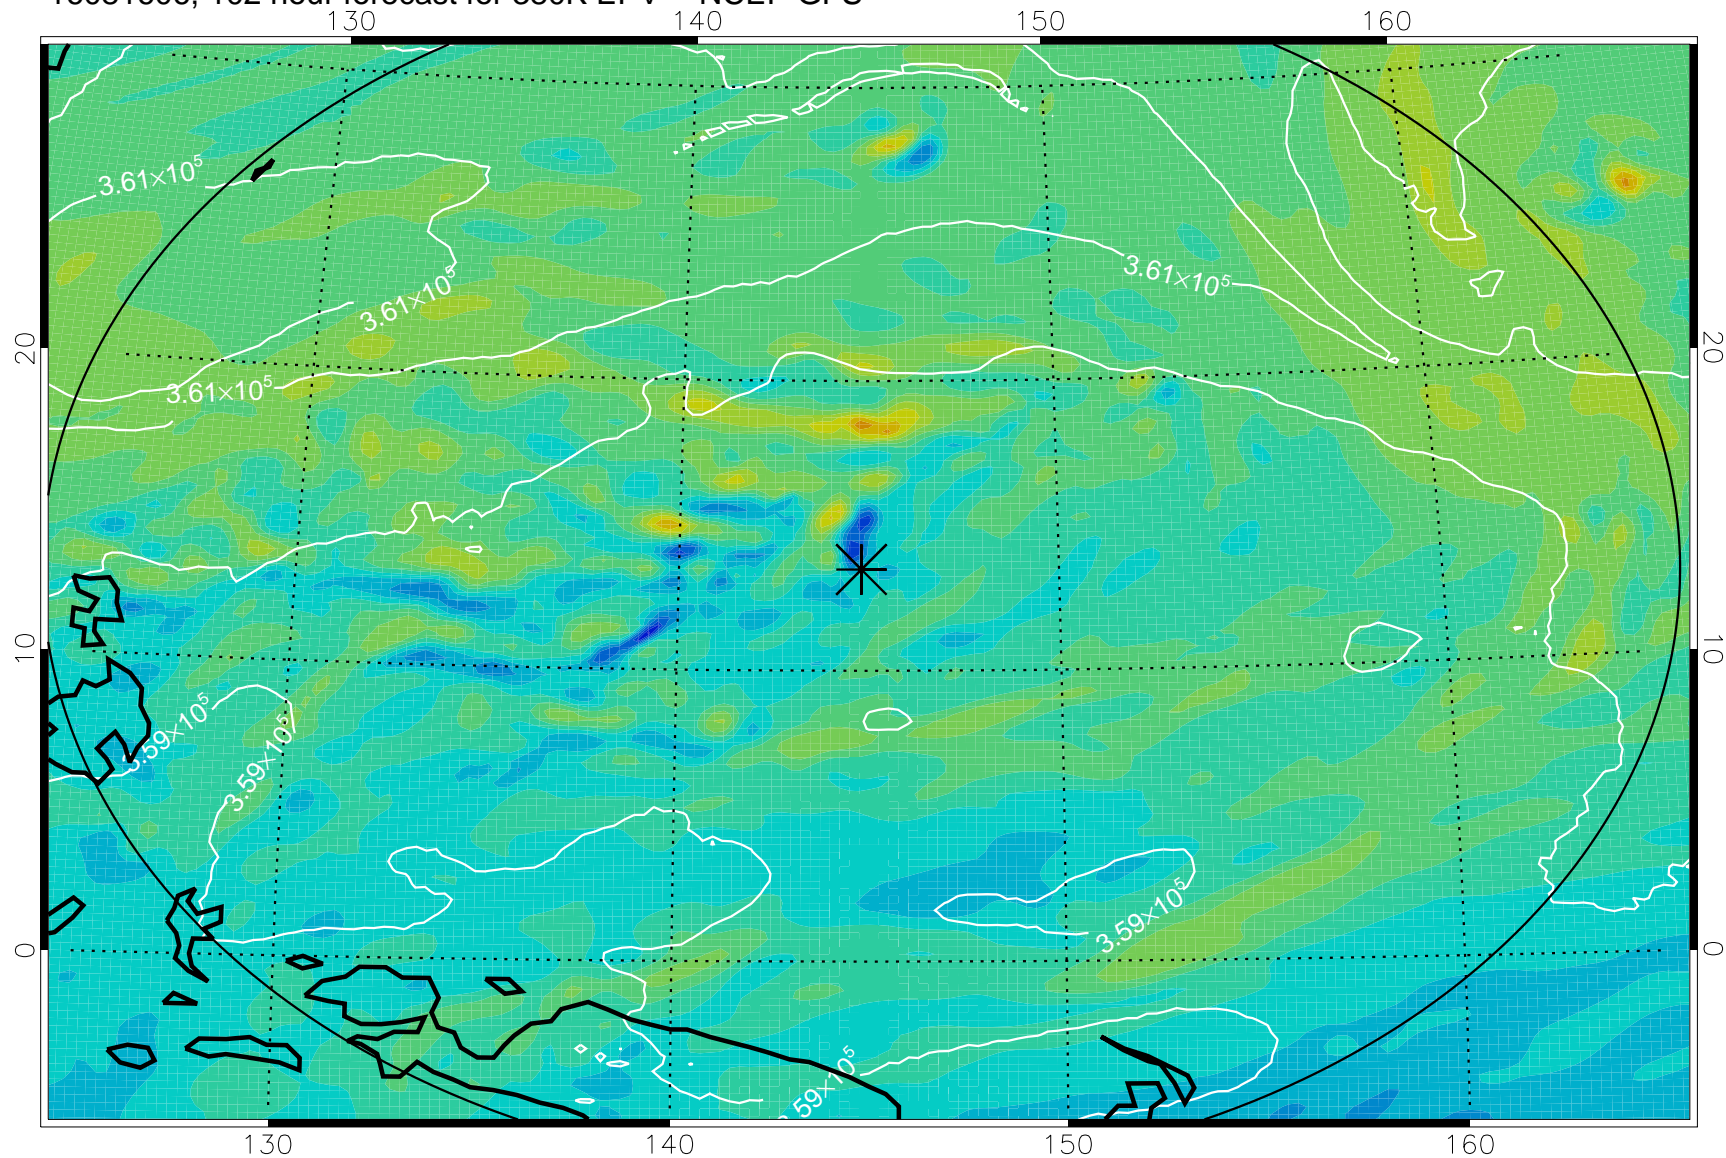

16081506, 78 hour forecast for 380K EPV -- NCEP GFS

380K Montgomery Streamfunction, white

Range ring of 2304 km

16081512, 84 hour forecast for 380K EPV -- NCEP GFS

380K Montgomery Streamfunction, white

Range ring of 2304 km

16081518, 90 hour forecast for 380K EPV -- NCEP GFS

380K Montgomery Streamfunction, white

Range ring of 2304 km

16081600, 96 hour forecast for 380K EPV -- NCEP GFS

380K Montgomery Streamfunction, white

Range ring of 2304 km

16081606, 102 hour forecast for 380K EPV -- NCEP GFS

380K Montgomery Streamfunction, white

Range ring of 2304 km

16081612, 108 hour forecast for 380K EPV -- NCEP GFS

380K Montgomery Streamfunction, white

Range ring of 2304 km

16081618, 114 hour forecast for 380K EPV -- NCEP GFS

380K Montgomery Streamfunction, white

Range ring of 2304 km

16081700, 120 hour forecast for 380K EPV -- NCEP GFS

380K Montgomery Streamfunction, white

Range ring of 2304 km