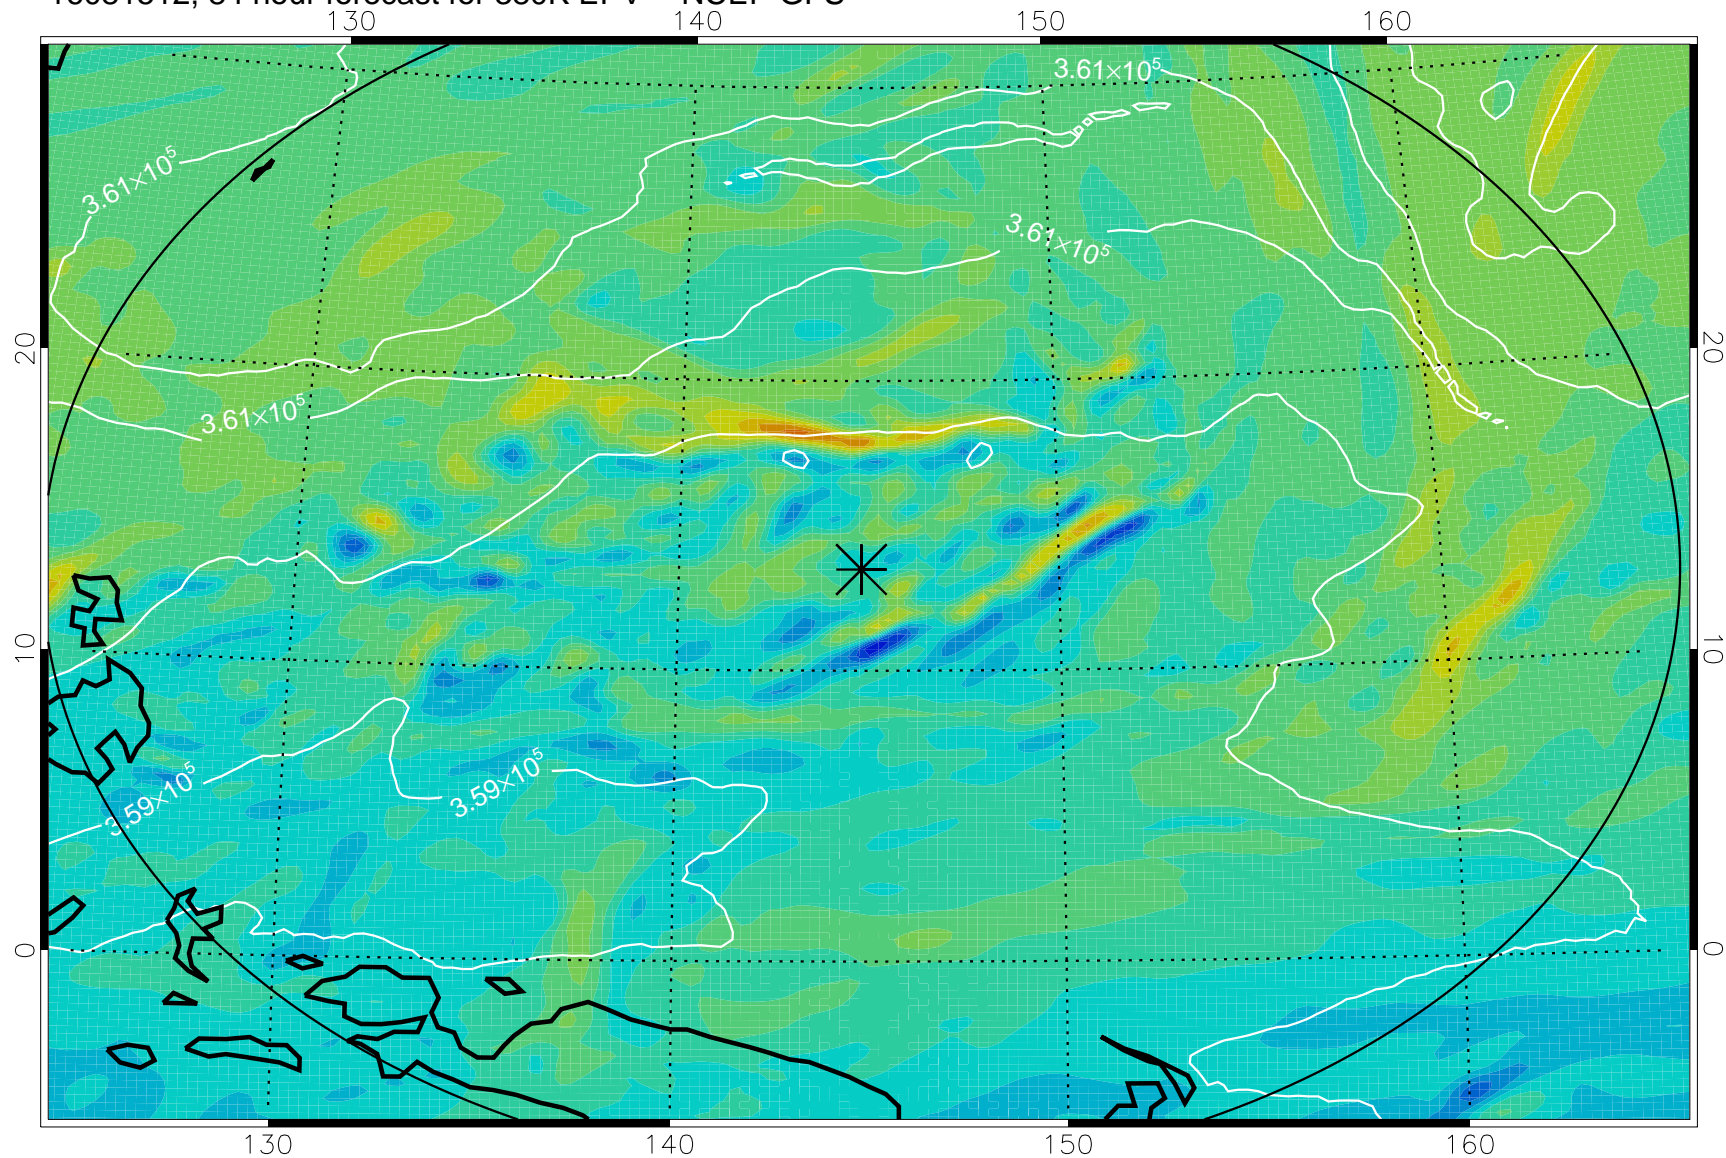

16081406, 54 hour forecast for 380K EPV -- NCEP GFS

380K Montgomery Streamfunction, white

Range ring of 2304 km

16081412, 60 hour forecast for 380K EPV -- NCEP GFS

380K Montgomery Streamfunction, white

Range ring of 2304 km

16081418, 66 hour forecast for 380K EPV -- NCEP GFS

380K Montgomery Streamfunction, white

Range ring of 2304 km

16081500, 72 hour forecast for 380K EPV -- NCEP GFS

380K Montgomery Streamfunction, white

Range ring of 2304 km

16081506, 78 hour forecast for 380K EPV -- NCEP GFS

380K Montgomery Streamfunction, white

Range ring of 2304 km

16081512, 84 hour forecast for 380K EPV -- NCEP GFS

380K Montgomery Streamfunction, white

Range ring of 2304 km

16081518, 90 hour forecast for 380K EPV -- NCEP GFS

380K Montgomery Streamfunction, white

Range ring of 2304 km

16081600, 96 hour forecast for 380K EPV -- NCEP GFS

380K Montgomery Streamfunction, white

Range ring of 2304 km