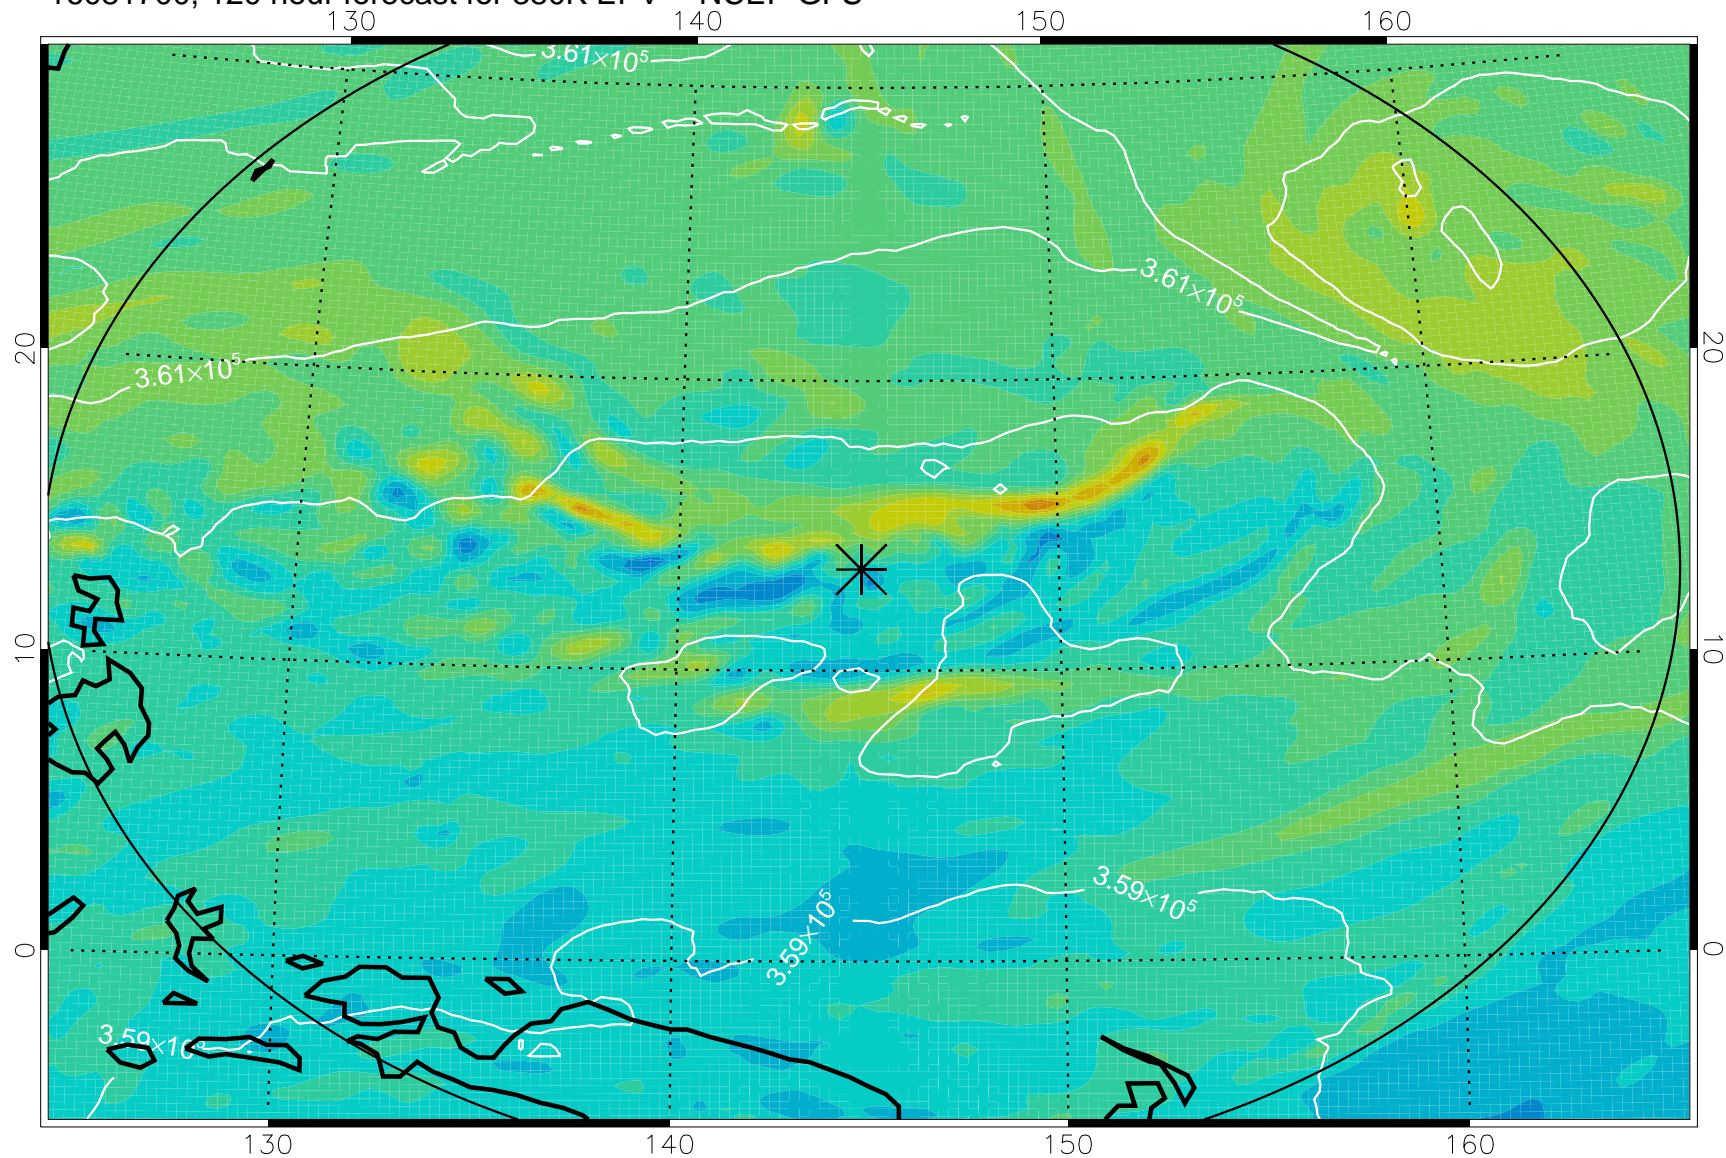

16081506, 78 hour forecast for 380K EPV -- NCEP GFS

380K Montgomery Streamfunction, white

Range ring of 2304 km

16081512, 84 hour forecast for 380K EPV -- NCEP GFS

380K Montgomery Streamfunction, white

Range ring of 2304 km

16081518, 90 hour forecast for 380K EPV -- NCEP GFS

380K Montgomery Streamfunction, white

Range ring of 2304 km

16081600, 96 hour forecast for 380K EPV -- NCEP GFS

380K Montgomery Streamfunction, white

Range ring of 2304 km

16081606, 102 hour forecast for 380K EPV -- NCEP GFS

380K Montgomery Streamfunction, white

Range ring of 2304 km

16081612, 108 hour forecast for 380K EPV -- NCEP GFS

380K Montgomery Streamfunction, white

Range ring of 2304 km

16081618, 114 hour forecast for 380K EPV -- NCEP GFS

380K Montgomery Streamfunction, white

Range ring of 2304 km

16081700, 120 hour forecast for 380K EPV -- NCEP GFS

380K Montgomery Streamfunction, white

Range ring of 2304 km