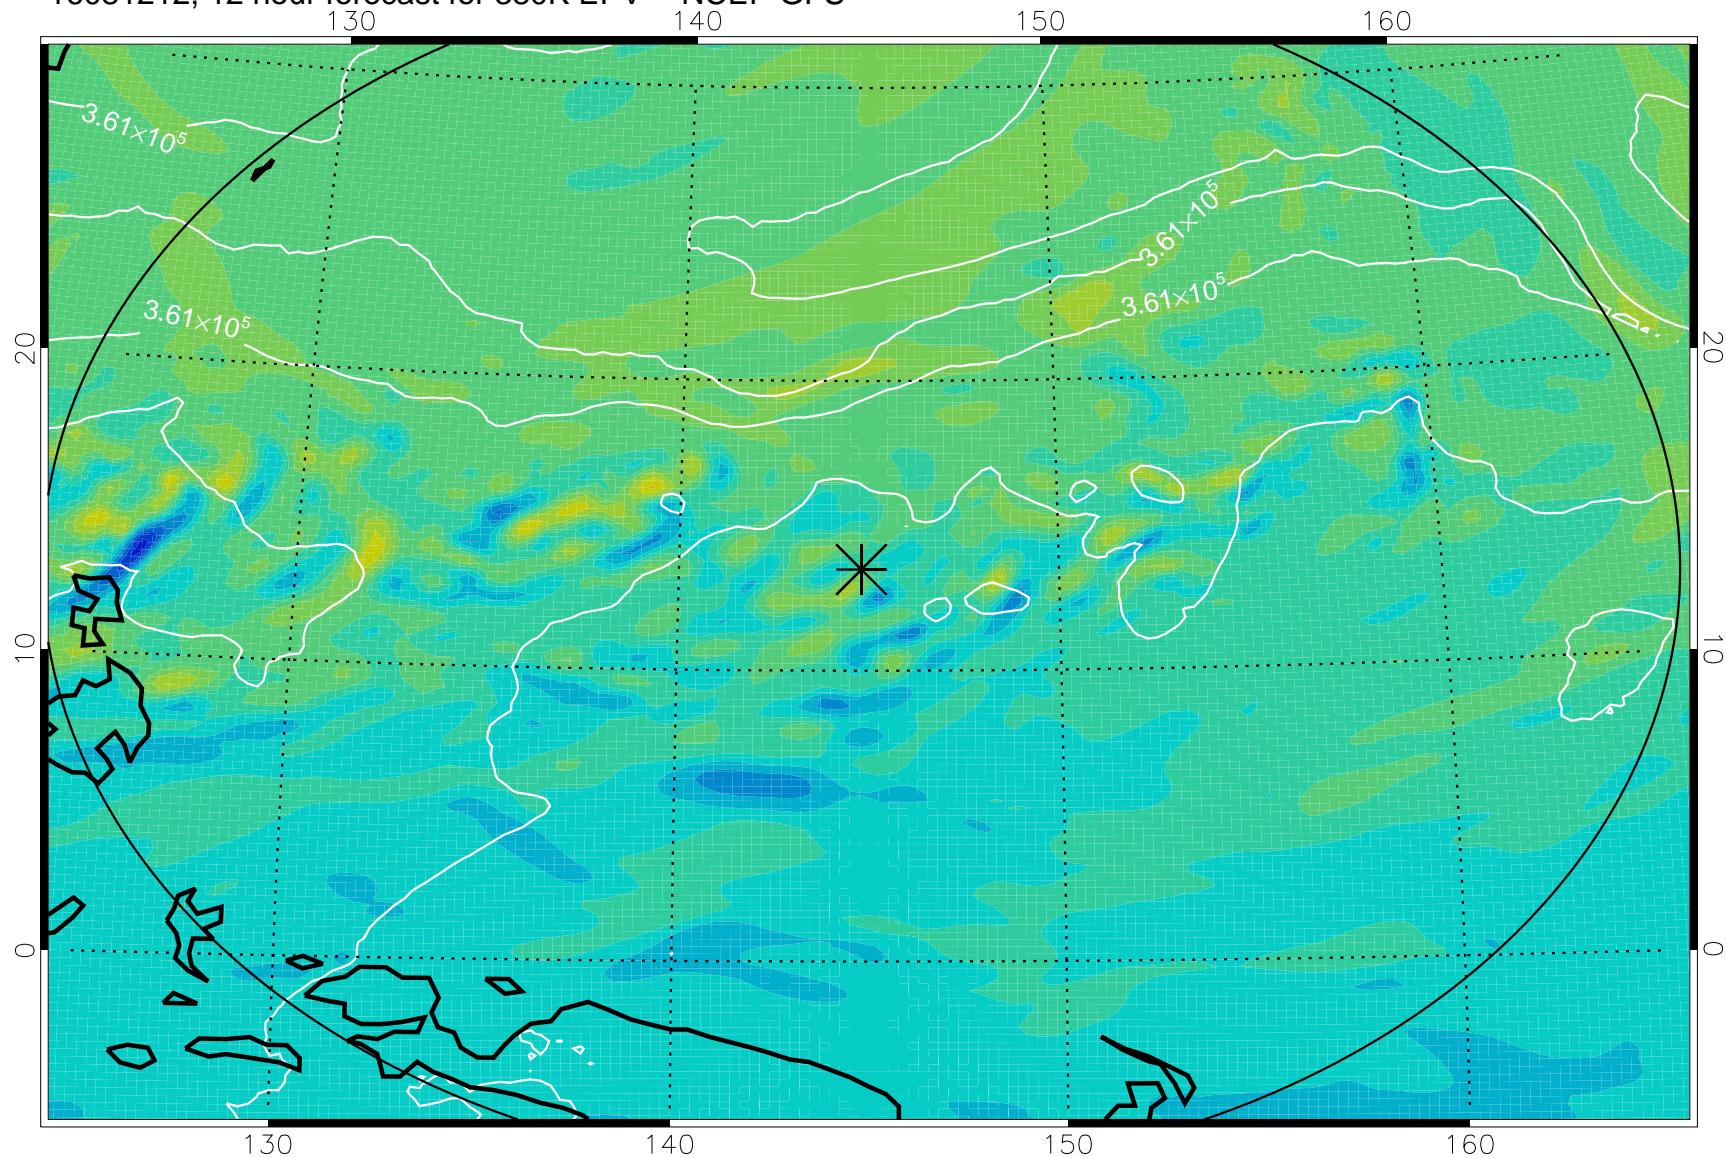

16081206, 6 hour forecast for 380K EPV -- NCEP GFS

380K Montgomery Streamfunction, white

Range ring of 2304 km

16081212, 12 hour forecast for 380K EPV -- NCEP GFS

380K Montgomery Streamfunction, white

Range ring of 2304 km

16081218, 18 hour forecast for 380K EPV -- NCEP GFS

380K Montgomery Streamfunction, white

Range ring of 2304 km

16081300, 24 hour forecast for 380K EPV -- NCEP GFS

380K Montgomery Streamfunction, white

Range ring of 2304 km

16081306, 30 hour forecast for 380K EPV -- NCEP GFS

380K Montgomery Streamfunction, white

Range ring of 2304 km

16081312, 36 hour forecast for 380K EPV -- NCEP GFS

380K Montgomery Streamfunction, white

Range ring of 2304 km

16081318, 42 hour forecast for 380K EPV -- NCEP GFS

380K Montgomery Streamfunction, white

Range ring of 2304 km

16081400, 48 hour forecast for 380K EPV -- NCEP GFS

380K Montgomery Streamfunction, white

Range ring of 2304 km