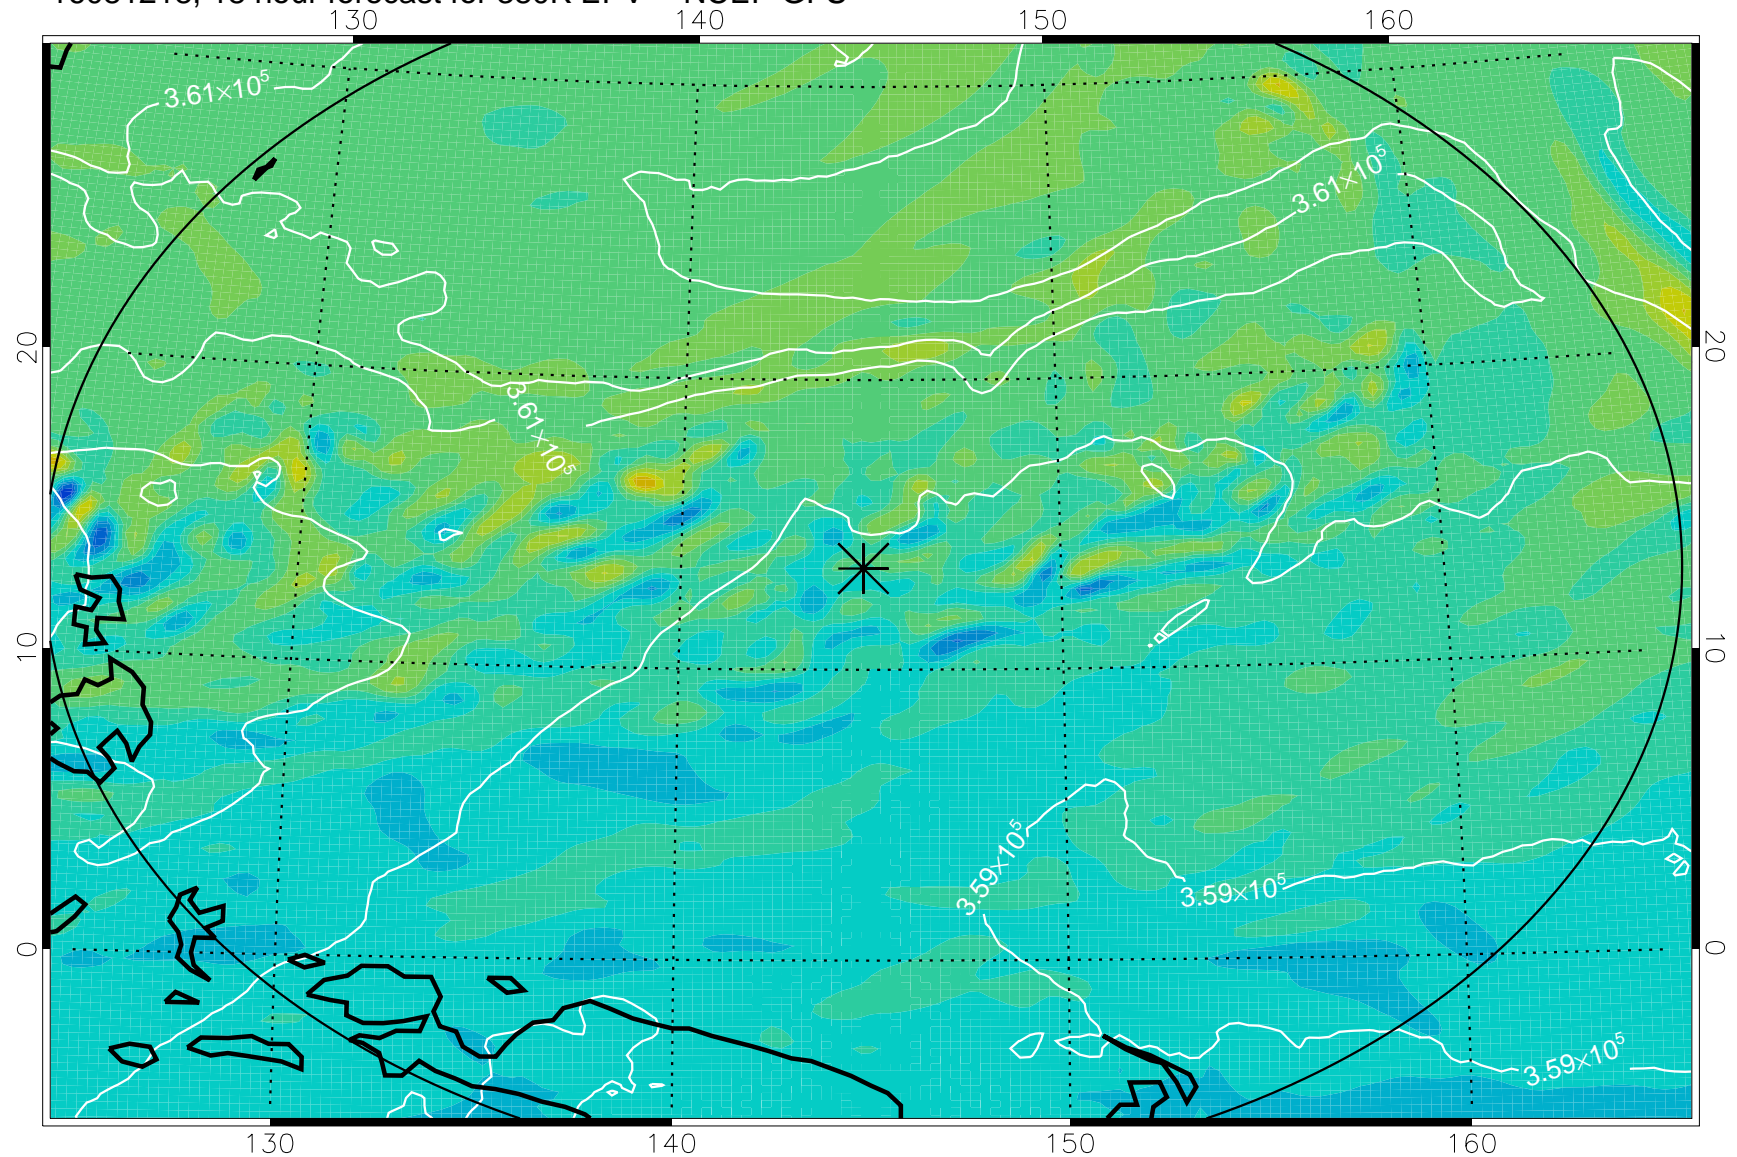

16081206, 6 hour forecast for 380K EPV -- NCEP GFS

380K Montgomery Streamfunction, white

Range ring of 2304 km

16081212, 12 hour forecast for 380K EPV -- NCEP GFS

380K Montgomery Streamfunction, white

Range ring of 2304 km

16081218, 18 hour forecast for 380K EPV -- NCEP GFS

380K Montgomery Streamfunction, white

Range ring of 2304 km

16081300, 24 hour forecast for 380K EPV -- NCEP GFS

380K Montgomery Streamfunction, white

Range ring of 2304 km

16081306, 30 hour forecast for 380K EPV -- NCEP GFS

380K Montgomery Streamfunction, white

Range ring of 2304 km

16081312, 36 hour forecast for 380K EPV -- NCEP GFS

380K Montgomery Streamfunction, white

Range ring of 2304 km

16081318, 42 hour forecast for 380K EPV -- NCEP GFS

380K Montgomery Streamfunction, white

Range ring of 2304 km

16081400, 48 hour forecast for 380K EPV -- NCEP GFS

380K Montgomery Streamfunction, white

Range ring of 2304 km