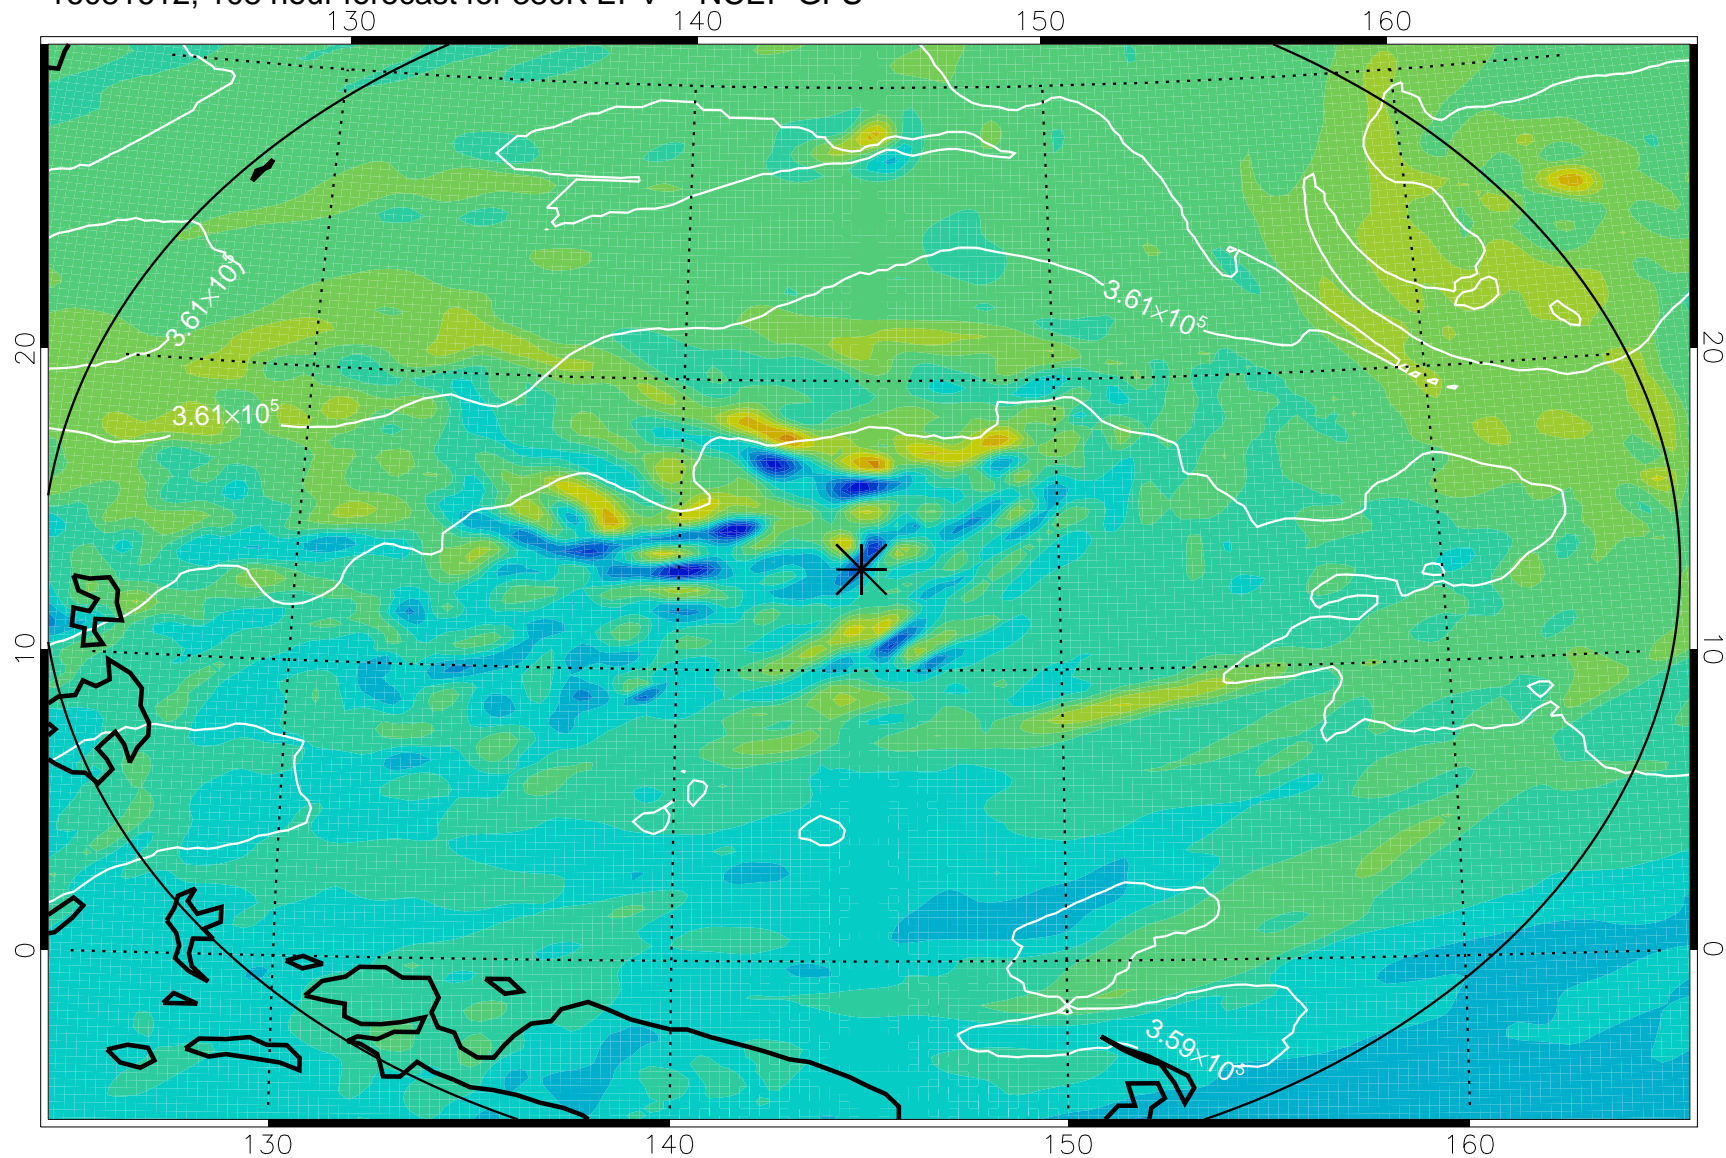

16081506, 78 hour forecast for 380K EPV -- NCEP GFS

380K Montgomery Streamfunction, white

Range ring of 2304 km

16081512, 84 hour forecast for 380K EPV -- NCEP GFS

380K Montgomery Streamfunction, white

Range ring of 2304 km

16081518, 90 hour forecast for 380K EPV -- NCEP GFS

380K Montgomery Streamfunction, white

Range ring of 2304 km

16081600, 96 hour forecast for 380K EPV -- NCEP GFS

380K Montgomery Streamfunction, white

Range ring of 2304 km

16081606, 102 hour forecast for 380K EPV -- NCEP GFS

380K Montgomery Streamfunction, white

Range ring of 2304 km

16081612, 108 hour forecast for 380K EPV -- NCEP GFS

380K Montgomery Streamfunction, white

Range ring of 2304 km

16081618, 114 hour forecast for 380K EPV -- NCEP GFS

380K Montgomery Streamfunction, white

Range ring of 2304 km

16081700, 120 hour forecast for 380K EPV -- NCEP GFS

380K Montgomery Streamfunction, white

Range ring of 2304 km