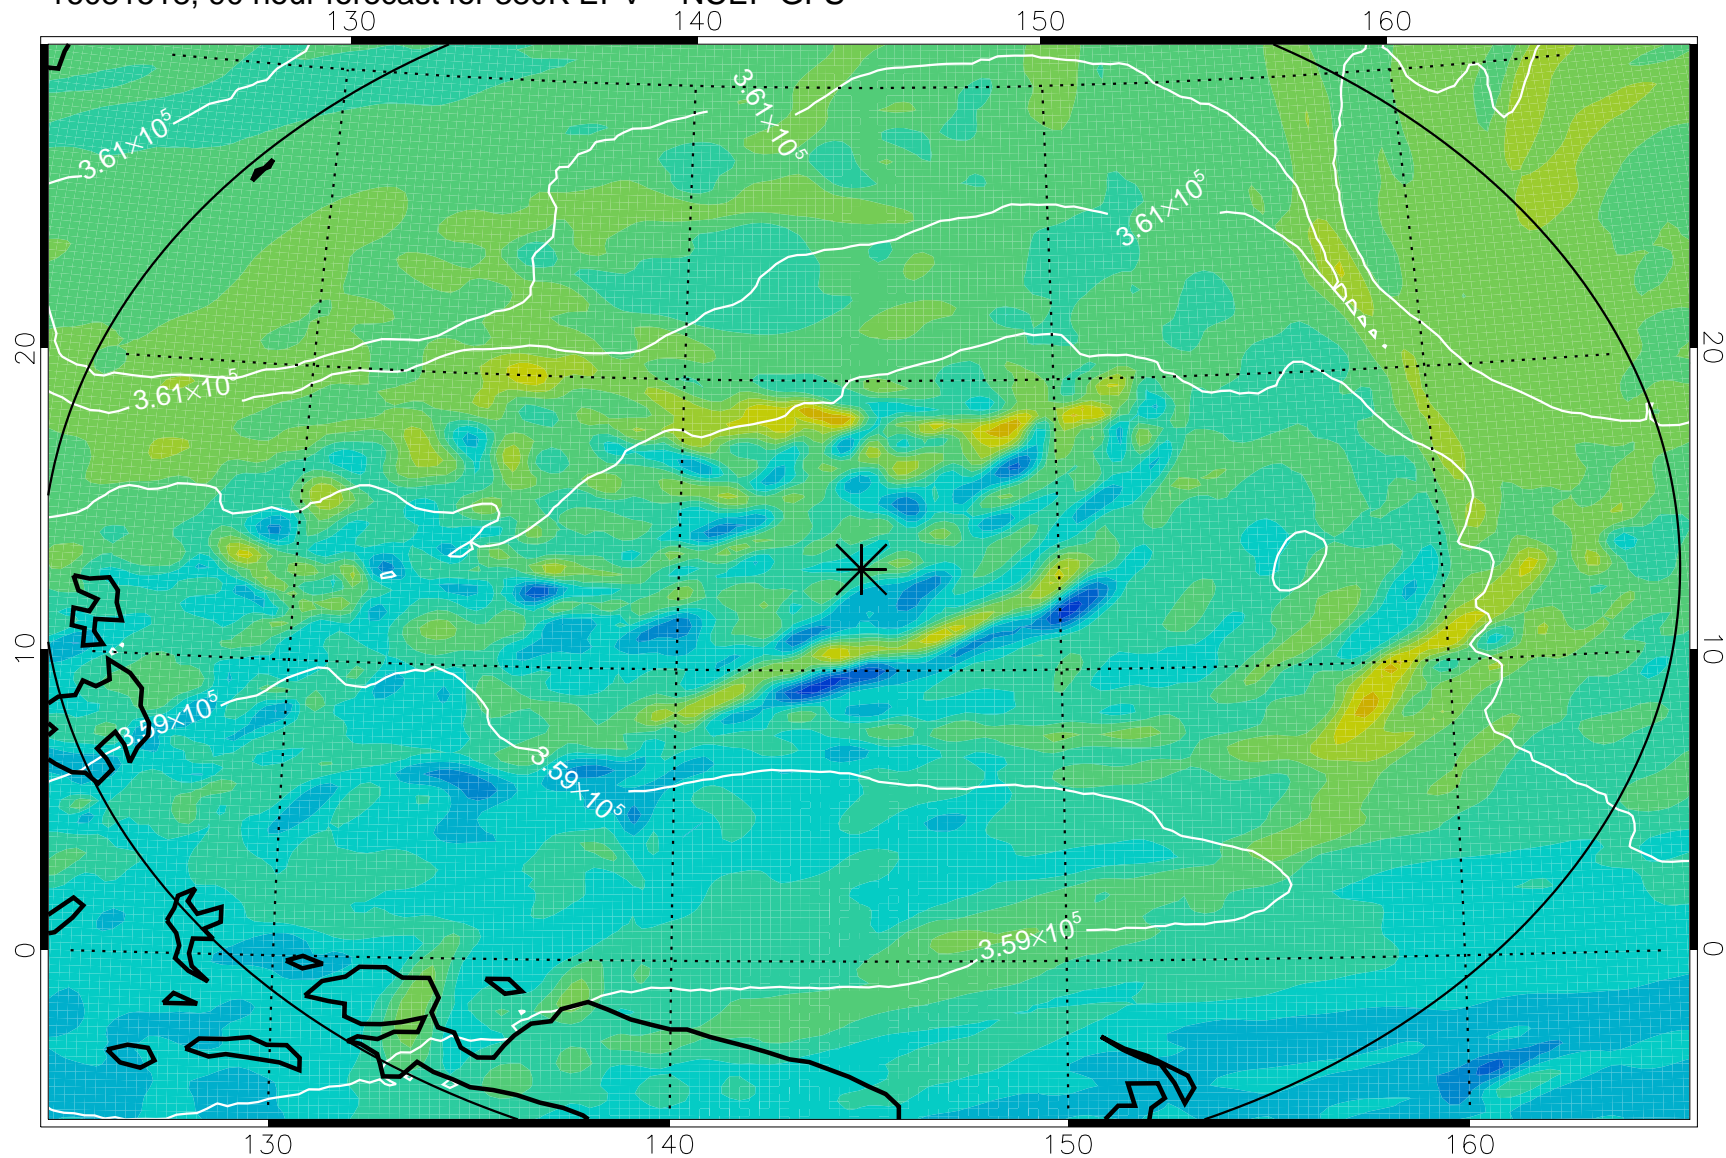

16081418, 66 hour forecast for 380K EPV -- NCEP GFS

380K Montgomery Streamfunction, white

Range ring of 2304 km

16081500, 72 hour forecast for 380K EPV -- NCEP GFS

380K Montgomery Streamfunction, white

Range ring of 2304 km

16081506, 78 hour forecast for 380K EPV -- NCEP GFS

380K Montgomery Streamfunction, white

Range ring of 2304 km

16081512, 84 hour forecast for 380K EPV -- NCEP GFS

380K Montgomery Streamfunction, white

Range ring of 2304 km

16081518, 90 hour forecast for 380K EPV -- NCEP GFS

380K Montgomery Streamfunction, white

Range ring of 2304 km

16081600, 96 hour forecast for 380K EPV -- NCEP GFS

380K Montgomery Streamfunction, white

Range ring of 2304 km

16081606, 102 hour forecast for 380K EPV -- NCEP GFS

380K Montgomery Streamfunction, white

Range ring of 2304 km

16081612, 108 hour forecast for 380K EPV -- NCEP GFS

380K Montgomery Streamfunction, white

Range ring of 2304 km