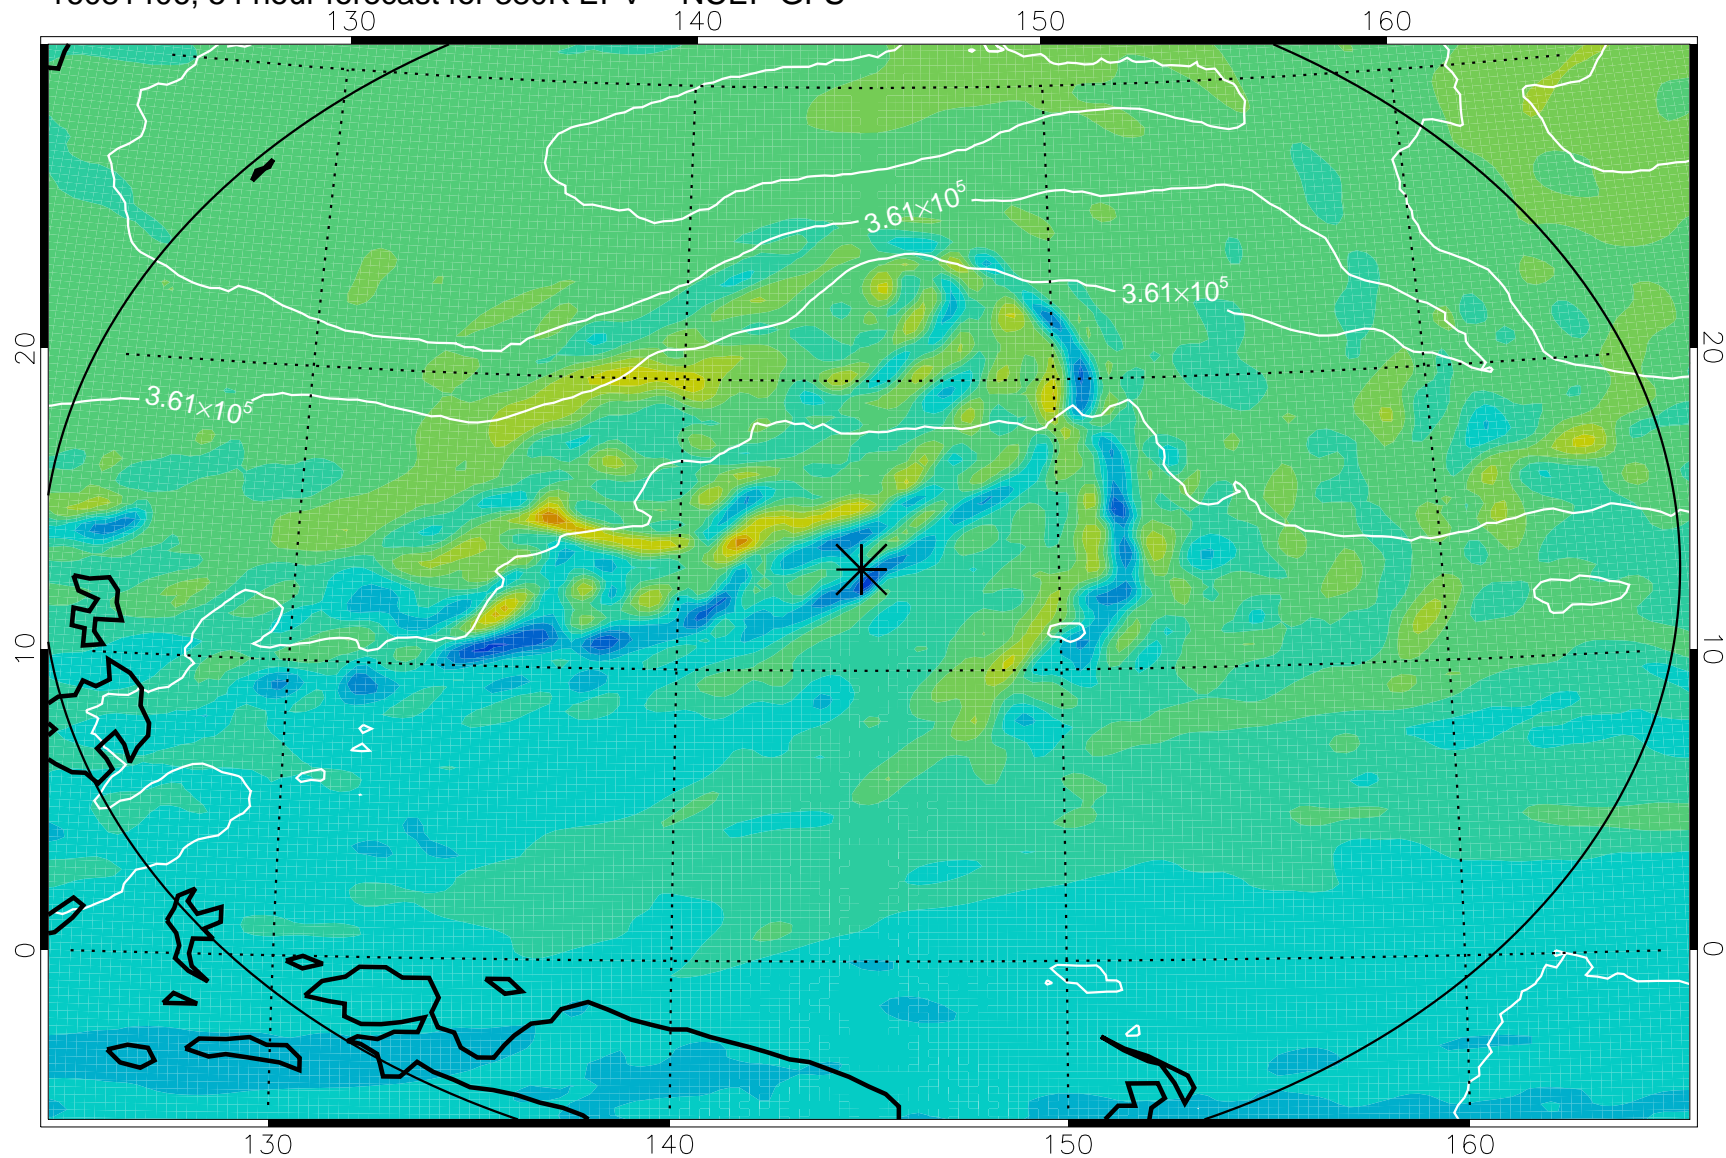

16081318, 42 hour forecast for 380K EPV -- NCEP GFS

380K Montgomery Streamfunction, white

Range ring of 2304 km

16081400, 48 hour forecast for 380K EPV -- NCEP GFS

380K Montgomery Streamfunction, white

Range ring of 2304 km

16081406, 54 hour forecast for 380K EPV -- NCEP GFS

380K Montgomery Streamfunction, white

Range ring of 2304 km

16081412, 60 hour forecast for 380K EPV -- NCEP GFS

380K Montgomery Streamfunction, white

Range ring of 2304 km

16081418, 66 hour forecast for 380K EPV -- NCEP GFS

380K Montgomery Streamfunction, white

Range ring of 2304 km

16081500, 72 hour forecast for 380K EPV -- NCEP GFS

380K Montgomery Streamfunction, white

Range ring of 2304 km

16081518, 90 hour forecast for 380K EPV -- NCEP GFS

380K Montgomery Streamfunction, white

Range ring of 2304 km

16081600, 96 hour forecast for 380K EPV -- NCEP GFS

380K Montgomery Streamfunction, white

Range ring of 2304 km