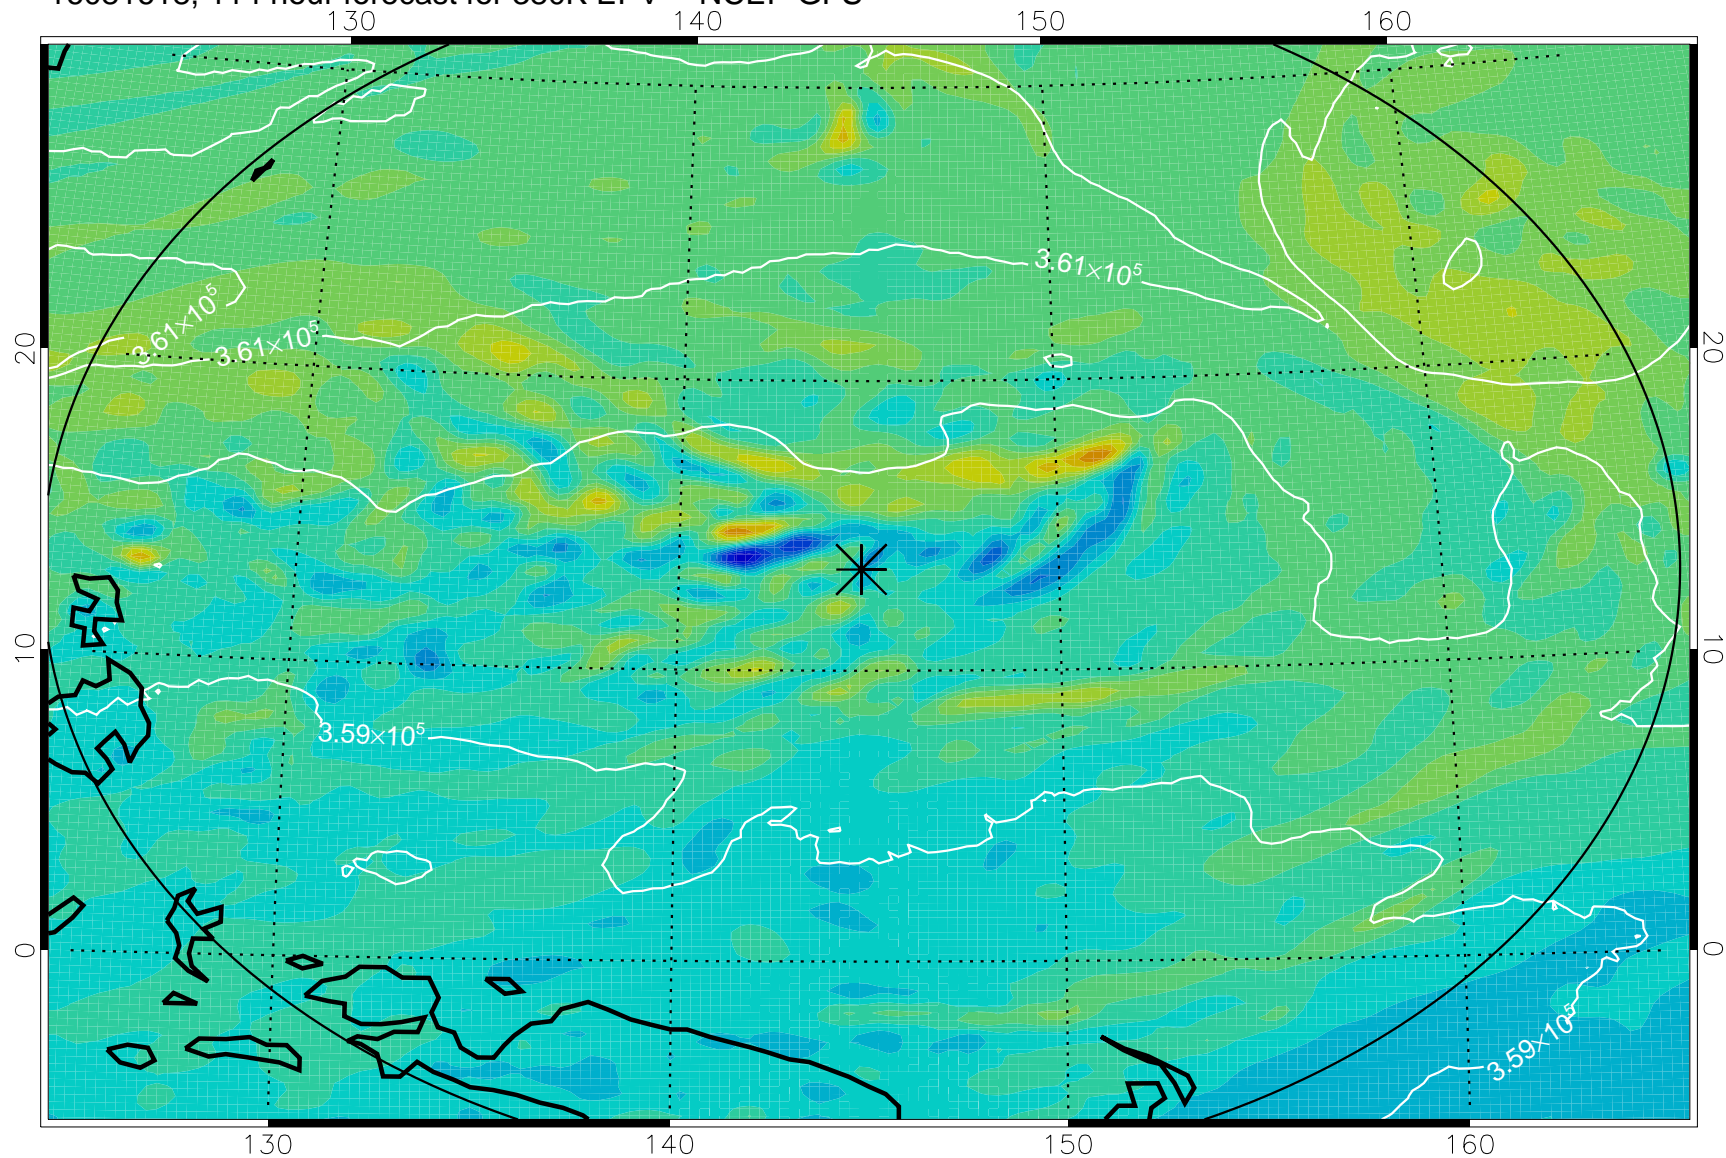

16081506, 78 hour forecast for 380K EPV -- NCEP GFS

380K Montgomery Streamfunction, white

Range ring of 2304 km

16081512, 84 hour forecast for 380K EPV -- NCEP GFS

380K Montgomery Streamfunction, white

Range ring of 2304 km

16081518, 90 hour forecast for 380K EPV -- NCEP GFS

380K Montgomery Streamfunction, white

Range ring of 2304 km

16081600, 96 hour forecast for 380K EPV -- NCEP GFS

380K Montgomery Streamfunction, white

Range ring of 2304 km

16081606, 102 hour forecast for 380K EPV -- NCEP GFS

380K Montgomery Streamfunction, white

Range ring of 2304 km

16081612, 108 hour forecast for 380K EPV -- NCEP GFS

380K Montgomery Streamfunction, white

Range ring of 2304 km

16081618, 114 hour forecast for 380K EPV -- NCEP GFS

380K Montgomery Streamfunction, white

Range ring of 2304 km

16081700, 120 hour forecast for 380K EPV -- NCEP GFS

380K Montgomery Streamfunction, white

Range ring of 2304 km