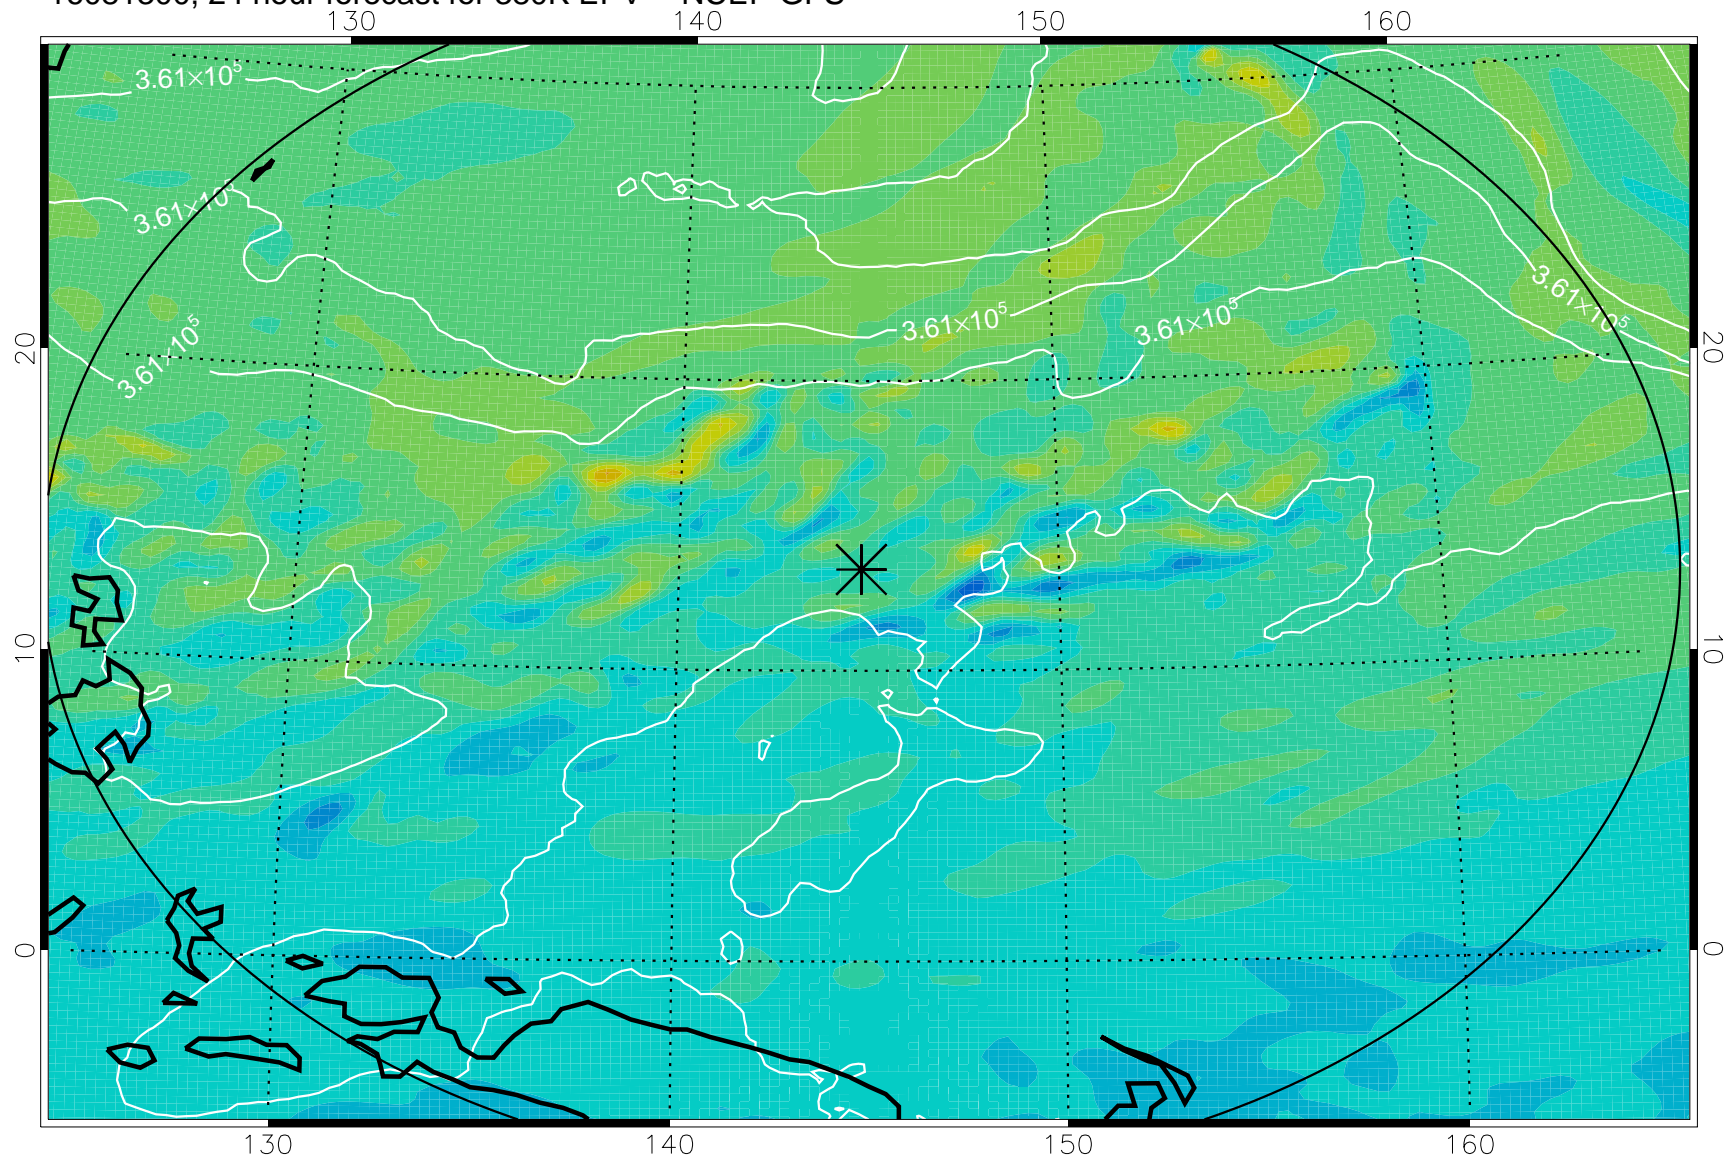

16081206, 6 hour forecast for 380K EPV -- NCEP GFS

380K Montgomery Streamfunction, white

Range ring of 2304 km

16081212, 12 hour forecast for 380K EPV -- NCEP GFS

380K Montgomery Streamfunction, white

Range ring of 2304 km

16081218, 18 hour forecast for 380K EPV -- NCEP GFS

380K Montgomery Streamfunction, white

Range ring of 2304 km

16081300, 24 hour forecast for 380K EPV -- NCEP GFS

380K Montgomery Streamfunction, white

Range ring of 2304 km

16081306, 30 hour forecast for 380K EPV -- NCEP GFS

380K Montgomery Streamfunction, white

Range ring of 2304 km

16081312, 36 hour forecast for 380K EPV -- NCEP GFS

380K Montgomery Streamfunction, white

Range ring of 2304 km

16081318, 42 hour forecast for 380K EPV -- NCEP GFS

380K Montgomery Streamfunction, white

Range ring of 2304 km

16081400, 48 hour forecast for 380K EPV -- NCEP GFS

380K Montgomery Streamfunction, white

Range ring of 2304 km