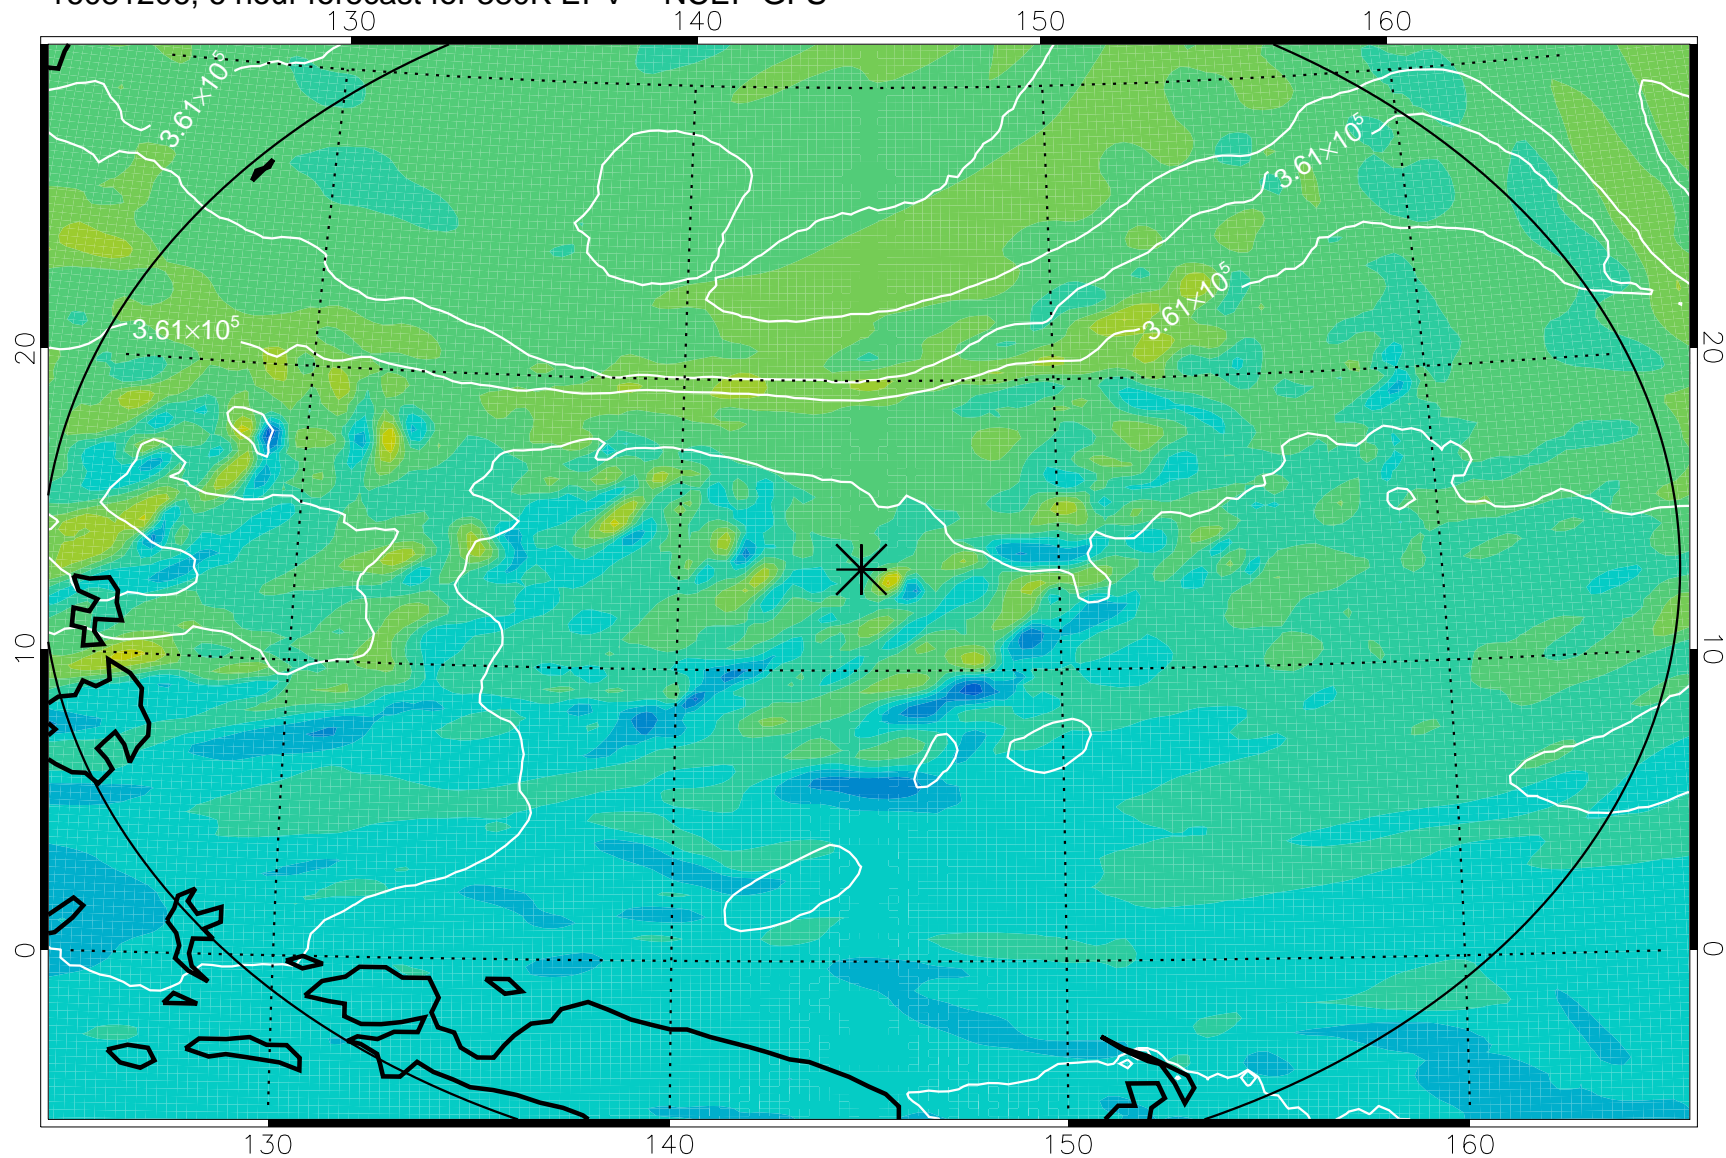

16081206, 6 hour forecast for 380K EPV -- NCEP GFS

380K Montgomery Streamfunction, white

Range ring of 2304 km

16081212, 12 hour forecast for 380K EPV -- NCEP GFS

380K Montgomery Streamfunction, white

Range ring of 2304 km

16081218, 18 hour forecast for 380K EPV -- NCEP GFS

380K Montgomery Streamfunction, white

Range ring of 2304 km

16081300, 24 hour forecast for 380K EPV -- NCEP GFS

380K Montgomery Streamfunction, white

Range ring of 2304 km

16081306, 30 hour forecast for 380K EPV -- NCEP GFS

380K Montgomery Streamfunction, white

Range ring of 2304 km

16081312, 36 hour forecast for 380K EPV -- NCEP GFS

380K Montgomery Streamfunction, white

Range ring of 2304 km

16081318, 42 hour forecast for 380K EPV -- NCEP GFS

380K Montgomery Streamfunction, white

Range ring of 2304 km

16081400, 48 hour forecast for 380K EPV -- NCEP GFS

380K Montgomery Streamfunction, white

Range ring of 2304 km