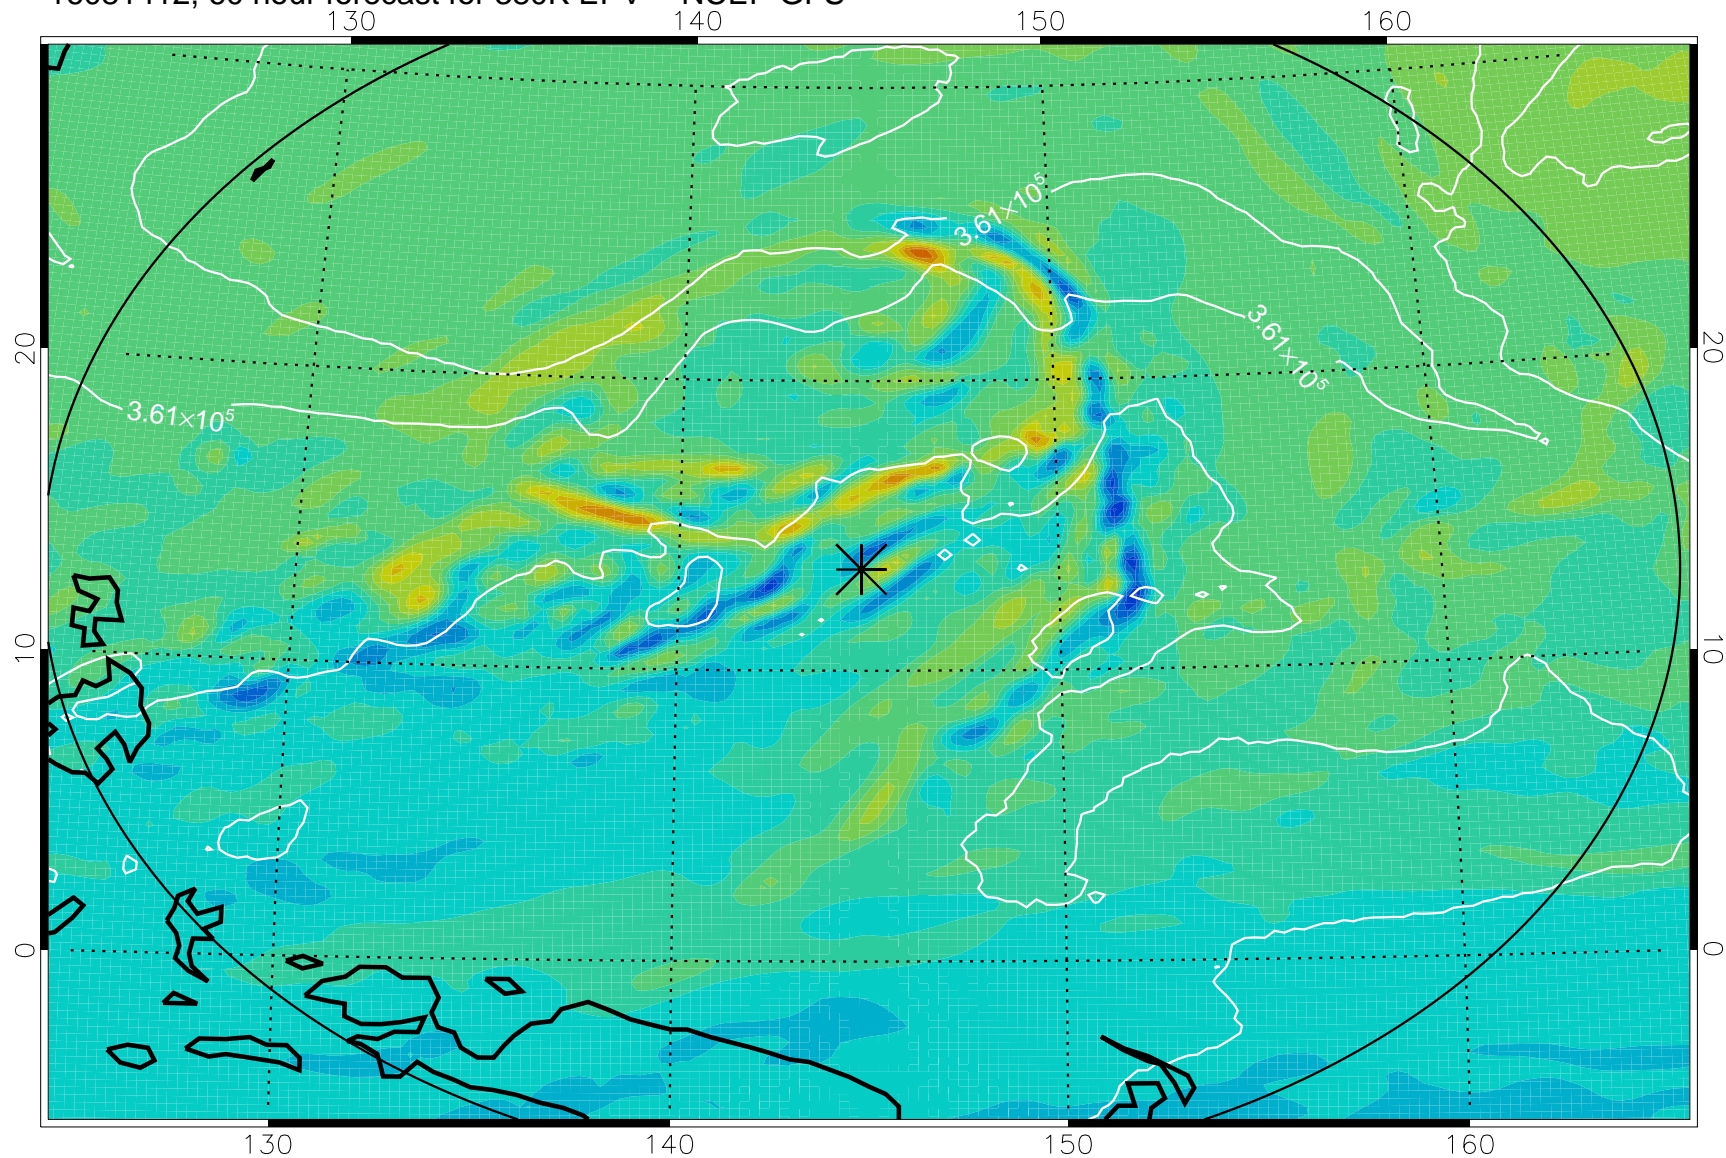

16081318, 42 hour forecast for 380K EPV -- NCEP GFS

380K Montgomery Streamfunction, white

Range ring of 2304 km

16081400, 48 hour forecast for 380K EPV -- NCEP GFS

380K Montgomery Streamfunction, white

Range ring of 2304 km

16081406, 54 hour forecast for 380K EPV -- NCEP GFS

380K Montgomery Streamfunction, white

Range ring of 2304 km

16081412, 60 hour forecast for 380K EPV -- NCEP GFS

380K Montgomery Streamfunction, white

Range ring of 2304 km

16081418, 66 hour forecast for 380K EPV -- NCEP GFS

380K Montgomery Streamfunction, white

Range ring of 2304 km

16081500, 72 hour forecast for 380K EPV -- NCEP GFS

380K Montgomery Streamfunction, white

Range ring of 2304 km

16081506, 78 hour forecast for 380K EPV -- NCEP GFS

380K Montgomery Streamfunction, white

Range ring of 2304 km

16081512, 84 hour forecast for 380K EPV -- NCEP GFS

380K Montgomery Streamfunction, white

Range ring of 2304 km