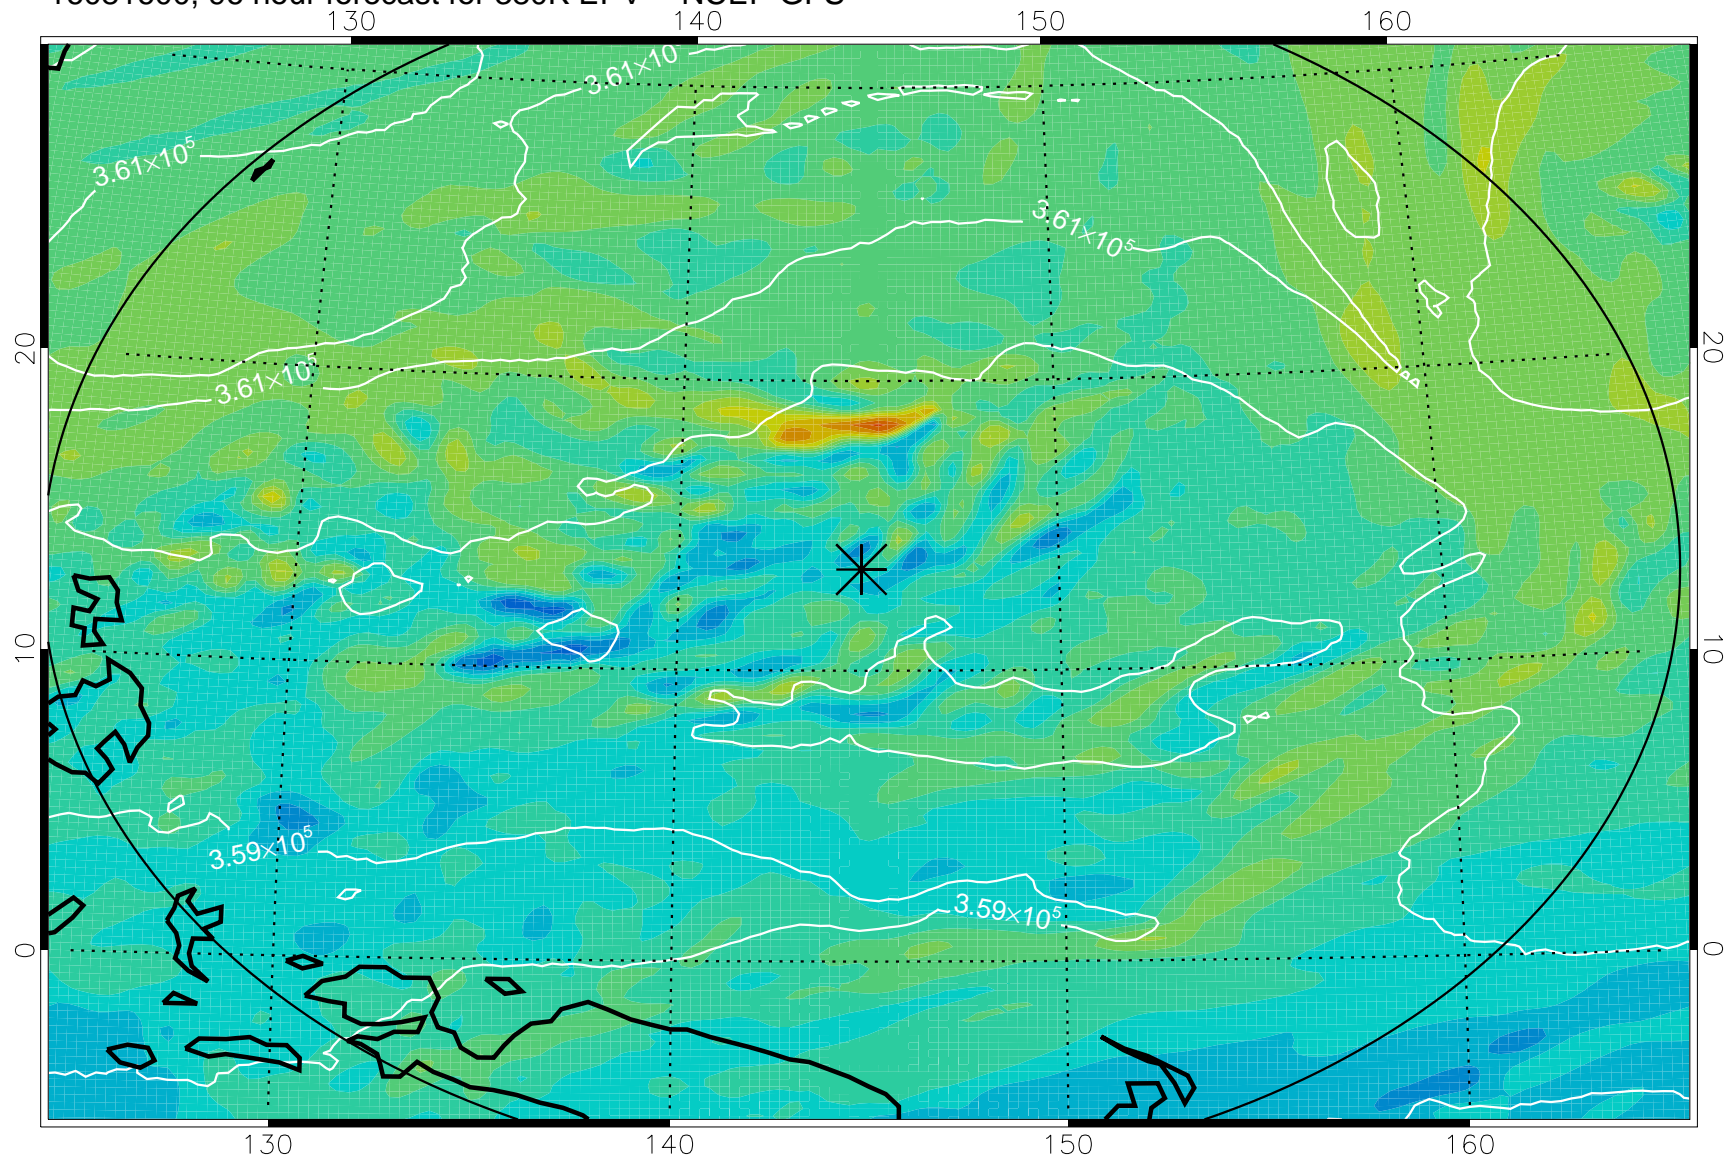

16081418, 66 hour forecast for 380K EPV -- NCEP GFS

380K Montgomery Streamfunction, white

Range ring of 2304 km

16081500, 72 hour forecast for 380K EPV -- NCEP GFS

380K Montgomery Streamfunction, white

Range ring of 2304 km

16081506, 78 hour forecast for 380K EPV -- NCEP GFS

380K Montgomery Streamfunction, white

Range ring of 2304 km

16081512, 84 hour forecast for 380K EPV -- NCEP GFS

380K Montgomery Streamfunction, white

Range ring of 2304 km

16081518, 90 hour forecast for 380K EPV -- NCEP GFS

380K Montgomery Streamfunction, white

Range ring of 2304 km

16081600, 96 hour forecast for 380K EPV -- NCEP GFS

380K Montgomery Streamfunction, white

Range ring of 2304 km

16081606, 102 hour forecast for 380K EPV -- NCEP GFS

380K Montgomery Streamfunction, white

Range ring of 2304 km

16081612, 108 hour forecast for 380K EPV -- NCEP GFS

380K Montgomery Streamfunction, white

Range ring of 2304 km