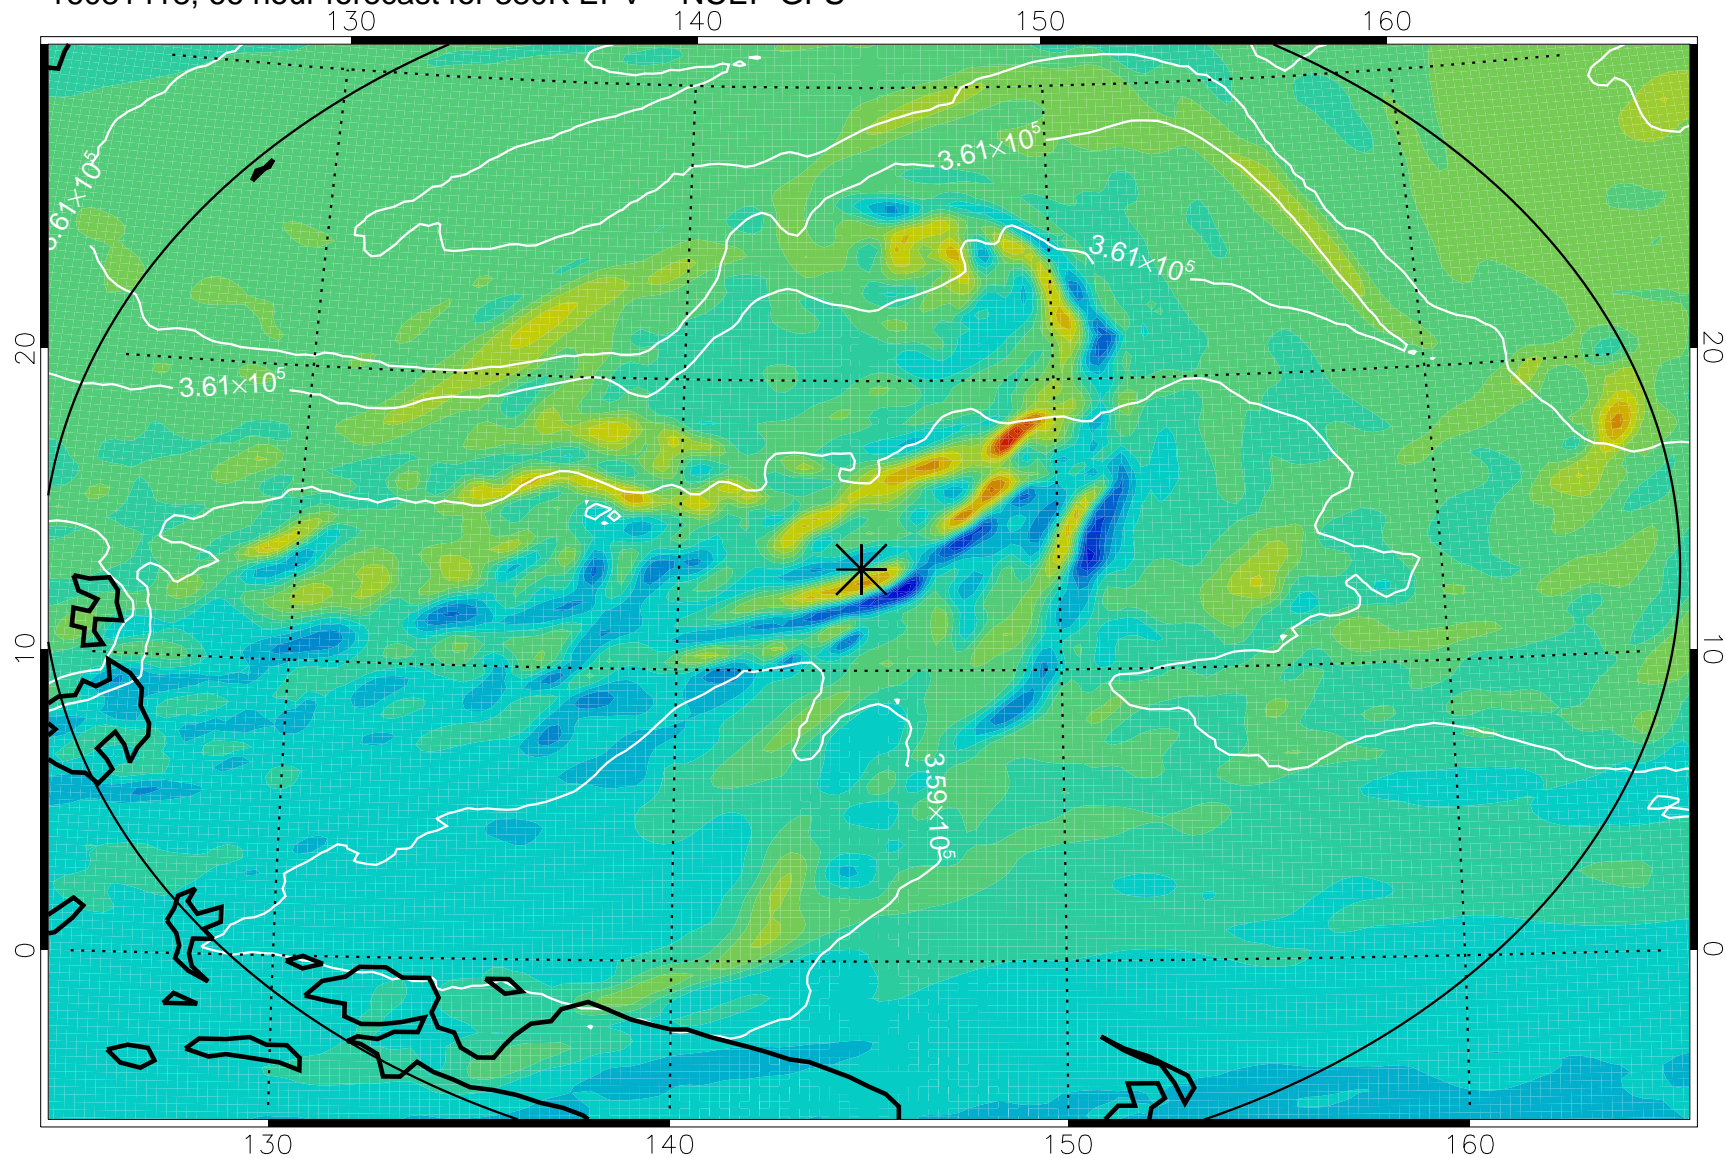

16081406, 54 hour forecast for 380K EPV -- NCEP GFS

380K Montgomery Streamfunction, white

Range ring of 2304 km

16081412, 60 hour forecast for 380K EPV -- NCEP GFS

380K Montgomery Streamfunction, white

Range ring of 2304 km

16081418, 66 hour forecast for 380K EPV -- NCEP GFS

380K Montgomery Streamfunction, white

Range ring of 2304 km

16081500, 72 hour forecast for 380K EPV -- NCEP GFS

380K Montgomery Streamfunction, white

Range ring of 2304 km

16081506, 78 hour forecast for 380K EPV -- NCEP GFS

380K Montgomery Streamfunction, white

Range ring of 2304 km

16081512, 84 hour forecast for 380K EPV -- NCEP GFS

380K Montgomery Streamfunction, white

Range ring of 2304 km

16081518, 90 hour forecast for 380K EPV -- NCEP GFS

380K Montgomery Streamfunction, white

Range ring of 2304 km

16081600, 96 hour forecast for 380K EPV -- NCEP GFS

380K Montgomery Streamfunction, white

Range ring of 2304 km