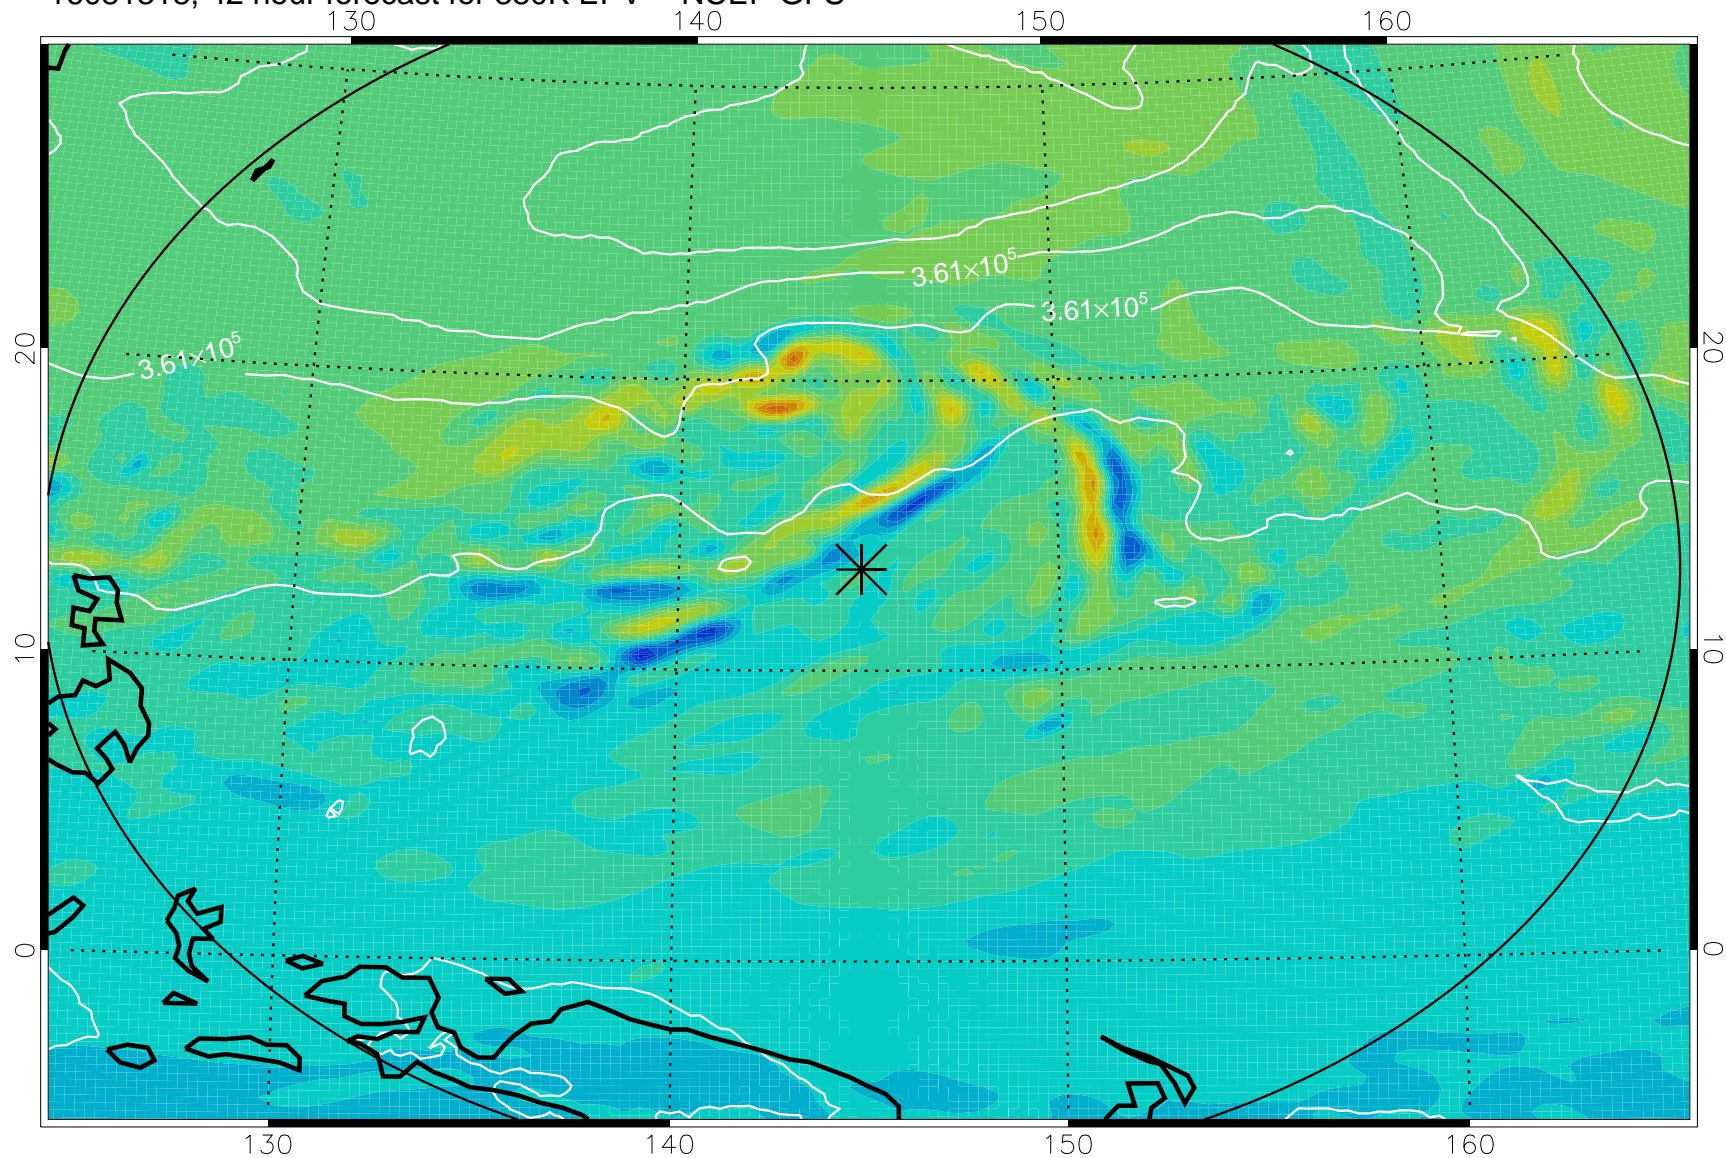

16081306, 30 hour forecast for 380K EPV -- NCEP GFS

380K Montgomery Streamfunction, white

Range ring of 2304 km

16081312, 36 hour forecast for 380K EPV -- NCEP GFS

380K Montgomery Streamfunction, white

Range ring of 2304 km

16081318, 42 hour forecast for 380K EPV -- NCEP GFS

380K Montgomery Streamfunction, white

Range ring of 2304 km

16081400, 48 hour forecast for 380K EPV -- NCEP GFS

380K Montgomery Streamfunction, white

Range ring of 2304 km

16081406, 54 hour forecast for 380K EPV -- NCEP GFS

380K Montgomery Streamfunction, white

Range ring of 2304 km

16081412, 60 hour forecast for 380K EPV -- NCEP GFS

380K Montgomery Streamfunction, white

Range ring of 2304 km

16081418, 66 hour forecast for 380K EPV -- NCEP GFS

380K Montgomery Streamfunction, white

Range ring of 2304 km

16081500, 72 hour forecast for 380K EPV -- NCEP GFS

380K Montgomery Streamfunction, white

Range ring of 2304 km