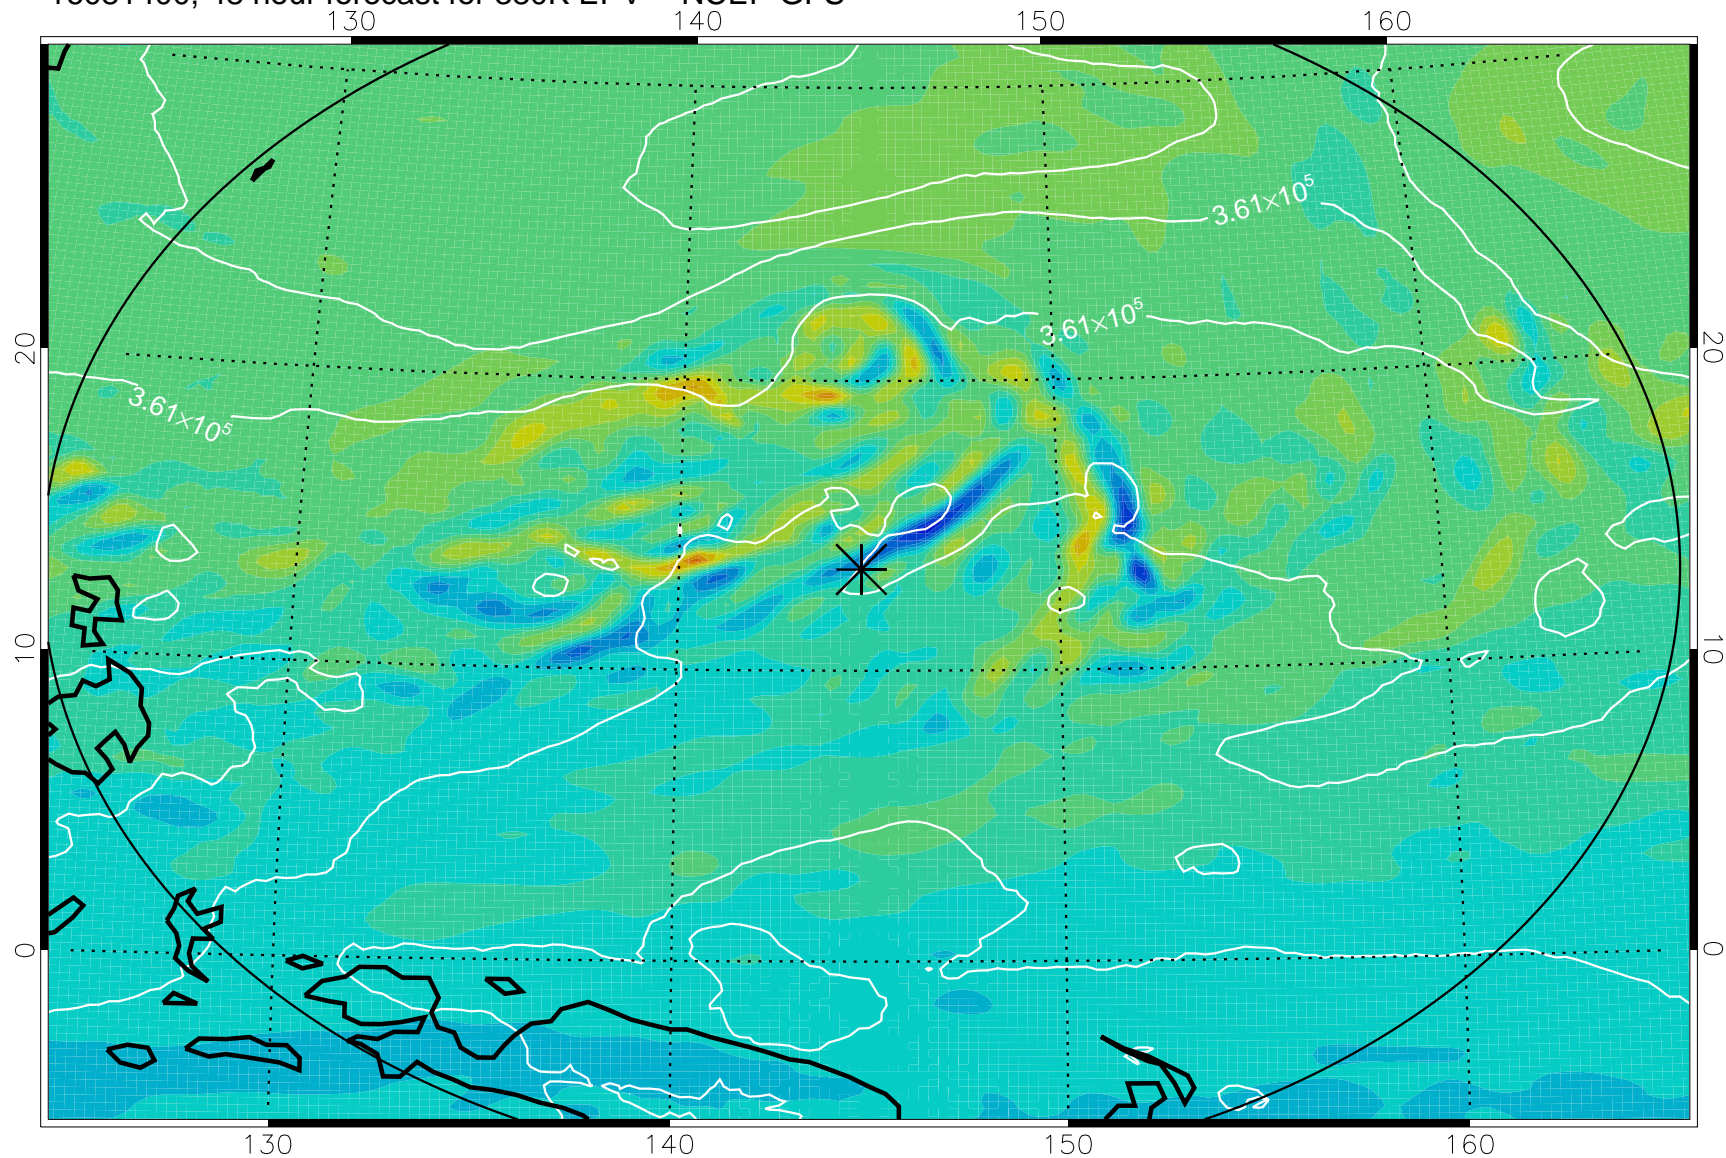

16081306, 30 hour forecast for 380K EPV -- NCEP GFS

380K Montgomery Streamfunction, white

Range ring of 2304 km

16081312, 36 hour forecast for 380K EPV -- NCEP GFS

380K Montgomery Streamfunction, white

Range ring of 2304 km

16081318, 42 hour forecast for 380K EPV -- NCEP GFS

380K Montgomery Streamfunction, white

Range ring of 2304 km

16081400, 48 hour forecast for 380K EPV -- NCEP GFS

380K Montgomery Streamfunction, white

Range ring of 2304 km

16081406, 54 hour forecast for 380K EPV -- NCEP GFS

380K Montgomery Streamfunction, white

Range ring of 2304 km

16081412, 60 hour forecast for 380K EPV -- NCEP GFS

380K Montgomery Streamfunction, white

Range ring of 2304 km

16081418, 66 hour forecast for 380K EPV -- NCEP GFS

380K Montgomery Streamfunction, white

Range ring of 2304 km

16081500, 72 hour forecast for 380K EPV -- NCEP GFS

380K Montgomery Streamfunction, white

Range ring of 2304 km