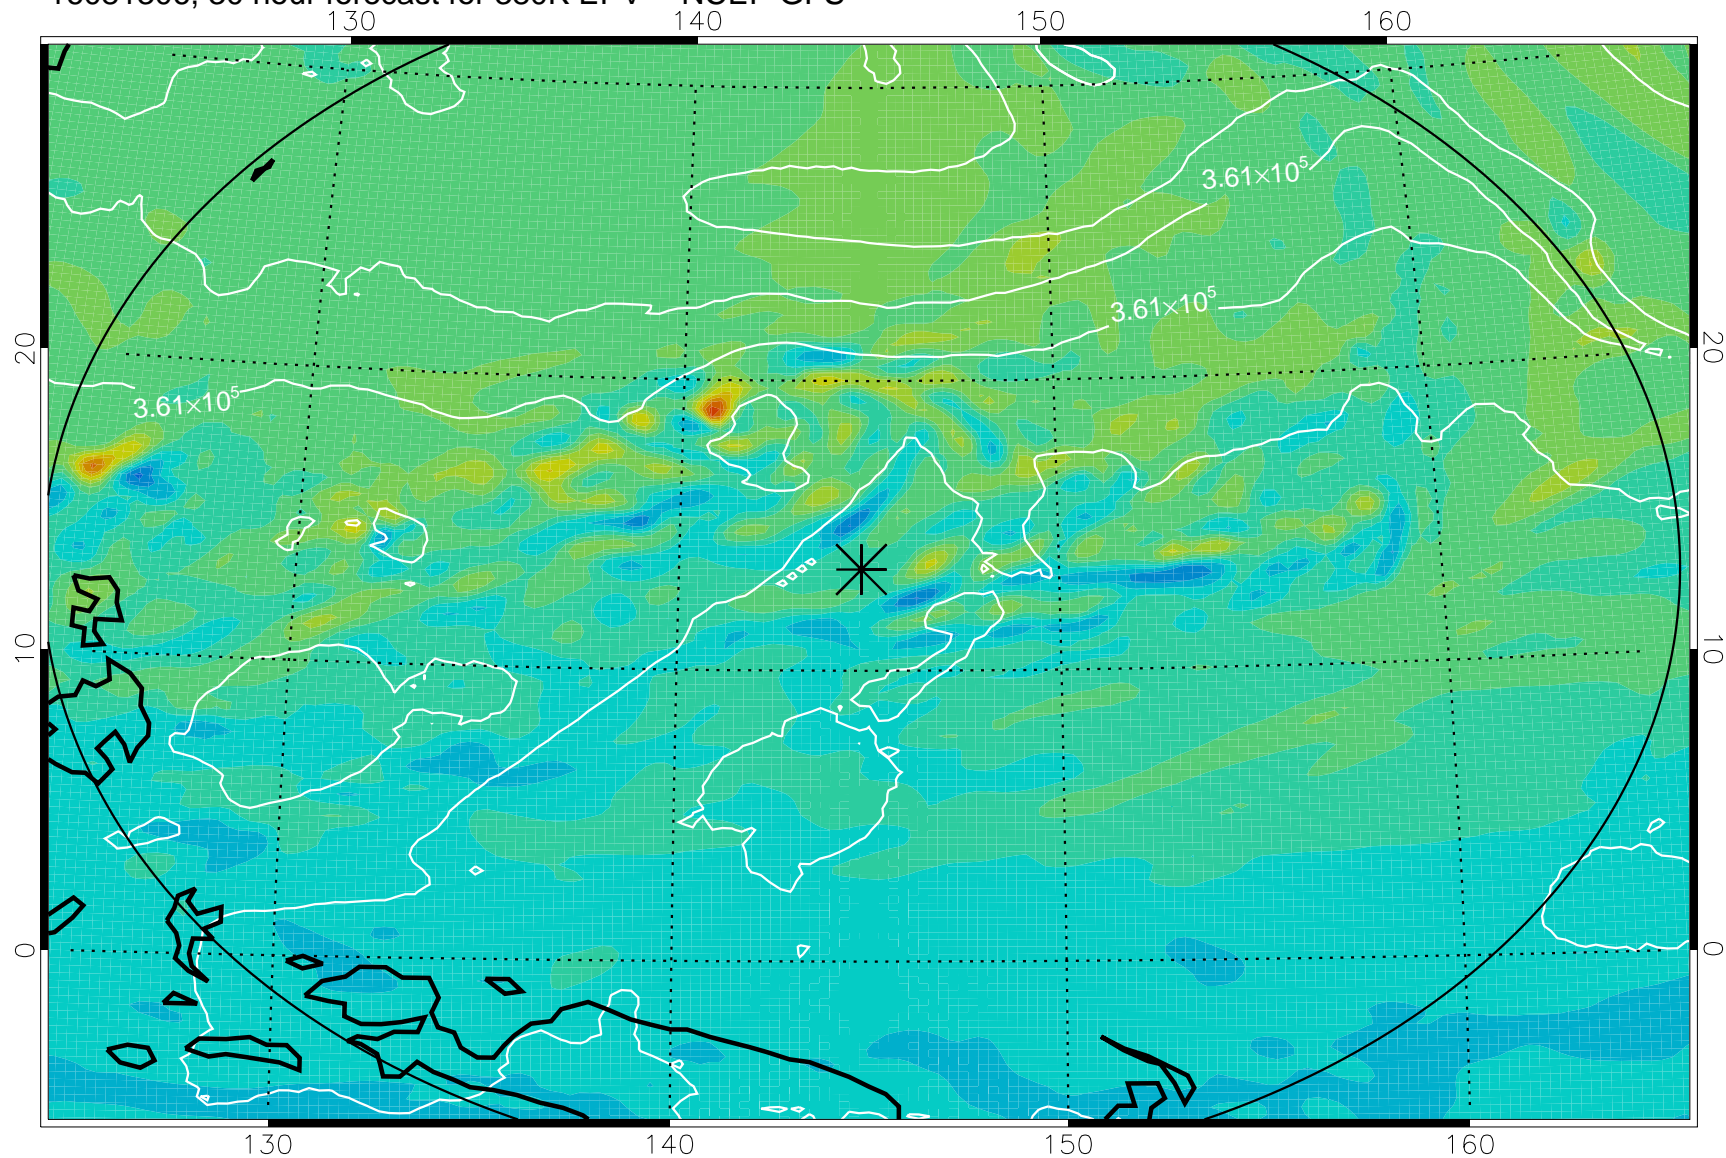

16081218, 18 hour forecast for 380K EPV -- NCEP GFS

380K Montgomery Streamfunction, white

Range ring of 2304 km

16081300, 24 hour forecast for 380K EPV -- NCEP GFS

380K Montgomery Streamfunction, white

Range ring of 2304 km

16081306, 30 hour forecast for 380K EPV -- NCEP GFS

380K Montgomery Streamfunction, white

Range ring of 2304 km

16081312, 36 hour forecast for 380K EPV -- NCEP GFS

380K Montgomery Streamfunction, white

Range ring of 2304 km

16081318, 42 hour forecast for 380K EPV -- NCEP GFS

380K Montgomery Streamfunction, white

Range ring of 2304 km

16081400, 48 hour forecast for 380K EPV -- NCEP GFS

380K Montgomery Streamfunction, white

Range ring of 2304 km

16081406, 54 hour forecast for 380K EPV -- NCEP GFS

380K Montgomery Streamfunction, white

Range ring of 2304 km

16081412, 60 hour forecast for 380K EPV -- NCEP GFS

380K Montgomery Streamfunction, white

Range ring of 2304 km