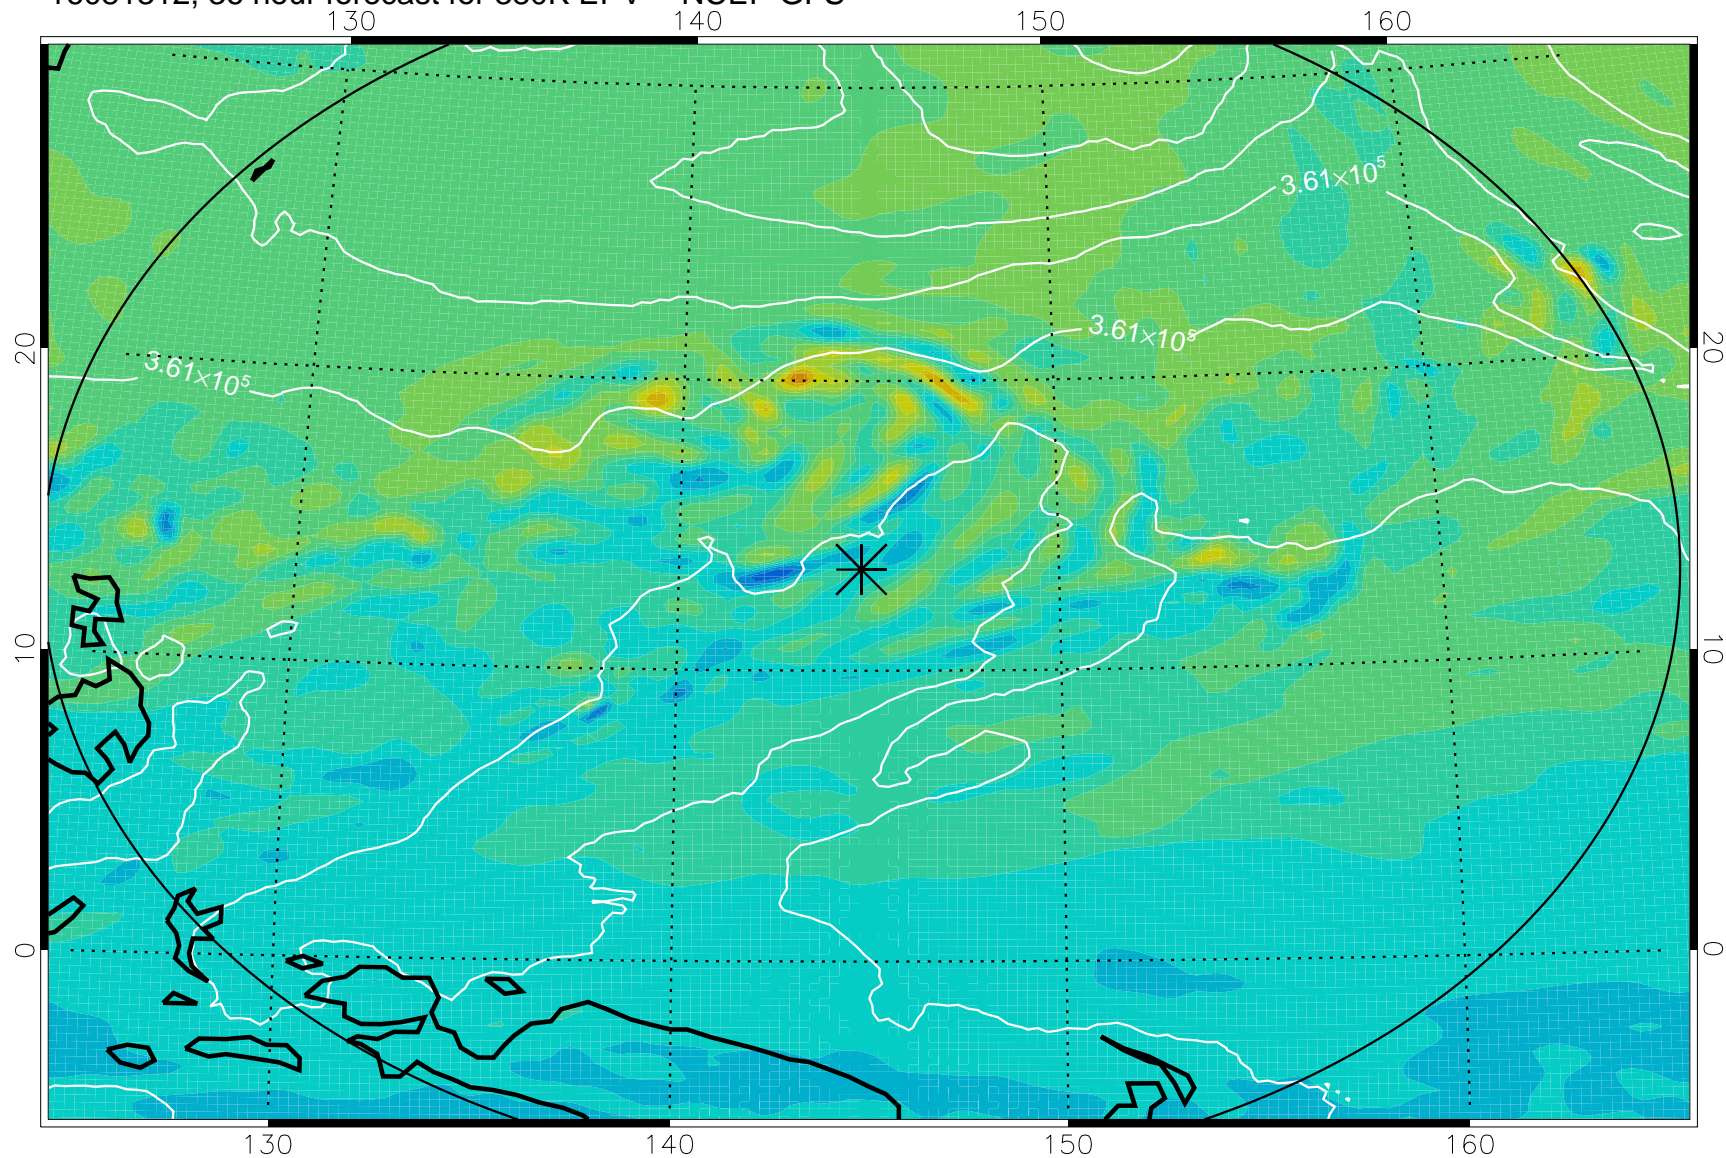

16081206, 6 hour forecast for 380K EPV -- NCEP GFS

380K Montgomery Streamfunction, white

Range ring of 2304 km

16081212, 12 hour forecast for 380K EPV -- NCEP GFS

380K Montgomery Streamfunction, white

Range ring of 2304 km

16081218, 18 hour forecast for 380K EPV -- NCEP GFS

380K Montgomery Streamfunction, white

Range ring of 2304 km

16081300, 24 hour forecast for 380K EPV -- NCEP GFS

380K Montgomery Streamfunction, white

Range ring of 2304 km

16081306, 30 hour forecast for 380K EPV -- NCEP GFS

380K Montgomery Streamfunction, white

Range ring of 2304 km

16081312, 36 hour forecast for 380K EPV -- NCEP GFS

380K Montgomery Streamfunction, white

Range ring of 2304 km

16081318, 42 hour forecast for 380K EPV -- NCEP GFS

380K Montgomery Streamfunction, white

Range ring of 2304 km

16081400, 48 hour forecast for 380K EPV -- NCEP GFS

380K Montgomery Streamfunction, white

Range ring of 2304 km