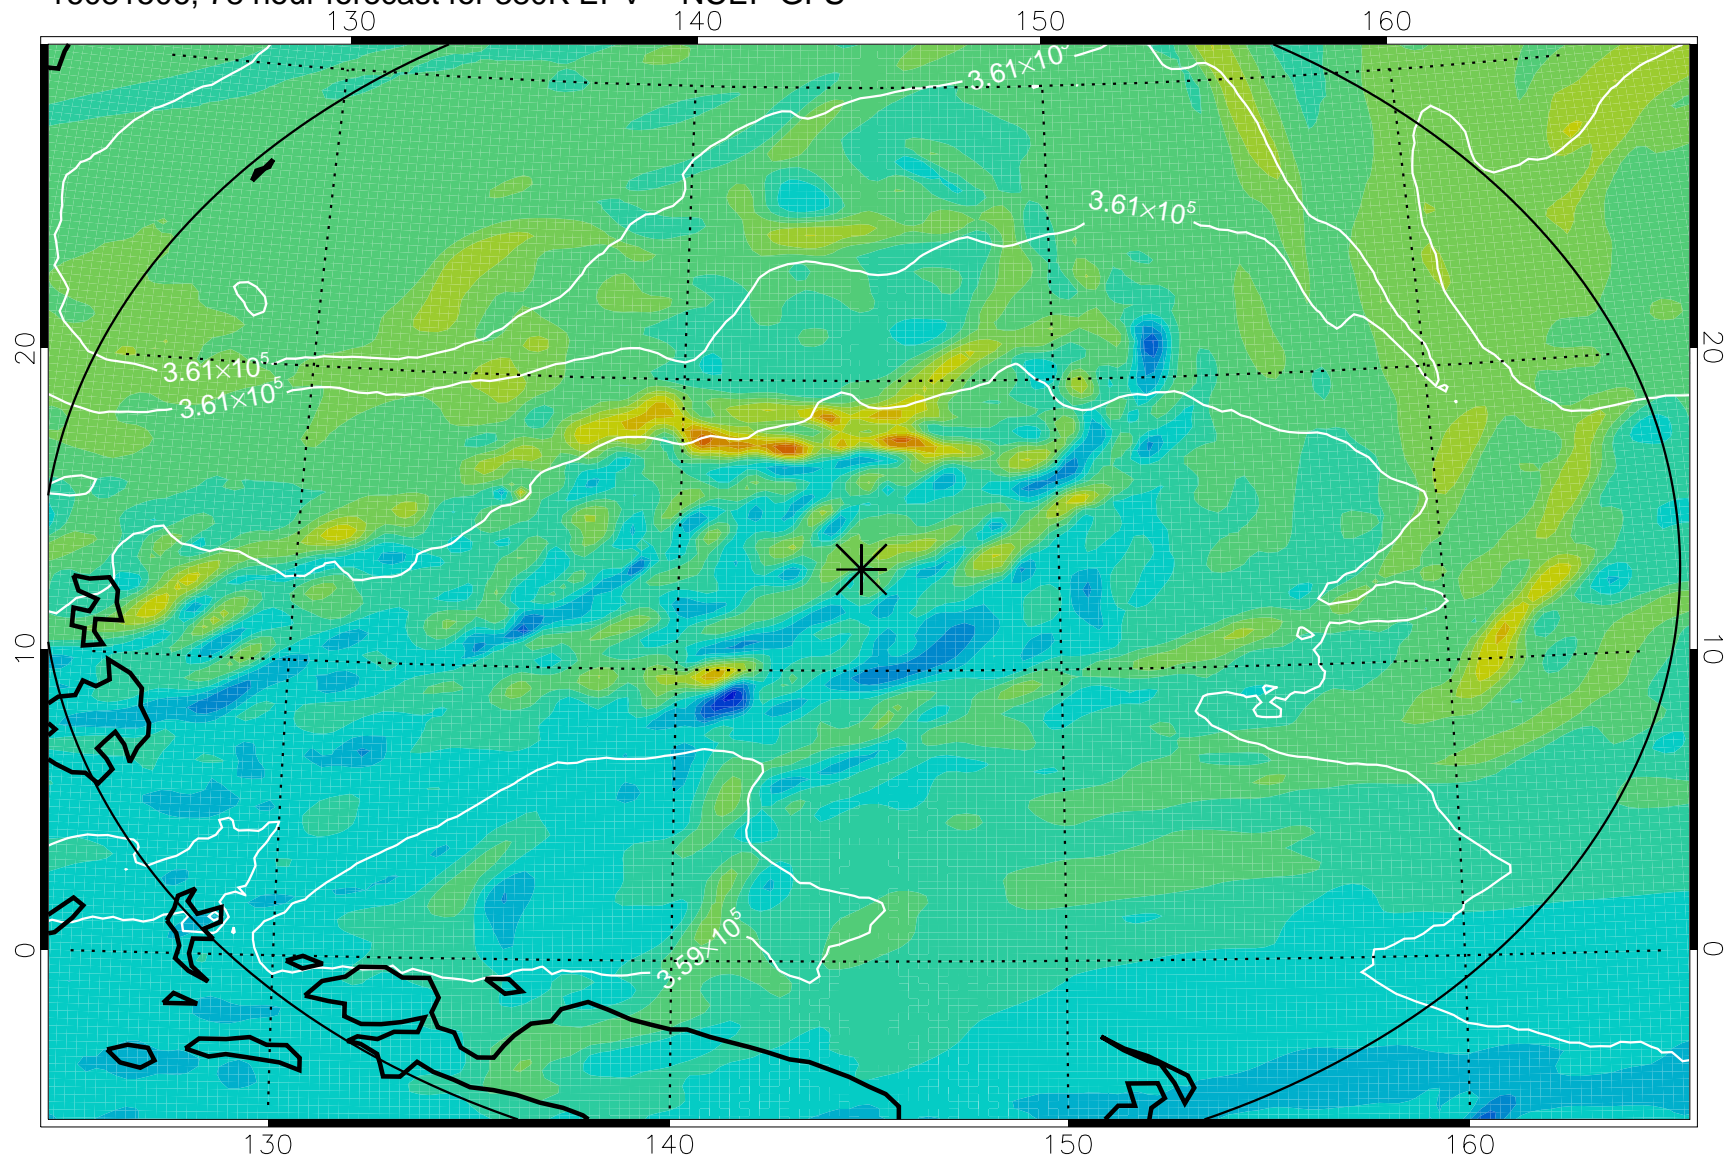

16081406, 54 hour forecast for 380K EPV -- NCEP GFS

380K Montgomery Streamfunction, white

Range ring of 2304 km

16081412, 60 hour forecast for 380K EPV -- NCEP GFS

380K Montgomery Streamfunction, white

Range ring of 2304 km

16081418, 66 hour forecast for 380K EPV -- NCEP GFS

380K Montgomery Streamfunction, white

Range ring of 2304 km

16081500, 72 hour forecast for 380K EPV -- NCEP GFS

380K Montgomery Streamfunction, white

Range ring of 2304 km

16081506, 78 hour forecast for 380K EPV -- NCEP GFS

380K Montgomery Streamfunction, white

Range ring of 2304 km

16081512, 84 hour forecast for 380K EPV -- NCEP GFS

380K Montgomery Streamfunction, white

Range ring of 2304 km

16081518, 90 hour forecast for 380K EPV -- NCEP GFS

380K Montgomery Streamfunction, white

Range ring of 2304 km

16081600, 96 hour forecast for 380K EPV -- NCEP GFS

380K Montgomery Streamfunction, white

Range ring of 2304 km