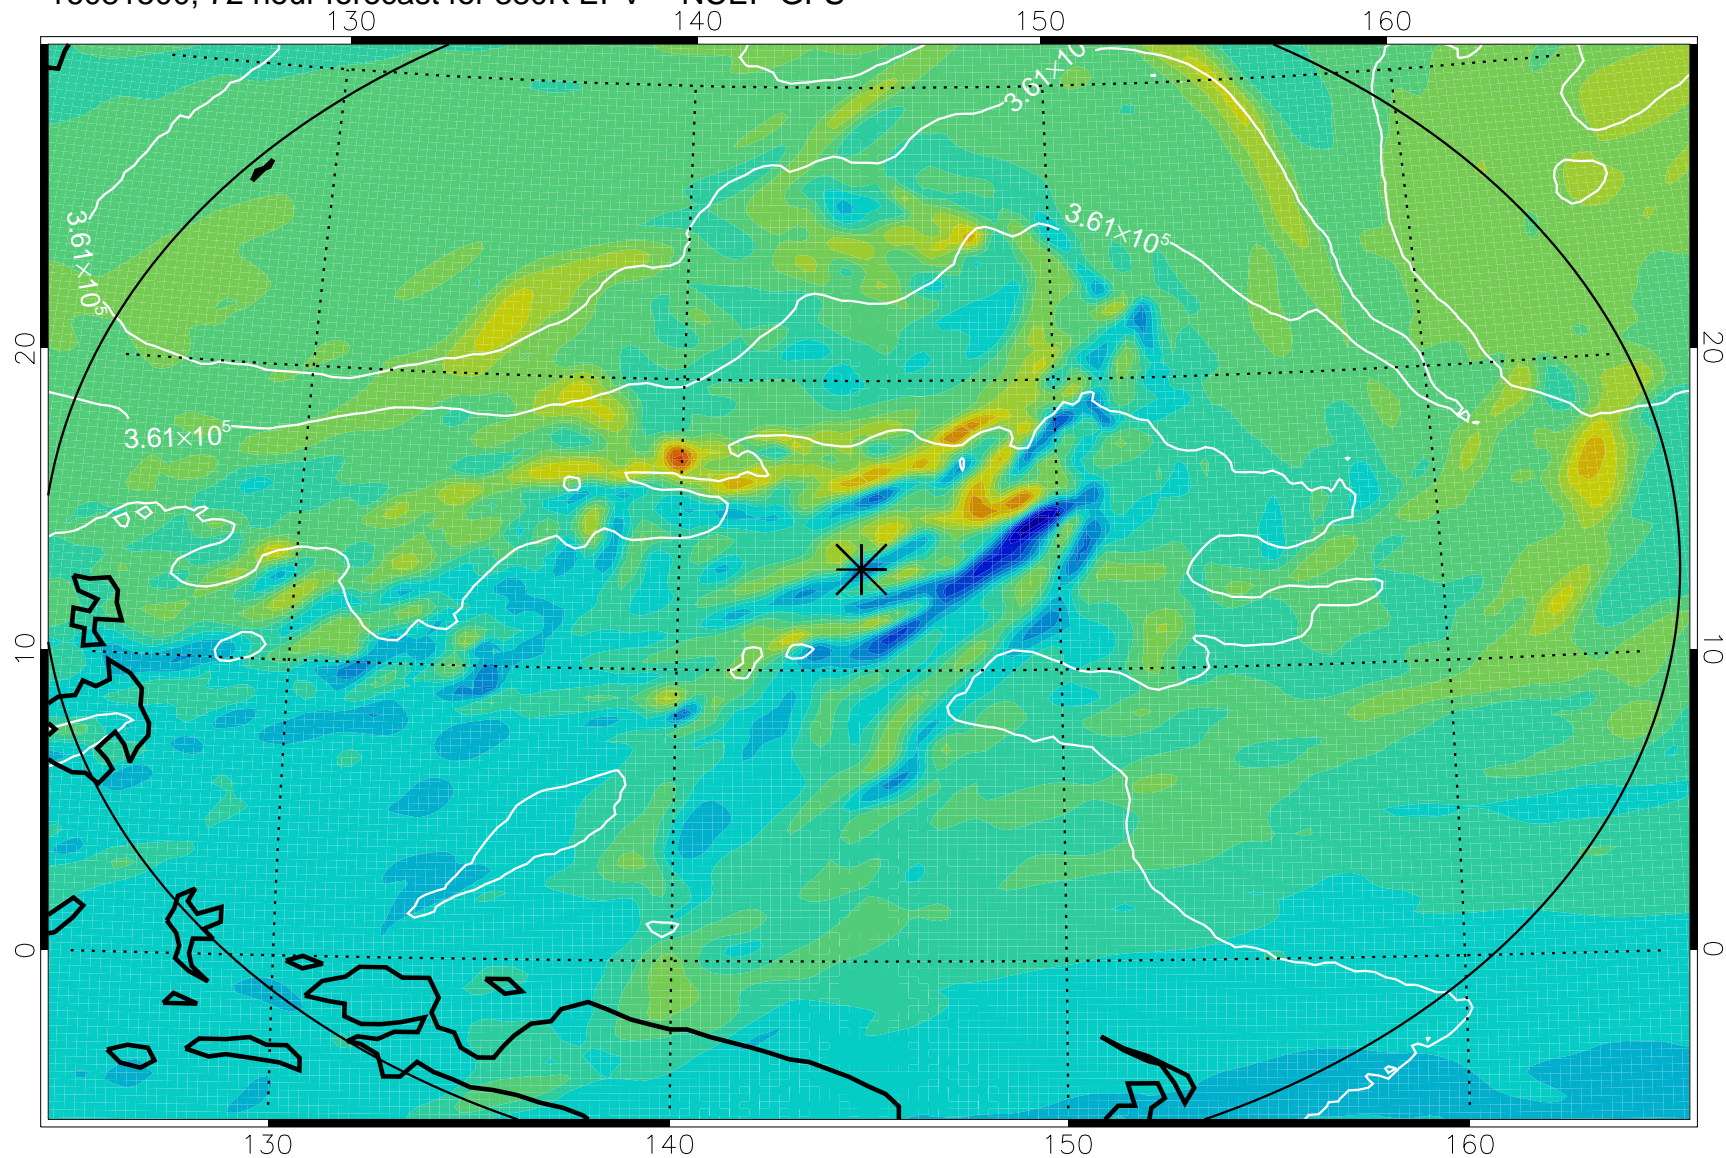

16081318, 42 hour forecast for 380K EPV -- NCEP GFS

380K Montgomery Streamfunction, white

Range ring of 2304 km

16081400, 48 hour forecast for 380K EPV -- NCEP GFS

380K Montgomery Streamfunction, white

Range ring of 2304 km

16081406, 54 hour forecast for 380K EPV -- NCEP GFS

380K Montgomery Streamfunction, white

Range ring of 2304 km

16081412, 60 hour forecast for 380K EPV -- NCEP GFS

380K Montgomery Streamfunction, white

Range ring of 2304 km

16081418, 66 hour forecast for 380K EPV -- NCEP GFS

380K Montgomery Streamfunction, white

Range ring of 2304 km

16081500, 72 hour forecast for 380K EPV -- NCEP GFS

380K Montgomery Streamfunction, white

Range ring of 2304 km

16081506, 78 hour forecast for 380K EPV -- NCEP GFS

380K Montgomery Streamfunction, white

Range ring of 2304 km

16081512, 84 hour forecast for 380K EPV -- NCEP GFS

380K Montgomery Streamfunction, white

Range ring of 2304 km