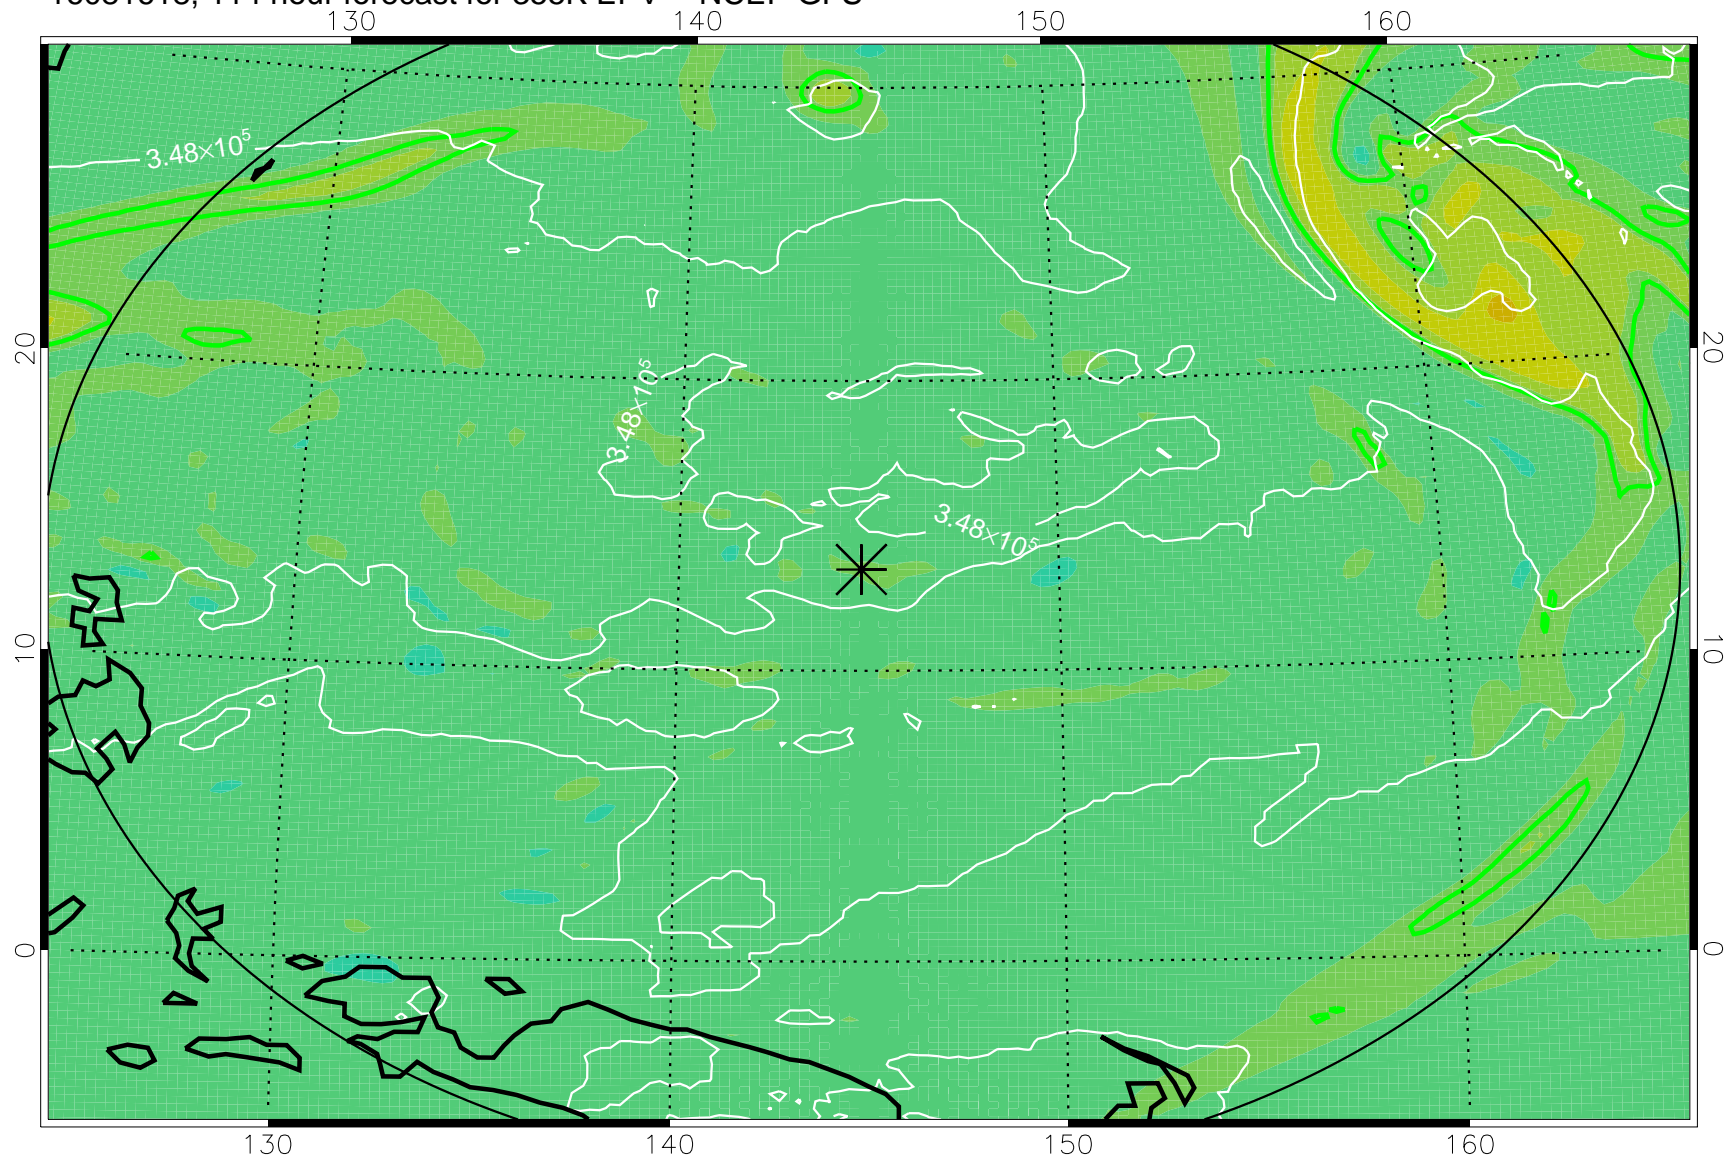

16081506, 78 hour forecast for 355K EPV -- NCEP GFS

355K Montgomery Streamfunction, white
EPV Tropopause (2 PVU) Position
Range ring of 2304 km

16081512, 84 hour forecast for 355K EPV -- NCEP GFS

355K Montgomery Streamfunction, white
EPV Tropopause (2 PVU) Position
Range ring of 2304 km

16081518, 90 hour forecast for 355K EPV -- NCEP GFS

355K Montgomery Streamfunction, white
EPV Tropopause (2 PVU) Position
Range ring of 2304 km

16081600, 96 hour forecast for 355K EPV -- NCEP GFS

355K Montgomery Streamfunction, white
EPV Tropopause (2 PVU) Position
Range ring of 2304 km

16081606, 102 hour forecast for 355K EPV -- NCEP GFS

355K Montgomery Streamfunction, white
EPV Tropopause (2 PVU) Position
Range ring of 2304 km

16081612, 108 hour forecast for 355K EPV -- NCEP GFS

355K Montgomery Streamfunction, white
EPV Tropopause (2 PVU) Position
Range ring of 2304 km

16081618, 114 hour forecast for 355K EPV -- NCEP GFS

355K Montgomery Streamfunction, white
EPV Tropopause (2 PVU) Position
Range ring of 2304 km

16081700, 120 hour forecast for 355K EPV -- NCEP GFS

355K Montgomery Streamfunction, white
EPV Tropopause (2 PVU) Position
Range ring of 2304 km