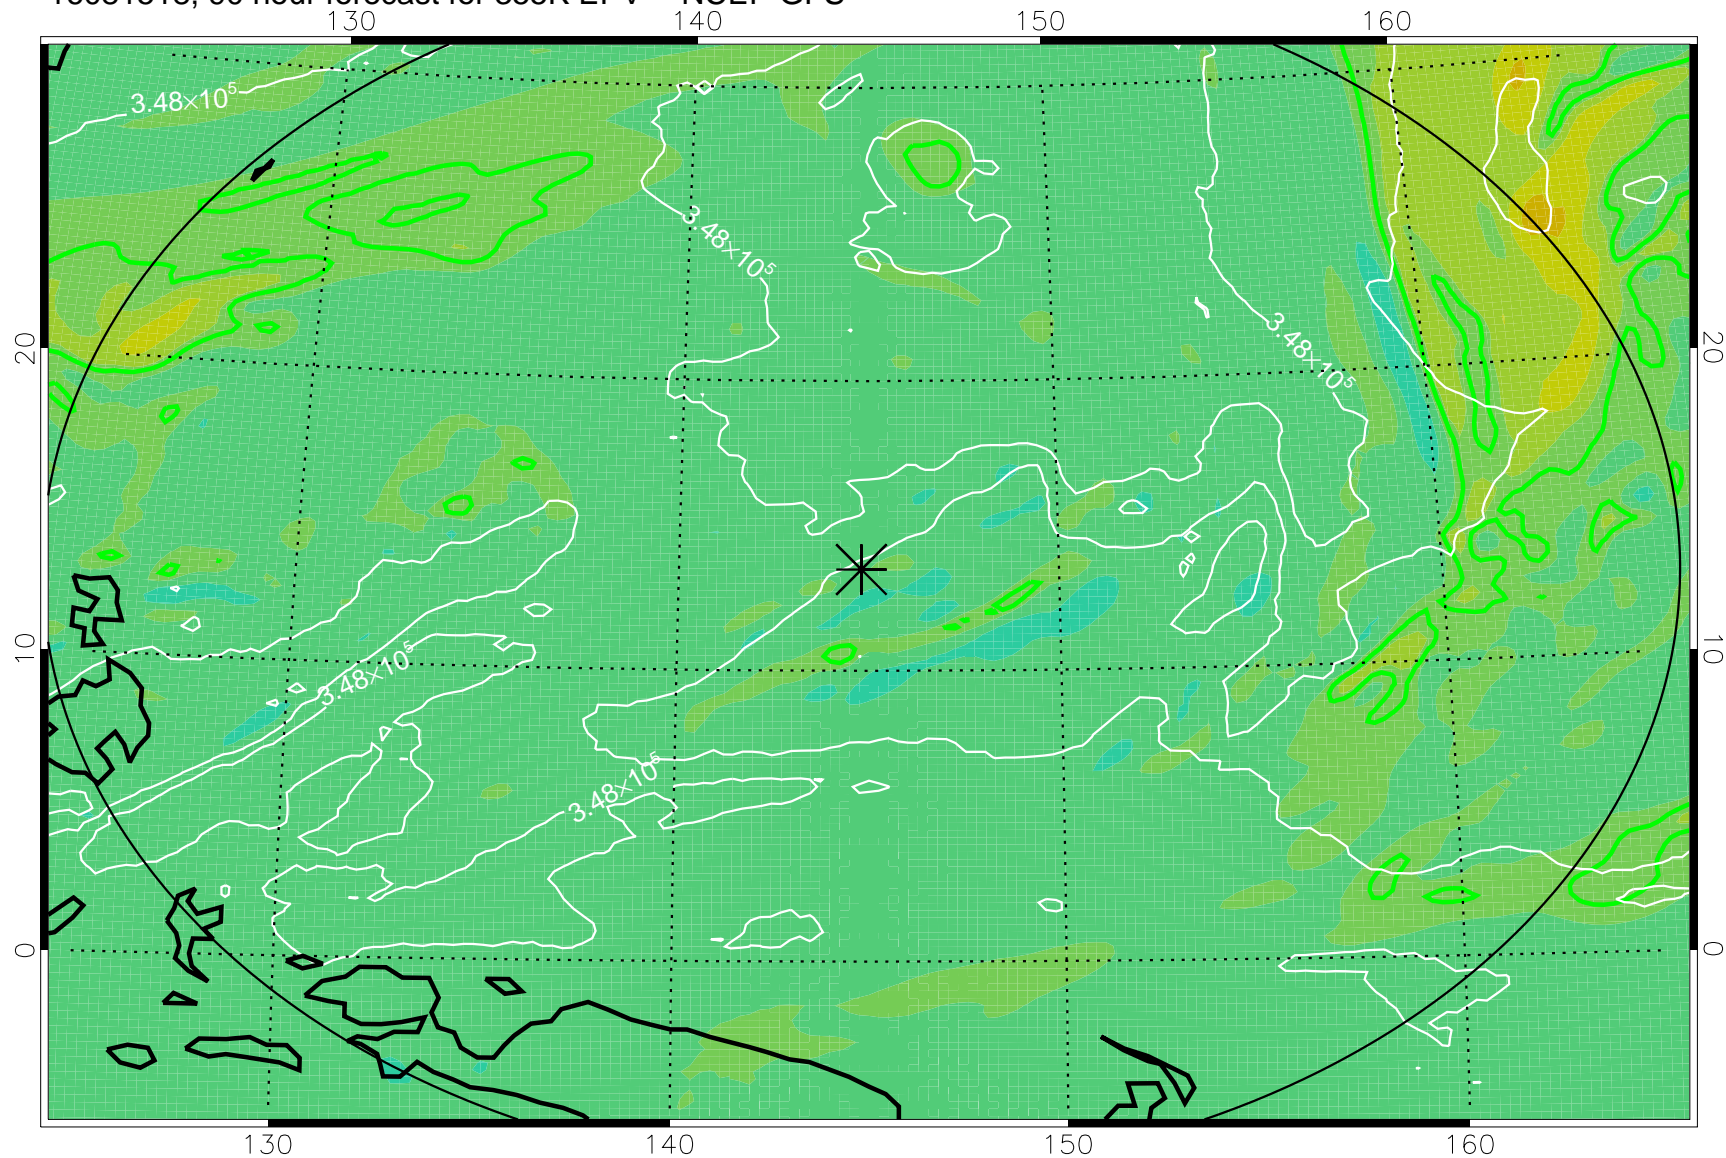

16081506, 78 hour forecast for 355K EPV -- NCEP GFS

355K Montgomery Streamfunction, white
EPV Tropopause (2 PVU) Position
Range ring of 2304 km

16081512, 84 hour forecast for 355K EPV -- NCEP GFS

355K Montgomery Streamfunction, white
EPV Tropopause (2 PVU) Position
Range ring of 2304 km

16081518, 90 hour forecast for 355K EPV -- NCEP GFS

355K Montgomery Streamfunction, white
EPV Tropopause (2 PVU) Position
Range ring of 2304 km

16081600, 96 hour forecast for 355K EPV -- NCEP GFS

355K Montgomery Streamfunction, white
EPV Tropopause (2 PVU) Position
Range ring of 2304 km

16081606, 102 hour forecast for 355K EPV -- NCEP GFS

355K Montgomery Streamfunction, white
EPV Tropopause (2 PVU) Position
Range ring of 2304 km

16081612, 108 hour forecast for 355K EPV -- NCEP GFS

355K Montgomery Streamfunction, white
EPV Tropopause (2 PVU) Position
Range ring of 2304 km

16081618, 114 hour forecast for 355K EPV -- NCEP GFS

355K Montgomery Streamfunction, white
EPV Tropopause (2 PVU) Position
Range ring of 2304 km

16081700, 120 hour forecast for 355K EPV -- NCEP GFS

355K Montgomery Streamfunction, white
EPV Tropopause (2 PVU) Position
Range ring of 2304 km