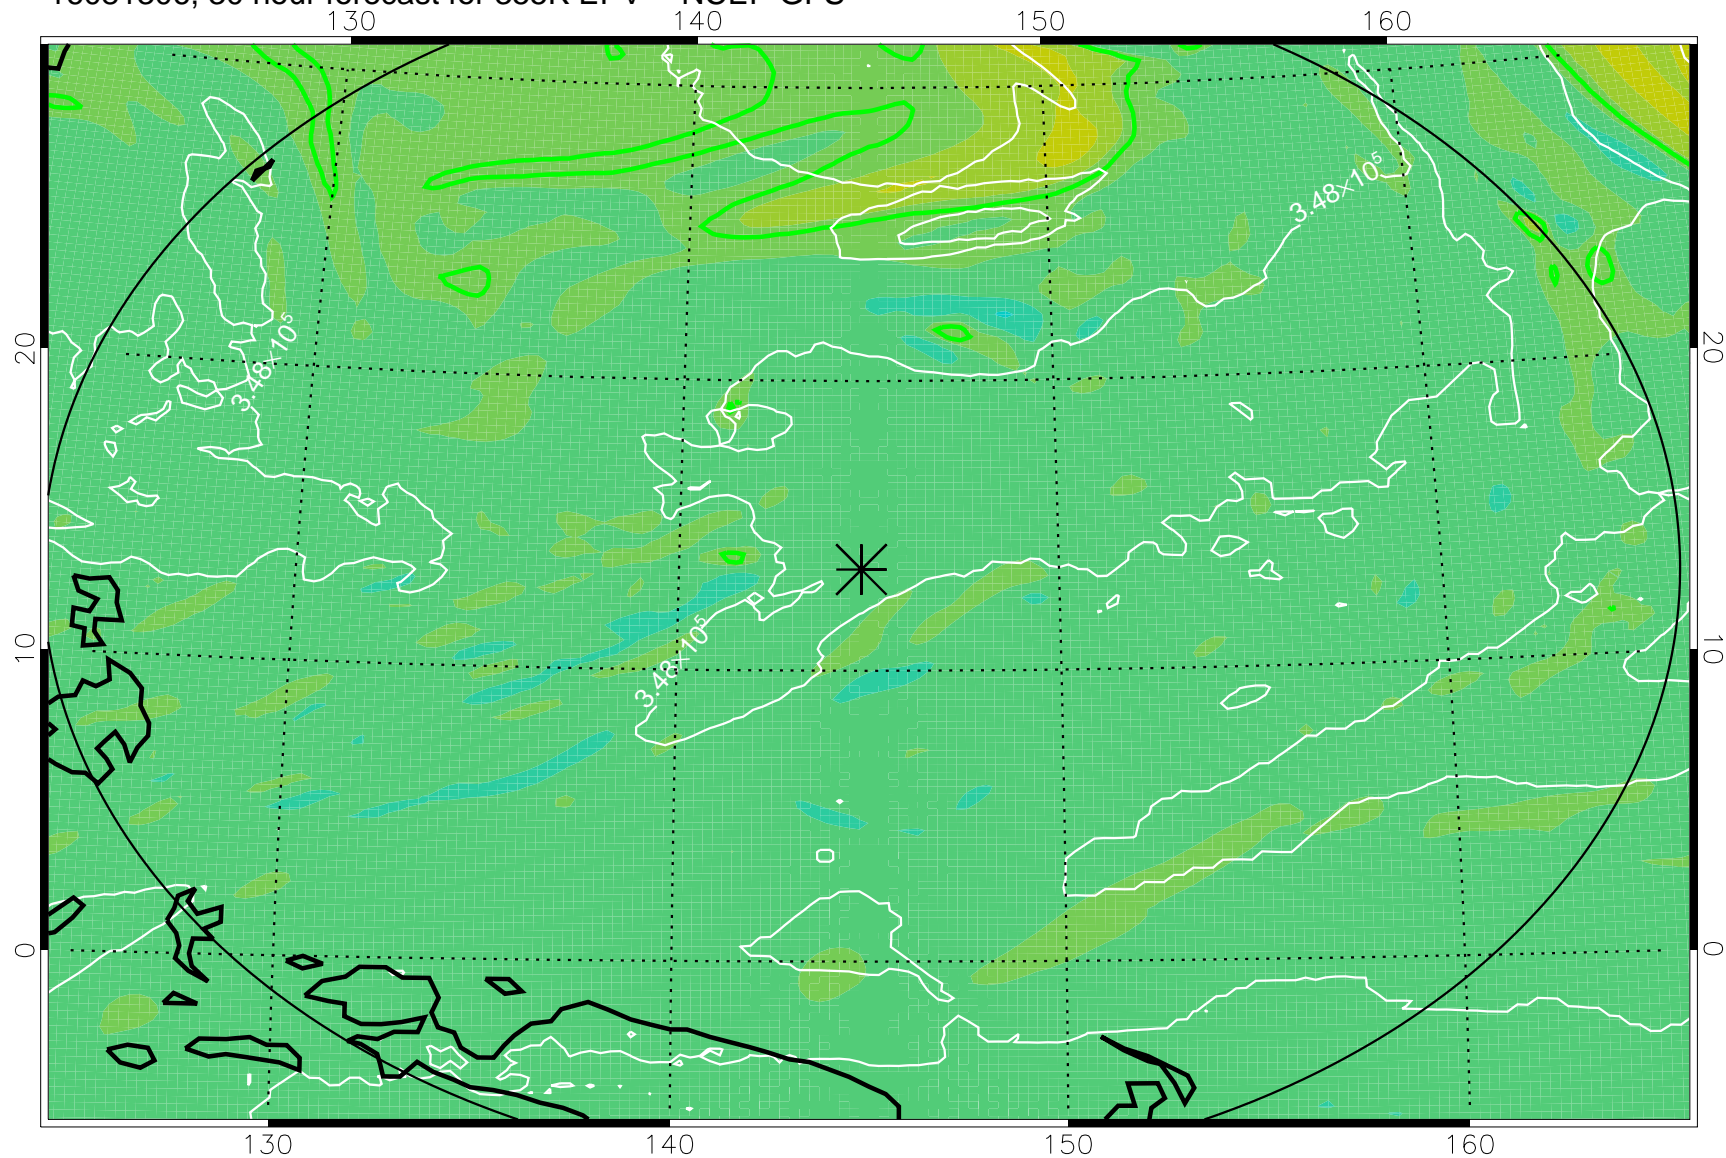

16081218, 18 hour forecast for 355K EPV -- NCEP GFS

355K Montgomery Streamfunction, white
EPV Tropopause (2 PVU) Position
Range ring of 2304 km

16081300, 24 hour forecast for 355K EPV -- NCEP GFS

355K Montgomery Streamfunction, white
EPV Tropopause (2 PVU) Position
Range ring of 2304 km

16081306, 30 hour forecast for 355K EPV -- NCEP GFS

355K Montgomery Streamfunction, white
EPV Tropopause (2 PVU) Position
Range ring of 2304 km

16081312, 36 hour forecast for 355K EPV -- NCEP GFS

355K Montgomery Streamfunction, white
EPV Tropopause (2 PVU) Position
Range ring of 2304 km

16081318, 42 hour forecast for 355K EPV -- NCEP GFS

355K Montgomery Streamfunction, white
EPV Tropopause (2 PVU) Position
Range ring of 2304 km

16081400, 48 hour forecast for 355K EPV -- NCEP GFS

355K Montgomery Streamfunction, white
EPV Tropopause (2 PVU) Position
Range ring of 2304 km

16081418, 66 hour forecast for 355K EPV -- NCEP GFS

355K Montgomery Streamfunction, white
EPV Tropopause (2 PVU) Position
Range ring of 2304 km

16081500, 72 hour forecast for 355K EPV -- NCEP GFS

355K Montgomery Streamfunction, white
EPV Tropopause (2 PVU) Position
Range ring of 2304 km