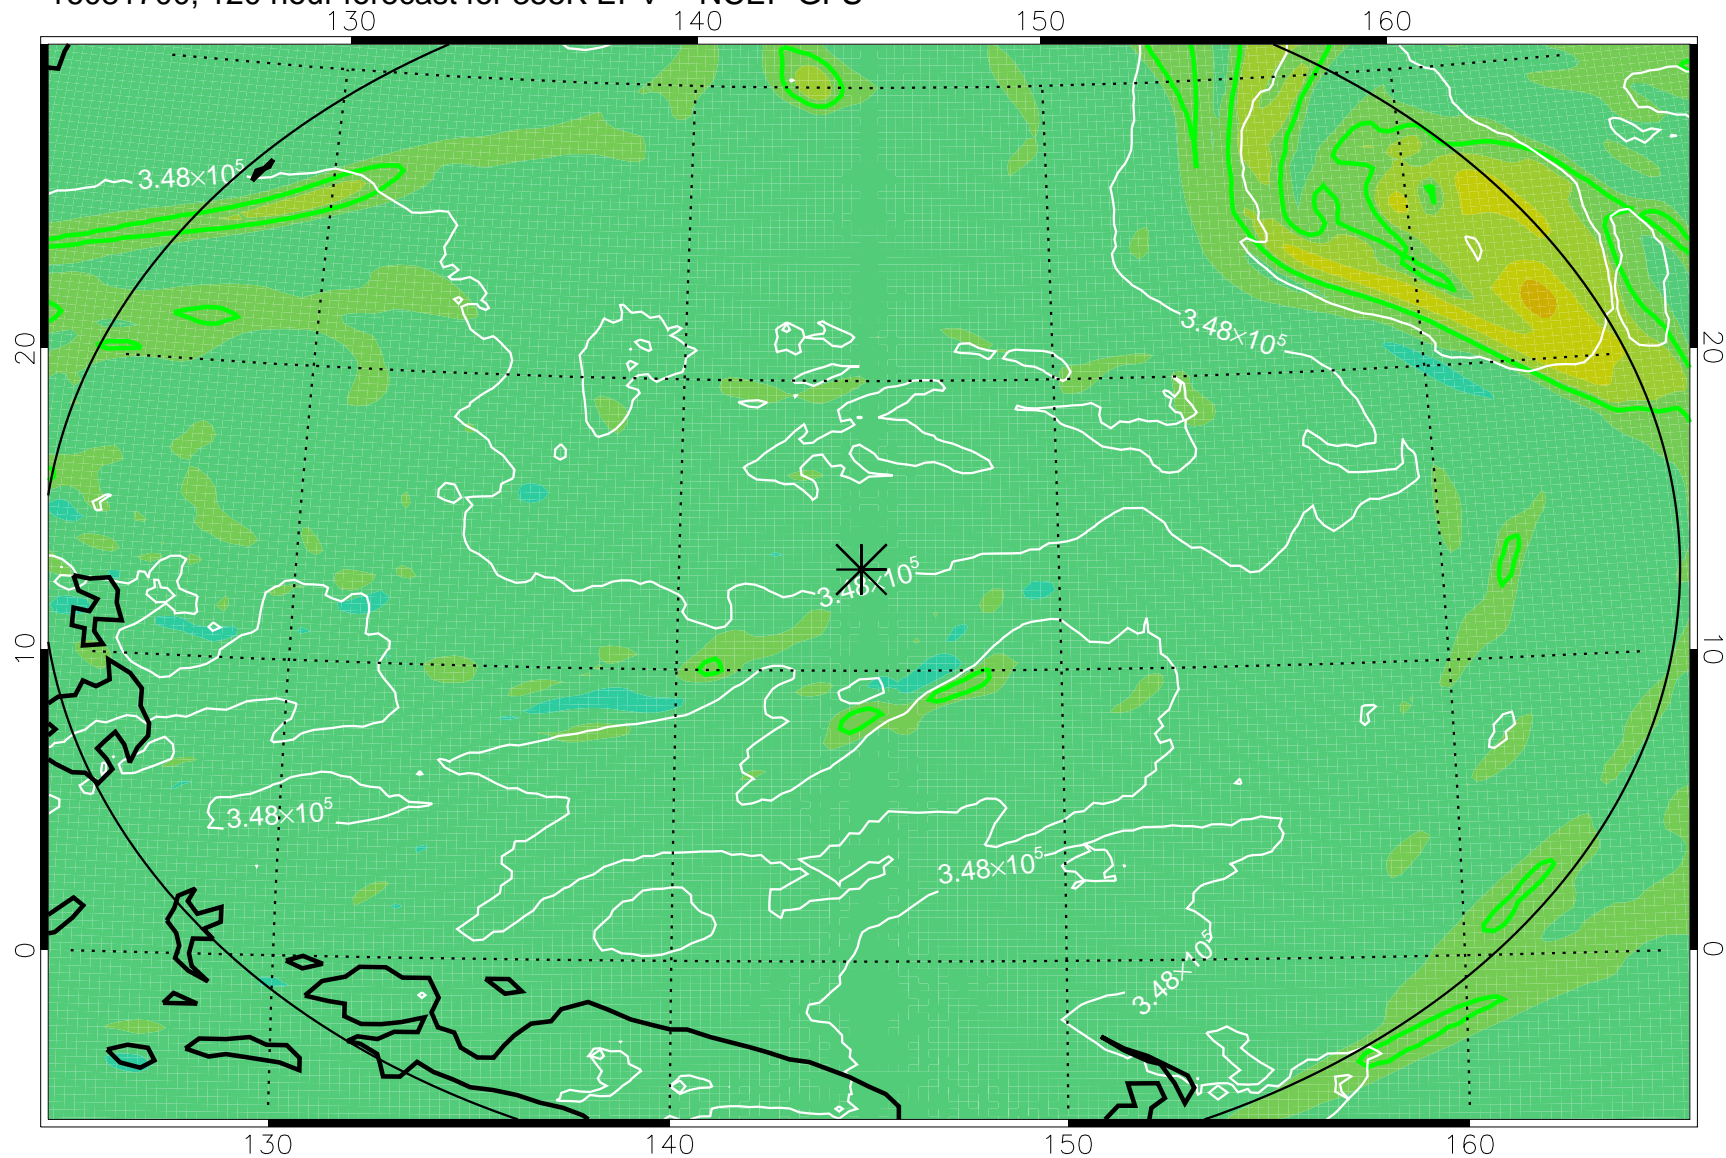

16081506, 78 hour forecast for 355K EPV -- NCEP GFS

355K Montgomery Streamfunction, white
EPV Tropopause (2 PVU) Position
Range ring of 2304 km

16081512, 84 hour forecast for 355K EPV -- NCEP GFS

355K Montgomery Streamfunction, white
EPV Tropopause (2 PVU) Position
Range ring of 2304 km

16081518, 90 hour forecast for 355K EPV -- NCEP GFS

355K Montgomery Streamfunction, white
EPV Tropopause (2 PVU) Position
Range ring of 2304 km

16081600, 96 hour forecast for 355K EPV -- NCEP GFS

355K Montgomery Streamfunction, white
EPV Tropopause (2 PVU) Position
Range ring of 2304 km

16081606, 102 hour forecast for 355K EPV -- NCEP GFS

355K Montgomery Streamfunction, white
EPV Tropopause (2 PVU) Position
Range ring of 2304 km

16081612, 108 hour forecast for 355K EPV -- NCEP GFS

355K Montgomery Streamfunction, white
EPV Tropopause (2 PVU) Position
Range ring of 2304 km

16081618, 114 hour forecast for 355K EPV -- NCEP GFS

355K Montgomery Streamfunction, white
EPV Tropopause (2 PVU) Position
Range ring of 2304 km

16081700, 120 hour forecast for 355K EPV -- NCEP GFS

355K Montgomery Streamfunction, white
EPV Tropopause (2 PVU) Position
Range ring of 2304 km