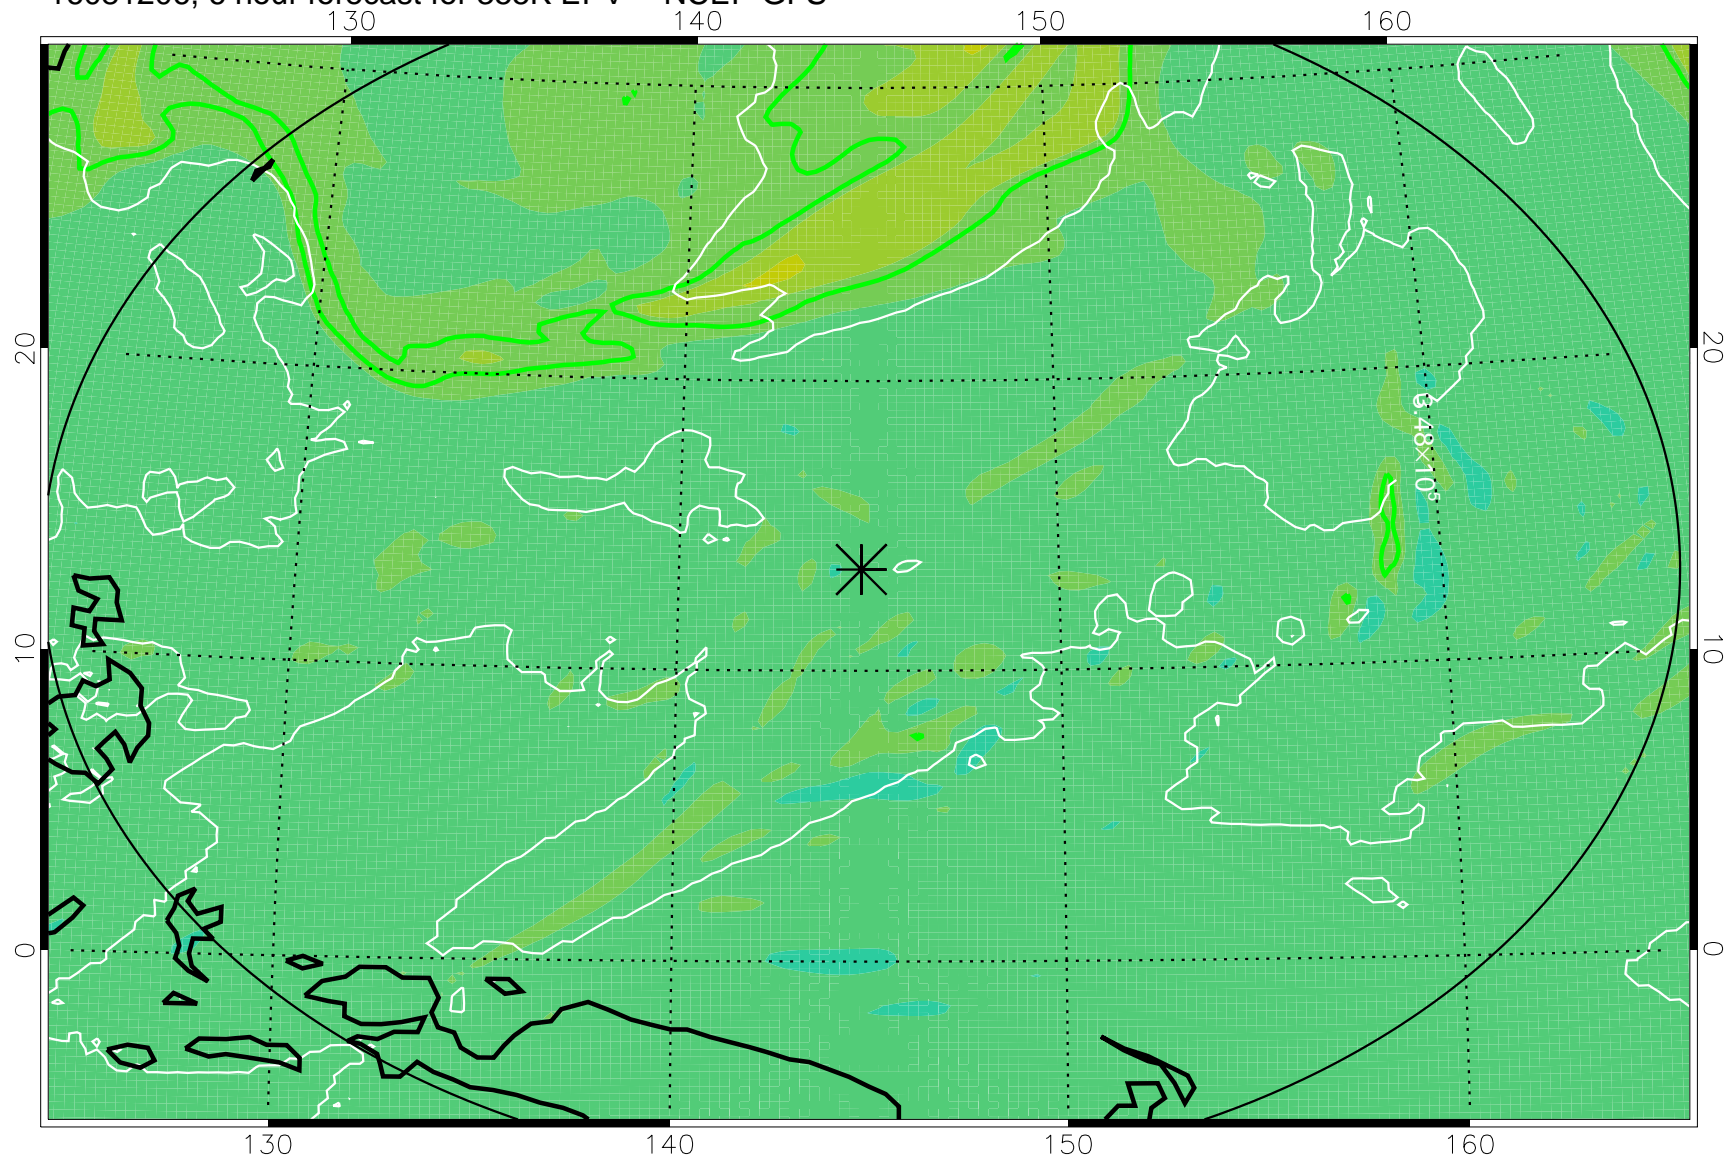

16081206, 6 hour forecast for 355K EPV -- NCEP GFS

355K Montgomery Streamfunction, white
EPV Tropopause (2 PVU) Position
Range ring of 2304 km

16081212, 12 hour forecast for 355K EPV -- NCEP GFS

355K Montgomery Streamfunction, white
EPV Tropopause (2 PVU) Position
Range ring of 2304 km

16081218, 18 hour forecast for 355K EPV -- NCEP GFS

355K Montgomery Streamfunction, white
EPV Tropopause (2 PVU) Position
Range ring of 2304 km

16081300, 24 hour forecast for 355K EPV -- NCEP GFS

355K Montgomery Streamfunction, white
EPV Tropopause (2 PVU) Position
Range ring of 2304 km

16081306, 30 hour forecast for 355K EPV -- NCEP GFS

355K Montgomery Streamfunction, white
EPV Tropopause (2 PVU) Position
Range ring of 2304 km

16081312, 36 hour forecast for 355K EPV -- NCEP GFS

355K Montgomery Streamfunction, white
EPV Tropopause (2 PVU) Position
Range ring of 2304 km

16081406, 54 hour forecast for 355K EPV -- NCEP GFS

355K Montgomery Streamfunction, white
EPV Tropopause (2 PVU) Position
Range ring of 2304 km

16081412, 60 hour forecast for 355K EPV -- NCEP GFS

355K Montgomery Streamfunction, white
EPV Tropopause (2 PVU) Position
Range ring of 2304 km