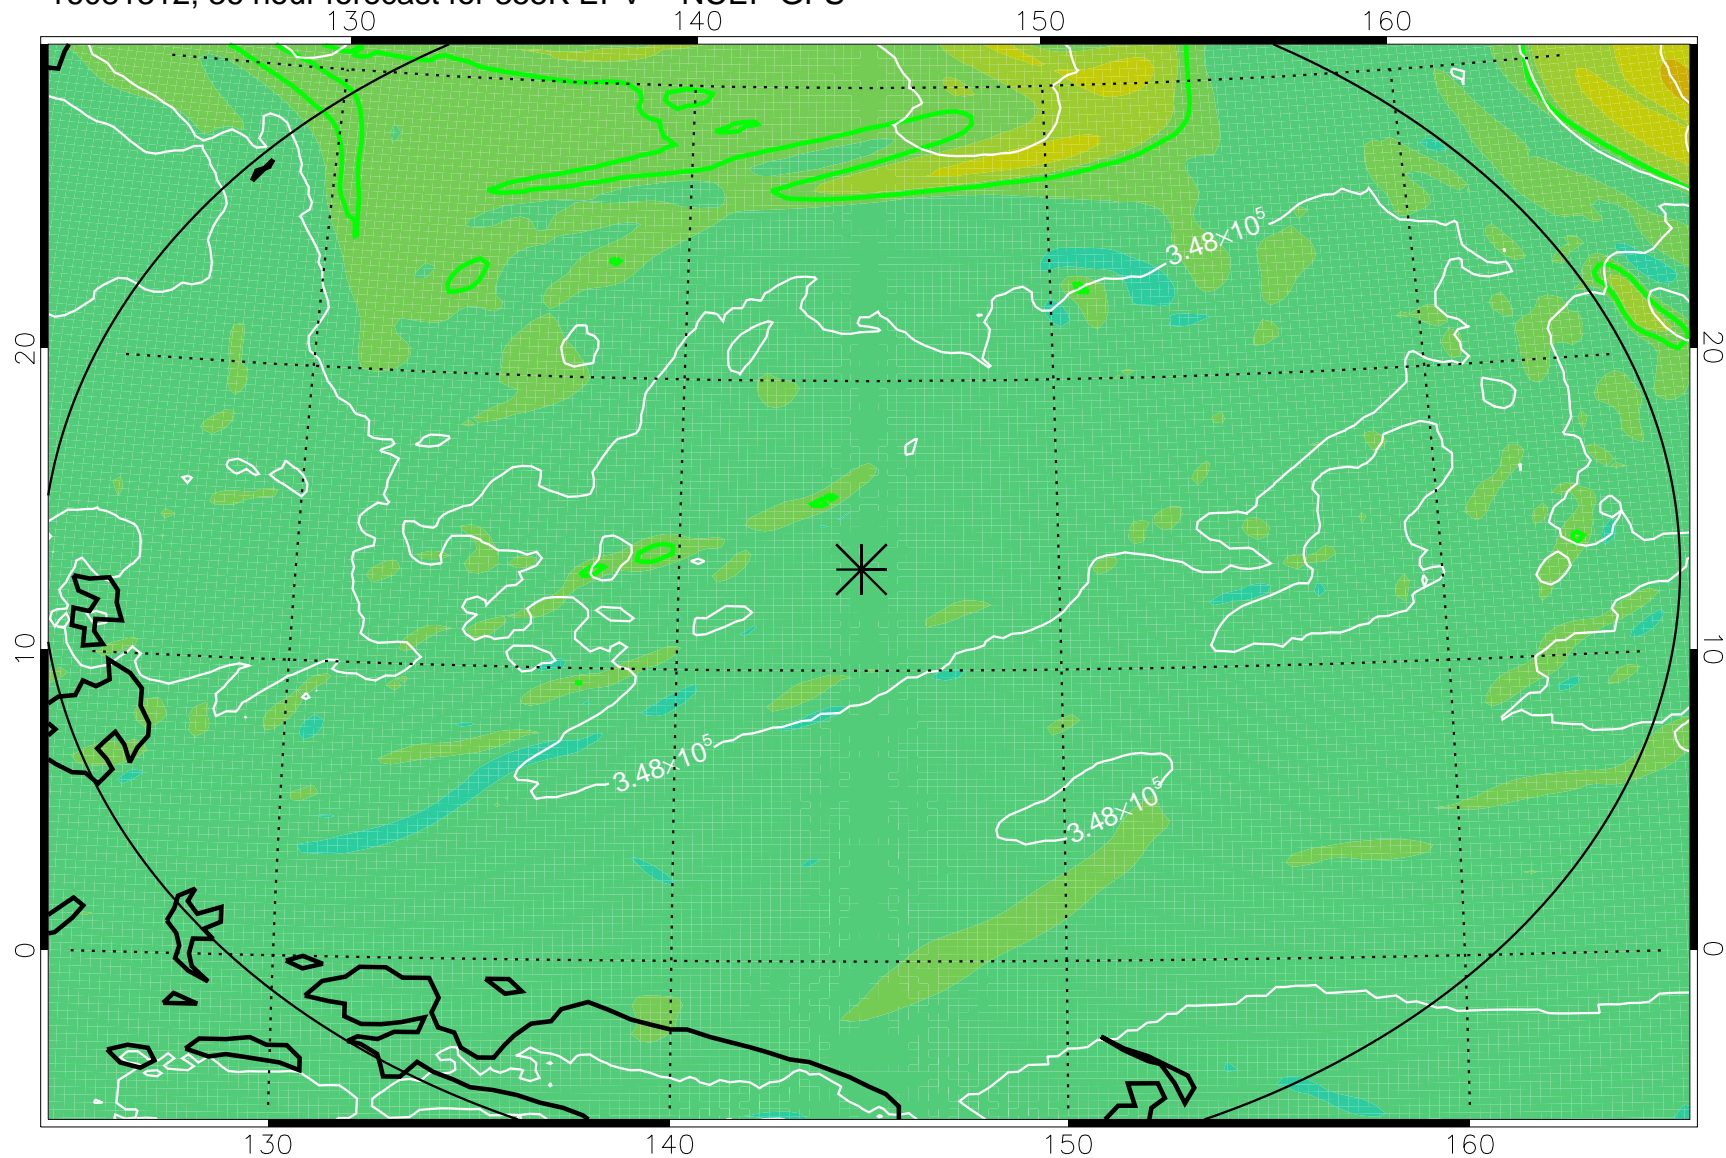

16081218, 18 hour forecast for 355K EPV -- NCEP GFS

355K Montgomery Streamfunction, white
EPV Tropopause (2 PVU) Position
Range ring of 2304 km

16081300, 24 hour forecast for 355K EPV -- NCEP GFS

355K Montgomery Streamfunction, white
EPV Tropopause (2 PVU) Position
Range ring of 2304 km

16081306, 30 hour forecast for 355K EPV -- NCEP GFS

355K Montgomery Streamfunction, white
EPV Tropopause (2 PVU) Position
Range ring of 2304 km

16081312, 36 hour forecast for 355K EPV -- NCEP GFS

355K Montgomery Streamfunction, white
EPV Tropopause (2 PVU) Position
Range ring of 2304 km

16081318, 42 hour forecast for 355K EPV -- NCEP GFS

355K Montgomery Streamfunction, white
EPV Tropopause (2 PVU) Position
Range ring of 2304 km

16081400, 48 hour forecast for 355K EPV -- NCEP GFS

355K Montgomery Streamfunction, white
EPV Tropopause (2 PVU) Position
Range ring of 2304 km

16081406, 54 hour forecast for 355K EPV -- NCEP GFS

355K Montgomery Streamfunction, white
EPV Tropopause (2 PVU) Position
Range ring of 2304 km

16081412, 60 hour forecast for 355K EPV -- NCEP GFS

355K Montgomery Streamfunction, white
EPV Tropopause (2 PVU) Position
Range ring of 2304 km