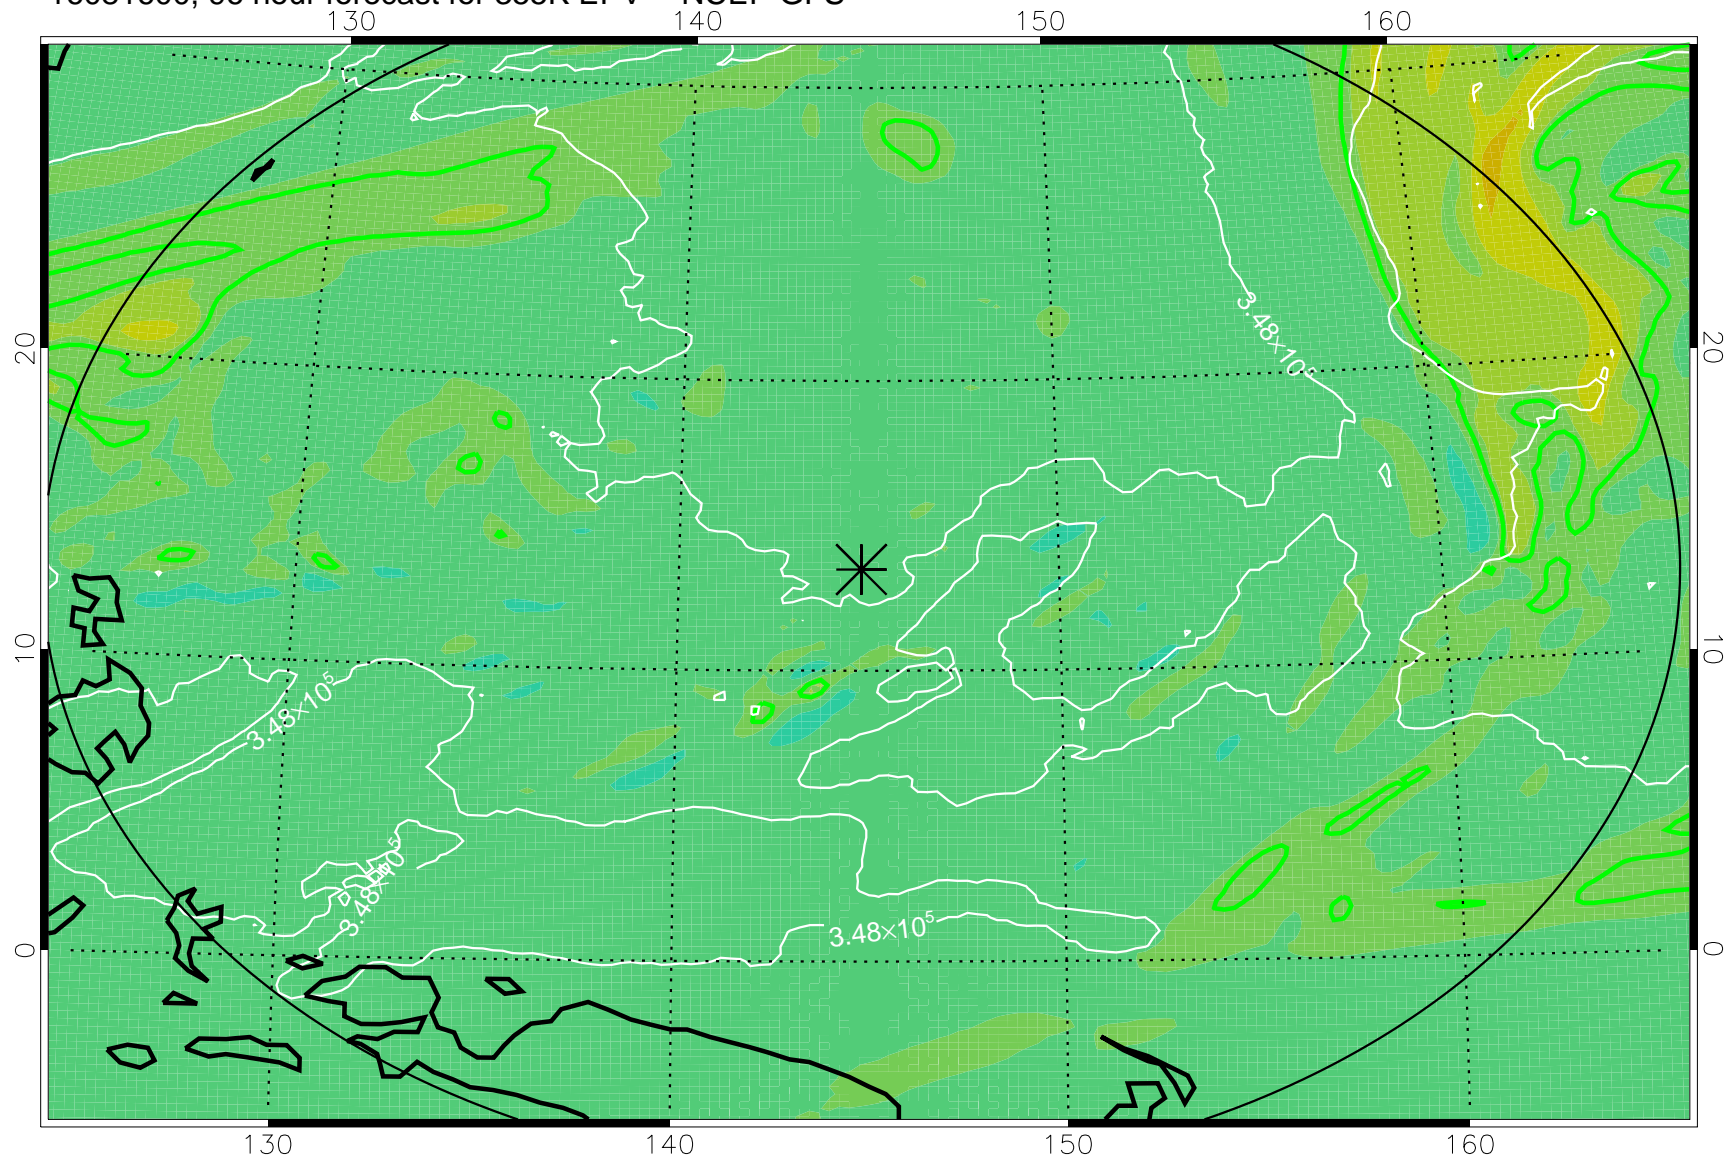

16081418, 66 hour forecast for 355K EPV -- NCEP GFS

355K Montgomery Streamfunction, white
EPV Tropopause (2 PVU) Position
Range ring of 2304 km

16081500, 72 hour forecast for 355K EPV -- NCEP GFS

355K Montgomery Streamfunction, white
EPV Tropopause (2 PVU) Position
Range ring of 2304 km

16081506, 78 hour forecast for 355K EPV -- NCEP GFS

355K Montgomery Streamfunction, white
EPV Tropopause (2 PVU) Position
Range ring of 2304 km

16081512, 84 hour forecast for 355K EPV -- NCEP GFS

355K Montgomery Streamfunction, white
EPV Tropopause (2 PVU) Position
Range ring of 2304 km

16081518, 90 hour forecast for 355K EPV -- NCEP GFS

355K Montgomery Streamfunction, white
EPV Tropopause (2 PVU) Position
Range ring of 2304 km

16081600, 96 hour forecast for 355K EPV -- NCEP GFS

355K Montgomery Streamfunction, white
EPV Tropopause (2 PVU) Position
Range ring of 2304 km

16081606, 102 hour forecast for 355K EPV -- NCEP GFS

355K Montgomery Streamfunction, white
EPV Tropopause (2 PVU) Position
Range ring of 2304 km

16081612, 108 hour forecast for 355K EPV -- NCEP GFS

355K Montgomery Streamfunction, white
EPV Tropopause (2 PVU) Position
Range ring of 2304 km