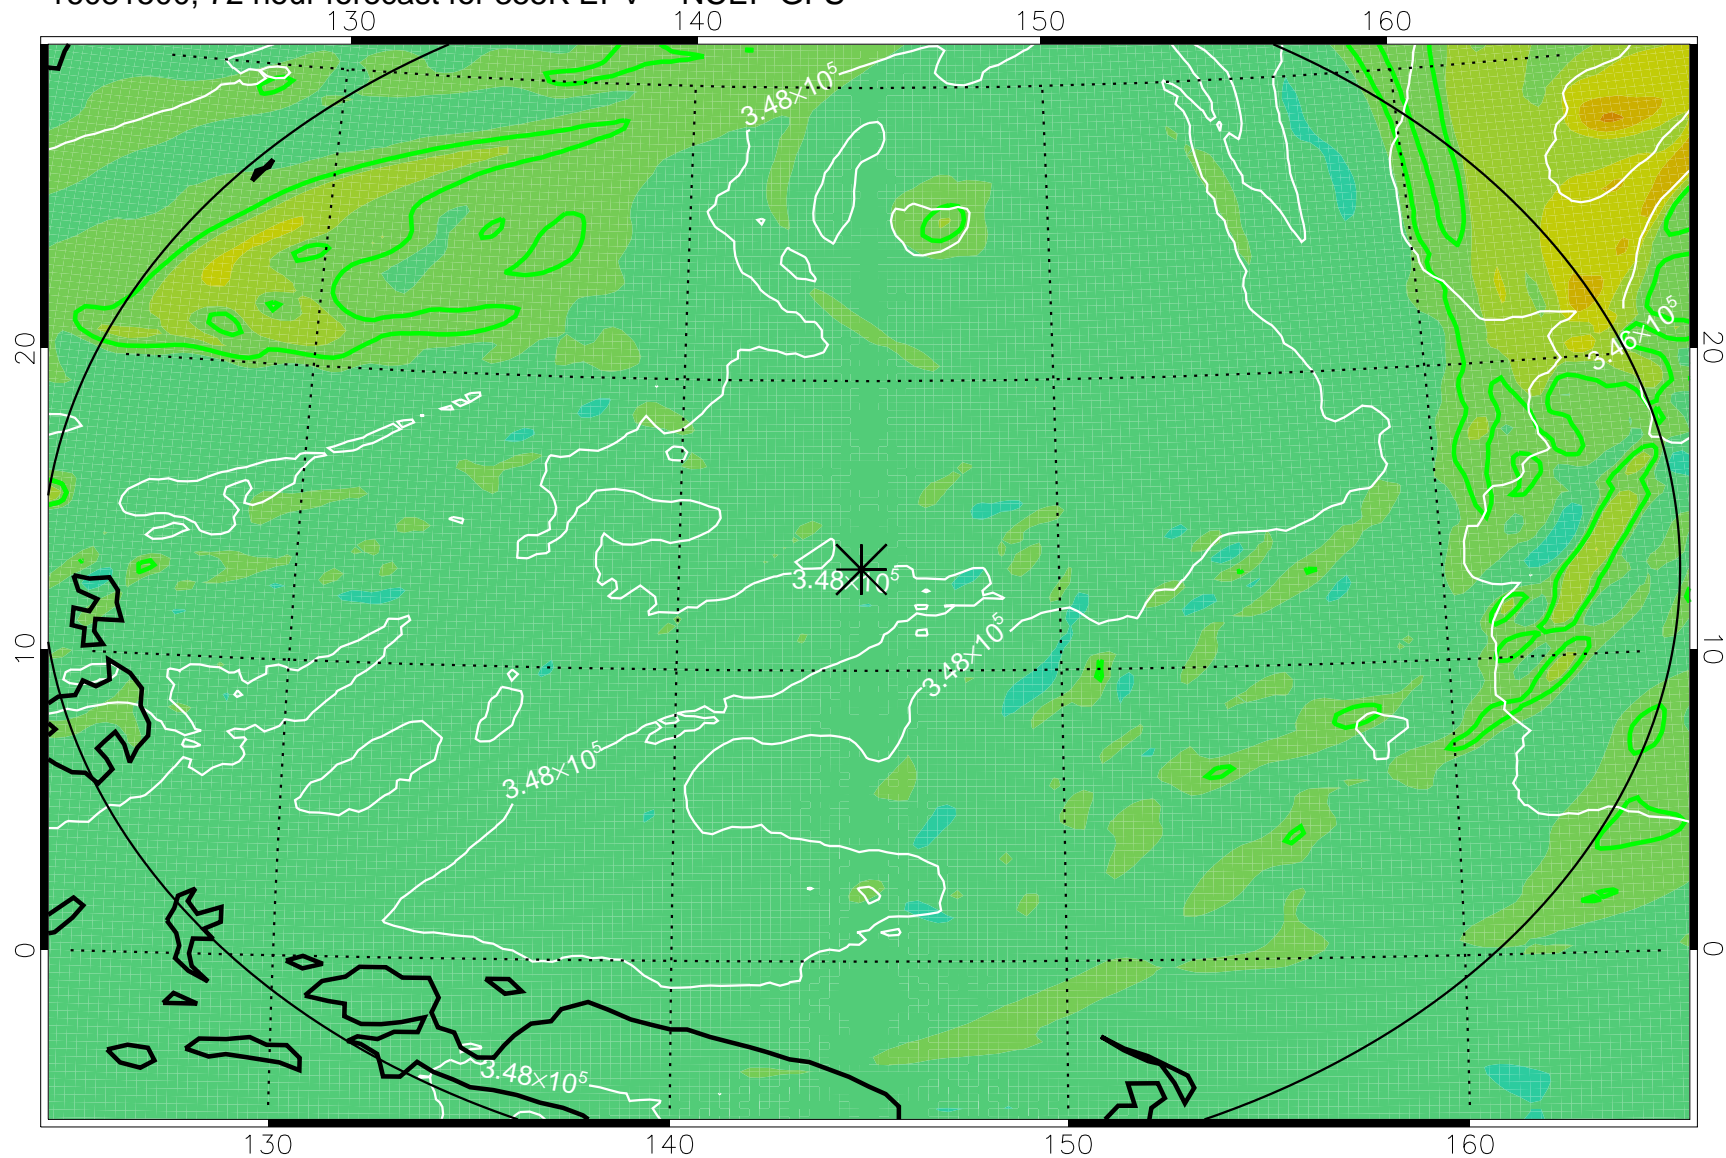

16081406, 54 hour forecast for 355K EPV -- NCEP GFS

355K Montgomery Streamfunction, white
EPV Tropopause (2 PVU) Position
Range ring of 2304 km

16081412, 60 hour forecast for 355K EPV -- NCEP GFS

355K Montgomery Streamfunction, white
EPV Tropopause (2 PVU) Position
Range ring of 2304 km

16081418, 66 hour forecast for 355K EPV -- NCEP GFS

355K Montgomery Streamfunction, white
EPV Tropopause (2 PVU) Position
Range ring of 2304 km

16081500, 72 hour forecast for 355K EPV -- NCEP GFS

355K Montgomery Streamfunction, white
EPV Tropopause (2 PVU) Position
Range ring of 2304 km

16081506, 78 hour forecast for 355K EPV -- NCEP GFS

355K Montgomery Streamfunction, white
EPV Tropopause (2 PVU) Position
Range ring of 2304 km

16081512, 84 hour forecast for 355K EPV -- NCEP GFS

355K Montgomery Streamfunction, white
EPV Tropopause (2 PVU) Position
Range ring of 2304 km

16081518, 90 hour forecast for 355K EPV -- NCEP GFS

355K Montgomery Streamfunction, white
EPV Tropopause (2 PVU) Position
Range ring of 2304 km

16081600, 96 hour forecast for 355K EPV -- NCEP GFS

355K Montgomery Streamfunction, white
EPV Tropopause (2 PVU) Position
Range ring of 2304 km