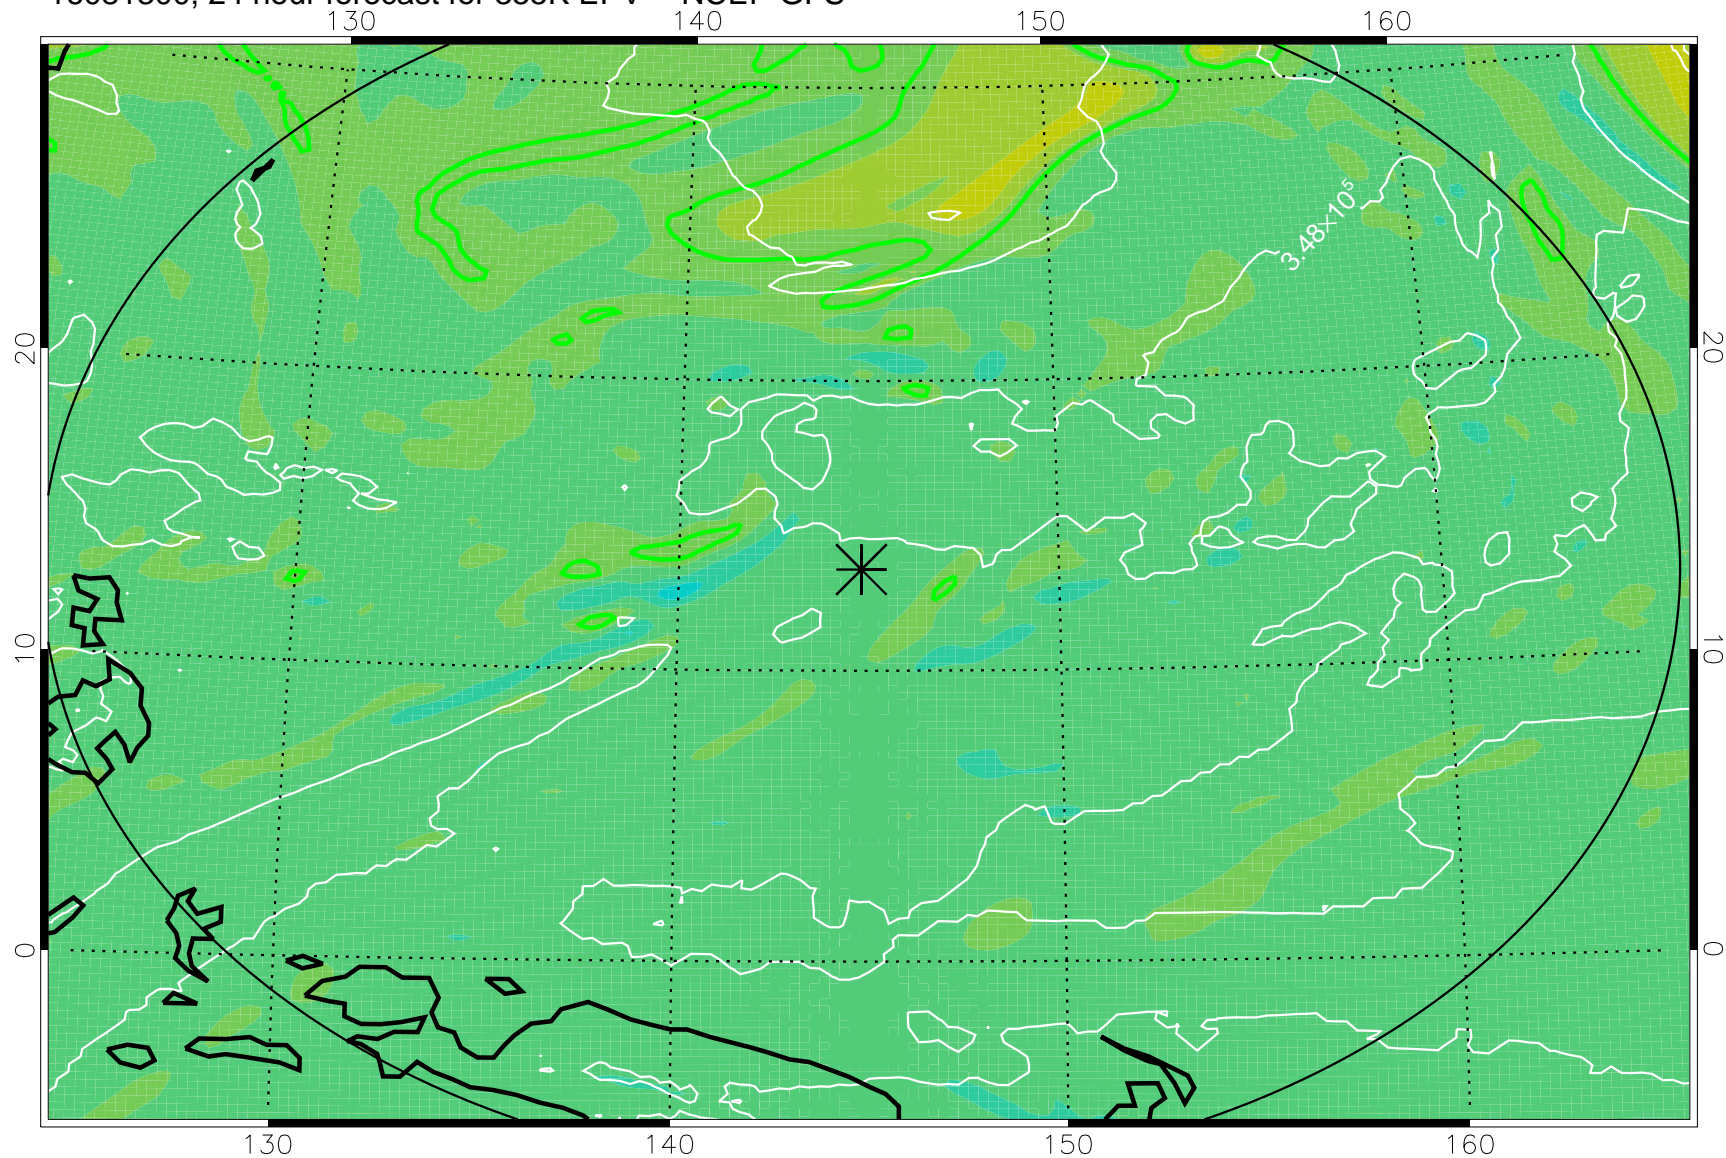

16081206, 6 hour forecast for 355K EPV -- NCEP GFS

355K Montgomery Streamfunction, white
EPV Tropopause (2 PVU) Position
Range ring of 2304 km

16081212, 12 hour forecast for 355K EPV -- NCEP GFS

355K Montgomery Streamfunction, white
EPV Tropopause (2 PVU) Position
Range ring of 2304 km

16081218, 18 hour forecast for 355K EPV -- NCEP GFS

355K Montgomery Streamfunction, white
EPV Tropopause (2 PVU) Position
Range ring of 2304 km

16081300, 24 hour forecast for 355K EPV -- NCEP GFS

355K Montgomery Streamfunction, white
EPV Tropopause (2 PVU) Position
Range ring of 2304 km

16081306, 30 hour forecast for 355K EPV -- NCEP GFS

355K Montgomery Streamfunction, white
EPV Tropopause (2 PVU) Position
Range ring of 2304 km

16081312, 36 hour forecast for 355K EPV -- NCEP GFS

355K Montgomery Streamfunction, white
EPV Tropopause (2 PVU) Position
Range ring of 2304 km

16081406, 54 hour forecast for 355K EPV -- NCEP GFS

355K Montgomery Streamfunction, white
EPV Tropopause (2 PVU) Position
Range ring of 2304 km

16081412, 60 hour forecast for 355K EPV -- NCEP GFS

355K Montgomery Streamfunction, white
EPV Tropopause (2 PVU) Position
Range ring of 2304 km