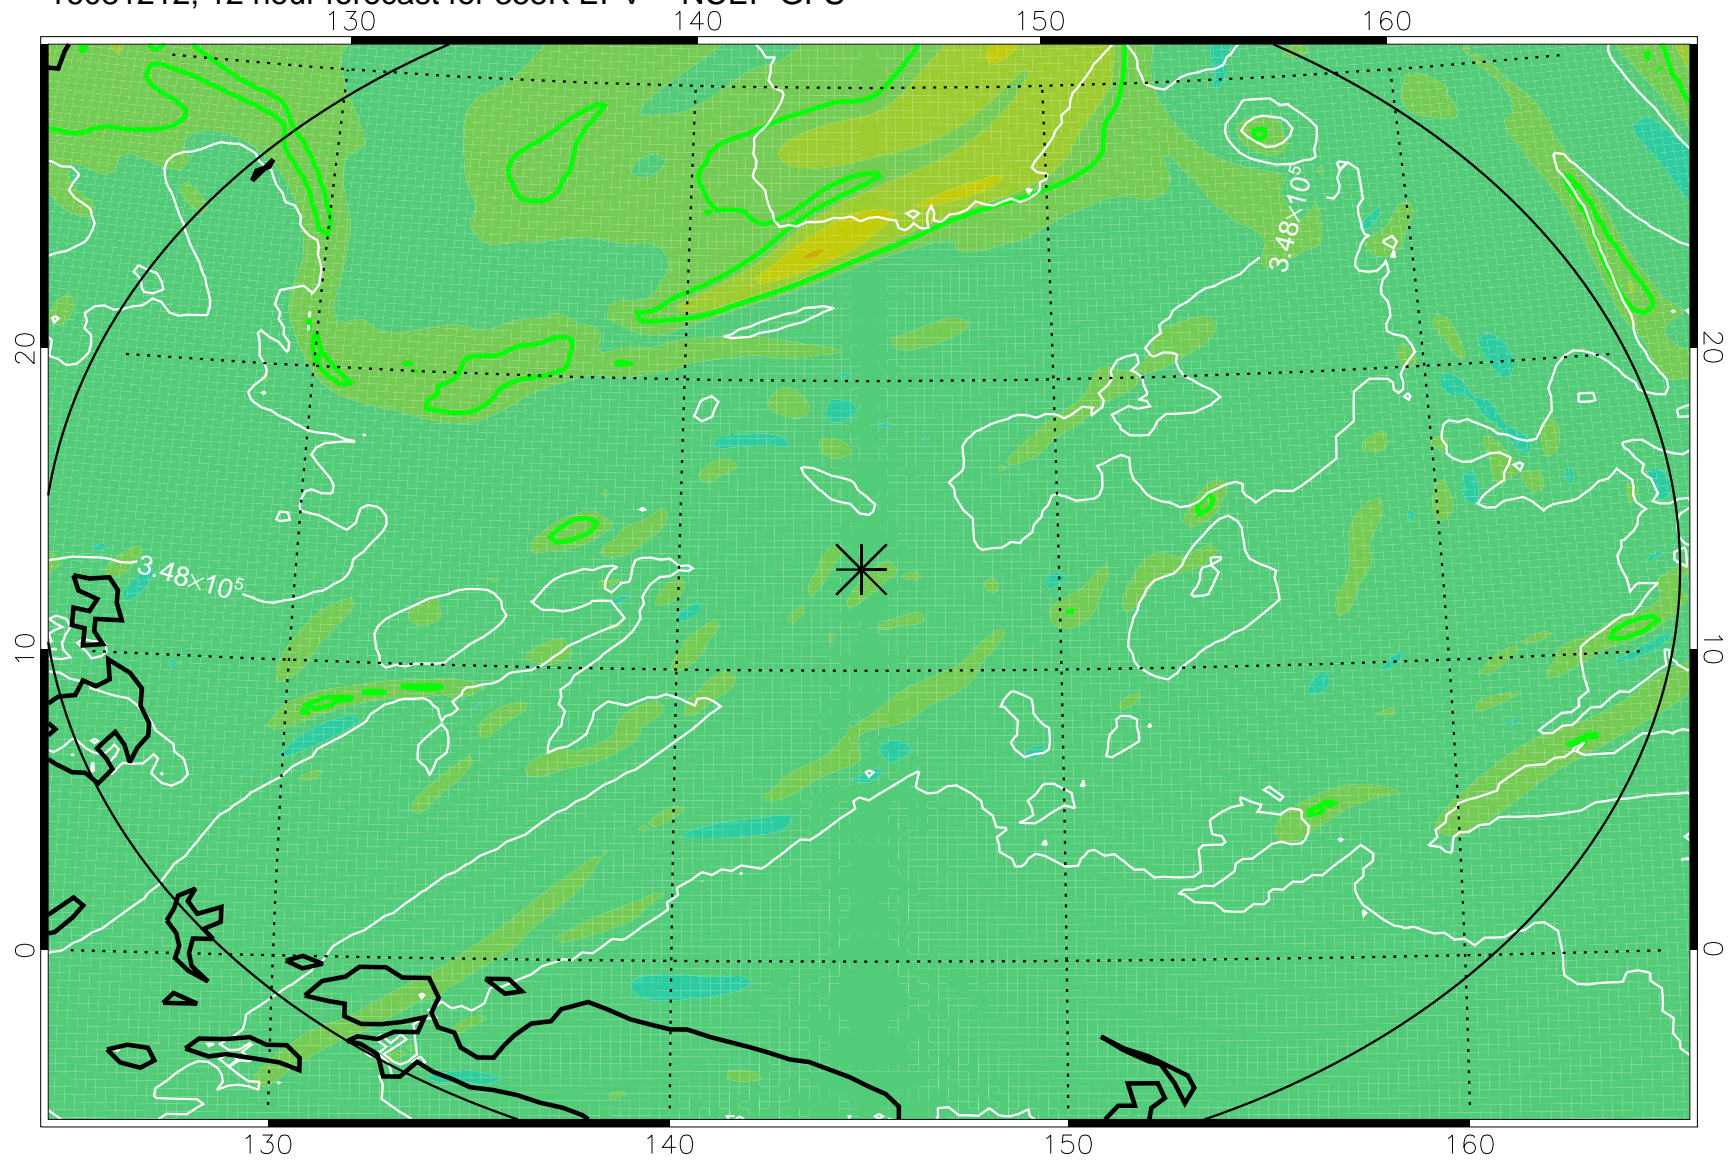

16081206, 6 hour forecast for 355K EPV -- NCEP GFS

355K Montgomery Streamfunction, white
EPV Tropopause (2 PVU) Position
Range ring of 2304 km

16081212, 12 hour forecast for 355K EPV -- NCEP GFS

355K Montgomery Streamfunction, white
EPV Tropopause (2 PVU) Position
Range ring of 2304 km

16081218, 18 hour forecast for 355K EPV -- NCEP GFS

355K Montgomery Streamfunction, white
EPV Tropopause (2 PVU) Position
Range ring of 2304 km

16081300, 24 hour forecast for 355K EPV -- NCEP GFS

355K Montgomery Streamfunction, white
EPV Tropopause (2 PVU) Position
Range ring of 2304 km

16081306, 30 hour forecast for 355K EPV -- NCEP GFS

355K Montgomery Streamfunction, white
EPV Tropopause (2 PVU) Position
Range ring of 2304 km

16081312, 36 hour forecast for 355K EPV -- NCEP GFS

355K Montgomery Streamfunction, white
EPV Tropopause (2 PVU) Position
Range ring of 2304 km

16081318, 42 hour forecast for 355K EPV -- NCEP GFS

355K Montgomery Streamfunction, white
EPV Tropopause (2 PVU) Position
Range ring of 2304 km

16081400, 48 hour forecast for 355K EPV -- NCEP GFS

355K Montgomery Streamfunction, white
EPV Tropopause (2 PVU) Position
Range ring of 2304 km