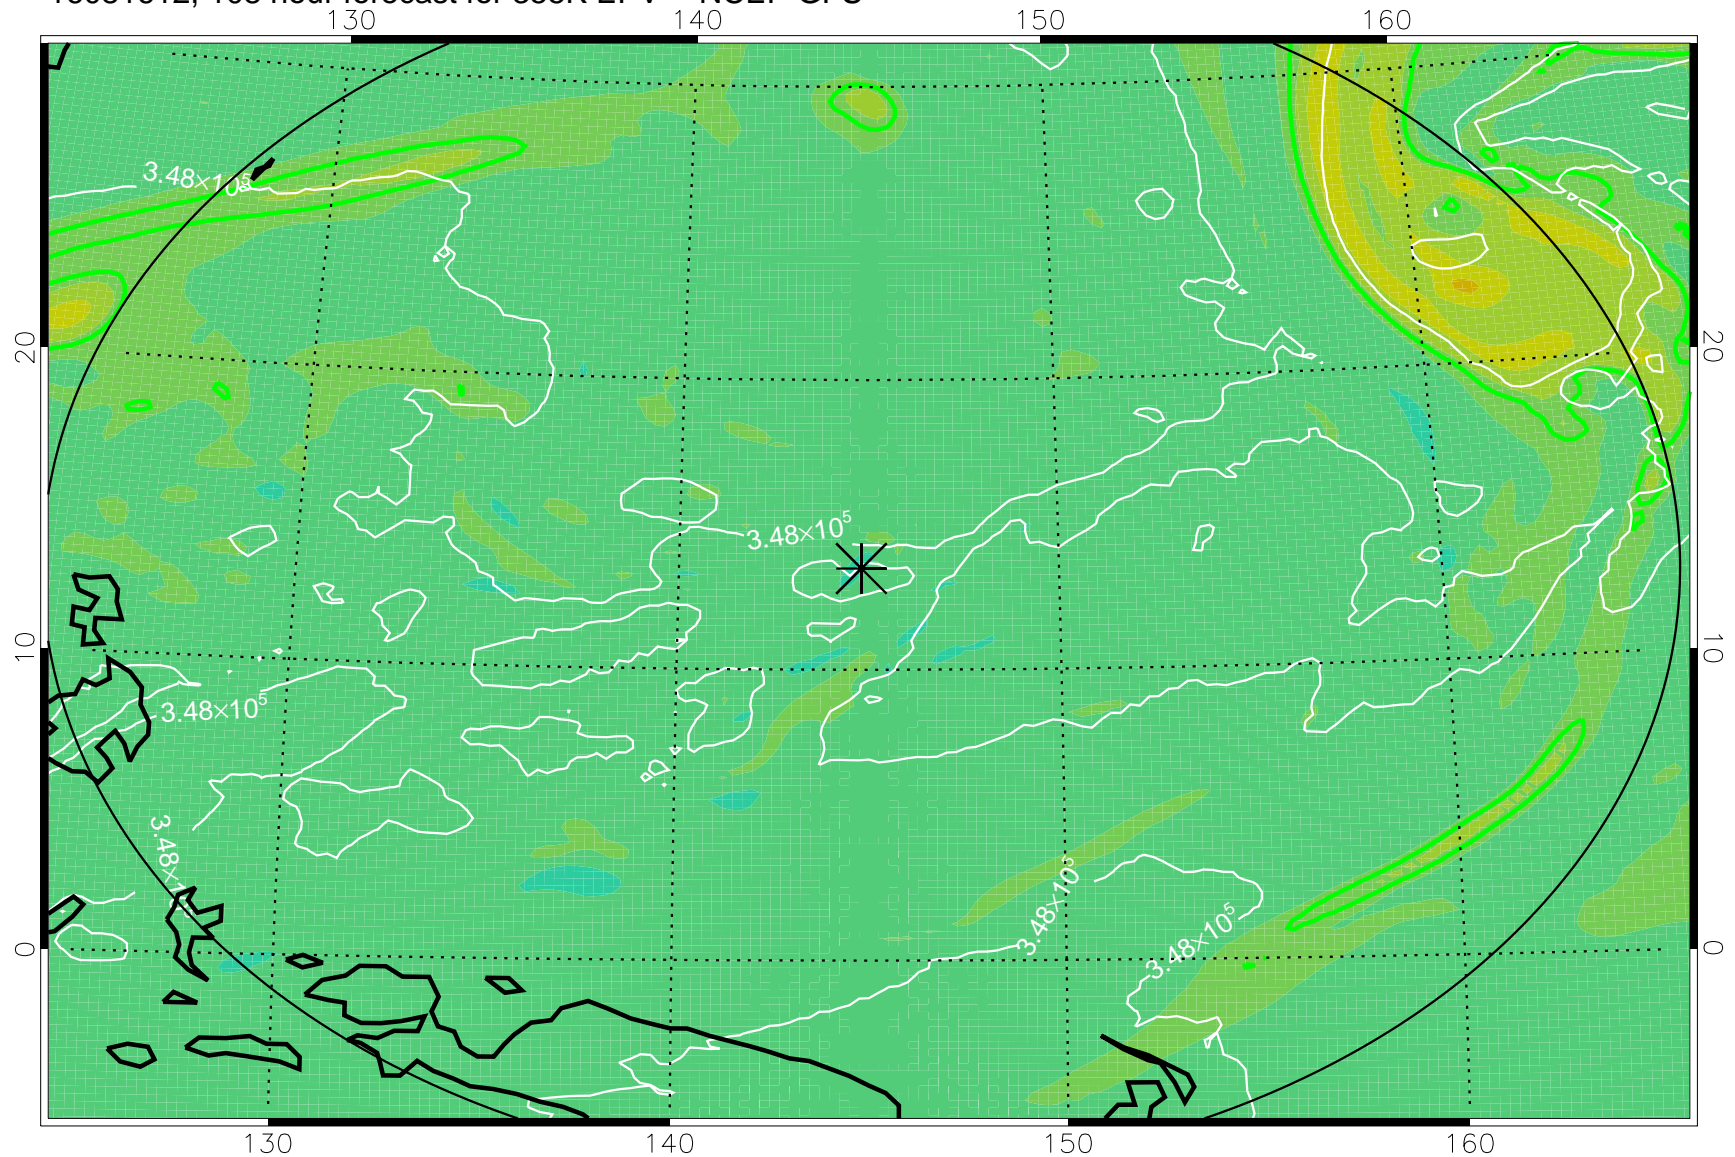

16081506, 78 hour forecast for 355K EPV -- NCEP GFS

355K Montgomery Streamfunction, white
EPV Tropopause (2 PVU) Position
Range ring of 2304 km

16081512, 84 hour forecast for 355K EPV -- NCEP GFS

355K Montgomery Streamfunction, white
EPV Tropopause (2 PVU) Position
Range ring of 2304 km

16081518, 90 hour forecast for 355K EPV -- NCEP GFS

355K Montgomery Streamfunction, white
EPV Tropopause (2 PVU) Position
Range ring of 2304 km

16081600, 96 hour forecast for 355K EPV -- NCEP GFS

355K Montgomery Streamfunction, white
EPV Tropopause (2 PVU) Position
Range ring of 2304 km

16081606, 102 hour forecast for 355K EPV -- NCEP GFS

355K Montgomery Streamfunction, white
EPV Tropopause (2 PVU) Position
Range ring of 2304 km

16081612, 108 hour forecast for 355K EPV -- NCEP GFS

355K Montgomery Streamfunction, white
EPV Tropopause (2 PVU) Position
Range ring of 2304 km

16081618, 114 hour forecast for 355K EPV -- NCEP GFS

355K Montgomery Streamfunction, white
EPV Tropopause (2 PVU) Position
Range ring of 2304 km

16081700, 120 hour forecast for 355K EPV -- NCEP GFS

355K Montgomery Streamfunction, white
EPV Tropopause (2 PVU) Position
Range ring of 2304 km