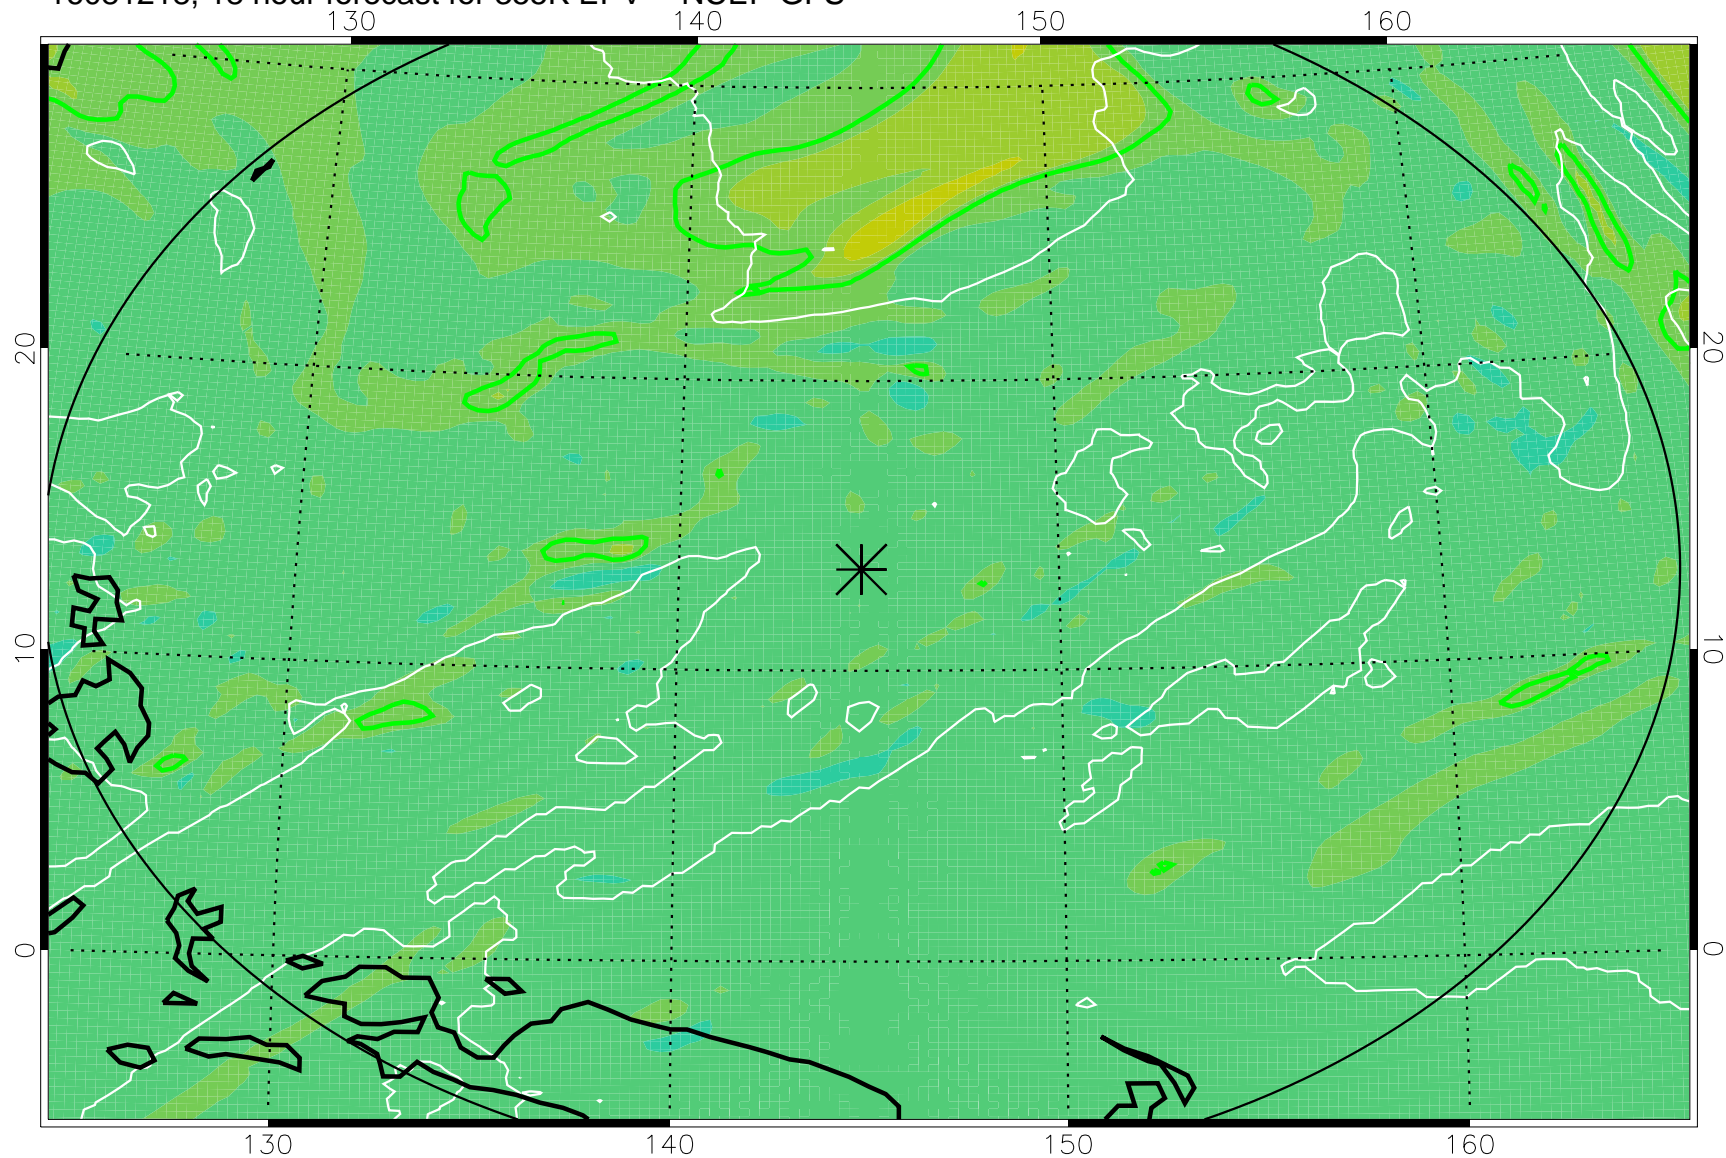

16081206, 6 hour forecast for 355K EPV -- NCEP GFS

355K Montgomery Streamfunction, white
EPV Tropopause (2 PVU) Position
Range ring of 2304 km

16081212, 12 hour forecast for 355K EPV -- NCEP GFS

355K Montgomery Streamfunction, white
EPV Tropopause (2 PVU) Position
Range ring of 2304 km

16081218, 18 hour forecast for 355K EPV -- NCEP GFS

355K Montgomery Streamfunction, white
EPV Tropopause (2 PVU) Position
Range ring of 2304 km

16081300, 24 hour forecast for 355K EPV -- NCEP GFS

355K Montgomery Streamfunction, white
EPV Tropopause (2 PVU) Position
Range ring of 2304 km

16081306, 30 hour forecast for 355K EPV -- NCEP GFS

355K Montgomery Streamfunction, white
EPV Tropopause (2 PVU) Position
Range ring of 2304 km

16081312, 36 hour forecast for 355K EPV -- NCEP GFS

355K Montgomery Streamfunction, white
EPV Tropopause (2 PVU) Position
Range ring of 2304 km

16081406, 54 hour forecast for 355K EPV -- NCEP GFS

355K Montgomery Streamfunction, white
EPV Tropopause (2 PVU) Position
Range ring of 2304 km

16081412, 60 hour forecast for 355K EPV -- NCEP GFS

355K Montgomery Streamfunction, white
EPV Tropopause (2 PVU) Position
Range ring of 2304 km