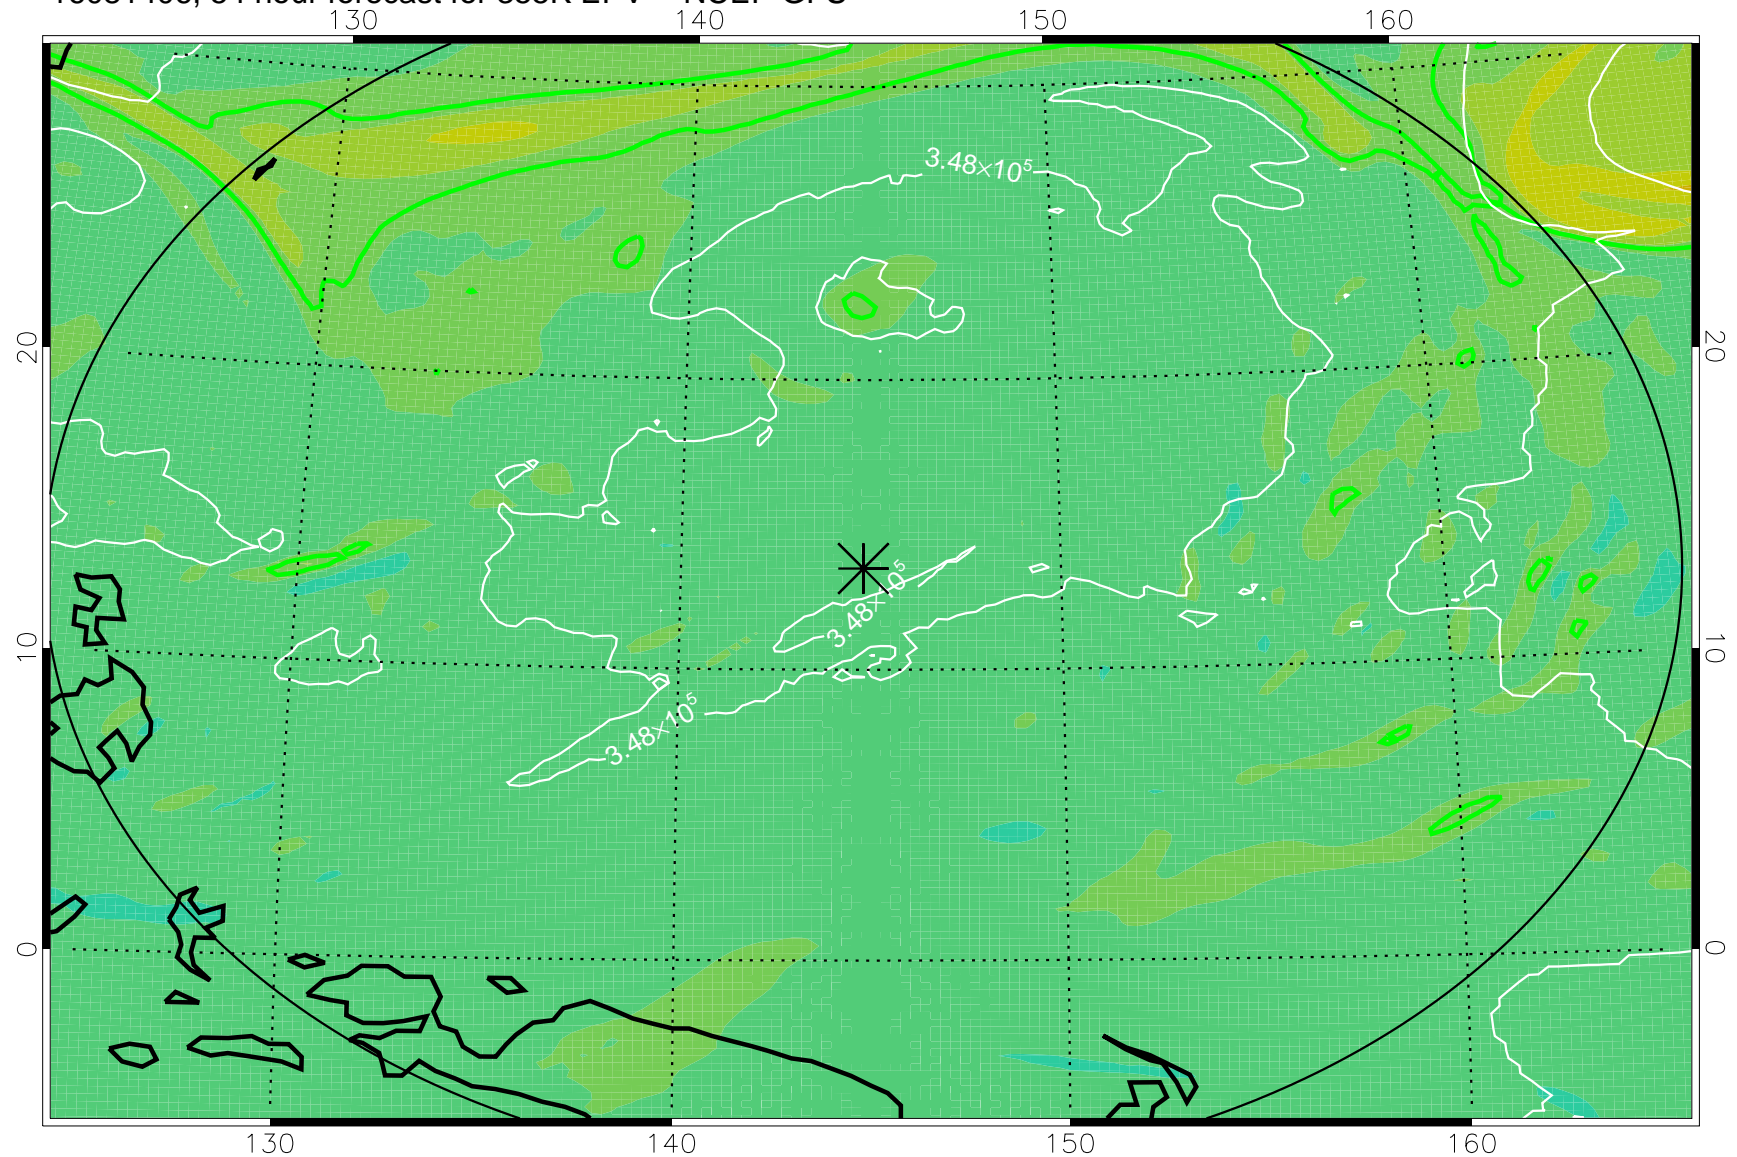

16081318, 42 hour forecast for 355K EPV -- NCEP GFS

355K Montgomery Streamfunction, white
EPV Tropopause (2 PVU) Position
Range ring of 2304 km

16081400, 48 hour forecast for 355K EPV -- NCEP GFS

355K Montgomery Streamfunction, white
EPV Tropopause (2 PVU) Position
Range ring of 2304 km

16081406, 54 hour forecast for 355K EPV -- NCEP GFS

355K Montgomery Streamfunction, white
EPV Tropopause (2 PVU) Position
Range ring of 2304 km

16081412, 60 hour forecast for 355K EPV -- NCEP GFS

355K Montgomery Streamfunction, white
EPV Tropopause (2 PVU) Position
Range ring of 2304 km

16081418, 66 hour forecast for 355K EPV -- NCEP GFS

355K Montgomery Streamfunction, white
EPV Tropopause (2 PVU) Position
Range ring of 2304 km

16081500, 72 hour forecast for 355K EPV -- NCEP GFS

355K Montgomery Streamfunction, white
EPV Tropopause (2 PVU) Position
Range ring of 2304 km

16081518, 90 hour forecast for 355K EPV -- NCEP GFS

355K Montgomery Streamfunction, white
EPV Tropopause (2 PVU) Position
Range ring of 2304 km

16081600, 96 hour forecast for 355K EPV -- NCEP GFS

355K Montgomery Streamfunction, white
EPV Tropopause (2 PVU) Position
Range ring of 2304 km