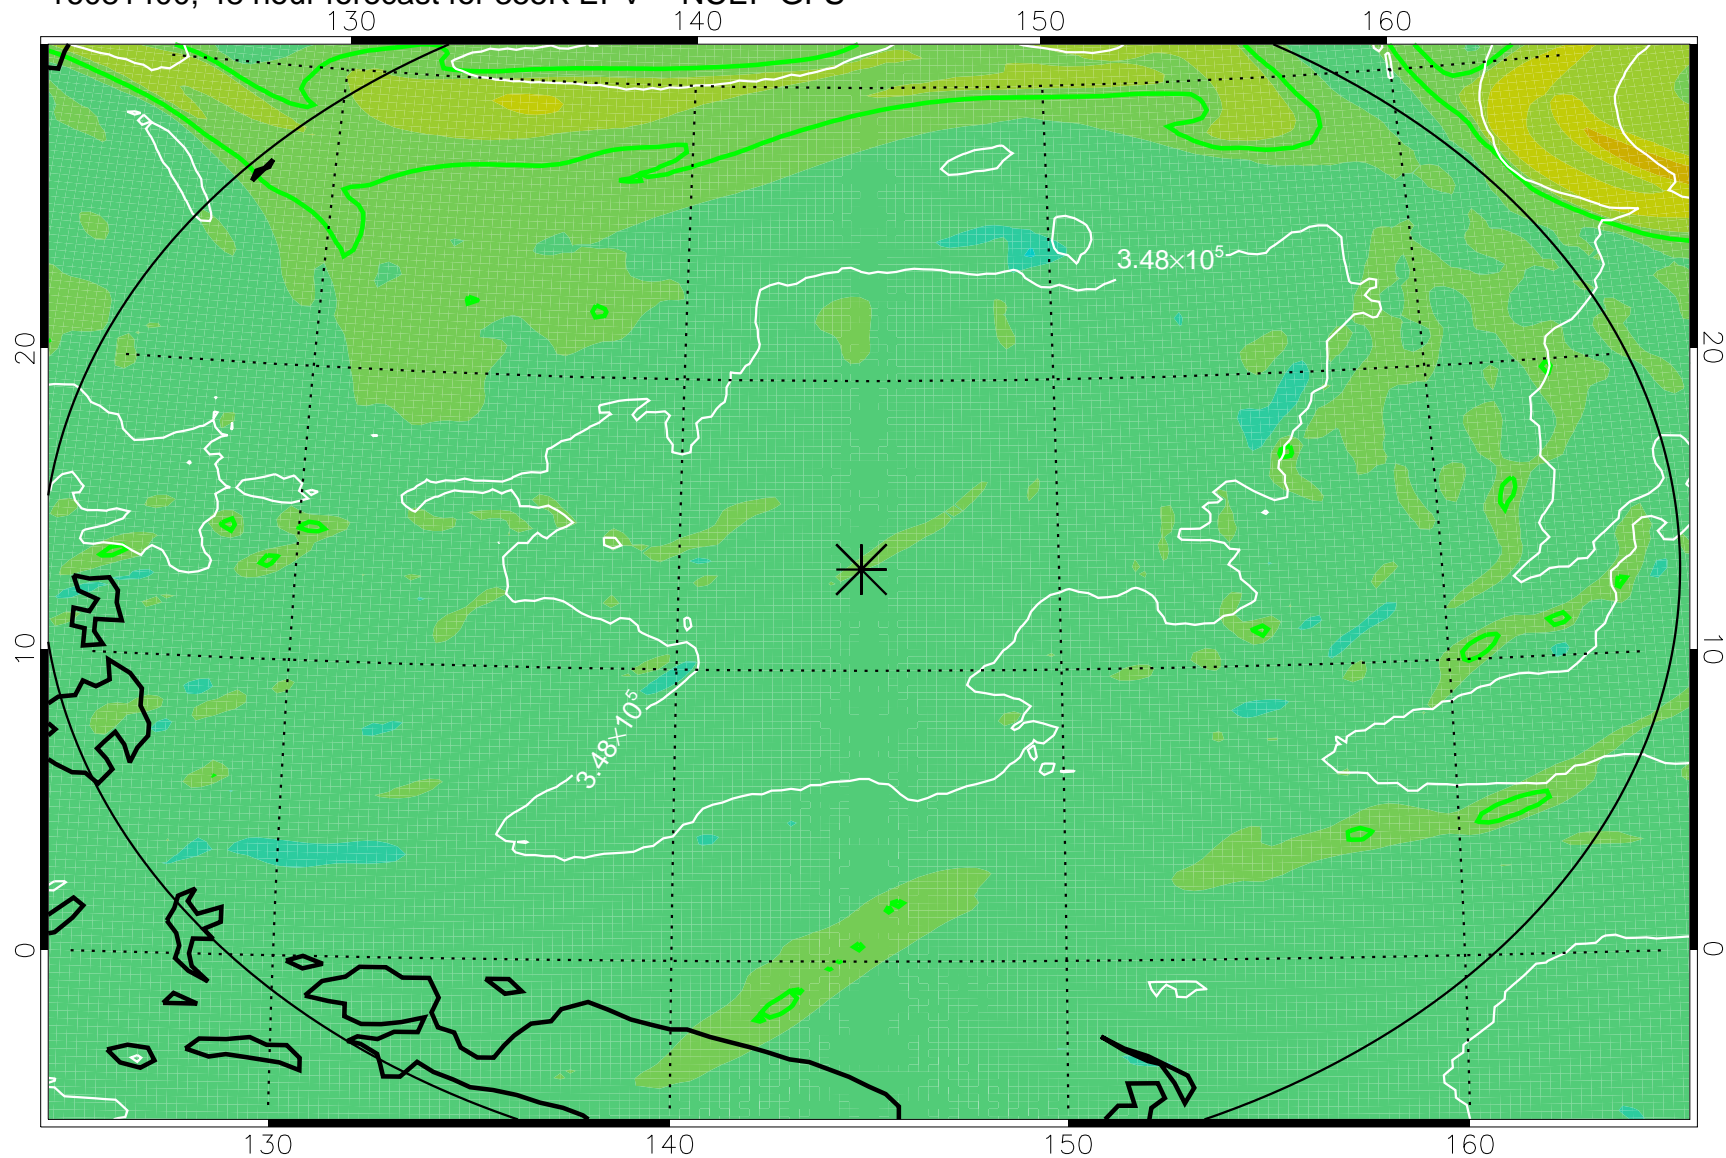

16081306, 30 hour forecast for 355K EPV -- NCEP GFS

355K Montgomery Streamfunction, white
EPV Tropopause (2 PVU) Position
Range ring of 2304 km

16081312, 36 hour forecast for 355K EPV -- NCEP GFS

355K Montgomery Streamfunction, white
EPV Tropopause (2 PVU) Position
Range ring of 2304 km

16081318, 42 hour forecast for 355K EPV -- NCEP GFS

355K Montgomery Streamfunction, white
EPV Tropopause (2 PVU) Position
Range ring of 2304 km

16081400, 48 hour forecast for 355K EPV -- NCEP GFS

355K Montgomery Streamfunction, white
EPV Tropopause (2 PVU) Position
Range ring of 2304 km

16081406, 54 hour forecast for 355K EPV -- NCEP GFS

355K Montgomery Streamfunction, white
EPV Tropopause (2 PVU) Position
Range ring of 2304 km

16081412, 60 hour forecast for 355K EPV -- NCEP GFS

355K Montgomery Streamfunction, white
EPV Tropopause (2 PVU) Position
Range ring of 2304 km

16081418, 66 hour forecast for 355K EPV -- NCEP GFS

355K Montgomery Streamfunction, white
EPV Tropopause (2 PVU) Position
Range ring of 2304 km

16081500, 72 hour forecast for 355K EPV -- NCEP GFS

355K Montgomery Streamfunction, white
EPV Tropopause (2 PVU) Position
Range ring of 2304 km