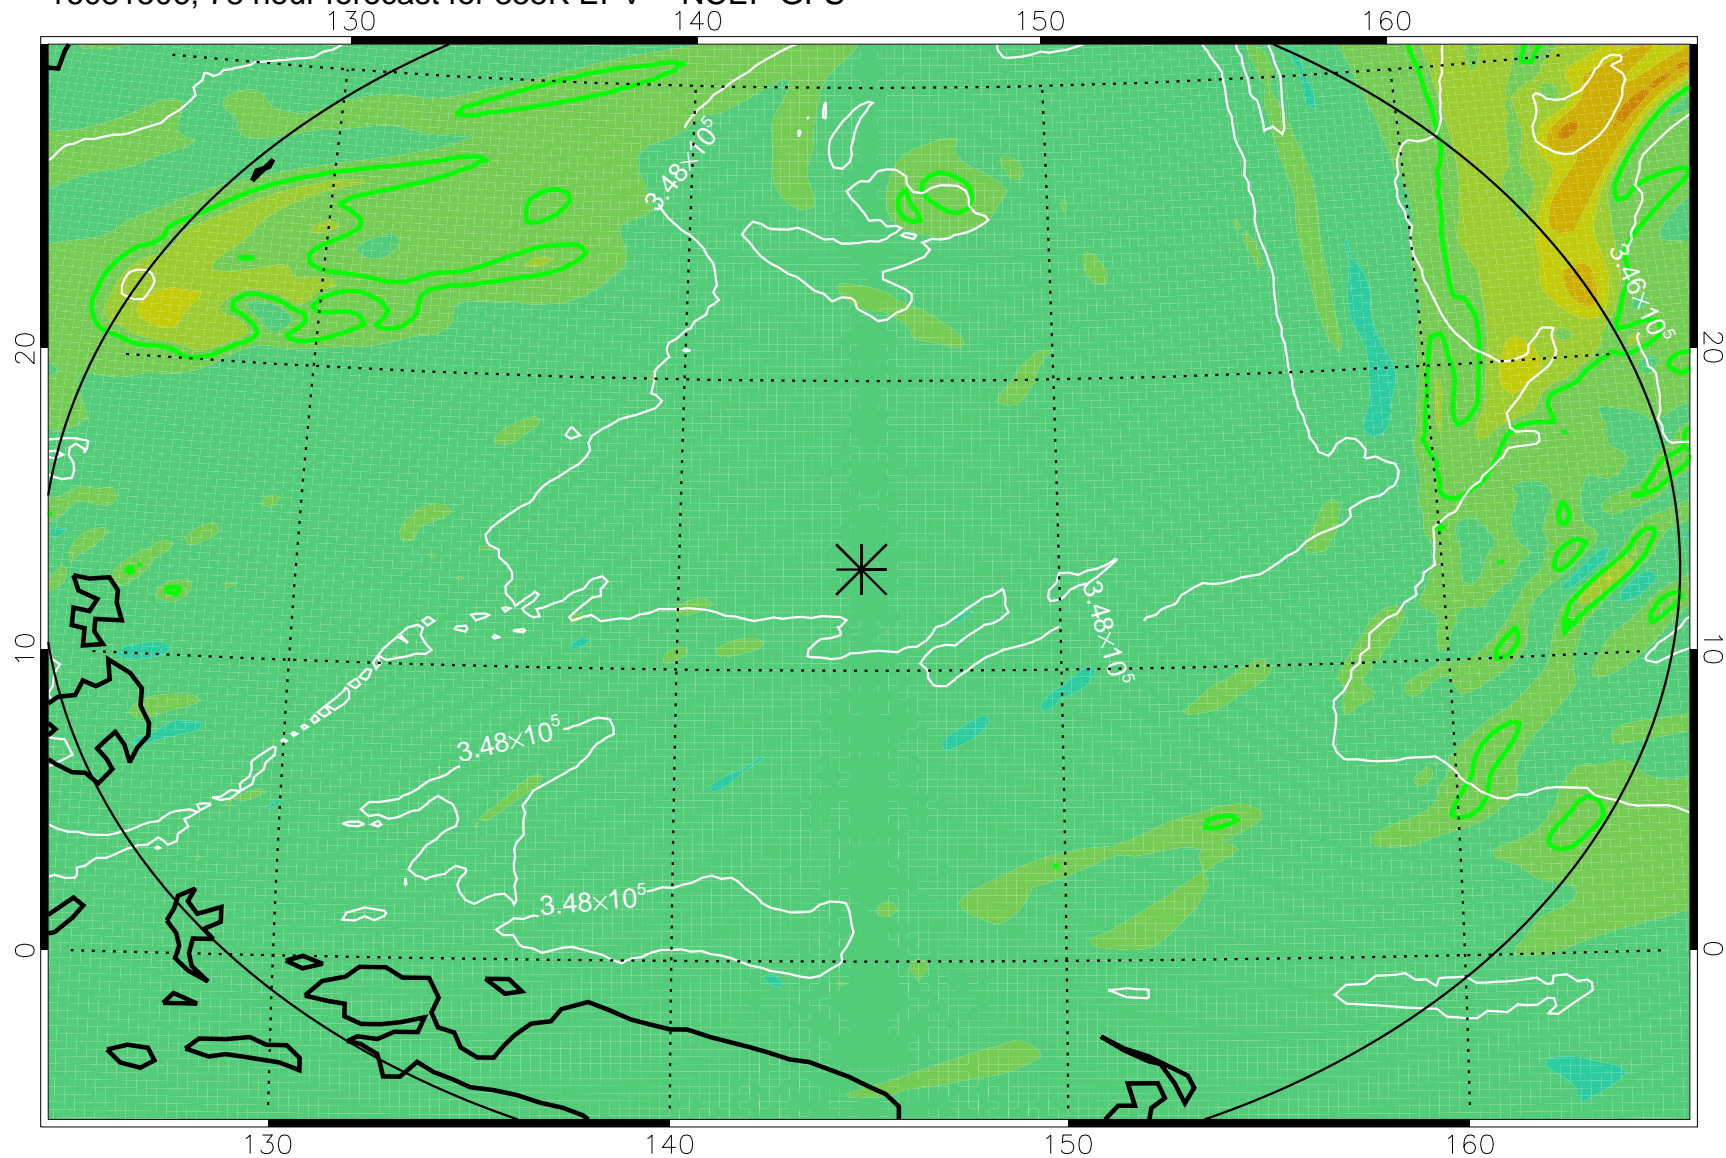

16081418, 66 hour forecast for 355K EPV -- NCEP GFS

355K Montgomery Streamfunction, white
EPV Tropopause (2 PVU) Position
Range ring of 2304 km

16081500, 72 hour forecast for 355K EPV -- NCEP GFS

355K Montgomery Streamfunction, white
EPV Tropopause (2 PVU) Position
Range ring of 2304 km

16081506, 78 hour forecast for 355K EPV -- NCEP GFS

355K Montgomery Streamfunction, white
EPV Tropopause (2 PVU) Position
Range ring of 2304 km

16081512, 84 hour forecast for 355K EPV -- NCEP GFS

355K Montgomery Streamfunction, white
EPV Tropopause (2 PVU) Position
Range ring of 2304 km

16081518, 90 hour forecast for 355K EPV -- NCEP GFS

355K Montgomery Streamfunction, white
EPV Tropopause (2 PVU) Position
Range ring of 2304 km

16081600, 96 hour forecast for 355K EPV -- NCEP GFS

355K Montgomery Streamfunction, white
EPV Tropopause (2 PVU) Position
Range ring of 2304 km

16081606, 102 hour forecast for 355K EPV -- NCEP GFS

355K Montgomery Streamfunction, white
EPV Tropopause (2 PVU) Position
Range ring of 2304 km

16081612, 108 hour forecast for 355K EPV -- NCEP GFS

355K Montgomery Streamfunction, white
EPV Tropopause (2 PVU) Position
Range ring of 2304 km