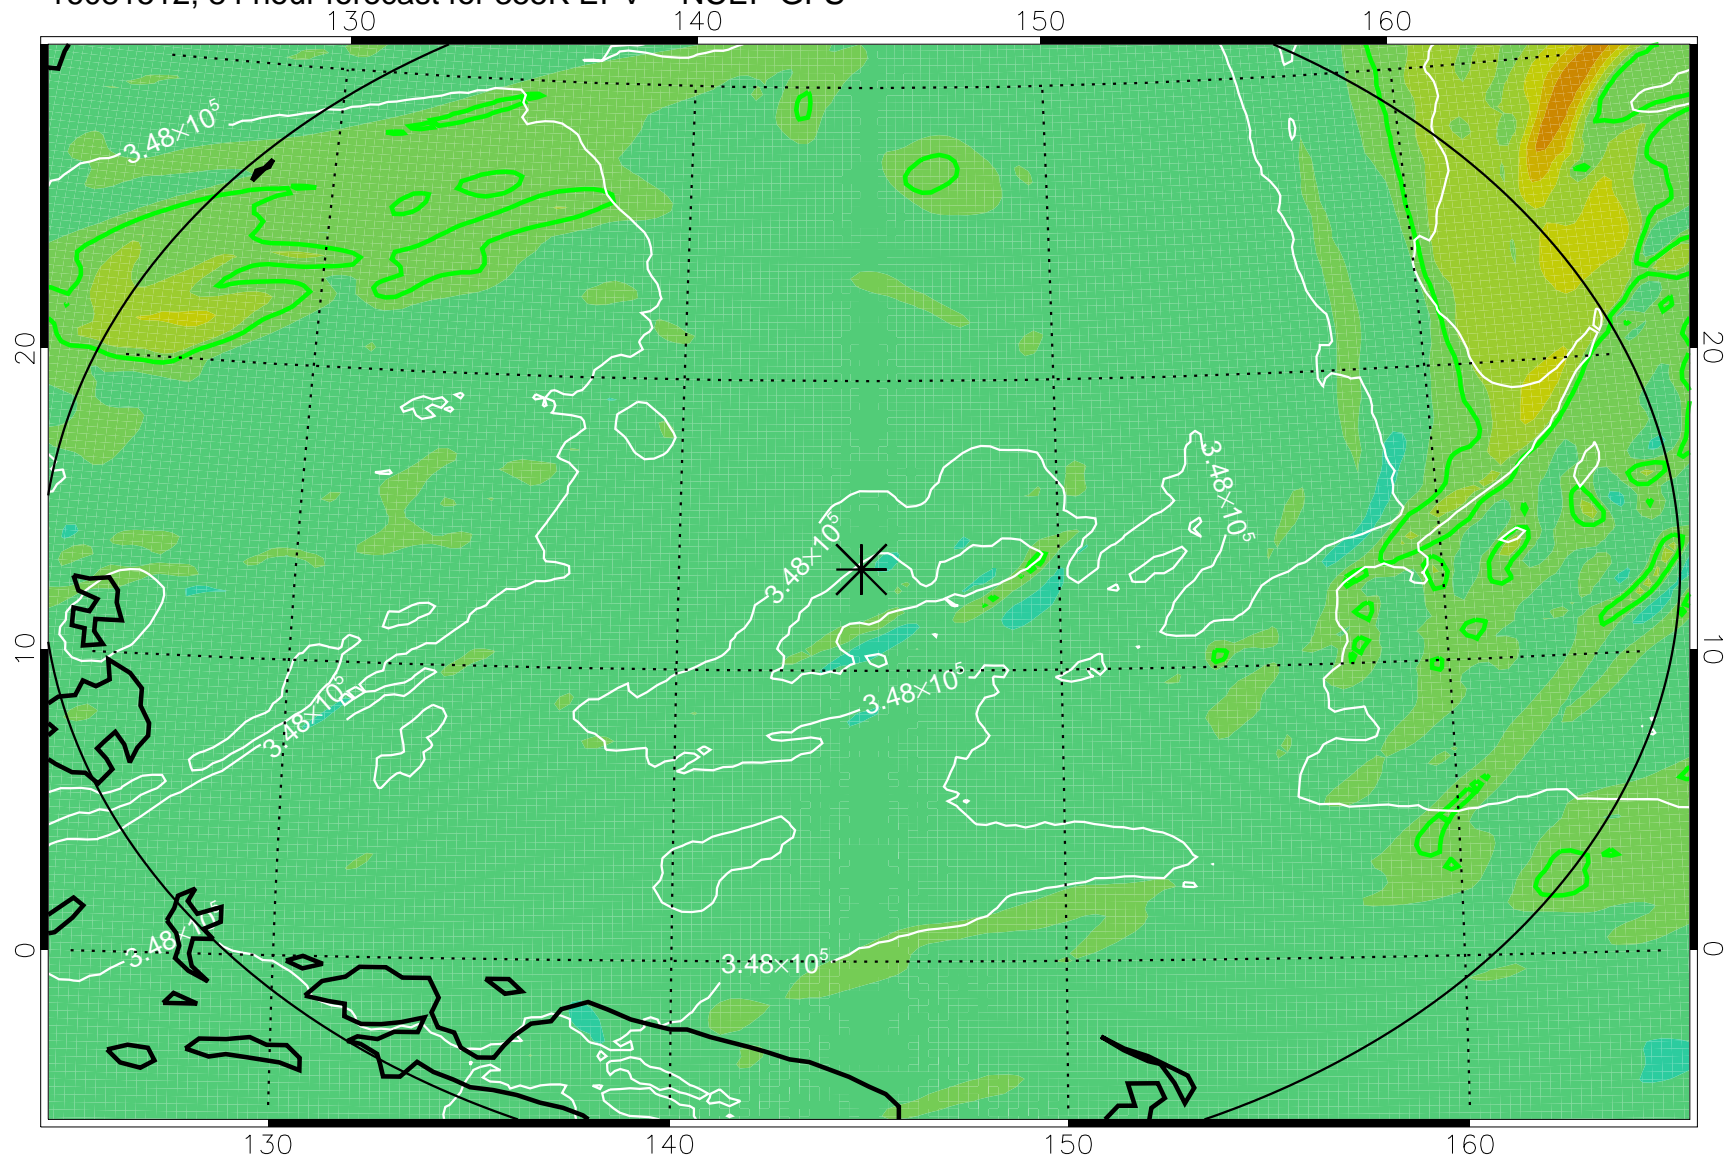

16081418, 66 hour forecast for 355K EPV -- NCEP GFS

355K Montgomery Streamfunction, white
EPV Tropopause (2 PVU) Position
Range ring of 2304 km

16081500, 72 hour forecast for 355K EPV -- NCEP GFS

355K Montgomery Streamfunction, white
EPV Tropopause (2 PVU) Position
Range ring of 2304 km

16081506, 78 hour forecast for 355K EPV -- NCEP GFS

355K Montgomery Streamfunction, white
EPV Tropopause (2 PVU) Position
Range ring of 2304 km

16081512, 84 hour forecast for 355K EPV -- NCEP GFS

355K Montgomery Streamfunction, white
EPV Tropopause (2 PVU) Position
Range ring of 2304 km

16081518, 90 hour forecast for 355K EPV -- NCEP GFS

355K Montgomery Streamfunction, white
EPV Tropopause (2 PVU) Position
Range ring of 2304 km

16081600, 96 hour forecast for 355K EPV -- NCEP GFS

355K Montgomery Streamfunction, white
EPV Tropopause (2 PVU) Position
Range ring of 2304 km

16081606, 102 hour forecast for 355K EPV -- NCEP GFS

355K Montgomery Streamfunction, white
EPV Tropopause (2 PVU) Position
Range ring of 2304 km

16081612, 108 hour forecast for 355K EPV -- NCEP GFS

355K Montgomery Streamfunction, white
EPV Tropopause (2 PVU) Position
Range ring of 2304 km