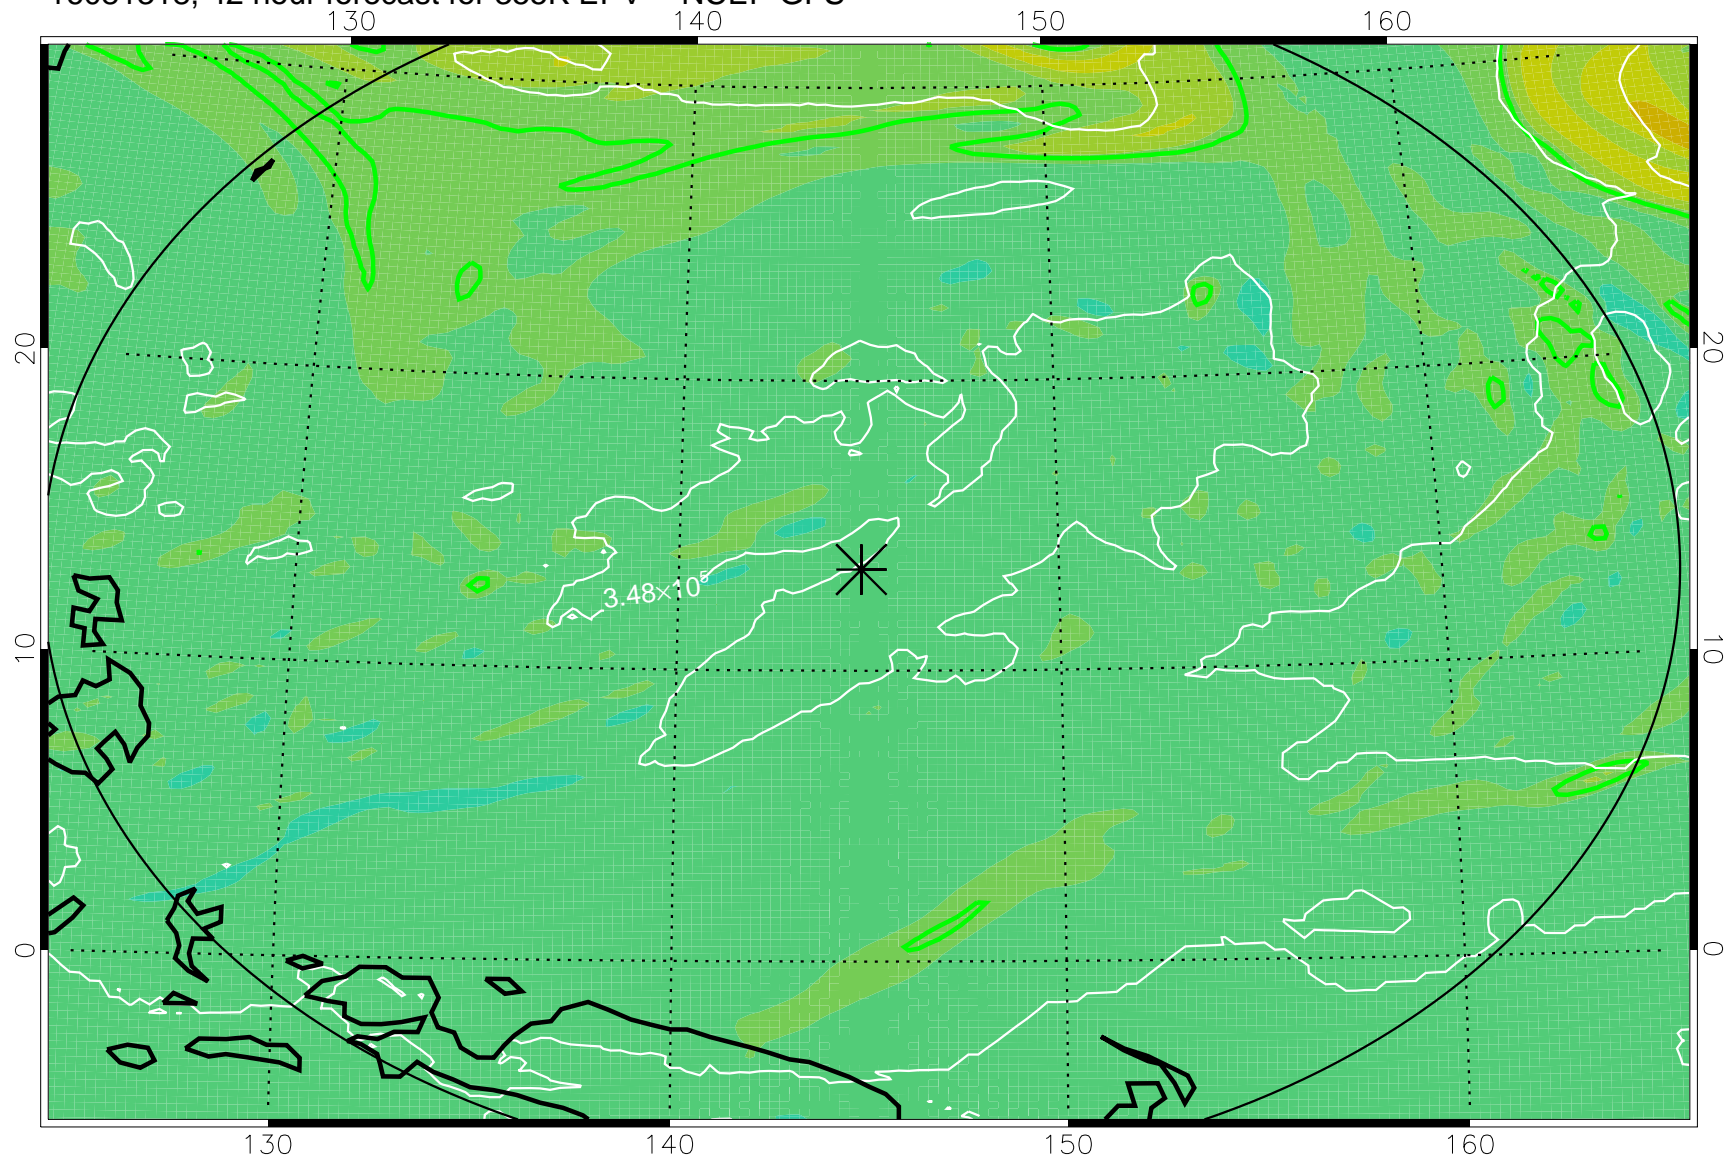

16081306, 30 hour forecast for 355K EPV -- NCEP GFS

355K Montgomery Streamfunction, white
EPV Tropopause (2 PVU) Position
Range ring of 2304 km

16081312, 36 hour forecast for 355K EPV -- NCEP GFS

355K Montgomery Streamfunction, white
EPV Tropopause (2 PVU) Position
Range ring of 2304 km

16081318, 42 hour forecast for 355K EPV -- NCEP GFS

355K Montgomery Streamfunction, white
EPV Tropopause (2 PVU) Position
Range ring of 2304 km

16081400, 48 hour forecast for 355K EPV -- NCEP GFS

355K Montgomery Streamfunction, white
EPV Tropopause (2 PVU) Position
Range ring of 2304 km

16081406, 54 hour forecast for 355K EPV -- NCEP GFS

355K Montgomery Streamfunction, white
EPV Tropopause (2 PVU) Position
Range ring of 2304 km

16081412, 60 hour forecast for 355K EPV -- NCEP GFS

355K Montgomery Streamfunction, white
EPV Tropopause (2 PVU) Position
Range ring of 2304 km

16081418, 66 hour forecast for 355K EPV -- NCEP GFS

355K Montgomery Streamfunction, white
EPV Tropopause (2 PVU) Position
Range ring of 2304 km

16081500, 72 hour forecast for 355K EPV -- NCEP GFS

355K Montgomery Streamfunction, white
EPV Tropopause (2 PVU) Position
Range ring of 2304 km