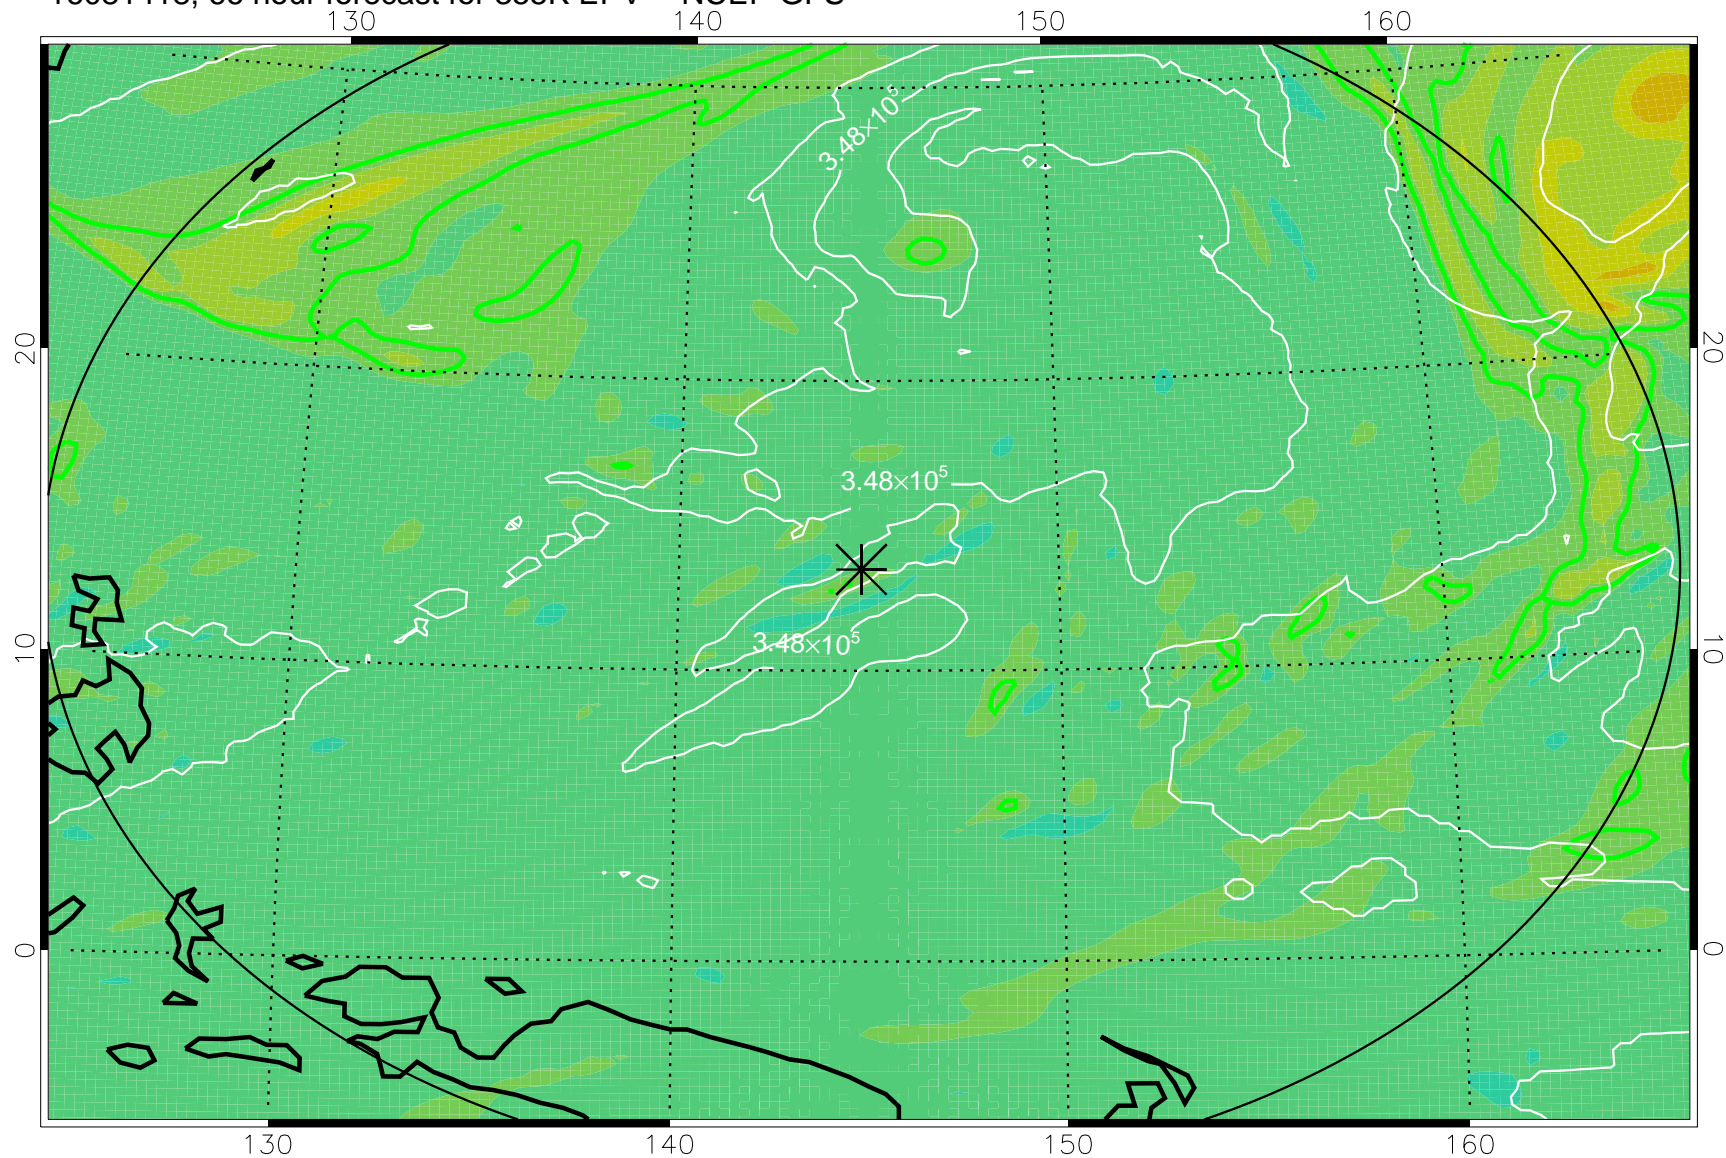

16081406, 54 hour forecast for 355K EPV -- NCEP GFS

355K Montgomery Streamfunction, white
EPV Tropopause (2 PVU) Position
Range ring of 2304 km

16081412, 60 hour forecast for 355K EPV -- NCEP GFS

355K Montgomery Streamfunction, white
EPV Tropopause (2 PVU) Position
Range ring of 2304 km

16081418, 66 hour forecast for 355K EPV -- NCEP GFS

355K Montgomery Streamfunction, white
EPV Tropopause (2 PVU) Position
Range ring of 2304 km

16081500, 72 hour forecast for 355K EPV -- NCEP GFS

355K Montgomery Streamfunction, white
EPV Tropopause (2 PVU) Position
Range ring of 2304 km

16081506, 78 hour forecast for 355K EPV -- NCEP GFS

355K Montgomery Streamfunction, white
EPV Tropopause (2 PVU) Position
Range ring of 2304 km

16081512, 84 hour forecast for 355K EPV -- NCEP GFS

355K Montgomery Streamfunction, white
EPV Tropopause (2 PVU) Position
Range ring of 2304 km

16081518, 90 hour forecast for 355K EPV -- NCEP GFS

355K Montgomery Streamfunction, white
EPV Tropopause (2 PVU) Position
Range ring of 2304 km

16081600, 96 hour forecast for 355K EPV -- NCEP GFS

355K Montgomery Streamfunction, white
EPV Tropopause (2 PVU) Position
Range ring of 2304 km