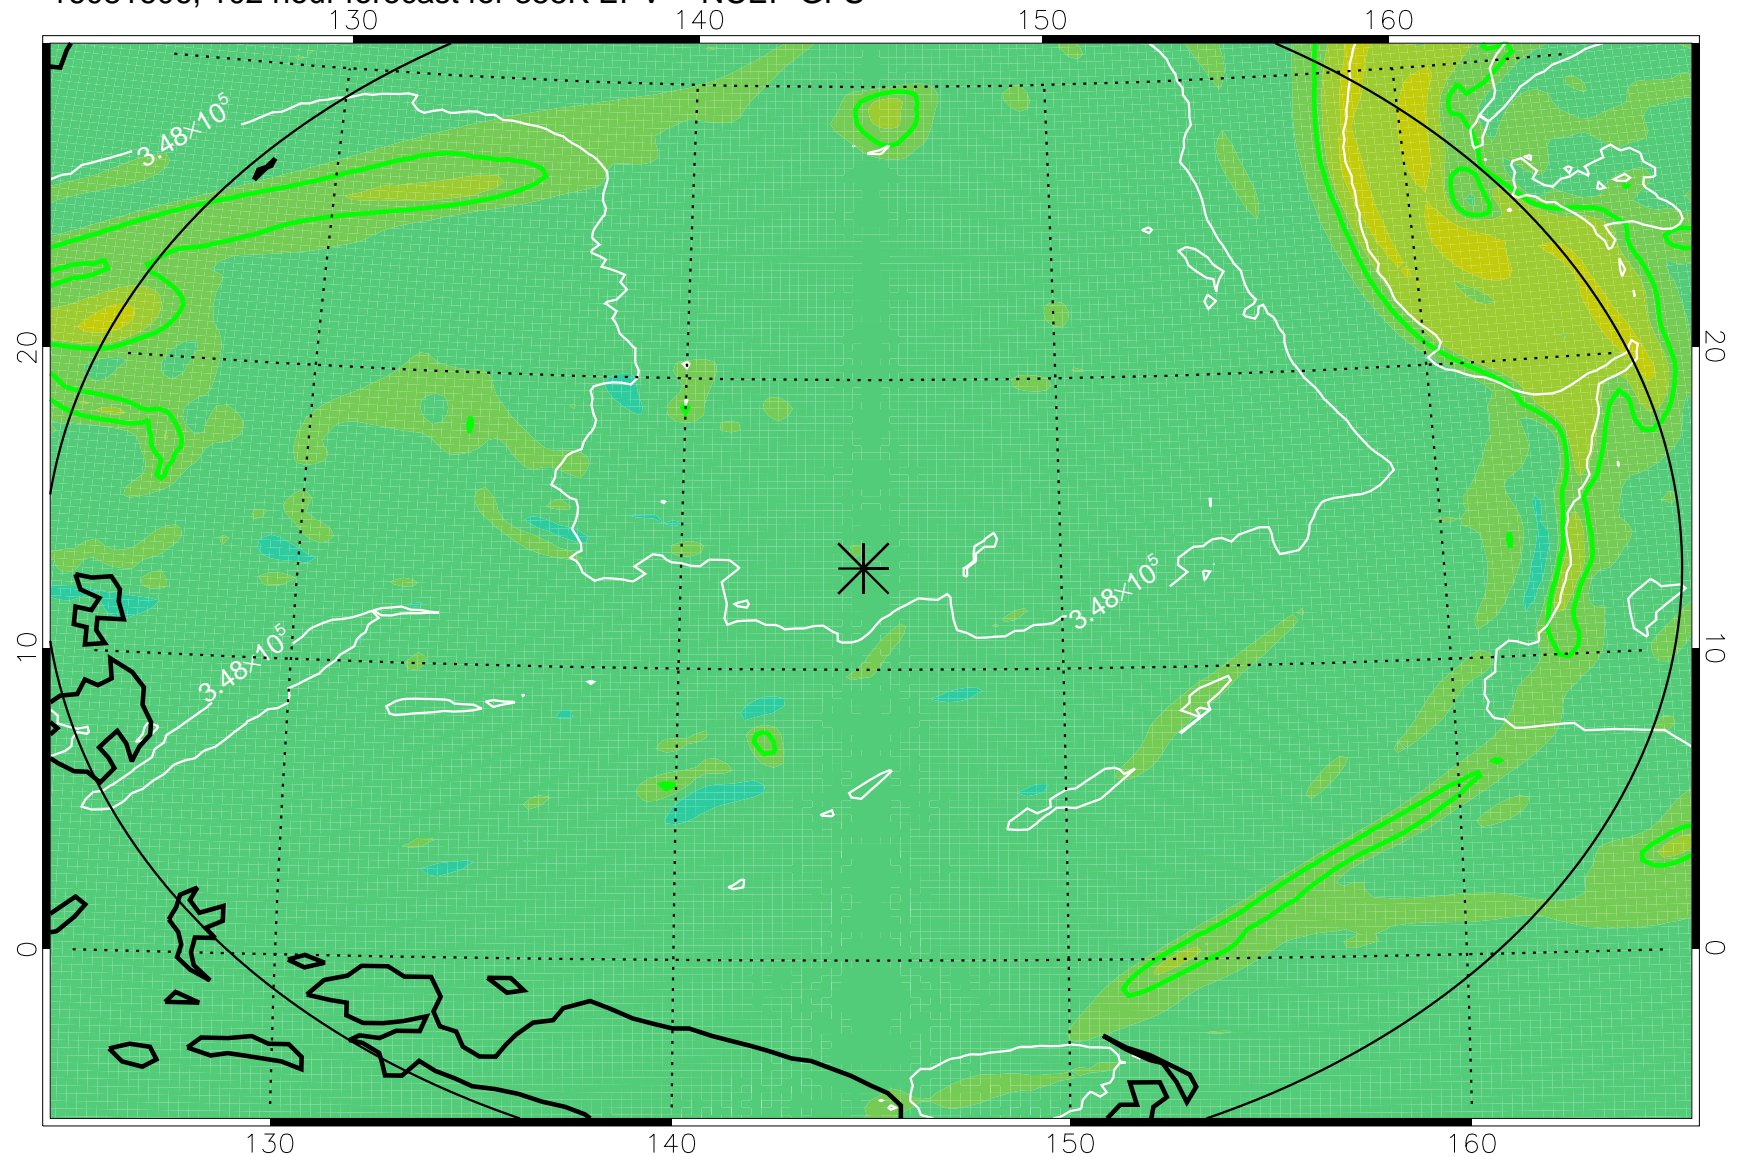

16081506, 78 hour forecast for 355K EPV -- NCEP GFS

355K Montgomery Streamfunction, white
EPV Tropopause (2 PVU) Position
Range ring of 2304 km

16081512, 84 hour forecast for 355K EPV -- NCEP GFS

355K Montgomery Streamfunction, white
EPV Tropopause (2 PVU) Position
Range ring of 2304 km

16081518, 90 hour forecast for 355K EPV -- NCEP GFS

355K Montgomery Streamfunction, white
EPV Tropopause (2 PVU) Position
Range ring of 2304 km

16081600, 96 hour forecast for 355K EPV -- NCEP GFS

355K Montgomery Streamfunction, white
EPV Tropopause (2 PVU) Position
Range ring of 2304 km

16081606, 102 hour forecast for 355K EPV -- NCEP GFS

355K Montgomery Streamfunction, white
EPV Tropopause (2 PVU) Position
Range ring of 2304 km

16081612, 108 hour forecast for 355K EPV -- NCEP GFS

355K Montgomery Streamfunction, white
EPV Tropopause (2 PVU) Position
Range ring of 2304 km

16081618, 114 hour forecast for 355K EPV -- NCEP GFS

355K Montgomery Streamfunction, white
EPV Tropopause (2 PVU) Position
Range ring of 2304 km

16081700, 120 hour forecast for 355K EPV -- NCEP GFS

355K Montgomery Streamfunction, white
EPV Tropopause (2 PVU) Position
Range ring of 2304 km