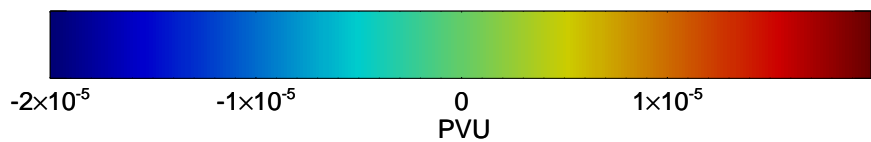

16081500, 72 hour forecast for 355K EPV -- NCEP GFS

355K Montgomery Streamfunction, white
EPV Tropopause (2 PVU) Position
Range ring of 2304 km