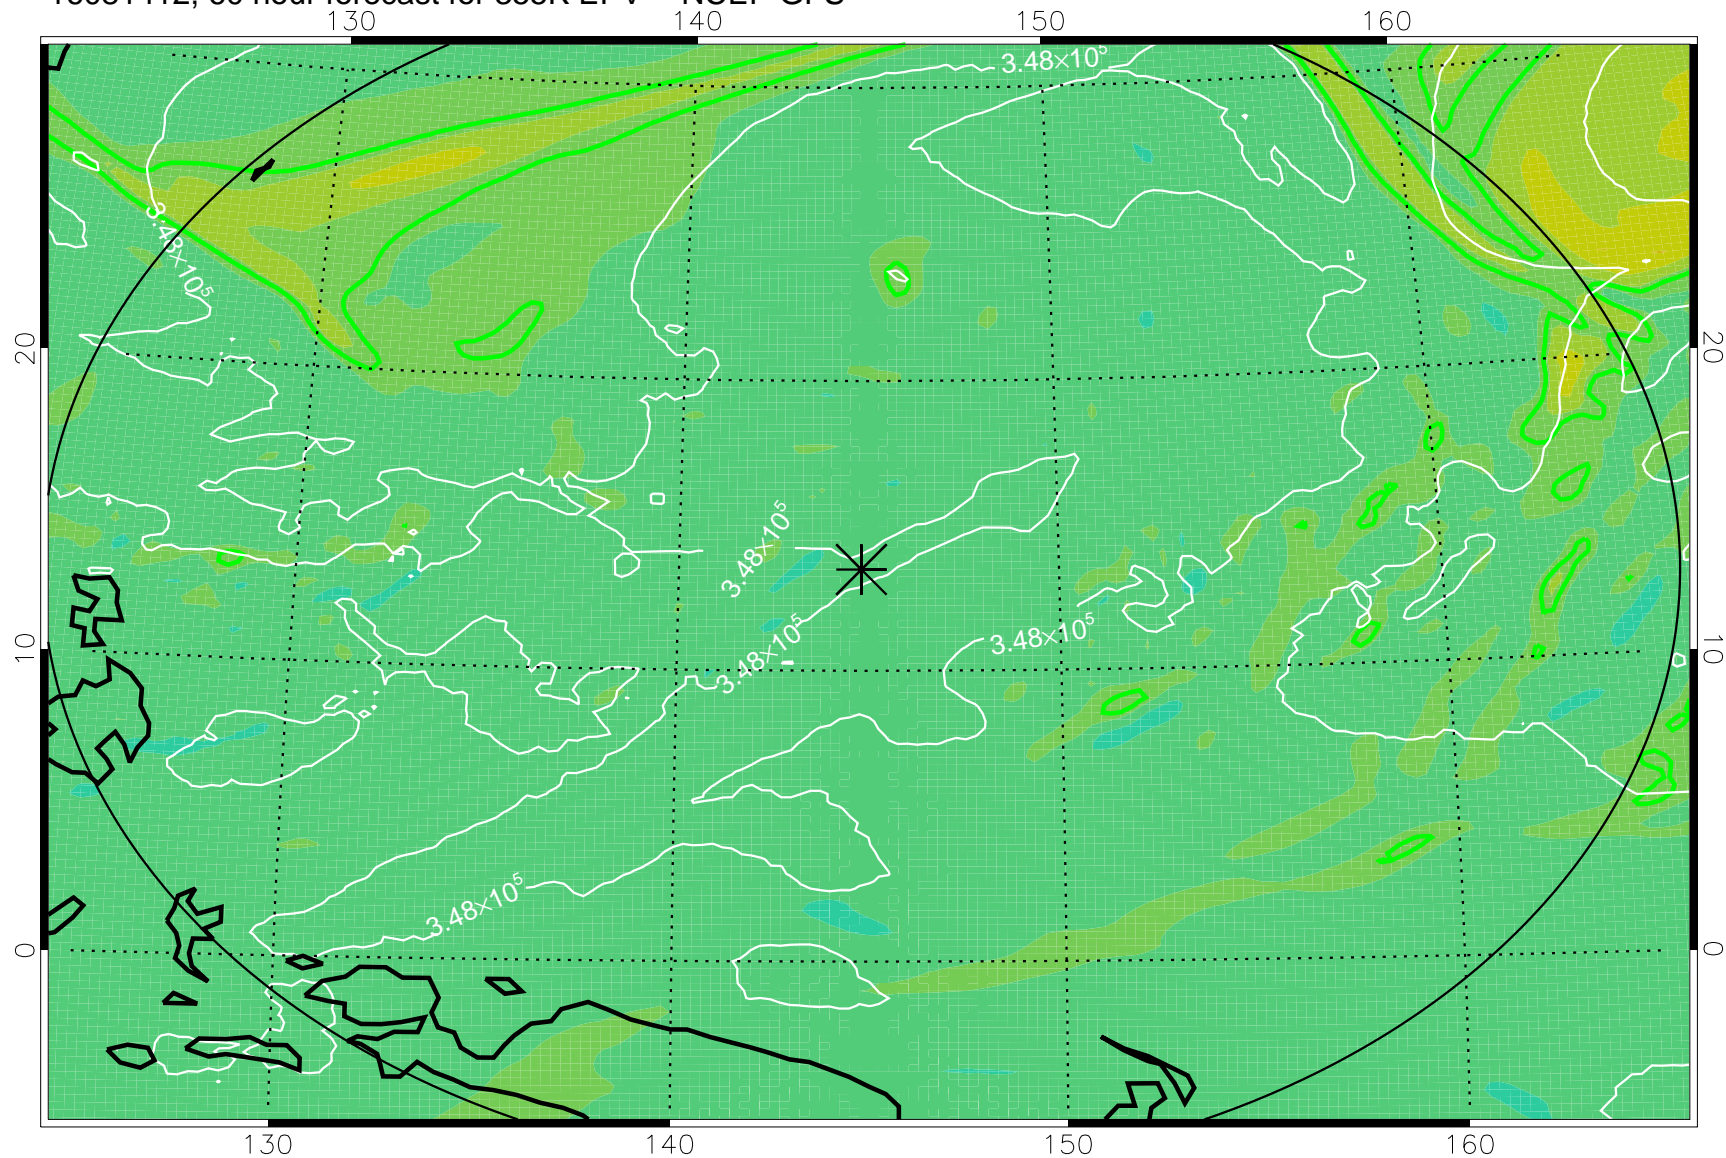

16081318, 42 hour forecast for 355K EPV -- NCEP GFS

355K Montgomery Streamfunction, white
EPV Tropopause (2 PVU) Position
Range ring of 2304 km

16081400, 48 hour forecast for 355K EPV -- NCEP GFS

355K Montgomery Streamfunction, white
EPV Tropopause (2 PVU) Position
Range ring of 2304 km

16081406, 54 hour forecast for 355K EPV -- NCEP GFS

355K Montgomery Streamfunction, white
EPV Tropopause (2 PVU) Position
Range ring of 2304 km

16081412, 60 hour forecast for 355K EPV -- NCEP GFS

355K Montgomery Streamfunction, white
EPV Tropopause (2 PVU) Position
Range ring of 2304 km

16081418, 66 hour forecast for 355K EPV -- NCEP GFS

355K Montgomery Streamfunction, white
EPV Tropopause (2 PVU) Position
Range ring of 2304 km

16081500, 72 hour forecast for 355K EPV -- NCEP GFS

355K Montgomery Streamfunction, white
EPV Tropopause (2 PVU) Position
Range ring of 2304 km

16081518, 90 hour forecast for 355K EPV -- NCEP GFS

355K Montgomery Streamfunction, white
EPV Tropopause (2 PVU) Position
Range ring of 2304 km

16081600, 96 hour forecast for 355K EPV -- NCEP GFS

355K Montgomery Streamfunction, white
EPV Tropopause (2 PVU) Position
Range ring of 2304 km