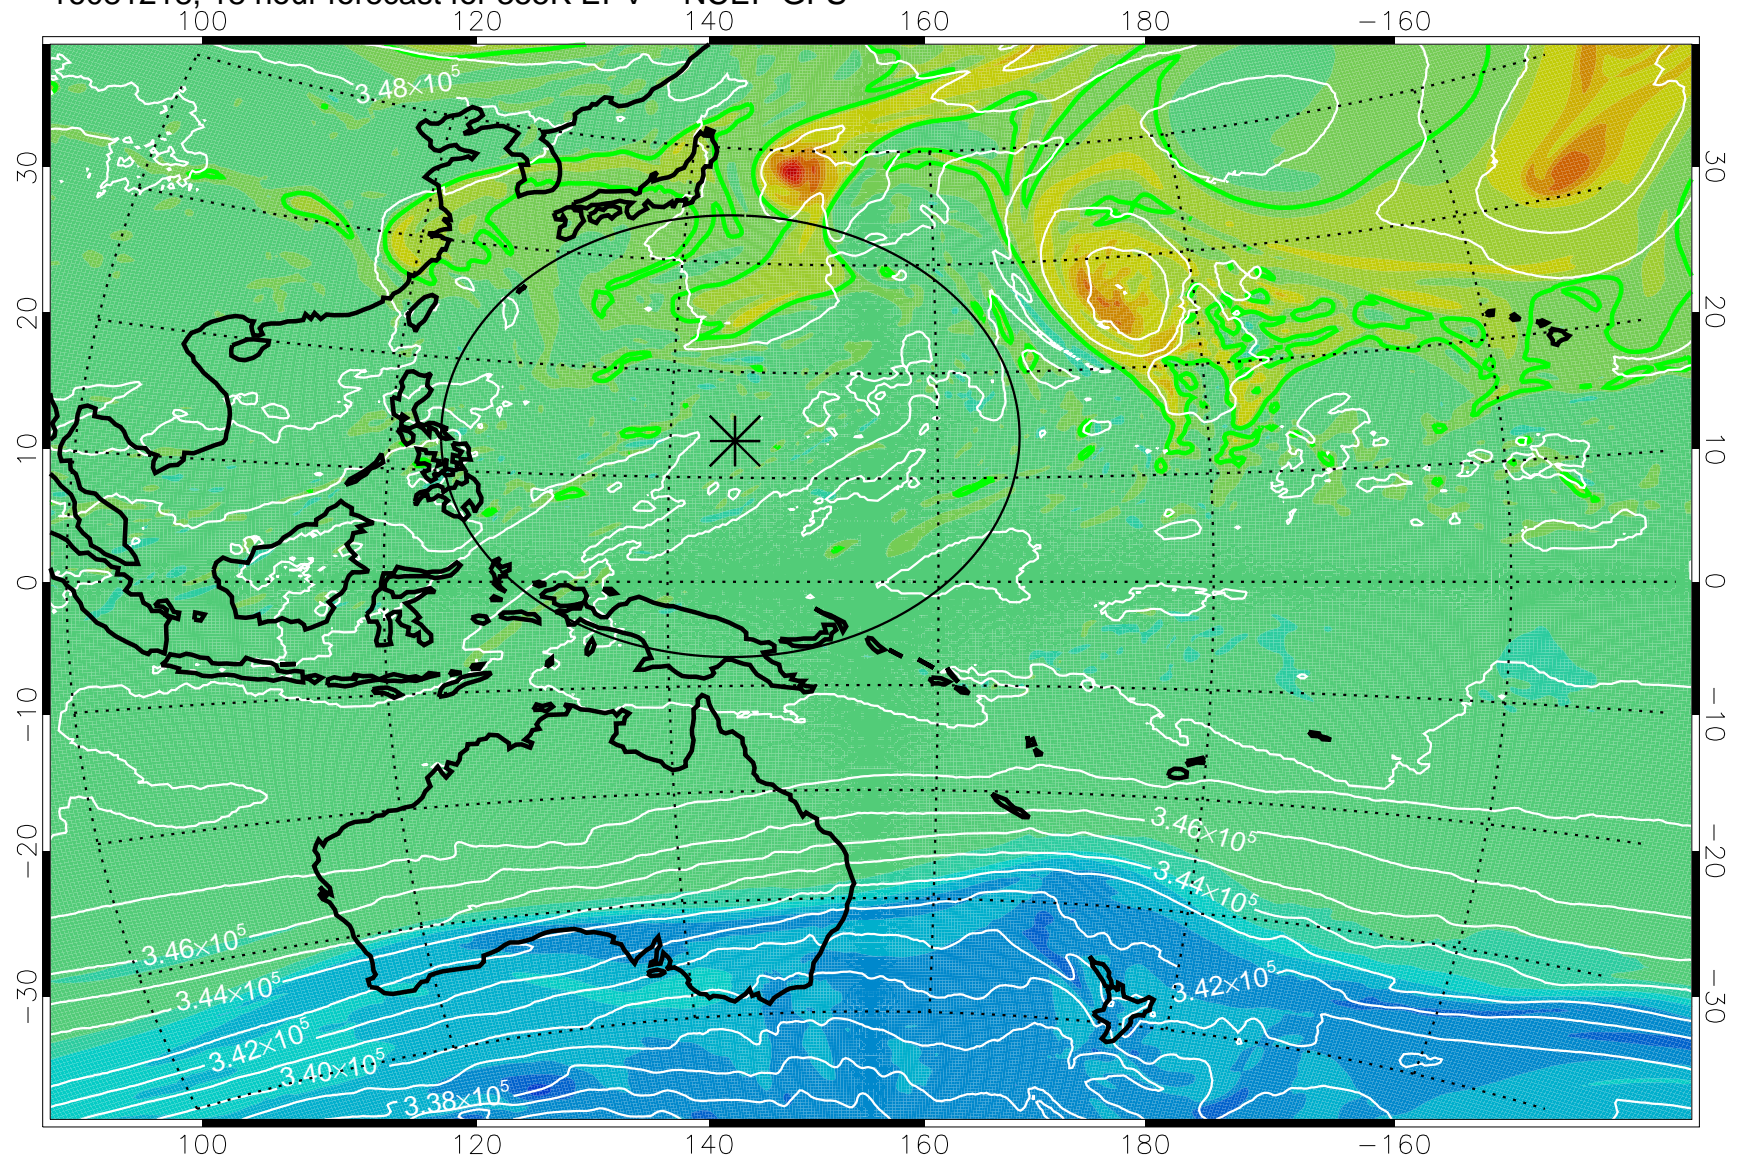

16081206, 6 hour forecast for 355K EPV -- NCEP GFS

355K Montgomery Streamfunction, white
EPV Tropopause (2 PVU) Position
Range ring of 2304 km

16081212, 12 hour forecast for 355K EPV -- NCEP GFS

355K Montgomery Streamfunction, white
EPV Tropopause (2 PVU) Position
Range ring of 2304 km

16081218, 18 hour forecast for 355K EPV -- NCEP GFS

355K Montgomery Streamfunction, white
EPV Tropopause (2 PVU) Position
Range ring of 2304 km

16081300, 24 hour forecast for 355K EPV -- NCEP GFS

355K Montgomery Streamfunction, white
EPV Tropopause (2 PVU) Position
Range ring of 2304 km

16081306, 30 hour forecast for 355K EPV -- NCEP GFS

355K Montgomery Streamfunction, white
EPV Tropopause (2 PVU) Position
Range ring of 2304 km

16081312, 36 hour forecast for 355K EPV -- NCEP GFS

355K Montgomery Streamfunction, white
EPV Tropopause (2 PVU) Position
Range ring of 2304 km

16081318, 42 hour forecast for 355K EPV -- NCEP GFS

355K Montgomery Streamfunction, white
EPV Tropopause (2 PVU) Position
Range ring of 2304 km

16081400, 48 hour forecast for 355K EPV -- NCEP GFS

355K Montgomery Streamfunction, white
EPV Tropopause (2 PVU) Position
Range ring of 2304 km