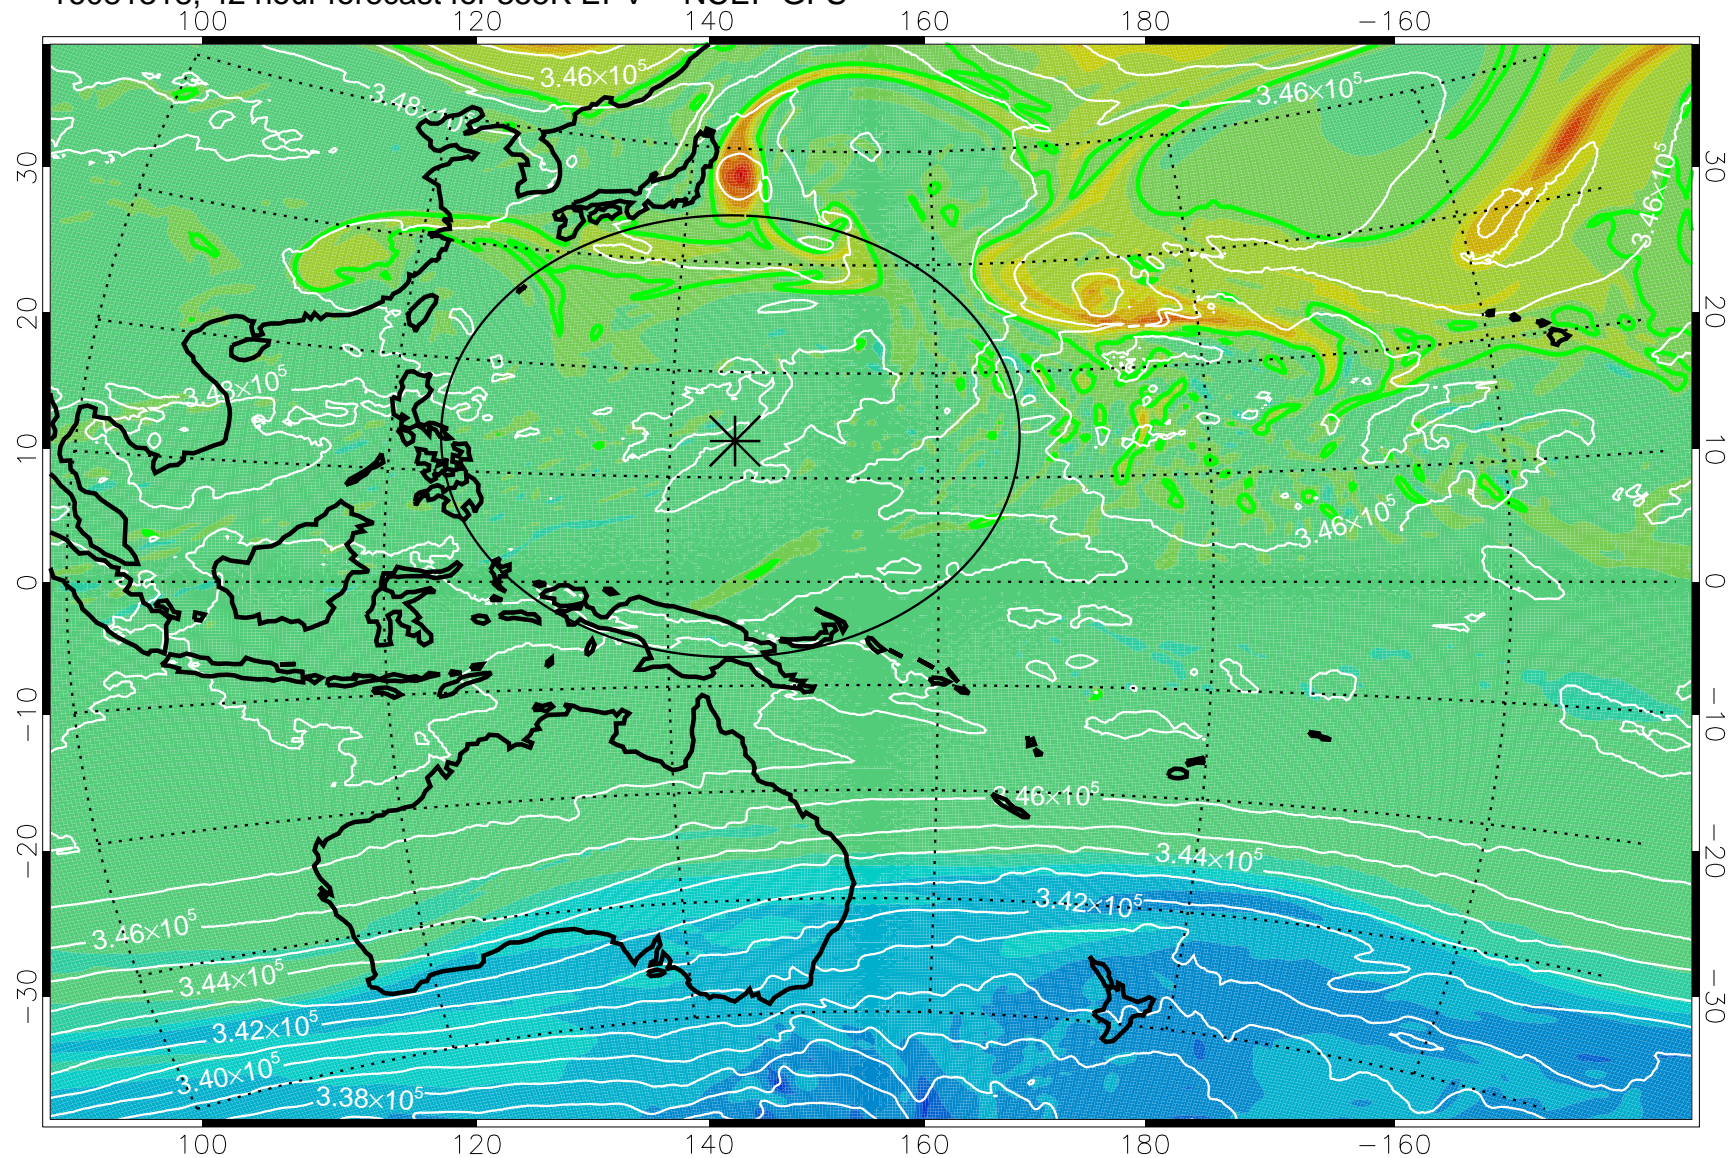

16081306, 30 hour forecast for 355K EPV -- NCEP GFS

355K Montgomery Streamfunction, white
EPV Tropopause (2 PVU) Position
Range ring of 2304 km

16081312, 36 hour forecast for 355K EPV -- NCEP GFS

355K Montgomery Streamfunction, white
EPV Tropopause (2 PVU) Position
Range ring of 2304 km

16081318, 42 hour forecast for 355K EPV -- NCEP GFS

355K Montgomery Streamfunction, white
EPV Tropopause (2 PVU) Position
Range ring of 2304 km

16081400, 48 hour forecast for 355K EPV -- NCEP GFS

355K Montgomery Streamfunction, white
EPV Tropopause (2 PVU) Position
Range ring of 2304 km

16081406, 54 hour forecast for 355K EPV -- NCEP GFS

355K Montgomery Streamfunction, white
EPV Tropopause (2 PVU) Position
Range ring of 2304 km

16081412, 60 hour forecast for 355K EPV -- NCEP GFS

355K Montgomery Streamfunction, white
EPV Tropopause (2 PVU) Position
Range ring of 2304 km

16081418, 66 hour forecast for 355K EPV -- NCEP GFS

355K Montgomery Streamfunction, white
EPV Tropopause (2 PVU) Position
Range ring of 2304 km

16081500, 72 hour forecast for 355K EPV -- NCEP GFS

355K Montgomery Streamfunction, white
EPV Tropopause (2 PVU) Position
Range ring of 2304 km