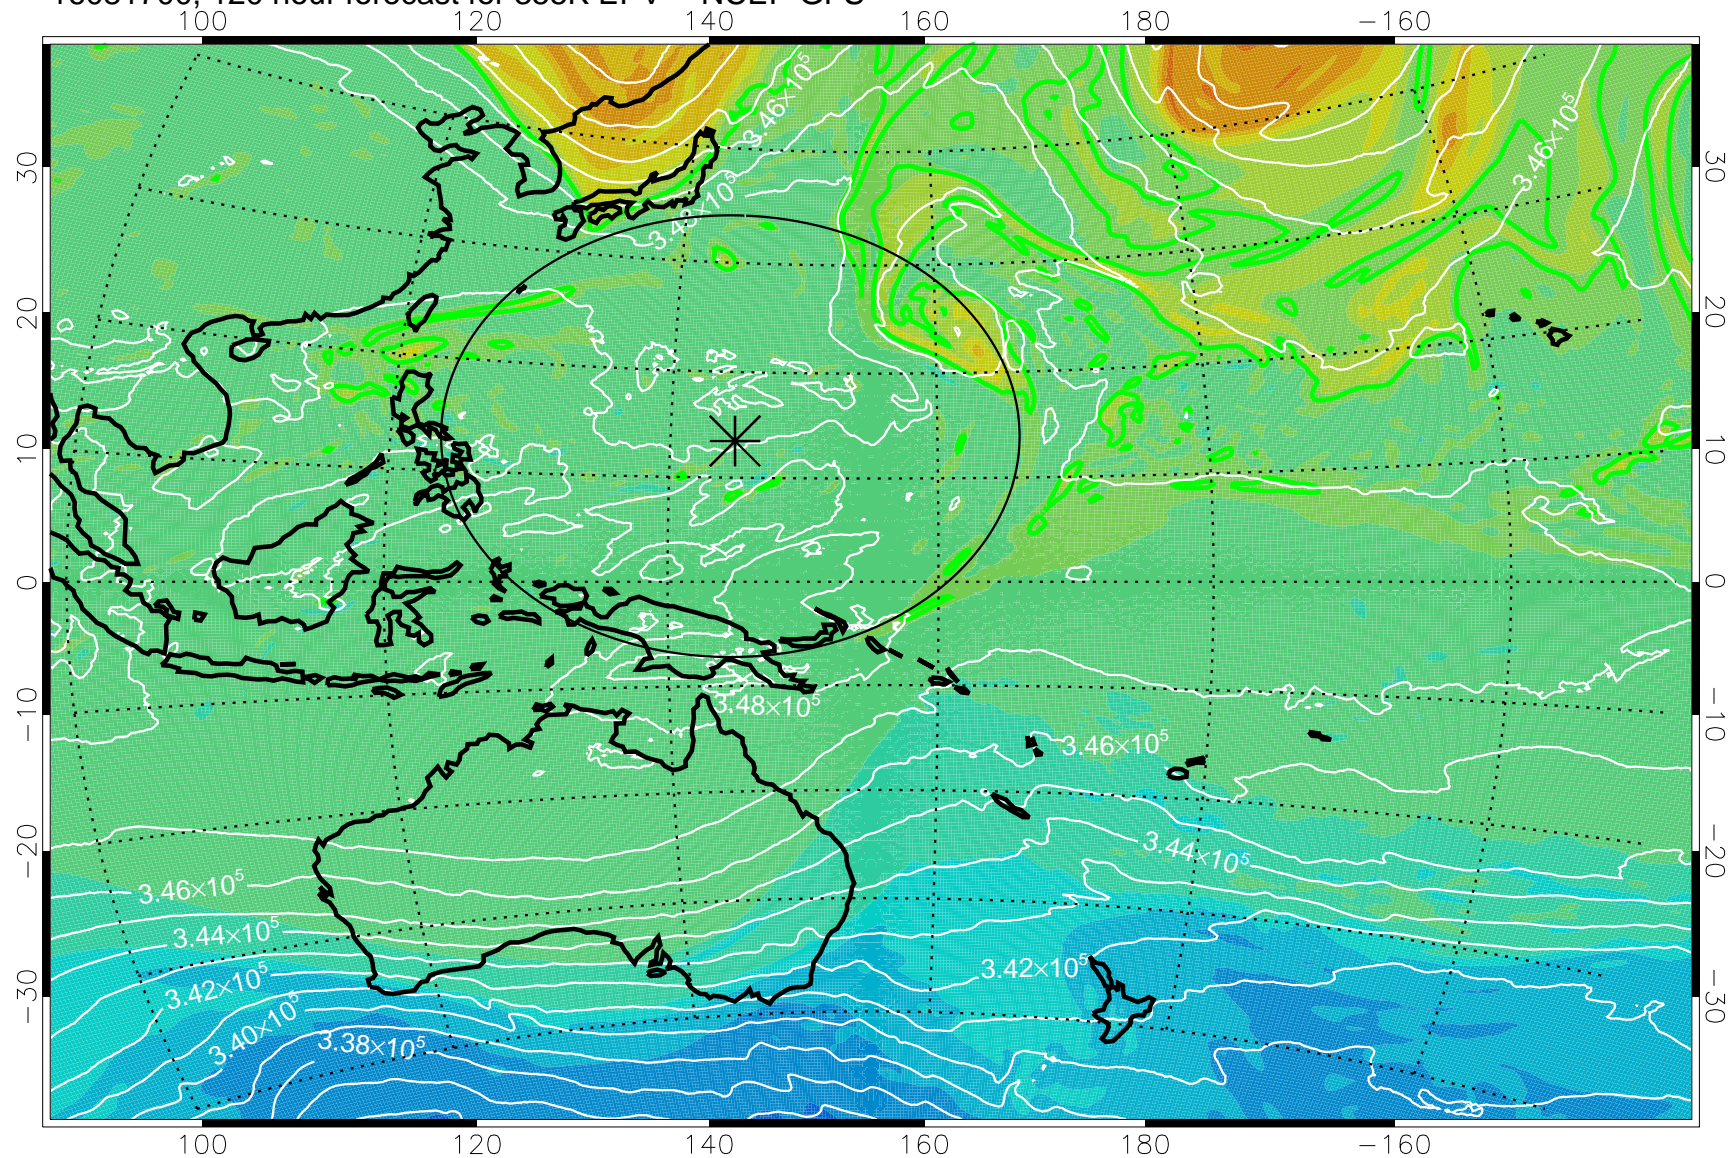

16081506, 78 hour forecast for 355K EPV -- NCEP GFS

355K Montgomery Streamfunction, white
EPV Tropopause (2 PVU) Position
Range ring of 2304 km

16081512, 84 hour forecast for 355K EPV -- NCEP GFS

355K Montgomery Streamfunction, white
EPV Tropopause (2 PVU) Position
Range ring of 2304 km

16081518, 90 hour forecast for 355K EPV -- NCEP GFS

355K Montgomery Streamfunction, white
EPV Tropopause (2 PVU) Position
Range ring of 2304 km

16081600, 96 hour forecast for 355K EPV -- NCEP GFS

355K Montgomery Streamfunction, white
EPV Tropopause (2 PVU) Position
Range ring of 2304 km

16081606, 102 hour forecast for 355K EPV -- NCEP GFS

355K Montgomery Streamfunction, white
EPV Tropopause (2 PVU) Position
Range ring of 2304 km

16081612, 108 hour forecast for 355K EPV -- NCEP GFS

355K Montgomery Streamfunction, white
EPV Tropopause (2 PVU) Position
Range ring of 2304 km

16081618, 114 hour forecast for 355K EPV -- NCEP GFS

355K Montgomery Streamfunction, white
EPV Tropopause (2 PVU) Position
Range ring of 2304 km

16081700, 120 hour forecast for 355K EPV -- NCEP GFS

355K Montgomery Streamfunction, white
EPV Tropopause (2 PVU) Position
Range ring of 2304 km