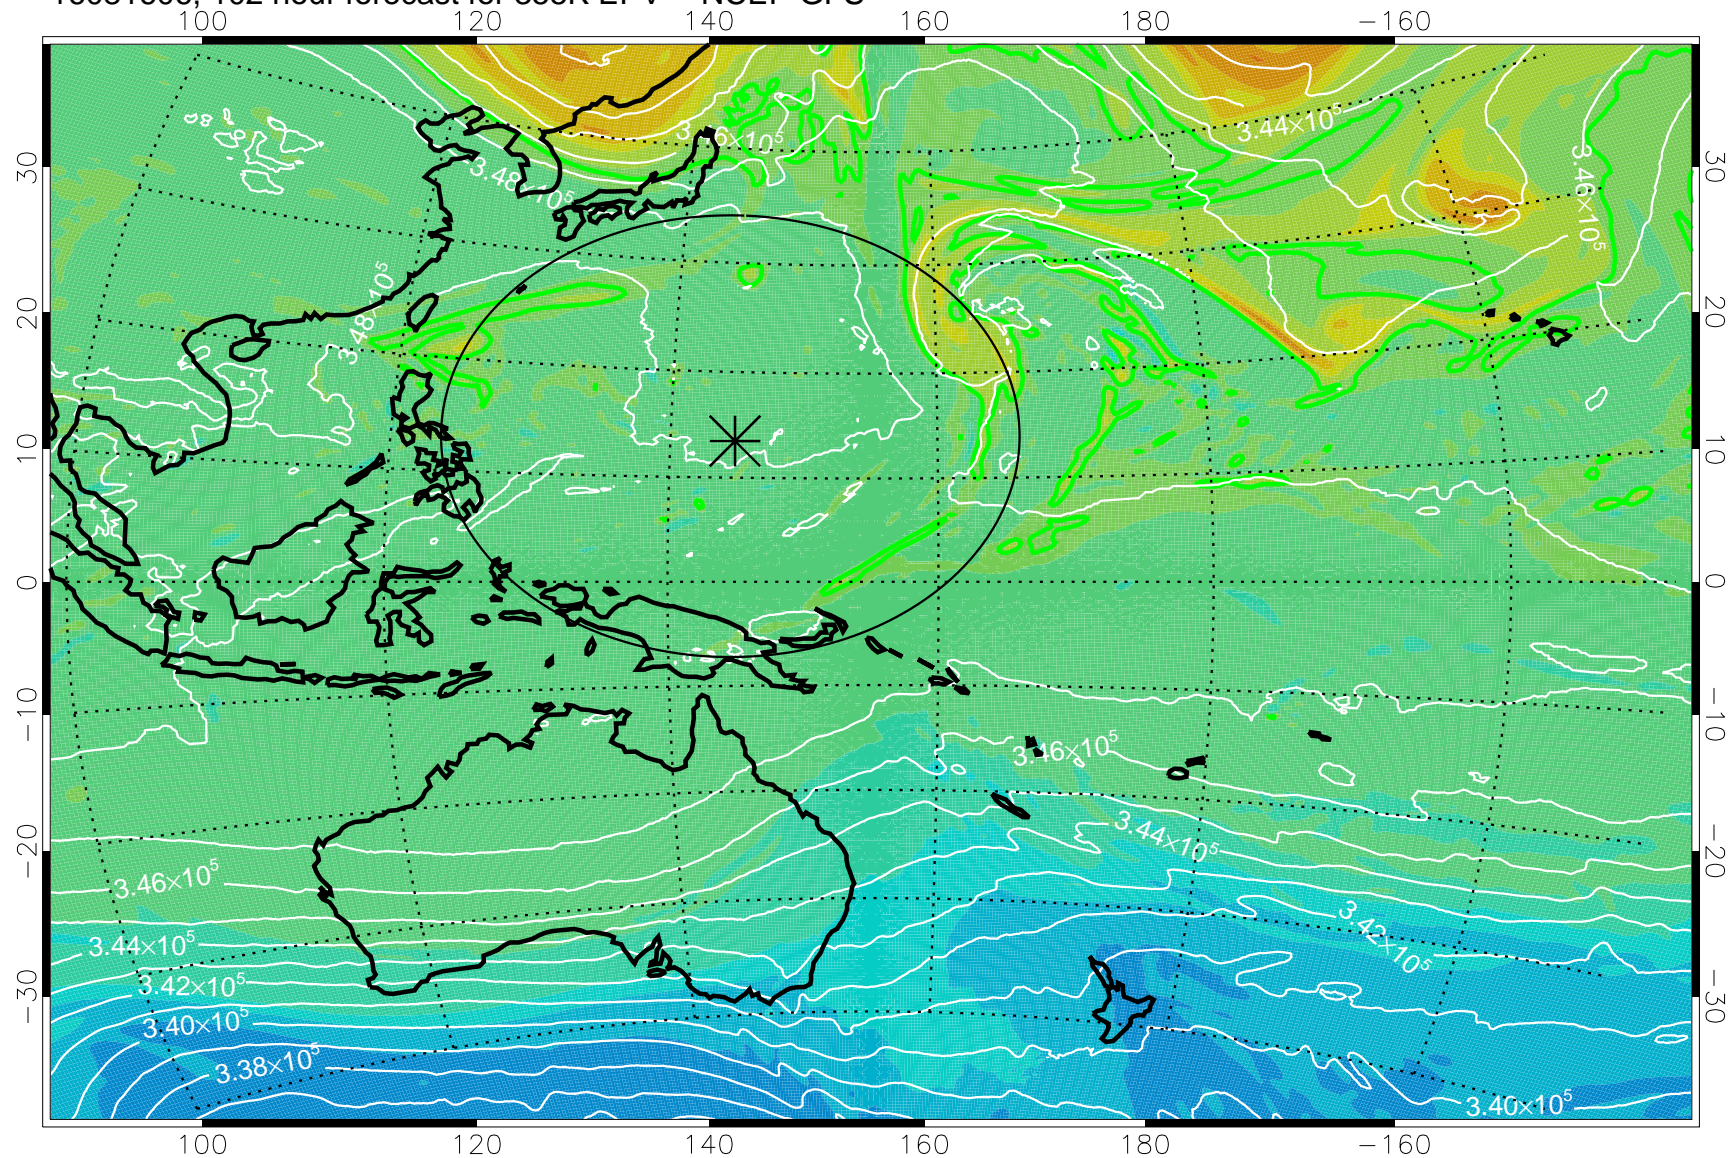

16081506, 78 hour forecast for 355K EPV -- NCEP GFS

355K Montgomery Streamfunction, white
EPV Tropopause (2 PVU) Position
Range ring of 2304 km

16081512, 84 hour forecast for 355K EPV -- NCEP GFS

355K Montgomery Streamfunction, white
EPV Tropopause (2 PVU) Position
Range ring of 2304 km

16081518, 90 hour forecast for 355K EPV -- NCEP GFS

355K Montgomery Streamfunction, white
EPV Tropopause (2 PVU) Position
Range ring of 2304 km

16081600, 96 hour forecast for 355K EPV -- NCEP GFS

355K Montgomery Streamfunction, white
EPV Tropopause (2 PVU) Position
Range ring of 2304 km

16081606, 102 hour forecast for 355K EPV -- NCEP GFS

355K Montgomery Streamfunction, white
EPV Tropopause (2 PVU) Position
Range ring of 2304 km

16081612, 108 hour forecast for 355K EPV -- NCEP GFS

355K Montgomery Streamfunction, white
EPV Tropopause (2 PVU) Position
Range ring of 2304 km

16081618, 114 hour forecast for 355K EPV -- NCEP GFS

355K Montgomery Streamfunction, white
EPV Tropopause (2 PVU) Position
Range ring of 2304 km

16081700, 120 hour forecast for 355K EPV -- NCEP GFS

355K Montgomery Streamfunction, white
EPV Tropopause (2 PVU) Position
Range ring of 2304 km