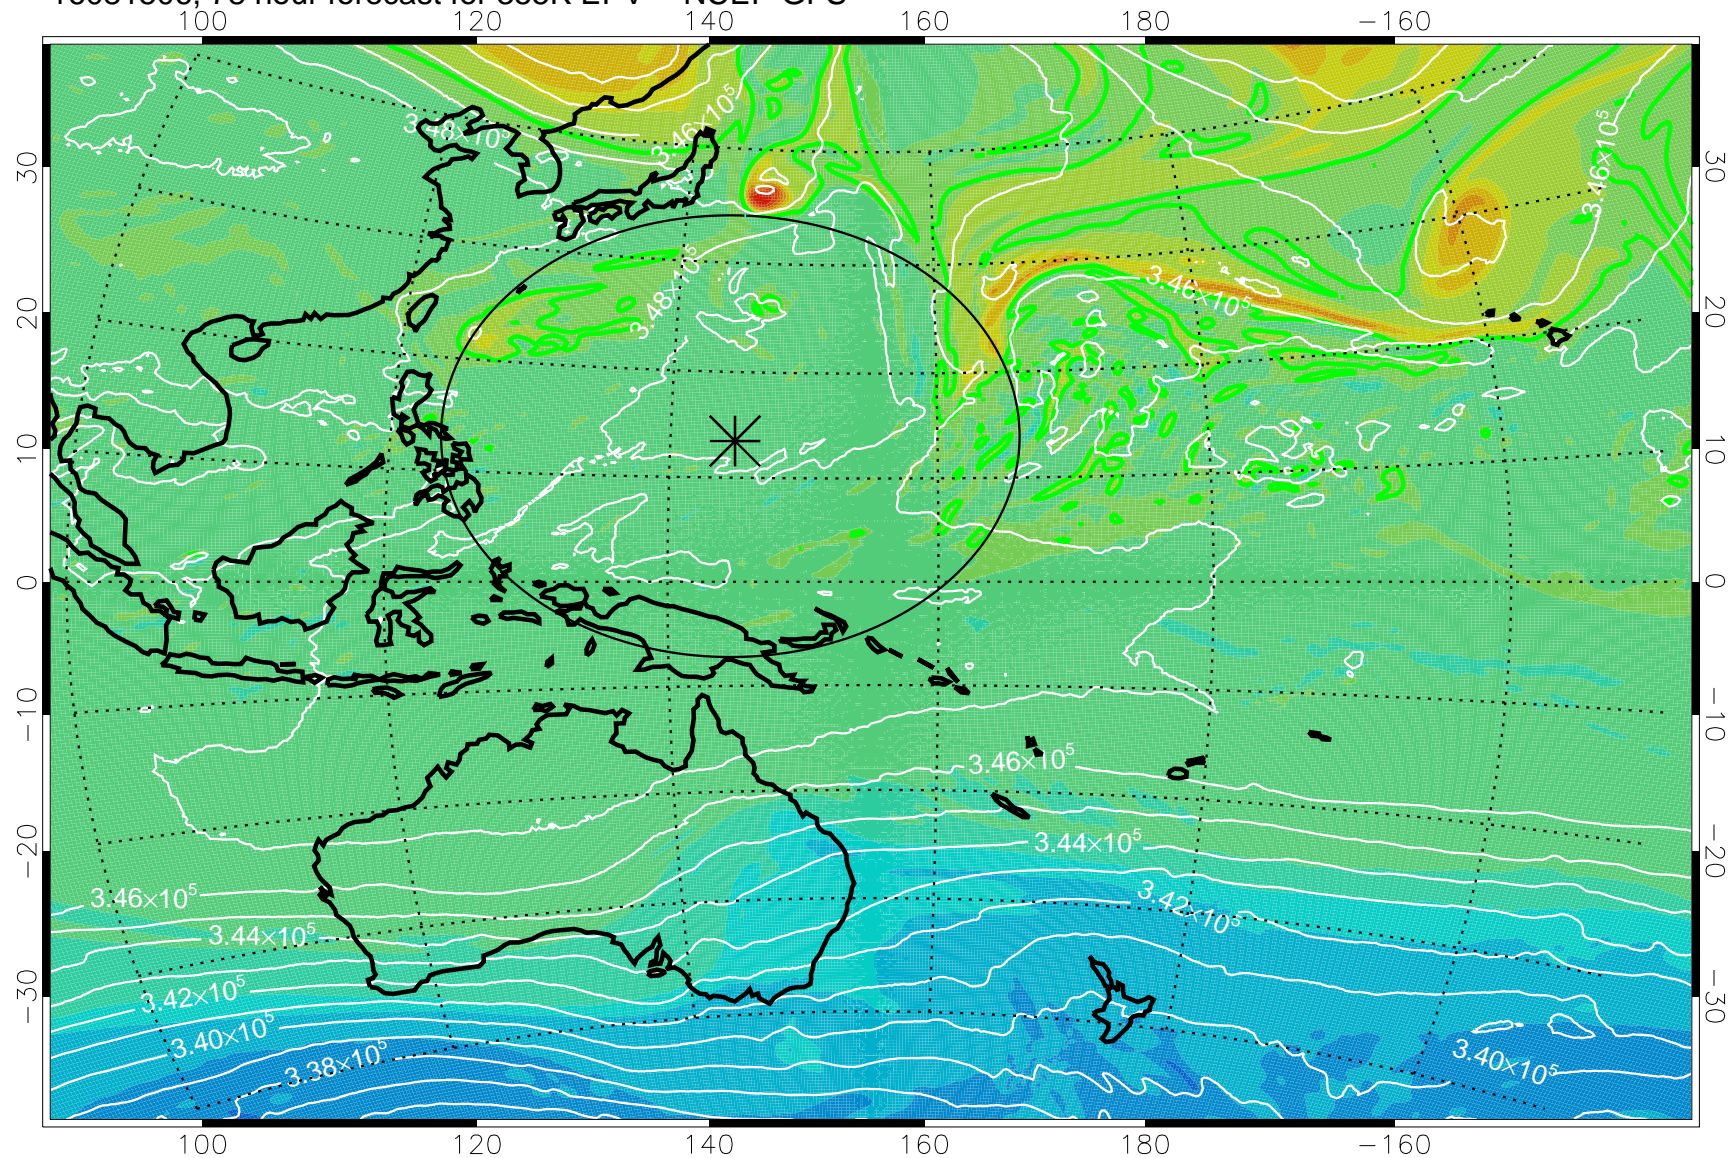

16081406, 54 hour forecast for 355K EPV -- NCEP GFS

355K Montgomery Streamfunction, white
EPV Tropopause (2 PVU) Position
Range ring of 2304 km

16081412, 60 hour forecast for 355K EPV -- NCEP GFS

355K Montgomery Streamfunction, white
EPV Tropopause (2 PVU) Position
Range ring of 2304 km

16081418, 66 hour forecast for 355K EPV -- NCEP GFS

355K Montgomery Streamfunction, white
EPV Tropopause (2 PVU) Position
Range ring of 2304 km

16081500, 72 hour forecast for 355K EPV -- NCEP GFS

355K Montgomery Streamfunction, white
EPV Tropopause (2 PVU) Position
Range ring of 2304 km

16081506, 78 hour forecast for 355K EPV -- NCEP GFS

355K Montgomery Streamfunction, white
EPV Tropopause (2 PVU) Position
Range ring of 2304 km

16081512, 84 hour forecast for 355K EPV -- NCEP GFS

355K Montgomery Streamfunction, white
EPV Tropopause (2 PVU) Position
Range ring of 2304 km

16081518, 90 hour forecast for 355K EPV -- NCEP GFS

355K Montgomery Streamfunction, white
EPV Tropopause (2 PVU) Position
Range ring of 2304 km

16081600, 96 hour forecast for 355K EPV -- NCEP GFS

355K Montgomery Streamfunction, white
EPV Tropopause (2 PVU) Position
Range ring of 2304 km