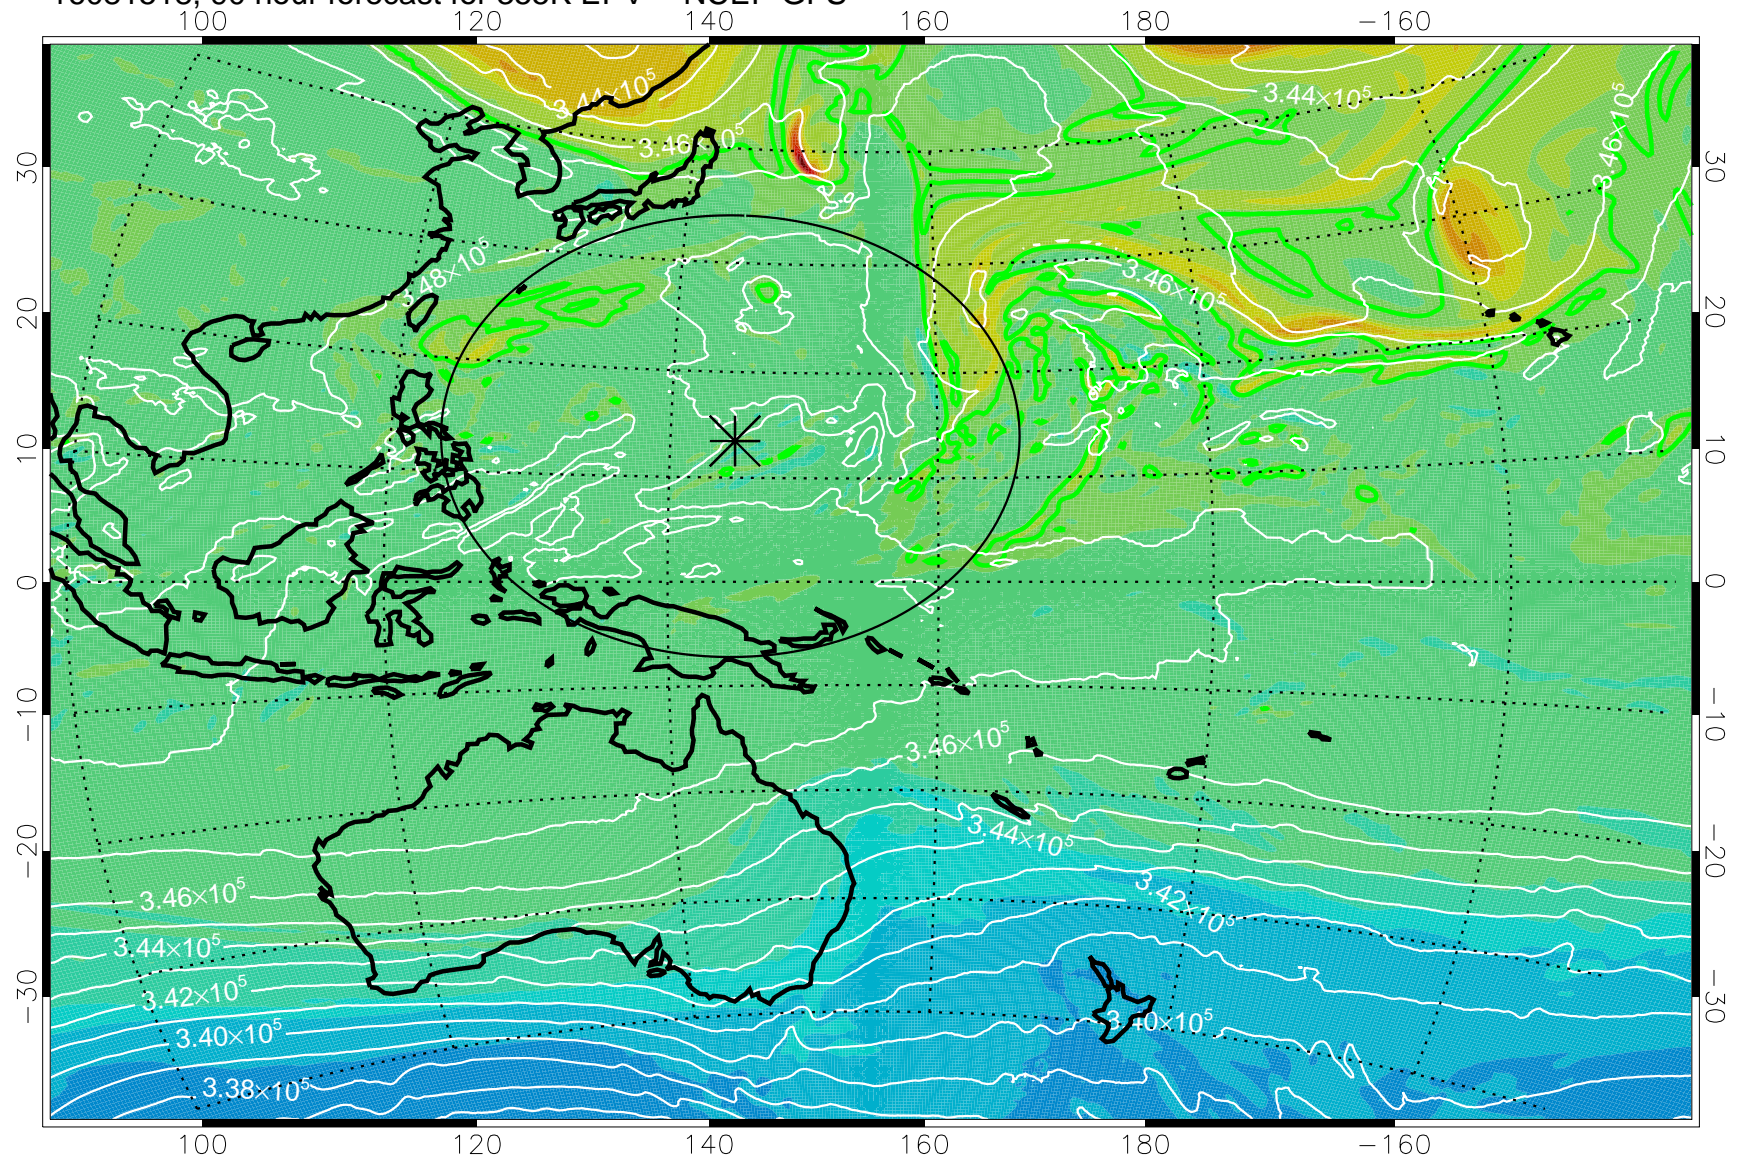

16081418, 66 hour forecast for 355K EPV -- NCEP GFS

355K Montgomery Streamfunction, white
EPV Tropopause (2 PVU) Position
Range ring of 2304 km

16081500, 72 hour forecast for 355K EPV -- NCEP GFS

355K Montgomery Streamfunction, white
EPV Tropopause (2 PVU) Position
Range ring of 2304 km

16081506, 78 hour forecast for 355K EPV -- NCEP GFS

355K Montgomery Streamfunction, white
EPV Tropopause (2 PVU) Position
Range ring of 2304 km

16081512, 84 hour forecast for 355K EPV -- NCEP GFS

355K Montgomery Streamfunction, white
EPV Tropopause (2 PVU) Position
Range ring of 2304 km

16081518, 90 hour forecast for 355K EPV -- NCEP GFS

355K Montgomery Streamfunction, white
EPV Tropopause (2 PVU) Position
Range ring of 2304 km

16081600, 96 hour forecast for 355K EPV -- NCEP GFS

355K Montgomery Streamfunction, white
EPV Tropopause (2 PVU) Position
Range ring of 2304 km

16081606, 102 hour forecast for 355K EPV -- NCEP GFS

355K Montgomery Streamfunction, white
EPV Tropopause (2 PVU) Position
Range ring of 2304 km

16081612, 108 hour forecast for 355K EPV -- NCEP GFS

355K Montgomery Streamfunction, white
EPV Tropopause (2 PVU) Position
Range ring of 2304 km