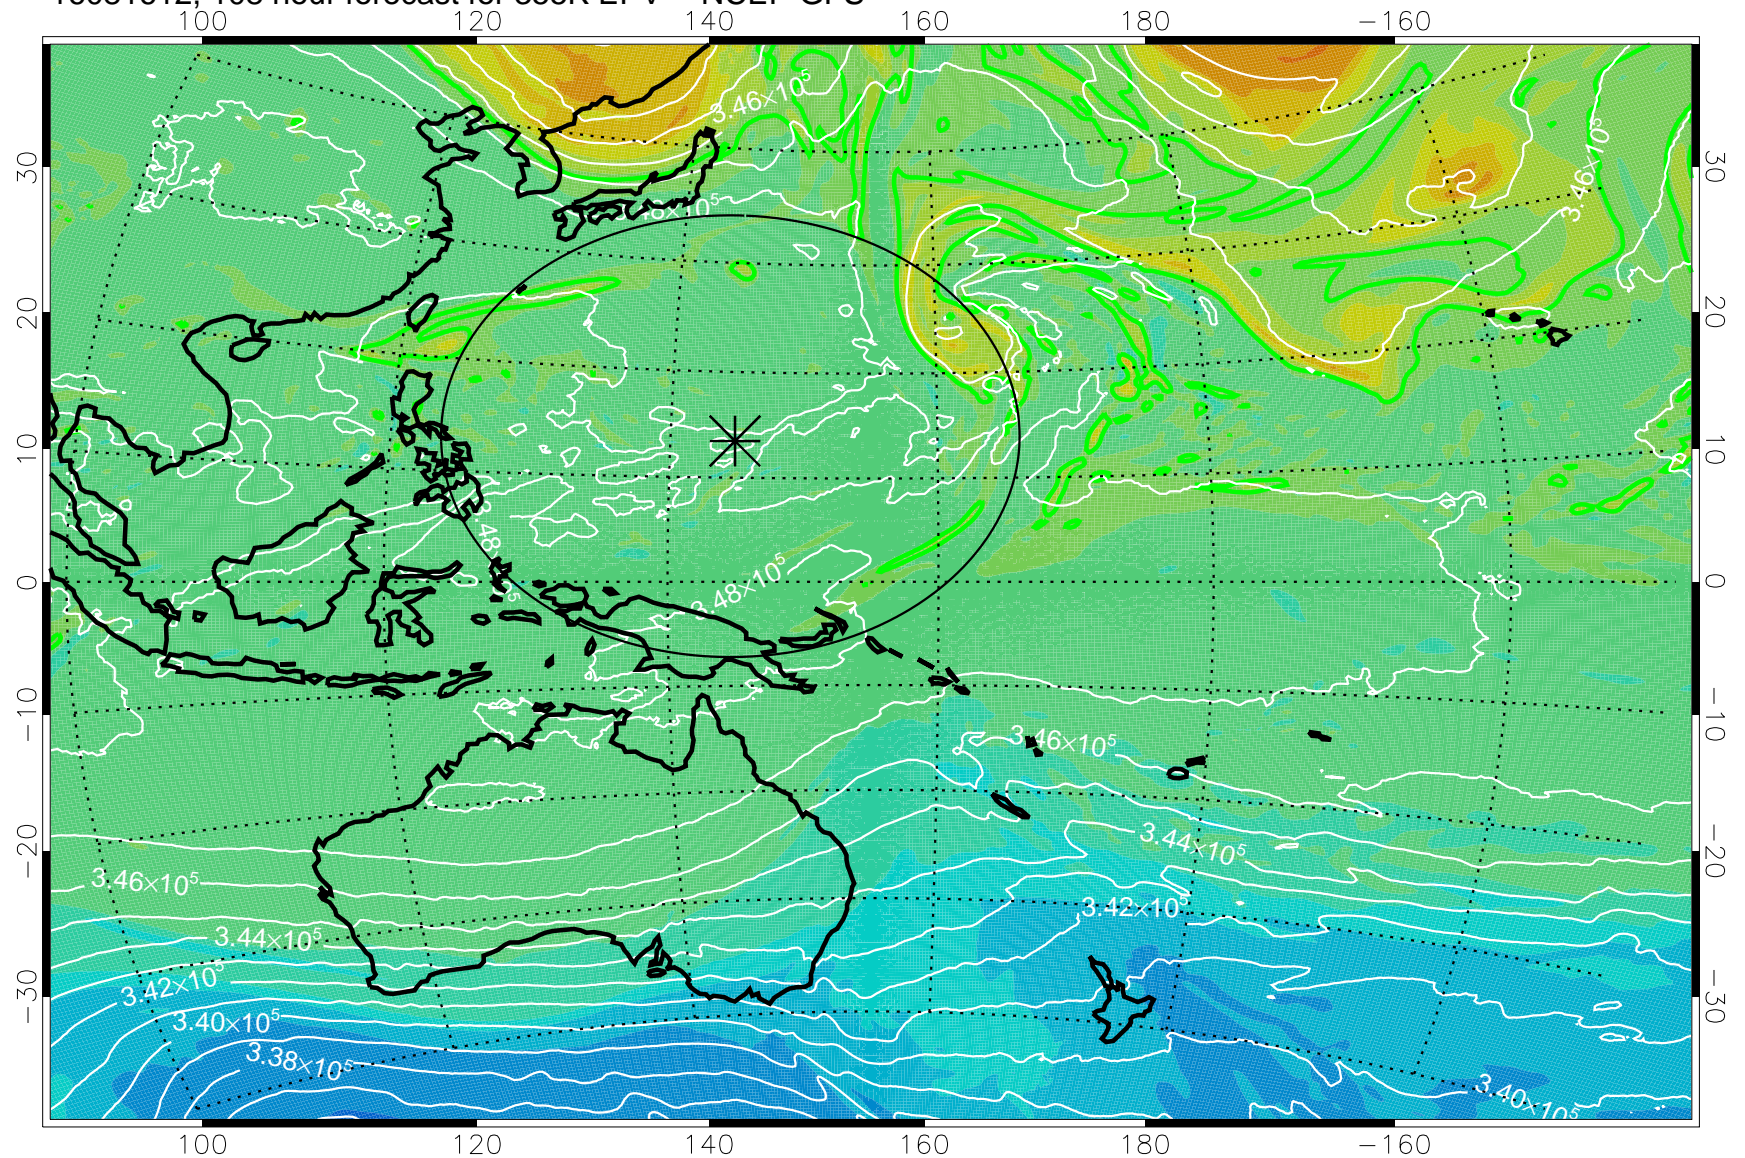

16081506, 78 hour forecast for 355K EPV -- NCEP GFS

355K Montgomery Streamfunction, white
EPV Tropopause (2 PVU) Position
Range ring of 2304 km

16081512, 84 hour forecast for 355K EPV -- NCEP GFS

355K Montgomery Streamfunction, white
EPV Tropopause (2 PVU) Position
Range ring of 2304 km

16081518, 90 hour forecast for 355K EPV -- NCEP GFS

355K Montgomery Streamfunction, white
EPV Tropopause (2 PVU) Position
Range ring of 2304 km

16081600, 96 hour forecast for 355K EPV -- NCEP GFS

355K Montgomery Streamfunction, white
EPV Tropopause (2 PVU) Position
Range ring of 2304 km

16081606, 102 hour forecast for 355K EPV -- NCEP GFS

355K Montgomery Streamfunction, white
EPV Tropopause (2 PVU) Position
Range ring of 2304 km

16081612, 108 hour forecast for 355K EPV -- NCEP GFS

355K Montgomery Streamfunction, white
EPV Tropopause (2 PVU) Position
Range ring of 2304 km

16081618, 114 hour forecast for 355K EPV -- NCEP GFS

355K Montgomery Streamfunction, white
EPV Tropopause (2 PVU) Position
Range ring of 2304 km

16081700, 120 hour forecast for 355K EPV -- NCEP GFS

355K Montgomery Streamfunction, white
EPV Tropopause (2 PVU) Position
Range ring of 2304 km