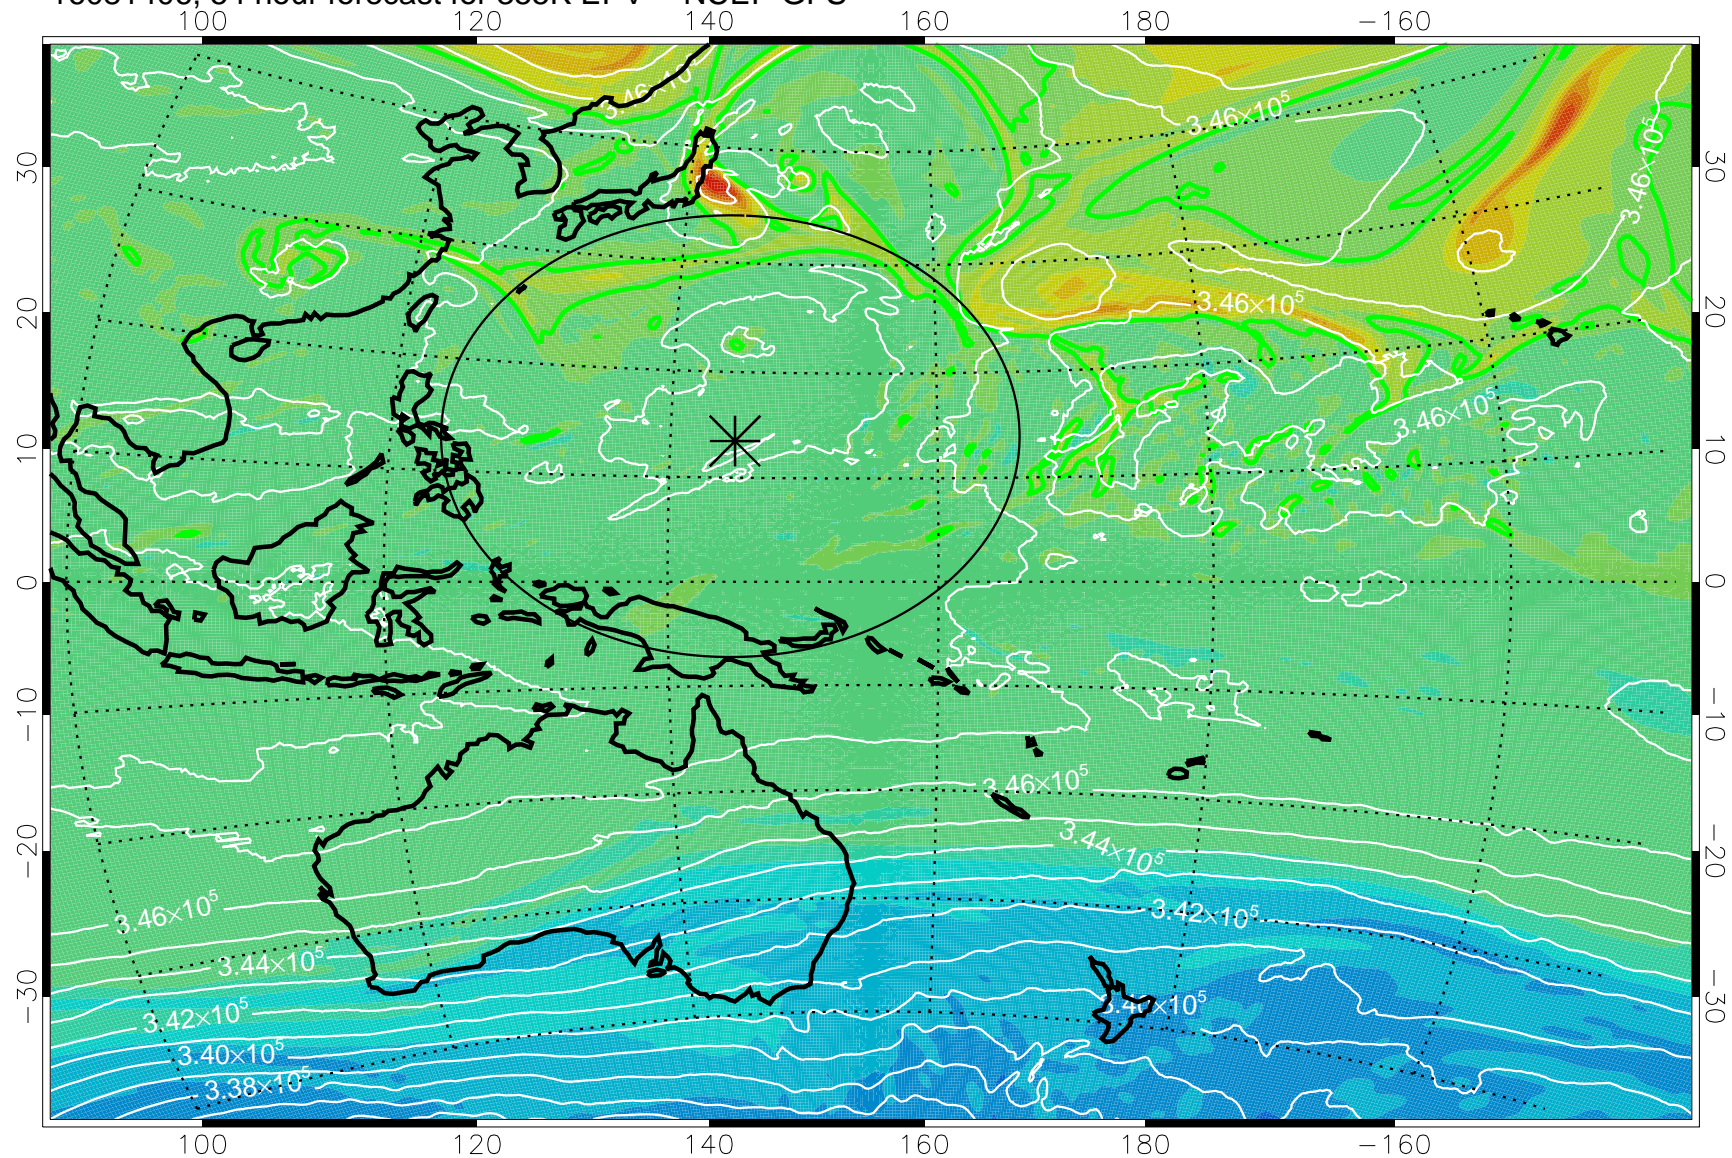

16081318, 42 hour forecast for 355K EPV -- NCEP GFS

355K Montgomery Streamfunction, white
EPV Tropopause (2 PVU) Position
Range ring of 2304 km

16081400, 48 hour forecast for 355K EPV -- NCEP GFS

355K Montgomery Streamfunction, white
EPV Tropopause (2 PVU) Position
Range ring of 2304 km

16081406, 54 hour forecast for 355K EPV -- NCEP GFS

355K Montgomery Streamfunction, white
EPV Tropopause (2 PVU) Position
Range ring of 2304 km

16081412, 60 hour forecast for 355K EPV -- NCEP GFS

355K Montgomery Streamfunction, white
EPV Tropopause (2 PVU) Position
Range ring of 2304 km

16081418, 66 hour forecast for 355K EPV -- NCEP GFS

355K Montgomery Streamfunction, white
EPV Tropopause (2 PVU) Position
Range ring of 2304 km

16081500, 72 hour forecast for 355K EPV -- NCEP GFS

355K Montgomery Streamfunction, white
EPV Tropopause (2 PVU) Position
Range ring of 2304 km

16081506, 78 hour forecast for 355K EPV -- NCEP GFS

355K Montgomery Streamfunction, white
EPV Tropopause (2 PVU) Position
Range ring of 2304 km

16081512, 84 hour forecast for 355K EPV -- NCEP GFS

355K Montgomery Streamfunction, white
EPV Tropopause (2 PVU) Position
Range ring of 2304 km