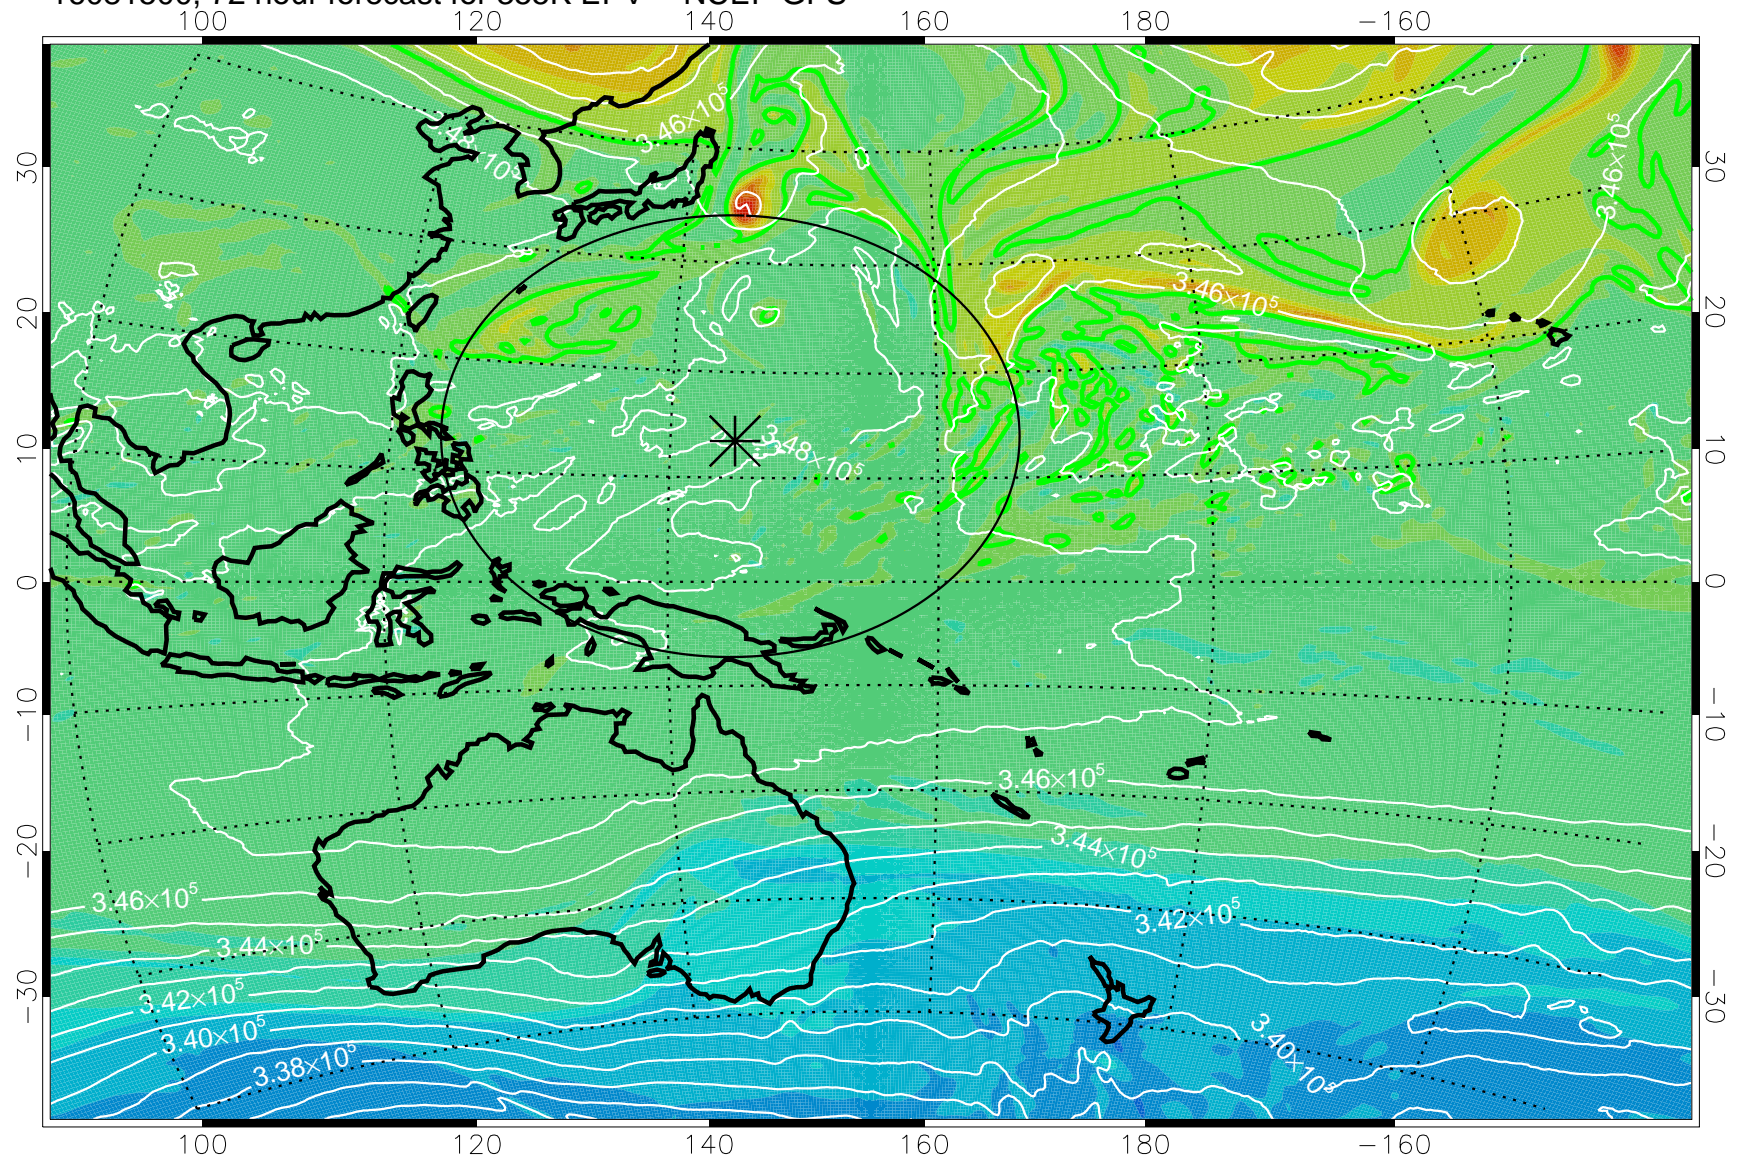

16081318, 42 hour forecast for 355K EPV -- NCEP GFS

355K Montgomery Streamfunction, white
EPV Tropopause (2 PVU) Position
Range ring of 2304 km

16081400, 48 hour forecast for 355K EPV -- NCEP GFS

355K Montgomery Streamfunction, white
EPV Tropopause (2 PVU) Position
Range ring of 2304 km

16081406, 54 hour forecast for 355K EPV -- NCEP GFS

355K Montgomery Streamfunction, white
EPV Tropopause (2 PVU) Position
Range ring of 2304 km

16081412, 60 hour forecast for 355K EPV -- NCEP GFS

355K Montgomery Streamfunction, white
EPV Tropopause (2 PVU) Position
Range ring of 2304 km

16081418, 66 hour forecast for 355K EPV -- NCEP GFS

355K Montgomery Streamfunction, white
EPV Tropopause (2 PVU) Position
Range ring of 2304 km

16081500, 72 hour forecast for 355K EPV -- NCEP GFS

355K Montgomery Streamfunction, white
EPV Tropopause (2 PVU) Position
Range ring of 2304 km

16081506, 78 hour forecast for 355K EPV -- NCEP GFS

355K Montgomery Streamfunction, white
EPV Tropopause (2 PVU) Position
Range ring of 2304 km

16081512, 84 hour forecast for 355K EPV -- NCEP GFS

355K Montgomery Streamfunction, white
EPV Tropopause (2 PVU) Position
Range ring of 2304 km