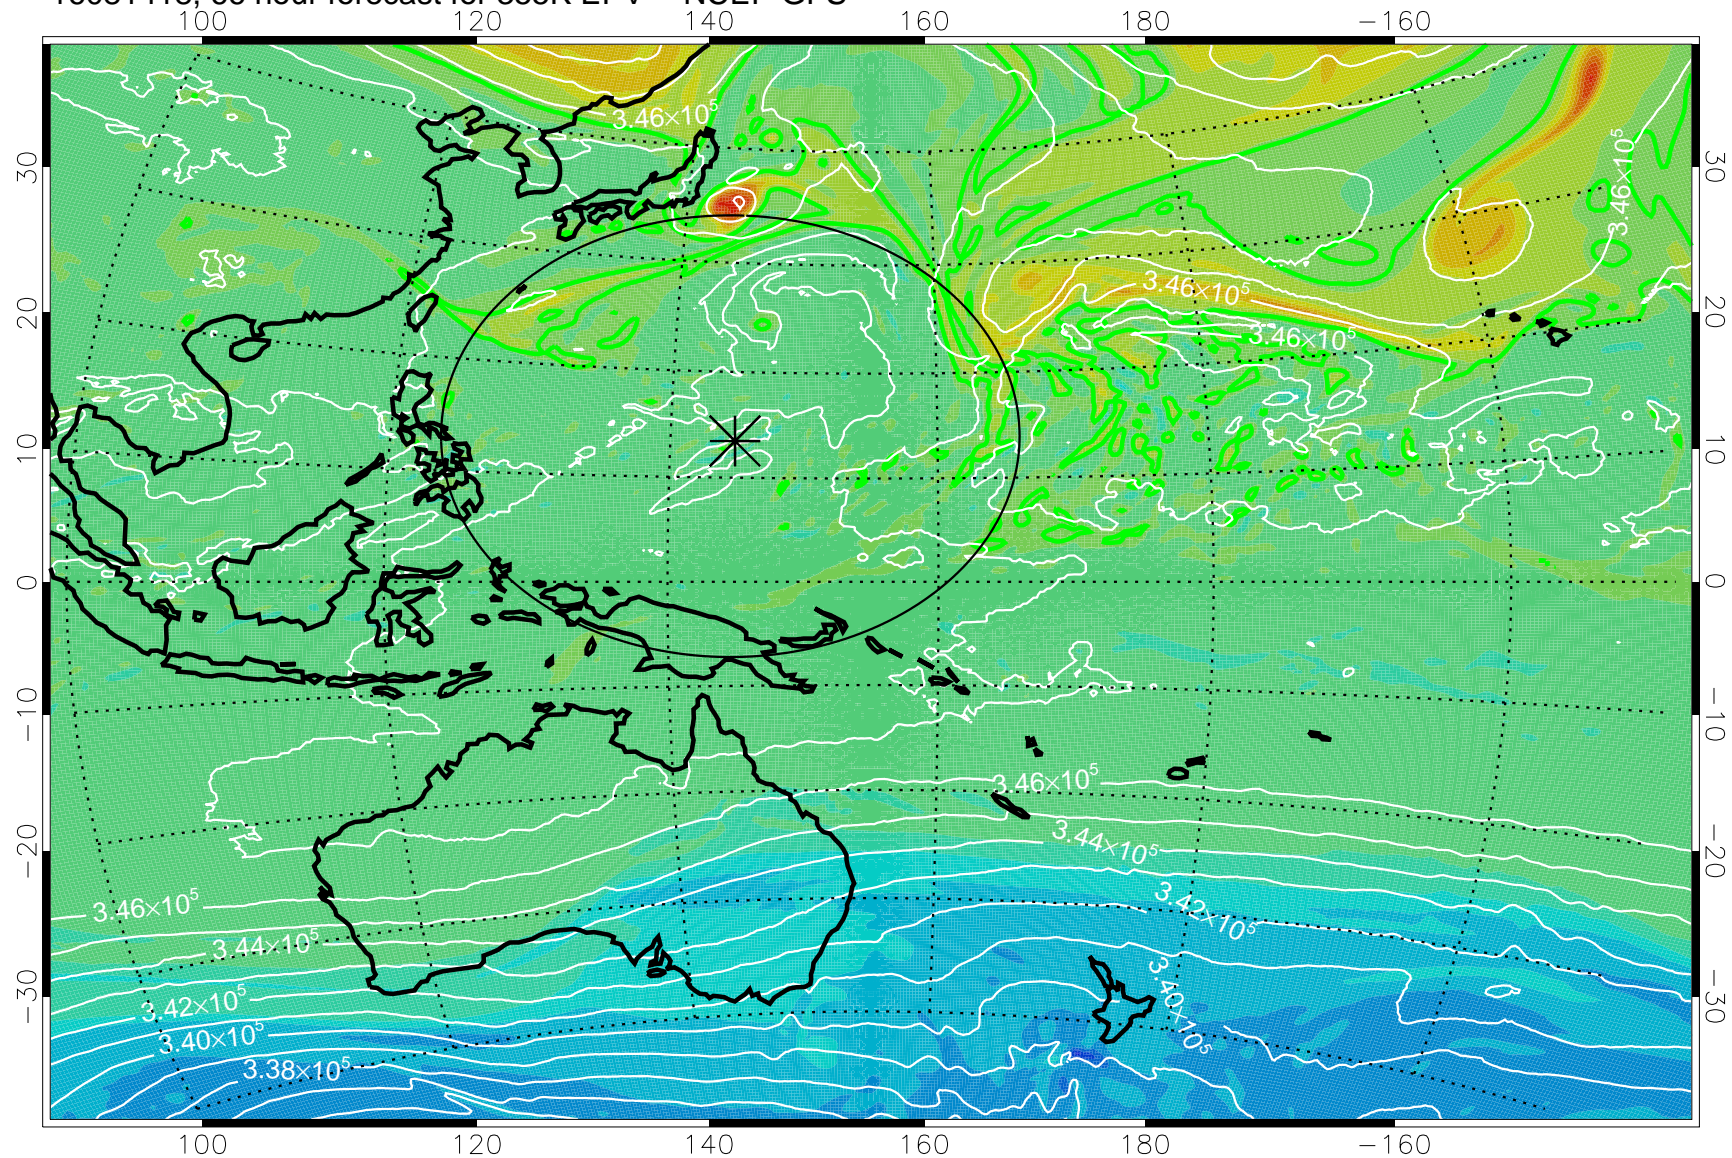

16081318, 42 hour forecast for 355K EPV -- NCEP GFS

355K Montgomery Streamfunction, white
EPV Tropopause (2 PVU) Position
Range ring of 2304 km

16081400, 48 hour forecast for 355K EPV -- NCEP GFS

355K Montgomery Streamfunction, white
EPV Tropopause (2 PVU) Position
Range ring of 2304 km

16081406, 54 hour forecast for 355K EPV -- NCEP GFS

355K Montgomery Streamfunction, white
EPV Tropopause (2 PVU) Position
Range ring of 2304 km

16081412, 60 hour forecast for 355K EPV -- NCEP GFS

355K Montgomery Streamfunction, white
EPV Tropopause (2 PVU) Position
Range ring of 2304 km

16081418, 66 hour forecast for 355K EPV -- NCEP GFS

355K Montgomery Streamfunction, white
EPV Tropopause (2 PVU) Position
Range ring of 2304 km

16081500, 72 hour forecast for 355K EPV -- NCEP GFS

355K Montgomery Streamfunction, white
EPV Tropopause (2 PVU) Position
Range ring of 2304 km

16081506, 78 hour forecast for 355K EPV -- NCEP GFS

355K Montgomery Streamfunction, white
EPV Tropopause (2 PVU) Position
Range ring of 2304 km

16081512, 84 hour forecast for 355K EPV -- NCEP GFS

355K Montgomery Streamfunction, white
EPV Tropopause (2 PVU) Position
Range ring of 2304 km