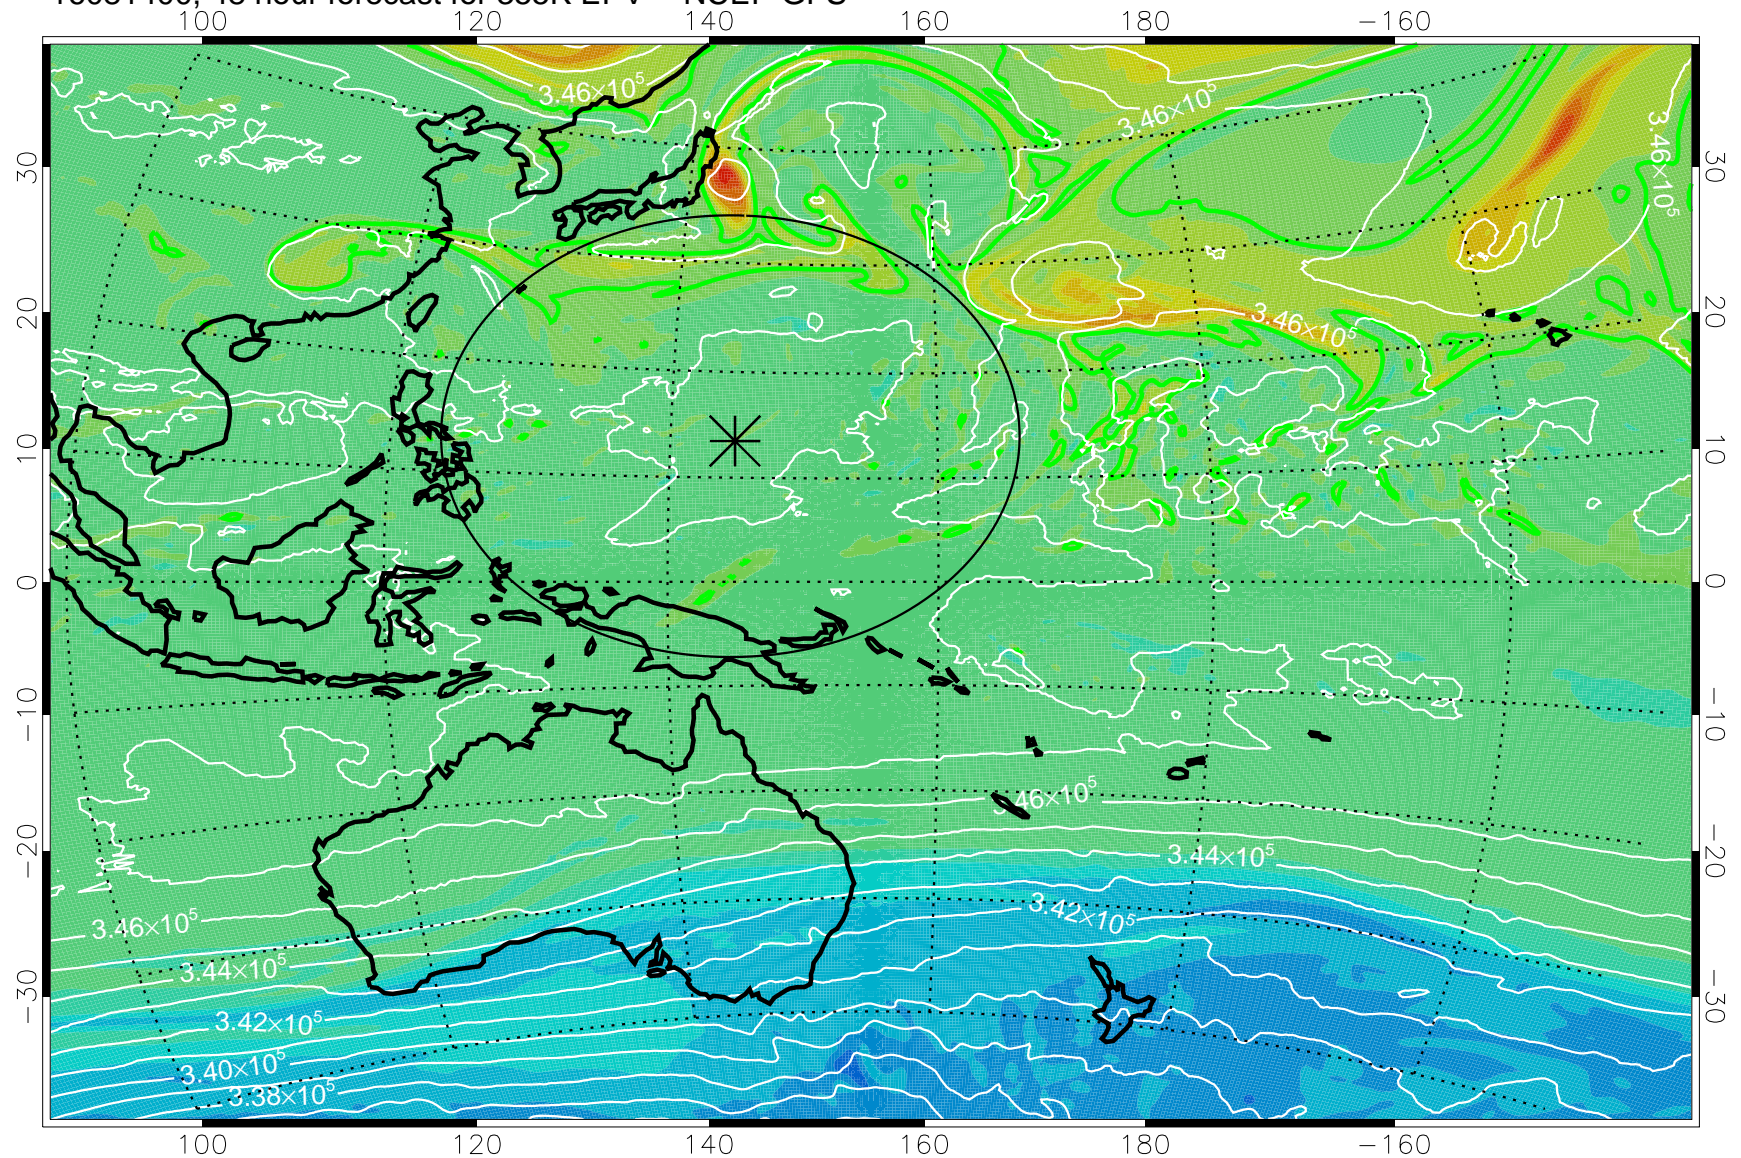

16081306, 30 hour forecast for 355K EPV -- NCEP GFS

355K Montgomery Streamfunction, white
EPV Tropopause (2 PVU) Position
Range ring of 2304 km

16081312, 36 hour forecast for 355K EPV -- NCEP GFS

355K Montgomery Streamfunction, white
EPV Tropopause (2 PVU) Position
Range ring of 2304 km

16081318, 42 hour forecast for 355K EPV -- NCEP GFS

355K Montgomery Streamfunction, white
EPV Tropopause (2 PVU) Position
Range ring of 2304 km

16081400, 48 hour forecast for 355K EPV -- NCEP GFS

355K Montgomery Streamfunction, white
EPV Tropopause (2 PVU) Position
Range ring of 2304 km

16081406, 54 hour forecast for 355K EPV -- NCEP GFS

355K Montgomery Streamfunction, white
EPV Tropopause (2 PVU) Position
Range ring of 2304 km

16081412, 60 hour forecast for 355K EPV -- NCEP GFS

355K Montgomery Streamfunction, white
EPV Tropopause (2 PVU) Position
Range ring of 2304 km

16081418, 66 hour forecast for 355K EPV -- NCEP GFS

355K Montgomery Streamfunction, white
EPV Tropopause (2 PVU) Position
Range ring of 2304 km

16081500, 72 hour forecast for 355K EPV -- NCEP GFS

355K Montgomery Streamfunction, white
EPV Tropopause (2 PVU) Position
Range ring of 2304 km