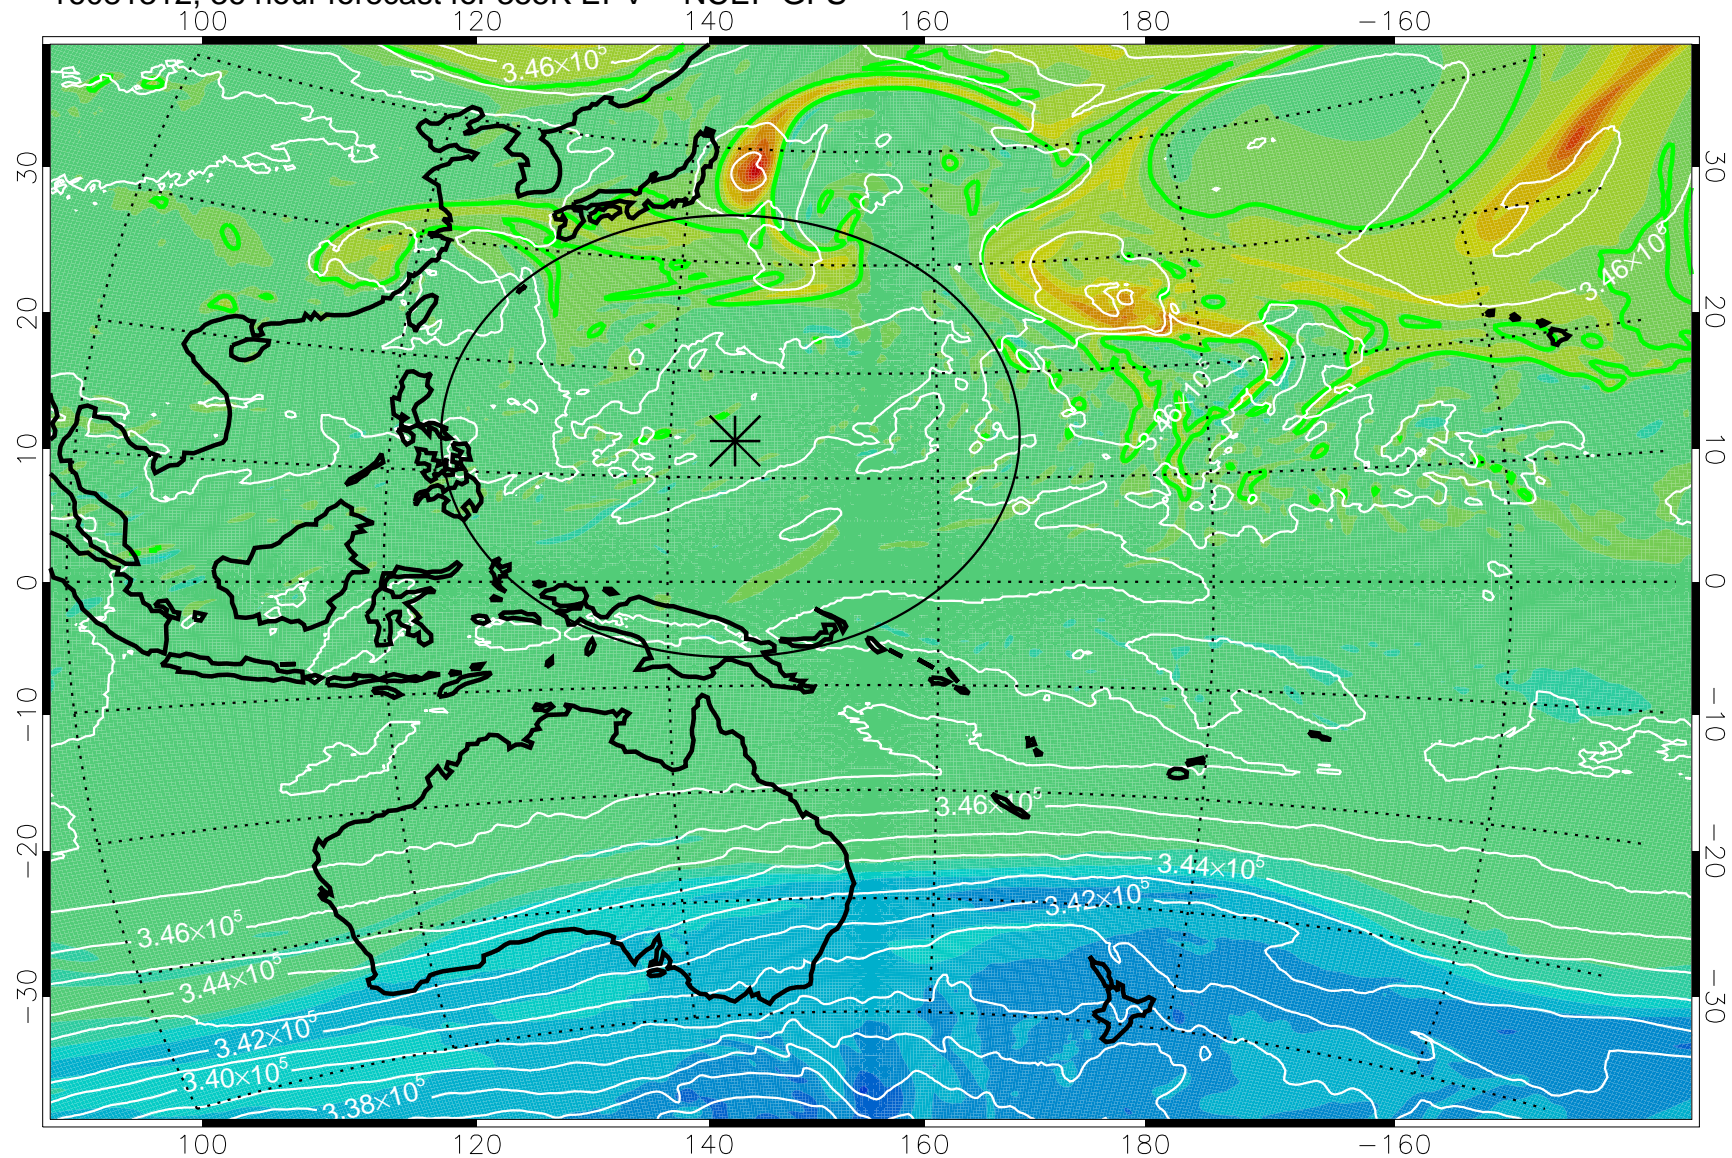

16081218, 18 hour forecast for 355K EPV -- NCEP GFS

355K Montgomery Streamfunction, white
EPV Tropopause (2 PVU) Position
Range ring of 2304 km

16081300, 24 hour forecast for 355K EPV -- NCEP GFS

355K Montgomery Streamfunction, white
EPV Tropopause (2 PVU) Position
Range ring of 2304 km

16081306, 30 hour forecast for 355K EPV -- NCEP GFS

355K Montgomery Streamfunction, white
EPV Tropopause (2 PVU) Position
Range ring of 2304 km

16081312, 36 hour forecast for 355K EPV -- NCEP GFS

355K Montgomery Streamfunction, white
EPV Tropopause (2 PVU) Position
Range ring of 2304 km

16081318, 42 hour forecast for 355K EPV -- NCEP GFS

355K Montgomery Streamfunction, white
EPV Tropopause (2 PVU) Position
Range ring of 2304 km

16081400, 48 hour forecast for 355K EPV -- NCEP GFS

355K Montgomery Streamfunction, white
EPV Tropopause (2 PVU) Position
Range ring of 2304 km

16081406, 54 hour forecast for 355K EPV -- NCEP GFS

355K Montgomery Streamfunction, white
EPV Tropopause (2 PVU) Position
Range ring of 2304 km

16081412, 60 hour forecast for 355K EPV -- NCEP GFS

355K Montgomery Streamfunction, white
EPV Tropopause (2 PVU) Position
Range ring of 2304 km