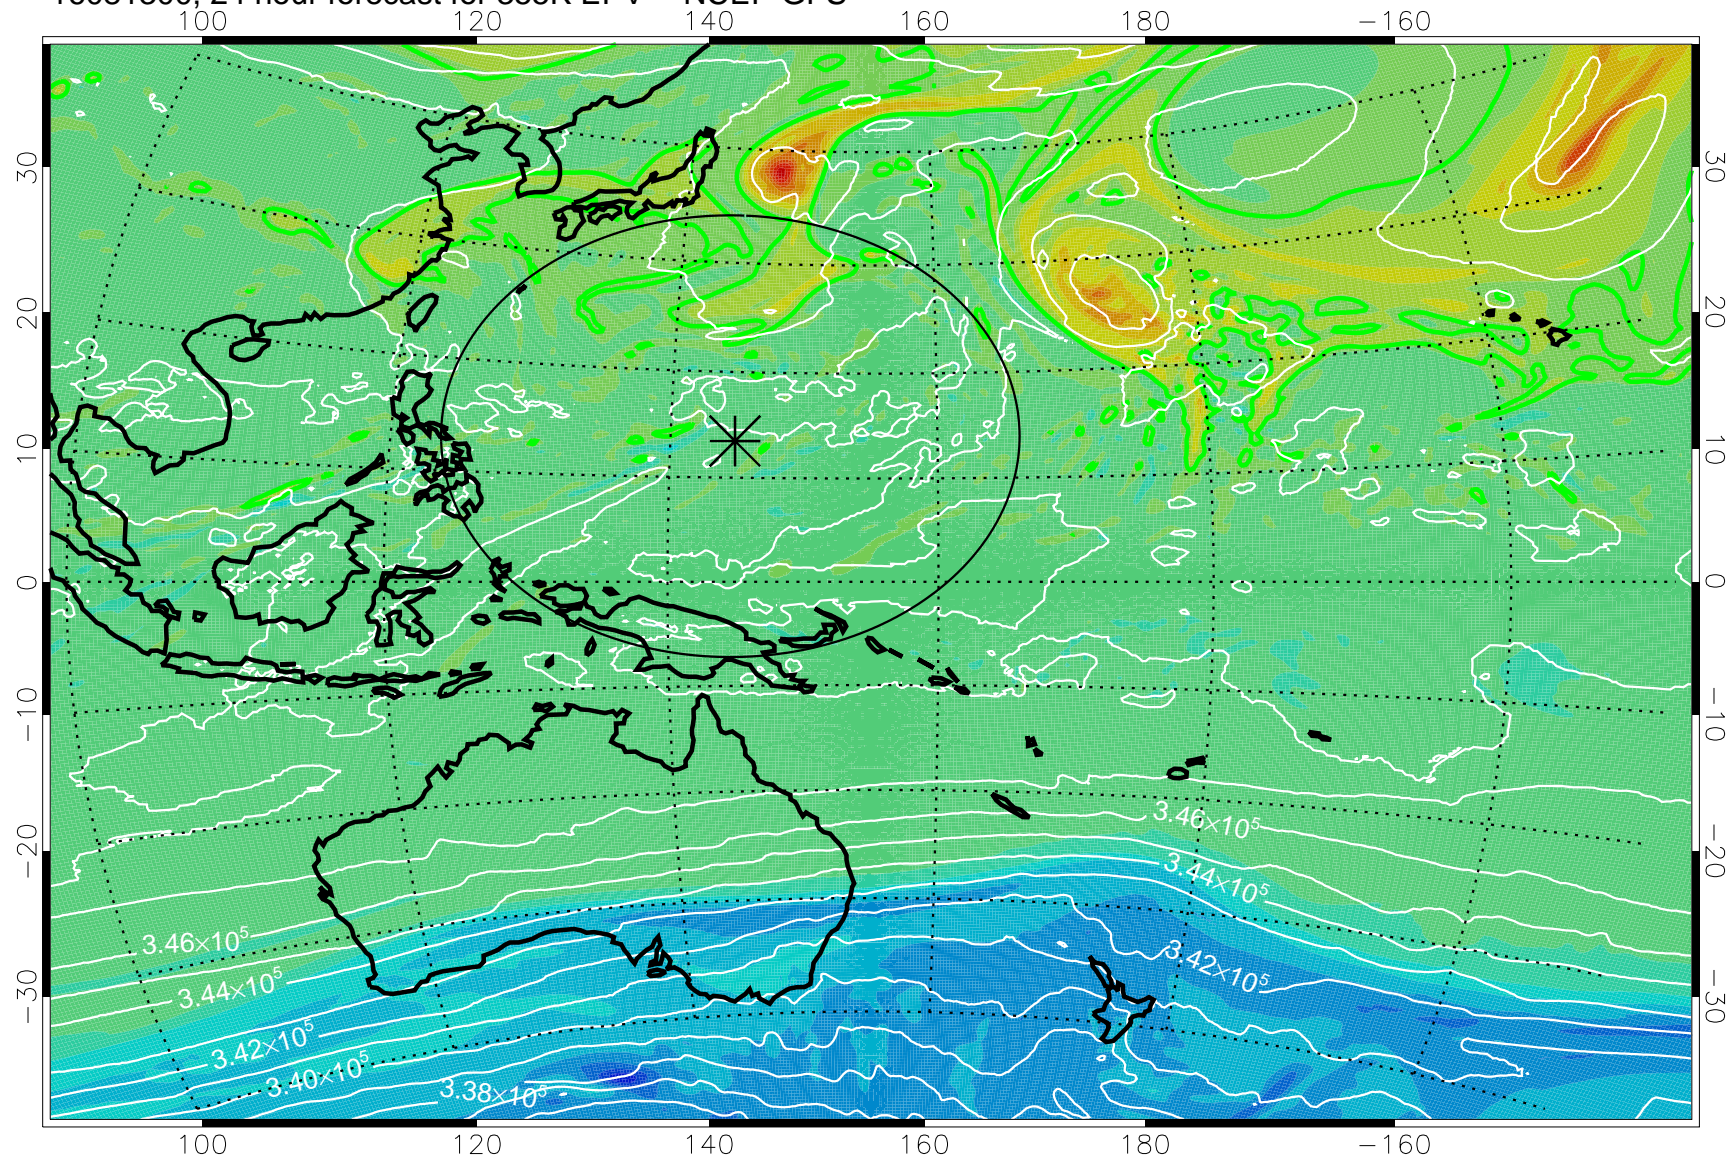

16081206, 6 hour forecast for 355K EPV -- NCEP GFS

355K Montgomery Streamfunction, white
EPV Tropopause (2 PVU) Position
Range ring of 2304 km

16081212, 12 hour forecast for 355K EPV -- NCEP GFS

355K Montgomery Streamfunction, white
EPV Tropopause (2 PVU) Position
Range ring of 2304 km

16081218, 18 hour forecast for 355K EPV -- NCEP GFS

355K Montgomery Streamfunction, white
EPV Tropopause (2 PVU) Position
Range ring of 2304 km

16081300, 24 hour forecast for 355K EPV -- NCEP GFS

355K Montgomery Streamfunction, white
EPV Tropopause (2 PVU) Position
Range ring of 2304 km

16081306, 30 hour forecast for 355K EPV -- NCEP GFS

355K Montgomery Streamfunction, white
EPV Tropopause (2 PVU) Position
Range ring of 2304 km

16081312, 36 hour forecast for 355K EPV -- NCEP GFS

355K Montgomery Streamfunction, white
EPV Tropopause (2 PVU) Position
Range ring of 2304 km

16081318, 42 hour forecast for 355K EPV -- NCEP GFS

355K Montgomery Streamfunction, white
EPV Tropopause (2 PVU) Position
Range ring of 2304 km

16081400, 48 hour forecast for 355K EPV -- NCEP GFS

355K Montgomery Streamfunction, white
EPV Tropopause (2 PVU) Position
Range ring of 2304 km