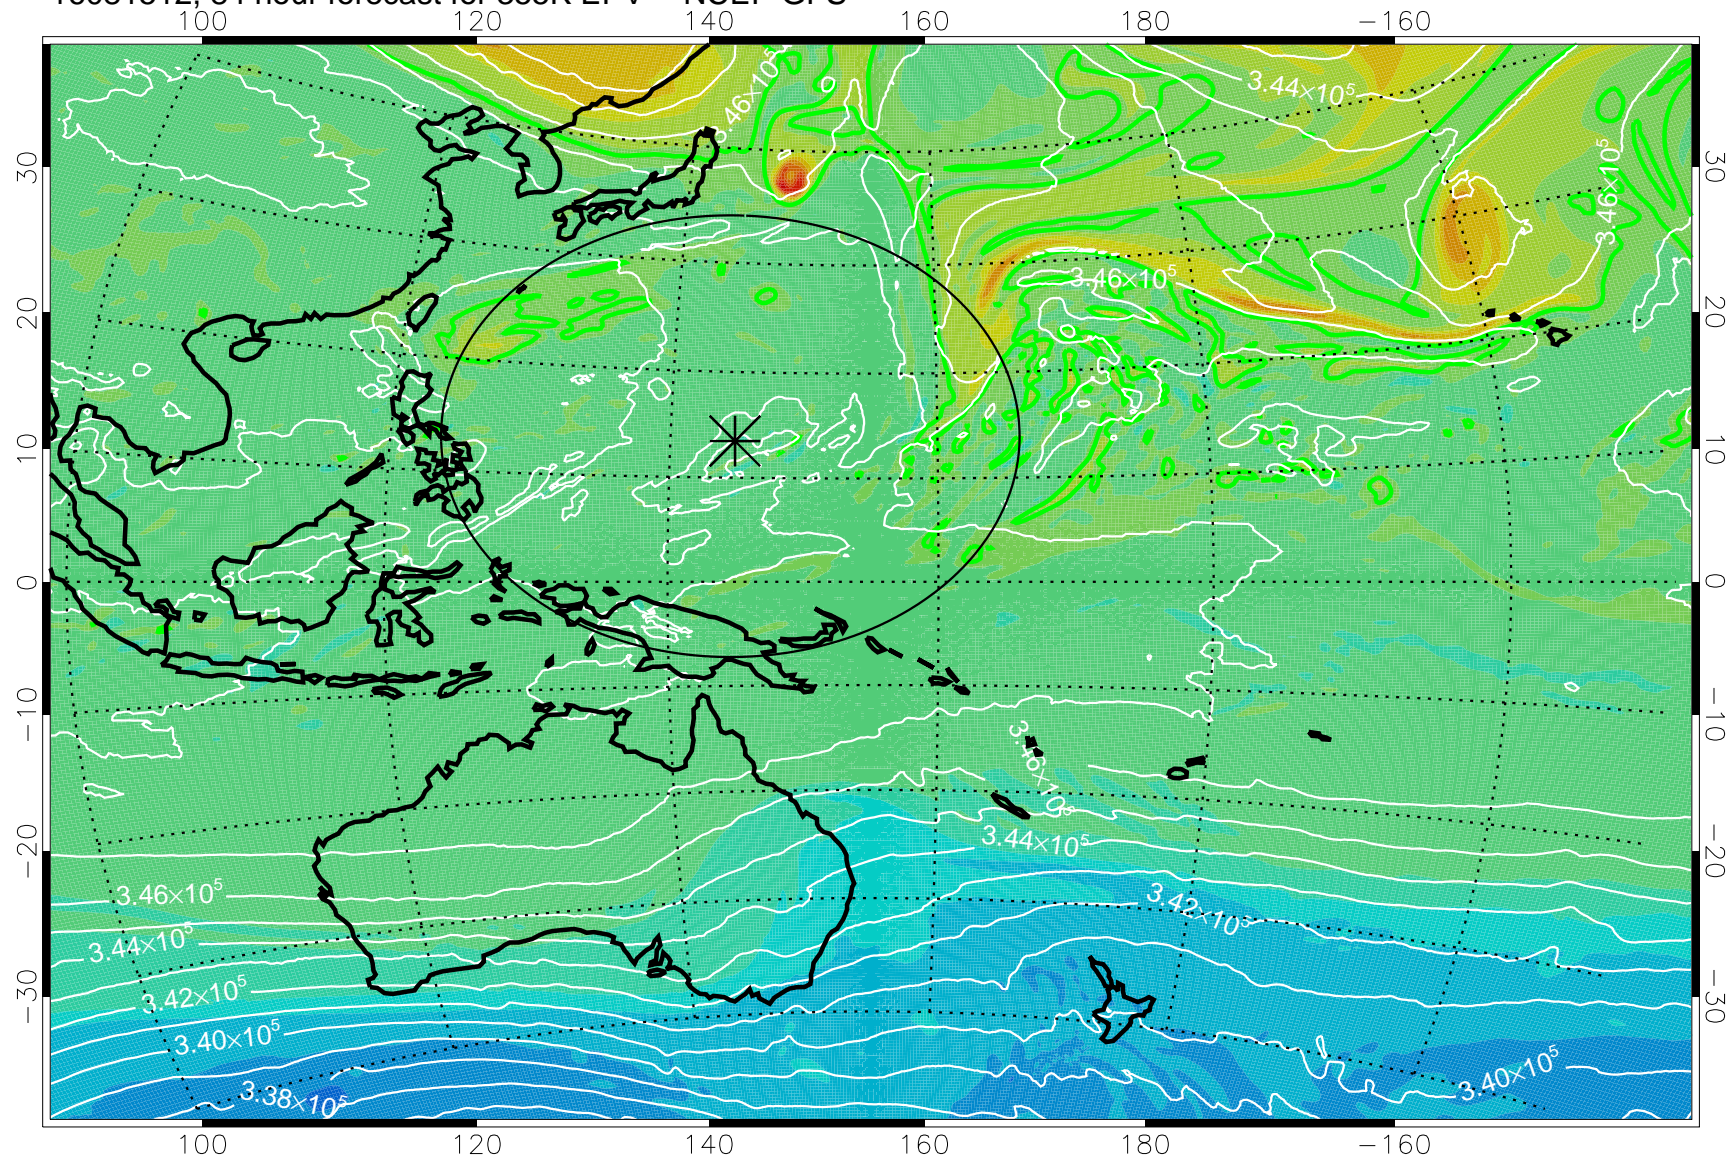

16081406, 54 hour forecast for 355K EPV -- NCEP GFS

355K Montgomery Streamfunction, white
EPV Tropopause (2 PVU) Position
Range ring of 2304 km

16081412, 60 hour forecast for 355K EPV -- NCEP GFS

355K Montgomery Streamfunction, white
EPV Tropopause (2 PVU) Position
Range ring of 2304 km

16081418, 66 hour forecast for 355K EPV -- NCEP GFS

355K Montgomery Streamfunction, white
EPV Tropopause (2 PVU) Position
Range ring of 2304 km

16081500, 72 hour forecast for 355K EPV -- NCEP GFS

355K Montgomery Streamfunction, white
EPV Tropopause (2 PVU) Position
Range ring of 2304 km

16081506, 78 hour forecast for 355K EPV -- NCEP GFS

355K Montgomery Streamfunction, white
EPV Tropopause (2 PVU) Position
Range ring of 2304 km

16081512, 84 hour forecast for 355K EPV -- NCEP GFS

355K Montgomery Streamfunction, white
EPV Tropopause (2 PVU) Position
Range ring of 2304 km

16081518, 90 hour forecast for 355K EPV -- NCEP GFS

355K Montgomery Streamfunction, white
EPV Tropopause (2 PVU) Position
Range ring of 2304 km

16081600, 96 hour forecast for 355K EPV -- NCEP GFS

355K Montgomery Streamfunction, white
EPV Tropopause (2 PVU) Position
Range ring of 2304 km