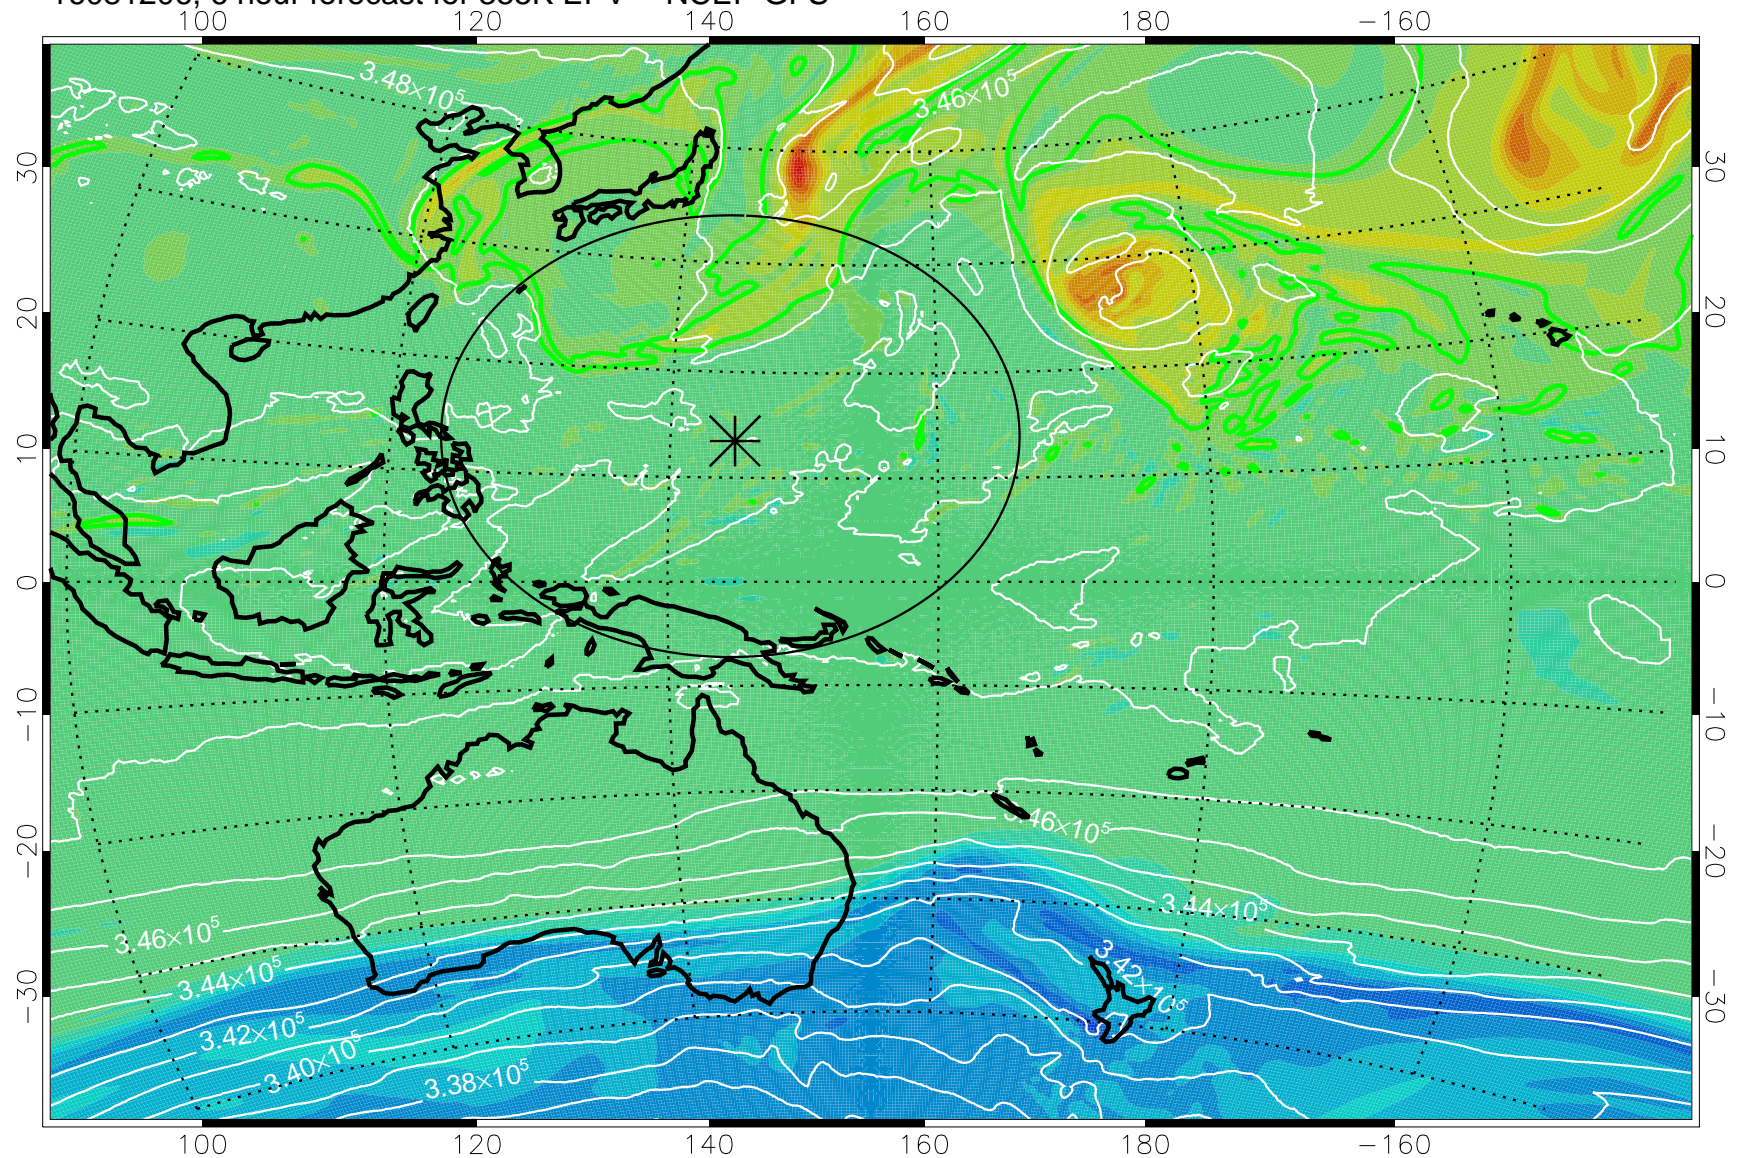

16081206, 6 hour forecast for 355K EPV -- NCEP GFS

355K Montgomery Streamfunction, white
EPV Tropopause (2 PVU) Position
Range ring of 2304 km

16081212, 12 hour forecast for 355K EPV -- NCEP GFS

355K Montgomery Streamfunction, white
EPV Tropopause (2 PVU) Position
Range ring of 2304 km

16081218, 18 hour forecast for 355K EPV -- NCEP GFS

355K Montgomery Streamfunction, white
EPV Tropopause (2 PVU) Position
Range ring of 2304 km

16081300, 24 hour forecast for 355K EPV -- NCEP GFS

355K Montgomery Streamfunction, white
EPV Tropopause (2 PVU) Position
Range ring of 2304 km

16081306, 30 hour forecast for 355K EPV -- NCEP GFS

355K Montgomery Streamfunction, white
EPV Tropopause (2 PVU) Position
Range ring of 2304 km

16081312, 36 hour forecast for 355K EPV -- NCEP GFS

355K Montgomery Streamfunction, white
EPV Tropopause (2 PVU) Position
Range ring of 2304 km

16081318, 42 hour forecast for 355K EPV -- NCEP GFS

355K Montgomery Streamfunction, white
EPV Tropopause (2 PVU) Position
Range ring of 2304 km

16081400, 48 hour forecast for 355K EPV -- NCEP GFS

355K Montgomery Streamfunction, white
EPV Tropopause (2 PVU) Position
Range ring of 2304 km