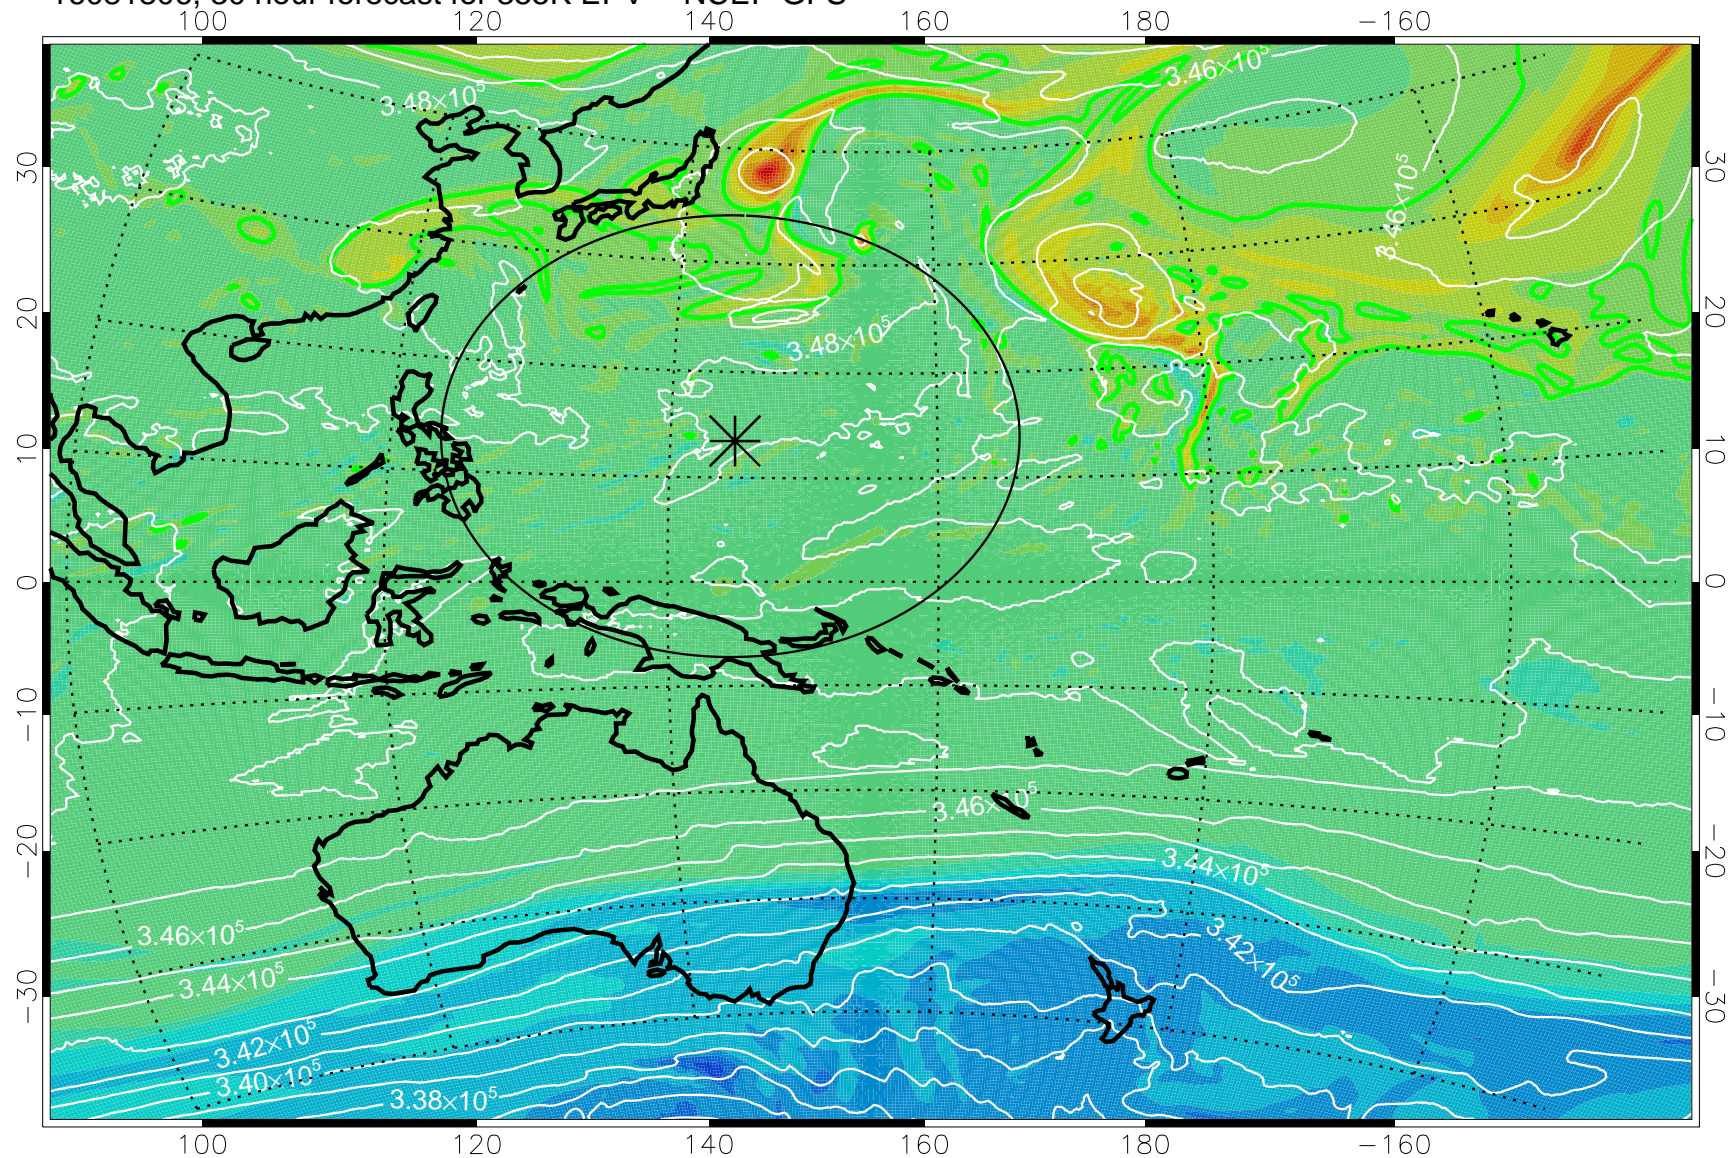

16081218, 18 hour forecast for 355K EPV -- NCEP GFS

355K Montgomery Streamfunction, white
EPV Tropopause (2 PVU) Position
Range ring of 2304 km

16081300, 24 hour forecast for 355K EPV -- NCEP GFS

355K Montgomery Streamfunction, white
EPV Tropopause (2 PVU) Position
Range ring of 2304 km

16081306, 30 hour forecast for 355K EPV -- NCEP GFS

355K Montgomery Streamfunction, white
EPV Tropopause (2 PVU) Position
Range ring of 2304 km

16081312, 36 hour forecast for 355K EPV -- NCEP GFS

355K Montgomery Streamfunction, white
EPV Tropopause (2 PVU) Position
Range ring of 2304 km

16081318, 42 hour forecast for 355K EPV -- NCEP GFS

355K Montgomery Streamfunction, white
EPV Tropopause (2 PVU) Position
Range ring of 2304 km

16081400, 48 hour forecast for 355K EPV -- NCEP GFS

355K Montgomery Streamfunction, white
EPV Tropopause (2 PVU) Position
Range ring of 2304 km

16081406, 54 hour forecast for 355K EPV -- NCEP GFS

355K Montgomery Streamfunction, white
EPV Tropopause (2 PVU) Position
Range ring of 2304 km

16081412, 60 hour forecast for 355K EPV -- NCEP GFS

355K Montgomery Streamfunction, white
EPV Tropopause (2 PVU) Position
Range ring of 2304 km