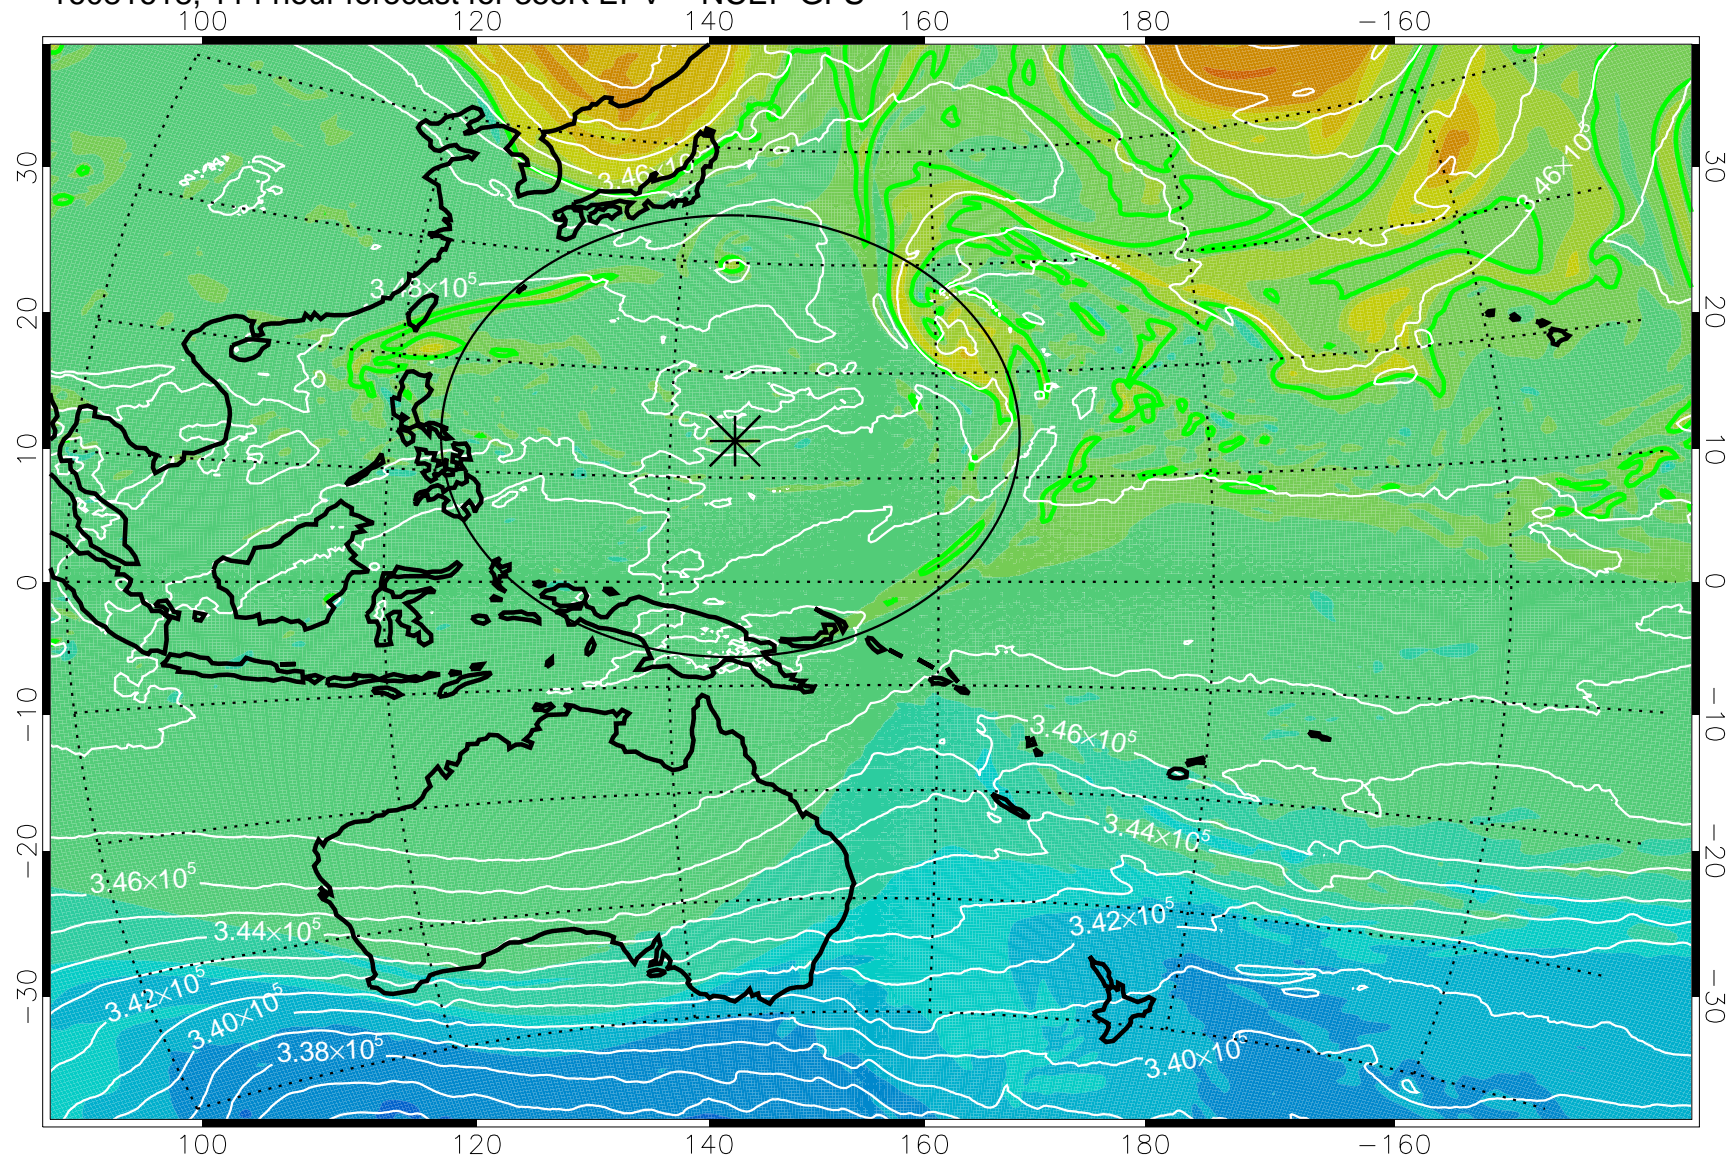

16081506, 78 hour forecast for 355K EPV -- NCEP GFS

355K Montgomery Streamfunction, white
EPV Tropopause (2 PVU) Position
Range ring of 2304 km

16081512, 84 hour forecast for 355K EPV -- NCEP GFS

355K Montgomery Streamfunction, white
EPV Tropopause (2 PVU) Position
Range ring of 2304 km

16081518, 90 hour forecast for 355K EPV -- NCEP GFS

355K Montgomery Streamfunction, white
EPV Tropopause (2 PVU) Position
Range ring of 2304 km

16081600, 96 hour forecast for 355K EPV -- NCEP GFS

355K Montgomery Streamfunction, white
EPV Tropopause (2 PVU) Position
Range ring of 2304 km

16081606, 102 hour forecast for 355K EPV -- NCEP GFS

355K Montgomery Streamfunction, white
EPV Tropopause (2 PVU) Position
Range ring of 2304 km

16081612, 108 hour forecast for 355K EPV -- NCEP GFS

355K Montgomery Streamfunction, white
EPV Tropopause (2 PVU) Position
Range ring of 2304 km

16081618, 114 hour forecast for 355K EPV -- NCEP GFS

355K Montgomery Streamfunction, white
EPV Tropopause (2 PVU) Position
Range ring of 2304 km

16081700, 120 hour forecast for 355K EPV -- NCEP GFS

355K Montgomery Streamfunction, white
EPV Tropopause (2 PVU) Position
Range ring of 2304 km