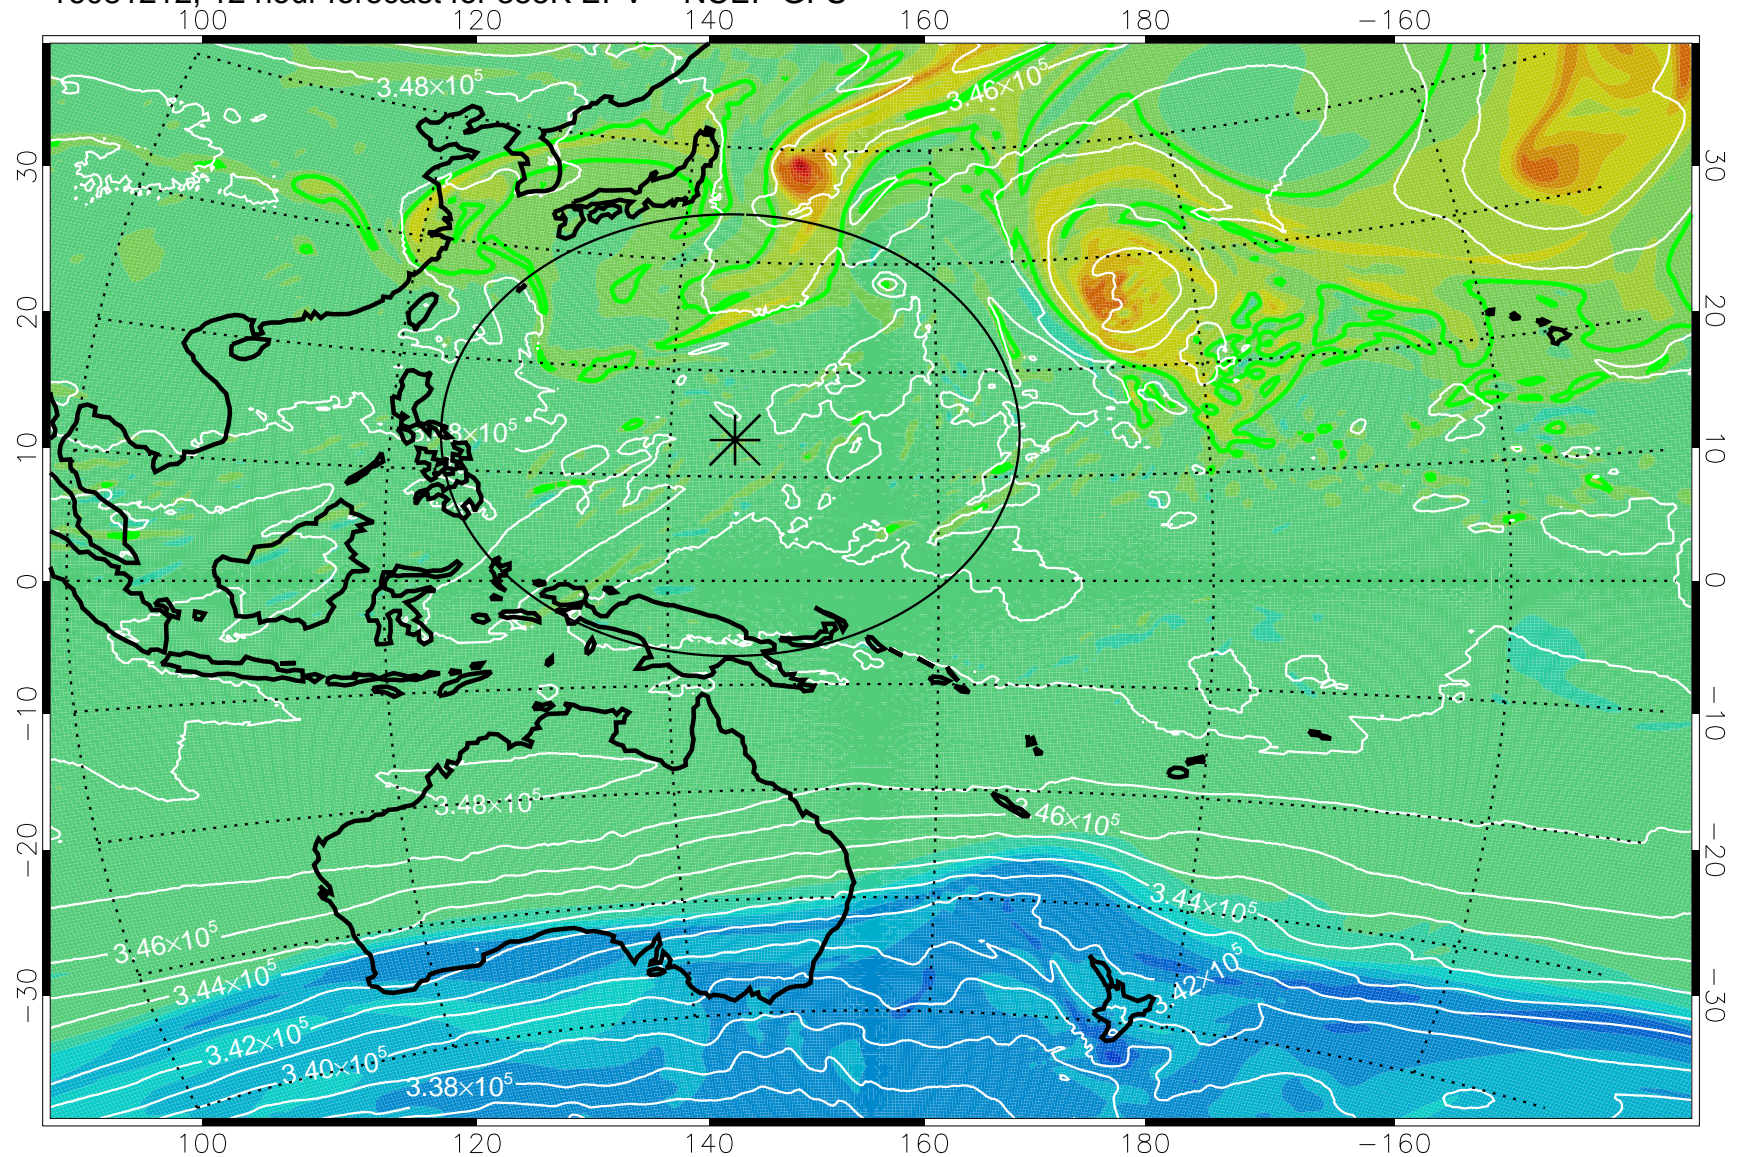

16081206, 6 hour forecast for 355K EPV -- NCEP GFS

355K Montgomery Streamfunction, white
EPV Tropopause (2 PVU) Position
Range ring of 2304 km

16081212, 12 hour forecast for 355K EPV -- NCEP GFS

355K Montgomery Streamfunction, white
EPV Tropopause (2 PVU) Position
Range ring of 2304 km

16081218, 18 hour forecast for 355K EPV -- NCEP GFS

355K Montgomery Streamfunction, white
EPV Tropopause (2 PVU) Position
Range ring of 2304 km

16081300, 24 hour forecast for 355K EPV -- NCEP GFS

355K Montgomery Streamfunction, white
EPV Tropopause (2 PVU) Position
Range ring of 2304 km

16081306, 30 hour forecast for 355K EPV -- NCEP GFS

355K Montgomery Streamfunction, white
EPV Tropopause (2 PVU) Position
Range ring of 2304 km

16081312, 36 hour forecast for 355K EPV -- NCEP GFS

355K Montgomery Streamfunction, white
EPV Tropopause (2 PVU) Position
Range ring of 2304 km

16081318, 42 hour forecast for 355K EPV -- NCEP GFS

355K Montgomery Streamfunction, white
EPV Tropopause (2 PVU) Position
Range ring of 2304 km

16081400, 48 hour forecast for 355K EPV -- NCEP GFS

355K Montgomery Streamfunction, white
EPV Tropopause (2 PVU) Position
Range ring of 2304 km