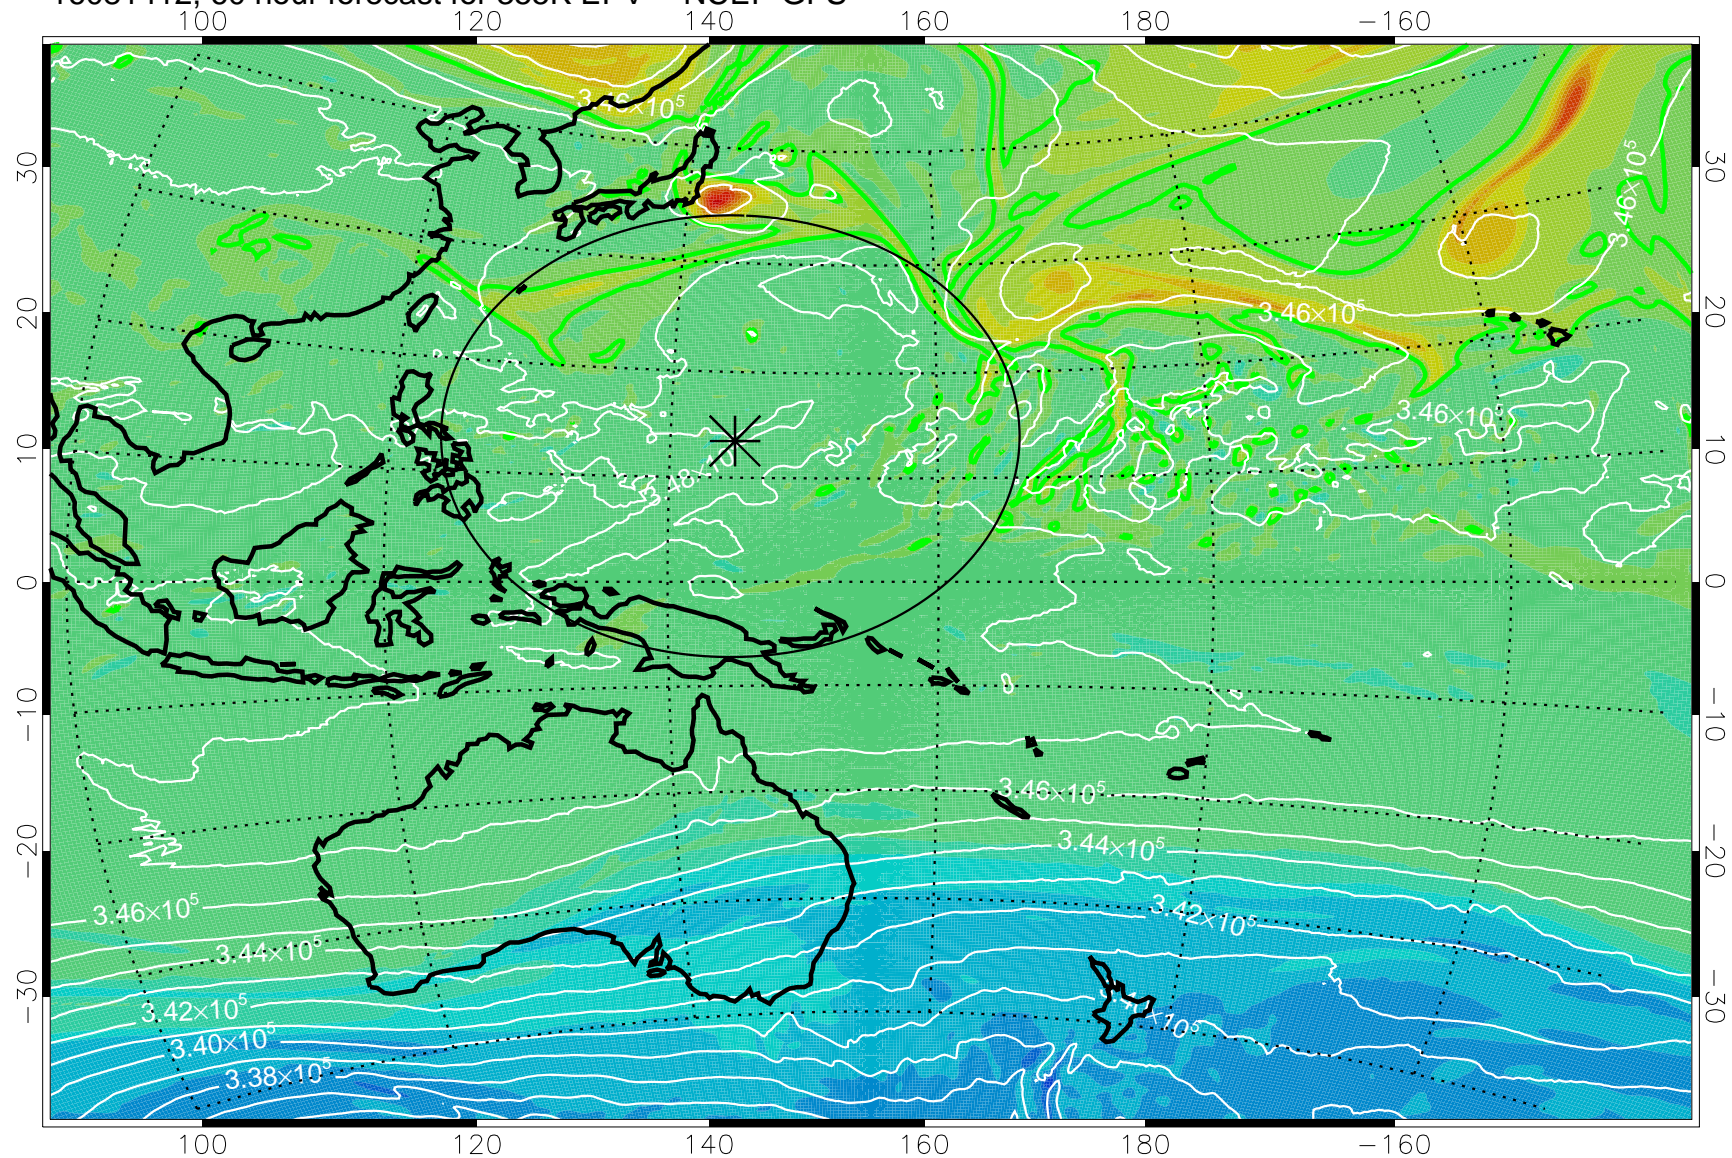

16081306, 30 hour forecast for 355K EPV -- NCEP GFS

355K Montgomery Streamfunction, white
EPV Tropopause (2 PVU) Position
Range ring of 2304 km

16081312, 36 hour forecast for 355K EPV -- NCEP GFS

355K Montgomery Streamfunction, white
EPV Tropopause (2 PVU) Position
Range ring of 2304 km

16081318, 42 hour forecast for 355K EPV -- NCEP GFS

355K Montgomery Streamfunction, white
EPV Tropopause (2 PVU) Position
Range ring of 2304 km

16081400, 48 hour forecast for 355K EPV -- NCEP GFS

355K Montgomery Streamfunction, white
EPV Tropopause (2 PVU) Position
Range ring of 2304 km

16081406, 54 hour forecast for 355K EPV -- NCEP GFS

355K Montgomery Streamfunction, white
EPV Tropopause (2 PVU) Position
Range ring of 2304 km

16081412, 60 hour forecast for 355K EPV -- NCEP GFS

355K Montgomery Streamfunction, white
EPV Tropopause (2 PVU) Position
Range ring of 2304 km

16081418, 66 hour forecast for 355K EPV -- NCEP GFS

355K Montgomery Streamfunction, white
EPV Tropopause (2 PVU) Position
Range ring of 2304 km

16081500, 72 hour forecast for 355K EPV -- NCEP GFS

355K Montgomery Streamfunction, white
EPV Tropopause (2 PVU) Position
Range ring of 2304 km