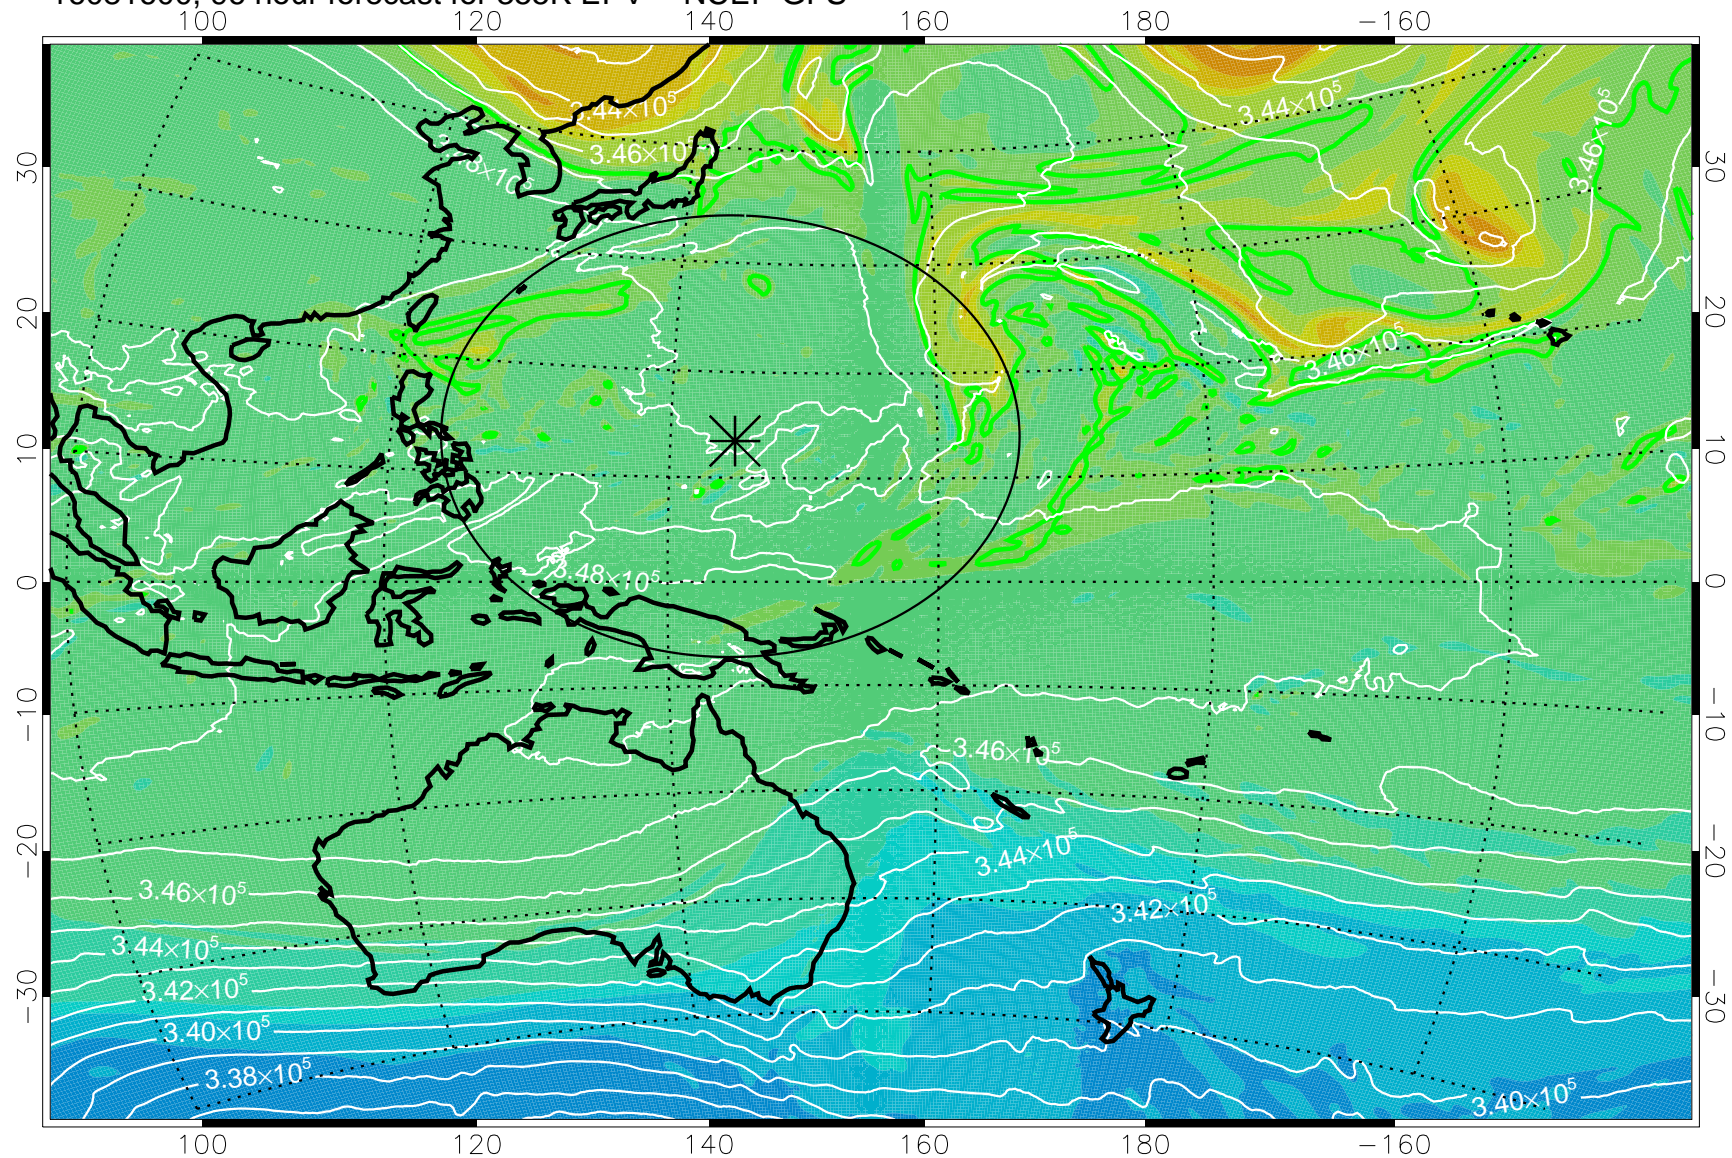

16081418, 66 hour forecast for 355K EPV -- NCEP GFS

355K Montgomery Streamfunction, white
EPV Tropopause (2 PVU) Position
Range ring of 2304 km

16081500, 72 hour forecast for 355K EPV -- NCEP GFS

355K Montgomery Streamfunction, white
EPV Tropopause (2 PVU) Position
Range ring of 2304 km

16081506, 78 hour forecast for 355K EPV -- NCEP GFS

355K Montgomery Streamfunction, white
EPV Tropopause (2 PVU) Position
Range ring of 2304 km

16081512, 84 hour forecast for 355K EPV -- NCEP GFS

355K Montgomery Streamfunction, white
EPV Tropopause (2 PVU) Position
Range ring of 2304 km

16081518, 90 hour forecast for 355K EPV -- NCEP GFS

355K Montgomery Streamfunction, white
EPV Tropopause (2 PVU) Position
Range ring of 2304 km

16081600, 96 hour forecast for 355K EPV -- NCEP GFS

355K Montgomery Streamfunction, white
EPV Tropopause (2 PVU) Position
Range ring of 2304 km

16081606, 102 hour forecast for 355K EPV -- NCEP GFS

355K Montgomery Streamfunction, white
EPV Tropopause (2 PVU) Position
Range ring of 2304 km

16081612, 108 hour forecast for 355K EPV -- NCEP GFS

355K Montgomery Streamfunction, white
EPV Tropopause (2 PVU) Position
Range ring of 2304 km