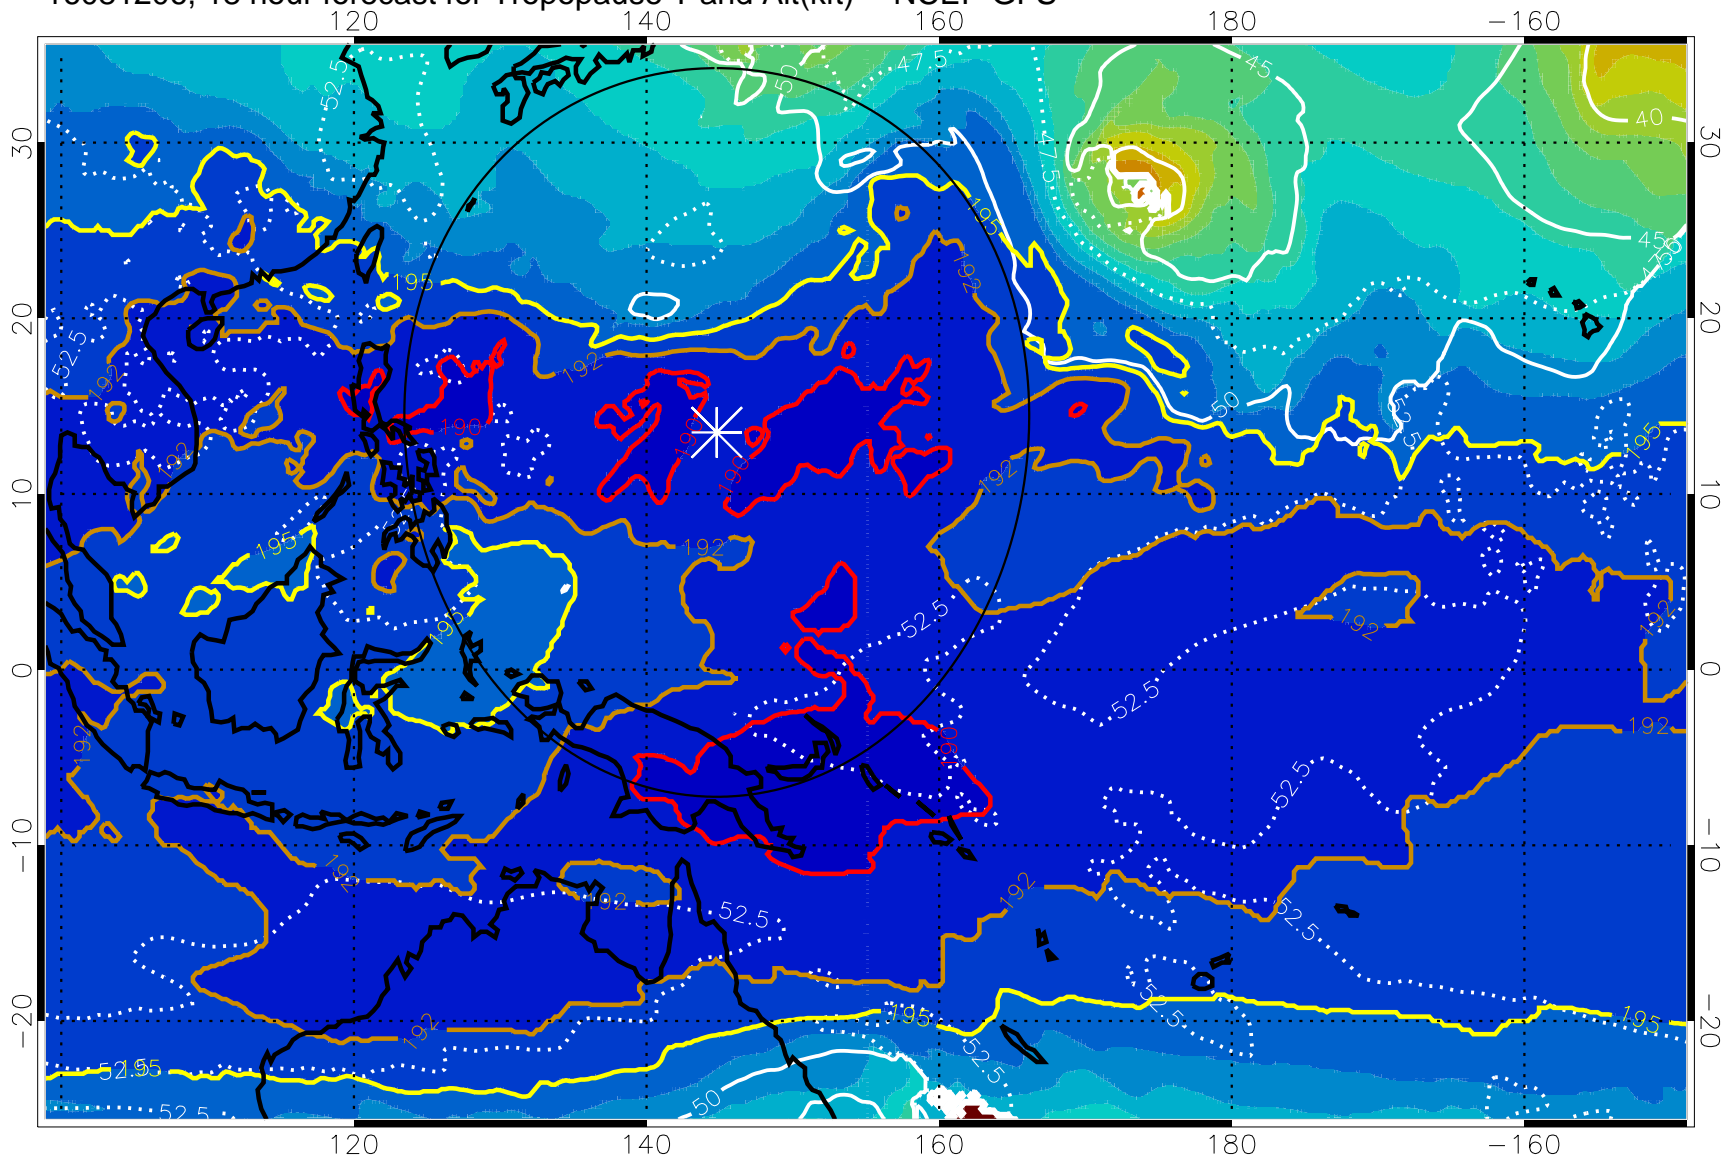

16081200, 12 hour forecast for Tropopause T and Alt(kft) -- NCEP GFS

190 200 210 220 230  
Tropopause T, K

Tropopause Altitude in kft (white)

192.5K Isotherm 195K Isotherm  
187.5K Isotherm 190K Isotherm

Range ring of 2304 km

16081206, 18 hour forecast for Tropopause T and Alt(kft) -- NCEP GFS

190 200 210 220 230  
Tropopause T, K

Tropopause Altitude in kft (white)

192.5K Isotherm 195K Isotherm  
187.5K Isotherm 190K Isotherm