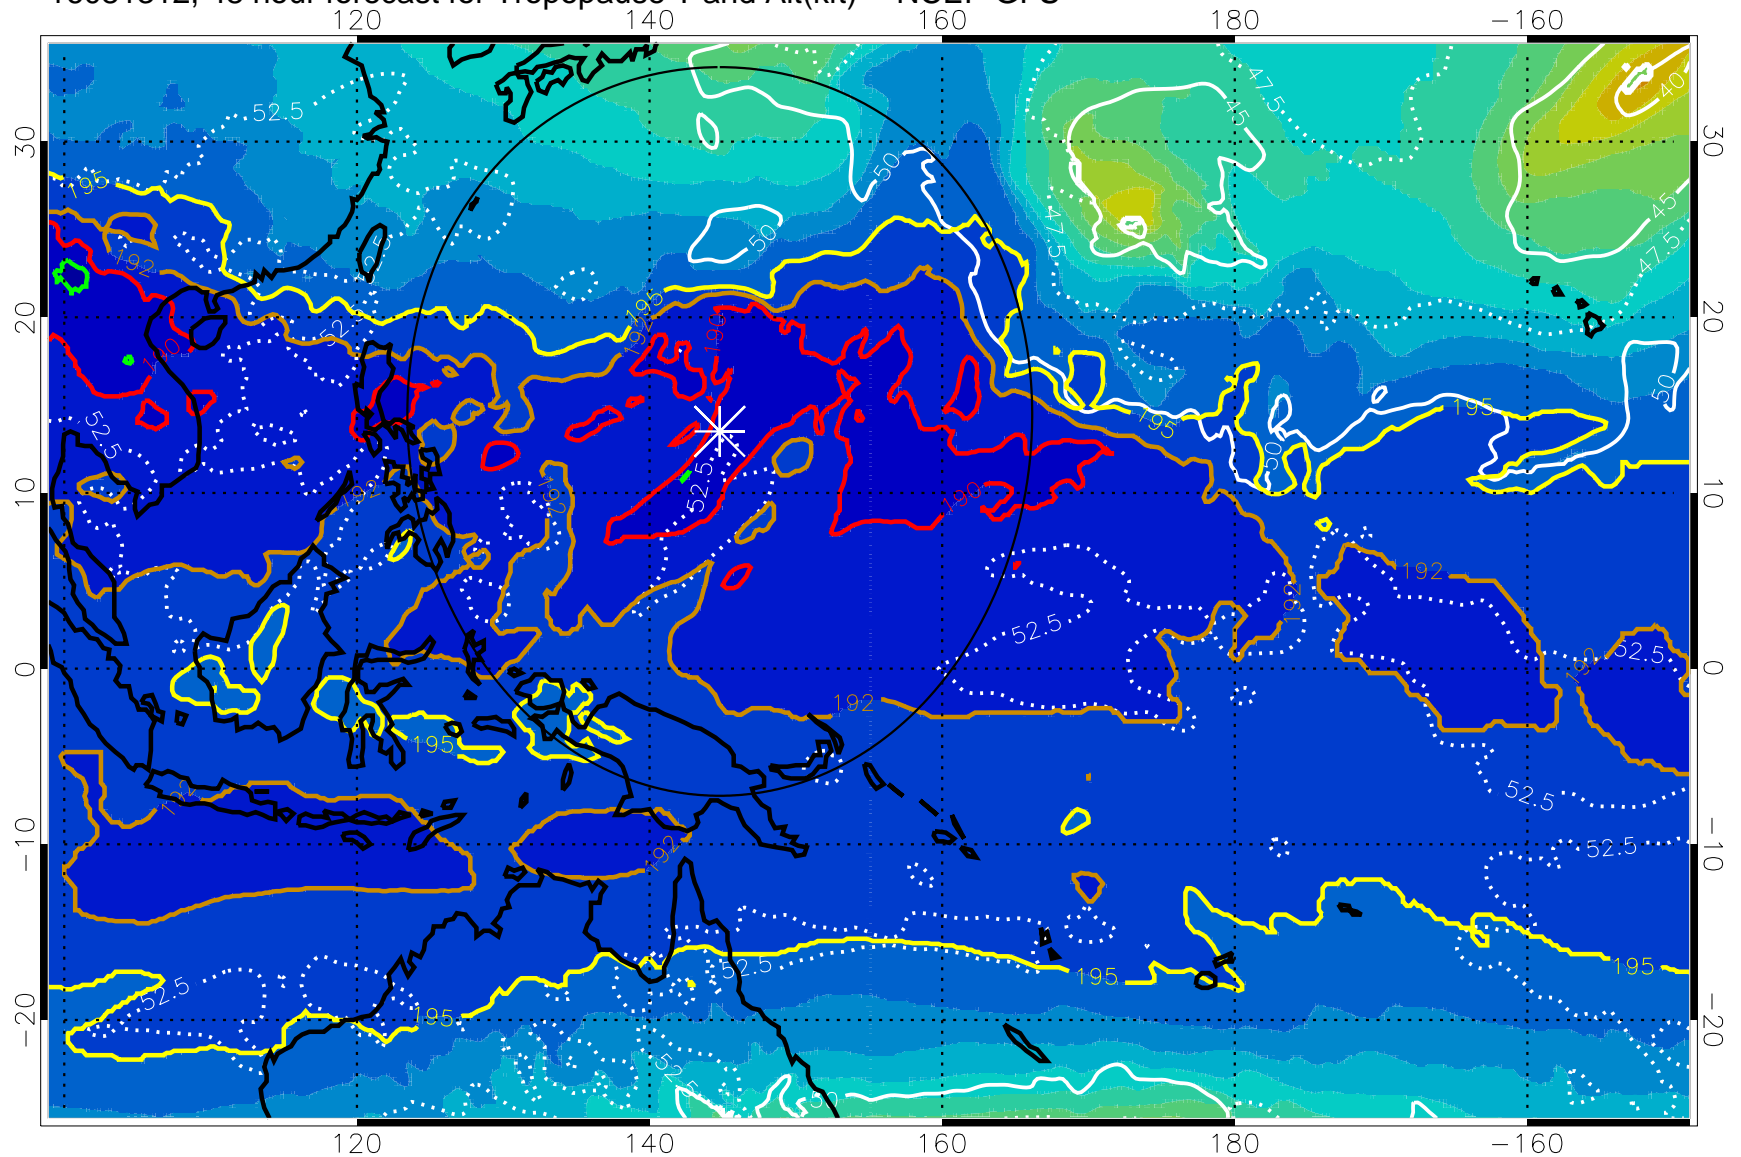

16081312, 48 hour forecast for Tropopause T and Alt(kft) -- NCEP GFS

190   200   210   220   230

Tropopause T, K

Tropopause Altitude in kft (white)

192.5K Isotherm   195K Isotherm
187.5K Isotherm   190K Isotherm

Range ring of 2304 km