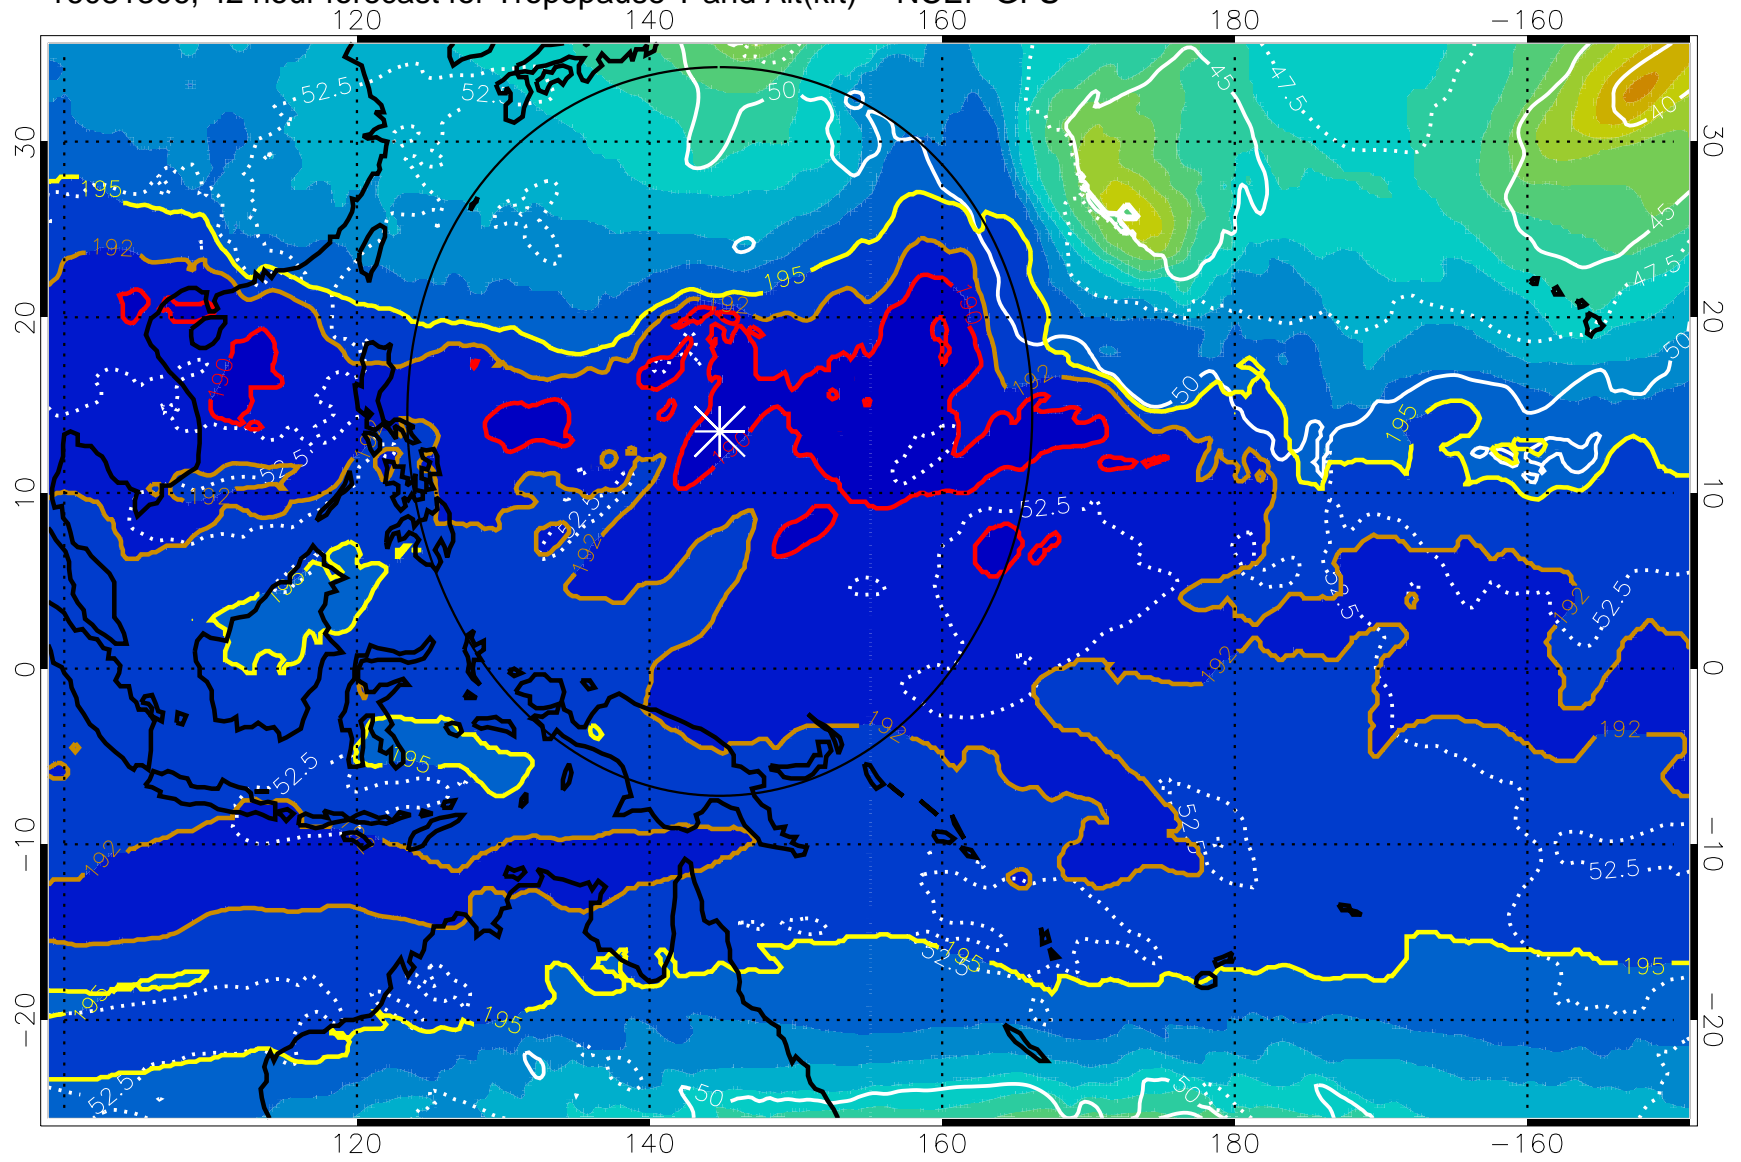

16081306, 42 hour forecast for Tropopause T and Alt(kft) -- NCEP GFS

190 200 210 220 230
Tropopause T, K

Tropopause Altitude in kft (white)

192.5K Isotherm 195K Isotherm
187.5K Isotherm 190K Isotherm

Range ring of 2304 km