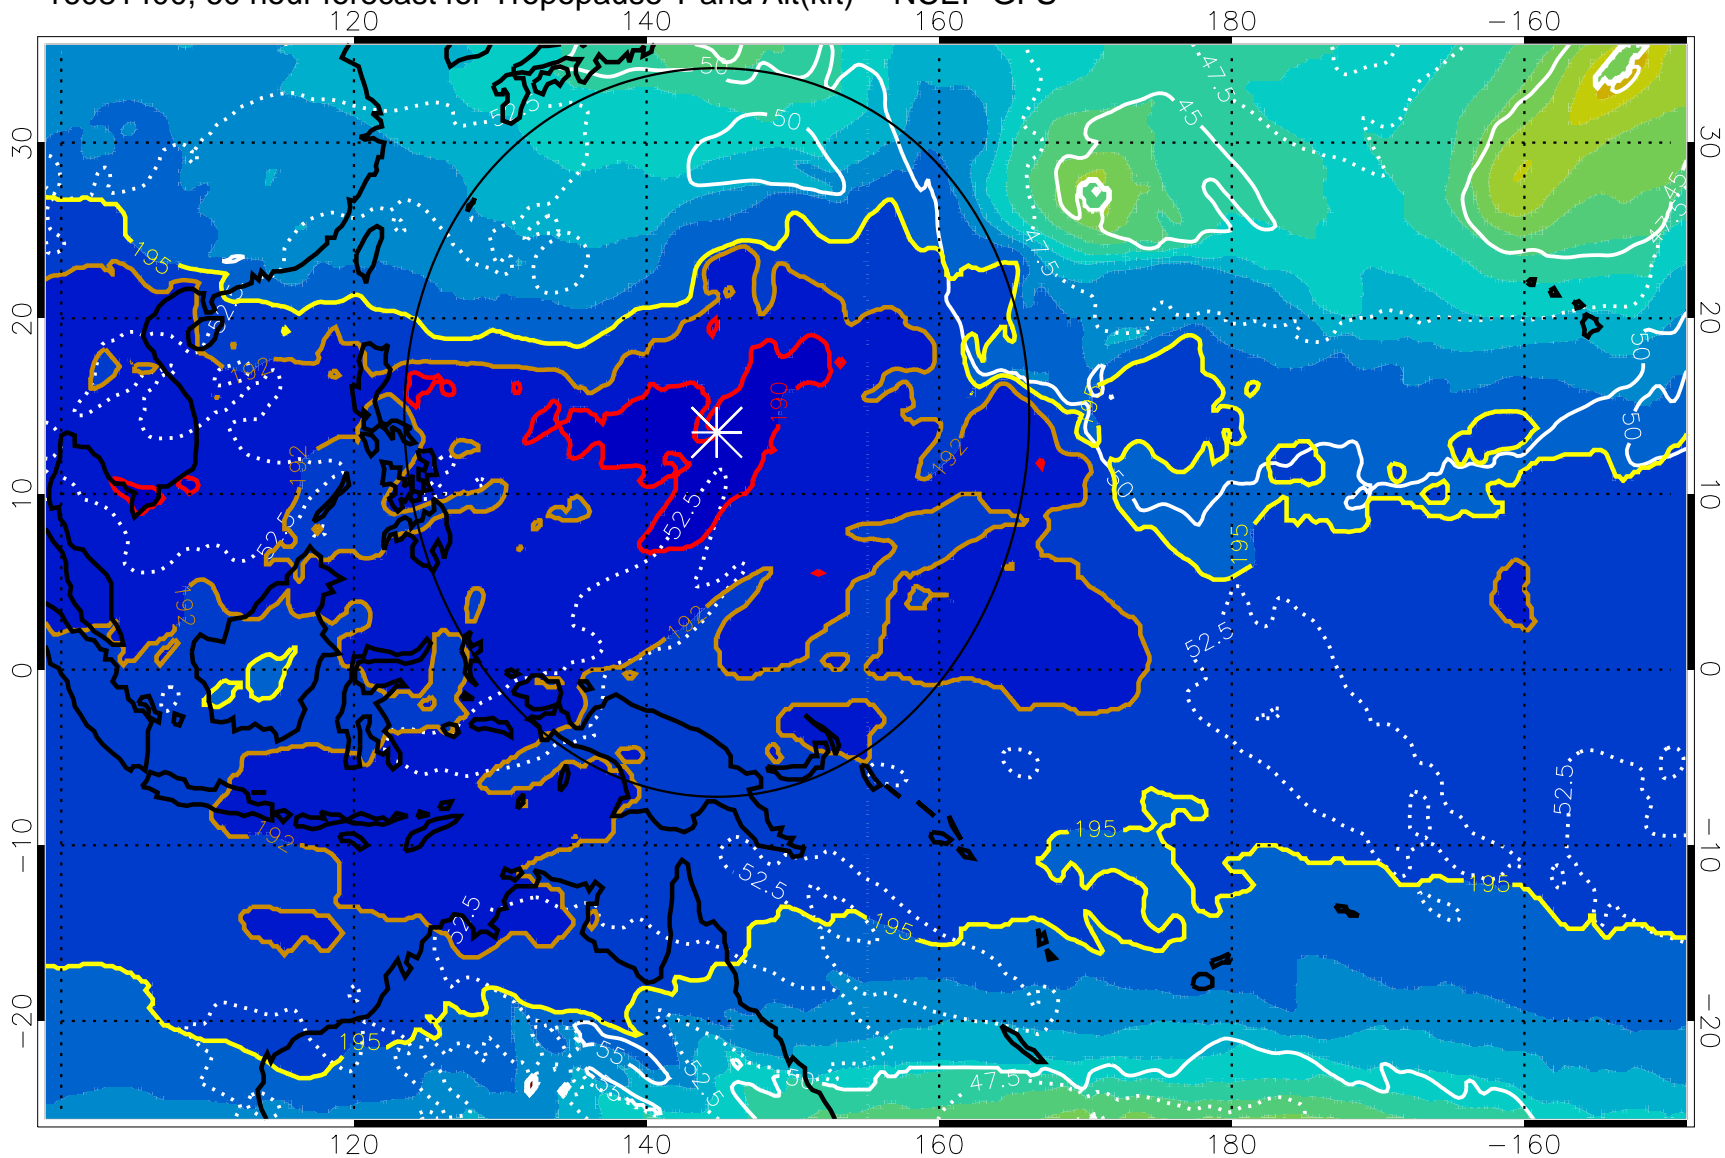

16081400, 60 hour forecast for Tropopause T and Alt(kft) -- NCEP GFS

190 200 210 220 230

Tropopause T, K

Tropopause Altitude in kft (white)

192.5K Isotherm 195K Isotherm

187.5K Isotherm 190K Isotherm

Range ring of 2304 km