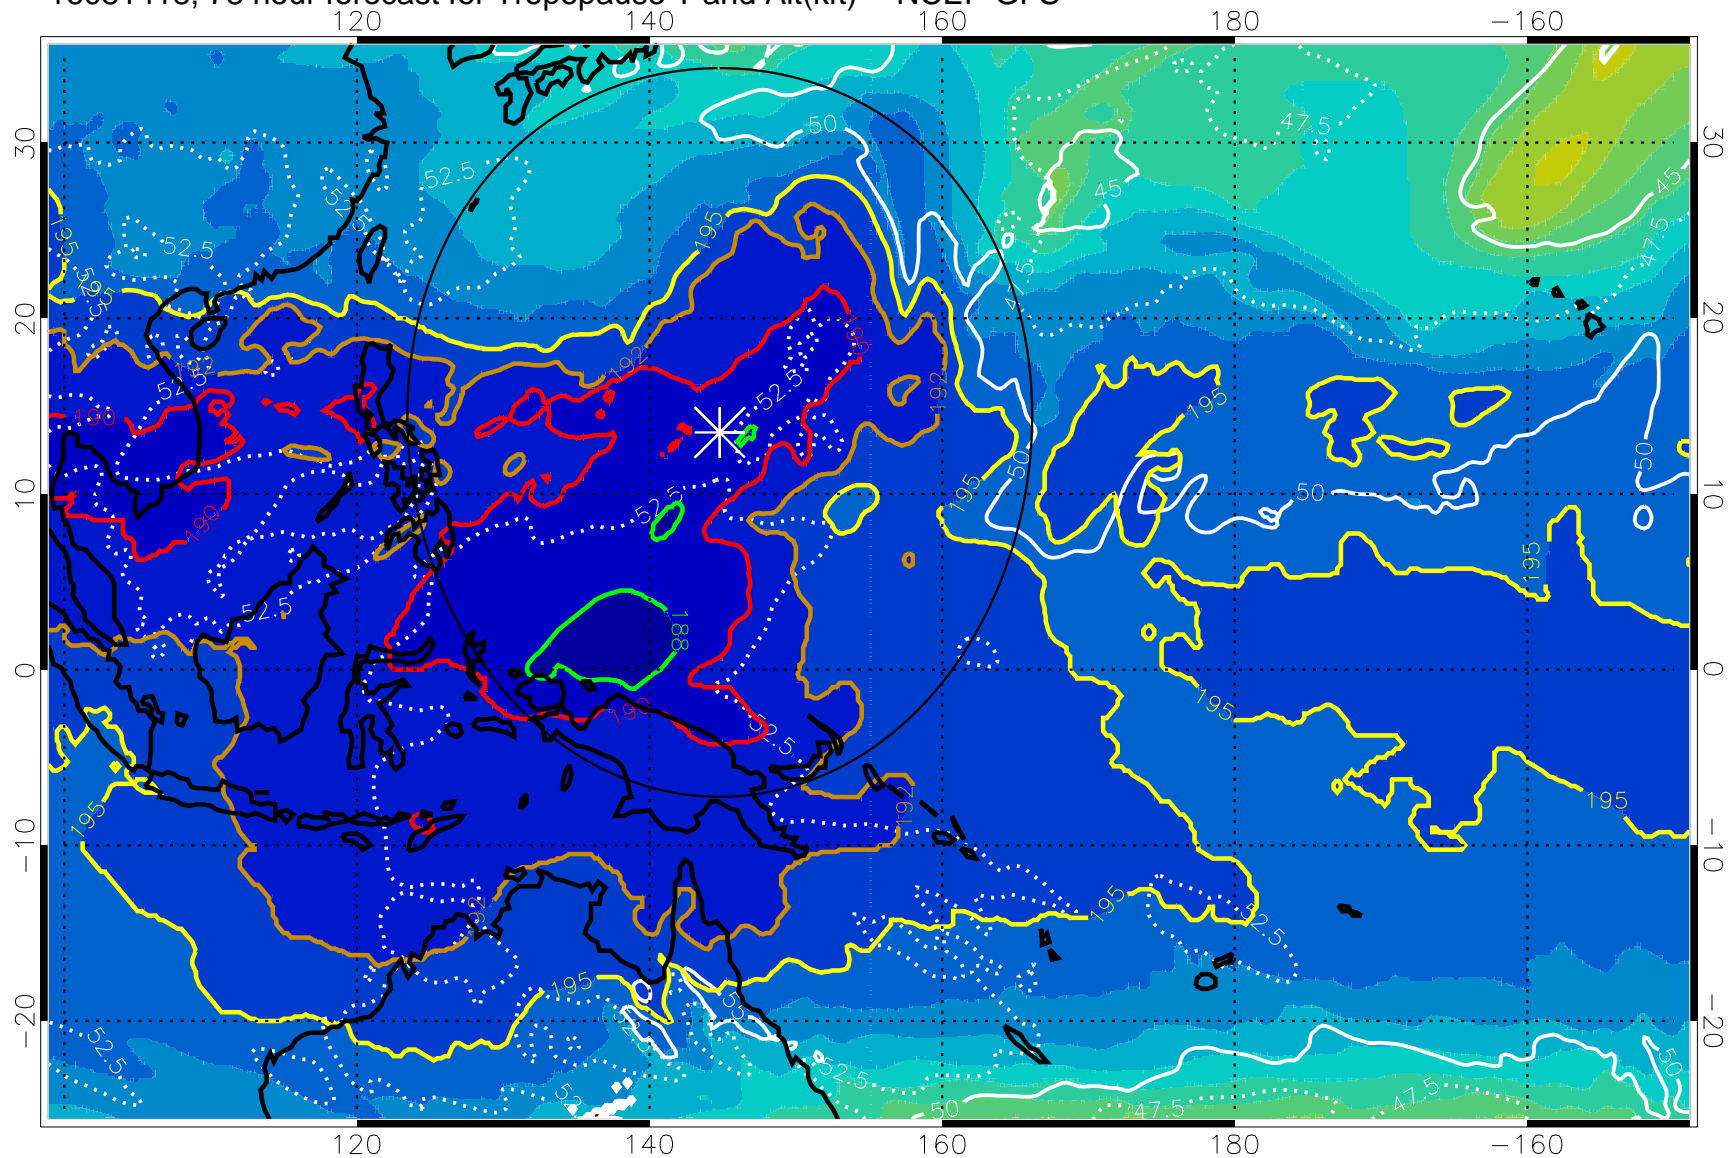

16081418, 78 hour forecast for Tropopause T and Alt(kft) -- NCEP GFS

190 200 210 220 230

Tropopause T, K

Tropopause Altitude in kft (white)

192.5K Isotherm 195K Isotherm
187.5K Isotherm 190K Isotherm

Range ring of 2304 km