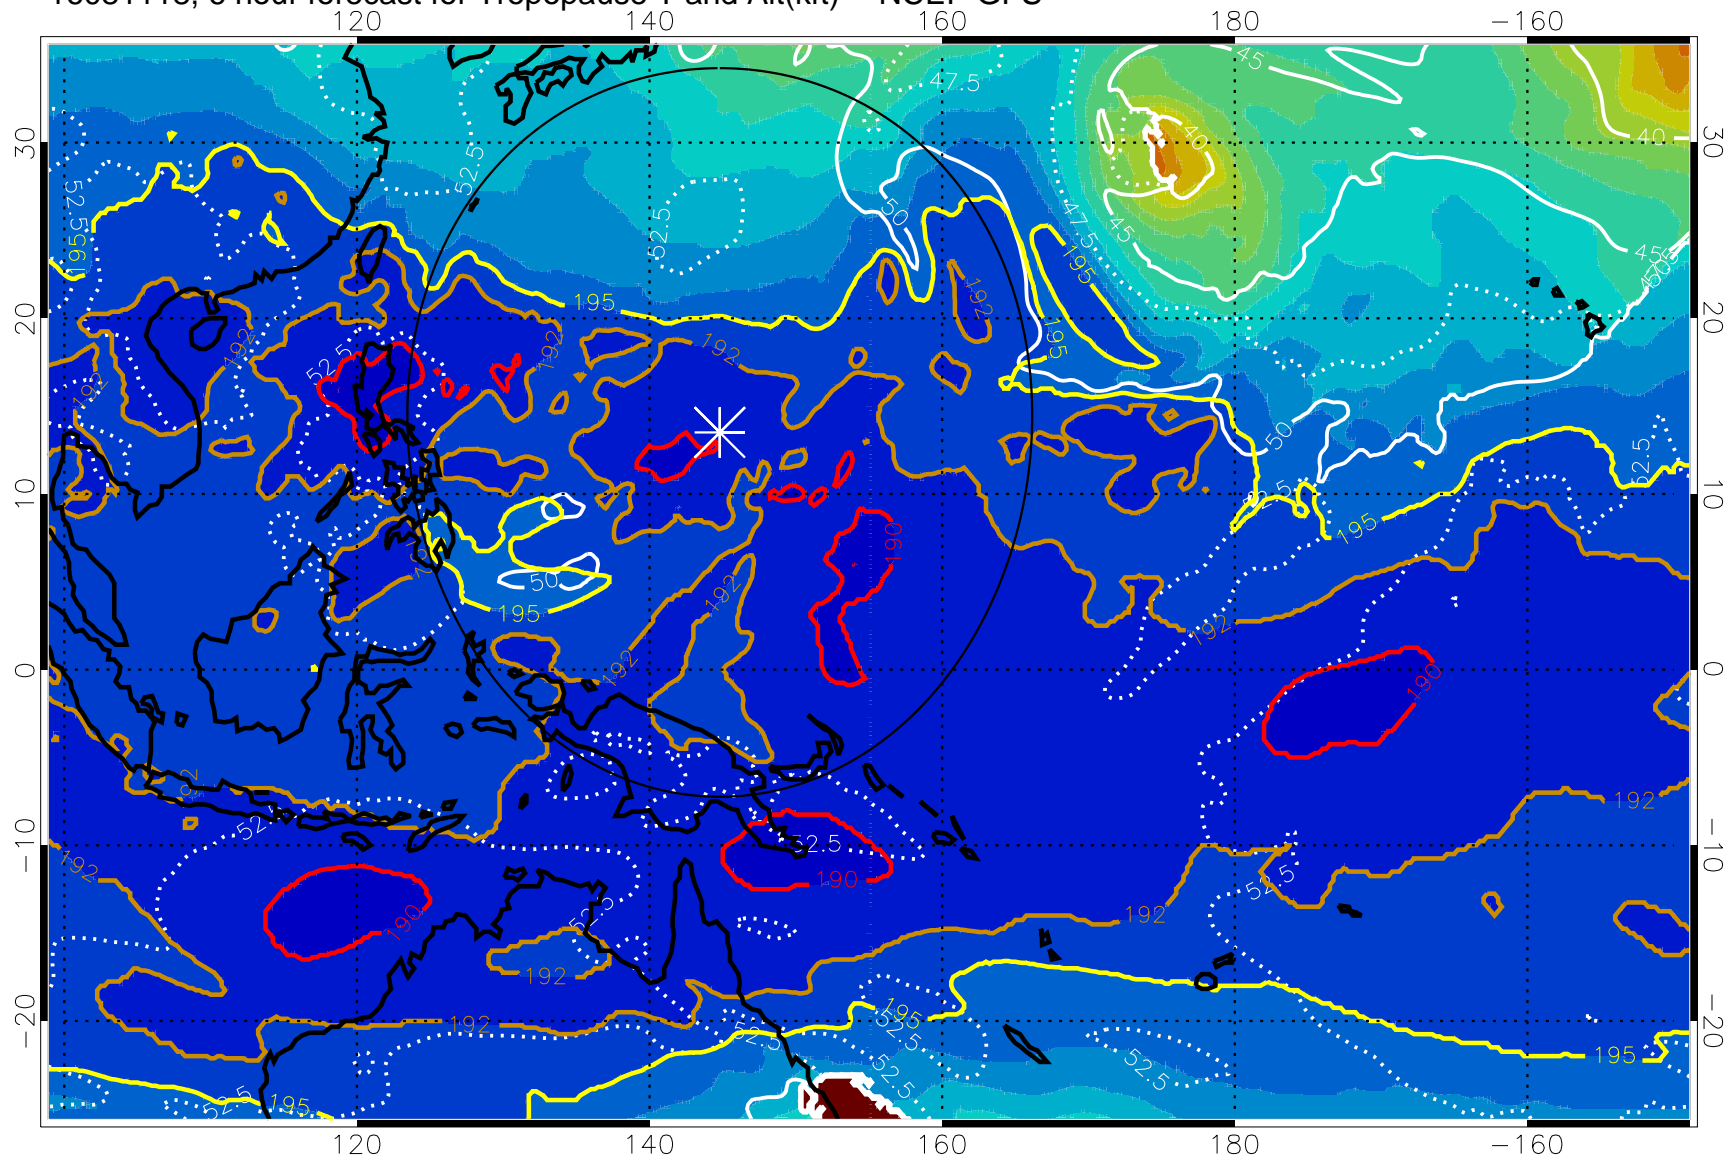

16081118, 6 hour forecast for Tropopause T and Alt(kft) -- NCEP GFS

190 200 210 220 230  
Tropopause T, K

Tropopause Altitude in kft (white)

192.5K Isotherm 195K Isotherm  
187.5K Isotherm 190K Isotherm

Range ring of 2304 km