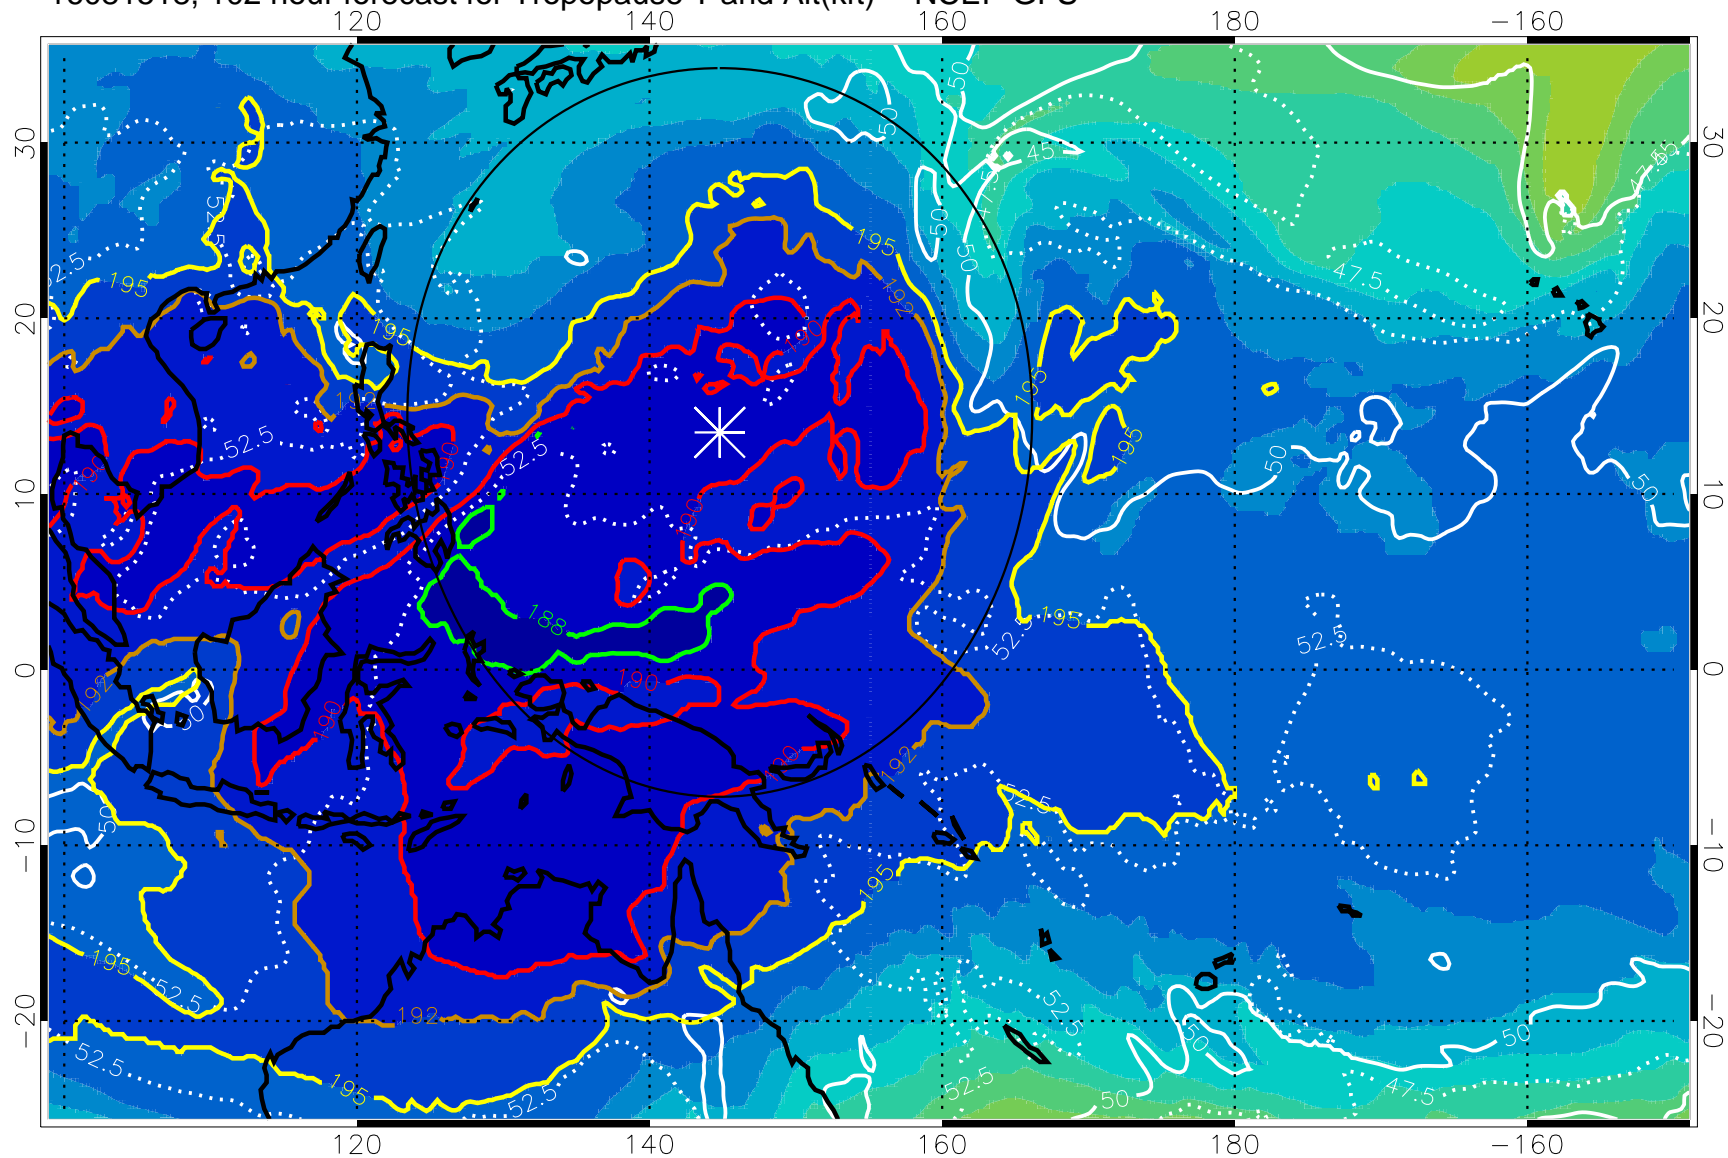

16081518, 102 hour forecast for Tropopause T and Alt(kft) -- NCEP GFS

190 200 210 220 230

Tropopause T, K

Tropopause Altitude in kft (white)

192.5K Isotherm 195K Isotherm

187.5K Isotherm 190K Isotherm

Range ring of 2304 km