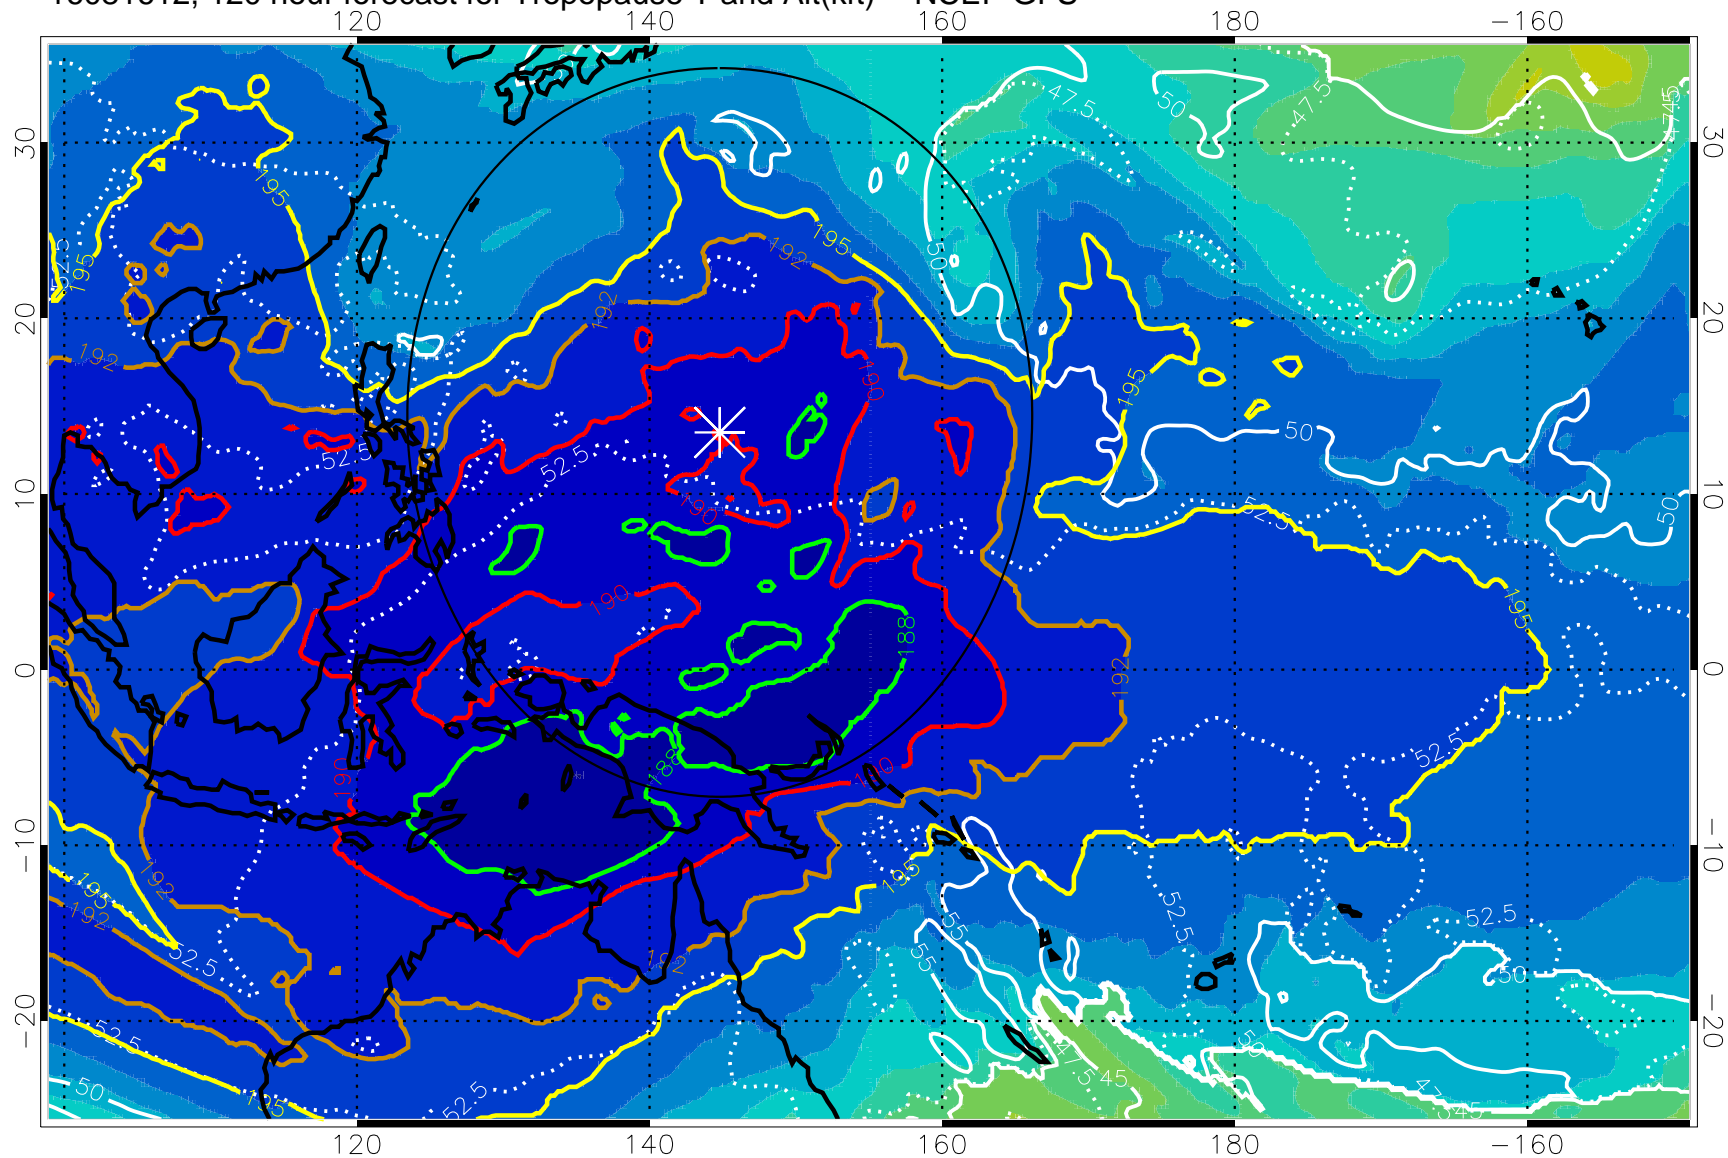

16081612, 120 hour forecast for Tropopause T and Alt(kft) -- NCEP GFS

190 200 210 220 230
Tropopause T, K

Tropopause Altitude in kft (white)

192.5K Isotherm 195K Isotherm
187.5K Isotherm 190K Isotherm

Range ring of 2304 km