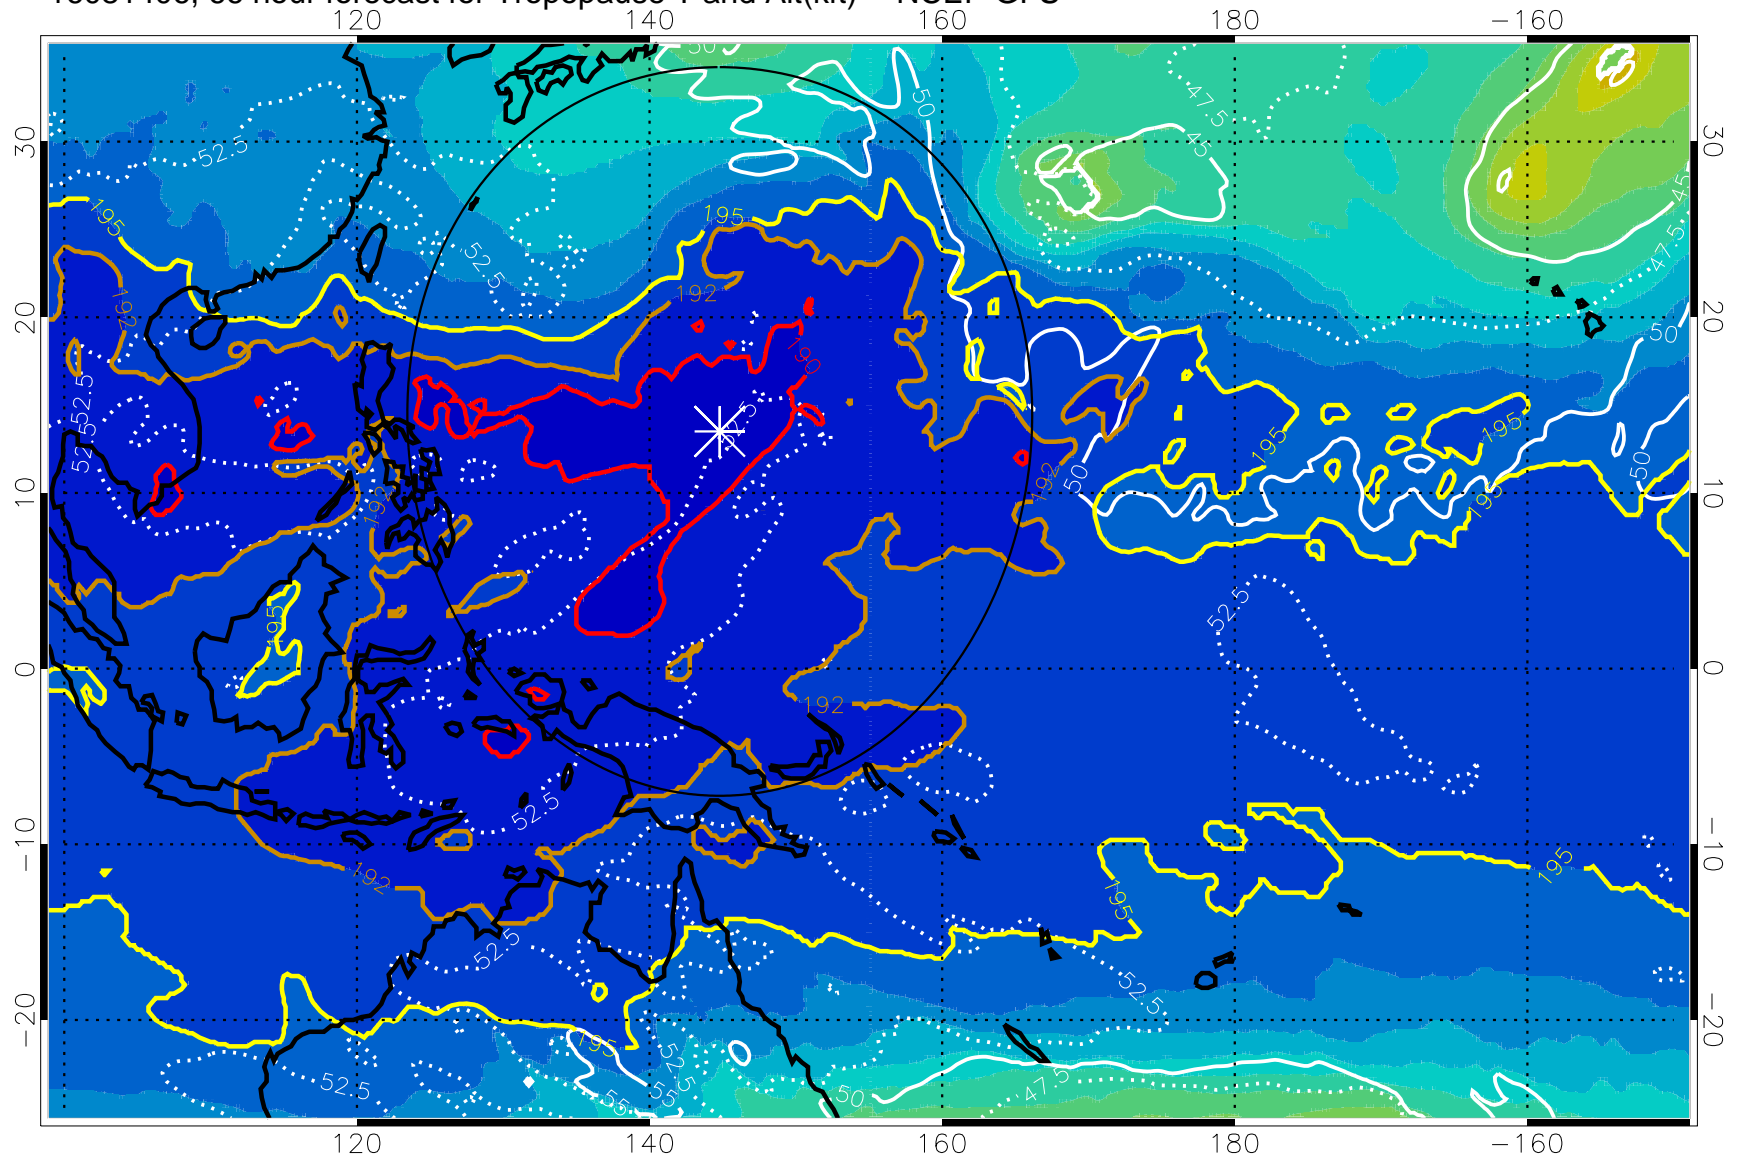

16081406, 66 hour forecast for Tropopause T and Alt(kft) -- NCEP GFS

190 200 210 220 230

Tropopause T, K

Tropopause Altitude in kft (white)

192.5K Isotherm 195K Isotherm

187.5K Isotherm 190K Isotherm

Range ring of 2304 km