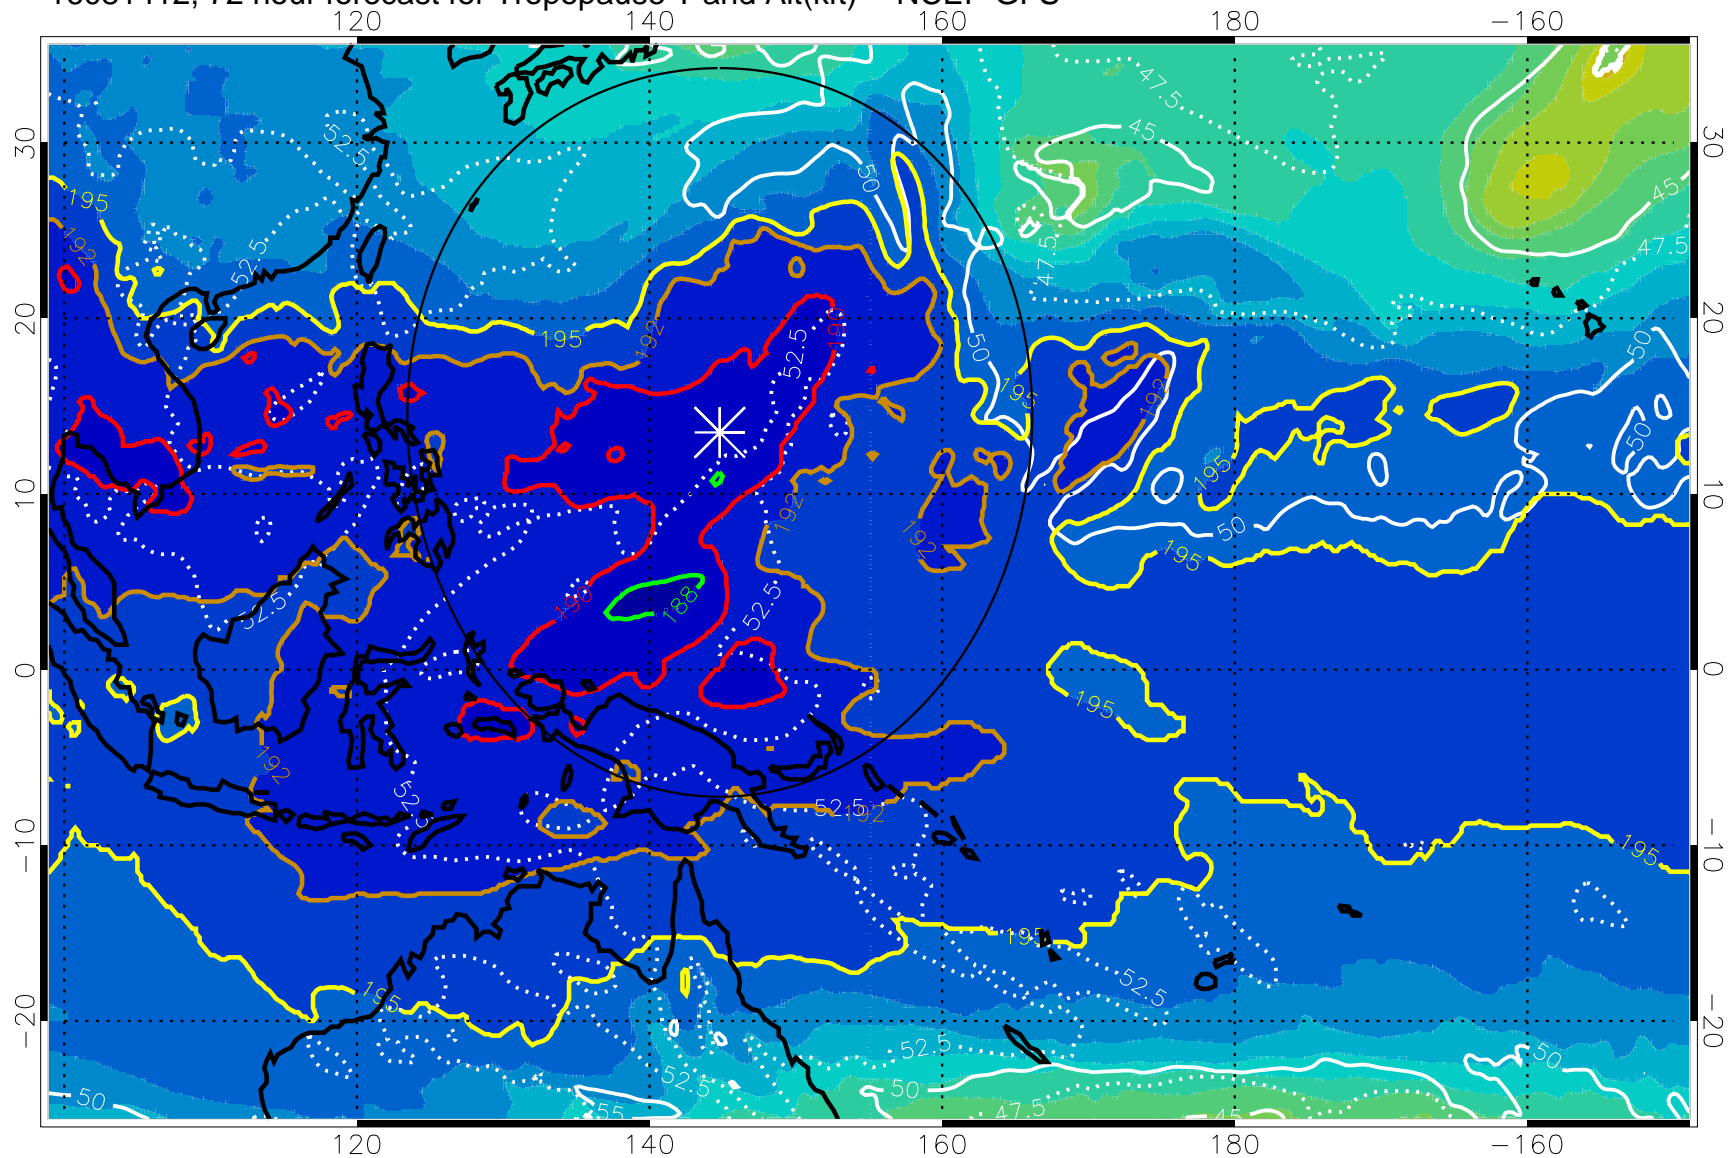

16081412, 72 hour forecast for Tropopause T and Alt(kft) -- NCEP GFS

190 200 210 220 230

Tropopause T, K

Tropopause Altitude in kft (white)

192.5K Isotherm 195K Isotherm
187.5K Isotherm 190K Isotherm

Range ring of 2304 km