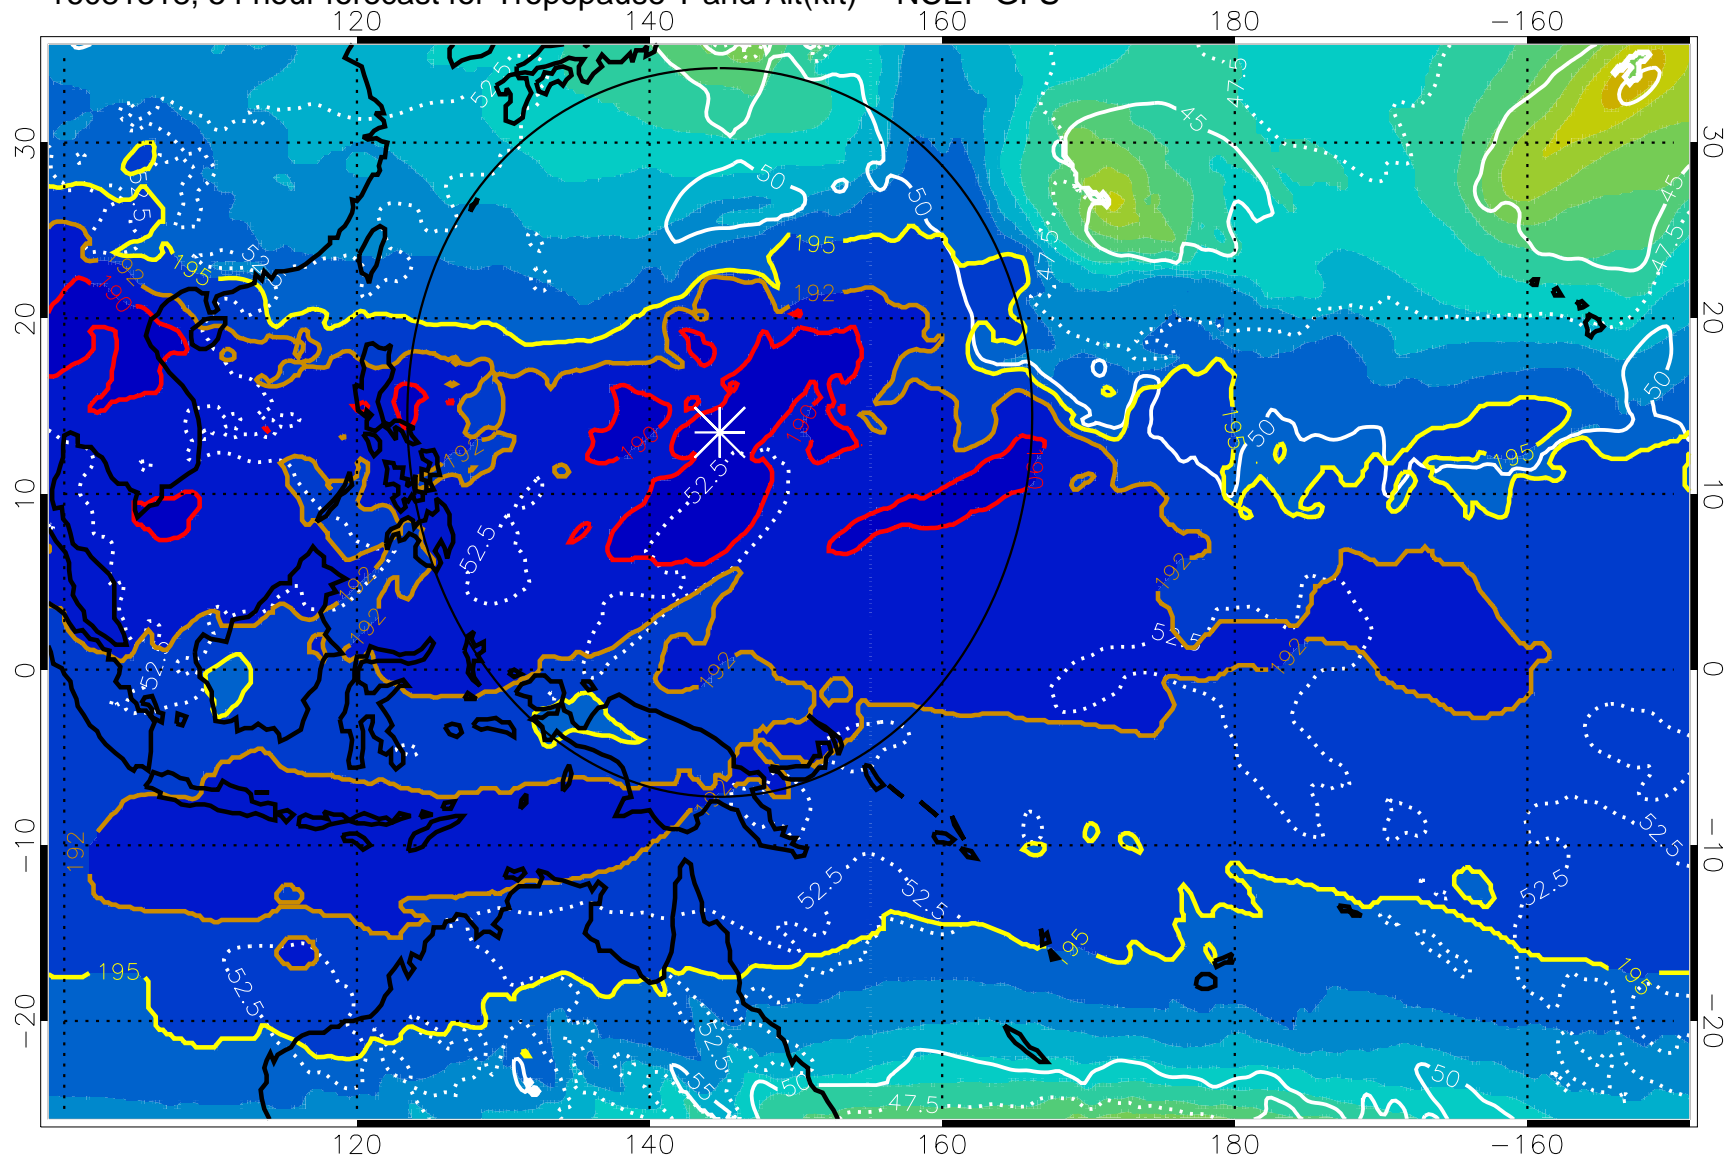

16081318, 54 hour forecast for Tropopause T and Alt(kft) -- NCEP GFS

190 200 210 220 230
Tropopause T, K

Tropopause Altitude in kft (white)

192.5K Isotherm 195K Isotherm
187.5K Isotherm 190K Isotherm

Range ring of 2304 km