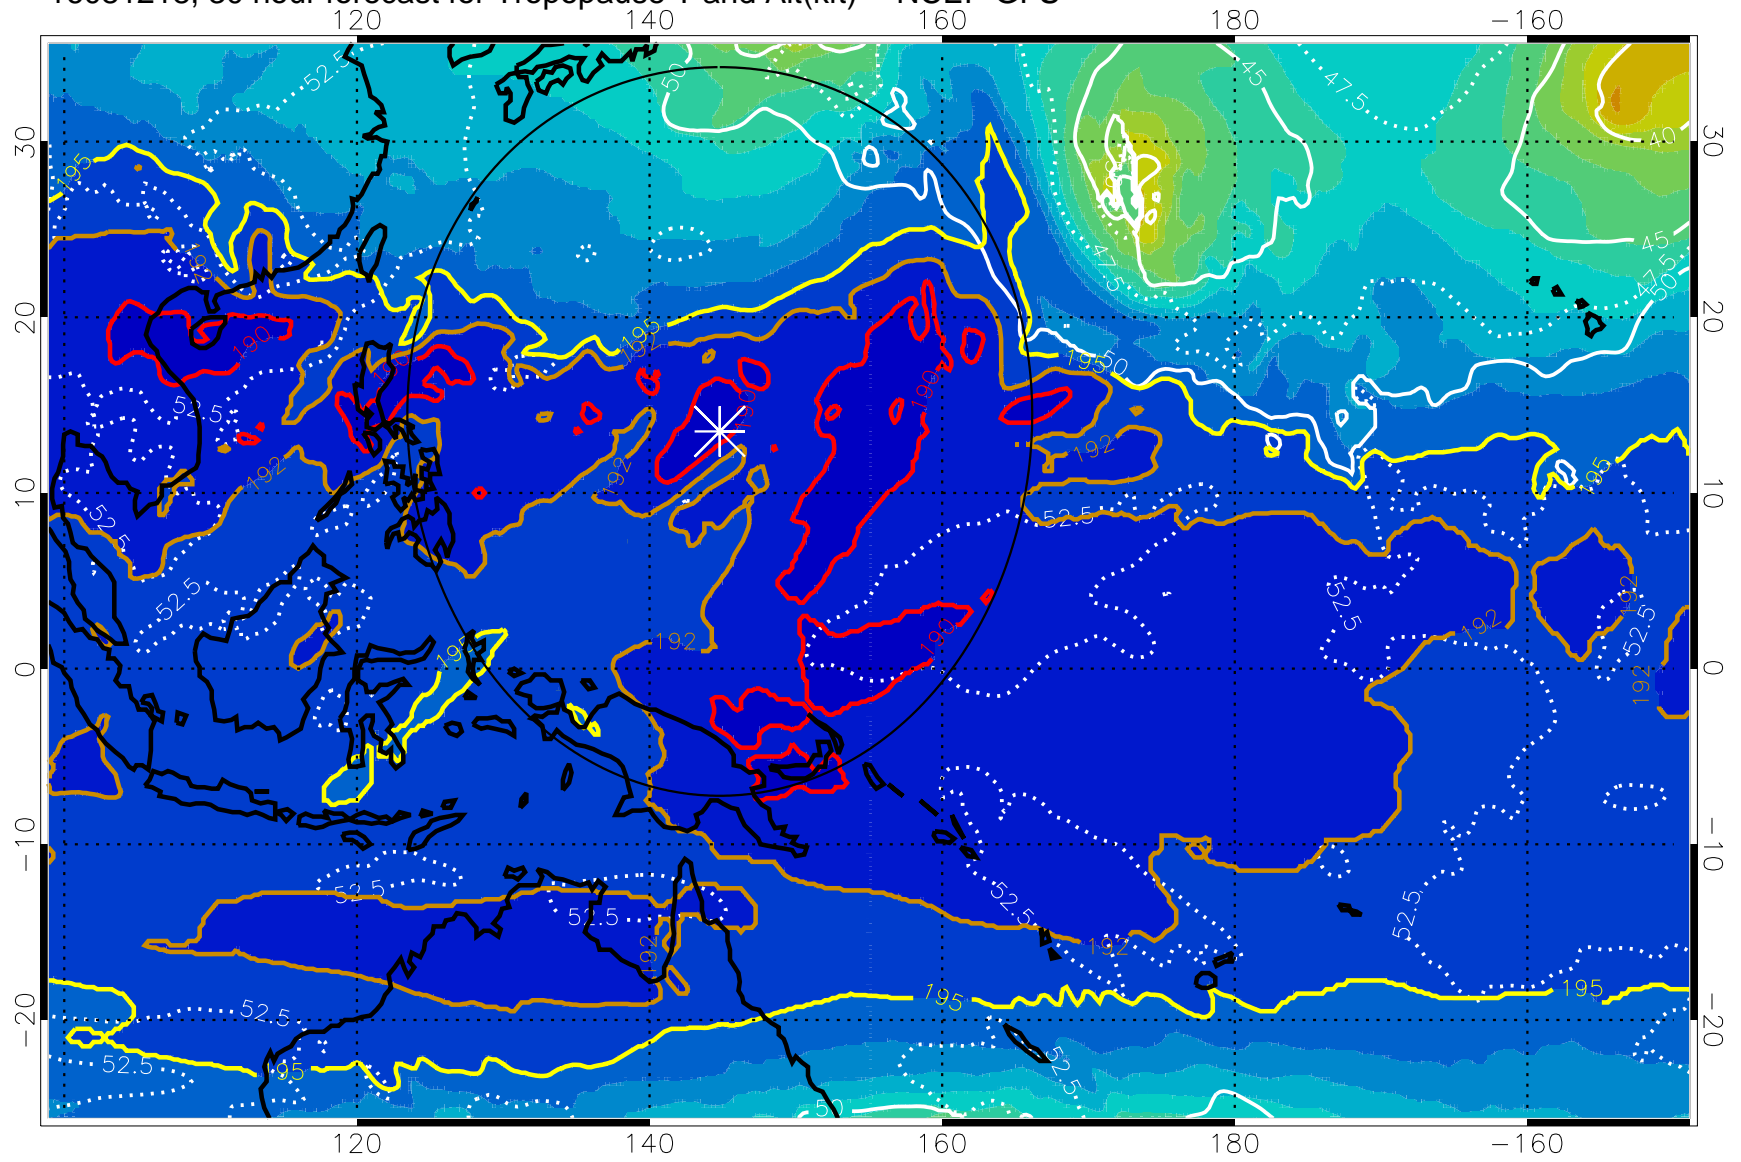

16081218, 30 hour forecast for Tropopause T and Alt(kft) -- NCEP GFS

190 200 210 220 230

Tropopause T, K

Tropopause Altitude in kft (white)

192.5K Isotherm 195K Isotherm

187.5K Isotherm 190K Isotherm

Range ring of 2304 km