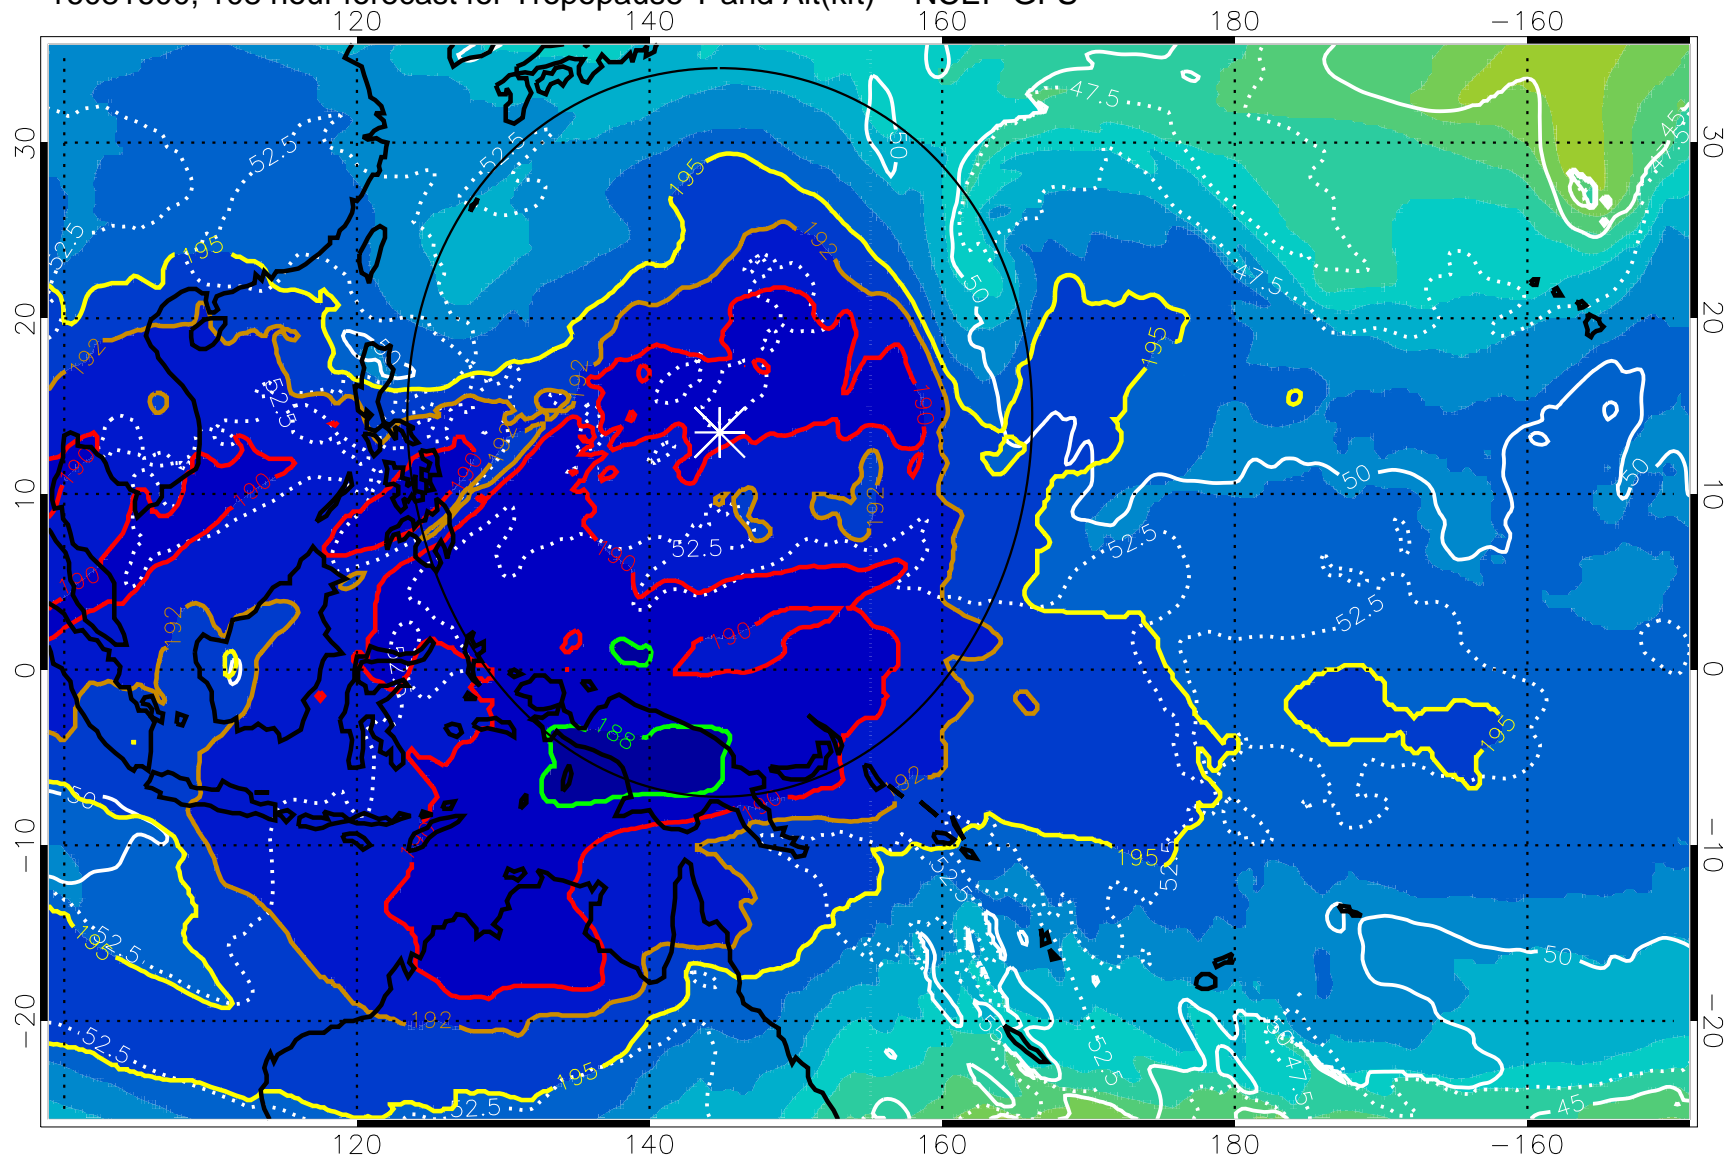

16081600, 108 hour forecast for Tropopause T and Alt(kft) -- NCEP GFS

190   200   210   220   230
Tropopause T, K

Tropopause Altitude in kft (white)

192.5K Isotherm   195K Isotherm
187.5K Isotherm   190K Isotherm

Range ring of 2304 km