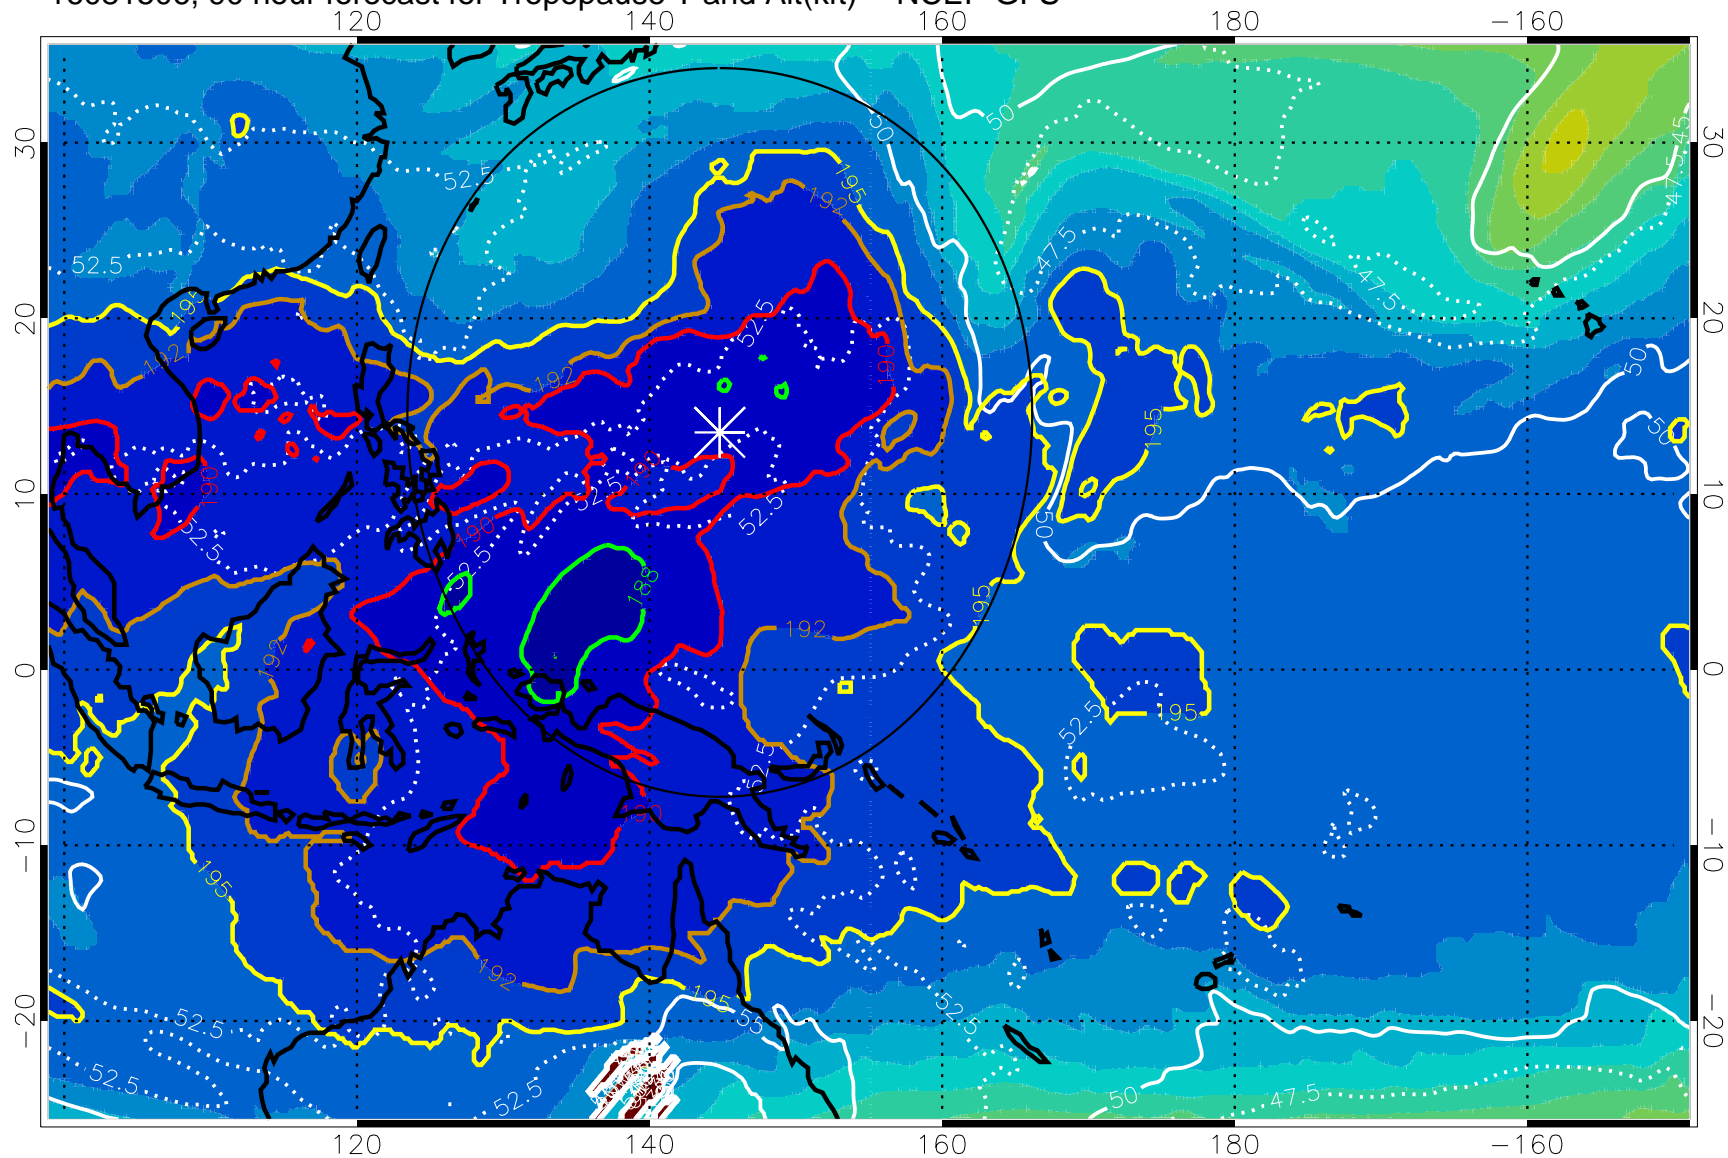

16081506, 90 hour forecast for Tropopause T and Alt(kft) -- NCEP GFS

190 200 210 220 230
Tropopause T, K

Tropopause Altitude in kft (white)

192.5K Isotherm 195K Isotherm
187.5K Isotherm 190K Isotherm

Range ring of 2304 km