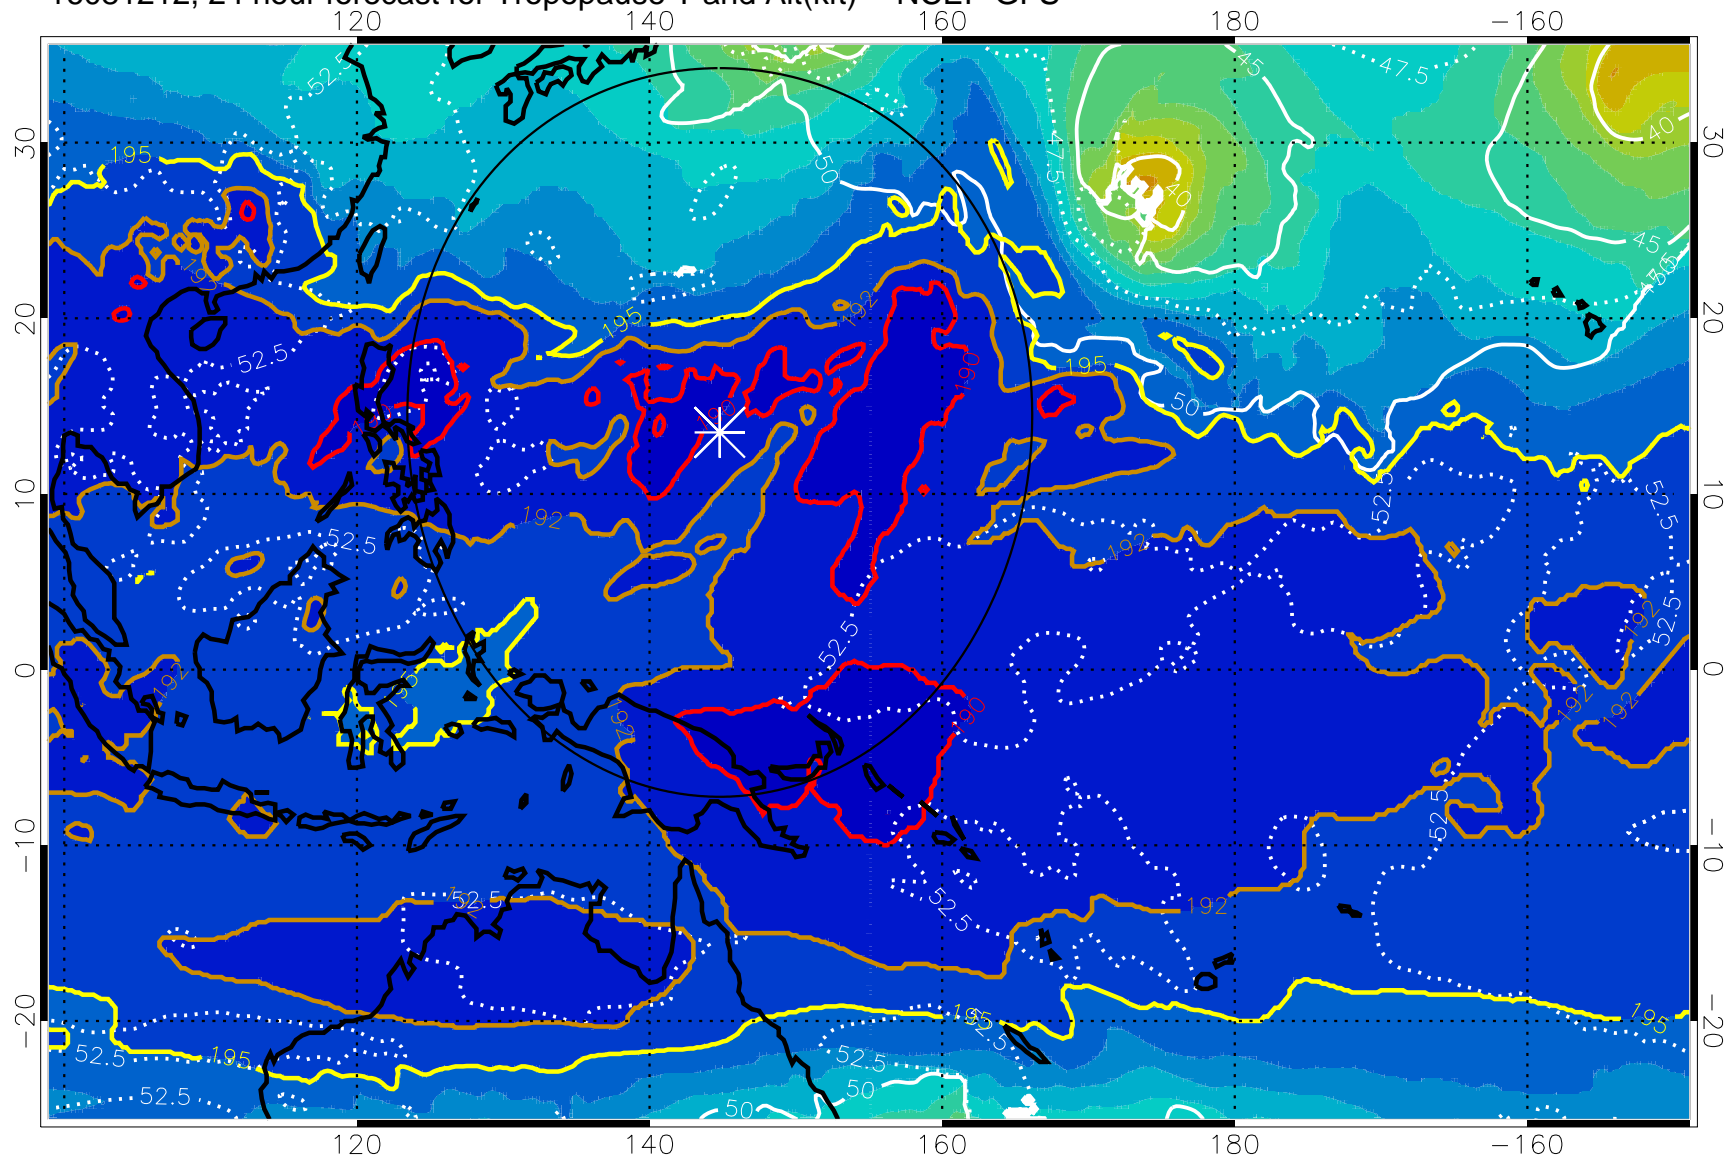

16081212, 24 hour forecast for Tropopause T and Alt(kft) -- NCEP GFS

190 200 210 220 230

Tropopause T, K

Tropopause Altitude in kft (white)

192.5K Isotherm 195K Isotherm

187.5K Isotherm 190K Isotherm

Range ring of 2304 km