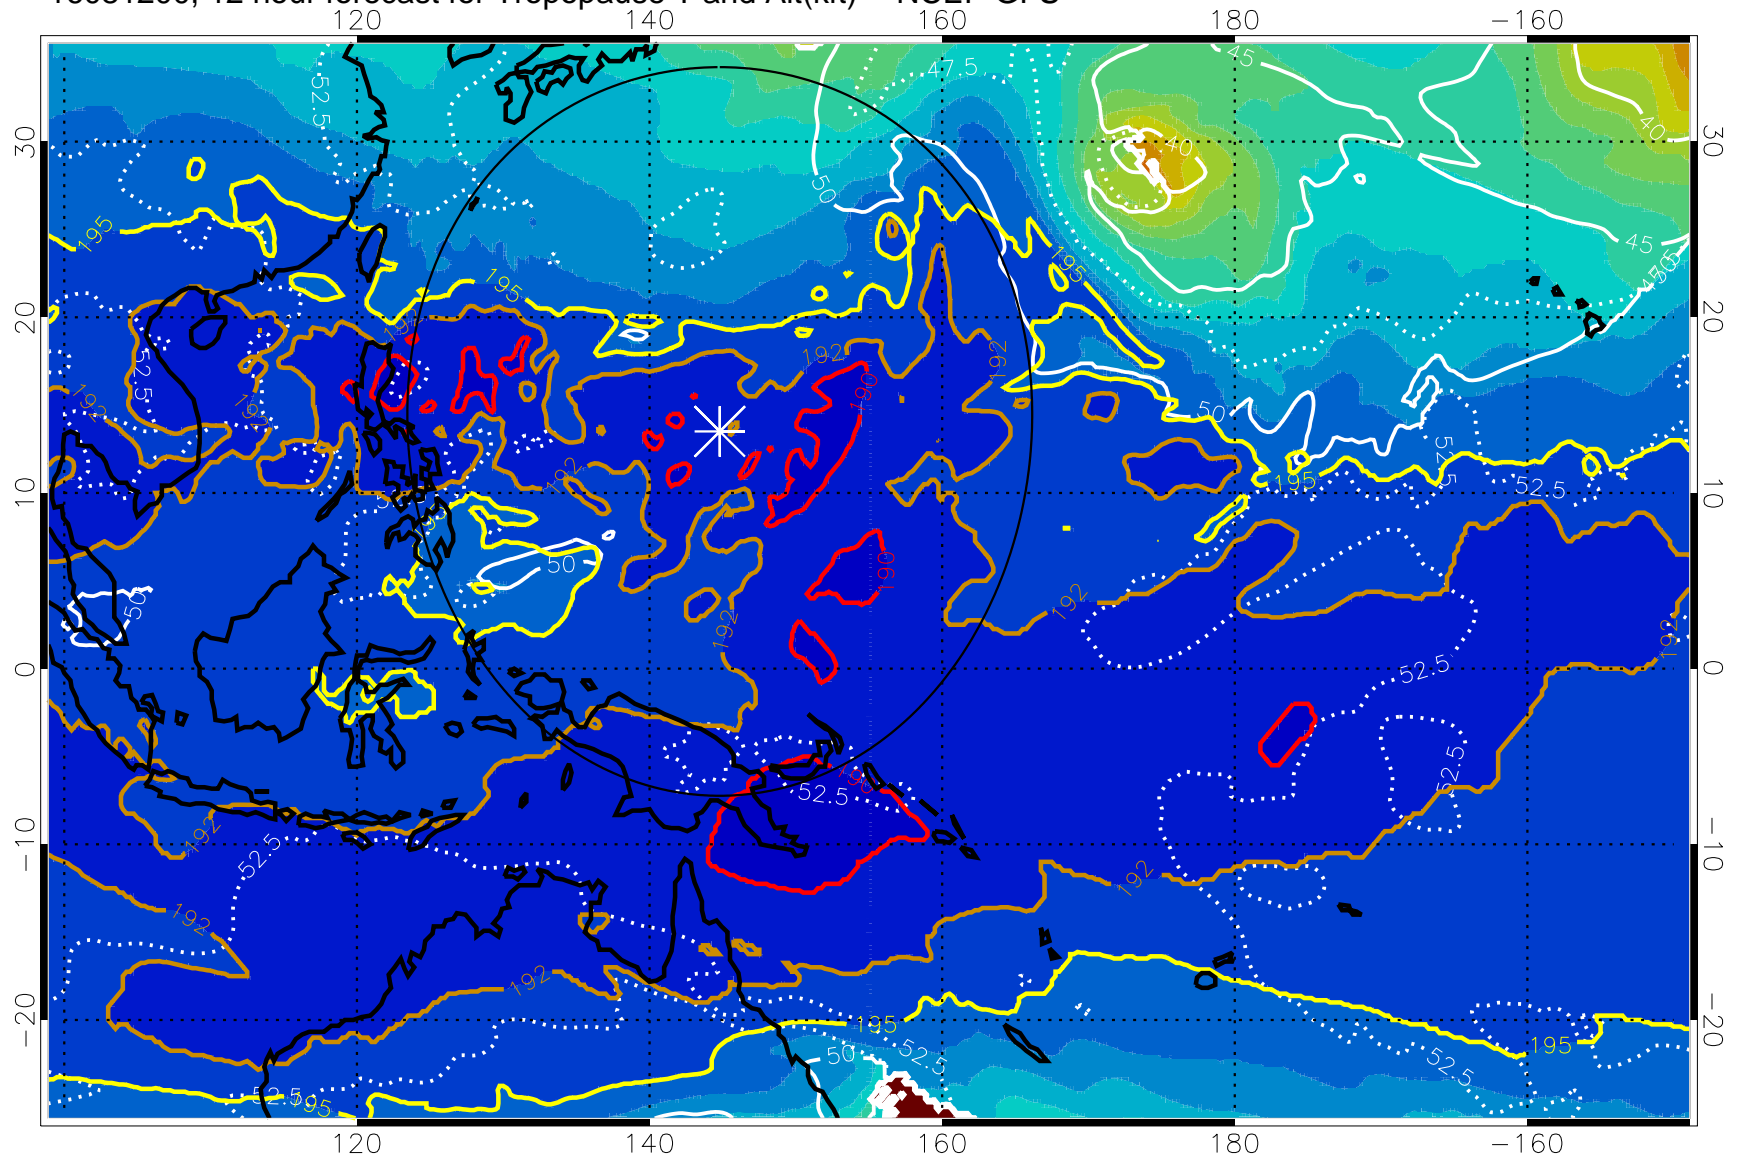

16081200, 12 hour forecast for Tropopause T and Alt(kft) -- NCEP GFS

190 200 210 220 230
Tropopause T, K

Tropopause Altitude in kft (white)

192.5K Isotherm 195K Isotherm
187.5K Isotherm 190K Isotherm

Range ring of 2304 km