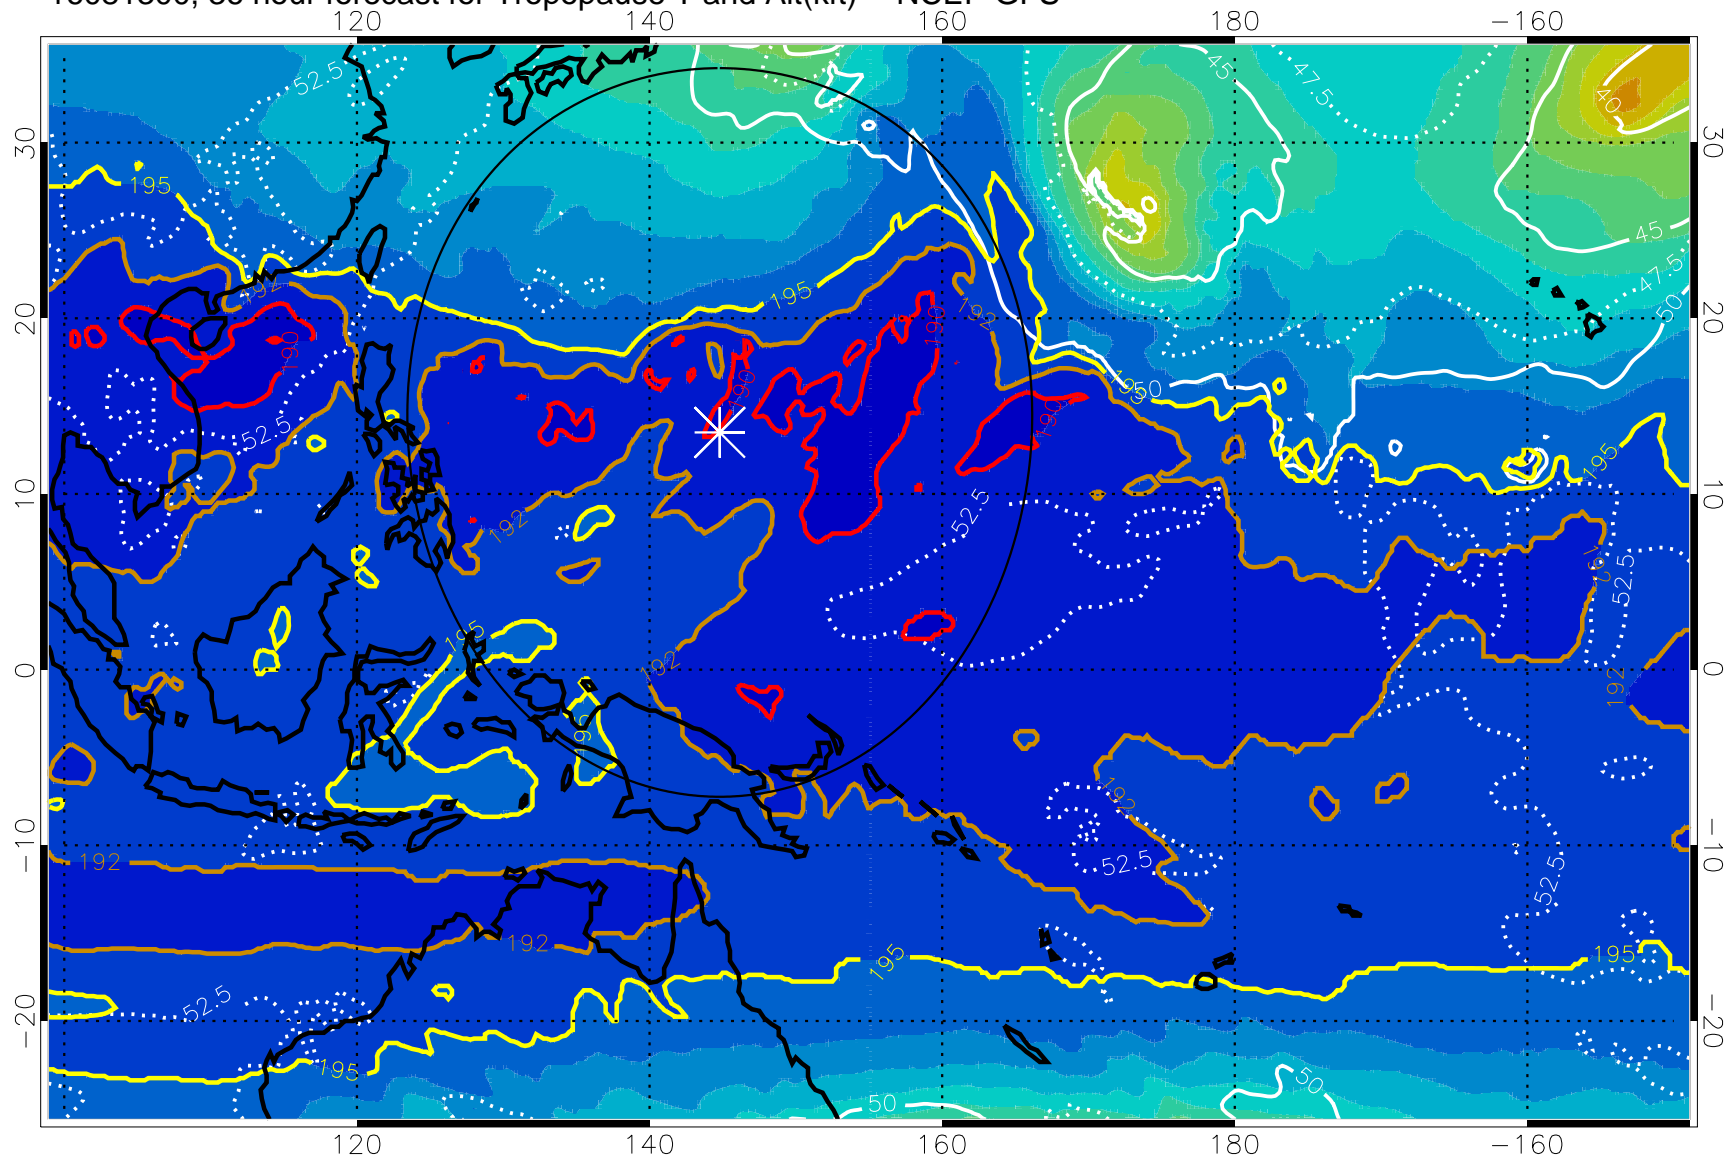

16081300, 36 hour forecast for Tropopause T and Alt(kft) -- NCEP GFS

190 200 210 220 230

Tropopause T, K

Tropopause Altitude in kft (white)

192.5K Isotherm 195K Isotherm
187.5K Isotherm 190K Isotherm

Range ring of 2304 km