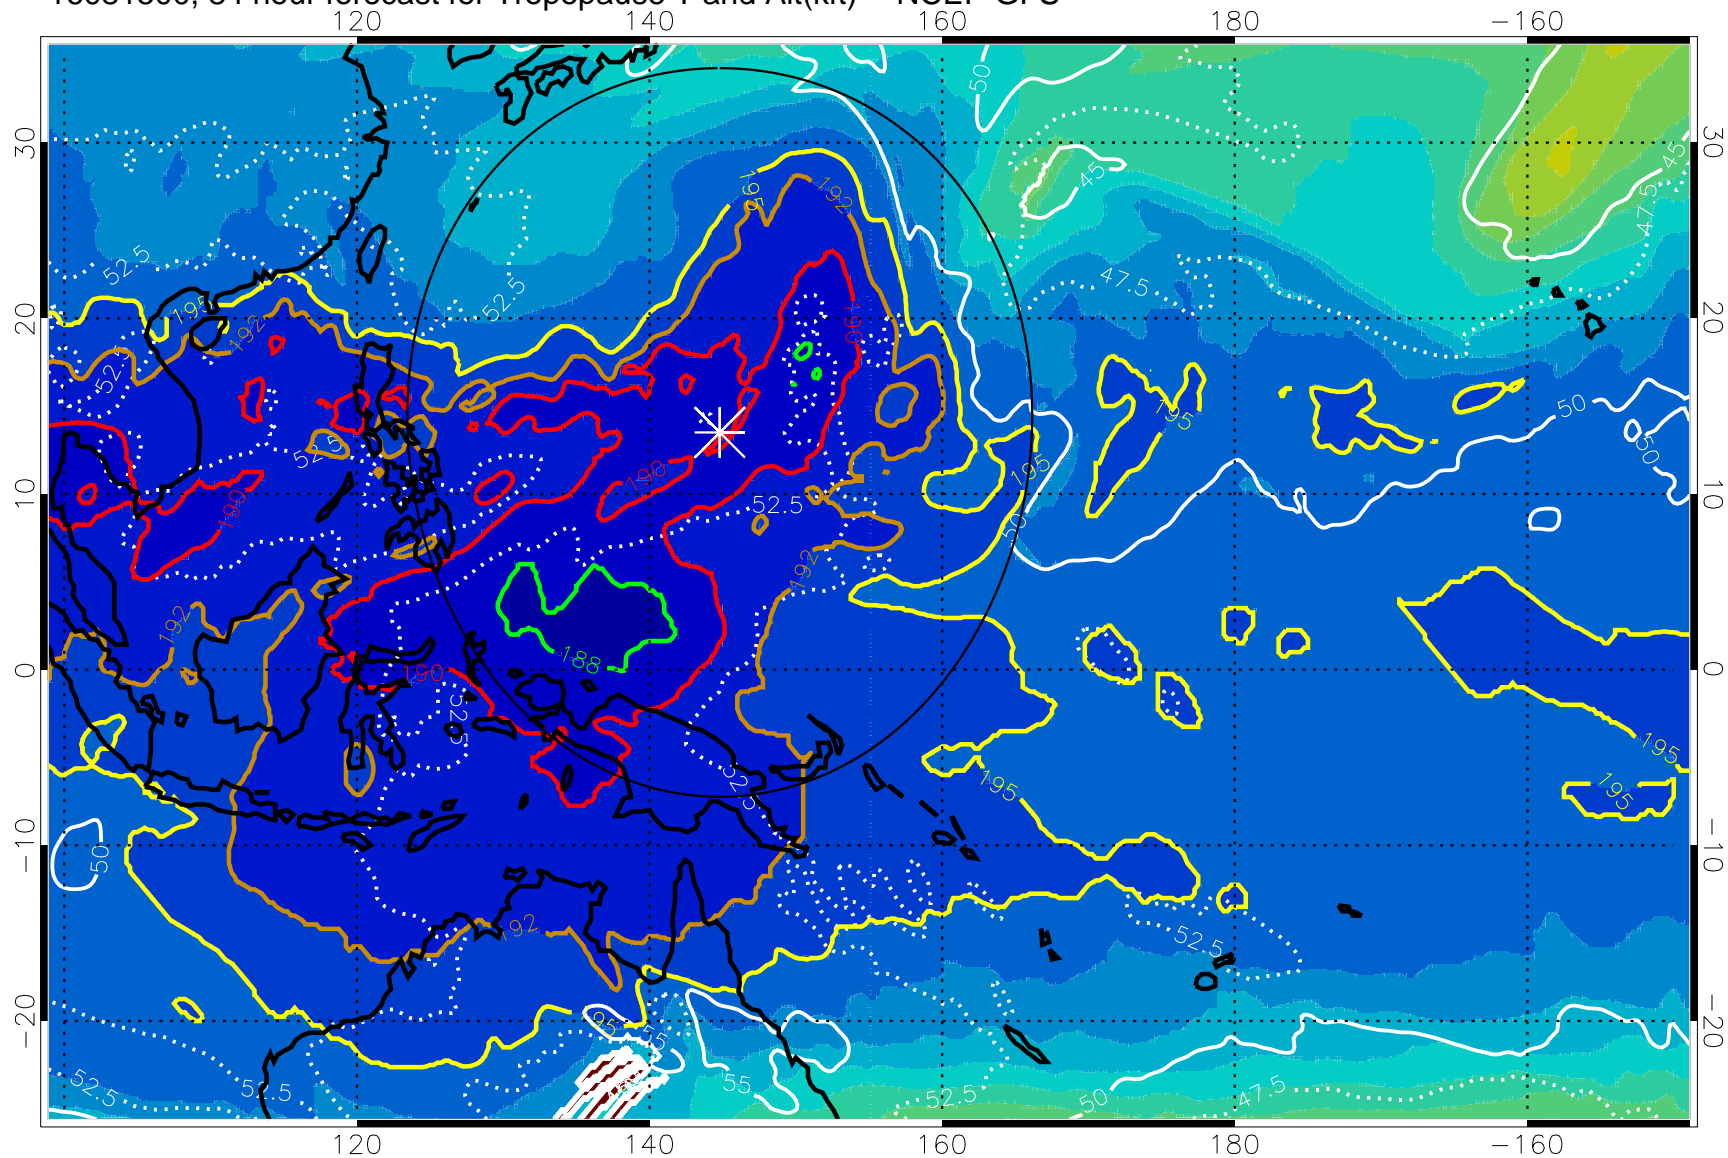

16081500, 84 hour forecast for Tropopause T and Alt(kft) -- NCEP GFS

190 200 210 220 230

Tropopause T, K

Tropopause Altitude in kft (white)

192.5K Isotherm 195K Isotherm

187.5K Isotherm 190K Isotherm

Range ring of 2304 km