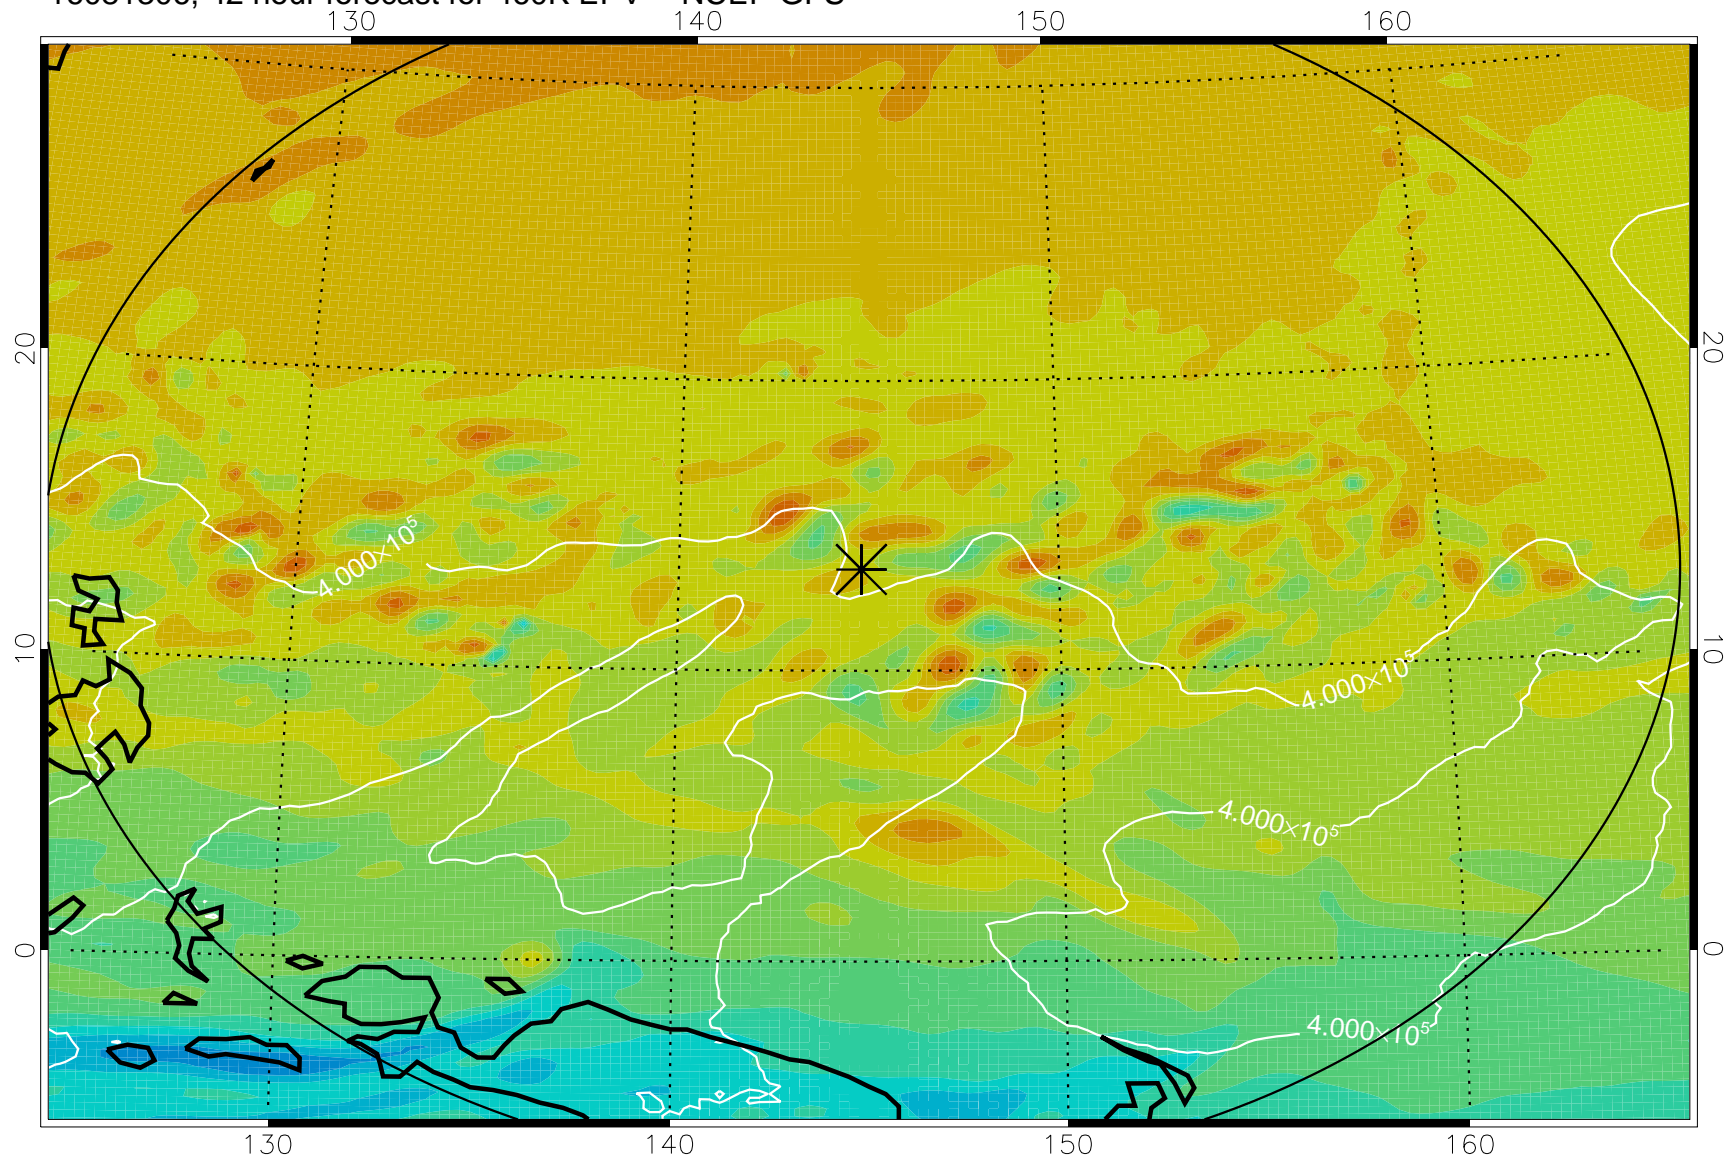

16081218, 30 hour forecast for 460K EPV -- NCEP GFS

460K Montgomery Streamfunction, white

Range ring of 2304 km

16081300, 36 hour forecast for 460K EPV -- NCEP GFS

460K Montgomery Streamfunction, white

Range ring of 2304 km

16081306, 42 hour forecast for 460K EPV -- NCEP GFS

460K Montgomery Streamfunction, white

Range ring of 2304 km

16081312, 48 hour forecast for 460K EPV -- NCEP GFS

460K Montgomery Streamfunction, white

Range ring of 2304 km

16081318, 54 hour forecast for 460K EPV -- NCEP GFS

460K Montgomery Streamfunction, white

Range ring of 2304 km

16081400, 60 hour forecast for 460K EPV -- NCEP GFS

460K Montgomery Streamfunction, white

Range ring of 2304 km

16081406, 66 hour forecast for 460K EPV -- NCEP GFS

460K Montgomery Streamfunction, white

Range ring of 2304 km

16081412, 72 hour forecast for 460K EPV -- NCEP GFS

460K Montgomery Streamfunction, white

Range ring of 2304 km