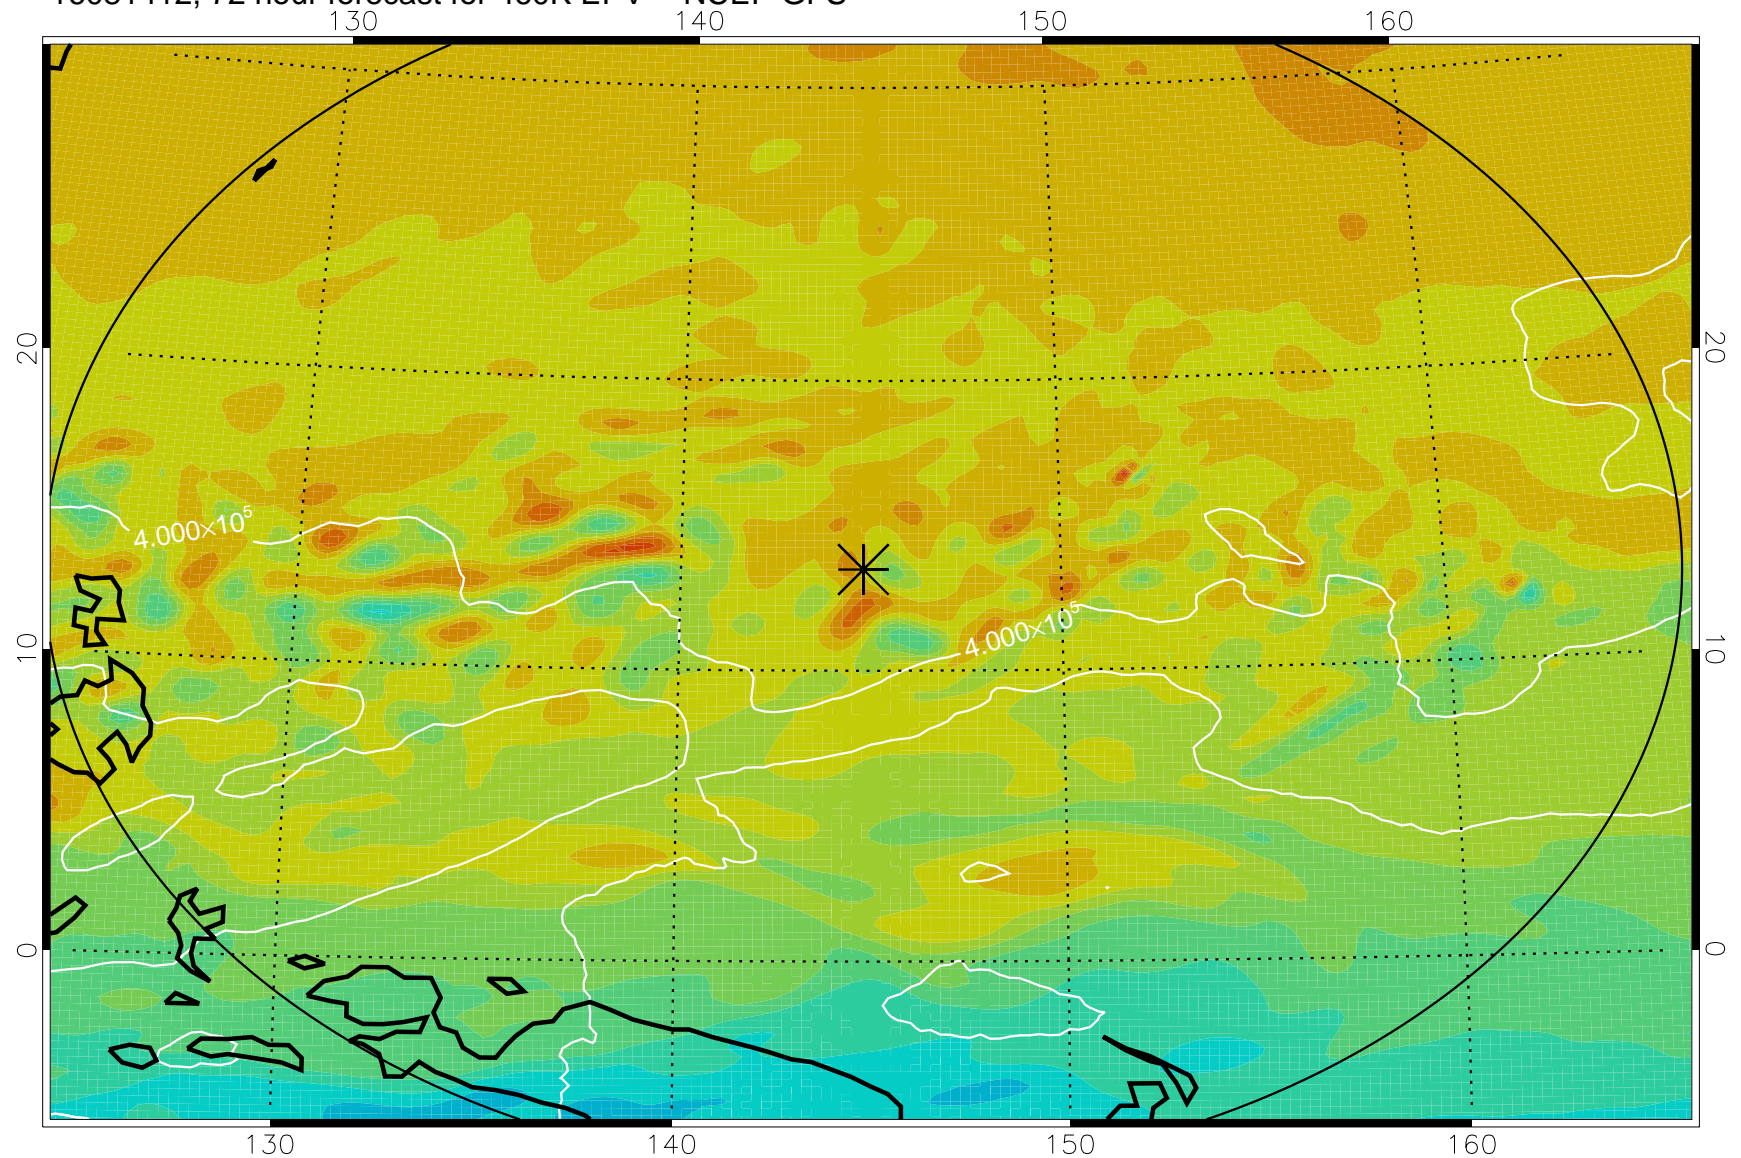

16081318, 54 hour forecast for 460K EPV -- NCEP GFS

460K Montgomery Streamfunction, white

Range ring of 2304 km

16081400, 60 hour forecast for 460K EPV -- NCEP GFS

460K Montgomery Streamfunction, white

Range ring of 2304 km

16081406, 66 hour forecast for 460K EPV -- NCEP GFS

460K Montgomery Streamfunction, white

Range ring of 2304 km

16081412, 72 hour forecast for 460K EPV -- NCEP GFS

460K Montgomery Streamfunction, white

Range ring of 2304 km

16081418, 78 hour forecast for 460K EPV -- NCEP GFS

460K Montgomery Streamfunction, white

Range ring of 2304 km

16081500, 84 hour forecast for 460K EPV -- NCEP GFS

460K Montgomery Streamfunction, white

Range ring of 2304 km

16081518, 102 hour forecast for 460K EPV -- NCEP GFS

460K Montgomery Streamfunction, white

Range ring of 2304 km

16081600, 108 hour forecast for 460K EPV -- NCEP GFS

460K Montgomery Streamfunction, white

Range ring of 2304 km