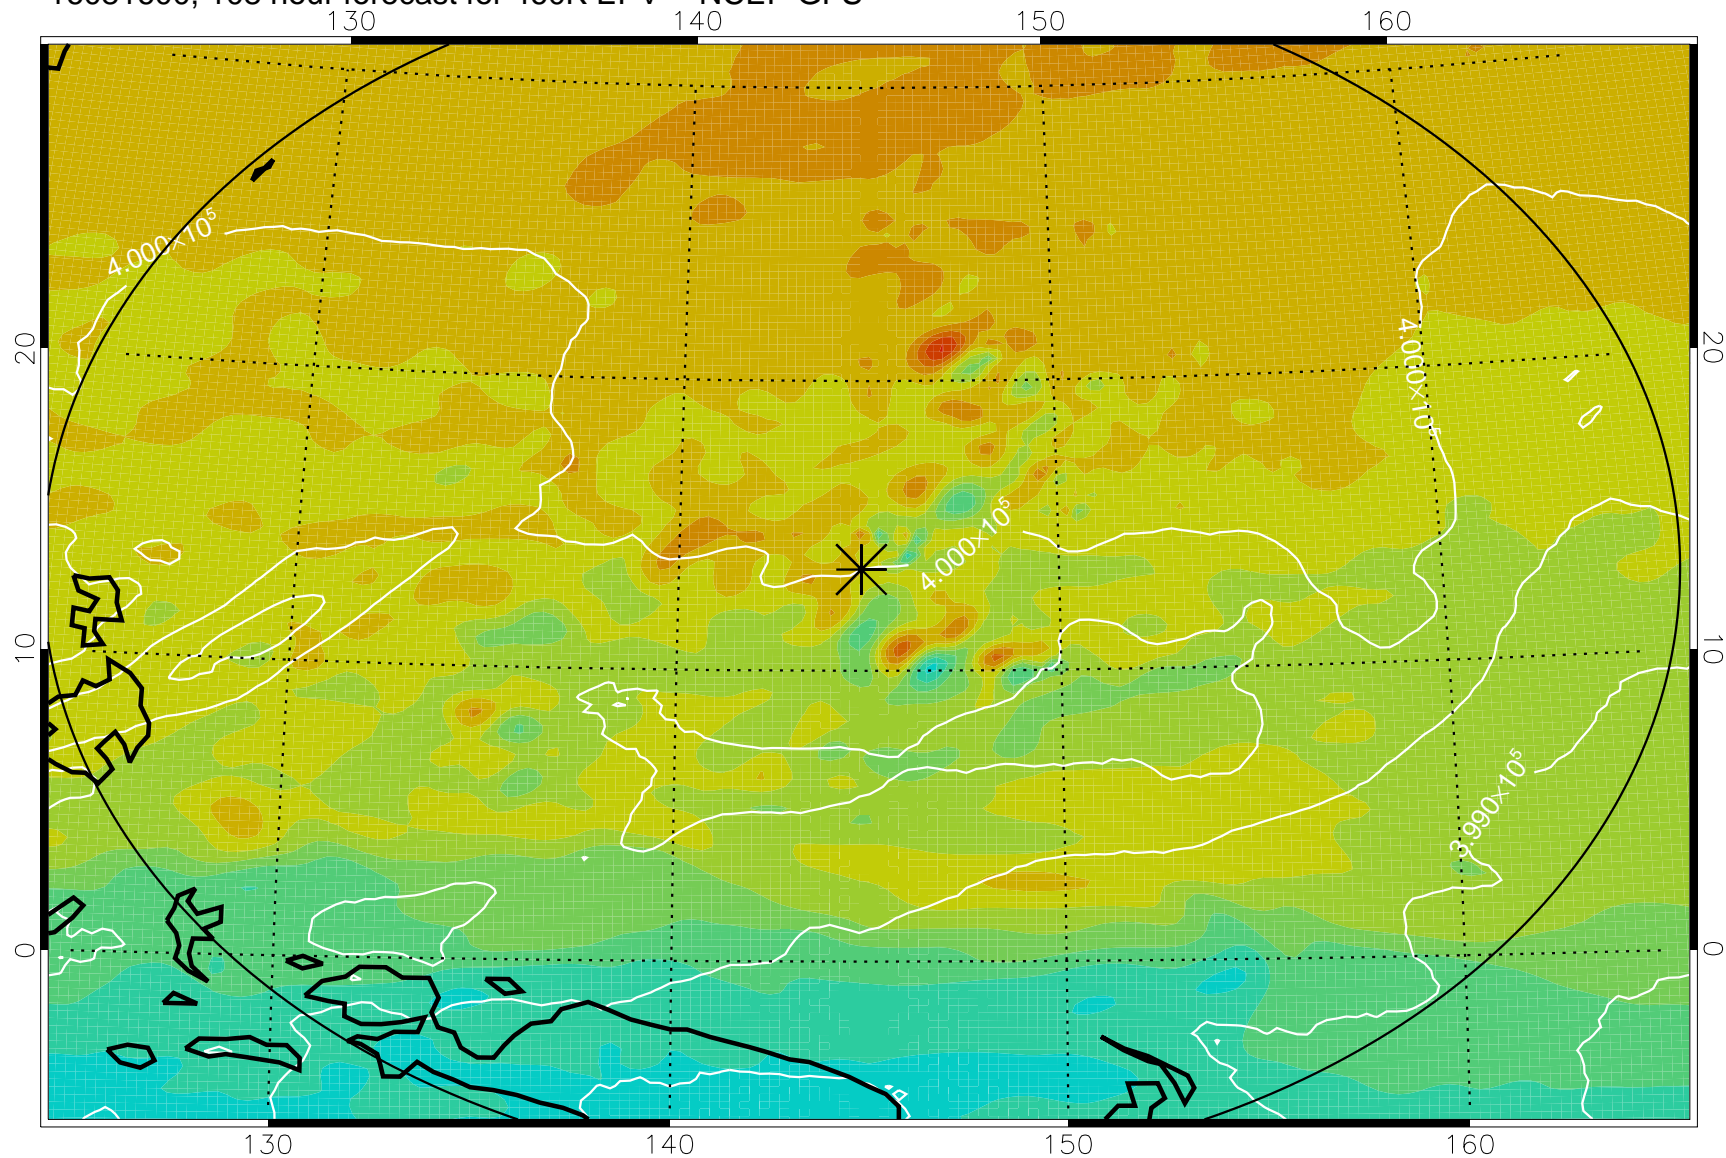

16081418, 78 hour forecast for 460K EPV -- NCEP GFS

460K Montgomery Streamfunction, white

Range ring of 2304 km

16081500, 84 hour forecast for 460K EPV -- NCEP GFS

460K Montgomery Streamfunction, white

Range ring of 2304 km

16081506, 90 hour forecast for 460K EPV -- NCEP GFS

460K Montgomery Streamfunction, white

Range ring of 2304 km

16081512, 96 hour forecast for 460K EPV -- NCEP GFS

460K Montgomery Streamfunction, white

Range ring of 2304 km

16081518, 102 hour forecast for 460K EPV -- NCEP GFS

460K Montgomery Streamfunction, white

Range ring of 2304 km

16081600, 108 hour forecast for 460K EPV -- NCEP GFS

460K Montgomery Streamfunction, white

Range ring of 2304 km

16081606, 114 hour forecast for 460K EPV -- NCEP GFS

460K Montgomery Streamfunction, white

Range ring of 2304 km

16081612, 120 hour forecast for 460K EPV -- NCEP GFS

460K Montgomery Streamfunction, white

Range ring of 2304 km