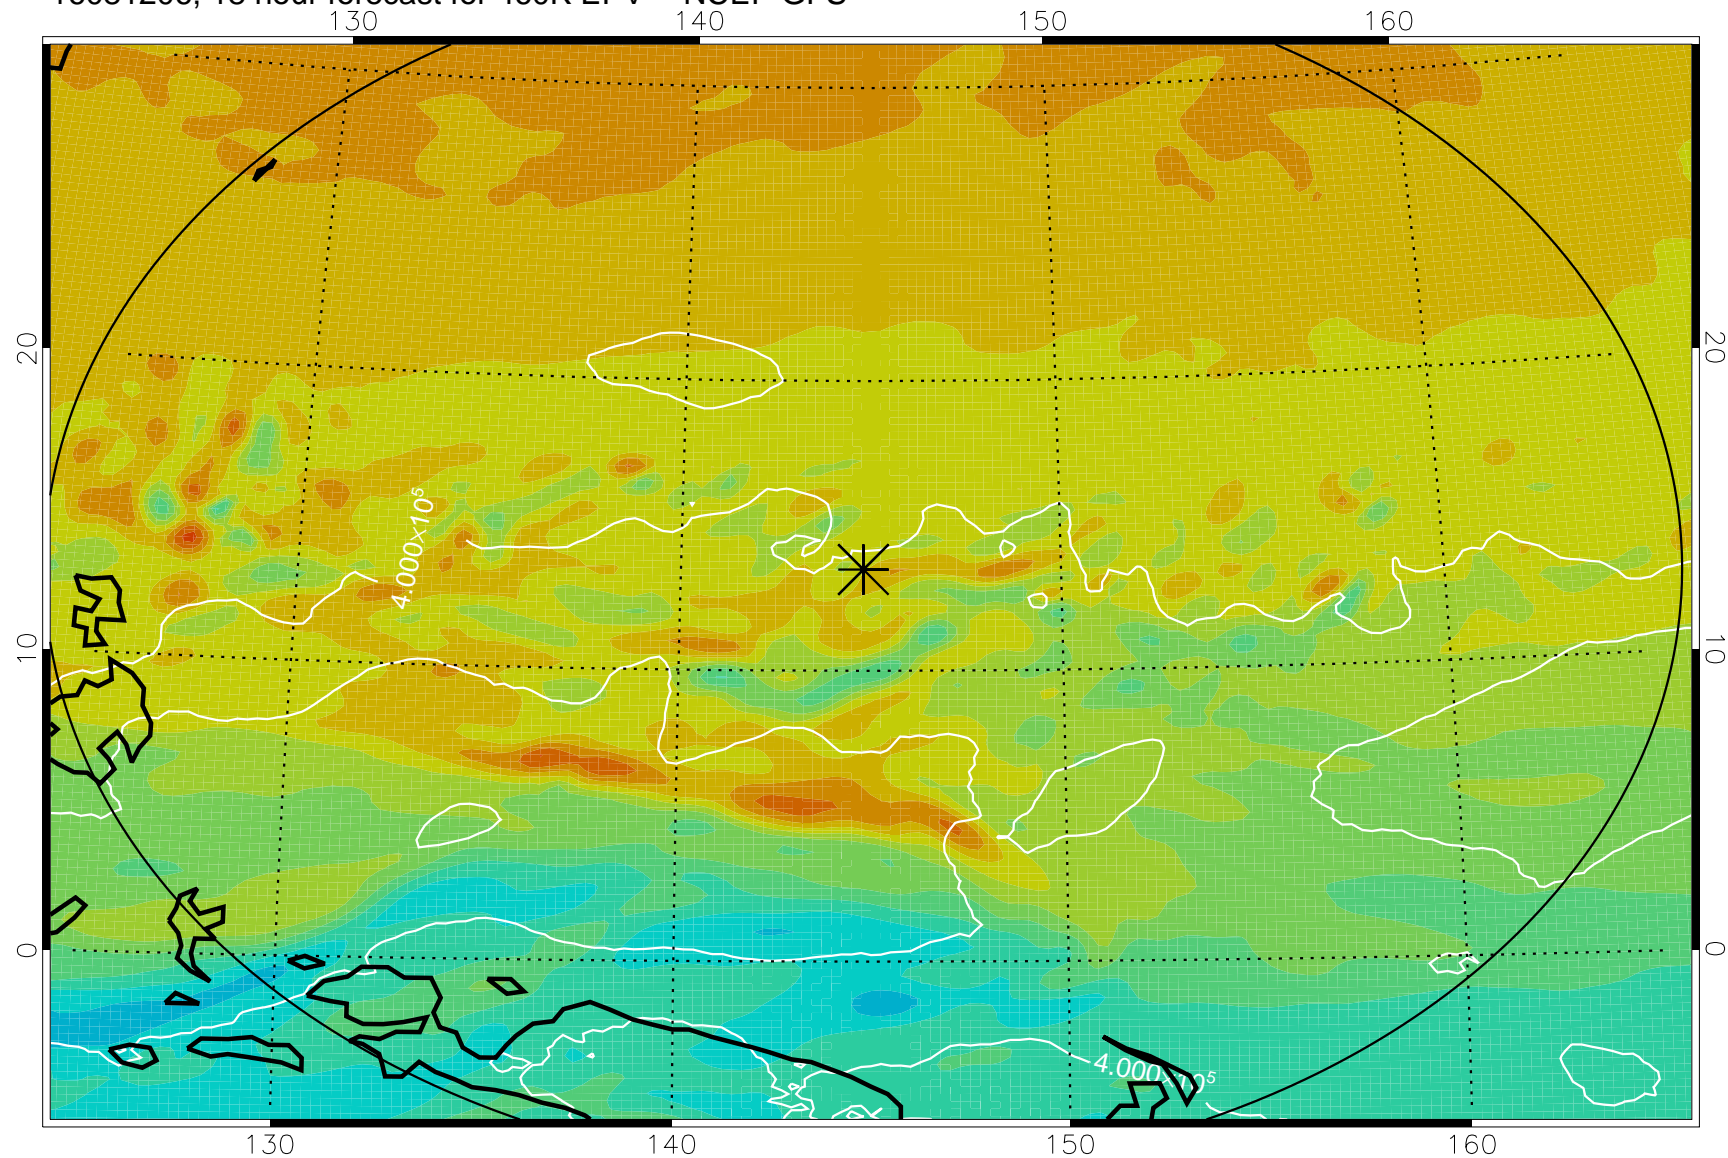

16081118, 6 hour forecast for 460K EPV -- NCEP GFS

460K Montgomery Streamfunction, white

Range ring of 2304 km

16081200, 12 hour forecast for 460K EPV -- NCEP GFS

460K Montgomery Streamfunction, white

Range ring of 2304 km

16081206, 18 hour forecast for 460K EPV -- NCEP GFS

460K Montgomery Streamfunction, white

Range ring of 2304 km

16081212, 24 hour forecast for 460K EPV -- NCEP GFS

460K Montgomery Streamfunction, white

Range ring of 2304 km

16081218, 30 hour forecast for 460K EPV -- NCEP GFS

460K Montgomery Streamfunction, white

Range ring of 2304 km

16081300, 36 hour forecast for 460K EPV -- NCEP GFS

460K Montgomery Streamfunction, white

Range ring of 2304 km

16081418, 78 hour forecast for 460K EPV -- NCEP GFS

460K Montgomery Streamfunction, white

Range ring of 2304 km

16081500, 84 hour forecast for 460K EPV -- NCEP GFS

460K Montgomery Streamfunction, white

Range ring of 2304 km