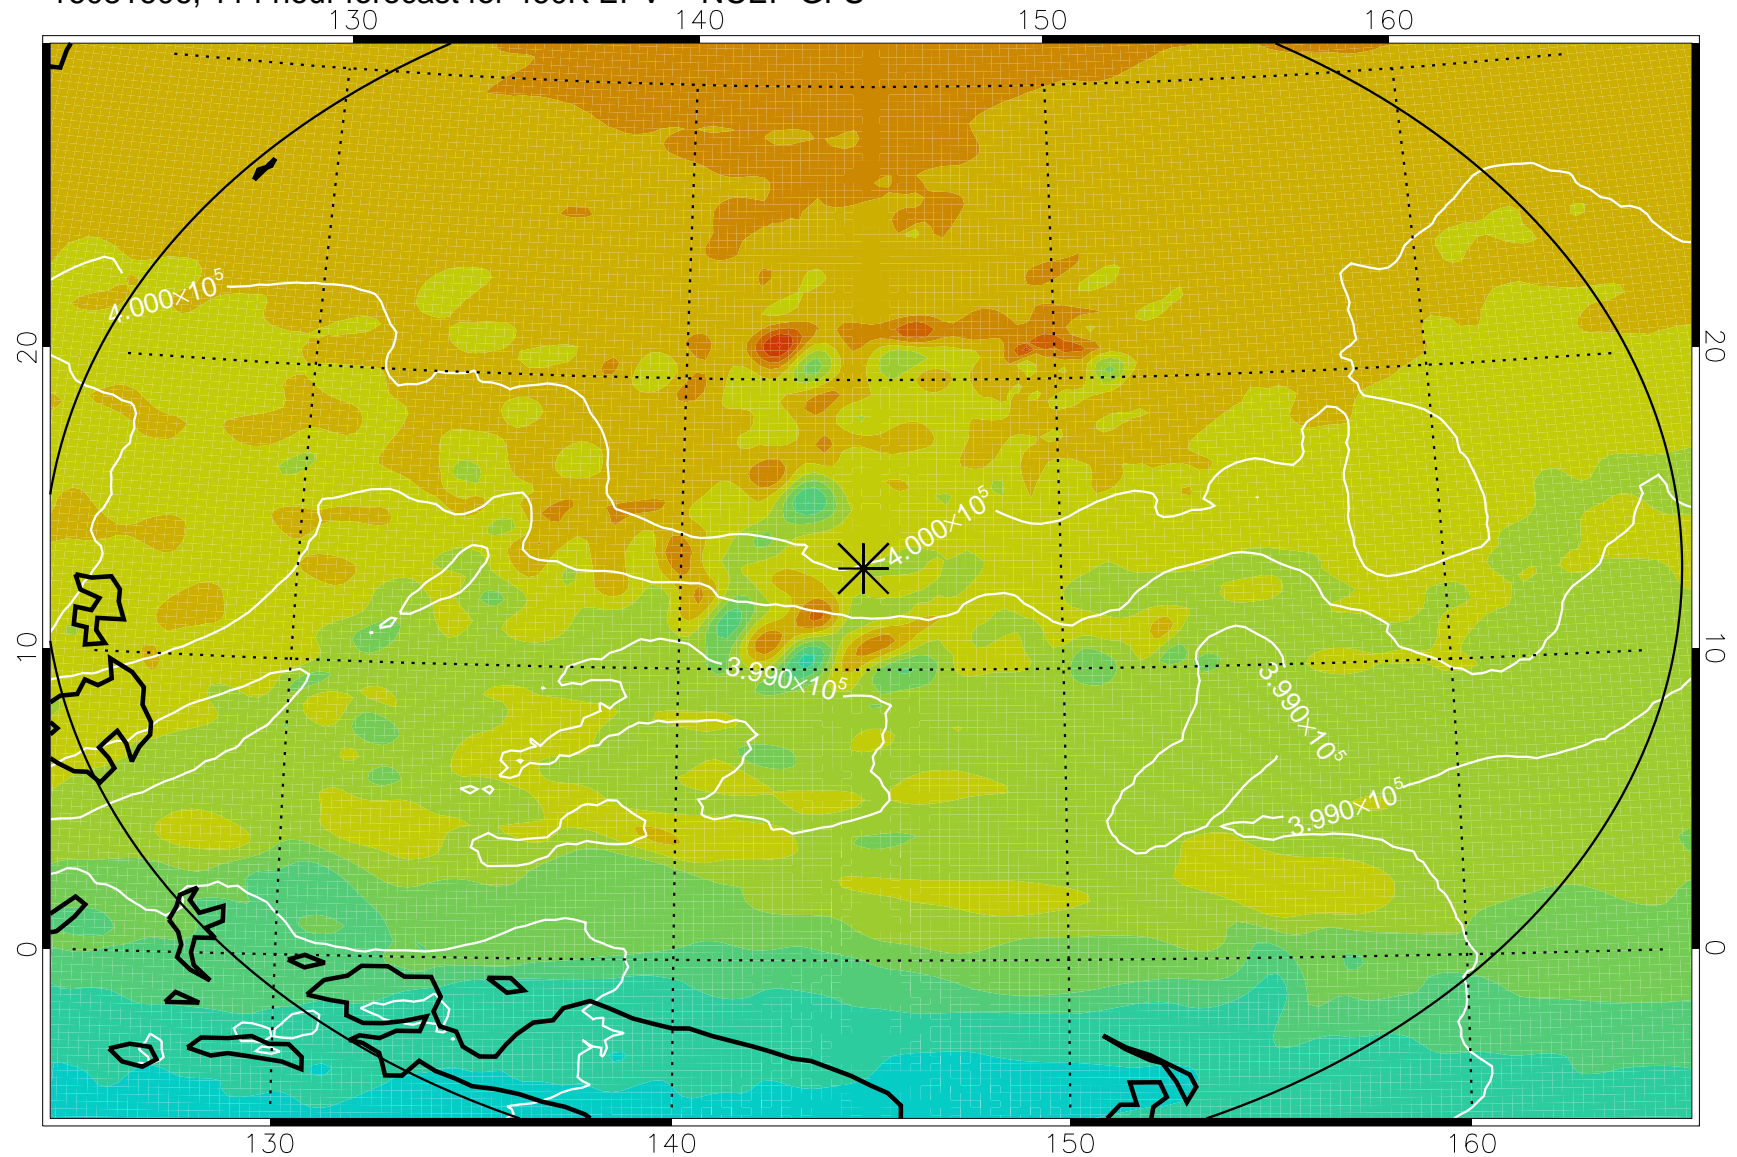

16081418, 78 hour forecast for 460K EPV -- NCEP GFS

460K Montgomery Streamfunction, white

Range ring of 2304 km

16081500, 84 hour forecast for 460K EPV -- NCEP GFS

460K Montgomery Streamfunction, white

Range ring of 2304 km

16081506, 90 hour forecast for 460K EPV -- NCEP GFS

460K Montgomery Streamfunction, white

Range ring of 2304 km

16081512, 96 hour forecast for 460K EPV -- NCEP GFS

460K Montgomery Streamfunction, white

Range ring of 2304 km

16081518, 102 hour forecast for 460K EPV -- NCEP GFS

460K Montgomery Streamfunction, white

Range ring of 2304 km

16081600, 108 hour forecast for 460K EPV -- NCEP GFS

460K Montgomery Streamfunction, white

Range ring of 2304 km

16081606, 114 hour forecast for 460K EPV -- NCEP GFS

460K Montgomery Streamfunction, white

Range ring of 2304 km

16081612, 120 hour forecast for 460K EPV -- NCEP GFS

460K Montgomery Streamfunction, white

Range ring of 2304 km