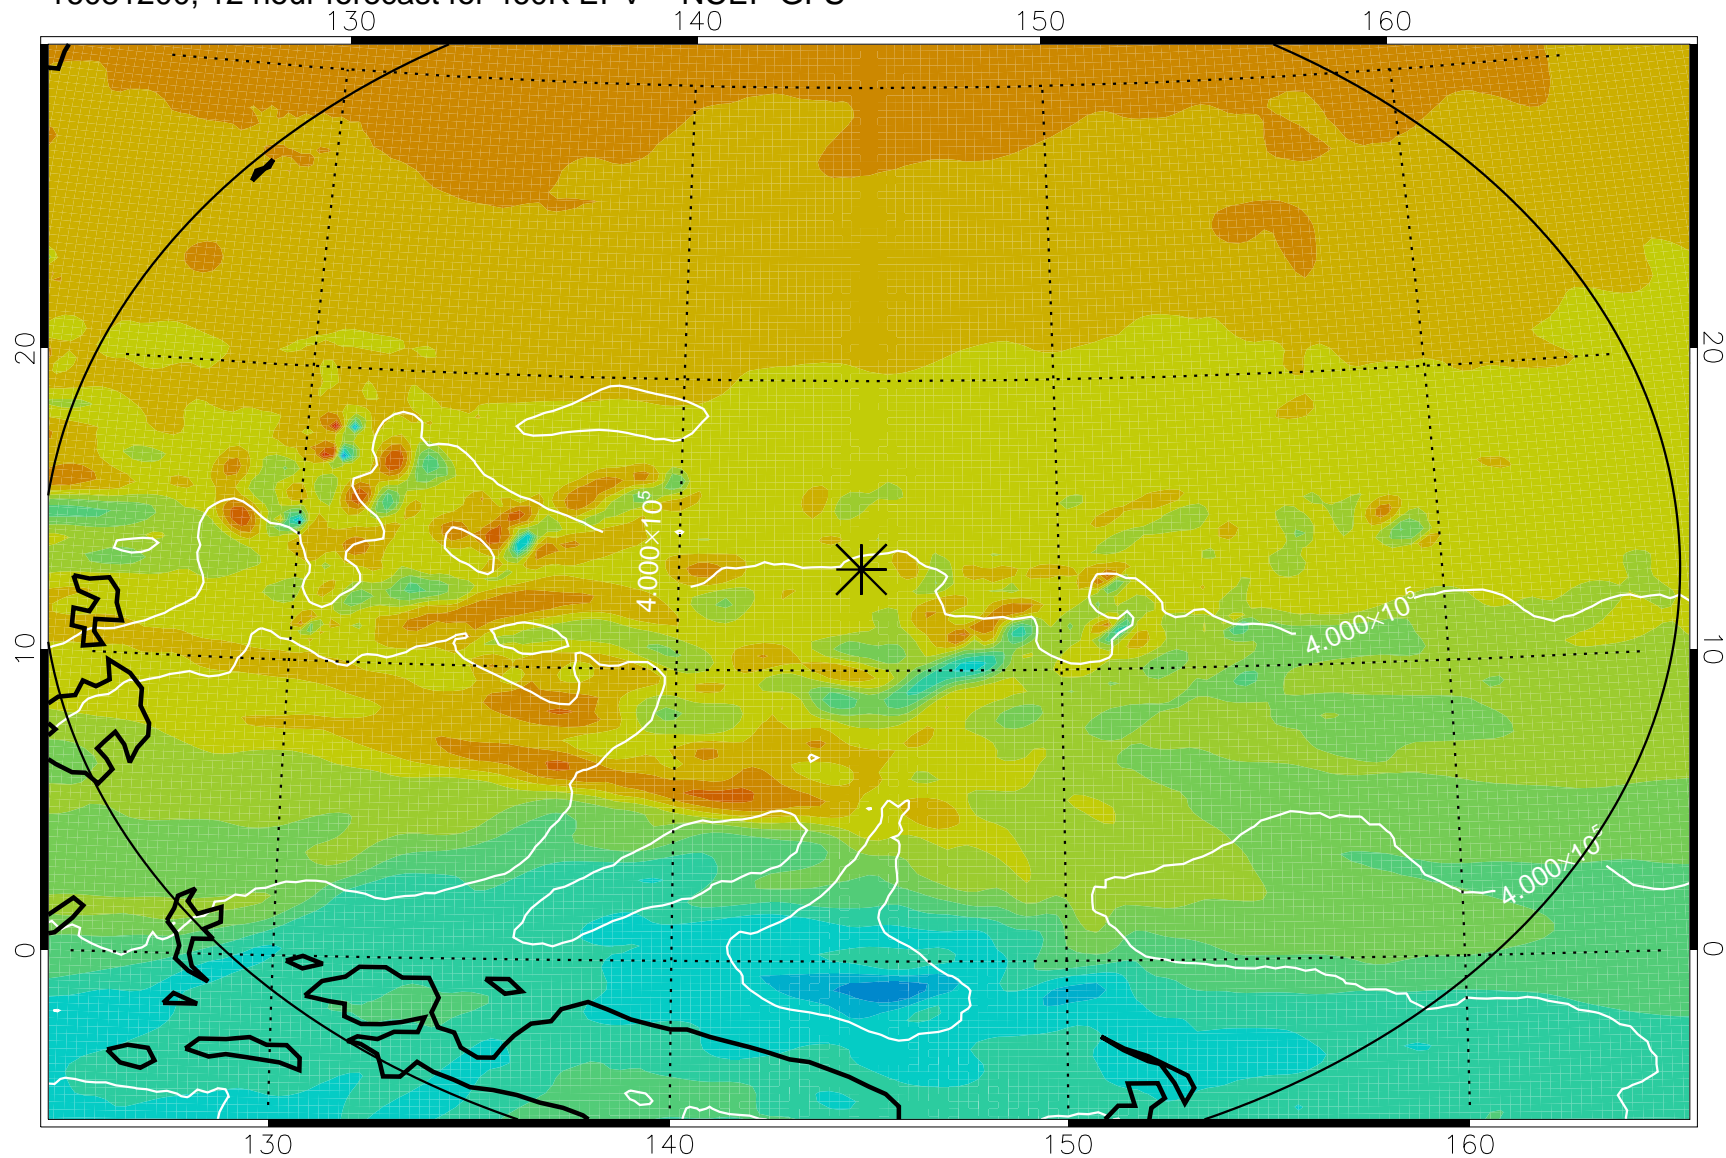

16081118, 6 hour forecast for 460K EPV -- NCEP GFS

460K Montgomery Streamfunction, white

Range ring of 2304 km

16081200, 12 hour forecast for 460K EPV -- NCEP GFS

460K Montgomery Streamfunction, white

Range ring of 2304 km

16081206, 18 hour forecast for 460K EPV -- NCEP GFS

460K Montgomery Streamfunction, white

Range ring of 2304 km

16081212, 24 hour forecast for 460K EPV -- NCEP GFS

460K Montgomery Streamfunction, white

Range ring of 2304 km

16081218, 30 hour forecast for 460K EPV -- NCEP GFS

460K Montgomery Streamfunction, white

Range ring of 2304 km

16081300, 36 hour forecast for 460K EPV -- NCEP GFS

460K Montgomery Streamfunction, white

Range ring of 2304 km

16081406, 66 hour forecast for 460K EPV -- NCEP GFS

460K Montgomery Streamfunction, white

Range ring of 2304 km

16081412, 72 hour forecast for 460K EPV -- NCEP GFS

460K Montgomery Streamfunction, white

Range ring of 2304 km