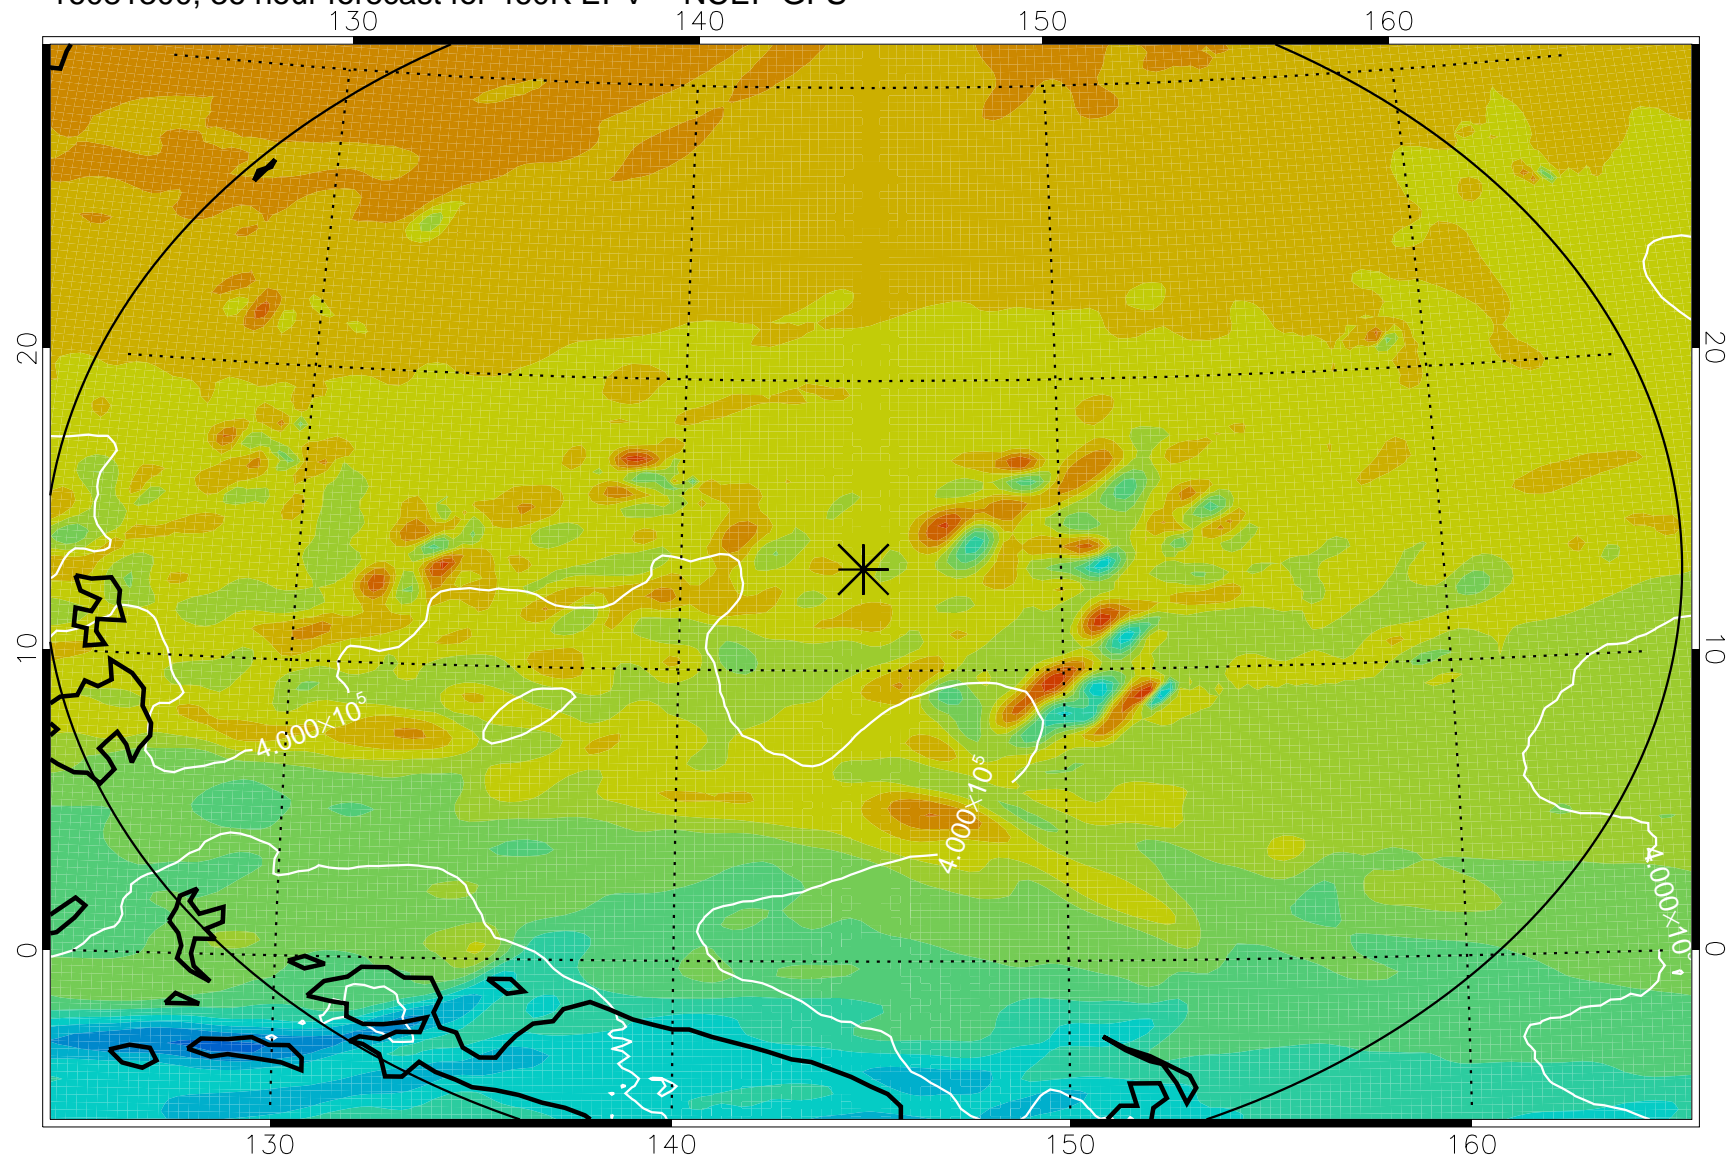

16081118, 6 hour forecast for 460K EPV -- NCEP GFS

460K Montgomery Streamfunction, white

Range ring of 2304 km

16081200, 12 hour forecast for 460K EPV -- NCEP GFS

460K Montgomery Streamfunction, white

Range ring of 2304 km

16081206, 18 hour forecast for 460K EPV -- NCEP GFS

460K Montgomery Streamfunction, white

Range ring of 2304 km

16081212, 24 hour forecast for 460K EPV -- NCEP GFS

460K Montgomery Streamfunction, white

Range ring of 2304 km

16081218, 30 hour forecast for 460K EPV -- NCEP GFS

460K Montgomery Streamfunction, white

Range ring of 2304 km

16081300, 36 hour forecast for 460K EPV -- NCEP GFS

460K Montgomery Streamfunction, white

Range ring of 2304 km

16081306, 42 hour forecast for 460K EPV -- NCEP GFS

460K Montgomery Streamfunction, white

Range ring of 2304 km

16081312, 48 hour forecast for 460K EPV -- NCEP GFS

460K Montgomery Streamfunction, white

Range ring of 2304 km