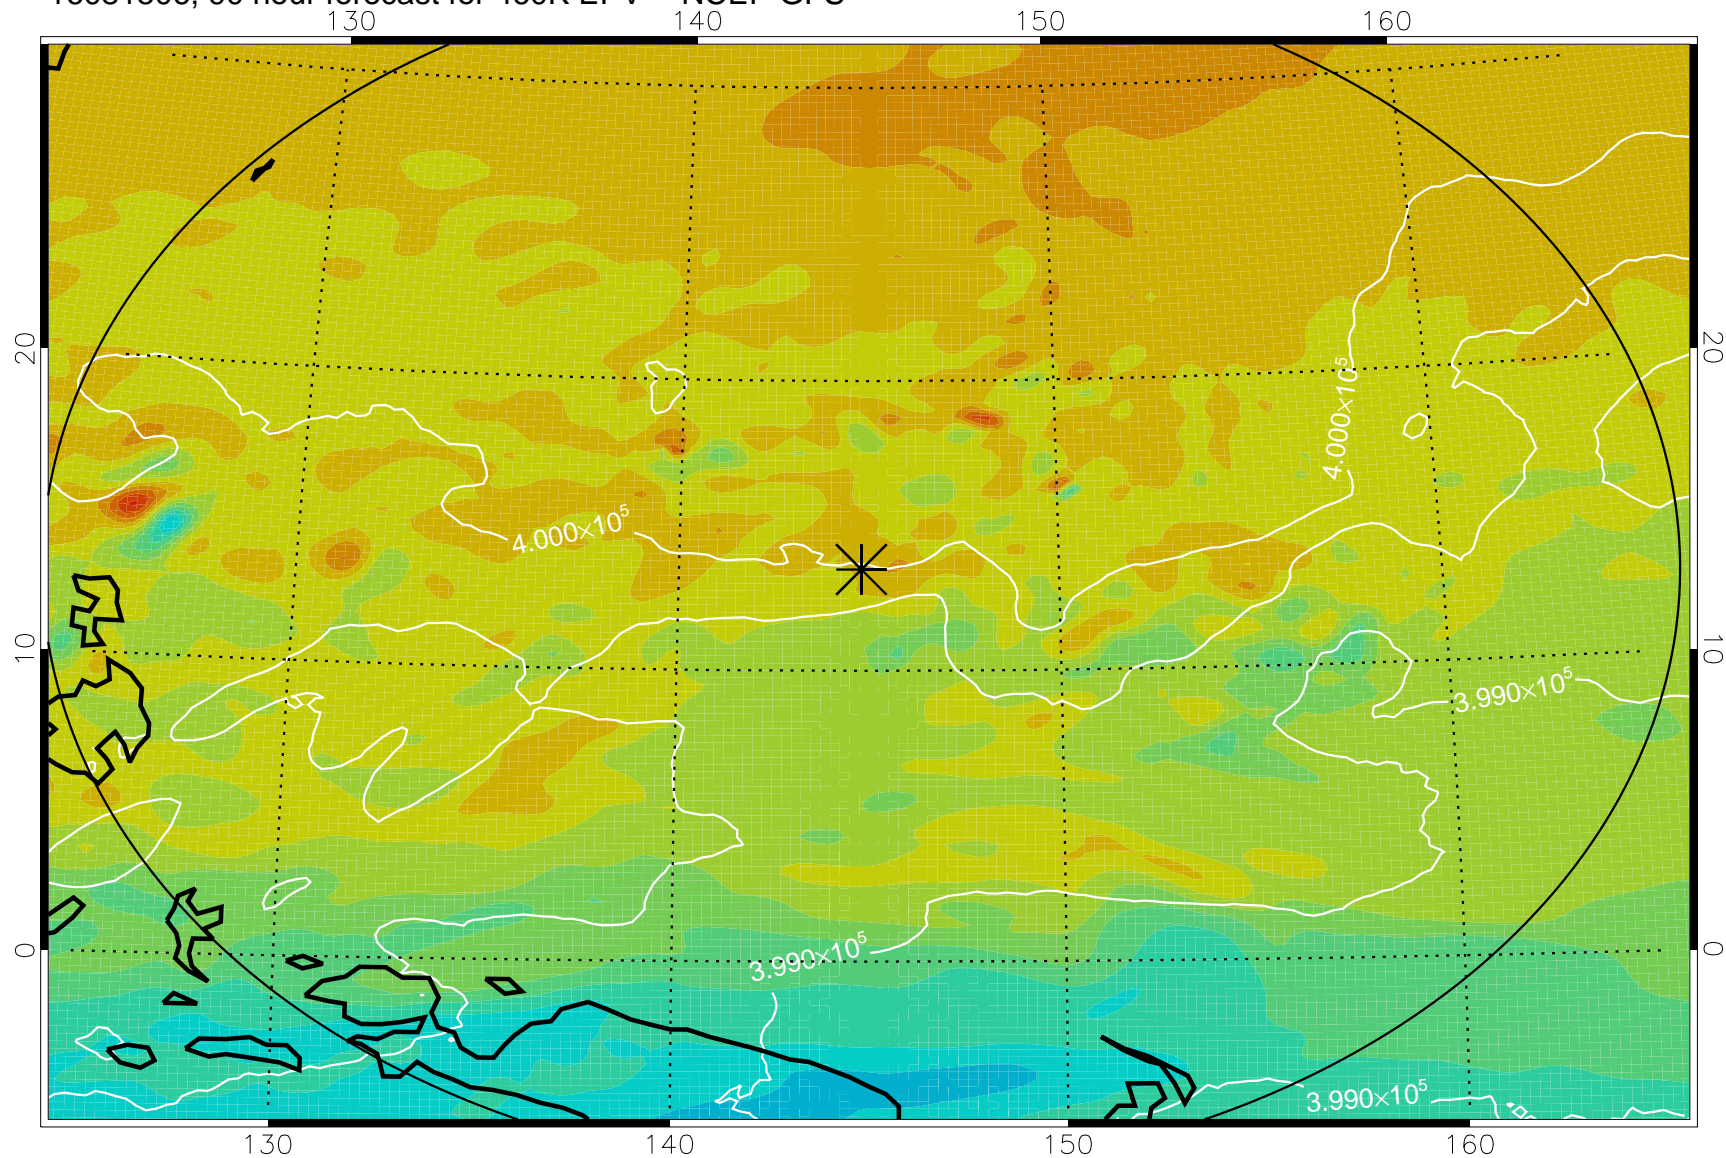

16081406, 66 hour forecast for 460K EPV -- NCEP GFS

460K Montgomery Streamfunction, white

Range ring of 2304 km

16081412, 72 hour forecast for 460K EPV -- NCEP GFS

460K Montgomery Streamfunction, white

Range ring of 2304 km

16081418, 78 hour forecast for 460K EPV -- NCEP GFS

460K Montgomery Streamfunction, white

Range ring of 2304 km

16081500, 84 hour forecast for 460K EPV -- NCEP GFS

460K Montgomery Streamfunction, white

Range ring of 2304 km

16081506, 90 hour forecast for 460K EPV -- NCEP GFS

460K Montgomery Streamfunction, white

Range ring of 2304 km

16081512, 96 hour forecast for 460K EPV -- NCEP GFS

460K Montgomery Streamfunction, white

Range ring of 2304 km

16081518, 102 hour forecast for 460K EPV -- NCEP GFS

460K Montgomery Streamfunction, white

Range ring of 2304 km

16081600, 108 hour forecast for 460K EPV -- NCEP GFS

460K Montgomery Streamfunction, white

Range ring of 2304 km