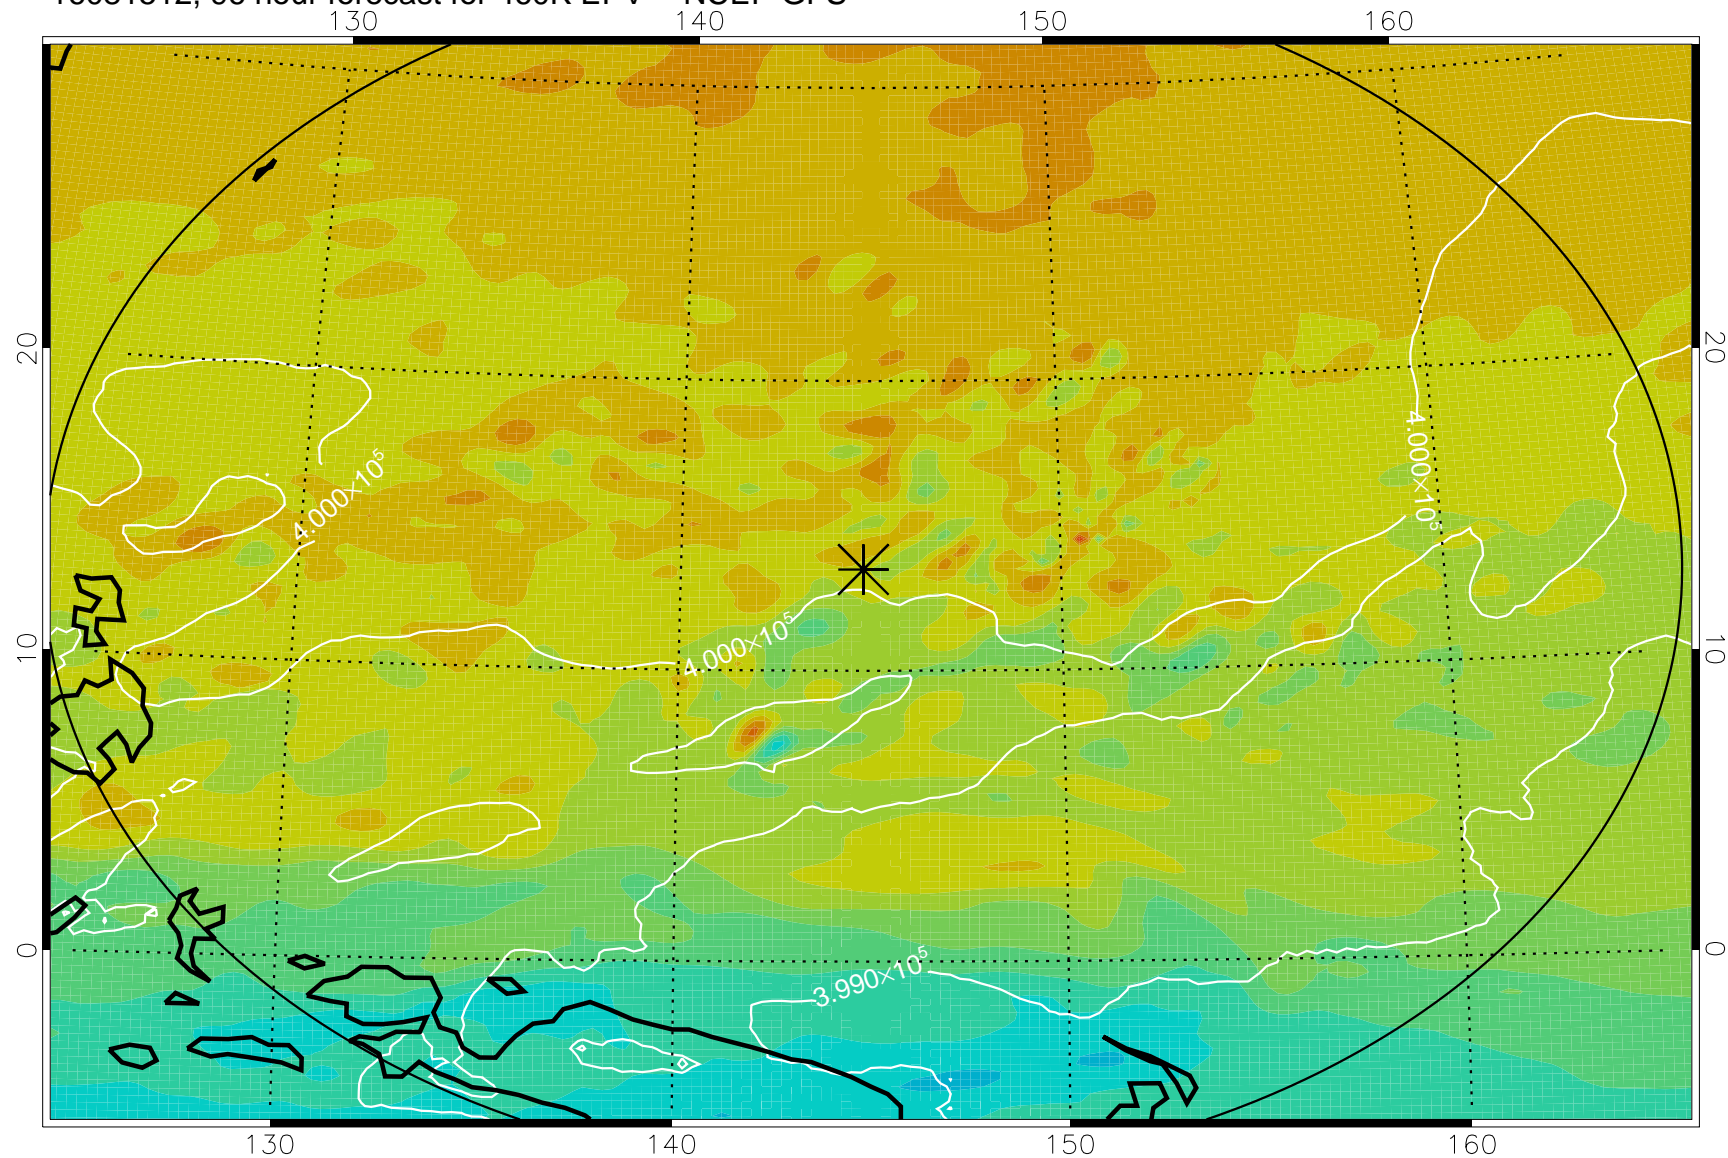

16081406, 66 hour forecast for 460K EPV -- NCEP GFS

460K Montgomery Streamfunction, white

Range ring of 2304 km

16081412, 72 hour forecast for 460K EPV -- NCEP GFS

460K Montgomery Streamfunction, white

Range ring of 2304 km

16081418, 78 hour forecast for 460K EPV -- NCEP GFS

460K Montgomery Streamfunction, white

Range ring of 2304 km

16081500, 84 hour forecast for 460K EPV -- NCEP GFS

460K Montgomery Streamfunction, white

Range ring of 2304 km

16081506, 90 hour forecast for 460K EPV -- NCEP GFS

460K Montgomery Streamfunction, white

Range ring of 2304 km

16081512, 96 hour forecast for 460K EPV -- NCEP GFS

460K Montgomery Streamfunction, white

Range ring of 2304 km

16081518, 102 hour forecast for 460K EPV -- NCEP GFS

460K Montgomery Streamfunction, white

Range ring of 2304 km

16081600, 108 hour forecast for 460K EPV -- NCEP GFS

460K Montgomery Streamfunction, white

Range ring of 2304 km