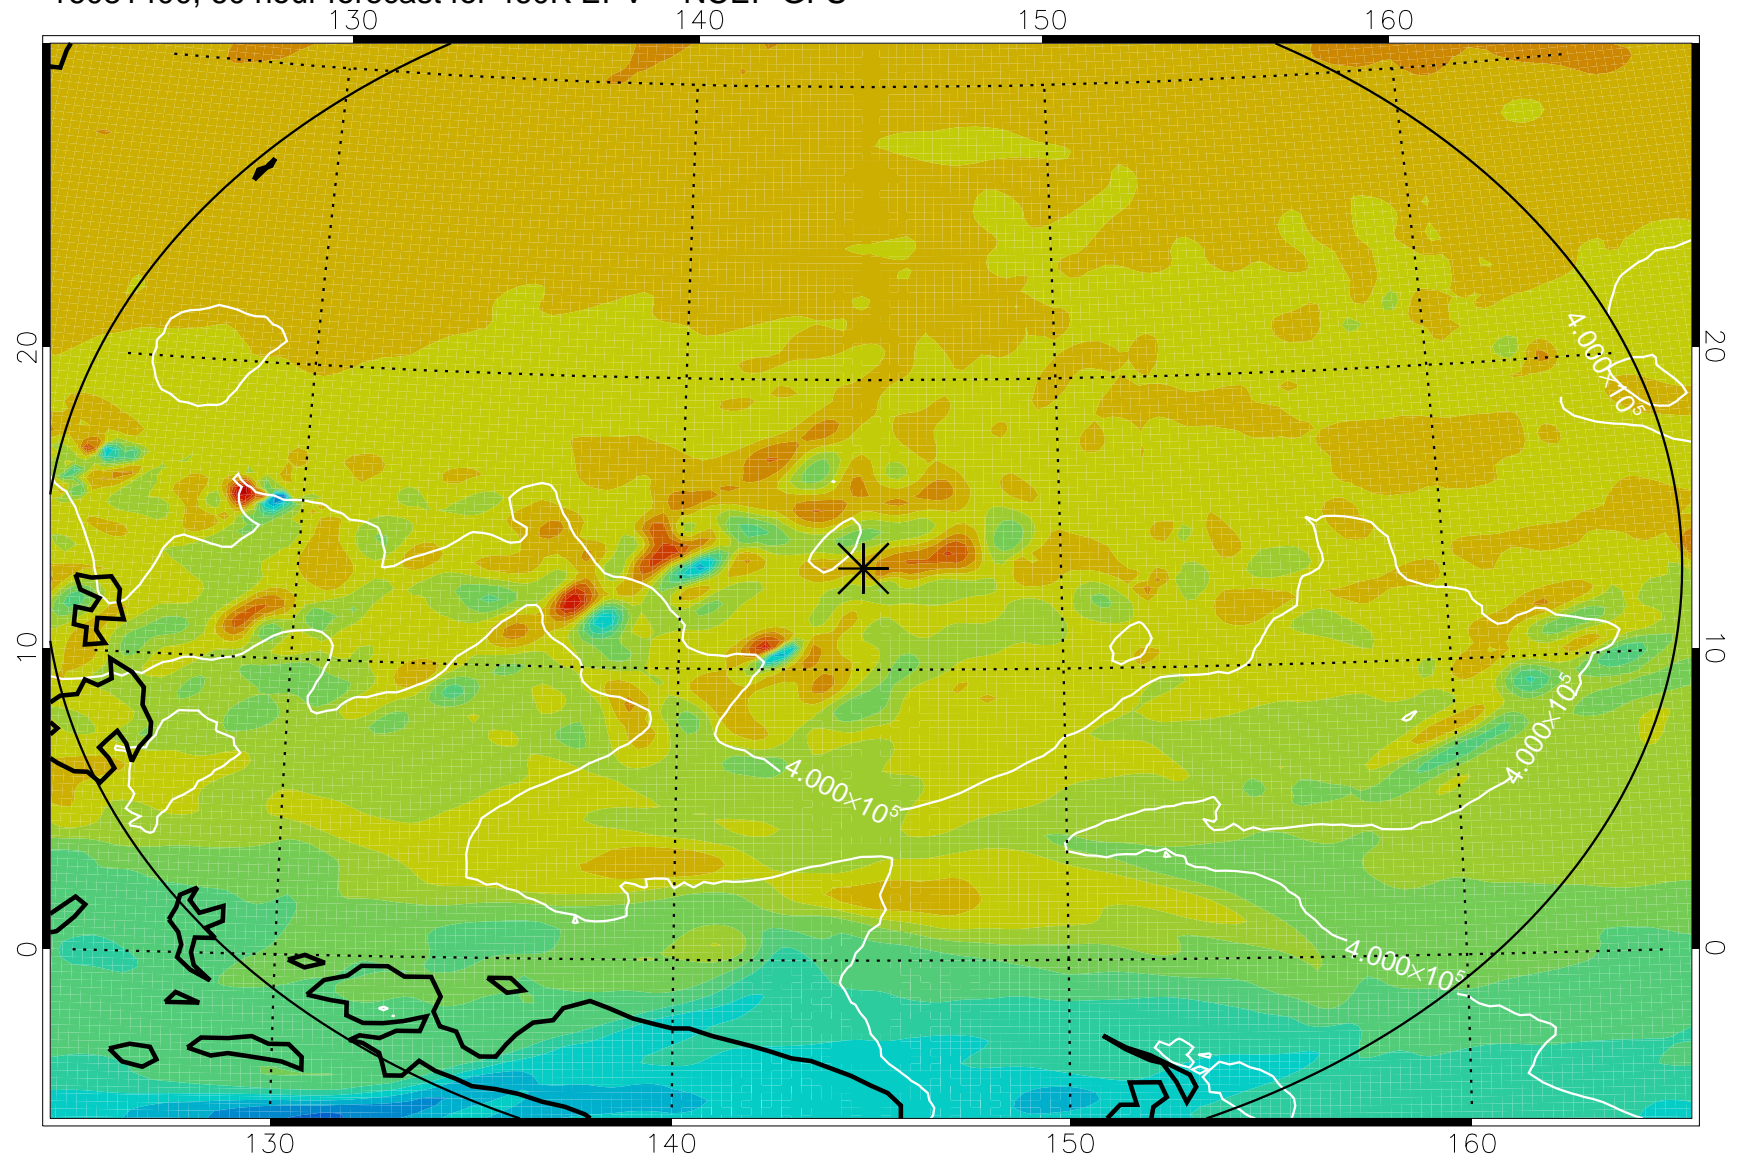

16081218, 30 hour forecast for 460K EPV -- NCEP GFS

460K Montgomery Streamfunction, white

Range ring of 2304 km

16081300, 36 hour forecast for 460K EPV -- NCEP GFS

460K Montgomery Streamfunction, white

Range ring of 2304 km

16081306, 42 hour forecast for 460K EPV -- NCEP GFS

460K Montgomery Streamfunction, white

Range ring of 2304 km

16081312, 48 hour forecast for 460K EPV -- NCEP GFS

460K Montgomery Streamfunction, white

Range ring of 2304 km

16081318, 54 hour forecast for 460K EPV -- NCEP GFS

460K Montgomery Streamfunction, white

Range ring of 2304 km

16081400, 60 hour forecast for 460K EPV -- NCEP GFS

460K Montgomery Streamfunction, white

Range ring of 2304 km

16081406, 66 hour forecast for 460K EPV -- NCEP GFS

460K Montgomery Streamfunction, white

Range ring of 2304 km

16081412, 72 hour forecast for 460K EPV -- NCEP GFS

460K Montgomery Streamfunction, white

Range ring of 2304 km