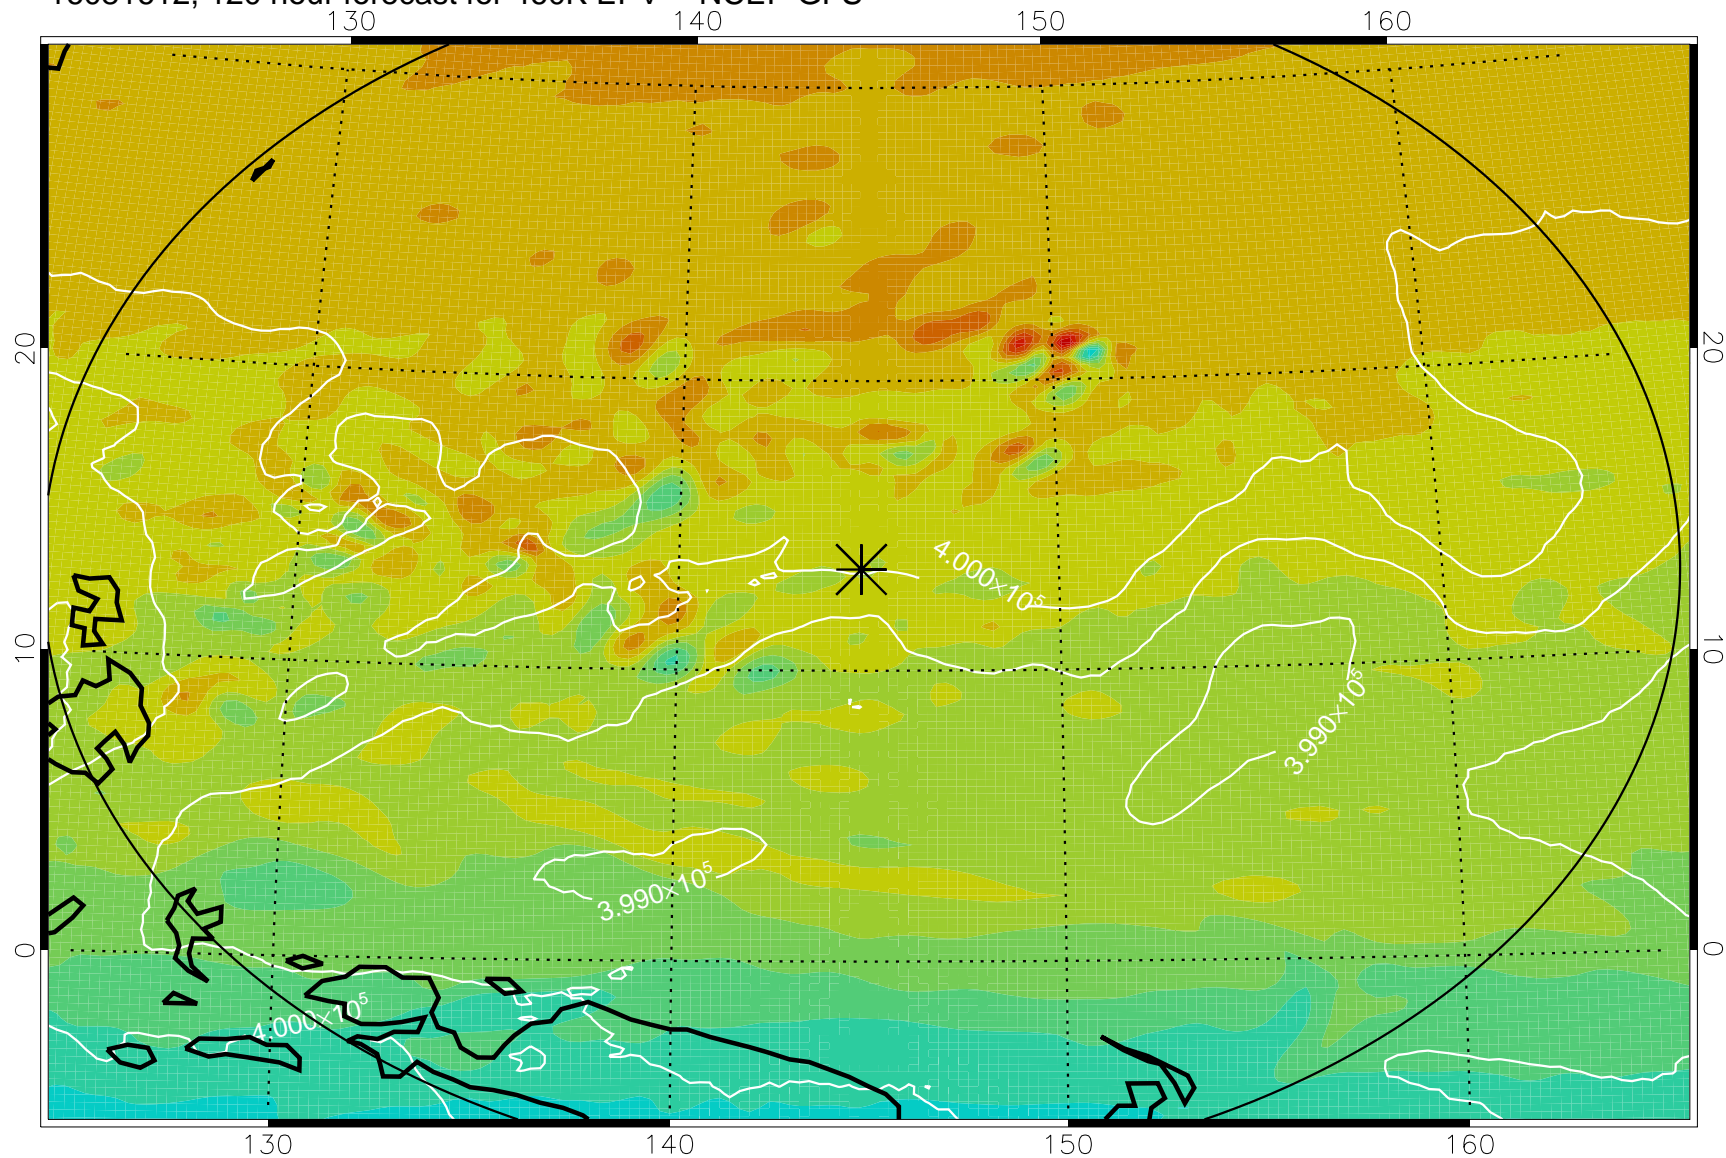

16081418, 78 hour forecast for 460K EPV -- NCEP GFS

460K Montgomery Streamfunction, white

Range ring of 2304 km

16081500, 84 hour forecast for 460K EPV -- NCEP GFS

460K Montgomery Streamfunction, white

Range ring of 2304 km

16081506, 90 hour forecast for 460K EPV -- NCEP GFS

460K Montgomery Streamfunction, white

Range ring of 2304 km

16081512, 96 hour forecast for 460K EPV -- NCEP GFS

460K Montgomery Streamfunction, white

Range ring of 2304 km

16081518, 102 hour forecast for 460K EPV -- NCEP GFS

460K Montgomery Streamfunction, white

Range ring of 2304 km

16081600, 108 hour forecast for 460K EPV -- NCEP GFS

460K Montgomery Streamfunction, white

Range ring of 2304 km

16081606, 114 hour forecast for 460K EPV -- NCEP GFS

460K Montgomery Streamfunction, white

Range ring of 2304 km

16081612, 120 hour forecast for 460K EPV -- NCEP GFS

460K Montgomery Streamfunction, white

Range ring of 2304 km