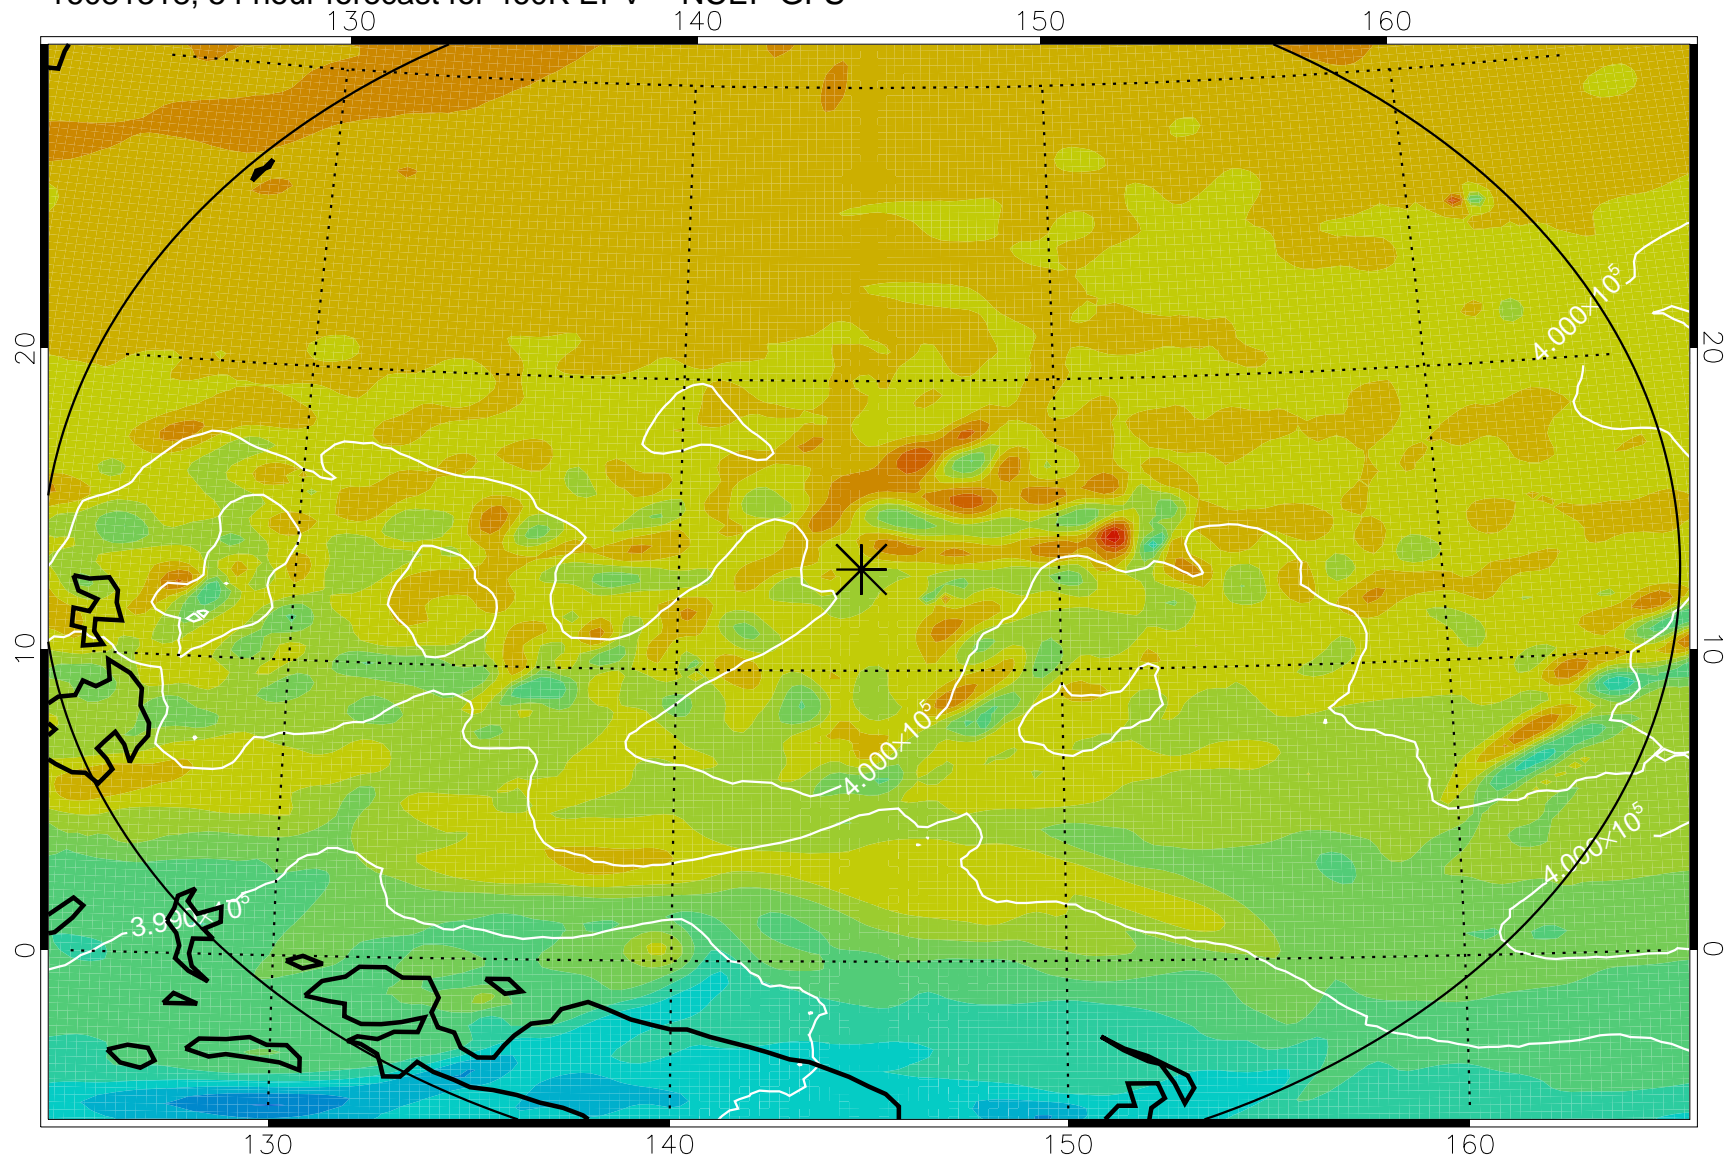

16081218, 30 hour forecast for 460K EPV -- NCEP GFS

460K Montgomery Streamfunction, white

Range ring of 2304 km

16081300, 36 hour forecast for 460K EPV -- NCEP GFS

460K Montgomery Streamfunction, white

Range ring of 2304 km

16081306, 42 hour forecast for 460K EPV -- NCEP GFS

460K Montgomery Streamfunction, white

Range ring of 2304 km

16081312, 48 hour forecast for 460K EPV -- NCEP GFS

460K Montgomery Streamfunction, white

Range ring of 2304 km

16081318, 54 hour forecast for 460K EPV -- NCEP GFS

460K Montgomery Streamfunction, white

Range ring of 2304 km

16081400, 60 hour forecast for 460K EPV -- NCEP GFS

460K Montgomery Streamfunction, white

Range ring of 2304 km

16081406, 66 hour forecast for 460K EPV -- NCEP GFS

460K Montgomery Streamfunction, white

Range ring of 2304 km

16081412, 72 hour forecast for 460K EPV -- NCEP GFS

460K Montgomery Streamfunction, white

Range ring of 2304 km