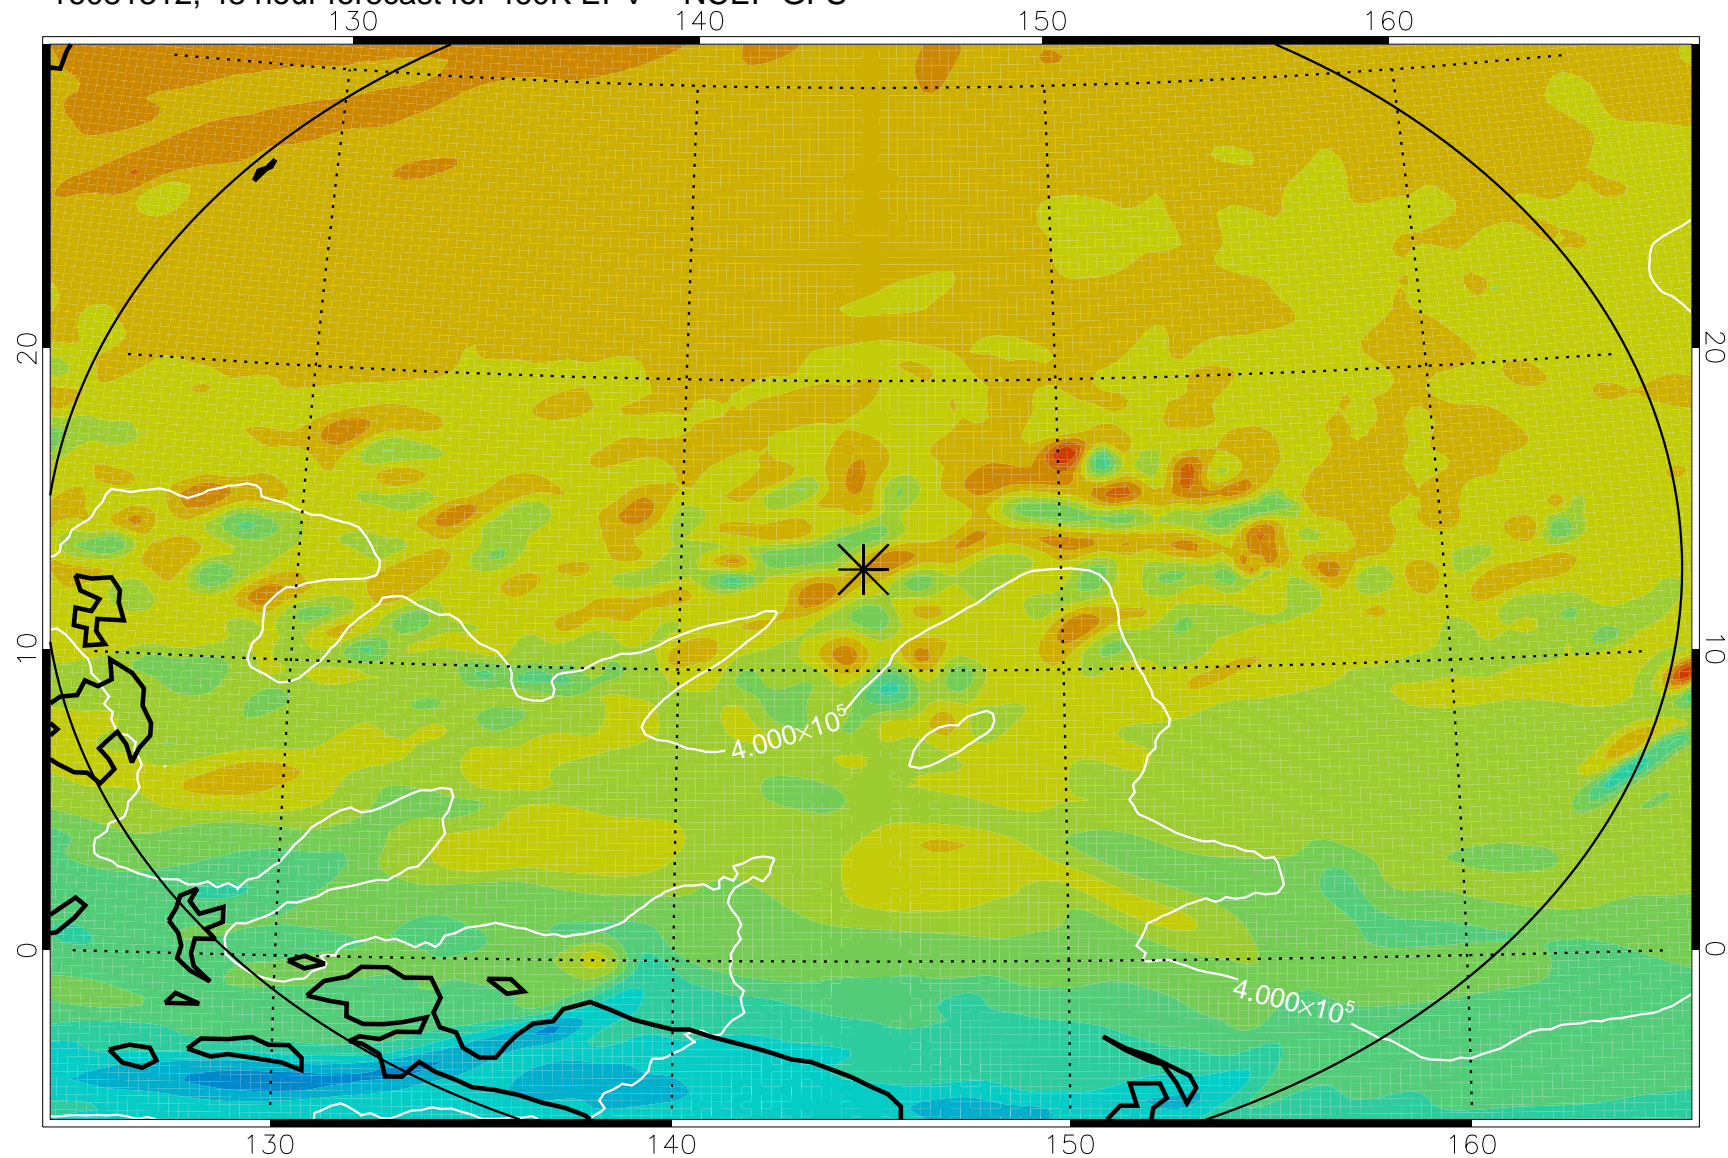

16081218, 30 hour forecast for 460K EPV -- NCEP GFS

460K Montgomery Streamfunction, white

Range ring of 2304 km

16081300, 36 hour forecast for 460K EPV -- NCEP GFS

460K Montgomery Streamfunction, white

Range ring of 2304 km

16081306, 42 hour forecast for 460K EPV -- NCEP GFS

460K Montgomery Streamfunction, white

Range ring of 2304 km

16081312, 48 hour forecast for 460K EPV -- NCEP GFS

460K Montgomery Streamfunction, white

Range ring of 2304 km

16081318, 54 hour forecast for 460K EPV -- NCEP GFS

460K Montgomery Streamfunction, white

Range ring of 2304 km

16081400, 60 hour forecast for 460K EPV -- NCEP GFS

460K Montgomery Streamfunction, white

Range ring of 2304 km

16081406, 66 hour forecast for 460K EPV -- NCEP GFS

460K Montgomery Streamfunction, white

Range ring of 2304 km

16081412, 72 hour forecast for 460K EPV -- NCEP GFS

460K Montgomery Streamfunction, white

Range ring of 2304 km