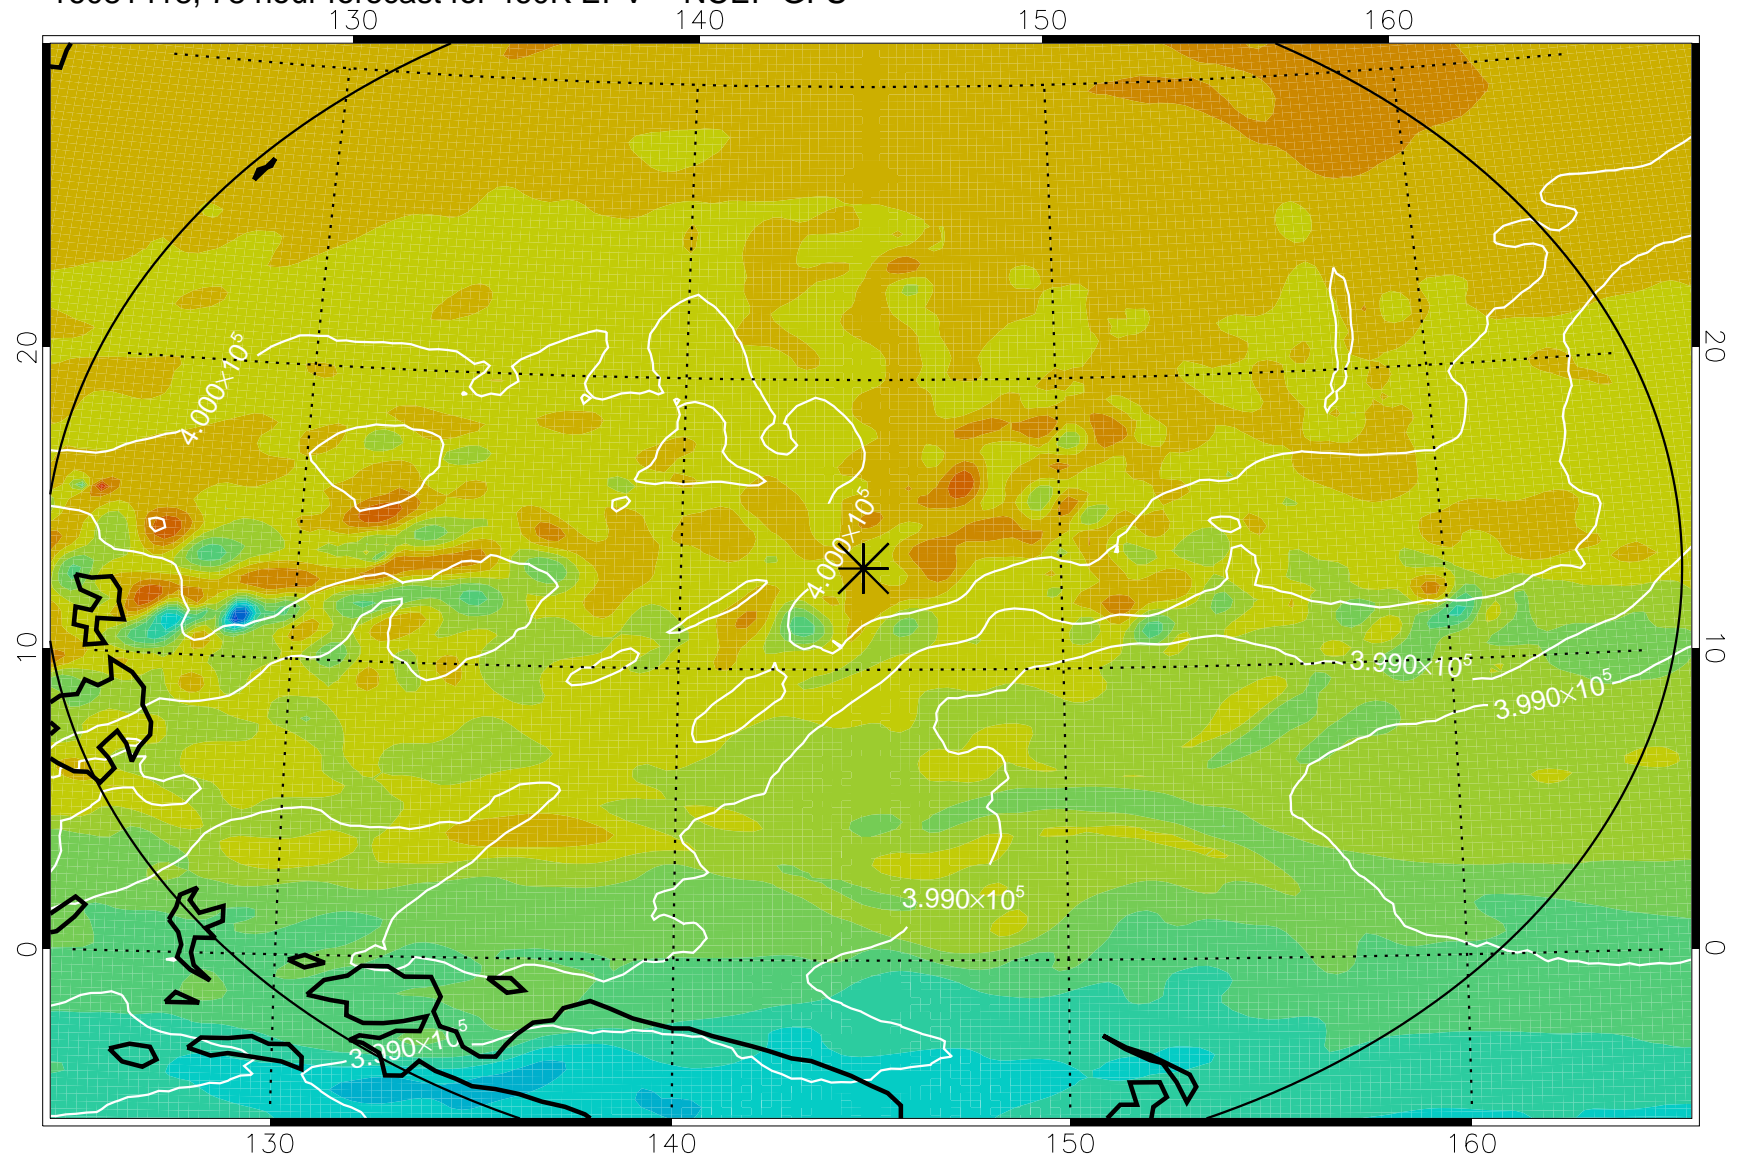

16081406, 66 hour forecast for 460K EPV -- NCEP GFS

460K Montgomery Streamfunction, white

Range ring of 2304 km

16081412, 72 hour forecast for 460K EPV -- NCEP GFS

460K Montgomery Streamfunction, white

Range ring of 2304 km

16081418, 78 hour forecast for 460K EPV -- NCEP GFS

460K Montgomery Streamfunction, white

Range ring of 2304 km

16081500, 84 hour forecast for 460K EPV -- NCEP GFS

460K Montgomery Streamfunction, white

Range ring of 2304 km

16081506, 90 hour forecast for 460K EPV -- NCEP GFS

460K Montgomery Streamfunction, white

Range ring of 2304 km

16081512, 96 hour forecast for 460K EPV -- NCEP GFS

460K Montgomery Streamfunction, white

Range ring of 2304 km

16081518, 102 hour forecast for 460K EPV -- NCEP GFS

460K Montgomery Streamfunction, white

Range ring of 2304 km

16081600, 108 hour forecast for 460K EPV -- NCEP GFS

460K Montgomery Streamfunction, white

Range ring of 2304 km