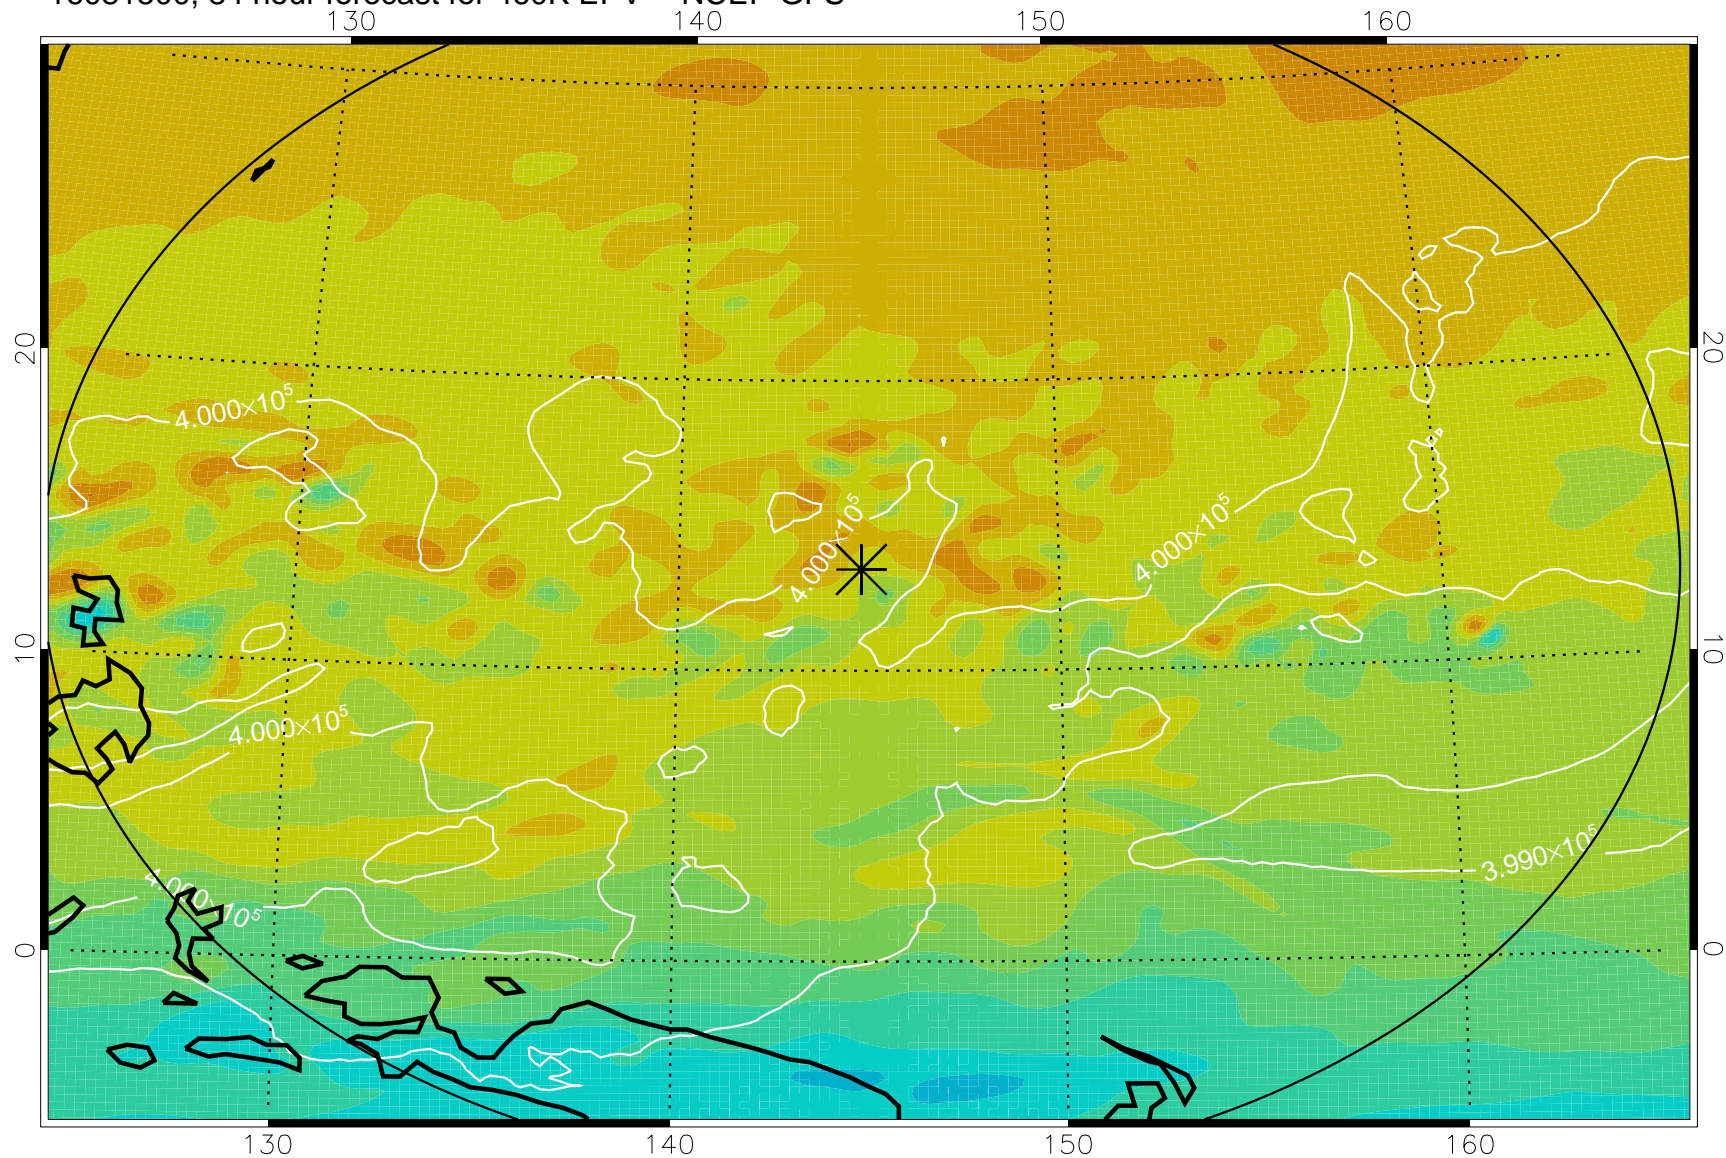

16081406, 66 hour forecast for 460K EPV -- NCEP GFS

460K Montgomery Streamfunction, white

Range ring of 2304 km

16081412, 72 hour forecast for 460K EPV -- NCEP GFS

460K Montgomery Streamfunction, white

Range ring of 2304 km

16081418, 78 hour forecast for 460K EPV -- NCEP GFS

460K Montgomery Streamfunction, white

Range ring of 2304 km

16081500, 84 hour forecast for 460K EPV -- NCEP GFS

460K Montgomery Streamfunction, white

Range ring of 2304 km

16081506, 90 hour forecast for 460K EPV -- NCEP GFS

460K Montgomery Streamfunction, white

Range ring of 2304 km

16081512, 96 hour forecast for 460K EPV -- NCEP GFS

460K Montgomery Streamfunction, white

Range ring of 2304 km

16081518, 102 hour forecast for 460K EPV -- NCEP GFS

460K Montgomery Streamfunction, white

Range ring of 2304 km

16081600, 108 hour forecast for 460K EPV -- NCEP GFS

460K Montgomery Streamfunction, white

Range ring of 2304 km