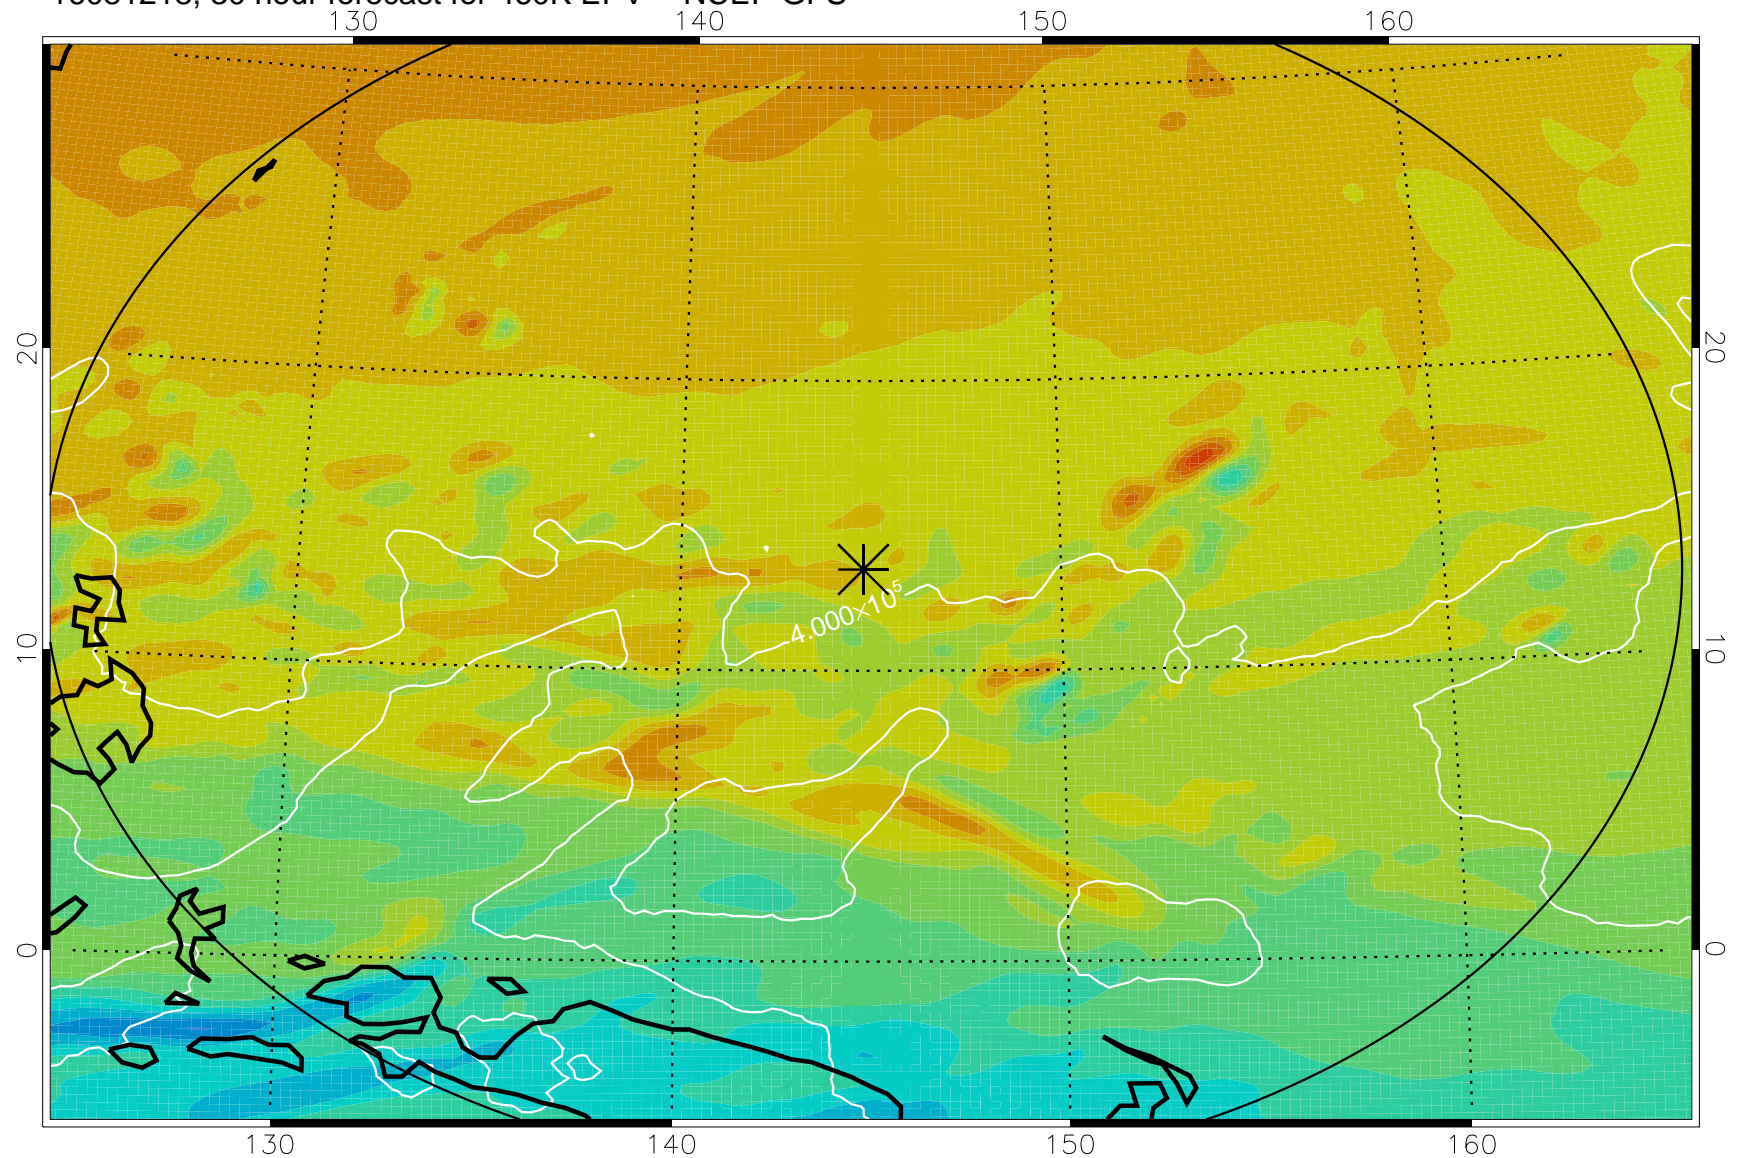

16081118, 6 hour forecast for 460K EPV -- NCEP GFS

460K Montgomery Streamfunction, white

Range ring of 2304 km

16081200, 12 hour forecast for 460K EPV -- NCEP GFS

460K Montgomery Streamfunction, white

Range ring of 2304 km

16081206, 18 hour forecast for 460K EPV -- NCEP GFS

460K Montgomery Streamfunction, white

Range ring of 2304 km

16081212, 24 hour forecast for 460K EPV -- NCEP GFS

460K Montgomery Streamfunction, white

Range ring of 2304 km

16081218, 30 hour forecast for 460K EPV -- NCEP GFS

460K Montgomery Streamfunction, white

Range ring of 2304 km

16081300, 36 hour forecast for 460K EPV -- NCEP GFS

460K Montgomery Streamfunction, white

Range ring of 2304 km

16081306, 42 hour forecast for 460K EPV -- NCEP GFS

460K Montgomery Streamfunction, white

Range ring of 2304 km

16081312, 48 hour forecast for 460K EPV -- NCEP GFS

460K Montgomery Streamfunction, white

Range ring of 2304 km