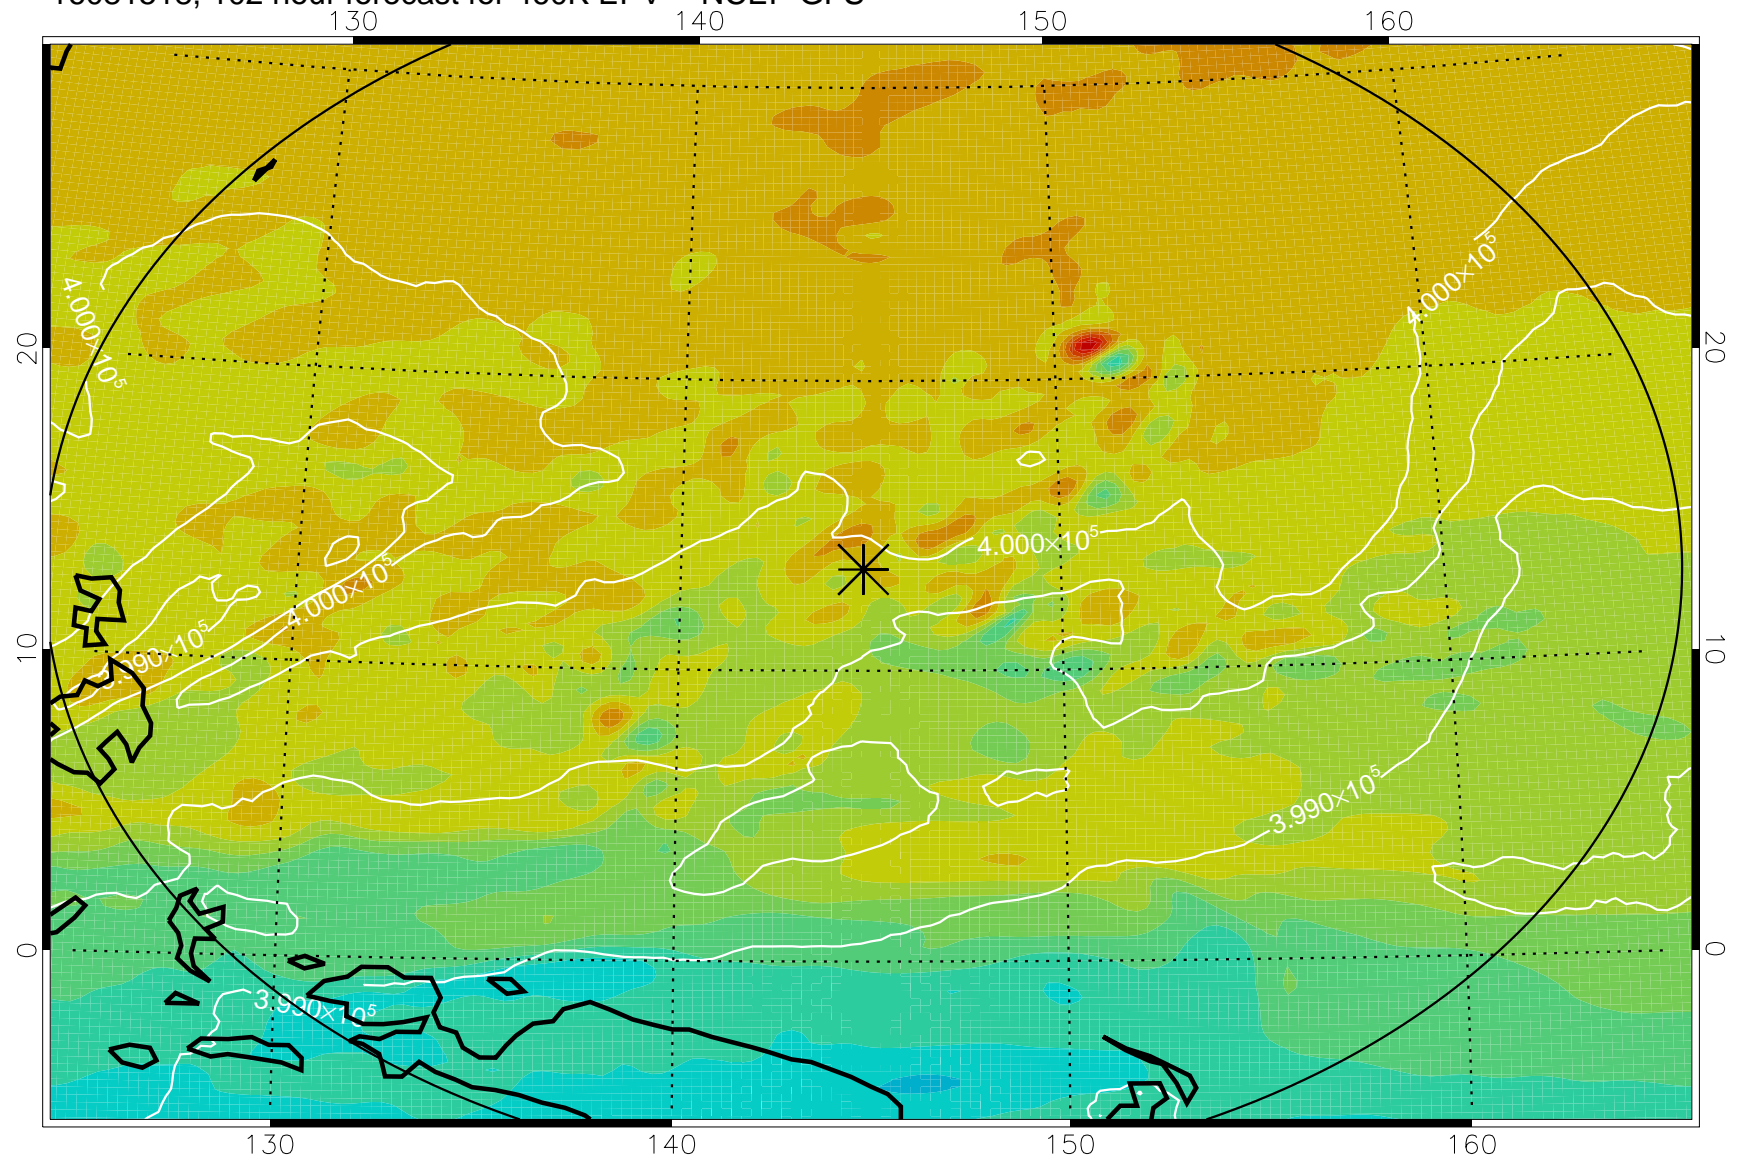

16081418, 78 hour forecast for 460K EPV -- NCEP GFS

460K Montgomery Streamfunction, white

Range ring of 2304 km

16081500, 84 hour forecast for 460K EPV -- NCEP GFS

460K Montgomery Streamfunction, white

Range ring of 2304 km

16081506, 90 hour forecast for 460K EPV -- NCEP GFS

460K Montgomery Streamfunction, white

Range ring of 2304 km

16081512, 96 hour forecast for 460K EPV -- NCEP GFS

460K Montgomery Streamfunction, white

Range ring of 2304 km

16081518, 102 hour forecast for 460K EPV -- NCEP GFS

460K Montgomery Streamfunction, white

Range ring of 2304 km

16081600, 108 hour forecast for 460K EPV -- NCEP GFS

460K Montgomery Streamfunction, white

Range ring of 2304 km

16081606, 114 hour forecast for 460K EPV -- NCEP GFS

460K Montgomery Streamfunction, white

Range ring of 2304 km

16081612, 120 hour forecast for 460K EPV -- NCEP GFS

460K Montgomery Streamfunction, white

Range ring of 2304 km