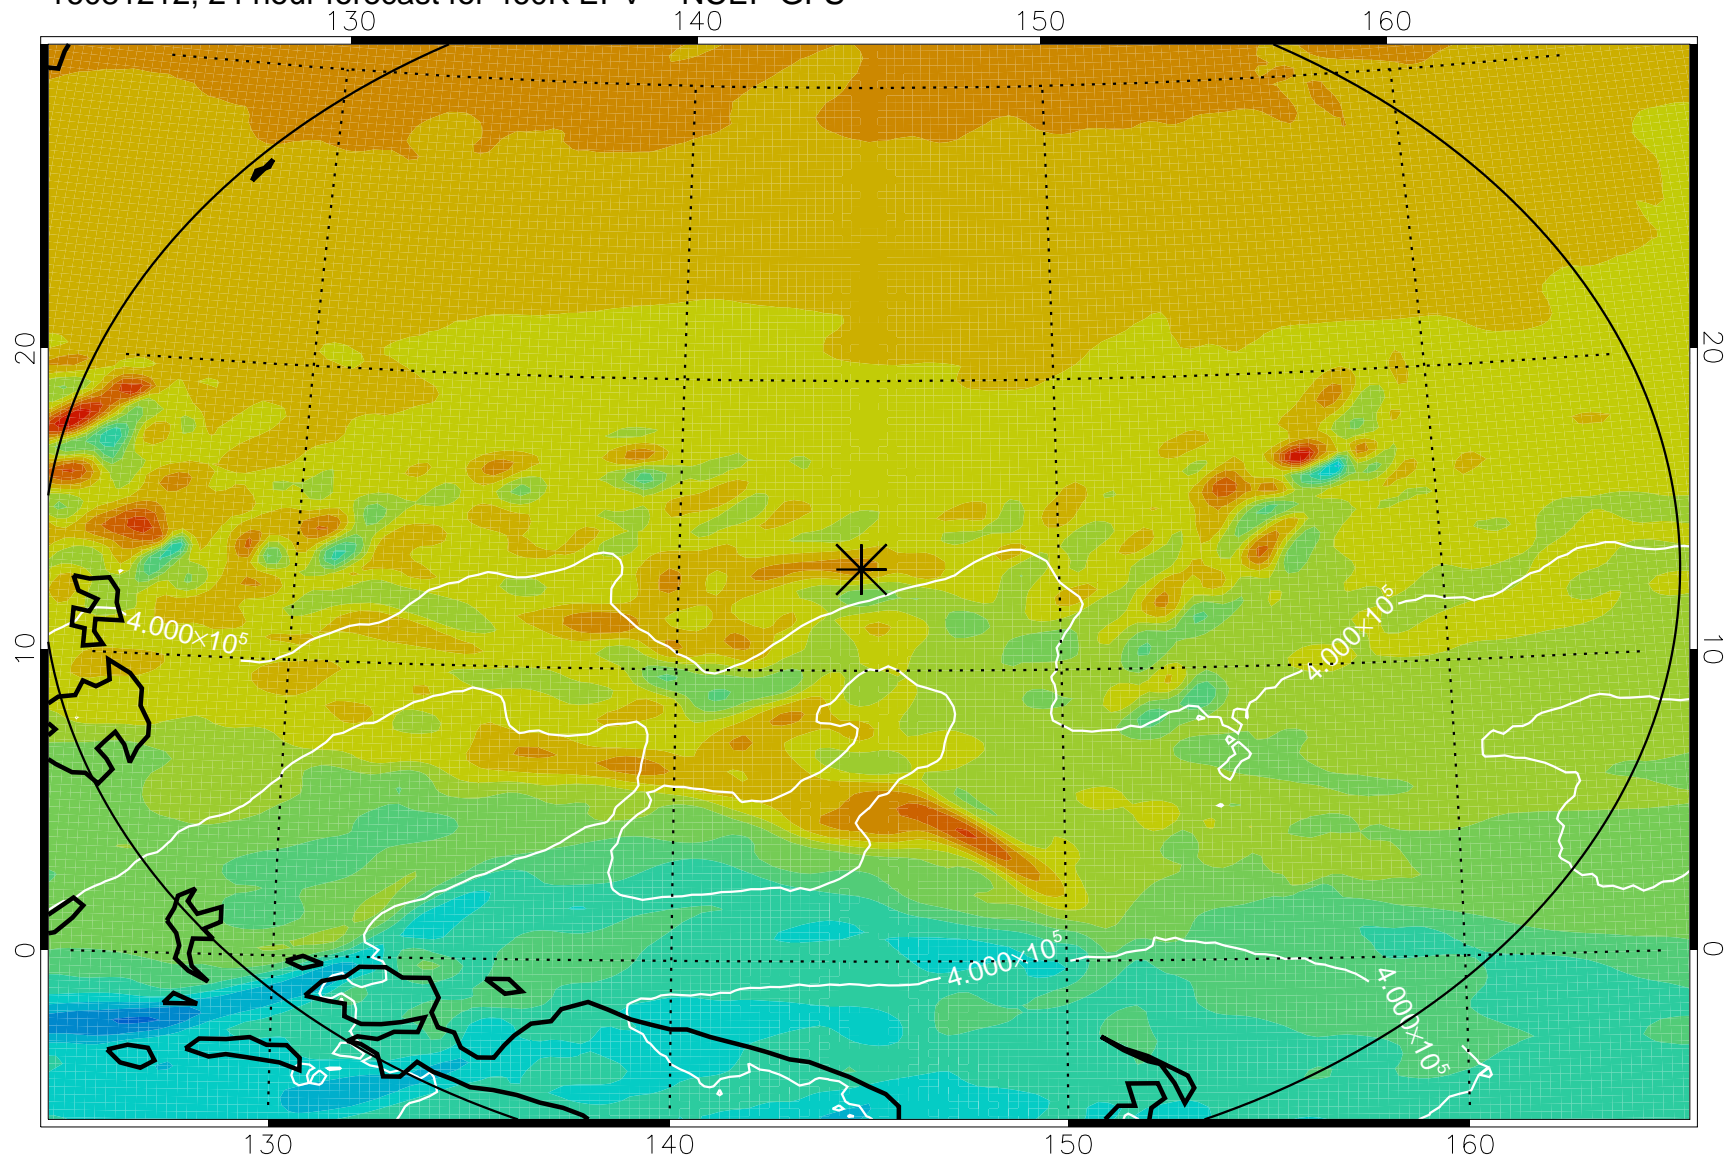

16081118, 6 hour forecast for 460K EPV -- NCEP GFS

460K Montgomery Streamfunction, white

Range ring of 2304 km

16081200, 12 hour forecast for 460K EPV -- NCEP GFS

460K Montgomery Streamfunction, white

Range ring of 2304 km

16081206, 18 hour forecast for 460K EPV -- NCEP GFS

460K Montgomery Streamfunction, white

Range ring of 2304 km

16081212, 24 hour forecast for 460K EPV -- NCEP GFS

460K Montgomery Streamfunction, white

Range ring of 2304 km

16081218, 30 hour forecast for 460K EPV -- NCEP GFS

460K Montgomery Streamfunction, white

Range ring of 2304 km

16081300, 36 hour forecast for 460K EPV -- NCEP GFS

460K Montgomery Streamfunction, white

Range ring of 2304 km

16081406, 66 hour forecast for 460K EPV -- NCEP GFS

460K Montgomery Streamfunction, white

Range ring of 2304 km

16081412, 72 hour forecast for 460K EPV -- NCEP GFS

460K Montgomery Streamfunction, white

Range ring of 2304 km