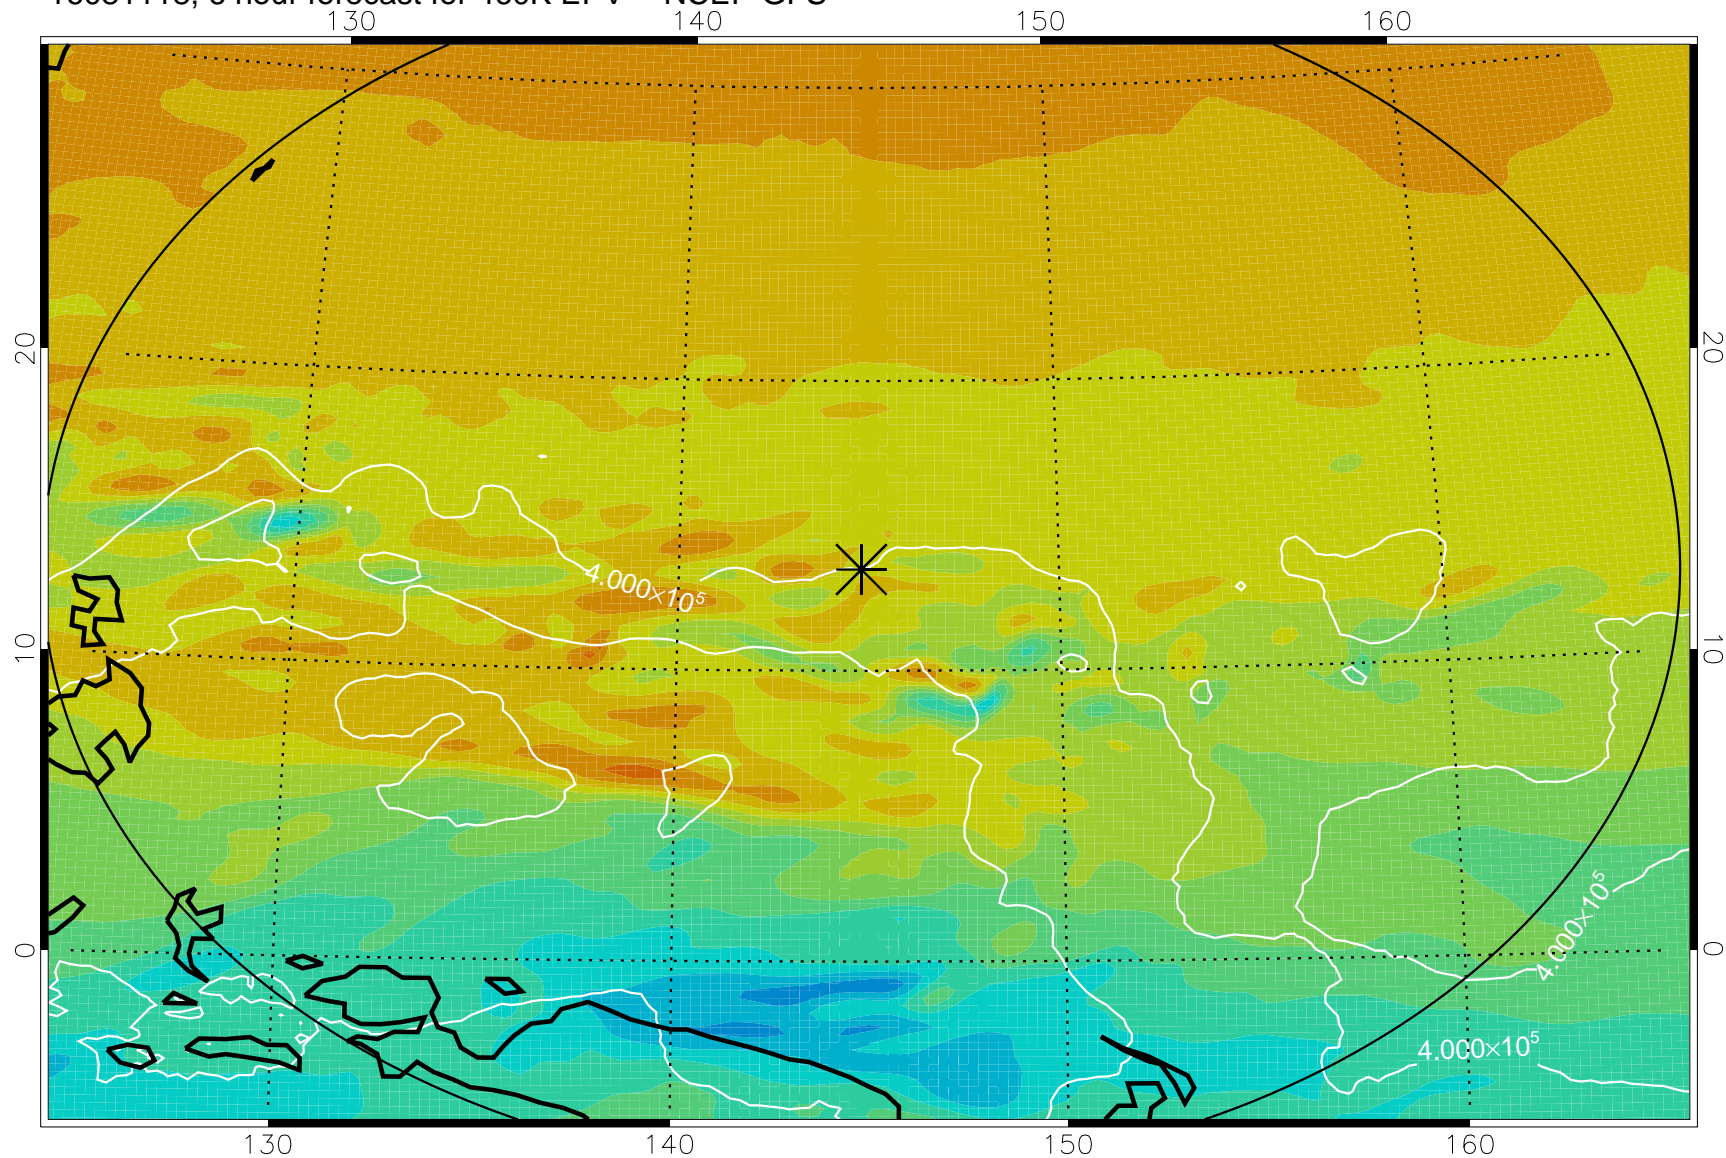

16081118, 6 hour forecast for 460K EPV -- NCEP GFS

460K Montgomery Streamfunction, white

Range ring of 2304 km

16081200, 12 hour forecast for 460K EPV -- NCEP GFS

460K Montgomery Streamfunction, white

Range ring of 2304 km

16081206, 18 hour forecast for 460K EPV -- NCEP GFS

460K Montgomery Streamfunction, white

Range ring of 2304 km

16081212, 24 hour forecast for 460K EPV -- NCEP GFS

460K Montgomery Streamfunction, white

Range ring of 2304 km

16081218, 30 hour forecast for 460K EPV -- NCEP GFS

460K Montgomery Streamfunction, white

Range ring of 2304 km

16081300, 36 hour forecast for 460K EPV -- NCEP GFS

460K Montgomery Streamfunction, white

Range ring of 2304 km

16081406, 66 hour forecast for 460K EPV -- NCEP GFS

460K Montgomery Streamfunction, white

Range ring of 2304 km

16081412, 72 hour forecast for 460K EPV -- NCEP GFS

460K Montgomery Streamfunction, white

Range ring of 2304 km