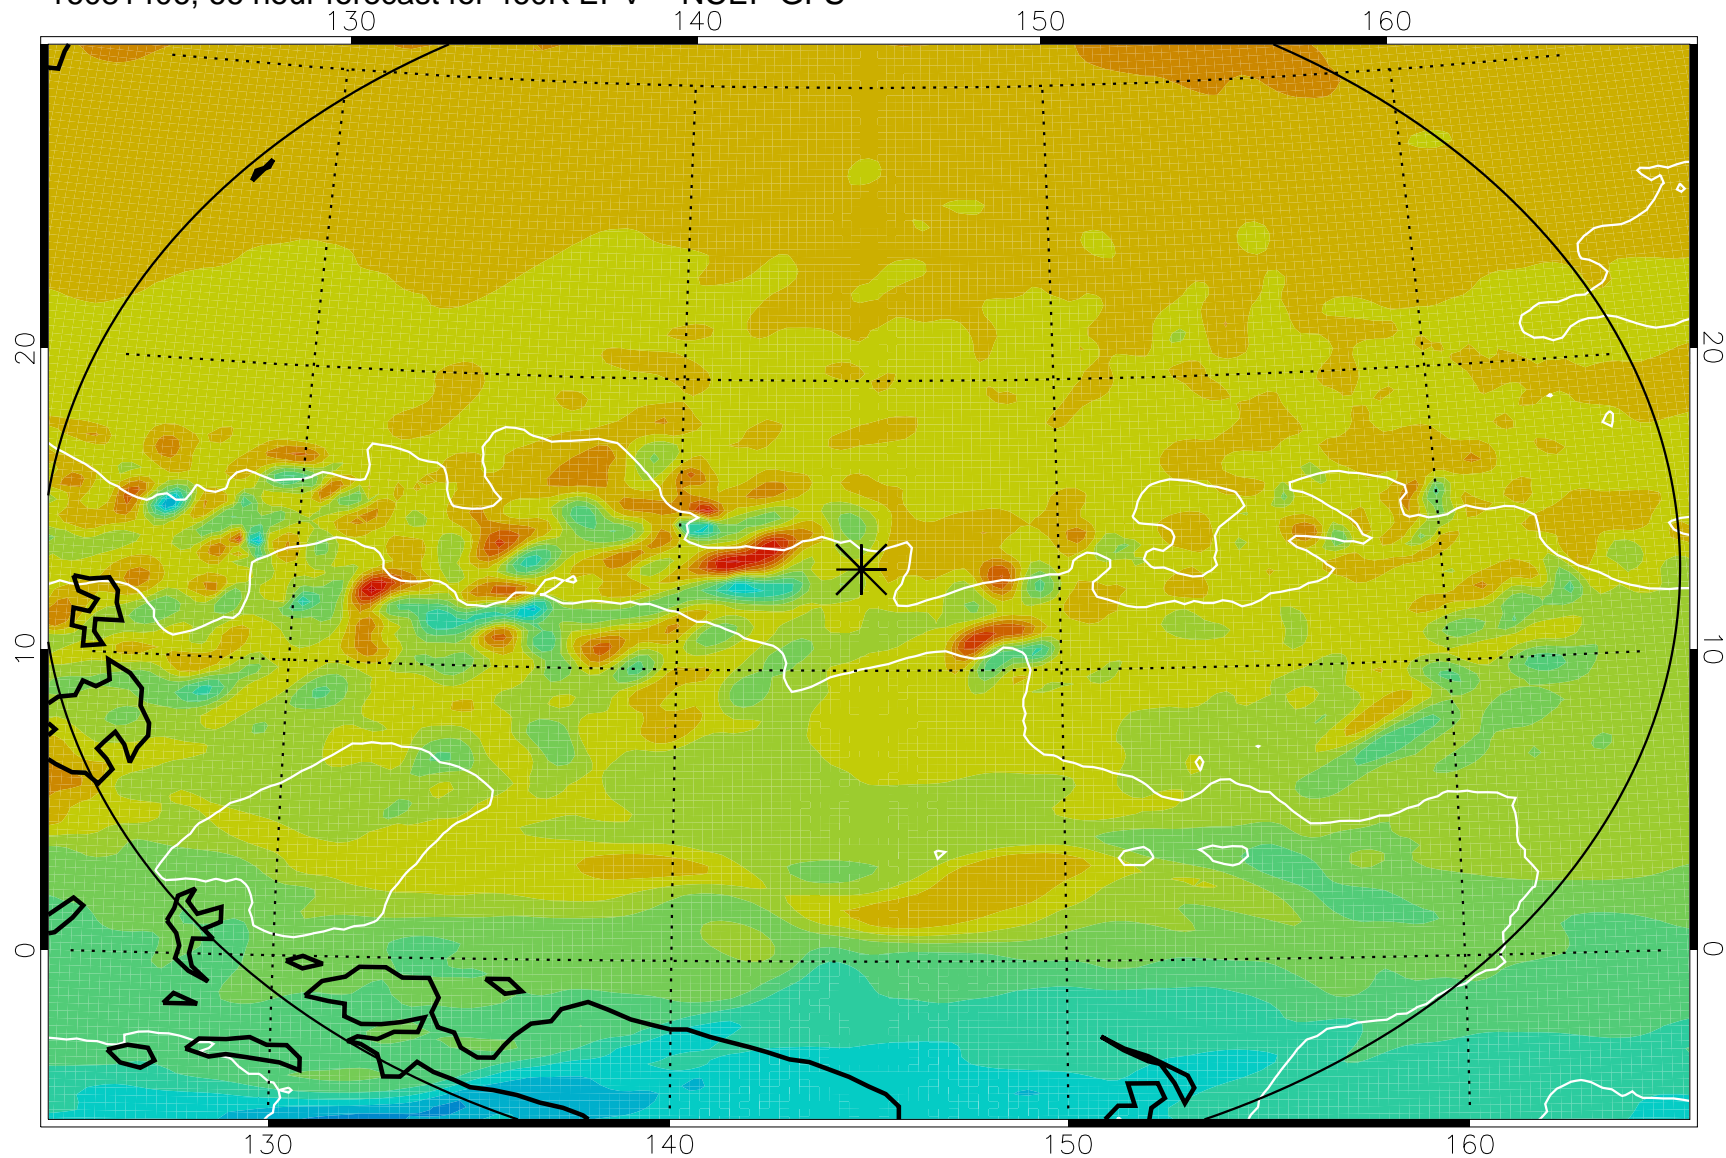

16081318, 54 hour forecast for 460K EPV -- NCEP GFS

460K Montgomery Streamfunction, white

Range ring of 2304 km

16081400, 60 hour forecast for 460K EPV -- NCEP GFS

460K Montgomery Streamfunction, white

Range ring of 2304 km

16081406, 66 hour forecast for 460K EPV -- NCEP GFS

460K Montgomery Streamfunction, white

Range ring of 2304 km

16081412, 72 hour forecast for 460K EPV -- NCEP GFS

460K Montgomery Streamfunction, white

Range ring of 2304 km

16081418, 78 hour forecast for 460K EPV -- NCEP GFS

460K Montgomery Streamfunction, white

Range ring of 2304 km

16081500, 84 hour forecast for 460K EPV -- NCEP GFS

460K Montgomery Streamfunction, white

Range ring of 2304 km

16081518, 102 hour forecast for 460K EPV -- NCEP GFS

460K Montgomery Streamfunction, white

Range ring of 2304 km

16081600, 108 hour forecast for 460K EPV -- NCEP GFS

460K Montgomery Streamfunction, white

Range ring of 2304 km