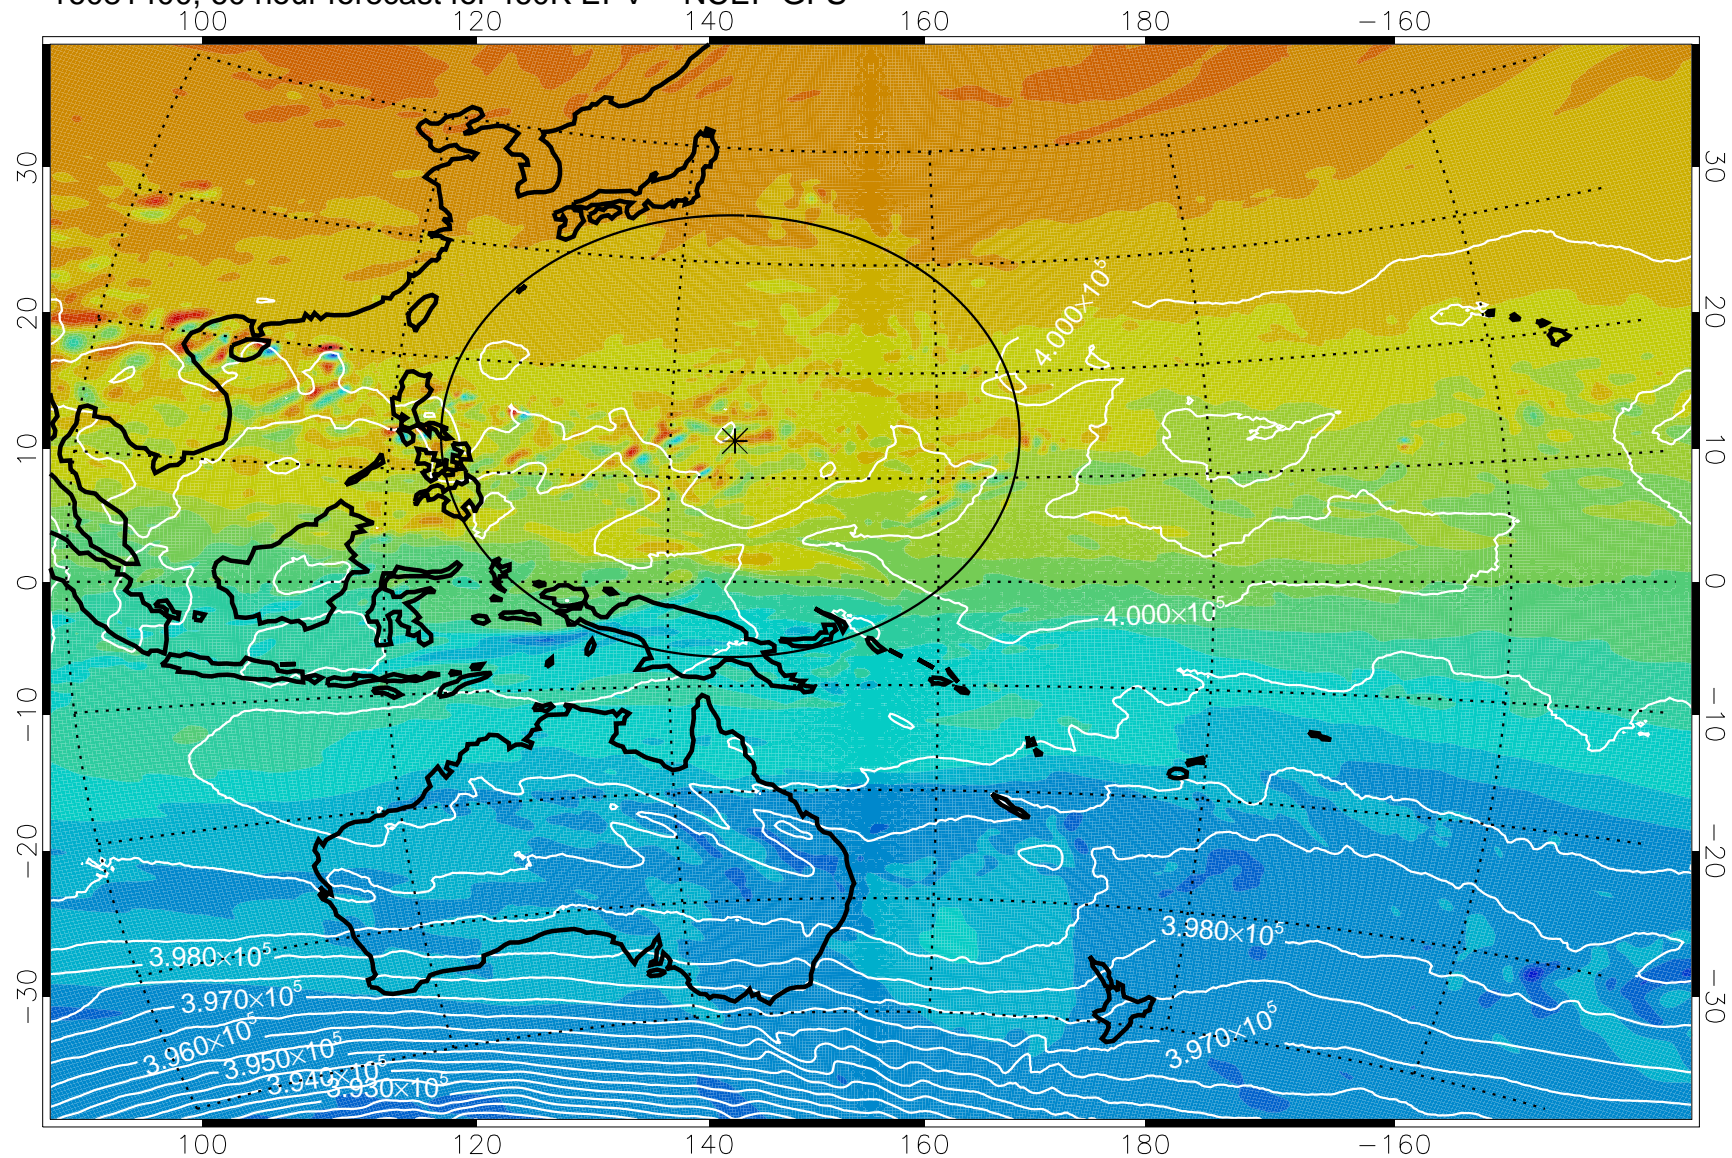

16081306, 42 hour forecast for 460K EPV -- NCEP GFS

460K Montgomery Streamfunction, white

Range ring of 2304 km

16081312, 48 hour forecast for 460K EPV -- NCEP GFS

460K Montgomery Streamfunction, white

Range ring of 2304 km

16081318, 54 hour forecast for 460K EPV -- NCEP GFS

460K Montgomery Streamfunction, white

Range ring of 2304 km

16081400, 60 hour forecast for 460K EPV -- NCEP GFS

460K Montgomery Streamfunction, white

Range ring of 2304 km

16081406, 66 hour forecast for 460K EPV -- NCEP GFS

460K Montgomery Streamfunction, white

Range ring of 2304 km

16081412, 72 hour forecast for 460K EPV -- NCEP GFS

460K Montgomery Streamfunction, white

Range ring of 2304 km

16081418, 78 hour forecast for 460K EPV -- NCEP GFS

460K Montgomery Streamfunction, white

Range ring of 2304 km

16081500, 84 hour forecast for 460K EPV -- NCEP GFS

460K Montgomery Streamfunction, white

Range ring of 2304 km