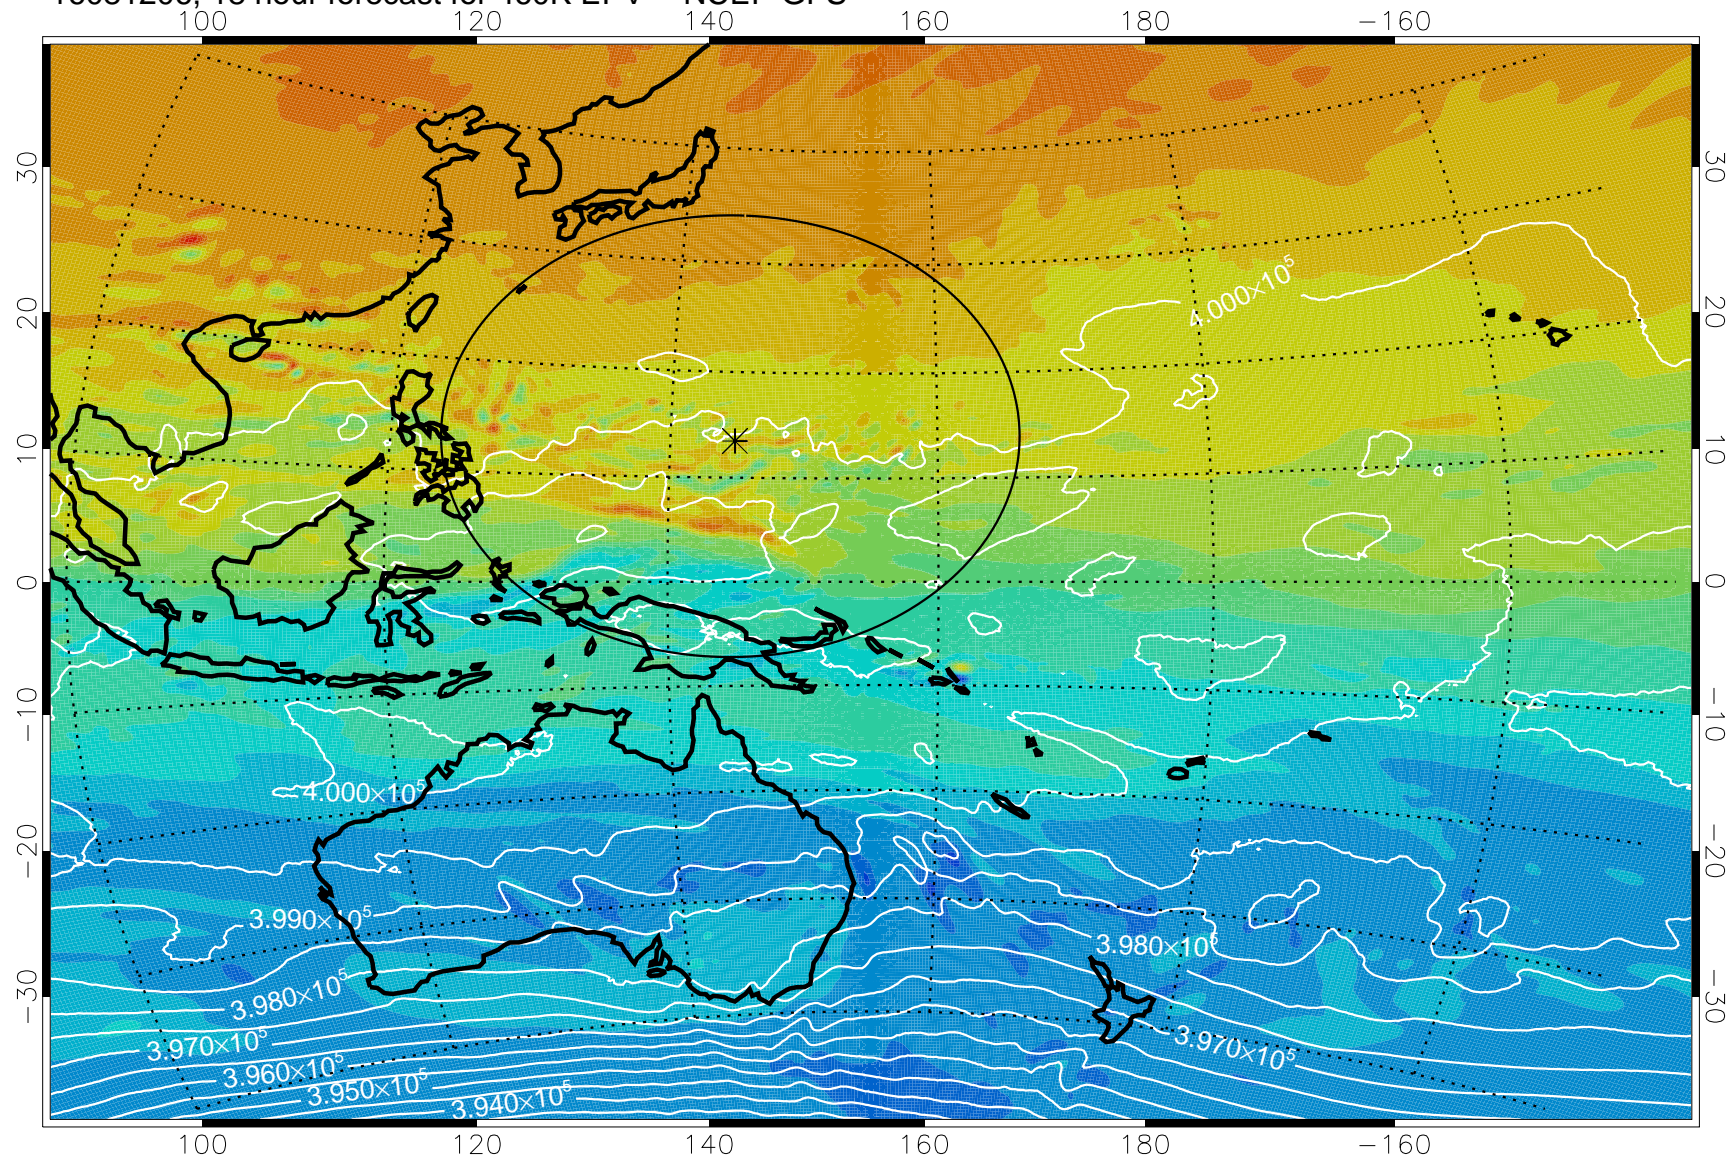

16081118, 6 hour forecast for 460K EPV -- NCEP GFS

460K Montgomery Streamfunction, white

Range ring of 2304 km

16081200, 12 hour forecast for 460K EPV -- NCEP GFS

460K Montgomery Streamfunction, white

Range ring of 2304 km

16081206, 18 hour forecast for 460K EPV -- NCEP GFS

460K Montgomery Streamfunction, white

Range ring of 2304 km

16081212, 24 hour forecast for 460K EPV -- NCEP GFS

460K Montgomery Streamfunction, white

Range ring of 2304 km

16081218, 30 hour forecast for 460K EPV -- NCEP GFS

460K Montgomery Streamfunction, white

Range ring of 2304 km

16081300, 36 hour forecast for 460K EPV -- NCEP GFS

460K Montgomery Streamfunction, white

Range ring of 2304 km

16081306, 42 hour forecast for 460K EPV -- NCEP GFS

460K Montgomery Streamfunction, white

Range ring of 2304 km

16081312, 48 hour forecast for 460K EPV -- NCEP GFS

460K Montgomery Streamfunction, white

Range ring of 2304 km