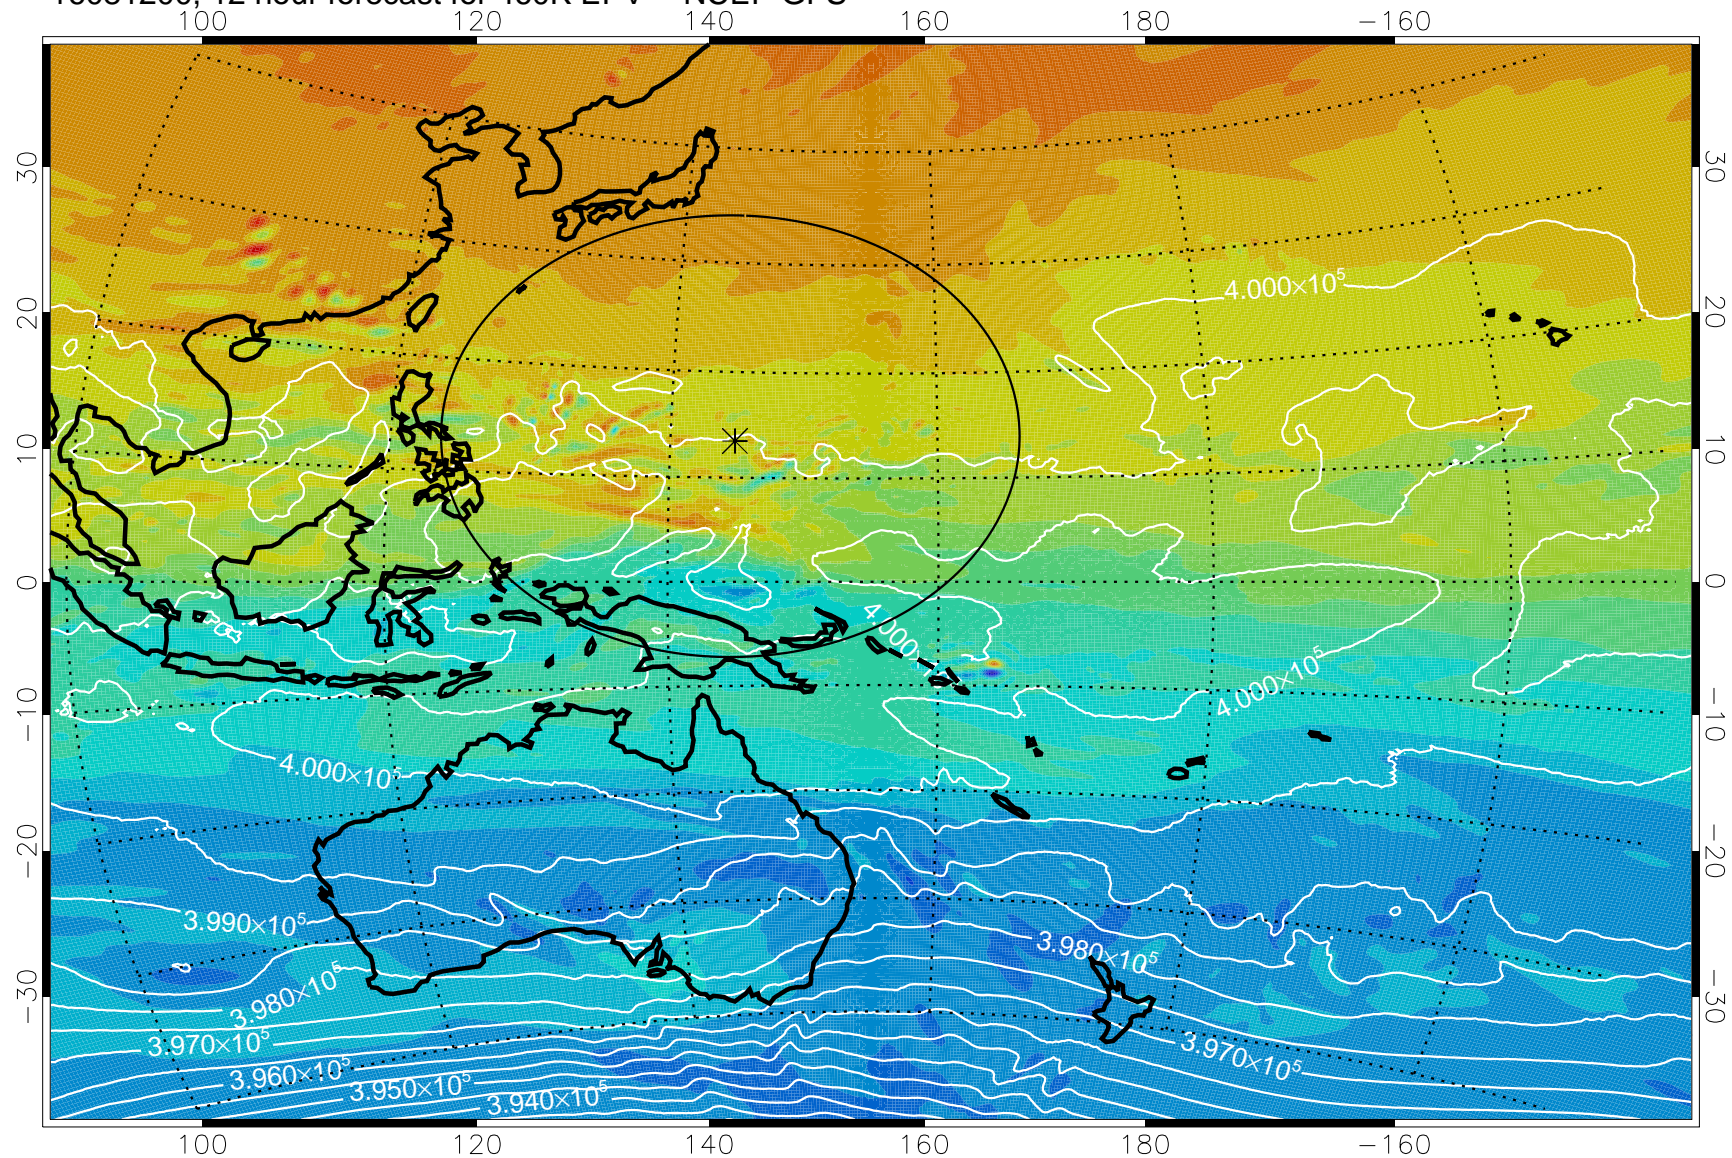

16081118, 6 hour forecast for 460K EPV -- NCEP GFS

460K Montgomery Streamfunction, white

Range ring of 2304 km

16081200, 12 hour forecast for 460K EPV -- NCEP GFS

460K Montgomery Streamfunction, white

Range ring of 2304 km

16081206, 18 hour forecast for 460K EPV -- NCEP GFS

460K Montgomery Streamfunction, white

Range ring of 2304 km

16081212, 24 hour forecast for 460K EPV -- NCEP GFS

460K Montgomery Streamfunction, white

Range ring of 2304 km

16081218, 30 hour forecast for 460K EPV -- NCEP GFS

460K Montgomery Streamfunction, white

Range ring of 2304 km

16081300, 36 hour forecast for 460K EPV -- NCEP GFS

460K Montgomery Streamfunction, white

Range ring of 2304 km

16081306, 42 hour forecast for 460K EPV -- NCEP GFS

460K Montgomery Streamfunction, white

Range ring of 2304 km

16081312, 48 hour forecast for 460K EPV -- NCEP GFS

460K Montgomery Streamfunction, white

Range ring of 2304 km