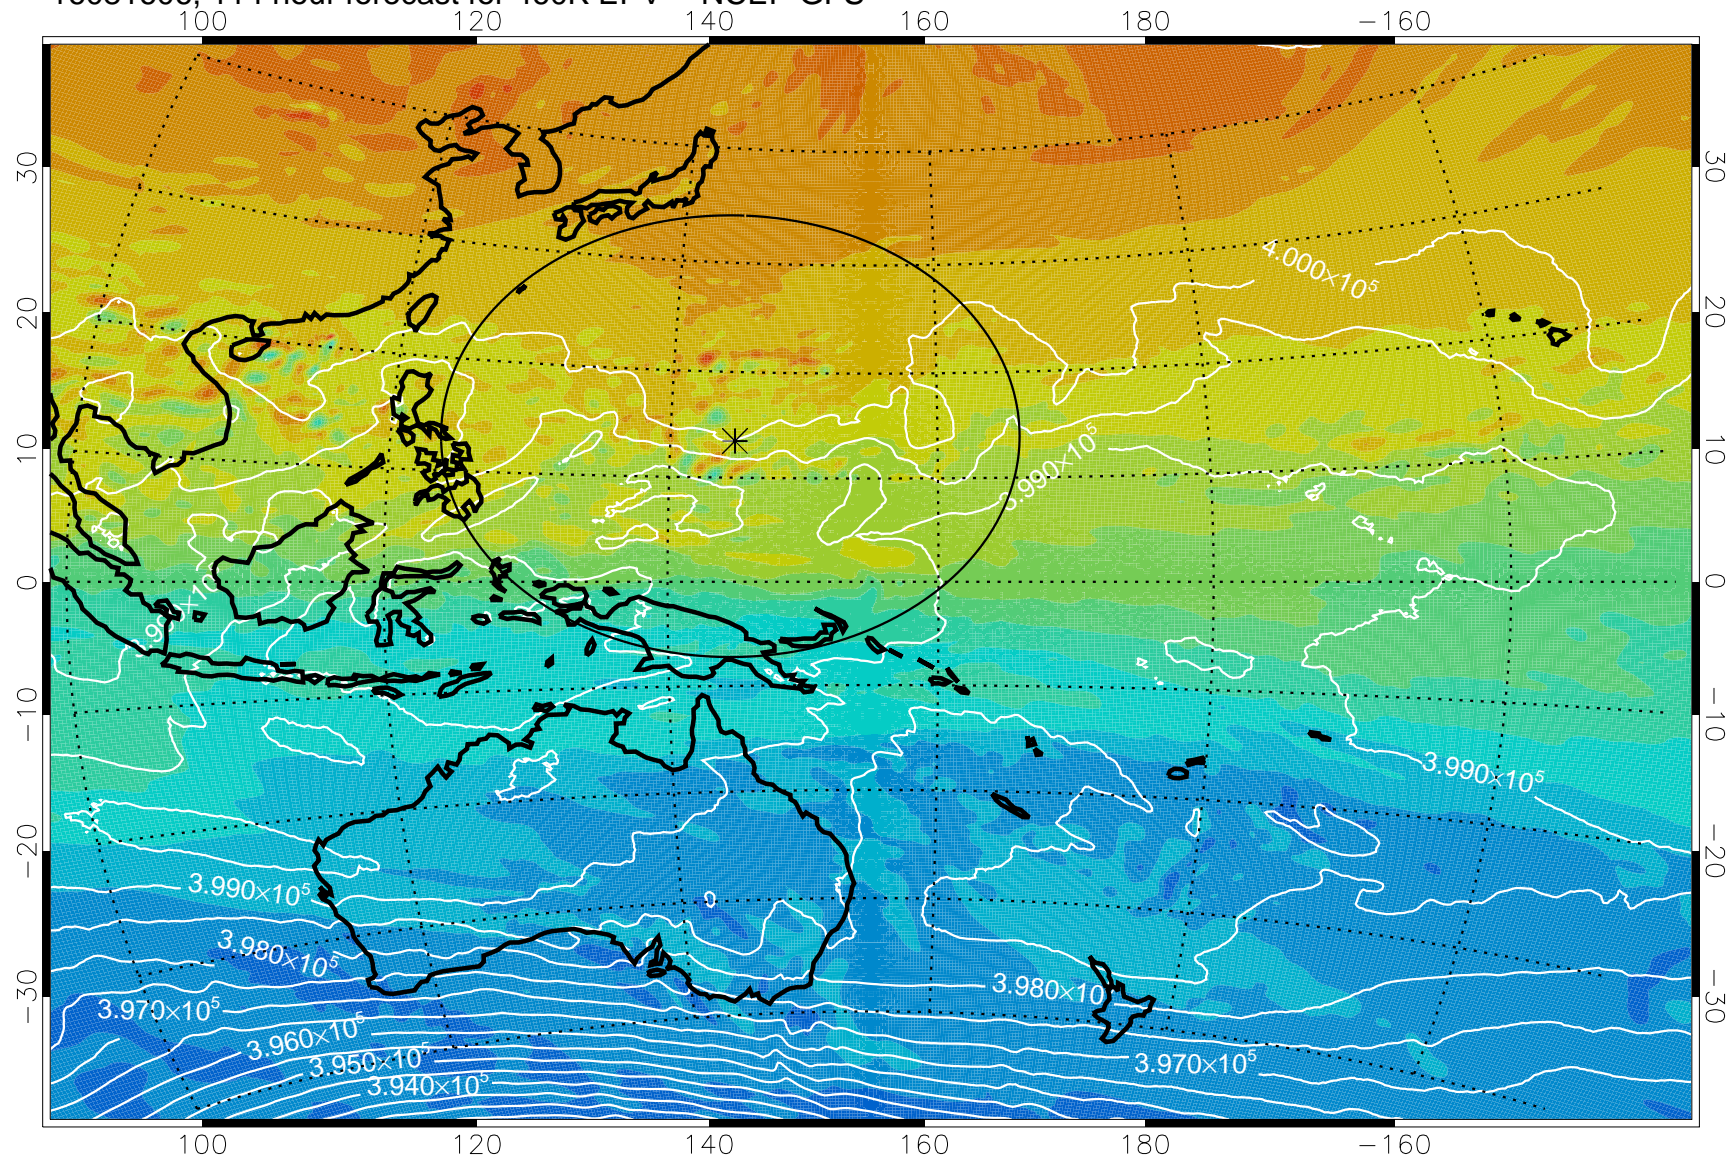

16081418, 78 hour forecast for 460K EPV -- NCEP GFS

460K Montgomery Streamfunction, white

Range ring of 2304 km

16081500, 84 hour forecast for 460K EPV -- NCEP GFS

460K Montgomery Streamfunction, white

Range ring of 2304 km

16081506, 90 hour forecast for 460K EPV -- NCEP GFS

460K Montgomery Streamfunction, white

Range ring of 2304 km

16081512, 96 hour forecast for 460K EPV -- NCEP GFS

460K Montgomery Streamfunction, white

Range ring of 2304 km

16081518, 102 hour forecast for 460K EPV -- NCEP GFS

460K Montgomery Streamfunction, white

Range ring of 2304 km

16081600, 108 hour forecast for 460K EPV -- NCEP GFS

460K Montgomery Streamfunction, white

Range ring of 2304 km

16081606, 114 hour forecast for 460K EPV -- NCEP GFS

460K Montgomery Streamfunction, white

Range ring of 2304 km

16081612, 120 hour forecast for 460K EPV -- NCEP GFS

460K Montgomery Streamfunction, white

Range ring of 2304 km