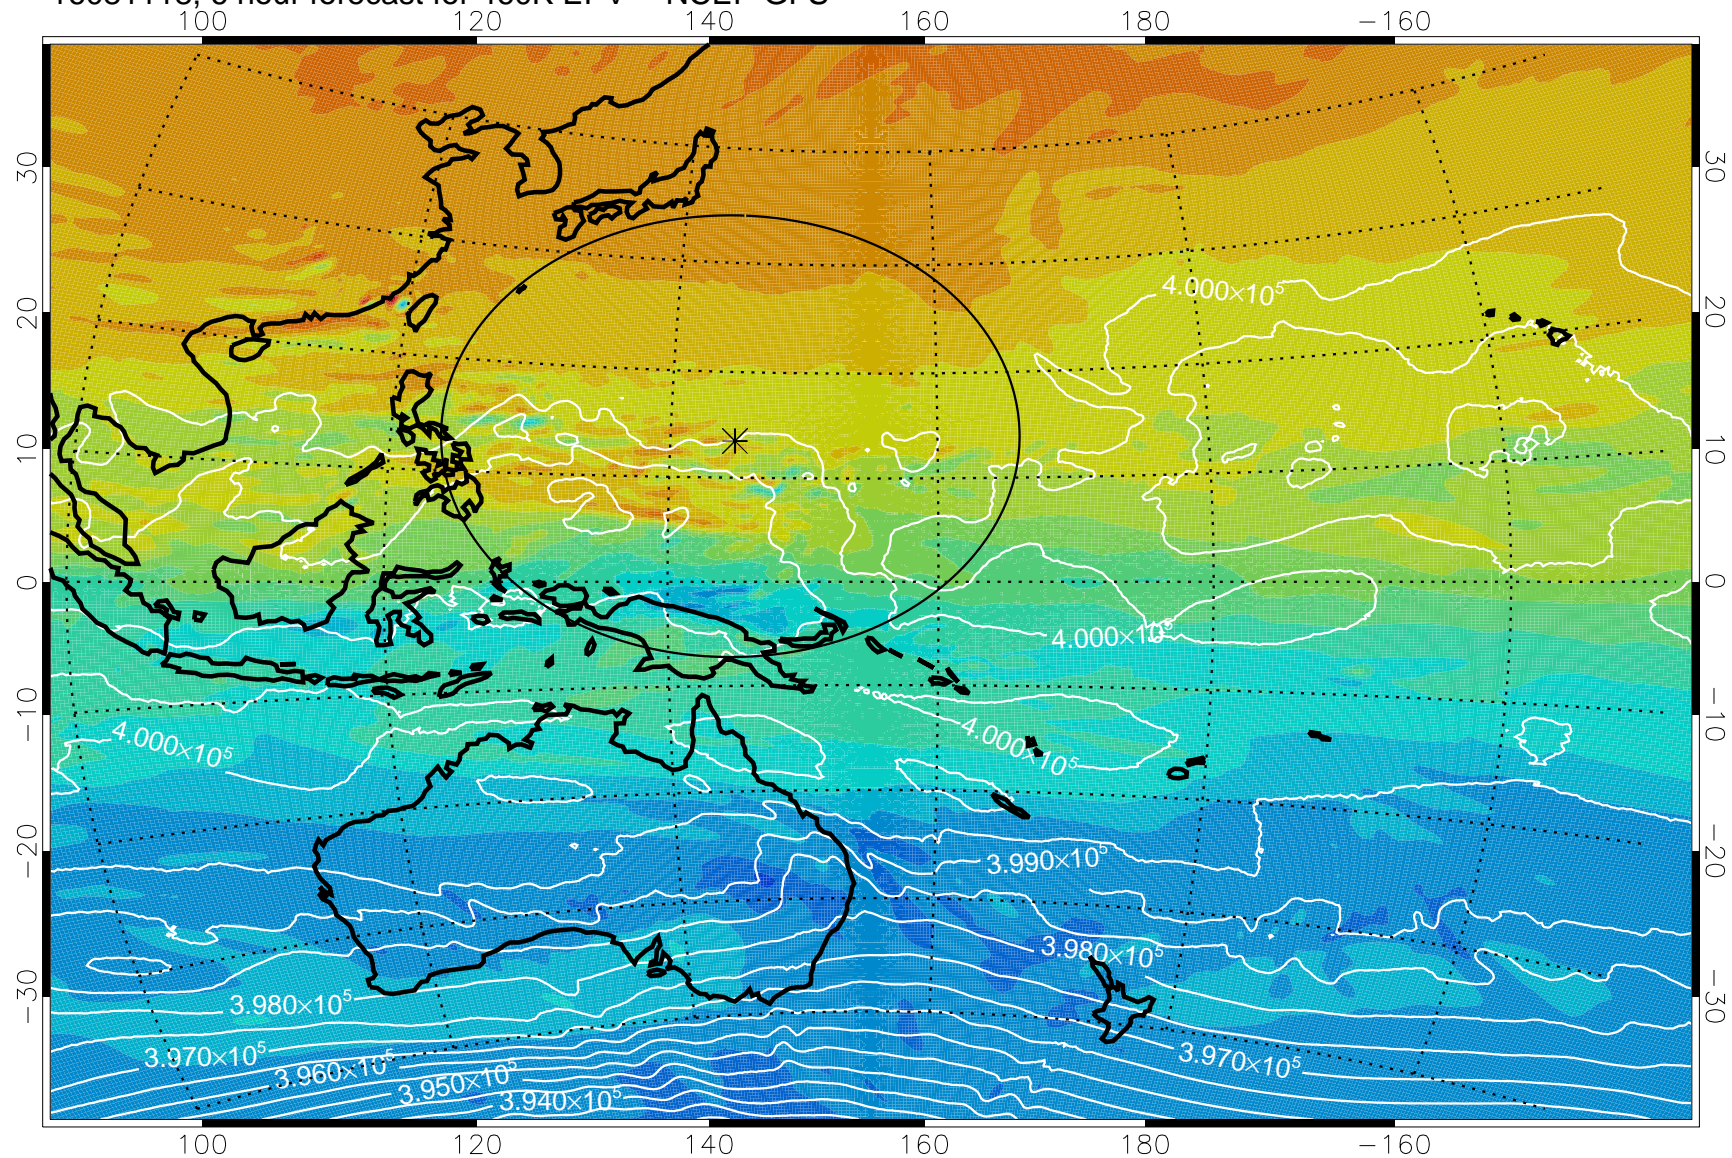

16081118, 6 hour forecast for 460K EPV -- NCEP GFS

460K Montgomery Streamfunction, white

Range ring of 2304 km

16081200, 12 hour forecast for 460K EPV -- NCEP GFS

460K Montgomery Streamfunction, white

Range ring of 2304 km

16081206, 18 hour forecast for 460K EPV -- NCEP GFS

460K Montgomery Streamfunction, white

Range ring of 2304 km

16081212, 24 hour forecast for 460K EPV -- NCEP GFS

460K Montgomery Streamfunction, white

Range ring of 2304 km

16081218, 30 hour forecast for 460K EPV -- NCEP GFS

460K Montgomery Streamfunction, white

Range ring of 2304 km

16081300, 36 hour forecast for 460K EPV -- NCEP GFS

460K Montgomery Streamfunction, white

Range ring of 2304 km

16081306, 42 hour forecast for 460K EPV -- NCEP GFS

460K Montgomery Streamfunction, white

Range ring of 2304 km

16081312, 48 hour forecast for 460K EPV -- NCEP GFS

460K Montgomery Streamfunction, white

Range ring of 2304 km