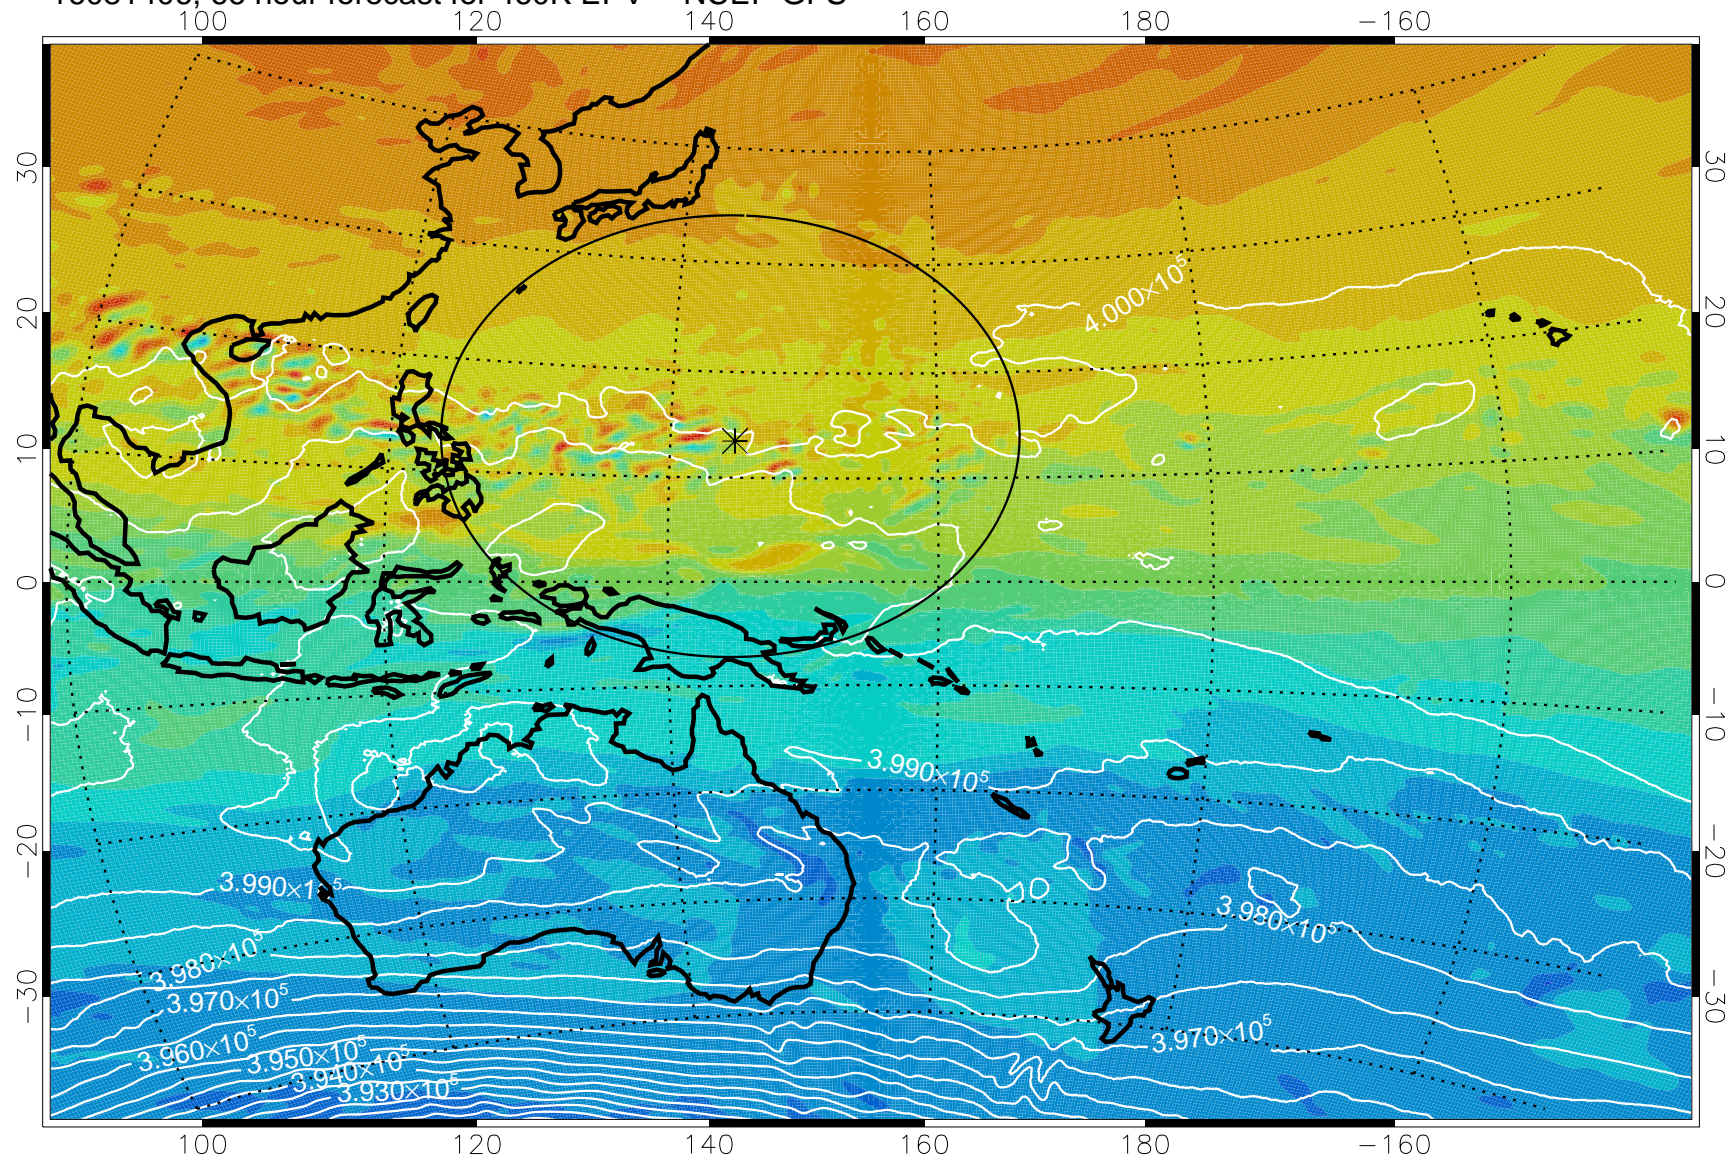

16081306, 42 hour forecast for 460K EPV -- NCEP GFS

460K Montgomery Streamfunction, white

Range ring of 2304 km

16081312, 48 hour forecast for 460K EPV -- NCEP GFS

460K Montgomery Streamfunction, white

Range ring of 2304 km

16081318, 54 hour forecast for 460K EPV -- NCEP GFS

460K Montgomery Streamfunction, white

Range ring of 2304 km

16081400, 60 hour forecast for 460K EPV -- NCEP GFS

460K Montgomery Streamfunction, white

Range ring of 2304 km

16081406, 66 hour forecast for 460K EPV -- NCEP GFS

460K Montgomery Streamfunction, white

Range ring of 2304 km

16081412, 72 hour forecast for 460K EPV -- NCEP GFS

460K Montgomery Streamfunction, white

Range ring of 2304 km

16081418, 78 hour forecast for 460K EPV -- NCEP GFS

460K Montgomery Streamfunction, white

Range ring of 2304 km

16081500, 84 hour forecast for 460K EPV -- NCEP GFS

460K Montgomery Streamfunction, white

Range ring of 2304 km