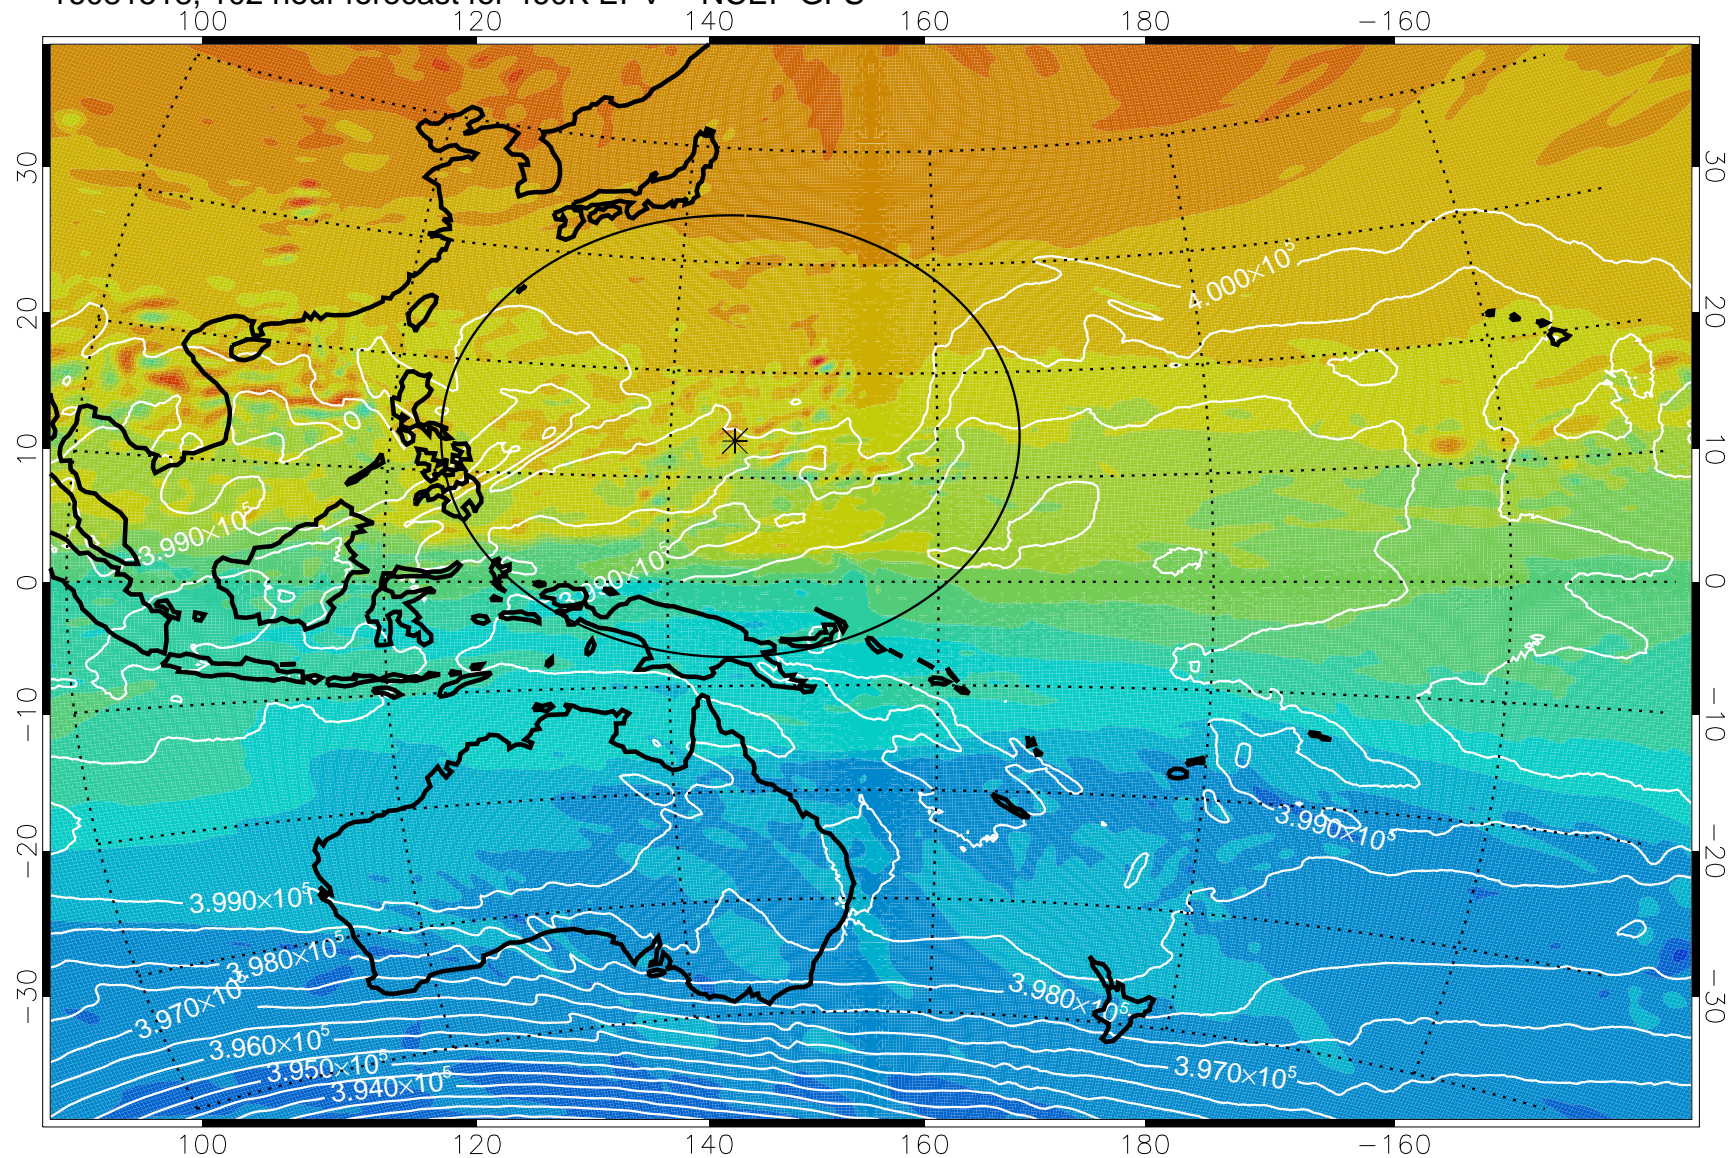

16081418, 78 hour forecast for 460K EPV -- NCEP GFS

460K Montgomery Streamfunction, white

Range ring of 2304 km

16081500, 84 hour forecast for 460K EPV -- NCEP GFS

460K Montgomery Streamfunction, white

Range ring of 2304 km

16081506, 90 hour forecast for 460K EPV -- NCEP GFS

460K Montgomery Streamfunction, white

Range ring of 2304 km

16081512, 96 hour forecast for 460K EPV -- NCEP GFS

460K Montgomery Streamfunction, white

Range ring of 2304 km

16081518, 102 hour forecast for 460K EPV -- NCEP GFS

460K Montgomery Streamfunction, white

Range ring of 2304 km

16081600, 108 hour forecast for 460K EPV -- NCEP GFS

460K Montgomery Streamfunction, white

Range ring of 2304 km

16081606, 114 hour forecast for 460K EPV -- NCEP GFS

460K Montgomery Streamfunction, white

Range ring of 2304 km

16081612, 120 hour forecast for 460K EPV -- NCEP GFS

460K Montgomery Streamfunction, white

Range ring of 2304 km