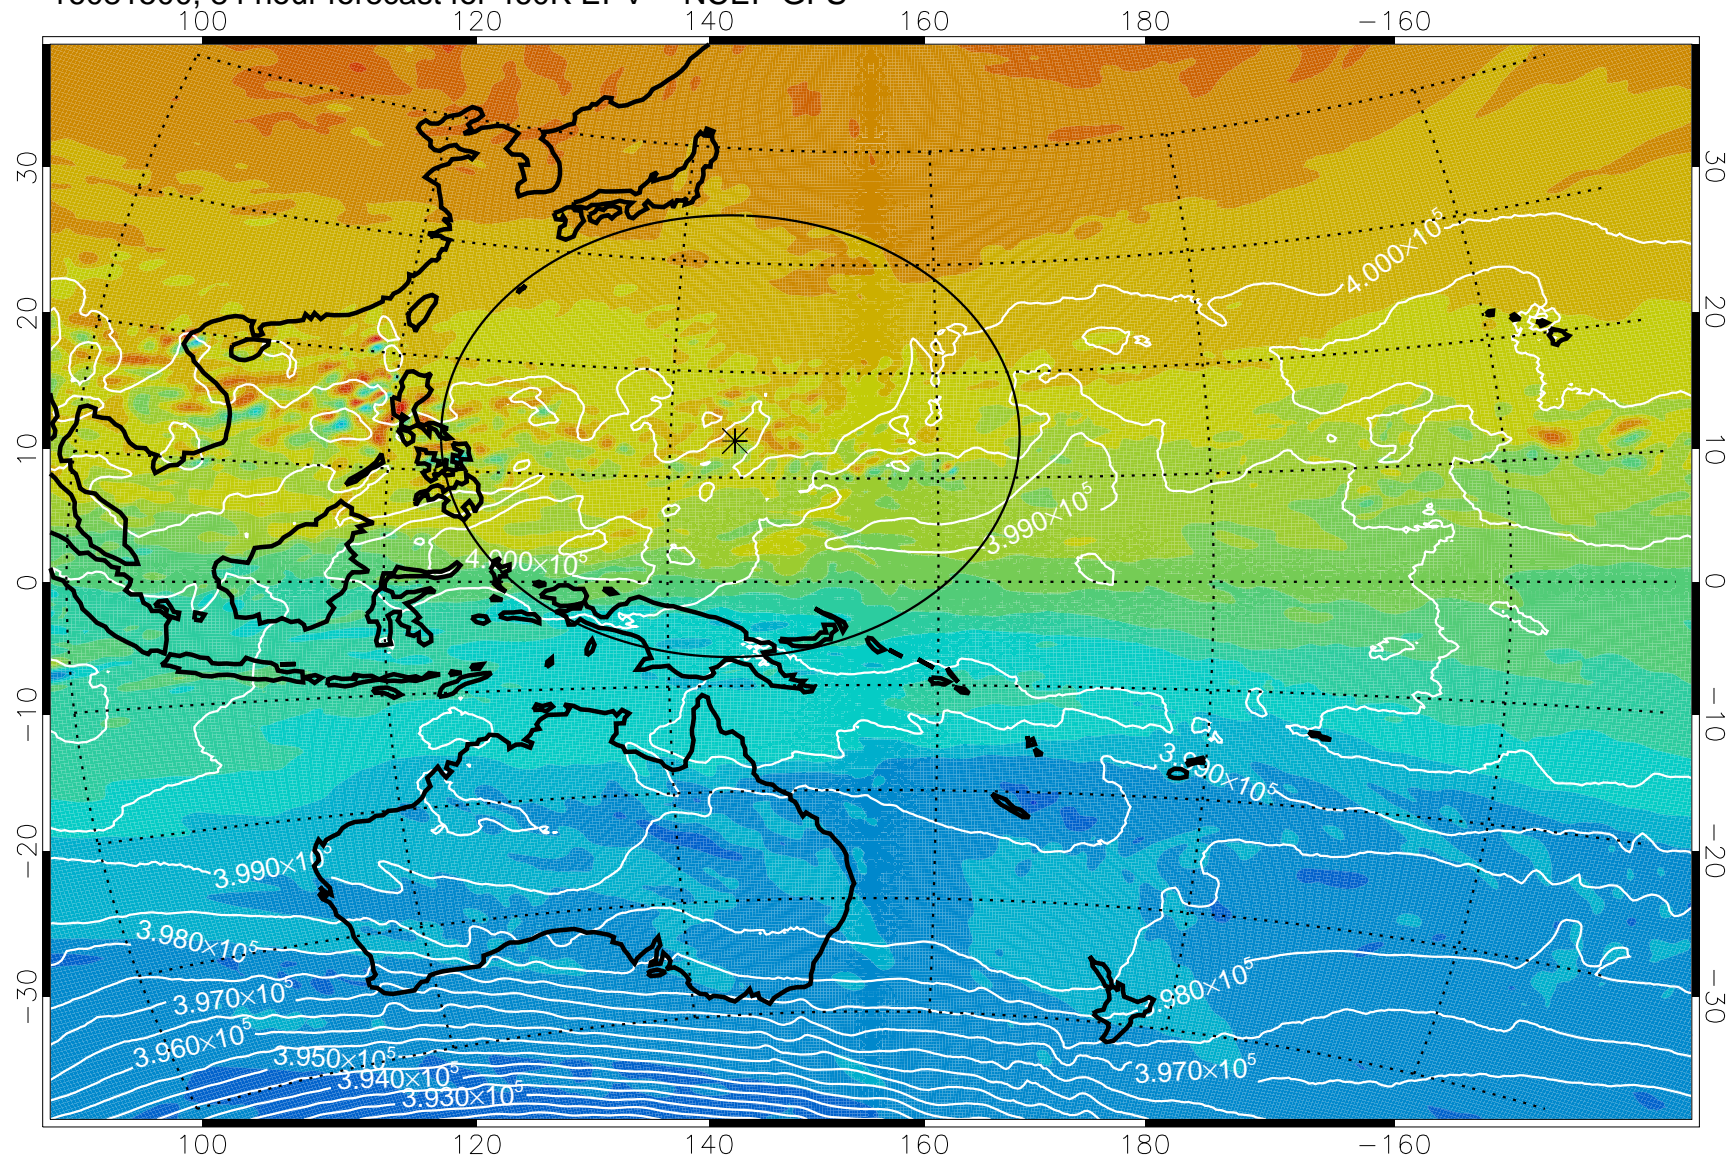

16081318, 54 hour forecast for 460K EPV -- NCEP GFS

460K Montgomery Streamfunction, white

Range ring of 2304 km

16081400, 60 hour forecast for 460K EPV -- NCEP GFS

460K Montgomery Streamfunction, white

Range ring of 2304 km

16081406, 66 hour forecast for 460K EPV -- NCEP GFS

460K Montgomery Streamfunction, white

Range ring of 2304 km

16081412, 72 hour forecast for 460K EPV -- NCEP GFS

460K Montgomery Streamfunction, white

Range ring of 2304 km

16081418, 78 hour forecast for 460K EPV -- NCEP GFS

460K Montgomery Streamfunction, white

Range ring of 2304 km

16081500, 84 hour forecast for 460K EPV -- NCEP GFS

460K Montgomery Streamfunction, white

Range ring of 2304 km

16081506, 90 hour forecast for 460K EPV -- NCEP GFS

460K Montgomery Streamfunction, white

Range ring of 2304 km

16081512, 96 hour forecast for 460K EPV -- NCEP GFS

460K Montgomery Streamfunction, white

Range ring of 2304 km