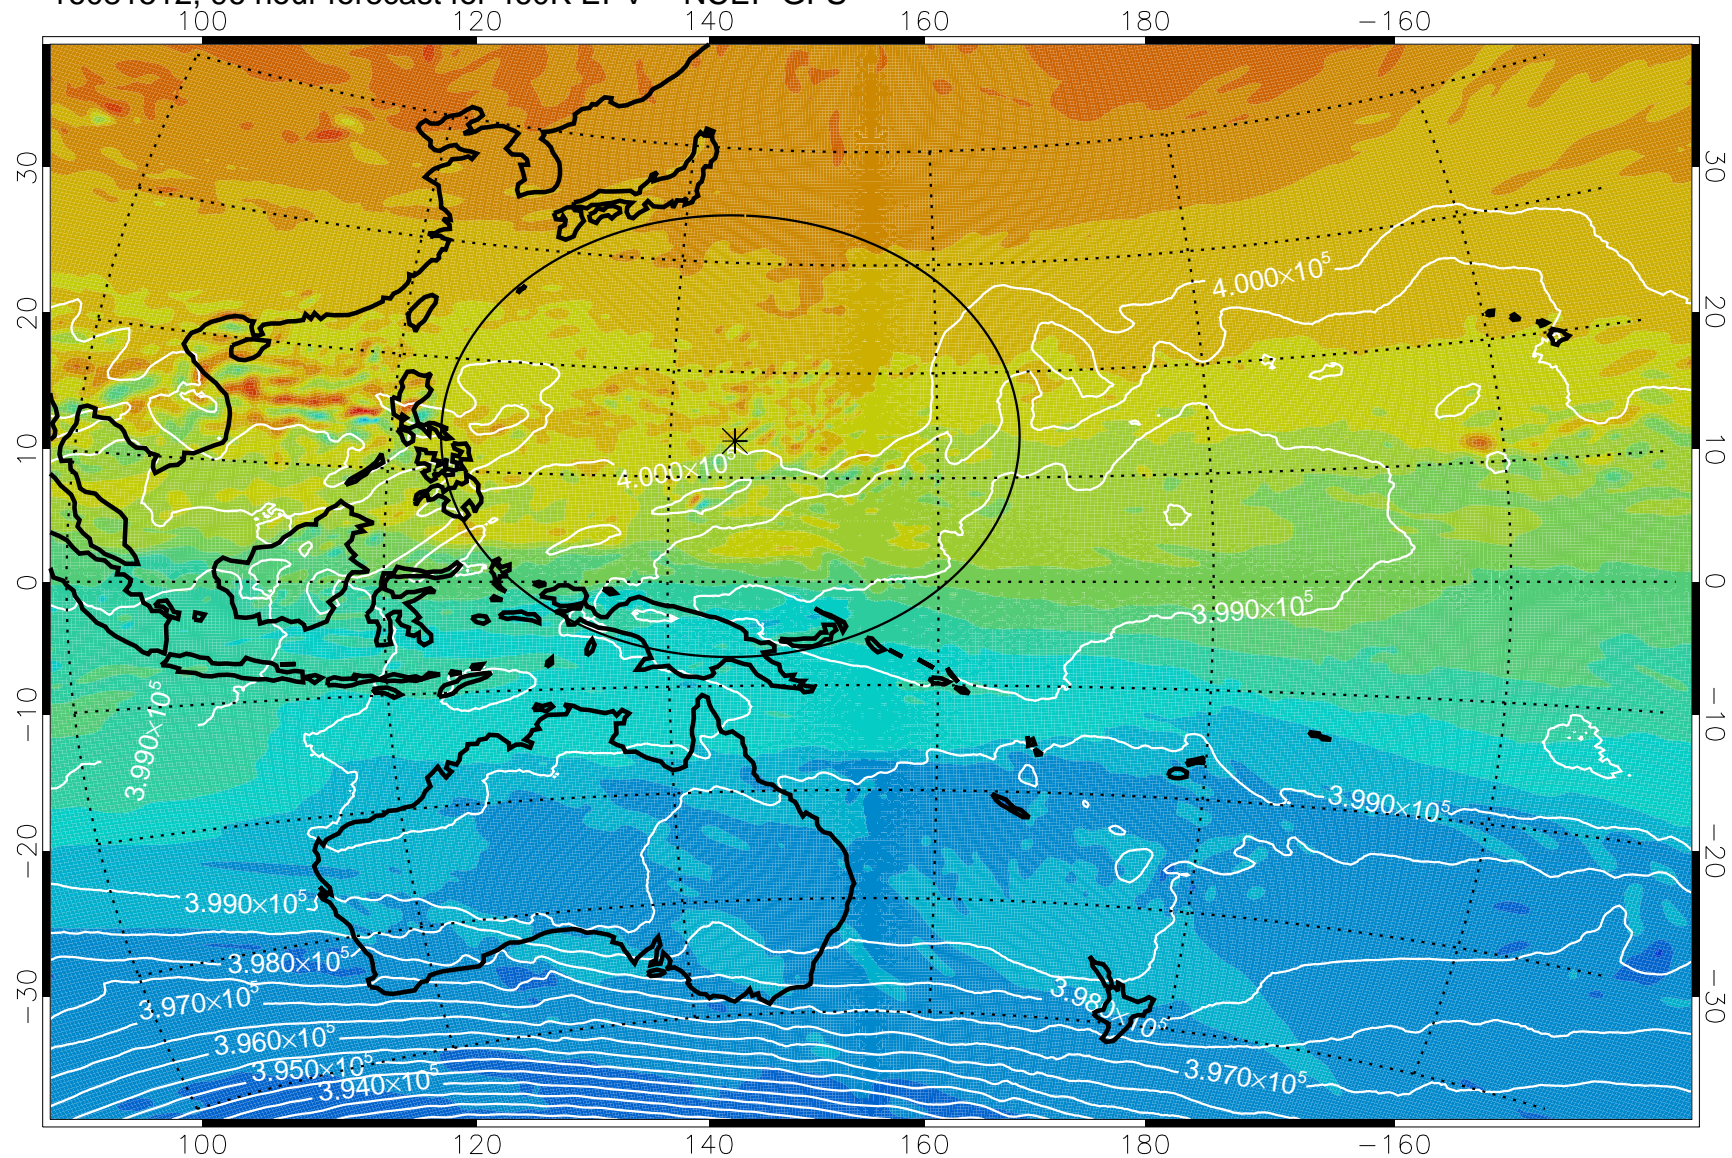

16081406, 66 hour forecast for 460K EPV -- NCEP GFS

460K Montgomery Streamfunction, white

Range ring of 2304 km

16081412, 72 hour forecast for 460K EPV -- NCEP GFS

460K Montgomery Streamfunction, white

Range ring of 2304 km

16081418, 78 hour forecast for 460K EPV -- NCEP GFS

460K Montgomery Streamfunction, white

Range ring of 2304 km

16081500, 84 hour forecast for 460K EPV -- NCEP GFS

460K Montgomery Streamfunction, white

Range ring of 2304 km

16081506, 90 hour forecast for 460K EPV -- NCEP GFS

460K Montgomery Streamfunction, white

Range ring of 2304 km

16081512, 96 hour forecast for 460K EPV -- NCEP GFS

460K Montgomery Streamfunction, white

Range ring of 2304 km

16081518, 102 hour forecast for 460K EPV -- NCEP GFS

460K Montgomery Streamfunction, white

Range ring of 2304 km

16081600, 108 hour forecast for 460K EPV -- NCEP GFS

460K Montgomery Streamfunction, white

Range ring of 2304 km