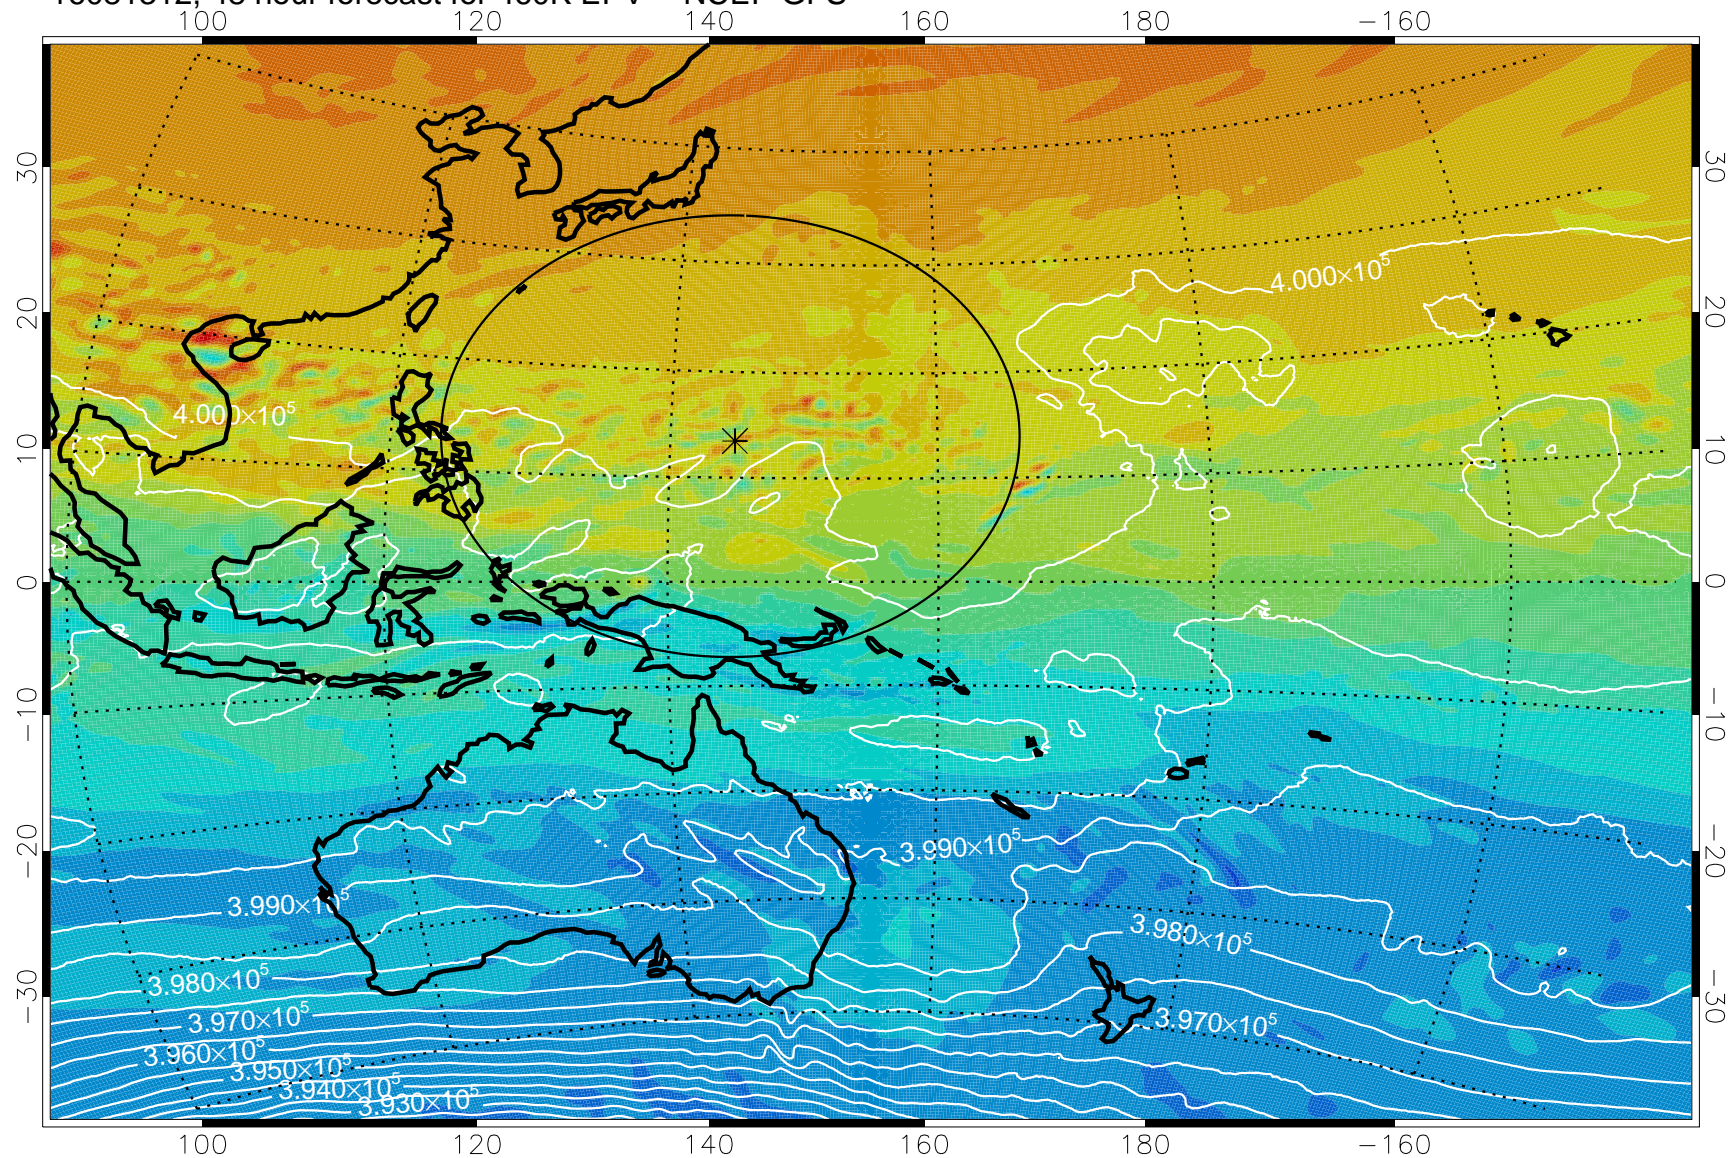

16081306, 42 hour forecast for 460K EPV -- NCEP GFS

460K Montgomery Streamfunction, white

Range ring of 2304 km

16081312, 48 hour forecast for 460K EPV -- NCEP GFS

460K Montgomery Streamfunction, white

Range ring of 2304 km

16081318, 54 hour forecast for 460K EPV -- NCEP GFS

460K Montgomery Streamfunction, white

Range ring of 2304 km

16081400, 60 hour forecast for 460K EPV -- NCEP GFS

460K Montgomery Streamfunction, white

Range ring of 2304 km

16081406, 66 hour forecast for 460K EPV -- NCEP GFS

460K Montgomery Streamfunction, white

Range ring of 2304 km

16081412, 72 hour forecast for 460K EPV -- NCEP GFS

460K Montgomery Streamfunction, white

Range ring of 2304 km

16081418, 78 hour forecast for 460K EPV -- NCEP GFS

460K Montgomery Streamfunction, white

Range ring of 2304 km

16081500, 84 hour forecast for 460K EPV -- NCEP GFS

460K Montgomery Streamfunction, white

Range ring of 2304 km