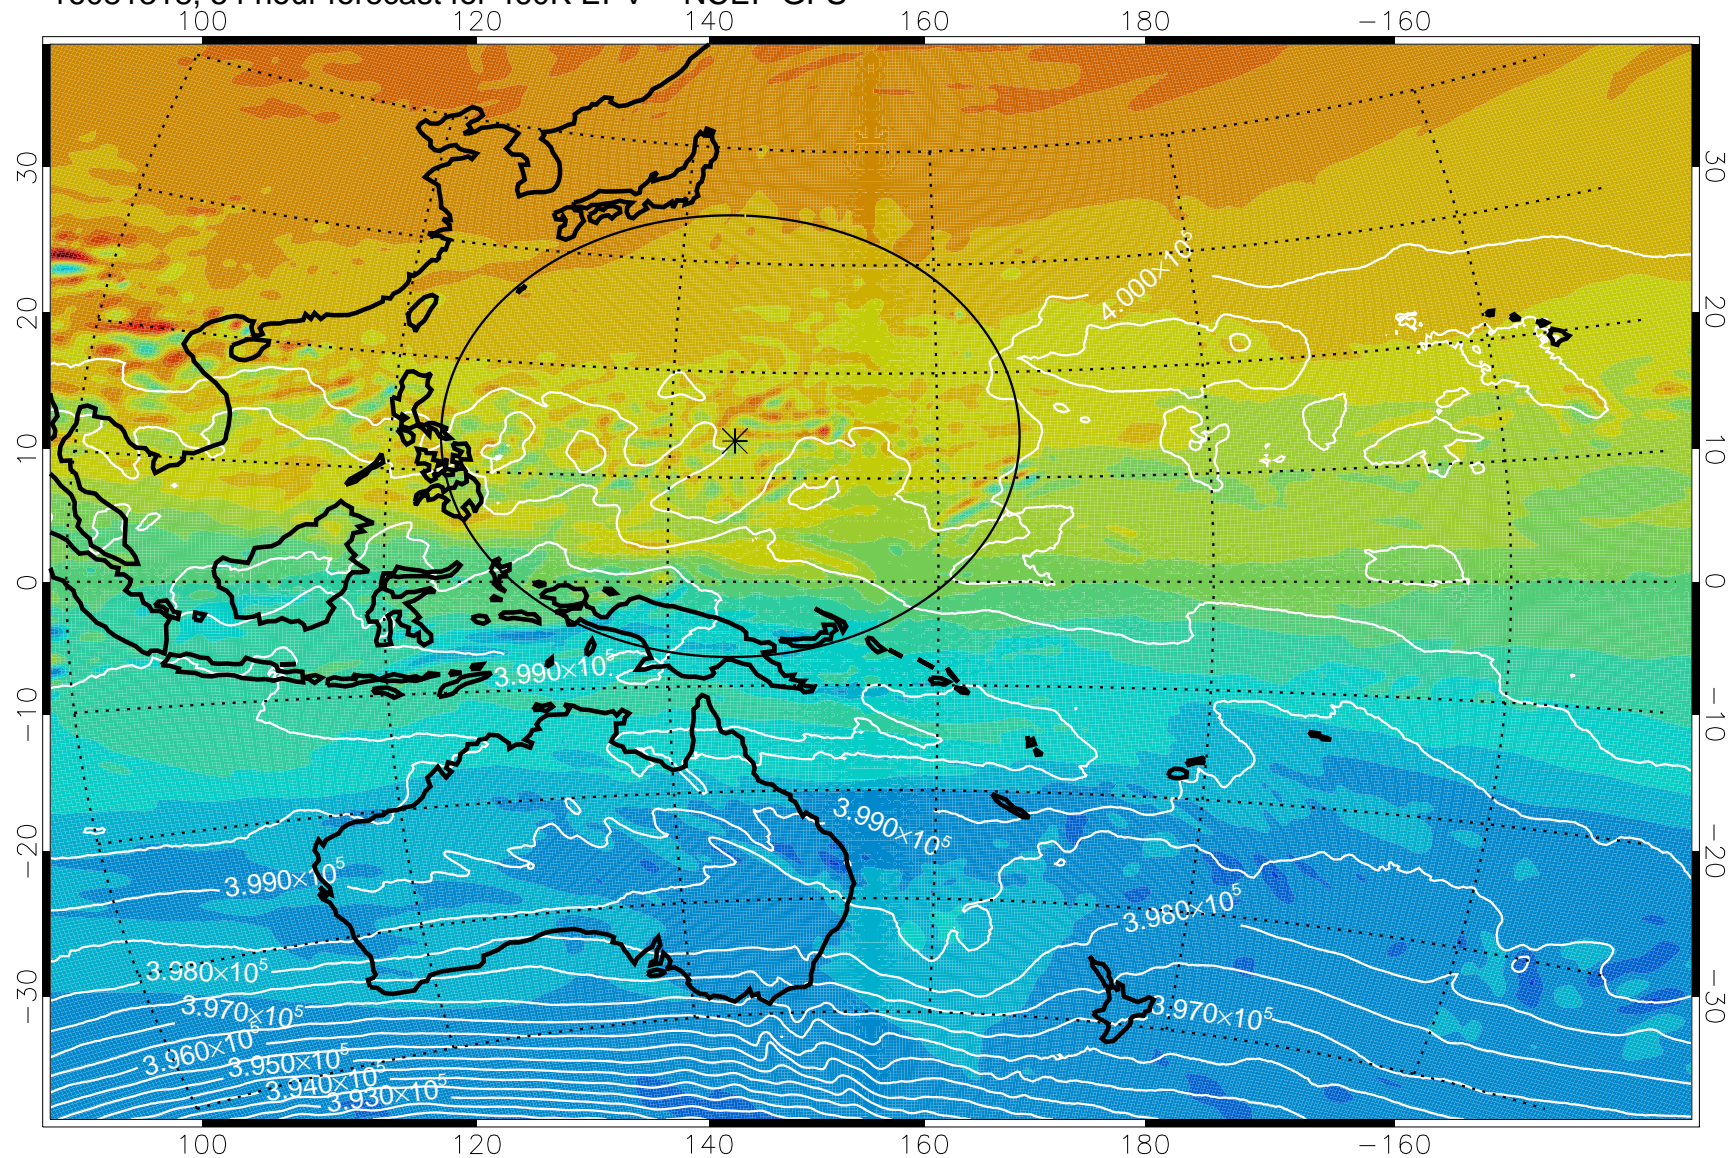

16081306, 42 hour forecast for 460K EPV -- NCEP GFS

460K Montgomery Streamfunction, white

Range ring of 2304 km

16081312, 48 hour forecast for 460K EPV -- NCEP GFS

460K Montgomery Streamfunction, white

Range ring of 2304 km

16081318, 54 hour forecast for 460K EPV -- NCEP GFS

460K Montgomery Streamfunction, white

Range ring of 2304 km

16081400, 60 hour forecast for 460K EPV -- NCEP GFS

460K Montgomery Streamfunction, white

Range ring of 2304 km

16081406, 66 hour forecast for 460K EPV -- NCEP GFS

460K Montgomery Streamfunction, white

Range ring of 2304 km

16081412, 72 hour forecast for 460K EPV -- NCEP GFS

460K Montgomery Streamfunction, white

Range ring of 2304 km

16081418, 78 hour forecast for 460K EPV -- NCEP GFS

460K Montgomery Streamfunction, white

Range ring of 2304 km

16081500, 84 hour forecast for 460K EPV -- NCEP GFS

460K Montgomery Streamfunction, white

Range ring of 2304 km