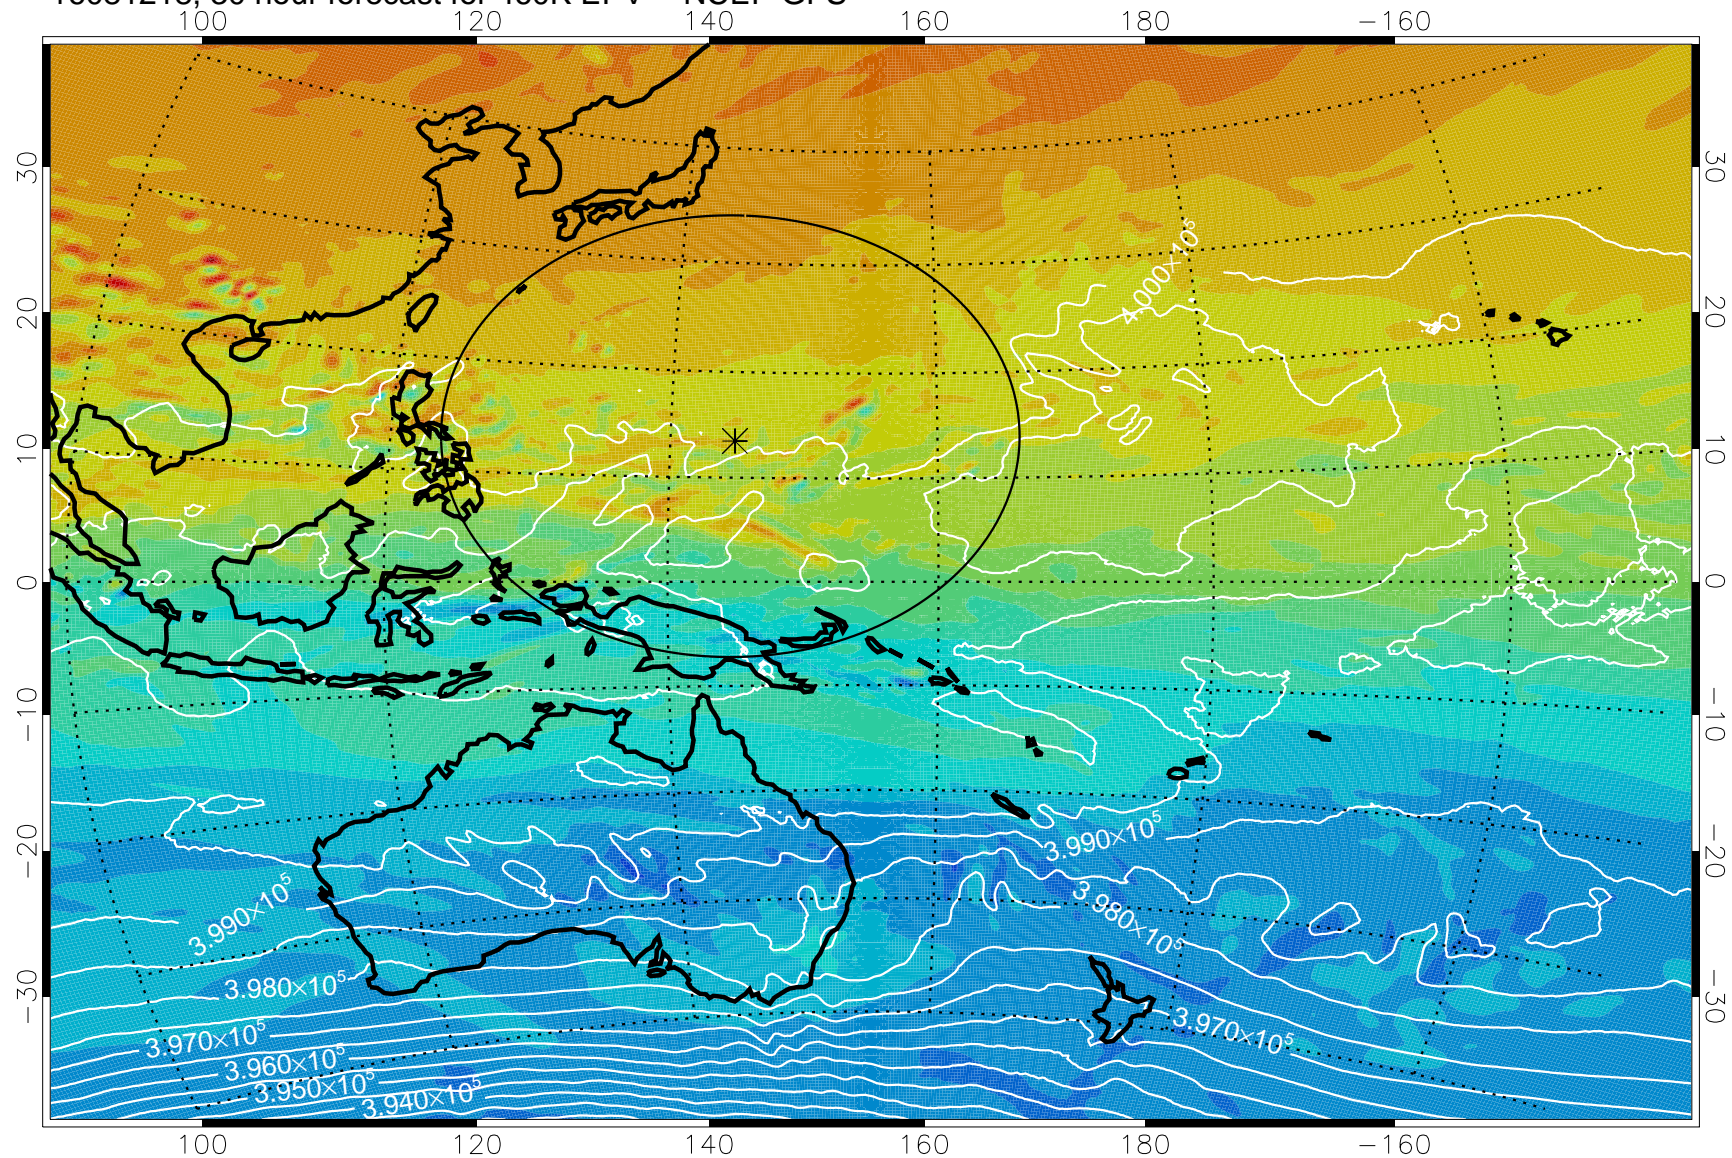

16081206, 18 hour forecast for 460K EPV -- NCEP GFS

460K Montgomery Streamfunction, white

Range ring of 2304 km

16081212, 24 hour forecast for 460K EPV -- NCEP GFS

460K Montgomery Streamfunction, white

Range ring of 2304 km

16081218, 30 hour forecast for 460K EPV -- NCEP GFS

460K Montgomery Streamfunction, white

Range ring of 2304 km

16081300, 36 hour forecast for 460K EPV -- NCEP GFS

460K Montgomery Streamfunction, white

Range ring of 2304 km

16081306, 42 hour forecast for 460K EPV -- NCEP GFS

460K Montgomery Streamfunction, white

Range ring of 2304 km

16081312, 48 hour forecast for 460K EPV -- NCEP GFS

460K Montgomery Streamfunction, white

Range ring of 2304 km

16081318, 54 hour forecast for 460K EPV -- NCEP GFS

460K Montgomery Streamfunction, white

Range ring of 2304 km

16081400, 60 hour forecast for 460K EPV -- NCEP GFS

460K Montgomery Streamfunction, white

Range ring of 2304 km