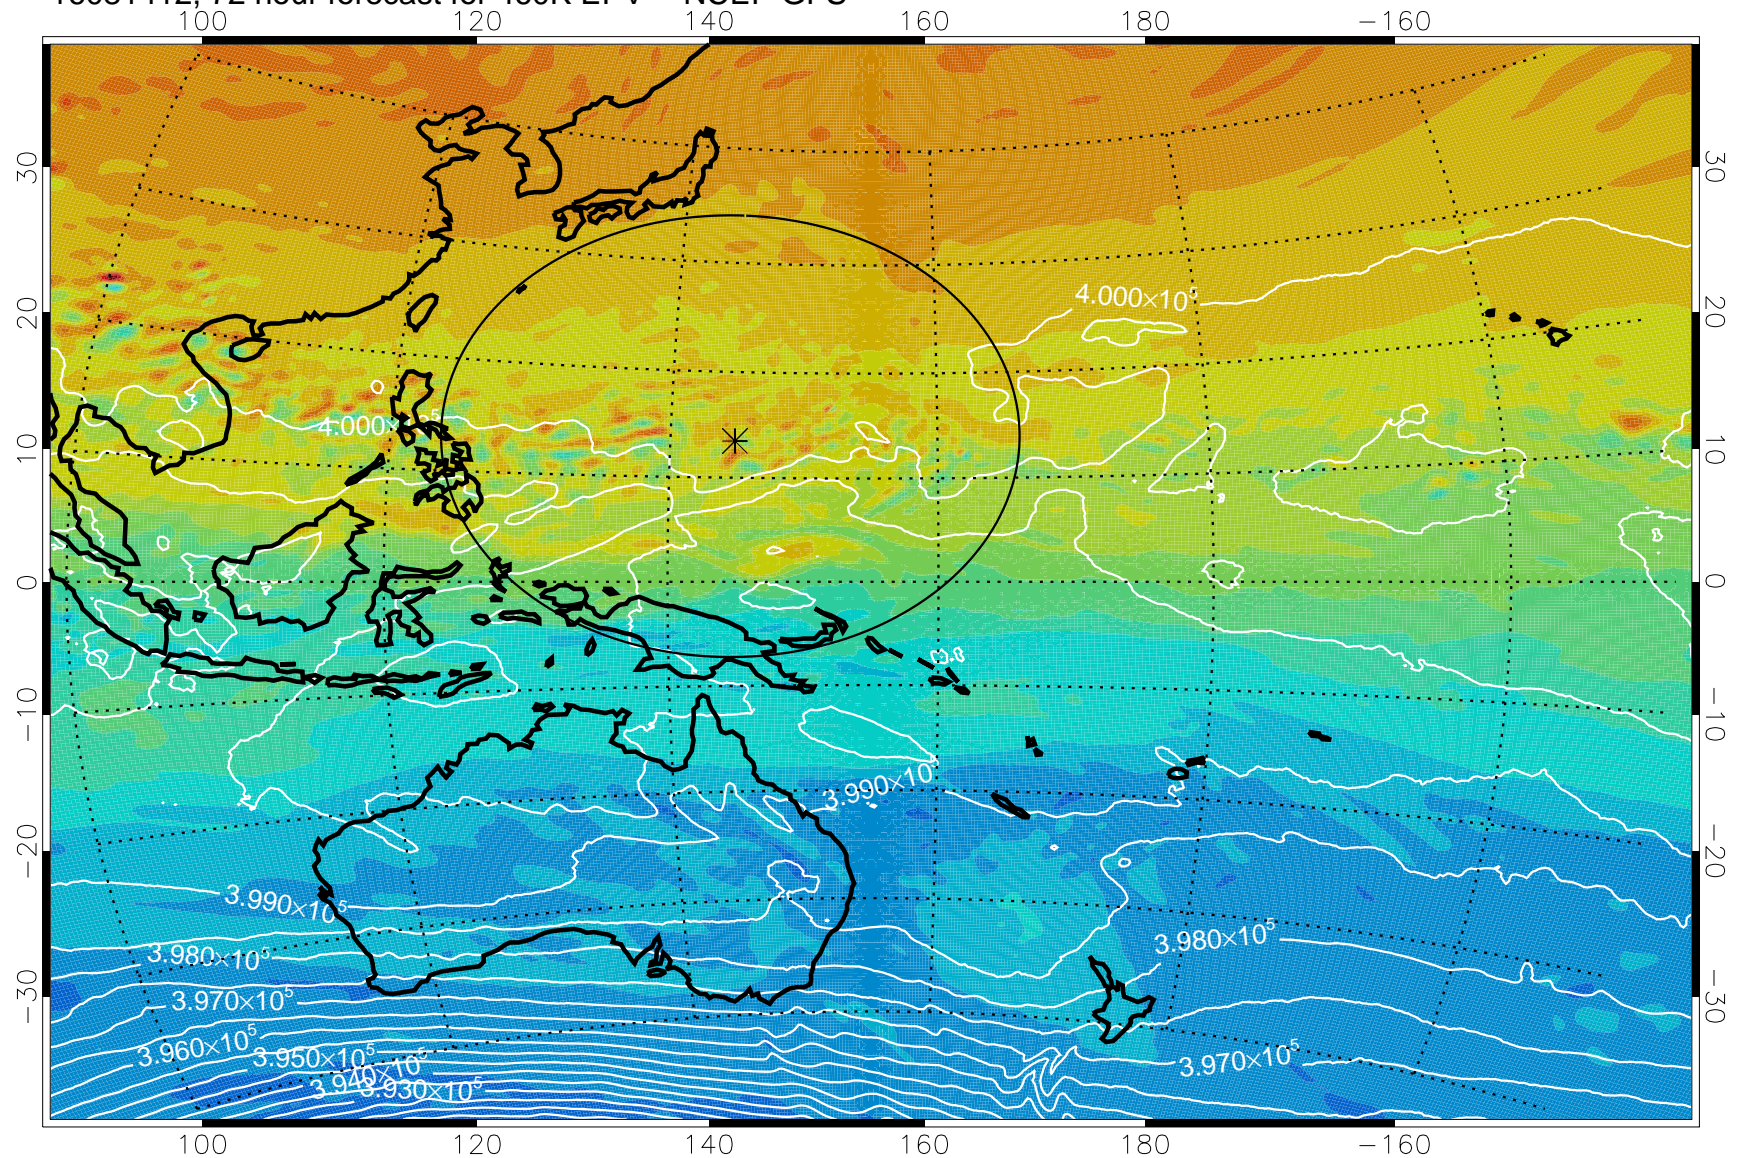

16081318, 54 hour forecast for 460K EPV -- NCEP GFS

460K Montgomery Streamfunction, white

Range ring of 2304 km

16081400, 60 hour forecast for 460K EPV -- NCEP GFS

460K Montgomery Streamfunction, white

Range ring of 2304 km

16081406, 66 hour forecast for 460K EPV -- NCEP GFS

460K Montgomery Streamfunction, white

Range ring of 2304 km

16081412, 72 hour forecast for 460K EPV -- NCEP GFS

460K Montgomery Streamfunction, white

Range ring of 2304 km

16081418, 78 hour forecast for 460K EPV -- NCEP GFS

460K Montgomery Streamfunction, white

Range ring of 2304 km

16081500, 84 hour forecast for 460K EPV -- NCEP GFS

460K Montgomery Streamfunction, white

Range ring of 2304 km

16081506, 90 hour forecast for 460K EPV -- NCEP GFS

460K Montgomery Streamfunction, white

Range ring of 2304 km

16081512, 96 hour forecast for 460K EPV -- NCEP GFS

460K Montgomery Streamfunction, white

Range ring of 2304 km