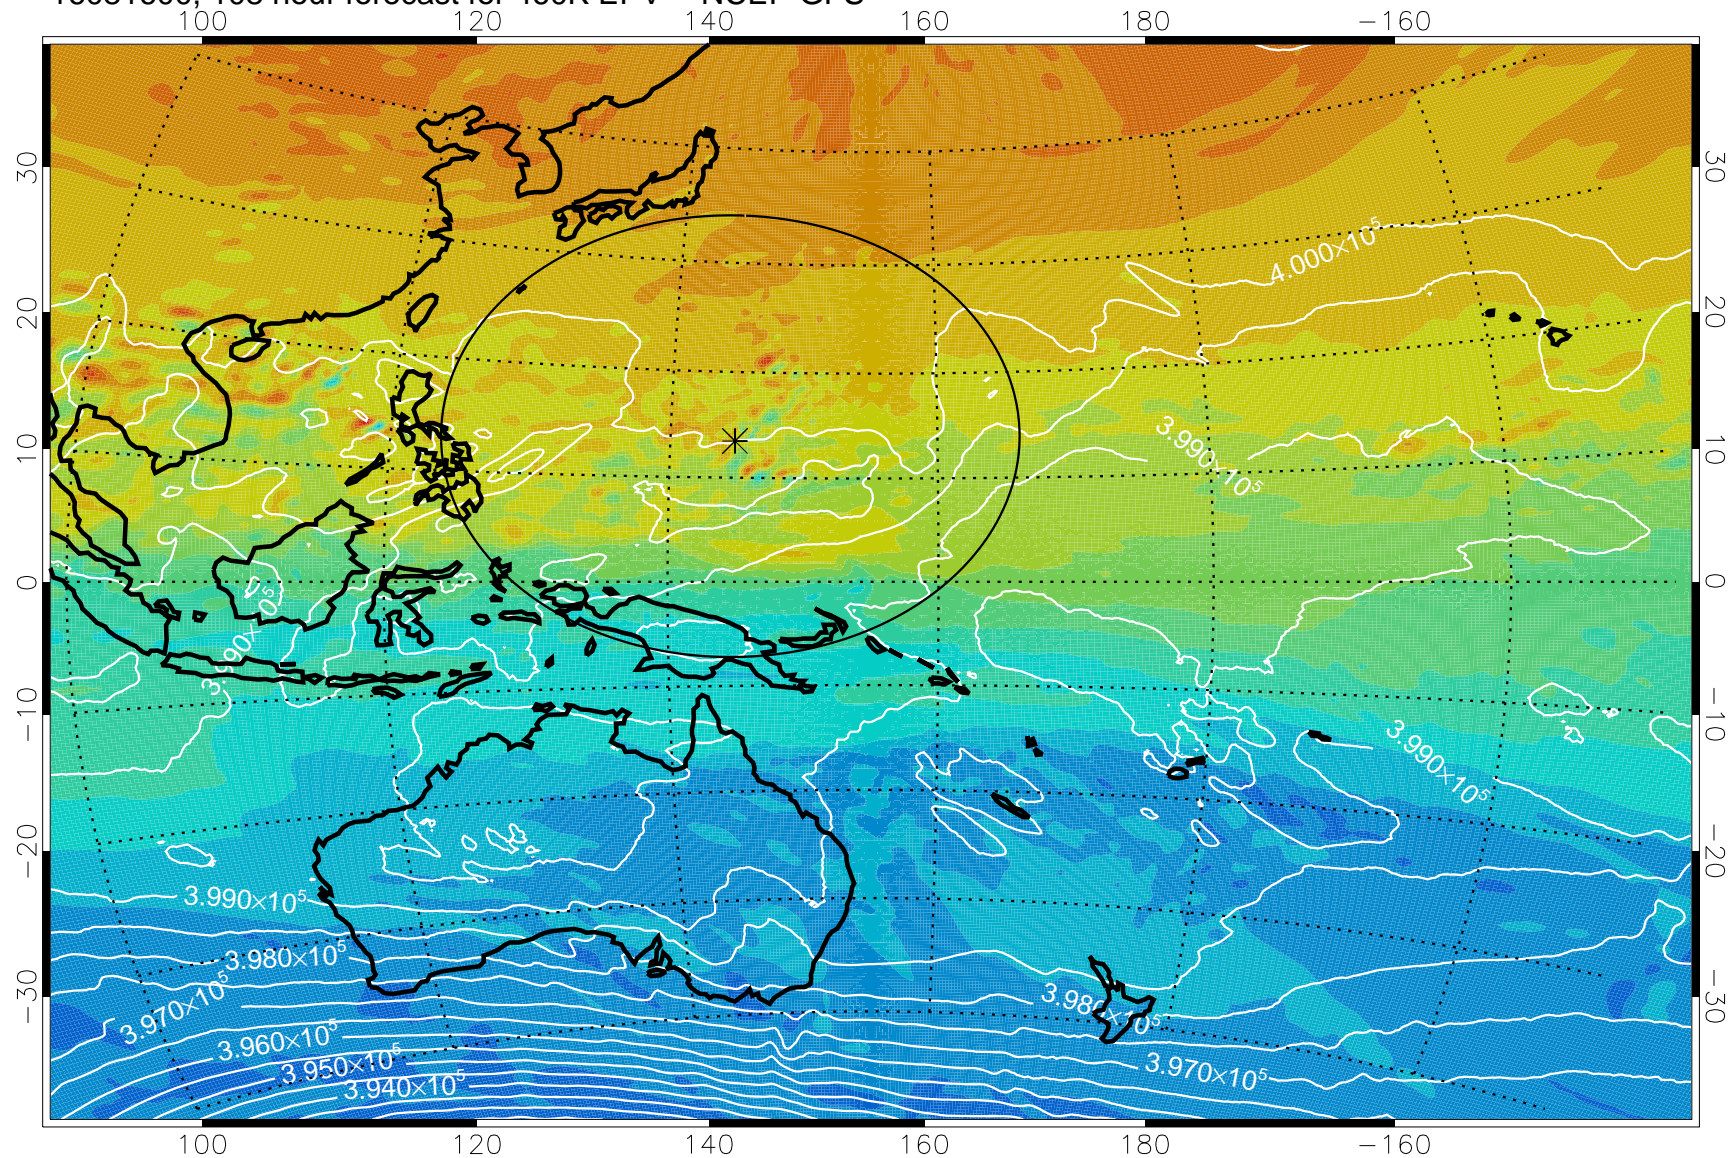

16081418, 78 hour forecast for 460K EPV -- NCEP GFS

460K Montgomery Streamfunction, white

Range ring of 2304 km

16081500, 84 hour forecast for 460K EPV -- NCEP GFS

460K Montgomery Streamfunction, white

Range ring of 2304 km

16081506, 90 hour forecast for 460K EPV -- NCEP GFS

460K Montgomery Streamfunction, white

Range ring of 2304 km

16081512, 96 hour forecast for 460K EPV -- NCEP GFS

460K Montgomery Streamfunction, white

Range ring of 2304 km

16081518, 102 hour forecast for 460K EPV -- NCEP GFS

460K Montgomery Streamfunction, white

Range ring of 2304 km

16081600, 108 hour forecast for 460K EPV -- NCEP GFS

460K Montgomery Streamfunction, white

Range ring of 2304 km

16081606, 114 hour forecast for 460K EPV -- NCEP GFS

460K Montgomery Streamfunction, white

Range ring of 2304 km

16081612, 120 hour forecast for 460K EPV -- NCEP GFS

460K Montgomery Streamfunction, white

Range ring of 2304 km