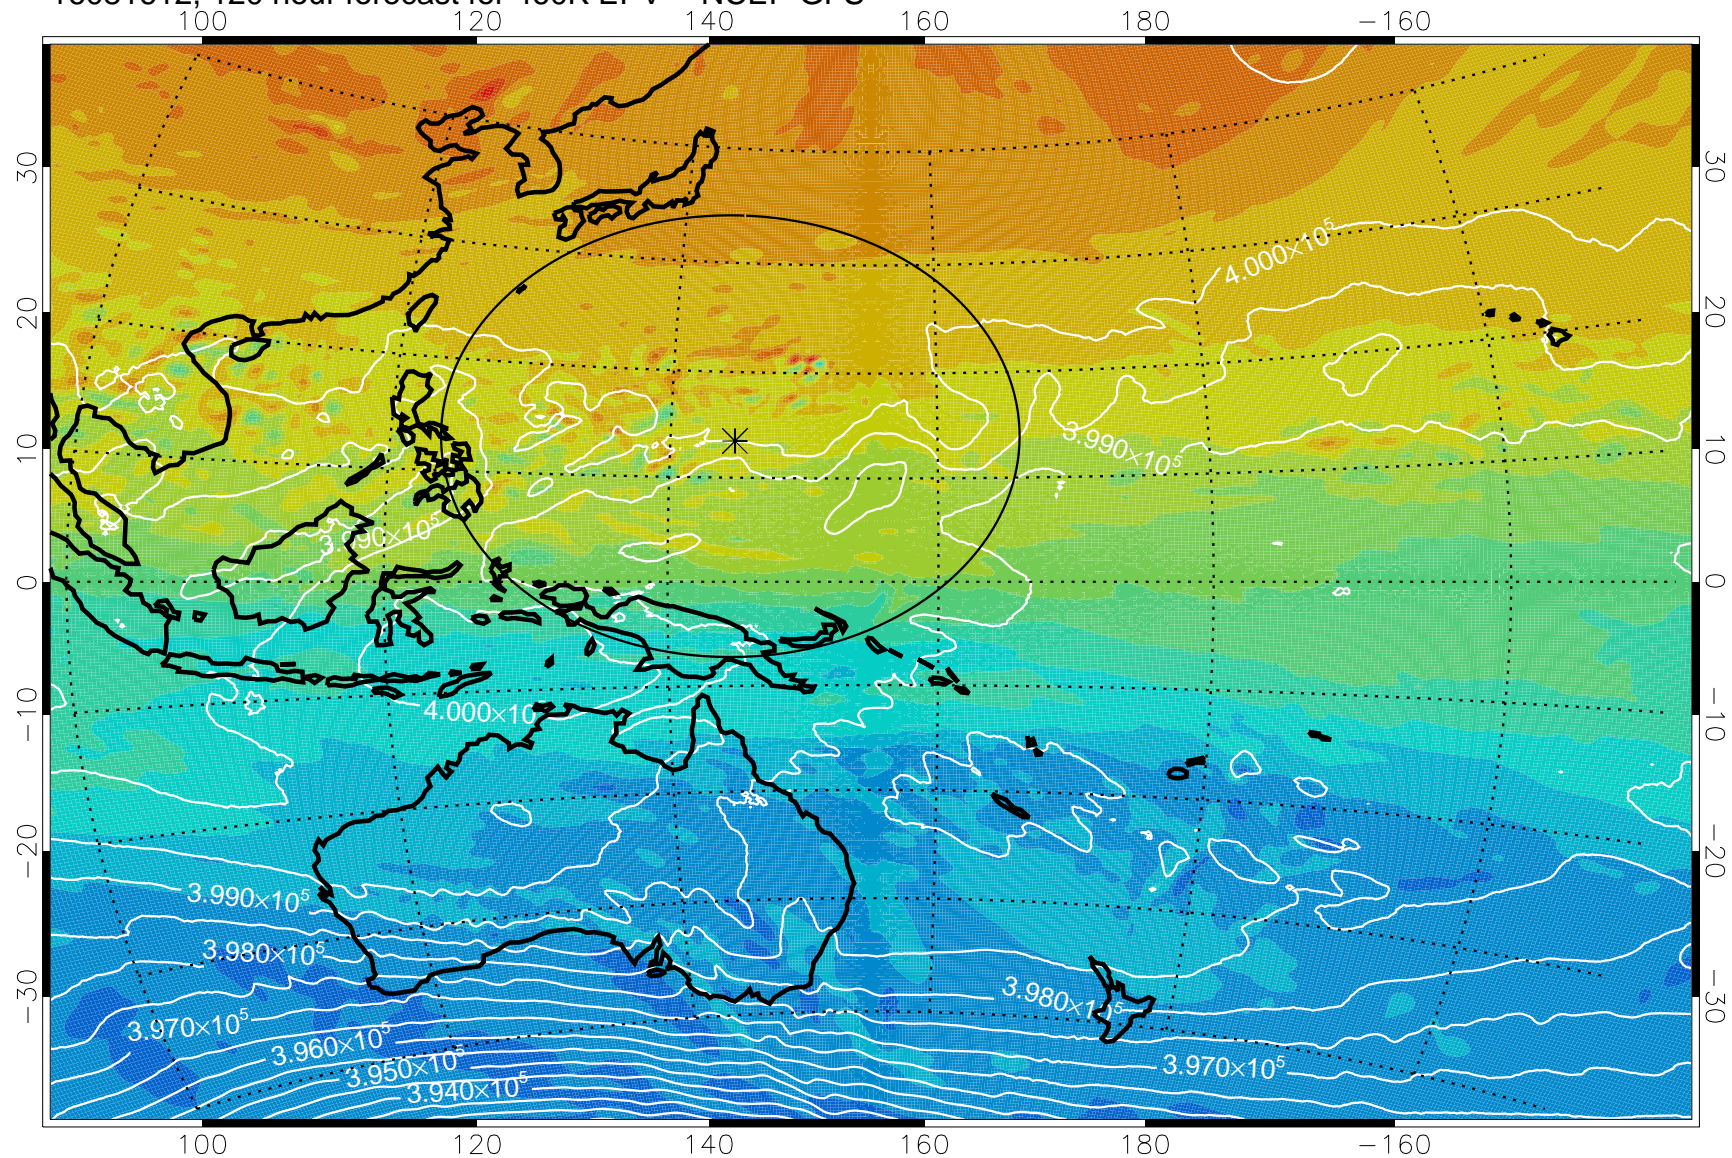

16081418, 78 hour forecast for 460K EPV -- NCEP GFS

460K Montgomery Streamfunction, white

Range ring of 2304 km

16081500, 84 hour forecast for 460K EPV -- NCEP GFS

460K Montgomery Streamfunction, white

Range ring of 2304 km

16081506, 90 hour forecast for 460K EPV -- NCEP GFS

460K Montgomery Streamfunction, white

Range ring of 2304 km

16081512, 96 hour forecast for 460K EPV -- NCEP GFS

460K Montgomery Streamfunction, white

Range ring of 2304 km

16081518, 102 hour forecast for 460K EPV -- NCEP GFS

460K Montgomery Streamfunction, white

Range ring of 2304 km

16081600, 108 hour forecast for 460K EPV -- NCEP GFS

460K Montgomery Streamfunction, white

Range ring of 2304 km

16081606, 114 hour forecast for 460K EPV -- NCEP GFS

460K Montgomery Streamfunction, white

Range ring of 2304 km

16081612, 120 hour forecast for 460K EPV -- NCEP GFS

460K Montgomery Streamfunction, white

Range ring of 2304 km