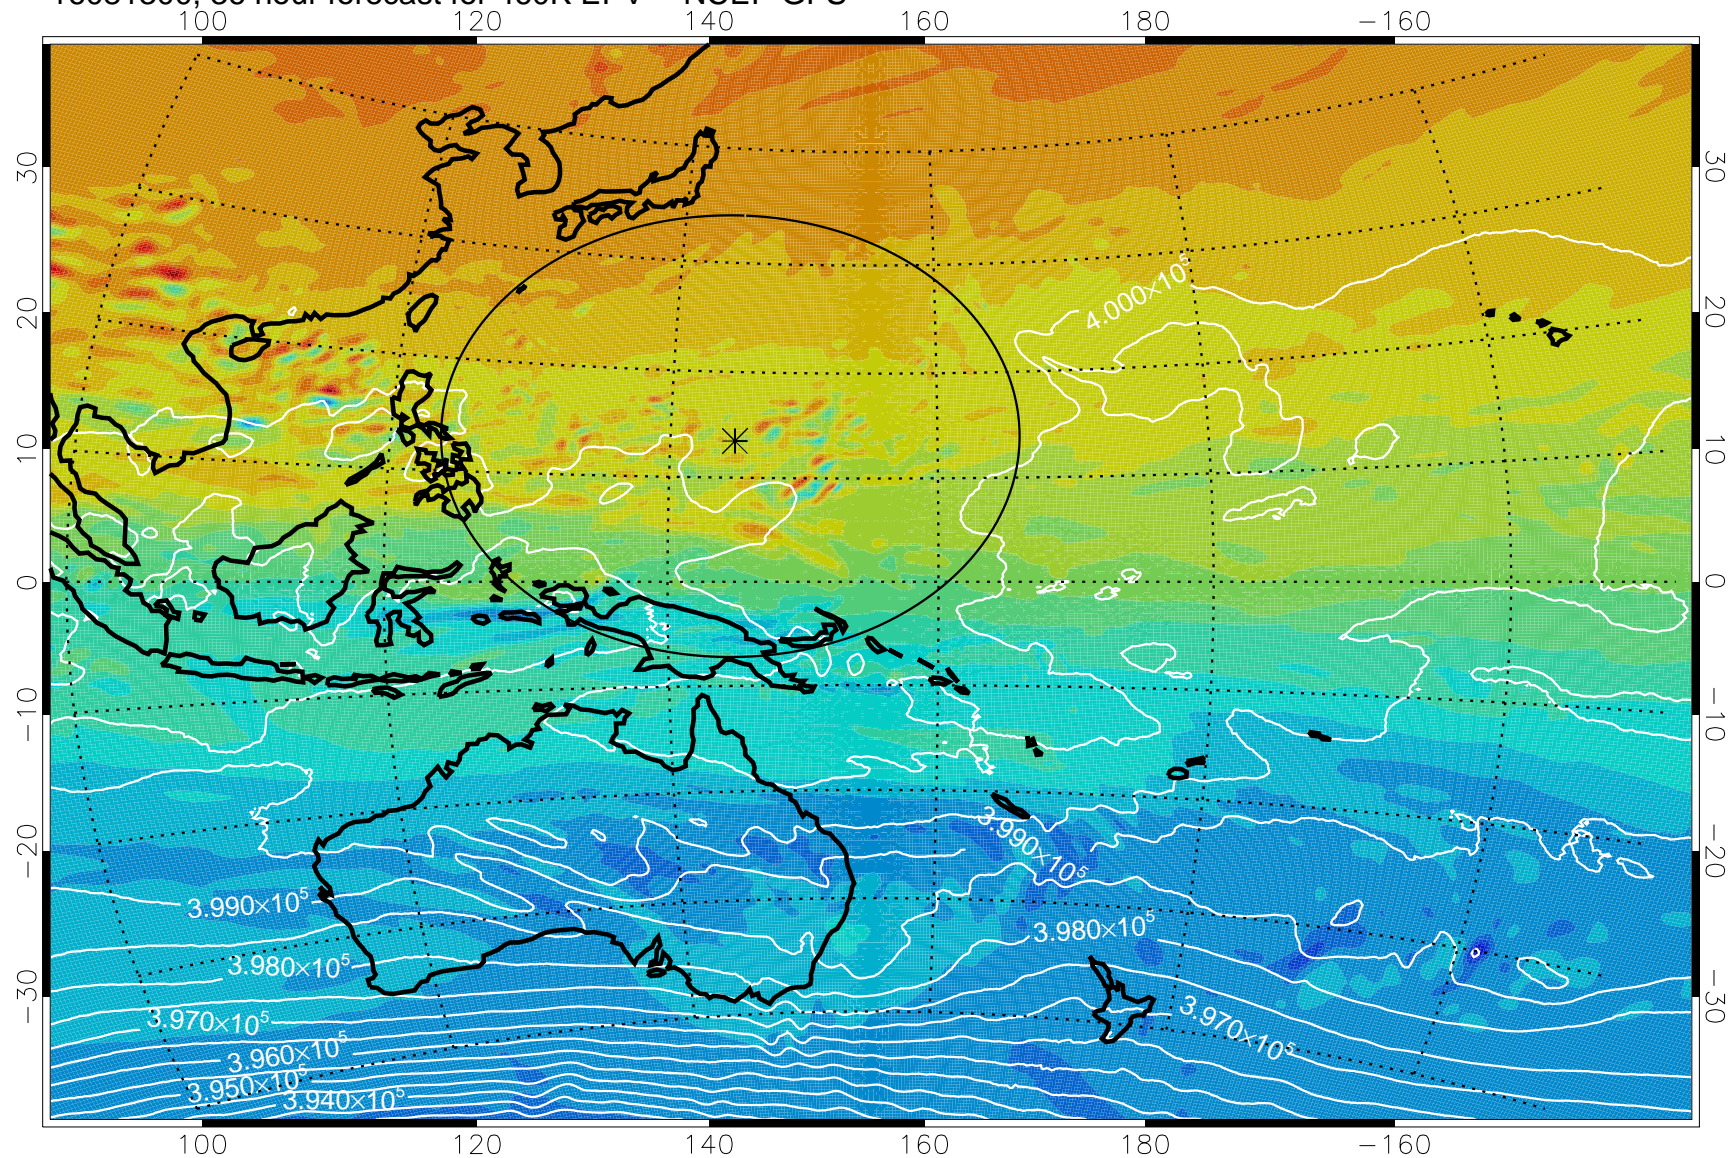

16081118, 6 hour forecast for 460K EPV -- NCEP GFS

460K Montgomery Streamfunction, white

Range ring of 2304 km

16081200, 12 hour forecast for 460K EPV -- NCEP GFS

460K Montgomery Streamfunction, white

Range ring of 2304 km

16081206, 18 hour forecast for 460K EPV -- NCEP GFS

460K Montgomery Streamfunction, white

Range ring of 2304 km

16081212, 24 hour forecast for 460K EPV -- NCEP GFS

460K Montgomery Streamfunction, white

Range ring of 2304 km

16081218, 30 hour forecast for 460K EPV -- NCEP GFS

460K Montgomery Streamfunction, white

Range ring of 2304 km

16081300, 36 hour forecast for 460K EPV -- NCEP GFS

460K Montgomery Streamfunction, white

Range ring of 2304 km

16081306, 42 hour forecast for 460K EPV -- NCEP GFS

460K Montgomery Streamfunction, white

Range ring of 2304 km

16081312, 48 hour forecast for 460K EPV -- NCEP GFS

460K Montgomery Streamfunction, white

Range ring of 2304 km