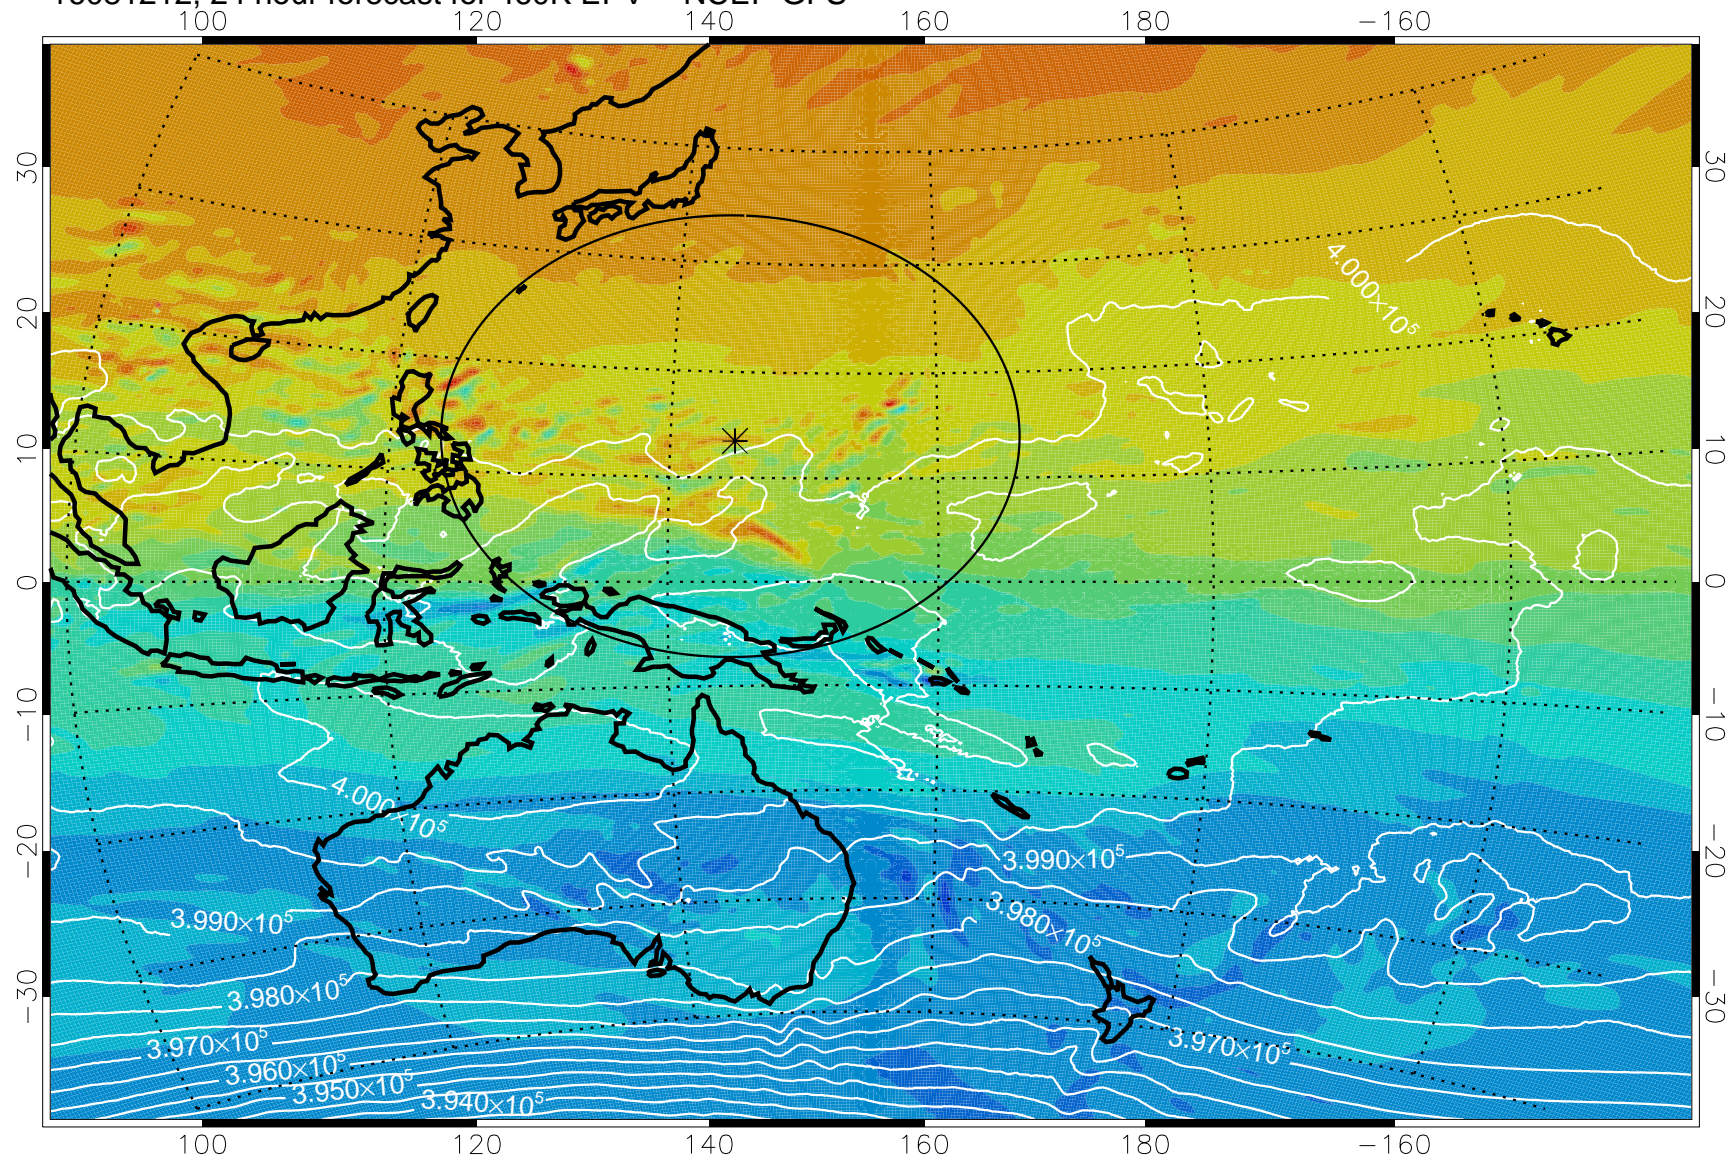

16081118, 6 hour forecast for 460K EPV -- NCEP GFS

460K Montgomery Streamfunction, white

Range ring of 2304 km

16081200, 12 hour forecast for 460K EPV -- NCEP GFS

460K Montgomery Streamfunction, white

Range ring of 2304 km

16081206, 18 hour forecast for 460K EPV -- NCEP GFS

460K Montgomery Streamfunction, white

Range ring of 2304 km

16081212, 24 hour forecast for 460K EPV -- NCEP GFS

460K Montgomery Streamfunction, white

Range ring of 2304 km

16081218, 30 hour forecast for 460K EPV -- NCEP GFS

460K Montgomery Streamfunction, white

Range ring of 2304 km

16081300, 36 hour forecast for 460K EPV -- NCEP GFS

460K Montgomery Streamfunction, white

Range ring of 2304 km

16081306, 42 hour forecast for 460K EPV -- NCEP GFS

460K Montgomery Streamfunction, white

Range ring of 2304 km

16081312, 48 hour forecast for 460K EPV -- NCEP GFS

460K Montgomery Streamfunction, white

Range ring of 2304 km