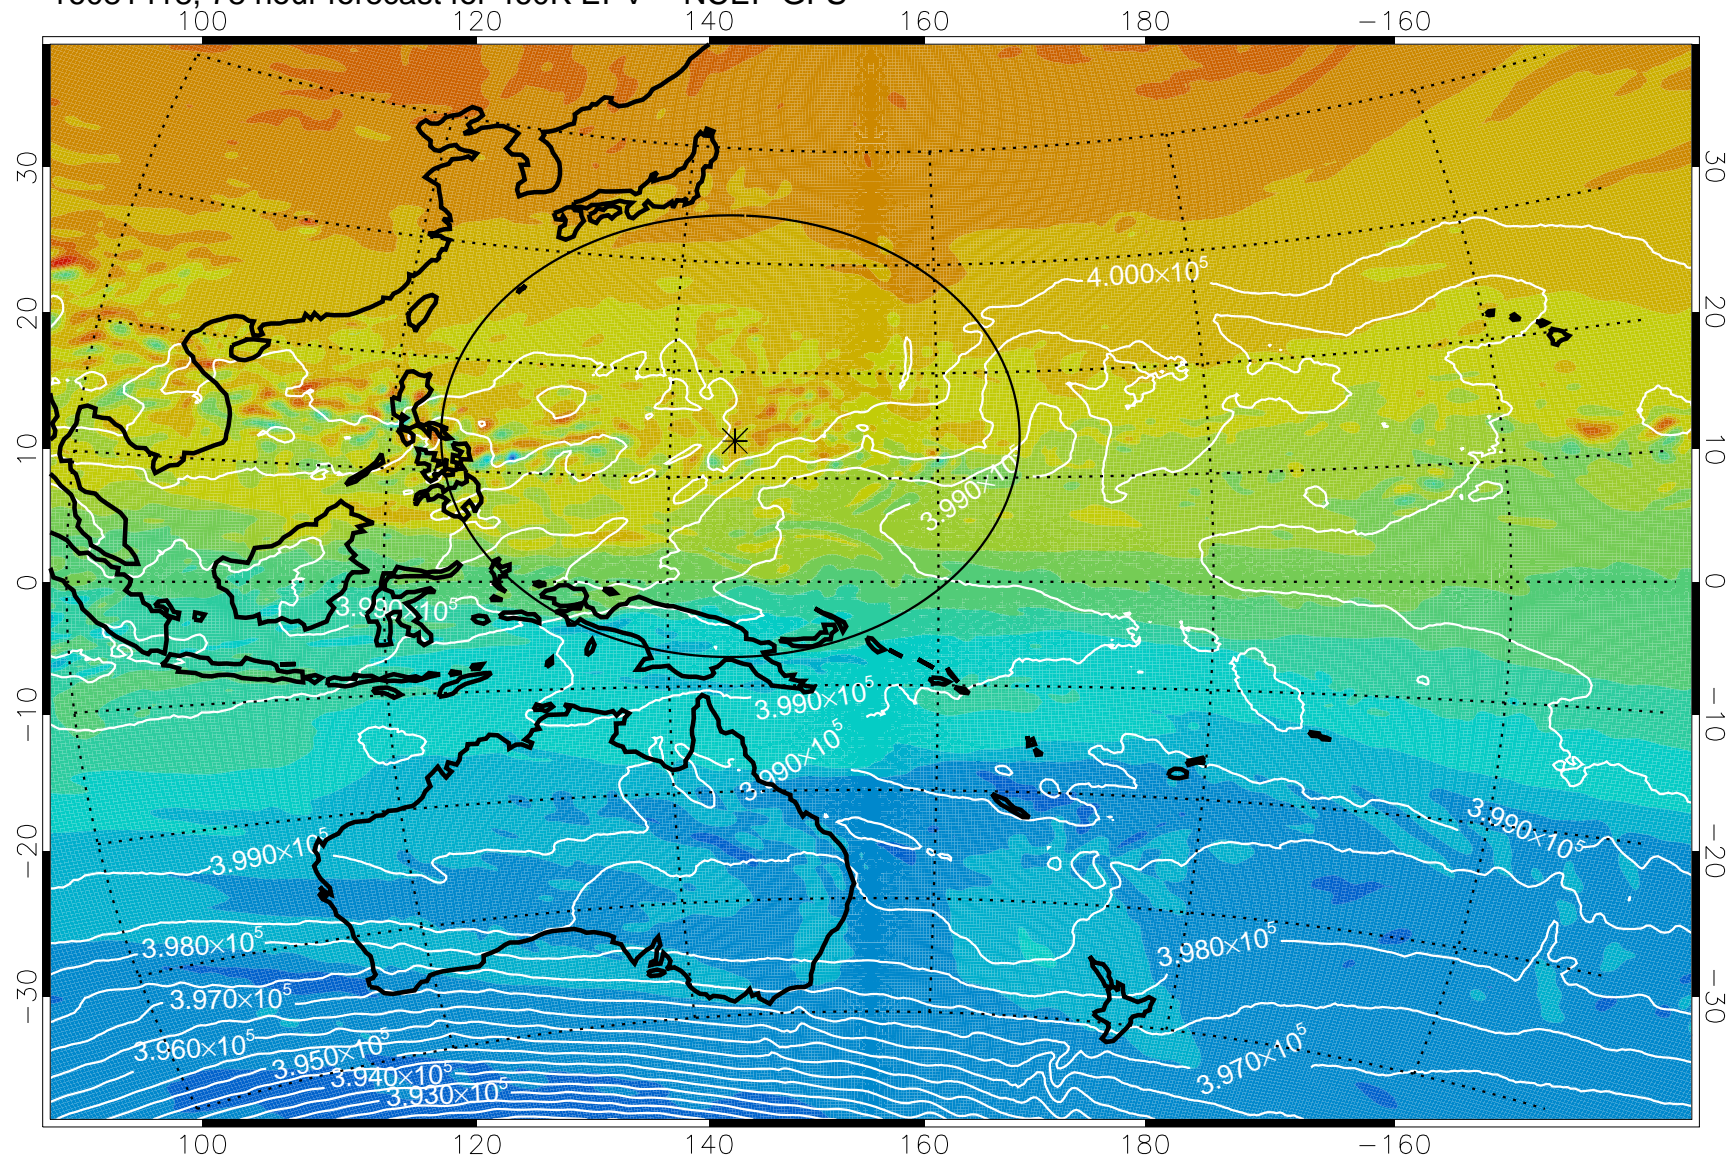

16081318, 54 hour forecast for 460K EPV -- NCEP GFS

460K Montgomery Streamfunction, white

Range ring of 2304 km

16081400, 60 hour forecast for 460K EPV -- NCEP GFS

460K Montgomery Streamfunction, white

Range ring of 2304 km

16081406, 66 hour forecast for 460K EPV -- NCEP GFS

460K Montgomery Streamfunction, white

Range ring of 2304 km

16081412, 72 hour forecast for 460K EPV -- NCEP GFS

460K Montgomery Streamfunction, white

Range ring of 2304 km

16081418, 78 hour forecast for 460K EPV -- NCEP GFS

460K Montgomery Streamfunction, white

Range ring of 2304 km

16081500, 84 hour forecast for 460K EPV -- NCEP GFS

460K Montgomery Streamfunction, white

Range ring of 2304 km

16081506, 90 hour forecast for 460K EPV -- NCEP GFS

460K Montgomery Streamfunction, white

Range ring of 2304 km

16081512, 96 hour forecast for 460K EPV -- NCEP GFS

460K Montgomery Streamfunction, white

Range ring of 2304 km