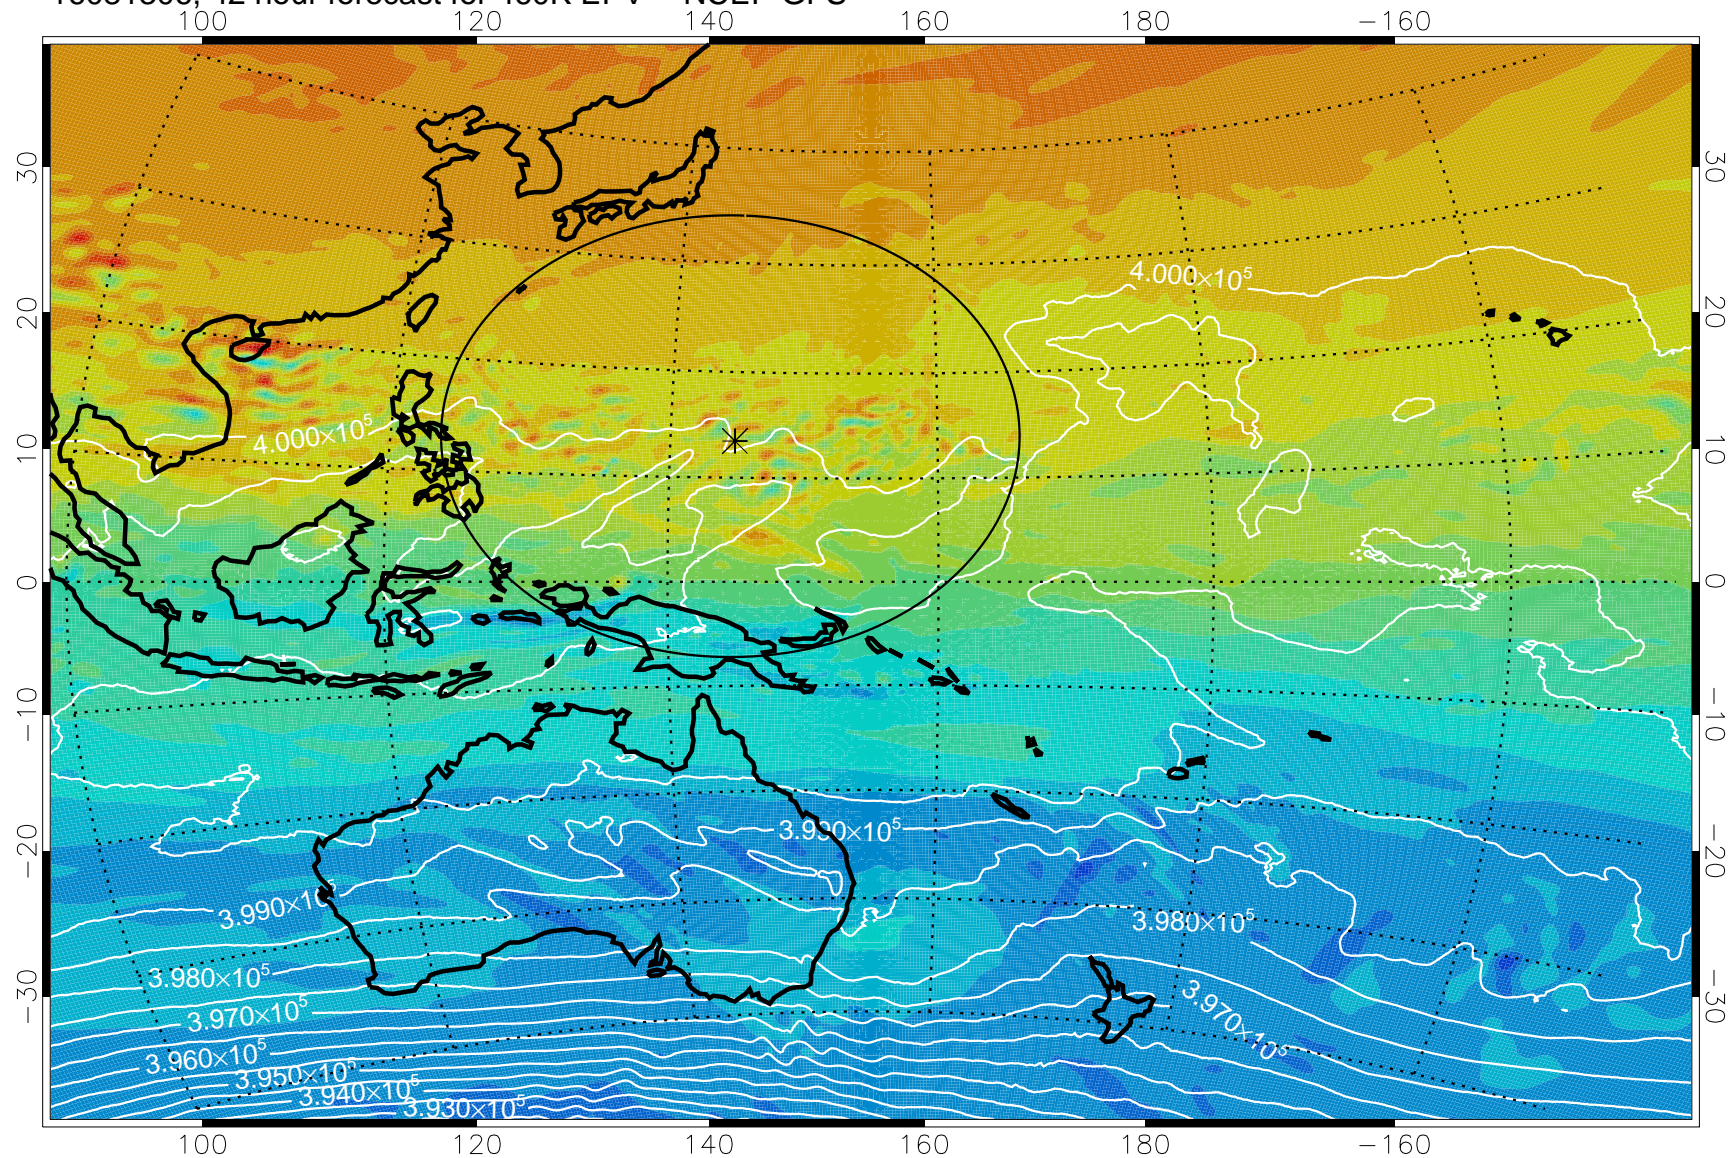

16081218, 30 hour forecast for 460K EPV -- NCEP GFS

460K Montgomery Streamfunction, white

Range ring of 2304 km

16081300, 36 hour forecast for 460K EPV -- NCEP GFS

460K Montgomery Streamfunction, white

Range ring of 2304 km

16081306, 42 hour forecast for 460K EPV -- NCEP GFS

460K Montgomery Streamfunction, white

Range ring of 2304 km

16081312, 48 hour forecast for 460K EPV -- NCEP GFS

460K Montgomery Streamfunction, white

Range ring of 2304 km

16081318, 54 hour forecast for 460K EPV -- NCEP GFS

460K Montgomery Streamfunction, white

Range ring of 2304 km

16081400, 60 hour forecast for 460K EPV -- NCEP GFS

460K Montgomery Streamfunction, white

Range ring of 2304 km

16081406, 66 hour forecast for 460K EPV -- NCEP GFS

460K Montgomery Streamfunction, white

Range ring of 2304 km

16081412, 72 hour forecast for 460K EPV -- NCEP GFS

460K Montgomery Streamfunction, white

Range ring of 2304 km