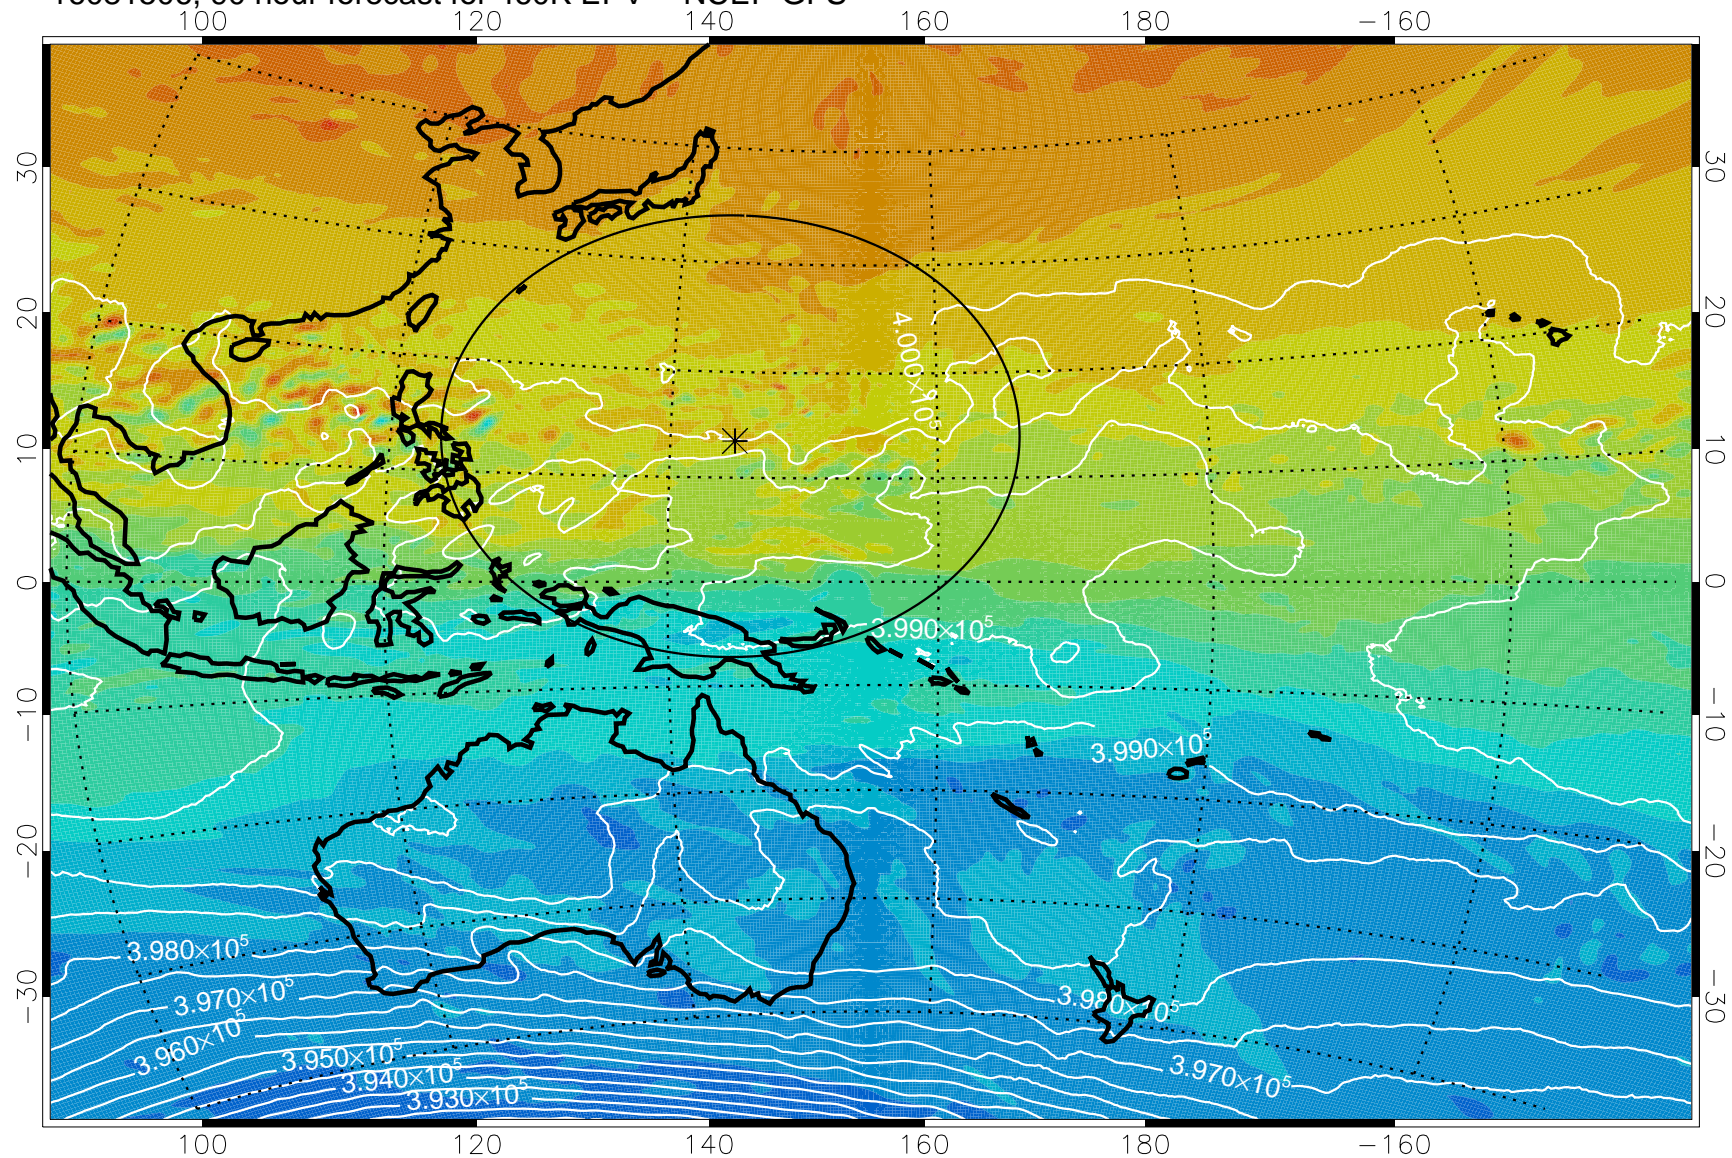

16081406, 66 hour forecast for 460K EPV -- NCEP GFS

460K Montgomery Streamfunction, white

Range ring of 2304 km

16081412, 72 hour forecast for 460K EPV -- NCEP GFS

460K Montgomery Streamfunction, white

Range ring of 2304 km

16081418, 78 hour forecast for 460K EPV -- NCEP GFS

460K Montgomery Streamfunction, white

Range ring of 2304 km

16081500, 84 hour forecast for 460K EPV -- NCEP GFS

460K Montgomery Streamfunction, white

Range ring of 2304 km

16081506, 90 hour forecast for 460K EPV -- NCEP GFS

460K Montgomery Streamfunction, white

Range ring of 2304 km

16081512, 96 hour forecast for 460K EPV -- NCEP GFS

460K Montgomery Streamfunction, white

Range ring of 2304 km

16081518, 102 hour forecast for 460K EPV -- NCEP GFS

460K Montgomery Streamfunction, white

Range ring of 2304 km

16081600, 108 hour forecast for 460K EPV -- NCEP GFS

460K Montgomery Streamfunction, white

Range ring of 2304 km