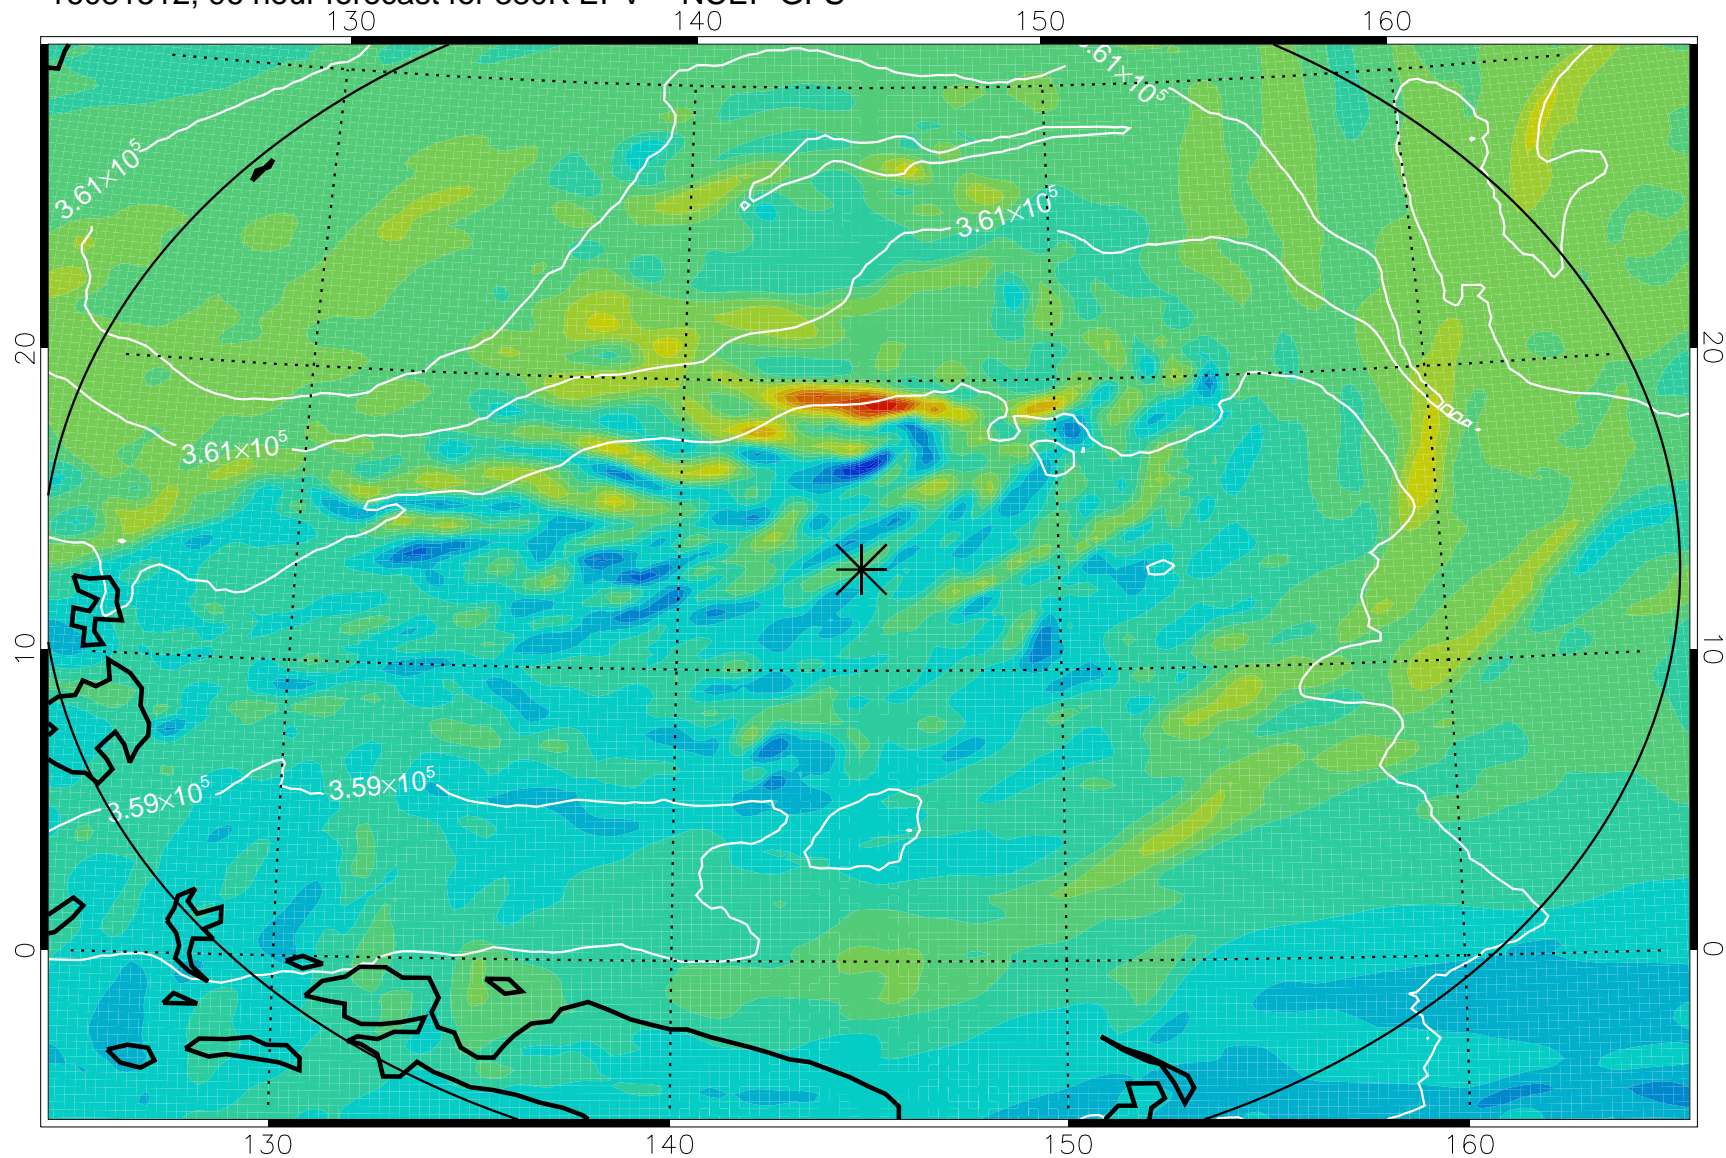

16081406, 66 hour forecast for 380K EPV -- NCEP GFS

380K Montgomery Streamfunction, white

Range ring of 2304 km

16081412, 72 hour forecast for 380K EPV -- NCEP GFS

380K Montgomery Streamfunction, white

Range ring of 2304 km

16081418, 78 hour forecast for 380K EPV -- NCEP GFS

380K Montgomery Streamfunction, white

Range ring of 2304 km

16081500, 84 hour forecast for 380K EPV -- NCEP GFS

380K Montgomery Streamfunction, white

Range ring of 2304 km

16081506, 90 hour forecast for 380K EPV -- NCEP GFS

380K Montgomery Streamfunction, white

Range ring of 2304 km

16081512, 96 hour forecast for 380K EPV -- NCEP GFS

380K Montgomery Streamfunction, white

Range ring of 2304 km

16081518, 102 hour forecast for 380K EPV -- NCEP GFS

380K Montgomery Streamfunction, white

Range ring of 2304 km

16081600, 108 hour forecast for 380K EPV -- NCEP GFS

380K Montgomery Streamfunction, white

Range ring of 2304 km