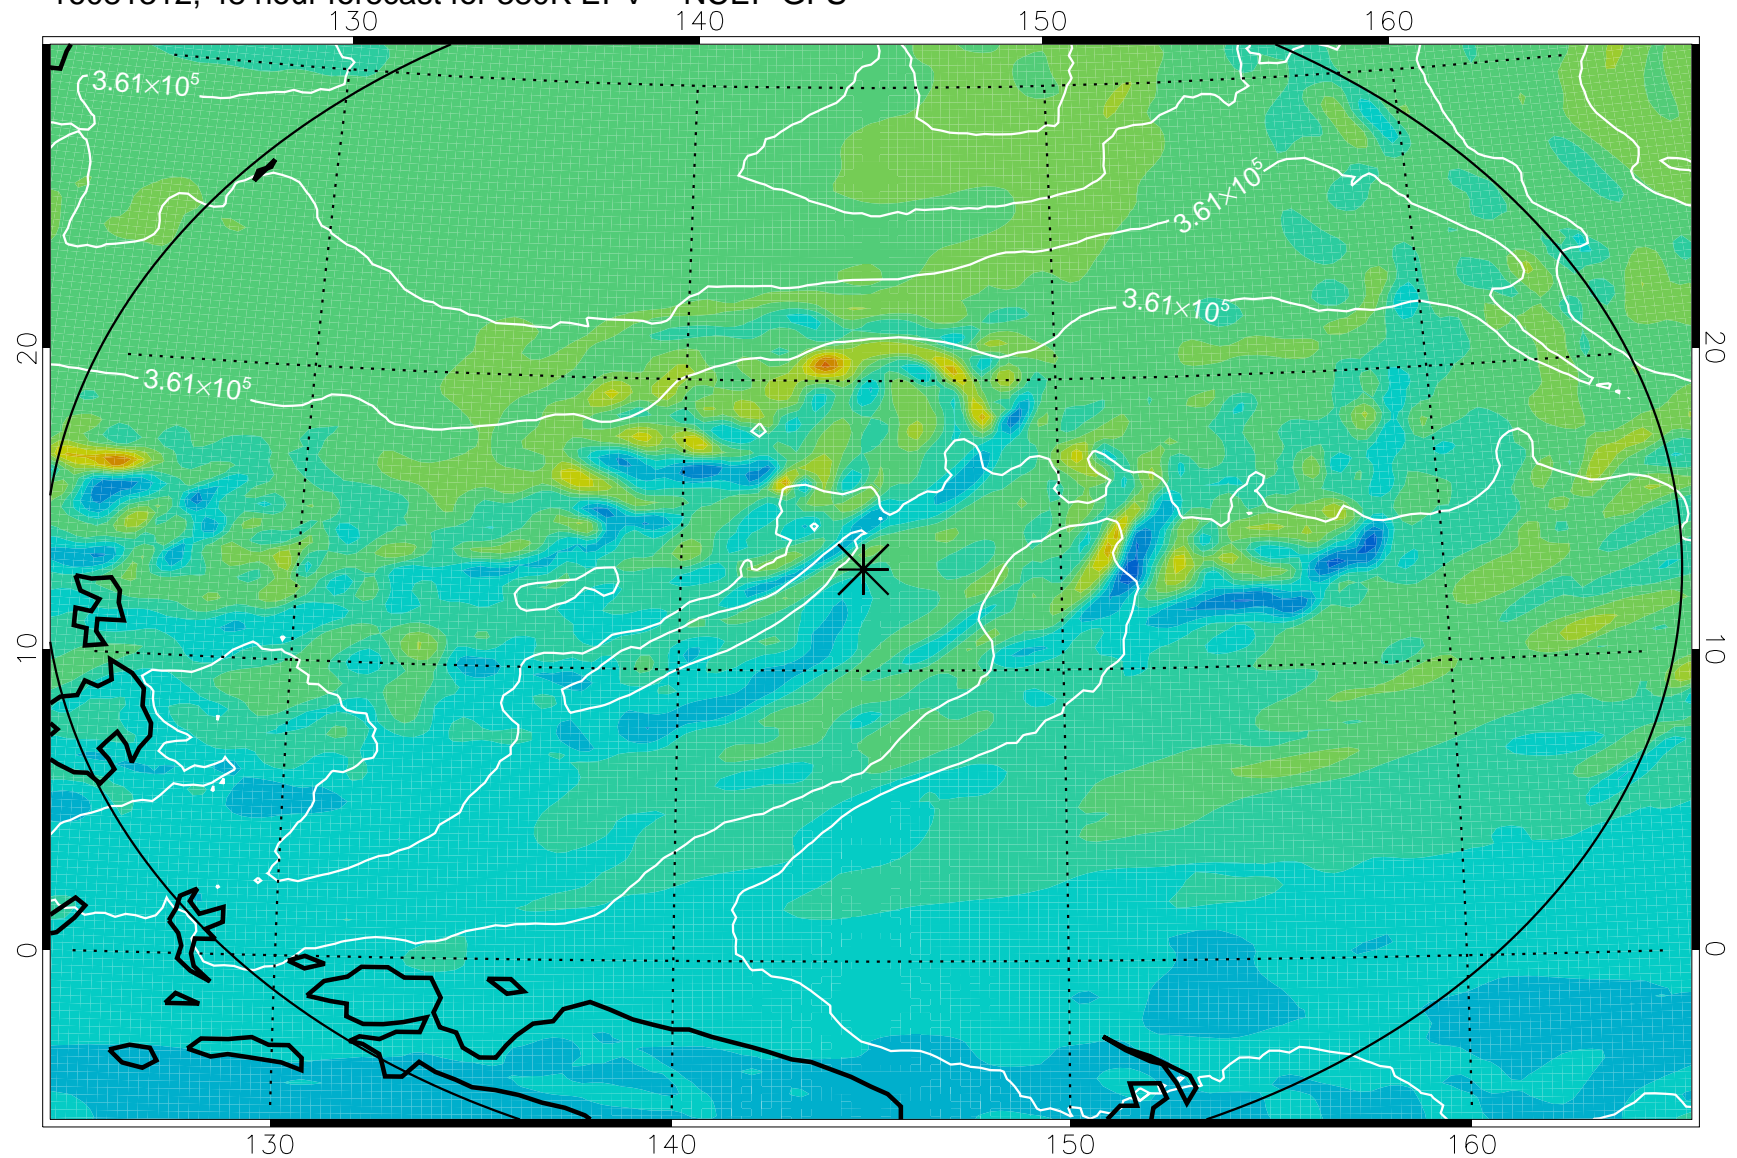

16081218, 30 hour forecast for 380K EPV -- NCEP GFS

380K Montgomery Streamfunction, white

Range ring of 2304 km

16081300, 36 hour forecast for 380K EPV -- NCEP GFS

380K Montgomery Streamfunction, white

Range ring of 2304 km

16081306, 42 hour forecast for 380K EPV -- NCEP GFS

380K Montgomery Streamfunction, white

Range ring of 2304 km

16081312, 48 hour forecast for 380K EPV -- NCEP GFS

380K Montgomery Streamfunction, white

Range ring of 2304 km

16081318, 54 hour forecast for 380K EPV -- NCEP GFS

380K Montgomery Streamfunction, white

Range ring of 2304 km

16081400, 60 hour forecast for 380K EPV -- NCEP GFS

380K Montgomery Streamfunction, white

Range ring of 2304 km

16081406, 66 hour forecast for 380K EPV -- NCEP GFS

380K Montgomery Streamfunction, white

Range ring of 2304 km

16081412, 72 hour forecast for 380K EPV -- NCEP GFS

380K Montgomery Streamfunction, white

Range ring of 2304 km