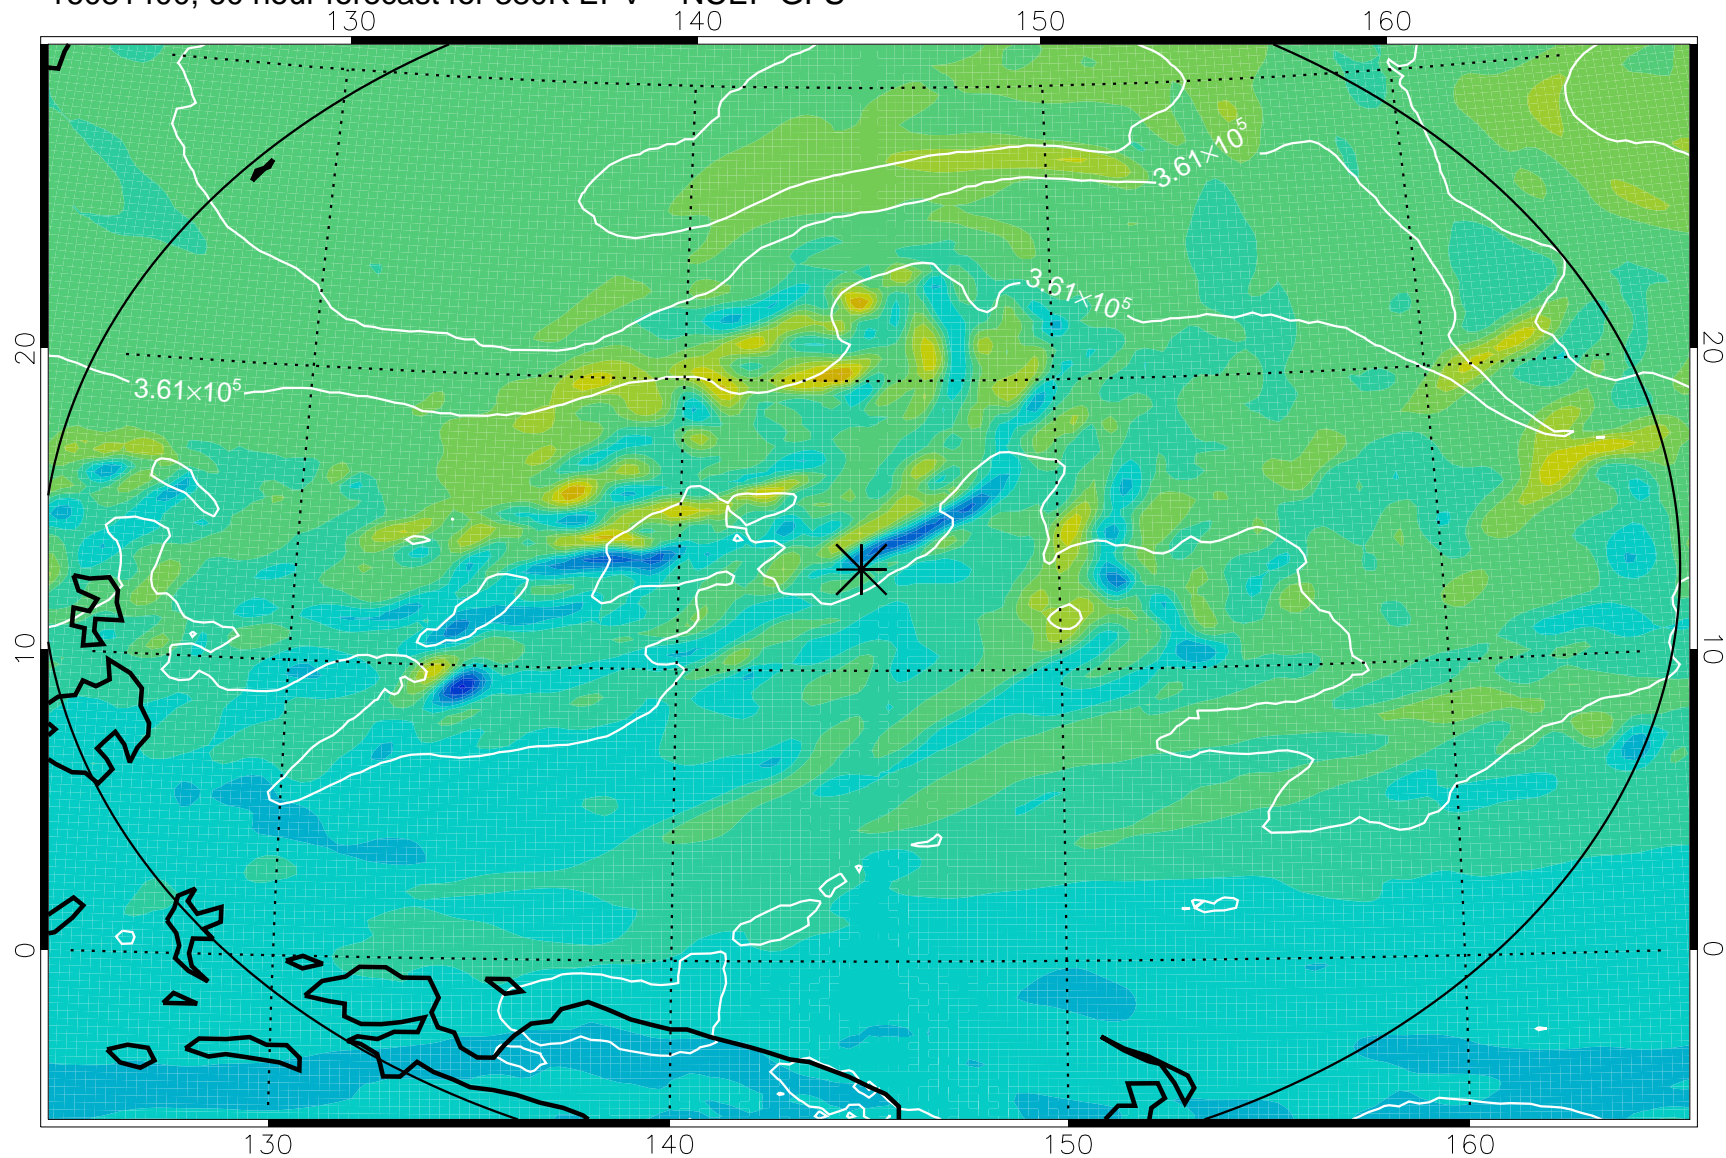

16081306, 42 hour forecast for 380K EPV -- NCEP GFS

380K Montgomery Streamfunction, white

Range ring of 2304 km

16081312, 48 hour forecast for 380K EPV -- NCEP GFS

380K Montgomery Streamfunction, white

Range ring of 2304 km

16081318, 54 hour forecast for 380K EPV -- NCEP GFS

380K Montgomery Streamfunction, white

Range ring of 2304 km

16081400, 60 hour forecast for 380K EPV -- NCEP GFS

380K Montgomery Streamfunction, white

Range ring of 2304 km

16081406, 66 hour forecast for 380K EPV -- NCEP GFS

380K Montgomery Streamfunction, white

Range ring of 2304 km

16081412, 72 hour forecast for 380K EPV -- NCEP GFS

380K Montgomery Streamfunction, white

Range ring of 2304 km

16081418, 78 hour forecast for 380K EPV -- NCEP GFS

380K Montgomery Streamfunction, white

Range ring of 2304 km

16081500, 84 hour forecast for 380K EPV -- NCEP GFS

380K Montgomery Streamfunction, white

Range ring of 2304 km