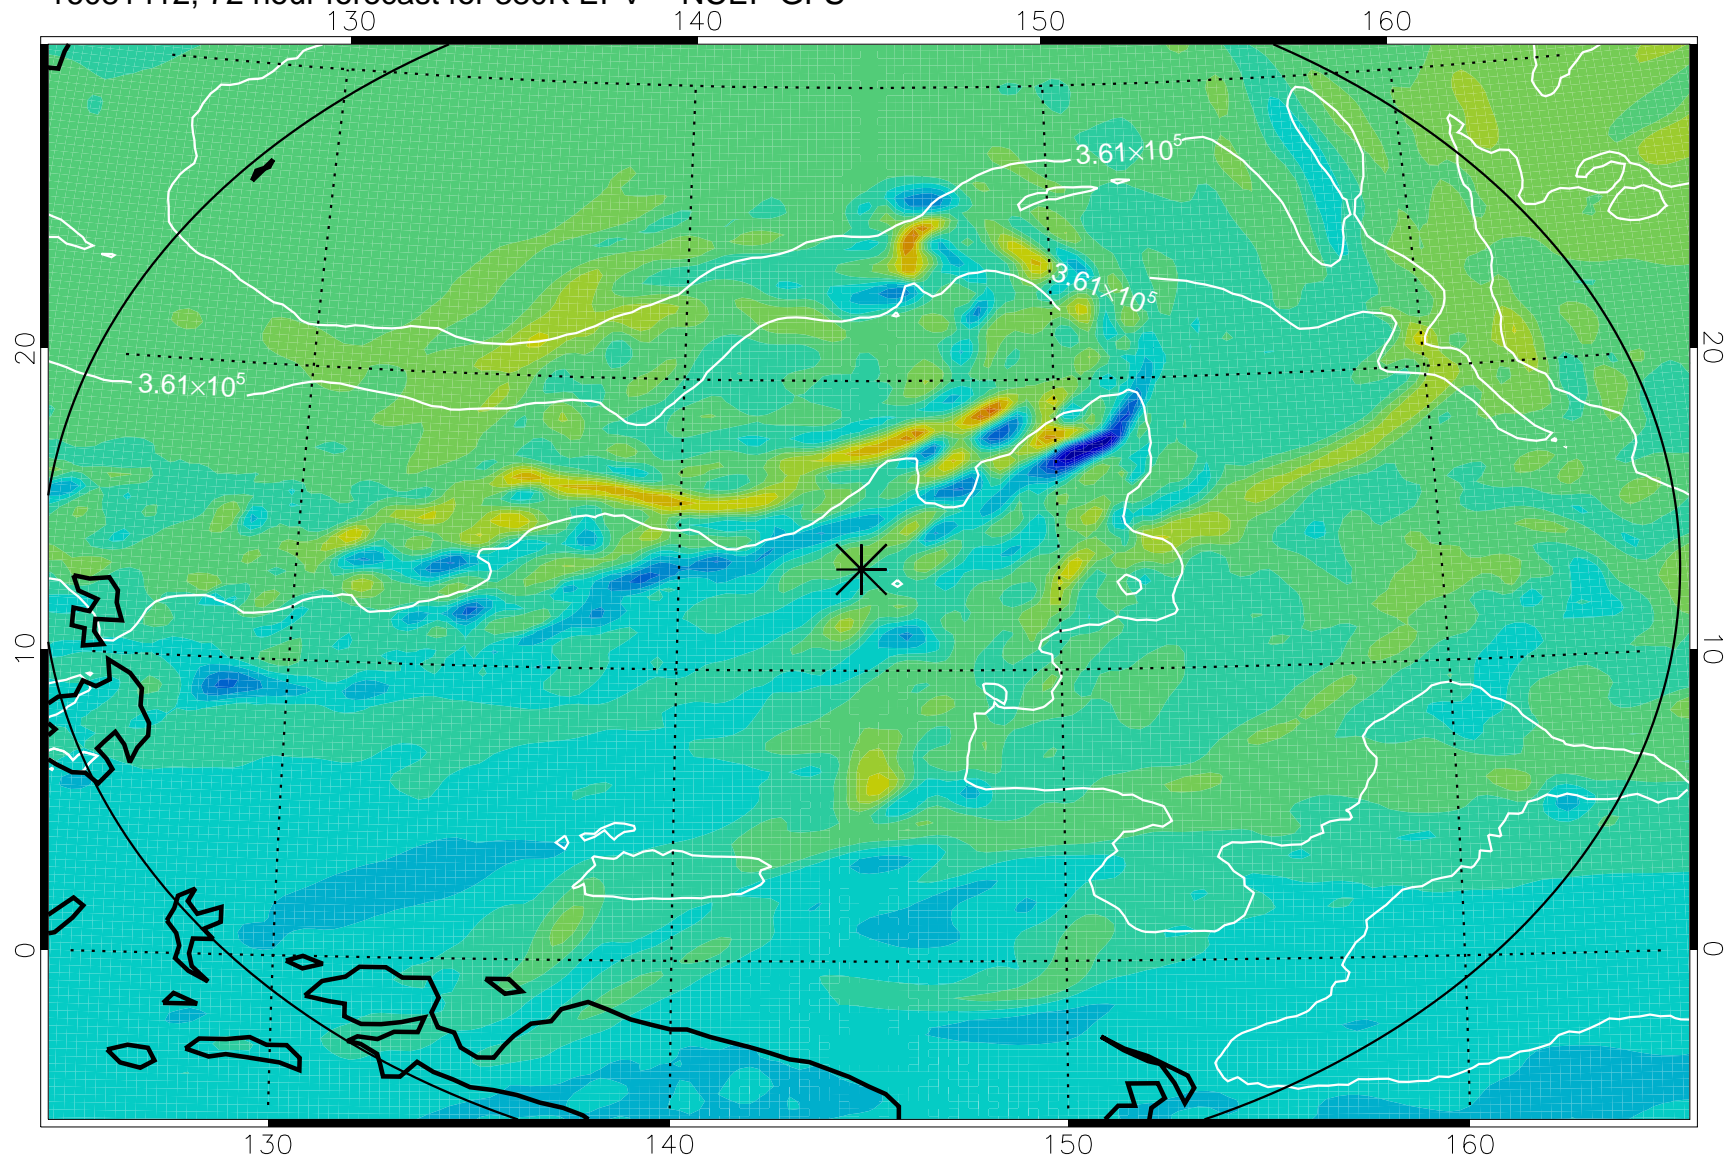

16081318, 54 hour forecast for 380K EPV -- NCEP GFS

380K Montgomery Streamfunction, white

Range ring of 2304 km

16081400, 60 hour forecast for 380K EPV -- NCEP GFS

380K Montgomery Streamfunction, white

Range ring of 2304 km

16081406, 66 hour forecast for 380K EPV -- NCEP GFS

380K Montgomery Streamfunction, white

Range ring of 2304 km

16081412, 72 hour forecast for 380K EPV -- NCEP GFS

380K Montgomery Streamfunction, white

Range ring of 2304 km

16081418, 78 hour forecast for 380K EPV -- NCEP GFS

380K Montgomery Streamfunction, white

Range ring of 2304 km

16081500, 84 hour forecast for 380K EPV -- NCEP GFS

380K Montgomery Streamfunction, white

Range ring of 2304 km

16081506, 90 hour forecast for 380K EPV -- NCEP GFS

380K Montgomery Streamfunction, white

Range ring of 2304 km

16081512, 96 hour forecast for 380K EPV -- NCEP GFS

380K Montgomery Streamfunction, white

Range ring of 2304 km