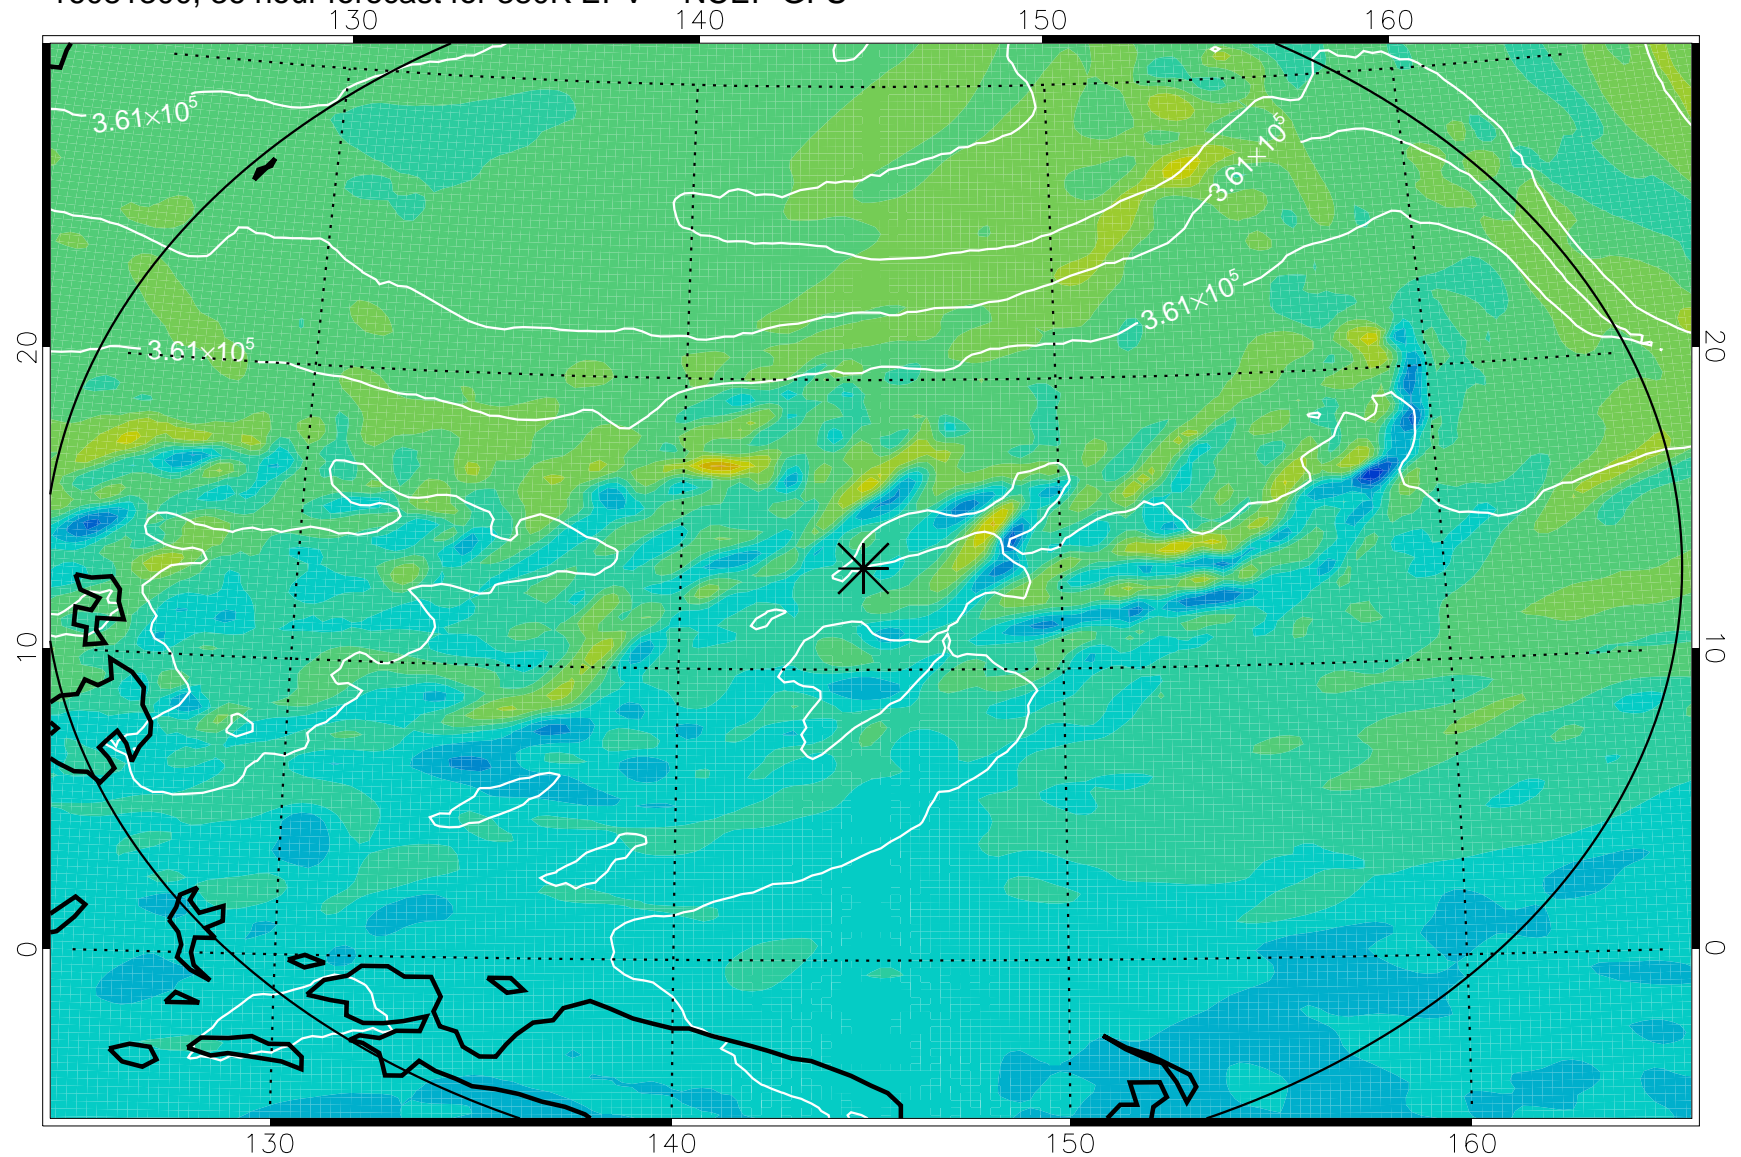

16081118, 6 hour forecast for 380K EPV -- NCEP GFS

380K Montgomery Streamfunction, white

Range ring of 2304 km

16081200, 12 hour forecast for 380K EPV -- NCEP GFS

380K Montgomery Streamfunction, white

Range ring of 2304 km

16081206, 18 hour forecast for 380K EPV -- NCEP GFS

380K Montgomery Streamfunction, white

Range ring of 2304 km

16081212, 24 hour forecast for 380K EPV -- NCEP GFS

380K Montgomery Streamfunction, white

Range ring of 2304 km

16081218, 30 hour forecast for 380K EPV -- NCEP GFS

380K Montgomery Streamfunction, white

Range ring of 2304 km

16081300, 36 hour forecast for 380K EPV -- NCEP GFS

380K Montgomery Streamfunction, white

Range ring of 2304 km

16081306, 42 hour forecast for 380K EPV -- NCEP GFS

380K Montgomery Streamfunction, white

Range ring of 2304 km

16081312, 48 hour forecast for 380K EPV -- NCEP GFS

380K Montgomery Streamfunction, white

Range ring of 2304 km