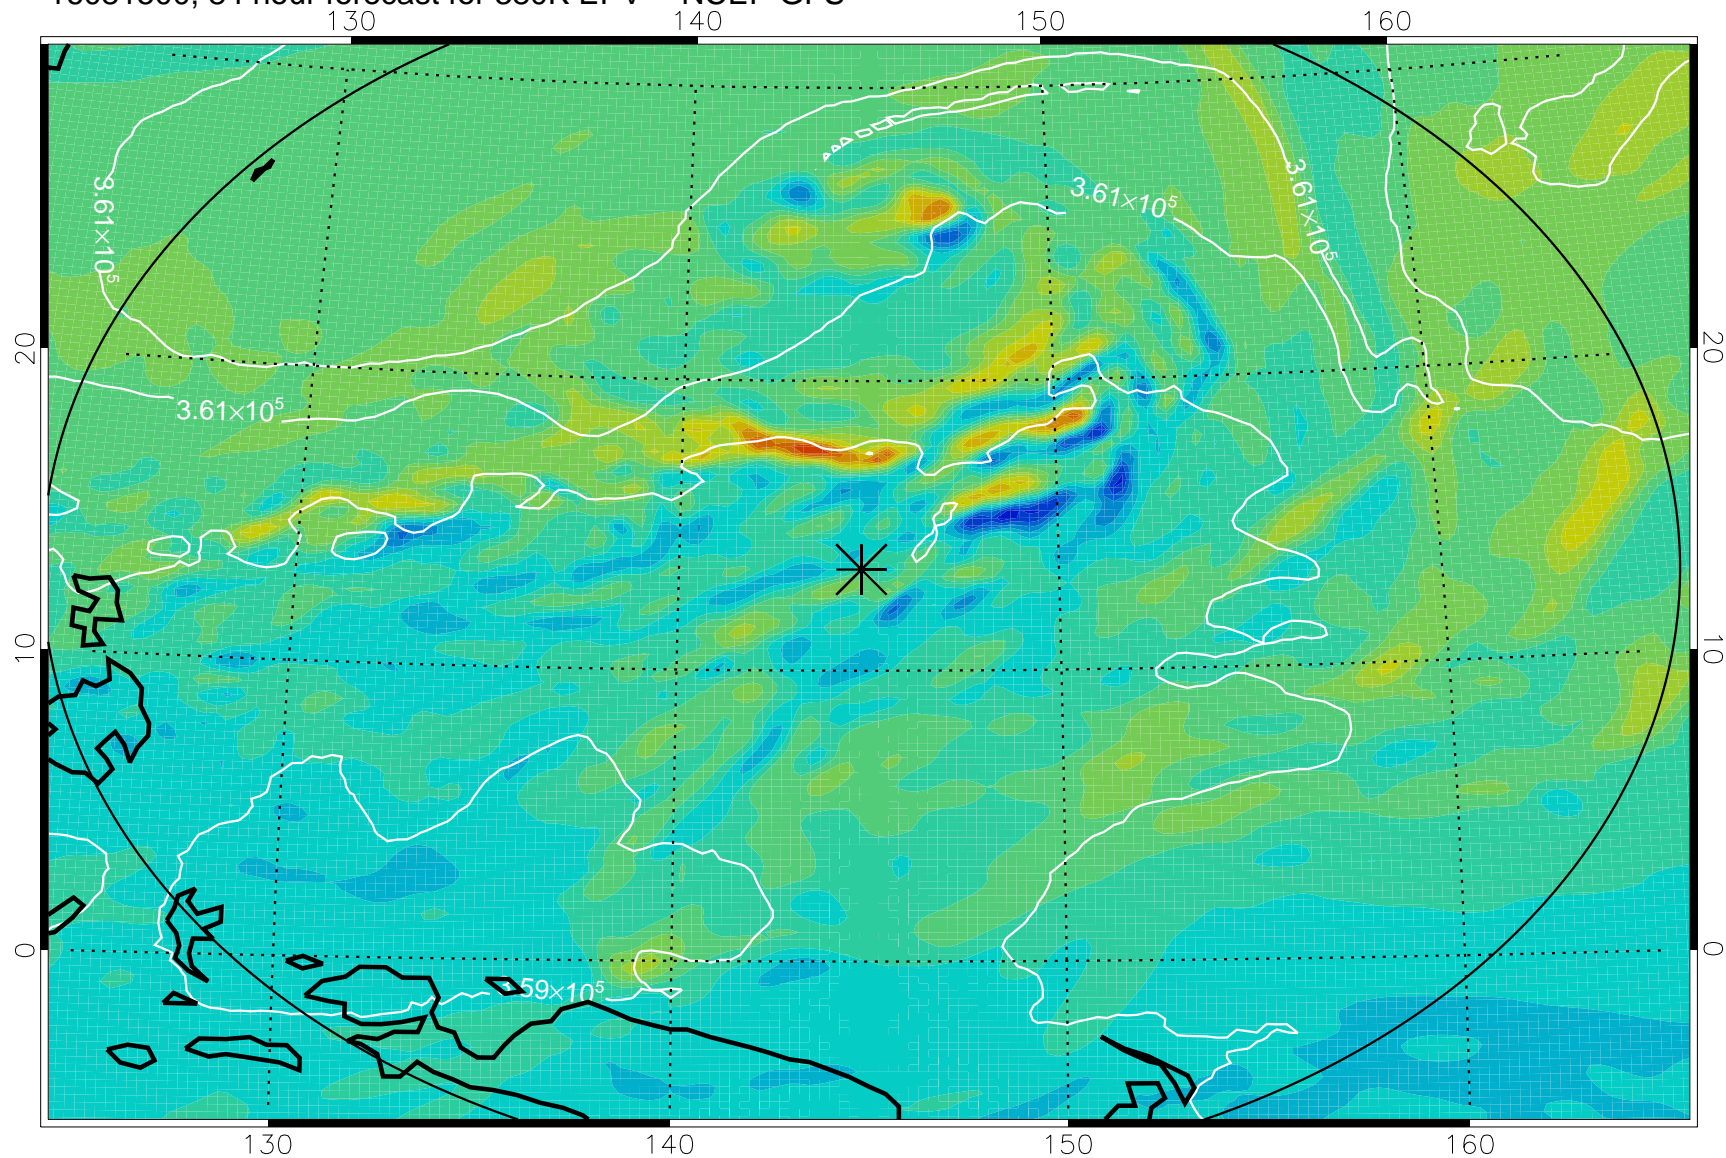

16081406, 66 hour forecast for 380K EPV -- NCEP GFS

380K Montgomery Streamfunction, white

Range ring of 2304 km

16081412, 72 hour forecast for 380K EPV -- NCEP GFS

380K Montgomery Streamfunction, white

Range ring of 2304 km

16081418, 78 hour forecast for 380K EPV -- NCEP GFS

380K Montgomery Streamfunction, white

Range ring of 2304 km

16081500, 84 hour forecast for 380K EPV -- NCEP GFS

380K Montgomery Streamfunction, white

Range ring of 2304 km

16081506, 90 hour forecast for 380K EPV -- NCEP GFS

380K Montgomery Streamfunction, white

Range ring of 2304 km

16081512, 96 hour forecast for 380K EPV -- NCEP GFS

380K Montgomery Streamfunction, white

Range ring of 2304 km

16081518, 102 hour forecast for 380K EPV -- NCEP GFS

380K Montgomery Streamfunction, white

Range ring of 2304 km

16081600, 108 hour forecast for 380K EPV -- NCEP GFS

380K Montgomery Streamfunction, white

Range ring of 2304 km