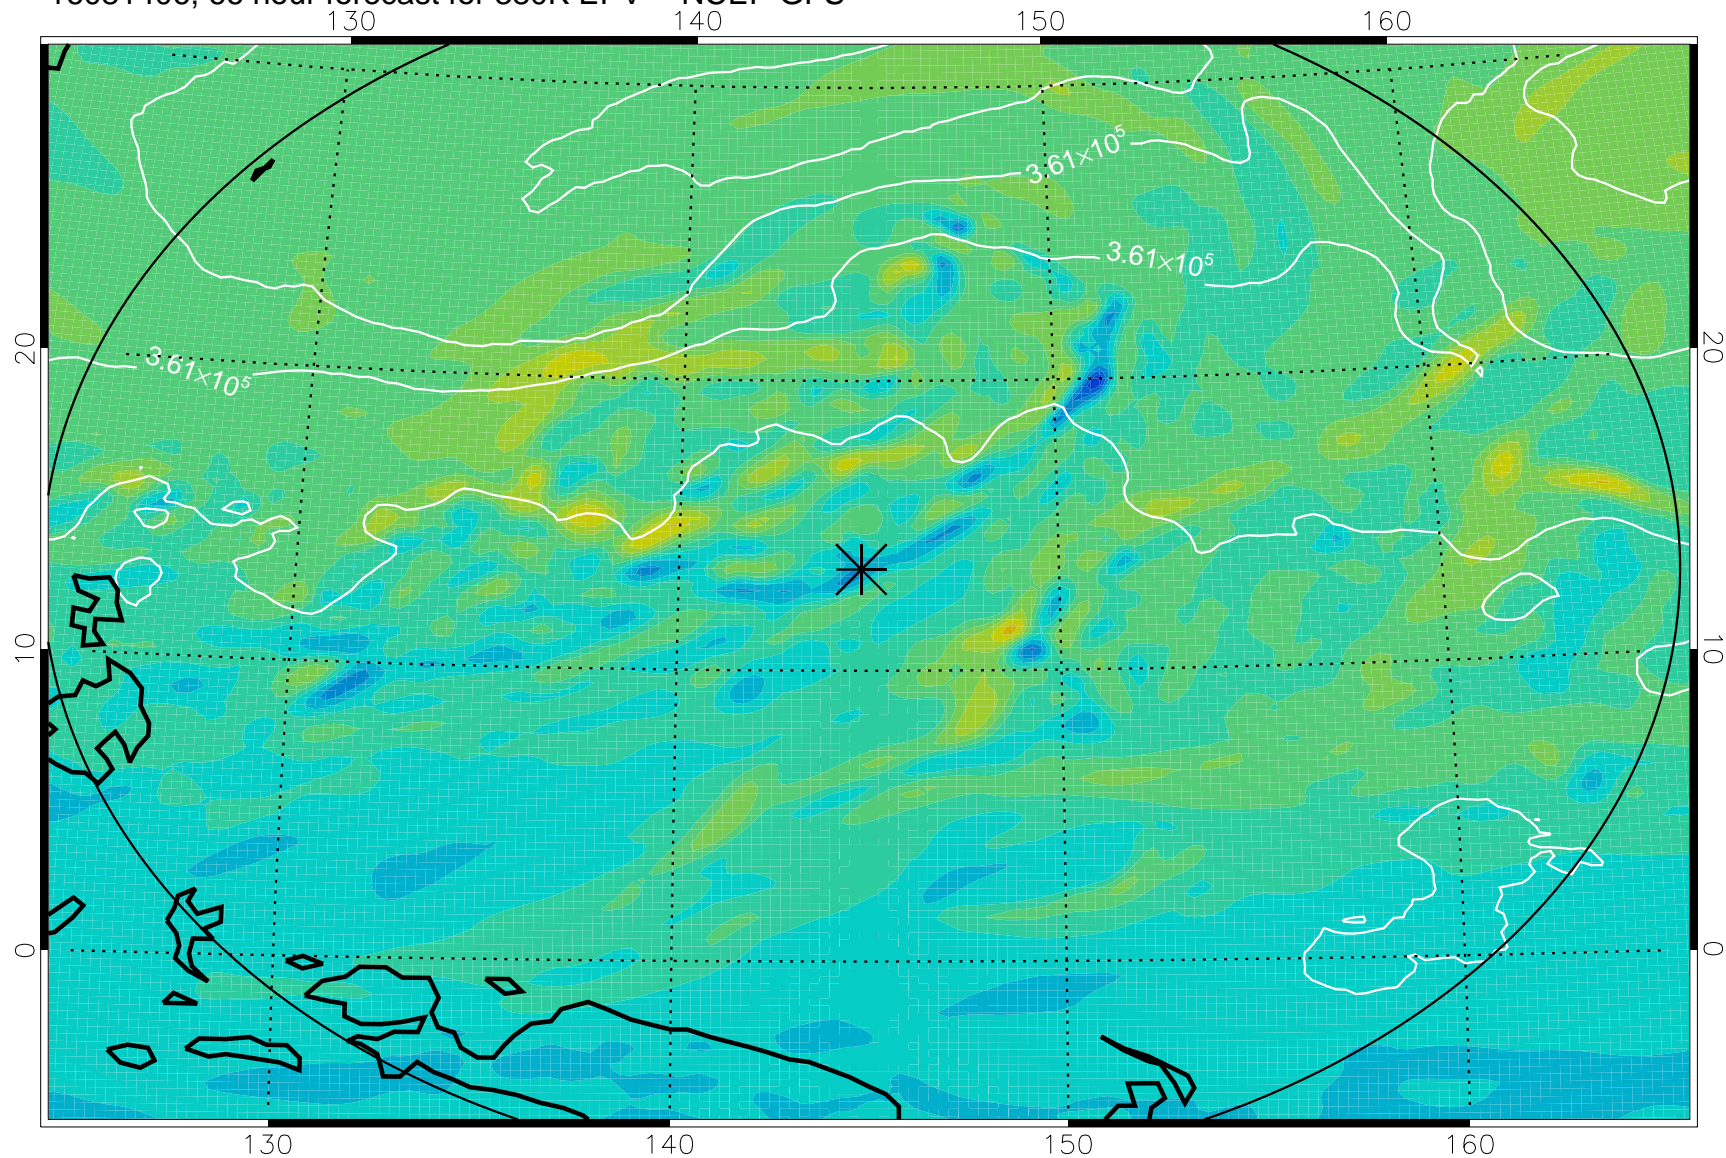

16081318, 54 hour forecast for 380K EPV -- NCEP GFS

380K Montgomery Streamfunction, white

Range ring of 2304 km

16081400, 60 hour forecast for 380K EPV -- NCEP GFS

380K Montgomery Streamfunction, white

Range ring of 2304 km

16081406, 66 hour forecast for 380K EPV -- NCEP GFS

380K Montgomery Streamfunction, white

Range ring of 2304 km

16081412, 72 hour forecast for 380K EPV -- NCEP GFS

380K Montgomery Streamfunction, white

Range ring of 2304 km

16081418, 78 hour forecast for 380K EPV -- NCEP GFS

380K Montgomery Streamfunction, white

Range ring of 2304 km

16081500, 84 hour forecast for 380K EPV -- NCEP GFS

380K Montgomery Streamfunction, white

Range ring of 2304 km

16081506, 90 hour forecast for 380K EPV -- NCEP GFS

380K Montgomery Streamfunction, white

Range ring of 2304 km

16081512, 96 hour forecast for 380K EPV -- NCEP GFS

380K Montgomery Streamfunction, white

Range ring of 2304 km