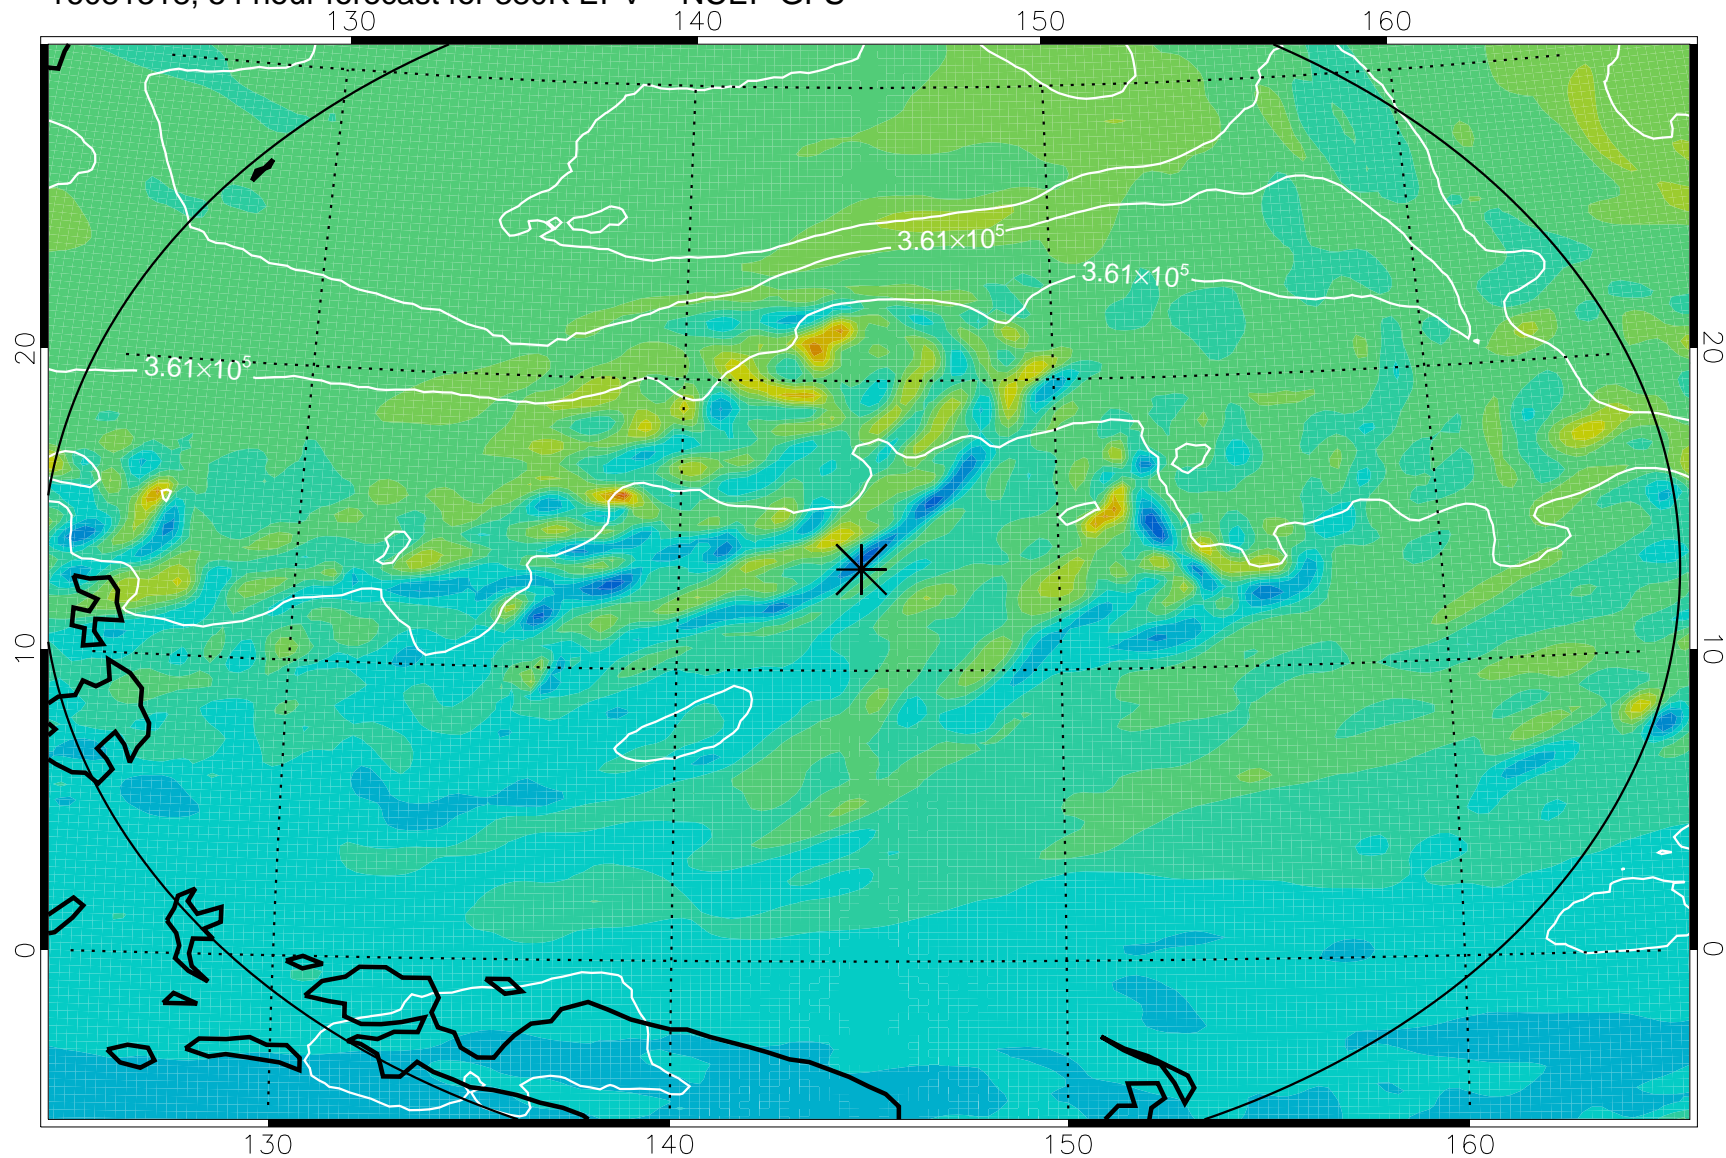

16081306, 42 hour forecast for 380K EPV -- NCEP GFS

380K Montgomery Streamfunction, white

Range ring of 2304 km

16081312, 48 hour forecast for 380K EPV -- NCEP GFS

380K Montgomery Streamfunction, white

Range ring of 2304 km

16081318, 54 hour forecast for 380K EPV -- NCEP GFS

380K Montgomery Streamfunction, white

Range ring of 2304 km

16081400, 60 hour forecast for 380K EPV -- NCEP GFS

380K Montgomery Streamfunction, white

Range ring of 2304 km

16081406, 66 hour forecast for 380K EPV -- NCEP GFS

380K Montgomery Streamfunction, white

Range ring of 2304 km

16081412, 72 hour forecast for 380K EPV -- NCEP GFS

380K Montgomery Streamfunction, white

Range ring of 2304 km

16081418, 78 hour forecast for 380K EPV -- NCEP GFS

380K Montgomery Streamfunction, white

Range ring of 2304 km

16081500, 84 hour forecast for 380K EPV -- NCEP GFS

380K Montgomery Streamfunction, white

Range ring of 2304 km