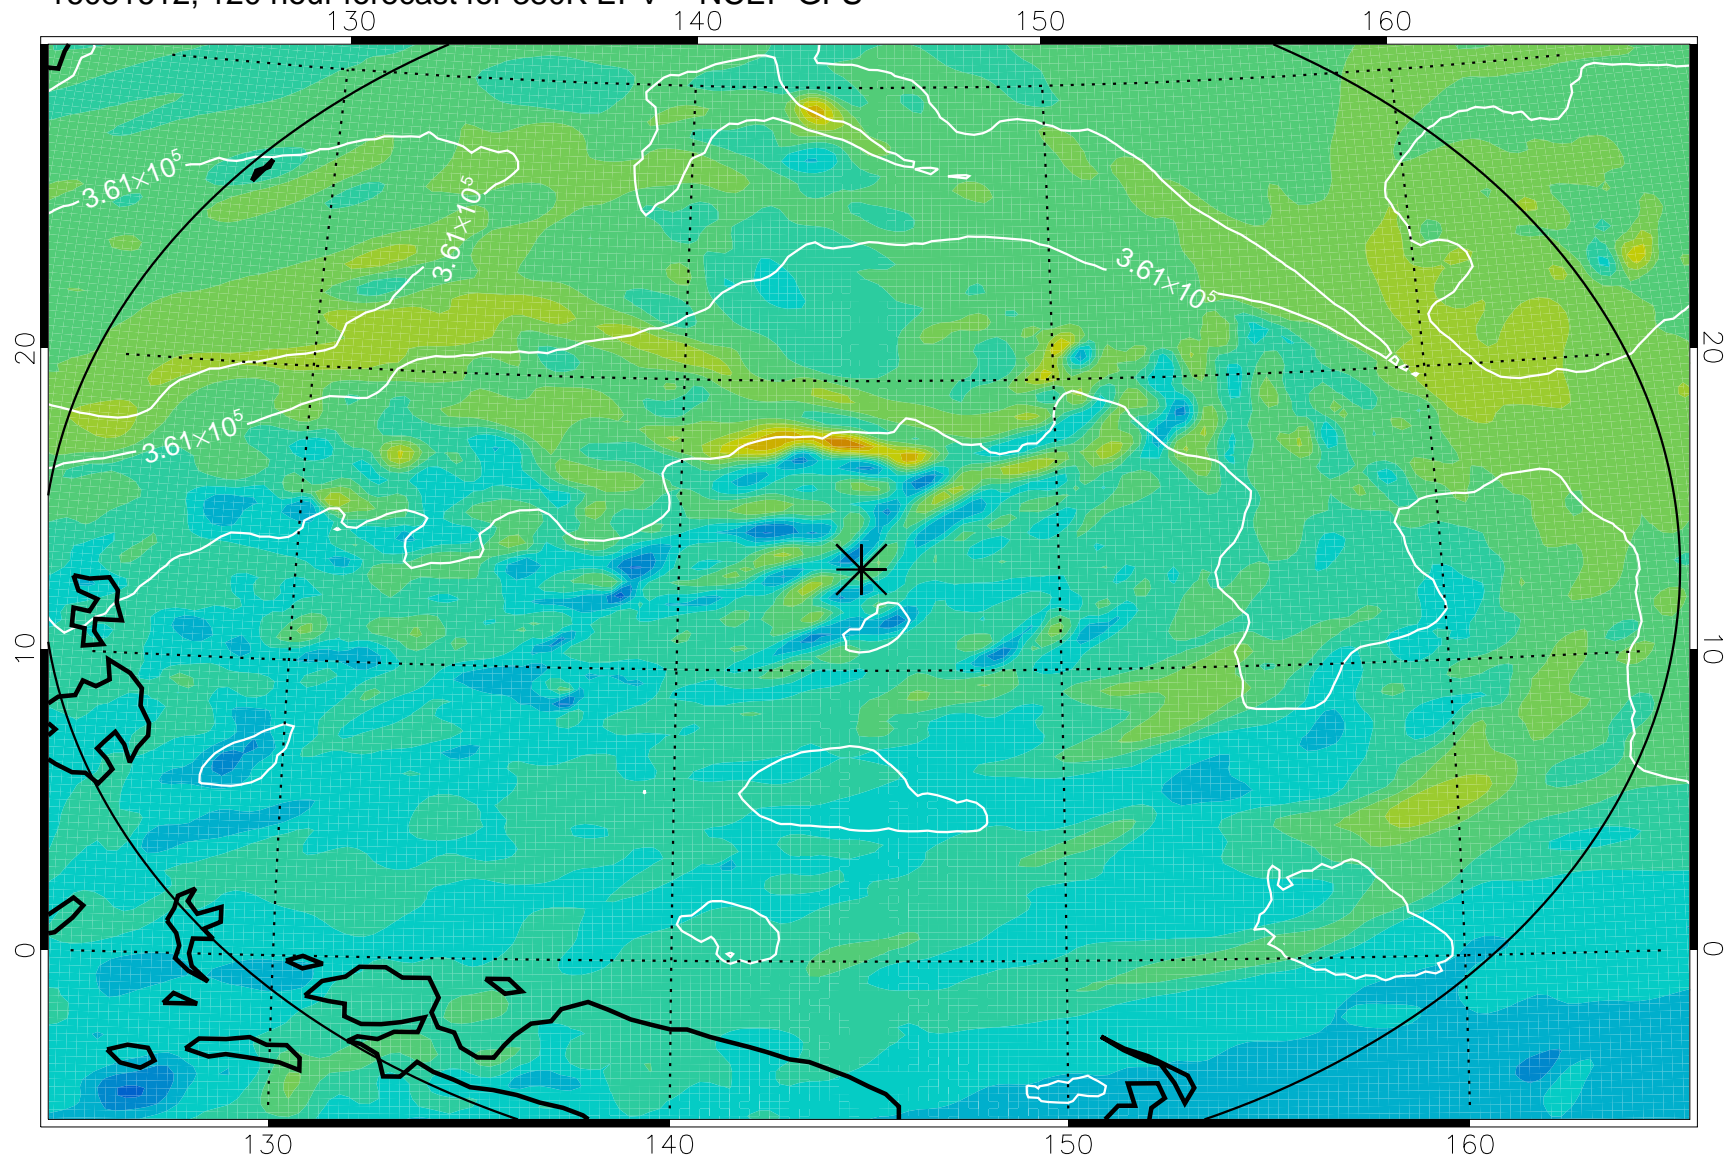

16081418, 78 hour forecast for 380K EPV -- NCEP GFS

380K Montgomery Streamfunction, white

Range ring of 2304 km

16081500, 84 hour forecast for 380K EPV -- NCEP GFS

380K Montgomery Streamfunction, white

Range ring of 2304 km

16081506, 90 hour forecast for 380K EPV -- NCEP GFS

380K Montgomery Streamfunction, white

Range ring of 2304 km

16081512, 96 hour forecast for 380K EPV -- NCEP GFS

380K Montgomery Streamfunction, white

Range ring of 2304 km

16081518, 102 hour forecast for 380K EPV -- NCEP GFS

380K Montgomery Streamfunction, white

Range ring of 2304 km

16081600, 108 hour forecast for 380K EPV -- NCEP GFS

380K Montgomery Streamfunction, white

Range ring of 2304 km

16081606, 114 hour forecast for 380K EPV -- NCEP GFS

380K Montgomery Streamfunction, white

Range ring of 2304 km

16081612, 120 hour forecast for 380K EPV -- NCEP GFS

380K Montgomery Streamfunction, white

Range ring of 2304 km