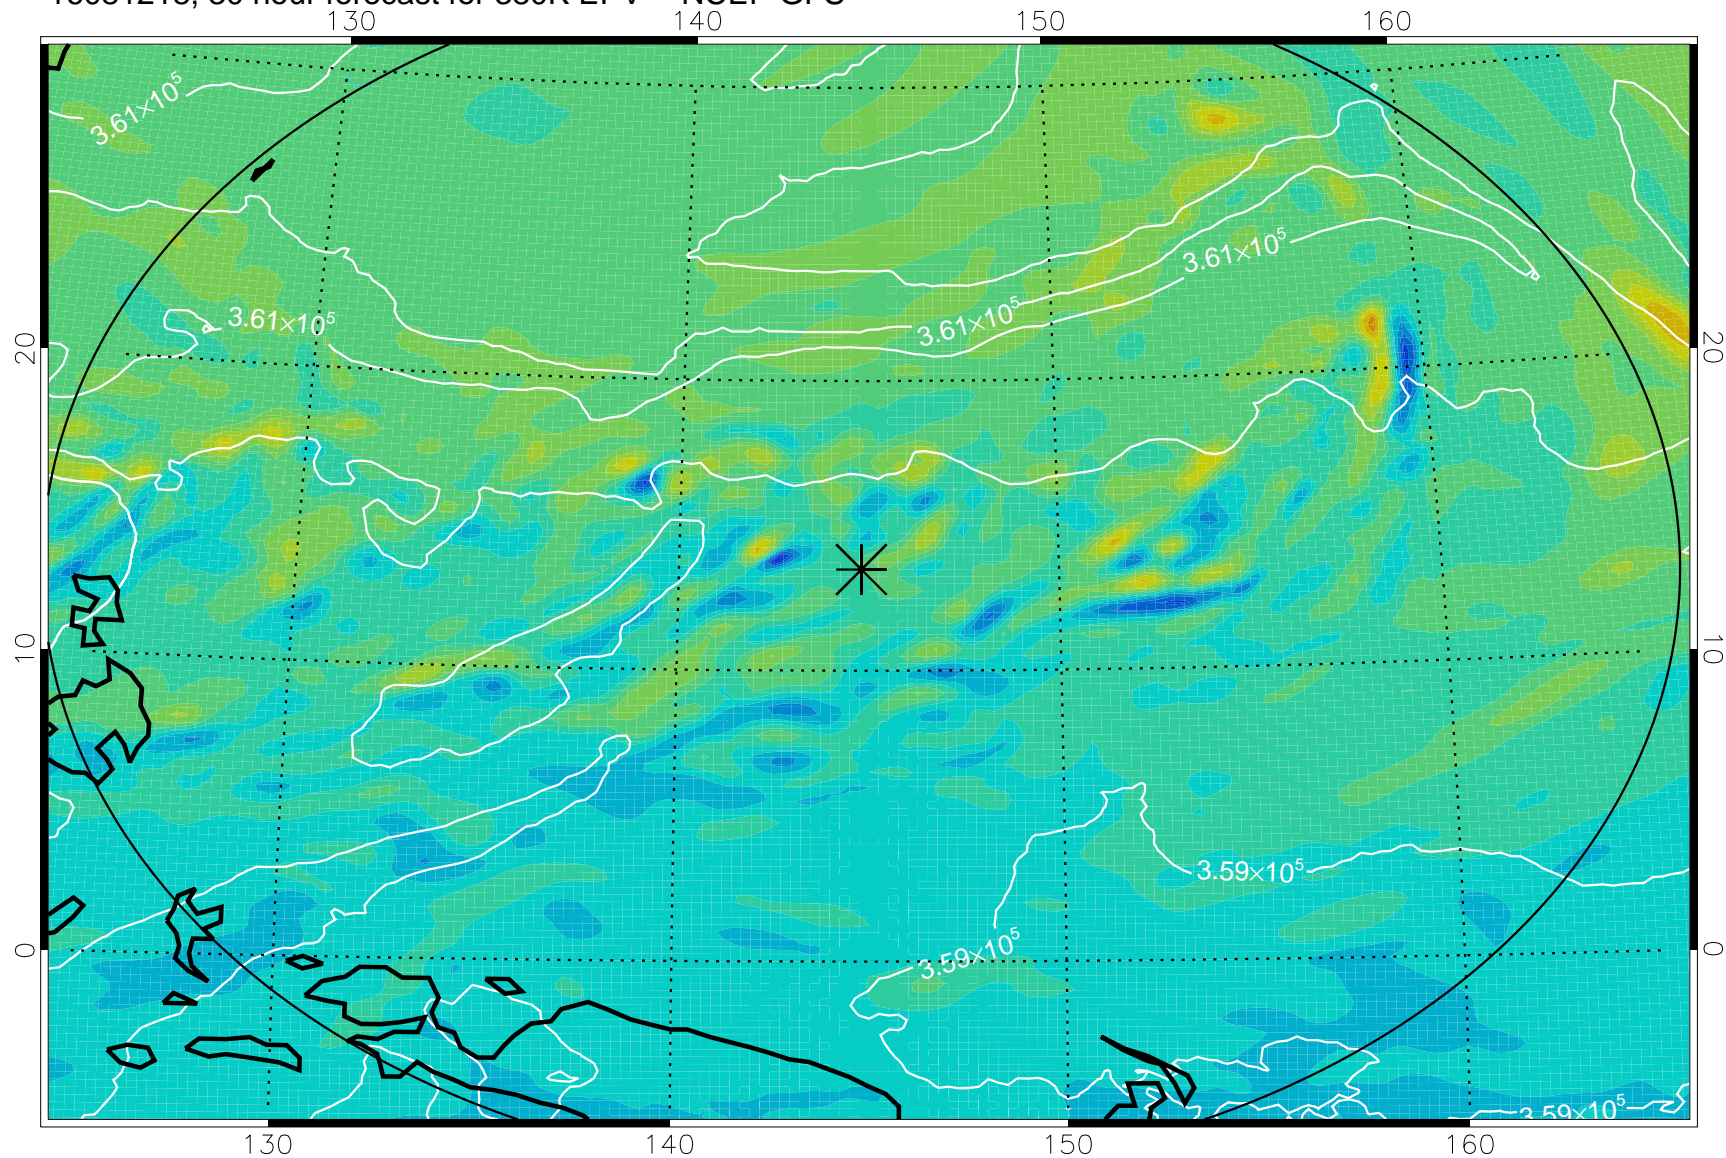

16081118, 6 hour forecast for 380K EPV -- NCEP GFS

380K Montgomery Streamfunction, white

Range ring of 2304 km

16081200, 12 hour forecast for 380K EPV -- NCEP GFS

380K Montgomery Streamfunction, white

Range ring of 2304 km

16081206, 18 hour forecast for 380K EPV -- NCEP GFS

380K Montgomery Streamfunction, white

Range ring of 2304 km

16081212, 24 hour forecast for 380K EPV -- NCEP GFS

380K Montgomery Streamfunction, white

Range ring of 2304 km

16081218, 30 hour forecast for 380K EPV -- NCEP GFS

380K Montgomery Streamfunction, white

Range ring of 2304 km

16081300, 36 hour forecast for 380K EPV -- NCEP GFS

380K Montgomery Streamfunction, white

Range ring of 2304 km

16081306, 42 hour forecast for 380K EPV -- NCEP GFS

380K Montgomery Streamfunction, white

Range ring of 2304 km

16081312, 48 hour forecast for 380K EPV -- NCEP GFS

380K Montgomery Streamfunction, white

Range ring of 2304 km