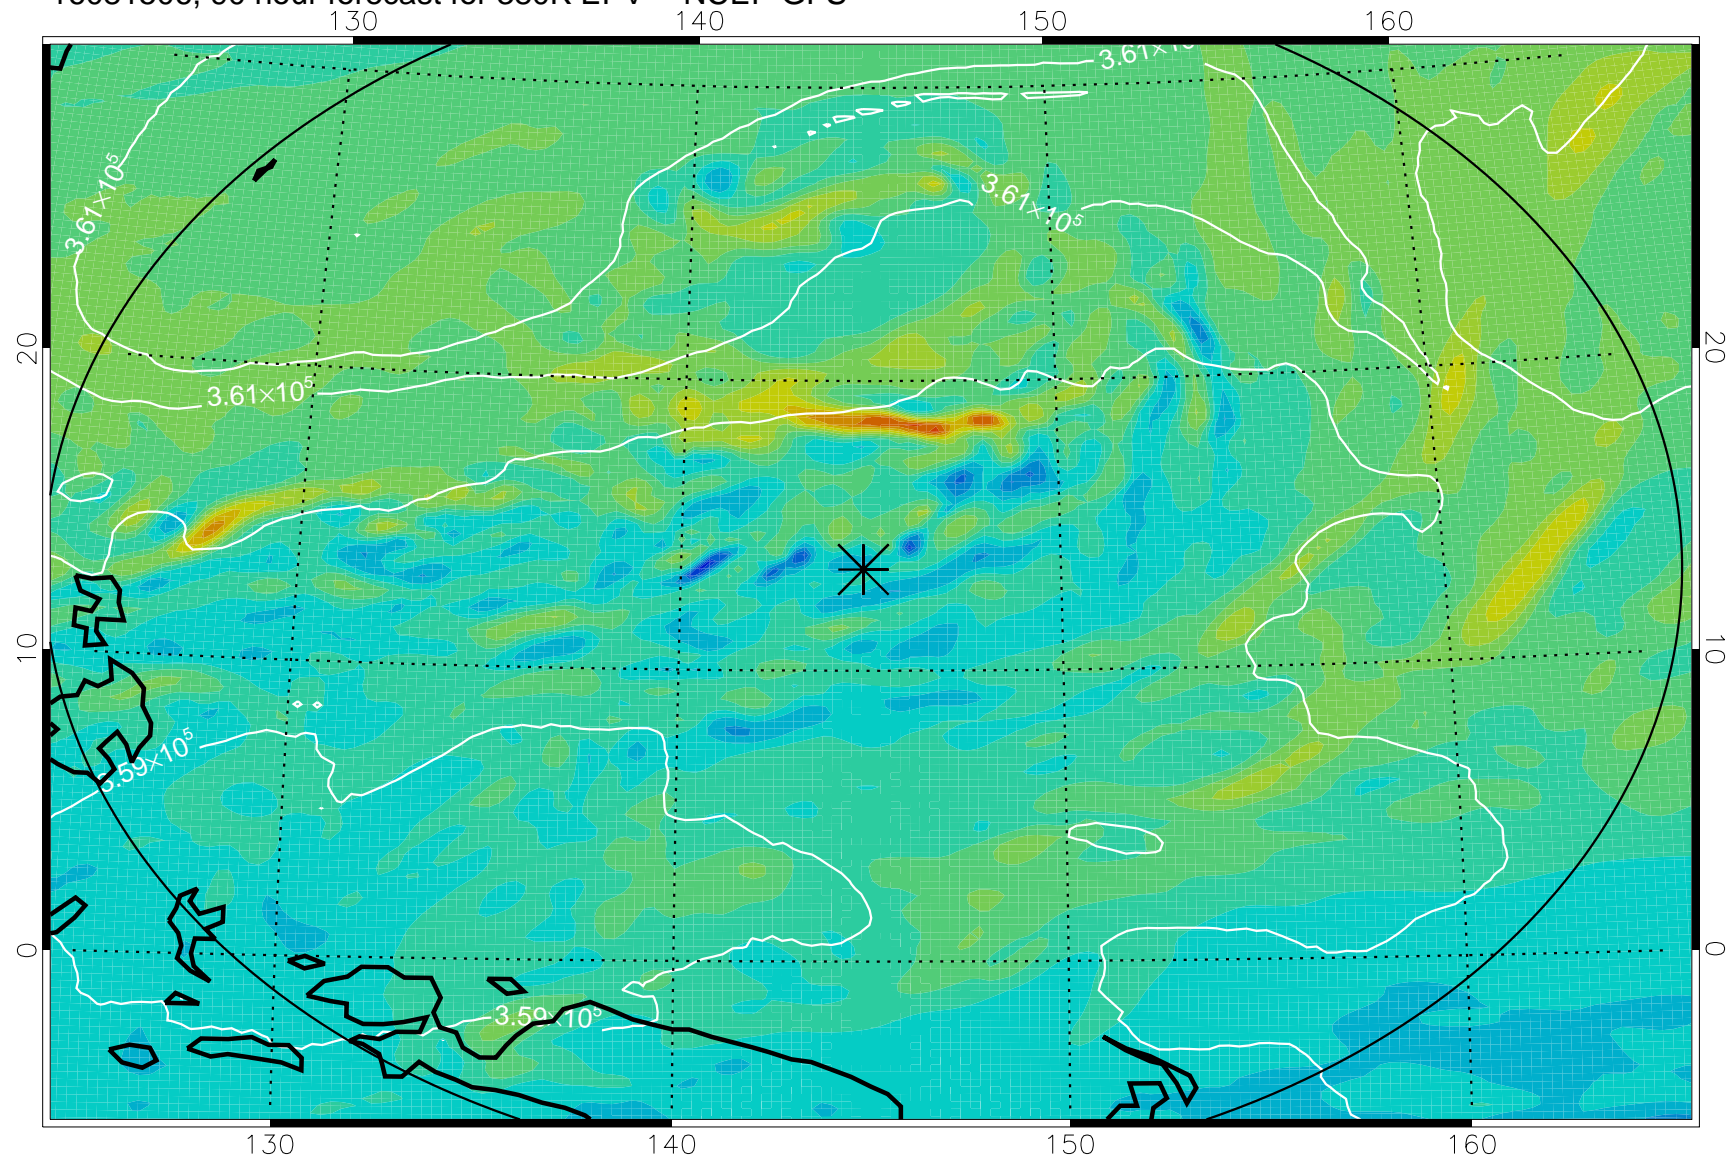

16081406, 66 hour forecast for 380K EPV -- NCEP GFS

380K Montgomery Streamfunction, white

Range ring of 2304 km

16081412, 72 hour forecast for 380K EPV -- NCEP GFS

380K Montgomery Streamfunction, white

Range ring of 2304 km

16081418, 78 hour forecast for 380K EPV -- NCEP GFS

380K Montgomery Streamfunction, white

Range ring of 2304 km

16081500, 84 hour forecast for 380K EPV -- NCEP GFS

380K Montgomery Streamfunction, white

Range ring of 2304 km

16081506, 90 hour forecast for 380K EPV -- NCEP GFS

380K Montgomery Streamfunction, white

Range ring of 2304 km

16081512, 96 hour forecast for 380K EPV -- NCEP GFS

380K Montgomery Streamfunction, white

Range ring of 2304 km

16081518, 102 hour forecast for 380K EPV -- NCEP GFS

380K Montgomery Streamfunction, white

Range ring of 2304 km

16081600, 108 hour forecast for 380K EPV -- NCEP GFS

380K Montgomery Streamfunction, white

Range ring of 2304 km