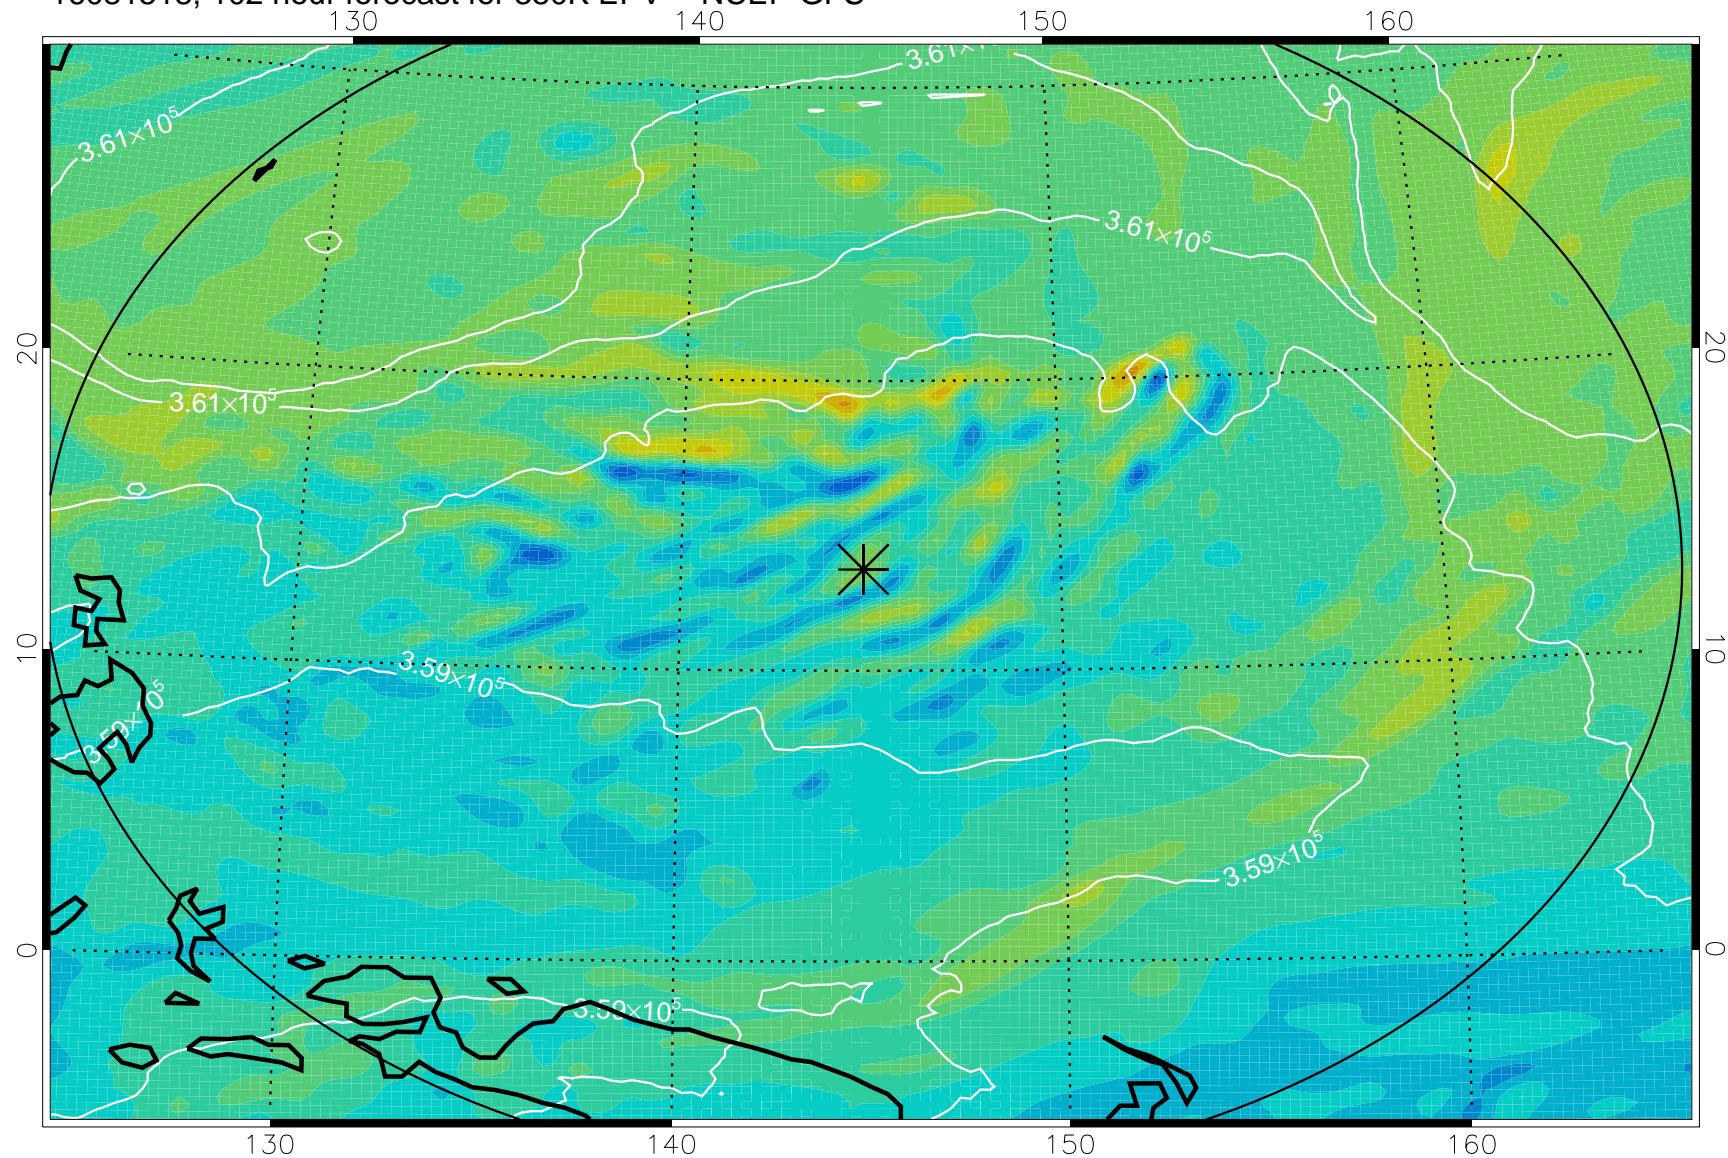

16081418, 78 hour forecast for 380K EPV -- NCEP GFS

380K Montgomery Streamfunction, white

Range ring of 2304 km

16081500, 84 hour forecast for 380K EPV -- NCEP GFS

380K Montgomery Streamfunction, white

Range ring of 2304 km

16081506, 90 hour forecast for 380K EPV -- NCEP GFS

380K Montgomery Streamfunction, white

Range ring of 2304 km

16081512, 96 hour forecast for 380K EPV -- NCEP GFS

380K Montgomery Streamfunction, white

Range ring of 2304 km

16081518, 102 hour forecast for 380K EPV -- NCEP GFS

380K Montgomery Streamfunction, white

Range ring of 2304 km

16081600, 108 hour forecast for 380K EPV -- NCEP GFS

380K Montgomery Streamfunction, white

Range ring of 2304 km

16081606, 114 hour forecast for 380K EPV -- NCEP GFS

380K Montgomery Streamfunction, white

Range ring of 2304 km

16081612, 120 hour forecast for 380K EPV -- NCEP GFS

380K Montgomery Streamfunction, white

Range ring of 2304 km