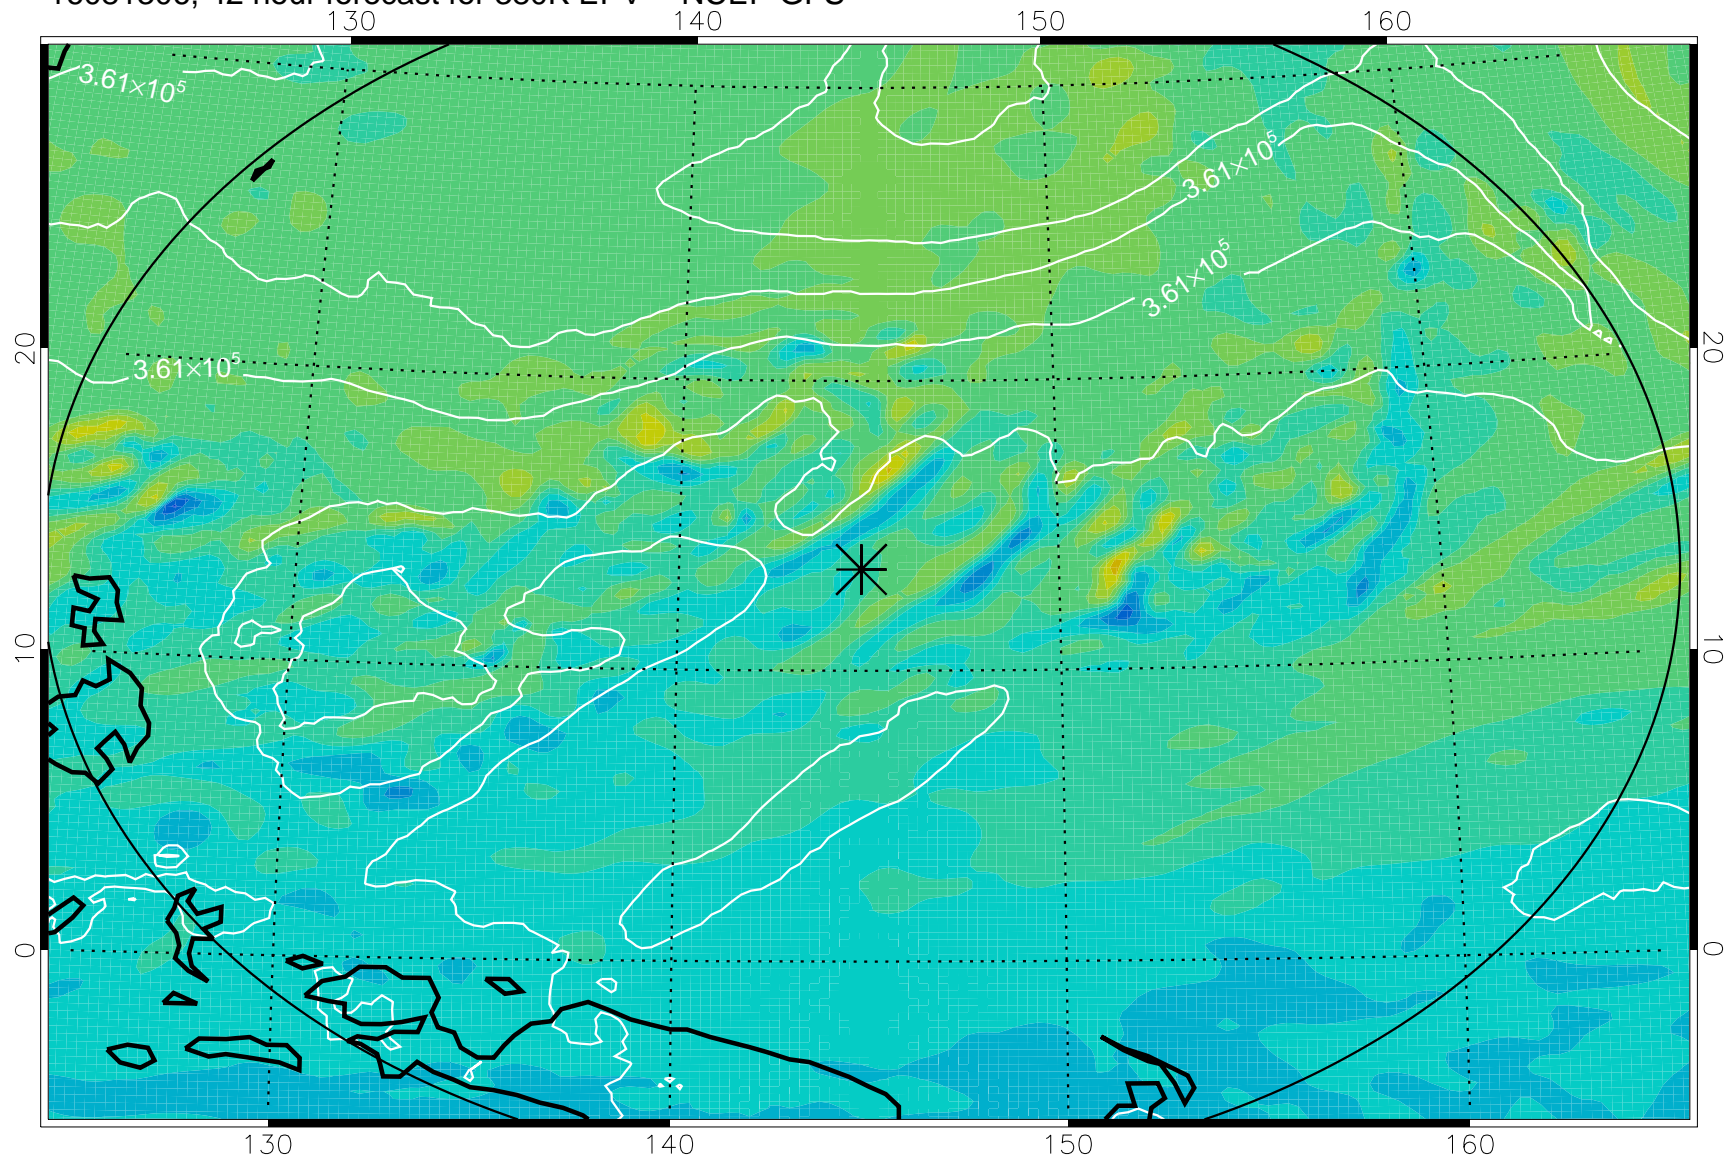

16081218, 30 hour forecast for 380K EPV -- NCEP GFS

380K Montgomery Streamfunction, white

Range ring of 2304 km

16081300, 36 hour forecast for 380K EPV -- NCEP GFS

380K Montgomery Streamfunction, white

Range ring of 2304 km

16081306, 42 hour forecast for 380K EPV -- NCEP GFS

380K Montgomery Streamfunction, white

Range ring of 2304 km

16081312, 48 hour forecast for 380K EPV -- NCEP GFS

380K Montgomery Streamfunction, white

Range ring of 2304 km

16081318, 54 hour forecast for 380K EPV -- NCEP GFS

380K Montgomery Streamfunction, white

Range ring of 2304 km

16081400, 60 hour forecast for 380K EPV -- NCEP GFS

380K Montgomery Streamfunction, white

Range ring of 2304 km

16081406, 66 hour forecast for 380K EPV -- NCEP GFS

380K Montgomery Streamfunction, white

Range ring of 2304 km

16081412, 72 hour forecast for 380K EPV -- NCEP GFS

380K Montgomery Streamfunction, white

Range ring of 2304 km