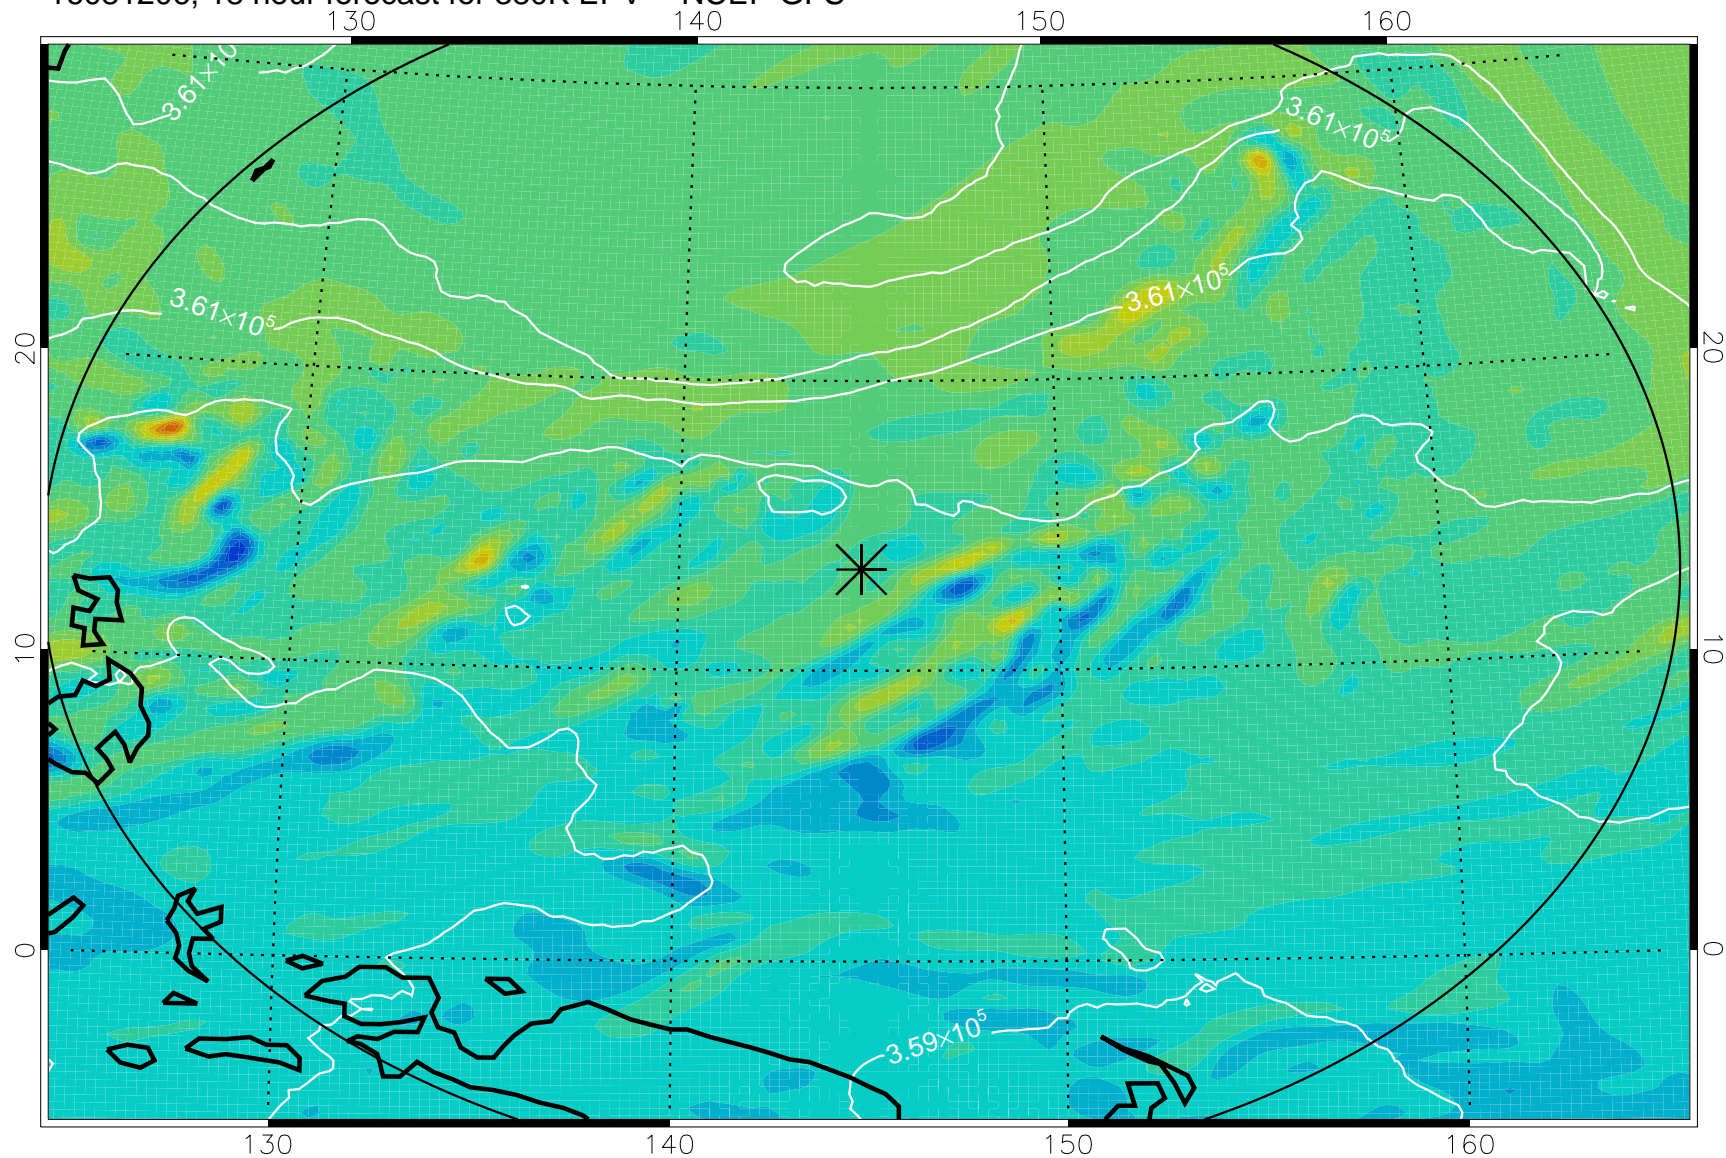

16081118, 6 hour forecast for 380K EPV -- NCEP GFS

380K Montgomery Streamfunction, white

Range ring of 2304 km

16081200, 12 hour forecast for 380K EPV -- NCEP GFS

380K Montgomery Streamfunction, white

Range ring of 2304 km

16081206, 18 hour forecast for 380K EPV -- NCEP GFS

380K Montgomery Streamfunction, white

Range ring of 2304 km

16081212, 24 hour forecast for 380K EPV -- NCEP GFS

380K Montgomery Streamfunction, white

Range ring of 2304 km

16081218, 30 hour forecast for 380K EPV -- NCEP GFS

380K Montgomery Streamfunction, white

Range ring of 2304 km

16081300, 36 hour forecast for 380K EPV -- NCEP GFS

380K Montgomery Streamfunction, white

Range ring of 2304 km

16081406, 66 hour forecast for 380K EPV -- NCEP GFS

380K Montgomery Streamfunction, white

Range ring of 2304 km

16081412, 72 hour forecast for 380K EPV -- NCEP GFS

380K Montgomery Streamfunction, white

Range ring of 2304 km