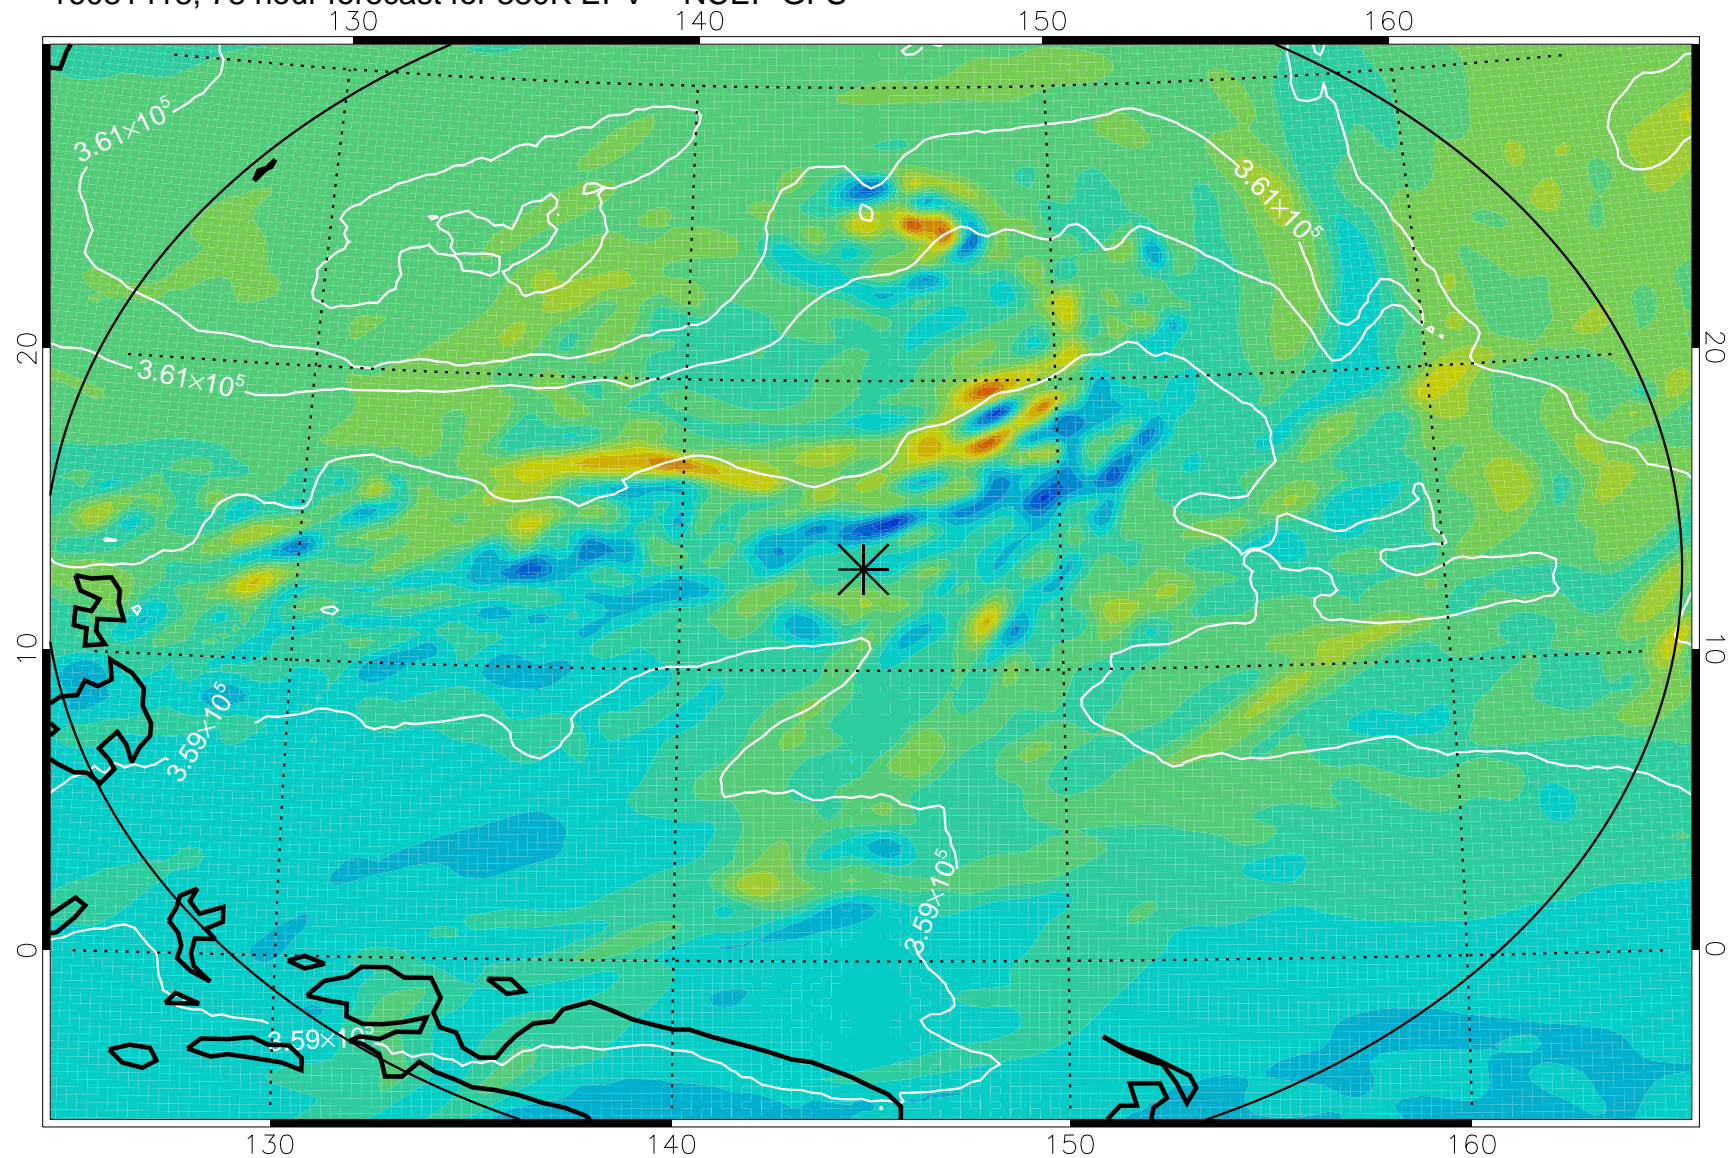

16081406, 66 hour forecast for 380K EPV -- NCEP GFS

380K Montgomery Streamfunction, white

Range ring of 2304 km

16081412, 72 hour forecast for 380K EPV -- NCEP GFS

380K Montgomery Streamfunction, white

Range ring of 2304 km

16081418, 78 hour forecast for 380K EPV -- NCEP GFS

380K Montgomery Streamfunction, white

Range ring of 2304 km

16081500, 84 hour forecast for 380K EPV -- NCEP GFS

380K Montgomery Streamfunction, white

Range ring of 2304 km

16081506, 90 hour forecast for 380K EPV -- NCEP GFS

380K Montgomery Streamfunction, white

Range ring of 2304 km

16081512, 96 hour forecast for 380K EPV -- NCEP GFS

380K Montgomery Streamfunction, white

Range ring of 2304 km

16081518, 102 hour forecast for 380K EPV -- NCEP GFS

380K Montgomery Streamfunction, white

Range ring of 2304 km

16081600, 108 hour forecast for 380K EPV -- NCEP GFS

380K Montgomery Streamfunction, white

Range ring of 2304 km