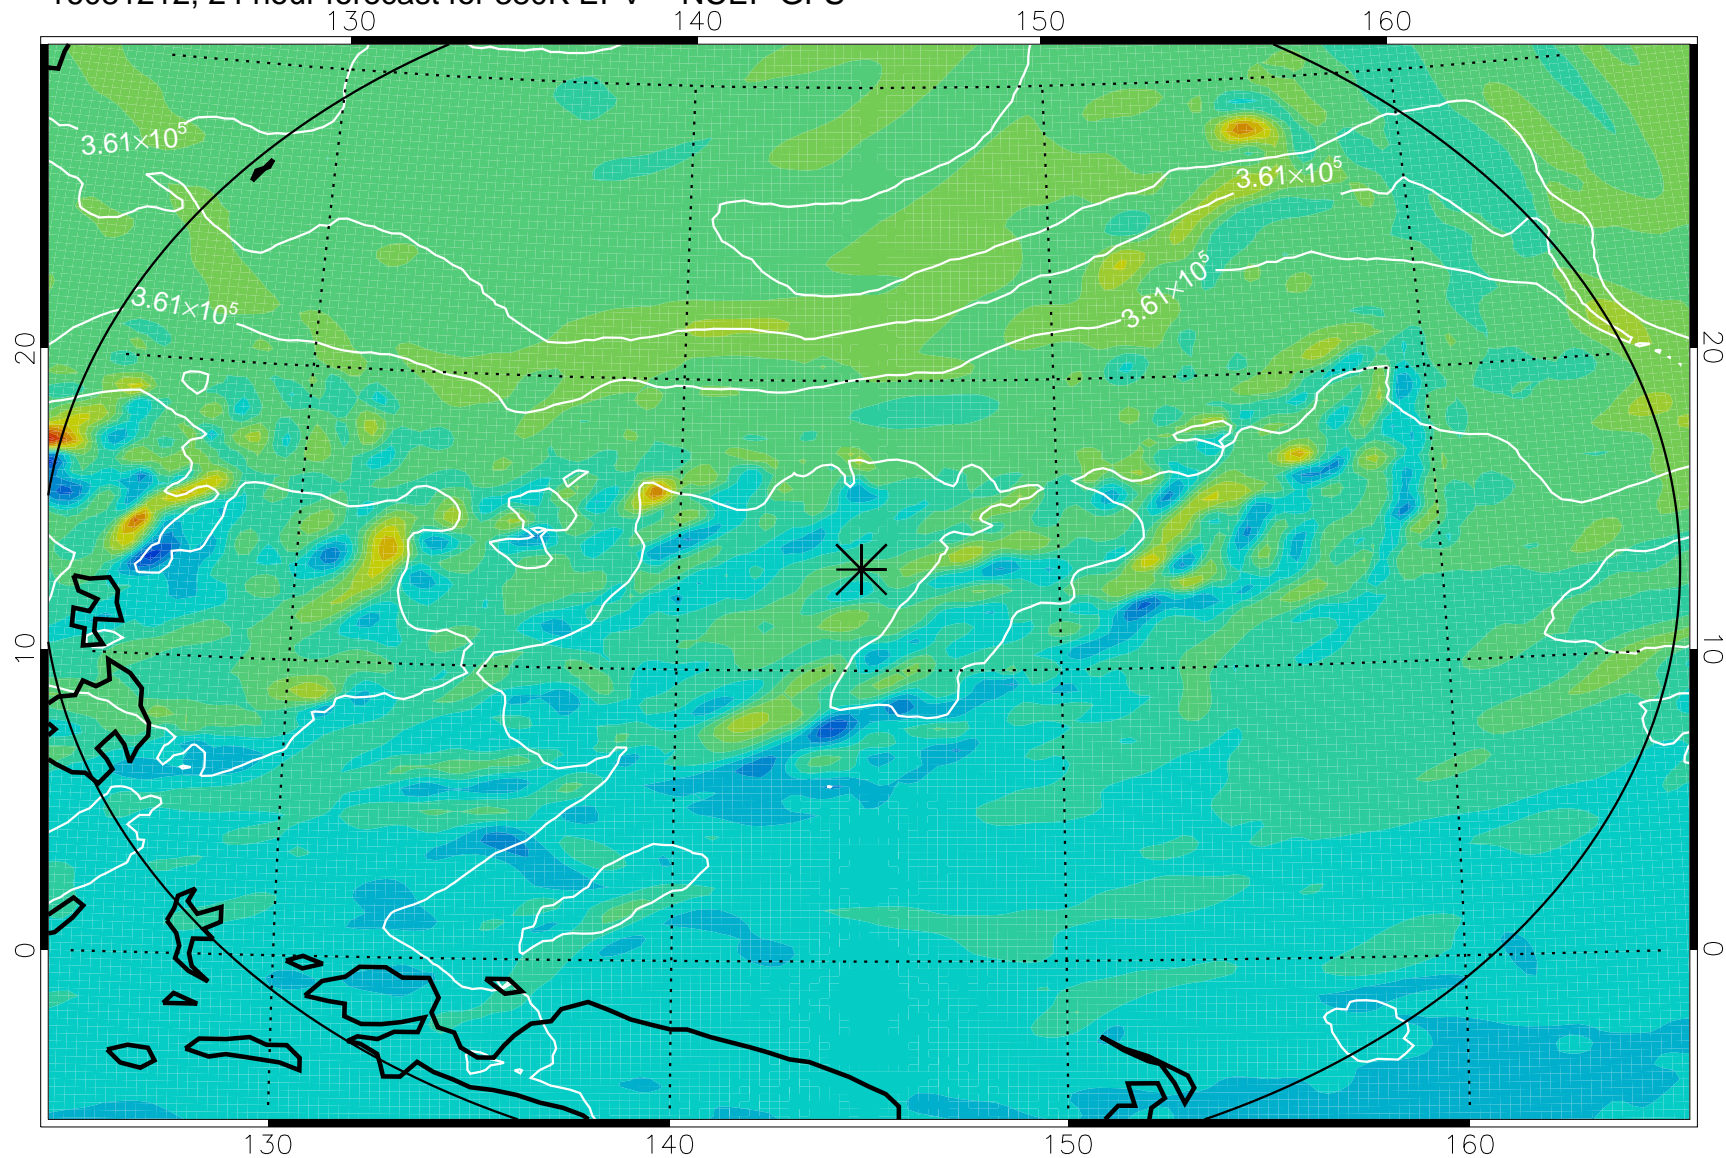

16081118, 6 hour forecast for 380K EPV -- NCEP GFS

380K Montgomery Streamfunction, white

Range ring of 2304 km

16081200, 12 hour forecast for 380K EPV -- NCEP GFS

380K Montgomery Streamfunction, white

Range ring of 2304 km

16081206, 18 hour forecast for 380K EPV -- NCEP GFS

380K Montgomery Streamfunction, white

Range ring of 2304 km

16081212, 24 hour forecast for 380K EPV -- NCEP GFS

380K Montgomery Streamfunction, white

Range ring of 2304 km

16081218, 30 hour forecast for 380K EPV -- NCEP GFS

380K Montgomery Streamfunction, white

Range ring of 2304 km

16081300, 36 hour forecast for 380K EPV -- NCEP GFS

380K Montgomery Streamfunction, white

Range ring of 2304 km

16081406, 66 hour forecast for 380K EPV -- NCEP GFS

380K Montgomery Streamfunction, white

Range ring of 2304 km

16081412, 72 hour forecast for 380K EPV -- NCEP GFS

380K Montgomery Streamfunction, white

Range ring of 2304 km