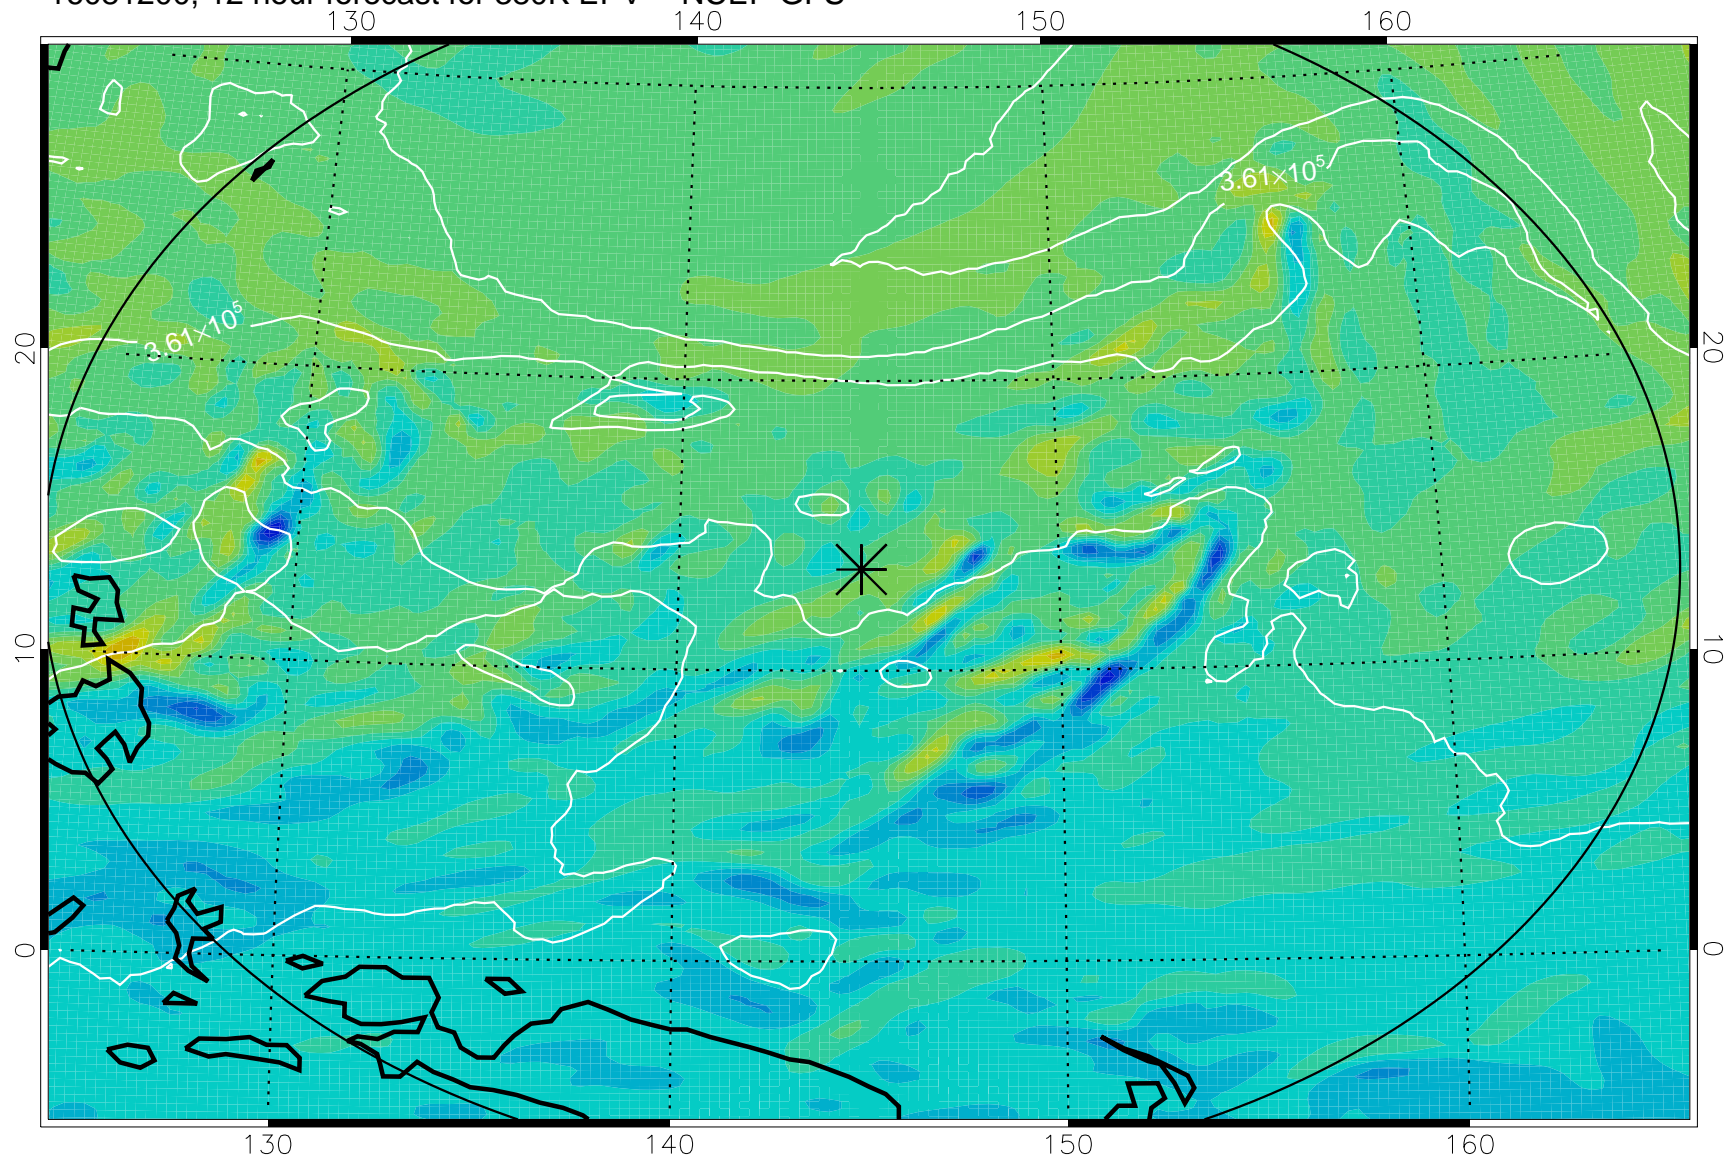

16081118, 6 hour forecast for 380K EPV -- NCEP GFS

380K Montgomery Streamfunction, white

Range ring of 2304 km

16081200, 12 hour forecast for 380K EPV -- NCEP GFS

380K Montgomery Streamfunction, white

Range ring of 2304 km

16081206, 18 hour forecast for 380K EPV -- NCEP GFS

380K Montgomery Streamfunction, white

Range ring of 2304 km

16081212, 24 hour forecast for 380K EPV -- NCEP GFS

380K Montgomery Streamfunction, white

Range ring of 2304 km

16081218, 30 hour forecast for 380K EPV -- NCEP GFS

380K Montgomery Streamfunction, white

Range ring of 2304 km

16081300, 36 hour forecast for 380K EPV -- NCEP GFS

380K Montgomery Streamfunction, white

Range ring of 2304 km

16081406, 66 hour forecast for 380K EPV -- NCEP GFS

380K Montgomery Streamfunction, white

Range ring of 2304 km

16081412, 72 hour forecast for 380K EPV -- NCEP GFS

380K Montgomery Streamfunction, white

Range ring of 2304 km