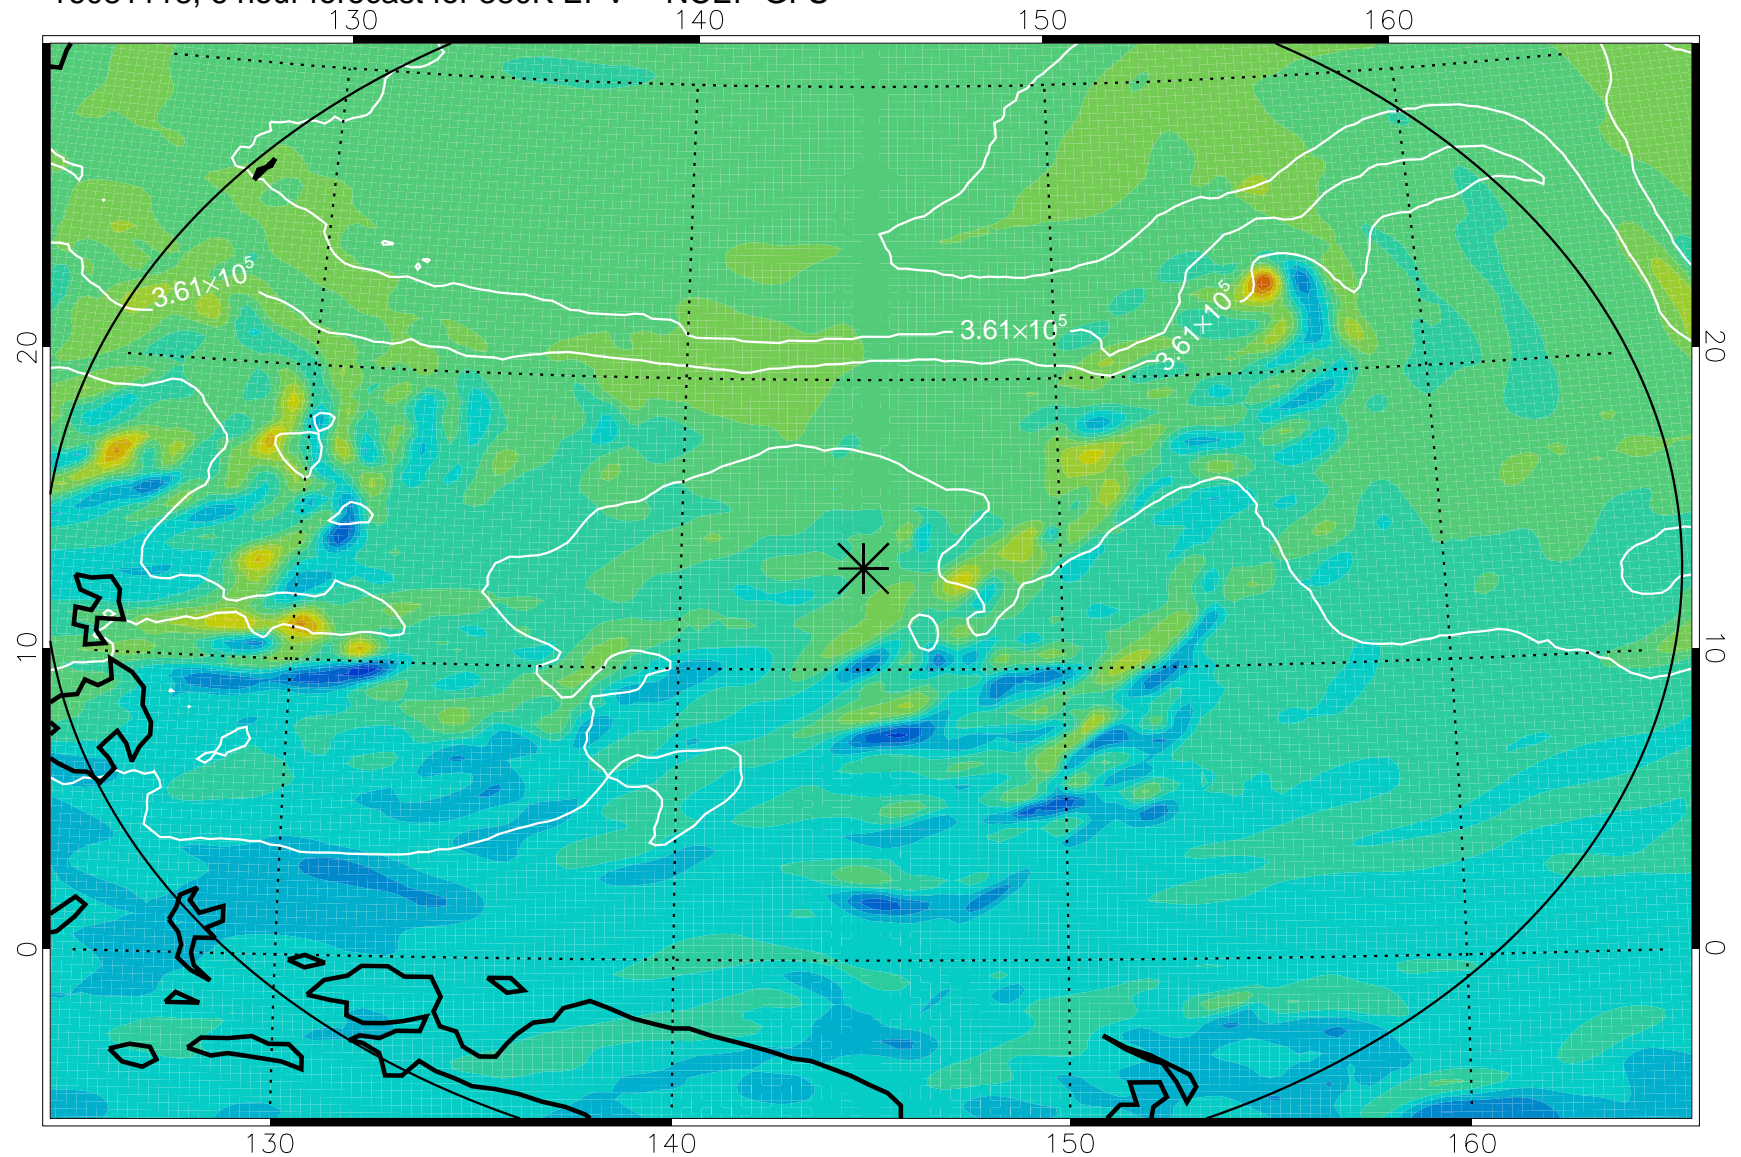

16081118, 6 hour forecast for 380K EPV -- NCEP GFS

380K Montgomery Streamfunction, white

Range ring of 2304 km

16081200, 12 hour forecast for 380K EPV -- NCEP GFS

380K Montgomery Streamfunction, white

Range ring of 2304 km

16081206, 18 hour forecast for 380K EPV -- NCEP GFS

380K Montgomery Streamfunction, white

Range ring of 2304 km

16081212, 24 hour forecast for 380K EPV -- NCEP GFS

380K Montgomery Streamfunction, white

Range ring of 2304 km

16081218, 30 hour forecast for 380K EPV -- NCEP GFS

380K Montgomery Streamfunction, white

Range ring of 2304 km

16081300, 36 hour forecast for 380K EPV -- NCEP GFS

380K Montgomery Streamfunction, white

Range ring of 2304 km

16081406, 66 hour forecast for 380K EPV -- NCEP GFS

380K Montgomery Streamfunction, white

Range ring of 2304 km

16081412, 72 hour forecast for 380K EPV -- NCEP GFS

380K Montgomery Streamfunction, white

Range ring of 2304 km