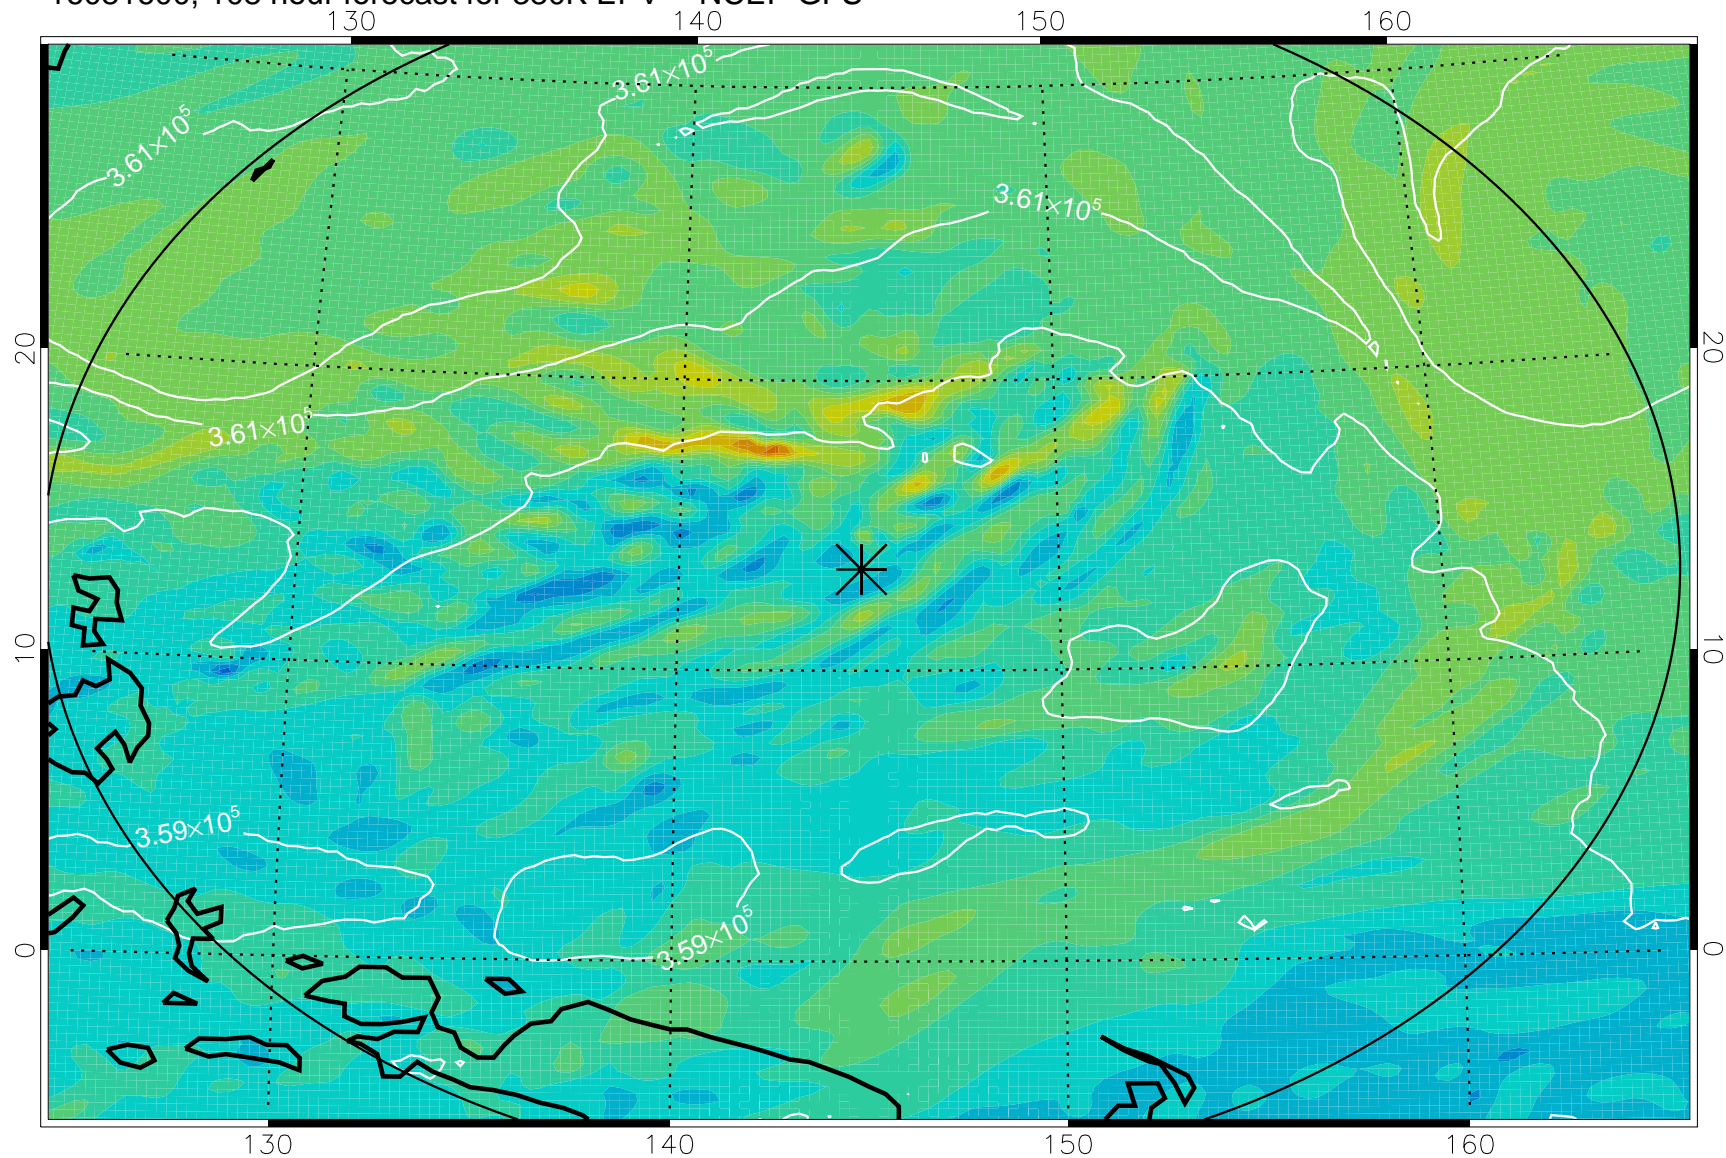

16081418, 78 hour forecast for 380K EPV -- NCEP GFS

380K Montgomery Streamfunction, white

Range ring of 2304 km

16081500, 84 hour forecast for 380K EPV -- NCEP GFS

380K Montgomery Streamfunction, white

Range ring of 2304 km

16081506, 90 hour forecast for 380K EPV -- NCEP GFS

380K Montgomery Streamfunction, white

Range ring of 2304 km

16081512, 96 hour forecast for 380K EPV -- NCEP GFS

380K Montgomery Streamfunction, white

Range ring of 2304 km

16081518, 102 hour forecast for 380K EPV -- NCEP GFS

380K Montgomery Streamfunction, white

Range ring of 2304 km

16081600, 108 hour forecast for 380K EPV -- NCEP GFS

380K Montgomery Streamfunction, white

Range ring of 2304 km

16081606, 114 hour forecast for 380K EPV -- NCEP GFS

380K Montgomery Streamfunction, white

Range ring of 2304 km

16081612, 120 hour forecast for 380K EPV -- NCEP GFS

380K Montgomery Streamfunction, white

Range ring of 2304 km