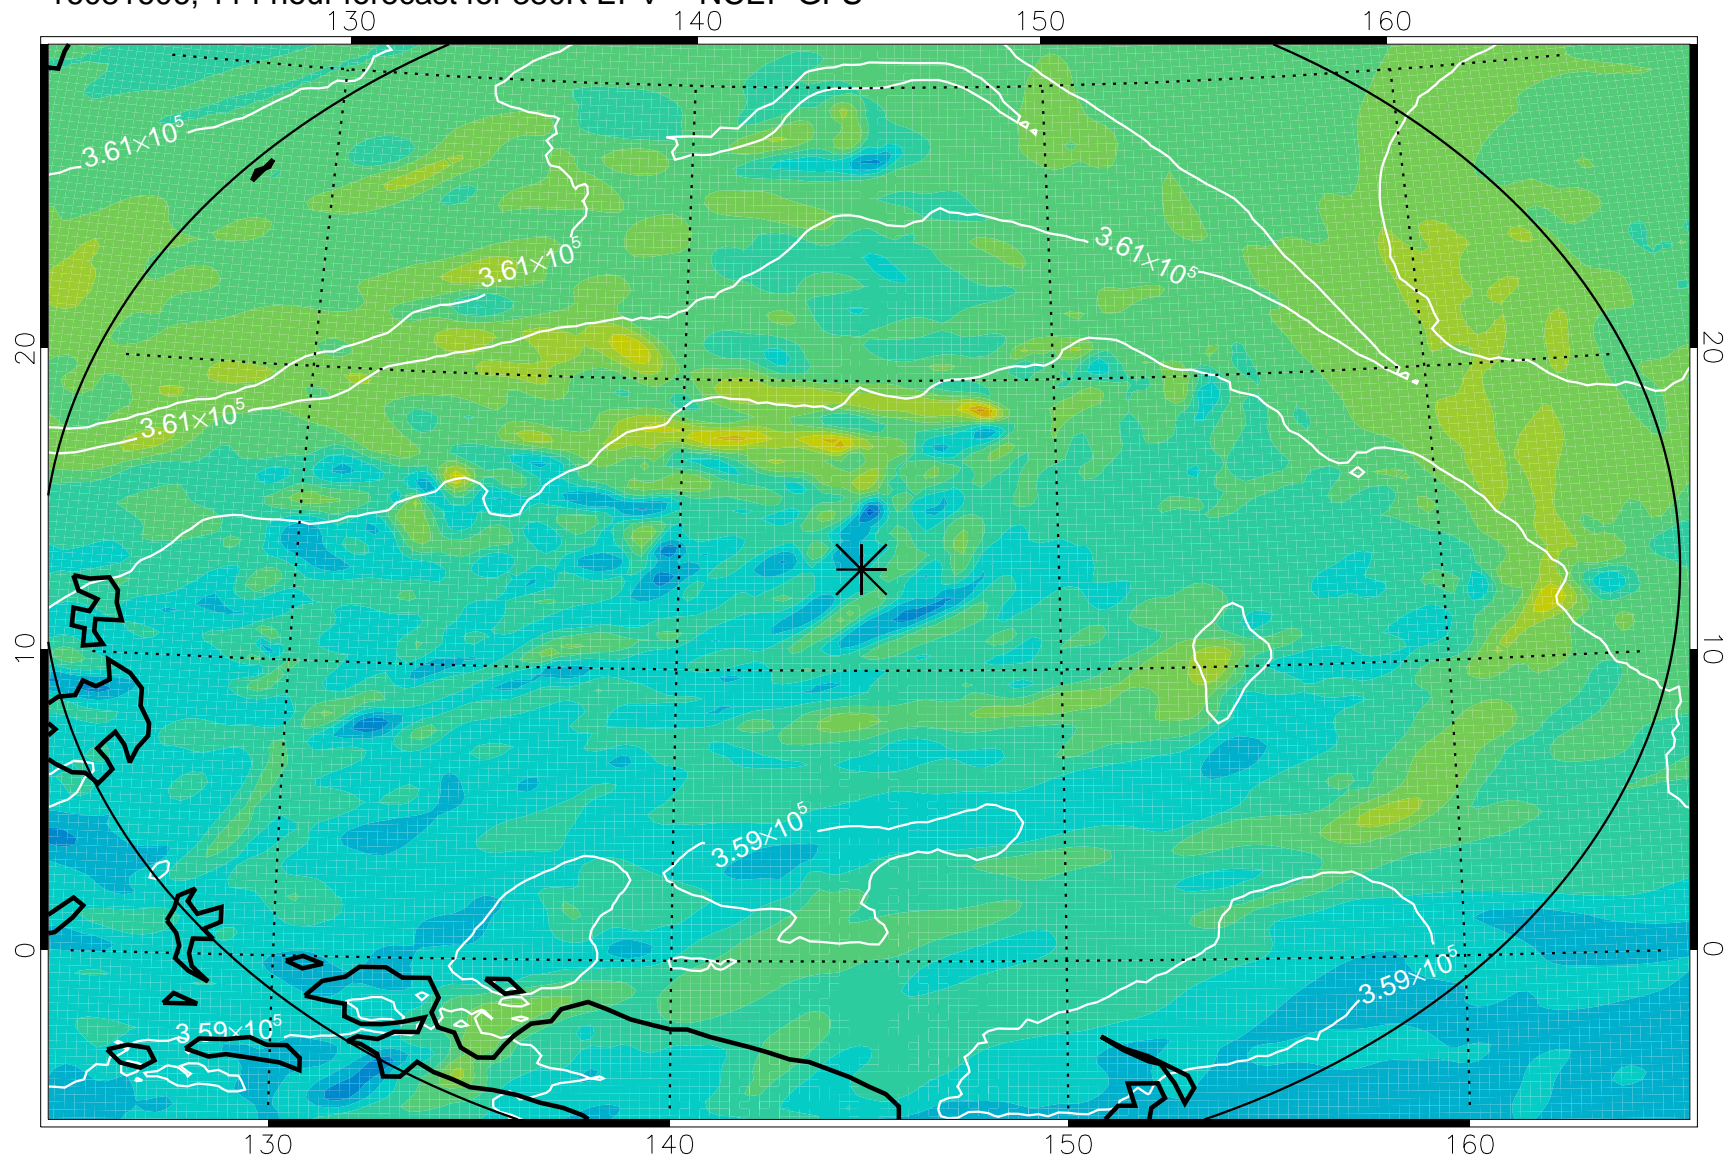

16081418, 78 hour forecast for 380K EPV -- NCEP GFS

380K Montgomery Streamfunction, white

Range ring of 2304 km

16081500, 84 hour forecast for 380K EPV -- NCEP GFS

380K Montgomery Streamfunction, white

Range ring of 2304 km

16081506, 90 hour forecast for 380K EPV -- NCEP GFS

380K Montgomery Streamfunction, white

Range ring of 2304 km

16081512, 96 hour forecast for 380K EPV -- NCEP GFS

380K Montgomery Streamfunction, white

Range ring of 2304 km

16081518, 102 hour forecast for 380K EPV -- NCEP GFS

380K Montgomery Streamfunction, white

Range ring of 2304 km

16081600, 108 hour forecast for 380K EPV -- NCEP GFS

380K Montgomery Streamfunction, white

Range ring of 2304 km

16081606, 114 hour forecast for 380K EPV -- NCEP GFS

380K Montgomery Streamfunction, white

Range ring of 2304 km

16081612, 120 hour forecast for 380K EPV -- NCEP GFS

380K Montgomery Streamfunction, white

Range ring of 2304 km