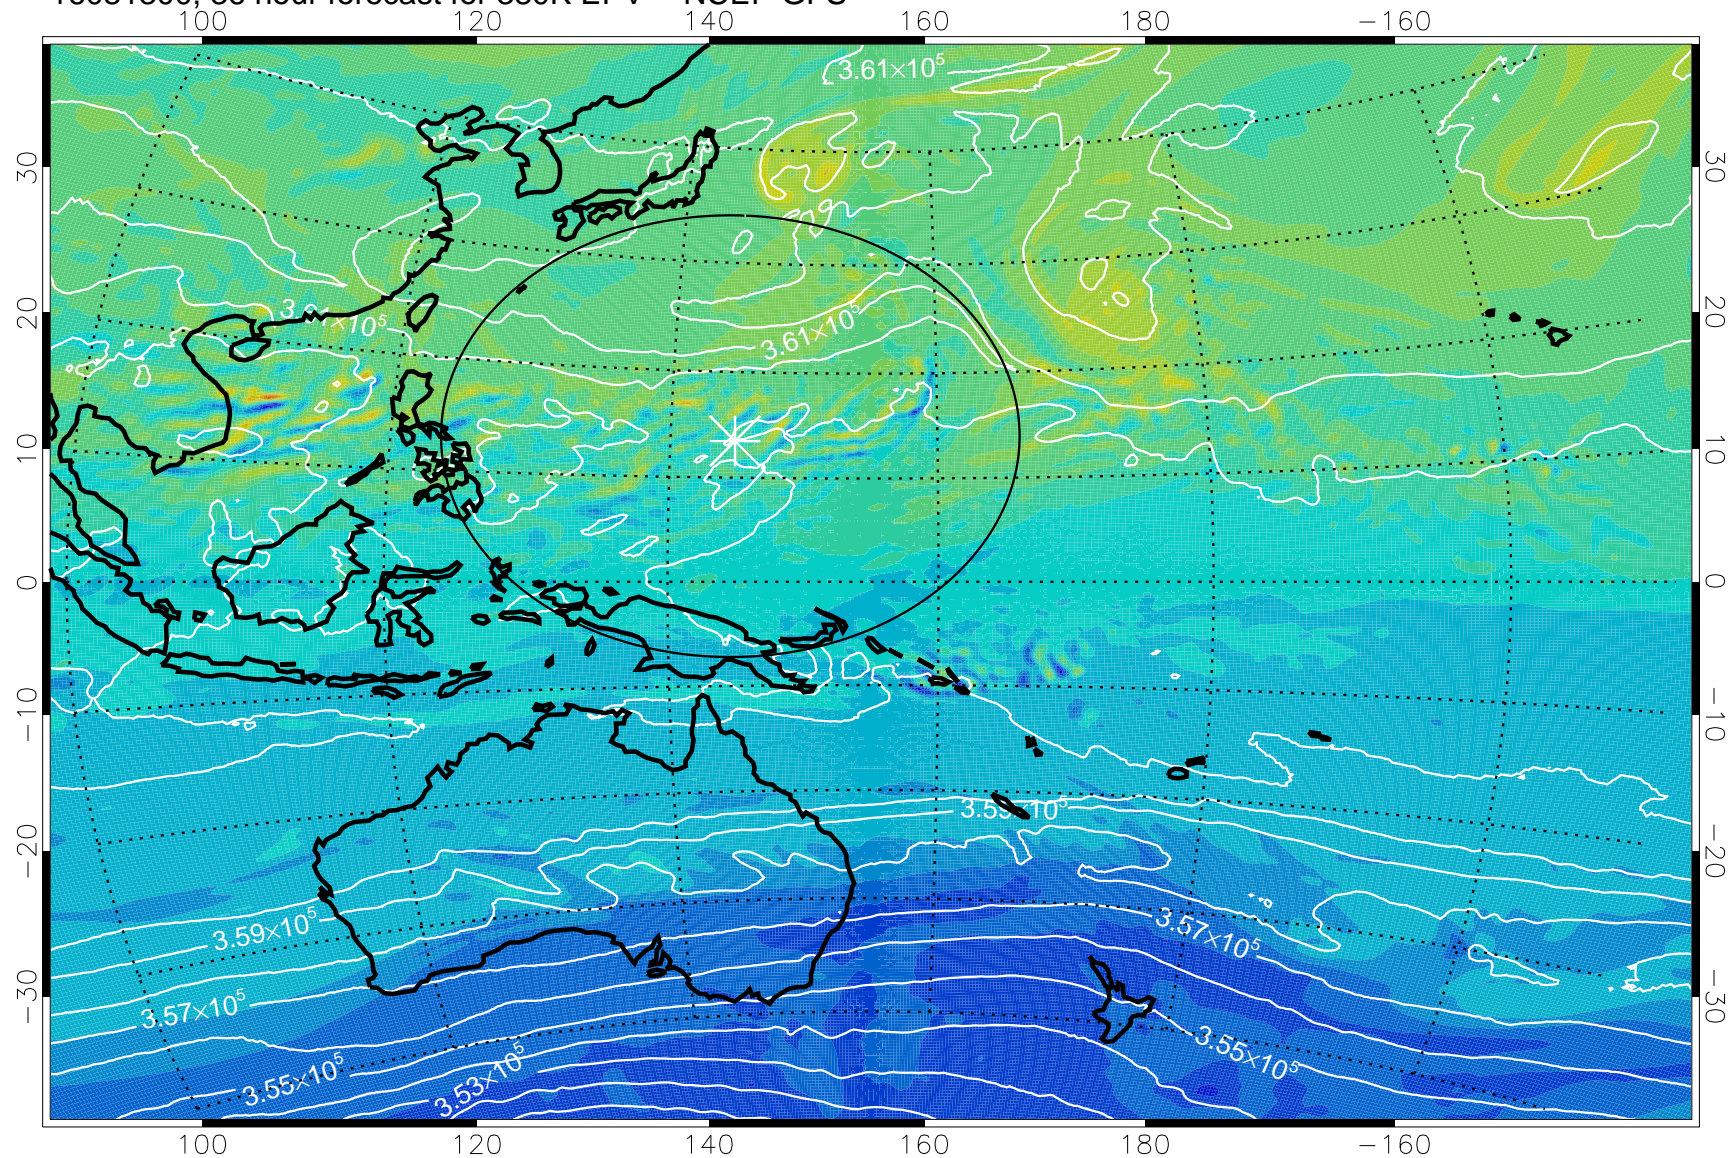

16081218, 30 hour forecast for 380K EPV -- NCEP GFS

380K Montgomery Streamfunction, white

Range ring of 2304 km

16081300, 36 hour forecast for 380K EPV -- NCEP GFS

380K Montgomery Streamfunction, white

Range ring of 2304 km

16081306, 42 hour forecast for 380K EPV -- NCEP GFS

380K Montgomery Streamfunction, white

Range ring of 2304 km

16081312, 48 hour forecast for 380K EPV -- NCEP GFS

380K Montgomery Streamfunction, white

Range ring of 2304 km

16081318, 54 hour forecast for 380K EPV -- NCEP GFS

380K Montgomery Streamfunction, white

Range ring of 2304 km

16081400, 60 hour forecast for 380K EPV -- NCEP GFS

380K Montgomery Streamfunction, white

Range ring of 2304 km

16081406, 66 hour forecast for 380K EPV -- NCEP GFS

380K Montgomery Streamfunction, white

Range ring of 2304 km

16081412, 72 hour forecast for 380K EPV -- NCEP GFS

380K Montgomery Streamfunction, white

Range ring of 2304 km