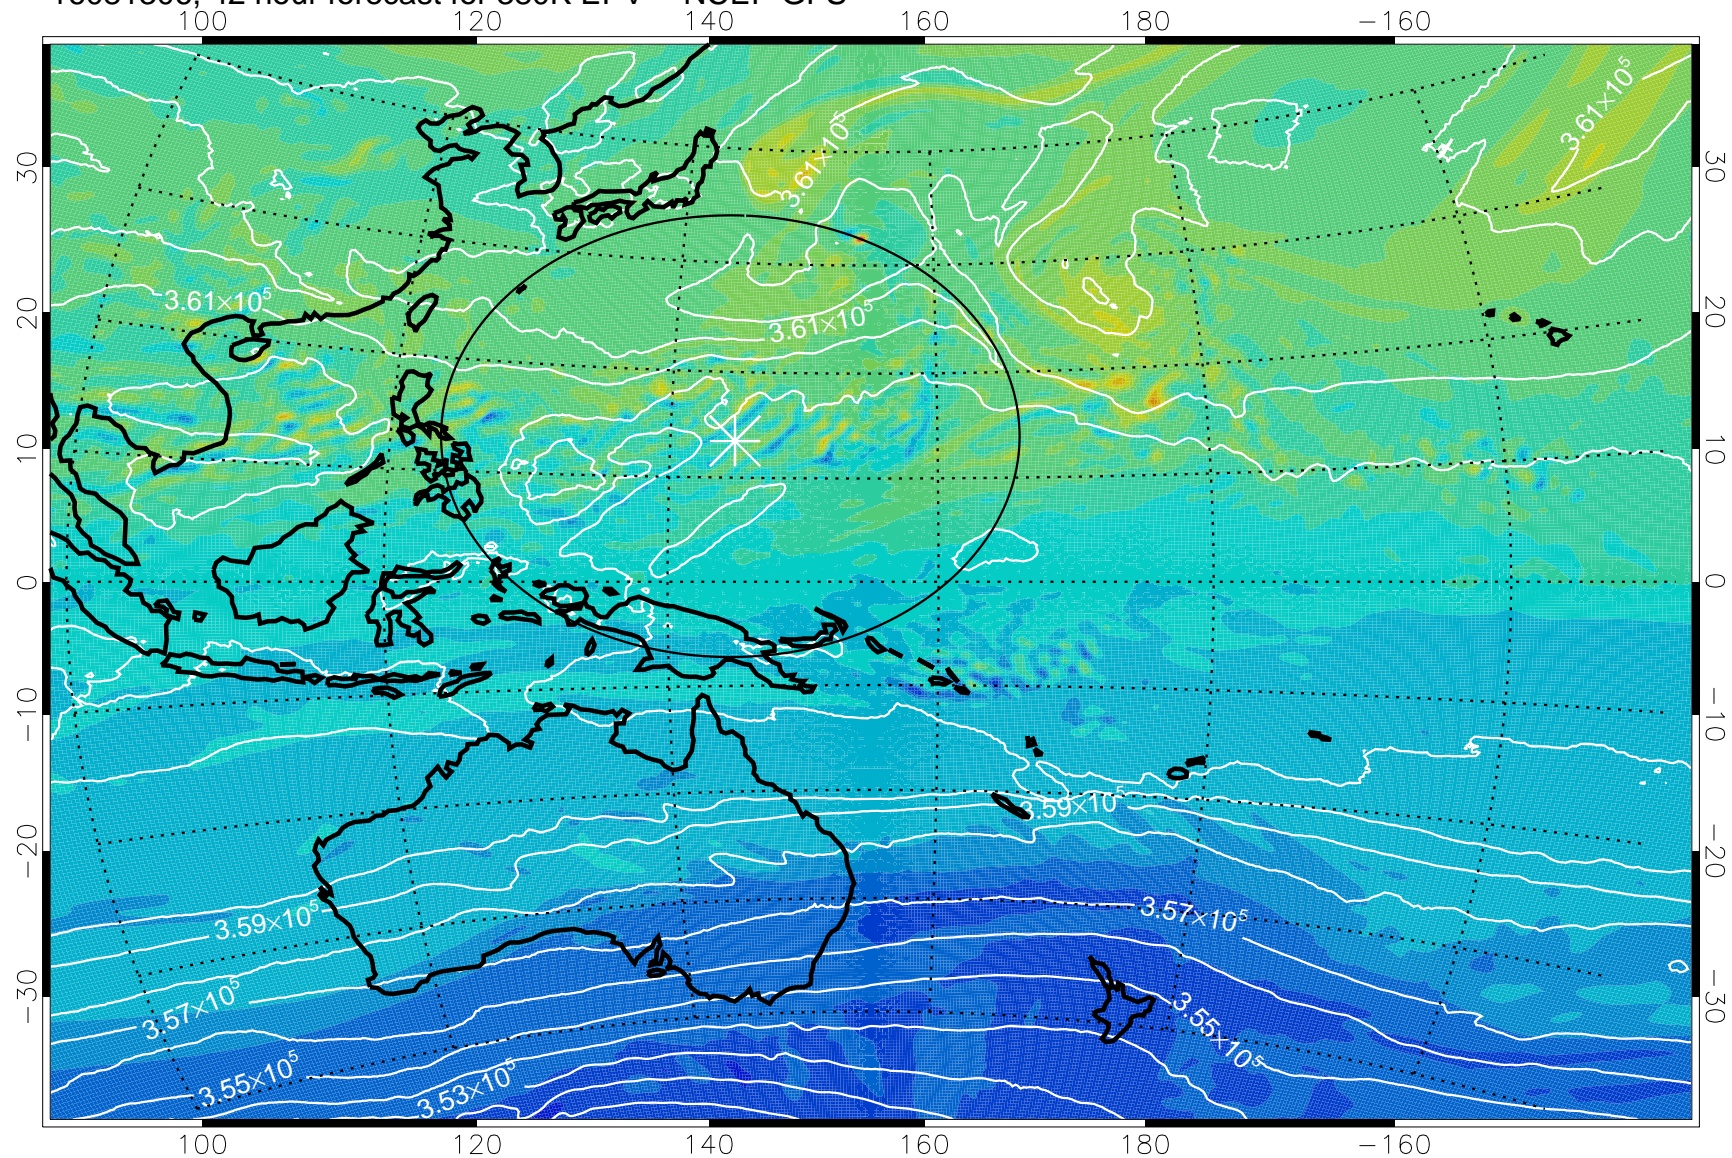

16081218, 30 hour forecast for 380K EPV -- NCEP GFS

380K Montgomery Streamfunction, white

Range ring of 2304 km

16081300, 36 hour forecast for 380K EPV -- NCEP GFS

380K Montgomery Streamfunction, white

Range ring of 2304 km

16081306, 42 hour forecast for 380K EPV -- NCEP GFS

380K Montgomery Streamfunction, white

Range ring of 2304 km

16081312, 48 hour forecast for 380K EPV -- NCEP GFS

380K Montgomery Streamfunction, white

Range ring of 2304 km

16081318, 54 hour forecast for 380K EPV -- NCEP GFS

380K Montgomery Streamfunction, white

Range ring of 2304 km

16081400, 60 hour forecast for 380K EPV -- NCEP GFS

380K Montgomery Streamfunction, white

Range ring of 2304 km

16081406, 66 hour forecast for 380K EPV -- NCEP GFS

380K Montgomery Streamfunction, white

Range ring of 2304 km

16081412, 72 hour forecast for 380K EPV -- NCEP GFS

380K Montgomery Streamfunction, white

Range ring of 2304 km