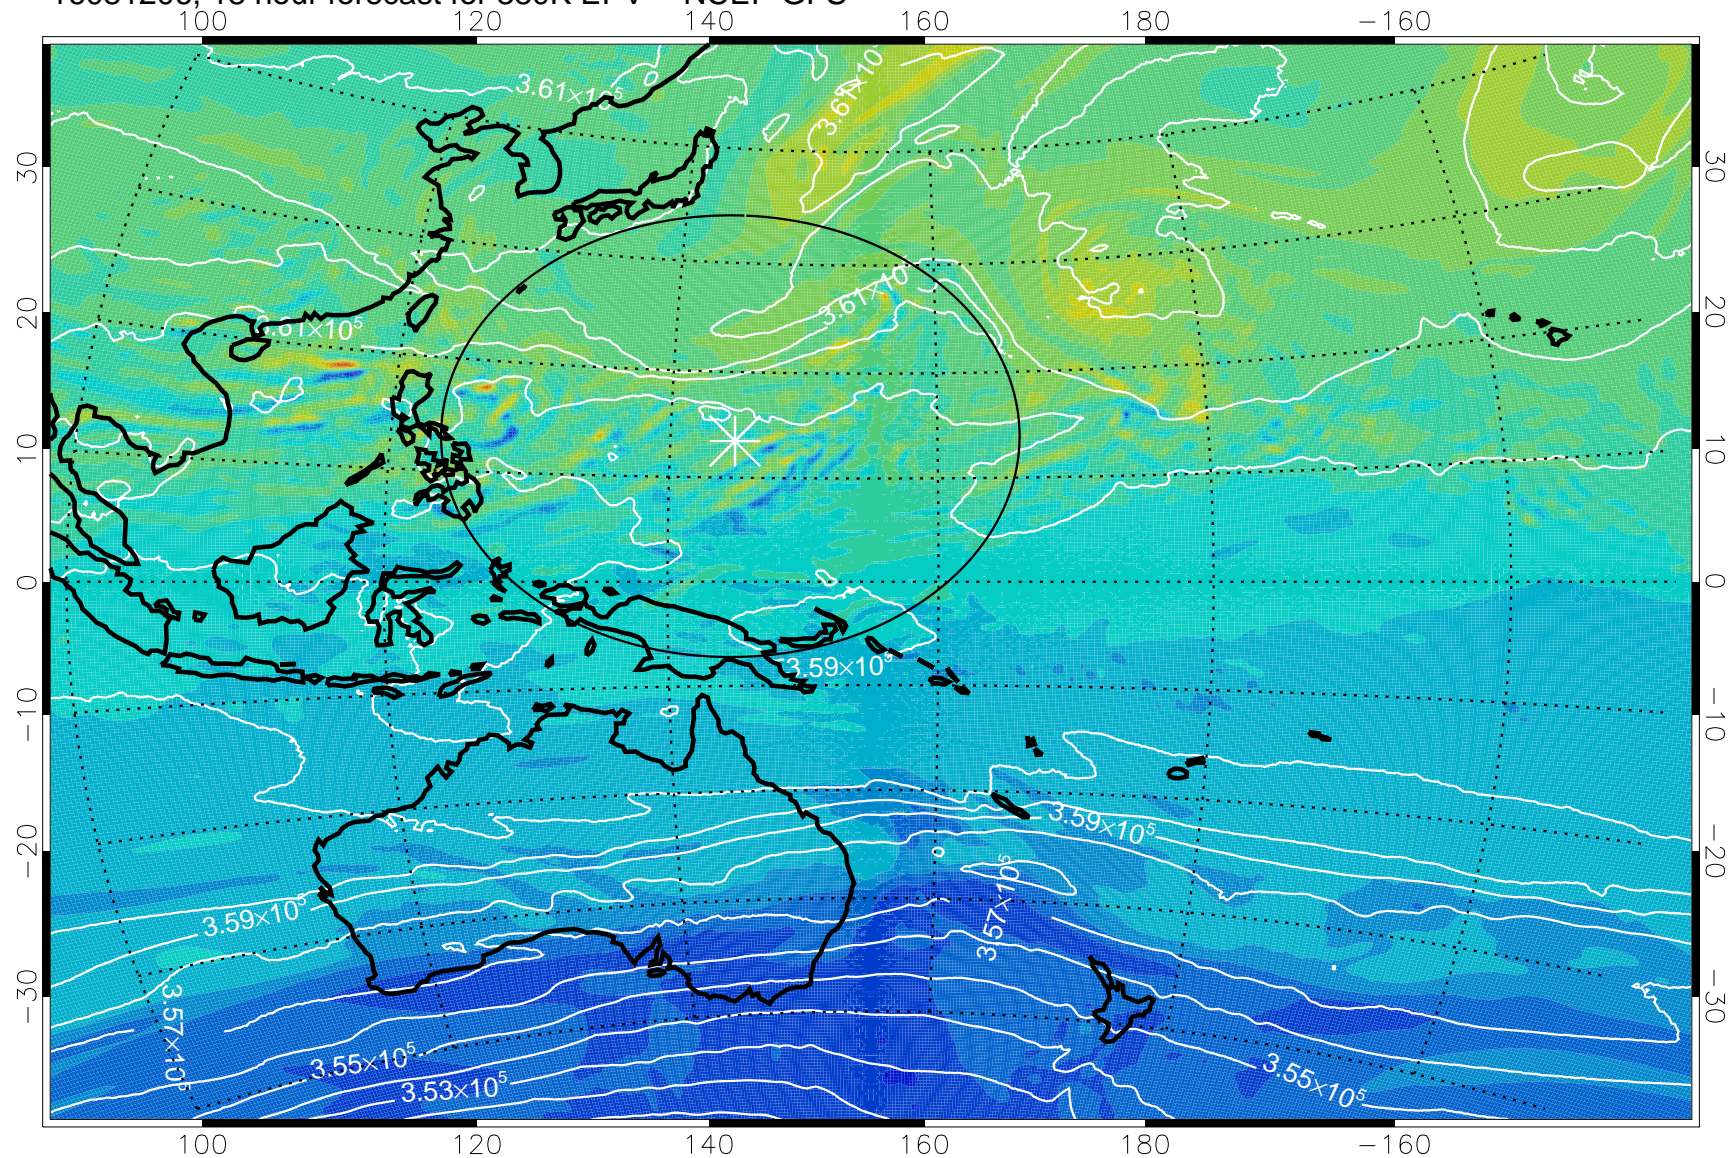

16081118, 6 hour forecast for 380K EPV -- NCEP GFS

380K Montgomery Streamfunction, white

Range ring of 2304 km

16081200, 12 hour forecast for 380K EPV -- NCEP GFS

380K Montgomery Streamfunction, white

Range ring of 2304 km

16081206, 18 hour forecast for 380K EPV -- NCEP GFS

380K Montgomery Streamfunction, white

Range ring of 2304 km

16081212, 24 hour forecast for 380K EPV -- NCEP GFS

380K Montgomery Streamfunction, white

Range ring of 2304 km

16081218, 30 hour forecast for 380K EPV -- NCEP GFS

380K Montgomery Streamfunction, white

Range ring of 2304 km

16081300, 36 hour forecast for 380K EPV -- NCEP GFS

380K Montgomery Streamfunction, white

Range ring of 2304 km

16081306, 42 hour forecast for 380K EPV -- NCEP GFS

380K Montgomery Streamfunction, white

Range ring of 2304 km

16081312, 48 hour forecast for 380K EPV -- NCEP GFS

380K Montgomery Streamfunction, white

Range ring of 2304 km