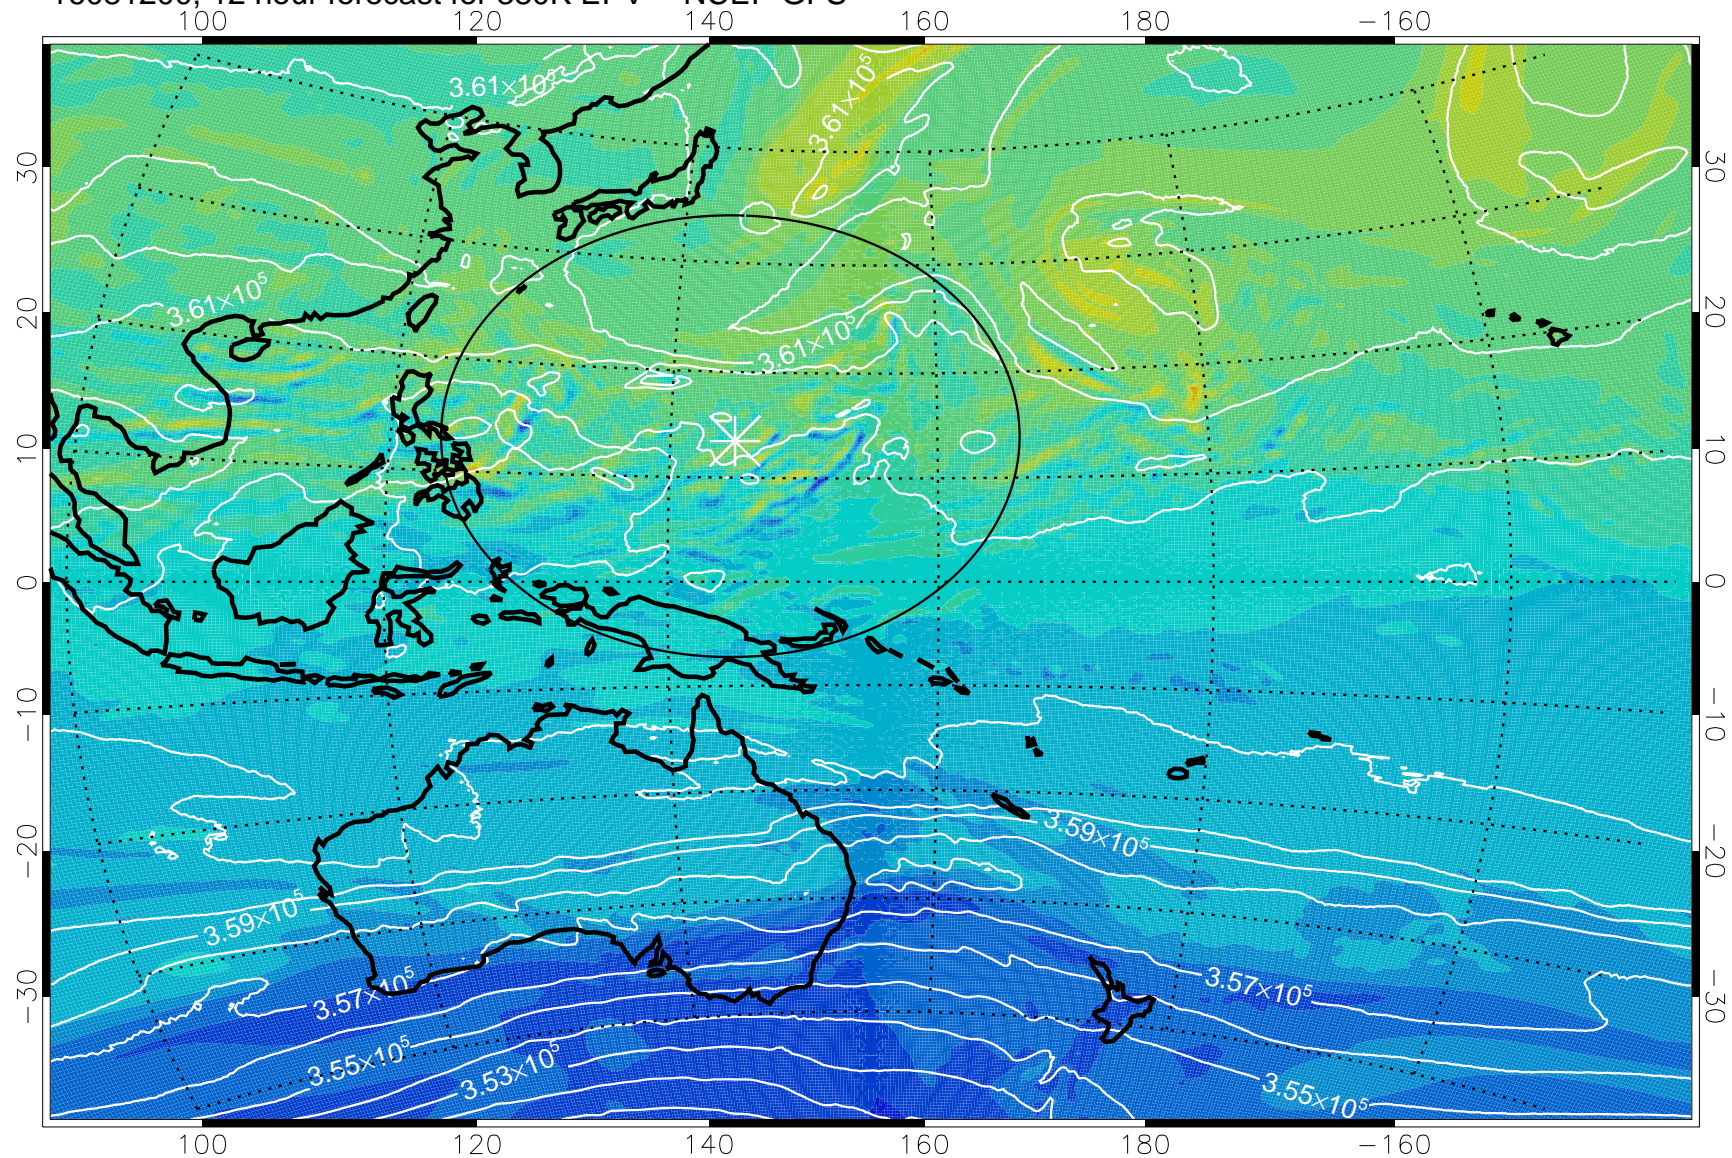

16081118, 6 hour forecast for 380K EPV -- NCEP GFS

380K Montgomery Streamfunction, white

Range ring of 2304 km

16081200, 12 hour forecast for 380K EPV -- NCEP GFS

380K Montgomery Streamfunction, white

Range ring of 2304 km

16081206, 18 hour forecast for 380K EPV -- NCEP GFS

380K Montgomery Streamfunction, white

Range ring of 2304 km

16081212, 24 hour forecast for 380K EPV -- NCEP GFS

380K Montgomery Streamfunction, white

Range ring of 2304 km

16081218, 30 hour forecast for 380K EPV -- NCEP GFS

380K Montgomery Streamfunction, white

Range ring of 2304 km

16081300, 36 hour forecast for 380K EPV -- NCEP GFS

380K Montgomery Streamfunction, white

Range ring of 2304 km

16081306, 42 hour forecast for 380K EPV -- NCEP GFS

380K Montgomery Streamfunction, white

Range ring of 2304 km

16081312, 48 hour forecast for 380K EPV -- NCEP GFS

380K Montgomery Streamfunction, white

Range ring of 2304 km