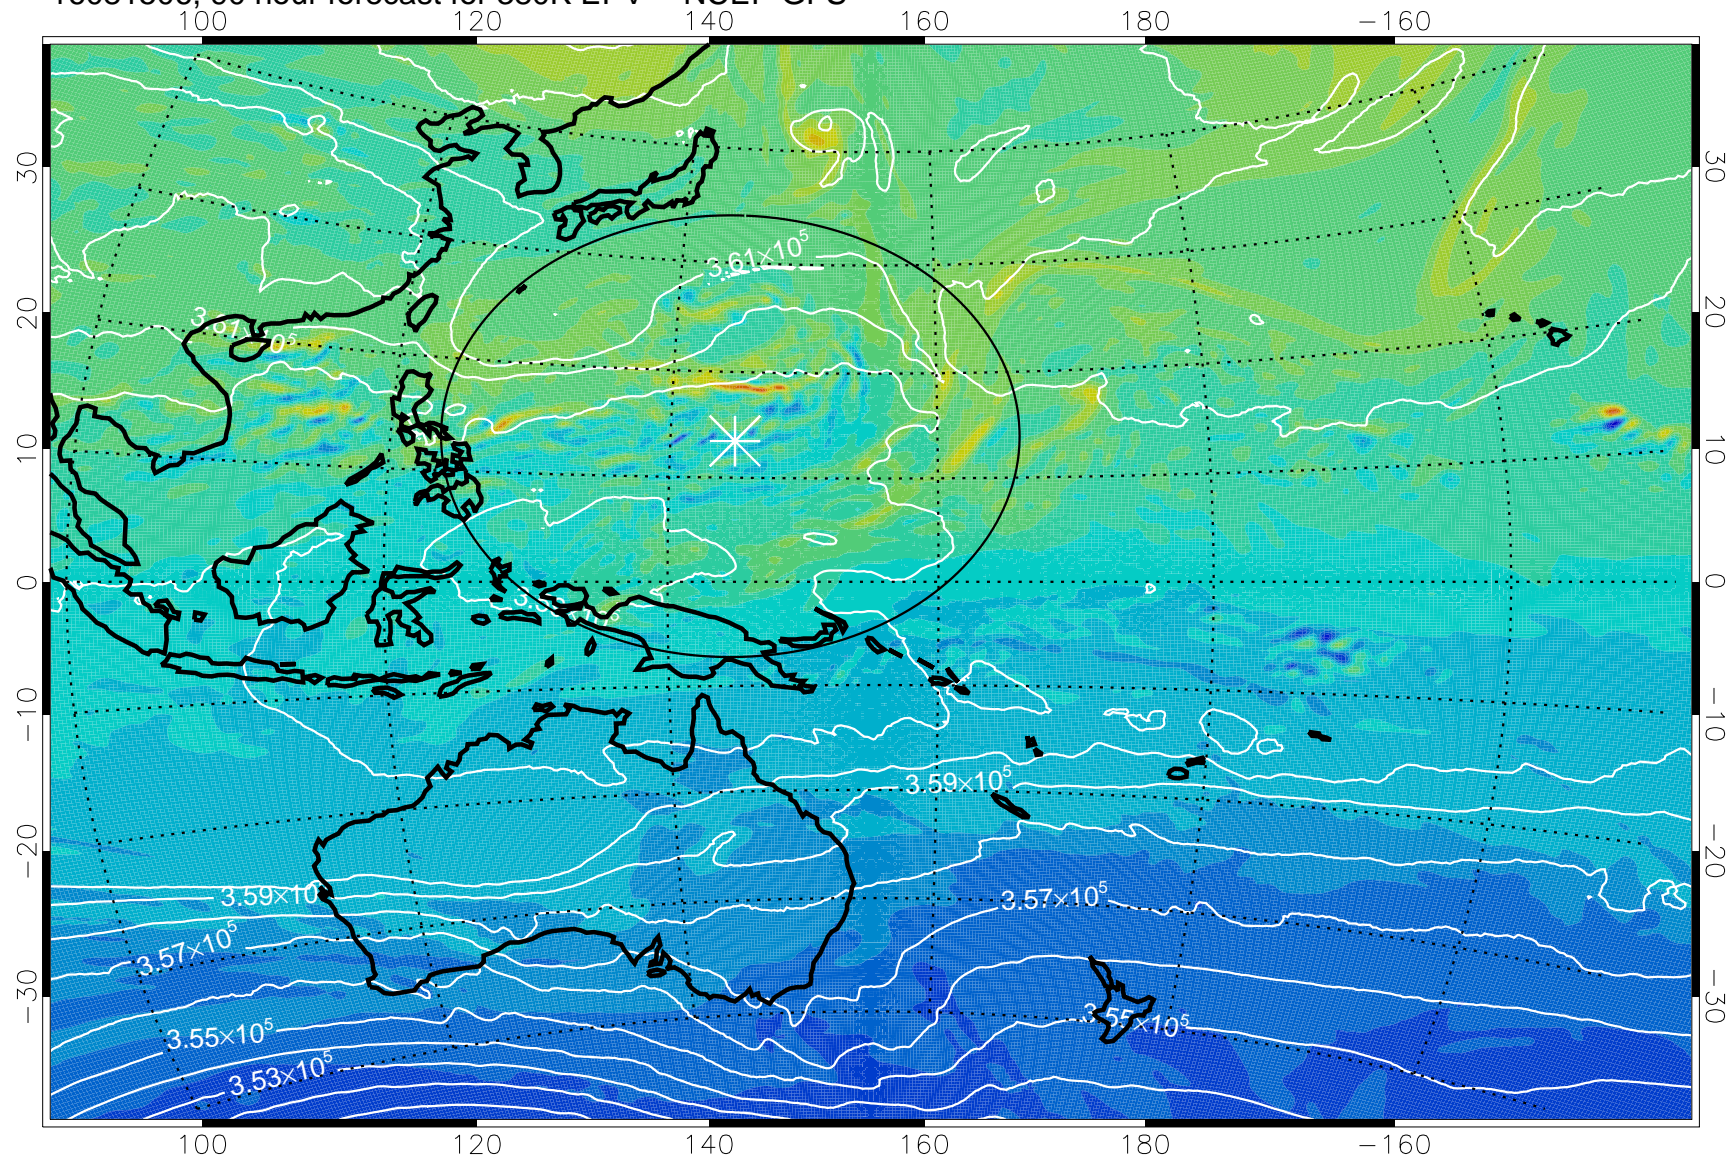

16081406, 66 hour forecast for 380K EPV -- NCEP GFS

380K Montgomery Streamfunction, white

Range ring of 2304 km

16081412, 72 hour forecast for 380K EPV -- NCEP GFS

380K Montgomery Streamfunction, white

Range ring of 2304 km

16081418, 78 hour forecast for 380K EPV -- NCEP GFS

16081500, 84 hour forecast for 380K EPV -- NCEP GFS

380K Montgomery Streamfunction, white

Range ring of 2304 km

16081506, 90 hour forecast for 380K EPV -- NCEP GFS

380K Montgomery Streamfunction, white

Range ring of 2304 km

16081512, 96 hour forecast for 380K EPV -- NCEP GFS

380K Montgomery Streamfunction, white

Range ring of 2304 km

16081518, 102 hour forecast for 380K EPV -- NCEP GFS

380K Montgomery Streamfunction, white

Range ring of 2304 km

16081600, 108 hour forecast for 380K EPV -- NCEP GFS

380K Montgomery Streamfunction, white

Range ring of 2304 km

16081606, 114 hour forecast for 380K EPV -- NCEP GFS