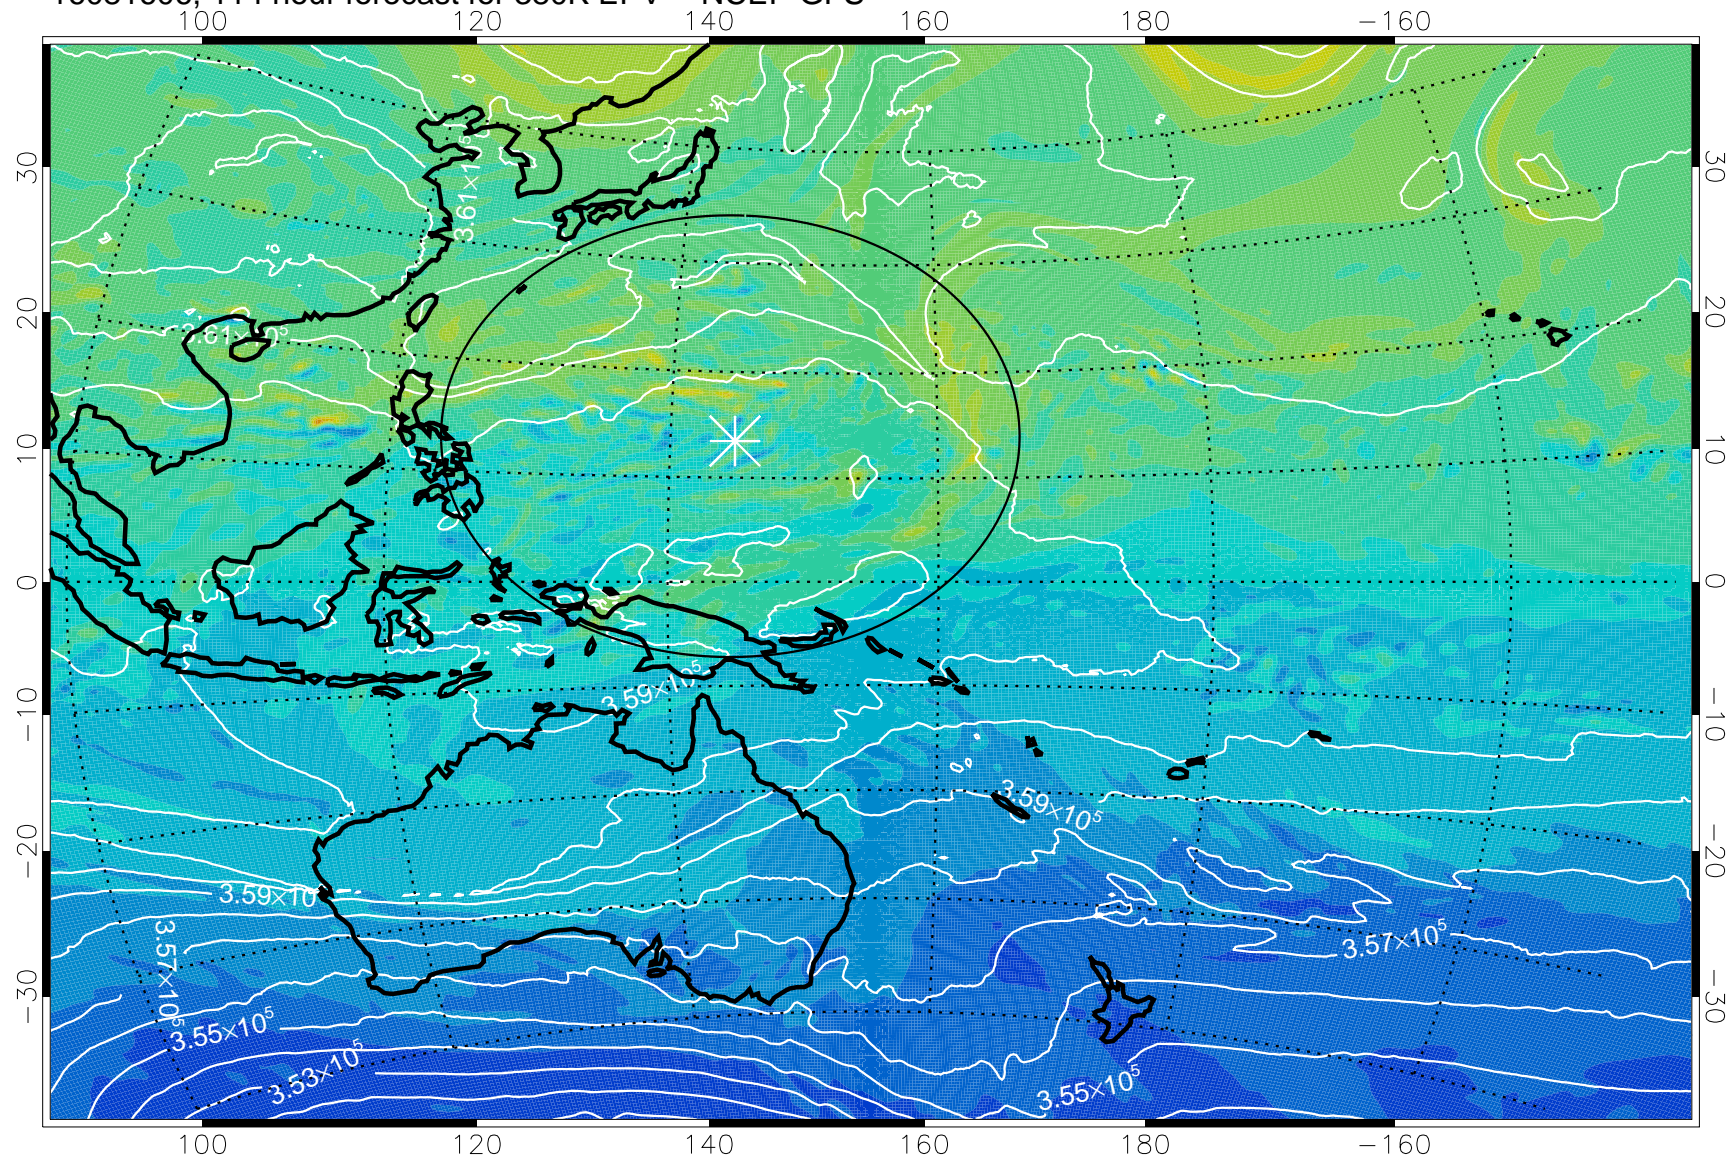

380K Montgomery Streamfunction, white

Range ring of 2304 km

16081512, 96 hour forecast for 380K EPV -- NCEP GFS

380K Montgomery Streamfunction, white

Range ring of 2304 km

16081518, 102 hour forecast for 380K EPV -- NCEP GFS

380K Montgomery Streamfunction, white

Range ring of 2304 km

16081600, 108 hour forecast for 380K EPV -- NCEP GFS

380K Montgomery Streamfunction, white

Range ring of 2304 km

16081606, 114 hour forecast for 380K EPV -- NCEP GFS

380K Montgomery Streamfunction, white

Range ring of 2304 km

16081612, 120 hour forecast for 380K EPV -- NCEP GFS

380K Montgomery Streamfunction, white

Range ring of 2304 km