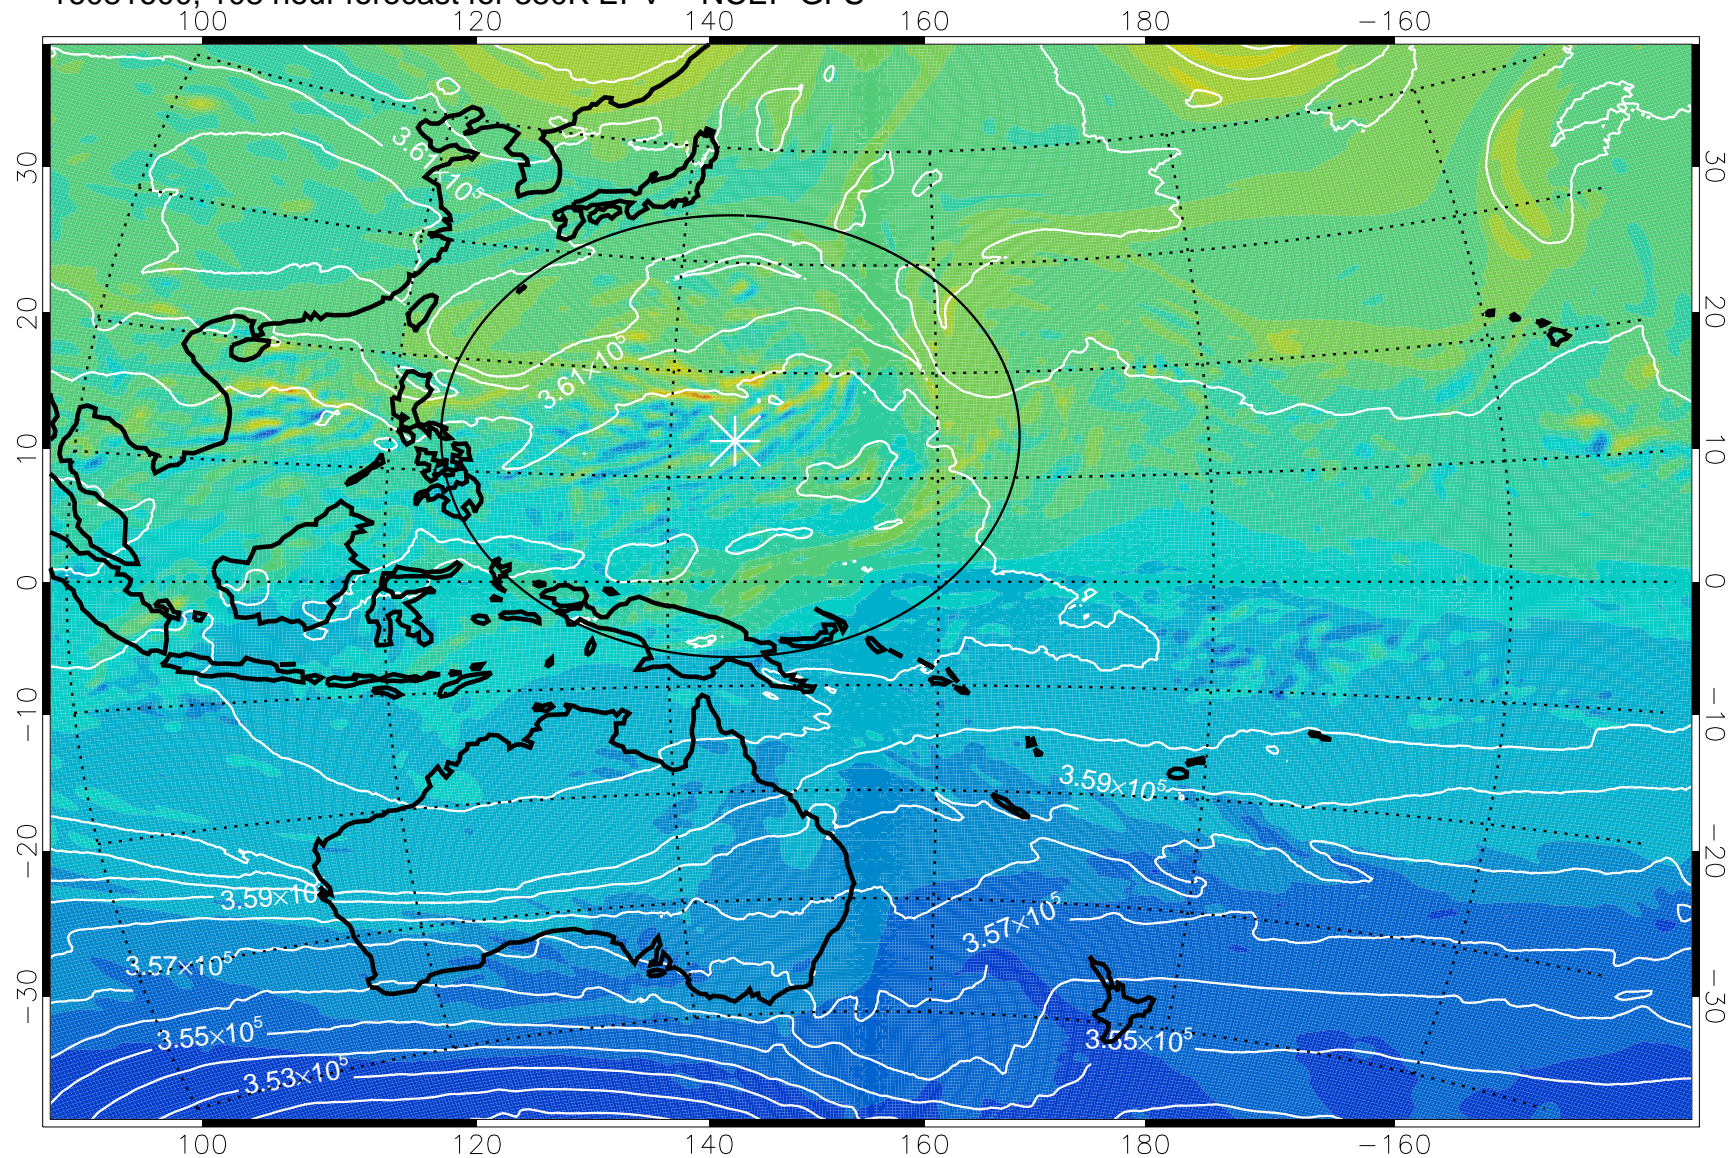

16081418, 78 hour forecast for 380K EPV -- NCEP GFS

16081500, 84 hour forecast for 380K EPV -- NCEP GFS

380K Montgomery Streamfunction, white

Range ring of 2304 km

16081506, 90 hour forecast for 380K EPV -- NCEP GFS

380K Montgomery Streamfunction, white

Range ring of 2304 km

16081512, 96 hour forecast for 380K EPV -- NCEP GFS

380K Montgomery Streamfunction, white

Range ring of 2304 km

16081518, 102 hour forecast for 380K EPV -- NCEP GFS

380K Montgomery Streamfunction, white

Range ring of 2304 km

16081600, 108 hour forecast for 380K EPV -- NCEP GFS

380K Montgomery Streamfunction, white

Range ring of 2304 km

16081606, 114 hour forecast for 380K EPV -- NCEP GFS

380K Montgomery Streamfunction, white

Range ring of 2304 km

16081612, 120 hour forecast for 380K EPV -- NCEP GFS

380K Montgomery Streamfunction, white

Range ring of 2304 km