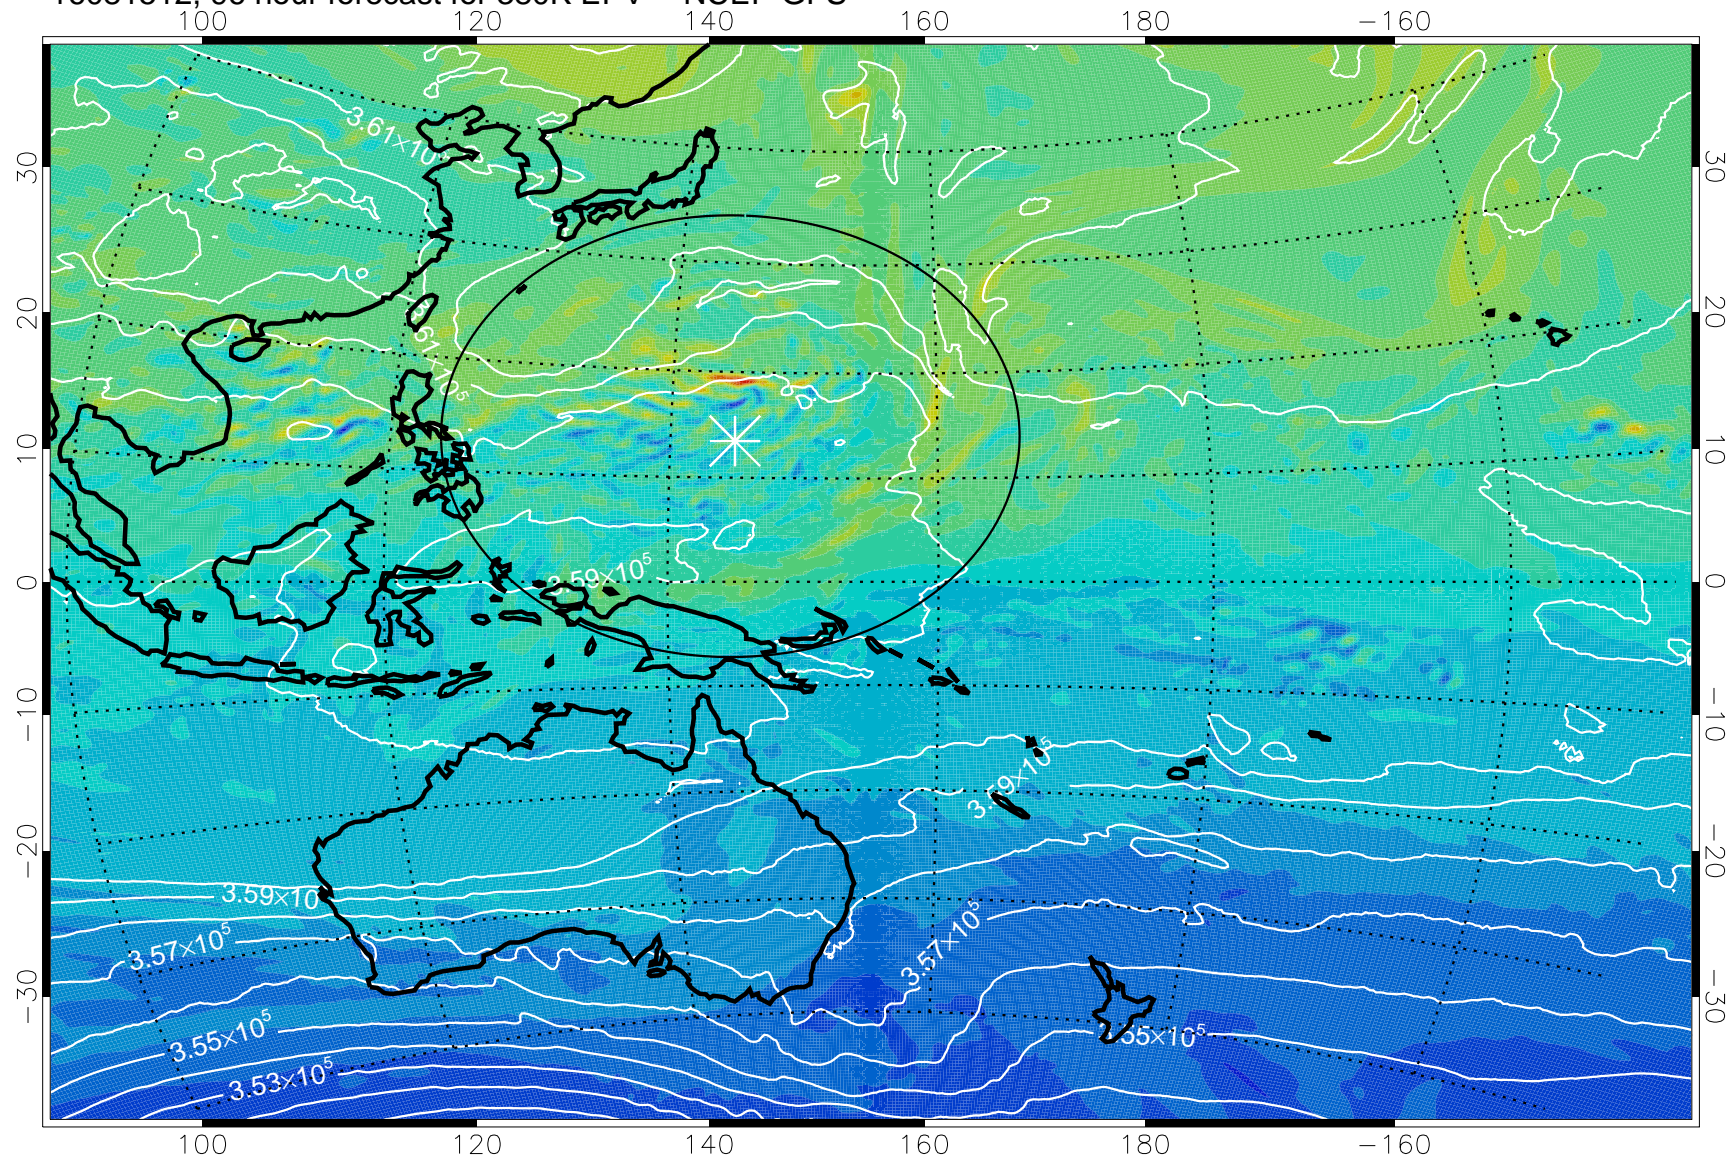

16081406, 66 hour forecast for 380K EPV -- NCEP GFS

380K Montgomery Streamfunction, white

Range ring of 2304 km

16081412, 72 hour forecast for 380K EPV -- NCEP GFS

380K Montgomery Streamfunction, white

Range ring of 2304 km

16081418, 78 hour forecast for 380K EPV -- NCEP GFS

16081500, 84 hour forecast for 380K EPV -- NCEP GFS

380K Montgomery Streamfunction, white

Range ring of 2304 km

16081506, 90 hour forecast for 380K EPV -- NCEP GFS

380K Montgomery Streamfunction, white

Range ring of 2304 km

16081512, 96 hour forecast for 380K EPV -- NCEP GFS

380K Montgomery Streamfunction, white

Range ring of 2304 km

16081518, 102 hour forecast for 380K EPV -- NCEP GFS

380K Montgomery Streamfunction, white

Range ring of 2304 km

16081600, 108 hour forecast for 380K EPV -- NCEP GFS

380K Montgomery Streamfunction, white

Range ring of 2304 km

16081606, 114 hour forecast for 380K EPV -- NCEP GFS