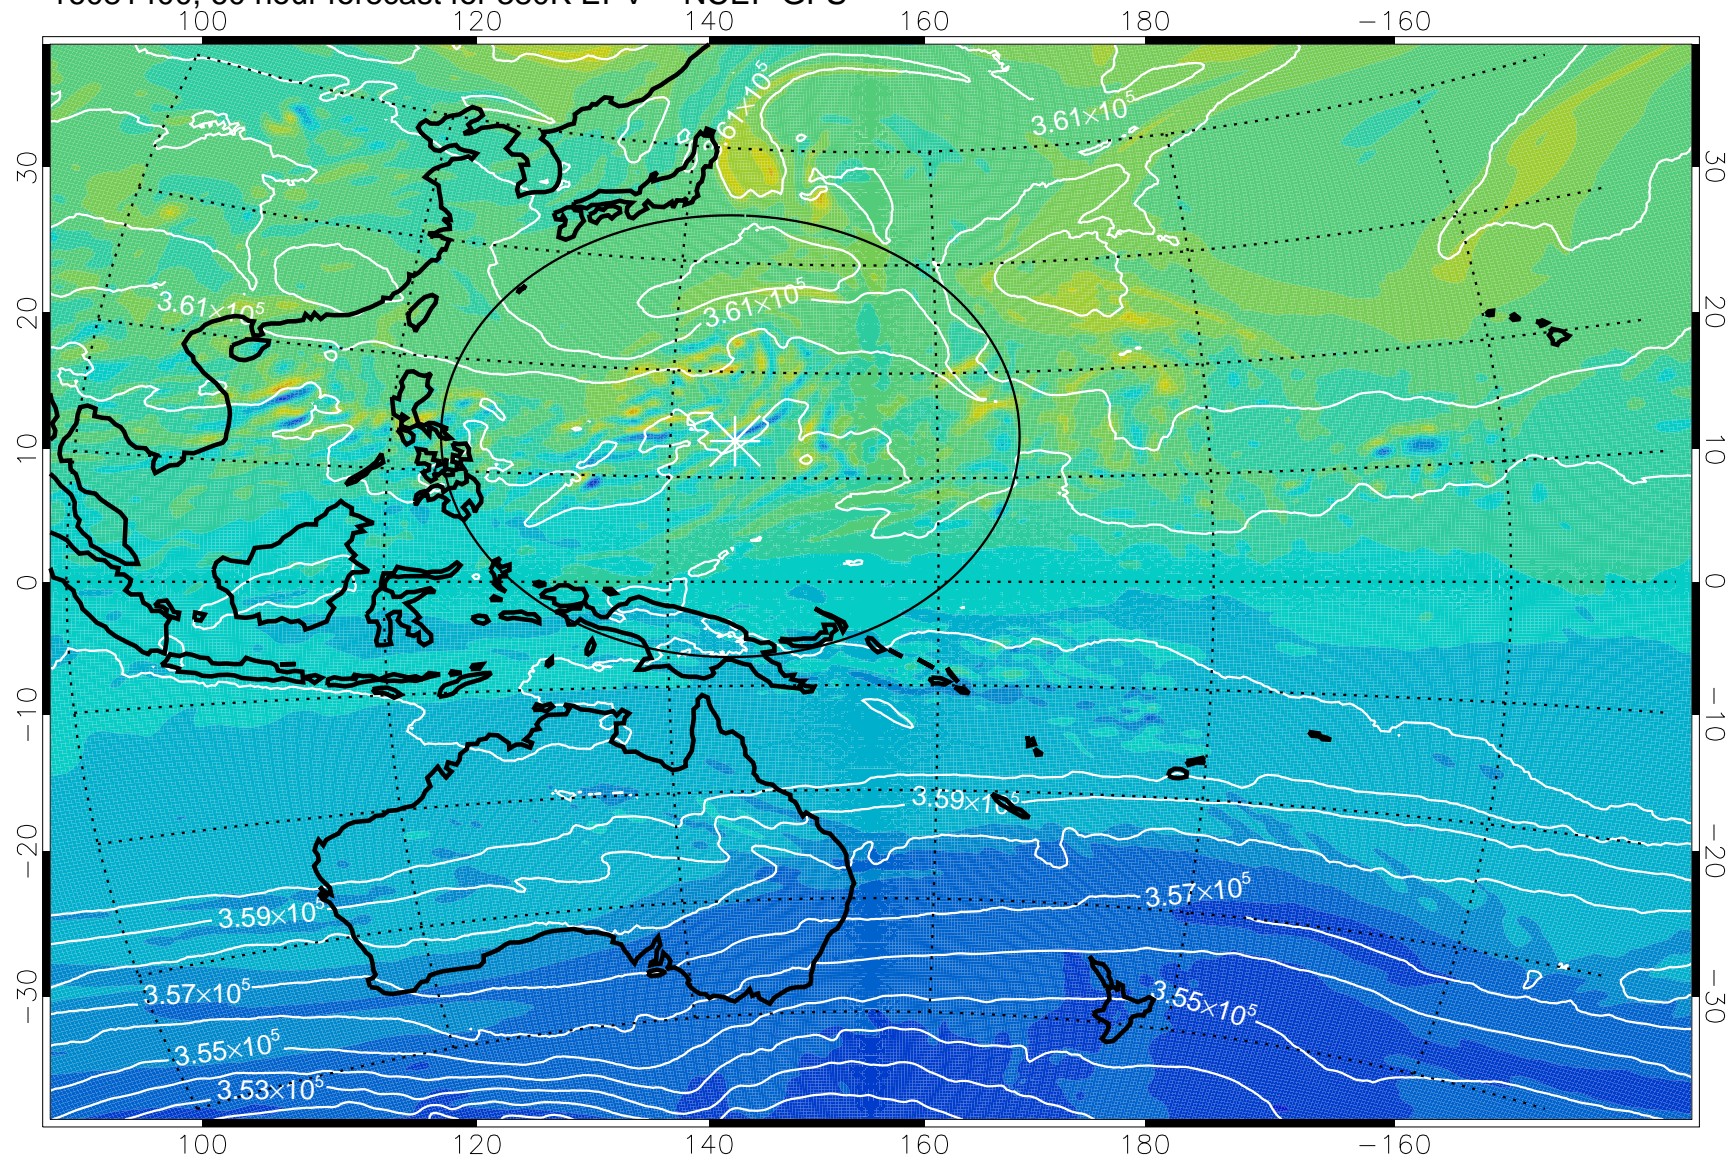

16081306, 42 hour forecast for 380K EPV -- NCEP GFS

380K Montgomery Streamfunction, white

Range ring of 2304 km

16081312, 48 hour forecast for 380K EPV -- NCEP GFS

380K Montgomery Streamfunction, white

Range ring of 2304 km

16081318, 54 hour forecast for 380K EPV -- NCEP GFS

380K Montgomery Streamfunction, white

Range ring of 2304 km

16081400, 60 hour forecast for 380K EPV -- NCEP GFS

380K Montgomery Streamfunction, white

Range ring of 2304 km

16081406, 66 hour forecast for 380K EPV -- NCEP GFS

380K Montgomery Streamfunction, white

Range ring of 2304 km

16081412, 72 hour forecast for 380K EPV -- NCEP GFS

380K Montgomery Streamfunction, white

Range ring of 2304 km

16081418, 78 hour forecast for 380K EPV -- NCEP GFS

16081500, 84 hour forecast for 380K EPV -- NCEP GFS

380K Montgomery Streamfunction, white

Range ring of 2304 km

16081506, 90 hour forecast for 380K EPV -- NCEP GFS