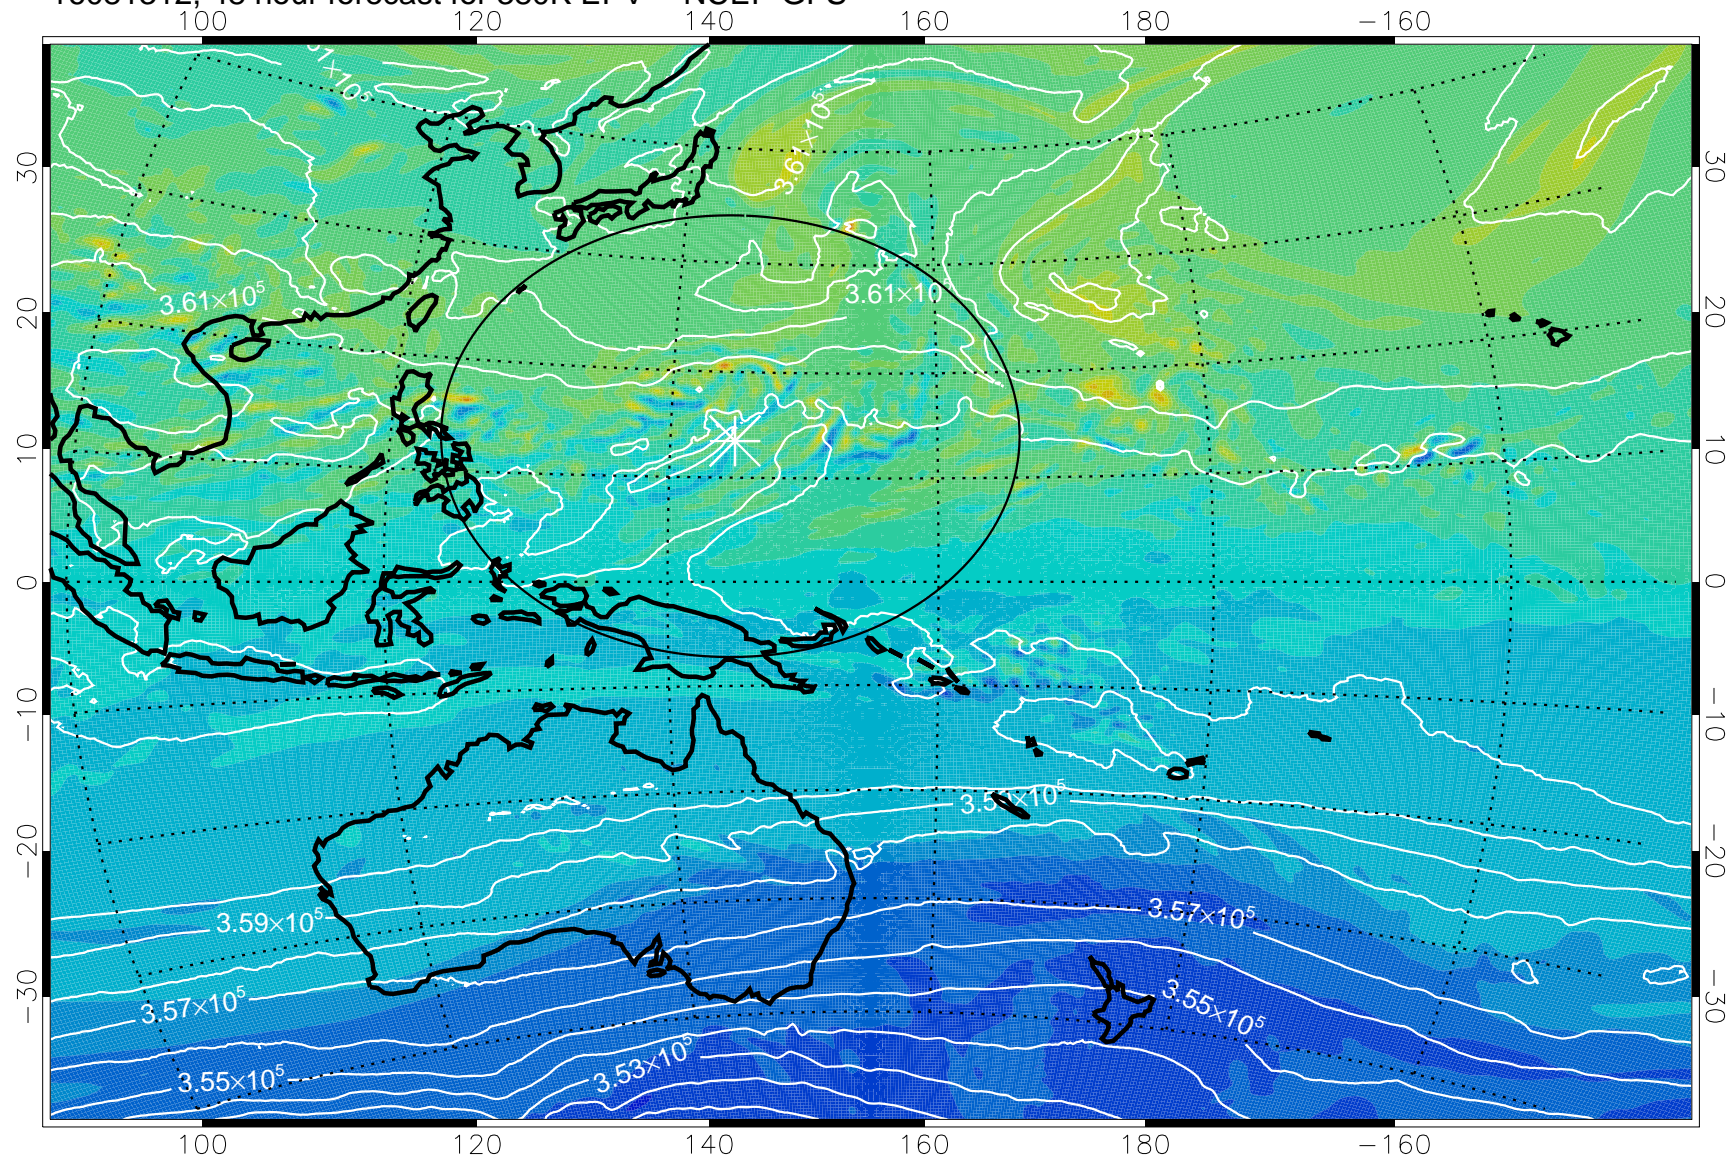

16081306, 42 hour forecast for 380K EPV -- NCEP GFS

380K Montgomery Streamfunction, white

Range ring of 2304 km

16081312, 48 hour forecast for 380K EPV -- NCEP GFS

380K Montgomery Streamfunction, white

Range ring of 2304 km

16081318, 54 hour forecast for 380K EPV -- NCEP GFS

380K Montgomery Streamfunction, white

Range ring of 2304 km

16081400, 60 hour forecast for 380K EPV -- NCEP GFS

380K Montgomery Streamfunction, white

Range ring of 2304 km

16081406, 66 hour forecast for 380K EPV -- NCEP GFS

380K Montgomery Streamfunction, white

Range ring of 2304 km

16081412, 72 hour forecast for 380K EPV -- NCEP GFS

380K Montgomery Streamfunction, white

Range ring of 2304 km

16081418, 78 hour forecast for 380K EPV -- NCEP GFS

16081500, 84 hour forecast for 380K EPV -- NCEP GFS

380K Montgomery Streamfunction, white

Range ring of 2304 km

16081506, 90 hour forecast for 380K EPV -- NCEP GFS