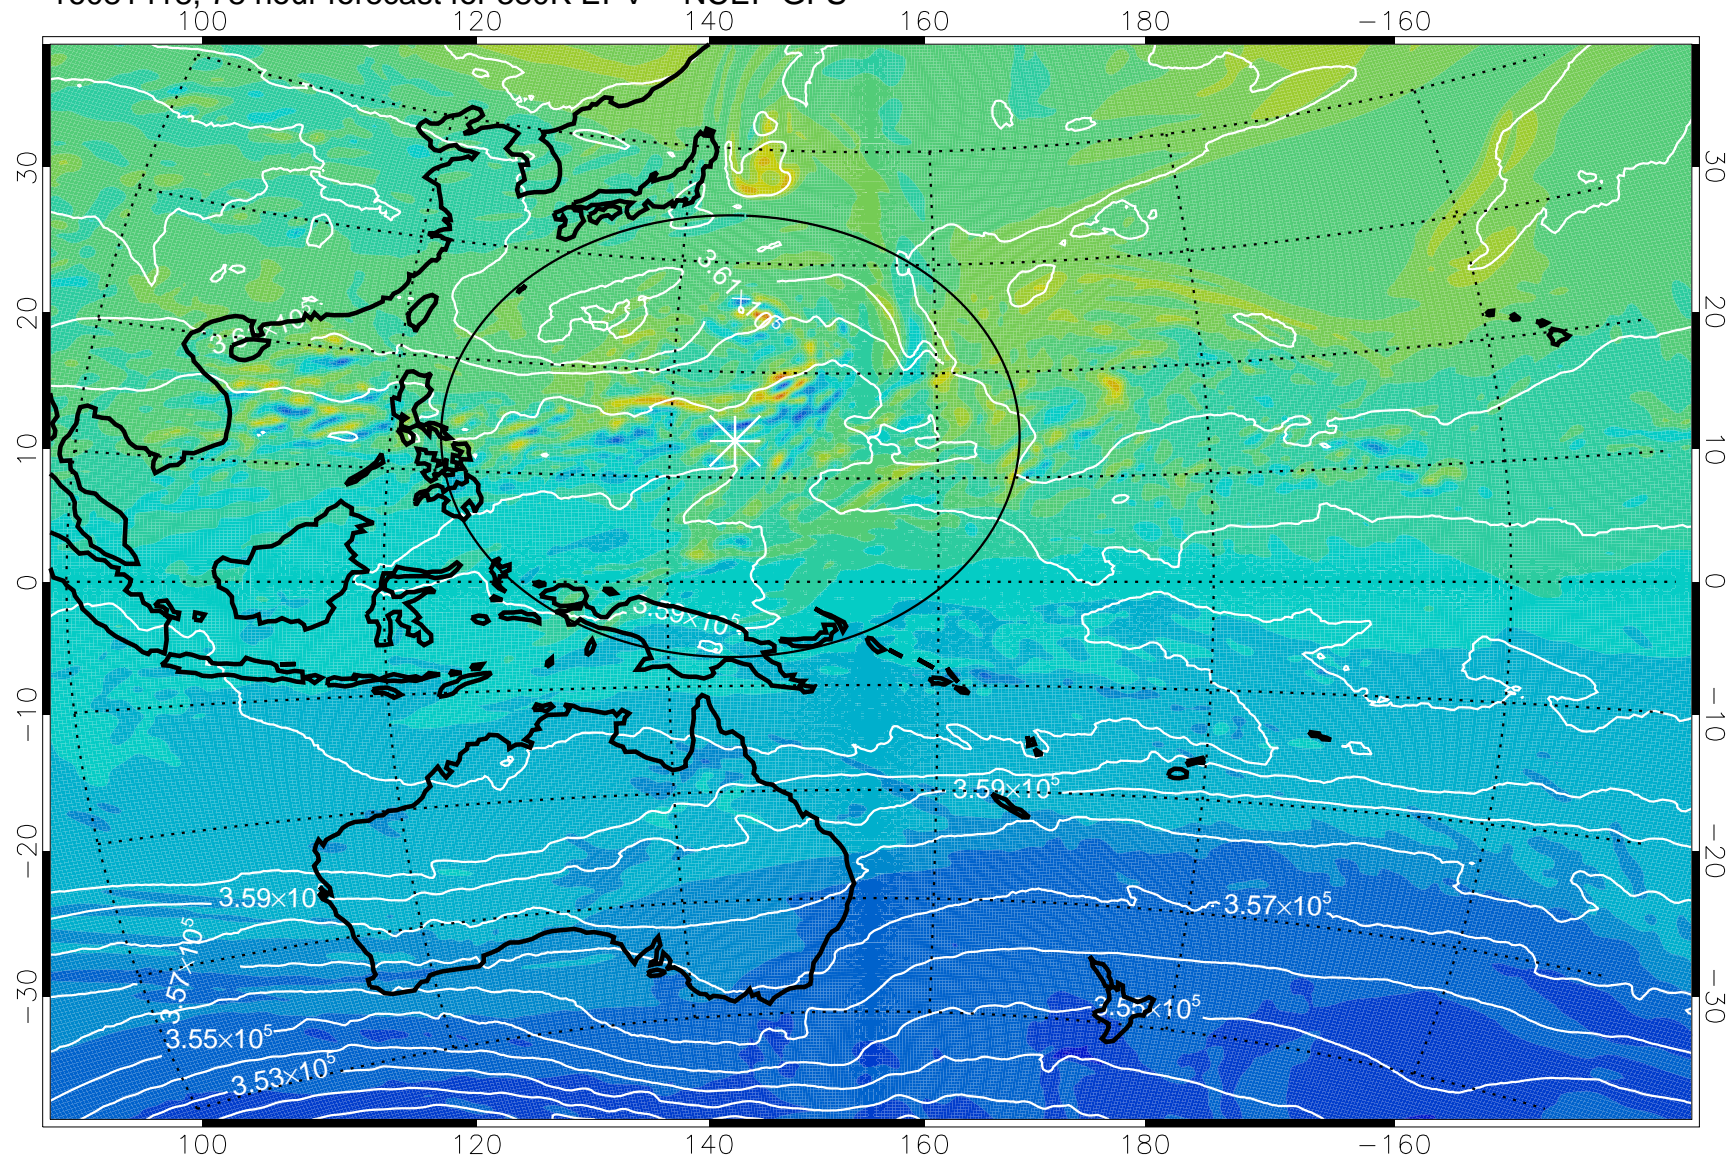

16081318, 54 hour forecast for 380K EPV -- NCEP GFS

380K Montgomery Streamfunction, white

Range ring of 2304 km

16081400, 60 hour forecast for 380K EPV -- NCEP GFS

380K Montgomery Streamfunction, white

Range ring of 2304 km

16081406, 66 hour forecast for 380K EPV -- NCEP GFS

380K Montgomery Streamfunction, white

Range ring of 2304 km

16081412, 72 hour forecast for 380K EPV -- NCEP GFS

380K Montgomery Streamfunction, white

Range ring of 2304 km

16081418, 78 hour forecast for 380K EPV -- NCEP GFS

16081500, 84 hour forecast for 380K EPV -- NCEP GFS

380K Montgomery Streamfunction, white

Range ring of 2304 km

16081506, 90 hour forecast for 380K EPV -- NCEP GFS

380K Montgomery Streamfunction, white

Range ring of 2304 km

16081512, 96 hour forecast for 380K EPV -- NCEP GFS

380K Montgomery Streamfunction, white

Range ring of 2304 km

16081518, 102 hour forecast for 380K EPV -- NCEP GFS