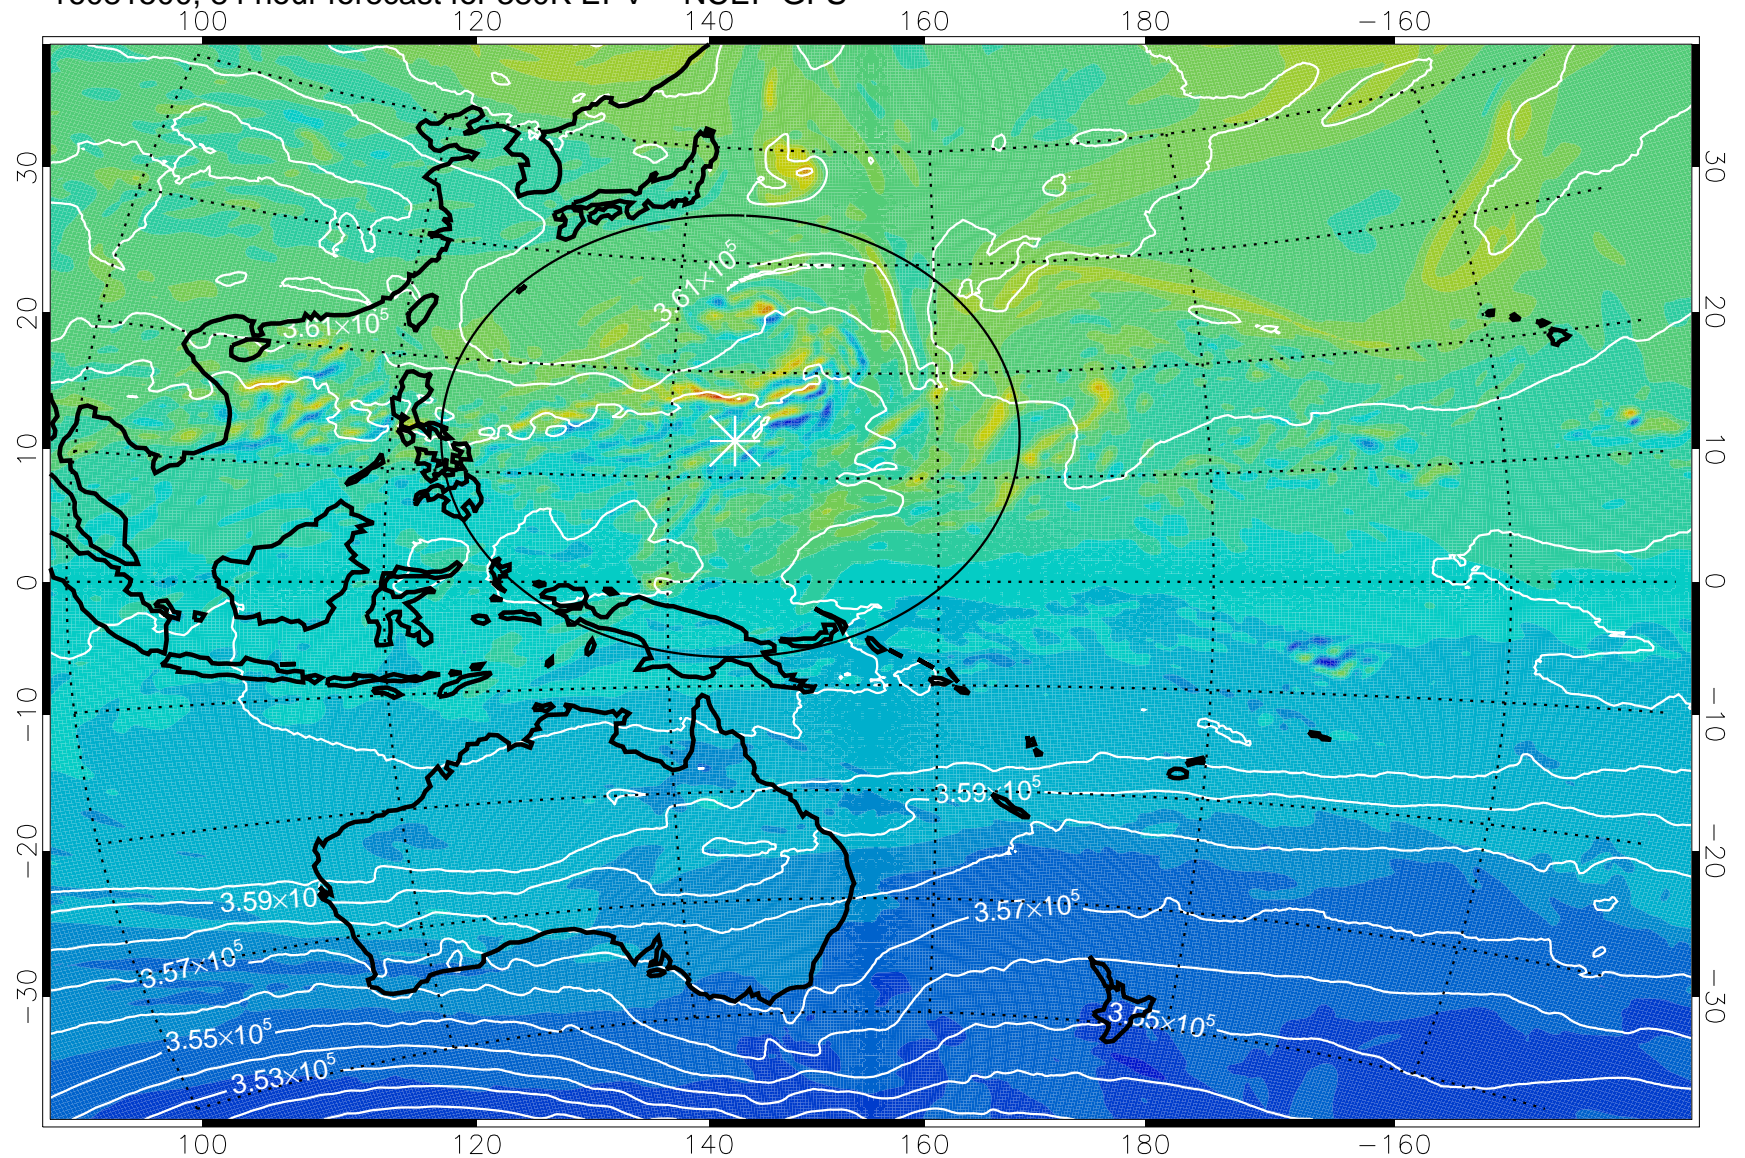

16081318, 54 hour forecast for 380K EPV -- NCEP GFS

380K Montgomery Streamfunction, white

Range ring of 2304 km

16081400, 60 hour forecast for 380K EPV -- NCEP GFS

380K Montgomery Streamfunction, white

Range ring of 2304 km

16081406, 66 hour forecast for 380K EPV -- NCEP GFS

380K Montgomery Streamfunction, white

Range ring of 2304 km

16081412, 72 hour forecast for 380K EPV -- NCEP GFS

380K Montgomery Streamfunction, white

Range ring of 2304 km

16081418, 78 hour forecast for 380K EPV -- NCEP GFS

16081500, 84 hour forecast for 380K EPV -- NCEP GFS

380K Montgomery Streamfunction, white

Range ring of 2304 km

16081506, 90 hour forecast for 380K EPV -- NCEP GFS

380K Montgomery Streamfunction, white

Range ring of 2304 km

16081512, 96 hour forecast for 380K EPV -- NCEP GFS

380K Montgomery Streamfunction, white

Range ring of 2304 km

16081518, 102 hour forecast for 380K EPV -- NCEP GFS