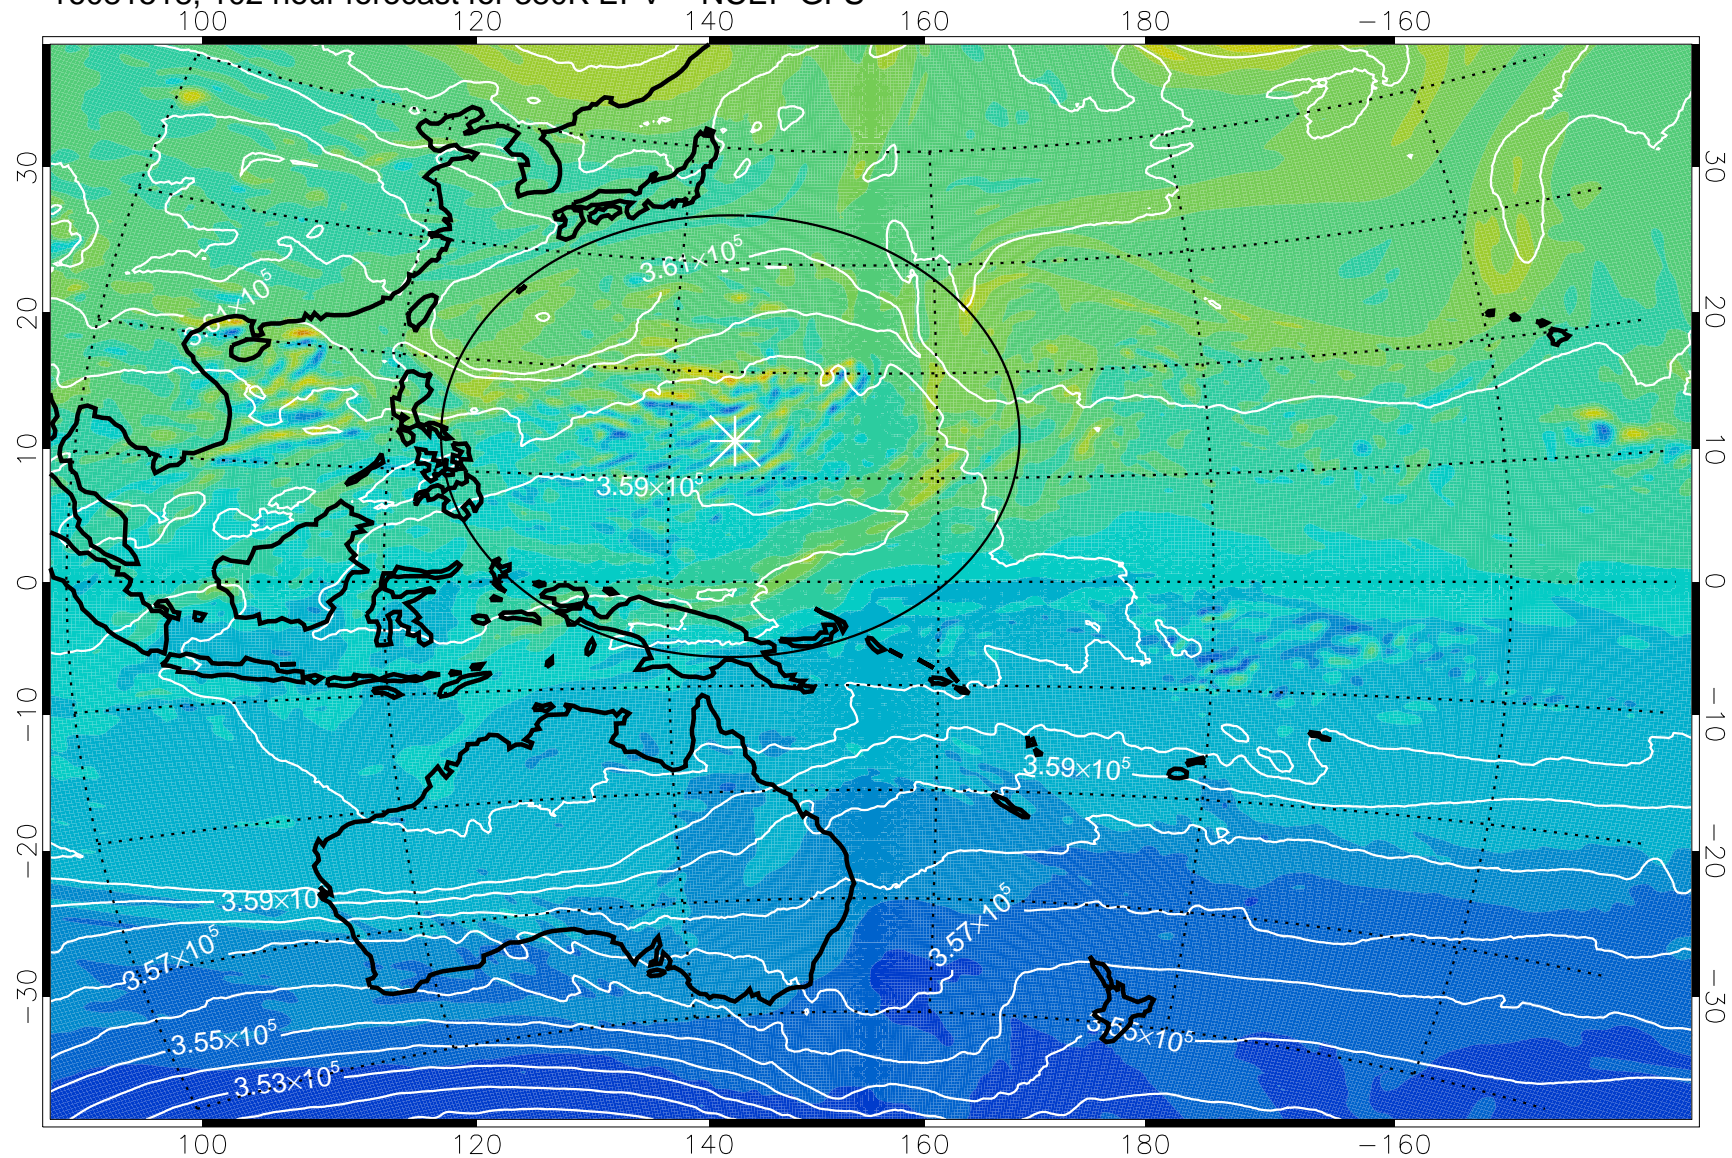

16081418, 78 hour forecast for 380K EPV -- NCEP GFS

16081500, 84 hour forecast for 380K EPV -- NCEP GFS

380K Montgomery Streamfunction, white

Range ring of 2304 km

16081506, 90 hour forecast for 380K EPV -- NCEP GFS

380K Montgomery Streamfunction, white

Range ring of 2304 km

16081512, 96 hour forecast for 380K EPV -- NCEP GFS

380K Montgomery Streamfunction, white

Range ring of 2304 km

16081518, 102 hour forecast for 380K EPV -- NCEP GFS

380K Montgomery Streamfunction, white

Range ring of 2304 km

16081600, 108 hour forecast for 380K EPV -- NCEP GFS

380K Montgomery Streamfunction, white

Range ring of 2304 km

16081606, 114 hour forecast for 380K EPV -- NCEP GFS

380K Montgomery Streamfunction, white

Range ring of 2304 km

16081612, 120 hour forecast for 380K EPV -- NCEP GFS

380K Montgomery Streamfunction, white

Range ring of 2304 km