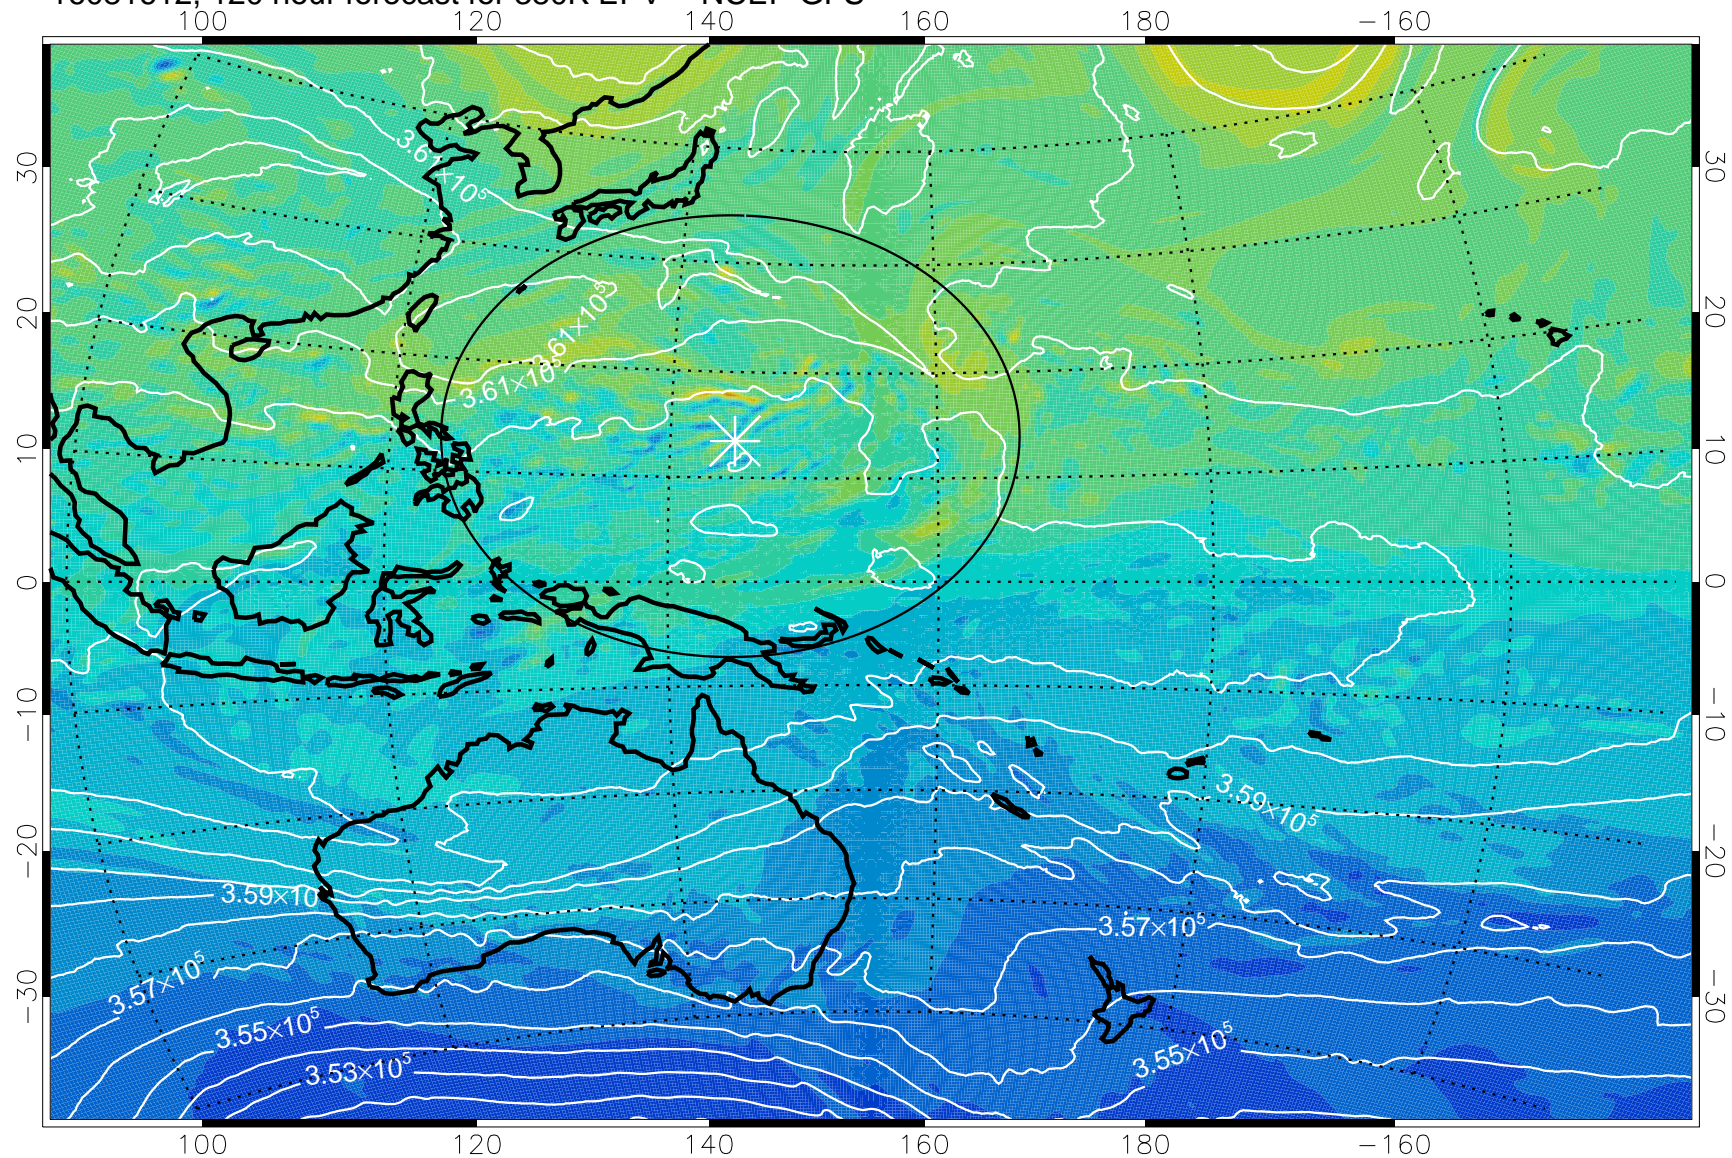

380K Montgomery Streamfunction, white

Range ring of 2304 km

16081512, 96 hour forecast for 380K EPV -- NCEP GFS

380K Montgomery Streamfunction, white

Range ring of 2304 km

16081518, 102 hour forecast for 380K EPV -- NCEP GFS

380K Montgomery Streamfunction, white

Range ring of 2304 km

16081600, 108 hour forecast for 380K EPV -- NCEP GFS

380K Montgomery Streamfunction, white

Range ring of 2304 km

16081606, 114 hour forecast for 380K EPV -- NCEP GFS

380K Montgomery Streamfunction, white

Range ring of 2304 km

16081612, 120 hour forecast for 380K EPV -- NCEP GFS

380K Montgomery Streamfunction, white

Range ring of 2304 km