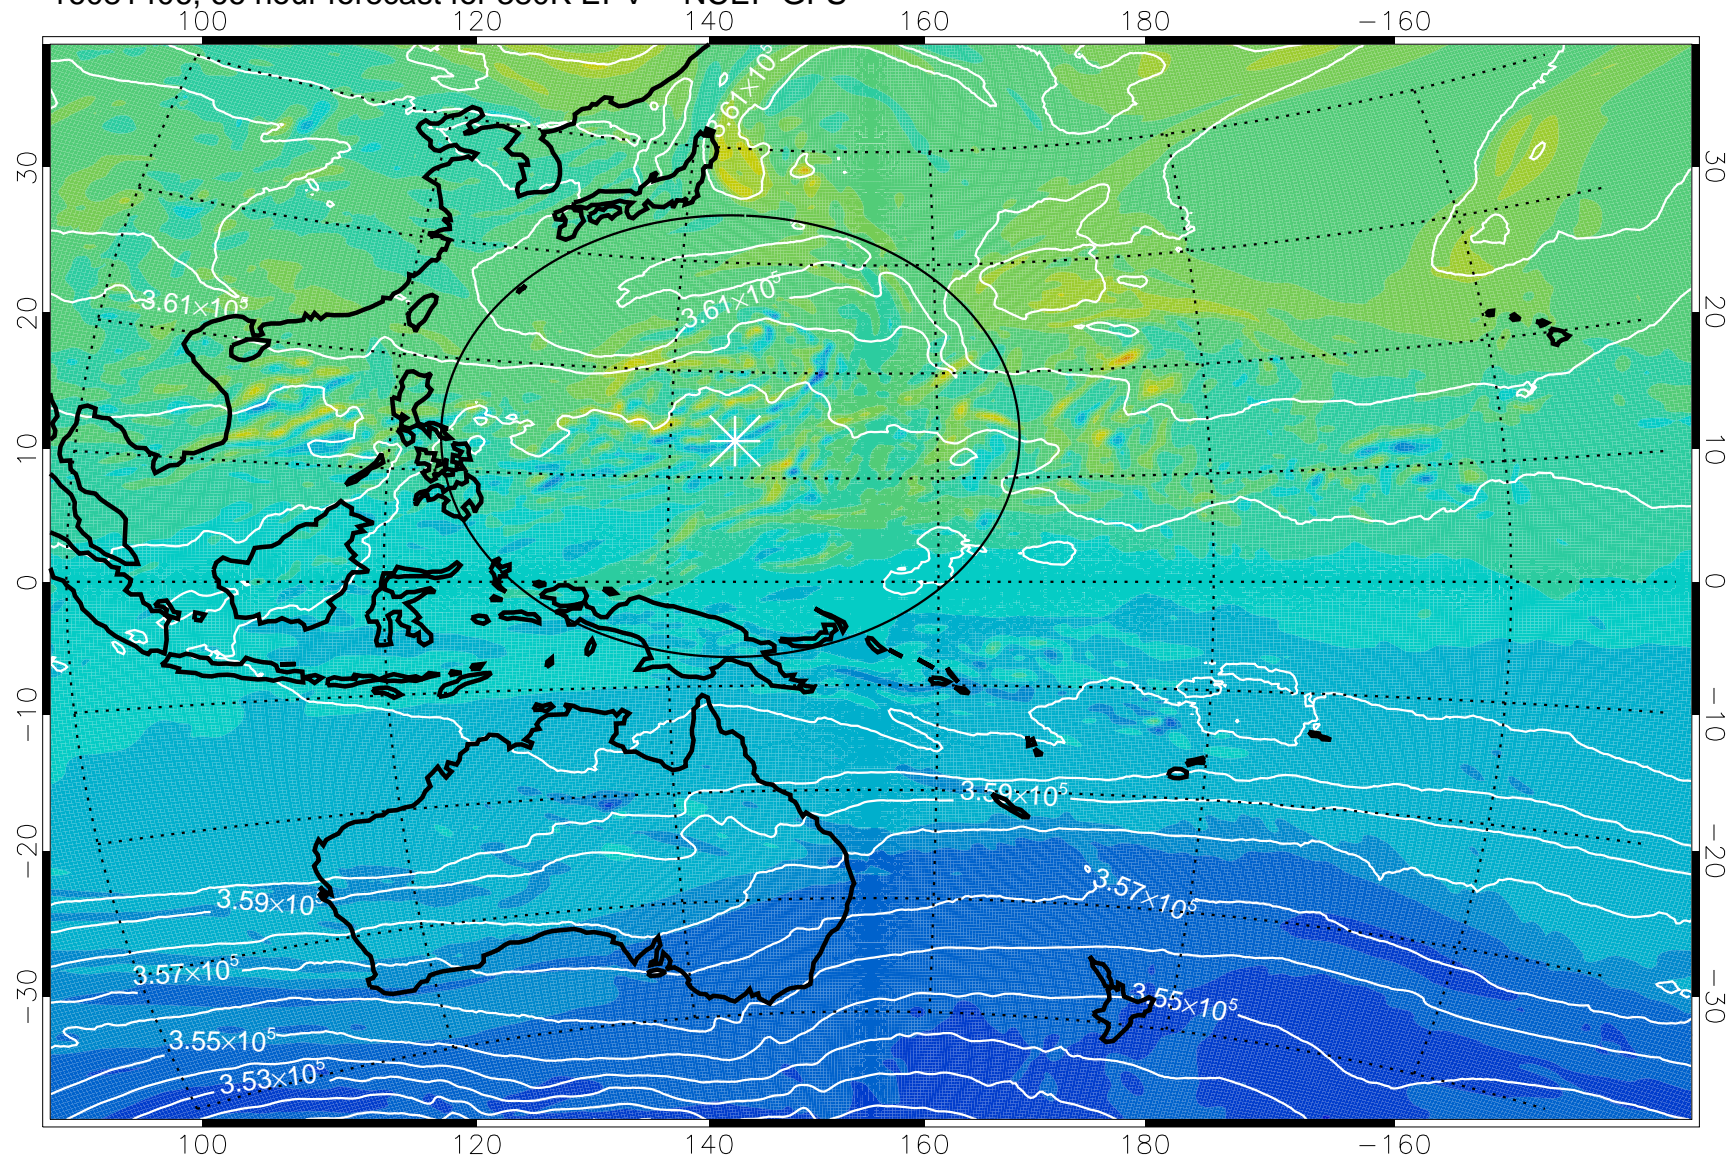

16081306, 42 hour forecast for 380K EPV -- NCEP GFS

380K Montgomery Streamfunction, white

Range ring of 2304 km

16081312, 48 hour forecast for 380K EPV -- NCEP GFS

380K Montgomery Streamfunction, white

Range ring of 2304 km

16081318, 54 hour forecast for 380K EPV -- NCEP GFS

380K Montgomery Streamfunction, white

Range ring of 2304 km

16081400, 60 hour forecast for 380K EPV -- NCEP GFS

380K Montgomery Streamfunction, white

Range ring of 2304 km

16081406, 66 hour forecast for 380K EPV -- NCEP GFS

380K Montgomery Streamfunction, white

Range ring of 2304 km

16081412, 72 hour forecast for 380K EPV -- NCEP GFS

380K Montgomery Streamfunction, white

Range ring of 2304 km

16081418, 78 hour forecast for 380K EPV -- NCEP GFS

16081500, 84 hour forecast for 380K EPV -- NCEP GFS

380K Montgomery Streamfunction, white

Range ring of 2304 km

16081506, 90 hour forecast for 380K EPV -- NCEP GFS