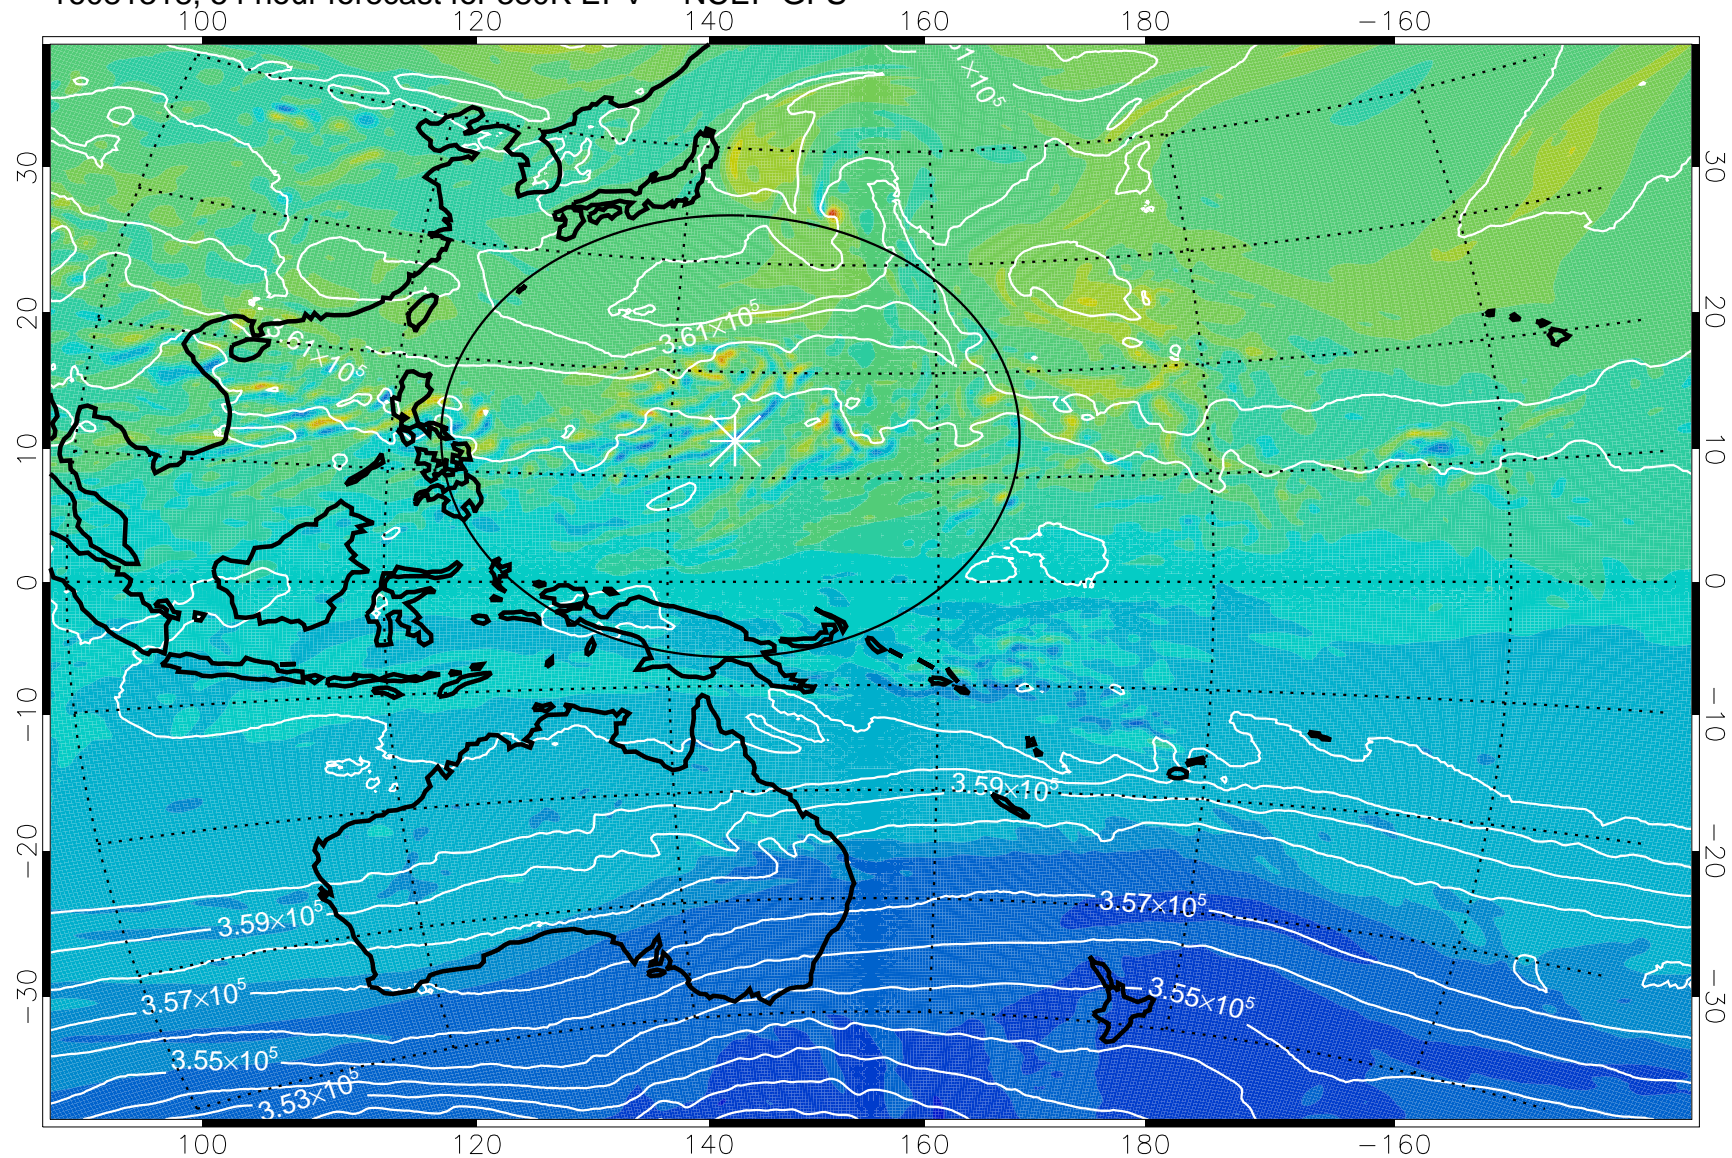

16081306, 42 hour forecast for 380K EPV -- NCEP GFS

380K Montgomery Streamfunction, white

Range ring of 2304 km

16081312, 48 hour forecast for 380K EPV -- NCEP GFS

380K Montgomery Streamfunction, white

Range ring of 2304 km

16081318, 54 hour forecast for 380K EPV -- NCEP GFS

380K Montgomery Streamfunction, white

Range ring of 2304 km

16081400, 60 hour forecast for 380K EPV -- NCEP GFS

380K Montgomery Streamfunction, white

Range ring of 2304 km

16081406, 66 hour forecast for 380K EPV -- NCEP GFS

380K Montgomery Streamfunction, white

Range ring of 2304 km

16081412, 72 hour forecast for 380K EPV -- NCEP GFS

380K Montgomery Streamfunction, white

Range ring of 2304 km

16081418, 78 hour forecast for 380K EPV -- NCEP GFS

16081500, 84 hour forecast for 380K EPV -- NCEP GFS

380K Montgomery Streamfunction, white

Range ring of 2304 km

16081506, 90 hour forecast for 380K EPV -- NCEP GFS