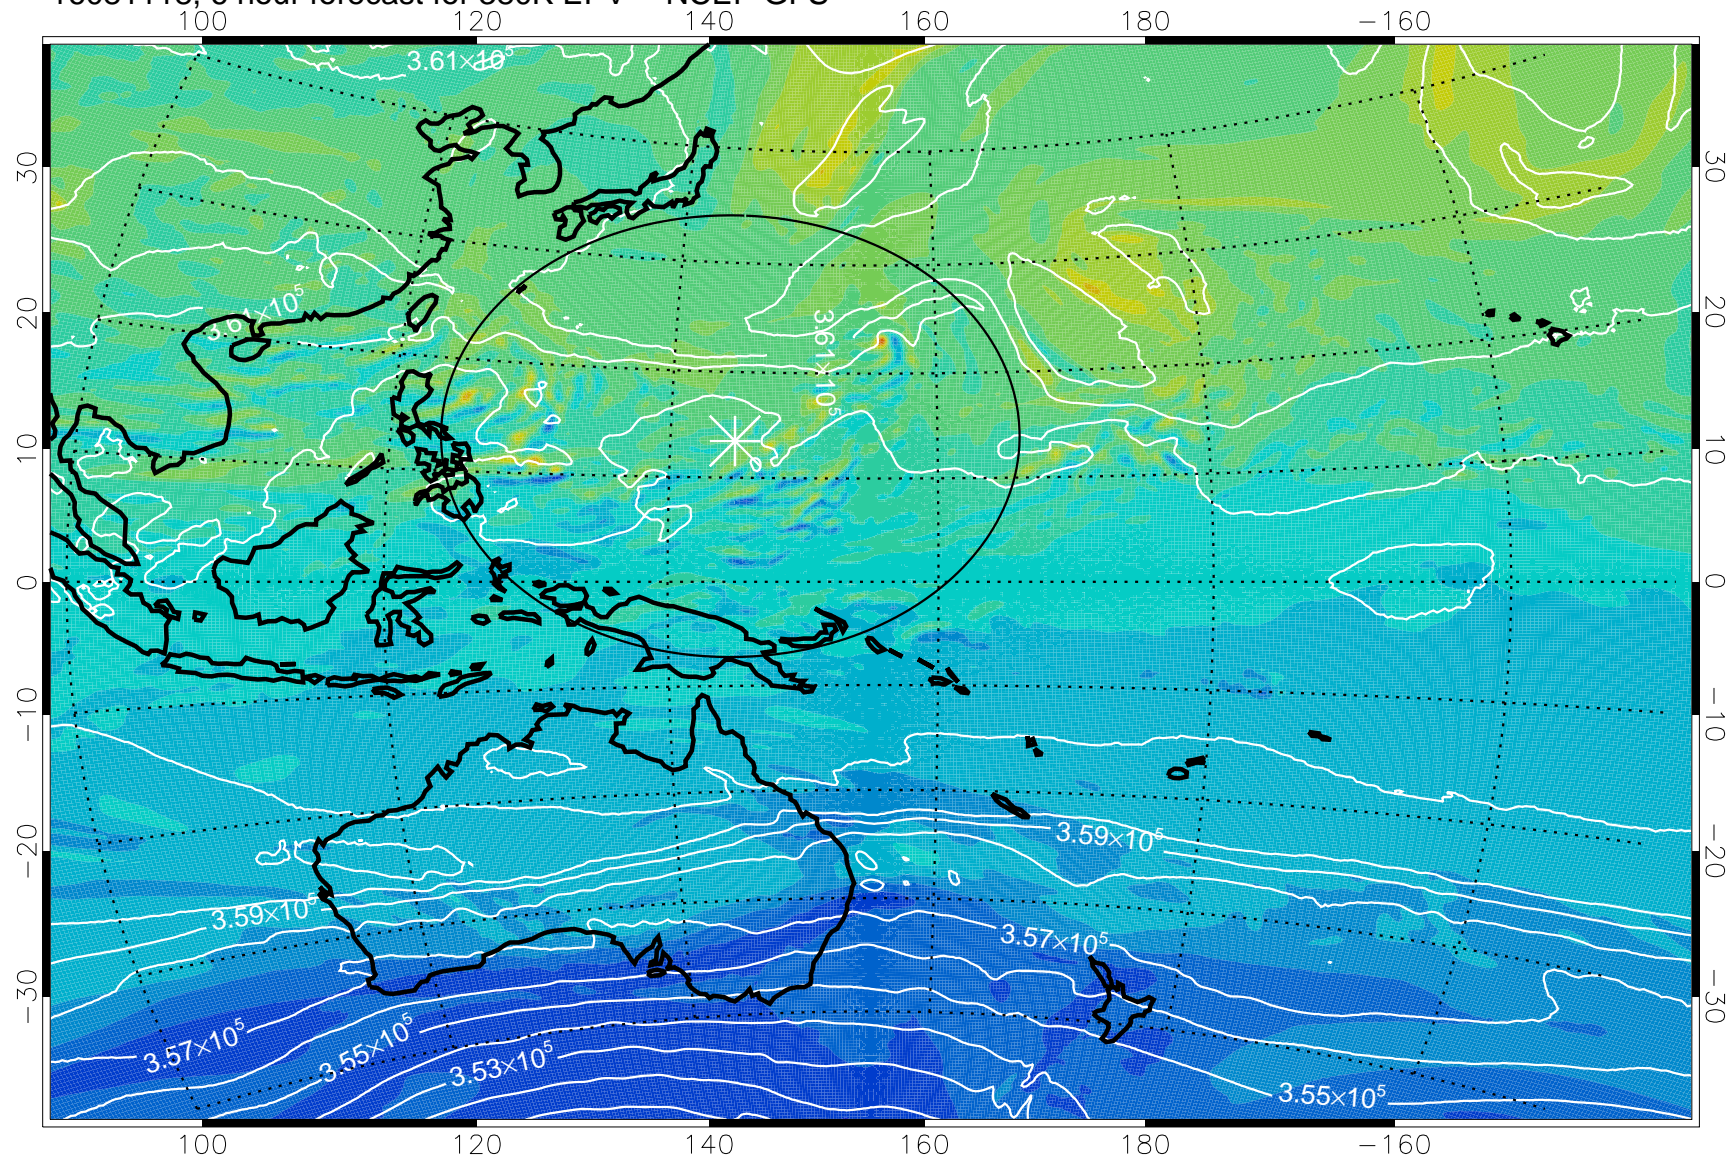

16081118, 6 hour forecast for 380K EPV -- NCEP GFS

380K Montgomery Streamfunction, white

Range ring of 2304 km

16081200, 12 hour forecast for 380K EPV -- NCEP GFS

380K Montgomery Streamfunction, white

Range ring of 2304 km

16081206, 18 hour forecast for 380K EPV -- NCEP GFS

380K Montgomery Streamfunction, white

Range ring of 2304 km

16081212, 24 hour forecast for 380K EPV -- NCEP GFS

380K Montgomery Streamfunction, white

Range ring of 2304 km

16081218, 30 hour forecast for 380K EPV -- NCEP GFS

380K Montgomery Streamfunction, white

Range ring of 2304 km

16081300, 36 hour forecast for 380K EPV -- NCEP GFS

380K Montgomery Streamfunction, white

Range ring of 2304 km

16081306, 42 hour forecast for 380K EPV -- NCEP GFS

380K Montgomery Streamfunction, white

Range ring of 2304 km

16081312, 48 hour forecast for 380K EPV -- NCEP GFS

380K Montgomery Streamfunction, white

Range ring of 2304 km