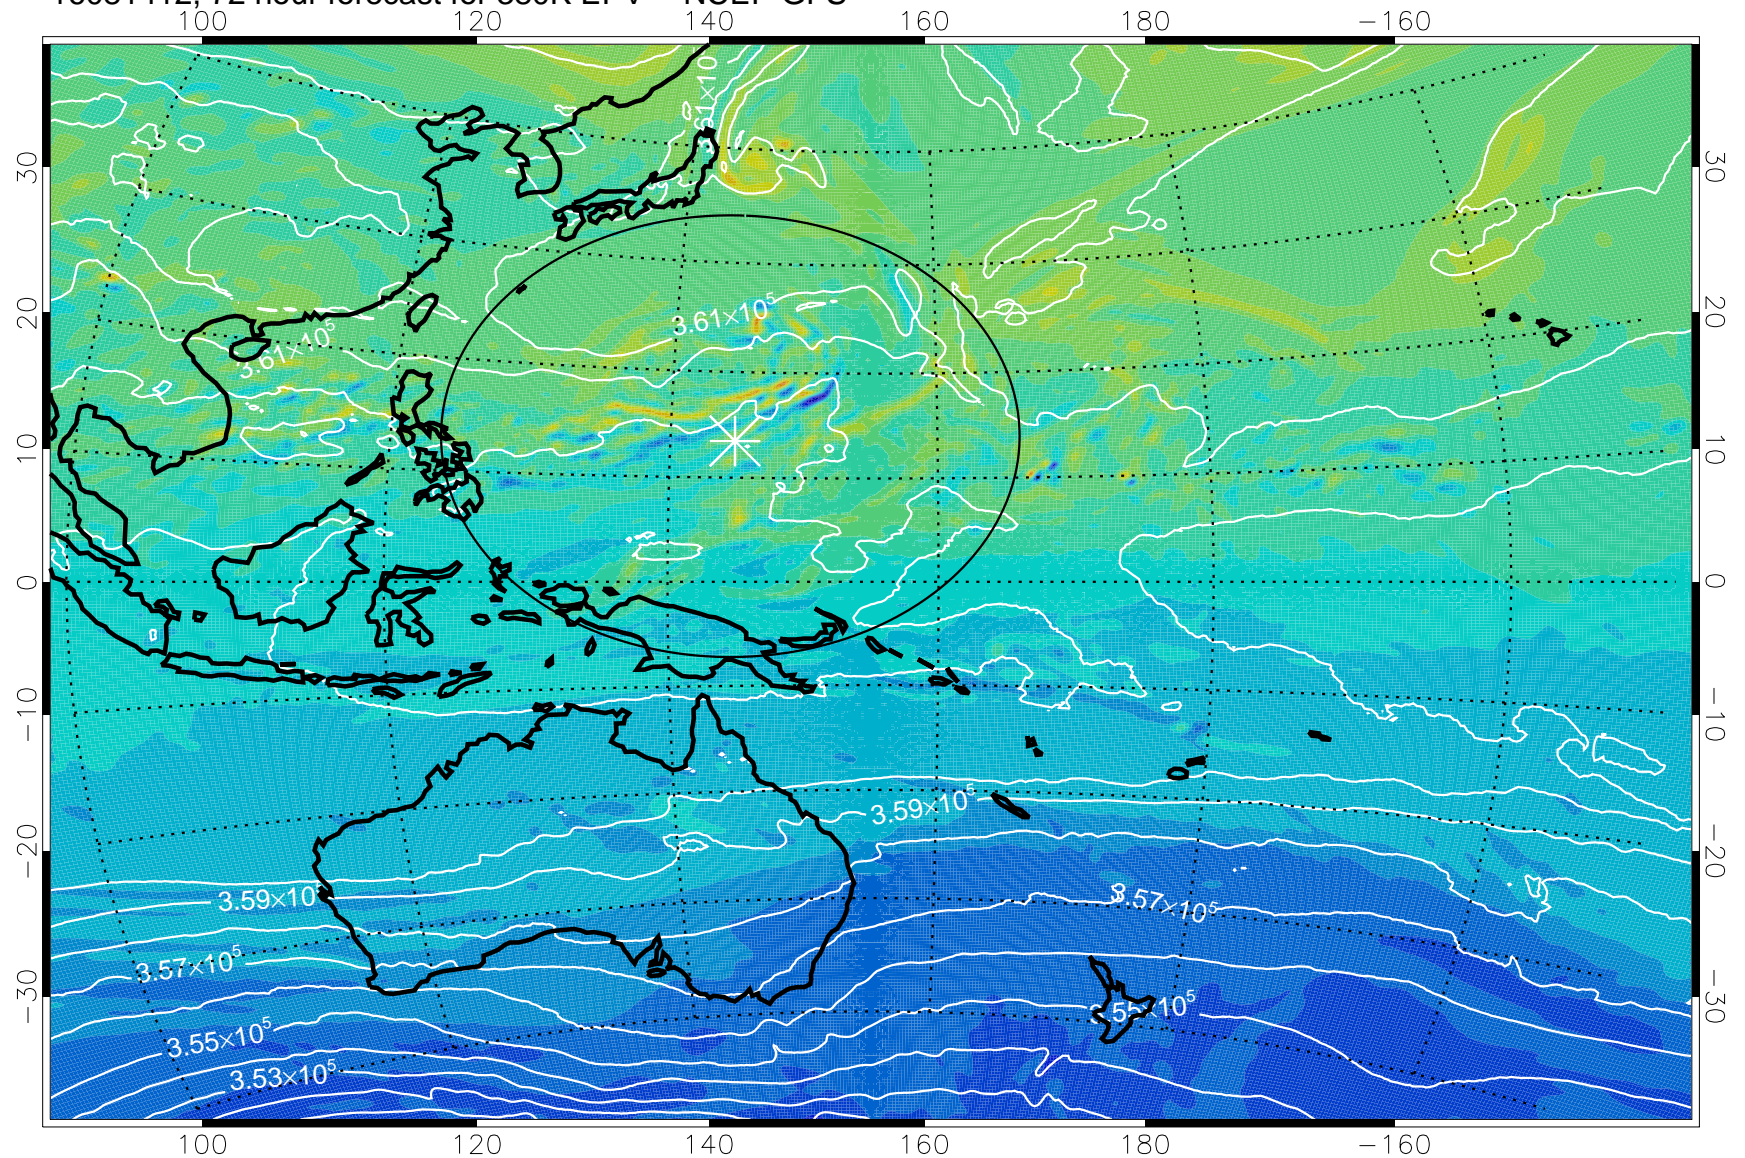

16081318, 54 hour forecast for 380K EPV -- NCEP GFS

380K Montgomery Streamfunction, white

Range ring of 2304 km

16081400, 60 hour forecast for 380K EPV -- NCEP GFS

380K Montgomery Streamfunction, white

Range ring of 2304 km

16081406, 66 hour forecast for 380K EPV -- NCEP GFS

380K Montgomery Streamfunction, white

Range ring of 2304 km

16081412, 72 hour forecast for 380K EPV -- NCEP GFS

380K Montgomery Streamfunction, white

Range ring of 2304 km

16081418, 78 hour forecast for 380K EPV -- NCEP GFS

16081500, 84 hour forecast for 380K EPV -- NCEP GFS

380K Montgomery Streamfunction, white

Range ring of 2304 km

16081506, 90 hour forecast for 380K EPV -- NCEP GFS

380K Montgomery Streamfunction, white

Range ring of 2304 km

16081512, 96 hour forecast for 380K EPV -- NCEP GFS

380K Montgomery Streamfunction, white

Range ring of 2304 km

16081518, 102 hour forecast for 380K EPV -- NCEP GFS