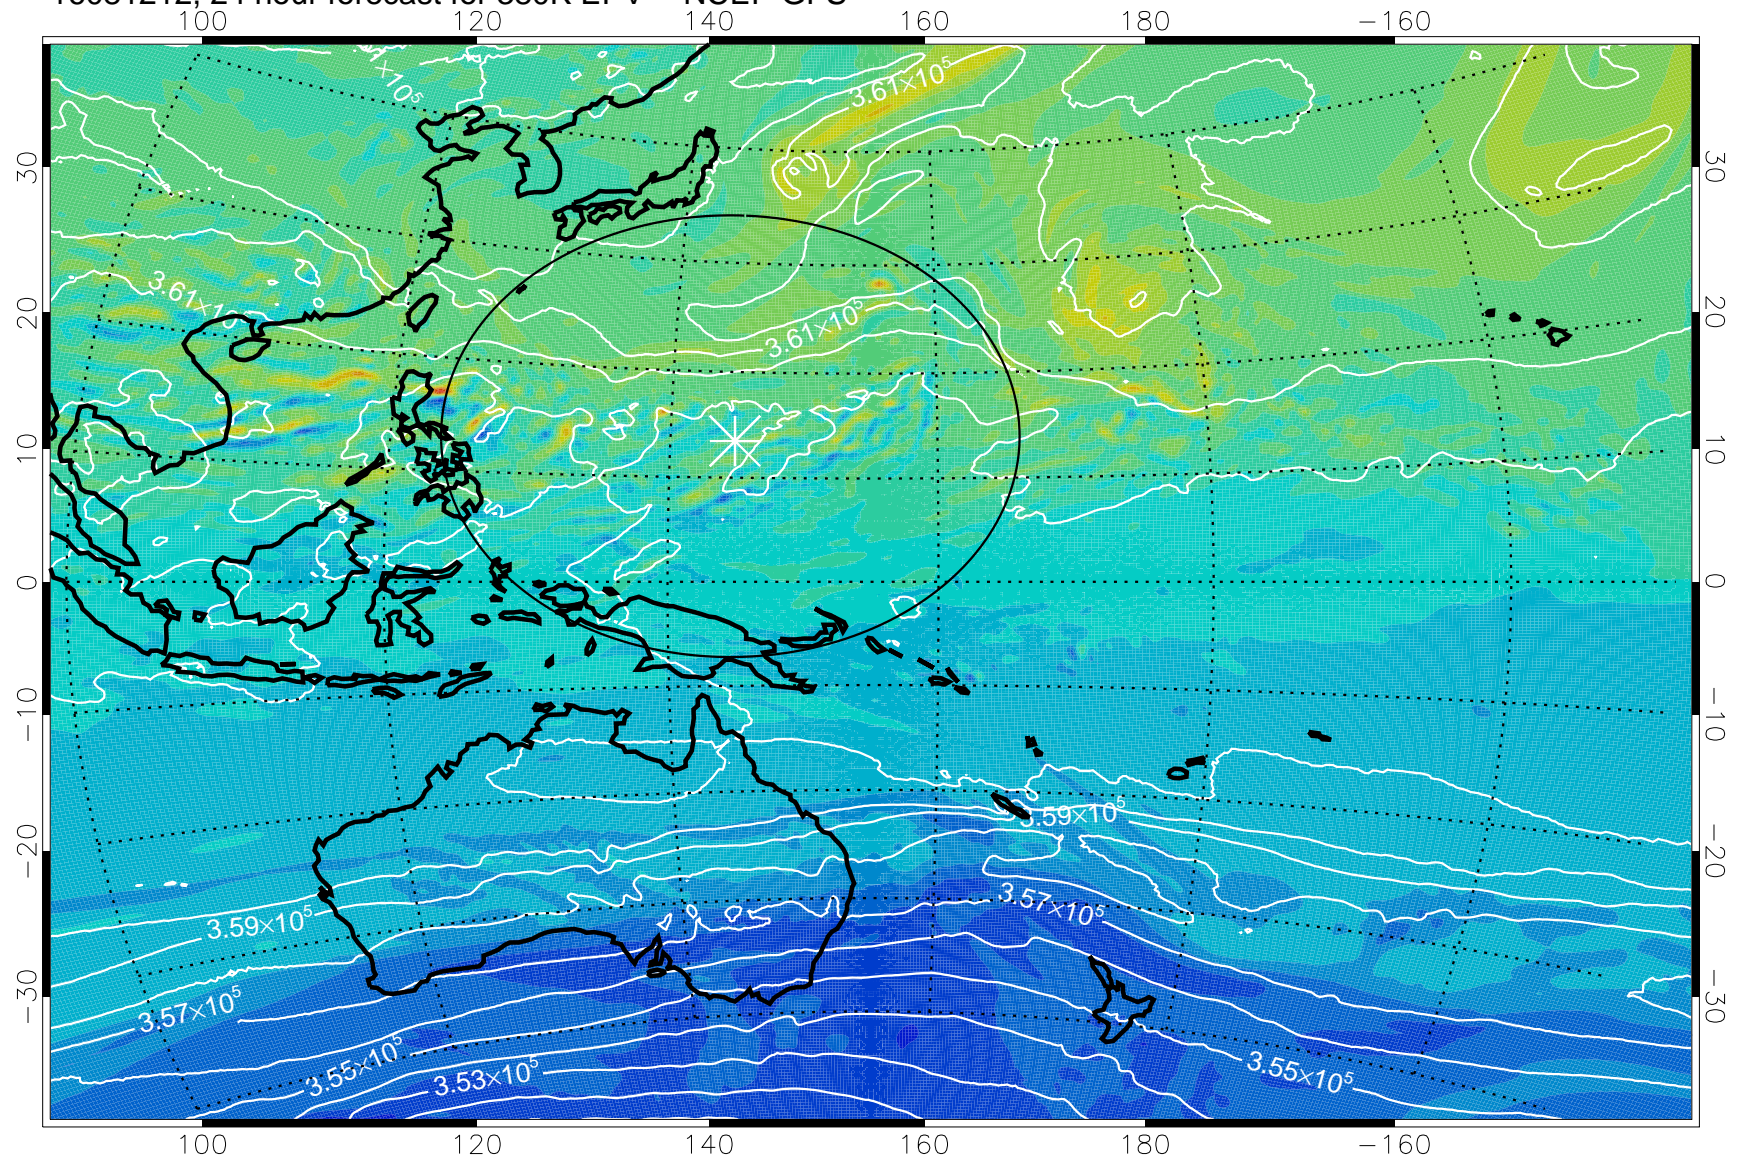

16081206, 18 hour forecast for 380K EPV -- NCEP GFS

380K Montgomery Streamfunction, white

Range ring of 2304 km

16081212, 24 hour forecast for 380K EPV -- NCEP GFS

380K Montgomery Streamfunction, white

Range ring of 2304 km

16081218, 30 hour forecast for 380K EPV -- NCEP GFS

380K Montgomery Streamfunction, white

Range ring of 2304 km

16081300, 36 hour forecast for 380K EPV -- NCEP GFS

380K Montgomery Streamfunction, white

Range ring of 2304 km

16081306, 42 hour forecast for 380K EPV -- NCEP GFS

380K Montgomery Streamfunction, white

Range ring of 2304 km

16081312, 48 hour forecast for 380K EPV -- NCEP GFS

380K Montgomery Streamfunction, white

Range ring of 2304 km

16081318, 54 hour forecast for 380K EPV -- NCEP GFS

380K Montgomery Streamfunction, white

Range ring of 2304 km

16081400, 60 hour forecast for 380K EPV -- NCEP GFS

380K Montgomery Streamfunction, white

Range ring of 2304 km