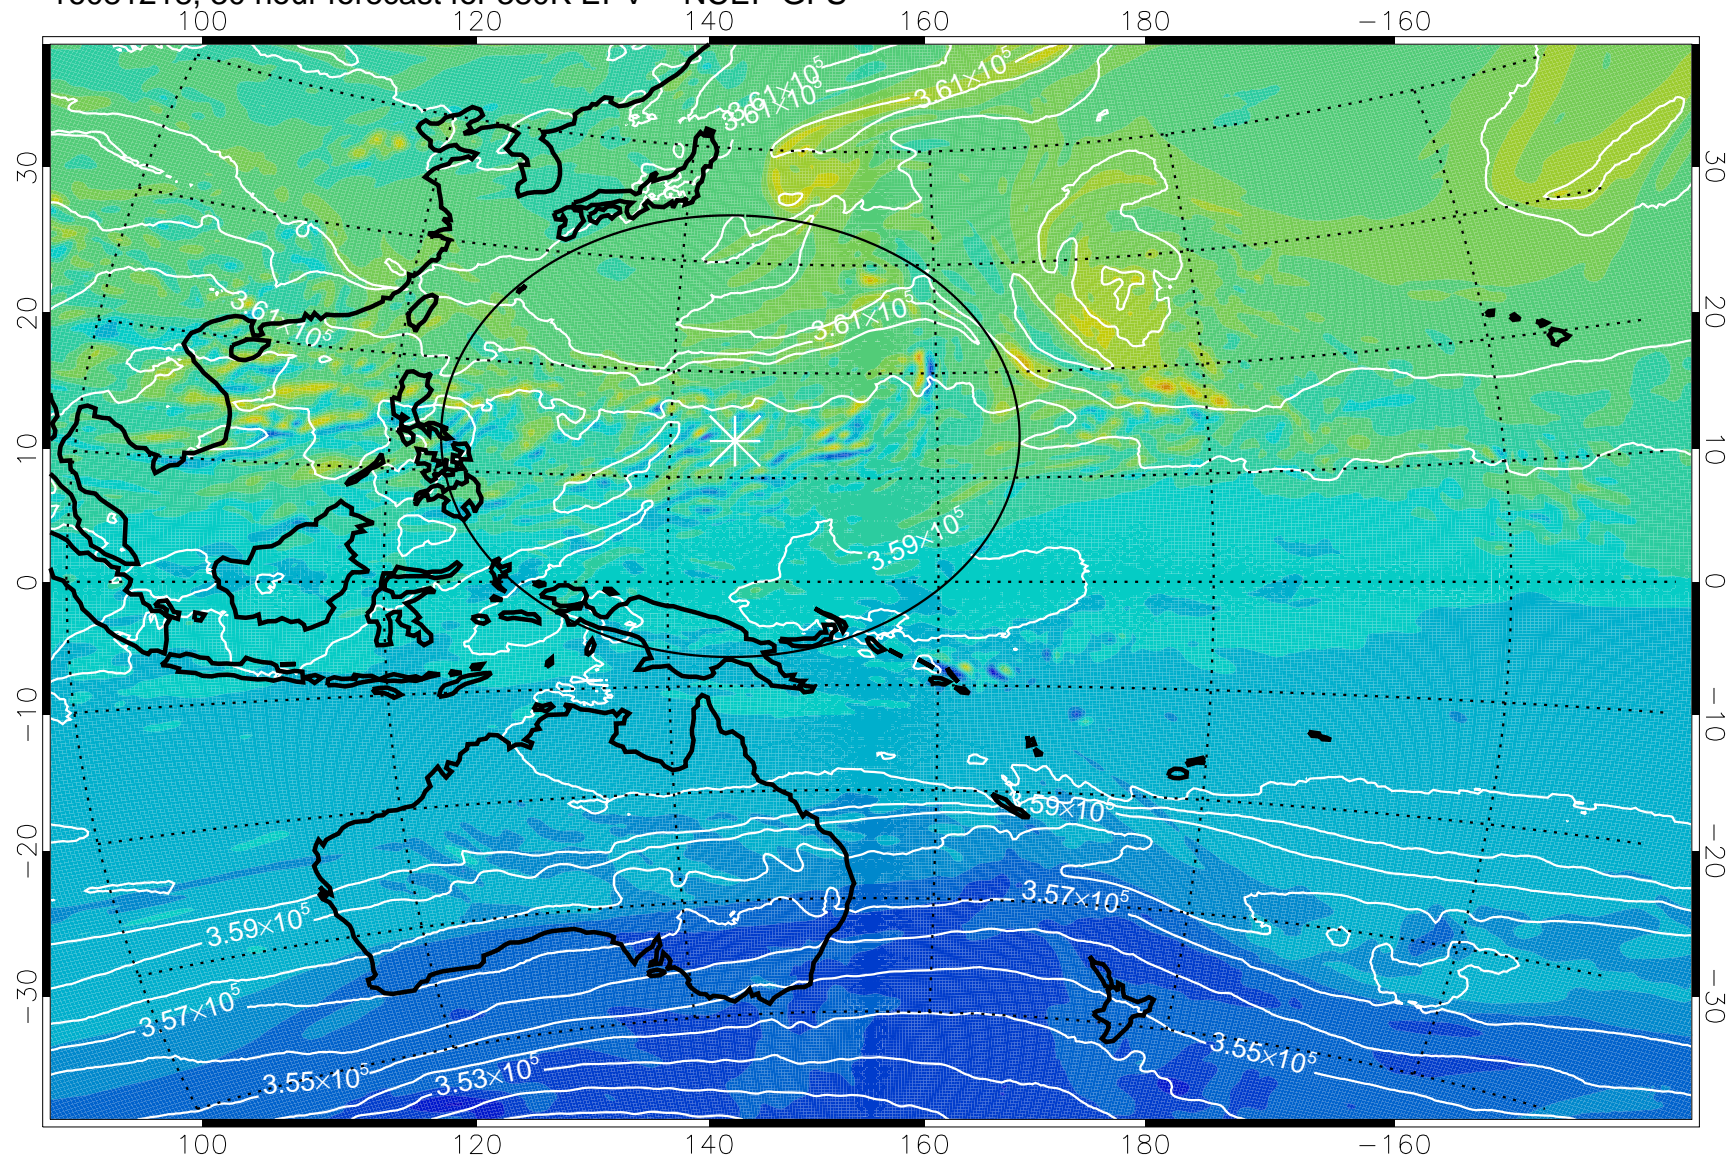

16081206, 18 hour forecast for 380K EPV -- NCEP GFS

380K Montgomery Streamfunction, white

Range ring of 2304 km

16081212, 24 hour forecast for 380K EPV -- NCEP GFS

380K Montgomery Streamfunction, white

Range ring of 2304 km

16081218, 30 hour forecast for 380K EPV -- NCEP GFS

380K Montgomery Streamfunction, white

Range ring of 2304 km

16081300, 36 hour forecast for 380K EPV -- NCEP GFS

380K Montgomery Streamfunction, white

Range ring of 2304 km

16081306, 42 hour forecast for 380K EPV -- NCEP GFS

380K Montgomery Streamfunction, white

Range ring of 2304 km

16081312, 48 hour forecast for 380K EPV -- NCEP GFS

380K Montgomery Streamfunction, white

Range ring of 2304 km

16081318, 54 hour forecast for 380K EPV -- NCEP GFS

380K Montgomery Streamfunction, white

Range ring of 2304 km

16081400, 60 hour forecast for 380K EPV -- NCEP GFS

380K Montgomery Streamfunction, white

Range ring of 2304 km