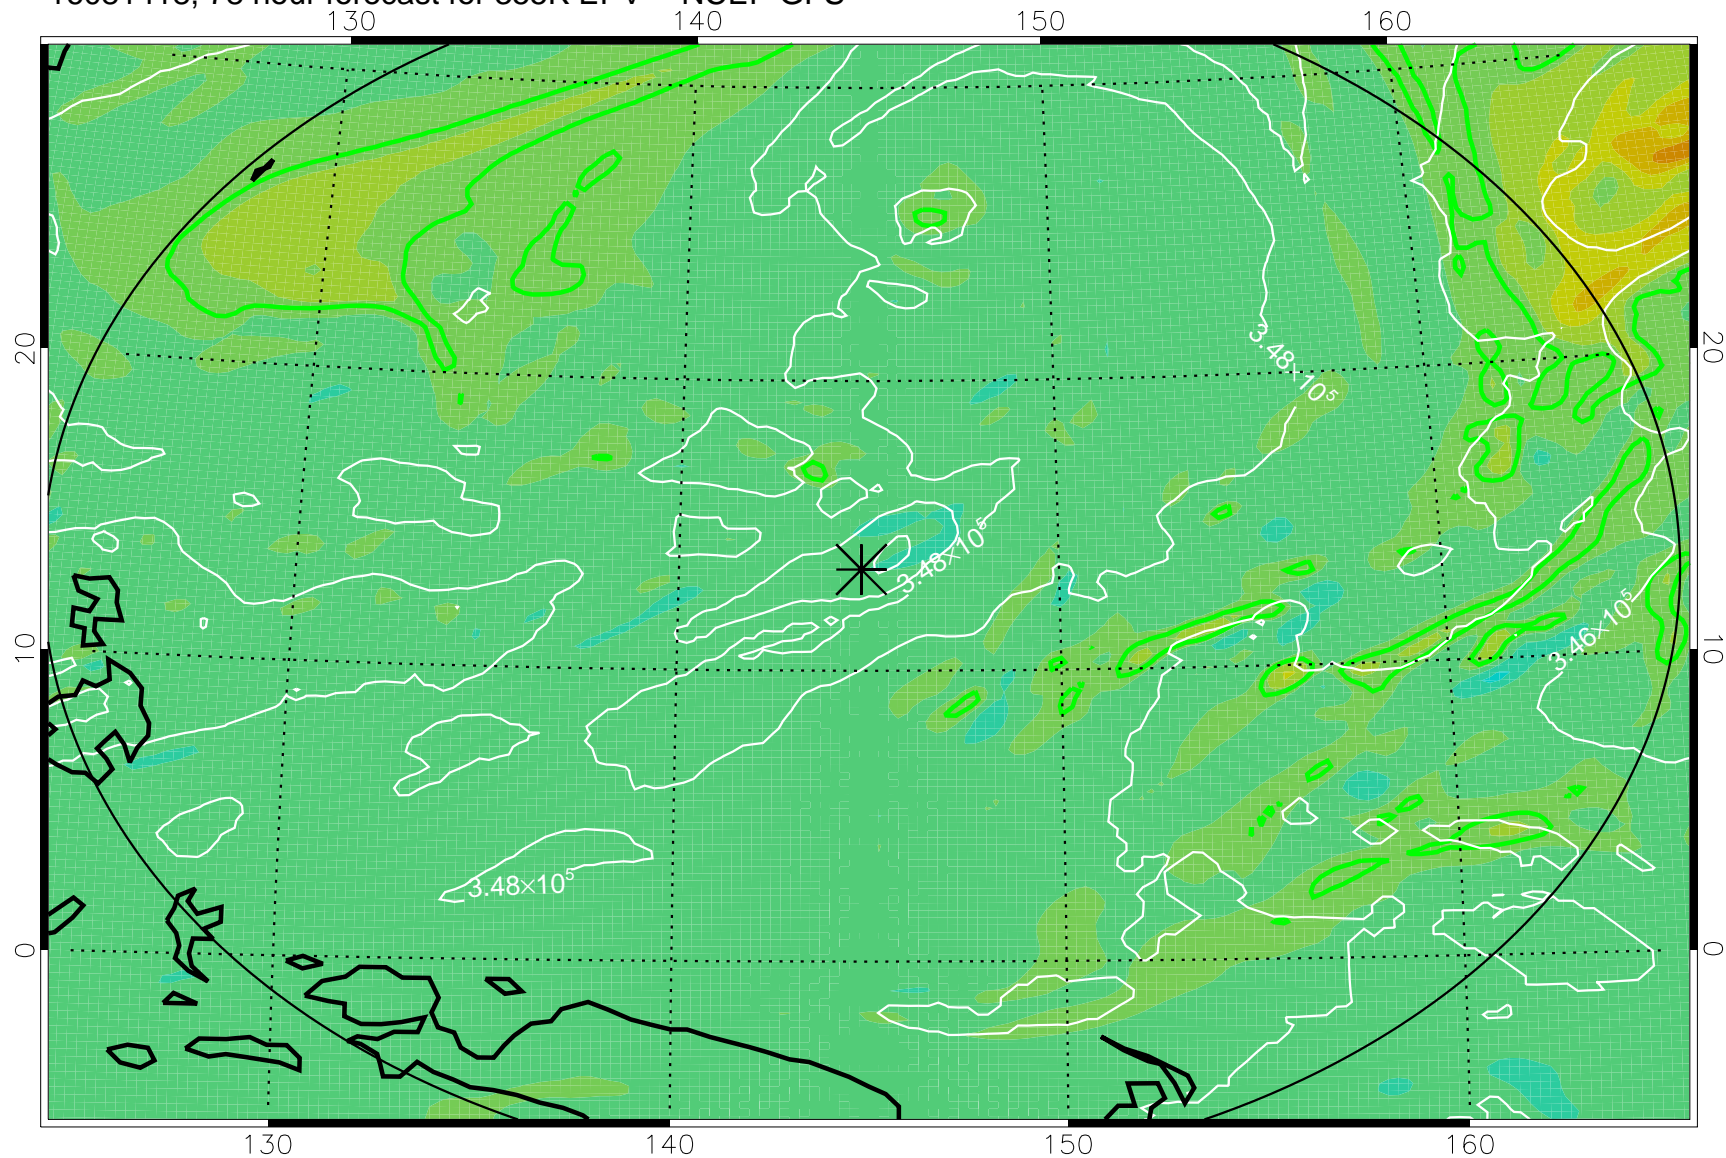

16081406, 66 hour forecast for 355K EPV -- NCEP GFS

355K Montgomery Streamfunction, white
EPV Tropopause (2 PVU) Position
Range ring of 2304 km

16081412, 72 hour forecast for 355K EPV -- NCEP GFS

355K Montgomery Streamfunction, white
EPV Tropopause (2 PVU) Position
Range ring of 2304 km

16081418, 78 hour forecast for 355K EPV -- NCEP GFS

355K Montgomery Streamfunction, white
EPV Tropopause (2 PVU) Position
Range ring of 2304 km

16081500, 84 hour forecast for 355K EPV -- NCEP GFS

355K Montgomery Streamfunction, white
EPV Tropopause (2 PVU) Position
Range ring of 2304 km

16081506, 90 hour forecast for 355K EPV -- NCEP GFS

355K Montgomery Streamfunction, white
EPV Tropopause (2 PVU) Position
Range ring of 2304 km

16081512, 96 hour forecast for 355K EPV -- NCEP GFS

355K Montgomery Streamfunction, white
EPV Tropopause (2 PVU) Position
Range ring of 2304 km

16081518, 102 hour forecast for 355K EPV -- NCEP GFS

355K Montgomery Streamfunction, white
EPV Tropopause (2 PVU) Position
Range ring of 2304 km

16081600, 108 hour forecast for 355K EPV -- NCEP GFS

355K Montgomery Streamfunction, white
EPV Tropopause (2 PVU) Position
Range ring of 2304 km