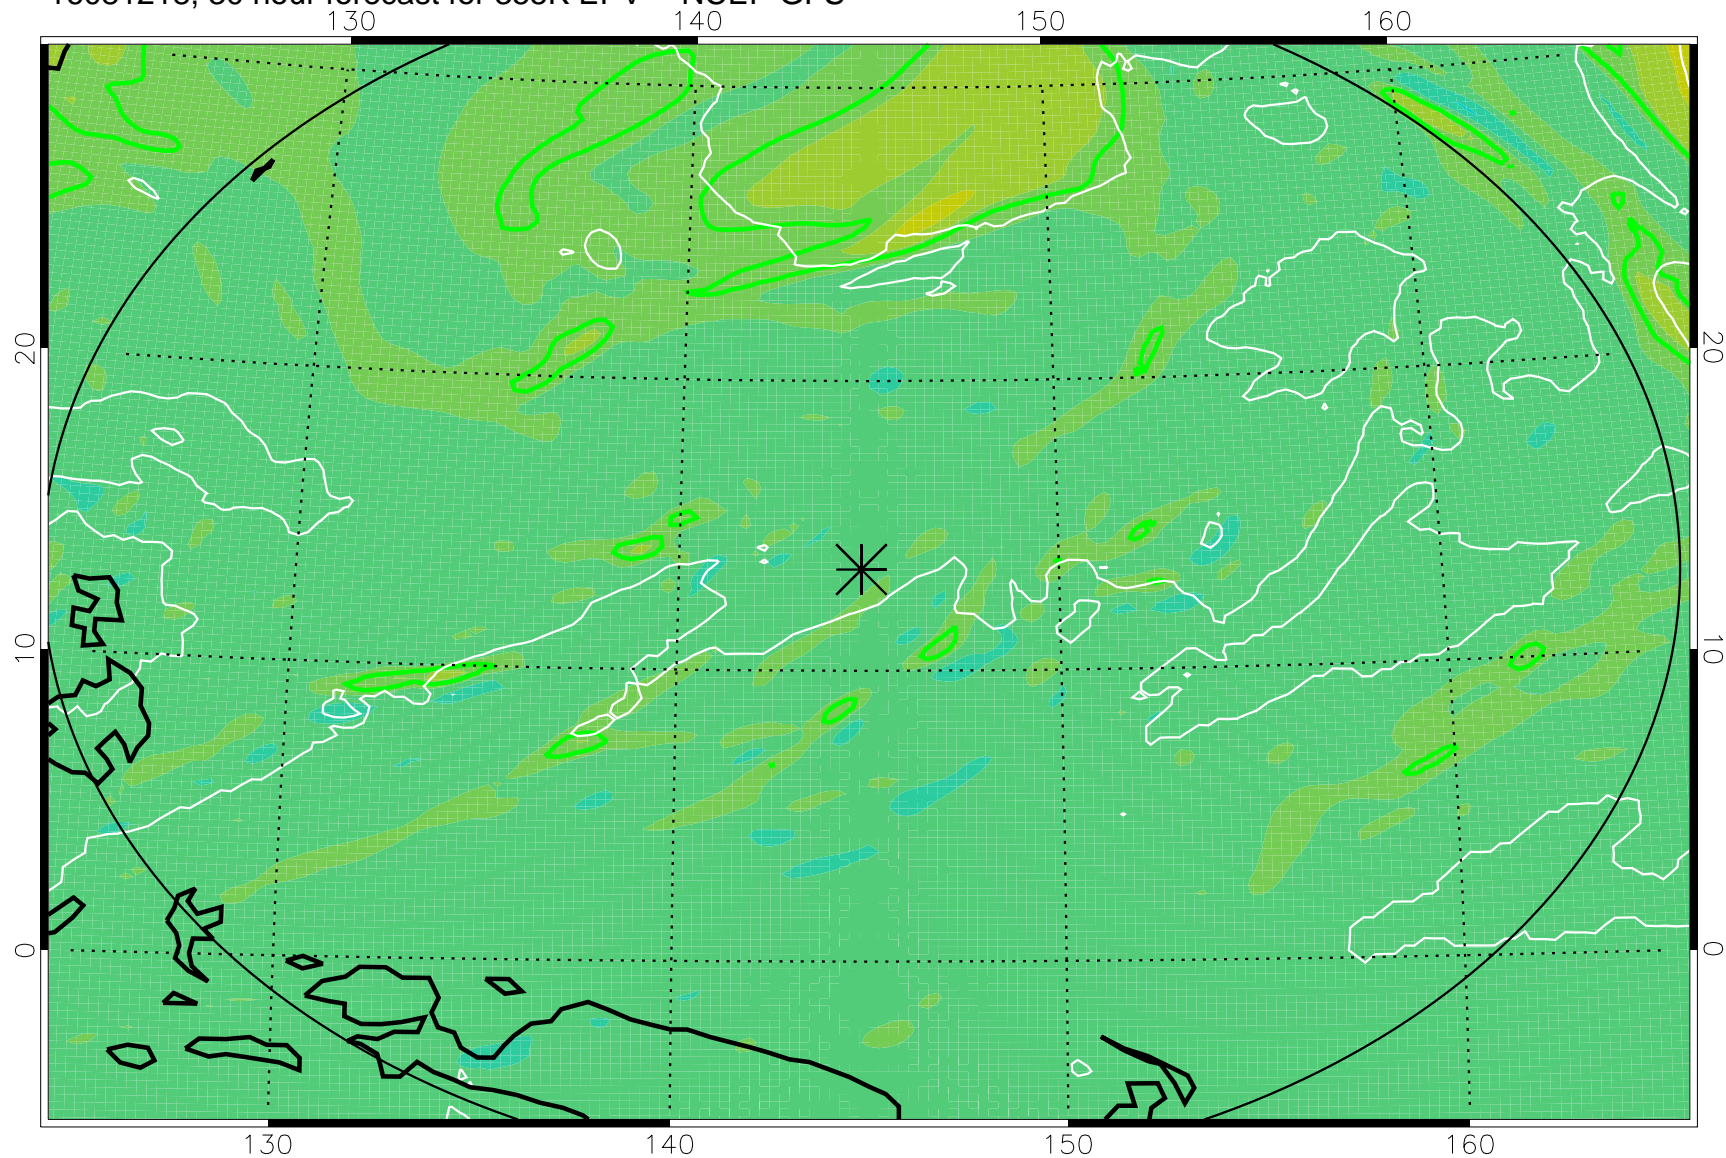

16081206, 18 hour forecast for 355K EPV -- NCEP GFS

355K Montgomery Streamfunction, white
EPV Tropopause (2 PVU) Position
Range ring of 2304 km

16081212, 24 hour forecast for 355K EPV -- NCEP GFS

355K Montgomery Streamfunction, white
EPV Tropopause (2 PVU) Position
Range ring of 2304 km

16081218, 30 hour forecast for 355K EPV -- NCEP GFS

355K Montgomery Streamfunction, white
EPV Tropopause (2 PVU) Position
Range ring of 2304 km

16081300, 36 hour forecast for 355K EPV -- NCEP GFS

355K Montgomery Streamfunction, white
EPV Tropopause (2 PVU) Position
Range ring of 2304 km

16081306, 42 hour forecast for 355K EPV -- NCEP GFS

355K Montgomery Streamfunction, white
EPV Tropopause (2 PVU) Position
Range ring of 2304 km

16081312, 48 hour forecast for 355K EPV -- NCEP GFS

355K Montgomery Streamfunction, white
EPV Tropopause (2 PVU) Position
Range ring of 2304 km

16081406, 66 hour forecast for 355K EPV -- NCEP GFS

355K Montgomery Streamfunction, white
EPV Tropopause (2 PVU) Position
Range ring of 2304 km

16081412, 72 hour forecast for 355K EPV -- NCEP GFS

355K Montgomery Streamfunction, white
EPV Tropopause (2 PVU) Position
Range ring of 2304 km