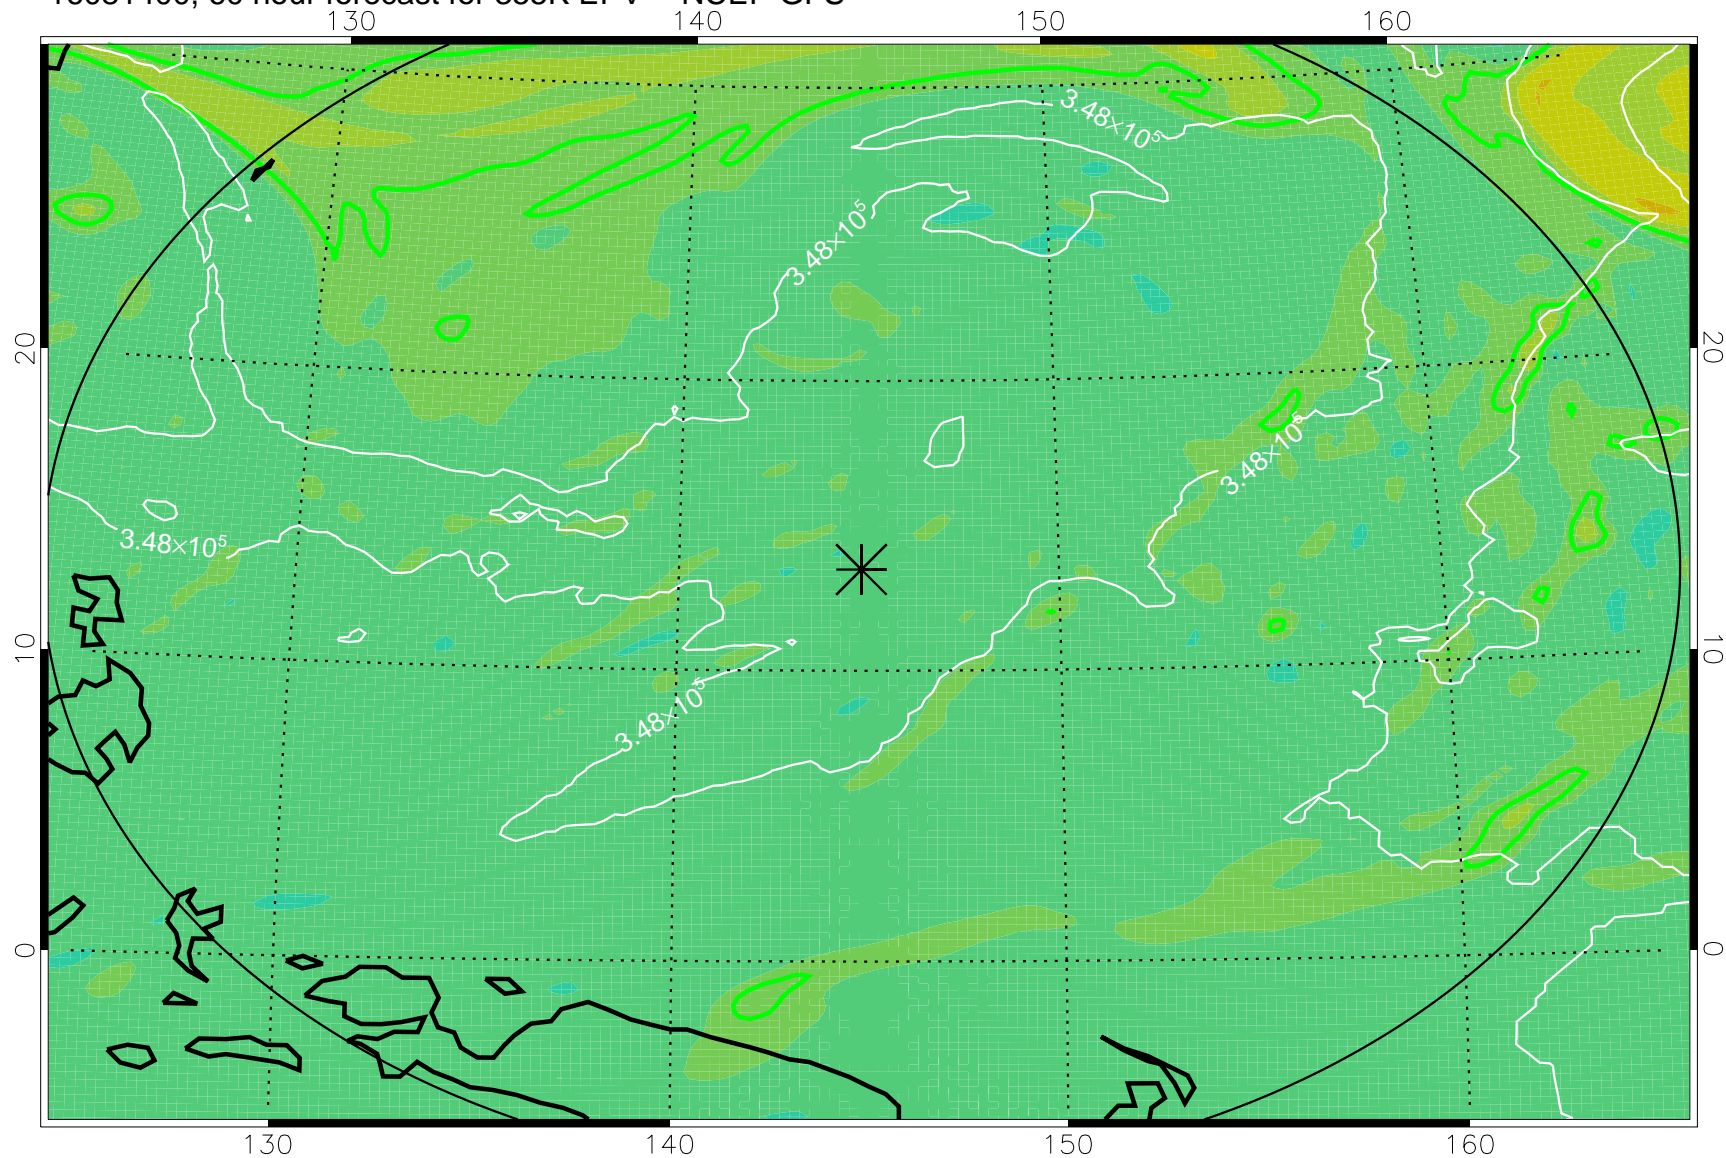

16081306, 42 hour forecast for 355K EPV -- NCEP GFS

355K Montgomery Streamfunction, white
EPV Tropopause (2 PVU) Position
Range ring of 2304 km

16081312, 48 hour forecast for 355K EPV -- NCEP GFS

355K Montgomery Streamfunction, white
EPV Tropopause (2 PVU) Position
Range ring of 2304 km

16081318, 54 hour forecast for 355K EPV -- NCEP GFS

355K Montgomery Streamfunction, white
EPV Tropopause (2 PVU) Position
Range ring of 2304 km

16081400, 60 hour forecast for 355K EPV -- NCEP GFS

355K Montgomery Streamfunction, white
EPV Tropopause (2 PVU) Position
Range ring of 2304 km

16081406, 66 hour forecast for 355K EPV -- NCEP GFS

355K Montgomery Streamfunction, white
EPV Tropopause (2 PVU) Position
Range ring of 2304 km

16081412, 72 hour forecast for 355K EPV -- NCEP GFS

355K Montgomery Streamfunction, white
EPV Tropopause (2 PVU) Position
Range ring of 2304 km

16081418, 78 hour forecast for 355K EPV -- NCEP GFS

355K Montgomery Streamfunction, white
EPV Tropopause (2 PVU) Position
Range ring of 2304 km

16081500, 84 hour forecast for 355K EPV -- NCEP GFS

355K Montgomery Streamfunction, white
EPV Tropopause (2 PVU) Position
Range ring of 2304 km