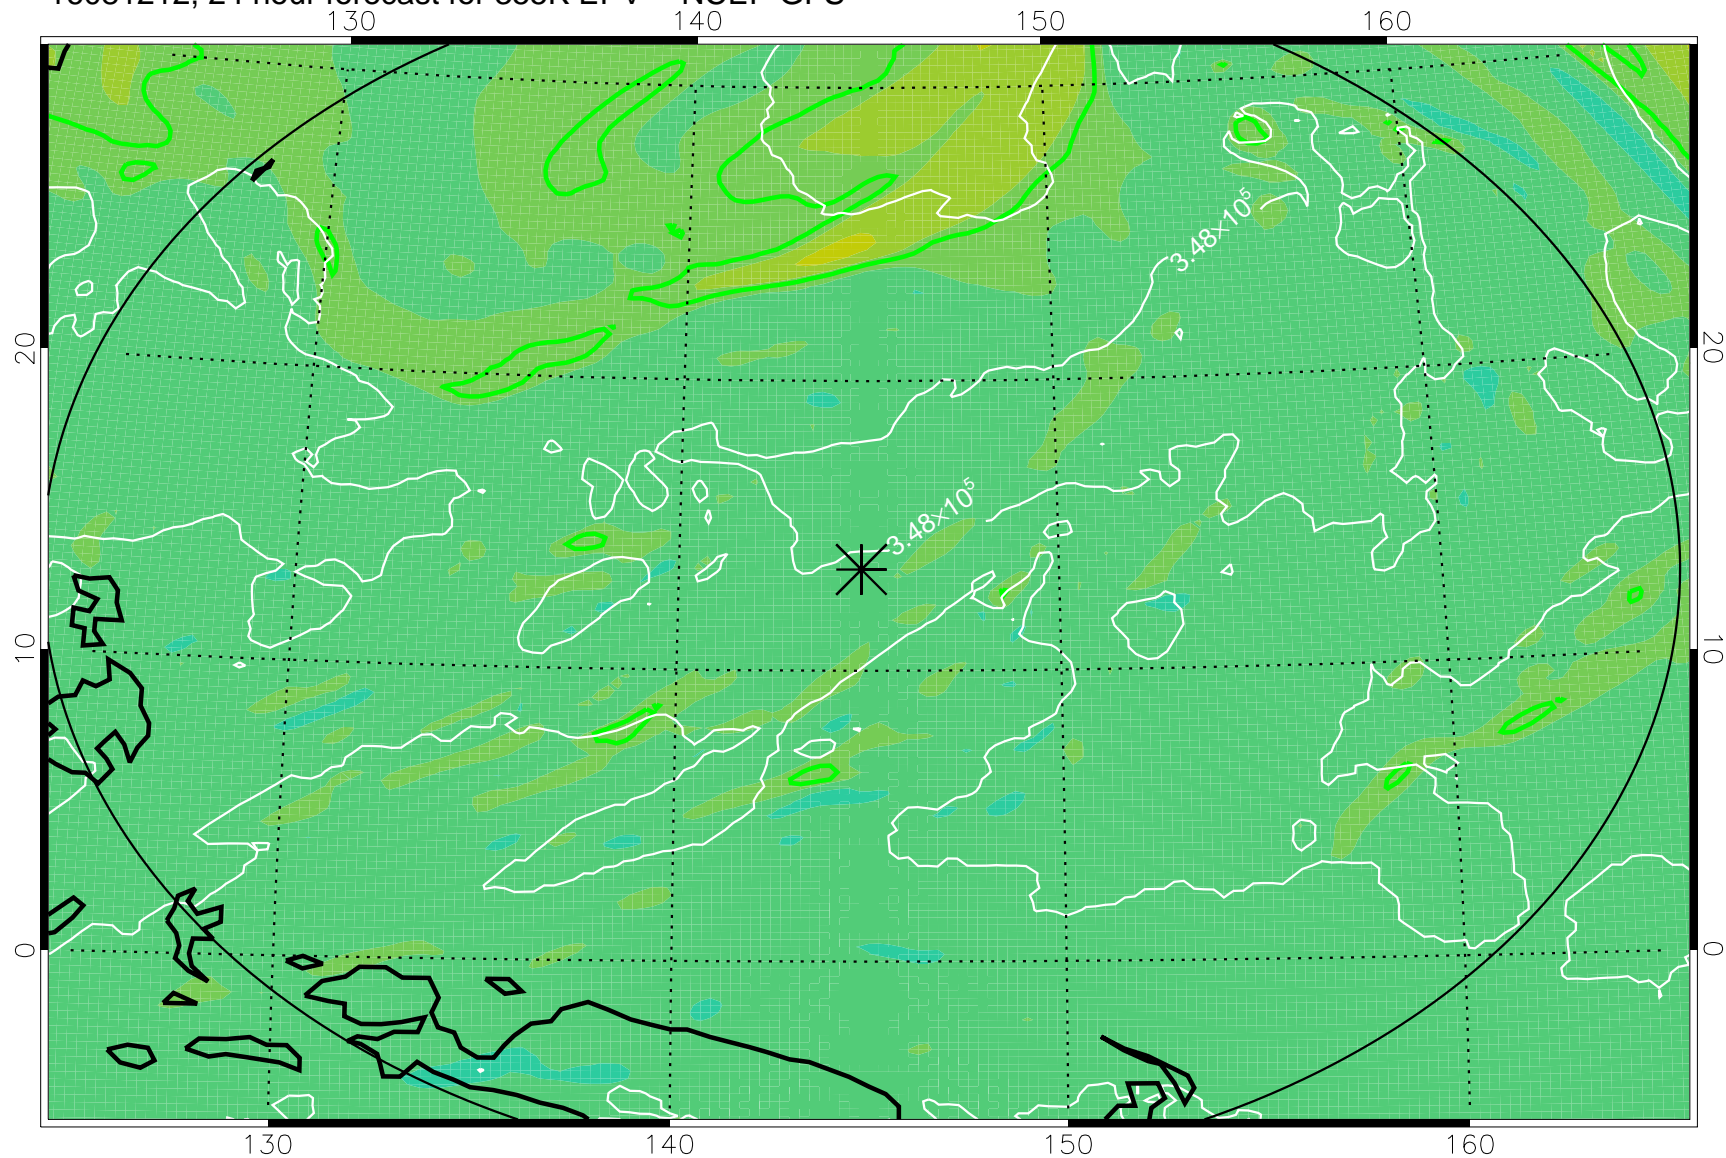

16081118, 6 hour forecast for 355K EPV -- NCEP GFS

355K Montgomery Streamfunction, white
EPV Tropopause (2 PVU) Position
Range ring of 2304 km

16081200, 12 hour forecast for 355K EPV -- NCEP GFS

355K Montgomery Streamfunction, white
EPV Tropopause (2 PVU) Position
Range ring of 2304 km

16081206, 18 hour forecast for 355K EPV -- NCEP GFS

355K Montgomery Streamfunction, white
EPV Tropopause (2 PVU) Position
Range ring of 2304 km

16081212, 24 hour forecast for 355K EPV -- NCEP GFS

355K Montgomery Streamfunction, white
EPV Tropopause (2 PVU) Position
Range ring of 2304 km

16081218, 30 hour forecast for 355K EPV -- NCEP GFS

355K Montgomery Streamfunction, white
EPV Tropopause (2 PVU) Position
Range ring of 2304 km

16081300, 36 hour forecast for 355K EPV -- NCEP GFS

355K Montgomery Streamfunction, white
EPV Tropopause (2 PVU) Position
Range ring of 2304 km

16081406, 66 hour forecast for 355K EPV -- NCEP GFS

355K Montgomery Streamfunction, white
EPV Tropopause (2 PVU) Position
Range ring of 2304 km

16081412, 72 hour forecast for 355K EPV -- NCEP GFS

355K Montgomery Streamfunction, white
EPV Tropopause (2 PVU) Position
Range ring of 2304 km