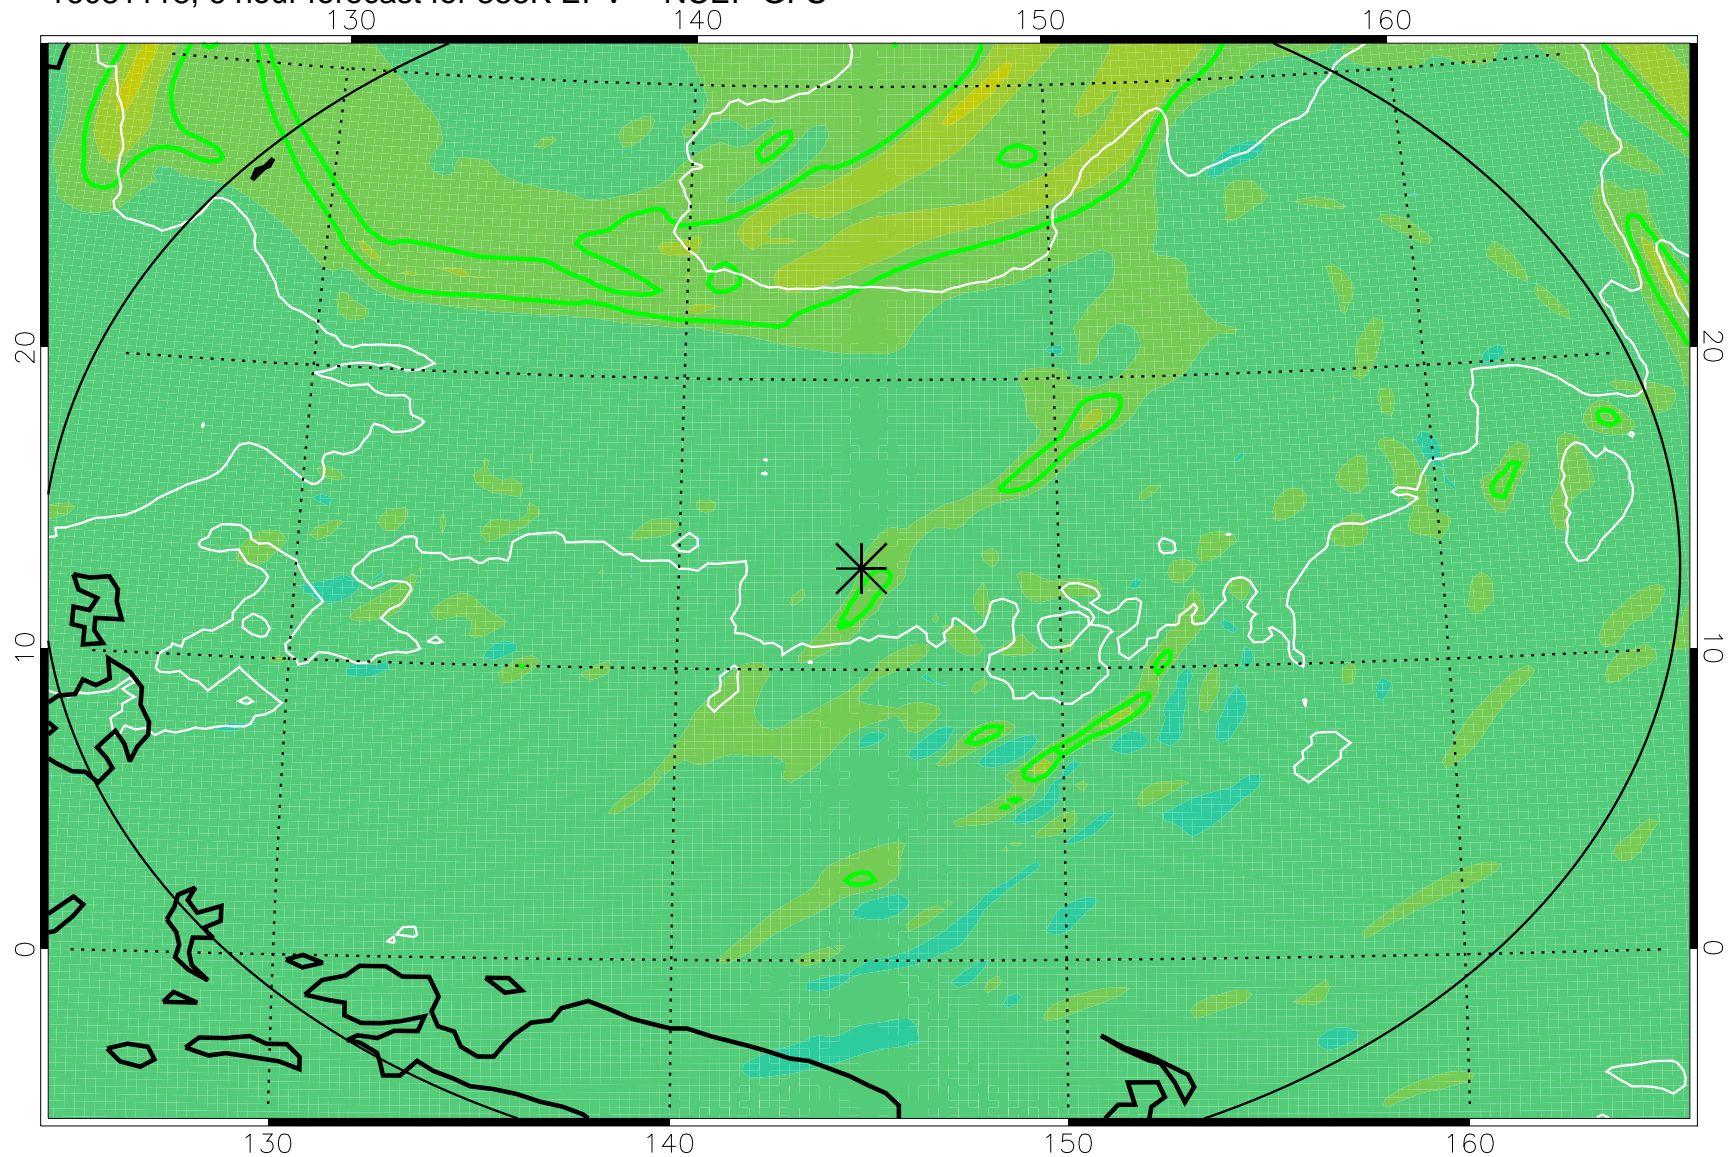

16081118, 6 hour forecast for 355K EPV -- NCEP GFS

355K Montgomery Streamfunction, white
EPV Tropopause (2 PVU) Position
Range ring of 2304 km

16081200, 12 hour forecast for 355K EPV -- NCEP GFS

355K Montgomery Streamfunction, white
EPV Tropopause (2 PVU) Position
Range ring of 2304 km

16081206, 18 hour forecast for 355K EPV -- NCEP GFS

355K Montgomery Streamfunction, white
EPV Tropopause (2 PVU) Position
Range ring of 2304 km

16081212, 24 hour forecast for 355K EPV -- NCEP GFS

355K Montgomery Streamfunction, white
EPV Tropopause (2 PVU) Position
Range ring of 2304 km

16081218, 30 hour forecast for 355K EPV -- NCEP GFS

355K Montgomery Streamfunction, white
EPV Tropopause (2 PVU) Position
Range ring of 2304 km

16081300, 36 hour forecast for 355K EPV -- NCEP GFS

355K Montgomery Streamfunction, white
EPV Tropopause (2 PVU) Position
Range ring of 2304 km

16081406, 66 hour forecast for 355K EPV -- NCEP GFS

355K Montgomery Streamfunction, white
EPV Tropopause (2 PVU) Position
Range ring of 2304 km

16081412, 72 hour forecast for 355K EPV -- NCEP GFS

355K Montgomery Streamfunction, white
EPV Tropopause (2 PVU) Position
Range ring of 2304 km