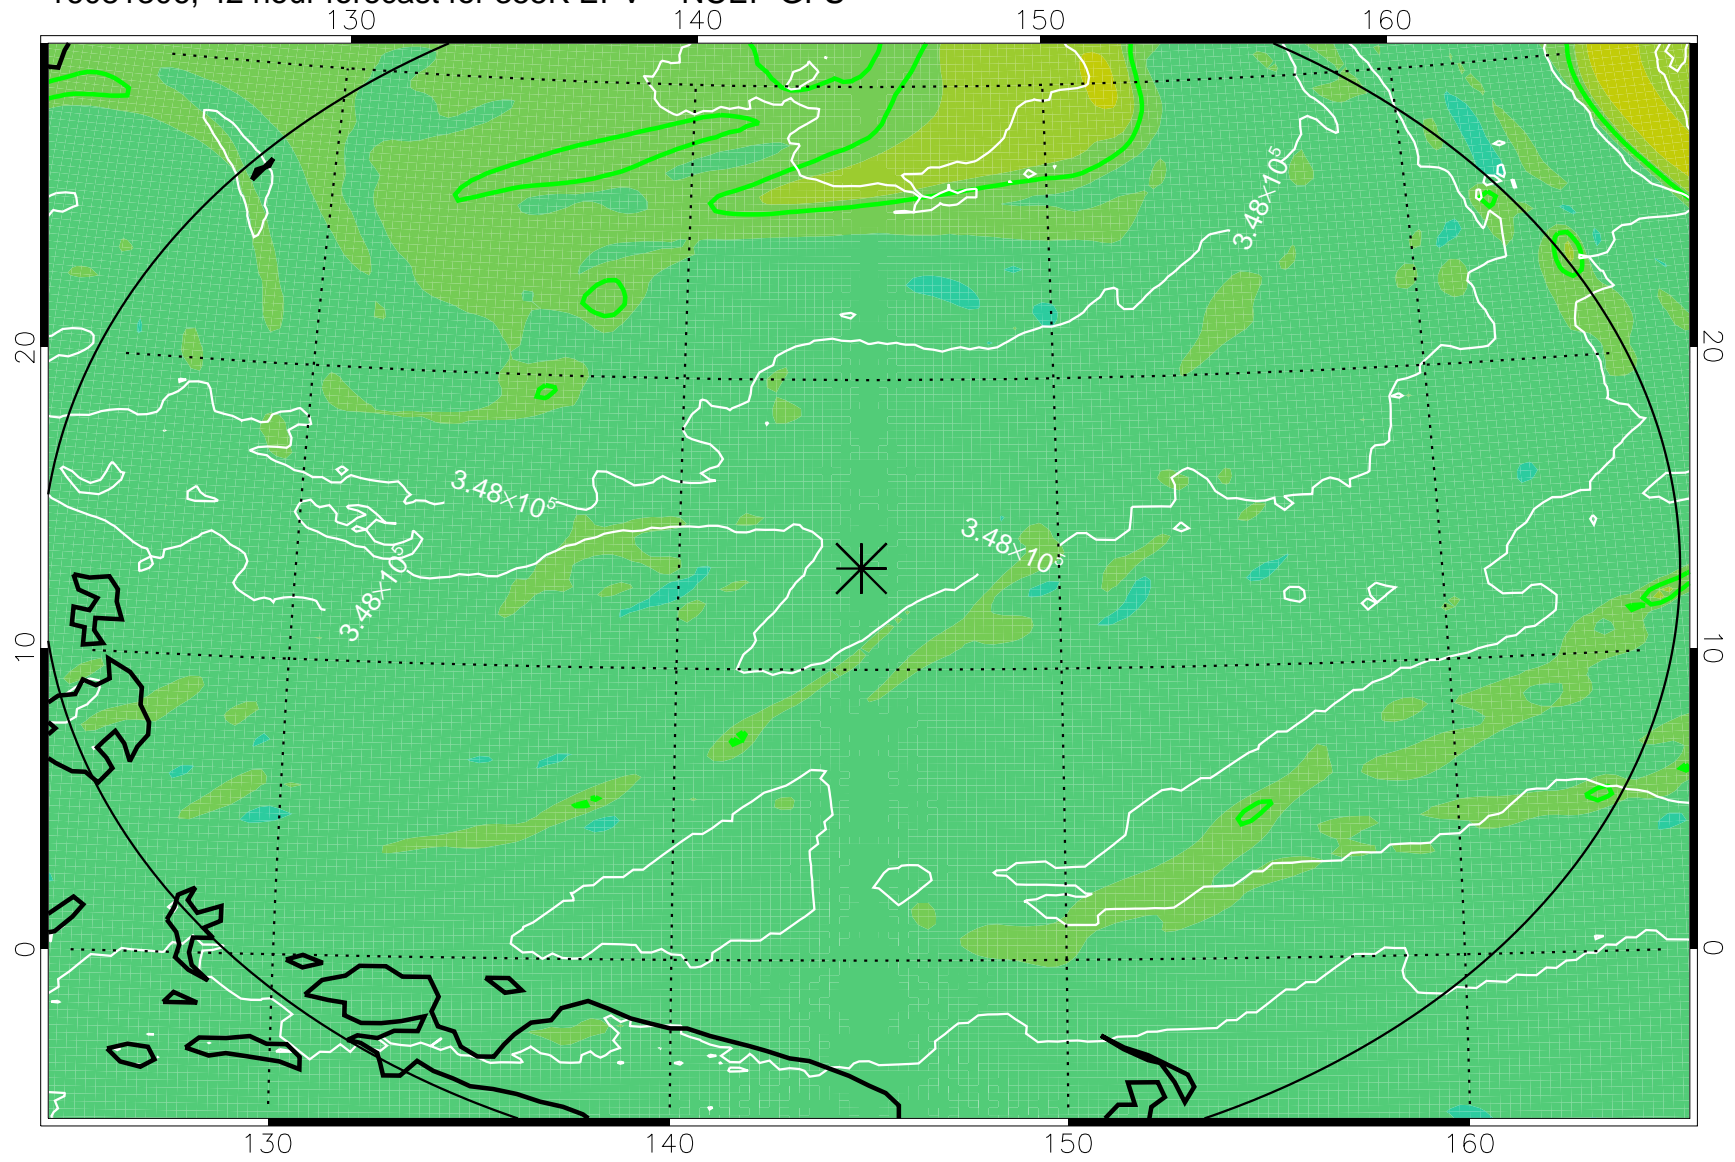

16081218, 30 hour forecast for 355K EPV -- NCEP GFS

355K Montgomery Streamfunction, white
EPV Tropopause (2 PVU) Position
Range ring of 2304 km

16081300, 36 hour forecast for 355K EPV -- NCEP GFS

355K Montgomery Streamfunction, white
EPV Tropopause (2 PVU) Position
Range ring of 2304 km

16081306, 42 hour forecast for 355K EPV -- NCEP GFS

355K Montgomery Streamfunction, white
EPV Tropopause (2 PVU) Position
Range ring of 2304 km

16081312, 48 hour forecast for 355K EPV -- NCEP GFS

355K Montgomery Streamfunction, white
EPV Tropopause (2 PVU) Position
Range ring of 2304 km

16081318, 54 hour forecast for 355K EPV -- NCEP GFS

355K Montgomery Streamfunction, white
EPV Tropopause (2 PVU) Position
Range ring of 2304 km

16081400, 60 hour forecast for 355K EPV -- NCEP GFS

355K Montgomery Streamfunction, white
EPV Tropopause (2 PVU) Position
Range ring of 2304 km

16081406, 66 hour forecast for 355K EPV -- NCEP GFS

355K Montgomery Streamfunction, white
EPV Tropopause (2 PVU) Position
Range ring of 2304 km

16081412, 72 hour forecast for 355K EPV -- NCEP GFS

355K Montgomery Streamfunction, white
EPV Tropopause (2 PVU) Position
Range ring of 2304 km