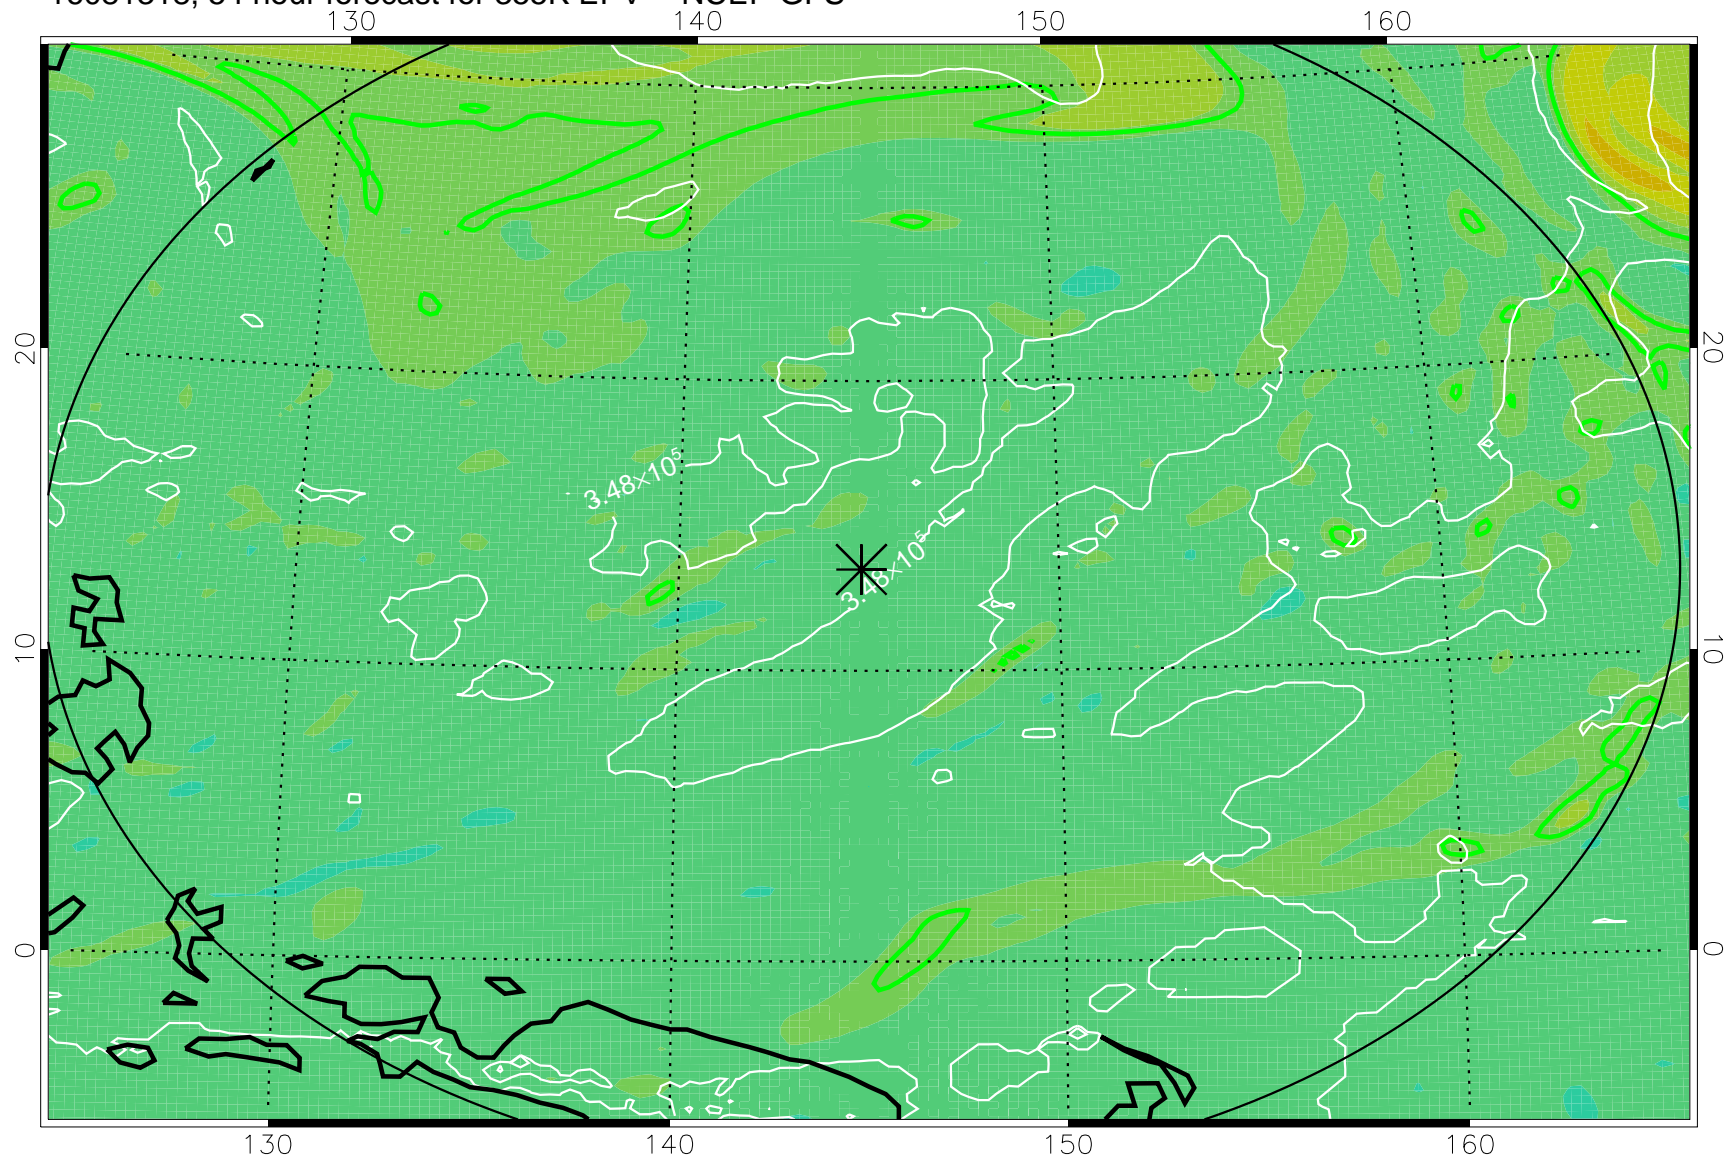

16081306, 42 hour forecast for 355K EPV -- NCEP GFS

355K Montgomery Streamfunction, white
EPV Tropopause (2 PVU) Position
Range ring of 2304 km

16081312, 48 hour forecast for 355K EPV -- NCEP GFS

355K Montgomery Streamfunction, white
EPV Tropopause (2 PVU) Position
Range ring of 2304 km

16081318, 54 hour forecast for 355K EPV -- NCEP GFS

355K Montgomery Streamfunction, white
EPV Tropopause (2 PVU) Position
Range ring of 2304 km

16081400, 60 hour forecast for 355K EPV -- NCEP GFS

355K Montgomery Streamfunction, white
EPV Tropopause (2 PVU) Position
Range ring of 2304 km

16081406, 66 hour forecast for 355K EPV -- NCEP GFS

355K Montgomery Streamfunction, white
EPV Tropopause (2 PVU) Position
Range ring of 2304 km

16081412, 72 hour forecast for 355K EPV -- NCEP GFS

355K Montgomery Streamfunction, white
EPV Tropopause (2 PVU) Position
Range ring of 2304 km

16081418, 78 hour forecast for 355K EPV -- NCEP GFS

355K Montgomery Streamfunction, white
EPV Tropopause (2 PVU) Position
Range ring of 2304 km

16081500, 84 hour forecast for 355K EPV -- NCEP GFS

355K Montgomery Streamfunction, white
EPV Tropopause (2 PVU) Position
Range ring of 2304 km