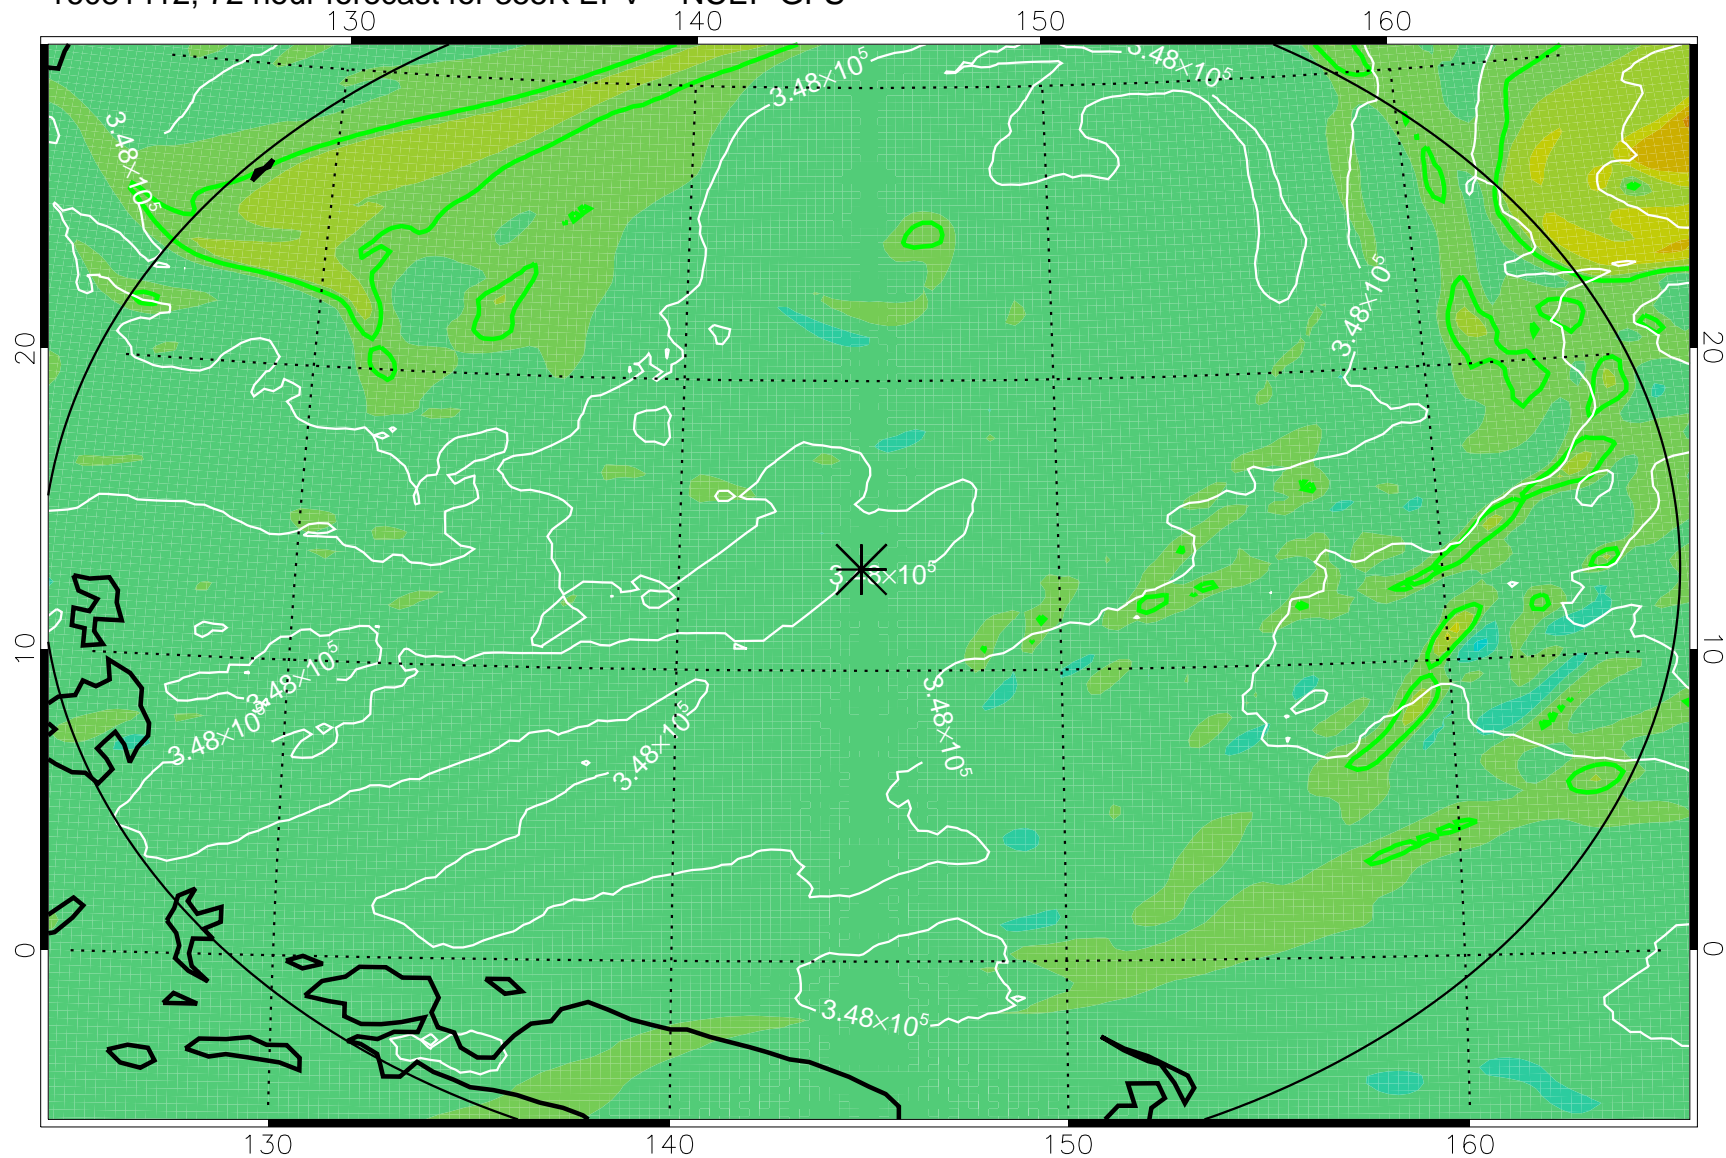

16081318, 54 hour forecast for 355K EPV -- NCEP GFS

355K Montgomery Streamfunction, white
EPV Tropopause (2 PVU) Position
Range ring of 2304 km

16081400, 60 hour forecast for 355K EPV -- NCEP GFS

355K Montgomery Streamfunction, white
EPV Tropopause (2 PVU) Position
Range ring of 2304 km

16081406, 66 hour forecast for 355K EPV -- NCEP GFS

355K Montgomery Streamfunction, white
EPV Tropopause (2 PVU) Position
Range ring of 2304 km

16081412, 72 hour forecast for 355K EPV -- NCEP GFS

355K Montgomery Streamfunction, white
EPV Tropopause (2 PVU) Position
Range ring of 2304 km

16081418, 78 hour forecast for 355K EPV -- NCEP GFS

355K Montgomery Streamfunction, white
EPV Tropopause (2 PVU) Position
Range ring of 2304 km

16081500, 84 hour forecast for 355K EPV -- NCEP GFS

355K Montgomery Streamfunction, white
EPV Tropopause (2 PVU) Position
Range ring of 2304 km

16081518, 102 hour forecast for 355K EPV -- NCEP GFS

355K Montgomery Streamfunction, white
EPV Tropopause (2 PVU) Position
Range ring of 2304 km

16081600, 108 hour forecast for 355K EPV -- NCEP GFS

355K Montgomery Streamfunction, white
EPV Tropopause (2 PVU) Position
Range ring of 2304 km