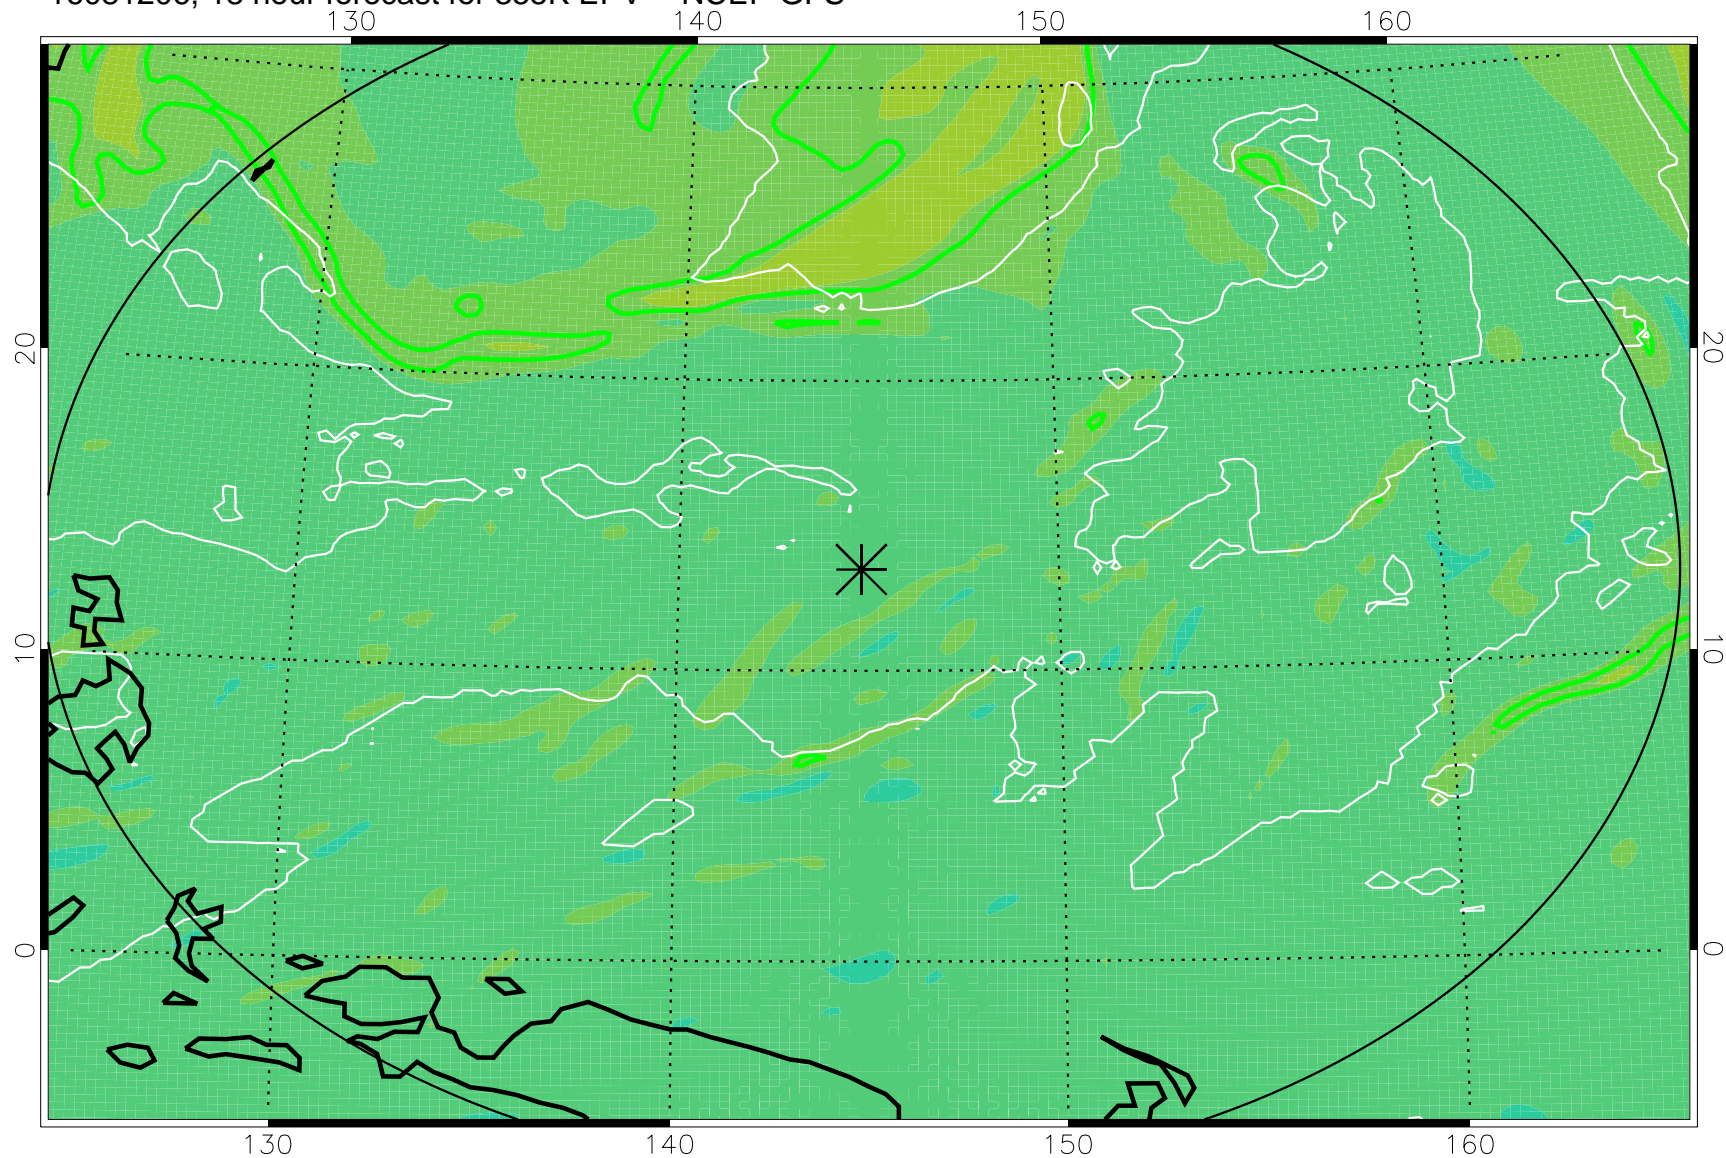

16081118, 6 hour forecast for 355K EPV -- NCEP GFS

355K Montgomery Streamfunction, white
EPV Tropopause (2 PVU) Position
Range ring of 2304 km

16081200, 12 hour forecast for 355K EPV -- NCEP GFS

355K Montgomery Streamfunction, white
EPV Tropopause (2 PVU) Position
Range ring of 2304 km

16081206, 18 hour forecast for 355K EPV -- NCEP GFS

355K Montgomery Streamfunction, white
EPV Tropopause (2 PVU) Position
Range ring of 2304 km

16081212, 24 hour forecast for 355K EPV -- NCEP GFS

355K Montgomery Streamfunction, white
EPV Tropopause (2 PVU) Position
Range ring of 2304 km

16081218, 30 hour forecast for 355K EPV -- NCEP GFS

355K Montgomery Streamfunction, white
EPV Tropopause (2 PVU) Position
Range ring of 2304 km

16081300, 36 hour forecast for 355K EPV -- NCEP GFS

355K Montgomery Streamfunction, white
EPV Tropopause (2 PVU) Position
Range ring of 2304 km

16081406, 66 hour forecast for 355K EPV -- NCEP GFS

355K Montgomery Streamfunction, white
EPV Tropopause (2 PVU) Position
Range ring of 2304 km

16081412, 72 hour forecast for 355K EPV -- NCEP GFS

355K Montgomery Streamfunction, white
EPV Tropopause (2 PVU) Position
Range ring of 2304 km