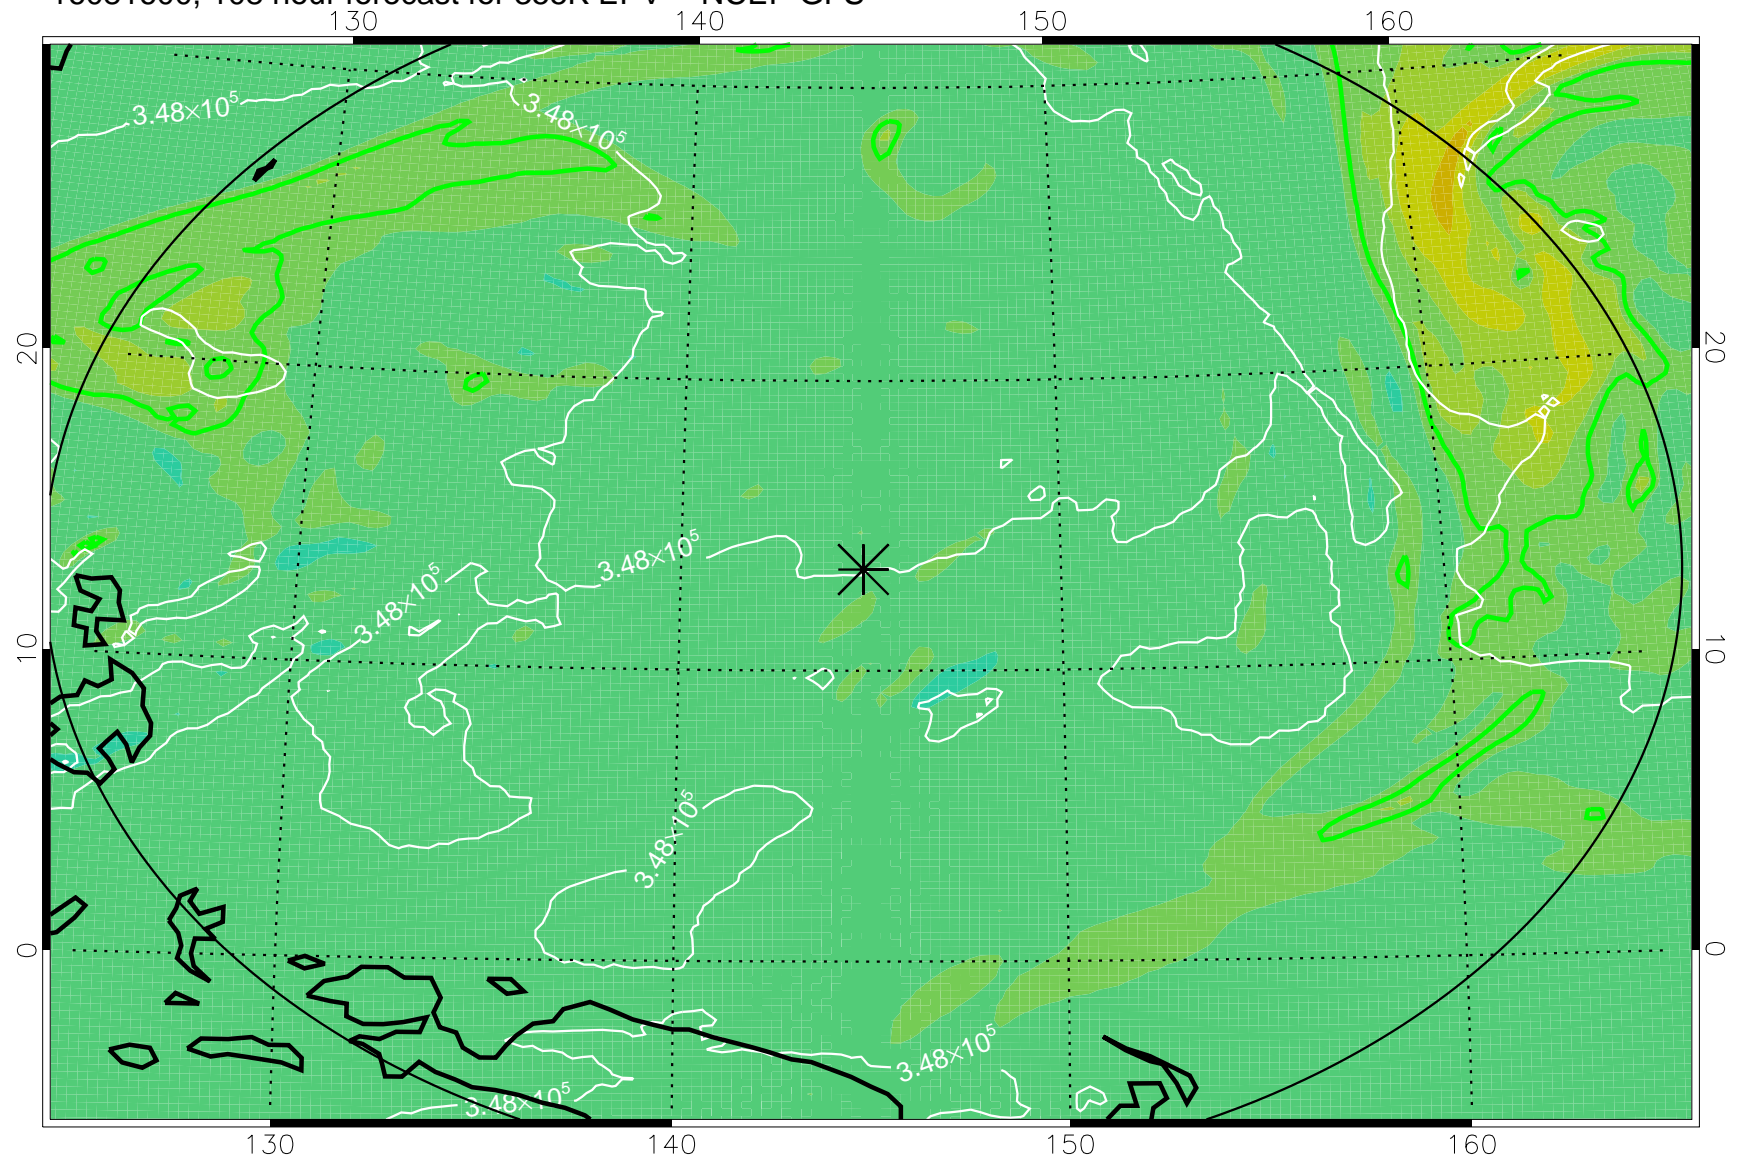

16081418, 78 hour forecast for 355K EPV -- NCEP GFS

355K Montgomery Streamfunction, white
EPV Tropopause (2 PVU) Position
Range ring of 2304 km

16081500, 84 hour forecast for 355K EPV -- NCEP GFS

355K Montgomery Streamfunction, white
EPV Tropopause (2 PVU) Position
Range ring of 2304 km

16081506, 90 hour forecast for 355K EPV -- NCEP GFS

355K Montgomery Streamfunction, white
EPV Tropopause (2 PVU) Position
Range ring of 2304 km

16081512, 96 hour forecast for 355K EPV -- NCEP GFS

355K Montgomery Streamfunction, white
EPV Tropopause (2 PVU) Position
Range ring of 2304 km

16081518, 102 hour forecast for 355K EPV -- NCEP GFS

355K Montgomery Streamfunction, white
EPV Tropopause (2 PVU) Position
Range ring of 2304 km

16081600, 108 hour forecast for 355K EPV -- NCEP GFS

355K Montgomery Streamfunction, white
EPV Tropopause (2 PVU) Position
Range ring of 2304 km

16081606, 114 hour forecast for 355K EPV -- NCEP GFS

355K Montgomery Streamfunction, white
EPV Tropopause (2 PVU) Position
Range ring of 2304 km

16081612, 120 hour forecast for 355K EPV -- NCEP GFS

355K Montgomery Streamfunction, white
EPV Tropopause (2 PVU) Position
Range ring of 2304 km