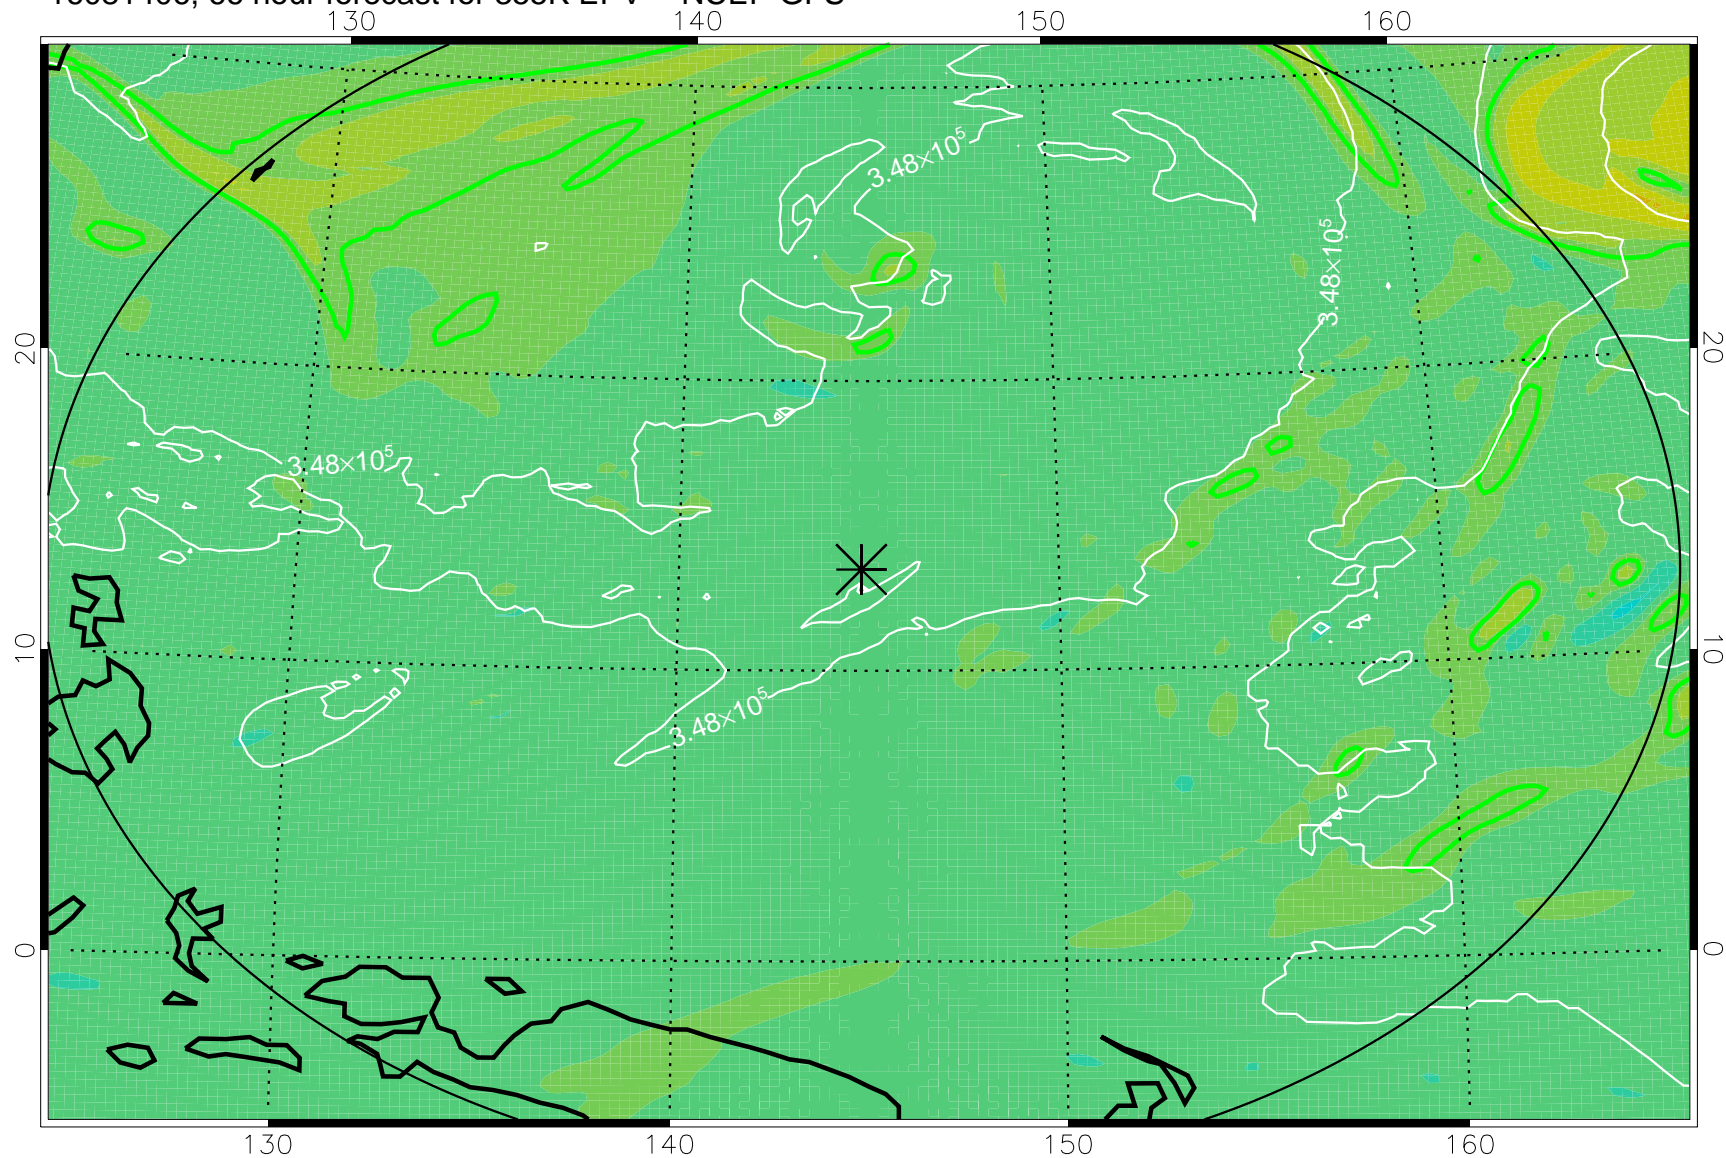

16081318, 54 hour forecast for 355K EPV -- NCEP GFS

355K Montgomery Streamfunction, white
EPV Tropopause (2 PVU) Position
Range ring of 2304 km

16081400, 60 hour forecast for 355K EPV -- NCEP GFS

355K Montgomery Streamfunction, white
EPV Tropopause (2 PVU) Position
Range ring of 2304 km

16081406, 66 hour forecast for 355K EPV -- NCEP GFS

355K Montgomery Streamfunction, white
EPV Tropopause (2 PVU) Position
Range ring of 2304 km

16081412, 72 hour forecast for 355K EPV -- NCEP GFS

355K Montgomery Streamfunction, white
EPV Tropopause (2 PVU) Position
Range ring of 2304 km

16081418, 78 hour forecast for 355K EPV -- NCEP GFS

355K Montgomery Streamfunction, white
EPV Tropopause (2 PVU) Position
Range ring of 2304 km

16081500, 84 hour forecast for 355K EPV -- NCEP GFS

355K Montgomery Streamfunction, white
EPV Tropopause (2 PVU) Position
Range ring of 2304 km

16081506, 90 hour forecast for 355K EPV -- NCEP GFS

355K Montgomery Streamfunction, white
EPV Tropopause (2 PVU) Position
Range ring of 2304 km

16081512, 96 hour forecast for 355K EPV -- NCEP GFS

355K Montgomery Streamfunction, white
EPV Tropopause (2 PVU) Position
Range ring of 2304 km