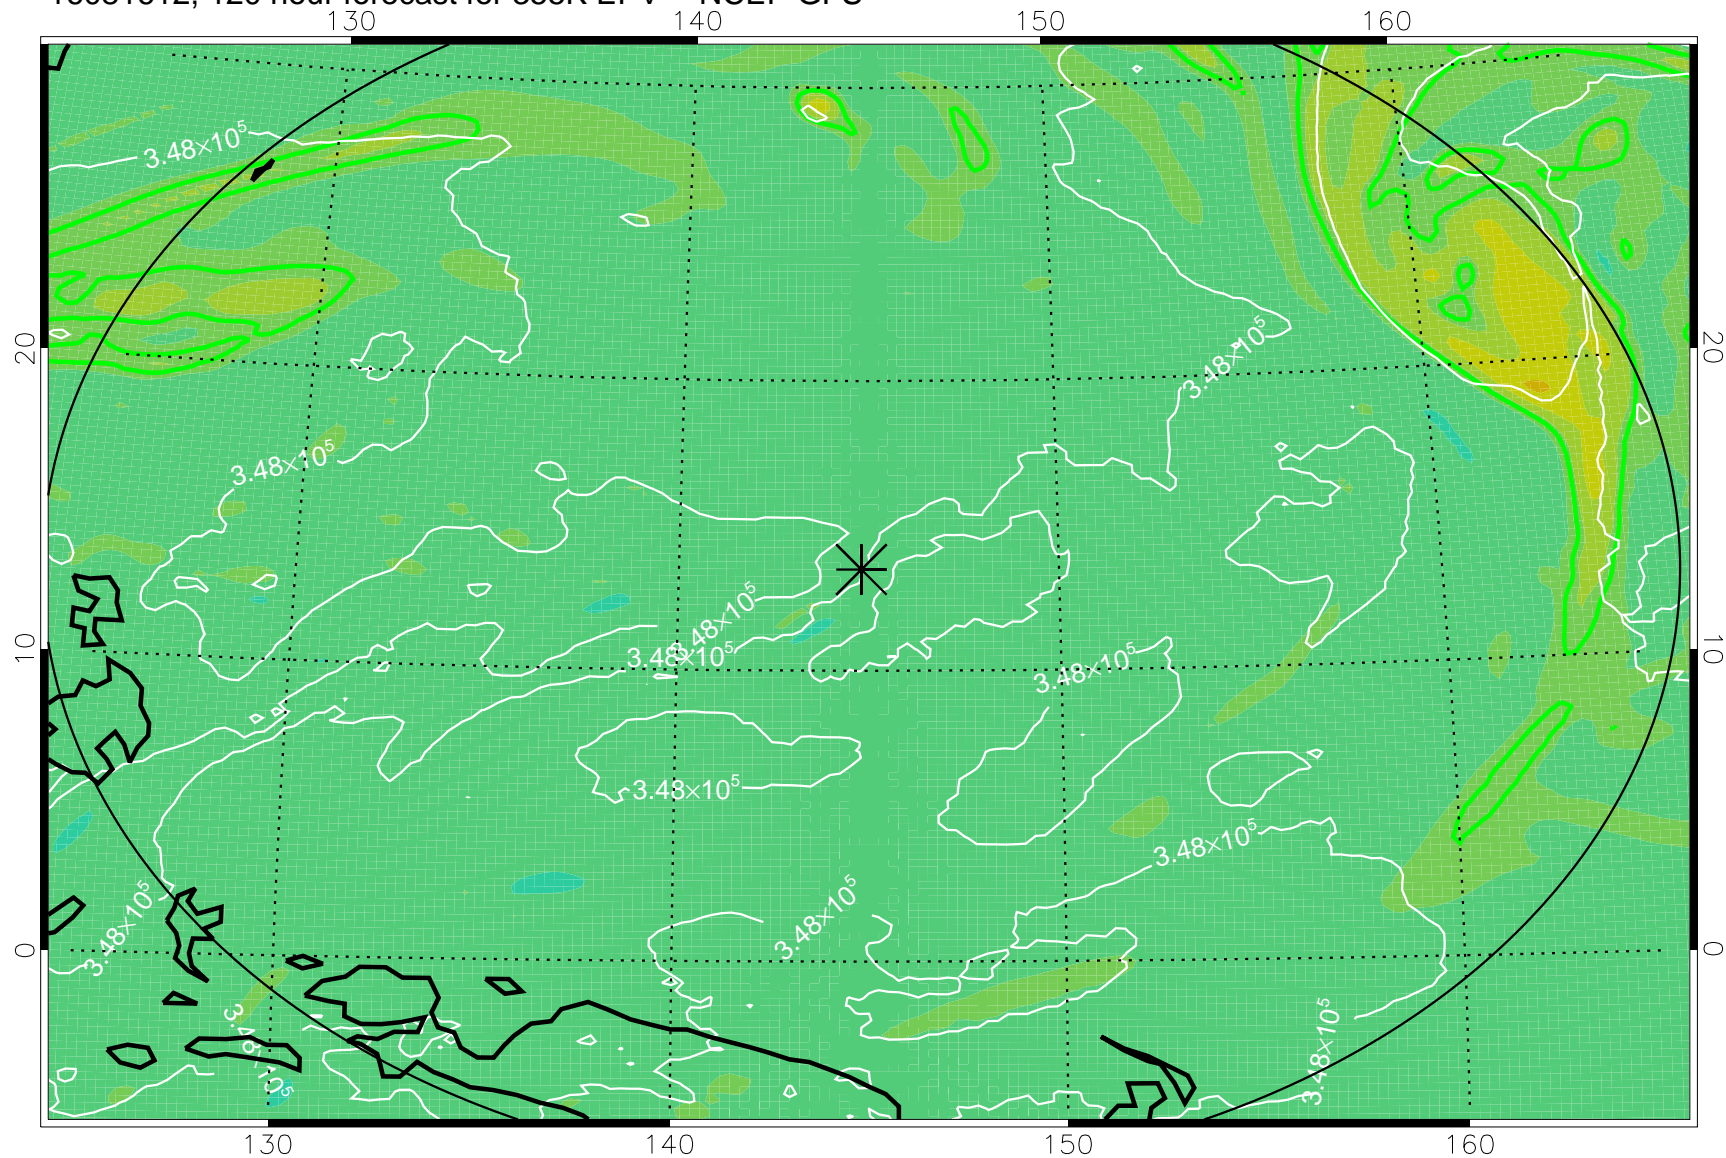

16081418, 78 hour forecast for 355K EPV -- NCEP GFS

355K Montgomery Streamfunction, white
EPV Tropopause (2 PVU) Position
Range ring of 2304 km

16081500, 84 hour forecast for 355K EPV -- NCEP GFS

355K Montgomery Streamfunction, white
EPV Tropopause (2 PVU) Position
Range ring of 2304 km

16081506, 90 hour forecast for 355K EPV -- NCEP GFS

355K Montgomery Streamfunction, white
EPV Tropopause (2 PVU) Position
Range ring of 2304 km

16081512, 96 hour forecast for 355K EPV -- NCEP GFS

355K Montgomery Streamfunction, white
EPV Tropopause (2 PVU) Position
Range ring of 2304 km

16081518, 102 hour forecast for 355K EPV -- NCEP GFS

355K Montgomery Streamfunction, white
EPV Tropopause (2 PVU) Position
Range ring of 2304 km

16081600, 108 hour forecast for 355K EPV -- NCEP GFS

355K Montgomery Streamfunction, white
EPV Tropopause (2 PVU) Position
Range ring of 2304 km

16081606, 114 hour forecast for 355K EPV -- NCEP GFS

355K Montgomery Streamfunction, white
EPV Tropopause (2 PVU) Position
Range ring of 2304 km

16081612, 120 hour forecast for 355K EPV -- NCEP GFS

355K Montgomery Streamfunction, white
EPV Tropopause (2 PVU) Position
Range ring of 2304 km