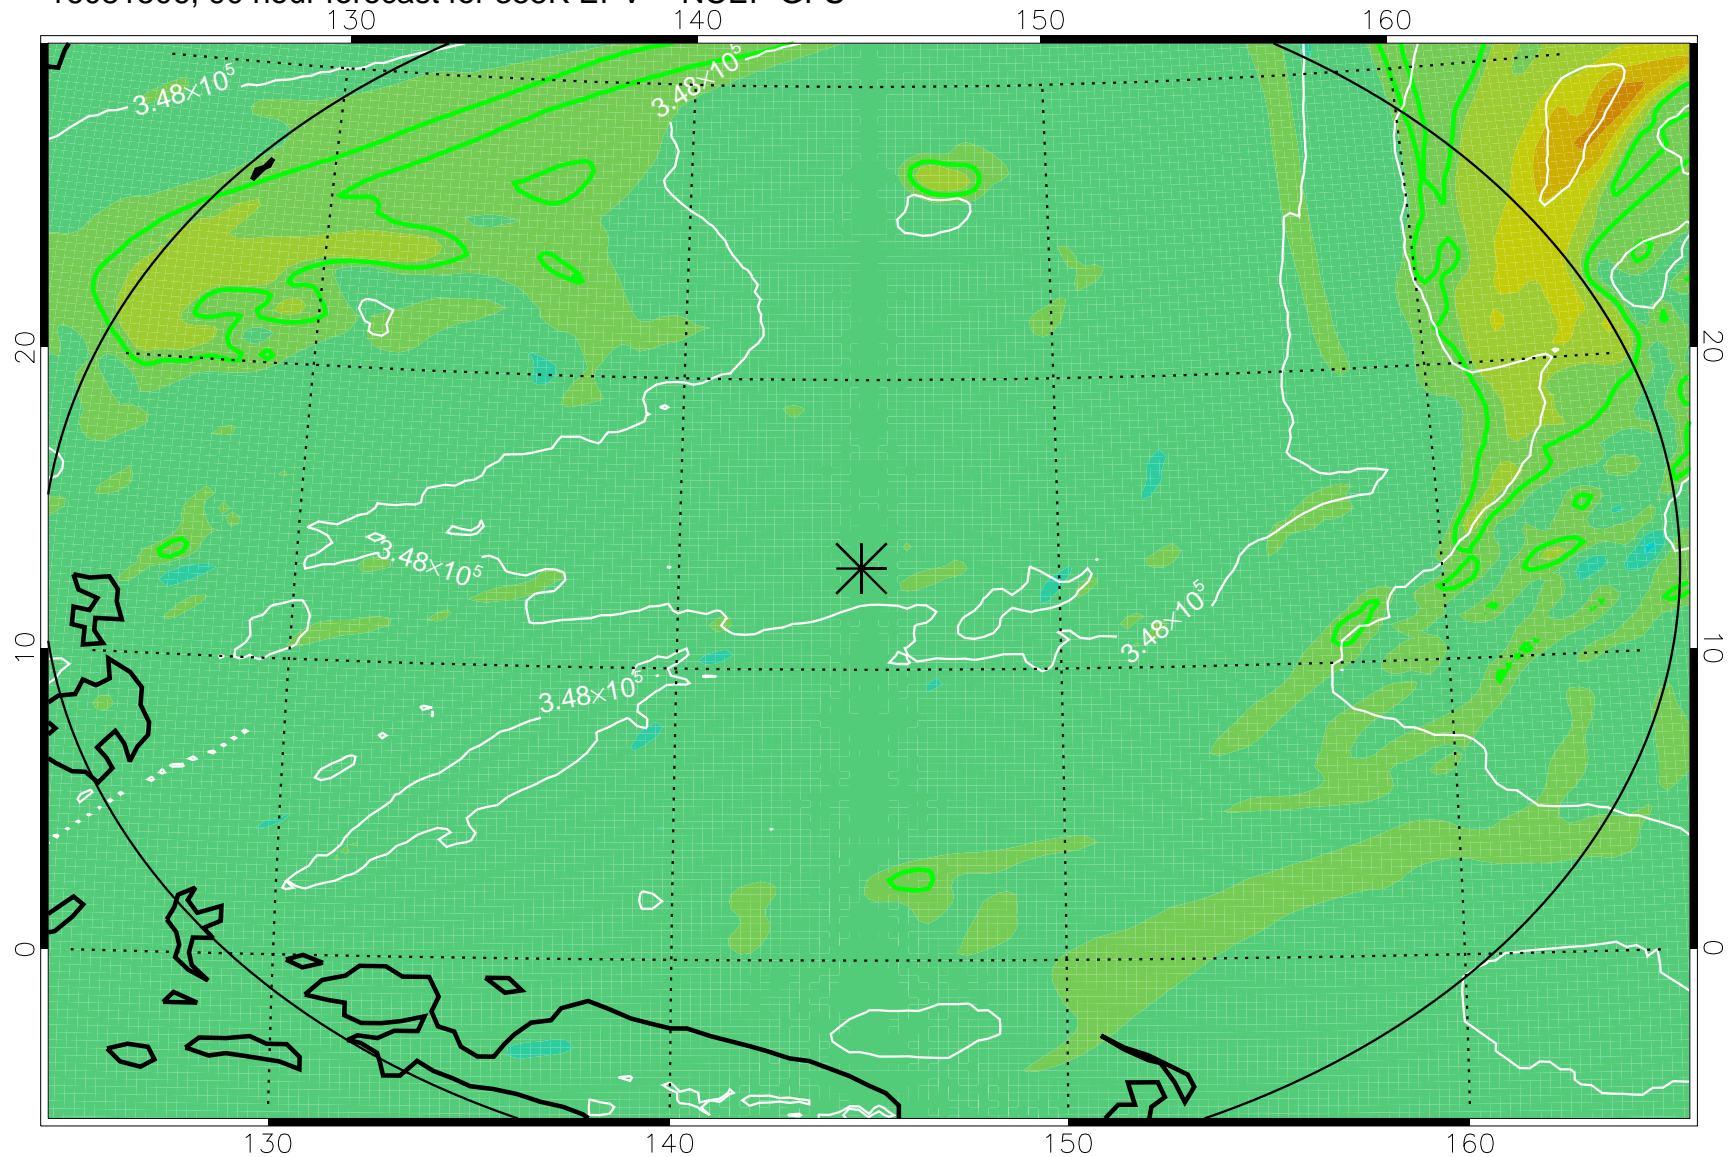

16081418, 78 hour forecast for 355K EPV -- NCEP GFS

355K Montgomery Streamfunction, white
EPV Tropopause (2 PVU) Position
Range ring of 2304 km

16081500, 84 hour forecast for 355K EPV -- NCEP GFS

355K Montgomery Streamfunction, white
EPV Tropopause (2 PVU) Position
Range ring of 2304 km

16081506, 90 hour forecast for 355K EPV -- NCEP GFS

355K Montgomery Streamfunction, white
EPV Tropopause (2 PVU) Position
Range ring of 2304 km

16081512, 96 hour forecast for 355K EPV -- NCEP GFS

355K Montgomery Streamfunction, white
EPV Tropopause (2 PVU) Position
Range ring of 2304 km

16081518, 102 hour forecast for 355K EPV -- NCEP GFS

355K Montgomery Streamfunction, white
EPV Tropopause (2 PVU) Position
Range ring of 2304 km

16081600, 108 hour forecast for 355K EPV -- NCEP GFS

355K Montgomery Streamfunction, white
EPV Tropopause (2 PVU) Position
Range ring of 2304 km

16081606, 114 hour forecast for 355K EPV -- NCEP GFS

355K Montgomery Streamfunction, white
EPV Tropopause (2 PVU) Position
Range ring of 2304 km

16081612, 120 hour forecast for 355K EPV -- NCEP GFS

355K Montgomery Streamfunction, white
EPV Tropopause (2 PVU) Position
Range ring of 2304 km