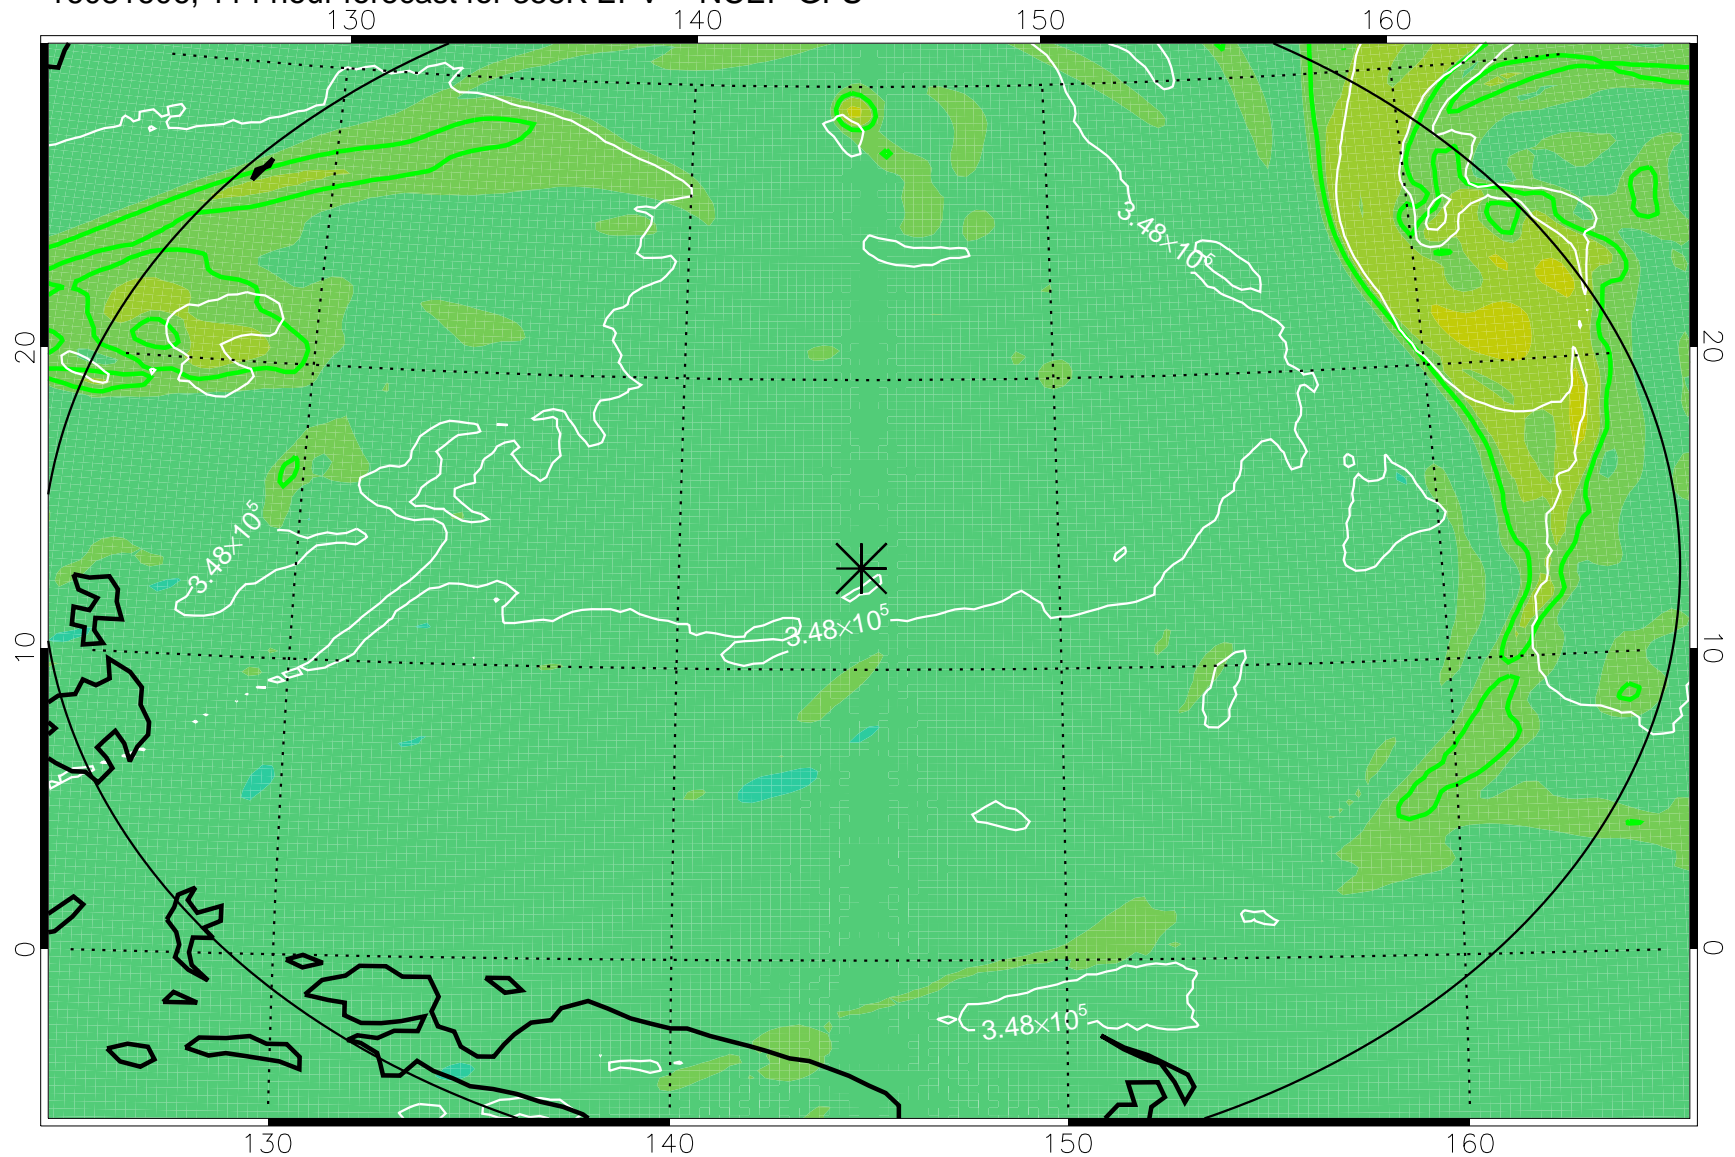

16081418, 78 hour forecast for 355K EPV -- NCEP GFS

355K Montgomery Streamfunction, white
EPV Tropopause (2 PVU) Position
Range ring of 2304 km

16081500, 84 hour forecast for 355K EPV -- NCEP GFS

355K Montgomery Streamfunction, white
EPV Tropopause (2 PVU) Position
Range ring of 2304 km

16081506, 90 hour forecast for 355K EPV -- NCEP GFS

355K Montgomery Streamfunction, white
EPV Tropopause (2 PVU) Position
Range ring of 2304 km

16081512, 96 hour forecast for 355K EPV -- NCEP GFS

355K Montgomery Streamfunction, white
EPV Tropopause (2 PVU) Position
Range ring of 2304 km

16081518, 102 hour forecast for 355K EPV -- NCEP GFS

355K Montgomery Streamfunction, white
EPV Tropopause (2 PVU) Position
Range ring of 2304 km

16081600, 108 hour forecast for 355K EPV -- NCEP GFS

355K Montgomery Streamfunction, white
EPV Tropopause (2 PVU) Position
Range ring of 2304 km

16081606, 114 hour forecast for 355K EPV -- NCEP GFS

355K Montgomery Streamfunction, white
EPV Tropopause (2 PVU) Position
Range ring of 2304 km

16081612, 120 hour forecast for 355K EPV -- NCEP GFS

355K Montgomery Streamfunction, white
EPV Tropopause (2 PVU) Position
Range ring of 2304 km