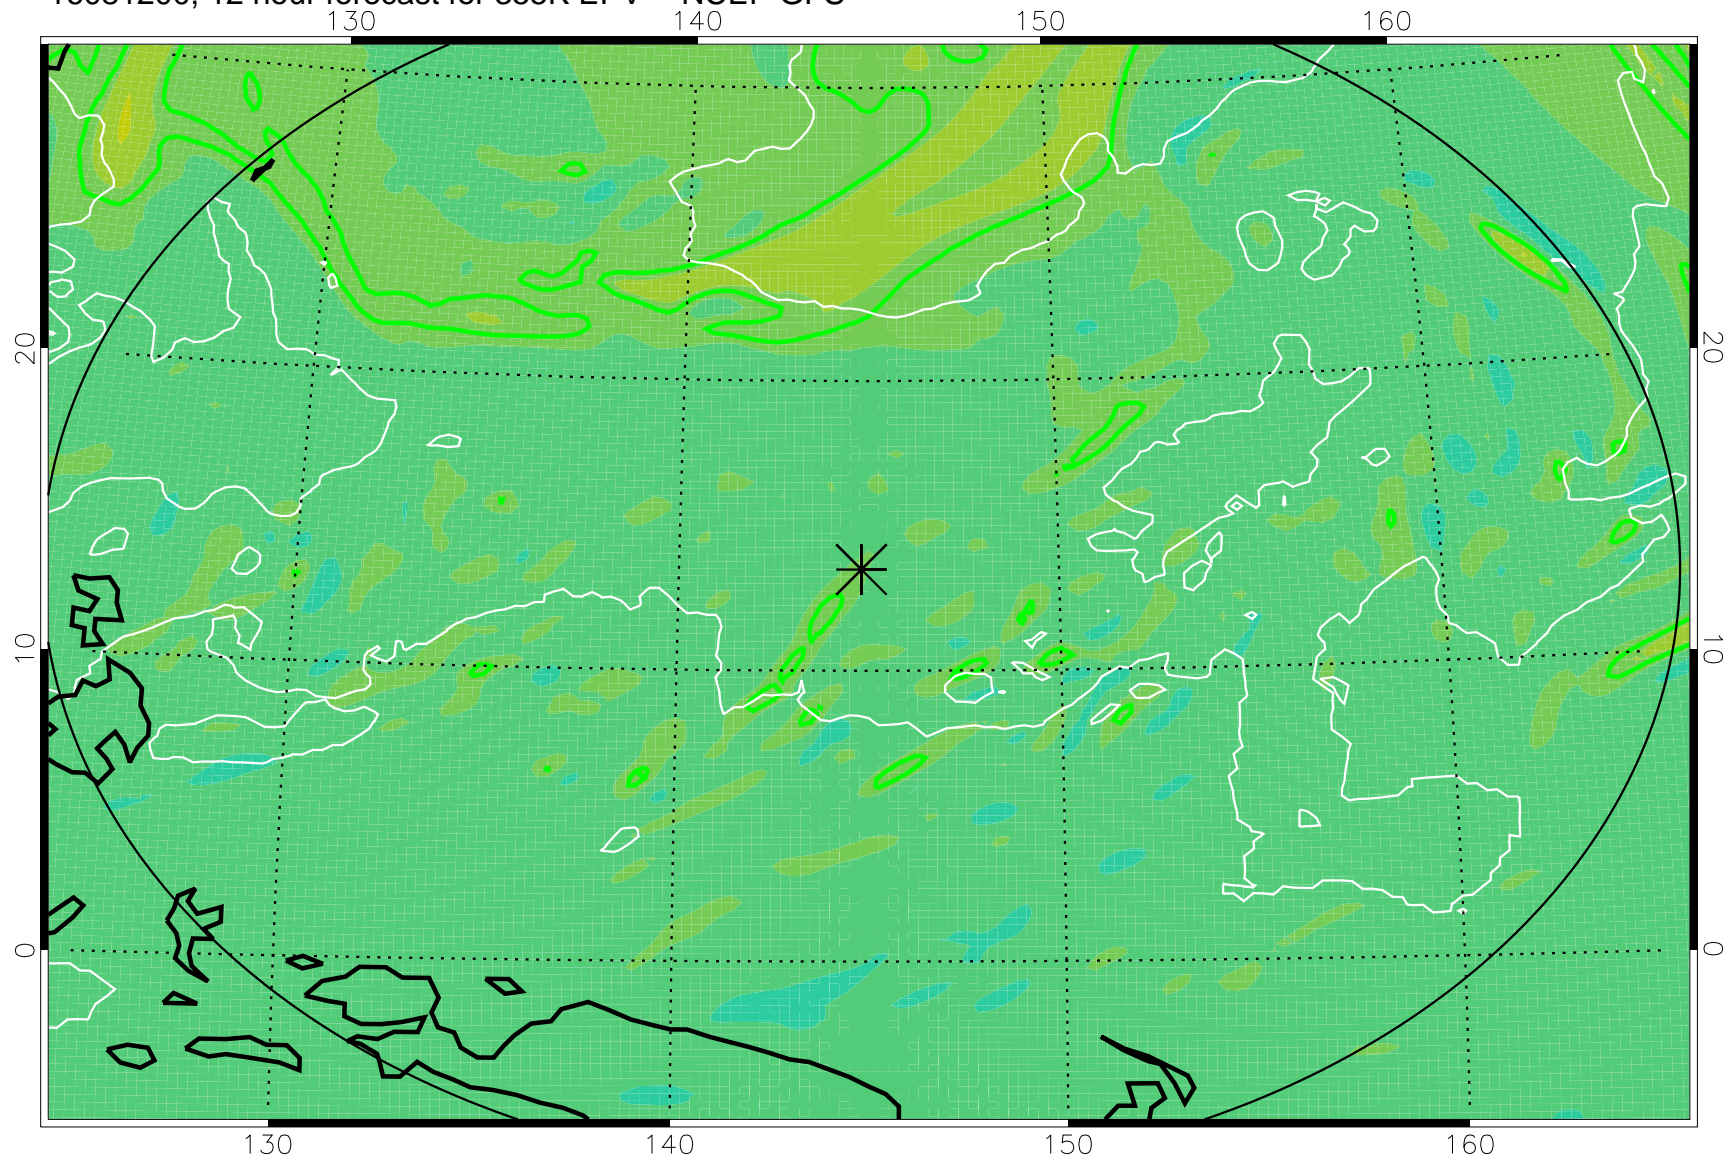

16081118, 6 hour forecast for 355K EPV -- NCEP GFS

355K Montgomery Streamfunction, white
EPV Tropopause (2 PVU) Position
Range ring of 2304 km

16081200, 12 hour forecast for 355K EPV -- NCEP GFS

355K Montgomery Streamfunction, white
EPV Tropopause (2 PVU) Position
Range ring of 2304 km

16081206, 18 hour forecast for 355K EPV -- NCEP GFS

355K Montgomery Streamfunction, white
EPV Tropopause (2 PVU) Position
Range ring of 2304 km

16081212, 24 hour forecast for 355K EPV -- NCEP GFS

355K Montgomery Streamfunction, white
EPV Tropopause (2 PVU) Position
Range ring of 2304 km

16081218, 30 hour forecast for 355K EPV -- NCEP GFS

355K Montgomery Streamfunction, white
EPV Tropopause (2 PVU) Position
Range ring of 2304 km

16081300, 36 hour forecast for 355K EPV -- NCEP GFS

355K Montgomery Streamfunction, white
EPV Tropopause (2 PVU) Position
Range ring of 2304 km

16081406, 66 hour forecast for 355K EPV -- NCEP GFS

355K Montgomery Streamfunction, white
EPV Tropopause (2 PVU) Position
Range ring of 2304 km

16081412, 72 hour forecast for 355K EPV -- NCEP GFS

355K Montgomery Streamfunction, white
EPV Tropopause (2 PVU) Position
Range ring of 2304 km