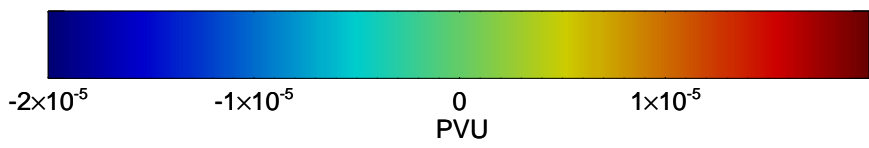

16081518, 102 hour forecast for 355K EPV -- NCEP GFS

355K Montgomery Streamfunction, white
EPV Tropopause (2 PVU) Position
Range ring of 2304 km