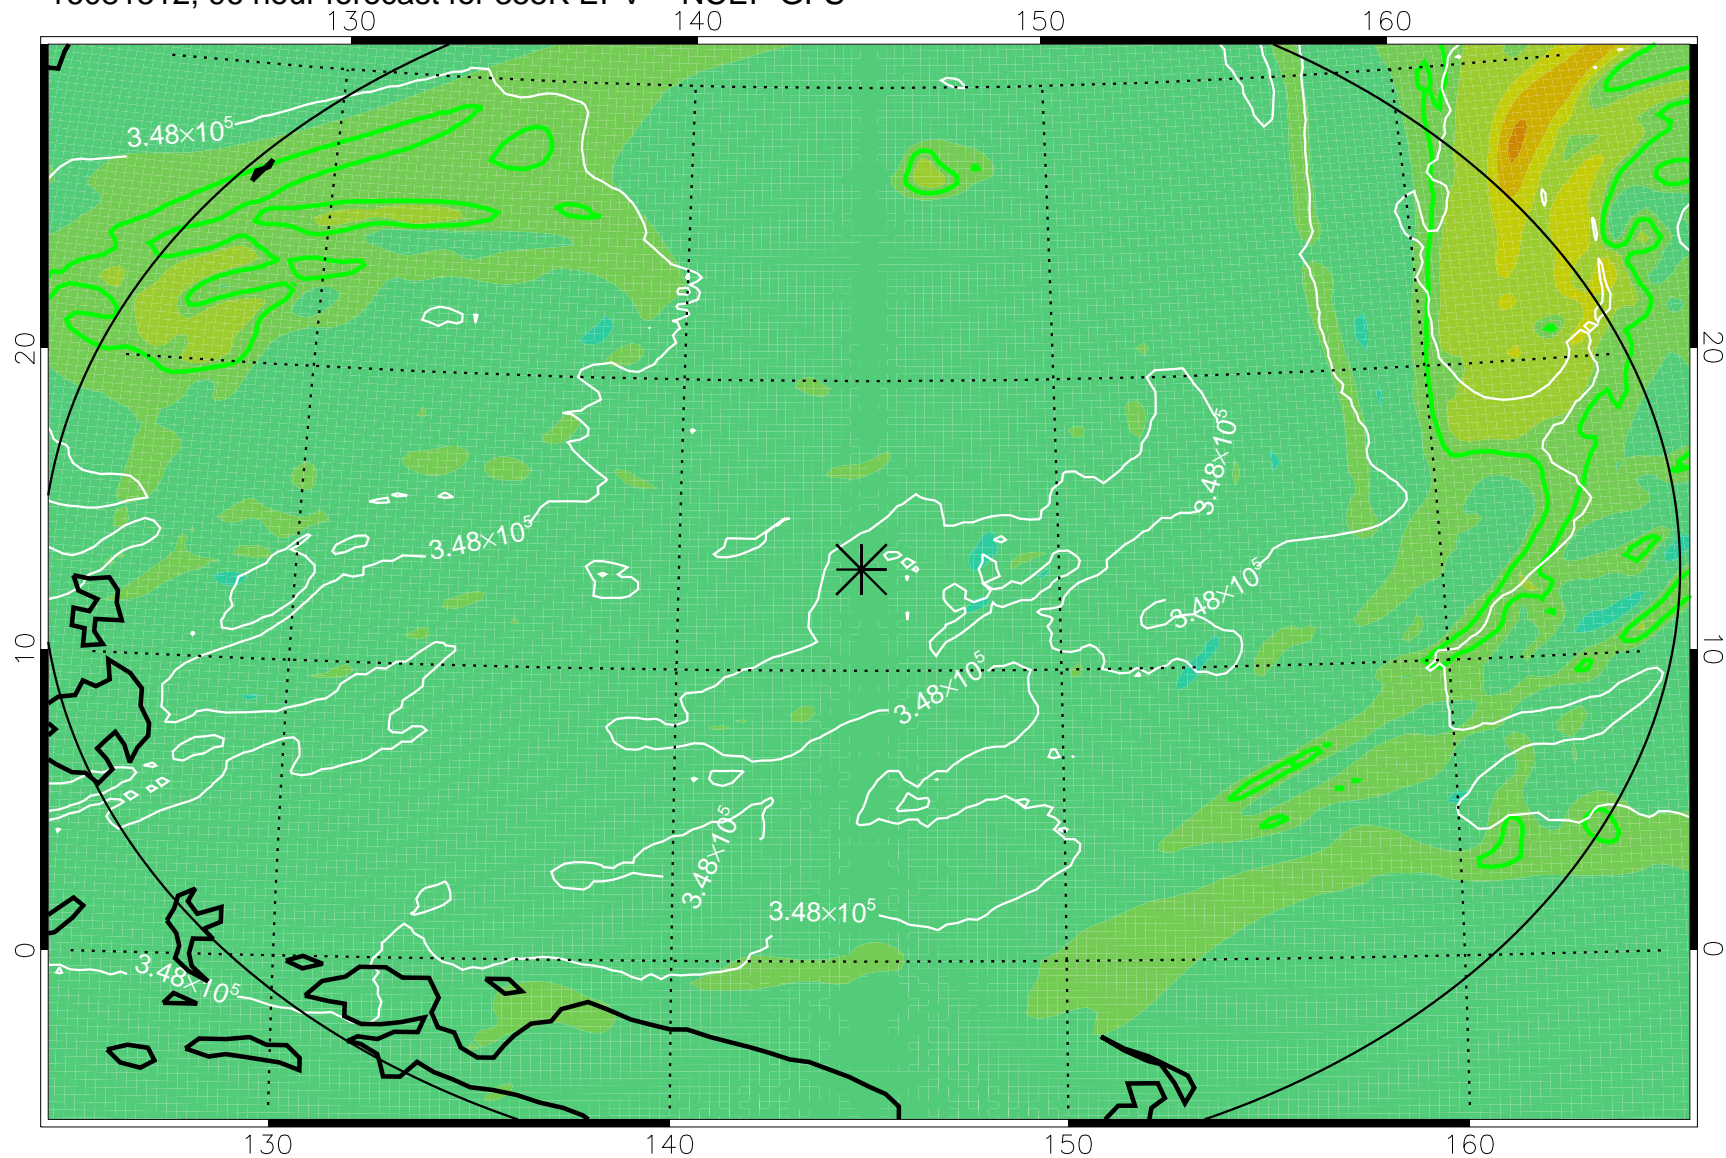

16081406, 66 hour forecast for 355K EPV -- NCEP GFS

355K Montgomery Streamfunction, white
EPV Tropopause (2 PVU) Position
Range ring of 2304 km

16081412, 72 hour forecast for 355K EPV -- NCEP GFS

355K Montgomery Streamfunction, white
EPV Tropopause (2 PVU) Position
Range ring of 2304 km

16081418, 78 hour forecast for 355K EPV -- NCEP GFS

355K Montgomery Streamfunction, white
EPV Tropopause (2 PVU) Position
Range ring of 2304 km

16081500, 84 hour forecast for 355K EPV -- NCEP GFS

355K Montgomery Streamfunction, white
EPV Tropopause (2 PVU) Position
Range ring of 2304 km

16081506, 90 hour forecast for 355K EPV -- NCEP GFS

355K Montgomery Streamfunction, white
EPV Tropopause (2 PVU) Position
Range ring of 2304 km

16081512, 96 hour forecast for 355K EPV -- NCEP GFS

355K Montgomery Streamfunction, white
EPV Tropopause (2 PVU) Position
Range ring of 2304 km

16081518, 102 hour forecast for 355K EPV -- NCEP GFS

355K Montgomery Streamfunction, white
EPV Tropopause (2 PVU) Position
Range ring of 2304 km

16081600, 108 hour forecast for 355K EPV -- NCEP GFS

355K Montgomery Streamfunction, white
EPV Tropopause (2 PVU) Position
Range ring of 2304 km