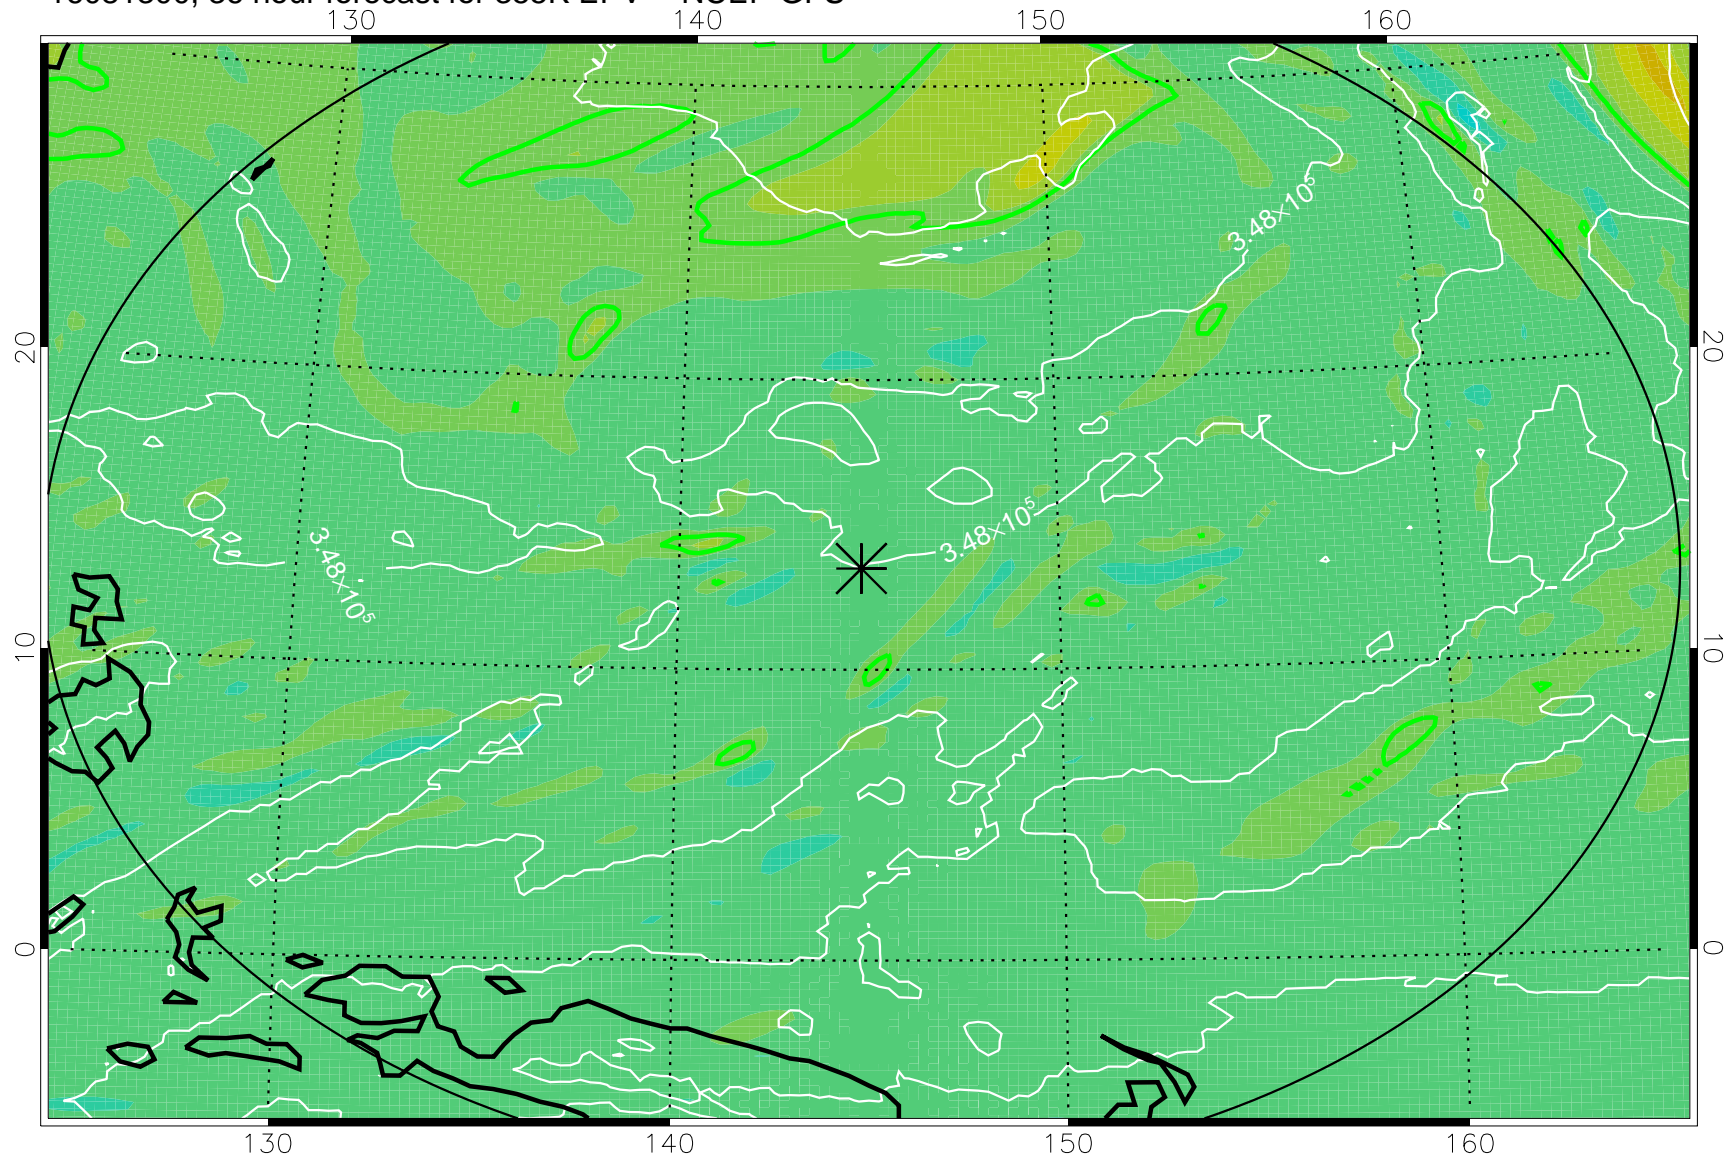

16081206, 18 hour forecast for 355K EPV -- NCEP GFS

355K Montgomery Streamfunction, white
EPV Tropopause (2 PVU) Position
Range ring of 2304 km

16081212, 24 hour forecast for 355K EPV -- NCEP GFS

355K Montgomery Streamfunction, white
EPV Tropopause (2 PVU) Position
Range ring of 2304 km

16081218, 30 hour forecast for 355K EPV -- NCEP GFS

355K Montgomery Streamfunction, white
EPV Tropopause (2 PVU) Position
Range ring of 2304 km

16081300, 36 hour forecast for 355K EPV -- NCEP GFS

355K Montgomery Streamfunction, white
EPV Tropopause (2 PVU) Position
Range ring of 2304 km

16081306, 42 hour forecast for 355K EPV -- NCEP GFS

355K Montgomery Streamfunction, white
EPV Tropopause (2 PVU) Position
Range ring of 2304 km

16081312, 48 hour forecast for 355K EPV -- NCEP GFS

355K Montgomery Streamfunction, white
EPV Tropopause (2 PVU) Position
Range ring of 2304 km

16081406, 66 hour forecast for 355K EPV -- NCEP GFS

355K Montgomery Streamfunction, white
EPV Tropopause (2 PVU) Position
Range ring of 2304 km

16081412, 72 hour forecast for 355K EPV -- NCEP GFS

355K Montgomery Streamfunction, white
EPV Tropopause (2 PVU) Position
Range ring of 2304 km