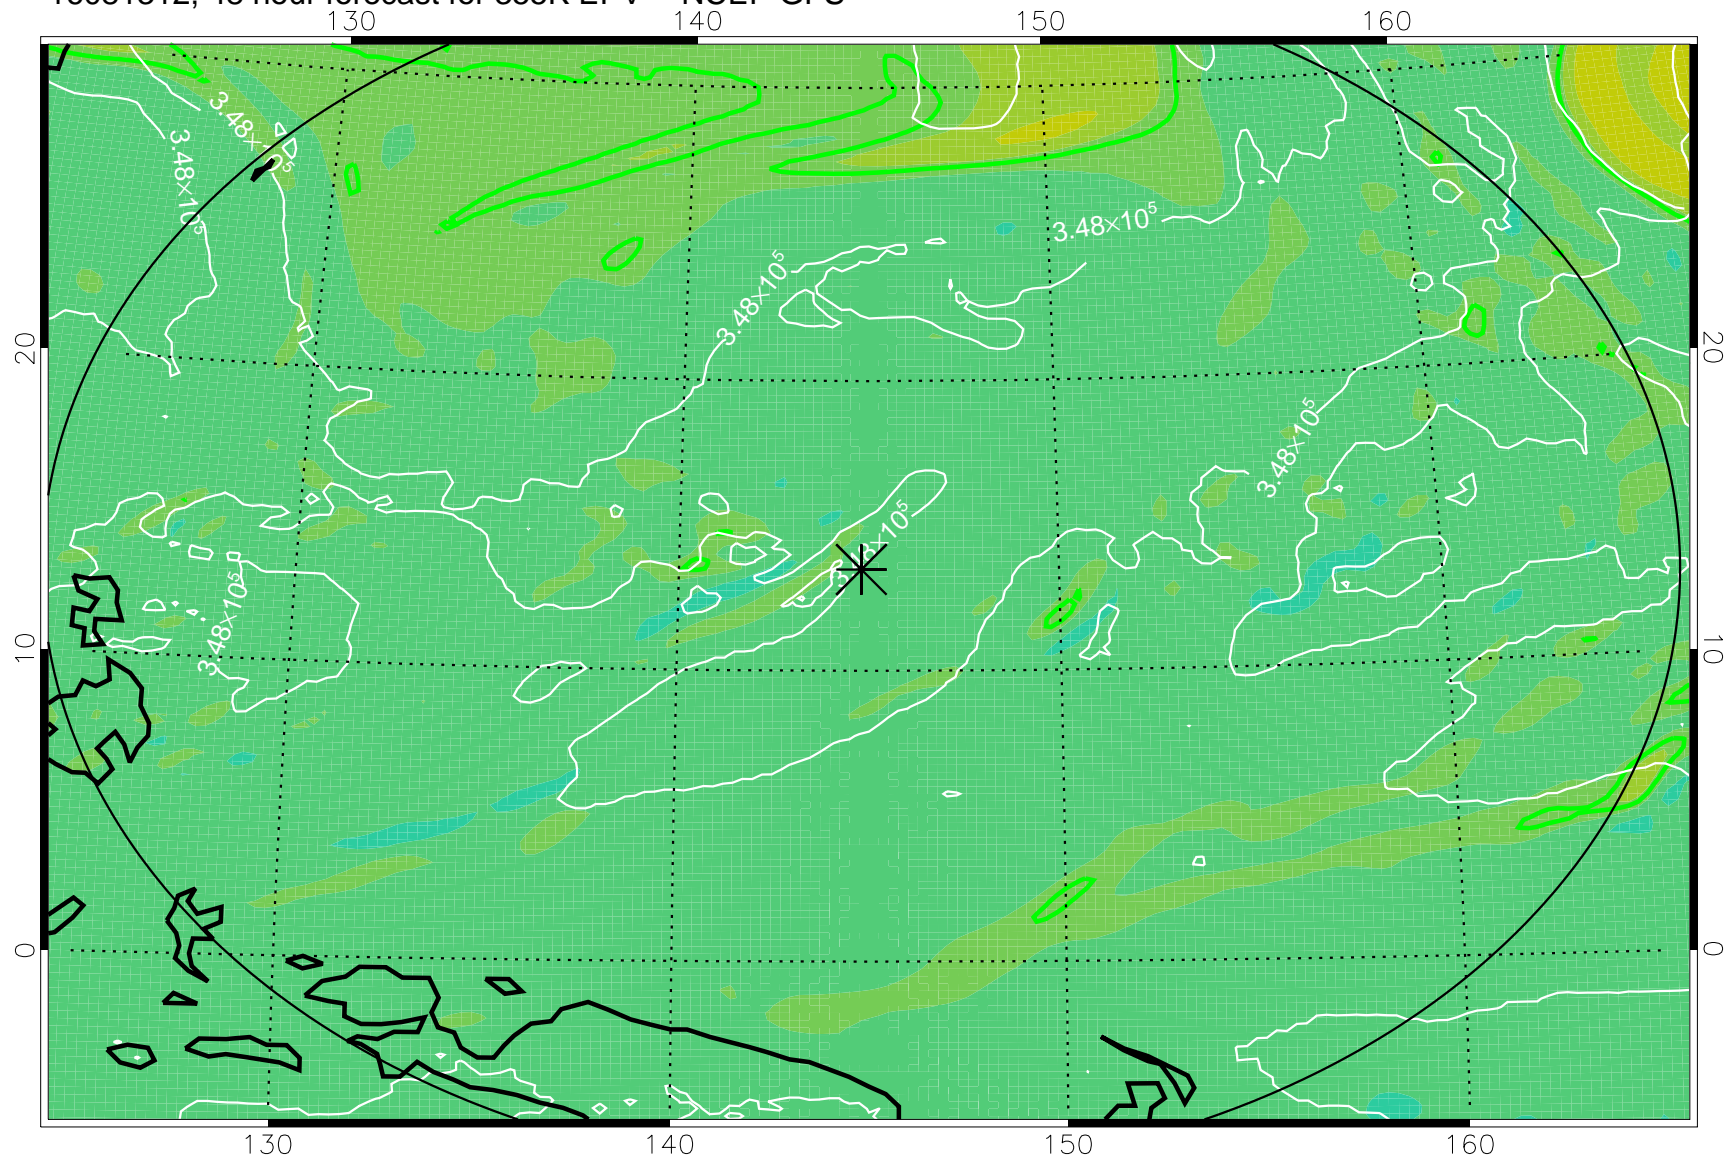

16081218, 30 hour forecast for 355K EPV -- NCEP GFS

355K Montgomery Streamfunction, white
EPV Tropopause (2 PVU) Position
Range ring of 2304 km

16081300, 36 hour forecast for 355K EPV -- NCEP GFS

355K Montgomery Streamfunction, white
EPV Tropopause (2 PVU) Position
Range ring of 2304 km

16081306, 42 hour forecast for 355K EPV -- NCEP GFS

355K Montgomery Streamfunction, white
EPV Tropopause (2 PVU) Position
Range ring of 2304 km

16081312, 48 hour forecast for 355K EPV -- NCEP GFS

355K Montgomery Streamfunction, white
EPV Tropopause (2 PVU) Position
Range ring of 2304 km

16081318, 54 hour forecast for 355K EPV -- NCEP GFS

355K Montgomery Streamfunction, white
EPV Tropopause (2 PVU) Position
Range ring of 2304 km

16081400, 60 hour forecast for 355K EPV -- NCEP GFS

355K Montgomery Streamfunction, white
EPV Tropopause (2 PVU) Position
Range ring of 2304 km

16081406, 66 hour forecast for 355K EPV -- NCEP GFS

355K Montgomery Streamfunction, white
EPV Tropopause (2 PVU) Position
Range ring of 2304 km

16081412, 72 hour forecast for 355K EPV -- NCEP GFS

355K Montgomery Streamfunction, white
EPV Tropopause (2 PVU) Position
Range ring of 2304 km