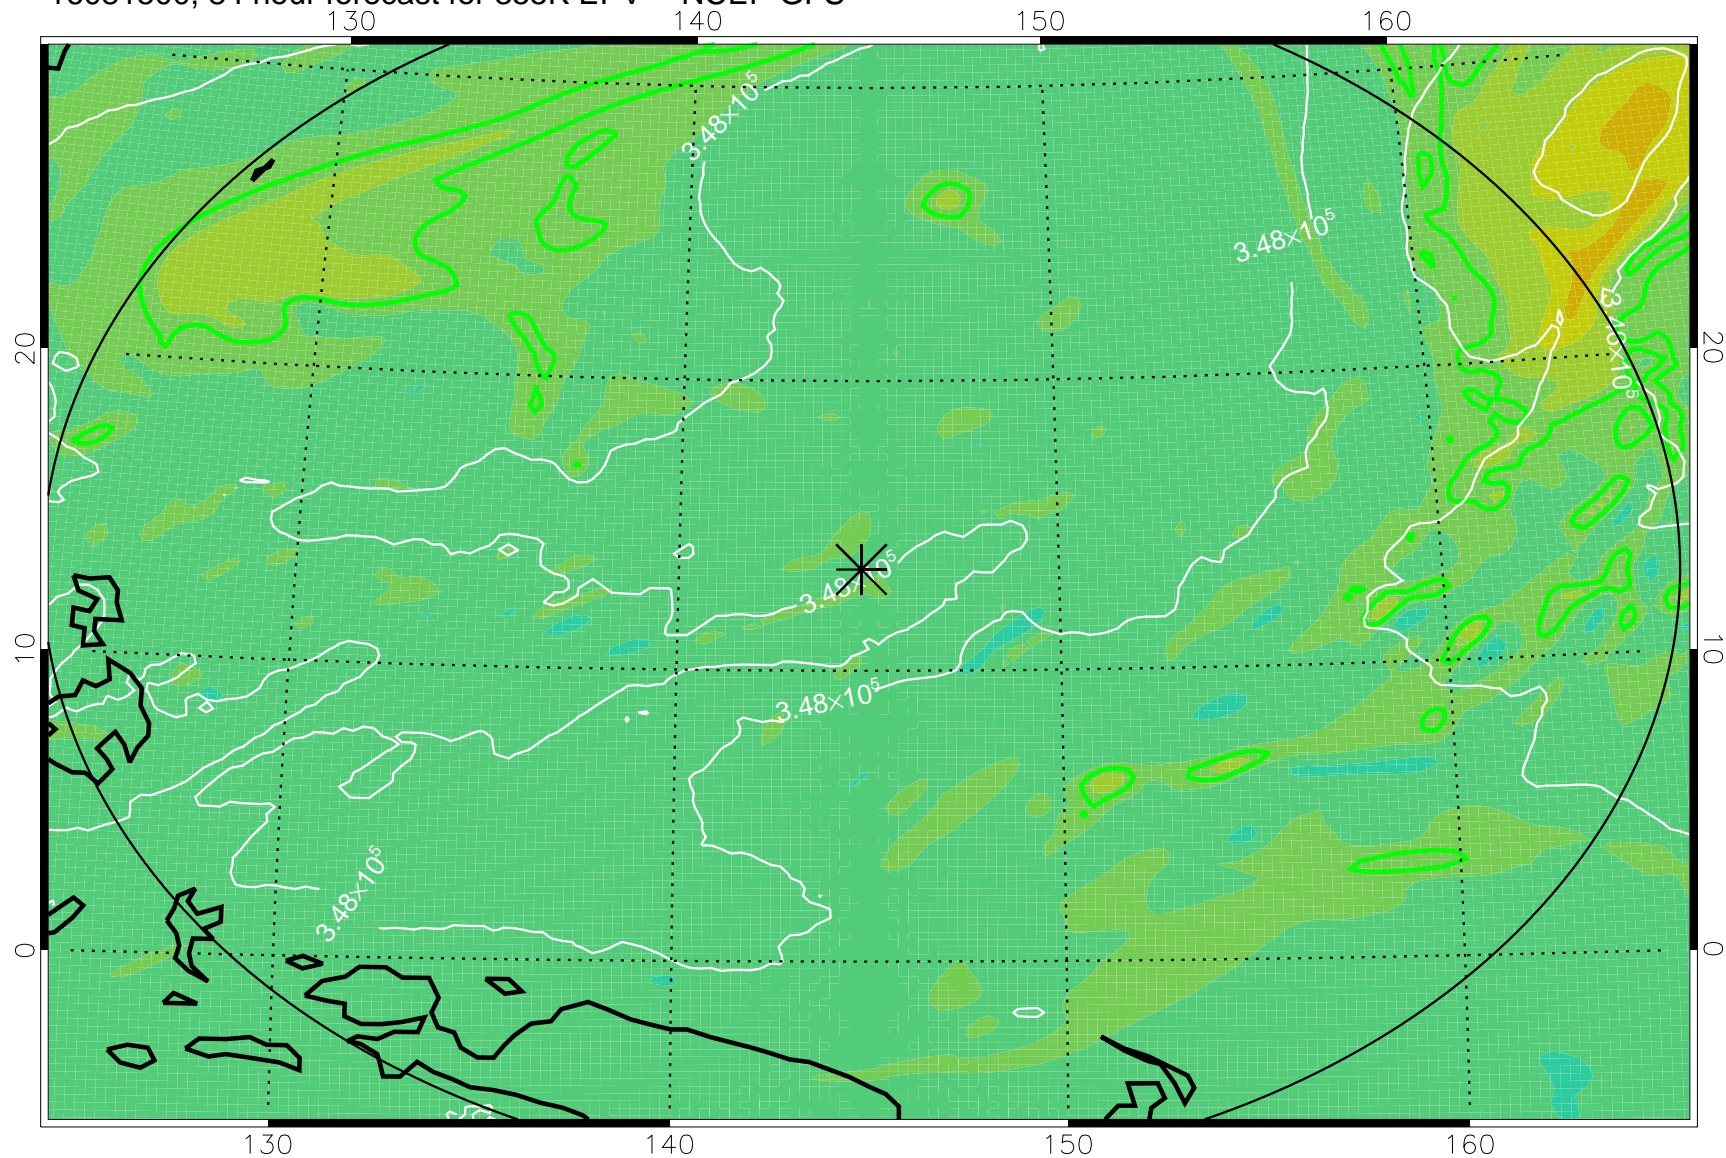

16081406, 66 hour forecast for 355K EPV -- NCEP GFS

355K Montgomery Streamfunction, white
EPV Tropopause (2 PVU) Position
Range ring of 2304 km

16081412, 72 hour forecast for 355K EPV -- NCEP GFS

355K Montgomery Streamfunction, white
EPV Tropopause (2 PVU) Position
Range ring of 2304 km

16081418, 78 hour forecast for 355K EPV -- NCEP GFS

355K Montgomery Streamfunction, white
EPV Tropopause (2 PVU) Position
Range ring of 2304 km

16081500, 84 hour forecast for 355K EPV -- NCEP GFS

355K Montgomery Streamfunction, white
EPV Tropopause (2 PVU) Position
Range ring of 2304 km

16081506, 90 hour forecast for 355K EPV -- NCEP GFS

355K Montgomery Streamfunction, white
EPV Tropopause (2 PVU) Position
Range ring of 2304 km

16081512, 96 hour forecast for 355K EPV -- NCEP GFS

355K Montgomery Streamfunction, white
EPV Tropopause (2 PVU) Position
Range ring of 2304 km

16081518, 102 hour forecast for 355K EPV -- NCEP GFS

355K Montgomery Streamfunction, white
EPV Tropopause (2 PVU) Position
Range ring of 2304 km

16081600, 108 hour forecast for 355K EPV -- NCEP GFS

355K Montgomery Streamfunction, white
EPV Tropopause (2 PVU) Position
Range ring of 2304 km