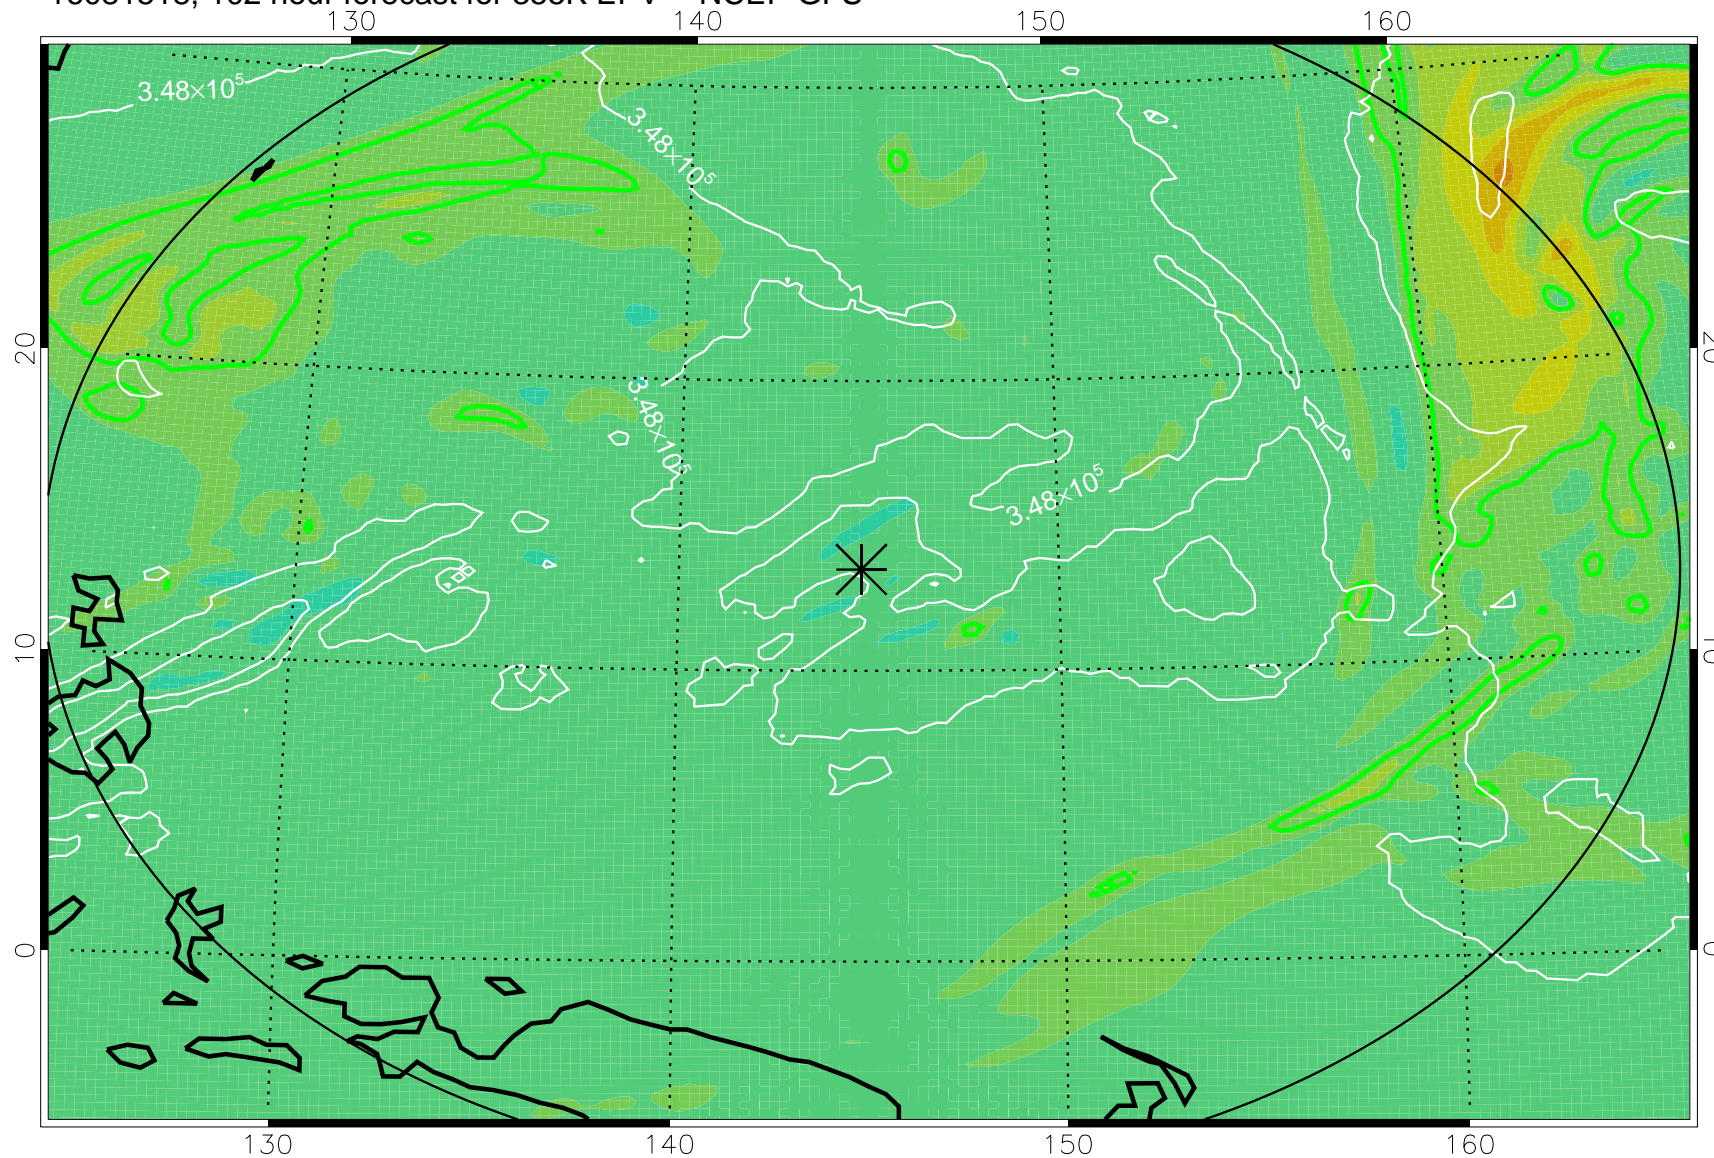

16081418, 78 hour forecast for 355K EPV -- NCEP GFS

355K Montgomery Streamfunction, white
EPV Tropopause (2 PVU) Position
Range ring of 2304 km

16081500, 84 hour forecast for 355K EPV -- NCEP GFS

355K Montgomery Streamfunction, white
EPV Tropopause (2 PVU) Position
Range ring of 2304 km

16081506, 90 hour forecast for 355K EPV -- NCEP GFS

355K Montgomery Streamfunction, white
EPV Tropopause (2 PVU) Position
Range ring of 2304 km

16081512, 96 hour forecast for 355K EPV -- NCEP GFS

355K Montgomery Streamfunction, white
EPV Tropopause (2 PVU) Position
Range ring of 2304 km

16081518, 102 hour forecast for 355K EPV -- NCEP GFS

355K Montgomery Streamfunction, white
EPV Tropopause (2 PVU) Position
Range ring of 2304 km

16081600, 108 hour forecast for 355K EPV -- NCEP GFS

355K Montgomery Streamfunction, white
EPV Tropopause (2 PVU) Position
Range ring of 2304 km

16081606, 114 hour forecast for 355K EPV -- NCEP GFS

355K Montgomery Streamfunction, white
EPV Tropopause (2 PVU) Position
Range ring of 2304 km

16081612, 120 hour forecast for 355K EPV -- NCEP GFS

355K Montgomery Streamfunction, white
EPV Tropopause (2 PVU) Position
Range ring of 2304 km