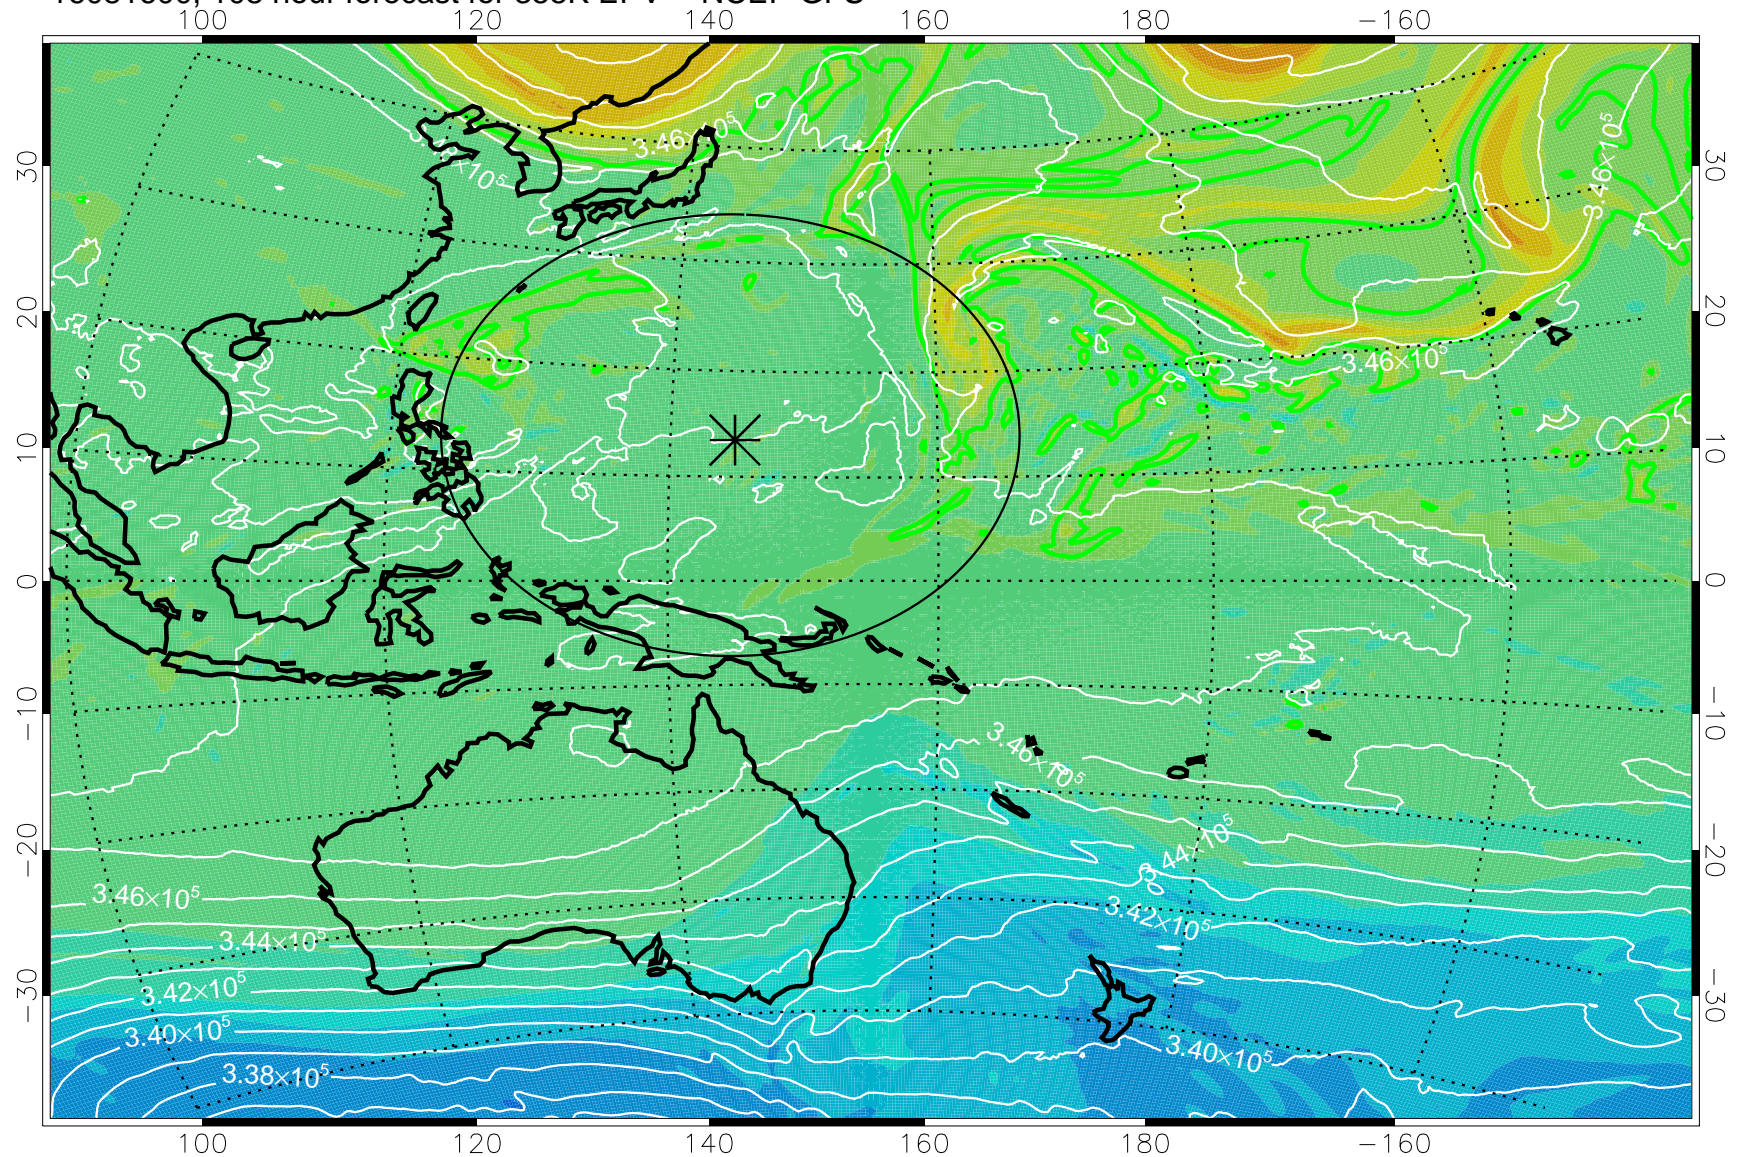

16081418, 78 hour forecast for 355K EPV -- NCEP GFS

355K Montgomery Streamfunction, white
EPV Tropopause (2 PVU) Position
Range ring of 2304 km

16081500, 84 hour forecast for 355K EPV -- NCEP GFS

355K Montgomery Streamfunction, white
EPV Tropopause (2 PVU) Position
Range ring of 2304 km

16081506, 90 hour forecast for 355K EPV -- NCEP GFS

355K Montgomery Streamfunction, white
EPV Tropopause (2 PVU) Position
Range ring of 2304 km

16081512, 96 hour forecast for 355K EPV -- NCEP GFS

355K Montgomery Streamfunction, white
EPV Tropopause (2 PVU) Position
Range ring of 2304 km

16081518, 102 hour forecast for 355K EPV -- NCEP GFS

355K Montgomery Streamfunction, white
EPV Tropopause (2 PVU) Position
Range ring of 2304 km

16081600, 108 hour forecast for 355K EPV -- NCEP GFS

355K Montgomery Streamfunction, white
EPV Tropopause (2 PVU) Position
Range ring of 2304 km

16081606, 114 hour forecast for 355K EPV -- NCEP GFS

355K Montgomery Streamfunction, white
EPV Tropopause (2 PVU) Position
Range ring of 2304 km

16081612, 120 hour forecast for 355K EPV -- NCEP GFS

355K Montgomery Streamfunction, white
EPV Tropopause (2 PVU) Position
Range ring of 2304 km