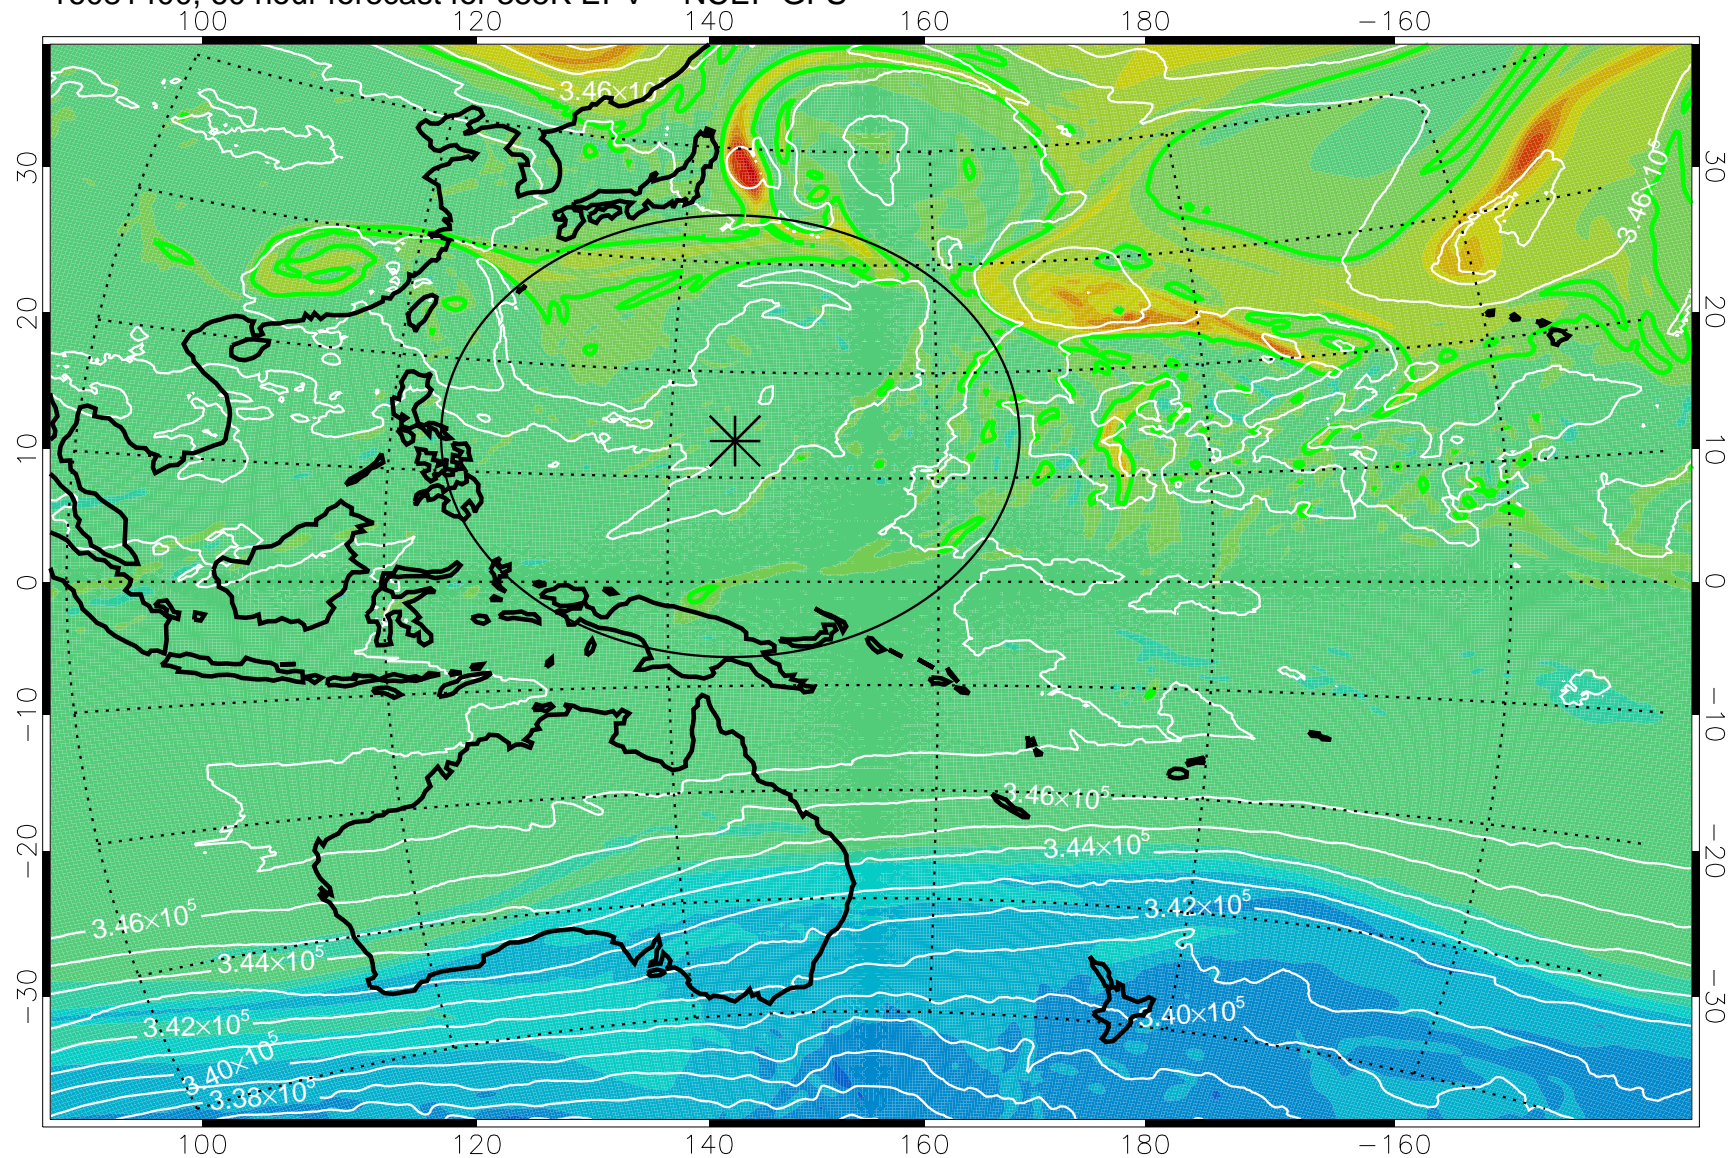

16081306, 42 hour forecast for 355K EPV -- NCEP GFS

355K Montgomery Streamfunction, white
EPV Tropopause (2 PVU) Position
Range ring of 2304 km

16081312, 48 hour forecast for 355K EPV -- NCEP GFS

355K Montgomery Streamfunction, white
EPV Tropopause (2 PVU) Position
Range ring of 2304 km

16081318, 54 hour forecast for 355K EPV -- NCEP GFS

355K Montgomery Streamfunction, white
EPV Tropopause (2 PVU) Position
Range ring of 2304 km

16081400, 60 hour forecast for 355K EPV -- NCEP GFS

355K Montgomery Streamfunction, white
EPV Tropopause (2 PVU) Position
Range ring of 2304 km

16081406, 66 hour forecast for 355K EPV -- NCEP GFS

355K Montgomery Streamfunction, white
EPV Tropopause (2 PVU) Position
Range ring of 2304 km

16081412, 72 hour forecast for 355K EPV -- NCEP GFS

355K Montgomery Streamfunction, white
EPV Tropopause (2 PVU) Position
Range ring of 2304 km

16081418, 78 hour forecast for 355K EPV -- NCEP GFS

355K Montgomery Streamfunction, white
EPV Tropopause (2 PVU) Position
Range ring of 2304 km

16081500, 84 hour forecast for 355K EPV -- NCEP GFS

355K Montgomery Streamfunction, white
EPV Tropopause (2 PVU) Position
Range ring of 2304 km