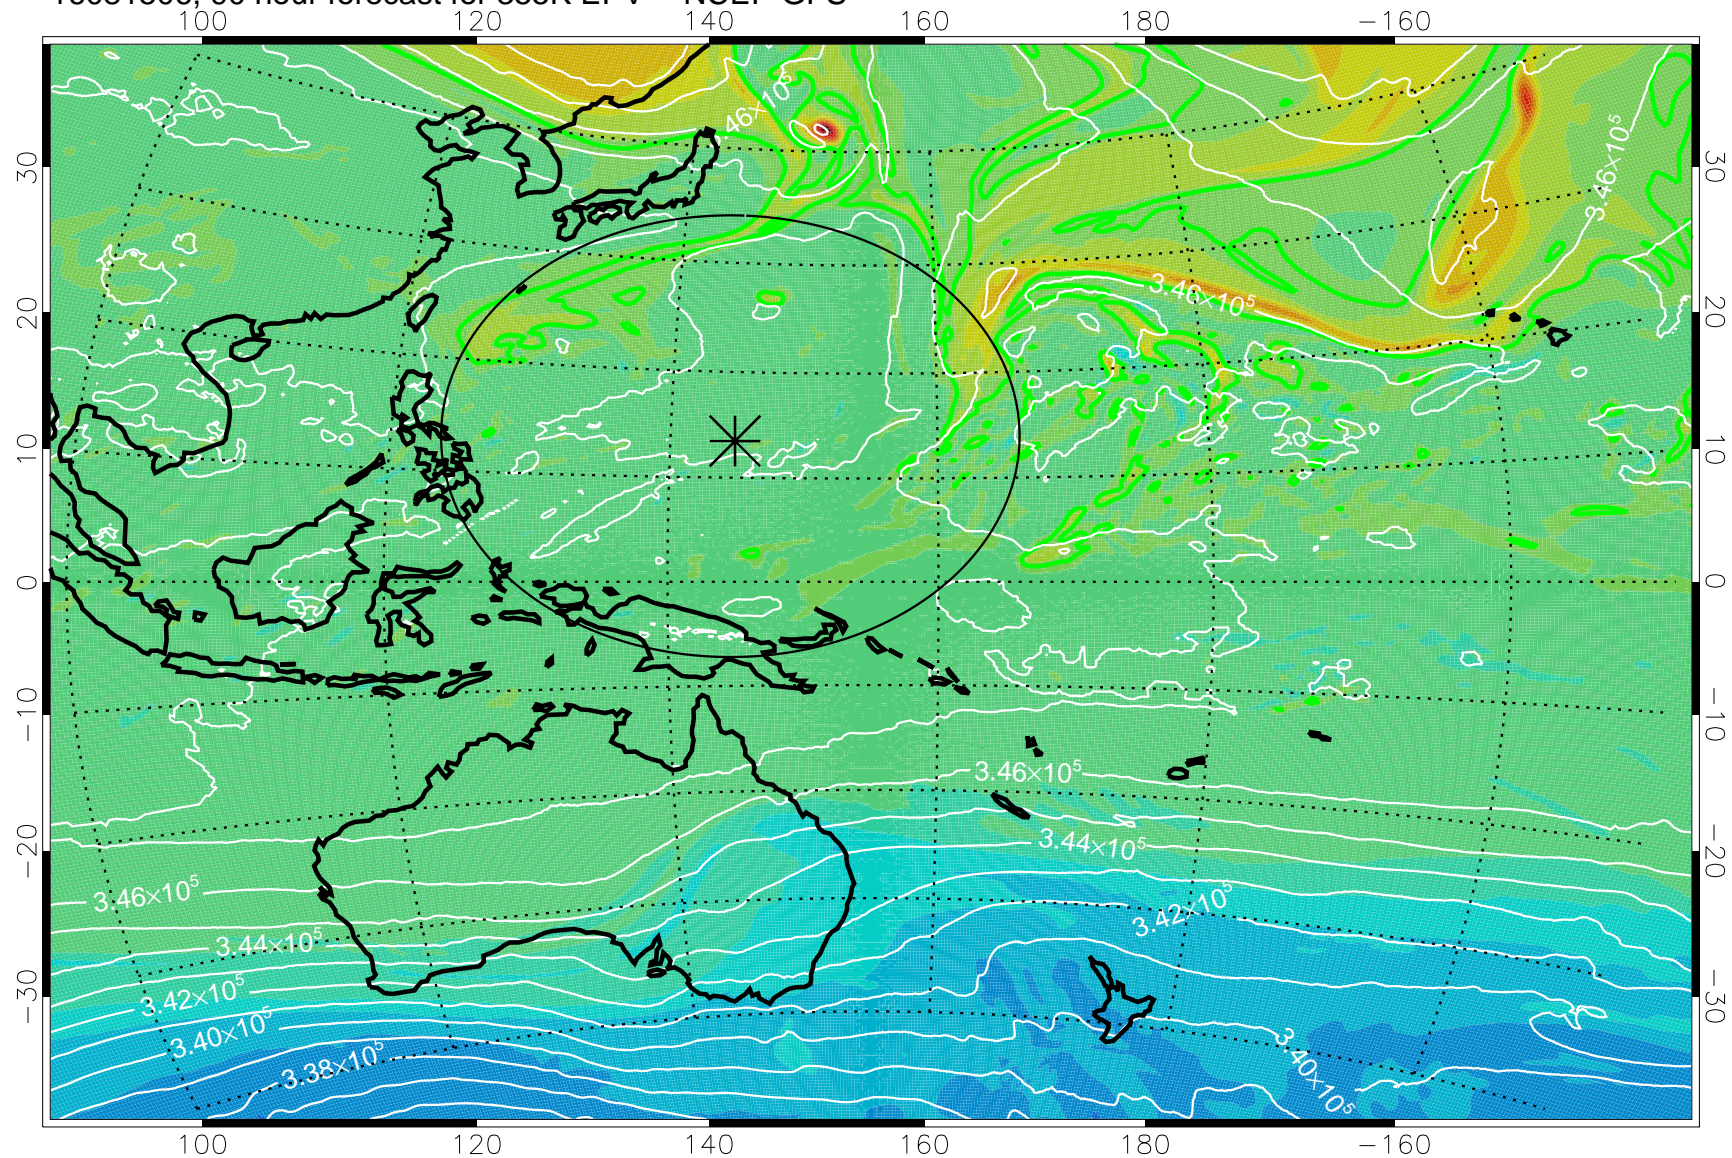

16081406, 66 hour forecast for 355K EPV -- NCEP GFS

355K Montgomery Streamfunction, white
EPV Tropopause (2 PVU) Position
Range ring of 2304 km

16081412, 72 hour forecast for 355K EPV -- NCEP GFS

355K Montgomery Streamfunction, white
EPV Tropopause (2 PVU) Position
Range ring of 2304 km

16081418, 78 hour forecast for 355K EPV -- NCEP GFS

355K Montgomery Streamfunction, white
EPV Tropopause (2 PVU) Position
Range ring of 2304 km

16081500, 84 hour forecast for 355K EPV -- NCEP GFS

355K Montgomery Streamfunction, white
EPV Tropopause (2 PVU) Position
Range ring of 2304 km

16081506, 90 hour forecast for 355K EPV -- NCEP GFS

355K Montgomery Streamfunction, white
EPV Tropopause (2 PVU) Position
Range ring of 2304 km

16081512, 96 hour forecast for 355K EPV -- NCEP GFS

355K Montgomery Streamfunction, white
EPV Tropopause (2 PVU) Position
Range ring of 2304 km

16081518, 102 hour forecast for 355K EPV -- NCEP GFS

355K Montgomery Streamfunction, white
EPV Tropopause (2 PVU) Position
Range ring of 2304 km

16081600, 108 hour forecast for 355K EPV -- NCEP GFS

355K Montgomery Streamfunction, white
EPV Tropopause (2 PVU) Position
Range ring of 2304 km