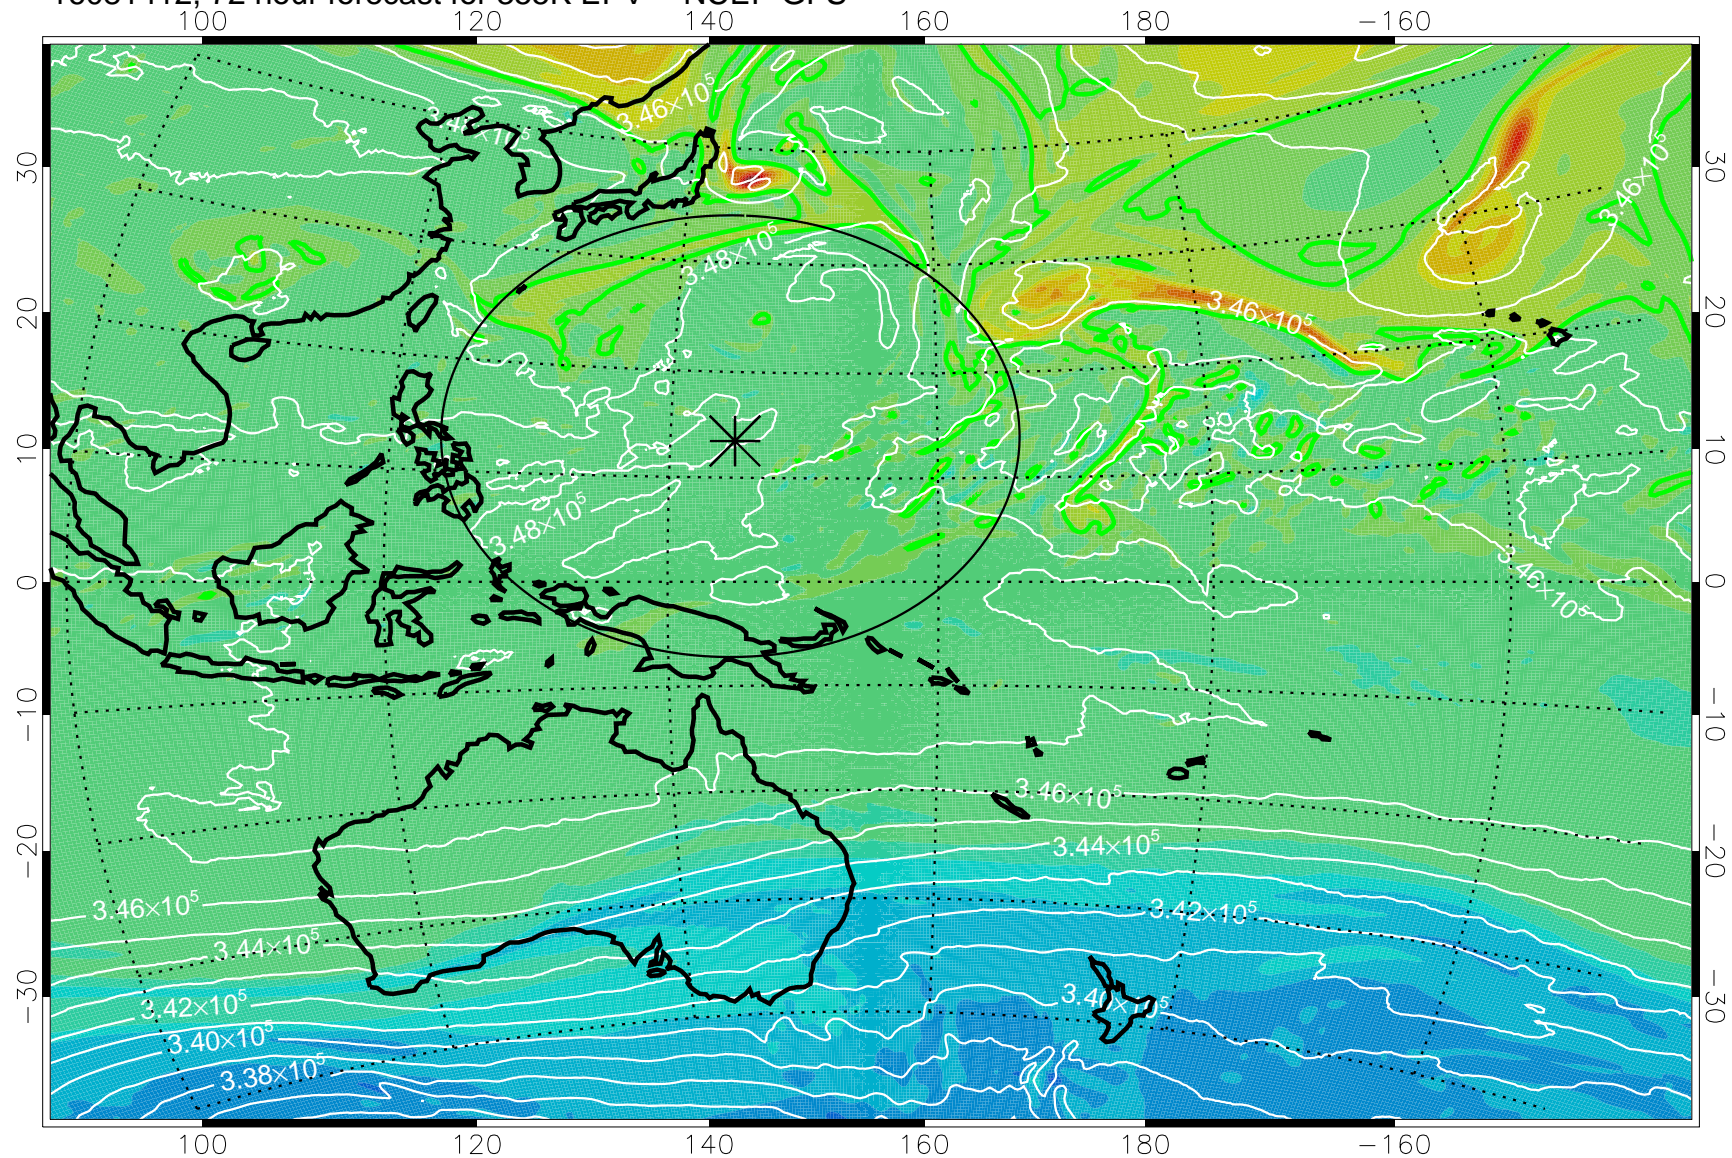

16081306, 42 hour forecast for 355K EPV -- NCEP GFS

355K Montgomery Streamfunction, white
EPV Tropopause (2 PVU) Position
Range ring of 2304 km

16081312, 48 hour forecast for 355K EPV -- NCEP GFS

355K Montgomery Streamfunction, white
EPV Tropopause (2 PVU) Position
Range ring of 2304 km

16081318, 54 hour forecast for 355K EPV -- NCEP GFS

355K Montgomery Streamfunction, white
EPV Tropopause (2 PVU) Position
Range ring of 2304 km

16081400, 60 hour forecast for 355K EPV -- NCEP GFS

355K Montgomery Streamfunction, white
EPV Tropopause (2 PVU) Position
Range ring of 2304 km

16081406, 66 hour forecast for 355K EPV -- NCEP GFS

355K Montgomery Streamfunction, white
EPV Tropopause (2 PVU) Position
Range ring of 2304 km

16081412, 72 hour forecast for 355K EPV -- NCEP GFS

355K Montgomery Streamfunction, white
EPV Tropopause (2 PVU) Position
Range ring of 2304 km

16081418, 78 hour forecast for 355K EPV -- NCEP GFS

355K Montgomery Streamfunction, white
EPV Tropopause (2 PVU) Position
Range ring of 2304 km

16081500, 84 hour forecast for 355K EPV -- NCEP GFS

355K Montgomery Streamfunction, white
EPV Tropopause (2 PVU) Position
Range ring of 2304 km