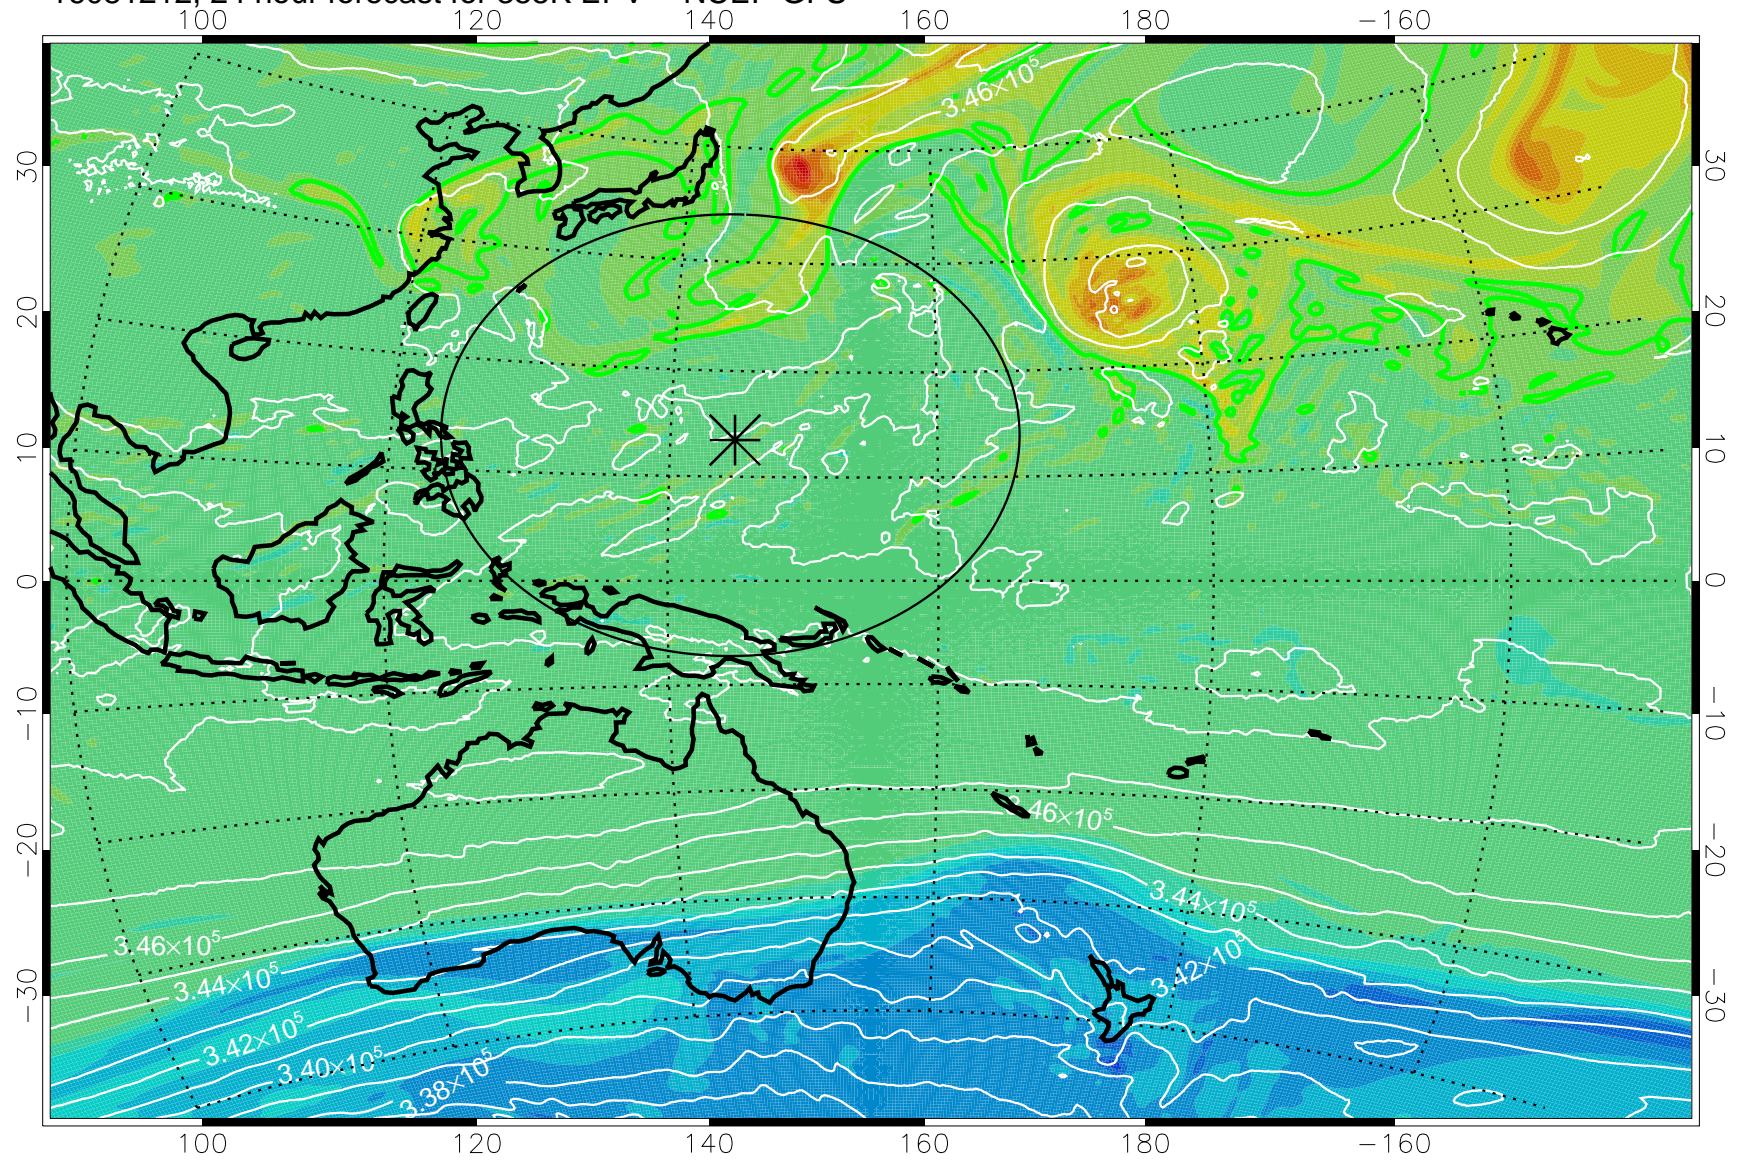

16081118, 6 hour forecast for 355K EPV -- NCEP GFS

355K Montgomery Streamfunction, white
EPV Tropopause (2 PVU) Position
Range ring of 2304 km

16081200, 12 hour forecast for 355K EPV -- NCEP GFS

355K Montgomery Streamfunction, white
EPV Tropopause (2 PVU) Position
Range ring of 2304 km

16081206, 18 hour forecast for 355K EPV -- NCEP GFS

355K Montgomery Streamfunction, white
EPV Tropopause (2 PVU) Position
Range ring of 2304 km

16081212, 24 hour forecast for 355K EPV -- NCEP GFS

355K Montgomery Streamfunction, white
EPV Tropopause (2 PVU) Position
Range ring of 2304 km

16081218, 30 hour forecast for 355K EPV -- NCEP GFS

355K Montgomery Streamfunction, white
EPV Tropopause (2 PVU) Position
Range ring of 2304 km

16081300, 36 hour forecast for 355K EPV -- NCEP GFS

355K Montgomery Streamfunction, white
EPV Tropopause (2 PVU) Position
Range ring of 2304 km

16081306, 42 hour forecast for 355K EPV -- NCEP GFS

355K Montgomery Streamfunction, white
EPV Tropopause (2 PVU) Position
Range ring of 2304 km

16081312, 48 hour forecast for 355K EPV -- NCEP GFS

355K Montgomery Streamfunction, white
EPV Tropopause (2 PVU) Position
Range ring of 2304 km