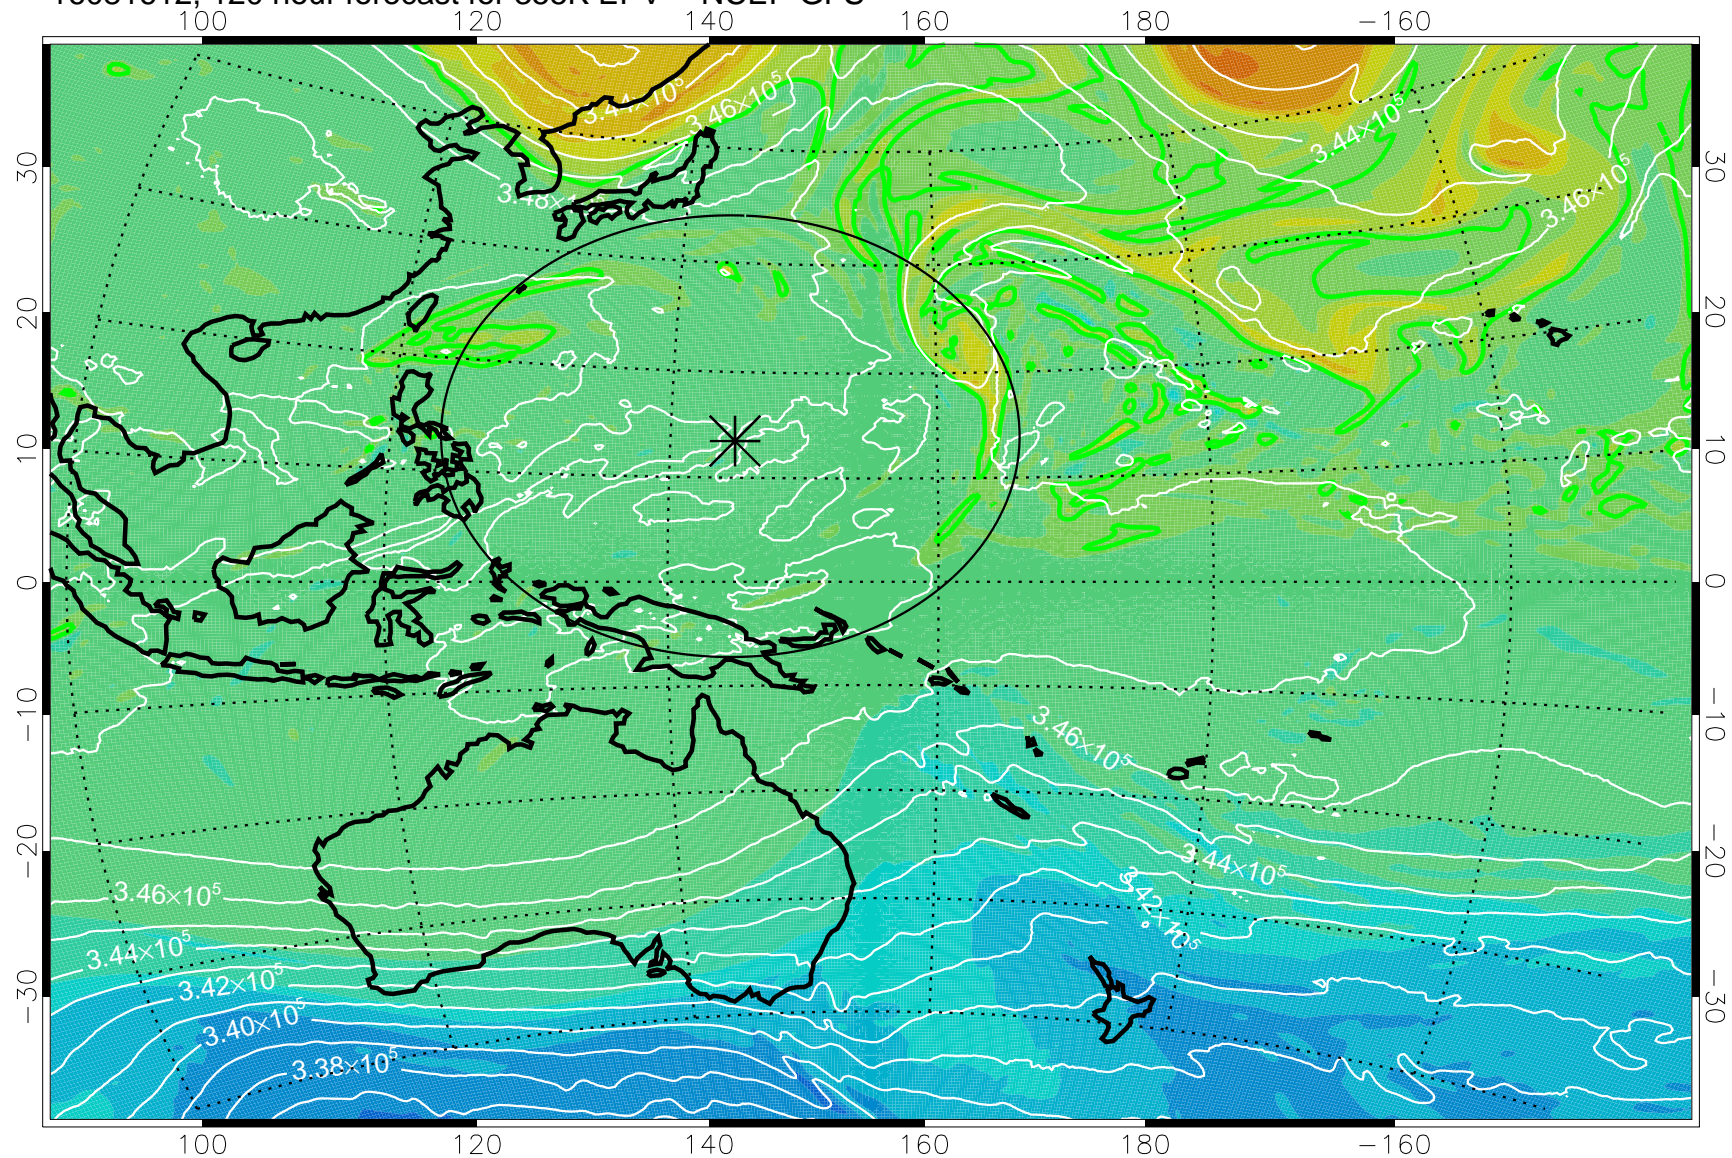

16081506, 90 hour forecast for 355K EPV -- NCEP GFS

355K Montgomery Streamfunction, white
EPV Tropopause (2 PVU) Position
Range ring of 2304 km

16081512, 96 hour forecast for 355K EPV -- NCEP GFS

355K Montgomery Streamfunction, white
EPV Tropopause (2 PVU) Position
Range ring of 2304 km

16081518, 102 hour forecast for 355K EPV -- NCEP GFS

355K Montgomery Streamfunction, white
EPV Tropopause (2 PVU) Position
Range ring of 2304 km

16081600, 108 hour forecast for 355K EPV -- NCEP GFS

355K Montgomery Streamfunction, white
EPV Tropopause (2 PVU) Position
Range ring of 2304 km

16081606, 114 hour forecast for 355K EPV -- NCEP GFS

355K Montgomery Streamfunction, white
EPV Tropopause (2 PVU) Position
Range ring of 2304 km

16081612, 120 hour forecast for 355K EPV -- NCEP GFS

355K Montgomery Streamfunction, white
EPV Tropopause (2 PVU) Position
Range ring of 2304 km