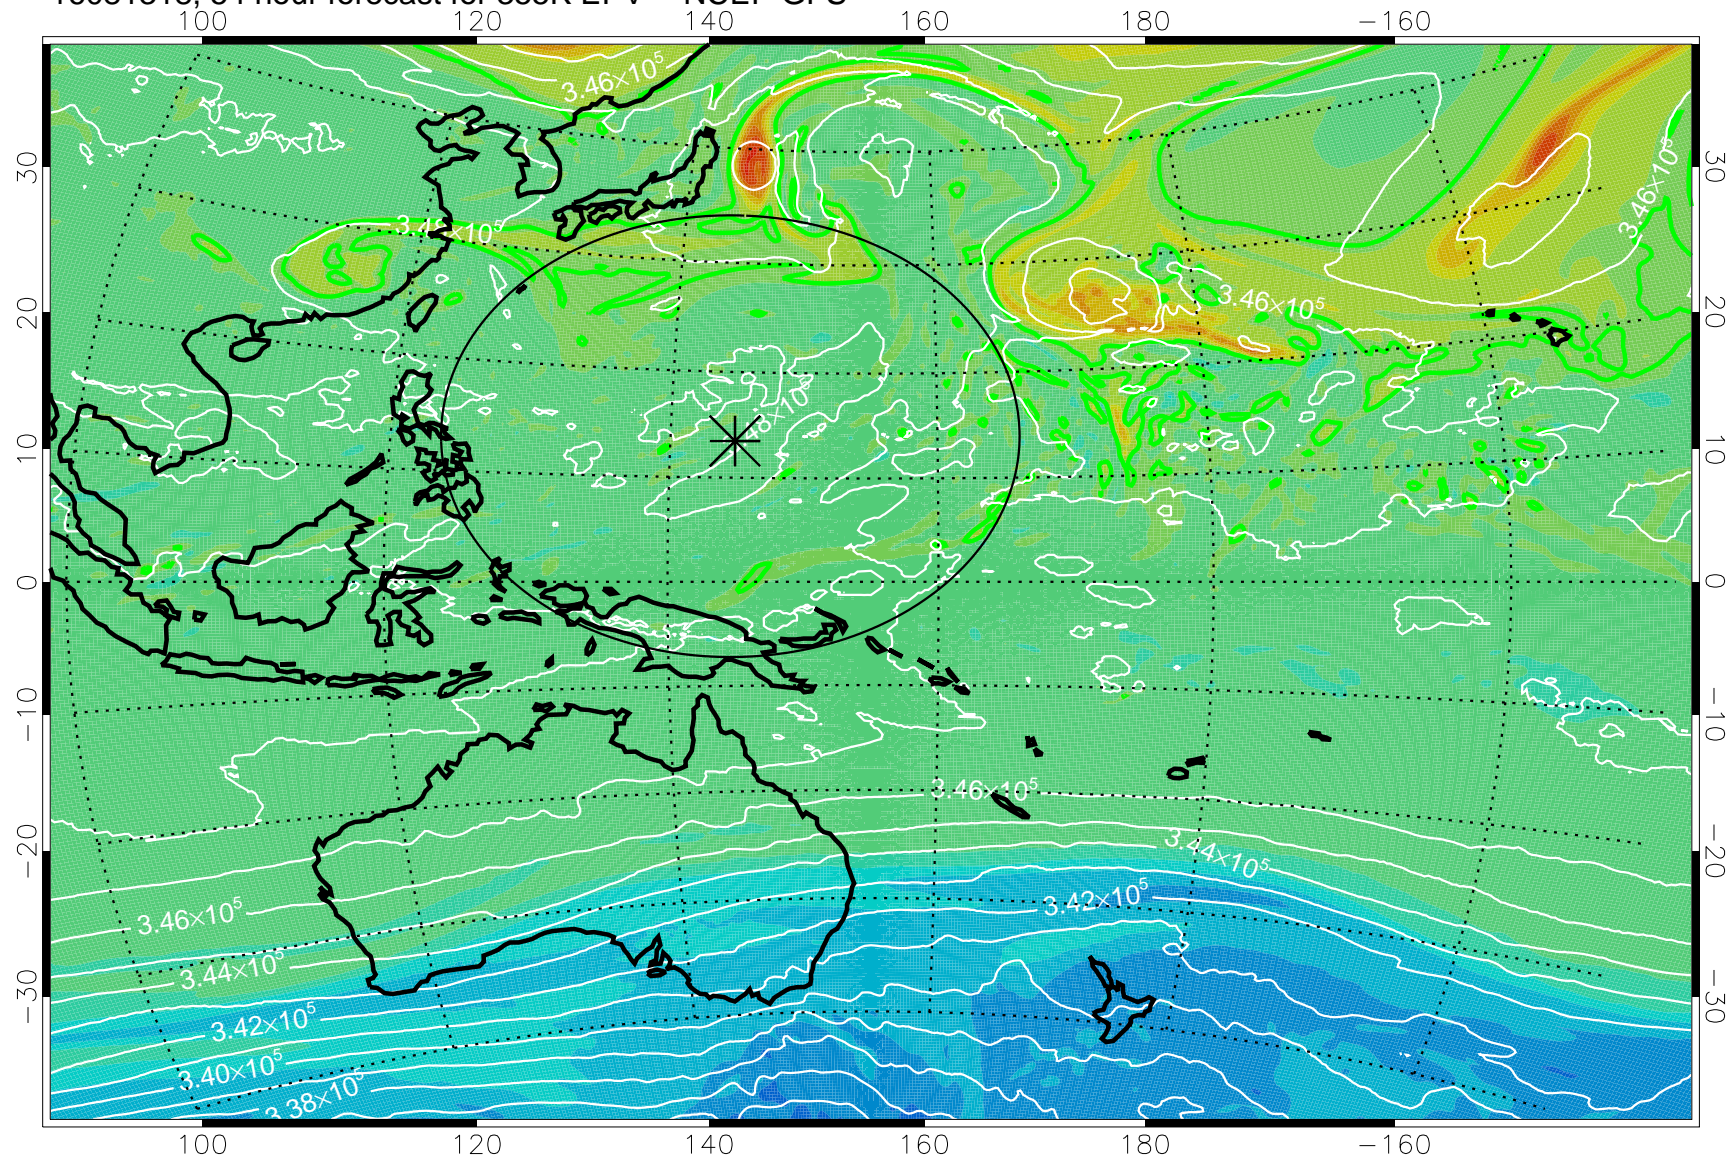

16081218, 30 hour forecast for 355K EPV -- NCEP GFS

355K Montgomery Streamfunction, white
EPV Tropopause (2 PVU) Position
Range ring of 2304 km

16081300, 36 hour forecast for 355K EPV -- NCEP GFS

355K Montgomery Streamfunction, white
EPV Tropopause (2 PVU) Position
Range ring of 2304 km

16081306, 42 hour forecast for 355K EPV -- NCEP GFS

355K Montgomery Streamfunction, white
EPV Tropopause (2 PVU) Position
Range ring of 2304 km

16081312, 48 hour forecast for 355K EPV -- NCEP GFS

355K Montgomery Streamfunction, white
EPV Tropopause (2 PVU) Position
Range ring of 2304 km

16081318, 54 hour forecast for 355K EPV -- NCEP GFS

355K Montgomery Streamfunction, white
EPV Tropopause (2 PVU) Position
Range ring of 2304 km

16081400, 60 hour forecast for 355K EPV -- NCEP GFS

355K Montgomery Streamfunction, white
EPV Tropopause (2 PVU) Position
Range ring of 2304 km

16081406, 66 hour forecast for 355K EPV -- NCEP GFS

355K Montgomery Streamfunction, white
EPV Tropopause (2 PVU) Position
Range ring of 2304 km

16081412, 72 hour forecast for 355K EPV -- NCEP GFS

355K Montgomery Streamfunction, white
EPV Tropopause (2 PVU) Position
Range ring of 2304 km