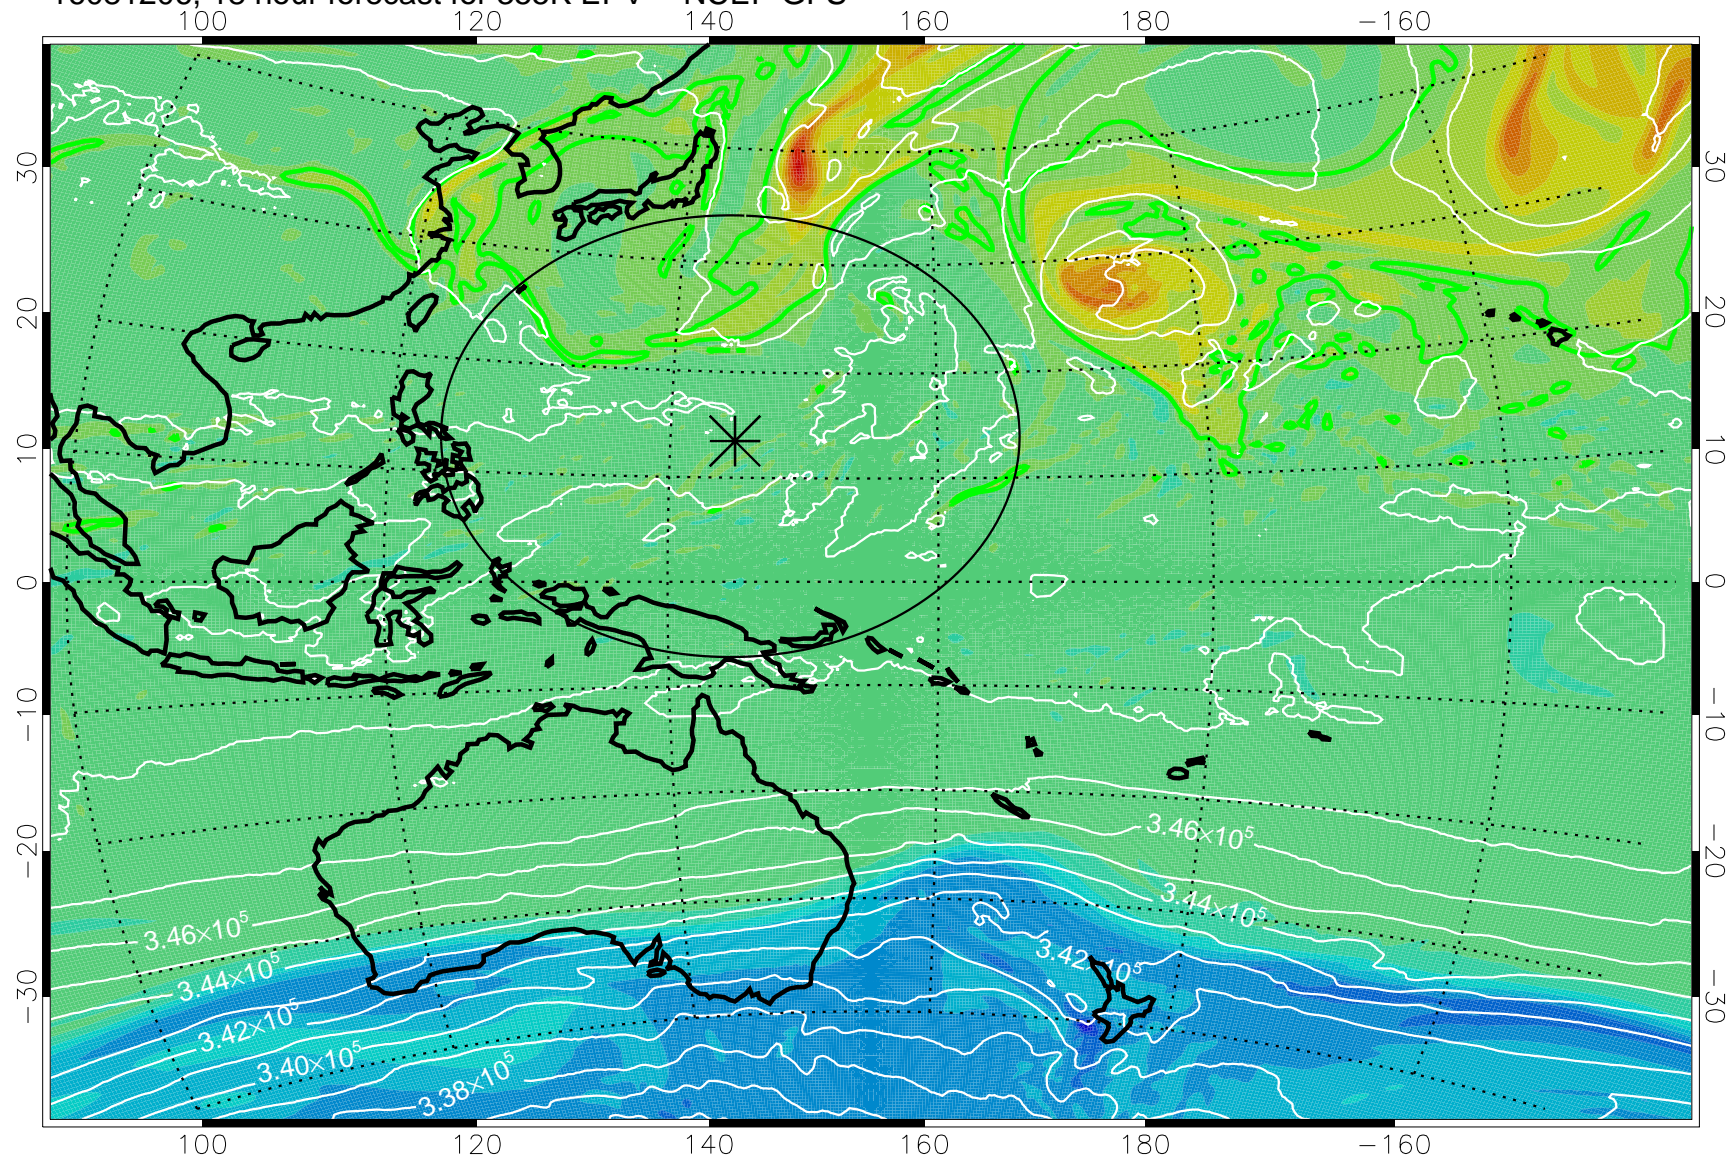

16081118, 6 hour forecast for 355K EPV -- NCEP GFS

355K Montgomery Streamfunction, white
EPV Tropopause (2 PVU) Position
Range ring of 2304 km

16081200, 12 hour forecast for 355K EPV -- NCEP GFS

355K Montgomery Streamfunction, white
EPV Tropopause (2 PVU) Position
Range ring of 2304 km

16081206, 18 hour forecast for 355K EPV -- NCEP GFS

355K Montgomery Streamfunction, white
EPV Tropopause (2 PVU) Position
Range ring of 2304 km

16081212, 24 hour forecast for 355K EPV -- NCEP GFS

355K Montgomery Streamfunction, white
EPV Tropopause (2 PVU) Position
Range ring of 2304 km

16081218, 30 hour forecast for 355K EPV -- NCEP GFS

355K Montgomery Streamfunction, white
EPV Tropopause (2 PVU) Position
Range ring of 2304 km

16081300, 36 hour forecast for 355K EPV -- NCEP GFS

355K Montgomery Streamfunction, white
EPV Tropopause (2 PVU) Position
Range ring of 2304 km

16081306, 42 hour forecast for 355K EPV -- NCEP GFS

355K Montgomery Streamfunction, white
EPV Tropopause (2 PVU) Position
Range ring of 2304 km

16081312, 48 hour forecast for 355K EPV -- NCEP GFS

355K Montgomery Streamfunction, white
EPV Tropopause (2 PVU) Position
Range ring of 2304 km