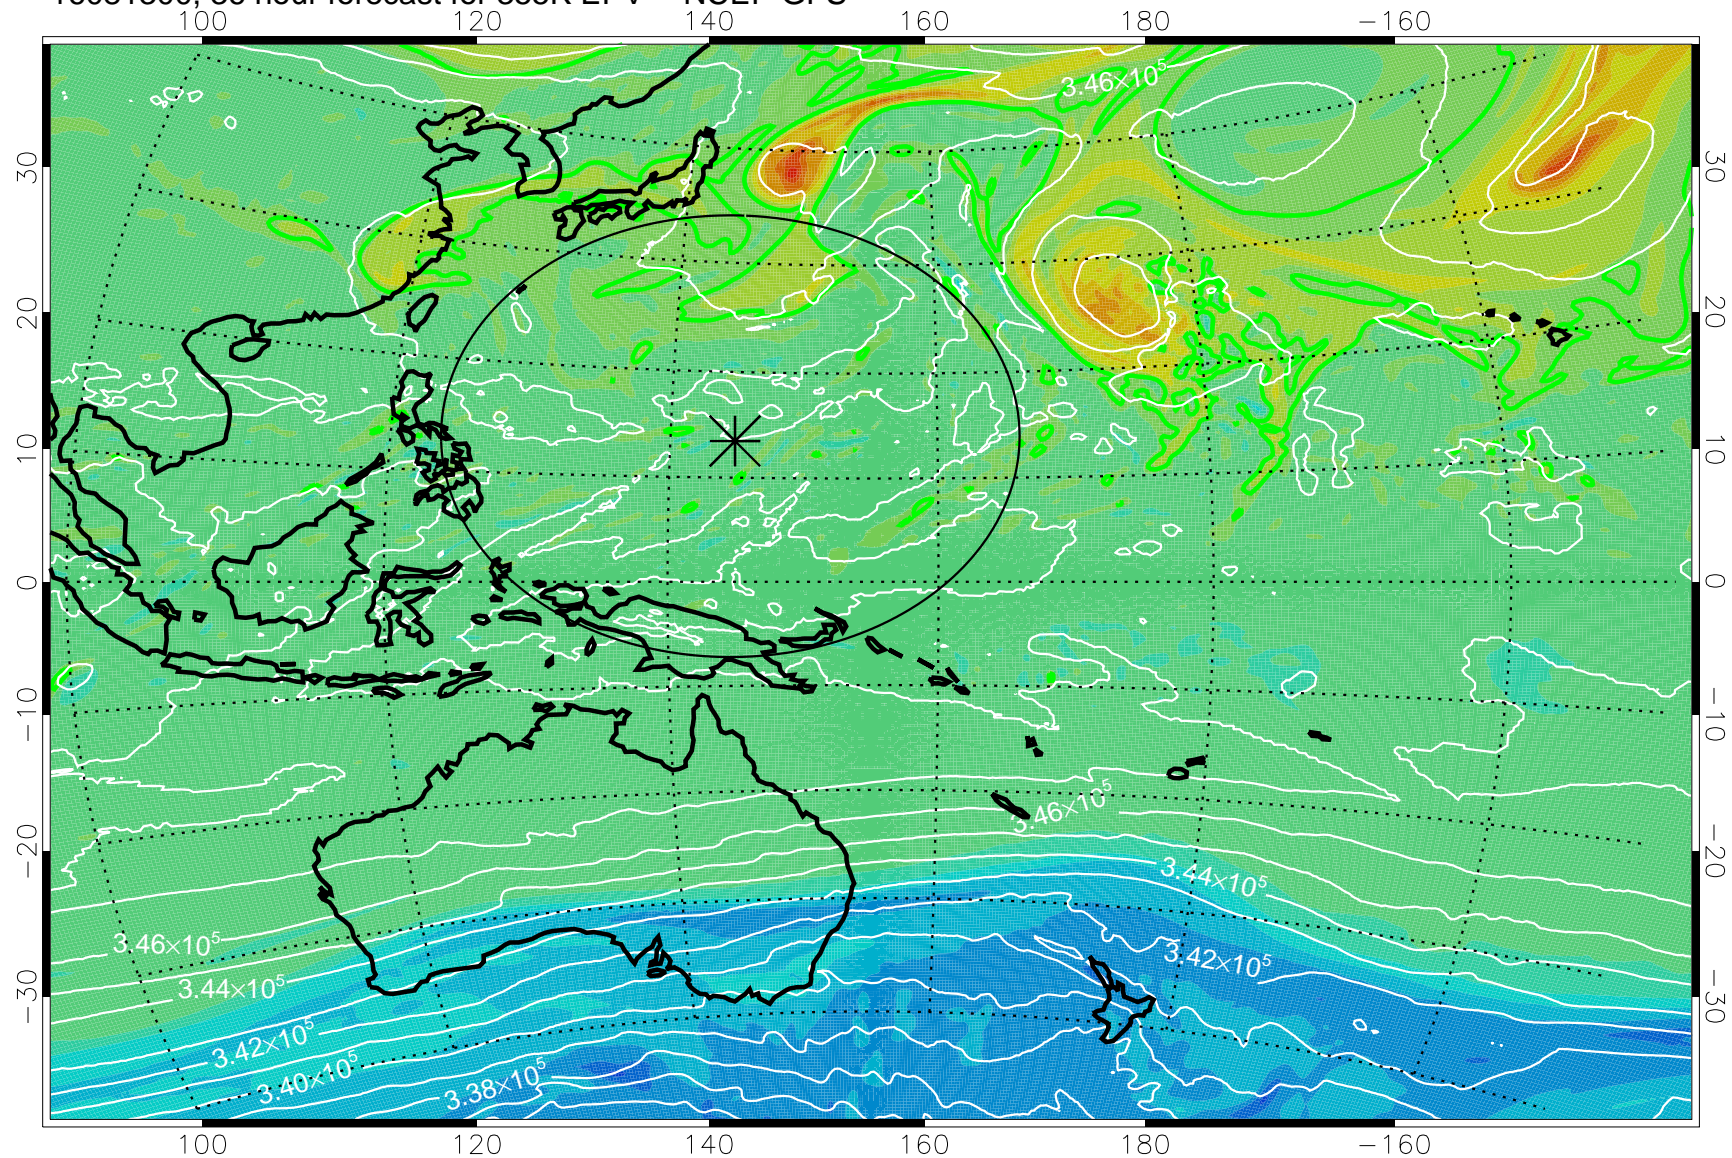

16081206, 18 hour forecast for 355K EPV -- NCEP GFS

355K Montgomery Streamfunction, white
EPV Tropopause (2 PVU) Position
Range ring of 2304 km

16081212, 24 hour forecast for 355K EPV -- NCEP GFS

355K Montgomery Streamfunction, white
EPV Tropopause (2 PVU) Position
Range ring of 2304 km

16081218, 30 hour forecast for 355K EPV -- NCEP GFS

355K Montgomery Streamfunction, white
EPV Tropopause (2 PVU) Position
Range ring of 2304 km

16081300, 36 hour forecast for 355K EPV -- NCEP GFS

355K Montgomery Streamfunction, white
EPV Tropopause (2 PVU) Position
Range ring of 2304 km

16081306, 42 hour forecast for 355K EPV -- NCEP GFS

355K Montgomery Streamfunction, white
EPV Tropopause (2 PVU) Position
Range ring of 2304 km

16081312, 48 hour forecast for 355K EPV -- NCEP GFS

355K Montgomery Streamfunction, white
EPV Tropopause (2 PVU) Position
Range ring of 2304 km

16081318, 54 hour forecast for 355K EPV -- NCEP GFS

355K Montgomery Streamfunction, white
EPV Tropopause (2 PVU) Position
Range ring of 2304 km

16081400, 60 hour forecast for 355K EPV -- NCEP GFS

355K Montgomery Streamfunction, white
EPV Tropopause (2 PVU) Position
Range ring of 2304 km