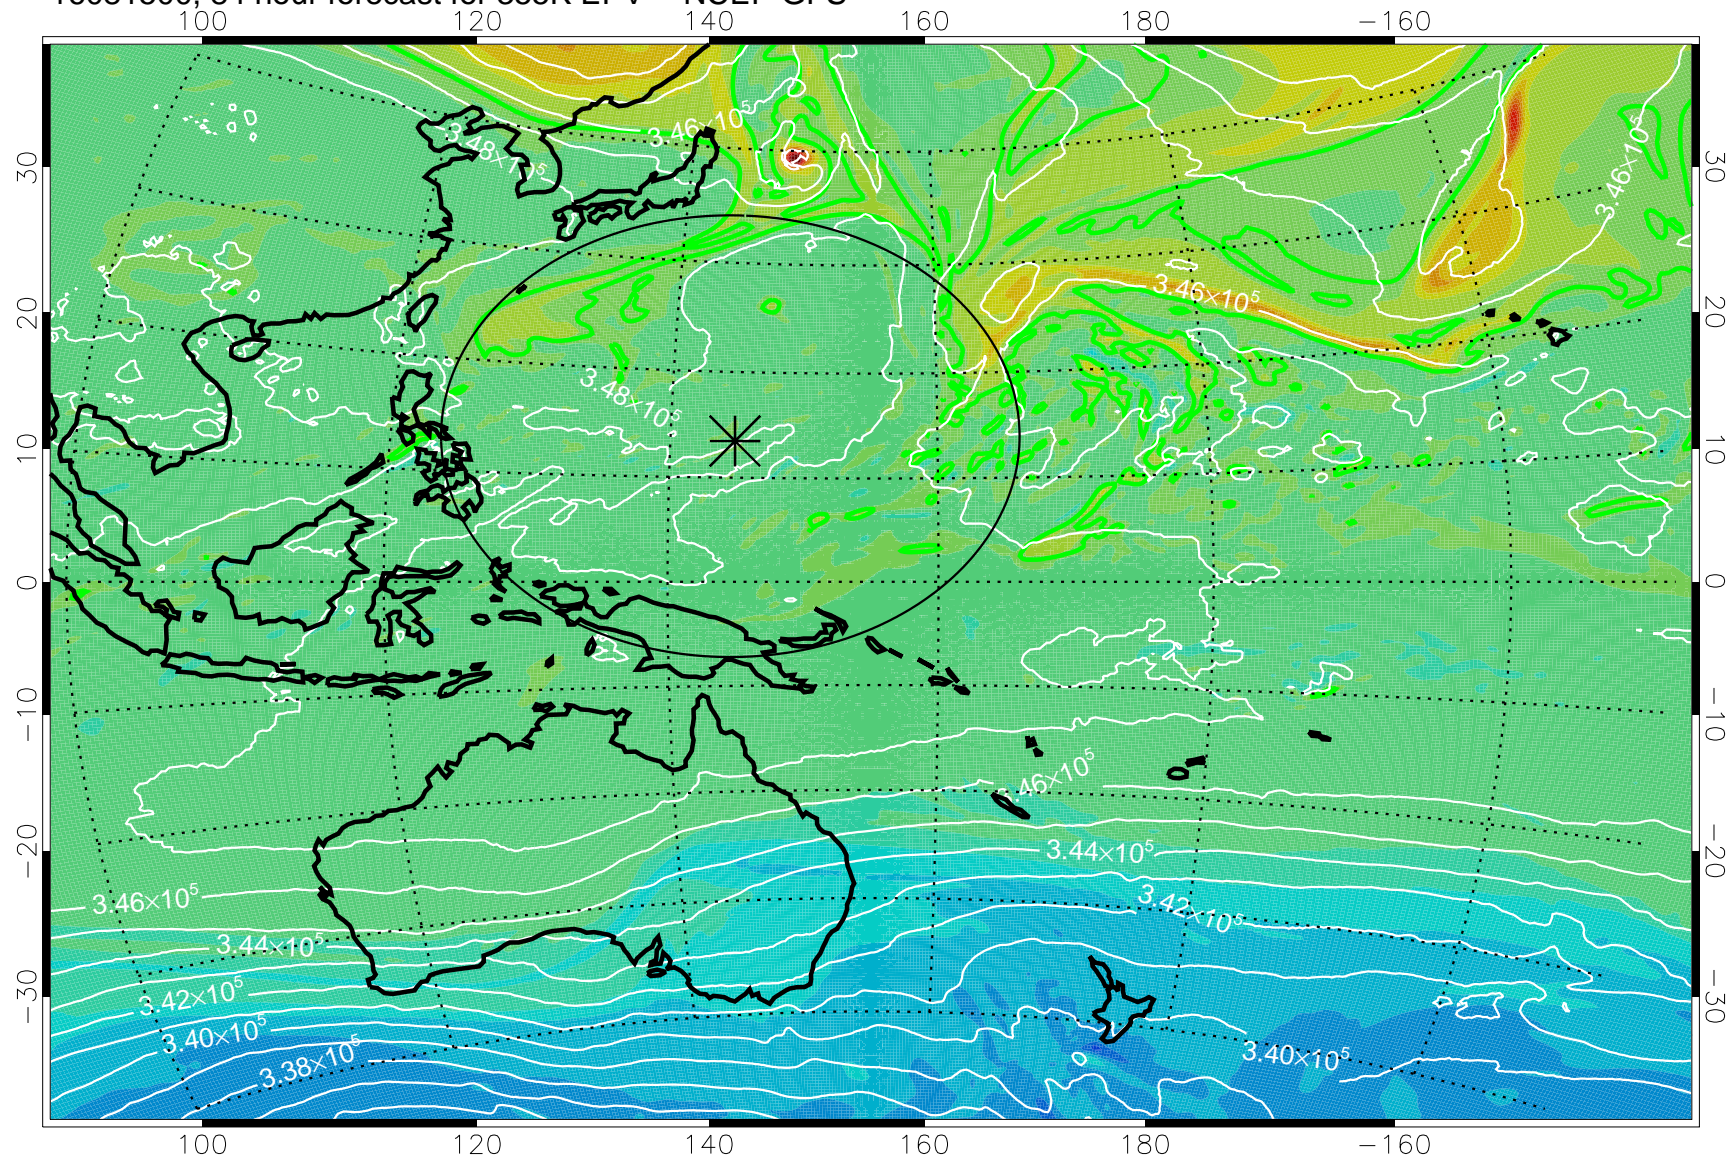

16081318, 54 hour forecast for 355K EPV -- NCEP GFS

355K Montgomery Streamfunction, white
EPV Tropopause (2 PVU) Position
Range ring of 2304 km

16081400, 60 hour forecast for 355K EPV -- NCEP GFS

355K Montgomery Streamfunction, white
EPV Tropopause (2 PVU) Position
Range ring of 2304 km

16081406, 66 hour forecast for 355K EPV -- NCEP GFS

355K Montgomery Streamfunction, white
EPV Tropopause (2 PVU) Position
Range ring of 2304 km

16081412, 72 hour forecast for 355K EPV -- NCEP GFS

355K Montgomery Streamfunction, white
EPV Tropopause (2 PVU) Position
Range ring of 2304 km

16081418, 78 hour forecast for 355K EPV -- NCEP GFS

355K Montgomery Streamfunction, white
EPV Tropopause (2 PVU) Position
Range ring of 2304 km

16081500, 84 hour forecast for 355K EPV -- NCEP GFS

355K Montgomery Streamfunction, white
EPV Tropopause (2 PVU) Position
Range ring of 2304 km

16081506, 90 hour forecast for 355K EPV -- NCEP GFS

355K Montgomery Streamfunction, white
EPV Tropopause (2 PVU) Position
Range ring of 2304 km

16081512, 96 hour forecast for 355K EPV -- NCEP GFS

355K Montgomery Streamfunction, white
EPV Tropopause (2 PVU) Position
Range ring of 2304 km