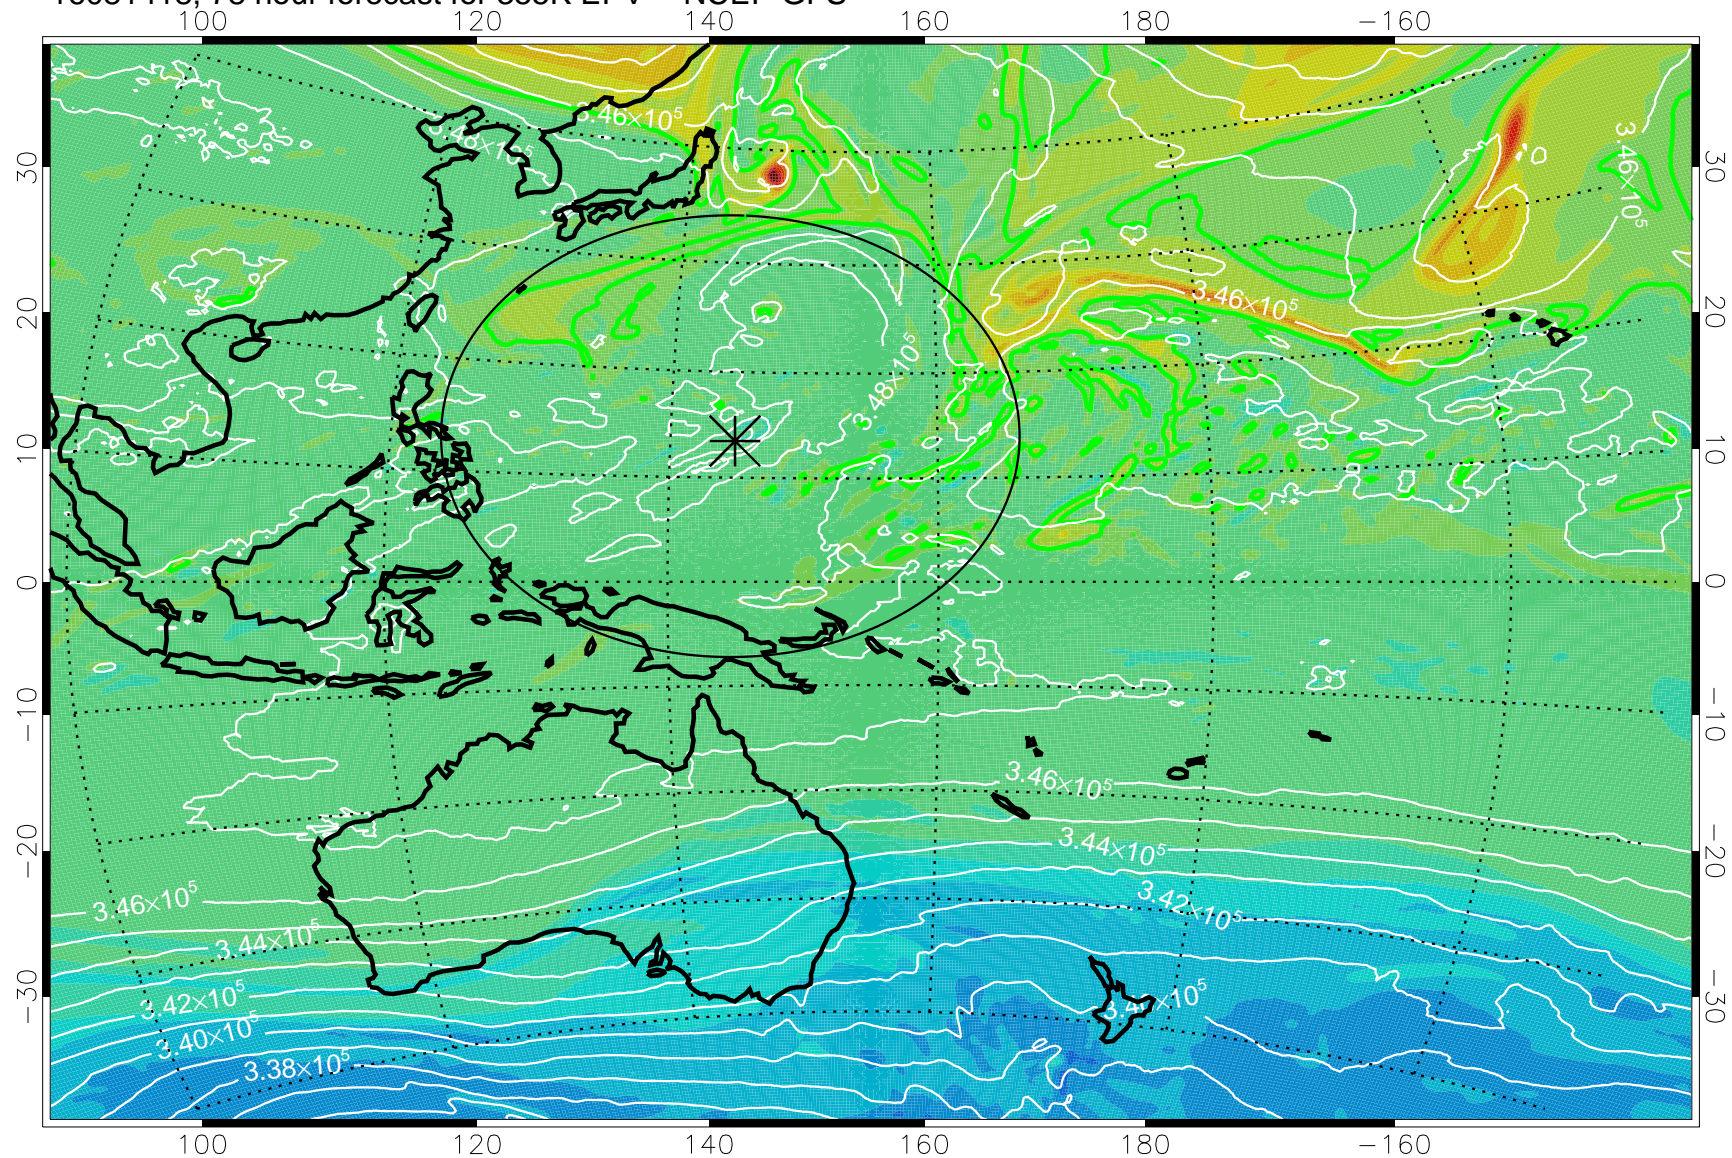

16081318, 54 hour forecast for 355K EPV -- NCEP GFS

355K Montgomery Streamfunction, white
EPV Tropopause (2 PVU) Position
Range ring of 2304 km

16081400, 60 hour forecast for 355K EPV -- NCEP GFS

355K Montgomery Streamfunction, white
EPV Tropopause (2 PVU) Position
Range ring of 2304 km

16081406, 66 hour forecast for 355K EPV -- NCEP GFS

355K Montgomery Streamfunction, white
EPV Tropopause (2 PVU) Position
Range ring of 2304 km

16081412, 72 hour forecast for 355K EPV -- NCEP GFS

355K Montgomery Streamfunction, white
EPV Tropopause (2 PVU) Position
Range ring of 2304 km

16081418, 78 hour forecast for 355K EPV -- NCEP GFS

355K Montgomery Streamfunction, white
EPV Tropopause (2 PVU) Position
Range ring of 2304 km

16081500, 84 hour forecast for 355K EPV -- NCEP GFS

355K Montgomery Streamfunction, white
EPV Tropopause (2 PVU) Position
Range ring of 2304 km

16081506, 90 hour forecast for 355K EPV -- NCEP GFS

355K Montgomery Streamfunction, white
EPV Tropopause (2 PVU) Position
Range ring of 2304 km

16081512, 96 hour forecast for 355K EPV -- NCEP GFS

355K Montgomery Streamfunction, white
EPV Tropopause (2 PVU) Position
Range ring of 2304 km