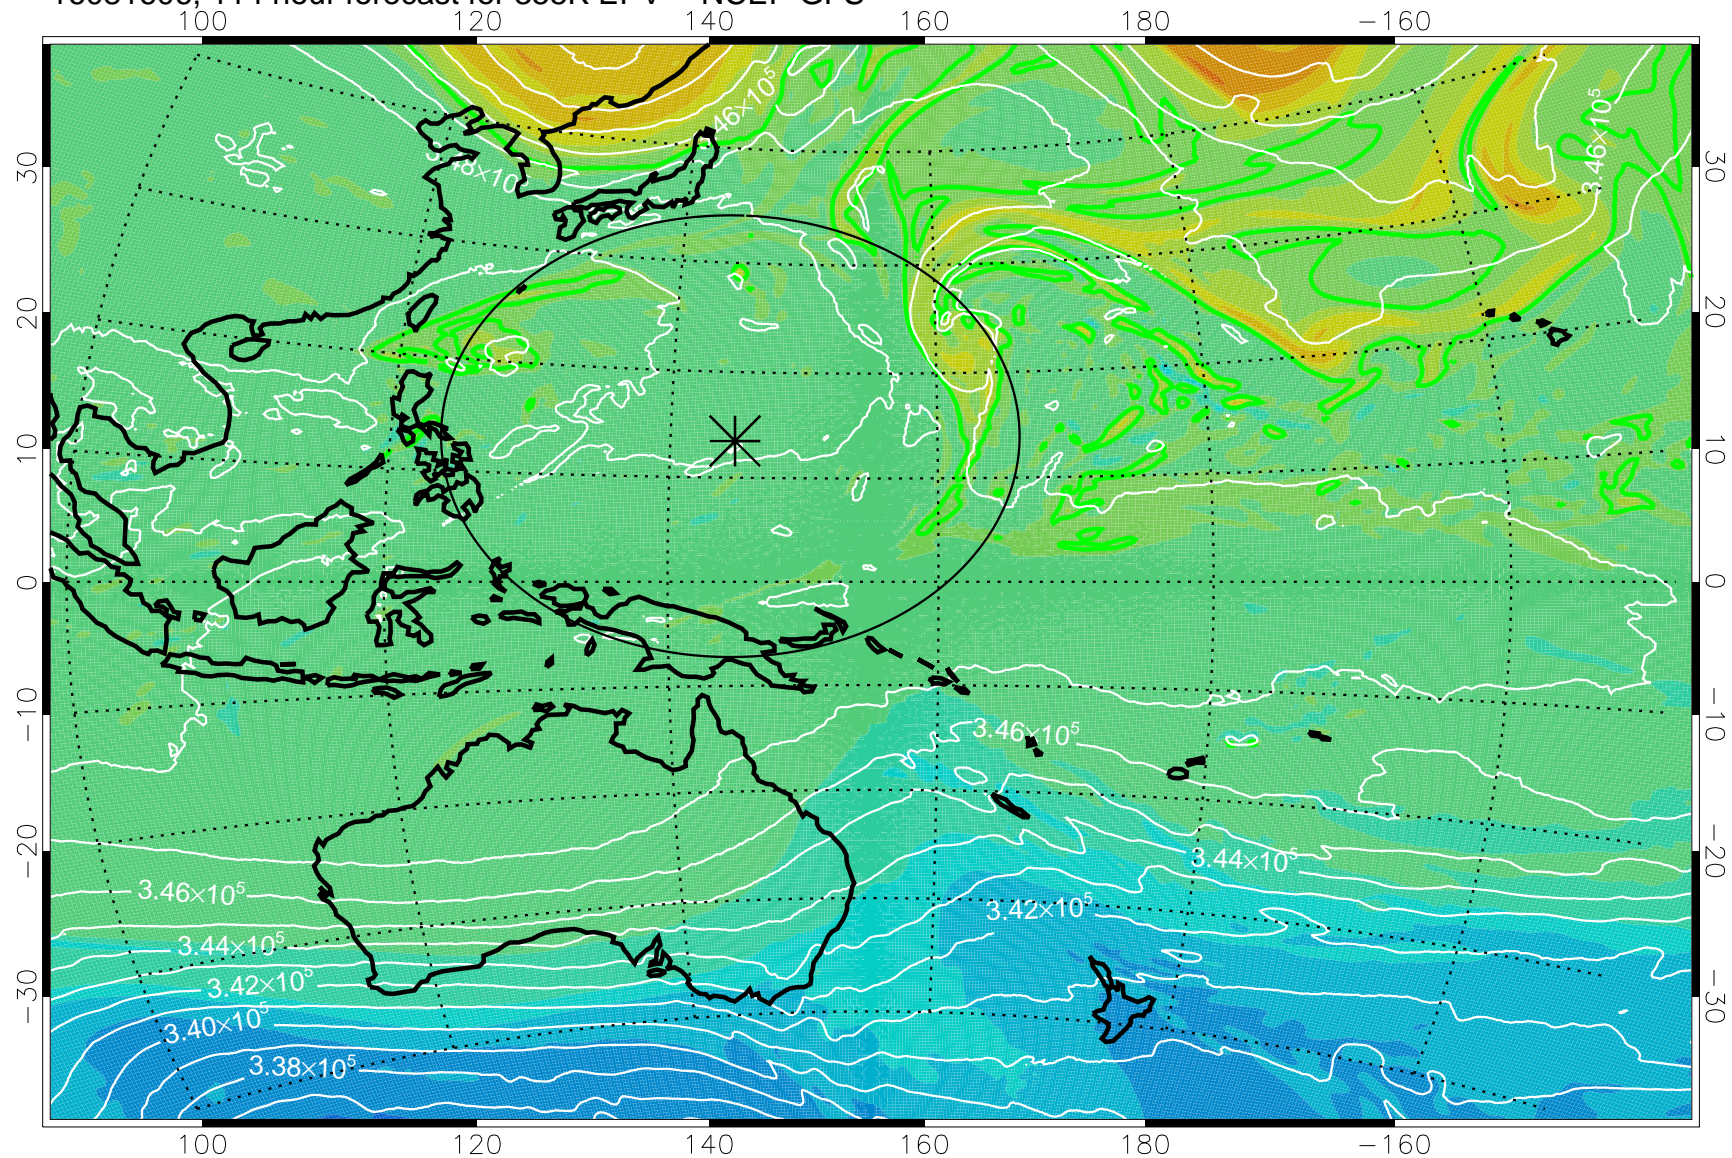

16081506, 90 hour forecast for 355K EPV -- NCEP GFS

355K Montgomery Streamfunction, white
EPV Tropopause (2 PVU) Position
Range ring of 2304 km

16081512, 96 hour forecast for 355K EPV -- NCEP GFS

355K Montgomery Streamfunction, white
EPV Tropopause (2 PVU) Position
Range ring of 2304 km

16081518, 102 hour forecast for 355K EPV -- NCEP GFS

355K Montgomery Streamfunction, white
EPV Tropopause (2 PVU) Position
Range ring of 2304 km

16081600, 108 hour forecast for 355K EPV -- NCEP GFS

355K Montgomery Streamfunction, white
EPV Tropopause (2 PVU) Position
Range ring of 2304 km

16081606, 114 hour forecast for 355K EPV -- NCEP GFS

355K Montgomery Streamfunction, white
EPV Tropopause (2 PVU) Position
Range ring of 2304 km

16081612, 120 hour forecast for 355K EPV -- NCEP GFS

355K Montgomery Streamfunction, white
EPV Tropopause (2 PVU) Position
Range ring of 2304 km