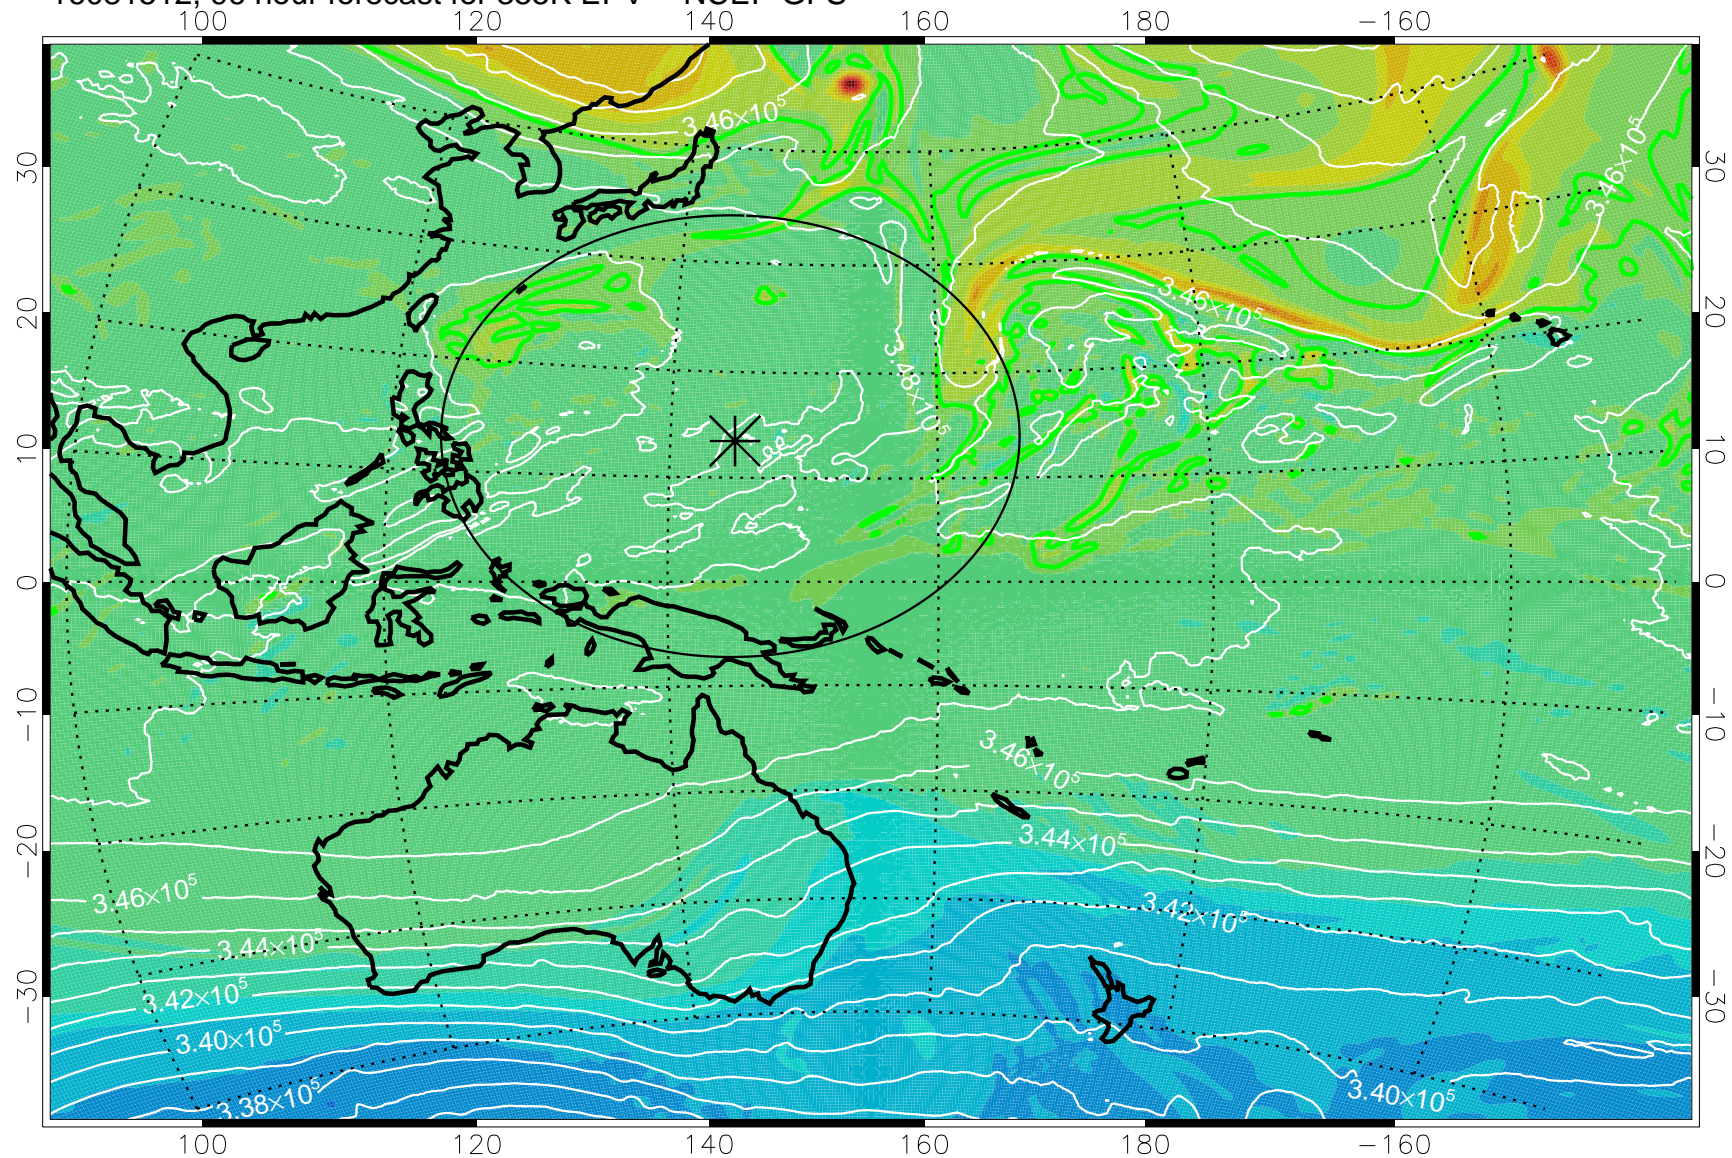

16081406, 66 hour forecast for 355K EPV -- NCEP GFS

355K Montgomery Streamfunction, white
EPV Tropopause (2 PVU) Position
Range ring of 2304 km

16081412, 72 hour forecast for 355K EPV -- NCEP GFS

355K Montgomery Streamfunction, white
EPV Tropopause (2 PVU) Position
Range ring of 2304 km

16081418, 78 hour forecast for 355K EPV -- NCEP GFS

355K Montgomery Streamfunction, white
EPV Tropopause (2 PVU) Position
Range ring of 2304 km

16081500, 84 hour forecast for 355K EPV -- NCEP GFS

355K Montgomery Streamfunction, white
EPV Tropopause (2 PVU) Position
Range ring of 2304 km

16081506, 90 hour forecast for 355K EPV -- NCEP GFS

355K Montgomery Streamfunction, white
EPV Tropopause (2 PVU) Position
Range ring of 2304 km

16081512, 96 hour forecast for 355K EPV -- NCEP GFS

355K Montgomery Streamfunction, white
EPV Tropopause (2 PVU) Position
Range ring of 2304 km

16081518, 102 hour forecast for 355K EPV -- NCEP GFS

355K Montgomery Streamfunction, white
EPV Tropopause (2 PVU) Position
Range ring of 2304 km

16081600, 108 hour forecast for 355K EPV -- NCEP GFS

355K Montgomery Streamfunction, white
EPV Tropopause (2 PVU) Position
Range ring of 2304 km