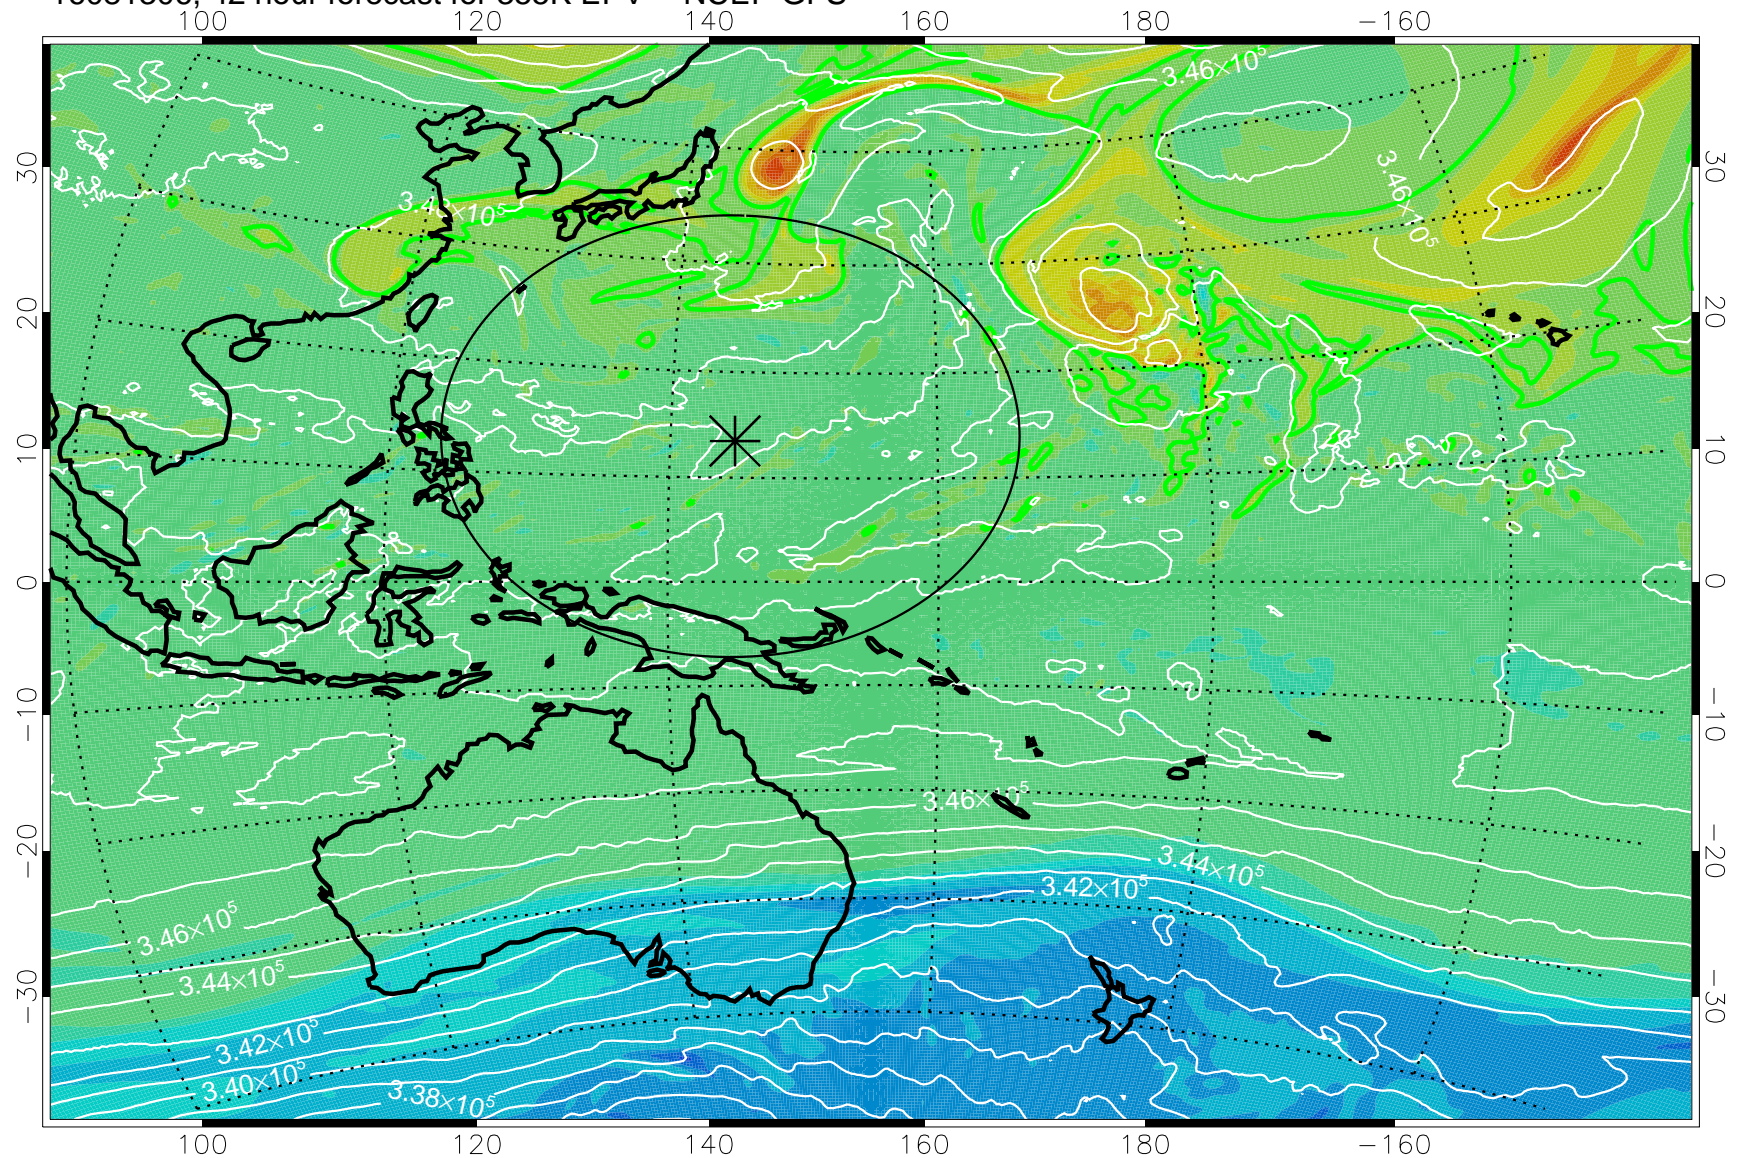

16081218, 30 hour forecast for 355K EPV -- NCEP GFS

355K Montgomery Streamfunction, white
EPV Tropopause (2 PVU) Position
Range ring of 2304 km

16081300, 36 hour forecast for 355K EPV -- NCEP GFS

355K Montgomery Streamfunction, white
EPV Tropopause (2 PVU) Position
Range ring of 2304 km

16081306, 42 hour forecast for 355K EPV -- NCEP GFS

355K Montgomery Streamfunction, white
EPV Tropopause (2 PVU) Position
Range ring of 2304 km

16081312, 48 hour forecast for 355K EPV -- NCEP GFS

355K Montgomery Streamfunction, white
EPV Tropopause (2 PVU) Position
Range ring of 2304 km

16081318, 54 hour forecast for 355K EPV -- NCEP GFS

355K Montgomery Streamfunction, white
EPV Tropopause (2 PVU) Position
Range ring of 2304 km

16081400, 60 hour forecast for 355K EPV -- NCEP GFS

355K Montgomery Streamfunction, white
EPV Tropopause (2 PVU) Position
Range ring of 2304 km

16081406, 66 hour forecast for 355K EPV -- NCEP GFS

355K Montgomery Streamfunction, white
EPV Tropopause (2 PVU) Position
Range ring of 2304 km

16081412, 72 hour forecast for 355K EPV -- NCEP GFS

355K Montgomery Streamfunction, white
EPV Tropopause (2 PVU) Position
Range ring of 2304 km