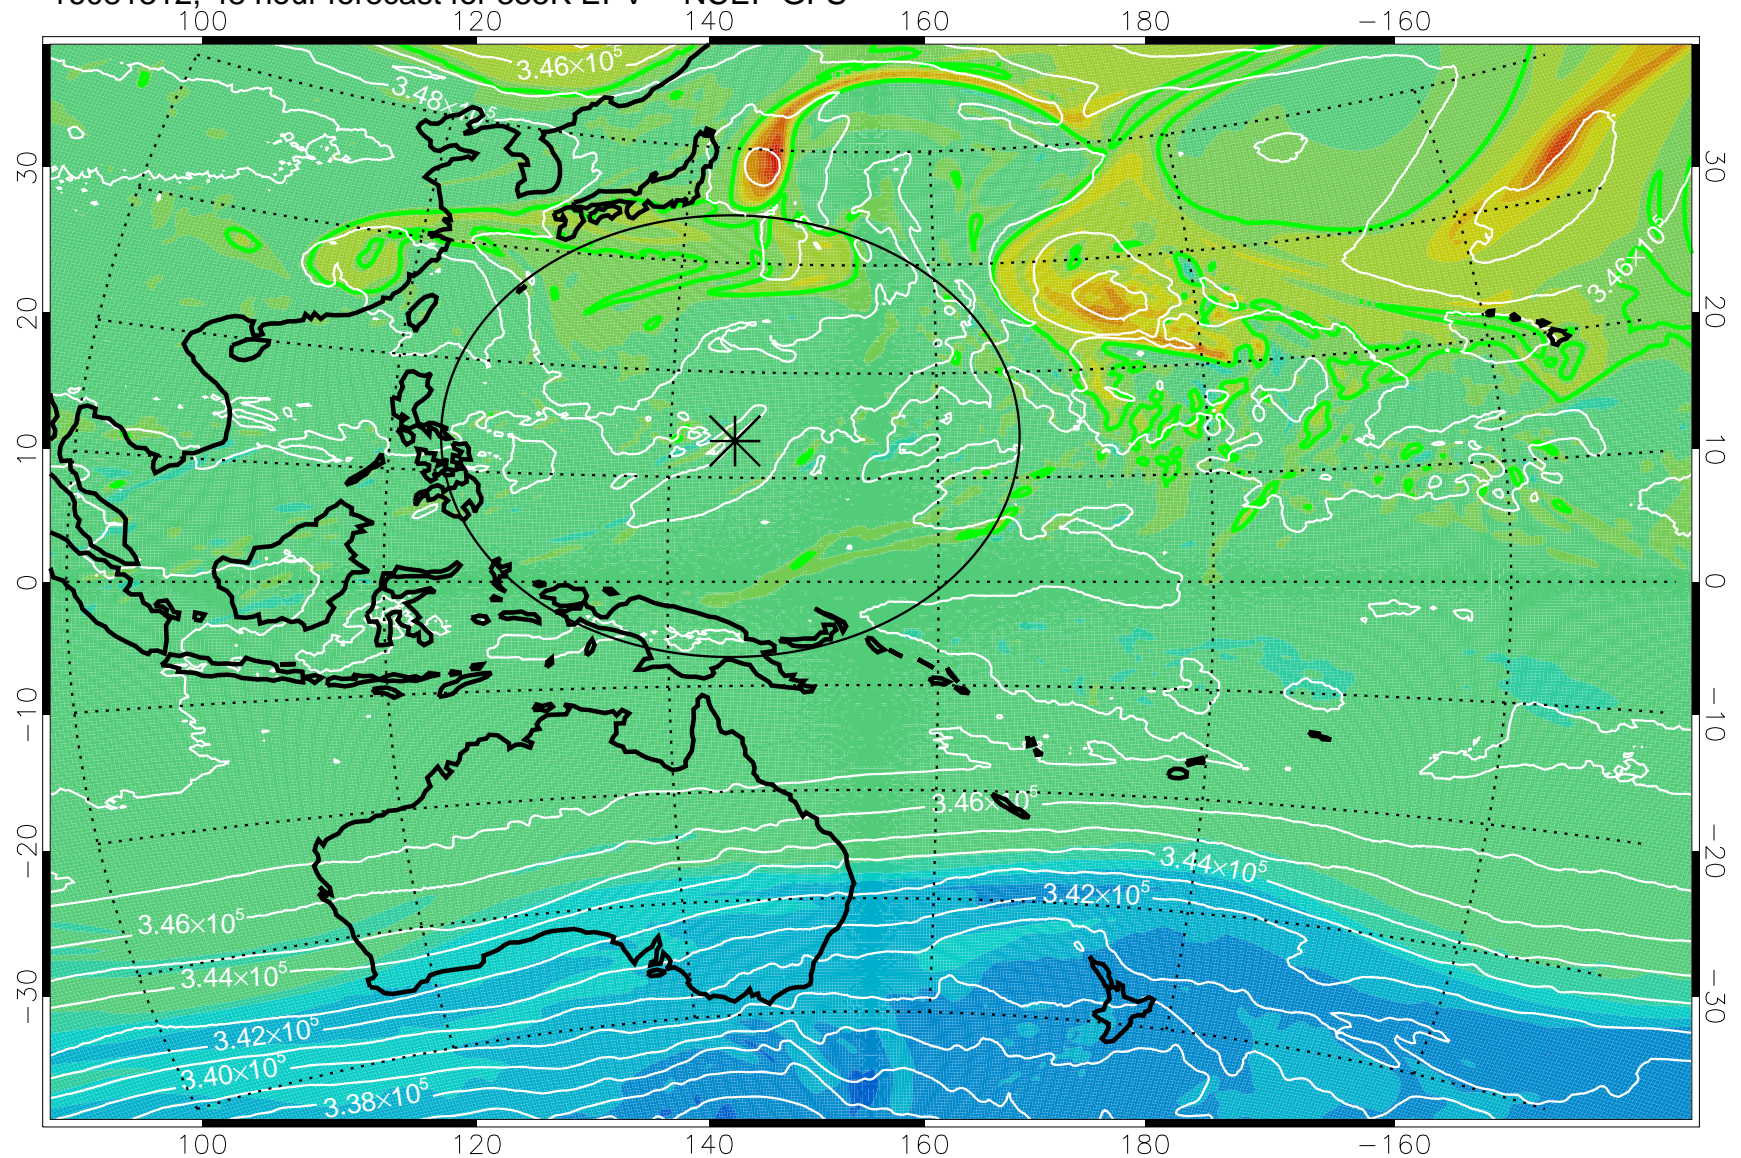

16081218, 30 hour forecast for 355K EPV -- NCEP GFS

355K Montgomery Streamfunction, white
EPV Tropopause (2 PVU) Position
Range ring of 2304 km

16081300, 36 hour forecast for 355K EPV -- NCEP GFS

355K Montgomery Streamfunction, white
EPV Tropopause (2 PVU) Position
Range ring of 2304 km

16081306, 42 hour forecast for 355K EPV -- NCEP GFS

355K Montgomery Streamfunction, white
EPV Tropopause (2 PVU) Position
Range ring of 2304 km

16081312, 48 hour forecast for 355K EPV -- NCEP GFS

355K Montgomery Streamfunction, white
EPV Tropopause (2 PVU) Position
Range ring of 2304 km

16081318, 54 hour forecast for 355K EPV -- NCEP GFS

355K Montgomery Streamfunction, white
EPV Tropopause (2 PVU) Position
Range ring of 2304 km

16081400, 60 hour forecast for 355K EPV -- NCEP GFS

355K Montgomery Streamfunction, white
EPV Tropopause (2 PVU) Position
Range ring of 2304 km

16081406, 66 hour forecast for 355K EPV -- NCEP GFS

355K Montgomery Streamfunction, white
EPV Tropopause (2 PVU) Position
Range ring of 2304 km

16081412, 72 hour forecast for 355K EPV -- NCEP GFS

355K Montgomery Streamfunction, white
EPV Tropopause (2 PVU) Position
Range ring of 2304 km