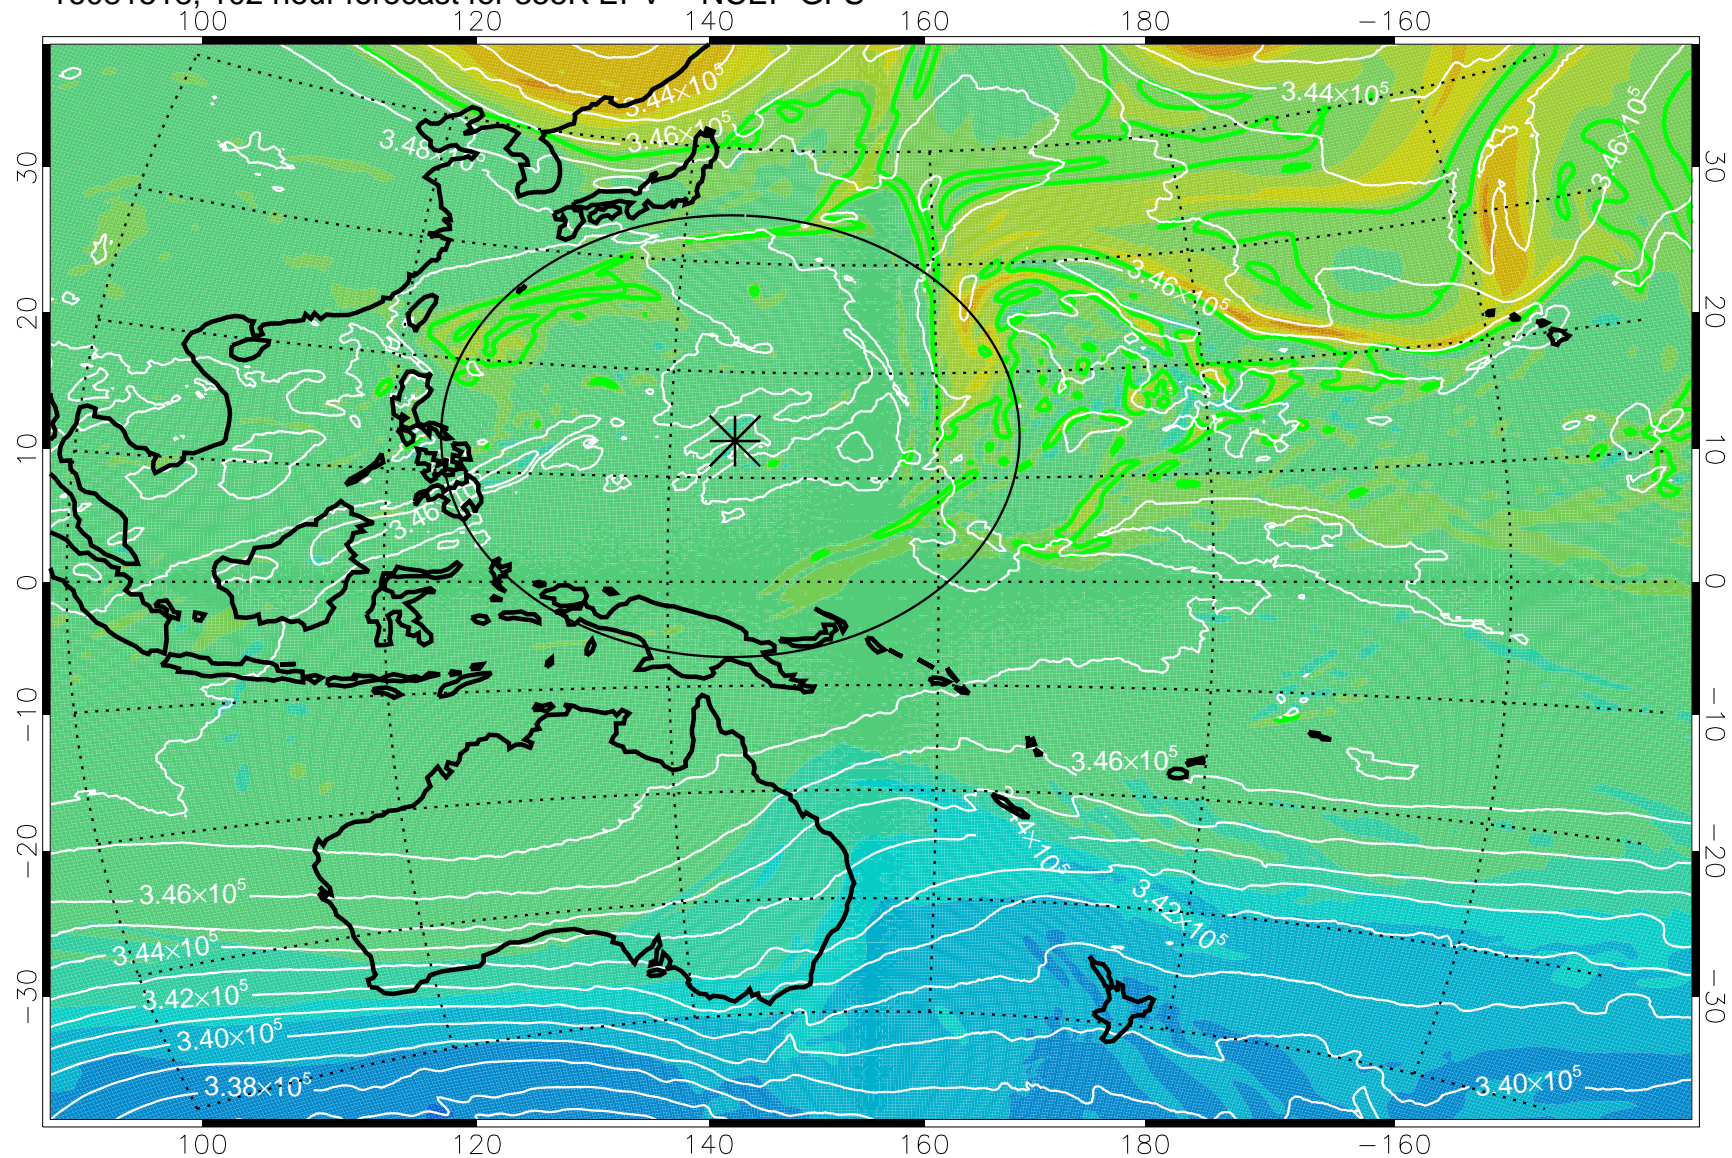

16081418, 78 hour forecast for 355K EPV -- NCEP GFS

355K Montgomery Streamfunction, white
EPV Tropopause (2 PVU) Position
Range ring of 2304 km

16081500, 84 hour forecast for 355K EPV -- NCEP GFS

355K Montgomery Streamfunction, white
EPV Tropopause (2 PVU) Position
Range ring of 2304 km

16081506, 90 hour forecast for 355K EPV -- NCEP GFS

355K Montgomery Streamfunction, white
EPV Tropopause (2 PVU) Position
Range ring of 2304 km

16081512, 96 hour forecast for 355K EPV -- NCEP GFS

355K Montgomery Streamfunction, white
EPV Tropopause (2 PVU) Position
Range ring of 2304 km

16081518, 102 hour forecast for 355K EPV -- NCEP GFS

355K Montgomery Streamfunction, white
EPV Tropopause (2 PVU) Position
Range ring of 2304 km

16081600, 108 hour forecast for 355K EPV -- NCEP GFS

355K Montgomery Streamfunction, white
EPV Tropopause (2 PVU) Position
Range ring of 2304 km

16081606, 114 hour forecast for 355K EPV -- NCEP GFS

355K Montgomery Streamfunction, white
EPV Tropopause (2 PVU) Position
Range ring of 2304 km

16081612, 120 hour forecast for 355K EPV -- NCEP GFS

355K Montgomery Streamfunction, white
EPV Tropopause (2 PVU) Position
Range ring of 2304 km