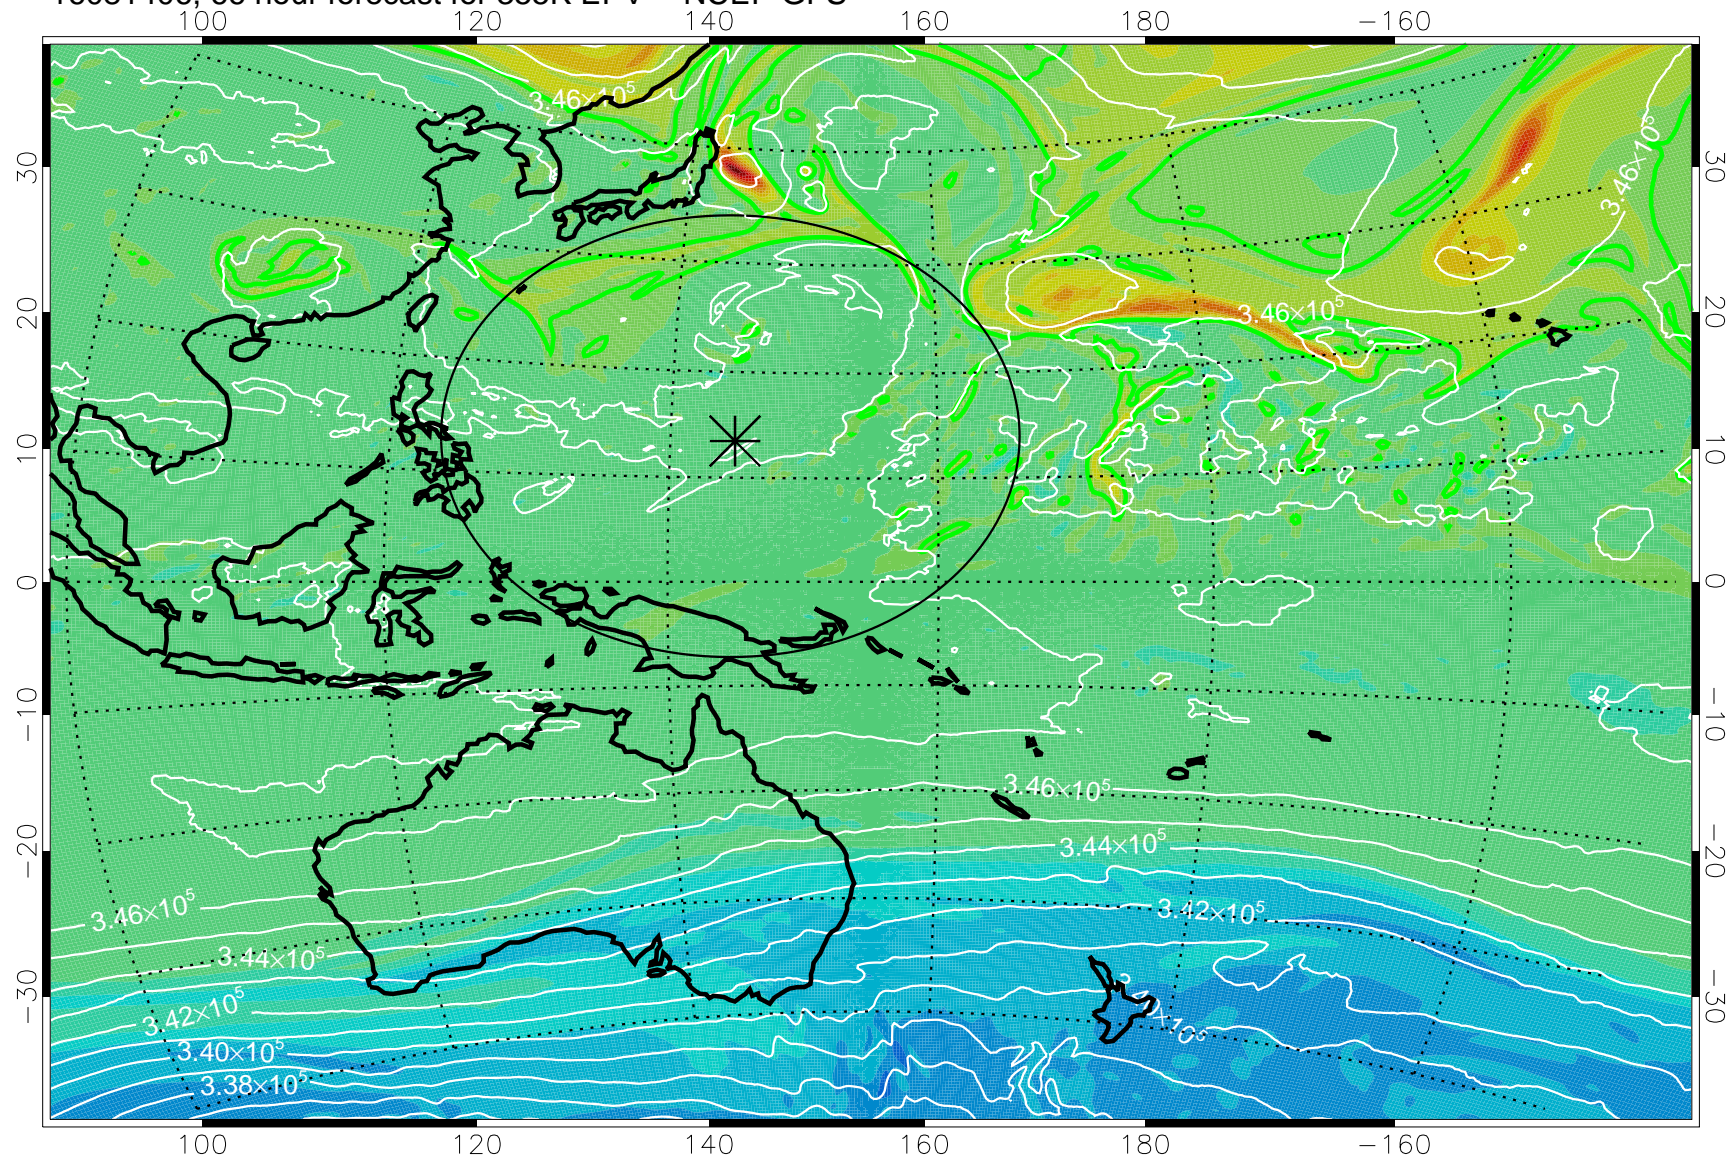

16081306, 42 hour forecast for 355K EPV -- NCEP GFS

355K Montgomery Streamfunction, white
EPV Tropopause (2 PVU) Position
Range ring of 2304 km

16081312, 48 hour forecast for 355K EPV -- NCEP GFS

355K Montgomery Streamfunction, white
EPV Tropopause (2 PVU) Position
Range ring of 2304 km

16081318, 54 hour forecast for 355K EPV -- NCEP GFS

355K Montgomery Streamfunction, white
EPV Tropopause (2 PVU) Position
Range ring of 2304 km

16081400, 60 hour forecast for 355K EPV -- NCEP GFS

355K Montgomery Streamfunction, white
EPV Tropopause (2 PVU) Position
Range ring of 2304 km

16081406, 66 hour forecast for 355K EPV -- NCEP GFS

355K Montgomery Streamfunction, white
EPV Tropopause (2 PVU) Position
Range ring of 2304 km

16081412, 72 hour forecast for 355K EPV -- NCEP GFS

355K Montgomery Streamfunction, white
EPV Tropopause (2 PVU) Position
Range ring of 2304 km

16081418, 78 hour forecast for 355K EPV -- NCEP GFS

355K Montgomery Streamfunction, white
EPV Tropopause (2 PVU) Position
Range ring of 2304 km

16081500, 84 hour forecast for 355K EPV -- NCEP GFS

355K Montgomery Streamfunction, white
EPV Tropopause (2 PVU) Position
Range ring of 2304 km