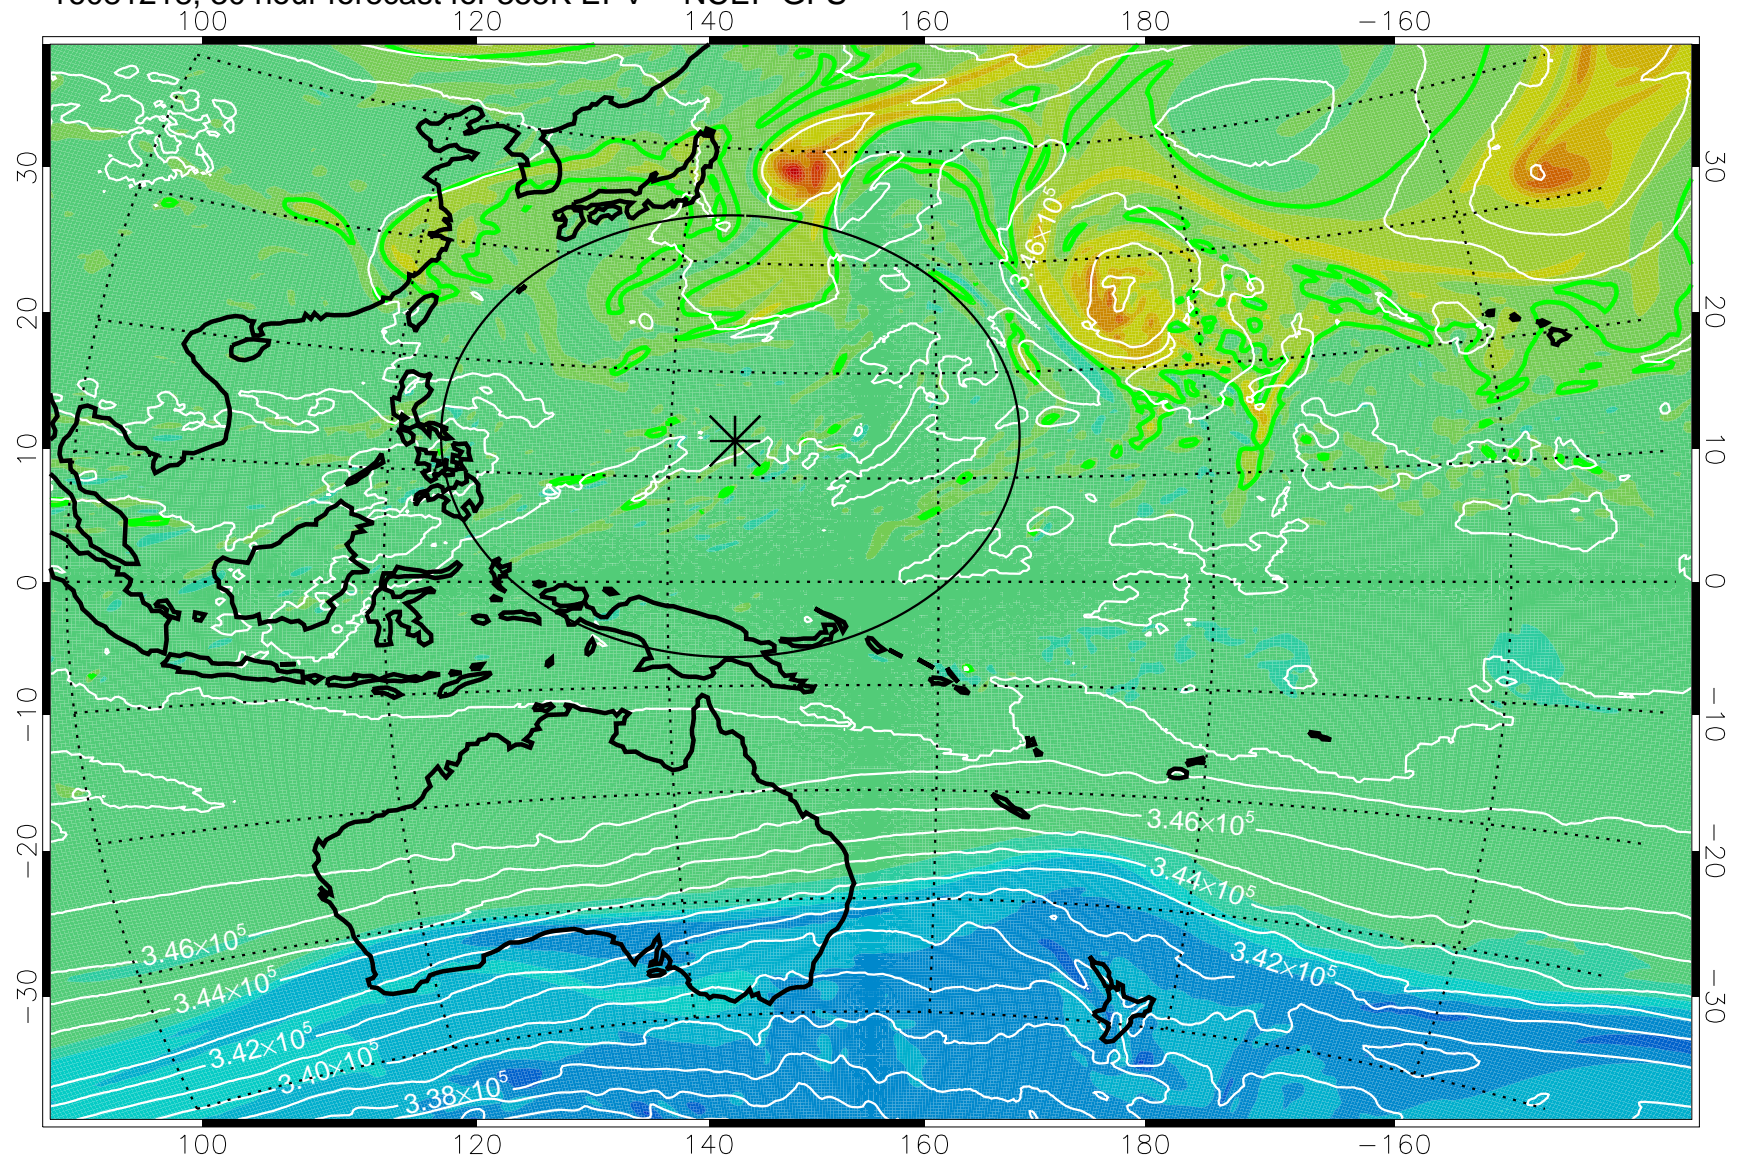

16081206, 18 hour forecast for 355K EPV -- NCEP GFS

355K Montgomery Streamfunction, white
EPV Tropopause (2 PVU) Position
Range ring of 2304 km

16081212, 24 hour forecast for 355K EPV -- NCEP GFS

355K Montgomery Streamfunction, white
EPV Tropopause (2 PVU) Position
Range ring of 2304 km

16081218, 30 hour forecast for 355K EPV -- NCEP GFS

355K Montgomery Streamfunction, white
EPV Tropopause (2 PVU) Position
Range ring of 2304 km

16081300, 36 hour forecast for 355K EPV -- NCEP GFS

355K Montgomery Streamfunction, white
EPV Tropopause (2 PVU) Position
Range ring of 2304 km

16081306, 42 hour forecast for 355K EPV -- NCEP GFS

355K Montgomery Streamfunction, white
EPV Tropopause (2 PVU) Position
Range ring of 2304 km

16081312, 48 hour forecast for 355K EPV -- NCEP GFS

355K Montgomery Streamfunction, white
EPV Tropopause (2 PVU) Position
Range ring of 2304 km

16081318, 54 hour forecast for 355K EPV -- NCEP GFS

355K Montgomery Streamfunction, white
EPV Tropopause (2 PVU) Position
Range ring of 2304 km

16081400, 60 hour forecast for 355K EPV -- NCEP GFS

355K Montgomery Streamfunction, white
EPV Tropopause (2 PVU) Position
Range ring of 2304 km