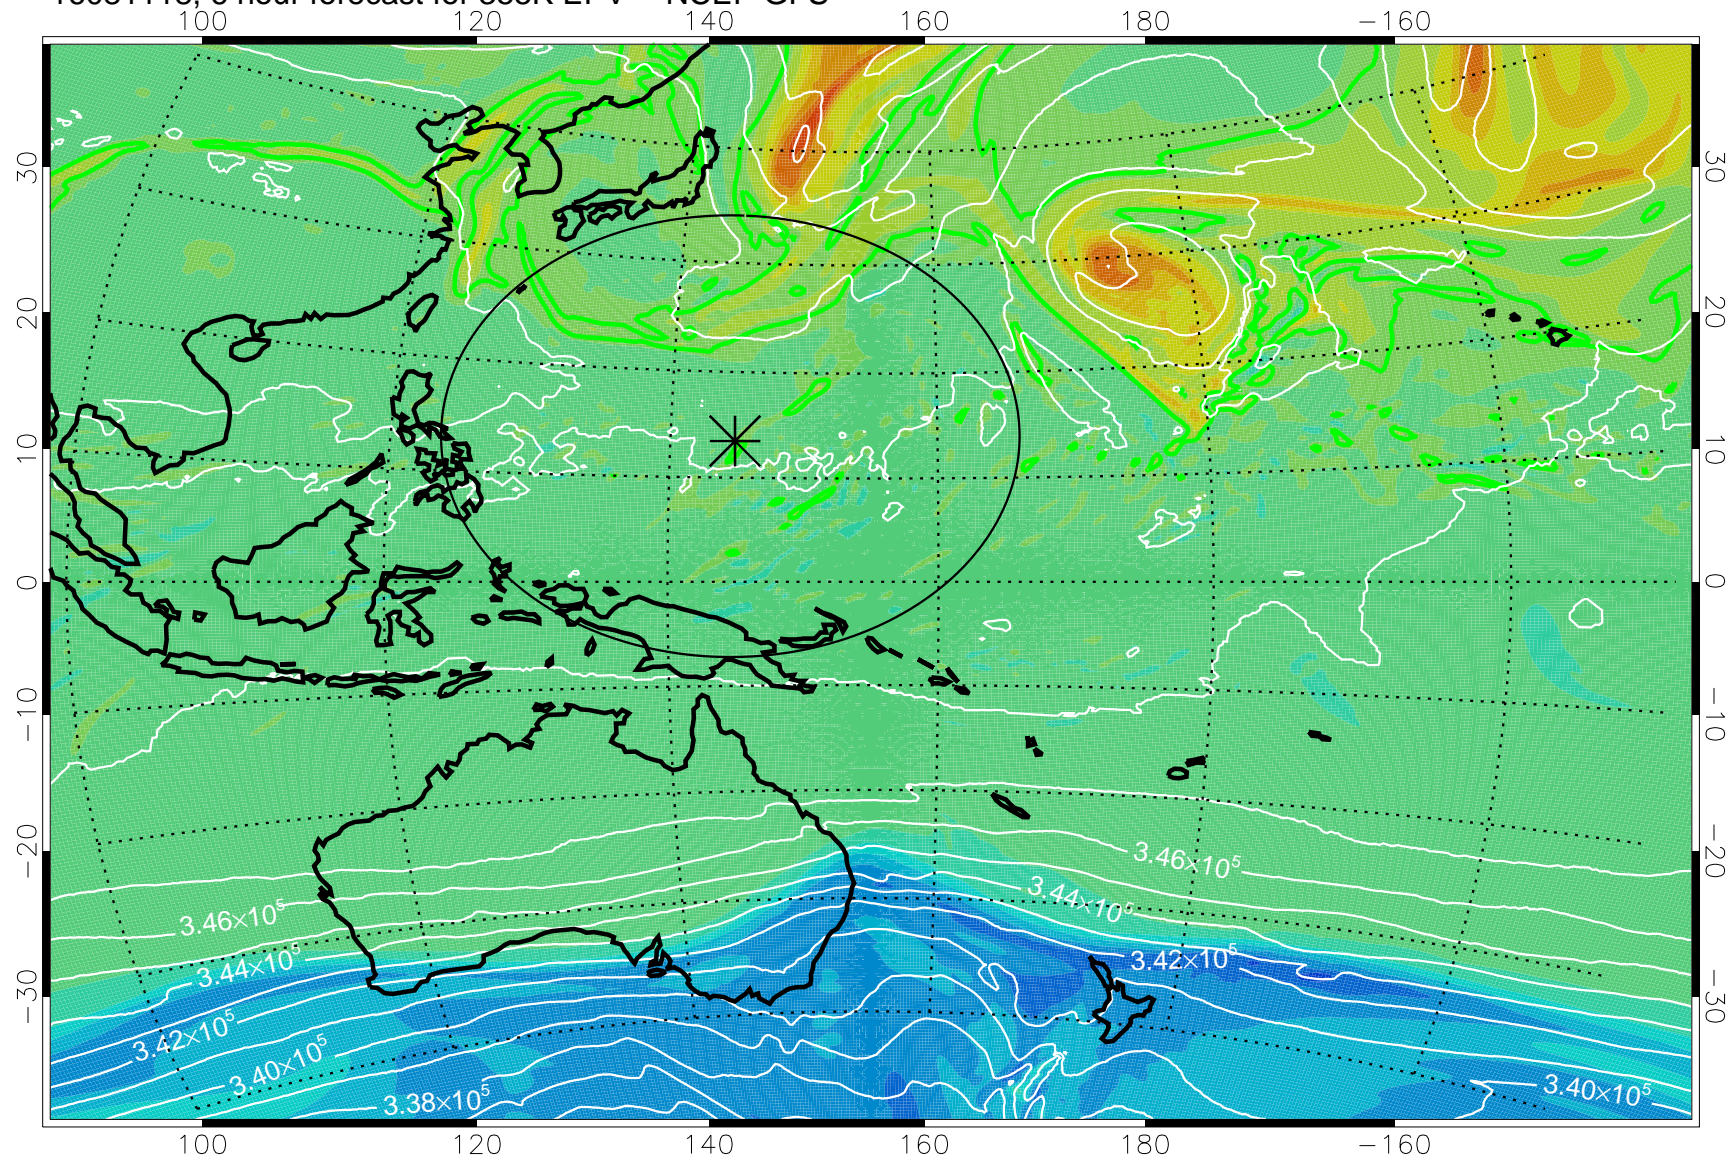

16081118, 6 hour forecast for 355K EPV -- NCEP GFS

355K Montgomery Streamfunction, white
EPV Tropopause (2 PVU) Position
Range ring of 2304 km

16081200, 12 hour forecast for 355K EPV -- NCEP GFS

355K Montgomery Streamfunction, white
EPV Tropopause (2 PVU) Position
Range ring of 2304 km

16081206, 18 hour forecast for 355K EPV -- NCEP GFS

355K Montgomery Streamfunction, white
EPV Tropopause (2 PVU) Position
Range ring of 2304 km

16081212, 24 hour forecast for 355K EPV -- NCEP GFS

355K Montgomery Streamfunction, white
EPV Tropopause (2 PVU) Position
Range ring of 2304 km

16081218, 30 hour forecast for 355K EPV -- NCEP GFS

355K Montgomery Streamfunction, white
EPV Tropopause (2 PVU) Position
Range ring of 2304 km

16081300, 36 hour forecast for 355K EPV -- NCEP GFS

355K Montgomery Streamfunction, white
EPV Tropopause (2 PVU) Position
Range ring of 2304 km

16081306, 42 hour forecast for 355K EPV -- NCEP GFS

355K Montgomery Streamfunction, white
EPV Tropopause (2 PVU) Position
Range ring of 2304 km

16081312, 48 hour forecast for 355K EPV -- NCEP GFS

355K Montgomery Streamfunction, white
EPV Tropopause (2 PVU) Position
Range ring of 2304 km