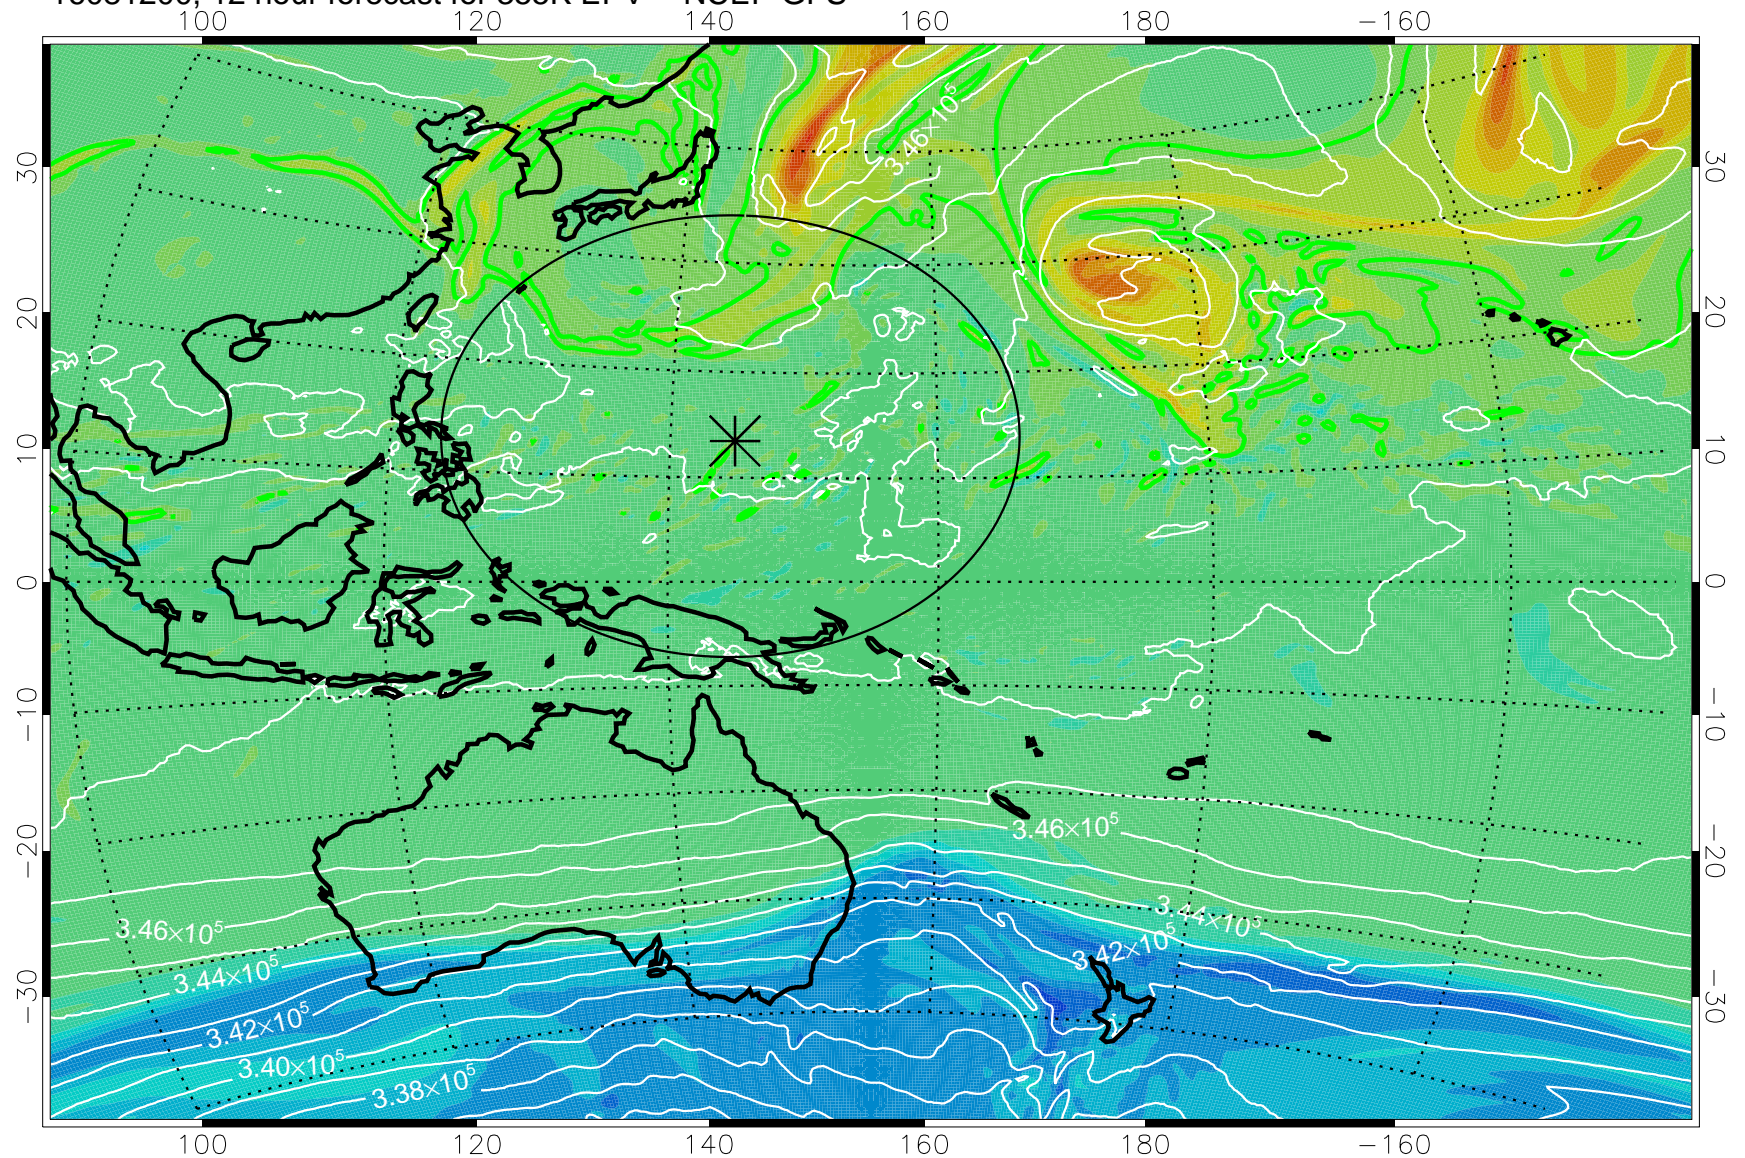

16081118, 6 hour forecast for 355K EPV -- NCEP GFS

355K Montgomery Streamfunction, white
EPV Tropopause (2 PVU) Position
Range ring of 2304 km

16081200, 12 hour forecast for 355K EPV -- NCEP GFS

355K Montgomery Streamfunction, white
EPV Tropopause (2 PVU) Position
Range ring of 2304 km

16081206, 18 hour forecast for 355K EPV -- NCEP GFS

355K Montgomery Streamfunction, white
EPV Tropopause (2 PVU) Position
Range ring of 2304 km

16081212, 24 hour forecast for 355K EPV -- NCEP GFS

355K Montgomery Streamfunction, white
EPV Tropopause (2 PVU) Position
Range ring of 2304 km

16081218, 30 hour forecast for 355K EPV -- NCEP GFS

355K Montgomery Streamfunction, white
EPV Tropopause (2 PVU) Position
Range ring of 2304 km

16081300, 36 hour forecast for 355K EPV -- NCEP GFS

355K Montgomery Streamfunction, white
EPV Tropopause (2 PVU) Position
Range ring of 2304 km

16081306, 42 hour forecast for 355K EPV -- NCEP GFS

355K Montgomery Streamfunction, white
EPV Tropopause (2 PVU) Position
Range ring of 2304 km

16081312, 48 hour forecast for 355K EPV -- NCEP GFS

355K Montgomery Streamfunction, white
EPV Tropopause (2 PVU) Position
Range ring of 2304 km