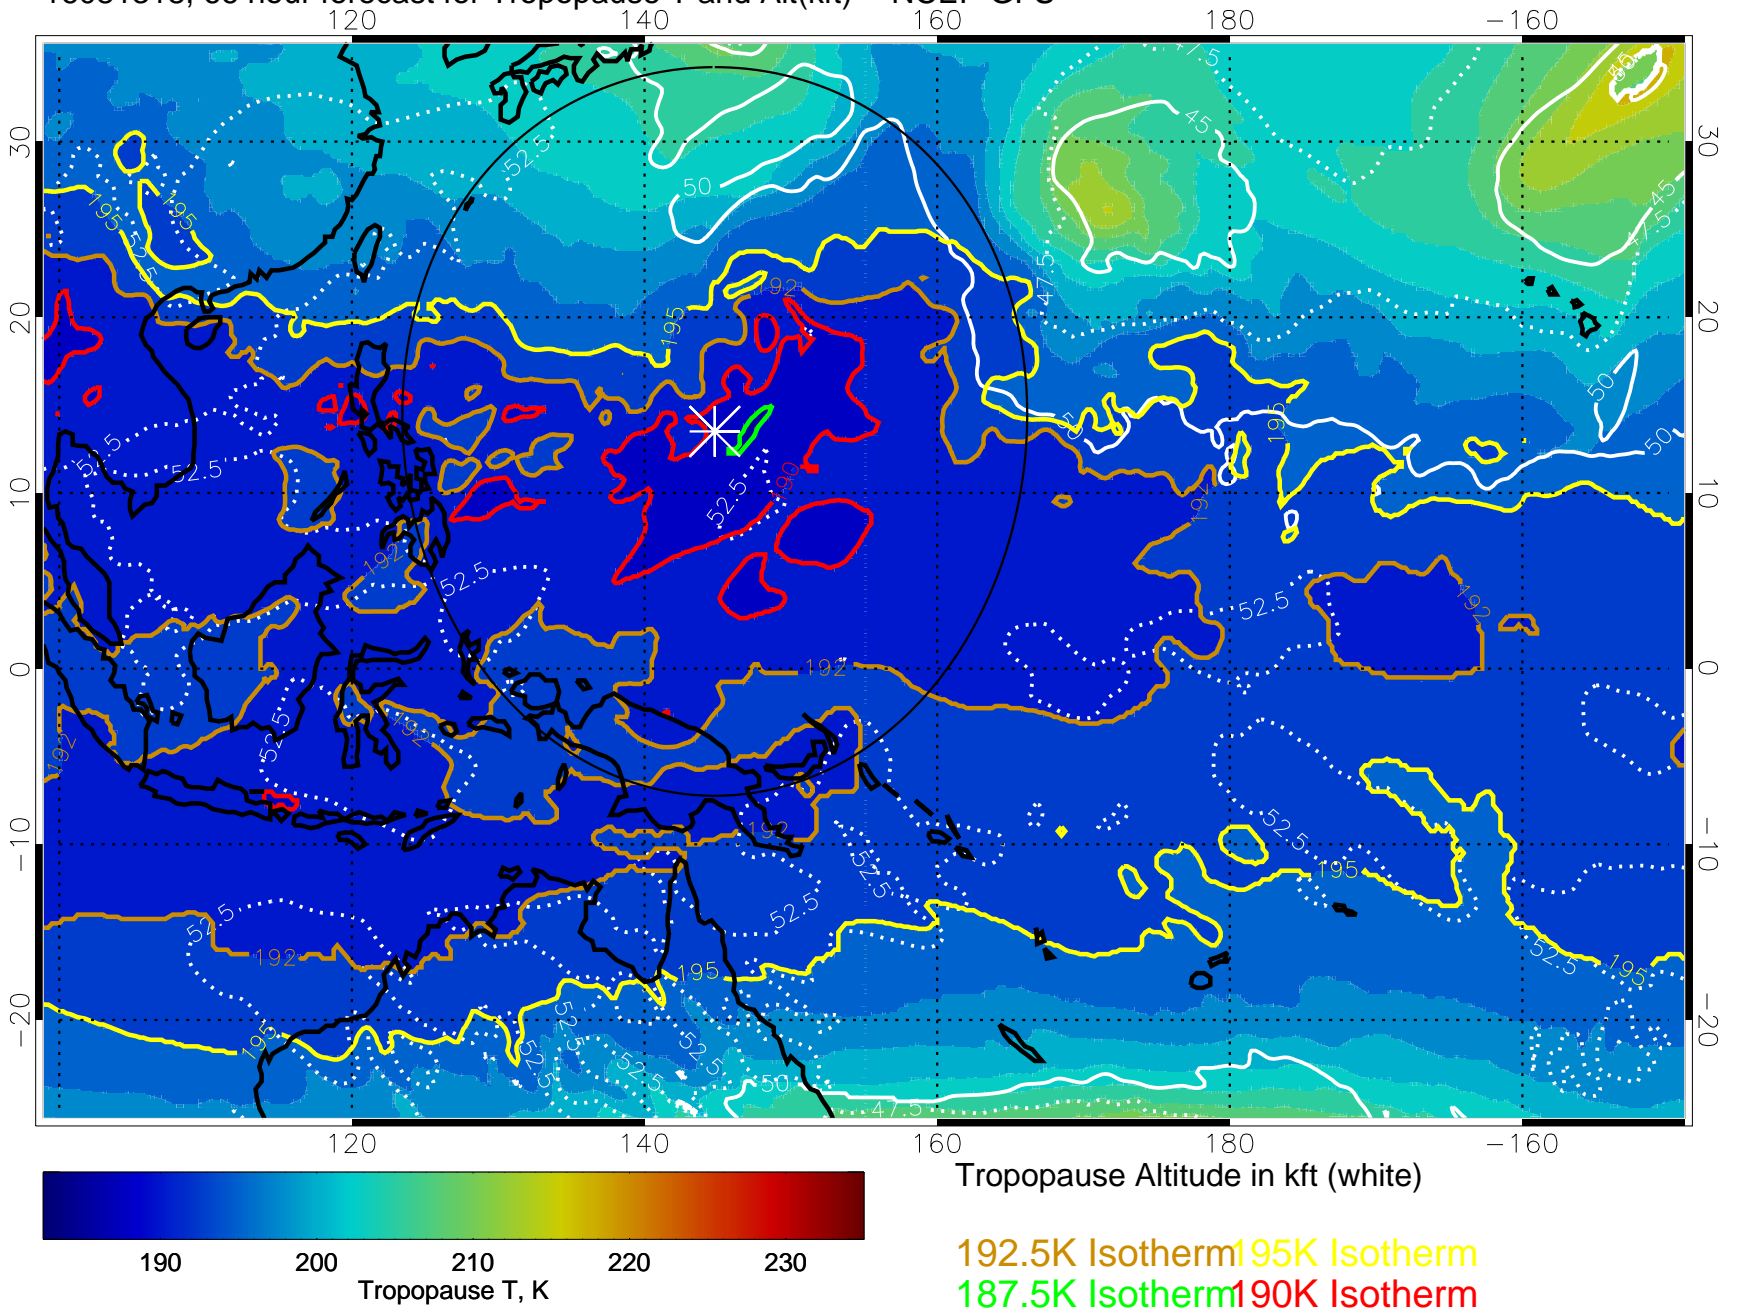

16081318, 66 hour forecast for Tropopause T and Alt(kft) -- NCEP GFS

Range ring of 2304 km