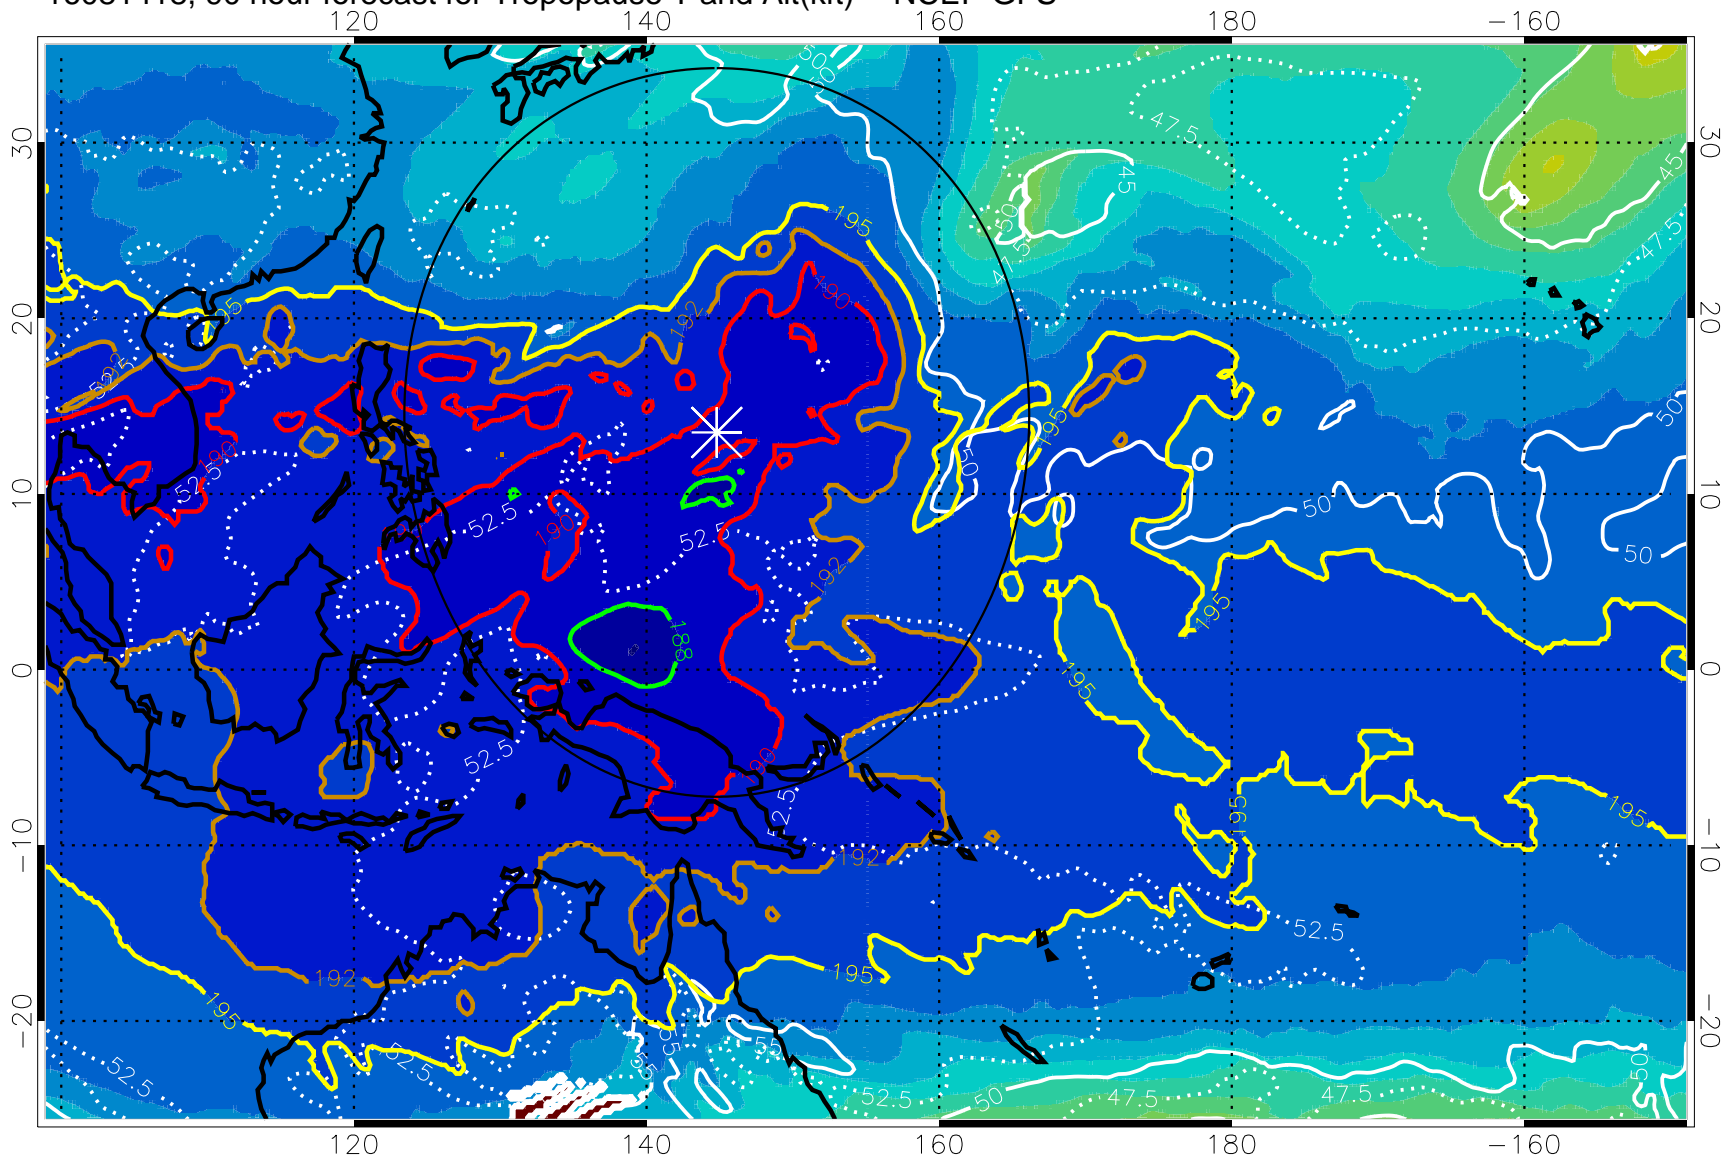

192.5K Isotherm 195K Isotherm
187.5K Isotherm 190K Isotherm

Range ring of 2304 km

16081412, 84 hour forecast for Tropopause T and Alt(kft) -- NCEP GFS

190 200 210 220 230
Tropopause T, K

Tropopause Altitude in kft (white)

192.5K Isotherm 195K Isotherm
187.5K Isotherm 190K Isotherm

Range ring of 2304 km

16081418, 90 hour forecast for Tropopause T and Alt(kft) -- NCEP GFS

190 200 210 220 230

Tropopause T, K

Tropopause Altitude in kft (white)