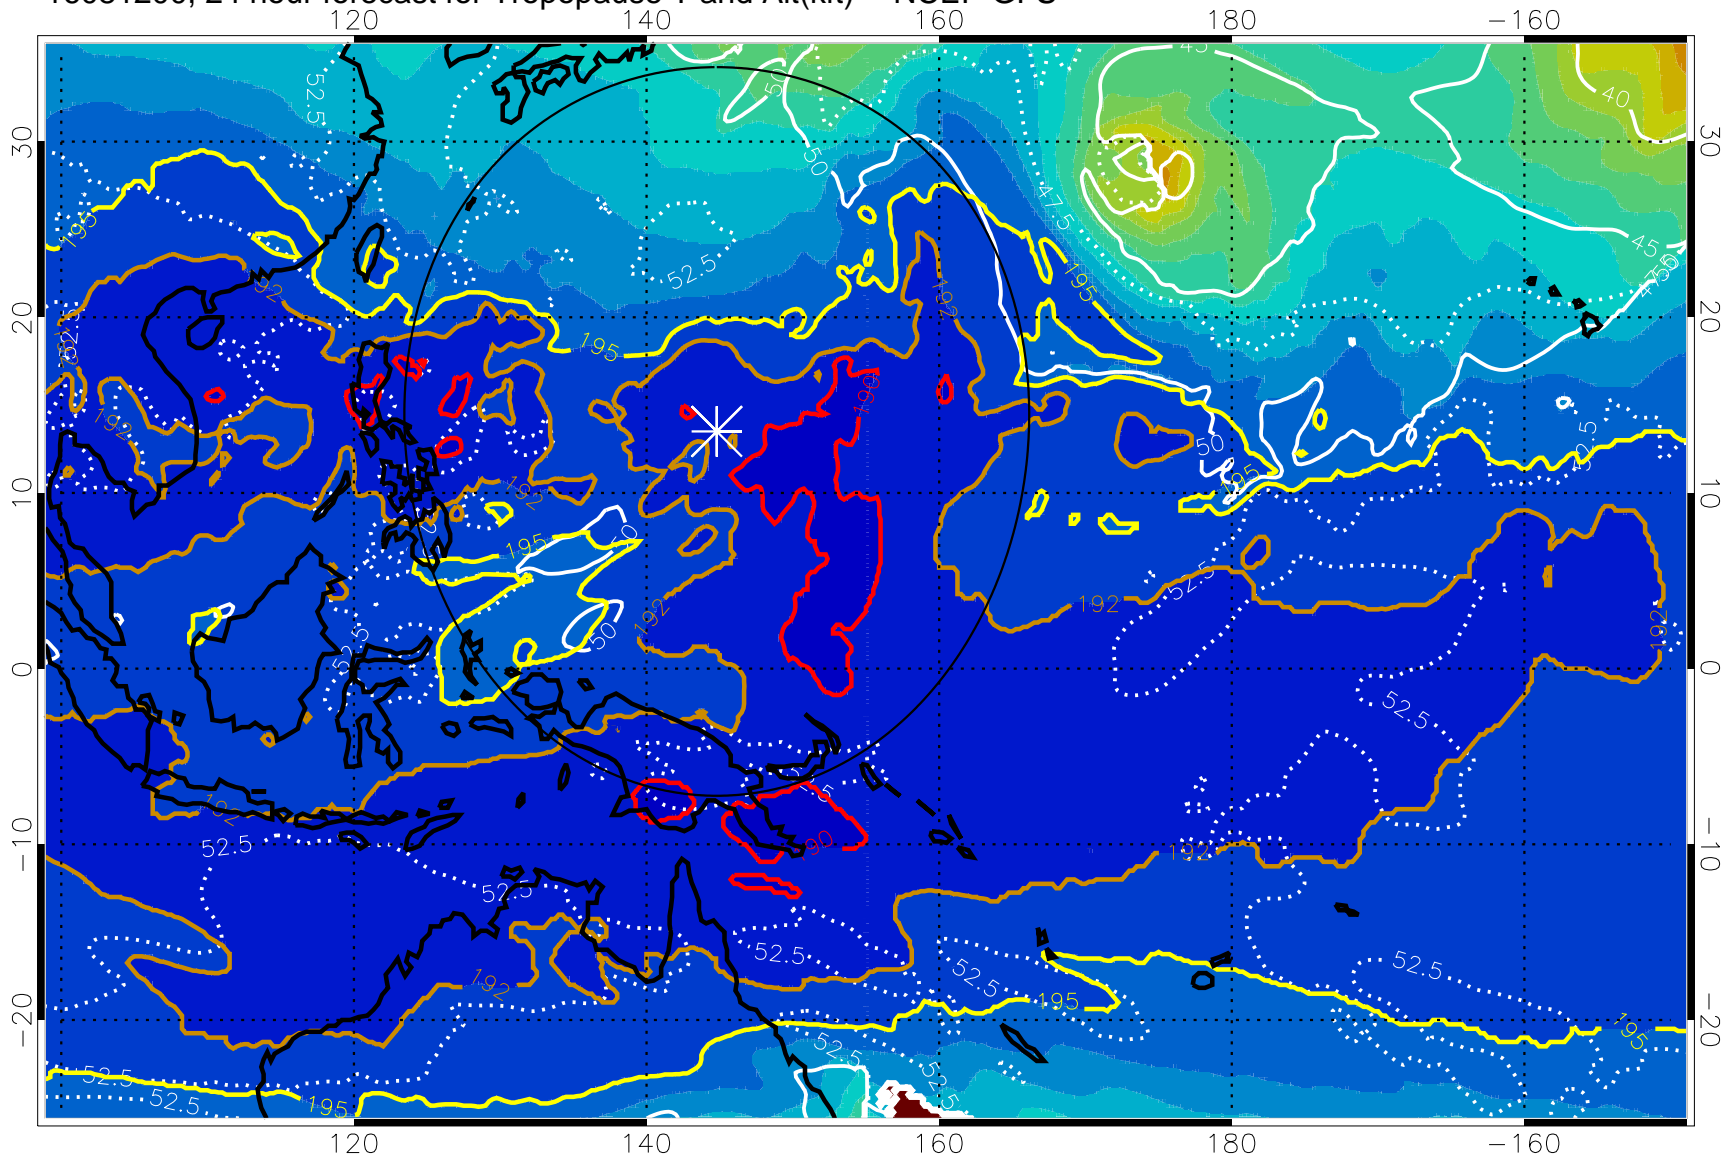

16081200, 24 hour forecast for Tropopause T and Alt(kft) -- NCEP GFS

190 200 210 220 230

Tropopause T, K

Tropopause Altitude in kft (white)

192.5K Isotherm 195K Isotherm

187.5K Isotherm 190K Isotherm

Range ring of 2304 km