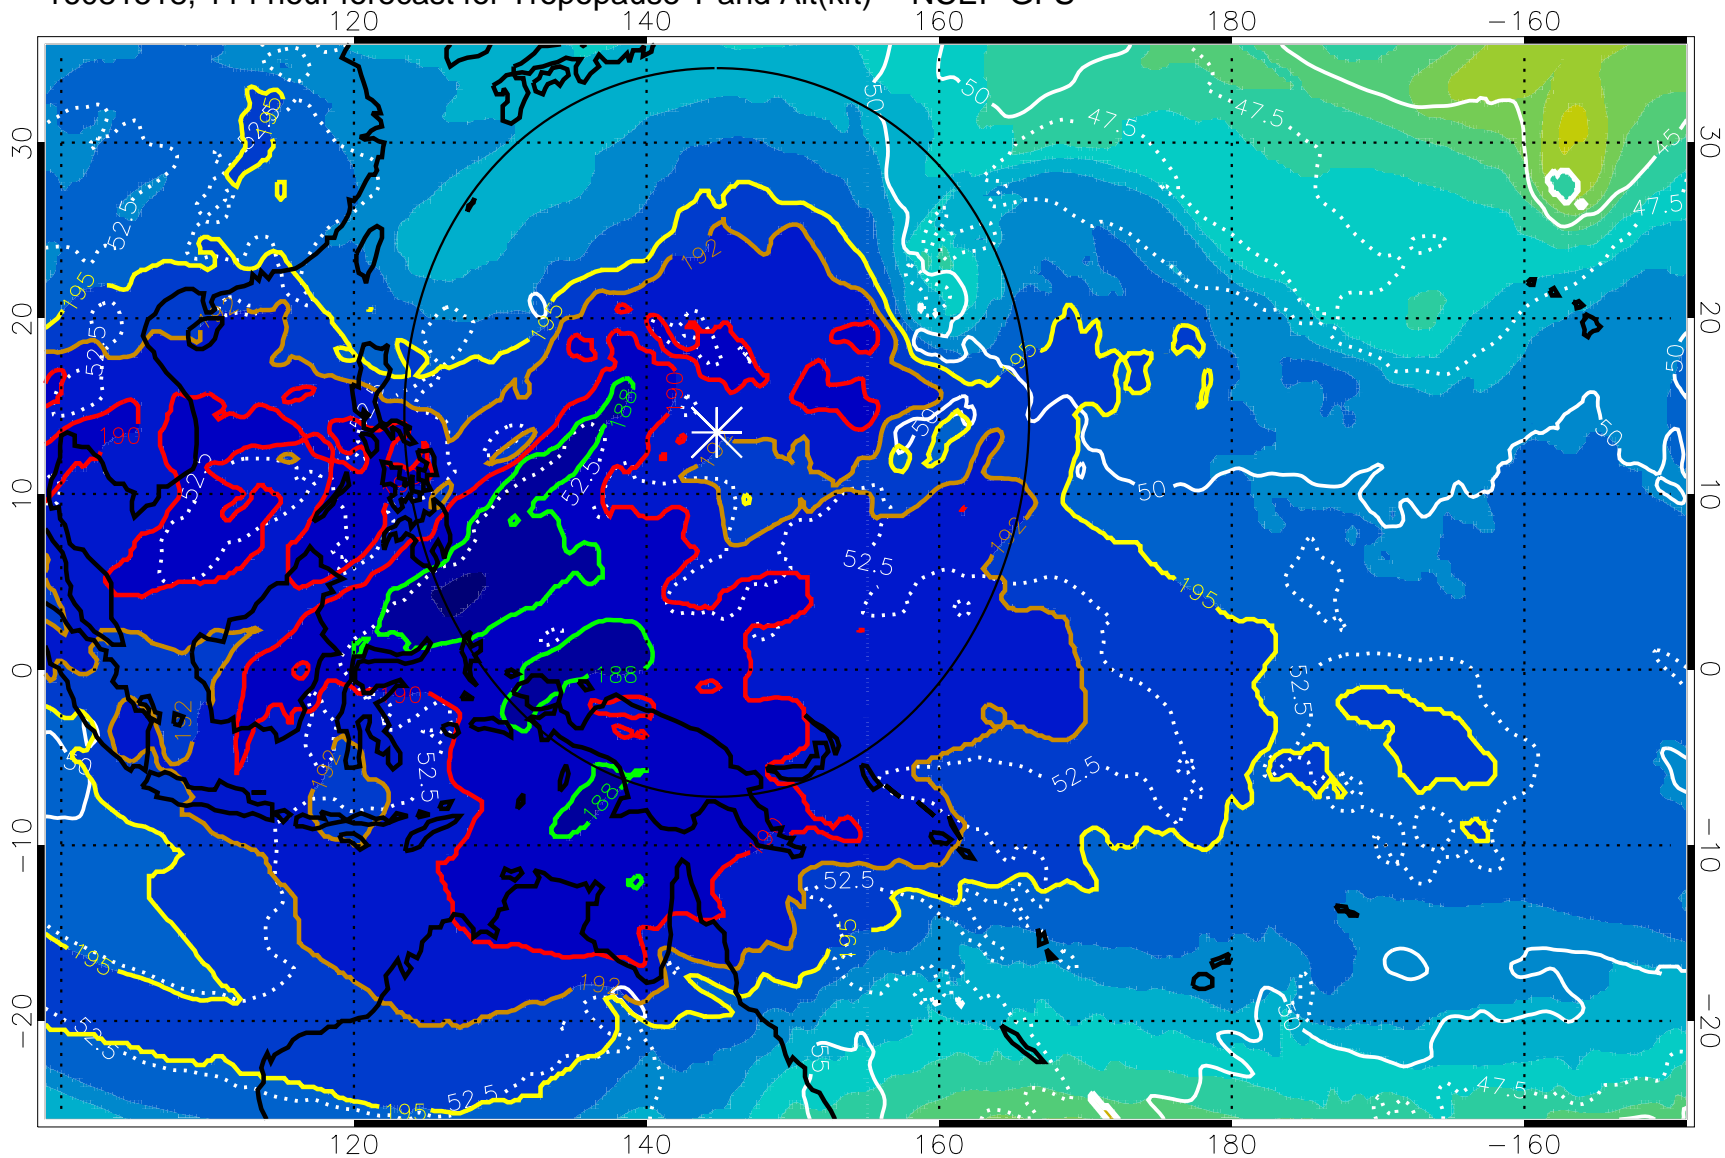

192.5K Isotherm 195K Isotherm
187.5K Isotherm 190K Isotherm

Range ring of 2304 km

16081506, 102 hour forecast for Tropopause T and Alt(kft) -- NCEP GFS

190 200 210 220 230
Tropopause T, K

Tropopause Altitude in kft (white)

192.5K Isotherm 195K Isotherm
187.5K Isotherm 190K Isotherm

Range ring of 2304 km

16081512, 108 hour forecast for Tropopause T and Alt(kft) -- NCEP GFS

190 200 210 220 230
Tropopause T, K

Tropopause Altitude in kft (white)

192.5K Isotherm 195K Isotherm
187.5K Isotherm 190K Isotherm

Range ring of 2304 km

16081518, 114 hour forecast for Tropopause T and Alt(kft) -- NCEP GFS

190 200 210 220 230

Tropopause T, K

Tropopause Altitude in kft (white)