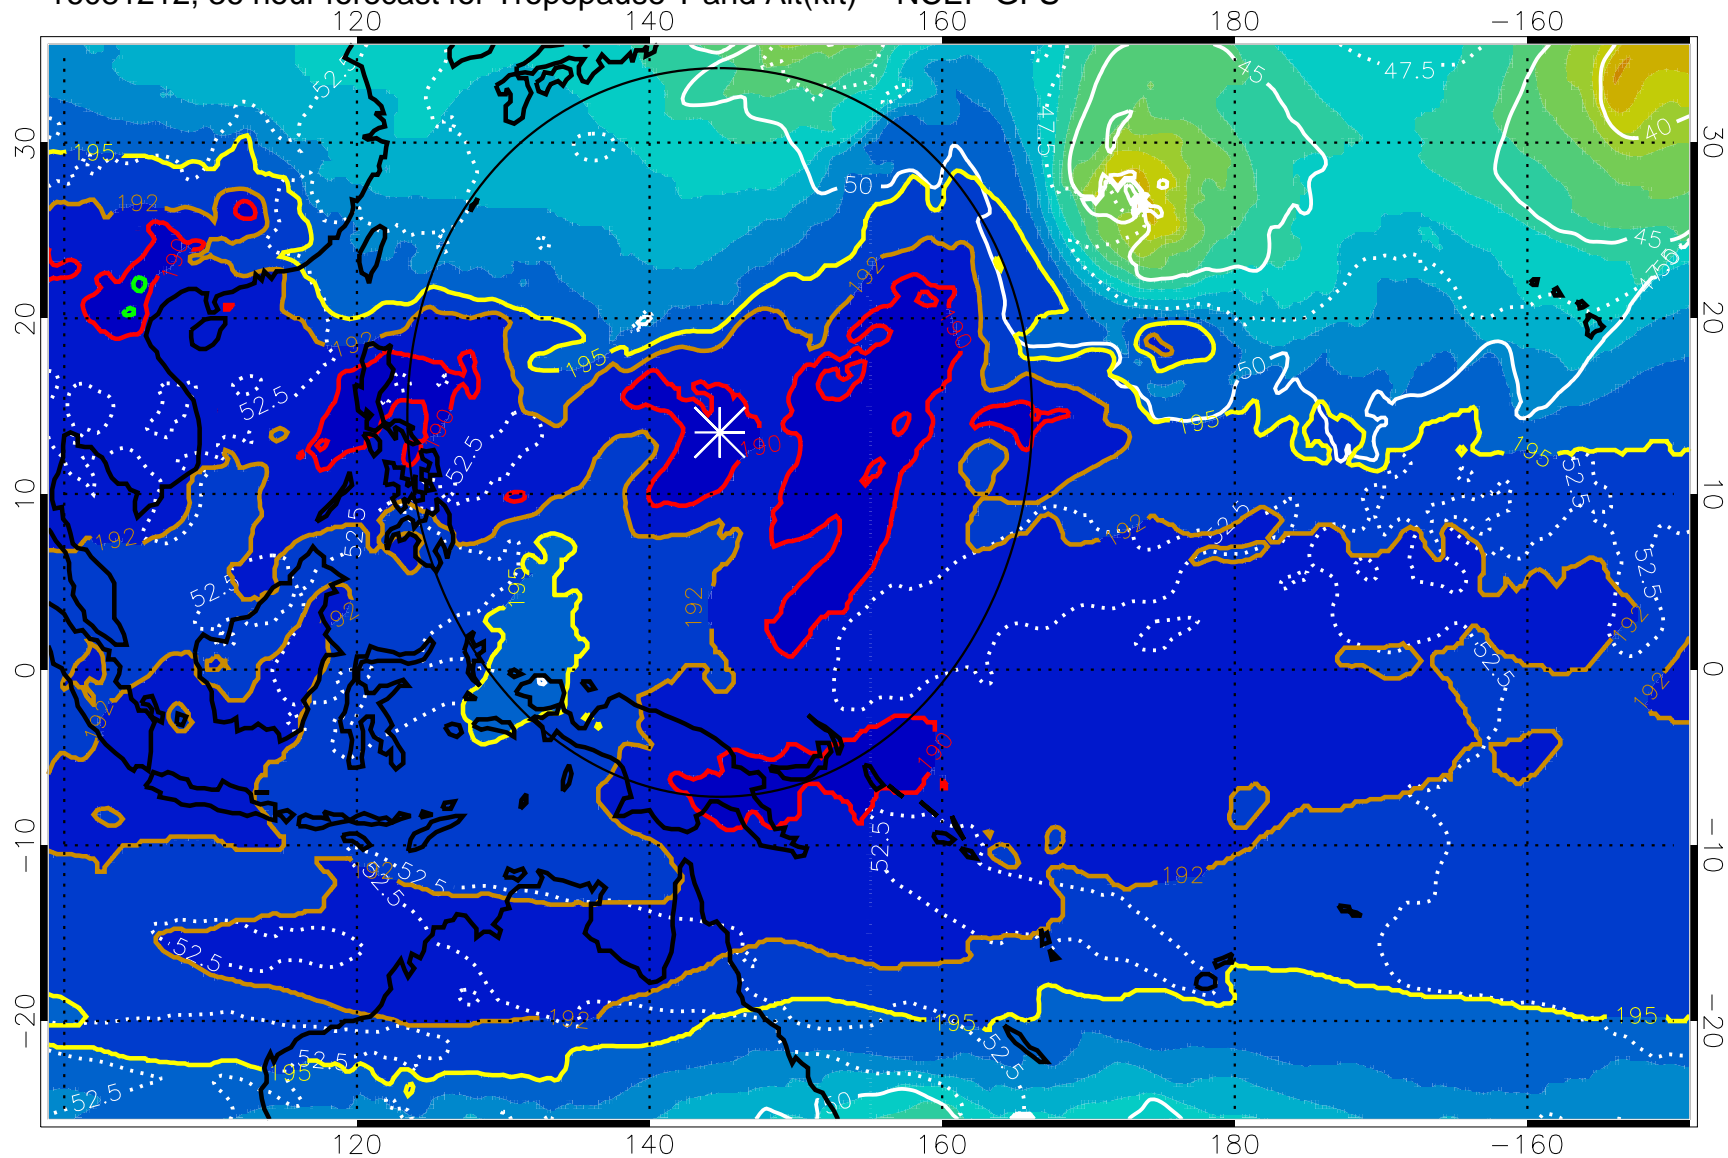

16081212, 36 hour forecast for Tropopause T and Alt(kft) -- NCEP GFS

190 200 210 220 230

Tropopause T, K

Tropopause Altitude in kft (white)

192.5K Isotherm 195K Isotherm
187.5K Isotherm 190K Isotherm

Range ring of 2304 km