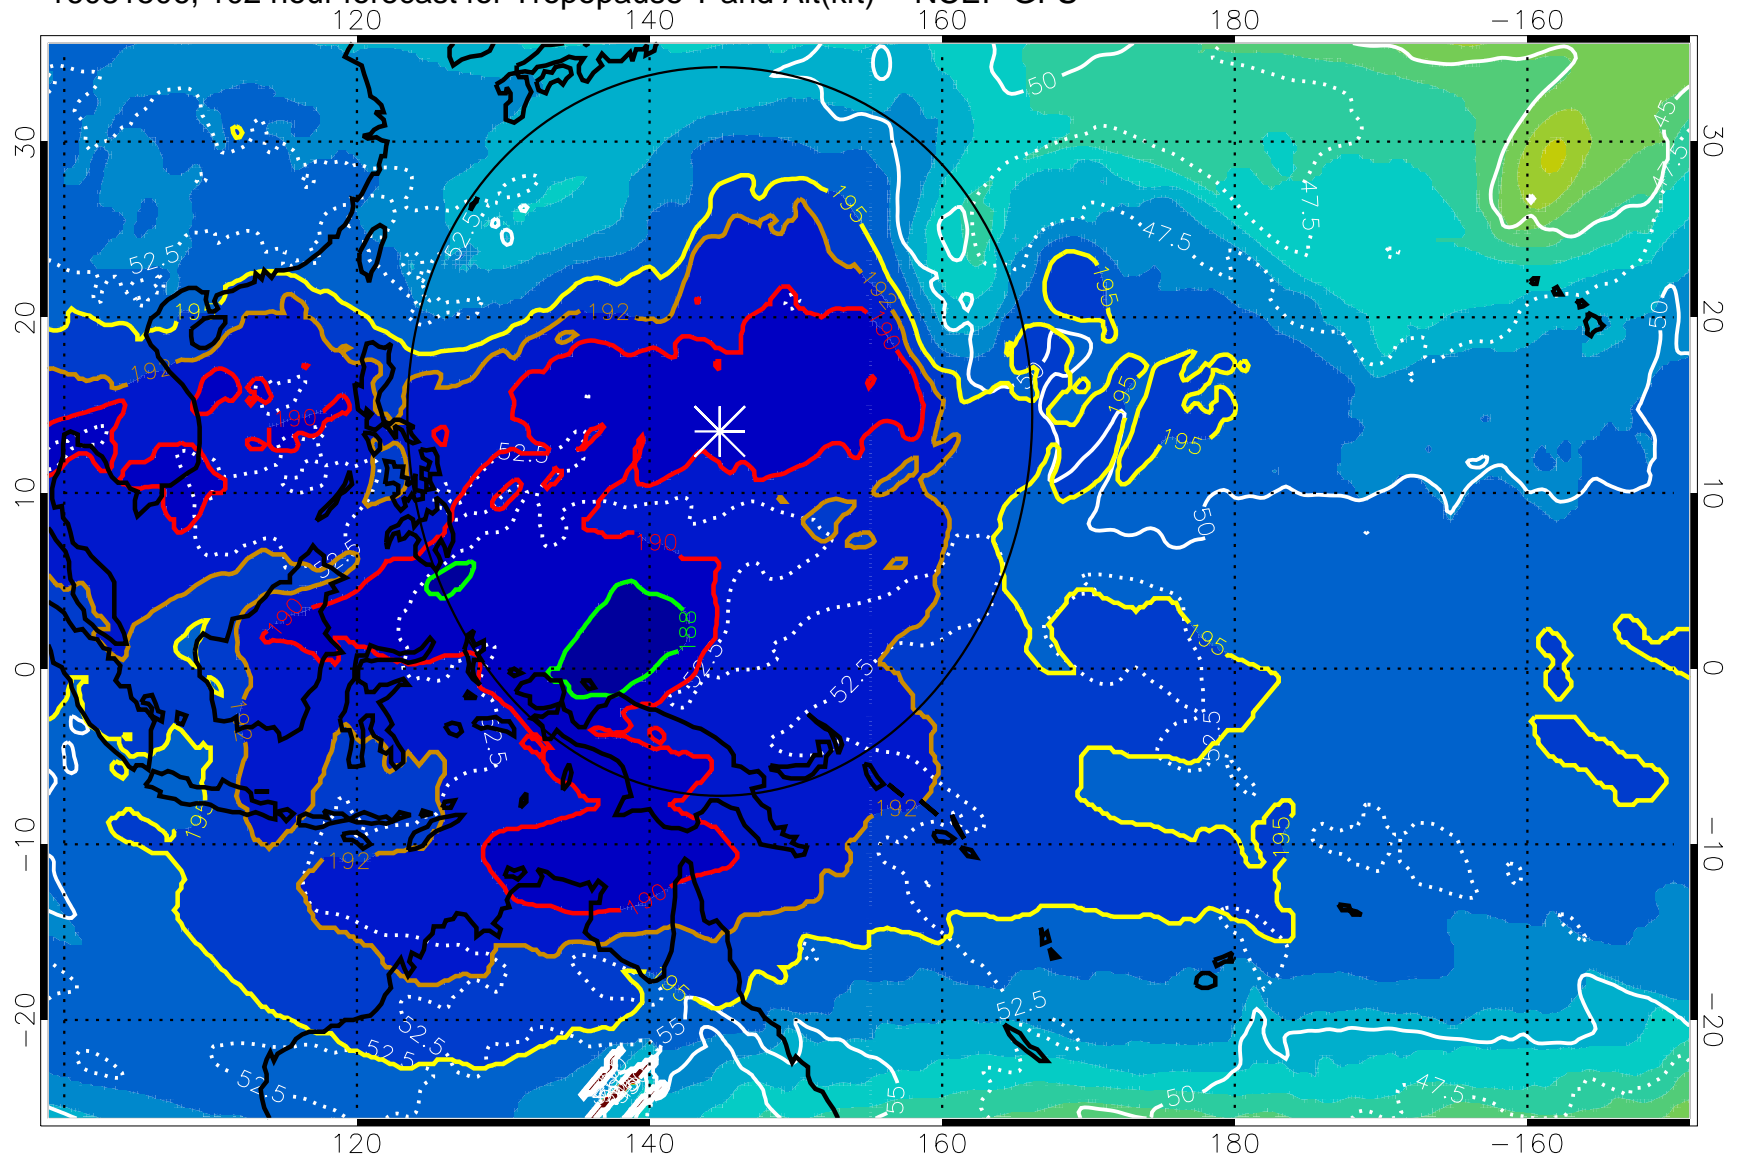

192.5K Isotherm 195K Isotherm
187.5K Isotherm 190K Isotherm

Range ring of 2304 km

16081500, 96 hour forecast for Tropopause T and Alt(kft) -- NCEP GFS

190 200 210 220 230
Tropopause T, K

Tropopause Altitude in kft (white)

192.5K Isotherm 195K Isotherm
187.5K Isotherm 190K Isotherm

Range ring of 2304 km

16081506, 102 hour forecast for Tropopause T and Alt(kft) -- NCEP GFS

190 200 210 220 230
Tropopause T, K

Tropopause Altitude in kft (white)