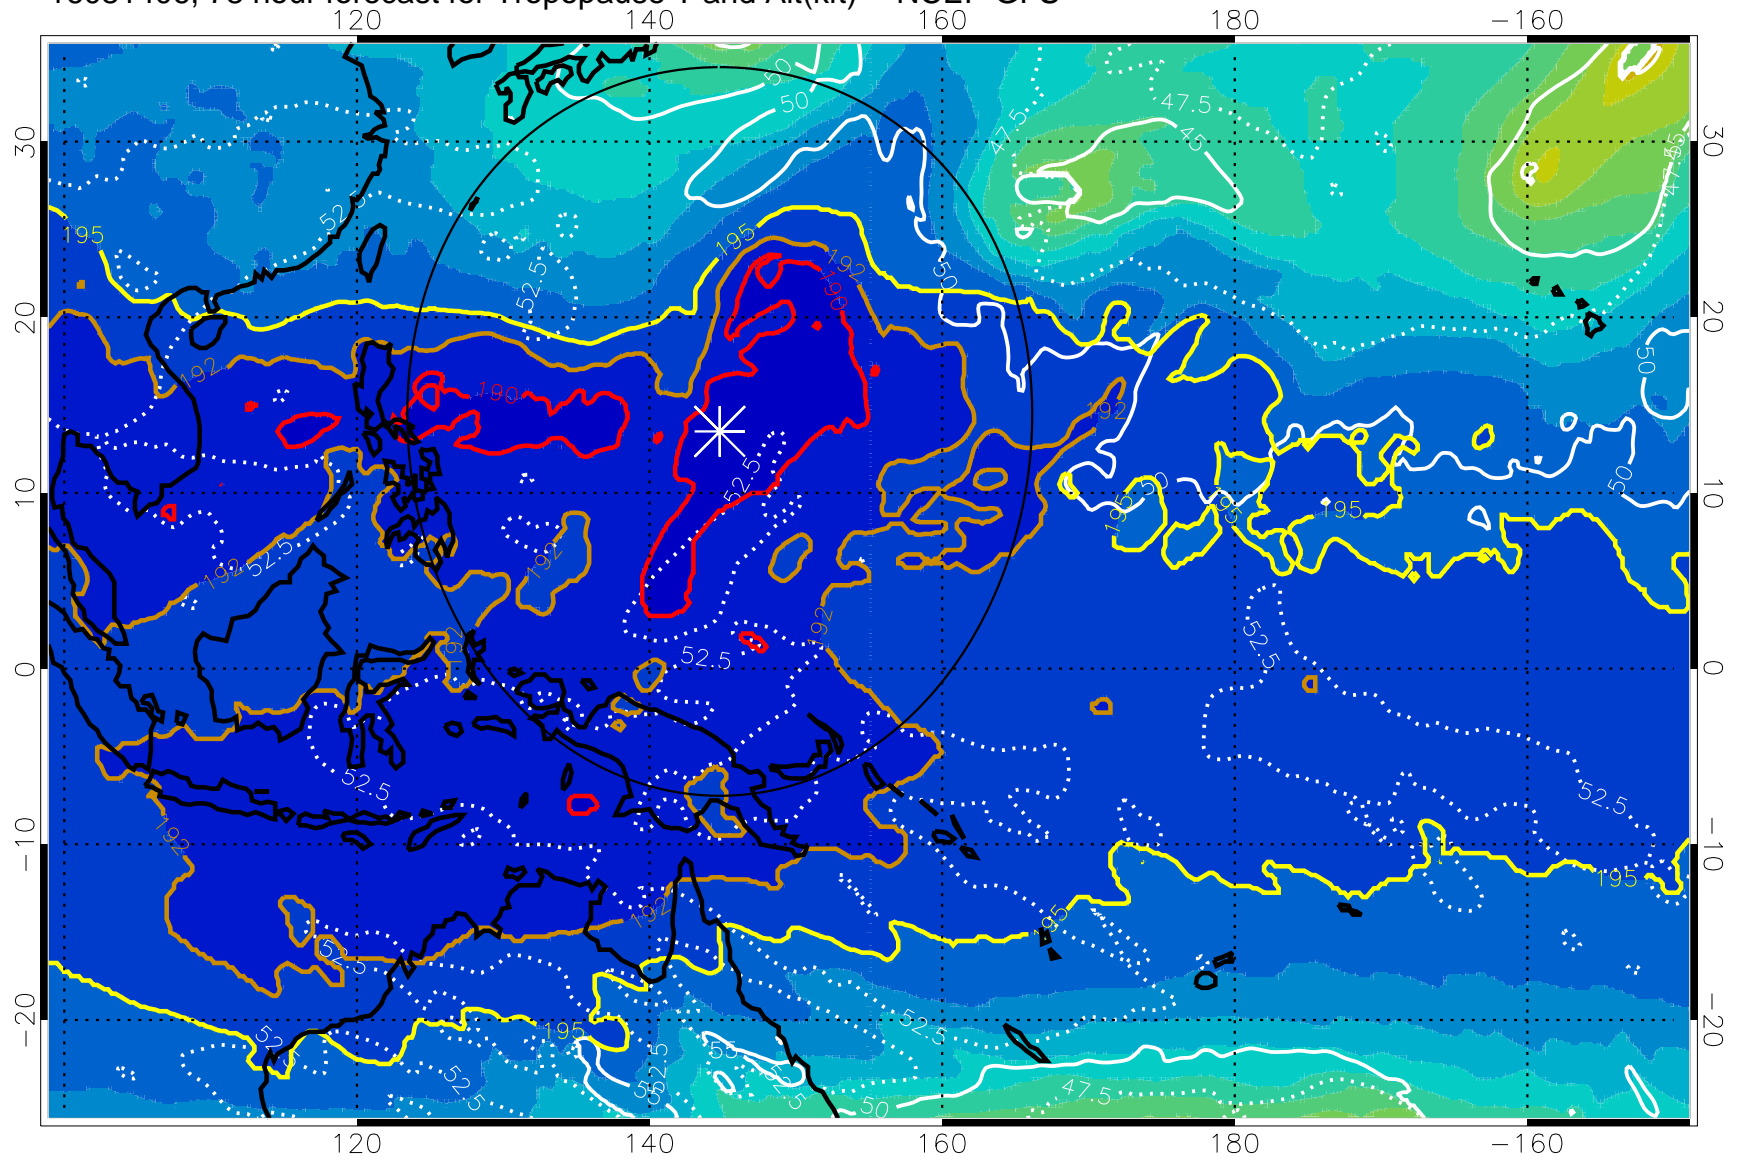

16081318, 66 hour forecast for Tropopause T and Alt(kft) -- NCEP GFS

Range ring of 2304 km

16081400, 72 hour forecast for Tropopause T and Alt(kft) -- NCEP GFS

190 200 210 220 230

Tropopause T, K

Tropopause Altitude in kft (white)

192.5K Isotherm 195K Isotherm
187.5K Isotherm 190K Isotherm

Range ring of 2304 km

16081406, 78 hour forecast for Tropopause T and Alt(kft) -- NCEP GFS

190 200 210 220 230

Tropopause T, K

Tropopause Altitude in kft (white)