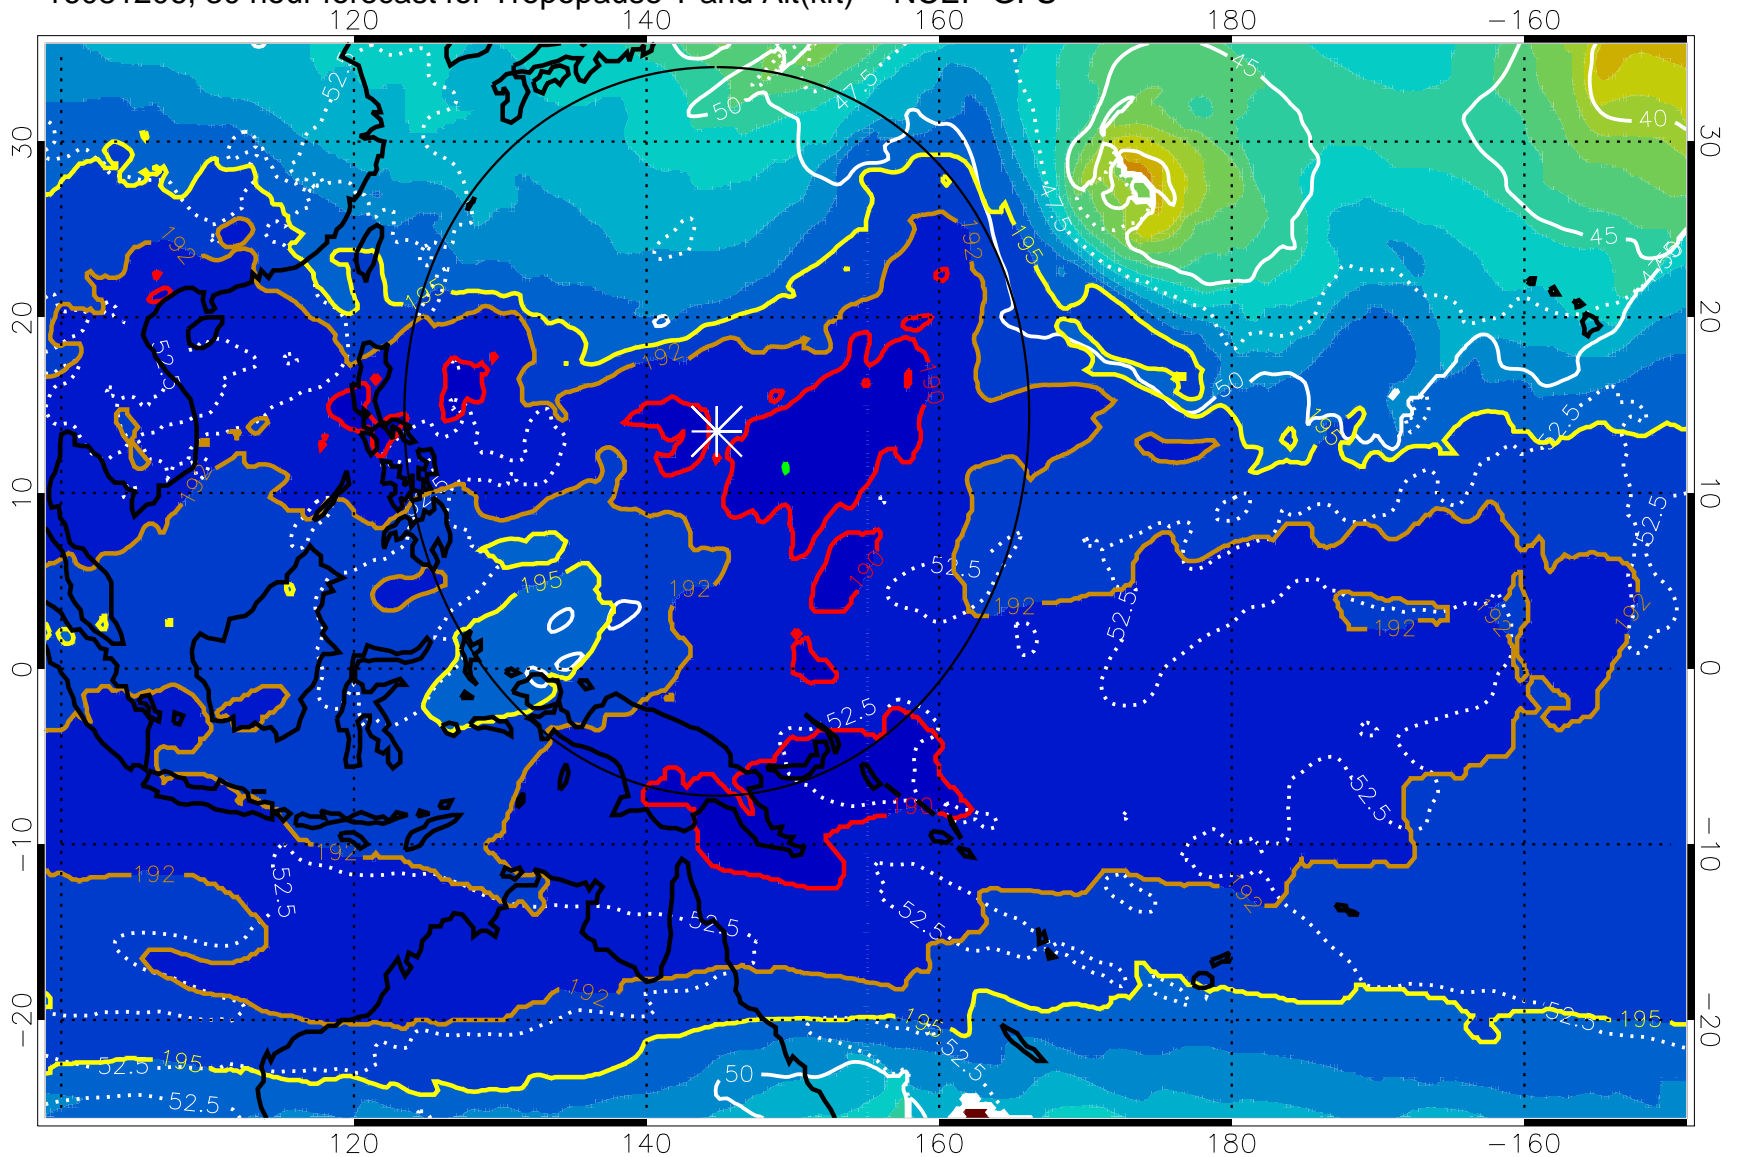

16081206, 30 hour forecast for Tropopause T and Alt(kft) -- NCEP GFS

190 200 210 220 230
Tropopause T, K

Tropopause Altitude in kft (white)

192.5K Isotherm 195K Isotherm
187.5K Isotherm 190K Isotherm

Range ring of 2304 km