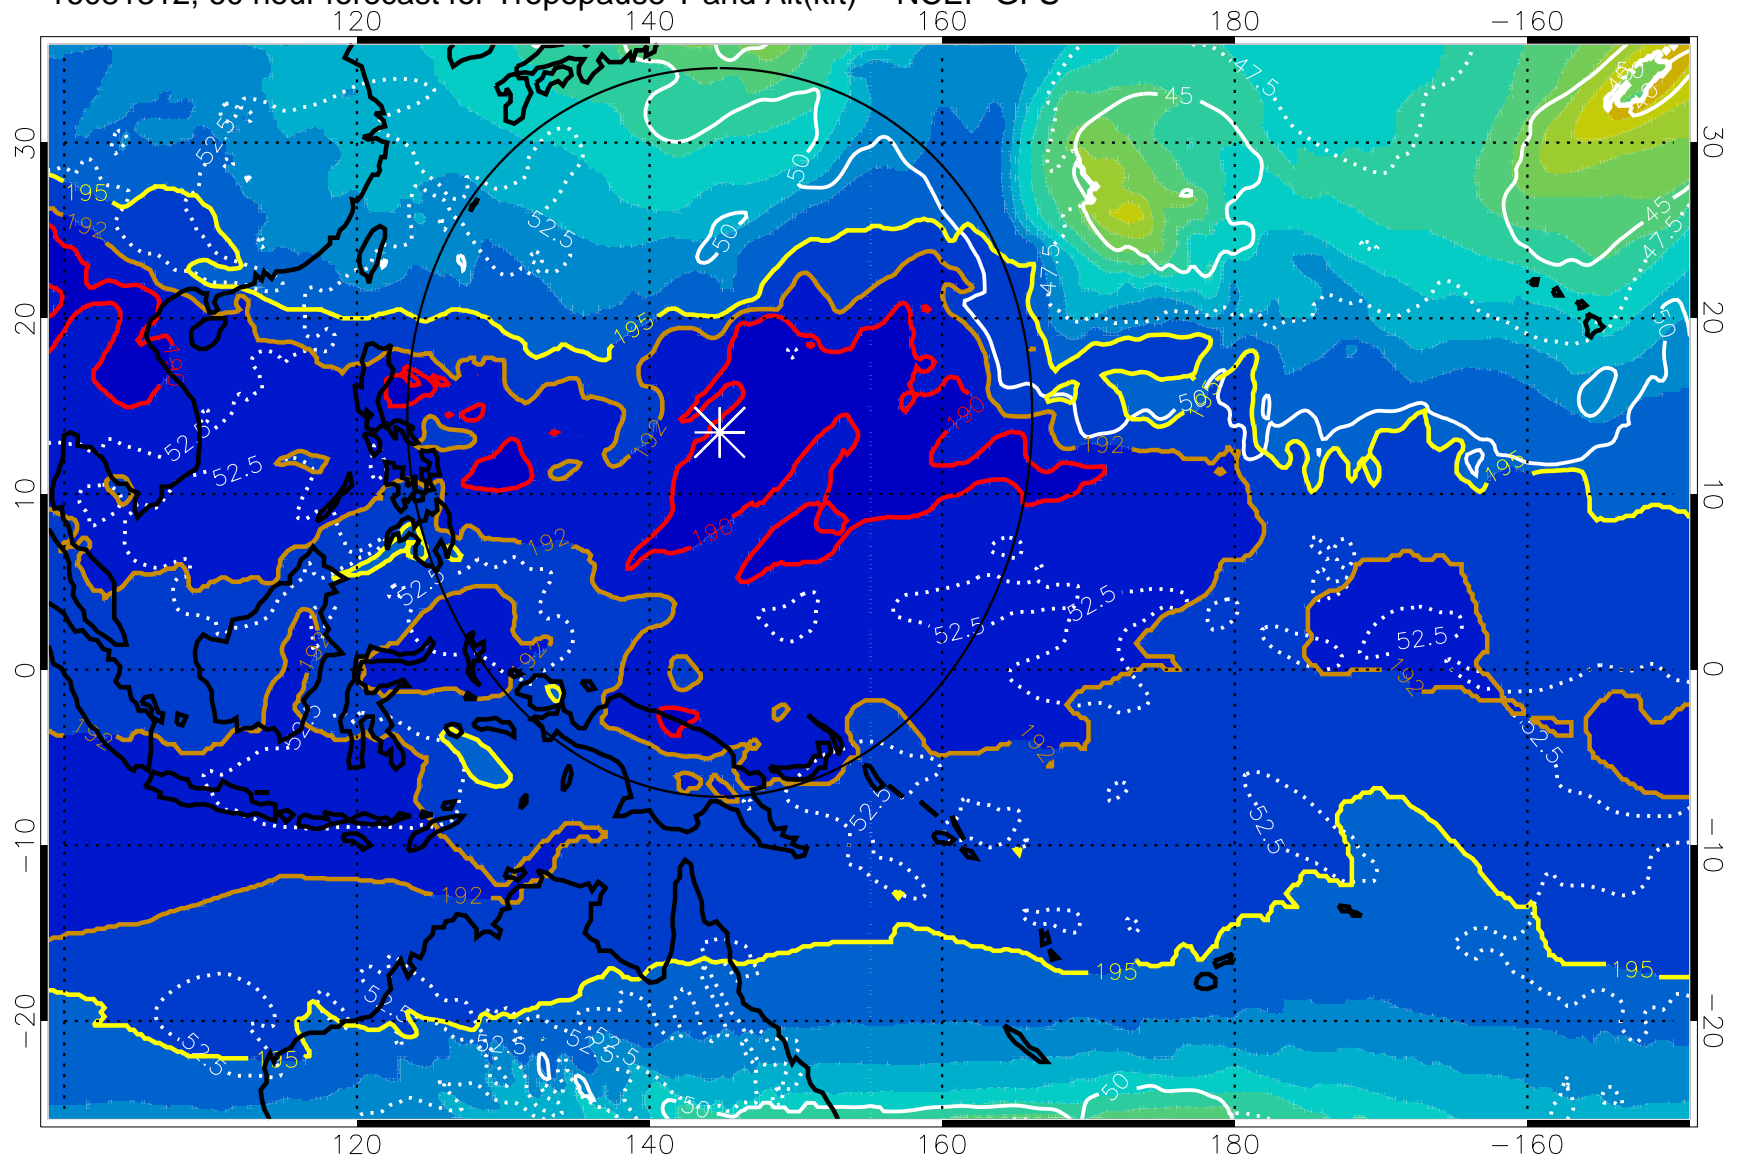

16081312, 60 hour forecast for Tropopause T and Alt(kft) -- NCEP GFS

190 200 210 220 230

Tropopause T, K

Tropopause Altitude in kft (white)

192.5K Isotherm 195K Isotherm
187.5K Isotherm 190K Isotherm

Range ring of 2304 km