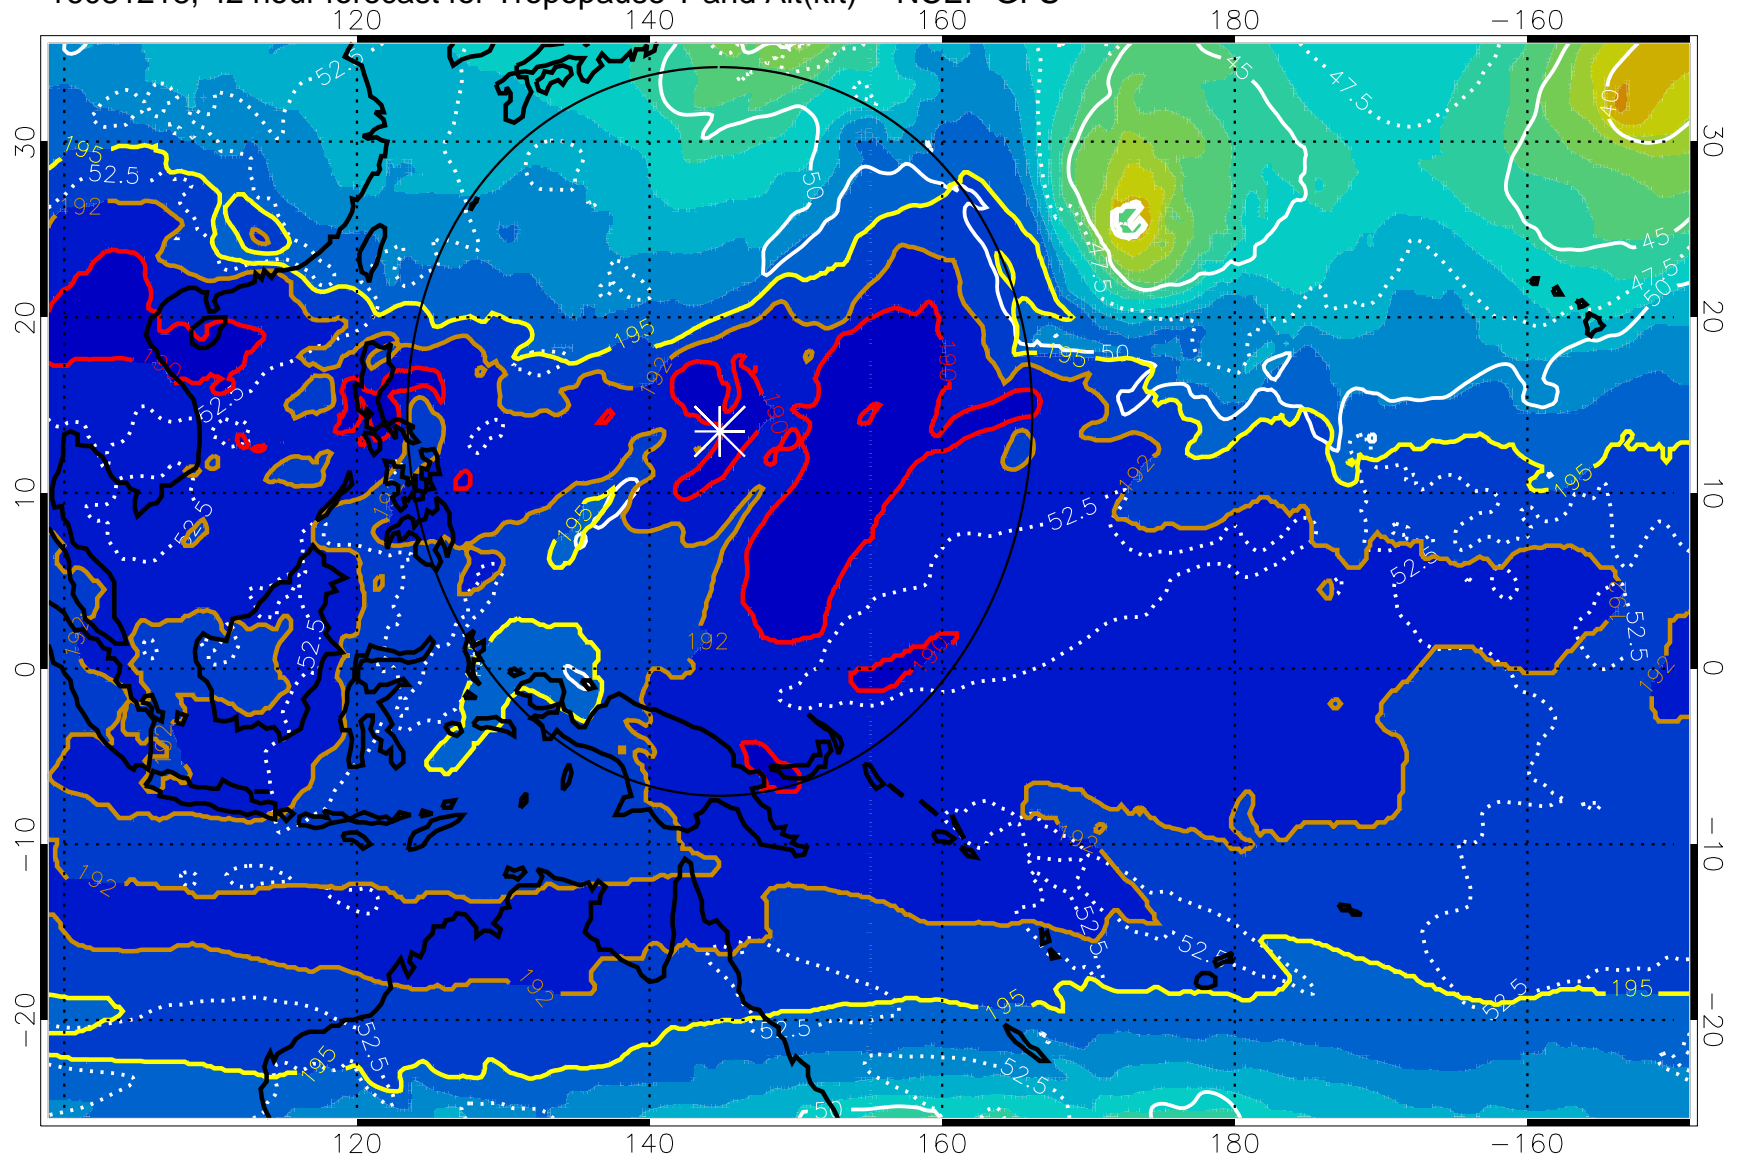

16081218, 42 hour forecast for Tropopause T and Alt(kft) -- NCEP GFS

190   200   210   220   230
Tropopause T, K

Tropopause Altitude in kft (white)

192.5K Isotherm   195K Isotherm
187.5K Isotherm   190K Isotherm

Range ring of 2304 km