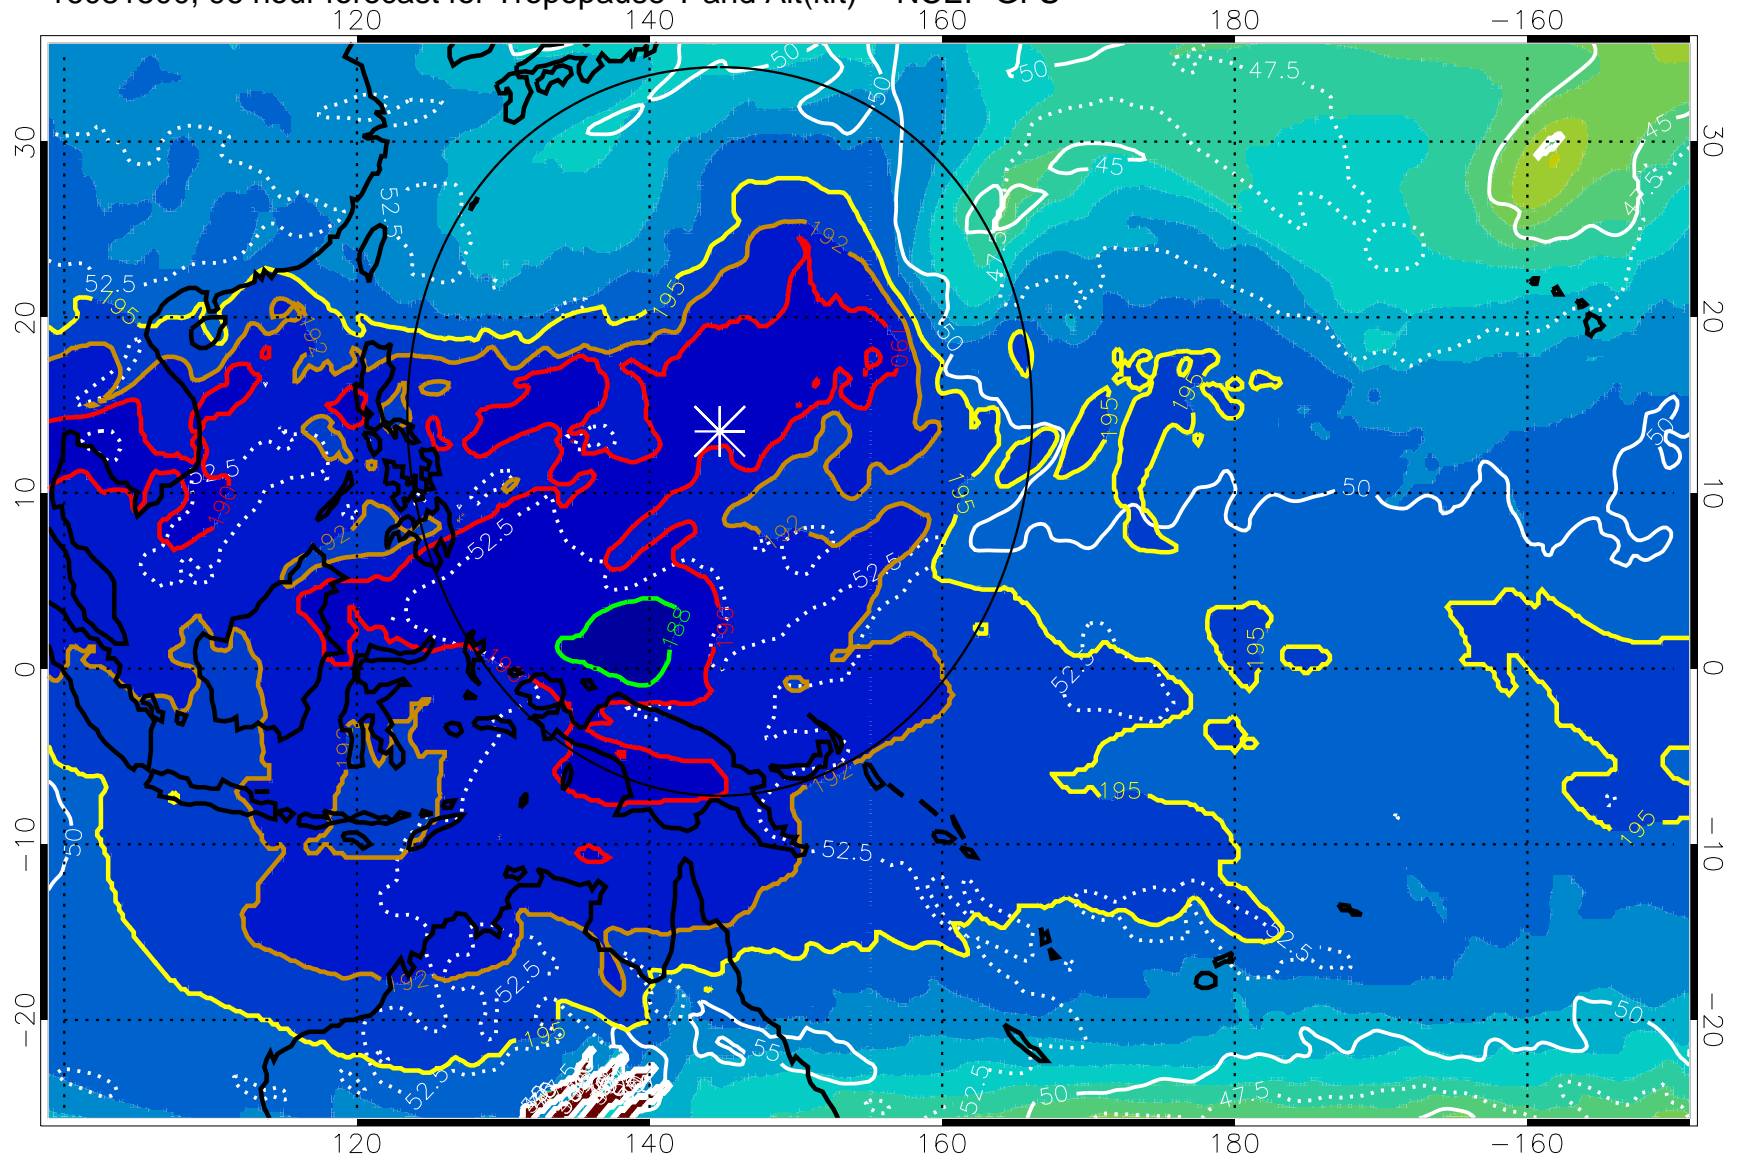

192.5K Isotherm 195K Isotherm
187.5K Isotherm 190K Isotherm

Range ring of 2304 km

16081418, 90 hour forecast for Tropopause T and Alt(kft) -- NCEP GFS

190 200 210 220 230

Tropopause T, K

Tropopause Altitude in kft (white)

192.5K Isotherm 195K Isotherm
187.5K Isotherm 190K Isotherm

Range ring of 2304 km

16081500, 96 hour forecast for Tropopause T and Alt(kft) -- NCEP GFS

190 200 210 220 230
Tropopause T, K

Tropopause Altitude in kft (white)