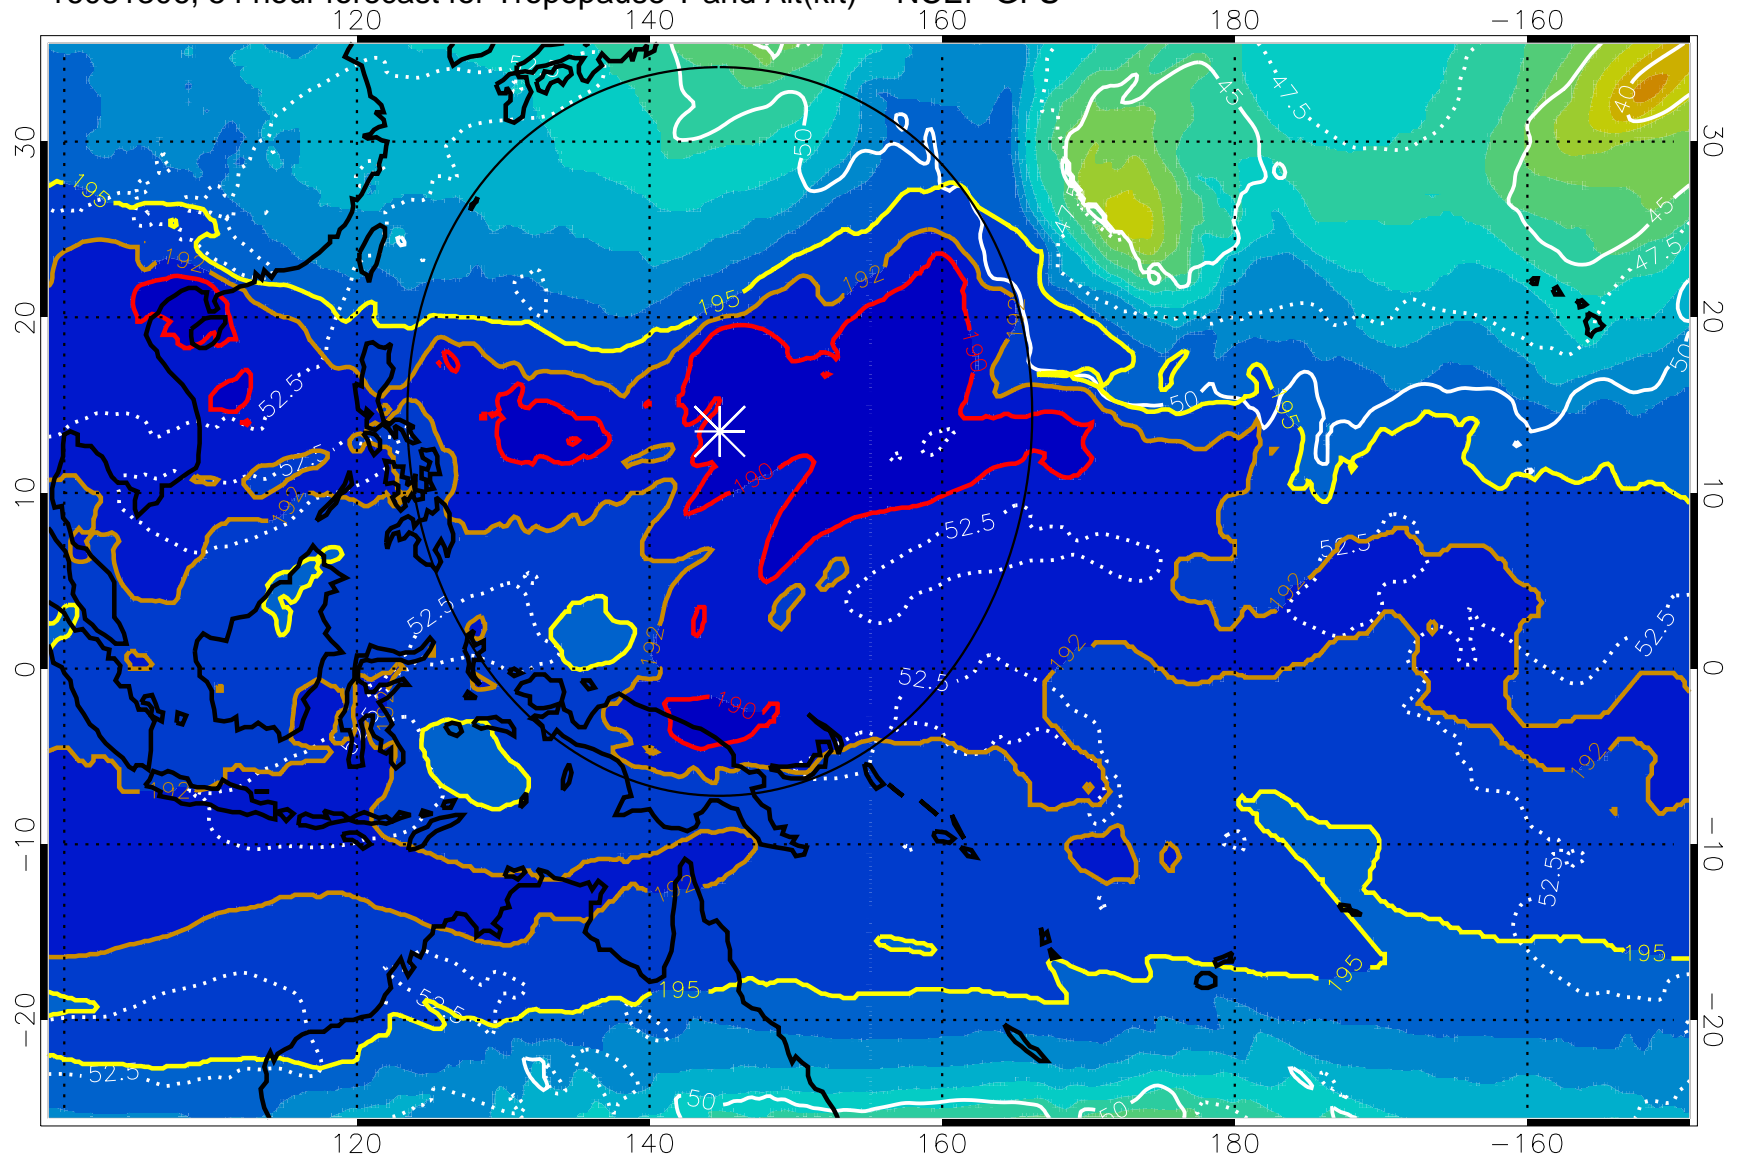

16081306, 54 hour forecast for Tropopause T and Alt(kft) -- NCEP GFS

190 200 210 220 230

Tropopause T, K

Tropopause Altitude in kft (white)

192.5K Isotherm 195K Isotherm
187.5K Isotherm 190K Isotherm

Range ring of 2304 km