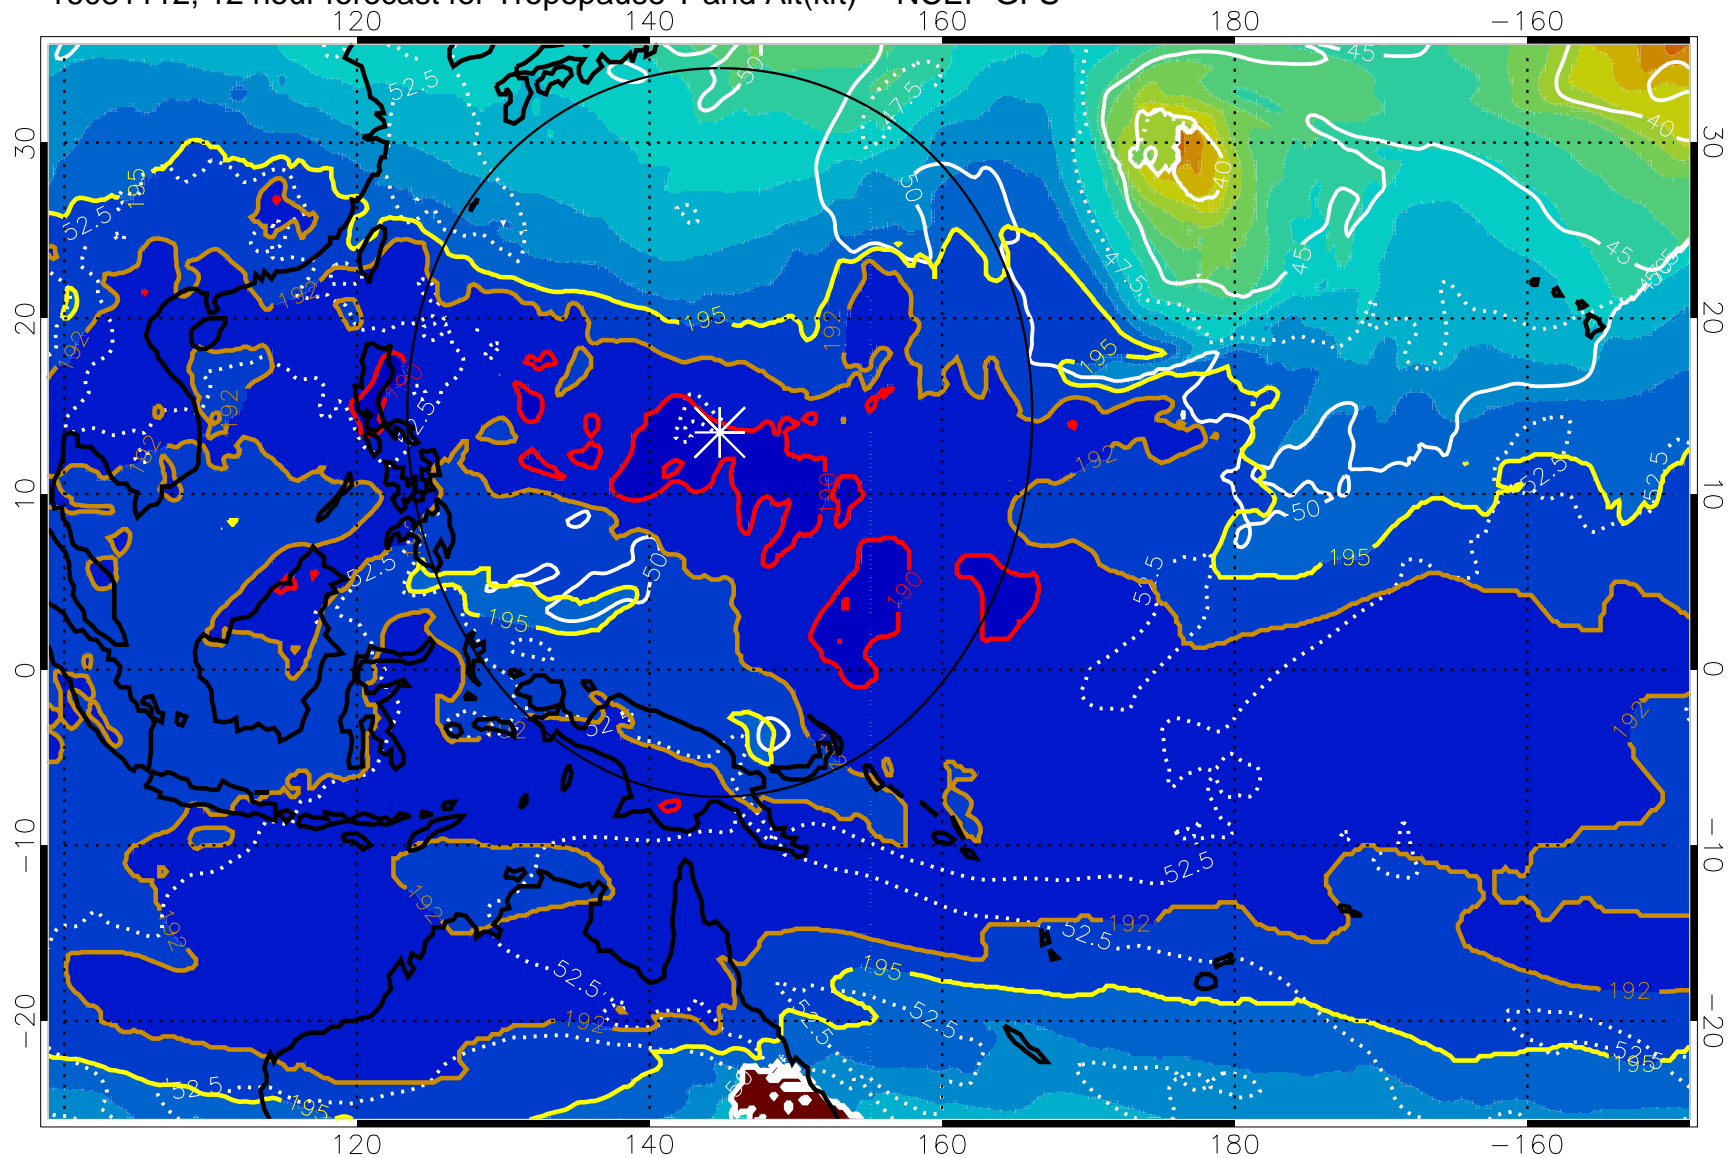

16081112, 12 hour forecast for Tropopause T and Alt(kft) -- NCEP GFS

190 200 210 220 230

Tropopause T, K

Tropopause Altitude in kft (white)

192.5K Isotherm 195K Isotherm
187.5K Isotherm 190K Isotherm

Range ring of 2304 km