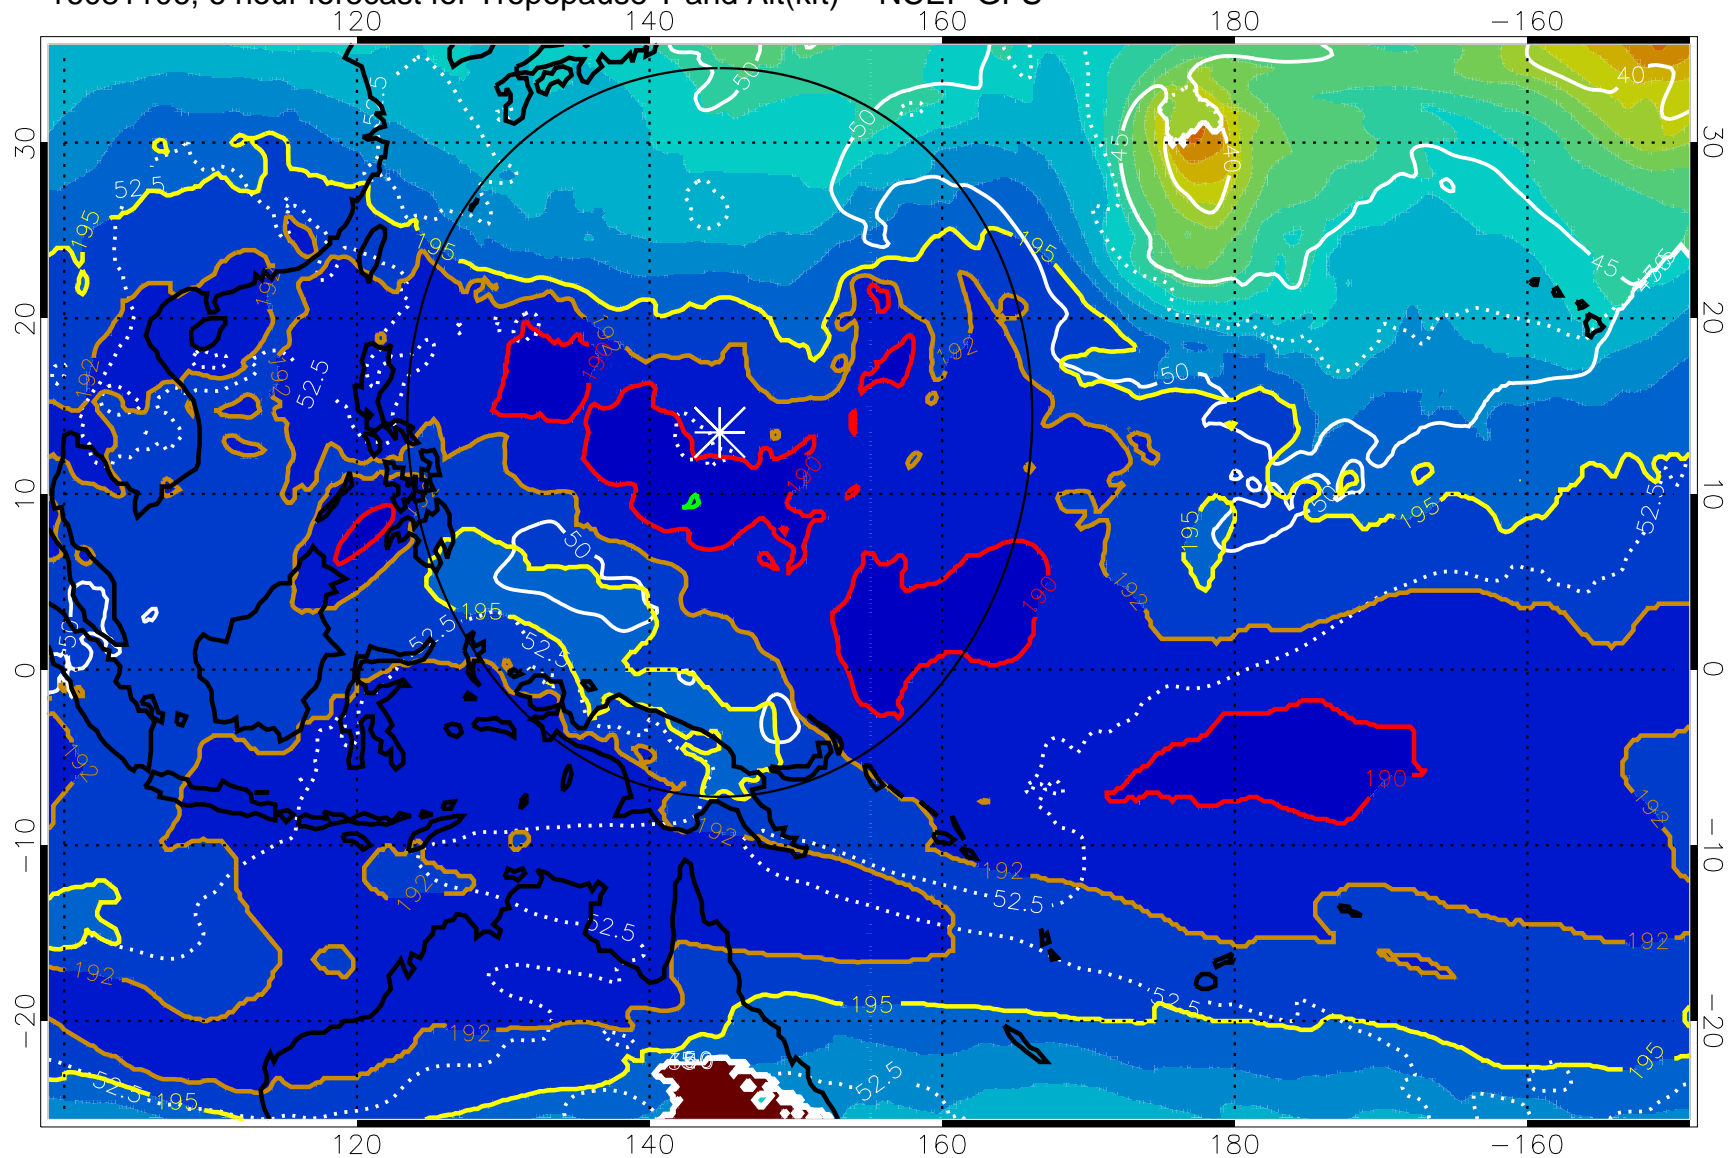

16081106, 6 hour forecast for Tropopause T and Alt(kft) -- NCEP GFS

190 200 210 220 230

Tropopause T, K

Tropopause Altitude in kft (white)

192.5K Isotherm 195K Isotherm

187.5K Isotherm 190K Isotherm

Range ring of 2304 km