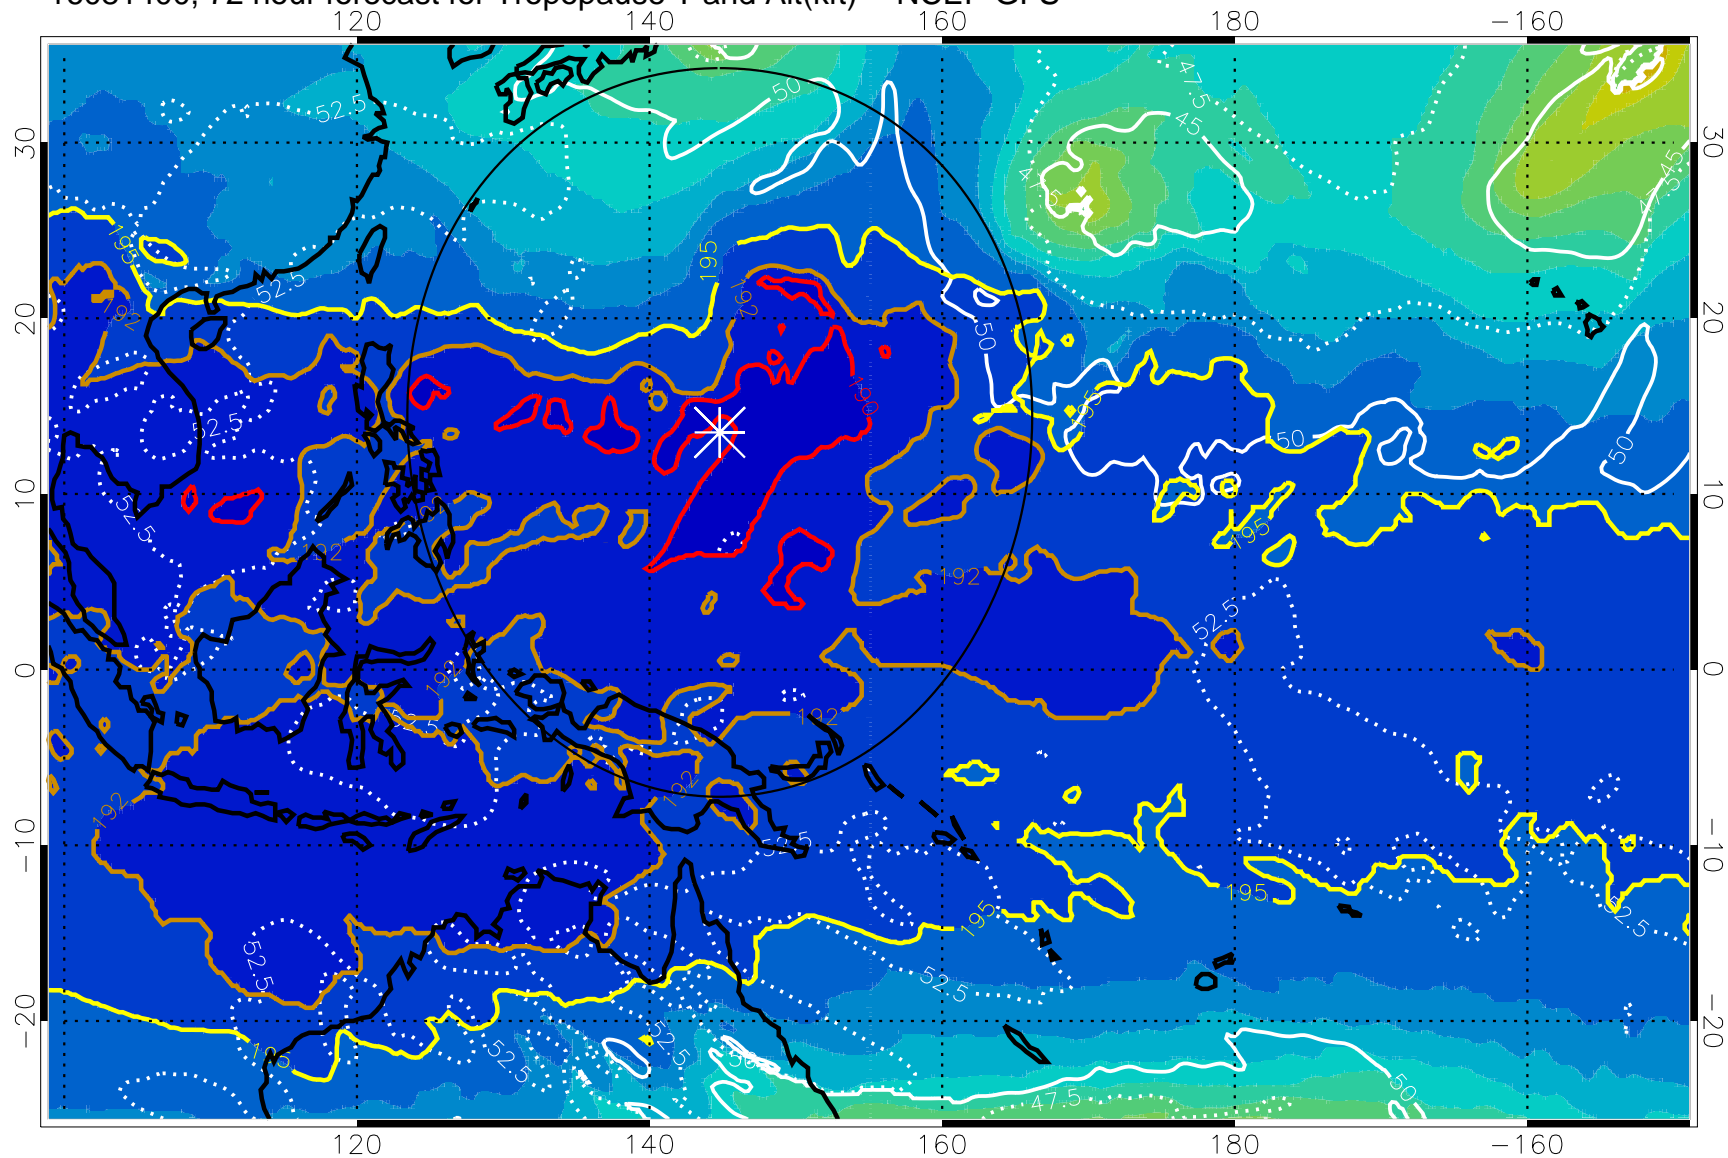

16081400, 72 hour forecast for Tropopause T and Alt(kft) -- NCEP GFS

190 200 210 220 230

Tropopause T, K

Tropopause Altitude in kft (white)

192.5K Isotherm 195K Isotherm
187.5K Isotherm 190K Isotherm

Range ring of 2304 km