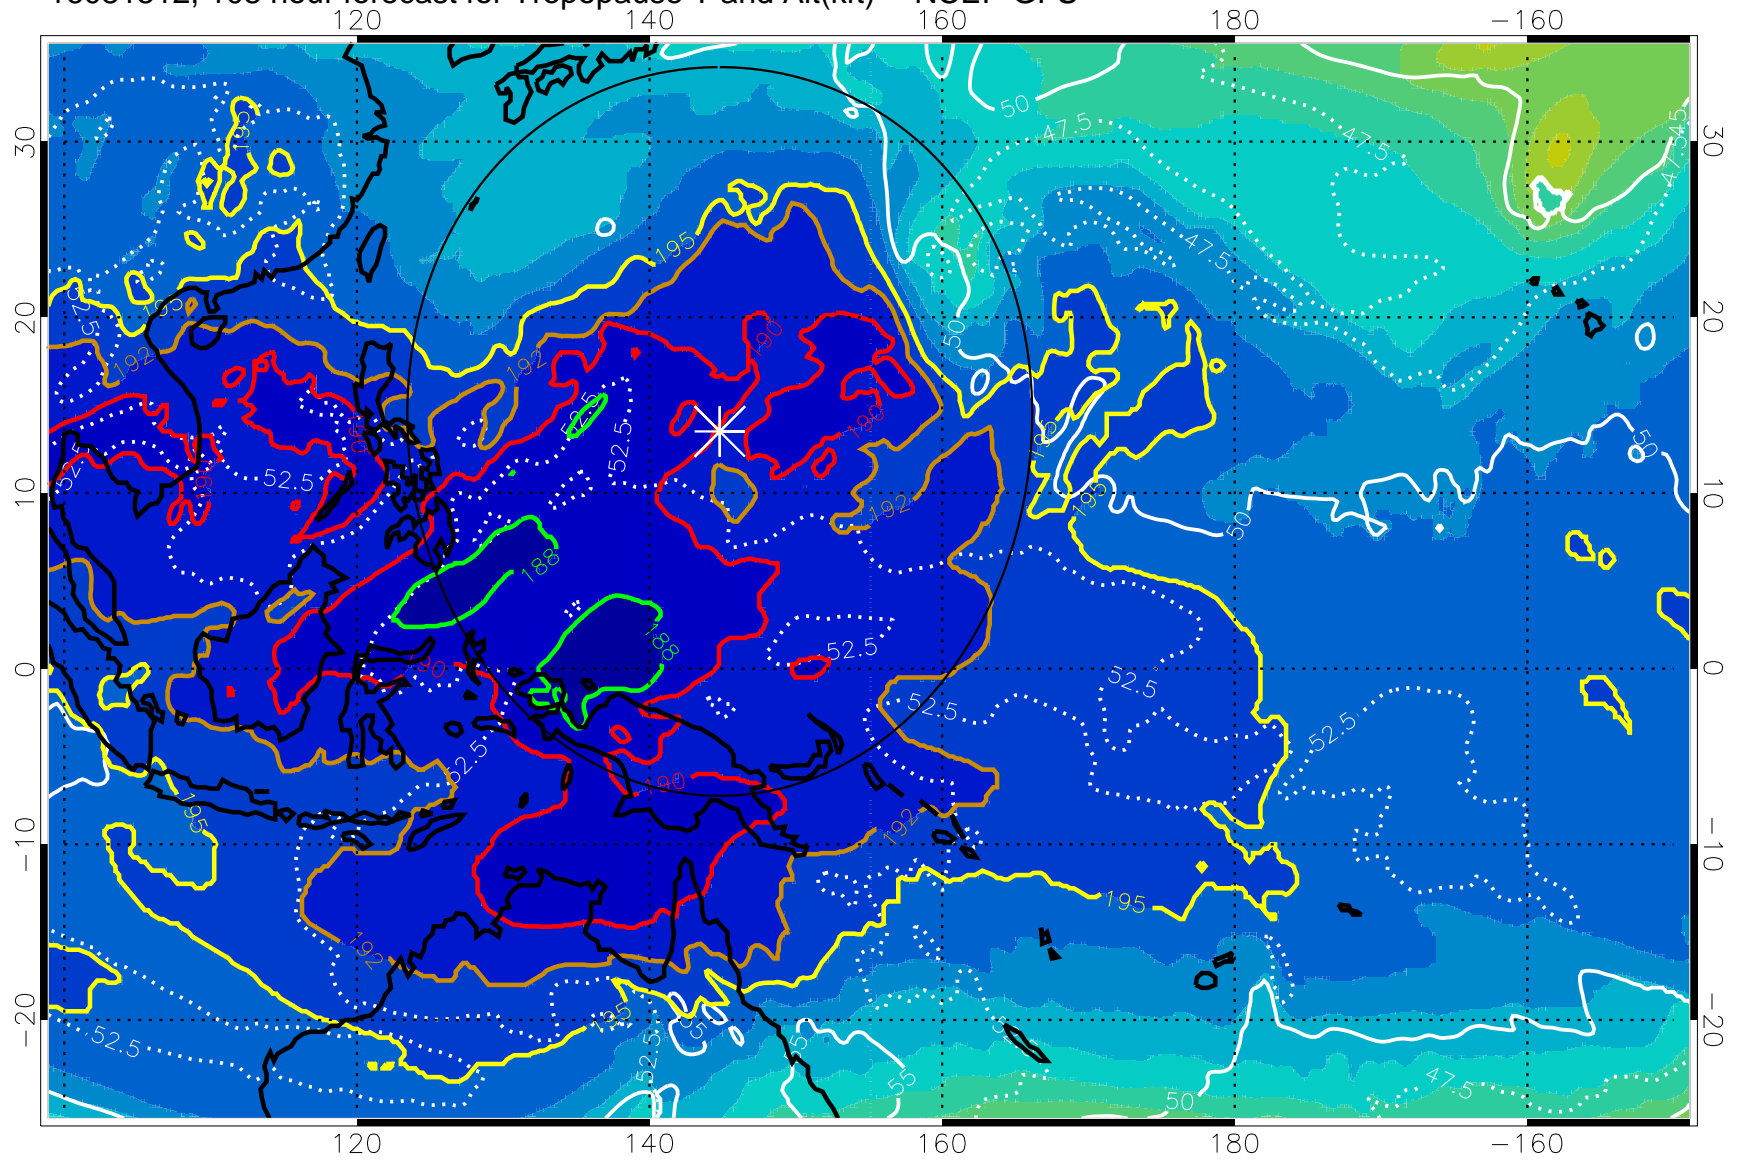

192.5K Isotherm 195K Isotherm
187.5K Isotherm 190K Isotherm

Range ring of 2304 km

16081500, 96 hour forecast for Tropopause T and Alt(kft) -- NCEP GFS

190 200 210 220 230
Tropopause T, K

Tropopause Altitude in kft (white)

192.5K Isotherm 195K Isotherm
187.5K Isotherm 190K Isotherm

Range ring of 2304 km

16081506, 102 hour forecast for Tropopause T and Alt(kft) -- NCEP GFS

190 200 210 220 230
Tropopause T, K

Tropopause Altitude in kft (white)

192.5K Isotherm 195K Isotherm
187.5K Isotherm 190K Isotherm

Range ring of 2304 km

16081512, 108 hour forecast for Tropopause T and Alt(kft) -- NCEP GFS

190 200 210 220 230
Tropopause T, K

Tropopause Altitude in kft (white)

192.5K Isotherm 195K Isotherm
187.5K Isotherm 190K Isotherm

Range ring of 2304 km

16081518, 114 hour forecast for Tropopause T and Alt(kft) -- NCEP GFS

190 200 210 220 230

Tropopause T, K

Tropopause Altitude in kft (white)