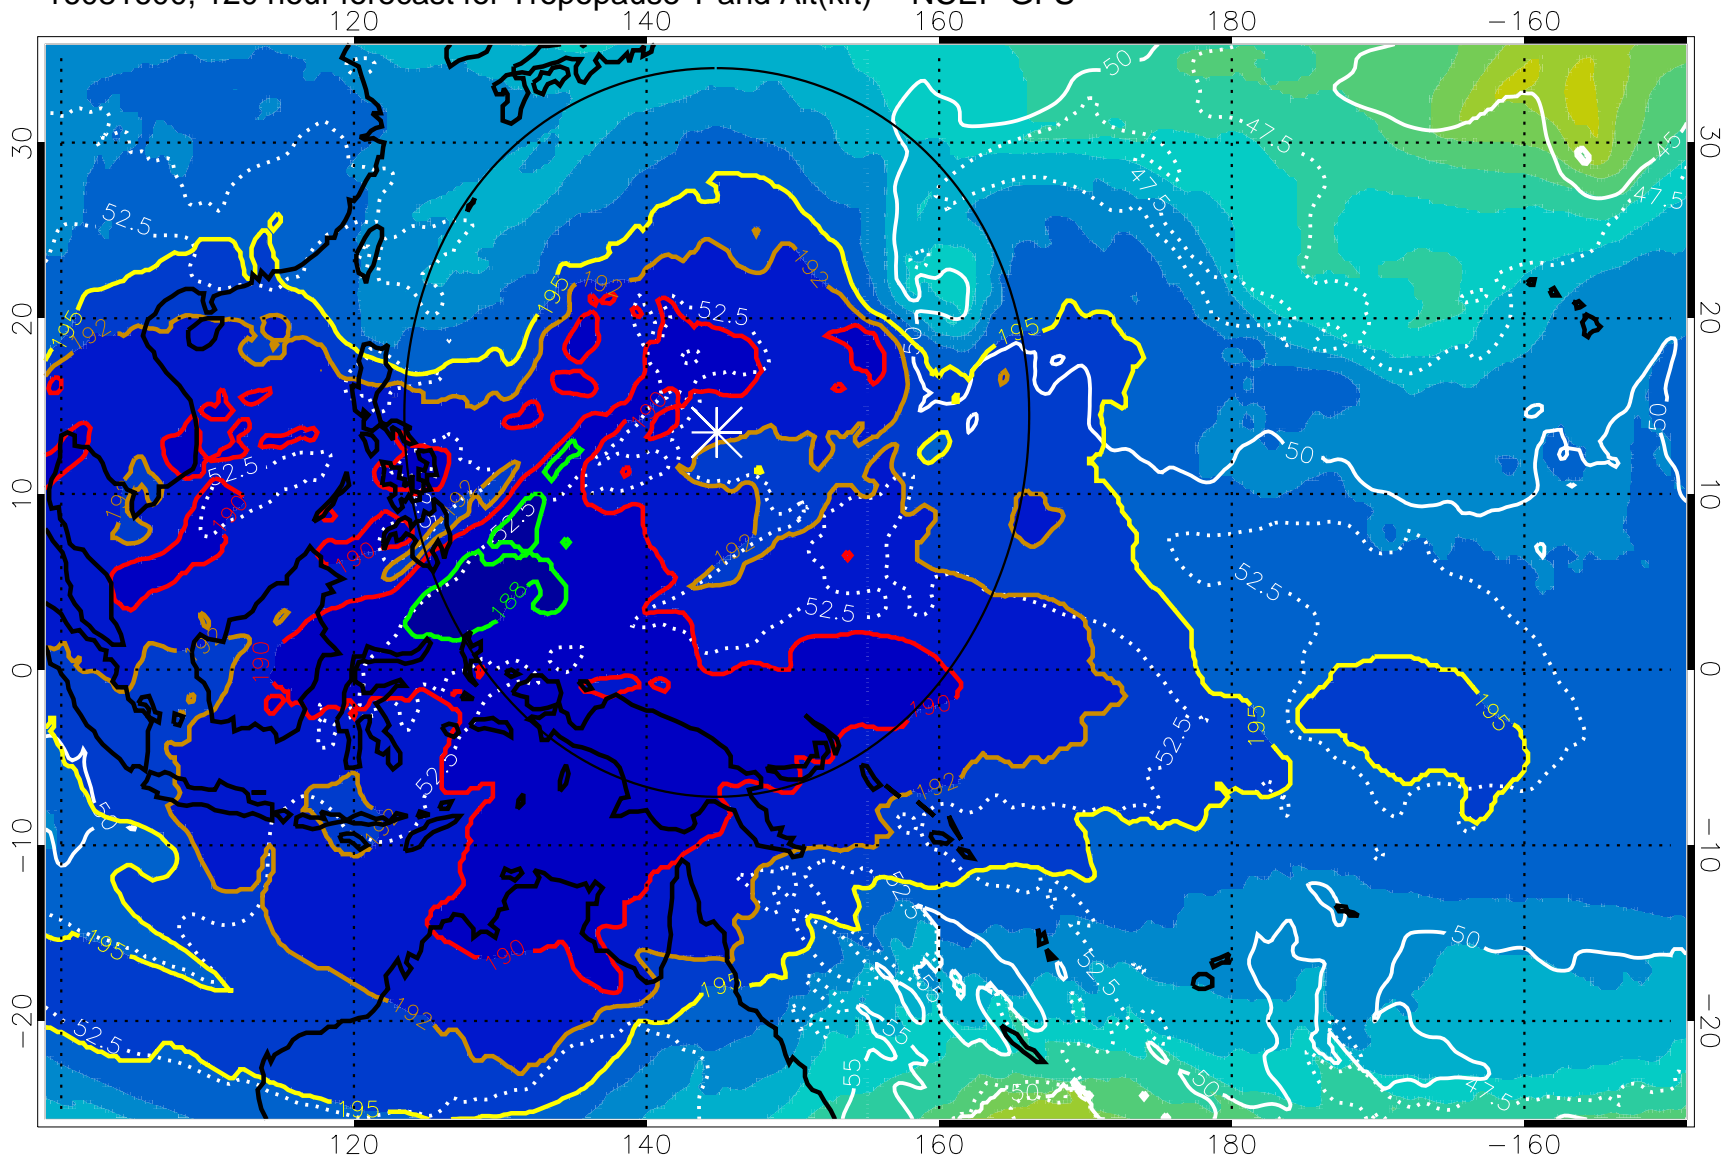

192.5K Isotherm 195K Isotherm
187.5K Isotherm 190K Isotherm

Range ring of 2304 km

16081512, 108 hour forecast for Tropopause T and Alt(kft) -- NCEP GFS

190 200 210 220 230
Tropopause T, K

Tropopause Altitude in kft (white)

192.5K Isotherm 195K Isotherm
187.5K Isotherm 190K Isotherm

Range ring of 2304 km

16081518, 114 hour forecast for Tropopause T and Alt(kft) -- NCEP GFS

190 200 210 220 230

Tropopause T, K

Tropopause Altitude in kft (white)

192.5K Isotherm 195K Isotherm
187.5K Isotherm 190K Isotherm

Range ring of 2304 km

16081600, 120 hour forecast for Tropopause T and Alt(kft) -- NCEP GFS

190 200 210 220 230
Tropopause T, K

Tropopause Altitude in kft (white)

192.5K Isotherm 195K Isotherm
187.5K Isotherm 190K Isotherm

Range ring of 2304 km