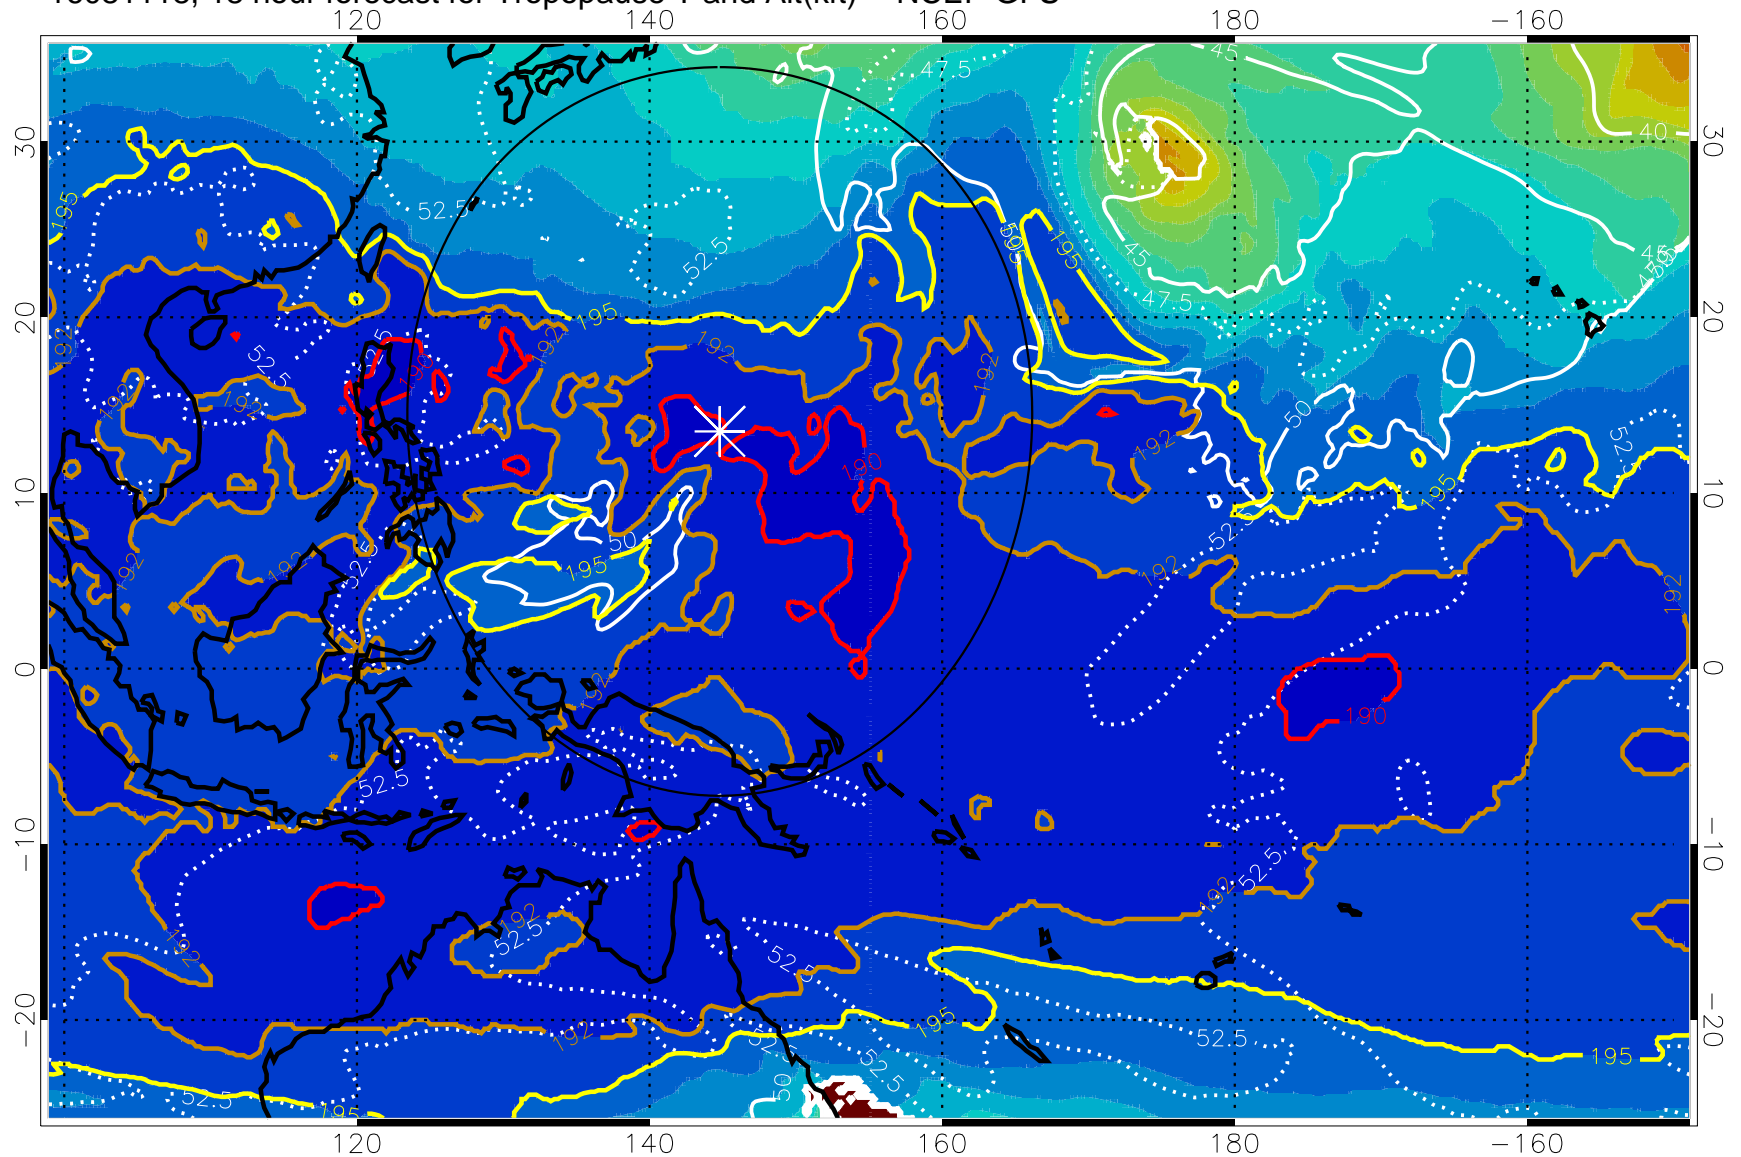

16081118, 18 hour forecast for Tropopause T and Alt(kft) -- NCEP GFS

190 200 210 220 230
Tropopause T, K

Tropopause Altitude in kft (white)

192.5K Isotherm 195K Isotherm
187.5K Isotherm 190K Isotherm

Range ring of 2304 km