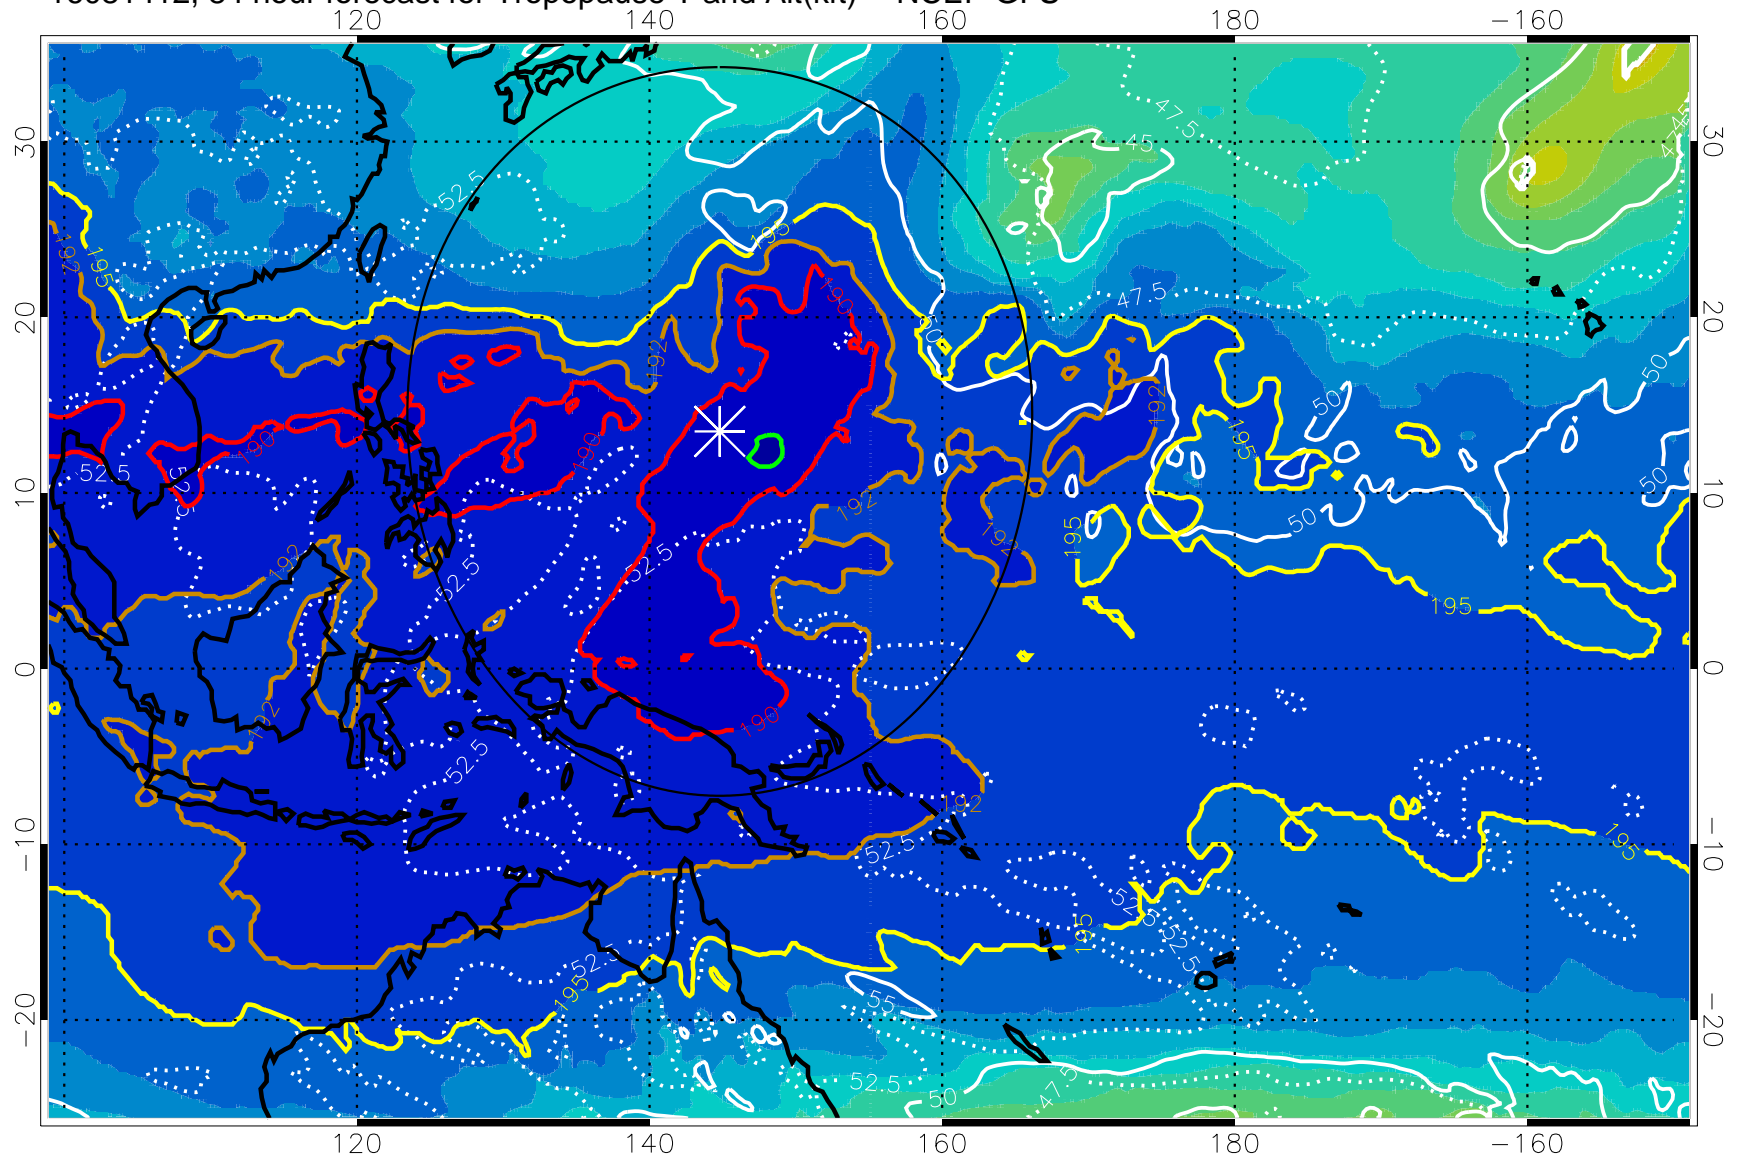

192.5K Isotherm 195K Isotherm
187.5K Isotherm 190K Isotherm

Range ring of 2304 km

16081406, 78 hour forecast for Tropopause T and Alt(kft) -- NCEP GFS

190 200 210 220 230

Tropopause T, K

Tropopause Altitude in kft (white)

192.5K Isotherm 195K Isotherm
187.5K Isotherm 190K Isotherm

Range ring of 2304 km

16081412, 84 hour forecast for Tropopause T and Alt(kft) -- NCEP GFS

190 200 210 220 230
Tropopause T, K

Tropopause Altitude in kft (white)