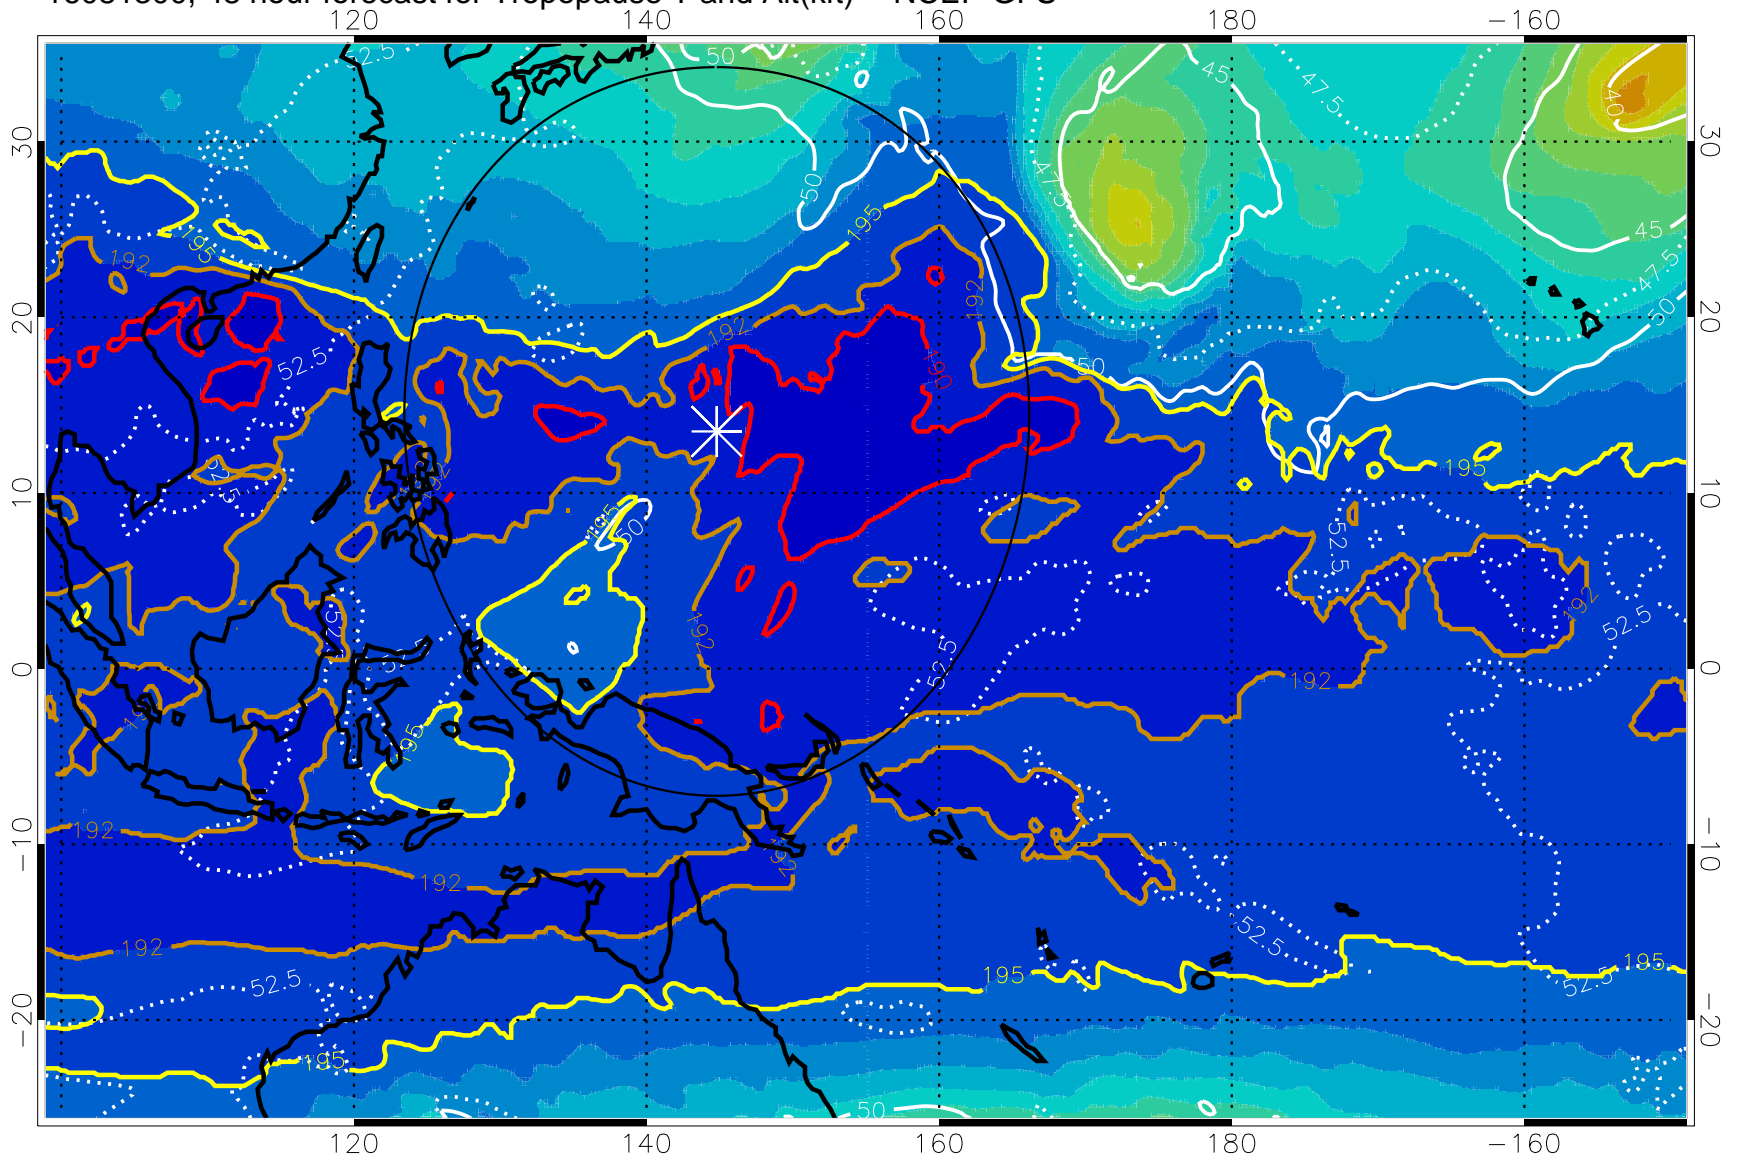

16081300, 48 hour forecast for Tropopause T and Alt(kft) -- NCEP GFS

190 200 210 220 230

Tropopause T, K

Tropopause Altitude in kft (white)

192.5K Isotherm 195K Isotherm
187.5K Isotherm 190K Isotherm

Range ring of 2304 km