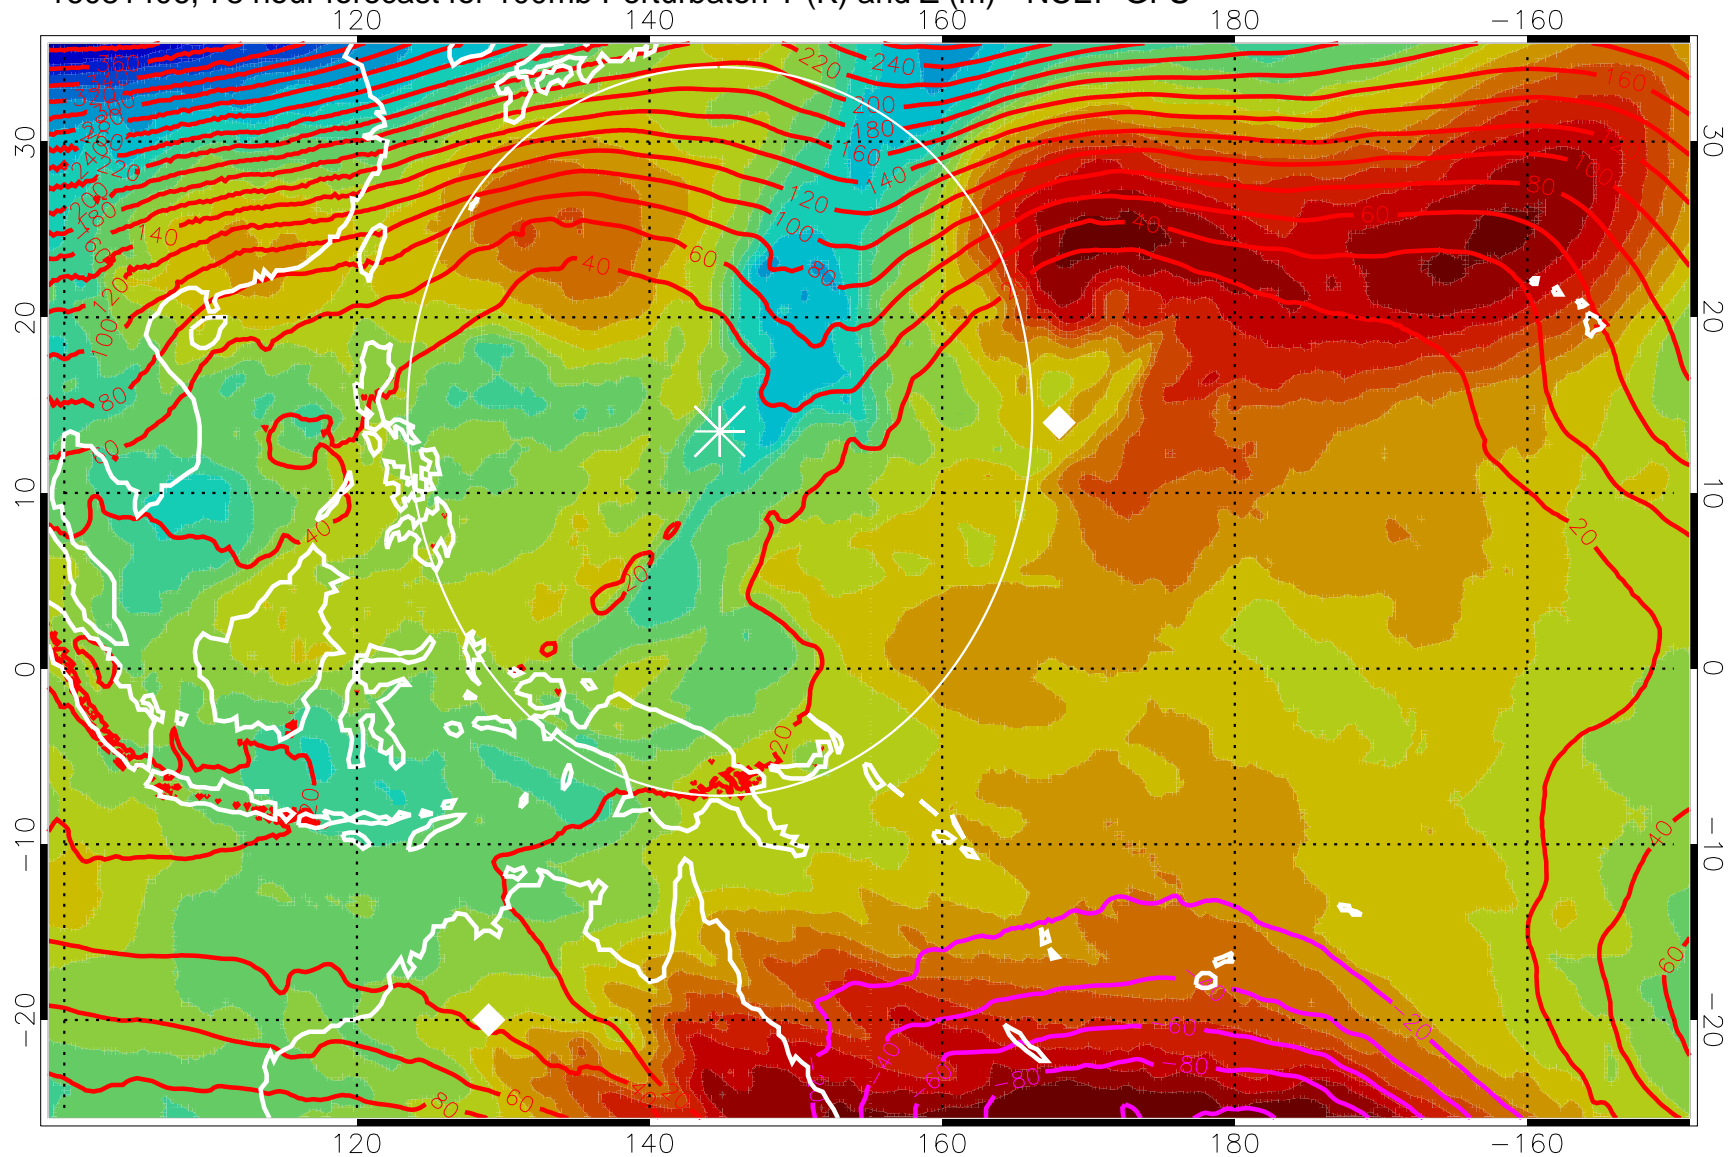

16081406, 78 hour forecast for 100mb Perturbaton T (K) and Z (m)-- NCEP GFS

Contours are 100 mbar Z perturbation (m)
Positive Z Contours
Negative Z Contours
Diamonds-mean pos. of anticyclones

Range ring of 2304 km