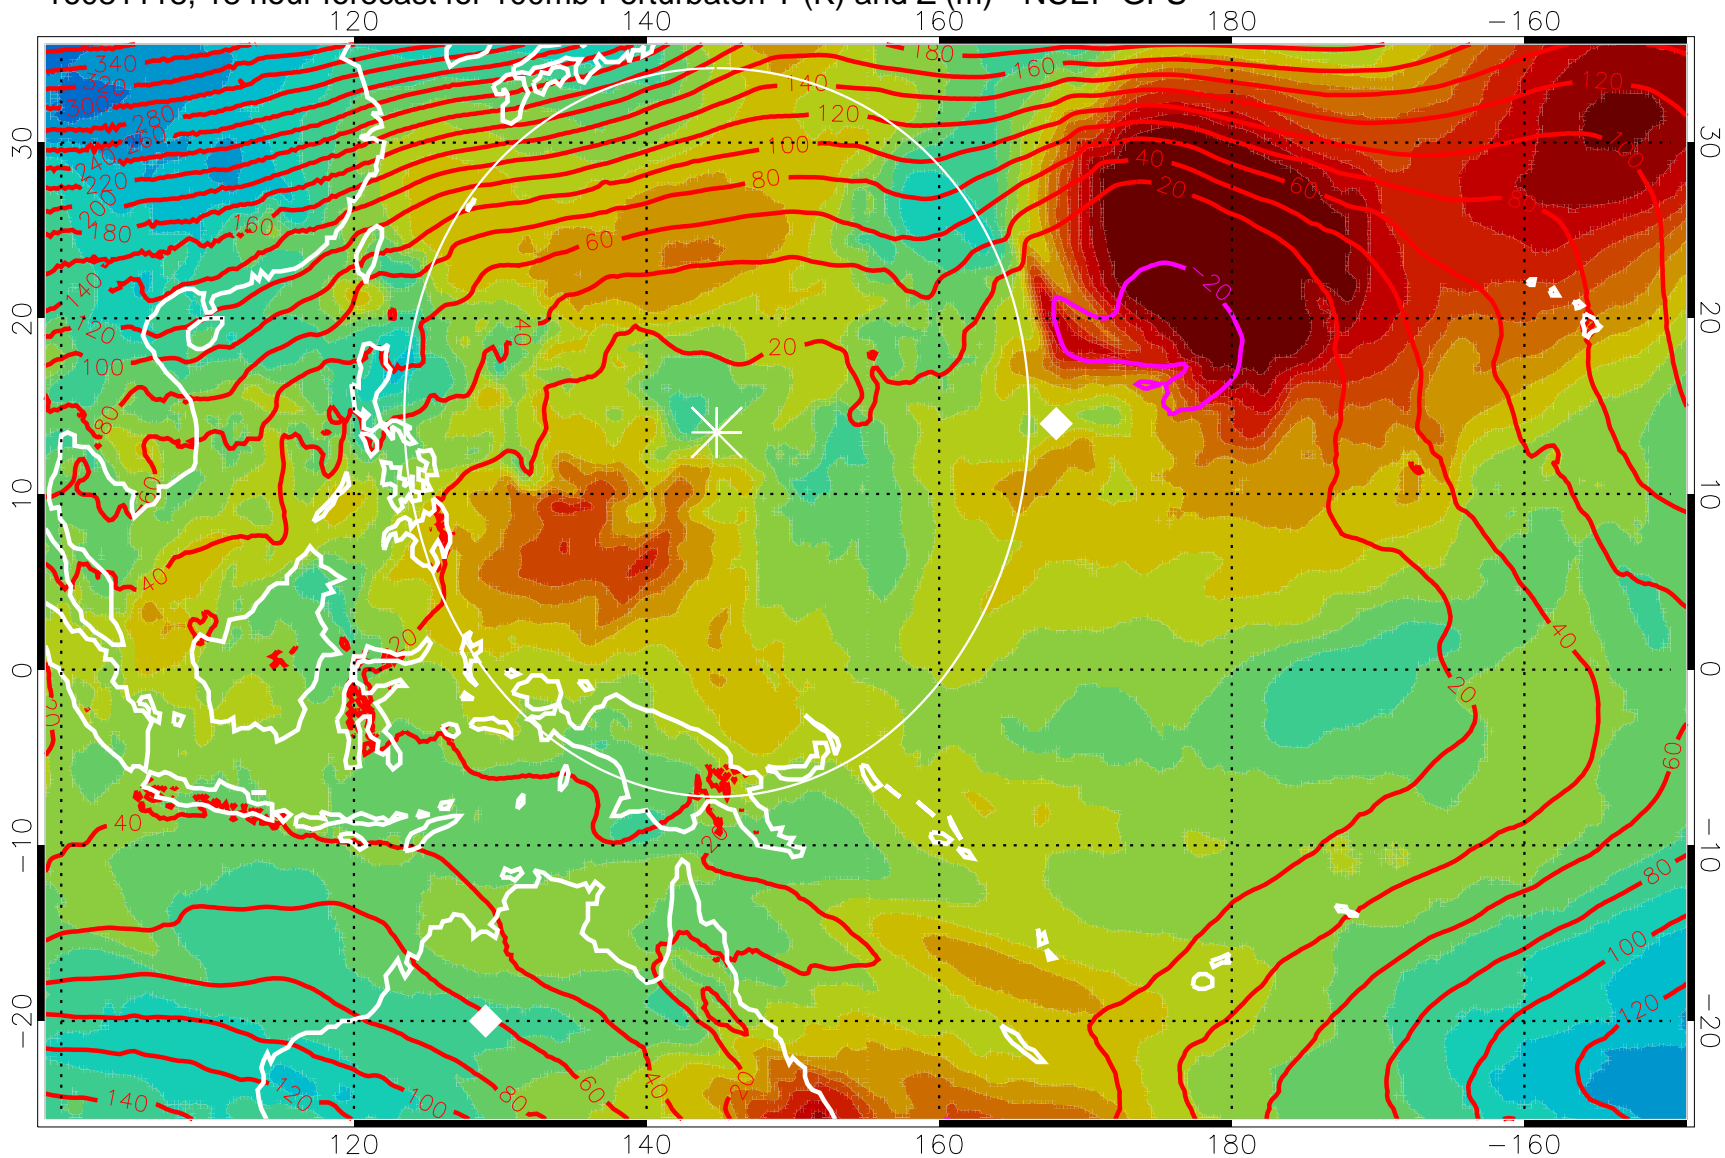

16081118, 18 hour forecast for 100mb Perturbaton T (K) and Z (m)-- NCEP GFS

Contours are 100 mbar Z perturbation (m)
Positive Z Contours
Negative Z Contours
Diamonds-mean pos. of anticyclones

Range ring of 2304 km