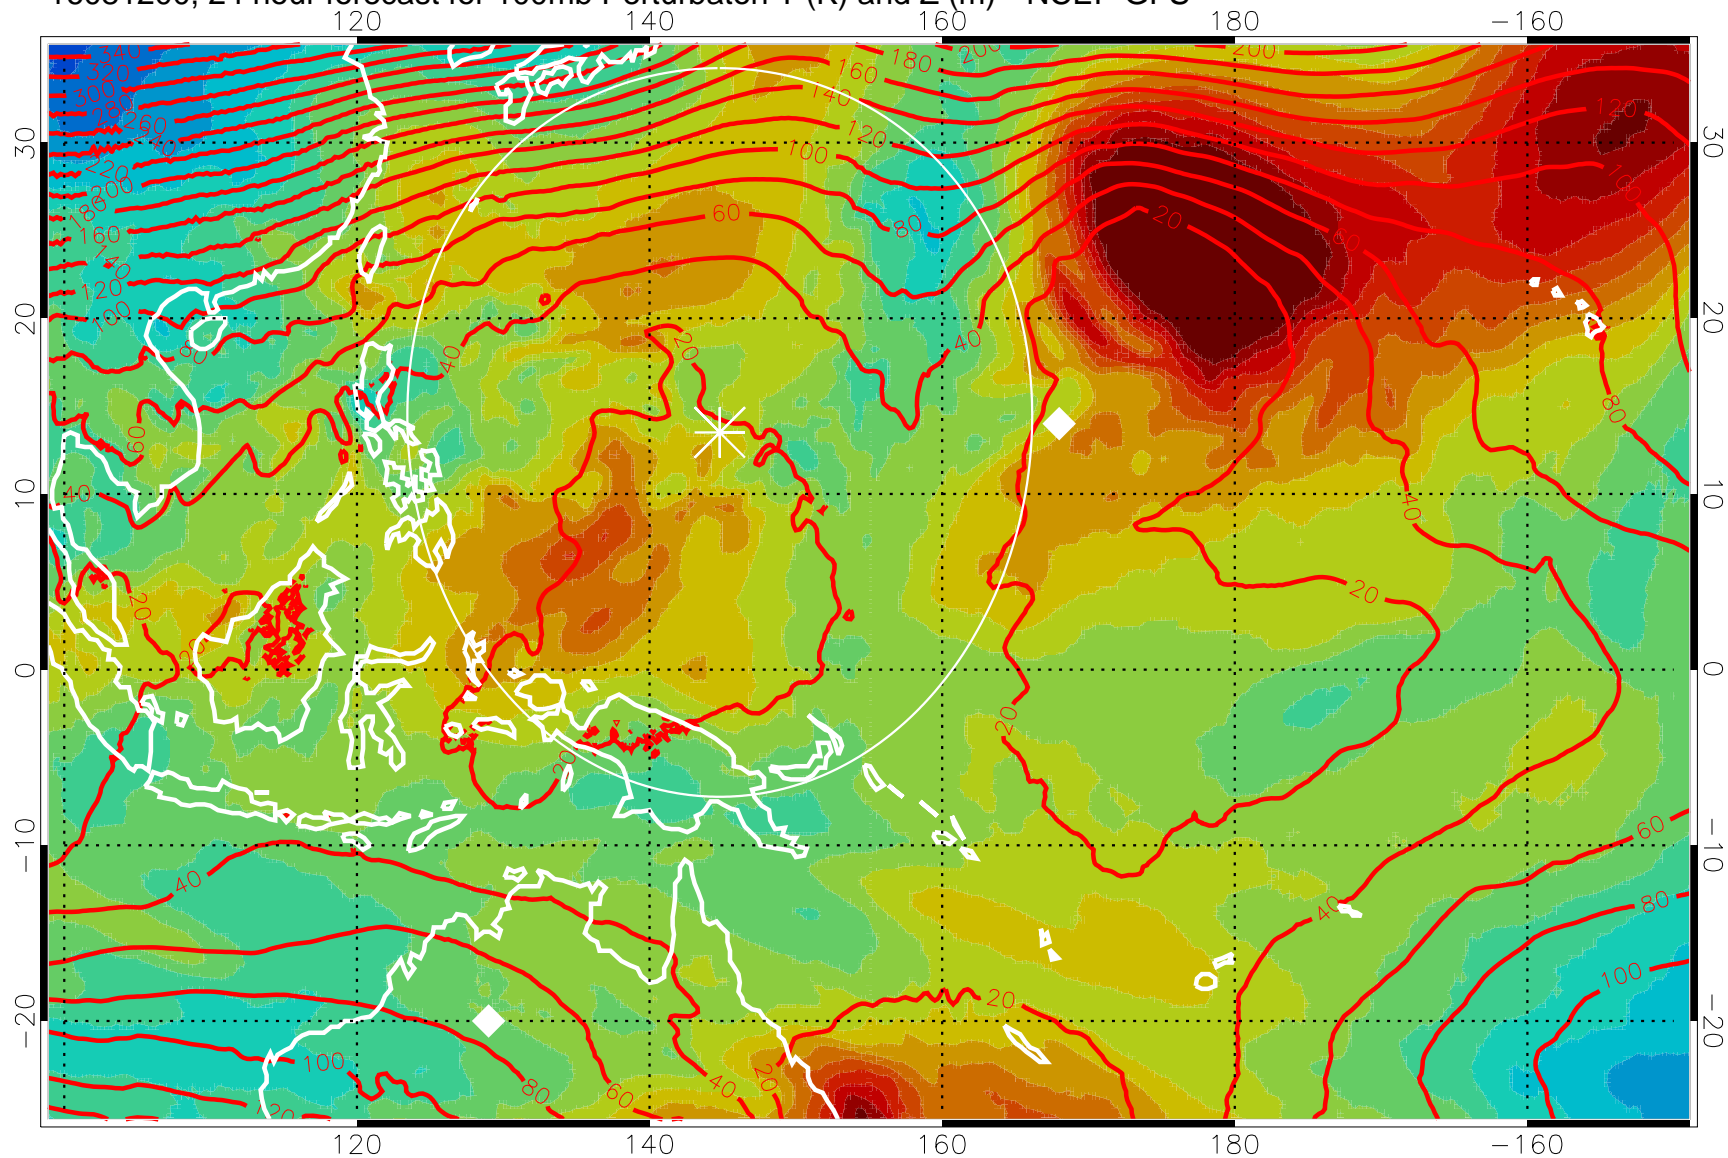

16081200, 24 hour forecast for 100mb Perturbation T (K) and Z (m)-- NCEP GFS

Contours are 100 mbar Z perturbation (m)
Positive Z Contours
Negative Z Contours
Diamonds-mean pos. of anticyclones

Range ring of 2304 km