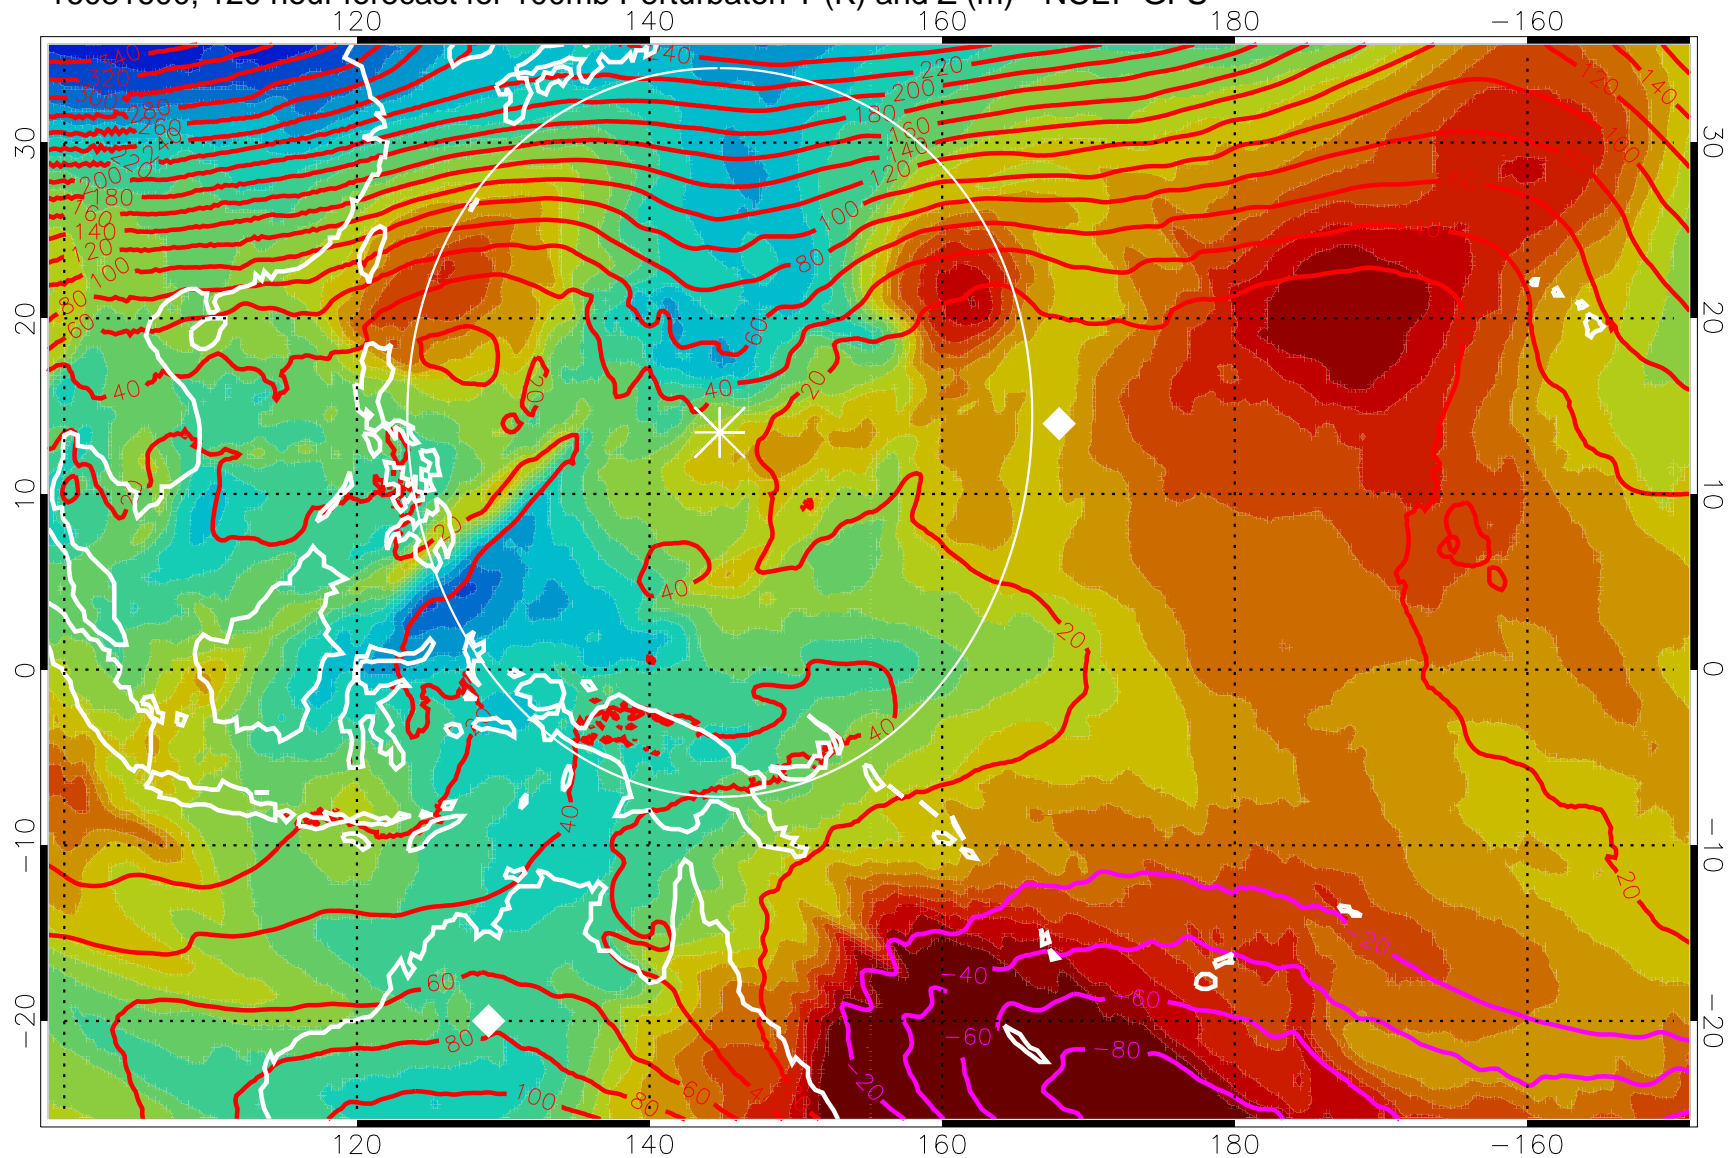

16081600, 120 hour forecast for 100mb Perturbation T (K) and Z (m)-- NCEP GFS

Contours are 100 mbar Z perturbation (m)
Positive Z Contours
Negative Z Contours
Diamonds-mean pos. of anticyclones

Range ring of 2304 km