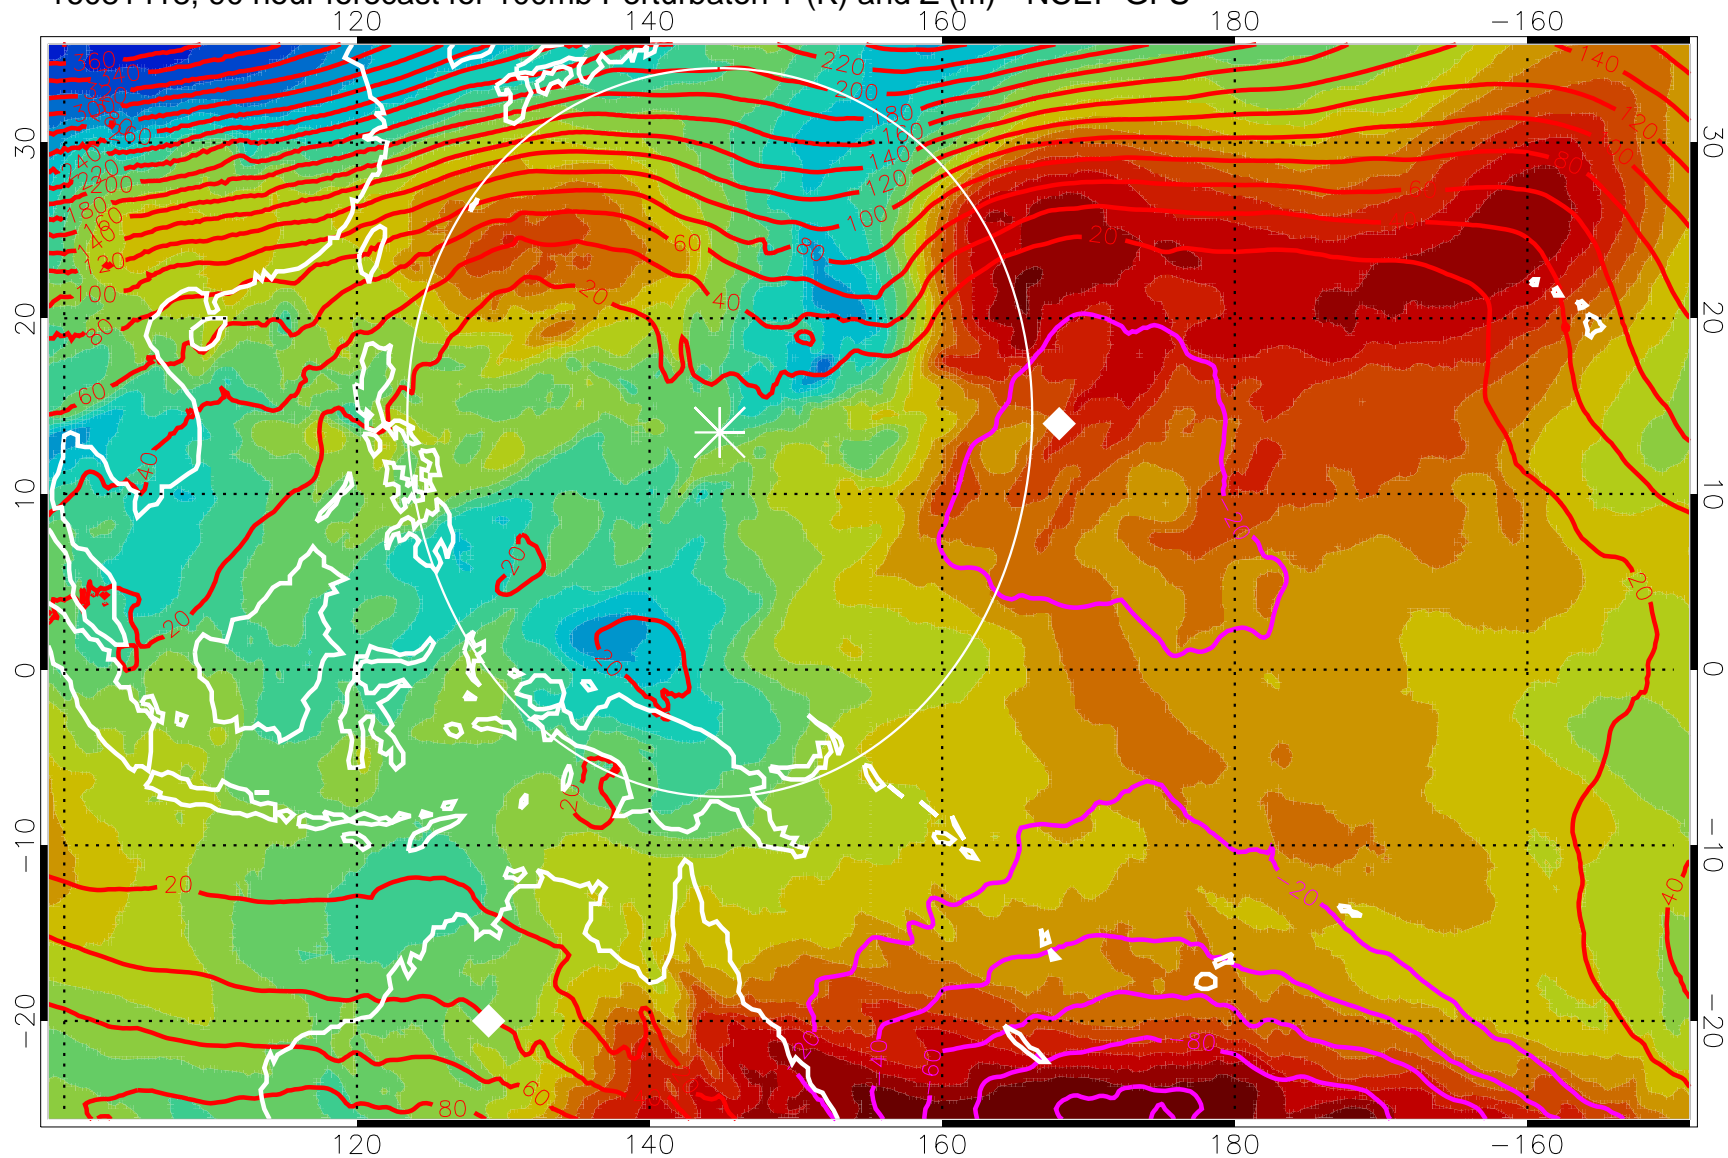

16081418, 90 hour forecast for 100mb Perturbaton T (K) and Z (m)-- NCEP GFS

Contours are 100 mbar Z perturbation (m)
Positive Z Contours
Negative Z Contours
Diamonds-mean pos. of anticyclones

Range ring of 2304 km