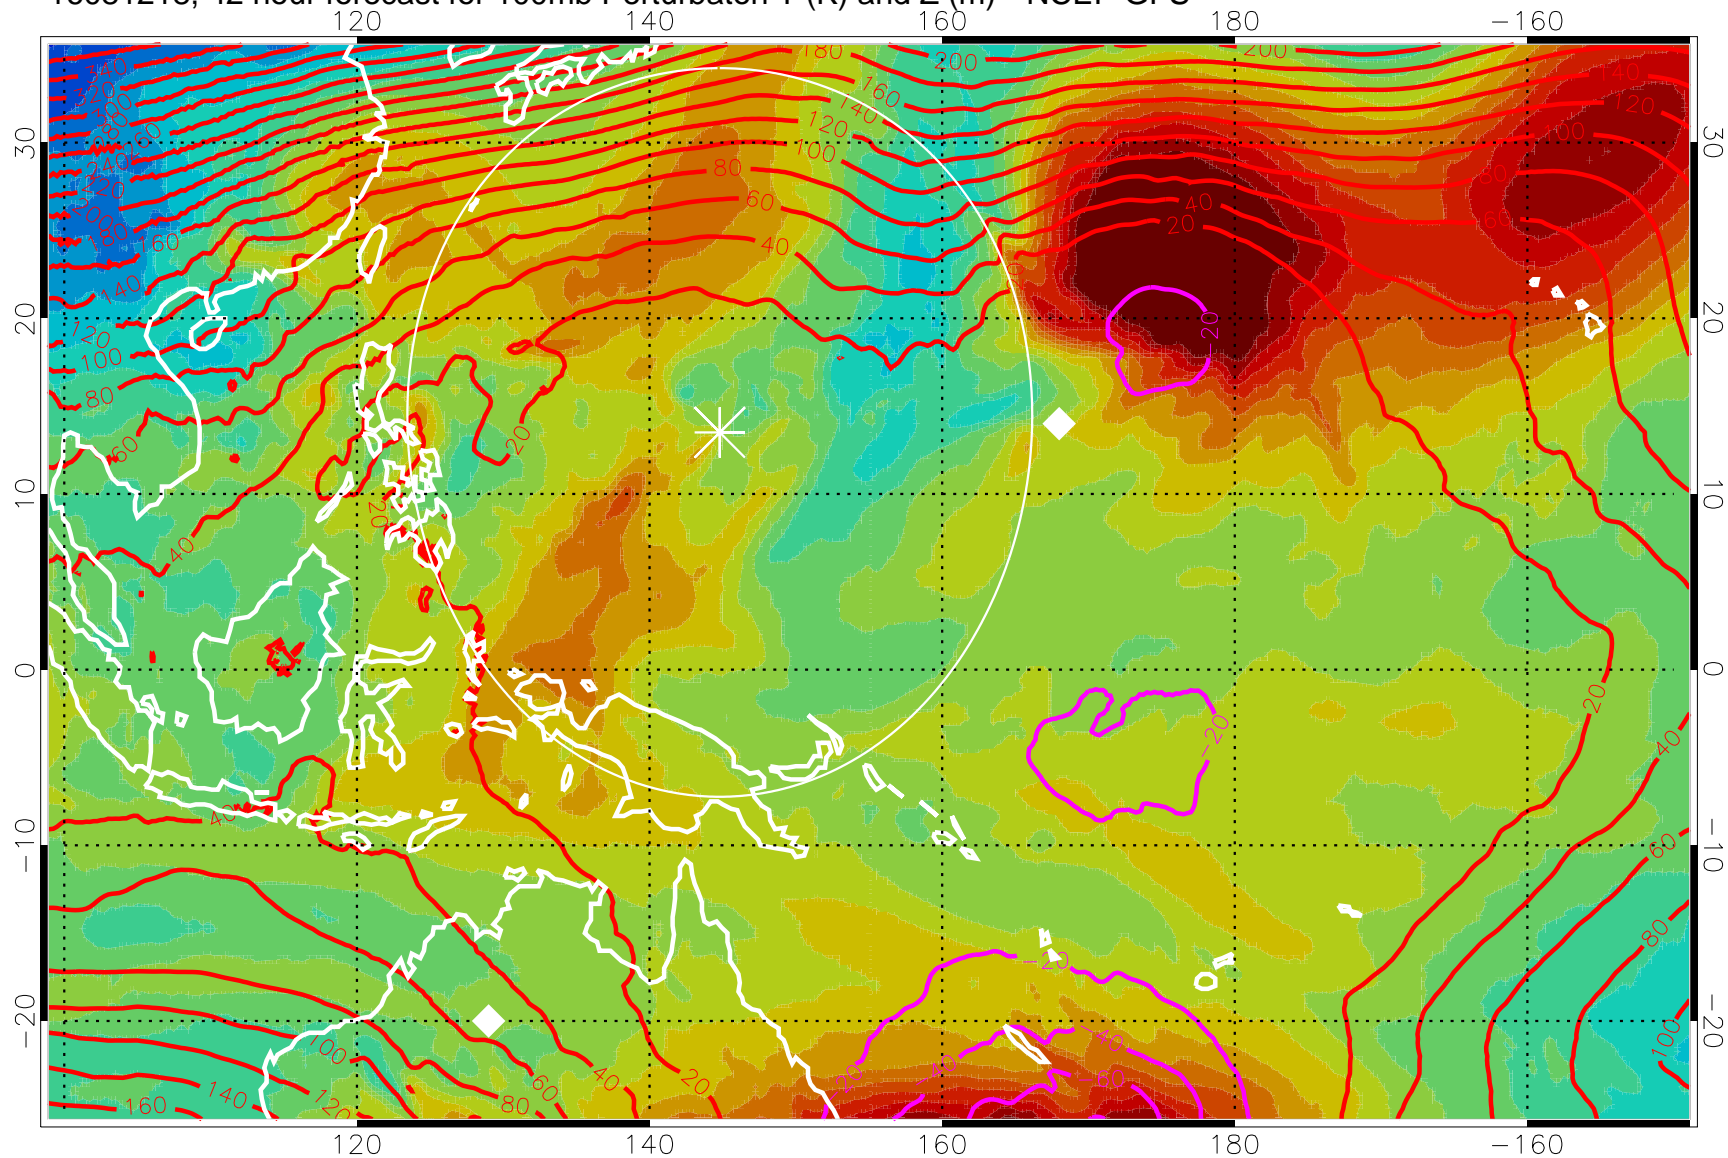

16081218, 42 hour forecast for 100mb Perturbaton T (K) and Z (m)-- NCEP GFS

Contours are 100 mbar Z perturbation (m)
Positive Z Contours
Negative Z Contours
Diamonds-mean pos. of anticyclones

Range ring of 2304 km