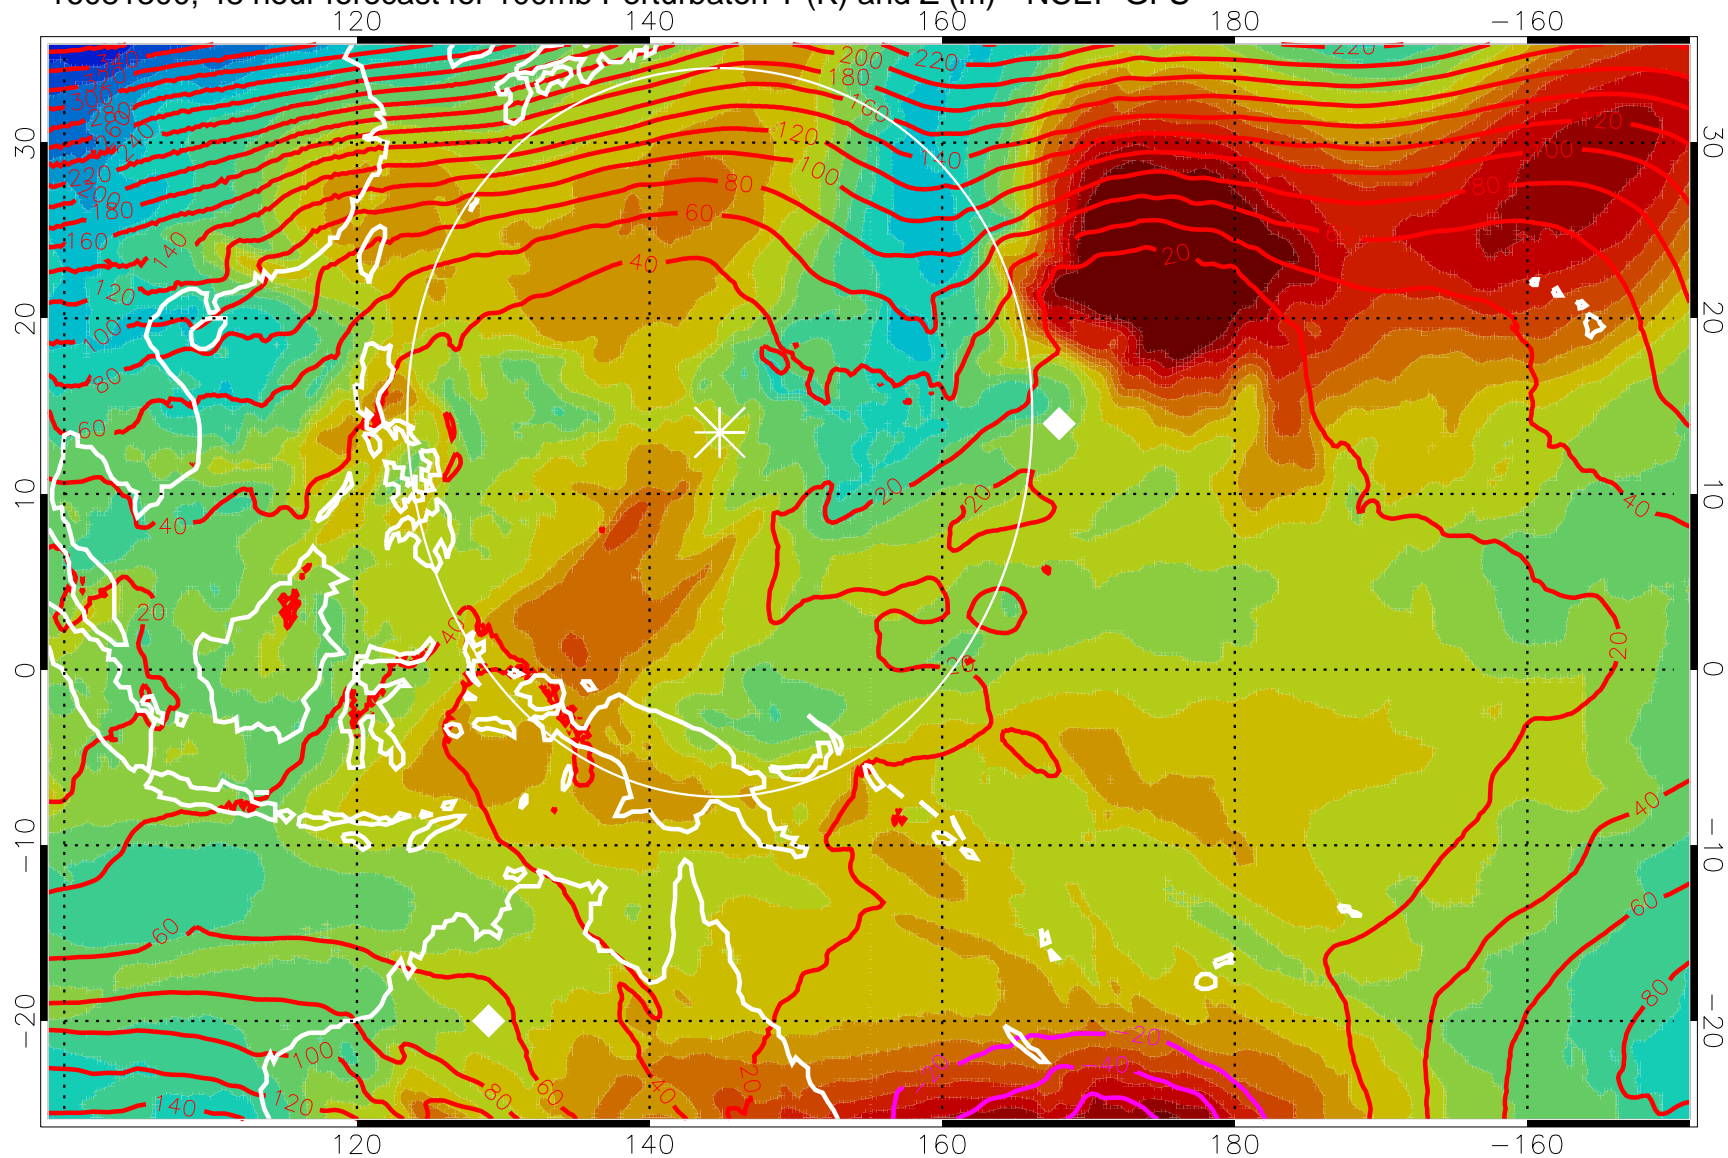

16081300, 48 hour forecast for 100mb Perturbaton T (K) and Z (m)-- NCEP GFS

Contours are 100 mbar Z perturbation (m)
Positive Z Contours
Negative Z Contours
Diamonds-mean pos. of anticyclones

Range ring of 2304 km