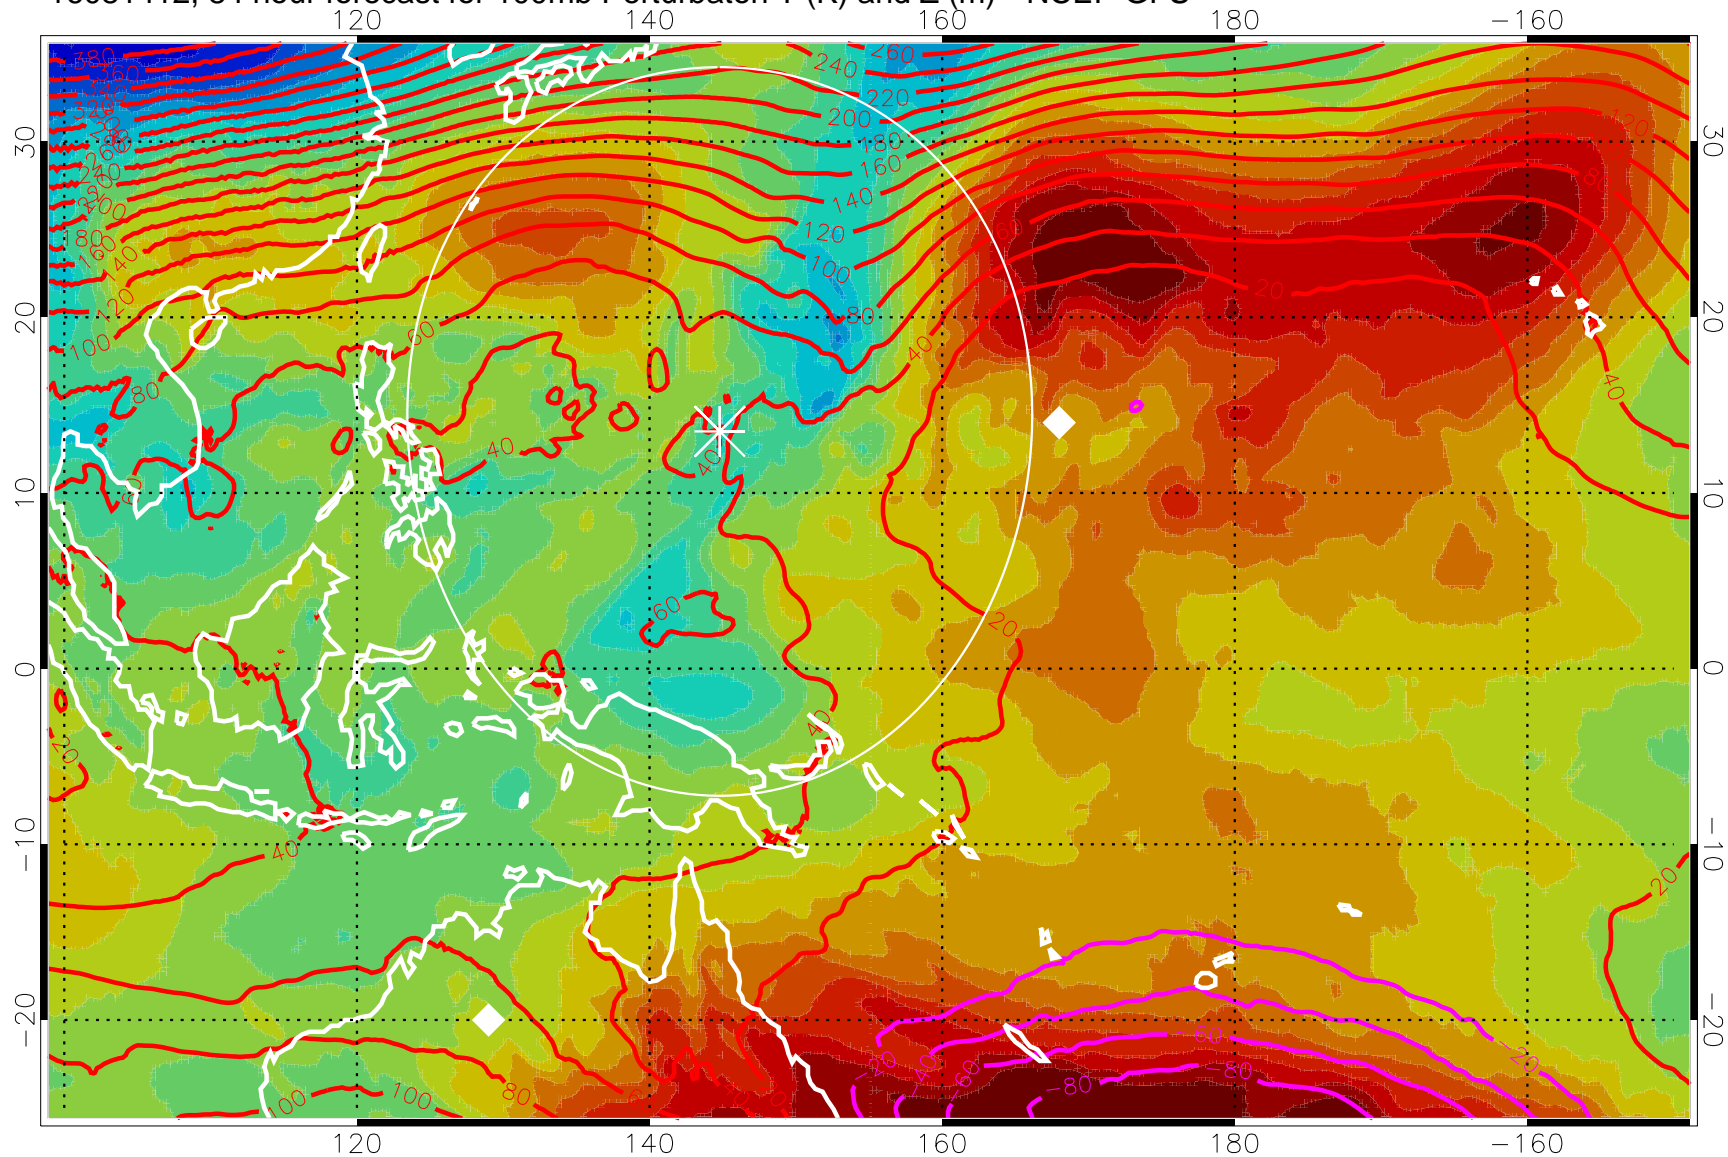

16081412, 84 hour forecast for 100mb Perturbaton T (K) and Z (m)-- NCEP GFS

Contours are 100 mbar Z perturbation (m)
Positive Z Contours
Negative Z Contours
Diamonds-mean pos. of anticyclones

Range ring of 2304 km