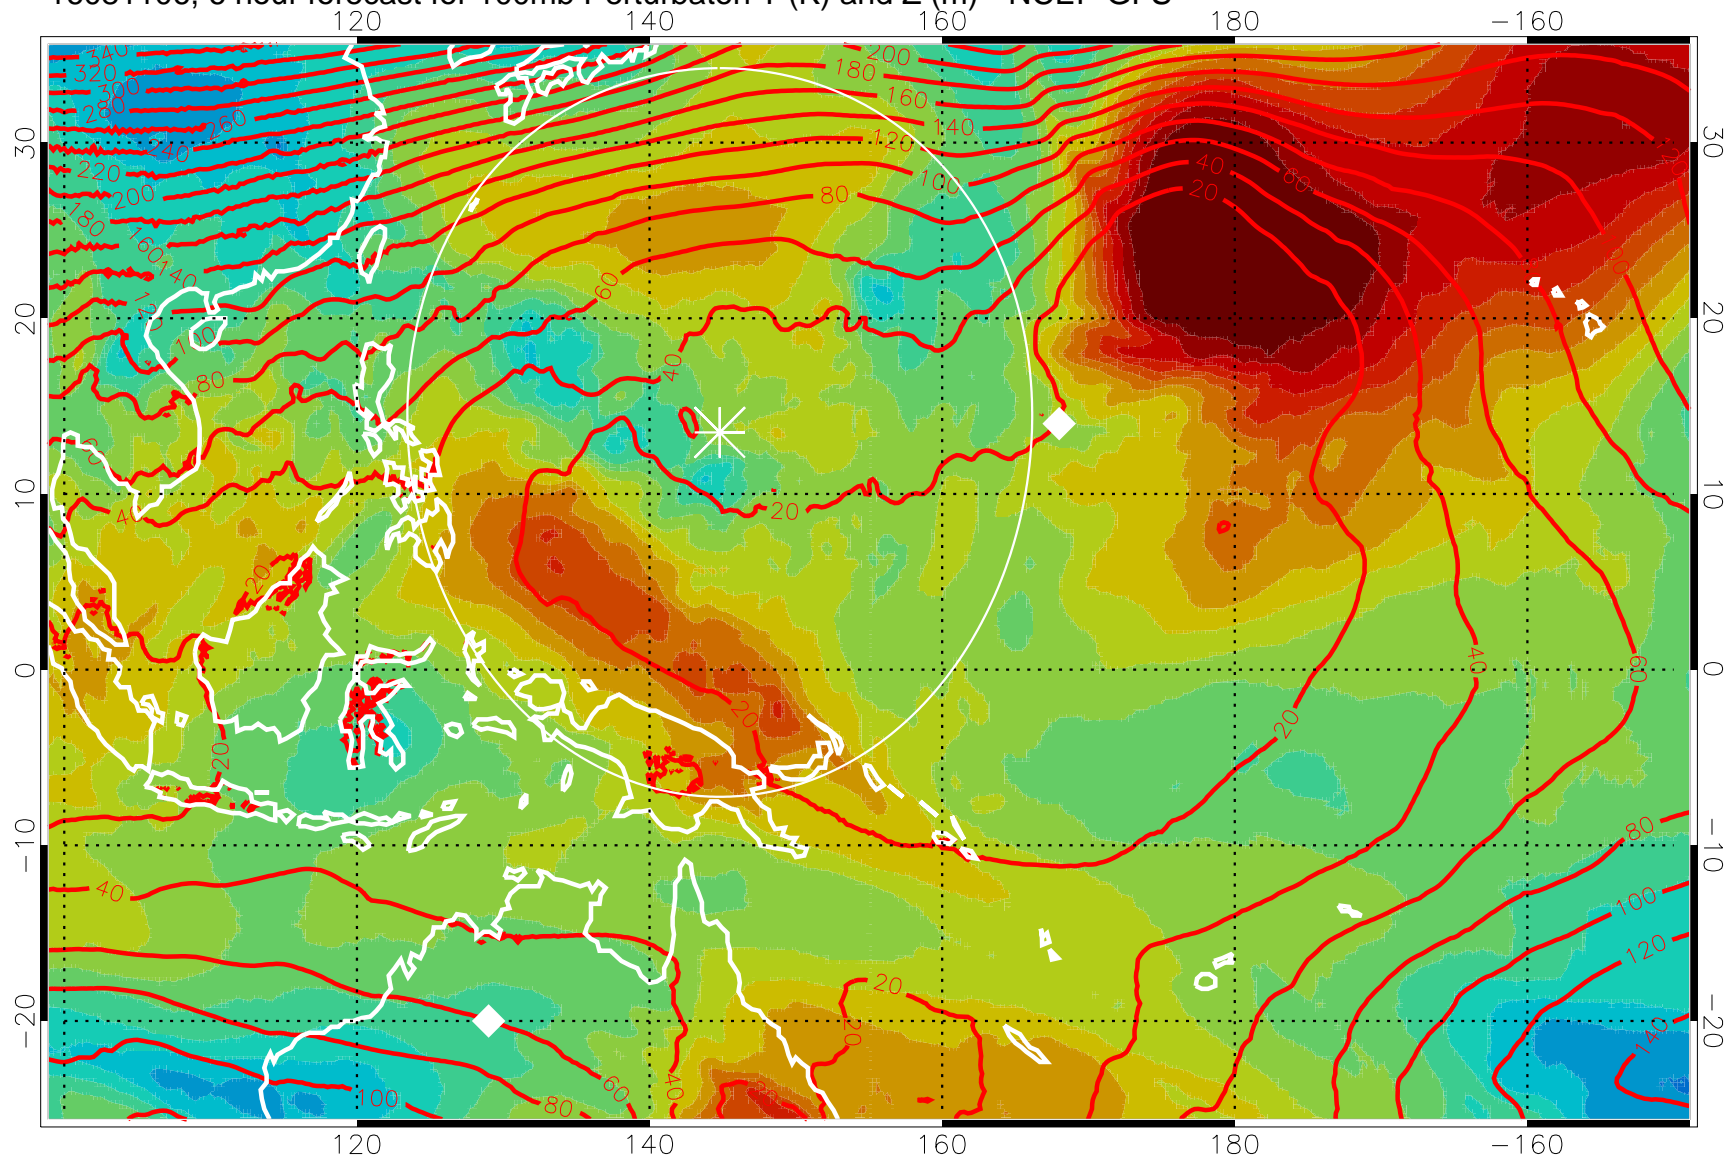

16081106, 6 hour forecast for 100mb Perturbaton T (K) and Z (m)-- NCEP GFS

Contours are 100 mbar Z perturbation (m)  
Positive Z Contours  
Negative Z Contours  
Diamonds-mean pos. of anticyclones

Range ring of 2304 km