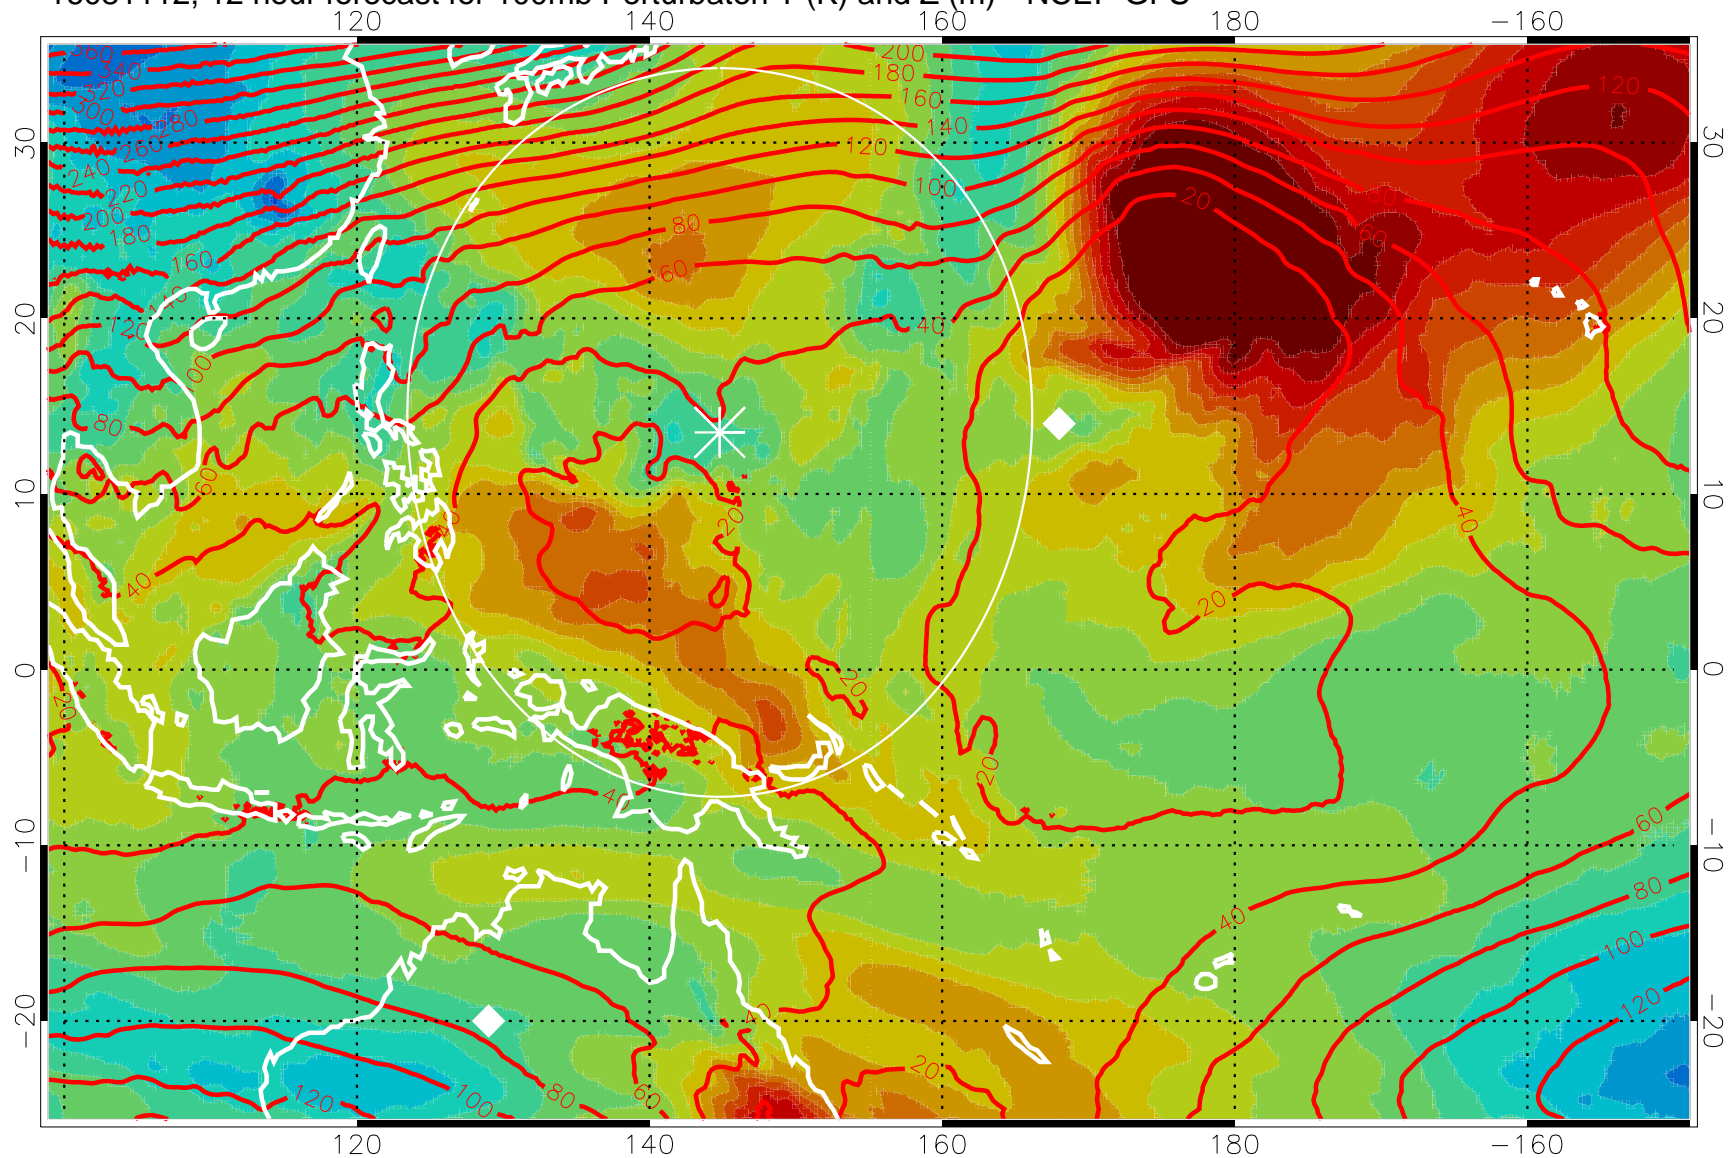

16081112, 12 hour forecast for 100mb Perturbaton T (K) and Z (m)-- NCEP GFS

Contours are 100 mbar Z perturbation (m)
Positive Z Contours
Negative Z Contours
Diamonds-mean pos. of anticyclones

Range ring of 2304 km