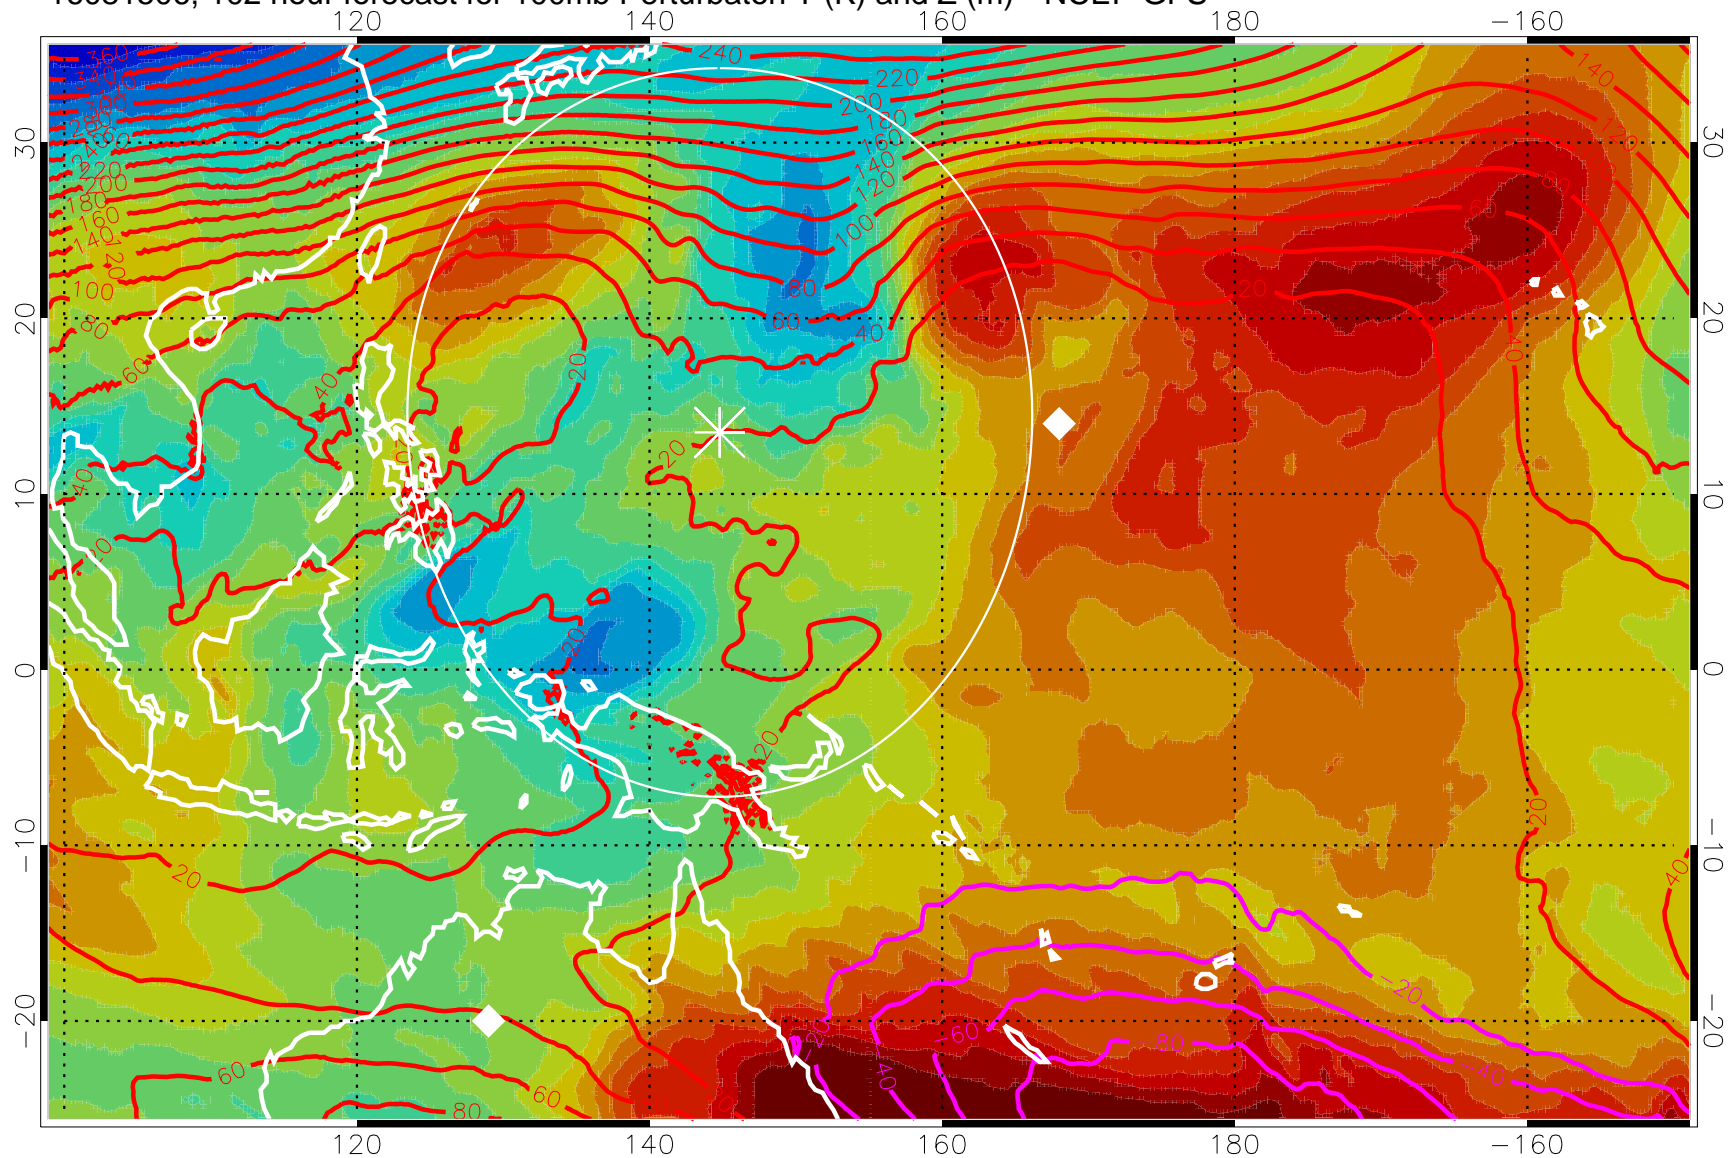

16081506, 102 hour forecast for 100mb Perturbaton T (K) and Z (m)-- NCEP GFS

Contours are 100 mbar Z perturbation (m)
Positive Z Contours
Negative Z Contours
Diamonds-mean pos. of anticyclones

Range ring of 2304 km