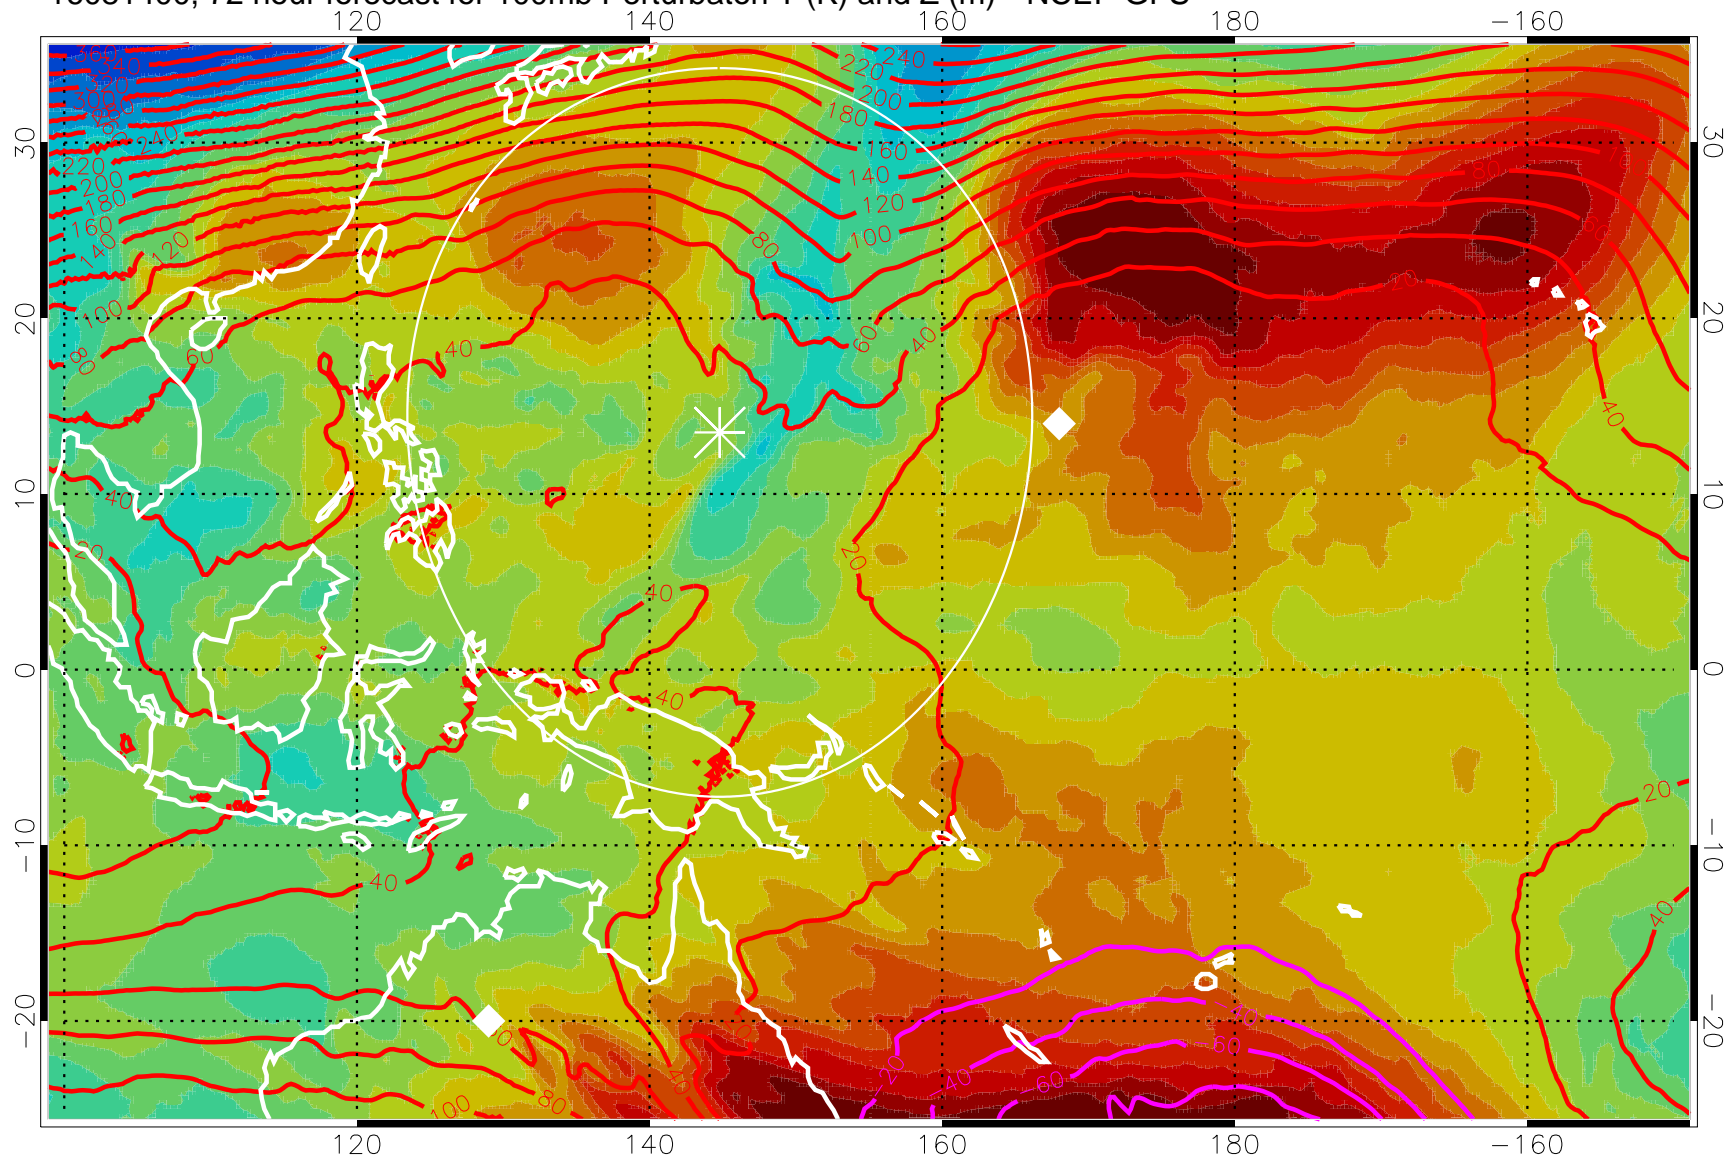

16081400, 72 hour forecast for 100mb Perturbaton T (K) and Z (m)-- NCEP GFS

Contours are 100 mbar Z perturbation (m)
Positive Z Contours
Negative Z Contours
Diamonds-mean pos. of anticyclones

Range ring of 2304 km