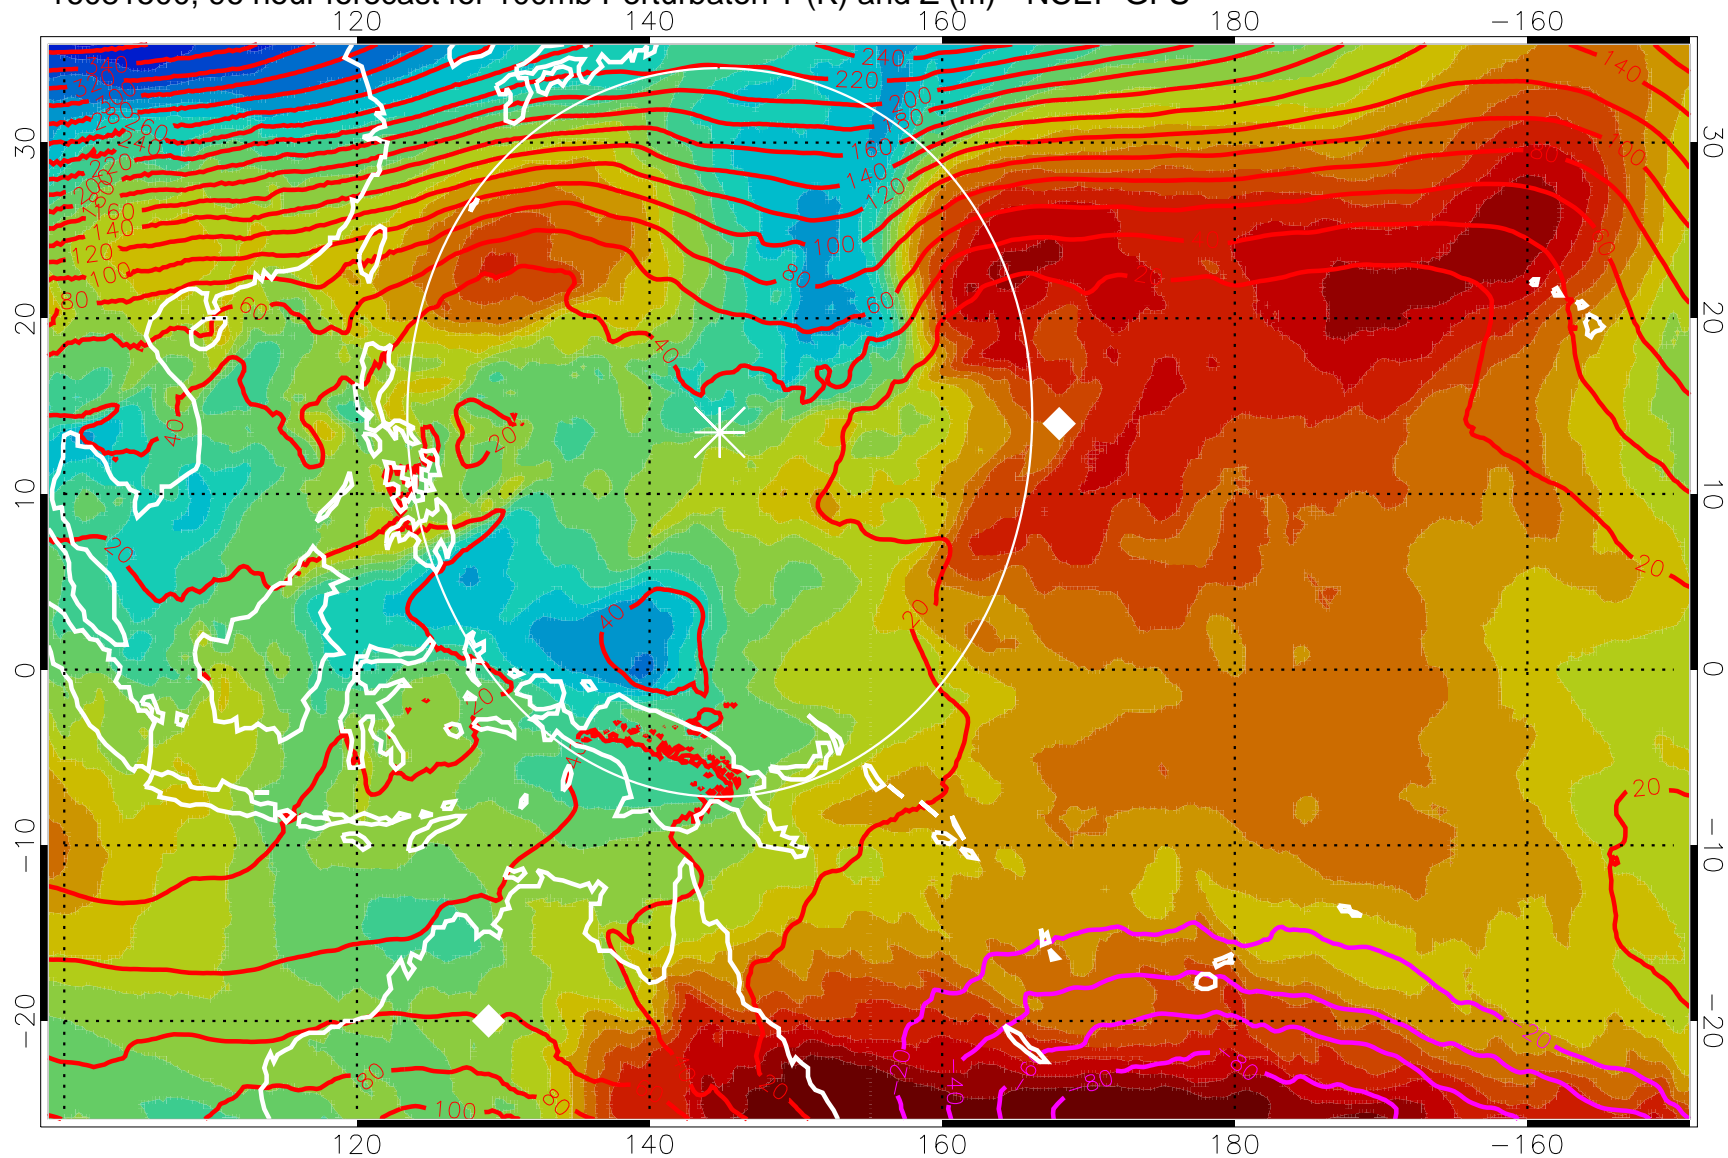

16081500, 96 hour forecast for 100mb Perturbaton T (K) and Z (m)-- NCEP GFS

Contours are 100 mbar Z perturbation (m)
Positive Z Contours
Negative Z Contours
Diamonds-mean pos. of anticyclones

Range ring of 2304 km