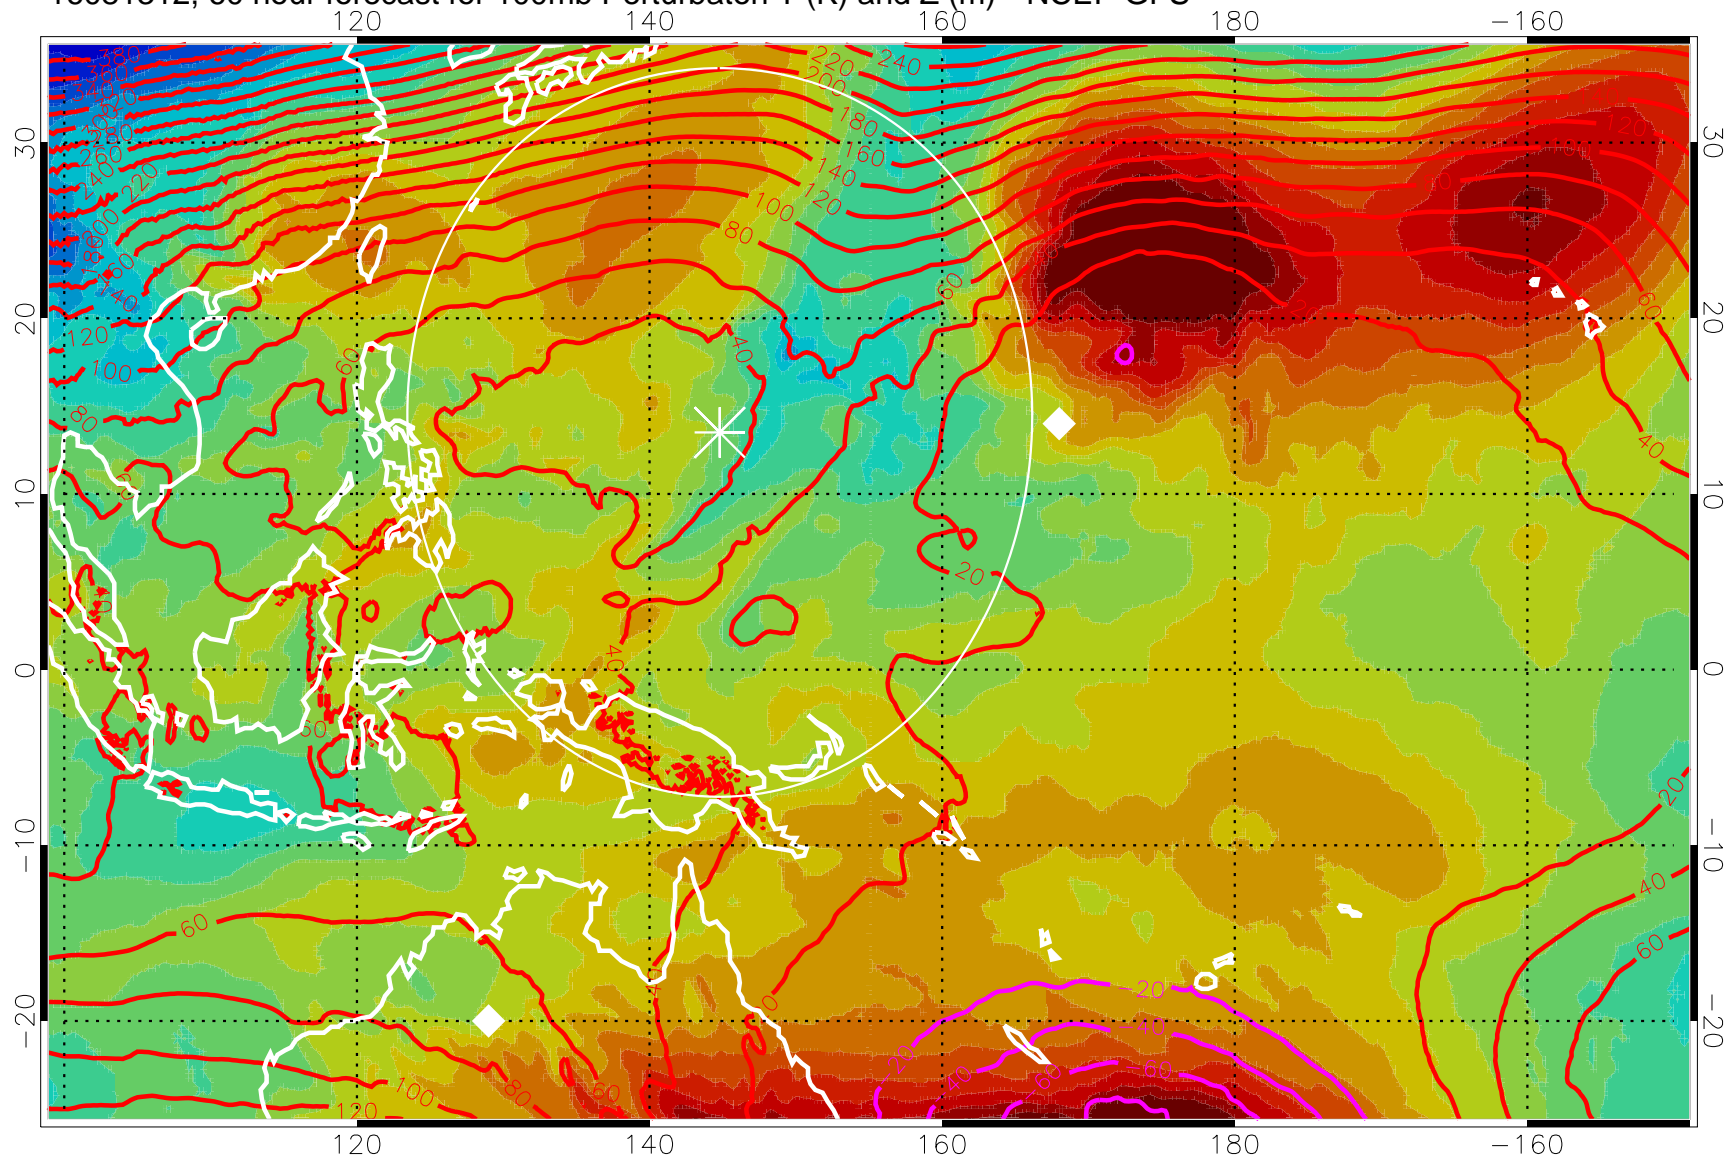

16081312, 60 hour forecast for 100mb Perturbaton T (K) and Z (m)-- NCEP GFS

Contours are 100 mbar Z perturbation (m)
Positive Z Contours
Negative Z Contours
Diamonds-mean pos. of anticyclones

Range ring of 2304 km