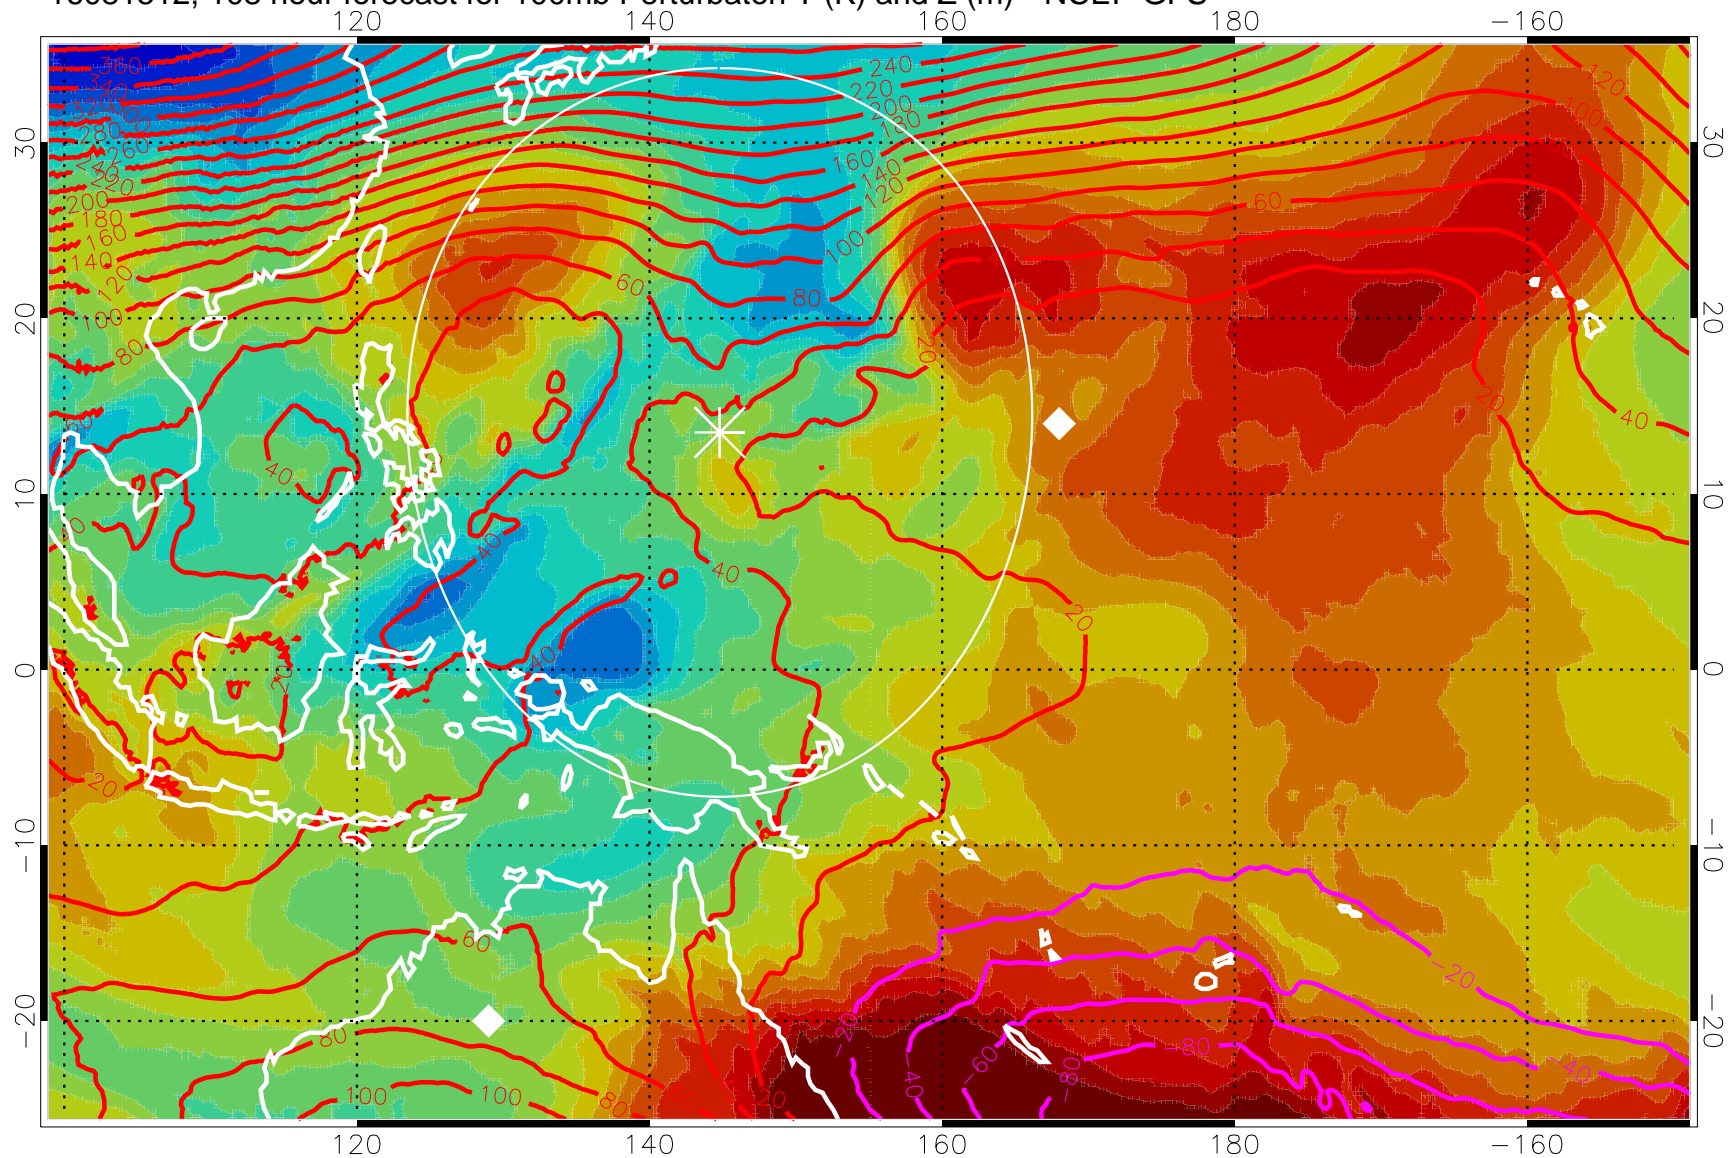

16081512, 108 hour forecast for 100mb Perturbaton T (K) and Z (m)-- NCEP GFS

Contours are 100 mbar Z perturbation (m)
Positive Z Contours
Negative Z Contours
Diamonds-mean pos. of anticyclones

Range ring of 2304 km