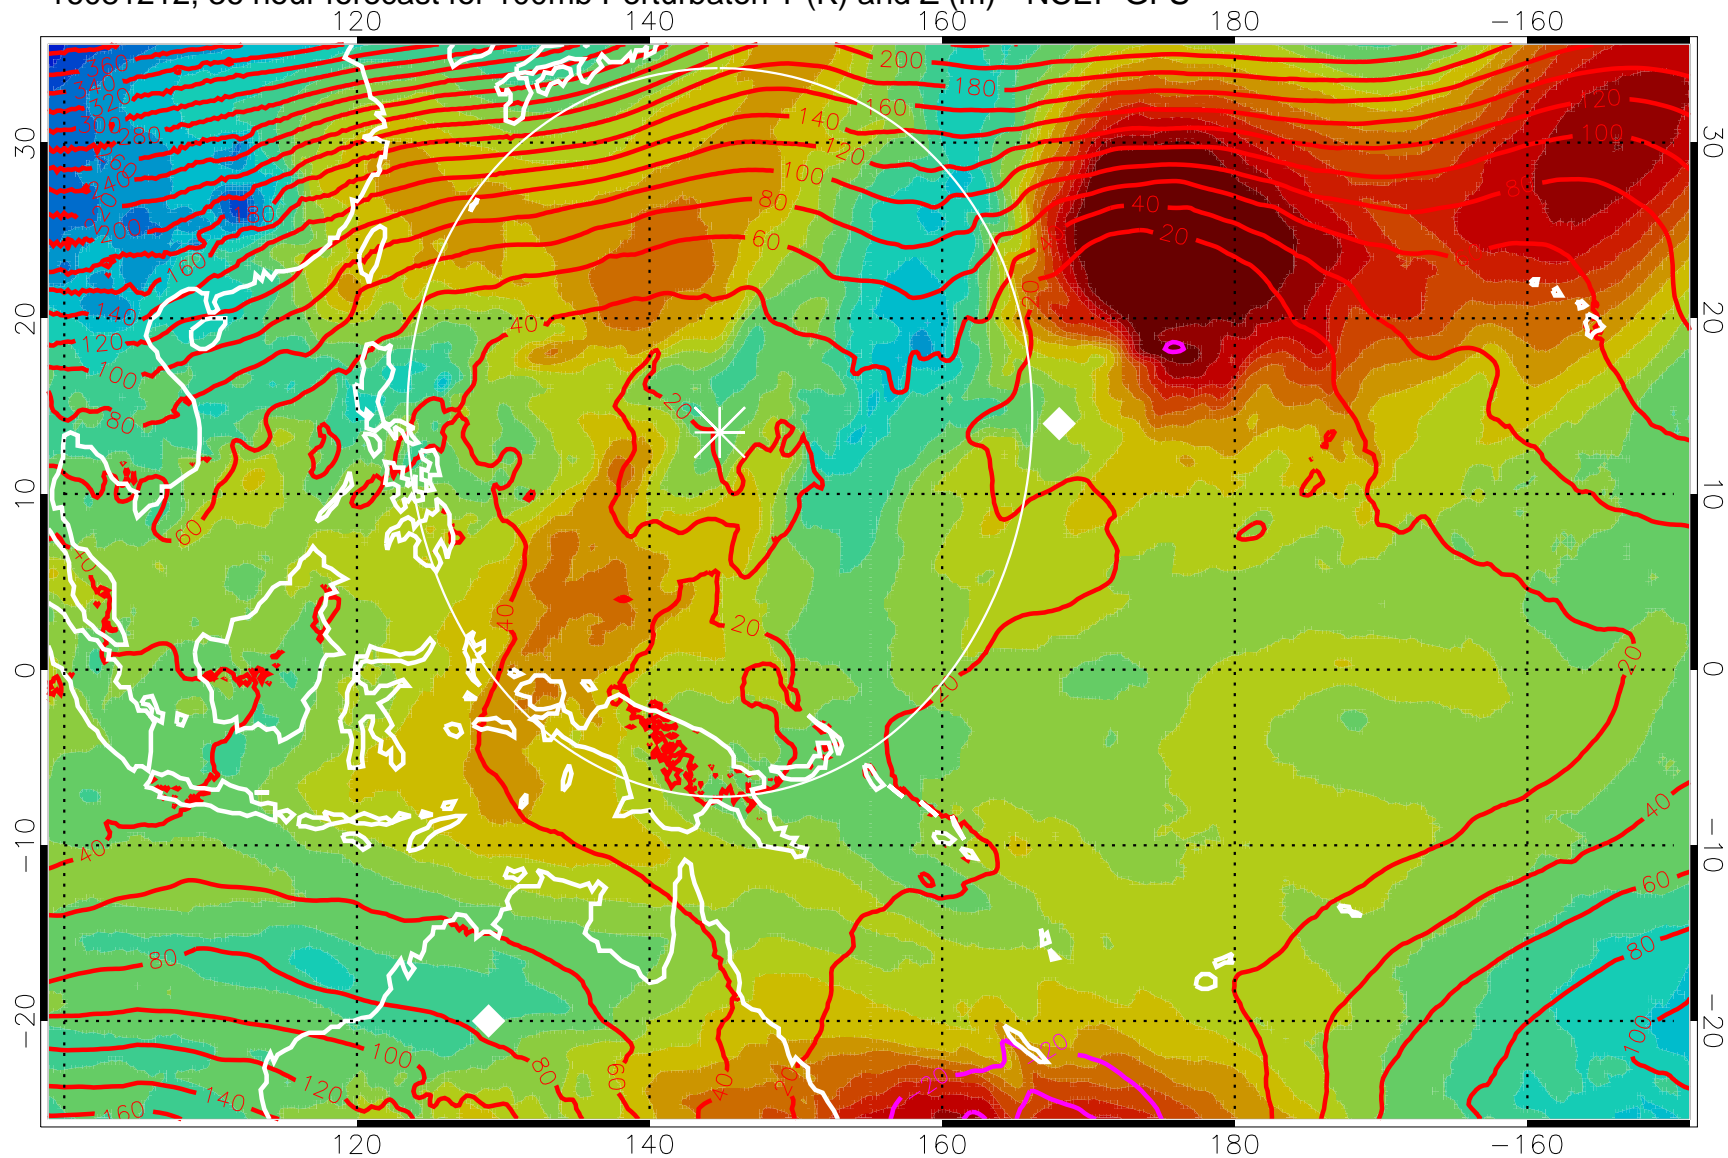

16081212, 36 hour forecast for 100mb Perturbation T (K) and Z (m)-- NCEP GFS

Contours are 100 mbar Z perturbation (m)
Positive Z Contours
Negative Z Contours
Diamonds-mean pos. of anticyclones

Range ring of 2304 km