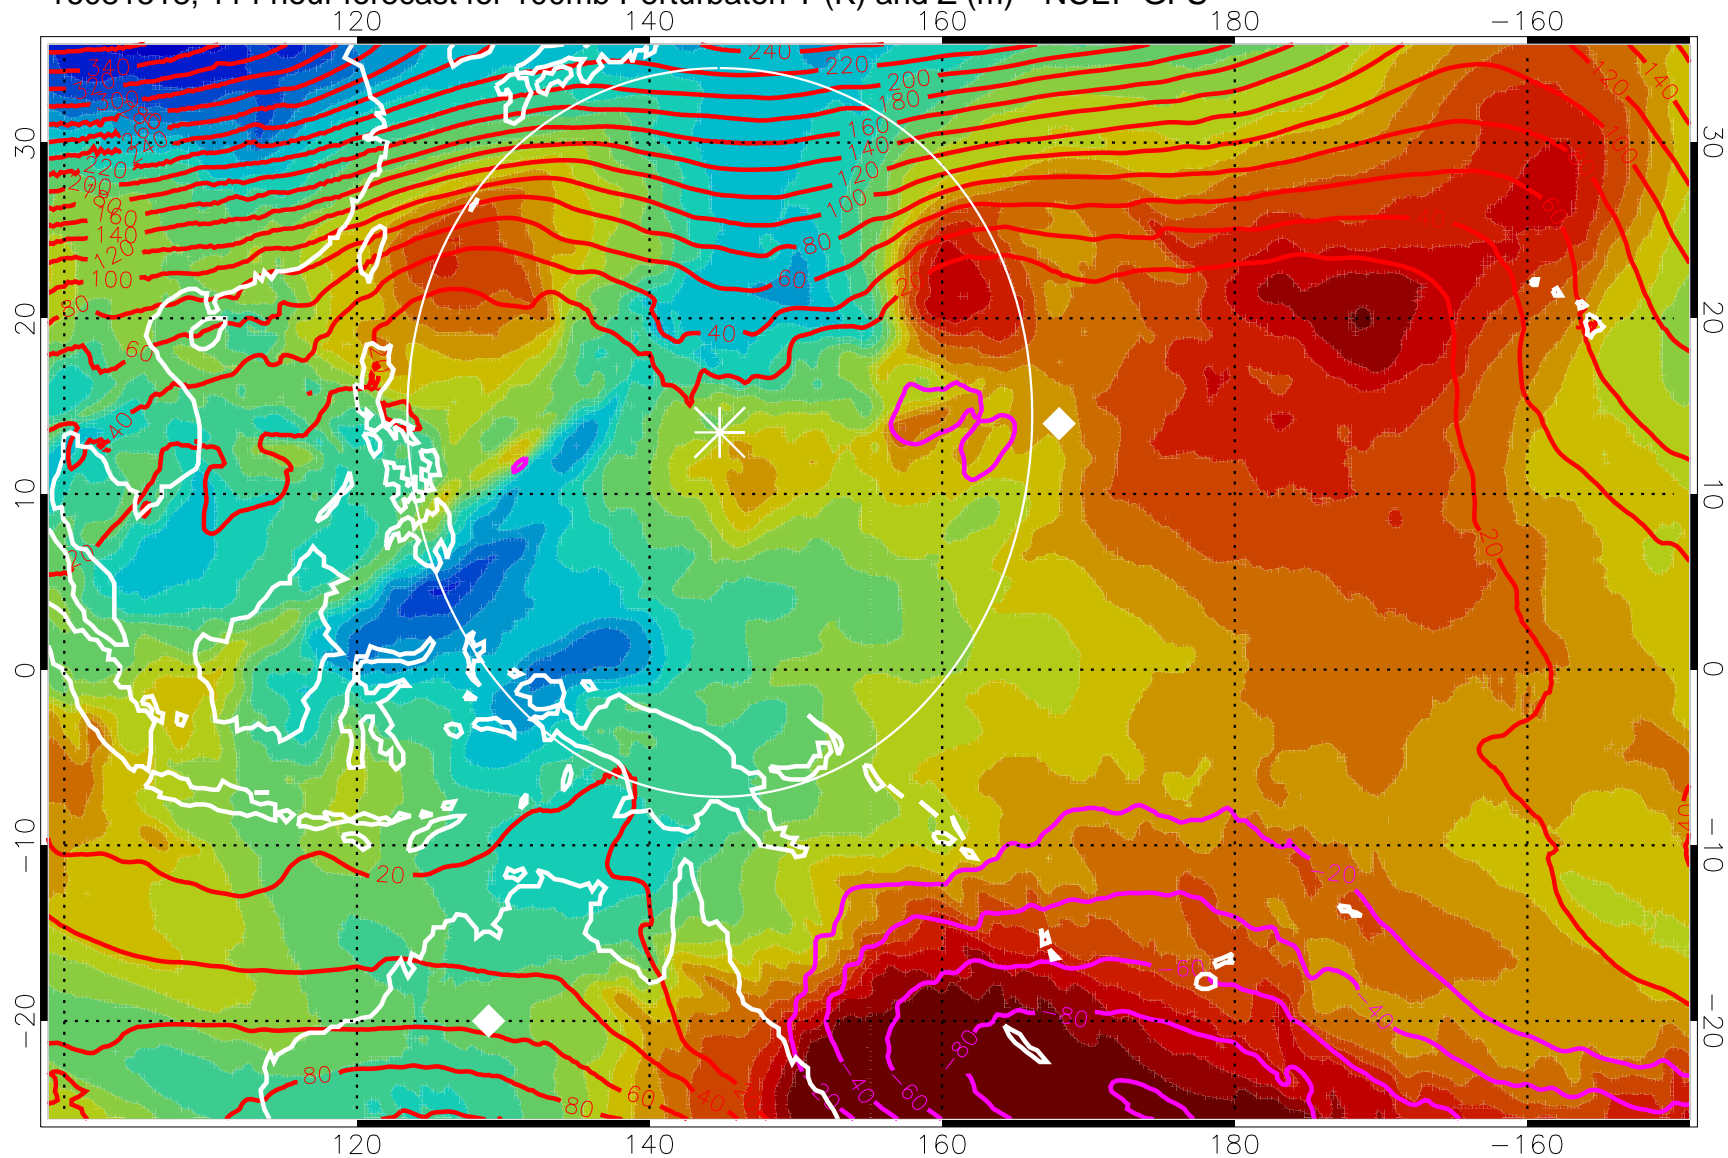

16081518, 114 hour forecast for 100mb Perturbaton T (K) and Z (m)-- NCEP GFS

Contours are 100 mbar Z perturbation (m)
Positive Z Contours
Negative Z Contours
Diamonds-mean pos. of anticyclones

Range ring of 2304 km