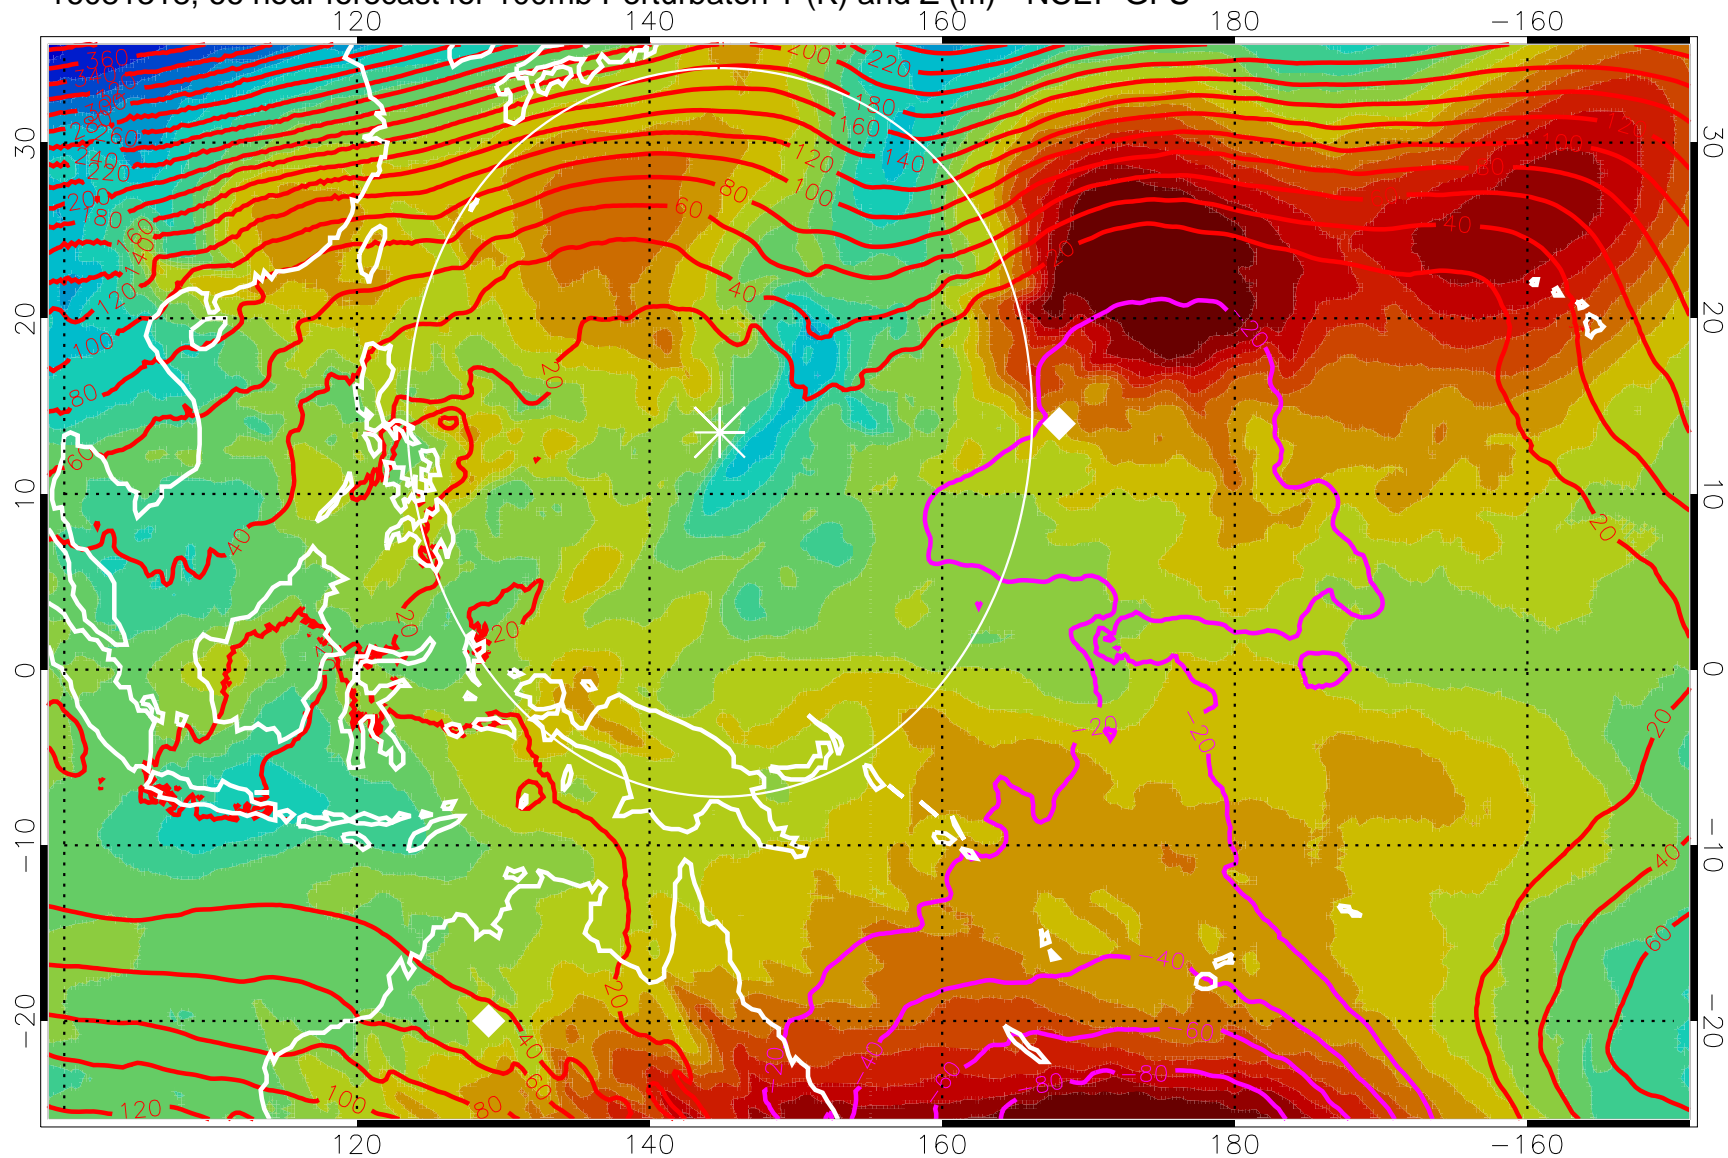

16081318, 66 hour forecast for 100mb Perturbation T (K) and Z (m)-- NCEP GFS

Contours are 100 mbar Z perturbation (m)
Positive Z Contours
Negative Z Contours
Diamonds-mean pos. of anticyclones

Range ring of 2304 km