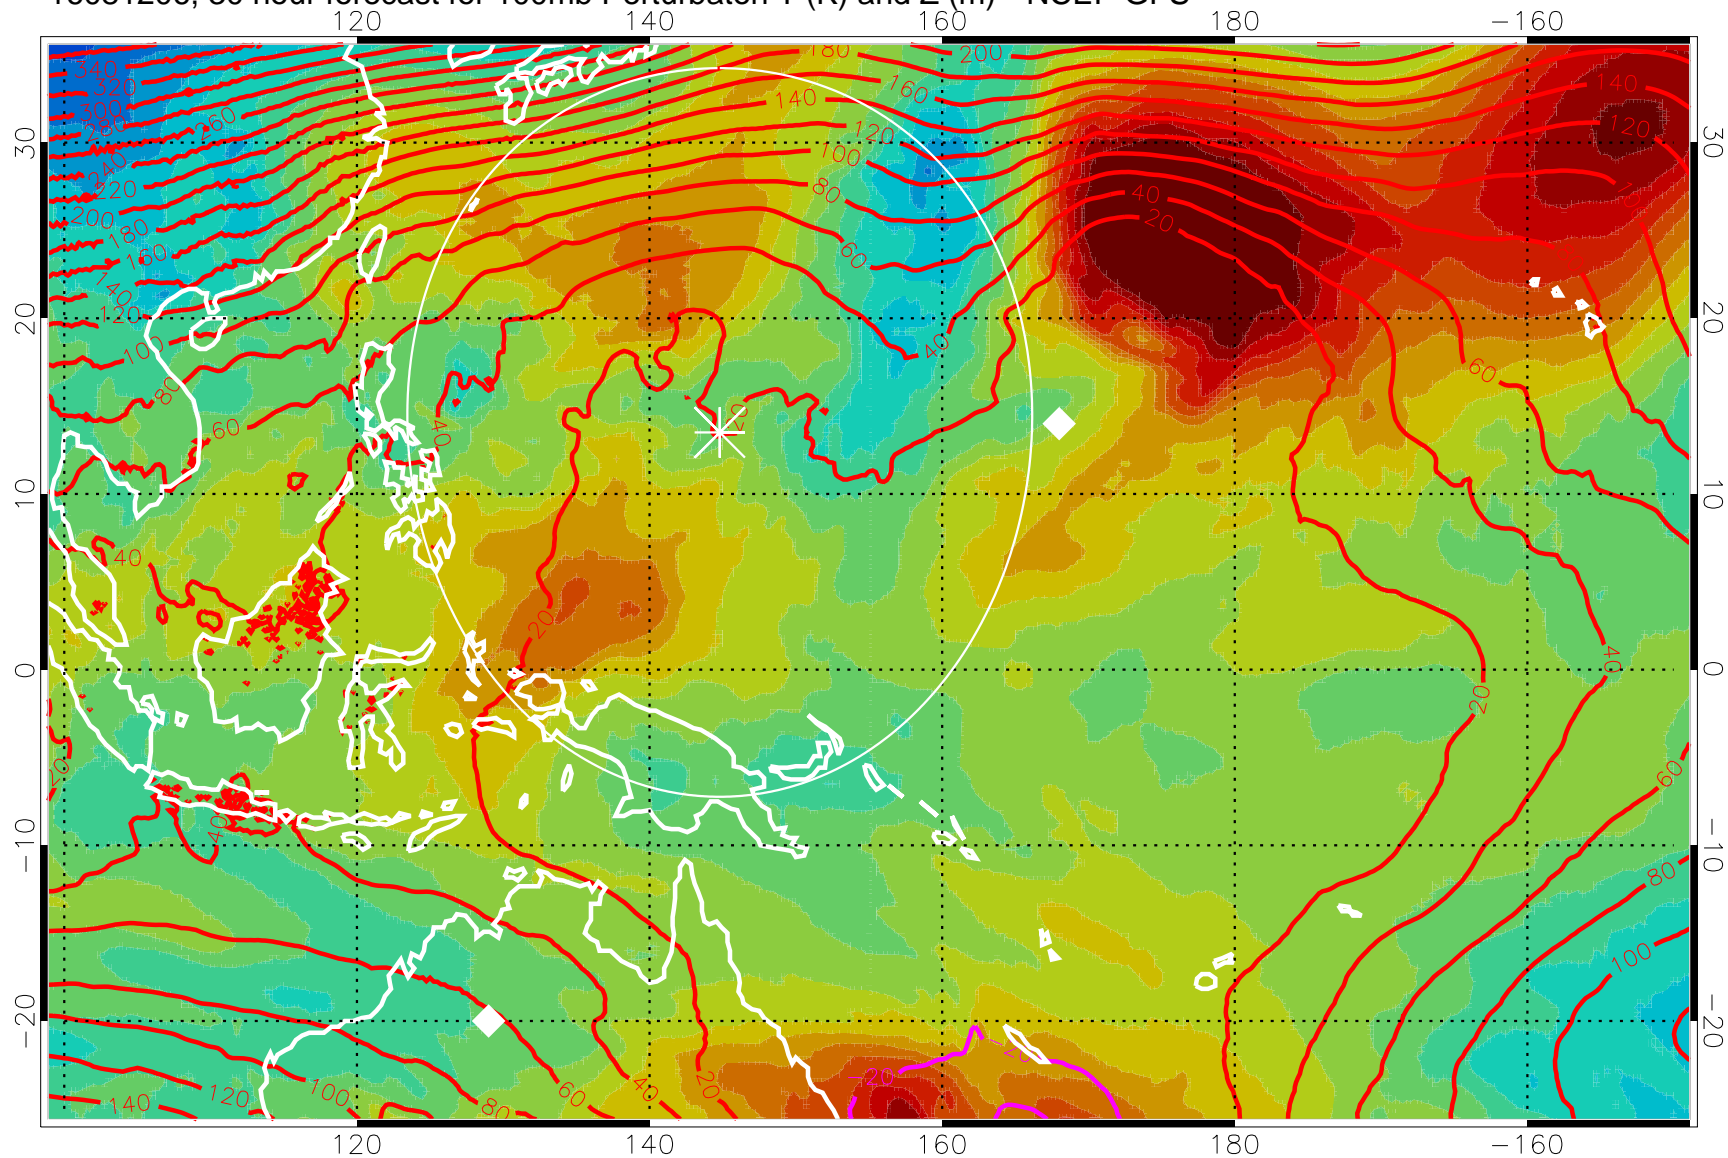

16081206, 30 hour forecast for 100mb Perturbaton T (K) and Z (m)-- NCEP GFS

Contours are 100 mbar Z perturbation (m)
Positive Z Contours
Negative Z Contours
Diamonds-mean pos. of anticyclones

Range ring of 2304 km