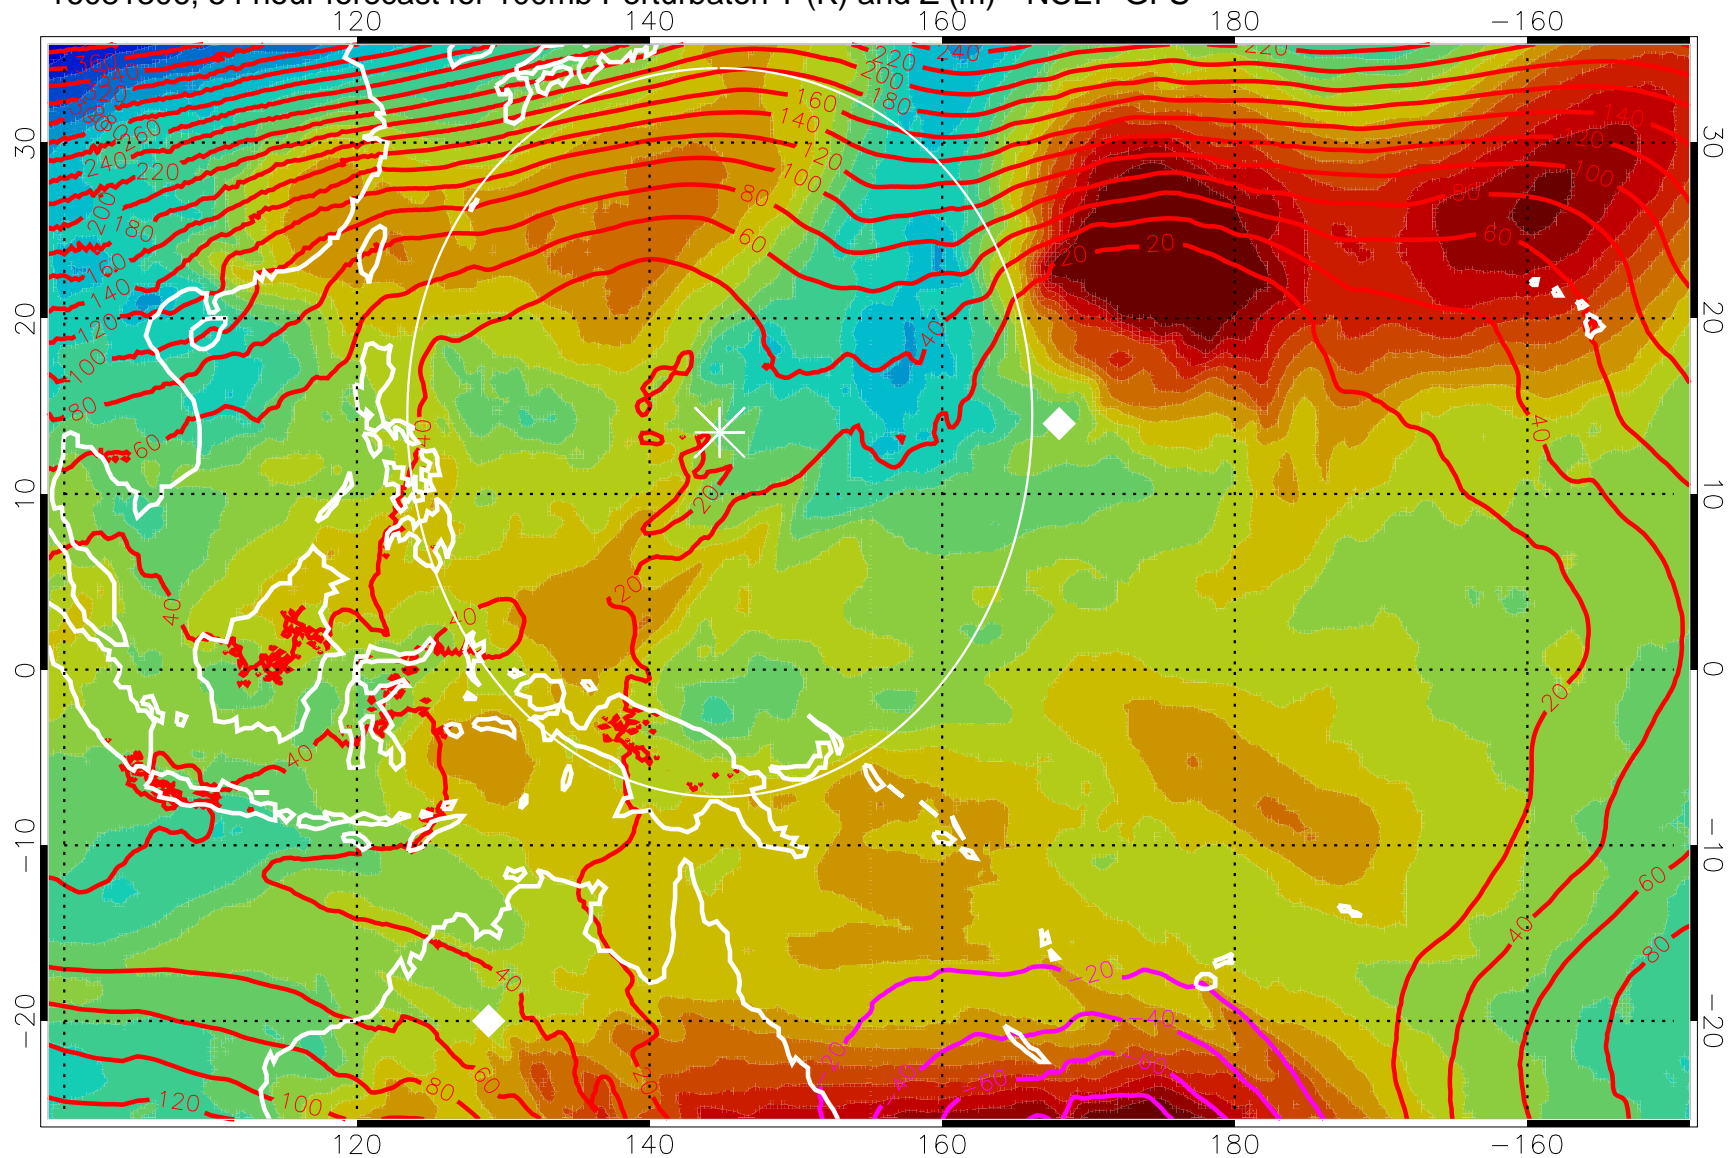

16081306, 54 hour forecast for 100mb Perturbaton T (K) and Z (m)-- NCEP GFS

Contours are 100 mbar Z perturbation (m)
Positive Z Contours
Negative Z Contours
Diamonds-mean pos. of anticyclones

Range ring of 2304 km