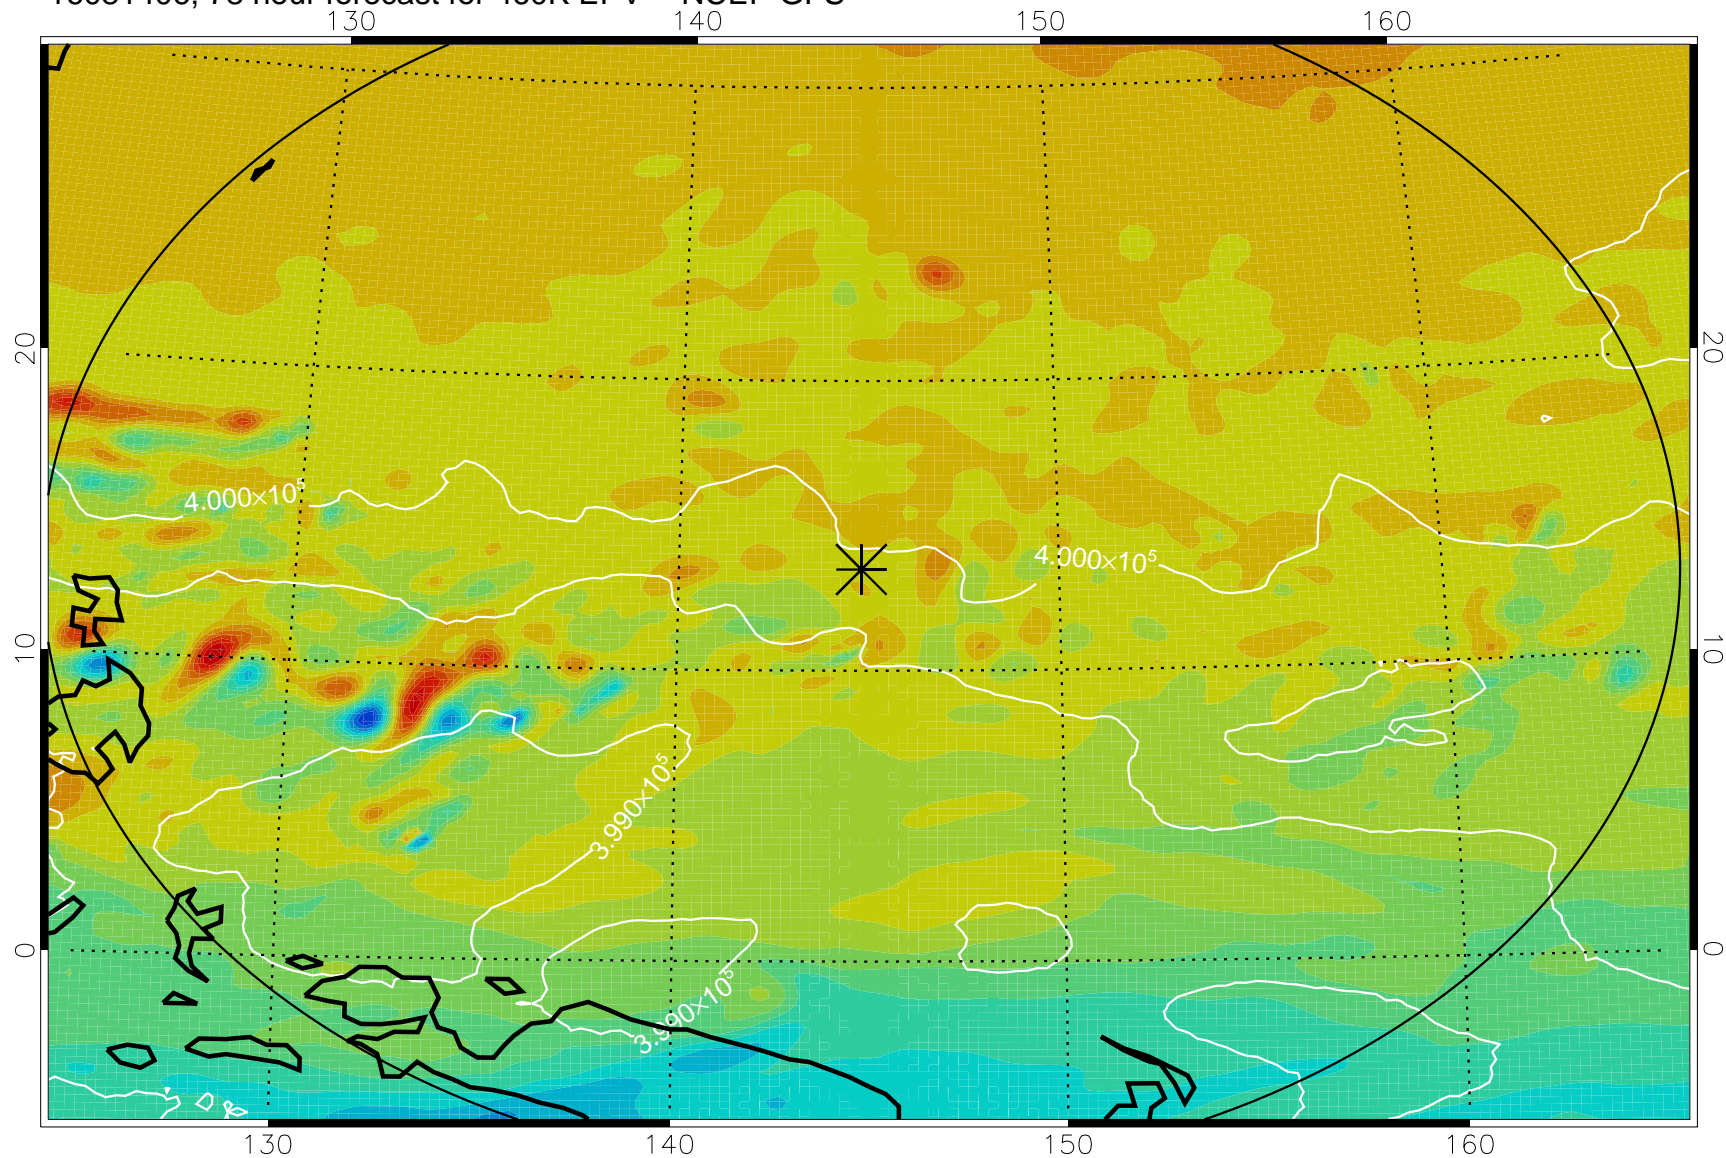

460K Montgomery Streamfunction, white

Range ring of 2304 km

16081312, 60 hour forecast for 460K EPV -- NCEP GFS

460K Montgomery Streamfunction, white

Range ring of 2304 km

16081318, 66 hour forecast for 460K EPV -- NCEP GFS

460K Montgomery Streamfunction, white

Range ring of 2304 km

16081400, 72 hour forecast for 460K EPV -- NCEP GFS

460K Montgomery Streamfunction, white

Range ring of 2304 km

16081406, 78 hour forecast for 460K EPV -- NCEP GFS

460K Montgomery Streamfunction, white

Range ring of 2304 km

16081412, 84 hour forecast for 460K EPV -- NCEP GFS

460K Montgomery Streamfunction, white

Range ring of 2304 km

16081418, 90 hour forecast for 460K EPV -- NCEP GFS

460K Montgomery Streamfunction, white

Range ring of 2304 km

16081500, 96 hour forecast for 460K EPV -- NCEP GFS

460K Montgomery Streamfunction, white

Range ring of 2304 km

16081506, 102 hour forecast for 460K EPV -- NCEP GFS