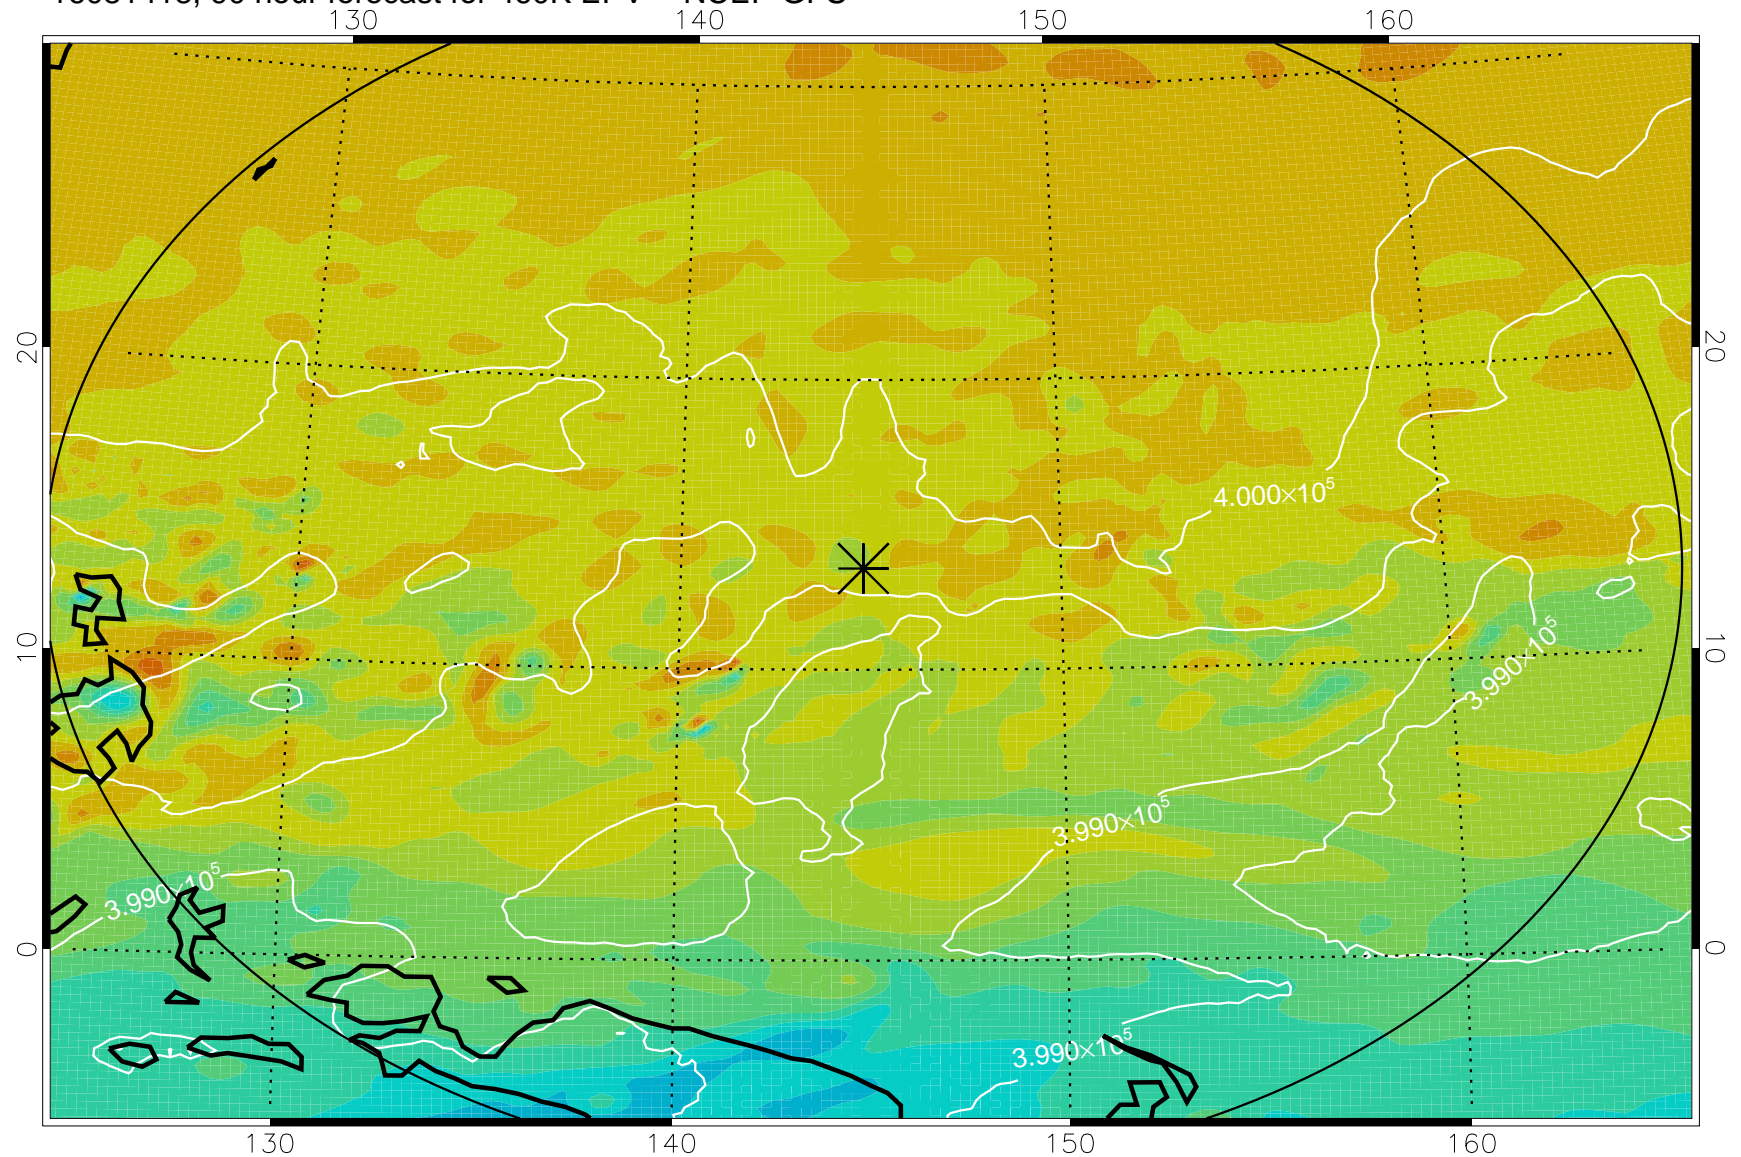

460K Montgomery Streamfunction, white

Range ring of 2304 km

16081400, 72 hour forecast for 460K EPV -- NCEP GFS

460K Montgomery Streamfunction, white

Range ring of 2304 km

16081406, 78 hour forecast for 460K EPV -- NCEP GFS

460K Montgomery Streamfunction, white

Range ring of 2304 km

16081412, 84 hour forecast for 460K EPV -- NCEP GFS

460K Montgomery Streamfunction, white

Range ring of 2304 km

16081418, 90 hour forecast for 460K EPV -- NCEP GFS

460K Montgomery Streamfunction, white

Range ring of 2304 km

16081500, 96 hour forecast for 460K EPV -- NCEP GFS

460K Montgomery Streamfunction, white

Range ring of 2304 km

16081506, 102 hour forecast for 460K EPV -- NCEP GFS

460K Montgomery Streamfunction, white

Range ring of 2304 km

16081512, 108 hour forecast for 460K EPV -- NCEP GFS

460K Montgomery Streamfunction, white

Range ring of 2304 km

16081518, 114 hour forecast for 460K EPV -- NCEP GFS