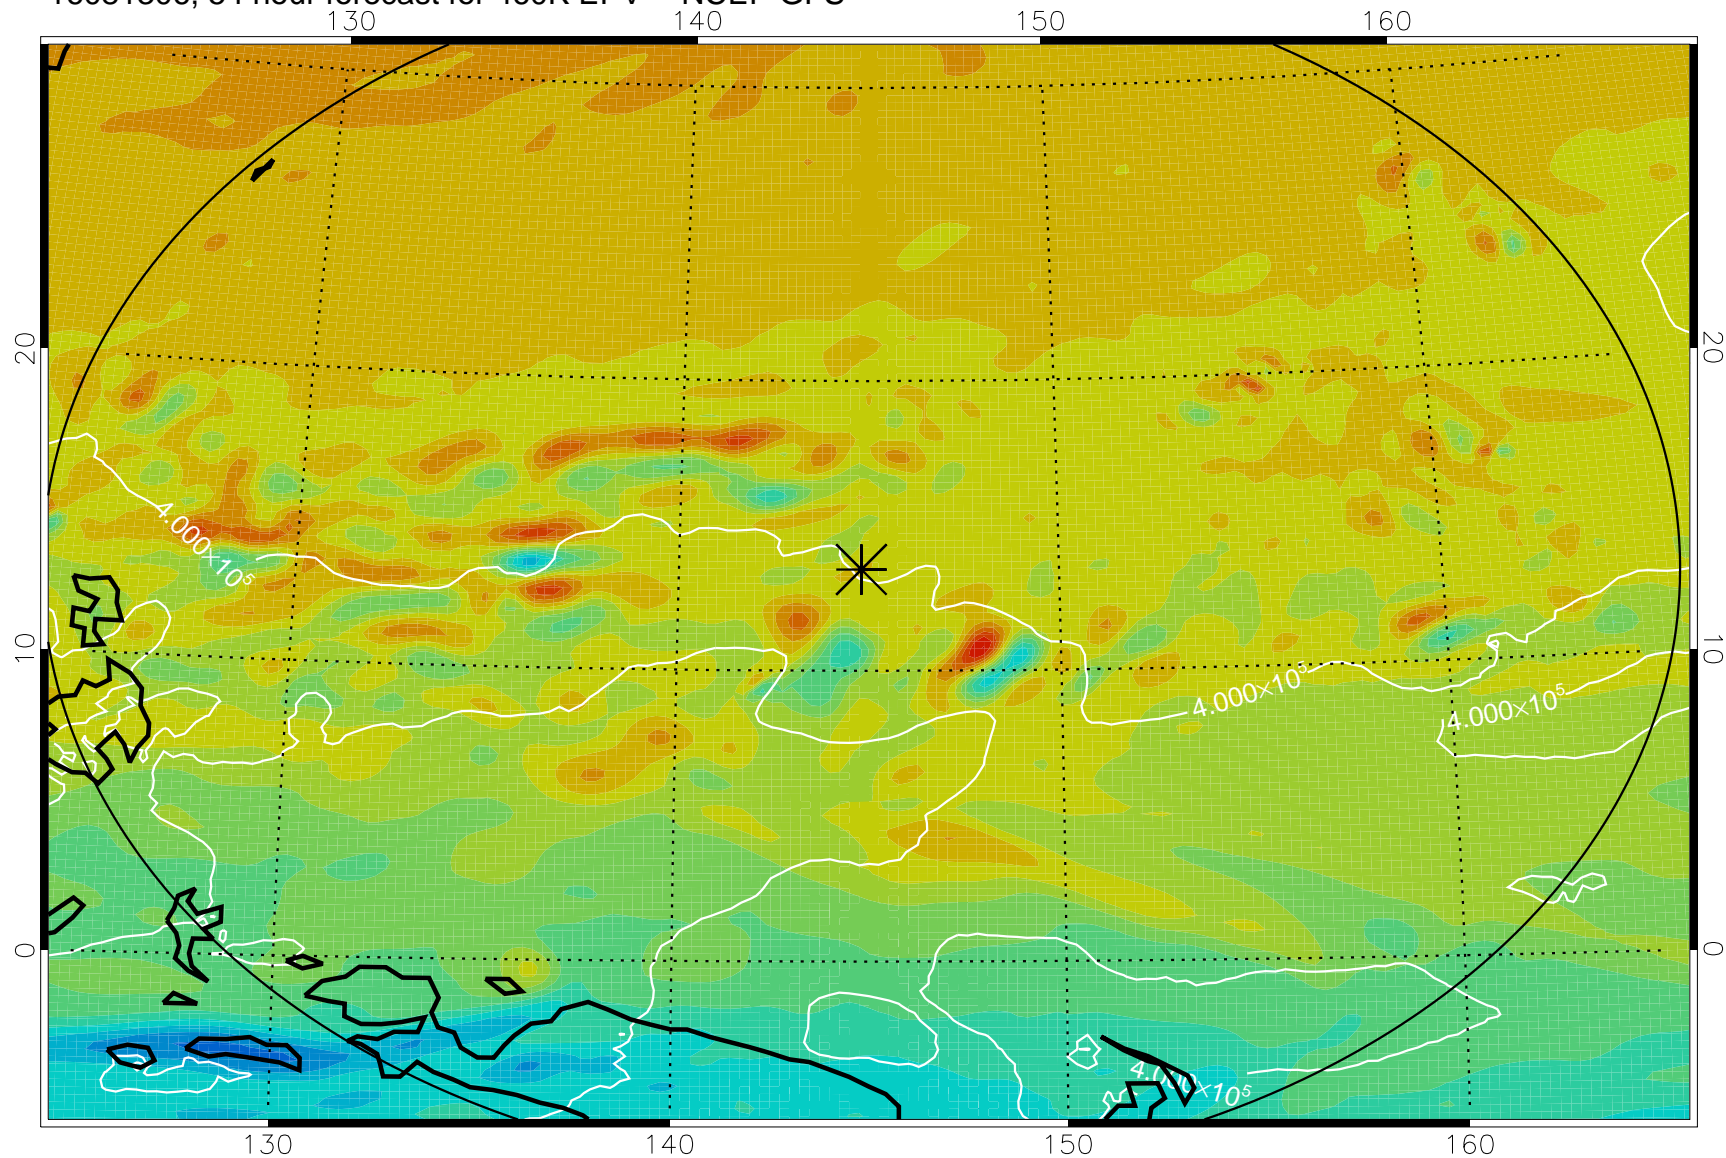

460K Montgomery Streamfunction, white

Range ring of 2304 km

16081212, 36 hour forecast for 460K EPV -- NCEP GFS

460K Montgomery Streamfunction, white

Range ring of 2304 km

16081218, 42 hour forecast for 460K EPV -- NCEP GFS

460K Montgomery Streamfunction, white

Range ring of 2304 km

16081300, 48 hour forecast for 460K EPV -- NCEP GFS

460K Montgomery Streamfunction, white

Range ring of 2304 km

16081306, 54 hour forecast for 460K EPV -- NCEP GFS

460K Montgomery Streamfunction, white

Range ring of 2304 km

16081312, 60 hour forecast for 460K EPV -- NCEP GFS

460K Montgomery Streamfunction, white

Range ring of 2304 km

16081318, 66 hour forecast for 460K EPV -- NCEP GFS

460K Montgomery Streamfunction, white

Range ring of 2304 km

16081400, 72 hour forecast for 460K EPV -- NCEP GFS

460K Montgomery Streamfunction, white

Range ring of 2304 km

16081406, 78 hour forecast for 460K EPV -- NCEP GFS