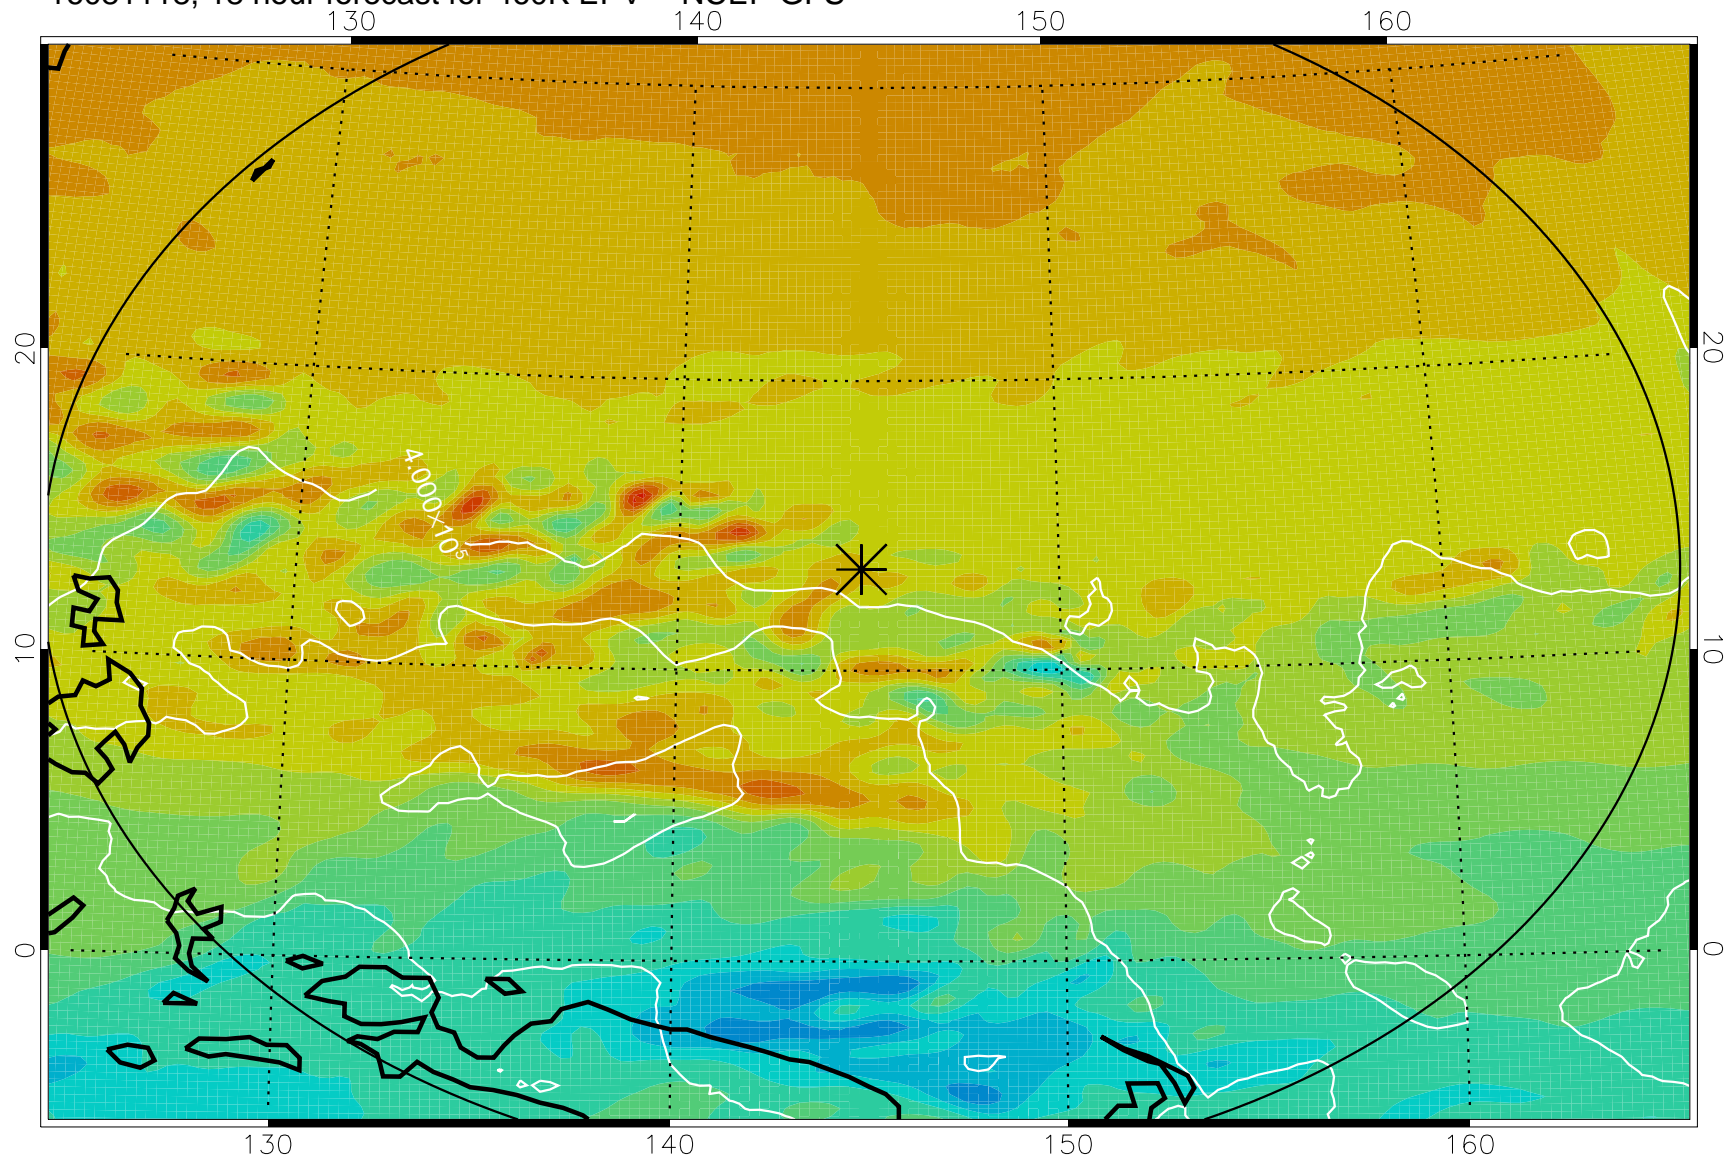

16081106, 6 hour forecast for 460K EPV -- NCEP GFS

460K Montgomery Streamfunction, white

Range ring of 2304 km

16081112, 12 hour forecast for 460K EPV -- NCEP GFS

460K Montgomery Streamfunction, white

Range ring of 2304 km

16081118, 18 hour forecast for 460K EPV -- NCEP GFS

16081200, 24 hour forecast for 460K EPV -- NCEP GFS

460K Montgomery Streamfunction, white

Range ring of 2304 km

16081206, 30 hour forecast for 460K EPV -- NCEP GFS

460K Montgomery Streamfunction, white

Range ring of 2304 km

16081212, 36 hour forecast for 460K EPV -- NCEP GFS

460K Montgomery Streamfunction, white

Range ring of 2304 km

16081218, 42 hour forecast for 460K EPV -- NCEP GFS

460K Montgomery Streamfunction, white

Range ring of 2304 km

16081312, 60 hour forecast for 460K EPV -- NCEP GFS

460K Montgomery Streamfunction, white

Range ring of 2304 km

16081318, 66 hour forecast for 460K EPV -- NCEP GFS