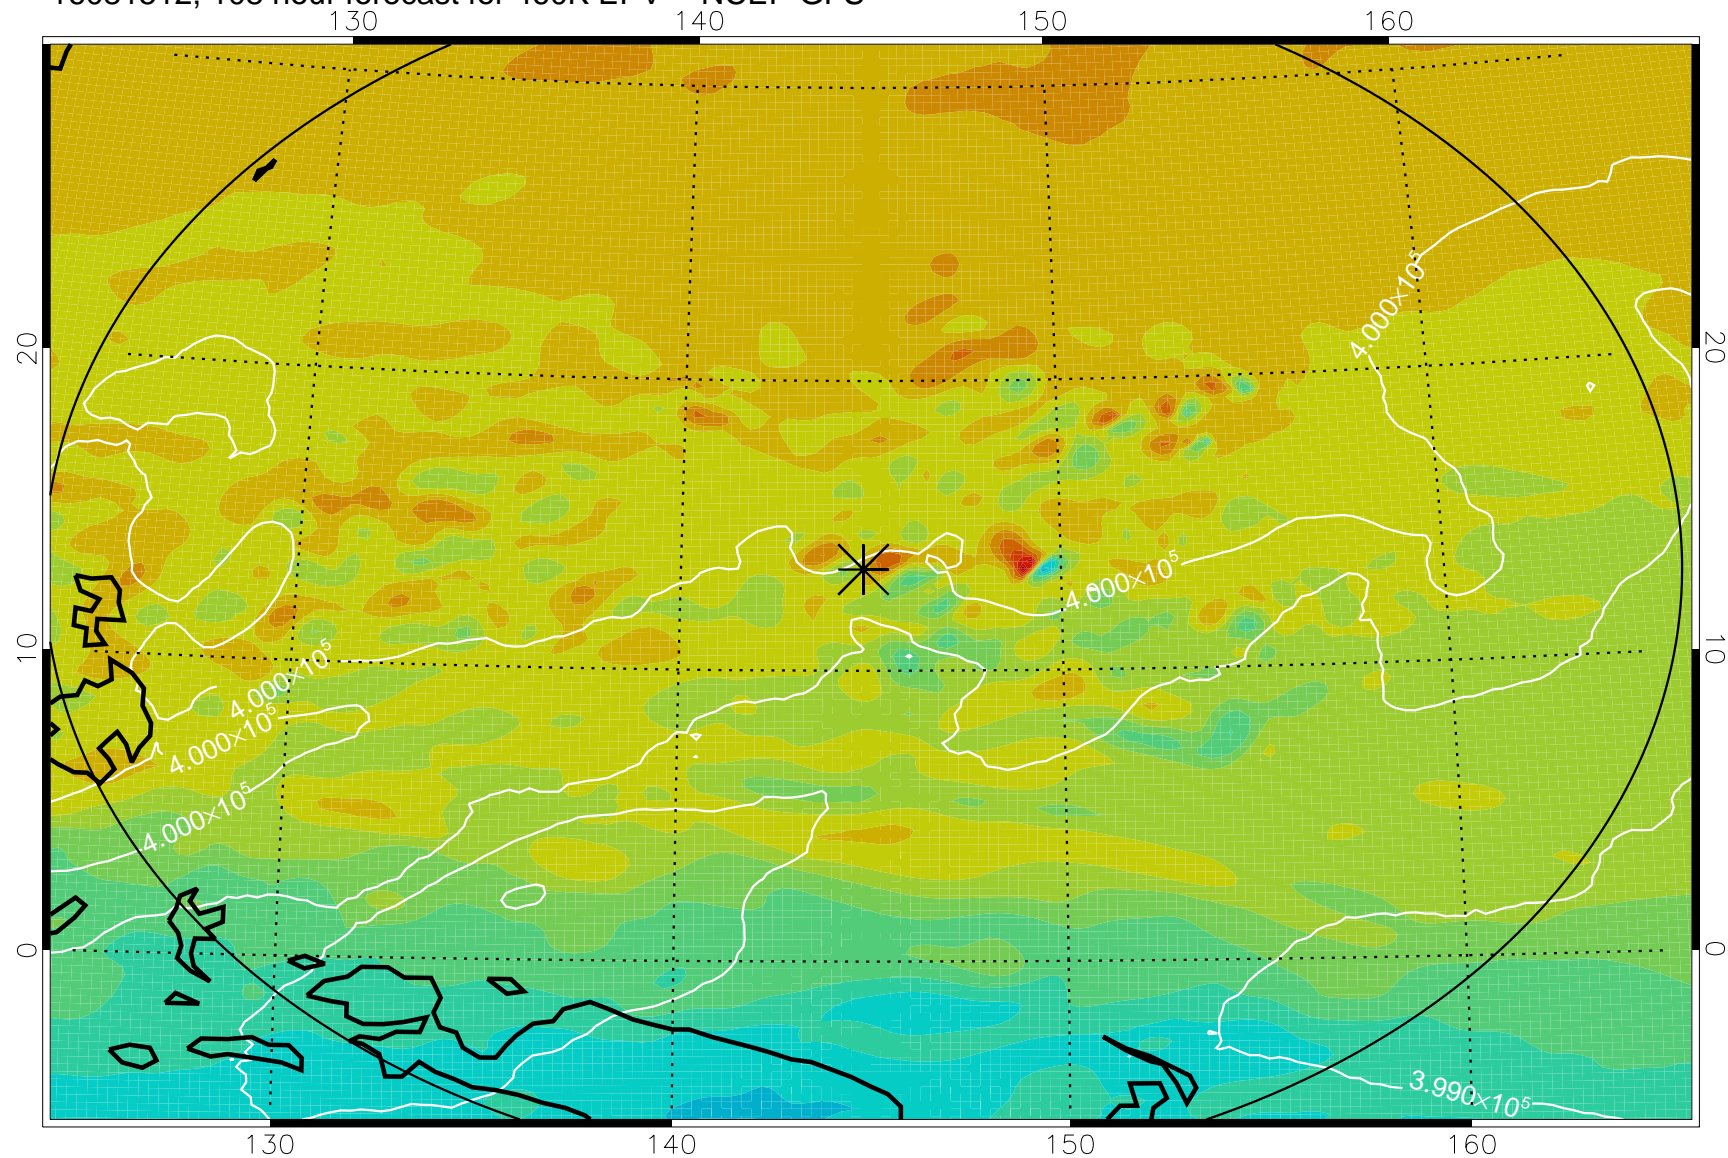

460K Montgomery Streamfunction, white

Range ring of 2304 km

16081412, 84 hour forecast for 460K EPV -- NCEP GFS

460K Montgomery Streamfunction, white

Range ring of 2304 km

16081418, 90 hour forecast for 460K EPV -- NCEP GFS

460K Montgomery Streamfunction, white

Range ring of 2304 km

16081500, 96 hour forecast for 460K EPV -- NCEP GFS

460K Montgomery Streamfunction, white

Range ring of 2304 km

16081506, 102 hour forecast for 460K EPV -- NCEP GFS

460K Montgomery Streamfunction, white

Range ring of 2304 km

16081512, 108 hour forecast for 460K EPV -- NCEP GFS

460K Montgomery Streamfunction, white

Range ring of 2304 km

16081518, 114 hour forecast for 460K EPV -- NCEP GFS

460K Montgomery Streamfunction, white

Range ring of 2304 km

16081600, 120 hour forecast for 460K EPV -- NCEP GFS

460K Montgomery Streamfunction, white

Range ring of 2304 km