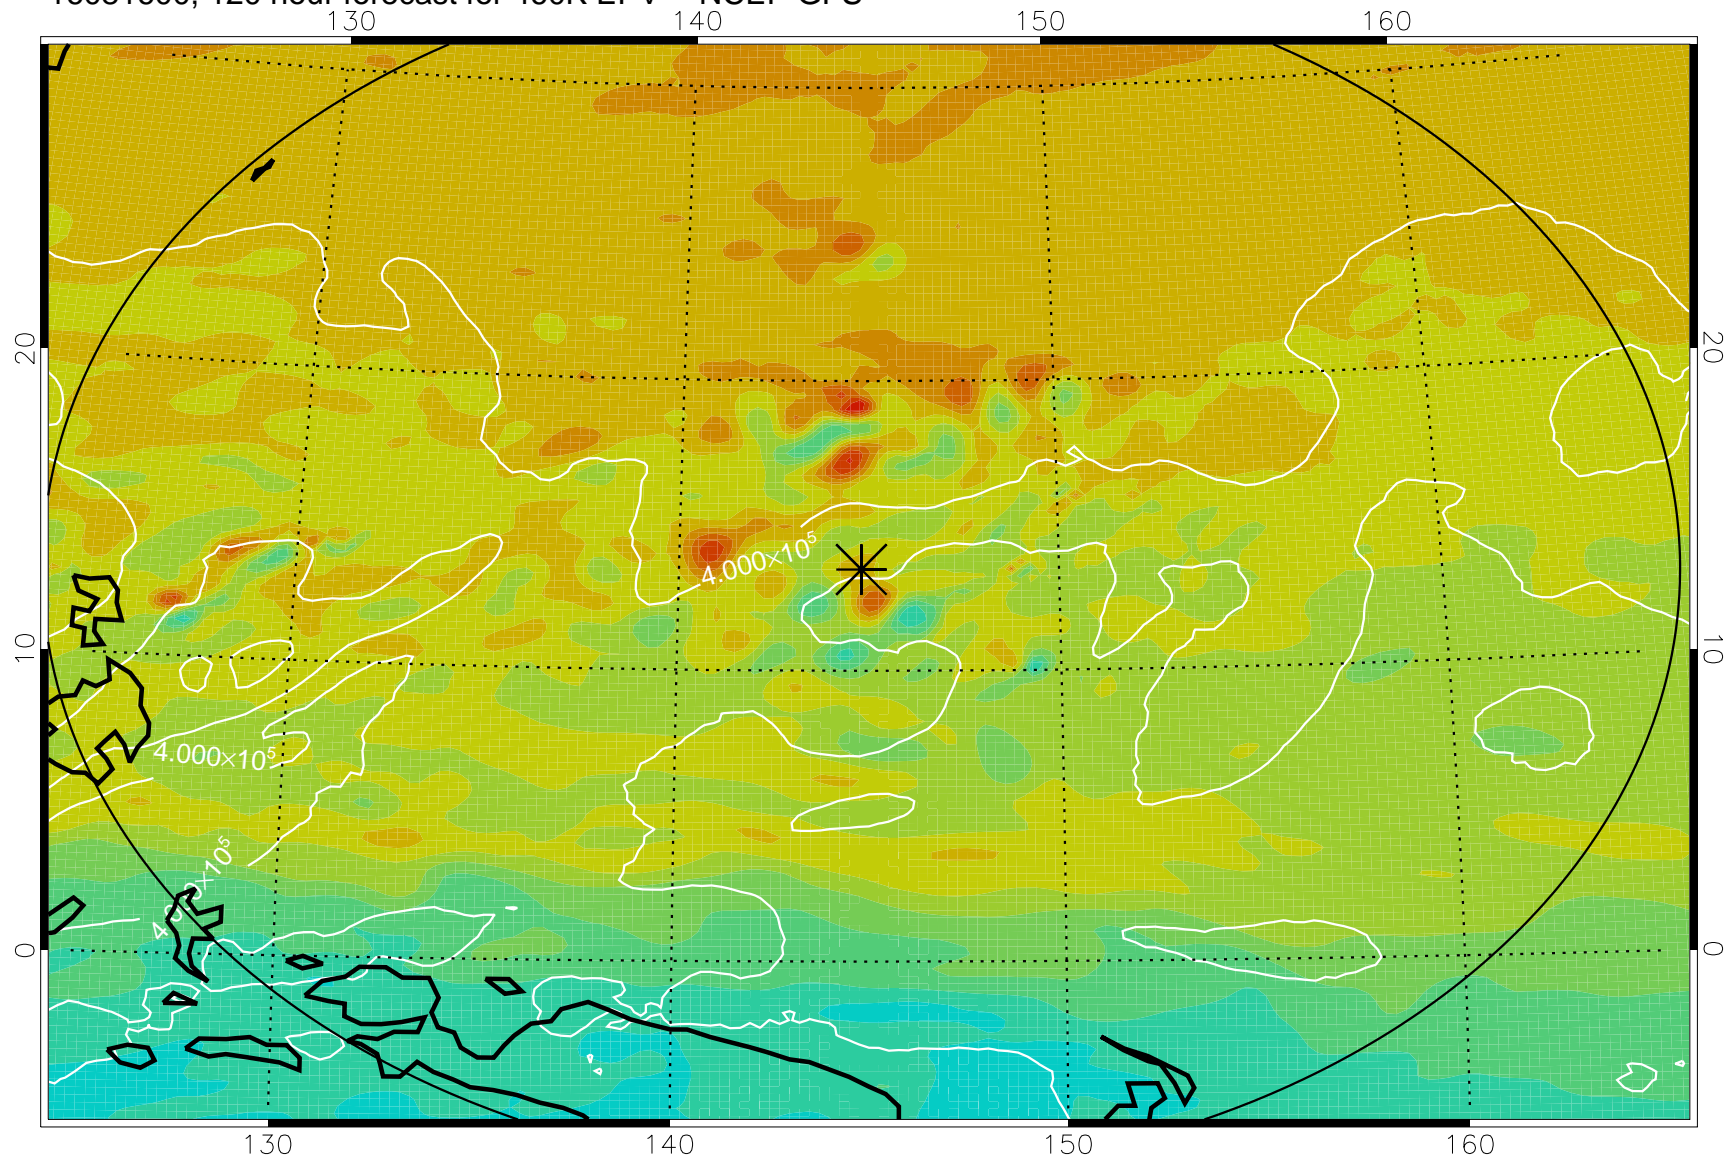

460K Montgomery Streamfunction, white

Range ring of 2304 km

16081412, 84 hour forecast for 460K EPV -- NCEP GFS

460K Montgomery Streamfunction, white

Range ring of 2304 km

16081418, 90 hour forecast for 460K EPV -- NCEP GFS

460K Montgomery Streamfunction, white

Range ring of 2304 km

16081500, 96 hour forecast for 460K EPV -- NCEP GFS

460K Montgomery Streamfunction, white

Range ring of 2304 km

16081506, 102 hour forecast for 460K EPV -- NCEP GFS

460K Montgomery Streamfunction, white

Range ring of 2304 km

16081512, 108 hour forecast for 460K EPV -- NCEP GFS

460K Montgomery Streamfunction, white

Range ring of 2304 km

16081518, 114 hour forecast for 460K EPV -- NCEP GFS

460K Montgomery Streamfunction, white

Range ring of 2304 km

16081600, 120 hour forecast for 460K EPV -- NCEP GFS

460K Montgomery Streamfunction, white

Range ring of 2304 km