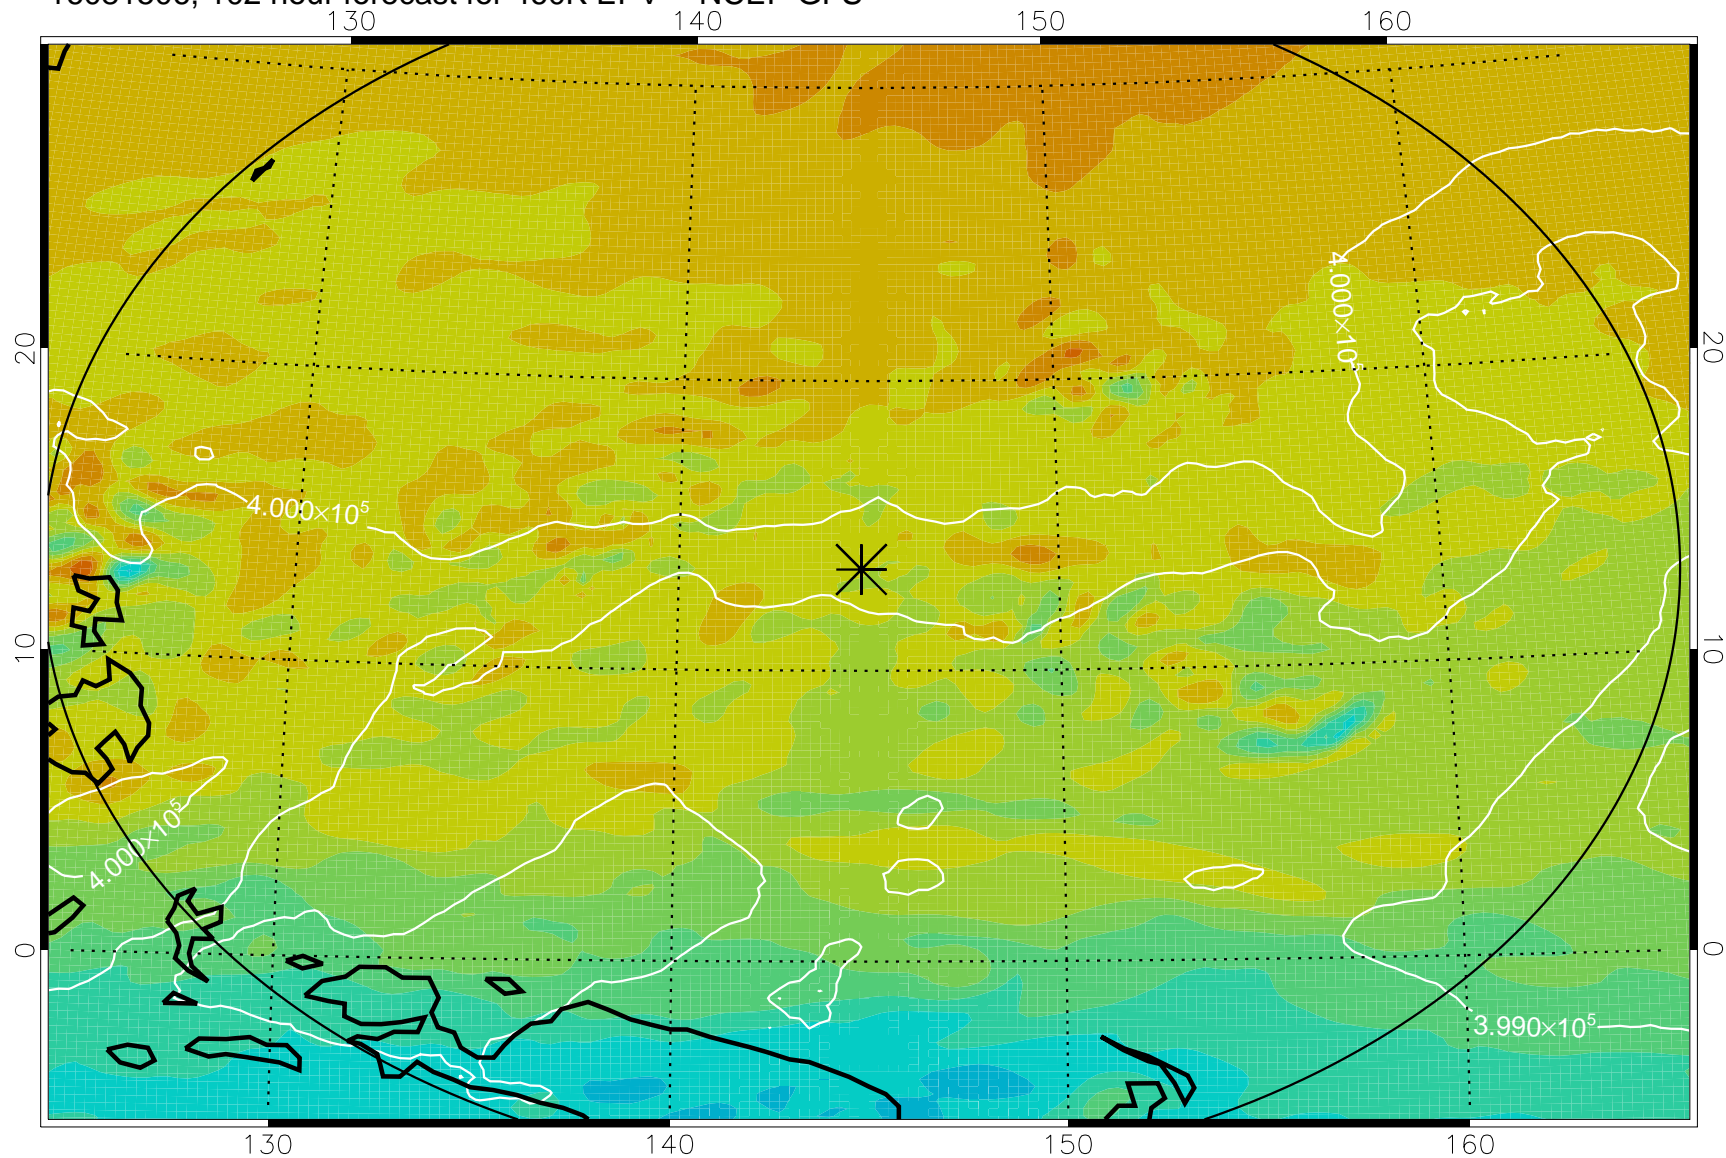

460K Montgomery Streamfunction, white

Range ring of 2304 km

16081412, 84 hour forecast for 460K EPV -- NCEP GFS

460K Montgomery Streamfunction, white

Range ring of 2304 km

16081418, 90 hour forecast for 460K EPV -- NCEP GFS

460K Montgomery Streamfunction, white

Range ring of 2304 km

16081500, 96 hour forecast for 460K EPV -- NCEP GFS

460K Montgomery Streamfunction, white

Range ring of 2304 km

16081506, 102 hour forecast for 460K EPV -- NCEP GFS

460K Montgomery Streamfunction, white

Range ring of 2304 km

16081512, 108 hour forecast for 460K EPV -- NCEP GFS

460K Montgomery Streamfunction, white

Range ring of 2304 km

16081518, 114 hour forecast for 460K EPV -- NCEP GFS

460K Montgomery Streamfunction, white

Range ring of 2304 km

16081600, 120 hour forecast for 460K EPV -- NCEP GFS

460K Montgomery Streamfunction, white

Range ring of 2304 km