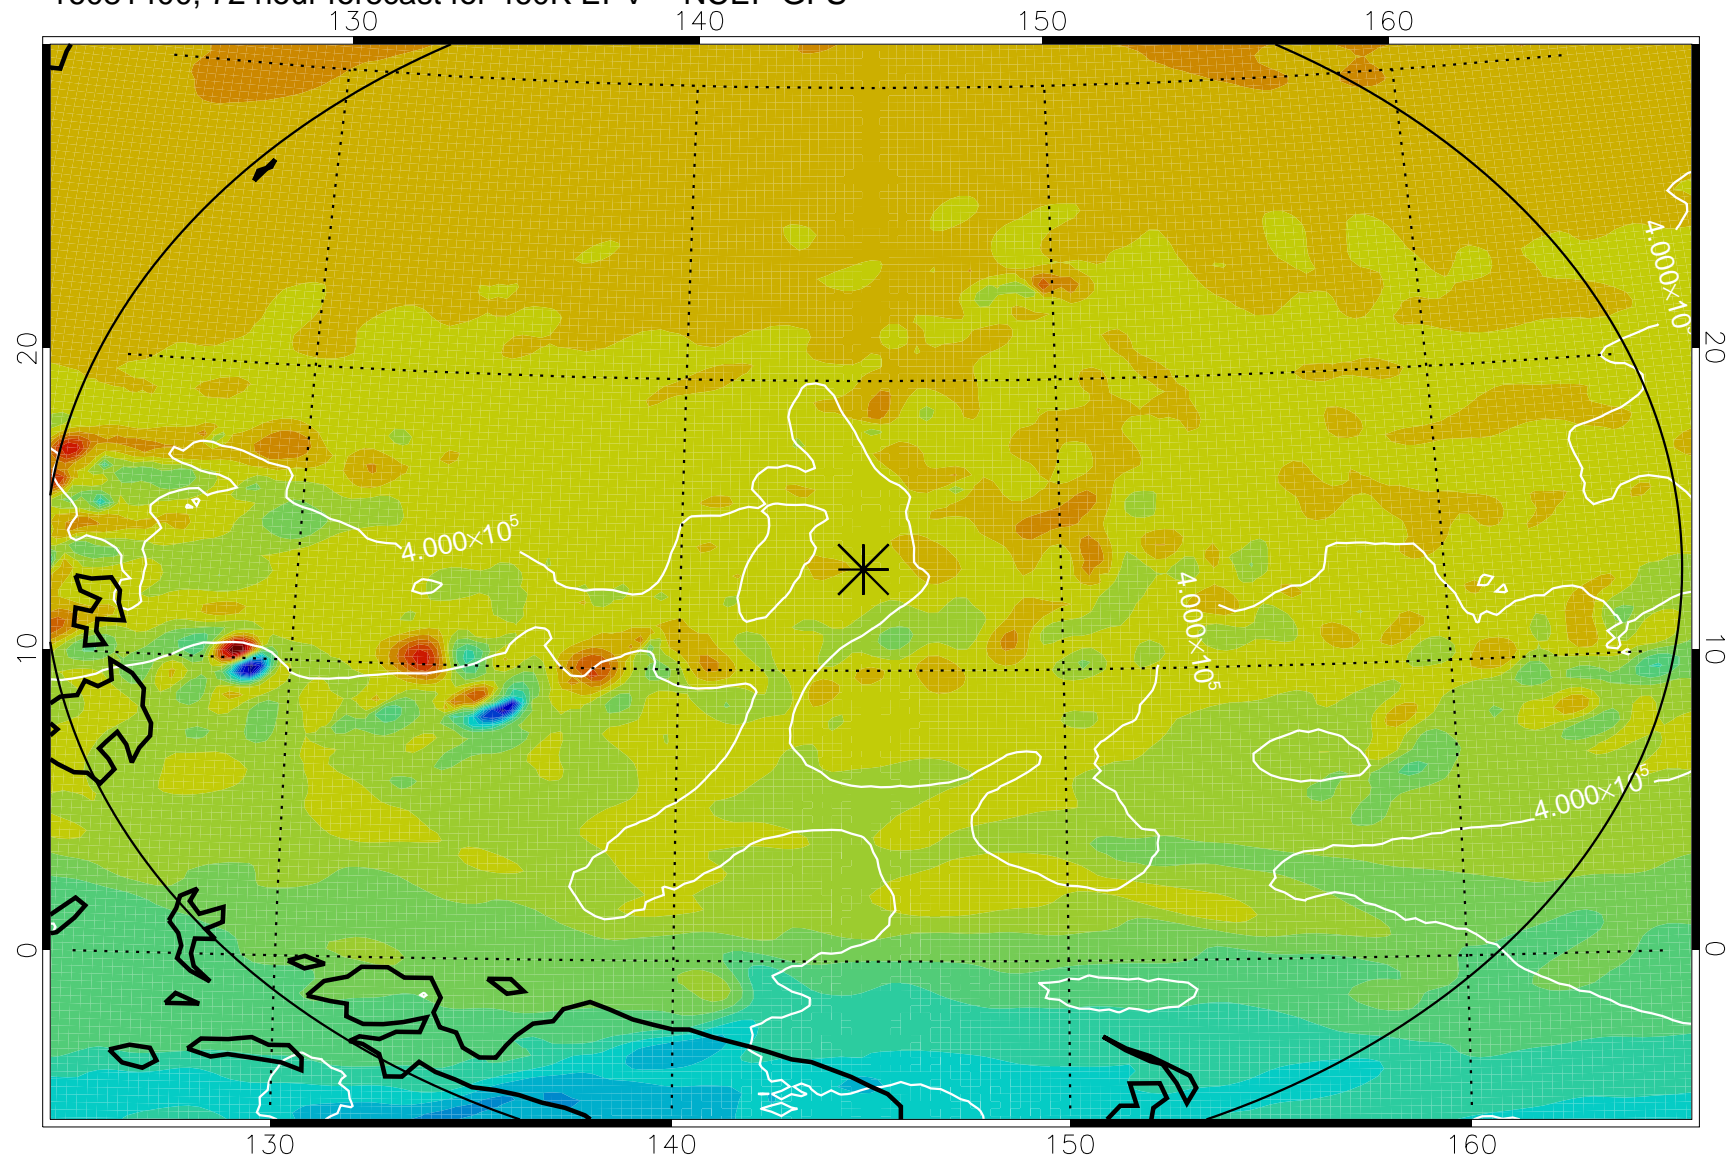

460K Montgomery Streamfunction, white

Range ring of 2304 km

16081300, 48 hour forecast for 460K EPV -- NCEP GFS

460K Montgomery Streamfunction, white

Range ring of 2304 km

16081306, 54 hour forecast for 460K EPV -- NCEP GFS

460K Montgomery Streamfunction, white

Range ring of 2304 km

16081312, 60 hour forecast for 460K EPV -- NCEP GFS

460K Montgomery Streamfunction, white

Range ring of 2304 km

16081318, 66 hour forecast for 460K EPV -- NCEP GFS

460K Montgomery Streamfunction, white

Range ring of 2304 km

16081400, 72 hour forecast for 460K EPV -- NCEP GFS

460K Montgomery Streamfunction, white

Range ring of 2304 km

16081406, 78 hour forecast for 460K EPV -- NCEP GFS

460K Montgomery Streamfunction, white

Range ring of 2304 km

16081412, 84 hour forecast for 460K EPV -- NCEP GFS

460K Montgomery Streamfunction, white

Range ring of 2304 km

16081418, 90 hour forecast for 460K EPV -- NCEP GFS