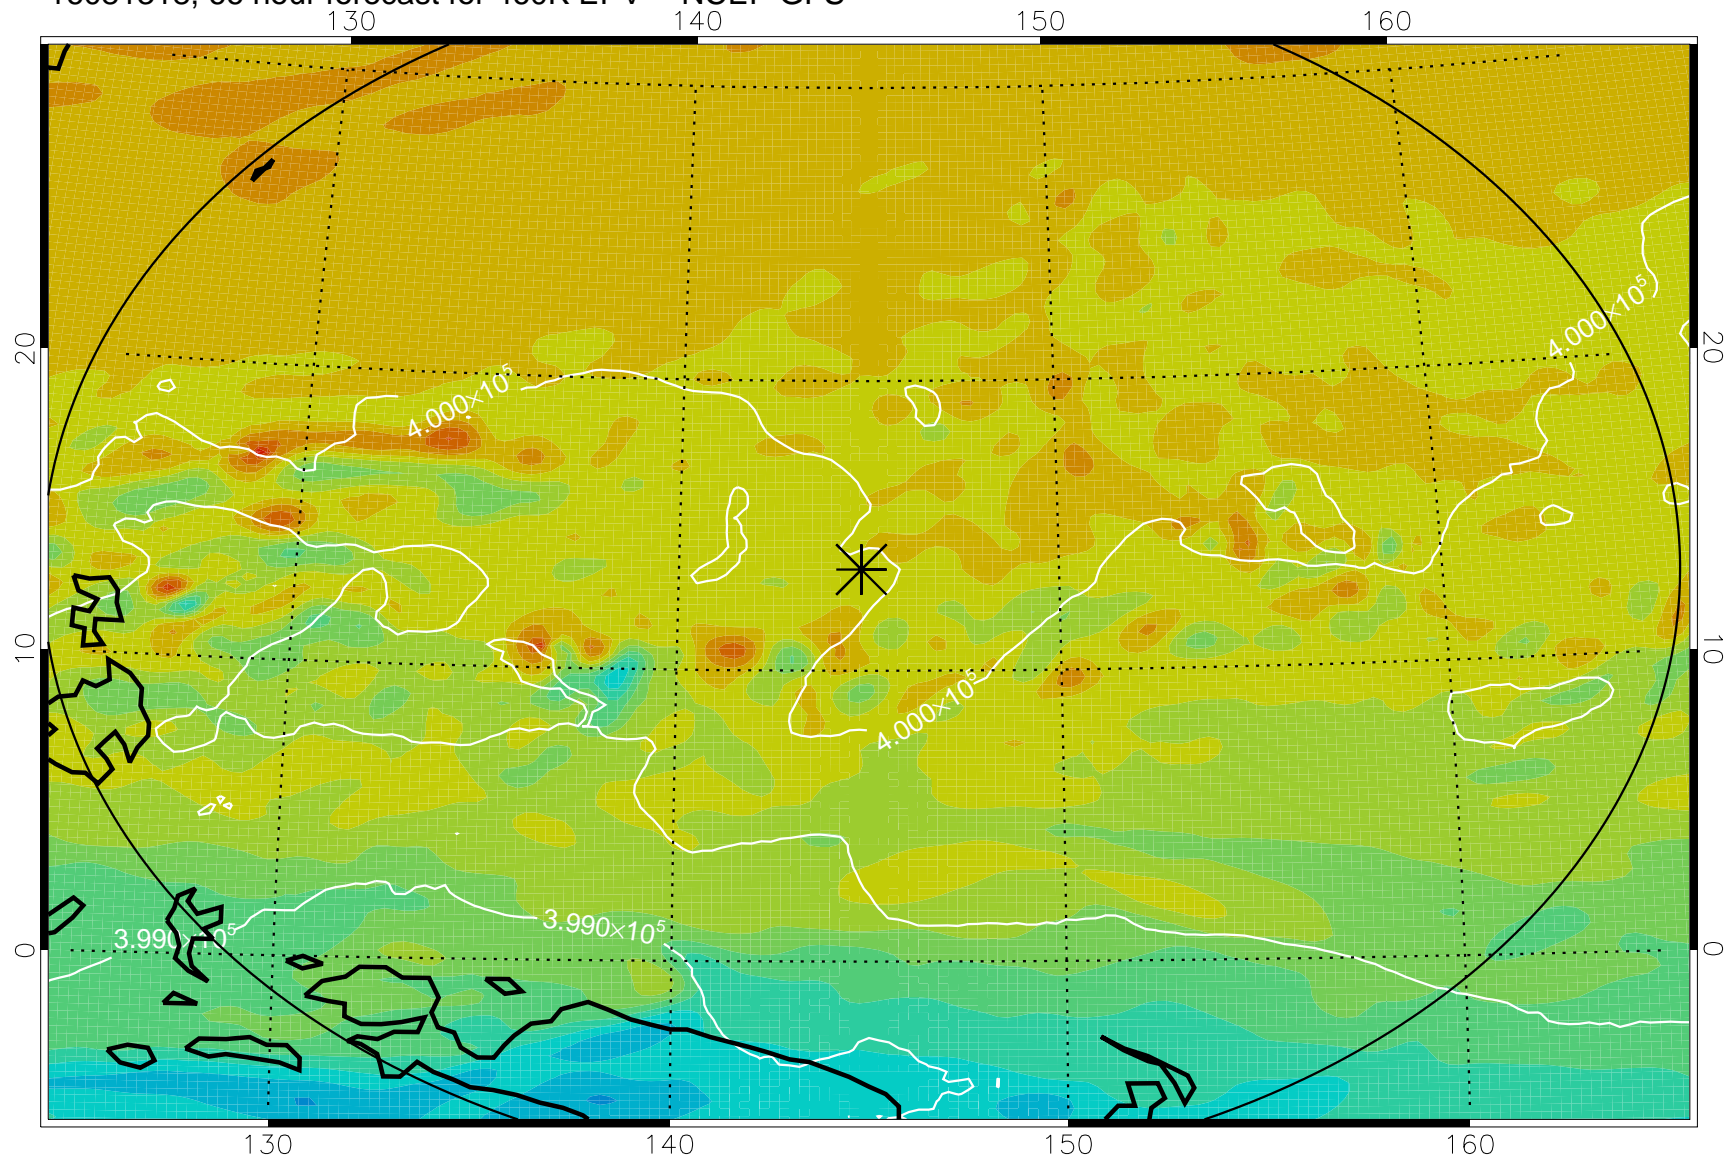

460K Montgomery Streamfunction, white

Range ring of 2304 km

16081312, 60 hour forecast for 460K EPV -- NCEP GFS

460K Montgomery Streamfunction, white

Range ring of 2304 km

16081318, 66 hour forecast for 460K EPV -- NCEP GFS

460K Montgomery Streamfunction, white

Range ring of 2304 km

16081400, 72 hour forecast for 460K EPV -- NCEP GFS

460K Montgomery Streamfunction, white

Range ring of 2304 km

16081406, 78 hour forecast for 460K EPV -- NCEP GFS

460K Montgomery Streamfunction, white

Range ring of 2304 km

16081412, 84 hour forecast for 460K EPV -- NCEP GFS

460K Montgomery Streamfunction, white

Range ring of 2304 km

16081418, 90 hour forecast for 460K EPV -- NCEP GFS

460K Montgomery Streamfunction, white

Range ring of 2304 km

16081500, 96 hour forecast for 460K EPV -- NCEP GFS

460K Montgomery Streamfunction, white

Range ring of 2304 km

16081506, 102 hour forecast for 460K EPV -- NCEP GFS