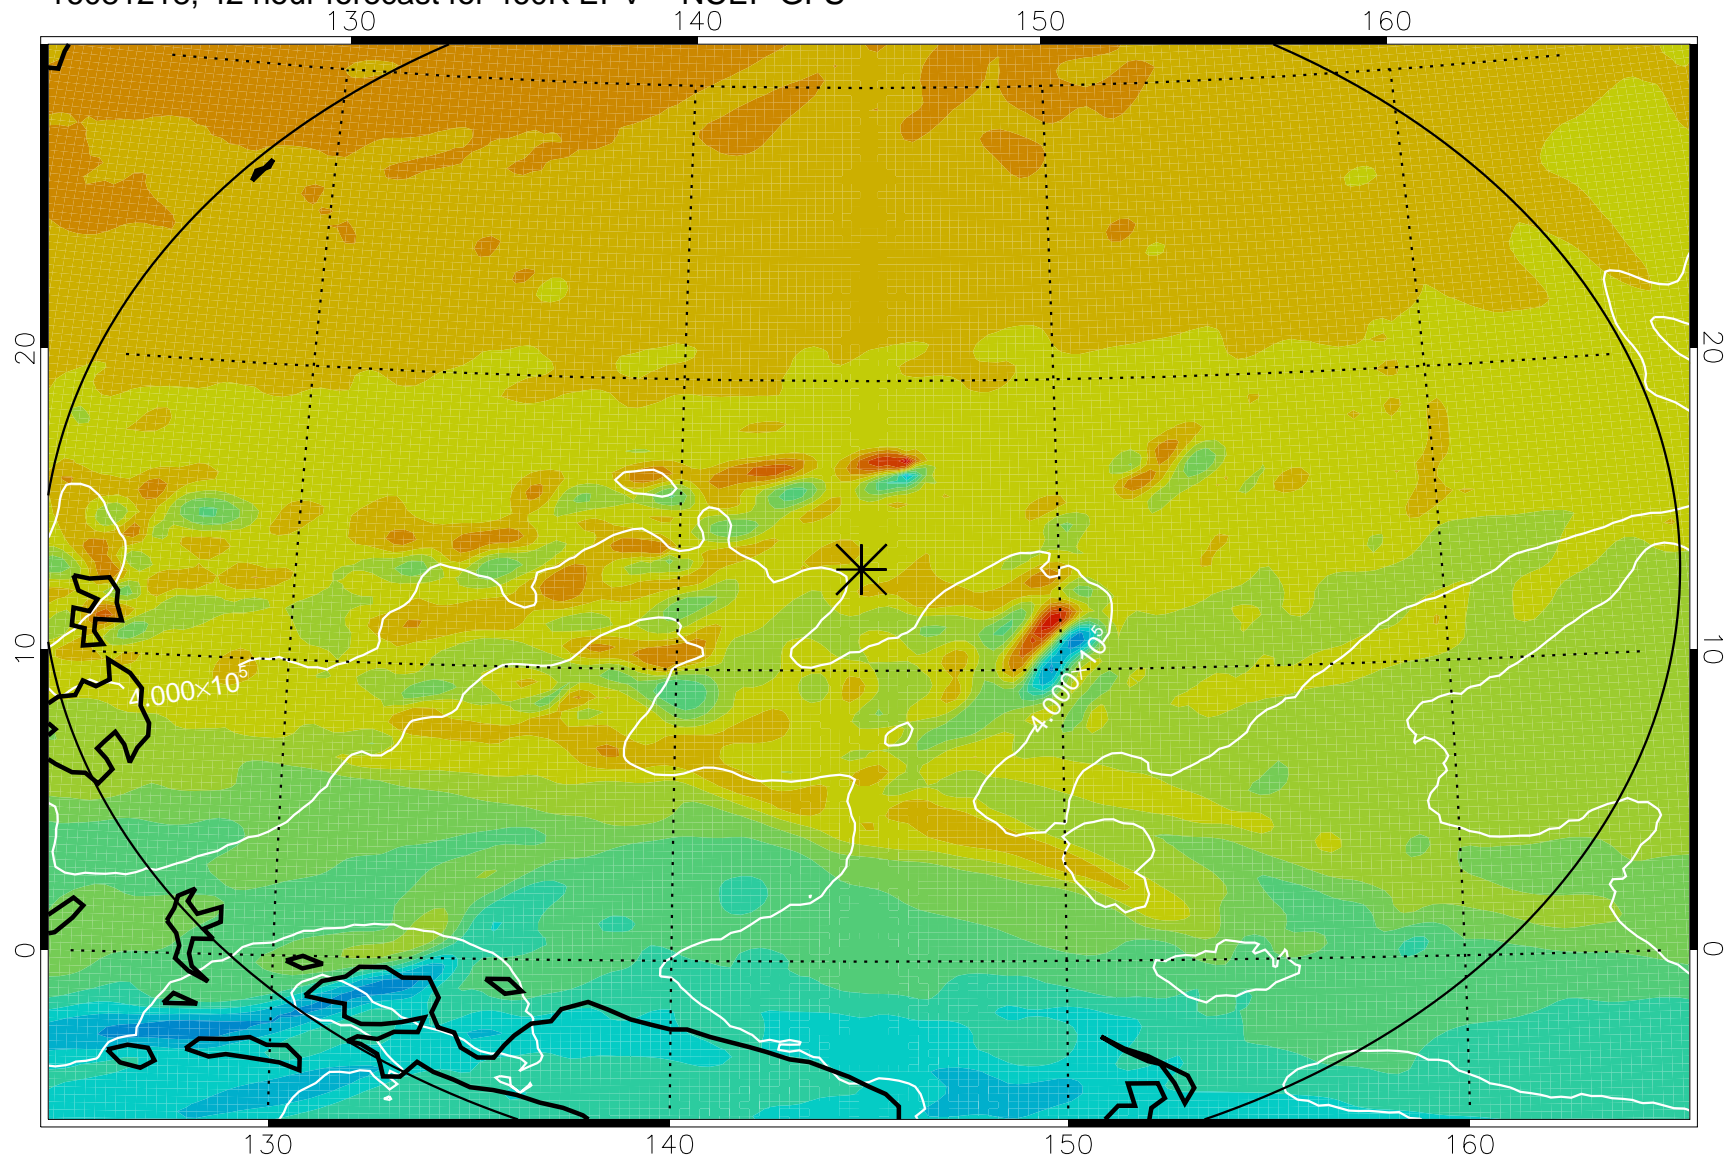

16081118, 18 hour forecast for 460K EPV -- NCEP GFS

16081200, 24 hour forecast for 460K EPV -- NCEP GFS

460K Montgomery Streamfunction, white

Range ring of 2304 km

16081206, 30 hour forecast for 460K EPV -- NCEP GFS

460K Montgomery Streamfunction, white

Range ring of 2304 km

16081212, 36 hour forecast for 460K EPV -- NCEP GFS

460K Montgomery Streamfunction, white

Range ring of 2304 km

16081218, 42 hour forecast for 460K EPV -- NCEP GFS

460K Montgomery Streamfunction, white

Range ring of 2304 km

16081300, 48 hour forecast for 460K EPV -- NCEP GFS

460K Montgomery Streamfunction, white

Range ring of 2304 km

16081306, 54 hour forecast for 460K EPV -- NCEP GFS

460K Montgomery Streamfunction, white

Range ring of 2304 km

16081312, 60 hour forecast for 460K EPV -- NCEP GFS

460K Montgomery Streamfunction, white

Range ring of 2304 km

16081318, 66 hour forecast for 460K EPV -- NCEP GFS