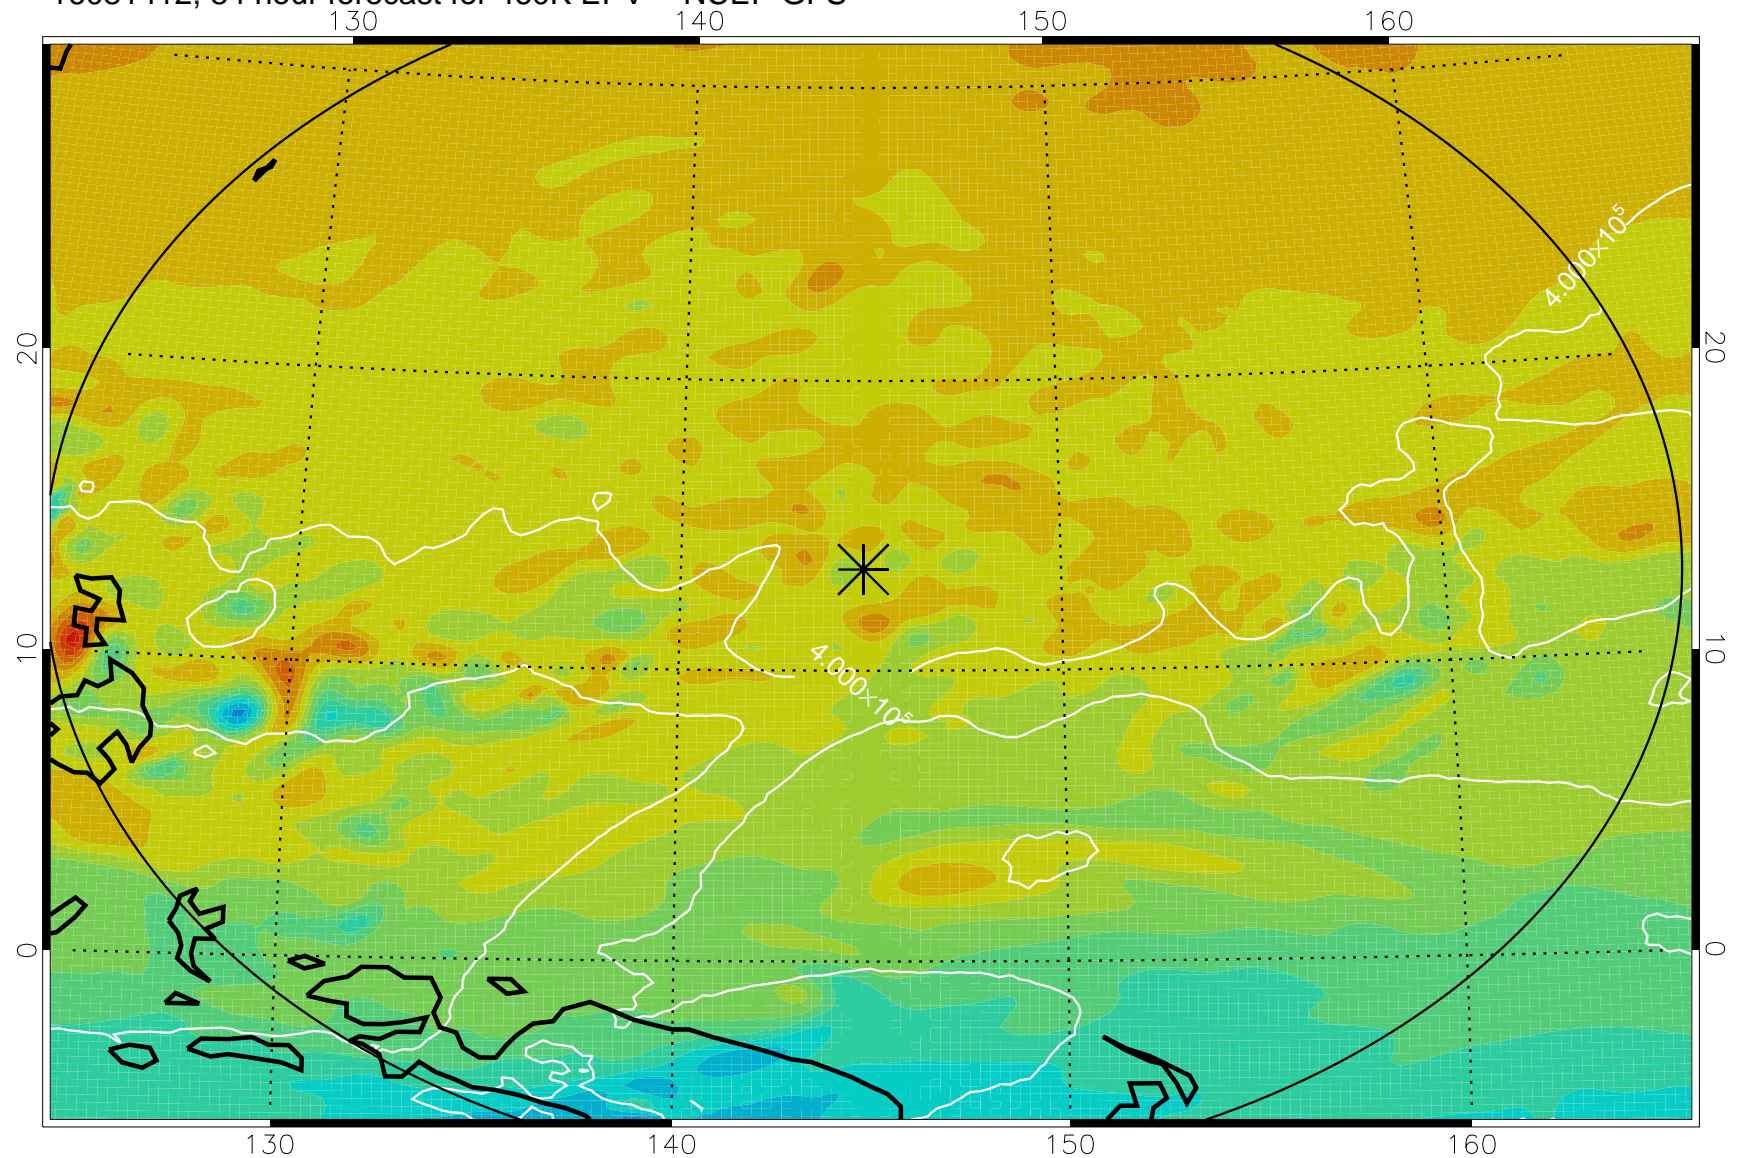

460K Montgomery Streamfunction, white

Range ring of 2304 km

16081312, 60 hour forecast for 460K EPV -- NCEP GFS

460K Montgomery Streamfunction, white

Range ring of 2304 km

16081318, 66 hour forecast for 460K EPV -- NCEP GFS

460K Montgomery Streamfunction, white

Range ring of 2304 km

16081400, 72 hour forecast for 460K EPV -- NCEP GFS

460K Montgomery Streamfunction, white

Range ring of 2304 km

16081406, 78 hour forecast for 460K EPV -- NCEP GFS

460K Montgomery Streamfunction, white

Range ring of 2304 km

16081412, 84 hour forecast for 460K EPV -- NCEP GFS

460K Montgomery Streamfunction, white

Range ring of 2304 km

16081418, 90 hour forecast for 460K EPV -- NCEP GFS

460K Montgomery Streamfunction, white

Range ring of 2304 km

16081500, 96 hour forecast for 460K EPV -- NCEP GFS

460K Montgomery Streamfunction, white

Range ring of 2304 km

16081506, 102 hour forecast for 460K EPV -- NCEP GFS