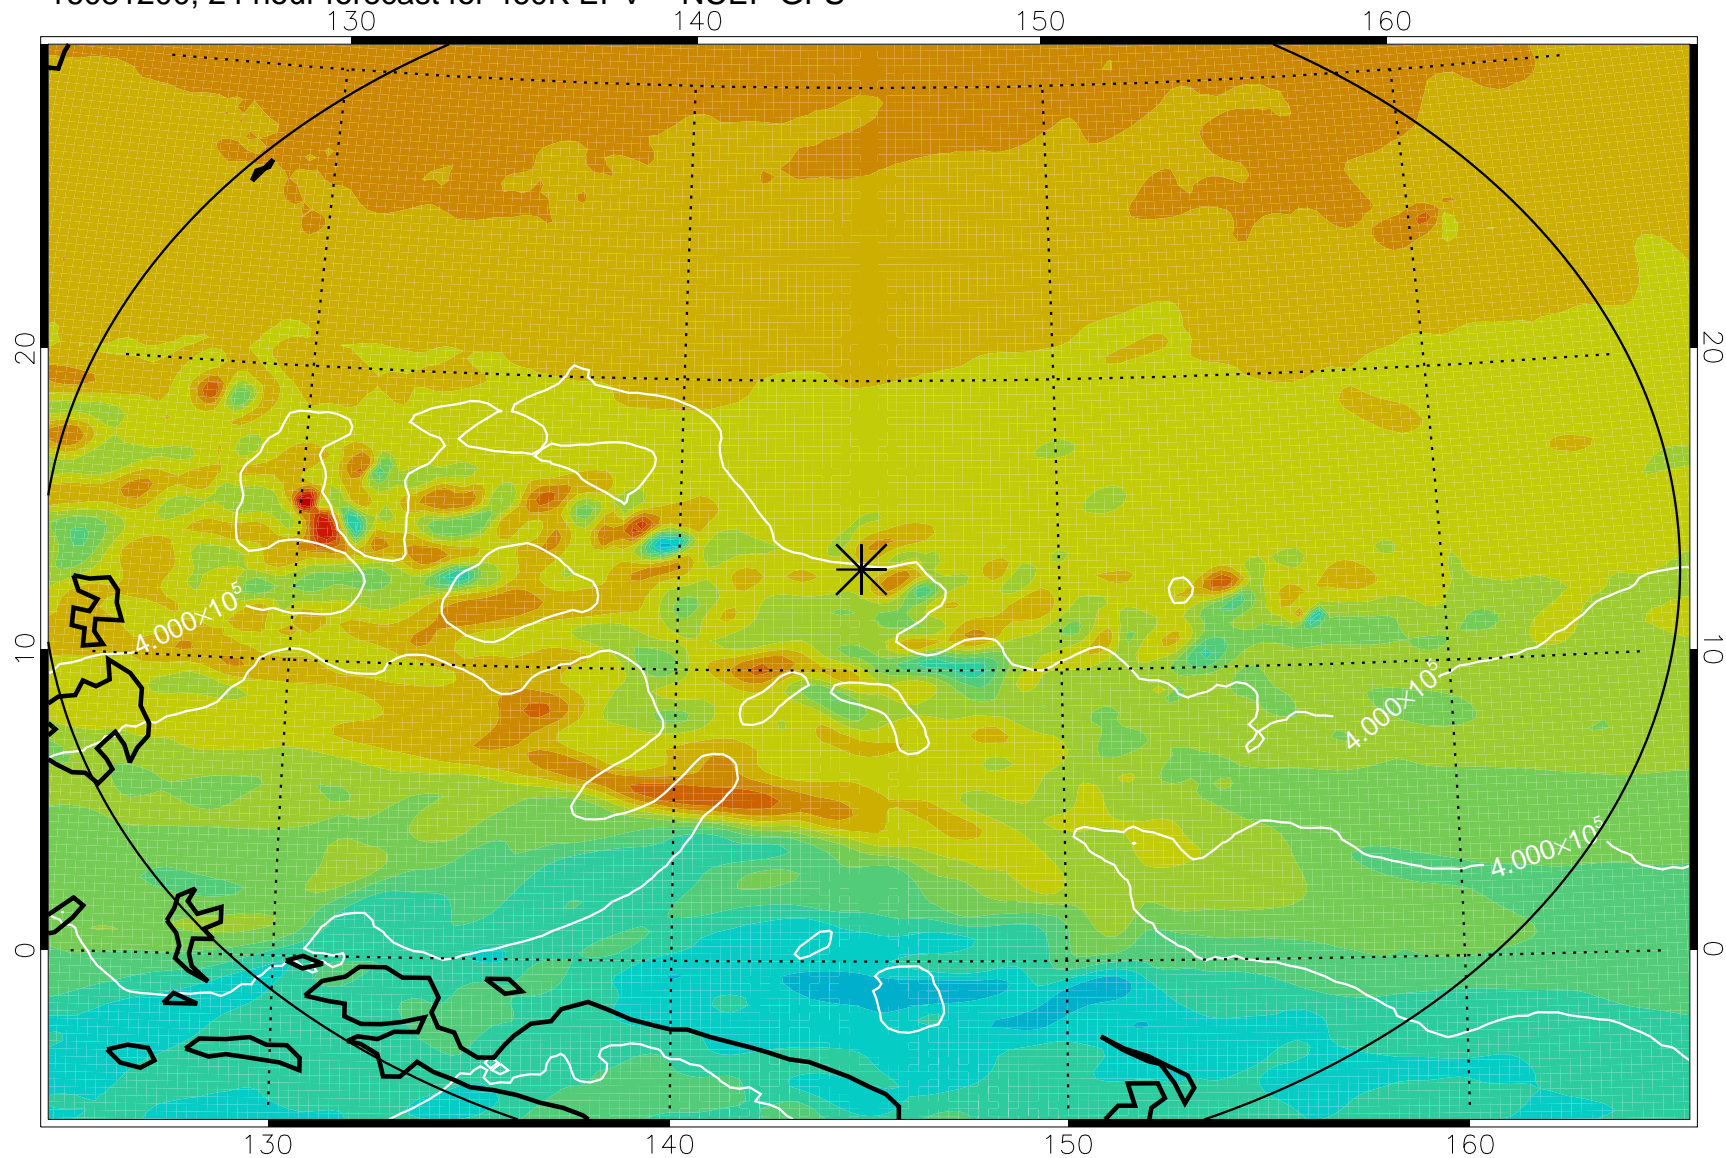

16081106, 6 hour forecast for 460K EPV -- NCEP GFS

460K Montgomery Streamfunction, white

Range ring of 2304 km

16081112, 12 hour forecast for 460K EPV -- NCEP GFS

460K Montgomery Streamfunction, white

Range ring of 2304 km

16081118, 18 hour forecast for 460K EPV -- NCEP GFS

16081200, 24 hour forecast for 460K EPV -- NCEP GFS

460K Montgomery Streamfunction, white

Range ring of 2304 km

16081206, 30 hour forecast for 460K EPV -- NCEP GFS

460K Montgomery Streamfunction, white

Range ring of 2304 km

16081212, 36 hour forecast for 460K EPV -- NCEP GFS

460K Montgomery Streamfunction, white

Range ring of 2304 km

16081218, 42 hour forecast for 460K EPV -- NCEP GFS

460K Montgomery Streamfunction, white

Range ring of 2304 km

16081312, 60 hour forecast for 460K EPV -- NCEP GFS

460K Montgomery Streamfunction, white

Range ring of 2304 km

16081318, 66 hour forecast for 460K EPV -- NCEP GFS