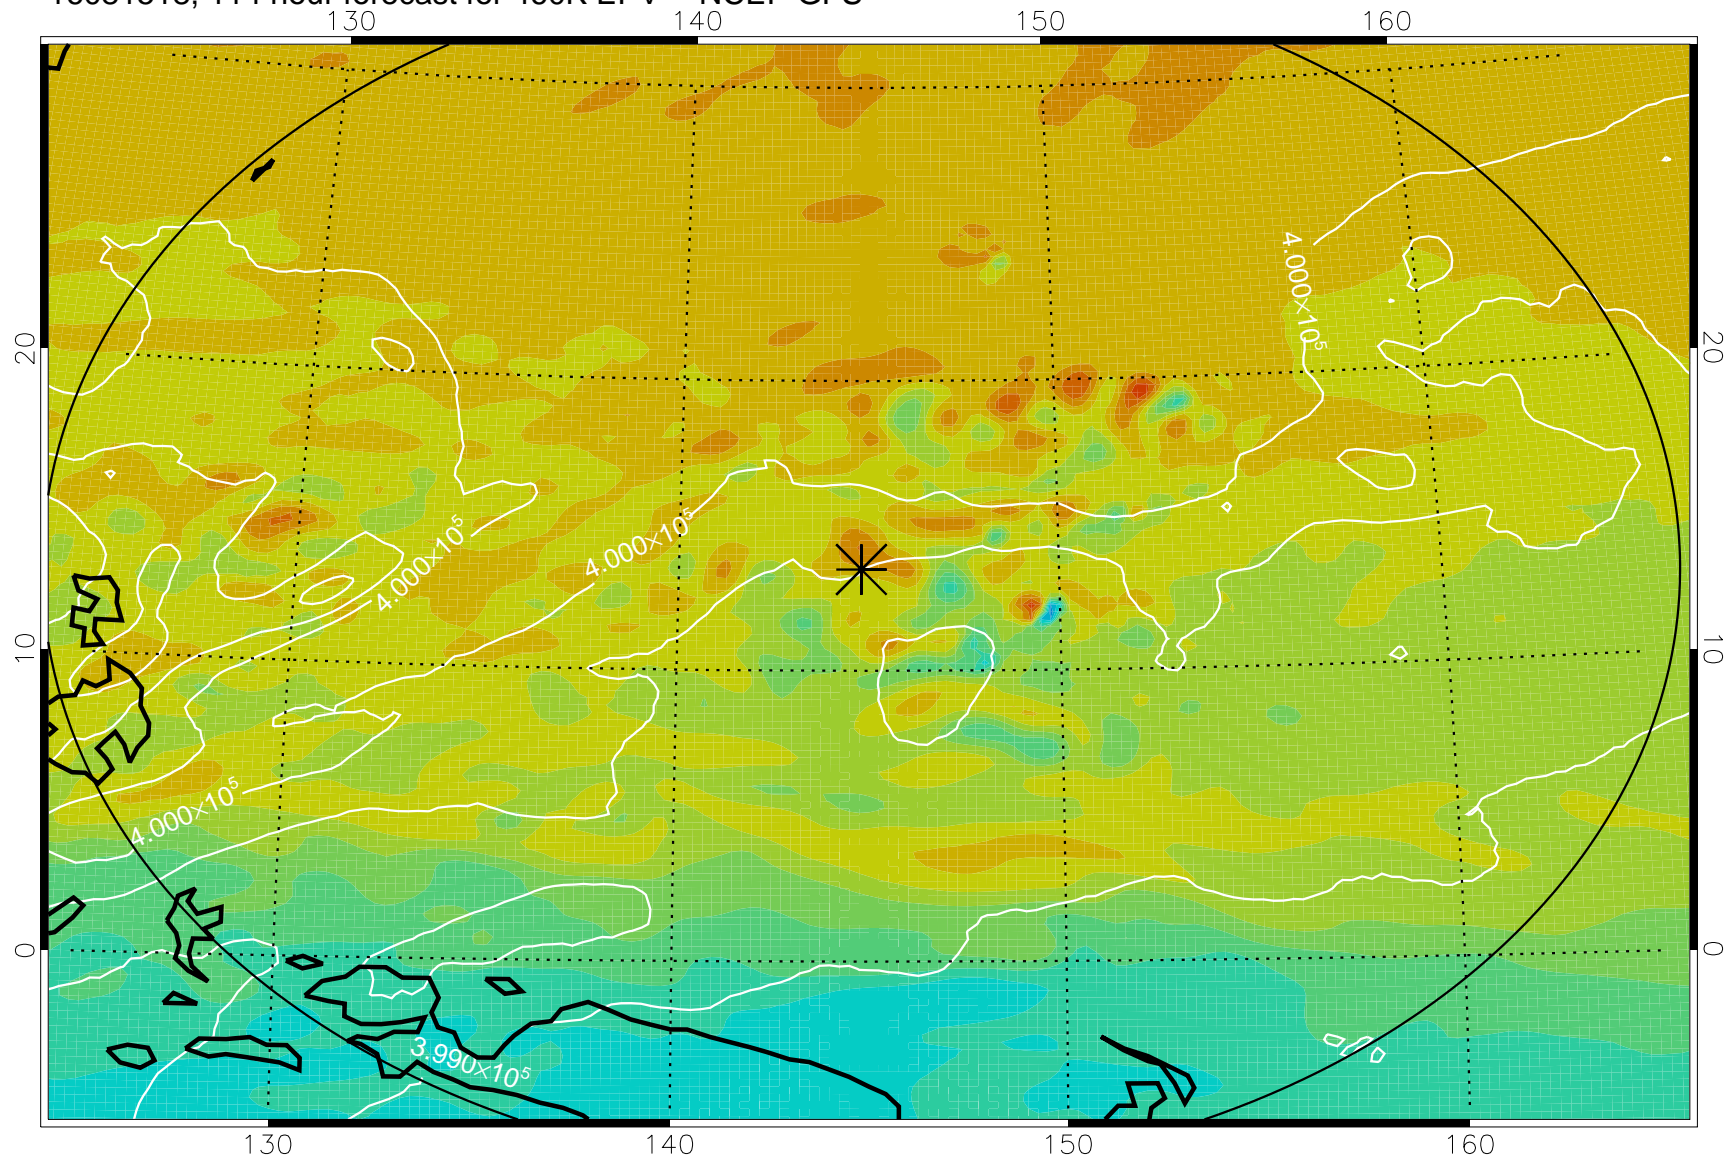

460K Montgomery Streamfunction, white

Range ring of 2304 km

16081412, 84 hour forecast for 460K EPV -- NCEP GFS

460K Montgomery Streamfunction, white

Range ring of 2304 km

16081418, 90 hour forecast for 460K EPV -- NCEP GFS

460K Montgomery Streamfunction, white

Range ring of 2304 km

16081500, 96 hour forecast for 460K EPV -- NCEP GFS

460K Montgomery Streamfunction, white

Range ring of 2304 km

16081506, 102 hour forecast for 460K EPV -- NCEP GFS

460K Montgomery Streamfunction, white

Range ring of 2304 km

16081512, 108 hour forecast for 460K EPV -- NCEP GFS

460K Montgomery Streamfunction, white

Range ring of 2304 km

16081518, 114 hour forecast for 460K EPV -- NCEP GFS

460K Montgomery Streamfunction, white

Range ring of 2304 km

16081600, 120 hour forecast for 460K EPV -- NCEP GFS

460K Montgomery Streamfunction, white

Range ring of 2304 km