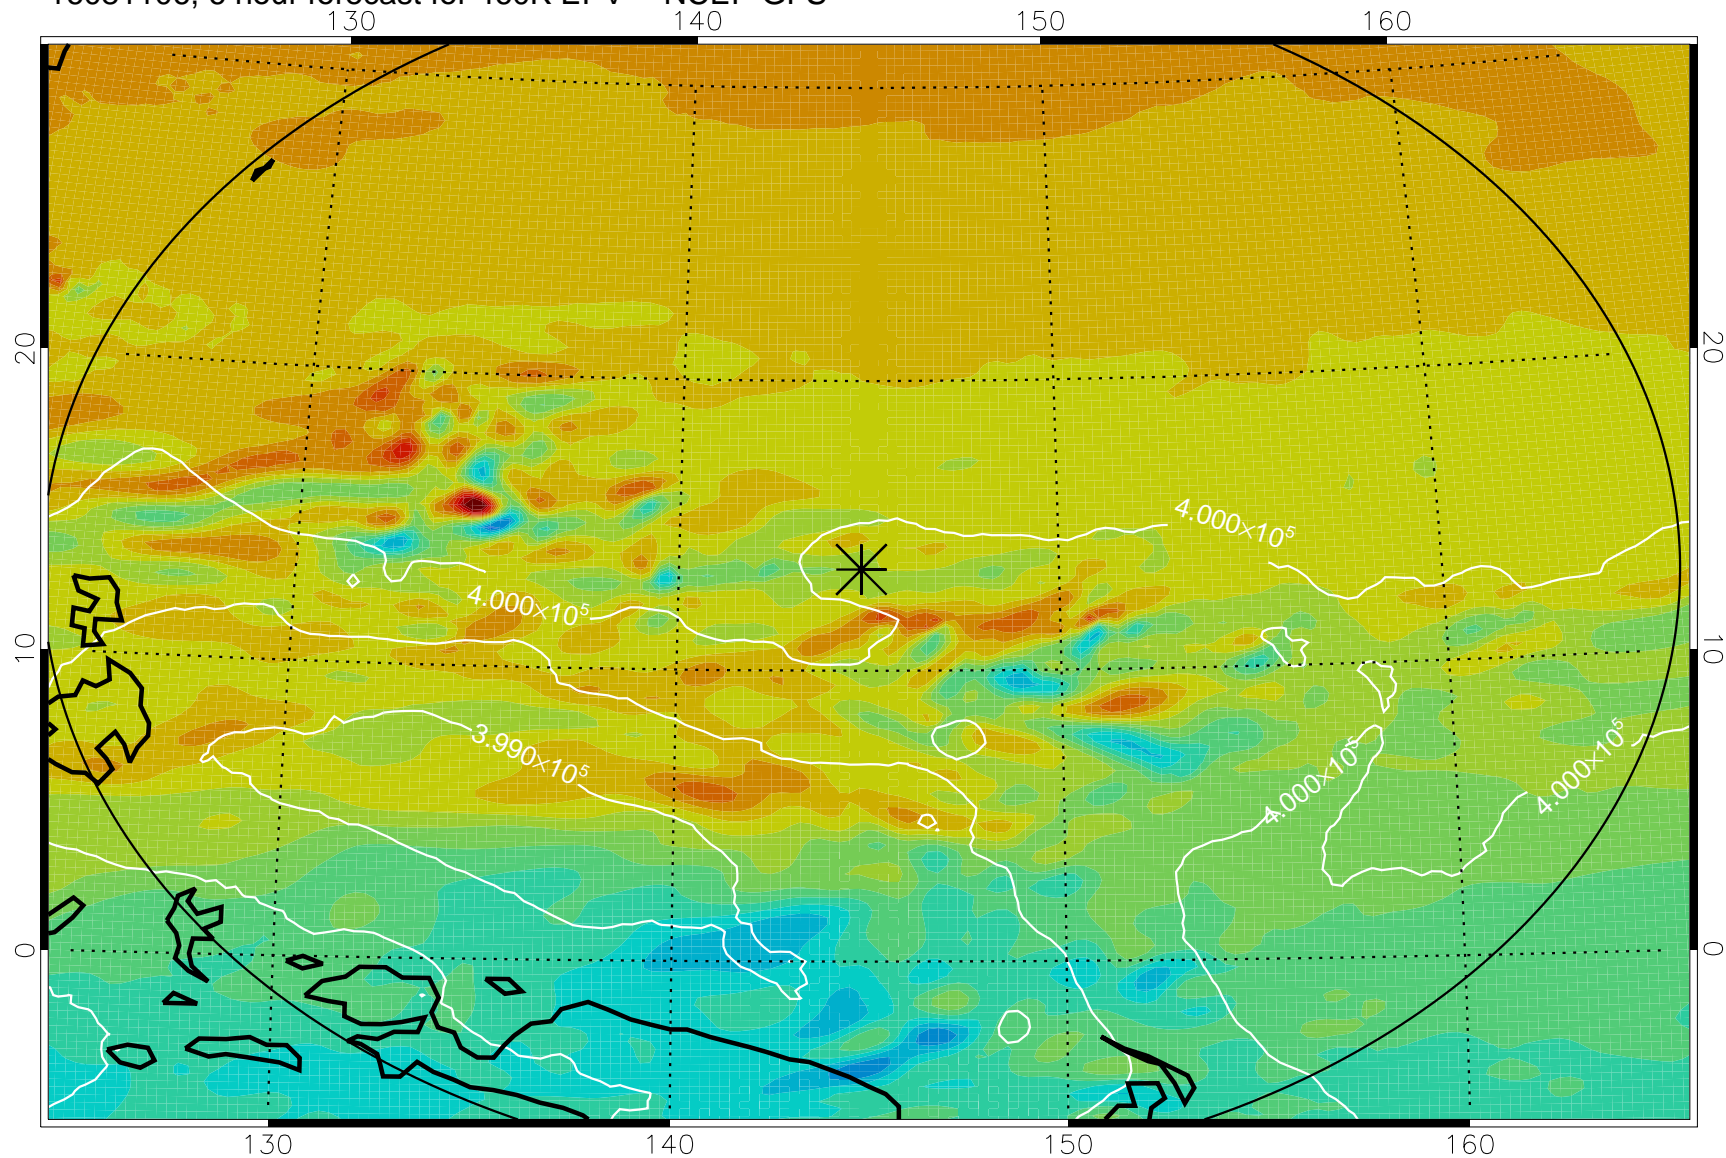

16081106, 6 hour forecast for 460K EPV -- NCEP GFS

460K Montgomery Streamfunction, white

Range ring of 2304 km

16081112, 12 hour forecast for 460K EPV -- NCEP GFS

460K Montgomery Streamfunction, white

Range ring of 2304 km

16081118, 18 hour forecast for 460K EPV -- NCEP GFS

16081200, 24 hour forecast for 460K EPV -- NCEP GFS

460K Montgomery Streamfunction, white

Range ring of 2304 km

16081206, 30 hour forecast for 460K EPV -- NCEP GFS

460K Montgomery Streamfunction, white

Range ring of 2304 km

16081212, 36 hour forecast for 460K EPV -- NCEP GFS

460K Montgomery Streamfunction, white

Range ring of 2304 km

16081218, 42 hour forecast for 460K EPV -- NCEP GFS

460K Montgomery Streamfunction, white

Range ring of 2304 km

16081312, 60 hour forecast for 460K EPV -- NCEP GFS

460K Montgomery Streamfunction, white

Range ring of 2304 km

16081318, 66 hour forecast for 460K EPV -- NCEP GFS