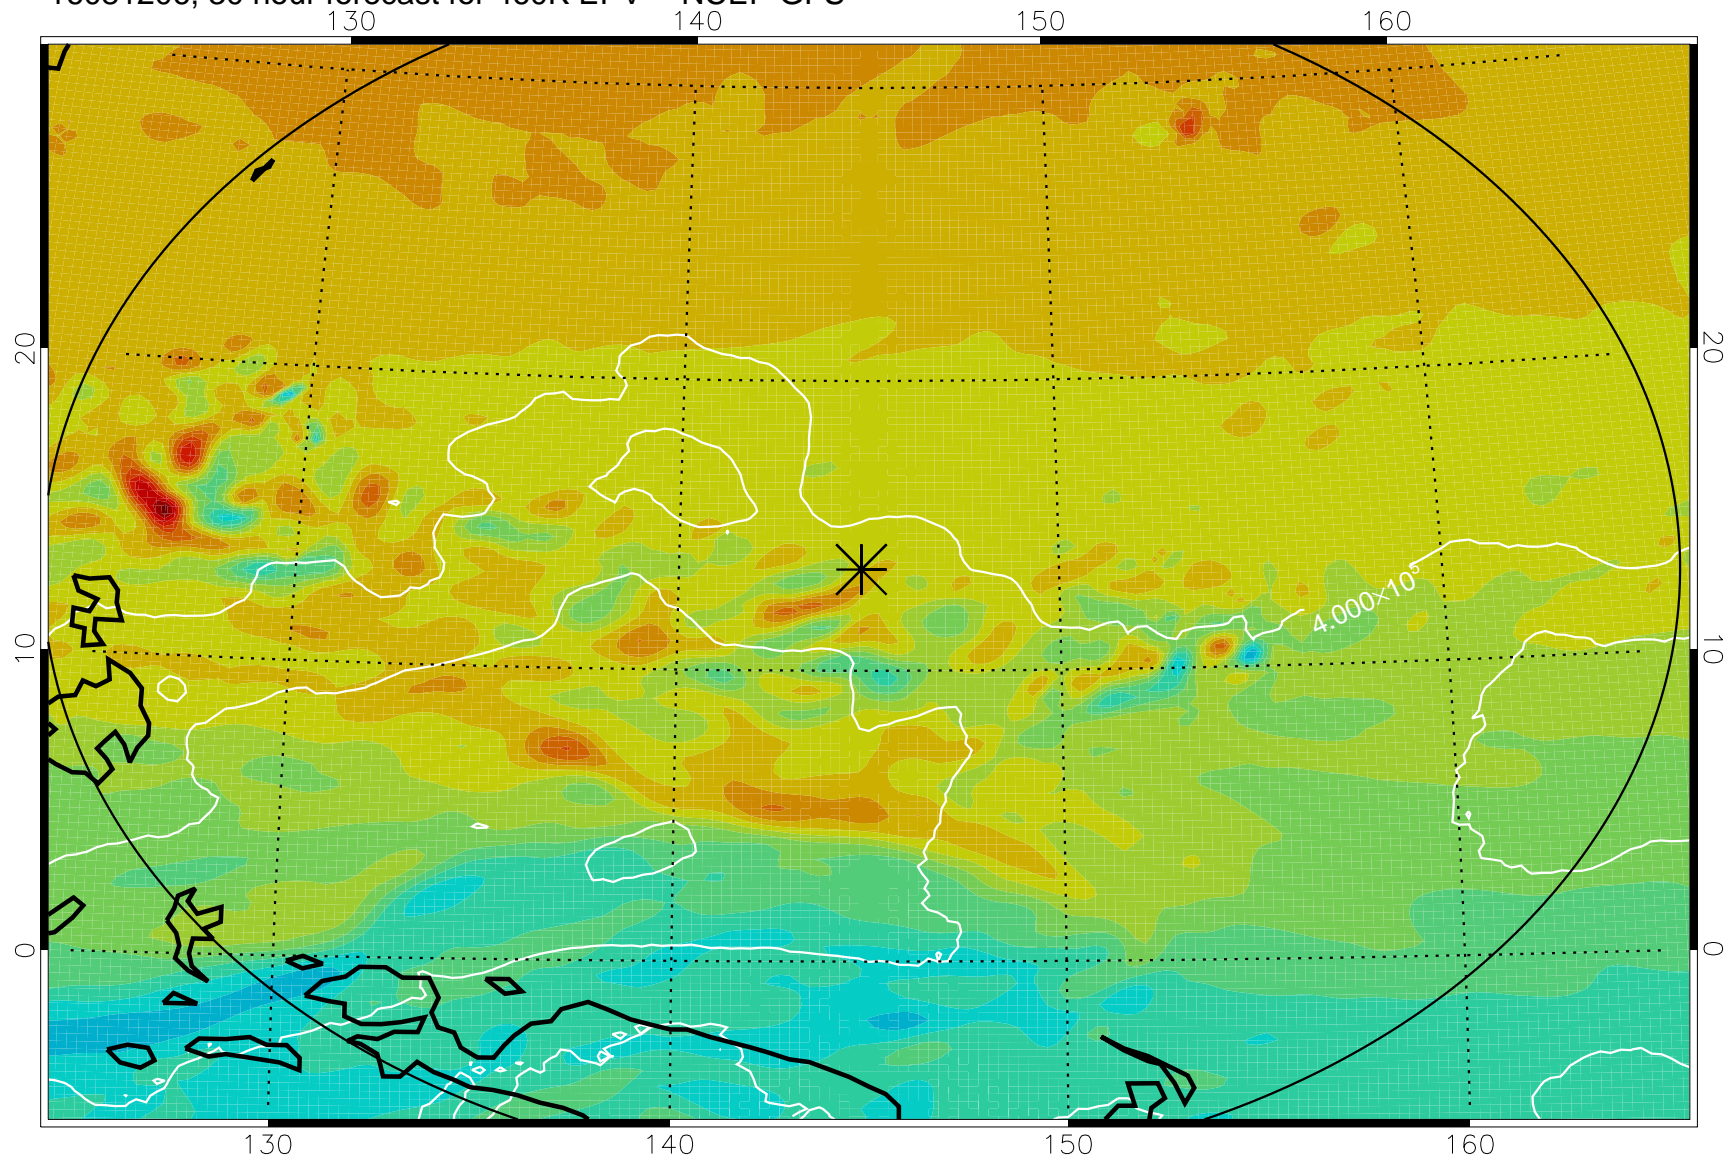

16081106, 6 hour forecast for 460K EPV -- NCEP GFS

460K Montgomery Streamfunction, white

Range ring of 2304 km

16081112, 12 hour forecast for 460K EPV -- NCEP GFS

460K Montgomery Streamfunction, white

Range ring of 2304 km

16081118, 18 hour forecast for 460K EPV -- NCEP GFS

16081200, 24 hour forecast for 460K EPV -- NCEP GFS

460K Montgomery Streamfunction, white

Range ring of 2304 km

16081206, 30 hour forecast for 460K EPV -- NCEP GFS

460K Montgomery Streamfunction, white

Range ring of 2304 km

16081212, 36 hour forecast for 460K EPV -- NCEP GFS

460K Montgomery Streamfunction, white

Range ring of 2304 km

16081218, 42 hour forecast for 460K EPV -- NCEP GFS

460K Montgomery Streamfunction, white

Range ring of 2304 km

16081300, 48 hour forecast for 460K EPV -- NCEP GFS

460K Montgomery Streamfunction, white

Range ring of 2304 km

16081306, 54 hour forecast for 460K EPV -- NCEP GFS