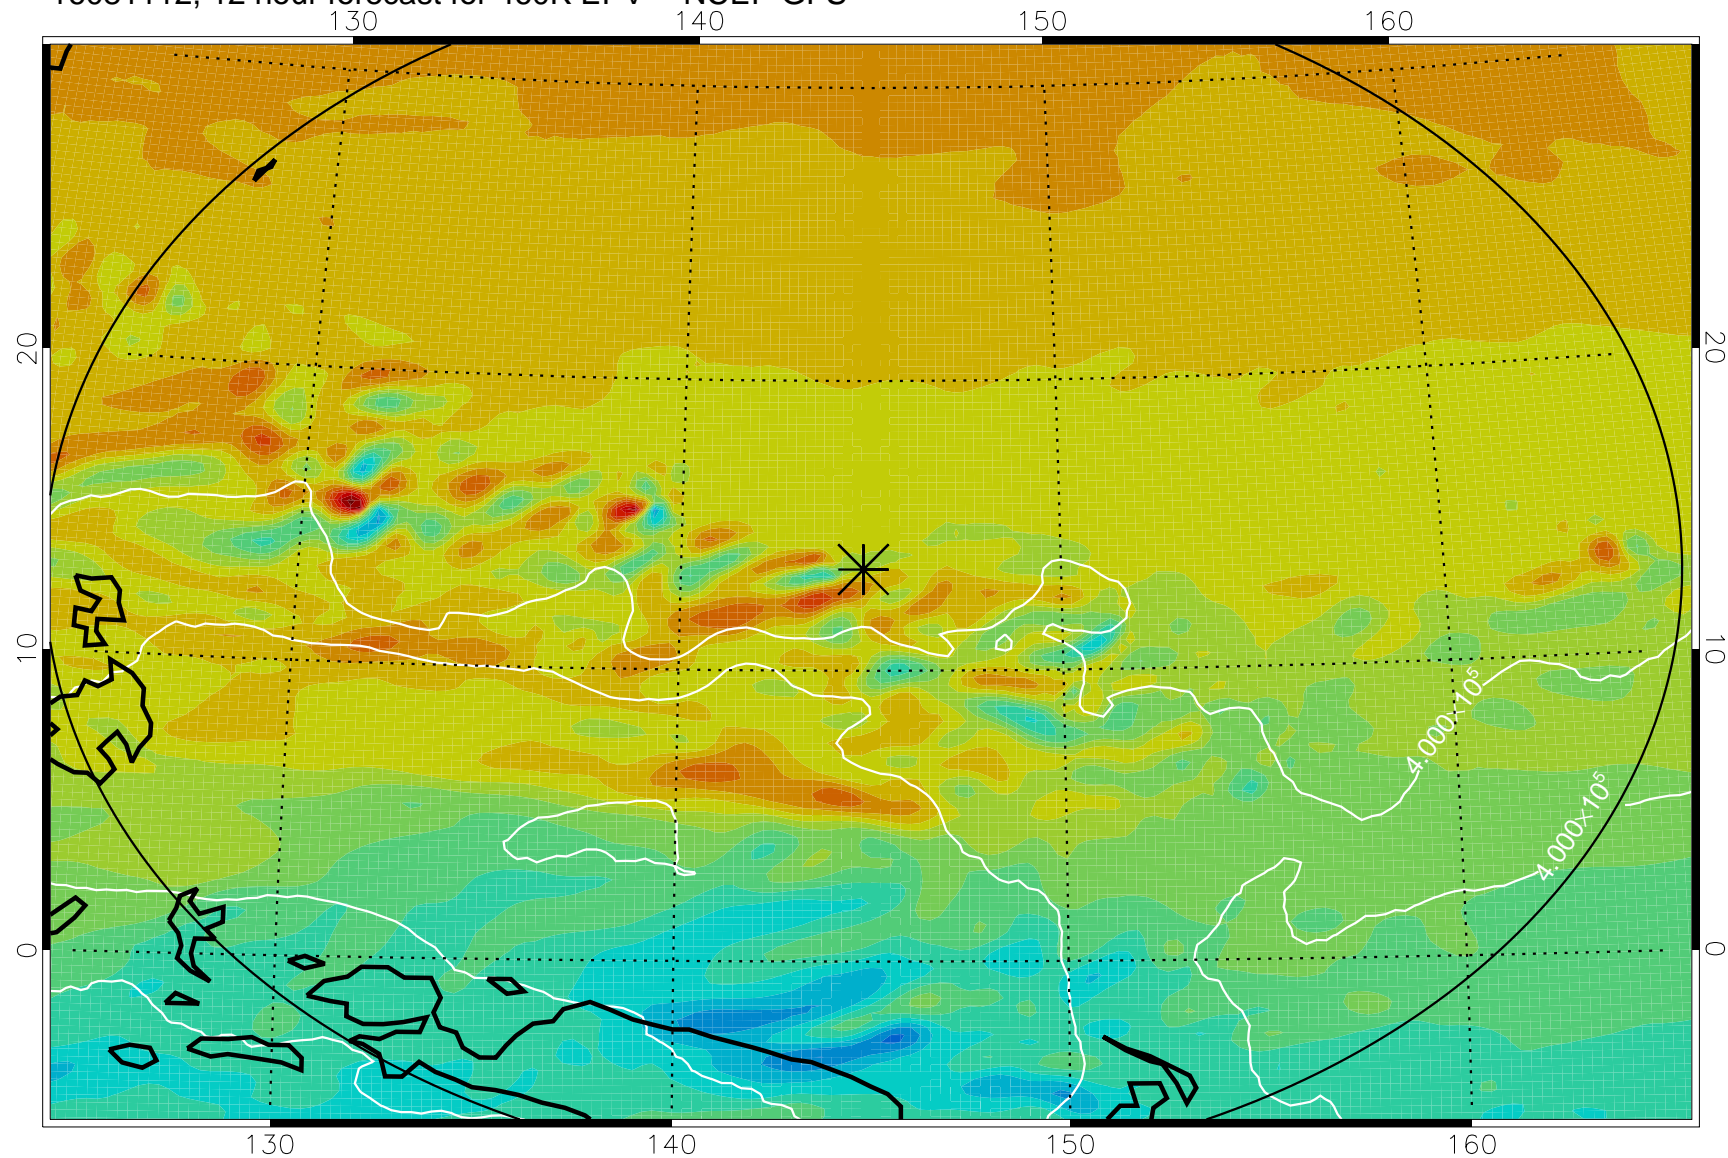

16081106, 6 hour forecast for 460K EPV -- NCEP GFS

460K Montgomery Streamfunction, white

Range ring of 2304 km

16081112, 12 hour forecast for 460K EPV -- NCEP GFS

460K Montgomery Streamfunction, white

Range ring of 2304 km

16081118, 18 hour forecast for 460K EPV -- NCEP GFS

16081200, 24 hour forecast for 460K EPV -- NCEP GFS

460K Montgomery Streamfunction, white

Range ring of 2304 km

16081206, 30 hour forecast for 460K EPV -- NCEP GFS

460K Montgomery Streamfunction, white

Range ring of 2304 km

16081212, 36 hour forecast for 460K EPV -- NCEP GFS

460K Montgomery Streamfunction, white

Range ring of 2304 km

16081218, 42 hour forecast for 460K EPV -- NCEP GFS

460K Montgomery Streamfunction, white

Range ring of 2304 km

16081312, 60 hour forecast for 460K EPV -- NCEP GFS

460K Montgomery Streamfunction, white

Range ring of 2304 km

16081318, 66 hour forecast for 460K EPV -- NCEP GFS