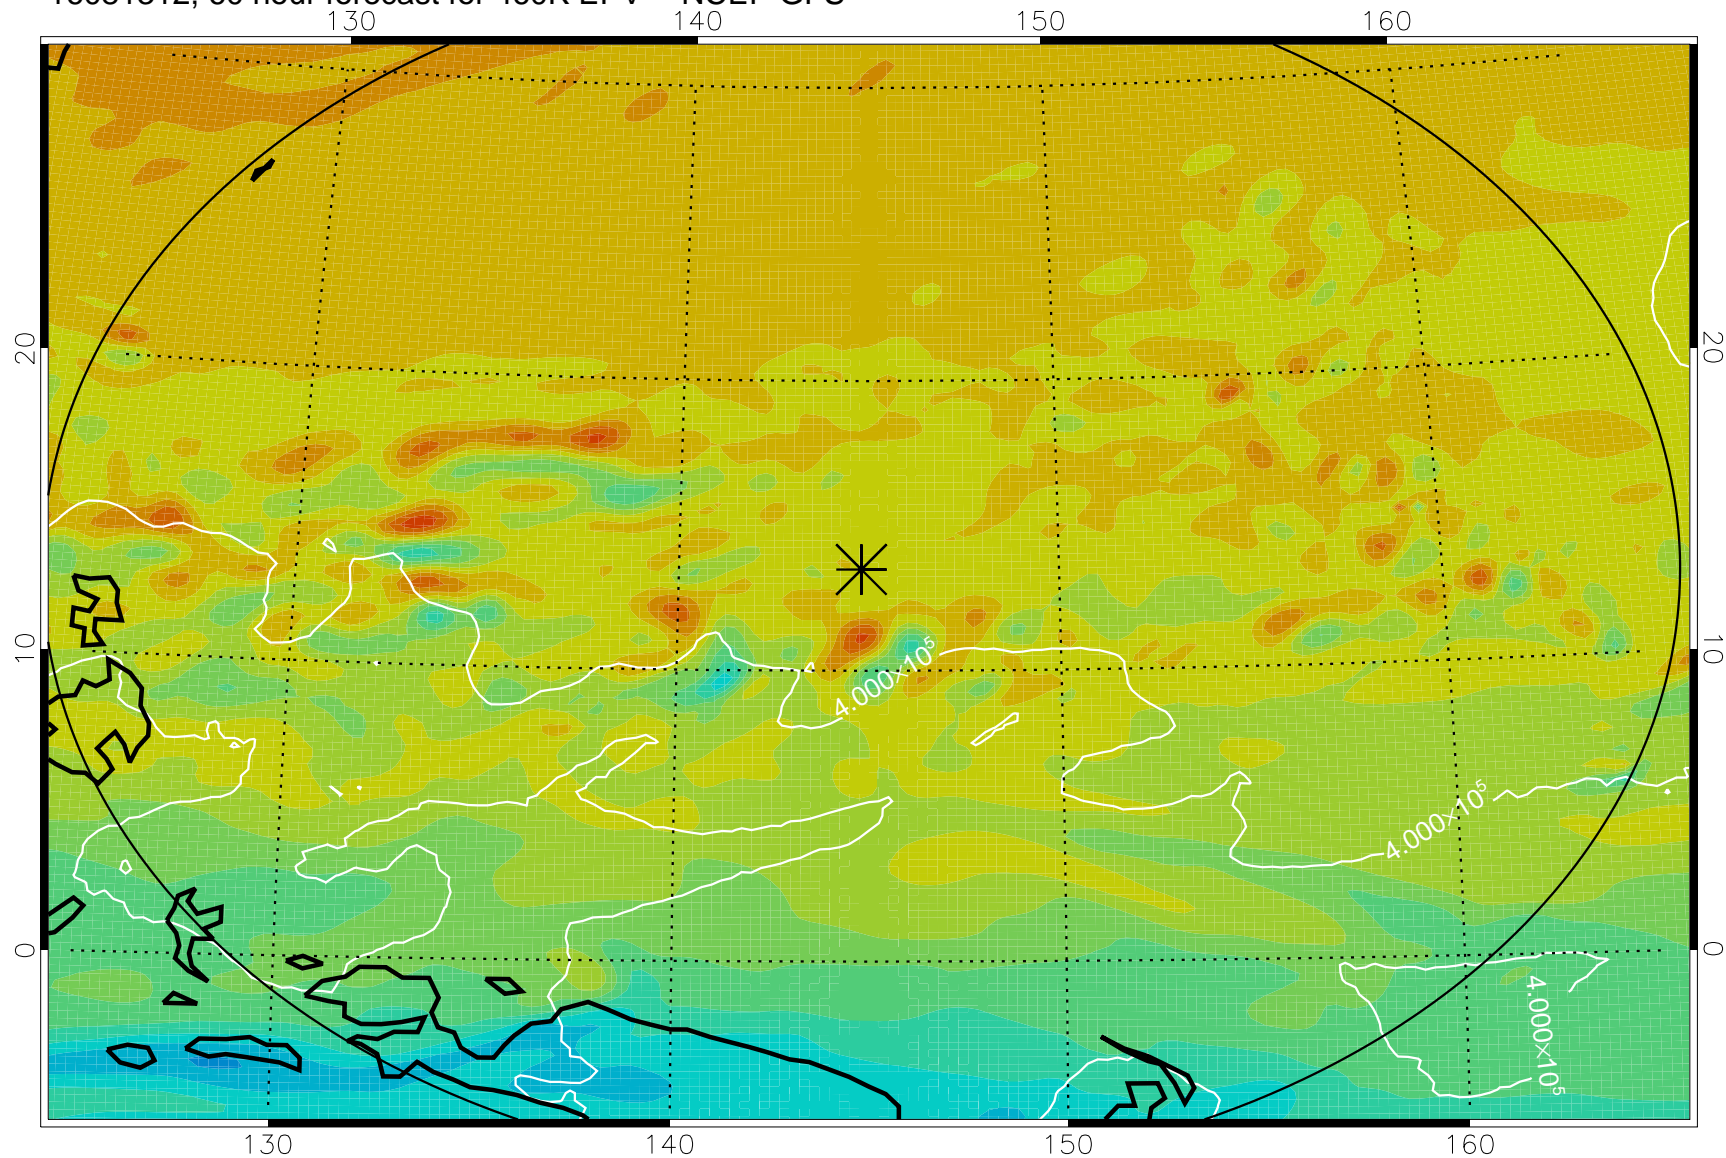

460K Montgomery Streamfunction, white

Range ring of 2304 km

16081212, 36 hour forecast for 460K EPV -- NCEP GFS

460K Montgomery Streamfunction, white

Range ring of 2304 km

16081218, 42 hour forecast for 460K EPV -- NCEP GFS

460K Montgomery Streamfunction, white

Range ring of 2304 km

16081300, 48 hour forecast for 460K EPV -- NCEP GFS

460K Montgomery Streamfunction, white

Range ring of 2304 km

16081306, 54 hour forecast for 460K EPV -- NCEP GFS

460K Montgomery Streamfunction, white

Range ring of 2304 km

16081312, 60 hour forecast for 460K EPV -- NCEP GFS

460K Montgomery Streamfunction, white

Range ring of 2304 km

16081318, 66 hour forecast for 460K EPV -- NCEP GFS

460K Montgomery Streamfunction, white

Range ring of 2304 km

16081400, 72 hour forecast for 460K EPV -- NCEP GFS

460K Montgomery Streamfunction, white

Range ring of 2304 km

16081406, 78 hour forecast for 460K EPV -- NCEP GFS