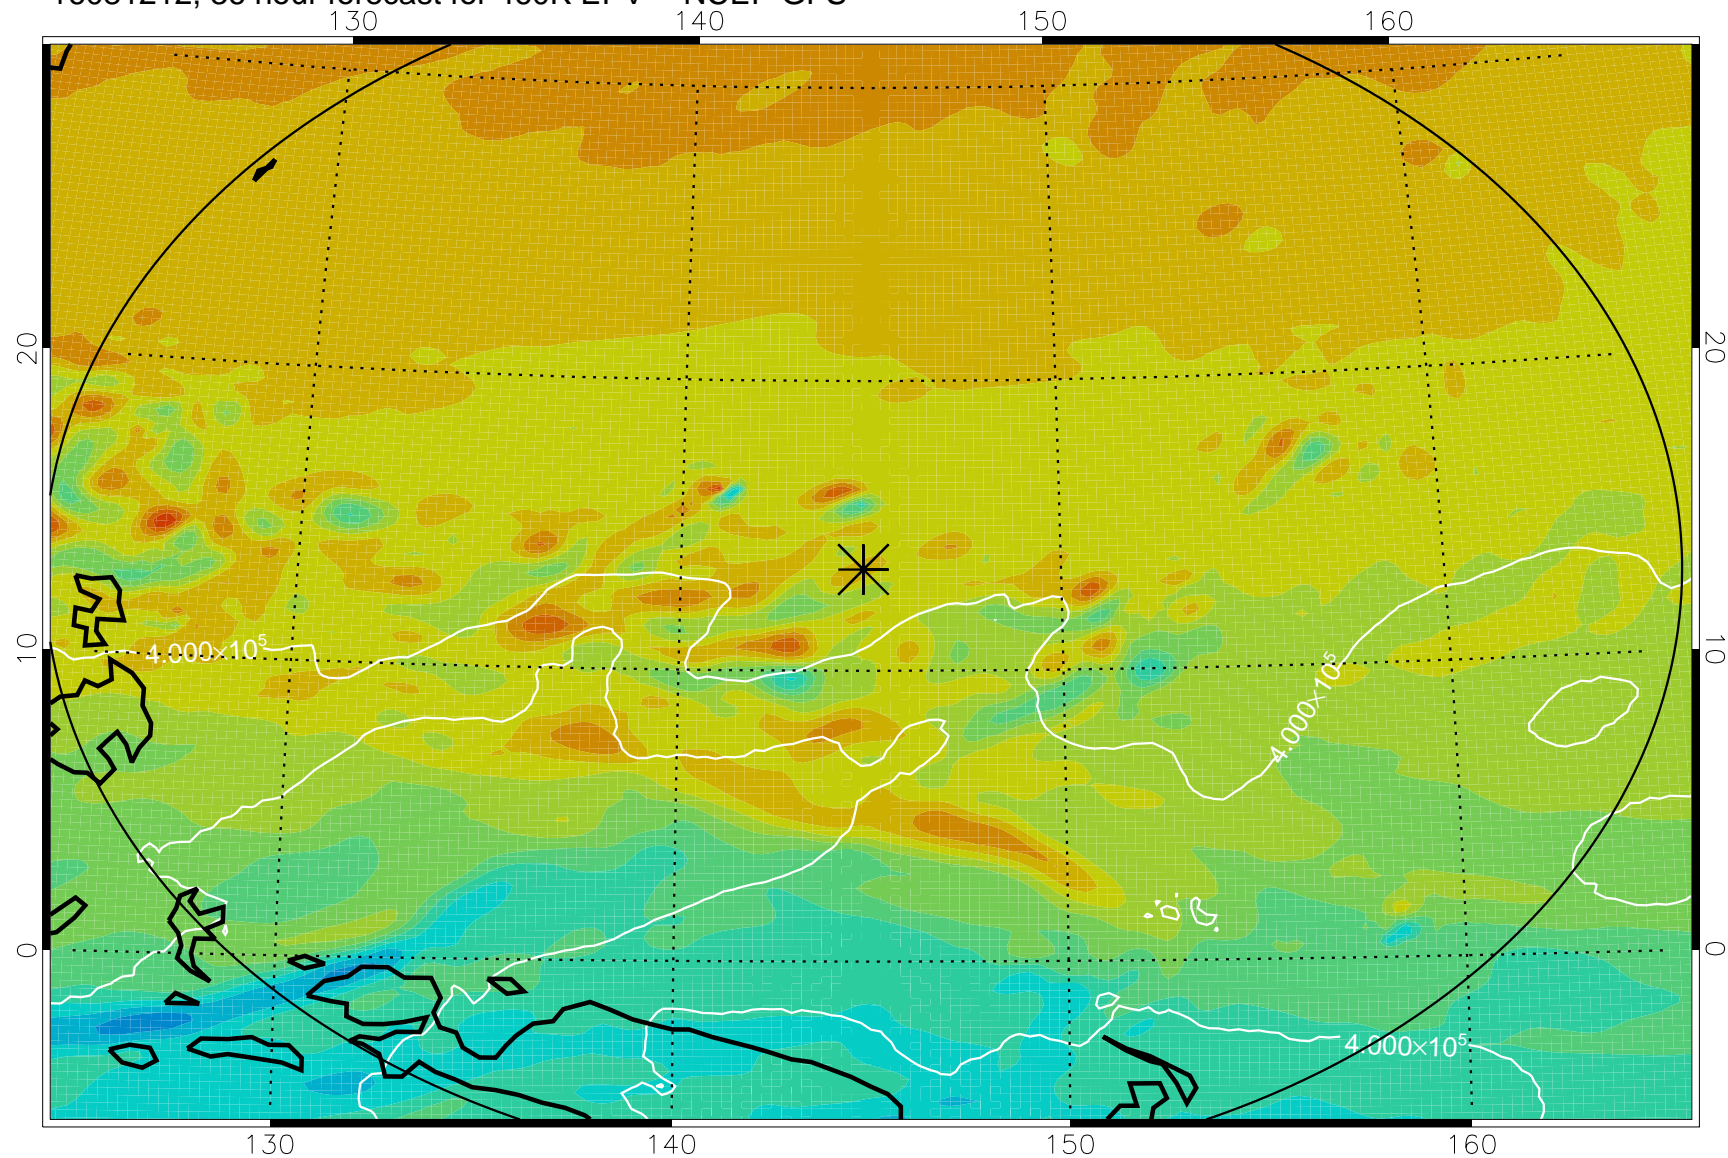

16081106, 6 hour forecast for 460K EPV -- NCEP GFS

460K Montgomery Streamfunction, white

Range ring of 2304 km

16081112, 12 hour forecast for 460K EPV -- NCEP GFS

460K Montgomery Streamfunction, white

Range ring of 2304 km

16081118, 18 hour forecast for 460K EPV -- NCEP GFS

16081200, 24 hour forecast for 460K EPV -- NCEP GFS

460K Montgomery Streamfunction, white

Range ring of 2304 km

16081206, 30 hour forecast for 460K EPV -- NCEP GFS

460K Montgomery Streamfunction, white

Range ring of 2304 km

16081212, 36 hour forecast for 460K EPV -- NCEP GFS

460K Montgomery Streamfunction, white

Range ring of 2304 km

16081218, 42 hour forecast for 460K EPV -- NCEP GFS

460K Montgomery Streamfunction, white

Range ring of 2304 km

16081300, 48 hour forecast for 460K EPV -- NCEP GFS

460K Montgomery Streamfunction, white

Range ring of 2304 km

16081306, 54 hour forecast for 460K EPV -- NCEP GFS