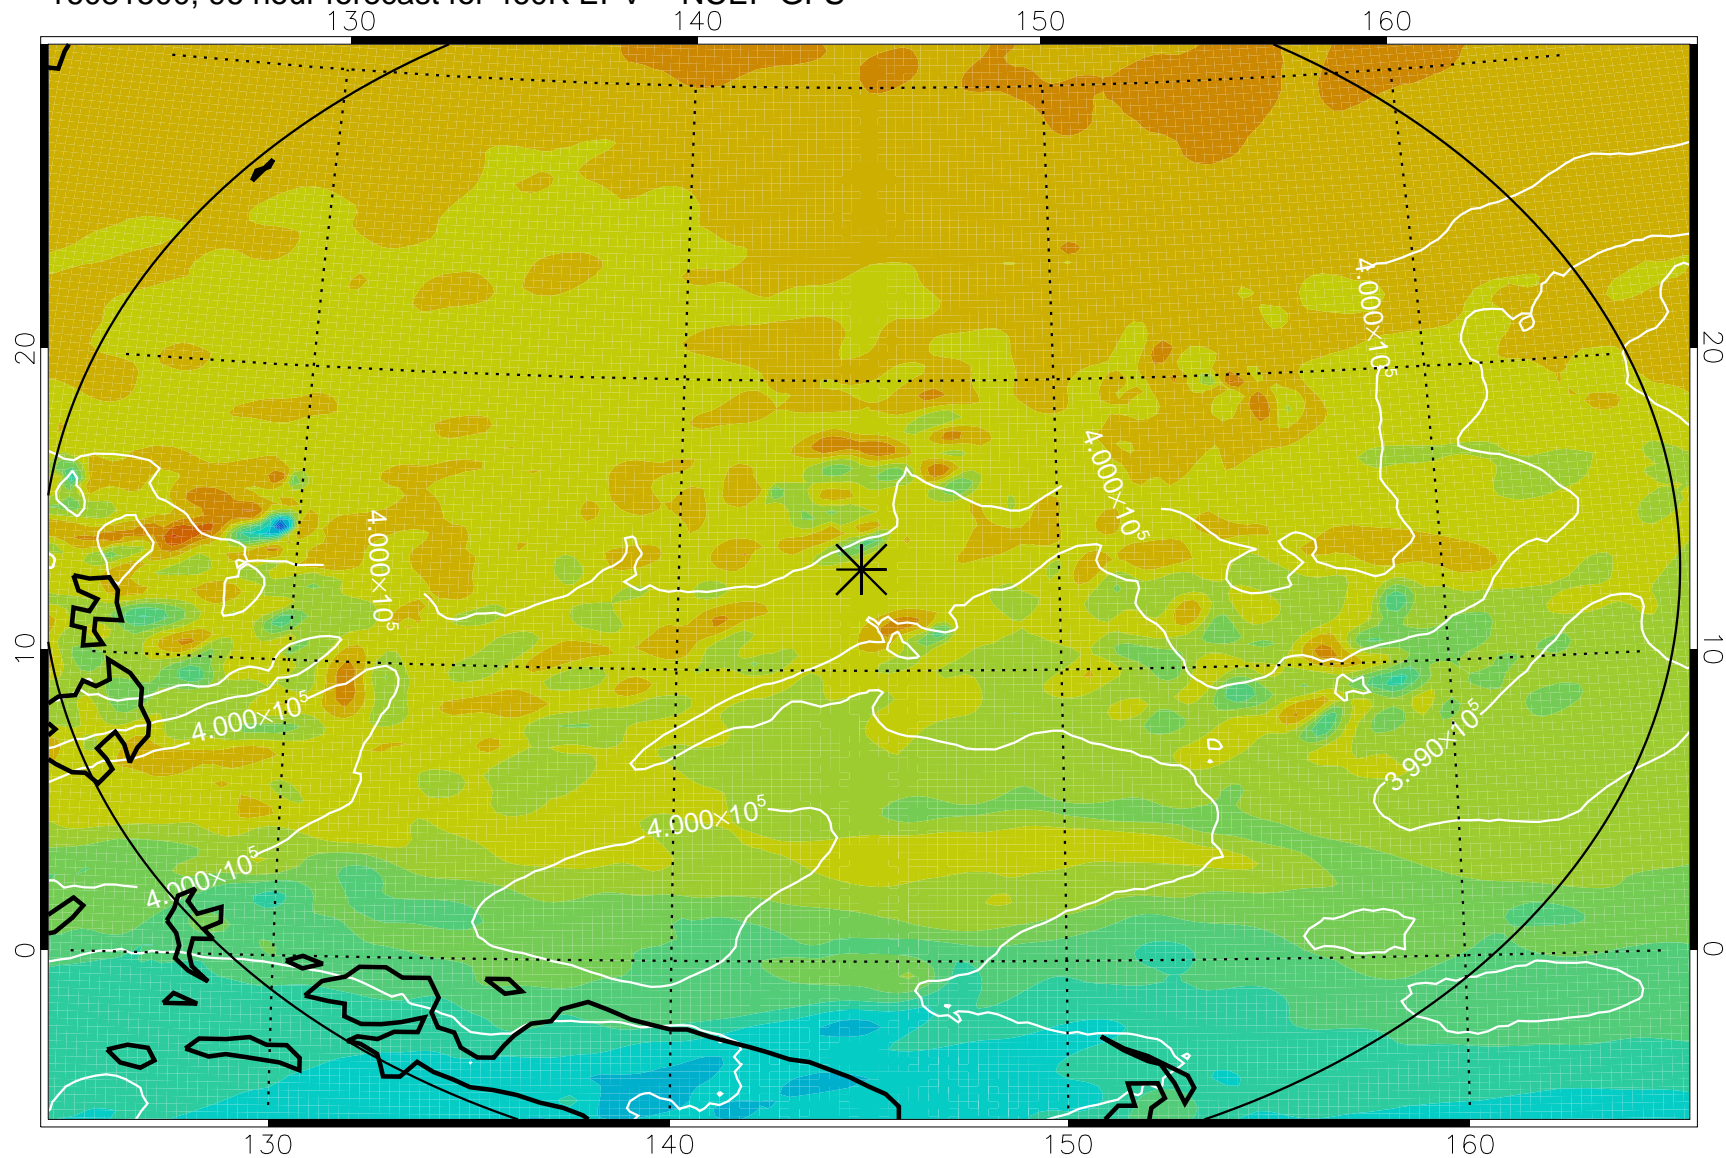

460K Montgomery Streamfunction, white

Range ring of 2304 km

16081400, 72 hour forecast for 460K EPV -- NCEP GFS

460K Montgomery Streamfunction, white

Range ring of 2304 km

16081406, 78 hour forecast for 460K EPV -- NCEP GFS

460K Montgomery Streamfunction, white

Range ring of 2304 km

16081412, 84 hour forecast for 460K EPV -- NCEP GFS

460K Montgomery Streamfunction, white

Range ring of 2304 km

16081418, 90 hour forecast for 460K EPV -- NCEP GFS

460K Montgomery Streamfunction, white

Range ring of 2304 km

16081500, 96 hour forecast for 460K EPV -- NCEP GFS

460K Montgomery Streamfunction, white

Range ring of 2304 km

16081506, 102 hour forecast for 460K EPV -- NCEP GFS

460K Montgomery Streamfunction, white

Range ring of 2304 km

16081512, 108 hour forecast for 460K EPV -- NCEP GFS

460K Montgomery Streamfunction, white

Range ring of 2304 km

16081518, 114 hour forecast for 460K EPV -- NCEP GFS