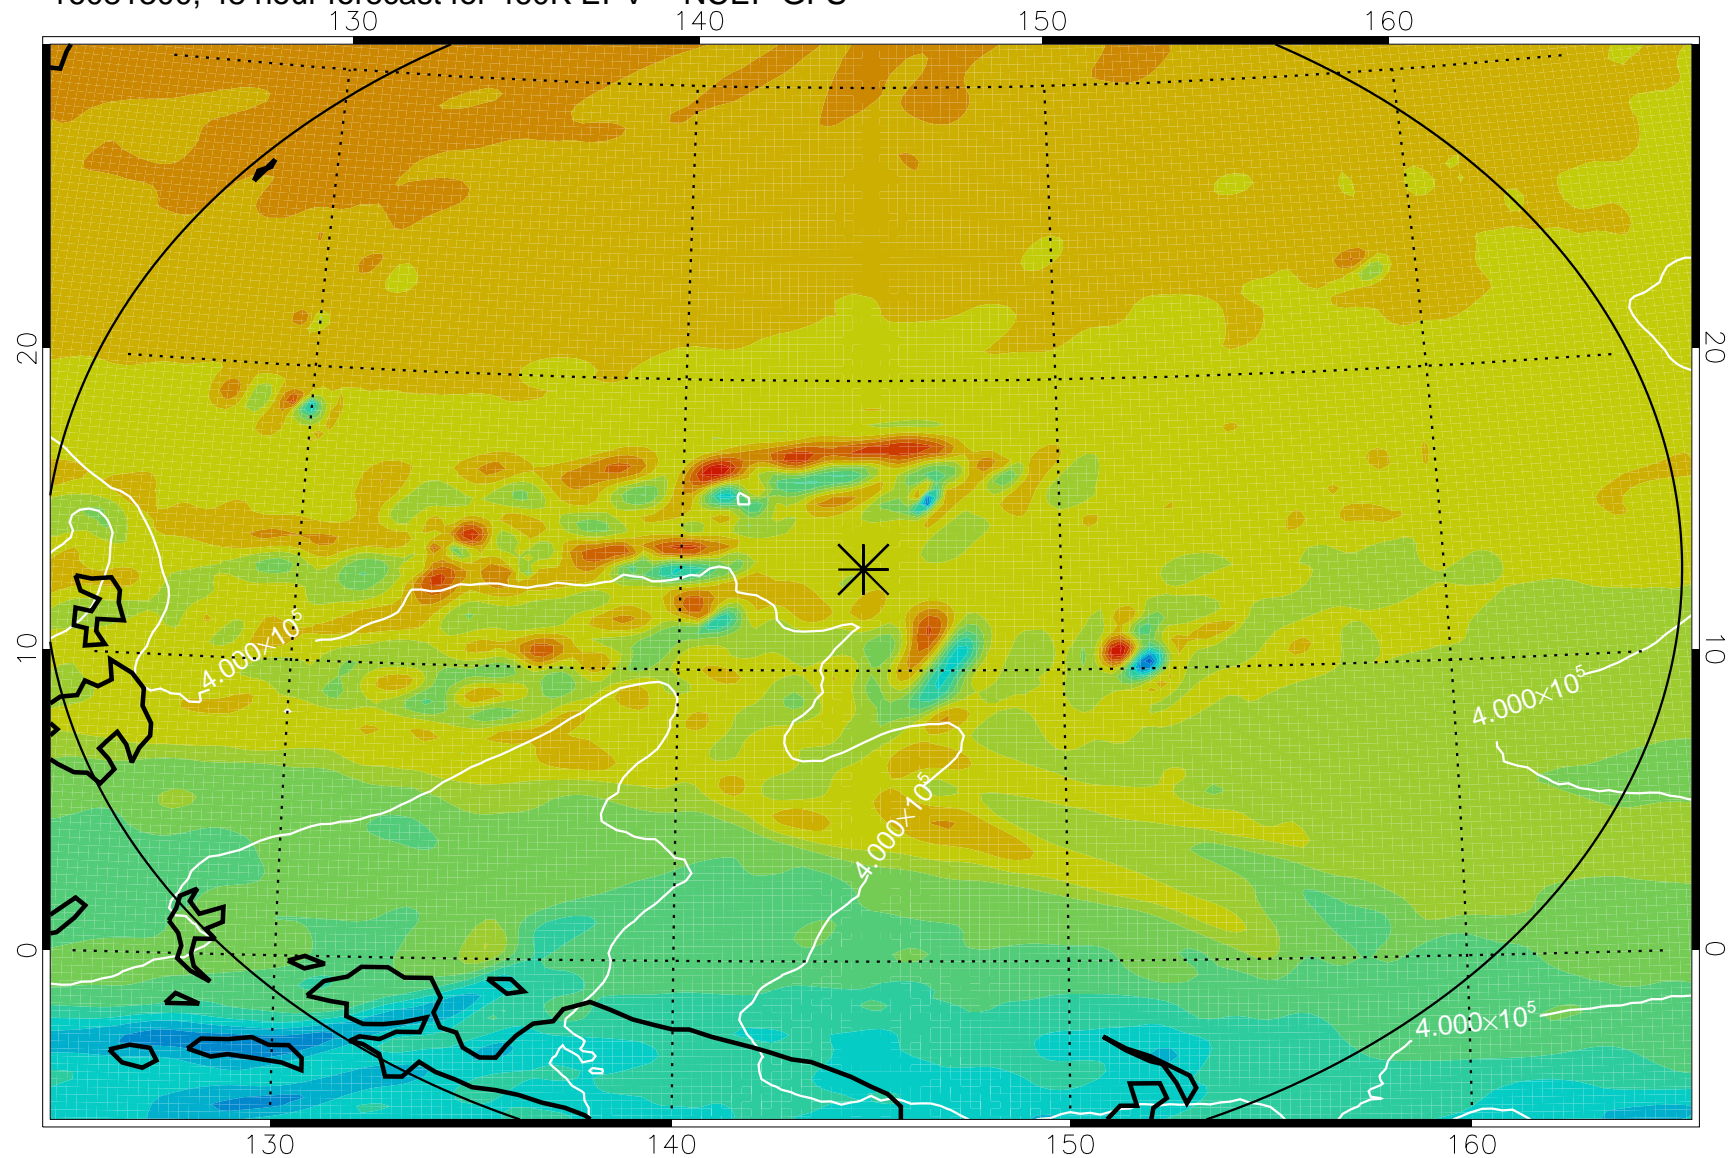

16081118, 18 hour forecast for 460K EPV -- NCEP GFS

16081200, 24 hour forecast for 460K EPV -- NCEP GFS

460K Montgomery Streamfunction, white

Range ring of 2304 km

16081206, 30 hour forecast for 460K EPV -- NCEP GFS

460K Montgomery Streamfunction, white

Range ring of 2304 km

16081212, 36 hour forecast for 460K EPV -- NCEP GFS

460K Montgomery Streamfunction, white

Range ring of 2304 km

16081218, 42 hour forecast for 460K EPV -- NCEP GFS

460K Montgomery Streamfunction, white

Range ring of 2304 km

16081300, 48 hour forecast for 460K EPV -- NCEP GFS

460K Montgomery Streamfunction, white

Range ring of 2304 km

16081306, 54 hour forecast for 460K EPV -- NCEP GFS

460K Montgomery Streamfunction, white

Range ring of 2304 km

16081312, 60 hour forecast for 460K EPV -- NCEP GFS

460K Montgomery Streamfunction, white

Range ring of 2304 km

16081318, 66 hour forecast for 460K EPV -- NCEP GFS