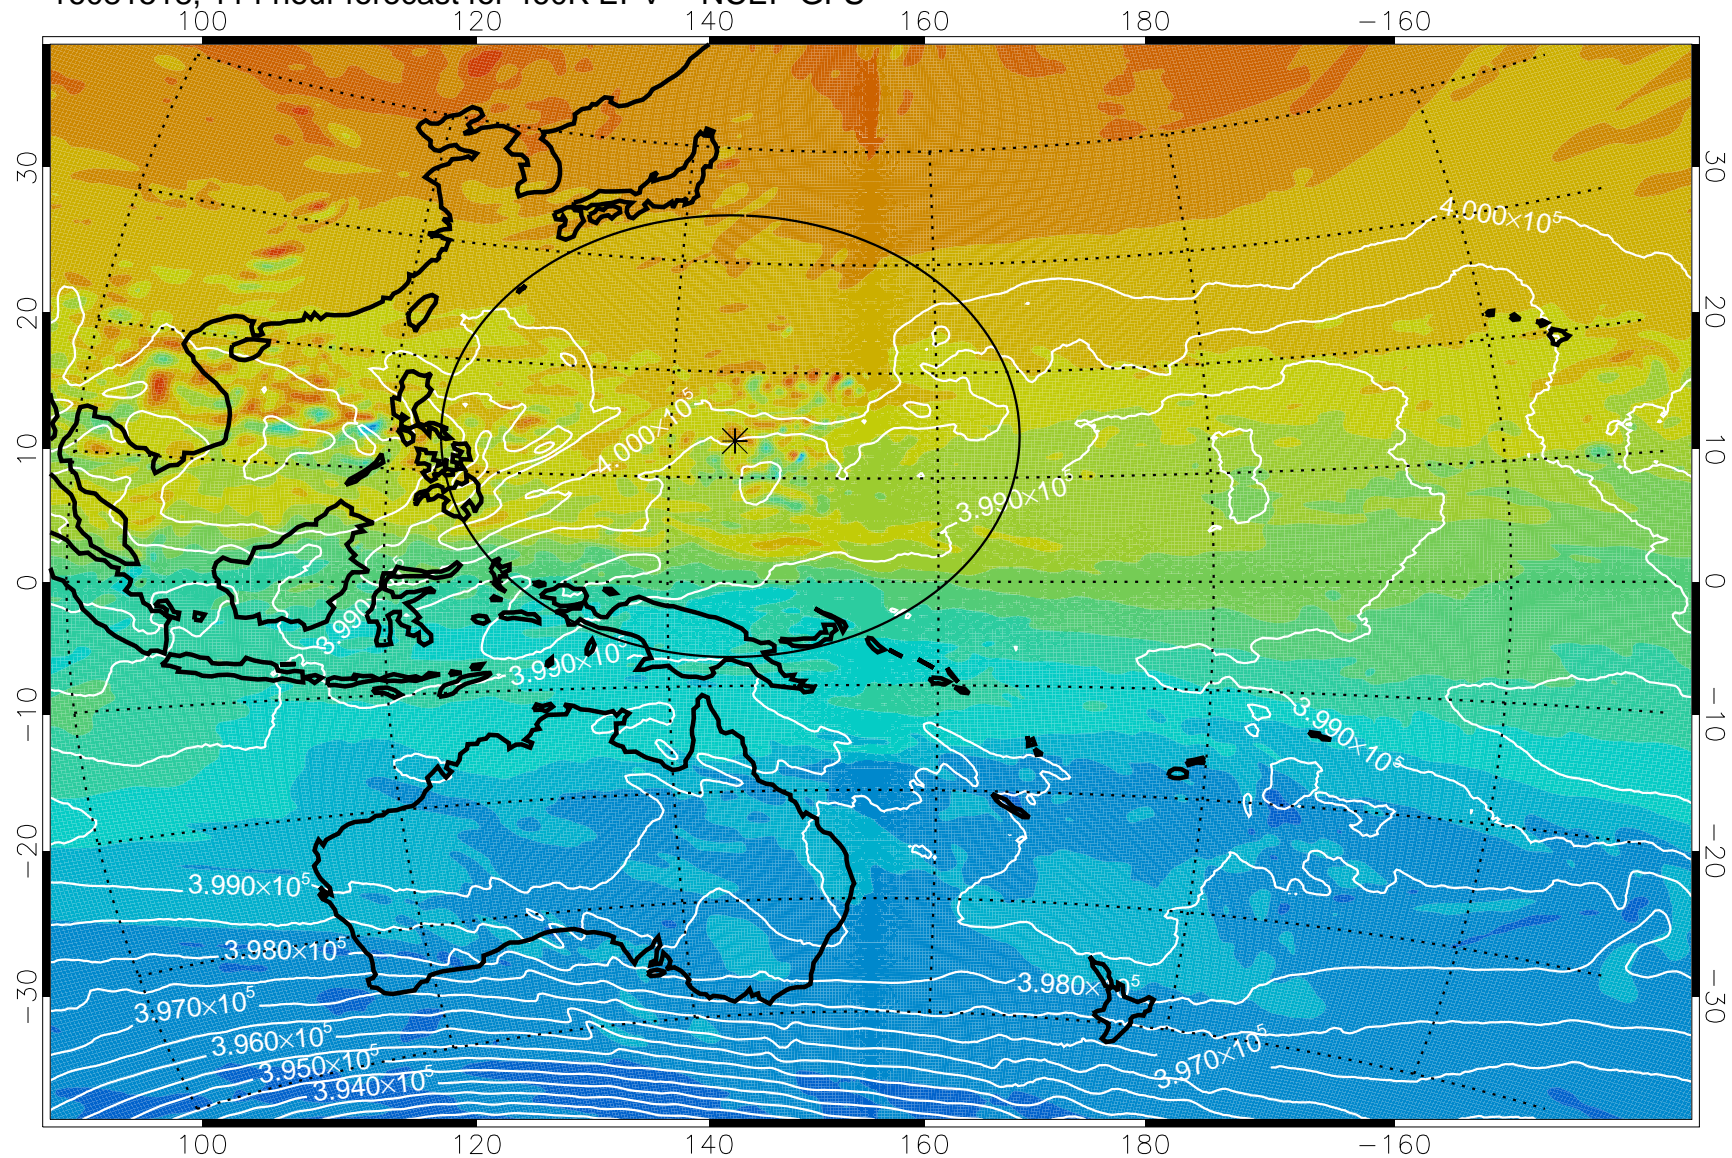

16081406, 78 hour forecast for 460K EPV -- NCEP GFS

460K Montgomery Streamfunction, white

Range ring of 2304 km

16081412, 84 hour forecast for 460K EPV -- NCEP GFS

460K Montgomery Streamfunction, white

Range ring of 2304 km

16081418, 90 hour forecast for 460K EPV -- NCEP GFS

460K Montgomery Streamfunction, white

Range ring of 2304 km

16081500, 96 hour forecast for 460K EPV -- NCEP GFS

460K Montgomery Streamfunction, white

Range ring of 2304 km

16081506, 102 hour forecast for 460K EPV -- NCEP GFS

460K Montgomery Streamfunction, white

Range ring of 2304 km

16081512, 108 hour forecast for 460K EPV -- NCEP GFS

460K Montgomery Streamfunction, white

Range ring of 2304 km

16081518, 114 hour forecast for 460K EPV -- NCEP GFS

460K Montgomery Streamfunction, white

Range ring of 2304 km

16081600, 120 hour forecast for 460K EPV -- NCEP GFS

460K Montgomery Streamfunction, white

Range ring of 2304 km