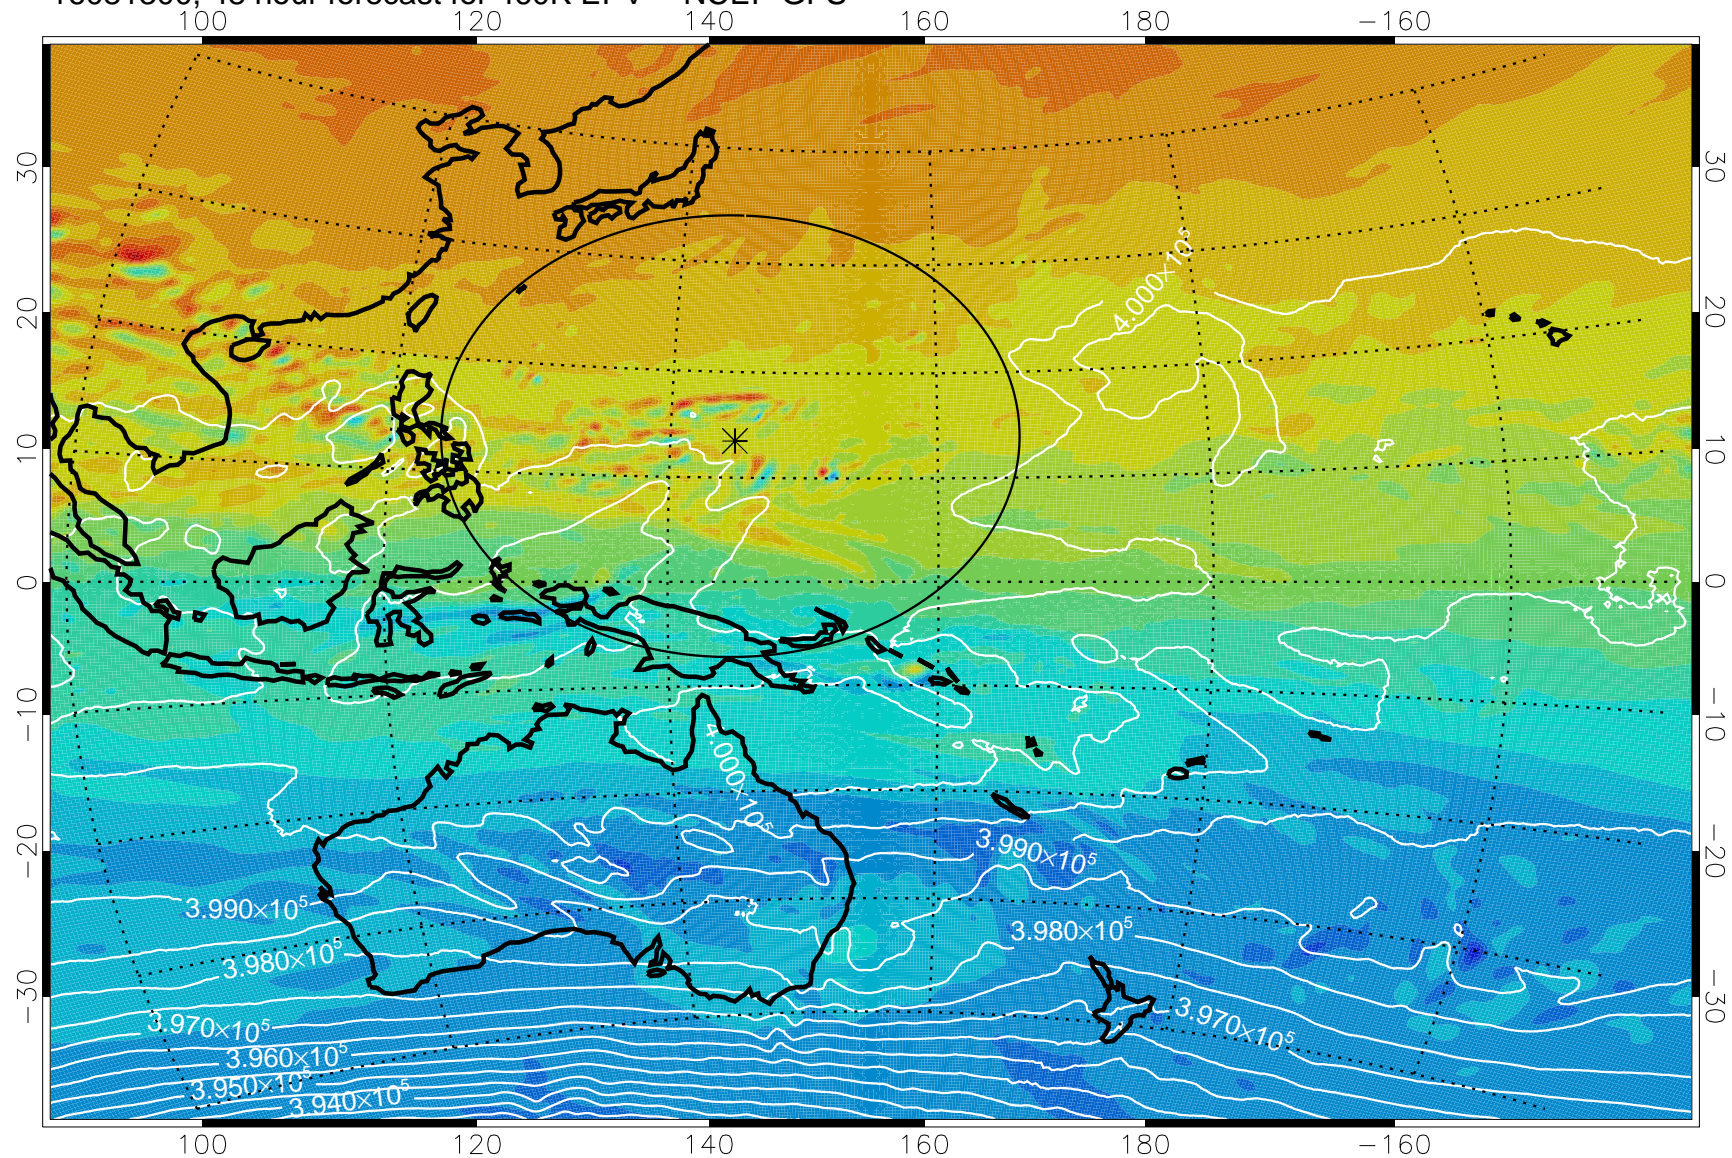

16081118, 18 hour forecast for 460K EPV -- NCEP GFS

460K Montgomery Streamfunction, white

Range ring of 2304 km

16081200, 24 hour forecast for 460K EPV -- NCEP GFS

460K Montgomery Streamfunction, white

Range ring of 2304 km

16081206, 30 hour forecast for 460K EPV -- NCEP GFS

460K Montgomery Streamfunction, white

Range ring of 2304 km

16081212, 36 hour forecast for 460K EPV -- NCEP GFS

460K Montgomery Streamfunction, white

Range ring of 2304 km

16081218, 42 hour forecast for 460K EPV -- NCEP GFS

460K Montgomery Streamfunction, white

Range ring of 2304 km

16081300, 48 hour forecast for 460K EPV -- NCEP GFS

460K Montgomery Streamfunction, white

Range ring of 2304 km

16081306, 54 hour forecast for 460K EPV -- NCEP GFS

460K Montgomery Streamfunction, white

Range ring of 2304 km

16081312, 60 hour forecast for 460K EPV -- NCEP GFS

460K Montgomery Streamfunction, white

Range ring of 2304 km