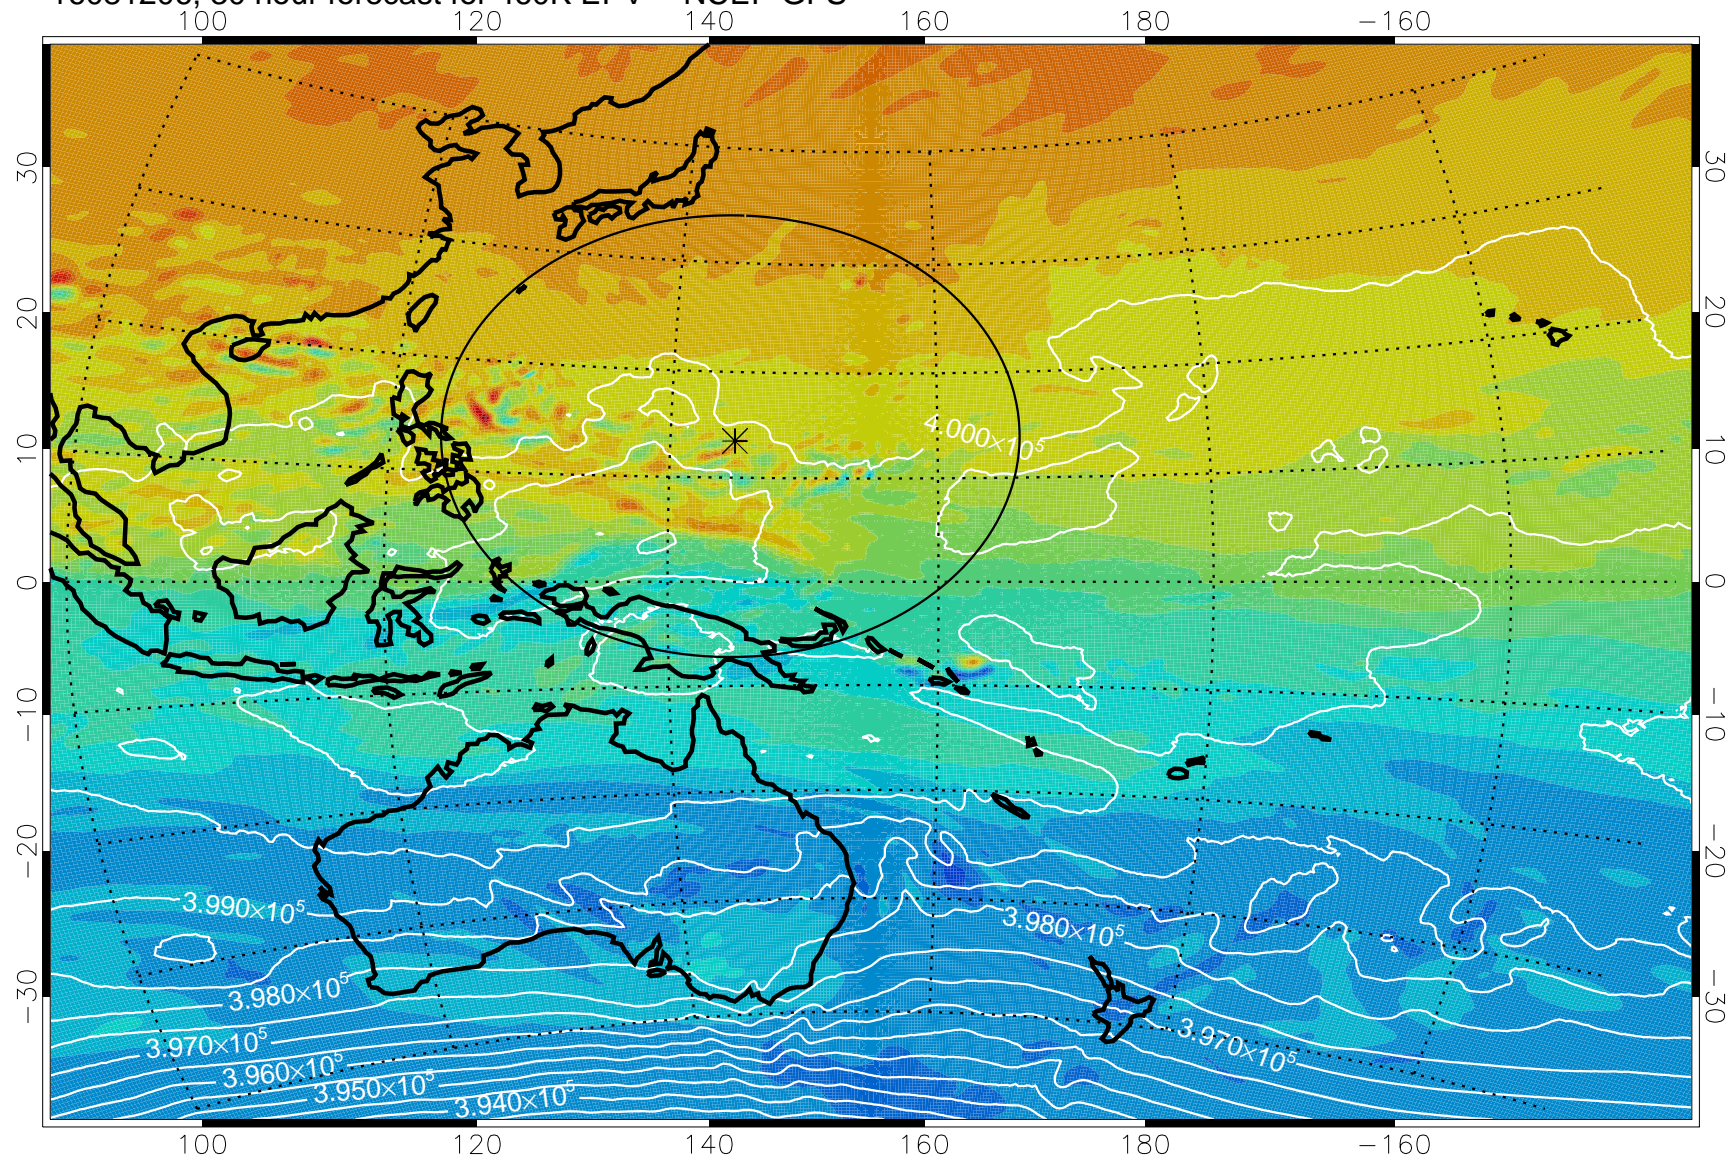

16081106, 6 hour forecast for 460K EPV -- NCEP GFS

460K Montgomery Streamfunction, white

Range ring of 2304 km

16081112, 12 hour forecast for 460K EPV -- NCEP GFS

460K Montgomery Streamfunction, white

Range ring of 2304 km

16081118, 18 hour forecast for 460K EPV -- NCEP GFS

460K Montgomery Streamfunction, white

Range ring of 2304 km

16081200, 24 hour forecast for 460K EPV -- NCEP GFS

460K Montgomery Streamfunction, white

Range ring of 2304 km

16081206, 30 hour forecast for 460K EPV -- NCEP GFS

460K Montgomery Streamfunction, white

Range ring of 2304 km

16081212, 36 hour forecast for 460K EPV -- NCEP GFS

460K Montgomery Streamfunction, white

Range ring of 2304 km

16081218, 42 hour forecast for 460K EPV -- NCEP GFS

460K Montgomery Streamfunction, white

Range ring of 2304 km

16081300, 48 hour forecast for 460K EPV -- NCEP GFS

460K Montgomery Streamfunction, white

Range ring of 2304 km