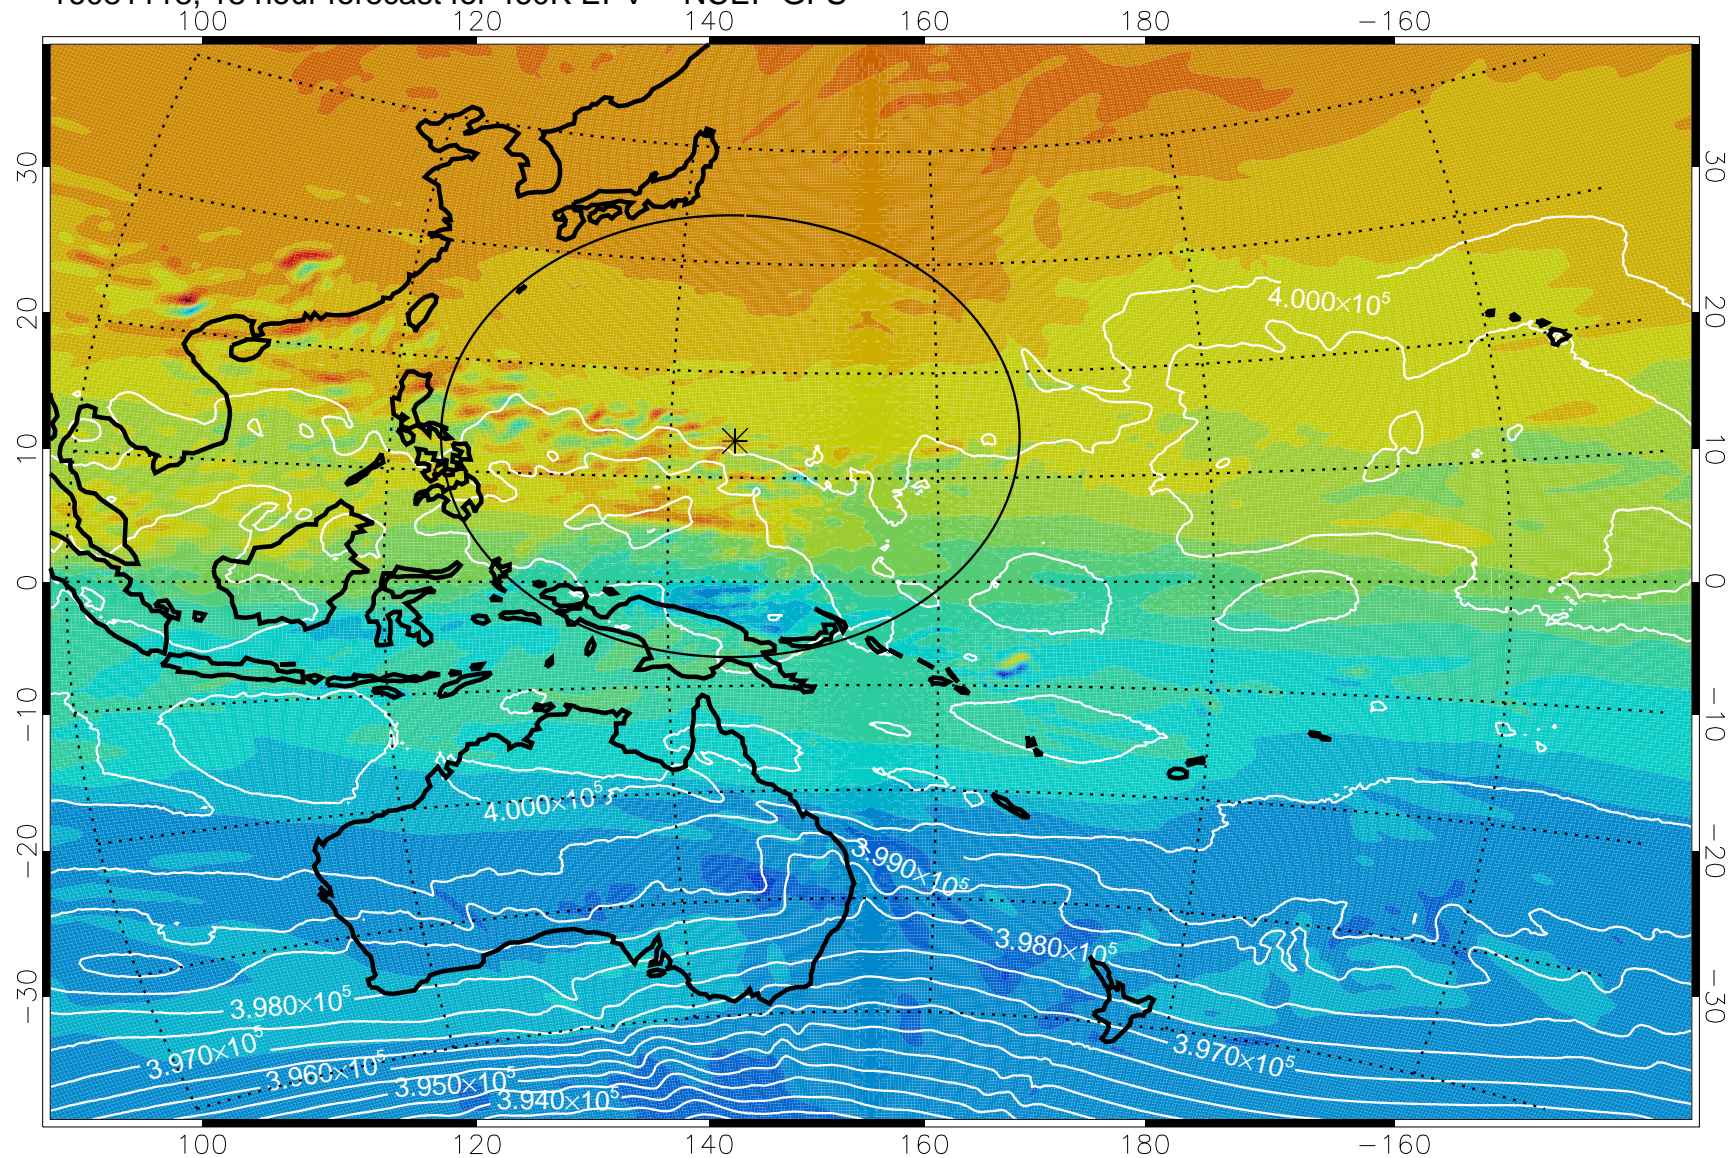

16081106, 6 hour forecast for 460K EPV -- NCEP GFS

460K Montgomery Streamfunction, white

Range ring of 2304 km

16081112, 12 hour forecast for 460K EPV -- NCEP GFS

460K Montgomery Streamfunction, white

Range ring of 2304 km

16081118, 18 hour forecast for 460K EPV -- NCEP GFS

460K Montgomery Streamfunction, white

Range ring of 2304 km

16081200, 24 hour forecast for 460K EPV -- NCEP GFS

460K Montgomery Streamfunction, white

Range ring of 2304 km

16081206, 30 hour forecast for 460K EPV -- NCEP GFS

460K Montgomery Streamfunction, white

Range ring of 2304 km

16081212, 36 hour forecast for 460K EPV -- NCEP GFS

460K Montgomery Streamfunction, white

Range ring of 2304 km

16081218, 42 hour forecast for 460K EPV -- NCEP GFS

460K Montgomery Streamfunction, white

Range ring of 2304 km

16081300, 48 hour forecast for 460K EPV -- NCEP GFS

460K Montgomery Streamfunction, white

Range ring of 2304 km