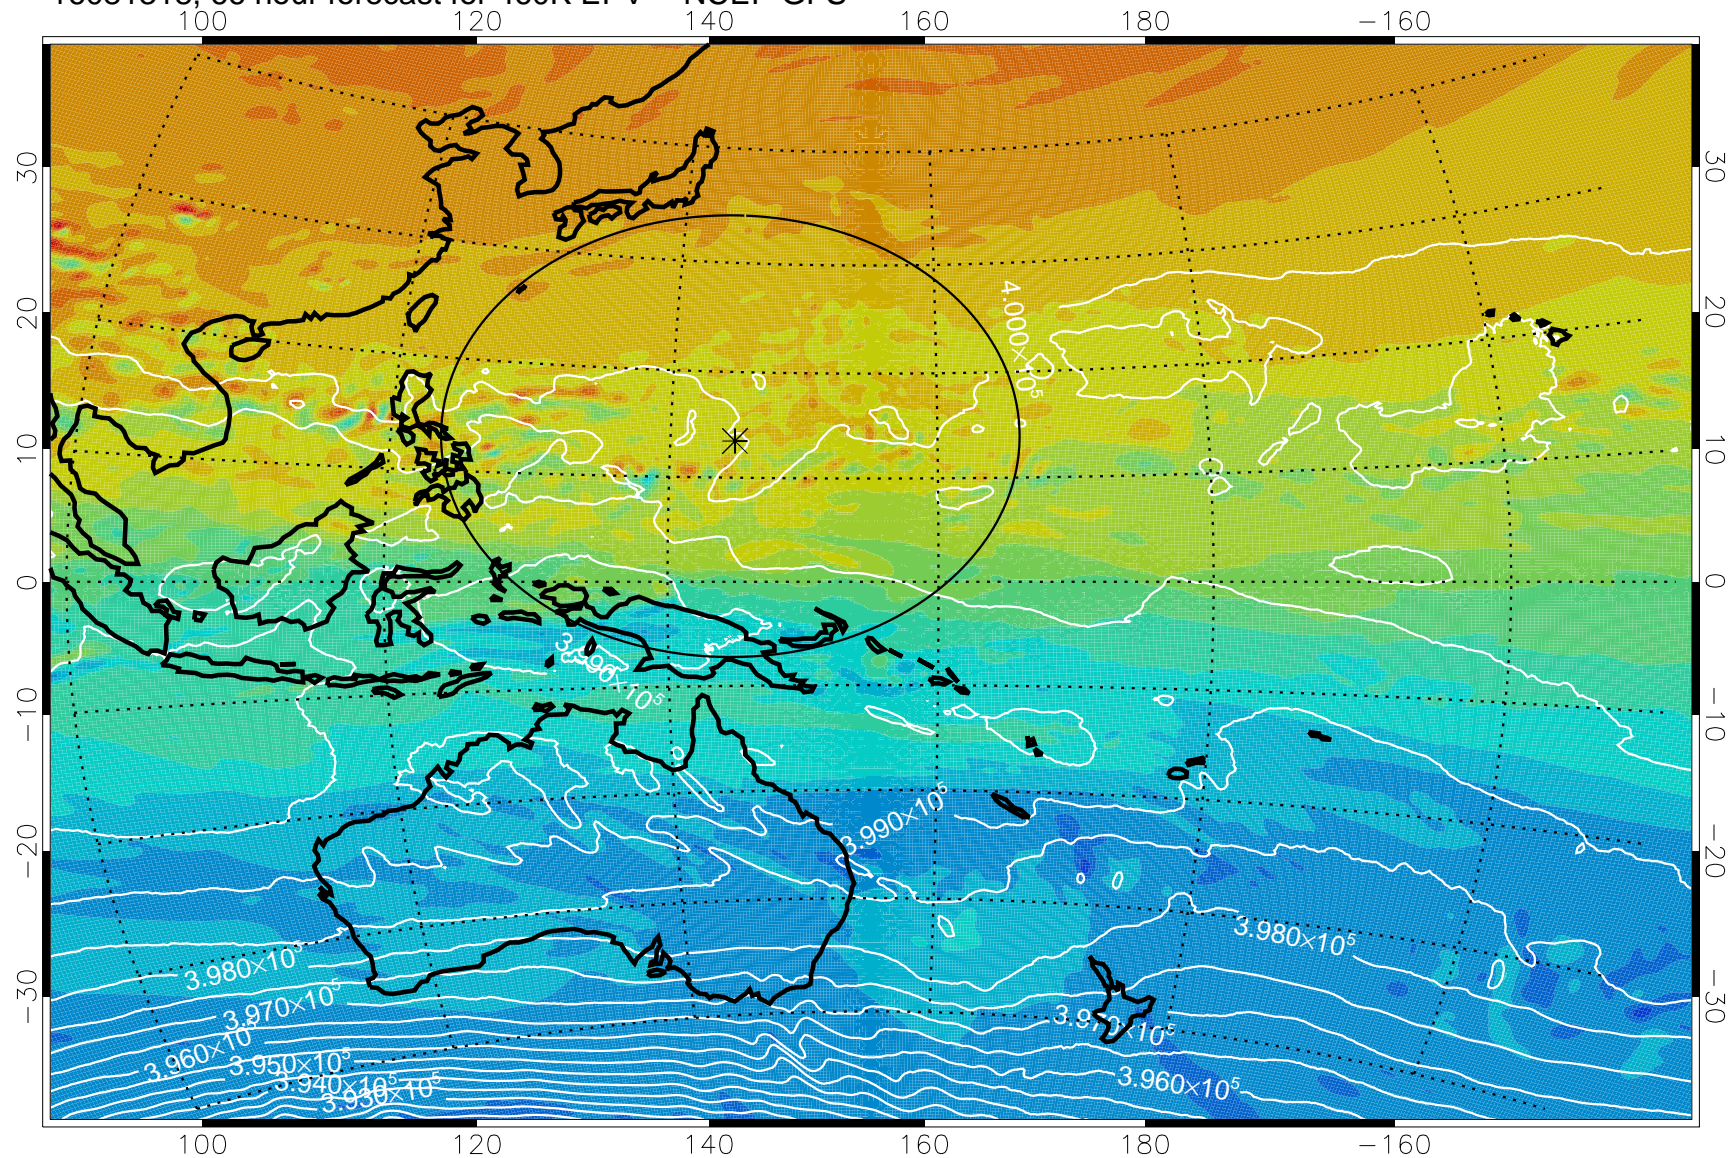

16081218, 42 hour forecast for 460K EPV -- NCEP GFS

460K Montgomery Streamfunction, white

Range ring of 2304 km

16081300, 48 hour forecast for 460K EPV -- NCEP GFS

460K Montgomery Streamfunction, white

Range ring of 2304 km

16081306, 54 hour forecast for 460K EPV -- NCEP GFS

460K Montgomery Streamfunction, white

Range ring of 2304 km

16081312, 60 hour forecast for 460K EPV -- NCEP GFS

460K Montgomery Streamfunction, white

Range ring of 2304 km

16081318, 66 hour forecast for 460K EPV -- NCEP GFS

460K Montgomery Streamfunction, white

Range ring of 2304 km

16081400, 72 hour forecast for 460K EPV -- NCEP GFS

460K Montgomery Streamfunction, white

Range ring of 2304 km

16081406, 78 hour forecast for 460K EPV -- NCEP GFS

460K Montgomery Streamfunction, white

Range ring of 2304 km

16081412, 84 hour forecast for 460K EPV -- NCEP GFS

460K Montgomery Streamfunction, white

Range ring of 2304 km