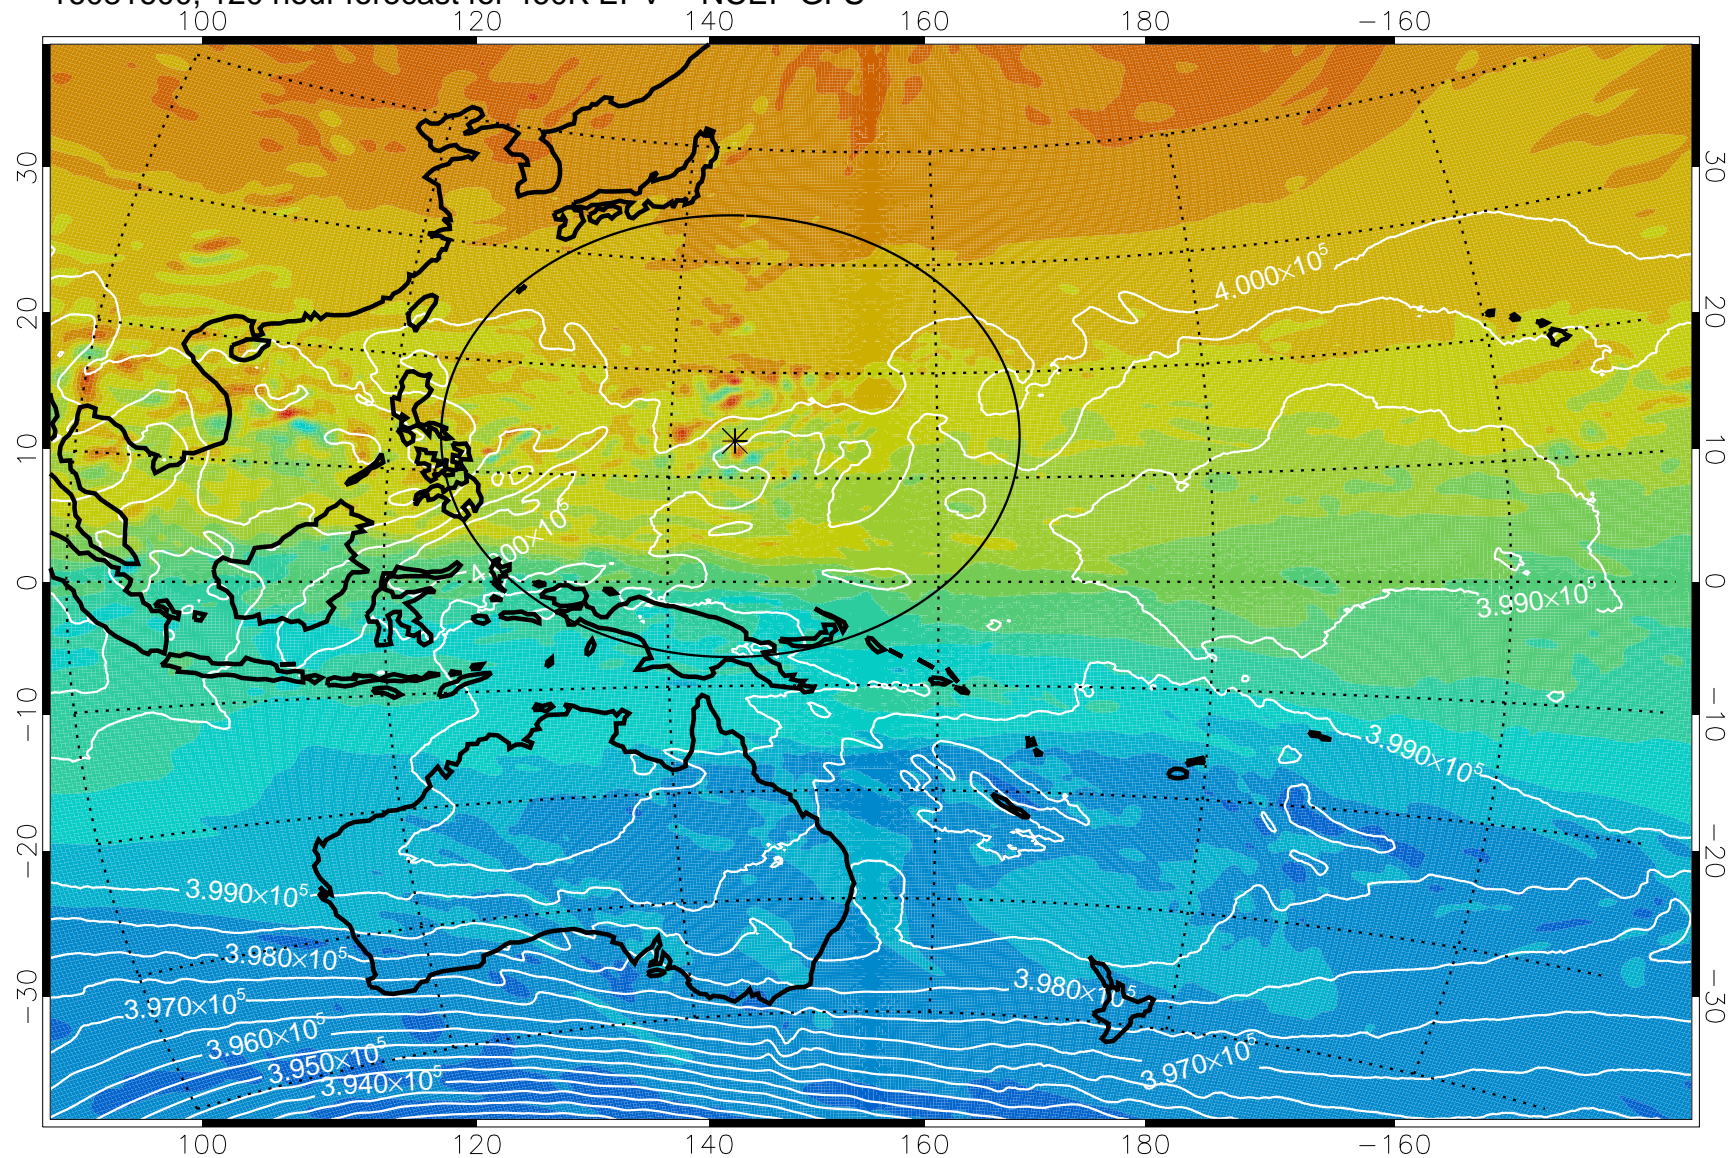

16081406, 78 hour forecast for 460K EPV -- NCEP GFS

460K Montgomery Streamfunction, white

Range ring of 2304 km

16081412, 84 hour forecast for 460K EPV -- NCEP GFS

460K Montgomery Streamfunction, white

Range ring of 2304 km

16081418, 90 hour forecast for 460K EPV -- NCEP GFS

460K Montgomery Streamfunction, white

Range ring of 2304 km

16081500, 96 hour forecast for 460K EPV -- NCEP GFS

460K Montgomery Streamfunction, white

Range ring of 2304 km

16081506, 102 hour forecast for 460K EPV -- NCEP GFS

460K Montgomery Streamfunction, white

Range ring of 2304 km

16081512, 108 hour forecast for 460K EPV -- NCEP GFS

460K Montgomery Streamfunction, white

Range ring of 2304 km

16081518, 114 hour forecast for 460K EPV -- NCEP GFS

460K Montgomery Streamfunction, white

Range ring of 2304 km

16081600, 120 hour forecast for 460K EPV -- NCEP GFS

460K Montgomery Streamfunction, white

Range ring of 2304 km