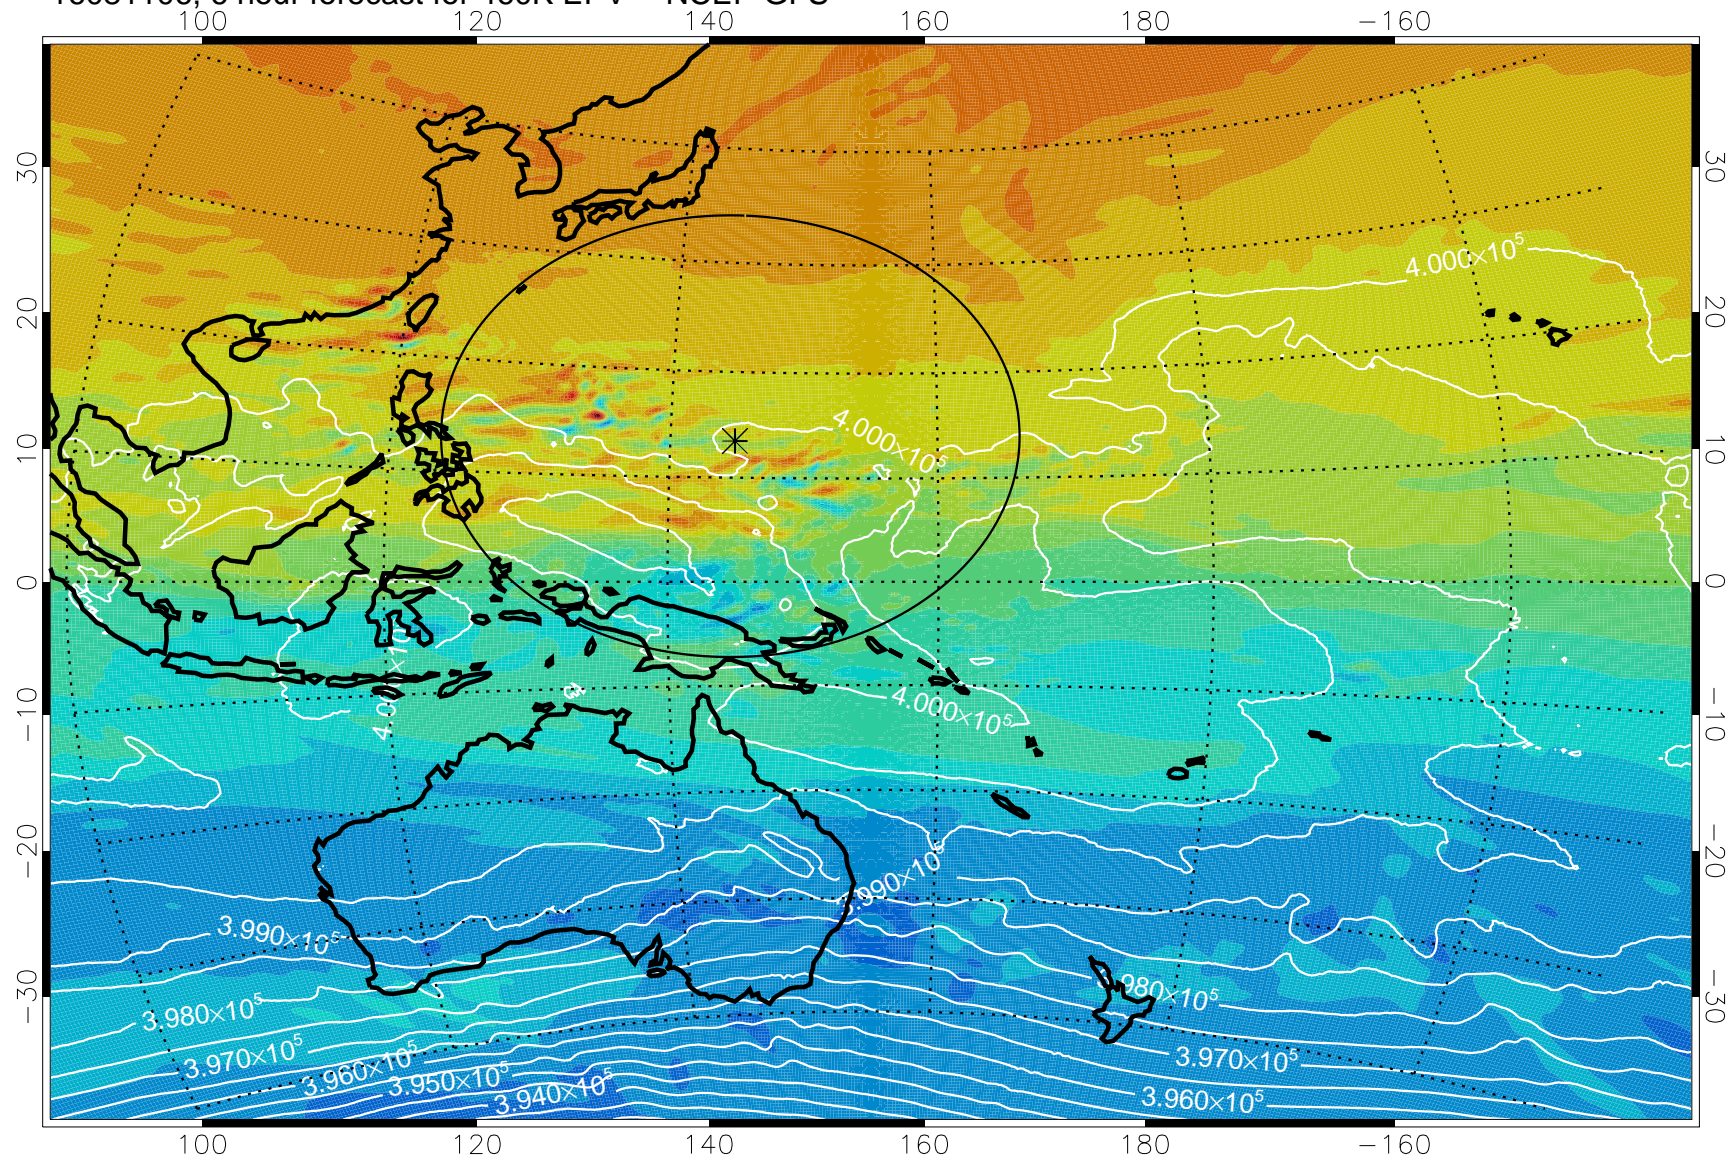

16081106, 6 hour forecast for 460K EPV -- NCEP GFS

460K Montgomery Streamfunction, white

Range ring of 2304 km

16081112, 12 hour forecast for 460K EPV -- NCEP GFS

460K Montgomery Streamfunction, white

Range ring of 2304 km

16081118, 18 hour forecast for 460K EPV -- NCEP GFS

460K Montgomery Streamfunction, white

Range ring of 2304 km

16081200, 24 hour forecast for 460K EPV -- NCEP GFS

460K Montgomery Streamfunction, white

Range ring of 2304 km

16081206, 30 hour forecast for 460K EPV -- NCEP GFS

460K Montgomery Streamfunction, white

Range ring of 2304 km

16081212, 36 hour forecast for 460K EPV -- NCEP GFS

460K Montgomery Streamfunction, white

Range ring of 2304 km

16081218, 42 hour forecast for 460K EPV -- NCEP GFS

460K Montgomery Streamfunction, white

Range ring of 2304 km

16081300, 48 hour forecast for 460K EPV -- NCEP GFS

460K Montgomery Streamfunction, white

Range ring of 2304 km