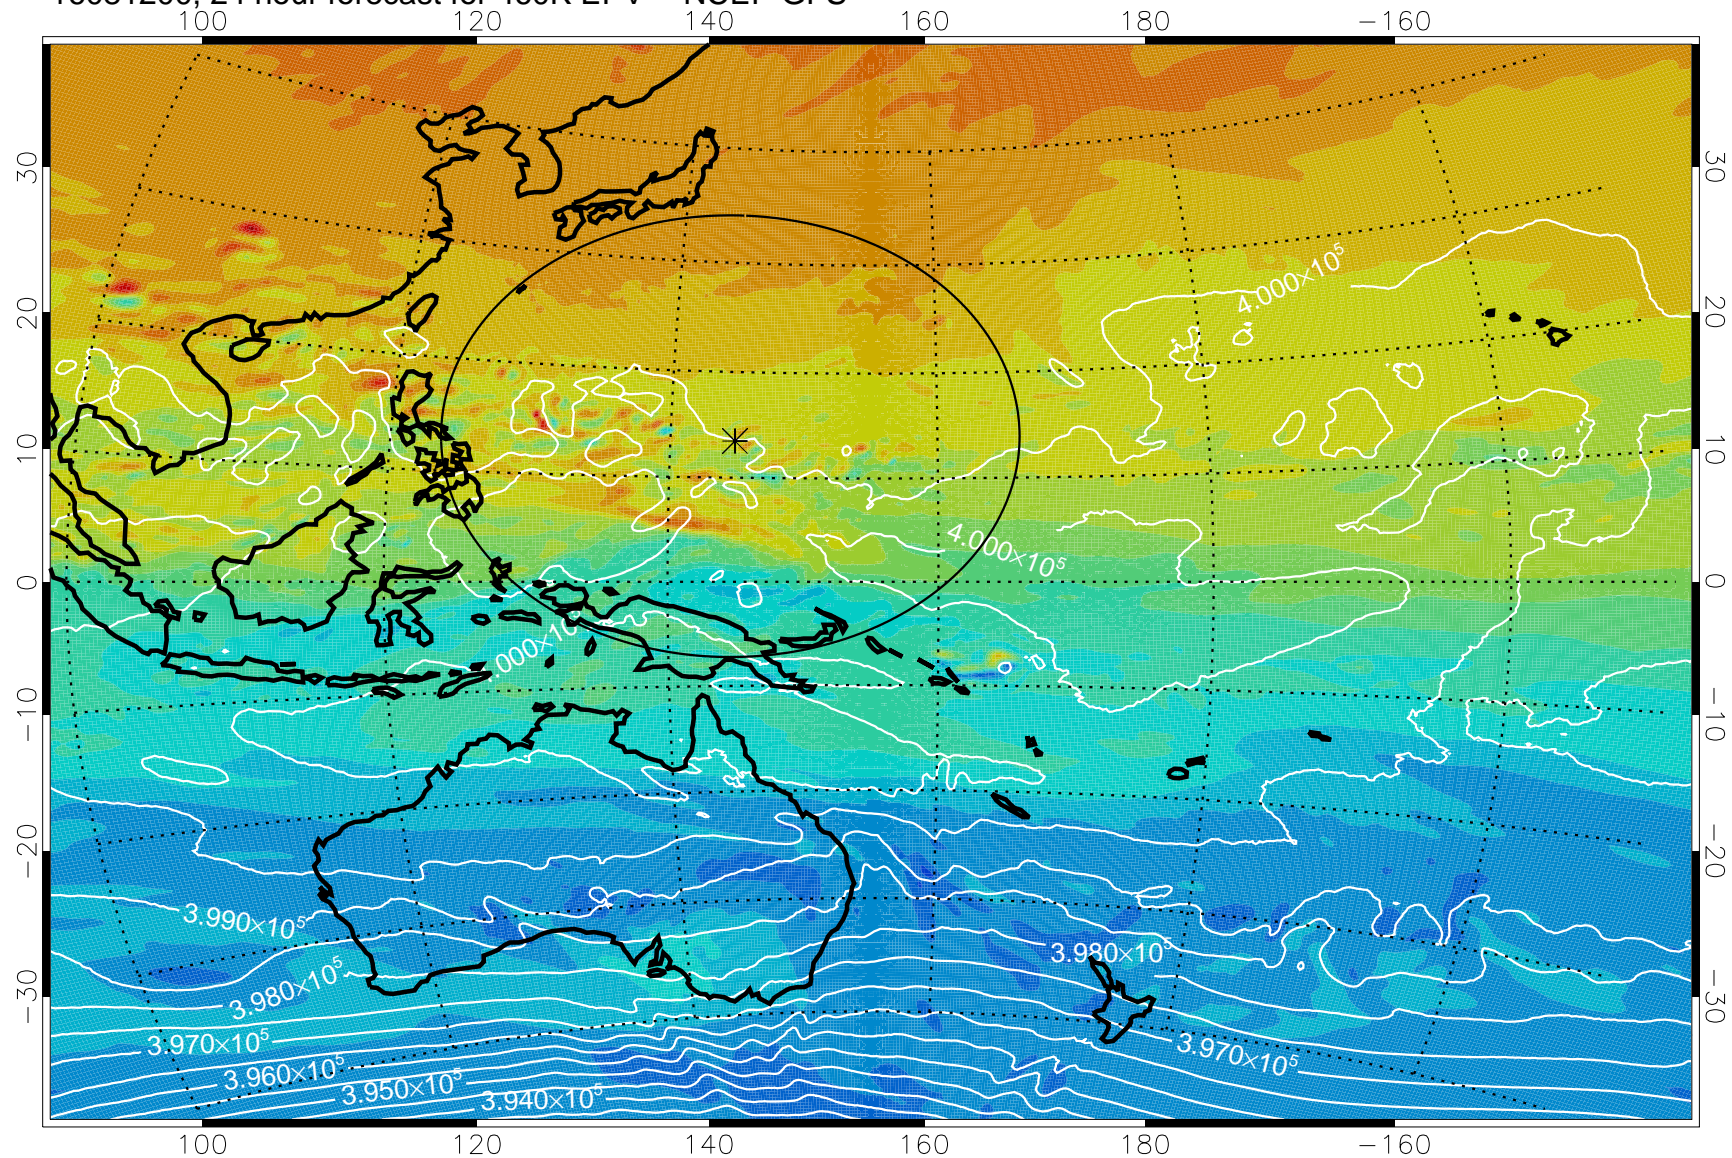

16081106, 6 hour forecast for 460K EPV -- NCEP GFS

460K Montgomery Streamfunction, white

Range ring of 2304 km

16081112, 12 hour forecast for 460K EPV -- NCEP GFS

460K Montgomery Streamfunction, white

Range ring of 2304 km

16081118, 18 hour forecast for 460K EPV -- NCEP GFS

460K Montgomery Streamfunction, white

Range ring of 2304 km

16081200, 24 hour forecast for 460K EPV -- NCEP GFS

460K Montgomery Streamfunction, white

Range ring of 2304 km

16081206, 30 hour forecast for 460K EPV -- NCEP GFS

460K Montgomery Streamfunction, white

Range ring of 2304 km

16081212, 36 hour forecast for 460K EPV -- NCEP GFS

460K Montgomery Streamfunction, white

Range ring of 2304 km

16081218, 42 hour forecast for 460K EPV -- NCEP GFS

460K Montgomery Streamfunction, white

Range ring of 2304 km

16081300, 48 hour forecast for 460K EPV -- NCEP GFS

460K Montgomery Streamfunction, white

Range ring of 2304 km