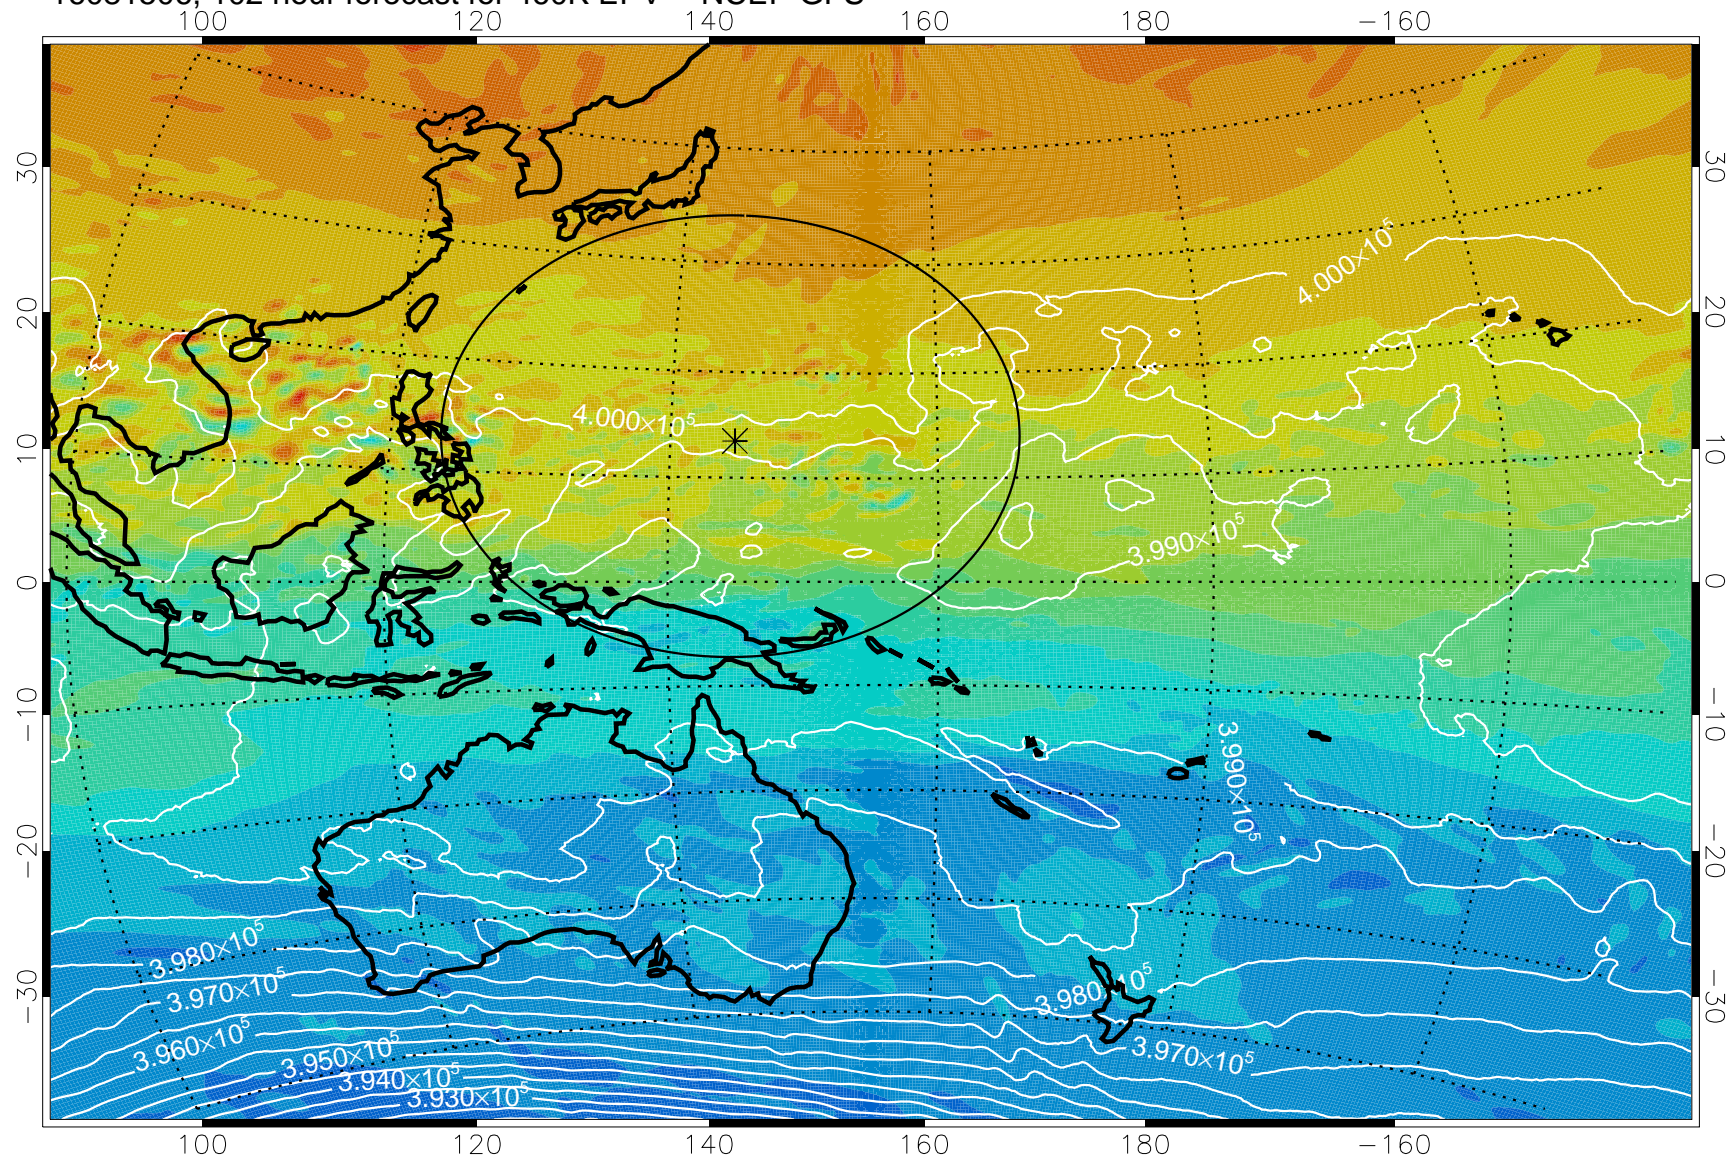

16081406, 78 hour forecast for 460K EPV -- NCEP GFS

460K Montgomery Streamfunction, white

Range ring of 2304 km

16081412, 84 hour forecast for 460K EPV -- NCEP GFS

460K Montgomery Streamfunction, white

Range ring of 2304 km

16081418, 90 hour forecast for 460K EPV -- NCEP GFS

460K Montgomery Streamfunction, white

Range ring of 2304 km

16081500, 96 hour forecast for 460K EPV -- NCEP GFS

460K Montgomery Streamfunction, white

Range ring of 2304 km

16081506, 102 hour forecast for 460K EPV -- NCEP GFS

460K Montgomery Streamfunction, white

Range ring of 2304 km

16081512, 108 hour forecast for 460K EPV -- NCEP GFS

460K Montgomery Streamfunction, white

Range ring of 2304 km

16081518, 114 hour forecast for 460K EPV -- NCEP GFS

460K Montgomery Streamfunction, white

Range ring of 2304 km

16081600, 120 hour forecast for 460K EPV -- NCEP GFS

460K Montgomery Streamfunction, white

Range ring of 2304 km