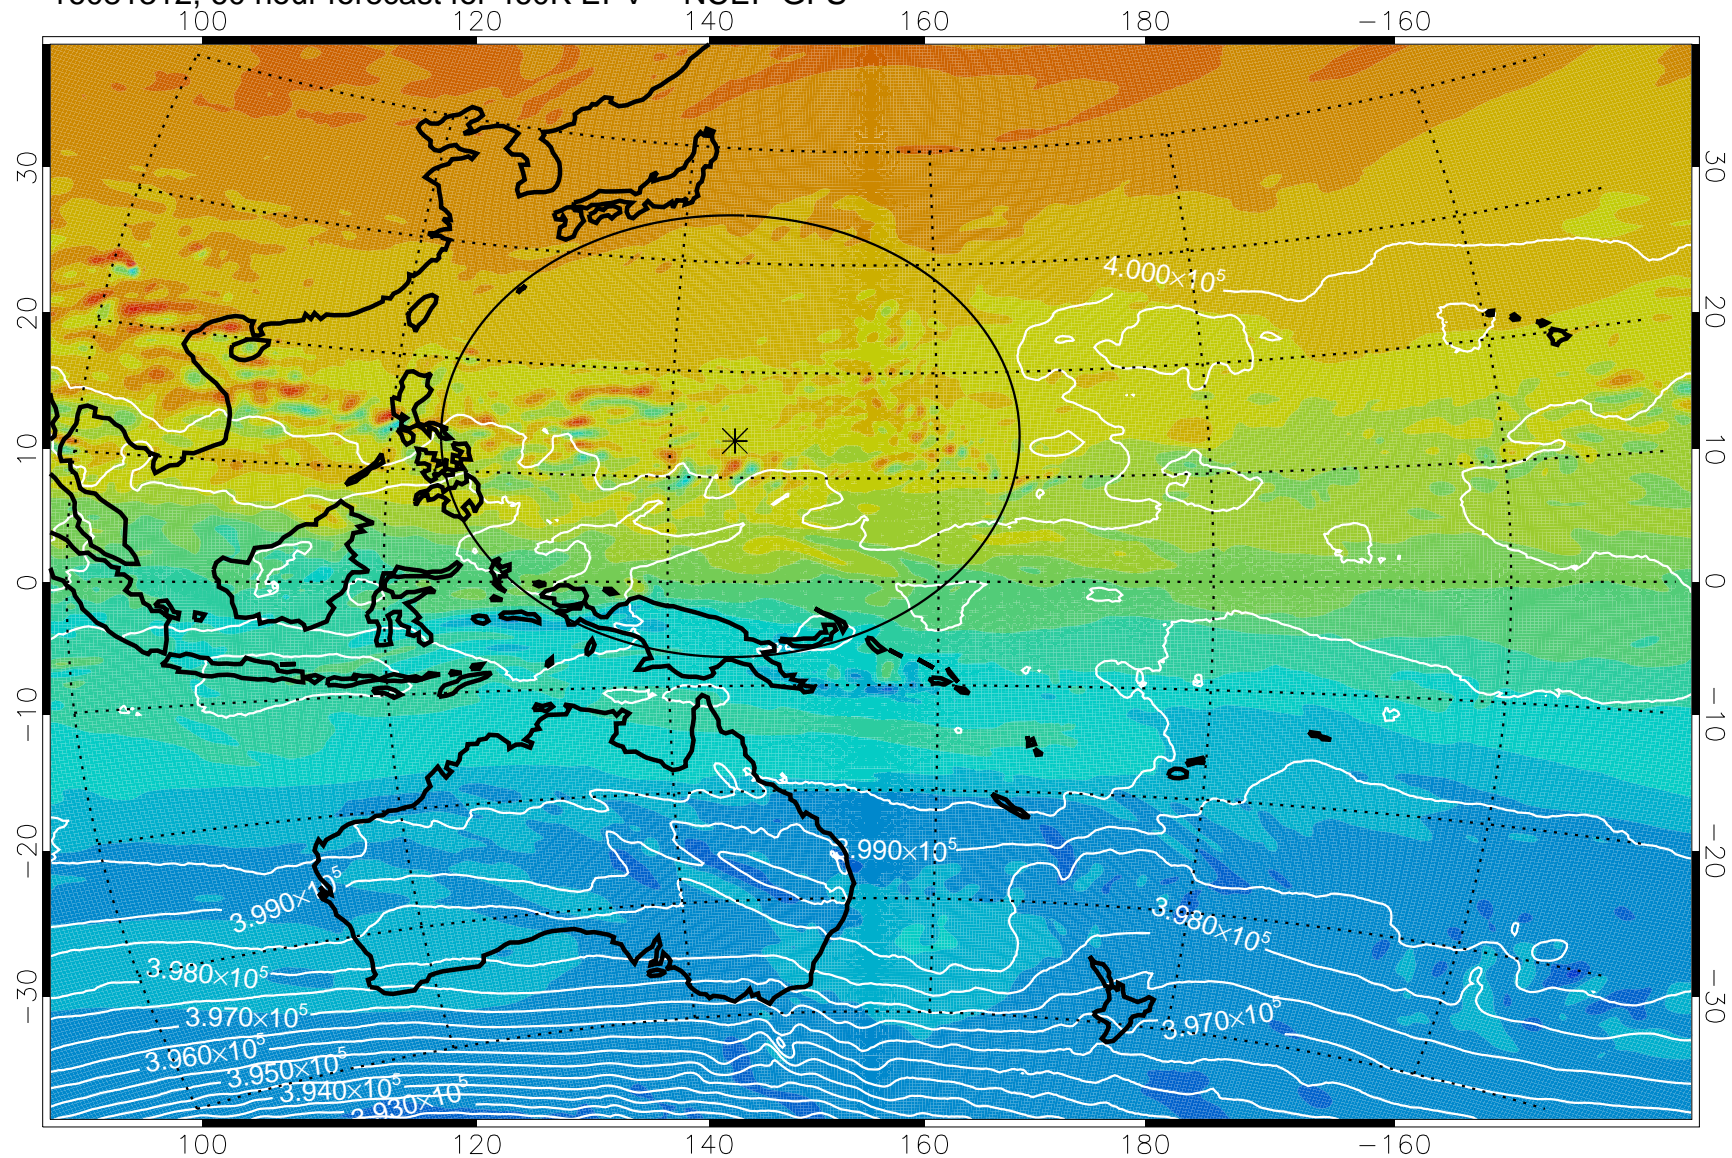

16081218, 42 hour forecast for 460K EPV -- NCEP GFS

460K Montgomery Streamfunction, white

Range ring of 2304 km

16081300, 48 hour forecast for 460K EPV -- NCEP GFS

460K Montgomery Streamfunction, white

Range ring of 2304 km

16081306, 54 hour forecast for 460K EPV -- NCEP GFS

460K Montgomery Streamfunction, white

Range ring of 2304 km

16081312, 60 hour forecast for 460K EPV -- NCEP GFS

460K Montgomery Streamfunction, white

Range ring of 2304 km

16081318, 66 hour forecast for 460K EPV -- NCEP GFS

460K Montgomery Streamfunction, white

Range ring of 2304 km

16081400, 72 hour forecast for 460K EPV -- NCEP GFS

460K Montgomery Streamfunction, white

Range ring of 2304 km

16081406, 78 hour forecast for 460K EPV -- NCEP GFS

460K Montgomery Streamfunction, white

Range ring of 2304 km

16081412, 84 hour forecast for 460K EPV -- NCEP GFS

460K Montgomery Streamfunction, white

Range ring of 2304 km