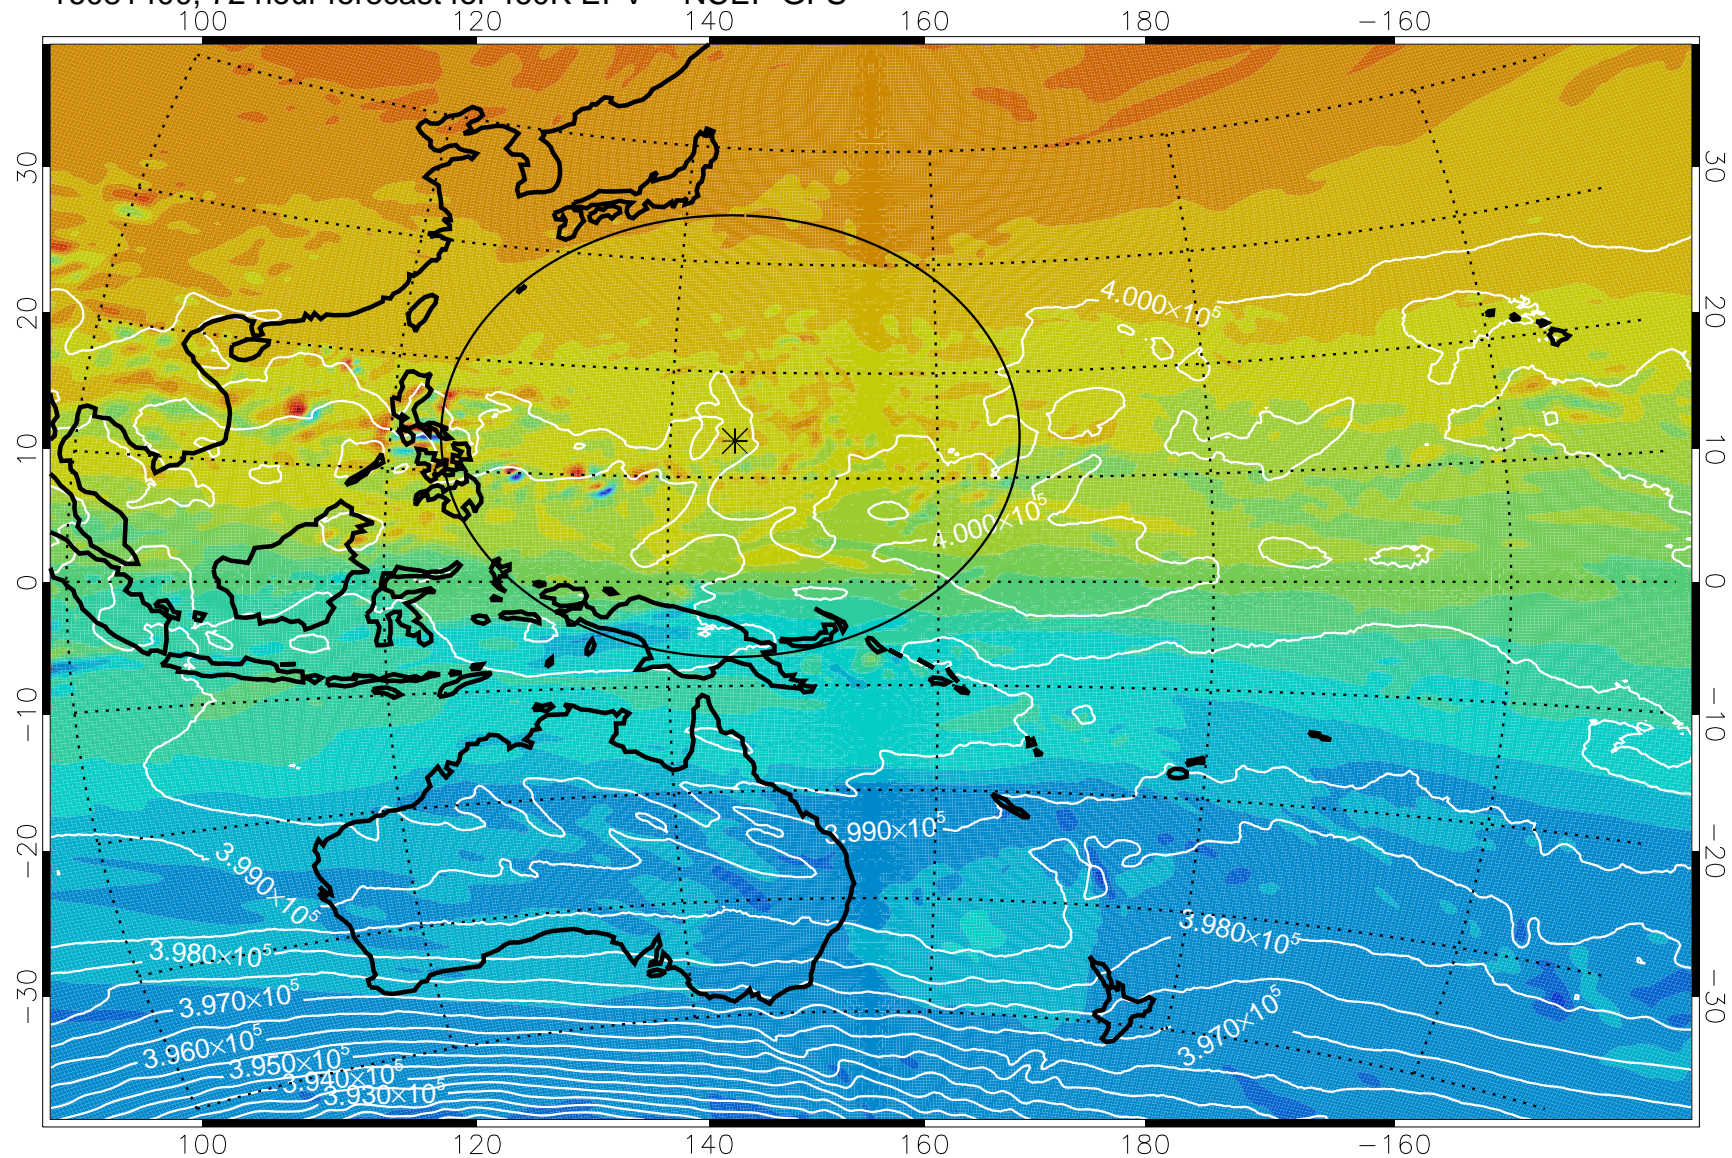

16081218, 42 hour forecast for 460K EPV -- NCEP GFS

460K Montgomery Streamfunction, white

Range ring of 2304 km

16081300, 48 hour forecast for 460K EPV -- NCEP GFS

460K Montgomery Streamfunction, white

Range ring of 2304 km

16081306, 54 hour forecast for 460K EPV -- NCEP GFS

460K Montgomery Streamfunction, white

Range ring of 2304 km

16081312, 60 hour forecast for 460K EPV -- NCEP GFS

460K Montgomery Streamfunction, white

Range ring of 2304 km

16081318, 66 hour forecast for 460K EPV -- NCEP GFS

460K Montgomery Streamfunction, white

Range ring of 2304 km

16081400, 72 hour forecast for 460K EPV -- NCEP GFS

460K Montgomery Streamfunction, white

Range ring of 2304 km

16081406, 78 hour forecast for 460K EPV -- NCEP GFS

460K Montgomery Streamfunction, white

Range ring of 2304 km

16081412, 84 hour forecast for 460K EPV -- NCEP GFS

460K Montgomery Streamfunction, white

Range ring of 2304 km