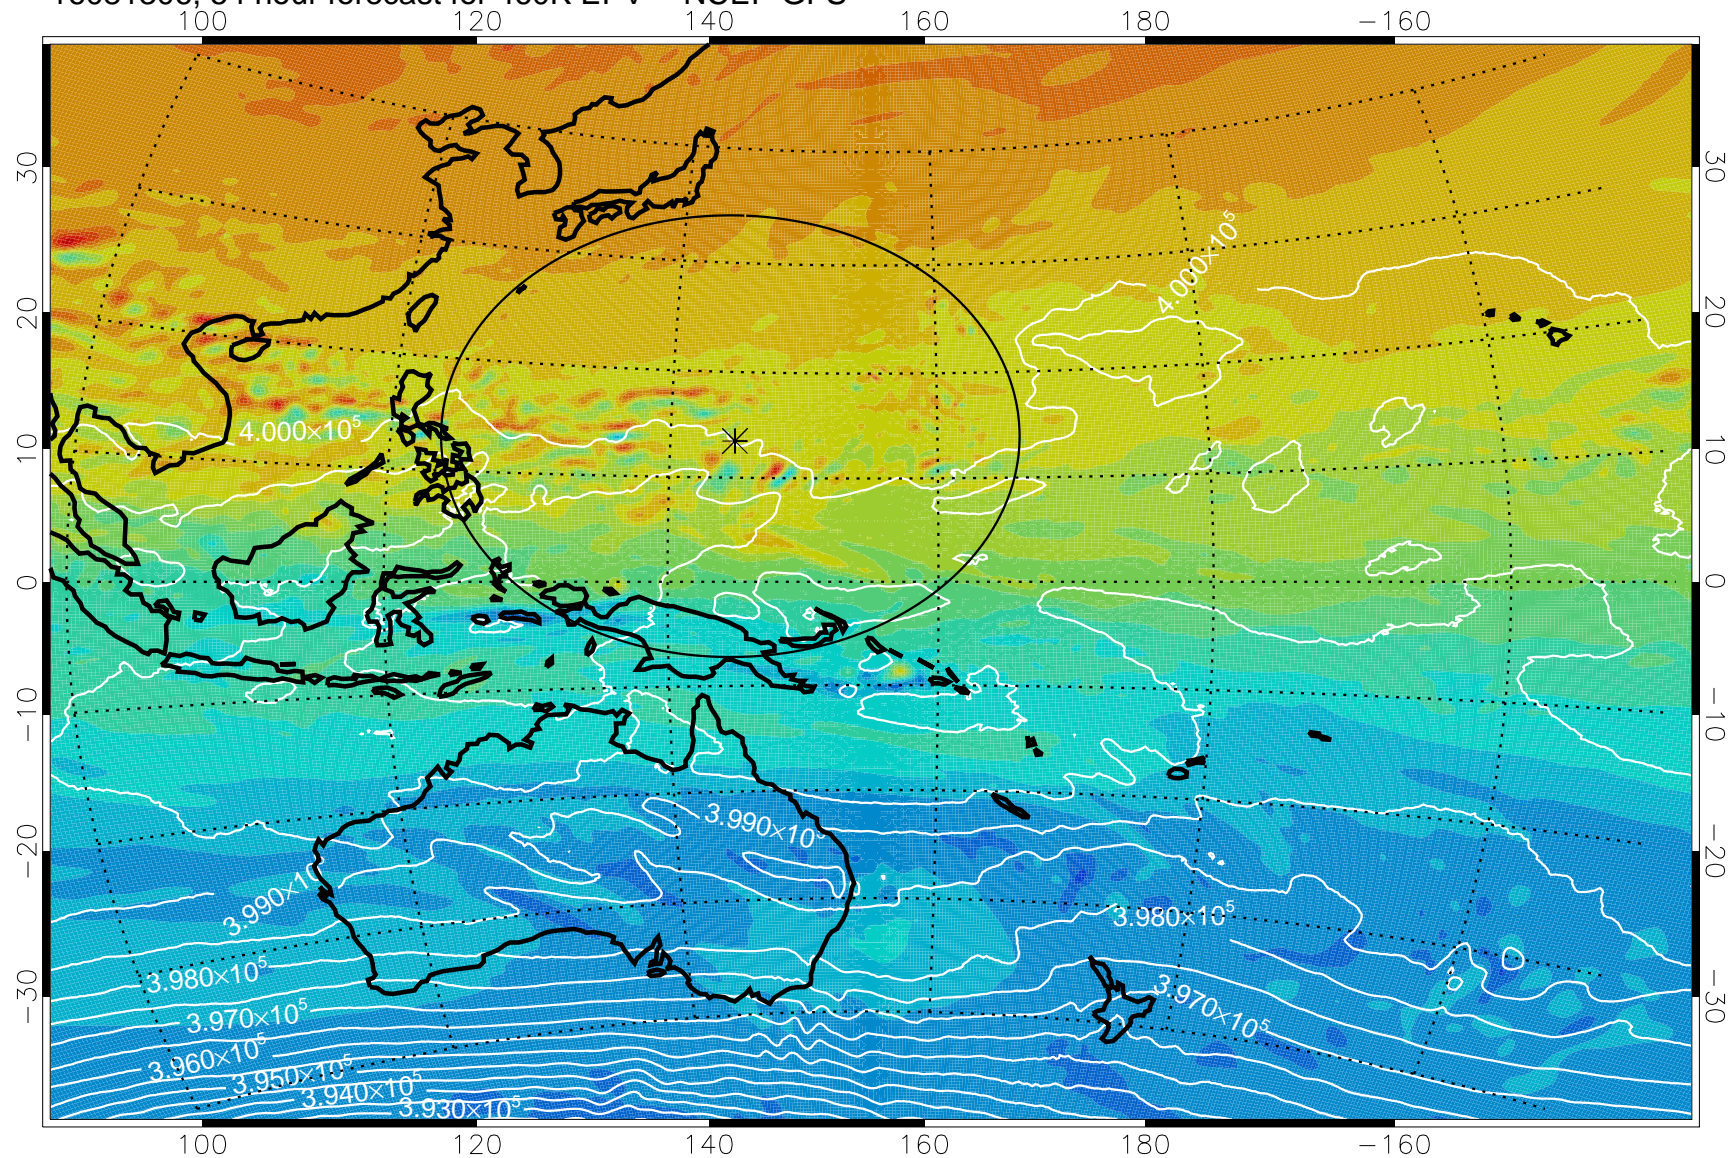

16081218, 42 hour forecast for 460K EPV -- NCEP GFS

460K Montgomery Streamfunction, white

Range ring of 2304 km

16081300, 48 hour forecast for 460K EPV -- NCEP GFS

460K Montgomery Streamfunction, white

Range ring of 2304 km

16081306, 54 hour forecast for 460K EPV -- NCEP GFS

460K Montgomery Streamfunction, white

Range ring of 2304 km

16081312, 60 hour forecast for 460K EPV -- NCEP GFS

460K Montgomery Streamfunction, white

Range ring of 2304 km

16081318, 66 hour forecast for 460K EPV -- NCEP GFS

460K Montgomery Streamfunction, white

Range ring of 2304 km

16081400, 72 hour forecast for 460K EPV -- NCEP GFS

460K Montgomery Streamfunction, white

Range ring of 2304 km

16081406, 78 hour forecast for 460K EPV -- NCEP GFS

460K Montgomery Streamfunction, white

Range ring of 2304 km

16081412, 84 hour forecast for 460K EPV -- NCEP GFS

460K Montgomery Streamfunction, white

Range ring of 2304 km