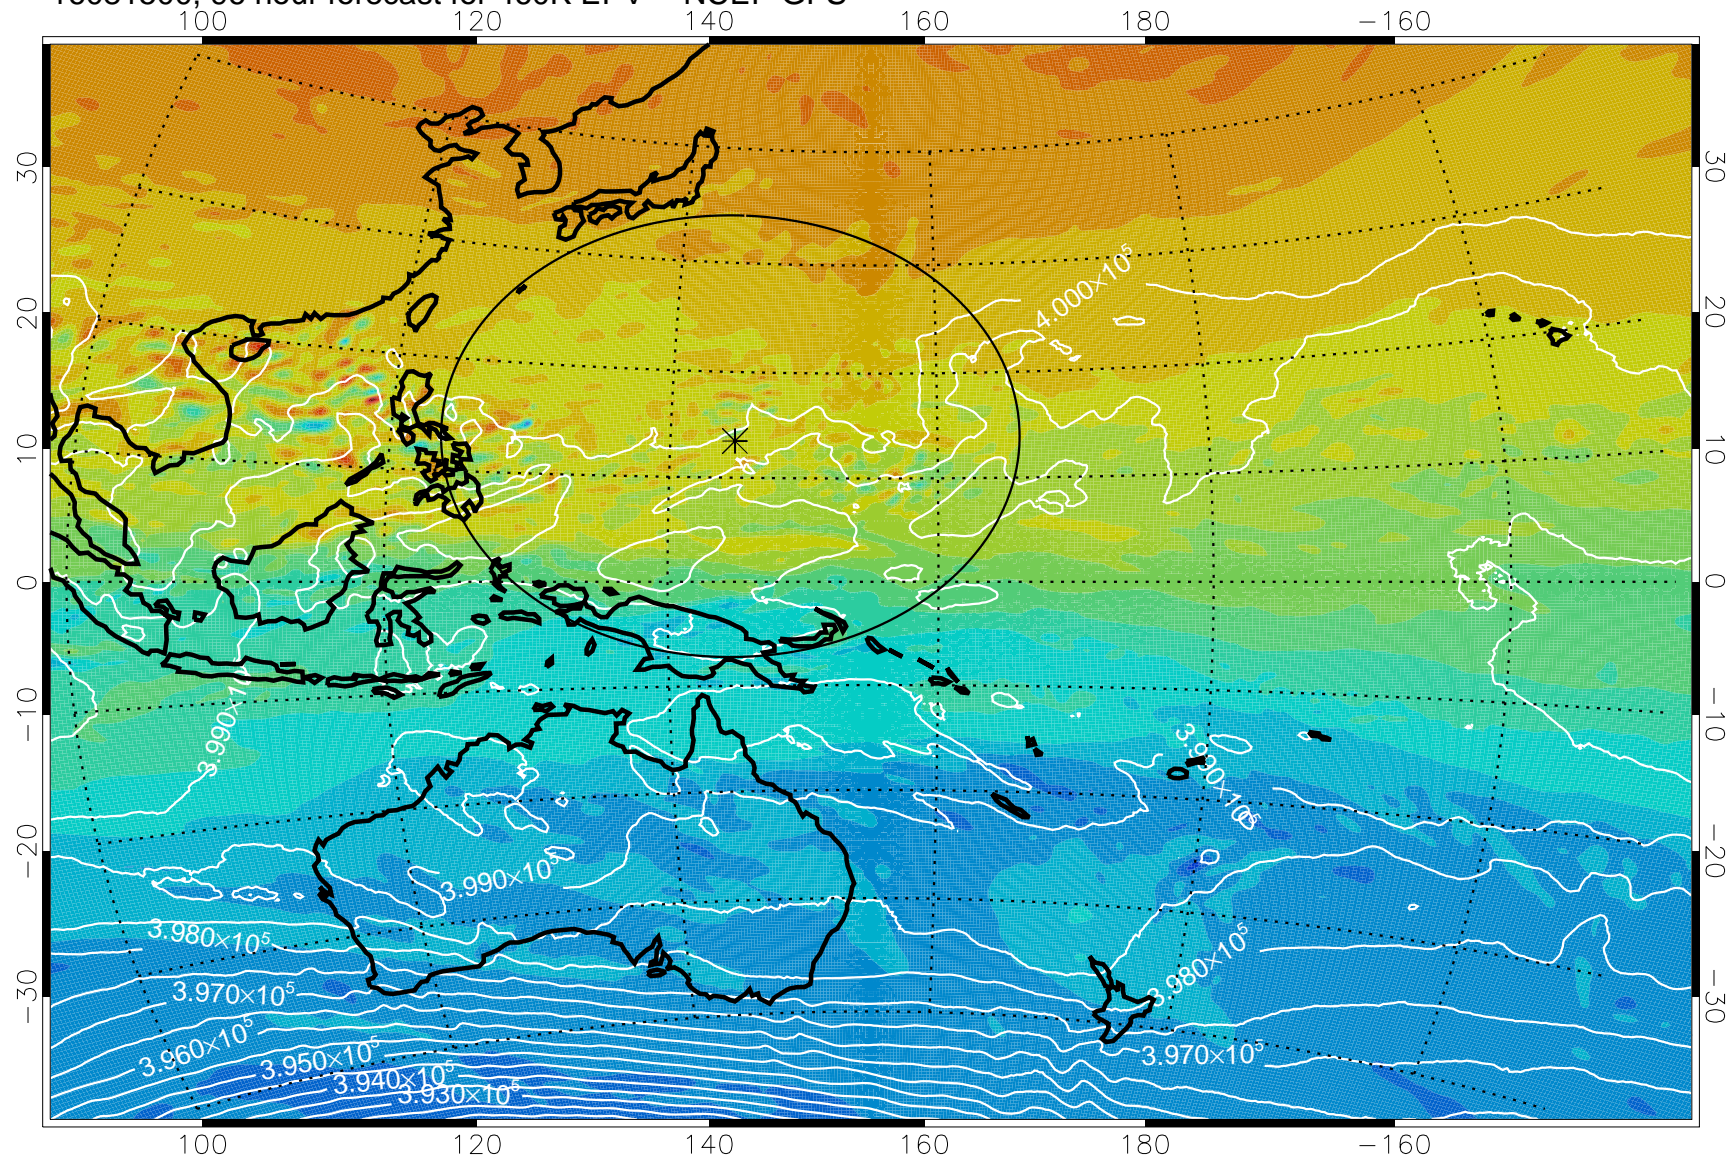

16081406, 78 hour forecast for 460K EPV -- NCEP GFS

460K Montgomery Streamfunction, white

Range ring of 2304 km

16081412, 84 hour forecast for 460K EPV -- NCEP GFS

460K Montgomery Streamfunction, white

Range ring of 2304 km

16081418, 90 hour forecast for 460K EPV -- NCEP GFS

460K Montgomery Streamfunction, white

Range ring of 2304 km

16081500, 96 hour forecast for 460K EPV -- NCEP GFS

460K Montgomery Streamfunction, white

Range ring of 2304 km

16081506, 102 hour forecast for 460K EPV -- NCEP GFS

460K Montgomery Streamfunction, white

Range ring of 2304 km

16081512, 108 hour forecast for 460K EPV -- NCEP GFS

460K Montgomery Streamfunction, white

Range ring of 2304 km

16081518, 114 hour forecast for 460K EPV -- NCEP GFS

460K Montgomery Streamfunction, white

Range ring of 2304 km

16081600, 120 hour forecast for 460K EPV -- NCEP GFS

460K Montgomery Streamfunction, white

Range ring of 2304 km