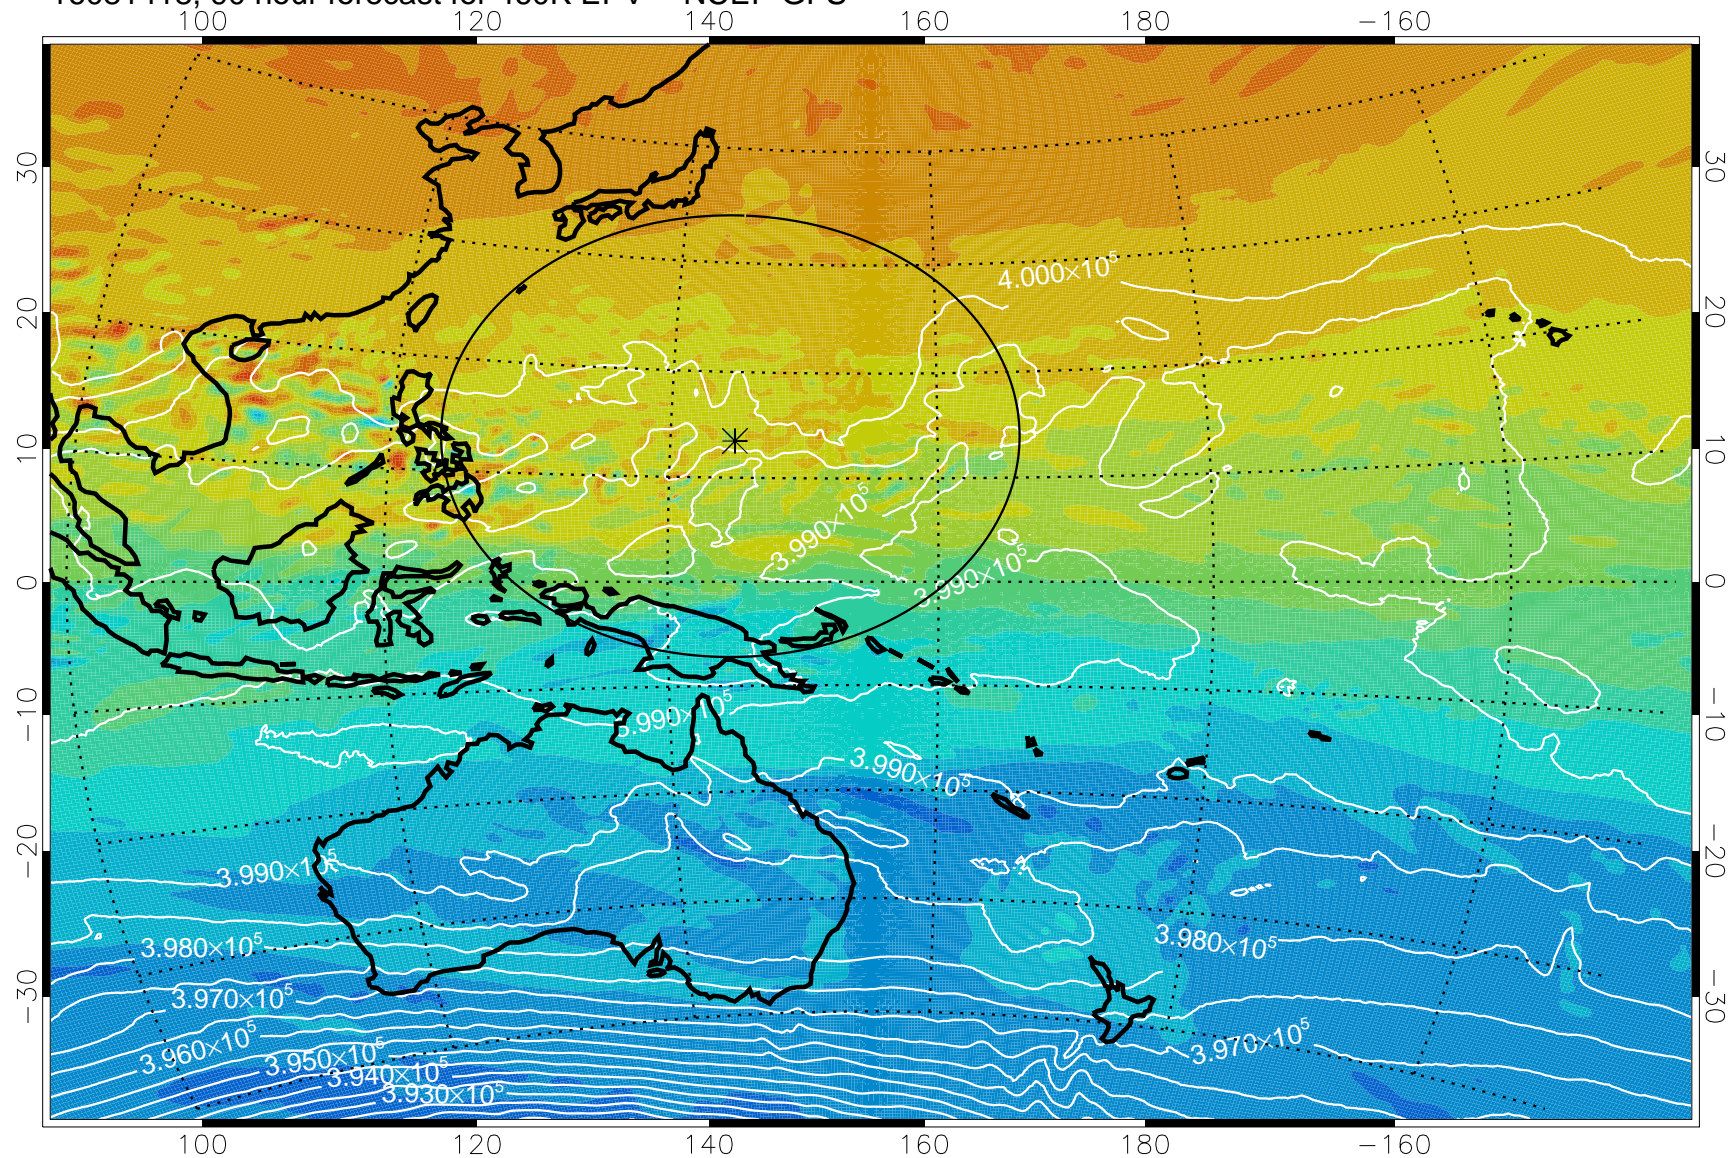

16081318, 66 hour forecast for 460K EPV -- NCEP GFS

460K Montgomery Streamfunction, white

Range ring of 2304 km

16081400, 72 hour forecast for 460K EPV -- NCEP GFS

460K Montgomery Streamfunction, white

Range ring of 2304 km

16081406, 78 hour forecast for 460K EPV -- NCEP GFS

460K Montgomery Streamfunction, white

Range ring of 2304 km

16081412, 84 hour forecast for 460K EPV -- NCEP GFS

460K Montgomery Streamfunction, white

Range ring of 2304 km

16081418, 90 hour forecast for 460K EPV -- NCEP GFS

460K Montgomery Streamfunction, white

Range ring of 2304 km

16081500, 96 hour forecast for 460K EPV -- NCEP GFS

460K Montgomery Streamfunction, white

Range ring of 2304 km

16081506, 102 hour forecast for 460K EPV -- NCEP GFS

460K Montgomery Streamfunction, white

Range ring of 2304 km

16081512, 108 hour forecast for 460K EPV -- NCEP GFS

460K Montgomery Streamfunction, white

Range ring of 2304 km