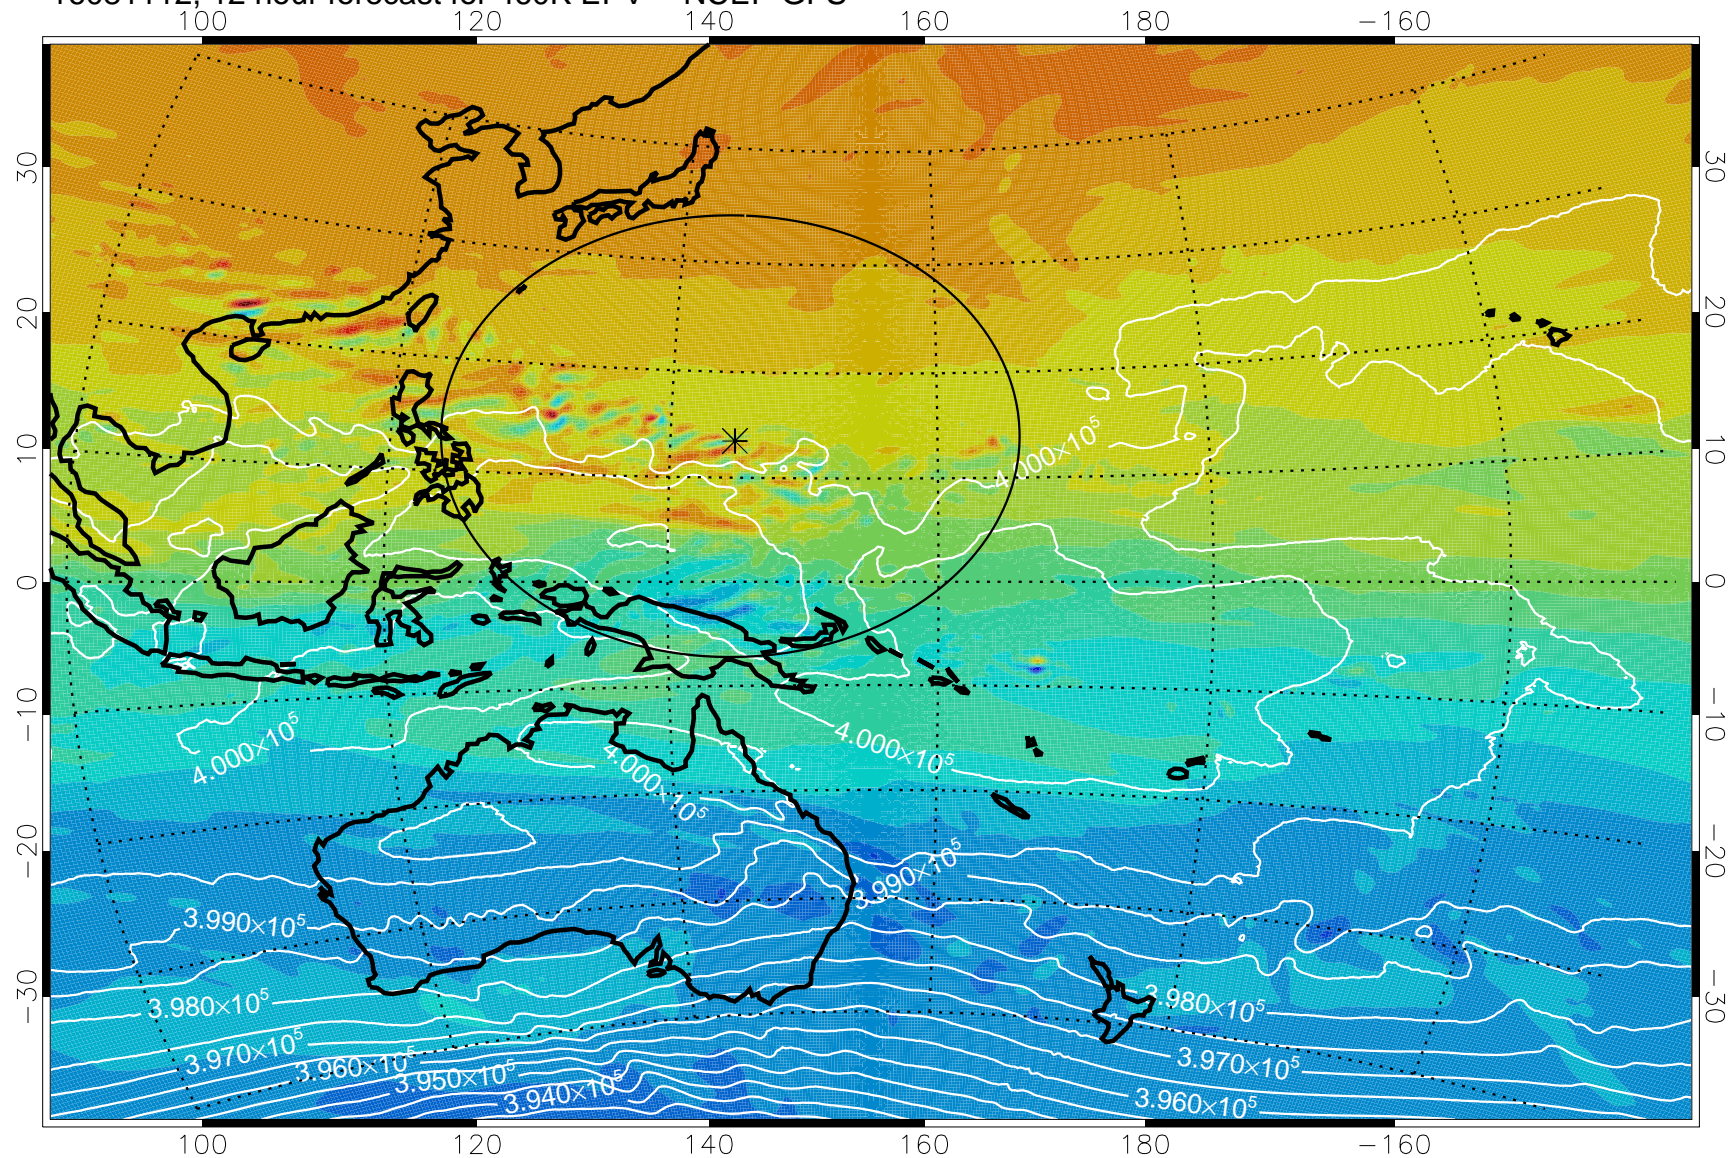

16081106, 6 hour forecast for 460K EPV -- NCEP GFS

460K Montgomery Streamfunction, white

Range ring of 2304 km

16081112, 12 hour forecast for 460K EPV -- NCEP GFS

460K Montgomery Streamfunction, white

Range ring of 2304 km

16081118, 18 hour forecast for 460K EPV -- NCEP GFS

460K Montgomery Streamfunction, white

Range ring of 2304 km

16081200, 24 hour forecast for 460K EPV -- NCEP GFS

460K Montgomery Streamfunction, white

Range ring of 2304 km

16081206, 30 hour forecast for 460K EPV -- NCEP GFS

460K Montgomery Streamfunction, white

Range ring of 2304 km

16081212, 36 hour forecast for 460K EPV -- NCEP GFS

460K Montgomery Streamfunction, white

Range ring of 2304 km

16081218, 42 hour forecast for 460K EPV -- NCEP GFS

460K Montgomery Streamfunction, white

Range ring of 2304 km

16081300, 48 hour forecast for 460K EPV -- NCEP GFS

460K Montgomery Streamfunction, white

Range ring of 2304 km