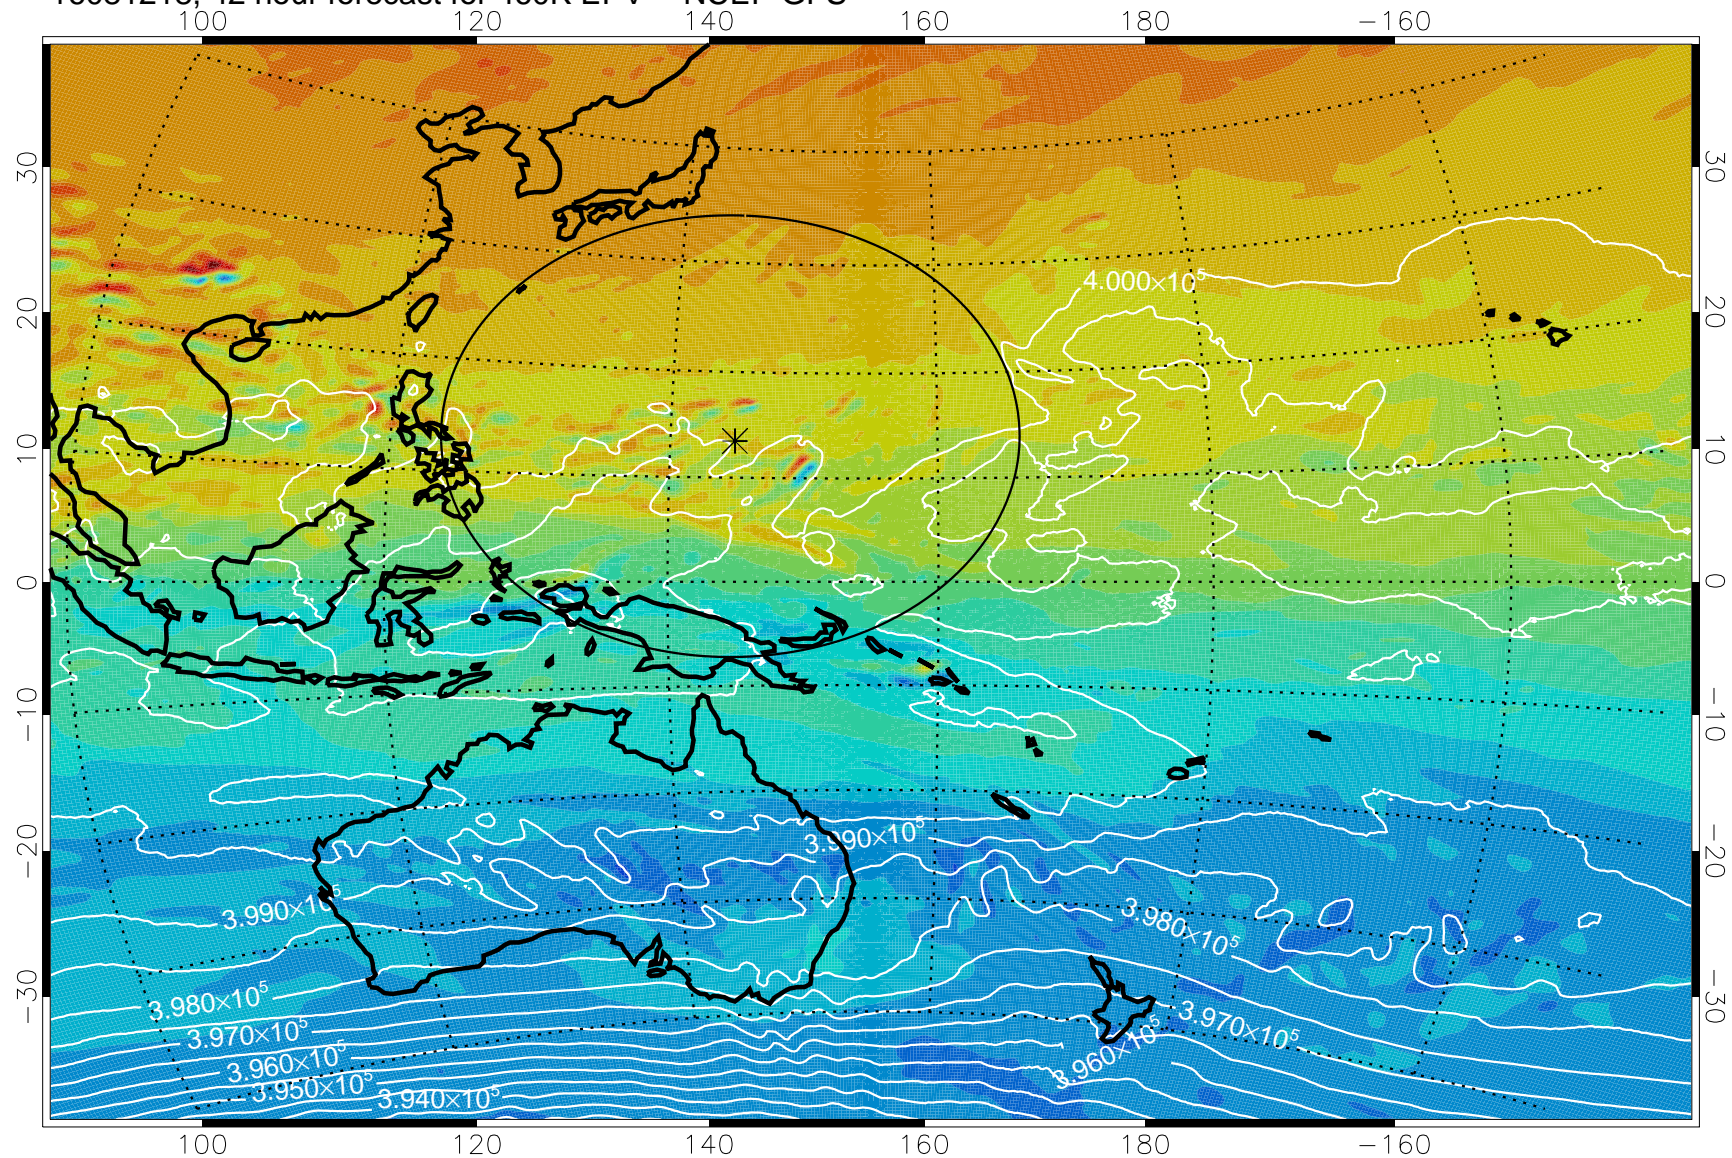

16081206, 30 hour forecast for 460K EPV -- NCEP GFS

460K Montgomery Streamfunction, white

Range ring of 2304 km

16081212, 36 hour forecast for 460K EPV -- NCEP GFS

460K Montgomery Streamfunction, white

Range ring of 2304 km

16081218, 42 hour forecast for 460K EPV -- NCEP GFS

460K Montgomery Streamfunction, white

Range ring of 2304 km

16081300, 48 hour forecast for 460K EPV -- NCEP GFS

460K Montgomery Streamfunction, white

Range ring of 2304 km

16081306, 54 hour forecast for 460K EPV -- NCEP GFS

460K Montgomery Streamfunction, white

Range ring of 2304 km

16081312, 60 hour forecast for 460K EPV -- NCEP GFS

460K Montgomery Streamfunction, white

Range ring of 2304 km

16081318, 66 hour forecast for 460K EPV -- NCEP GFS

460K Montgomery Streamfunction, white

Range ring of 2304 km

16081400, 72 hour forecast for 460K EPV -- NCEP GFS

460K Montgomery Streamfunction, white

Range ring of 2304 km