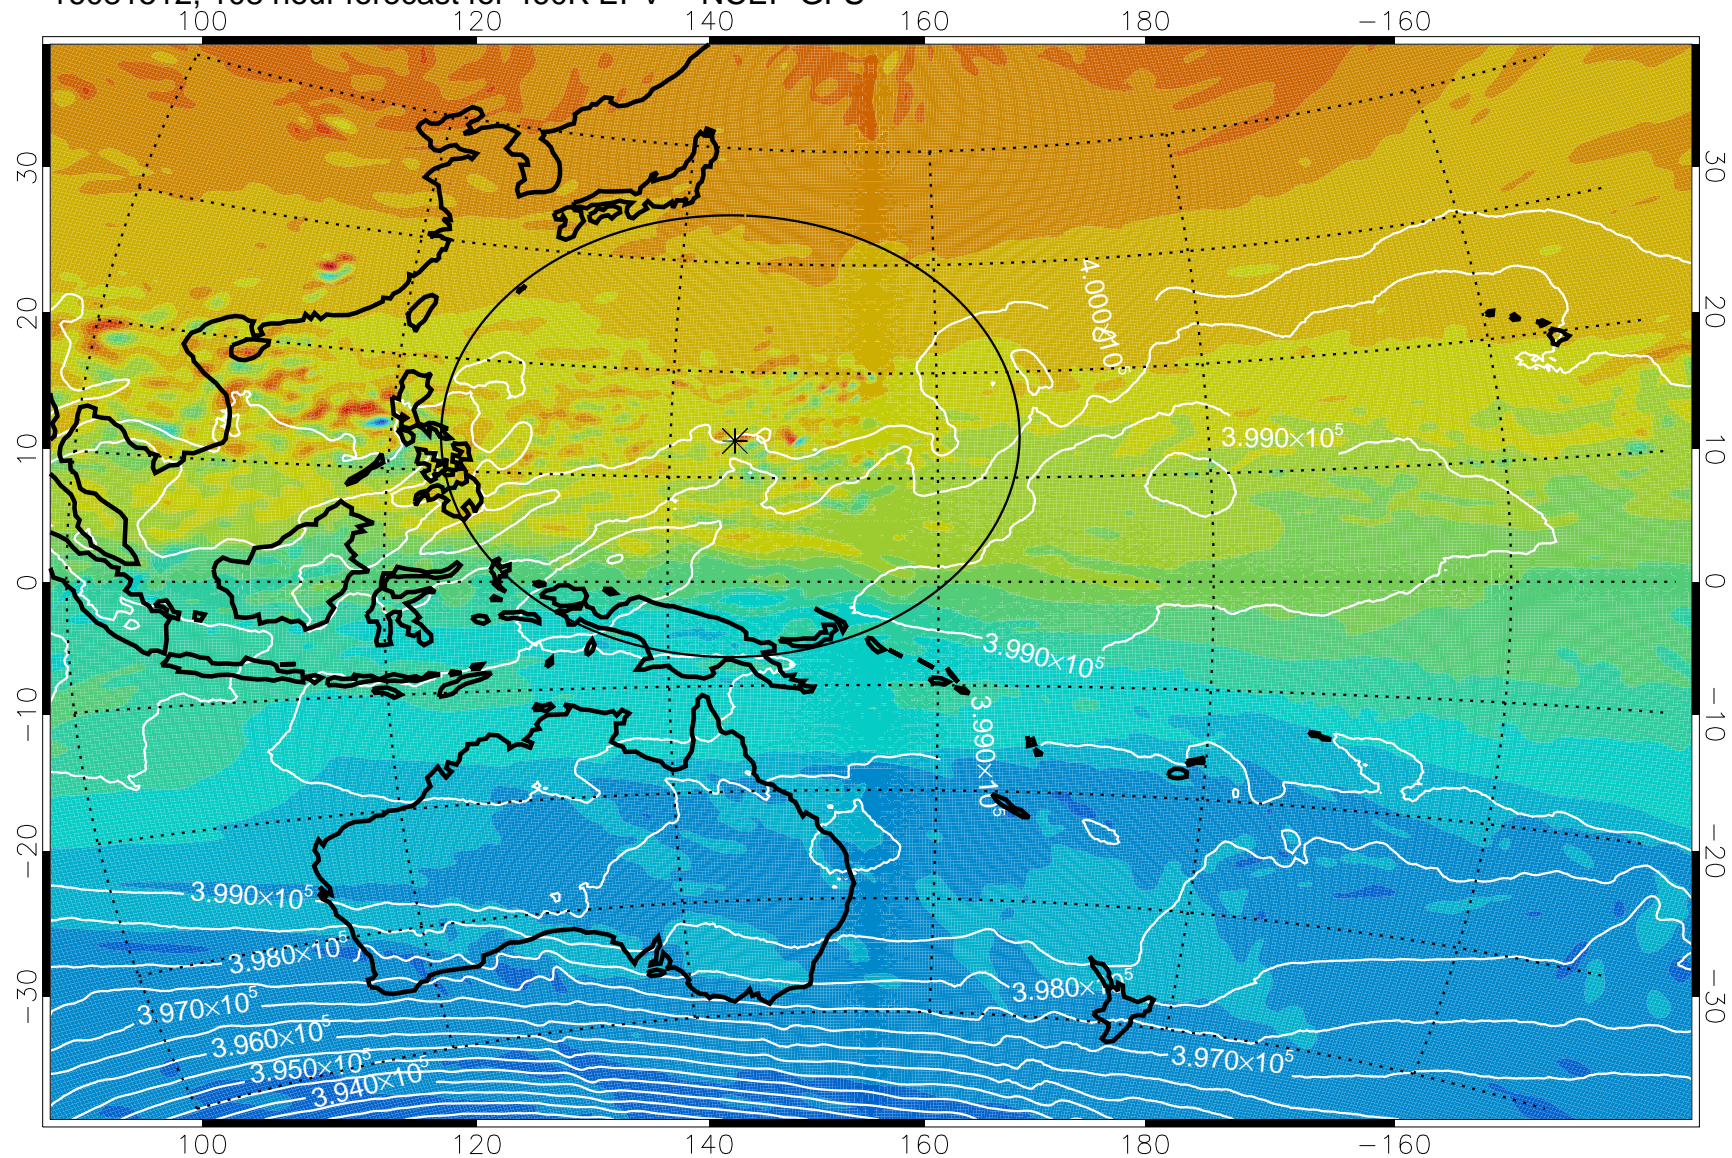

16081406, 78 hour forecast for 460K EPV -- NCEP GFS

460K Montgomery Streamfunction, white

Range ring of 2304 km

16081412, 84 hour forecast for 460K EPV -- NCEP GFS

460K Montgomery Streamfunction, white

Range ring of 2304 km

16081418, 90 hour forecast for 460K EPV -- NCEP GFS

460K Montgomery Streamfunction, white

Range ring of 2304 km

16081500, 96 hour forecast for 460K EPV -- NCEP GFS

460K Montgomery Streamfunction, white

Range ring of 2304 km

16081506, 102 hour forecast for 460K EPV -- NCEP GFS

460K Montgomery Streamfunction, white

Range ring of 2304 km

16081512, 108 hour forecast for 460K EPV -- NCEP GFS

460K Montgomery Streamfunction, white

Range ring of 2304 km

16081518, 114 hour forecast for 460K EPV -- NCEP GFS

460K Montgomery Streamfunction, white

Range ring of 2304 km

16081600, 120 hour forecast for 460K EPV -- NCEP GFS

460K Montgomery Streamfunction, white

Range ring of 2304 km