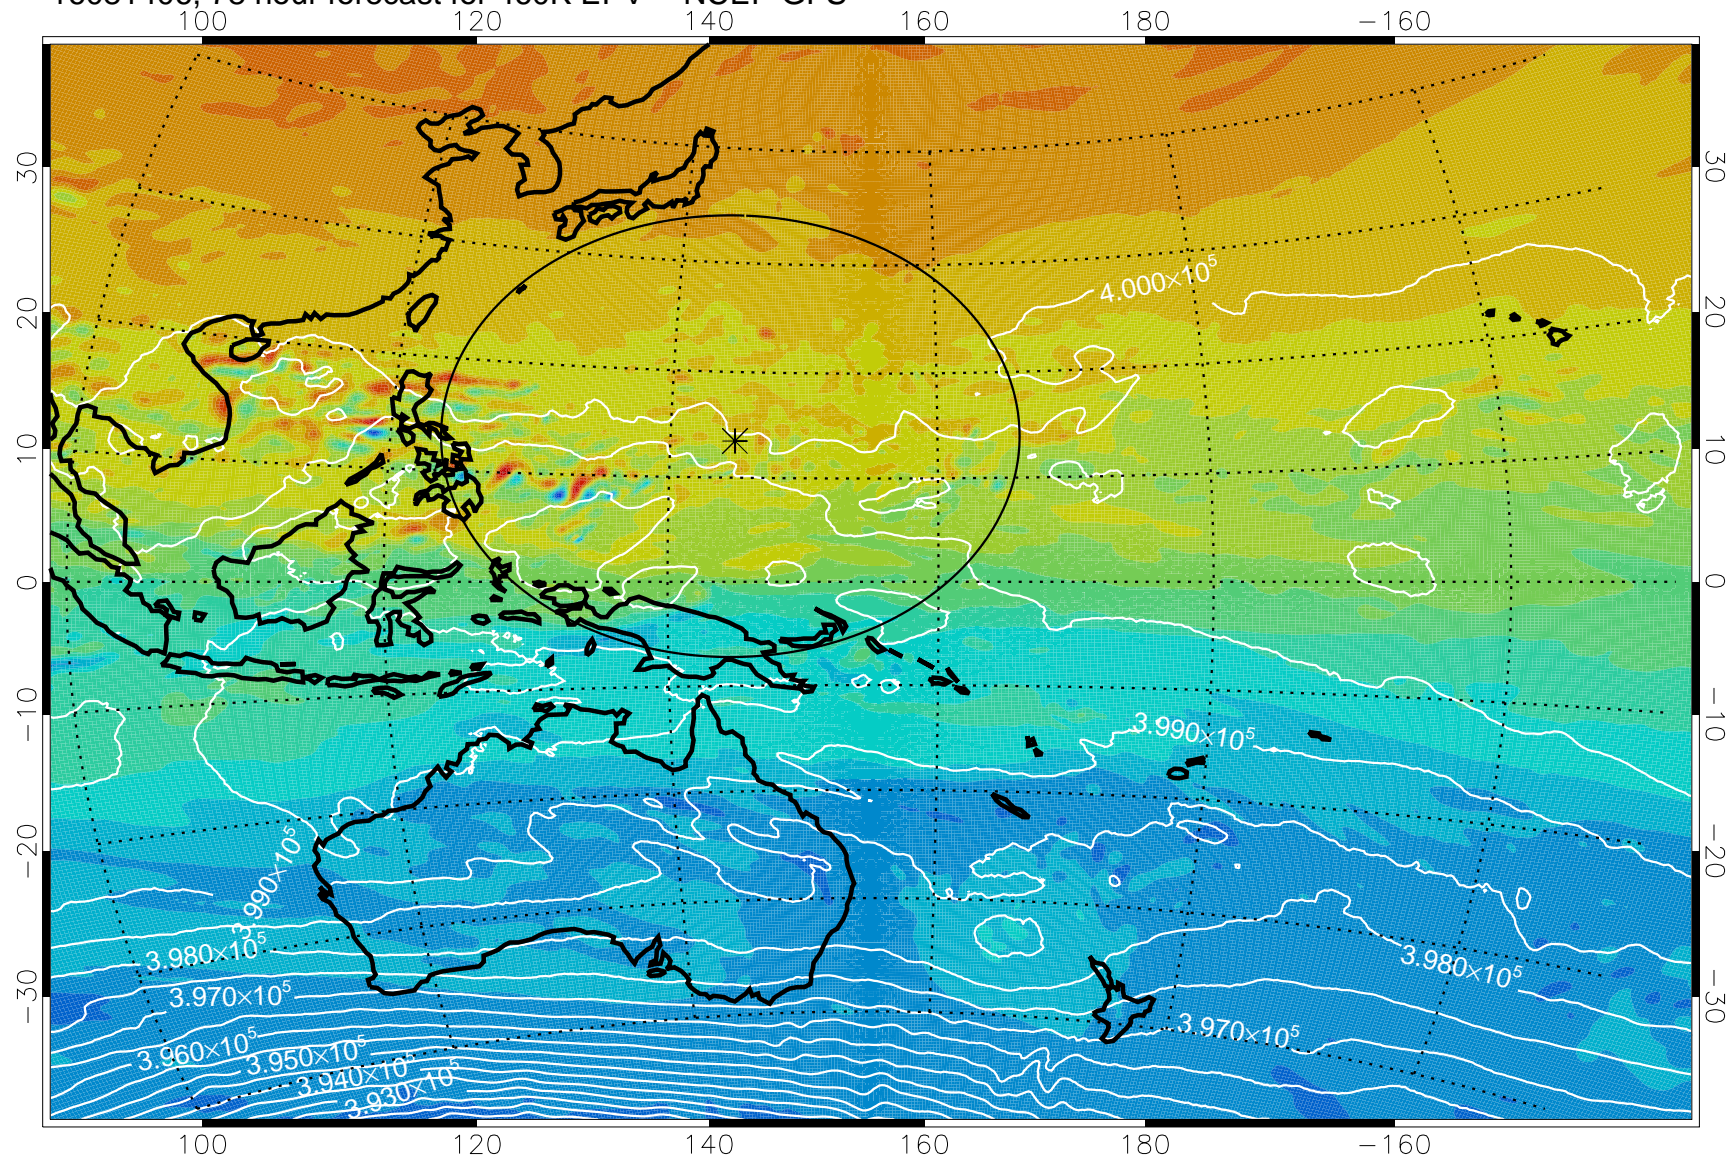

16081306, 54 hour forecast for 460K EPV -- NCEP GFS

460K Montgomery Streamfunction, white

Range ring of 2304 km

16081312, 60 hour forecast for 460K EPV -- NCEP GFS

460K Montgomery Streamfunction, white

Range ring of 2304 km

16081318, 66 hour forecast for 460K EPV -- NCEP GFS

460K Montgomery Streamfunction, white

Range ring of 2304 km

16081400, 72 hour forecast for 460K EPV -- NCEP GFS

460K Montgomery Streamfunction, white

Range ring of 2304 km

16081406, 78 hour forecast for 460K EPV -- NCEP GFS

460K Montgomery Streamfunction, white

Range ring of 2304 km

16081412, 84 hour forecast for 460K EPV -- NCEP GFS

460K Montgomery Streamfunction, white

Range ring of 2304 km

16081418, 90 hour forecast for 460K EPV -- NCEP GFS

460K Montgomery Streamfunction, white

Range ring of 2304 km

16081500, 96 hour forecast for 460K EPV -- NCEP GFS

460K Montgomery Streamfunction, white

Range ring of 2304 km