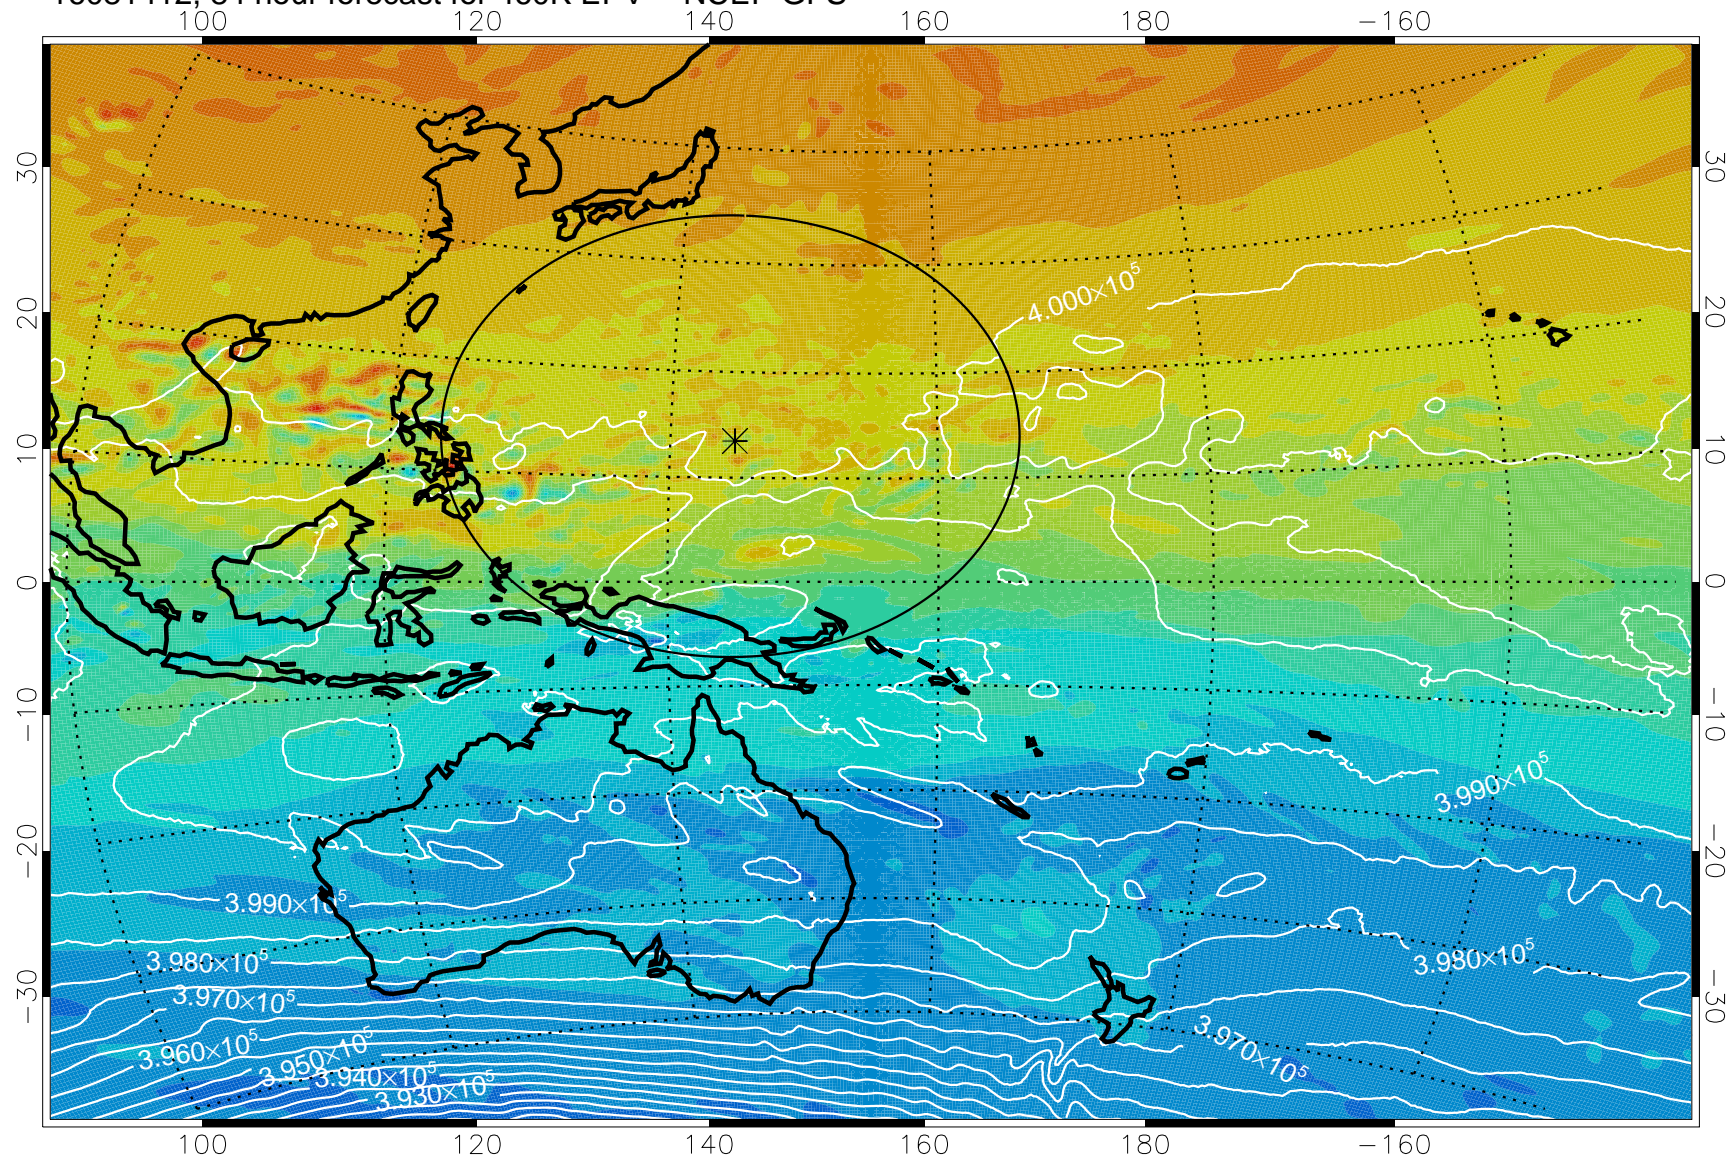

16081318, 66 hour forecast for 460K EPV -- NCEP GFS

460K Montgomery Streamfunction, white

Range ring of 2304 km

16081400, 72 hour forecast for 460K EPV -- NCEP GFS

460K Montgomery Streamfunction, white

Range ring of 2304 km

16081406, 78 hour forecast for 460K EPV -- NCEP GFS

460K Montgomery Streamfunction, white

Range ring of 2304 km

16081412, 84 hour forecast for 460K EPV -- NCEP GFS

460K Montgomery Streamfunction, white

Range ring of 2304 km

16081418, 90 hour forecast for 460K EPV -- NCEP GFS

460K Montgomery Streamfunction, white

Range ring of 2304 km

16081500, 96 hour forecast for 460K EPV -- NCEP GFS

460K Montgomery Streamfunction, white

Range ring of 2304 km

16081506, 102 hour forecast for 460K EPV -- NCEP GFS

460K Montgomery Streamfunction, white

Range ring of 2304 km

16081512, 108 hour forecast for 460K EPV -- NCEP GFS

460K Montgomery Streamfunction, white

Range ring of 2304 km