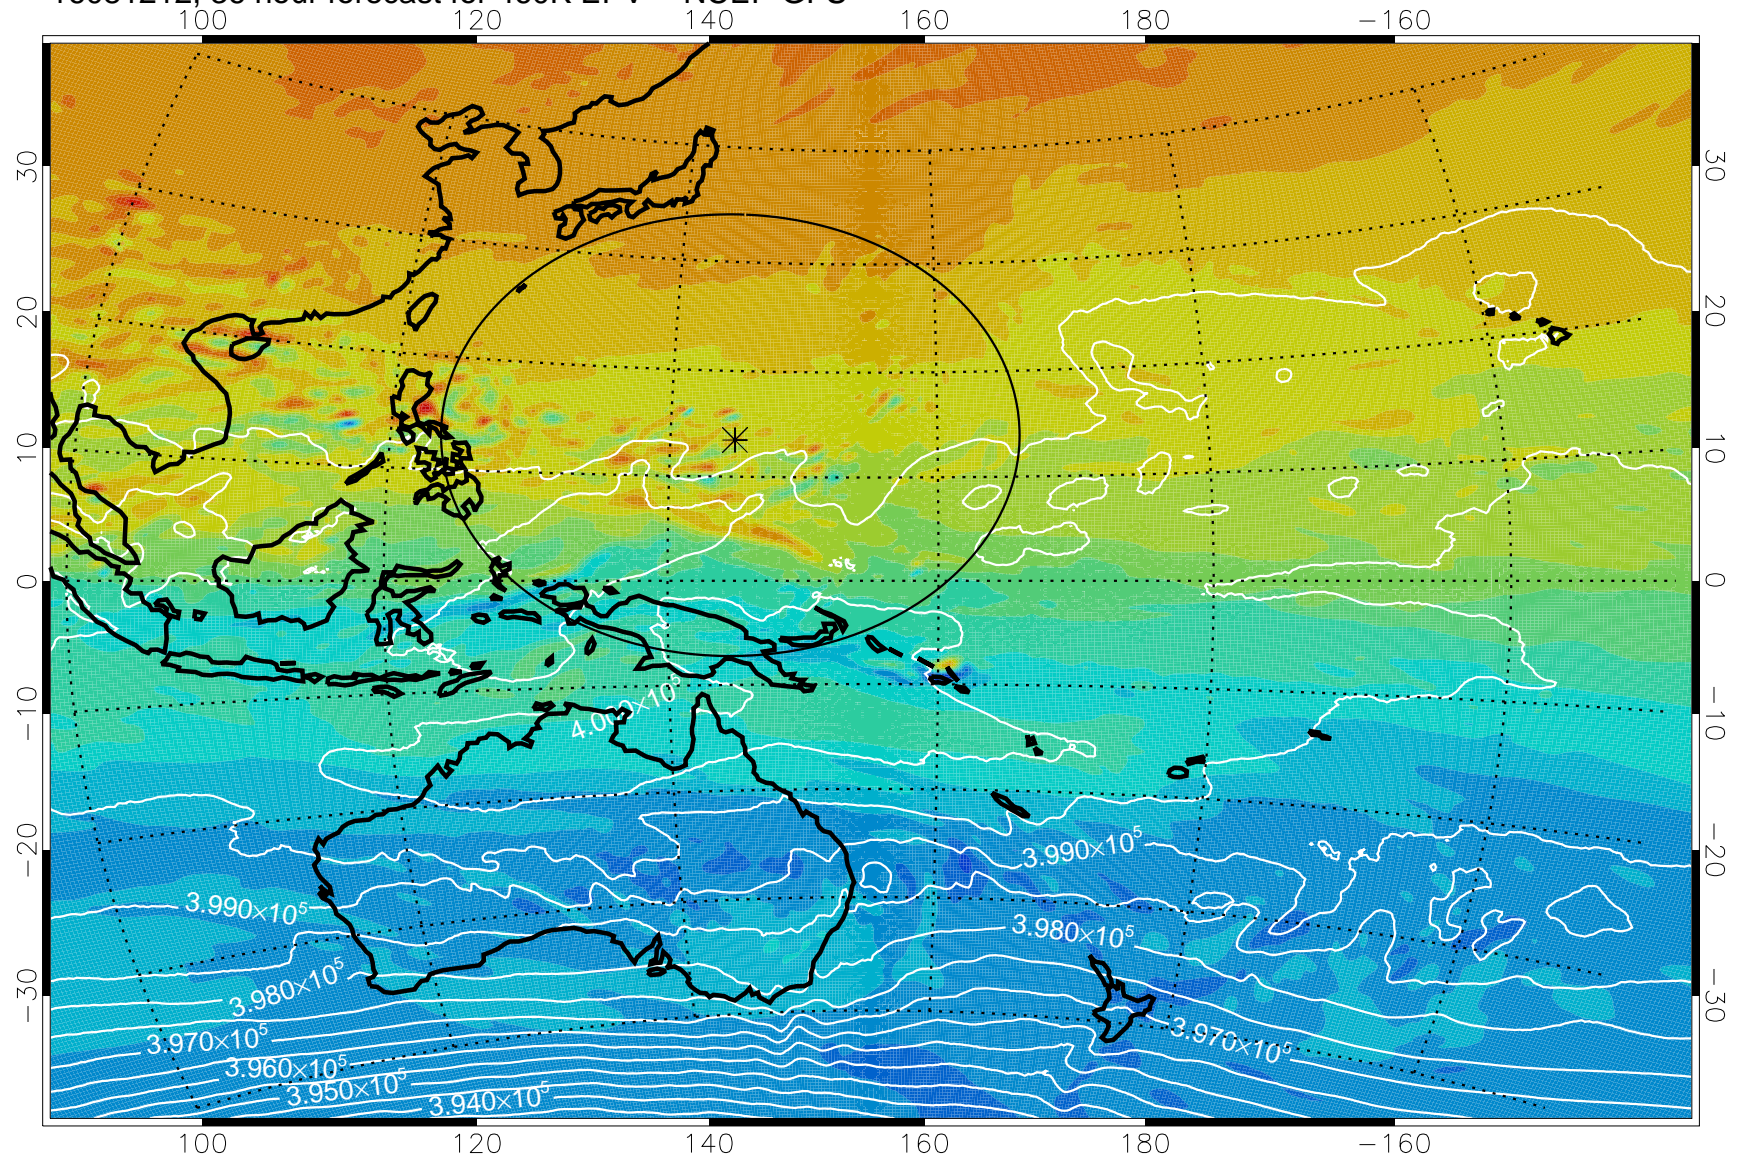

16081106, 6 hour forecast for 460K EPV -- NCEP GFS

460K Montgomery Streamfunction, white

Range ring of 2304 km

16081112, 12 hour forecast for 460K EPV -- NCEP GFS

460K Montgomery Streamfunction, white

Range ring of 2304 km

16081118, 18 hour forecast for 460K EPV -- NCEP GFS

460K Montgomery Streamfunction, white

Range ring of 2304 km

16081200, 24 hour forecast for 460K EPV -- NCEP GFS

460K Montgomery Streamfunction, white

Range ring of 2304 km

16081206, 30 hour forecast for 460K EPV -- NCEP GFS

460K Montgomery Streamfunction, white

Range ring of 2304 km

16081212, 36 hour forecast for 460K EPV -- NCEP GFS

460K Montgomery Streamfunction, white

Range ring of 2304 km

16081218, 42 hour forecast for 460K EPV -- NCEP GFS

460K Montgomery Streamfunction, white

Range ring of 2304 km

16081300, 48 hour forecast for 460K EPV -- NCEP GFS

460K Montgomery Streamfunction, white

Range ring of 2304 km