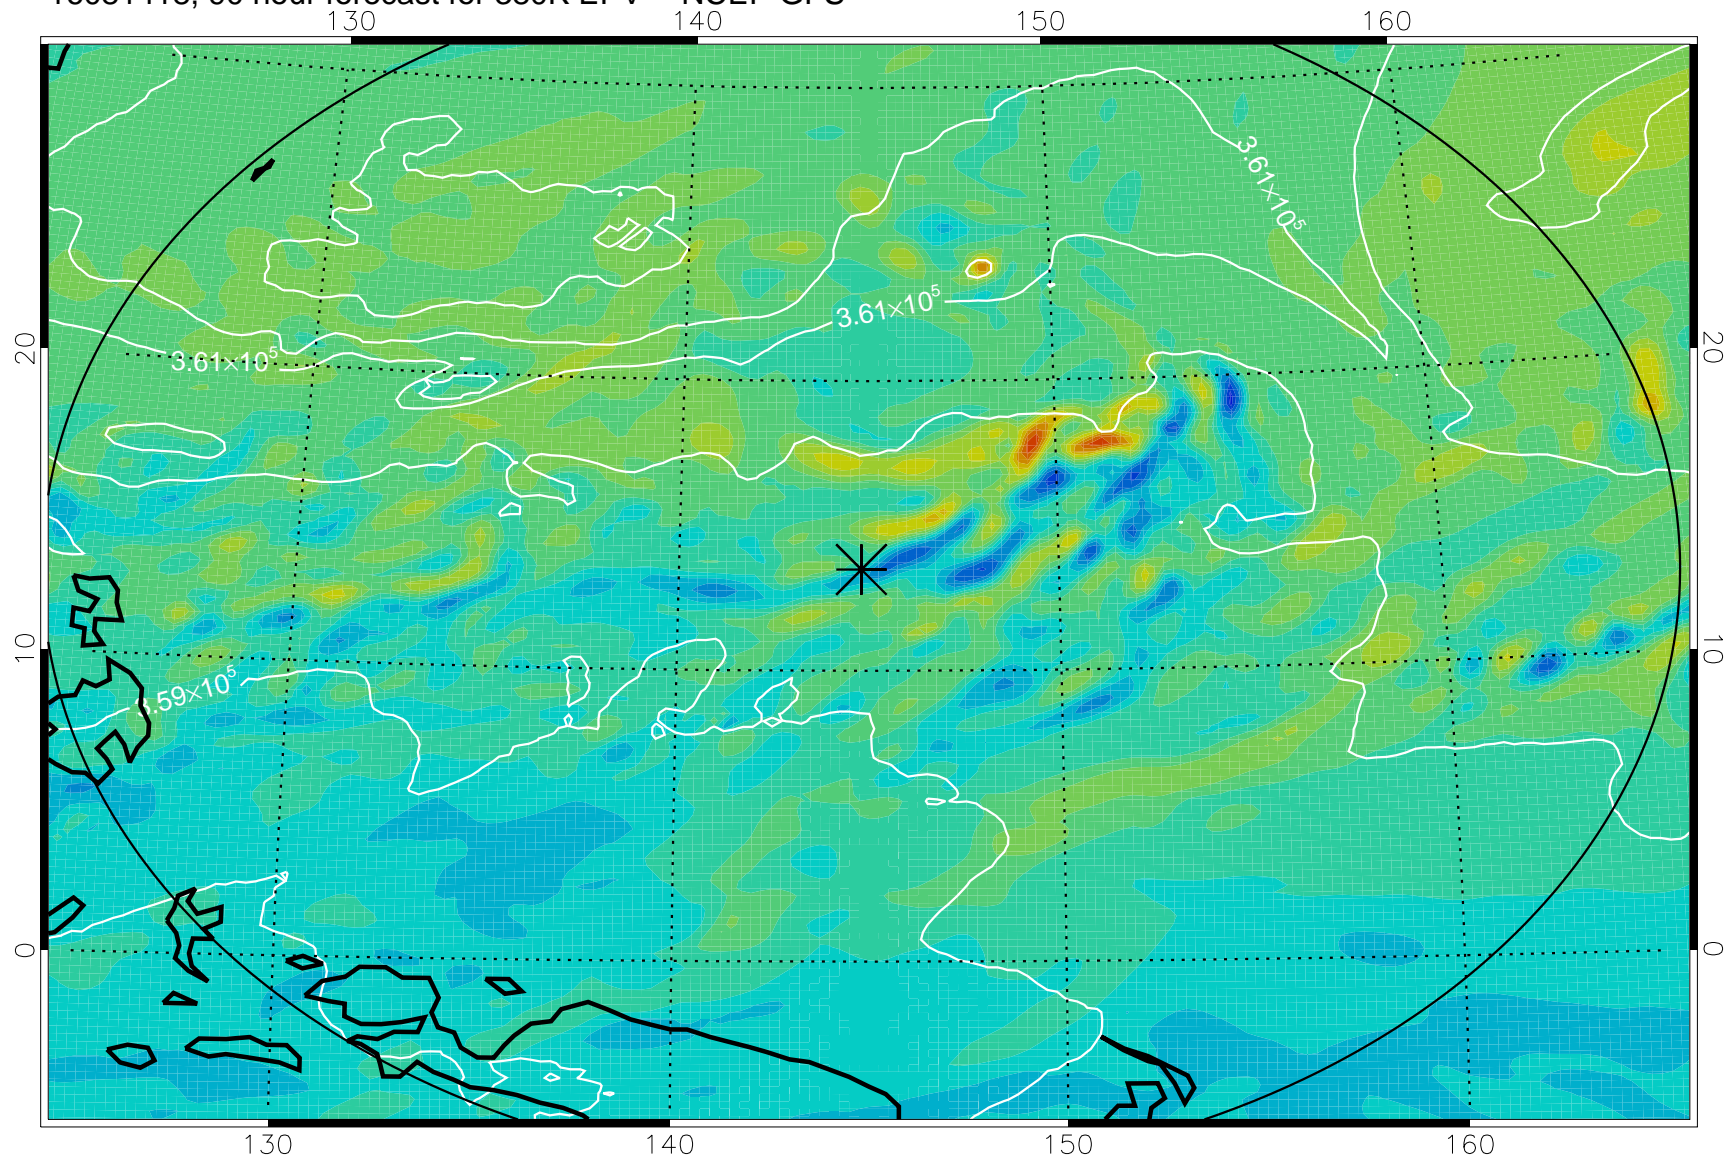

16081318, 66 hour forecast for 380K EPV -- NCEP GFS

380K Montgomery Streamfunction, white

Range ring of 2304 km

16081400, 72 hour forecast for 380K EPV -- NCEP GFS

380K Montgomery Streamfunction, white

Range ring of 2304 km

16081406, 78 hour forecast for 380K EPV -- NCEP GFS

380K Montgomery Streamfunction, white

Range ring of 2304 km

16081412, 84 hour forecast for 380K EPV -- NCEP GFS

380K Montgomery Streamfunction, white

Range ring of 2304 km

16081418, 90 hour forecast for 380K EPV -- NCEP GFS

380K Montgomery Streamfunction, white

Range ring of 2304 km

16081500, 96 hour forecast for 380K EPV -- NCEP GFS

380K Montgomery Streamfunction, white

Range ring of 2304 km

16081506, 102 hour forecast for 380K EPV -- NCEP GFS

380K Montgomery Streamfunction, white

Range ring of 2304 km

16081512, 108 hour forecast for 380K EPV -- NCEP GFS

380K Montgomery Streamfunction, white

Range ring of 2304 km