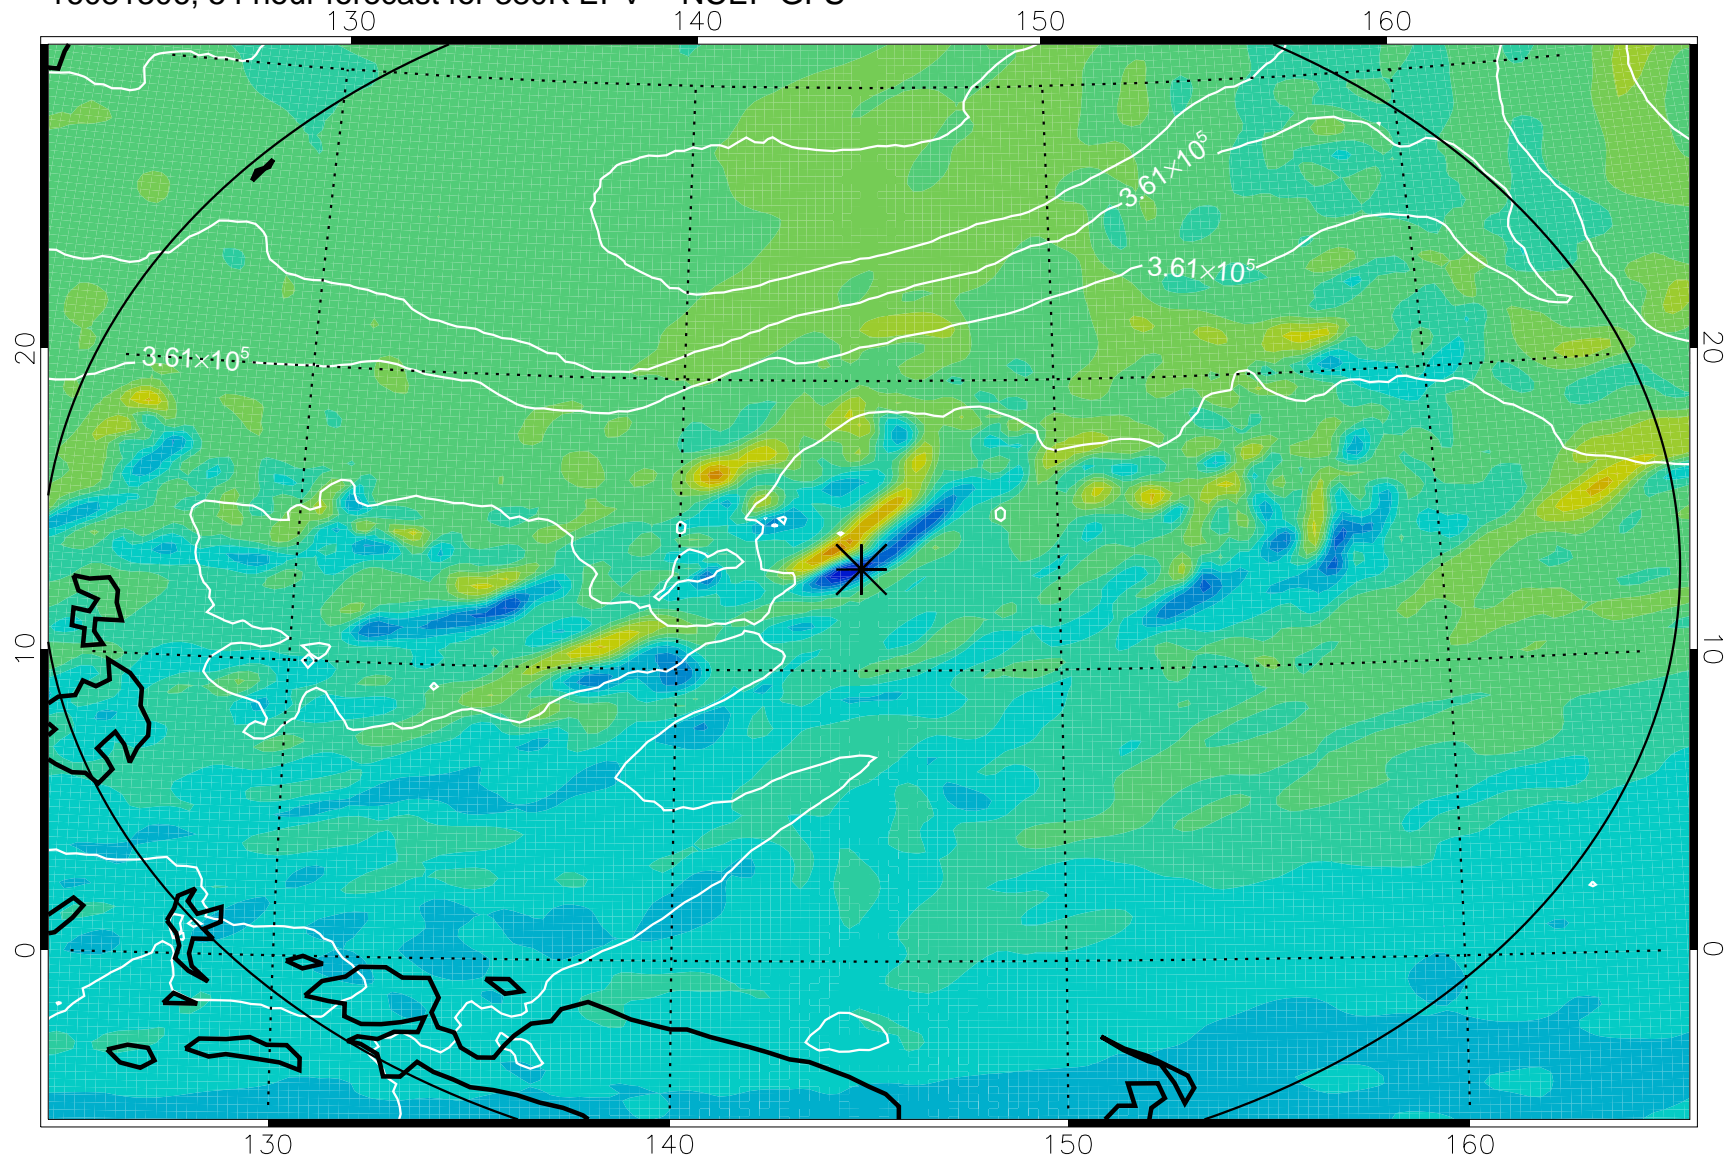

16081218, 42 hour forecast for 380K EPV -- NCEP GFS

380K Montgomery Streamfunction, white

Range ring of 2304 km

16081300, 48 hour forecast for 380K EPV -- NCEP GFS

380K Montgomery Streamfunction, white

Range ring of 2304 km

16081306, 54 hour forecast for 380K EPV -- NCEP GFS

380K Montgomery Streamfunction, white

Range ring of 2304 km

16081312, 60 hour forecast for 380K EPV -- NCEP GFS

380K Montgomery Streamfunction, white

Range ring of 2304 km

16081318, 66 hour forecast for 380K EPV -- NCEP GFS

380K Montgomery Streamfunction, white

Range ring of 2304 km

16081400, 72 hour forecast for 380K EPV -- NCEP GFS

380K Montgomery Streamfunction, white

Range ring of 2304 km

16081406, 78 hour forecast for 380K EPV -- NCEP GFS

380K Montgomery Streamfunction, white

Range ring of 2304 km

16081412, 84 hour forecast for 380K EPV -- NCEP GFS

380K Montgomery Streamfunction, white

Range ring of 2304 km