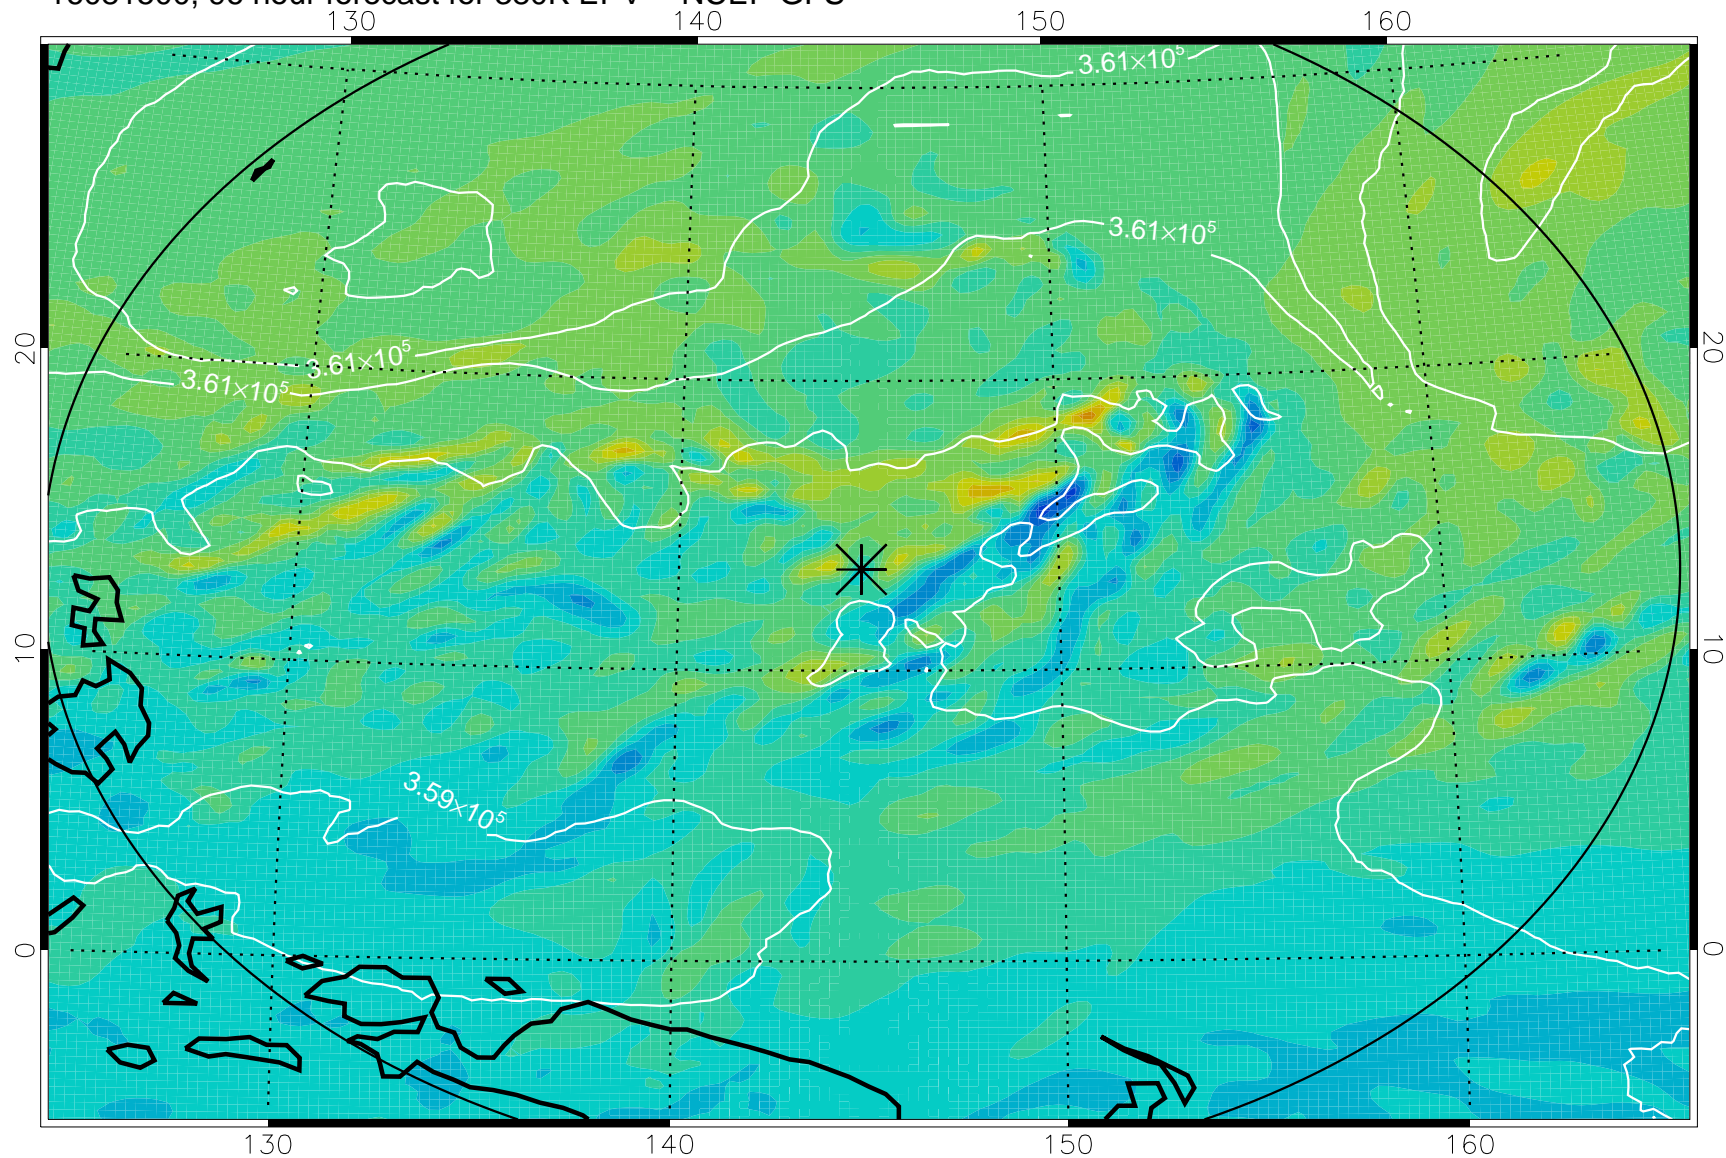

16081318, 66 hour forecast for 380K EPV -- NCEP GFS

380K Montgomery Streamfunction, white

Range ring of 2304 km

16081400, 72 hour forecast for 380K EPV -- NCEP GFS

380K Montgomery Streamfunction, white

Range ring of 2304 km

16081406, 78 hour forecast for 380K EPV -- NCEP GFS

380K Montgomery Streamfunction, white

Range ring of 2304 km

16081412, 84 hour forecast for 380K EPV -- NCEP GFS

380K Montgomery Streamfunction, white

Range ring of 2304 km

16081418, 90 hour forecast for 380K EPV -- NCEP GFS

380K Montgomery Streamfunction, white

Range ring of 2304 km

16081500, 96 hour forecast for 380K EPV -- NCEP GFS

380K Montgomery Streamfunction, white

Range ring of 2304 km

16081506, 102 hour forecast for 380K EPV -- NCEP GFS

380K Montgomery Streamfunction, white

Range ring of 2304 km

16081512, 108 hour forecast for 380K EPV -- NCEP GFS

380K Montgomery Streamfunction, white

Range ring of 2304 km