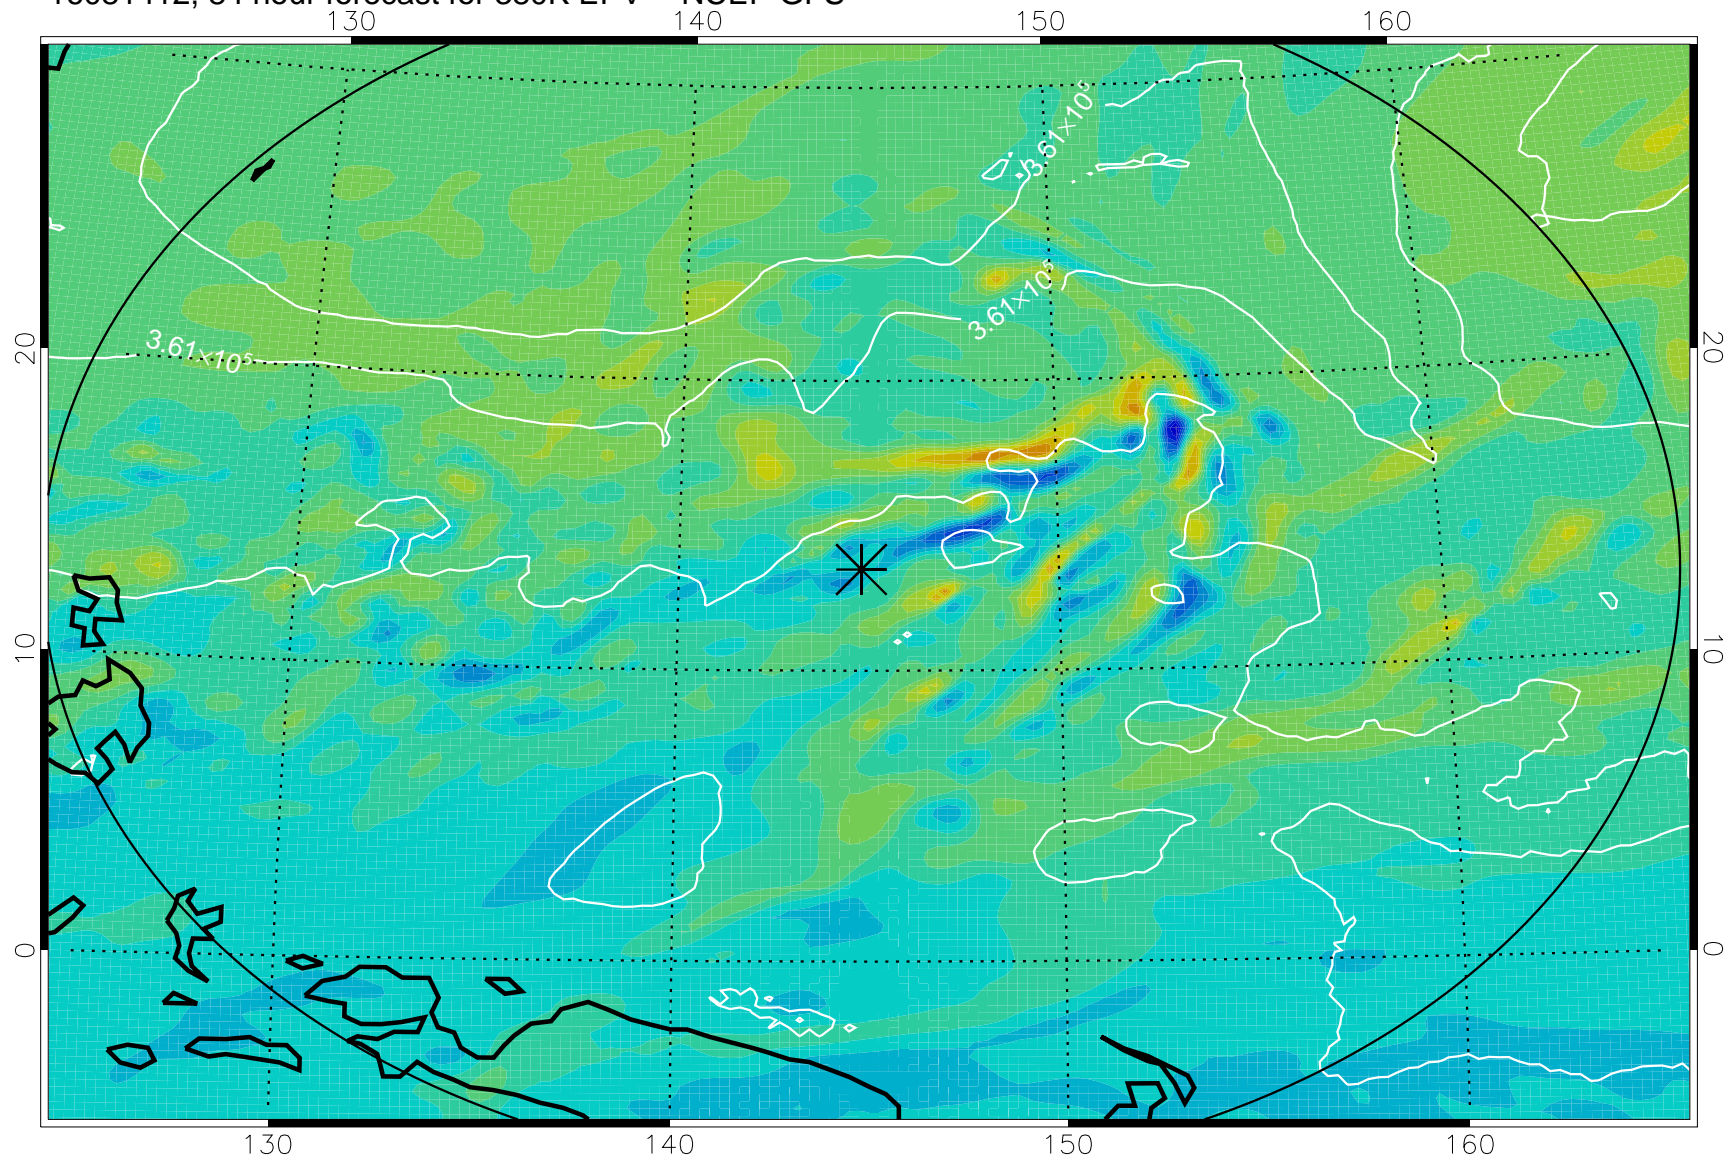

16081306, 54 hour forecast for 380K EPV -- NCEP GFS

380K Montgomery Streamfunction, white

Range ring of 2304 km

16081312, 60 hour forecast for 380K EPV -- NCEP GFS

380K Montgomery Streamfunction, white

Range ring of 2304 km

16081318, 66 hour forecast for 380K EPV -- NCEP GFS

380K Montgomery Streamfunction, white

Range ring of 2304 km

16081400, 72 hour forecast for 380K EPV -- NCEP GFS

380K Montgomery Streamfunction, white

Range ring of 2304 km

16081406, 78 hour forecast for 380K EPV -- NCEP GFS

380K Montgomery Streamfunction, white

Range ring of 2304 km

16081412, 84 hour forecast for 380K EPV -- NCEP GFS

380K Montgomery Streamfunction, white

Range ring of 2304 km

16081418, 90 hour forecast for 380K EPV -- NCEP GFS

380K Montgomery Streamfunction, white

Range ring of 2304 km

16081500, 96 hour forecast for 380K EPV -- NCEP GFS

380K Montgomery Streamfunction, white

Range ring of 2304 km