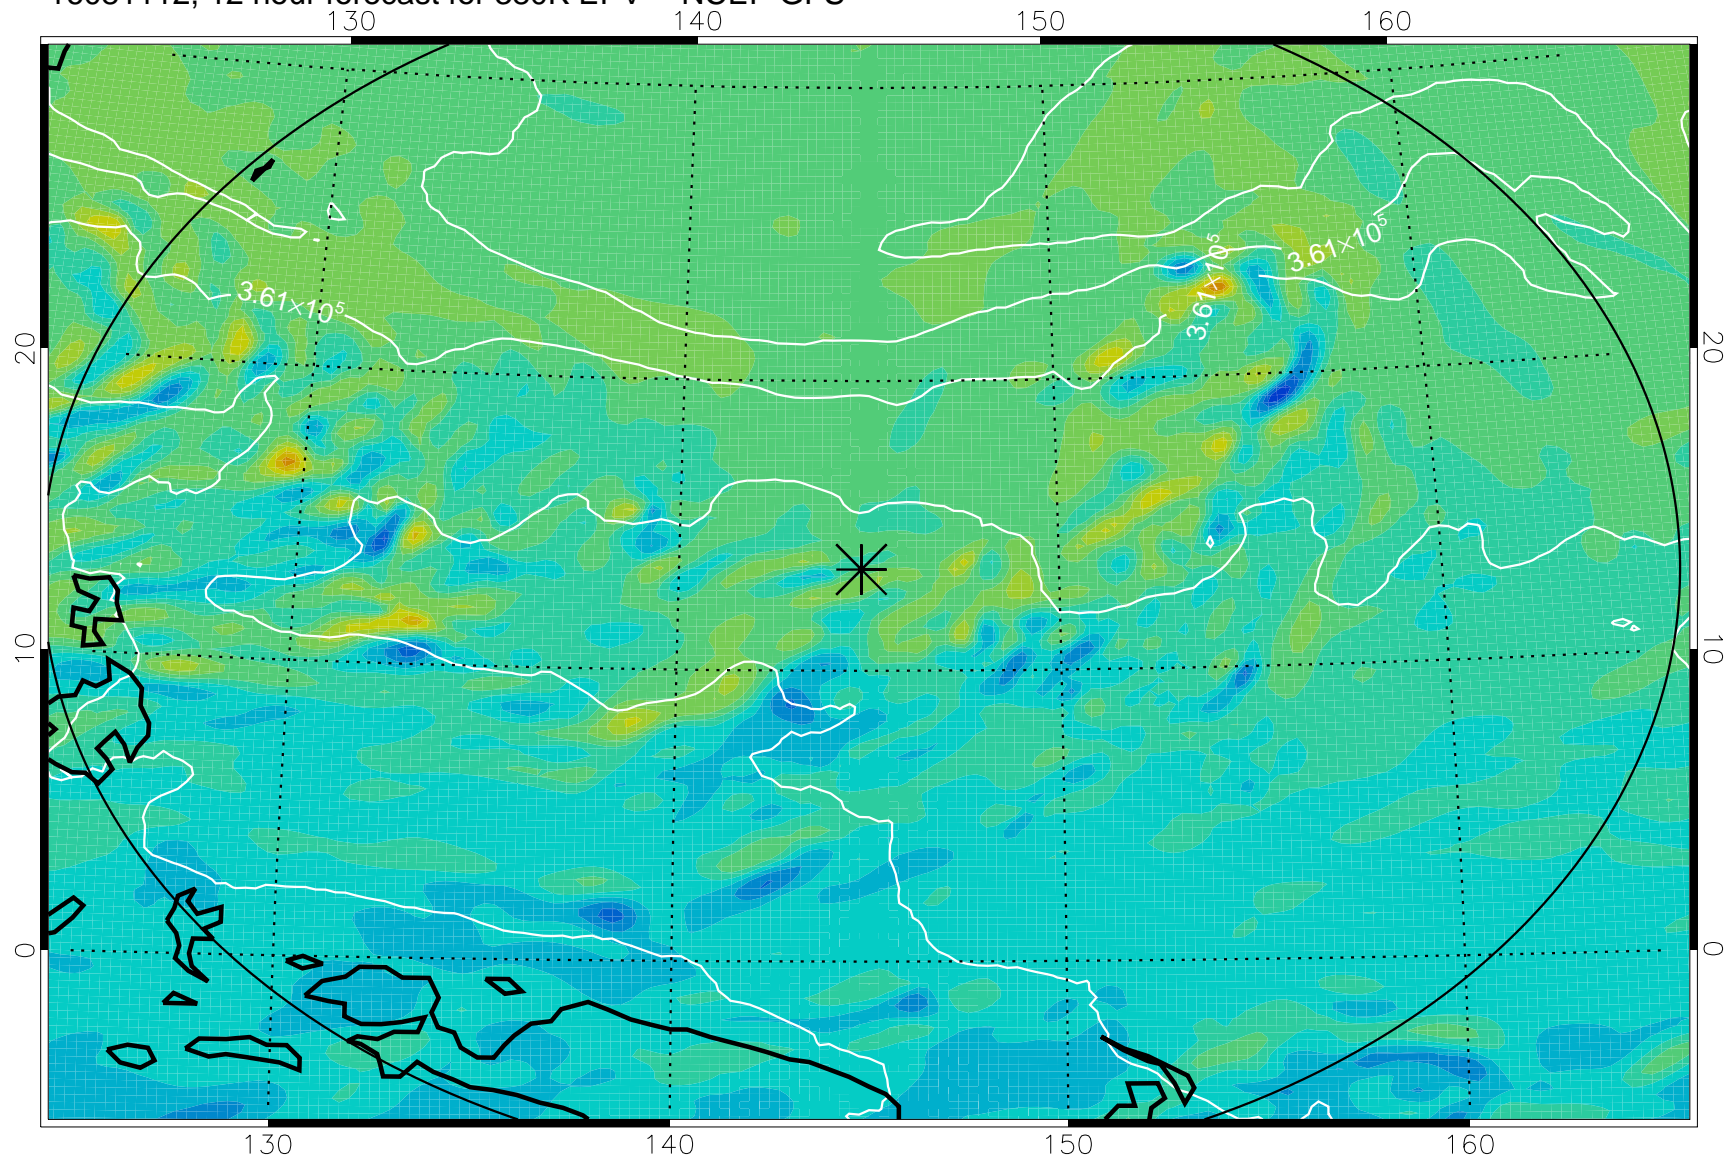

16081106, 6 hour forecast for 380K EPV -- NCEP GFS

380K Montgomery Streamfunction, white

Range ring of 2304 km

16081112, 12 hour forecast for 380K EPV -- NCEP GFS

380K Montgomery Streamfunction, white

Range ring of 2304 km

16081118, 18 hour forecast for 380K EPV -- NCEP GFS

380K Montgomery Streamfunction, white

Range ring of 2304 km

16081200, 24 hour forecast for 380K EPV -- NCEP GFS

380K Montgomery Streamfunction, white

Range ring of 2304 km

16081206, 30 hour forecast for 380K EPV -- NCEP GFS

380K Montgomery Streamfunction, white

Range ring of 2304 km

16081212, 36 hour forecast for 380K EPV -- NCEP GFS

380K Montgomery Streamfunction, white

Range ring of 2304 km

16081218, 42 hour forecast for 380K EPV -- NCEP GFS

380K Montgomery Streamfunction, white

Range ring of 2304 km

16081300, 48 hour forecast for 380K EPV -- NCEP GFS

380K Montgomery Streamfunction, white

Range ring of 2304 km