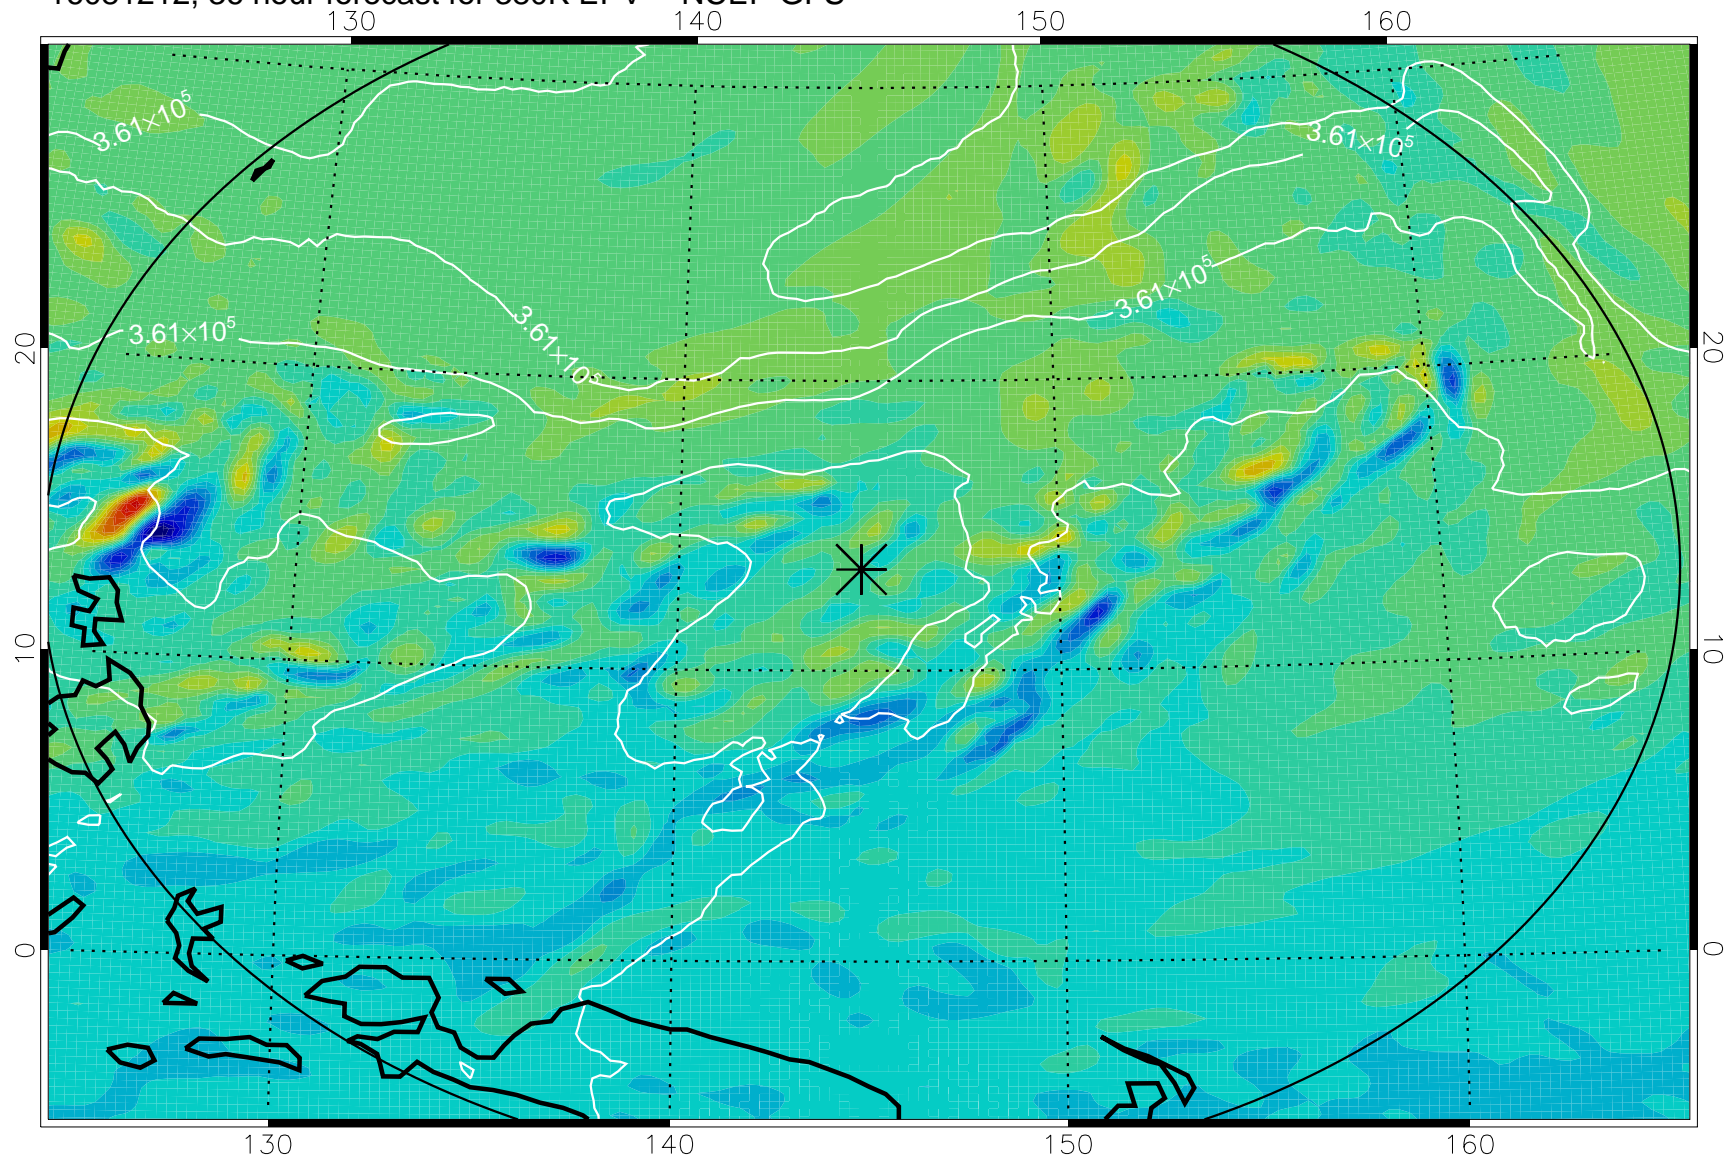

16081106, 6 hour forecast for 380K EPV -- NCEP GFS

380K Montgomery Streamfunction, white

Range ring of 2304 km

16081112, 12 hour forecast for 380K EPV -- NCEP GFS

380K Montgomery Streamfunction, white

Range ring of 2304 km

16081118, 18 hour forecast for 380K EPV -- NCEP GFS

380K Montgomery Streamfunction, white

Range ring of 2304 km

16081200, 24 hour forecast for 380K EPV -- NCEP GFS

380K Montgomery Streamfunction, white

Range ring of 2304 km

16081206, 30 hour forecast for 380K EPV -- NCEP GFS

380K Montgomery Streamfunction, white

Range ring of 2304 km

16081212, 36 hour forecast for 380K EPV -- NCEP GFS

380K Montgomery Streamfunction, white

Range ring of 2304 km

16081218, 42 hour forecast for 380K EPV -- NCEP GFS

380K Montgomery Streamfunction, white

Range ring of 2304 km

16081300, 48 hour forecast for 380K EPV -- NCEP GFS

380K Montgomery Streamfunction, white

Range ring of 2304 km