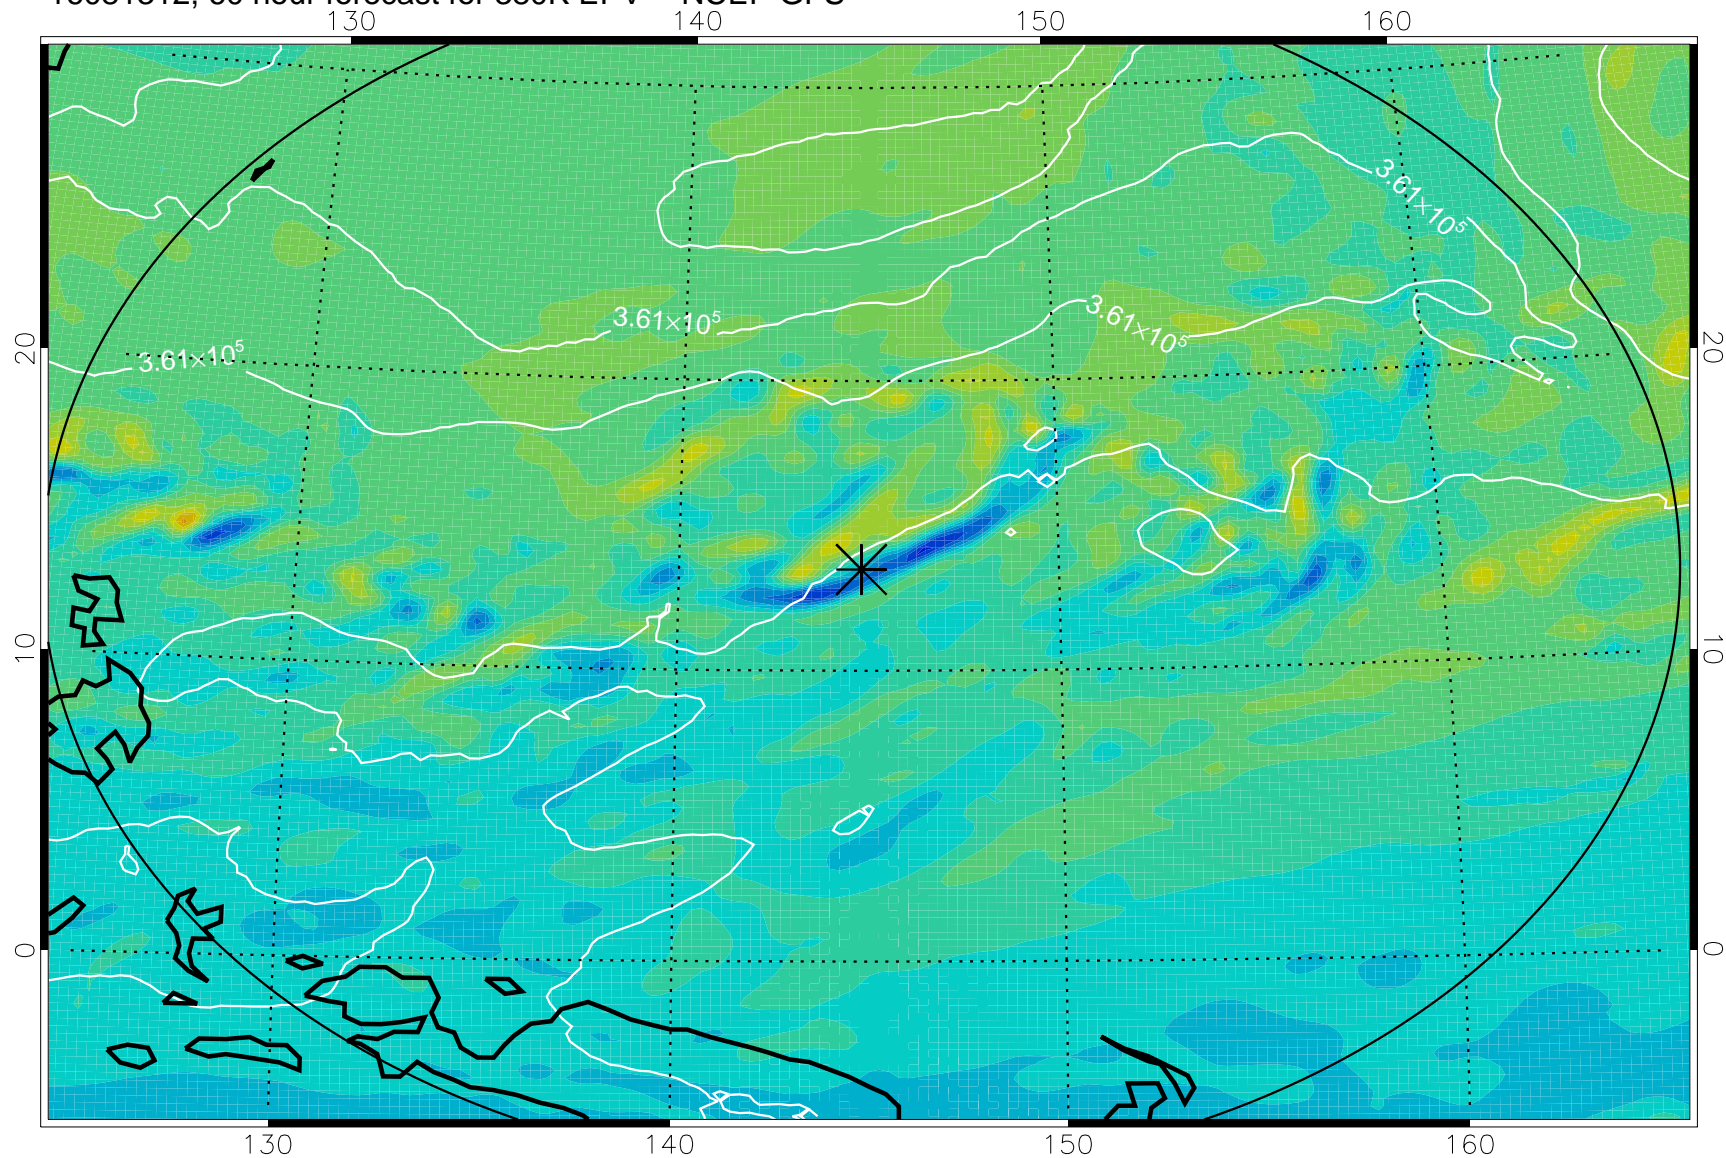

16081218, 42 hour forecast for 380K EPV -- NCEP GFS

380K Montgomery Streamfunction, white

Range ring of 2304 km

16081300, 48 hour forecast for 380K EPV -- NCEP GFS

380K Montgomery Streamfunction, white

Range ring of 2304 km

16081306, 54 hour forecast for 380K EPV -- NCEP GFS

380K Montgomery Streamfunction, white

Range ring of 2304 km

16081312, 60 hour forecast for 380K EPV -- NCEP GFS

380K Montgomery Streamfunction, white

Range ring of 2304 km

16081318, 66 hour forecast for 380K EPV -- NCEP GFS

380K Montgomery Streamfunction, white

Range ring of 2304 km

16081400, 72 hour forecast for 380K EPV -- NCEP GFS

380K Montgomery Streamfunction, white

Range ring of 2304 km

16081406, 78 hour forecast for 380K EPV -- NCEP GFS

380K Montgomery Streamfunction, white

Range ring of 2304 km

16081412, 84 hour forecast for 380K EPV -- NCEP GFS

380K Montgomery Streamfunction, white

Range ring of 2304 km