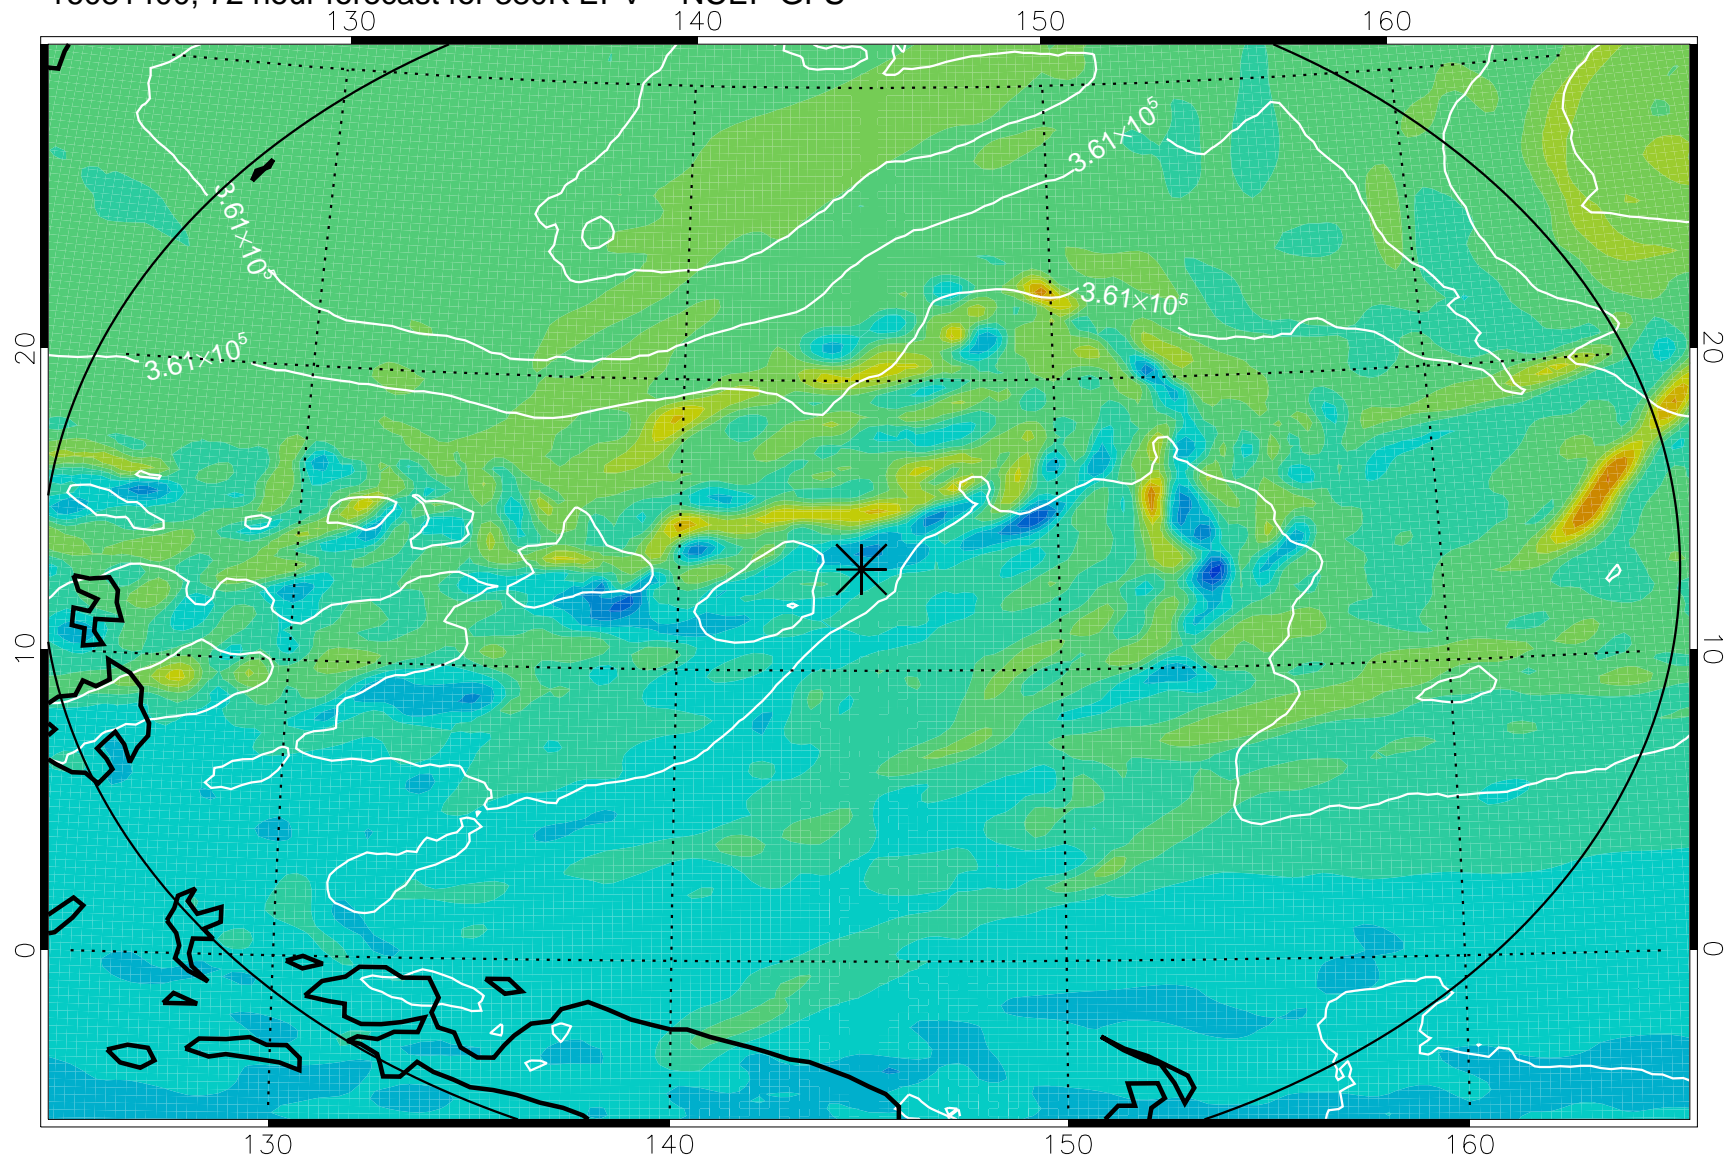

16081306, 54 hour forecast for 380K EPV -- NCEP GFS

380K Montgomery Streamfunction, white

Range ring of 2304 km

16081312, 60 hour forecast for 380K EPV -- NCEP GFS

380K Montgomery Streamfunction, white

Range ring of 2304 km

16081318, 66 hour forecast for 380K EPV -- NCEP GFS

380K Montgomery Streamfunction, white

Range ring of 2304 km

16081400, 72 hour forecast for 380K EPV -- NCEP GFS

380K Montgomery Streamfunction, white

Range ring of 2304 km

16081406, 78 hour forecast for 380K EPV -- NCEP GFS

380K Montgomery Streamfunction, white

Range ring of 2304 km

16081412, 84 hour forecast for 380K EPV -- NCEP GFS

380K Montgomery Streamfunction, white

Range ring of 2304 km

16081418, 90 hour forecast for 380K EPV -- NCEP GFS

380K Montgomery Streamfunction, white

Range ring of 2304 km

16081500, 96 hour forecast for 380K EPV -- NCEP GFS

380K Montgomery Streamfunction, white

Range ring of 2304 km