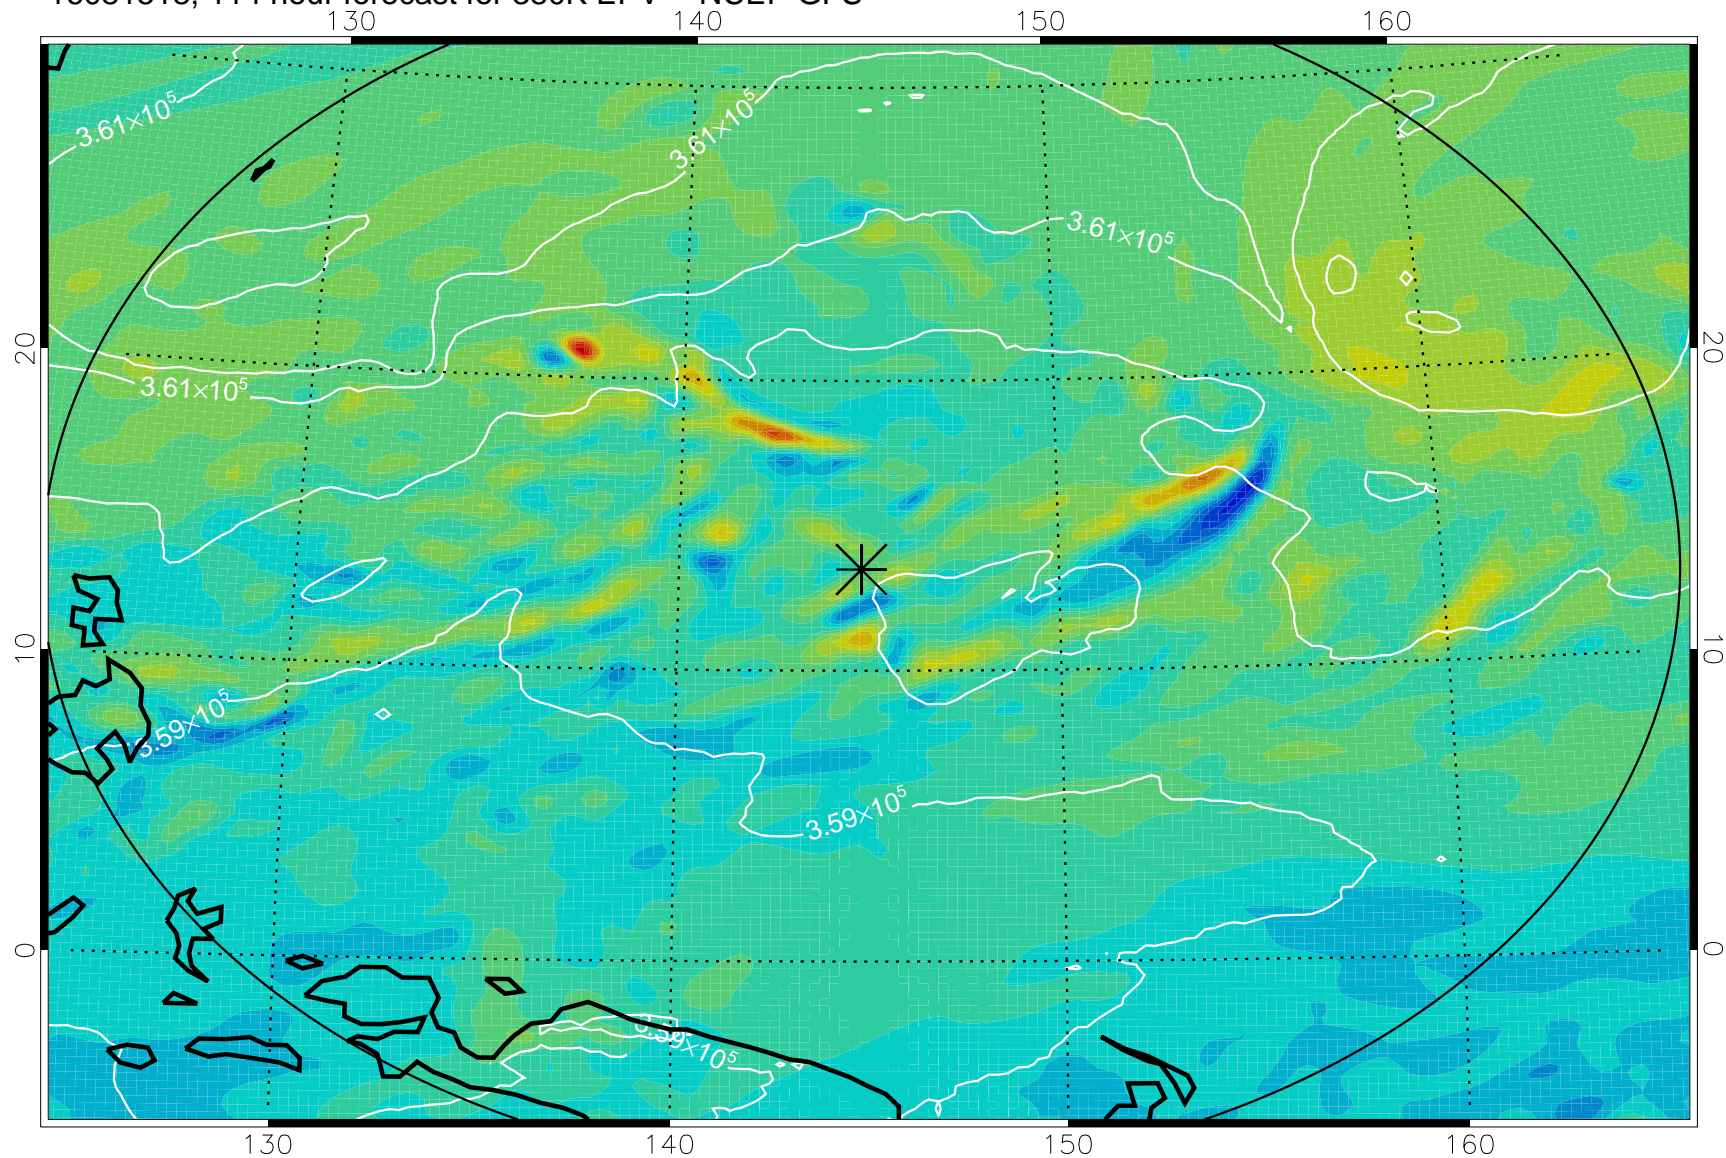

16081406, 78 hour forecast for 380K EPV -- NCEP GFS

380K Montgomery Streamfunction, white

Range ring of 2304 km

16081412, 84 hour forecast for 380K EPV -- NCEP GFS

380K Montgomery Streamfunction, white

Range ring of 2304 km

16081418, 90 hour forecast for 380K EPV -- NCEP GFS

380K Montgomery Streamfunction, white

Range ring of 2304 km

16081500, 96 hour forecast for 380K EPV -- NCEP GFS

380K Montgomery Streamfunction, white

Range ring of 2304 km

16081506, 102 hour forecast for 380K EPV -- NCEP GFS

380K Montgomery Streamfunction, white

Range ring of 2304 km

16081512, 108 hour forecast for 380K EPV -- NCEP GFS

380K Montgomery Streamfunction, white

Range ring of 2304 km

16081518, 114 hour forecast for 380K EPV -- NCEP GFS

380K Montgomery Streamfunction, white

Range ring of 2304 km

16081600, 120 hour forecast for 380K EPV -- NCEP GFS

380K Montgomery Streamfunction, white

Range ring of 2304 km