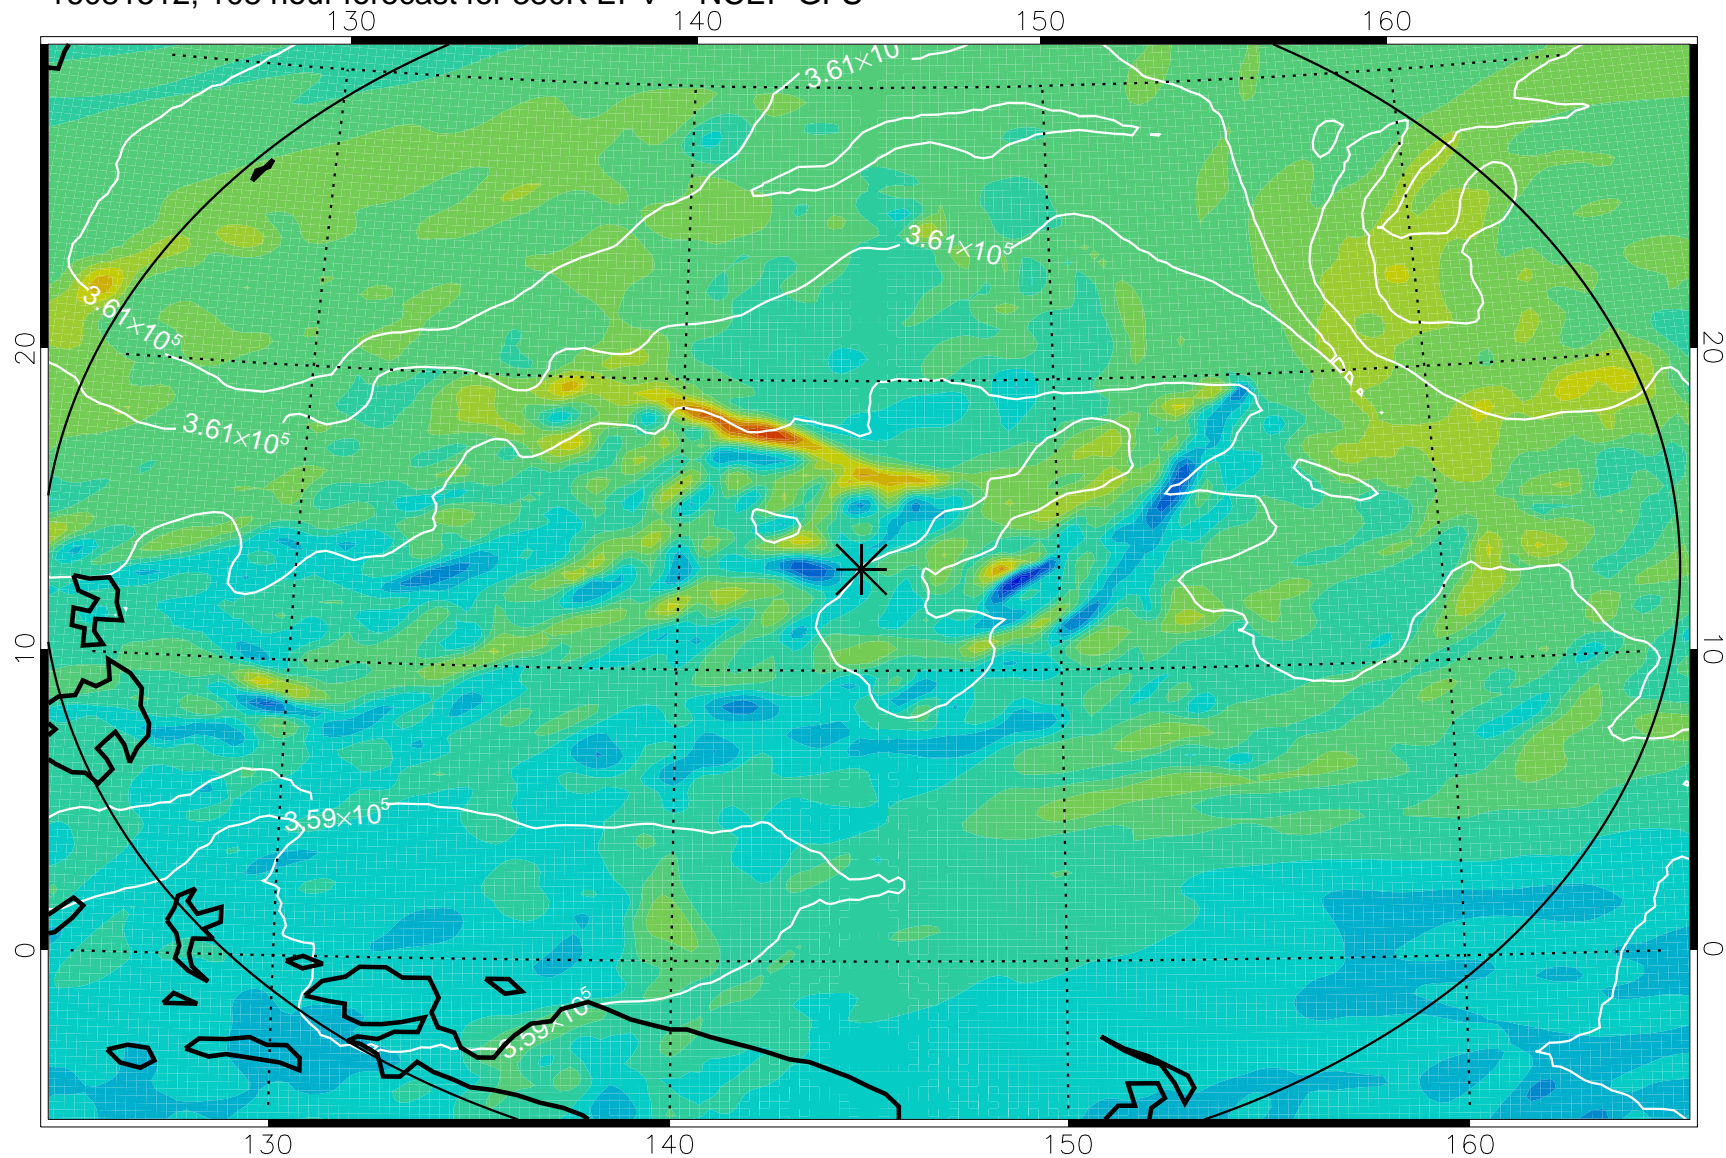

16081406, 78 hour forecast for 380K EPV -- NCEP GFS

380K Montgomery Streamfunction, white

Range ring of 2304 km

16081412, 84 hour forecast for 380K EPV -- NCEP GFS

380K Montgomery Streamfunction, white

Range ring of 2304 km

16081418, 90 hour forecast for 380K EPV -- NCEP GFS

380K Montgomery Streamfunction, white

Range ring of 2304 km

16081500, 96 hour forecast for 380K EPV -- NCEP GFS

380K Montgomery Streamfunction, white

Range ring of 2304 km

16081506, 102 hour forecast for 380K EPV -- NCEP GFS

380K Montgomery Streamfunction, white

Range ring of 2304 km

16081512, 108 hour forecast for 380K EPV -- NCEP GFS

380K Montgomery Streamfunction, white

Range ring of 2304 km

16081518, 114 hour forecast for 380K EPV -- NCEP GFS

380K Montgomery Streamfunction, white

Range ring of 2304 km

16081600, 120 hour forecast for 380K EPV -- NCEP GFS

380K Montgomery Streamfunction, white

Range ring of 2304 km