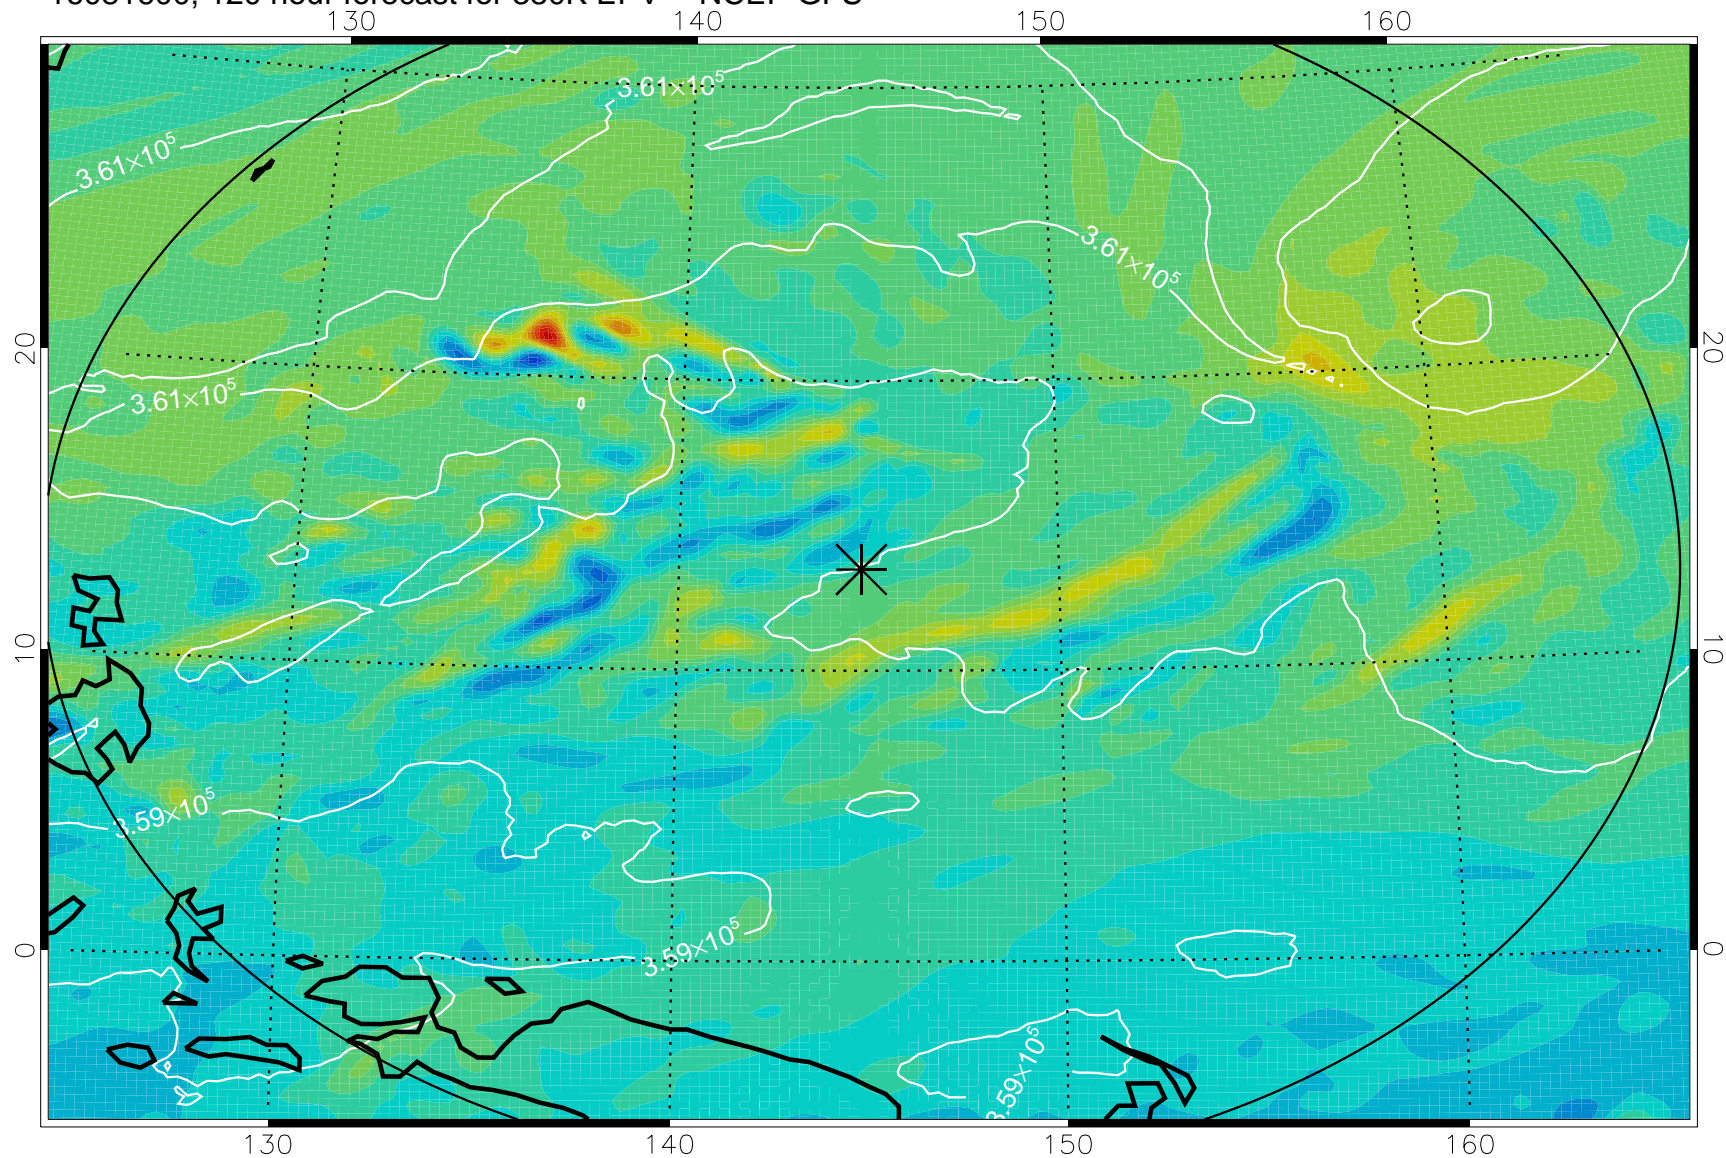

16081406, 78 hour forecast for 380K EPV -- NCEP GFS

380K Montgomery Streamfunction, white

Range ring of 2304 km

16081412, 84 hour forecast for 380K EPV -- NCEP GFS

380K Montgomery Streamfunction, white

Range ring of 2304 km

16081418, 90 hour forecast for 380K EPV -- NCEP GFS

380K Montgomery Streamfunction, white

Range ring of 2304 km

16081500, 96 hour forecast for 380K EPV -- NCEP GFS

380K Montgomery Streamfunction, white

Range ring of 2304 km

16081506, 102 hour forecast for 380K EPV -- NCEP GFS

380K Montgomery Streamfunction, white

Range ring of 2304 km

16081512, 108 hour forecast for 380K EPV -- NCEP GFS

380K Montgomery Streamfunction, white

Range ring of 2304 km

16081518, 114 hour forecast for 380K EPV -- NCEP GFS

380K Montgomery Streamfunction, white

Range ring of 2304 km

16081600, 120 hour forecast for 380K EPV -- NCEP GFS

380K Montgomery Streamfunction, white

Range ring of 2304 km