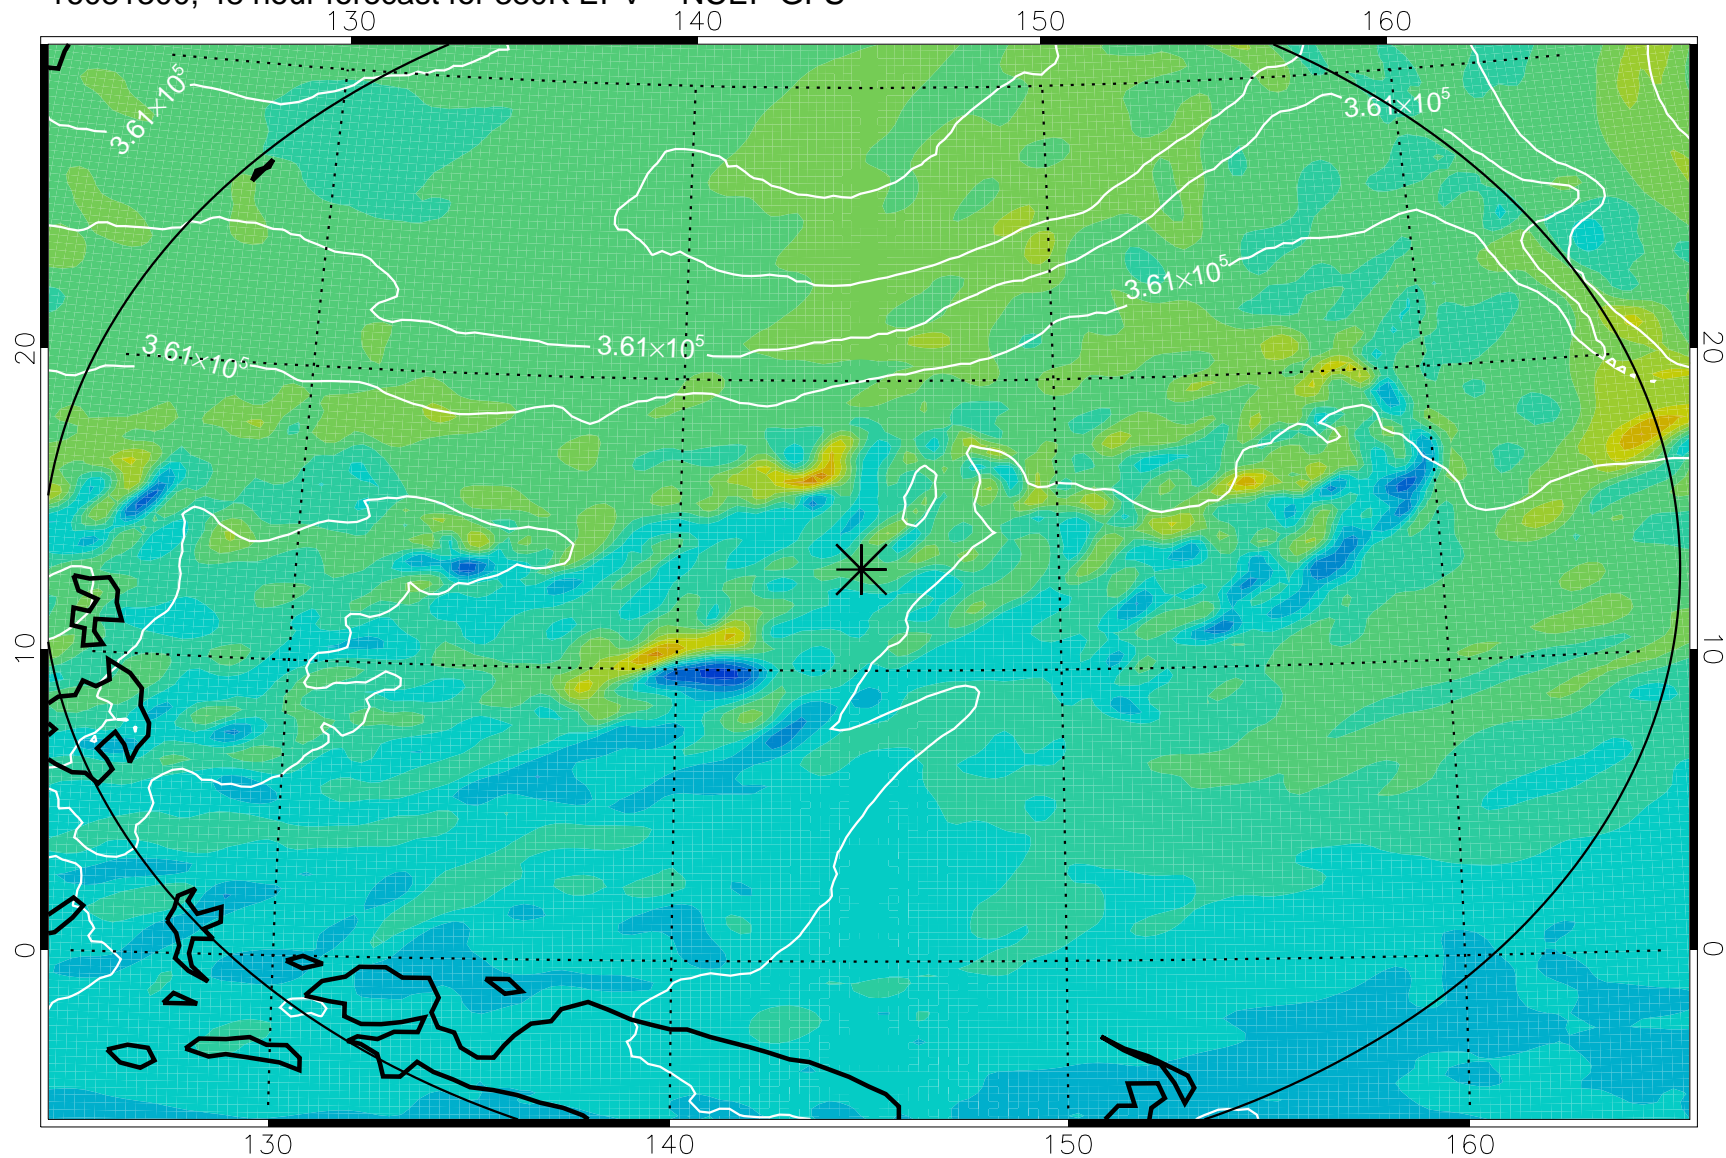

16081118, 18 hour forecast for 380K EPV -- NCEP GFS

380K Montgomery Streamfunction, white

Range ring of 2304 km

16081200, 24 hour forecast for 380K EPV -- NCEP GFS

380K Montgomery Streamfunction, white

Range ring of 2304 km

16081206, 30 hour forecast for 380K EPV -- NCEP GFS

380K Montgomery Streamfunction, white

Range ring of 2304 km

16081212, 36 hour forecast for 380K EPV -- NCEP GFS

380K Montgomery Streamfunction, white

Range ring of 2304 km

16081218, 42 hour forecast for 380K EPV -- NCEP GFS

380K Montgomery Streamfunction, white

Range ring of 2304 km

16081300, 48 hour forecast for 380K EPV -- NCEP GFS

380K Montgomery Streamfunction, white

Range ring of 2304 km

16081406, 78 hour forecast for 380K EPV -- NCEP GFS

380K Montgomery Streamfunction, white

Range ring of 2304 km

16081412, 84 hour forecast for 380K EPV -- NCEP GFS

380K Montgomery Streamfunction, white

Range ring of 2304 km