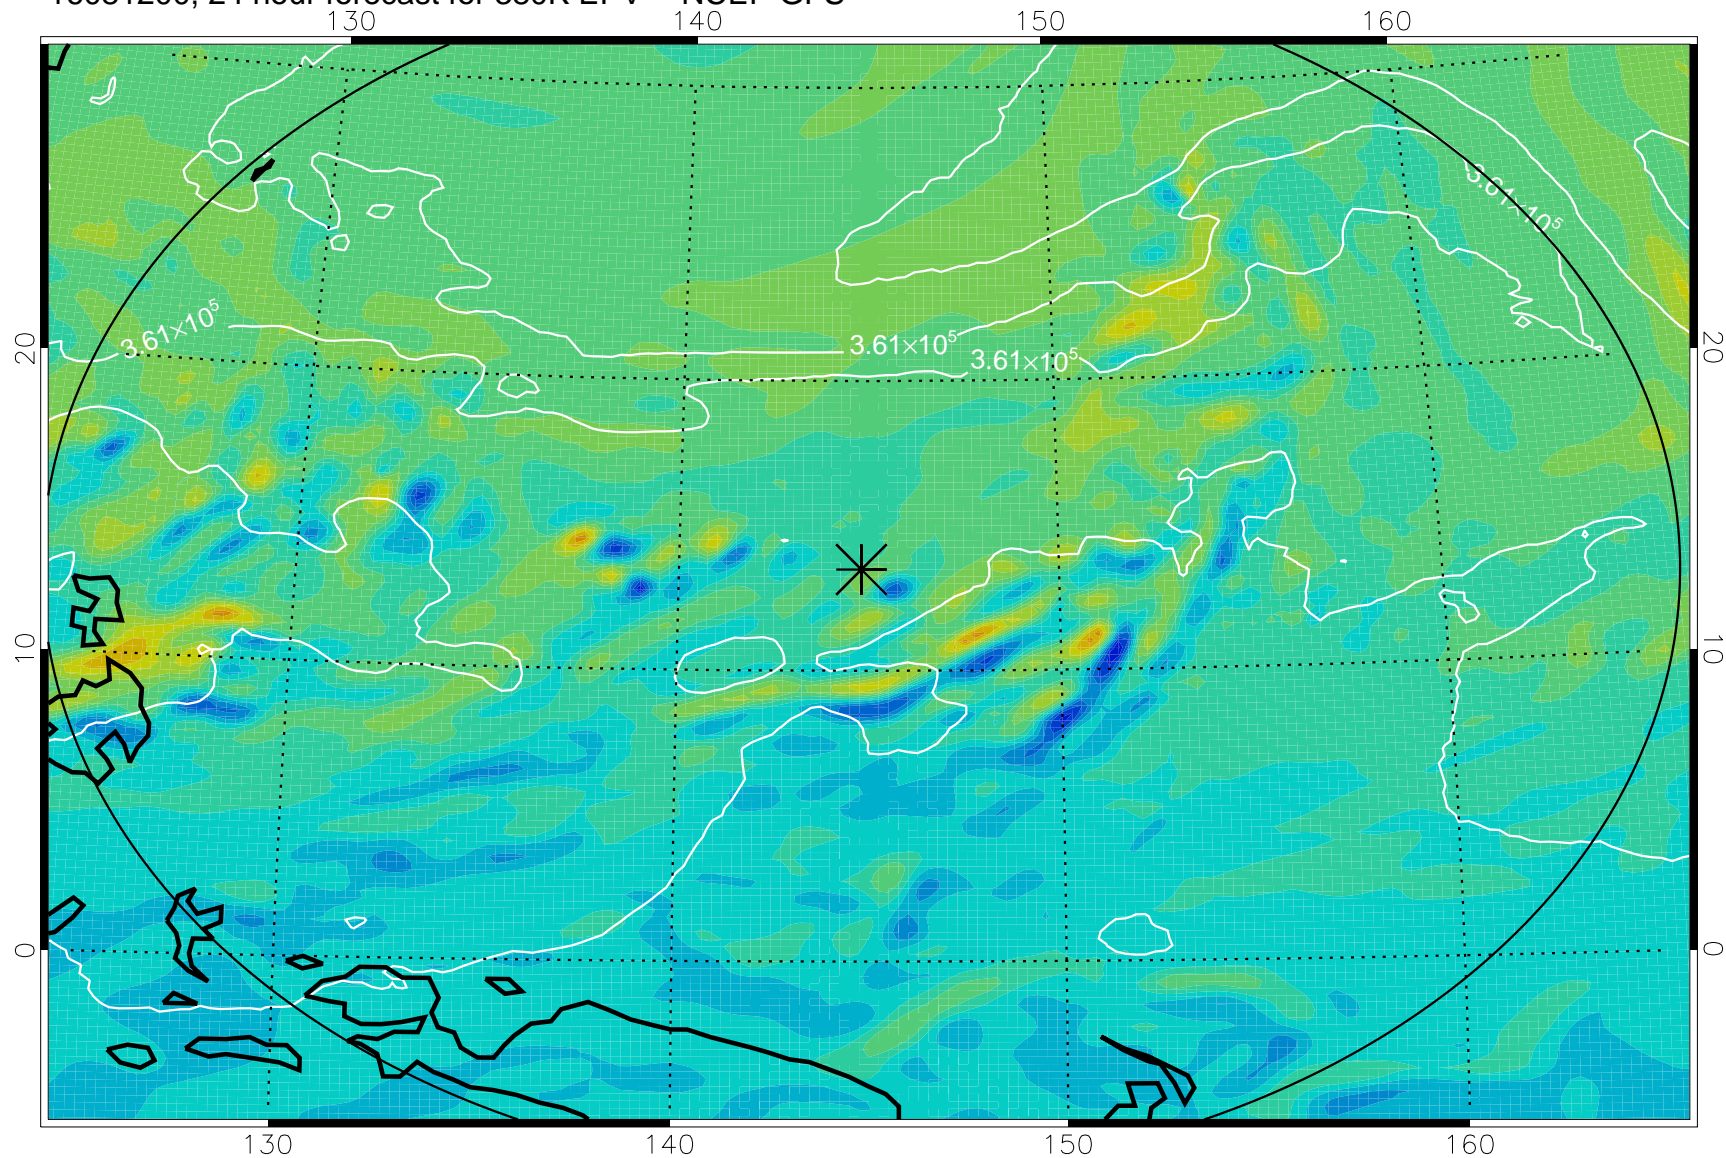

16081106, 6 hour forecast for 380K EPV -- NCEP GFS

380K Montgomery Streamfunction, white

Range ring of 2304 km

16081112, 12 hour forecast for 380K EPV -- NCEP GFS

380K Montgomery Streamfunction, white

Range ring of 2304 km

16081118, 18 hour forecast for 380K EPV -- NCEP GFS

380K Montgomery Streamfunction, white

Range ring of 2304 km

16081200, 24 hour forecast for 380K EPV -- NCEP GFS

380K Montgomery Streamfunction, white

Range ring of 2304 km

16081206, 30 hour forecast for 380K EPV -- NCEP GFS

380K Montgomery Streamfunction, white

Range ring of 2304 km

16081212, 36 hour forecast for 380K EPV -- NCEP GFS

380K Montgomery Streamfunction, white

Range ring of 2304 km

16081406, 78 hour forecast for 380K EPV -- NCEP GFS

380K Montgomery Streamfunction, white

Range ring of 2304 km

16081412, 84 hour forecast for 380K EPV -- NCEP GFS

380K Montgomery Streamfunction, white

Range ring of 2304 km