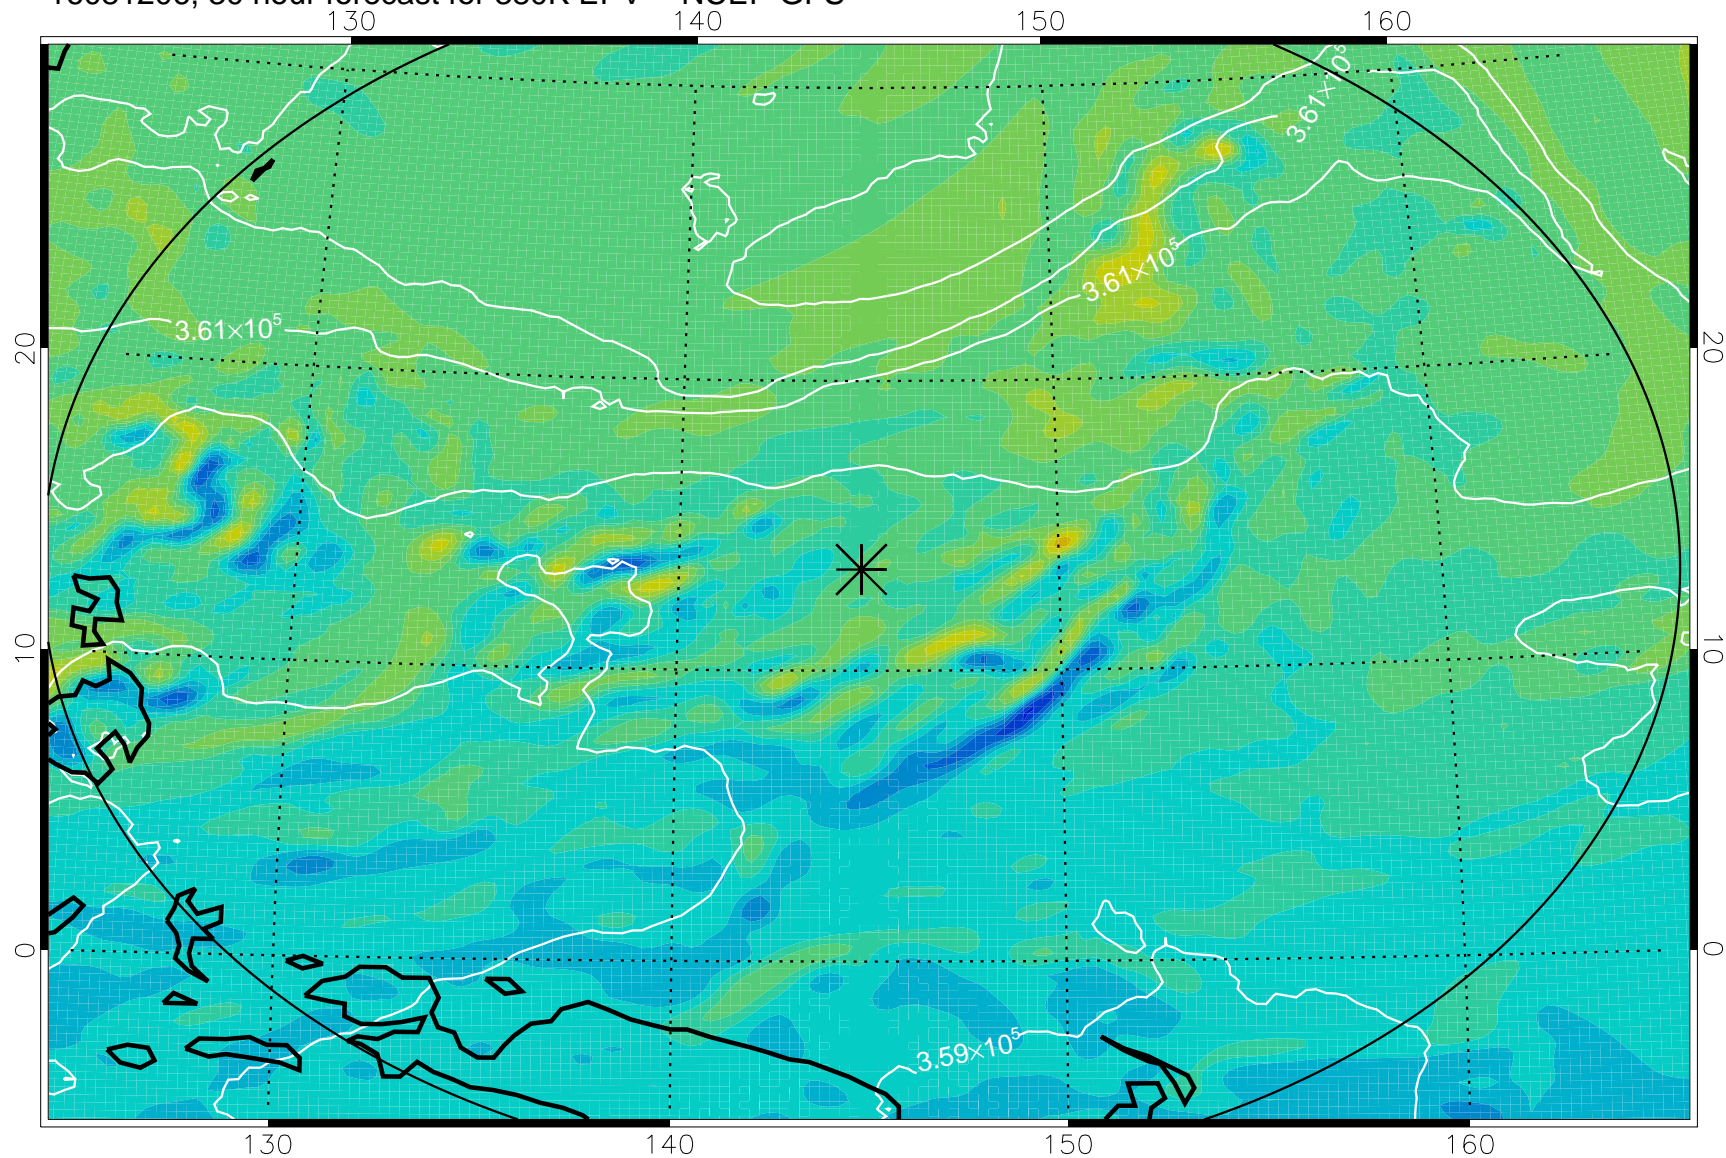

16081106, 6 hour forecast for 380K EPV -- NCEP GFS

380K Montgomery Streamfunction, white

Range ring of 2304 km

16081112, 12 hour forecast for 380K EPV -- NCEP GFS

380K Montgomery Streamfunction, white

Range ring of 2304 km

16081118, 18 hour forecast for 380K EPV -- NCEP GFS

380K Montgomery Streamfunction, white

Range ring of 2304 km

16081200, 24 hour forecast for 380K EPV -- NCEP GFS

380K Montgomery Streamfunction, white

Range ring of 2304 km

16081206, 30 hour forecast for 380K EPV -- NCEP GFS

380K Montgomery Streamfunction, white

Range ring of 2304 km

16081212, 36 hour forecast for 380K EPV -- NCEP GFS

380K Montgomery Streamfunction, white

Range ring of 2304 km

16081218, 42 hour forecast for 380K EPV -- NCEP GFS

380K Montgomery Streamfunction, white

Range ring of 2304 km

16081300, 48 hour forecast for 380K EPV -- NCEP GFS

380K Montgomery Streamfunction, white

Range ring of 2304 km