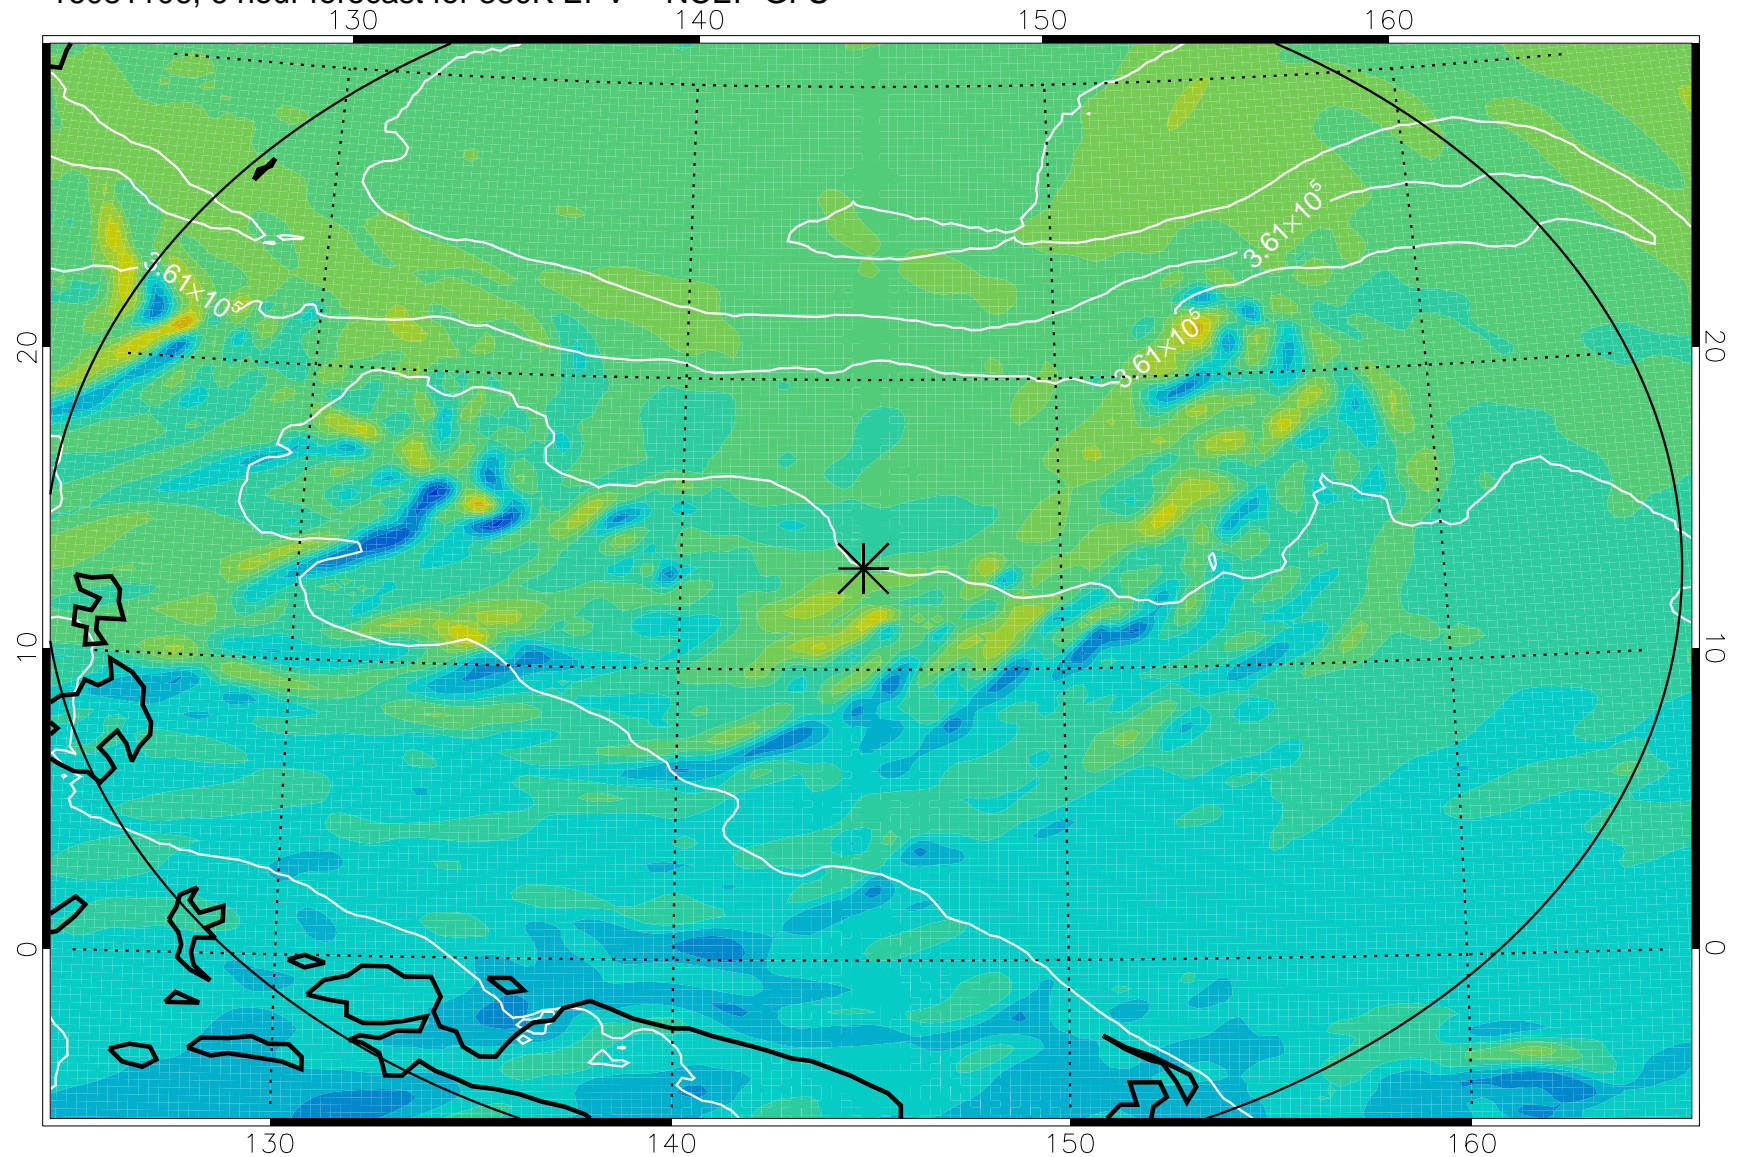

16081106, 6 hour forecast for 380K EPV -- NCEP GFS

380K Montgomery Streamfunction, white

Range ring of 2304 km

16081112, 12 hour forecast for 380K EPV -- NCEP GFS

380K Montgomery Streamfunction, white

Range ring of 2304 km

16081118, 18 hour forecast for 380K EPV -- NCEP GFS

380K Montgomery Streamfunction, white

Range ring of 2304 km

16081200, 24 hour forecast for 380K EPV -- NCEP GFS

380K Montgomery Streamfunction, white

Range ring of 2304 km

16081206, 30 hour forecast for 380K EPV -- NCEP GFS

380K Montgomery Streamfunction, white

Range ring of 2304 km

16081212, 36 hour forecast for 380K EPV -- NCEP GFS

380K Montgomery Streamfunction, white

Range ring of 2304 km

16081218, 42 hour forecast for 380K EPV -- NCEP GFS

380K Montgomery Streamfunction, white

Range ring of 2304 km

16081300, 48 hour forecast for 380K EPV -- NCEP GFS

380K Montgomery Streamfunction, white

Range ring of 2304 km