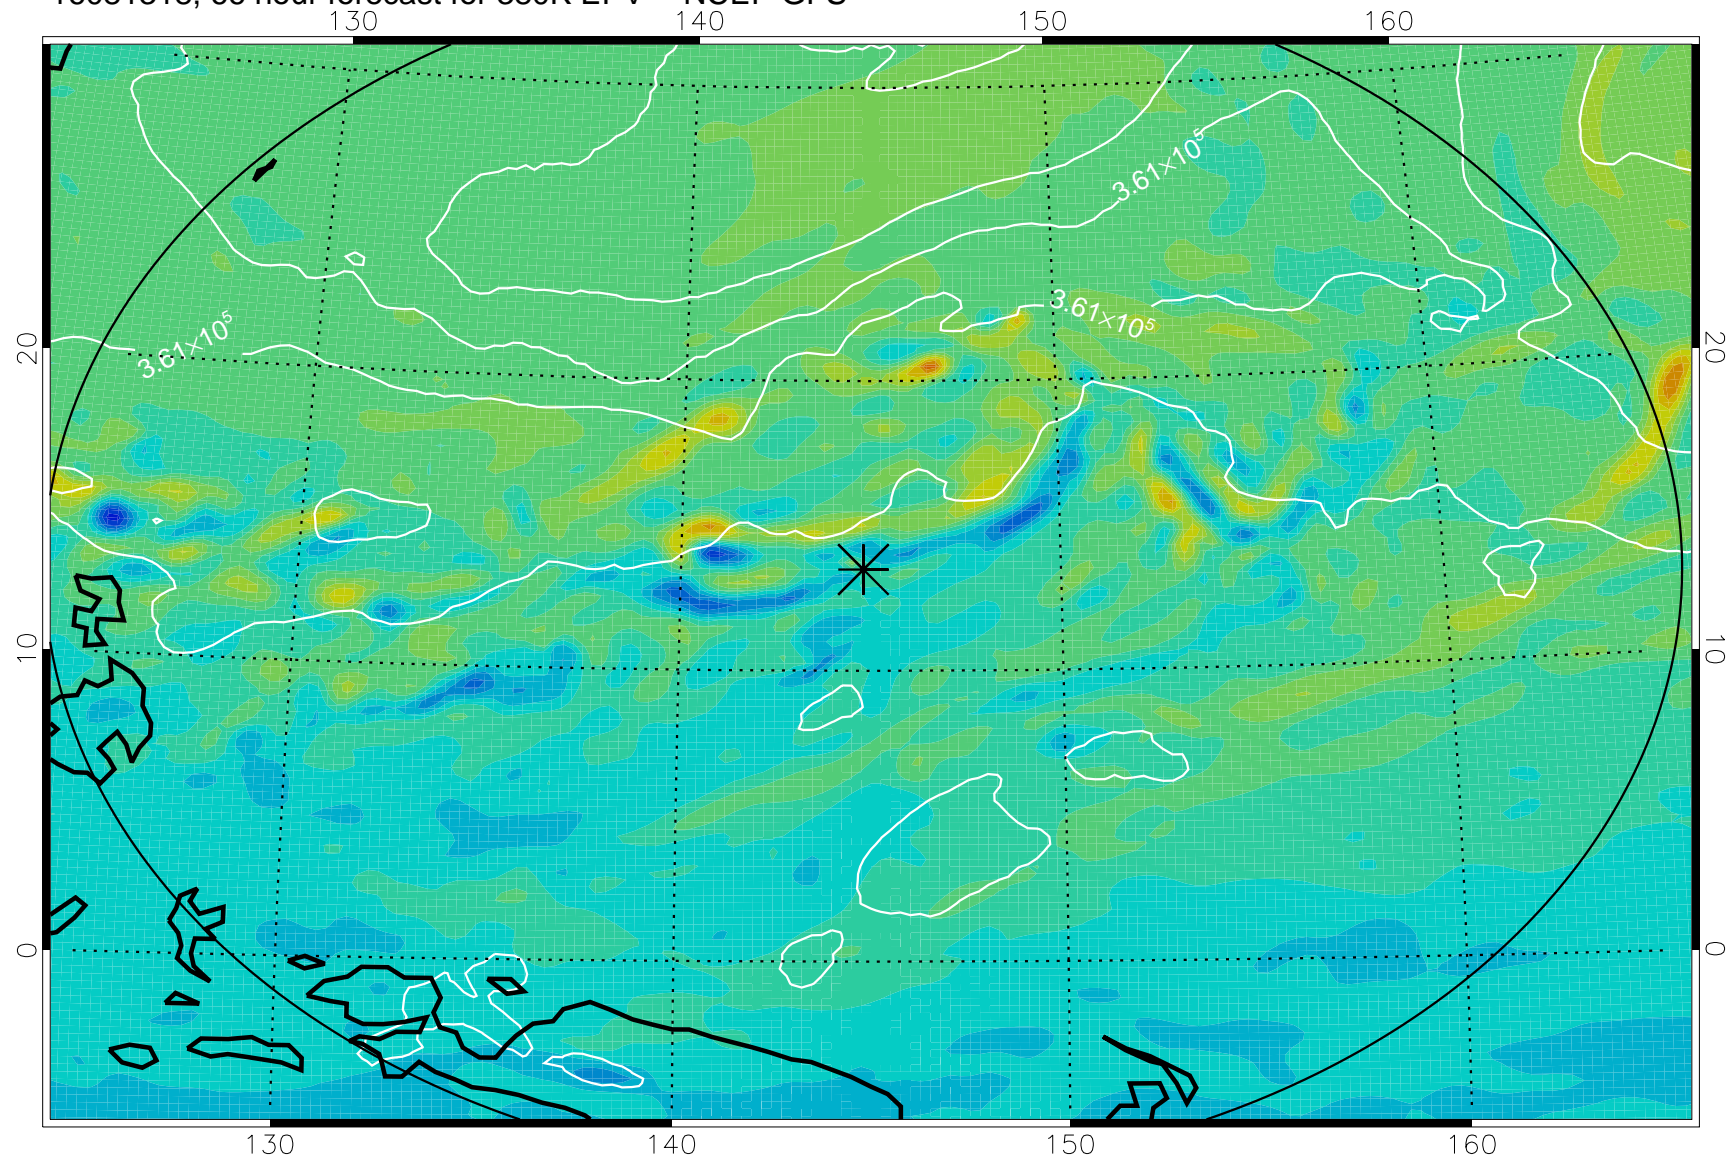

16081306, 54 hour forecast for 380K EPV -- NCEP GFS

380K Montgomery Streamfunction, white

Range ring of 2304 km

16081312, 60 hour forecast for 380K EPV -- NCEP GFS

380K Montgomery Streamfunction, white

Range ring of 2304 km

16081318, 66 hour forecast for 380K EPV -- NCEP GFS

380K Montgomery Streamfunction, white

Range ring of 2304 km

16081400, 72 hour forecast for 380K EPV -- NCEP GFS

380K Montgomery Streamfunction, white

Range ring of 2304 km

16081406, 78 hour forecast for 380K EPV -- NCEP GFS

380K Montgomery Streamfunction, white

Range ring of 2304 km

16081412, 84 hour forecast for 380K EPV -- NCEP GFS

380K Montgomery Streamfunction, white

Range ring of 2304 km

16081418, 90 hour forecast for 380K EPV -- NCEP GFS

380K Montgomery Streamfunction, white

Range ring of 2304 km

16081500, 96 hour forecast for 380K EPV -- NCEP GFS

380K Montgomery Streamfunction, white

Range ring of 2304 km