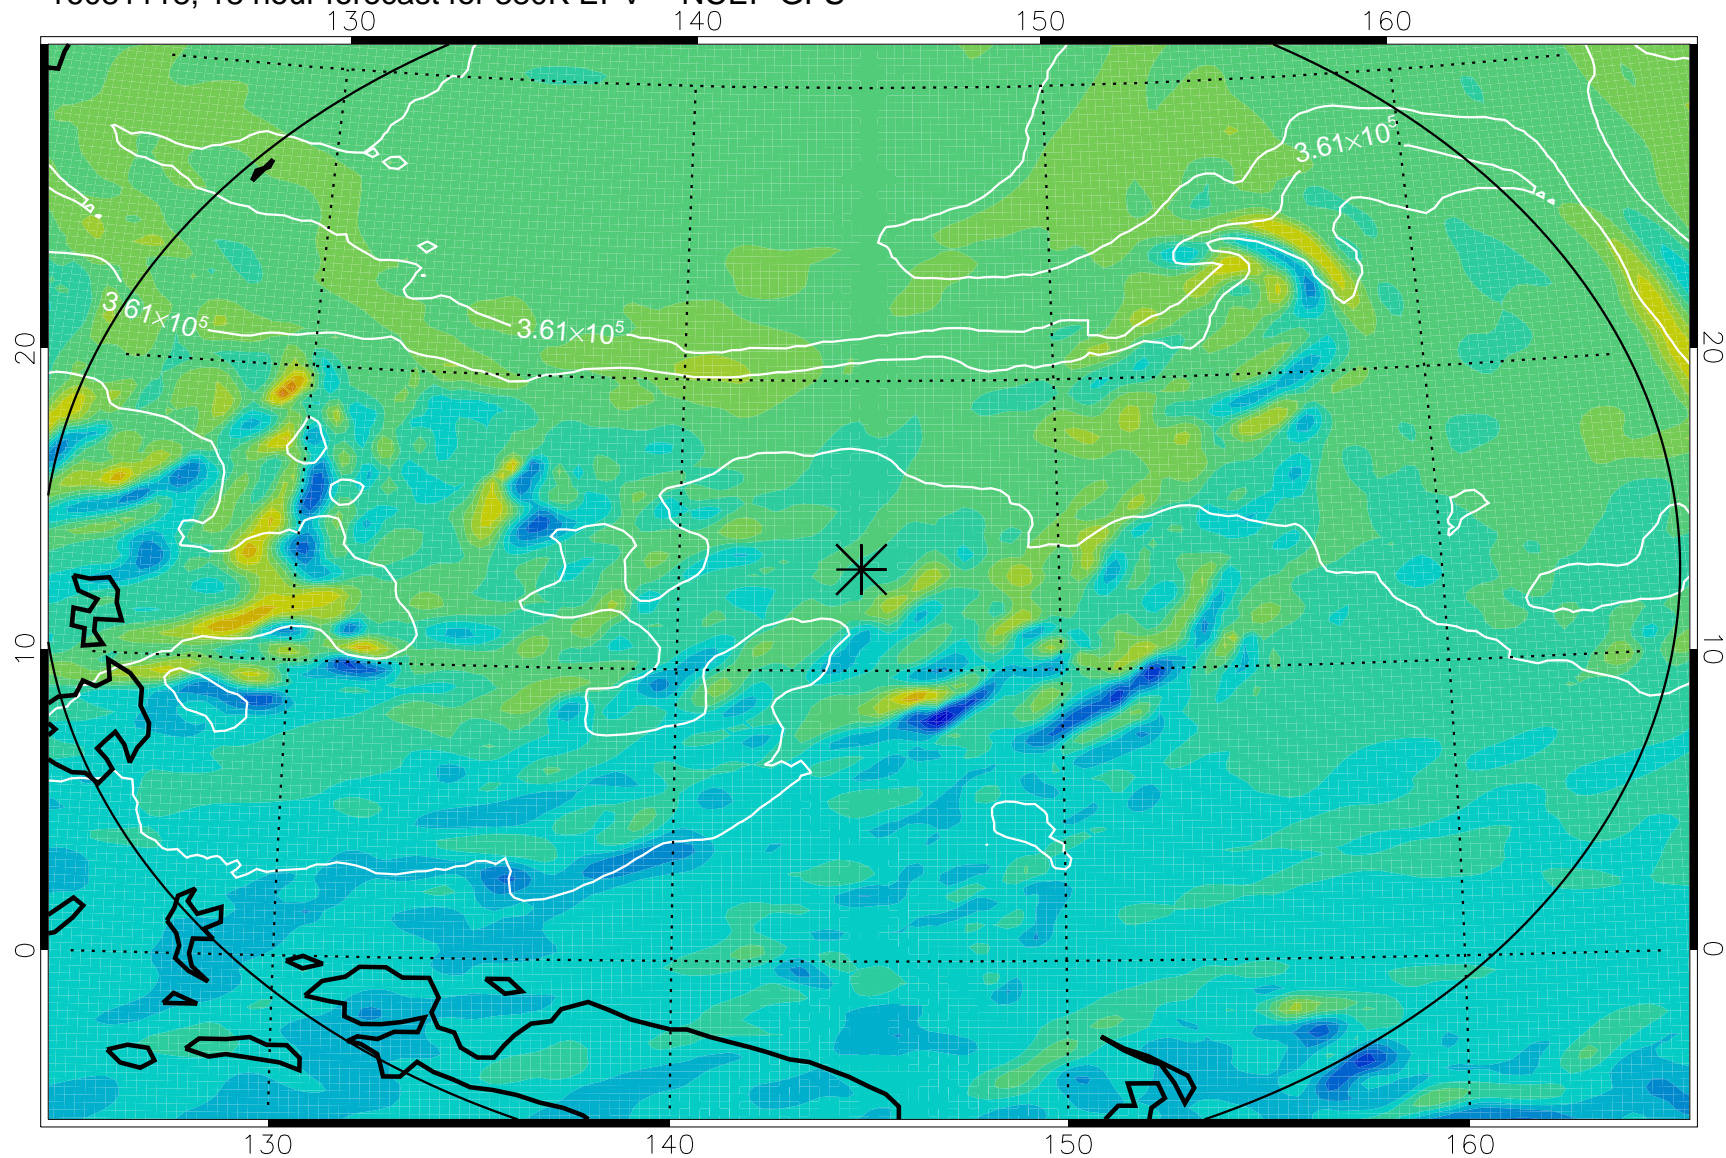

16081106, 6 hour forecast for 380K EPV -- NCEP GFS

380K Montgomery Streamfunction, white

Range ring of 2304 km

16081112, 12 hour forecast for 380K EPV -- NCEP GFS

380K Montgomery Streamfunction, white

Range ring of 2304 km

16081118, 18 hour forecast for 380K EPV -- NCEP GFS

380K Montgomery Streamfunction, white

Range ring of 2304 km

16081200, 24 hour forecast for 380K EPV -- NCEP GFS

380K Montgomery Streamfunction, white

Range ring of 2304 km

16081206, 30 hour forecast for 380K EPV -- NCEP GFS

380K Montgomery Streamfunction, white

Range ring of 2304 km

16081212, 36 hour forecast for 380K EPV -- NCEP GFS

380K Montgomery Streamfunction, white

Range ring of 2304 km

16081218, 42 hour forecast for 380K EPV -- NCEP GFS

380K Montgomery Streamfunction, white

Range ring of 2304 km

16081300, 48 hour forecast for 380K EPV -- NCEP GFS

380K Montgomery Streamfunction, white

Range ring of 2304 km