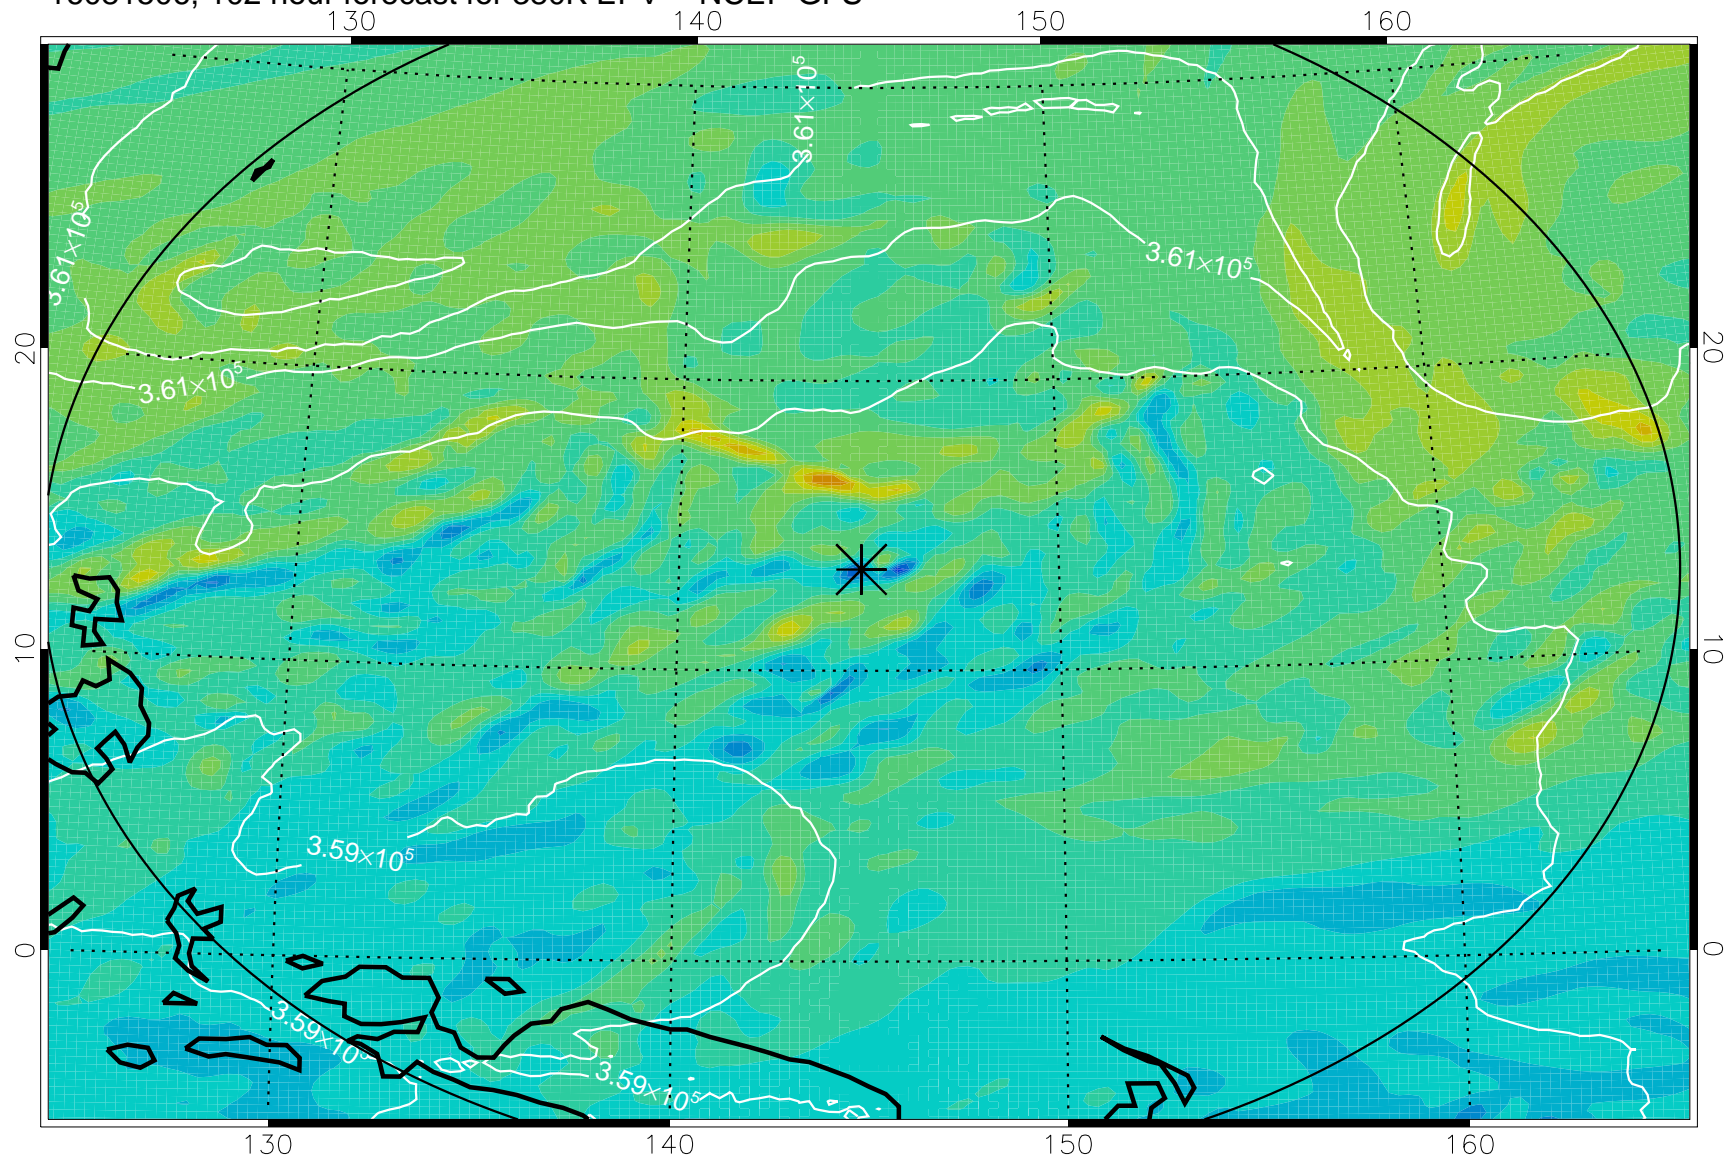

16081406, 78 hour forecast for 380K EPV -- NCEP GFS

380K Montgomery Streamfunction, white

Range ring of 2304 km

16081412, 84 hour forecast for 380K EPV -- NCEP GFS

380K Montgomery Streamfunction, white

Range ring of 2304 km

16081418, 90 hour forecast for 380K EPV -- NCEP GFS

380K Montgomery Streamfunction, white

Range ring of 2304 km

16081500, 96 hour forecast for 380K EPV -- NCEP GFS

380K Montgomery Streamfunction, white

Range ring of 2304 km

16081506, 102 hour forecast for 380K EPV -- NCEP GFS

380K Montgomery Streamfunction, white

Range ring of 2304 km

16081512, 108 hour forecast for 380K EPV -- NCEP GFS

380K Montgomery Streamfunction, white

Range ring of 2304 km

16081518, 114 hour forecast for 380K EPV -- NCEP GFS

380K Montgomery Streamfunction, white

Range ring of 2304 km

16081600, 120 hour forecast for 380K EPV -- NCEP GFS

380K Montgomery Streamfunction, white

Range ring of 2304 km