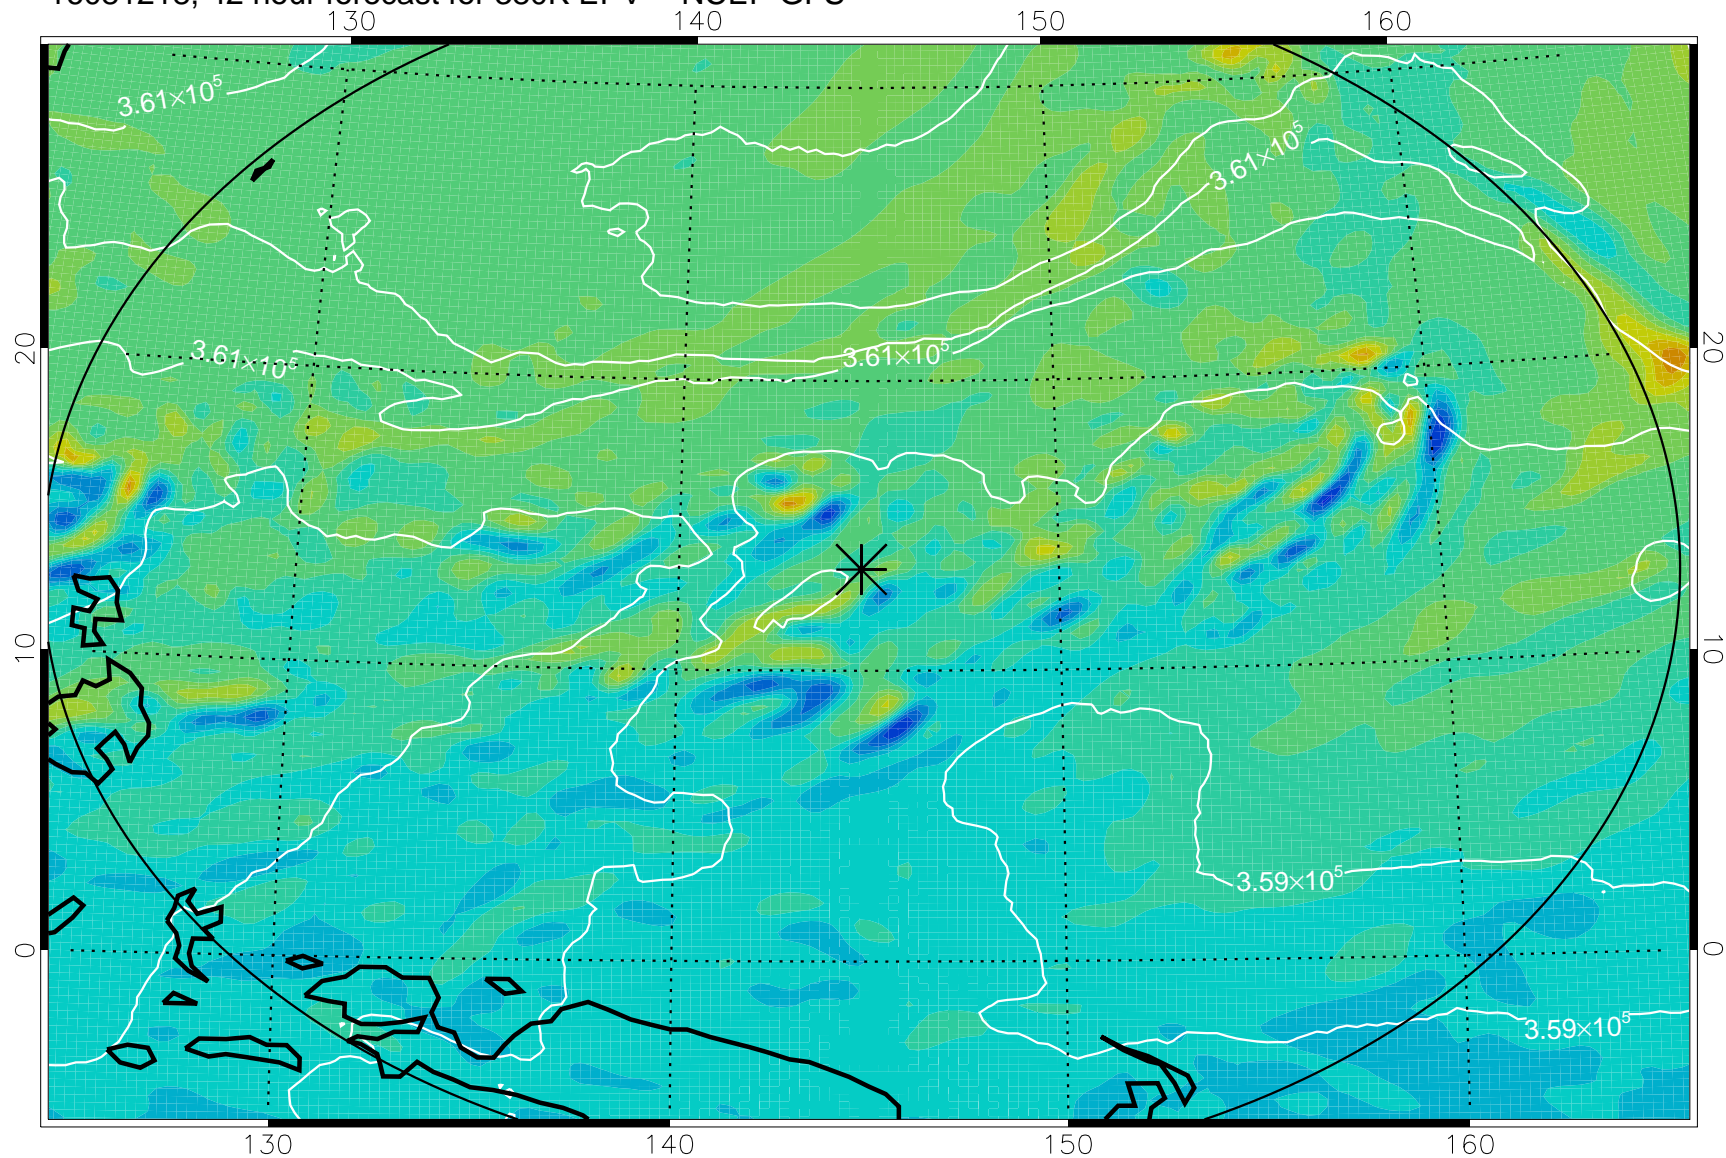

16081118, 18 hour forecast for 380K EPV -- NCEP GFS

380K Montgomery Streamfunction, white

Range ring of 2304 km

16081200, 24 hour forecast for 380K EPV -- NCEP GFS

380K Montgomery Streamfunction, white

Range ring of 2304 km

16081206, 30 hour forecast for 380K EPV -- NCEP GFS

380K Montgomery Streamfunction, white

Range ring of 2304 km

16081212, 36 hour forecast for 380K EPV -- NCEP GFS

380K Montgomery Streamfunction, white

Range ring of 2304 km

16081218, 42 hour forecast for 380K EPV -- NCEP GFS

380K Montgomery Streamfunction, white

Range ring of 2304 km

16081300, 48 hour forecast for 380K EPV -- NCEP GFS

380K Montgomery Streamfunction, white

Range ring of 2304 km

16081306, 54 hour forecast for 380K EPV -- NCEP GFS

380K Montgomery Streamfunction, white

Range ring of 2304 km

16081312, 60 hour forecast for 380K EPV -- NCEP GFS

380K Montgomery Streamfunction, white

Range ring of 2304 km