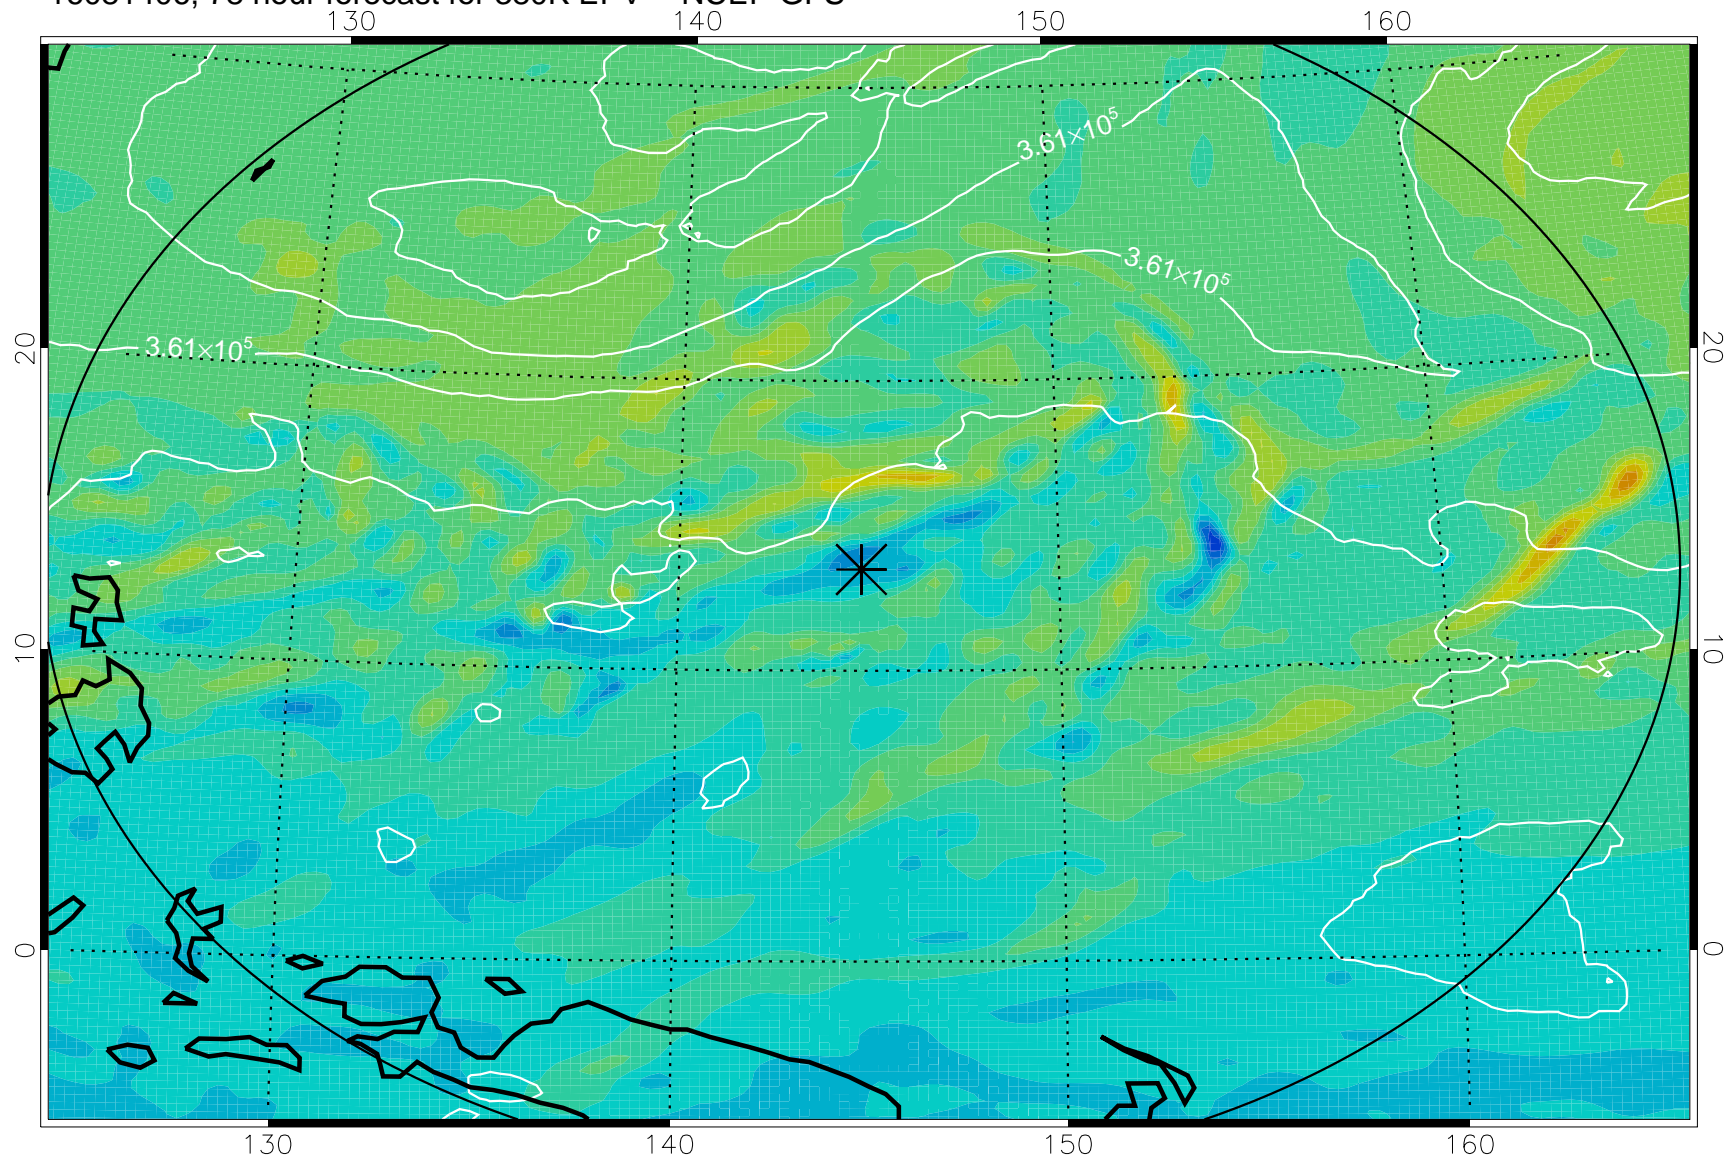

16081306, 54 hour forecast for 380K EPV -- NCEP GFS

380K Montgomery Streamfunction, white

Range ring of 2304 km

16081312, 60 hour forecast for 380K EPV -- NCEP GFS

380K Montgomery Streamfunction, white

Range ring of 2304 km

16081318, 66 hour forecast for 380K EPV -- NCEP GFS

380K Montgomery Streamfunction, white

Range ring of 2304 km

16081400, 72 hour forecast for 380K EPV -- NCEP GFS

380K Montgomery Streamfunction, white

Range ring of 2304 km

16081406, 78 hour forecast for 380K EPV -- NCEP GFS

380K Montgomery Streamfunction, white

Range ring of 2304 km

16081412, 84 hour forecast for 380K EPV -- NCEP GFS

380K Montgomery Streamfunction, white

Range ring of 2304 km

16081418, 90 hour forecast for 380K EPV -- NCEP GFS

380K Montgomery Streamfunction, white

Range ring of 2304 km

16081500, 96 hour forecast for 380K EPV -- NCEP GFS

380K Montgomery Streamfunction, white

Range ring of 2304 km