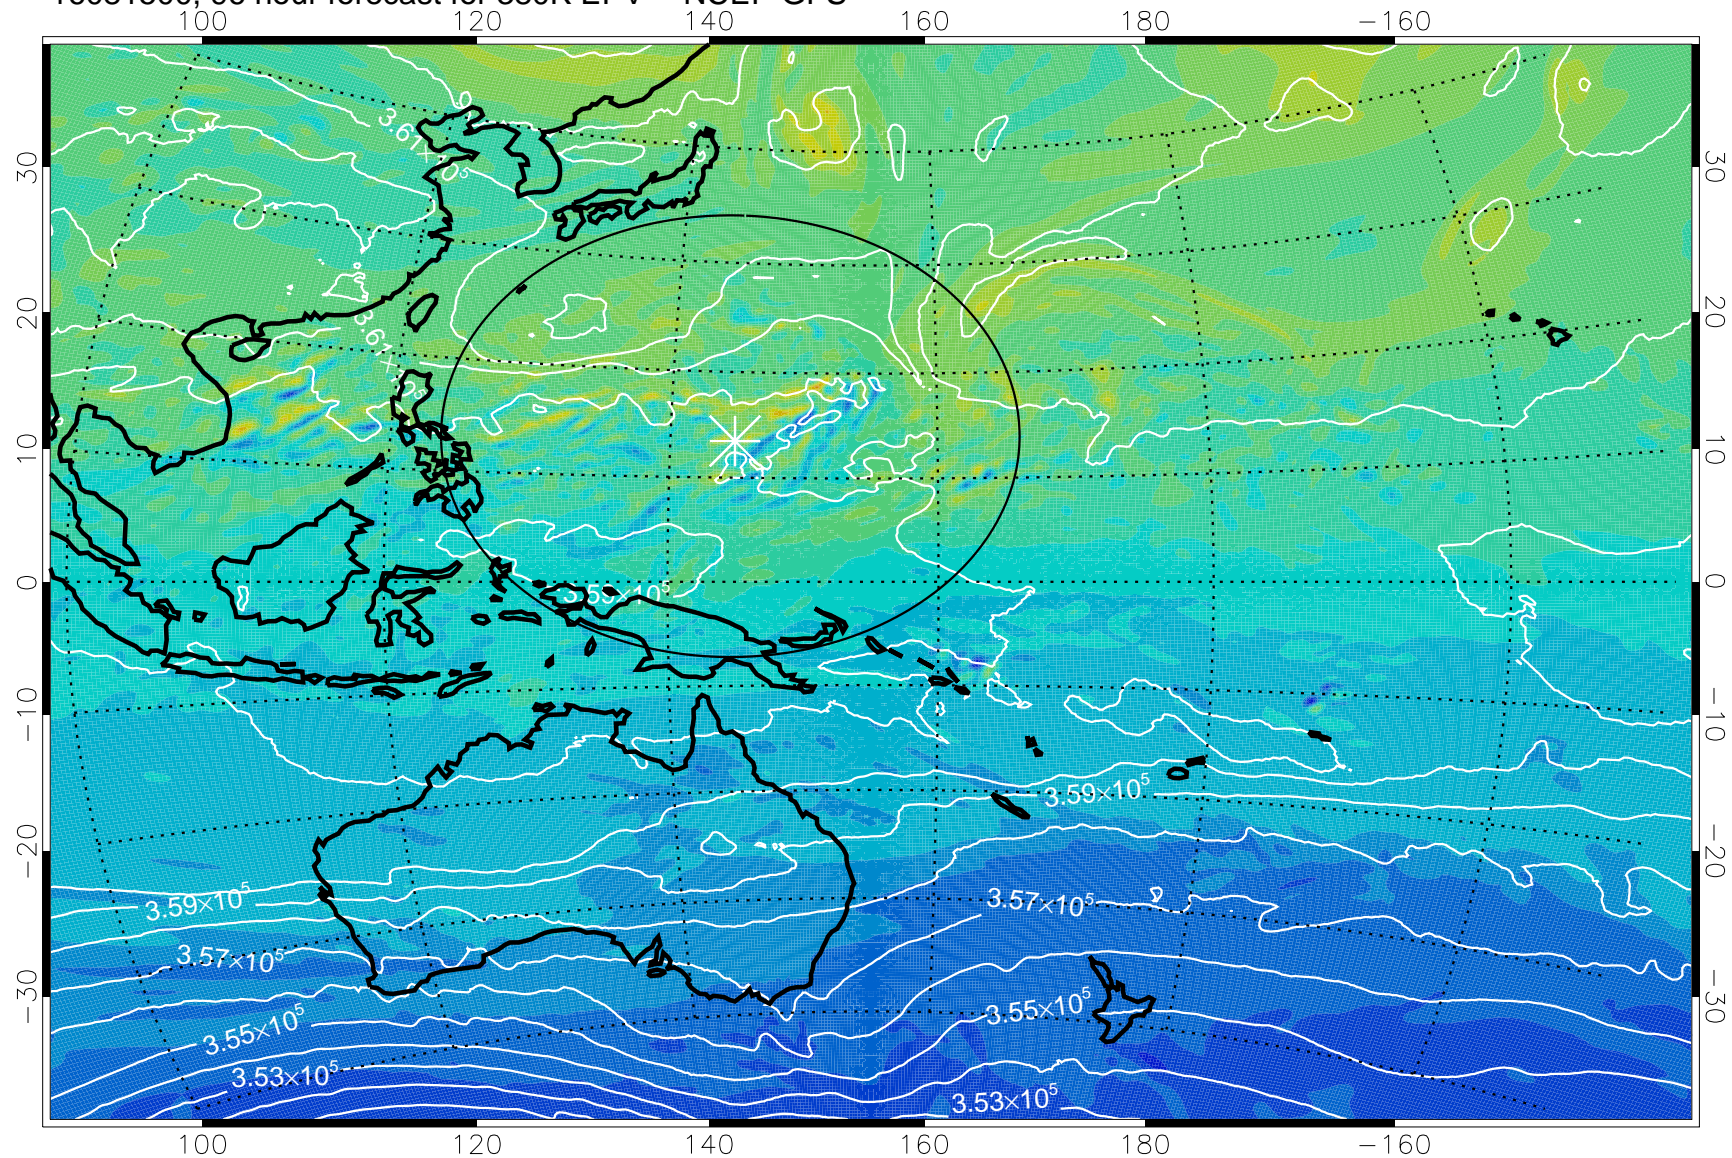

380K Montgomery Streamfunction, white

Range ring of 2304 km

16081412, 84 hour forecast for 380K EPV -- NCEP GFS

380K Montgomery Streamfunction, white

Range ring of 2304 km

16081418, 90 hour forecast for 380K EPV -- NCEP GFS

380K Montgomery Streamfunction, white

Range ring of 2304 km

16081500, 96 hour forecast for 380K EPV -- NCEP GFS

380K Montgomery Streamfunction, white

Range ring of 2304 km

16081506, 102 hour forecast for 380K EPV -- NCEP GFS

380K Montgomery Streamfunction, white

Range ring of 2304 km

16081512, 108 hour forecast for 380K EPV -- NCEP GFS

380K Montgomery Streamfunction, white

Range ring of 2304 km

16081518, 114 hour forecast for 380K EPV -- NCEP GFS