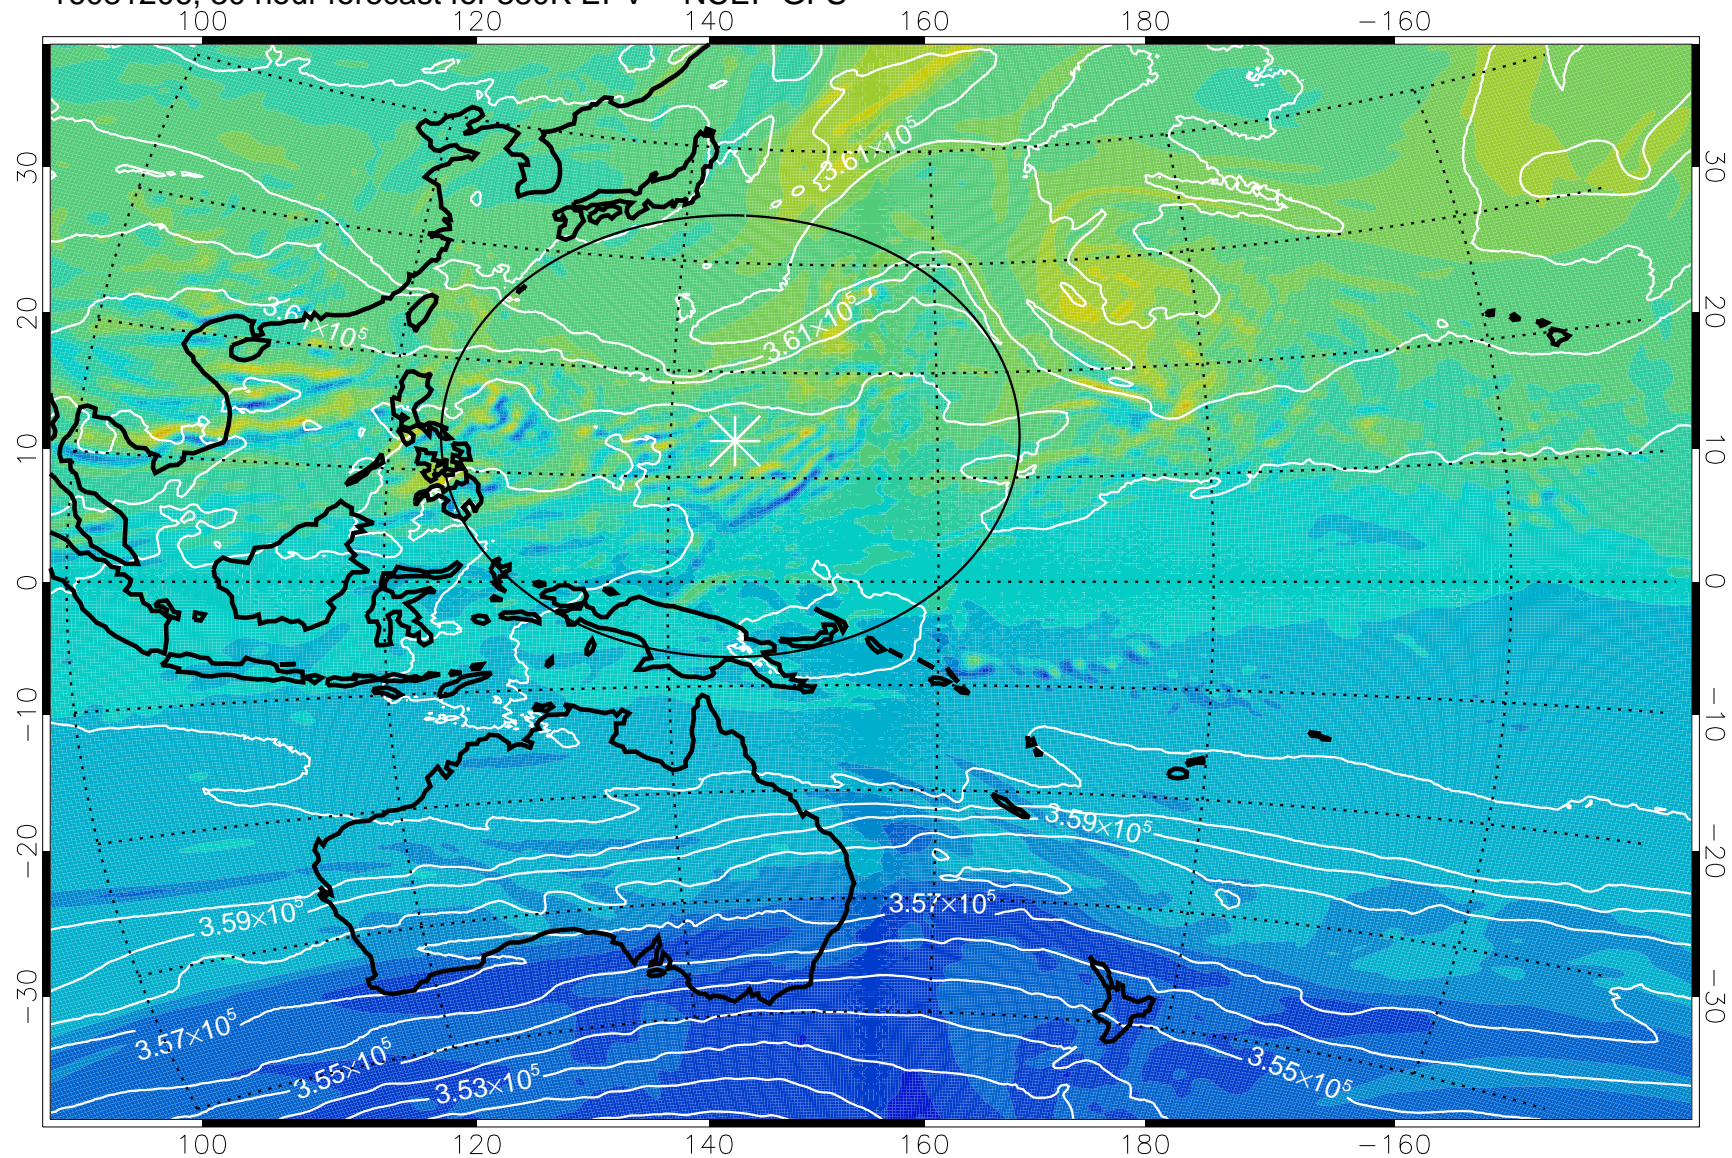

16081106, 6 hour forecast for 380K EPV -- NCEP GFS

16081112, 12 hour forecast for 380K EPV -- NCEP GFS

380K Montgomery Streamfunction, white

Range ring of 2304 km

16081118, 18 hour forecast for 380K EPV -- NCEP GFS

380K Montgomery Streamfunction, white

Range ring of 2304 km

16081200, 24 hour forecast for 380K EPV -- NCEP GFS

380K Montgomery Streamfunction, white

Range ring of 2304 km

16081206, 30 hour forecast for 380K EPV -- NCEP GFS

380K Montgomery Streamfunction, white

Range ring of 2304 km

16081212, 36 hour forecast for 380K EPV -- NCEP GFS

380K Montgomery Streamfunction, white

Range ring of 2304 km

16081218, 42 hour forecast for 380K EPV -- NCEP GFS

380K Montgomery Streamfunction, white

Range ring of 2304 km

16081300, 48 hour forecast for 380K EPV -- NCEP GFS

380K Montgomery Streamfunction, white

Range ring of 2304 km

16081306, 54 hour forecast for 380K EPV -- NCEP GFS