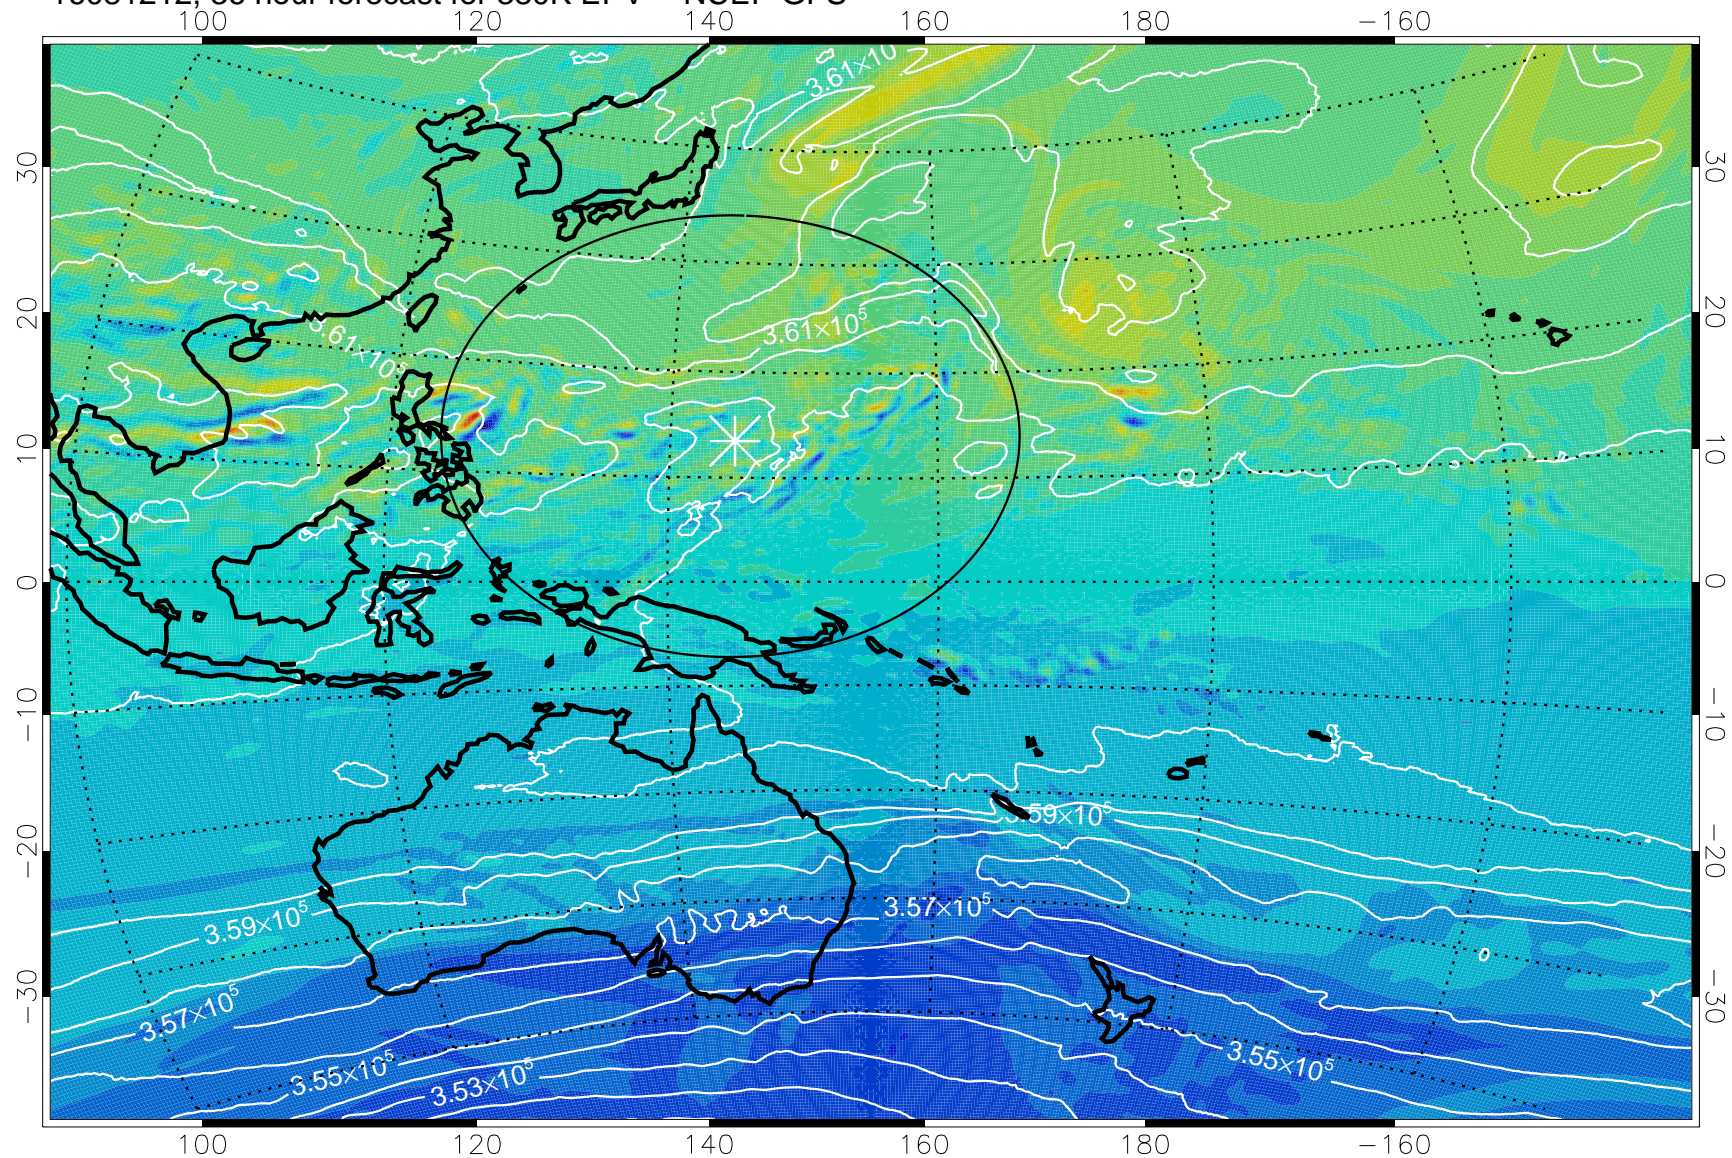

380K Montgomery Streamfunction, white

Range ring of 2304 km

16081200, 24 hour forecast for 380K EPV -- NCEP GFS

380K Montgomery Streamfunction, white

Range ring of 2304 km

16081206, 30 hour forecast for 380K EPV -- NCEP GFS

380K Montgomery Streamfunction, white

Range ring of 2304 km

16081212, 36 hour forecast for 380K EPV -- NCEP GFS

380K Montgomery Streamfunction, white

Range ring of 2304 km

16081218, 42 hour forecast for 380K EPV -- NCEP GFS

380K Montgomery Streamfunction, white

Range ring of 2304 km

16081300, 48 hour forecast for 380K EPV -- NCEP GFS

380K Montgomery Streamfunction, white

Range ring of 2304 km

16081306, 54 hour forecast for 380K EPV -- NCEP GFS

16081312, 60 hour forecast for 380K EPV -- NCEP GFS

380K Montgomery Streamfunction, white

Range ring of 2304 km

16081318, 66 hour forecast for 380K EPV -- NCEP GFS

380K Montgomery Streamfunction, white

Range ring of 2304 km