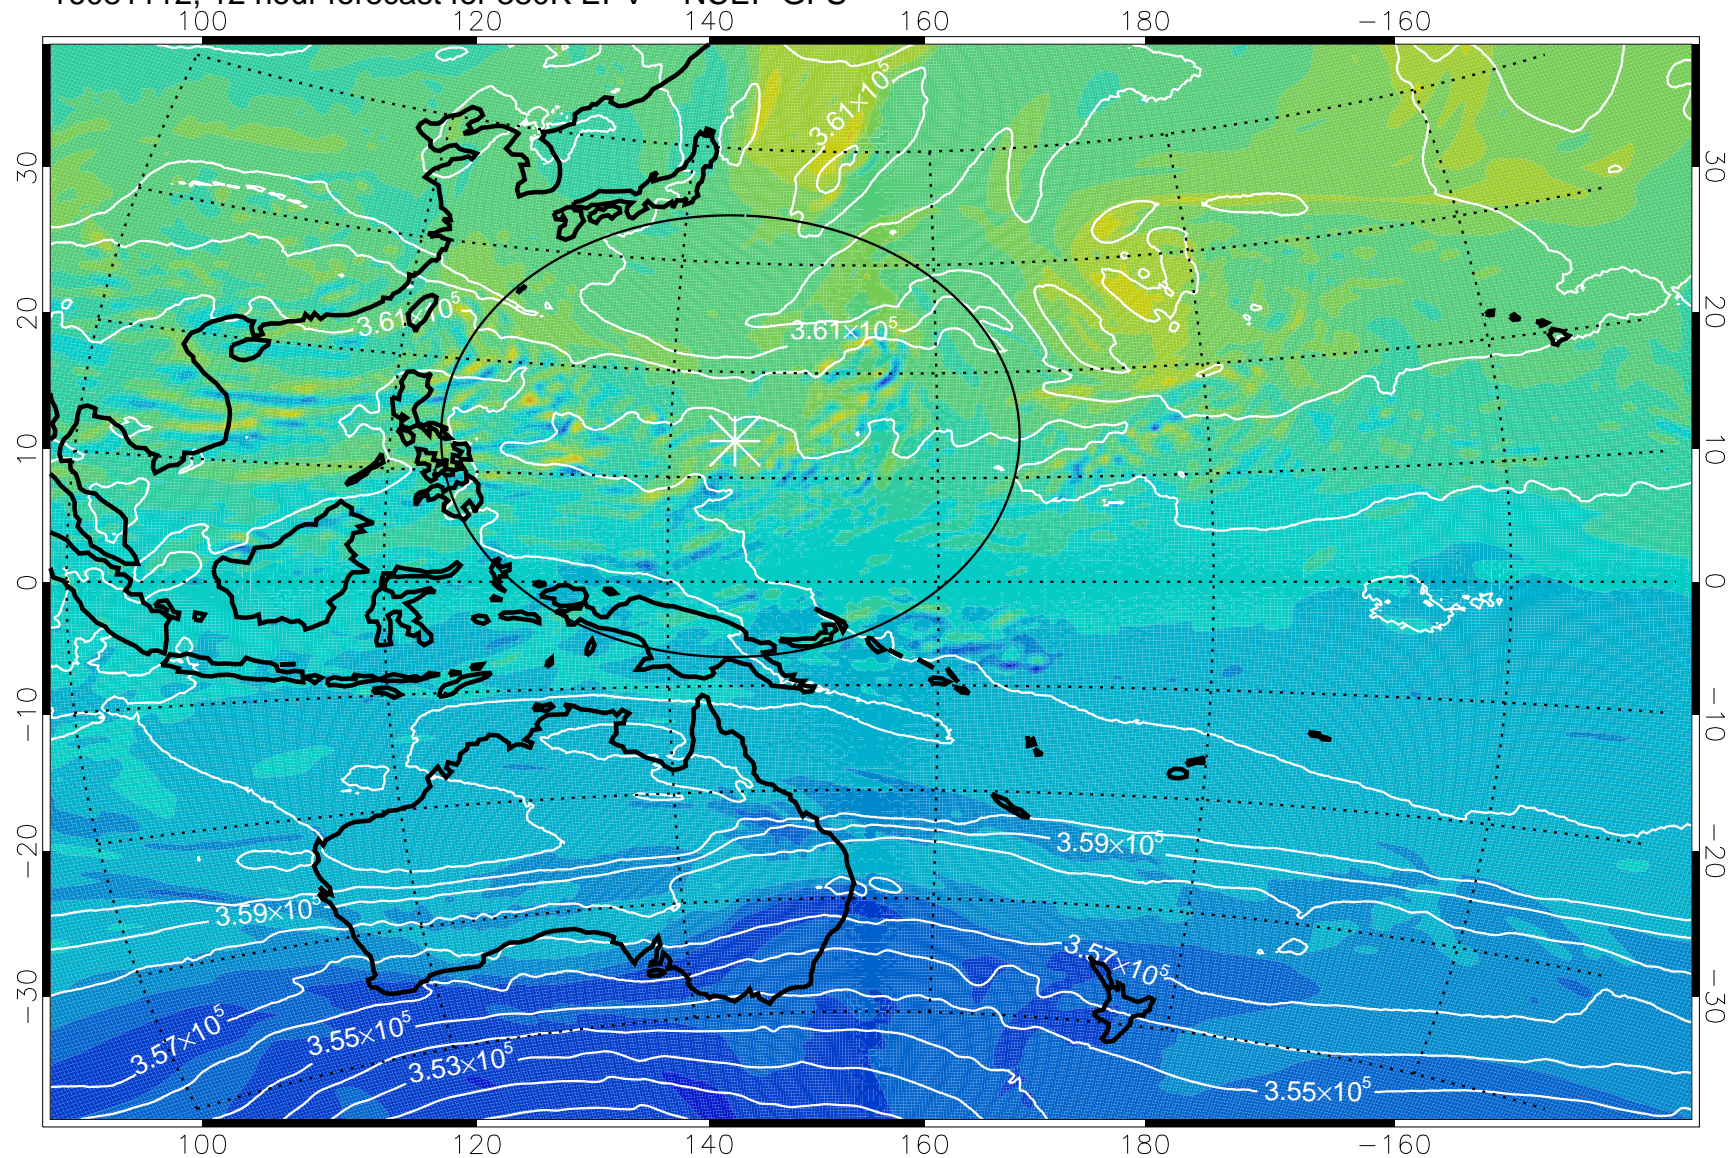

16081106, 6 hour forecast for 380K EPV -- NCEP GFS

16081112, 12 hour forecast for 380K EPV -- NCEP GFS

380K Montgomery Streamfunction, white

Range ring of 2304 km

16081118, 18 hour forecast for 380K EPV -- NCEP GFS

380K Montgomery Streamfunction, white

Range ring of 2304 km

16081200, 24 hour forecast for 380K EPV -- NCEP GFS

380K Montgomery Streamfunction, white

Range ring of 2304 km

16081206, 30 hour forecast for 380K EPV -- NCEP GFS

380K Montgomery Streamfunction, white

Range ring of 2304 km

16081212, 36 hour forecast for 380K EPV -- NCEP GFS

380K Montgomery Streamfunction, white

Range ring of 2304 km

16081218, 42 hour forecast for 380K EPV -- NCEP GFS

380K Montgomery Streamfunction, white

Range ring of 2304 km

16081300, 48 hour forecast for 380K EPV -- NCEP GFS

380K Montgomery Streamfunction, white

Range ring of 2304 km

16081306, 54 hour forecast for 380K EPV -- NCEP GFS