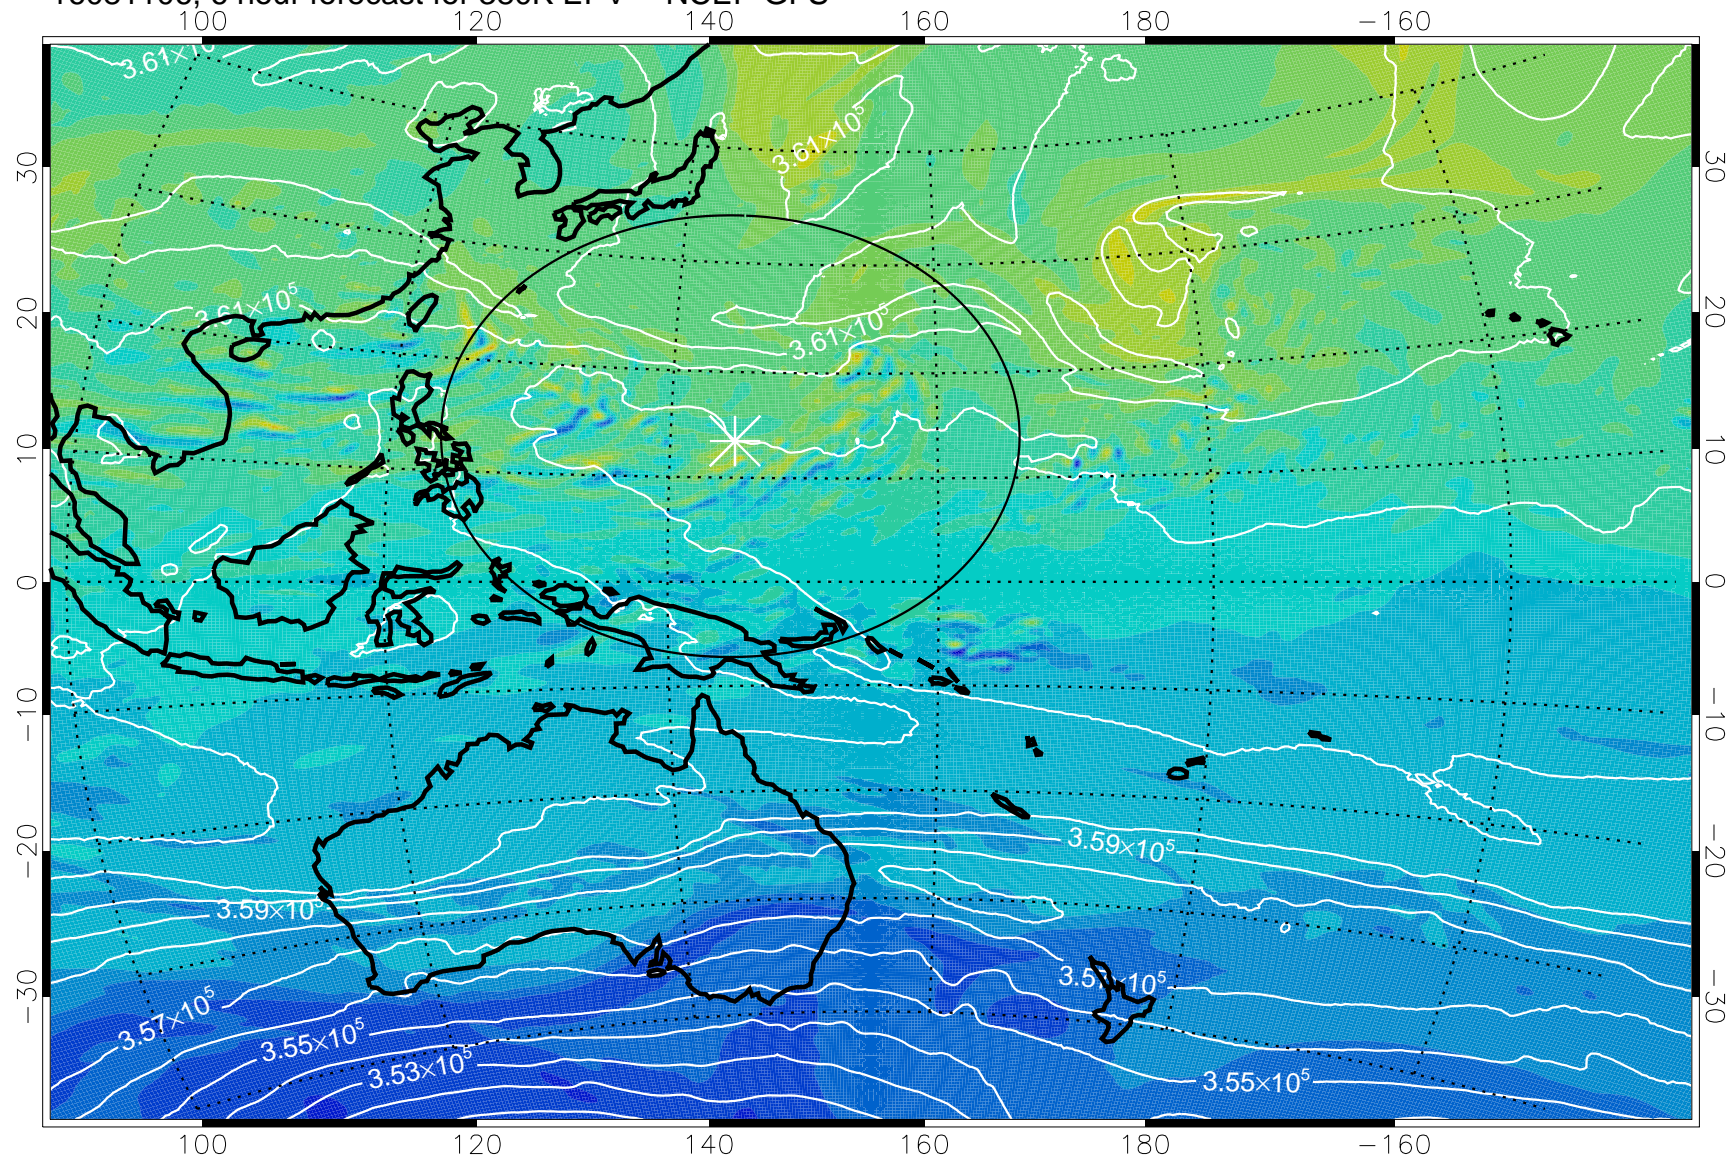

16081106, 6 hour forecast for 380K EPV -- NCEP GFS

16081112, 12 hour forecast for 380K EPV -- NCEP GFS

380K Montgomery Streamfunction, white

Range ring of 2304 km

16081118, 18 hour forecast for 380K EPV -- NCEP GFS

380K Montgomery Streamfunction, white

Range ring of 2304 km

16081200, 24 hour forecast for 380K EPV -- NCEP GFS

380K Montgomery Streamfunction, white

Range ring of 2304 km

16081206, 30 hour forecast for 380K EPV -- NCEP GFS

380K Montgomery Streamfunction, white

Range ring of 2304 km

16081212, 36 hour forecast for 380K EPV -- NCEP GFS

380K Montgomery Streamfunction, white

Range ring of 2304 km

16081218, 42 hour forecast for 380K EPV -- NCEP GFS

380K Montgomery Streamfunction, white

Range ring of 2304 km

16081300, 48 hour forecast for 380K EPV -- NCEP GFS

380K Montgomery Streamfunction, white

Range ring of 2304 km

16081306, 54 hour forecast for 380K EPV -- NCEP GFS