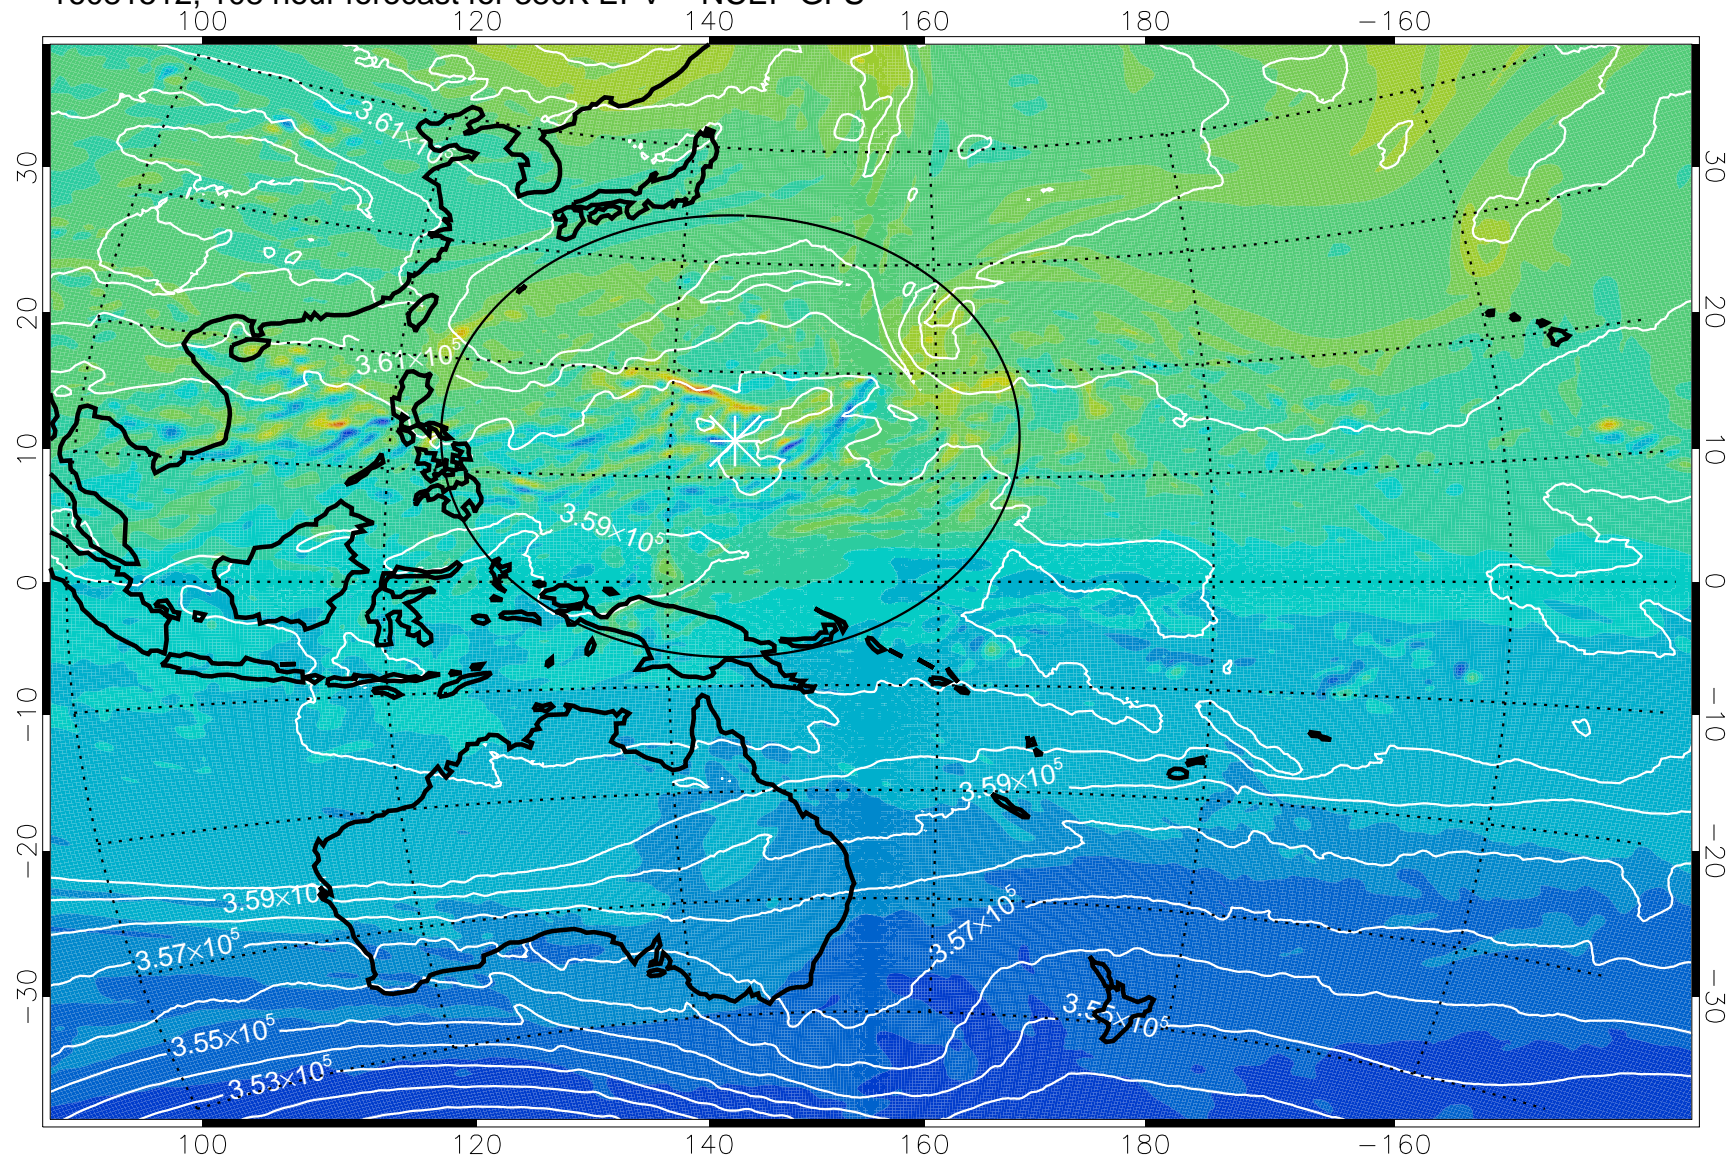

380K Montgomery Streamfunction, white

Range ring of 2304 km

16081412, 84 hour forecast for 380K EPV -- NCEP GFS

380K Montgomery Streamfunction, white

Range ring of 2304 km

16081418, 90 hour forecast for 380K EPV -- NCEP GFS

380K Montgomery Streamfunction, white

Range ring of 2304 km

16081500, 96 hour forecast for 380K EPV -- NCEP GFS

380K Montgomery Streamfunction, white

Range ring of 2304 km

16081506, 102 hour forecast for 380K EPV -- NCEP GFS

380K Montgomery Streamfunction, white

Range ring of 2304 km

16081512, 108 hour forecast for 380K EPV -- NCEP GFS

380K Montgomery Streamfunction, white

Range ring of 2304 km

16081518, 114 hour forecast for 380K EPV -- NCEP GFS

380K Montgomery Streamfunction, white

Range ring of 2304 km

16081600, 120 hour forecast for 380K EPV -- NCEP GFS

380K Montgomery Streamfunction, white

Range ring of 2304 km