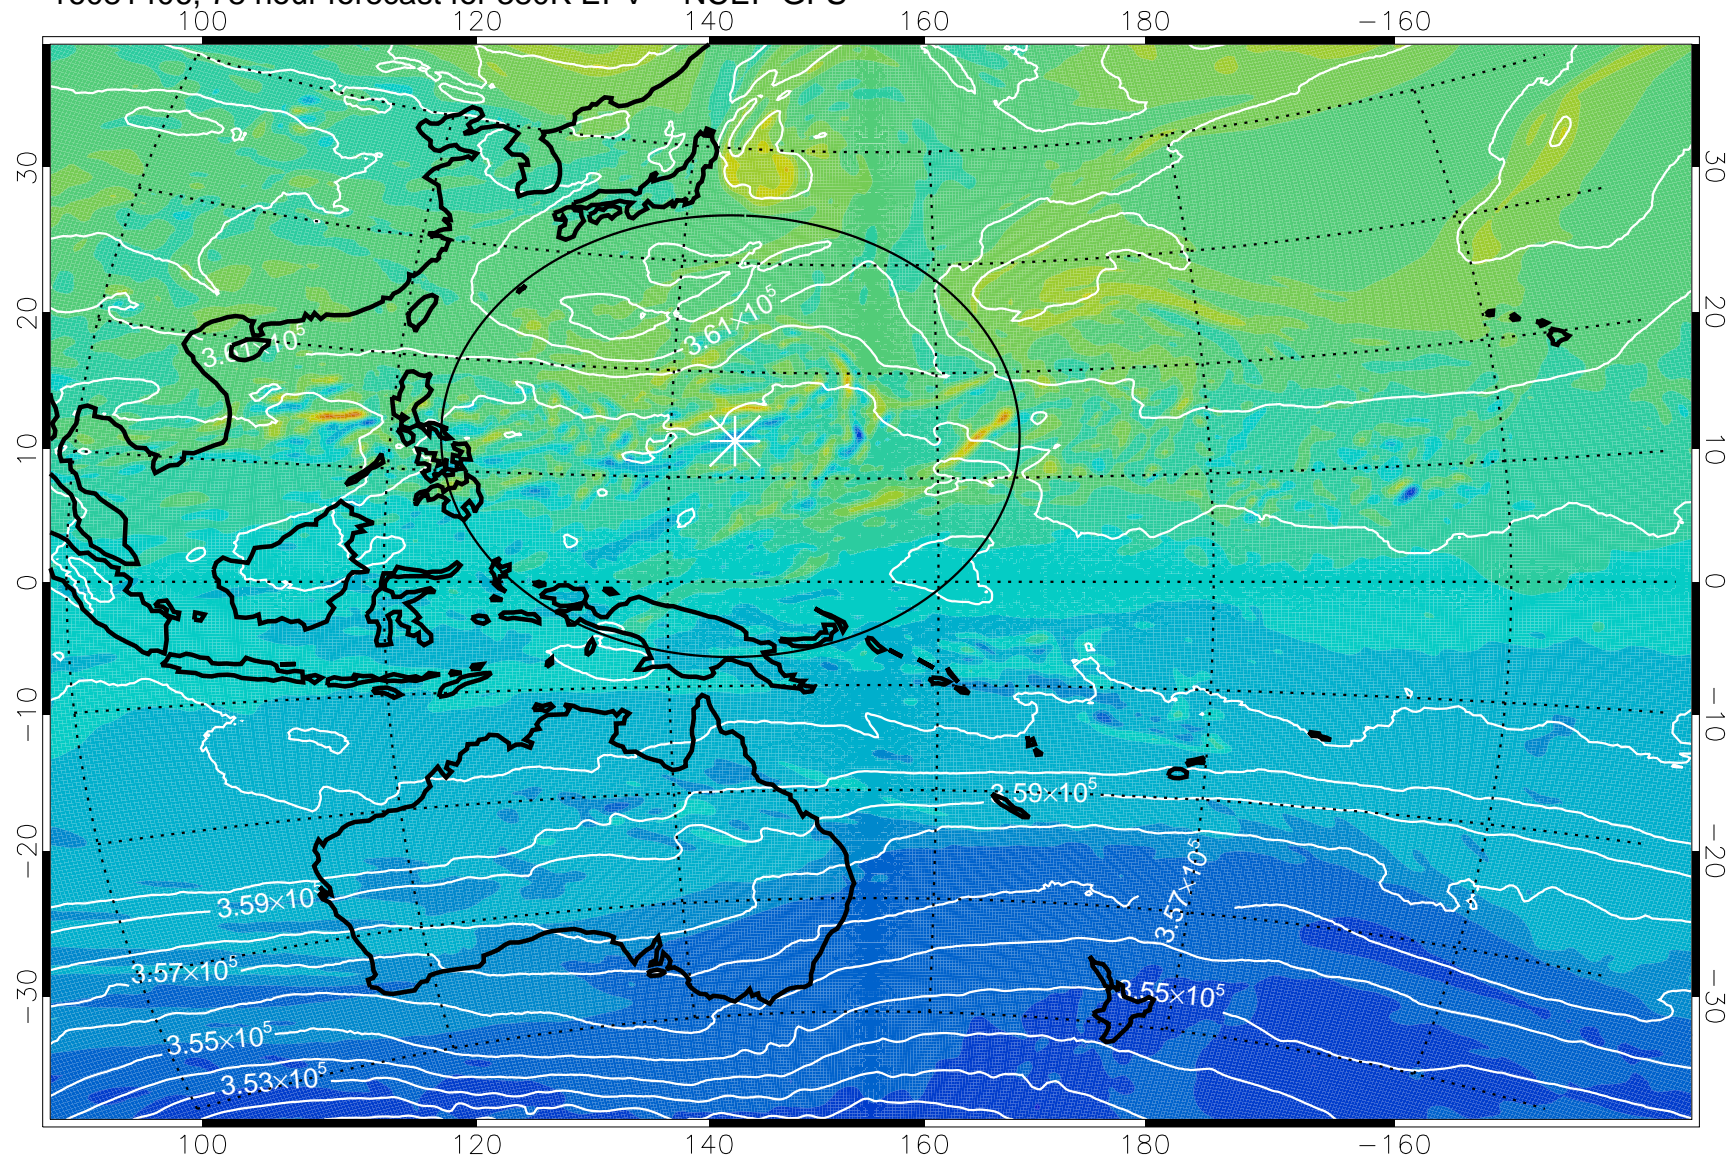

16081312, 60 hour forecast for 380K EPV -- NCEP GFS

380K Montgomery Streamfunction, white

Range ring of 2304 km

16081318, 66 hour forecast for 380K EPV -- NCEP GFS

380K Montgomery Streamfunction, white

Range ring of 2304 km

16081400, 72 hour forecast for 380K EPV -- NCEP GFS

-2×10^{-5} -1×10^{-5} 0 1×10^{-5} 2×10^{-5}
PVU

380K Montgomery Streamfunction, white

Range ring of 2304 km

16081406, 78 hour forecast for 380K EPV -- NCEP GFS

380K Montgomery Streamfunction, white

Range ring of 2304 km

16081412, 84 hour forecast for 380K EPV -- NCEP GFS

380K Montgomery Streamfunction, white

Range ring of 2304 km

16081418, 90 hour forecast for 380K EPV -- NCEP GFS

380K Montgomery Streamfunction, white

Range ring of 2304 km

16081500, 96 hour forecast for 380K EPV -- NCEP GFS

380K Montgomery Streamfunction, white

Range ring of 2304 km

16081506, 102 hour forecast for 380K EPV -- NCEP GFS