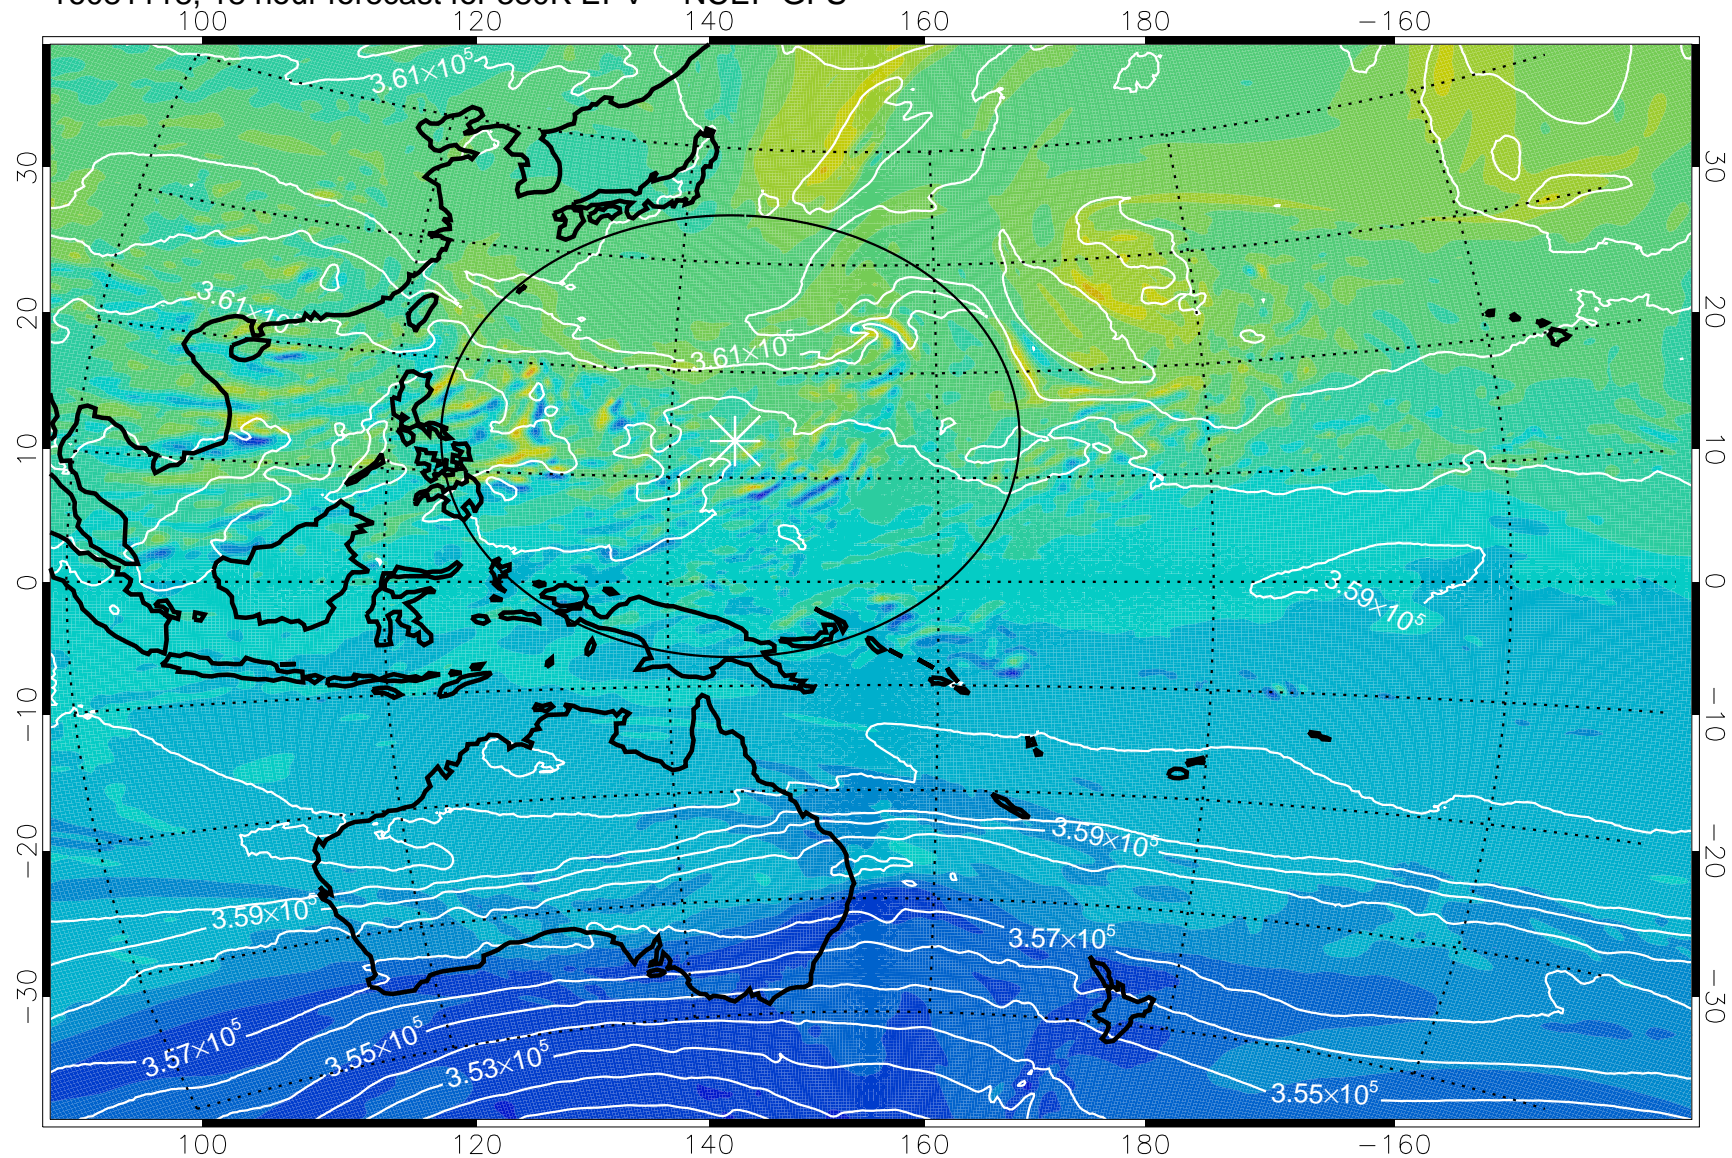

16081106, 6 hour forecast for 380K EPV -- NCEP GFS

16081112, 12 hour forecast for 380K EPV -- NCEP GFS

380K Montgomery Streamfunction, white

Range ring of 2304 km

16081118, 18 hour forecast for 380K EPV -- NCEP GFS

380K Montgomery Streamfunction, white

Range ring of 2304 km

16081200, 24 hour forecast for 380K EPV -- NCEP GFS

380K Montgomery Streamfunction, white

Range ring of 2304 km

16081206, 30 hour forecast for 380K EPV -- NCEP GFS

380K Montgomery Streamfunction, white

Range ring of 2304 km

16081212, 36 hour forecast for 380K EPV -- NCEP GFS

380K Montgomery Streamfunction, white

Range ring of 2304 km

16081218, 42 hour forecast for 380K EPV -- NCEP GFS

380K Montgomery Streamfunction, white

Range ring of 2304 km

16081300, 48 hour forecast for 380K EPV -- NCEP GFS

380K Montgomery Streamfunction, white

Range ring of 2304 km

16081306, 54 hour forecast for 380K EPV -- NCEP GFS