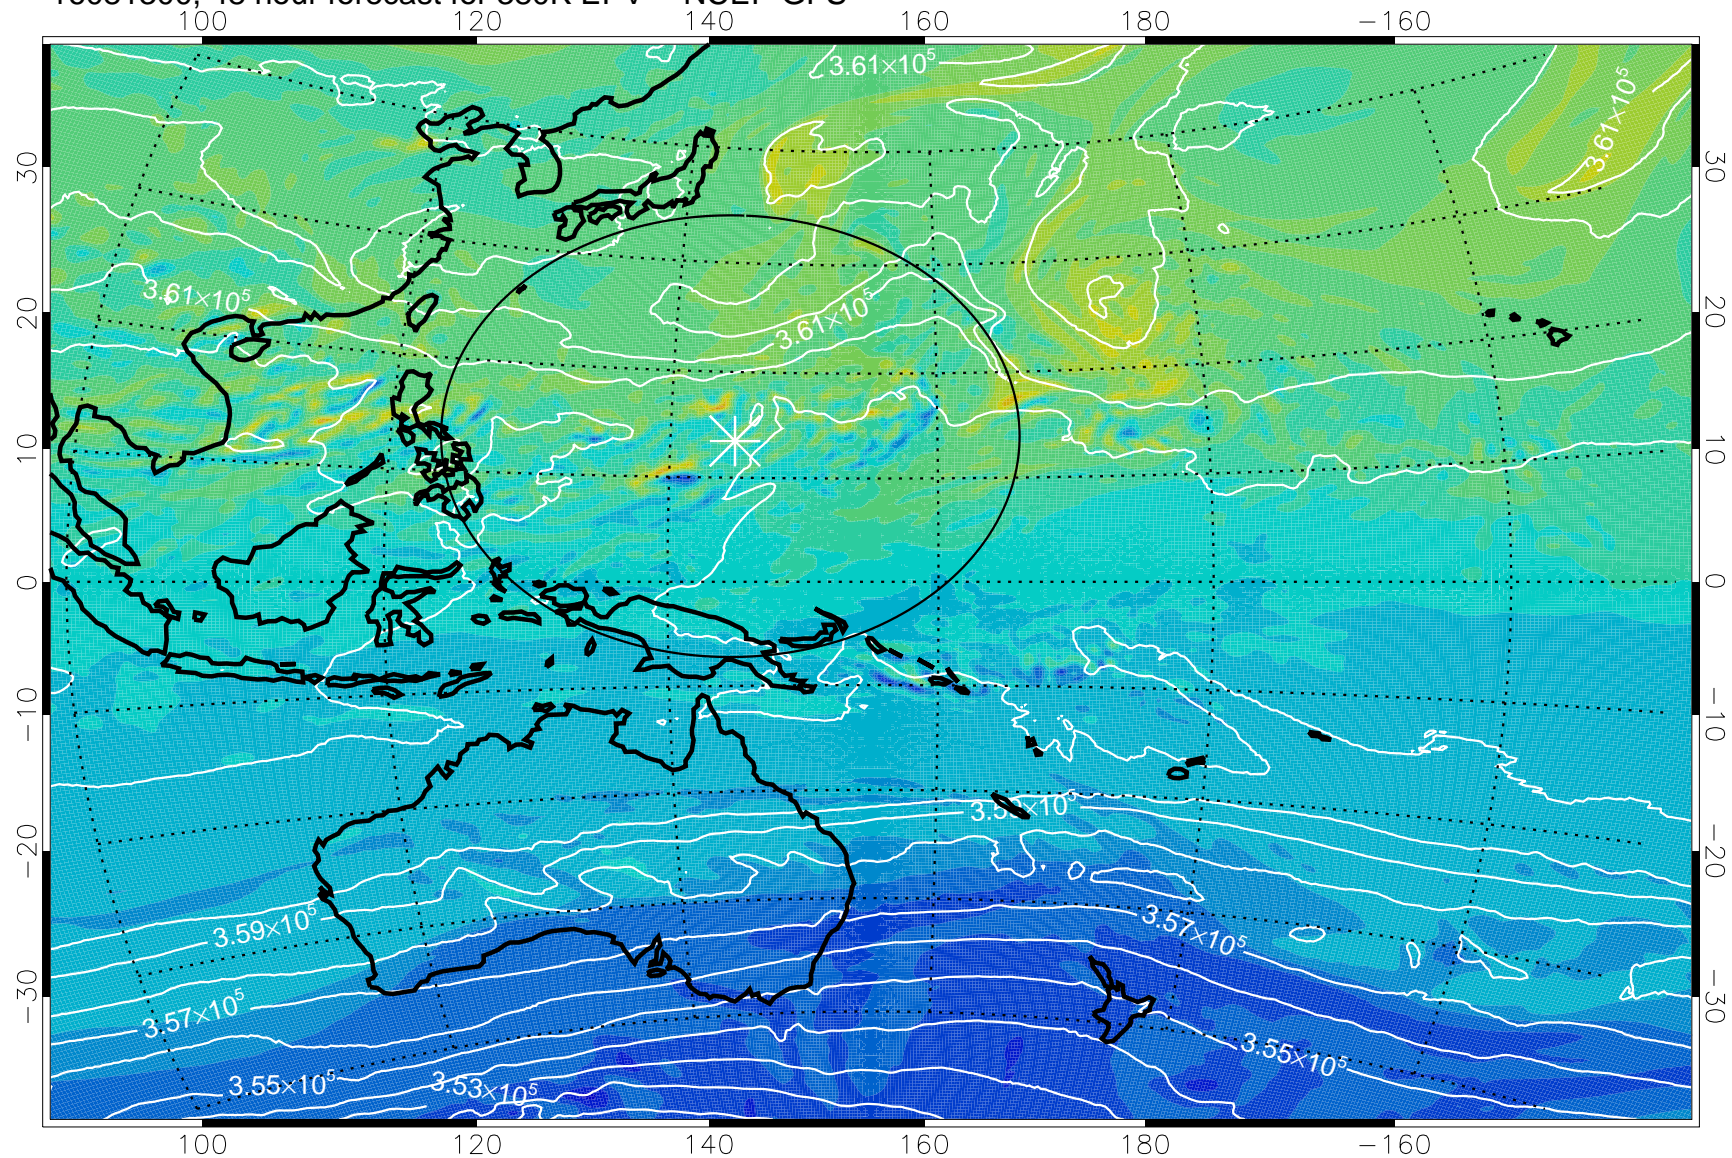

380K Montgomery Streamfunction, white

Range ring of 2304 km

16081200, 24 hour forecast for 380K EPV -- NCEP GFS

380K Montgomery Streamfunction, white

Range ring of 2304 km

16081206, 30 hour forecast for 380K EPV -- NCEP GFS

380K Montgomery Streamfunction, white

Range ring of 2304 km

16081212, 36 hour forecast for 380K EPV -- NCEP GFS

380K Montgomery Streamfunction, white

Range ring of 2304 km

16081218, 42 hour forecast for 380K EPV -- NCEP GFS

380K Montgomery Streamfunction, white

Range ring of 2304 km

16081300, 48 hour forecast for 380K EPV -- NCEP GFS

380K Montgomery Streamfunction, white

Range ring of 2304 km

16081306, 54 hour forecast for 380K EPV -- NCEP GFS

16081312, 60 hour forecast for 380K EPV -- NCEP GFS

380K Montgomery Streamfunction, white

Range ring of 2304 km

16081318, 66 hour forecast for 380K EPV -- NCEP GFS

380K Montgomery Streamfunction, white

Range ring of 2304 km