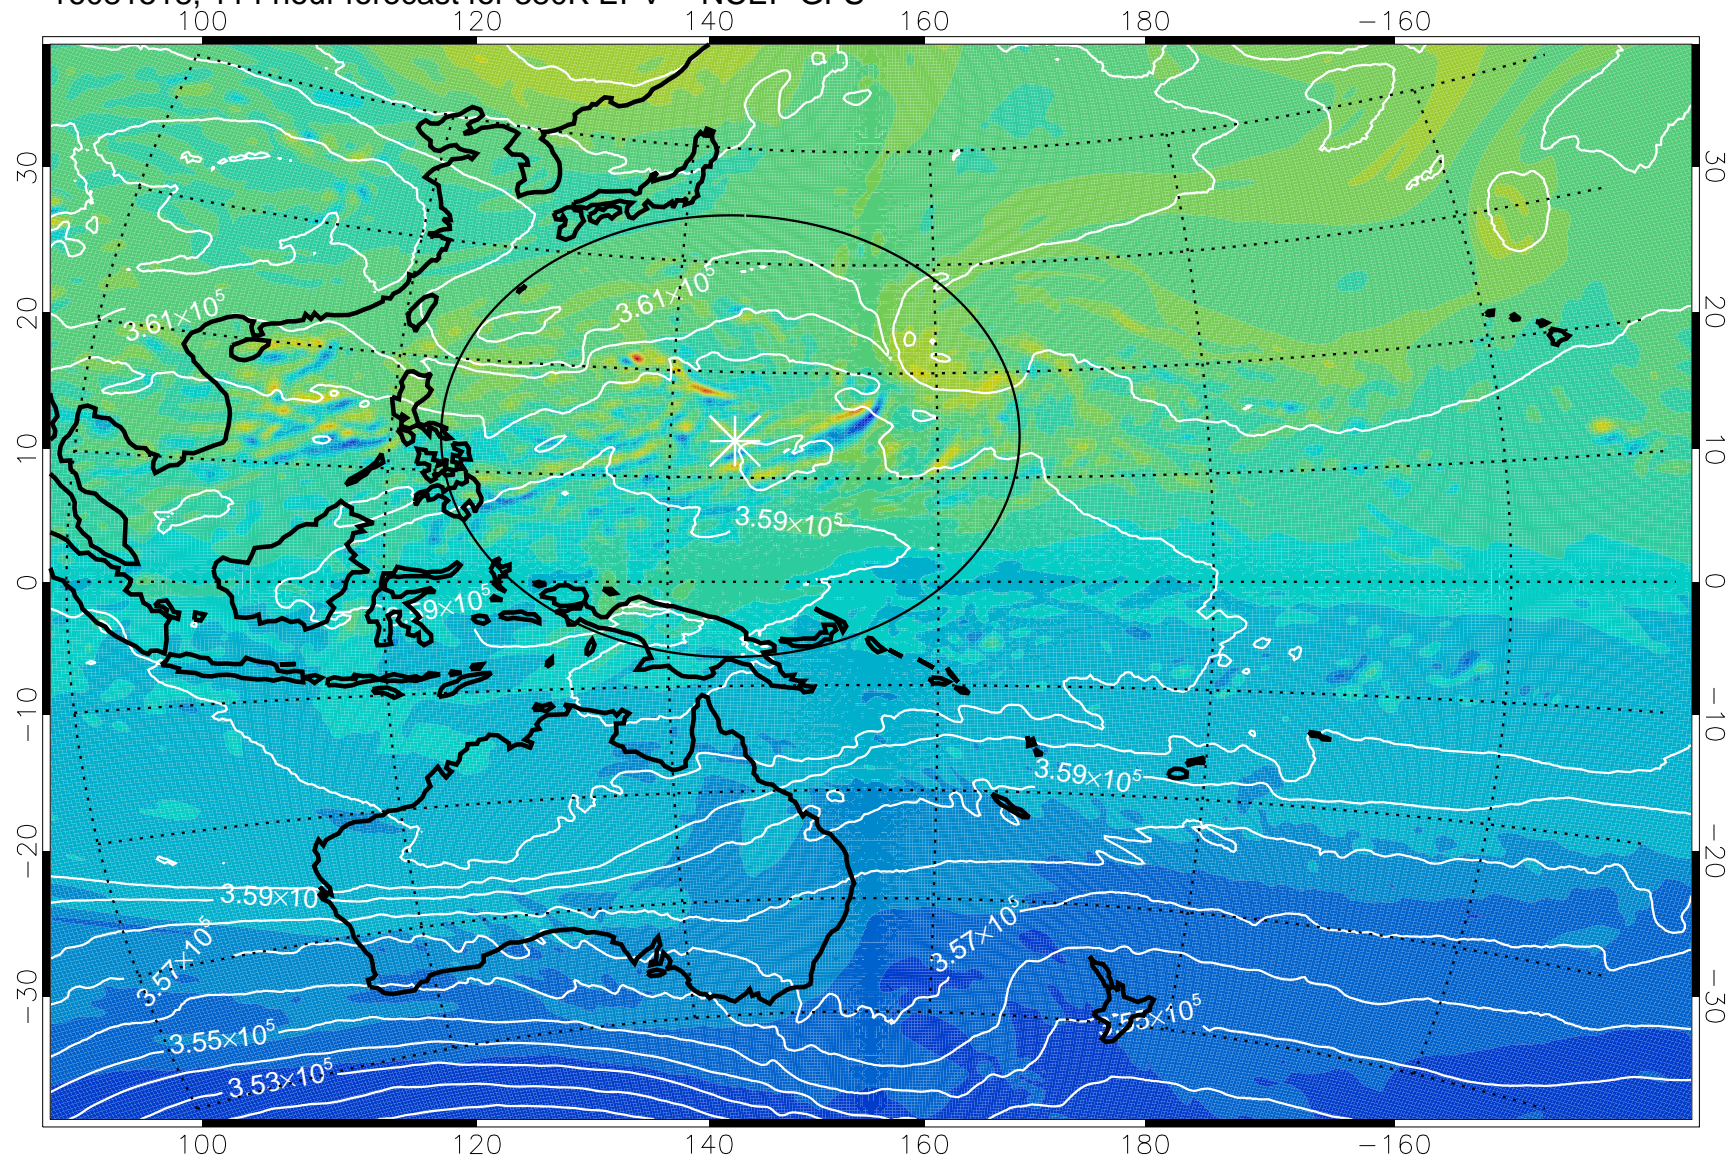

380K Montgomery Streamfunction, white

Range ring of 2304 km

16081500, 96 hour forecast for 380K EPV -- NCEP GFS

380K Montgomery Streamfunction, white

Range ring of 2304 km

16081506, 102 hour forecast for 380K EPV -- NCEP GFS

380K Montgomery Streamfunction, white

Range ring of 2304 km

16081512, 108 hour forecast for 380K EPV -- NCEP GFS

380K Montgomery Streamfunction, white

Range ring of 2304 km

16081518, 114 hour forecast for 380K EPV -- NCEP GFS

380K Montgomery Streamfunction, white

Range ring of 2304 km

16081600, 120 hour forecast for 380K EPV -- NCEP GFS

380K Montgomery Streamfunction, white

Range ring of 2304 km