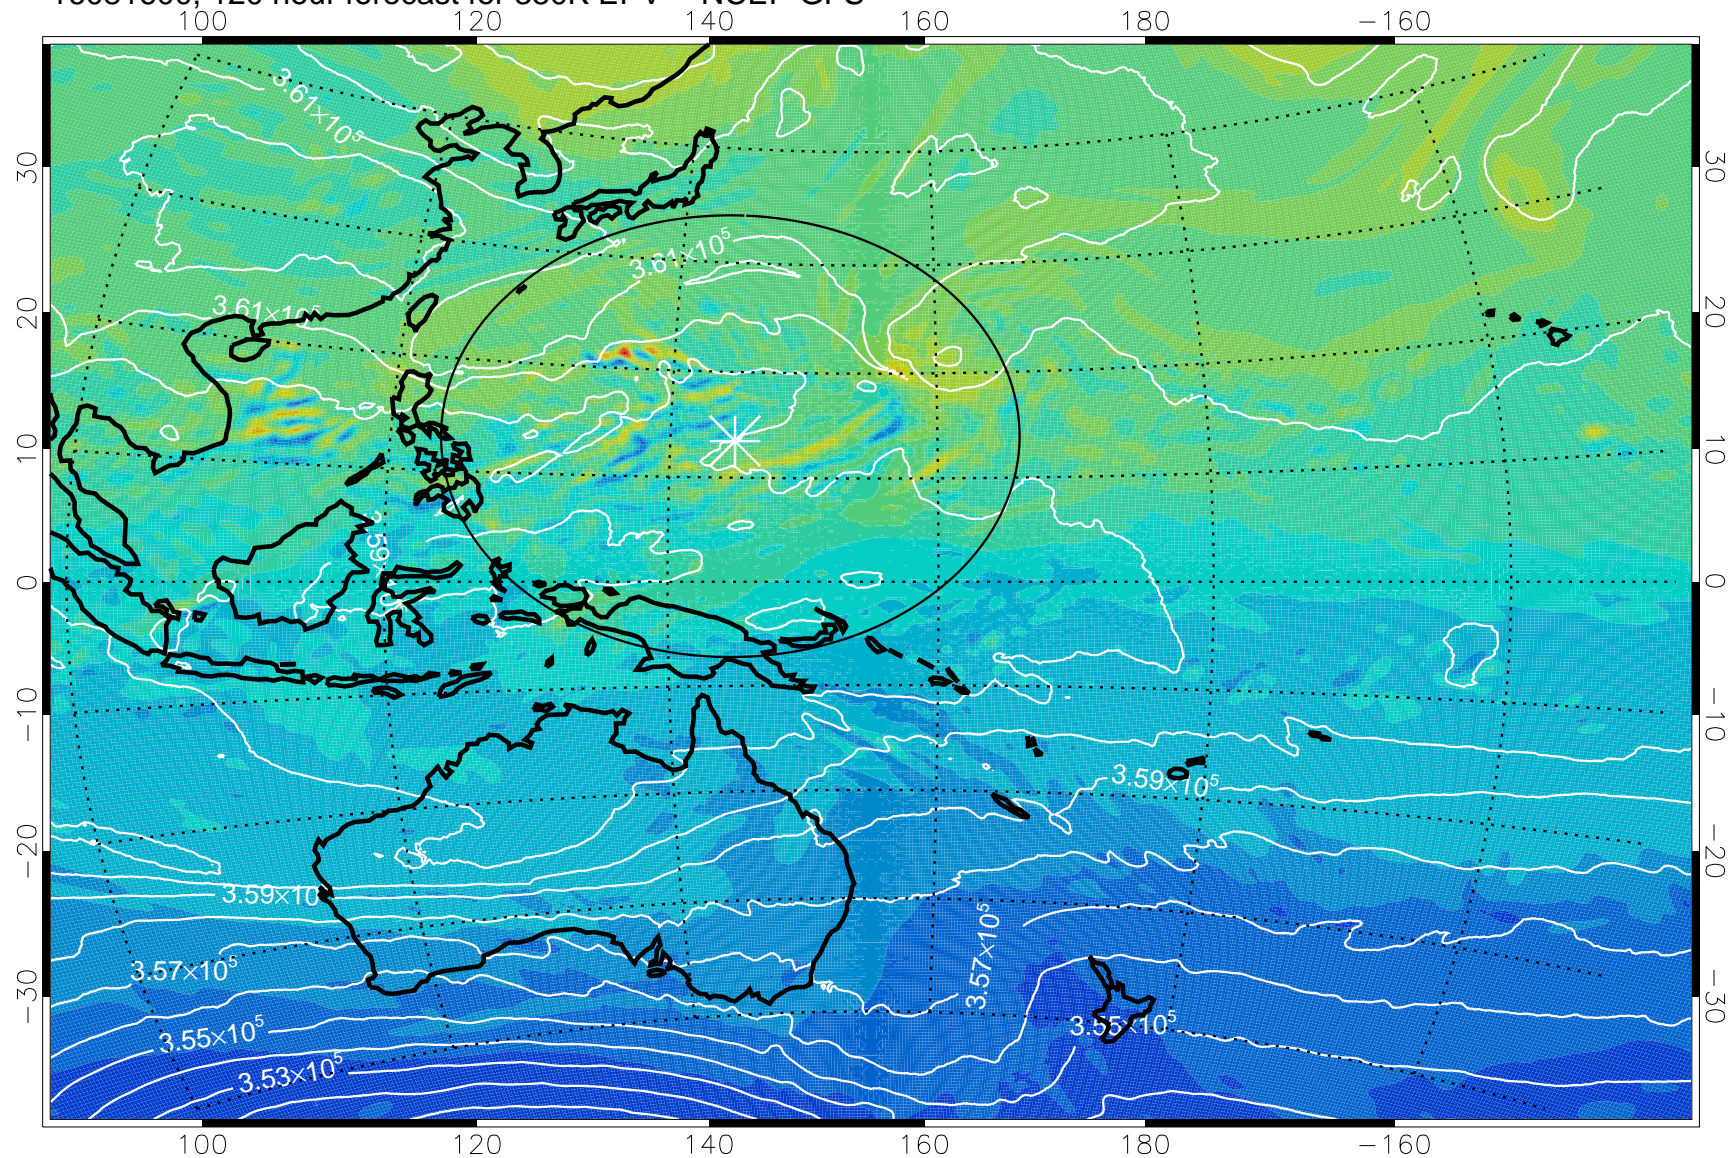

380K Montgomery Streamfunction, white

Range ring of 2304 km

16081500, 96 hour forecast for 380K EPV -- NCEP GFS

380K Montgomery Streamfunction, white

Range ring of 2304 km

16081506, 102 hour forecast for 380K EPV -- NCEP GFS

380K Montgomery Streamfunction, white

Range ring of 2304 km

16081512, 108 hour forecast for 380K EPV -- NCEP GFS

380K Montgomery Streamfunction, white

Range ring of 2304 km

16081518, 114 hour forecast for 380K EPV -- NCEP GFS

380K Montgomery Streamfunction, white

Range ring of 2304 km

16081600, 120 hour forecast for 380K EPV -- NCEP GFS

380K Montgomery Streamfunction, white

Range ring of 2304 km