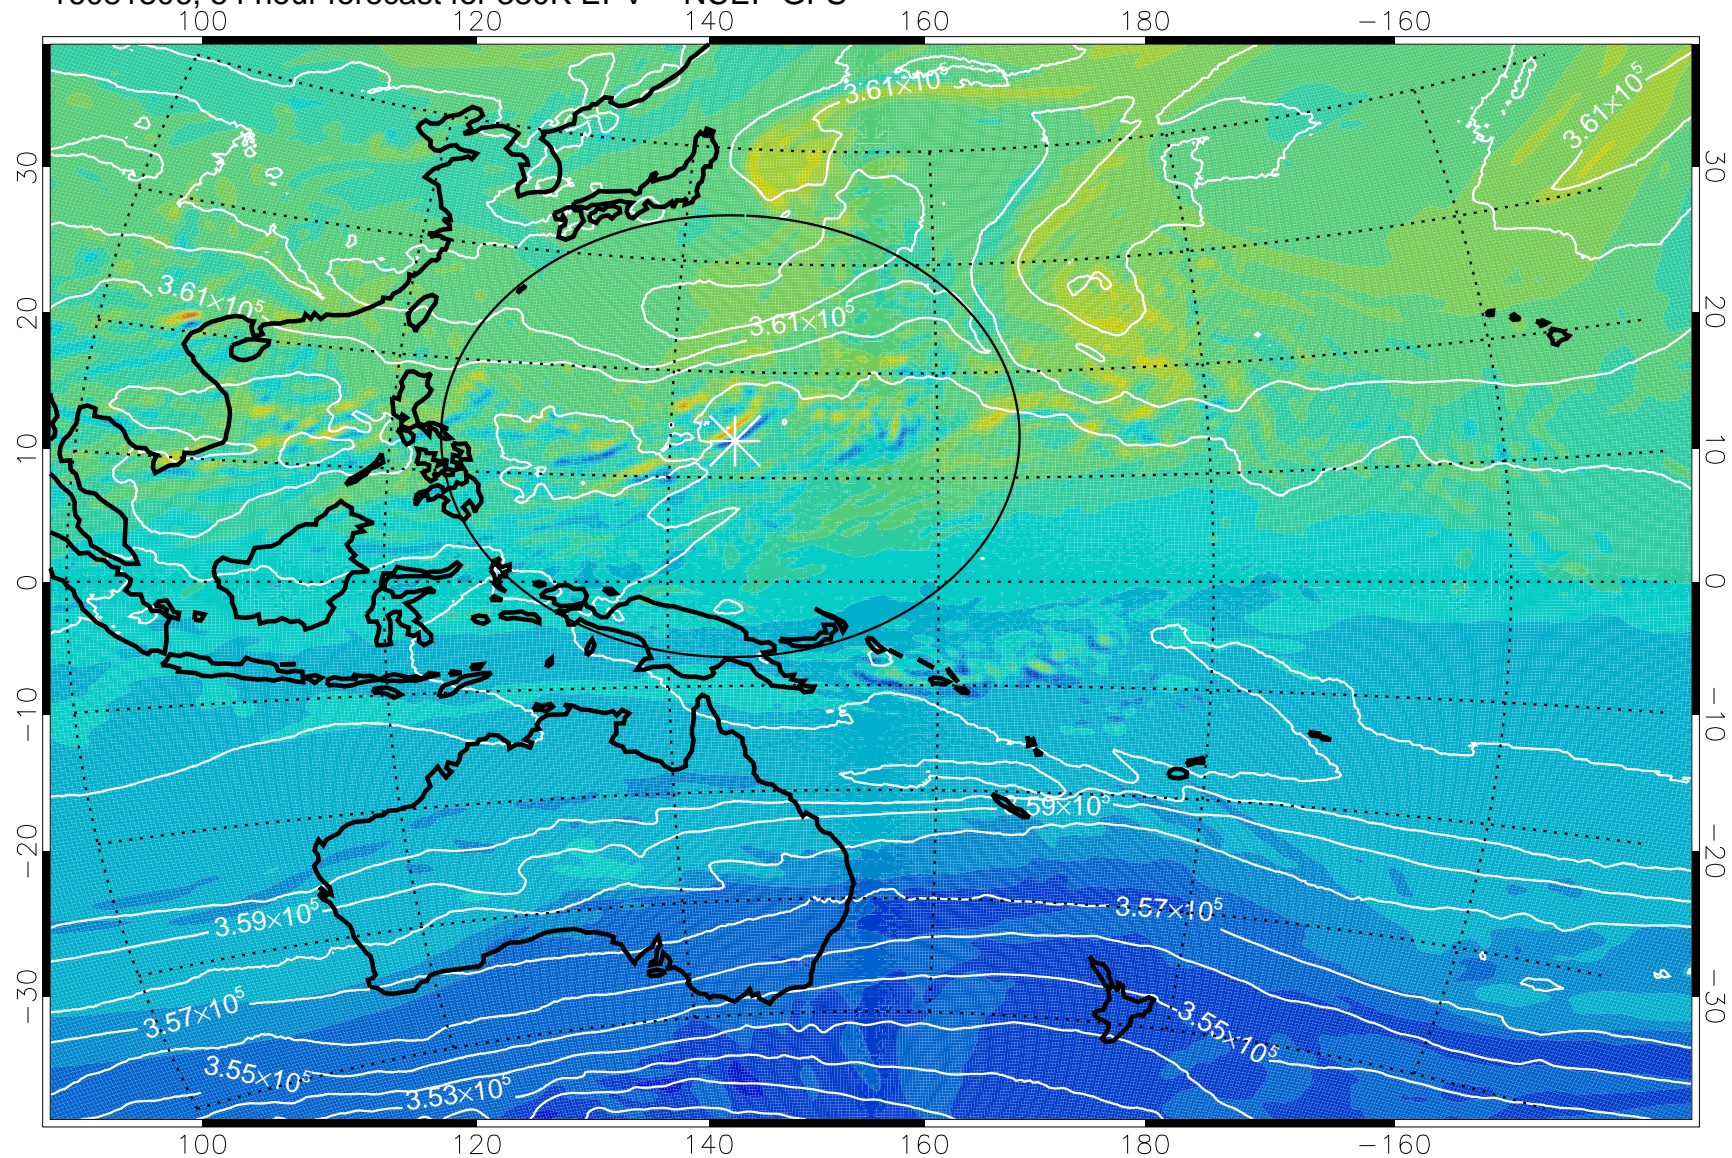

380K Montgomery Streamfunction, white

Range ring of 2304 km

16081212, 36 hour forecast for 380K EPV -- NCEP GFS

380K Montgomery Streamfunction, white

Range ring of 2304 km

16081218, 42 hour forecast for 380K EPV -- NCEP GFS

380K Montgomery Streamfunction, white

Range ring of 2304 km

16081300, 48 hour forecast for 380K EPV -- NCEP GFS

380K Montgomery Streamfunction, white

Range ring of 2304 km

16081306, 54 hour forecast for 380K EPV -- NCEP GFS

16081312, 60 hour forecast for 380K EPV -- NCEP GFS

380K Montgomery Streamfunction, white

Range ring of 2304 km

16081318, 66 hour forecast for 380K EPV -- NCEP GFS

380K Montgomery Streamfunction, white

Range ring of 2304 km

380K Montgomery Streamfunction, white

Range ring of 2304 km

16081412, 84 hour forecast for 380K EPV -- NCEP GFS

380K Montgomery Streamfunction, white

Range ring of 2304 km

16081418, 90 hour forecast for 380K EPV -- NCEP GFS