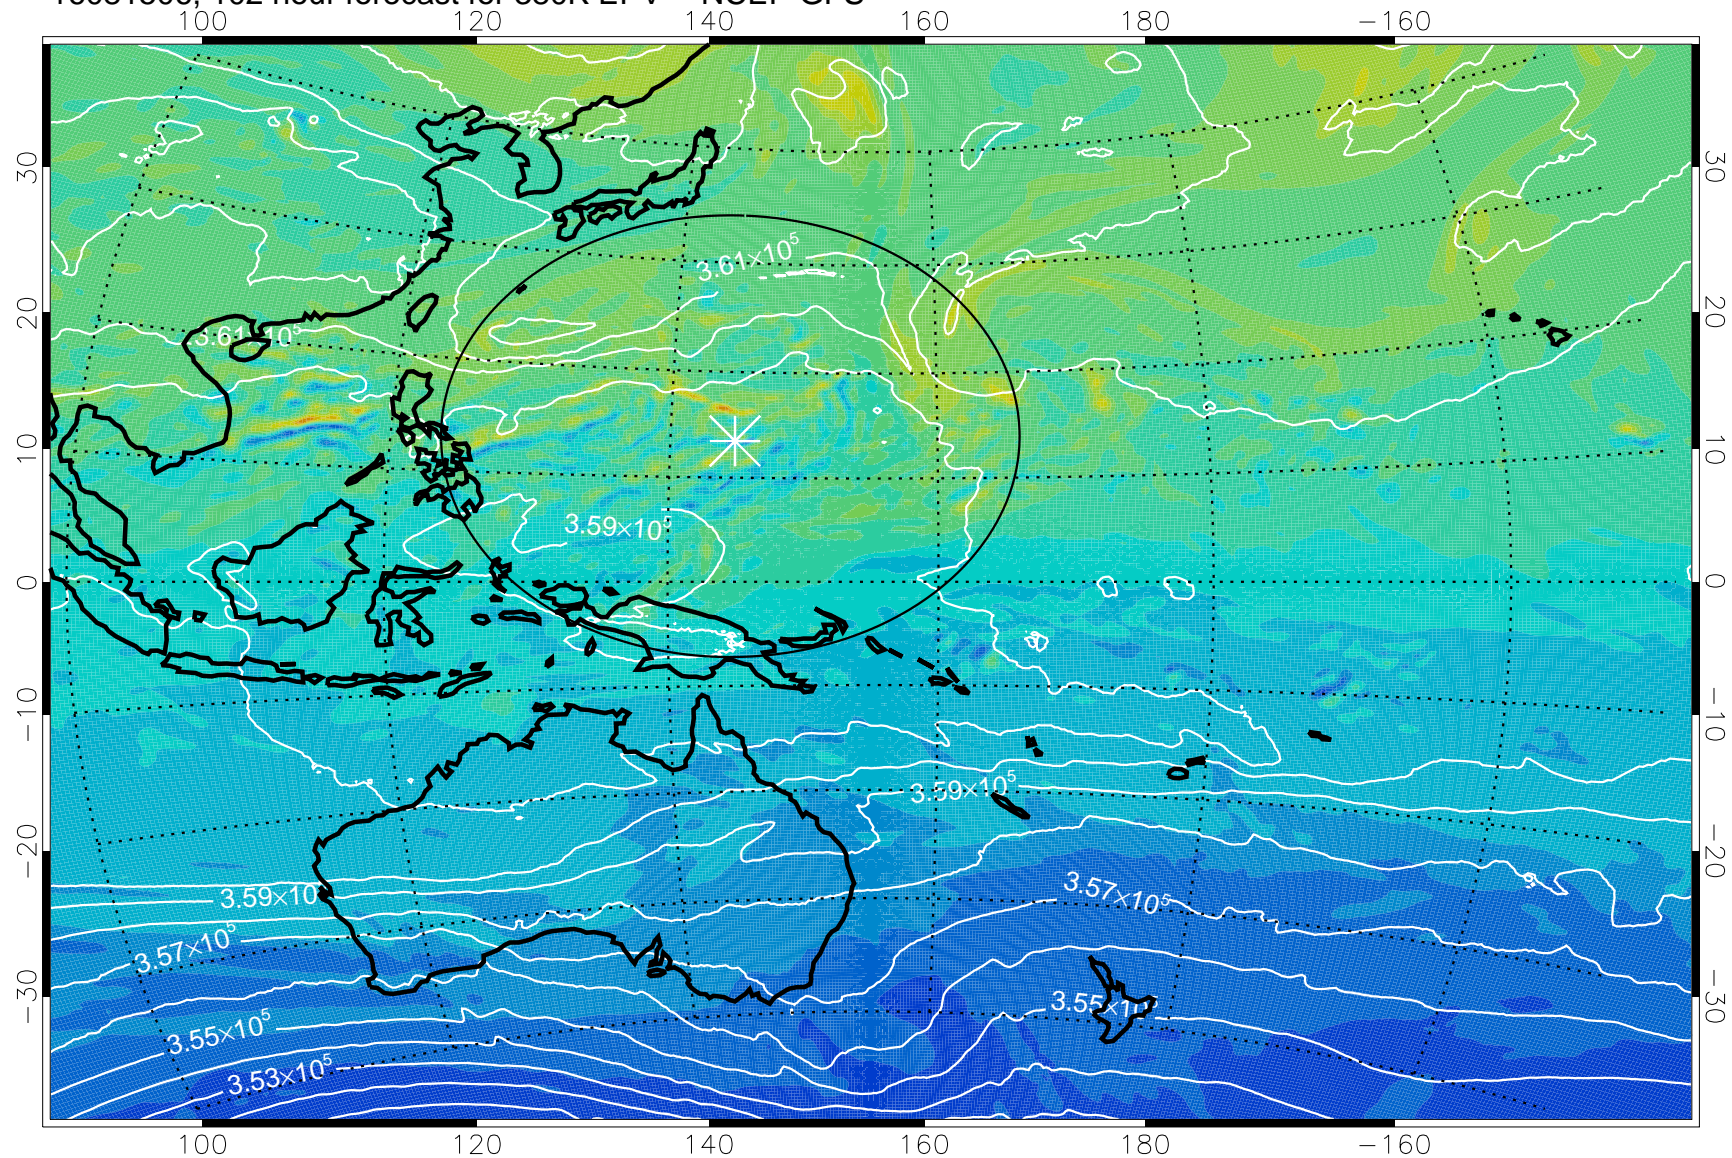

380K Montgomery Streamfunction, white

Range ring of 2304 km

16081412, 84 hour forecast for 380K EPV -- NCEP GFS

380K Montgomery Streamfunction, white

Range ring of 2304 km

16081418, 90 hour forecast for 380K EPV -- NCEP GFS

380K Montgomery Streamfunction, white

Range ring of 2304 km

16081500, 96 hour forecast for 380K EPV -- NCEP GFS

380K Montgomery Streamfunction, white

Range ring of 2304 km

16081506, 102 hour forecast for 380K EPV -- NCEP GFS

380K Montgomery Streamfunction, white

Range ring of 2304 km

16081512, 108 hour forecast for 380K EPV -- NCEP GFS

380K Montgomery Streamfunction, white

Range ring of 2304 km

16081518, 114 hour forecast for 380K EPV -- NCEP GFS

380K Montgomery Streamfunction, white

Range ring of 2304 km

16081600, 120 hour forecast for 380K EPV -- NCEP GFS

380K Montgomery Streamfunction, white

Range ring of 2304 km