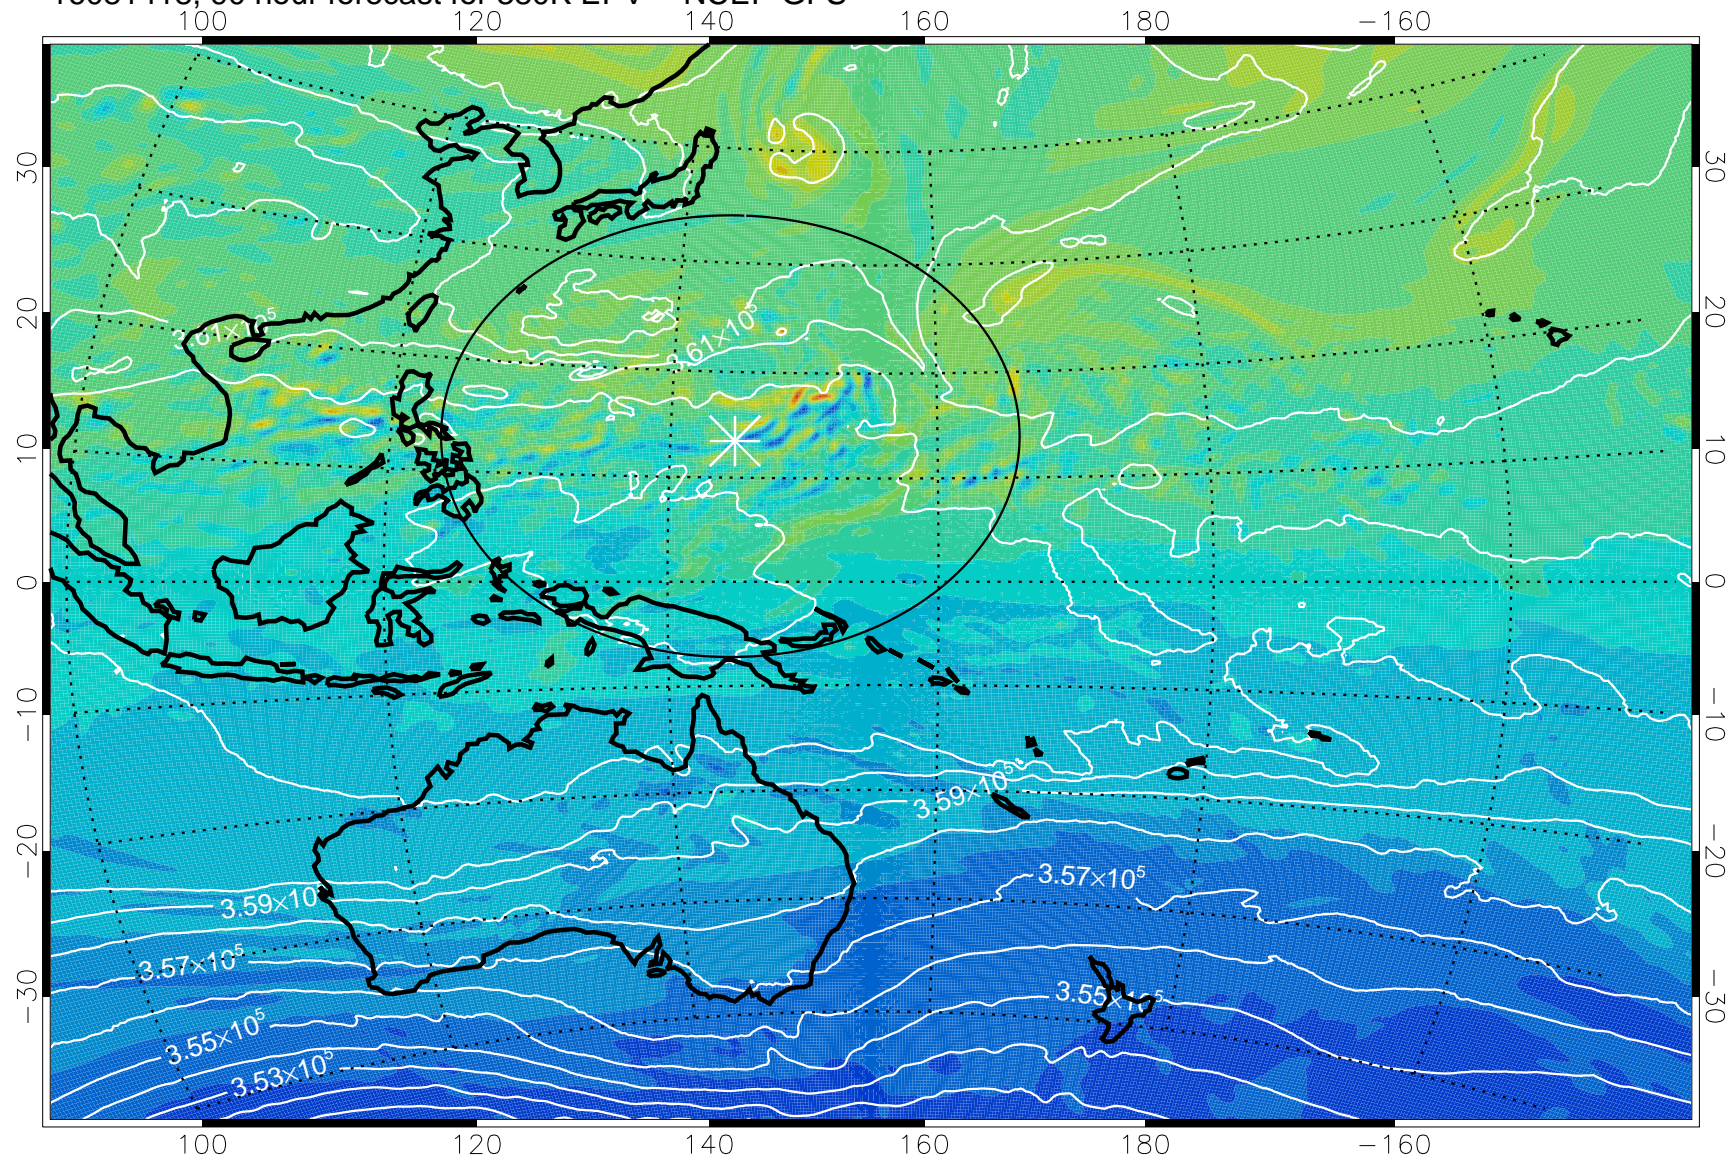

380K Montgomery Streamfunction, white

Range ring of 2304 km

16081412, 84 hour forecast for 380K EPV -- NCEP GFS

380K Montgomery Streamfunction, white

Range ring of 2304 km

16081418, 90 hour forecast for 380K EPV -- NCEP GFS

380K Montgomery Streamfunction, white

Range ring of 2304 km

16081500, 96 hour forecast for 380K EPV -- NCEP GFS

380K Montgomery Streamfunction, white

Range ring of 2304 km

16081506, 102 hour forecast for 380K EPV -- NCEP GFS

380K Montgomery Streamfunction, white

Range ring of 2304 km

16081512, 108 hour forecast for 380K EPV -- NCEP GFS

380K Montgomery Streamfunction, white

Range ring of 2304 km

16081518, 114 hour forecast for 380K EPV -- NCEP GFS