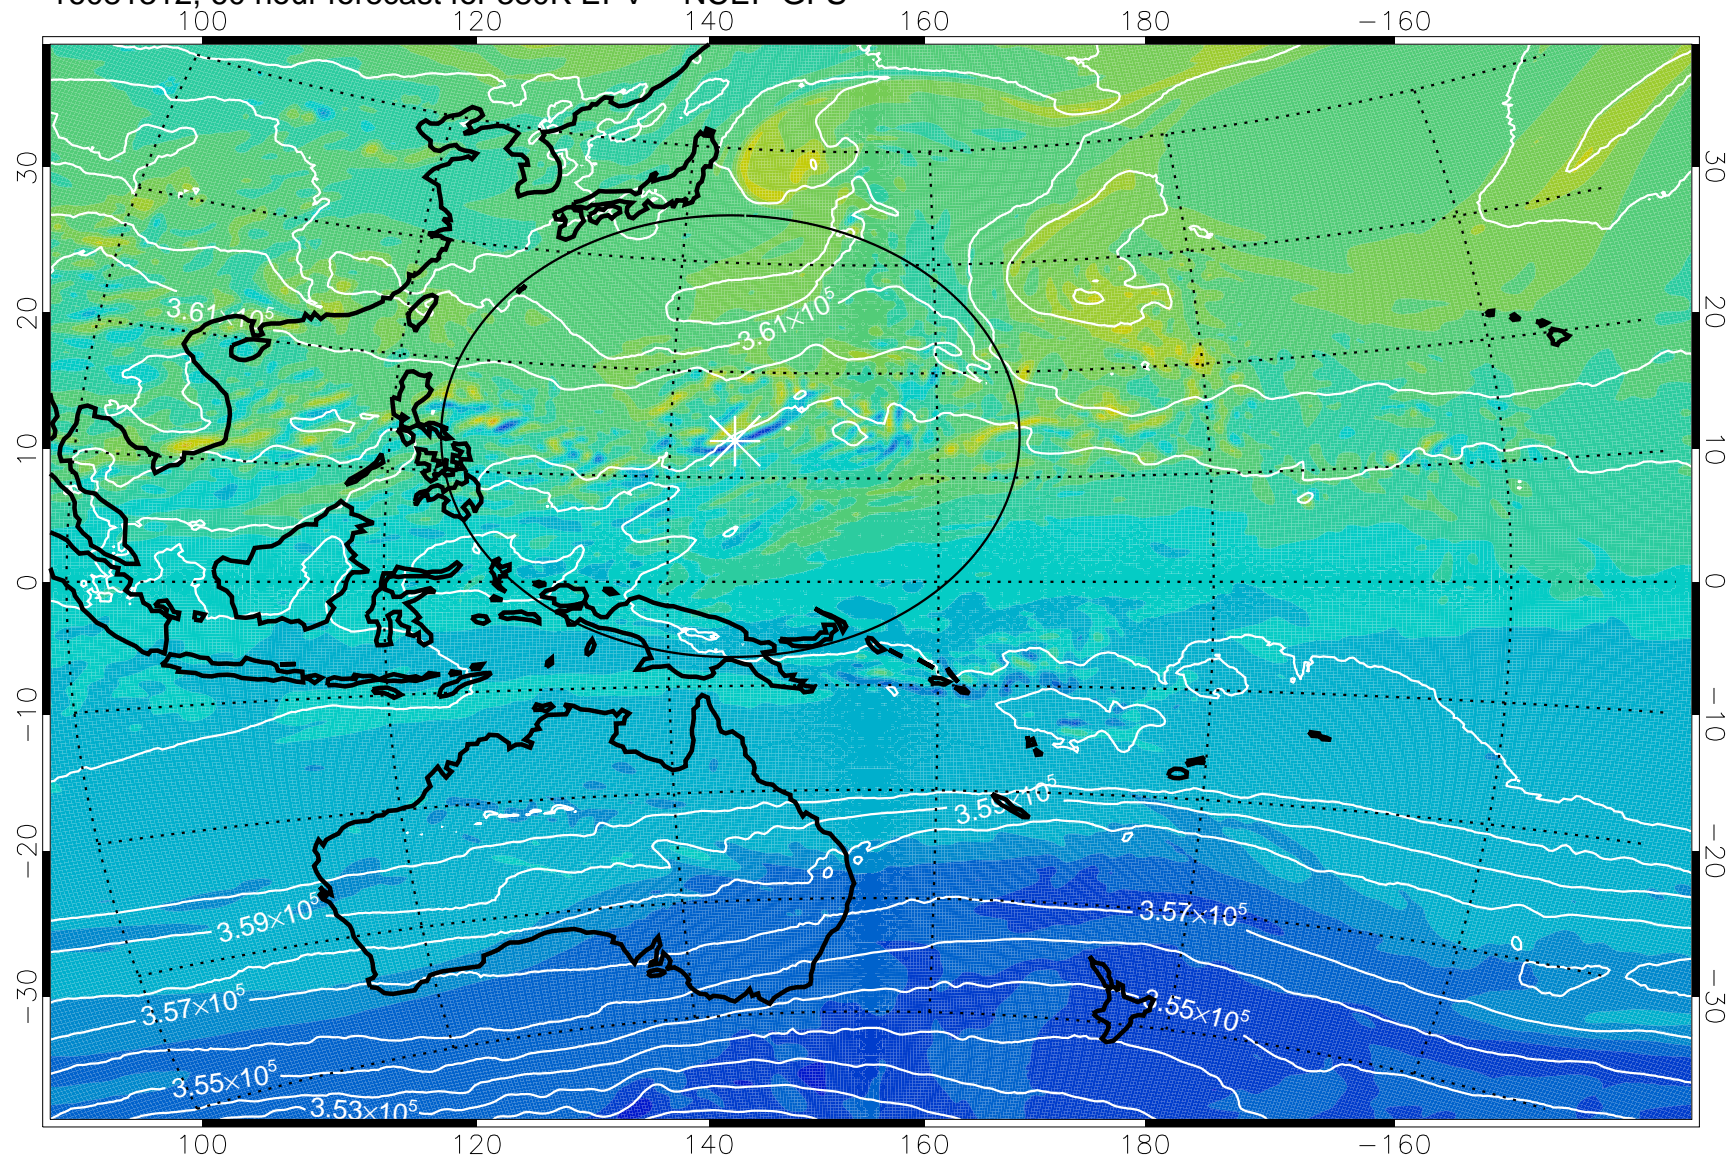

380K Montgomery Streamfunction, white

Range ring of 2304 km

16081212, 36 hour forecast for 380K EPV -- NCEP GFS

380K Montgomery Streamfunction, white

Range ring of 2304 km

16081218, 42 hour forecast for 380K EPV -- NCEP GFS

380K Montgomery Streamfunction, white

Range ring of 2304 km

16081300, 48 hour forecast for 380K EPV -- NCEP GFS

380K Montgomery Streamfunction, white

Range ring of 2304 km

16081306, 54 hour forecast for 380K EPV -- NCEP GFS

16081312, 60 hour forecast for 380K EPV -- NCEP GFS

380K Montgomery Streamfunction, white

Range ring of 2304 km

16081318, 66 hour forecast for 380K EPV -- NCEP GFS

380K Montgomery Streamfunction, white

Range ring of 2304 km

380K Montgomery Streamfunction, white

Range ring of 2304 km

16081412, 84 hour forecast for 380K EPV -- NCEP GFS

380K Montgomery Streamfunction, white

Range ring of 2304 km

16081418, 90 hour forecast for 380K EPV -- NCEP GFS