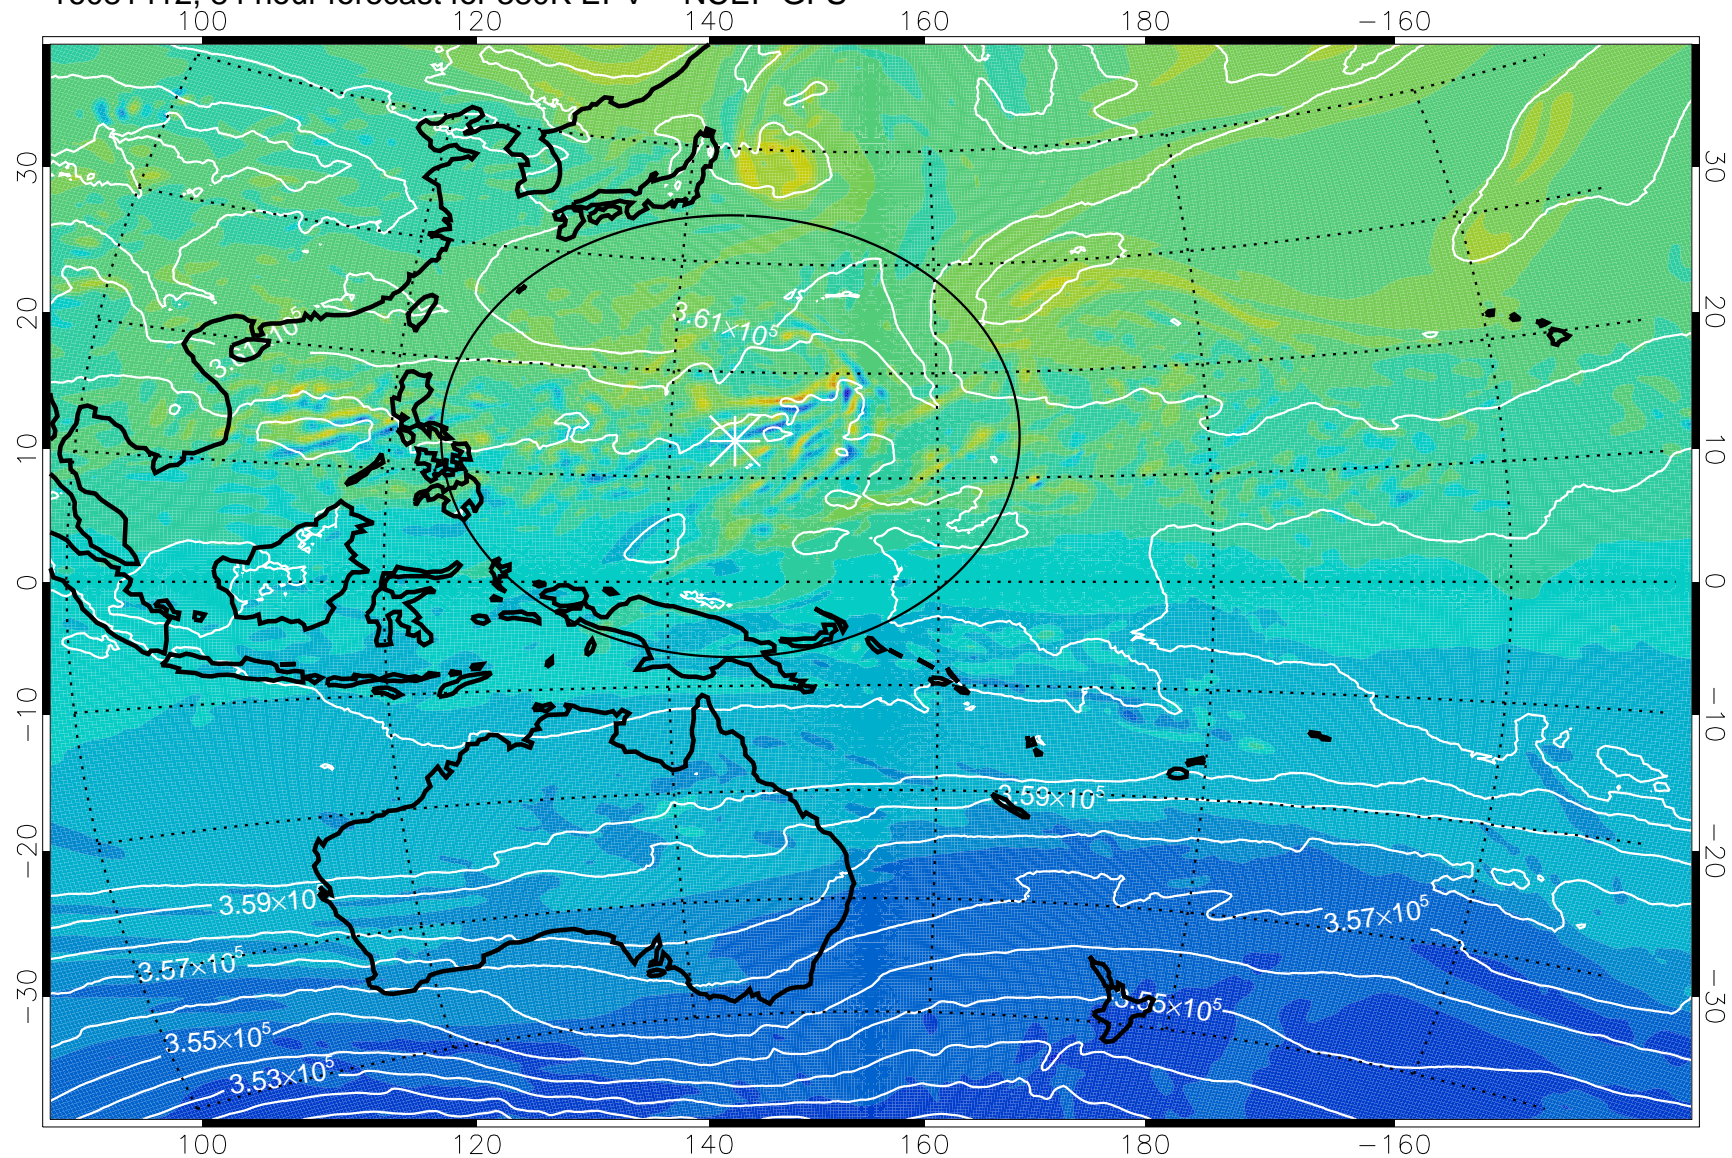

16081312, 60 hour forecast for 380K EPV -- NCEP GFS

380K Montgomery Streamfunction, white

Range ring of 2304 km

16081318, 66 hour forecast for 380K EPV -- NCEP GFS

380K Montgomery Streamfunction, white

Range ring of 2304 km

16081400, 72 hour forecast for 380K EPV -- NCEP GFS

-2×10^{-5} -1×10^{-5} 0 1×10^{-5} 2×10^{-5}
PVU

380K Montgomery Streamfunction, white

Range ring of 2304 km

16081406, 78 hour forecast for 380K EPV -- NCEP GFS

380K Montgomery Streamfunction, white

Range ring of 2304 km

16081412, 84 hour forecast for 380K EPV -- NCEP GFS

380K Montgomery Streamfunction, white

Range ring of 2304 km

16081418, 90 hour forecast for 380K EPV -- NCEP GFS

380K Montgomery Streamfunction, white

Range ring of 2304 km

16081500, 96 hour forecast for 380K EPV -- NCEP GFS

380K Montgomery Streamfunction, white

Range ring of 2304 km

16081506, 102 hour forecast for 380K EPV -- NCEP GFS