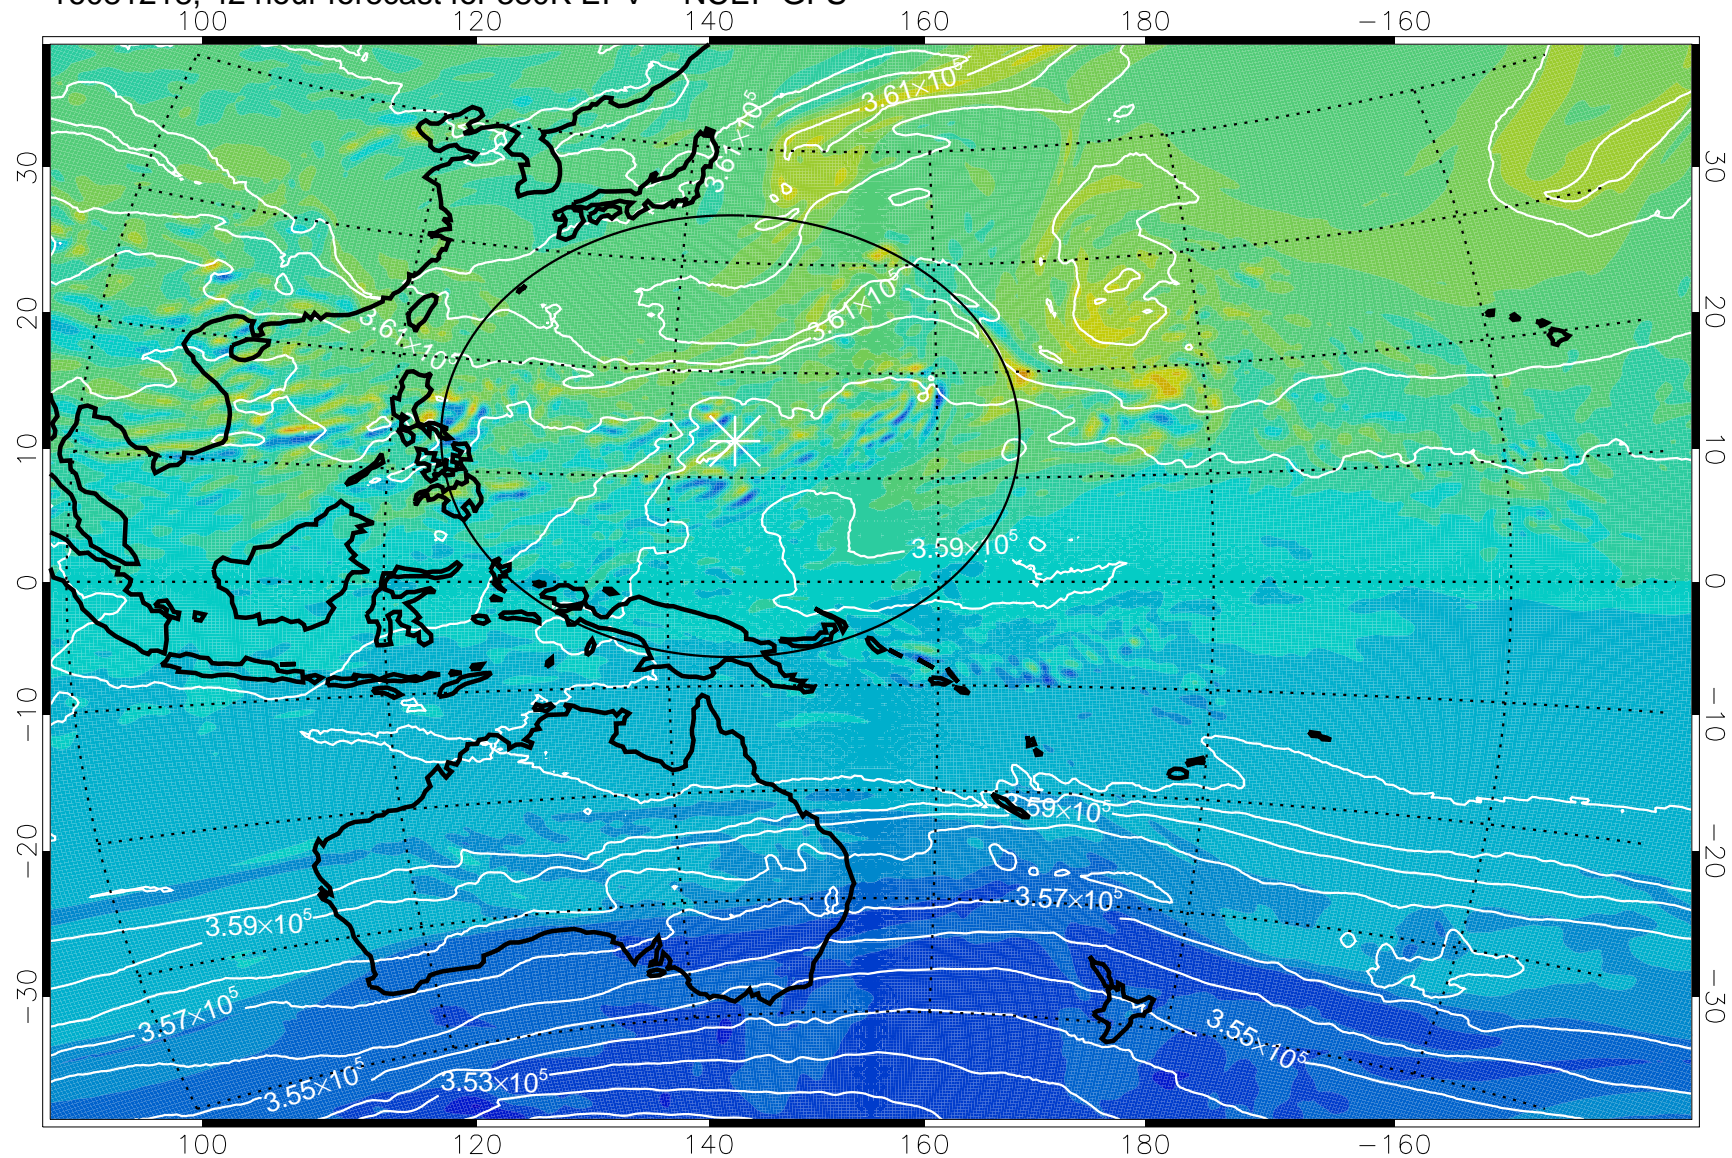

380K Montgomery Streamfunction, white

Range ring of 2304 km

16081200, 24 hour forecast for 380K EPV -- NCEP GFS

380K Montgomery Streamfunction, white

Range ring of 2304 km

16081206, 30 hour forecast for 380K EPV -- NCEP GFS

380K Montgomery Streamfunction, white

Range ring of 2304 km

16081212, 36 hour forecast for 380K EPV -- NCEP GFS

380K Montgomery Streamfunction, white

Range ring of 2304 km

16081218, 42 hour forecast for 380K EPV -- NCEP GFS

380K Montgomery Streamfunction, white

Range ring of 2304 km

16081300, 48 hour forecast for 380K EPV -- NCEP GFS

380K Montgomery Streamfunction, white

Range ring of 2304 km

16081306, 54 hour forecast for 380K EPV -- NCEP GFS

16081312, 60 hour forecast for 380K EPV -- NCEP GFS

380K Montgomery Streamfunction, white

Range ring of 2304 km

16081318, 66 hour forecast for 380K EPV -- NCEP GFS

380K Montgomery Streamfunction, white

Range ring of 2304 km