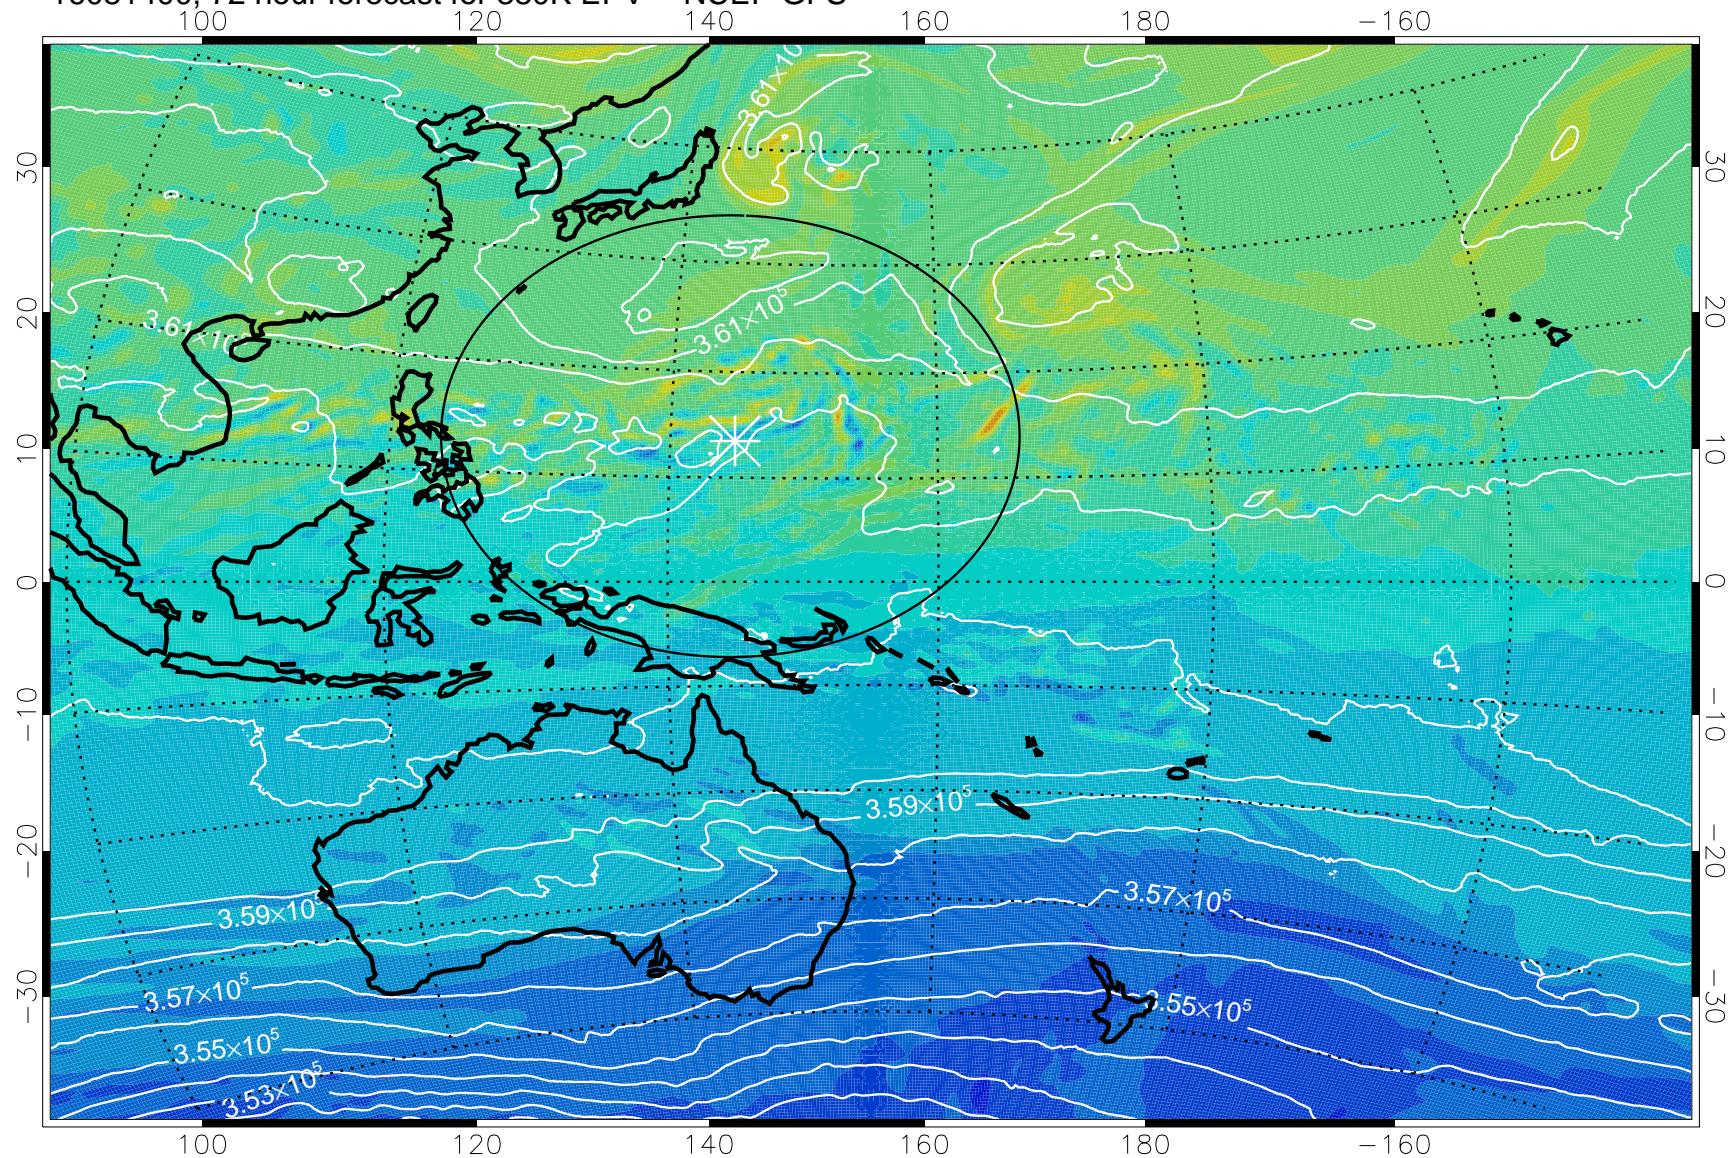

380K Montgomery Streamfunction, white

Range ring of 2304 km

16081300, 48 hour forecast for 380K EPV -- NCEP GFS

380K Montgomery Streamfunction, white

Range ring of 2304 km

16081306, 54 hour forecast for 380K EPV -- NCEP GFS

16081312, 60 hour forecast for 380K EPV -- NCEP GFS

380K Montgomery Streamfunction, white

Range ring of 2304 km

16081318, 66 hour forecast for 380K EPV -- NCEP GFS

380K Montgomery Streamfunction, white

Range ring of 2304 km

16081400, 72 hour forecast for 380K EPV -- NCEP GFS

-2×10^{-5} -1×10^{-5} 0 1×10^{-5} 2×10^{-5}
PVU

380K Montgomery Streamfunction, white

Range ring of 2304 km

16081406, 78 hour forecast for 380K EPV -- NCEP GFS

380K Montgomery Streamfunction, white

Range ring of 2304 km

16081412, 84 hour forecast for 380K EPV -- NCEP GFS

380K Montgomery Streamfunction, white

Range ring of 2304 km

16081418, 90 hour forecast for 380K EPV -- NCEP GFS