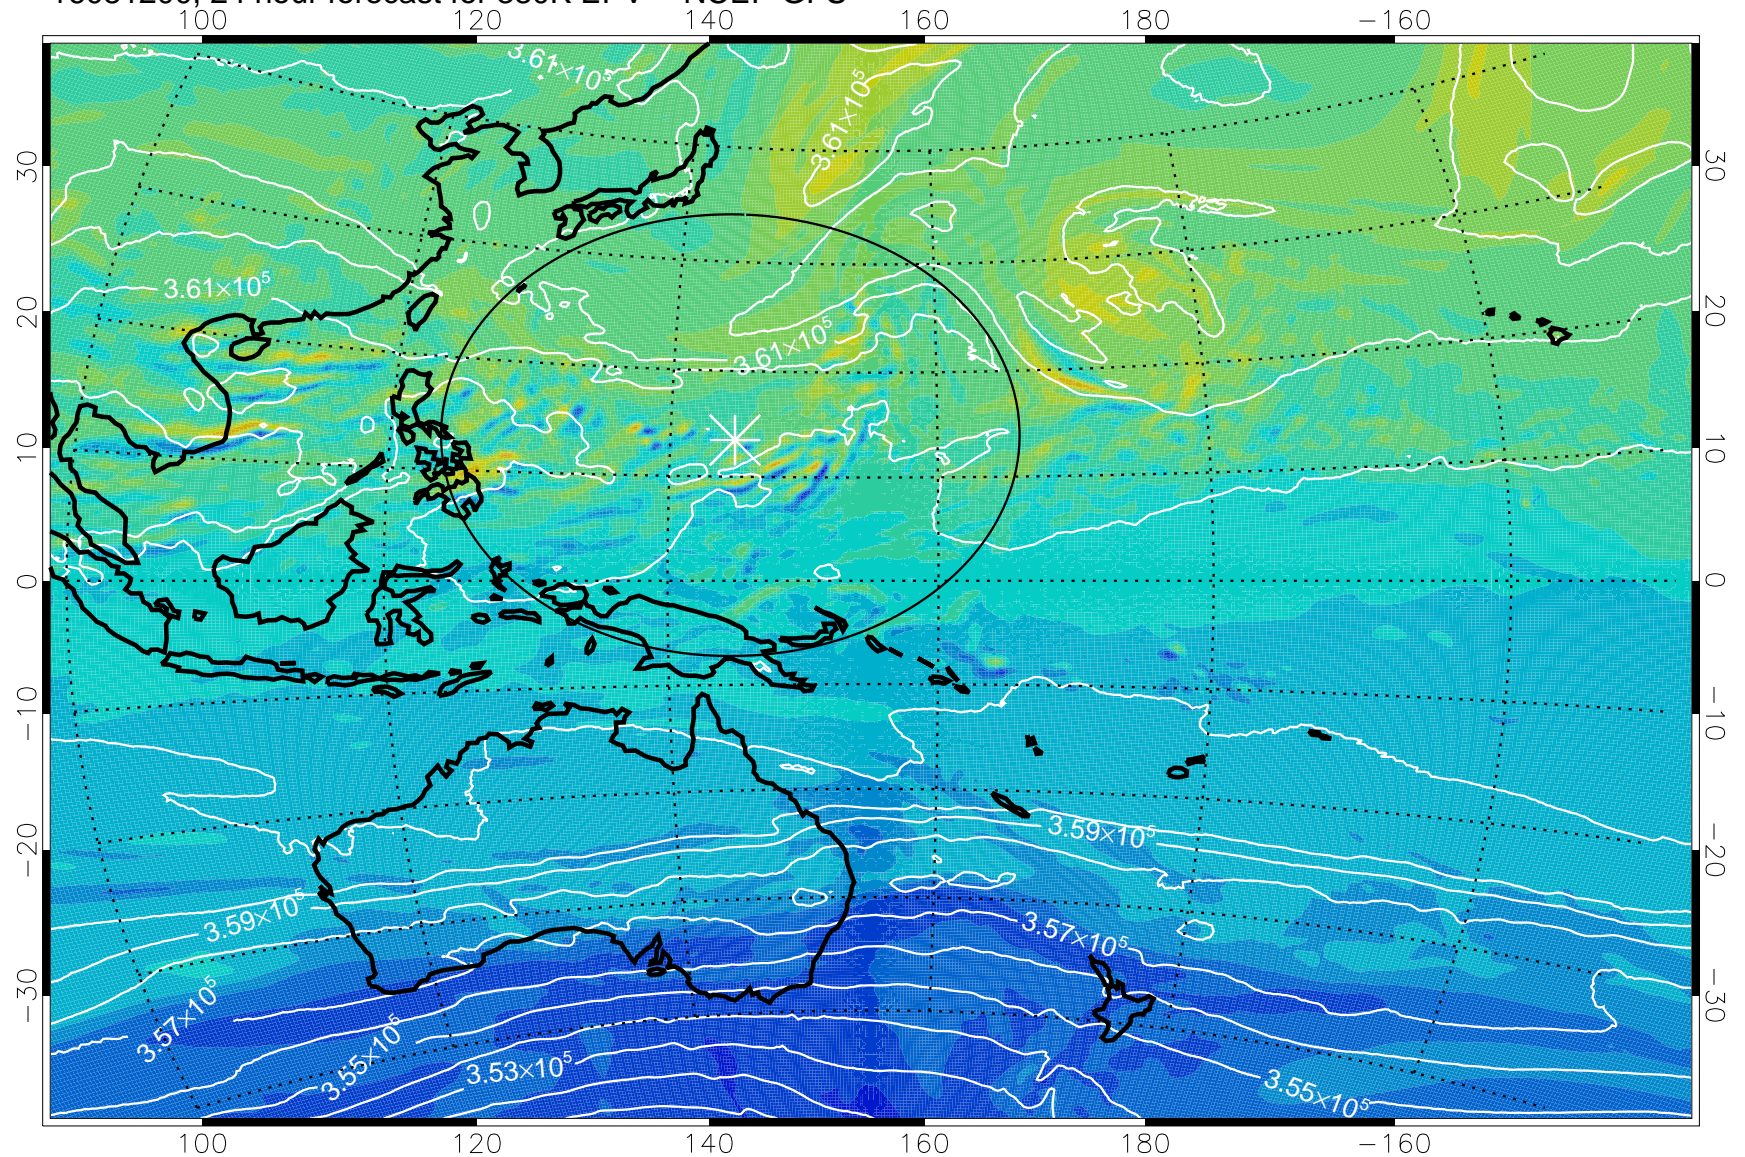

16081106, 6 hour forecast for 380K EPV -- NCEP GFS

16081112, 12 hour forecast for 380K EPV -- NCEP GFS

380K Montgomery Streamfunction, white

Range ring of 2304 km

16081118, 18 hour forecast for 380K EPV -- NCEP GFS

380K Montgomery Streamfunction, white

Range ring of 2304 km

16081200, 24 hour forecast for 380K EPV -- NCEP GFS

380K Montgomery Streamfunction, white

Range ring of 2304 km

16081206, 30 hour forecast for 380K EPV -- NCEP GFS

380K Montgomery Streamfunction, white

Range ring of 2304 km

16081212, 36 hour forecast for 380K EPV -- NCEP GFS

380K Montgomery Streamfunction, white

Range ring of 2304 km

16081218, 42 hour forecast for 380K EPV -- NCEP GFS

380K Montgomery Streamfunction, white

Range ring of 2304 km

16081300, 48 hour forecast for 380K EPV -- NCEP GFS

380K Montgomery Streamfunction, white

Range ring of 2304 km

16081306, 54 hour forecast for 380K EPV -- NCEP GFS