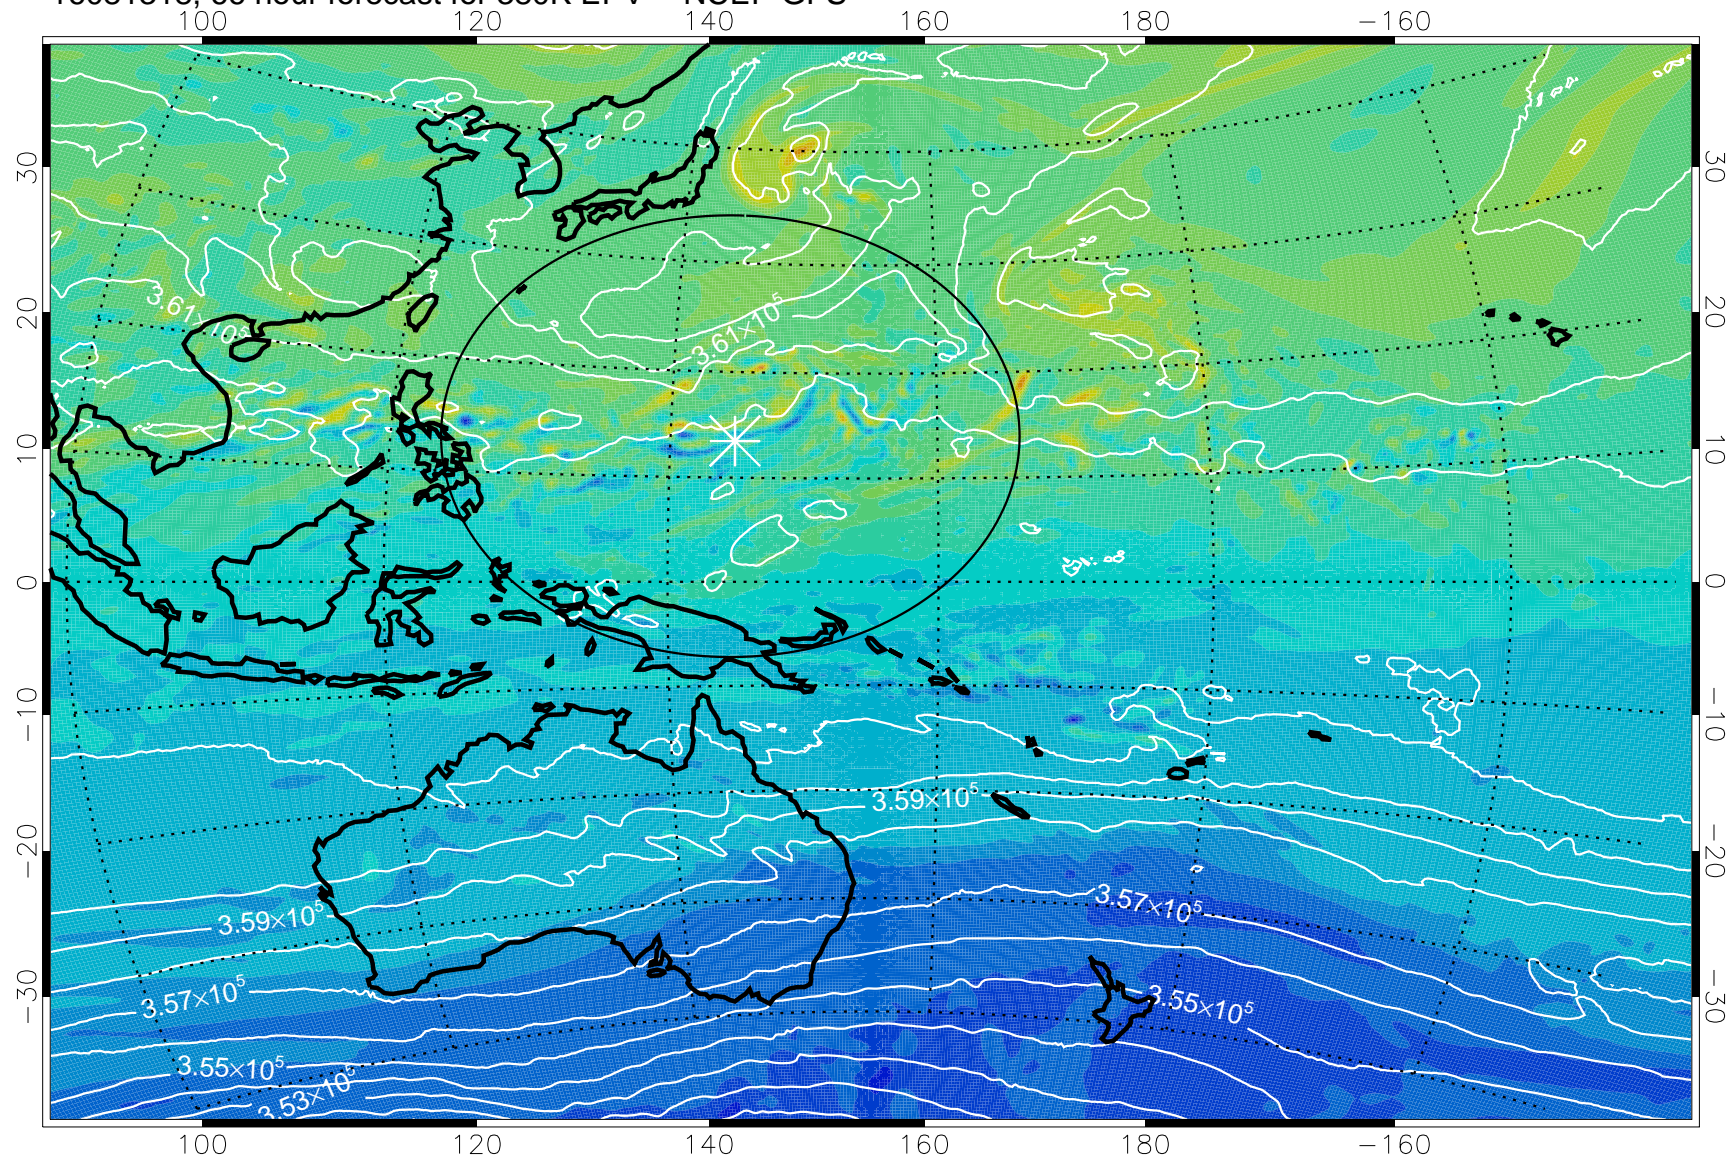

380K Montgomery Streamfunction, white

Range ring of 2304 km

16081300, 48 hour forecast for 380K EPV -- NCEP GFS

380K Montgomery Streamfunction, white

Range ring of 2304 km

16081306, 54 hour forecast for 380K EPV -- NCEP GFS

16081312, 60 hour forecast for 380K EPV -- NCEP GFS

380K Montgomery Streamfunction, white

Range ring of 2304 km

16081318, 66 hour forecast for 380K EPV -- NCEP GFS

380K Montgomery Streamfunction, white

Range ring of 2304 km

16081400, 72 hour forecast for 380K EPV -- NCEP GFS

-2×10^{-5} -1×10^{-5} 0 1×10^{-5} 2×10^{-5}
PVU

380K Montgomery Streamfunction, white

Range ring of 2304 km

16081406, 78 hour forecast for 380K EPV -- NCEP GFS

380K Montgomery Streamfunction, white

Range ring of 2304 km

16081412, 84 hour forecast for 380K EPV -- NCEP GFS

380K Montgomery Streamfunction, white

Range ring of 2304 km

16081418, 90 hour forecast for 380K EPV -- NCEP GFS