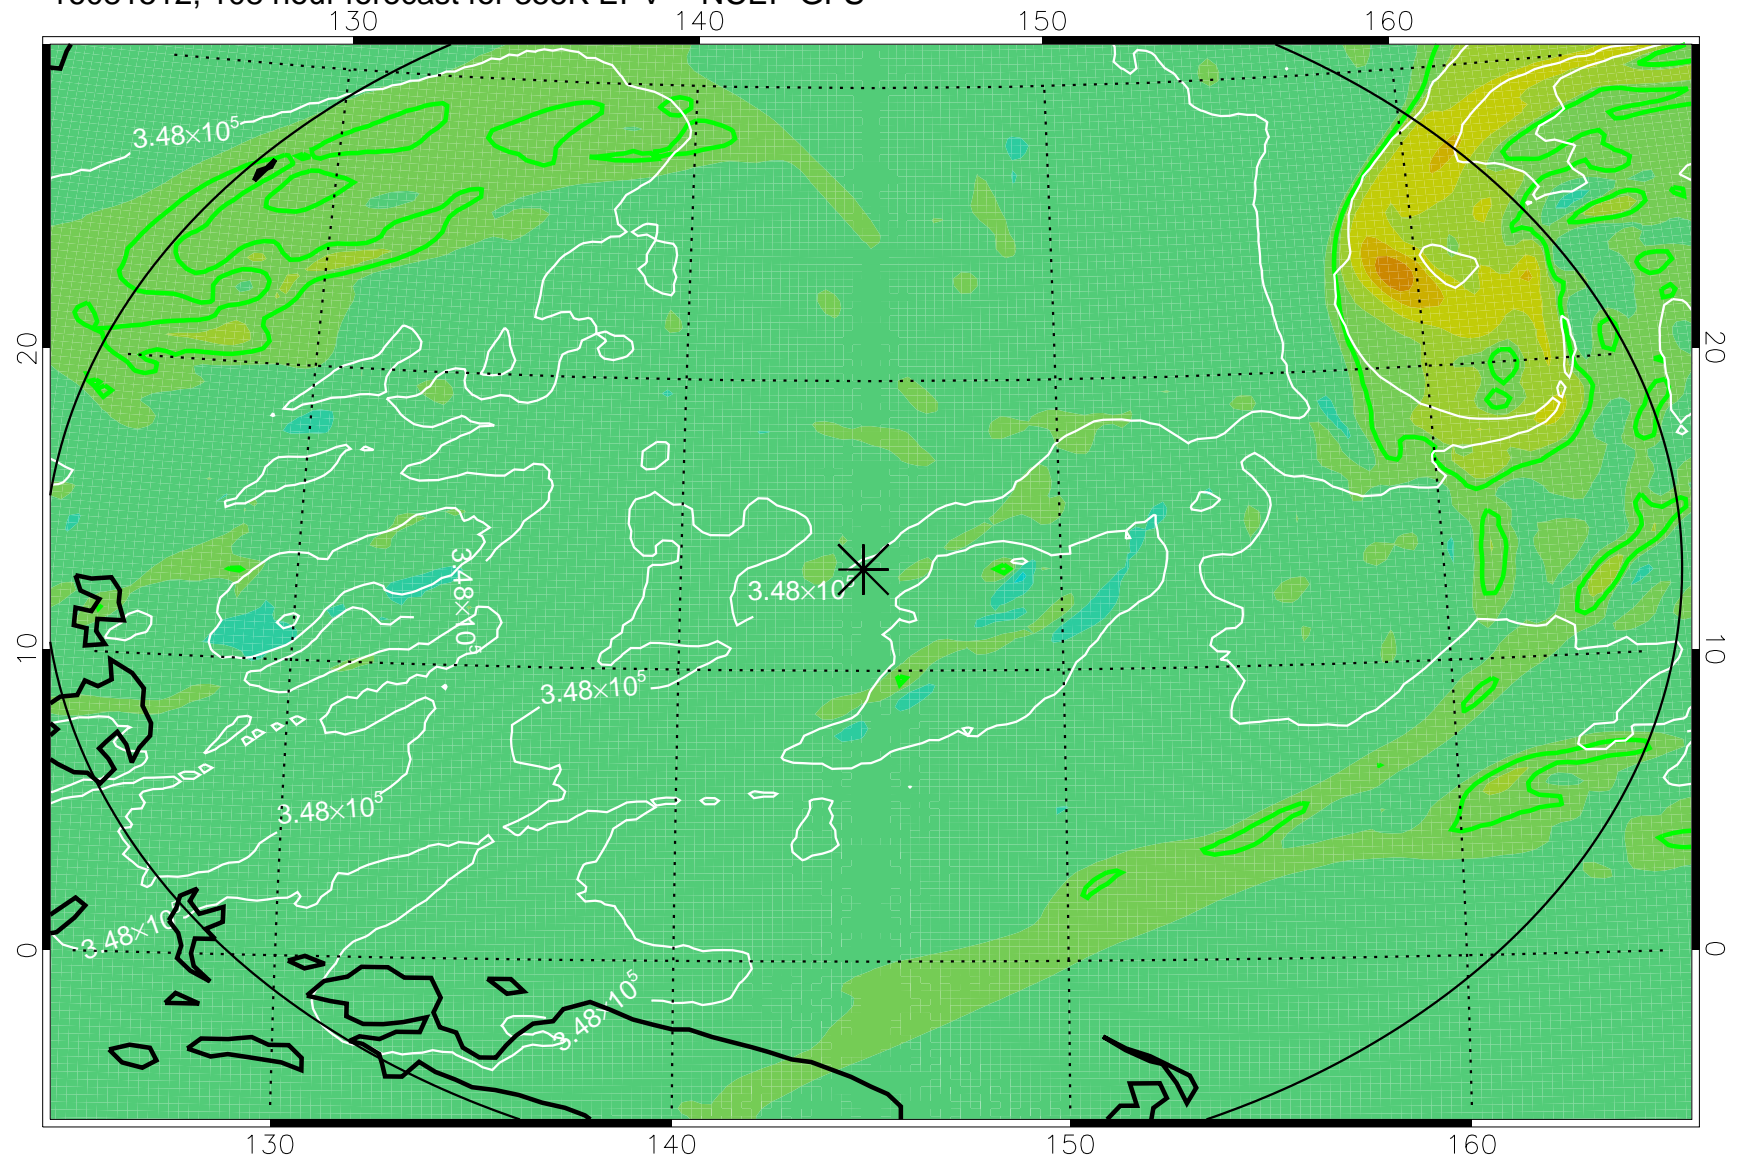

355K Montgomery Streamfunction, white  
EPV Tropopause (2 PVU) Position  
Range ring of 2304 km

16081412, 84 hour forecast for 355K EPV -- NCEP GFS

355K Montgomery Streamfunction, white  
EPV Tropopause (2 PVU) Position  
Range ring of 2304 km

16081418, 90 hour forecast for 355K EPV -- NCEP GFS

355K Montgomery Streamfunction, white  
EPV Tropopause (2 PVU) Position  
Range ring of 2304 km

16081500, 96 hour forecast for 355K EPV -- NCEP GFS

355K Montgomery Streamfunction, white  
EPV Tropopause (2 PVU) Position  
Range ring of 2304 km

16081506, 102 hour forecast for 355K EPV -- NCEP GFS

355K Montgomery Streamfunction, white  
EPV Tropopause (2 PVU) Position  
Range ring of 2304 km

16081512, 108 hour forecast for 355K EPV -- NCEP GFS

355K Montgomery Streamfunction, white  
EPV Tropopause (2 PVU) Position  
Range ring of 2304 km

16081518, 114 hour forecast for 355K EPV -- NCEP GFS

355K Montgomery Streamfunction, white  
EPV Tropopause (2 PVU) Position  
Range ring of 2304 km

16081600, 120 hour forecast for 355K EPV -- NCEP GFS

355K Montgomery Streamfunction, white  
EPV Tropopause (2 PVU) Position  
Range ring of 2304 km