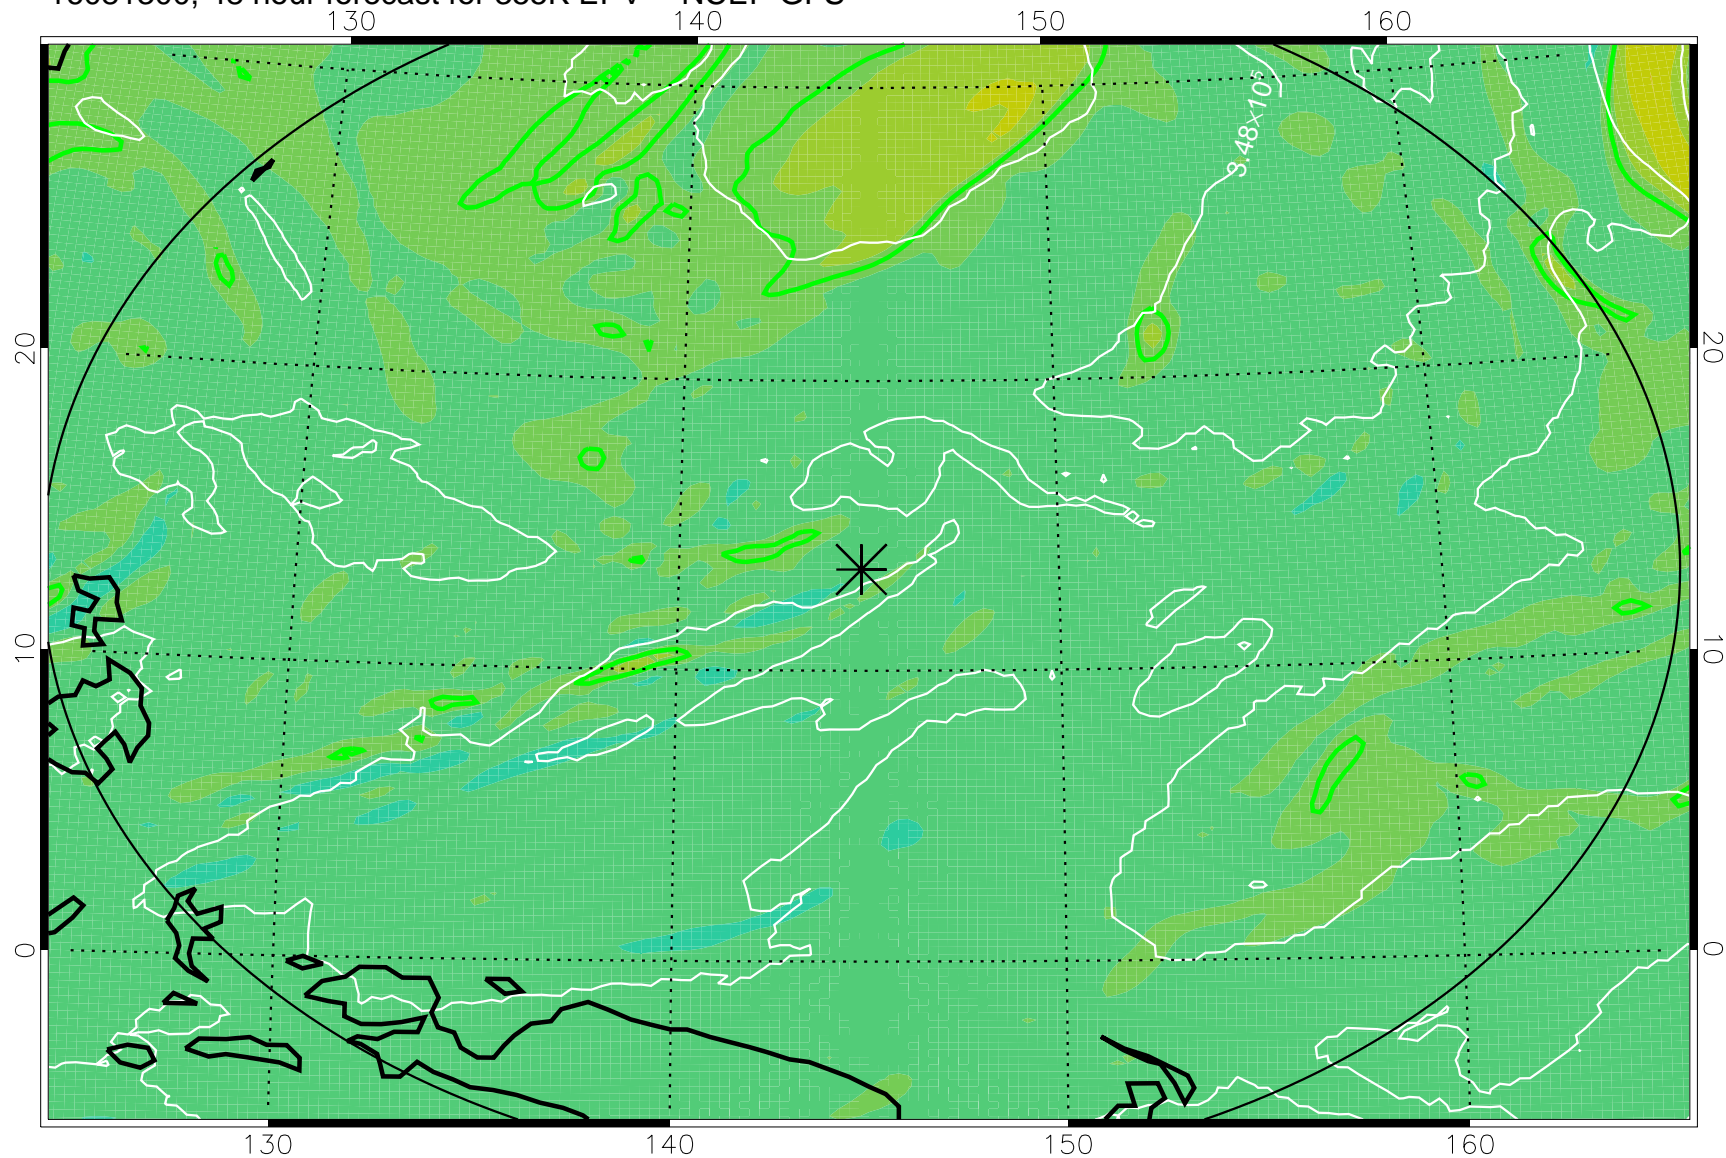

16081206, 30 hour forecast for 355K EPV -- NCEP GFS

355K Montgomery Streamfunction, white  
EPV Tropopause (2 PVU) Position  
Range ring of 2304 km

16081212, 36 hour forecast for 355K EPV -- NCEP GFS

355K Montgomery Streamfunction, white  
EPV Tropopause (2 PVU) Position  
Range ring of 2304 km

16081218, 42 hour forecast for 355K EPV -- NCEP GFS

355K Montgomery Streamfunction, white  
EPV Tropopause (2 PVU) Position  
Range ring of 2304 km

16081300, 48 hour forecast for 355K EPV -- NCEP GFS

355K Montgomery Streamfunction, white  
EPV Tropopause (2 PVU) Position  
Range ring of 2304 km

16081318, 66 hour forecast for 355K EPV -- NCEP GFS

355K Montgomery Streamfunction, white  
EPV Tropopause (2 PVU) Position  
Range ring of 2304 km

16081400, 72 hour forecast for 355K EPV -- NCEP GFS

16081406, 78 hour forecast for 355K EPV -- NCEP GFS

16081418, 90 hour forecast for 355K EPV -- NCEP GFS

355K Montgomery Streamfunction, white  
EPV Tropopause (2 PVU) Position  
Range ring of 2304 km

16081500, 96 hour forecast for 355K EPV -- NCEP GFS

355K Montgomery Streamfunction, white  
EPV Tropopause (2 PVU) Position  
Range ring of 2304 km