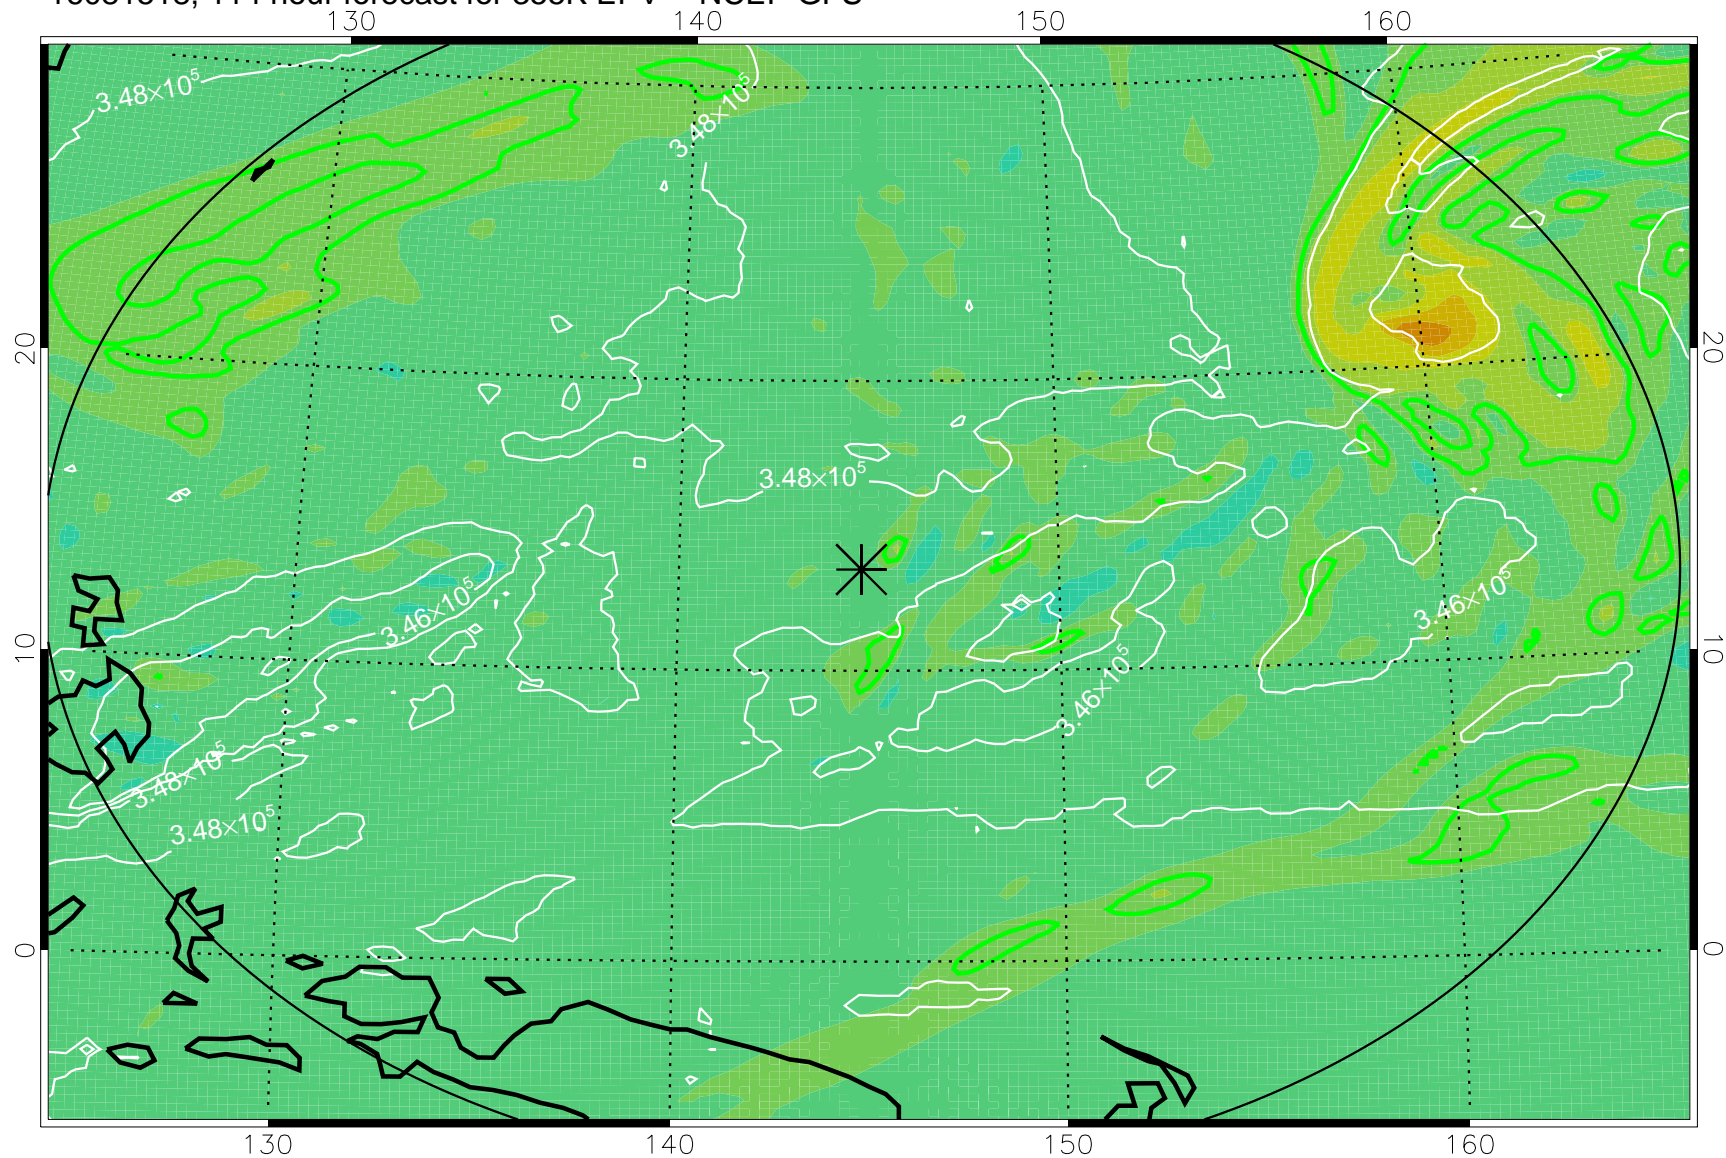

355K Montgomery Streamfunction, white  
EPV Tropopause (2 PVU) Position  
Range ring of 2304 km

16081412, 84 hour forecast for 355K EPV -- NCEP GFS

355K Montgomery Streamfunction, white  
EPV Tropopause (2 PVU) Position  
Range ring of 2304 km

16081418, 90 hour forecast for 355K EPV -- NCEP GFS

355K Montgomery Streamfunction, white  
EPV Tropopause (2 PVU) Position  
Range ring of 2304 km

16081500, 96 hour forecast for 355K EPV -- NCEP GFS

355K Montgomery Streamfunction, white  
EPV Tropopause (2 PVU) Position  
Range ring of 2304 km

16081506, 102 hour forecast for 355K EPV -- NCEP GFS

355K Montgomery Streamfunction, white  
EPV Tropopause (2 PVU) Position  
Range ring of 2304 km

16081512, 108 hour forecast for 355K EPV -- NCEP GFS

355K Montgomery Streamfunction, white  
EPV Tropopause (2 PVU) Position  
Range ring of 2304 km

16081518, 114 hour forecast for 355K EPV -- NCEP GFS

355K Montgomery Streamfunction, white  
EPV Tropopause (2 PVU) Position  
Range ring of 2304 km

16081600, 120 hour forecast for 355K EPV -- NCEP GFS

355K Montgomery Streamfunction, white  
EPV Tropopause (2 PVU) Position  
Range ring of 2304 km