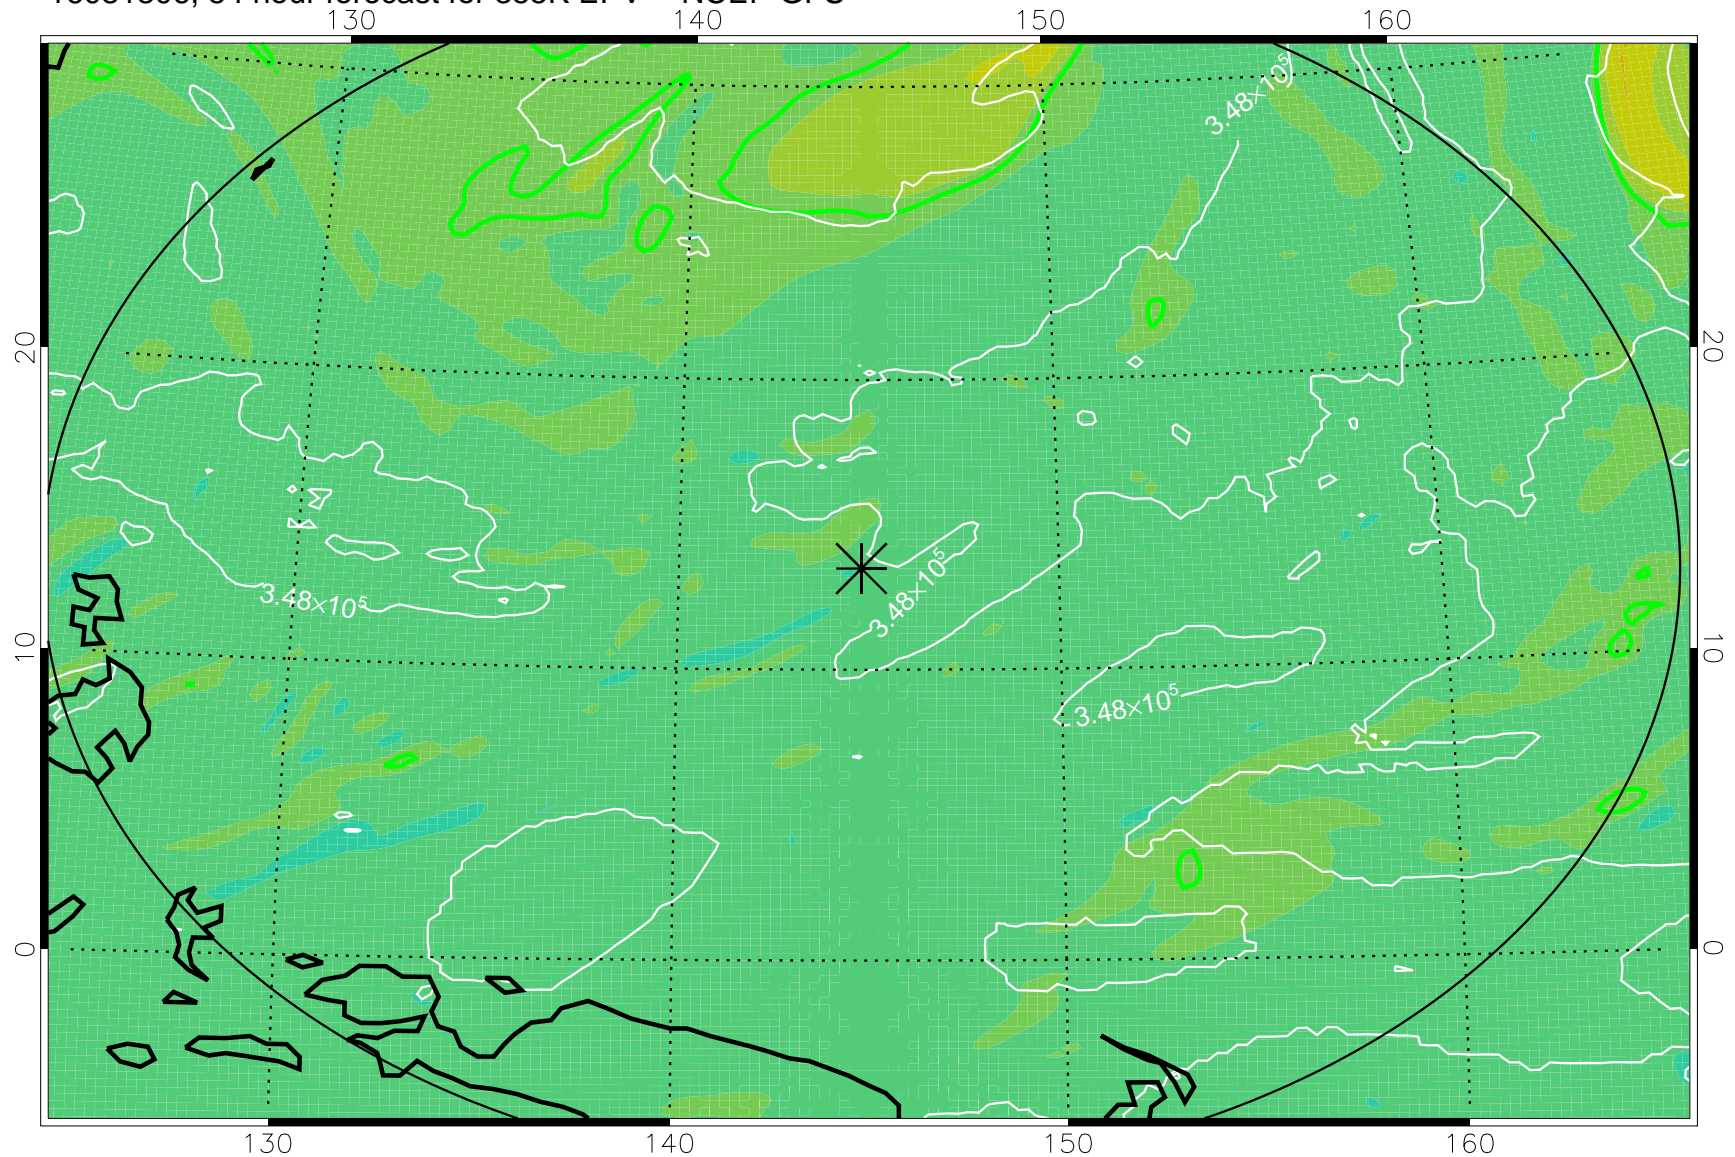

16081218, 42 hour forecast for 355K EPV -- NCEP GFS

355K Montgomery Streamfunction, white  
EPV Tropopause (2 PVU) Position  
Range ring of 2304 km

16081300, 48 hour forecast for 355K EPV -- NCEP GFS

355K Montgomery Streamfunction, white  
EPV Tropopause (2 PVU) Position  
Range ring of 2304 km

16081306, 54 hour forecast for 355K EPV -- NCEP GFS

355K Montgomery Streamfunction, white  
EPV Tropopause (2 PVU) Position  
Range ring of 2304 km

16081312, 60 hour forecast for 355K EPV -- NCEP GFS

355K Montgomery Streamfunction, white  
EPV Tropopause (2 PVU) Position  
Range ring of 2304 km

16081318, 66 hour forecast for 355K EPV -- NCEP GFS

355K Montgomery Streamfunction, white  
EPV Tropopause (2 PVU) Position  
Range ring of 2304 km

16081400, 72 hour forecast for 355K EPV -- NCEP GFS

16081406, 78 hour forecast for 355K EPV -- NCEP GFS

16081418, 90 hour forecast for 355K EPV -- NCEP GFS

355K Montgomery Streamfunction, white  
EPV Tropopause (2 PVU) Position  
Range ring of 2304 km

16081500, 96 hour forecast for 355K EPV -- NCEP GFS

355K Montgomery Streamfunction, white  
EPV Tropopause (2 PVU) Position  
Range ring of 2304 km