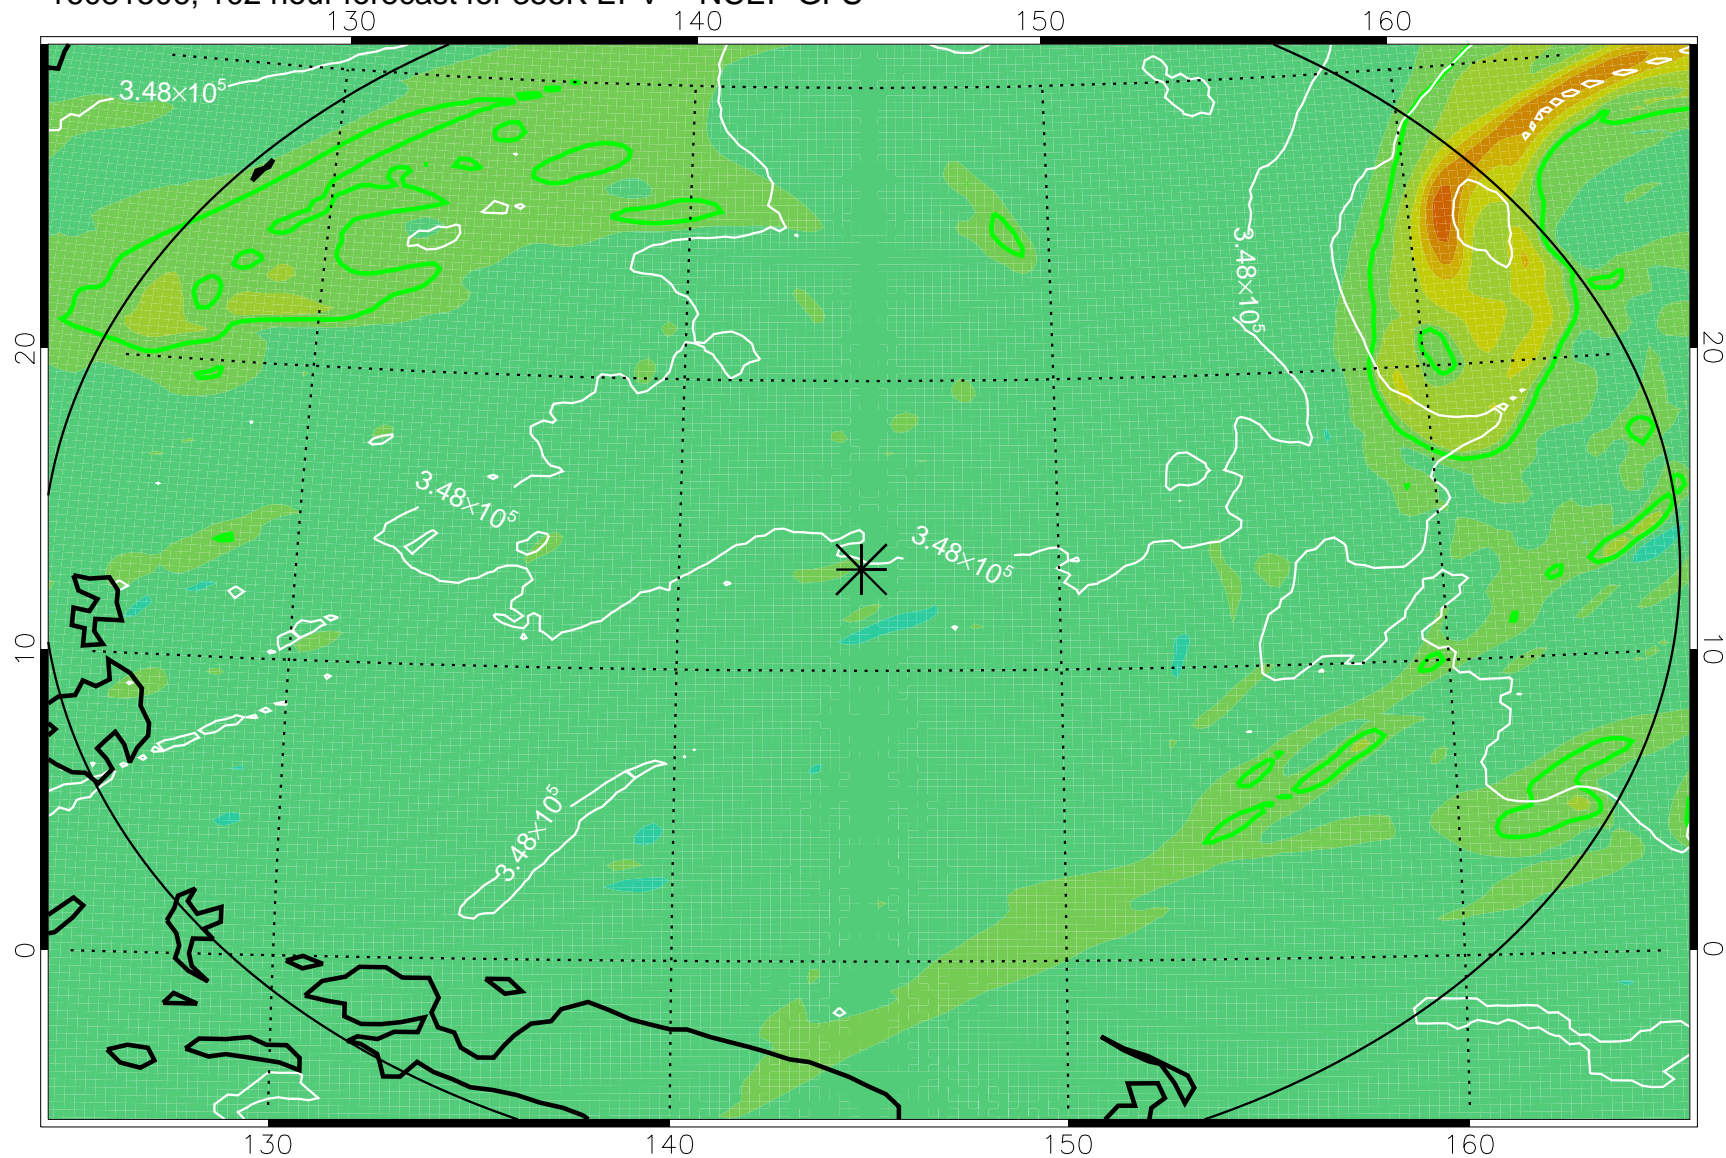

355K Montgomery Streamfunction, white  
EPV Tropopause (2 PVU) Position  
Range ring of 2304 km

16081412, 84 hour forecast for 355K EPV -- NCEP GFS

355K Montgomery Streamfunction, white  
EPV Tropopause (2 PVU) Position  
Range ring of 2304 km

16081418, 90 hour forecast for 355K EPV -- NCEP GFS

355K Montgomery Streamfunction, white  
EPV Tropopause (2 PVU) Position  
Range ring of 2304 km

16081500, 96 hour forecast for 355K EPV -- NCEP GFS

355K Montgomery Streamfunction, white  
EPV Tropopause (2 PVU) Position  
Range ring of 2304 km

16081506, 102 hour forecast for 355K EPV -- NCEP GFS

355K Montgomery Streamfunction, white  
EPV Tropopause (2 PVU) Position  
Range ring of 2304 km

16081512, 108 hour forecast for 355K EPV -- NCEP GFS

355K Montgomery Streamfunction, white  
EPV Tropopause (2 PVU) Position  
Range ring of 2304 km

16081518, 114 hour forecast for 355K EPV -- NCEP GFS

355K Montgomery Streamfunction, white  
EPV Tropopause (2 PVU) Position  
Range ring of 2304 km

16081600, 120 hour forecast for 355K EPV -- NCEP GFS

355K Montgomery Streamfunction, white  
EPV Tropopause (2 PVU) Position  
Range ring of 2304 km