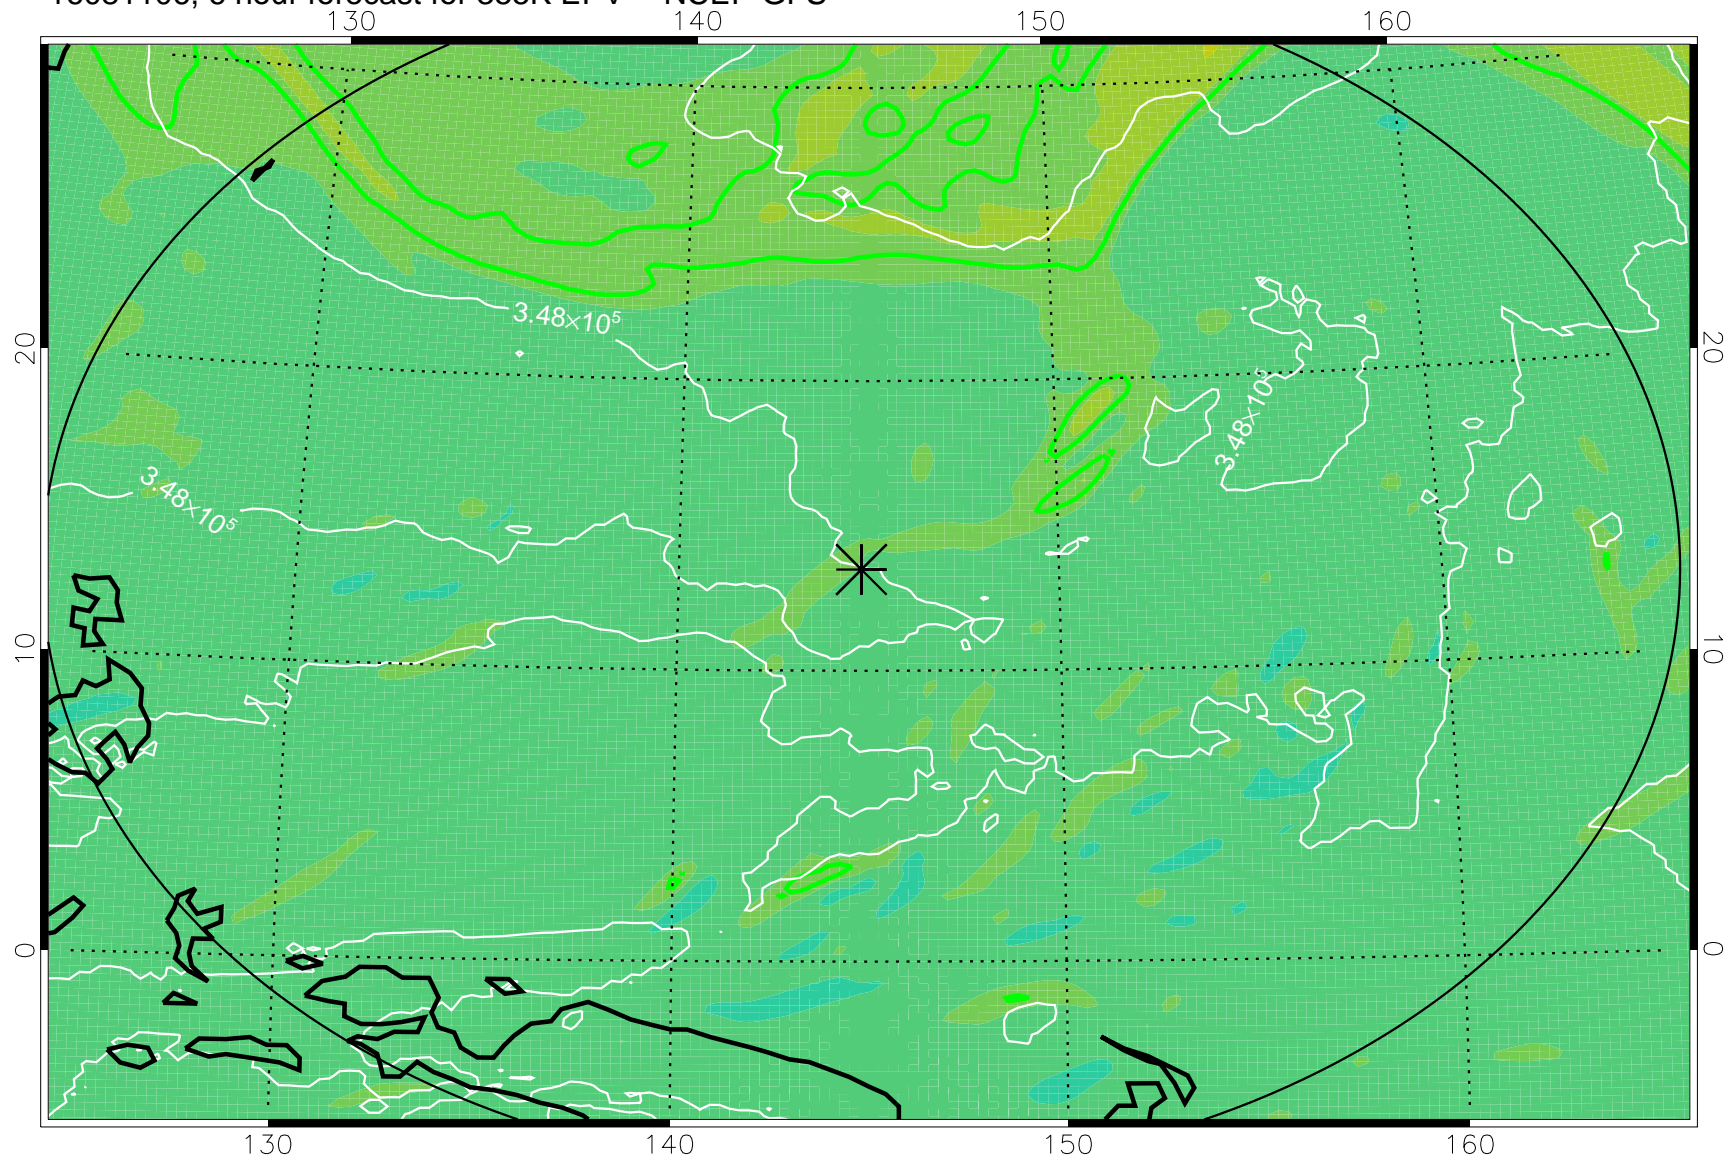

16081106, 6 hour forecast for 355K EPV -- NCEP GFS

355K Montgomery Streamfunction, white  
EPV Tropopause (2 PVU) Position  
Range ring of 2304 km

16081112, 12 hour forecast for 355K EPV -- NCEP GFS

355K Montgomery Streamfunction, white  
EPV Tropopause (2 PVU) Position  
Range ring of 2304 km

16081118, 18 hour forecast for 355K EPV -- NCEP GFS

355K Montgomery Streamfunction, white  
EPV Tropopause (2 PVU) Position  
Range ring of 2304 km

16081200, 24 hour forecast for 355K EPV -- NCEP GFS

355K Montgomery Streamfunction, white  
EPV Tropopause (2 PVU) Position  
Range ring of 2304 km

16081206, 30 hour forecast for 355K EPV -- NCEP GFS

355K Montgomery Streamfunction, white  
EPV Tropopause (2 PVU) Position  
Range ring of 2304 km

16081212, 36 hour forecast for 355K EPV -- NCEP GFS

355K Montgomery Streamfunction, white  
EPV Tropopause (2 PVU) Position  
Range ring of 2304 km

16081318, 66 hour forecast for 355K EPV -- NCEP GFS

355K Montgomery Streamfunction, white  
EPV Tropopause (2 PVU) Position  
Range ring of 2304 km

16081400, 72 hour forecast for 355K EPV -- NCEP GFS

16081406, 78 hour forecast for 355K EPV -- NCEP GFS