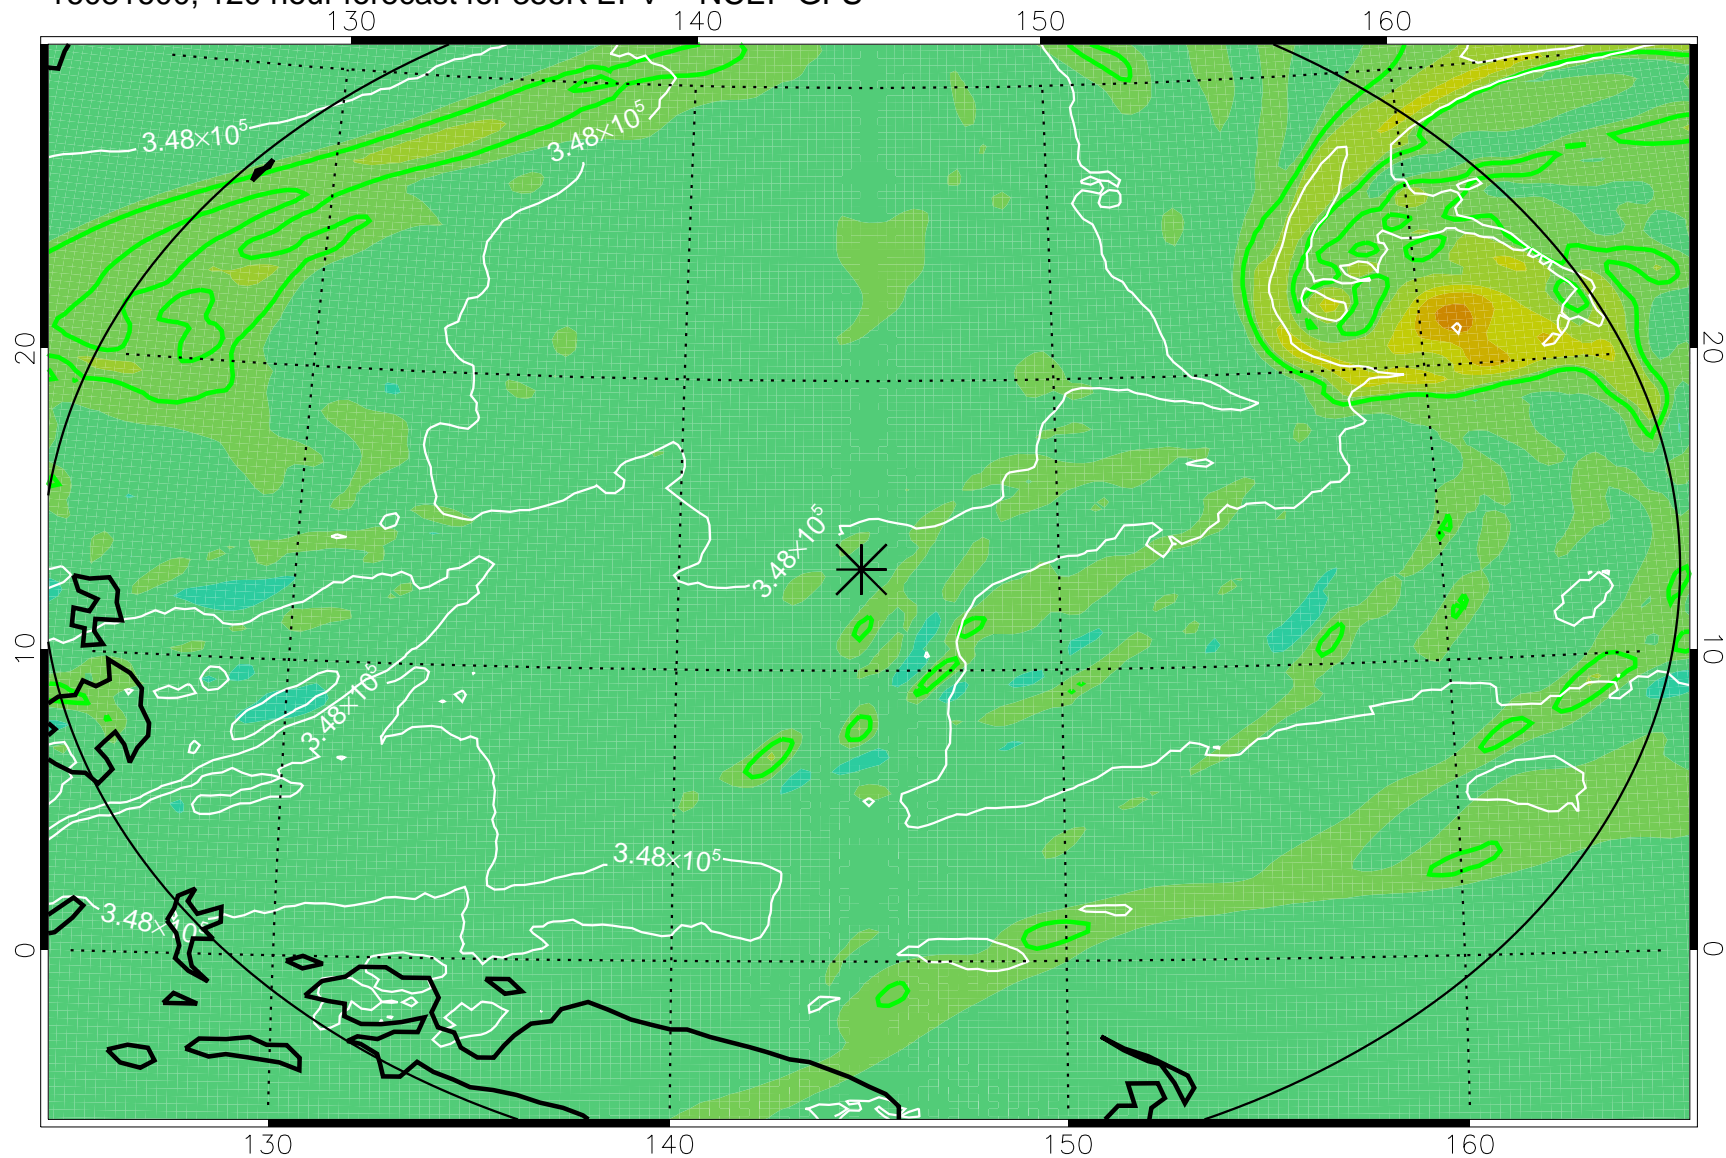

355K Montgomery Streamfunction, white  
EPV Tropopause (2 PVU) Position  
Range ring of 2304 km

16081412, 84 hour forecast for 355K EPV -- NCEP GFS

355K Montgomery Streamfunction, white  
EPV Tropopause (2 PVU) Position  
Range ring of 2304 km

16081418, 90 hour forecast for 355K EPV -- NCEP GFS

355K Montgomery Streamfunction, white  
EPV Tropopause (2 PVU) Position  
Range ring of 2304 km

16081500, 96 hour forecast for 355K EPV -- NCEP GFS

355K Montgomery Streamfunction, white  
EPV Tropopause (2 PVU) Position  
Range ring of 2304 km

16081506, 102 hour forecast for 355K EPV -- NCEP GFS

355K Montgomery Streamfunction, white  
EPV Tropopause (2 PVU) Position  
Range ring of 2304 km

16081512, 108 hour forecast for 355K EPV -- NCEP GFS

355K Montgomery Streamfunction, white  
EPV Tropopause (2 PVU) Position  
Range ring of 2304 km

16081518, 114 hour forecast for 355K EPV -- NCEP GFS

355K Montgomery Streamfunction, white  
EPV Tropopause (2 PVU) Position  
Range ring of 2304 km

16081600, 120 hour forecast for 355K EPV -- NCEP GFS

355K Montgomery Streamfunction, white  
EPV Tropopause (2 PVU) Position  
Range ring of 2304 km