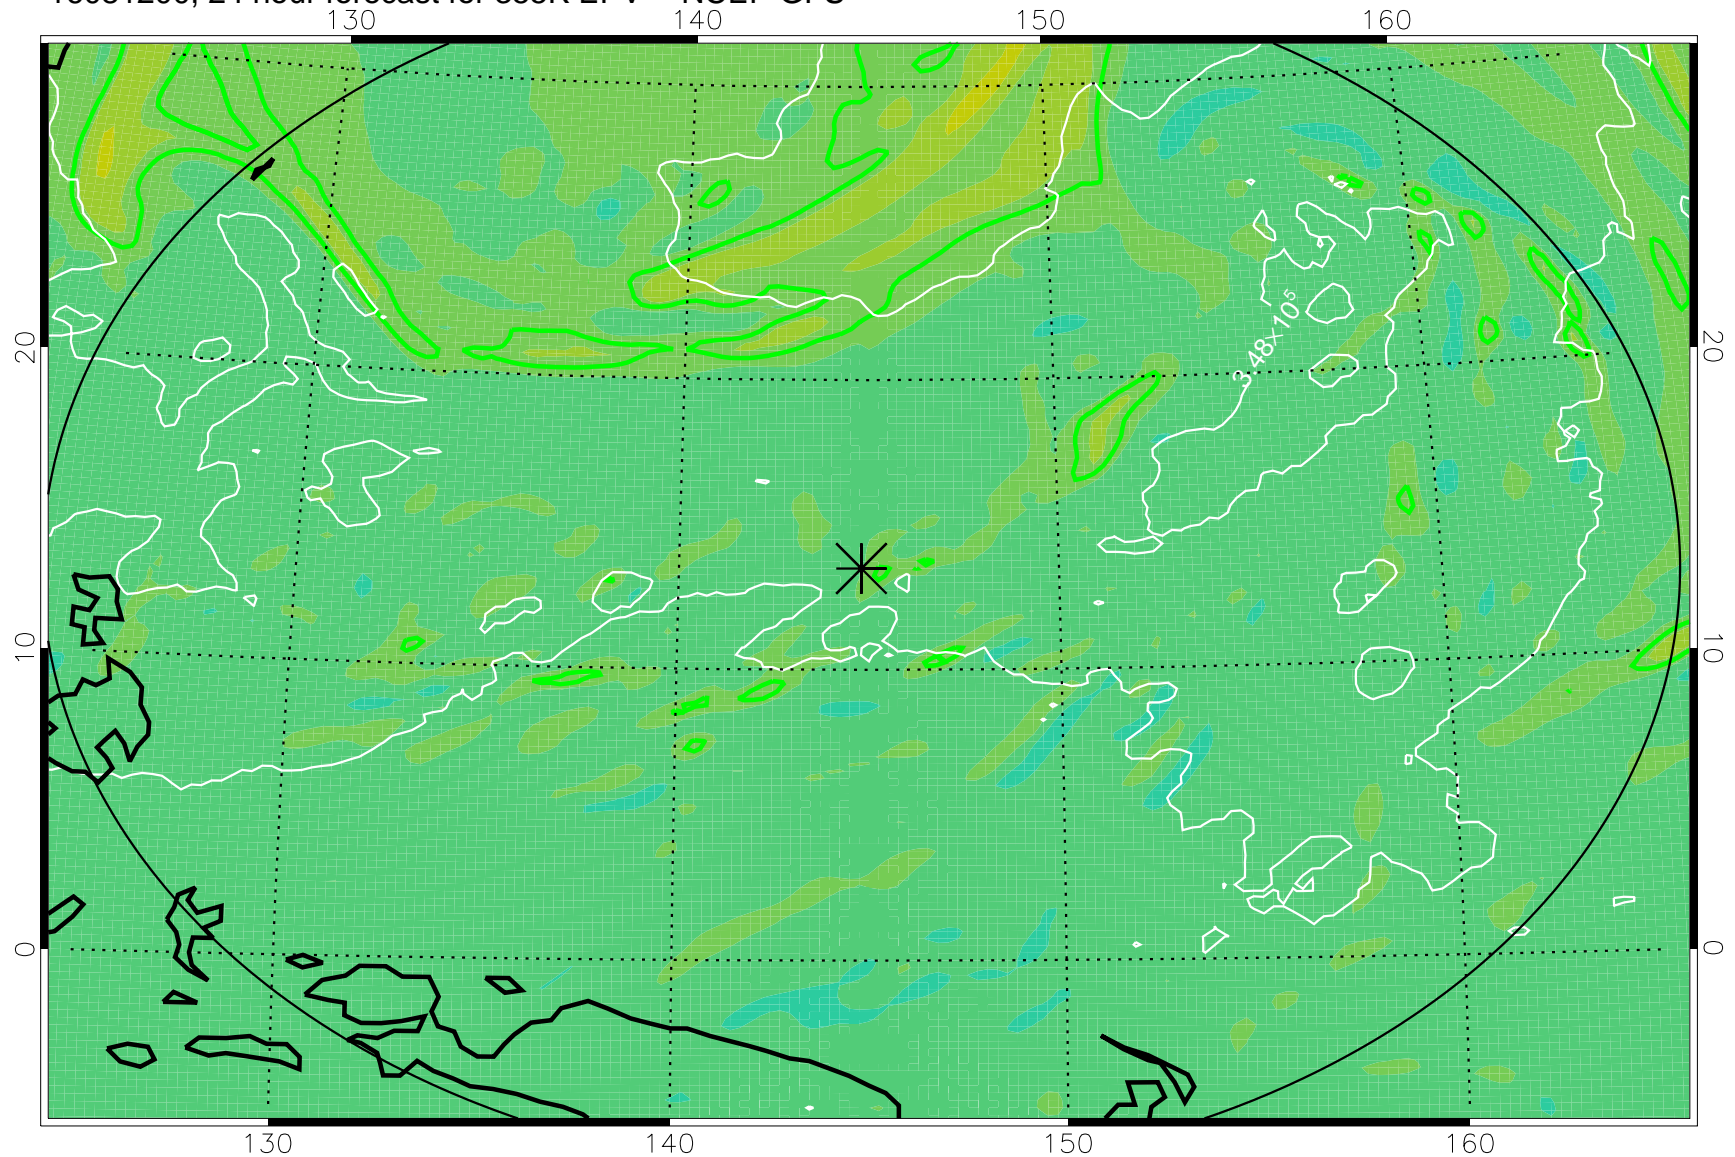

16081106, 6 hour forecast for 355K EPV -- NCEP GFS

355K Montgomery Streamfunction, white  
EPV Tropopause (2 PVU) Position  
Range ring of 2304 km

16081112, 12 hour forecast for 355K EPV -- NCEP GFS

355K Montgomery Streamfunction, white  
EPV Tropopause (2 PVU) Position  
Range ring of 2304 km

16081118, 18 hour forecast for 355K EPV -- NCEP GFS

355K Montgomery Streamfunction, white  
EPV Tropopause (2 PVU) Position  
Range ring of 2304 km

16081200, 24 hour forecast for 355K EPV -- NCEP GFS

355K Montgomery Streamfunction, white  
EPV Tropopause (2 PVU) Position  
Range ring of 2304 km

16081206, 30 hour forecast for 355K EPV -- NCEP GFS

355K Montgomery Streamfunction, white  
EPV Tropopause (2 PVU) Position  
Range ring of 2304 km

16081212, 36 hour forecast for 355K EPV -- NCEP GFS

355K Montgomery Streamfunction, white  
EPV Tropopause (2 PVU) Position  
Range ring of 2304 km

16081318, 66 hour forecast for 355K EPV -- NCEP GFS

355K Montgomery Streamfunction, white  
EPV Tropopause (2 PVU) Position  
Range ring of 2304 km

16081400, 72 hour forecast for 355K EPV -- NCEP GFS

16081406, 78 hour forecast for 355K EPV -- NCEP GFS