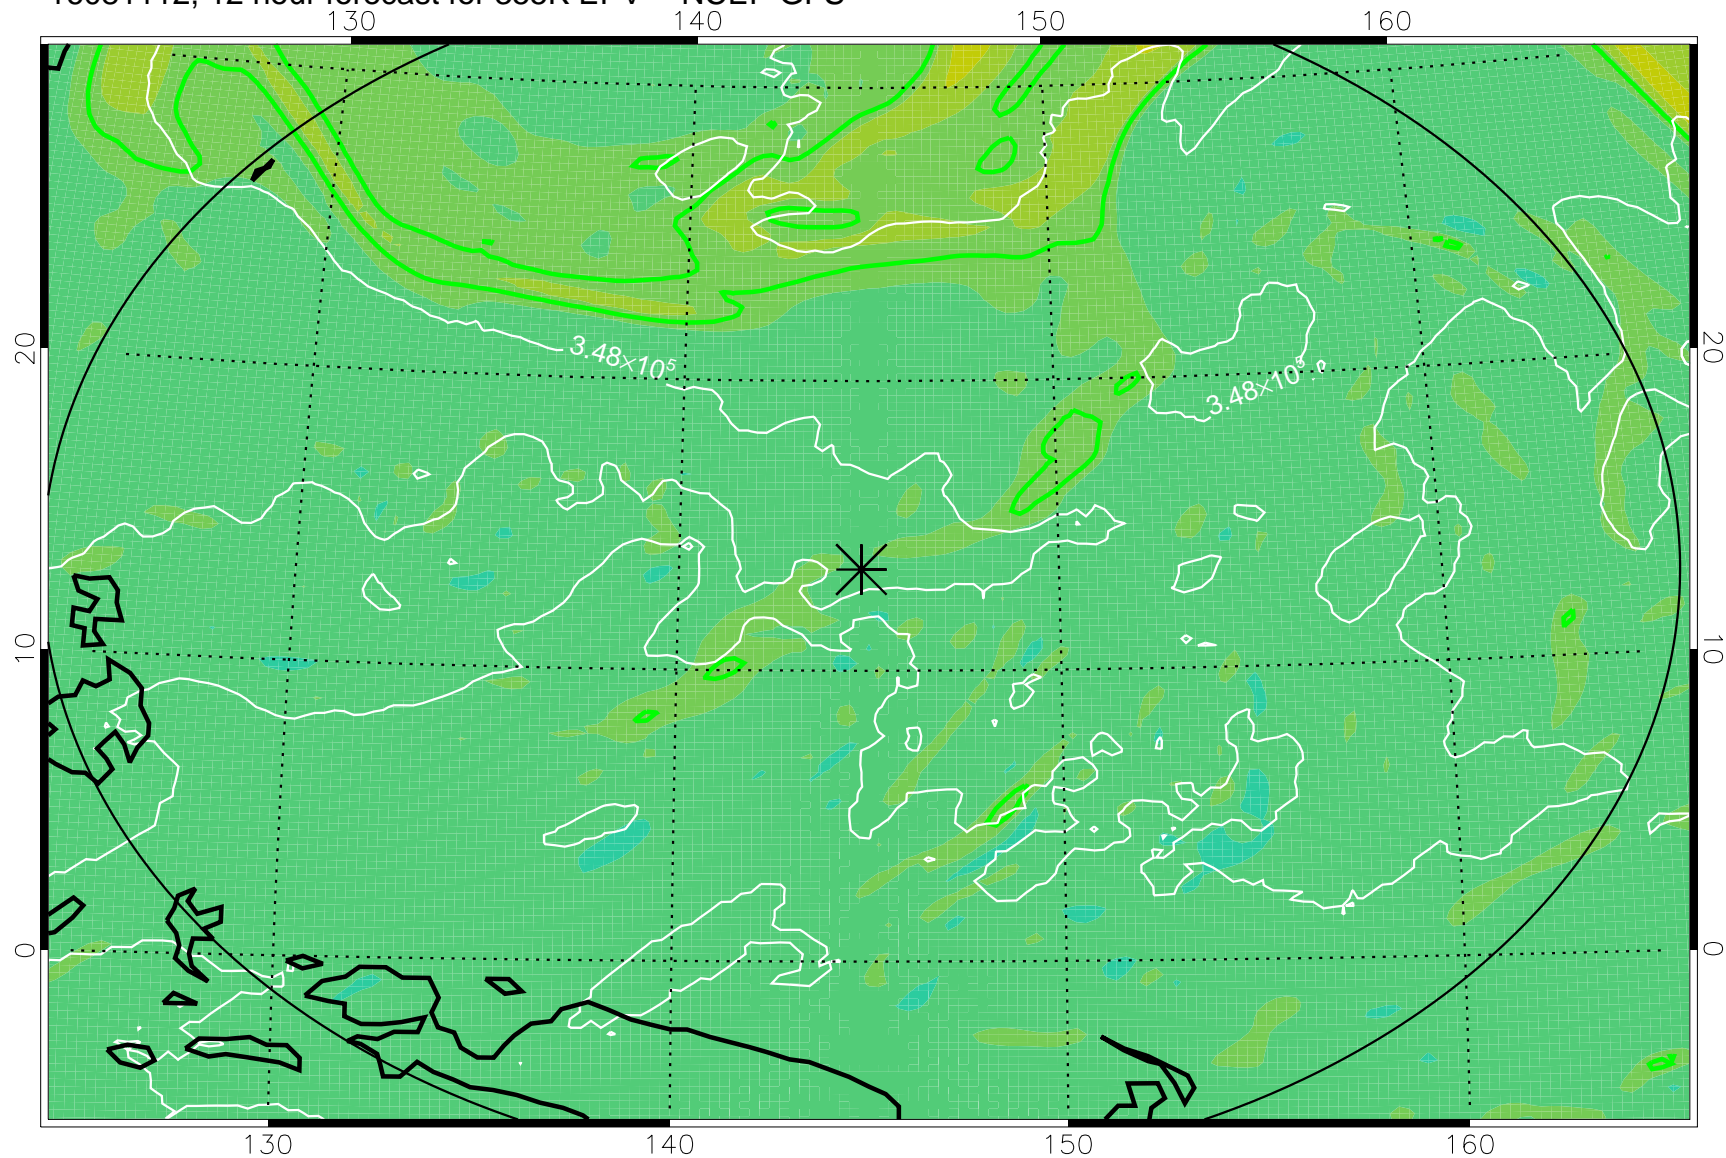

16081106, 6 hour forecast for 355K EPV -- NCEP GFS

355K Montgomery Streamfunction, white  
EPV Tropopause (2 PVU) Position  
Range ring of 2304 km

16081112, 12 hour forecast for 355K EPV -- NCEP GFS

355K Montgomery Streamfunction, white  
EPV Tropopause (2 PVU) Position  
Range ring of 2304 km

16081118, 18 hour forecast for 355K EPV -- NCEP GFS

355K Montgomery Streamfunction, white  
EPV Tropopause (2 PVU) Position  
Range ring of 2304 km

16081200, 24 hour forecast for 355K EPV -- NCEP GFS

355K Montgomery Streamfunction, white  
EPV Tropopause (2 PVU) Position  
Range ring of 2304 km

16081206, 30 hour forecast for 355K EPV -- NCEP GFS

355K Montgomery Streamfunction, white  
EPV Tropopause (2 PVU) Position  
Range ring of 2304 km

16081212, 36 hour forecast for 355K EPV -- NCEP GFS

355K Montgomery Streamfunction, white  
EPV Tropopause (2 PVU) Position  
Range ring of 2304 km

16081318, 66 hour forecast for 355K EPV -- NCEP GFS

355K Montgomery Streamfunction, white  
EPV Tropopause (2 PVU) Position  
Range ring of 2304 km

16081400, 72 hour forecast for 355K EPV -- NCEP GFS

16081406, 78 hour forecast for 355K EPV -- NCEP GFS