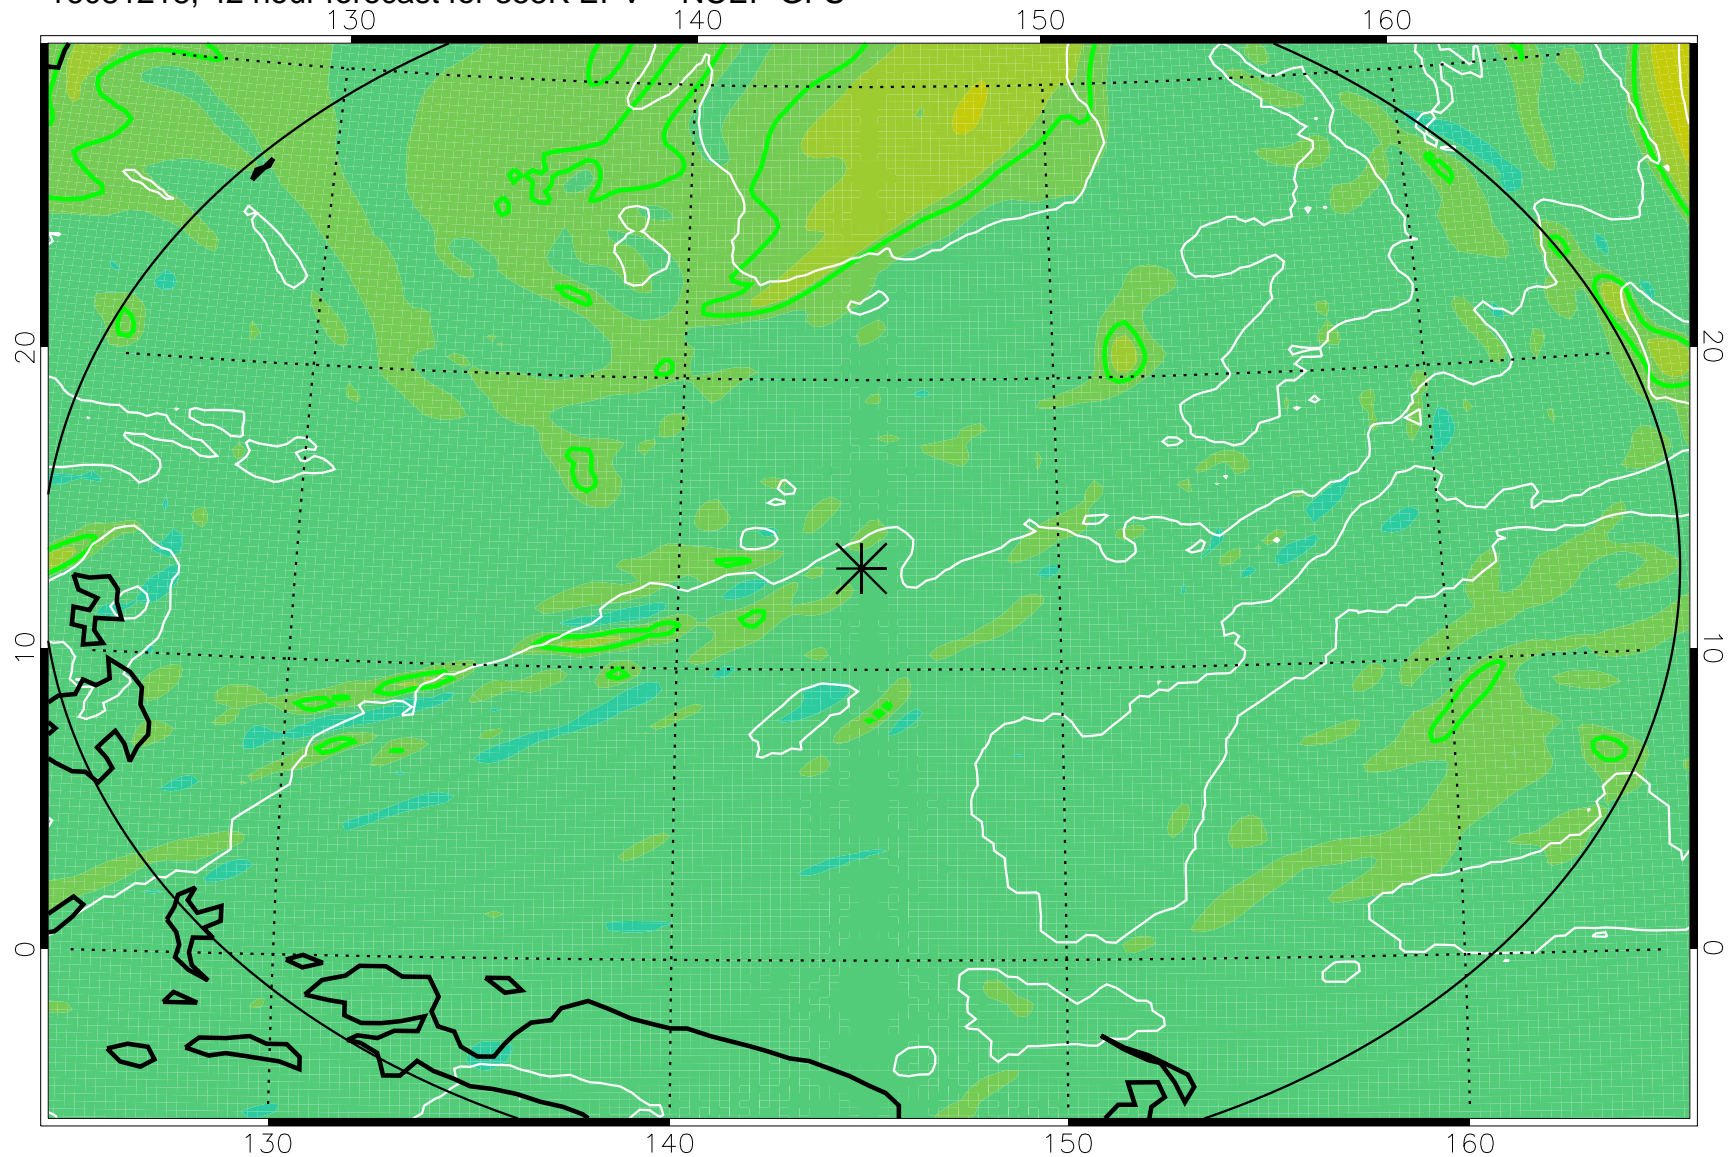

16081206, 30 hour forecast for 355K EPV -- NCEP GFS

355K Montgomery Streamfunction, white  
EPV Tropopause (2 PVU) Position  
Range ring of 2304 km

16081212, 36 hour forecast for 355K EPV -- NCEP GFS

355K Montgomery Streamfunction, white  
EPV Tropopause (2 PVU) Position  
Range ring of 2304 km

16081218, 42 hour forecast for 355K EPV -- NCEP GFS

355K Montgomery Streamfunction, white  
EPV Tropopause (2 PVU) Position  
Range ring of 2304 km

16081300, 48 hour forecast for 355K EPV -- NCEP GFS

355K Montgomery Streamfunction, white  
EPV Tropopause (2 PVU) Position  
Range ring of 2304 km

16081318, 66 hour forecast for 355K EPV -- NCEP GFS

355K Montgomery Streamfunction, white  
EPV Tropopause (2 PVU) Position  
Range ring of 2304 km

16081400, 72 hour forecast for 355K EPV -- NCEP GFS

16081406, 78 hour forecast for 355K EPV -- NCEP GFS

16081418, 90 hour forecast for 355K EPV -- NCEP GFS

355K Montgomery Streamfunction, white  
EPV Tropopause (2 PVU) Position  
Range ring of 2304 km

16081500, 96 hour forecast for 355K EPV -- NCEP GFS

355K Montgomery Streamfunction, white  
EPV Tropopause (2 PVU) Position  
Range ring of 2304 km