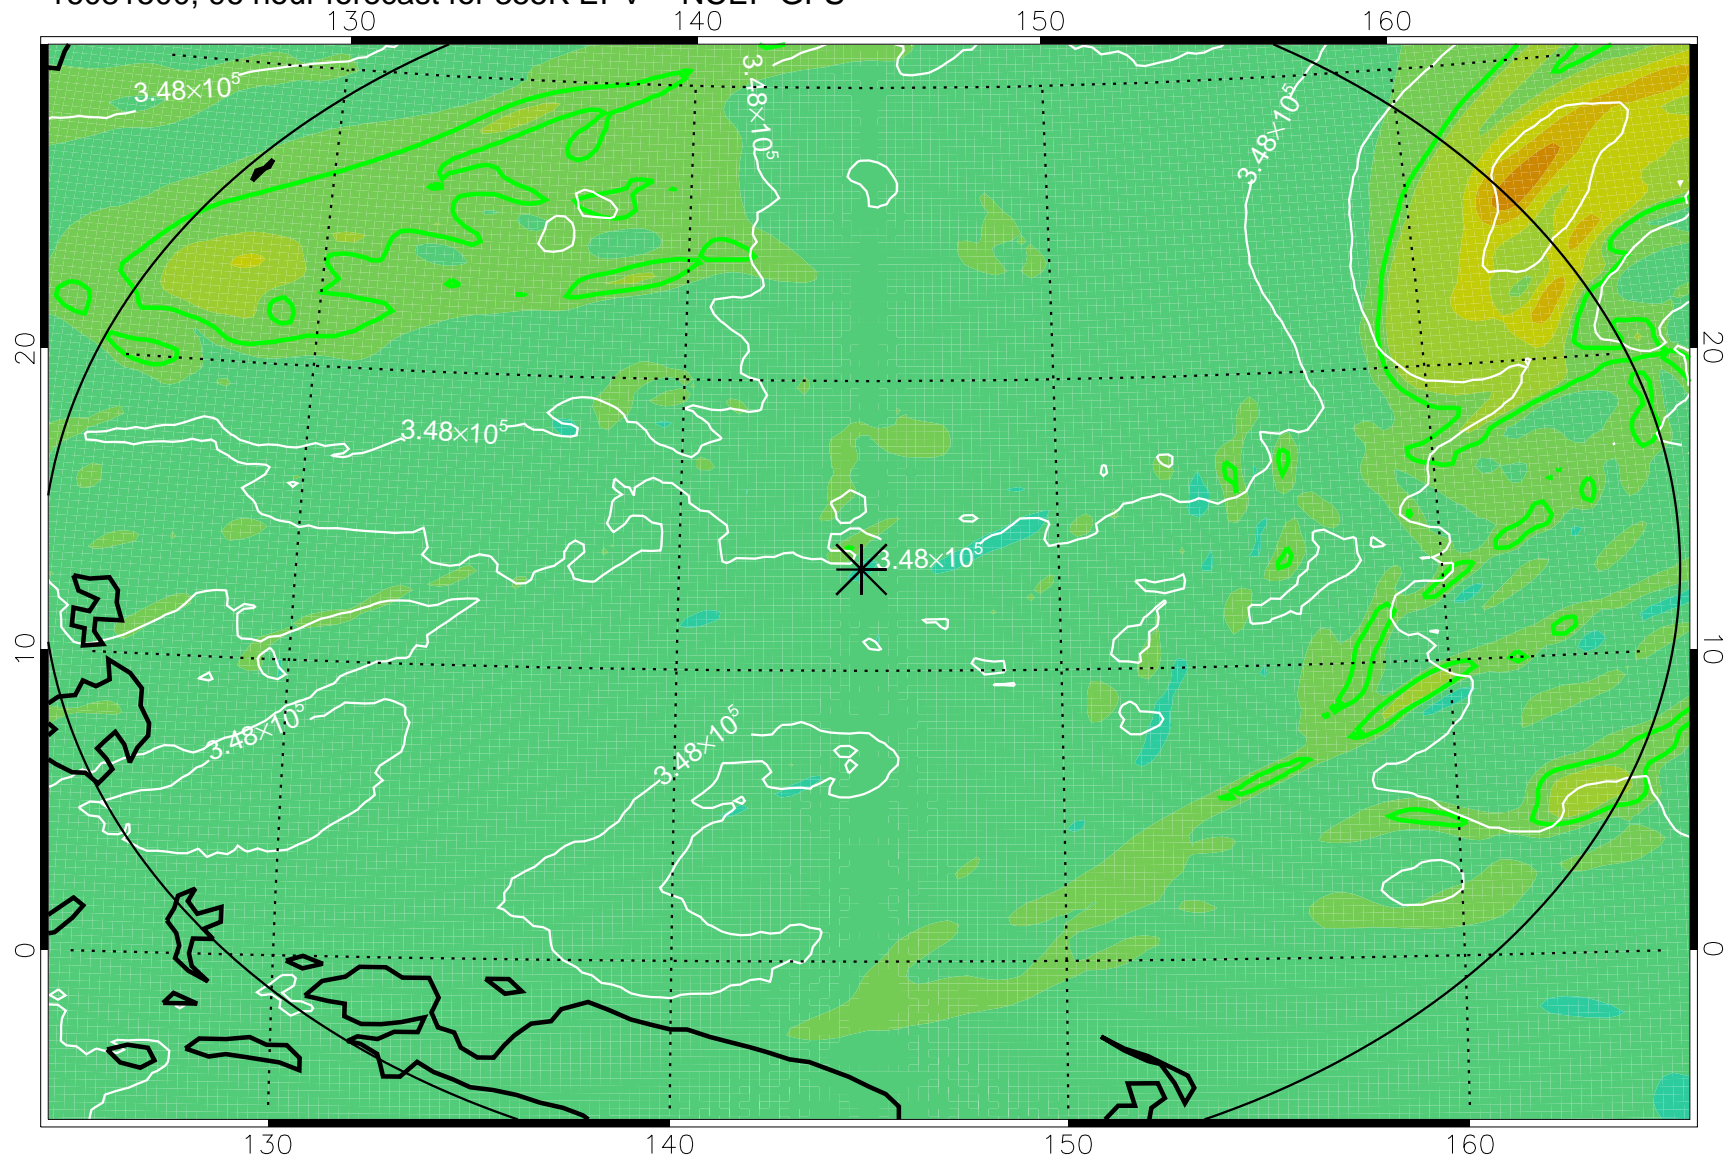

355K Montgomery Streamfunction, white  
EPV Tropopause (2 PVU) Position  
Range ring of 2304 km

16081412, 84 hour forecast for 355K EPV -- NCEP GFS

355K Montgomery Streamfunction, white  
EPV Tropopause (2 PVU) Position  
Range ring of 2304 km

16081418, 90 hour forecast for 355K EPV -- NCEP GFS

355K Montgomery Streamfunction, white  
EPV Tropopause (2 PVU) Position  
Range ring of 2304 km

16081500, 96 hour forecast for 355K EPV -- NCEP GFS

355K Montgomery Streamfunction, white  
EPV Tropopause (2 PVU) Position  
Range ring of 2304 km

16081506, 102 hour forecast for 355K EPV -- NCEP GFS

355K Montgomery Streamfunction, white  
EPV Tropopause (2 PVU) Position  
Range ring of 2304 km

16081512, 108 hour forecast for 355K EPV -- NCEP GFS

355K Montgomery Streamfunction, white  
EPV Tropopause (2 PVU) Position  
Range ring of 2304 km

16081518, 114 hour forecast for 355K EPV -- NCEP GFS

355K Montgomery Streamfunction, white  
EPV Tropopause (2 PVU) Position  
Range ring of 2304 km

16081600, 120 hour forecast for 355K EPV -- NCEP GFS

355K Montgomery Streamfunction, white  
EPV Tropopause (2 PVU) Position  
Range ring of 2304 km