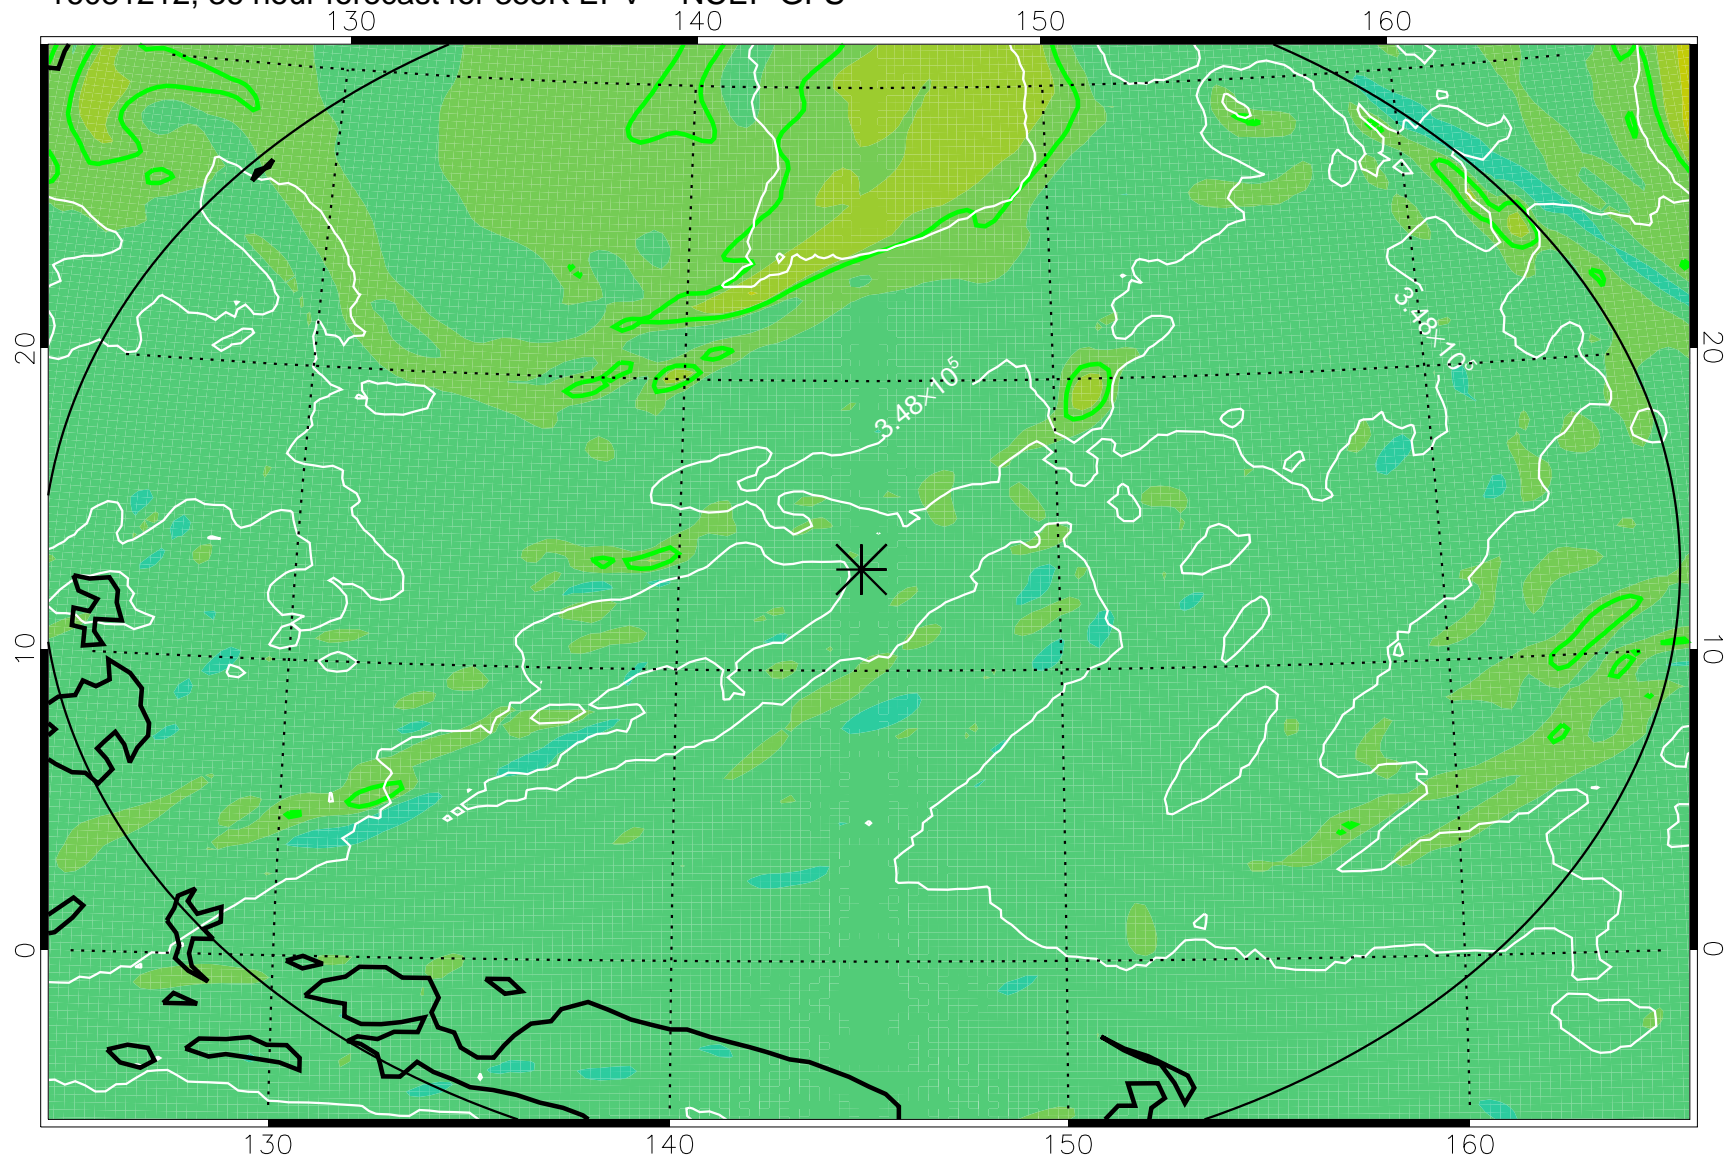

16081118, 18 hour forecast for 355K EPV -- NCEP GFS

355K Montgomery Streamfunction, white  
EPV Tropopause (2 PVU) Position  
Range ring of 2304 km

16081200, 24 hour forecast for 355K EPV -- NCEP GFS

355K Montgomery Streamfunction, white  
EPV Tropopause (2 PVU) Position  
Range ring of 2304 km

16081206, 30 hour forecast for 355K EPV -- NCEP GFS

355K Montgomery Streamfunction, white  
EPV Tropopause (2 PVU) Position  
Range ring of 2304 km

16081212, 36 hour forecast for 355K EPV -- NCEP GFS

355K Montgomery Streamfunction, white  
EPV Tropopause (2 PVU) Position  
Range ring of 2304 km

16081218, 42 hour forecast for 355K EPV -- NCEP GFS

355K Montgomery Streamfunction, white  
EPV Tropopause (2 PVU) Position  
Range ring of 2304 km

16081300, 48 hour forecast for 355K EPV -- NCEP GFS

355K Montgomery Streamfunction, white  
EPV Tropopause (2 PVU) Position  
Range ring of 2304 km

16081318, 66 hour forecast for 355K EPV -- NCEP GFS

355K Montgomery Streamfunction, white  
EPV Tropopause (2 PVU) Position  
Range ring of 2304 km

16081400, 72 hour forecast for 355K EPV -- NCEP GFS

16081406, 78 hour forecast for 355K EPV -- NCEP GFS