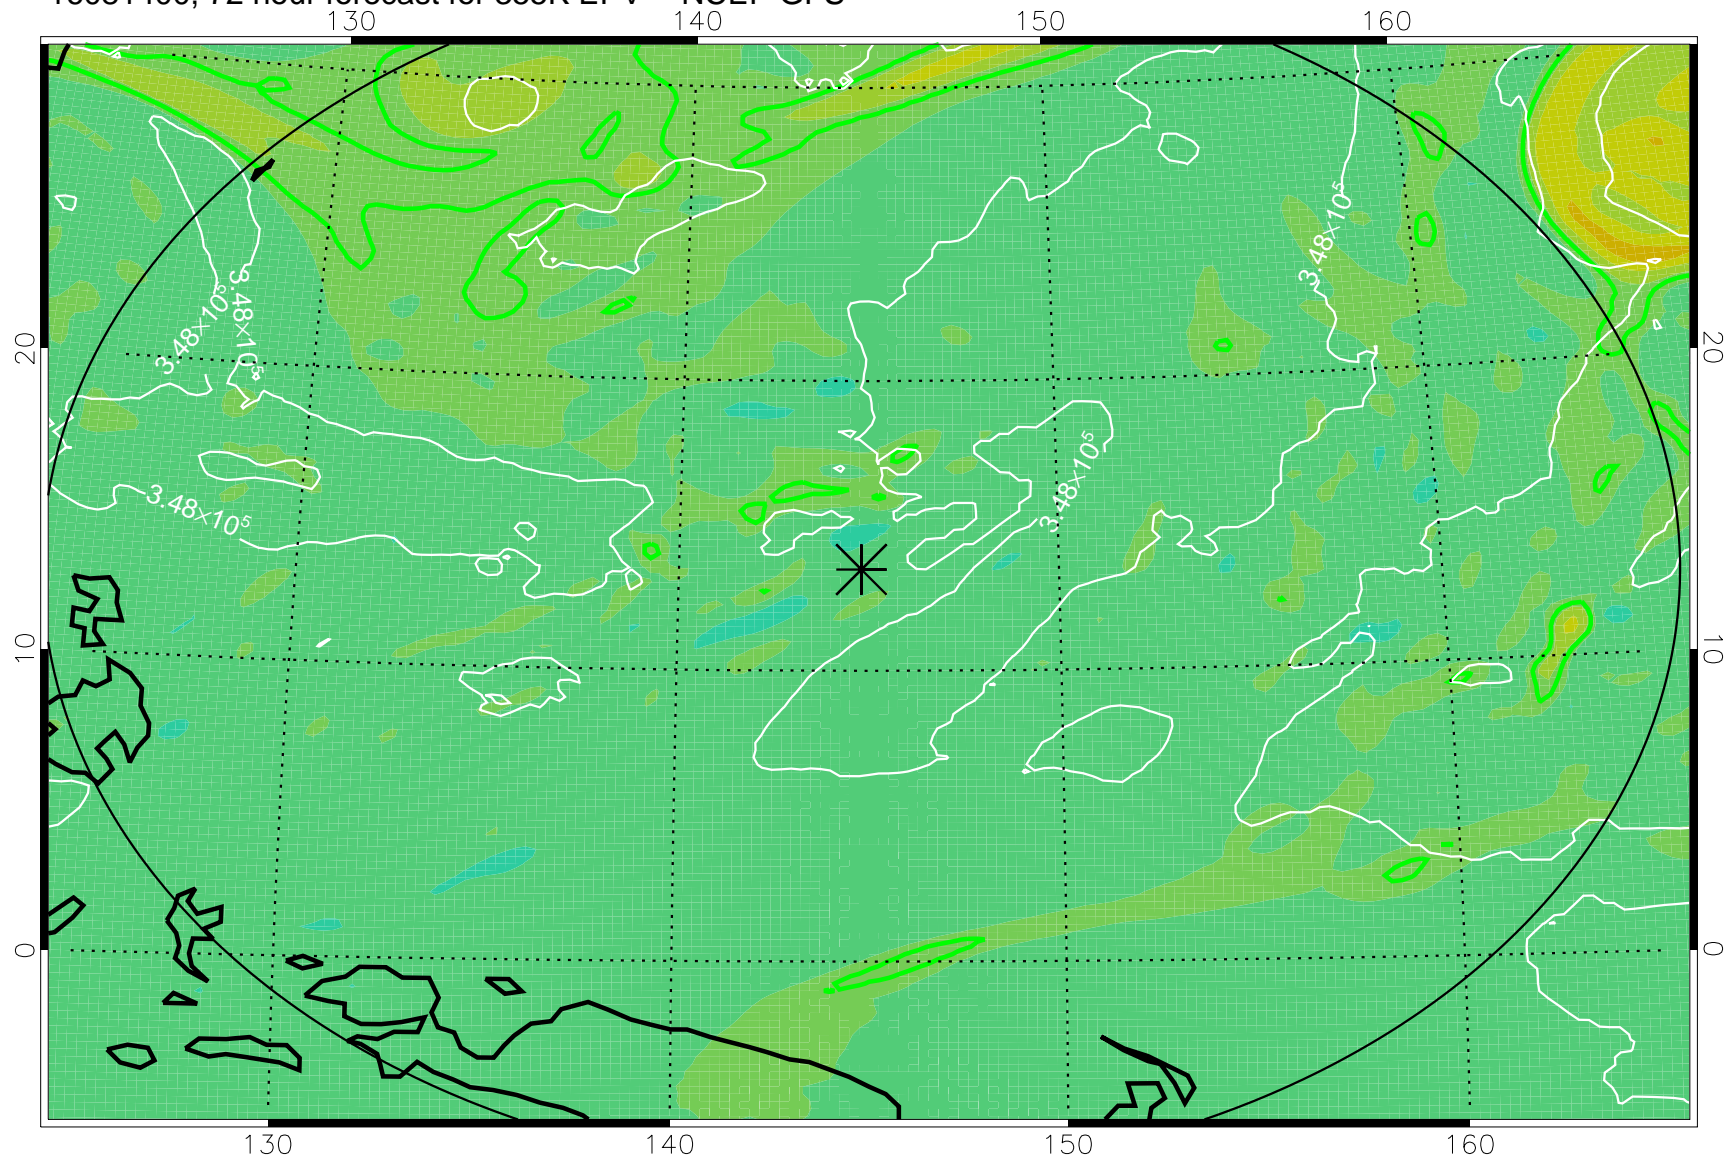

16081306, 54 hour forecast for 355K EPV -- NCEP GFS

355K Montgomery Streamfunction, white  
EPV Tropopause (2 PVU) Position  
Range ring of 2304 km

16081312, 60 hour forecast for 355K EPV -- NCEP GFS

355K Montgomery Streamfunction, white  
EPV Tropopause (2 PVU) Position  
Range ring of 2304 km

16081318, 66 hour forecast for 355K EPV -- NCEP GFS

355K Montgomery Streamfunction, white  
EPV Tropopause (2 PVU) Position  
Range ring of 2304 km

16081400, 72 hour forecast for 355K EPV -- NCEP GFS

16081406, 78 hour forecast for 355K EPV -- NCEP GFS

355K Montgomery Streamfunction, white  
EPV Tropopause (2 PVU) Position  
Range ring of 2304 km

16081412, 84 hour forecast for 355K EPV -- NCEP GFS

355K Montgomery Streamfunction, white  
EPV Tropopause (2 PVU) Position  
Range ring of 2304 km

16081418, 90 hour forecast for 355K EPV -- NCEP GFS

355K Montgomery Streamfunction, white  
EPV Tropopause (2 PVU) Position  
Range ring of 2304 km

16081500, 96 hour forecast for 355K EPV -- NCEP GFS

355K Montgomery Streamfunction, white  
EPV Tropopause (2 PVU) Position  
Range ring of 2304 km