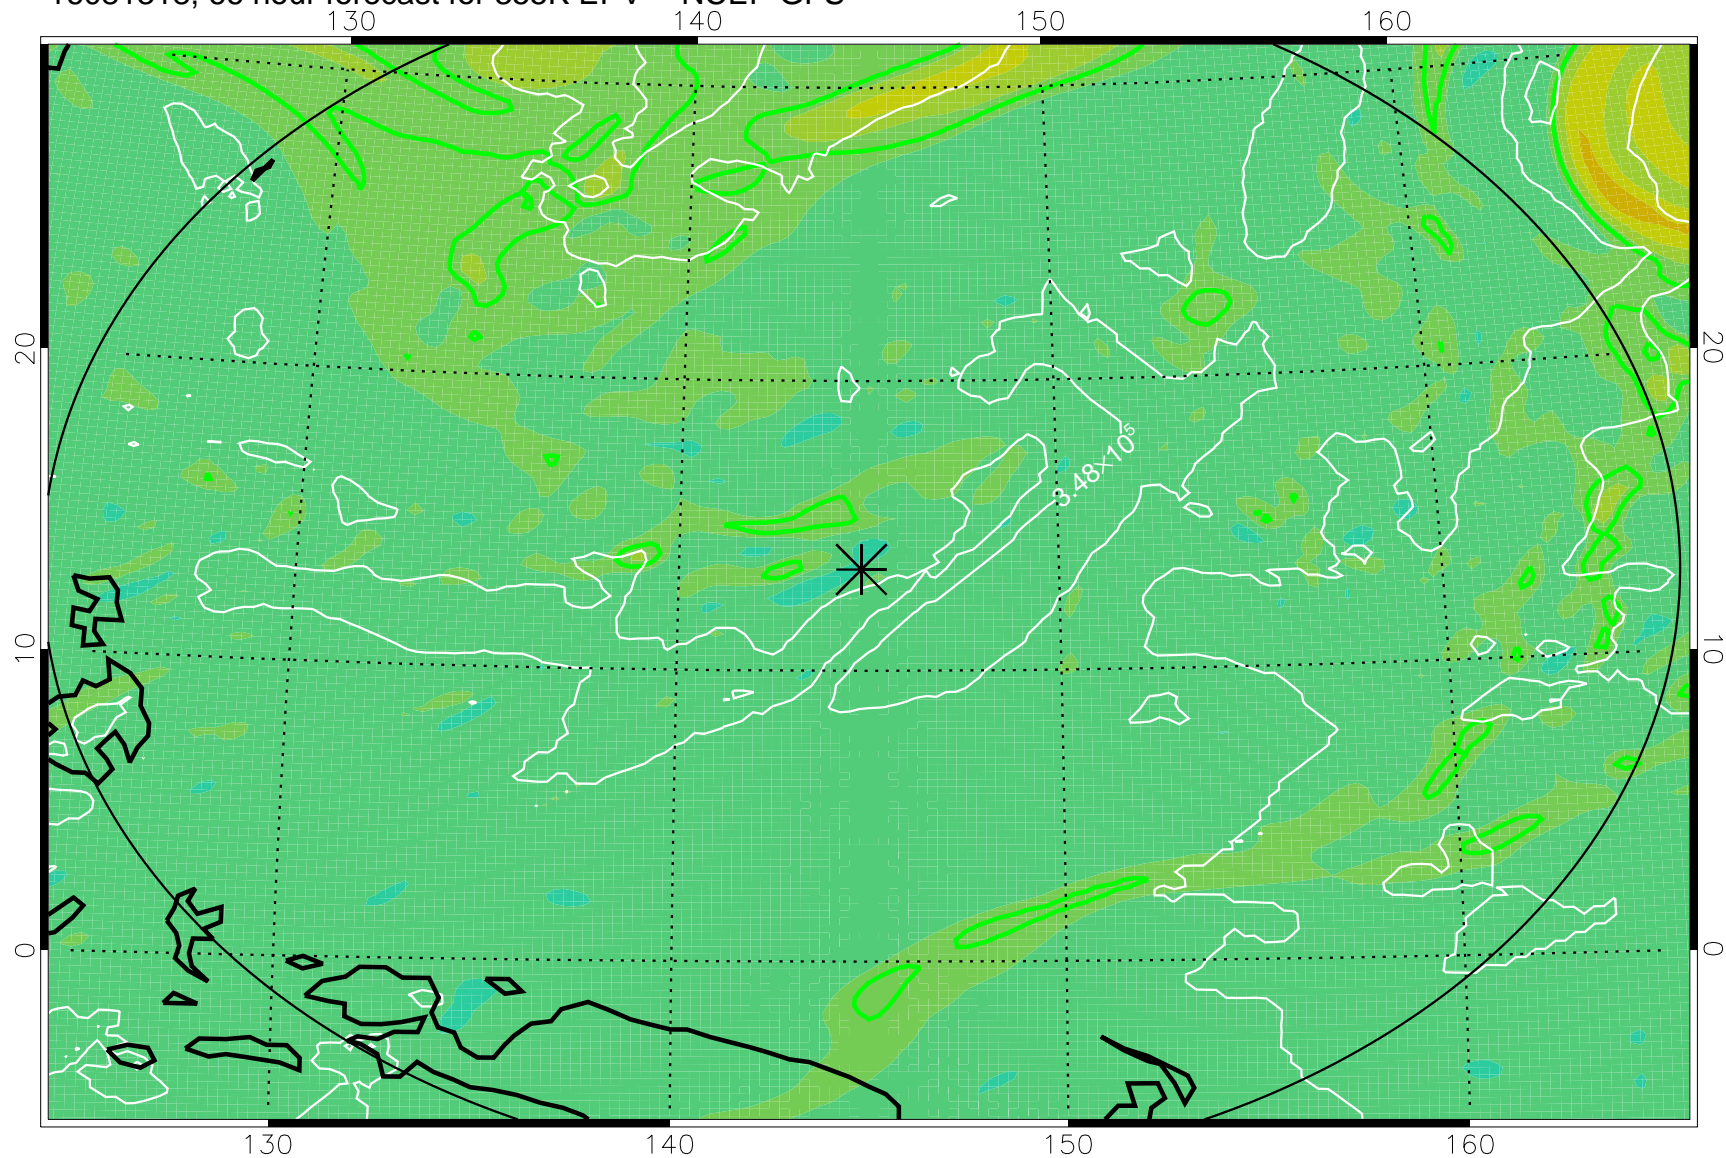

16081306, 54 hour forecast for 355K EPV -- NCEP GFS

355K Montgomery Streamfunction, white  
EPV Tropopause (2 PVU) Position  
Range ring of 2304 km

16081312, 60 hour forecast for 355K EPV -- NCEP GFS

355K Montgomery Streamfunction, white  
EPV Tropopause (2 PVU) Position  
Range ring of 2304 km

16081318, 66 hour forecast for 355K EPV -- NCEP GFS

355K Montgomery Streamfunction, white  
EPV Tropopause (2 PVU) Position  
Range ring of 2304 km

16081400, 72 hour forecast for 355K EPV -- NCEP GFS

16081406, 78 hour forecast for 355K EPV -- NCEP GFS

355K Montgomery Streamfunction, white  
EPV Tropopause (2 PVU) Position  
Range ring of 2304 km

16081412, 84 hour forecast for 355K EPV -- NCEP GFS

355K Montgomery Streamfunction, white  
EPV Tropopause (2 PVU) Position  
Range ring of 2304 km

16081418, 90 hour forecast for 355K EPV -- NCEP GFS

355K Montgomery Streamfunction, white  
EPV Tropopause (2 PVU) Position  
Range ring of 2304 km

16081500, 96 hour forecast for 355K EPV -- NCEP GFS

355K Montgomery Streamfunction, white  
EPV Tropopause (2 PVU) Position  
Range ring of 2304 km