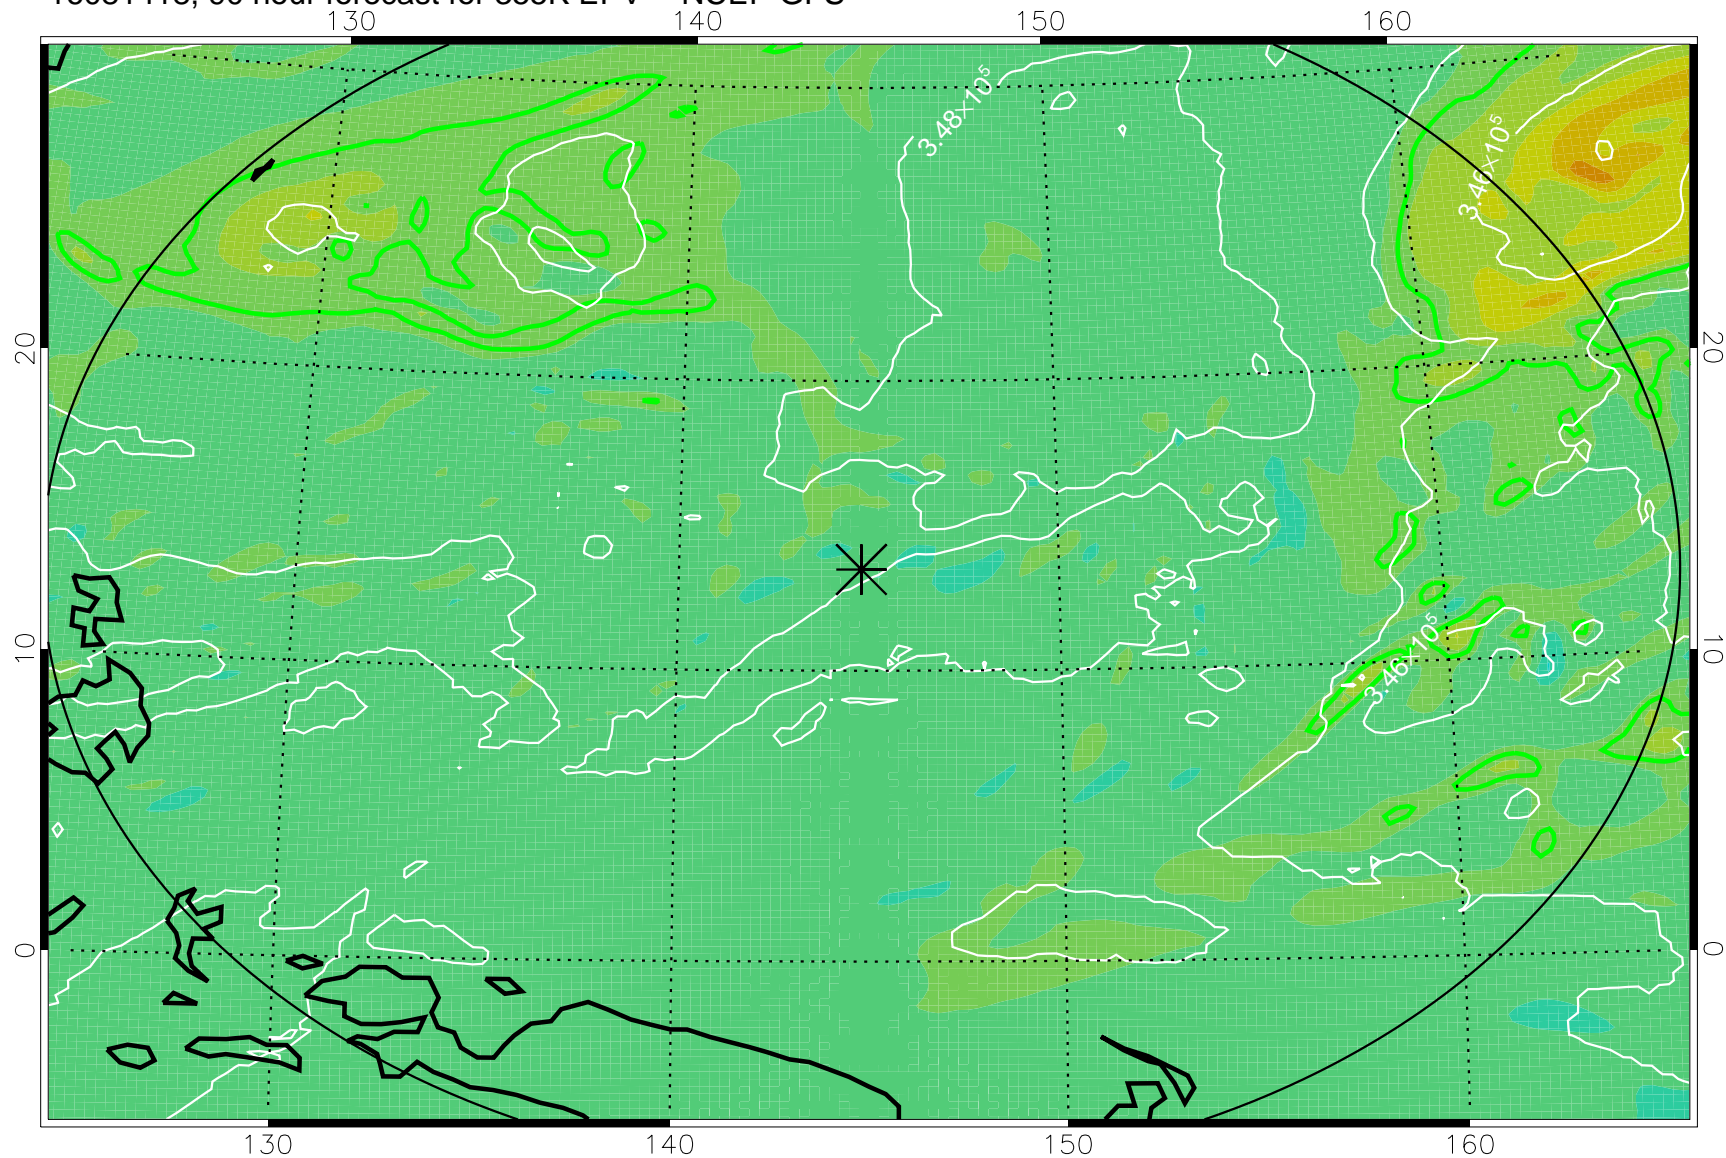

16081318, 66 hour forecast for 355K EPV -- NCEP GFS

355K Montgomery Streamfunction, white  
EPV Tropopause (2 PVU) Position  
Range ring of 2304 km

16081400, 72 hour forecast for 355K EPV -- NCEP GFS

16081406, 78 hour forecast for 355K EPV -- NCEP GFS

355K Montgomery Streamfunction, white  
EPV Tropopause (2 PVU) Position  
Range ring of 2304 km

16081412, 84 hour forecast for 355K EPV -- NCEP GFS

355K Montgomery Streamfunction, white  
EPV Tropopause (2 PVU) Position  
Range ring of 2304 km

16081418, 90 hour forecast for 355K EPV -- NCEP GFS

355K Montgomery Streamfunction, white  
EPV Tropopause (2 PVU) Position  
Range ring of 2304 km

16081500, 96 hour forecast for 355K EPV -- NCEP GFS

355K Montgomery Streamfunction, white  
EPV Tropopause (2 PVU) Position  
Range ring of 2304 km

16081506, 102 hour forecast for 355K EPV -- NCEP GFS

355K Montgomery Streamfunction, white  
EPV Tropopause (2 PVU) Position  
Range ring of 2304 km

16081512, 108 hour forecast for 355K EPV -- NCEP GFS

355K Montgomery Streamfunction, white  
EPV Tropopause (2 PVU) Position  
Range ring of 2304 km