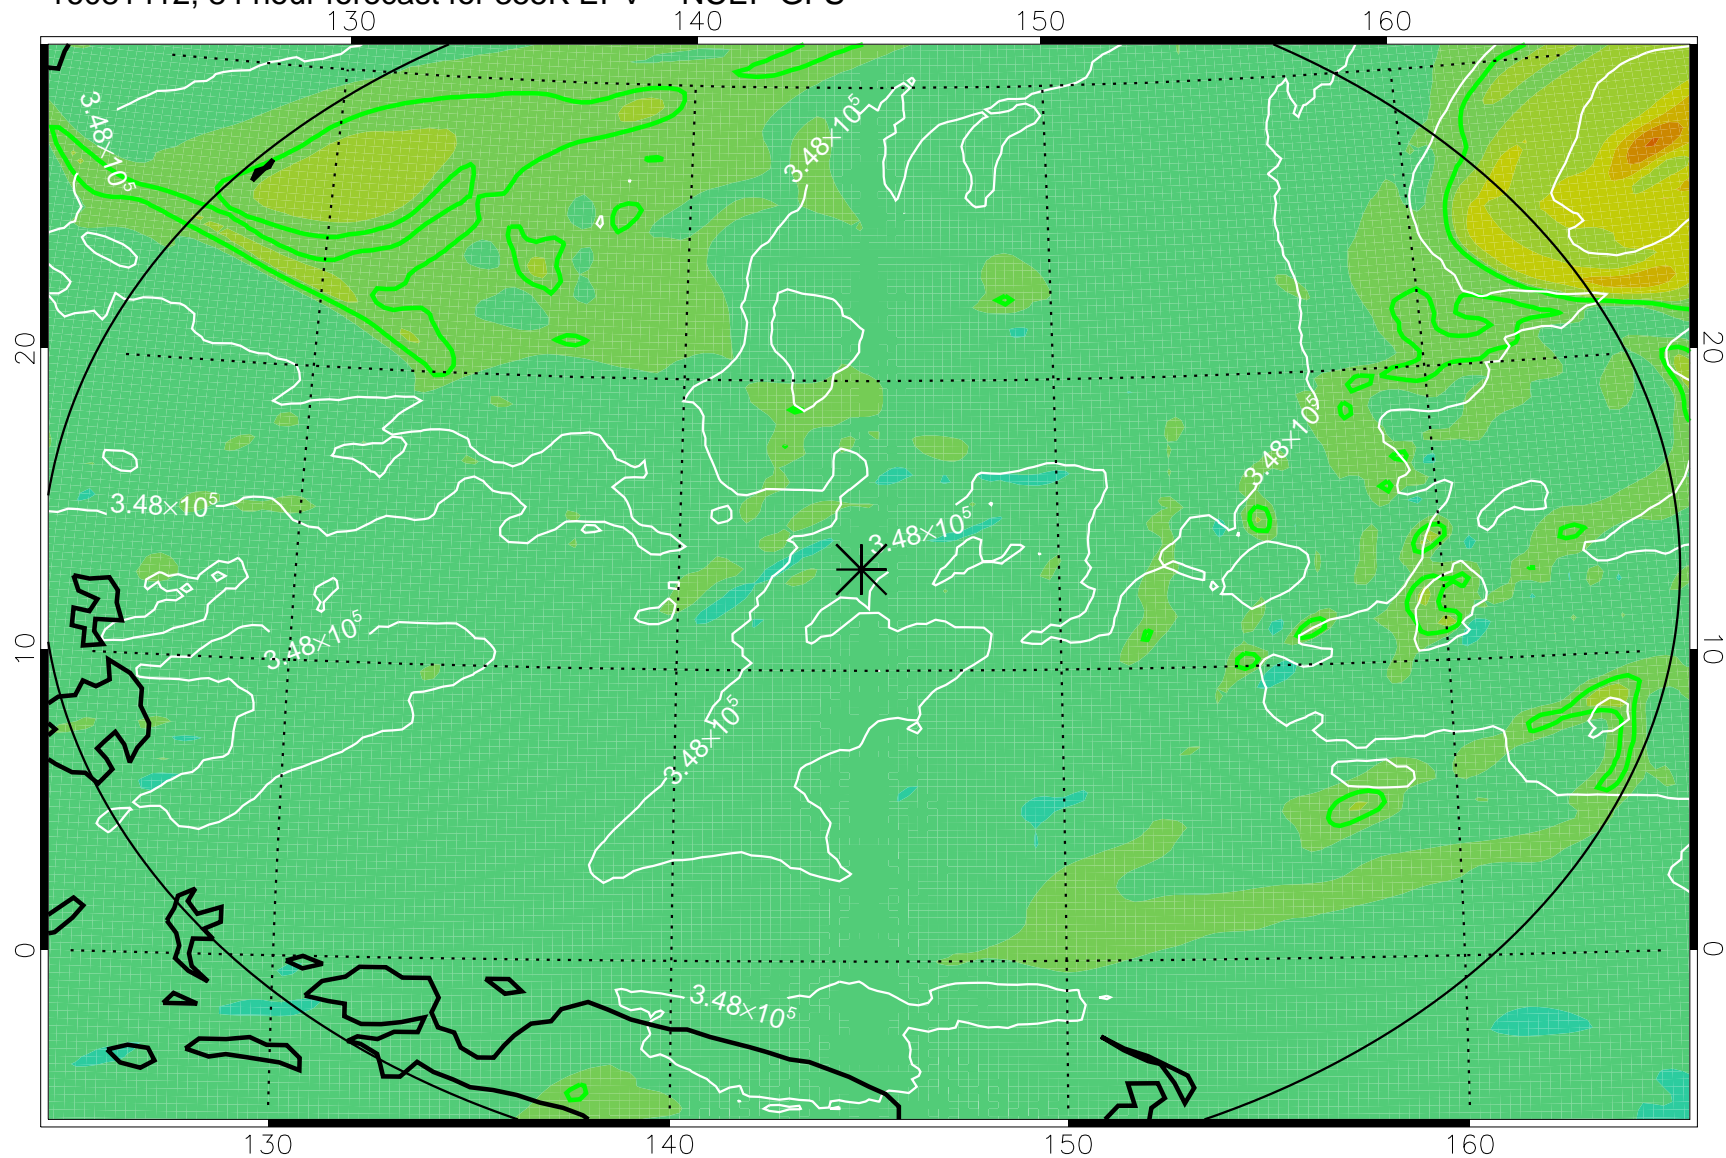

16081318, 66 hour forecast for 355K EPV -- NCEP GFS

355K Montgomery Streamfunction, white  
EPV Tropopause (2 PVU) Position  
Range ring of 2304 km

16081400, 72 hour forecast for 355K EPV -- NCEP GFS

16081406, 78 hour forecast for 355K EPV -- NCEP GFS

355K Montgomery Streamfunction, white  
EPV Tropopause (2 PVU) Position  
Range ring of 2304 km

16081412, 84 hour forecast for 355K EPV -- NCEP GFS

355K Montgomery Streamfunction, white  
EPV Tropopause (2 PVU) Position  
Range ring of 2304 km

16081418, 90 hour forecast for 355K EPV -- NCEP GFS

355K Montgomery Streamfunction, white  
EPV Tropopause (2 PVU) Position  
Range ring of 2304 km

16081500, 96 hour forecast for 355K EPV -- NCEP GFS

355K Montgomery Streamfunction, white  
EPV Tropopause (2 PVU) Position  
Range ring of 2304 km

16081506, 102 hour forecast for 355K EPV -- NCEP GFS

355K Montgomery Streamfunction, white  
EPV Tropopause (2 PVU) Position  
Range ring of 2304 km

16081512, 108 hour forecast for 355K EPV -- NCEP GFS

355K Montgomery Streamfunction, white  
EPV Tropopause (2 PVU) Position  
Range ring of 2304 km