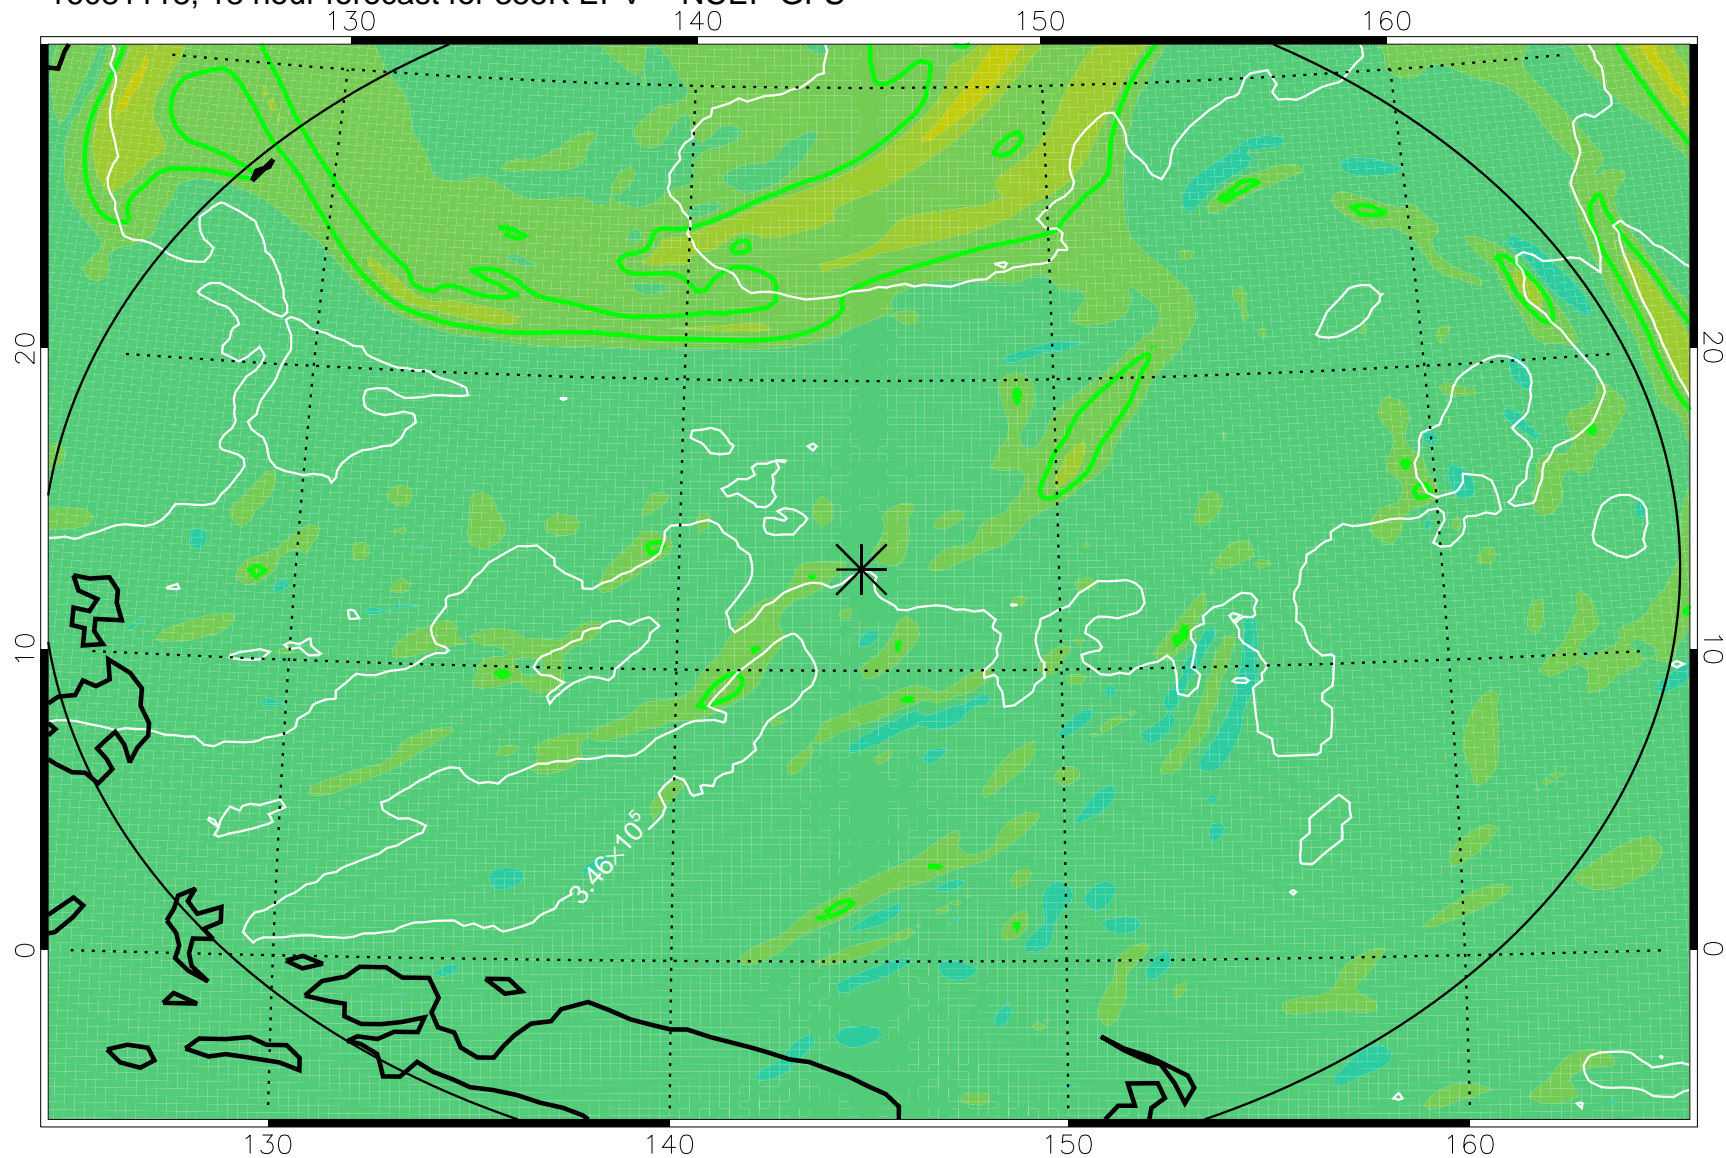

16081106, 6 hour forecast for 355K EPV -- NCEP GFS

355K Montgomery Streamfunction, white  
EPV Tropopause (2 PVU) Position  
Range ring of 2304 km

16081112, 12 hour forecast for 355K EPV -- NCEP GFS

355K Montgomery Streamfunction, white  
EPV Tropopause (2 PVU) Position  
Range ring of 2304 km

16081118, 18 hour forecast for 355K EPV -- NCEP GFS

355K Montgomery Streamfunction, white  
EPV Tropopause (2 PVU) Position  
Range ring of 2304 km

16081200, 24 hour forecast for 355K EPV -- NCEP GFS

355K Montgomery Streamfunction, white  
EPV Tropopause (2 PVU) Position  
Range ring of 2304 km

16081206, 30 hour forecast for 355K EPV -- NCEP GFS

355K Montgomery Streamfunction, white  
EPV Tropopause (2 PVU) Position  
Range ring of 2304 km

16081212, 36 hour forecast for 355K EPV -- NCEP GFS

355K Montgomery Streamfunction, white  
EPV Tropopause (2 PVU) Position  
Range ring of 2304 km

16081318, 66 hour forecast for 355K EPV -- NCEP GFS

355K Montgomery Streamfunction, white  
EPV Tropopause (2 PVU) Position  
Range ring of 2304 km

16081400, 72 hour forecast for 355K EPV -- NCEP GFS

16081406, 78 hour forecast for 355K EPV -- NCEP GFS