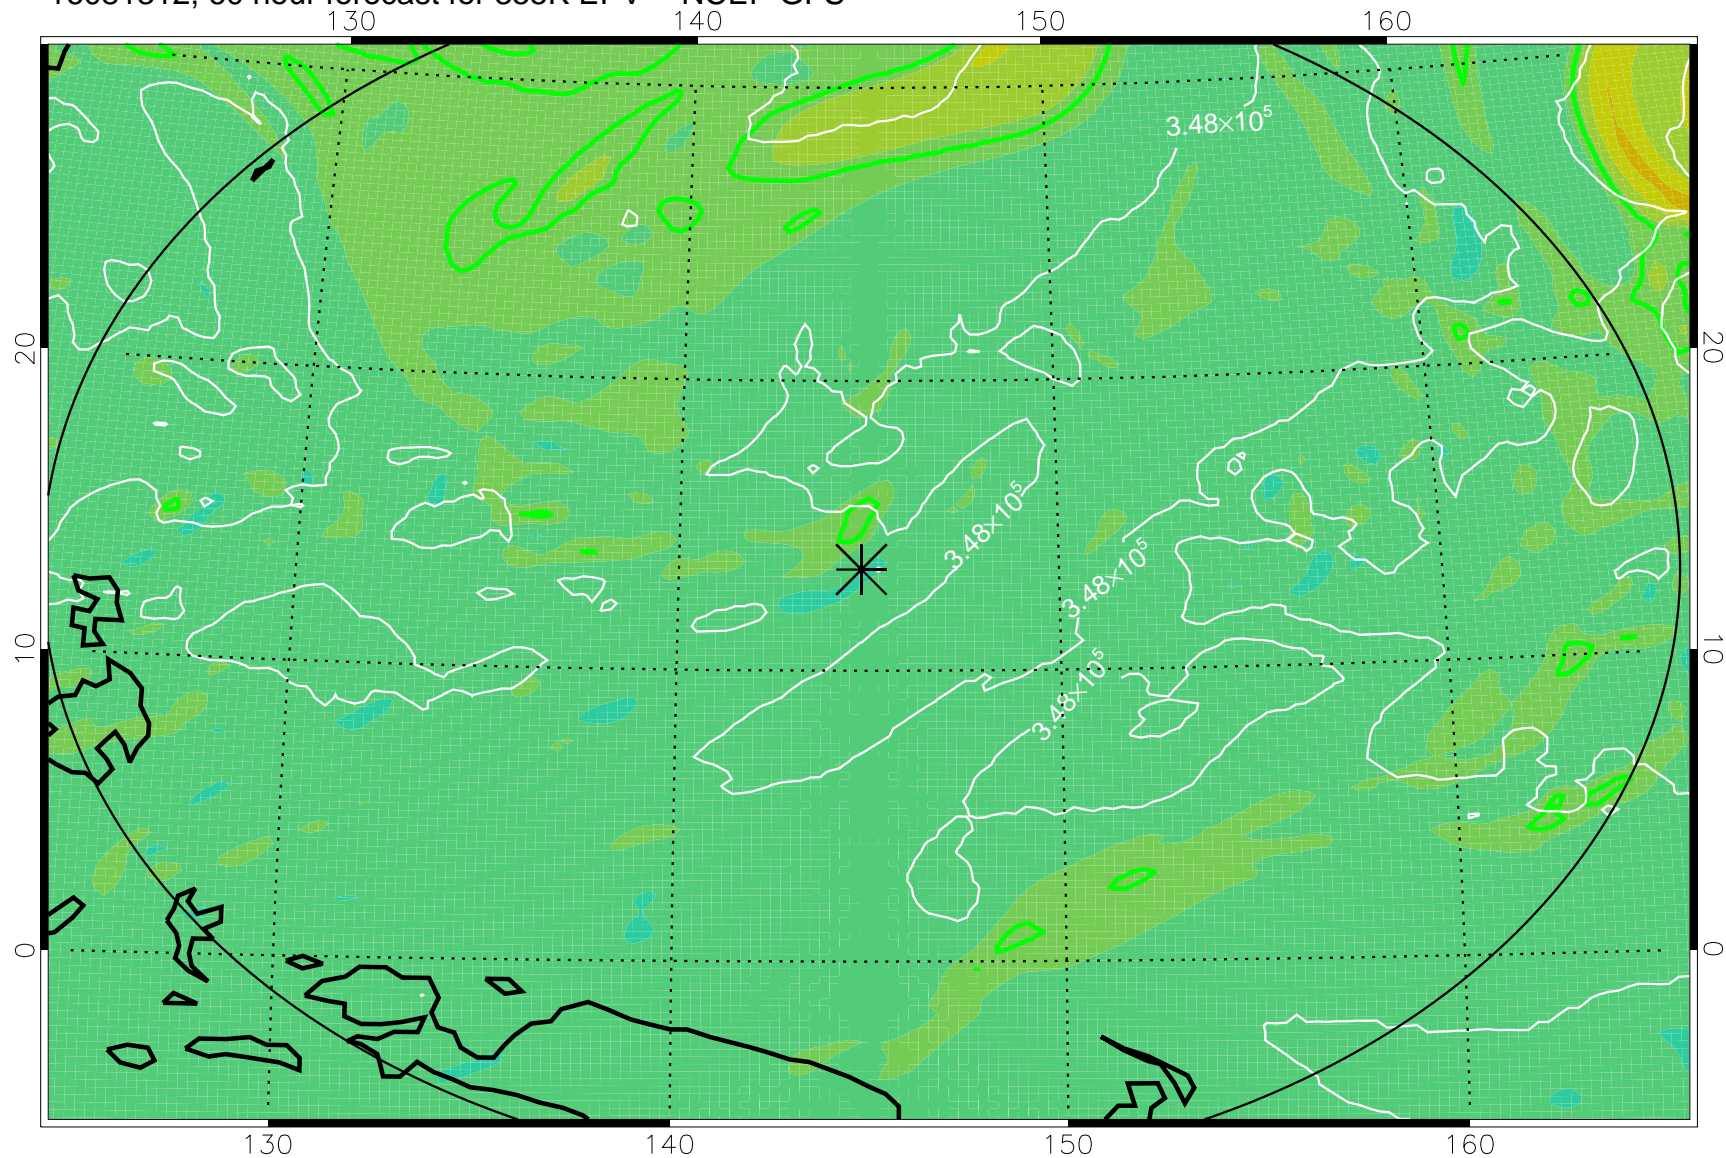

16081218, 42 hour forecast for 355K EPV -- NCEP GFS

355K Montgomery Streamfunction, white  
EPV Tropopause (2 PVU) Position  
Range ring of 2304 km

16081300, 48 hour forecast for 355K EPV -- NCEP GFS

355K Montgomery Streamfunction, white  
EPV Tropopause (2 PVU) Position  
Range ring of 2304 km

16081306, 54 hour forecast for 355K EPV -- NCEP GFS

355K Montgomery Streamfunction, white  
EPV Tropopause (2 PVU) Position  
Range ring of 2304 km

16081312, 60 hour forecast for 355K EPV -- NCEP GFS

355K Montgomery Streamfunction, white  
EPV Tropopause (2 PVU) Position  
Range ring of 2304 km

16081318, 66 hour forecast for 355K EPV -- NCEP GFS

355K Montgomery Streamfunction, white  
EPV Tropopause (2 PVU) Position  
Range ring of 2304 km

16081400, 72 hour forecast for 355K EPV -- NCEP GFS

16081406, 78 hour forecast for 355K EPV -- NCEP GFS

16081418, 90 hour forecast for 355K EPV -- NCEP GFS

355K Montgomery Streamfunction, white  
EPV Tropopause (2 PVU) Position  
Range ring of 2304 km

16081500, 96 hour forecast for 355K EPV -- NCEP GFS

355K Montgomery Streamfunction, white  
EPV Tropopause (2 PVU) Position  
Range ring of 2304 km