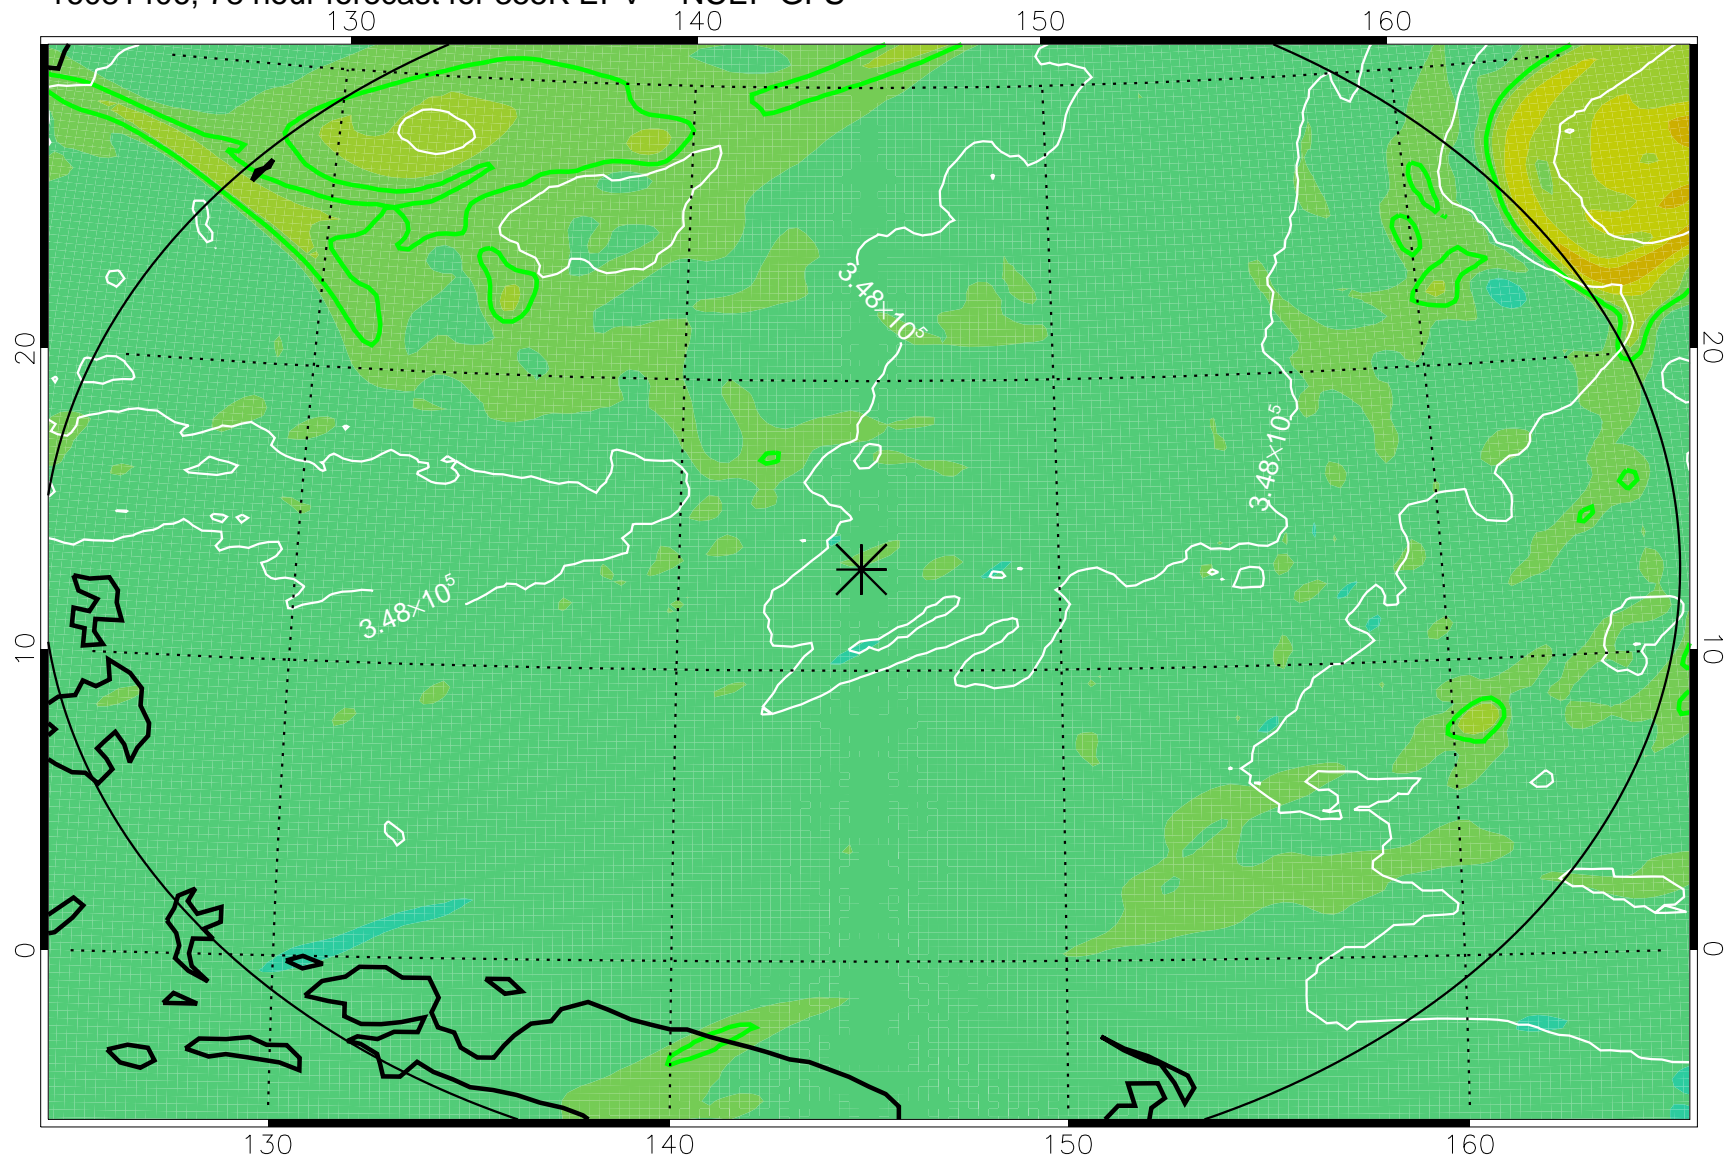

16081318, 66 hour forecast for 355K EPV -- NCEP GFS

355K Montgomery Streamfunction, white  
EPV Tropopause (2 PVU) Position  
Range ring of 2304 km

16081400, 72 hour forecast for 355K EPV -- NCEP GFS

16081406, 78 hour forecast for 355K EPV -- NCEP GFS

355K Montgomery Streamfunction, white  
EPV Tropopause (2 PVU) Position  
Range ring of 2304 km

16081412, 84 hour forecast for 355K EPV -- NCEP GFS

355K Montgomery Streamfunction, white  
EPV Tropopause (2 PVU) Position  
Range ring of 2304 km

16081418, 90 hour forecast for 355K EPV -- NCEP GFS

355K Montgomery Streamfunction, white  
EPV Tropopause (2 PVU) Position  
Range ring of 2304 km

16081500, 96 hour forecast for 355K EPV -- NCEP GFS

355K Montgomery Streamfunction, white  
EPV Tropopause (2 PVU) Position  
Range ring of 2304 km

16081506, 102 hour forecast for 355K EPV -- NCEP GFS

355K Montgomery Streamfunction, white  
EPV Tropopause (2 PVU) Position  
Range ring of 2304 km

16081512, 108 hour forecast for 355K EPV -- NCEP GFS

355K Montgomery Streamfunction, white  
EPV Tropopause (2 PVU) Position  
Range ring of 2304 km