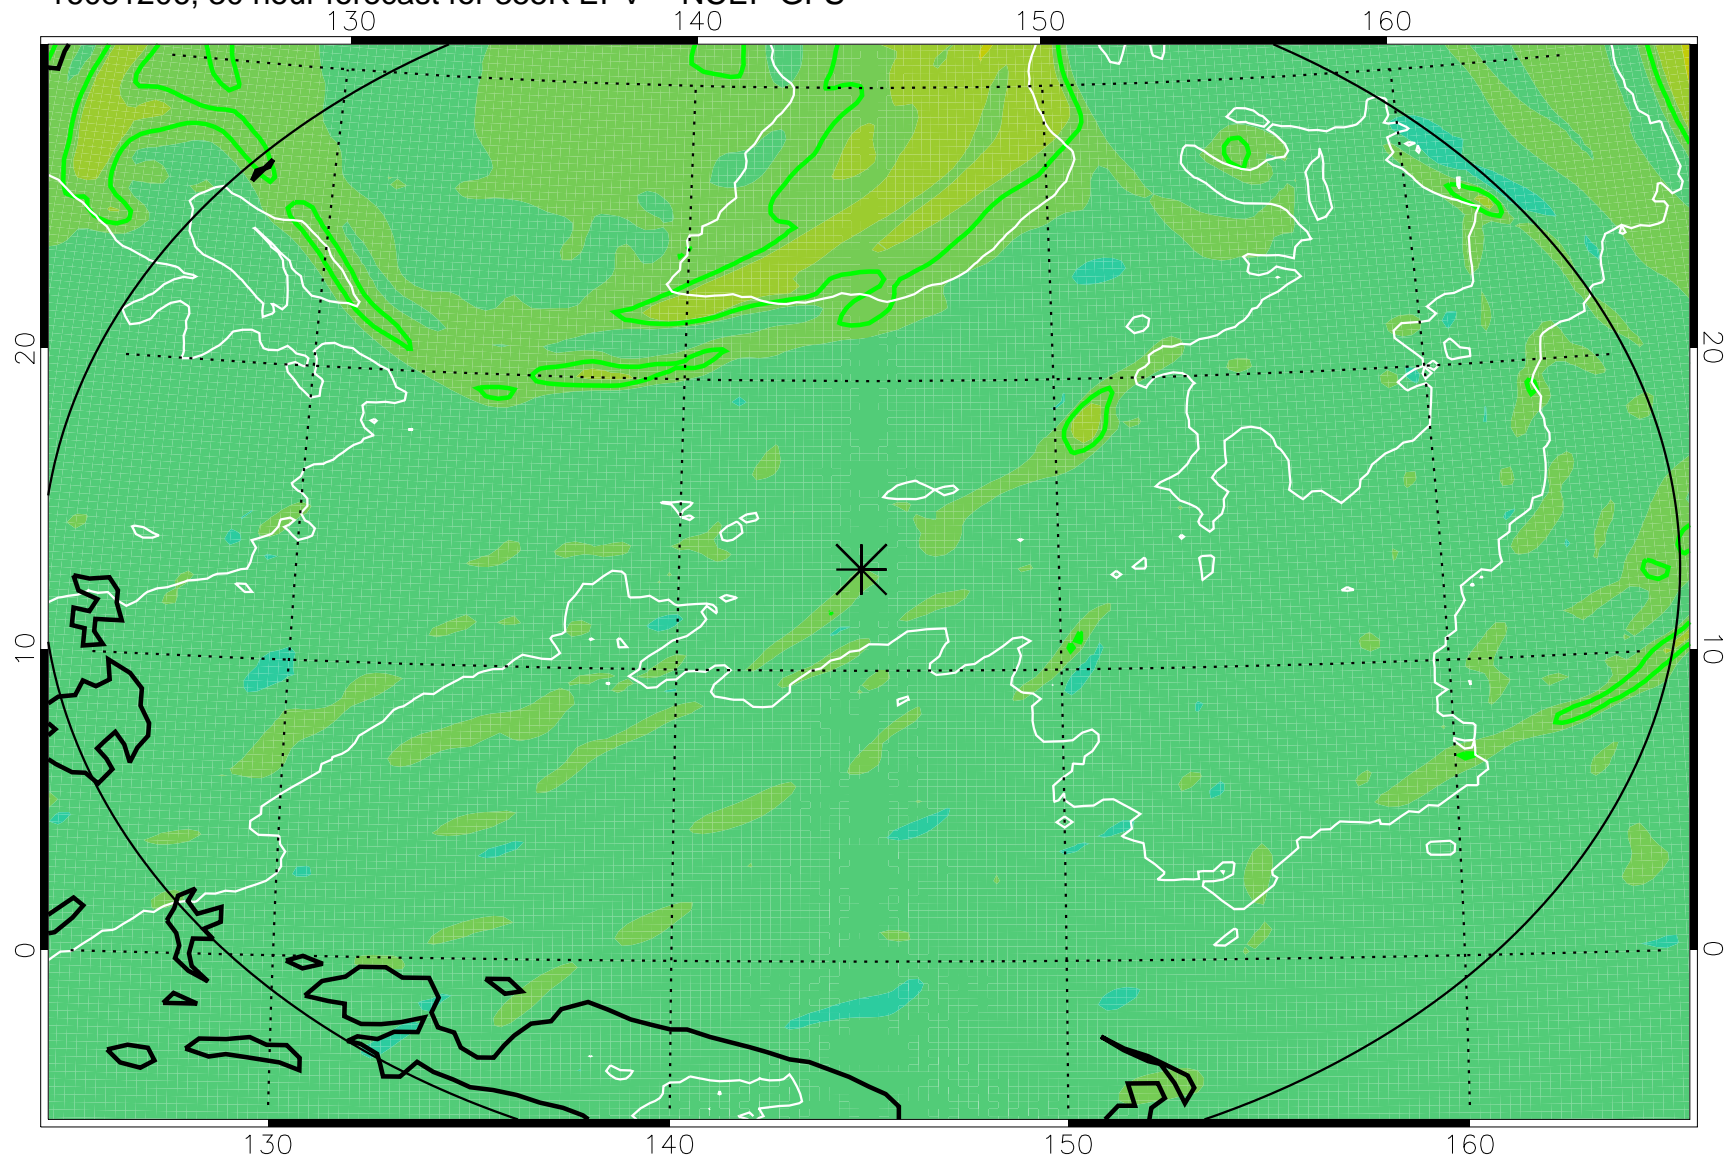

16081118, 18 hour forecast for 355K EPV -- NCEP GFS

355K Montgomery Streamfunction, white  
EPV Tropopause (2 PVU) Position  
Range ring of 2304 km

16081200, 24 hour forecast for 355K EPV -- NCEP GFS

355K Montgomery Streamfunction, white  
EPV Tropopause (2 PVU) Position  
Range ring of 2304 km

16081206, 30 hour forecast for 355K EPV -- NCEP GFS

355K Montgomery Streamfunction, white  
EPV Tropopause (2 PVU) Position  
Range ring of 2304 km

16081212, 36 hour forecast for 355K EPV -- NCEP GFS

355K Montgomery Streamfunction, white  
EPV Tropopause (2 PVU) Position  
Range ring of 2304 km

16081218, 42 hour forecast for 355K EPV -- NCEP GFS

355K Montgomery Streamfunction, white  
EPV Tropopause (2 PVU) Position  
Range ring of 2304 km

16081300, 48 hour forecast for 355K EPV -- NCEP GFS

355K Montgomery Streamfunction, white  
EPV Tropopause (2 PVU) Position  
Range ring of 2304 km

16081318, 66 hour forecast for 355K EPV -- NCEP GFS

355K Montgomery Streamfunction, white  
EPV Tropopause (2 PVU) Position  
Range ring of 2304 km

16081400, 72 hour forecast for 355K EPV -- NCEP GFS

16081406, 78 hour forecast for 355K EPV -- NCEP GFS