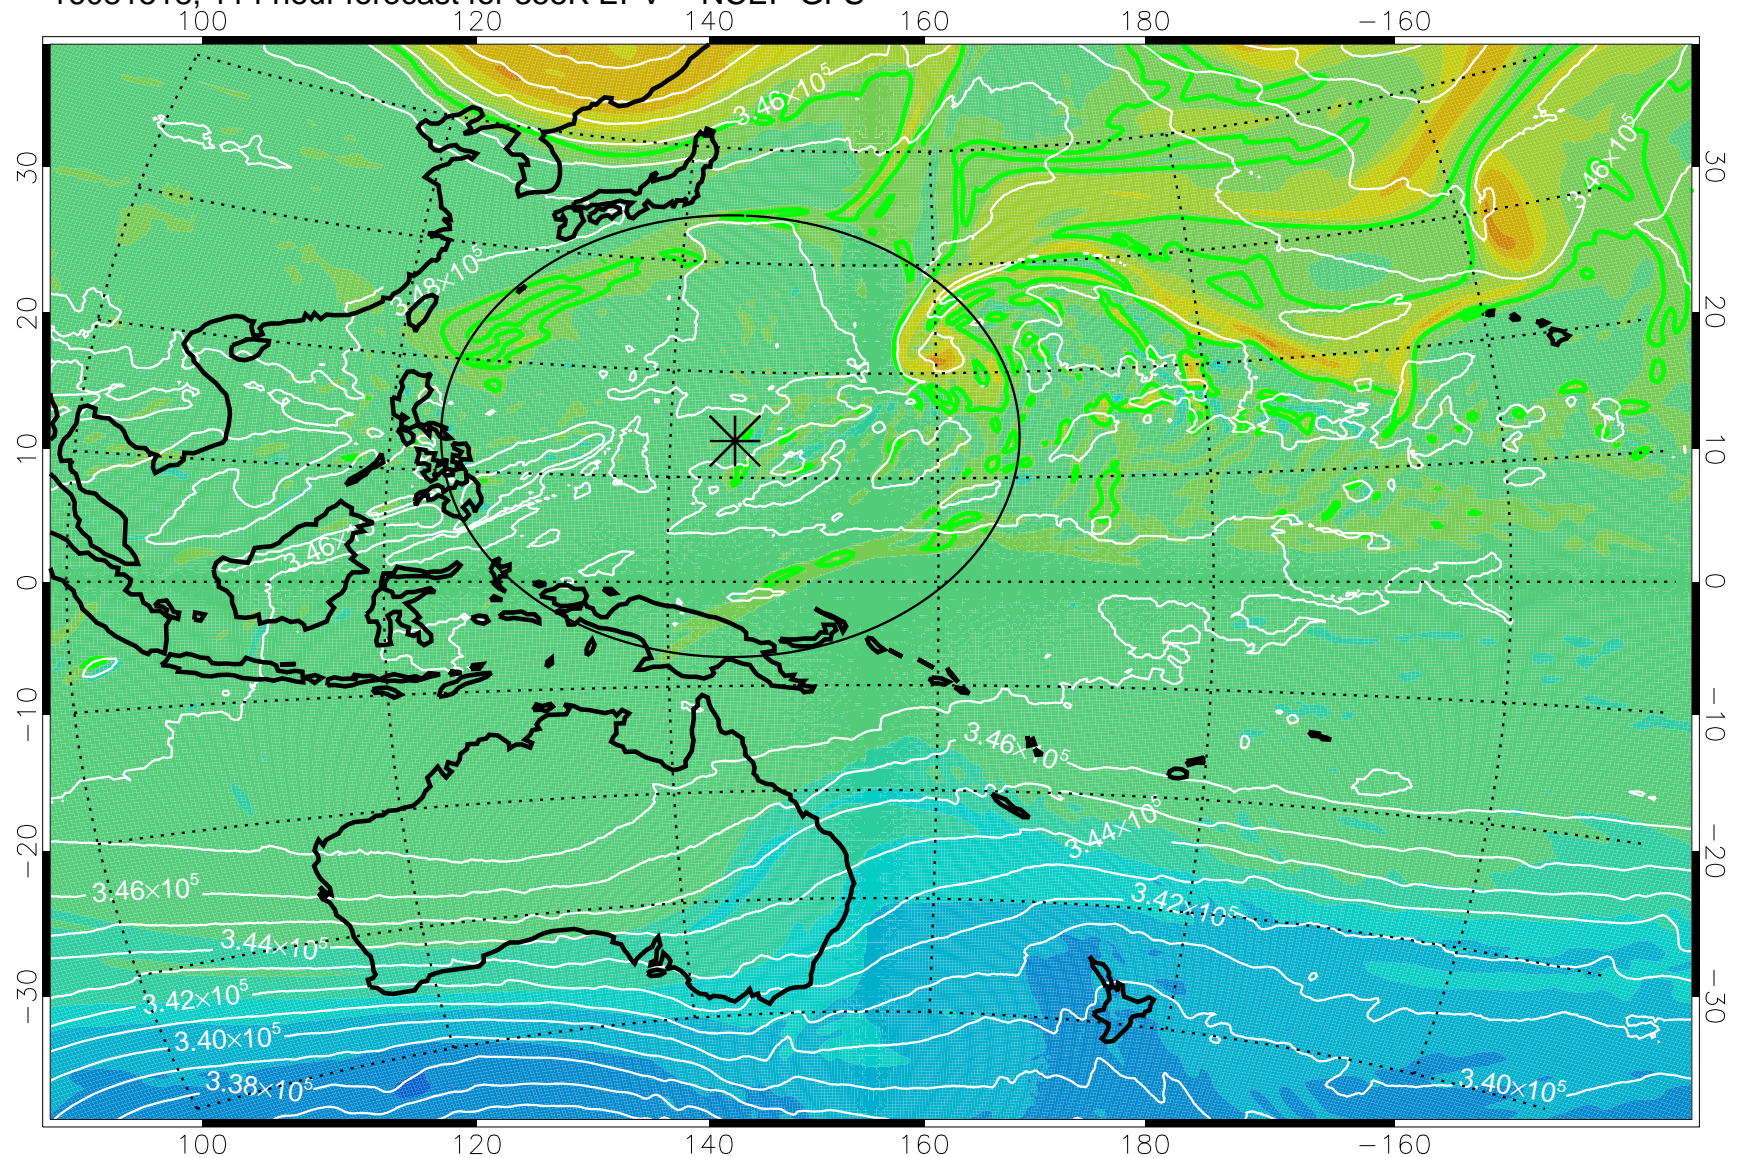

16081406, 78 hour forecast for 355K EPV -- NCEP GFS

355K Montgomery Streamfunction, white
EPV Tropopause (2 PVU) Position
Range ring of 2304 km

16081412, 84 hour forecast for 355K EPV -- NCEP GFS

355K Montgomery Streamfunction, white
EPV Tropopause (2 PVU) Position
Range ring of 2304 km

16081418, 90 hour forecast for 355K EPV -- NCEP GFS

355K Montgomery Streamfunction, white
EPV Tropopause (2 PVU) Position
Range ring of 2304 km

16081500, 96 hour forecast for 355K EPV -- NCEP GFS

355K Montgomery Streamfunction, white
EPV Tropopause (2 PVU) Position
Range ring of 2304 km

16081506, 102 hour forecast for 355K EPV -- NCEP GFS

355K Montgomery Streamfunction, white
EPV Tropopause (2 PVU) Position
Range ring of 2304 km

16081512, 108 hour forecast for 355K EPV -- NCEP GFS

355K Montgomery Streamfunction, white
EPV Tropopause (2 PVU) Position
Range ring of 2304 km

16081518, 114 hour forecast for 355K EPV -- NCEP GFS

355K Montgomery Streamfunction, white
EPV Tropopause (2 PVU) Position
Range ring of 2304 km

16081600, 120 hour forecast for 355K EPV -- NCEP GFS

355K Montgomery Streamfunction, white
EPV Tropopause (2 PVU) Position
Range ring of 2304 km