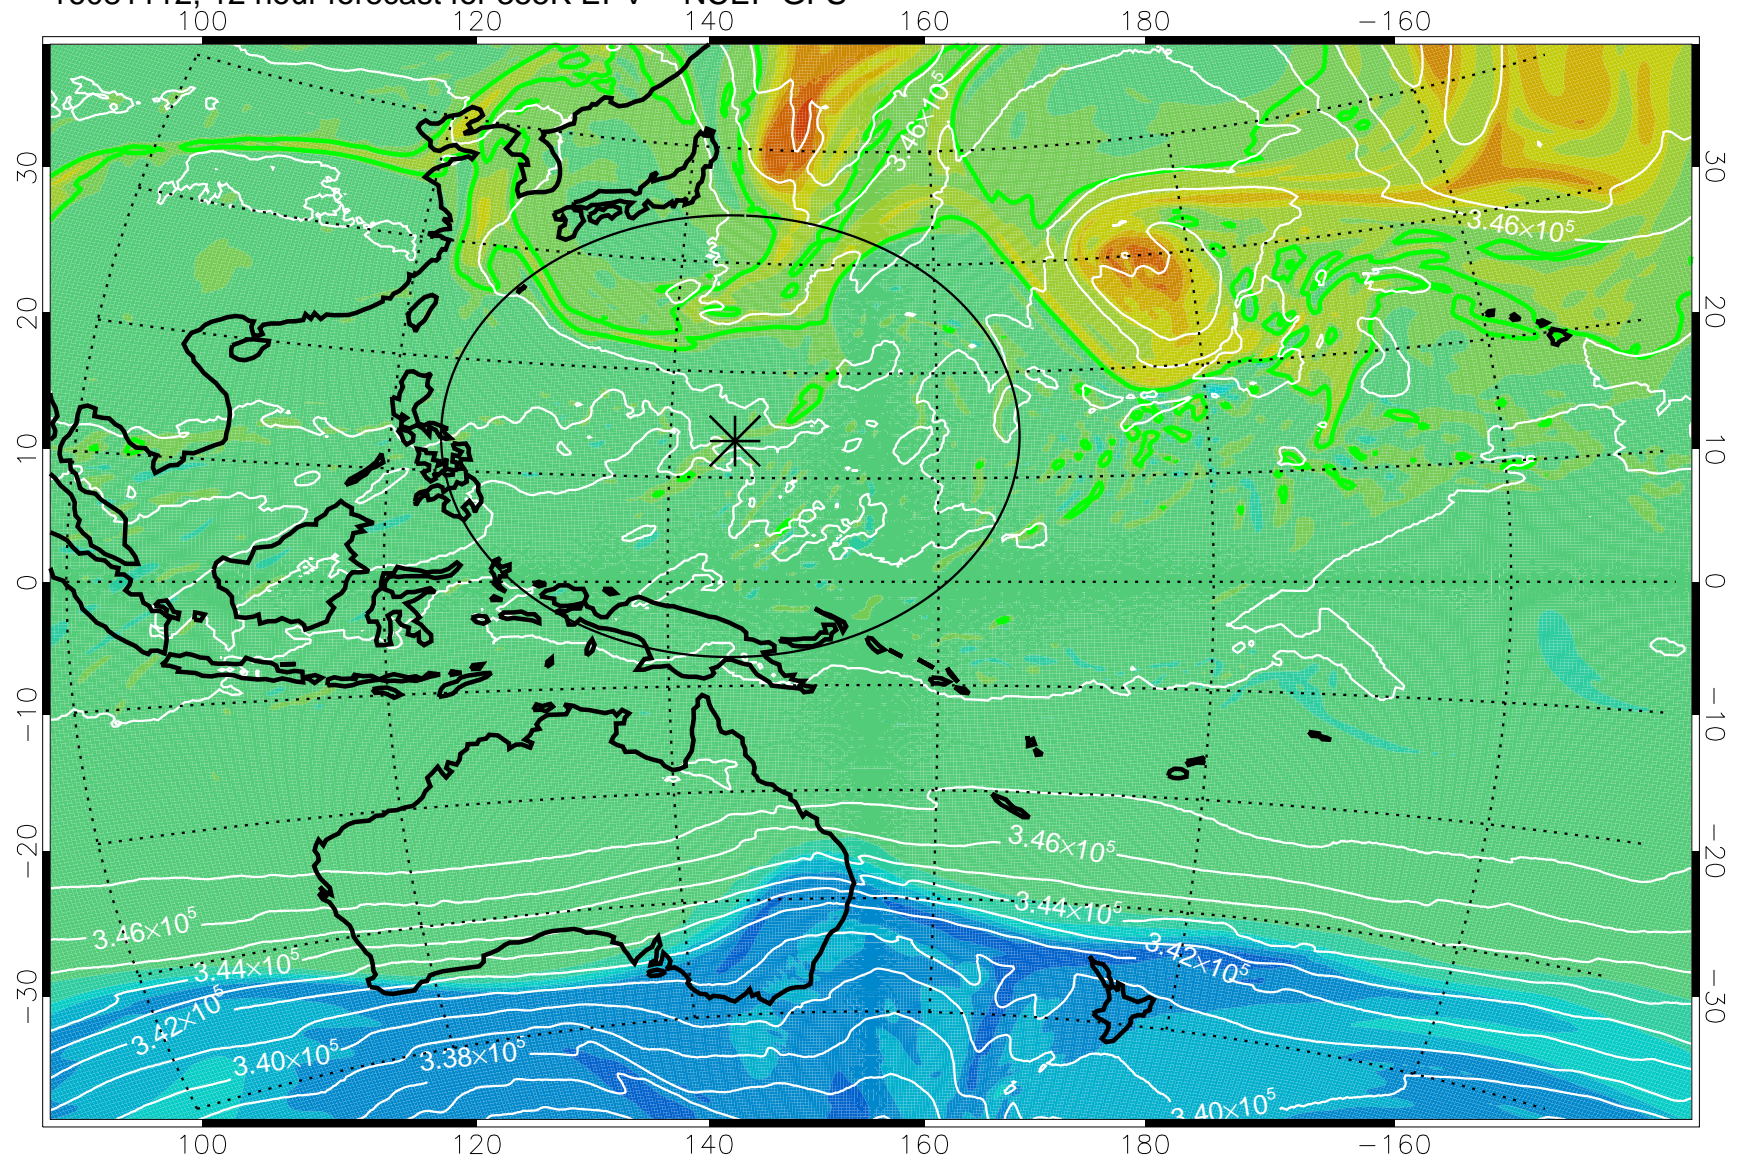

16081106, 6 hour forecast for 355K EPV -- NCEP GFS

355K Montgomery Streamfunction, white
EPV Tropopause (2 PVU) Position
Range ring of 2304 km

16081112, 12 hour forecast for 355K EPV -- NCEP GFS

355K Montgomery Streamfunction, white
EPV Tropopause (2 PVU) Position
Range ring of 2304 km

16081118, 18 hour forecast for 355K EPV -- NCEP GFS

355K Montgomery Streamfunction, white
EPV Tropopause (2 PVU) Position
Range ring of 2304 km

16081200, 24 hour forecast for 355K EPV -- NCEP GFS

355K Montgomery Streamfunction, white
EPV Tropopause (2 PVU) Position
Range ring of 2304 km

16081206, 30 hour forecast for 355K EPV -- NCEP GFS

355K Montgomery Streamfunction, white
EPV Tropopause (2 PVU) Position
Range ring of 2304 km

16081212, 36 hour forecast for 355K EPV -- NCEP GFS

355K Montgomery Streamfunction, white
EPV Tropopause (2 PVU) Position
Range ring of 2304 km

16081218, 42 hour forecast for 355K EPV -- NCEP GFS

355K Montgomery Streamfunction, white
EPV Tropopause (2 PVU) Position
Range ring of 2304 km

16081300, 48 hour forecast for 355K EPV -- NCEP GFS

355K Montgomery Streamfunction, white
EPV Tropopause (2 PVU) Position
Range ring of 2304 km