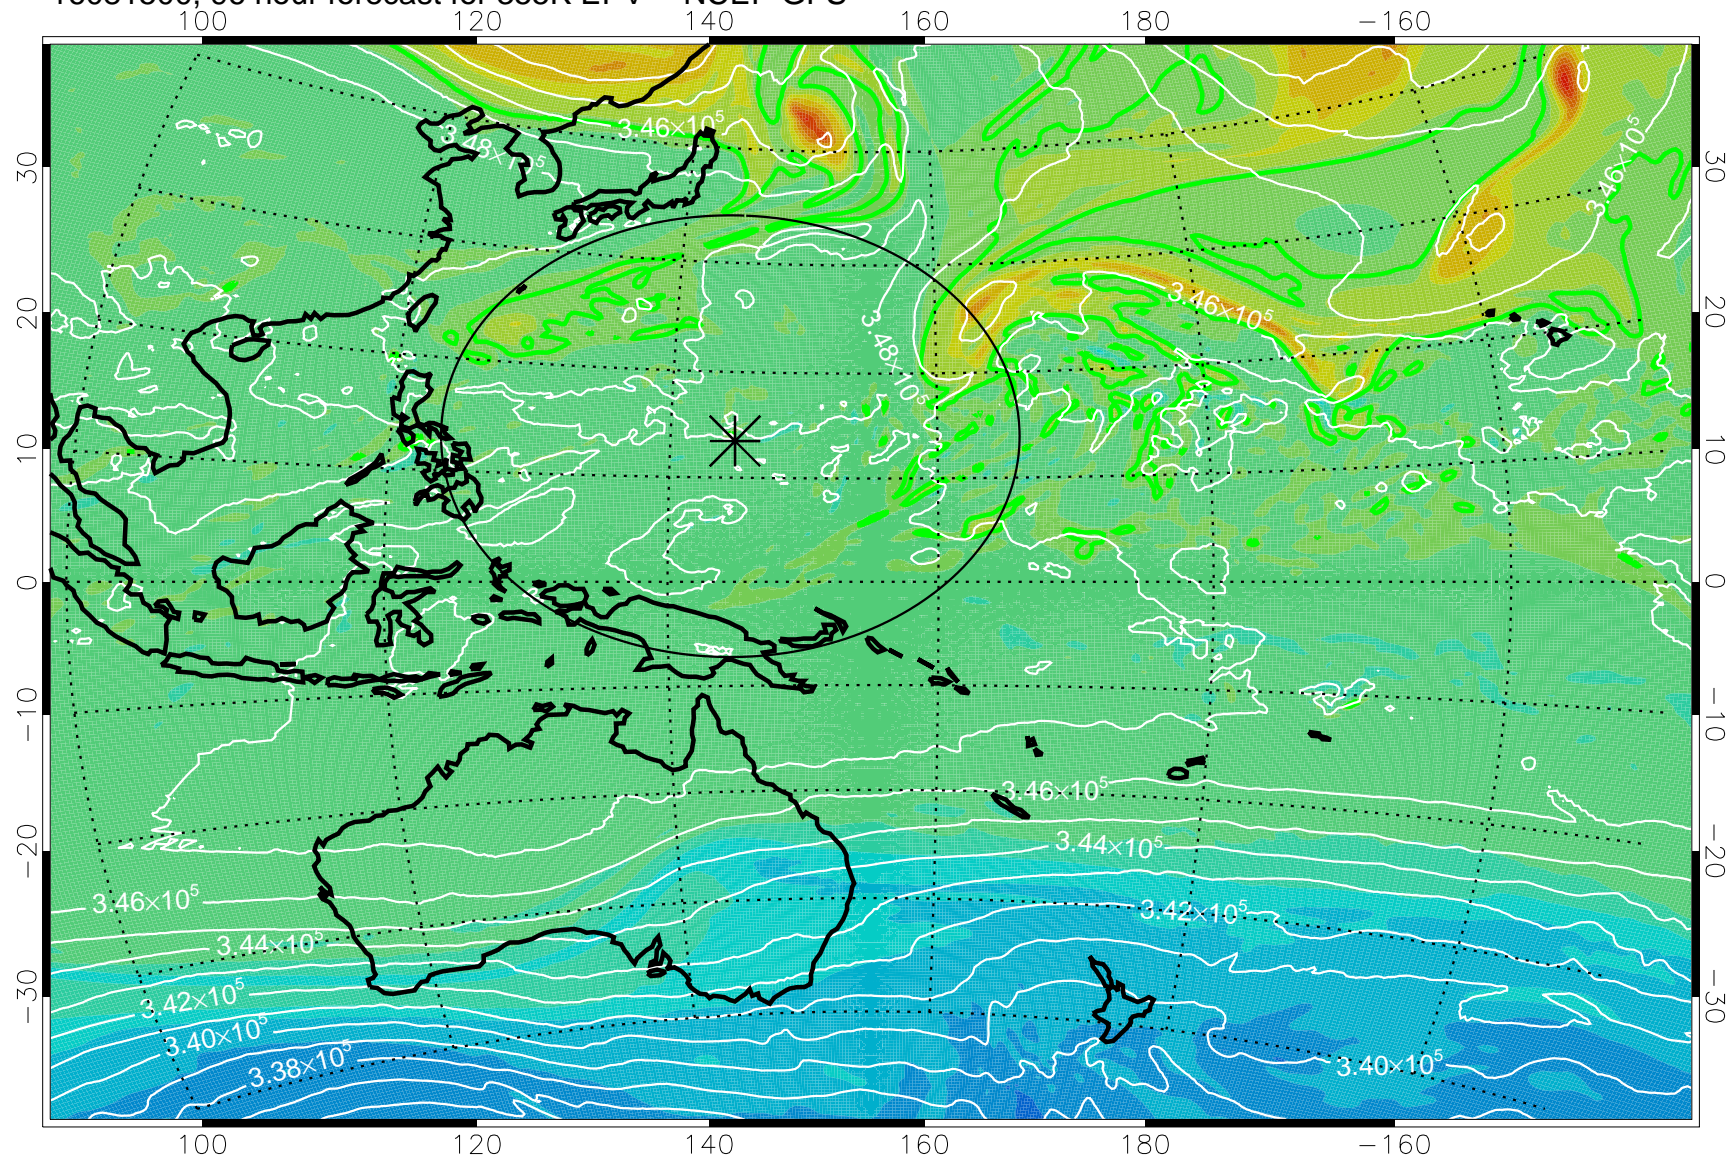

16081318, 66 hour forecast for 355K EPV -- NCEP GFS

355K Montgomery Streamfunction, white
EPV Tropopause (2 PVU) Position
Range ring of 2304 km

16081400, 72 hour forecast for 355K EPV -- NCEP GFS

355K Montgomery Streamfunction, white
EPV Tropopause (2 PVU) Position
Range ring of 2304 km

16081406, 78 hour forecast for 355K EPV -- NCEP GFS

355K Montgomery Streamfunction, white
EPV Tropopause (2 PVU) Position
Range ring of 2304 km

16081412, 84 hour forecast for 355K EPV -- NCEP GFS

355K Montgomery Streamfunction, white
EPV Tropopause (2 PVU) Position
Range ring of 2304 km

16081418, 90 hour forecast for 355K EPV -- NCEP GFS

355K Montgomery Streamfunction, white
EPV Tropopause (2 PVU) Position
Range ring of 2304 km

16081500, 96 hour forecast for 355K EPV -- NCEP GFS

355K Montgomery Streamfunction, white
EPV Tropopause (2 PVU) Position
Range ring of 2304 km

16081506, 102 hour forecast for 355K EPV -- NCEP GFS

355K Montgomery Streamfunction, white
EPV Tropopause (2 PVU) Position
Range ring of 2304 km

16081512, 108 hour forecast for 355K EPV -- NCEP GFS

355K Montgomery Streamfunction, white
EPV Tropopause (2 PVU) Position
Range ring of 2304 km