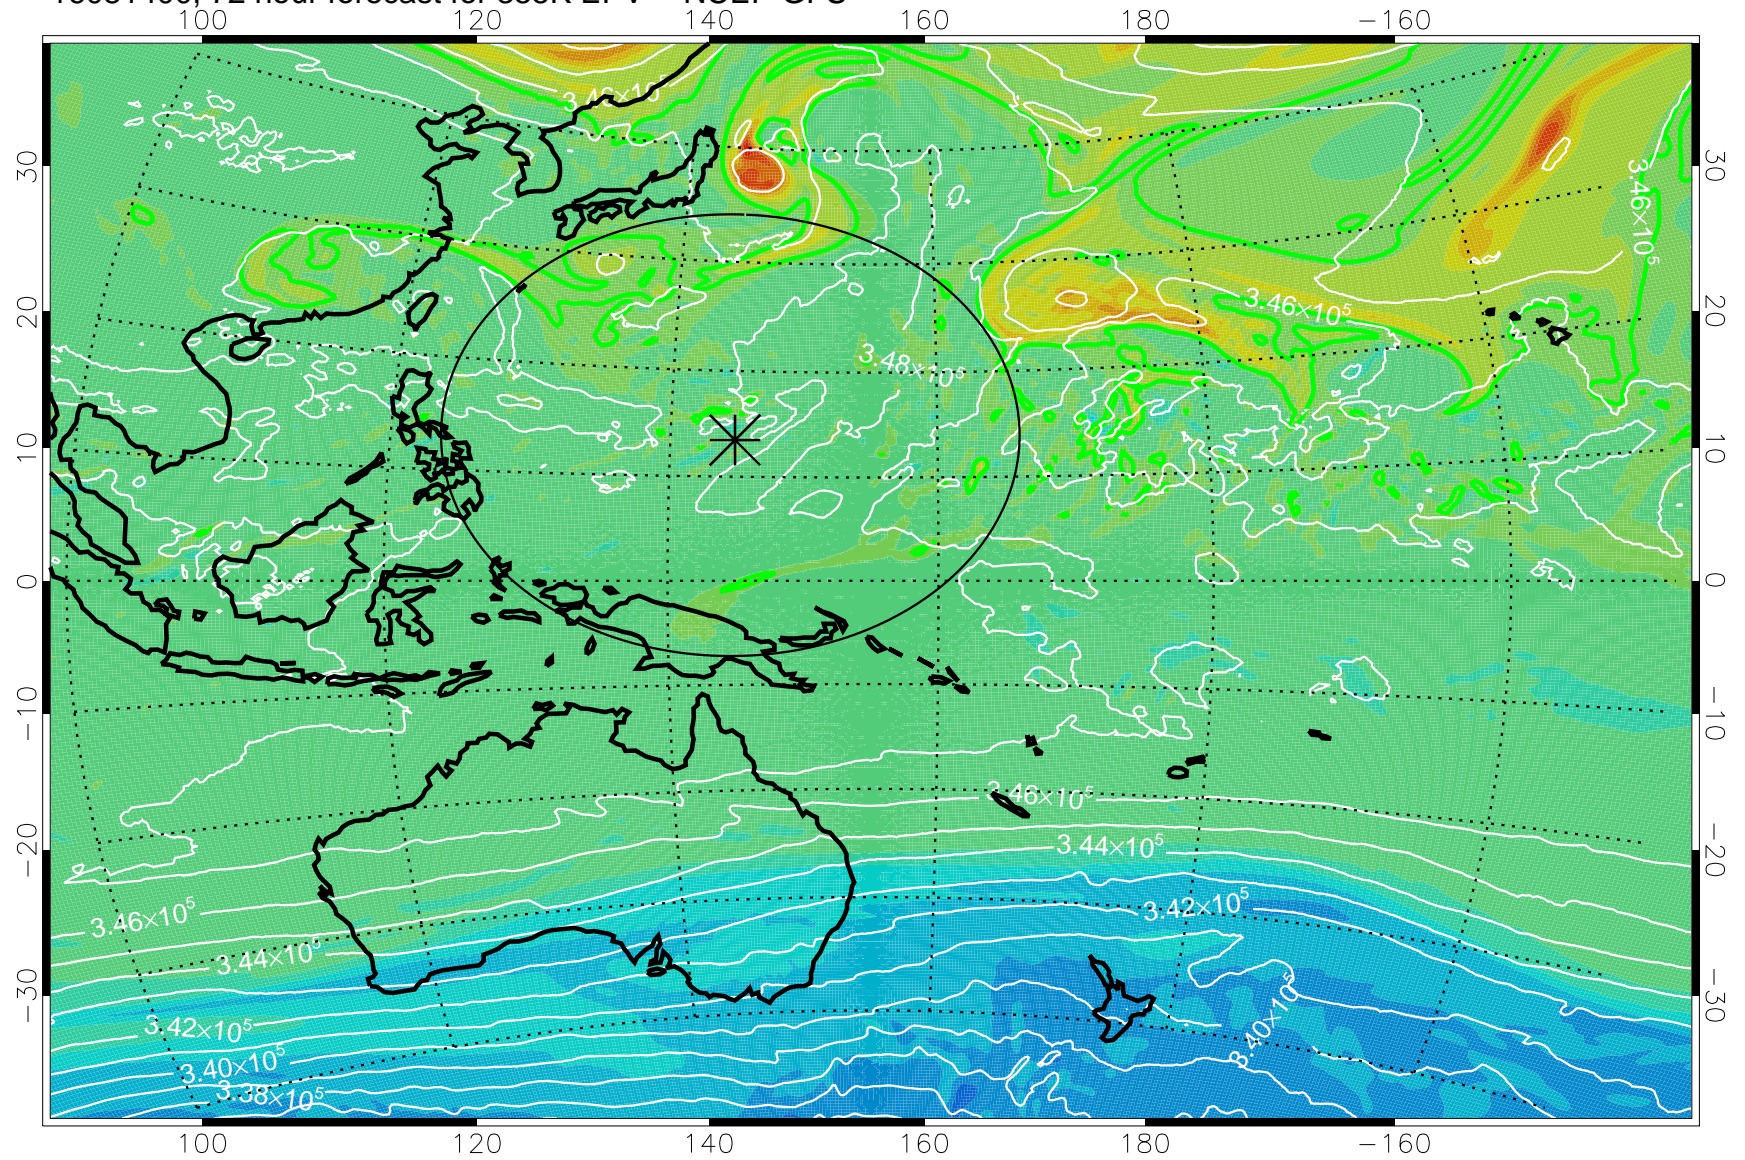

16081306, 54 hour forecast for 355K EPV -- NCEP GFS

355K Montgomery Streamfunction, white
EPV Tropopause (2 PVU) Position
Range ring of 2304 km

16081312, 60 hour forecast for 355K EPV -- NCEP GFS

355K Montgomery Streamfunction, white
EPV Tropopause (2 PVU) Position
Range ring of 2304 km

16081318, 66 hour forecast for 355K EPV -- NCEP GFS

355K Montgomery Streamfunction, white
EPV Tropopause (2 PVU) Position
Range ring of 2304 km

16081400, 72 hour forecast for 355K EPV -- NCEP GFS

355K Montgomery Streamfunction, white
EPV Tropopause (2 PVU) Position
Range ring of 2304 km

16081406, 78 hour forecast for 355K EPV -- NCEP GFS

355K Montgomery Streamfunction, white
EPV Tropopause (2 PVU) Position
Range ring of 2304 km

16081412, 84 hour forecast for 355K EPV -- NCEP GFS

355K Montgomery Streamfunction, white
EPV Tropopause (2 PVU) Position
Range ring of 2304 km

16081418, 90 hour forecast for 355K EPV -- NCEP GFS

355K Montgomery Streamfunction, white
EPV Tropopause (2 PVU) Position
Range ring of 2304 km

16081500, 96 hour forecast for 355K EPV -- NCEP GFS

355K Montgomery Streamfunction, white
EPV Tropopause (2 PVU) Position
Range ring of 2304 km