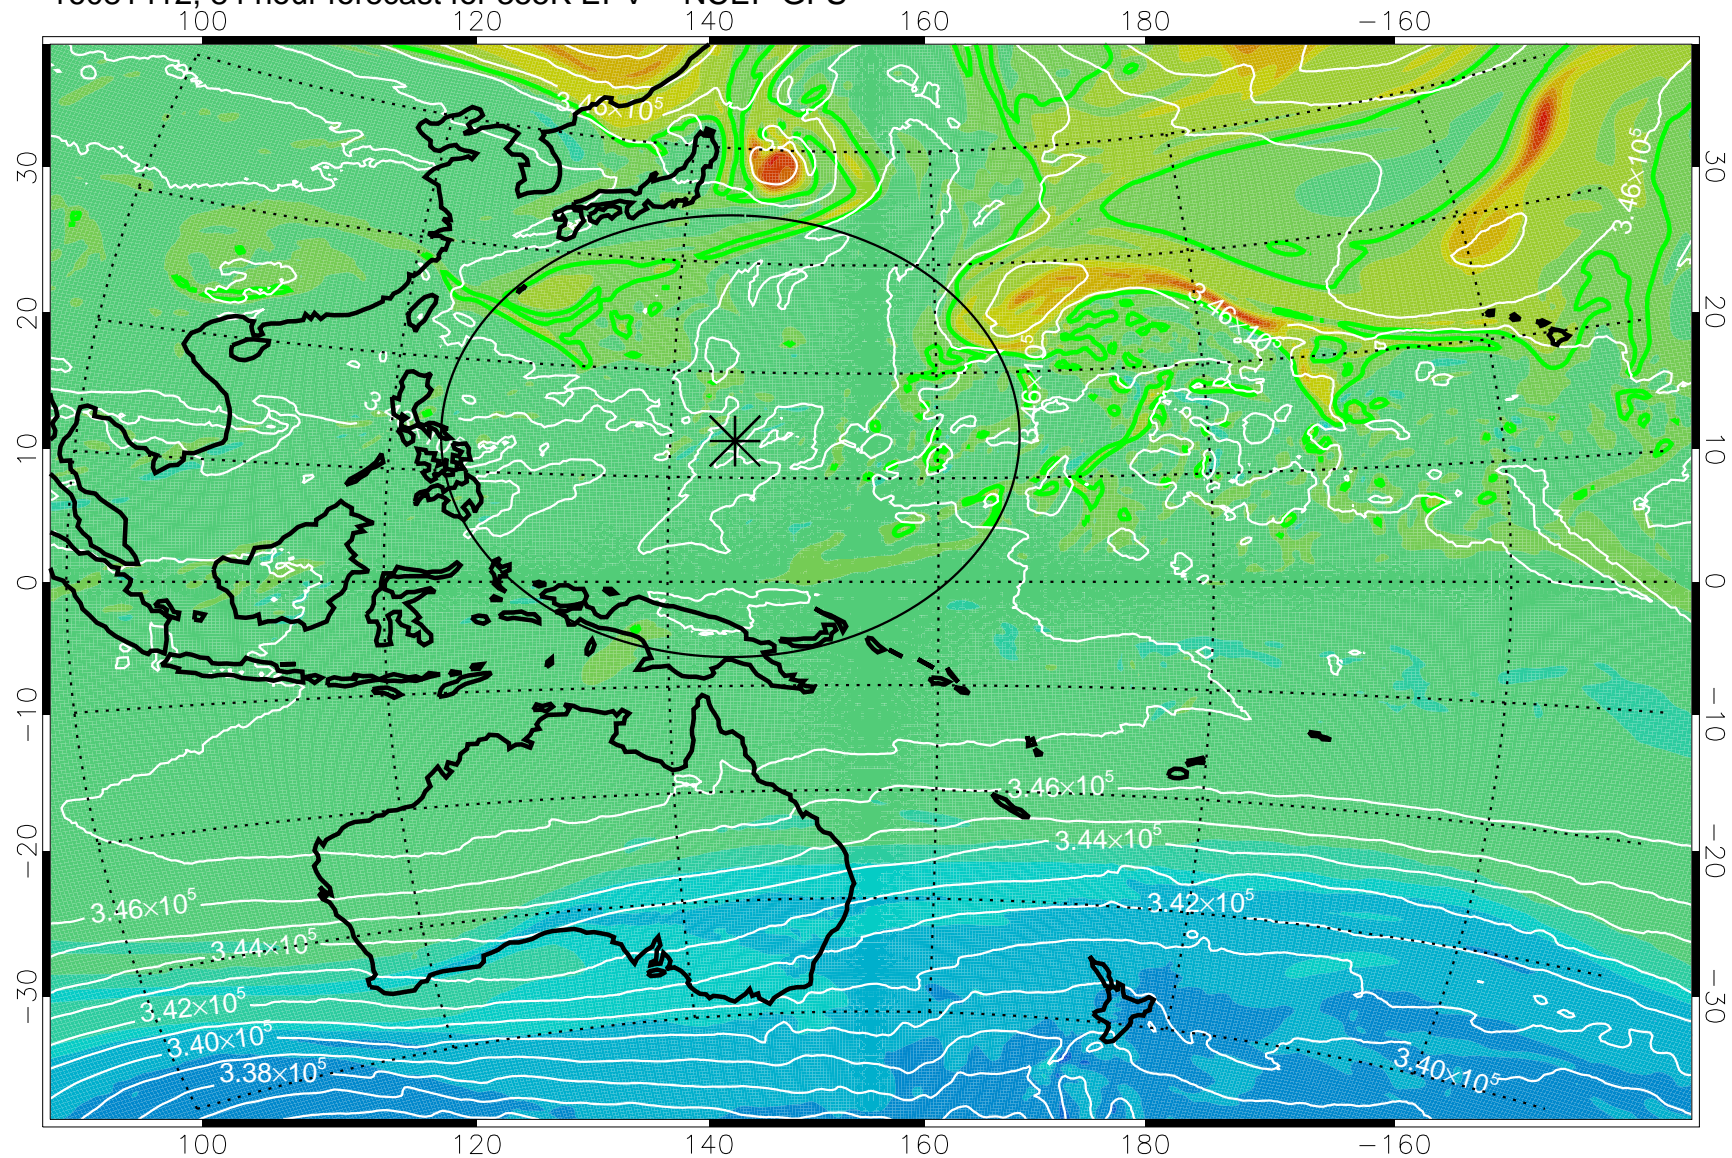

16081306, 54 hour forecast for 355K EPV -- NCEP GFS

355K Montgomery Streamfunction, white
EPV Tropopause (2 PVU) Position
Range ring of 2304 km

16081312, 60 hour forecast for 355K EPV -- NCEP GFS

355K Montgomery Streamfunction, white
EPV Tropopause (2 PVU) Position
Range ring of 2304 km

16081318, 66 hour forecast for 355K EPV -- NCEP GFS

355K Montgomery Streamfunction, white
EPV Tropopause (2 PVU) Position
Range ring of 2304 km

16081400, 72 hour forecast for 355K EPV -- NCEP GFS

355K Montgomery Streamfunction, white
EPV Tropopause (2 PVU) Position
Range ring of 2304 km

16081406, 78 hour forecast for 355K EPV -- NCEP GFS

355K Montgomery Streamfunction, white
EPV Tropopause (2 PVU) Position
Range ring of 2304 km

16081412, 84 hour forecast for 355K EPV -- NCEP GFS

355K Montgomery Streamfunction, white
EPV Tropopause (2 PVU) Position
Range ring of 2304 km

16081418, 90 hour forecast for 355K EPV -- NCEP GFS

355K Montgomery Streamfunction, white
EPV Tropopause (2 PVU) Position
Range ring of 2304 km

16081500, 96 hour forecast for 355K EPV -- NCEP GFS

355K Montgomery Streamfunction, white
EPV Tropopause (2 PVU) Position
Range ring of 2304 km