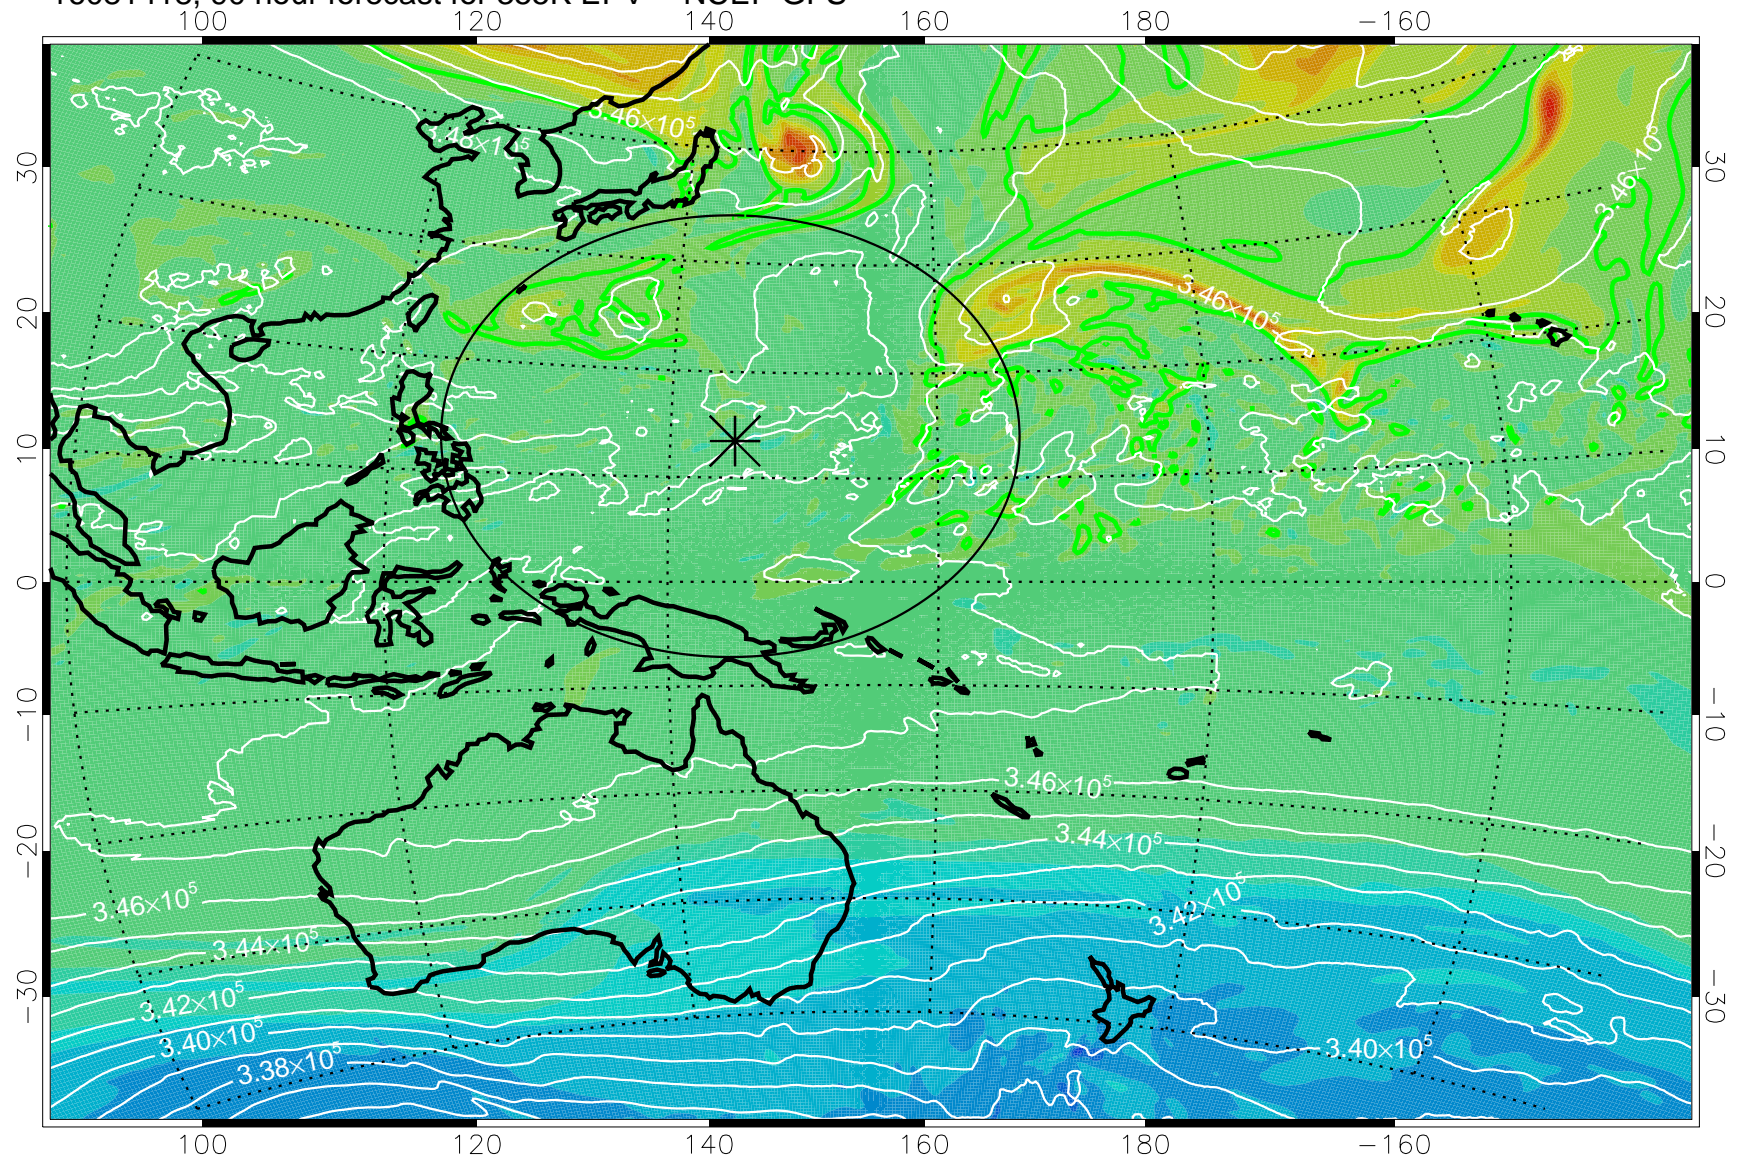

16081318, 66 hour forecast for 355K EPV -- NCEP GFS

355K Montgomery Streamfunction, white
EPV Tropopause (2 PVU) Position
Range ring of 2304 km

16081400, 72 hour forecast for 355K EPV -- NCEP GFS

355K Montgomery Streamfunction, white
EPV Tropopause (2 PVU) Position
Range ring of 2304 km

16081406, 78 hour forecast for 355K EPV -- NCEP GFS

355K Montgomery Streamfunction, white
EPV Tropopause (2 PVU) Position
Range ring of 2304 km

16081412, 84 hour forecast for 355K EPV -- NCEP GFS

355K Montgomery Streamfunction, white
EPV Tropopause (2 PVU) Position
Range ring of 2304 km

16081418, 90 hour forecast for 355K EPV -- NCEP GFS

355K Montgomery Streamfunction, white
EPV Tropopause (2 PVU) Position
Range ring of 2304 km

16081500, 96 hour forecast for 355K EPV -- NCEP GFS

355K Montgomery Streamfunction, white
EPV Tropopause (2 PVU) Position
Range ring of 2304 km

16081506, 102 hour forecast for 355K EPV -- NCEP GFS

355K Montgomery Streamfunction, white
EPV Tropopause (2 PVU) Position
Range ring of 2304 km

16081512, 108 hour forecast for 355K EPV -- NCEP GFS

355K Montgomery Streamfunction, white
EPV Tropopause (2 PVU) Position
Range ring of 2304 km