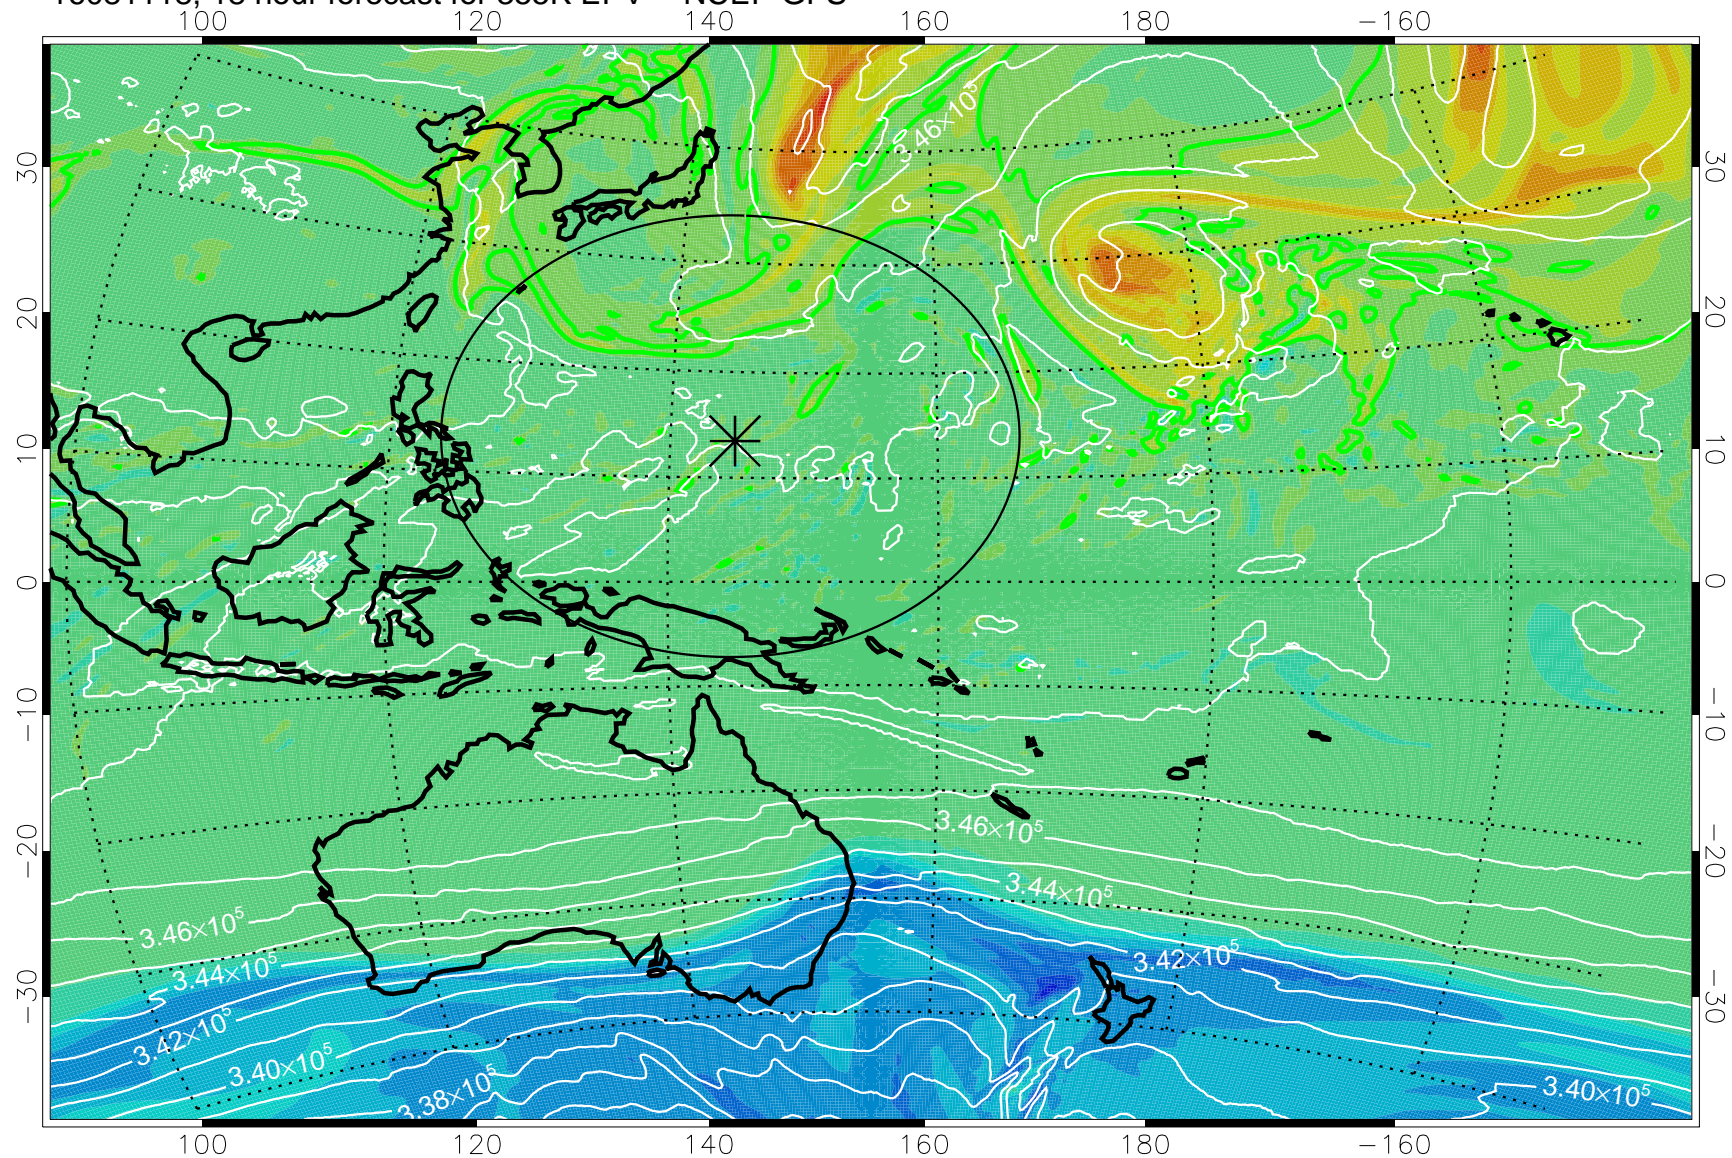

16081106, 6 hour forecast for 355K EPV -- NCEP GFS

355K Montgomery Streamfunction, white
EPV Tropopause (2 PVU) Position
Range ring of 2304 km

16081112, 12 hour forecast for 355K EPV -- NCEP GFS

355K Montgomery Streamfunction, white
EPV Tropopause (2 PVU) Position
Range ring of 2304 km

16081118, 18 hour forecast for 355K EPV -- NCEP GFS

355K Montgomery Streamfunction, white
EPV Tropopause (2 PVU) Position
Range ring of 2304 km

16081200, 24 hour forecast for 355K EPV -- NCEP GFS

355K Montgomery Streamfunction, white
EPV Tropopause (2 PVU) Position
Range ring of 2304 km

16081206, 30 hour forecast for 355K EPV -- NCEP GFS

355K Montgomery Streamfunction, white
EPV Tropopause (2 PVU) Position
Range ring of 2304 km

16081212, 36 hour forecast for 355K EPV -- NCEP GFS

355K Montgomery Streamfunction, white
EPV Tropopause (2 PVU) Position
Range ring of 2304 km

16081218, 42 hour forecast for 355K EPV -- NCEP GFS

355K Montgomery Streamfunction, white
EPV Tropopause (2 PVU) Position
Range ring of 2304 km

16081300, 48 hour forecast for 355K EPV -- NCEP GFS

355K Montgomery Streamfunction, white
EPV Tropopause (2 PVU) Position
Range ring of 2304 km