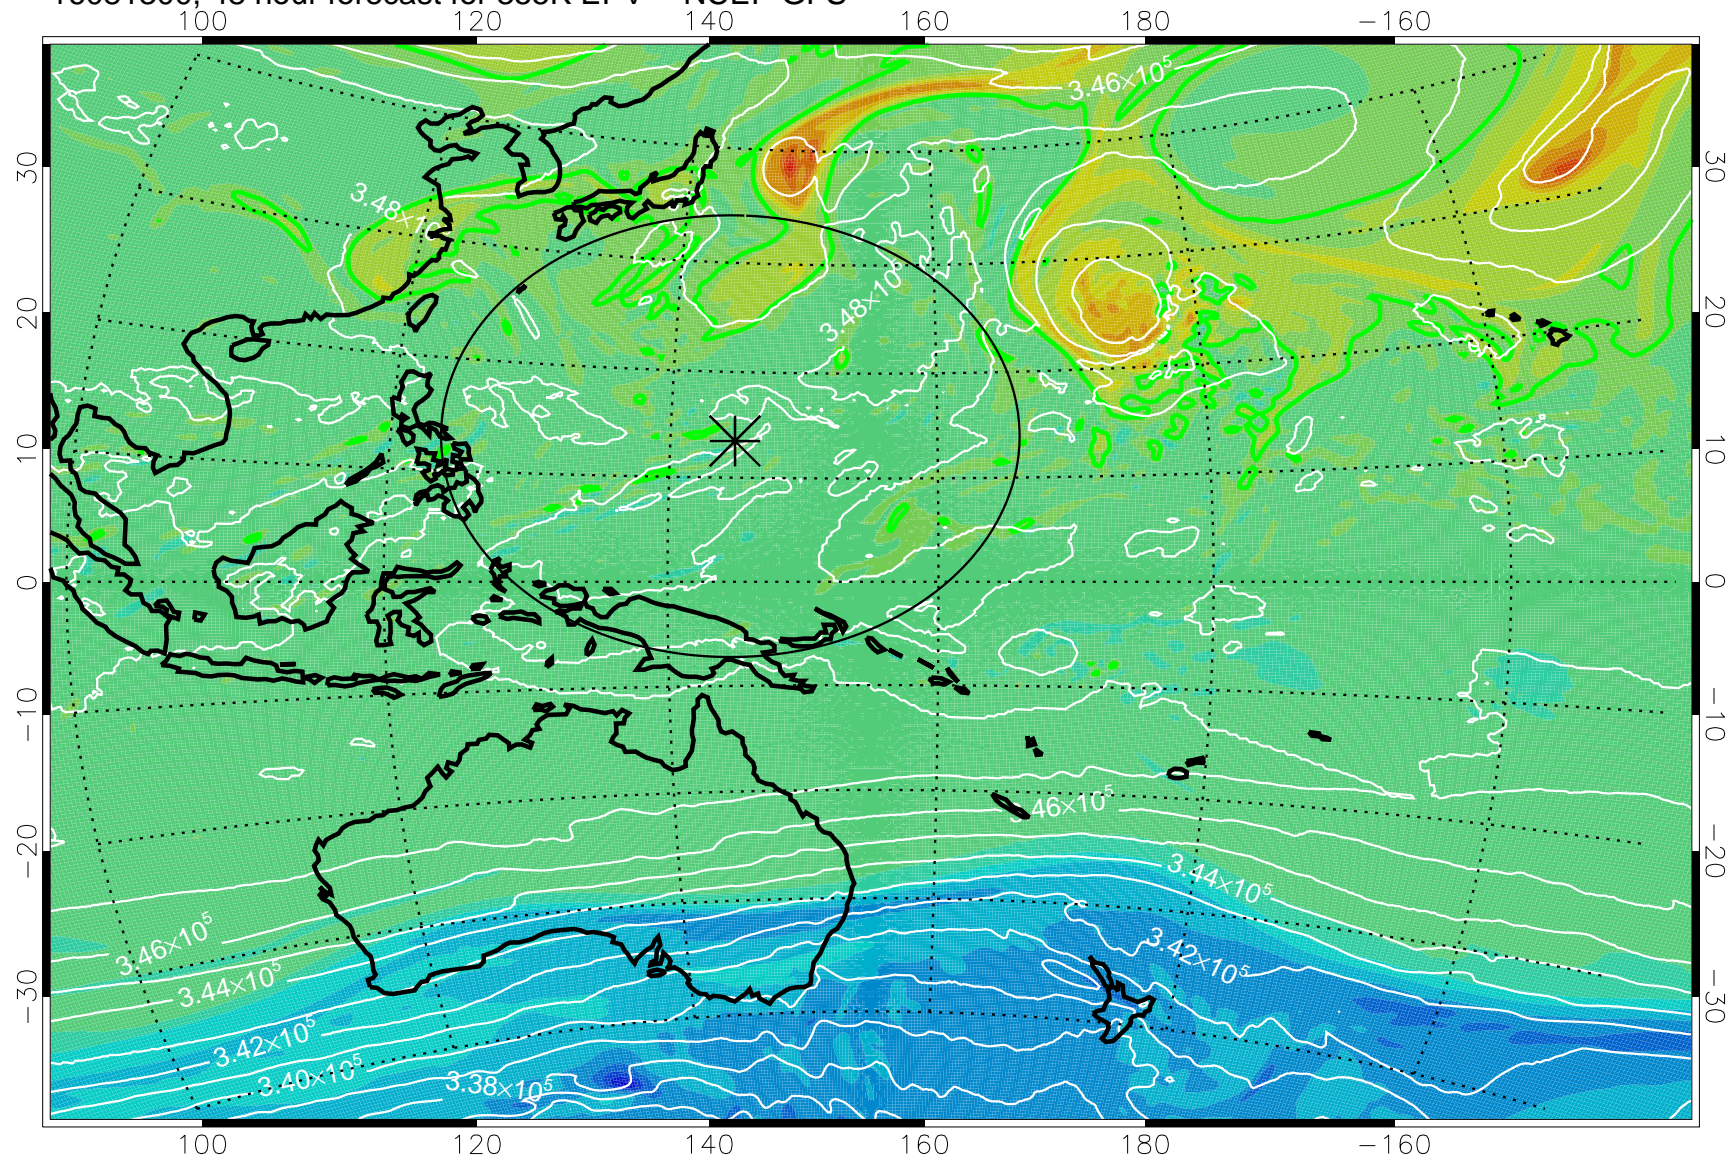

16081206, 30 hour forecast for 355K EPV -- NCEP GFS

355K Montgomery Streamfunction, white
EPV Tropopause (2 PVU) Position
Range ring of 2304 km

16081212, 36 hour forecast for 355K EPV -- NCEP GFS

355K Montgomery Streamfunction, white
EPV Tropopause (2 PVU) Position
Range ring of 2304 km

16081218, 42 hour forecast for 355K EPV -- NCEP GFS

355K Montgomery Streamfunction, white
EPV Tropopause (2 PVU) Position
Range ring of 2304 km

16081300, 48 hour forecast for 355K EPV -- NCEP GFS

355K Montgomery Streamfunction, white
EPV Tropopause (2 PVU) Position
Range ring of 2304 km

16081306, 54 hour forecast for 355K EPV -- NCEP GFS

355K Montgomery Streamfunction, white
EPV Tropopause (2 PVU) Position
Range ring of 2304 km

16081312, 60 hour forecast for 355K EPV -- NCEP GFS

355K Montgomery Streamfunction, white
EPV Tropopause (2 PVU) Position
Range ring of 2304 km

16081318, 66 hour forecast for 355K EPV -- NCEP GFS

355K Montgomery Streamfunction, white
EPV Tropopause (2 PVU) Position
Range ring of 2304 km

16081400, 72 hour forecast for 355K EPV -- NCEP GFS

355K Montgomery Streamfunction, white
EPV Tropopause (2 PVU) Position
Range ring of 2304 km