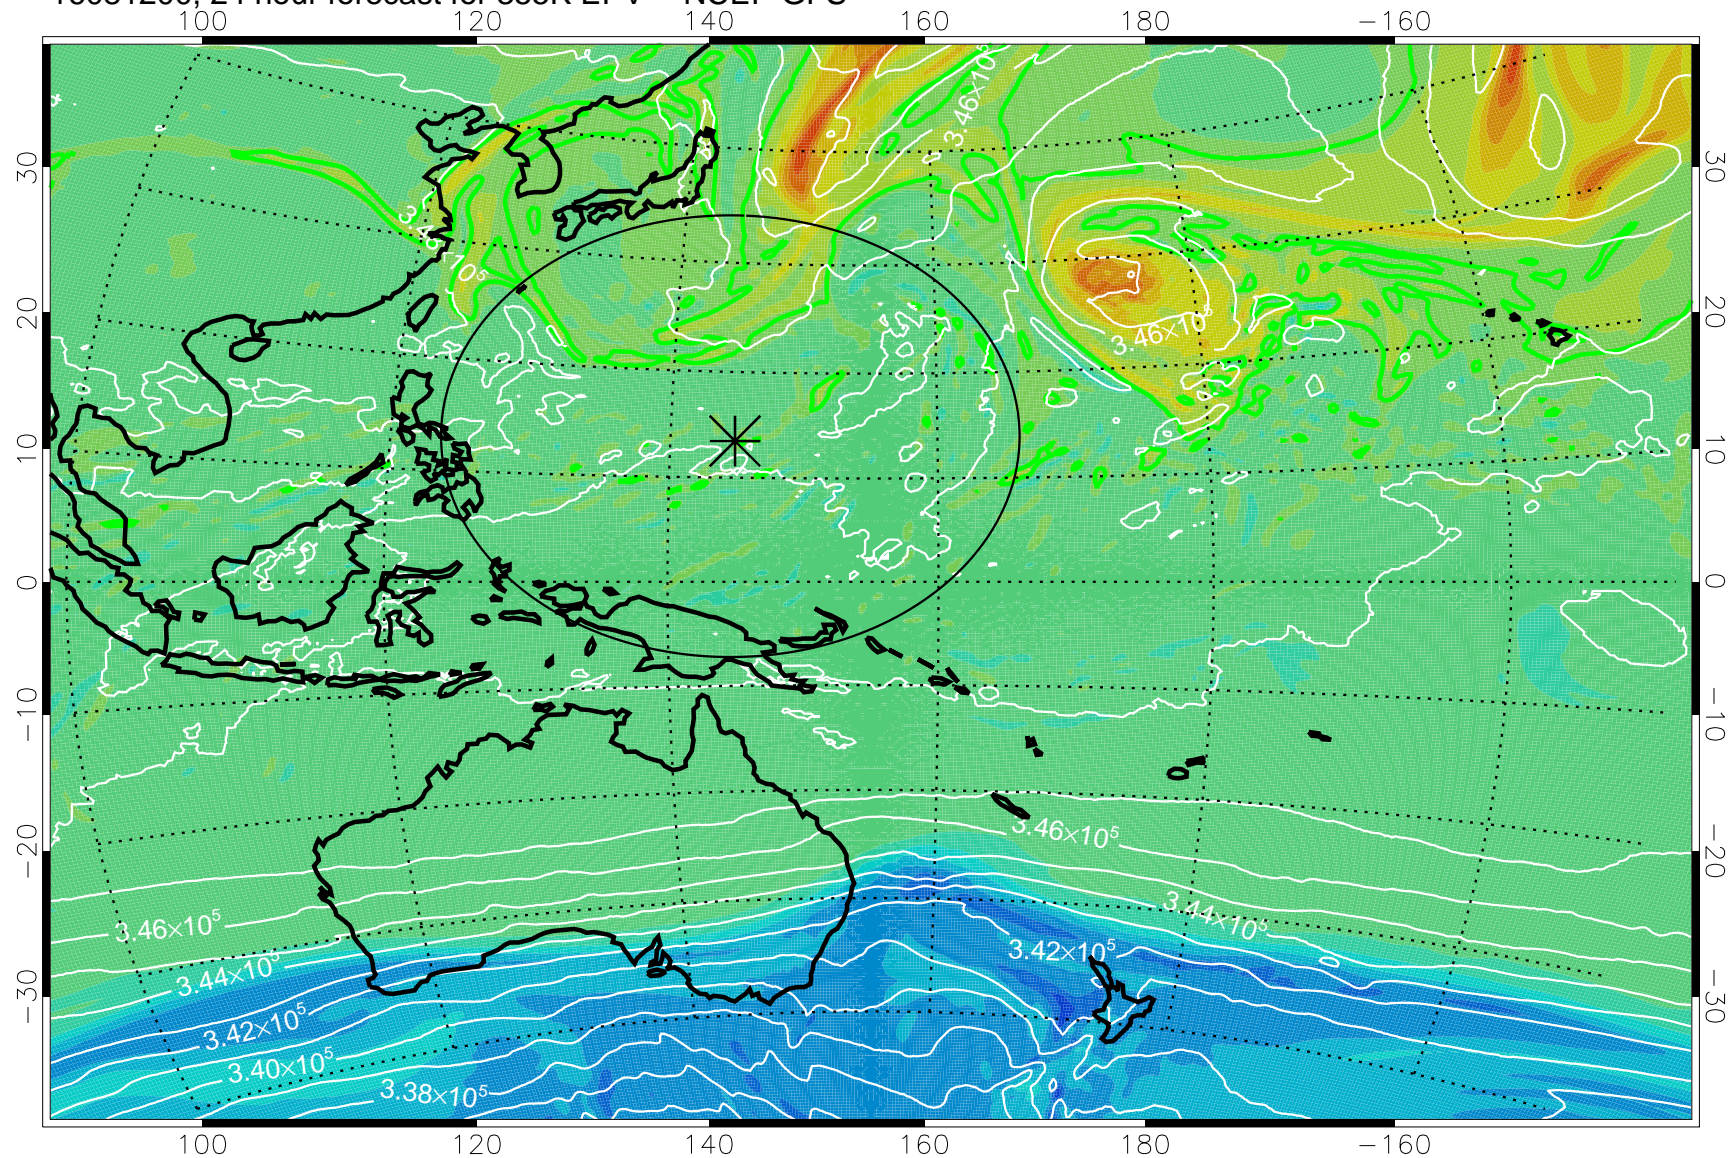

16081106, 6 hour forecast for 355K EPV -- NCEP GFS

355K Montgomery Streamfunction, white
EPV Tropopause (2 PVU) Position
Range ring of 2304 km

16081112, 12 hour forecast for 355K EPV -- NCEP GFS

355K Montgomery Streamfunction, white
EPV Tropopause (2 PVU) Position
Range ring of 2304 km

16081118, 18 hour forecast for 355K EPV -- NCEP GFS

355K Montgomery Streamfunction, white
EPV Tropopause (2 PVU) Position
Range ring of 2304 km

16081200, 24 hour forecast for 355K EPV -- NCEP GFS

355K Montgomery Streamfunction, white
EPV Tropopause (2 PVU) Position
Range ring of 2304 km

16081206, 30 hour forecast for 355K EPV -- NCEP GFS

355K Montgomery Streamfunction, white
EPV Tropopause (2 PVU) Position
Range ring of 2304 km

16081212, 36 hour forecast for 355K EPV -- NCEP GFS

355K Montgomery Streamfunction, white
EPV Tropopause (2 PVU) Position
Range ring of 2304 km

16081218, 42 hour forecast for 355K EPV -- NCEP GFS

355K Montgomery Streamfunction, white
EPV Tropopause (2 PVU) Position
Range ring of 2304 km

16081300, 48 hour forecast for 355K EPV -- NCEP GFS

355K Montgomery Streamfunction, white
EPV Tropopause (2 PVU) Position
Range ring of 2304 km