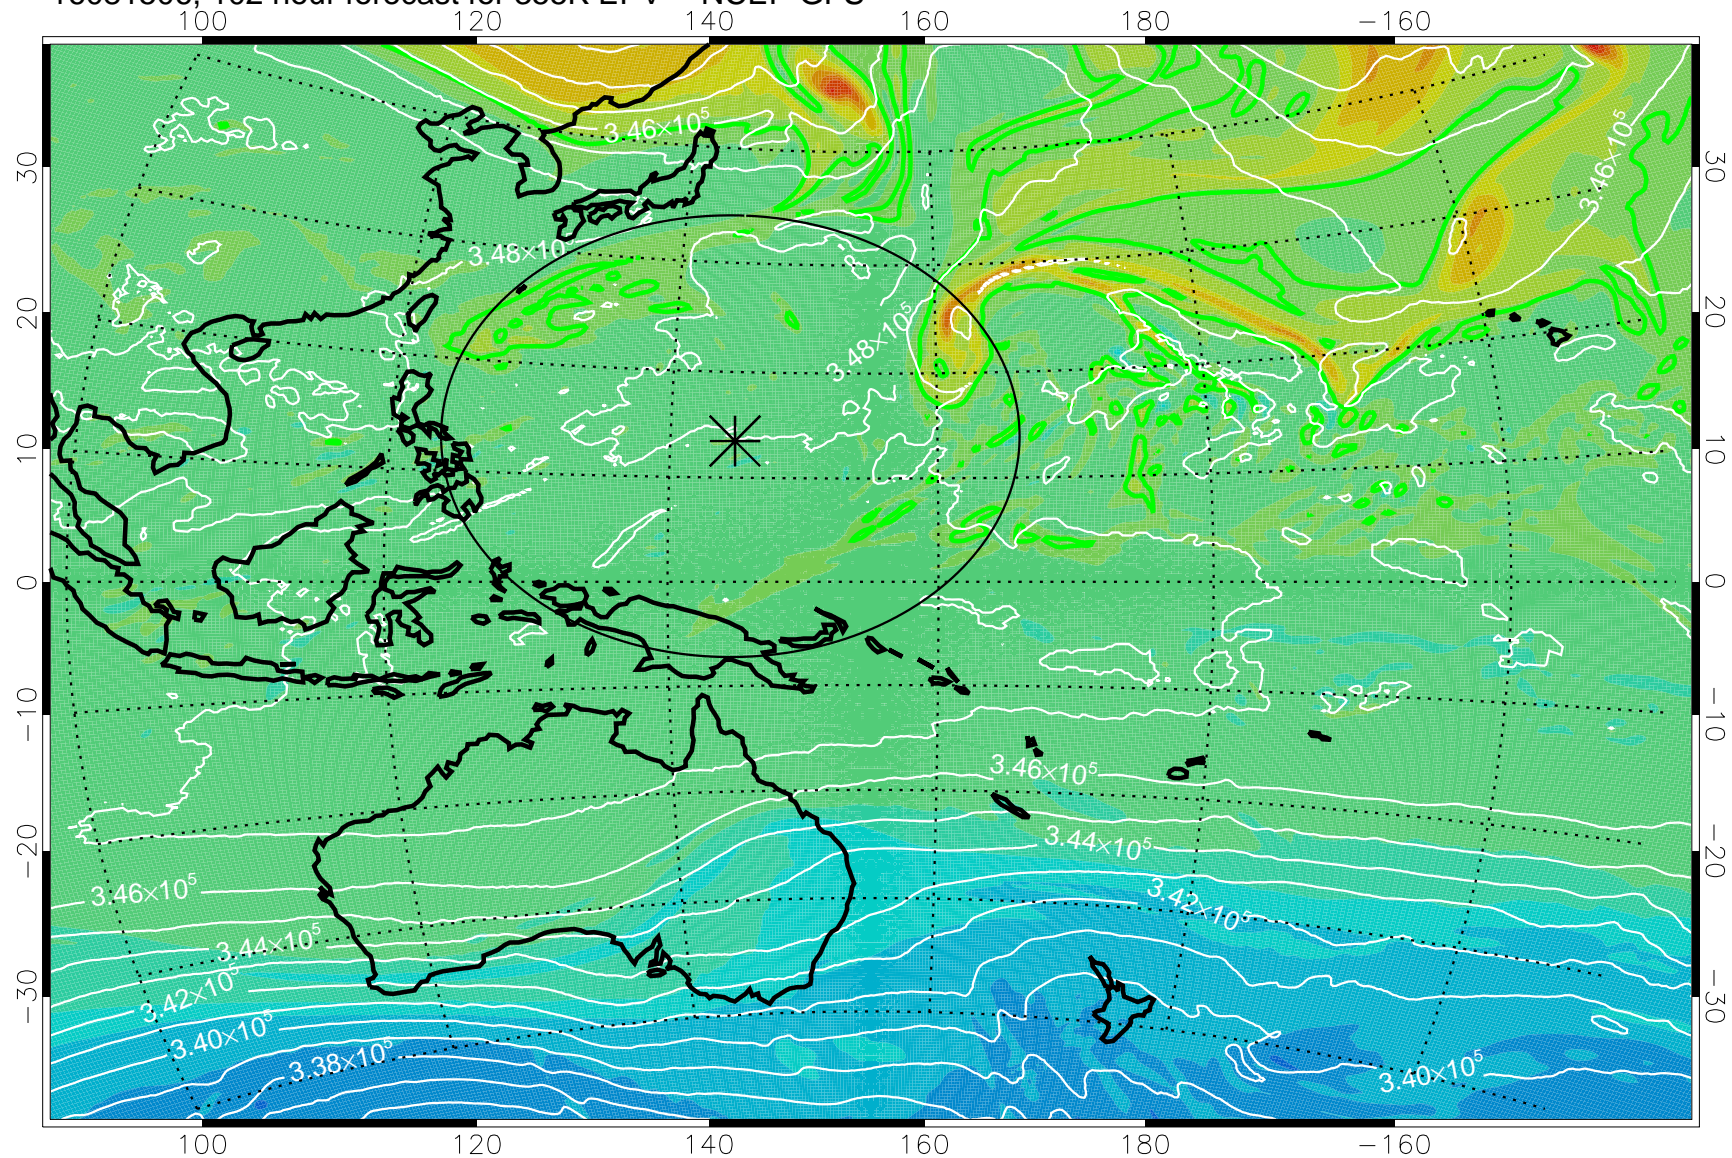

16081406, 78 hour forecast for 355K EPV -- NCEP GFS

355K Montgomery Streamfunction, white
EPV Tropopause (2 PVU) Position
Range ring of 2304 km

16081412, 84 hour forecast for 355K EPV -- NCEP GFS

355K Montgomery Streamfunction, white
EPV Tropopause (2 PVU) Position
Range ring of 2304 km

16081418, 90 hour forecast for 355K EPV -- NCEP GFS

355K Montgomery Streamfunction, white
EPV Tropopause (2 PVU) Position
Range ring of 2304 km

16081500, 96 hour forecast for 355K EPV -- NCEP GFS

355K Montgomery Streamfunction, white
EPV Tropopause (2 PVU) Position
Range ring of 2304 km

16081506, 102 hour forecast for 355K EPV -- NCEP GFS

355K Montgomery Streamfunction, white
EPV Tropopause (2 PVU) Position
Range ring of 2304 km

16081512, 108 hour forecast for 355K EPV -- NCEP GFS

355K Montgomery Streamfunction, white
EPV Tropopause (2 PVU) Position
Range ring of 2304 km

16081518, 114 hour forecast for 355K EPV -- NCEP GFS

355K Montgomery Streamfunction, white
EPV Tropopause (2 PVU) Position
Range ring of 2304 km

16081600, 120 hour forecast for 355K EPV -- NCEP GFS

355K Montgomery Streamfunction, white
EPV Tropopause (2 PVU) Position
Range ring of 2304 km