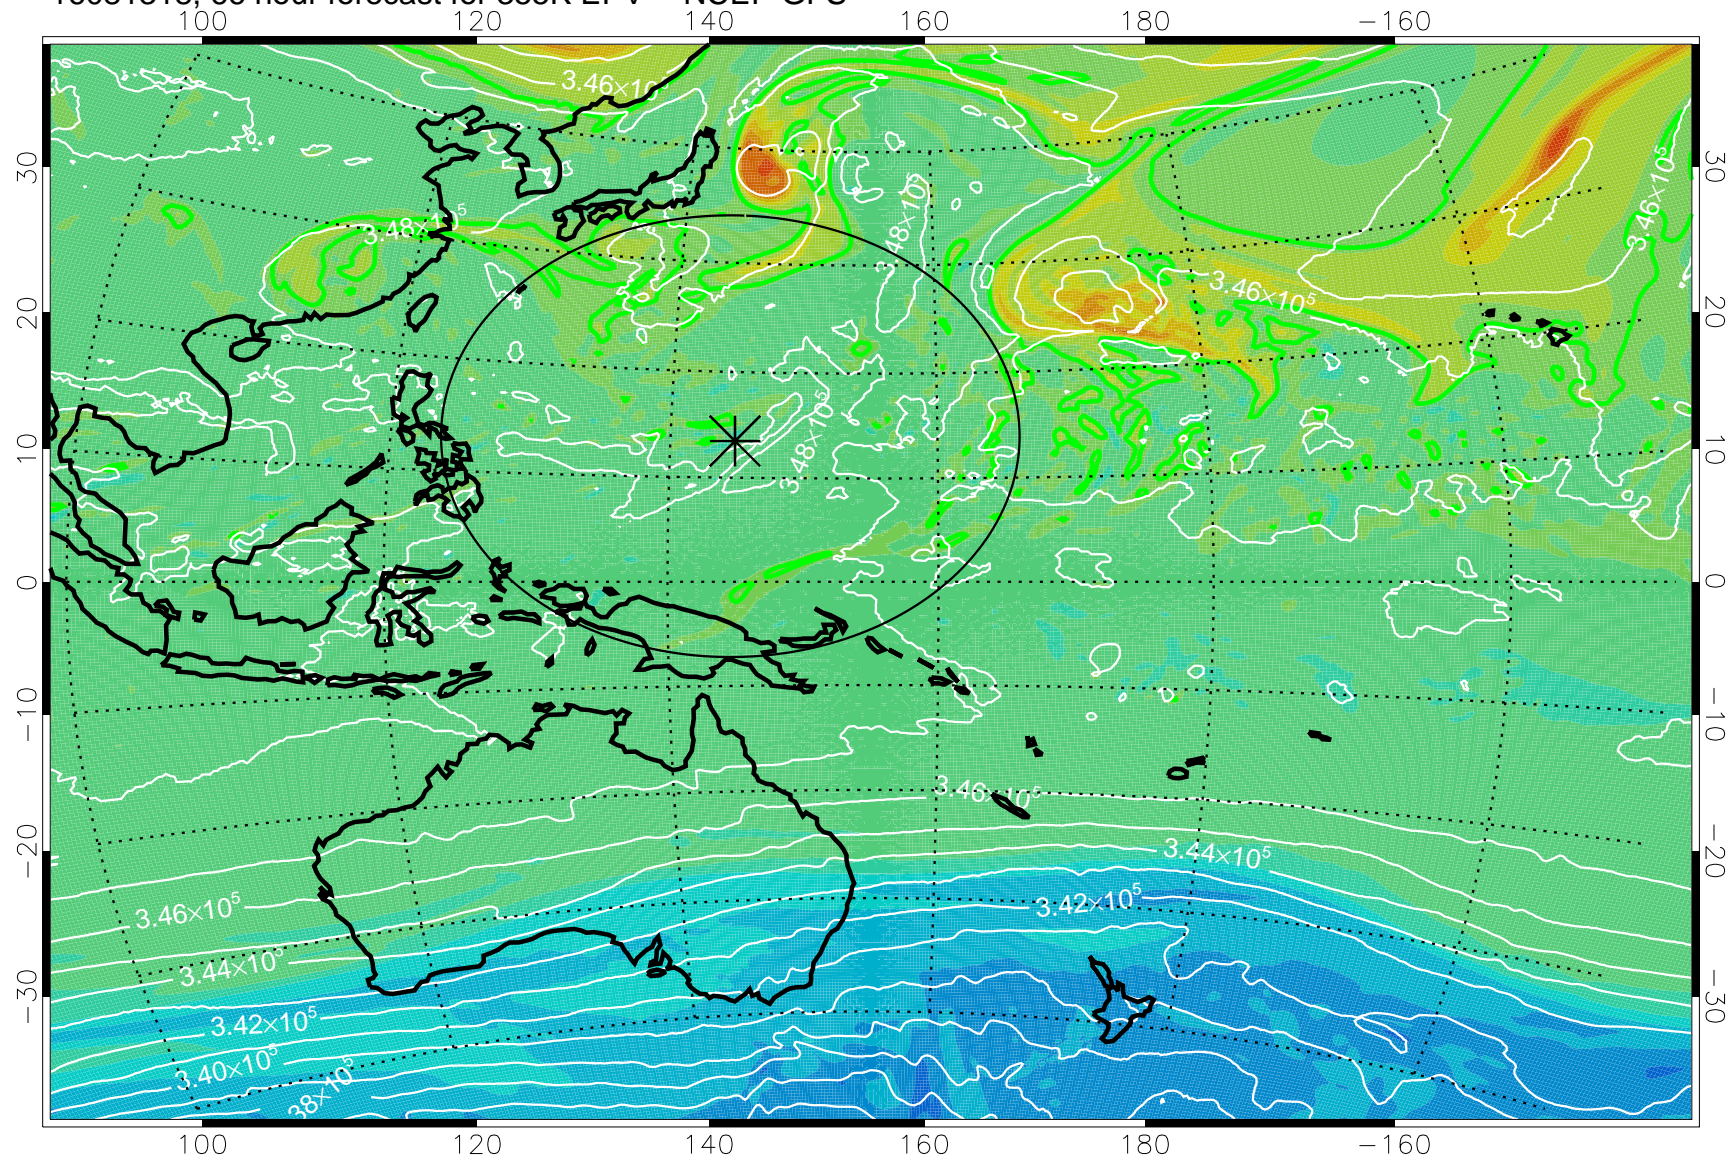

16081218, 42 hour forecast for 355K EPV -- NCEP GFS

355K Montgomery Streamfunction, white
EPV Tropopause (2 PVU) Position
Range ring of 2304 km

16081300, 48 hour forecast for 355K EPV -- NCEP GFS

355K Montgomery Streamfunction, white
EPV Tropopause (2 PVU) Position
Range ring of 2304 km

16081306, 54 hour forecast for 355K EPV -- NCEP GFS

355K Montgomery Streamfunction, white
EPV Tropopause (2 PVU) Position
Range ring of 2304 km

16081312, 60 hour forecast for 355K EPV -- NCEP GFS

355K Montgomery Streamfunction, white
EPV Tropopause (2 PVU) Position
Range ring of 2304 km

16081318, 66 hour forecast for 355K EPV -- NCEP GFS

355K Montgomery Streamfunction, white
EPV Tropopause (2 PVU) Position
Range ring of 2304 km

16081400, 72 hour forecast for 355K EPV -- NCEP GFS

355K Montgomery Streamfunction, white
EPV Tropopause (2 PVU) Position
Range ring of 2304 km

16081406, 78 hour forecast for 355K EPV -- NCEP GFS

355K Montgomery Streamfunction, white
EPV Tropopause (2 PVU) Position
Range ring of 2304 km

16081412, 84 hour forecast for 355K EPV -- NCEP GFS

355K Montgomery Streamfunction, white
EPV Tropopause (2 PVU) Position
Range ring of 2304 km