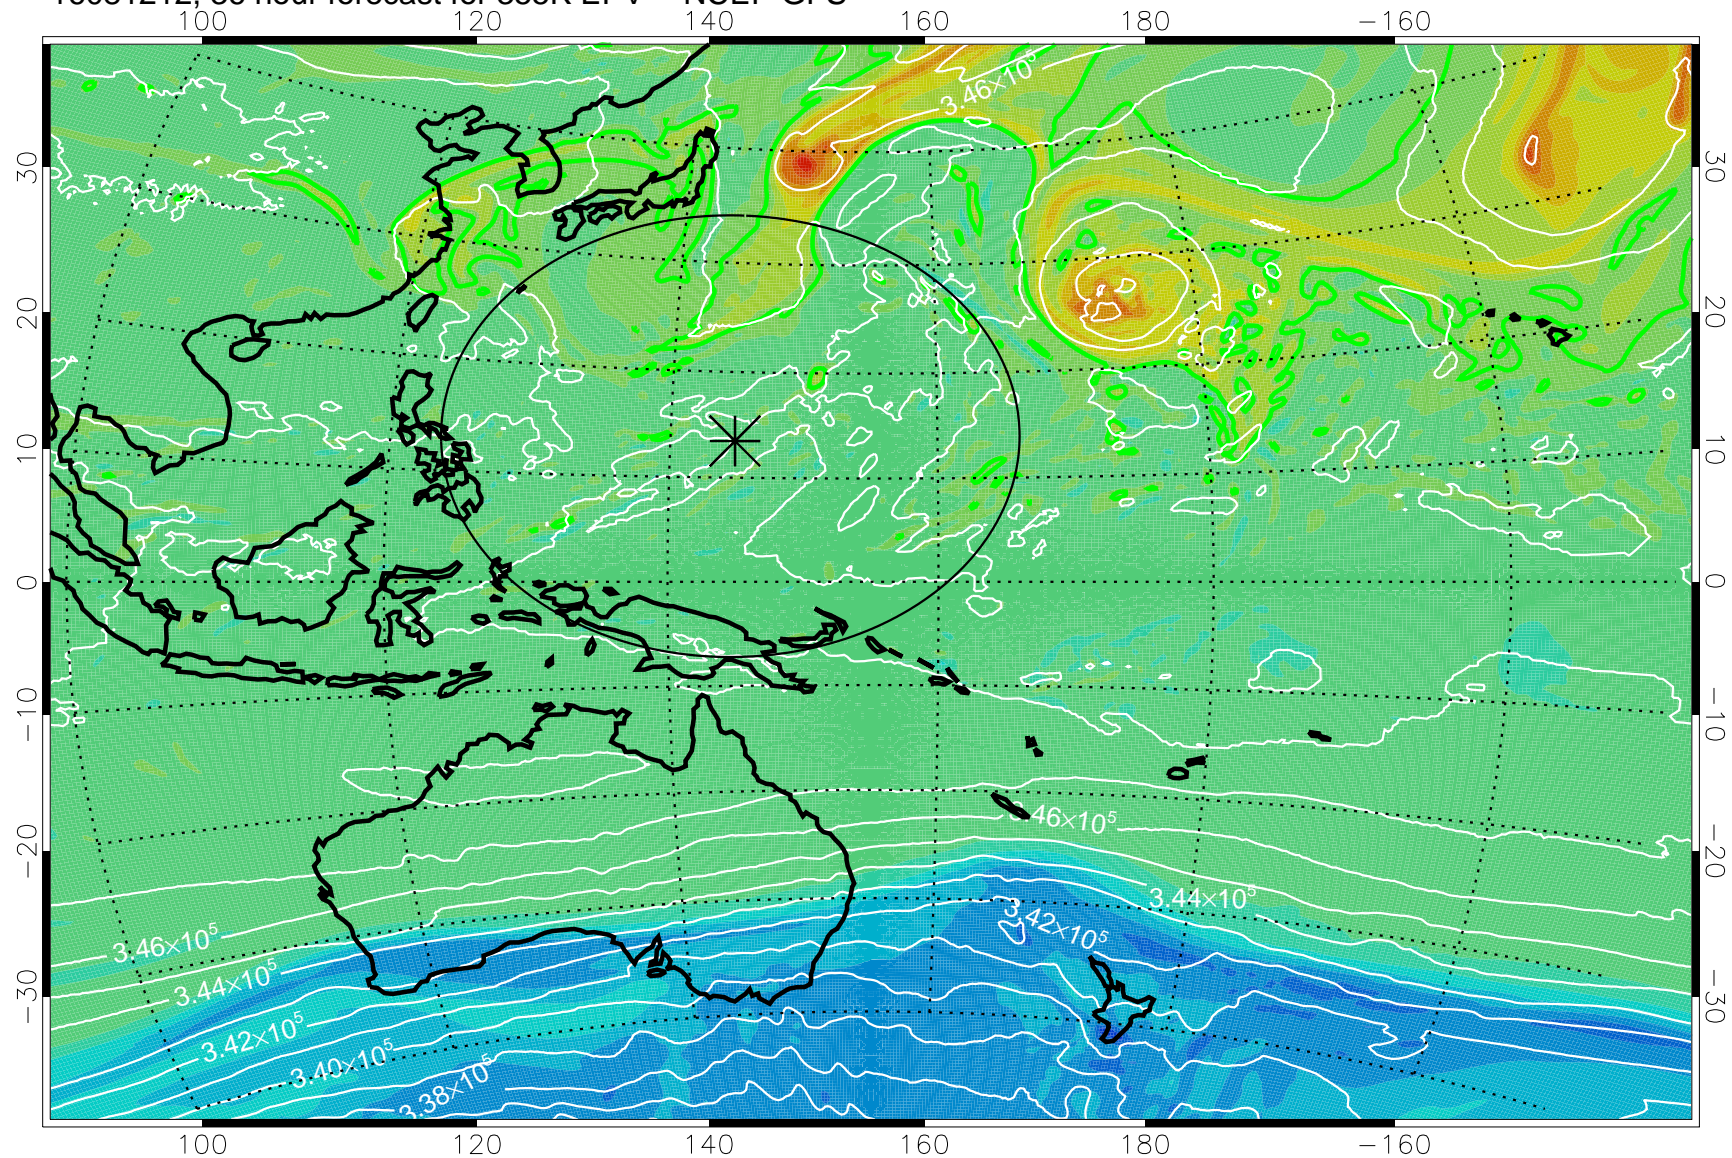

16081118, 18 hour forecast for 355K EPV -- NCEP GFS

355K Montgomery Streamfunction, white
EPV Tropopause (2 PVU) Position
Range ring of 2304 km

16081200, 24 hour forecast for 355K EPV -- NCEP GFS

355K Montgomery Streamfunction, white
EPV Tropopause (2 PVU) Position
Range ring of 2304 km

16081206, 30 hour forecast for 355K EPV -- NCEP GFS

355K Montgomery Streamfunction, white
EPV Tropopause (2 PVU) Position
Range ring of 2304 km

16081212, 36 hour forecast for 355K EPV -- NCEP GFS

355K Montgomery Streamfunction, white
EPV Tropopause (2 PVU) Position
Range ring of 2304 km

16081218, 42 hour forecast for 355K EPV -- NCEP GFS

355K Montgomery Streamfunction, white
EPV Tropopause (2 PVU) Position
Range ring of 2304 km

16081300, 48 hour forecast for 355K EPV -- NCEP GFS

355K Montgomery Streamfunction, white
EPV Tropopause (2 PVU) Position
Range ring of 2304 km

16081318, 66 hour forecast for 355K EPV -- NCEP GFS

355K Montgomery Streamfunction, white
EPV Tropopause (2 PVU) Position
Range ring of 2304 km

16081400, 72 hour forecast for 355K EPV -- NCEP GFS

355K Montgomery Streamfunction, white
EPV Tropopause (2 PVU) Position
Range ring of 2304 km