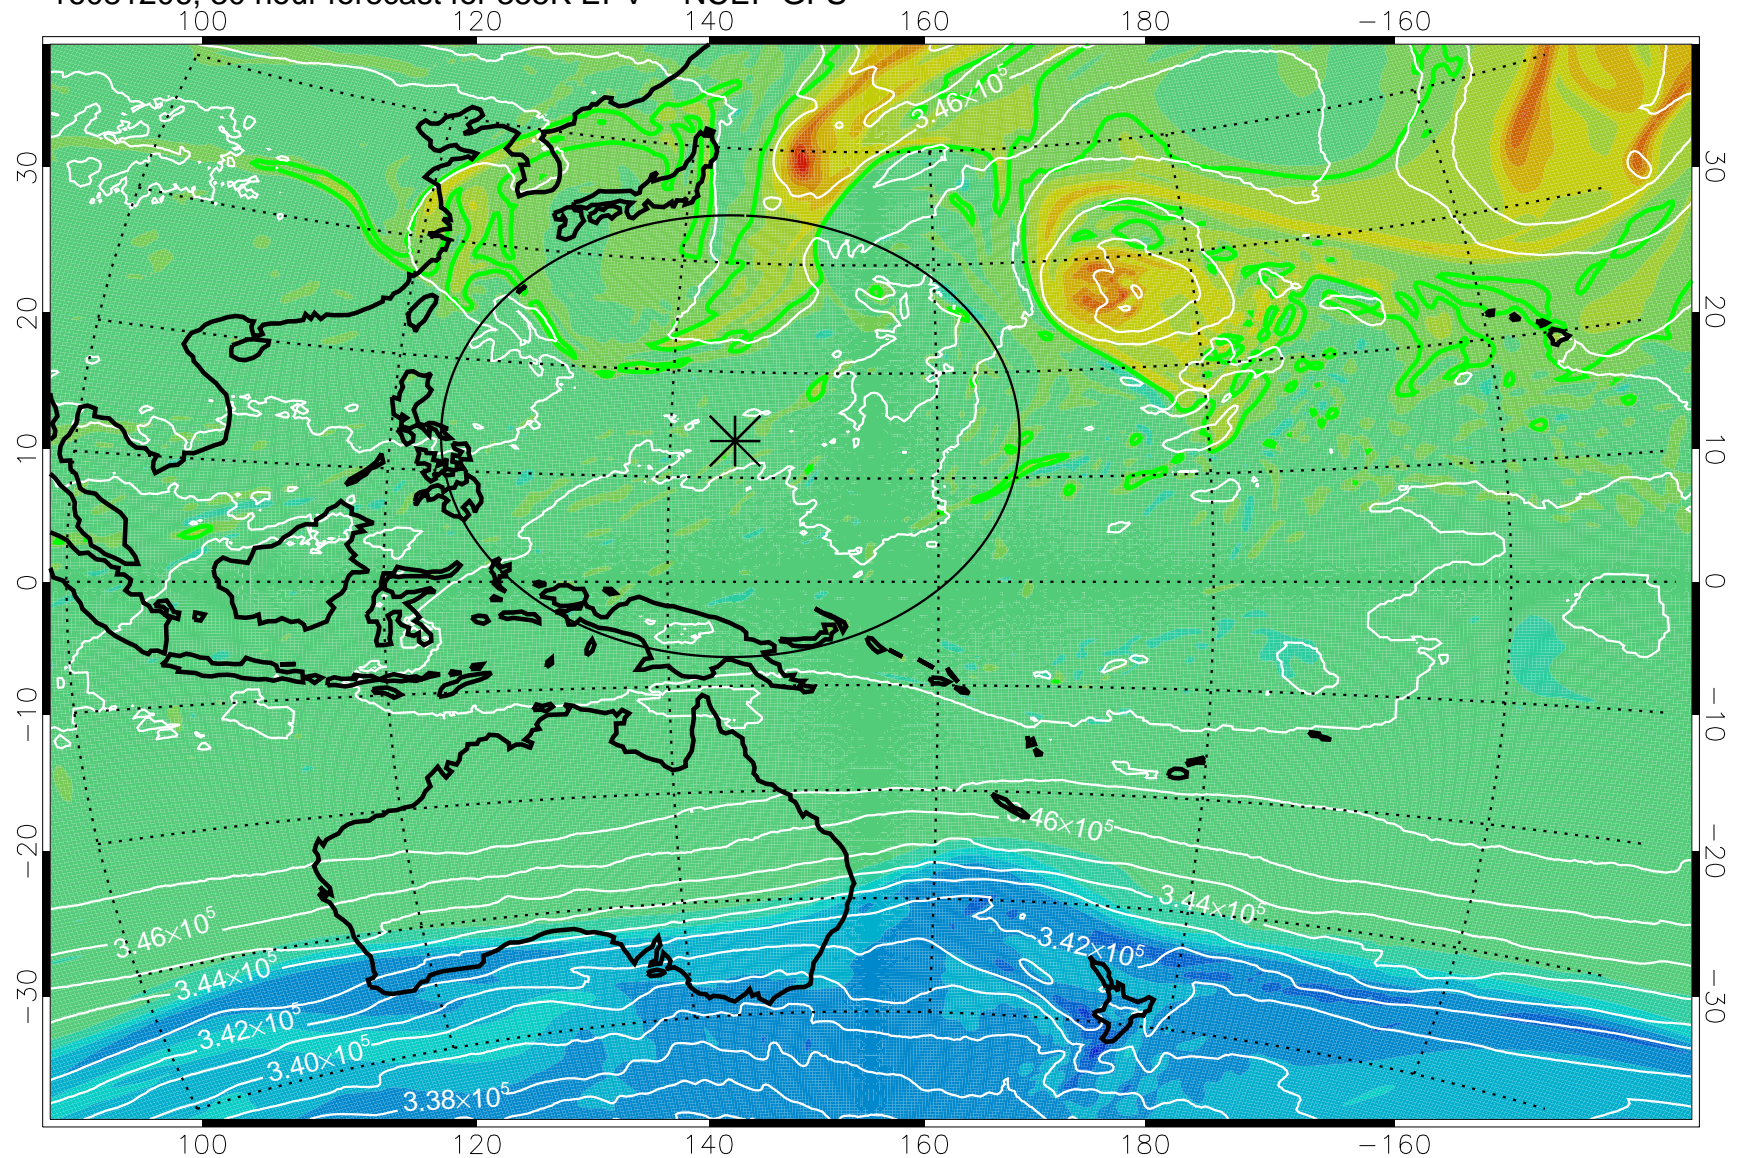

16081118, 18 hour forecast for 355K EPV -- NCEP GFS

355K Montgomery Streamfunction, white
EPV Tropopause (2 PVU) Position
Range ring of 2304 km

16081200, 24 hour forecast for 355K EPV -- NCEP GFS

355K Montgomery Streamfunction, white
EPV Tropopause (2 PVU) Position
Range ring of 2304 km

16081206, 30 hour forecast for 355K EPV -- NCEP GFS

355K Montgomery Streamfunction, white
EPV Tropopause (2 PVU) Position
Range ring of 2304 km

16081212, 36 hour forecast for 355K EPV -- NCEP GFS

355K Montgomery Streamfunction, white
EPV Tropopause (2 PVU) Position
Range ring of 2304 km

16081218, 42 hour forecast for 355K EPV -- NCEP GFS

355K Montgomery Streamfunction, white
EPV Tropopause (2 PVU) Position
Range ring of 2304 km

16081300, 48 hour forecast for 355K EPV -- NCEP GFS

355K Montgomery Streamfunction, white
EPV Tropopause (2 PVU) Position
Range ring of 2304 km

16081318, 66 hour forecast for 355K EPV -- NCEP GFS

355K Montgomery Streamfunction, white
EPV Tropopause (2 PVU) Position
Range ring of 2304 km

16081400, 72 hour forecast for 355K EPV -- NCEP GFS

355K Montgomery Streamfunction, white
EPV Tropopause (2 PVU) Position
Range ring of 2304 km