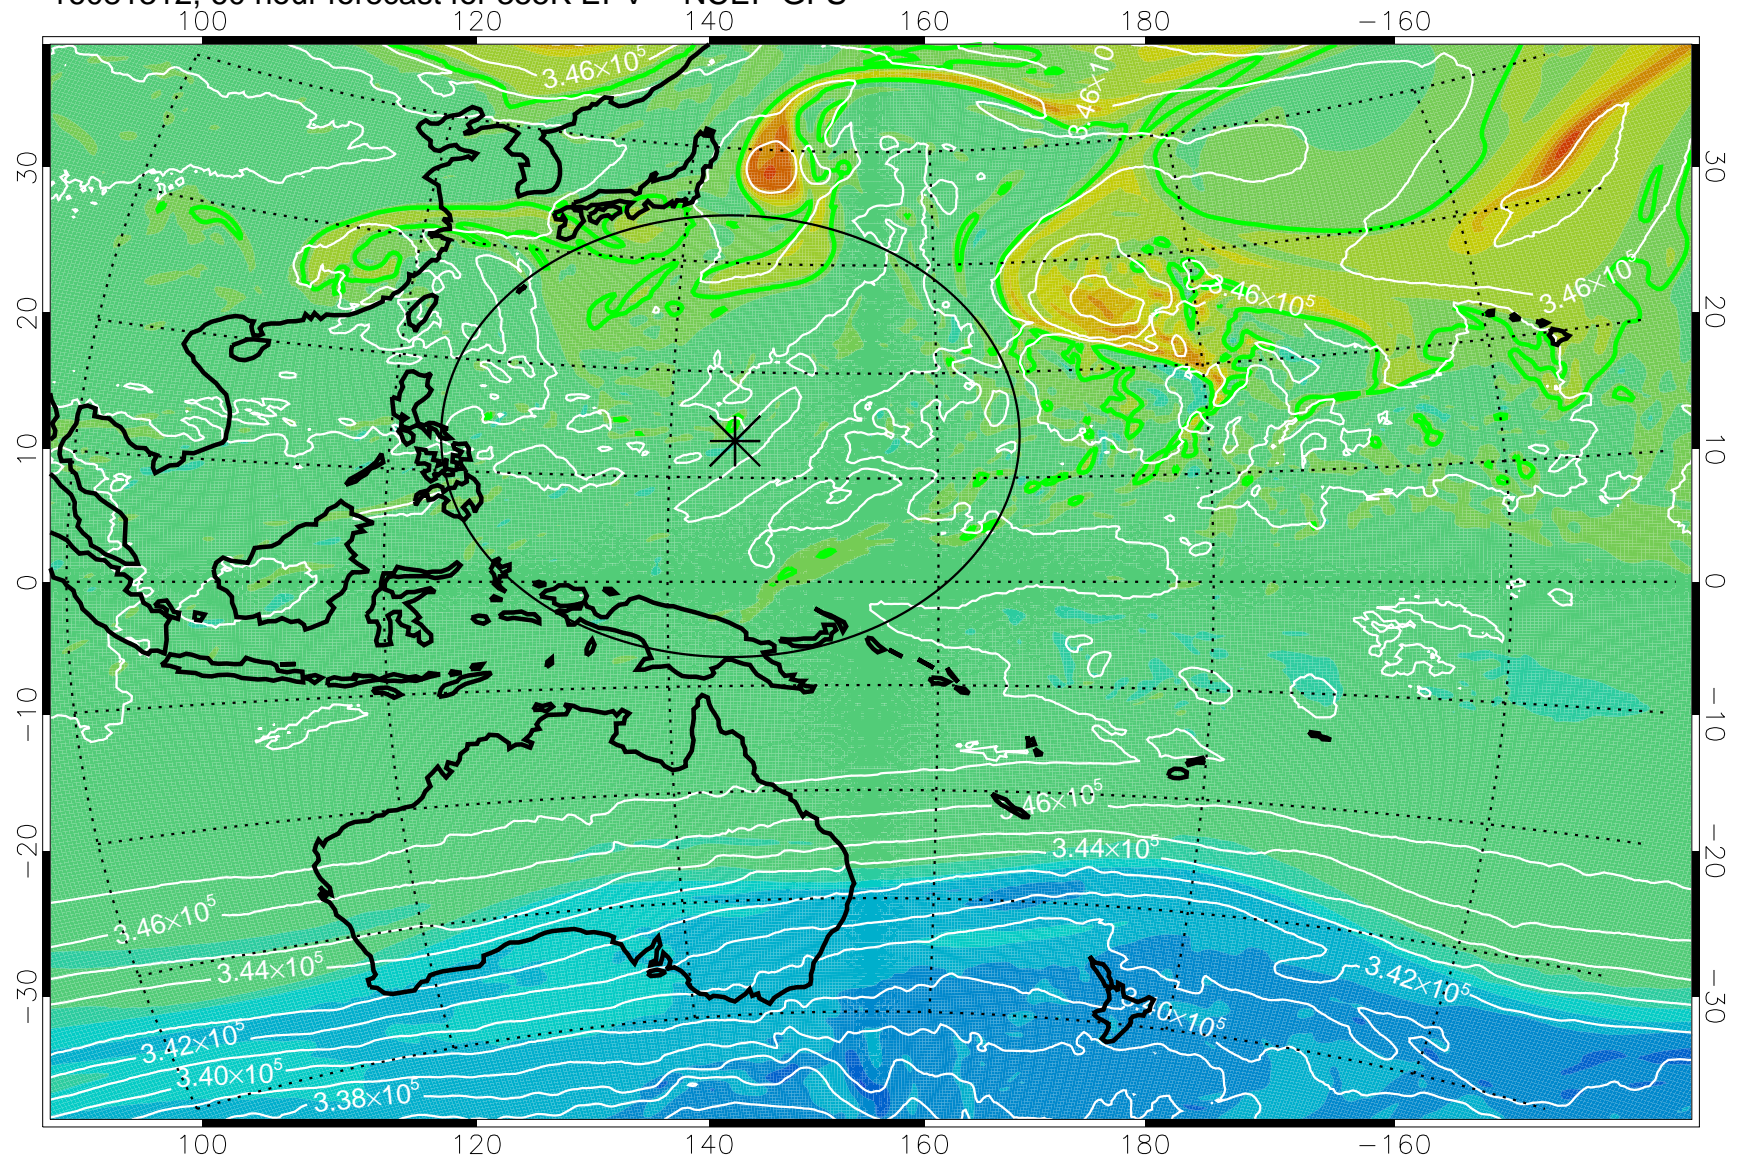

16081218, 42 hour forecast for 355K EPV -- NCEP GFS

355K Montgomery Streamfunction, white
EPV Tropopause (2 PVU) Position
Range ring of 2304 km

16081300, 48 hour forecast for 355K EPV -- NCEP GFS

355K Montgomery Streamfunction, white
EPV Tropopause (2 PVU) Position
Range ring of 2304 km

16081306, 54 hour forecast for 355K EPV -- NCEP GFS

355K Montgomery Streamfunction, white
EPV Tropopause (2 PVU) Position
Range ring of 2304 km

16081312, 60 hour forecast for 355K EPV -- NCEP GFS

355K Montgomery Streamfunction, white
EPV Tropopause (2 PVU) Position
Range ring of 2304 km

16081318, 66 hour forecast for 355K EPV -- NCEP GFS

355K Montgomery Streamfunction, white
EPV Tropopause (2 PVU) Position
Range ring of 2304 km

16081400, 72 hour forecast for 355K EPV -- NCEP GFS

355K Montgomery Streamfunction, white
EPV Tropopause (2 PVU) Position
Range ring of 2304 km

16081406, 78 hour forecast for 355K EPV -- NCEP GFS

355K Montgomery Streamfunction, white
EPV Tropopause (2 PVU) Position
Range ring of 2304 km

16081412, 84 hour forecast for 355K EPV -- NCEP GFS

355K Montgomery Streamfunction, white
EPV Tropopause (2 PVU) Position
Range ring of 2304 km