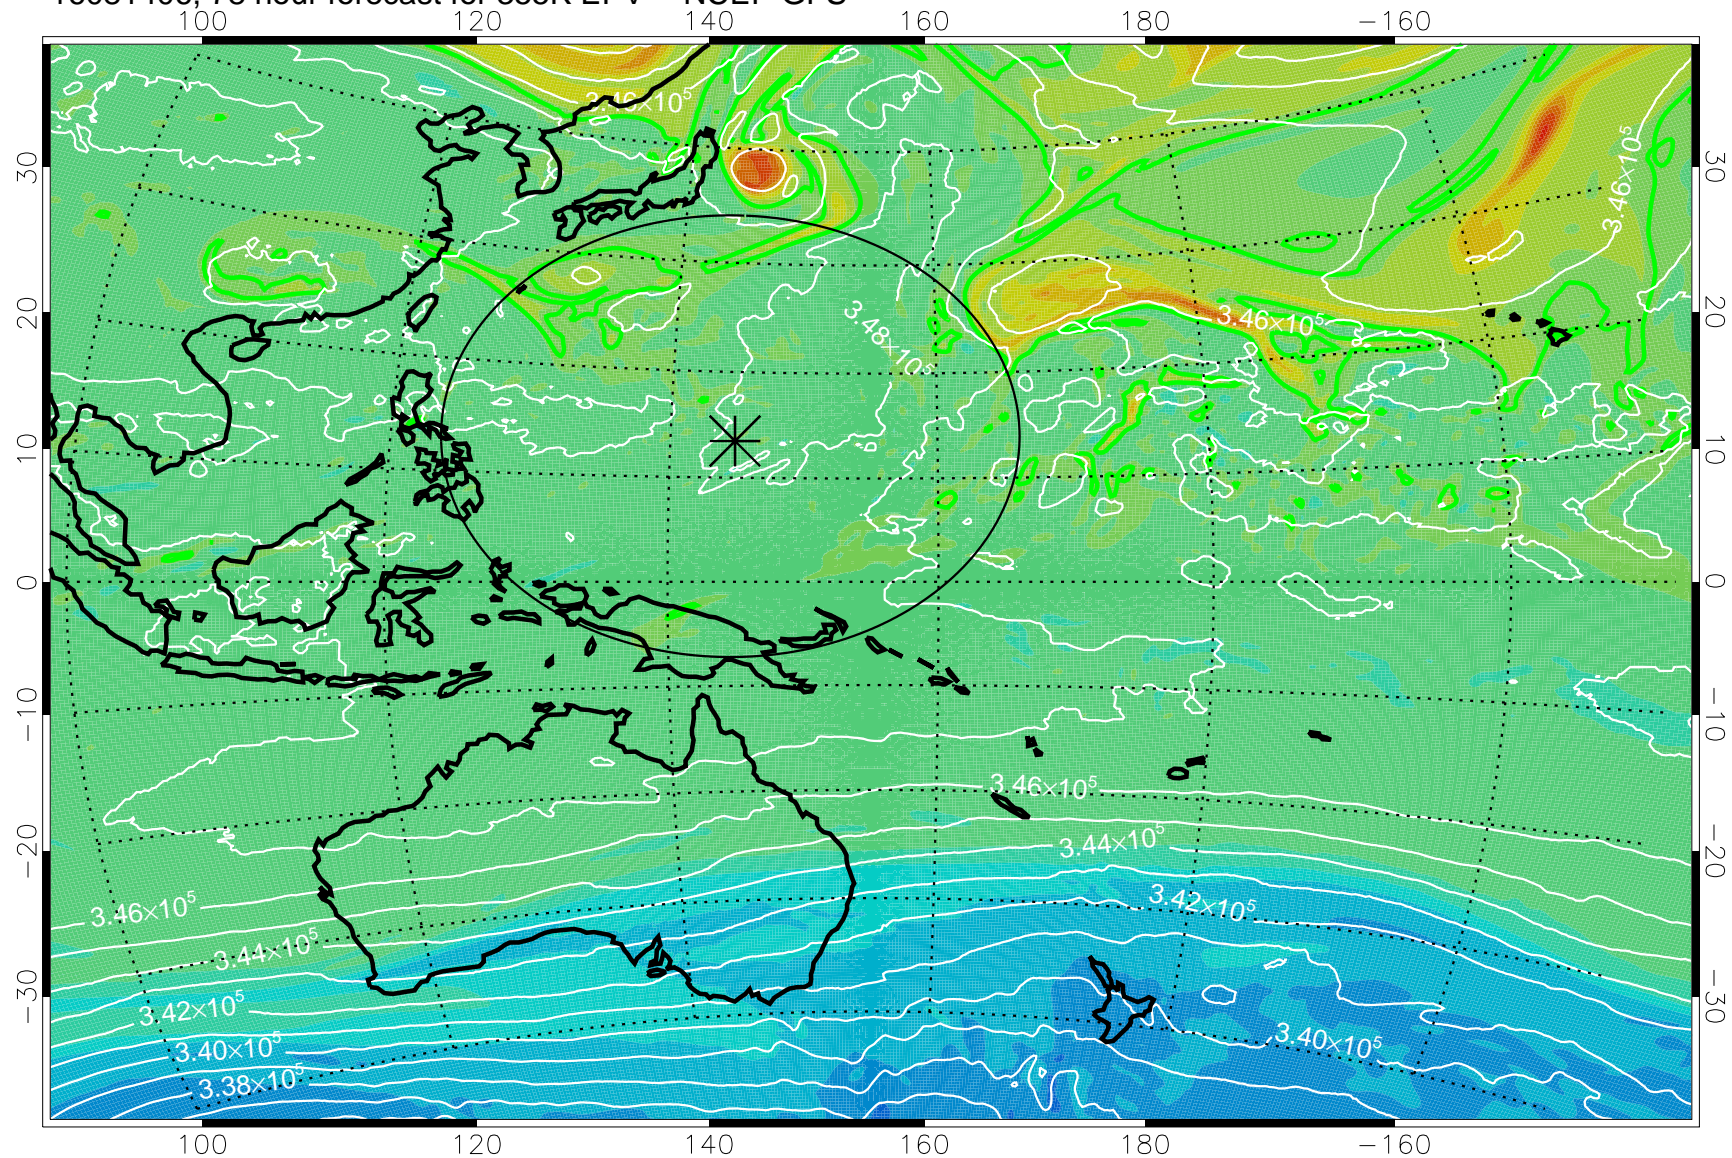

16081306, 54 hour forecast for 355K EPV -- NCEP GFS

355K Montgomery Streamfunction, white
EPV Tropopause (2 PVU) Position
Range ring of 2304 km

16081312, 60 hour forecast for 355K EPV -- NCEP GFS

355K Montgomery Streamfunction, white
EPV Tropopause (2 PVU) Position
Range ring of 2304 km

16081318, 66 hour forecast for 355K EPV -- NCEP GFS

355K Montgomery Streamfunction, white
EPV Tropopause (2 PVU) Position
Range ring of 2304 km

16081400, 72 hour forecast for 355K EPV -- NCEP GFS

355K Montgomery Streamfunction, white
EPV Tropopause (2 PVU) Position
Range ring of 2304 km

16081406, 78 hour forecast for 355K EPV -- NCEP GFS

355K Montgomery Streamfunction, white
EPV Tropopause (2 PVU) Position
Range ring of 2304 km

16081412, 84 hour forecast for 355K EPV -- NCEP GFS

355K Montgomery Streamfunction, white
EPV Tropopause (2 PVU) Position
Range ring of 2304 km

16081418, 90 hour forecast for 355K EPV -- NCEP GFS

355K Montgomery Streamfunction, white
EPV Tropopause (2 PVU) Position
Range ring of 2304 km

16081500, 96 hour forecast for 355K EPV -- NCEP GFS

355K Montgomery Streamfunction, white
EPV Tropopause (2 PVU) Position
Range ring of 2304 km