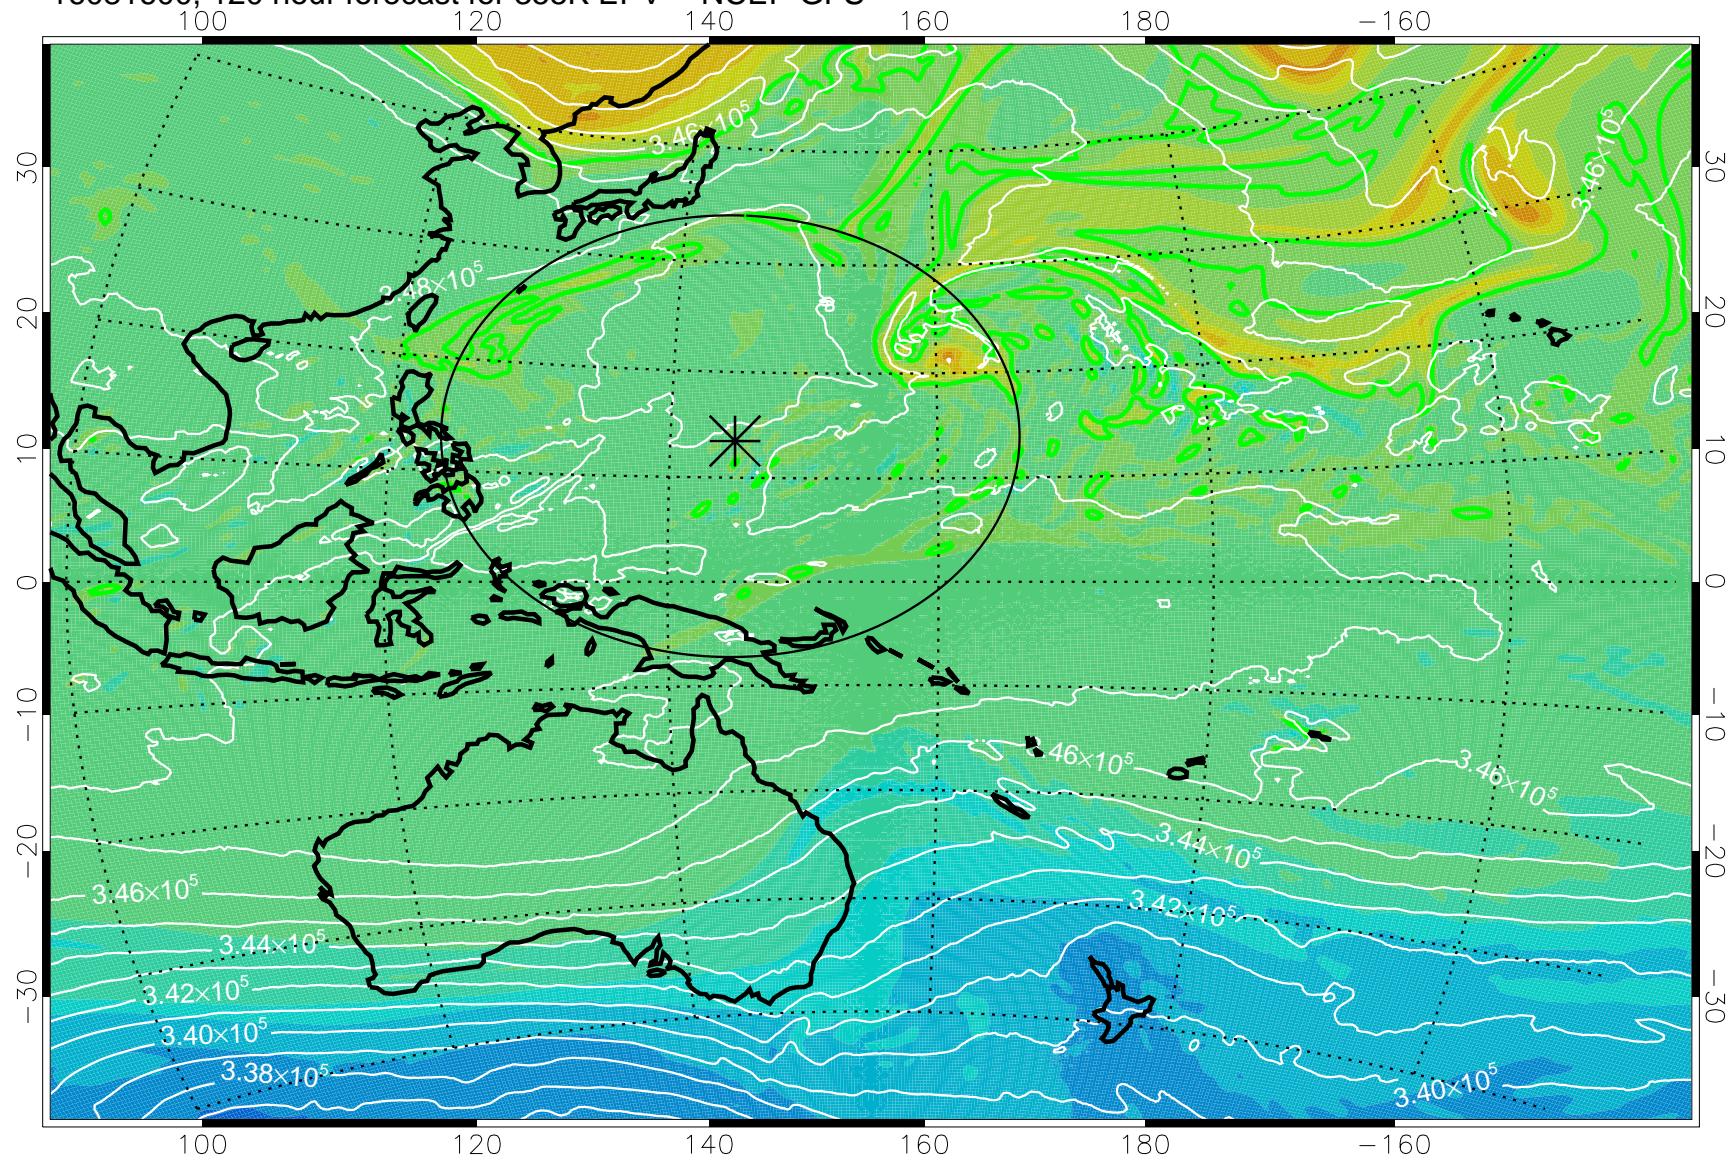

16081406, 78 hour forecast for 355K EPV -- NCEP GFS

355K Montgomery Streamfunction, white
EPV Tropopause (2 PVU) Position
Range ring of 2304 km

16081412, 84 hour forecast for 355K EPV -- NCEP GFS

355K Montgomery Streamfunction, white
EPV Tropopause (2 PVU) Position
Range ring of 2304 km

16081418, 90 hour forecast for 355K EPV -- NCEP GFS

355K Montgomery Streamfunction, white
EPV Tropopause (2 PVU) Position
Range ring of 2304 km

16081500, 96 hour forecast for 355K EPV -- NCEP GFS

355K Montgomery Streamfunction, white
EPV Tropopause (2 PVU) Position
Range ring of 2304 km

16081506, 102 hour forecast for 355K EPV -- NCEP GFS

355K Montgomery Streamfunction, white
EPV Tropopause (2 PVU) Position
Range ring of 2304 km

16081512, 108 hour forecast for 355K EPV -- NCEP GFS

355K Montgomery Streamfunction, white
EPV Tropopause (2 PVU) Position
Range ring of 2304 km

16081518, 114 hour forecast for 355K EPV -- NCEP GFS

355K Montgomery Streamfunction, white
EPV Tropopause (2 PVU) Position
Range ring of 2304 km

16081600, 120 hour forecast for 355K EPV -- NCEP GFS

355K Montgomery Streamfunction, white
EPV Tropopause (2 PVU) Position
Range ring of 2304 km