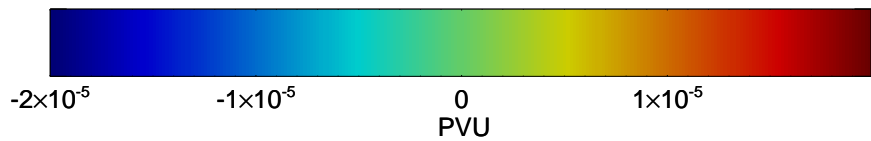

16081400, 72 hour forecast for 355K EPV -- NCEP GFS

355K Montgomery Streamfunction, white
EPV Tropopause (2 PVU) Position
Range ring of 2304 km