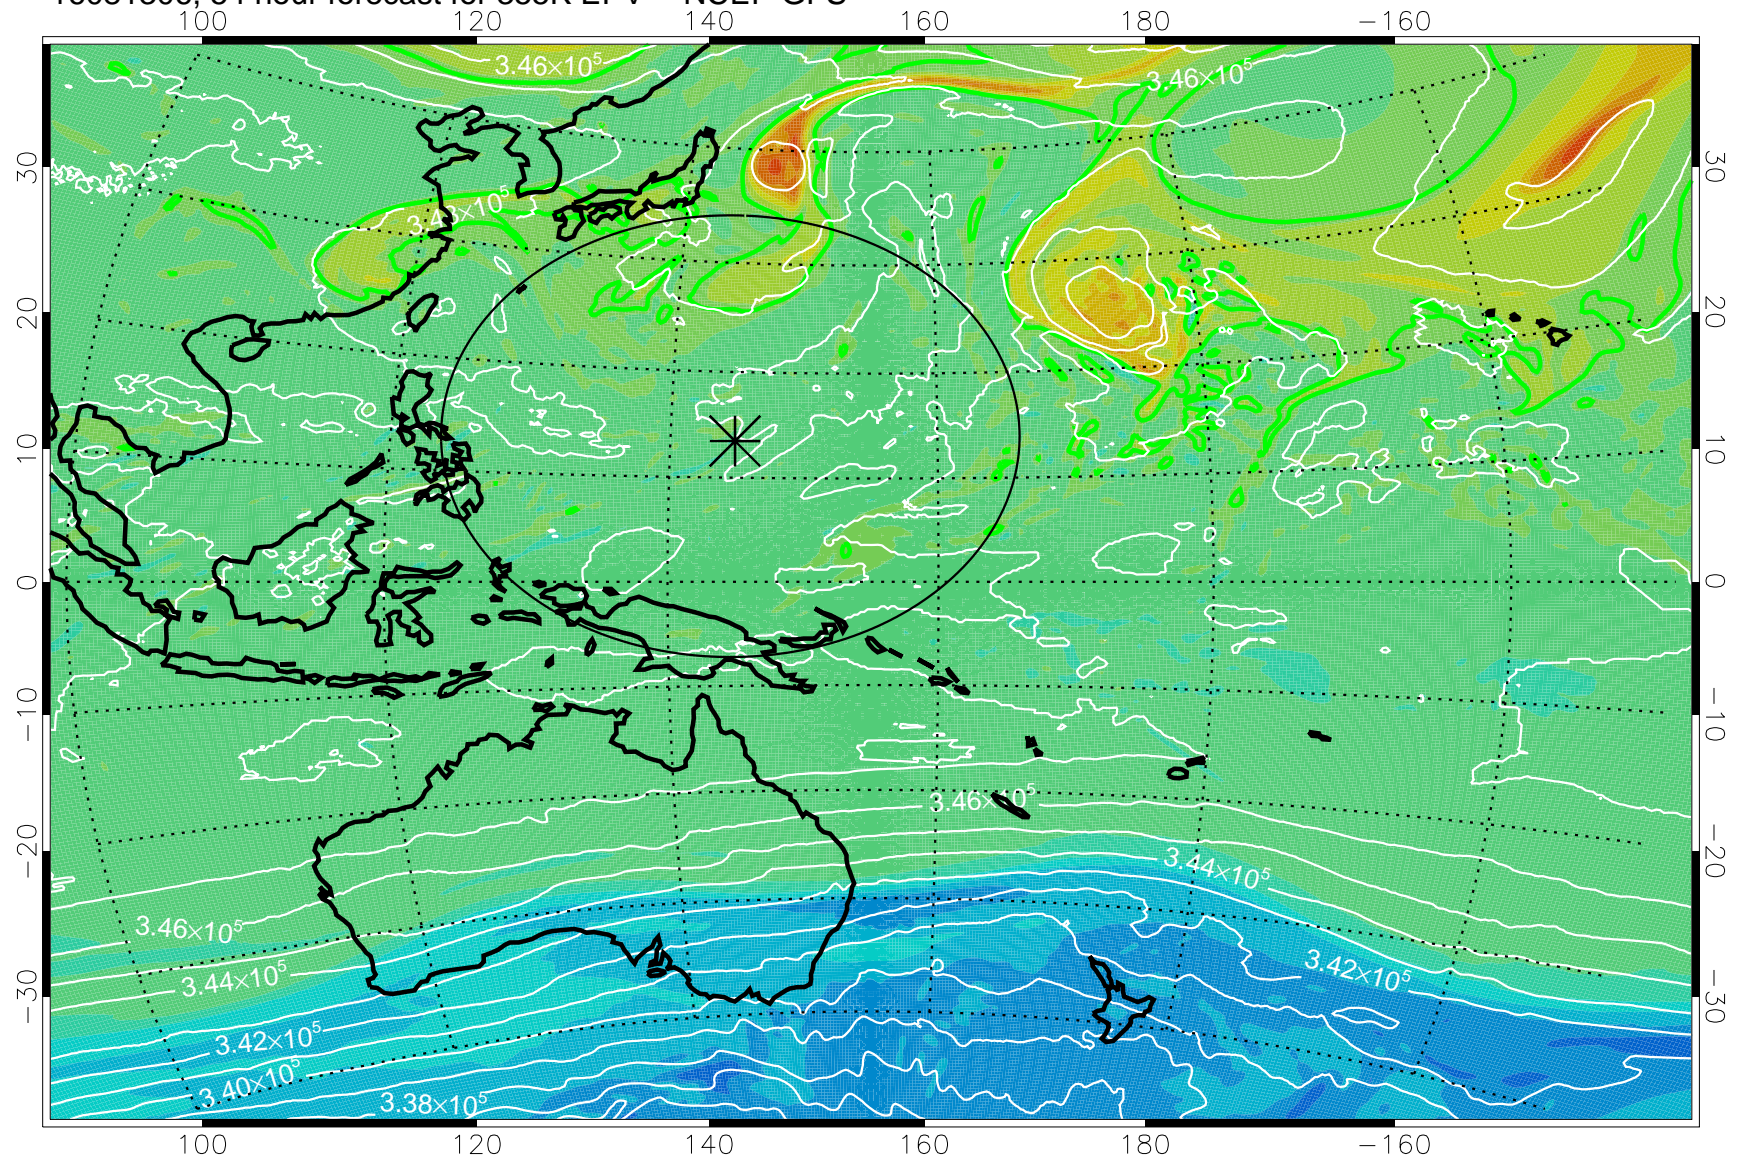

16081218, 42 hour forecast for 355K EPV -- NCEP GFS

355K Montgomery Streamfunction, white
EPV Tropopause (2 PVU) Position
Range ring of 2304 km

16081300, 48 hour forecast for 355K EPV -- NCEP GFS

355K Montgomery Streamfunction, white
EPV Tropopause (2 PVU) Position
Range ring of 2304 km

16081306, 54 hour forecast for 355K EPV -- NCEP GFS

355K Montgomery Streamfunction, white
EPV Tropopause (2 PVU) Position
Range ring of 2304 km

16081312, 60 hour forecast for 355K EPV -- NCEP GFS

355K Montgomery Streamfunction, white
EPV Tropopause (2 PVU) Position
Range ring of 2304 km

16081318, 66 hour forecast for 355K EPV -- NCEP GFS

355K Montgomery Streamfunction, white
EPV Tropopause (2 PVU) Position
Range ring of 2304 km

16081400, 72 hour forecast for 355K EPV -- NCEP GFS

355K Montgomery Streamfunction, white
EPV Tropopause (2 PVU) Position
Range ring of 2304 km

16081406, 78 hour forecast for 355K EPV -- NCEP GFS

355K Montgomery Streamfunction, white
EPV Tropopause (2 PVU) Position
Range ring of 2304 km

16081412, 84 hour forecast for 355K EPV -- NCEP GFS

355K Montgomery Streamfunction, white
EPV Tropopause (2 PVU) Position
Range ring of 2304 km