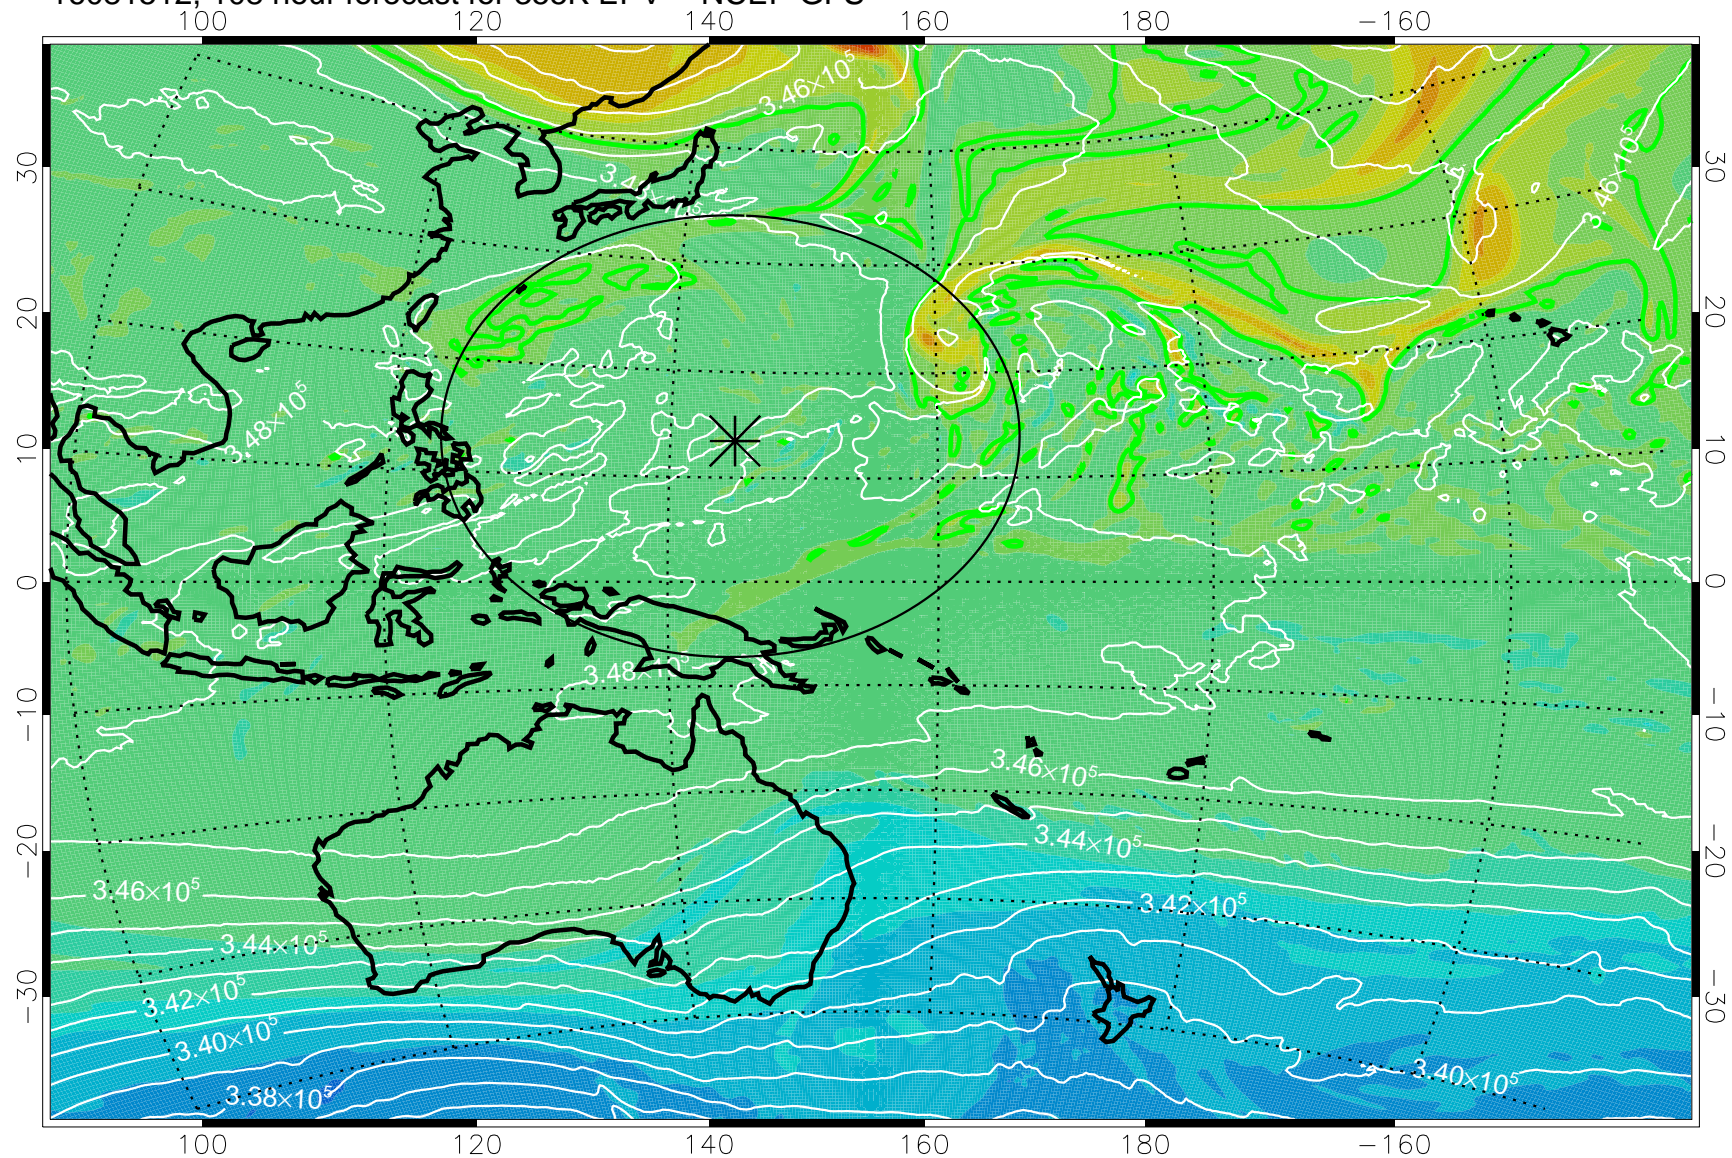

16081406, 78 hour forecast for 355K EPV -- NCEP GFS

355K Montgomery Streamfunction, white
EPV Tropopause (2 PVU) Position
Range ring of 2304 km

16081412, 84 hour forecast for 355K EPV -- NCEP GFS

355K Montgomery Streamfunction, white
EPV Tropopause (2 PVU) Position
Range ring of 2304 km

16081418, 90 hour forecast for 355K EPV -- NCEP GFS

355K Montgomery Streamfunction, white
EPV Tropopause (2 PVU) Position
Range ring of 2304 km

16081500, 96 hour forecast for 355K EPV -- NCEP GFS

355K Montgomery Streamfunction, white
EPV Tropopause (2 PVU) Position
Range ring of 2304 km

16081506, 102 hour forecast for 355K EPV -- NCEP GFS

355K Montgomery Streamfunction, white
EPV Tropopause (2 PVU) Position
Range ring of 2304 km

16081512, 108 hour forecast for 355K EPV -- NCEP GFS

355K Montgomery Streamfunction, white
EPV Tropopause (2 PVU) Position
Range ring of 2304 km

16081518, 114 hour forecast for 355K EPV -- NCEP GFS

355K Montgomery Streamfunction, white
EPV Tropopause (2 PVU) Position
Range ring of 2304 km

16081600, 120 hour forecast for 355K EPV -- NCEP GFS

355K Montgomery Streamfunction, white
EPV Tropopause (2 PVU) Position
Range ring of 2304 km