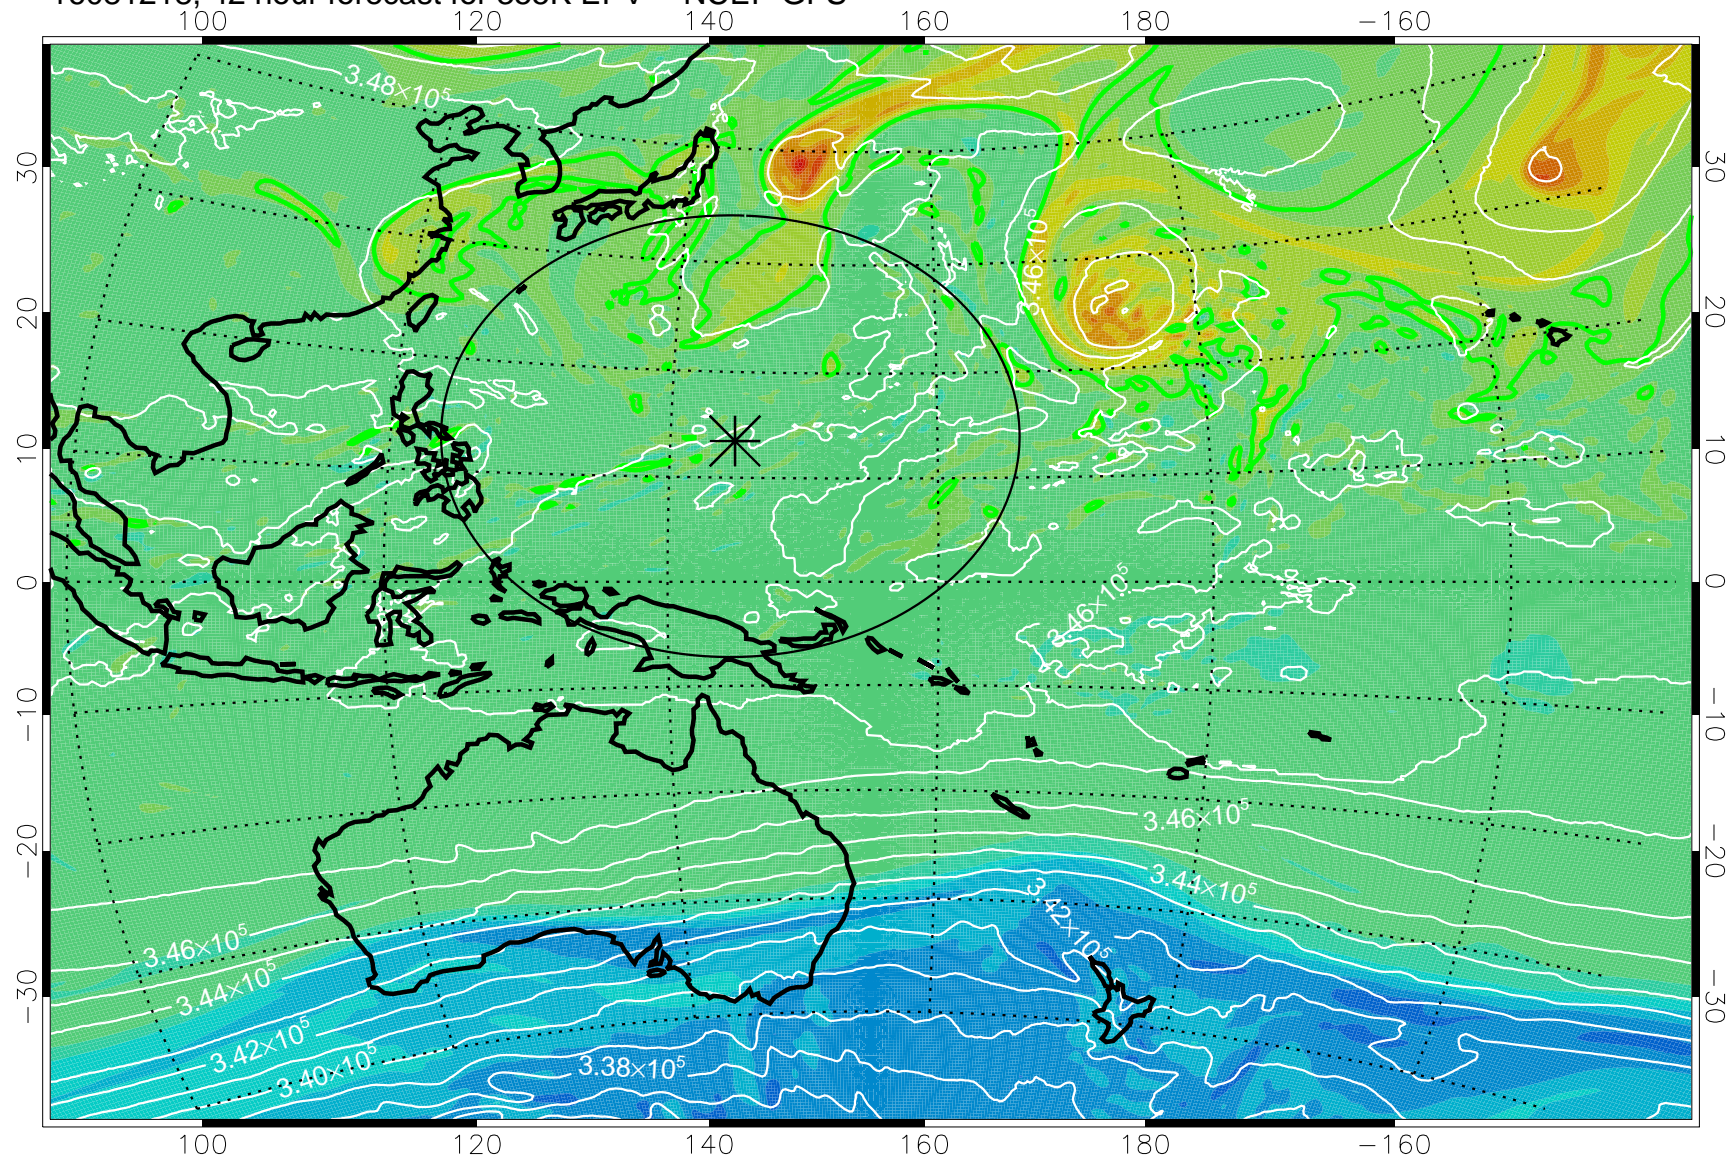

16081206, 30 hour forecast for 355K EPV -- NCEP GFS

355K Montgomery Streamfunction, white
EPV Tropopause (2 PVU) Position
Range ring of 2304 km

16081212, 36 hour forecast for 355K EPV -- NCEP GFS

355K Montgomery Streamfunction, white
EPV Tropopause (2 PVU) Position
Range ring of 2304 km

16081218, 42 hour forecast for 355K EPV -- NCEP GFS

355K Montgomery Streamfunction, white
EPV Tropopause (2 PVU) Position
Range ring of 2304 km

16081300, 48 hour forecast for 355K EPV -- NCEP GFS

355K Montgomery Streamfunction, white
EPV Tropopause (2 PVU) Position
Range ring of 2304 km

16081306, 54 hour forecast for 355K EPV -- NCEP GFS

355K Montgomery Streamfunction, white
EPV Tropopause (2 PVU) Position
Range ring of 2304 km

16081312, 60 hour forecast for 355K EPV -- NCEP GFS

355K Montgomery Streamfunction, white
EPV Tropopause (2 PVU) Position
Range ring of 2304 km

16081318, 66 hour forecast for 355K EPV -- NCEP GFS

355K Montgomery Streamfunction, white
EPV Tropopause (2 PVU) Position
Range ring of 2304 km

16081400, 72 hour forecast for 355K EPV -- NCEP GFS

355K Montgomery Streamfunction, white
EPV Tropopause (2 PVU) Position
Range ring of 2304 km