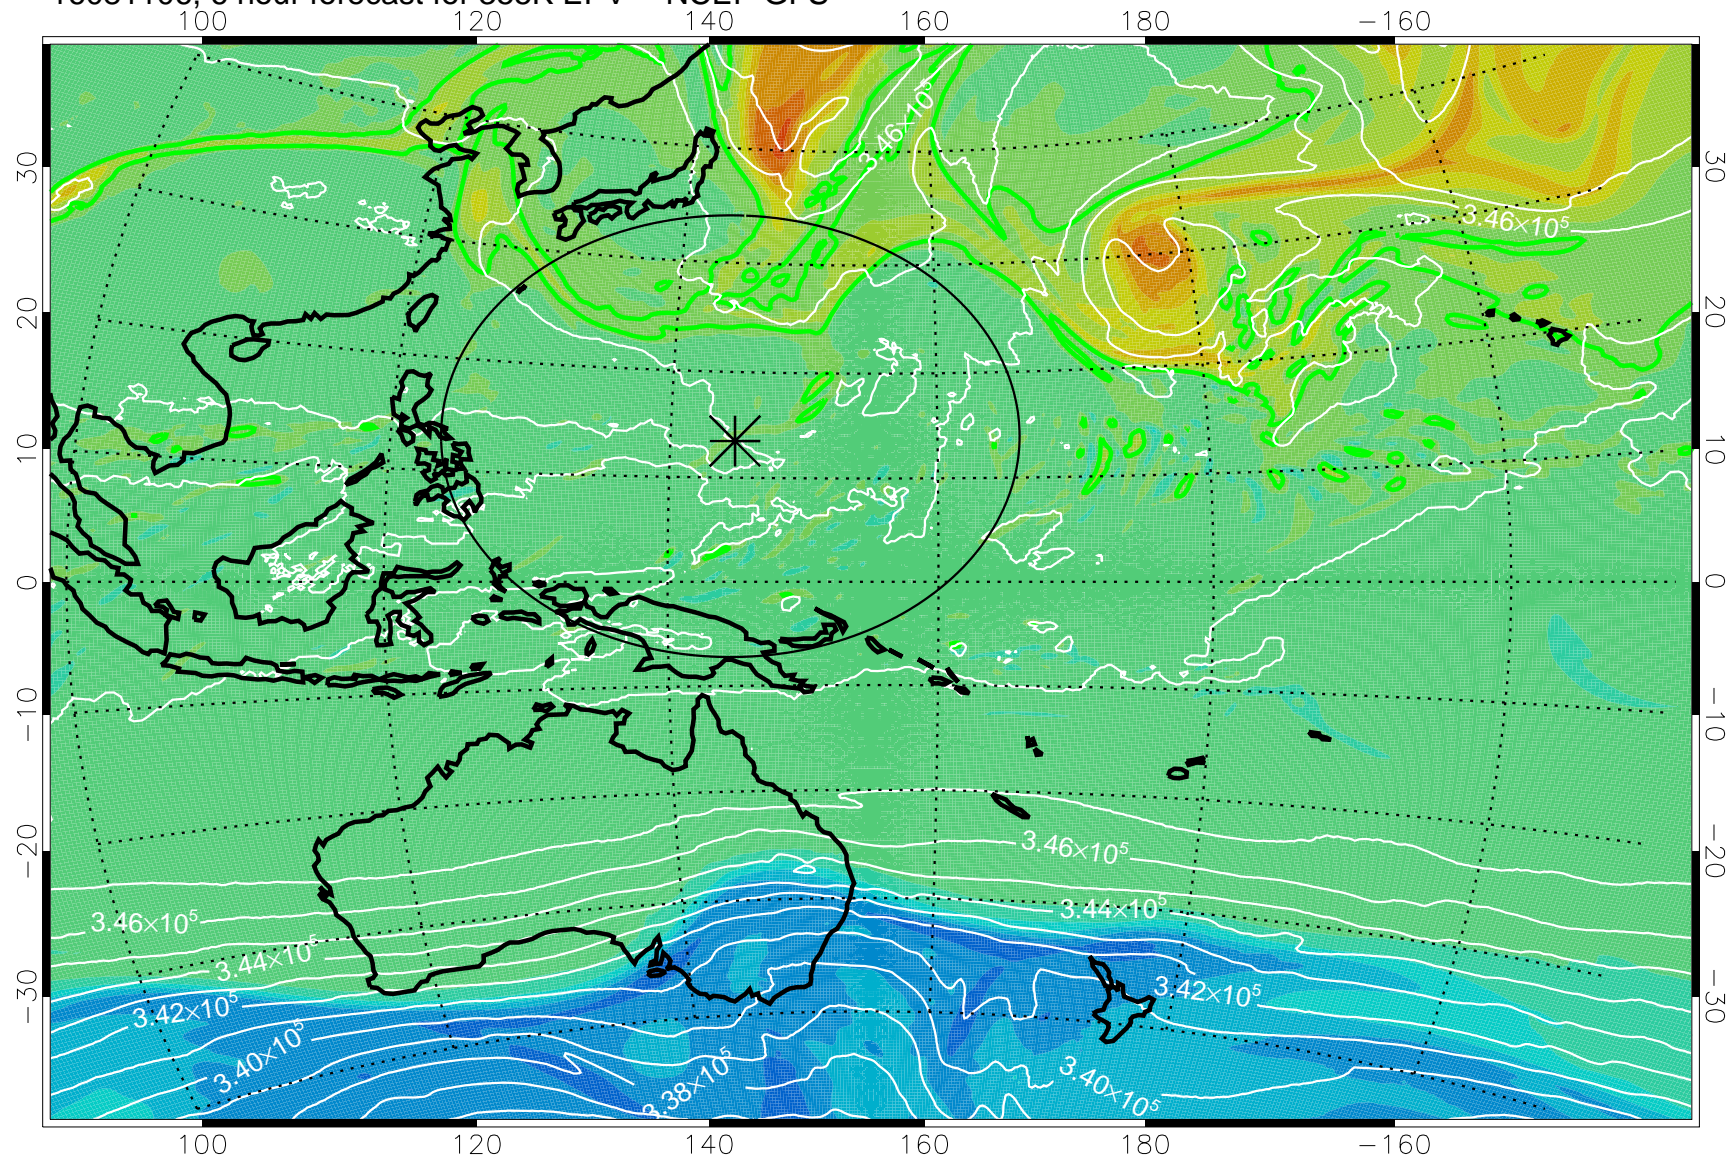

16081106, 6 hour forecast for 355K EPV -- NCEP GFS

355K Montgomery Streamfunction, white
EPV Tropopause (2 PVU) Position
Range ring of 2304 km

16081112, 12 hour forecast for 355K EPV -- NCEP GFS

355K Montgomery Streamfunction, white
EPV Tropopause (2 PVU) Position
Range ring of 2304 km

16081118, 18 hour forecast for 355K EPV -- NCEP GFS

355K Montgomery Streamfunction, white
EPV Tropopause (2 PVU) Position
Range ring of 2304 km

16081200, 24 hour forecast for 355K EPV -- NCEP GFS

355K Montgomery Streamfunction, white
EPV Tropopause (2 PVU) Position
Range ring of 2304 km

16081206, 30 hour forecast for 355K EPV -- NCEP GFS

355K Montgomery Streamfunction, white
EPV Tropopause (2 PVU) Position
Range ring of 2304 km

16081212, 36 hour forecast for 355K EPV -- NCEP GFS

355K Montgomery Streamfunction, white
EPV Tropopause (2 PVU) Position
Range ring of 2304 km

16081218, 42 hour forecast for 355K EPV -- NCEP GFS

355K Montgomery Streamfunction, white
EPV Tropopause (2 PVU) Position
Range ring of 2304 km

16081300, 48 hour forecast for 355K EPV -- NCEP GFS

355K Montgomery Streamfunction, white
EPV Tropopause (2 PVU) Position
Range ring of 2304 km