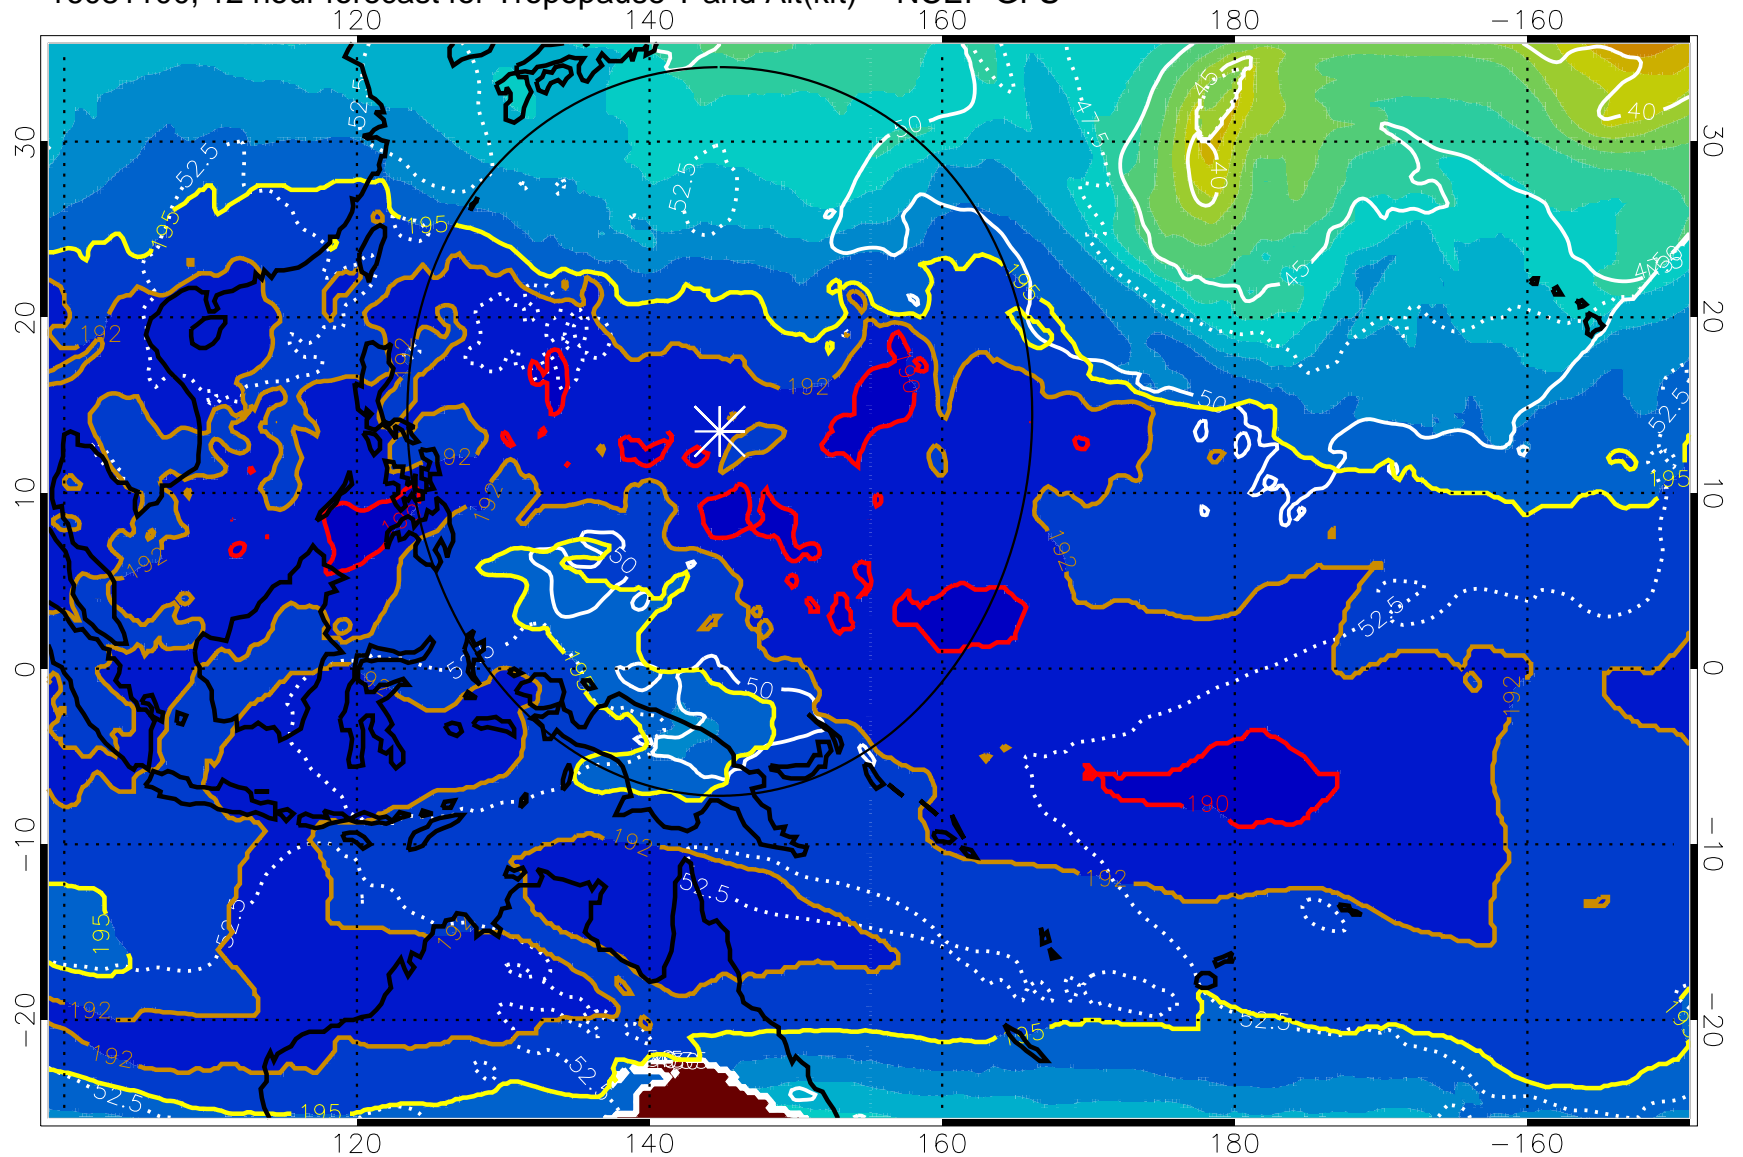

16081100, 12 hour forecast for Tropopause T and Alt(kft) -- NCEP GFS

190   200   210   220   230
Tropopause T, K

Tropopause Altitude in kft (white)

192.5K Isotherm   195K Isotherm
187.5K Isotherm   190K Isotherm

Range ring of 2304 km