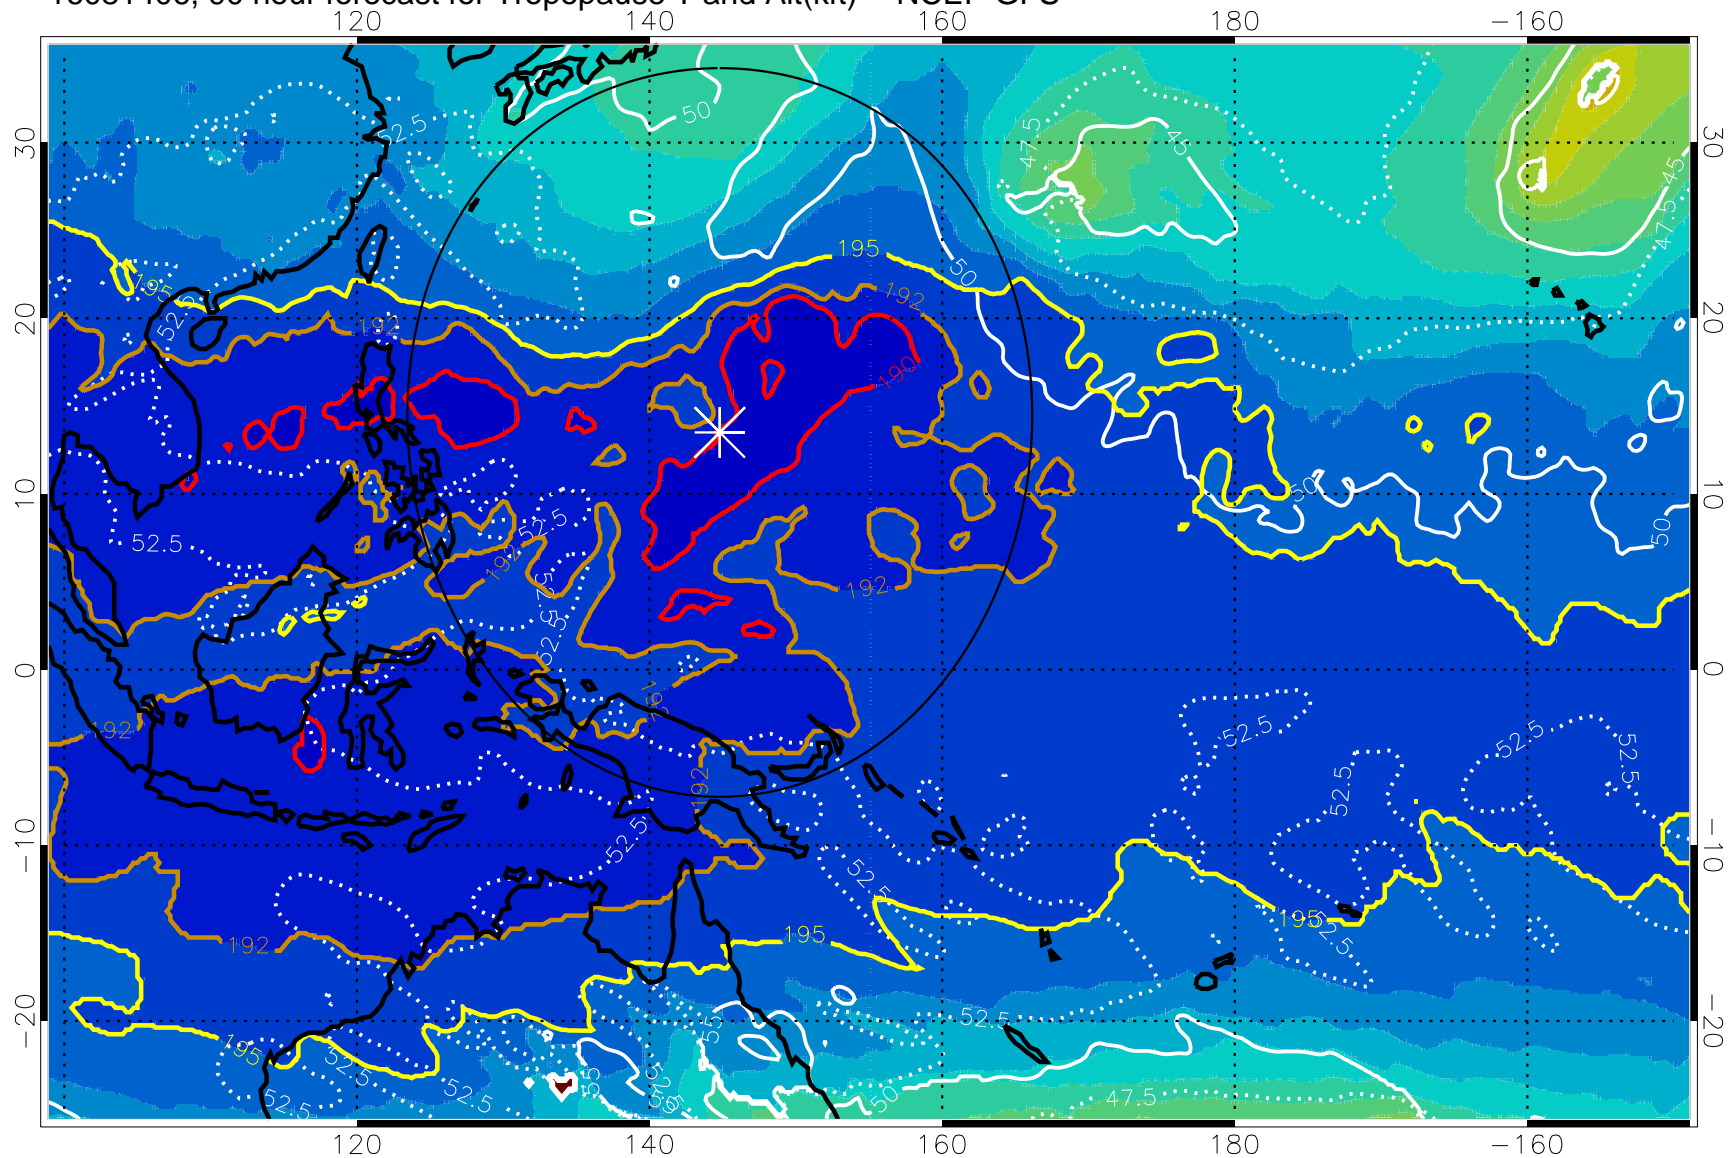

16081406, 90 hour forecast for Tropopause T and Alt(kft) -- NCEP GFS

190 200 210 220 230
Tropopause T, K

Tropopause Altitude in kft (white)

192.5K Isotherm 195K Isotherm
187.5K Isotherm 190K Isotherm

Range ring of 2304 km