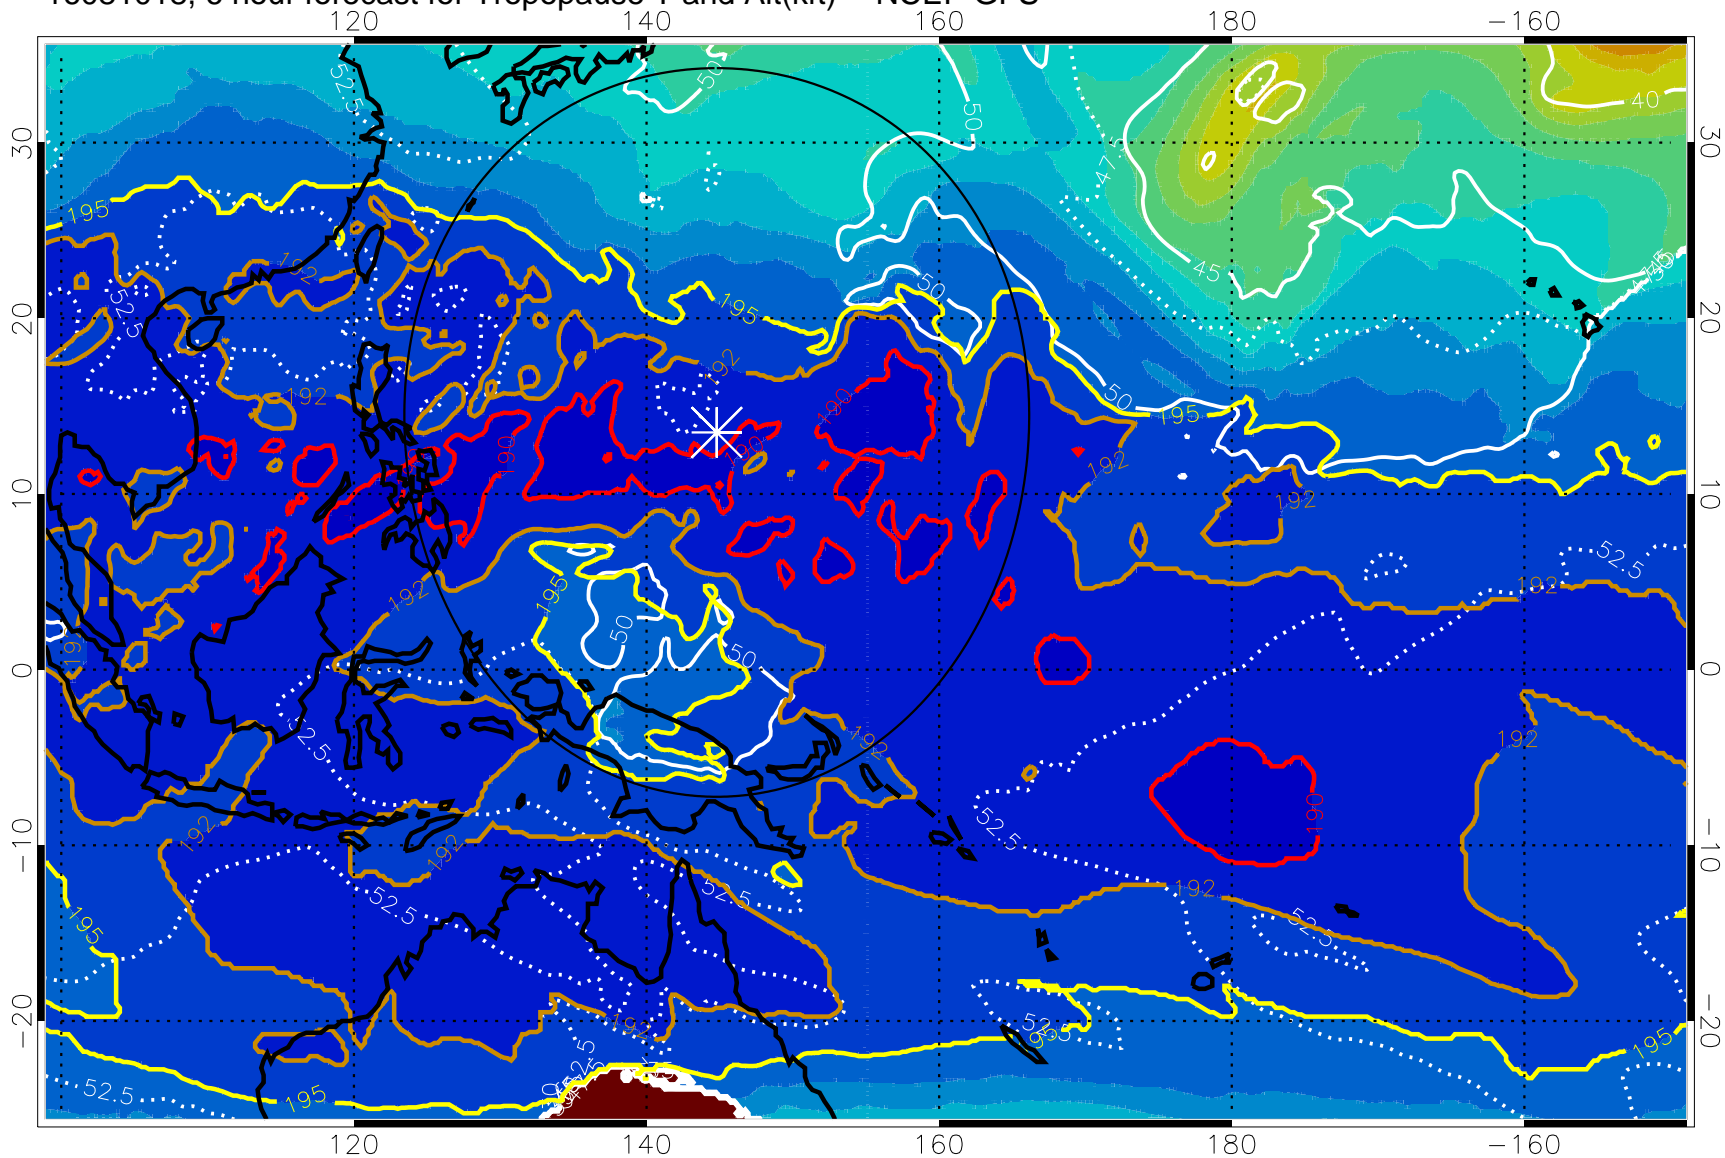

16081018, 6 hour forecast for Tropopause T and Alt(kft) -- NCEP GFS

190 200 210 220 230  
Tropopause T, K

Tropopause Altitude in kft (white)

192.5K Isotherm 195K Isotherm  
187.5K Isotherm 190K Isotherm

Range ring of 2304 km