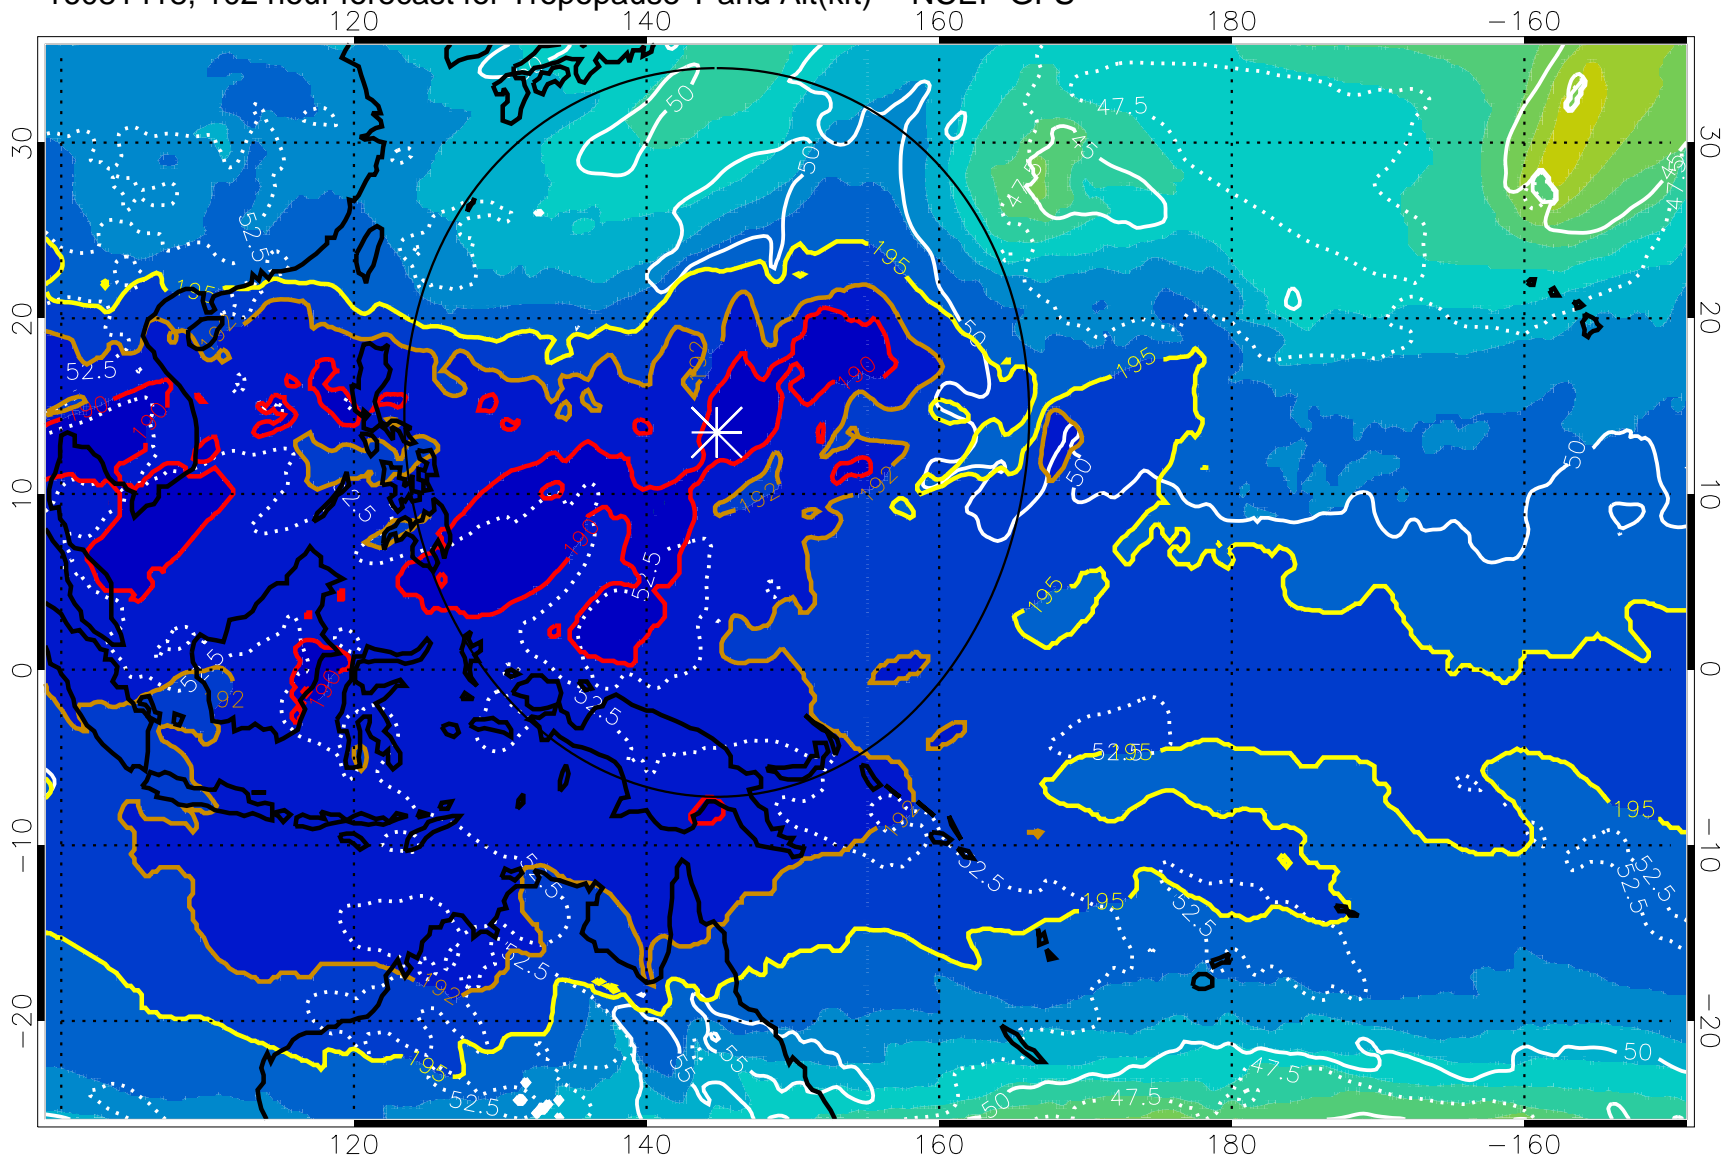

16081418, 102 hour forecast for Tropopause T and Alt(kft) -- NCEP GFS

190   200   210   220   230
Tropopause T, K

Tropopause Altitude in kft (white)

192.5K Isotherm   195K Isotherm
187.5K Isotherm   190K Isotherm

Range ring of 2304 km