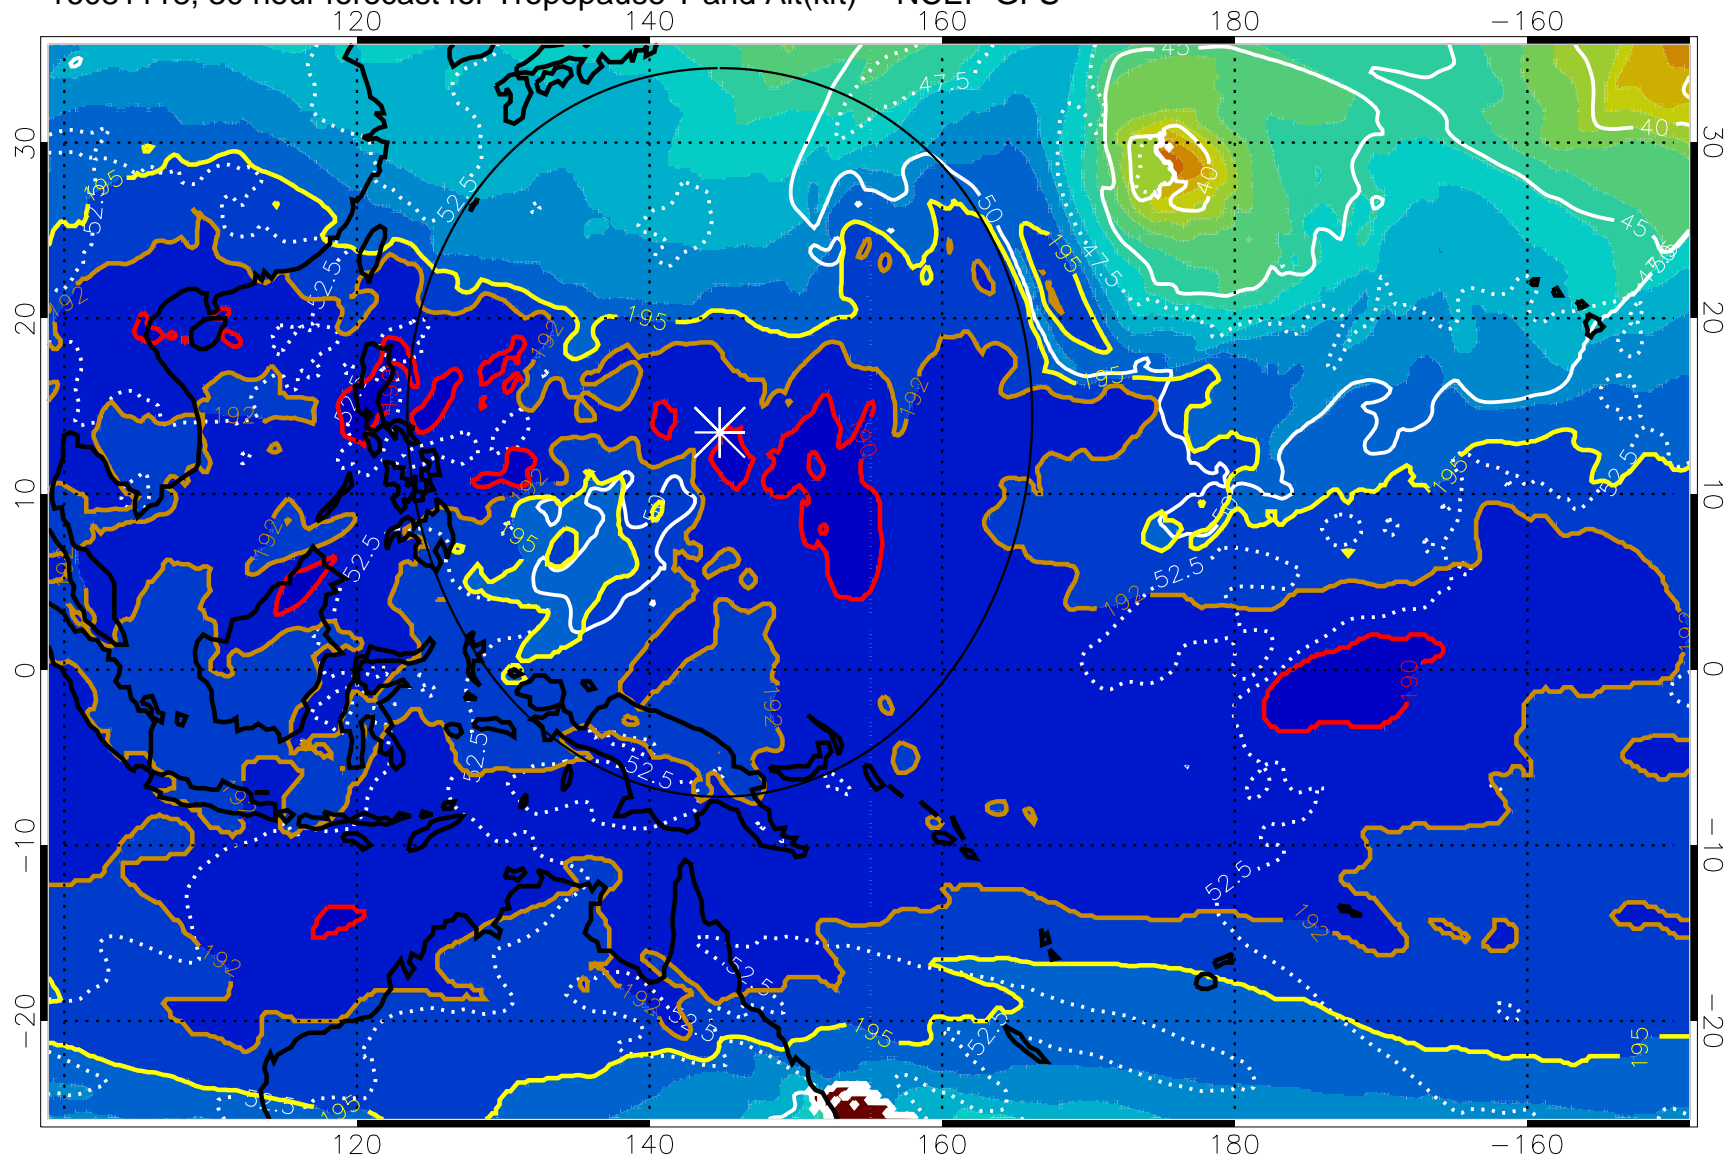

16081118, 30 hour forecast for Tropopause T and Alt(kft) -- NCEP GFS

190   200   210   220   230
Tropopause T, K

Tropopause Altitude in kft (white)

192.5K Isotherm   195K Isotherm
187.5K Isotherm   190K Isotherm

Range ring of 2304 km