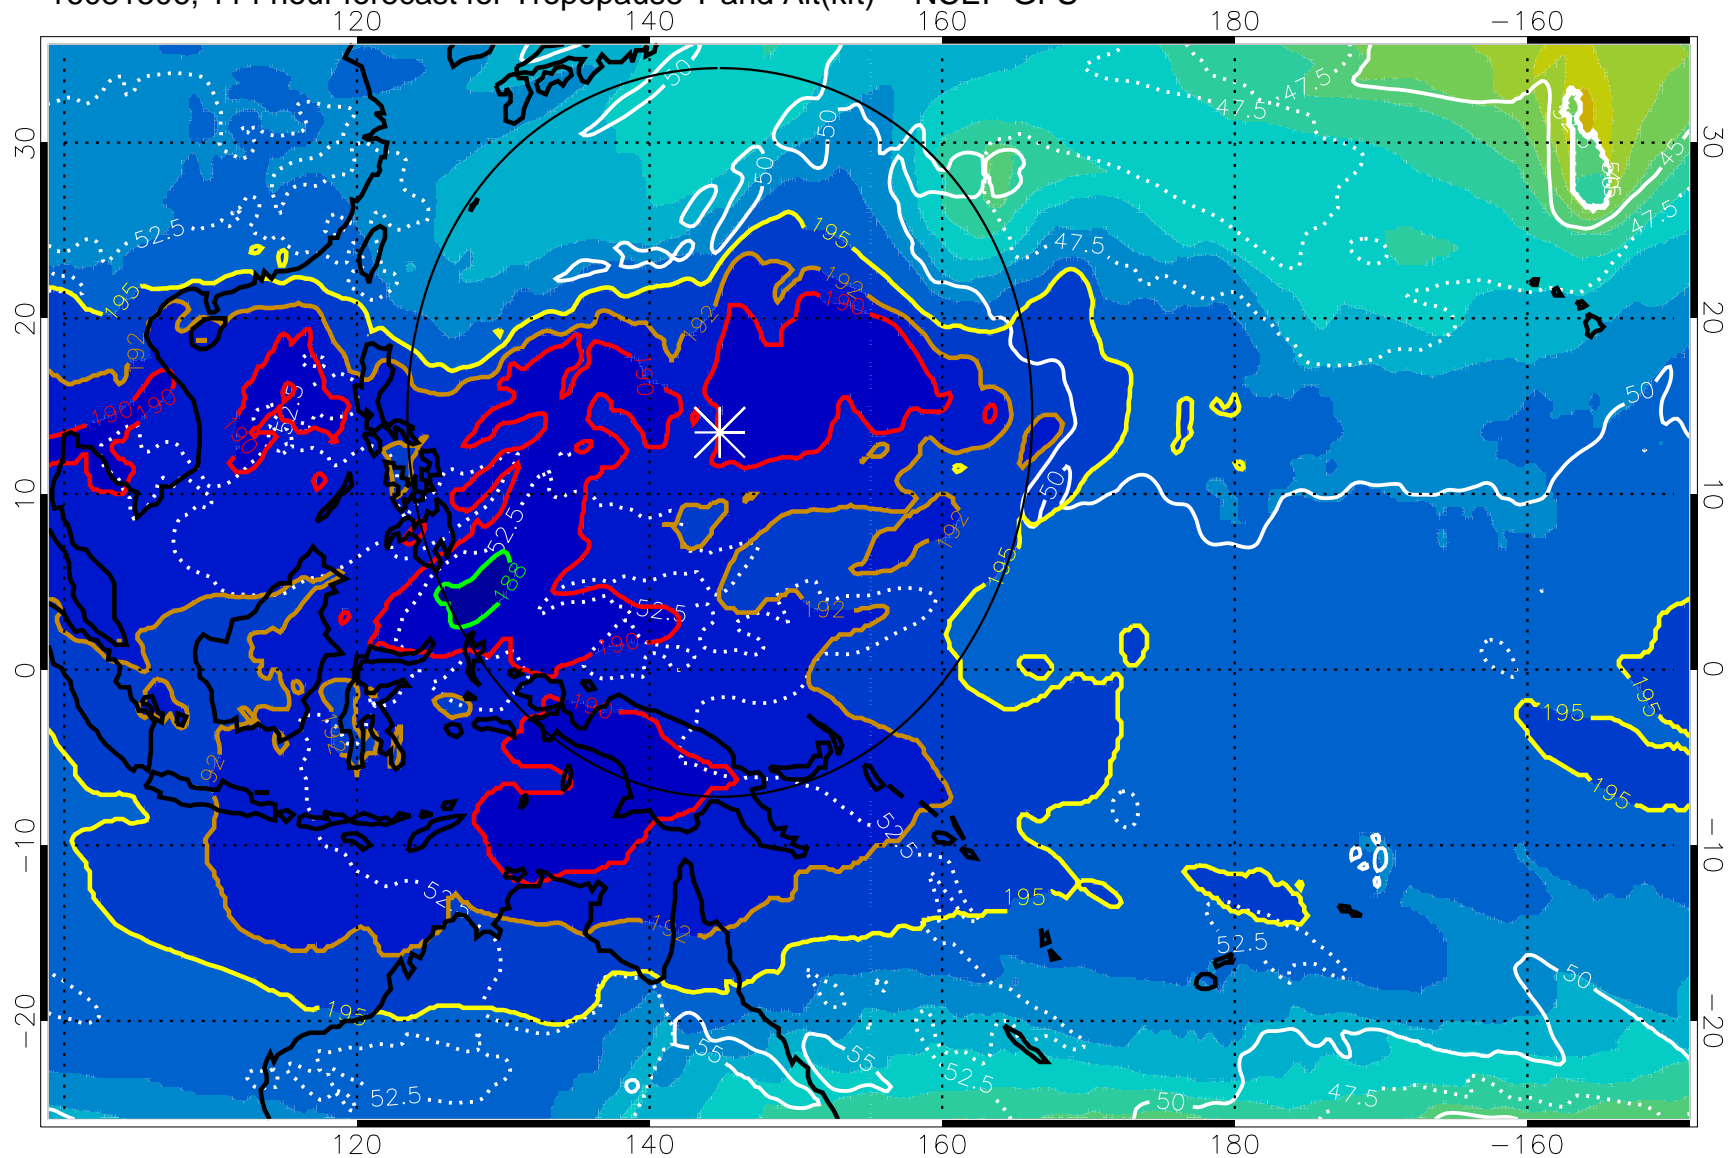

16081506, 114 hour forecast for Tropopause T and Alt(kft) -- NCEP GFS

190 200 210 220 230
Tropopause T, K

Tropopause Altitude in kft (white)

192.5K Isotherm 195K Isotherm
187.5K Isotherm 190K Isotherm

Range ring of 2304 km