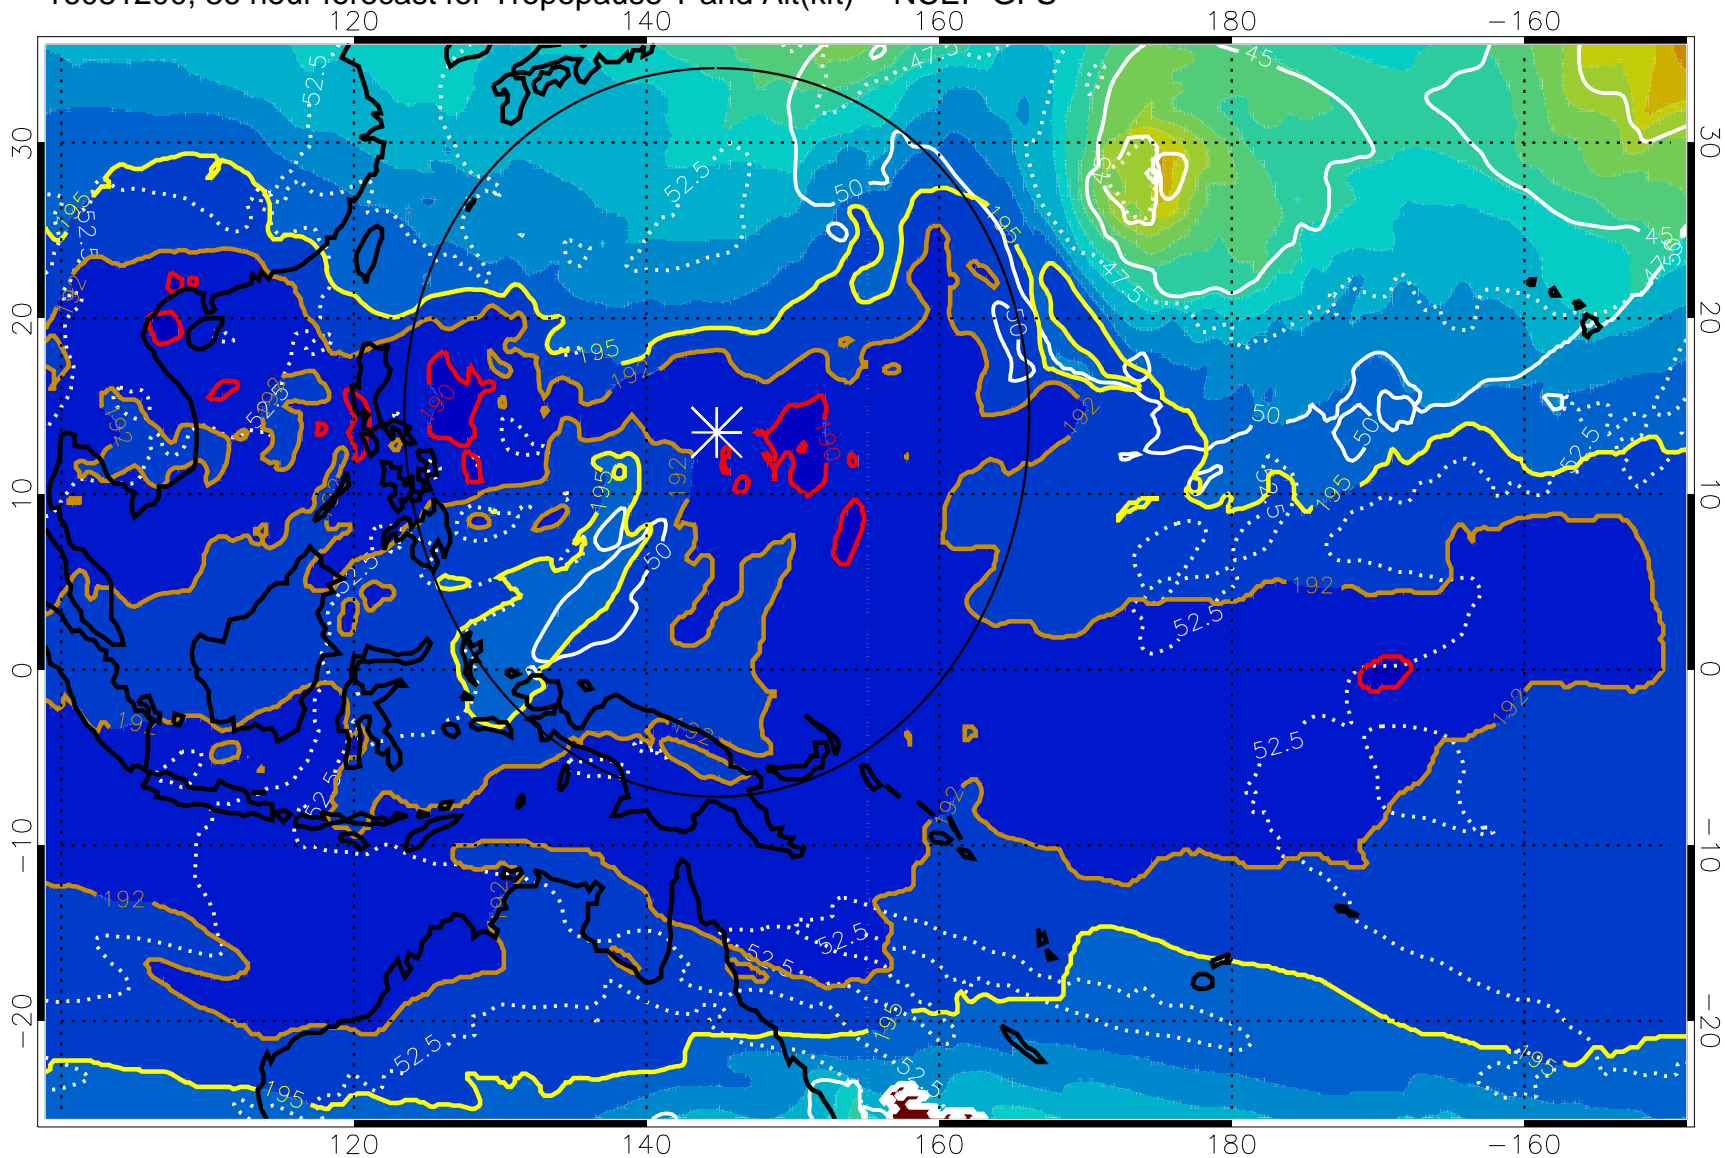

16081200, 36 hour forecast for Tropopause T and Alt(kft) -- NCEP GFS

190 200 210 220 230

Tropopause T, K

Tropopause Altitude in kft (white)

192.5K Isotherm 195K Isotherm

187.5K Isotherm 190K Isotherm

Range ring of 2304 km