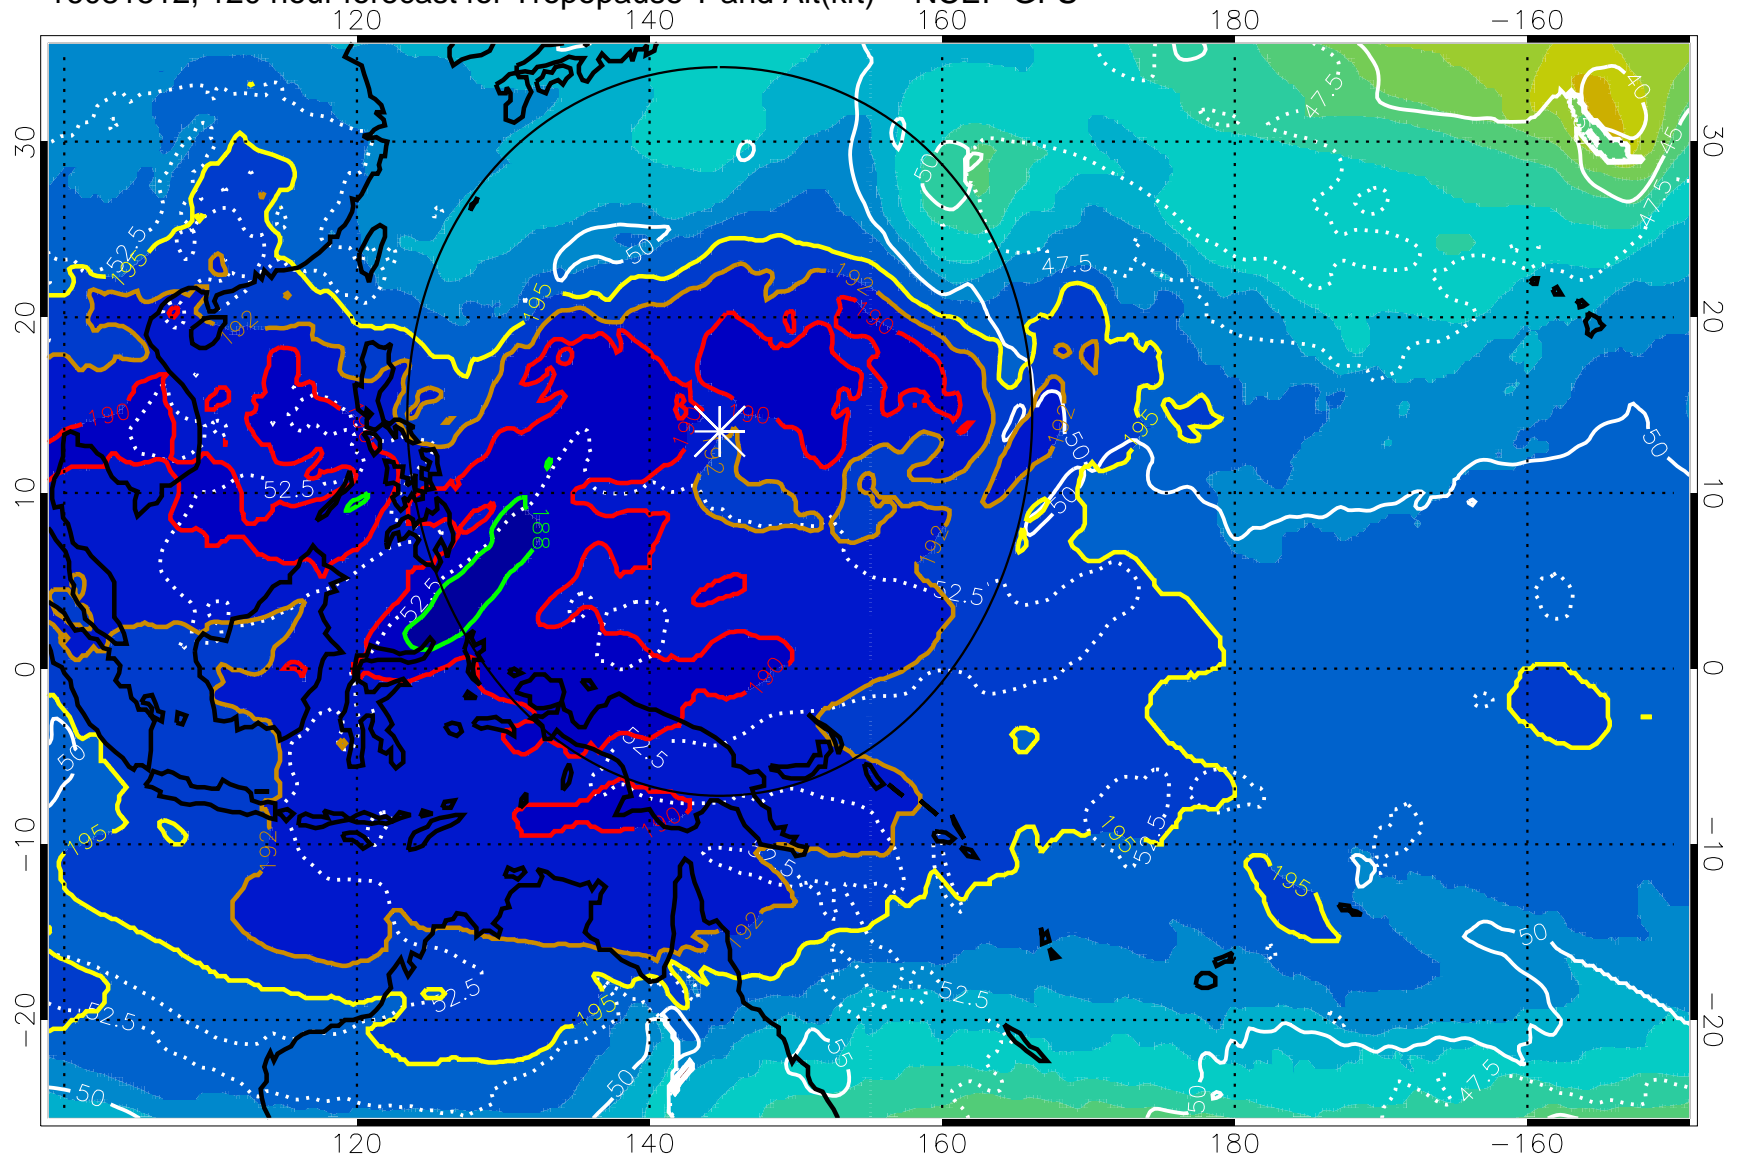

16081512, 120 hour forecast for Tropopause T and Alt(kft) -- NCEP GFS

190 200 210 220 230
Tropopause T, K

Tropopause Altitude in kft (white)

192.5K Isotherm 195K Isotherm
187.5K Isotherm 190K Isotherm

Range ring of 2304 km