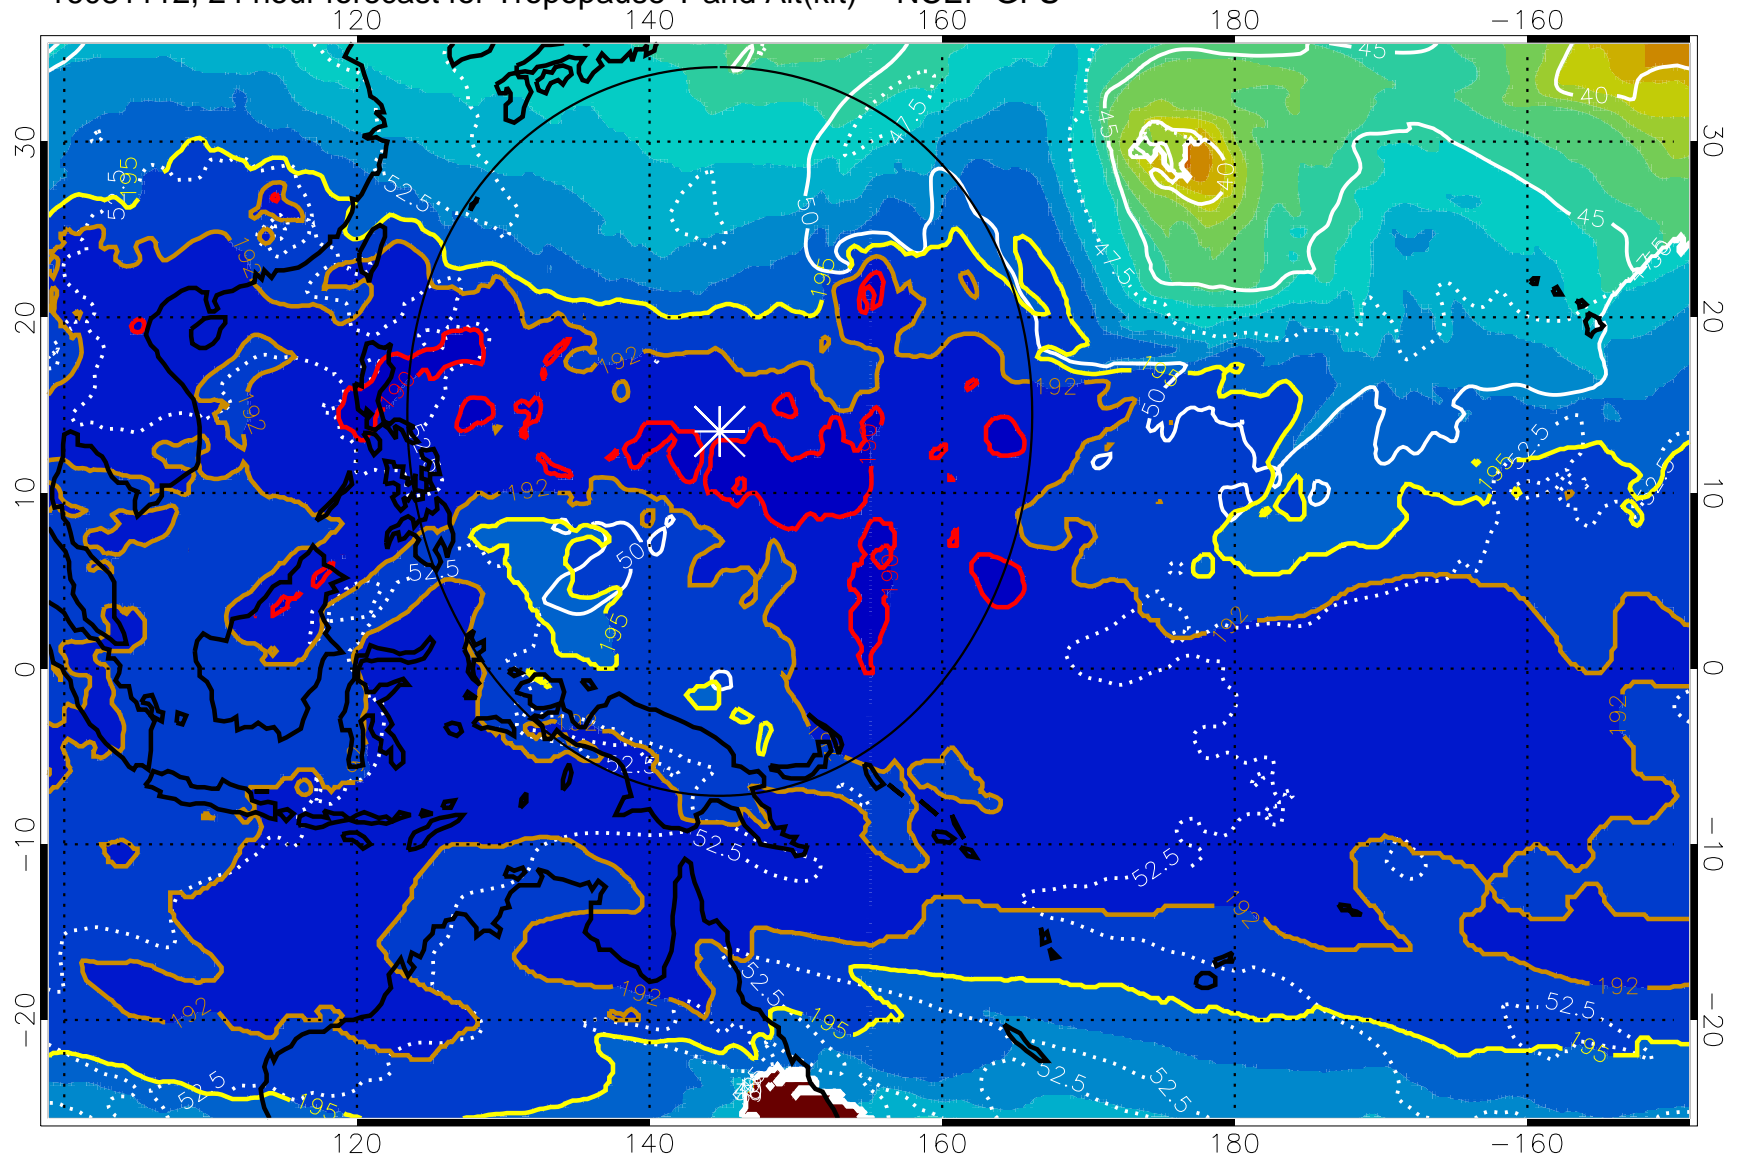

16081112, 24 hour forecast for Tropopause T and Alt(kft) -- NCEP GFS

190 200 210 220 230

Tropopause T, K

Tropopause Altitude in kft (white)

192.5K Isotherm 195K Isotherm

187.5K Isotherm 190K Isotherm

Range ring of 2304 km