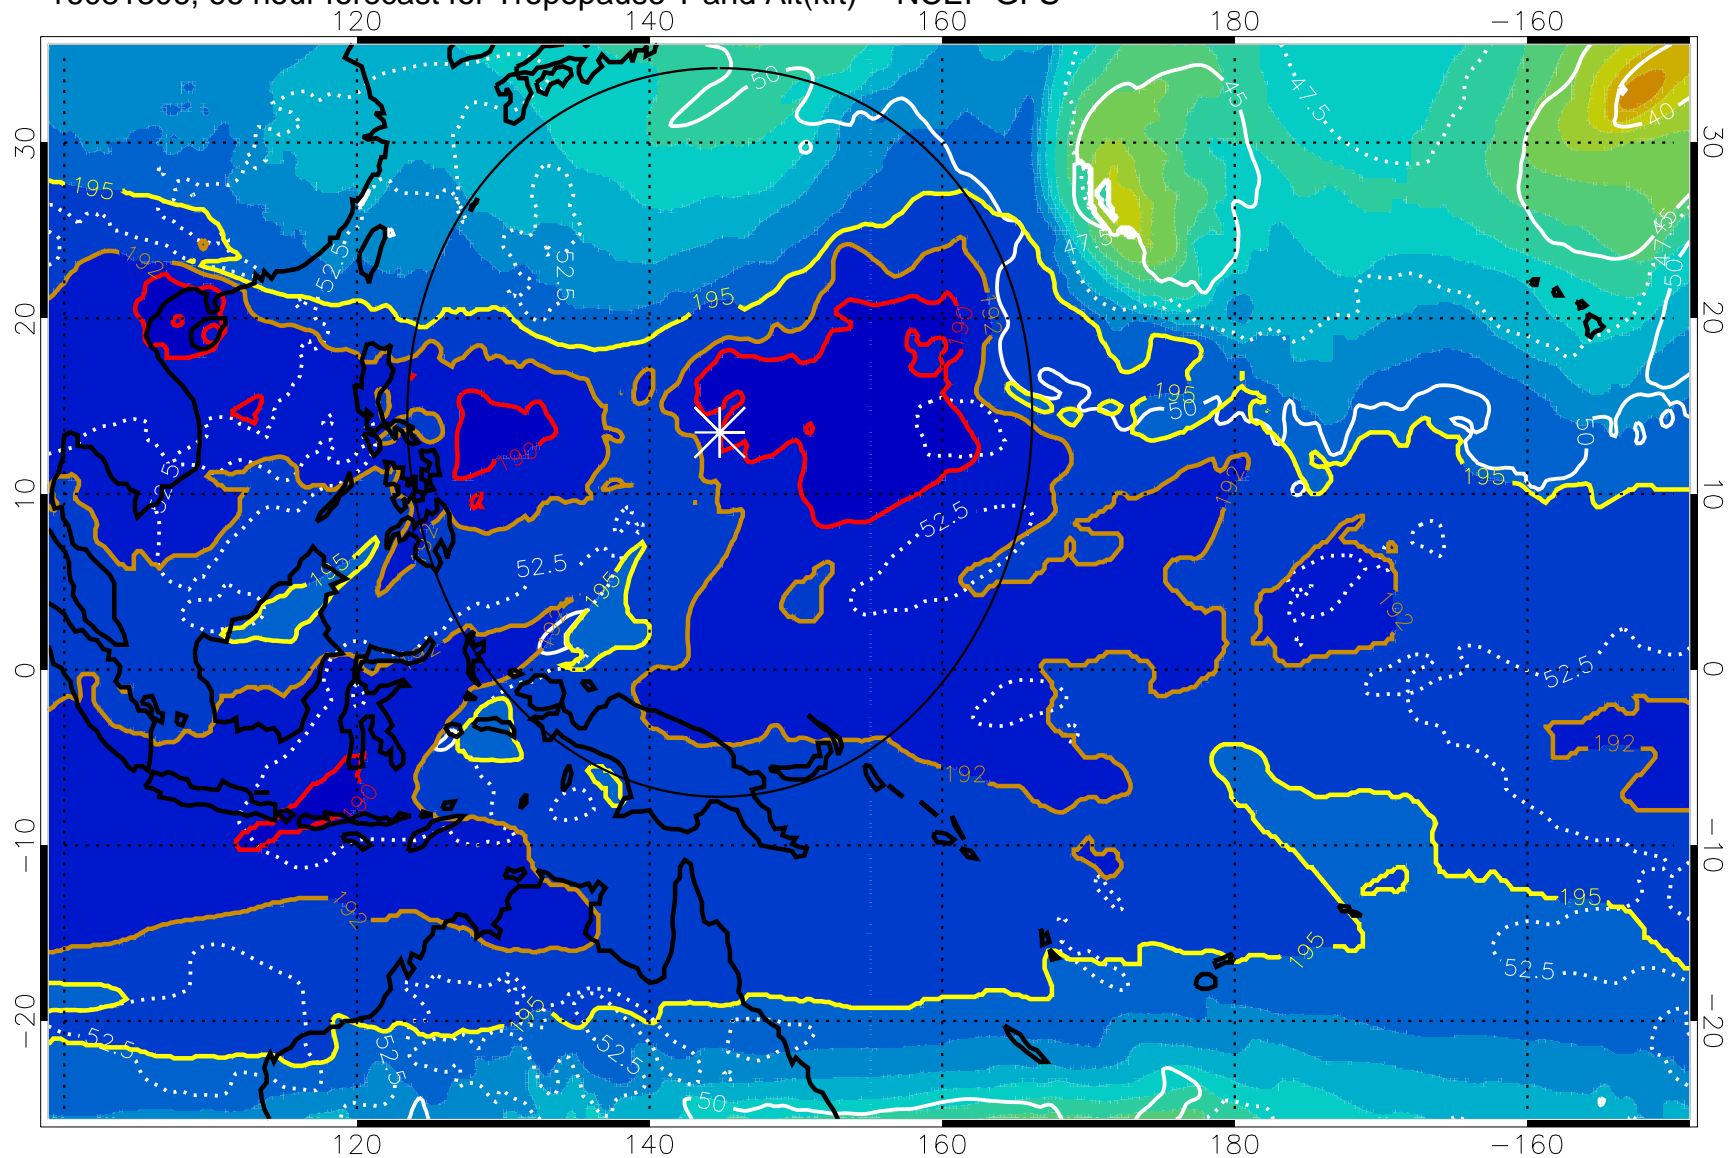

16081306, 66 hour forecast for Tropopause T and Alt(kft) -- NCEP GFS

190 200 210 220 230

Tropopause T, K

Tropopause Altitude in kft (white)

192.5K Isotherm 195K Isotherm
187.5K Isotherm 190K Isotherm

Range ring of 2304 km