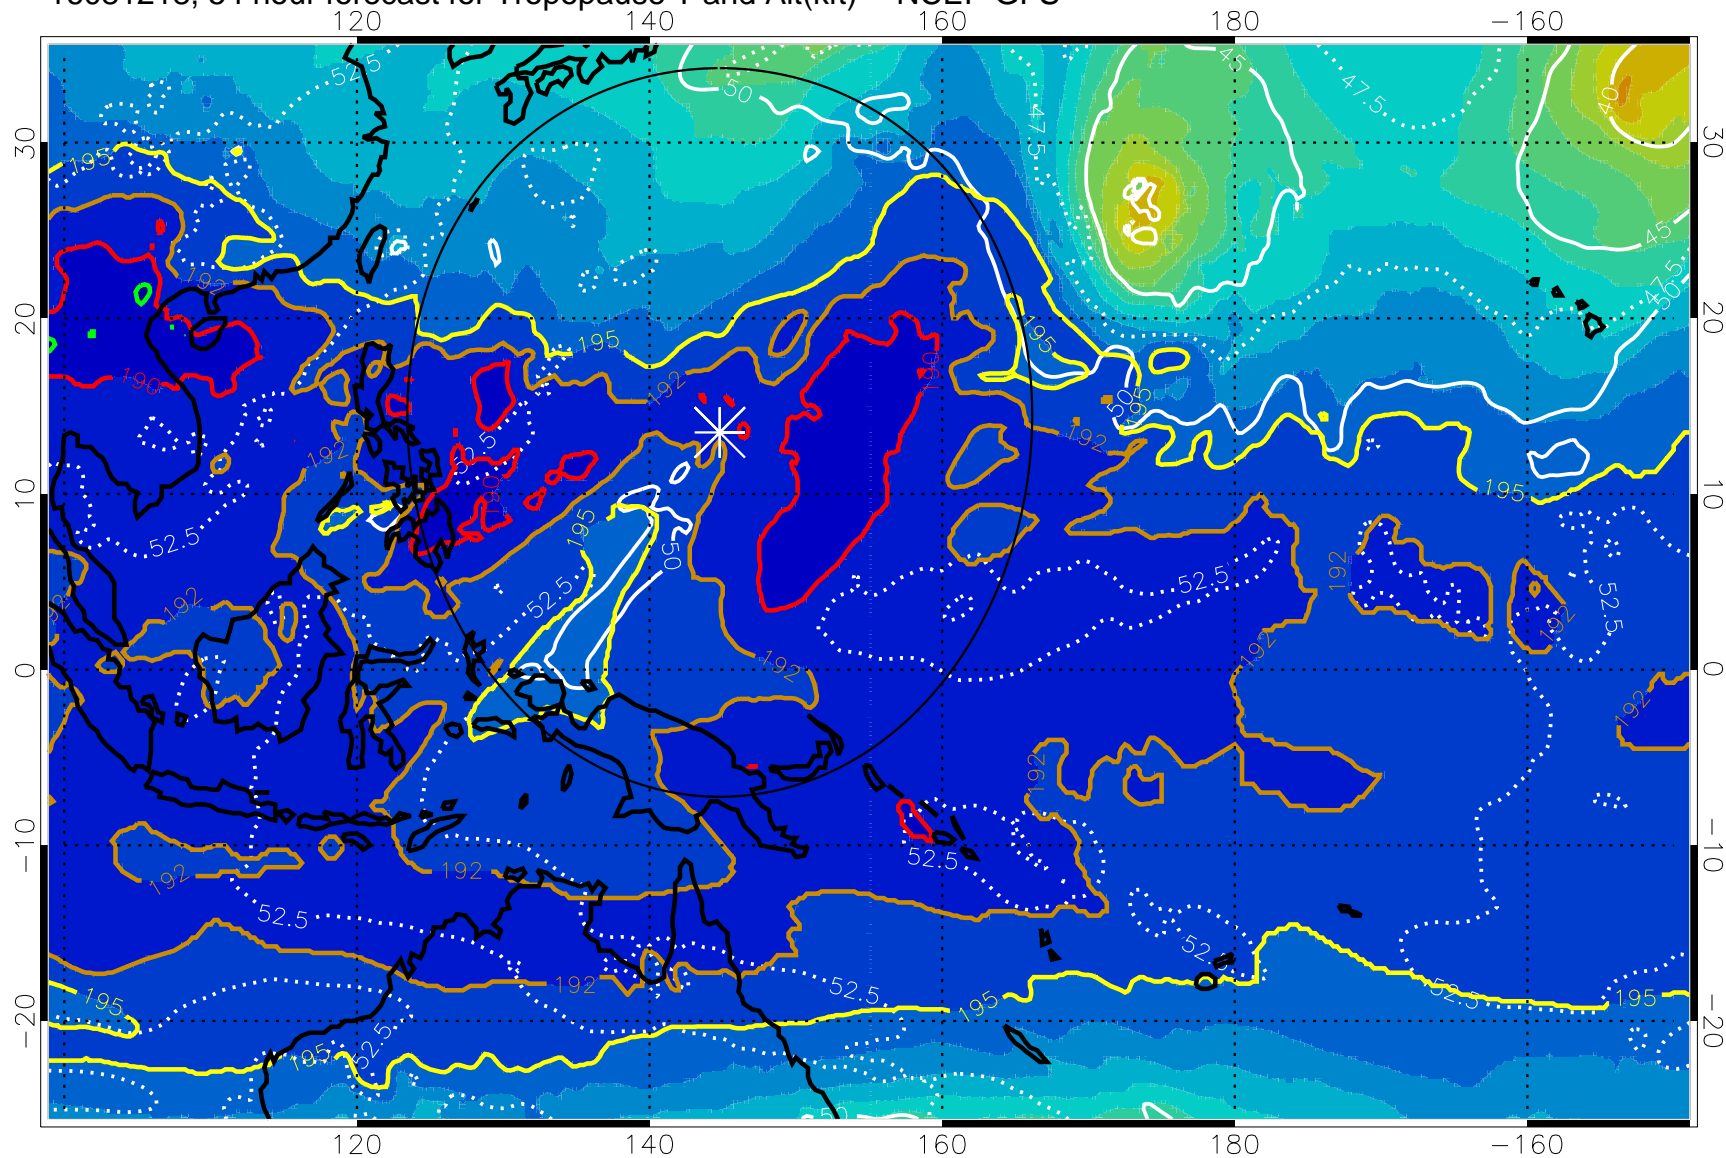

16081218, 54 hour forecast for Tropopause T and Alt(kft) -- NCEP GFS

190   200   210   220   230

Tropopause T, K

Tropopause Altitude in kft (white)

192.5K Isotherm 195K Isotherm
187.5K Isotherm 190K Isotherm

Range ring of 2304 km