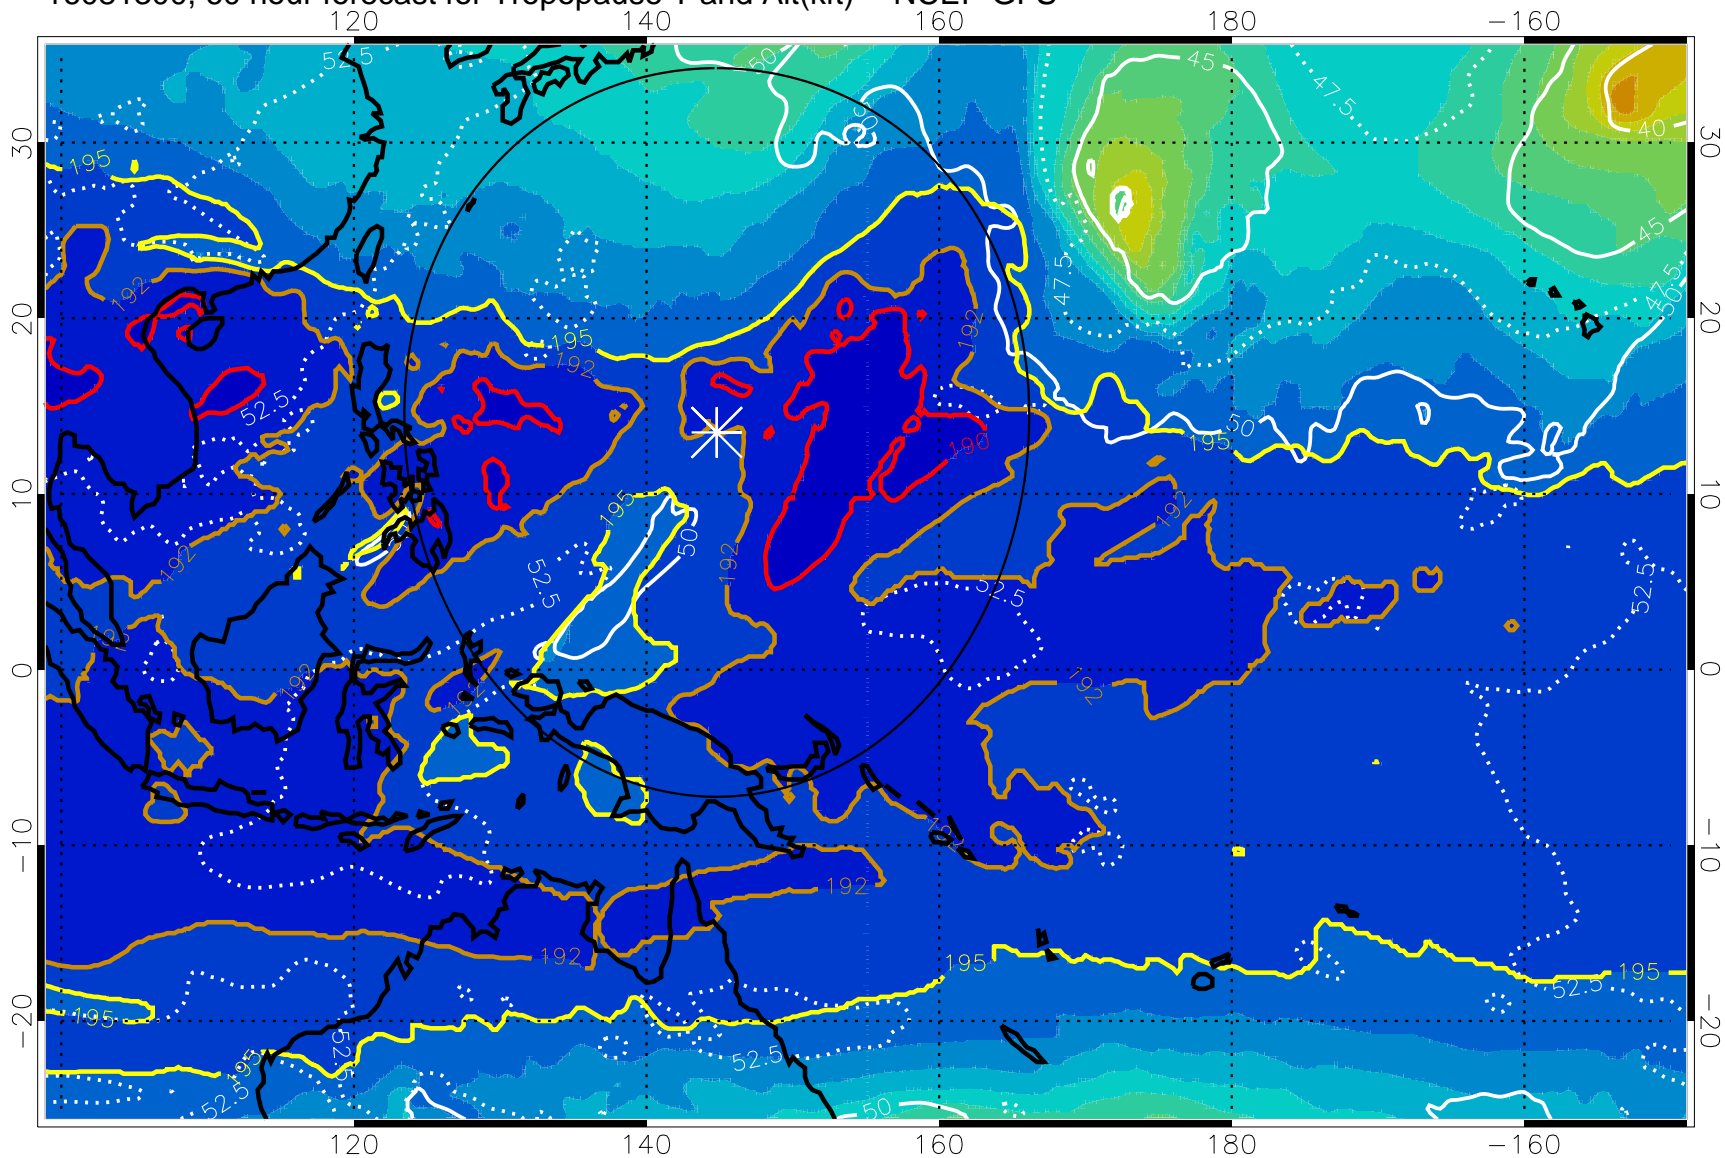

16081300, 60 hour forecast for Tropopause T and Alt(kft) -- NCEP GFS

190 200 210 220 230

Tropopause T, K

Tropopause Altitude in kft (white)

192.5K Isotherm 195K Isotherm
187.5K Isotherm 190K Isotherm

Range ring of 2304 km