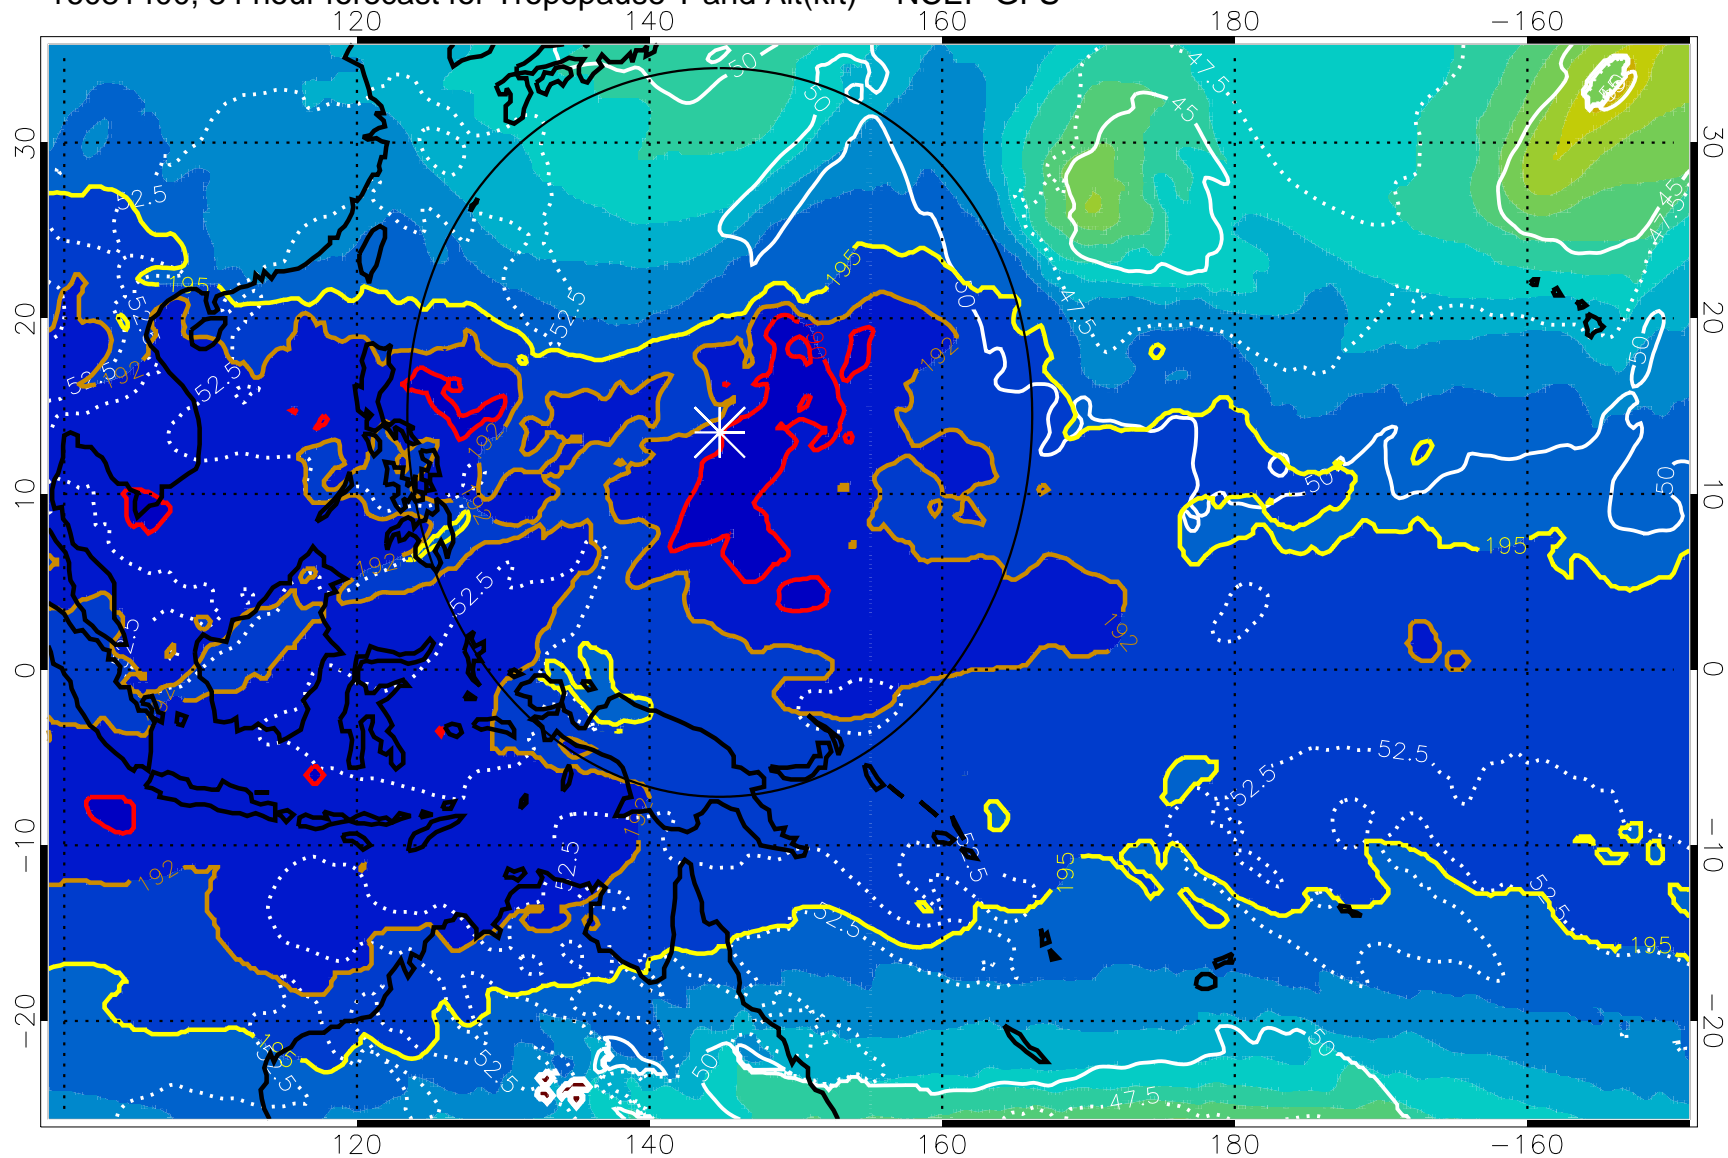

16081400, 84 hour forecast for Tropopause T and Alt(kft) -- NCEP GFS

190 200 210 220 230
Tropopause T, K

Tropopause Altitude in kft (white)

192.5K Isotherm 195K Isotherm
187.5K Isotherm 190K Isotherm

Range ring of 2304 km