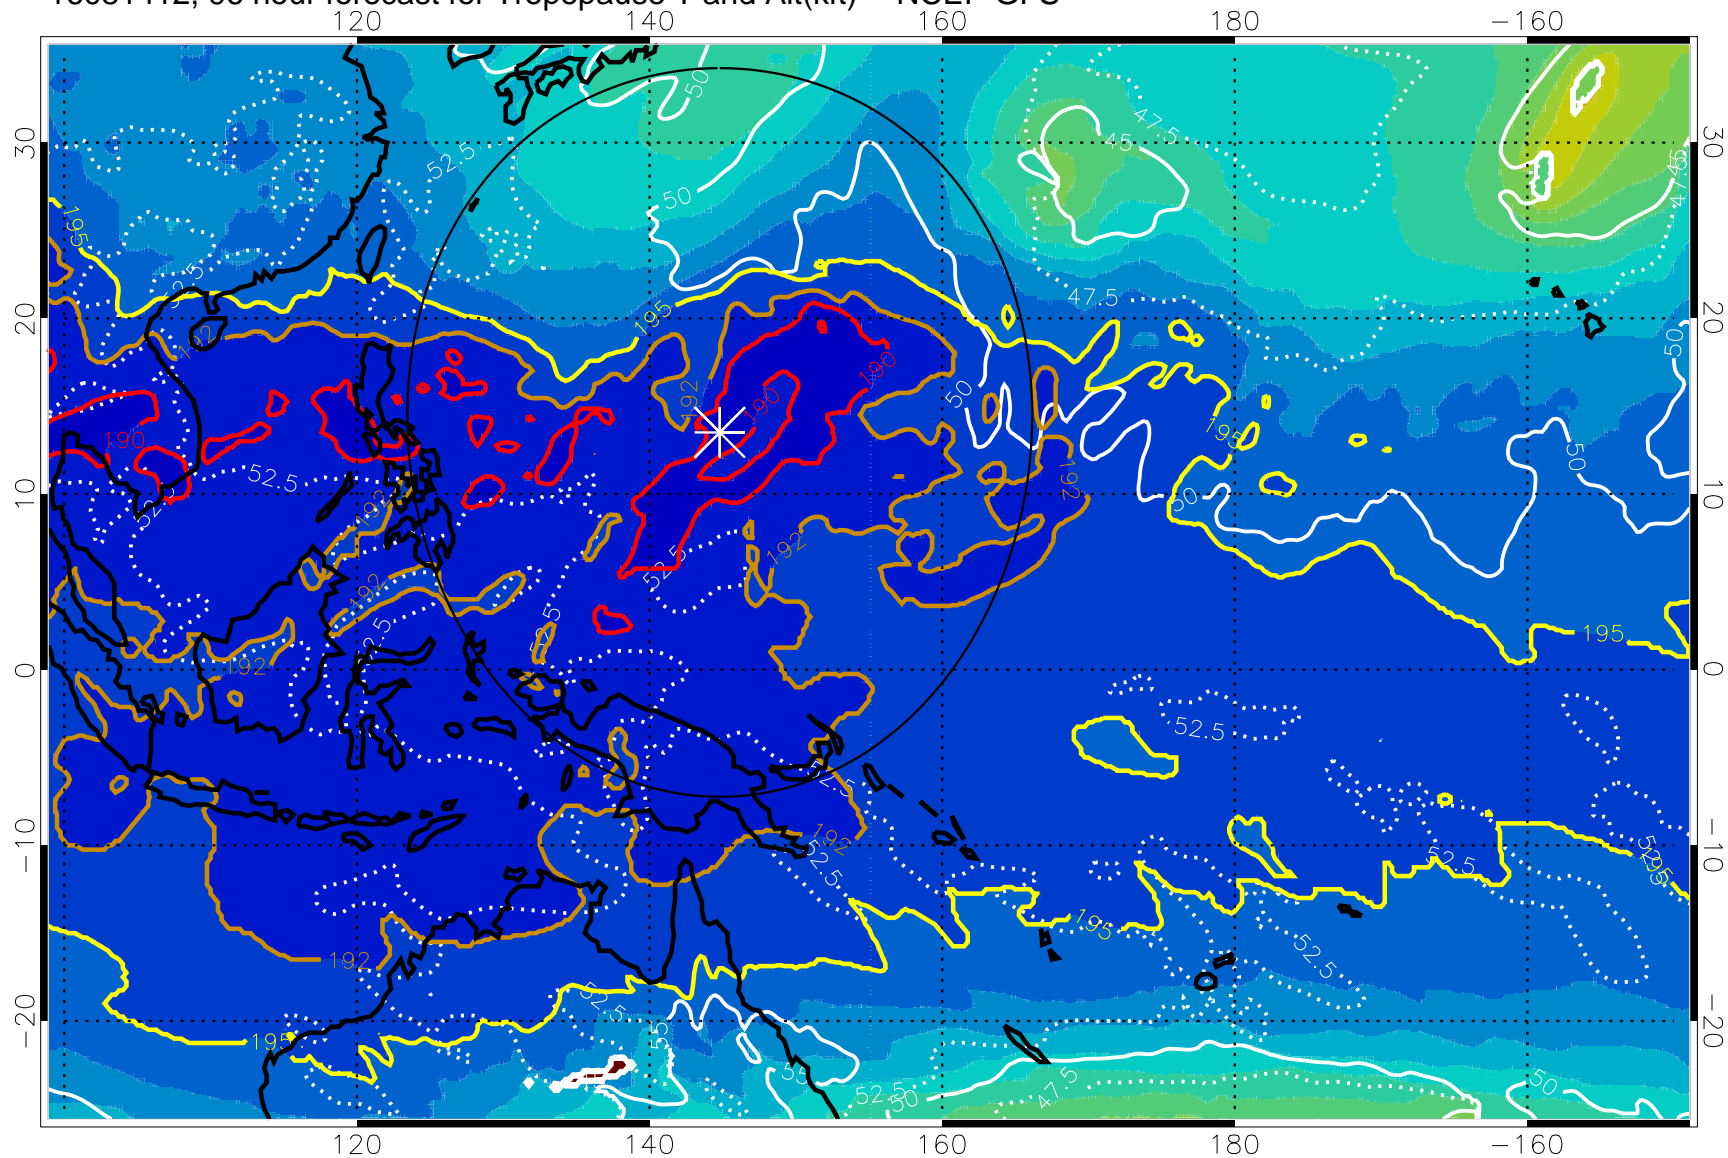

Range ring of 2304 km

16081406, 90 hour forecast for Tropopause T and Alt(kft) -- NCEP GFS

190 200 210 220 230  
Tropopause T, K

Tropopause Altitude in kft (white)

192.5K Isotherm 195K Isotherm  
187.5K Isotherm 190K Isotherm

Range ring of 2304 km

16081412, 96 hour forecast for Tropopause T and Alt(kft) -- NCEP GFS

190 200 210 220 230

Tropopause T, K

Tropopause Altitude in kft (white)

192.5K Isotherm 195K Isotherm  
187.5K Isotherm 190K Isotherm