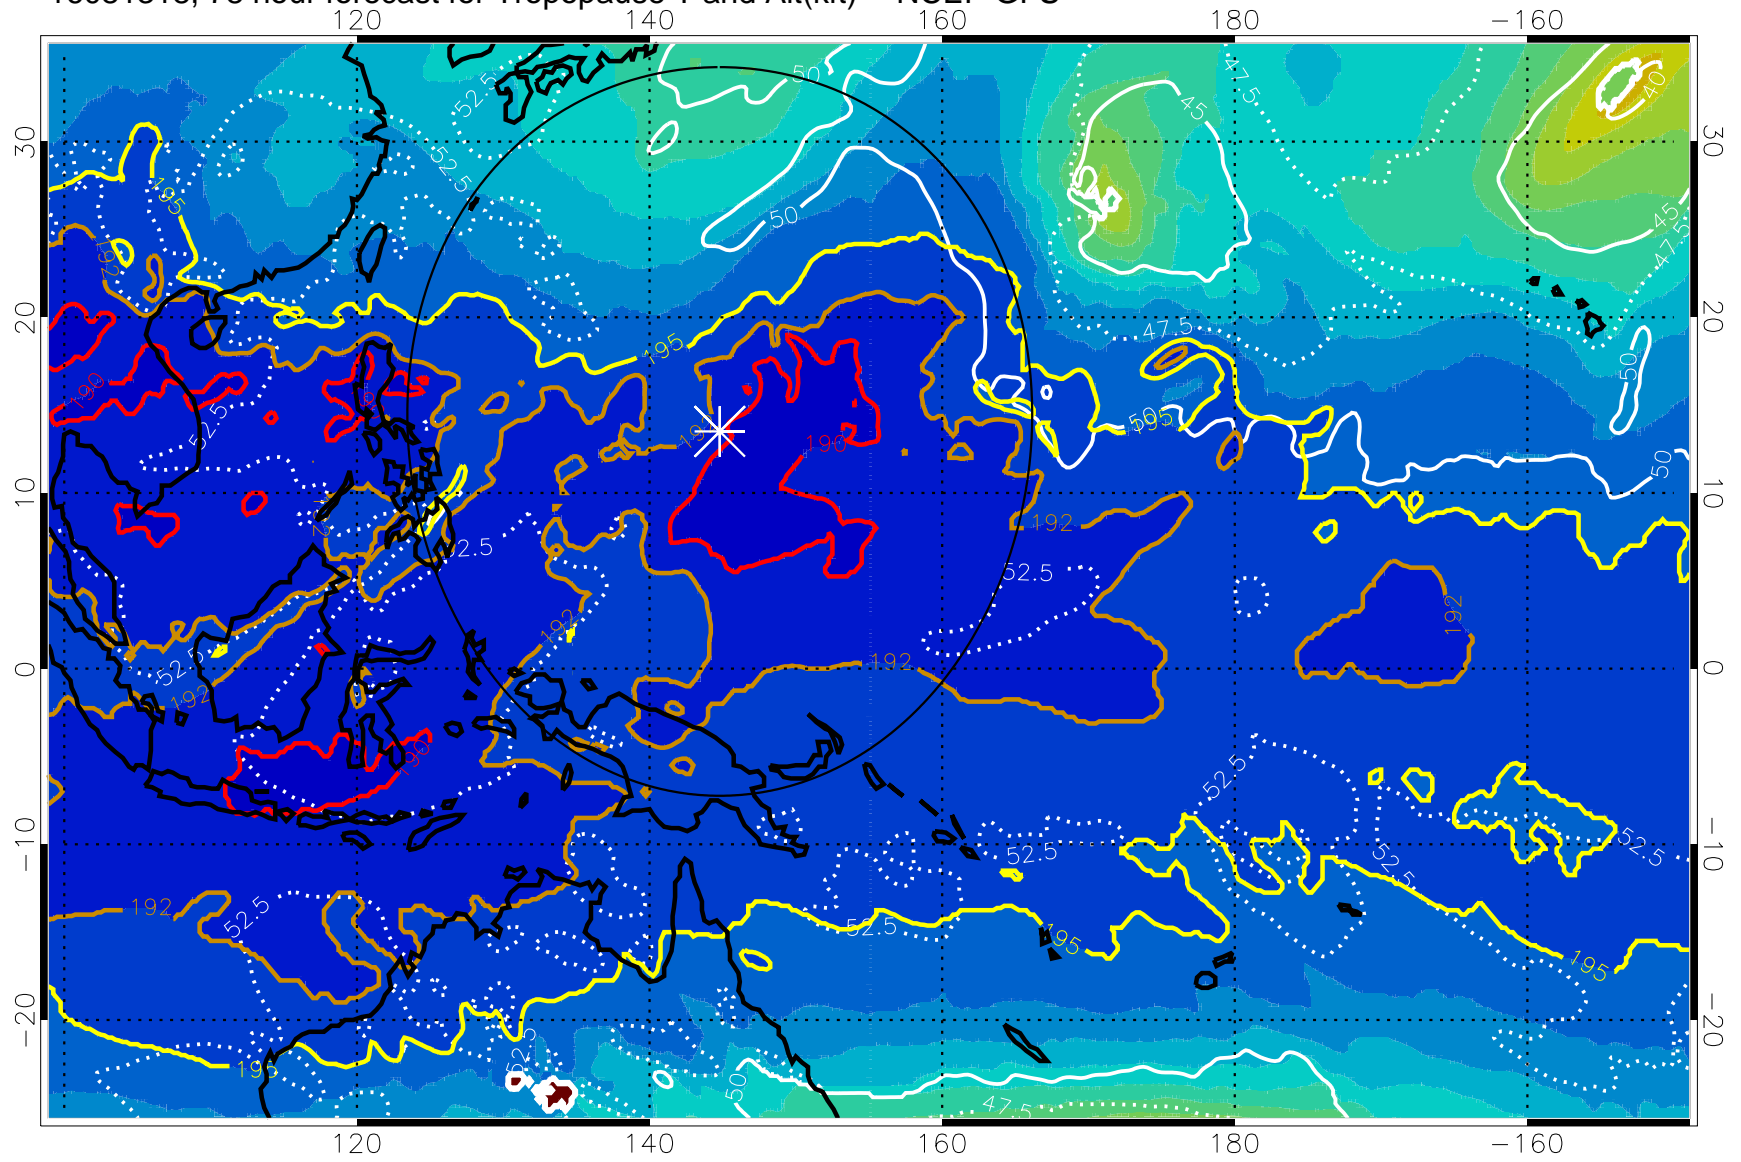

16081318, 78 hour forecast for Tropopause T and Alt(kft) -- NCEP GFS

190   200   210   220   230
Tropopause T, K

Tropopause Altitude in kft (white)

192.5K Isotherm   195K Isotherm
187.5K Isotherm   190K Isotherm

Range ring of 2304 km