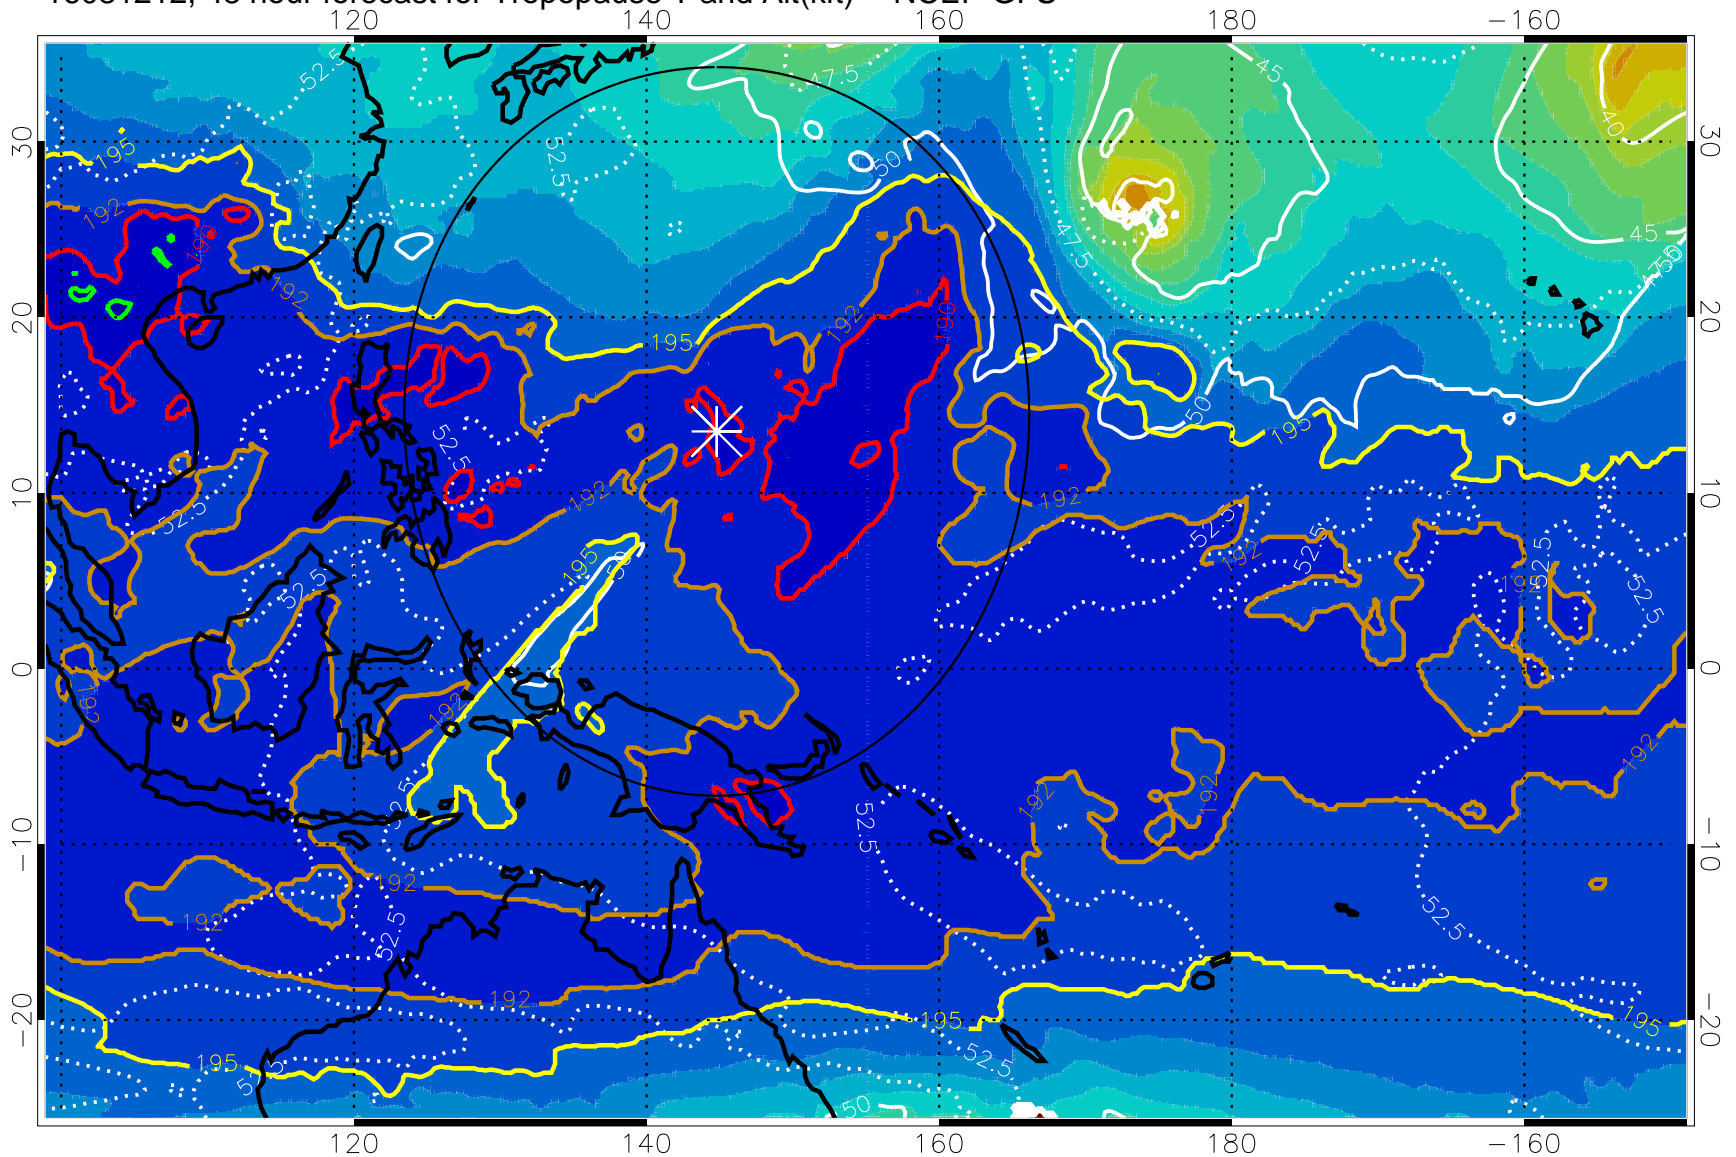

16081212, 48 hour forecast for Tropopause T and Alt(kft) -- NCEP GFS

190 200 210 220 230

Tropopause T, K

Tropopause Altitude in kft (white)

192.5K Isotherm 195K Isotherm
187.5K Isotherm 190K Isotherm

Range ring of 2304 km