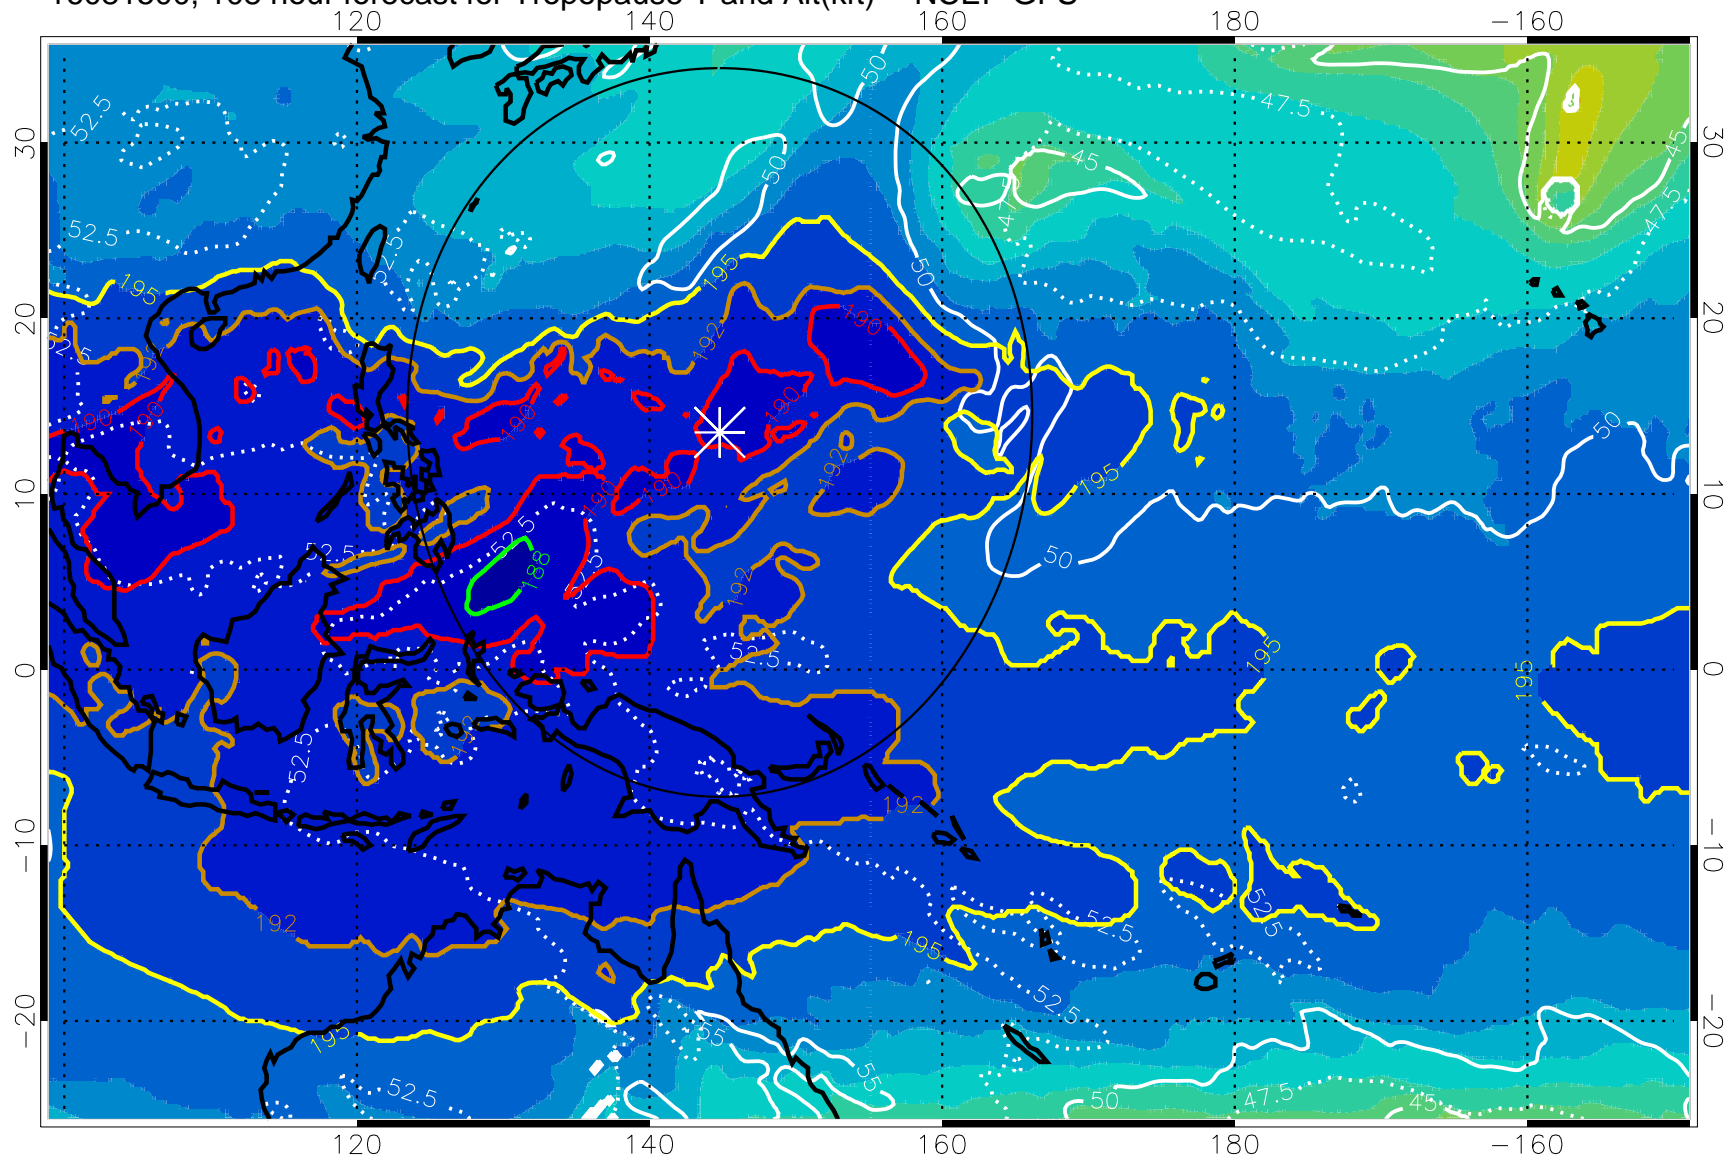

16081500, 108 hour forecast for Tropopause T and Alt(kft) -- NCEP GFS

190   200   210   220   230
Tropopause T, K

Tropopause Altitude in kft (white)

192.5K Isotherm   195K Isotherm
187.5K Isotherm   190K Isotherm

Range ring of 2304 km