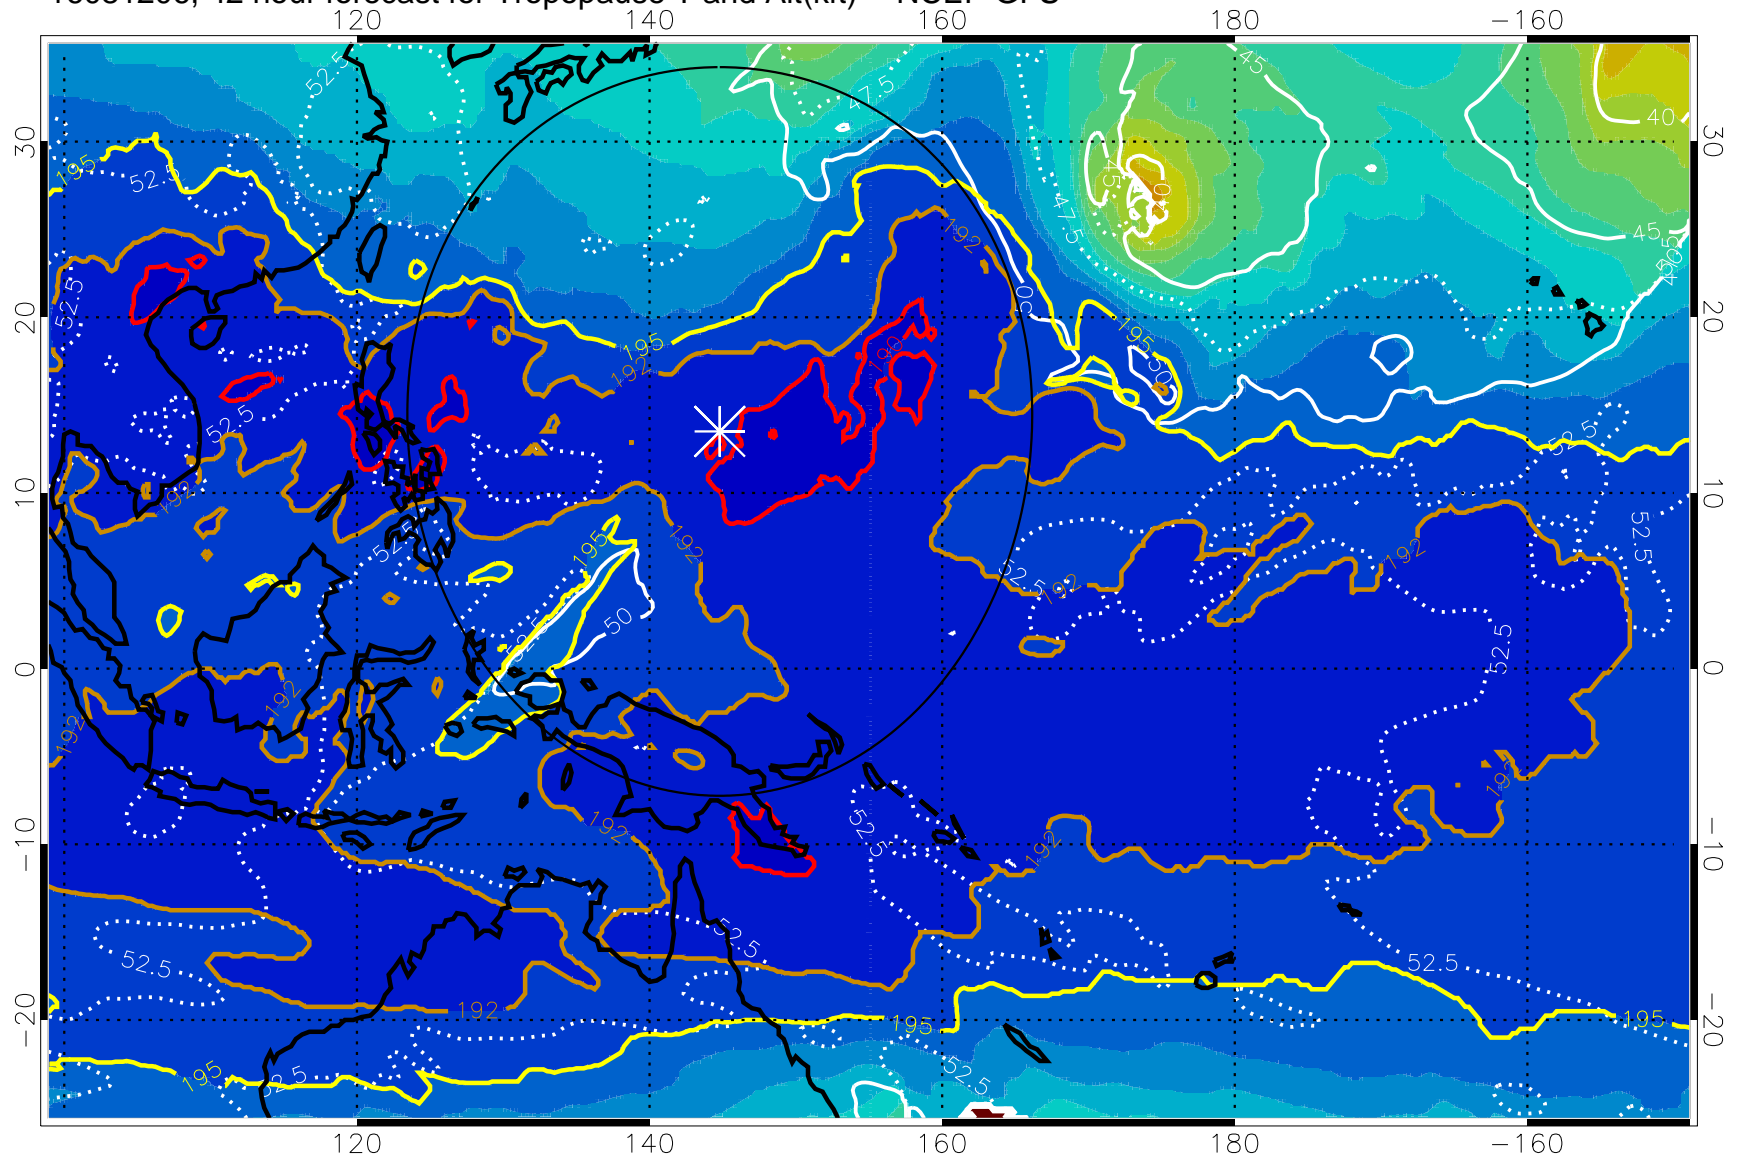

Range ring of 2304 km

16081200, 36 hour forecast for Tropopause T and Alt(kft) -- NCEP GFS

190 200 210 220 230

Tropopause T, K

Tropopause Altitude in kft (white)

192.5K Isotherm 195K Isotherm

187.5K Isotherm 190K Isotherm

Range ring of 2304 km

16081206, 42 hour forecast for Tropopause T and Alt(kft) -- NCEP GFS

190 200 210 220 230

Tropopause T, K

Tropopause Altitude in kft (white)

192.5K Isotherm 195K Isotherm

187.5K Isotherm 190K Isotherm