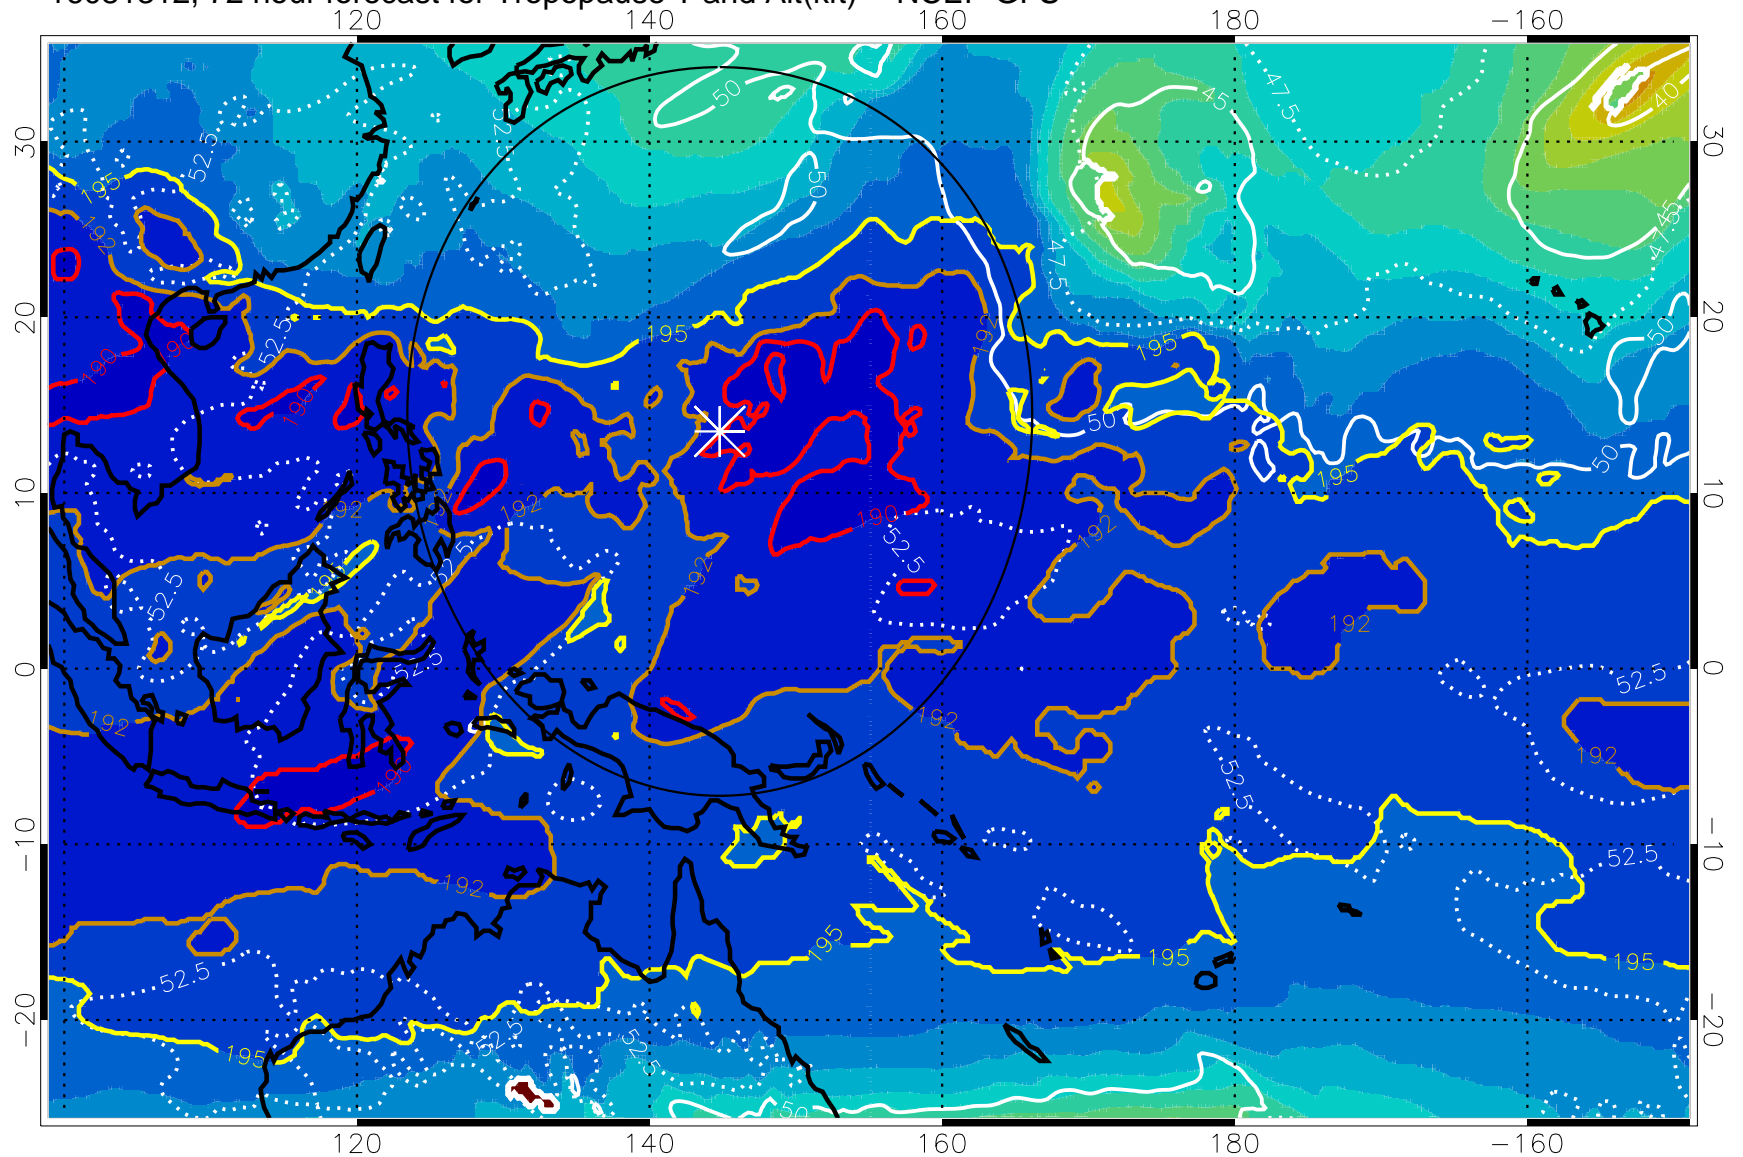

16081312, 72 hour forecast for Tropopause T and Alt(kft) -- NCEP GFS

190   200   210   220   230
Tropopause T, K

Tropopause Altitude in kft (white)

192.5K Isotherm   195K Isotherm
187.5K Isotherm   190K Isotherm

Range ring of 2304 km