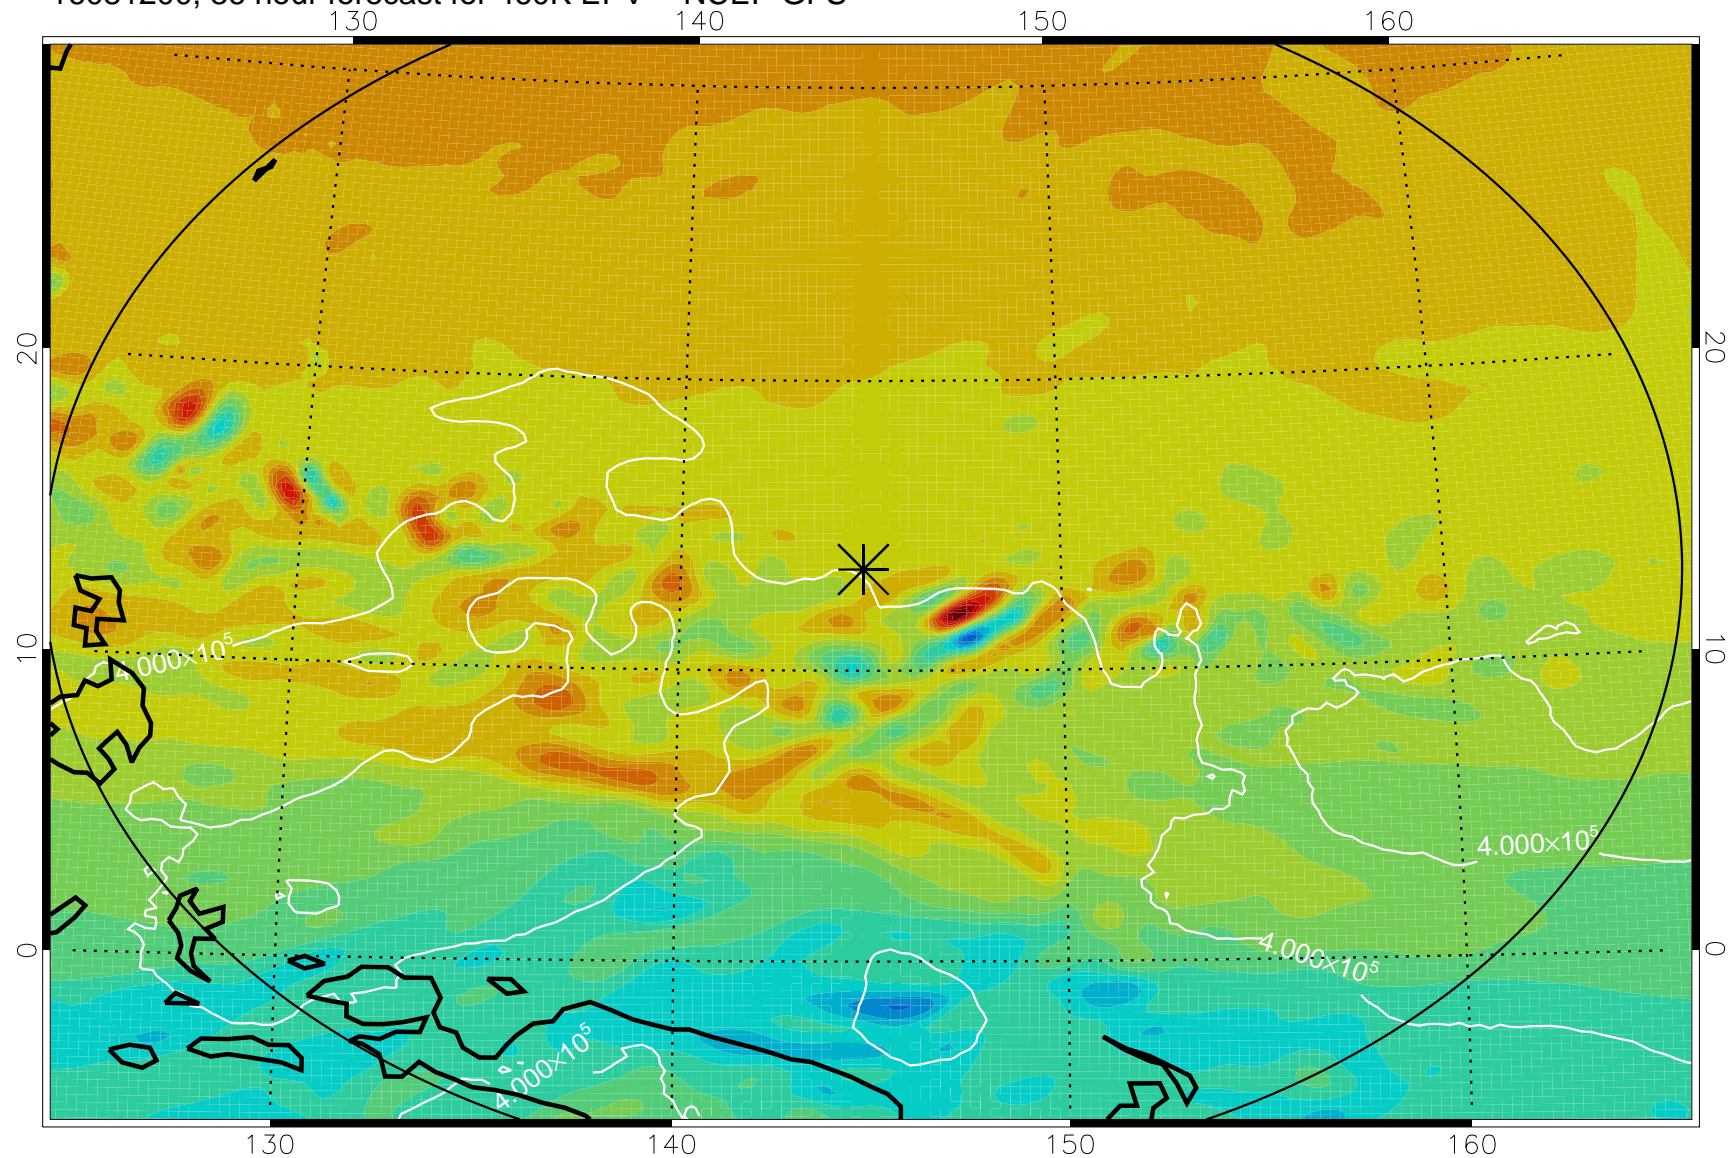

16081018, 6 hour forecast for 460K EPV -- NCEP GFS

460K Montgomery Streamfunction, white

Range ring of 2304 km

16081100, 12 hour forecast for 460K EPV -- NCEP GFS

460K Montgomery Streamfunction, white

Range ring of 2304 km

16081106, 18 hour forecast for 460K EPV -- NCEP GFS

460K Montgomery Streamfunction, white

Range ring of 2304 km

16081112, 24 hour forecast for 460K EPV -- NCEP GFS

460K Montgomery Streamfunction, white

Range ring of 2304 km

16081118, 30 hour forecast for 460K EPV -- NCEP GFS

460K Montgomery Streamfunction, white

Range ring of 2304 km

16081200, 36 hour forecast for 460K EPV -- NCEP GFS

460K Montgomery Streamfunction, white

Range ring of 2304 km

16081206, 42 hour forecast for 460K EPV -- NCEP GFS

460K Montgomery Streamfunction, white

Range ring of 2304 km

16081212, 48 hour forecast for 460K EPV -- NCEP GFS

460K Montgomery Streamfunction, white

Range ring of 2304 km