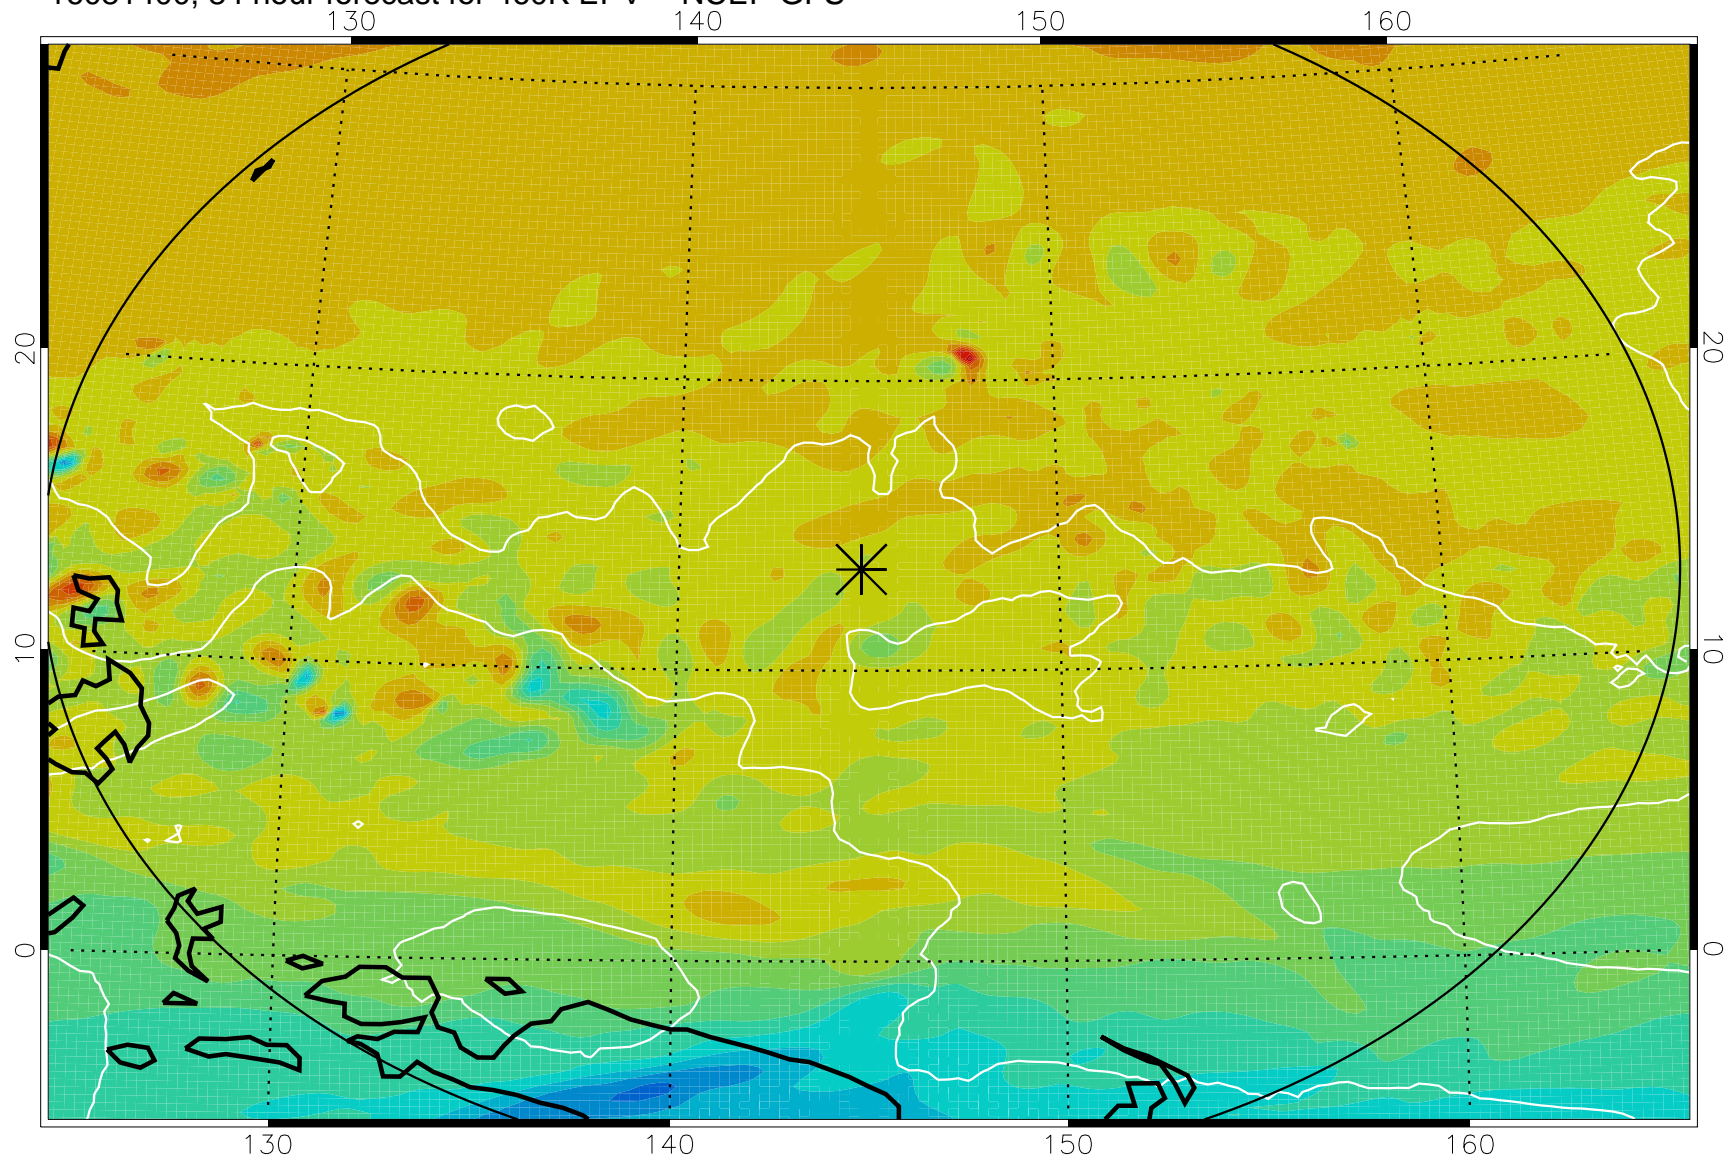

16081306, 66 hour forecast for 460K EPV -- NCEP GFS

460K Montgomery Streamfunction, white

Range ring of 2304 km

16081312, 72 hour forecast for 460K EPV -- NCEP GFS

460K Montgomery Streamfunction, white

Range ring of 2304 km

16081318, 78 hour forecast for 460K EPV -- NCEP GFS

460K Montgomery Streamfunction, white

Range ring of 2304 km

16081400, 84 hour forecast for 460K EPV -- NCEP GFS

460K Montgomery Streamfunction, white

Range ring of 2304 km

16081406, 90 hour forecast for 460K EPV -- NCEP GFS

460K Montgomery Streamfunction, white

Range ring of 2304 km

16081412, 96 hour forecast for 460K EPV -- NCEP GFS

460K Montgomery Streamfunction, white

Range ring of 2304 km

16081418, 102 hour forecast for 460K EPV -- NCEP GFS

460K Montgomery Streamfunction, white

Range ring of 2304 km

16081500, 108 hour forecast for 460K EPV -- NCEP GFS

460K Montgomery Streamfunction, white

Range ring of 2304 km