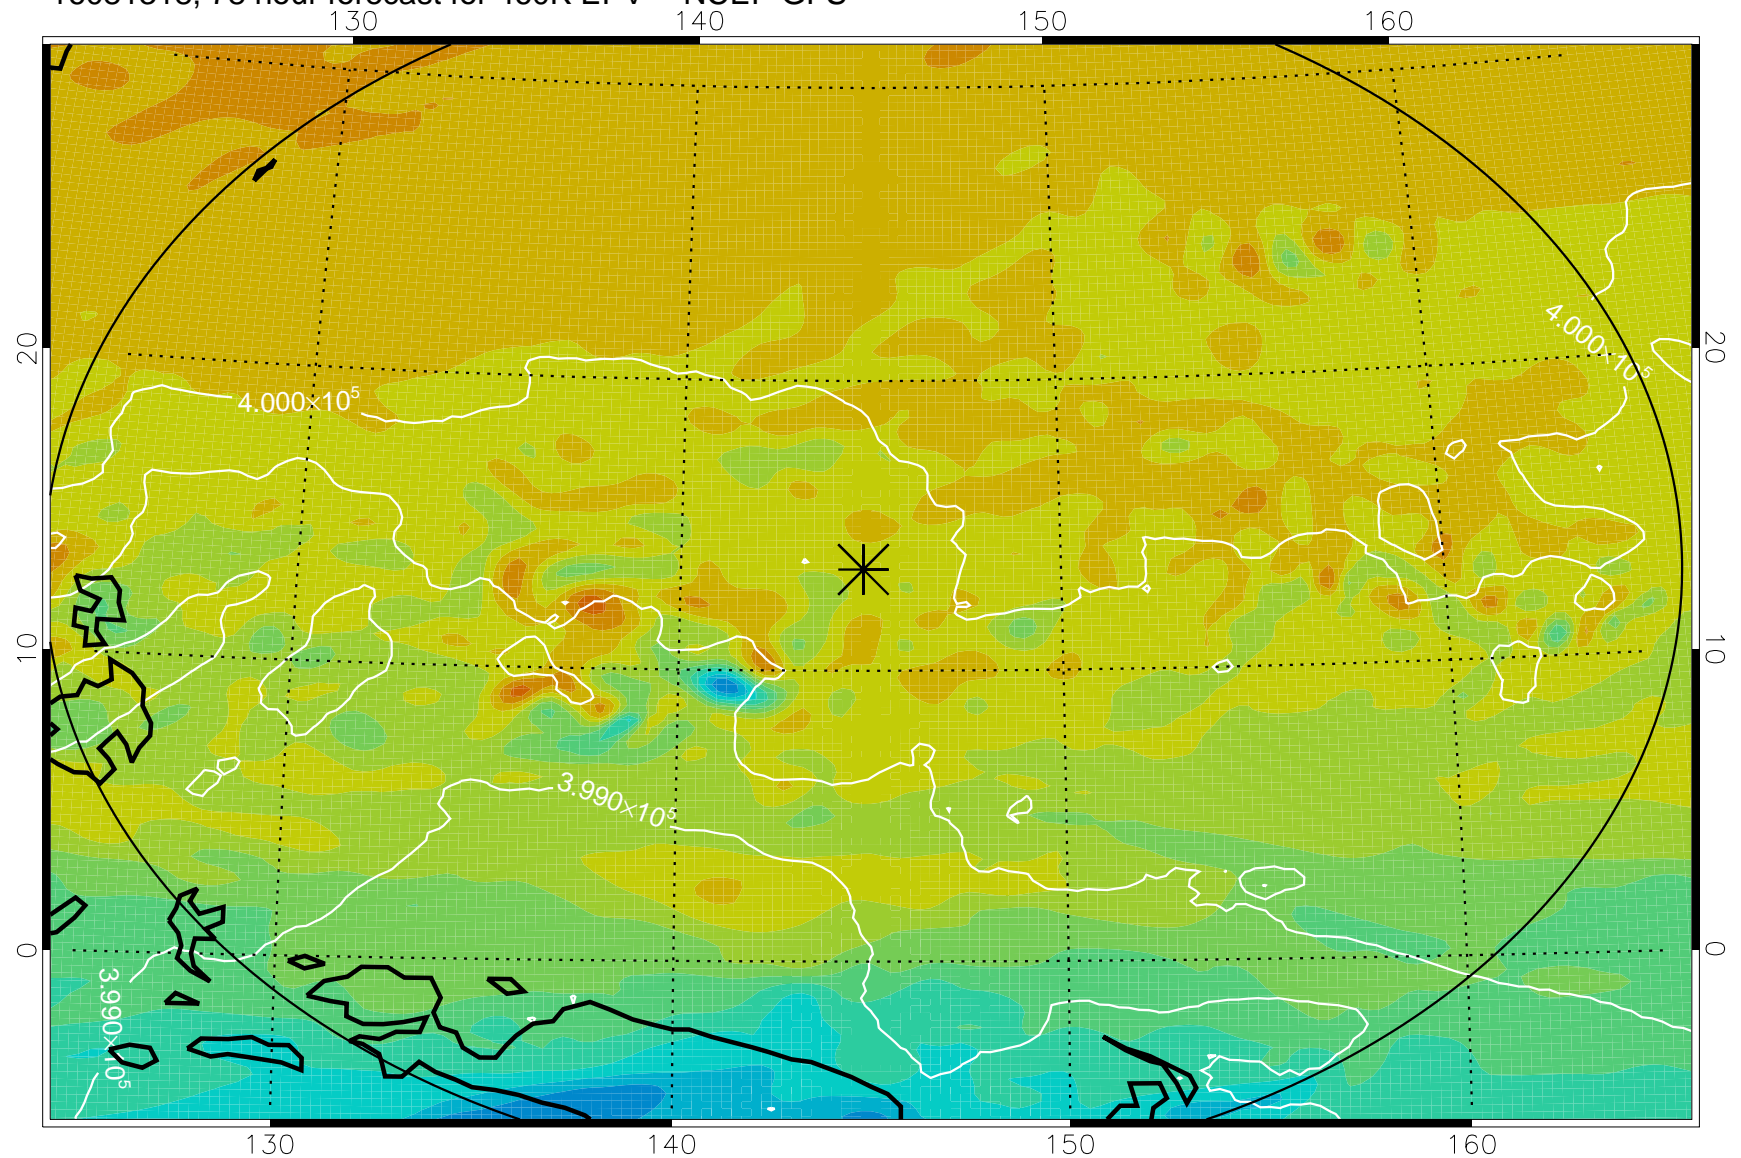

16081218, 54 hour forecast for 460K EPV -- NCEP GFS

460K Montgomery Streamfunction, white

Range ring of 2304 km

16081300, 60 hour forecast for 460K EPV -- NCEP GFS

460K Montgomery Streamfunction, white

Range ring of 2304 km

16081306, 66 hour forecast for 460K EPV -- NCEP GFS

460K Montgomery Streamfunction, white

Range ring of 2304 km

16081312, 72 hour forecast for 460K EPV -- NCEP GFS

460K Montgomery Streamfunction, white

Range ring of 2304 km

16081318, 78 hour forecast for 460K EPV -- NCEP GFS

460K Montgomery Streamfunction, white

Range ring of 2304 km

16081400, 84 hour forecast for 460K EPV -- NCEP GFS

460K Montgomery Streamfunction, white

Range ring of 2304 km

16081406, 90 hour forecast for 460K EPV -- NCEP GFS

460K Montgomery Streamfunction, white

Range ring of 2304 km

16081412, 96 hour forecast for 460K EPV -- NCEP GFS

460K Montgomery Streamfunction, white

Range ring of 2304 km