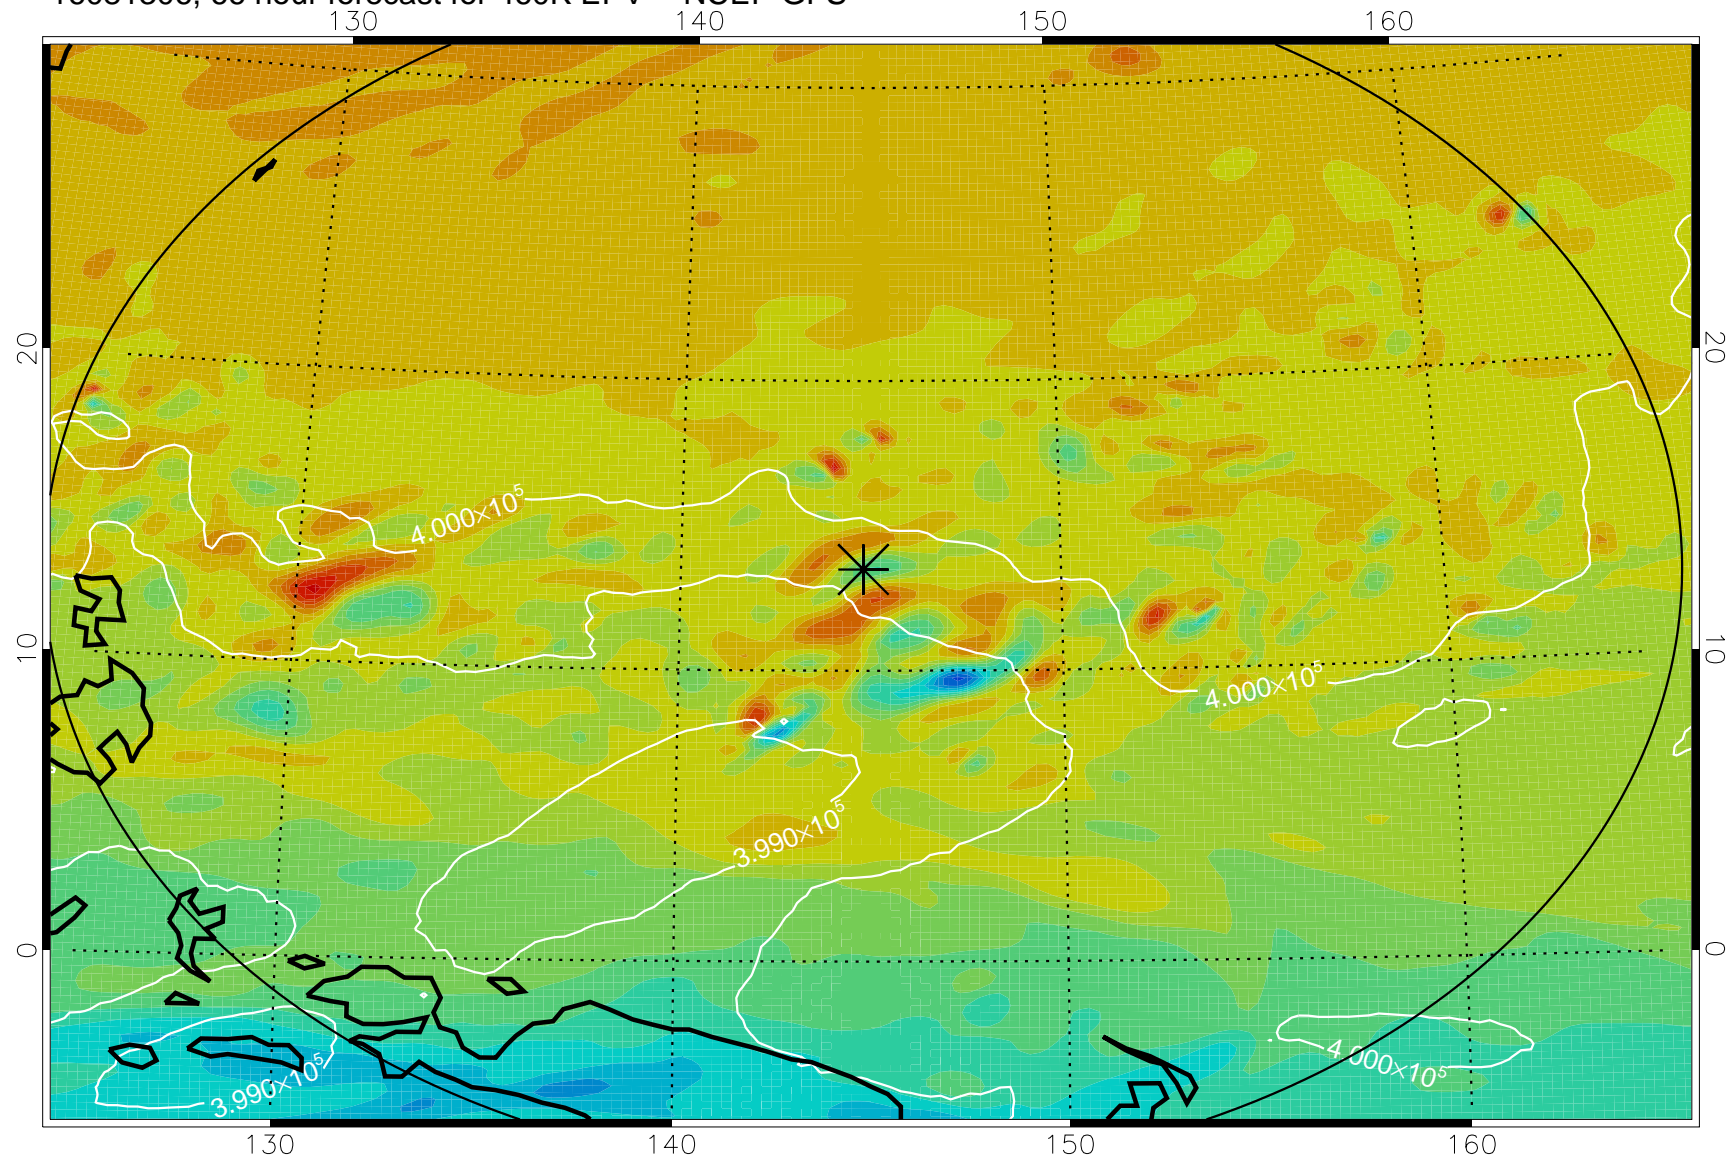

16081206, 42 hour forecast for 460K EPV -- NCEP GFS

460K Montgomery Streamfunction, white

Range ring of 2304 km

16081212, 48 hour forecast for 460K EPV -- NCEP GFS

460K Montgomery Streamfunction, white

Range ring of 2304 km

16081218, 54 hour forecast for 460K EPV -- NCEP GFS

460K Montgomery Streamfunction, white

Range ring of 2304 km

16081300, 60 hour forecast for 460K EPV -- NCEP GFS

460K Montgomery Streamfunction, white

Range ring of 2304 km

16081306, 66 hour forecast for 460K EPV -- NCEP GFS

460K Montgomery Streamfunction, white

Range ring of 2304 km

16081312, 72 hour forecast for 460K EPV -- NCEP GFS

460K Montgomery Streamfunction, white

Range ring of 2304 km

16081318, 78 hour forecast for 460K EPV -- NCEP GFS

460K Montgomery Streamfunction, white

Range ring of 2304 km

16081400, 84 hour forecast for 460K EPV -- NCEP GFS

460K Montgomery Streamfunction, white

Range ring of 2304 km