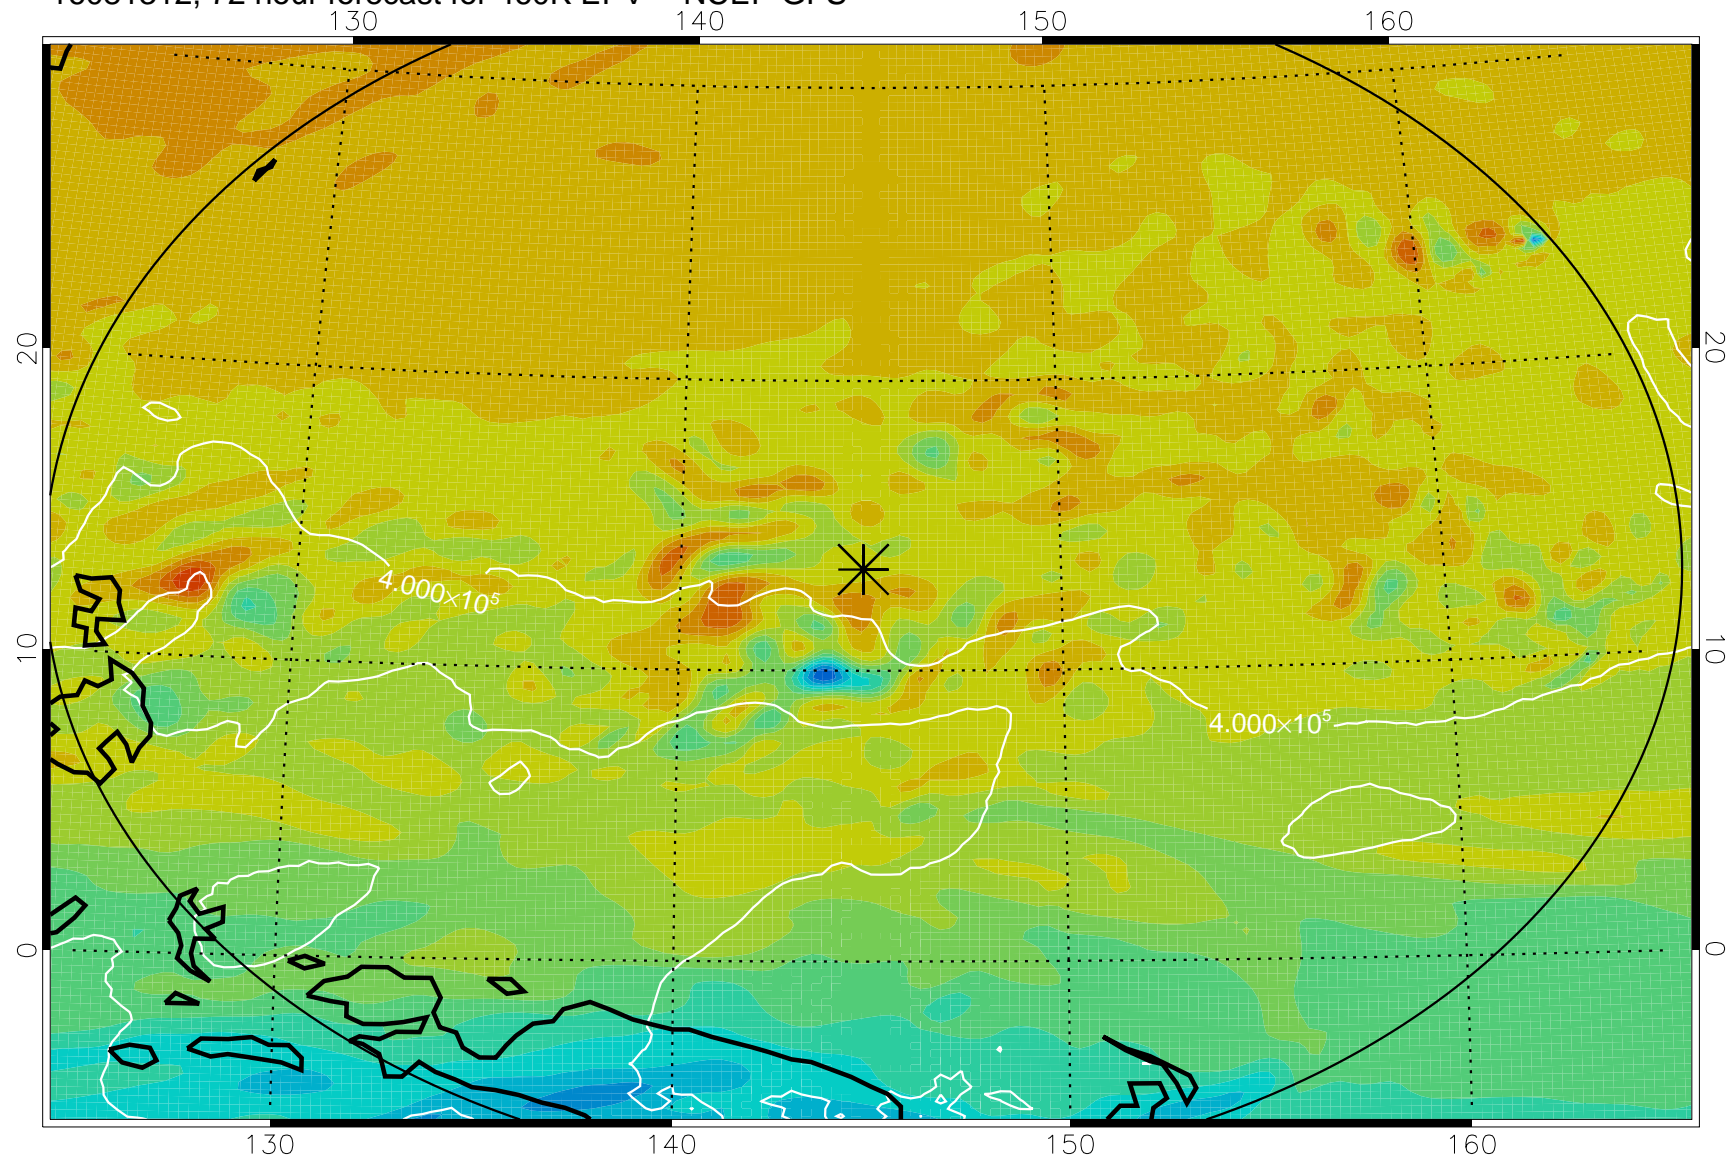

16081218, 54 hour forecast for 460K EPV -- NCEP GFS

460K Montgomery Streamfunction, white

Range ring of 2304 km

16081300, 60 hour forecast for 460K EPV -- NCEP GFS

460K Montgomery Streamfunction, white

Range ring of 2304 km

16081306, 66 hour forecast for 460K EPV -- NCEP GFS

460K Montgomery Streamfunction, white

Range ring of 2304 km

16081312, 72 hour forecast for 460K EPV -- NCEP GFS

460K Montgomery Streamfunction, white

Range ring of 2304 km

16081318, 78 hour forecast for 460K EPV -- NCEP GFS

460K Montgomery Streamfunction, white

Range ring of 2304 km

16081400, 84 hour forecast for 460K EPV -- NCEP GFS

460K Montgomery Streamfunction, white

Range ring of 2304 km

16081406, 90 hour forecast for 460K EPV -- NCEP GFS

460K Montgomery Streamfunction, white

Range ring of 2304 km

16081412, 96 hour forecast for 460K EPV -- NCEP GFS

460K Montgomery Streamfunction, white

Range ring of 2304 km