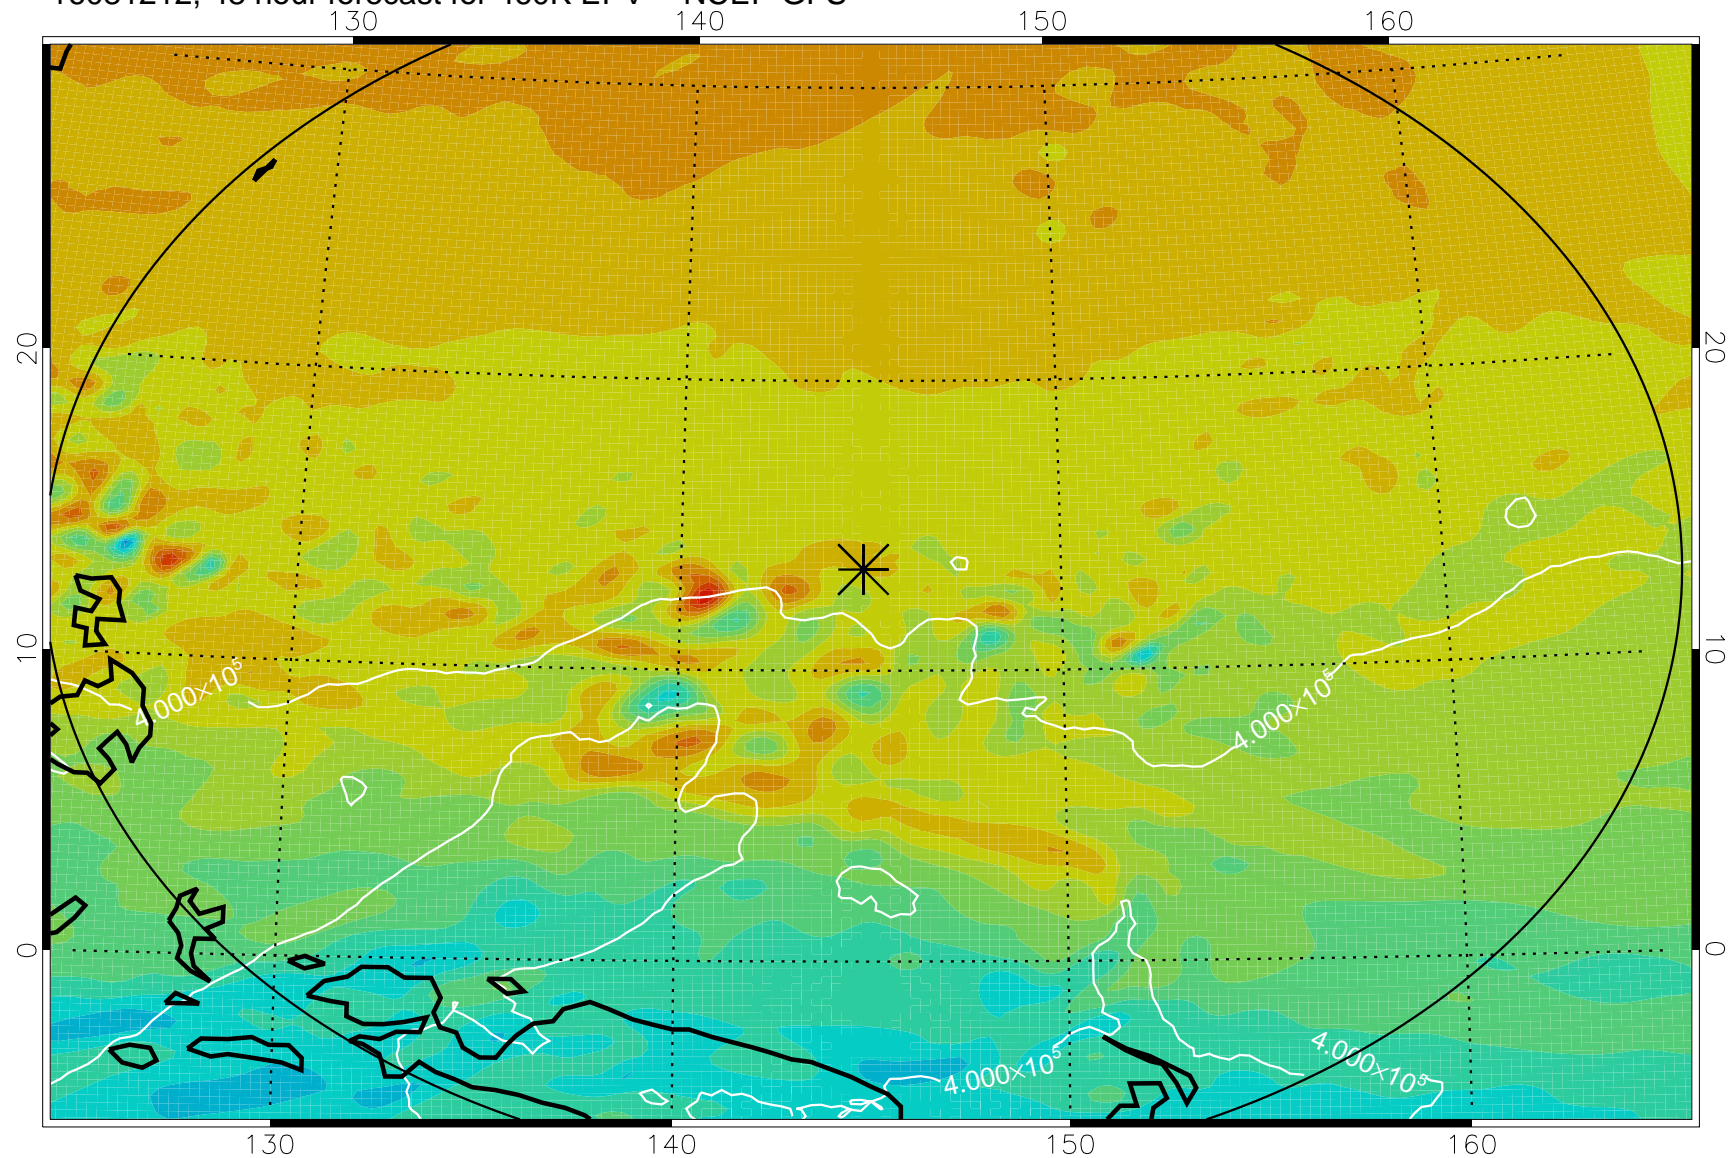

16081106, 18 hour forecast for 460K EPV -- NCEP GFS

460K Montgomery Streamfunction, white

Range ring of 2304 km

16081112, 24 hour forecast for 460K EPV -- NCEP GFS

460K Montgomery Streamfunction, white

Range ring of 2304 km

16081118, 30 hour forecast for 460K EPV -- NCEP GFS

460K Montgomery Streamfunction, white

Range ring of 2304 km

16081200, 36 hour forecast for 460K EPV -- NCEP GFS

460K Montgomery Streamfunction, white

Range ring of 2304 km

16081206, 42 hour forecast for 460K EPV -- NCEP GFS

460K Montgomery Streamfunction, white

Range ring of 2304 km

16081212, 48 hour forecast for 460K EPV -- NCEP GFS

460K Montgomery Streamfunction, white

Range ring of 2304 km

16081218, 54 hour forecast for 460K EPV -- NCEP GFS

460K Montgomery Streamfunction, white

Range ring of 2304 km

16081300, 60 hour forecast for 460K EPV -- NCEP GFS

460K Montgomery Streamfunction, white

Range ring of 2304 km