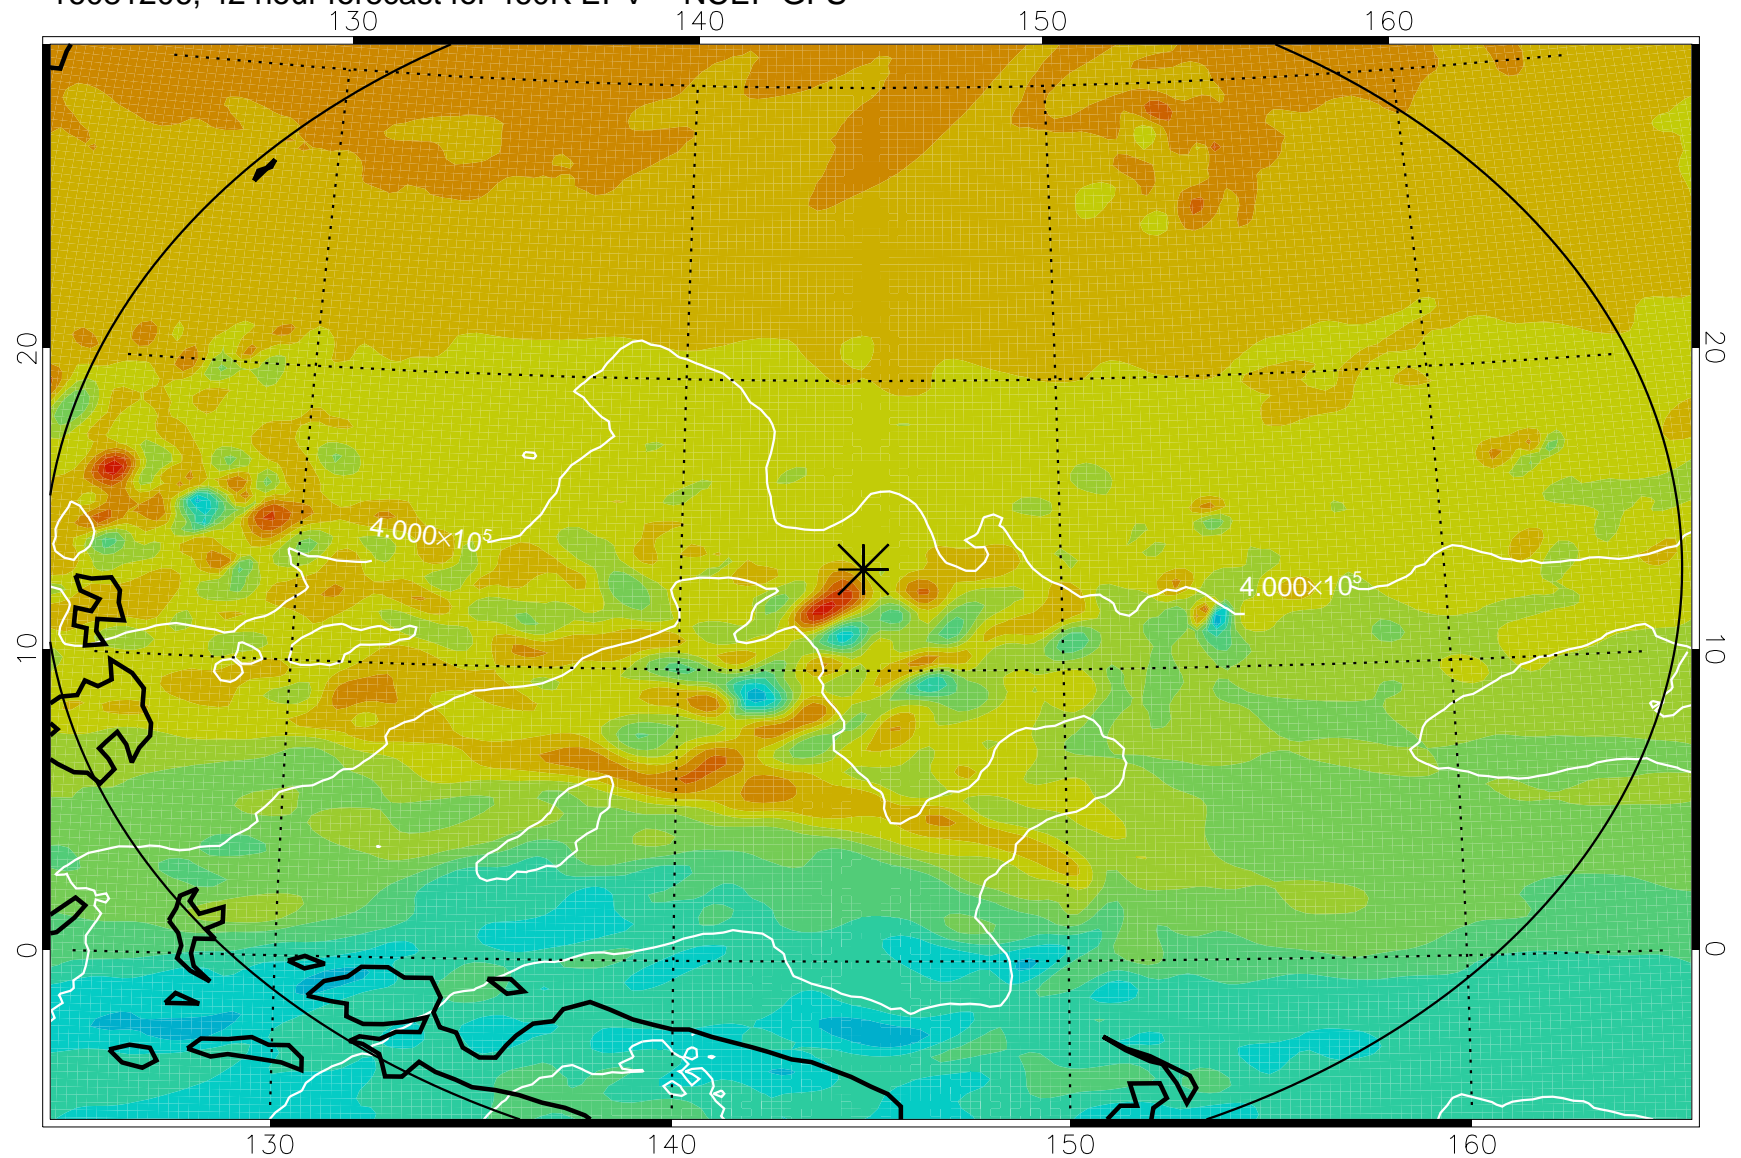

16081106, 18 hour forecast for 460K EPV -- NCEP GFS

460K Montgomery Streamfunction, white

Range ring of 2304 km

16081112, 24 hour forecast for 460K EPV -- NCEP GFS

460K Montgomery Streamfunction, white

Range ring of 2304 km

16081118, 30 hour forecast for 460K EPV -- NCEP GFS

460K Montgomery Streamfunction, white

Range ring of 2304 km

16081200, 36 hour forecast for 460K EPV -- NCEP GFS

460K Montgomery Streamfunction, white

Range ring of 2304 km

16081206, 42 hour forecast for 460K EPV -- NCEP GFS

460K Montgomery Streamfunction, white

Range ring of 2304 km

16081212, 48 hour forecast for 460K EPV -- NCEP GFS

460K Montgomery Streamfunction, white

Range ring of 2304 km

16081218, 54 hour forecast for 460K EPV -- NCEP GFS

460K Montgomery Streamfunction, white

Range ring of 2304 km

16081300, 60 hour forecast for 460K EPV -- NCEP GFS

460K Montgomery Streamfunction, white

Range ring of 2304 km