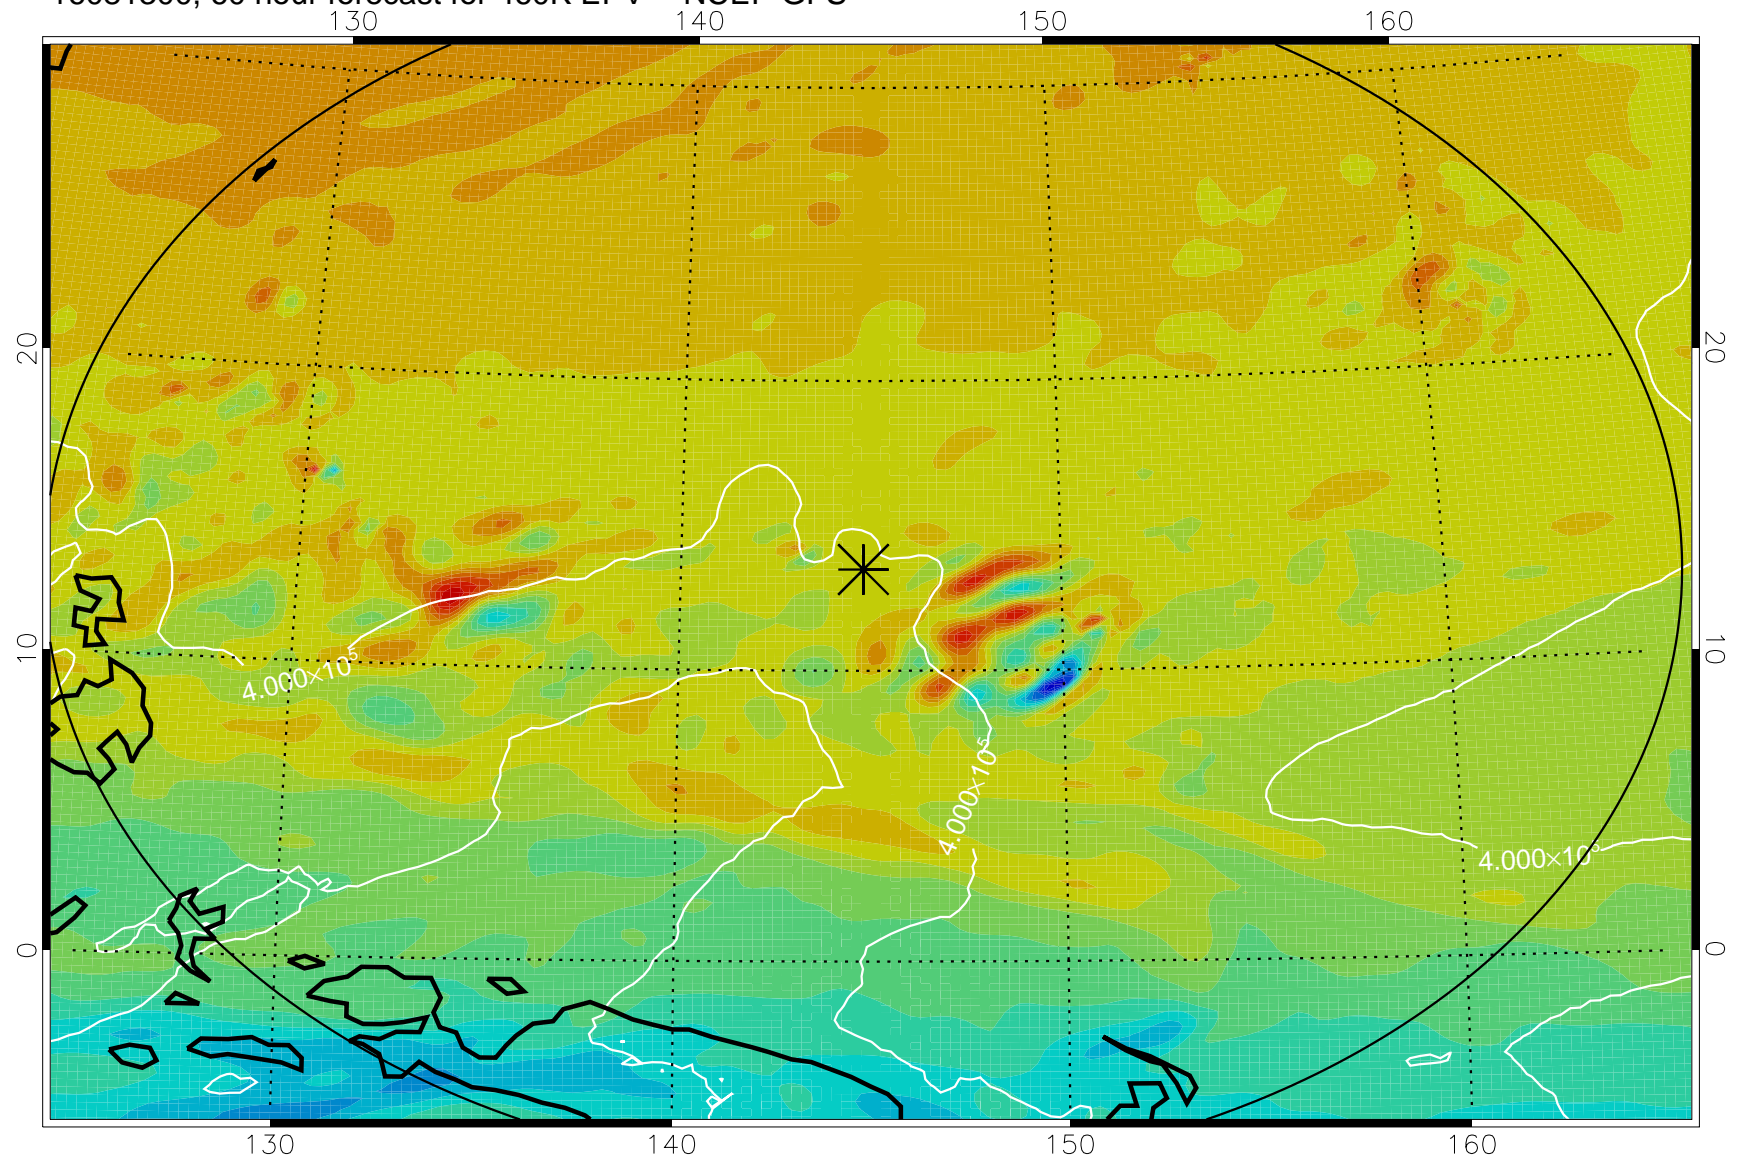

16081118, 30 hour forecast for 460K EPV -- NCEP GFS

460K Montgomery Streamfunction, white

Range ring of 2304 km

16081200, 36 hour forecast for 460K EPV -- NCEP GFS

460K Montgomery Streamfunction, white

Range ring of 2304 km

16081206, 42 hour forecast for 460K EPV -- NCEP GFS

460K Montgomery Streamfunction, white

Range ring of 2304 km

16081212, 48 hour forecast for 460K EPV -- NCEP GFS

460K Montgomery Streamfunction, white

Range ring of 2304 km

16081218, 54 hour forecast for 460K EPV -- NCEP GFS

460K Montgomery Streamfunction, white

Range ring of 2304 km

16081300, 60 hour forecast for 460K EPV -- NCEP GFS

460K Montgomery Streamfunction, white

Range ring of 2304 km

16081306, 66 hour forecast for 460K EPV -- NCEP GFS

460K Montgomery Streamfunction, white

Range ring of 2304 km

16081312, 72 hour forecast for 460K EPV -- NCEP GFS

460K Montgomery Streamfunction, white

Range ring of 2304 km