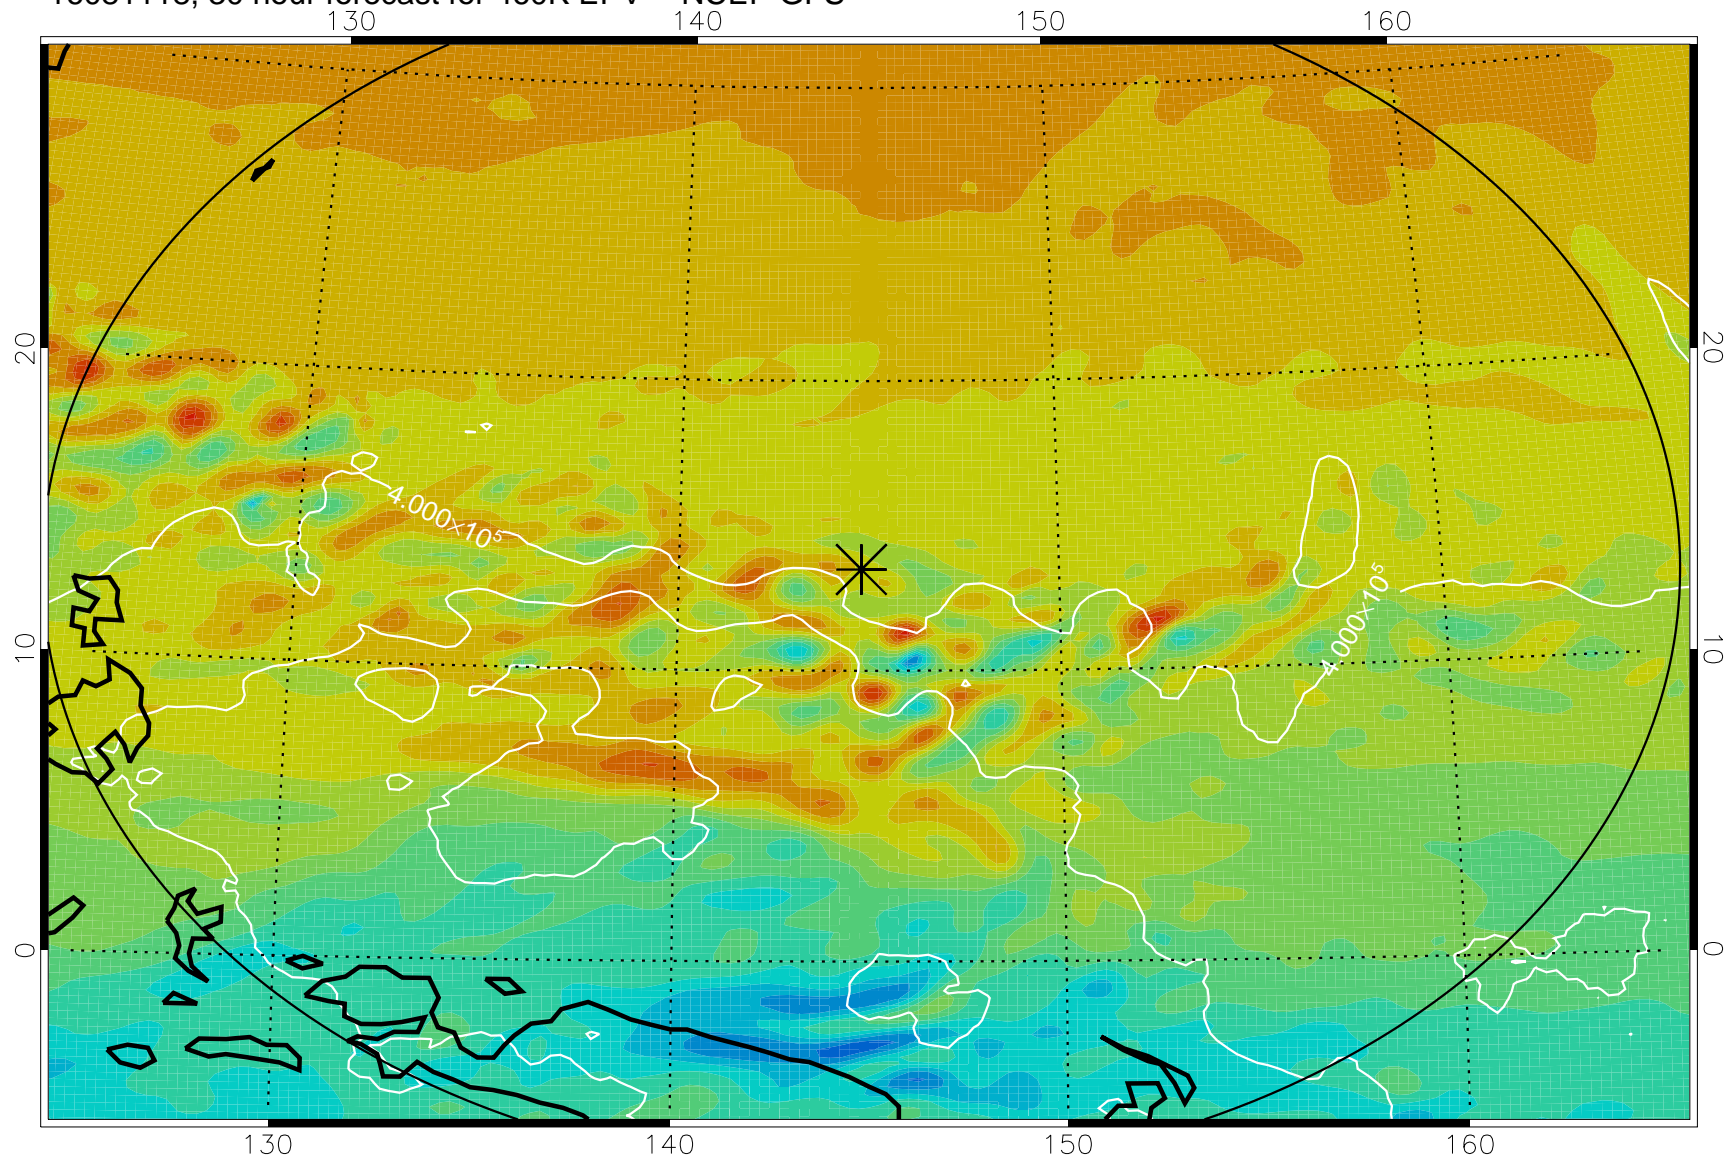

16081018, 6 hour forecast for 460K EPV -- NCEP GFS

460K Montgomery Streamfunction, white

Range ring of 2304 km

16081100, 12 hour forecast for 460K EPV -- NCEP GFS

460K Montgomery Streamfunction, white

Range ring of 2304 km

16081106, 18 hour forecast for 460K EPV -- NCEP GFS

460K Montgomery Streamfunction, white

Range ring of 2304 km

16081112, 24 hour forecast for 460K EPV -- NCEP GFS

460K Montgomery Streamfunction, white

Range ring of 2304 km

16081118, 30 hour forecast for 460K EPV -- NCEP GFS

460K Montgomery Streamfunction, white

Range ring of 2304 km

16081200, 36 hour forecast for 460K EPV -- NCEP GFS

460K Montgomery Streamfunction, white

Range ring of 2304 km

16081206, 42 hour forecast for 460K EPV -- NCEP GFS

460K Montgomery Streamfunction, white

Range ring of 2304 km

16081212, 48 hour forecast for 460K EPV -- NCEP GFS

460K Montgomery Streamfunction, white

Range ring of 2304 km