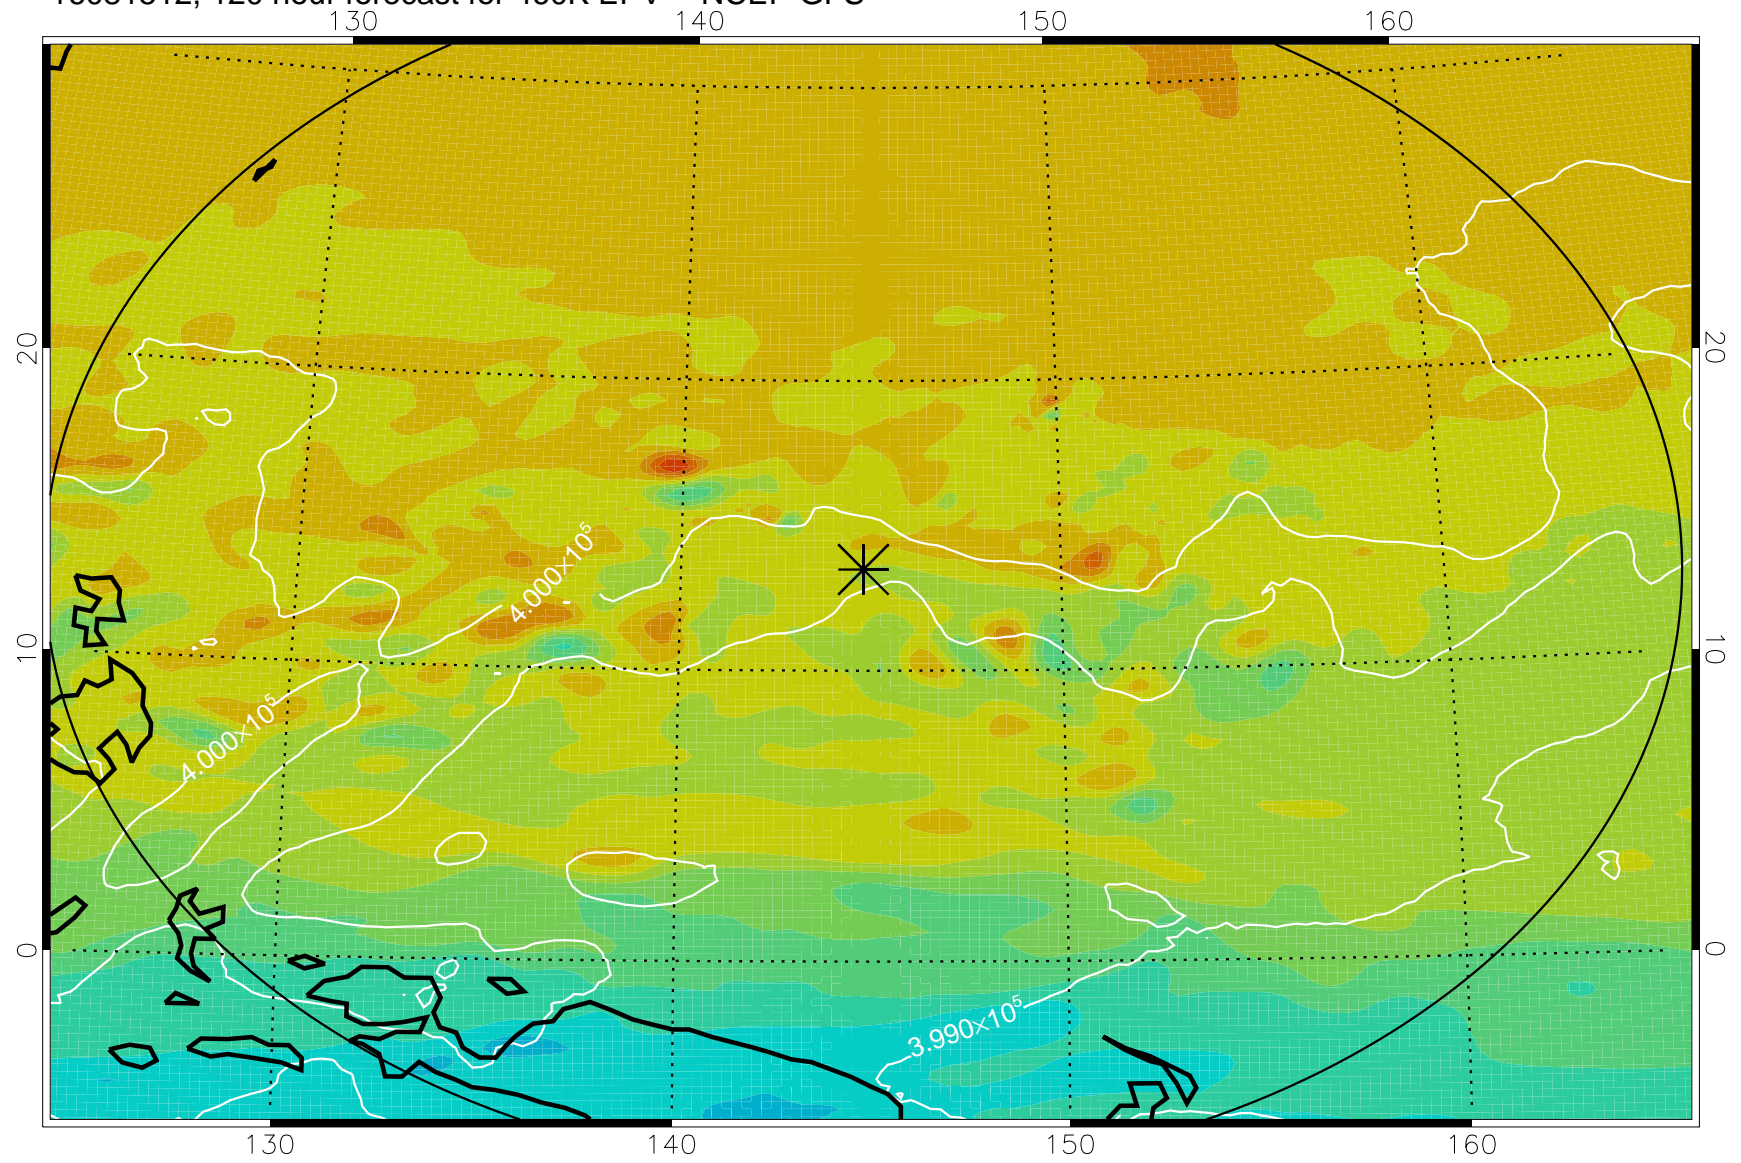

16081318, 78 hour forecast for 460K EPV -- NCEP GFS

460K Montgomery Streamfunction, white

Range ring of 2304 km

16081400, 84 hour forecast for 460K EPV -- NCEP GFS

460K Montgomery Streamfunction, white

Range ring of 2304 km

16081406, 90 hour forecast for 460K EPV -- NCEP GFS

460K Montgomery Streamfunction, white

Range ring of 2304 km

16081412, 96 hour forecast for 460K EPV -- NCEP GFS

460K Montgomery Streamfunction, white

Range ring of 2304 km

16081418, 102 hour forecast for 460K EPV -- NCEP GFS

460K Montgomery Streamfunction, white

Range ring of 2304 km

16081500, 108 hour forecast for 460K EPV -- NCEP GFS

460K Montgomery Streamfunction, white

Range ring of 2304 km

16081506, 114 hour forecast for 460K EPV -- NCEP GFS

460K Montgomery Streamfunction, white

Range ring of 2304 km

16081512, 120 hour forecast for 460K EPV -- NCEP GFS

460K Montgomery Streamfunction, white

Range ring of 2304 km