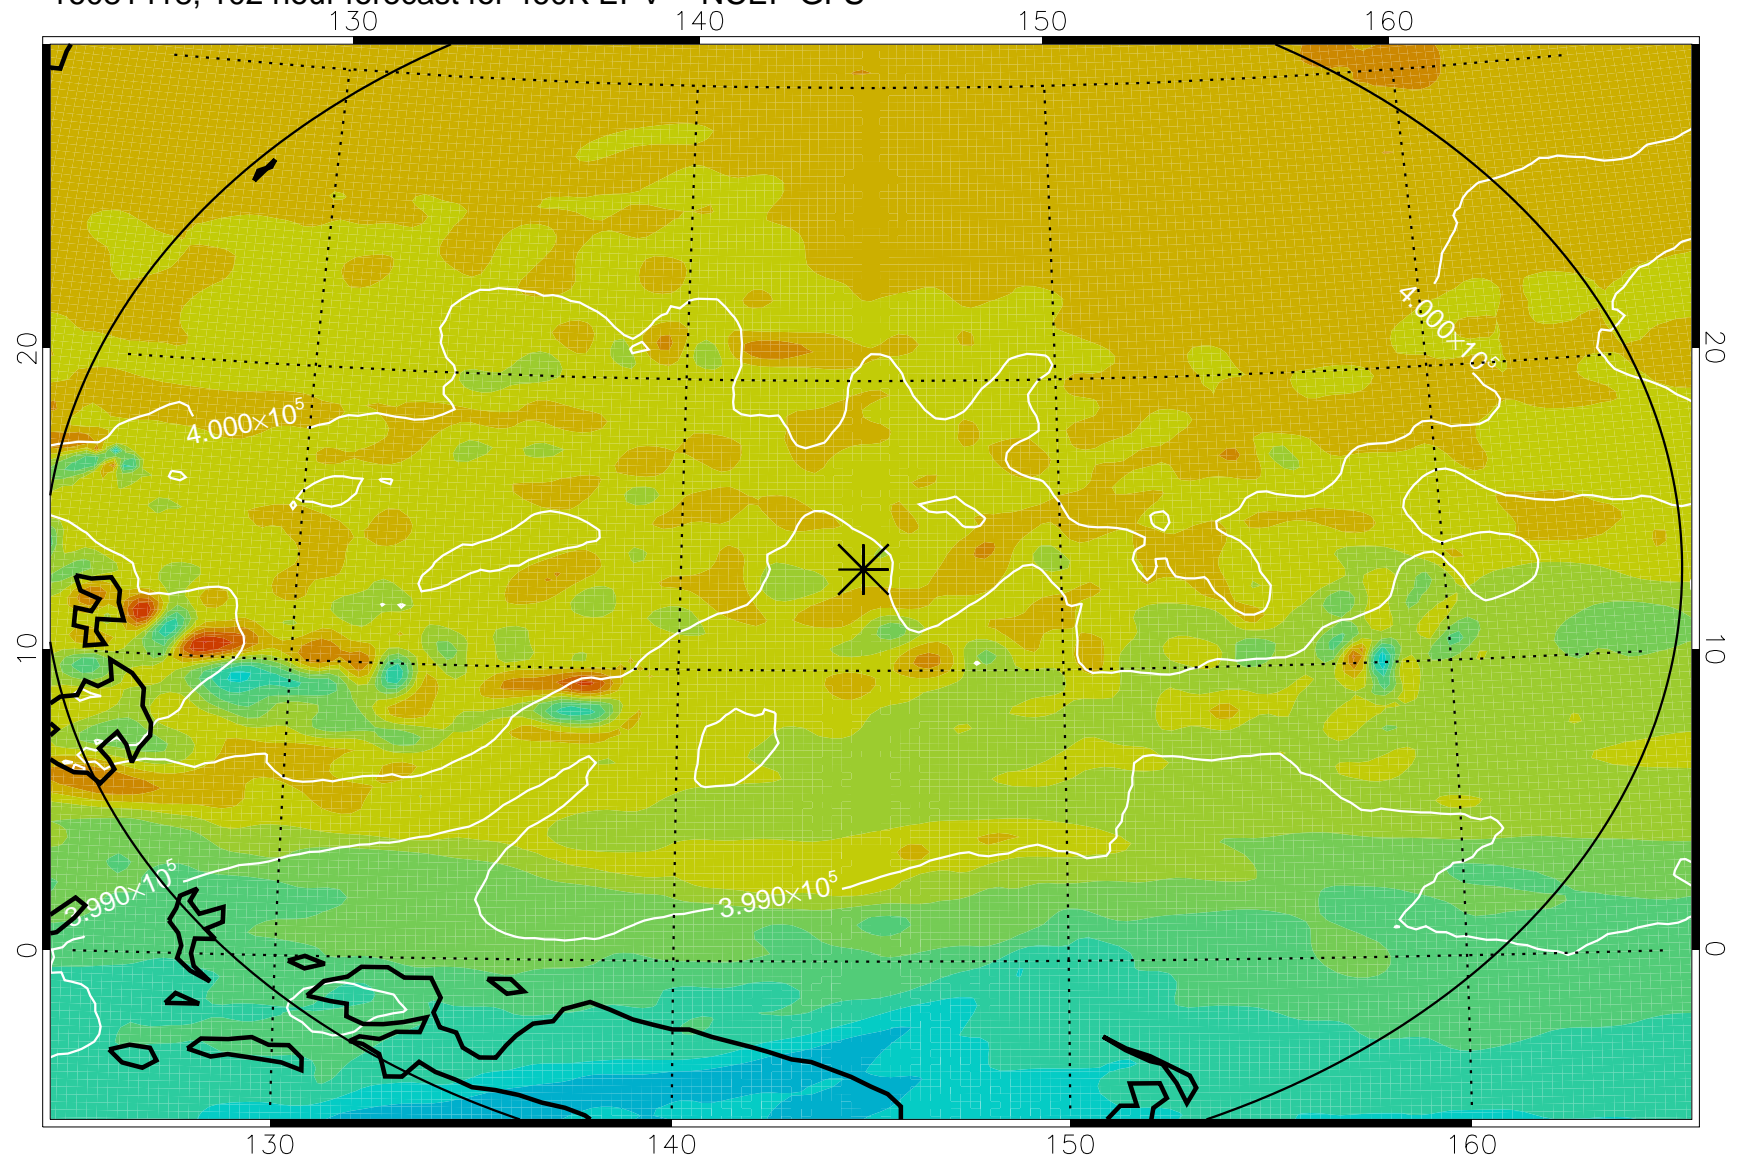

16081318, 78 hour forecast for 460K EPV -- NCEP GFS

460K Montgomery Streamfunction, white

Range ring of 2304 km

16081400, 84 hour forecast for 460K EPV -- NCEP GFS

460K Montgomery Streamfunction, white

Range ring of 2304 km

16081406, 90 hour forecast for 460K EPV -- NCEP GFS

460K Montgomery Streamfunction, white

Range ring of 2304 km

16081412, 96 hour forecast for 460K EPV -- NCEP GFS

460K Montgomery Streamfunction, white

Range ring of 2304 km

16081418, 102 hour forecast for 460K EPV -- NCEP GFS

460K Montgomery Streamfunction, white

Range ring of 2304 km

16081500, 108 hour forecast for 460K EPV -- NCEP GFS

460K Montgomery Streamfunction, white

Range ring of 2304 km

16081506, 114 hour forecast for 460K EPV -- NCEP GFS

460K Montgomery Streamfunction, white

Range ring of 2304 km

16081512, 120 hour forecast for 460K EPV -- NCEP GFS

460K Montgomery Streamfunction, white

Range ring of 2304 km