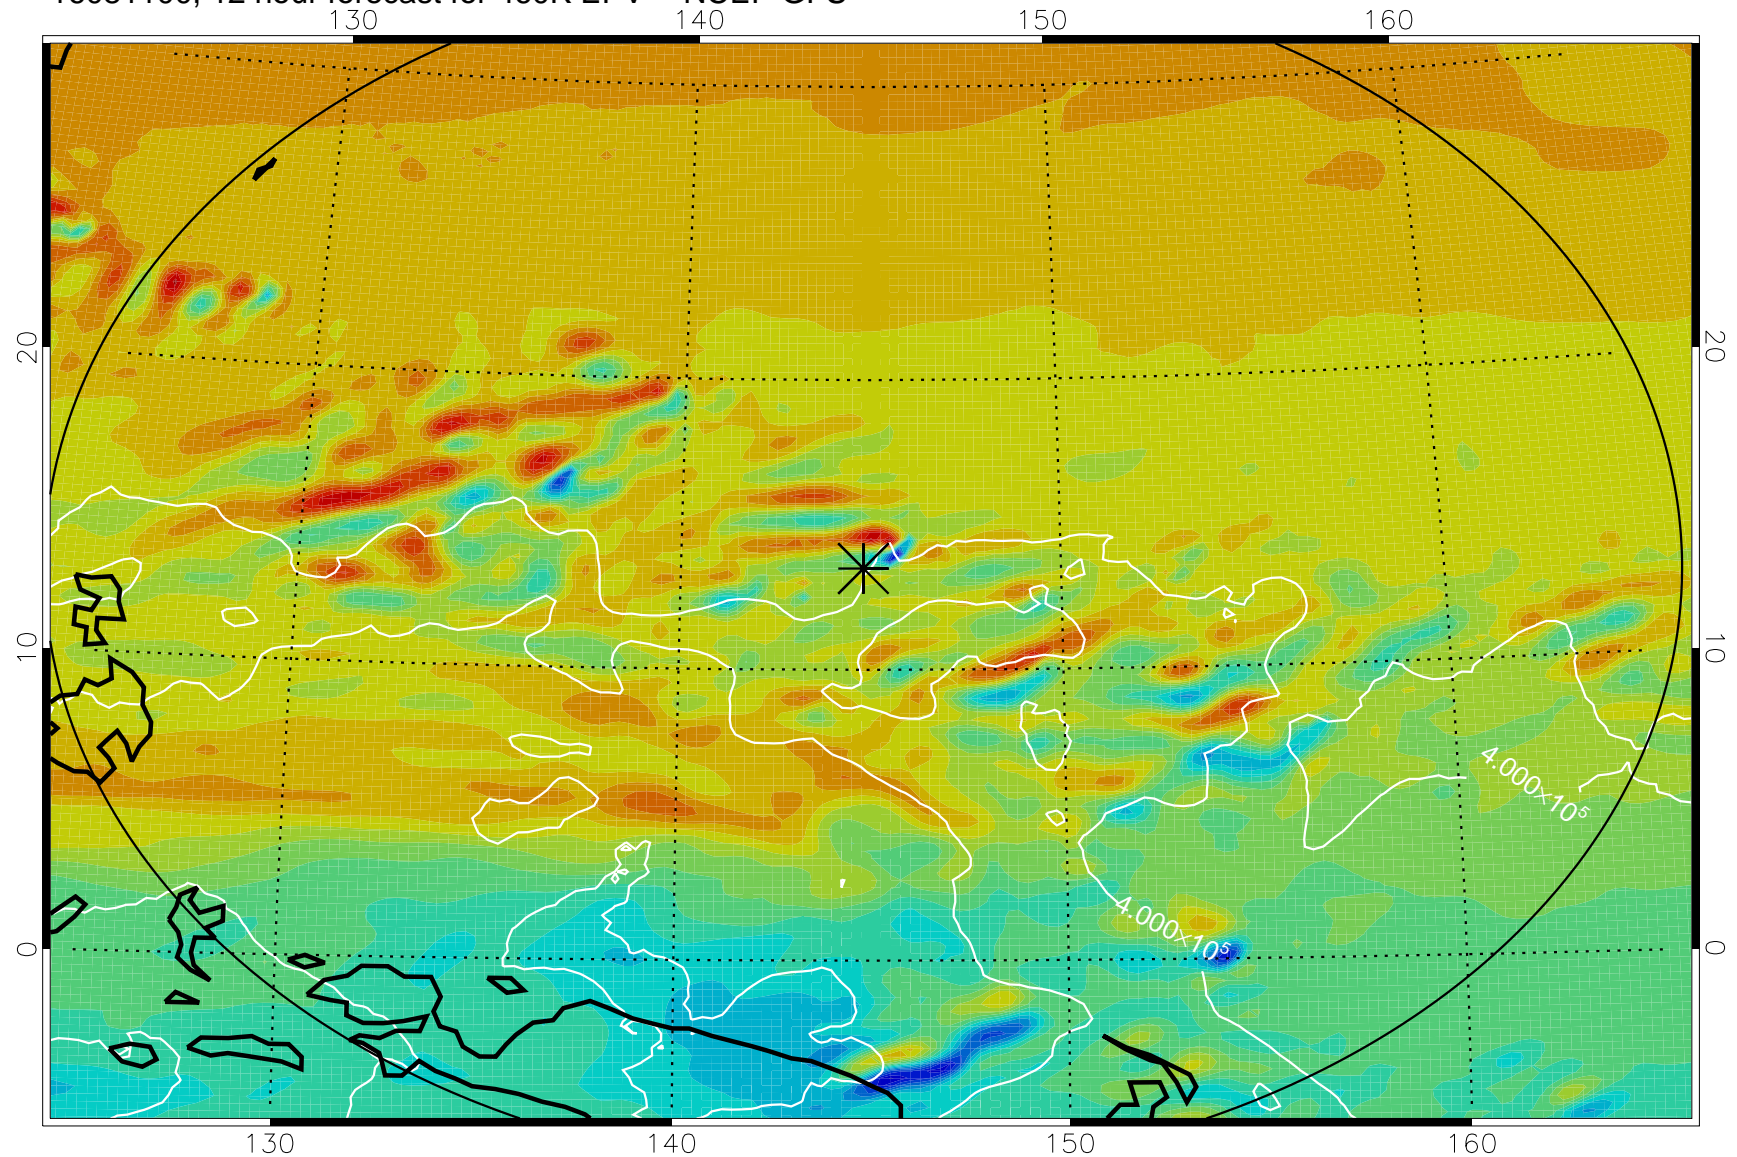

16081018, 6 hour forecast for 460K EPV -- NCEP GFS

460K Montgomery Streamfunction, white

Range ring of 2304 km

16081100, 12 hour forecast for 460K EPV -- NCEP GFS

460K Montgomery Streamfunction, white

Range ring of 2304 km

16081106, 18 hour forecast for 460K EPV -- NCEP GFS

460K Montgomery Streamfunction, white

Range ring of 2304 km

16081112, 24 hour forecast for 460K EPV -- NCEP GFS

460K Montgomery Streamfunction, white

Range ring of 2304 km

16081118, 30 hour forecast for 460K EPV -- NCEP GFS

460K Montgomery Streamfunction, white

Range ring of 2304 km

16081200, 36 hour forecast for 460K EPV -- NCEP GFS

460K Montgomery Streamfunction, white

Range ring of 2304 km

16081206, 42 hour forecast for 460K EPV -- NCEP GFS

460K Montgomery Streamfunction, white

Range ring of 2304 km

16081212, 48 hour forecast for 460K EPV -- NCEP GFS

460K Montgomery Streamfunction, white

Range ring of 2304 km