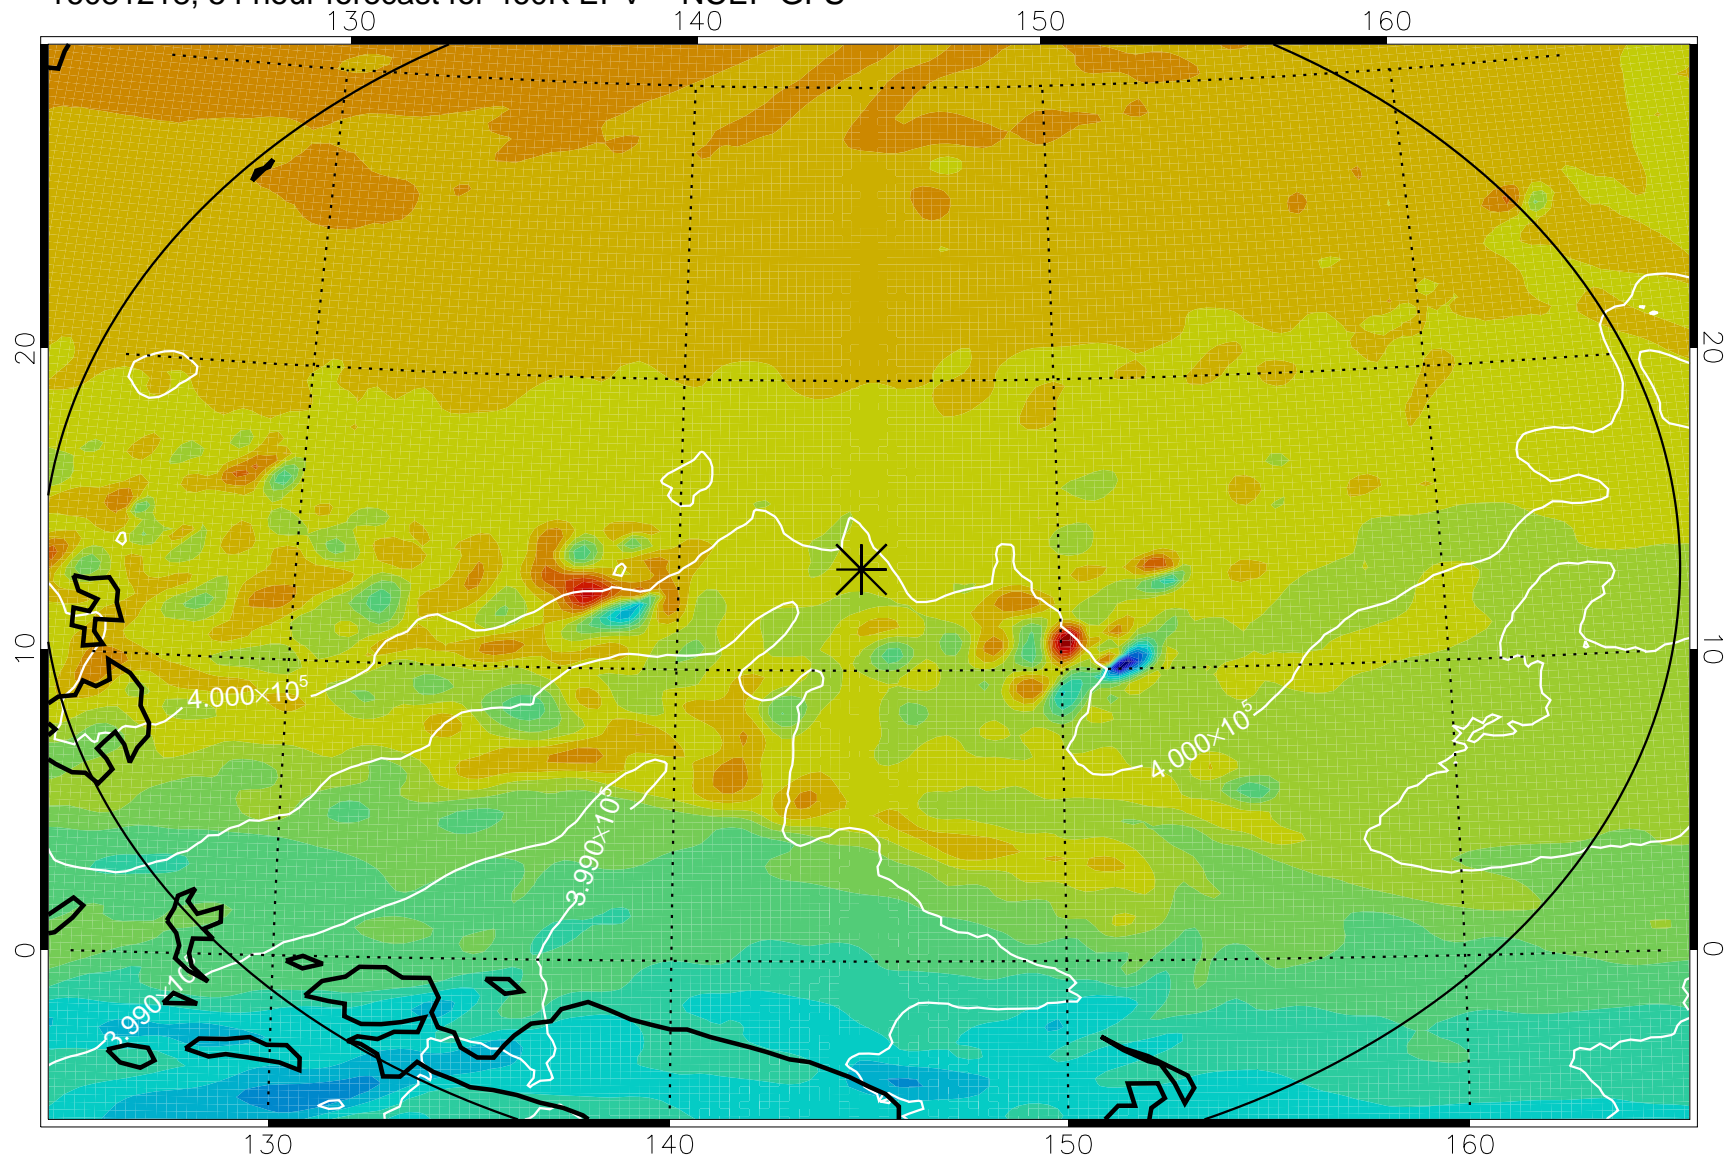

16081118, 30 hour forecast for 460K EPV -- NCEP GFS

460K Montgomery Streamfunction, white

Range ring of 2304 km

16081200, 36 hour forecast for 460K EPV -- NCEP GFS

460K Montgomery Streamfunction, white

Range ring of 2304 km

16081206, 42 hour forecast for 460K EPV -- NCEP GFS

460K Montgomery Streamfunction, white

Range ring of 2304 km

16081212, 48 hour forecast for 460K EPV -- NCEP GFS

460K Montgomery Streamfunction, white

Range ring of 2304 km

16081218, 54 hour forecast for 460K EPV -- NCEP GFS

460K Montgomery Streamfunction, white

Range ring of 2304 km

16081300, 60 hour forecast for 460K EPV -- NCEP GFS

460K Montgomery Streamfunction, white

Range ring of 2304 km

16081406, 90 hour forecast for 460K EPV -- NCEP GFS

460K Montgomery Streamfunction, white

Range ring of 2304 km

16081412, 96 hour forecast for 460K EPV -- NCEP GFS

460K Montgomery Streamfunction, white

Range ring of 2304 km