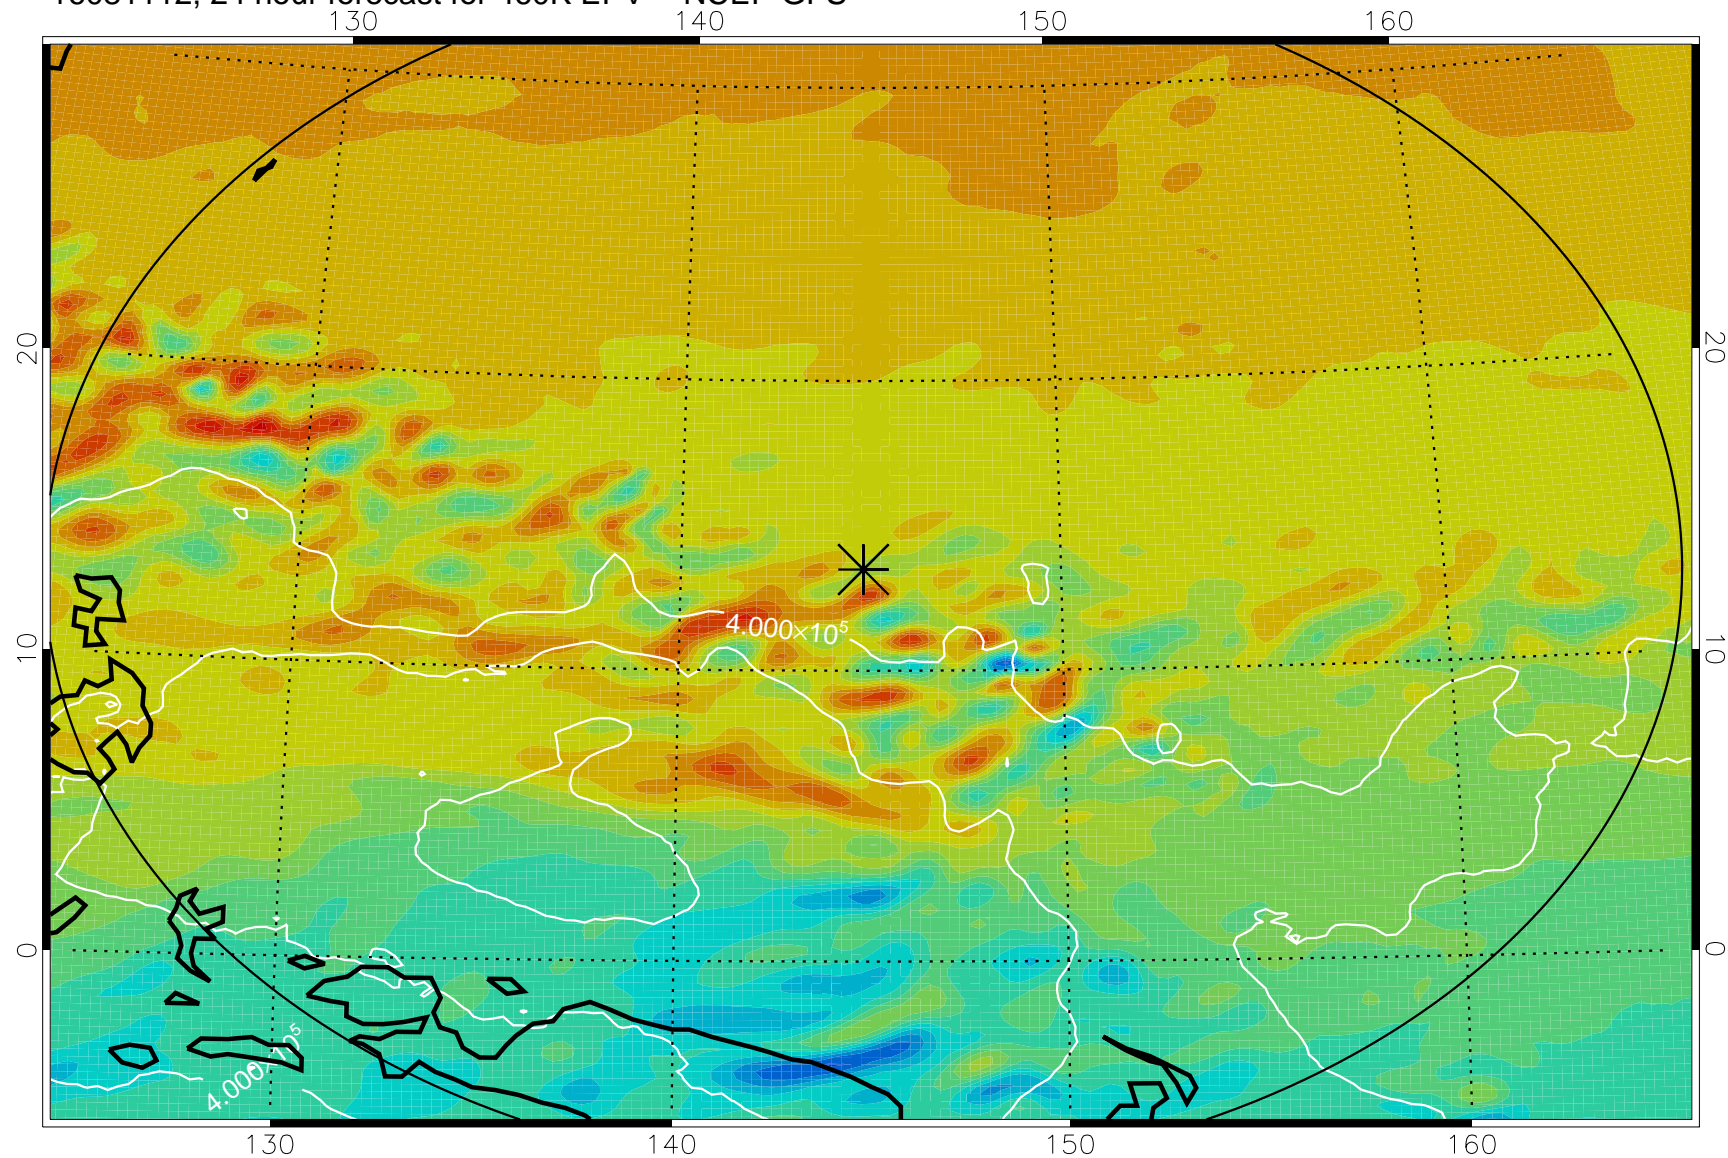

16081018, 6 hour forecast for 460K EPV -- NCEP GFS

460K Montgomery Streamfunction, white

Range ring of 2304 km

16081100, 12 hour forecast for 460K EPV -- NCEP GFS

460K Montgomery Streamfunction, white

Range ring of 2304 km

16081106, 18 hour forecast for 460K EPV -- NCEP GFS

460K Montgomery Streamfunction, white

Range ring of 2304 km

16081112, 24 hour forecast for 460K EPV -- NCEP GFS

460K Montgomery Streamfunction, white

Range ring of 2304 km

16081118, 30 hour forecast for 460K EPV -- NCEP GFS

460K Montgomery Streamfunction, white

Range ring of 2304 km

16081200, 36 hour forecast for 460K EPV -- NCEP GFS

460K Montgomery Streamfunction, white

Range ring of 2304 km

16081206, 42 hour forecast for 460K EPV -- NCEP GFS

460K Montgomery Streamfunction, white

Range ring of 2304 km

16081212, 48 hour forecast for 460K EPV -- NCEP GFS

460K Montgomery Streamfunction, white

Range ring of 2304 km