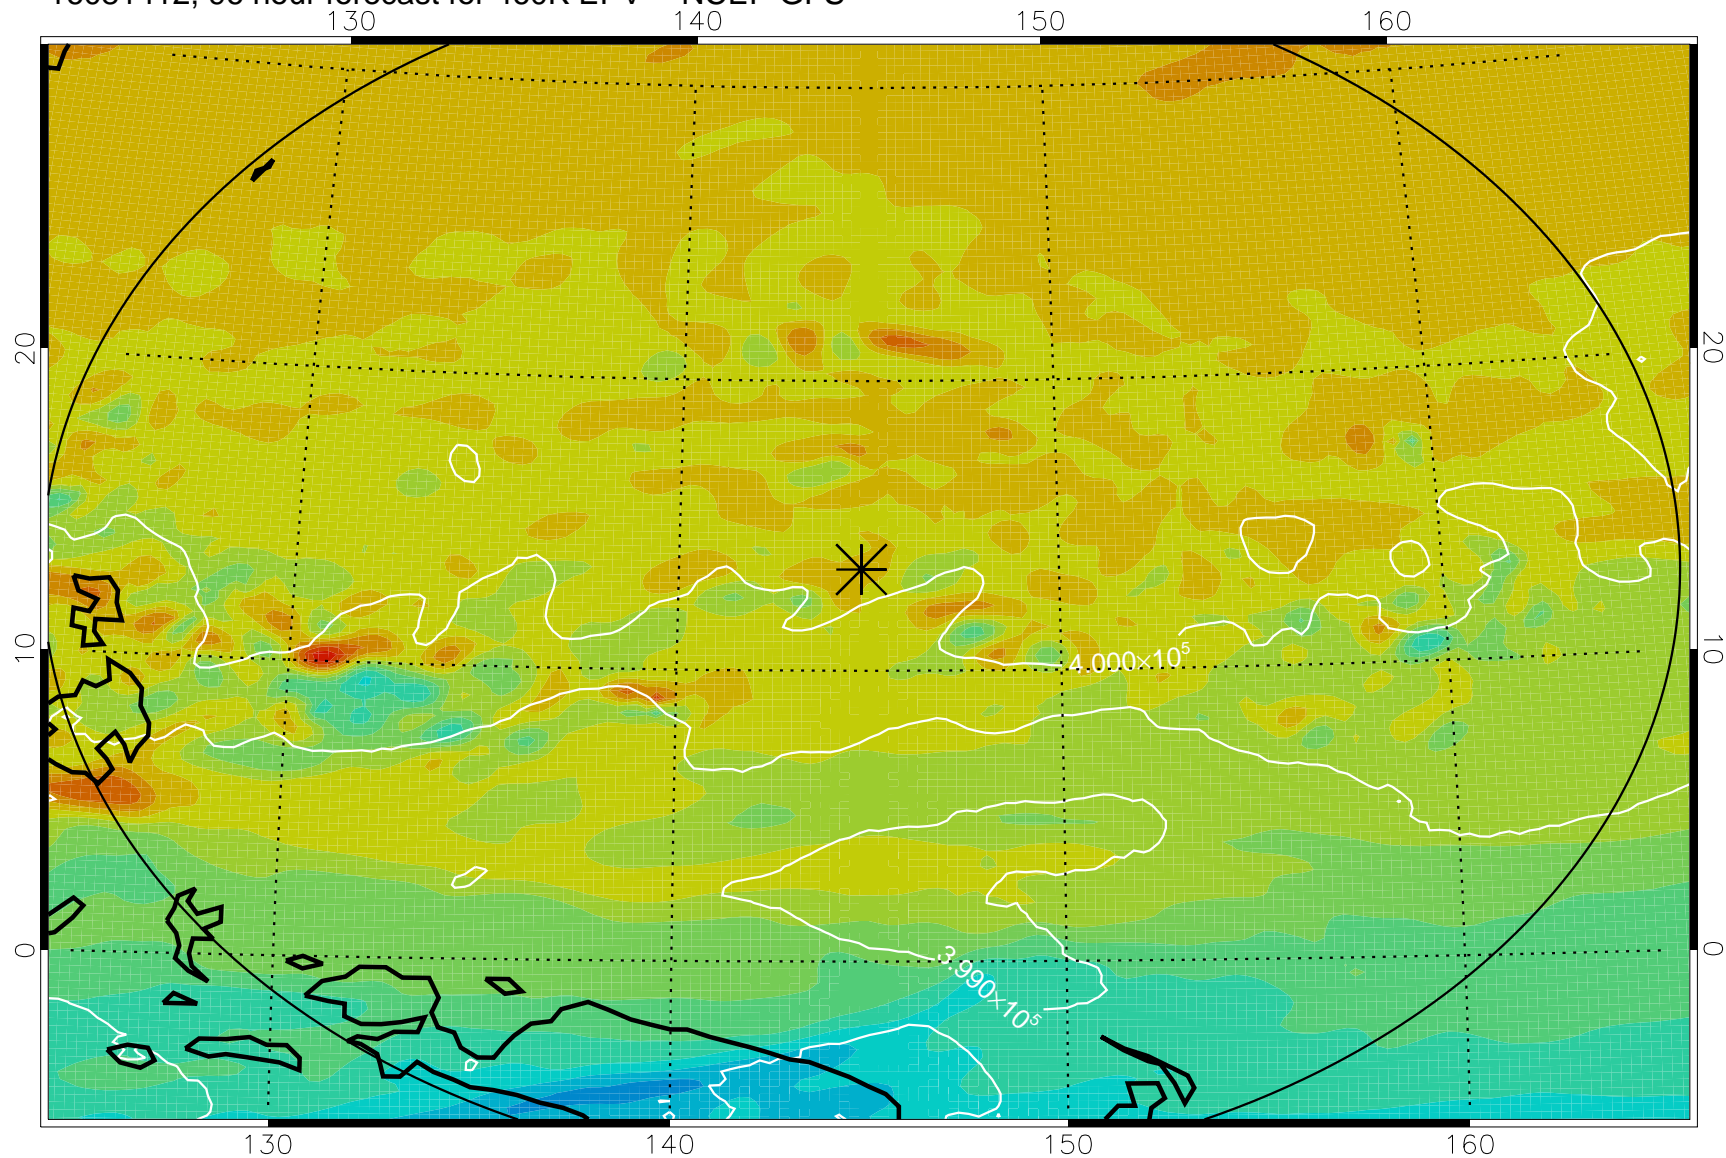

16081306, 66 hour forecast for 460K EPV -- NCEP GFS

460K Montgomery Streamfunction, white

Range ring of 2304 km

16081312, 72 hour forecast for 460K EPV -- NCEP GFS

460K Montgomery Streamfunction, white

Range ring of 2304 km

16081318, 78 hour forecast for 460K EPV -- NCEP GFS

460K Montgomery Streamfunction, white

Range ring of 2304 km

16081400, 84 hour forecast for 460K EPV -- NCEP GFS

460K Montgomery Streamfunction, white

Range ring of 2304 km

16081406, 90 hour forecast for 460K EPV -- NCEP GFS

460K Montgomery Streamfunction, white

Range ring of 2304 km

16081412, 96 hour forecast for 460K EPV -- NCEP GFS

460K Montgomery Streamfunction, white

Range ring of 2304 km

16081418, 102 hour forecast for 460K EPV -- NCEP GFS

460K Montgomery Streamfunction, white

Range ring of 2304 km

16081500, 108 hour forecast for 460K EPV -- NCEP GFS

460K Montgomery Streamfunction, white

Range ring of 2304 km