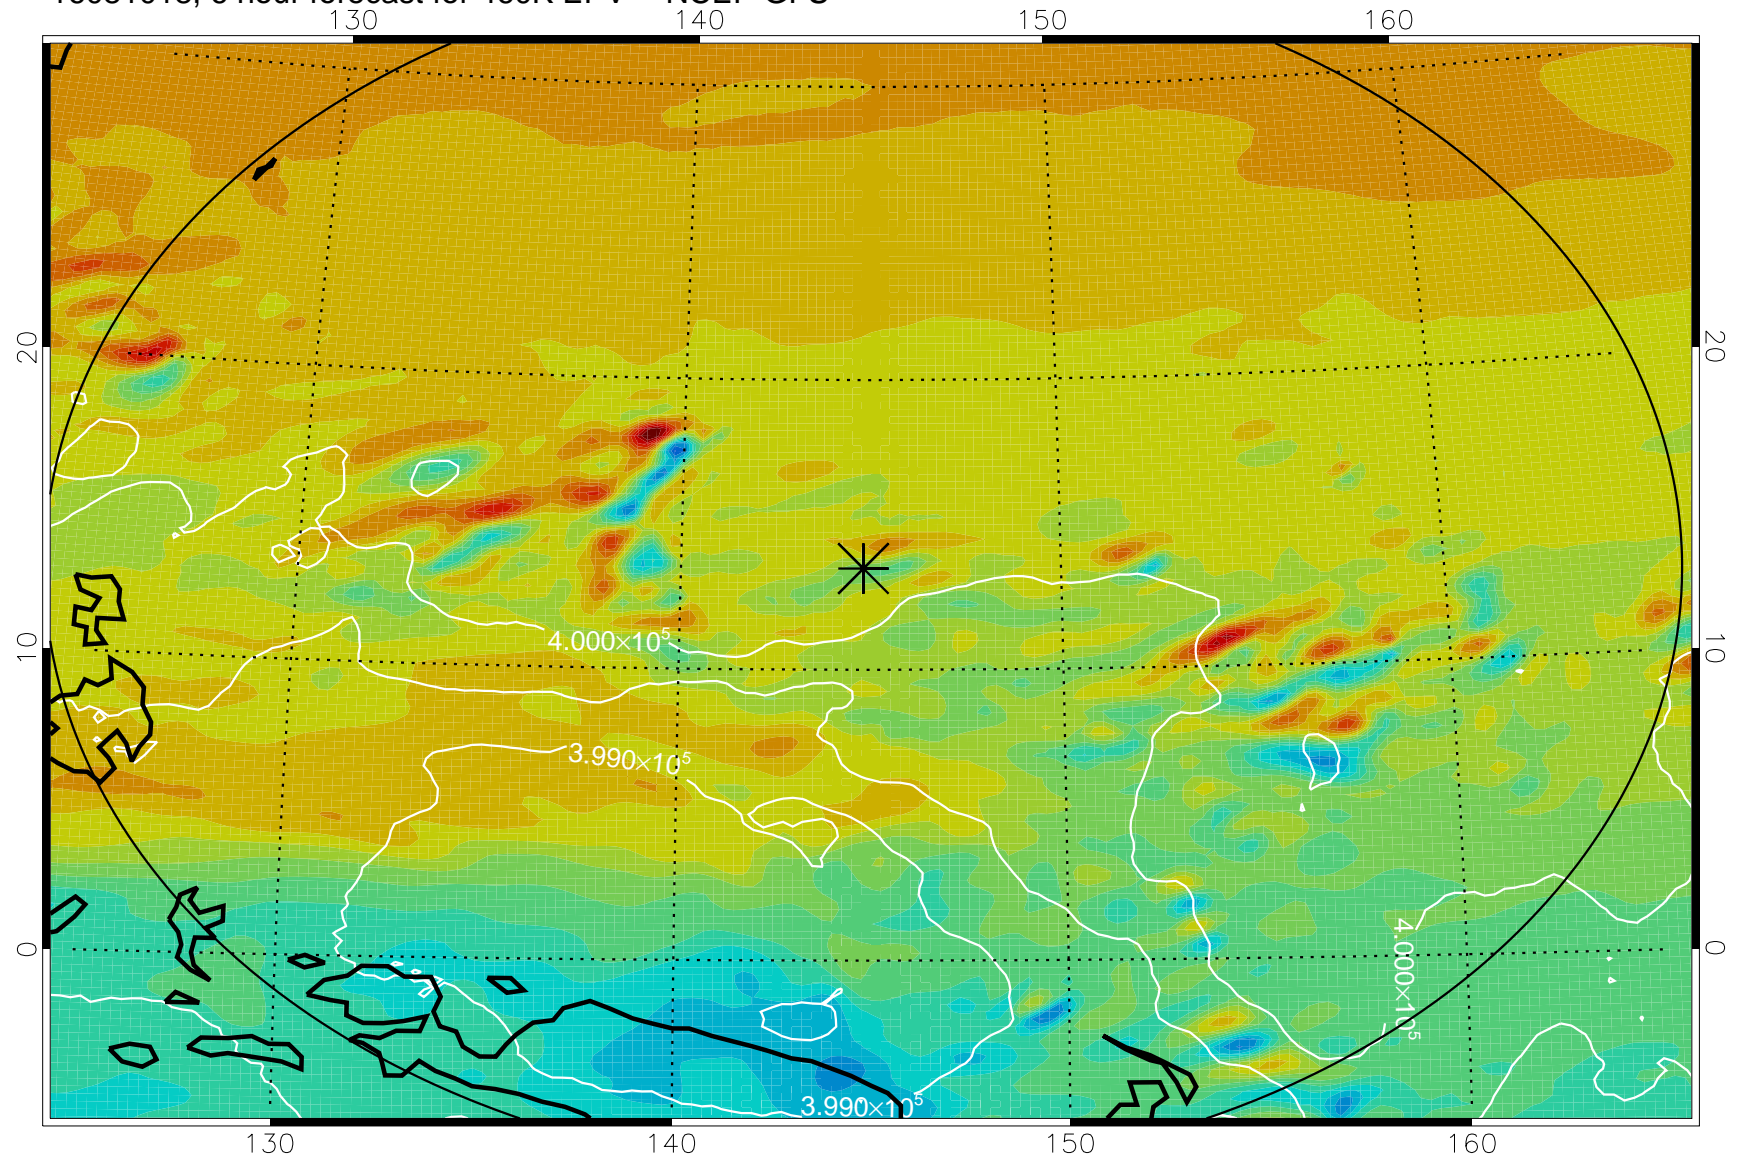

16081018, 6 hour forecast for 460K EPV -- NCEP GFS

460K Montgomery Streamfunction, white

Range ring of 2304 km

16081100, 12 hour forecast for 460K EPV -- NCEP GFS

460K Montgomery Streamfunction, white

Range ring of 2304 km

16081106, 18 hour forecast for 460K EPV -- NCEP GFS

460K Montgomery Streamfunction, white

Range ring of 2304 km

16081112, 24 hour forecast for 460K EPV -- NCEP GFS

460K Montgomery Streamfunction, white

Range ring of 2304 km

16081118, 30 hour forecast for 460K EPV -- NCEP GFS

460K Montgomery Streamfunction, white

Range ring of 2304 km

16081200, 36 hour forecast for 460K EPV -- NCEP GFS

460K Montgomery Streamfunction, white

Range ring of 2304 km

16081206, 42 hour forecast for 460K EPV -- NCEP GFS

460K Montgomery Streamfunction, white

Range ring of 2304 km

16081212, 48 hour forecast for 460K EPV -- NCEP GFS

460K Montgomery Streamfunction, white

Range ring of 2304 km