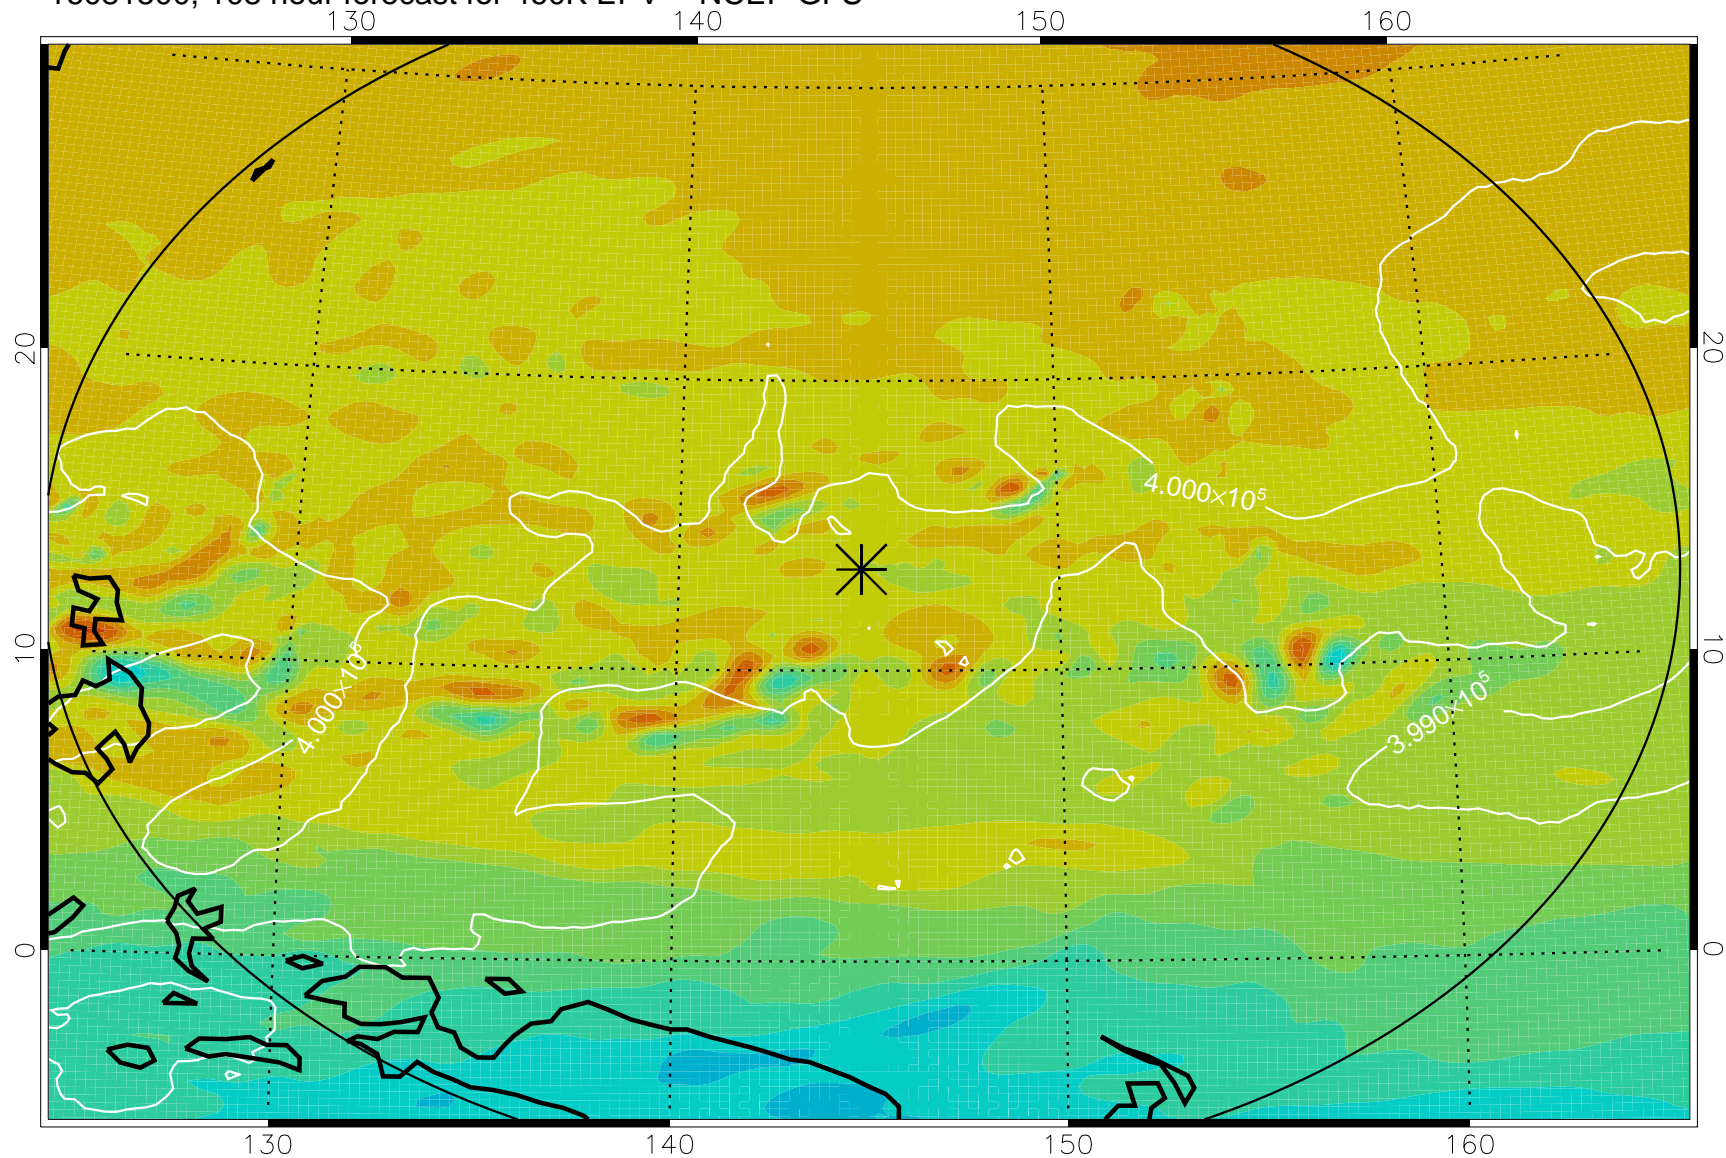

16081318, 78 hour forecast for 460K EPV -- NCEP GFS

460K Montgomery Streamfunction, white

Range ring of 2304 km

16081400, 84 hour forecast for 460K EPV -- NCEP GFS

460K Montgomery Streamfunction, white

Range ring of 2304 km

16081406, 90 hour forecast for 460K EPV -- NCEP GFS

460K Montgomery Streamfunction, white

Range ring of 2304 km

16081412, 96 hour forecast for 460K EPV -- NCEP GFS

460K Montgomery Streamfunction, white

Range ring of 2304 km

16081418, 102 hour forecast for 460K EPV -- NCEP GFS

460K Montgomery Streamfunction, white

Range ring of 2304 km

16081500, 108 hour forecast for 460K EPV -- NCEP GFS

460K Montgomery Streamfunction, white

Range ring of 2304 km

16081506, 114 hour forecast for 460K EPV -- NCEP GFS

460K Montgomery Streamfunction, white

Range ring of 2304 km

16081512, 120 hour forecast for 460K EPV -- NCEP GFS

460K Montgomery Streamfunction, white

Range ring of 2304 km