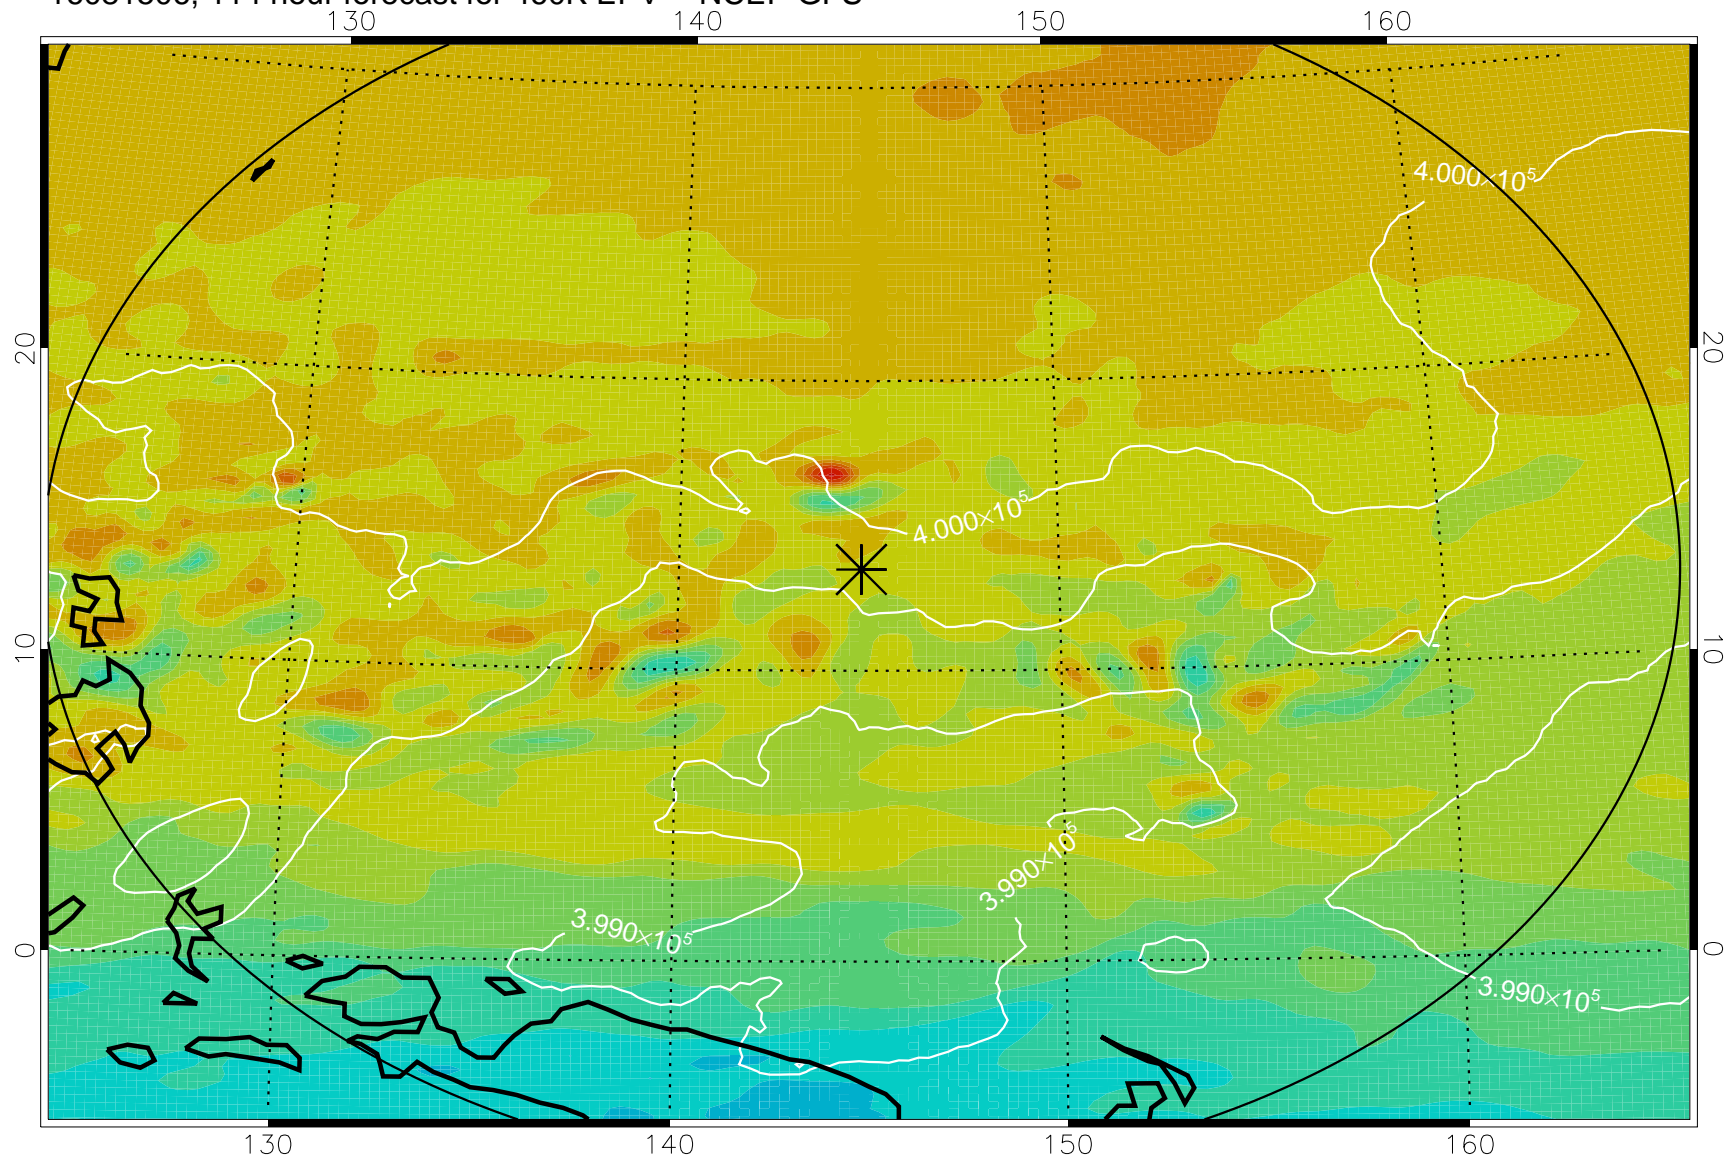

16081318, 78 hour forecast for 460K EPV -- NCEP GFS

460K Montgomery Streamfunction, white

Range ring of 2304 km

16081400, 84 hour forecast for 460K EPV -- NCEP GFS

460K Montgomery Streamfunction, white

Range ring of 2304 km

16081406, 90 hour forecast for 460K EPV -- NCEP GFS

460K Montgomery Streamfunction, white

Range ring of 2304 km

16081412, 96 hour forecast for 460K EPV -- NCEP GFS

460K Montgomery Streamfunction, white

Range ring of 2304 km

16081418, 102 hour forecast for 460K EPV -- NCEP GFS

460K Montgomery Streamfunction, white

Range ring of 2304 km

16081500, 108 hour forecast for 460K EPV -- NCEP GFS

460K Montgomery Streamfunction, white

Range ring of 2304 km

16081506, 114 hour forecast for 460K EPV -- NCEP GFS

460K Montgomery Streamfunction, white

Range ring of 2304 km

16081512, 120 hour forecast for 460K EPV -- NCEP GFS

460K Montgomery Streamfunction, white

Range ring of 2304 km