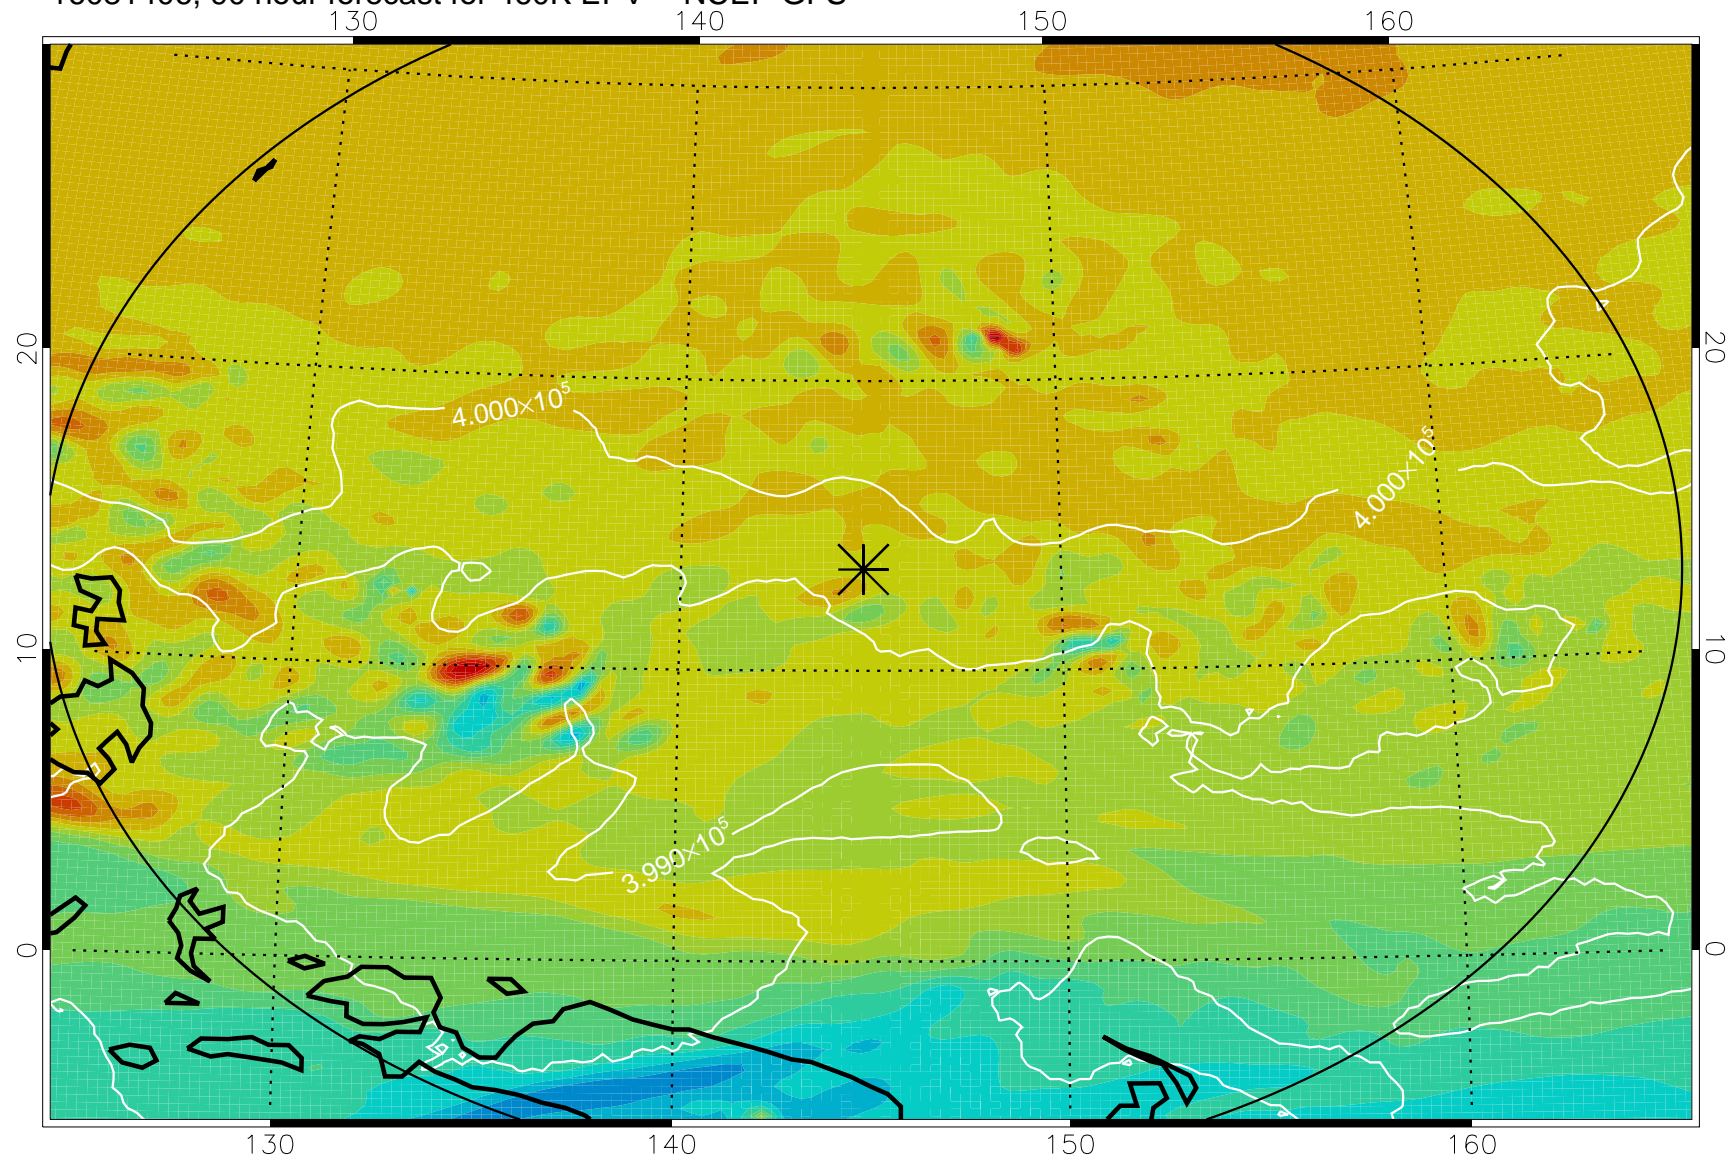

16081306, 66 hour forecast for 460K EPV -- NCEP GFS

460K Montgomery Streamfunction, white

Range ring of 2304 km

16081312, 72 hour forecast for 460K EPV -- NCEP GFS

460K Montgomery Streamfunction, white

Range ring of 2304 km

16081318, 78 hour forecast for 460K EPV -- NCEP GFS

460K Montgomery Streamfunction, white

Range ring of 2304 km

16081400, 84 hour forecast for 460K EPV -- NCEP GFS

460K Montgomery Streamfunction, white

Range ring of 2304 km

16081406, 90 hour forecast for 460K EPV -- NCEP GFS

460K Montgomery Streamfunction, white

Range ring of 2304 km

16081412, 96 hour forecast for 460K EPV -- NCEP GFS

460K Montgomery Streamfunction, white

Range ring of 2304 km

16081418, 102 hour forecast for 460K EPV -- NCEP GFS

460K Montgomery Streamfunction, white

Range ring of 2304 km

16081500, 108 hour forecast for 460K EPV -- NCEP GFS

460K Montgomery Streamfunction, white

Range ring of 2304 km