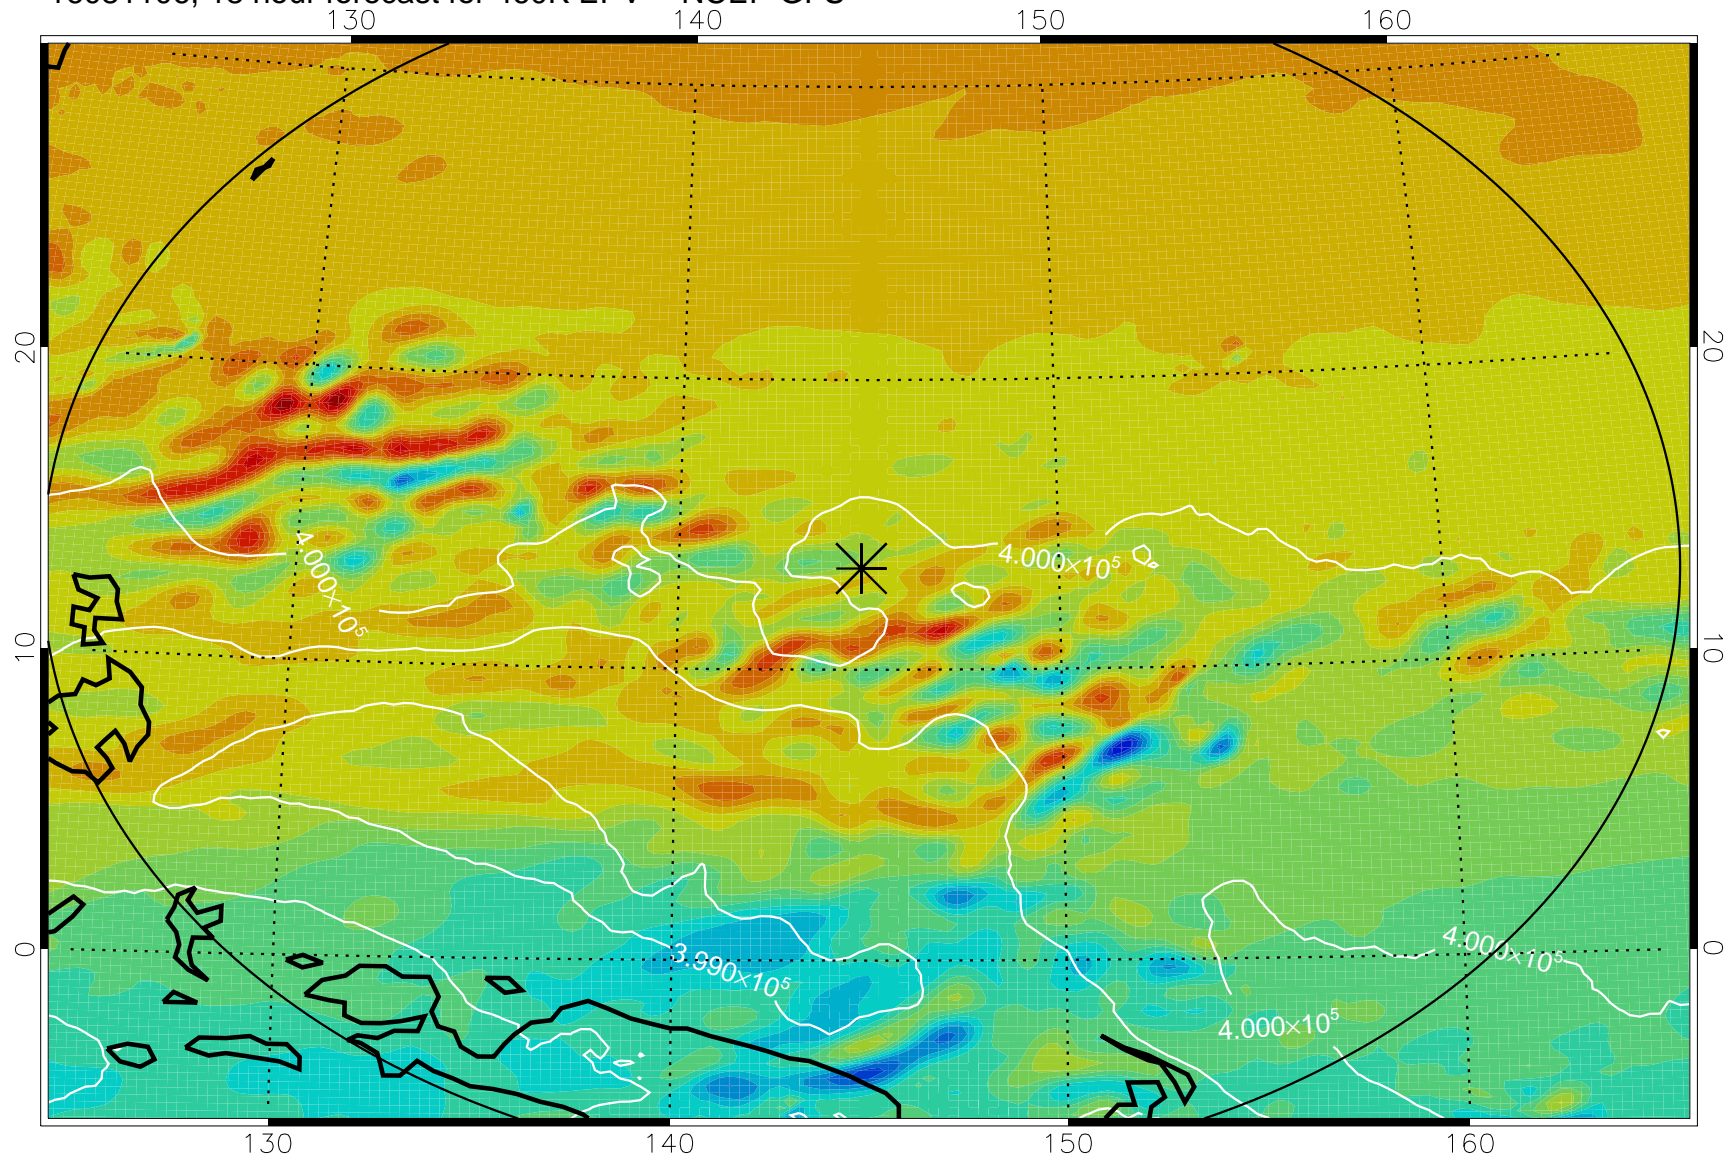

16081018, 6 hour forecast for 460K EPV -- NCEP GFS

460K Montgomery Streamfunction, white

Range ring of 2304 km

16081100, 12 hour forecast for 460K EPV -- NCEP GFS

460K Montgomery Streamfunction, white

Range ring of 2304 km

16081106, 18 hour forecast for 460K EPV -- NCEP GFS

460K Montgomery Streamfunction, white

Range ring of 2304 km

16081112, 24 hour forecast for 460K EPV -- NCEP GFS

460K Montgomery Streamfunction, white

Range ring of 2304 km

16081118, 30 hour forecast for 460K EPV -- NCEP GFS

460K Montgomery Streamfunction, white

Range ring of 2304 km

16081200, 36 hour forecast for 460K EPV -- NCEP GFS

460K Montgomery Streamfunction, white

Range ring of 2304 km

16081206, 42 hour forecast for 460K EPV -- NCEP GFS

460K Montgomery Streamfunction, white

Range ring of 2304 km

16081212, 48 hour forecast for 460K EPV -- NCEP GFS

460K Montgomery Streamfunction, white

Range ring of 2304 km