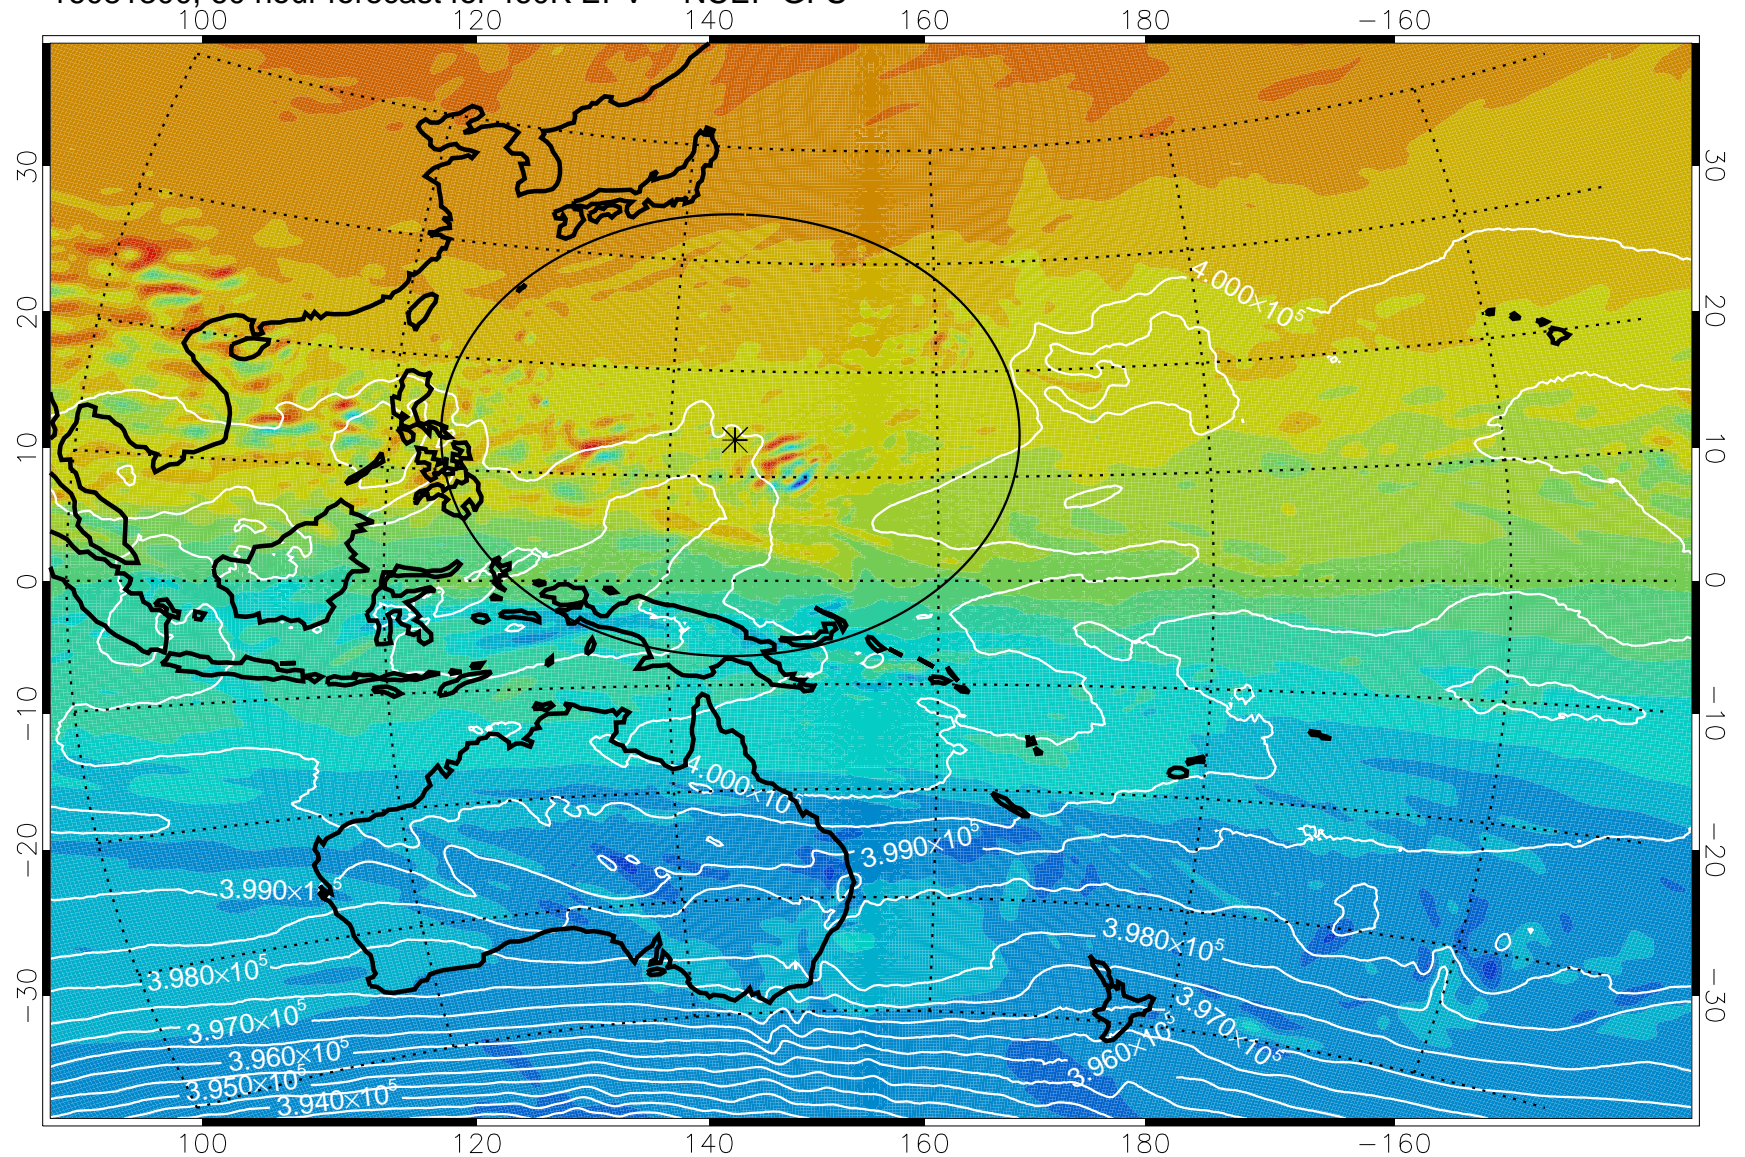

16081206, 42 hour forecast for 460K EPV -- NCEP GFS

460K Montgomery Streamfunction, white

Range ring of 2304 km

16081212, 48 hour forecast for 460K EPV -- NCEP GFS

460K Montgomery Streamfunction, white

Range ring of 2304 km

16081218, 54 hour forecast for 460K EPV -- NCEP GFS

460K Montgomery Streamfunction, white

Range ring of 2304 km

16081300, 60 hour forecast for 460K EPV -- NCEP GFS

460K Montgomery Streamfunction, white

Range ring of 2304 km

16081306, 66 hour forecast for 460K EPV -- NCEP GFS

460K Montgomery Streamfunction, white

Range ring of 2304 km

16081312, 72 hour forecast for 460K EPV -- NCEP GFS

460K Montgomery Streamfunction, white

Range ring of 2304 km

16081318, 78 hour forecast for 460K EPV -- NCEP GFS

460K Montgomery Streamfunction, white

Range ring of 2304 km

16081400, 84 hour forecast for 460K EPV -- NCEP GFS

460K Montgomery Streamfunction, white

Range ring of 2304 km