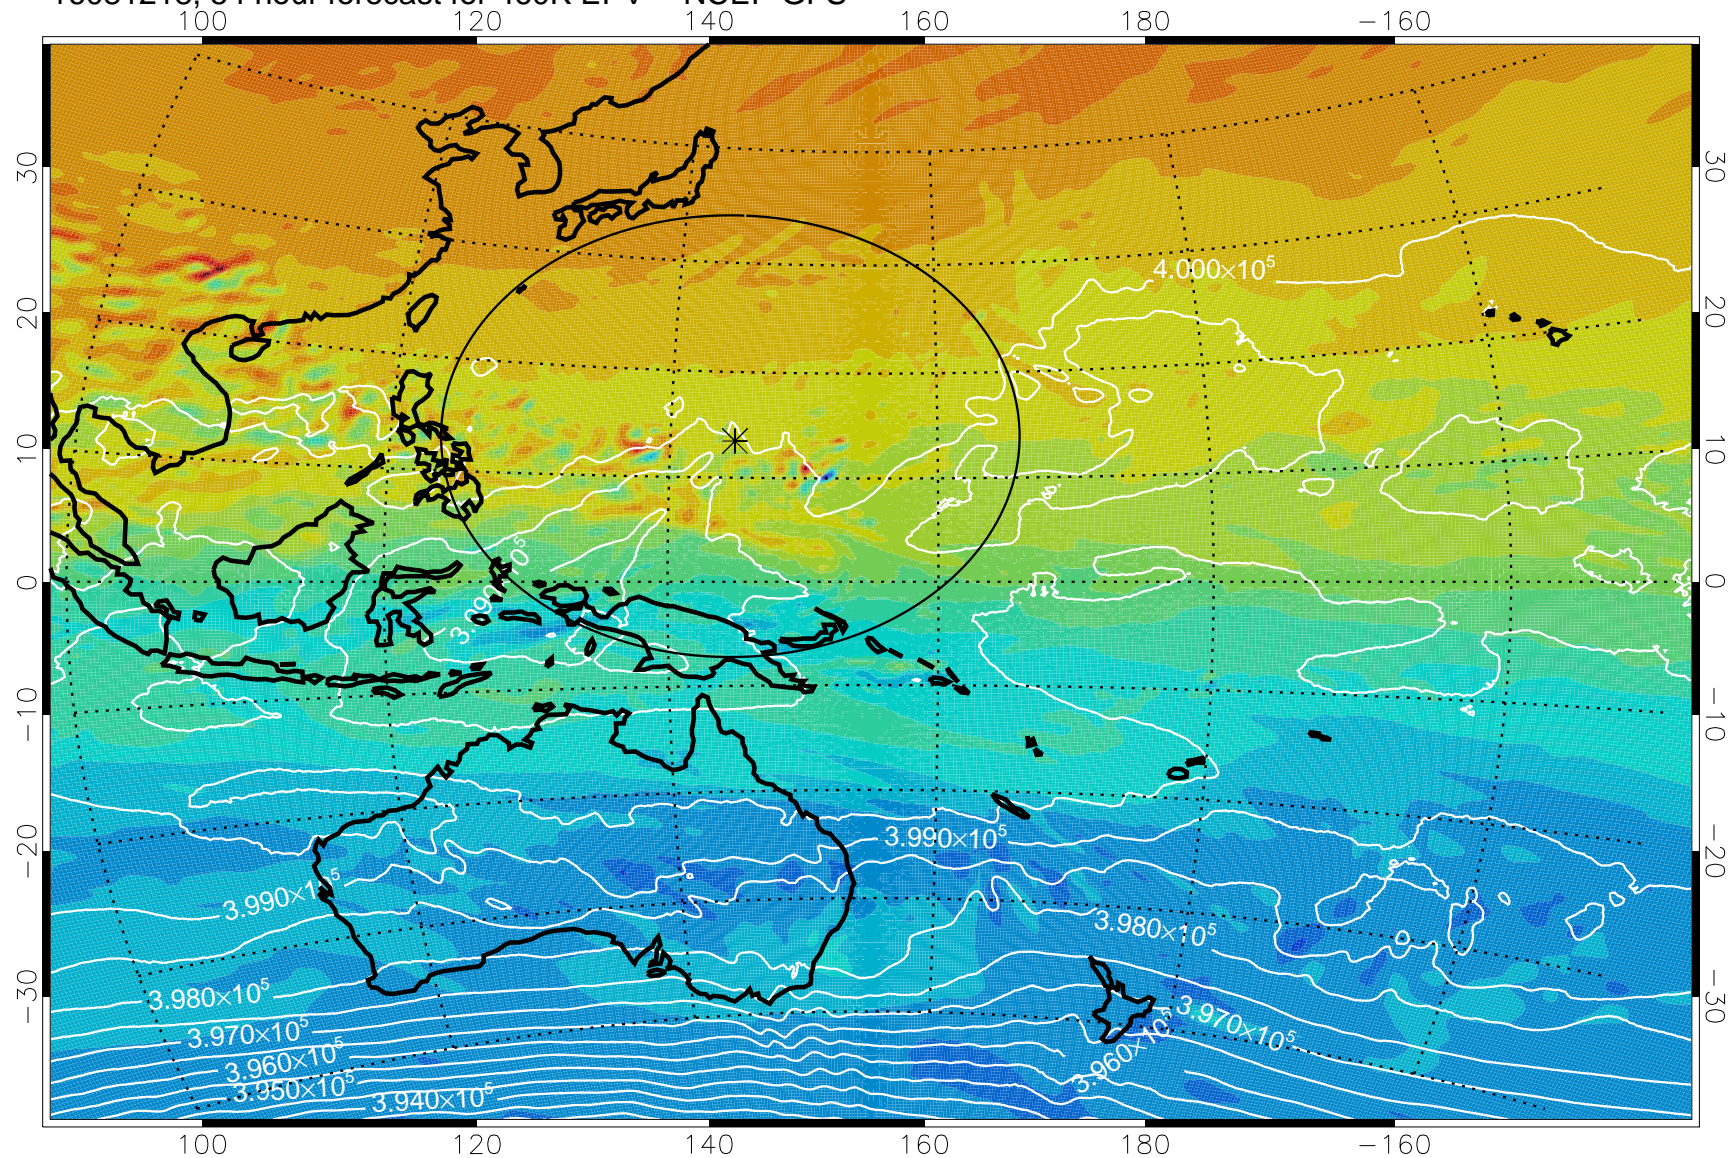

16081118, 30 hour forecast for 460K EPV -- NCEP GFS

460K Montgomery Streamfunction, white

Range ring of 2304 km

16081200, 36 hour forecast for 460K EPV -- NCEP GFS

460K Montgomery Streamfunction, white

Range ring of 2304 km

16081206, 42 hour forecast for 460K EPV -- NCEP GFS

460K Montgomery Streamfunction, white

Range ring of 2304 km

16081212, 48 hour forecast for 460K EPV -- NCEP GFS

460K Montgomery Streamfunction, white

Range ring of 2304 km

16081218, 54 hour forecast for 460K EPV -- NCEP GFS

460K Montgomery Streamfunction, white

Range ring of 2304 km

16081300, 60 hour forecast for 460K EPV -- NCEP GFS

460K Montgomery Streamfunction, white

Range ring of 2304 km

16081306, 66 hour forecast for 460K EPV -- NCEP GFS

460K Montgomery Streamfunction, white

Range ring of 2304 km

16081312, 72 hour forecast for 460K EPV -- NCEP GFS

460K Montgomery Streamfunction, white

Range ring of 2304 km