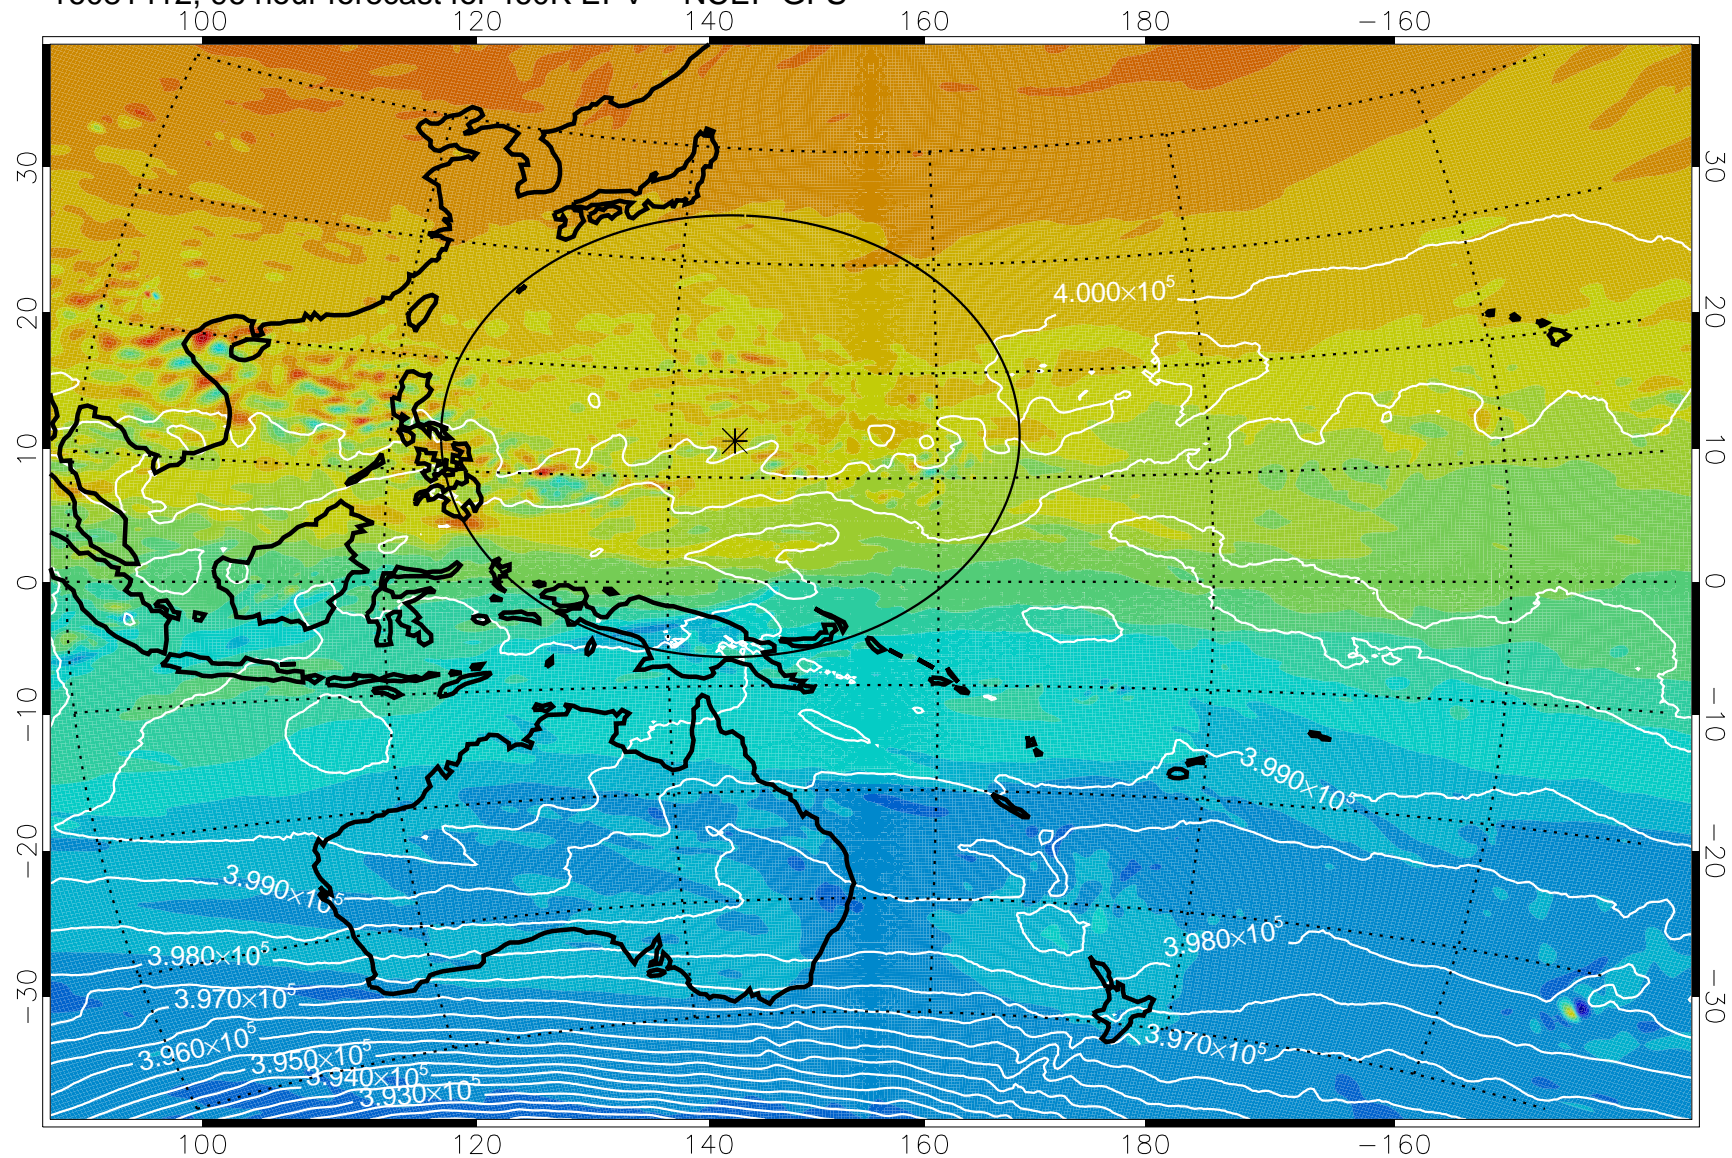

16081318, 78 hour forecast for 460K EPV -- NCEP GFS

460K Montgomery Streamfunction, white

Range ring of 2304 km

16081400, 84 hour forecast for 460K EPV -- NCEP GFS

460K Montgomery Streamfunction, white

Range ring of 2304 km

16081406, 90 hour forecast for 460K EPV -- NCEP GFS

460K Montgomery Streamfunction, white

Range ring of 2304 km

16081412, 96 hour forecast for 460K EPV -- NCEP GFS

460K Montgomery Streamfunction, white

Range ring of 2304 km

16081418, 102 hour forecast for 460K EPV -- NCEP GFS

460K Montgomery Streamfunction, white

Range ring of 2304 km

16081500, 108 hour forecast for 460K EPV -- NCEP GFS

460K Montgomery Streamfunction, white

Range ring of 2304 km

16081506, 114 hour forecast for 460K EPV -- NCEP GFS

460K Montgomery Streamfunction, white

Range ring of 2304 km

16081512, 120 hour forecast for 460K EPV -- NCEP GFS

460K Montgomery Streamfunction, white

Range ring of 2304 km