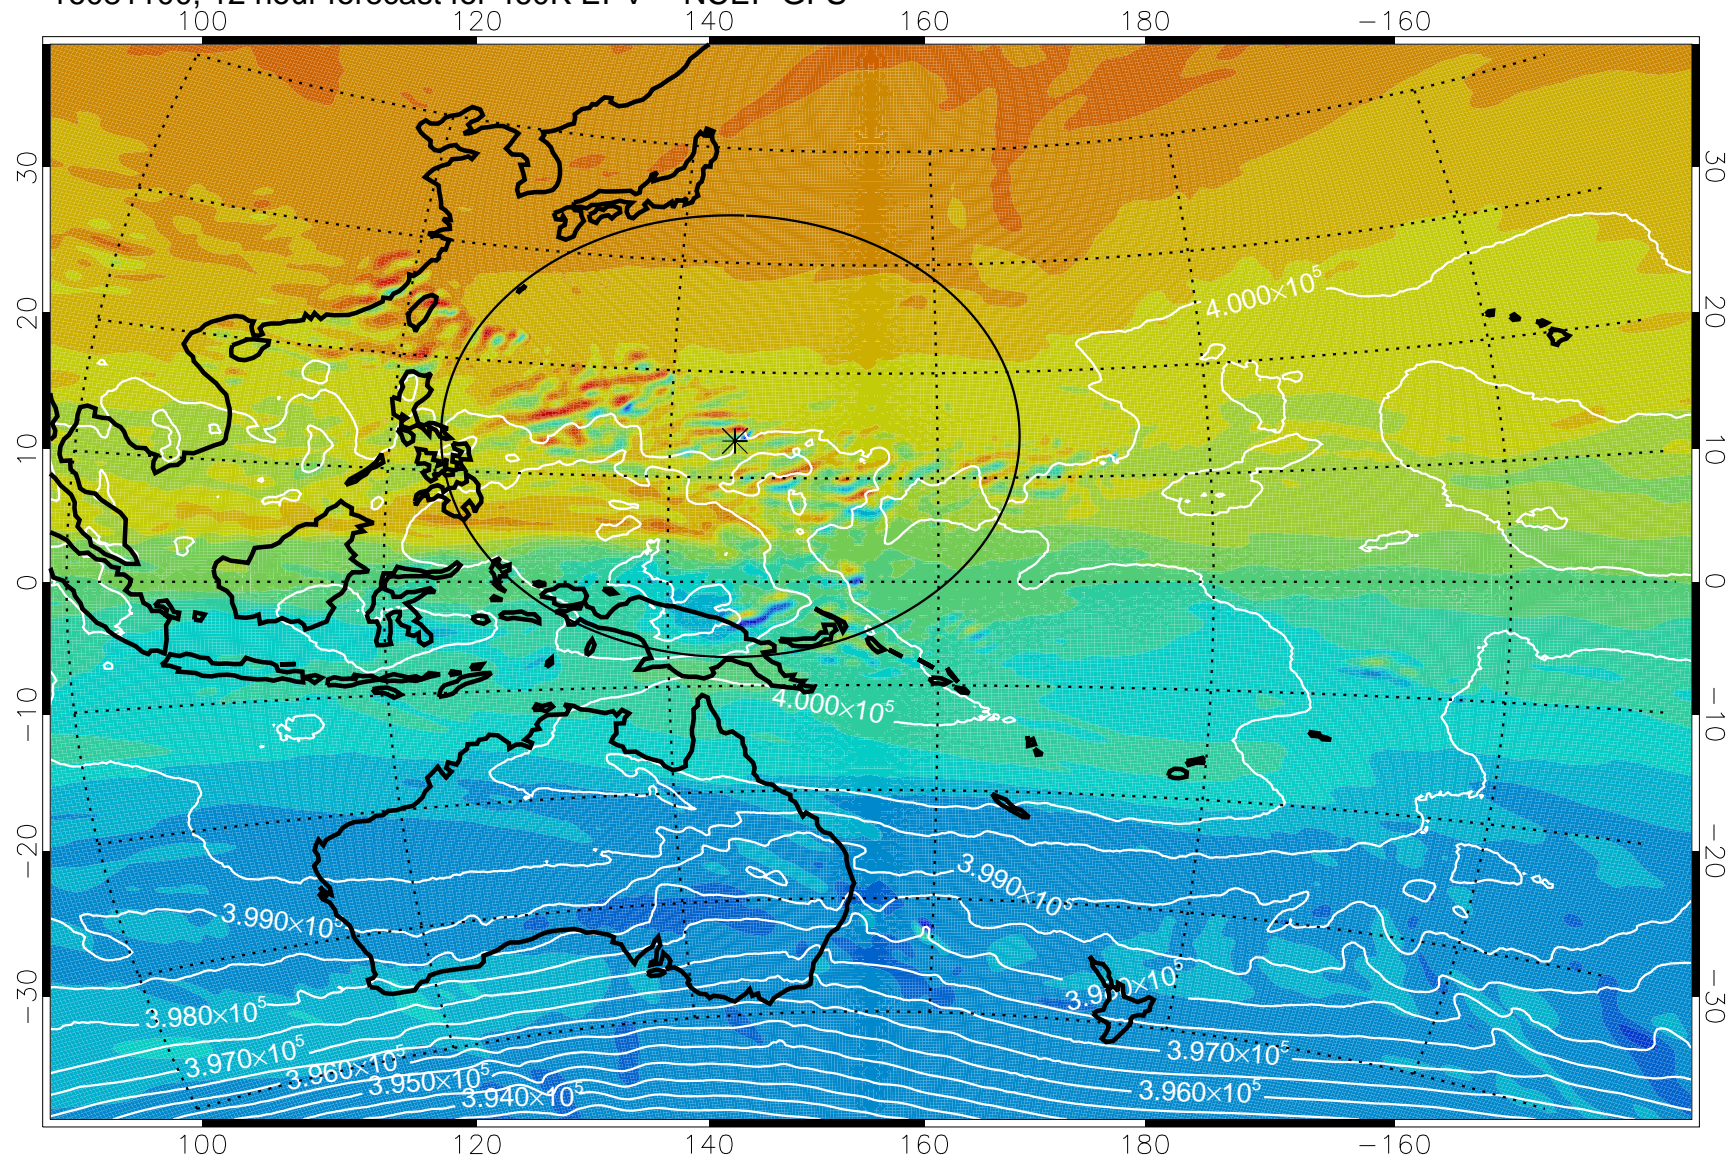

16081018, 6 hour forecast for 460K EPV -- NCEP GFS

460K Montgomery Streamfunction, white

Range ring of 2304 km

16081100, 12 hour forecast for 460K EPV -- NCEP GFS

460K Montgomery Streamfunction, white

Range ring of 2304 km

16081106, 18 hour forecast for 460K EPV -- NCEP GFS

460K Montgomery Streamfunction, white

Range ring of 2304 km

16081112, 24 hour forecast for 460K EPV -- NCEP GFS

460K Montgomery Streamfunction, white

Range ring of 2304 km

16081118, 30 hour forecast for 460K EPV -- NCEP GFS

460K Montgomery Streamfunction, white

Range ring of 2304 km

16081200, 36 hour forecast for 460K EPV -- NCEP GFS

460K Montgomery Streamfunction, white

Range ring of 2304 km

16081206, 42 hour forecast for 460K EPV -- NCEP GFS

460K Montgomery Streamfunction, white

Range ring of 2304 km

16081212, 48 hour forecast for 460K EPV -- NCEP GFS

460K Montgomery Streamfunction, white

Range ring of 2304 km