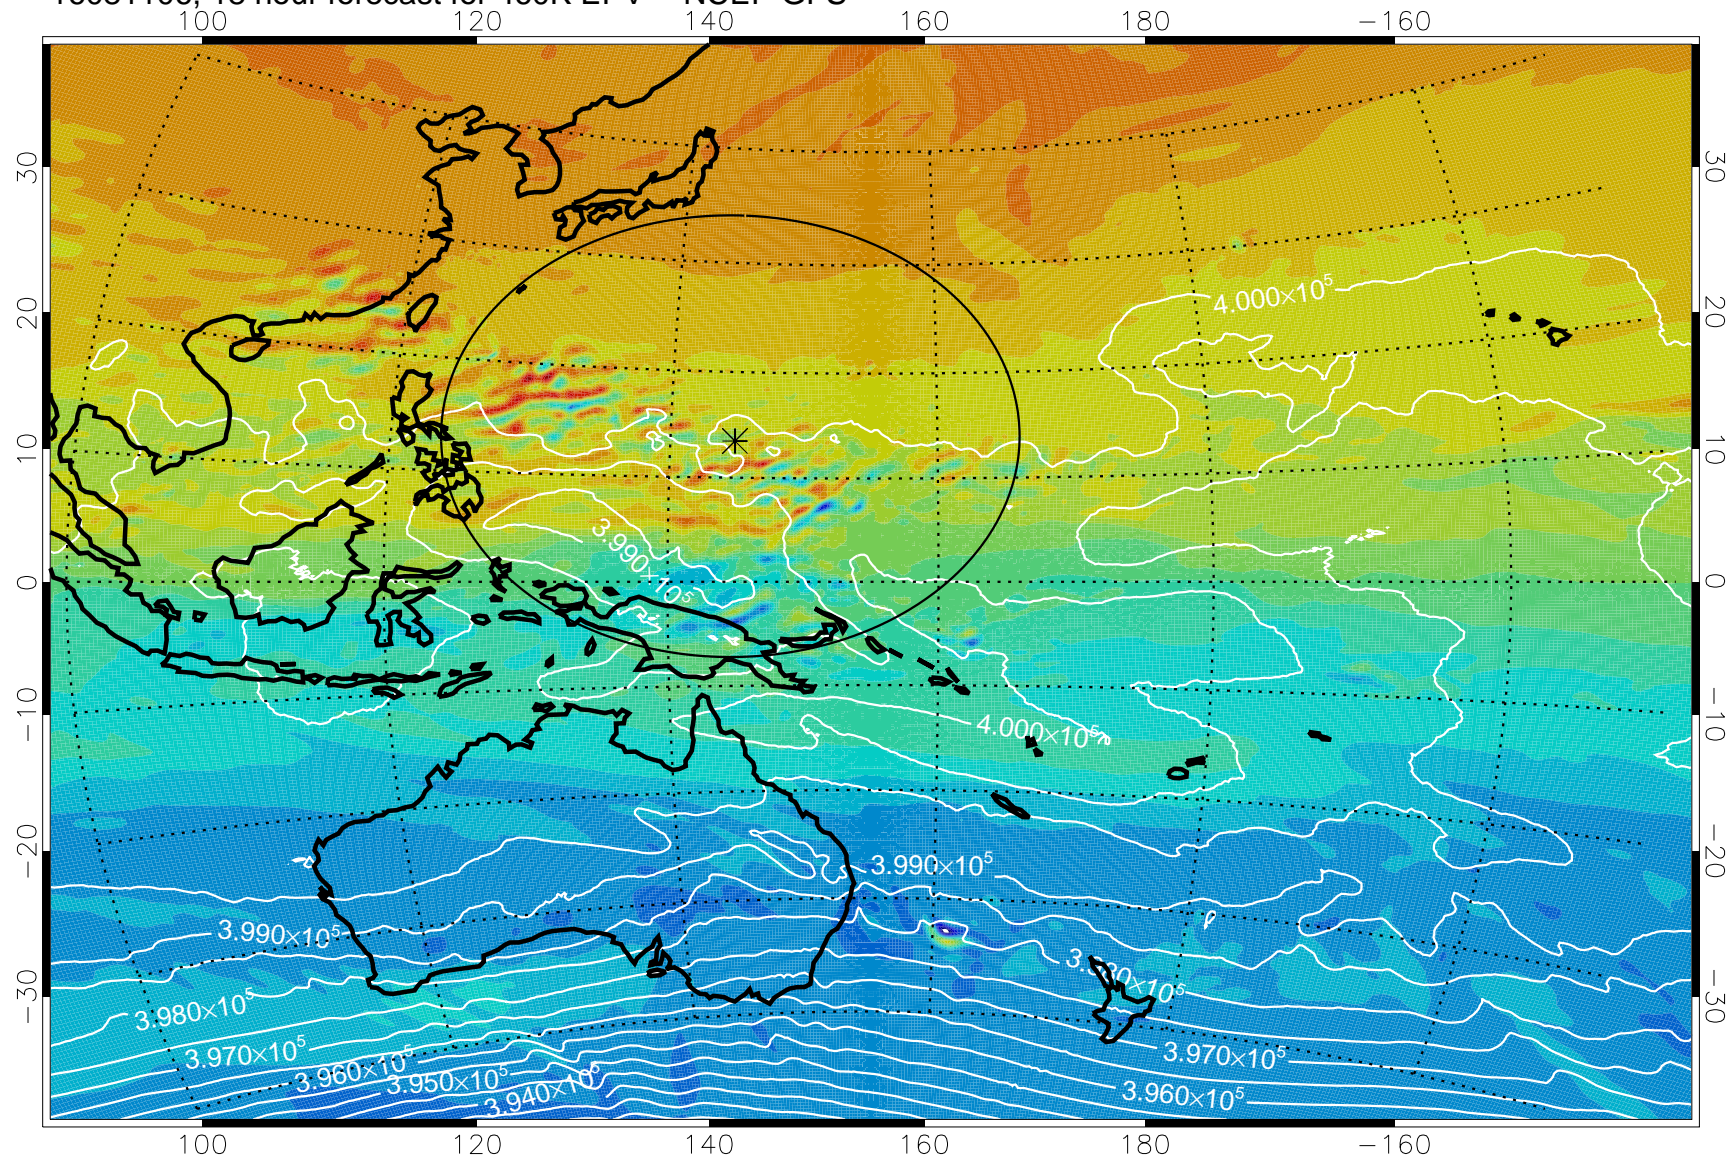

16081018, 6 hour forecast for 460K EPV -- NCEP GFS

460K Montgomery Streamfunction, white

Range ring of 2304 km

16081100, 12 hour forecast for 460K EPV -- NCEP GFS

460K Montgomery Streamfunction, white

Range ring of 2304 km

16081106, 18 hour forecast for 460K EPV -- NCEP GFS

460K Montgomery Streamfunction, white

Range ring of 2304 km

16081112, 24 hour forecast for 460K EPV -- NCEP GFS

460K Montgomery Streamfunction, white

Range ring of 2304 km

16081118, 30 hour forecast for 460K EPV -- NCEP GFS

460K Montgomery Streamfunction, white

Range ring of 2304 km

16081200, 36 hour forecast for 460K EPV -- NCEP GFS

460K Montgomery Streamfunction, white

Range ring of 2304 km

16081206, 42 hour forecast for 460K EPV -- NCEP GFS

460K Montgomery Streamfunction, white

Range ring of 2304 km

16081212, 48 hour forecast for 460K EPV -- NCEP GFS

460K Montgomery Streamfunction, white

Range ring of 2304 km