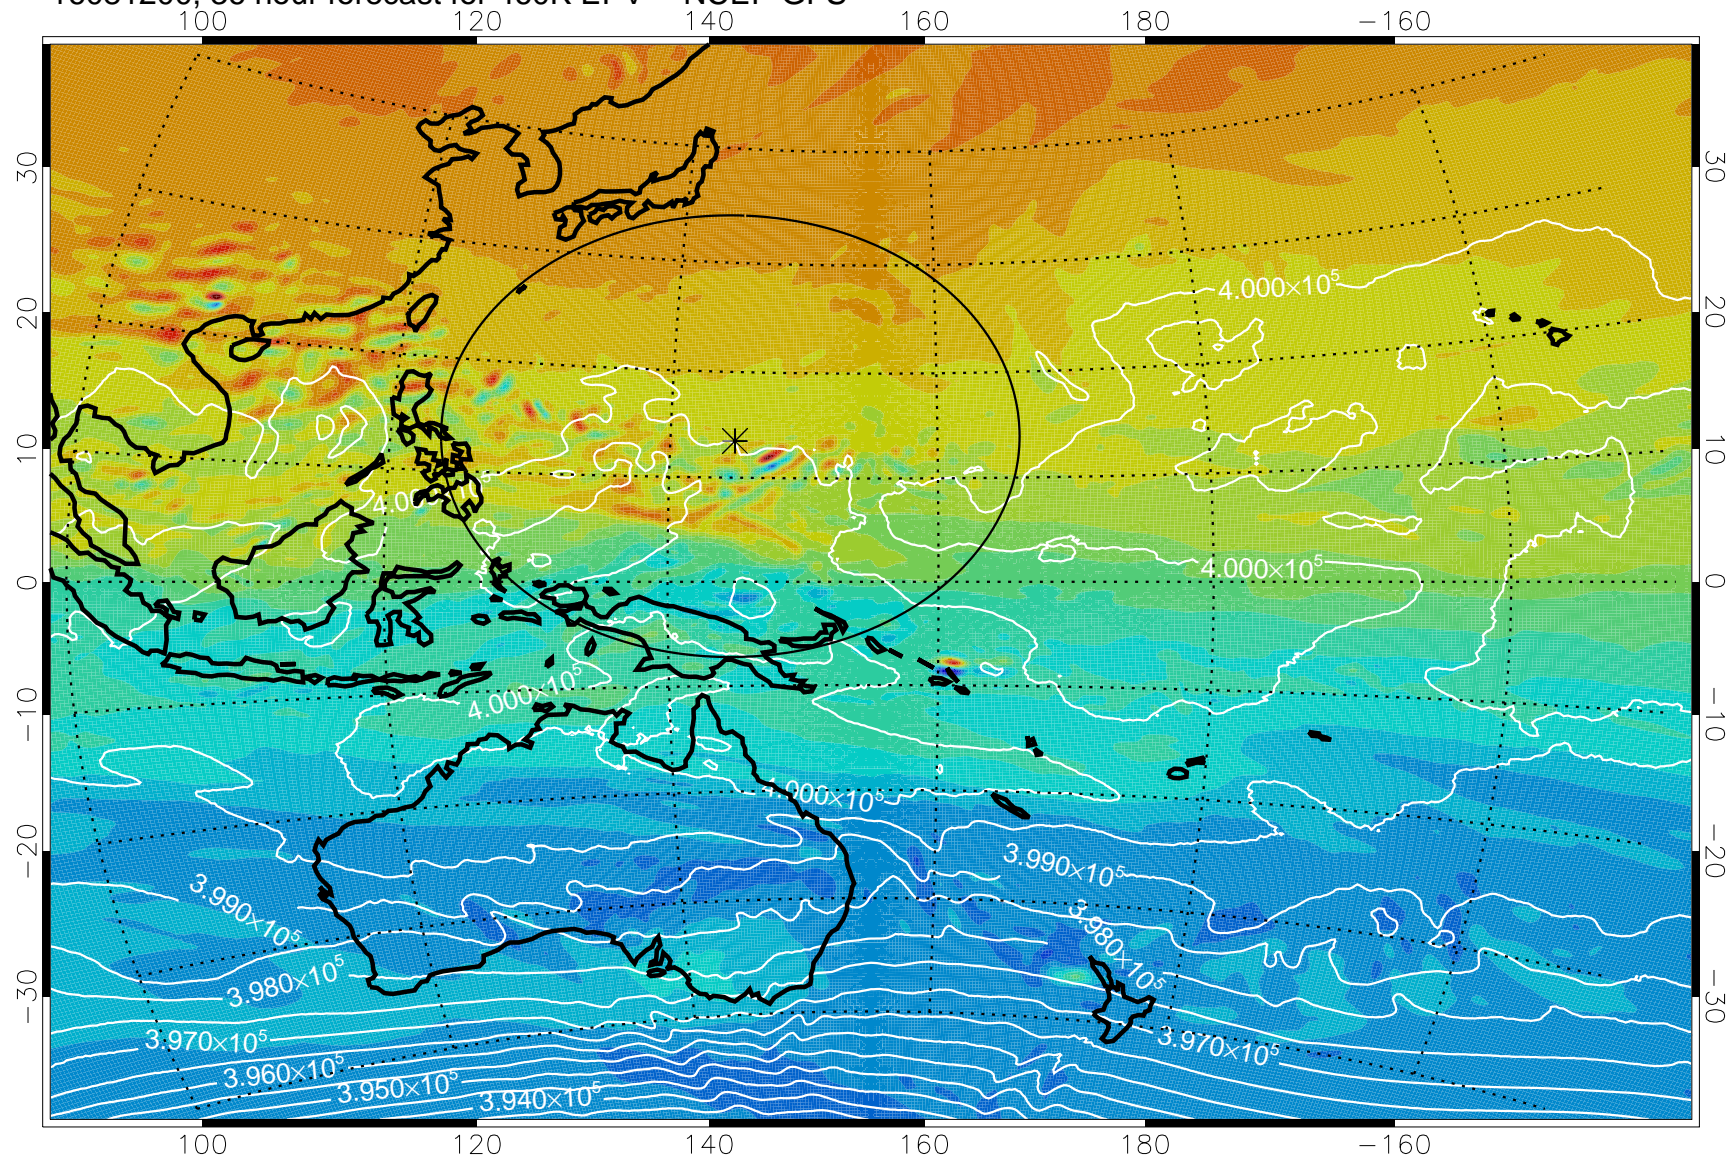

16081106, 18 hour forecast for 460K EPV -- NCEP GFS

460K Montgomery Streamfunction, white

Range ring of 2304 km

16081112, 24 hour forecast for 460K EPV -- NCEP GFS

460K Montgomery Streamfunction, white

Range ring of 2304 km

16081118, 30 hour forecast for 460K EPV -- NCEP GFS

460K Montgomery Streamfunction, white

Range ring of 2304 km

16081200, 36 hour forecast for 460K EPV -- NCEP GFS

460K Montgomery Streamfunction, white

Range ring of 2304 km

16081206, 42 hour forecast for 460K EPV -- NCEP GFS

460K Montgomery Streamfunction, white

Range ring of 2304 km

16081212, 48 hour forecast for 460K EPV -- NCEP GFS

460K Montgomery Streamfunction, white

Range ring of 2304 km

16081218, 54 hour forecast for 460K EPV -- NCEP GFS

460K Montgomery Streamfunction, white

Range ring of 2304 km

16081300, 60 hour forecast for 460K EPV -- NCEP GFS

460K Montgomery Streamfunction, white

Range ring of 2304 km