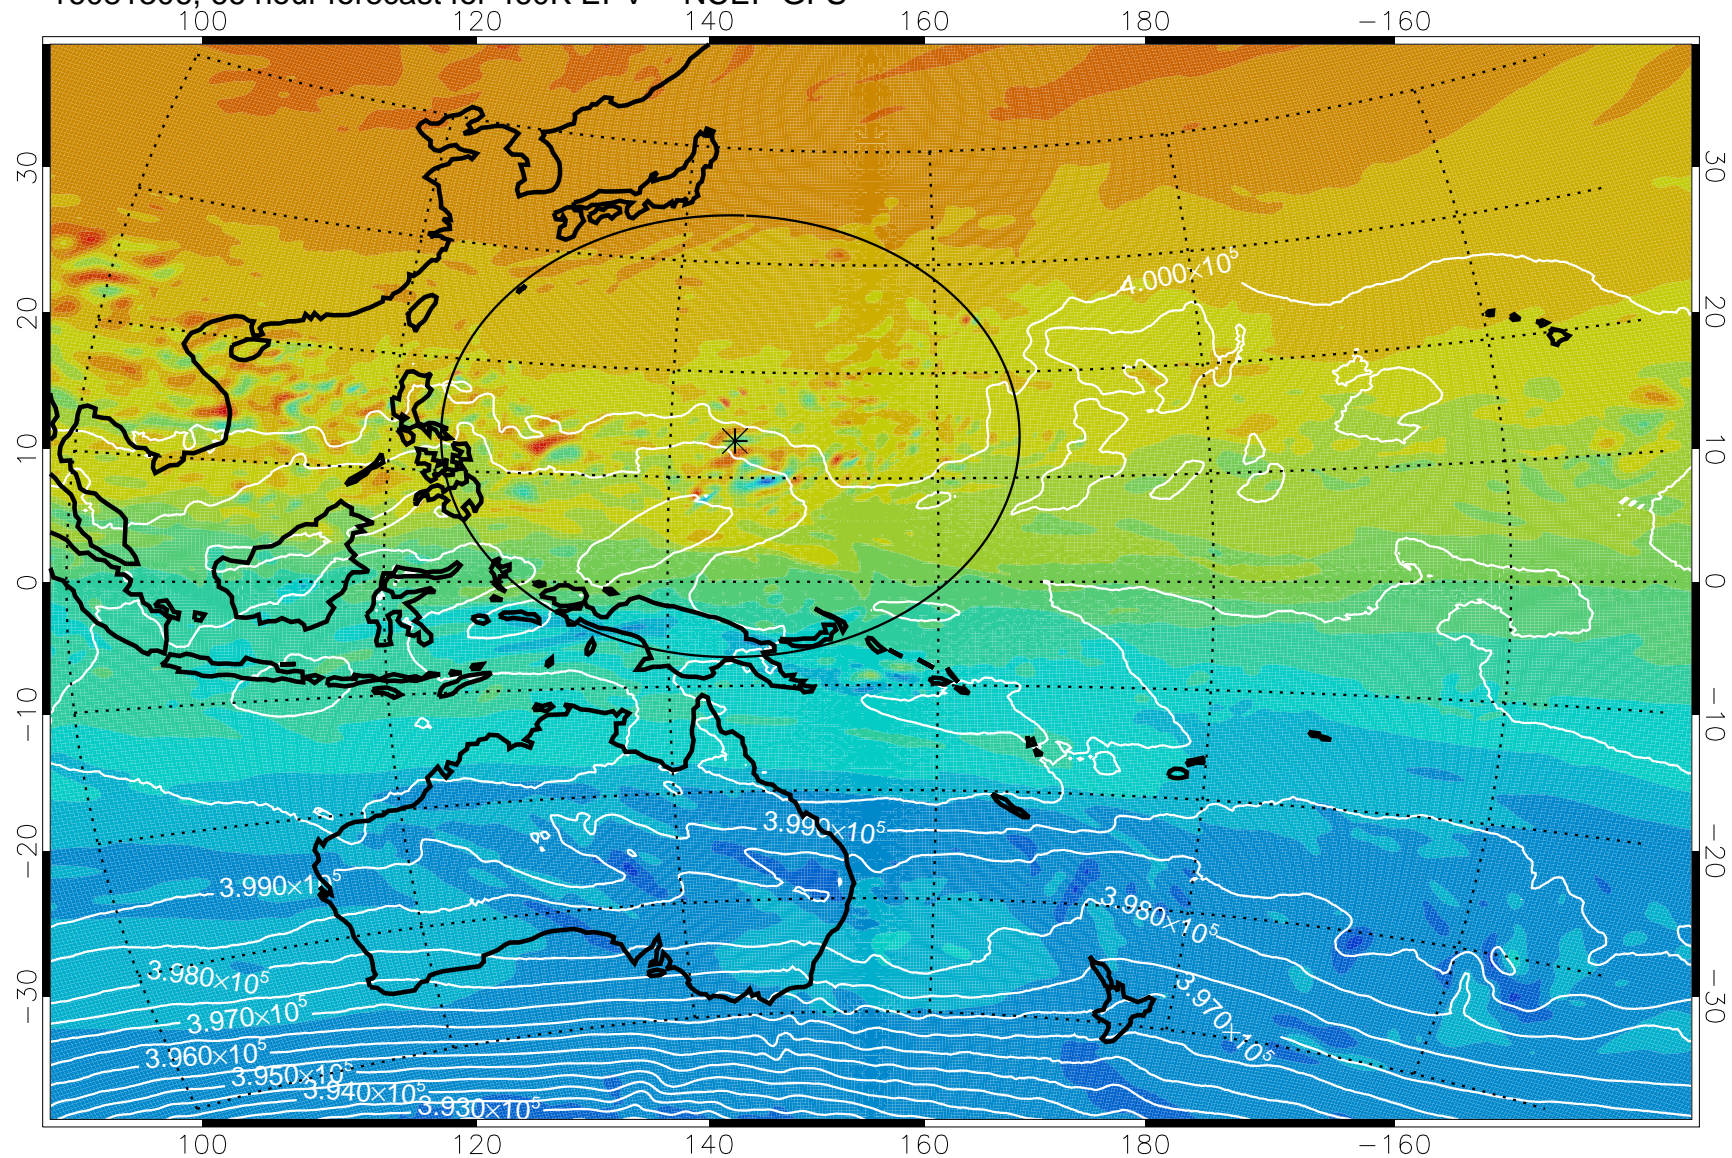

16081206, 42 hour forecast for 460K EPV -- NCEP GFS

460K Montgomery Streamfunction, white

Range ring of 2304 km

16081212, 48 hour forecast for 460K EPV -- NCEP GFS

460K Montgomery Streamfunction, white

Range ring of 2304 km

16081218, 54 hour forecast for 460K EPV -- NCEP GFS

460K Montgomery Streamfunction, white

Range ring of 2304 km

16081300, 60 hour forecast for 460K EPV -- NCEP GFS

460K Montgomery Streamfunction, white

Range ring of 2304 km

16081306, 66 hour forecast for 460K EPV -- NCEP GFS

460K Montgomery Streamfunction, white

Range ring of 2304 km

16081312, 72 hour forecast for 460K EPV -- NCEP GFS

460K Montgomery Streamfunction, white

Range ring of 2304 km

16081318, 78 hour forecast for 460K EPV -- NCEP GFS

460K Montgomery Streamfunction, white

Range ring of 2304 km

16081400, 84 hour forecast for 460K EPV -- NCEP GFS

460K Montgomery Streamfunction, white

Range ring of 2304 km