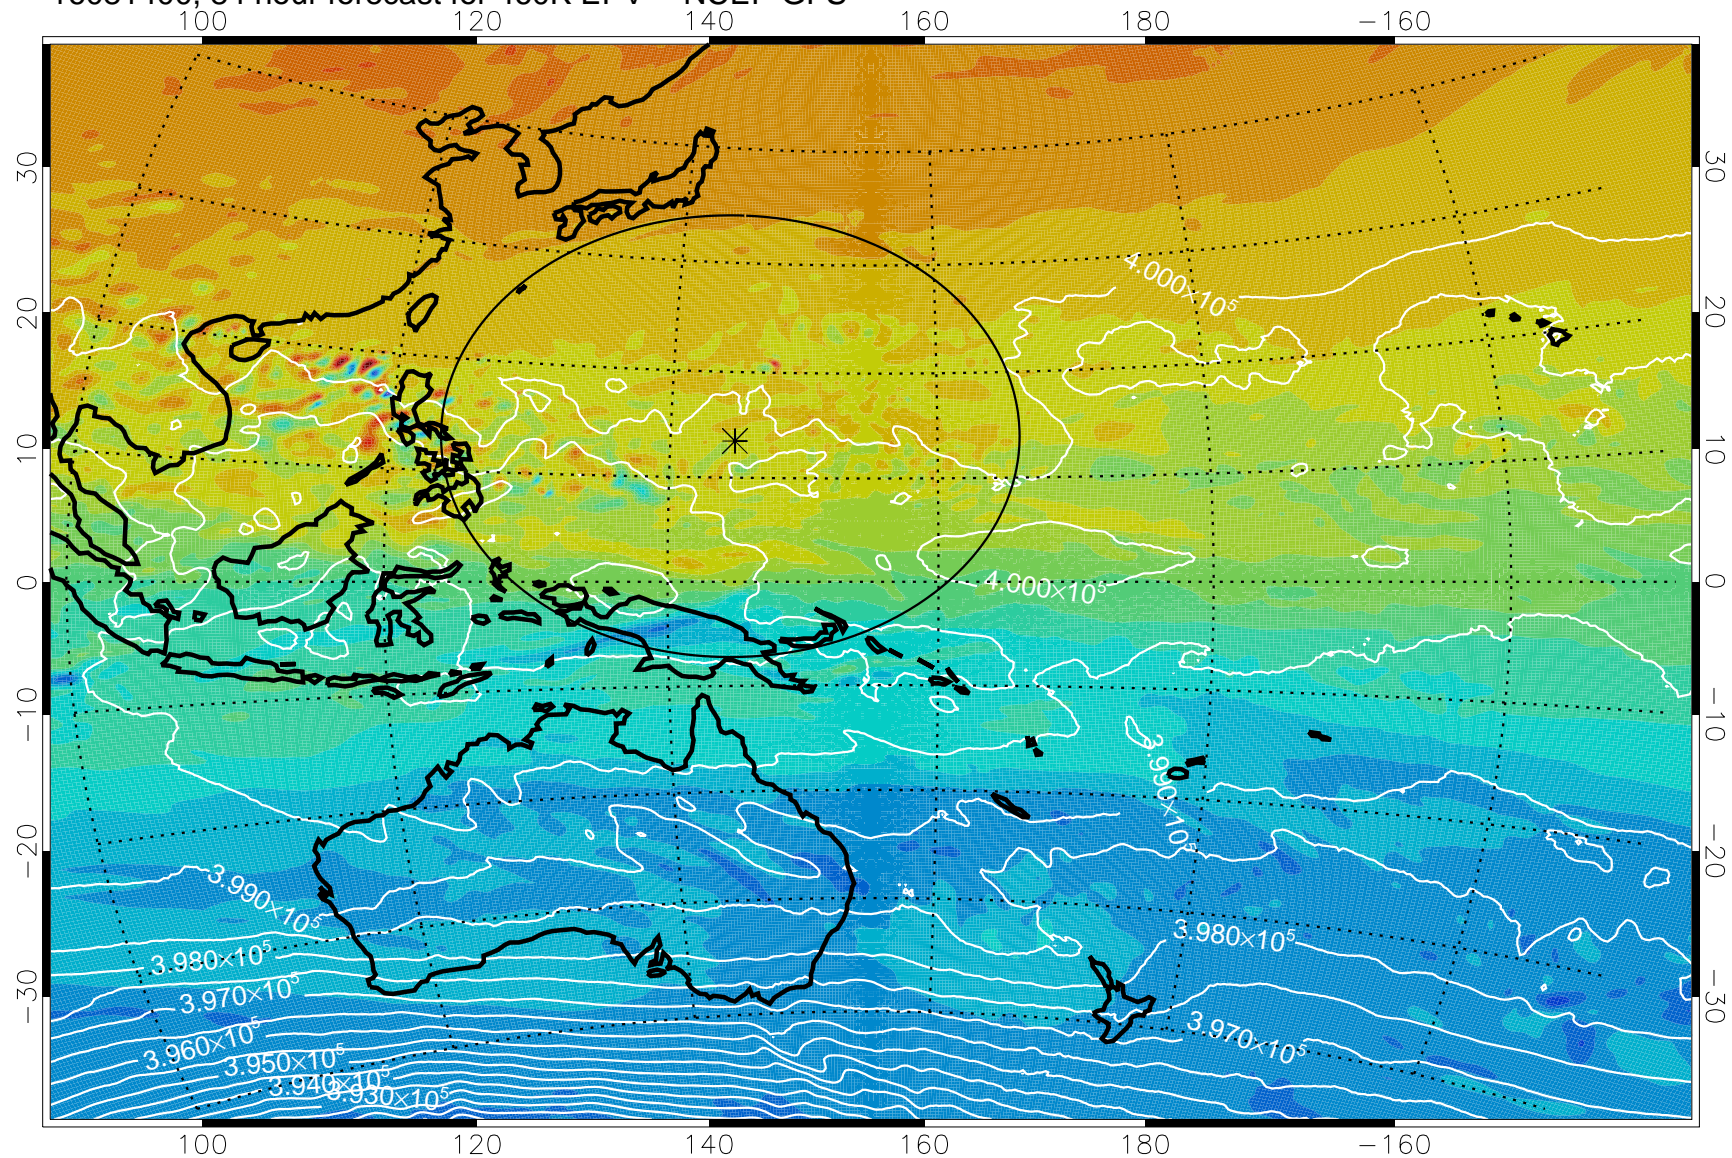

16081306, 66 hour forecast for 460K EPV -- NCEP GFS

460K Montgomery Streamfunction, white

Range ring of 2304 km

16081312, 72 hour forecast for 460K EPV -- NCEP GFS

460K Montgomery Streamfunction, white

Range ring of 2304 km

16081318, 78 hour forecast for 460K EPV -- NCEP GFS

460K Montgomery Streamfunction, white

Range ring of 2304 km

16081400, 84 hour forecast for 460K EPV -- NCEP GFS

460K Montgomery Streamfunction, white

Range ring of 2304 km

16081406, 90 hour forecast for 460K EPV -- NCEP GFS

460K Montgomery Streamfunction, white

Range ring of 2304 km

16081412, 96 hour forecast for 460K EPV -- NCEP GFS

460K Montgomery Streamfunction, white

Range ring of 2304 km

16081418, 102 hour forecast for 460K EPV -- NCEP GFS

460K Montgomery Streamfunction, white

Range ring of 2304 km

16081500, 108 hour forecast for 460K EPV -- NCEP GFS

460K Montgomery Streamfunction, white

Range ring of 2304 km