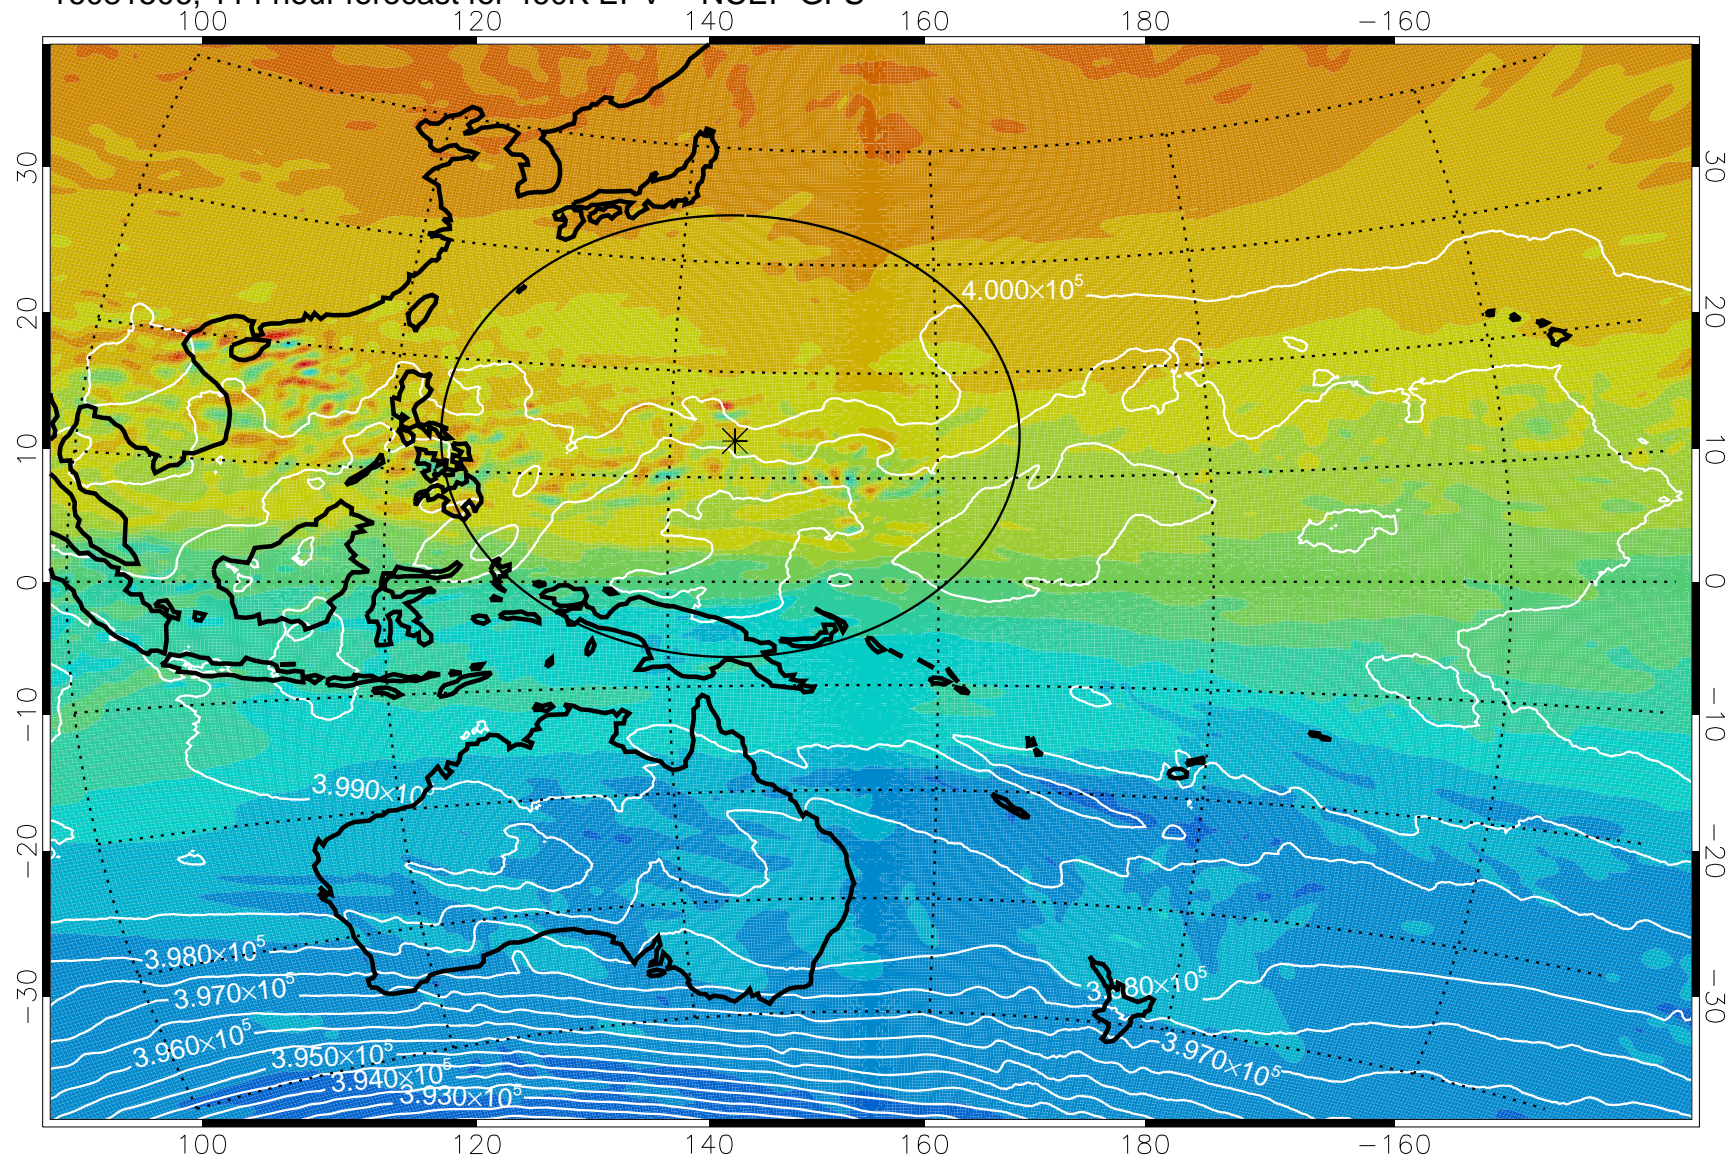

16081318, 78 hour forecast for 460K EPV -- NCEP GFS

460K Montgomery Streamfunction, white

Range ring of 2304 km

16081400, 84 hour forecast for 460K EPV -- NCEP GFS

460K Montgomery Streamfunction, white

Range ring of 2304 km

16081406, 90 hour forecast for 460K EPV -- NCEP GFS

460K Montgomery Streamfunction, white

Range ring of 2304 km

16081412, 96 hour forecast for 460K EPV -- NCEP GFS

460K Montgomery Streamfunction, white

Range ring of 2304 km

16081418, 102 hour forecast for 460K EPV -- NCEP GFS

460K Montgomery Streamfunction, white

Range ring of 2304 km

16081500, 108 hour forecast for 460K EPV -- NCEP GFS

460K Montgomery Streamfunction, white

Range ring of 2304 km

16081506, 114 hour forecast for 460K EPV -- NCEP GFS

460K Montgomery Streamfunction, white

Range ring of 2304 km

16081512, 120 hour forecast for 460K EPV -- NCEP GFS

460K Montgomery Streamfunction, white

Range ring of 2304 km