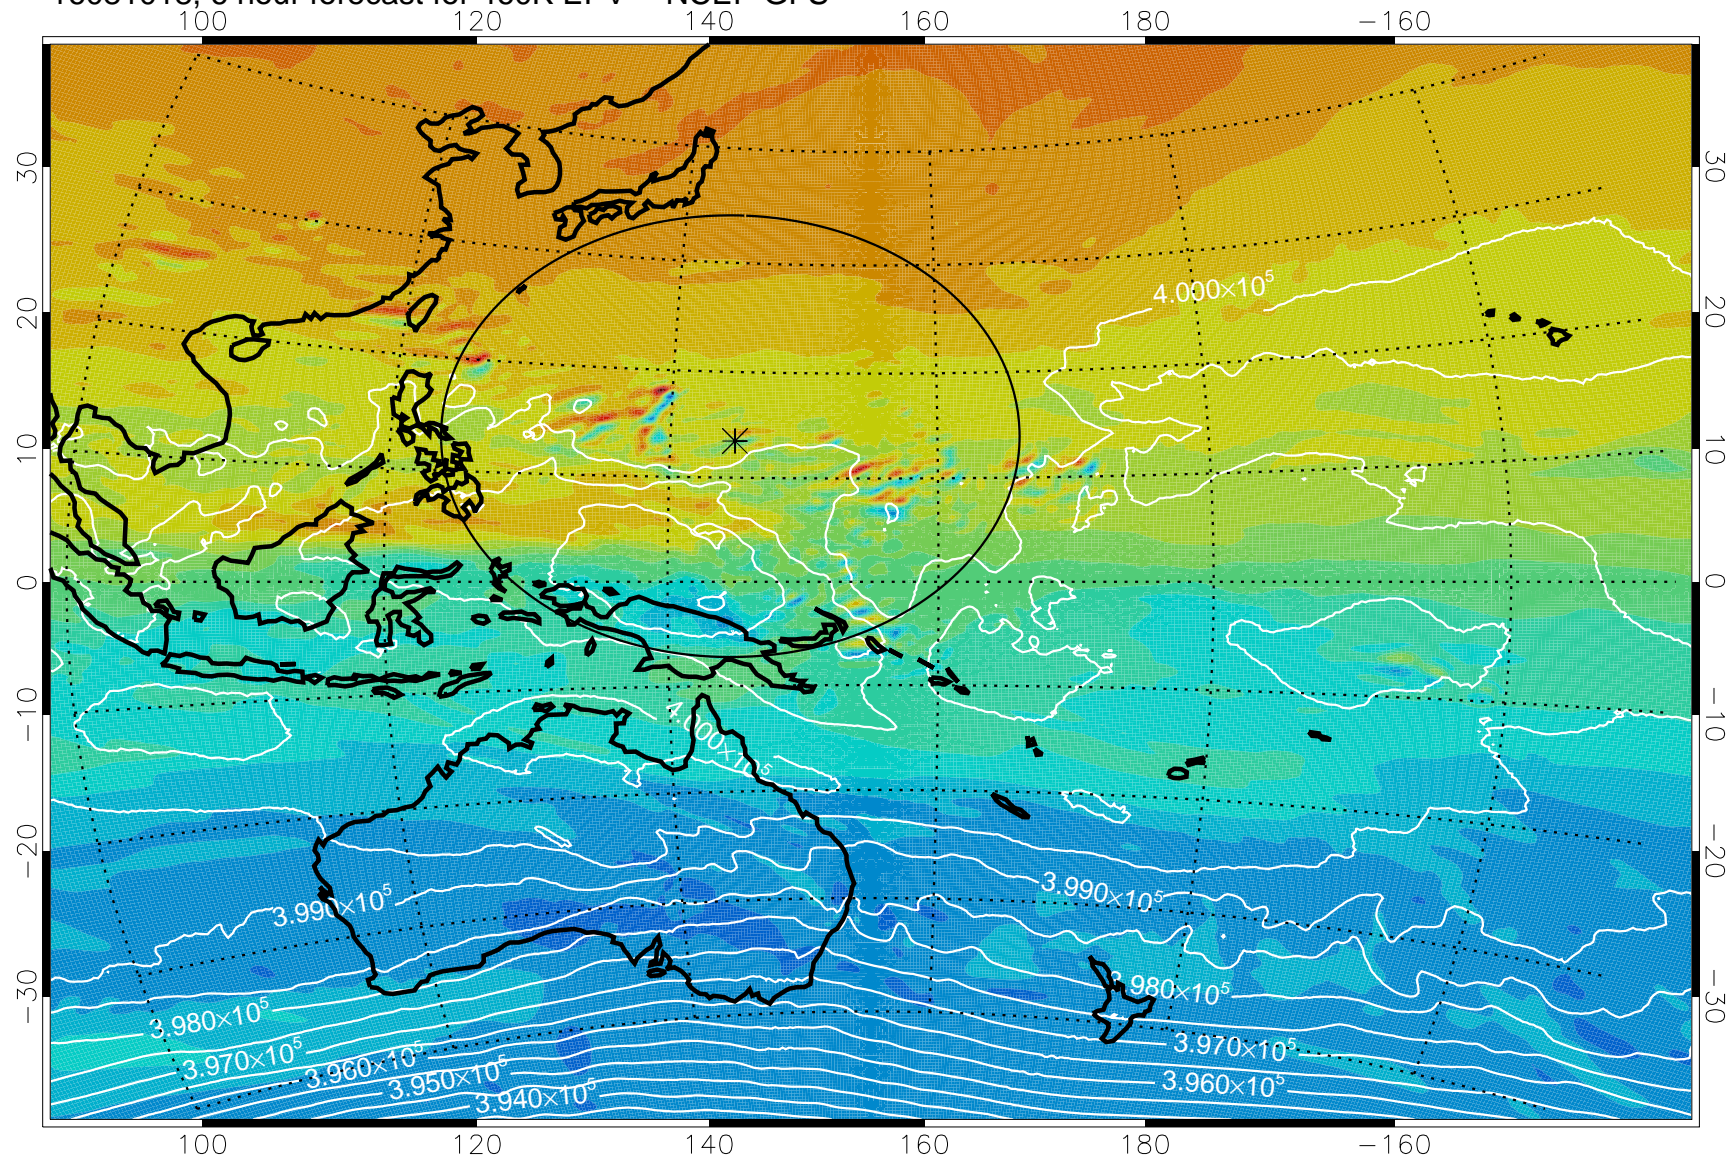

16081018, 6 hour forecast for 460K EPV -- NCEP GFS

460K Montgomery Streamfunction, white

Range ring of 2304 km

16081100, 12 hour forecast for 460K EPV -- NCEP GFS

460K Montgomery Streamfunction, white

Range ring of 2304 km

16081106, 18 hour forecast for 460K EPV -- NCEP GFS

460K Montgomery Streamfunction, white

Range ring of 2304 km

16081112, 24 hour forecast for 460K EPV -- NCEP GFS

460K Montgomery Streamfunction, white

Range ring of 2304 km

16081118, 30 hour forecast for 460K EPV -- NCEP GFS

460K Montgomery Streamfunction, white

Range ring of 2304 km

16081200, 36 hour forecast for 460K EPV -- NCEP GFS

460K Montgomery Streamfunction, white

Range ring of 2304 km

16081206, 42 hour forecast for 460K EPV -- NCEP GFS

460K Montgomery Streamfunction, white

Range ring of 2304 km

16081212, 48 hour forecast for 460K EPV -- NCEP GFS

460K Montgomery Streamfunction, white

Range ring of 2304 km