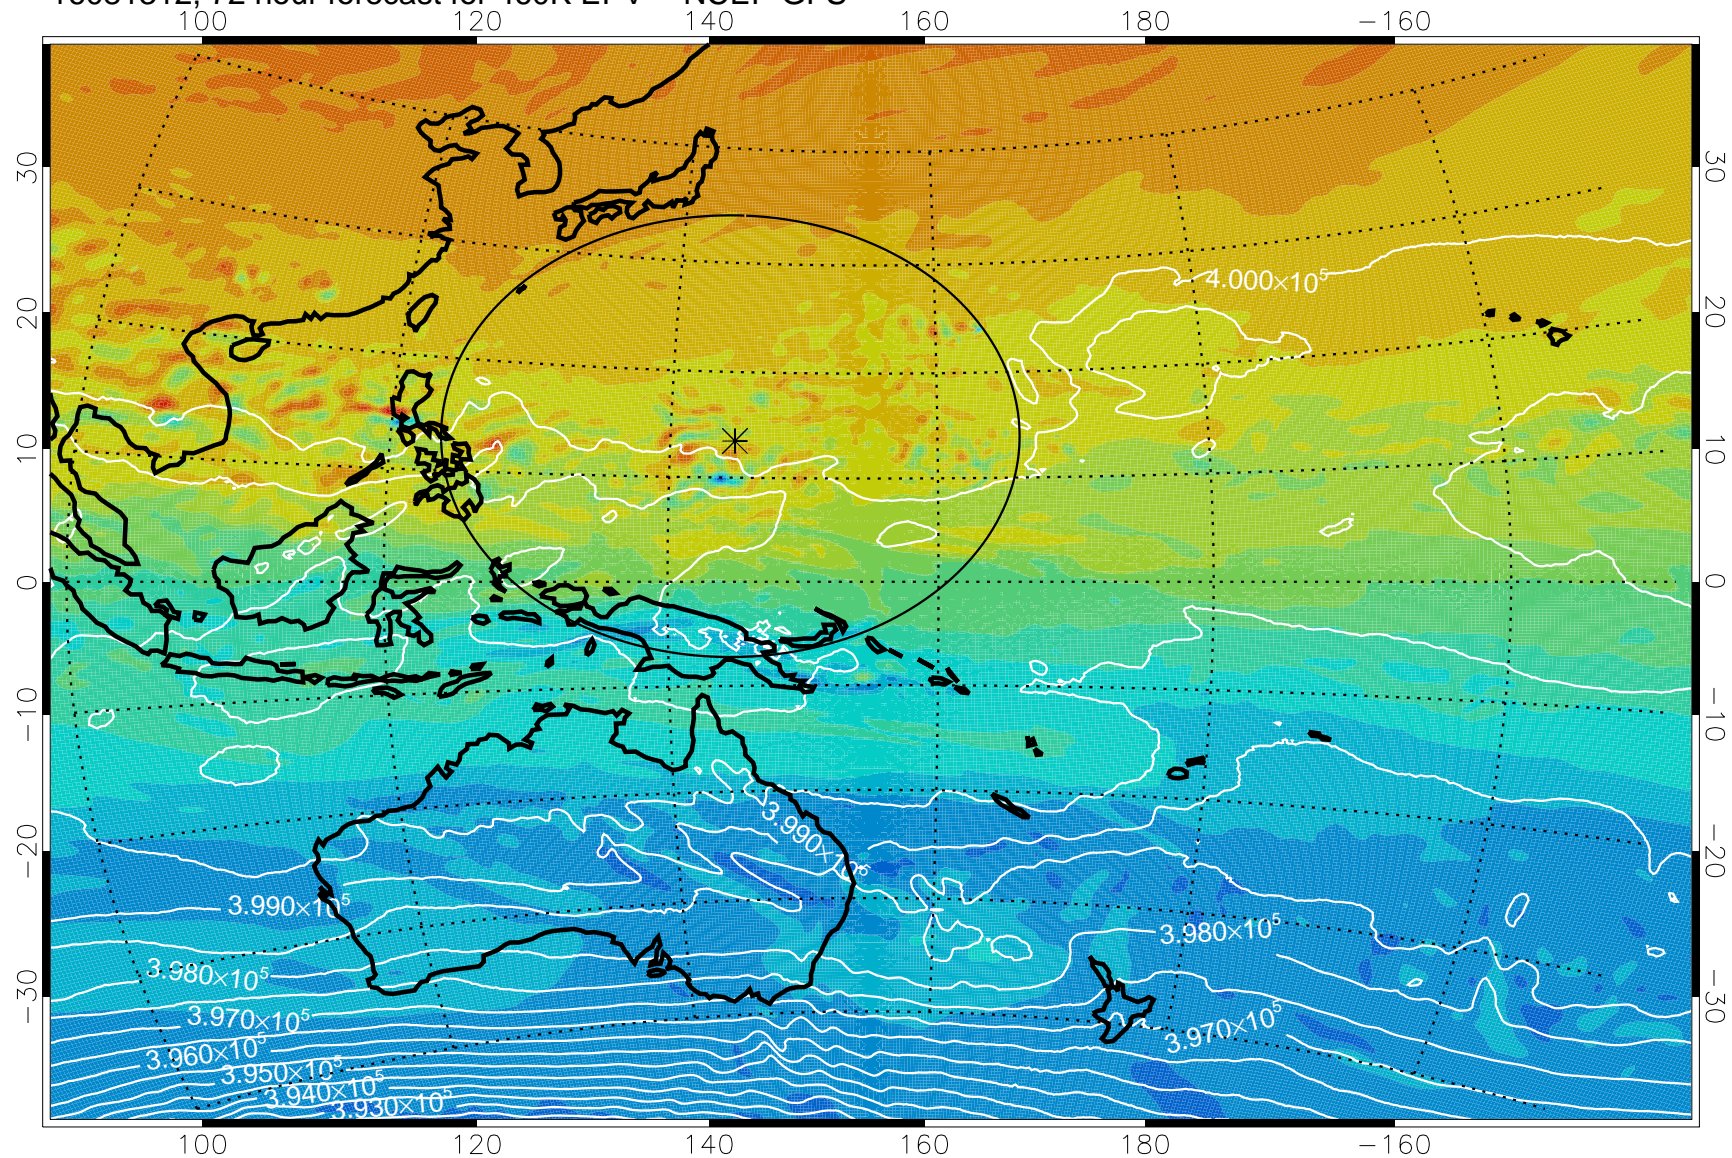

16081218, 54 hour forecast for 460K EPV -- NCEP GFS

460K Montgomery Streamfunction, white

Range ring of 2304 km

16081300, 60 hour forecast for 460K EPV -- NCEP GFS

460K Montgomery Streamfunction, white

Range ring of 2304 km

16081306, 66 hour forecast for 460K EPV -- NCEP GFS

460K Montgomery Streamfunction, white

Range ring of 2304 km

16081312, 72 hour forecast for 460K EPV -- NCEP GFS

460K Montgomery Streamfunction, white

Range ring of 2304 km

16081318, 78 hour forecast for 460K EPV -- NCEP GFS

460K Montgomery Streamfunction, white

Range ring of 2304 km

16081400, 84 hour forecast for 460K EPV -- NCEP GFS

460K Montgomery Streamfunction, white

Range ring of 2304 km

16081406, 90 hour forecast for 460K EPV -- NCEP GFS

460K Montgomery Streamfunction, white

Range ring of 2304 km

16081412, 96 hour forecast for 460K EPV -- NCEP GFS

460K Montgomery Streamfunction, white

Range ring of 2304 km