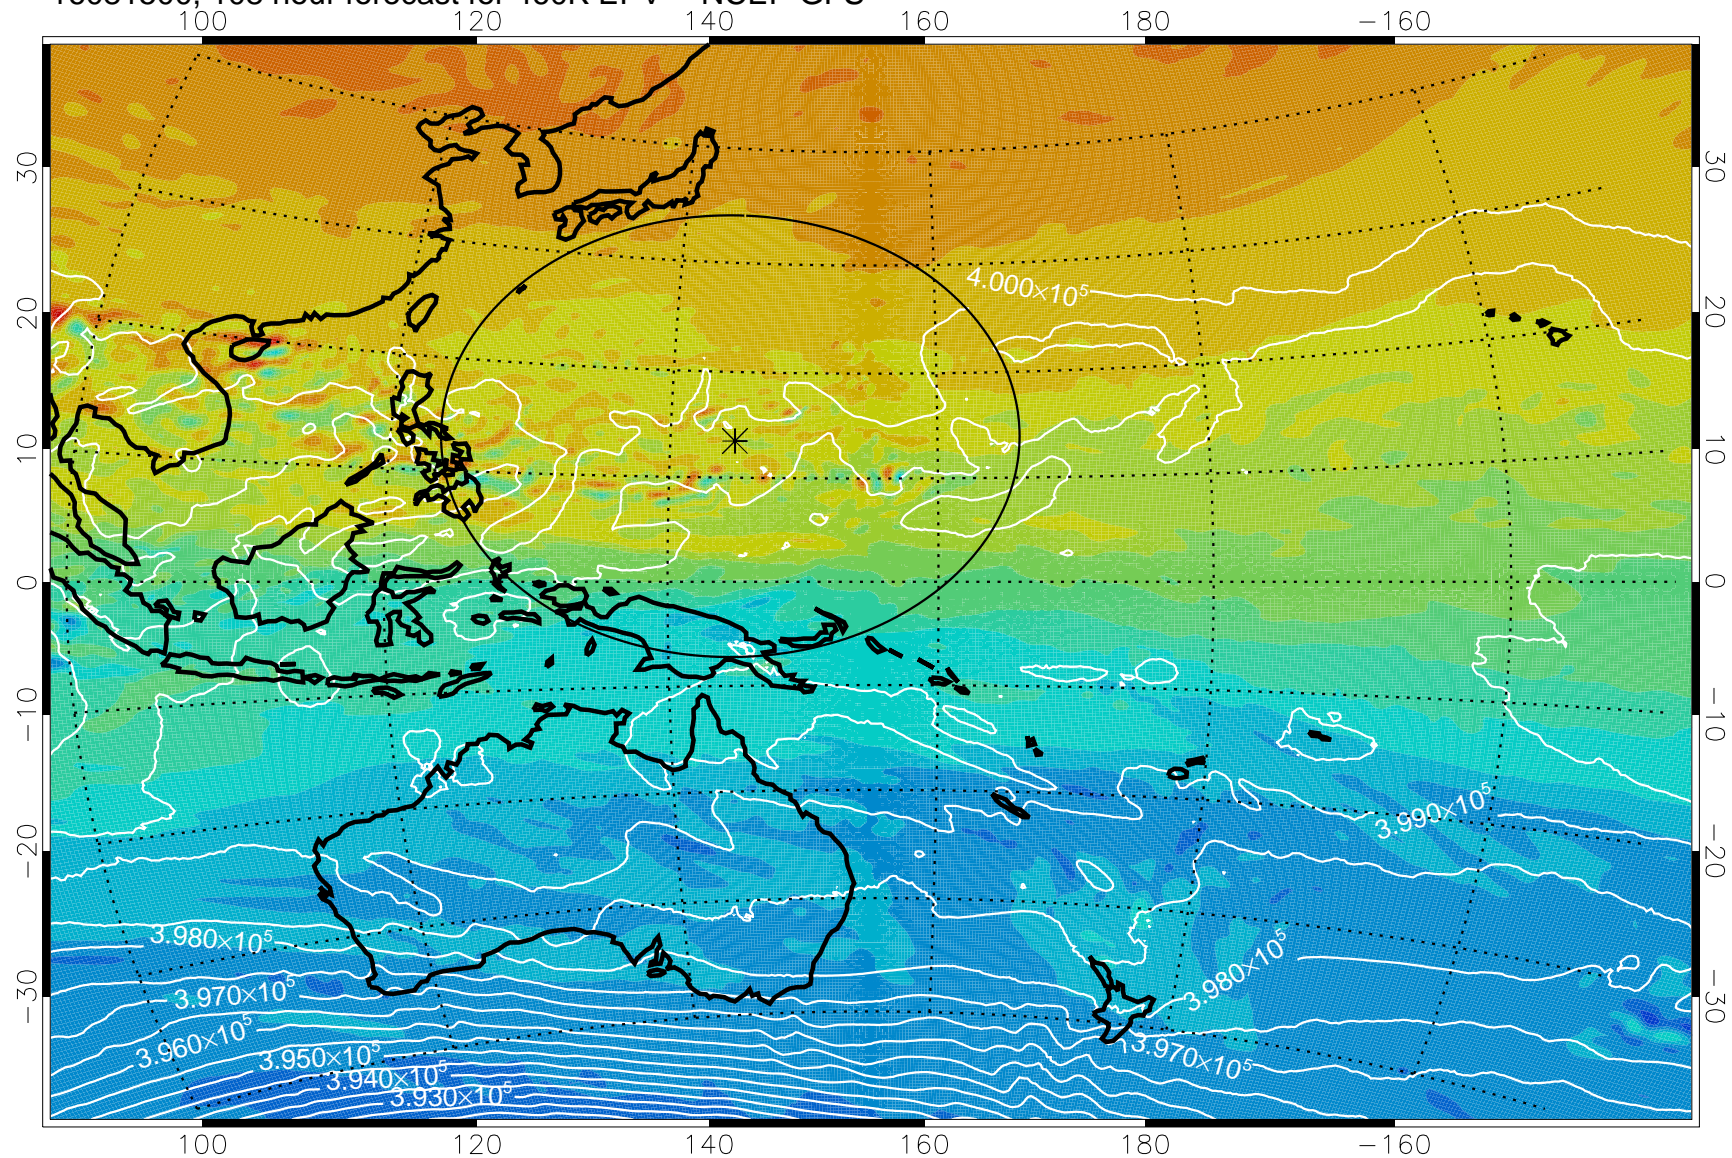

16081406, 90 hour forecast for 460K EPV -- NCEP GFS

460K Montgomery Streamfunction, white

Range ring of 2304 km

16081412, 96 hour forecast for 460K EPV -- NCEP GFS

460K Montgomery Streamfunction, white

Range ring of 2304 km

16081418, 102 hour forecast for 460K EPV -- NCEP GFS

460K Montgomery Streamfunction, white

Range ring of 2304 km

16081500, 108 hour forecast for 460K EPV -- NCEP GFS

460K Montgomery Streamfunction, white

Range ring of 2304 km

16081506, 114 hour forecast for 460K EPV -- NCEP GFS

460K Montgomery Streamfunction, white

Range ring of 2304 km

16081512, 120 hour forecast for 460K EPV -- NCEP GFS

460K Montgomery Streamfunction, white

Range ring of 2304 km