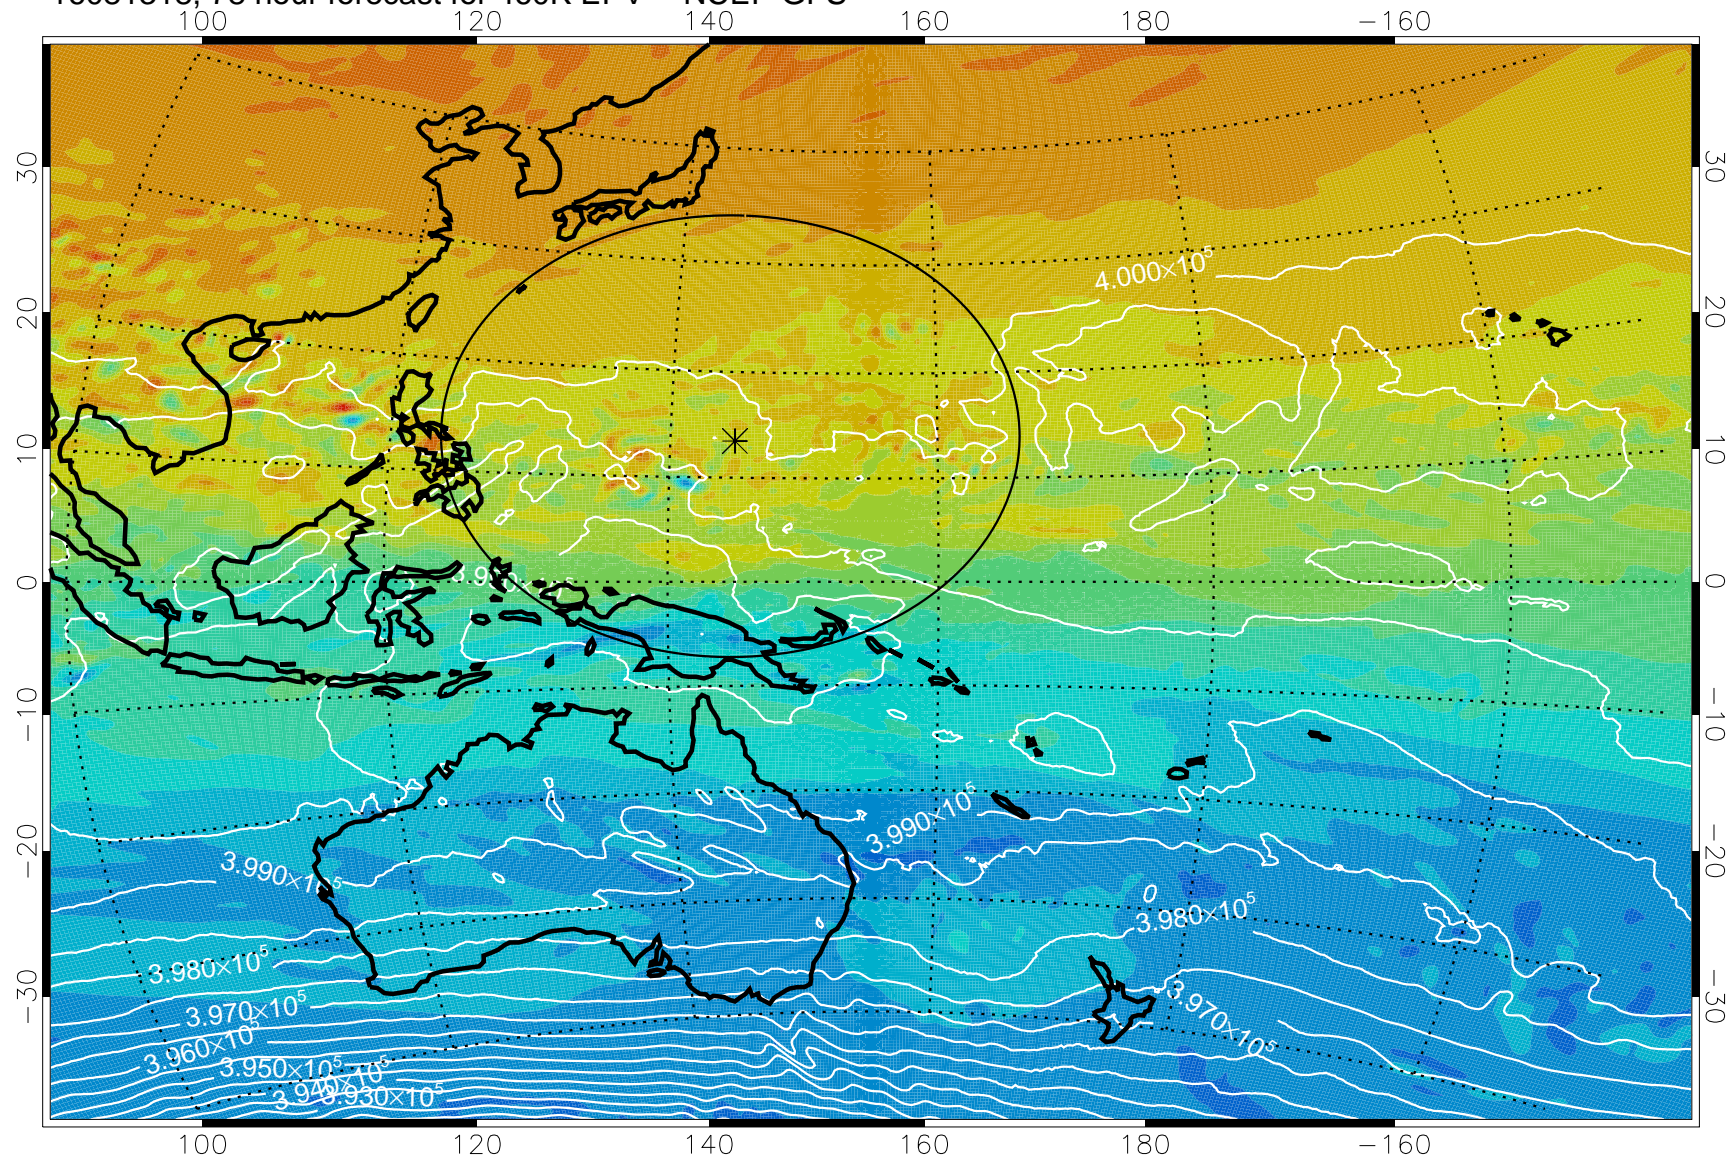

16081218, 54 hour forecast for 460K EPV -- NCEP GFS

460K Montgomery Streamfunction, white

Range ring of 2304 km

16081300, 60 hour forecast for 460K EPV -- NCEP GFS

460K Montgomery Streamfunction, white

Range ring of 2304 km

16081306, 66 hour forecast for 460K EPV -- NCEP GFS

460K Montgomery Streamfunction, white

Range ring of 2304 km

16081312, 72 hour forecast for 460K EPV -- NCEP GFS

460K Montgomery Streamfunction, white

Range ring of 2304 km

16081318, 78 hour forecast for 460K EPV -- NCEP GFS

460K Montgomery Streamfunction, white

Range ring of 2304 km

16081400, 84 hour forecast for 460K EPV -- NCEP GFS

460K Montgomery Streamfunction, white

Range ring of 2304 km

16081406, 90 hour forecast for 460K EPV -- NCEP GFS

460K Montgomery Streamfunction, white

Range ring of 2304 km

16081412, 96 hour forecast for 460K EPV -- NCEP GFS

460K Montgomery Streamfunction, white

Range ring of 2304 km