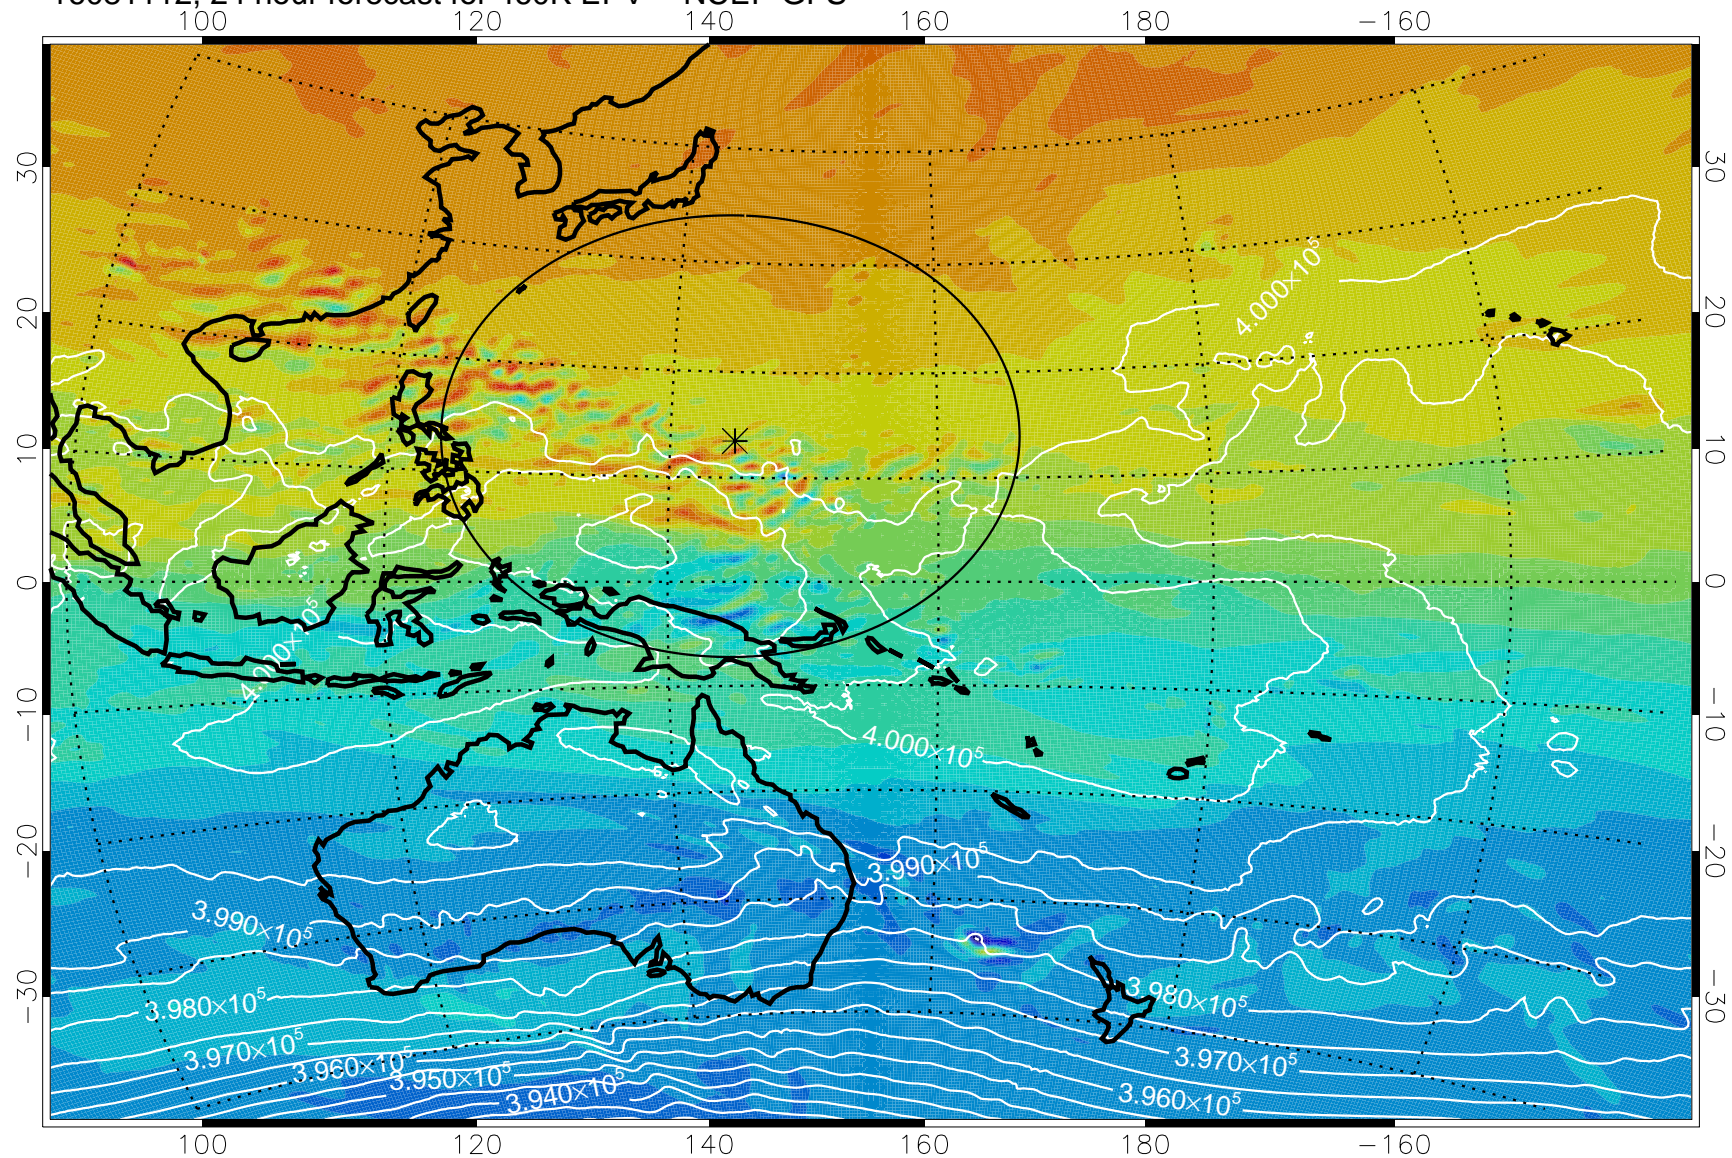

16081106, 18 hour forecast for 460K EPV -- NCEP GFS

460K Montgomery Streamfunction, white

Range ring of 2304 km

16081112, 24 hour forecast for 460K EPV -- NCEP GFS

460K Montgomery Streamfunction, white

Range ring of 2304 km

16081118, 30 hour forecast for 460K EPV -- NCEP GFS

460K Montgomery Streamfunction, white

Range ring of 2304 km

16081200, 36 hour forecast for 460K EPV -- NCEP GFS

460K Montgomery Streamfunction, white

Range ring of 2304 km

16081206, 42 hour forecast for 460K EPV -- NCEP GFS

460K Montgomery Streamfunction, white

Range ring of 2304 km

16081212, 48 hour forecast for 460K EPV -- NCEP GFS

460K Montgomery Streamfunction, white

Range ring of 2304 km

16081218, 54 hour forecast for 460K EPV -- NCEP GFS

460K Montgomery Streamfunction, white

Range ring of 2304 km

16081300, 60 hour forecast for 460K EPV -- NCEP GFS

460K Montgomery Streamfunction, white

Range ring of 2304 km