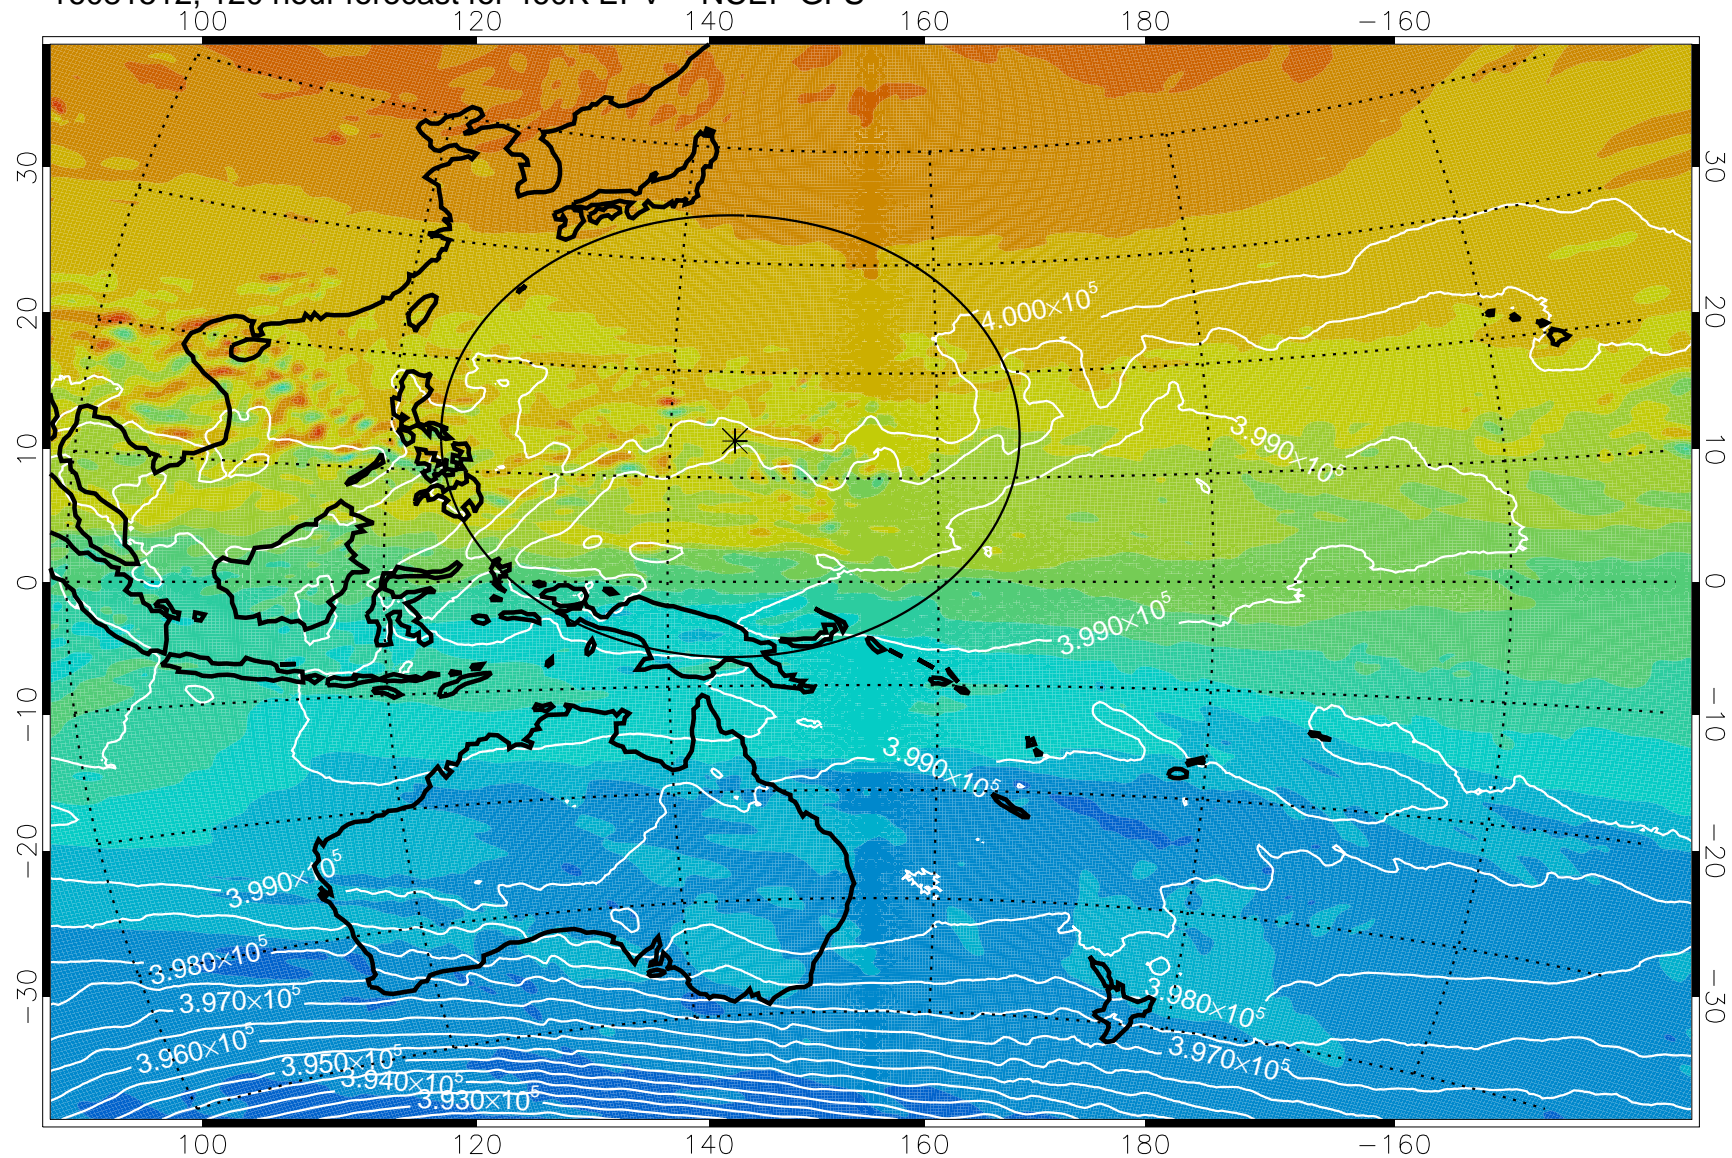

16081406, 90 hour forecast for 460K EPV -- NCEP GFS

460K Montgomery Streamfunction, white

Range ring of 2304 km

16081412, 96 hour forecast for 460K EPV -- NCEP GFS

460K Montgomery Streamfunction, white

Range ring of 2304 km

16081418, 102 hour forecast for 460K EPV -- NCEP GFS

460K Montgomery Streamfunction, white

Range ring of 2304 km

16081500, 108 hour forecast for 460K EPV -- NCEP GFS

460K Montgomery Streamfunction, white

Range ring of 2304 km

16081506, 114 hour forecast for 460K EPV -- NCEP GFS

460K Montgomery Streamfunction, white

Range ring of 2304 km

16081512, 120 hour forecast for 460K EPV -- NCEP GFS

460K Montgomery Streamfunction, white

Range ring of 2304 km