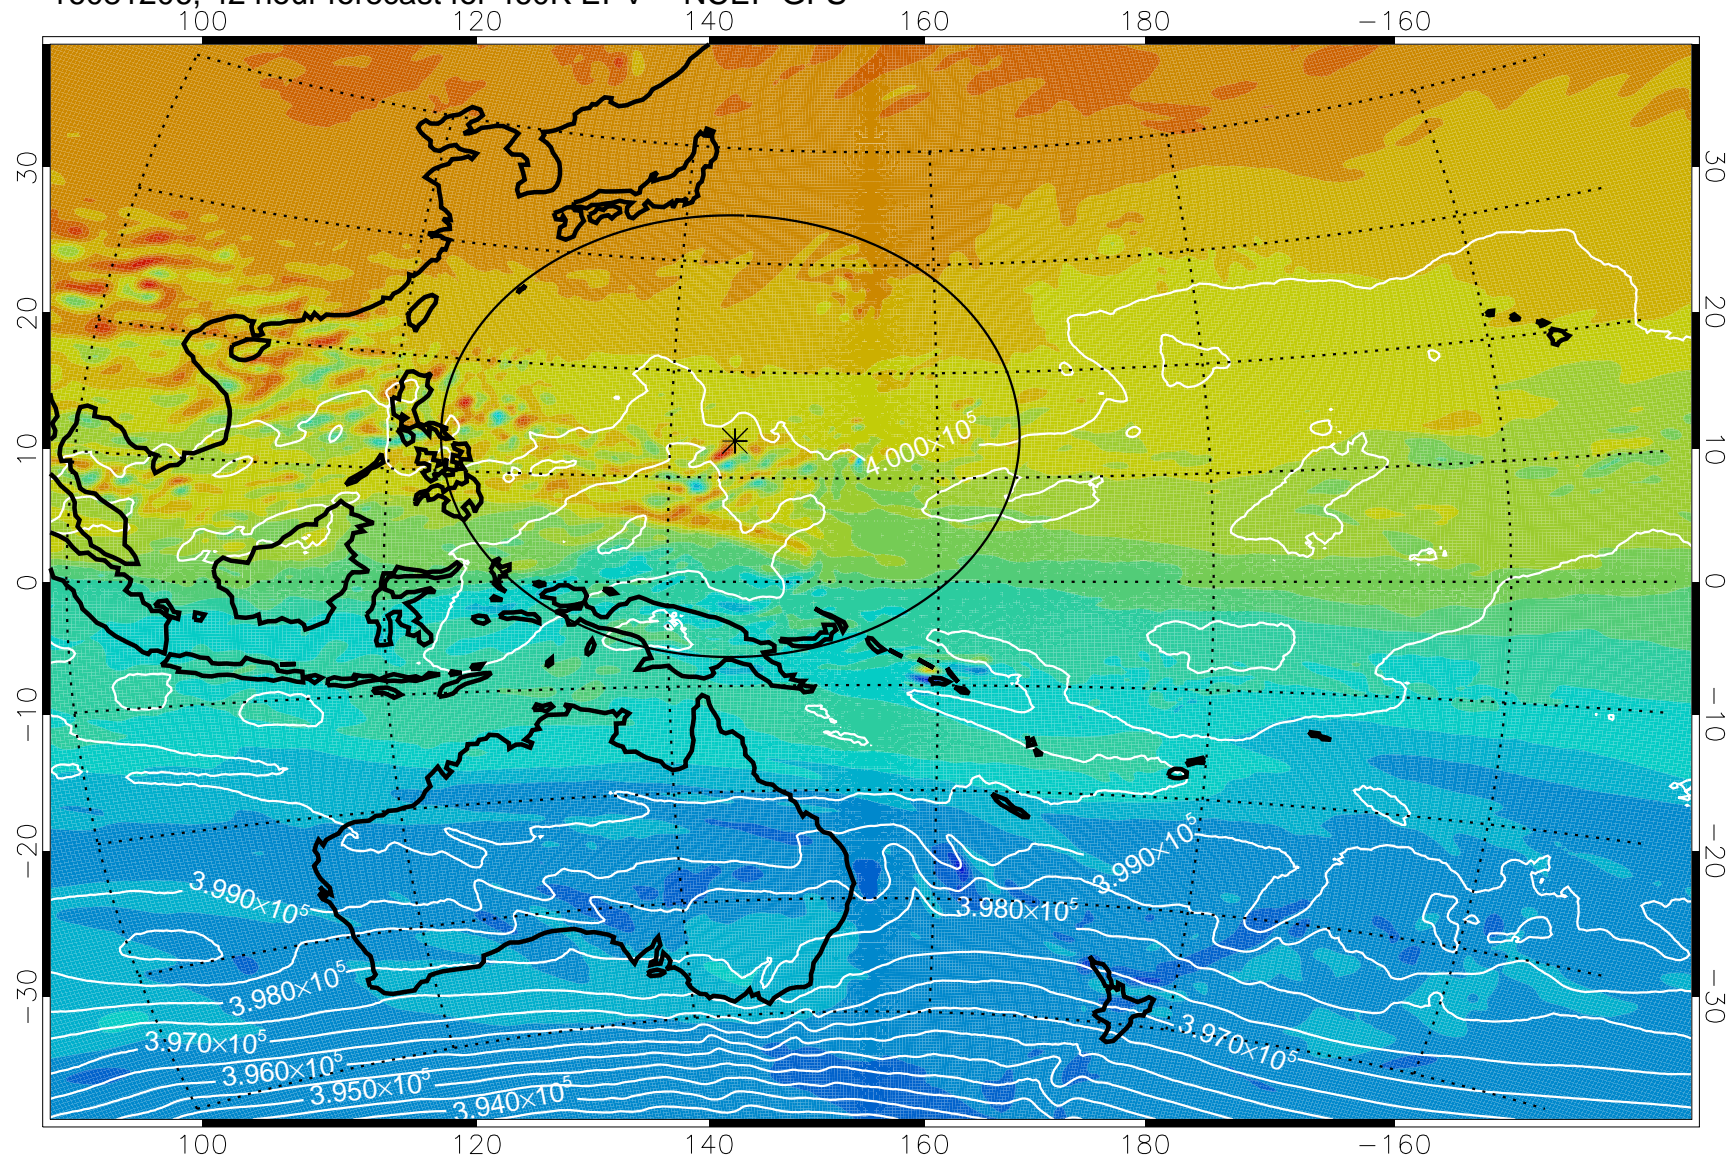

16081106, 18 hour forecast for 460K EPV -- NCEP GFS

460K Montgomery Streamfunction, white

Range ring of 2304 km

16081112, 24 hour forecast for 460K EPV -- NCEP GFS

460K Montgomery Streamfunction, white

Range ring of 2304 km

16081118, 30 hour forecast for 460K EPV -- NCEP GFS

460K Montgomery Streamfunction, white

Range ring of 2304 km

16081200, 36 hour forecast for 460K EPV -- NCEP GFS

460K Montgomery Streamfunction, white

Range ring of 2304 km

16081206, 42 hour forecast for 460K EPV -- NCEP GFS

460K Montgomery Streamfunction, white

Range ring of 2304 km

16081212, 48 hour forecast for 460K EPV -- NCEP GFS

460K Montgomery Streamfunction, white

Range ring of 2304 km

16081218, 54 hour forecast for 460K EPV -- NCEP GFS

460K Montgomery Streamfunction, white

Range ring of 2304 km

16081300, 60 hour forecast for 460K EPV -- NCEP GFS

460K Montgomery Streamfunction, white

Range ring of 2304 km