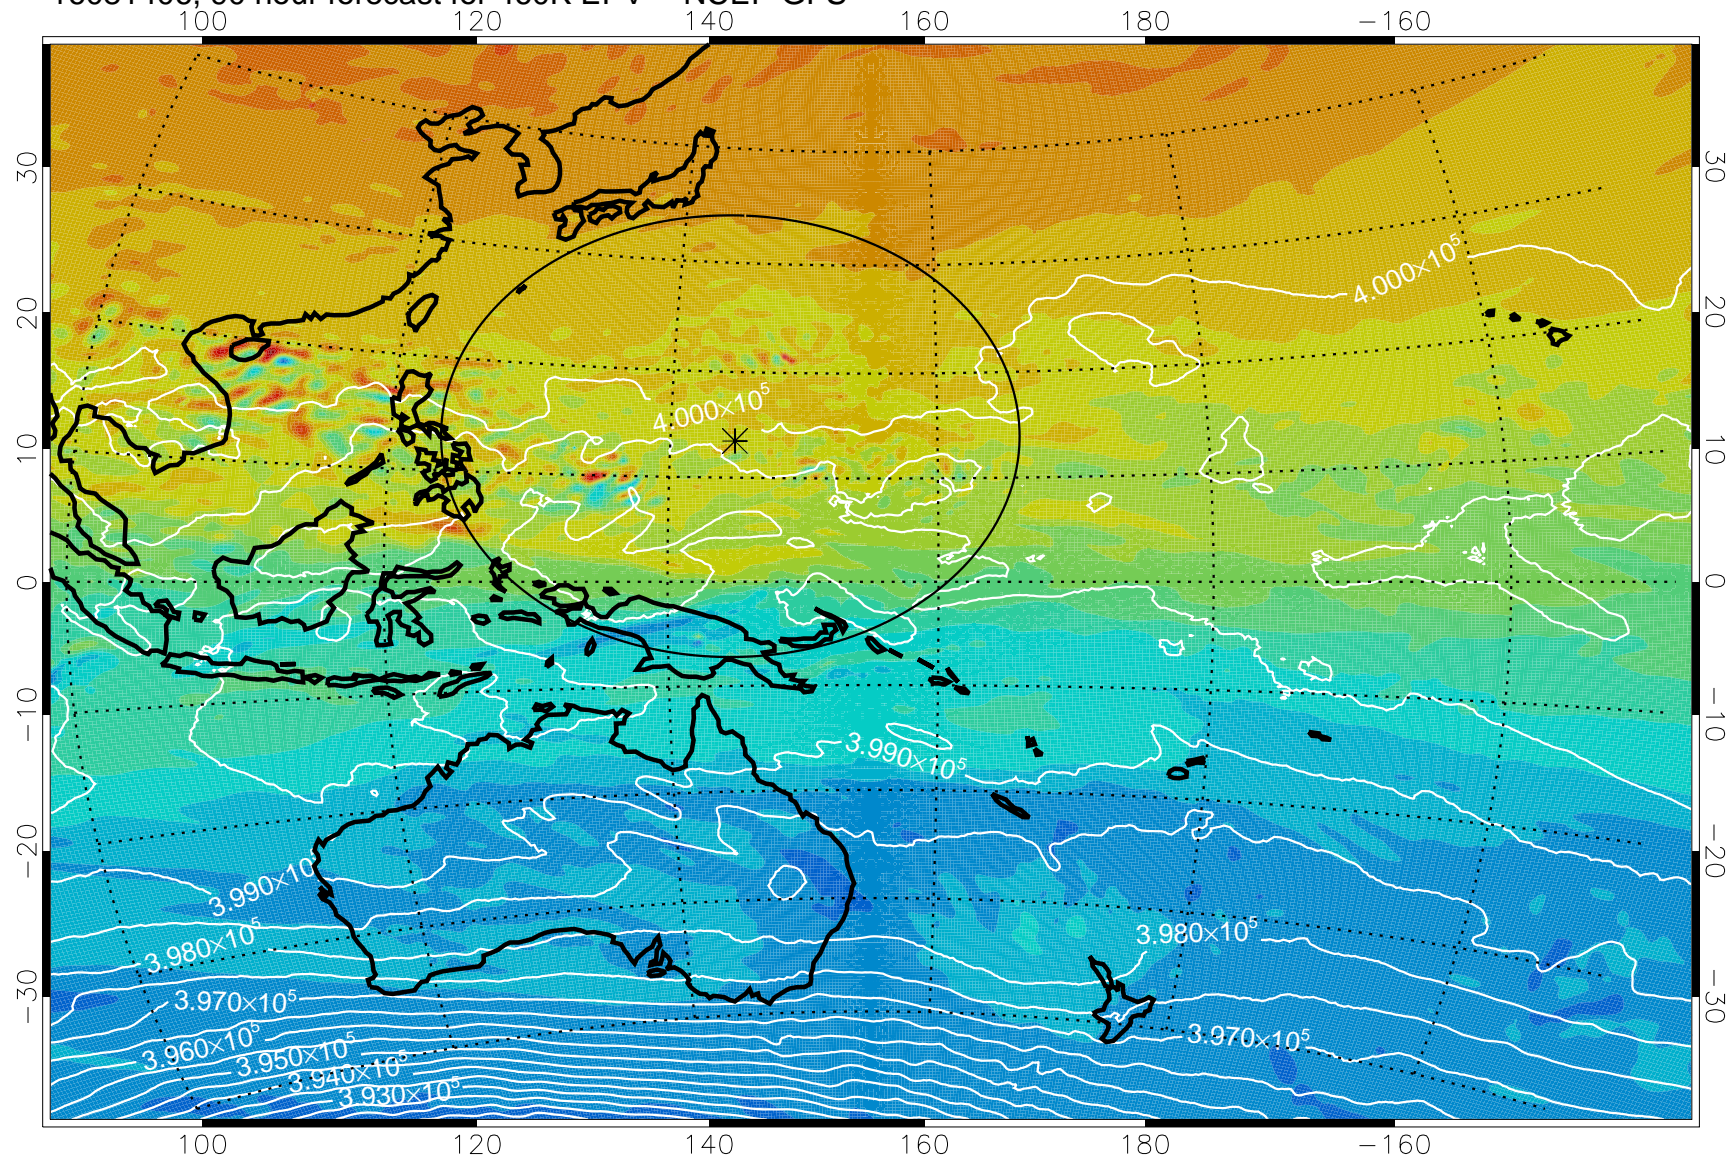

16081306, 66 hour forecast for 460K EPV -- NCEP GFS

460K Montgomery Streamfunction, white

Range ring of 2304 km

16081312, 72 hour forecast for 460K EPV -- NCEP GFS

460K Montgomery Streamfunction, white

Range ring of 2304 km

16081318, 78 hour forecast for 460K EPV -- NCEP GFS

460K Montgomery Streamfunction, white

Range ring of 2304 km

16081400, 84 hour forecast for 460K EPV -- NCEP GFS

460K Montgomery Streamfunction, white

Range ring of 2304 km

16081406, 90 hour forecast for 460K EPV -- NCEP GFS

460K Montgomery Streamfunction, white

Range ring of 2304 km

16081412, 96 hour forecast for 460K EPV -- NCEP GFS

460K Montgomery Streamfunction, white

Range ring of 2304 km

16081418, 102 hour forecast for 460K EPV -- NCEP GFS

460K Montgomery Streamfunction, white

Range ring of 2304 km

16081500, 108 hour forecast for 460K EPV -- NCEP GFS

460K Montgomery Streamfunction, white

Range ring of 2304 km