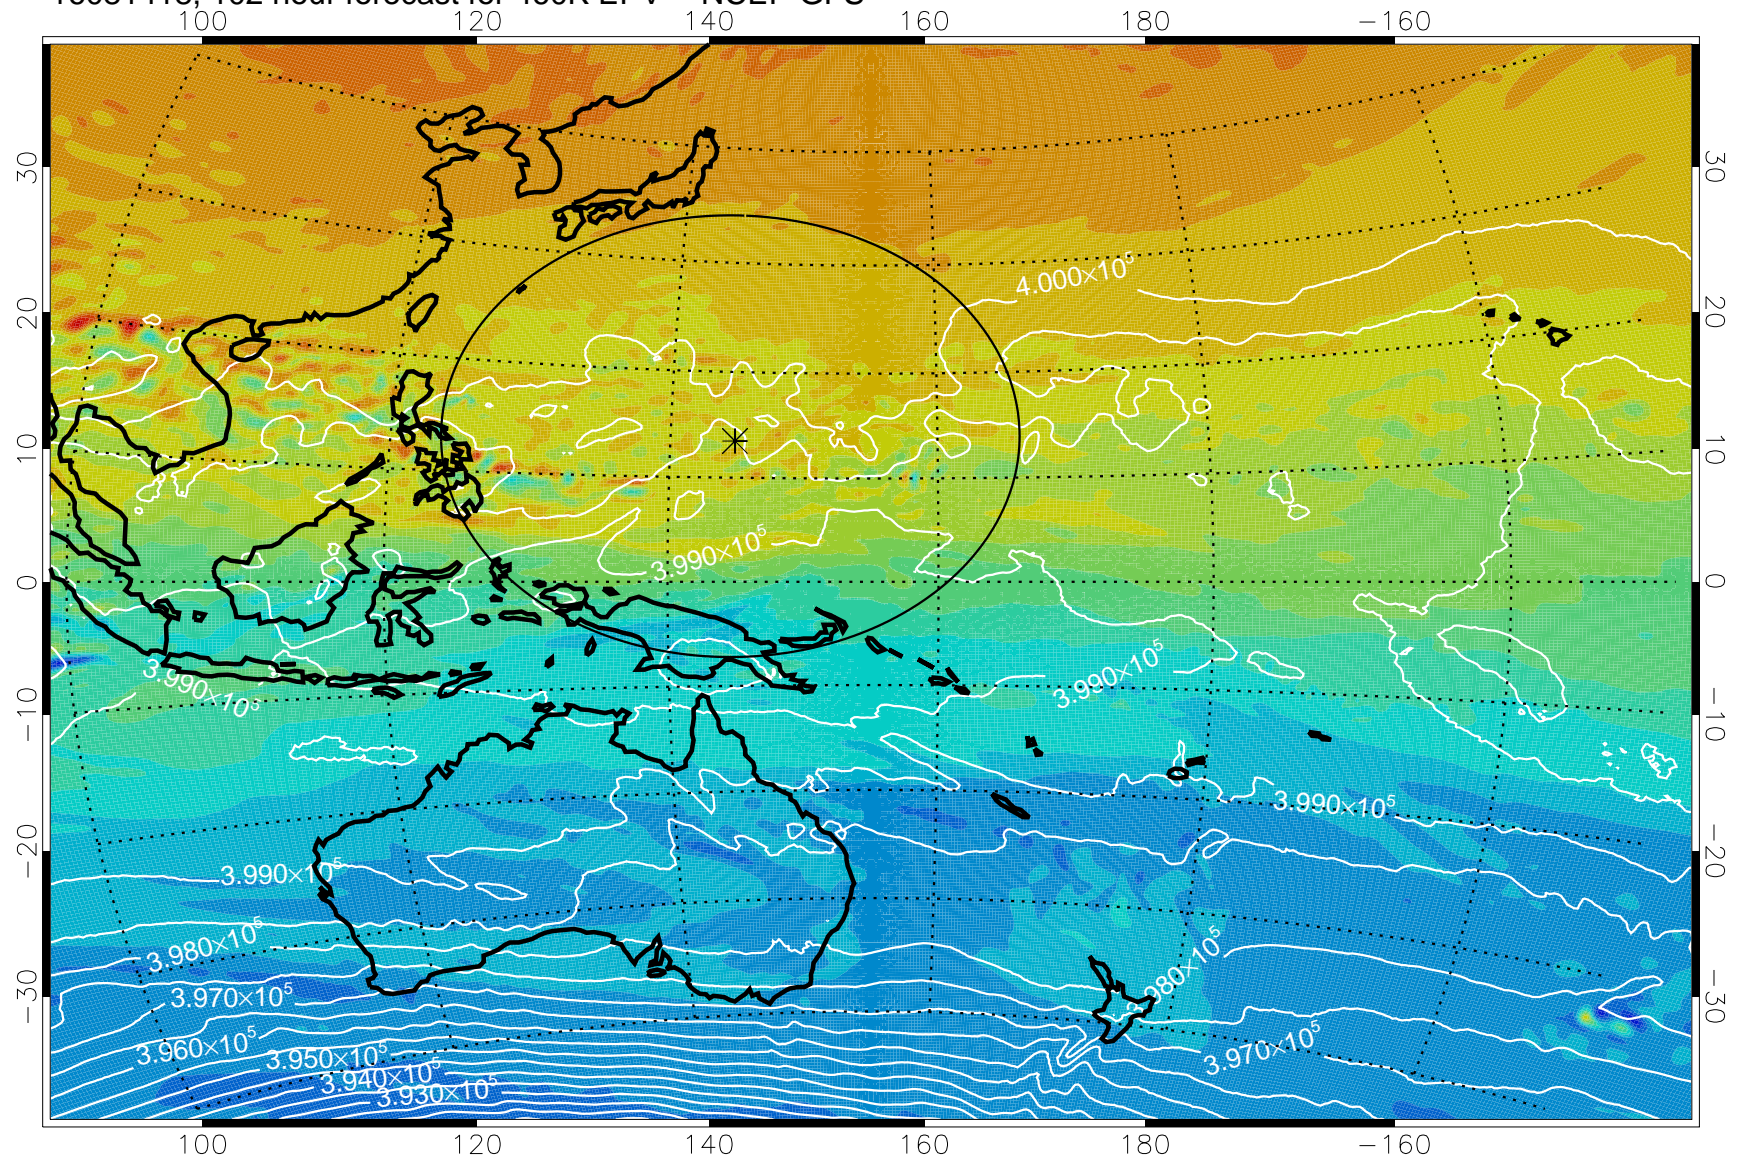

16081318, 78 hour forecast for 460K EPV -- NCEP GFS

460K Montgomery Streamfunction, white

Range ring of 2304 km

16081400, 84 hour forecast for 460K EPV -- NCEP GFS

460K Montgomery Streamfunction, white

Range ring of 2304 km

16081406, 90 hour forecast for 460K EPV -- NCEP GFS

460K Montgomery Streamfunction, white

Range ring of 2304 km

16081412, 96 hour forecast for 460K EPV -- NCEP GFS

460K Montgomery Streamfunction, white

Range ring of 2304 km

16081418, 102 hour forecast for 460K EPV -- NCEP GFS

460K Montgomery Streamfunction, white

Range ring of 2304 km

16081500, 108 hour forecast for 460K EPV -- NCEP GFS

460K Montgomery Streamfunction, white

Range ring of 2304 km

16081506, 114 hour forecast for 460K EPV -- NCEP GFS

460K Montgomery Streamfunction, white

Range ring of 2304 km

16081512, 120 hour forecast for 460K EPV -- NCEP GFS

460K Montgomery Streamfunction, white

Range ring of 2304 km