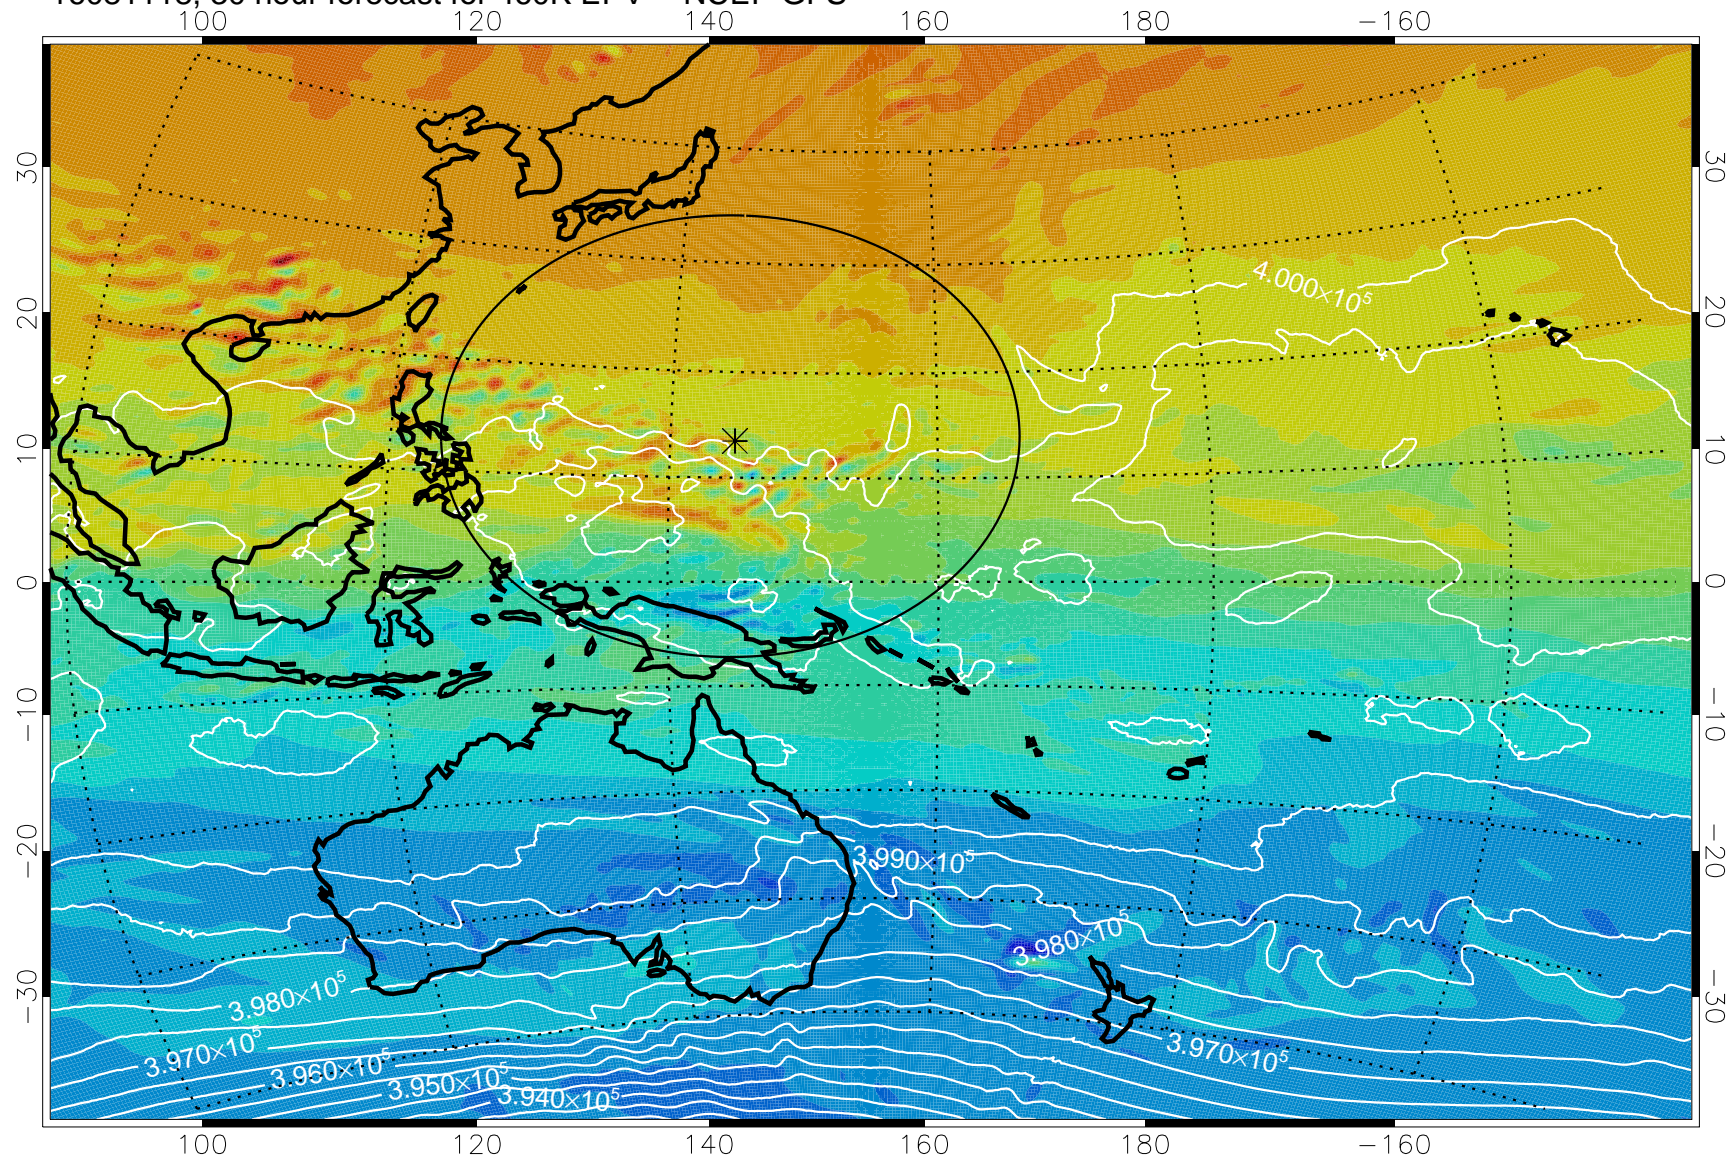

16081018, 6 hour forecast for 460K EPV -- NCEP GFS

460K Montgomery Streamfunction, white

Range ring of 2304 km

16081100, 12 hour forecast for 460K EPV -- NCEP GFS

460K Montgomery Streamfunction, white

Range ring of 2304 km

16081106, 18 hour forecast for 460K EPV -- NCEP GFS

460K Montgomery Streamfunction, white

Range ring of 2304 km

16081112, 24 hour forecast for 460K EPV -- NCEP GFS

460K Montgomery Streamfunction, white

Range ring of 2304 km

16081118, 30 hour forecast for 460K EPV -- NCEP GFS

460K Montgomery Streamfunction, white

Range ring of 2304 km

16081200, 36 hour forecast for 460K EPV -- NCEP GFS

460K Montgomery Streamfunction, white

Range ring of 2304 km

16081206, 42 hour forecast for 460K EPV -- NCEP GFS

460K Montgomery Streamfunction, white

Range ring of 2304 km

16081212, 48 hour forecast for 460K EPV -- NCEP GFS

460K Montgomery Streamfunction, white

Range ring of 2304 km