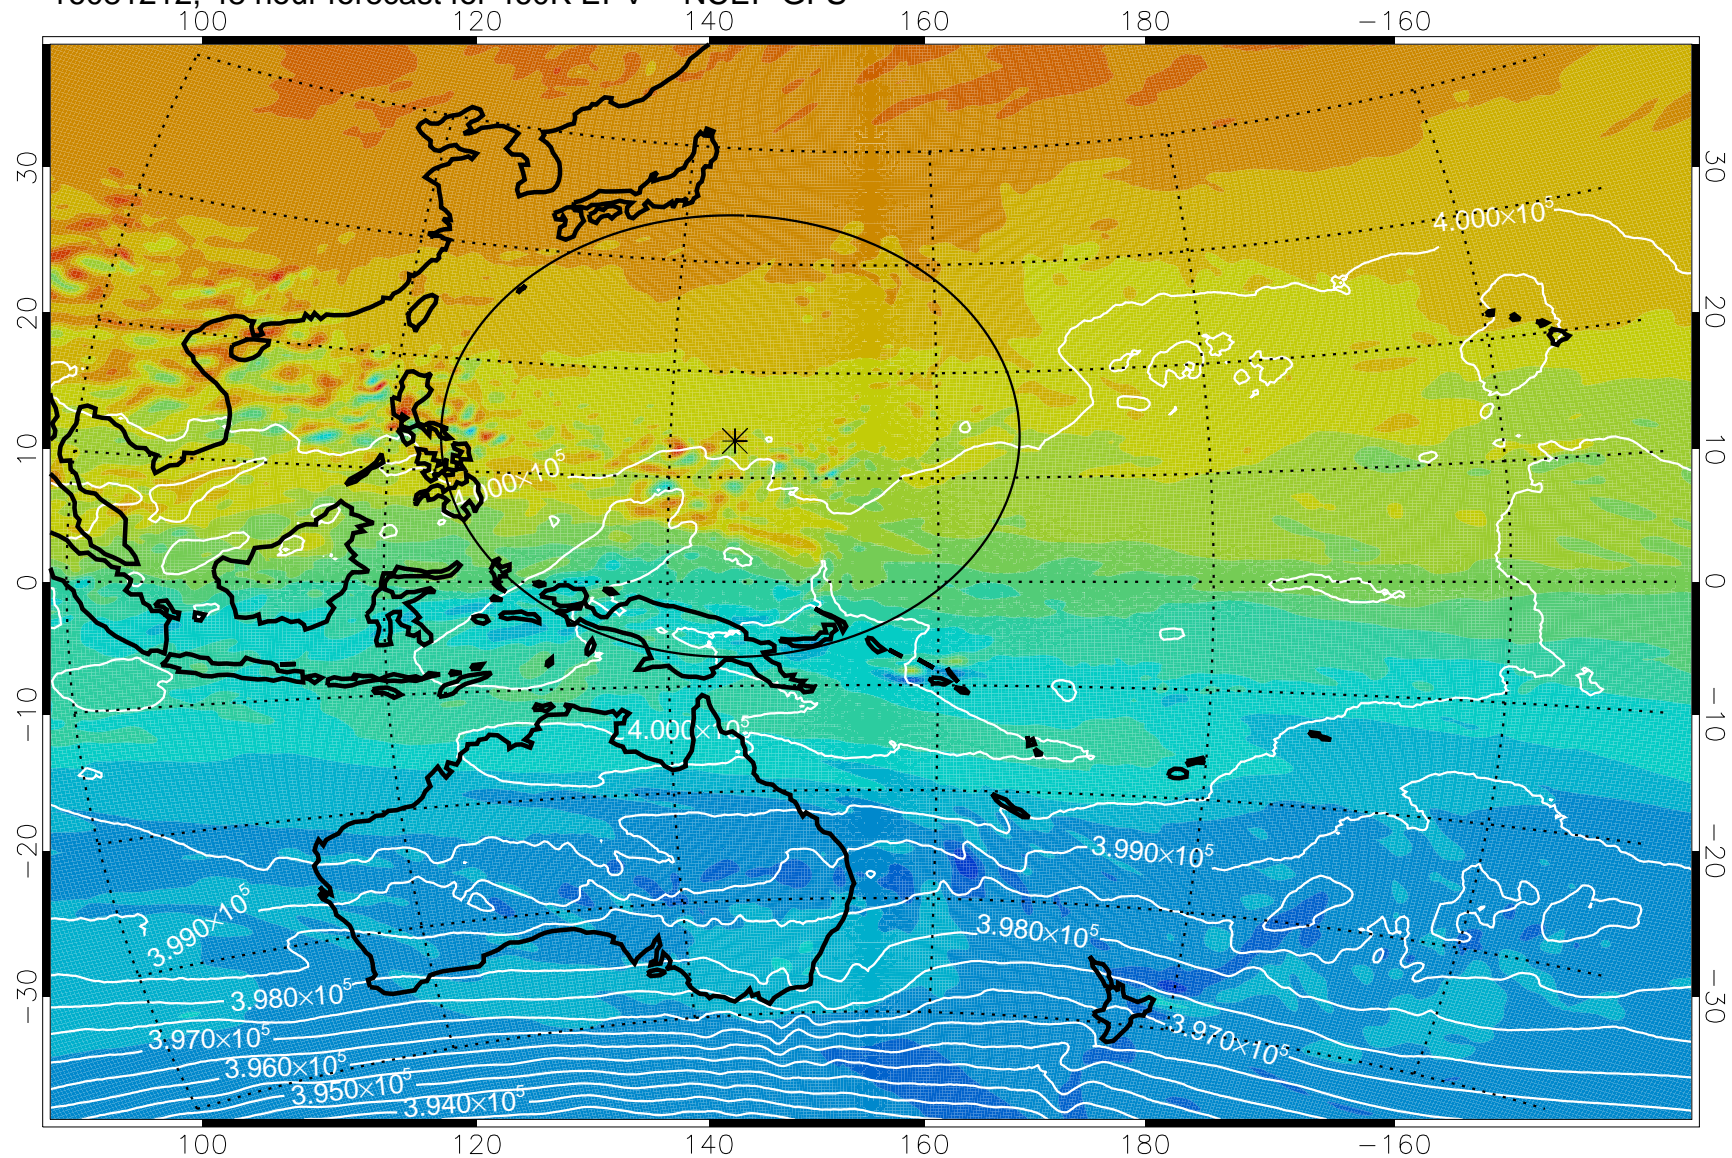

16081118, 30 hour forecast for 460K EPV -- NCEP GFS

460K Montgomery Streamfunction, white

Range ring of 2304 km

16081200, 36 hour forecast for 460K EPV -- NCEP GFS

460K Montgomery Streamfunction, white

Range ring of 2304 km

16081206, 42 hour forecast for 460K EPV -- NCEP GFS

460K Montgomery Streamfunction, white

Range ring of 2304 km

16081212, 48 hour forecast for 460K EPV -- NCEP GFS

460K Montgomery Streamfunction, white

Range ring of 2304 km

16081218, 54 hour forecast for 460K EPV -- NCEP GFS

460K Montgomery Streamfunction, white

Range ring of 2304 km

16081300, 60 hour forecast for 460K EPV -- NCEP GFS

460K Montgomery Streamfunction, white

Range ring of 2304 km

16081306, 66 hour forecast for 460K EPV -- NCEP GFS

460K Montgomery Streamfunction, white

Range ring of 2304 km

16081312, 72 hour forecast for 460K EPV -- NCEP GFS

460K Montgomery Streamfunction, white

Range ring of 2304 km