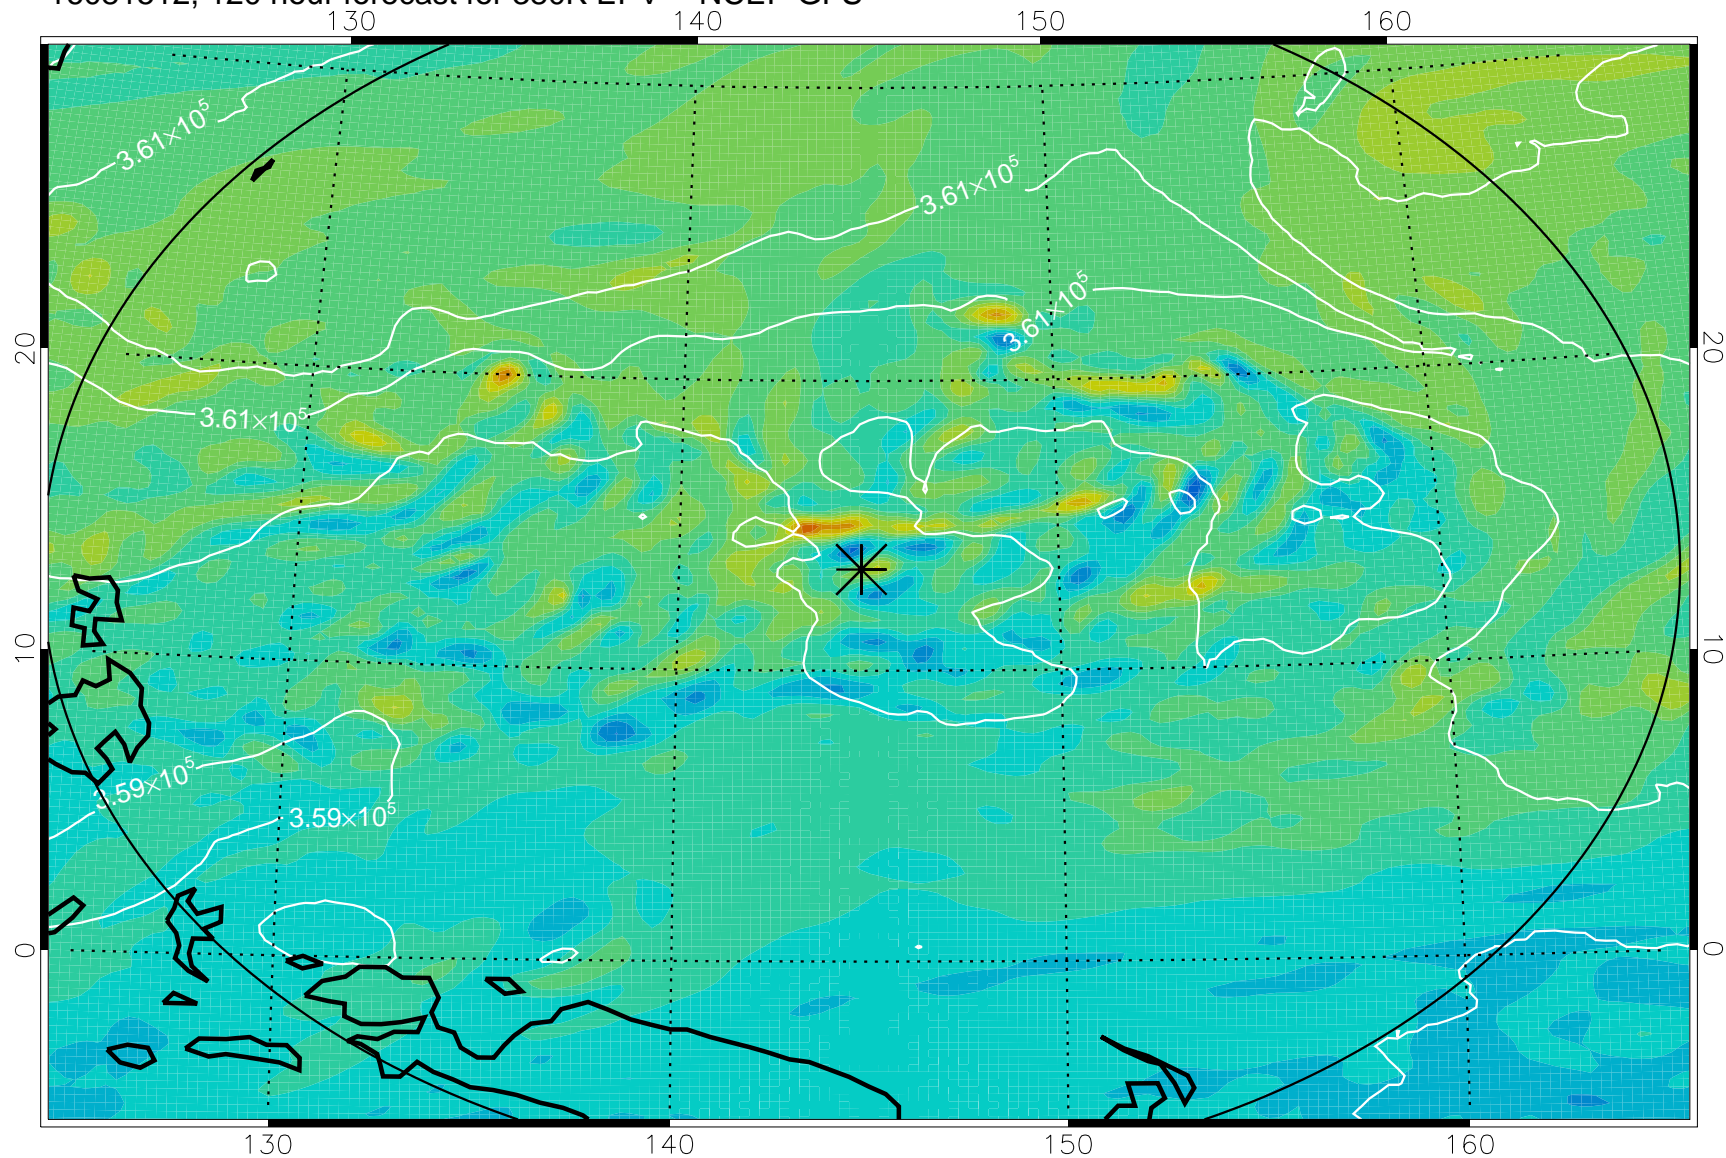

16081318, 78 hour forecast for 380K EPV -- NCEP GFS

380K Montgomery Streamfunction, white

Range ring of 2304 km

16081400, 84 hour forecast for 380K EPV -- NCEP GFS

380K Montgomery Streamfunction, white

Range ring of 2304 km

16081406, 90 hour forecast for 380K EPV -- NCEP GFS

380K Montgomery Streamfunction, white

Range ring of 2304 km

16081412, 96 hour forecast for 380K EPV -- NCEP GFS

380K Montgomery Streamfunction, white

Range ring of 2304 km

16081418, 102 hour forecast for 380K EPV -- NCEP GFS

380K Montgomery Streamfunction, white

Range ring of 2304 km

16081500, 108 hour forecast for 380K EPV -- NCEP GFS

380K Montgomery Streamfunction, white

Range ring of 2304 km

16081506, 114 hour forecast for 380K EPV -- NCEP GFS

380K Montgomery Streamfunction, white

Range ring of 2304 km

16081512, 120 hour forecast for 380K EPV -- NCEP GFS

380K Montgomery Streamfunction, white

Range ring of 2304 km