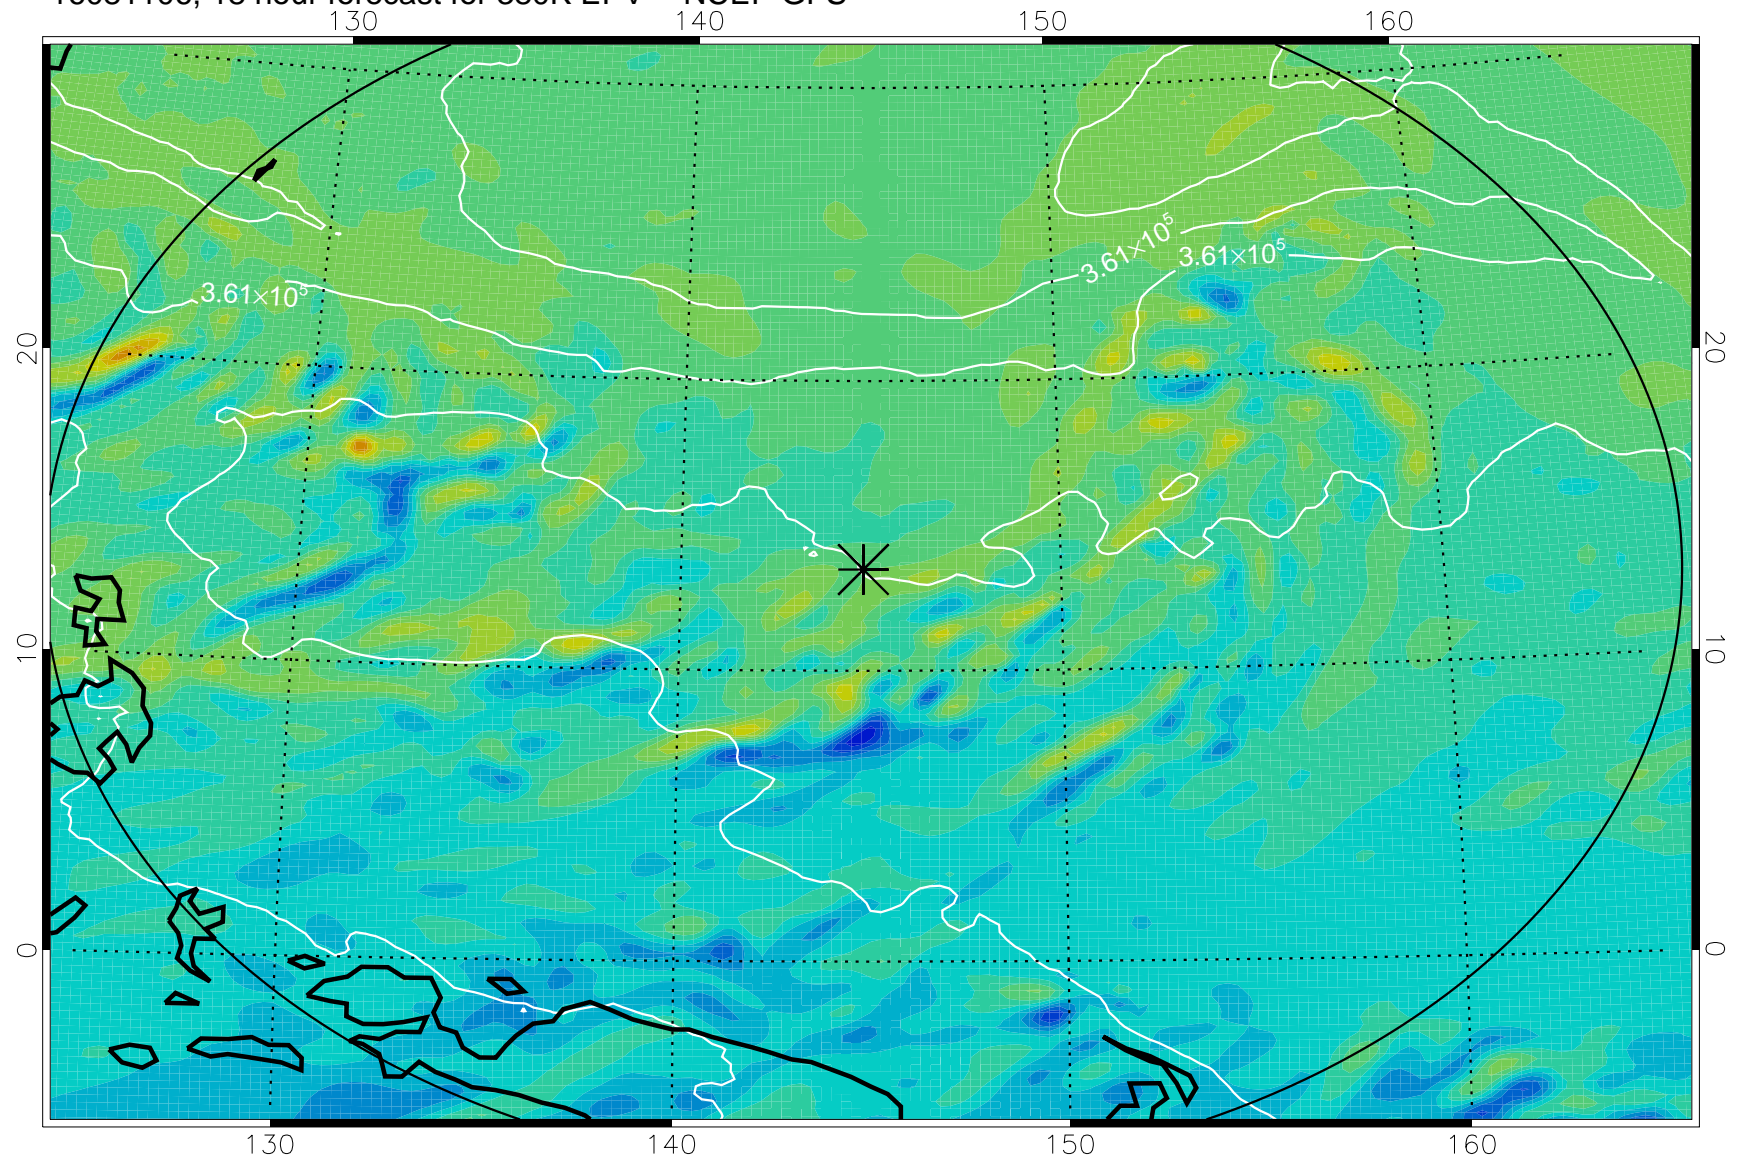

16081018, 6 hour forecast for 380K EPV -- NCEP GFS

380K Montgomery Streamfunction, white

Range ring of 2304 km

16081100, 12 hour forecast for 380K EPV -- NCEP GFS

380K Montgomery Streamfunction, white

Range ring of 2304 km

16081106, 18 hour forecast for 380K EPV -- NCEP GFS

380K Montgomery Streamfunction, white

Range ring of 2304 km

16081112, 24 hour forecast for 380K EPV -- NCEP GFS

380K Montgomery Streamfunction, white

Range ring of 2304 km

16081118, 30 hour forecast for 380K EPV -- NCEP GFS

380K Montgomery Streamfunction, white

Range ring of 2304 km

16081200, 36 hour forecast for 380K EPV -- NCEP GFS

380K Montgomery Streamfunction, white

Range ring of 2304 km

16081206, 42 hour forecast for 380K EPV -- NCEP GFS

380K Montgomery Streamfunction, white

Range ring of 2304 km

16081212, 48 hour forecast for 380K EPV -- NCEP GFS

380K Montgomery Streamfunction, white

Range ring of 2304 km