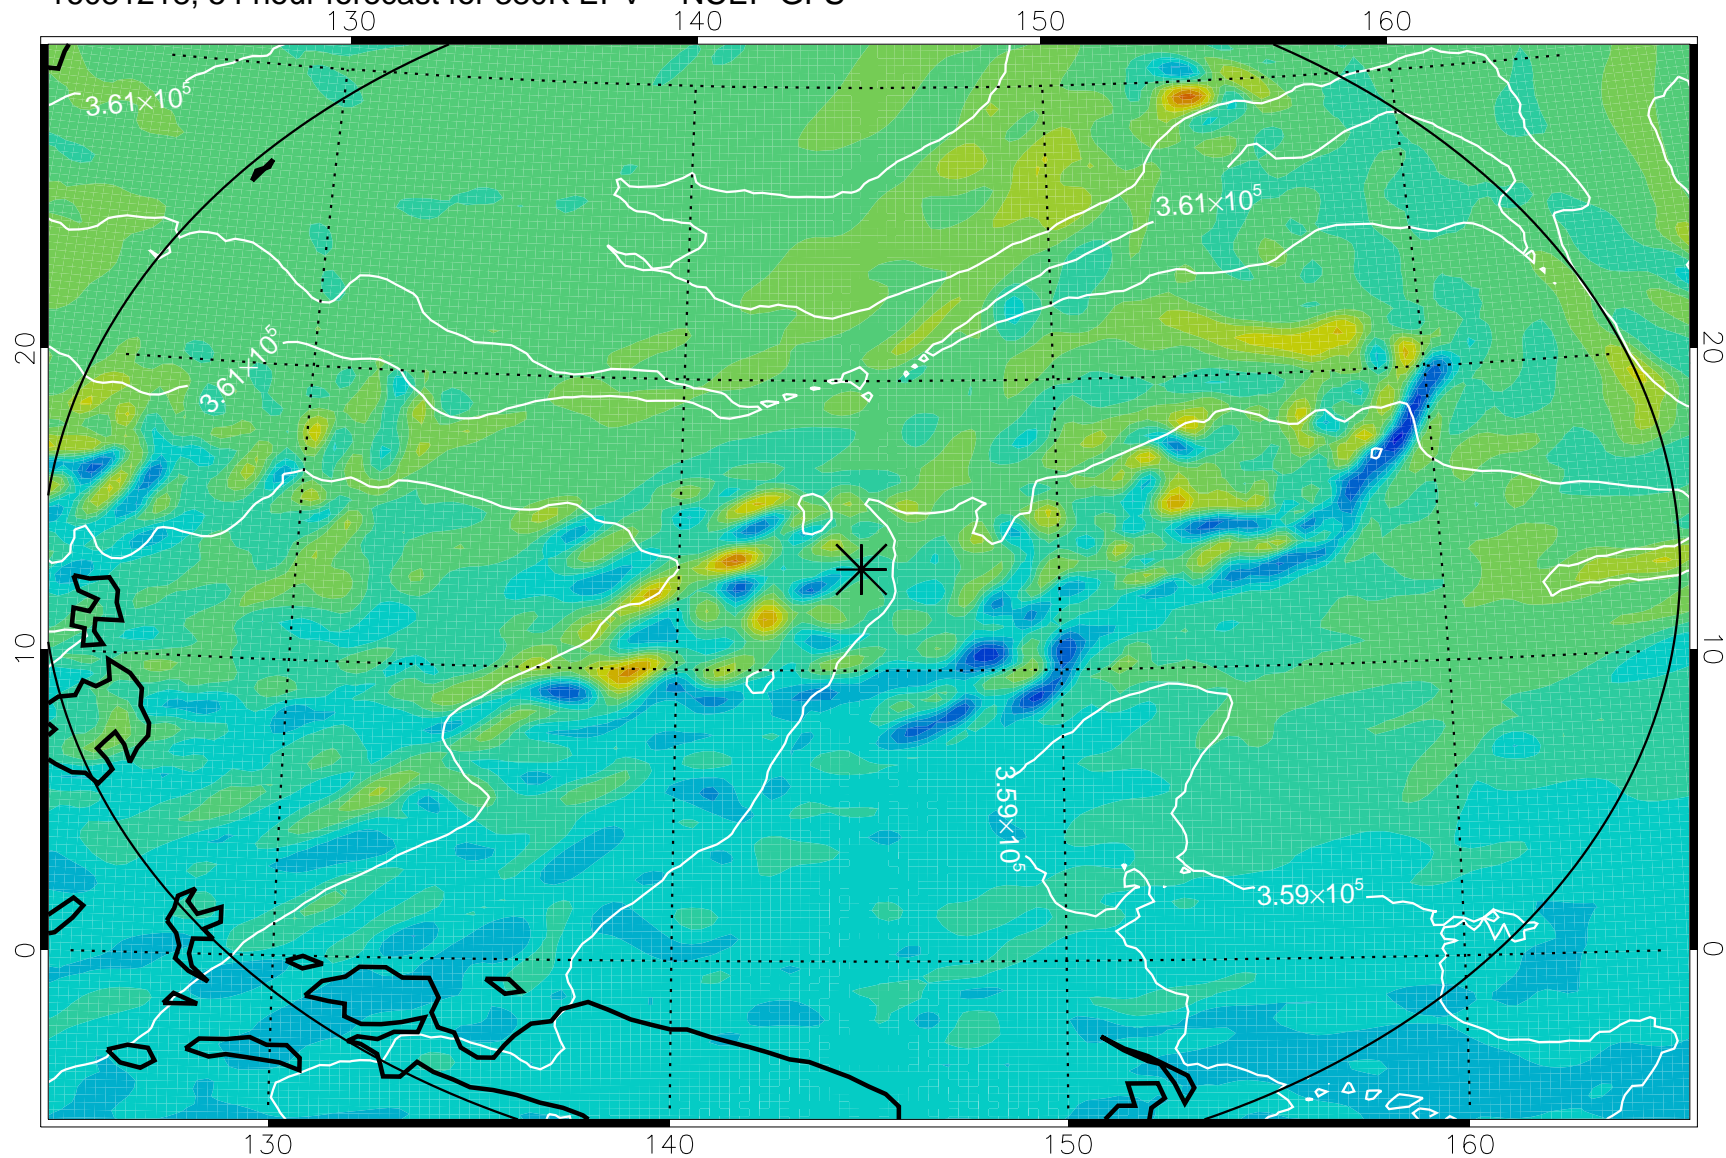

16081118, 30 hour forecast for 380K EPV -- NCEP GFS

380K Montgomery Streamfunction, white

Range ring of 2304 km

16081200, 36 hour forecast for 380K EPV -- NCEP GFS

380K Montgomery Streamfunction, white

Range ring of 2304 km

16081206, 42 hour forecast for 380K EPV -- NCEP GFS

380K Montgomery Streamfunction, white

Range ring of 2304 km

16081212, 48 hour forecast for 380K EPV -- NCEP GFS

380K Montgomery Streamfunction, white

Range ring of 2304 km

16081218, 54 hour forecast for 380K EPV -- NCEP GFS

380K Montgomery Streamfunction, white

Range ring of 2304 km

16081300, 60 hour forecast for 380K EPV -- NCEP GFS

380K Montgomery Streamfunction, white

Range ring of 2304 km

16081306, 66 hour forecast for 380K EPV -- NCEP GFS

380K Montgomery Streamfunction, white

Range ring of 2304 km

16081312, 72 hour forecast for 380K EPV -- NCEP GFS

380K Montgomery Streamfunction, white

Range ring of 2304 km