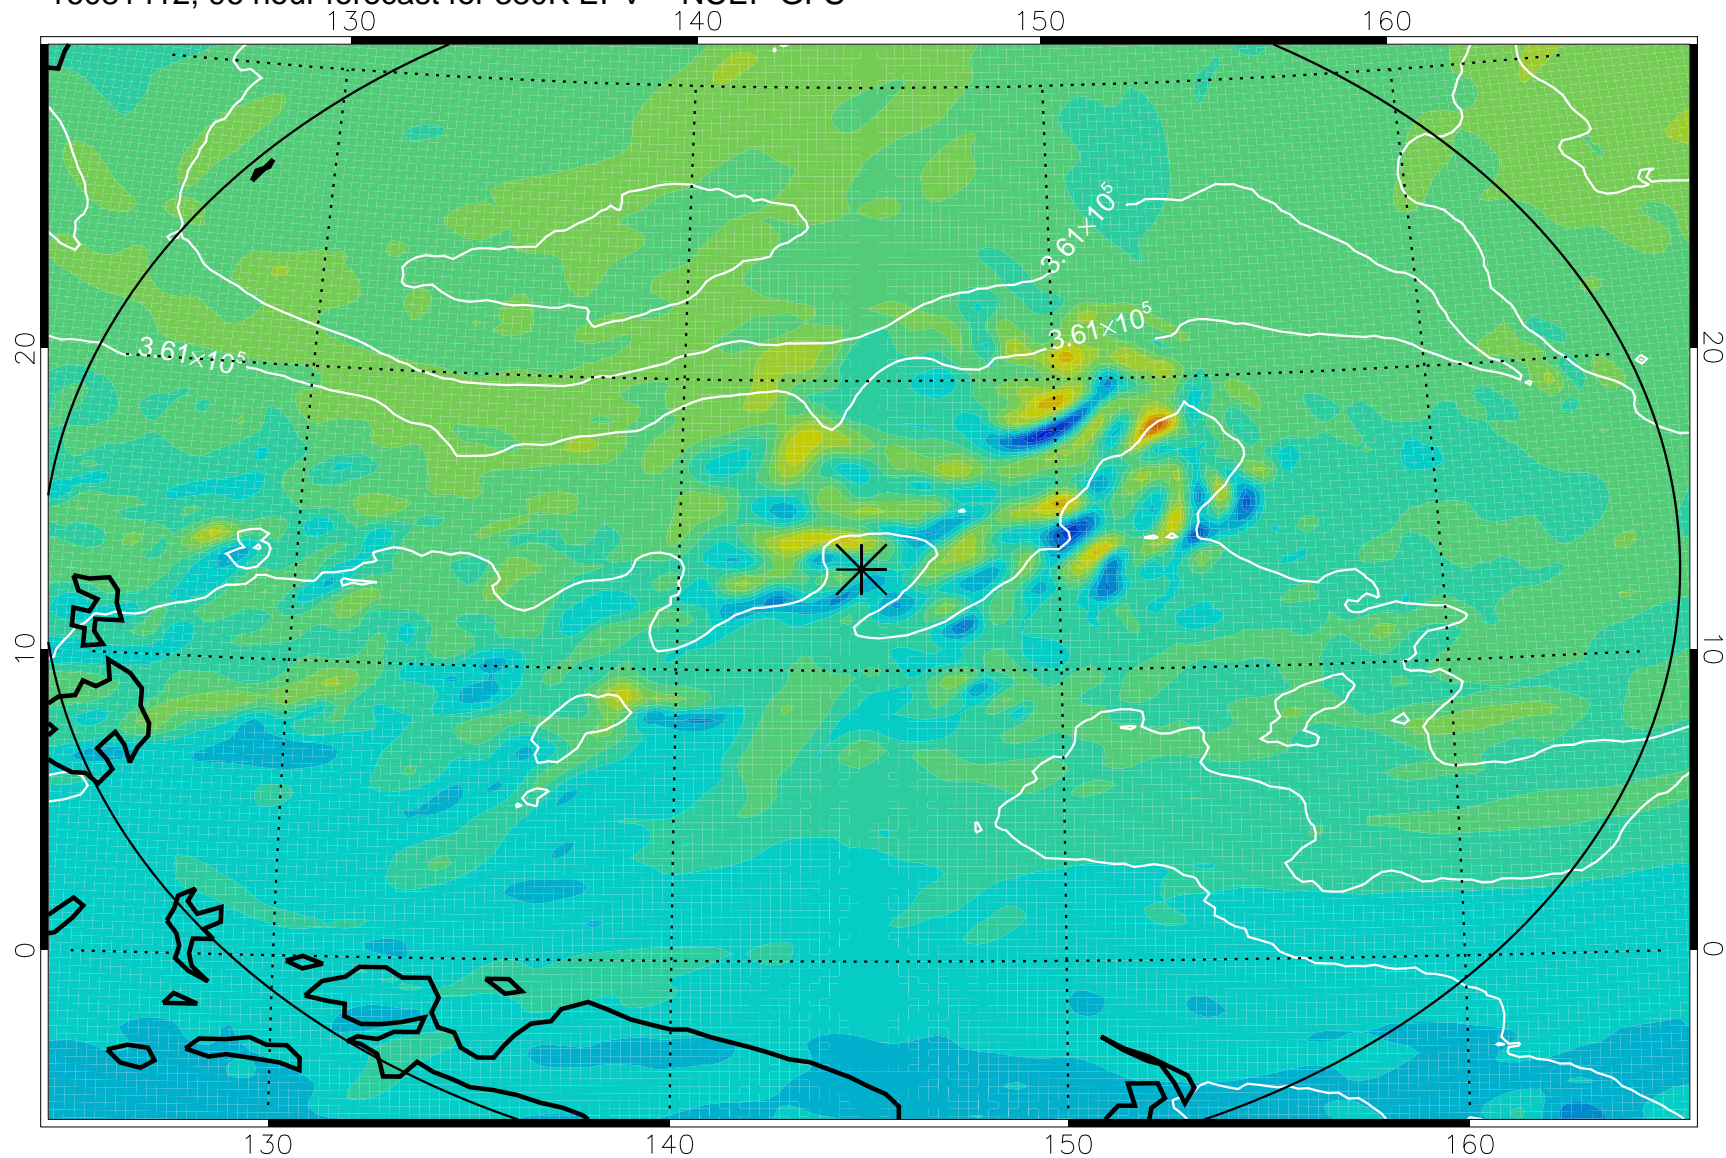

16081306, 66 hour forecast for 380K EPV -- NCEP GFS

380K Montgomery Streamfunction, white

Range ring of 2304 km

16081312, 72 hour forecast for 380K EPV -- NCEP GFS

380K Montgomery Streamfunction, white

Range ring of 2304 km

16081318, 78 hour forecast for 380K EPV -- NCEP GFS

380K Montgomery Streamfunction, white

Range ring of 2304 km

16081400, 84 hour forecast for 380K EPV -- NCEP GFS

380K Montgomery Streamfunction, white

Range ring of 2304 km

16081406, 90 hour forecast for 380K EPV -- NCEP GFS

380K Montgomery Streamfunction, white

Range ring of 2304 km

16081412, 96 hour forecast for 380K EPV -- NCEP GFS

380K Montgomery Streamfunction, white

Range ring of 2304 km

16081418, 102 hour forecast for 380K EPV -- NCEP GFS

380K Montgomery Streamfunction, white

Range ring of 2304 km

16081500, 108 hour forecast for 380K EPV -- NCEP GFS

380K Montgomery Streamfunction, white

Range ring of 2304 km