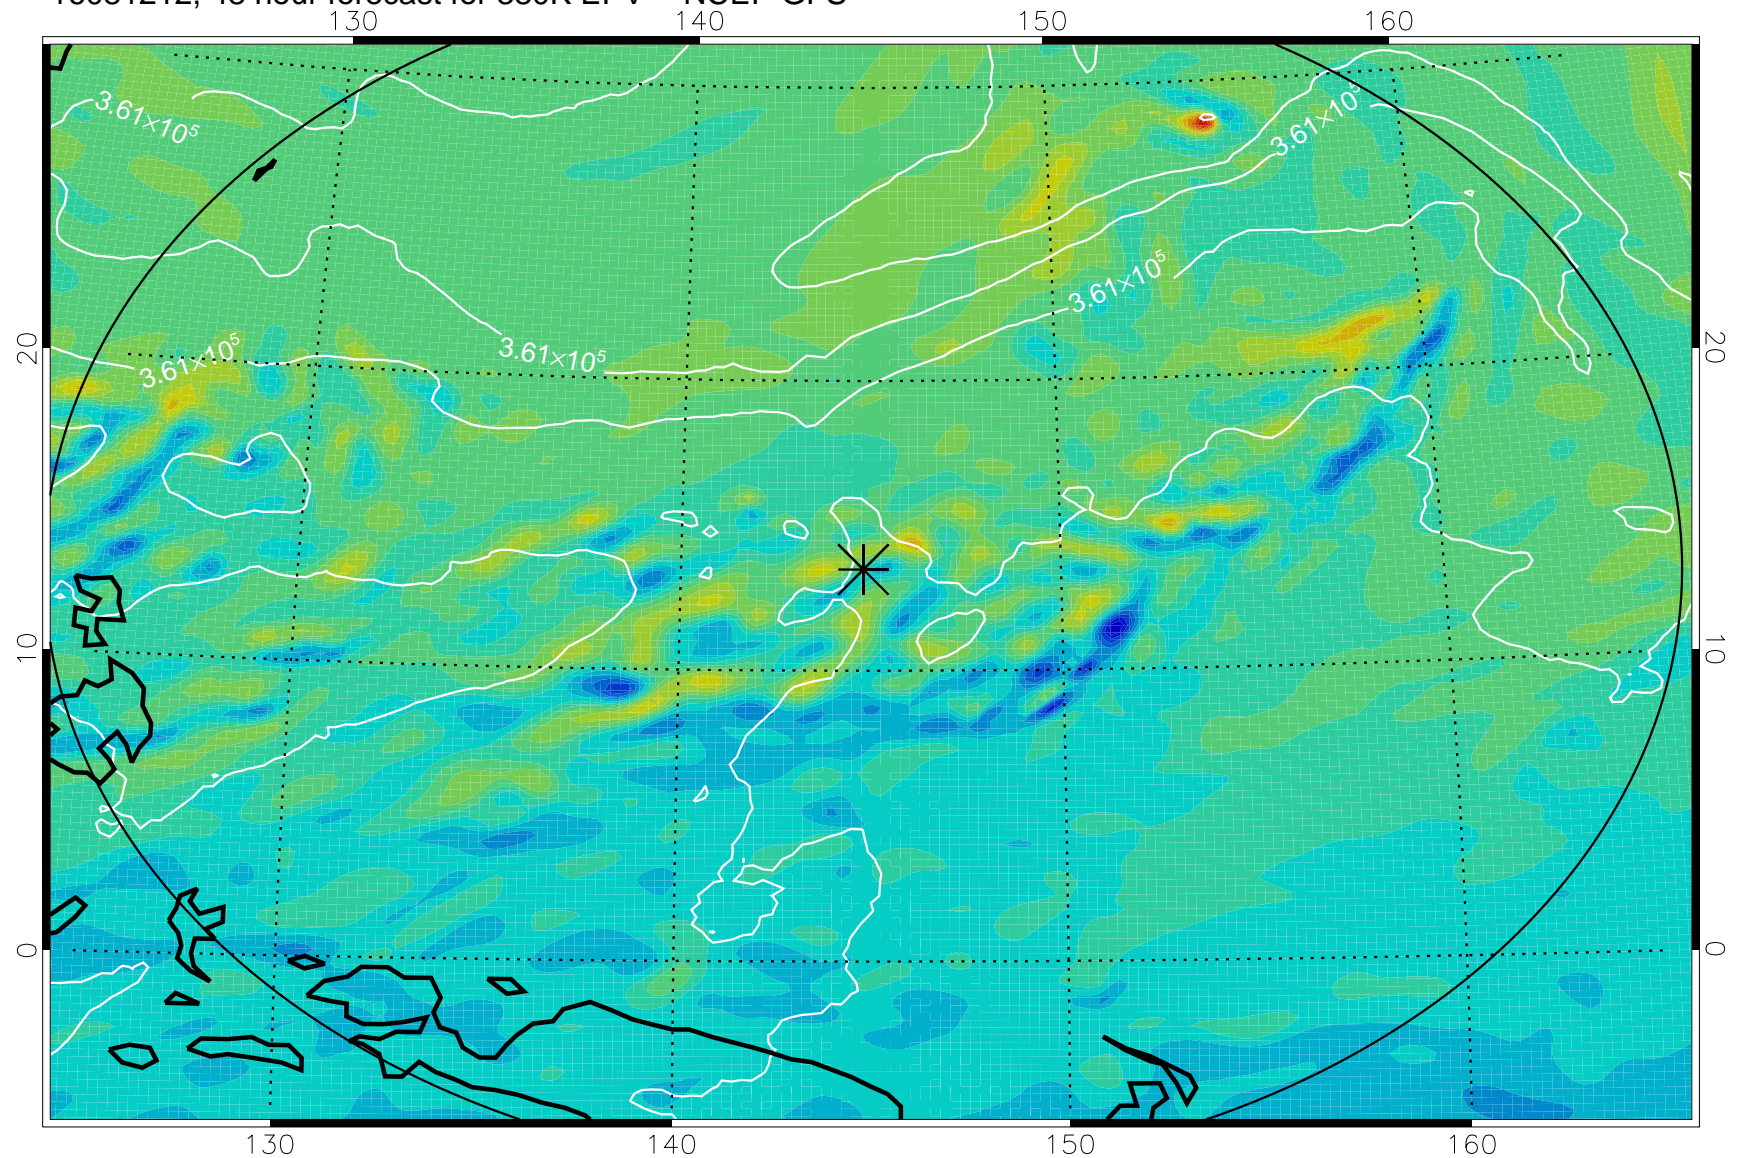

16081118, 30 hour forecast for 380K EPV -- NCEP GFS

380K Montgomery Streamfunction, white

Range ring of 2304 km

16081200, 36 hour forecast for 380K EPV -- NCEP GFS

380K Montgomery Streamfunction, white

Range ring of 2304 km

16081206, 42 hour forecast for 380K EPV -- NCEP GFS

380K Montgomery Streamfunction, white

Range ring of 2304 km

16081212, 48 hour forecast for 380K EPV -- NCEP GFS

380K Montgomery Streamfunction, white

Range ring of 2304 km

16081218, 54 hour forecast for 380K EPV -- NCEP GFS

380K Montgomery Streamfunction, white

Range ring of 2304 km

16081300, 60 hour forecast for 380K EPV -- NCEP GFS

380K Montgomery Streamfunction, white

Range ring of 2304 km

16081406, 90 hour forecast for 380K EPV -- NCEP GFS

380K Montgomery Streamfunction, white

Range ring of 2304 km

16081412, 96 hour forecast for 380K EPV -- NCEP GFS

380K Montgomery Streamfunction, white

Range ring of 2304 km