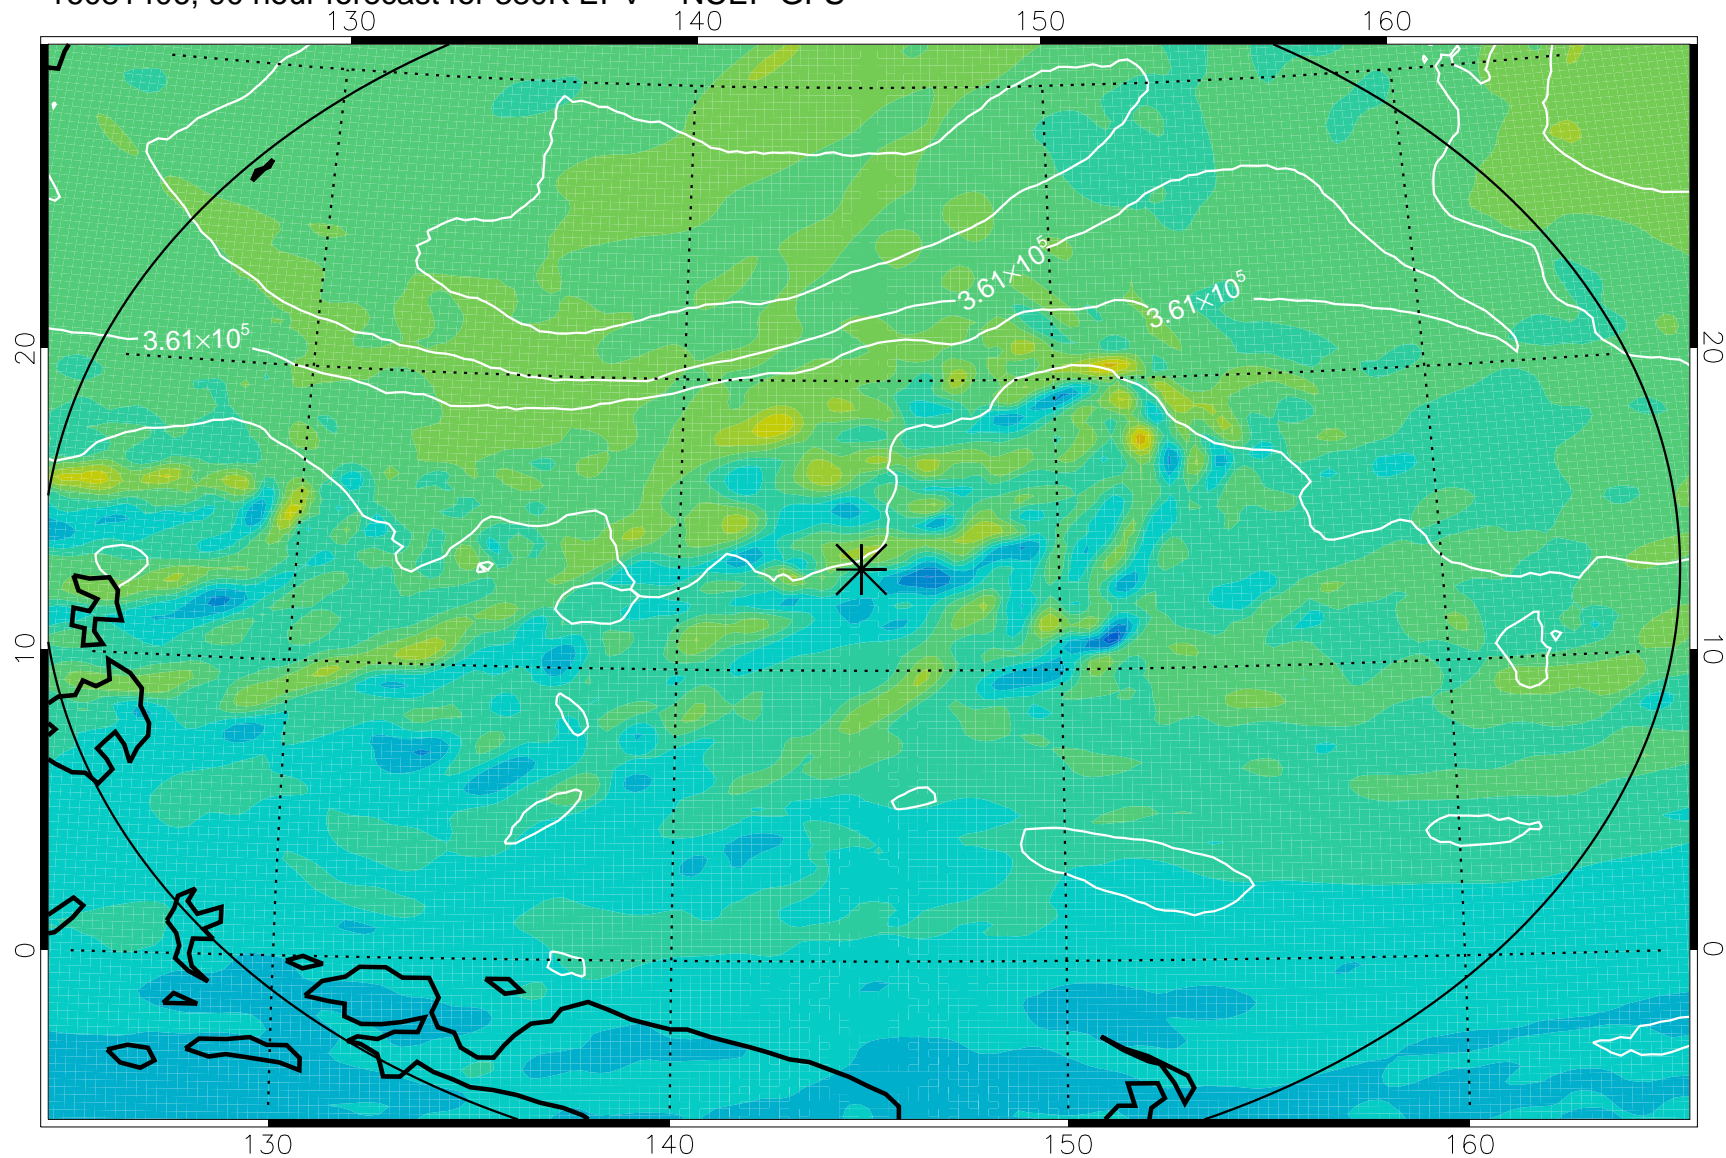

16081306, 66 hour forecast for 380K EPV -- NCEP GFS

380K Montgomery Streamfunction, white

Range ring of 2304 km

16081312, 72 hour forecast for 380K EPV -- NCEP GFS

380K Montgomery Streamfunction, white

Range ring of 2304 km

16081318, 78 hour forecast for 380K EPV -- NCEP GFS

380K Montgomery Streamfunction, white

Range ring of 2304 km

16081400, 84 hour forecast for 380K EPV -- NCEP GFS

380K Montgomery Streamfunction, white

Range ring of 2304 km

16081406, 90 hour forecast for 380K EPV -- NCEP GFS

380K Montgomery Streamfunction, white

Range ring of 2304 km

16081412, 96 hour forecast for 380K EPV -- NCEP GFS

380K Montgomery Streamfunction, white

Range ring of 2304 km

16081418, 102 hour forecast for 380K EPV -- NCEP GFS

380K Montgomery Streamfunction, white

Range ring of 2304 km

16081500, 108 hour forecast for 380K EPV -- NCEP GFS

380K Montgomery Streamfunction, white

Range ring of 2304 km