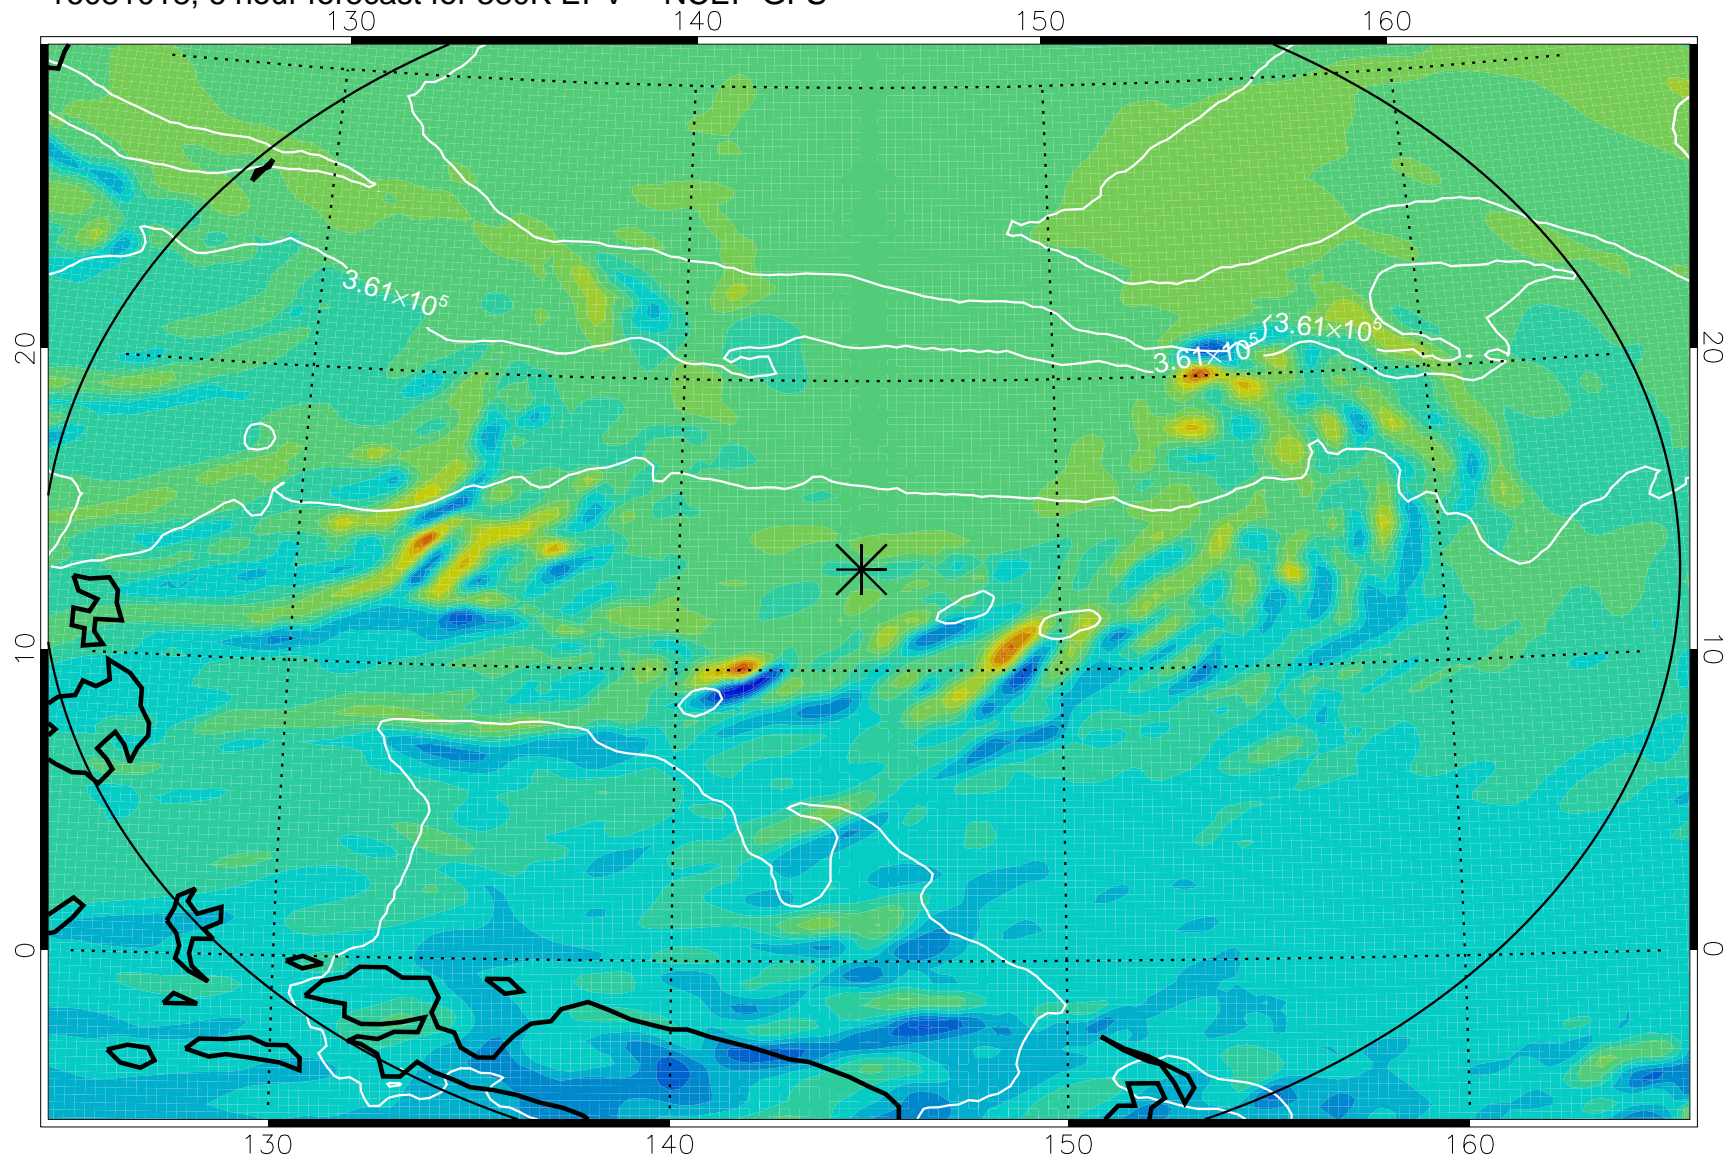

16081018, 6 hour forecast for 380K EPV -- NCEP GFS

380K Montgomery Streamfunction, white

Range ring of 2304 km

16081100, 12 hour forecast for 380K EPV -- NCEP GFS

380K Montgomery Streamfunction, white

Range ring of 2304 km

16081106, 18 hour forecast for 380K EPV -- NCEP GFS

380K Montgomery Streamfunction, white

Range ring of 2304 km

16081112, 24 hour forecast for 380K EPV -- NCEP GFS

380K Montgomery Streamfunction, white

Range ring of 2304 km

16081118, 30 hour forecast for 380K EPV -- NCEP GFS

380K Montgomery Streamfunction, white

Range ring of 2304 km

16081200, 36 hour forecast for 380K EPV -- NCEP GFS

380K Montgomery Streamfunction, white

Range ring of 2304 km

16081206, 42 hour forecast for 380K EPV -- NCEP GFS

380K Montgomery Streamfunction, white

Range ring of 2304 km

16081212, 48 hour forecast for 380K EPV -- NCEP GFS

380K Montgomery Streamfunction, white

Range ring of 2304 km