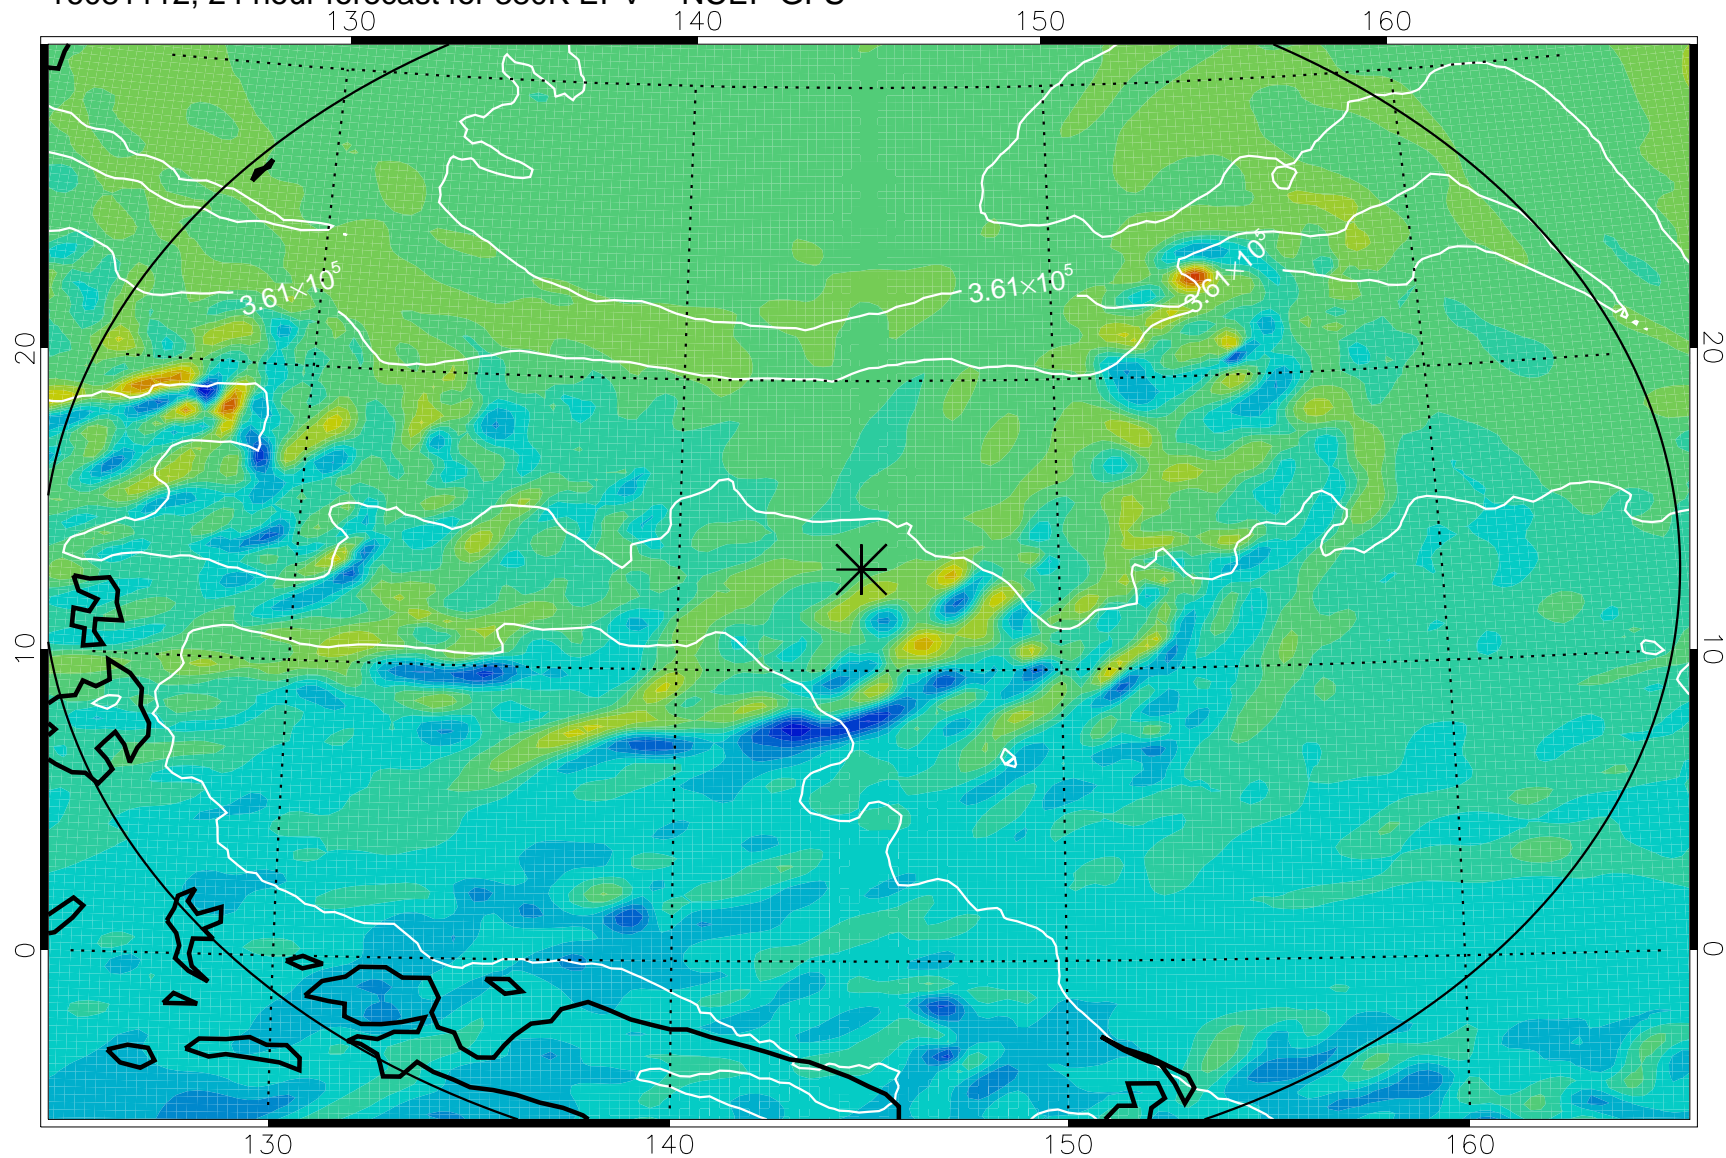

16081018, 6 hour forecast for 380K EPV -- NCEP GFS

380K Montgomery Streamfunction, white

Range ring of 2304 km

16081100, 12 hour forecast for 380K EPV -- NCEP GFS

380K Montgomery Streamfunction, white

Range ring of 2304 km

16081106, 18 hour forecast for 380K EPV -- NCEP GFS

380K Montgomery Streamfunction, white

Range ring of 2304 km

16081112, 24 hour forecast for 380K EPV -- NCEP GFS

380K Montgomery Streamfunction, white

Range ring of 2304 km

16081118, 30 hour forecast for 380K EPV -- NCEP GFS

380K Montgomery Streamfunction, white

Range ring of 2304 km

16081200, 36 hour forecast for 380K EPV -- NCEP GFS

380K Montgomery Streamfunction, white

Range ring of 2304 km

16081206, 42 hour forecast for 380K EPV -- NCEP GFS

380K Montgomery Streamfunction, white

Range ring of 2304 km

16081212, 48 hour forecast for 380K EPV -- NCEP GFS

380K Montgomery Streamfunction, white

Range ring of 2304 km