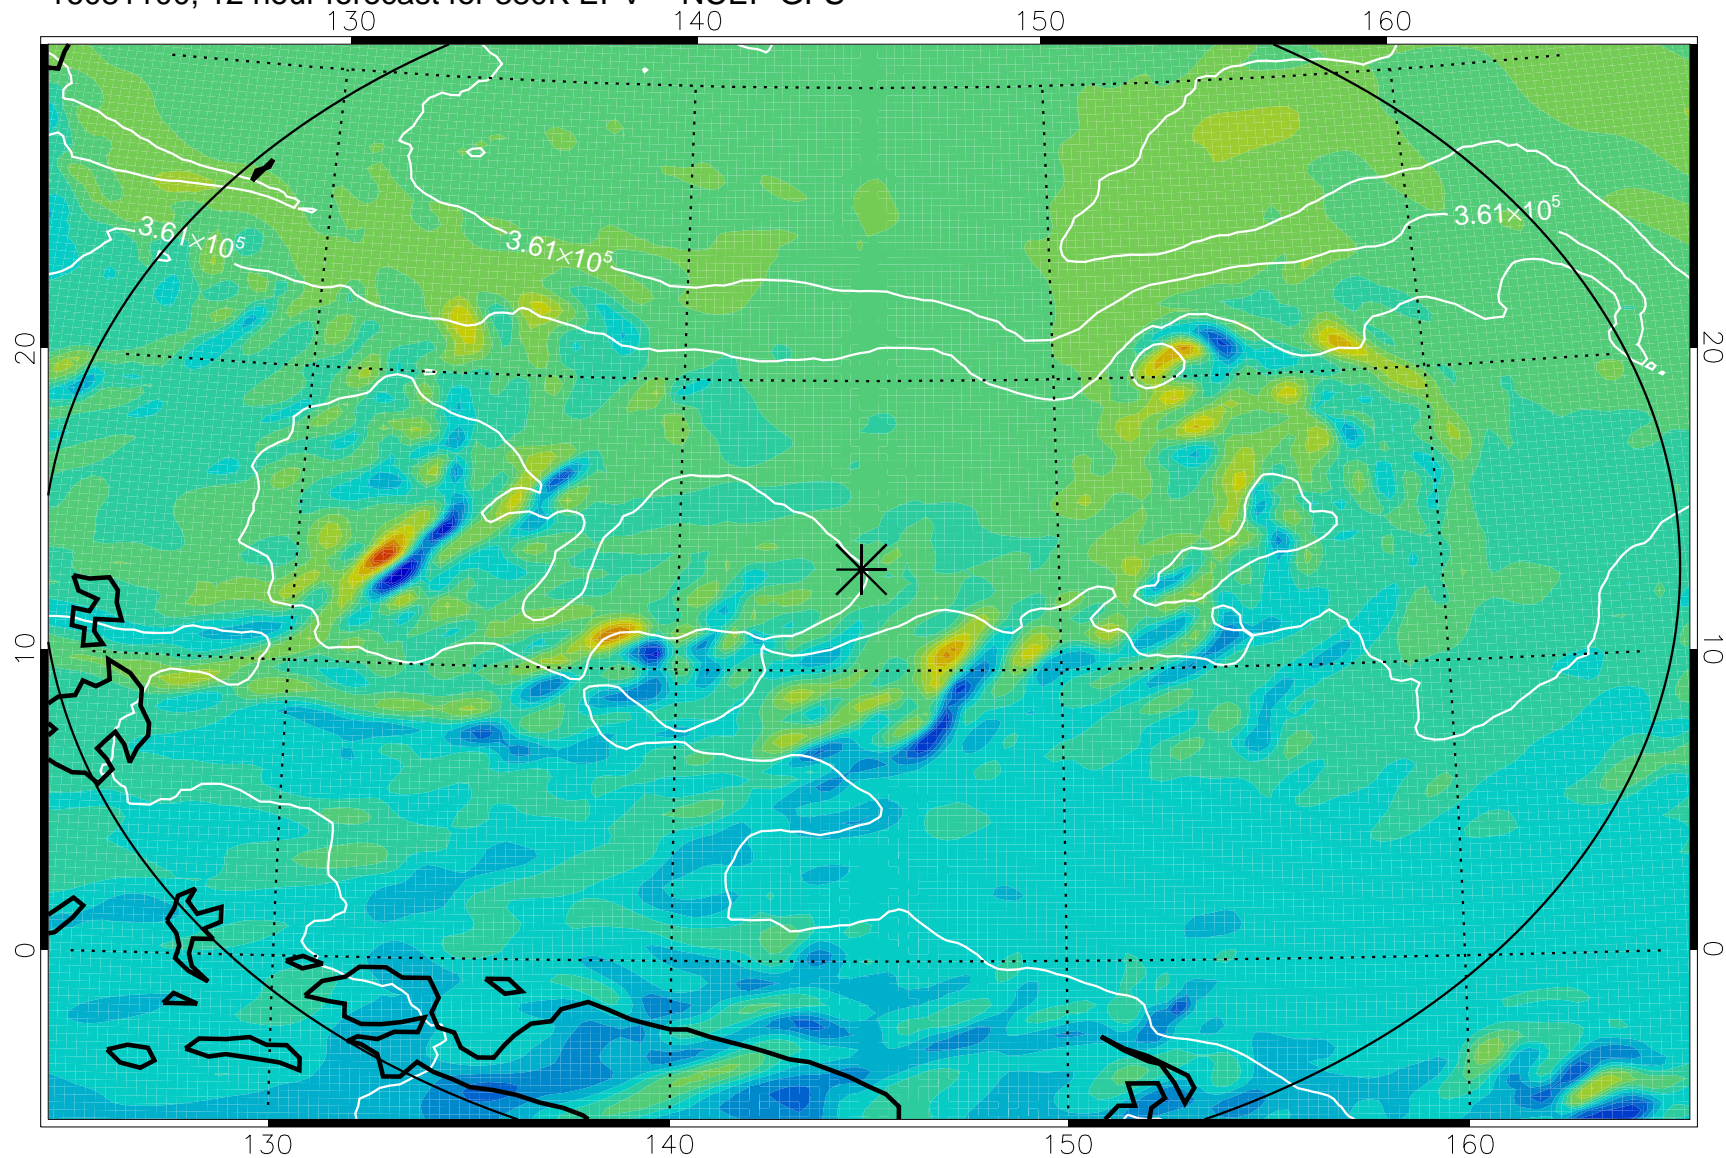

16081018, 6 hour forecast for 380K EPV -- NCEP GFS

380K Montgomery Streamfunction, white

Range ring of 2304 km

16081100, 12 hour forecast for 380K EPV -- NCEP GFS

380K Montgomery Streamfunction, white

Range ring of 2304 km

16081106, 18 hour forecast for 380K EPV -- NCEP GFS

380K Montgomery Streamfunction, white

Range ring of 2304 km

16081112, 24 hour forecast for 380K EPV -- NCEP GFS

380K Montgomery Streamfunction, white

Range ring of 2304 km

16081118, 30 hour forecast for 380K EPV -- NCEP GFS

380K Montgomery Streamfunction, white

Range ring of 2304 km

16081200, 36 hour forecast for 380K EPV -- NCEP GFS

380K Montgomery Streamfunction, white

Range ring of 2304 km

16081206, 42 hour forecast for 380K EPV -- NCEP GFS

380K Montgomery Streamfunction, white

Range ring of 2304 km

16081212, 48 hour forecast for 380K EPV -- NCEP GFS

380K Montgomery Streamfunction, white

Range ring of 2304 km