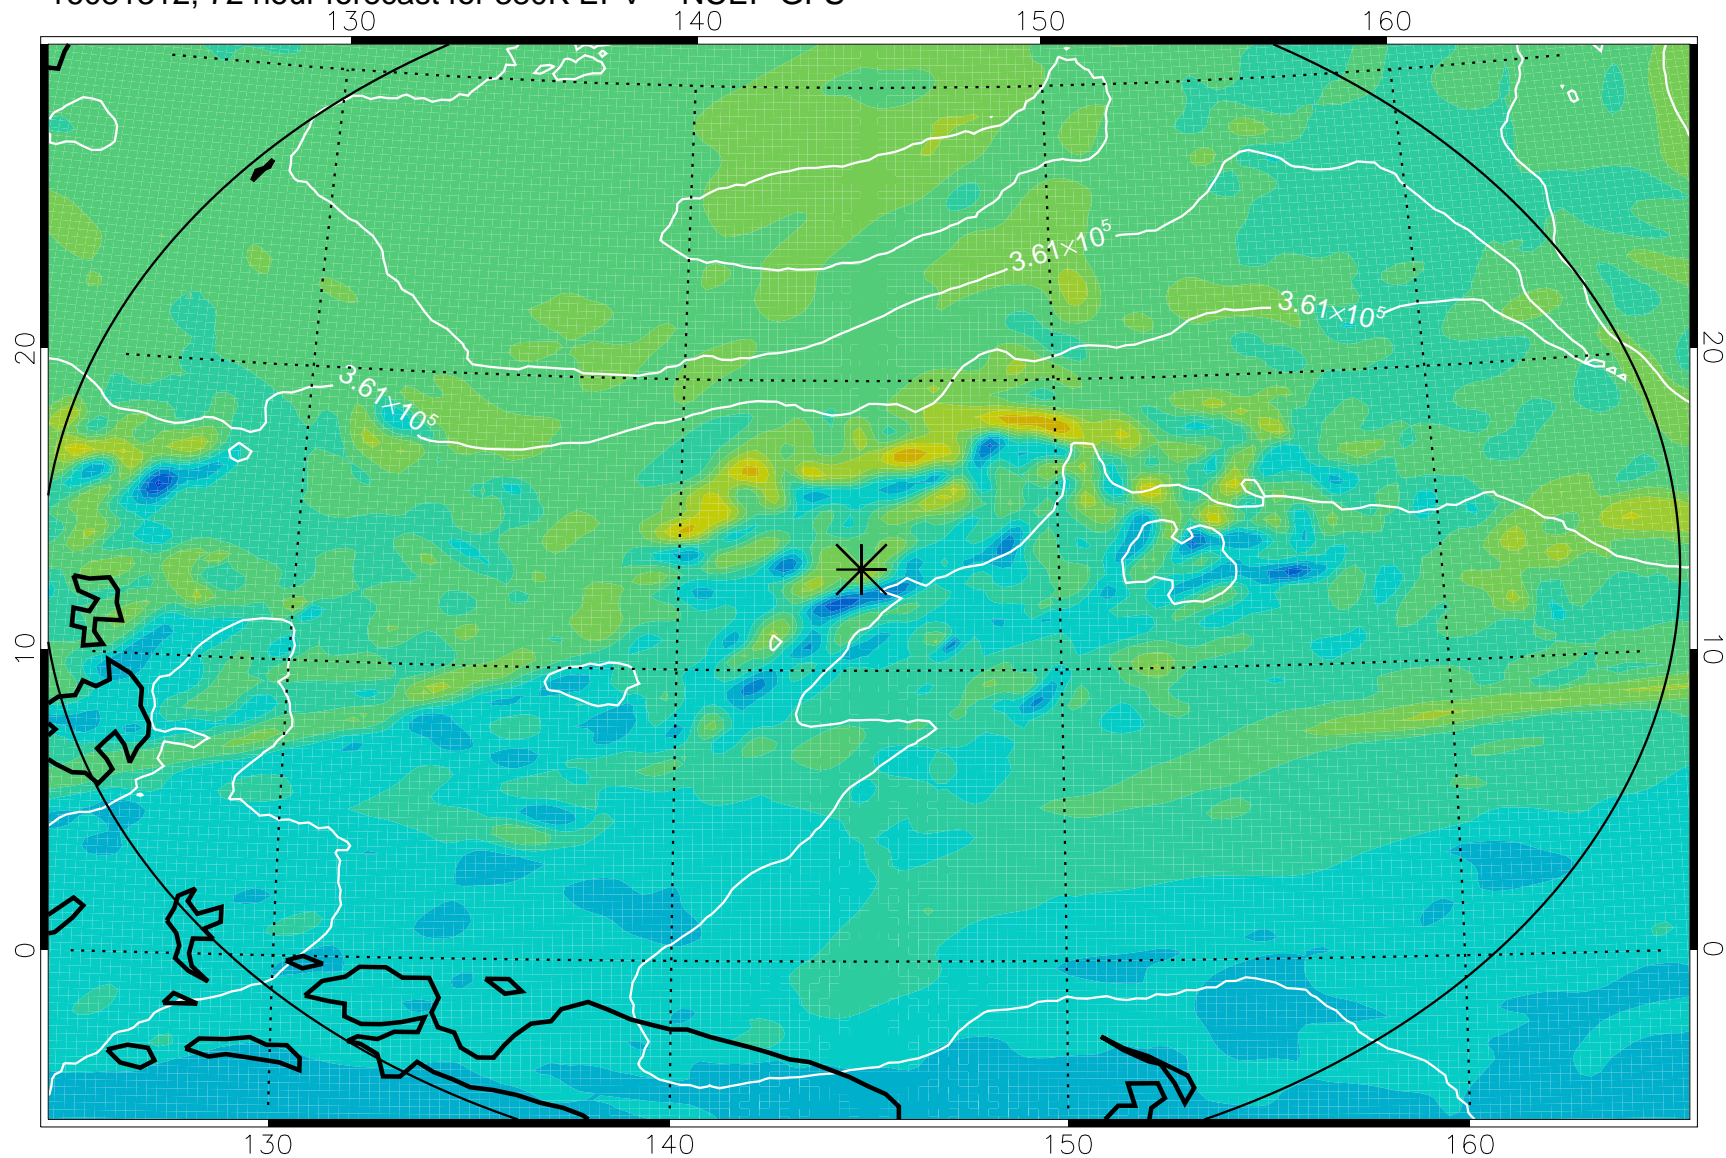

16081218, 54 hour forecast for 380K EPV -- NCEP GFS

380K Montgomery Streamfunction, white

Range ring of 2304 km

16081300, 60 hour forecast for 380K EPV -- NCEP GFS

380K Montgomery Streamfunction, white

Range ring of 2304 km

16081306, 66 hour forecast for 380K EPV -- NCEP GFS

380K Montgomery Streamfunction, white

Range ring of 2304 km

16081312, 72 hour forecast for 380K EPV -- NCEP GFS

380K Montgomery Streamfunction, white

Range ring of 2304 km

16081318, 78 hour forecast for 380K EPV -- NCEP GFS

380K Montgomery Streamfunction, white

Range ring of 2304 km

16081400, 84 hour forecast for 380K EPV -- NCEP GFS

380K Montgomery Streamfunction, white

Range ring of 2304 km

16081406, 90 hour forecast for 380K EPV -- NCEP GFS

380K Montgomery Streamfunction, white

Range ring of 2304 km

16081412, 96 hour forecast for 380K EPV -- NCEP GFS

380K Montgomery Streamfunction, white

Range ring of 2304 km