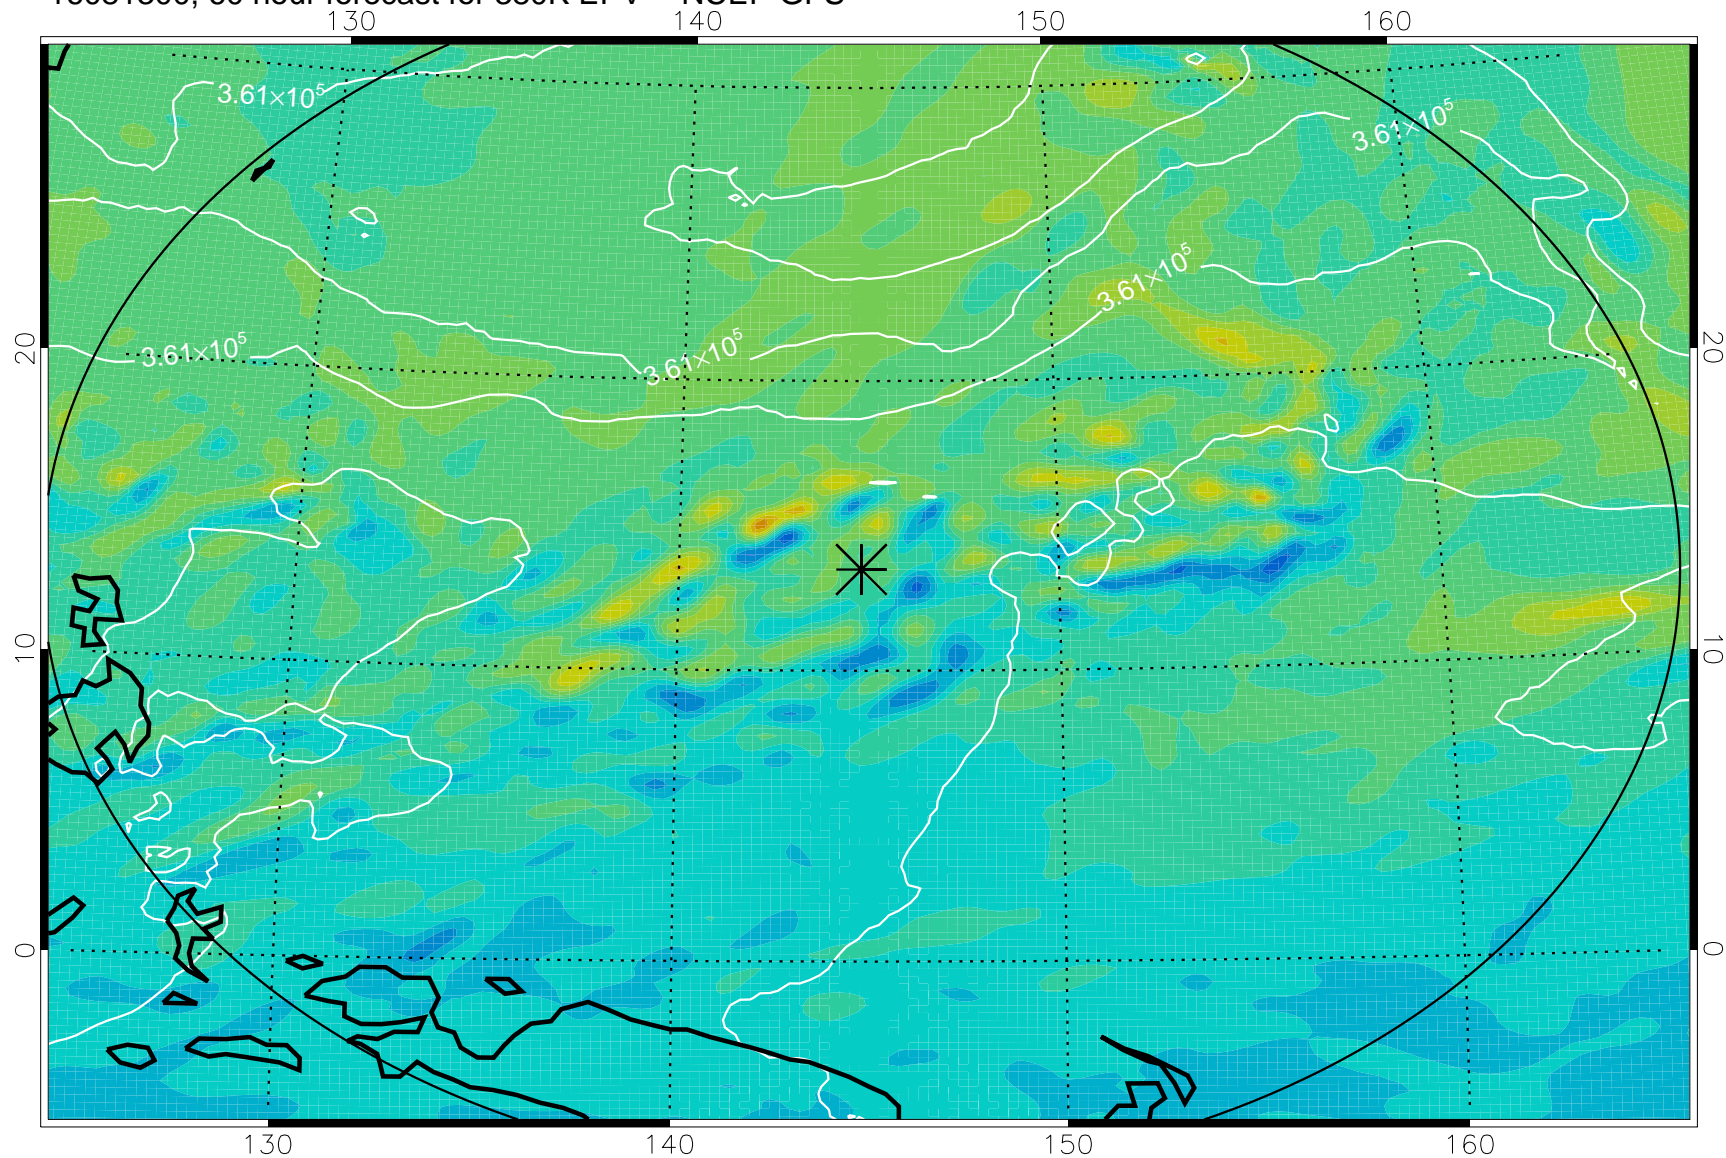

16081118, 30 hour forecast for 380K EPV -- NCEP GFS

380K Montgomery Streamfunction, white

Range ring of 2304 km

16081200, 36 hour forecast for 380K EPV -- NCEP GFS

380K Montgomery Streamfunction, white

Range ring of 2304 km

16081206, 42 hour forecast for 380K EPV -- NCEP GFS

380K Montgomery Streamfunction, white

Range ring of 2304 km

16081212, 48 hour forecast for 380K EPV -- NCEP GFS

380K Montgomery Streamfunction, white

Range ring of 2304 km

16081218, 54 hour forecast for 380K EPV -- NCEP GFS

380K Montgomery Streamfunction, white

Range ring of 2304 km

16081300, 60 hour forecast for 380K EPV -- NCEP GFS

380K Montgomery Streamfunction, white

Range ring of 2304 km

16081306, 66 hour forecast for 380K EPV -- NCEP GFS

380K Montgomery Streamfunction, white

Range ring of 2304 km

16081312, 72 hour forecast for 380K EPV -- NCEP GFS

380K Montgomery Streamfunction, white

Range ring of 2304 km