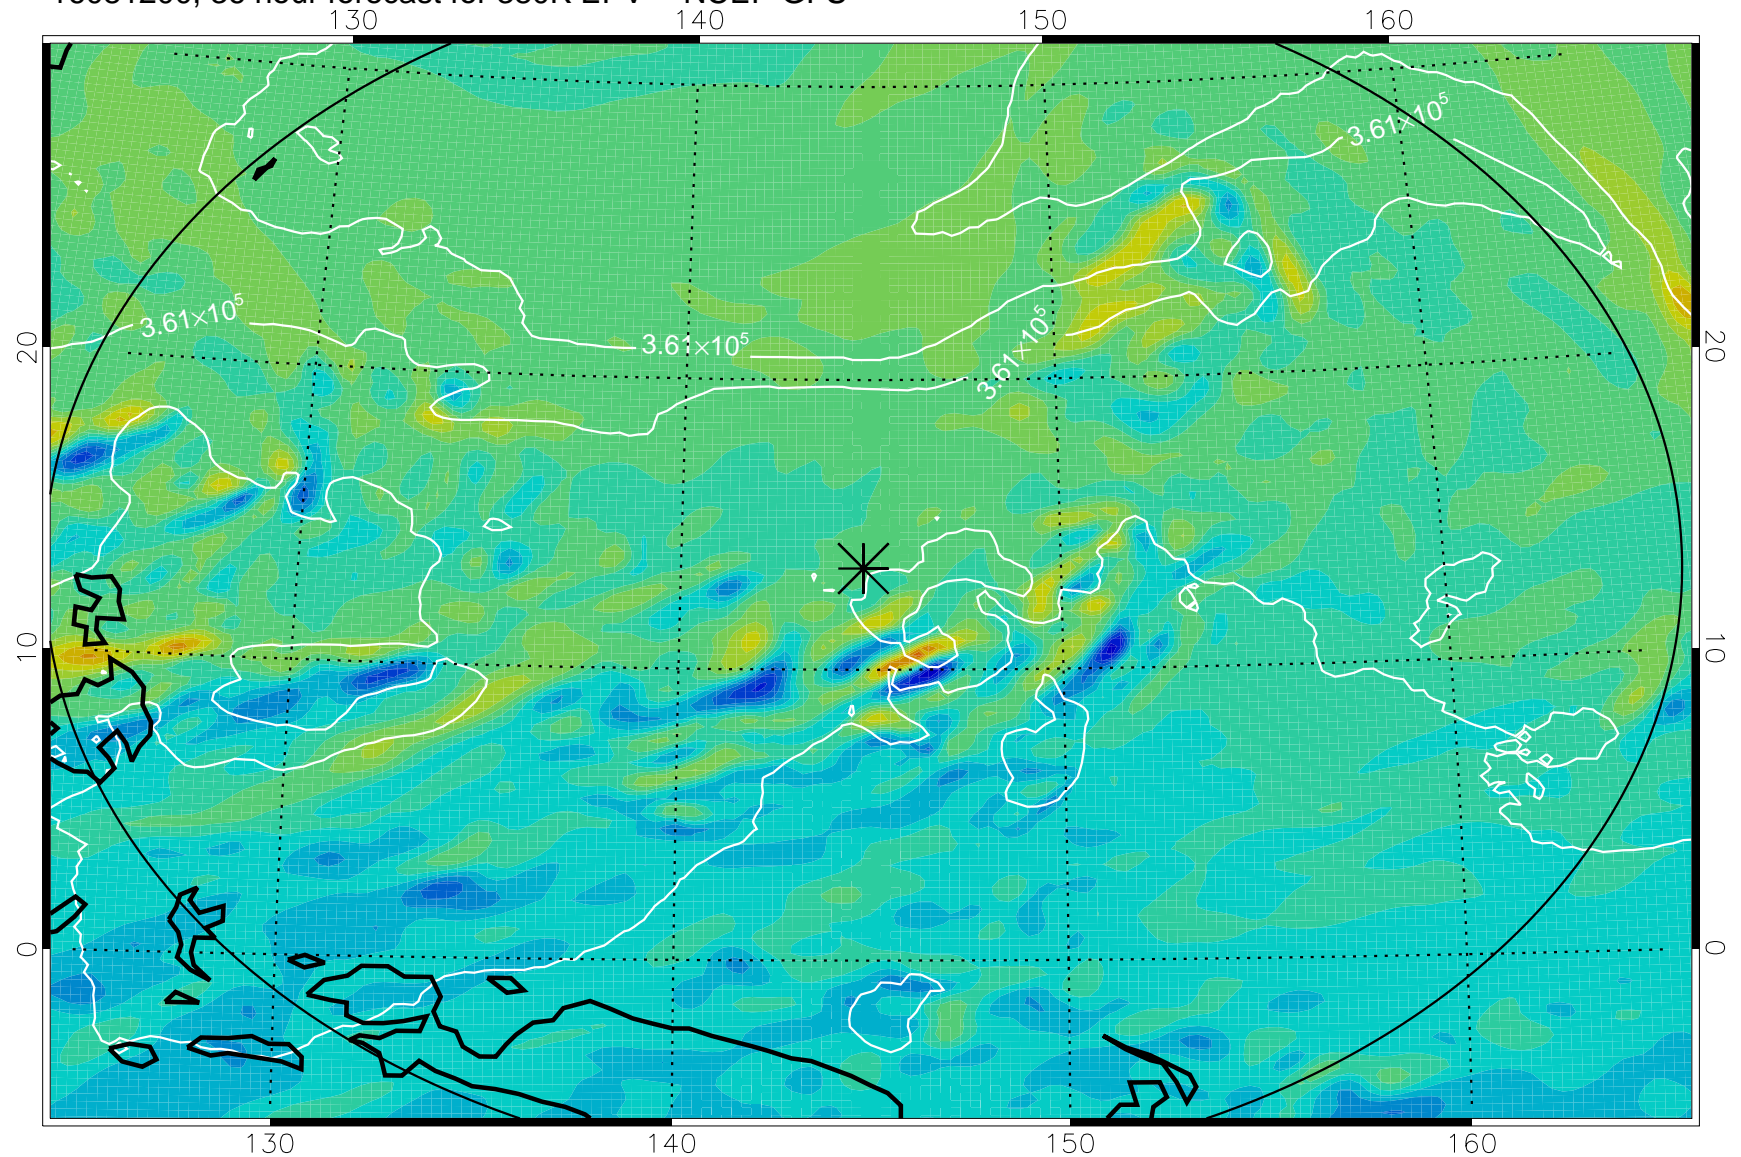

16081118, 30 hour forecast for 380K EPV -- NCEP GFS

380K Montgomery Streamfunction, white

Range ring of 2304 km

16081200, 36 hour forecast for 380K EPV -- NCEP GFS

380K Montgomery Streamfunction, white

Range ring of 2304 km

16081206, 42 hour forecast for 380K EPV -- NCEP GFS

380K Montgomery Streamfunction, white

Range ring of 2304 km

16081212, 48 hour forecast for 380K EPV -- NCEP GFS

380K Montgomery Streamfunction, white

Range ring of 2304 km

16081218, 54 hour forecast for 380K EPV -- NCEP GFS

380K Montgomery Streamfunction, white

Range ring of 2304 km

16081300, 60 hour forecast for 380K EPV -- NCEP GFS

380K Montgomery Streamfunction, white

Range ring of 2304 km

16081406, 90 hour forecast for 380K EPV -- NCEP GFS

380K Montgomery Streamfunction, white

Range ring of 2304 km

16081412, 96 hour forecast for 380K EPV -- NCEP GFS

380K Montgomery Streamfunction, white

Range ring of 2304 km