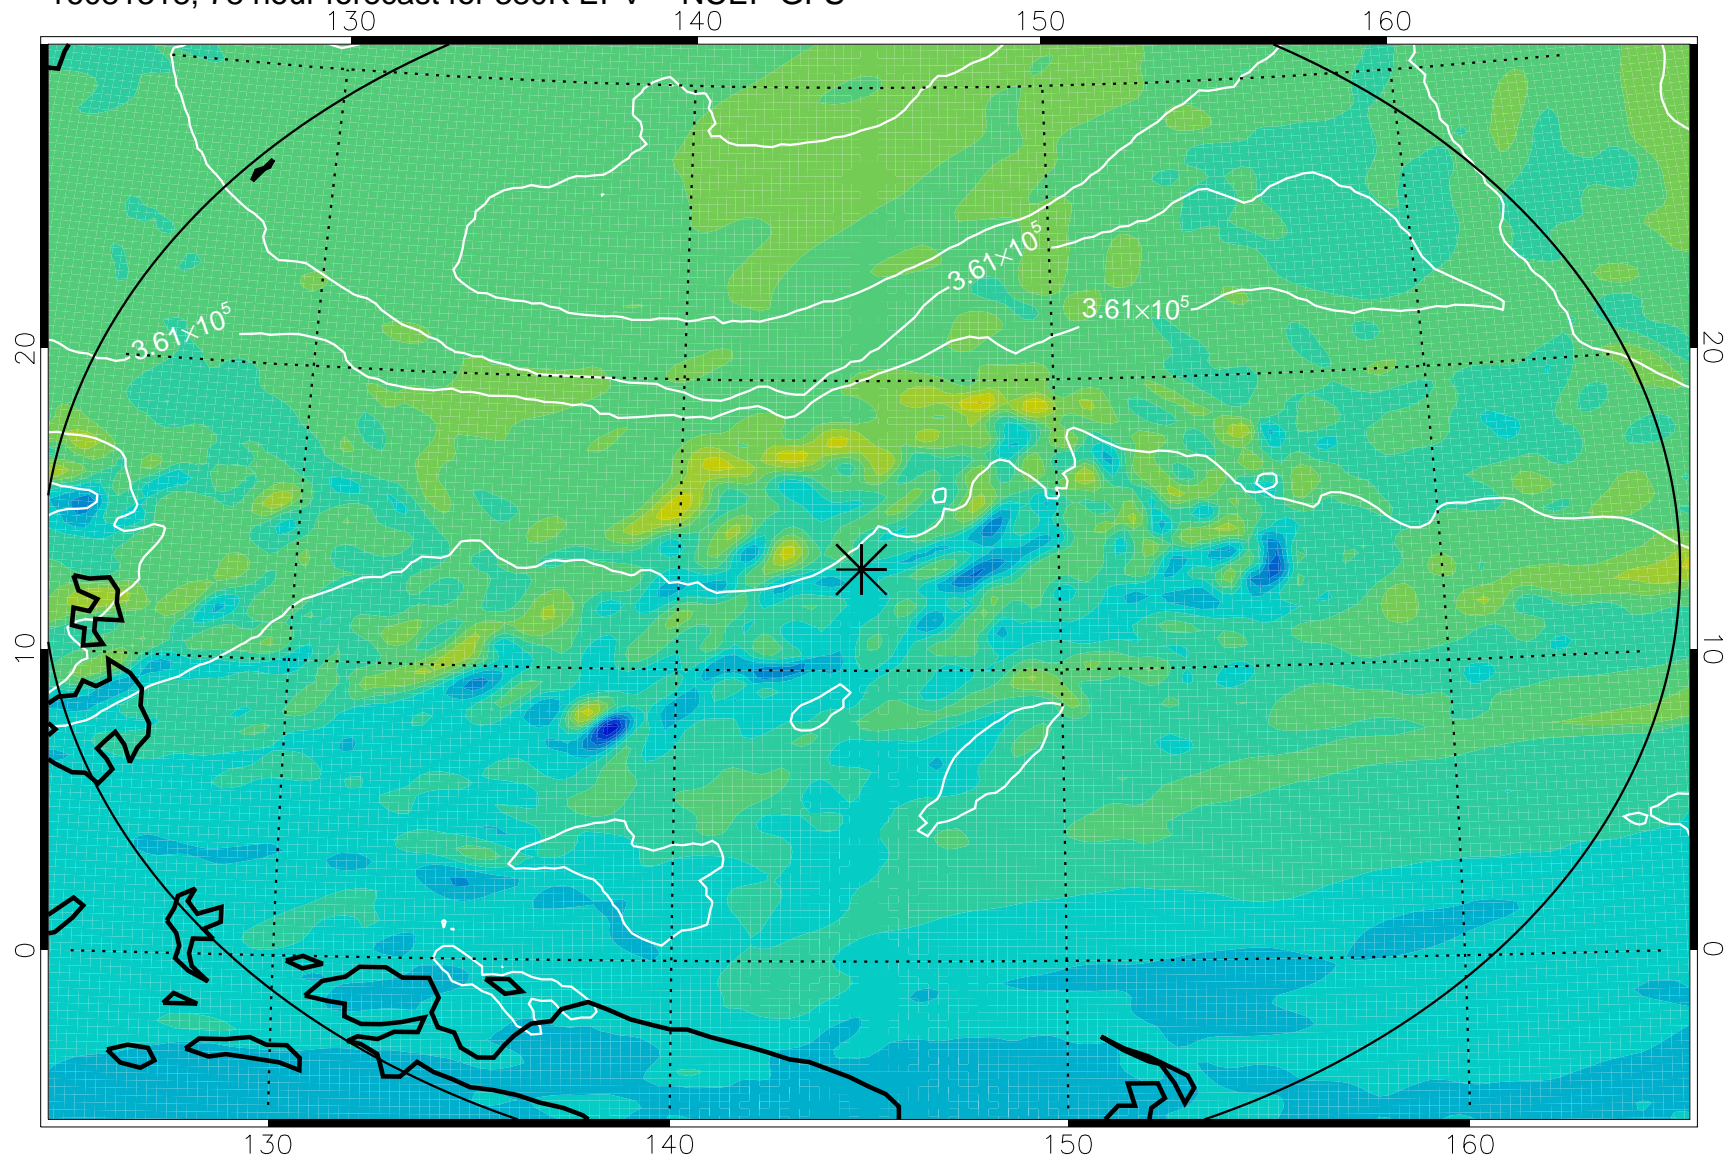

16081306, 66 hour forecast for 380K EPV -- NCEP GFS

380K Montgomery Streamfunction, white

Range ring of 2304 km

16081312, 72 hour forecast for 380K EPV -- NCEP GFS

380K Montgomery Streamfunction, white

Range ring of 2304 km

16081318, 78 hour forecast for 380K EPV -- NCEP GFS

380K Montgomery Streamfunction, white

Range ring of 2304 km

16081400, 84 hour forecast for 380K EPV -- NCEP GFS

380K Montgomery Streamfunction, white

Range ring of 2304 km

16081406, 90 hour forecast for 380K EPV -- NCEP GFS

380K Montgomery Streamfunction, white

Range ring of 2304 km

16081412, 96 hour forecast for 380K EPV -- NCEP GFS

380K Montgomery Streamfunction, white

Range ring of 2304 km

16081418, 102 hour forecast for 380K EPV -- NCEP GFS

380K Montgomery Streamfunction, white

Range ring of 2304 km

16081500, 108 hour forecast for 380K EPV -- NCEP GFS

380K Montgomery Streamfunction, white

Range ring of 2304 km