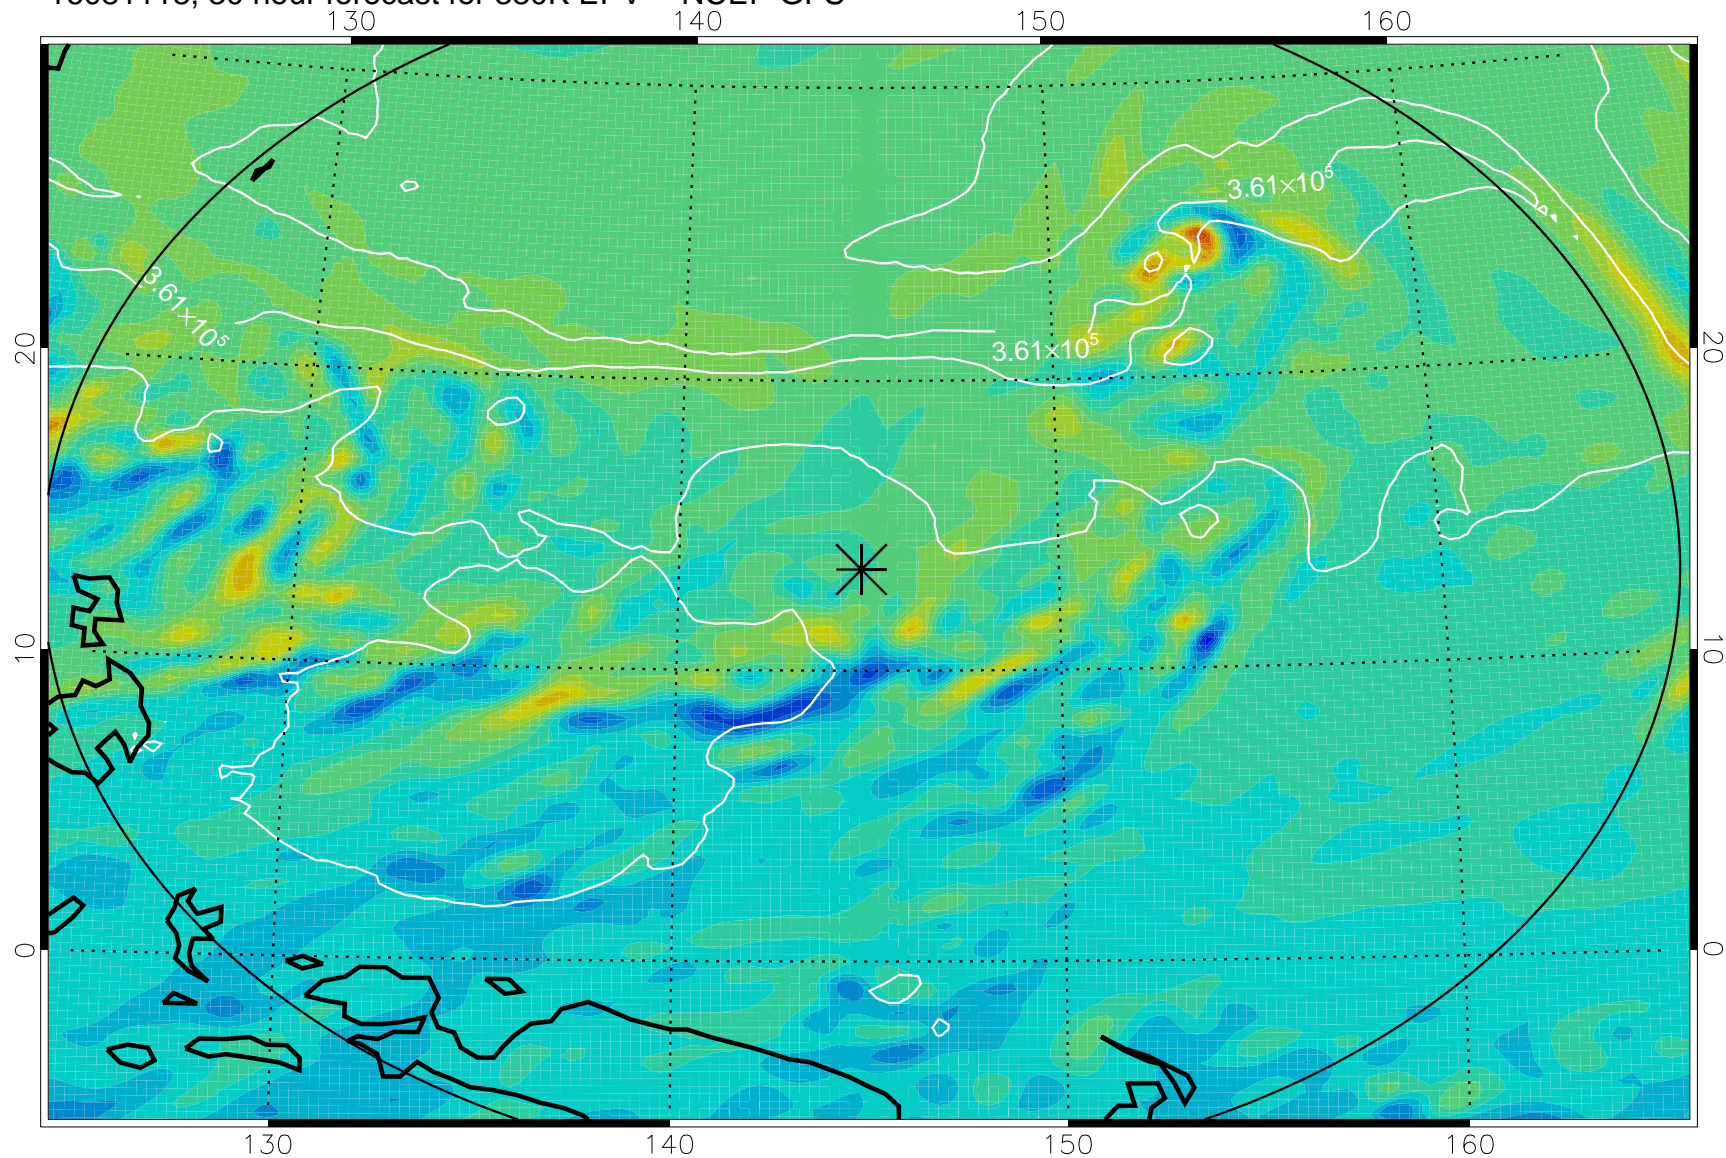

16081018, 6 hour forecast for 380K EPV -- NCEP GFS

380K Montgomery Streamfunction, white

Range ring of 2304 km

16081100, 12 hour forecast for 380K EPV -- NCEP GFS

380K Montgomery Streamfunction, white

Range ring of 2304 km

16081106, 18 hour forecast for 380K EPV -- NCEP GFS

380K Montgomery Streamfunction, white

Range ring of 2304 km

16081112, 24 hour forecast for 380K EPV -- NCEP GFS

380K Montgomery Streamfunction, white

Range ring of 2304 km

16081118, 30 hour forecast for 380K EPV -- NCEP GFS

380K Montgomery Streamfunction, white

Range ring of 2304 km

16081200, 36 hour forecast for 380K EPV -- NCEP GFS

380K Montgomery Streamfunction, white

Range ring of 2304 km

16081206, 42 hour forecast for 380K EPV -- NCEP GFS

380K Montgomery Streamfunction, white

Range ring of 2304 km

16081212, 48 hour forecast for 380K EPV -- NCEP GFS

380K Montgomery Streamfunction, white

Range ring of 2304 km