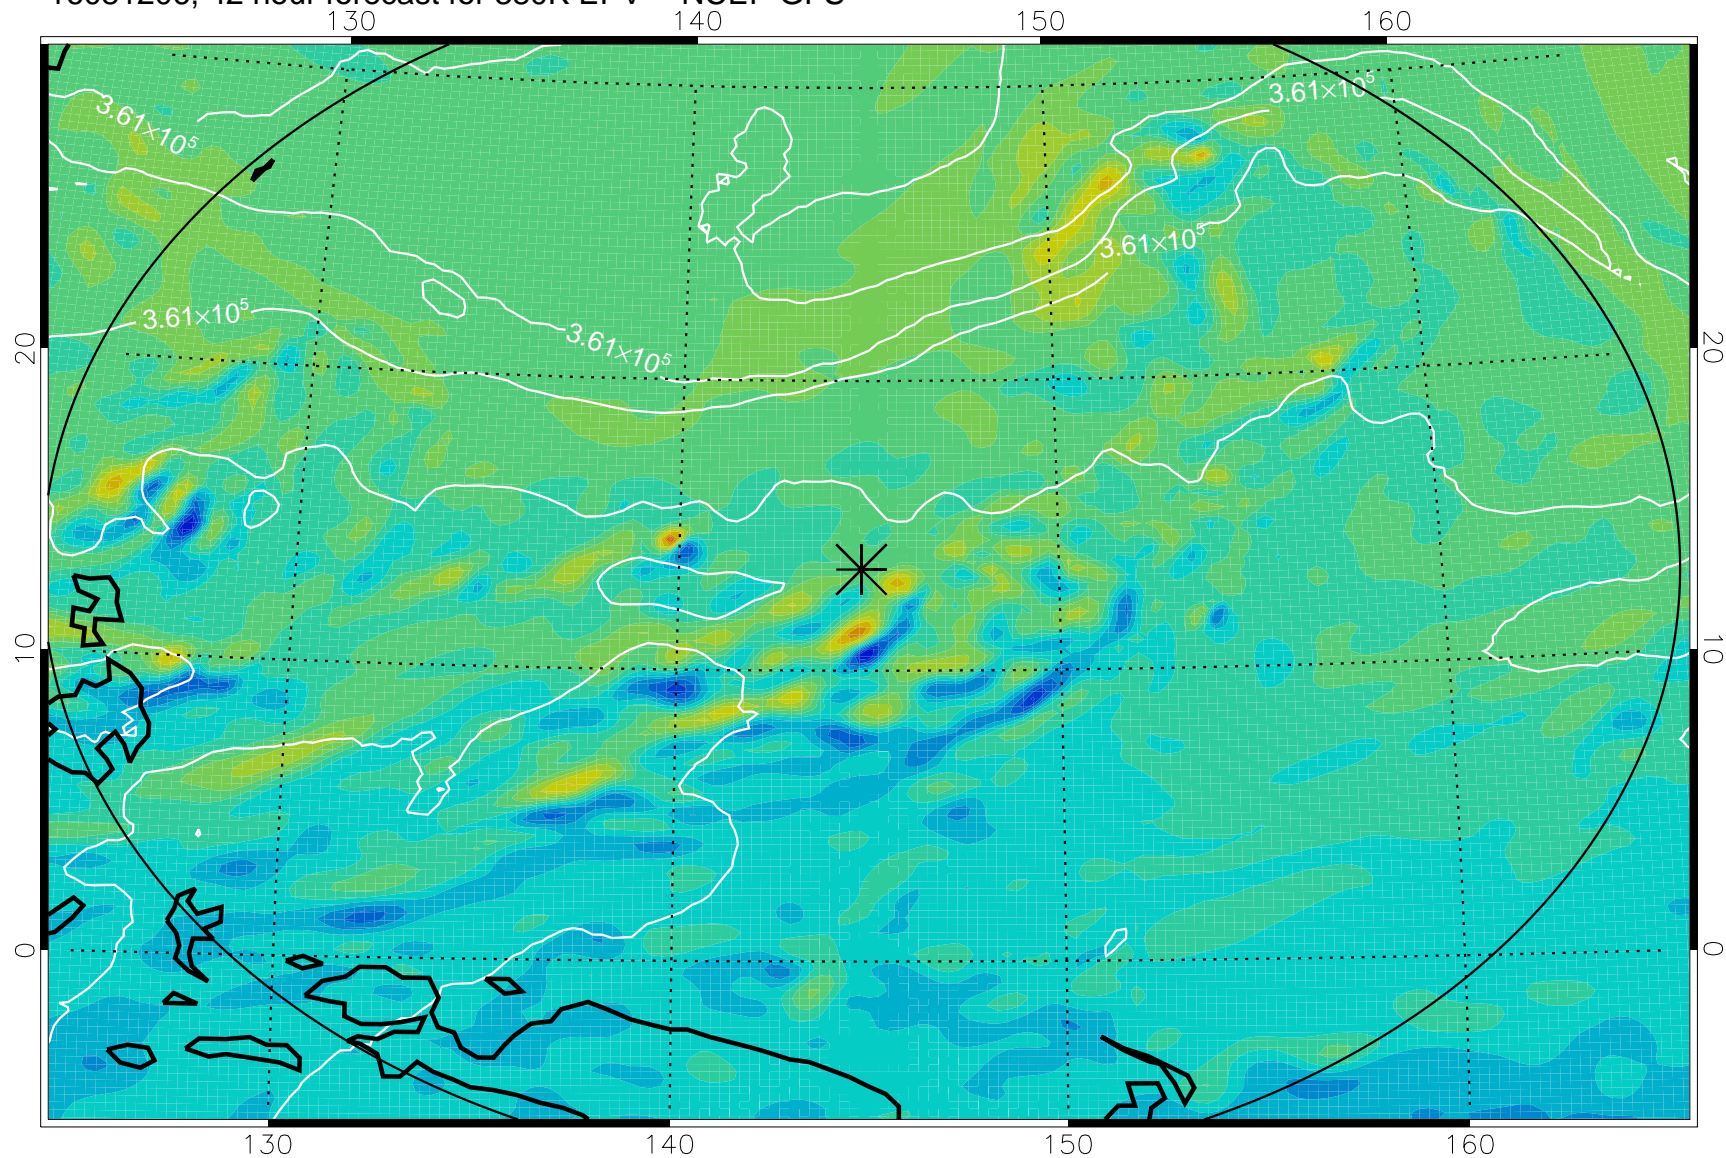

16081106, 18 hour forecast for 380K EPV -- NCEP GFS

380K Montgomery Streamfunction, white

Range ring of 2304 km

16081112, 24 hour forecast for 380K EPV -- NCEP GFS

380K Montgomery Streamfunction, white

Range ring of 2304 km

16081118, 30 hour forecast for 380K EPV -- NCEP GFS

380K Montgomery Streamfunction, white

Range ring of 2304 km

16081200, 36 hour forecast for 380K EPV -- NCEP GFS

380K Montgomery Streamfunction, white

Range ring of 2304 km

16081206, 42 hour forecast for 380K EPV -- NCEP GFS

380K Montgomery Streamfunction, white

Range ring of 2304 km

16081212, 48 hour forecast for 380K EPV -- NCEP GFS

380K Montgomery Streamfunction, white

Range ring of 2304 km

16081218, 54 hour forecast for 380K EPV -- NCEP GFS

380K Montgomery Streamfunction, white

Range ring of 2304 km

16081300, 60 hour forecast for 380K EPV -- NCEP GFS

380K Montgomery Streamfunction, white

Range ring of 2304 km