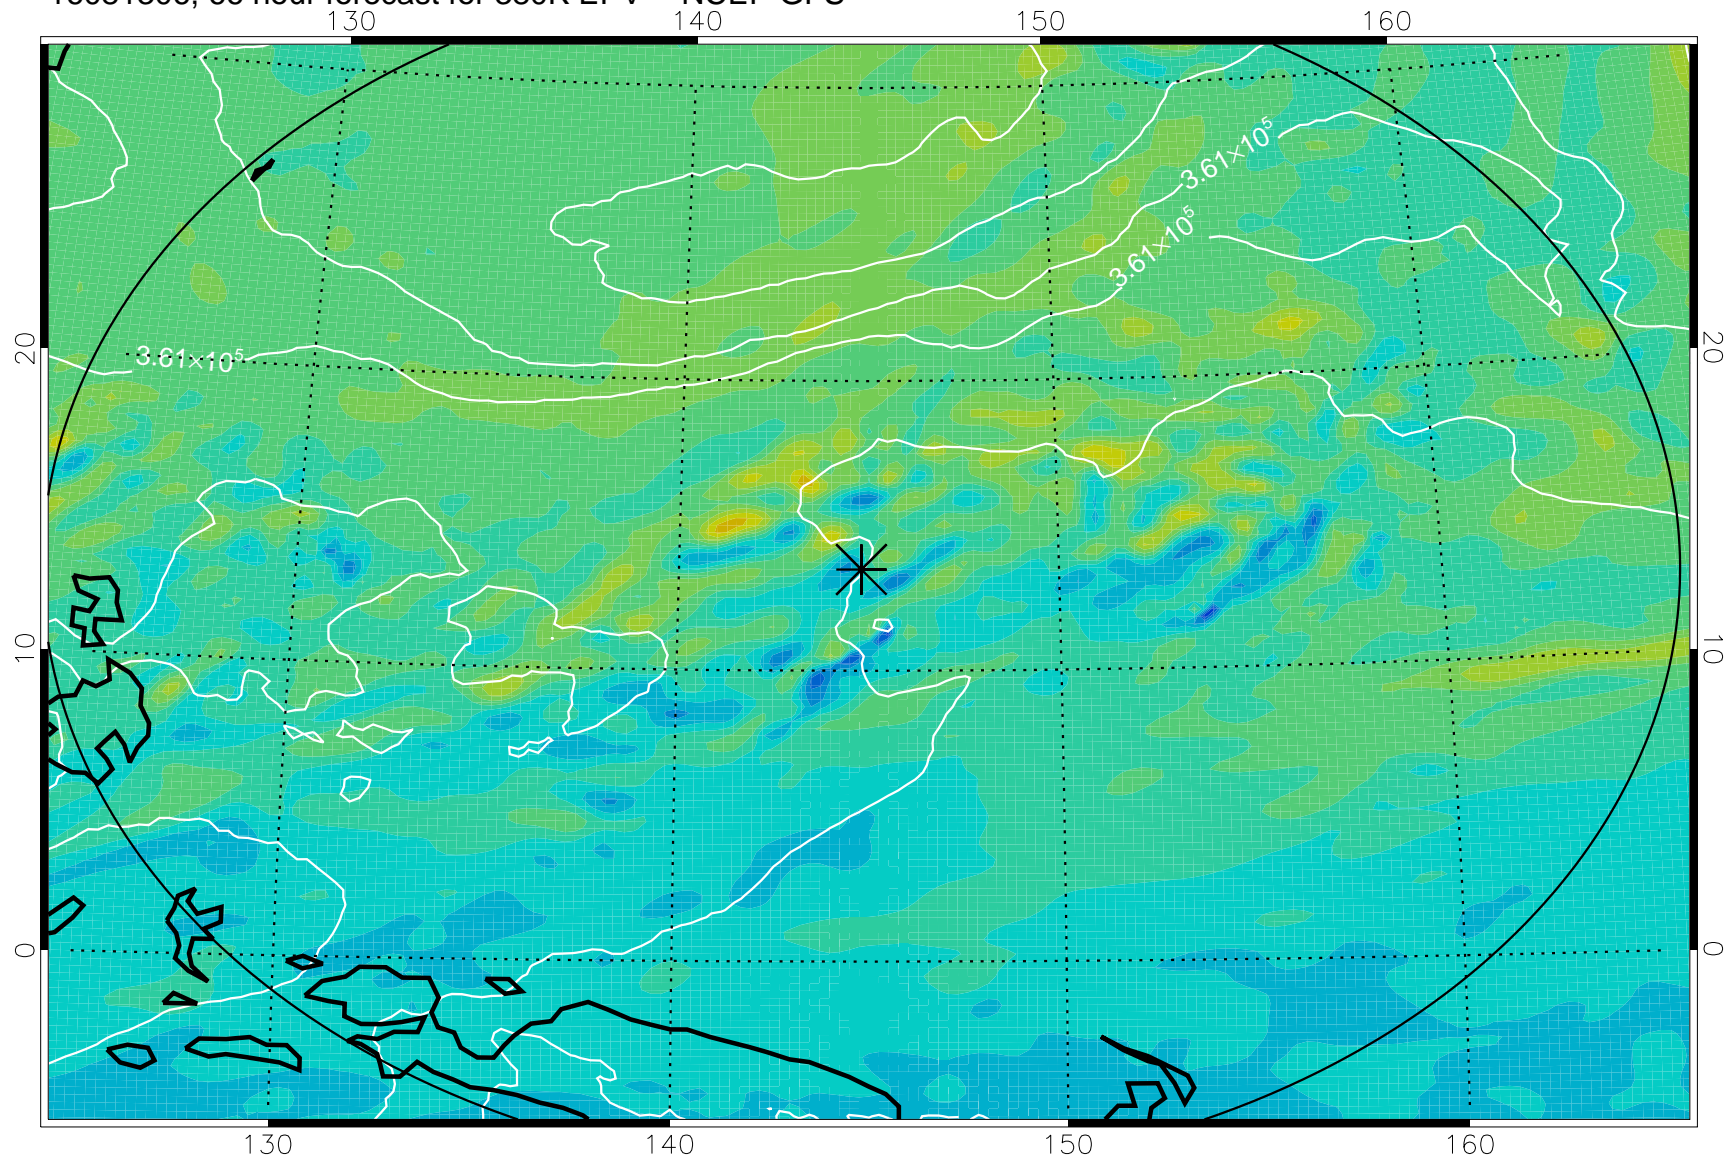

16081218, 54 hour forecast for 380K EPV -- NCEP GFS

380K Montgomery Streamfunction, white

Range ring of 2304 km

16081300, 60 hour forecast for 380K EPV -- NCEP GFS

380K Montgomery Streamfunction, white

Range ring of 2304 km

16081306, 66 hour forecast for 380K EPV -- NCEP GFS

380K Montgomery Streamfunction, white

Range ring of 2304 km

16081312, 72 hour forecast for 380K EPV -- NCEP GFS

380K Montgomery Streamfunction, white

Range ring of 2304 km

16081318, 78 hour forecast for 380K EPV -- NCEP GFS

380K Montgomery Streamfunction, white

Range ring of 2304 km

16081400, 84 hour forecast for 380K EPV -- NCEP GFS

380K Montgomery Streamfunction, white

Range ring of 2304 km

16081406, 90 hour forecast for 380K EPV -- NCEP GFS

380K Montgomery Streamfunction, white

Range ring of 2304 km

16081412, 96 hour forecast for 380K EPV -- NCEP GFS

380K Montgomery Streamfunction, white

Range ring of 2304 km