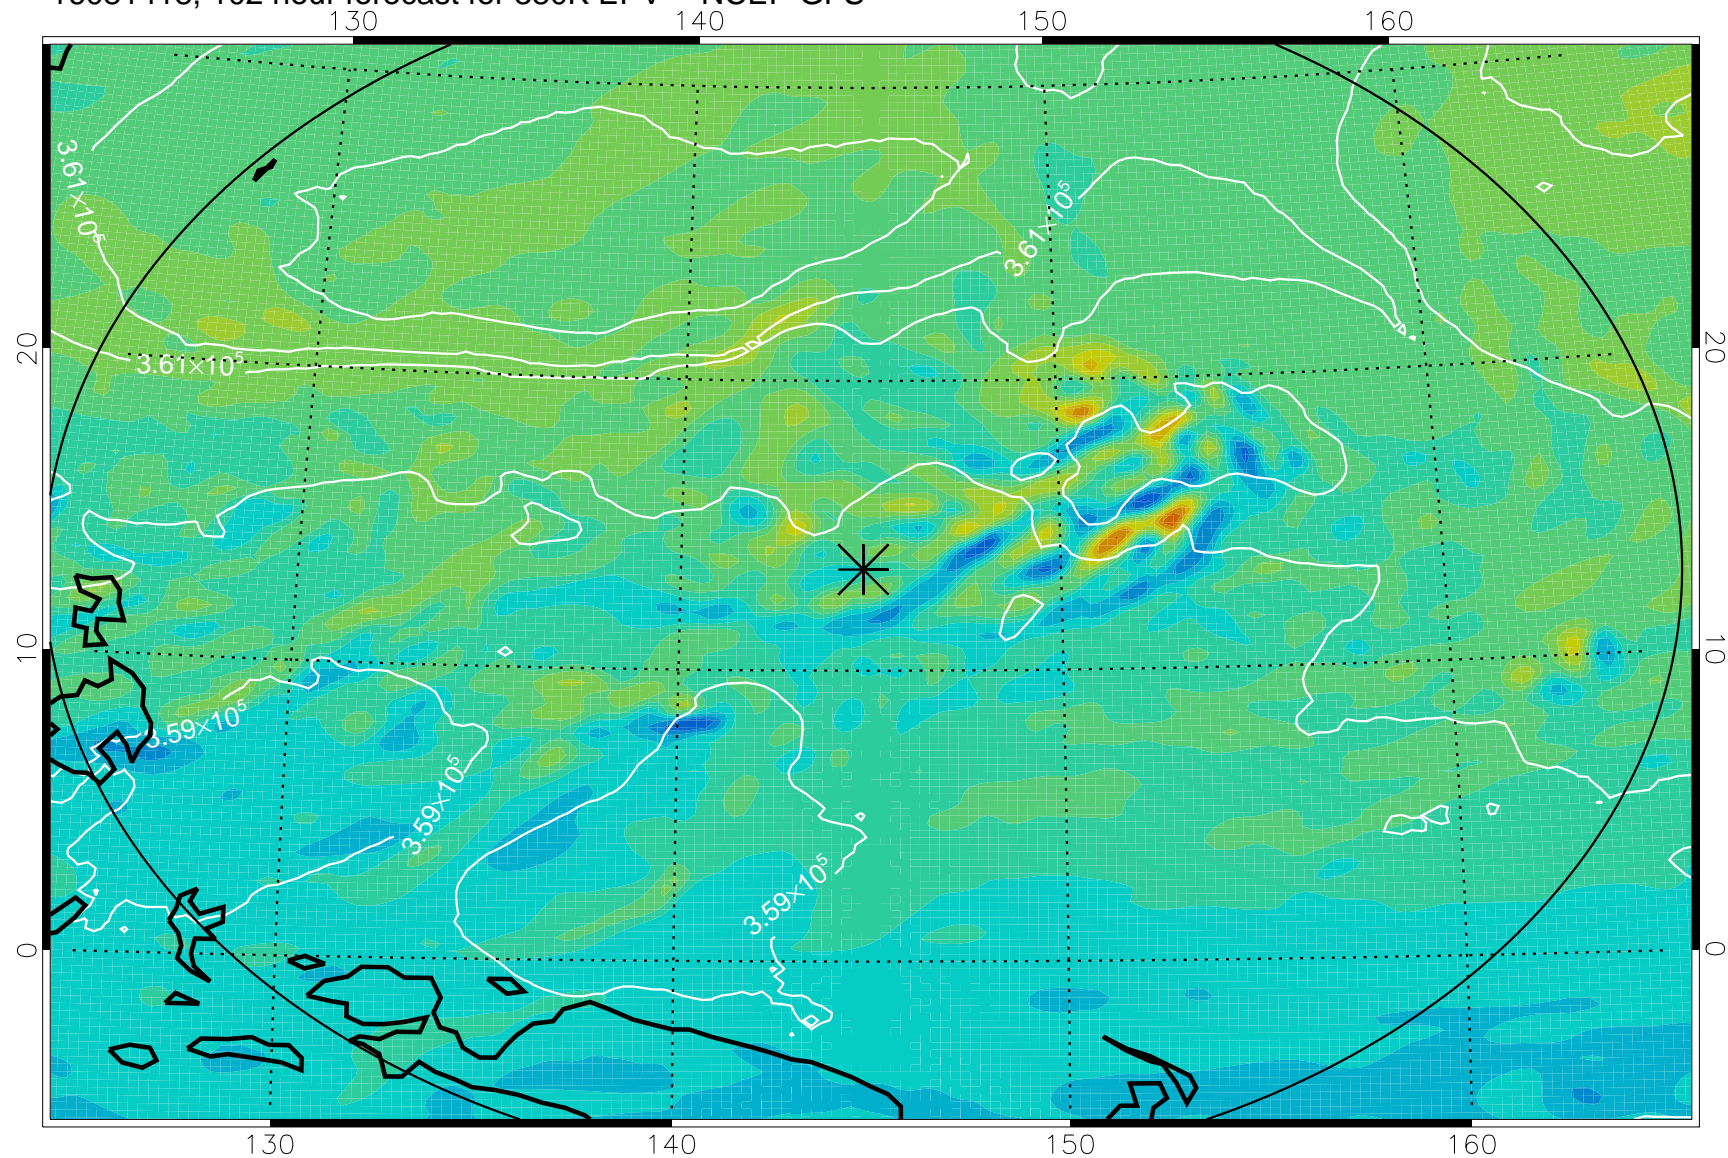

16081318, 78 hour forecast for 380K EPV -- NCEP GFS

380K Montgomery Streamfunction, white

Range ring of 2304 km

16081400, 84 hour forecast for 380K EPV -- NCEP GFS

380K Montgomery Streamfunction, white

Range ring of 2304 km

16081406, 90 hour forecast for 380K EPV -- NCEP GFS

380K Montgomery Streamfunction, white

Range ring of 2304 km

16081412, 96 hour forecast for 380K EPV -- NCEP GFS

380K Montgomery Streamfunction, white

Range ring of 2304 km

16081418, 102 hour forecast for 380K EPV -- NCEP GFS

380K Montgomery Streamfunction, white

Range ring of 2304 km

16081500, 108 hour forecast for 380K EPV -- NCEP GFS

380K Montgomery Streamfunction, white

Range ring of 2304 km

16081506, 114 hour forecast for 380K EPV -- NCEP GFS

380K Montgomery Streamfunction, white

Range ring of 2304 km

16081512, 120 hour forecast for 380K EPV -- NCEP GFS

380K Montgomery Streamfunction, white

Range ring of 2304 km