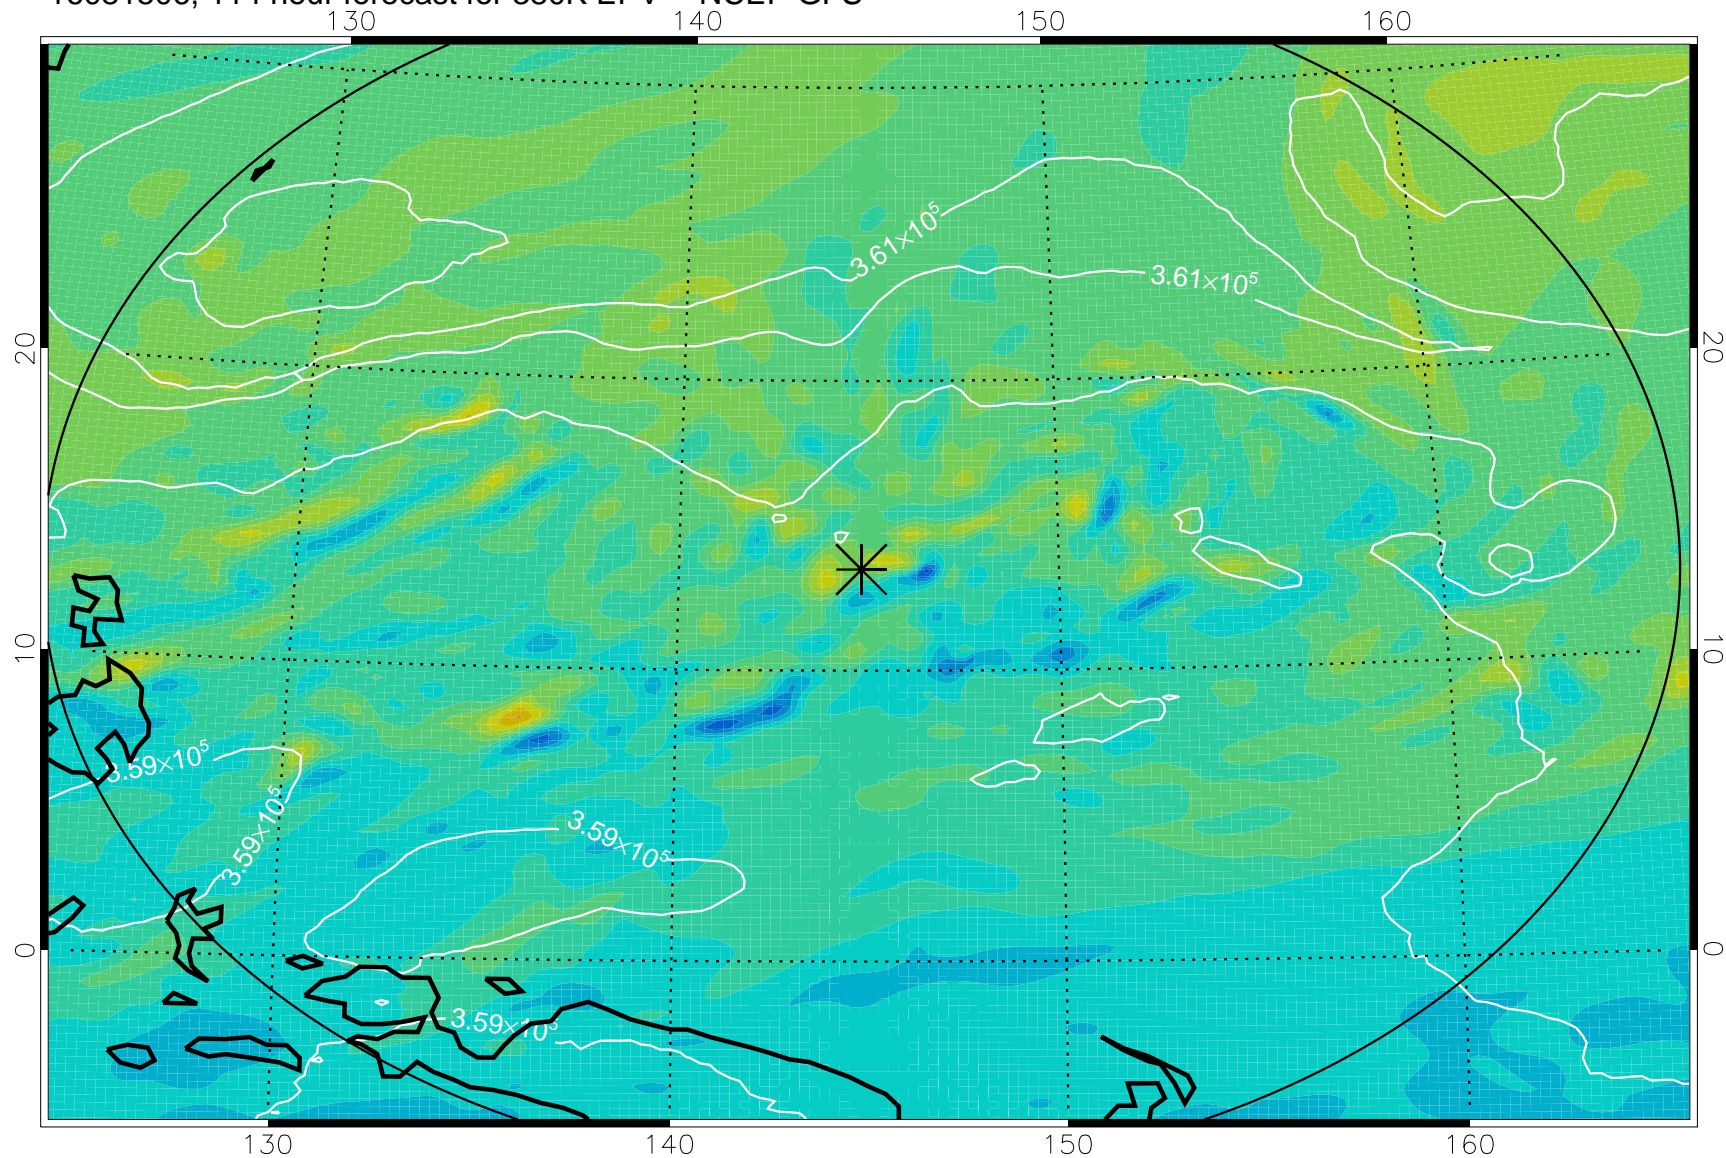

16081318, 78 hour forecast for 380K EPV -- NCEP GFS

380K Montgomery Streamfunction, white

Range ring of 2304 km

16081400, 84 hour forecast for 380K EPV -- NCEP GFS

380K Montgomery Streamfunction, white

Range ring of 2304 km

16081406, 90 hour forecast for 380K EPV -- NCEP GFS

380K Montgomery Streamfunction, white

Range ring of 2304 km

16081412, 96 hour forecast for 380K EPV -- NCEP GFS

380K Montgomery Streamfunction, white

Range ring of 2304 km

16081418, 102 hour forecast for 380K EPV -- NCEP GFS

380K Montgomery Streamfunction, white

Range ring of 2304 km

16081500, 108 hour forecast for 380K EPV -- NCEP GFS

380K Montgomery Streamfunction, white

Range ring of 2304 km

16081506, 114 hour forecast for 380K EPV -- NCEP GFS

380K Montgomery Streamfunction, white

Range ring of 2304 km

16081512, 120 hour forecast for 380K EPV -- NCEP GFS

380K Montgomery Streamfunction, white

Range ring of 2304 km