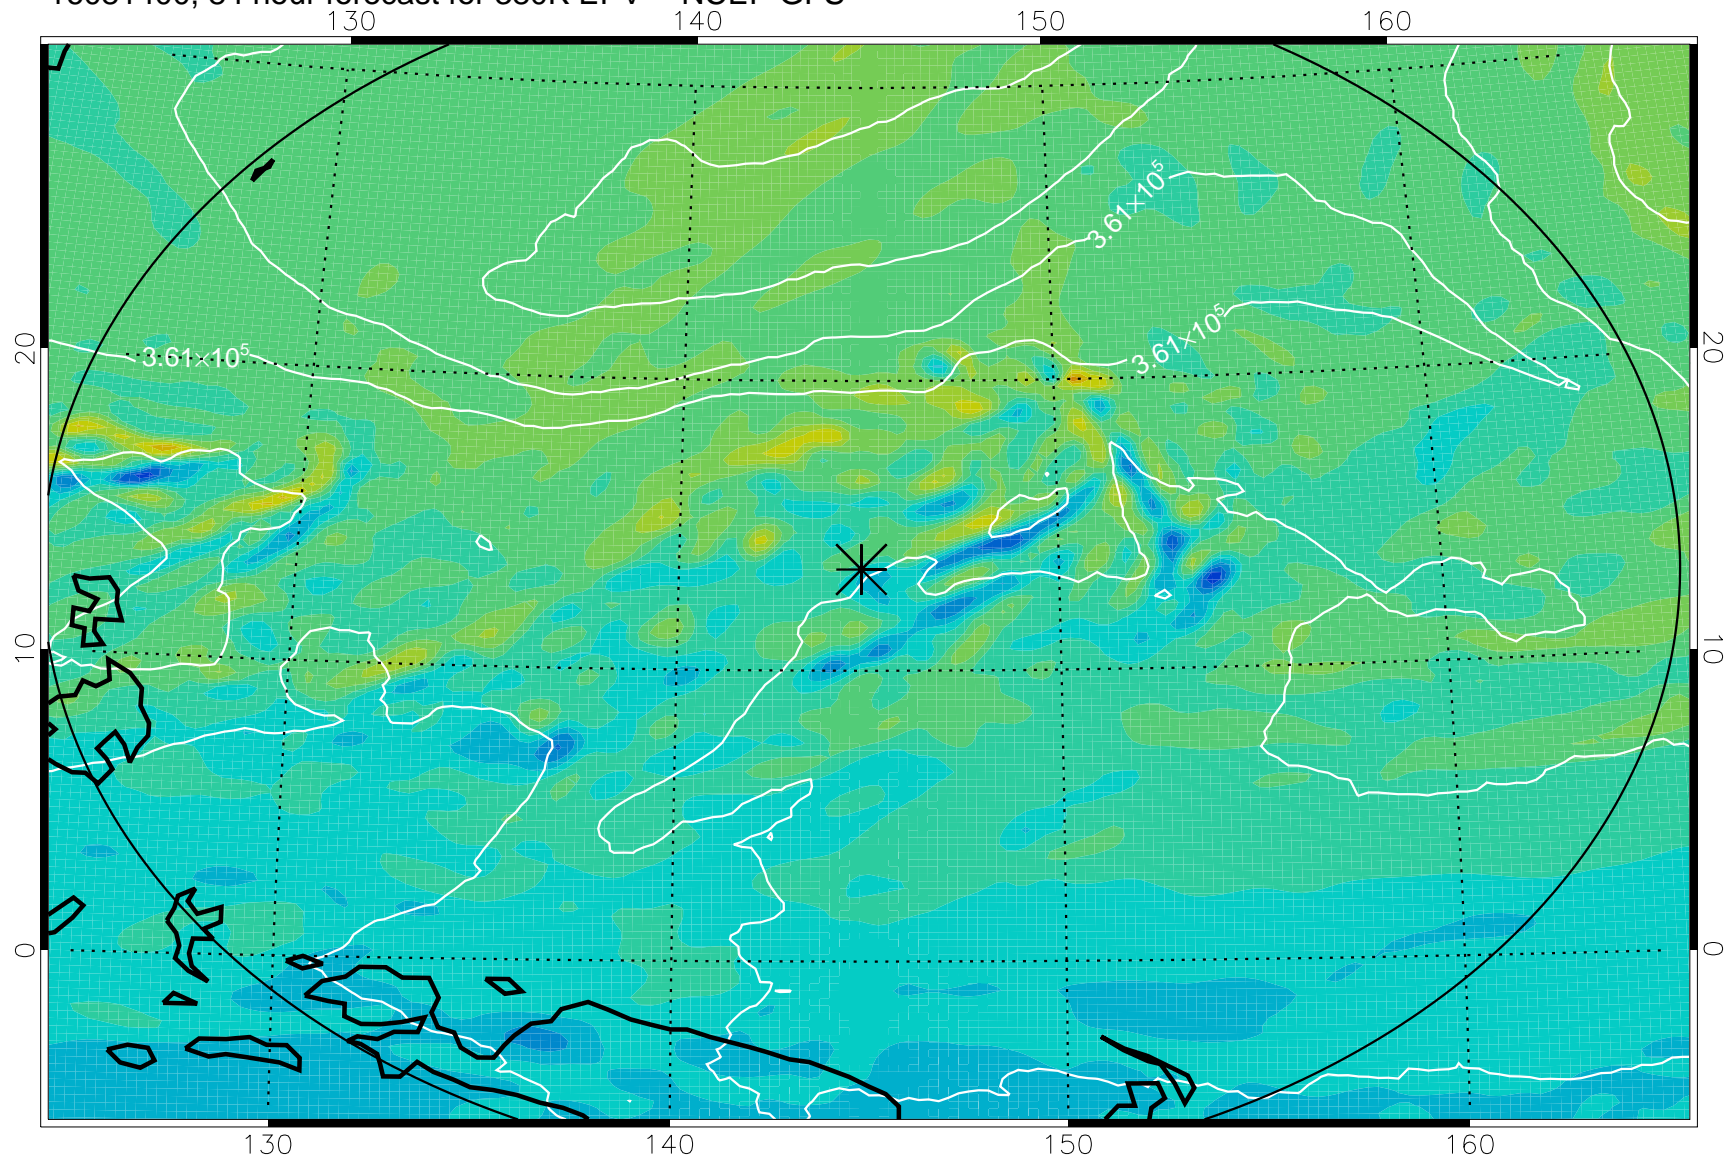

16081306, 66 hour forecast for 380K EPV -- NCEP GFS

380K Montgomery Streamfunction, white

Range ring of 2304 km

16081312, 72 hour forecast for 380K EPV -- NCEP GFS

380K Montgomery Streamfunction, white

Range ring of 2304 km

16081318, 78 hour forecast for 380K EPV -- NCEP GFS

380K Montgomery Streamfunction, white

Range ring of 2304 km

16081400, 84 hour forecast for 380K EPV -- NCEP GFS

380K Montgomery Streamfunction, white

Range ring of 2304 km

16081406, 90 hour forecast for 380K EPV -- NCEP GFS

380K Montgomery Streamfunction, white

Range ring of 2304 km

16081412, 96 hour forecast for 380K EPV -- NCEP GFS

380K Montgomery Streamfunction, white

Range ring of 2304 km

16081418, 102 hour forecast for 380K EPV -- NCEP GFS

380K Montgomery Streamfunction, white

Range ring of 2304 km

16081500, 108 hour forecast for 380K EPV -- NCEP GFS

380K Montgomery Streamfunction, white

Range ring of 2304 km