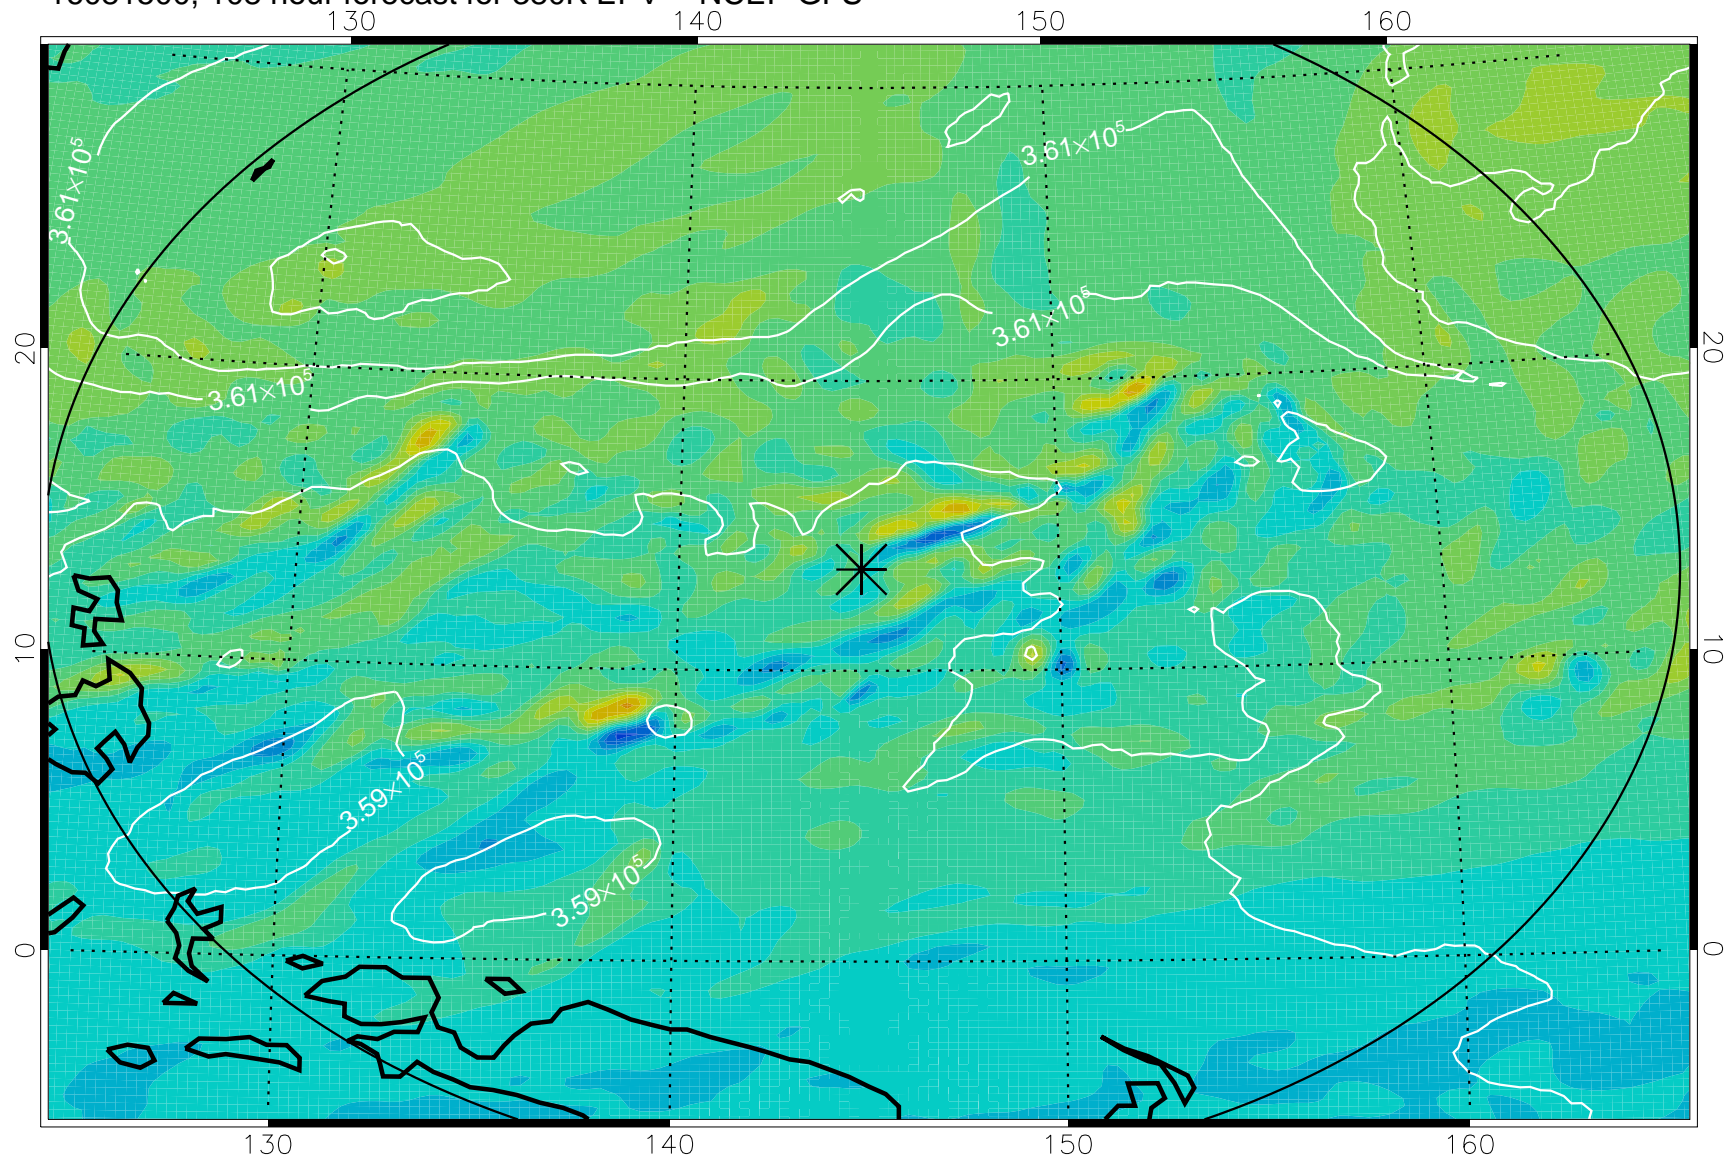

16081318, 78 hour forecast for 380K EPV -- NCEP GFS

380K Montgomery Streamfunction, white

Range ring of 2304 km

16081400, 84 hour forecast for 380K EPV -- NCEP GFS

380K Montgomery Streamfunction, white

Range ring of 2304 km

16081406, 90 hour forecast for 380K EPV -- NCEP GFS

380K Montgomery Streamfunction, white

Range ring of 2304 km

16081412, 96 hour forecast for 380K EPV -- NCEP GFS

380K Montgomery Streamfunction, white

Range ring of 2304 km

16081418, 102 hour forecast for 380K EPV -- NCEP GFS

380K Montgomery Streamfunction, white

Range ring of 2304 km

16081500, 108 hour forecast for 380K EPV -- NCEP GFS

380K Montgomery Streamfunction, white

Range ring of 2304 km

16081506, 114 hour forecast for 380K EPV -- NCEP GFS

380K Montgomery Streamfunction, white

Range ring of 2304 km

16081512, 120 hour forecast for 380K EPV -- NCEP GFS

380K Montgomery Streamfunction, white

Range ring of 2304 km