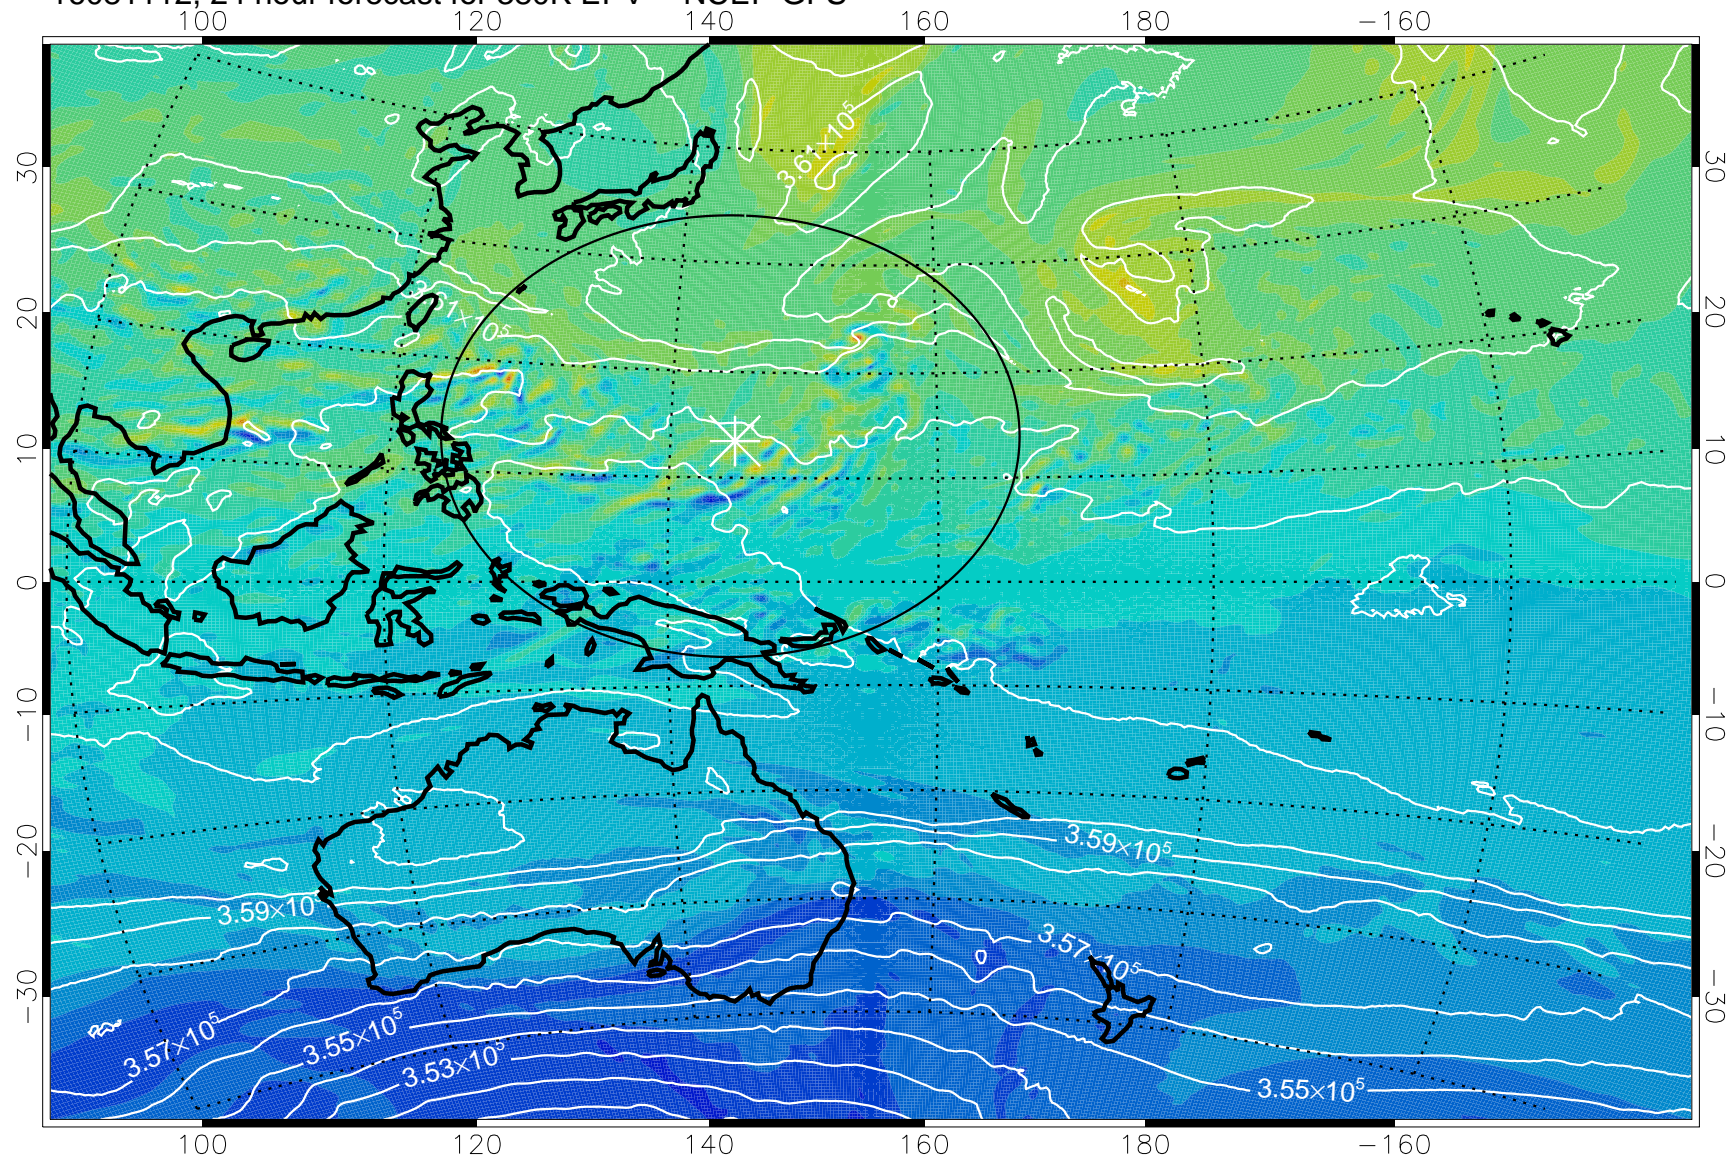

16081018, 6 hour forecast for 380K EPV -- NCEP GFS

380K Montgomery Streamfunction, white

Range ring of 2304 km

16081100, 12 hour forecast for 380K EPV -- NCEP GFS

380K Montgomery Streamfunction, white

Range ring of 2304 km

16081106, 18 hour forecast for 380K EPV -- NCEP GFS

380K Montgomery Streamfunction, white

Range ring of 2304 km

16081112, 24 hour forecast for 380K EPV -- NCEP GFS

380K Montgomery Streamfunction, white

Range ring of 2304 km

16081118, 30 hour forecast for 380K EPV -- NCEP GFS

380K Montgomery Streamfunction, white

Range ring of 2304 km

16081200, 36 hour forecast for 380K EPV -- NCEP GFS

380K Montgomery Streamfunction, white

Range ring of 2304 km

16081206, 42 hour forecast for 380K EPV -- NCEP GFS

380K Montgomery Streamfunction, white

Range ring of 2304 km

16081212, 48 hour forecast for 380K EPV -- NCEP GFS

16081218, 54 hour forecast for 380K EPV -- NCEP GFS