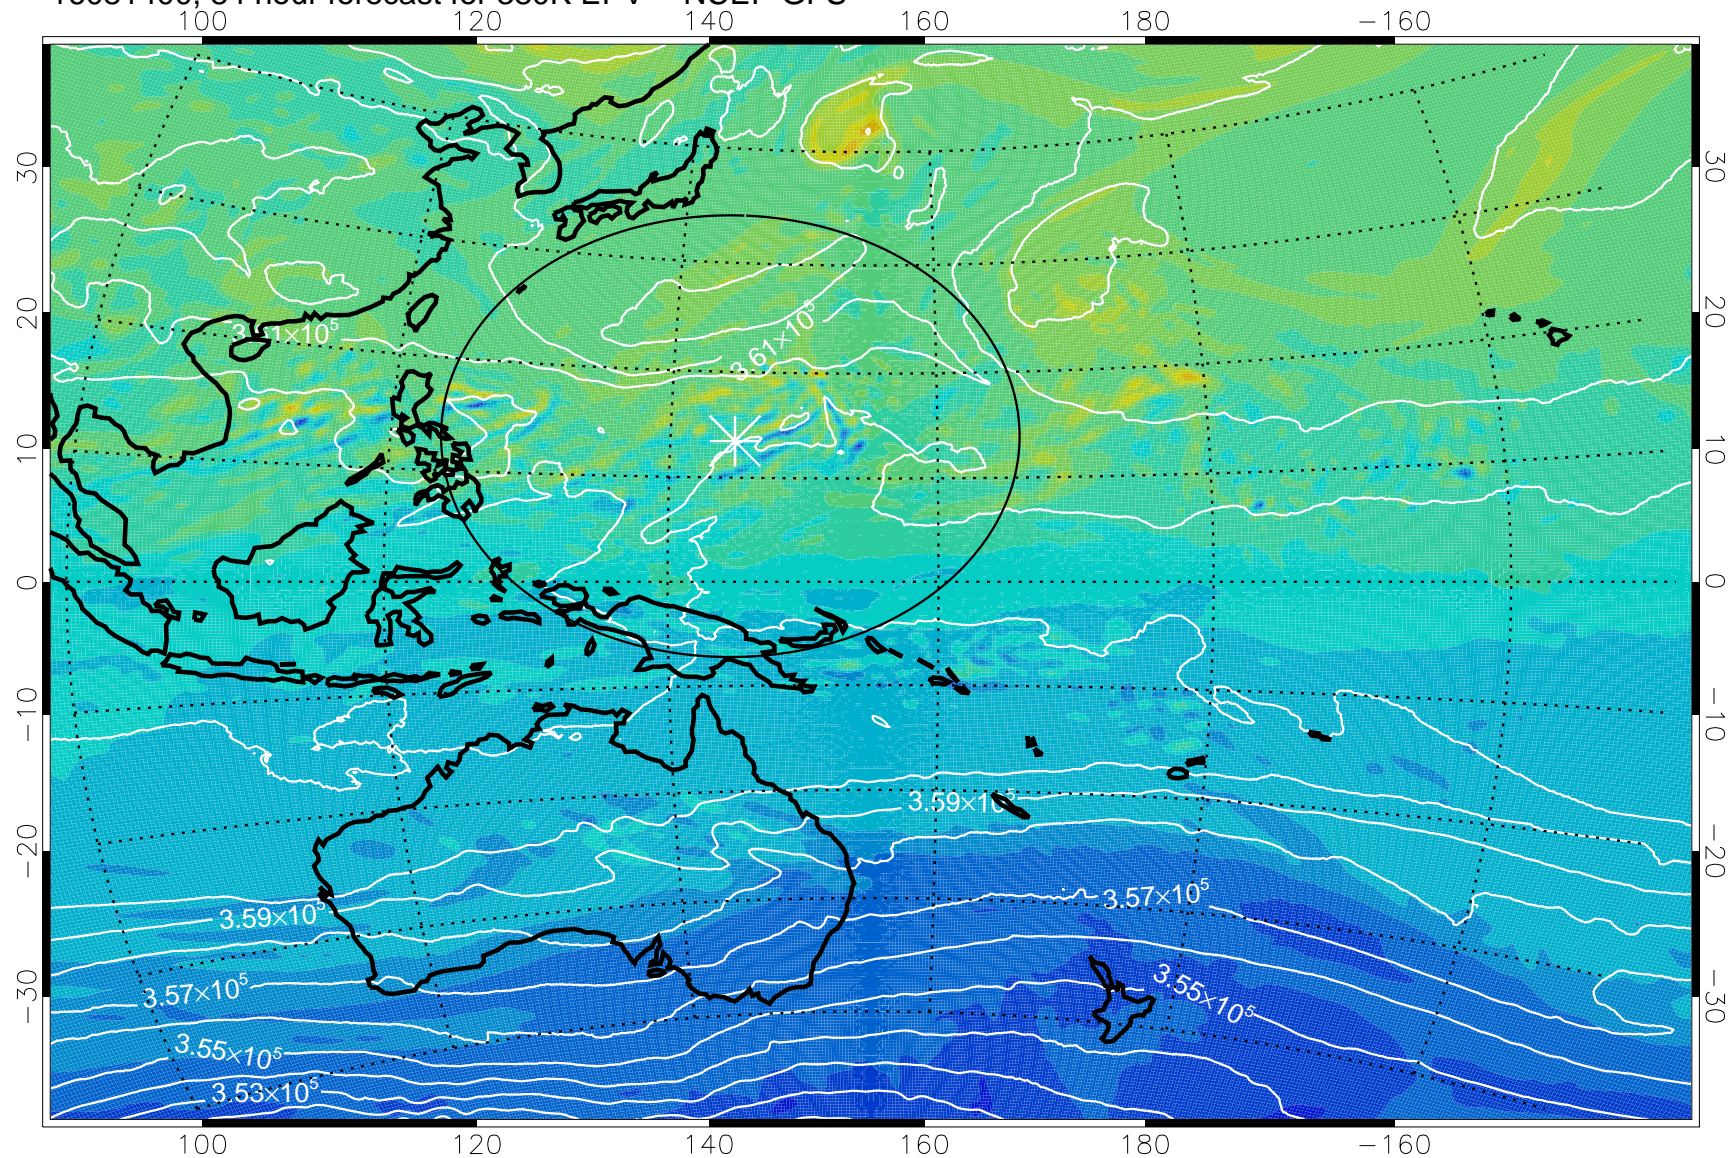

380K Montgomery Streamfunction, white

Range ring of 2304 km

16081300, 60 hour forecast for 380K EPV -- NCEP GFS

380K Montgomery Streamfunction, white

Range ring of 2304 km

16081306, 66 hour forecast for 380K EPV -- NCEP GFS

380K Montgomery Streamfunction, white

Range ring of 2304 km

16081312, 72 hour forecast for 380K EPV -- NCEP GFS

380K Montgomery Streamfunction, white

Range ring of 2304 km

16081318, 78 hour forecast for 380K EPV -- NCEP GFS

380K Montgomery Streamfunction, white

Range ring of 2304 km

16081400, 84 hour forecast for 380K EPV -- NCEP GFS

380K Montgomery Streamfunction, white

Range ring of 2304 km

16081406, 90 hour forecast for 380K EPV -- NCEP GFS

380K Montgomery Streamfunction, white

Range ring of 2304 km

16081412, 96 hour forecast for 380K EPV -- NCEP GFS

-2×10^{-5} -1×10^{-5} 0 1×10^{-5} 2×10^{-5}
PVU

380K Montgomery Streamfunction, white

Range ring of 2304 km