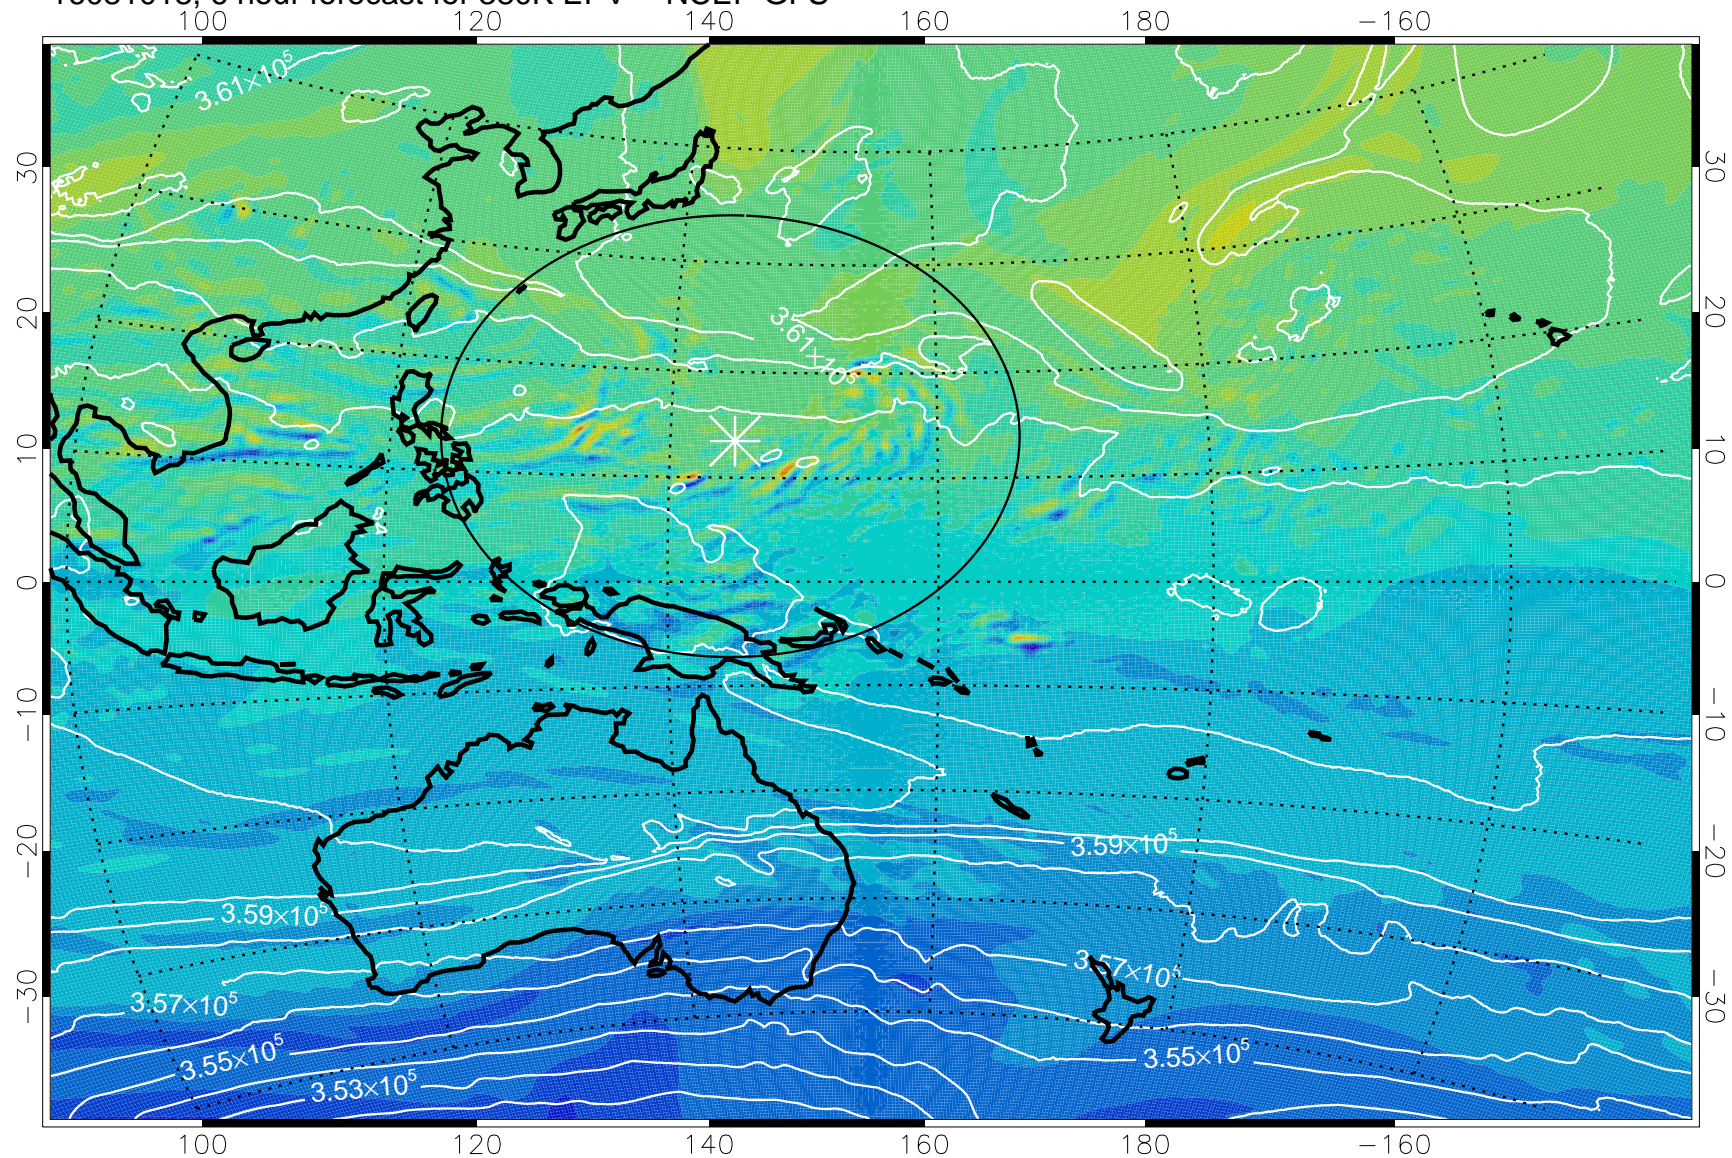

16081018, 6 hour forecast for 380K EPV -- NCEP GFS

380K Montgomery Streamfunction, white

Range ring of 2304 km

16081100, 12 hour forecast for 380K EPV -- NCEP GFS

380K Montgomery Streamfunction, white

Range ring of 2304 km

16081106, 18 hour forecast for 380K EPV -- NCEP GFS

380K Montgomery Streamfunction, white

Range ring of 2304 km

16081112, 24 hour forecast for 380K EPV -- NCEP GFS

380K Montgomery Streamfunction, white

Range ring of 2304 km

16081118, 30 hour forecast for 380K EPV -- NCEP GFS

380K Montgomery Streamfunction, white

Range ring of 2304 km

16081200, 36 hour forecast for 380K EPV -- NCEP GFS

380K Montgomery Streamfunction, white

Range ring of 2304 km

16081206, 42 hour forecast for 380K EPV -- NCEP GFS

380K Montgomery Streamfunction, white

Range ring of 2304 km

16081212, 48 hour forecast for 380K EPV -- NCEP GFS

16081218, 54 hour forecast for 380K EPV -- NCEP GFS