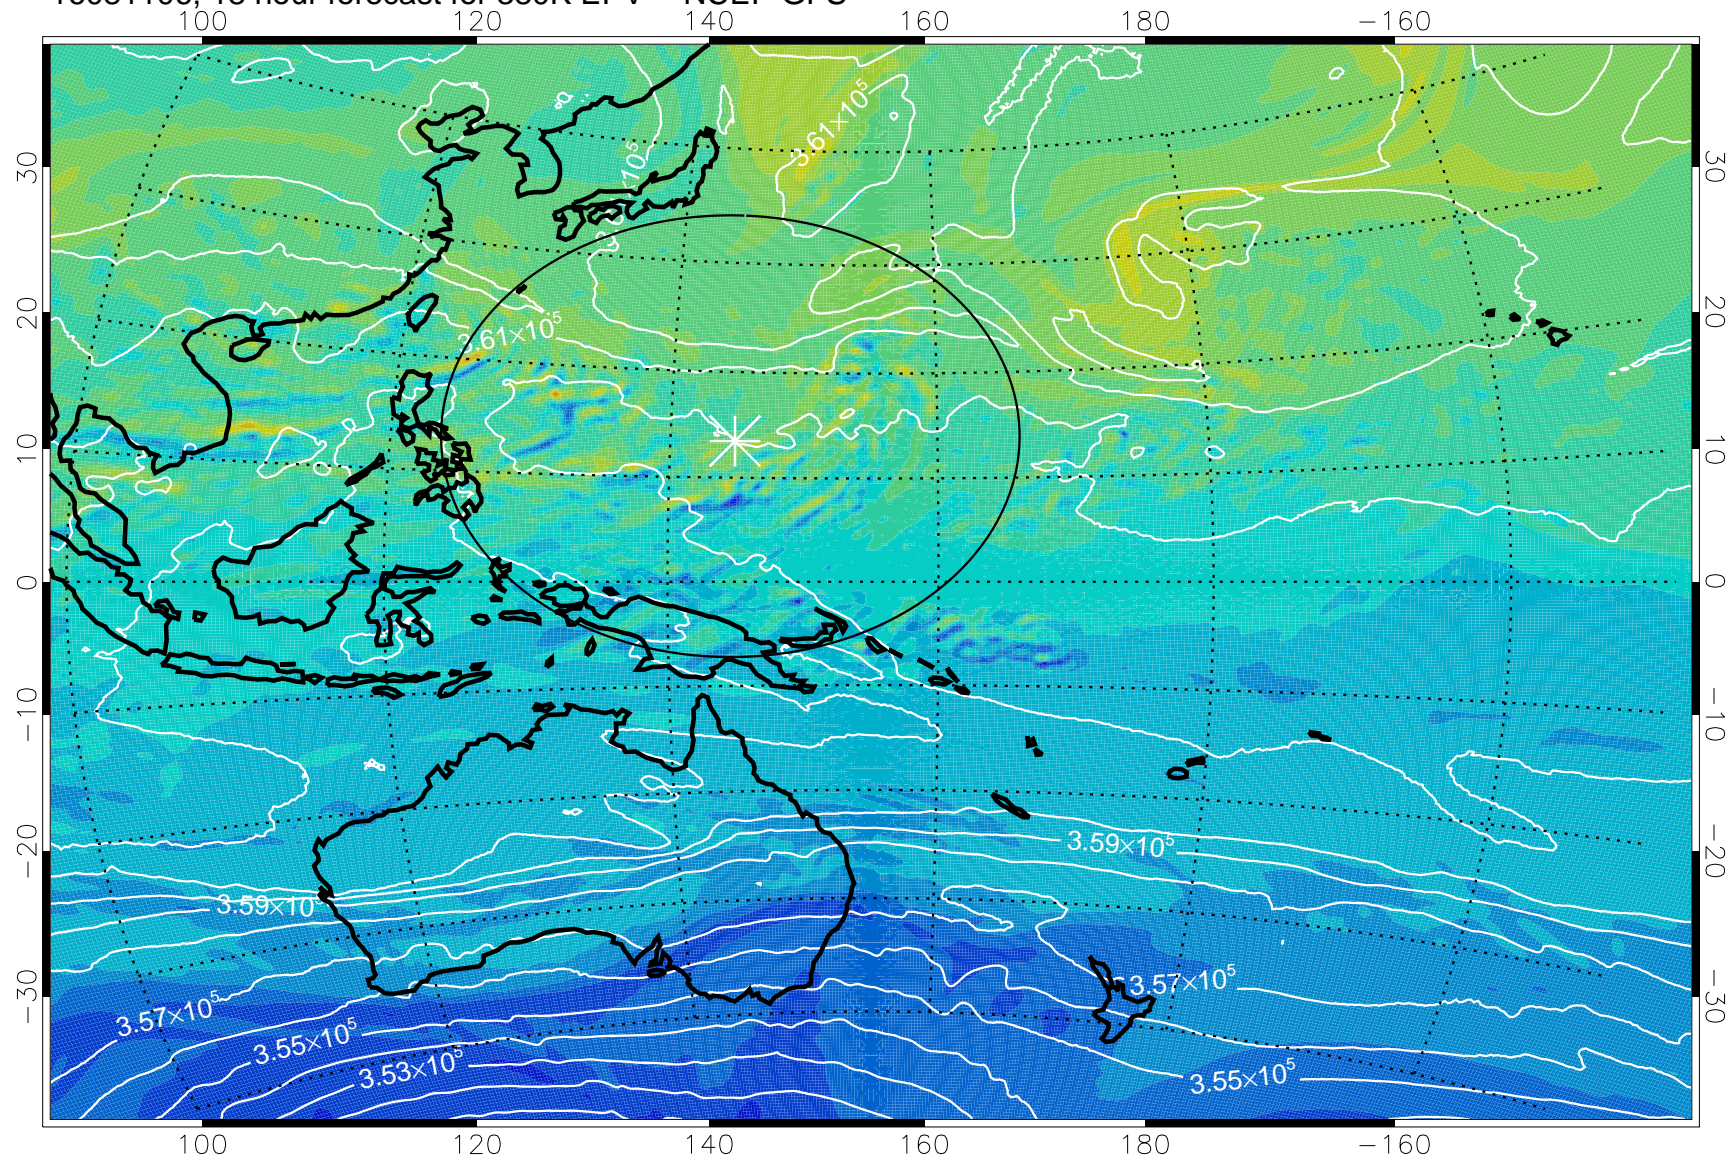

16081018, 6 hour forecast for 380K EPV -- NCEP GFS

380K Montgomery Streamfunction, white

Range ring of 2304 km

16081100, 12 hour forecast for 380K EPV -- NCEP GFS

380K Montgomery Streamfunction, white

Range ring of 2304 km

16081106, 18 hour forecast for 380K EPV -- NCEP GFS

380K Montgomery Streamfunction, white

Range ring of 2304 km

16081112, 24 hour forecast for 380K EPV -- NCEP GFS

380K Montgomery Streamfunction, white

Range ring of 2304 km

16081118, 30 hour forecast for 380K EPV -- NCEP GFS

380K Montgomery Streamfunction, white

Range ring of 2304 km

16081200, 36 hour forecast for 380K EPV -- NCEP GFS

380K Montgomery Streamfunction, white

Range ring of 2304 km

16081206, 42 hour forecast for 380K EPV -- NCEP GFS

380K Montgomery Streamfunction, white

Range ring of 2304 km

16081212, 48 hour forecast for 380K EPV -- NCEP GFS

16081218, 54 hour forecast for 380K EPV -- NCEP GFS