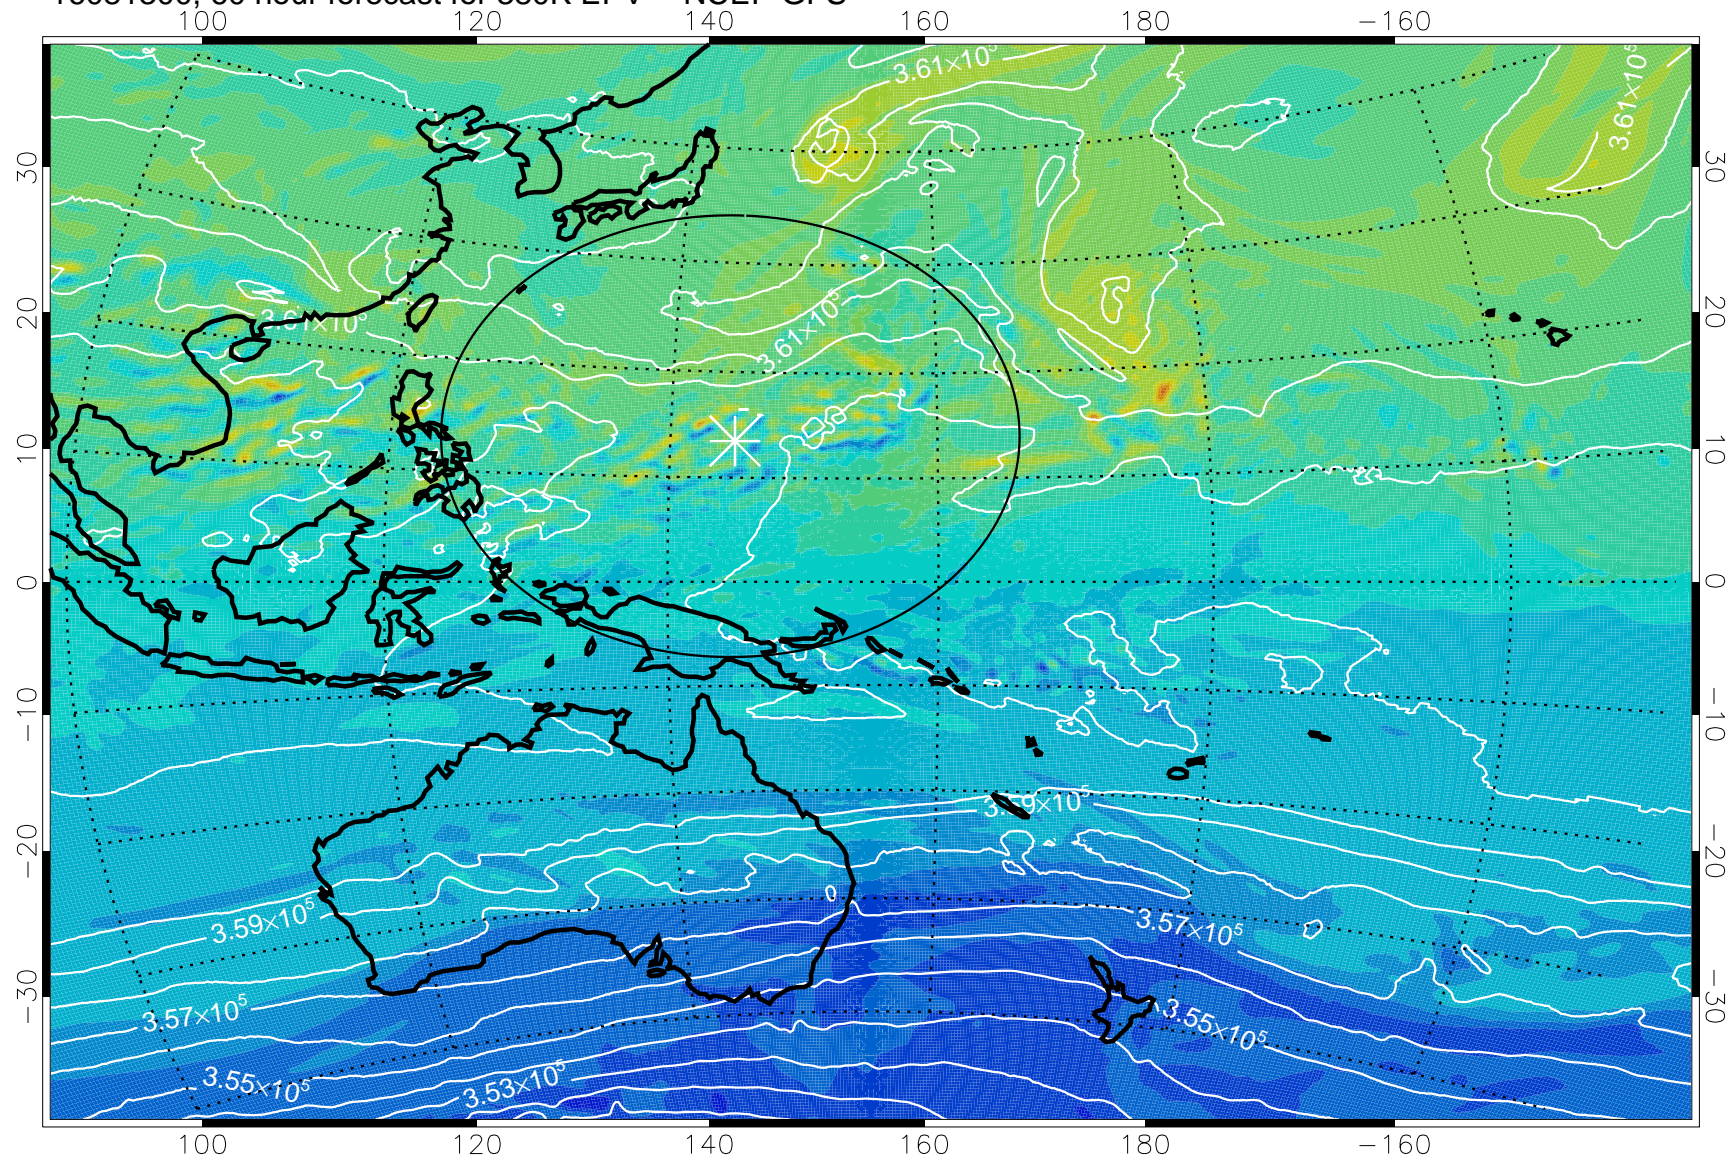

16081118, 30 hour forecast for 380K EPV -- NCEP GFS

380K Montgomery Streamfunction, white

Range ring of 2304 km

16081200, 36 hour forecast for 380K EPV -- NCEP GFS

380K Montgomery Streamfunction, white

Range ring of 2304 km

16081206, 42 hour forecast for 380K EPV -- NCEP GFS

380K Montgomery Streamfunction, white

Range ring of 2304 km

16081212, 48 hour forecast for 380K EPV -- NCEP GFS

16081218, 54 hour forecast for 380K EPV -- NCEP GFS

380K Montgomery Streamfunction, white

Range ring of 2304 km

16081300, 60 hour forecast for 380K EPV -- NCEP GFS

380K Montgomery Streamfunction, white

Range ring of 2304 km

16081306, 66 hour forecast for 380K EPV -- NCEP GFS

380K Montgomery Streamfunction, white

Range ring of 2304 km

16081312, 72 hour forecast for 380K EPV -- NCEP GFS

380K Montgomery Streamfunction, white

Range ring of 2304 km

16081318, 78 hour forecast for 380K EPV -- NCEP GFS