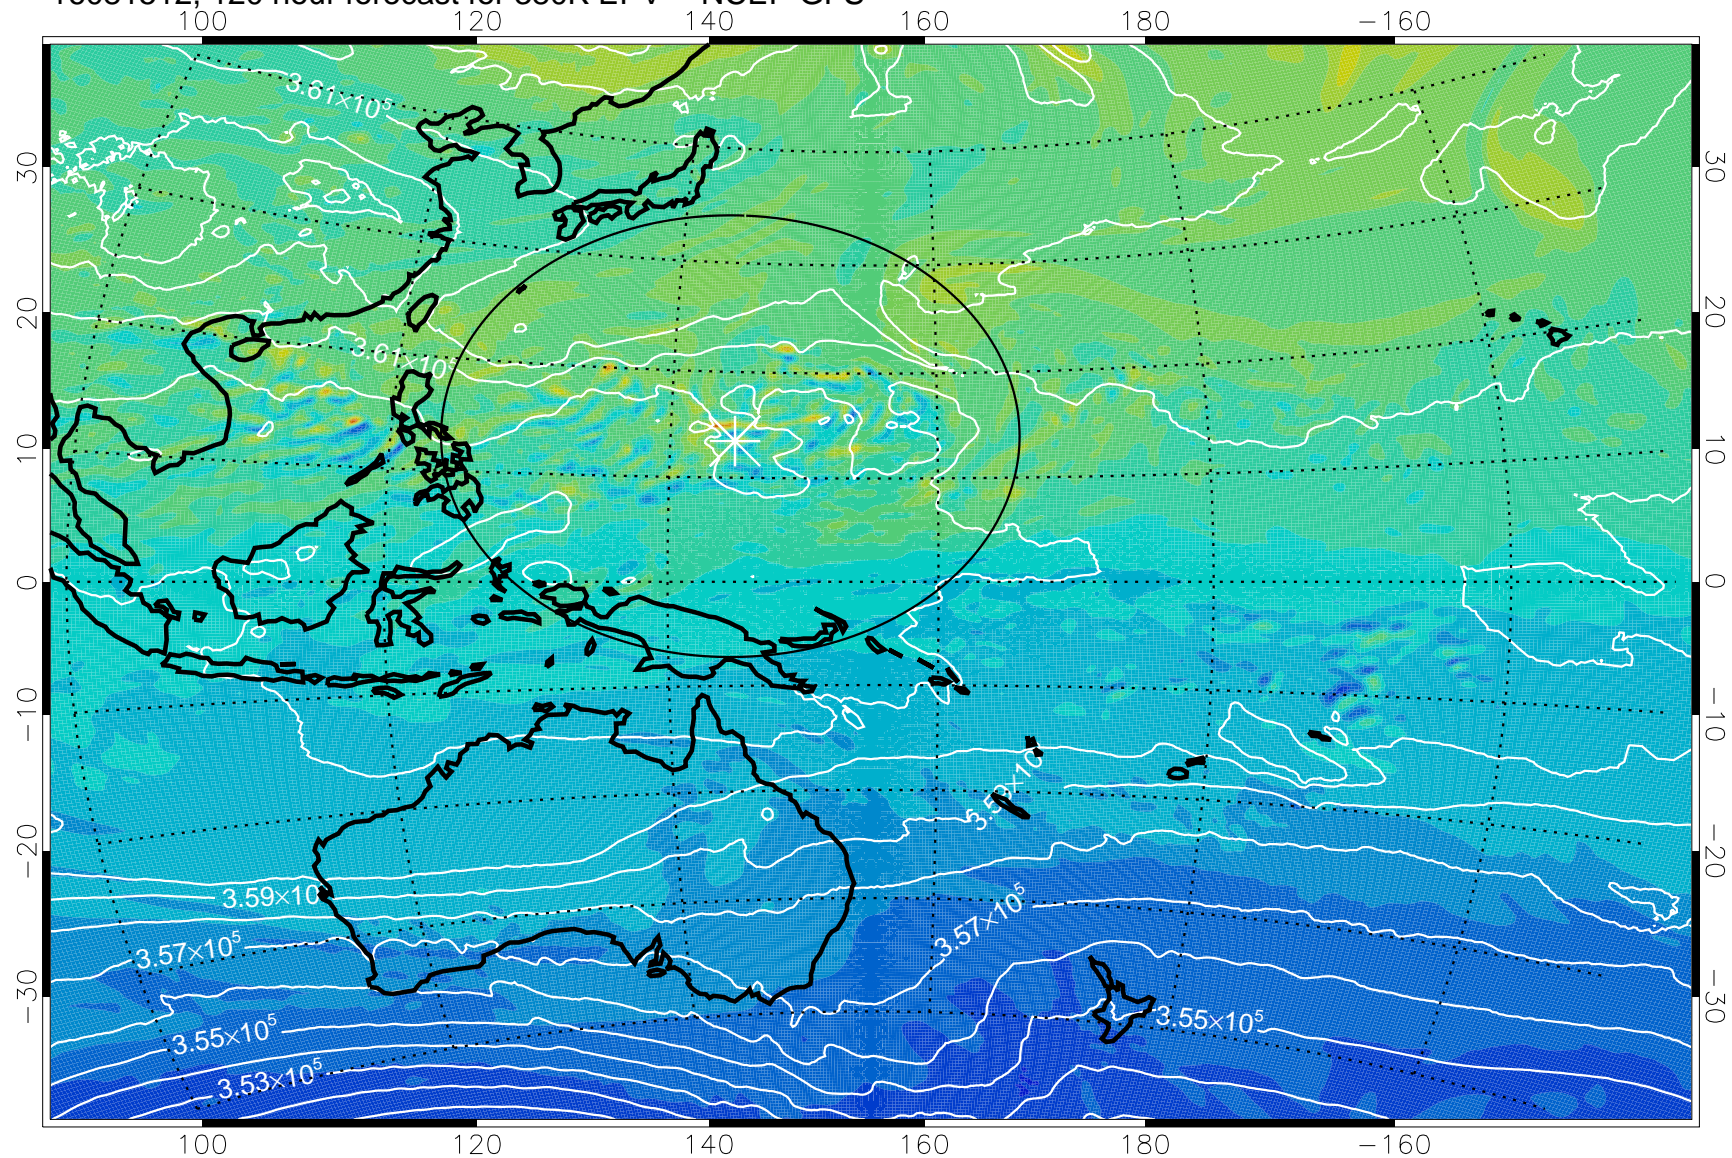

380K Montgomery Streamfunction, white

Range ring of 2304 km

16081412, 96 hour forecast for 380K EPV -- NCEP GFS

-2×10^{-5} -1×10^{-5} 0 1×10^{-5} 2×10^{-5}
PVU

380K Montgomery Streamfunction, white

Range ring of 2304 km

16081418, 102 hour forecast for 380K EPV -- NCEP GFS

380K Montgomery Streamfunction, white

Range ring of 2304 km

16081500, 108 hour forecast for 380K EPV -- NCEP GFS

16081506, 114 hour forecast for 380K EPV -- NCEP GFS

380K Montgomery Streamfunction, white

Range ring of 2304 km

16081512, 120 hour forecast for 380K EPV -- NCEP GFS

380K Montgomery Streamfunction, white

Range ring of 2304 km