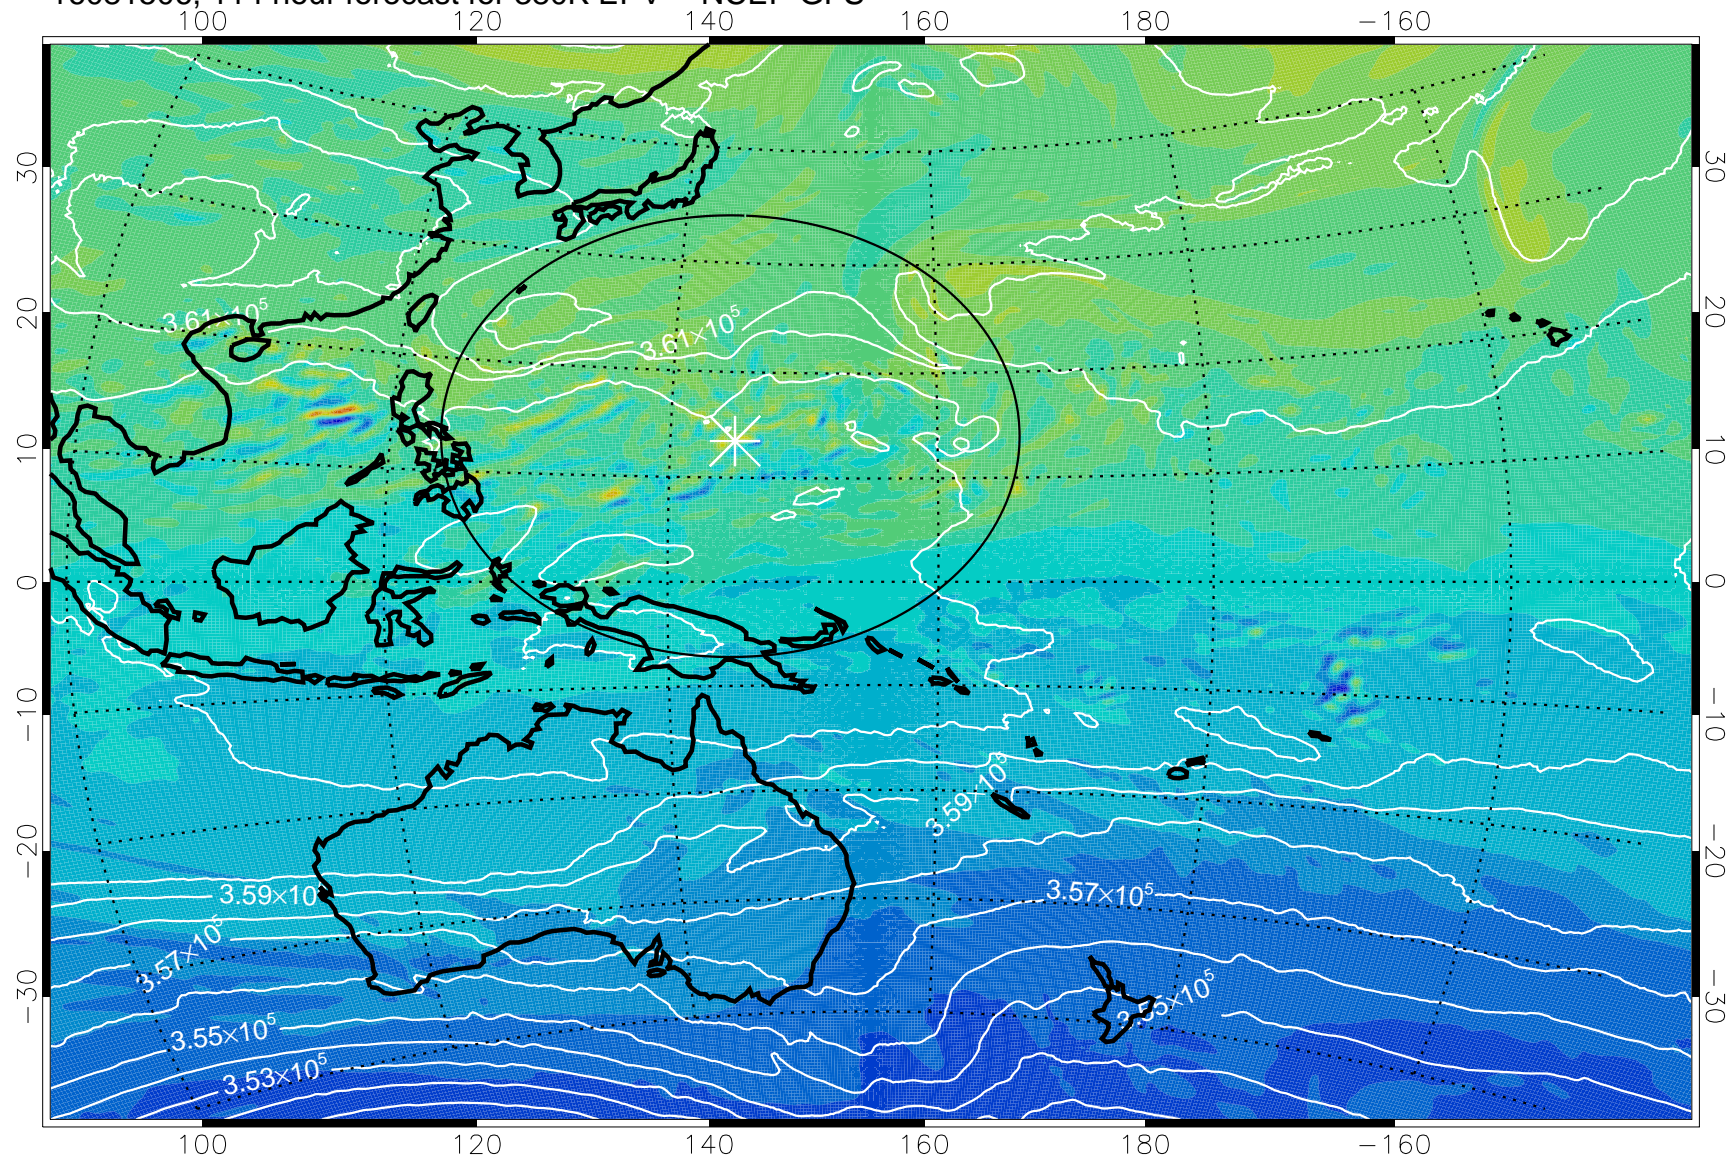

380K Montgomery Streamfunction, white

Range ring of 2304 km

16081412, 96 hour forecast for 380K EPV -- NCEP GFS

-2×10^{-5} -1×10^{-5} 0 1×10^{-5} 2×10^{-5}
PVU

380K Montgomery Streamfunction, white

Range ring of 2304 km

16081418, 102 hour forecast for 380K EPV -- NCEP GFS

380K Montgomery Streamfunction, white

Range ring of 2304 km

16081500, 108 hour forecast for 380K EPV -- NCEP GFS

16081506, 114 hour forecast for 380K EPV -- NCEP GFS

380K Montgomery Streamfunction, white

Range ring of 2304 km

16081512, 120 hour forecast for 380K EPV -- NCEP GFS

380K Montgomery Streamfunction, white

Range ring of 2304 km