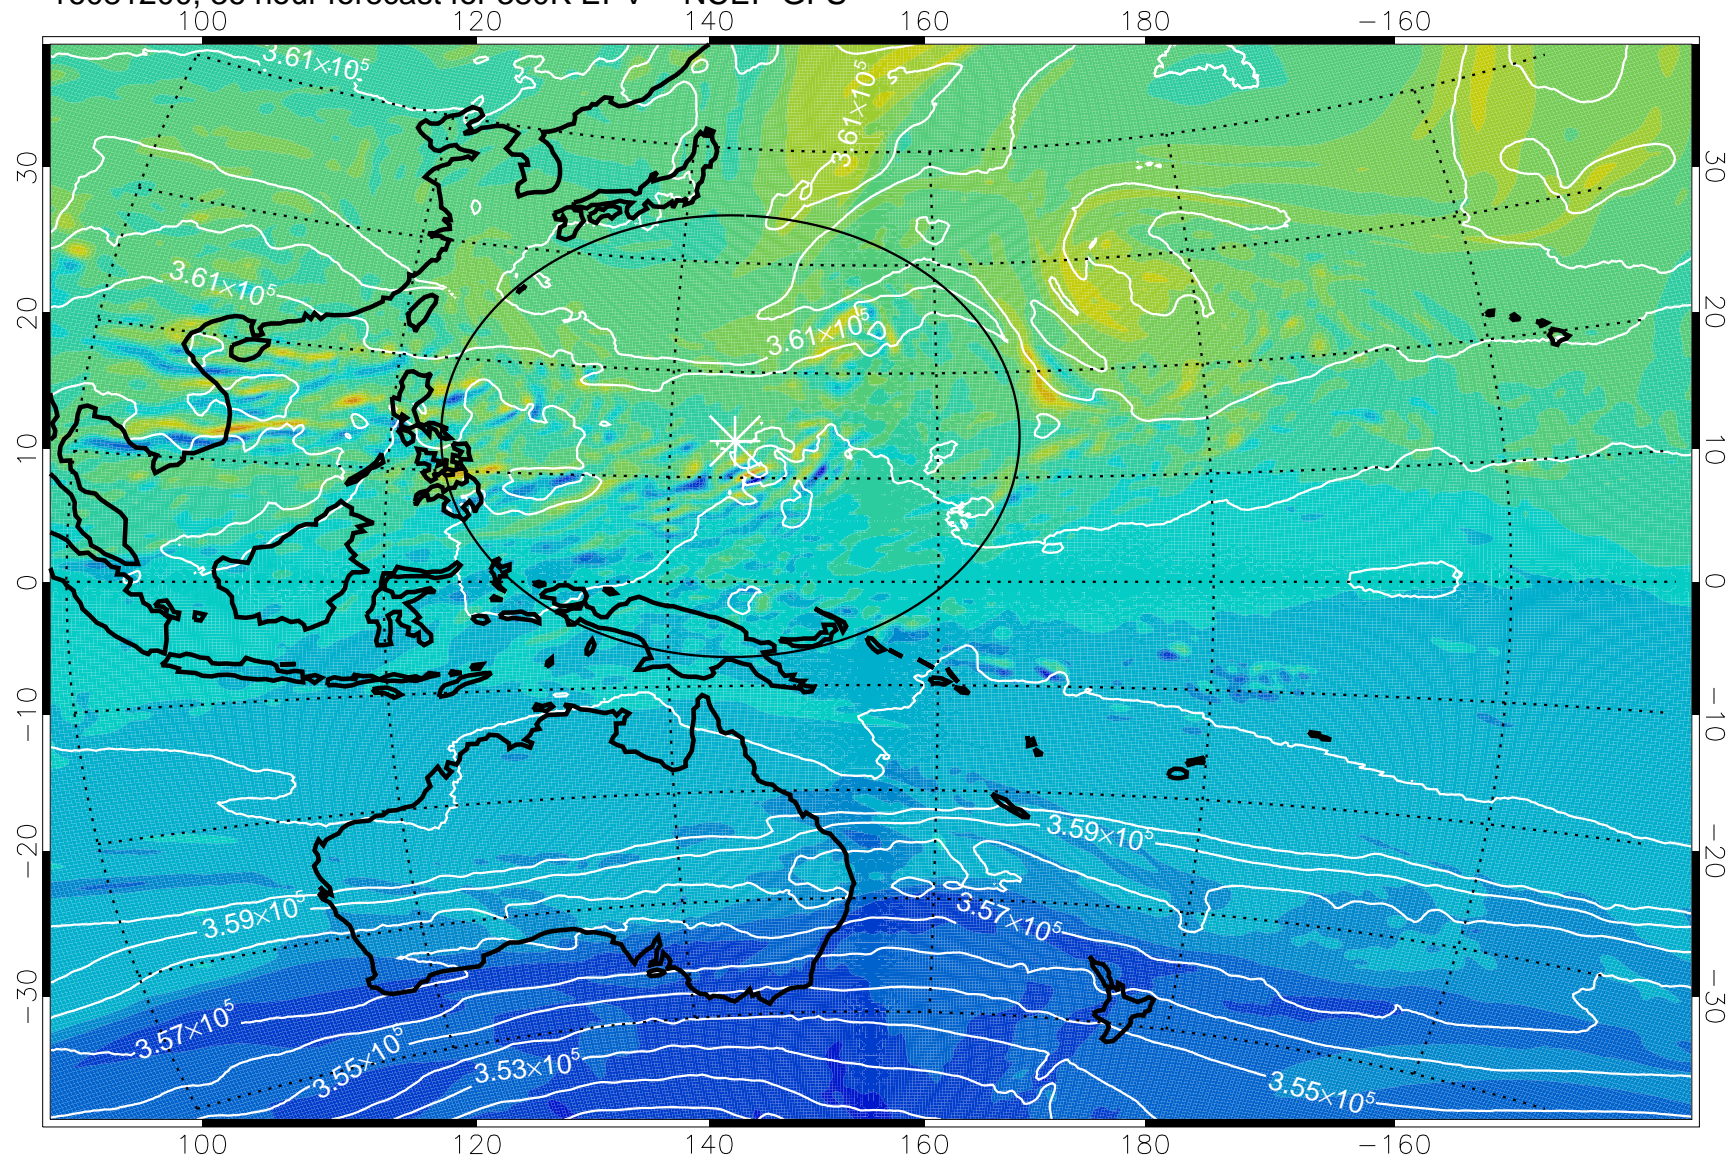

16081106, 18 hour forecast for 380K EPV -- NCEP GFS

380K Montgomery Streamfunction, white

Range ring of 2304 km

16081112, 24 hour forecast for 380K EPV -- NCEP GFS

380K Montgomery Streamfunction, white

Range ring of 2304 km

16081118, 30 hour forecast for 380K EPV -- NCEP GFS

380K Montgomery Streamfunction, white

Range ring of 2304 km

16081200, 36 hour forecast for 380K EPV -- NCEP GFS

380K Montgomery Streamfunction, white

Range ring of 2304 km

16081206, 42 hour forecast for 380K EPV -- NCEP GFS

380K Montgomery Streamfunction, white

Range ring of 2304 km

16081212, 48 hour forecast for 380K EPV -- NCEP GFS

16081218, 54 hour forecast for 380K EPV -- NCEP GFS

380K Montgomery Streamfunction, white

Range ring of 2304 km

16081300, 60 hour forecast for 380K EPV -- NCEP GFS

380K Montgomery Streamfunction, white

Range ring of 2304 km

16081306, 66 hour forecast for 380K EPV -- NCEP GFS