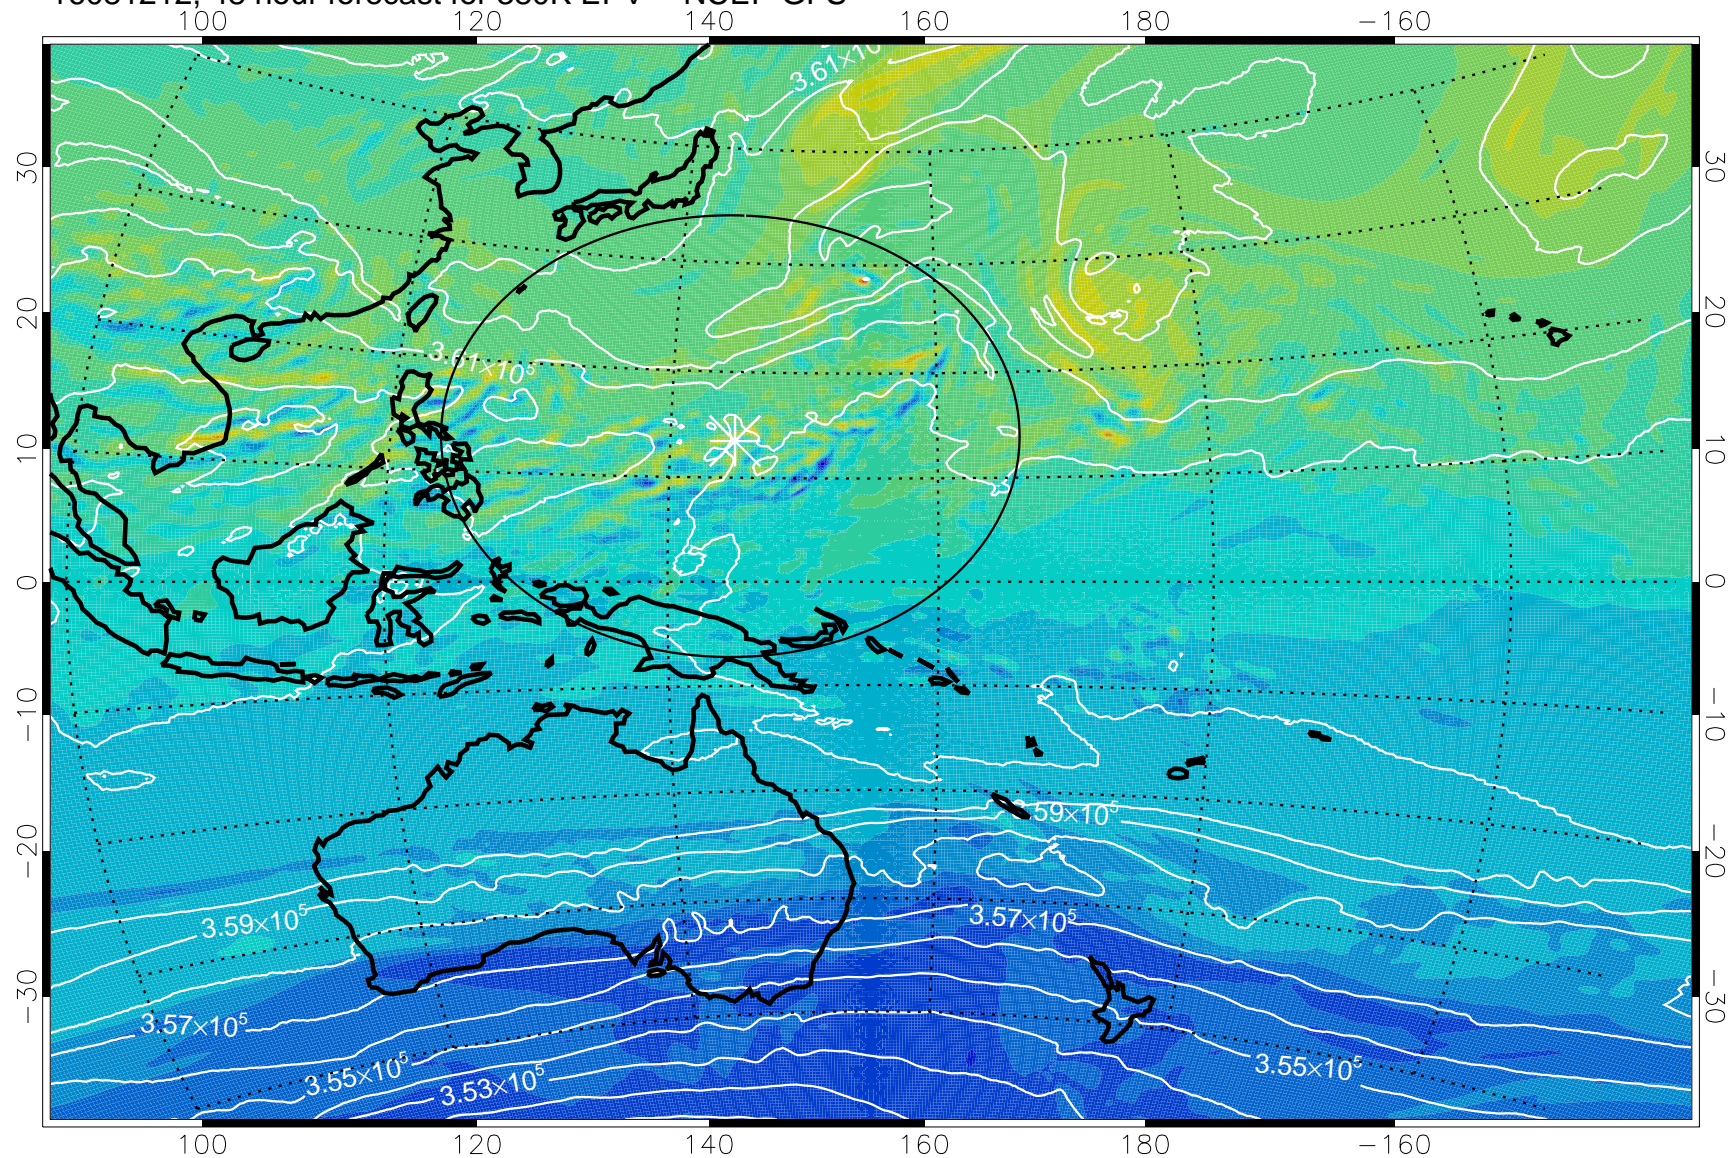

16081106, 18 hour forecast for 380K EPV -- NCEP GFS

380K Montgomery Streamfunction, white

Range ring of 2304 km

16081112, 24 hour forecast for 380K EPV -- NCEP GFS

380K Montgomery Streamfunction, white

Range ring of 2304 km

16081118, 30 hour forecast for 380K EPV -- NCEP GFS

380K Montgomery Streamfunction, white

Range ring of 2304 km

16081200, 36 hour forecast for 380K EPV -- NCEP GFS

380K Montgomery Streamfunction, white

Range ring of 2304 km

16081206, 42 hour forecast for 380K EPV -- NCEP GFS

380K Montgomery Streamfunction, white

Range ring of 2304 km

16081212, 48 hour forecast for 380K EPV -- NCEP GFS

16081218, 54 hour forecast for 380K EPV -- NCEP GFS

380K Montgomery Streamfunction, white

Range ring of 2304 km

16081300, 60 hour forecast for 380K EPV -- NCEP GFS

380K Montgomery Streamfunction, white

Range ring of 2304 km

16081306, 66 hour forecast for 380K EPV -- NCEP GFS