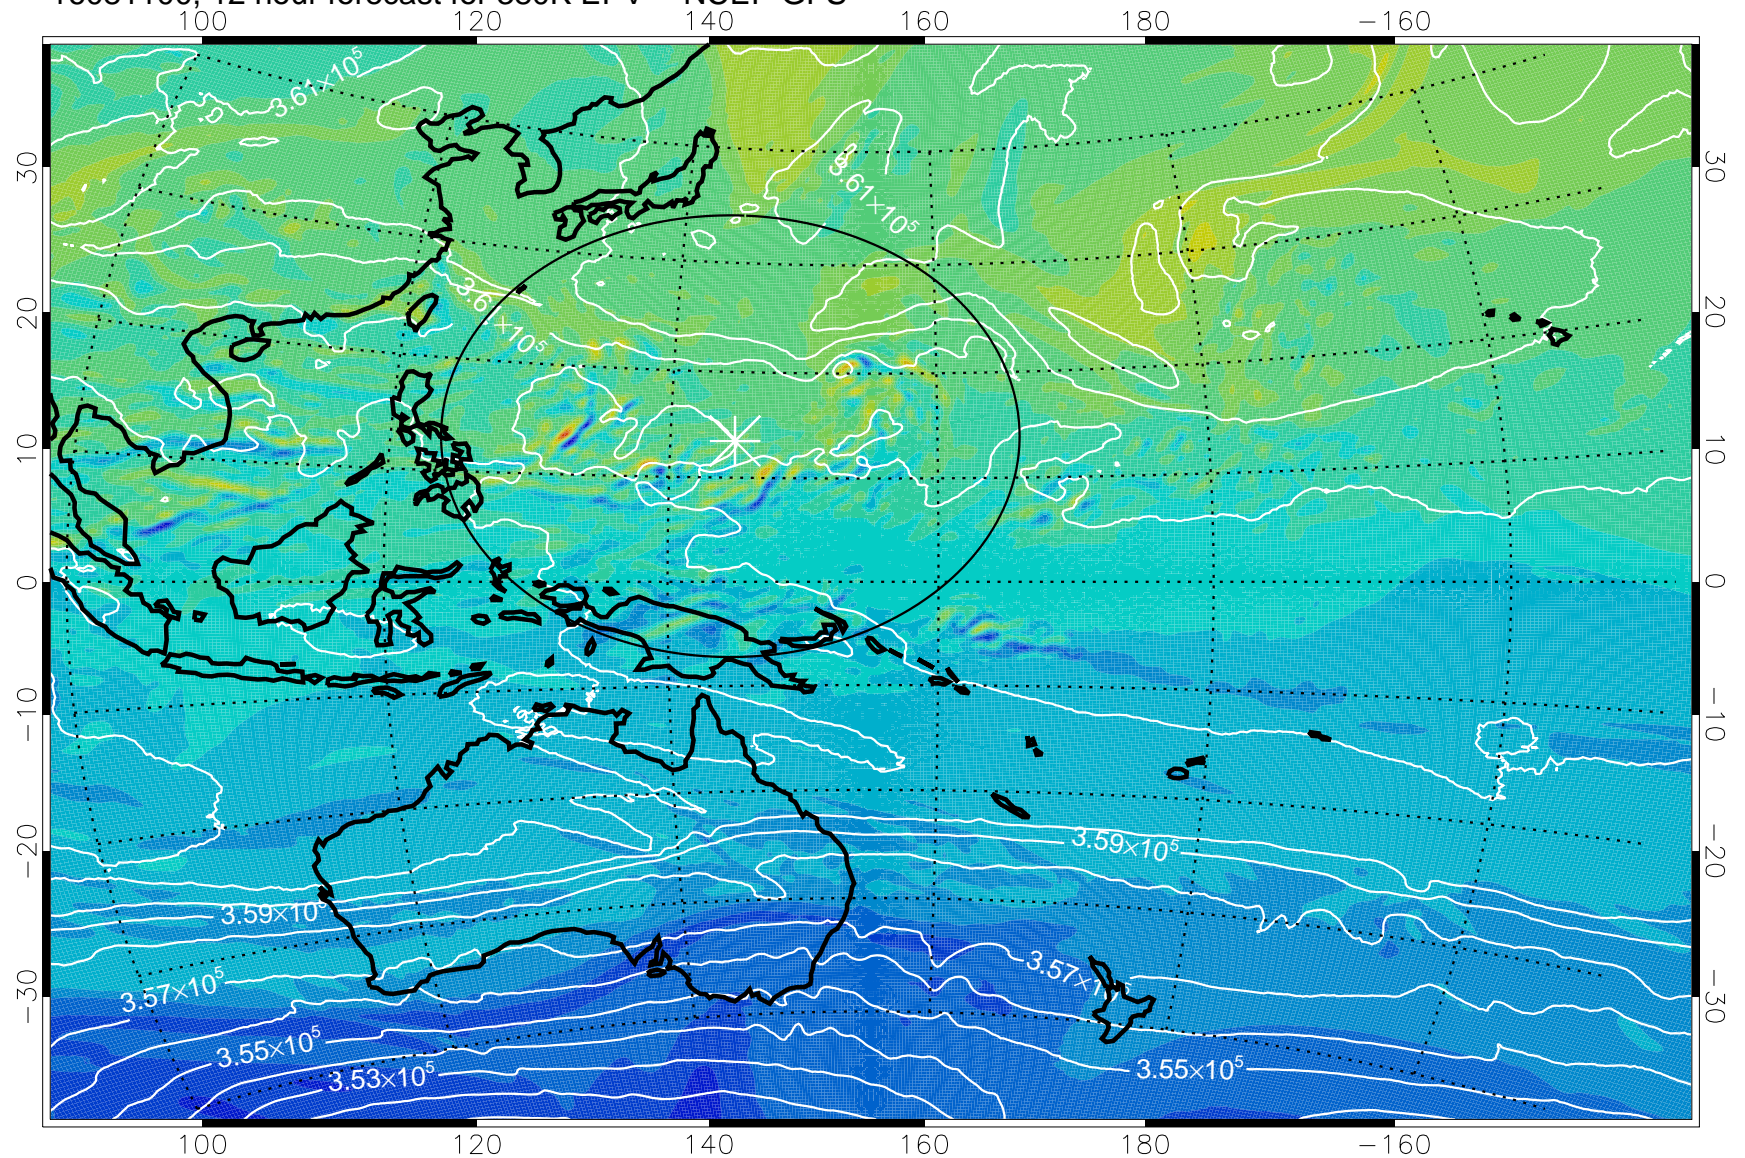

16081018, 6 hour forecast for 380K EPV -- NCEP GFS

380K Montgomery Streamfunction, white

Range ring of 2304 km

16081100, 12 hour forecast for 380K EPV -- NCEP GFS

380K Montgomery Streamfunction, white

Range ring of 2304 km

16081106, 18 hour forecast for 380K EPV -- NCEP GFS

380K Montgomery Streamfunction, white

Range ring of 2304 km

16081112, 24 hour forecast for 380K EPV -- NCEP GFS

380K Montgomery Streamfunction, white

Range ring of 2304 km

16081118, 30 hour forecast for 380K EPV -- NCEP GFS

380K Montgomery Streamfunction, white

Range ring of 2304 km

16081200, 36 hour forecast for 380K EPV -- NCEP GFS

380K Montgomery Streamfunction, white

Range ring of 2304 km

16081206, 42 hour forecast for 380K EPV -- NCEP GFS

380K Montgomery Streamfunction, white

Range ring of 2304 km

16081212, 48 hour forecast for 380K EPV -- NCEP GFS

16081218, 54 hour forecast for 380K EPV -- NCEP GFS