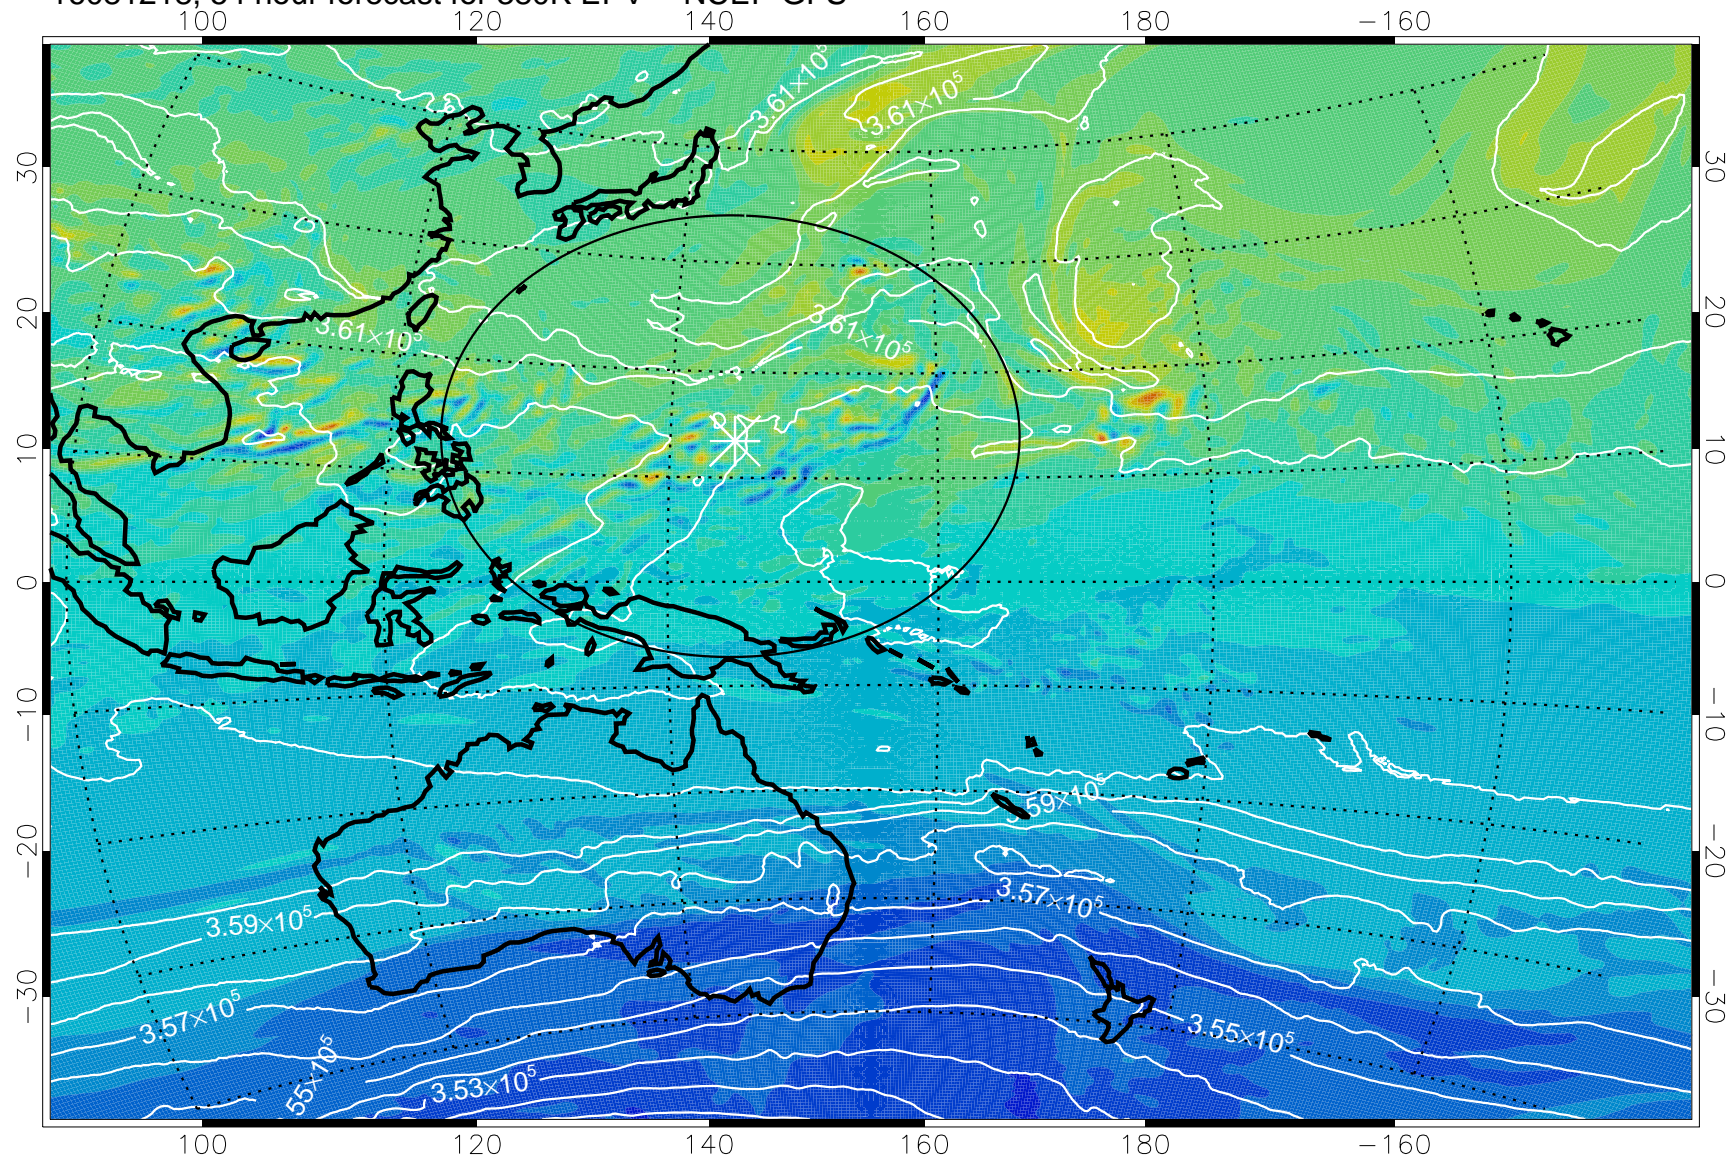

16081118, 30 hour forecast for 380K EPV -- NCEP GFS

380K Montgomery Streamfunction, white

Range ring of 2304 km

16081200, 36 hour forecast for 380K EPV -- NCEP GFS

380K Montgomery Streamfunction, white

Range ring of 2304 km

16081206, 42 hour forecast for 380K EPV -- NCEP GFS

380K Montgomery Streamfunction, white

Range ring of 2304 km

16081212, 48 hour forecast for 380K EPV -- NCEP GFS

16081218, 54 hour forecast for 380K EPV -- NCEP GFS

380K Montgomery Streamfunction, white

Range ring of 2304 km

16081300, 60 hour forecast for 380K EPV -- NCEP GFS

380K Montgomery Streamfunction, white

Range ring of 2304 km

16081306, 66 hour forecast for 380K EPV -- NCEP GFS

380K Montgomery Streamfunction, white

Range ring of 2304 km

16081312, 72 hour forecast for 380K EPV -- NCEP GFS

380K Montgomery Streamfunction, white

Range ring of 2304 km

16081318, 78 hour forecast for 380K EPV -- NCEP GFS