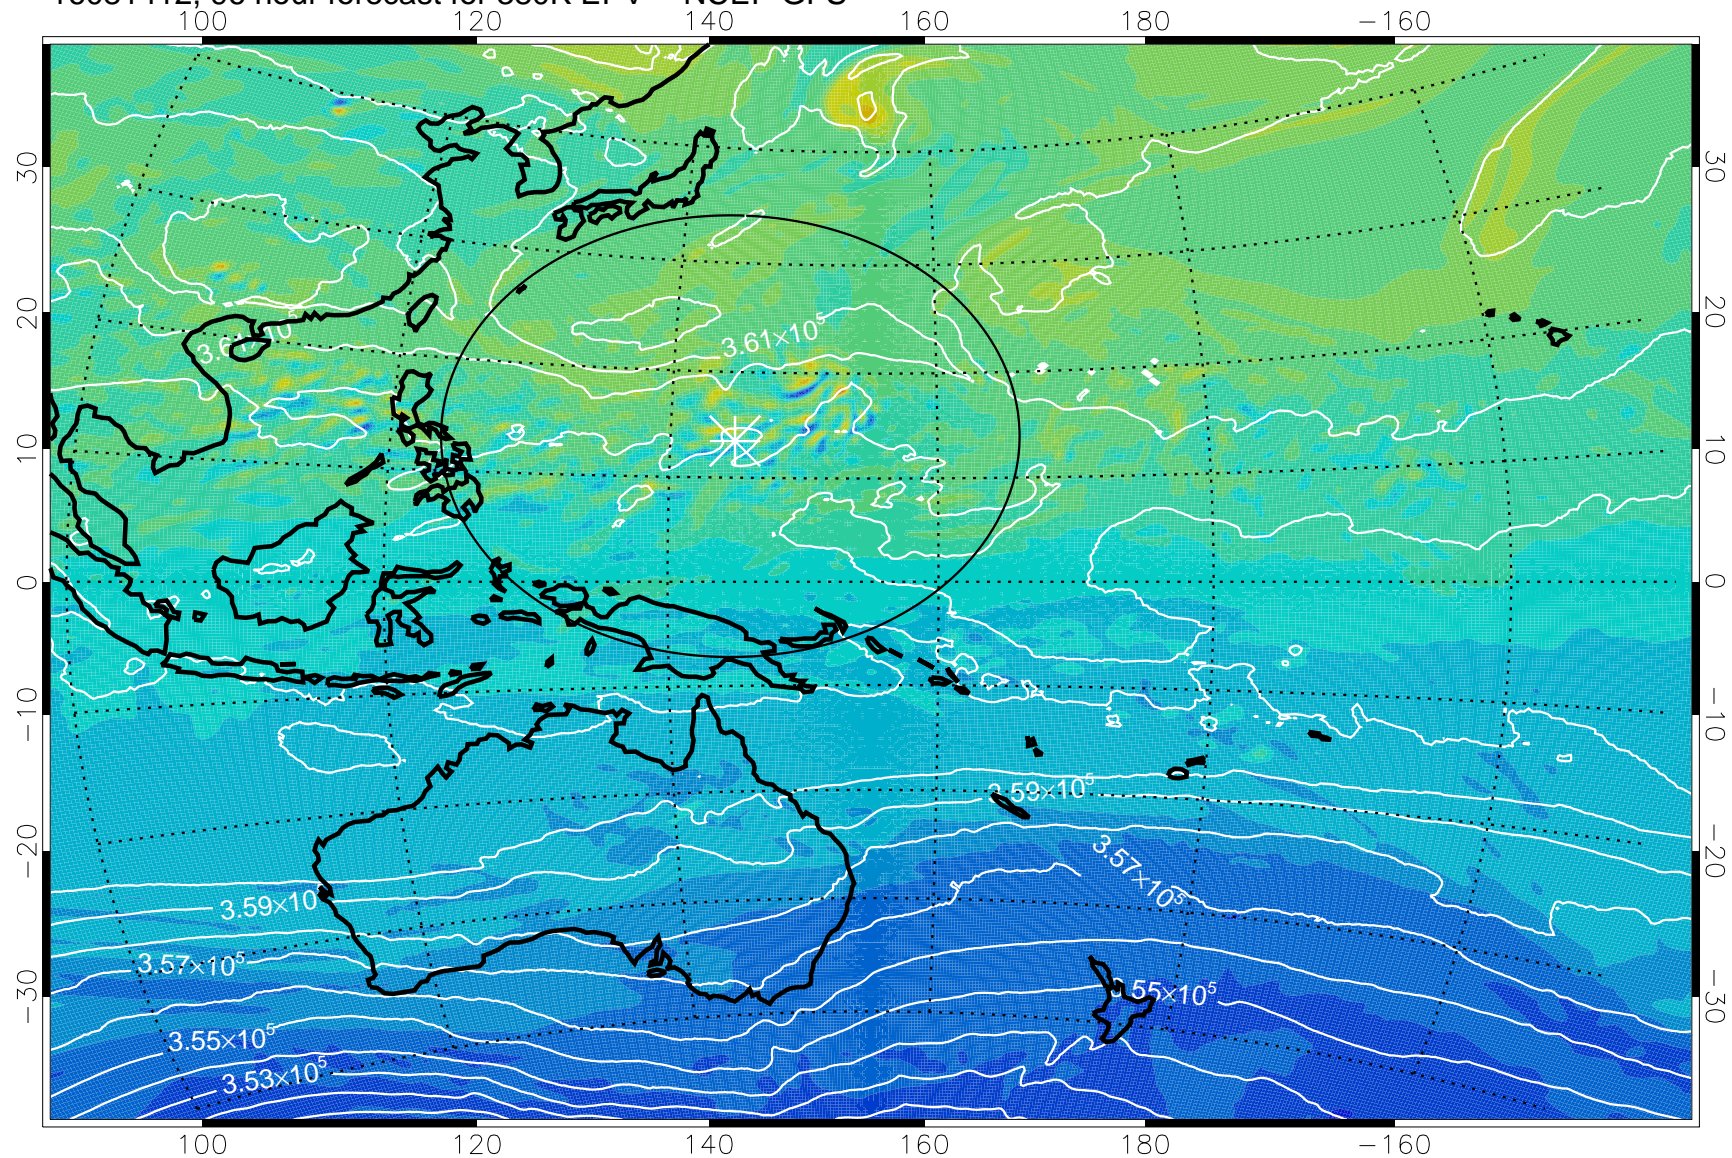

380K Montgomery Streamfunction, white

Range ring of 2304 km

16081312, 72 hour forecast for 380K EPV -- NCEP GFS

380K Montgomery Streamfunction, white

Range ring of 2304 km

16081318, 78 hour forecast for 380K EPV -- NCEP GFS

380K Montgomery Streamfunction, white

Range ring of 2304 km

16081400, 84 hour forecast for 380K EPV -- NCEP GFS

380K Montgomery Streamfunction, white

Range ring of 2304 km

16081406, 90 hour forecast for 380K EPV -- NCEP GFS

380K Montgomery Streamfunction, white

Range ring of 2304 km

16081412, 96 hour forecast for 380K EPV -- NCEP GFS

-2×10^{-5} -1×10^{-5} 0 1×10^{-5} 2×10^{-5}
PVU

380K Montgomery Streamfunction, white

Range ring of 2304 km

16081418, 102 hour forecast for 380K EPV -- NCEP GFS

380K Montgomery Streamfunction, white

Range ring of 2304 km

16081500, 108 hour forecast for 380K EPV -- NCEP GFS

16081506, 114 hour forecast for 380K EPV -- NCEP GFS