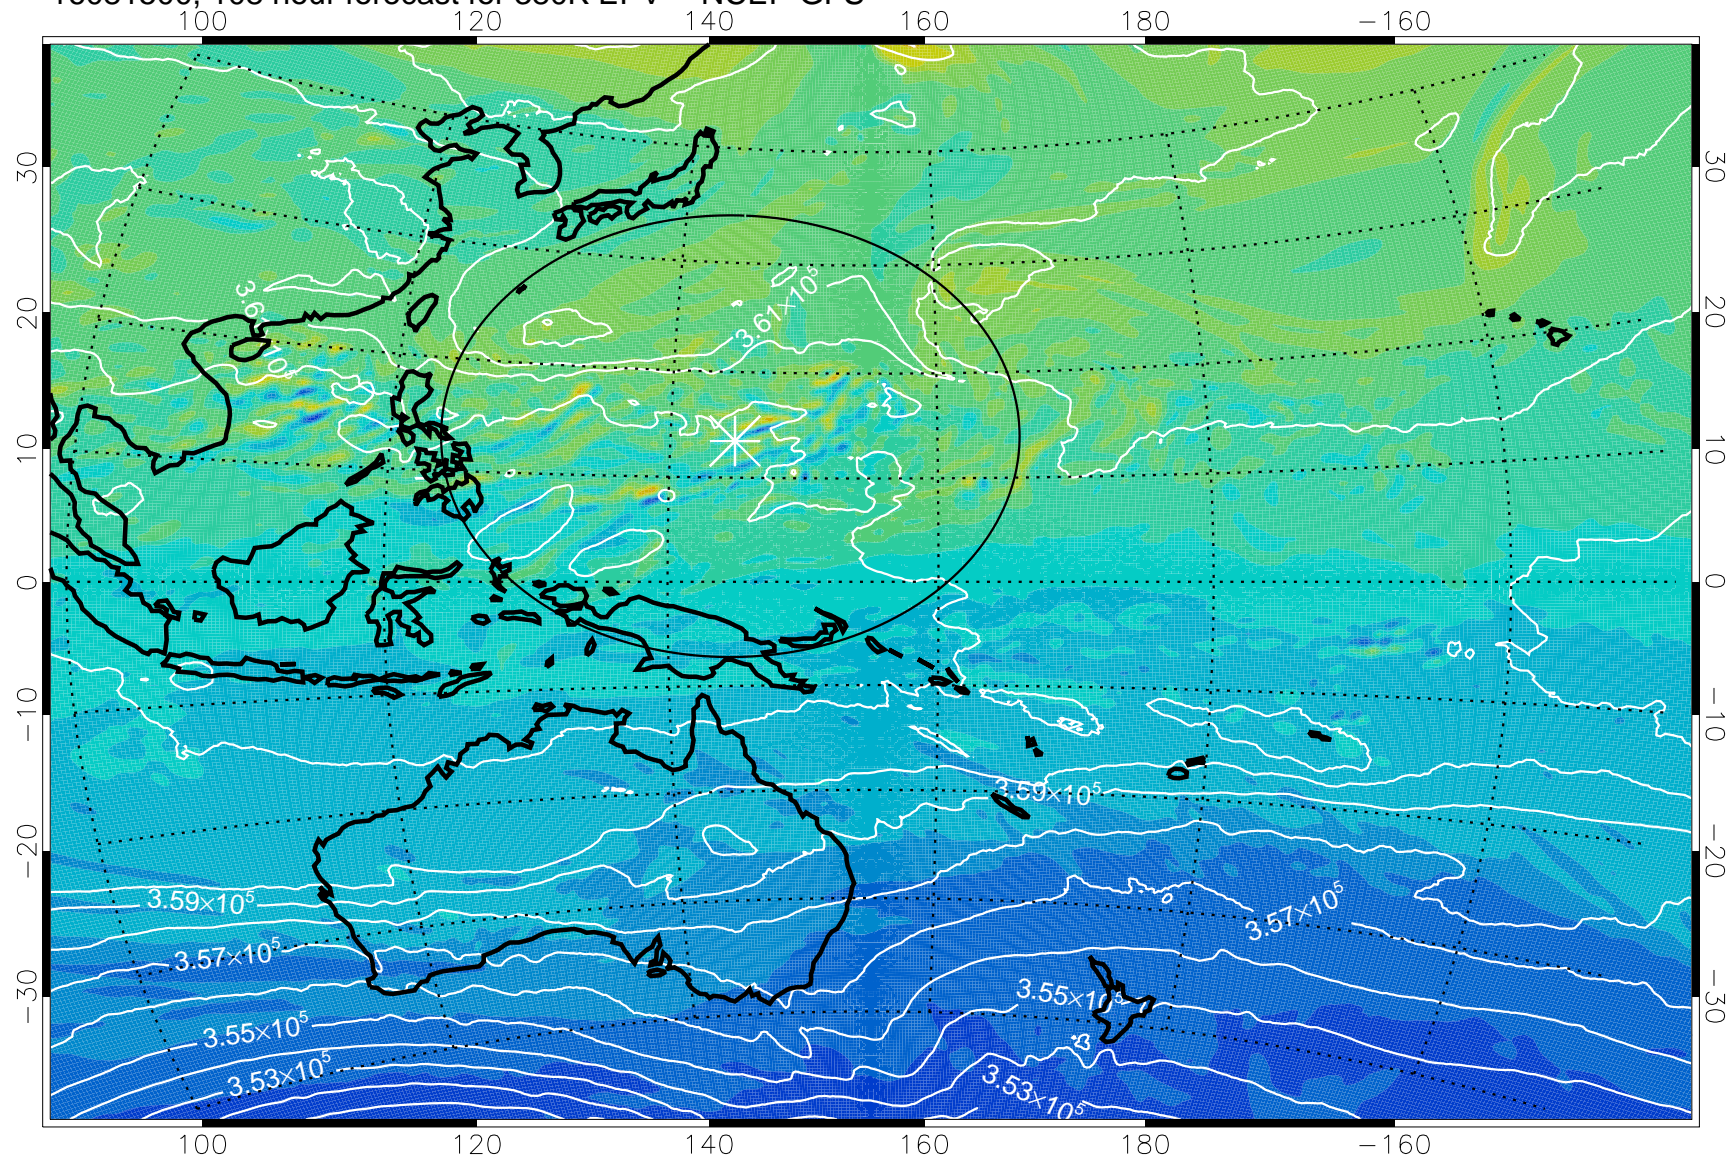

380K Montgomery Streamfunction, white

Range ring of 2304 km

16081412, 96 hour forecast for 380K EPV -- NCEP GFS

-2×10^{-5} -1×10^{-5} 0 1×10^{-5} 2×10^{-5}
PVU

380K Montgomery Streamfunction, white

Range ring of 2304 km

16081418, 102 hour forecast for 380K EPV -- NCEP GFS

380K Montgomery Streamfunction, white

Range ring of 2304 km

16081500, 108 hour forecast for 380K EPV -- NCEP GFS

16081506, 114 hour forecast for 380K EPV -- NCEP GFS

380K Montgomery Streamfunction, white

Range ring of 2304 km

16081512, 120 hour forecast for 380K EPV -- NCEP GFS

380K Montgomery Streamfunction, white

Range ring of 2304 km