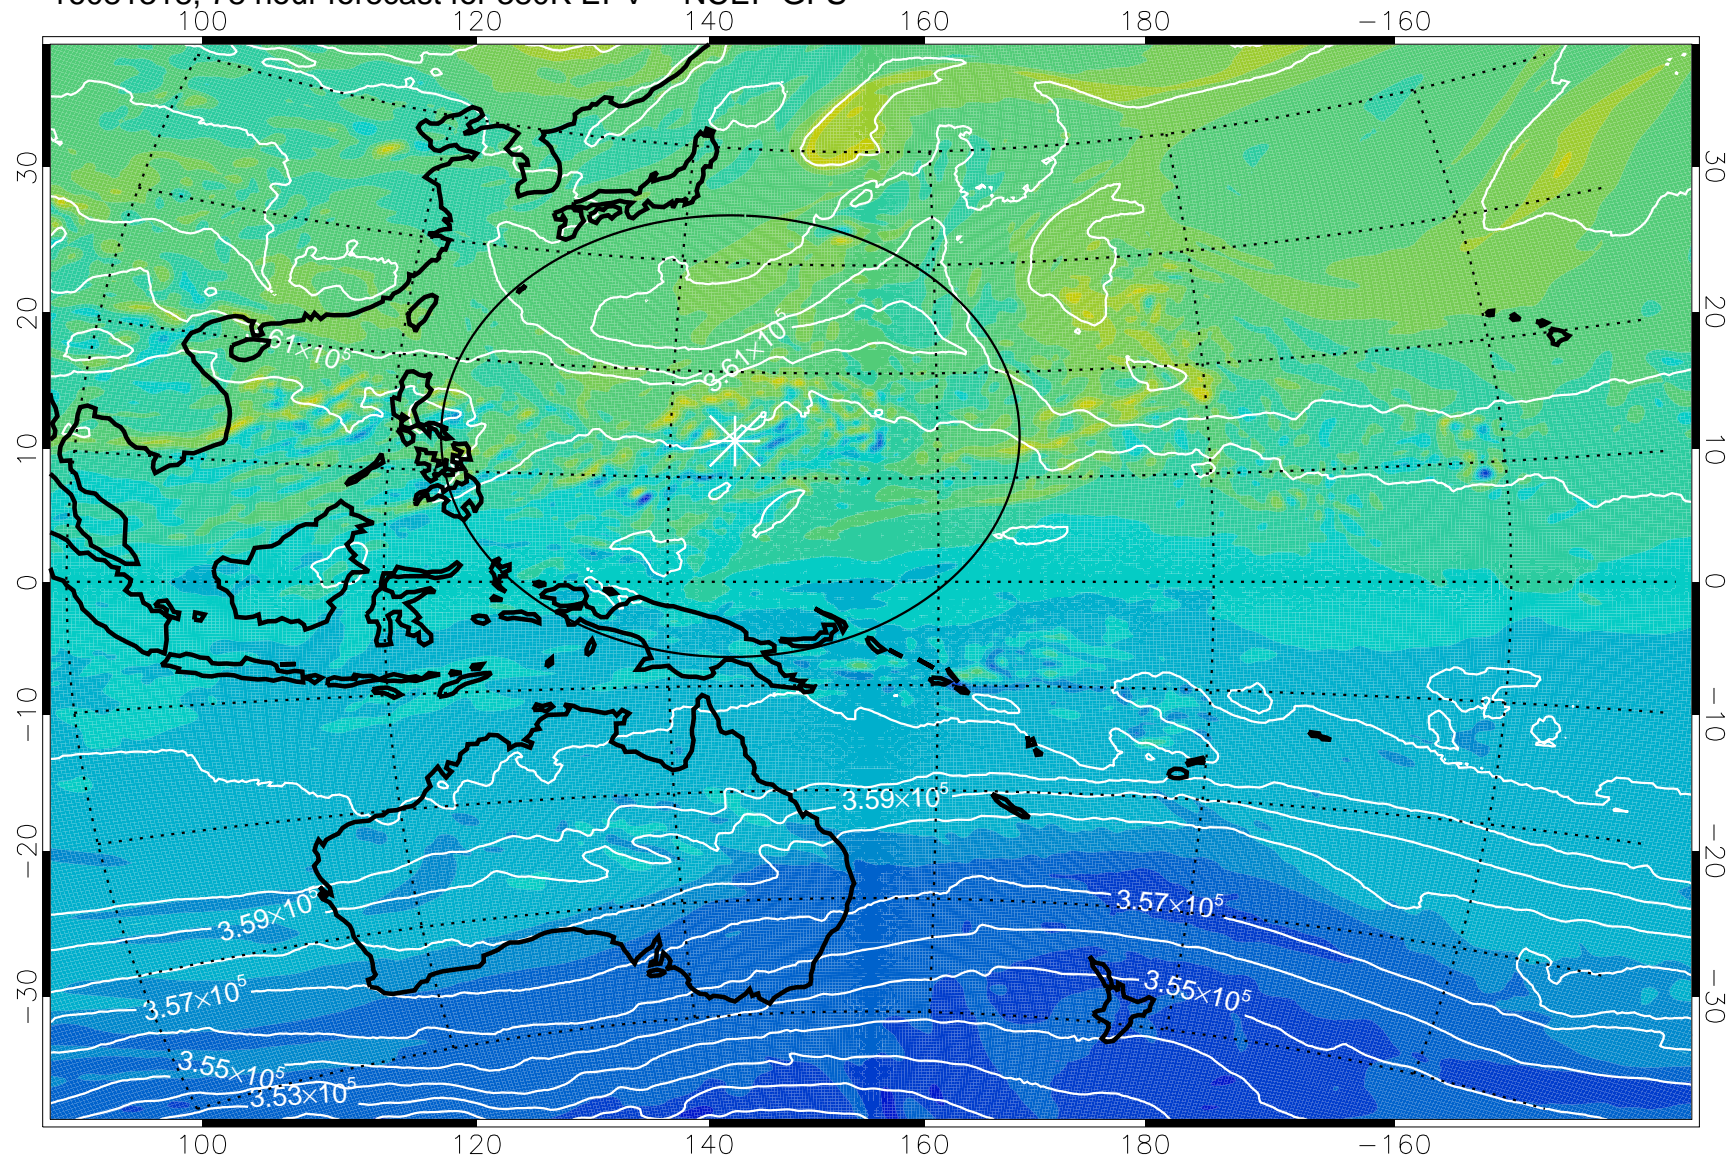

380K Montgomery Streamfunction, white

Range ring of 2304 km

16081300, 60 hour forecast for 380K EPV -- NCEP GFS

380K Montgomery Streamfunction, white

Range ring of 2304 km

16081306, 66 hour forecast for 380K EPV -- NCEP GFS

380K Montgomery Streamfunction, white

Range ring of 2304 km

16081312, 72 hour forecast for 380K EPV -- NCEP GFS

380K Montgomery Streamfunction, white

Range ring of 2304 km

16081318, 78 hour forecast for 380K EPV -- NCEP GFS

380K Montgomery Streamfunction, white

Range ring of 2304 km

16081400, 84 hour forecast for 380K EPV -- NCEP GFS

380K Montgomery Streamfunction, white

Range ring of 2304 km

16081406, 90 hour forecast for 380K EPV -- NCEP GFS

380K Montgomery Streamfunction, white

Range ring of 2304 km

16081412, 96 hour forecast for 380K EPV -- NCEP GFS

-2×10^{-5} -1×10^{-5} 0 1×10^{-5} 2×10^{-5}
PVU

380K Montgomery Streamfunction, white

Range ring of 2304 km