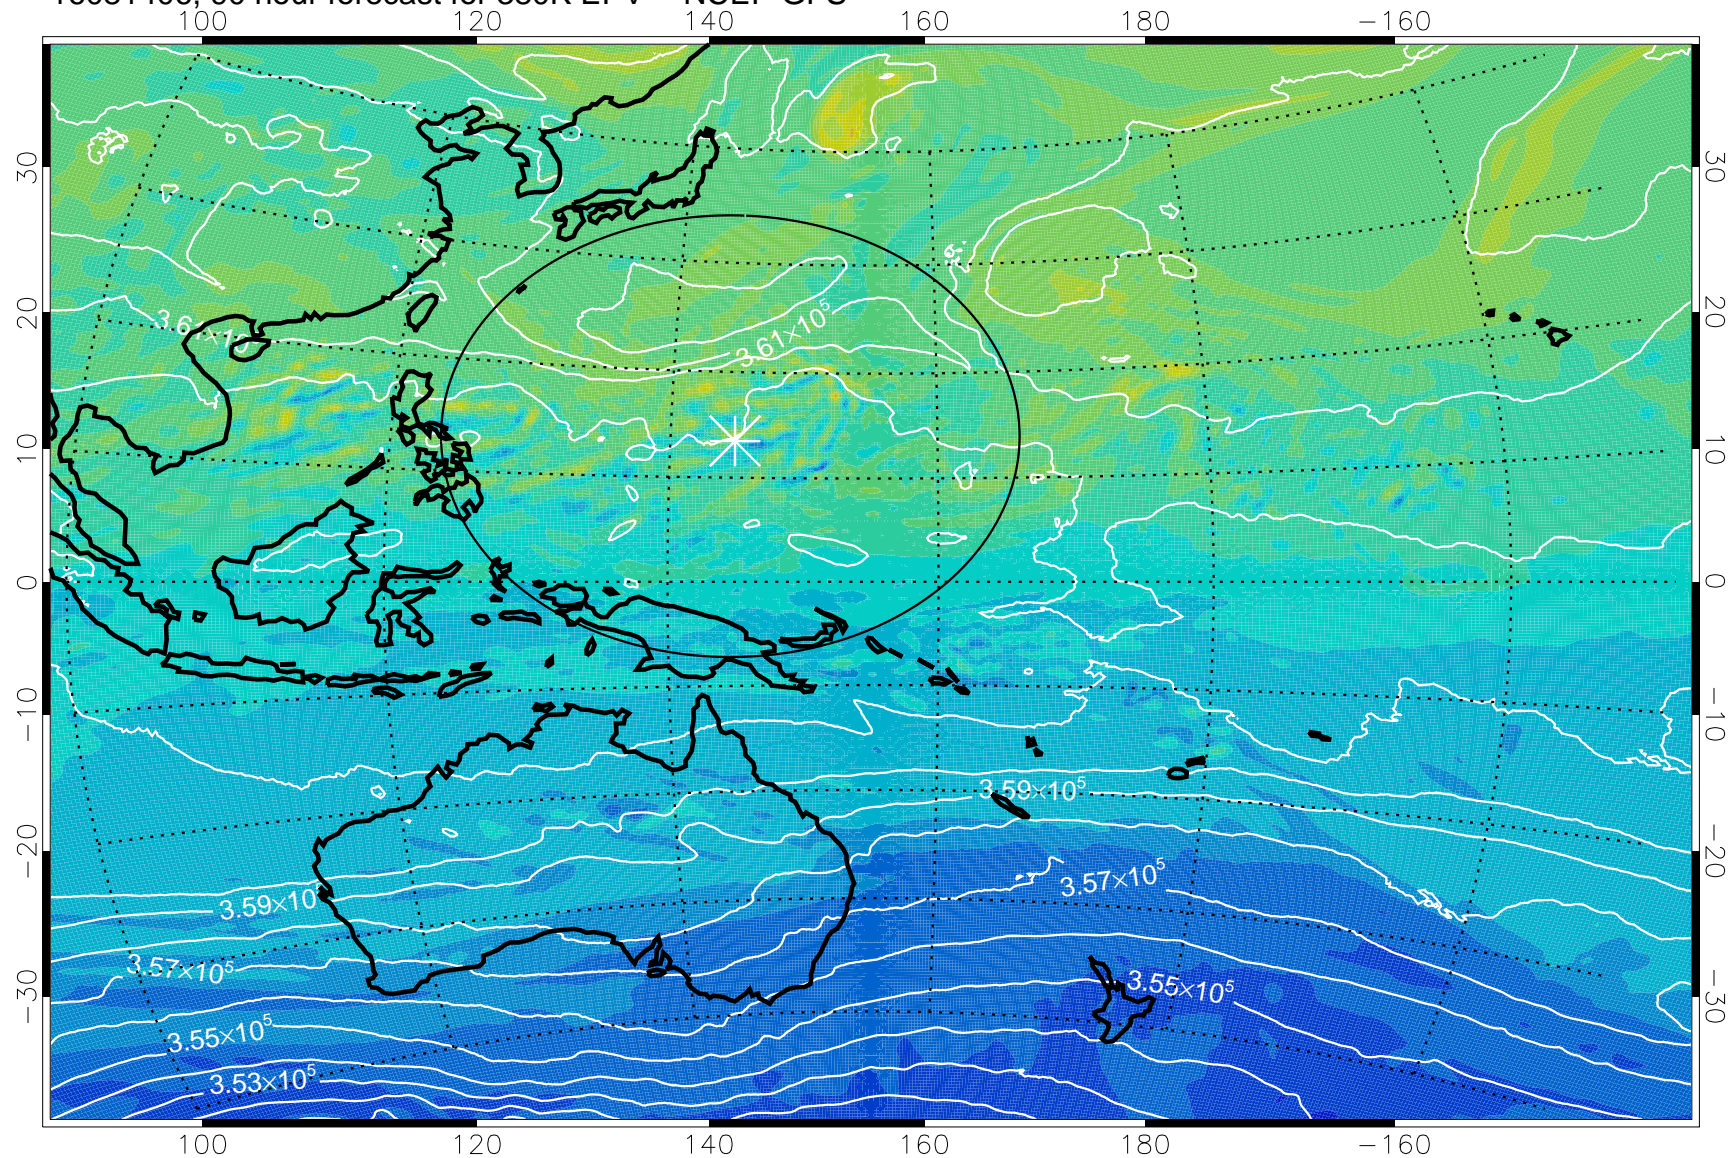

380K Montgomery Streamfunction, white

Range ring of 2304 km

16081312, 72 hour forecast for 380K EPV -- NCEP GFS

380K Montgomery Streamfunction, white

Range ring of 2304 km

16081318, 78 hour forecast for 380K EPV -- NCEP GFS

380K Montgomery Streamfunction, white

Range ring of 2304 km

16081400, 84 hour forecast for 380K EPV -- NCEP GFS

380K Montgomery Streamfunction, white

Range ring of 2304 km

16081406, 90 hour forecast for 380K EPV -- NCEP GFS

380K Montgomery Streamfunction, white

Range ring of 2304 km

16081412, 96 hour forecast for 380K EPV -- NCEP GFS

-2×10^{-5} -1×10^{-5} 0 1×10^{-5} 2×10^{-5}
PVU

380K Montgomery Streamfunction, white

Range ring of 2304 km

16081418, 102 hour forecast for 380K EPV -- NCEP GFS

380K Montgomery Streamfunction, white

Range ring of 2304 km

16081500, 108 hour forecast for 380K EPV -- NCEP GFS

16081506, 114 hour forecast for 380K EPV -- NCEP GFS