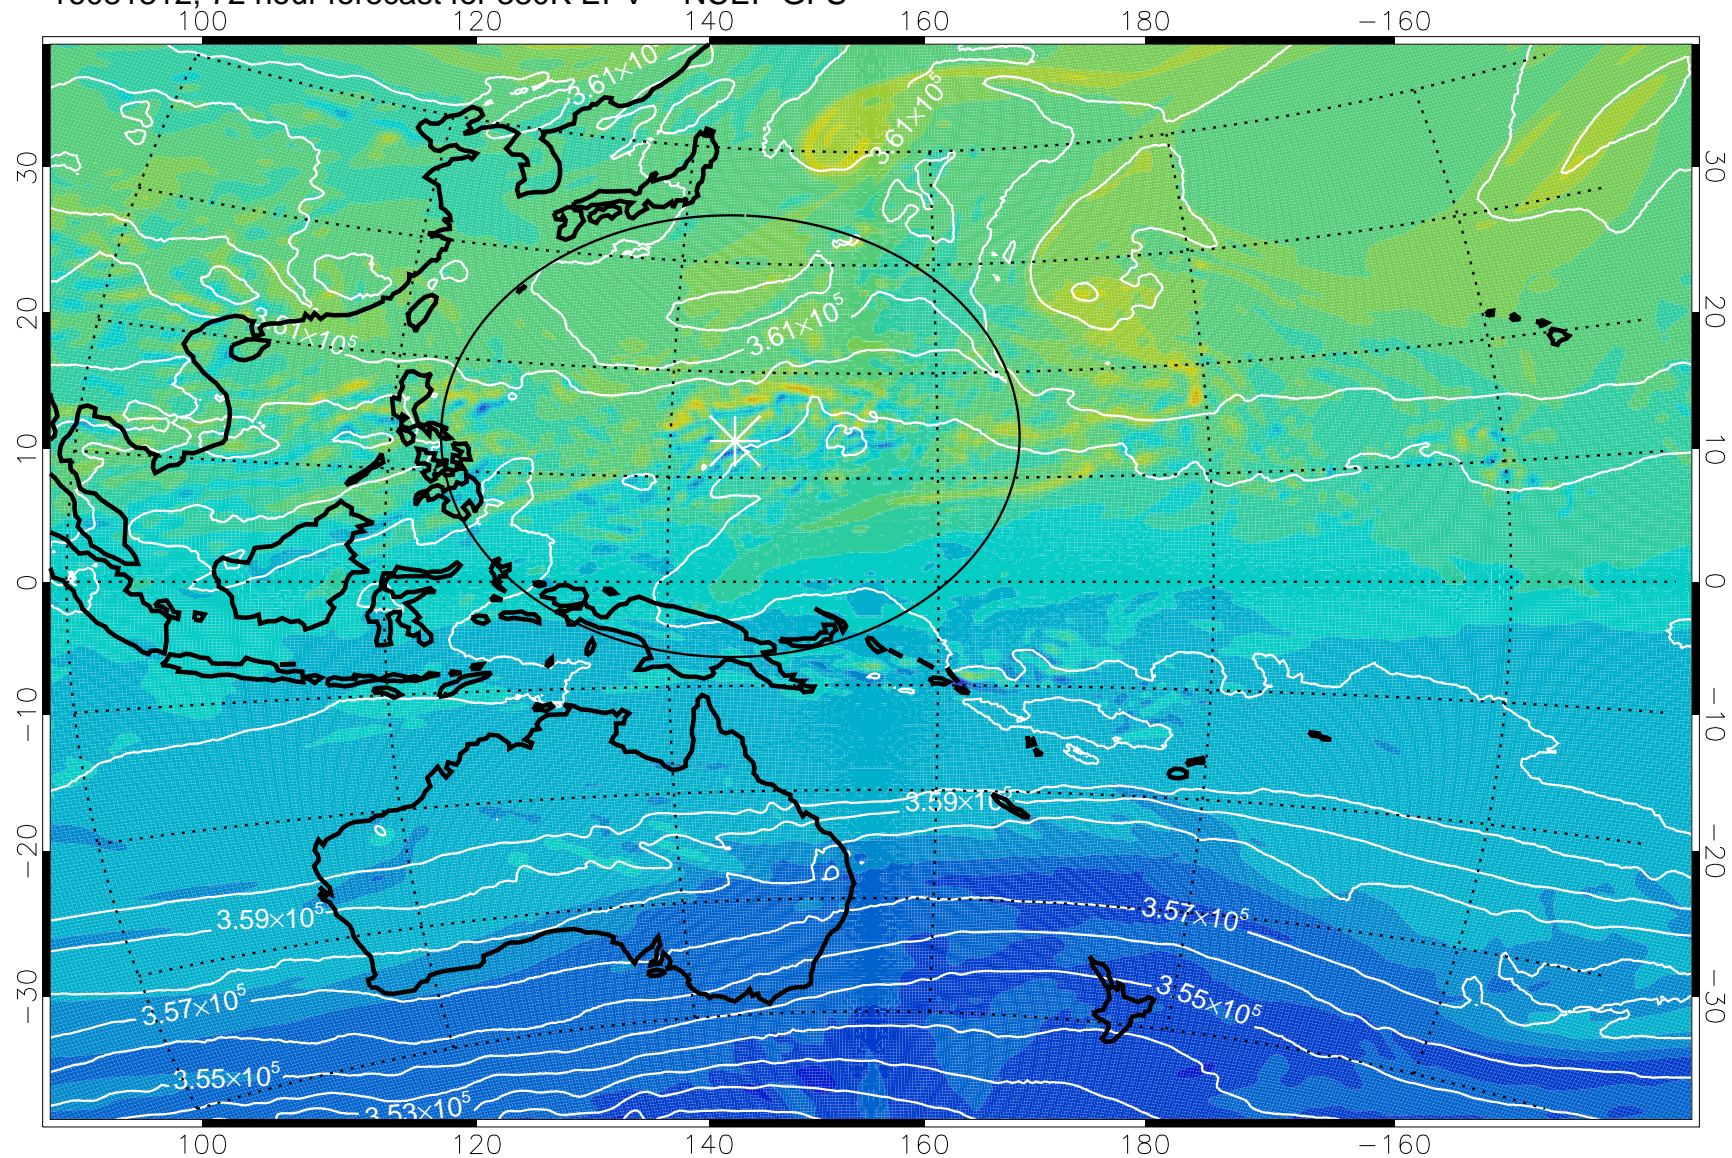

16081206, 42 hour forecast for 380K EPV -- NCEP GFS

380K Montgomery Streamfunction, white

Range ring of 2304 km

16081212, 48 hour forecast for 380K EPV -- NCEP GFS

16081218, 54 hour forecast for 380K EPV -- NCEP GFS

380K Montgomery Streamfunction, white

Range ring of 2304 km

16081300, 60 hour forecast for 380K EPV -- NCEP GFS

380K Montgomery Streamfunction, white

Range ring of 2304 km

16081306, 66 hour forecast for 380K EPV -- NCEP GFS

380K Montgomery Streamfunction, white

Range ring of 2304 km

16081312, 72 hour forecast for 380K EPV -- NCEP GFS

380K Montgomery Streamfunction, white

Range ring of 2304 km

16081318, 78 hour forecast for 380K EPV -- NCEP GFS

380K Montgomery Streamfunction, white

Range ring of 2304 km

16081400, 84 hour forecast for 380K EPV -- NCEP GFS

380K Montgomery Streamfunction, white

Range ring of 2304 km

16081406, 90 hour forecast for 380K EPV -- NCEP GFS