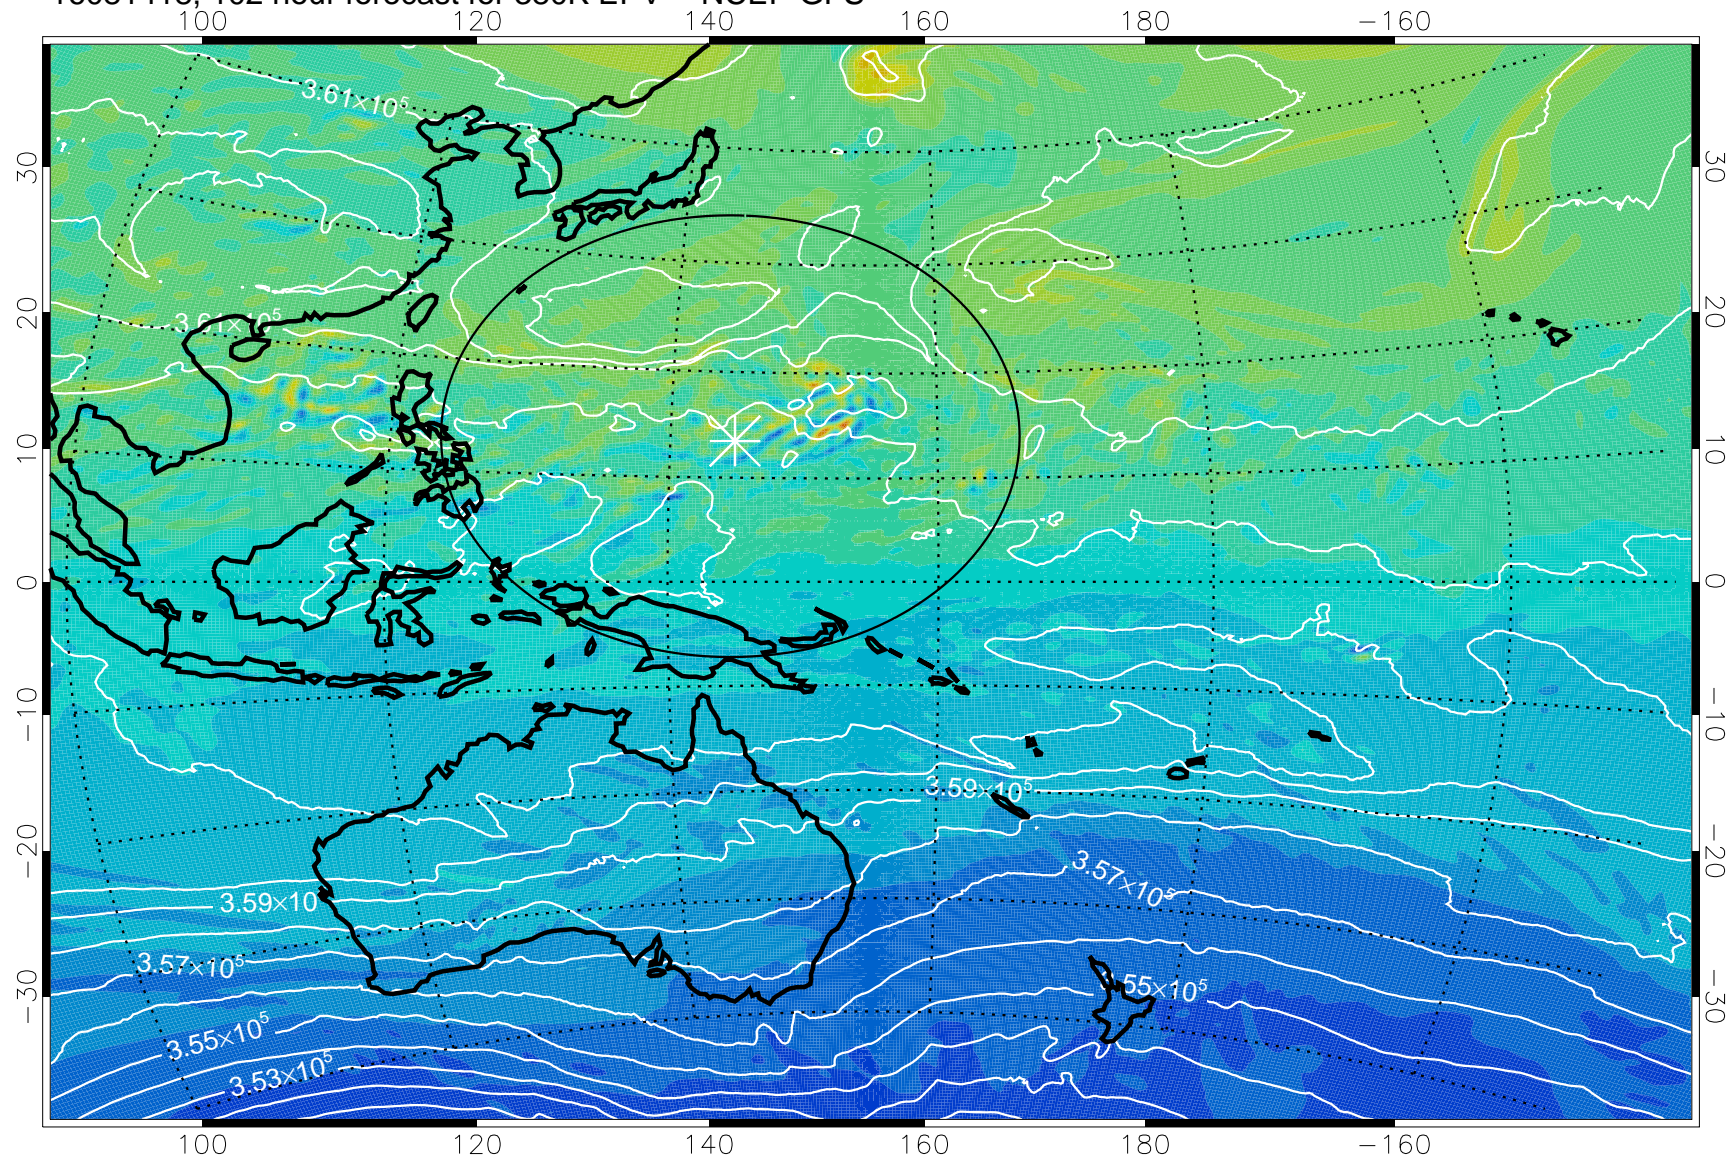

380K Montgomery Streamfunction, white

Range ring of 2304 km

16081400, 84 hour forecast for 380K EPV -- NCEP GFS

380K Montgomery Streamfunction, white

Range ring of 2304 km

16081406, 90 hour forecast for 380K EPV -- NCEP GFS

380K Montgomery Streamfunction, white

Range ring of 2304 km

16081412, 96 hour forecast for 380K EPV -- NCEP GFS

-2×10^{-5} -1×10^{-5} 0 1×10^{-5} 2×10^{-5}
PVU

380K Montgomery Streamfunction, white

Range ring of 2304 km

16081418, 102 hour forecast for 380K EPV -- NCEP GFS

380K Montgomery Streamfunction, white

Range ring of 2304 km

16081500, 108 hour forecast for 380K EPV -- NCEP GFS

16081506, 114 hour forecast for 380K EPV -- NCEP GFS

380K Montgomery Streamfunction, white

Range ring of 2304 km

16081512, 120 hour forecast for 380K EPV -- NCEP GFS

380K Montgomery Streamfunction, white

Range ring of 2304 km