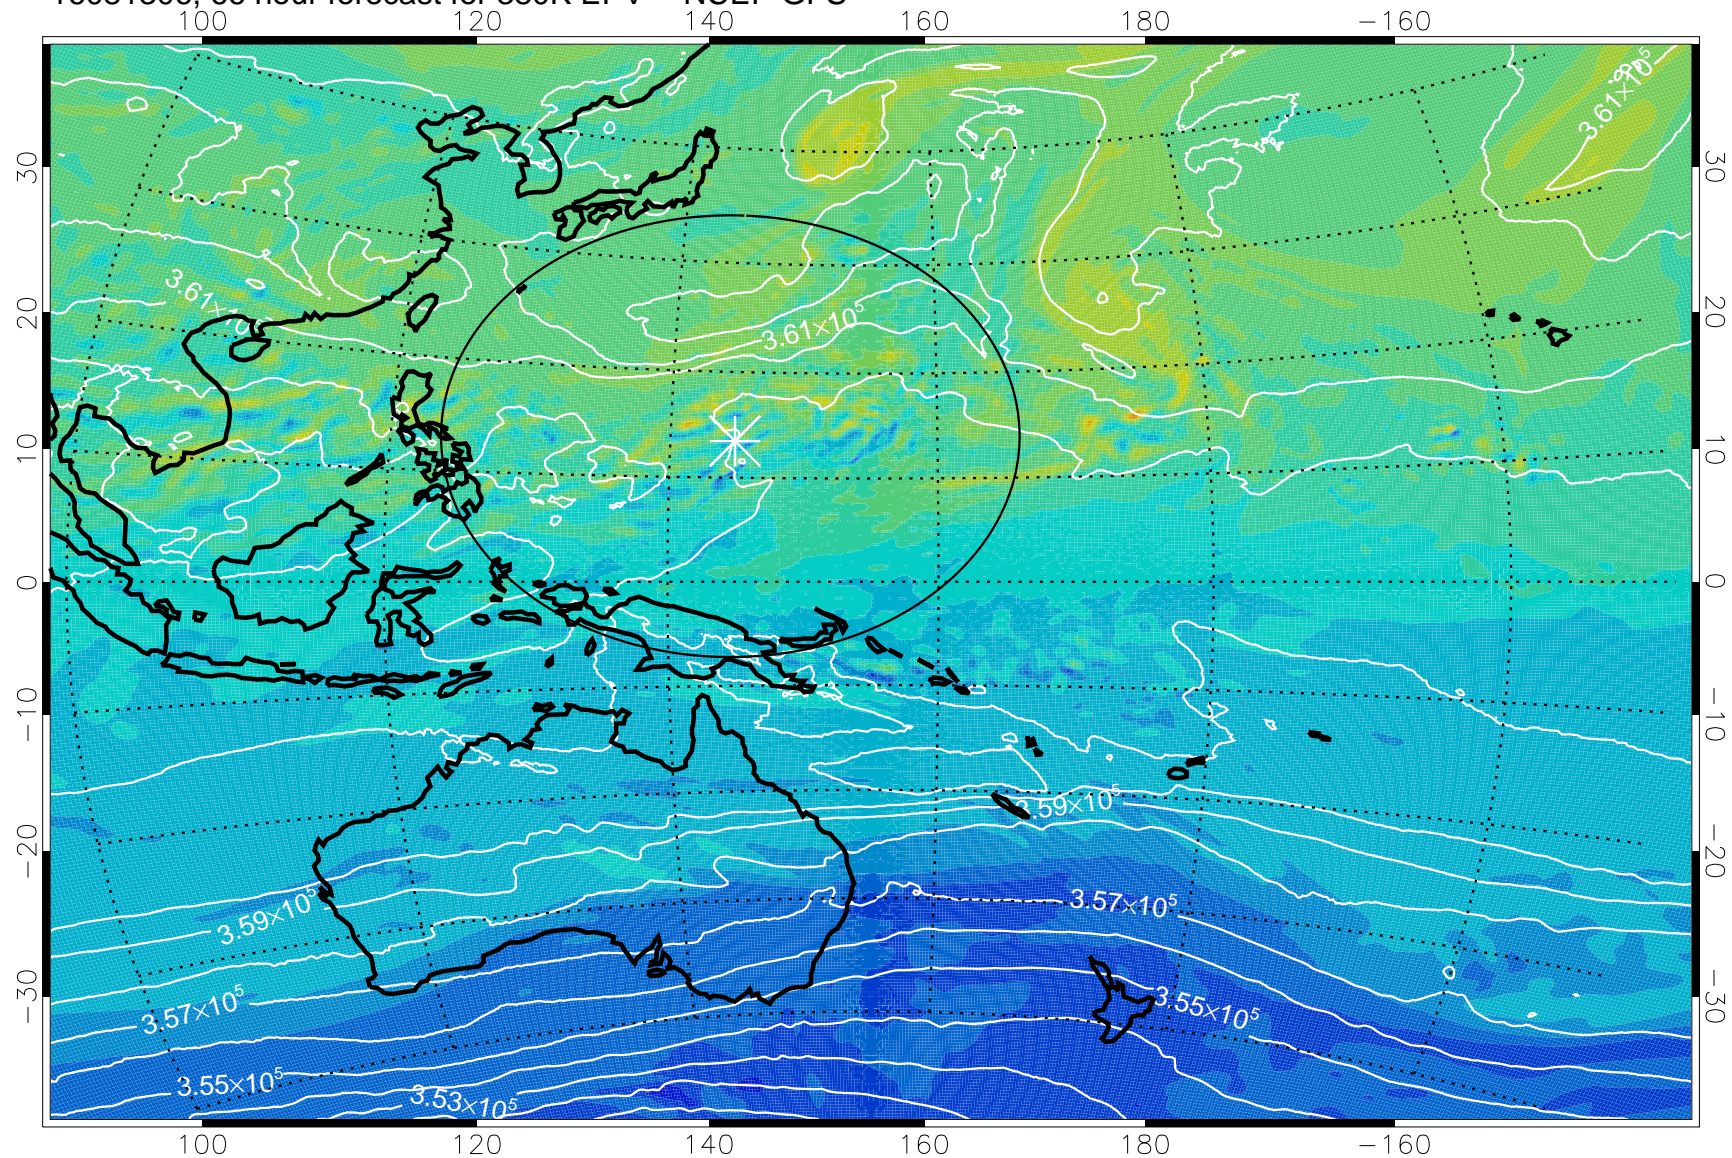

16081206, 42 hour forecast for 380K EPV -- NCEP GFS

380K Montgomery Streamfunction, white

Range ring of 2304 km

16081212, 48 hour forecast for 380K EPV -- NCEP GFS

16081218, 54 hour forecast for 380K EPV -- NCEP GFS

380K Montgomery Streamfunction, white

Range ring of 2304 km

16081300, 60 hour forecast for 380K EPV -- NCEP GFS

380K Montgomery Streamfunction, white

Range ring of 2304 km

16081306, 66 hour forecast for 380K EPV -- NCEP GFS

380K Montgomery Streamfunction, white

Range ring of 2304 km

16081312, 72 hour forecast for 380K EPV -- NCEP GFS

380K Montgomery Streamfunction, white

Range ring of 2304 km

16081318, 78 hour forecast for 380K EPV -- NCEP GFS

380K Montgomery Streamfunction, white

Range ring of 2304 km

16081400, 84 hour forecast for 380K EPV -- NCEP GFS

380K Montgomery Streamfunction, white

Range ring of 2304 km

16081406, 90 hour forecast for 380K EPV -- NCEP GFS