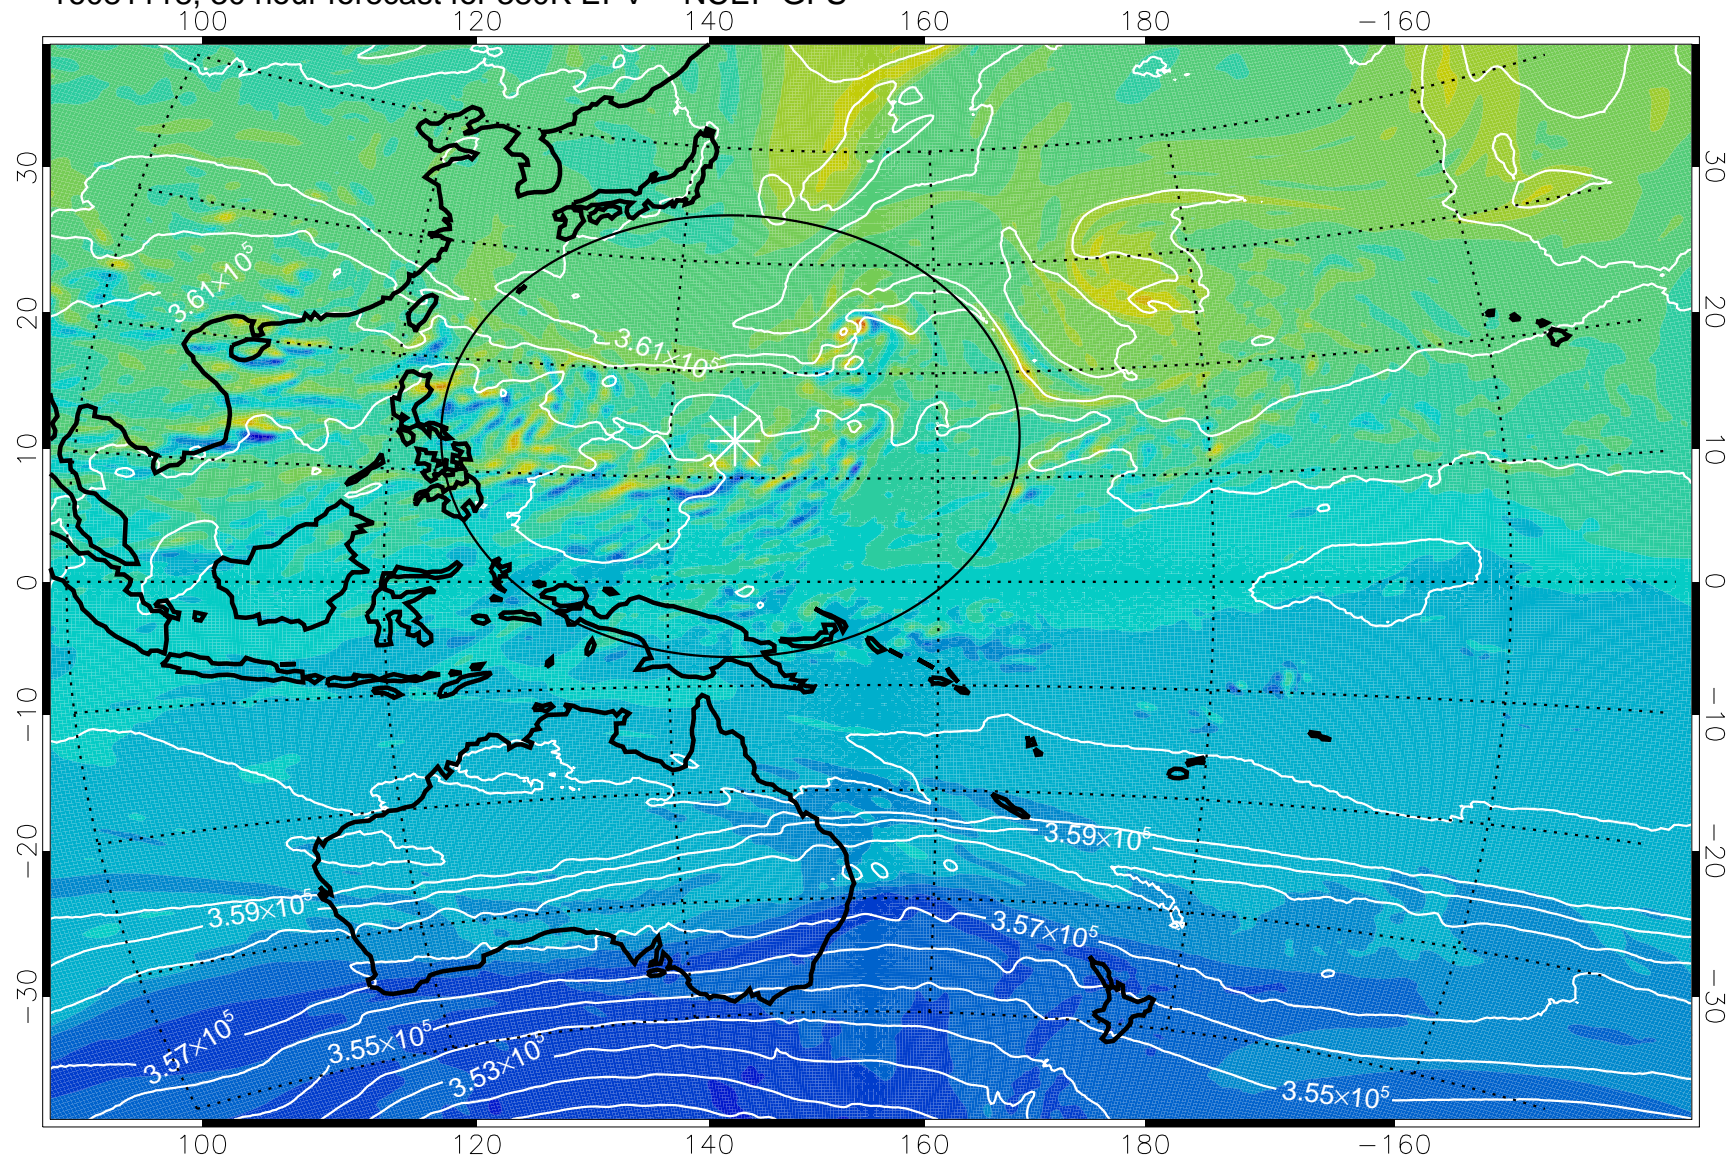

16081018, 6 hour forecast for 380K EPV -- NCEP GFS

380K Montgomery Streamfunction, white

Range ring of 2304 km

16081100, 12 hour forecast for 380K EPV -- NCEP GFS

380K Montgomery Streamfunction, white

Range ring of 2304 km

16081106, 18 hour forecast for 380K EPV -- NCEP GFS

380K Montgomery Streamfunction, white

Range ring of 2304 km

16081112, 24 hour forecast for 380K EPV -- NCEP GFS

380K Montgomery Streamfunction, white

Range ring of 2304 km

16081118, 30 hour forecast for 380K EPV -- NCEP GFS

380K Montgomery Streamfunction, white

Range ring of 2304 km

16081200, 36 hour forecast for 380K EPV -- NCEP GFS

380K Montgomery Streamfunction, white

Range ring of 2304 km

16081206, 42 hour forecast for 380K EPV -- NCEP GFS

380K Montgomery Streamfunction, white

Range ring of 2304 km

16081212, 48 hour forecast for 380K EPV -- NCEP GFS

16081218, 54 hour forecast for 380K EPV -- NCEP GFS