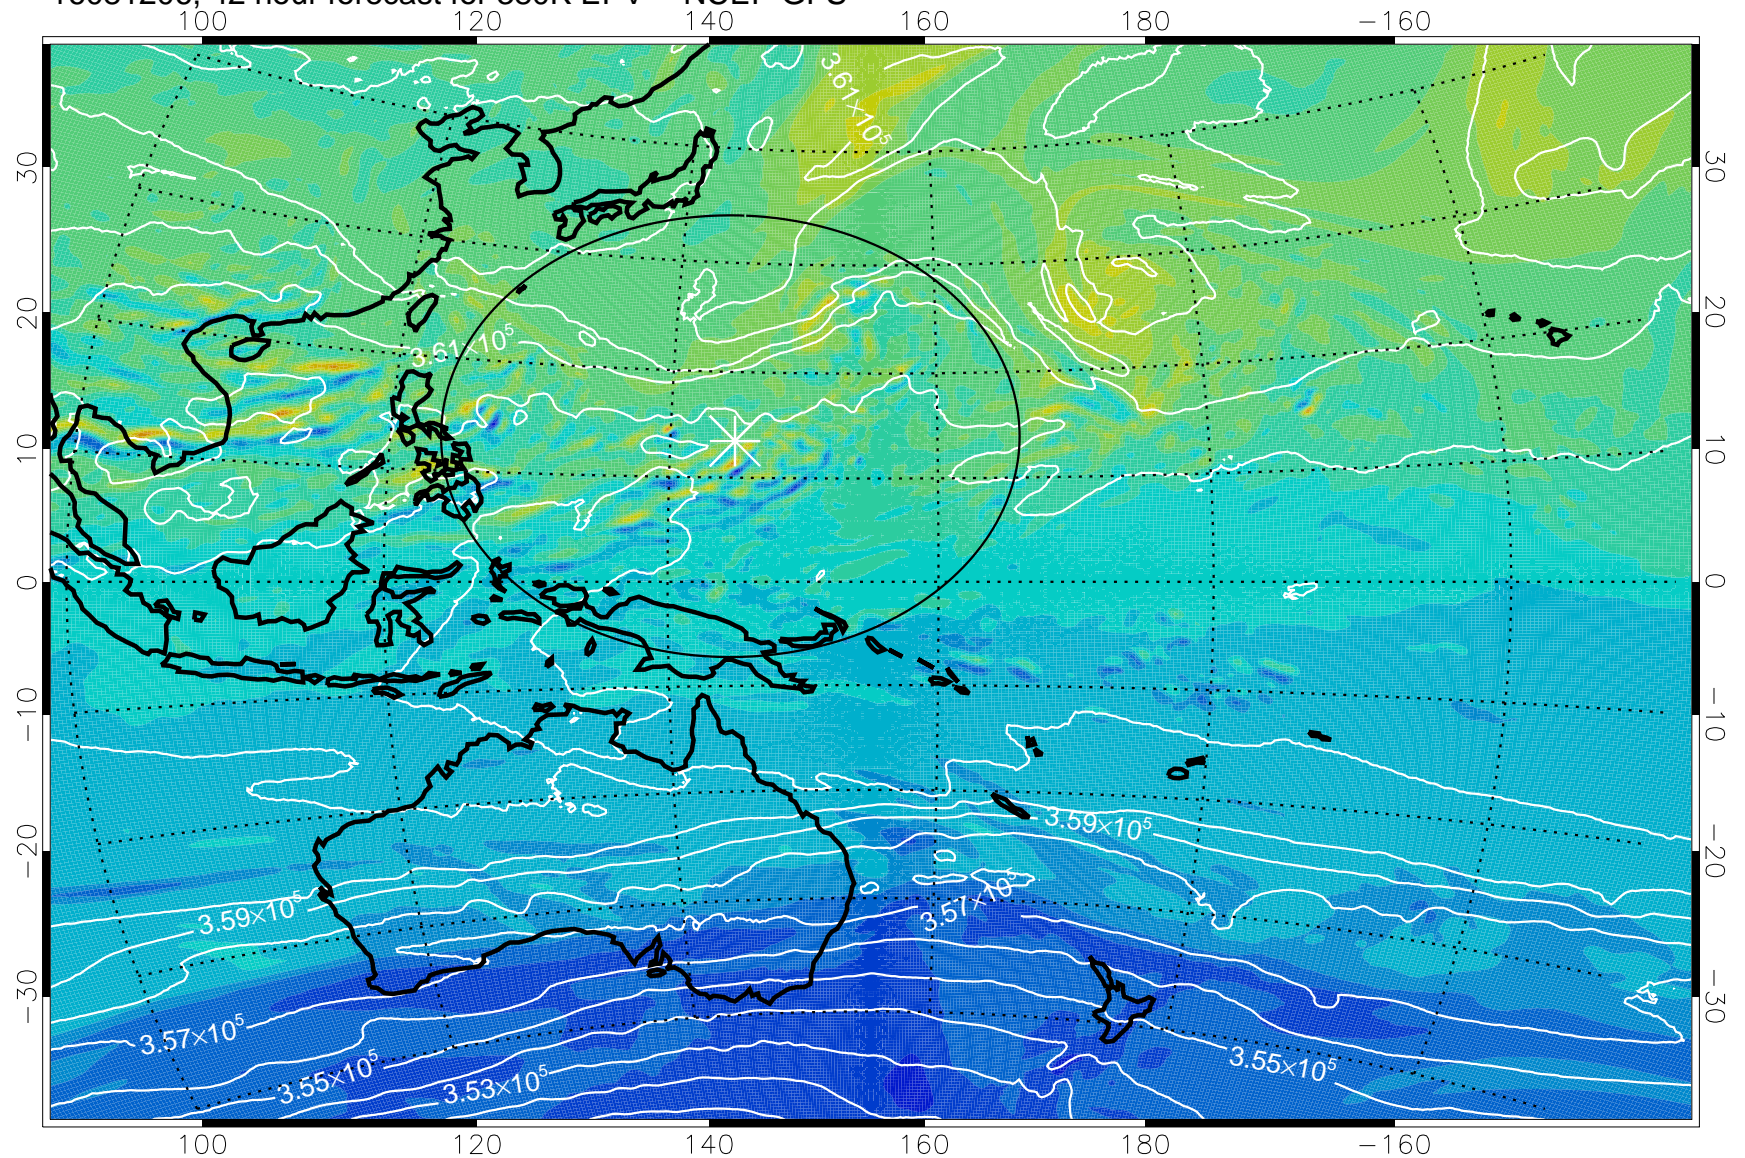

16081106, 18 hour forecast for 380K EPV -- NCEP GFS

380K Montgomery Streamfunction, white

Range ring of 2304 km

16081112, 24 hour forecast for 380K EPV -- NCEP GFS

380K Montgomery Streamfunction, white

Range ring of 2304 km

16081118, 30 hour forecast for 380K EPV -- NCEP GFS

380K Montgomery Streamfunction, white

Range ring of 2304 km

16081200, 36 hour forecast for 380K EPV -- NCEP GFS

380K Montgomery Streamfunction, white

Range ring of 2304 km

16081206, 42 hour forecast for 380K EPV -- NCEP GFS

380K Montgomery Streamfunction, white

Range ring of 2304 km

16081212, 48 hour forecast for 380K EPV -- NCEP GFS

16081218, 54 hour forecast for 380K EPV -- NCEP GFS

380K Montgomery Streamfunction, white

Range ring of 2304 km

16081300, 60 hour forecast for 380K EPV -- NCEP GFS

380K Montgomery Streamfunction, white

Range ring of 2304 km

16081306, 66 hour forecast for 380K EPV -- NCEP GFS