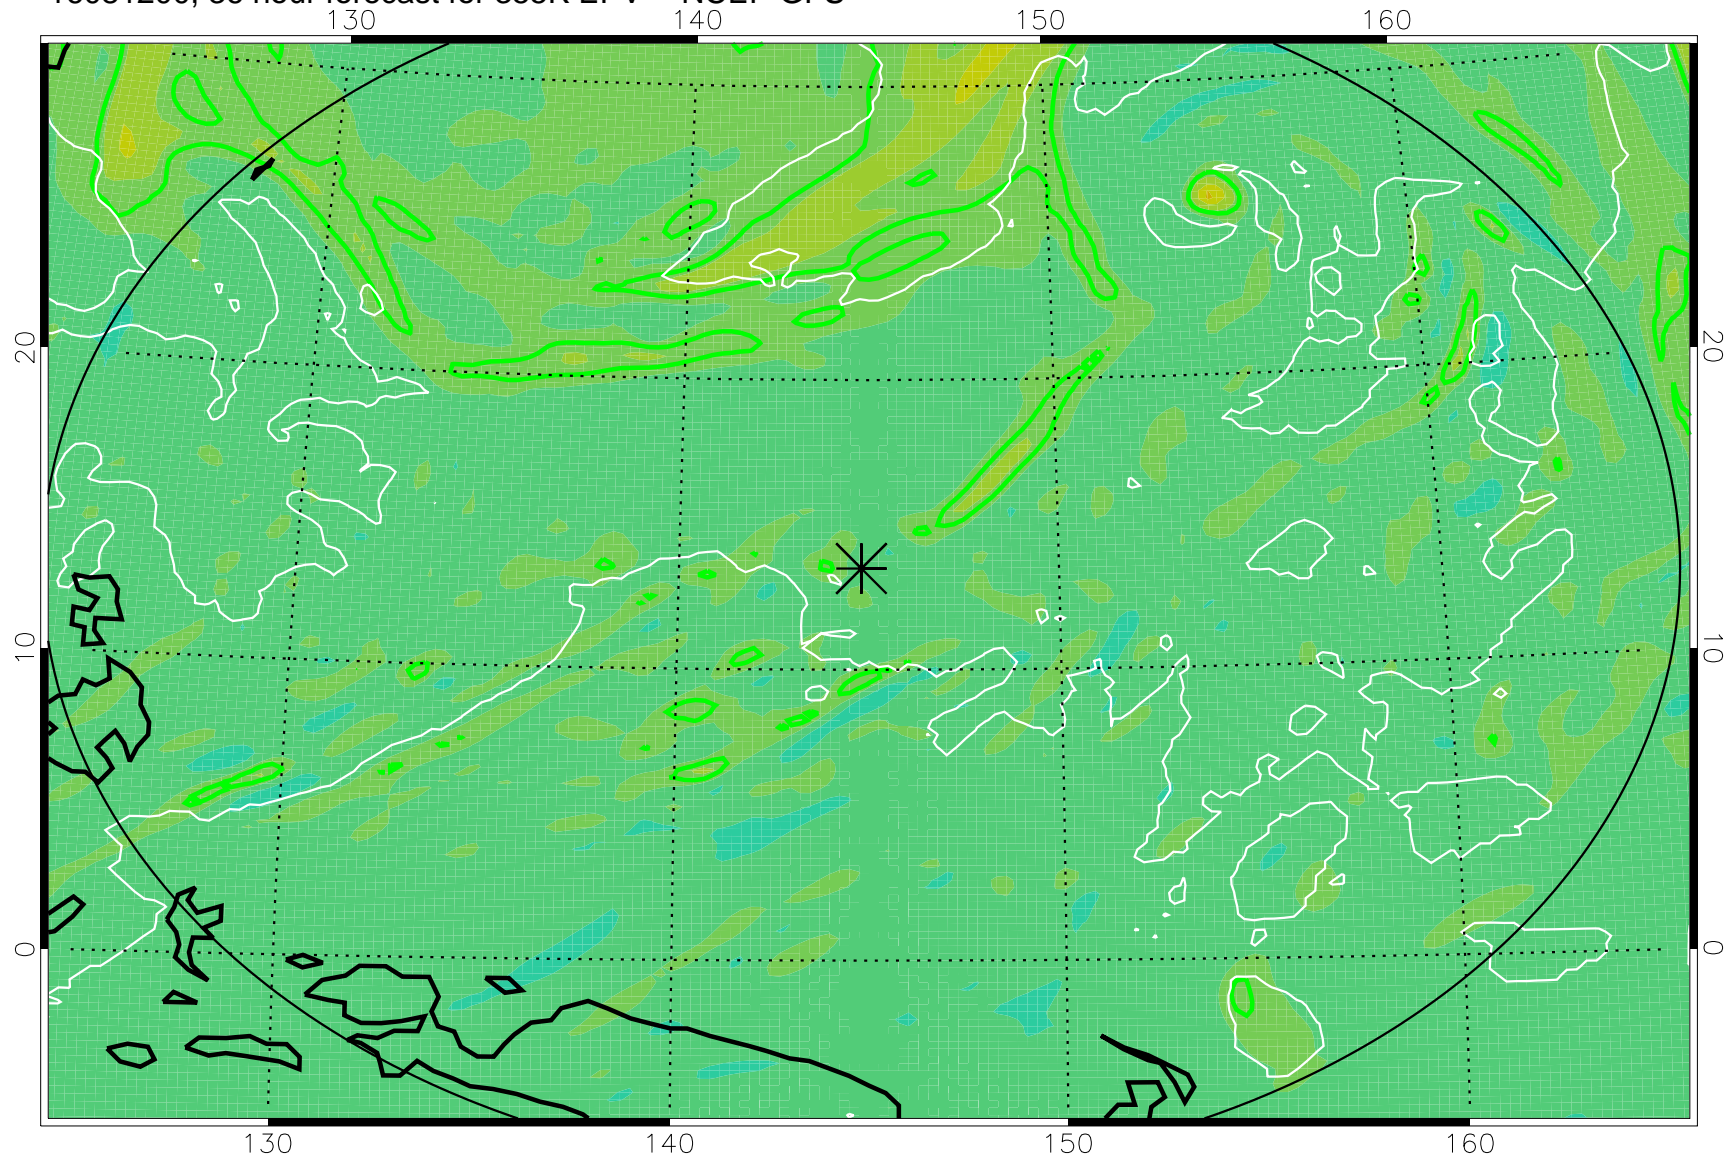

16081106, 18 hour forecast for 355K EPV -- NCEP GFS

355K Montgomery Streamfunction, white
EPV Tropopause (2 PVU) Position
Range ring of 2304 km

16081112, 24 hour forecast for 355K EPV -- NCEP GFS

355K Montgomery Streamfunction, white
EPV Tropopause (2 PVU) Position
Range ring of 2304 km

16081118, 30 hour forecast for 355K EPV -- NCEP GFS

355K Montgomery Streamfunction, white
EPV Tropopause (2 PVU) Position
Range ring of 2304 km

16081200, 36 hour forecast for 355K EPV -- NCEP GFS

355K Montgomery Streamfunction, white
EPV Tropopause (2 PVU) Position
Range ring of 2304 km

16081206, 42 hour forecast for 355K EPV -- NCEP GFS

355K Montgomery Streamfunction, white
EPV Tropopause (2 PVU) Position
Range ring of 2304 km

16081212, 48 hour forecast for 355K EPV -- NCEP GFS

355K Montgomery Streamfunction, white
EPV Tropopause (2 PVU) Position
Range ring of 2304 km

16081218, 54 hour forecast for 355K EPV -- NCEP GFS

355K Montgomery Streamfunction, white
EPV Tropopause (2 PVU) Position
Range ring of 2304 km

16081300, 60 hour forecast for 355K EPV -- NCEP GFS

355K Montgomery Streamfunction, white
EPV Tropopause (2 PVU) Position
Range ring of 2304 km