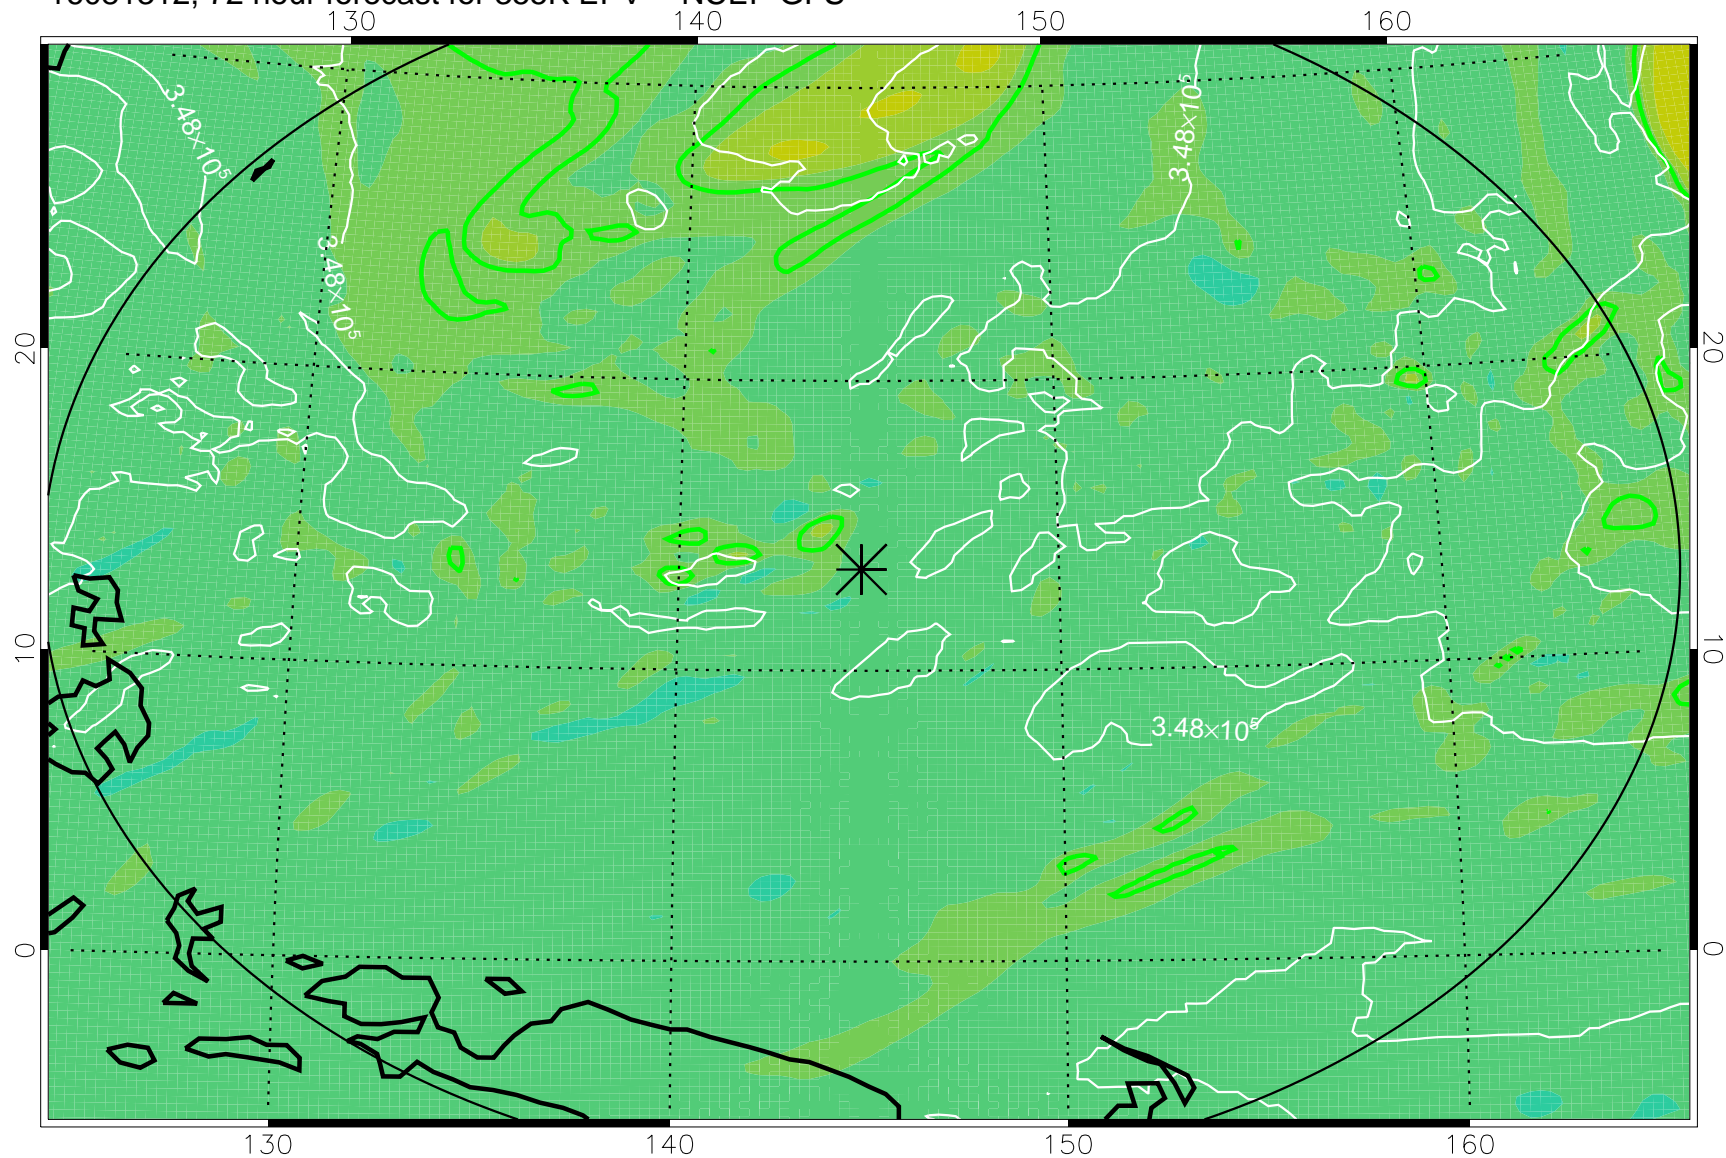

16081218, 54 hour forecast for 355K EPV -- NCEP GFS

355K Montgomery Streamfunction, white
EPV Tropopause (2 PVU) Position
Range ring of 2304 km

16081300, 60 hour forecast for 355K EPV -- NCEP GFS

355K Montgomery Streamfunction, white
EPV Tropopause (2 PVU) Position
Range ring of 2304 km

16081306, 66 hour forecast for 355K EPV -- NCEP GFS

355K Montgomery Streamfunction, white
EPV Tropopause (2 PVU) Position
Range ring of 2304 km

16081312, 72 hour forecast for 355K EPV -- NCEP GFS

355K Montgomery Streamfunction, white
EPV Tropopause (2 PVU) Position
Range ring of 2304 km

16081318, 78 hour forecast for 355K EPV -- NCEP GFS

355K Montgomery Streamfunction, white
EPV Tropopause (2 PVU) Position
Range ring of 2304 km

16081400, 84 hour forecast for 355K EPV -- NCEP GFS

355K Montgomery Streamfunction, white
EPV Tropopause (2 PVU) Position
Range ring of 2304 km

16081406, 90 hour forecast for 355K EPV -- NCEP GFS

355K Montgomery Streamfunction, white
EPV Tropopause (2 PVU) Position
Range ring of 2304 km

16081412, 96 hour forecast for 355K EPV -- NCEP GFS

355K Montgomery Streamfunction, white
EPV Tropopause (2 PVU) Position
Range ring of 2304 km