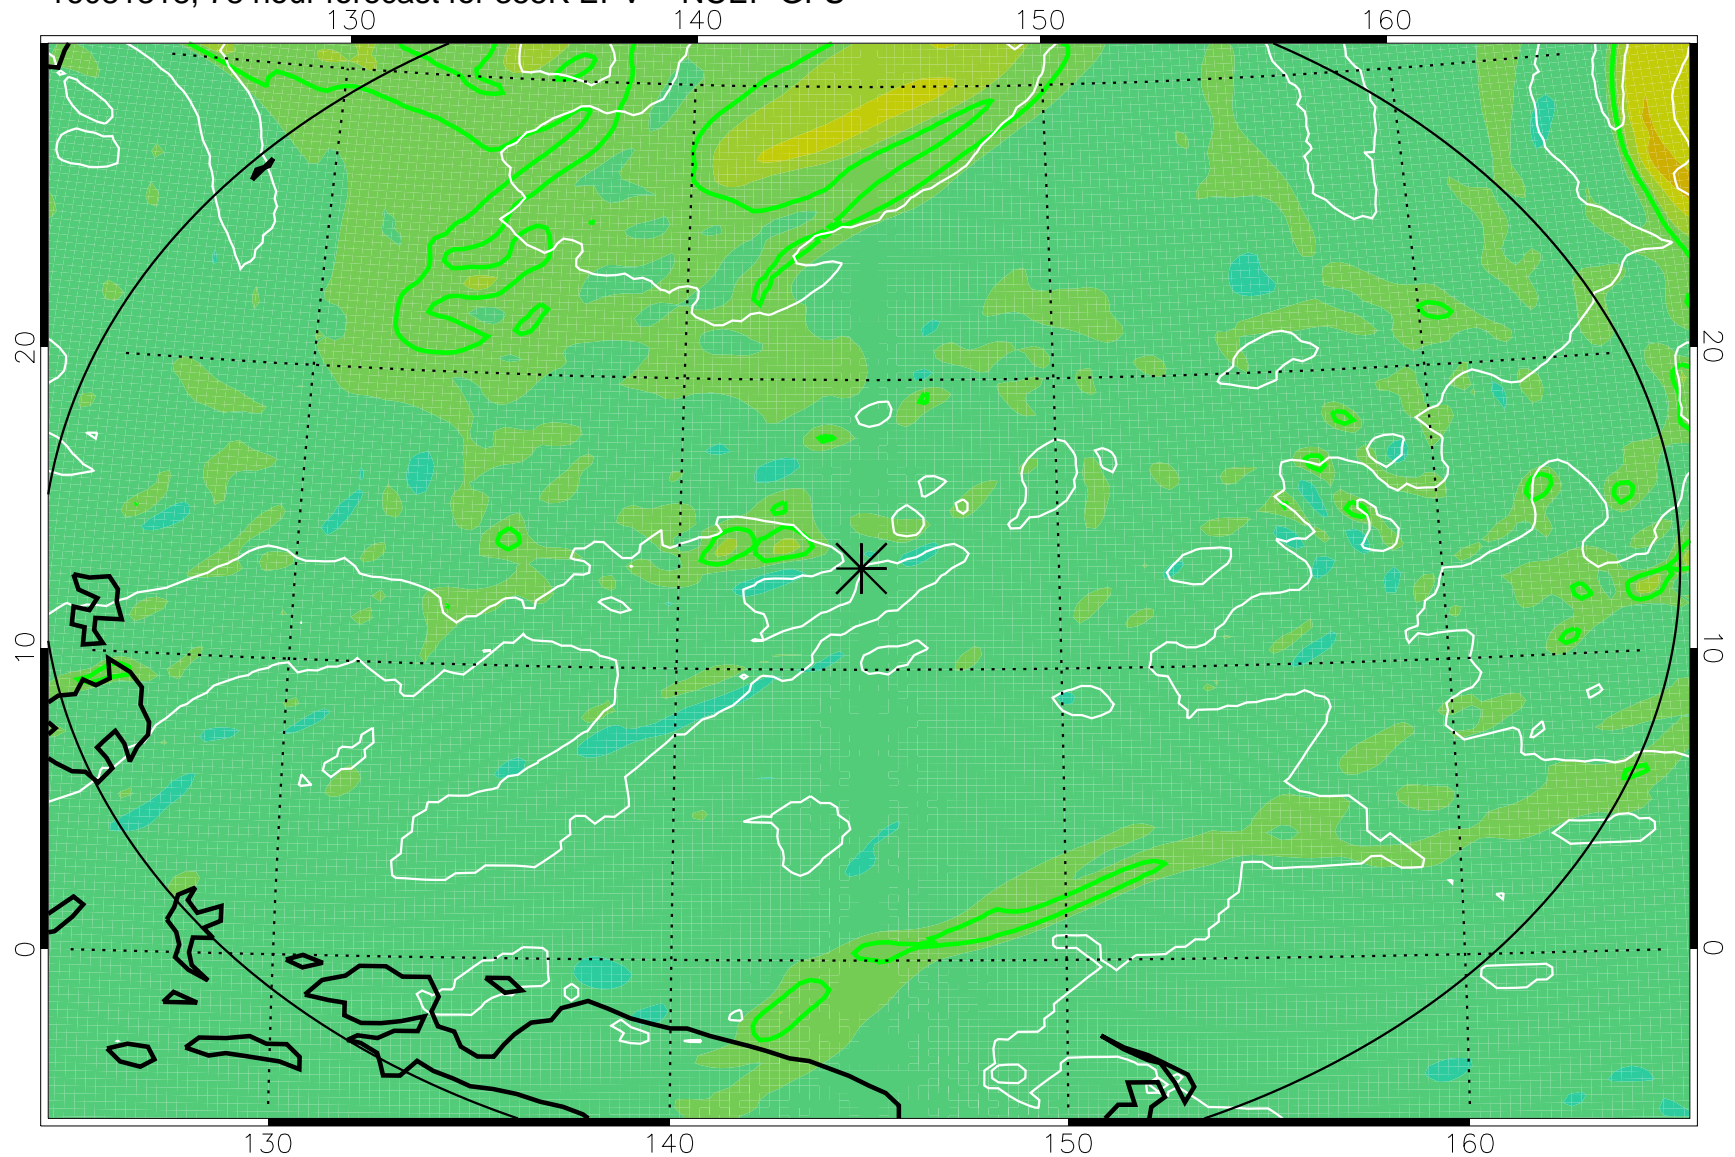

16081306, 66 hour forecast for 355K EPV -- NCEP GFS

355K Montgomery Streamfunction, white
EPV Tropopause (2 PVU) Position
Range ring of 2304 km

16081312, 72 hour forecast for 355K EPV -- NCEP GFS

355K Montgomery Streamfunction, white
EPV Tropopause (2 PVU) Position
Range ring of 2304 km

16081318, 78 hour forecast for 355K EPV -- NCEP GFS

355K Montgomery Streamfunction, white
EPV Tropopause (2 PVU) Position
Range ring of 2304 km

16081400, 84 hour forecast for 355K EPV -- NCEP GFS

355K Montgomery Streamfunction, white
EPV Tropopause (2 PVU) Position
Range ring of 2304 km

16081406, 90 hour forecast for 355K EPV -- NCEP GFS

355K Montgomery Streamfunction, white
EPV Tropopause (2 PVU) Position
Range ring of 2304 km

16081412, 96 hour forecast for 355K EPV -- NCEP GFS

355K Montgomery Streamfunction, white
EPV Tropopause (2 PVU) Position
Range ring of 2304 km

16081418, 102 hour forecast for 355K EPV -- NCEP GFS

355K Montgomery Streamfunction, white
EPV Tropopause (2 PVU) Position
Range ring of 2304 km

16081500, 108 hour forecast for 355K EPV -- NCEP GFS

355K Montgomery Streamfunction, white
EPV Tropopause (2 PVU) Position
Range ring of 2304 km