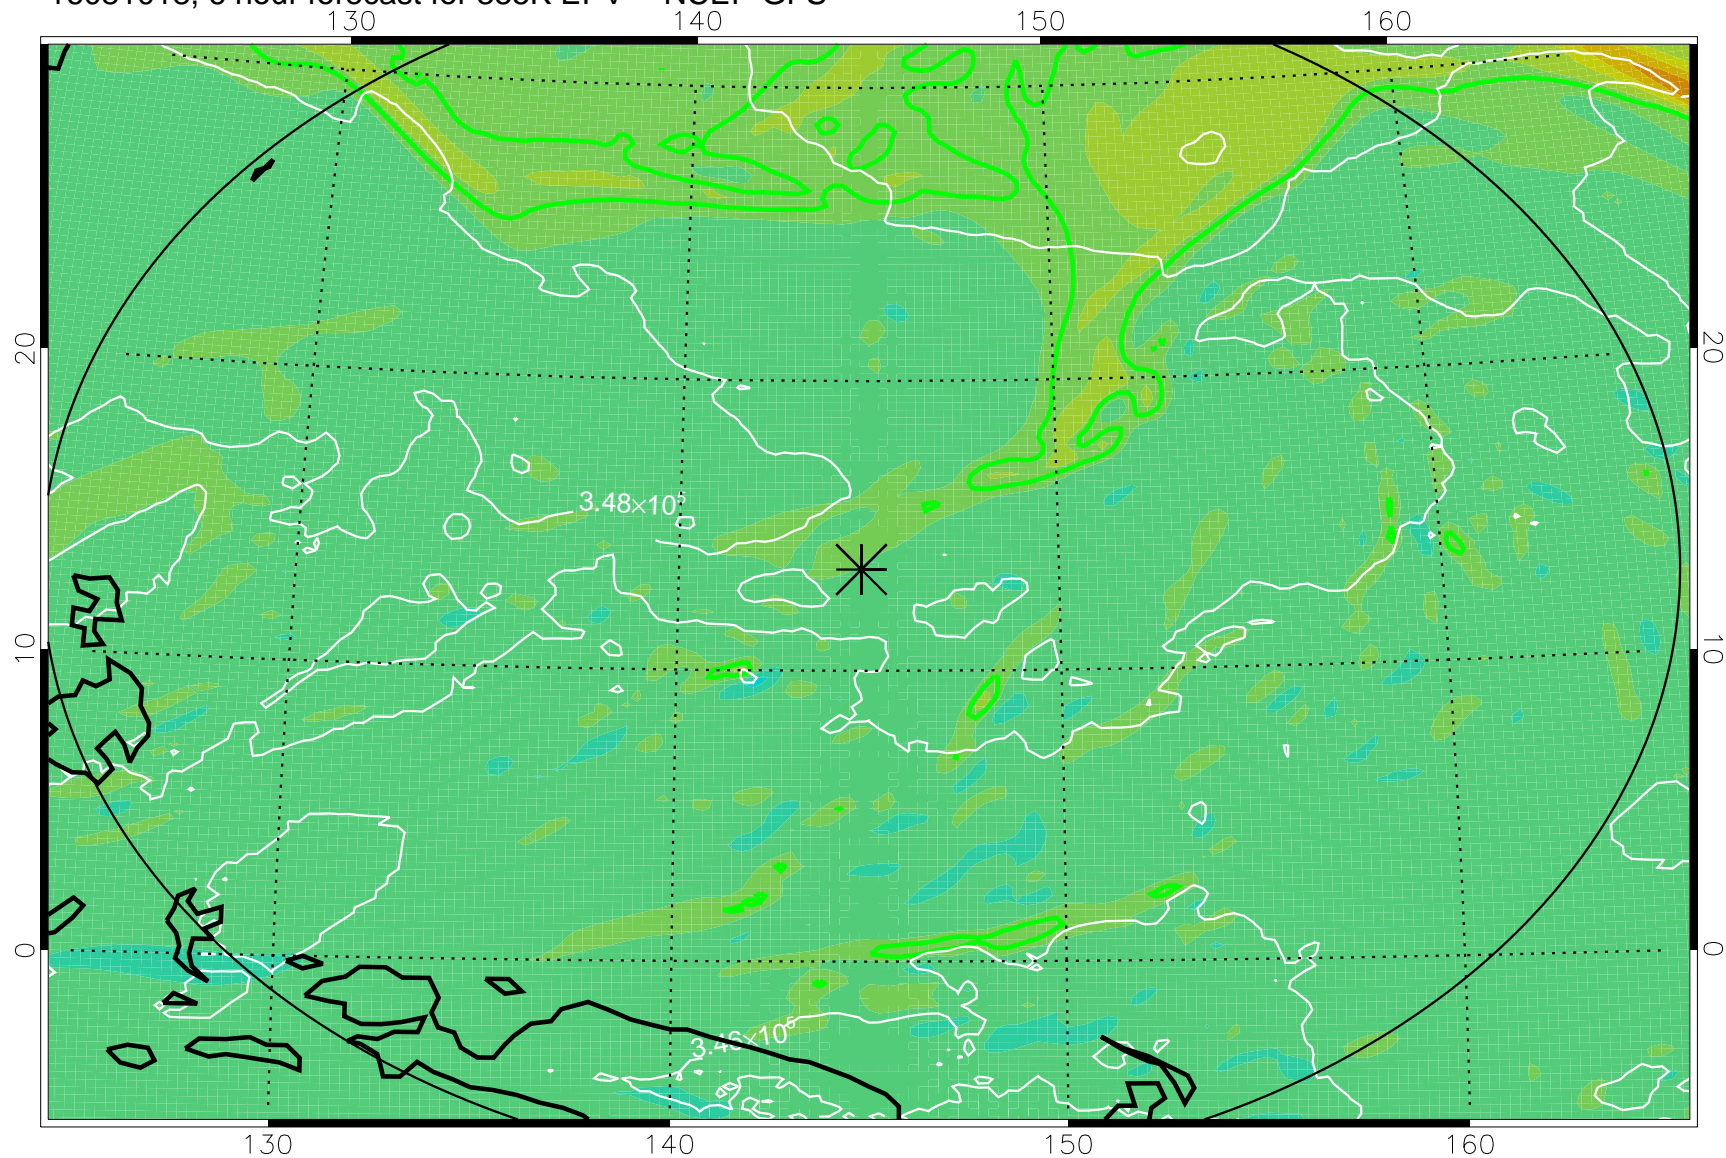

16081018, 6 hour forecast for 355K EPV -- NCEP GFS

355K Montgomery Streamfunction, white
EPV Tropopause (2 PVU) Position
Range ring of 2304 km

16081100, 12 hour forecast for 355K EPV -- NCEP GFS

355K Montgomery Streamfunction, white
EPV Tropopause (2 PVU) Position
Range ring of 2304 km

16081106, 18 hour forecast for 355K EPV -- NCEP GFS

355K Montgomery Streamfunction, white
EPV Tropopause (2 PVU) Position
Range ring of 2304 km

16081112, 24 hour forecast for 355K EPV -- NCEP GFS

355K Montgomery Streamfunction, white
EPV Tropopause (2 PVU) Position
Range ring of 2304 km

16081118, 30 hour forecast for 355K EPV -- NCEP GFS

355K Montgomery Streamfunction, white
EPV Tropopause (2 PVU) Position
Range ring of 2304 km

16081200, 36 hour forecast for 355K EPV -- NCEP GFS

355K Montgomery Streamfunction, white
EPV Tropopause (2 PVU) Position
Range ring of 2304 km

16081206, 42 hour forecast for 355K EPV -- NCEP GFS

355K Montgomery Streamfunction, white
EPV Tropopause (2 PVU) Position
Range ring of 2304 km

16081212, 48 hour forecast for 355K EPV -- NCEP GFS

355K Montgomery Streamfunction, white
EPV Tropopause (2 PVU) Position
Range ring of 2304 km