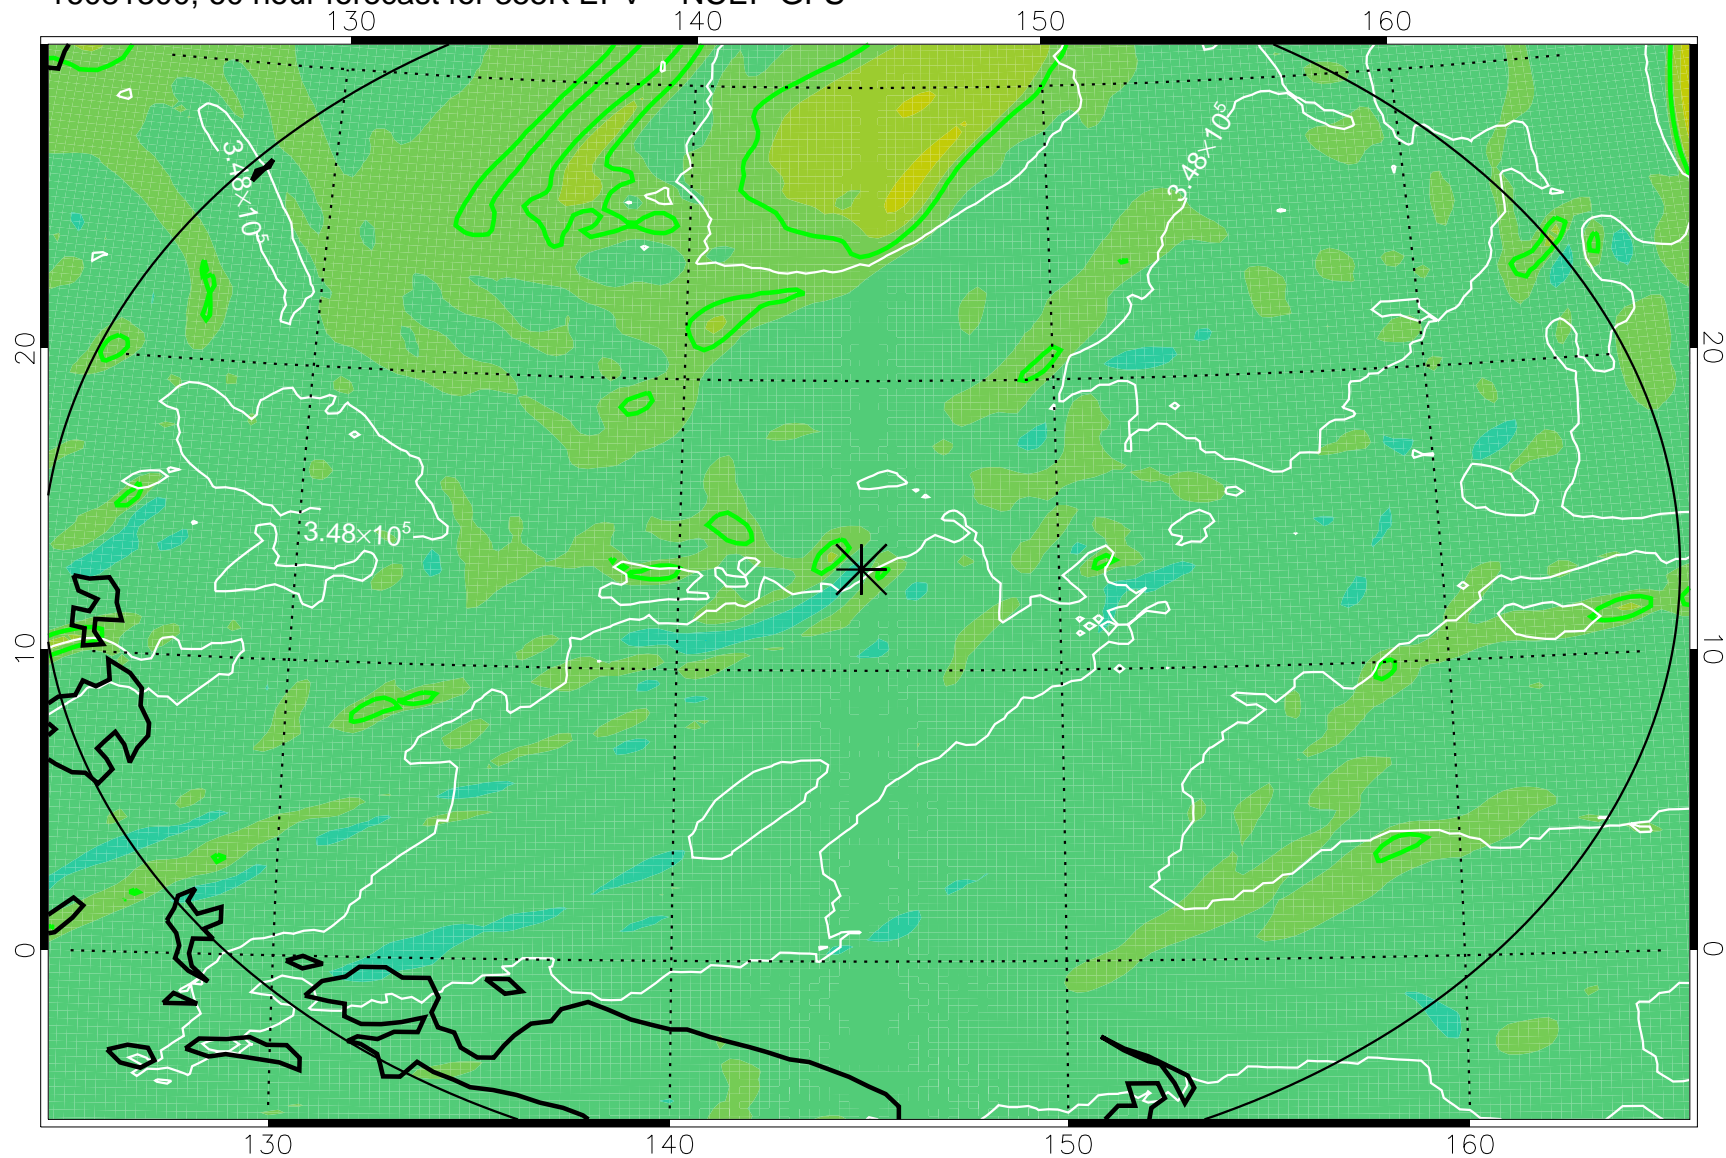

16081206, 42 hour forecast for 355K EPV -- NCEP GFS

355K Montgomery Streamfunction, white
EPV Tropopause (2 PVU) Position
Range ring of 2304 km

16081212, 48 hour forecast for 355K EPV -- NCEP GFS

355K Montgomery Streamfunction, white
EPV Tropopause (2 PVU) Position
Range ring of 2304 km

16081218, 54 hour forecast for 355K EPV -- NCEP GFS

355K Montgomery Streamfunction, white
EPV Tropopause (2 PVU) Position
Range ring of 2304 km

16081300, 60 hour forecast for 355K EPV -- NCEP GFS

355K Montgomery Streamfunction, white
EPV Tropopause (2 PVU) Position
Range ring of 2304 km

16081306, 66 hour forecast for 355K EPV -- NCEP GFS

355K Montgomery Streamfunction, white
EPV Tropopause (2 PVU) Position
Range ring of 2304 km

16081312, 72 hour forecast for 355K EPV -- NCEP GFS

355K Montgomery Streamfunction, white
EPV Tropopause (2 PVU) Position
Range ring of 2304 km

16081406, 90 hour forecast for 355K EPV -- NCEP GFS

355K Montgomery Streamfunction, white
EPV Tropopause (2 PVU) Position
Range ring of 2304 km

16081412, 96 hour forecast for 355K EPV -- NCEP GFS

355K Montgomery Streamfunction, white
EPV Tropopause (2 PVU) Position
Range ring of 2304 km