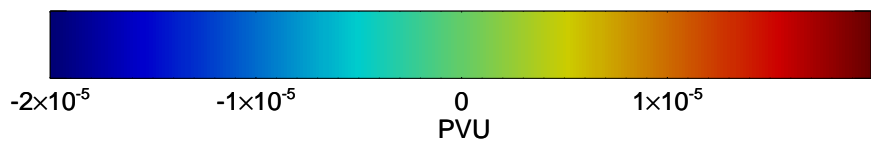

16081512, 120 hour forecast for 355K EPV -- NCEP GFS

355K Montgomery Streamfunction, white
EPV Tropopause (2 PVU) Position
Range ring of 2304 km