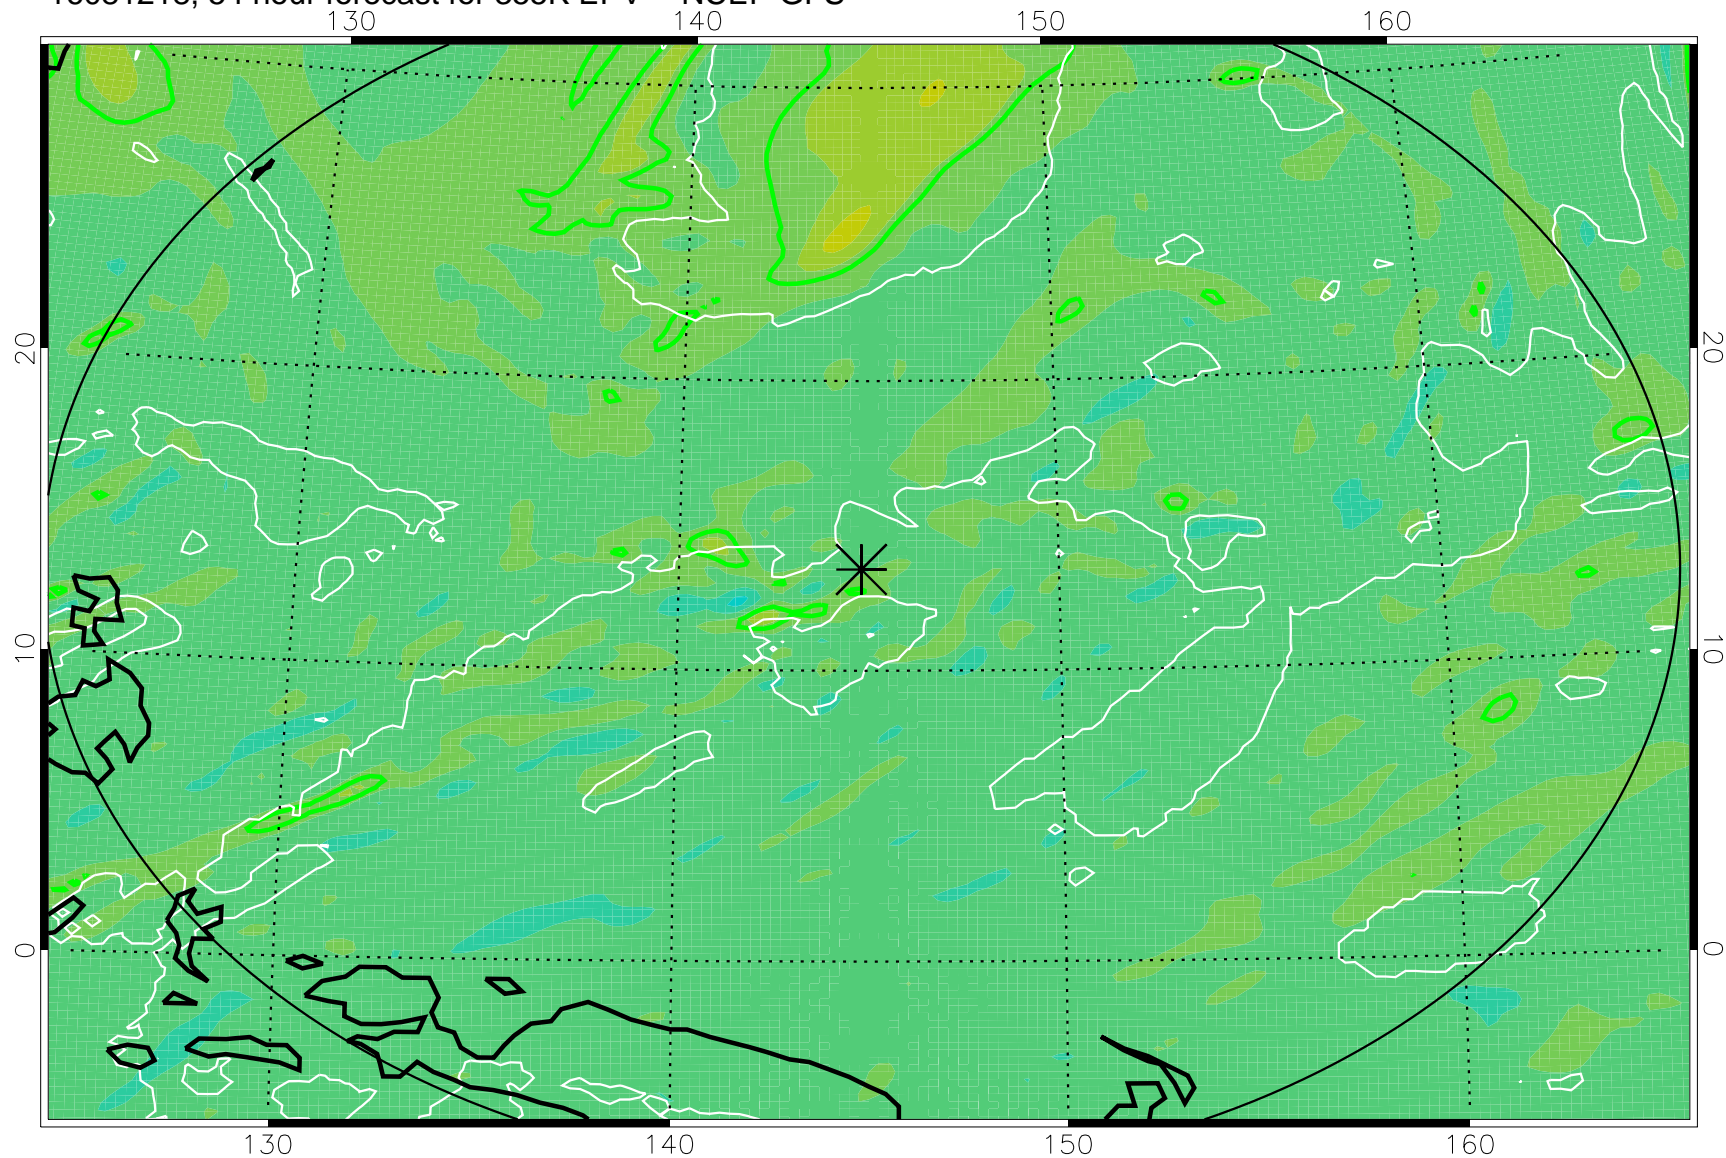

16081206, 42 hour forecast for 355K EPV -- NCEP GFS

355K Montgomery Streamfunction, white
EPV Tropopause (2 PVU) Position
Range ring of 2304 km

16081212, 48 hour forecast for 355K EPV -- NCEP GFS

355K Montgomery Streamfunction, white
EPV Tropopause (2 PVU) Position
Range ring of 2304 km

16081218, 54 hour forecast for 355K EPV -- NCEP GFS

355K Montgomery Streamfunction, white
EPV Tropopause (2 PVU) Position
Range ring of 2304 km

16081300, 60 hour forecast for 355K EPV -- NCEP GFS

355K Montgomery Streamfunction, white
EPV Tropopause (2 PVU) Position
Range ring of 2304 km

16081306, 66 hour forecast for 355K EPV -- NCEP GFS

355K Montgomery Streamfunction, white
EPV Tropopause (2 PVU) Position
Range ring of 2304 km

16081312, 72 hour forecast for 355K EPV -- NCEP GFS

355K Montgomery Streamfunction, white
EPV Tropopause (2 PVU) Position
Range ring of 2304 km

16081406, 90 hour forecast for 355K EPV -- NCEP GFS

355K Montgomery Streamfunction, white
EPV Tropopause (2 PVU) Position
Range ring of 2304 km

16081412, 96 hour forecast for 355K EPV -- NCEP GFS

355K Montgomery Streamfunction, white
EPV Tropopause (2 PVU) Position
Range ring of 2304 km