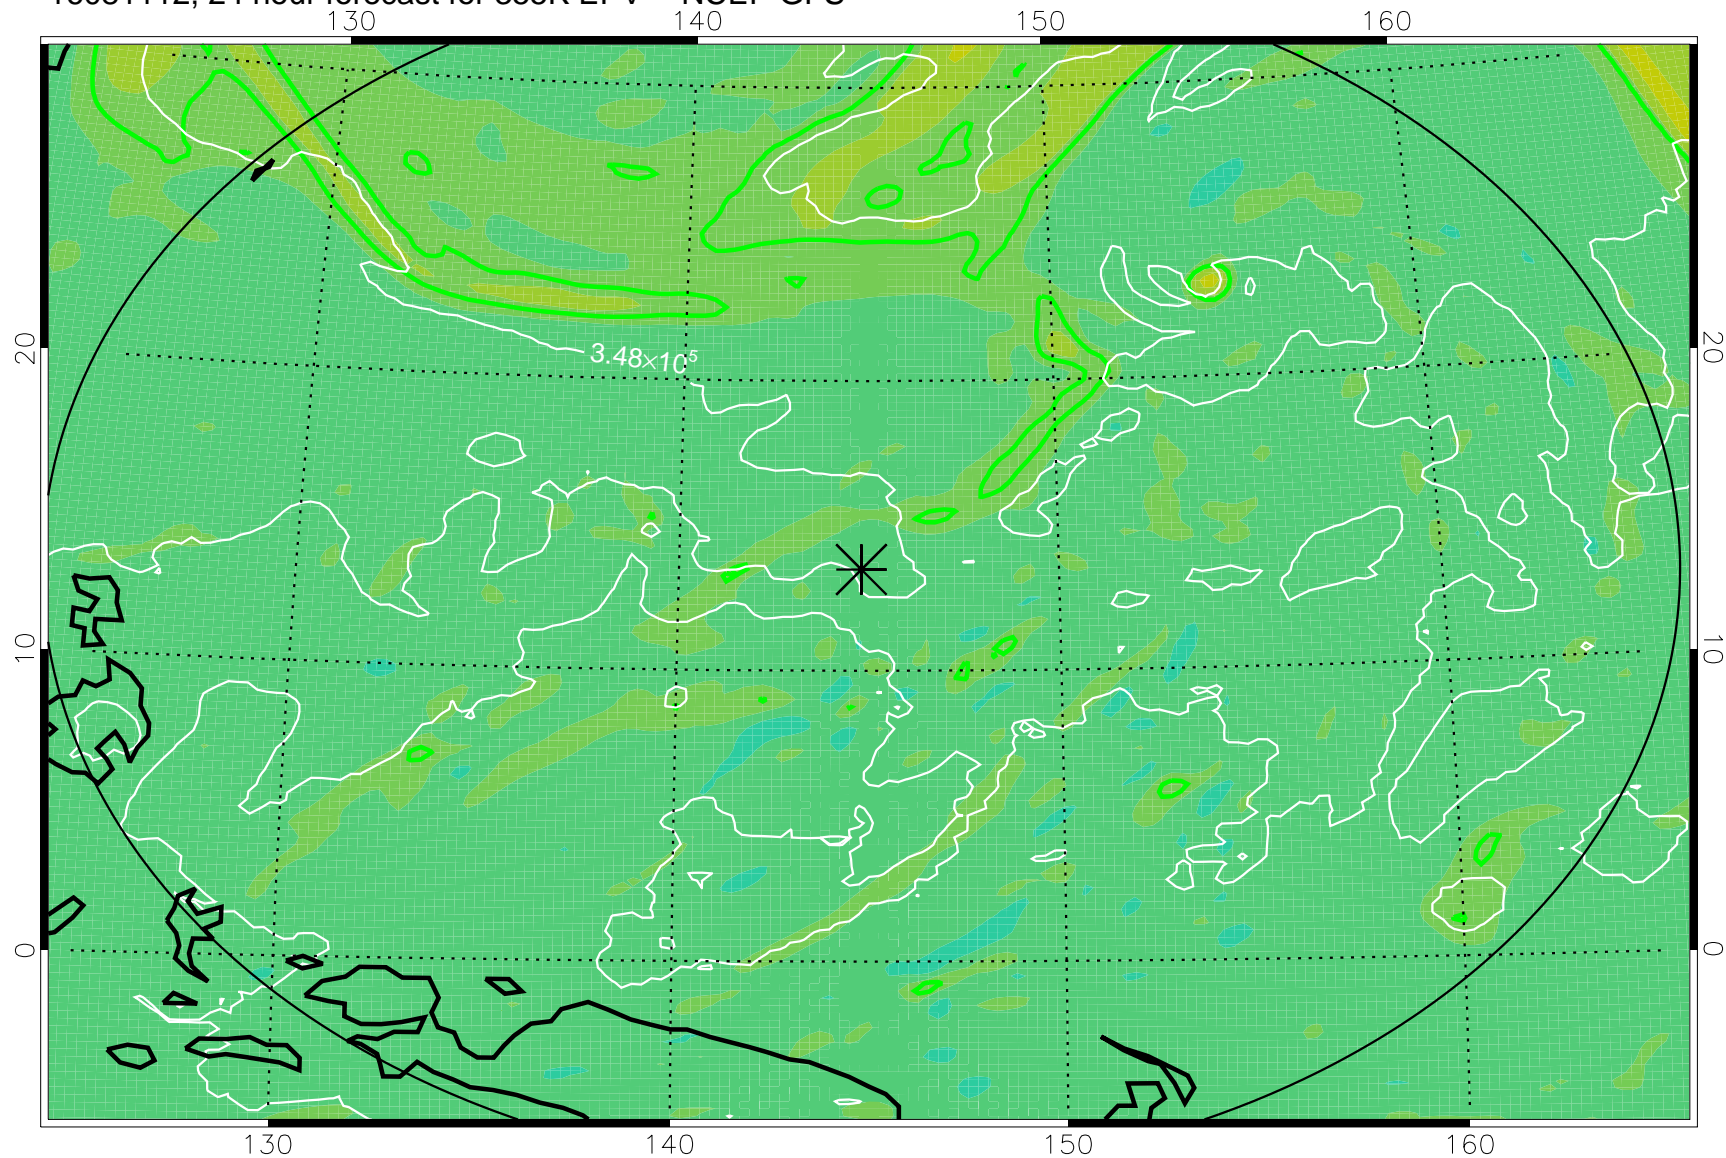

16081018, 6 hour forecast for 355K EPV -- NCEP GFS

355K Montgomery Streamfunction, white
EPV Tropopause (2 PVU) Position
Range ring of 2304 km

16081100, 12 hour forecast for 355K EPV -- NCEP GFS

355K Montgomery Streamfunction, white
EPV Tropopause (2 PVU) Position
Range ring of 2304 km

16081106, 18 hour forecast for 355K EPV -- NCEP GFS

355K Montgomery Streamfunction, white
EPV Tropopause (2 PVU) Position
Range ring of 2304 km

16081112, 24 hour forecast for 355K EPV -- NCEP GFS

355K Montgomery Streamfunction, white
EPV Tropopause (2 PVU) Position
Range ring of 2304 km

16081118, 30 hour forecast for 355K EPV -- NCEP GFS

355K Montgomery Streamfunction, white
EPV Tropopause (2 PVU) Position
Range ring of 2304 km

16081200, 36 hour forecast for 355K EPV -- NCEP GFS

355K Montgomery Streamfunction, white
EPV Tropopause (2 PVU) Position
Range ring of 2304 km

16081418, 102 hour forecast for 355K EPV -- NCEP GFS

355K Montgomery Streamfunction, white
EPV Tropopause (2 PVU) Position
Range ring of 2304 km

16081500, 108 hour forecast for 355K EPV -- NCEP GFS

355K Montgomery Streamfunction, white
EPV Tropopause (2 PVU) Position
Range ring of 2304 km