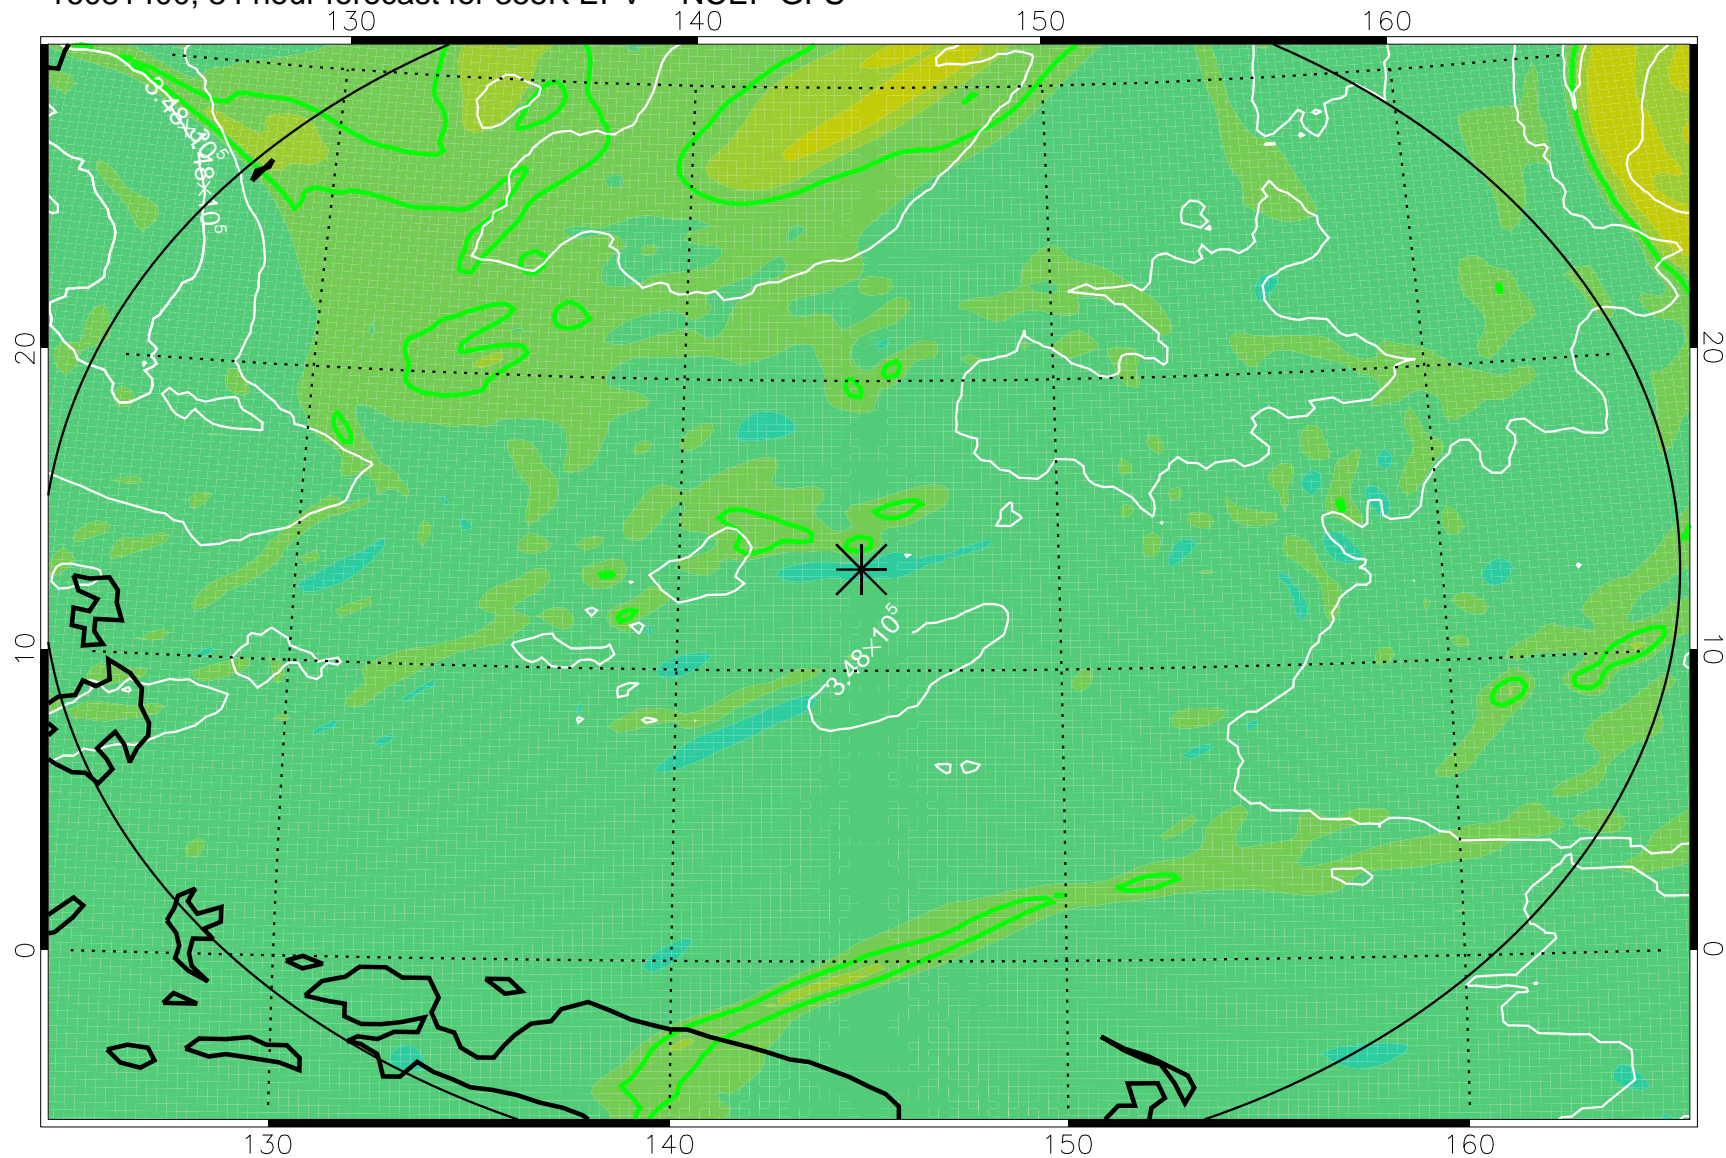

16081306, 66 hour forecast for 355K EPV -- NCEP GFS

355K Montgomery Streamfunction, white
EPV Tropopause (2 PVU) Position
Range ring of 2304 km

16081312, 72 hour forecast for 355K EPV -- NCEP GFS

355K Montgomery Streamfunction, white
EPV Tropopause (2 PVU) Position
Range ring of 2304 km

16081318, 78 hour forecast for 355K EPV -- NCEP GFS

355K Montgomery Streamfunction, white
EPV Tropopause (2 PVU) Position
Range ring of 2304 km

16081400, 84 hour forecast for 355K EPV -- NCEP GFS

355K Montgomery Streamfunction, white
EPV Tropopause (2 PVU) Position
Range ring of 2304 km

16081406, 90 hour forecast for 355K EPV -- NCEP GFS

355K Montgomery Streamfunction, white
EPV Tropopause (2 PVU) Position
Range ring of 2304 km

16081412, 96 hour forecast for 355K EPV -- NCEP GFS

355K Montgomery Streamfunction, white
EPV Tropopause (2 PVU) Position
Range ring of 2304 km

16081418, 102 hour forecast for 355K EPV -- NCEP GFS

355K Montgomery Streamfunction, white
EPV Tropopause (2 PVU) Position
Range ring of 2304 km

16081500, 108 hour forecast for 355K EPV -- NCEP GFS

355K Montgomery Streamfunction, white
EPV Tropopause (2 PVU) Position
Range ring of 2304 km