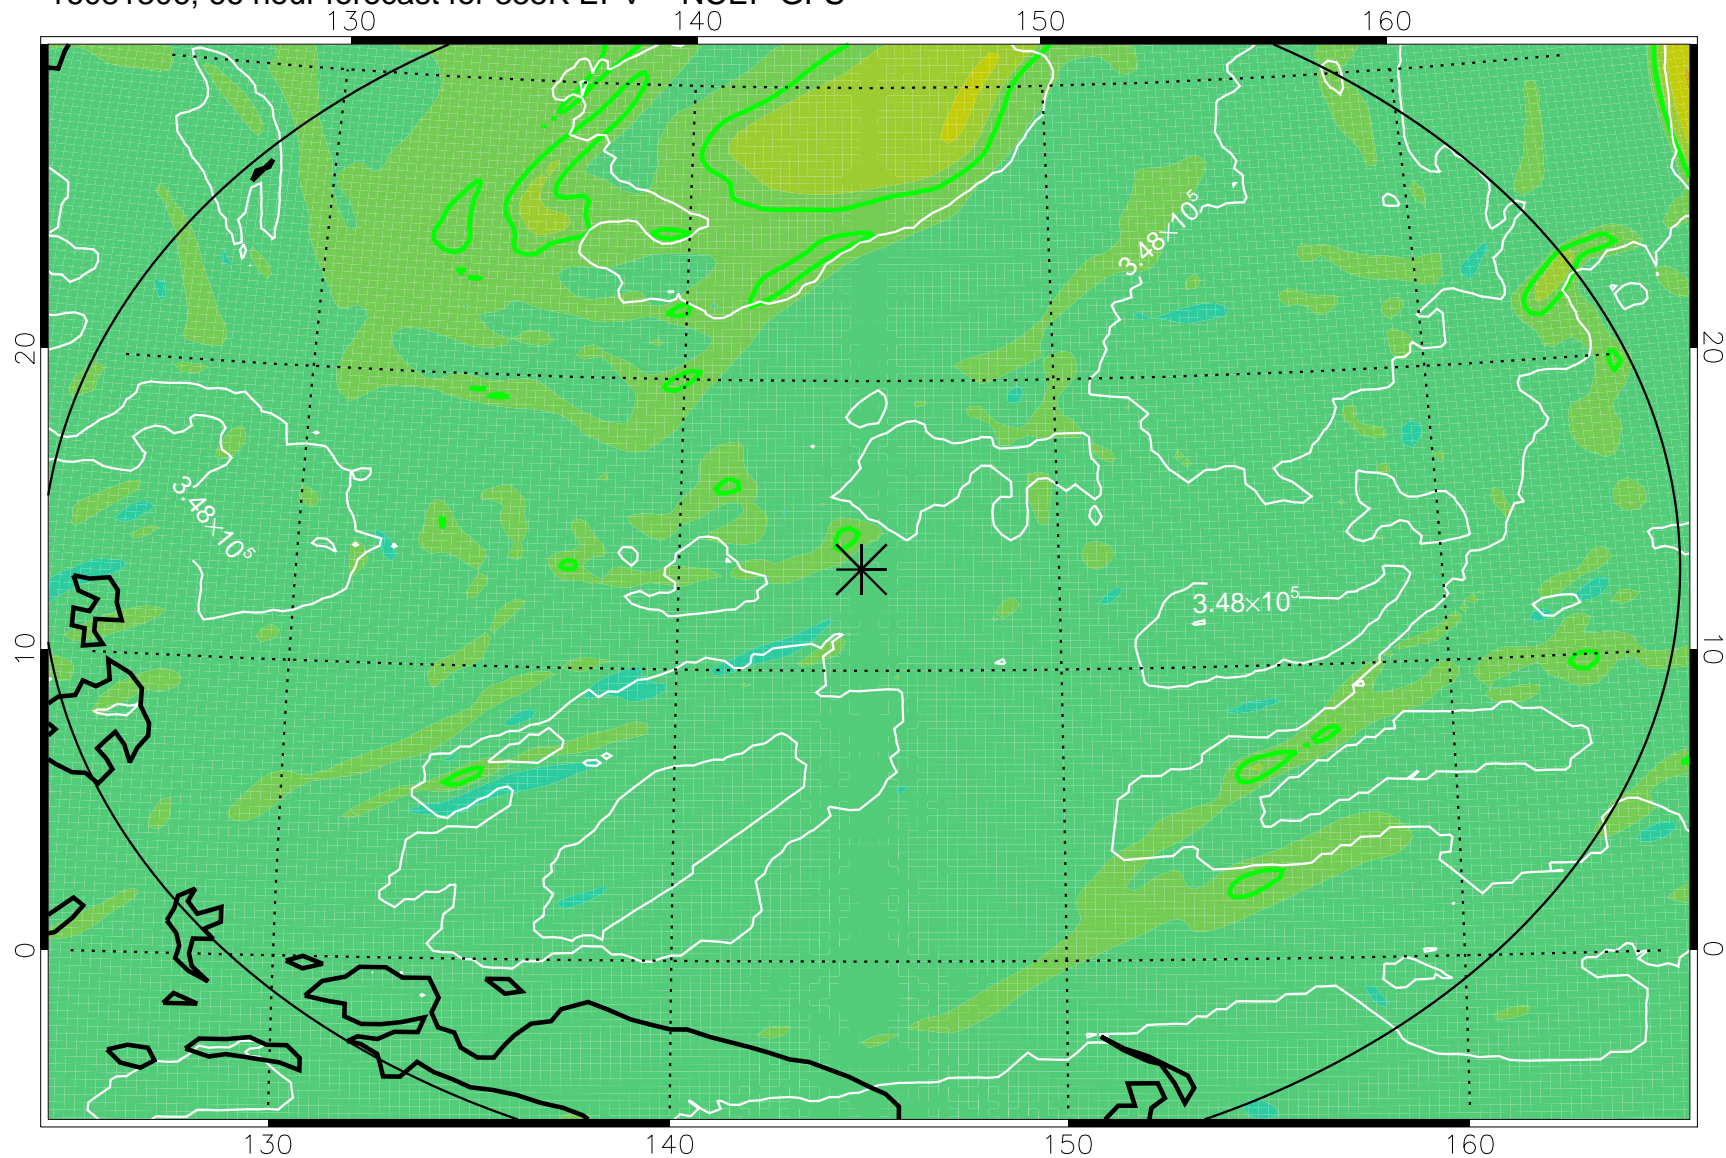

16081218, 54 hour forecast for 355K EPV -- NCEP GFS

355K Montgomery Streamfunction, white
EPV Tropopause (2 PVU) Position
Range ring of 2304 km

16081300, 60 hour forecast for 355K EPV -- NCEP GFS

355K Montgomery Streamfunction, white
EPV Tropopause (2 PVU) Position
Range ring of 2304 km

16081306, 66 hour forecast for 355K EPV -- NCEP GFS

355K Montgomery Streamfunction, white
EPV Tropopause (2 PVU) Position
Range ring of 2304 km

16081312, 72 hour forecast for 355K EPV -- NCEP GFS

355K Montgomery Streamfunction, white
EPV Tropopause (2 PVU) Position
Range ring of 2304 km

16081318, 78 hour forecast for 355K EPV -- NCEP GFS

355K Montgomery Streamfunction, white
EPV Tropopause (2 PVU) Position
Range ring of 2304 km

16081400, 84 hour forecast for 355K EPV -- NCEP GFS

355K Montgomery Streamfunction, white
EPV Tropopause (2 PVU) Position
Range ring of 2304 km

16081406, 90 hour forecast for 355K EPV -- NCEP GFS

355K Montgomery Streamfunction, white
EPV Tropopause (2 PVU) Position
Range ring of 2304 km

16081412, 96 hour forecast for 355K EPV -- NCEP GFS

355K Montgomery Streamfunction, white
EPV Tropopause (2 PVU) Position
Range ring of 2304 km