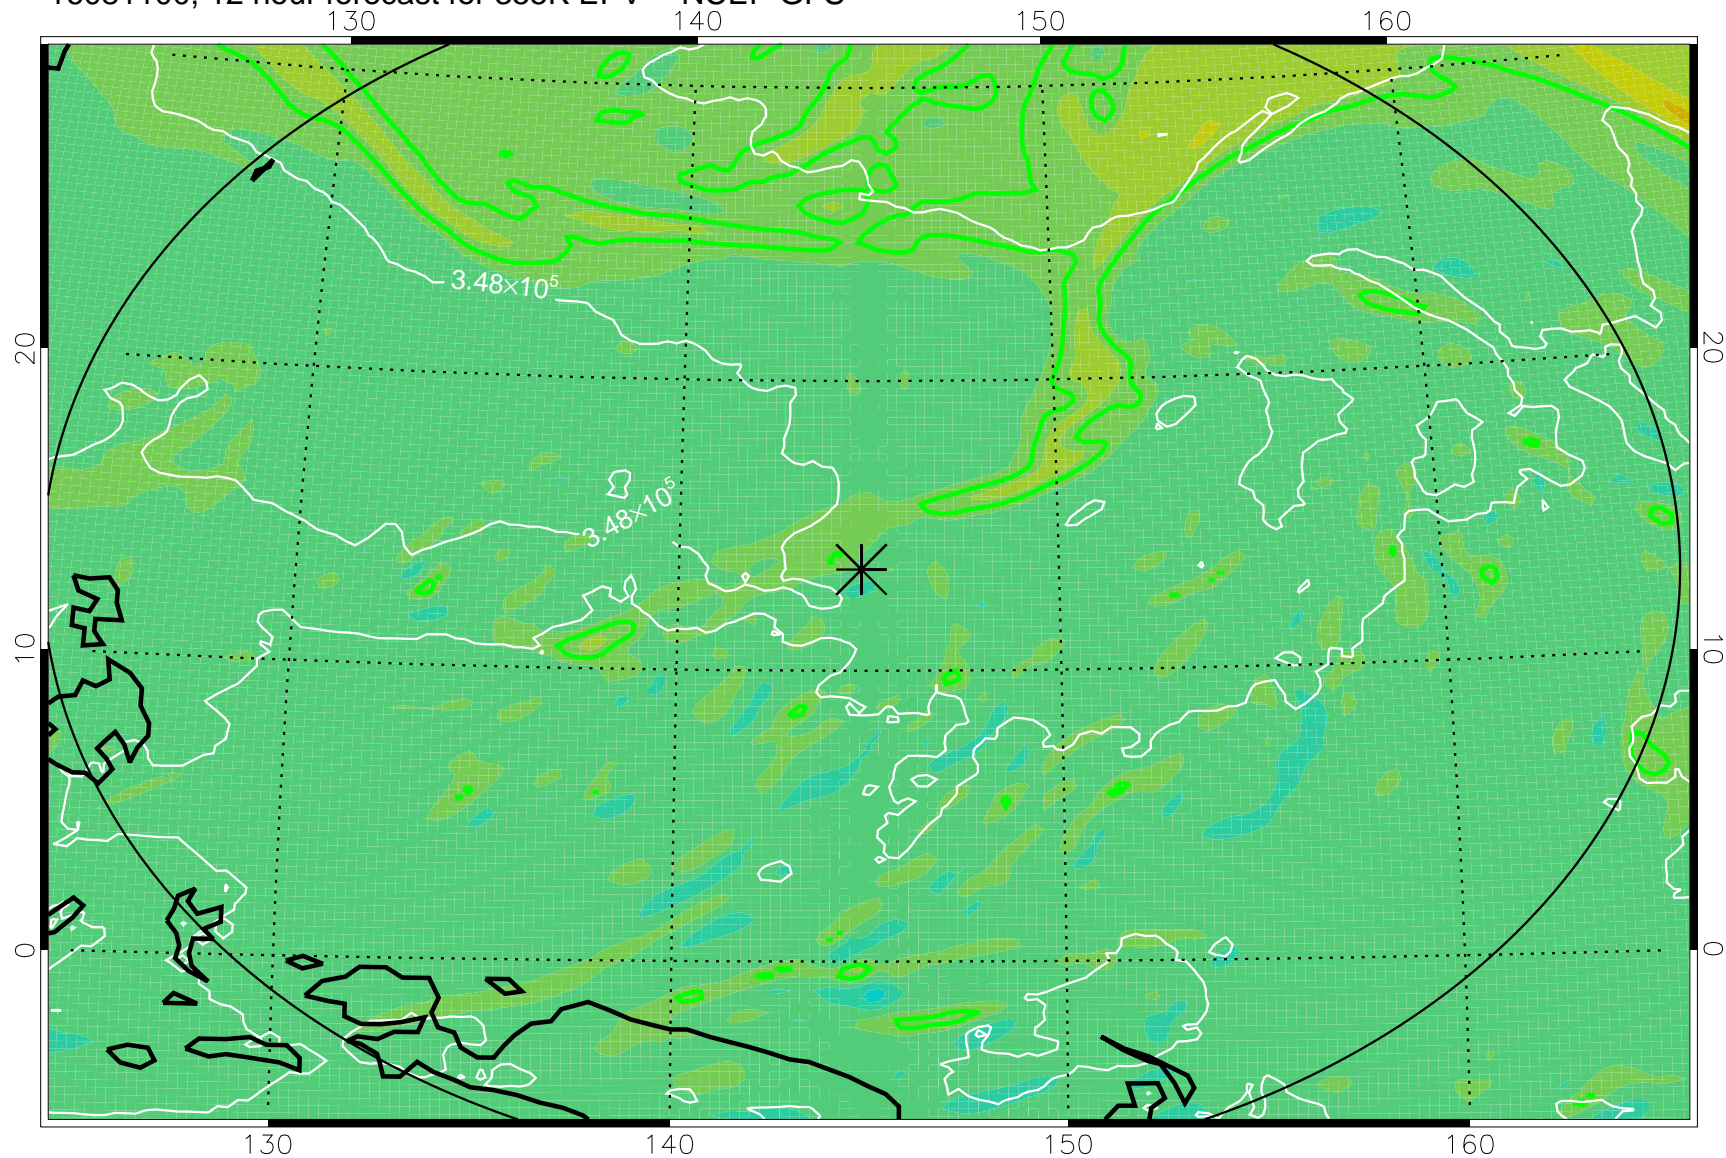

16081018, 6 hour forecast for 355K EPV -- NCEP GFS

355K Montgomery Streamfunction, white
EPV Tropopause (2 PVU) Position
Range ring of 2304 km

16081100, 12 hour forecast for 355K EPV -- NCEP GFS

355K Montgomery Streamfunction, white
EPV Tropopause (2 PVU) Position
Range ring of 2304 km

16081106, 18 hour forecast for 355K EPV -- NCEP GFS

355K Montgomery Streamfunction, white
EPV Tropopause (2 PVU) Position
Range ring of 2304 km

16081112, 24 hour forecast for 355K EPV -- NCEP GFS

355K Montgomery Streamfunction, white
EPV Tropopause (2 PVU) Position
Range ring of 2304 km

16081118, 30 hour forecast for 355K EPV -- NCEP GFS

355K Montgomery Streamfunction, white
EPV Tropopause (2 PVU) Position
Range ring of 2304 km

16081200, 36 hour forecast for 355K EPV -- NCEP GFS

355K Montgomery Streamfunction, white
EPV Tropopause (2 PVU) Position
Range ring of 2304 km

16081206, 42 hour forecast for 355K EPV -- NCEP GFS

355K Montgomery Streamfunction, white
EPV Tropopause (2 PVU) Position
Range ring of 2304 km

16081212, 48 hour forecast for 355K EPV -- NCEP GFS

355K Montgomery Streamfunction, white
EPV Tropopause (2 PVU) Position
Range ring of 2304 km