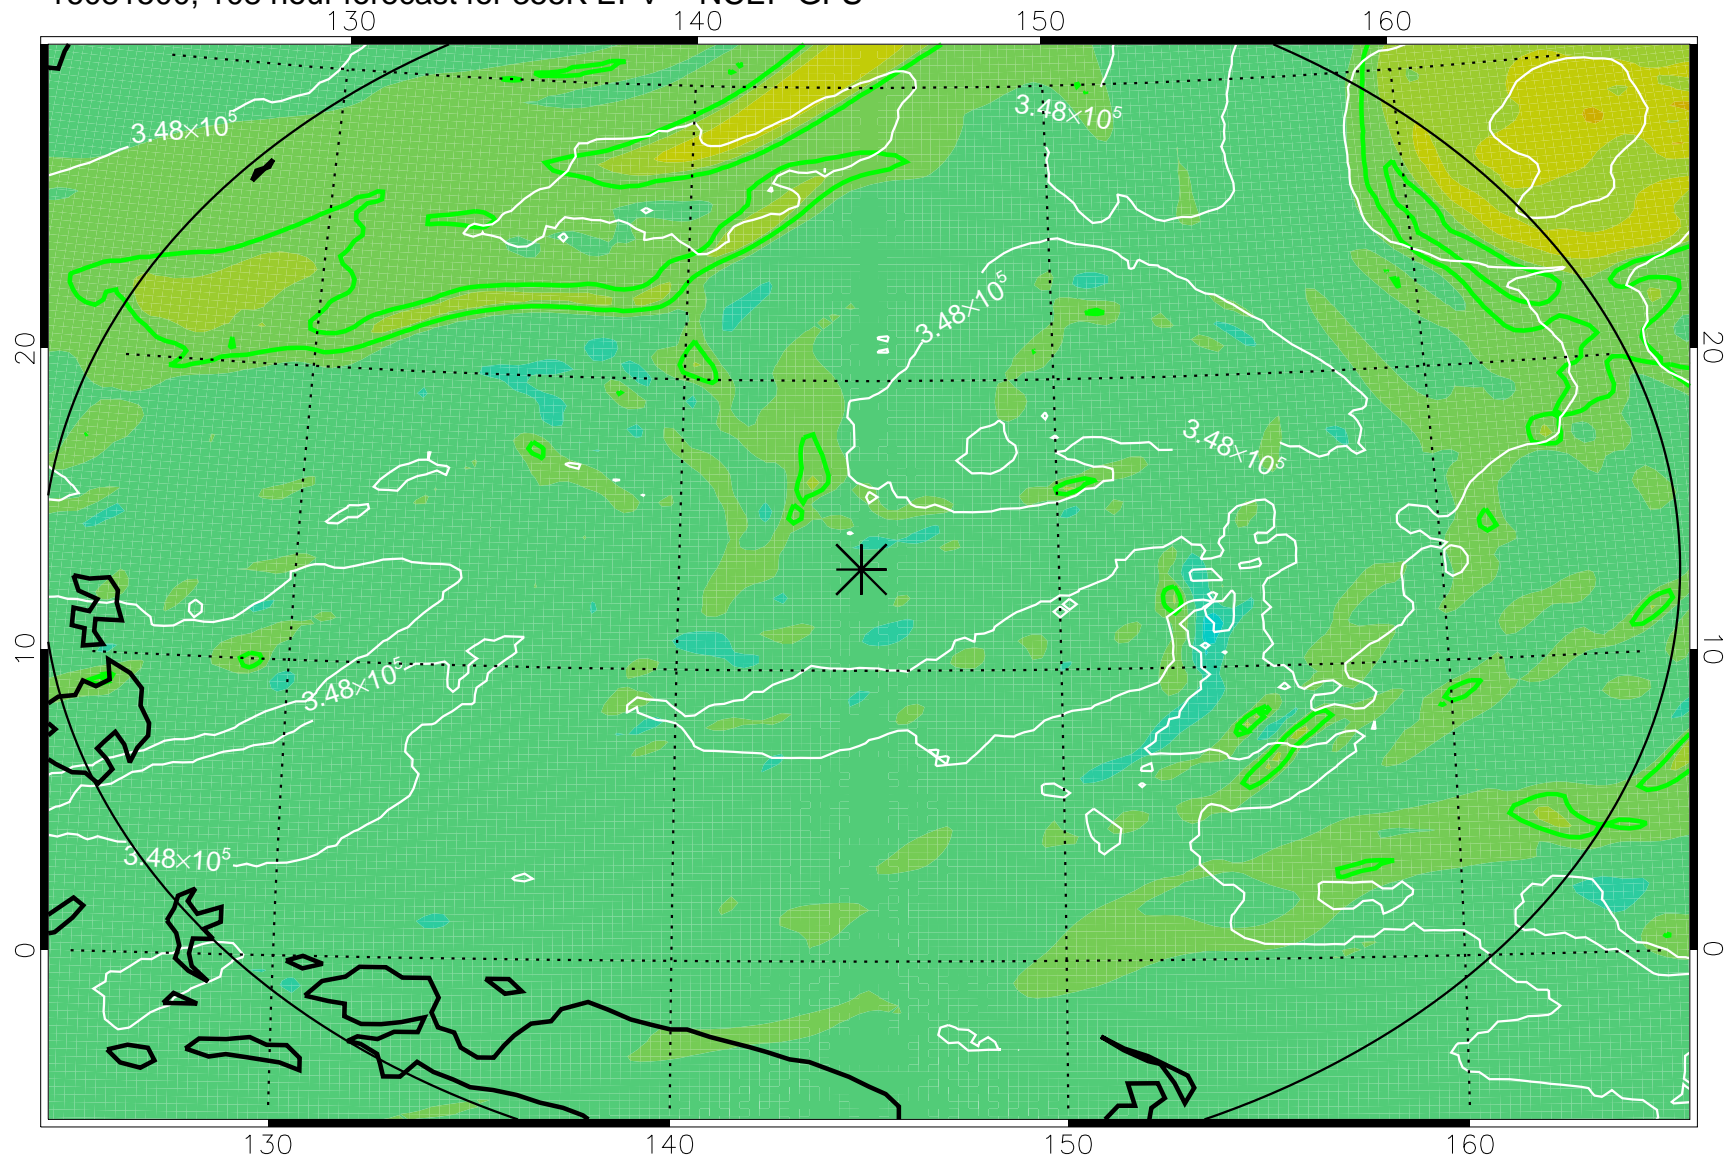

16081318, 78 hour forecast for 355K EPV -- NCEP GFS

355K Montgomery Streamfunction, white
EPV Tropopause (2 PVU) Position
Range ring of 2304 km

16081400, 84 hour forecast for 355K EPV -- NCEP GFS

355K Montgomery Streamfunction, white
EPV Tropopause (2 PVU) Position
Range ring of 2304 km

16081406, 90 hour forecast for 355K EPV -- NCEP GFS

355K Montgomery Streamfunction, white
EPV Tropopause (2 PVU) Position
Range ring of 2304 km

16081412, 96 hour forecast for 355K EPV -- NCEP GFS

355K Montgomery Streamfunction, white
EPV Tropopause (2 PVU) Position
Range ring of 2304 km

16081418, 102 hour forecast for 355K EPV -- NCEP GFS

355K Montgomery Streamfunction, white
EPV Tropopause (2 PVU) Position
Range ring of 2304 km

16081500, 108 hour forecast for 355K EPV -- NCEP GFS

355K Montgomery Streamfunction, white
EPV Tropopause (2 PVU) Position
Range ring of 2304 km

16081506, 114 hour forecast for 355K EPV -- NCEP GFS

355K Montgomery Streamfunction, white
EPV Tropopause (2 PVU) Position
Range ring of 2304 km

16081512, 120 hour forecast for 355K EPV -- NCEP GFS

355K Montgomery Streamfunction, white
EPV Tropopause (2 PVU) Position
Range ring of 2304 km