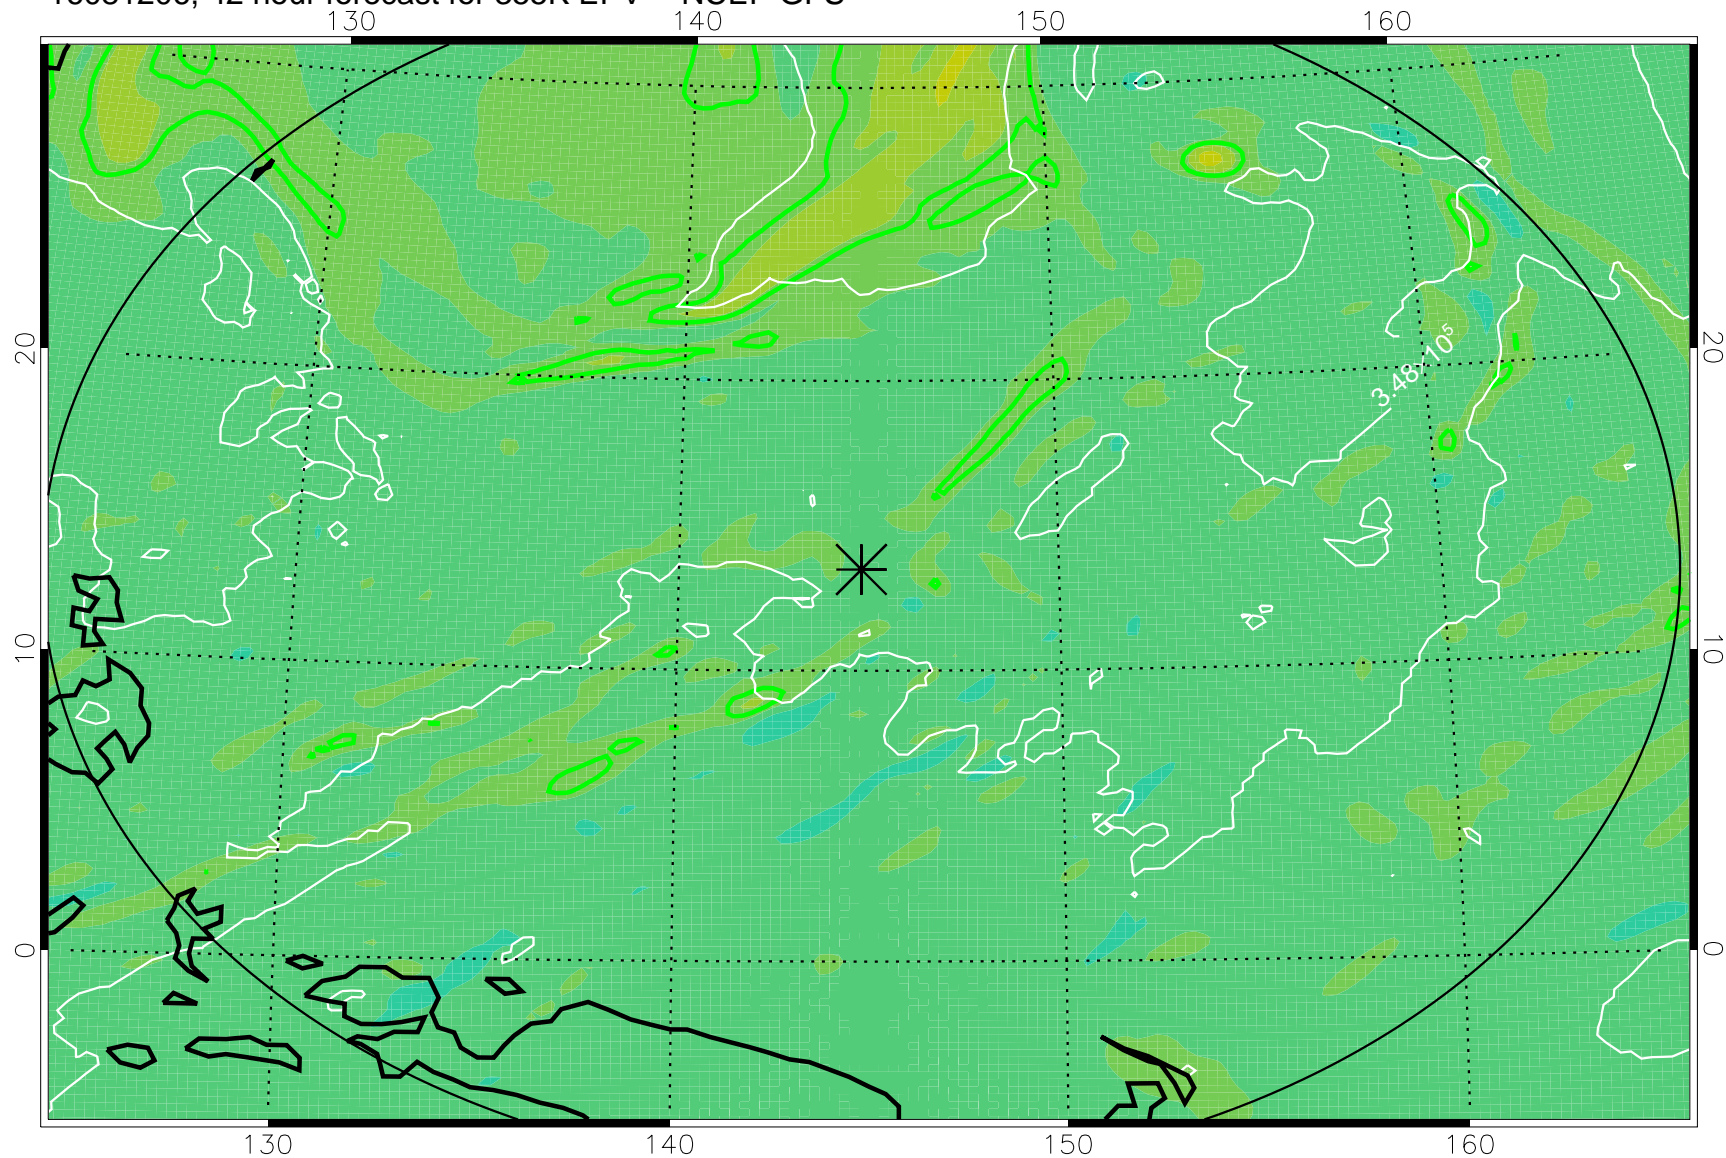

16081118, 30 hour forecast for 355K EPV -- NCEP GFS

355K Montgomery Streamfunction, white
EPV Tropopause (2 PVU) Position
Range ring of 2304 km

16081200, 36 hour forecast for 355K EPV -- NCEP GFS

355K Montgomery Streamfunction, white
EPV Tropopause (2 PVU) Position
Range ring of 2304 km

16081206, 42 hour forecast for 355K EPV -- NCEP GFS

355K Montgomery Streamfunction, white
EPV Tropopause (2 PVU) Position
Range ring of 2304 km

16081212, 48 hour forecast for 355K EPV -- NCEP GFS

355K Montgomery Streamfunction, white
EPV Tropopause (2 PVU) Position
Range ring of 2304 km

16081218, 54 hour forecast for 355K EPV -- NCEP GFS

355K Montgomery Streamfunction, white
EPV Tropopause (2 PVU) Position
Range ring of 2304 km

16081300, 60 hour forecast for 355K EPV -- NCEP GFS

355K Montgomery Streamfunction, white
EPV Tropopause (2 PVU) Position
Range ring of 2304 km

16081318, 78 hour forecast for 355K EPV -- NCEP GFS

355K Montgomery Streamfunction, white
EPV Tropopause (2 PVU) Position
Range ring of 2304 km

16081400, 84 hour forecast for 355K EPV -- NCEP GFS

355K Montgomery Streamfunction, white
EPV Tropopause (2 PVU) Position
Range ring of 2304 km