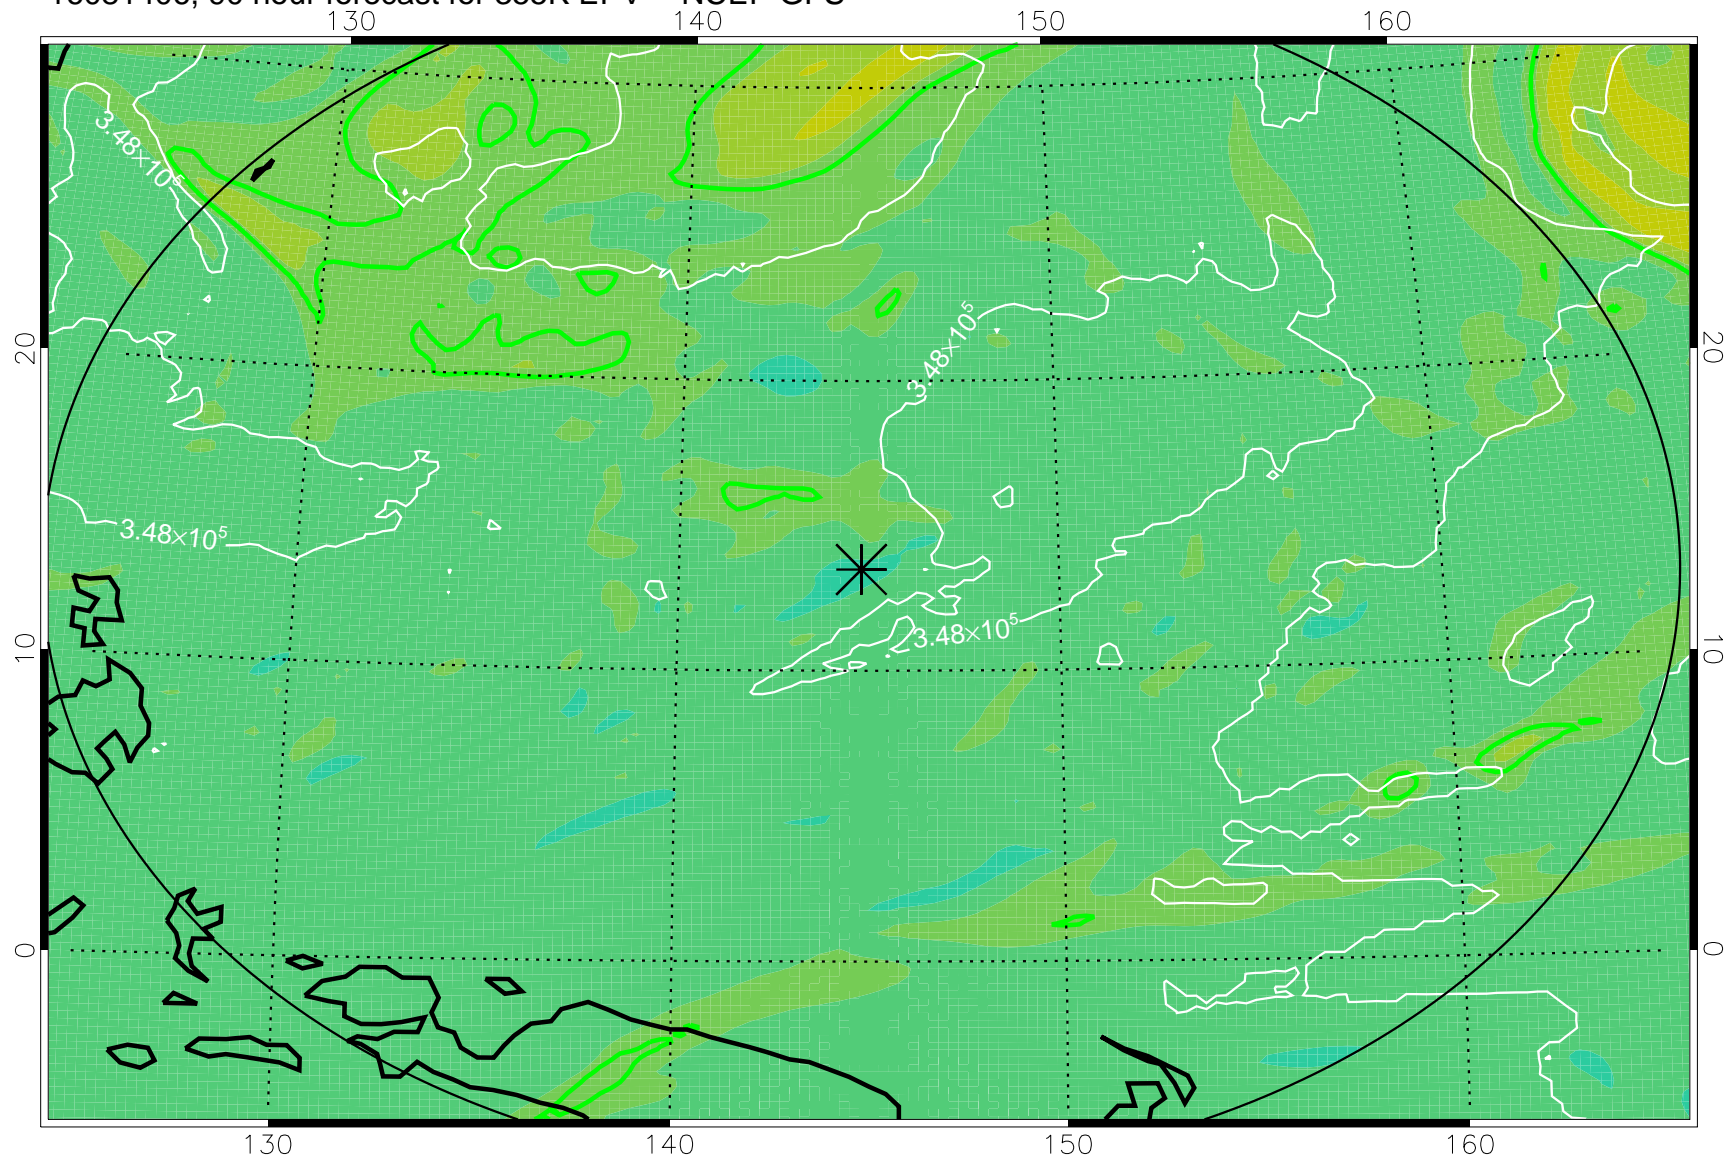

16081306, 66 hour forecast for 355K EPV -- NCEP GFS

355K Montgomery Streamfunction, white
EPV Tropopause (2 PVU) Position
Range ring of 2304 km

16081312, 72 hour forecast for 355K EPV -- NCEP GFS

355K Montgomery Streamfunction, white
EPV Tropopause (2 PVU) Position
Range ring of 2304 km

16081318, 78 hour forecast for 355K EPV -- NCEP GFS

355K Montgomery Streamfunction, white
EPV Tropopause (2 PVU) Position
Range ring of 2304 km

16081400, 84 hour forecast for 355K EPV -- NCEP GFS

355K Montgomery Streamfunction, white
EPV Tropopause (2 PVU) Position
Range ring of 2304 km

16081406, 90 hour forecast for 355K EPV -- NCEP GFS

355K Montgomery Streamfunction, white
EPV Tropopause (2 PVU) Position
Range ring of 2304 km

16081412, 96 hour forecast for 355K EPV -- NCEP GFS

355K Montgomery Streamfunction, white
EPV Tropopause (2 PVU) Position
Range ring of 2304 km

16081418, 102 hour forecast for 355K EPV -- NCEP GFS

355K Montgomery Streamfunction, white
EPV Tropopause (2 PVU) Position
Range ring of 2304 km

16081500, 108 hour forecast for 355K EPV -- NCEP GFS

355K Montgomery Streamfunction, white
EPV Tropopause (2 PVU) Position
Range ring of 2304 km