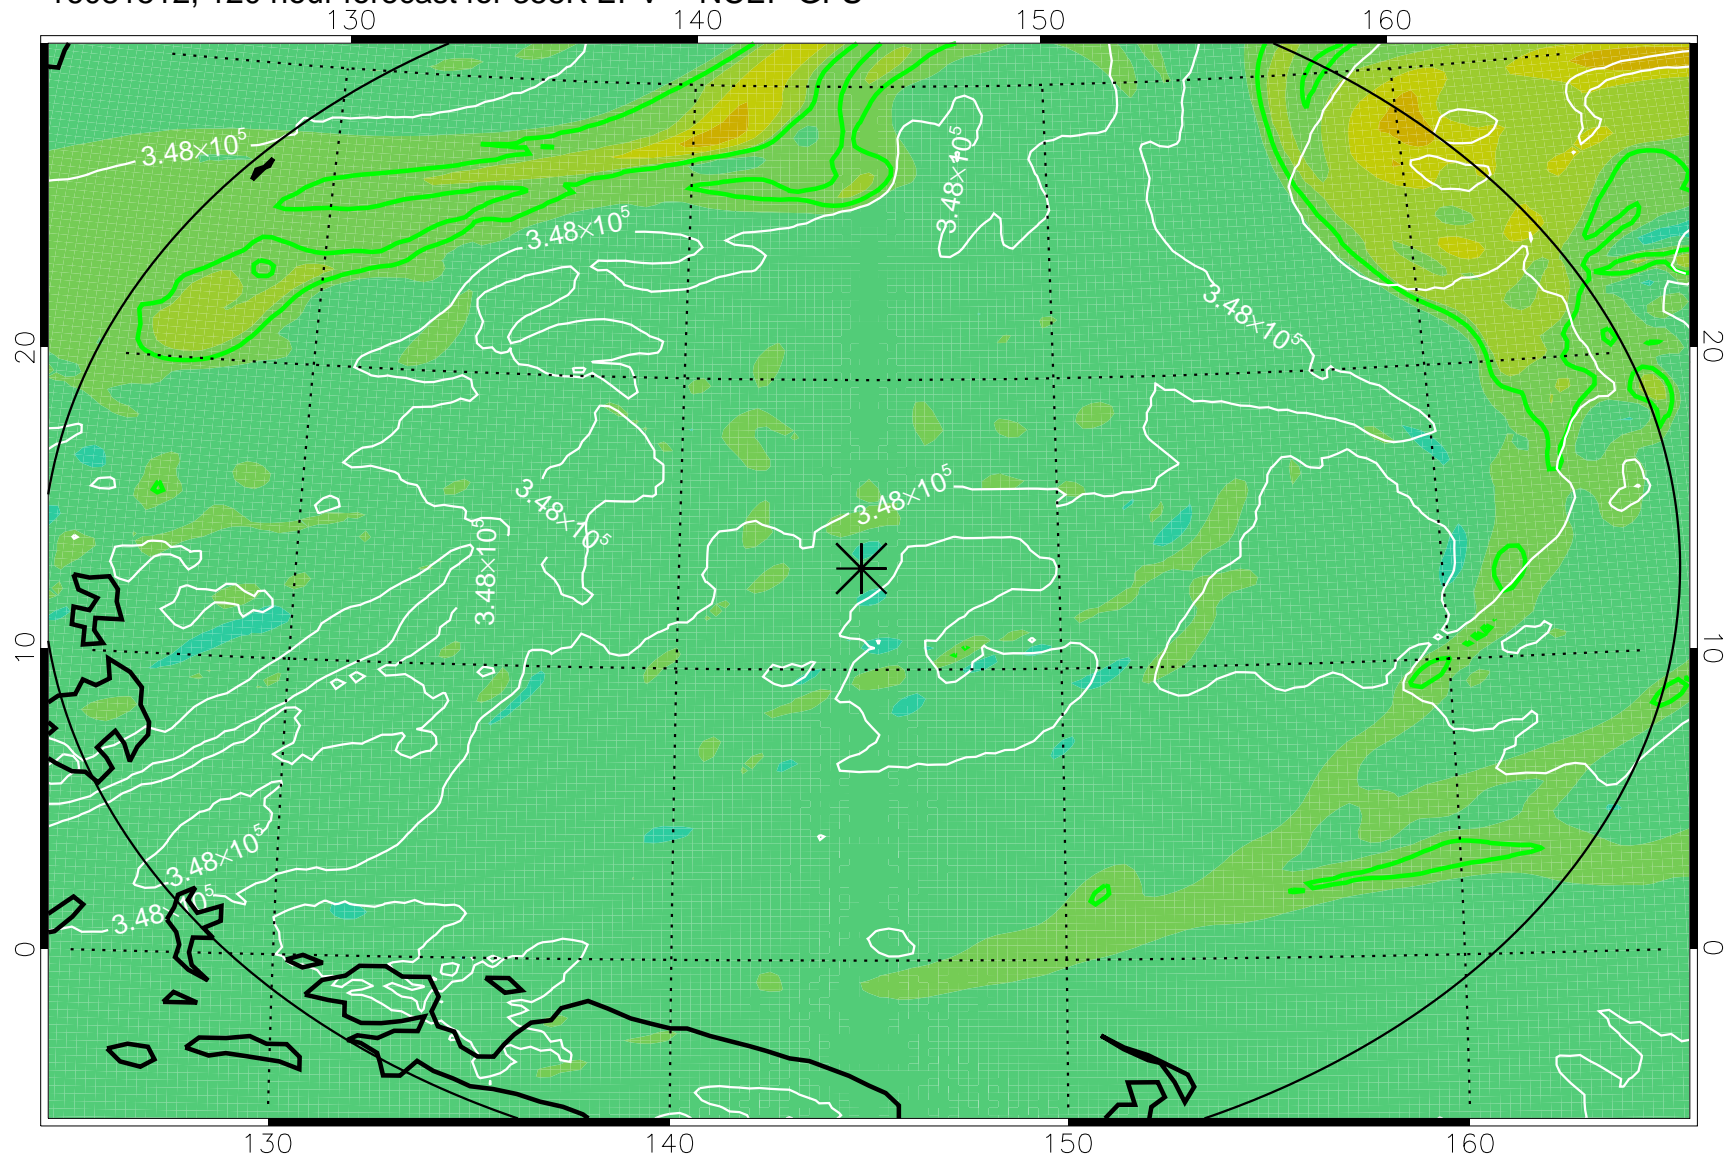

16081318, 78 hour forecast for 355K EPV -- NCEP GFS

355K Montgomery Streamfunction, white
EPV Tropopause (2 PVU) Position
Range ring of 2304 km

16081400, 84 hour forecast for 355K EPV -- NCEP GFS

355K Montgomery Streamfunction, white
EPV Tropopause (2 PVU) Position
Range ring of 2304 km

16081406, 90 hour forecast for 355K EPV -- NCEP GFS

355K Montgomery Streamfunction, white
EPV Tropopause (2 PVU) Position
Range ring of 2304 km

16081412, 96 hour forecast for 355K EPV -- NCEP GFS

355K Montgomery Streamfunction, white
EPV Tropopause (2 PVU) Position
Range ring of 2304 km

16081418, 102 hour forecast for 355K EPV -- NCEP GFS

355K Montgomery Streamfunction, white
EPV Tropopause (2 PVU) Position
Range ring of 2304 km

16081500, 108 hour forecast for 355K EPV -- NCEP GFS

355K Montgomery Streamfunction, white
EPV Tropopause (2 PVU) Position
Range ring of 2304 km

16081506, 114 hour forecast for 355K EPV -- NCEP GFS

355K Montgomery Streamfunction, white
EPV Tropopause (2 PVU) Position
Range ring of 2304 km

16081512, 120 hour forecast for 355K EPV -- NCEP GFS

355K Montgomery Streamfunction, white
EPV Tropopause (2 PVU) Position
Range ring of 2304 km