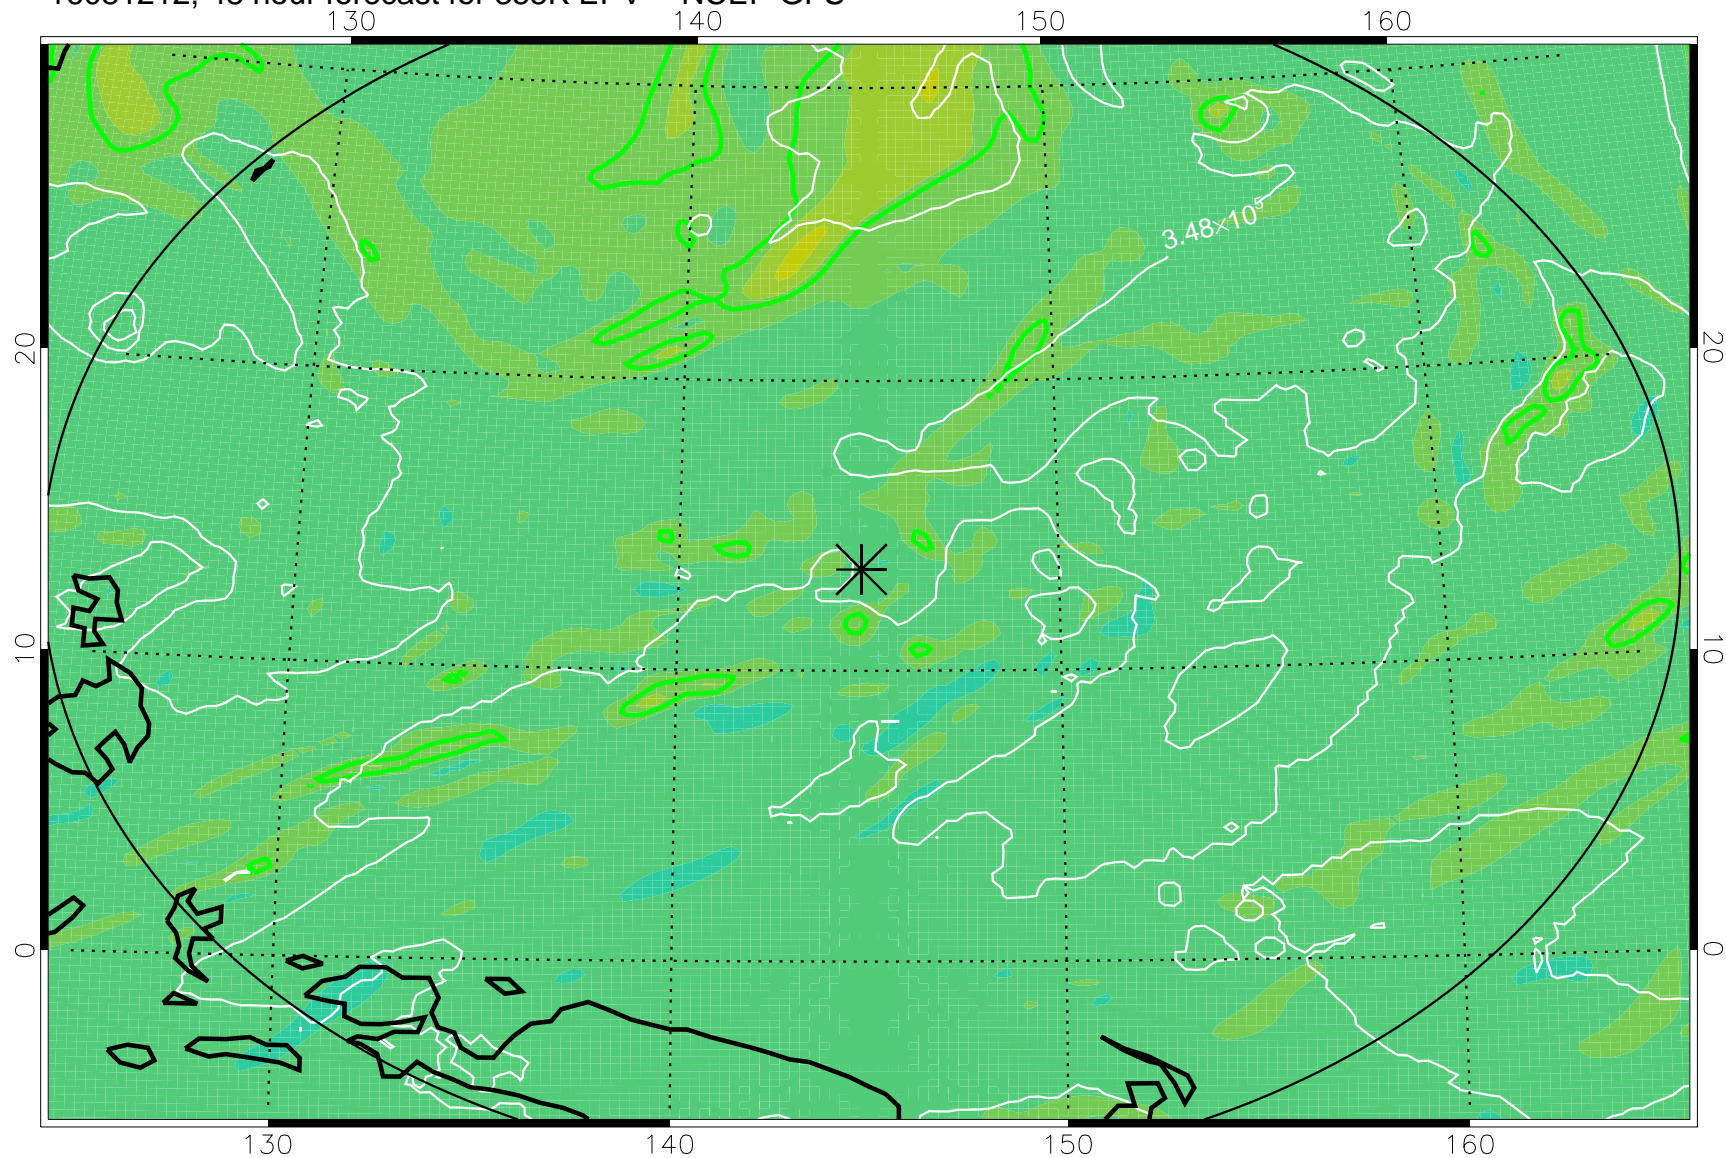

16081118, 30 hour forecast for 355K EPV -- NCEP GFS

355K Montgomery Streamfunction, white
EPV Tropopause (2 PVU) Position
Range ring of 2304 km

16081200, 36 hour forecast for 355K EPV -- NCEP GFS

355K Montgomery Streamfunction, white
EPV Tropopause (2 PVU) Position
Range ring of 2304 km

16081206, 42 hour forecast for 355K EPV -- NCEP GFS

355K Montgomery Streamfunction, white
EPV Tropopause (2 PVU) Position
Range ring of 2304 km

16081212, 48 hour forecast for 355K EPV -- NCEP GFS

355K Montgomery Streamfunction, white
EPV Tropopause (2 PVU) Position
Range ring of 2304 km

16081218, 54 hour forecast for 355K EPV -- NCEP GFS

355K Montgomery Streamfunction, white
EPV Tropopause (2 PVU) Position
Range ring of 2304 km

16081300, 60 hour forecast for 355K EPV -- NCEP GFS

355K Montgomery Streamfunction, white
EPV Tropopause (2 PVU) Position
Range ring of 2304 km

16081406, 90 hour forecast for 355K EPV -- NCEP GFS

355K Montgomery Streamfunction, white
EPV Tropopause (2 PVU) Position
Range ring of 2304 km

16081412, 96 hour forecast for 355K EPV -- NCEP GFS

355K Montgomery Streamfunction, white
EPV Tropopause (2 PVU) Position
Range ring of 2304 km