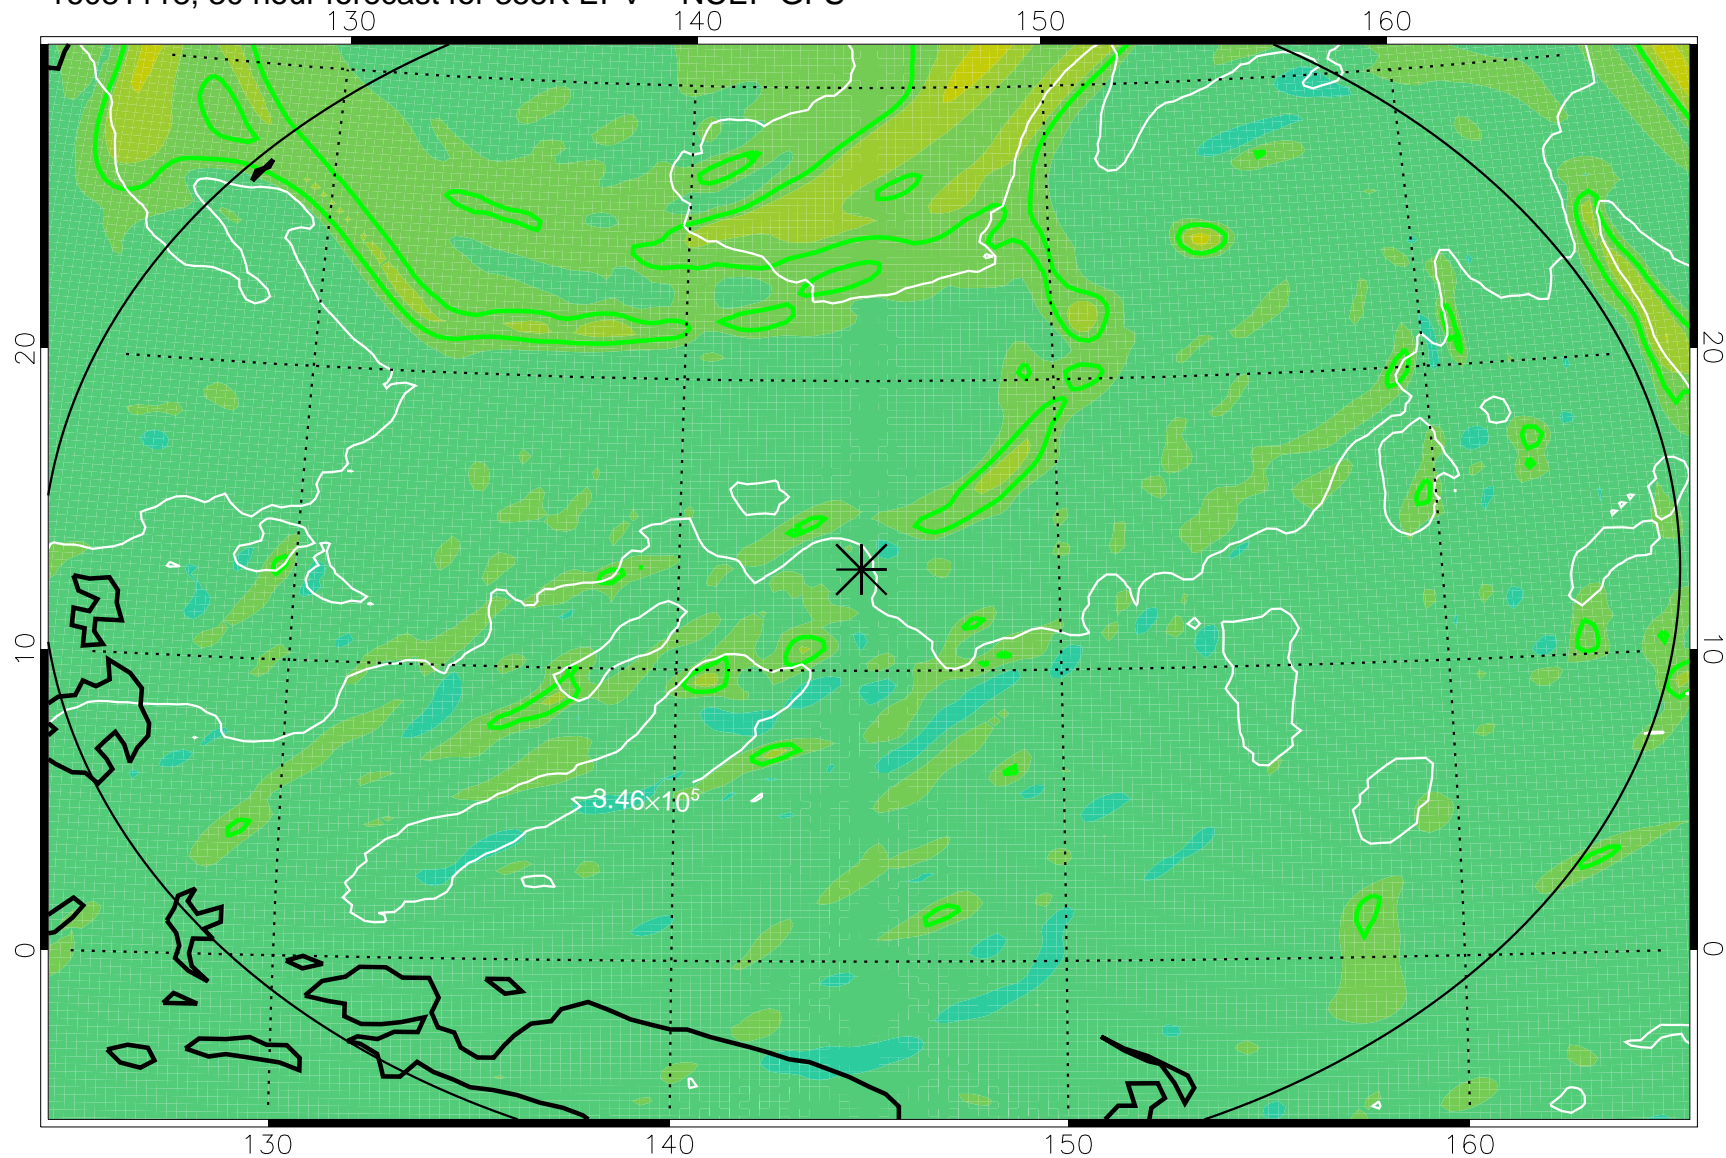

16081106, 18 hour forecast for 355K EPV -- NCEP GFS

355K Montgomery Streamfunction, white
EPV Tropopause (2 PVU) Position
Range ring of 2304 km

16081112, 24 hour forecast for 355K EPV -- NCEP GFS

355K Montgomery Streamfunction, white
EPV Tropopause (2 PVU) Position
Range ring of 2304 km

16081118, 30 hour forecast for 355K EPV -- NCEP GFS

355K Montgomery Streamfunction, white
EPV Tropopause (2 PVU) Position
Range ring of 2304 km

16081200, 36 hour forecast for 355K EPV -- NCEP GFS

355K Montgomery Streamfunction, white
EPV Tropopause (2 PVU) Position
Range ring of 2304 km

16081206, 42 hour forecast for 355K EPV -- NCEP GFS

355K Montgomery Streamfunction, white
EPV Tropopause (2 PVU) Position
Range ring of 2304 km

16081212, 48 hour forecast for 355K EPV -- NCEP GFS

355K Montgomery Streamfunction, white
EPV Tropopause (2 PVU) Position
Range ring of 2304 km

16081418, 102 hour forecast for 355K EPV -- NCEP GFS

355K Montgomery Streamfunction, white
EPV Tropopause (2 PVU) Position
Range ring of 2304 km

16081500, 108 hour forecast for 355K EPV -- NCEP GFS

355K Montgomery Streamfunction, white
EPV Tropopause (2 PVU) Position
Range ring of 2304 km