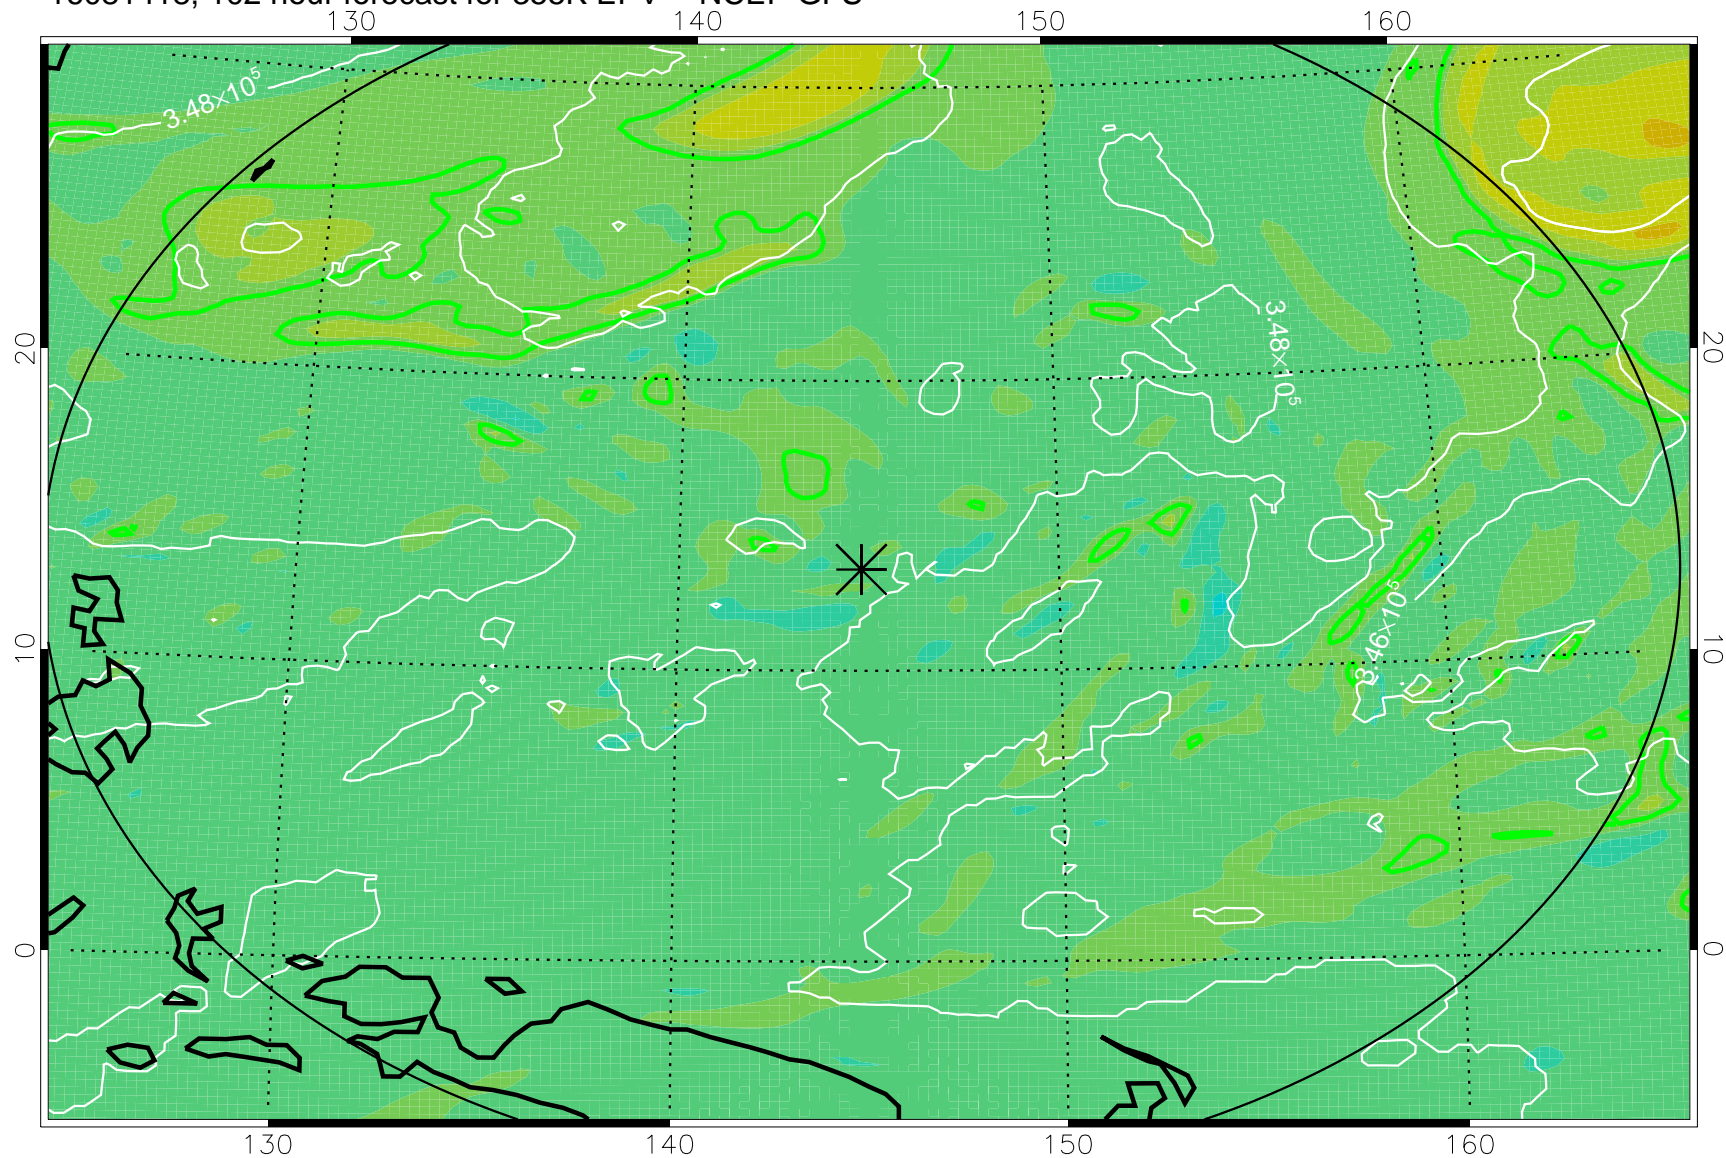

16081318, 78 hour forecast for 355K EPV -- NCEP GFS

355K Montgomery Streamfunction, white
EPV Tropopause (2 PVU) Position
Range ring of 2304 km

16081400, 84 hour forecast for 355K EPV -- NCEP GFS

355K Montgomery Streamfunction, white
EPV Tropopause (2 PVU) Position
Range ring of 2304 km

16081406, 90 hour forecast for 355K EPV -- NCEP GFS

355K Montgomery Streamfunction, white
EPV Tropopause (2 PVU) Position
Range ring of 2304 km

16081412, 96 hour forecast for 355K EPV -- NCEP GFS

355K Montgomery Streamfunction, white
EPV Tropopause (2 PVU) Position
Range ring of 2304 km

16081418, 102 hour forecast for 355K EPV -- NCEP GFS

355K Montgomery Streamfunction, white
EPV Tropopause (2 PVU) Position
Range ring of 2304 km

16081500, 108 hour forecast for 355K EPV -- NCEP GFS

355K Montgomery Streamfunction, white
EPV Tropopause (2 PVU) Position
Range ring of 2304 km

16081506, 114 hour forecast for 355K EPV -- NCEP GFS

355K Montgomery Streamfunction, white
EPV Tropopause (2 PVU) Position
Range ring of 2304 km

16081512, 120 hour forecast for 355K EPV -- NCEP GFS

355K Montgomery Streamfunction, white
EPV Tropopause (2 PVU) Position
Range ring of 2304 km