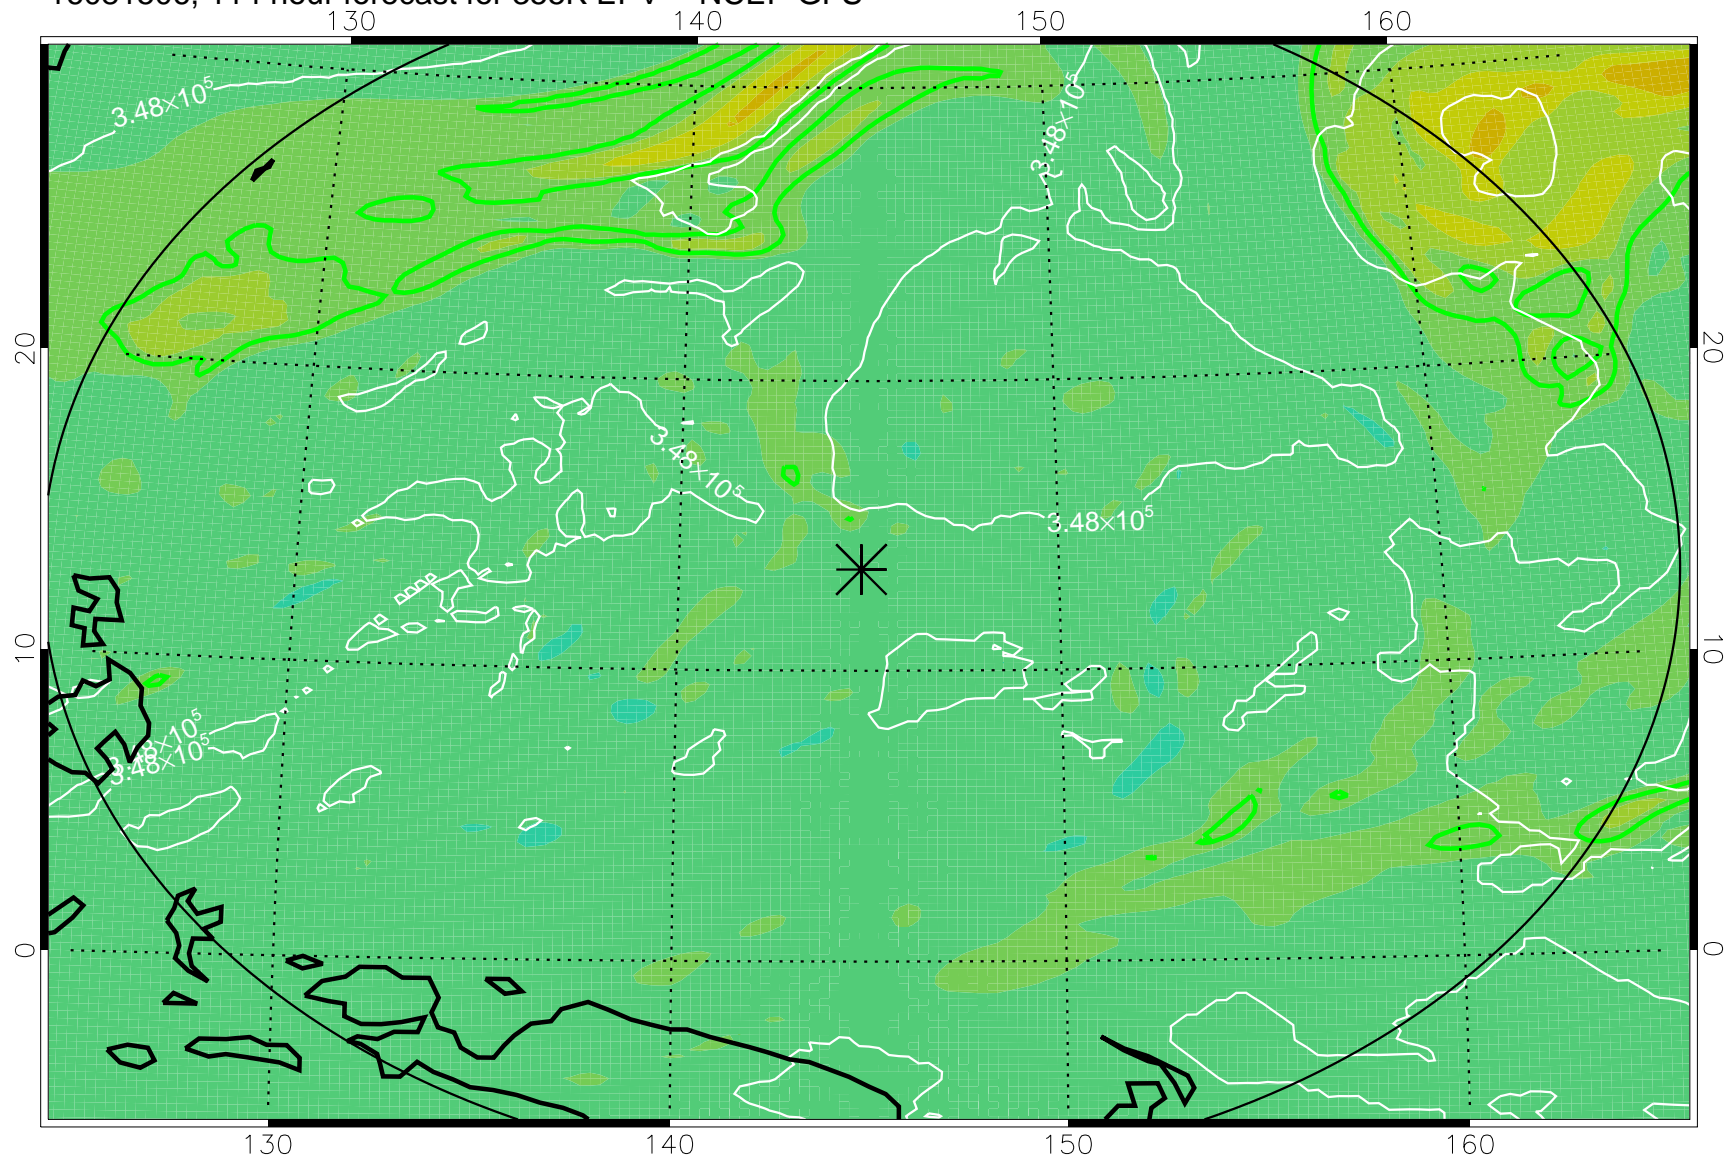

16081318, 78 hour forecast for 355K EPV -- NCEP GFS

355K Montgomery Streamfunction, white
EPV Tropopause (2 PVU) Position
Range ring of 2304 km

16081400, 84 hour forecast for 355K EPV -- NCEP GFS

355K Montgomery Streamfunction, white
EPV Tropopause (2 PVU) Position
Range ring of 2304 km

16081406, 90 hour forecast for 355K EPV -- NCEP GFS

355K Montgomery Streamfunction, white
EPV Tropopause (2 PVU) Position
Range ring of 2304 km

16081412, 96 hour forecast for 355K EPV -- NCEP GFS

355K Montgomery Streamfunction, white
EPV Tropopause (2 PVU) Position
Range ring of 2304 km

16081418, 102 hour forecast for 355K EPV -- NCEP GFS

355K Montgomery Streamfunction, white
EPV Tropopause (2 PVU) Position
Range ring of 2304 km

16081500, 108 hour forecast for 355K EPV -- NCEP GFS

355K Montgomery Streamfunction, white
EPV Tropopause (2 PVU) Position
Range ring of 2304 km

16081506, 114 hour forecast for 355K EPV -- NCEP GFS

355K Montgomery Streamfunction, white
EPV Tropopause (2 PVU) Position
Range ring of 2304 km

16081512, 120 hour forecast for 355K EPV -- NCEP GFS

355K Montgomery Streamfunction, white
EPV Tropopause (2 PVU) Position
Range ring of 2304 km