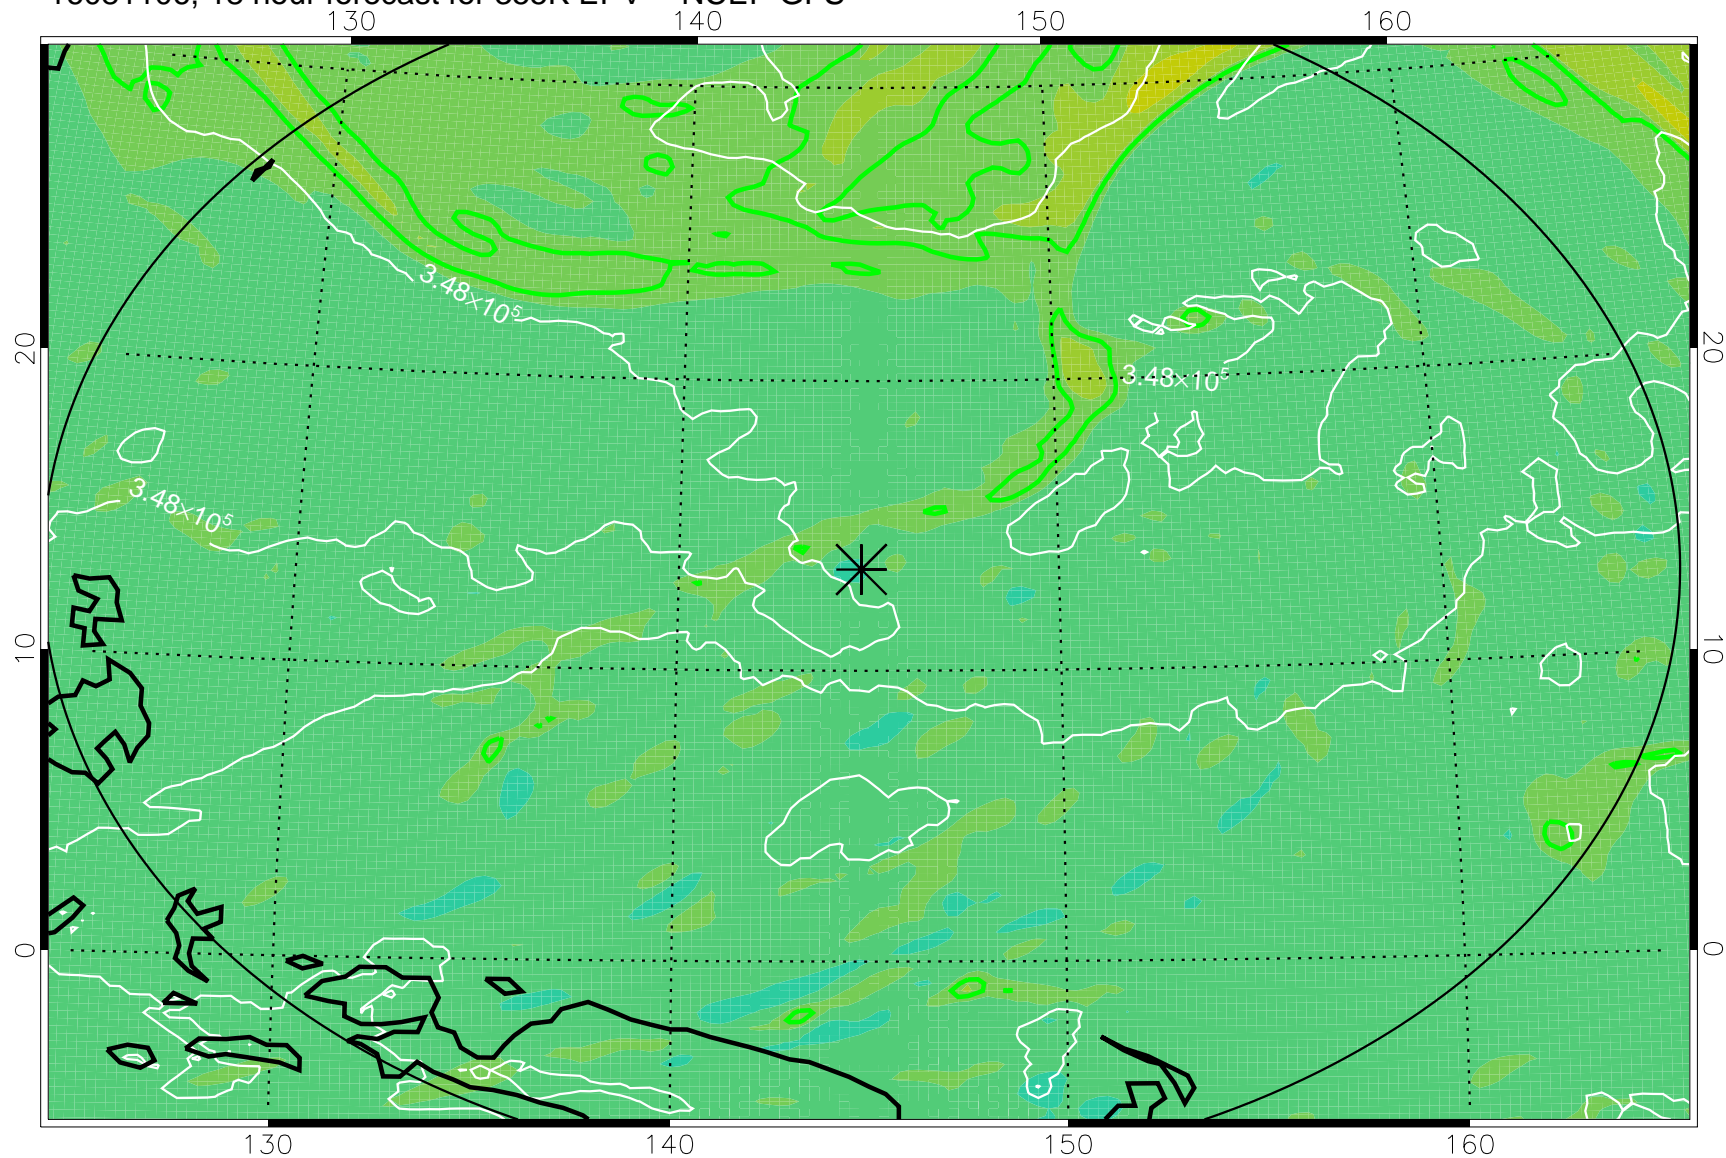

16081018, 6 hour forecast for 355K EPV -- NCEP GFS

355K Montgomery Streamfunction, white
EPV Tropopause (2 PVU) Position
Range ring of 2304 km

16081100, 12 hour forecast for 355K EPV -- NCEP GFS

355K Montgomery Streamfunction, white
EPV Tropopause (2 PVU) Position
Range ring of 2304 km

16081106, 18 hour forecast for 355K EPV -- NCEP GFS

355K Montgomery Streamfunction, white
EPV Tropopause (2 PVU) Position
Range ring of 2304 km

16081112, 24 hour forecast for 355K EPV -- NCEP GFS

355K Montgomery Streamfunction, white
EPV Tropopause (2 PVU) Position
Range ring of 2304 km

16081118, 30 hour forecast for 355K EPV -- NCEP GFS

355K Montgomery Streamfunction, white
EPV Tropopause (2 PVU) Position
Range ring of 2304 km

16081200, 36 hour forecast for 355K EPV -- NCEP GFS

355K Montgomery Streamfunction, white
EPV Tropopause (2 PVU) Position
Range ring of 2304 km

16081206, 42 hour forecast for 355K EPV -- NCEP GFS

355K Montgomery Streamfunction, white
EPV Tropopause (2 PVU) Position
Range ring of 2304 km

16081212, 48 hour forecast for 355K EPV -- NCEP GFS

355K Montgomery Streamfunction, white
EPV Tropopause (2 PVU) Position
Range ring of 2304 km