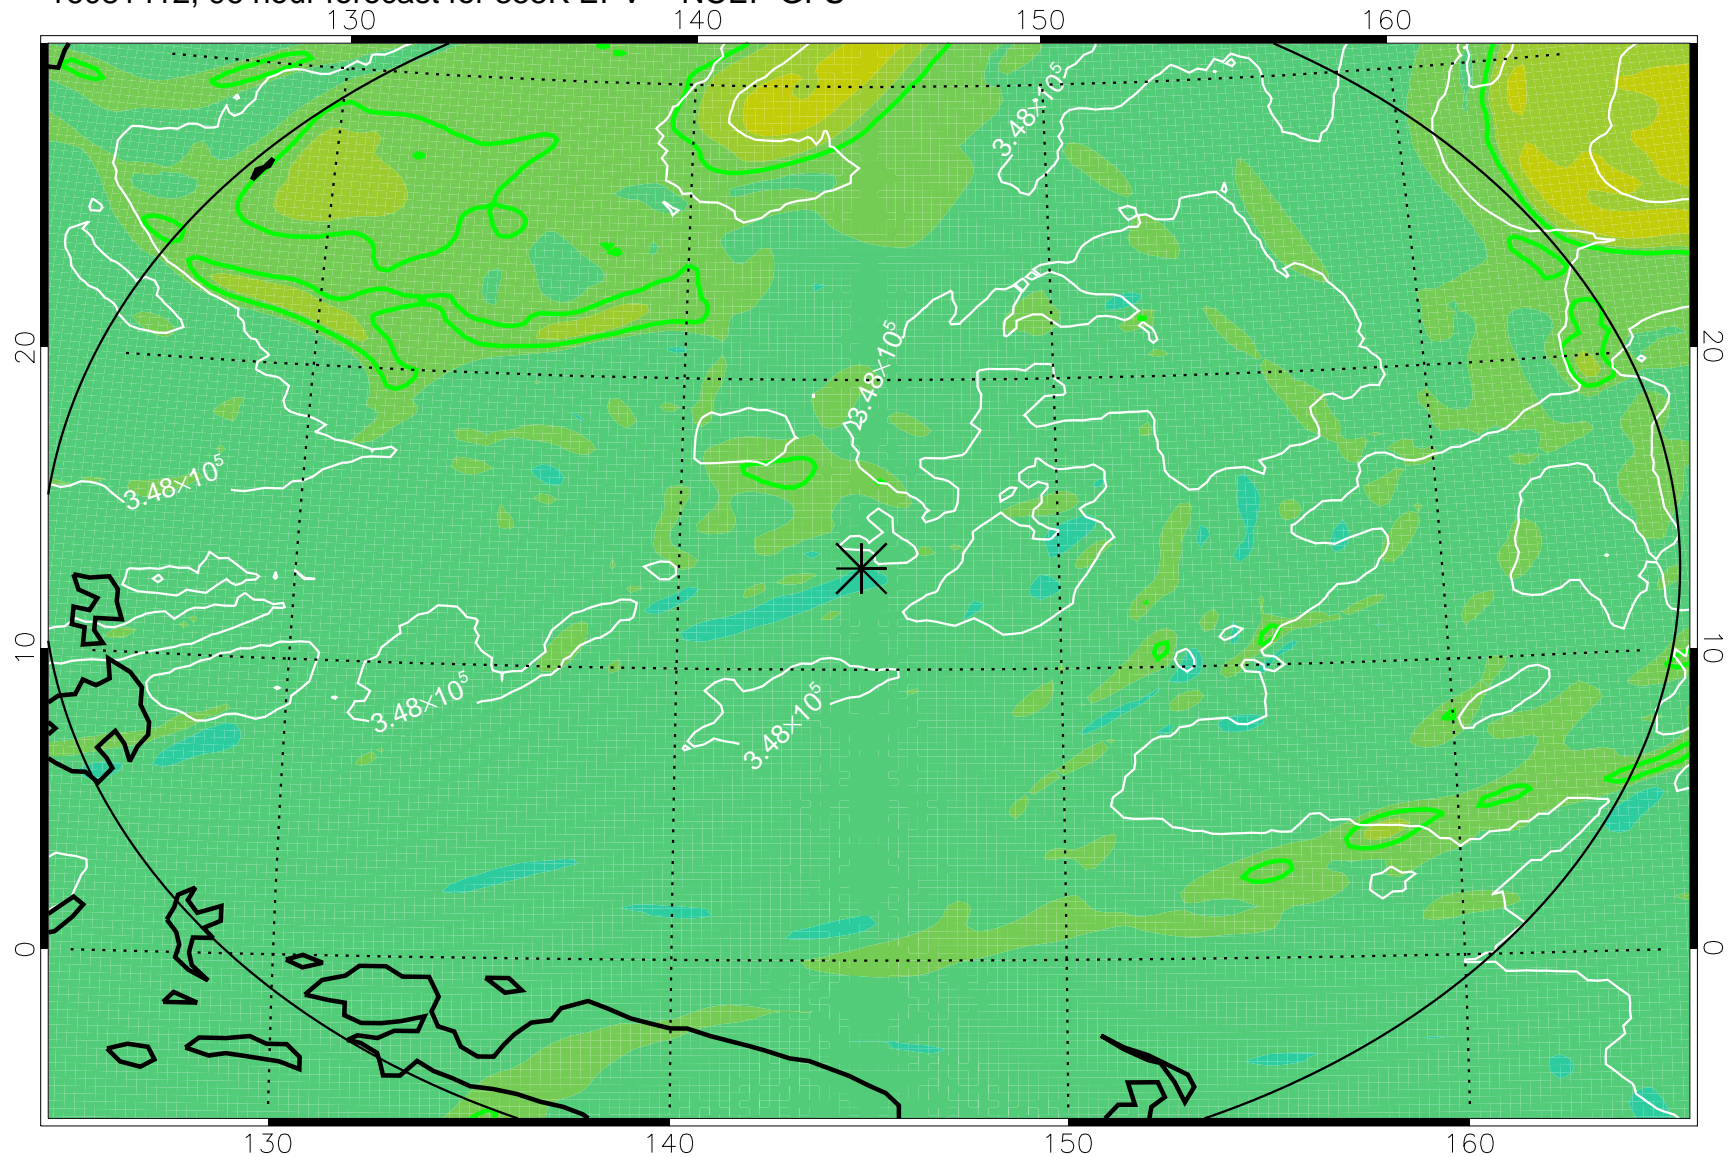

16081318, 78 hour forecast for 355K EPV -- NCEP GFS

355K Montgomery Streamfunction, white
EPV Tropopause (2 PVU) Position
Range ring of 2304 km

16081400, 84 hour forecast for 355K EPV -- NCEP GFS

355K Montgomery Streamfunction, white
EPV Tropopause (2 PVU) Position
Range ring of 2304 km

16081406, 90 hour forecast for 355K EPV -- NCEP GFS

355K Montgomery Streamfunction, white
EPV Tropopause (2 PVU) Position
Range ring of 2304 km

16081412, 96 hour forecast for 355K EPV -- NCEP GFS

355K Montgomery Streamfunction, white
EPV Tropopause (2 PVU) Position
Range ring of 2304 km

16081418, 102 hour forecast for 355K EPV -- NCEP GFS

355K Montgomery Streamfunction, white
EPV Tropopause (2 PVU) Position
Range ring of 2304 km

16081500, 108 hour forecast for 355K EPV -- NCEP GFS

355K Montgomery Streamfunction, white
EPV Tropopause (2 PVU) Position
Range ring of 2304 km

16081506, 114 hour forecast for 355K EPV -- NCEP GFS

355K Montgomery Streamfunction, white
EPV Tropopause (2 PVU) Position
Range ring of 2304 km

16081512, 120 hour forecast for 355K EPV -- NCEP GFS

355K Montgomery Streamfunction, white
EPV Tropopause (2 PVU) Position
Range ring of 2304 km