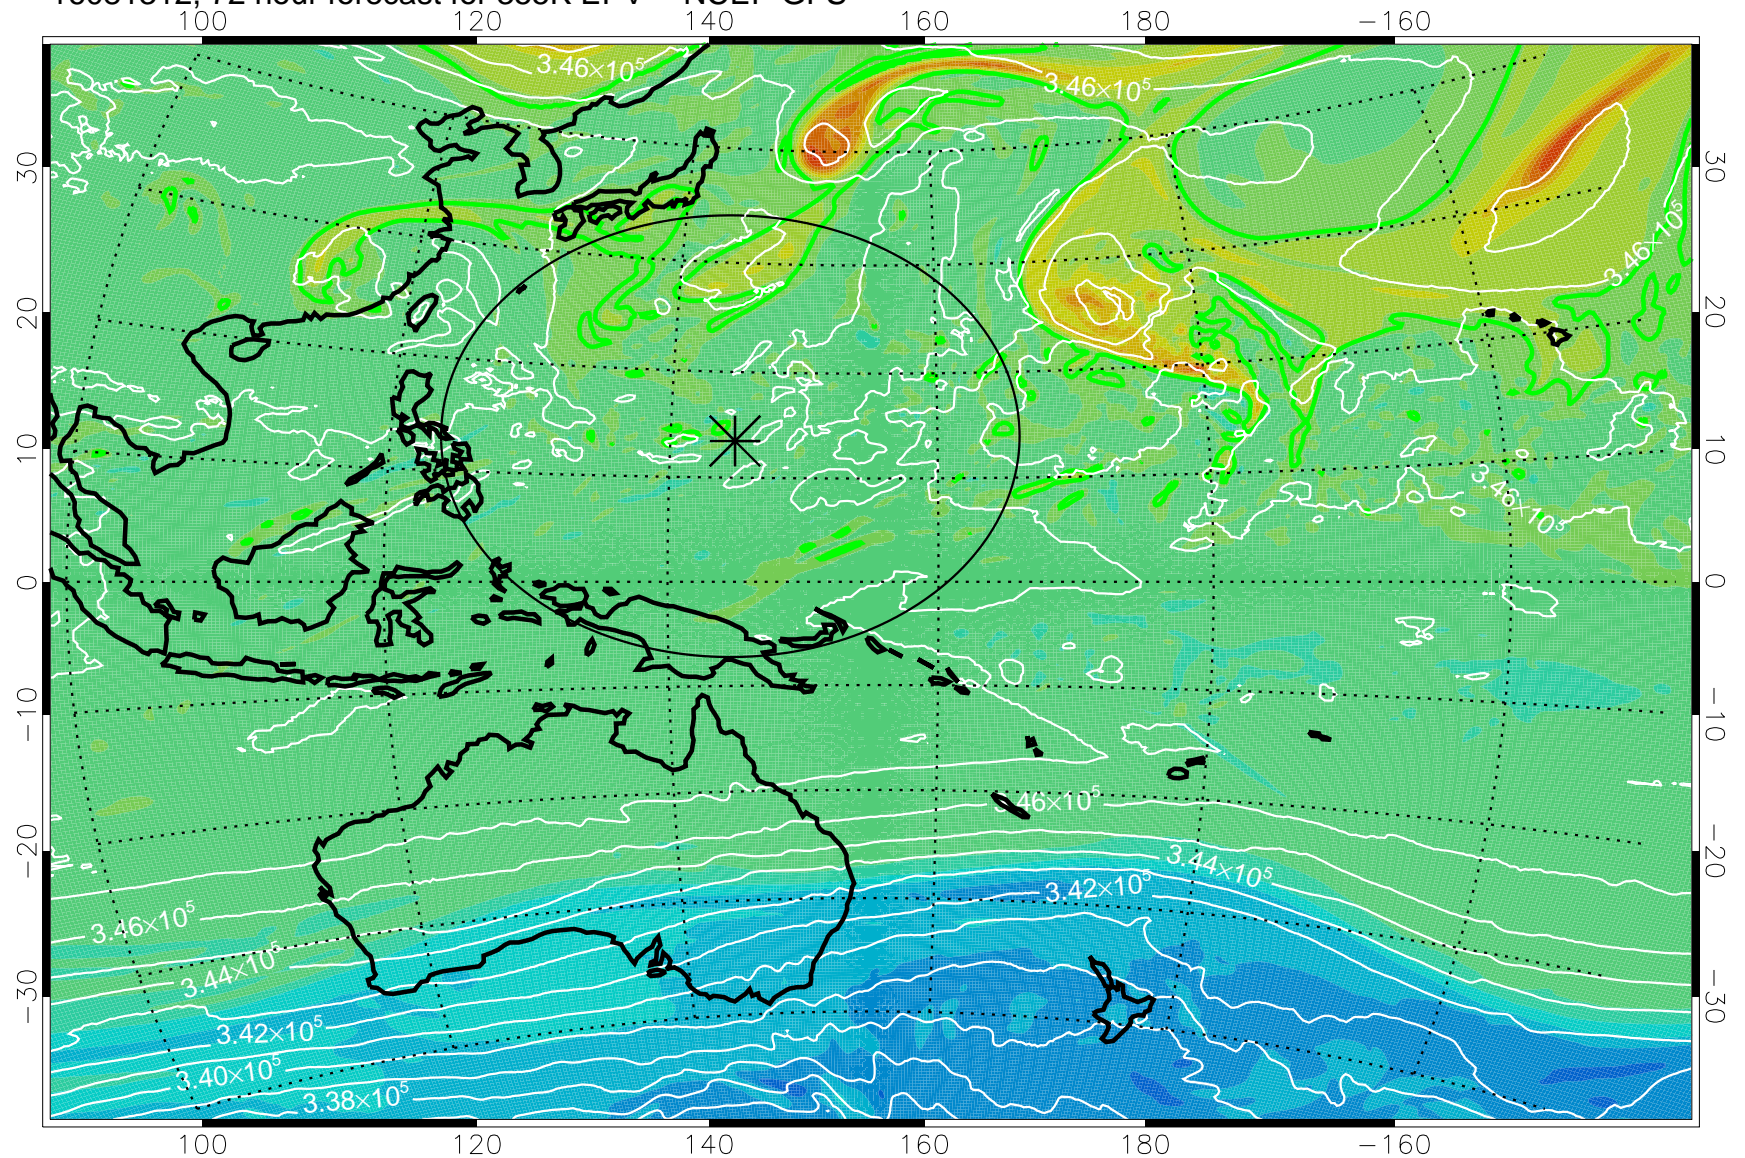

16081206, 42 hour forecast for 355K EPV -- NCEP GFS

355K Montgomery Streamfunction, white  
EPV Tropopause (2 PVU) Position  
Range ring of 2304 km

16081212, 48 hour forecast for 355K EPV -- NCEP GFS

355K Montgomery Streamfunction, white  
EPV Tropopause (2 PVU) Position  
Range ring of 2304 km

16081218, 54 hour forecast for 355K EPV -- NCEP GFS

355K Montgomery Streamfunction, white  
EPV Tropopause (2 PVU) Position  
Range ring of 2304 km

16081300, 60 hour forecast for 355K EPV -- NCEP GFS

355K Montgomery Streamfunction, white  
EPV Tropopause (2 PVU) Position  
Range ring of 2304 km

16081306, 66 hour forecast for 355K EPV -- NCEP GFS

355K Montgomery Streamfunction, white  
EPV Tropopause (2 PVU) Position  
Range ring of 2304 km

16081312, 72 hour forecast for 355K EPV -- NCEP GFS

355K Montgomery Streamfunction, white  
EPV Tropopause (2 PVU) Position  
Range ring of 2304 km

16081318, 78 hour forecast for 355K EPV -- NCEP GFS

355K Montgomery Streamfunction, white  
EPV Tropopause (2 PVU) Position  
Range ring of 2304 km

16081400, 84 hour forecast for 355K EPV -- NCEP GFS

355K Montgomery Streamfunction, white  
EPV Tropopause (2 PVU) Position  
Range ring of 2304 km