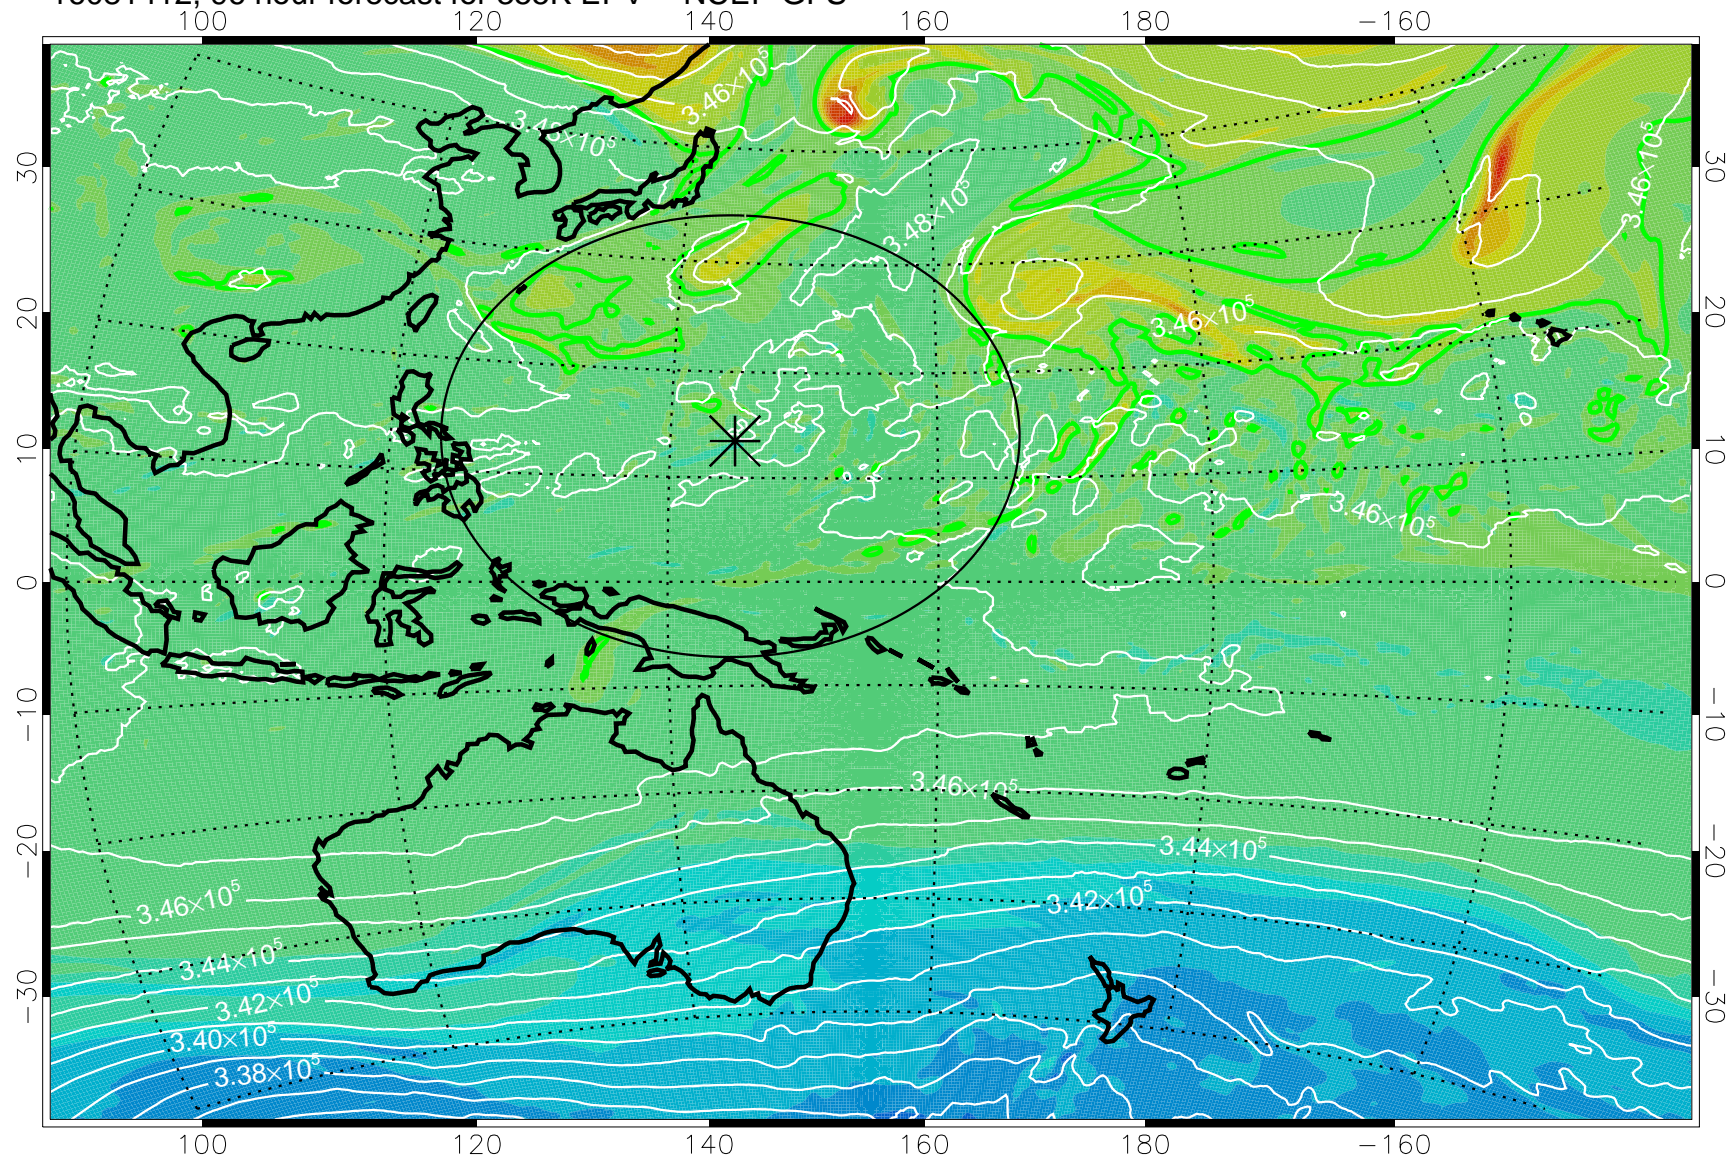

16081306, 66 hour forecast for 355K EPV -- NCEP GFS

355K Montgomery Streamfunction, white  
EPV Tropopause (2 PVU) Position  
Range ring of 2304 km

16081312, 72 hour forecast for 355K EPV -- NCEP GFS

355K Montgomery Streamfunction, white  
EPV Tropopause (2 PVU) Position  
Range ring of 2304 km

16081318, 78 hour forecast for 355K EPV -- NCEP GFS

355K Montgomery Streamfunction, white  
EPV Tropopause (2 PVU) Position  
Range ring of 2304 km

16081400, 84 hour forecast for 355K EPV -- NCEP GFS

355K Montgomery Streamfunction, white  
EPV Tropopause (2 PVU) Position  
Range ring of 2304 km

16081406, 90 hour forecast for 355K EPV -- NCEP GFS

355K Montgomery Streamfunction, white  
EPV Tropopause (2 PVU) Position  
Range ring of 2304 km

16081412, 96 hour forecast for 355K EPV -- NCEP GFS

355K Montgomery Streamfunction, white  
EPV Tropopause (2 PVU) Position  
Range ring of 2304 km

16081418, 102 hour forecast for 355K EPV -- NCEP GFS

355K Montgomery Streamfunction, white  
EPV Tropopause (2 PVU) Position  
Range ring of 2304 km

16081500, 108 hour forecast for 355K EPV -- NCEP GFS

355K Montgomery Streamfunction, white  
EPV Tropopause (2 PVU) Position  
Range ring of 2304 km