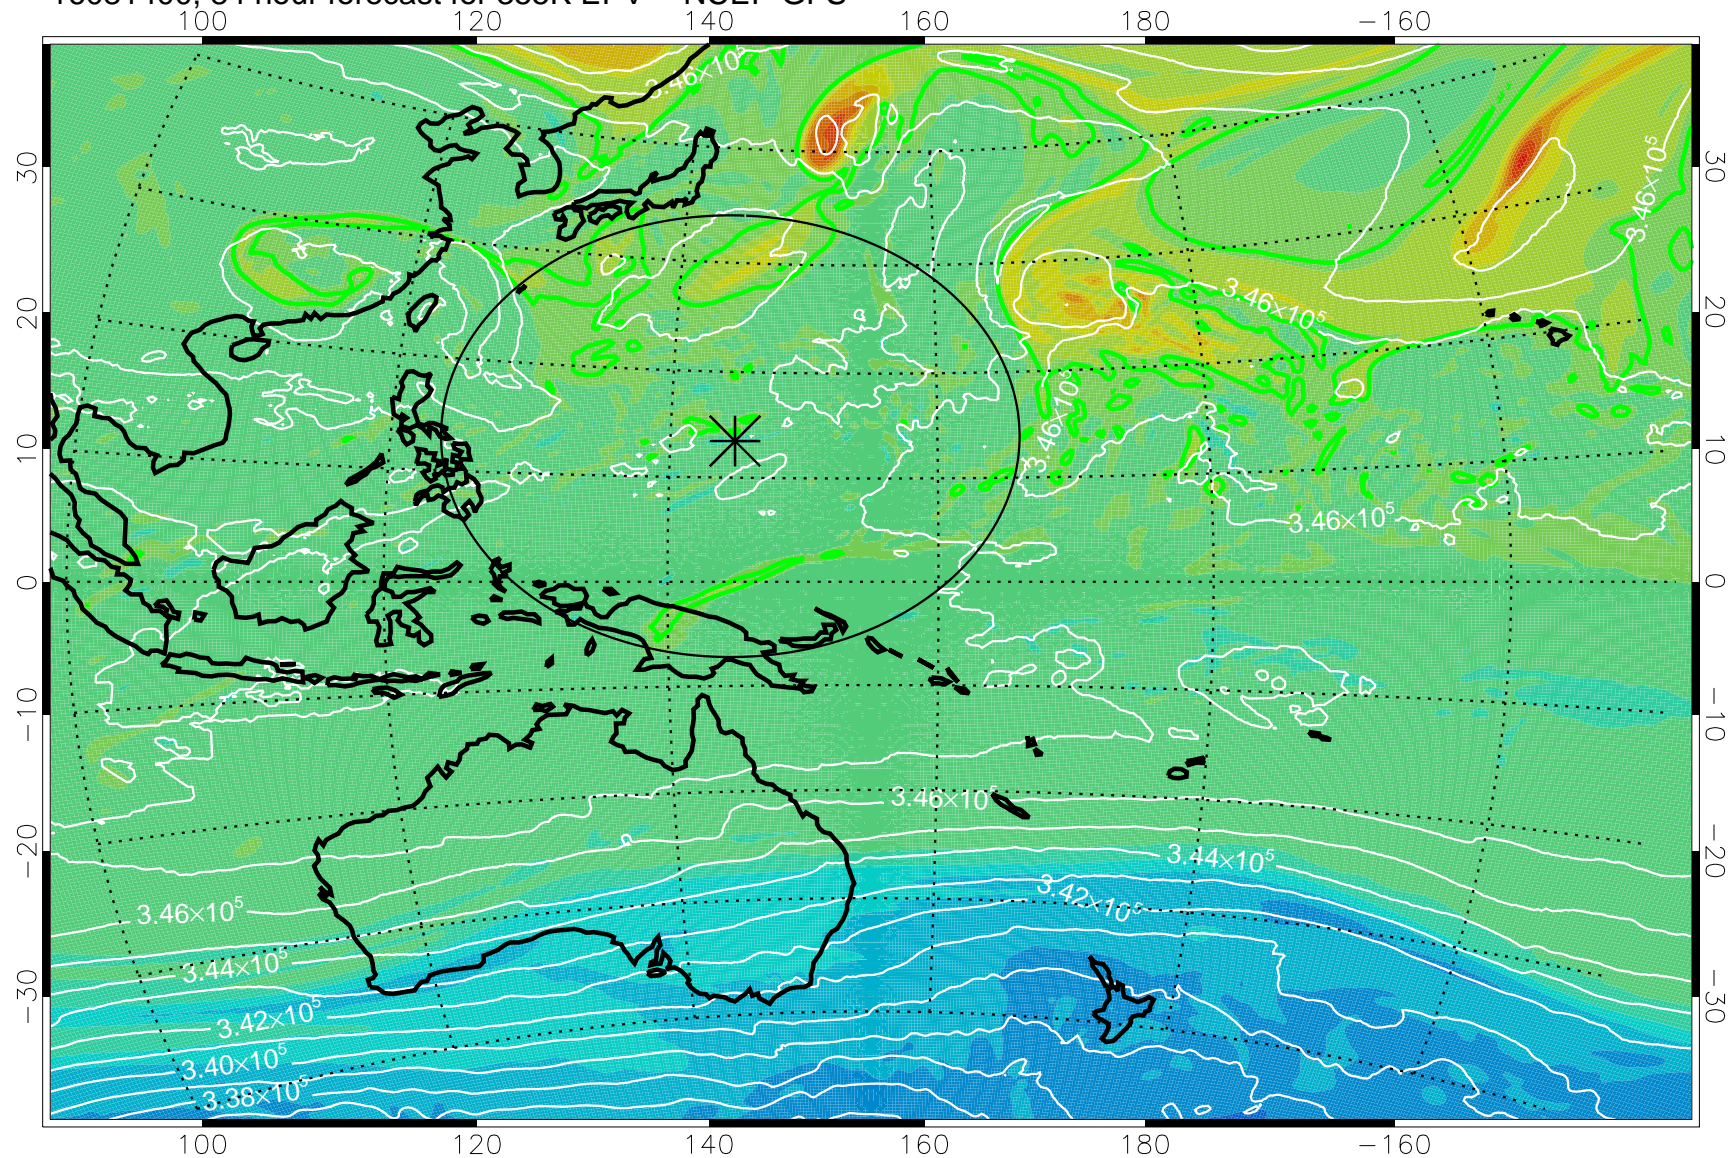

16081218, 54 hour forecast for 355K EPV -- NCEP GFS

355K Montgomery Streamfunction, white  
EPV Tropopause (2 PVU) Position  
Range ring of 2304 km

16081300, 60 hour forecast for 355K EPV -- NCEP GFS

355K Montgomery Streamfunction, white  
EPV Tropopause (2 PVU) Position  
Range ring of 2304 km

16081306, 66 hour forecast for 355K EPV -- NCEP GFS

355K Montgomery Streamfunction, white  
EPV Tropopause (2 PVU) Position  
Range ring of 2304 km

16081312, 72 hour forecast for 355K EPV -- NCEP GFS

355K Montgomery Streamfunction, white  
EPV Tropopause (2 PVU) Position  
Range ring of 2304 km

16081318, 78 hour forecast for 355K EPV -- NCEP GFS

355K Montgomery Streamfunction, white  
EPV Tropopause (2 PVU) Position  
Range ring of 2304 km

16081400, 84 hour forecast for 355K EPV -- NCEP GFS

355K Montgomery Streamfunction, white  
EPV Tropopause (2 PVU) Position  
Range ring of 2304 km

16081406, 90 hour forecast for 355K EPV -- NCEP GFS

355K Montgomery Streamfunction, white  
EPV Tropopause (2 PVU) Position  
Range ring of 2304 km

16081412, 96 hour forecast for 355K EPV -- NCEP GFS

355K Montgomery Streamfunction, white  
EPV Tropopause (2 PVU) Position  
Range ring of 2304 km