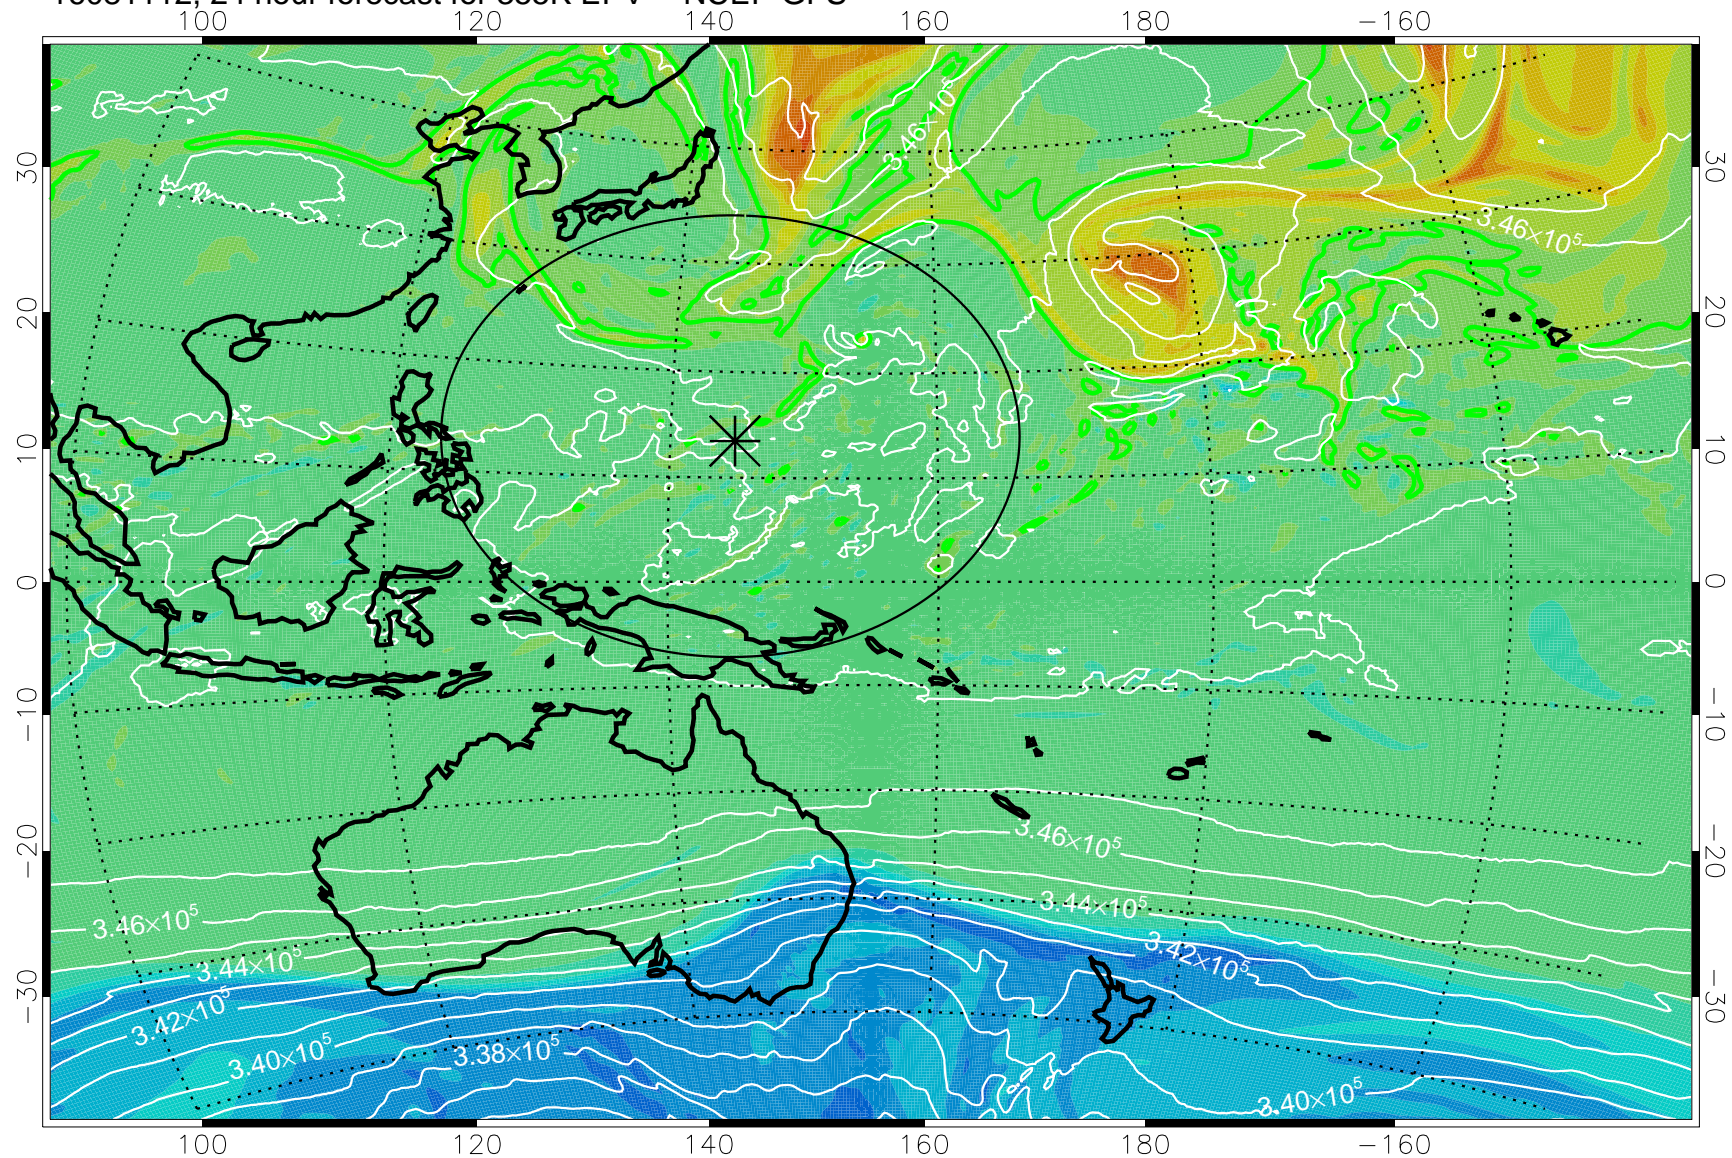

16081018, 6 hour forecast for 355K EPV -- NCEP GFS

355K Montgomery Streamfunction, white  
EPV Tropopause (2 PVU) Position  
Range ring of 2304 km

16081100, 12 hour forecast for 355K EPV -- NCEP GFS

355K Montgomery Streamfunction, white  
EPV Tropopause (2 PVU) Position  
Range ring of 2304 km

16081106, 18 hour forecast for 355K EPV -- NCEP GFS

355K Montgomery Streamfunction, white  
EPV Tropopause (2 PVU) Position  
Range ring of 2304 km

16081112, 24 hour forecast for 355K EPV -- NCEP GFS

355K Montgomery Streamfunction, white  
EPV Tropopause (2 PVU) Position  
Range ring of 2304 km

16081118, 30 hour forecast for 355K EPV -- NCEP GFS

355K Montgomery Streamfunction, white  
EPV Tropopause (2 PVU) Position  
Range ring of 2304 km

16081200, 36 hour forecast for 355K EPV -- NCEP GFS

355K Montgomery Streamfunction, white  
EPV Tropopause (2 PVU) Position  
Range ring of 2304 km

16081206, 42 hour forecast for 355K EPV -- NCEP GFS

355K Montgomery Streamfunction, white  
EPV Tropopause (2 PVU) Position  
Range ring of 2304 km

16081212, 48 hour forecast for 355K EPV -- NCEP GFS

355K Montgomery Streamfunction, white  
EPV Tropopause (2 PVU) Position  
Range ring of 2304 km