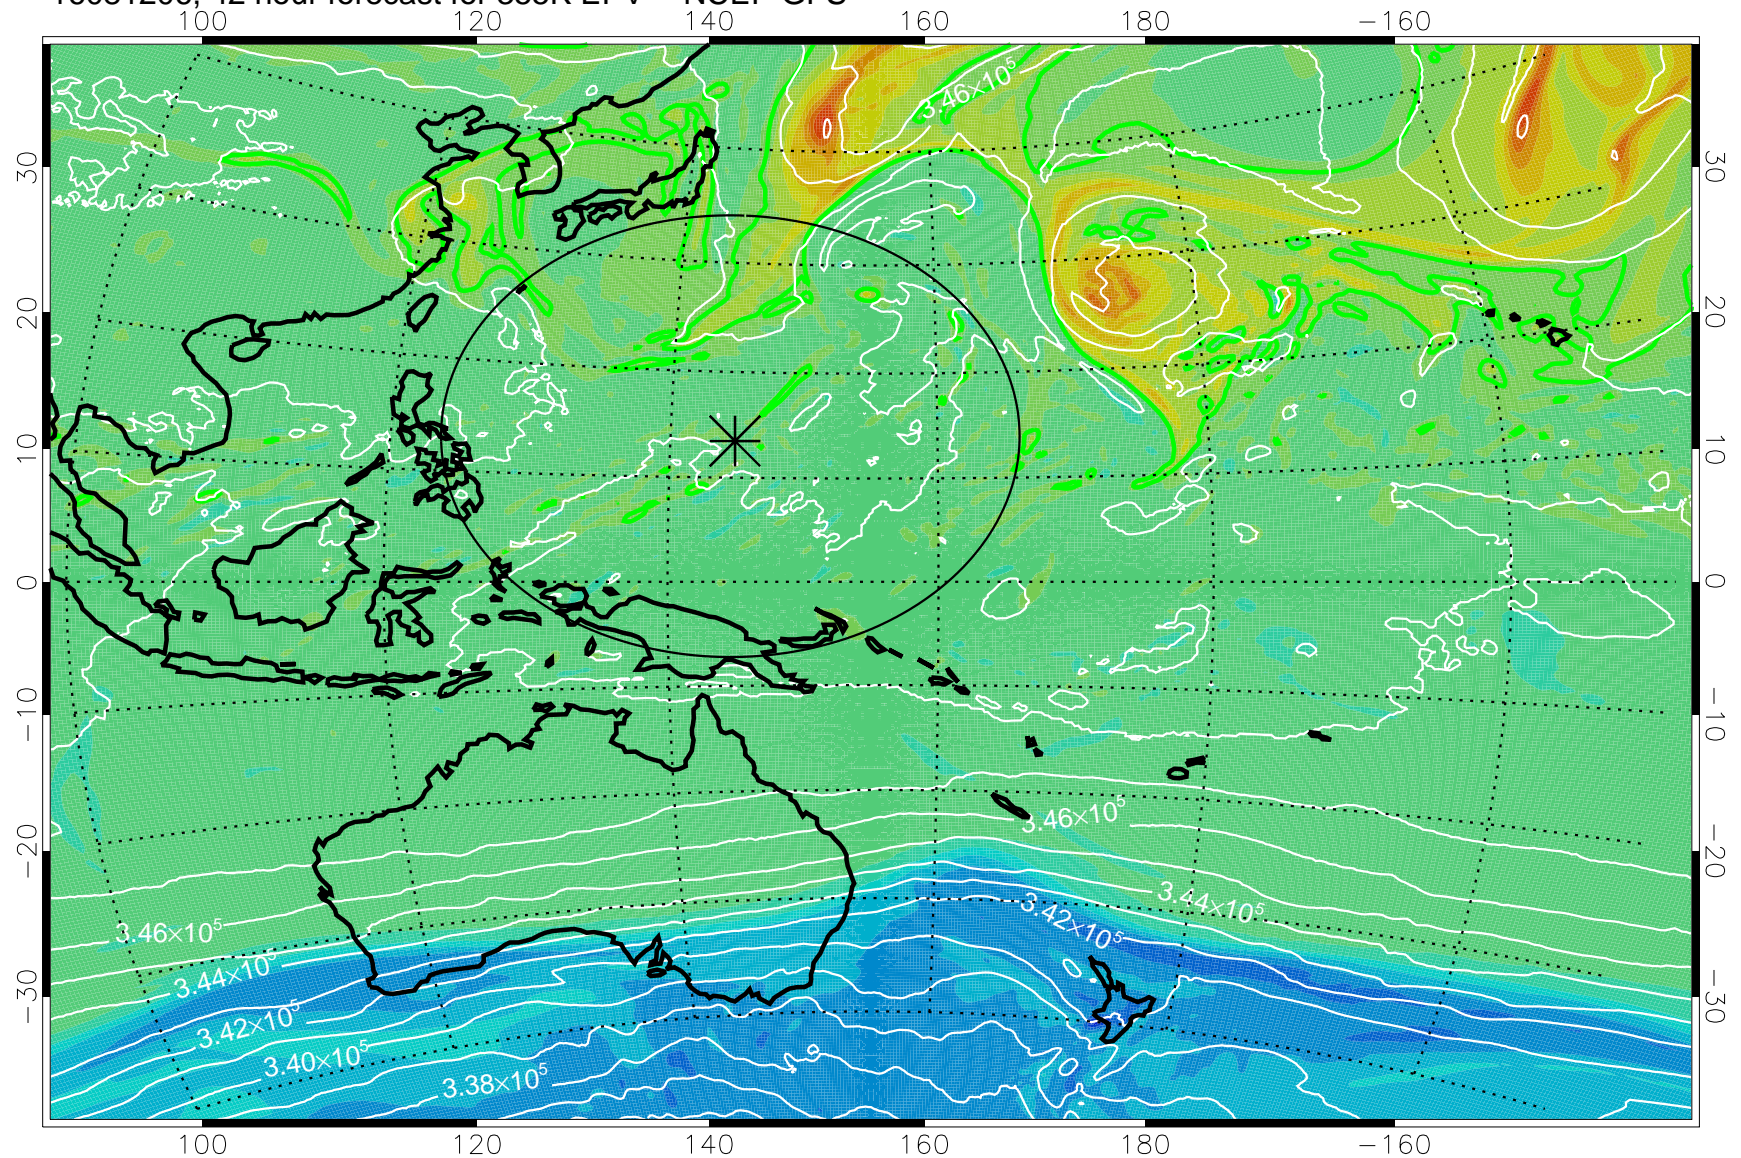

16081106, 18 hour forecast for 355K EPV -- NCEP GFS

355K Montgomery Streamfunction, white  
EPV Tropopause (2 PVU) Position  
Range ring of 2304 km

16081112, 24 hour forecast for 355K EPV -- NCEP GFS

355K Montgomery Streamfunction, white  
EPV Tropopause (2 PVU) Position  
Range ring of 2304 km

16081118, 30 hour forecast for 355K EPV -- NCEP GFS

355K Montgomery Streamfunction, white  
EPV Tropopause (2 PVU) Position  
Range ring of 2304 km

16081200, 36 hour forecast for 355K EPV -- NCEP GFS

355K Montgomery Streamfunction, white  
EPV Tropopause (2 PVU) Position  
Range ring of 2304 km

16081206, 42 hour forecast for 355K EPV -- NCEP GFS

355K Montgomery Streamfunction, white  
EPV Tropopause (2 PVU) Position  
Range ring of 2304 km

16081212, 48 hour forecast for 355K EPV -- NCEP GFS

355K Montgomery Streamfunction, white  
EPV Tropopause (2 PVU) Position  
Range ring of 2304 km

16081218, 54 hour forecast for 355K EPV -- NCEP GFS

355K Montgomery Streamfunction, white  
EPV Tropopause (2 PVU) Position  
Range ring of 2304 km

16081300, 60 hour forecast for 355K EPV -- NCEP GFS

355K Montgomery Streamfunction, white  
EPV Tropopause (2 PVU) Position  
Range ring of 2304 km