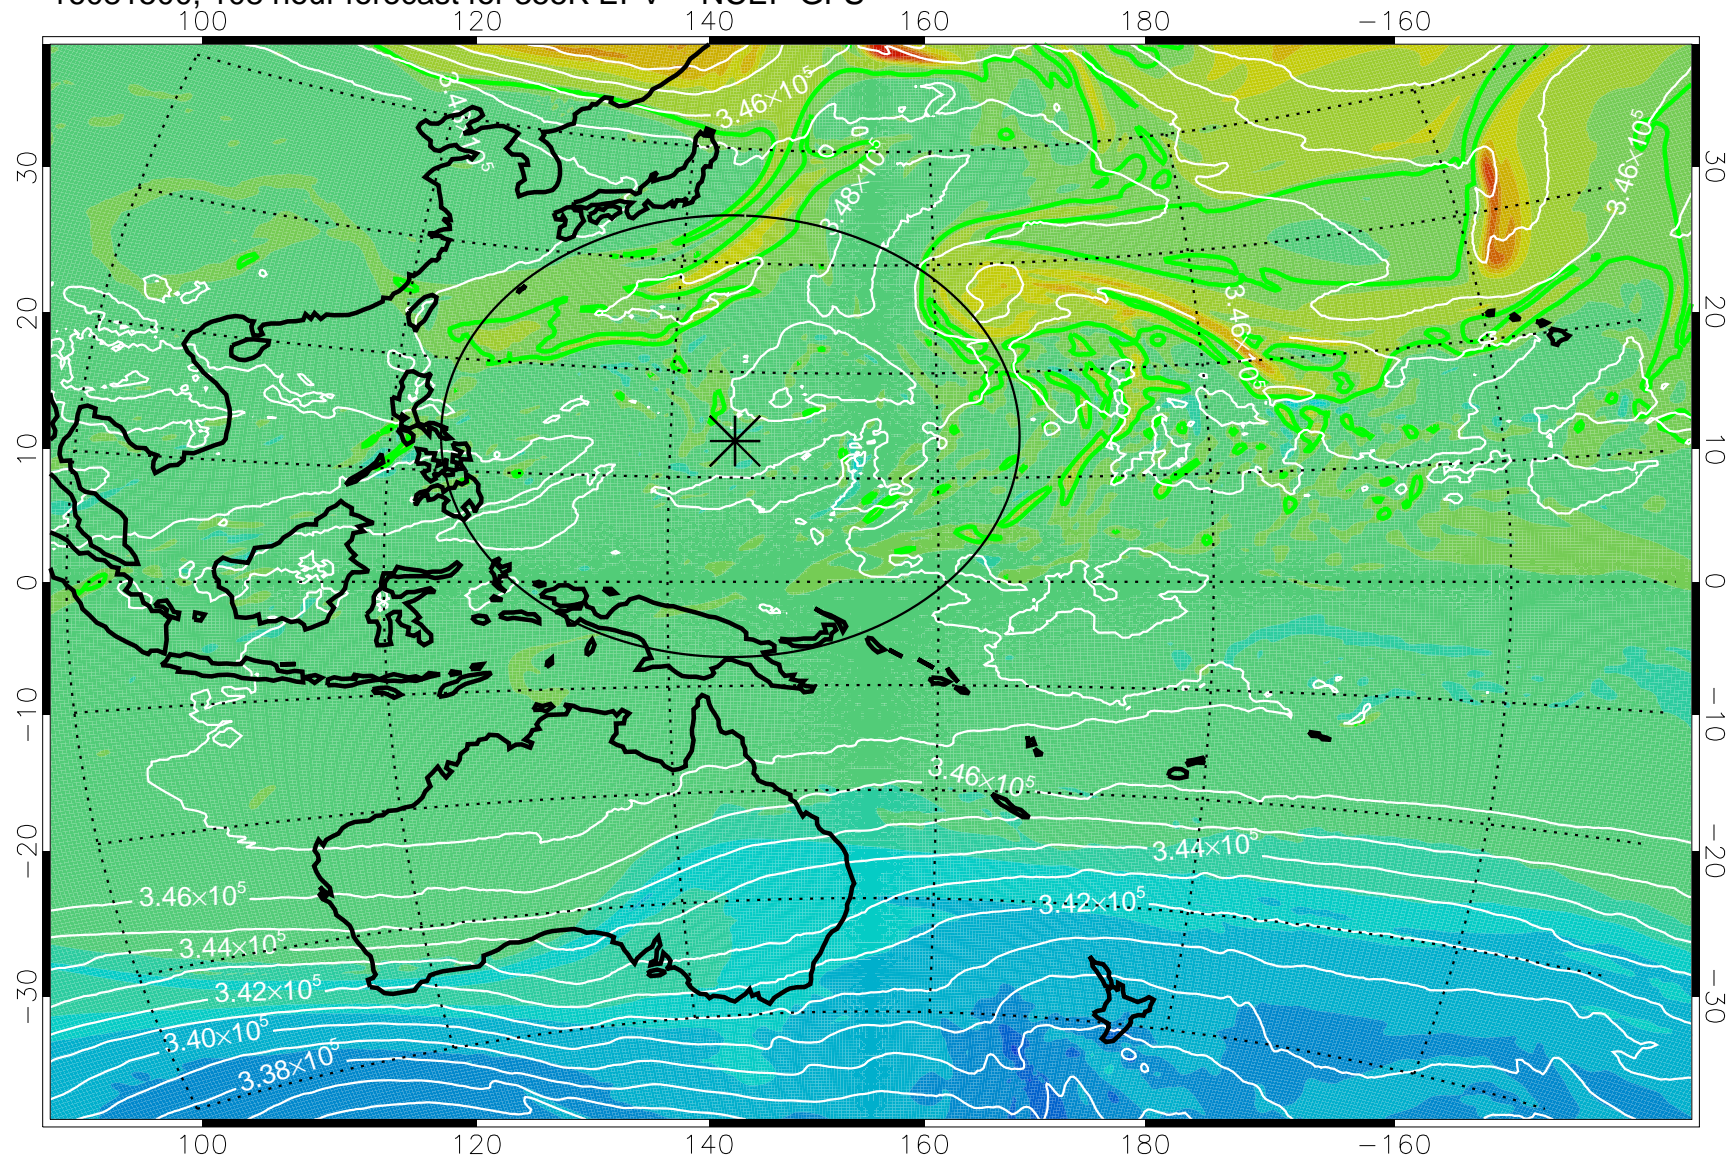

16081318, 78 hour forecast for 355K EPV -- NCEP GFS

355K Montgomery Streamfunction, white  
EPV Tropopause (2 PVU) Position  
Range ring of 2304 km

16081400, 84 hour forecast for 355K EPV -- NCEP GFS

355K Montgomery Streamfunction, white  
EPV Tropopause (2 PVU) Position  
Range ring of 2304 km

16081406, 90 hour forecast for 355K EPV -- NCEP GFS

355K Montgomery Streamfunction, white  
EPV Tropopause (2 PVU) Position  
Range ring of 2304 km

16081412, 96 hour forecast for 355K EPV -- NCEP GFS

355K Montgomery Streamfunction, white  
EPV Tropopause (2 PVU) Position  
Range ring of 2304 km

16081418, 102 hour forecast for 355K EPV -- NCEP GFS

355K Montgomery Streamfunction, white  
EPV Tropopause (2 PVU) Position  
Range ring of 2304 km

16081500, 108 hour forecast for 355K EPV -- NCEP GFS

355K Montgomery Streamfunction, white  
EPV Tropopause (2 PVU) Position  
Range ring of 2304 km

16081506, 114 hour forecast for 355K EPV -- NCEP GFS

355K Montgomery Streamfunction, white  
EPV Tropopause (2 PVU) Position  
Range ring of 2304 km

16081512, 120 hour forecast for 355K EPV -- NCEP GFS

355K Montgomery Streamfunction, white  
EPV Tropopause (2 PVU) Position  
Range ring of 2304 km