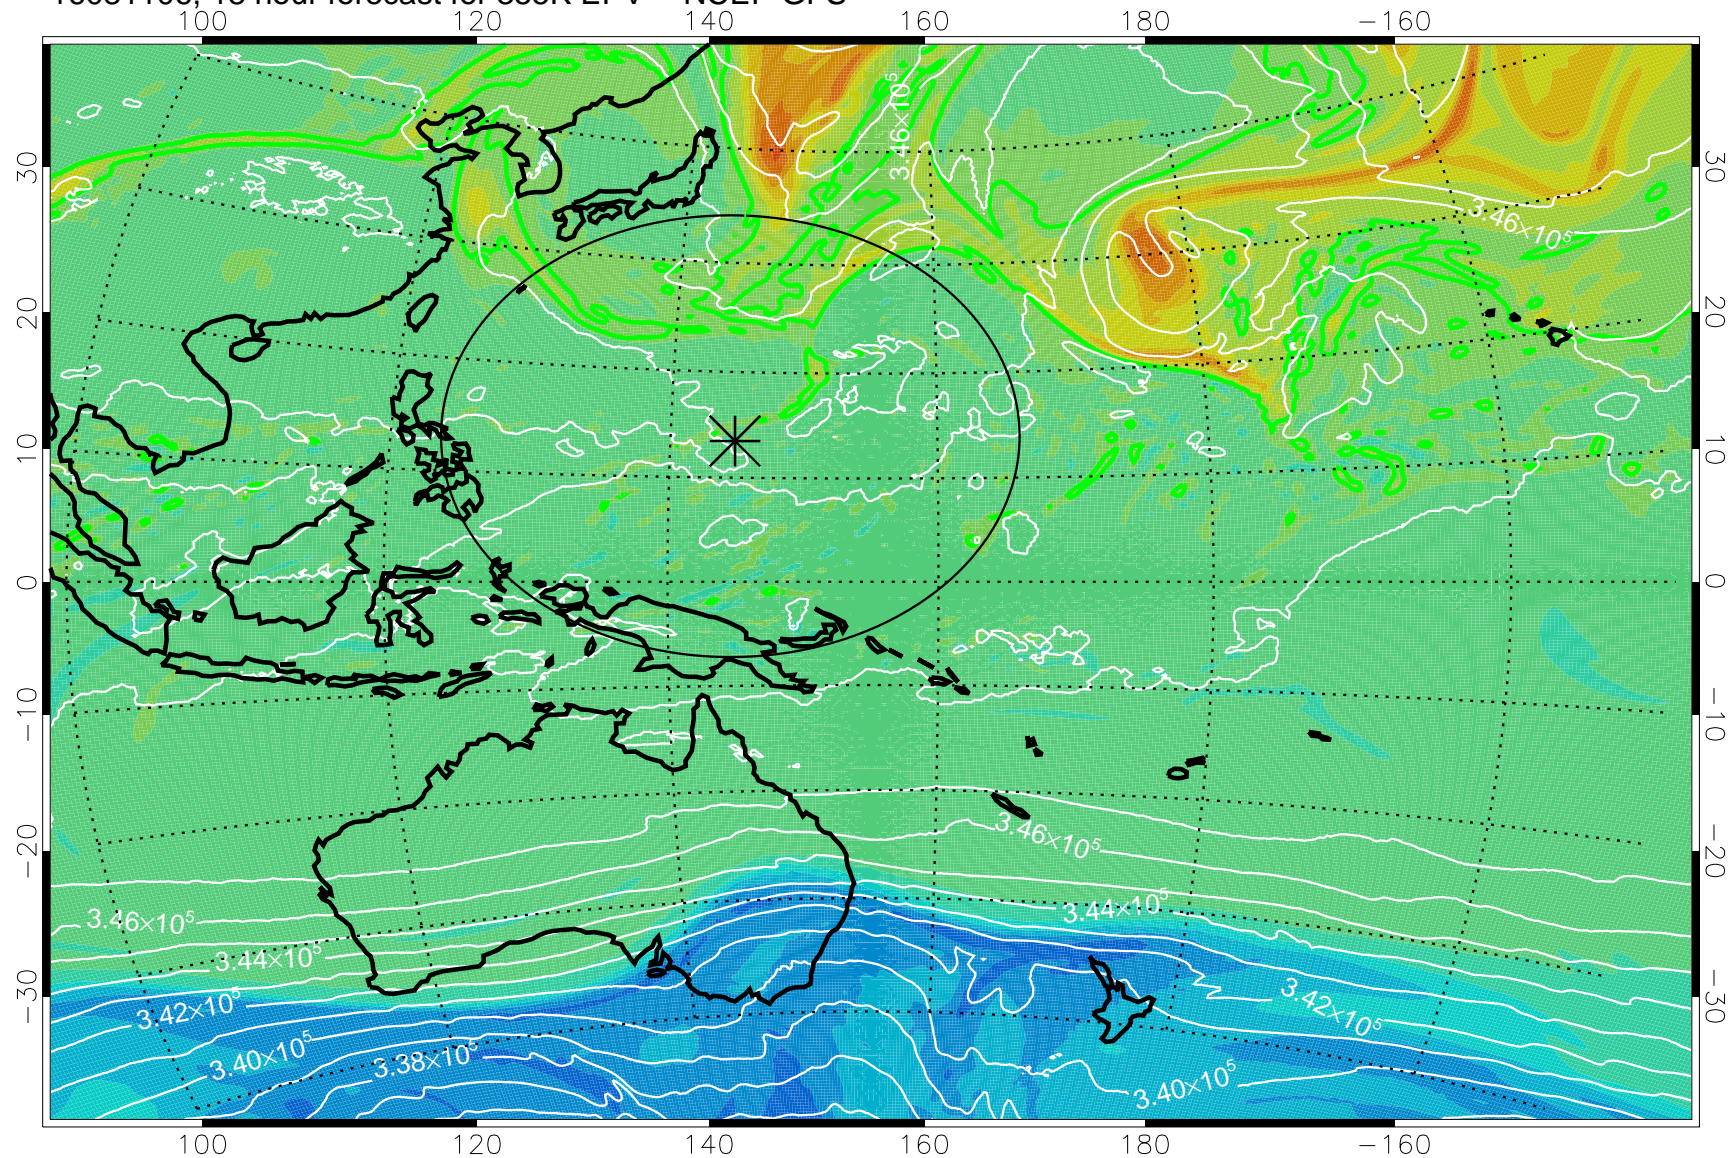

16081018, 6 hour forecast for 355K EPV -- NCEP GFS

355K Montgomery Streamfunction, white  
EPV Tropopause (2 PVU) Position  
Range ring of 2304 km

16081100, 12 hour forecast for 355K EPV -- NCEP GFS

355K Montgomery Streamfunction, white  
EPV Tropopause (2 PVU) Position  
Range ring of 2304 km

16081106, 18 hour forecast for 355K EPV -- NCEP GFS

355K Montgomery Streamfunction, white  
EPV Tropopause (2 PVU) Position  
Range ring of 2304 km

16081112, 24 hour forecast for 355K EPV -- NCEP GFS

355K Montgomery Streamfunction, white  
EPV Tropopause (2 PVU) Position  
Range ring of 2304 km

16081118, 30 hour forecast for 355K EPV -- NCEP GFS

355K Montgomery Streamfunction, white  
EPV Tropopause (2 PVU) Position  
Range ring of 2304 km

16081200, 36 hour forecast for 355K EPV -- NCEP GFS

355K Montgomery Streamfunction, white  
EPV Tropopause (2 PVU) Position  
Range ring of 2304 km

16081206, 42 hour forecast for 355K EPV -- NCEP GFS

355K Montgomery Streamfunction, white  
EPV Tropopause (2 PVU) Position  
Range ring of 2304 km

16081212, 48 hour forecast for 355K EPV -- NCEP GFS

355K Montgomery Streamfunction, white  
EPV Tropopause (2 PVU) Position  
Range ring of 2304 km