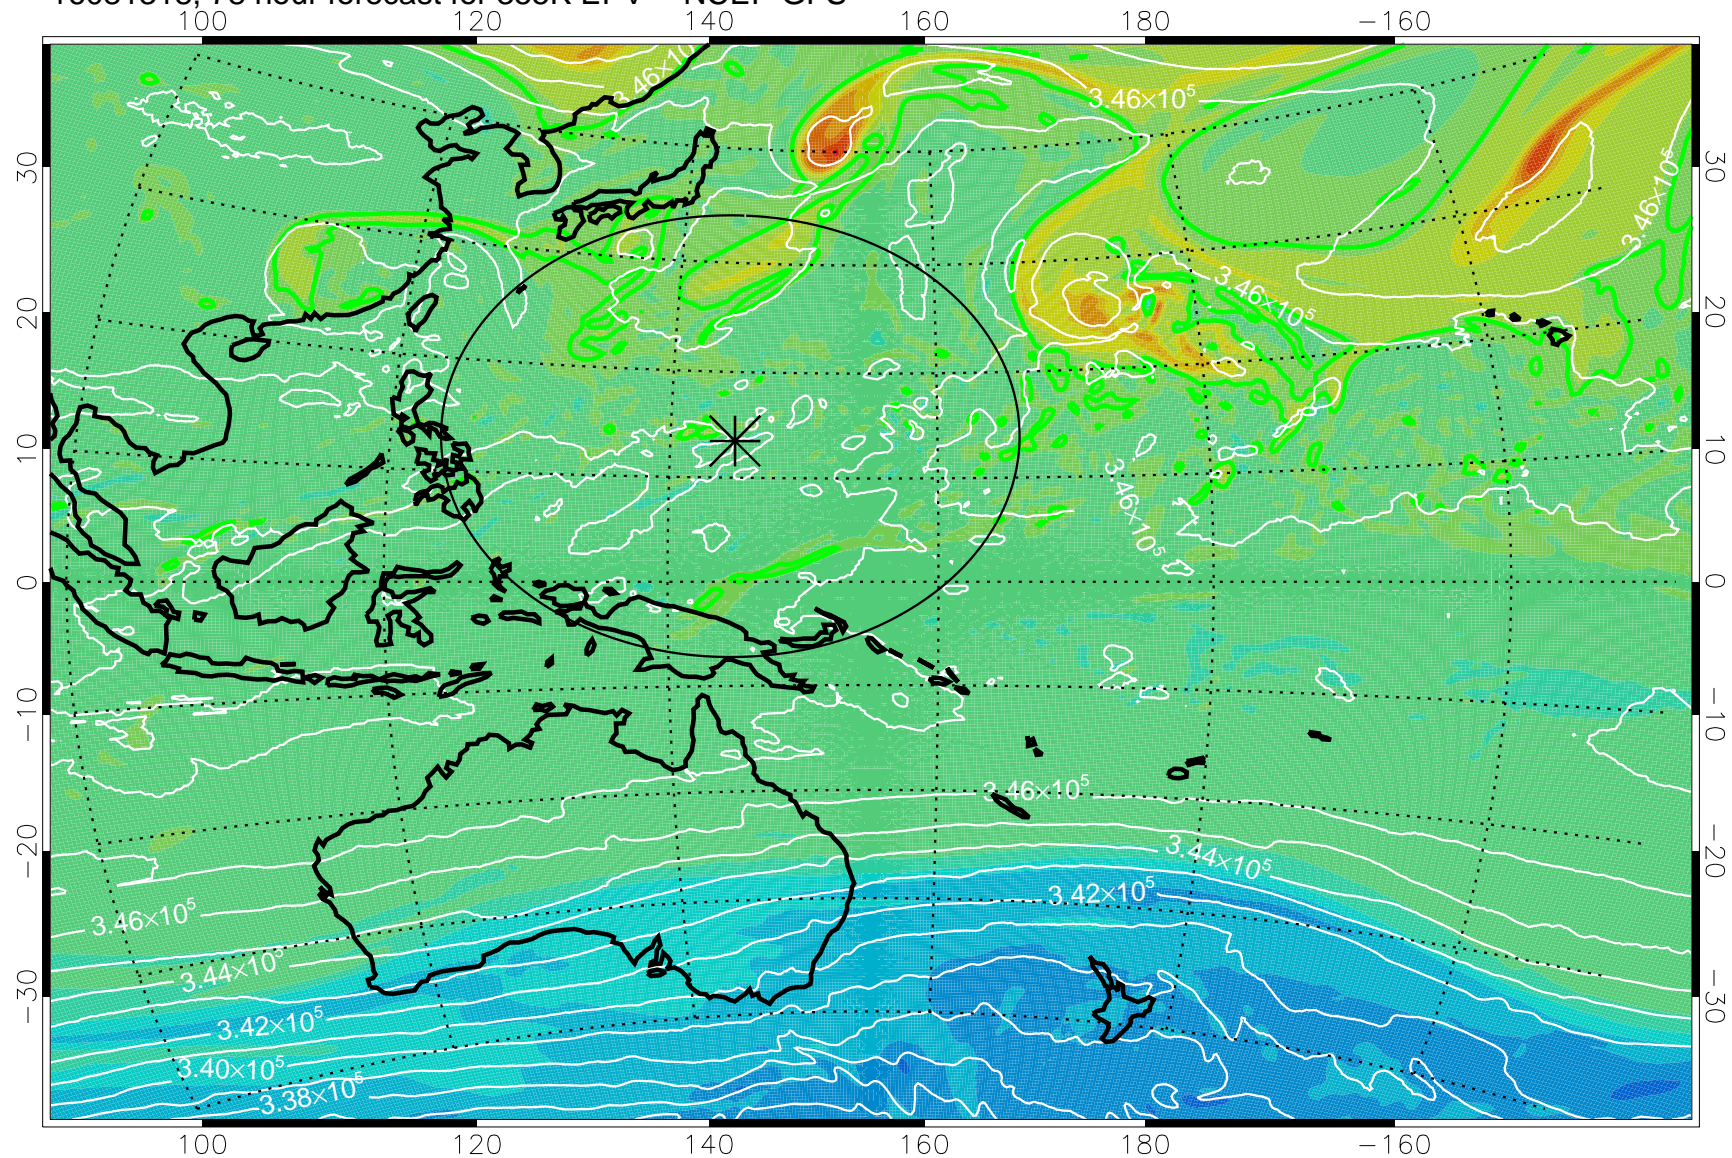

16081218, 54 hour forecast for 355K EPV -- NCEP GFS

355K Montgomery Streamfunction, white  
EPV Tropopause (2 PVU) Position  
Range ring of 2304 km

16081300, 60 hour forecast for 355K EPV -- NCEP GFS

355K Montgomery Streamfunction, white  
EPV Tropopause (2 PVU) Position  
Range ring of 2304 km

16081306, 66 hour forecast for 355K EPV -- NCEP GFS

355K Montgomery Streamfunction, white  
EPV Tropopause (2 PVU) Position  
Range ring of 2304 km

16081312, 72 hour forecast for 355K EPV -- NCEP GFS

355K Montgomery Streamfunction, white  
EPV Tropopause (2 PVU) Position  
Range ring of 2304 km

16081318, 78 hour forecast for 355K EPV -- NCEP GFS

355K Montgomery Streamfunction, white  
EPV Tropopause (2 PVU) Position  
Range ring of 2304 km

16081400, 84 hour forecast for 355K EPV -- NCEP GFS

355K Montgomery Streamfunction, white  
EPV Tropopause (2 PVU) Position  
Range ring of 2304 km

16081406, 90 hour forecast for 355K EPV -- NCEP GFS

355K Montgomery Streamfunction, white  
EPV Tropopause (2 PVU) Position  
Range ring of 2304 km

16081412, 96 hour forecast for 355K EPV -- NCEP GFS

355K Montgomery Streamfunction, white  
EPV Tropopause (2 PVU) Position  
Range ring of 2304 km