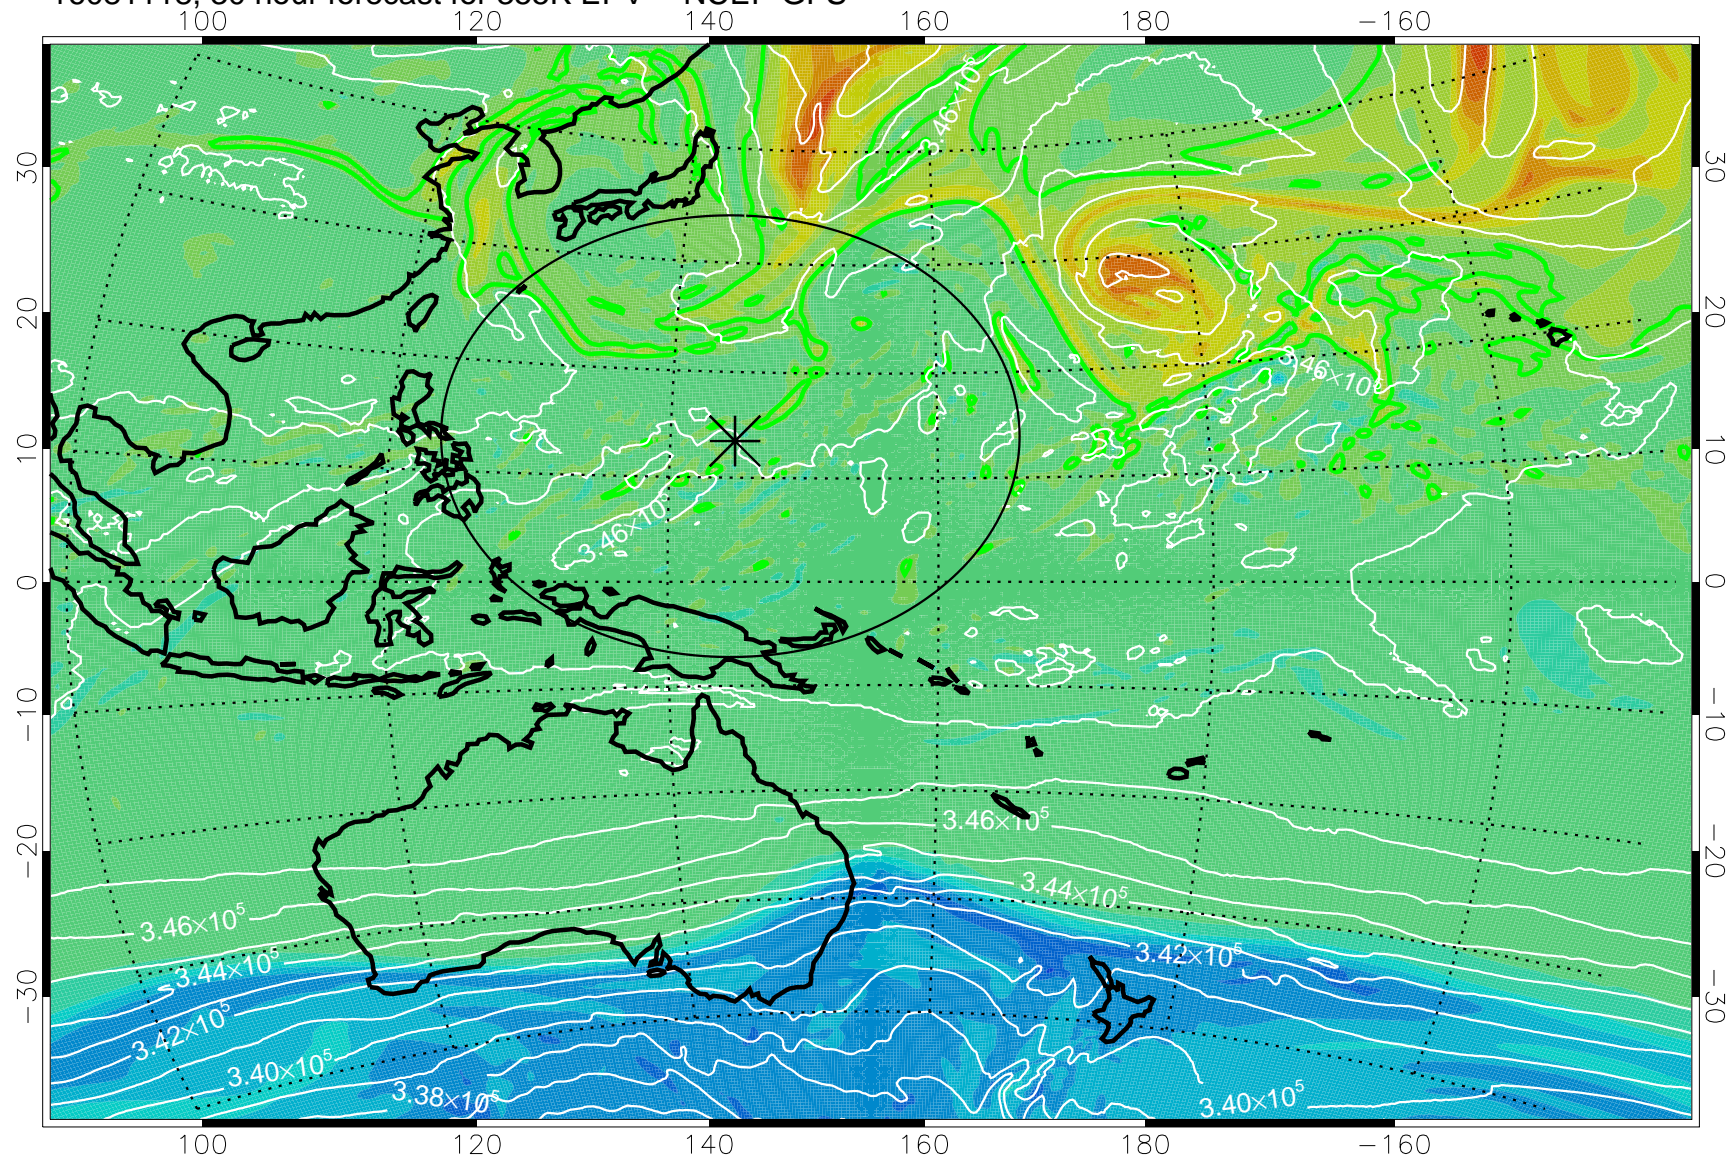

16081106, 18 hour forecast for 355K EPV -- NCEP GFS

355K Montgomery Streamfunction, white  
EPV Tropopause (2 PVU) Position  
Range ring of 2304 km

16081112, 24 hour forecast for 355K EPV -- NCEP GFS

355K Montgomery Streamfunction, white  
EPV Tropopause (2 PVU) Position  
Range ring of 2304 km

16081118, 30 hour forecast for 355K EPV -- NCEP GFS

355K Montgomery Streamfunction, white  
EPV Tropopause (2 PVU) Position  
Range ring of 2304 km

16081200, 36 hour forecast for 355K EPV -- NCEP GFS

355K Montgomery Streamfunction, white  
EPV Tropopause (2 PVU) Position  
Range ring of 2304 km

16081206, 42 hour forecast for 355K EPV -- NCEP GFS

355K Montgomery Streamfunction, white  
EPV Tropopause (2 PVU) Position  
Range ring of 2304 km

16081212, 48 hour forecast for 355K EPV -- NCEP GFS

355K Montgomery Streamfunction, white  
EPV Tropopause (2 PVU) Position  
Range ring of 2304 km

16081218, 54 hour forecast for 355K EPV -- NCEP GFS

355K Montgomery Streamfunction, white  
EPV Tropopause (2 PVU) Position  
Range ring of 2304 km

16081300, 60 hour forecast for 355K EPV -- NCEP GFS

355K Montgomery Streamfunction, white  
EPV Tropopause (2 PVU) Position  
Range ring of 2304 km