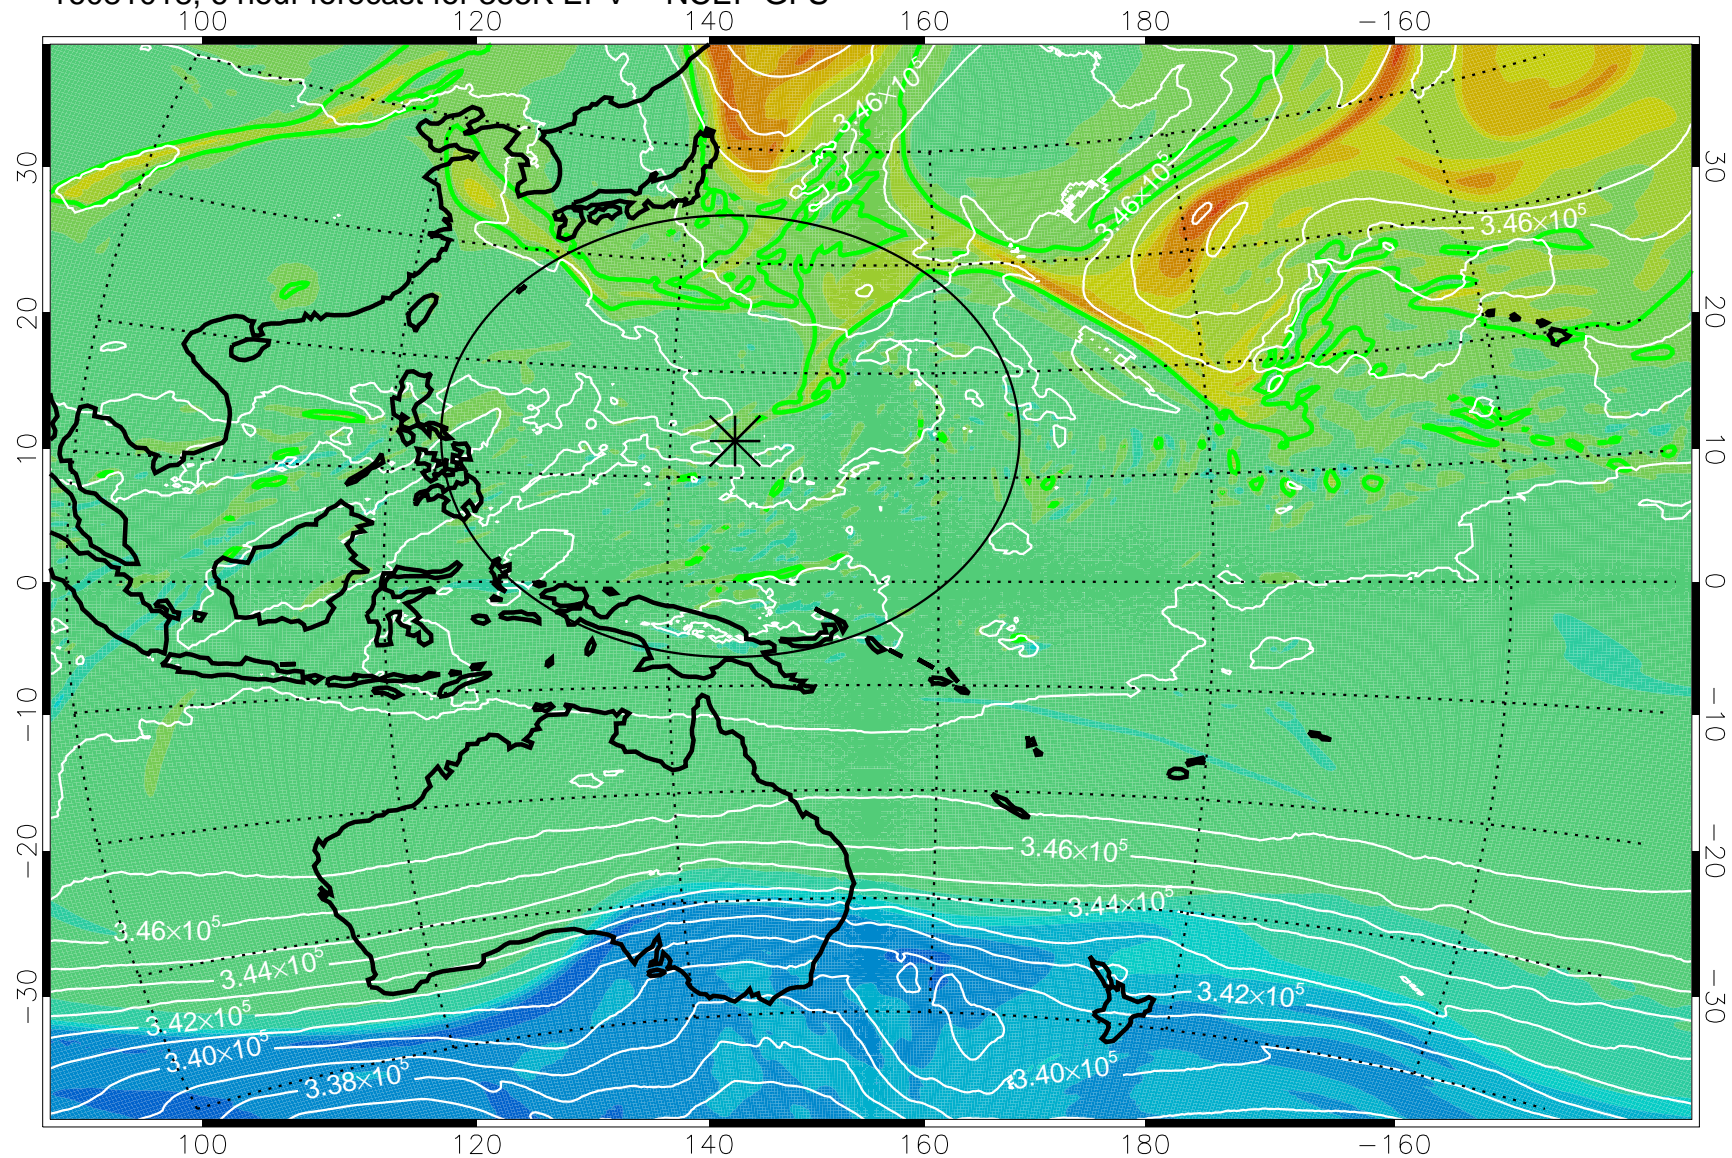

16081018, 6 hour forecast for 355K EPV -- NCEP GFS

355K Montgomery Streamfunction, white  
EPV Tropopause (2 PVU) Position  
Range ring of 2304 km

16081100, 12 hour forecast for 355K EPV -- NCEP GFS

355K Montgomery Streamfunction, white  
EPV Tropopause (2 PVU) Position  
Range ring of 2304 km

16081106, 18 hour forecast for 355K EPV -- NCEP GFS

355K Montgomery Streamfunction, white  
EPV Tropopause (2 PVU) Position  
Range ring of 2304 km

16081112, 24 hour forecast for 355K EPV -- NCEP GFS

355K Montgomery Streamfunction, white  
EPV Tropopause (2 PVU) Position  
Range ring of 2304 km

16081118, 30 hour forecast for 355K EPV -- NCEP GFS

355K Montgomery Streamfunction, white  
EPV Tropopause (2 PVU) Position  
Range ring of 2304 km

16081200, 36 hour forecast for 355K EPV -- NCEP GFS

355K Montgomery Streamfunction, white  
EPV Tropopause (2 PVU) Position  
Range ring of 2304 km

16081206, 42 hour forecast for 355K EPV -- NCEP GFS

355K Montgomery Streamfunction, white  
EPV Tropopause (2 PVU) Position  
Range ring of 2304 km

16081212, 48 hour forecast for 355K EPV -- NCEP GFS

355K Montgomery Streamfunction, white  
EPV Tropopause (2 PVU) Position  
Range ring of 2304 km