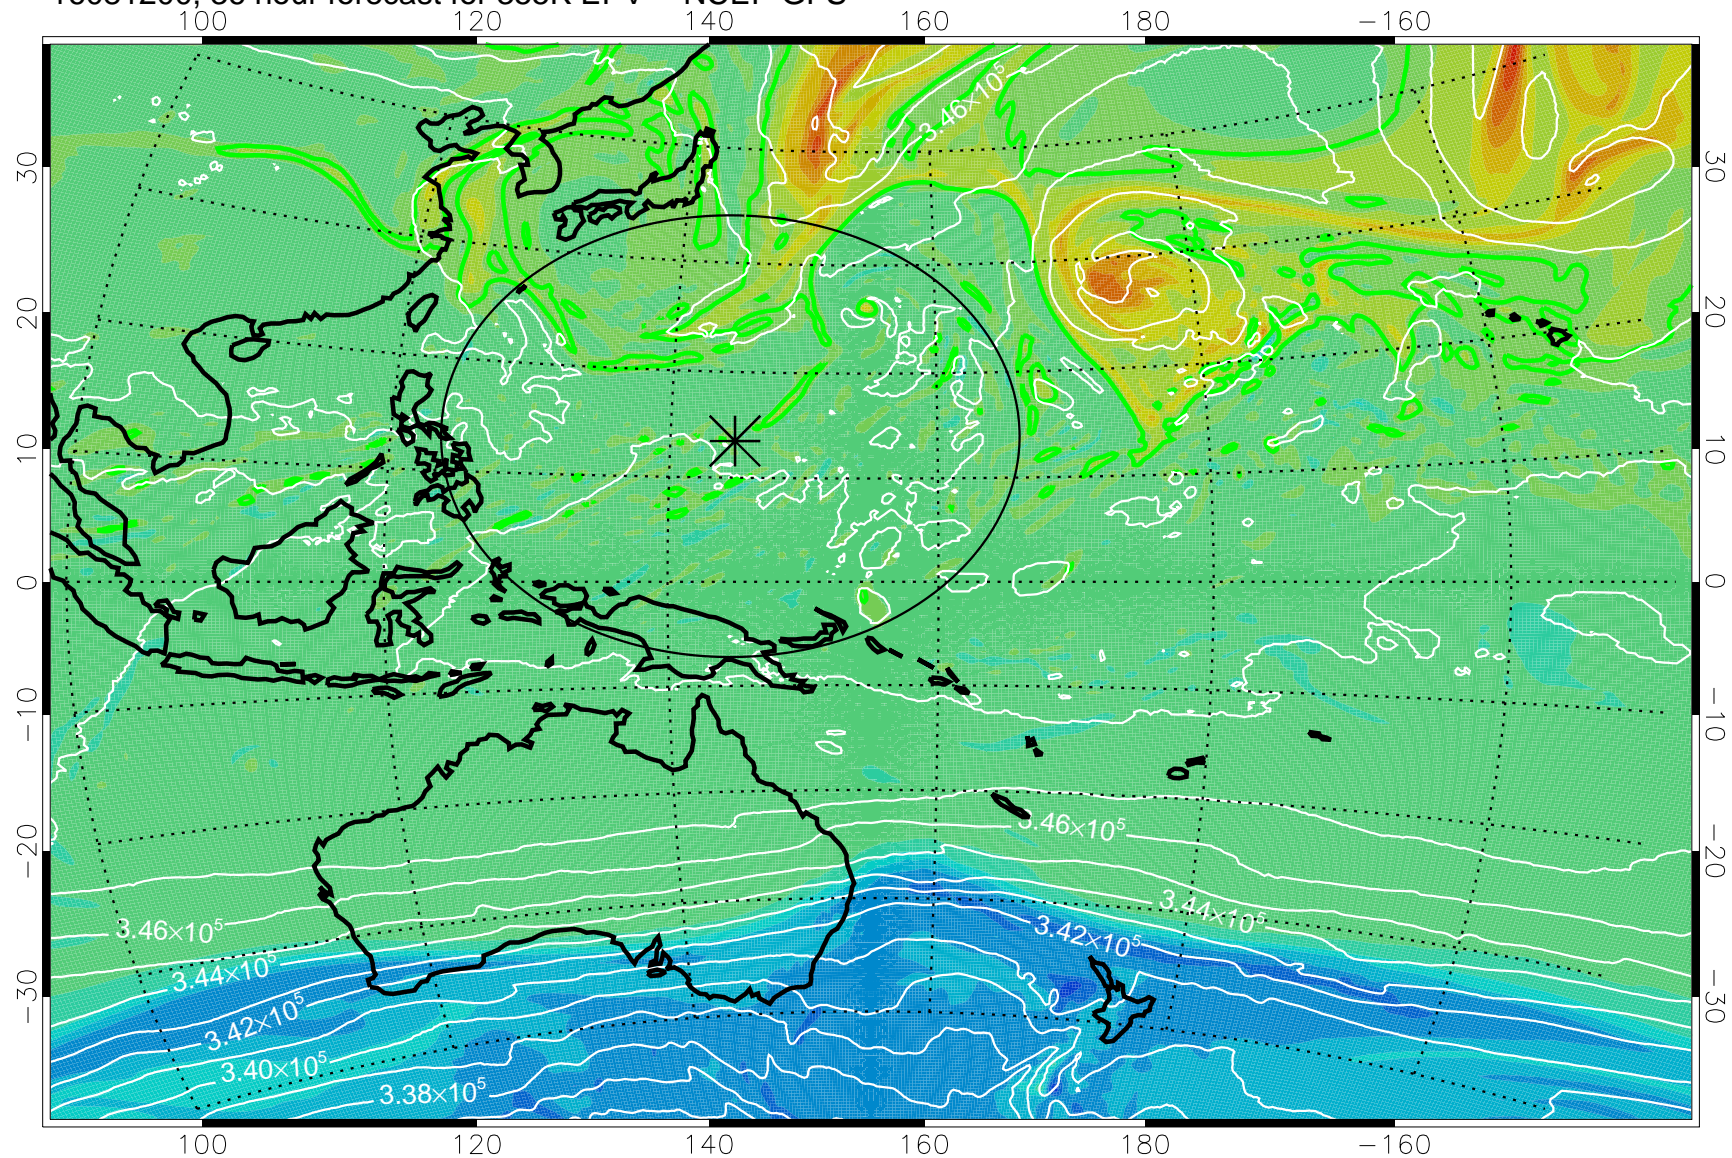

16081106, 18 hour forecast for 355K EPV -- NCEP GFS

355K Montgomery Streamfunction, white  
EPV Tropopause (2 PVU) Position  
Range ring of 2304 km

16081112, 24 hour forecast for 355K EPV -- NCEP GFS

355K Montgomery Streamfunction, white  
EPV Tropopause (2 PVU) Position  
Range ring of 2304 km

16081118, 30 hour forecast for 355K EPV -- NCEP GFS

355K Montgomery Streamfunction, white  
EPV Tropopause (2 PVU) Position  
Range ring of 2304 km

16081200, 36 hour forecast for 355K EPV -- NCEP GFS

355K Montgomery Streamfunction, white  
EPV Tropopause (2 PVU) Position  
Range ring of 2304 km

16081206, 42 hour forecast for 355K EPV -- NCEP GFS

355K Montgomery Streamfunction, white  
EPV Tropopause (2 PVU) Position  
Range ring of 2304 km

16081212, 48 hour forecast for 355K EPV -- NCEP GFS

355K Montgomery Streamfunction, white  
EPV Tropopause (2 PVU) Position  
Range ring of 2304 km

16081218, 54 hour forecast for 355K EPV -- NCEP GFS

355K Montgomery Streamfunction, white  
EPV Tropopause (2 PVU) Position  
Range ring of 2304 km

16081300, 60 hour forecast for 355K EPV -- NCEP GFS

355K Montgomery Streamfunction, white  
EPV Tropopause (2 PVU) Position  
Range ring of 2304 km