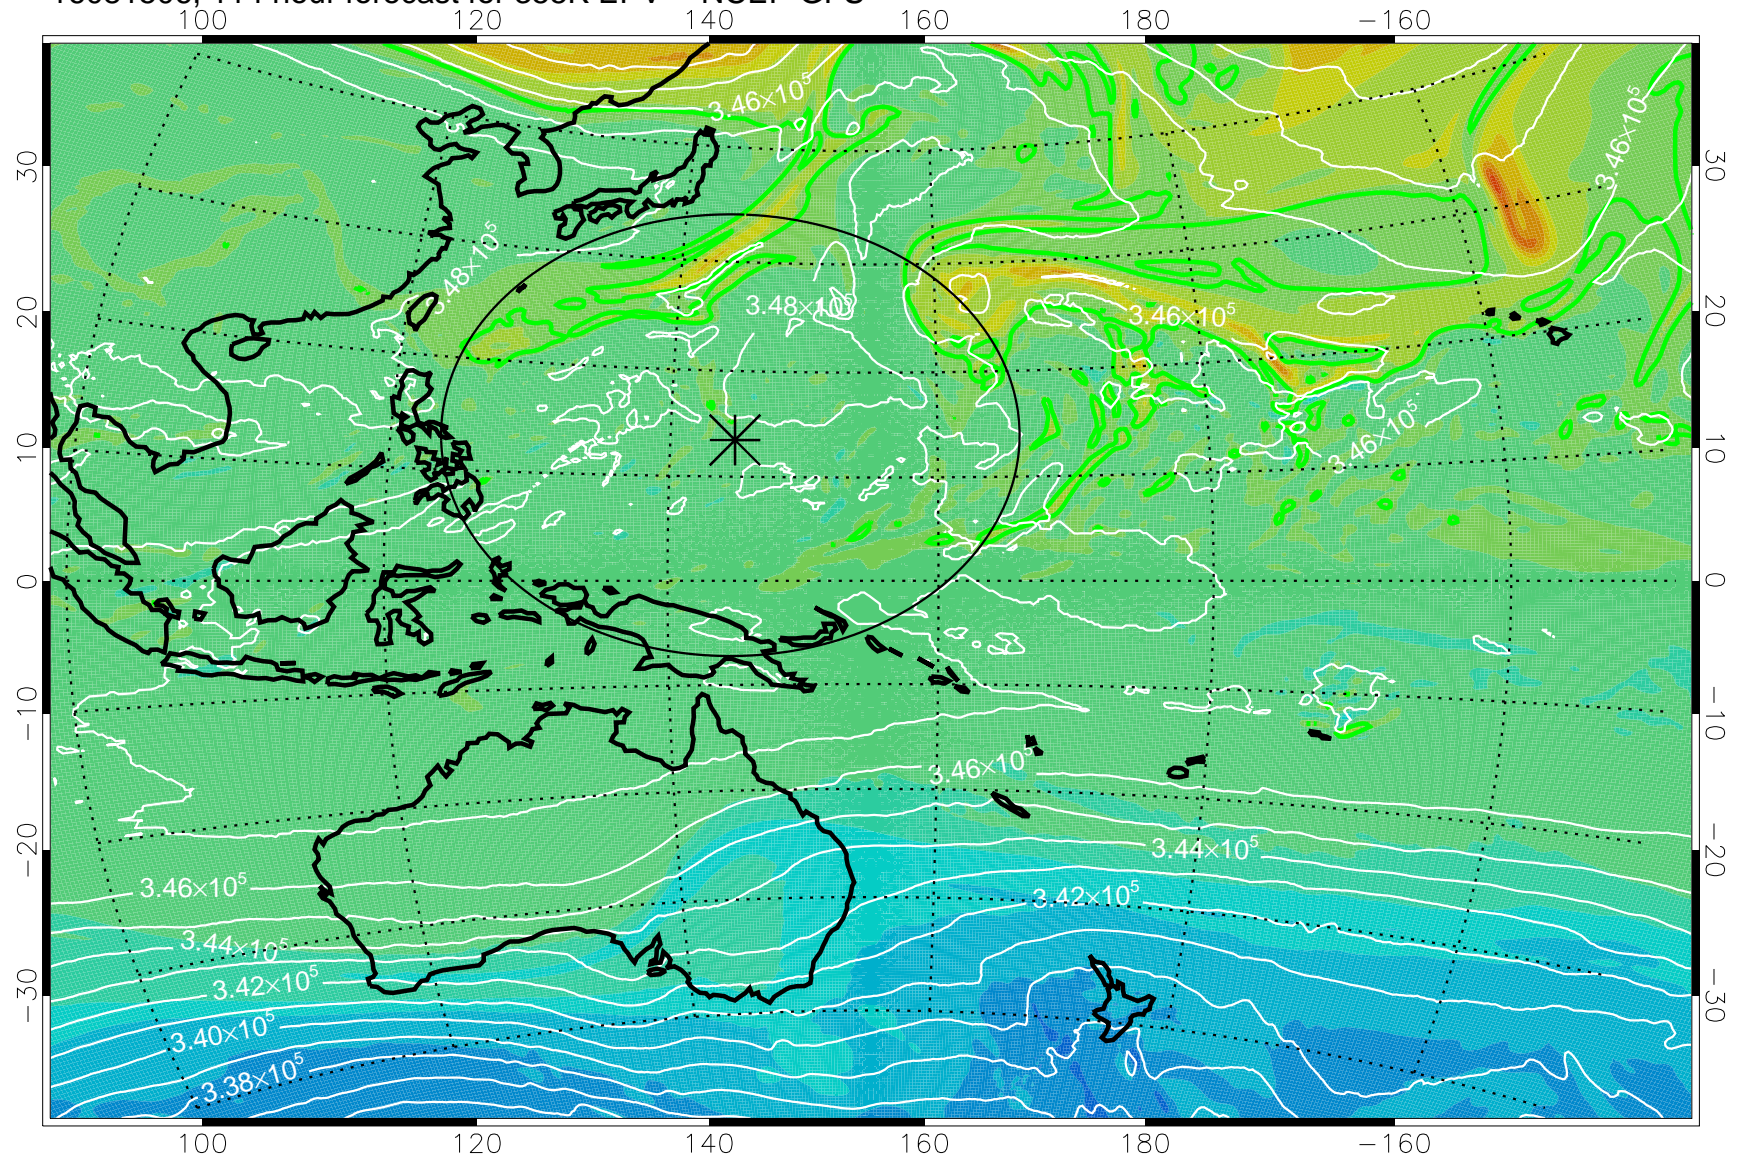

16081318, 78 hour forecast for 355K EPV -- NCEP GFS

355K Montgomery Streamfunction, white  
EPV Tropopause (2 PVU) Position  
Range ring of 2304 km

16081400, 84 hour forecast for 355K EPV -- NCEP GFS

355K Montgomery Streamfunction, white  
EPV Tropopause (2 PVU) Position  
Range ring of 2304 km

16081406, 90 hour forecast for 355K EPV -- NCEP GFS

355K Montgomery Streamfunction, white  
EPV Tropopause (2 PVU) Position  
Range ring of 2304 km

16081412, 96 hour forecast for 355K EPV -- NCEP GFS

355K Montgomery Streamfunction, white  
EPV Tropopause (2 PVU) Position  
Range ring of 2304 km

16081418, 102 hour forecast for 355K EPV -- NCEP GFS

355K Montgomery Streamfunction, white  
EPV Tropopause (2 PVU) Position  
Range ring of 2304 km

16081500, 108 hour forecast for 355K EPV -- NCEP GFS

355K Montgomery Streamfunction, white  
EPV Tropopause (2 PVU) Position  
Range ring of 2304 km

16081506, 114 hour forecast for 355K EPV -- NCEP GFS

355K Montgomery Streamfunction, white  
EPV Tropopause (2 PVU) Position  
Range ring of 2304 km

16081512, 120 hour forecast for 355K EPV -- NCEP GFS

355K Montgomery Streamfunction, white  
EPV Tropopause (2 PVU) Position  
Range ring of 2304 km