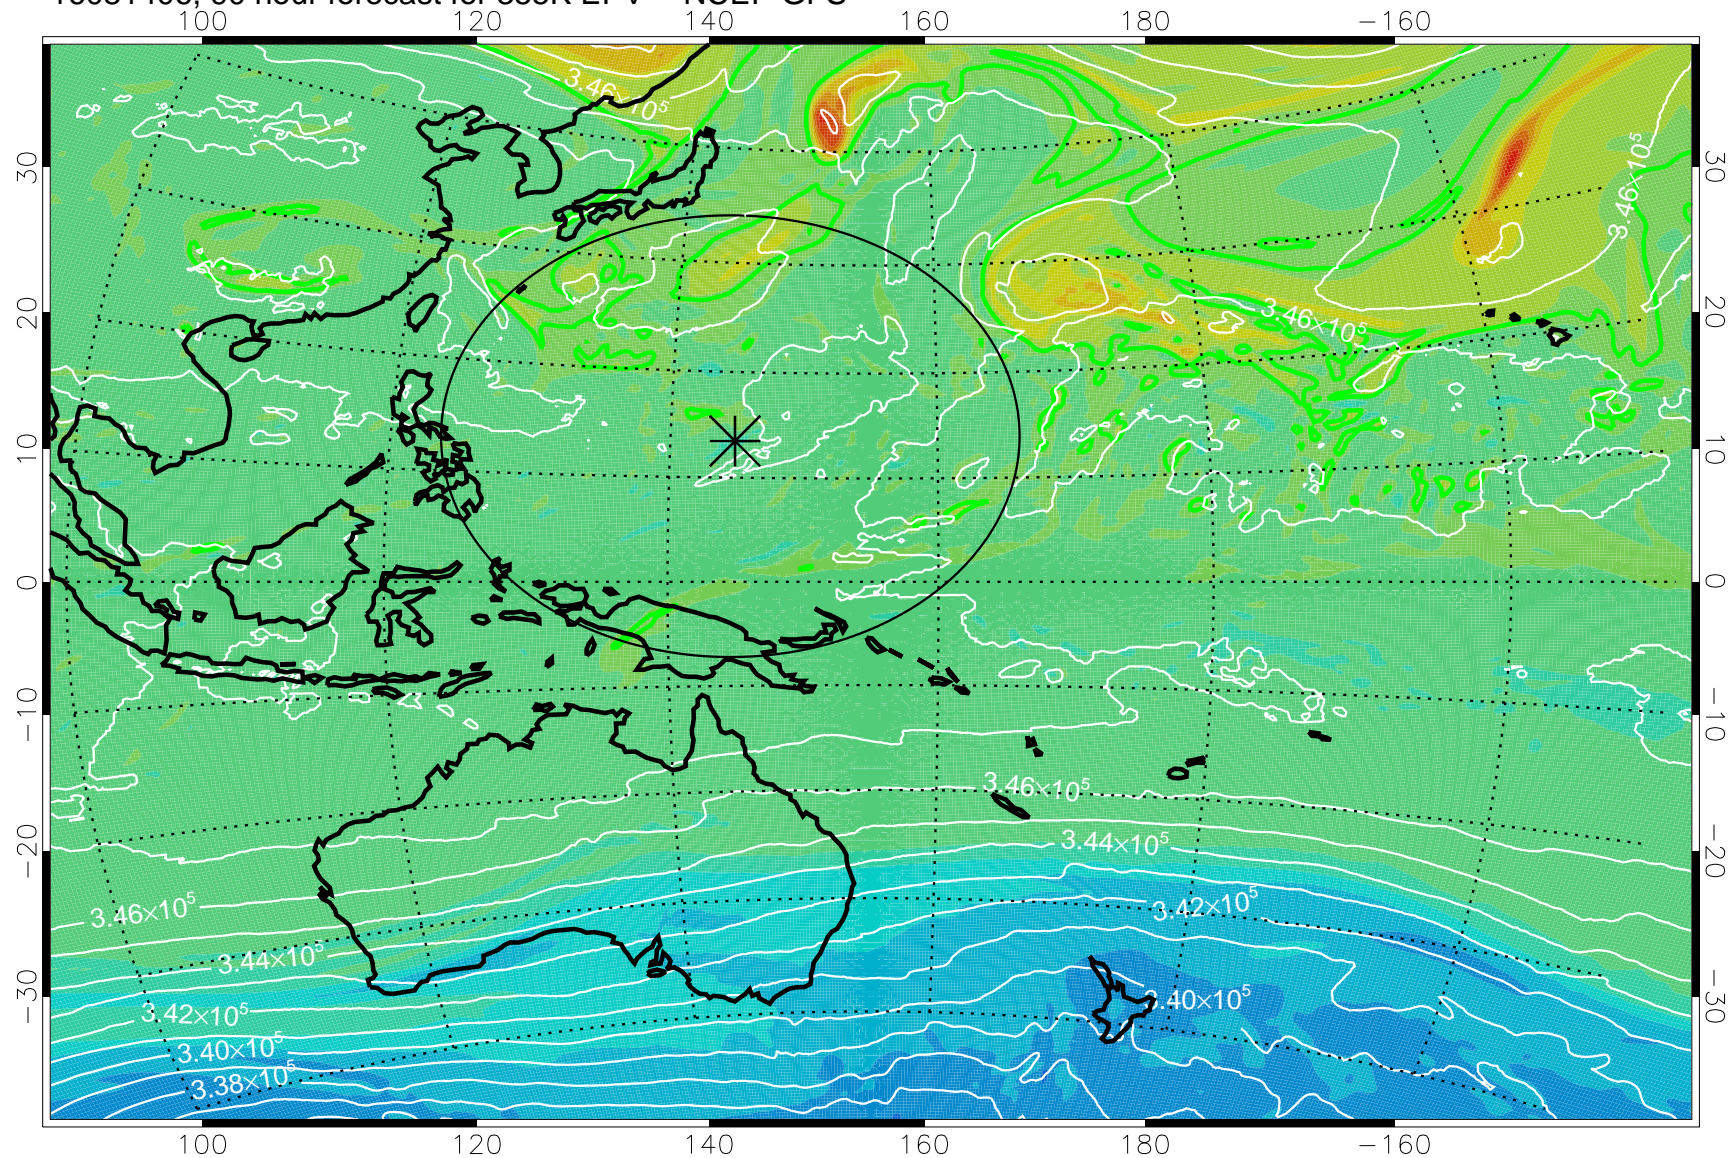

16081306, 66 hour forecast for 355K EPV -- NCEP GFS

355K Montgomery Streamfunction, white  
EPV Tropopause (2 PVU) Position  
Range ring of 2304 km

16081312, 72 hour forecast for 355K EPV -- NCEP GFS

355K Montgomery Streamfunction, white  
EPV Tropopause (2 PVU) Position  
Range ring of 2304 km

16081318, 78 hour forecast for 355K EPV -- NCEP GFS

355K Montgomery Streamfunction, white  
EPV Tropopause (2 PVU) Position  
Range ring of 2304 km

16081400, 84 hour forecast for 355K EPV -- NCEP GFS

355K Montgomery Streamfunction, white  
EPV Tropopause (2 PVU) Position  
Range ring of 2304 km

16081406, 90 hour forecast for 355K EPV -- NCEP GFS

355K Montgomery Streamfunction, white  
EPV Tropopause (2 PVU) Position  
Range ring of 2304 km

16081412, 96 hour forecast for 355K EPV -- NCEP GFS

355K Montgomery Streamfunction, white  
EPV Tropopause (2 PVU) Position  
Range ring of 2304 km

16081418, 102 hour forecast for 355K EPV -- NCEP GFS

355K Montgomery Streamfunction, white  
EPV Tropopause (2 PVU) Position  
Range ring of 2304 km

16081500, 108 hour forecast for 355K EPV -- NCEP GFS

355K Montgomery Streamfunction, white  
EPV Tropopause (2 PVU) Position  
Range ring of 2304 km