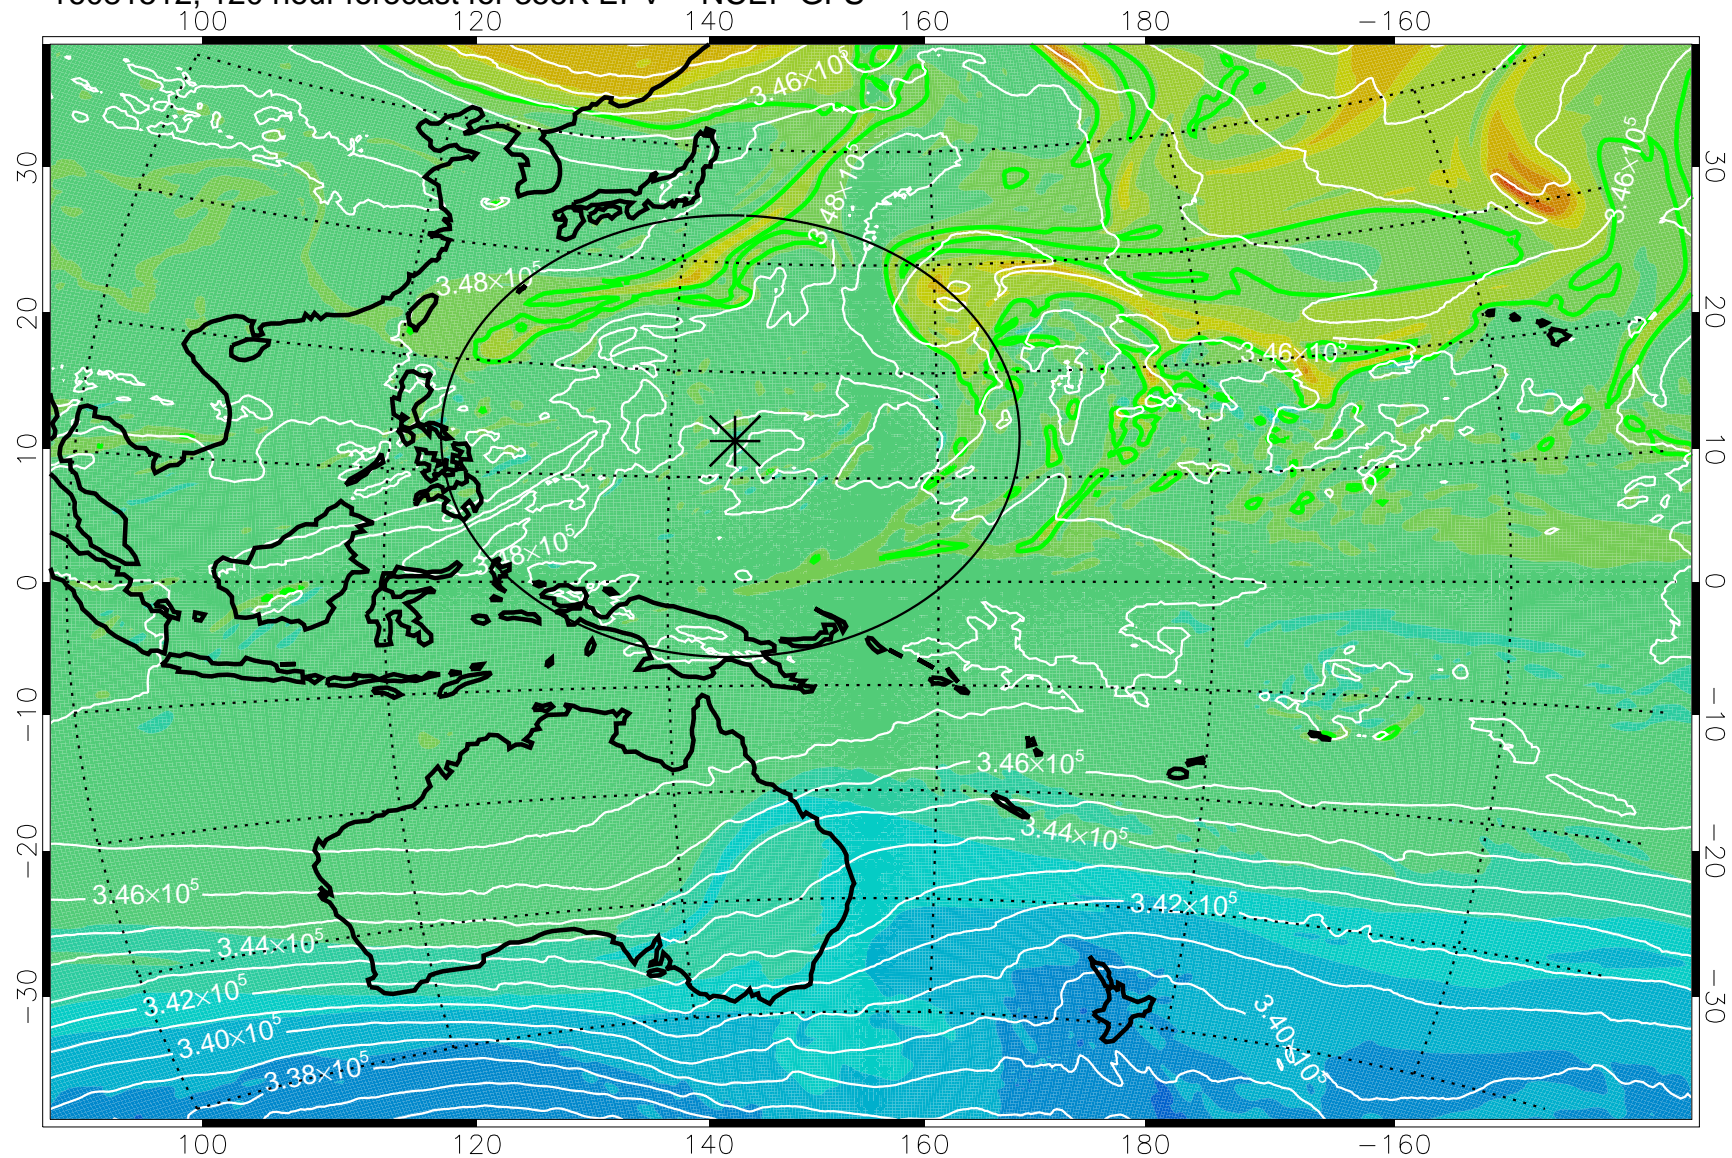

16081318, 78 hour forecast for 355K EPV -- NCEP GFS

355K Montgomery Streamfunction, white  
EPV Tropopause (2 PVU) Position  
Range ring of 2304 km

16081400, 84 hour forecast for 355K EPV -- NCEP GFS

355K Montgomery Streamfunction, white  
EPV Tropopause (2 PVU) Position  
Range ring of 2304 km

16081406, 90 hour forecast for 355K EPV -- NCEP GFS

355K Montgomery Streamfunction, white  
EPV Tropopause (2 PVU) Position  
Range ring of 2304 km

16081412, 96 hour forecast for 355K EPV -- NCEP GFS

355K Montgomery Streamfunction, white  
EPV Tropopause (2 PVU) Position  
Range ring of 2304 km

16081418, 102 hour forecast for 355K EPV -- NCEP GFS

355K Montgomery Streamfunction, white  
EPV Tropopause (2 PVU) Position  
Range ring of 2304 km

16081500, 108 hour forecast for 355K EPV -- NCEP GFS

355K Montgomery Streamfunction, white  
EPV Tropopause (2 PVU) Position  
Range ring of 2304 km

16081506, 114 hour forecast for 355K EPV -- NCEP GFS

355K Montgomery Streamfunction, white  
EPV Tropopause (2 PVU) Position  
Range ring of 2304 km

16081512, 120 hour forecast for 355K EPV -- NCEP GFS

355K Montgomery Streamfunction, white  
EPV Tropopause (2 PVU) Position  
Range ring of 2304 km