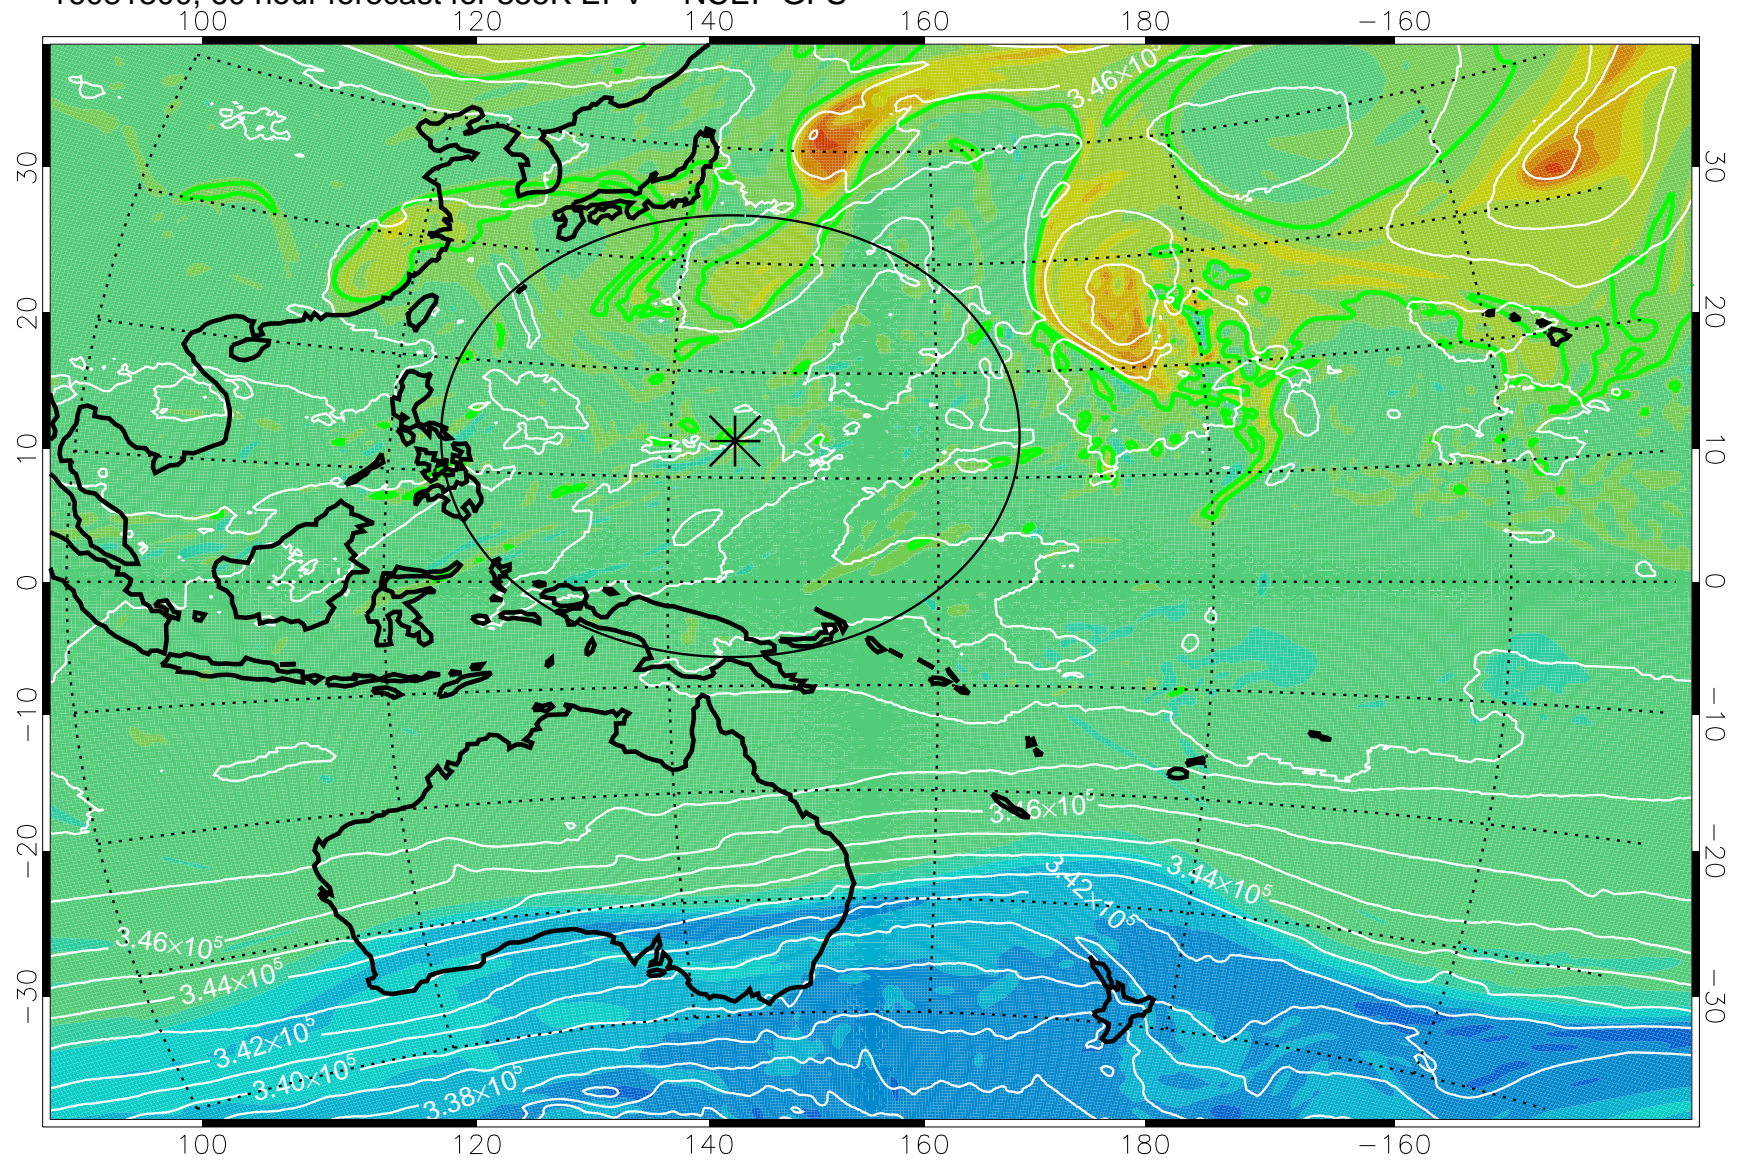

16081118, 30 hour forecast for 355K EPV -- NCEP GFS

355K Montgomery Streamfunction, white  
EPV Tropopause (2 PVU) Position  
Range ring of 2304 km

16081200, 36 hour forecast for 355K EPV -- NCEP GFS

355K Montgomery Streamfunction, white  
EPV Tropopause (2 PVU) Position  
Range ring of 2304 km

16081206, 42 hour forecast for 355K EPV -- NCEP GFS

355K Montgomery Streamfunction, white  
EPV Tropopause (2 PVU) Position  
Range ring of 2304 km

16081212, 48 hour forecast for 355K EPV -- NCEP GFS

355K Montgomery Streamfunction, white  
EPV Tropopause (2 PVU) Position  
Range ring of 2304 km

16081218, 54 hour forecast for 355K EPV -- NCEP GFS

355K Montgomery Streamfunction, white  
EPV Tropopause (2 PVU) Position  
Range ring of 2304 km

16081300, 60 hour forecast for 355K EPV -- NCEP GFS

355K Montgomery Streamfunction, white  
EPV Tropopause (2 PVU) Position  
Range ring of 2304 km

16081306, 66 hour forecast for 355K EPV -- NCEP GFS

355K Montgomery Streamfunction, white  
EPV Tropopause (2 PVU) Position  
Range ring of 2304 km

16081312, 72 hour forecast for 355K EPV -- NCEP GFS

355K Montgomery Streamfunction, white  
EPV Tropopause (2 PVU) Position  
Range ring of 2304 km