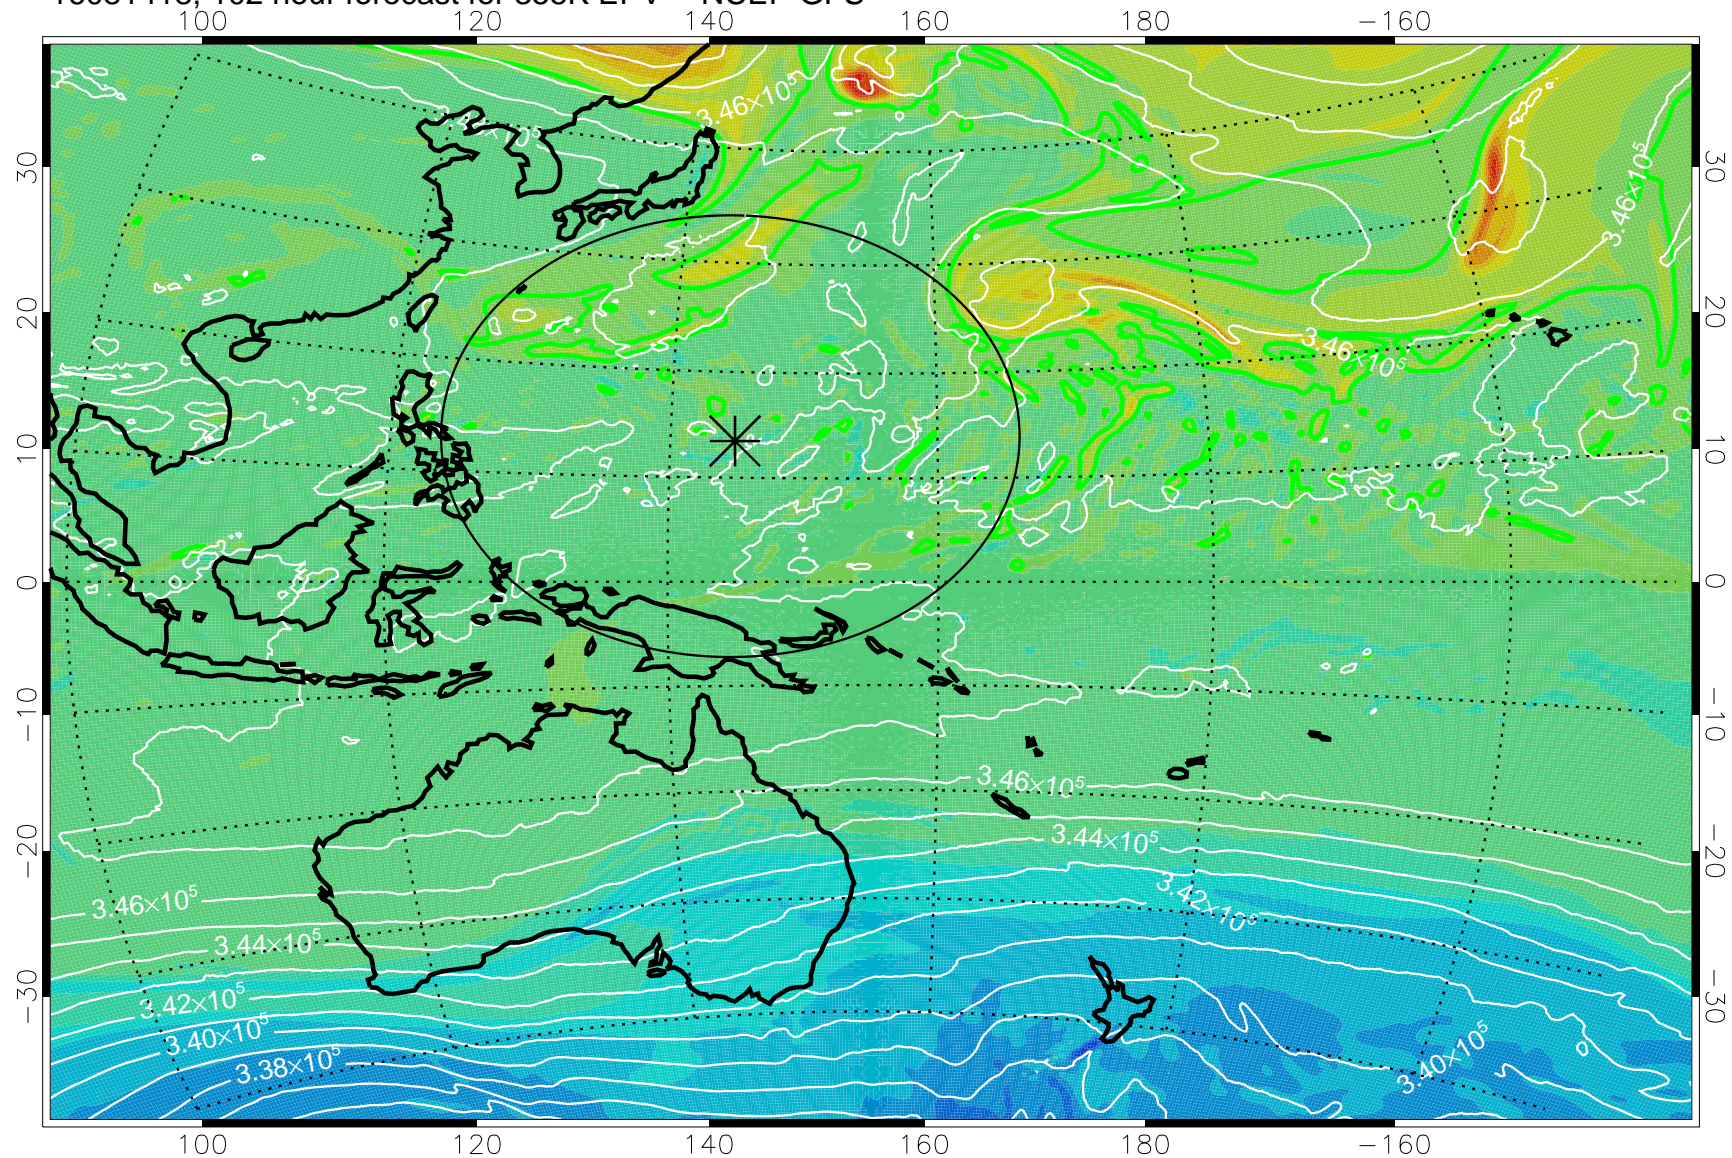

16081318, 78 hour forecast for 355K EPV -- NCEP GFS

355K Montgomery Streamfunction, white  
EPV Tropopause (2 PVU) Position  
Range ring of 2304 km

16081400, 84 hour forecast for 355K EPV -- NCEP GFS

355K Montgomery Streamfunction, white  
EPV Tropopause (2 PVU) Position  
Range ring of 2304 km

16081406, 90 hour forecast for 355K EPV -- NCEP GFS

355K Montgomery Streamfunction, white  
EPV Tropopause (2 PVU) Position  
Range ring of 2304 km

16081412, 96 hour forecast for 355K EPV -- NCEP GFS

355K Montgomery Streamfunction, white  
EPV Tropopause (2 PVU) Position  
Range ring of 2304 km

16081418, 102 hour forecast for 355K EPV -- NCEP GFS

355K Montgomery Streamfunction, white  
EPV Tropopause (2 PVU) Position  
Range ring of 2304 km

16081500, 108 hour forecast for 355K EPV -- NCEP GFS

355K Montgomery Streamfunction, white  
EPV Tropopause (2 PVU) Position  
Range ring of 2304 km

16081506, 114 hour forecast for 355K EPV -- NCEP GFS

355K Montgomery Streamfunction, white  
EPV Tropopause (2 PVU) Position  
Range ring of 2304 km

16081512, 120 hour forecast for 355K EPV -- NCEP GFS

355K Montgomery Streamfunction, white  
EPV Tropopause (2 PVU) Position  
Range ring of 2304 km