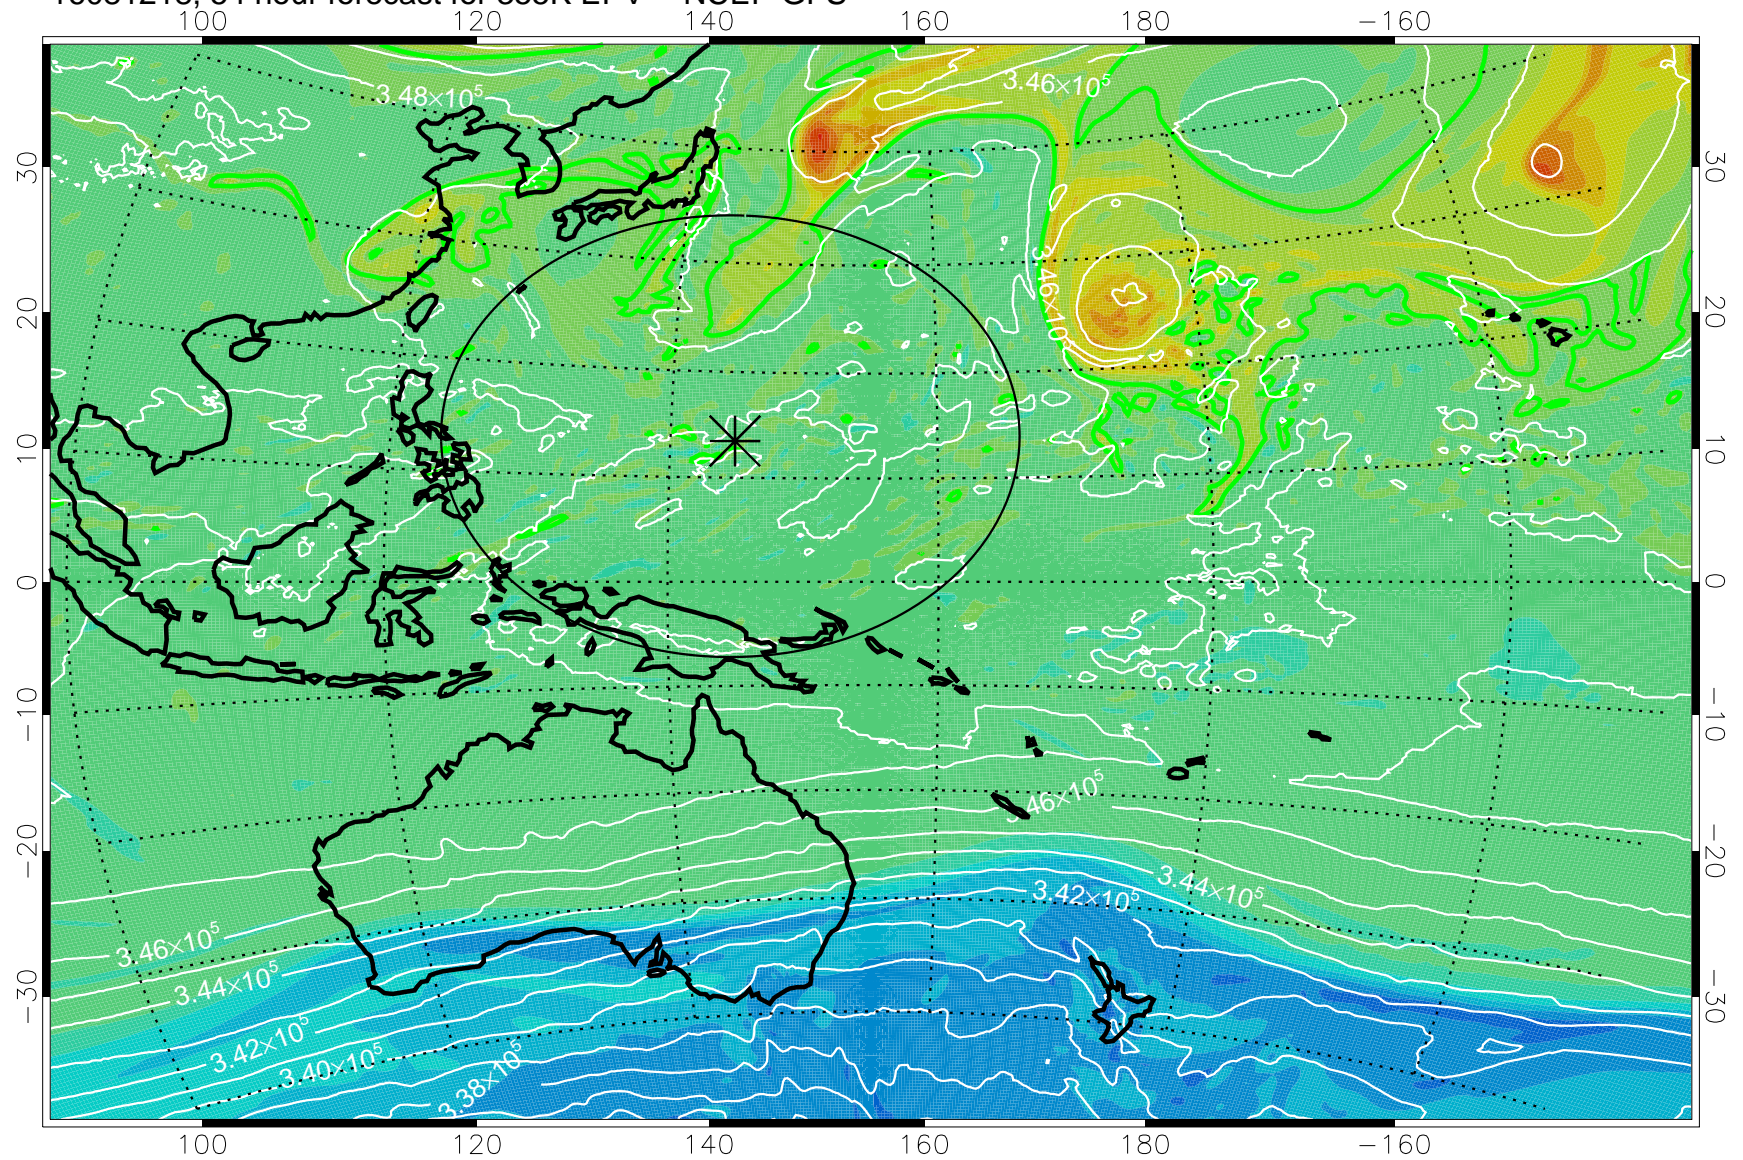

16081206, 42 hour forecast for 355K EPV -- NCEP GFS

355K Montgomery Streamfunction, white  
EPV Tropopause (2 PVU) Position  
Range ring of 2304 km

16081212, 48 hour forecast for 355K EPV -- NCEP GFS

355K Montgomery Streamfunction, white  
EPV Tropopause (2 PVU) Position  
Range ring of 2304 km

16081218, 54 hour forecast for 355K EPV -- NCEP GFS

355K Montgomery Streamfunction, white  
EPV Tropopause (2 PVU) Position  
Range ring of 2304 km

16081300, 60 hour forecast for 355K EPV -- NCEP GFS

355K Montgomery Streamfunction, white  
EPV Tropopause (2 PVU) Position  
Range ring of 2304 km

16081306, 66 hour forecast for 355K EPV -- NCEP GFS

355K Montgomery Streamfunction, white  
EPV Tropopause (2 PVU) Position  
Range ring of 2304 km

16081312, 72 hour forecast for 355K EPV -- NCEP GFS

355K Montgomery Streamfunction, white  
EPV Tropopause (2 PVU) Position  
Range ring of 2304 km

16081318, 78 hour forecast for 355K EPV -- NCEP GFS

355K Montgomery Streamfunction, white  
EPV Tropopause (2 PVU) Position  
Range ring of 2304 km

16081400, 84 hour forecast for 355K EPV -- NCEP GFS

355K Montgomery Streamfunction, white  
EPV Tropopause (2 PVU) Position  
Range ring of 2304 km