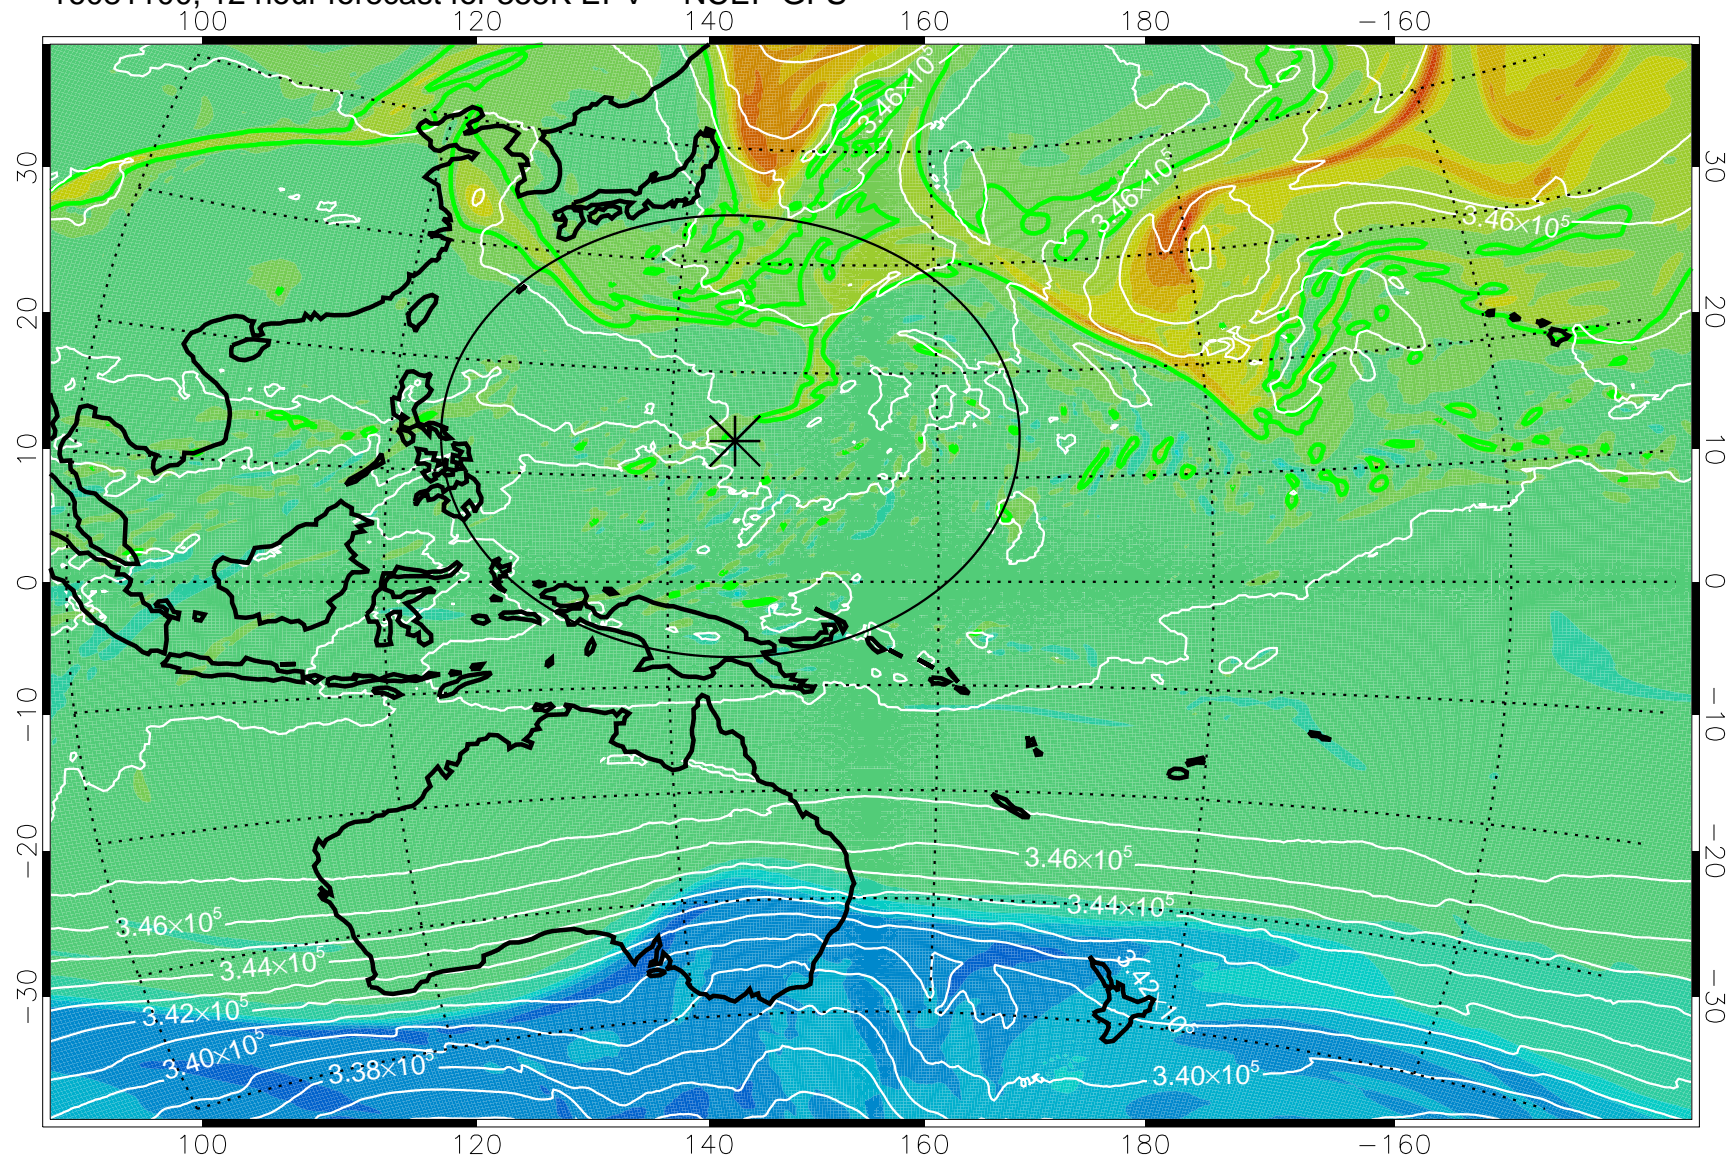

16081018, 6 hour forecast for 355K EPV -- NCEP GFS

355K Montgomery Streamfunction, white  
EPV Tropopause (2 PVU) Position  
Range ring of 2304 km

16081100, 12 hour forecast for 355K EPV -- NCEP GFS

355K Montgomery Streamfunction, white  
EPV Tropopause (2 PVU) Position  
Range ring of 2304 km

16081106, 18 hour forecast for 355K EPV -- NCEP GFS

355K Montgomery Streamfunction, white  
EPV Tropopause (2 PVU) Position  
Range ring of 2304 km

16081112, 24 hour forecast for 355K EPV -- NCEP GFS

355K Montgomery Streamfunction, white  
EPV Tropopause (2 PVU) Position  
Range ring of 2304 km

16081118, 30 hour forecast for 355K EPV -- NCEP GFS

355K Montgomery Streamfunction, white  
EPV Tropopause (2 PVU) Position  
Range ring of 2304 km

16081200, 36 hour forecast for 355K EPV -- NCEP GFS

355K Montgomery Streamfunction, white  
EPV Tropopause (2 PVU) Position  
Range ring of 2304 km

16081206, 42 hour forecast for 355K EPV -- NCEP GFS

355K Montgomery Streamfunction, white  
EPV Tropopause (2 PVU) Position  
Range ring of 2304 km

16081212, 48 hour forecast for 355K EPV -- NCEP GFS

355K Montgomery Streamfunction, white  
EPV Tropopause (2 PVU) Position  
Range ring of 2304 km