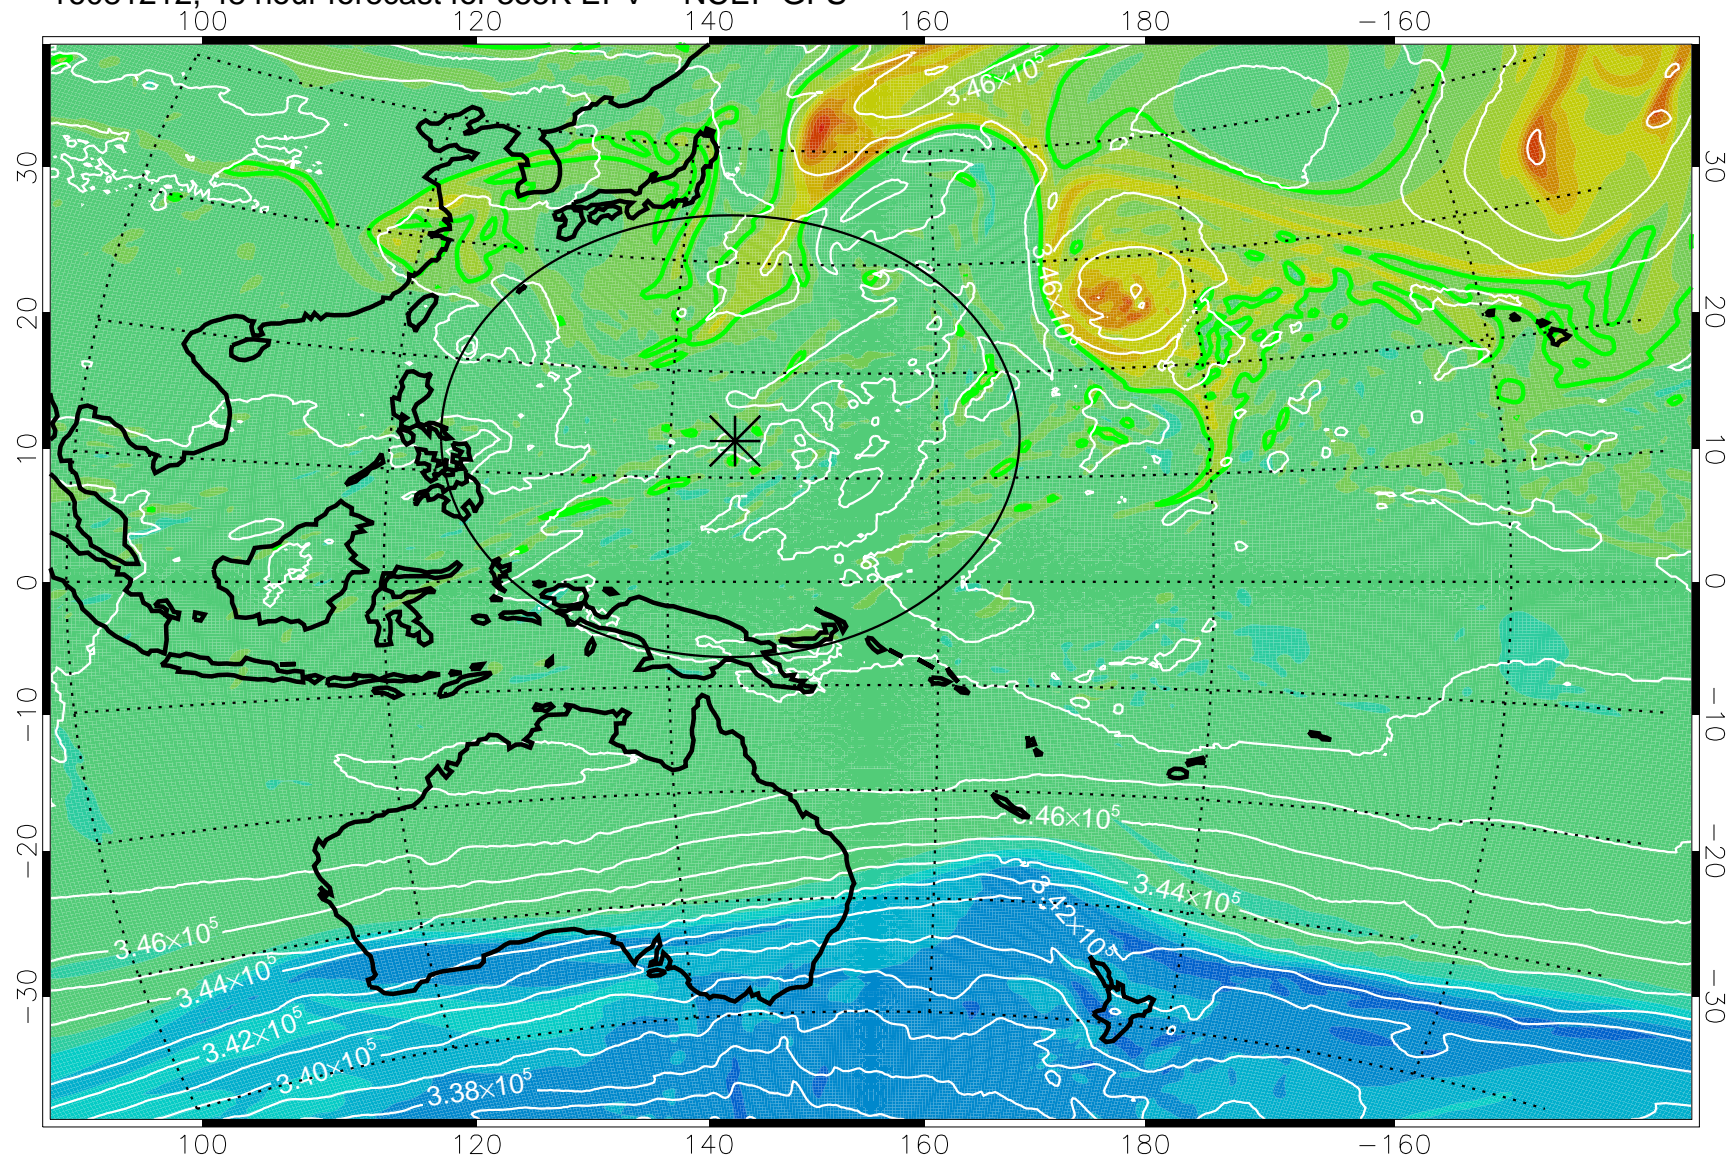

16081106, 18 hour forecast for 355K EPV -- NCEP GFS

355K Montgomery Streamfunction, white  
EPV Tropopause (2 PVU) Position  
Range ring of 2304 km

16081112, 24 hour forecast for 355K EPV -- NCEP GFS

355K Montgomery Streamfunction, white  
EPV Tropopause (2 PVU) Position  
Range ring of 2304 km

16081118, 30 hour forecast for 355K EPV -- NCEP GFS

355K Montgomery Streamfunction, white  
EPV Tropopause (2 PVU) Position  
Range ring of 2304 km

16081200, 36 hour forecast for 355K EPV -- NCEP GFS

355K Montgomery Streamfunction, white  
EPV Tropopause (2 PVU) Position  
Range ring of 2304 km

16081206, 42 hour forecast for 355K EPV -- NCEP GFS

355K Montgomery Streamfunction, white  
EPV Tropopause (2 PVU) Position  
Range ring of 2304 km

16081212, 48 hour forecast for 355K EPV -- NCEP GFS

355K Montgomery Streamfunction, white  
EPV Tropopause (2 PVU) Position  
Range ring of 2304 km

16081218, 54 hour forecast for 355K EPV -- NCEP GFS

355K Montgomery Streamfunction, white  
EPV Tropopause (2 PVU) Position  
Range ring of 2304 km

16081300, 60 hour forecast for 355K EPV -- NCEP GFS

355K Montgomery Streamfunction, white  
EPV Tropopause (2 PVU) Position  
Range ring of 2304 km