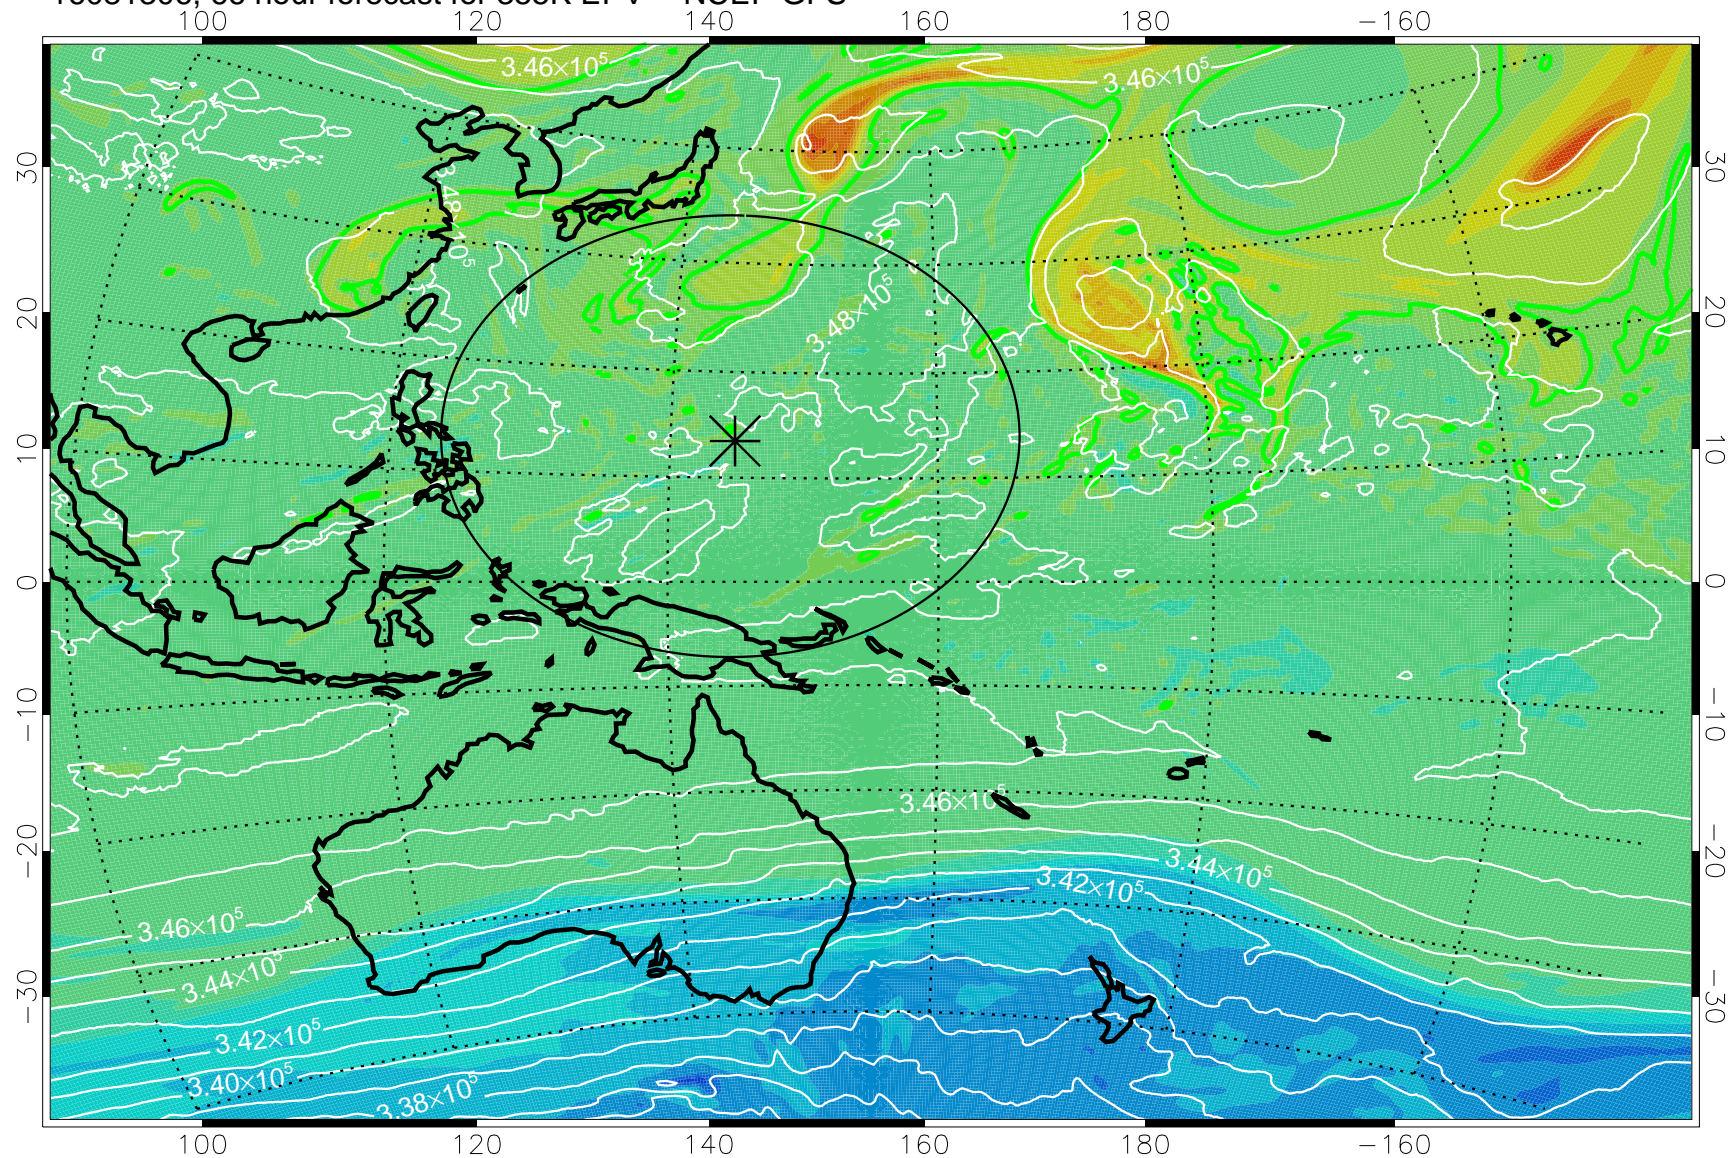

16081206, 42 hour forecast for 355K EPV -- NCEP GFS

355K Montgomery Streamfunction, white  
EPV Tropopause (2 PVU) Position  
Range ring of 2304 km

16081212, 48 hour forecast for 355K EPV -- NCEP GFS

355K Montgomery Streamfunction, white  
EPV Tropopause (2 PVU) Position  
Range ring of 2304 km

16081218, 54 hour forecast for 355K EPV -- NCEP GFS

355K Montgomery Streamfunction, white  
EPV Tropopause (2 PVU) Position  
Range ring of 2304 km

16081300, 60 hour forecast for 355K EPV -- NCEP GFS

355K Montgomery Streamfunction, white  
EPV Tropopause (2 PVU) Position  
Range ring of 2304 km

16081306, 66 hour forecast for 355K EPV -- NCEP GFS

355K Montgomery Streamfunction, white  
EPV Tropopause (2 PVU) Position  
Range ring of 2304 km

16081312, 72 hour forecast for 355K EPV -- NCEP GFS

355K Montgomery Streamfunction, white  
EPV Tropopause (2 PVU) Position  
Range ring of 2304 km

16081318, 78 hour forecast for 355K EPV -- NCEP GFS

355K Montgomery Streamfunction, white  
EPV Tropopause (2 PVU) Position  
Range ring of 2304 km

16081400, 84 hour forecast for 355K EPV -- NCEP GFS

355K Montgomery Streamfunction, white  
EPV Tropopause (2 PVU) Position  
Range ring of 2304 km