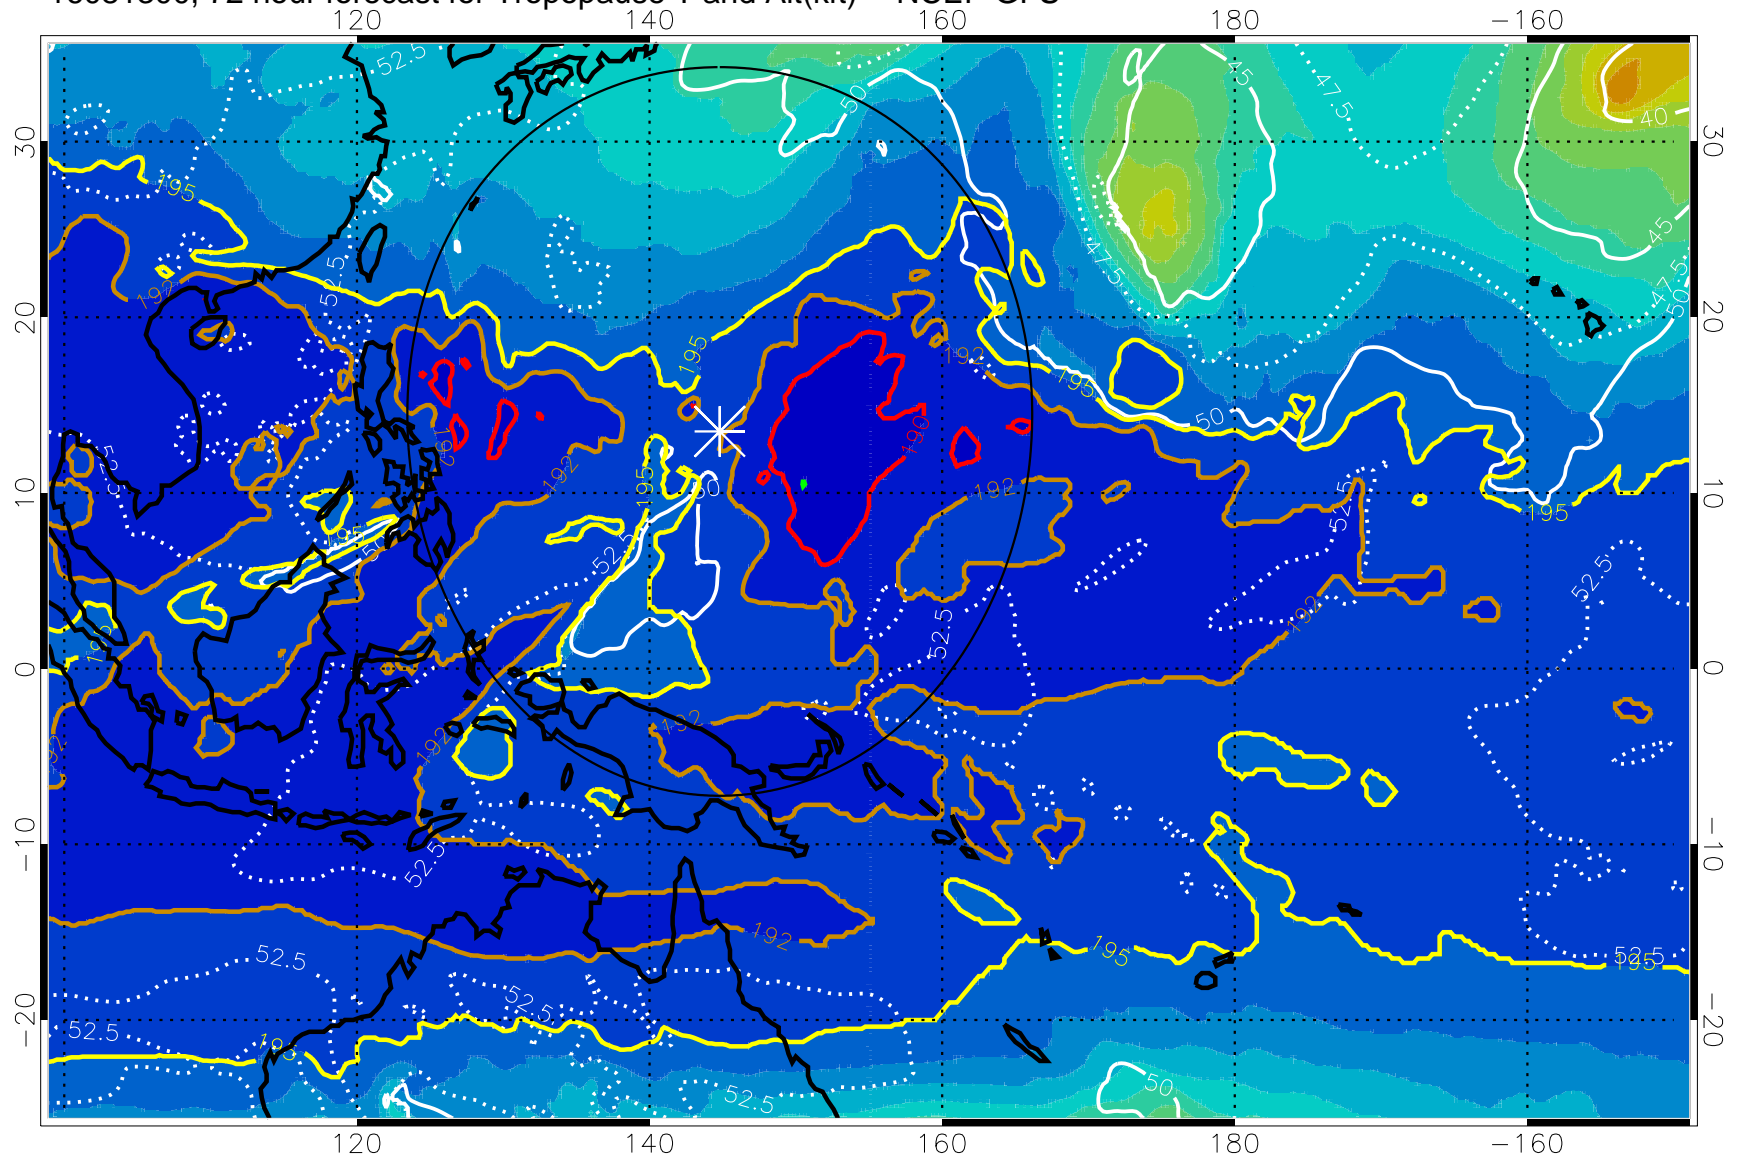

16081218, 66 hour forecast for Tropopause T and Alt(kft) -- NCEP GFS

Tropopause Altitude in kft (white)

192.5K Isotherm 195K Isotherm
187.5K Isotherm 190K Isotherm

Range ring of 2304 km

16081300, 72 hour forecast for Tropopause T and Alt(kft) -- NCEP GFS