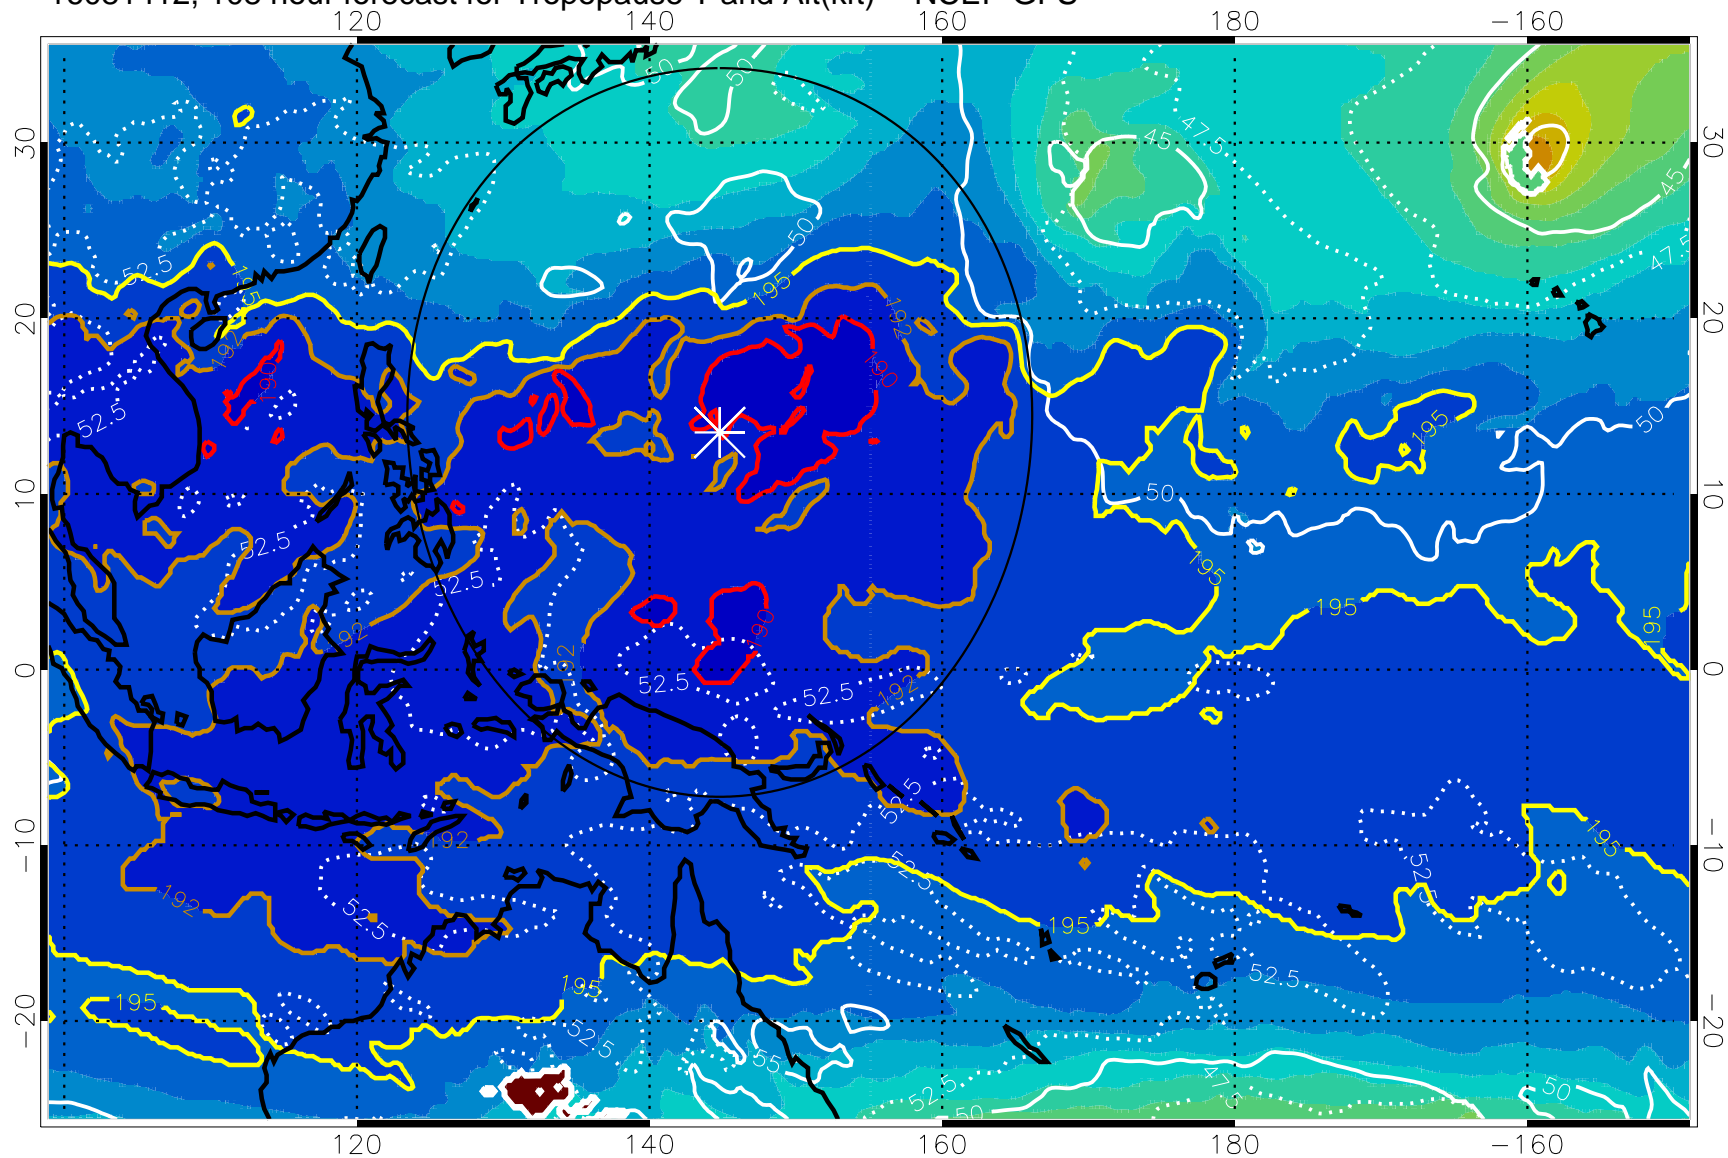

190 200 210 220 230

Tropopause T, K

Tropopause Altitude in kft (white)

192.5K Isotherm 195K Isotherm
187.5K Isotherm 190K Isotherm

Range ring of 2304 km

16081406, 102 hour forecast for Tropopause T and Alt(kft) -- NCEP GFS

190 200 210 220 230
Tropopause T, K

Tropopause Altitude in kft (white)

192.5K Isotherm 195K Isotherm
187.5K Isotherm 190K Isotherm

Range ring of 2304 km

16081412, 108 hour forecast for Tropopause T and Alt(kft) -- NCEP GFS