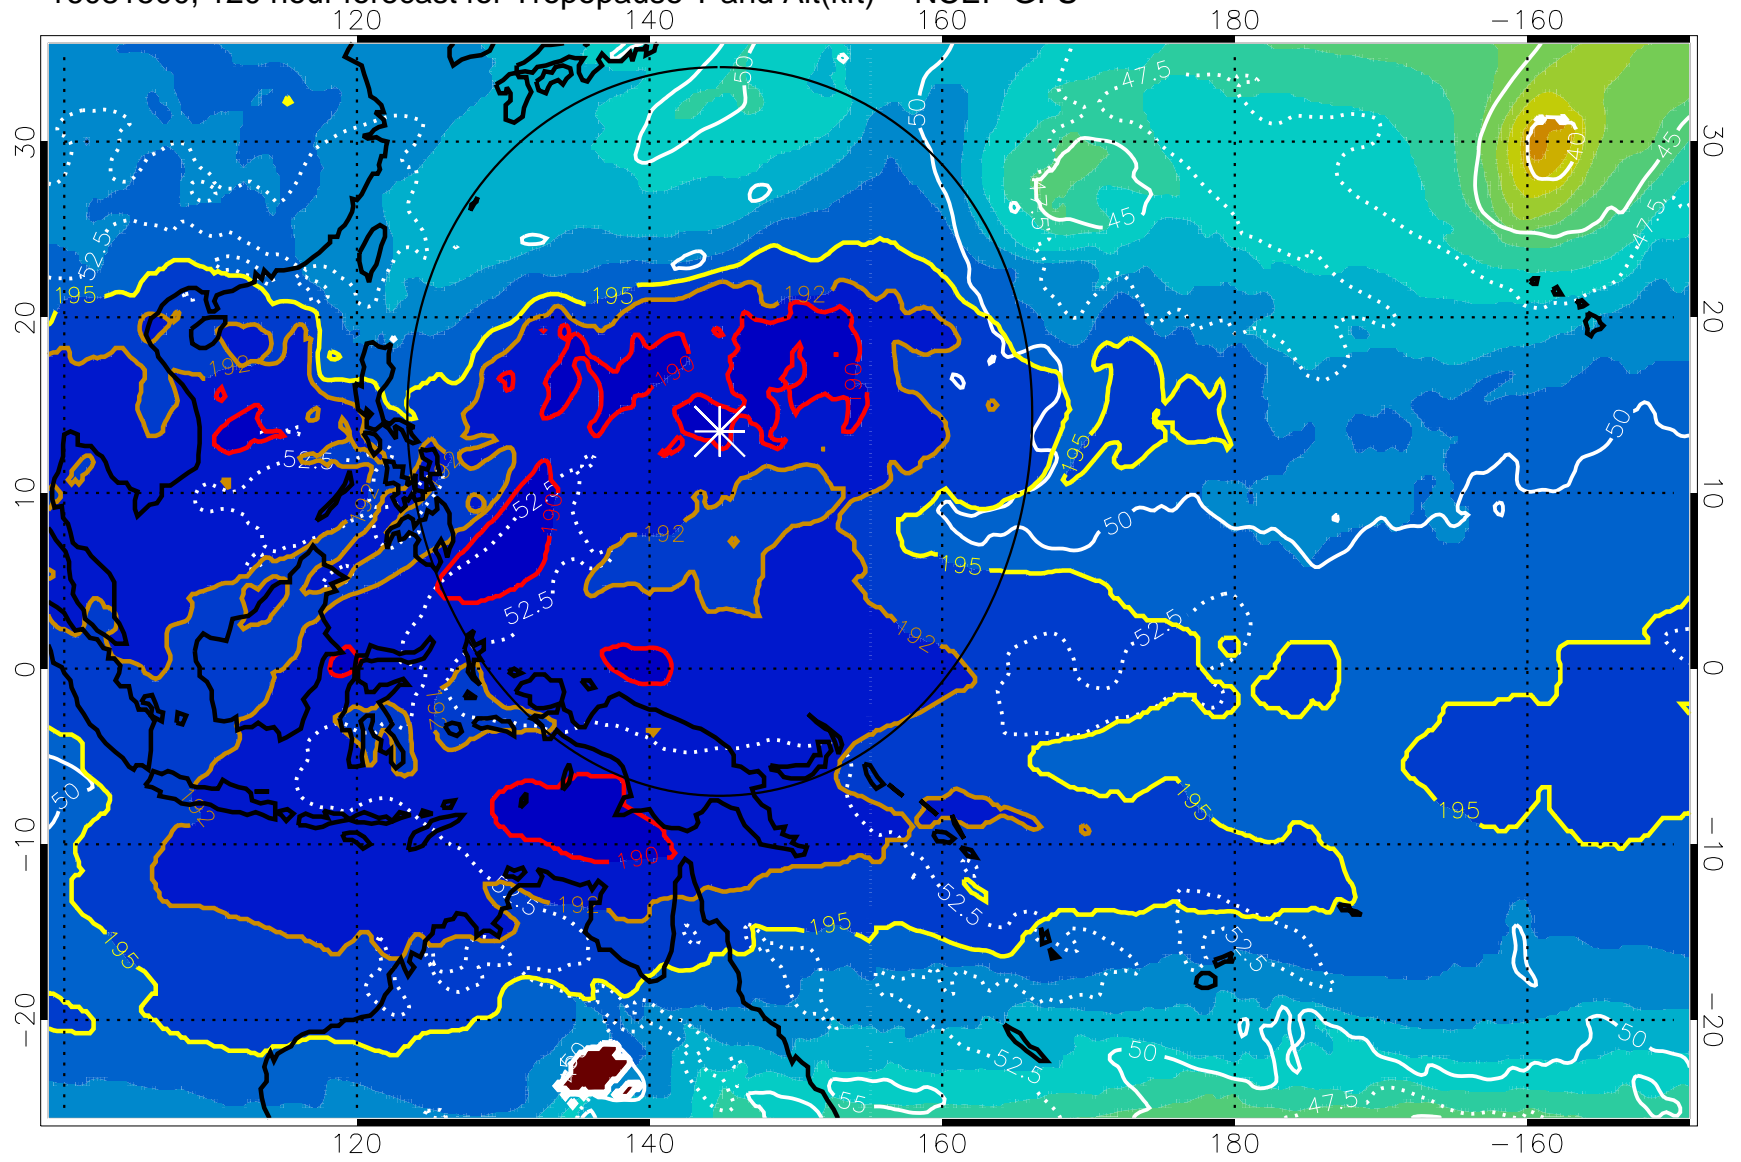

16081500, 120 hour forecast for Tropopause T and Alt(kft) -- NCEP GFS

190 200 210 220 230
Tropopause T, K

Tropopause Altitude in kft (white)

192.5K Isotherm 195K Isotherm
187.5K Isotherm 190K Isotherm

Range ring of 2304 km