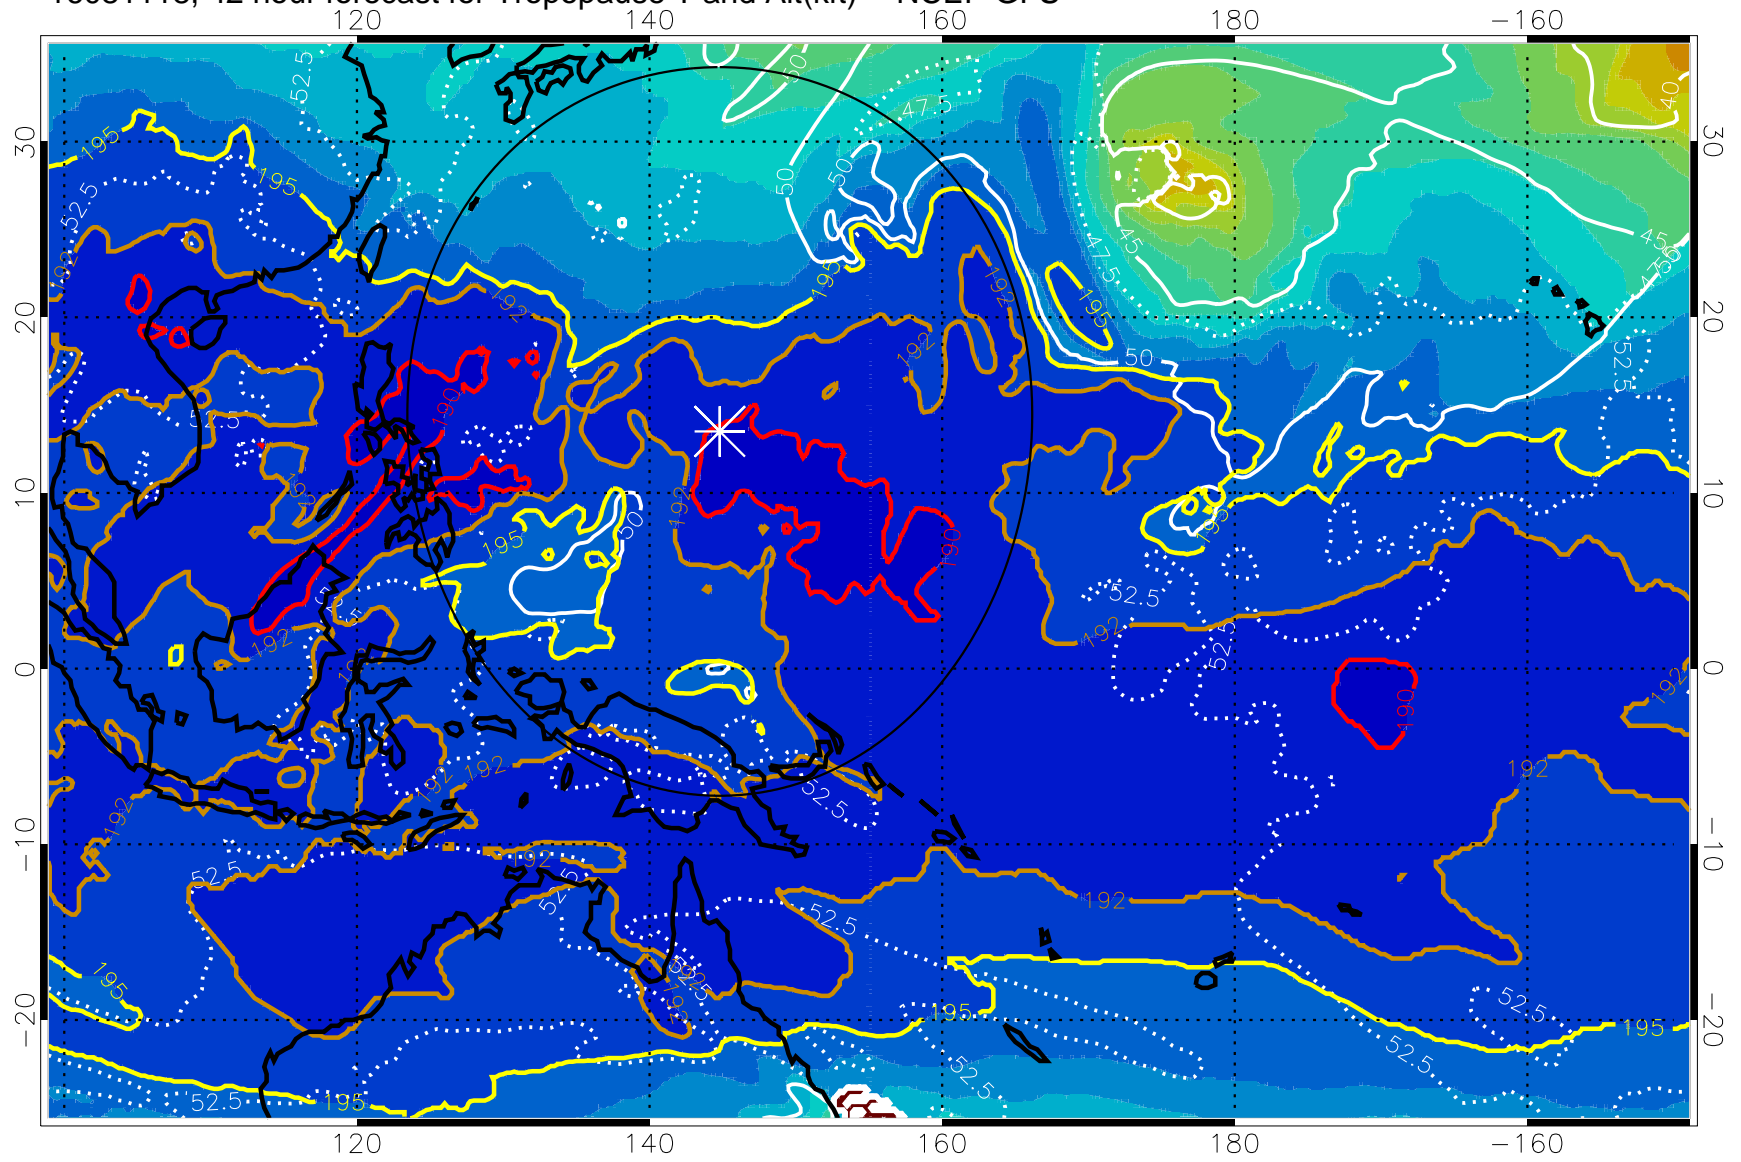

16081118, 42 hour forecast for Tropopause T and Alt(kft) -- NCEP GFS

190 200 210 220 230

Tropopause T, K

Tropopause Altitude in kft (white)

192.5K Isotherm 195K Isotherm
187.5K Isotherm 190K Isotherm

Range ring of 2304 km