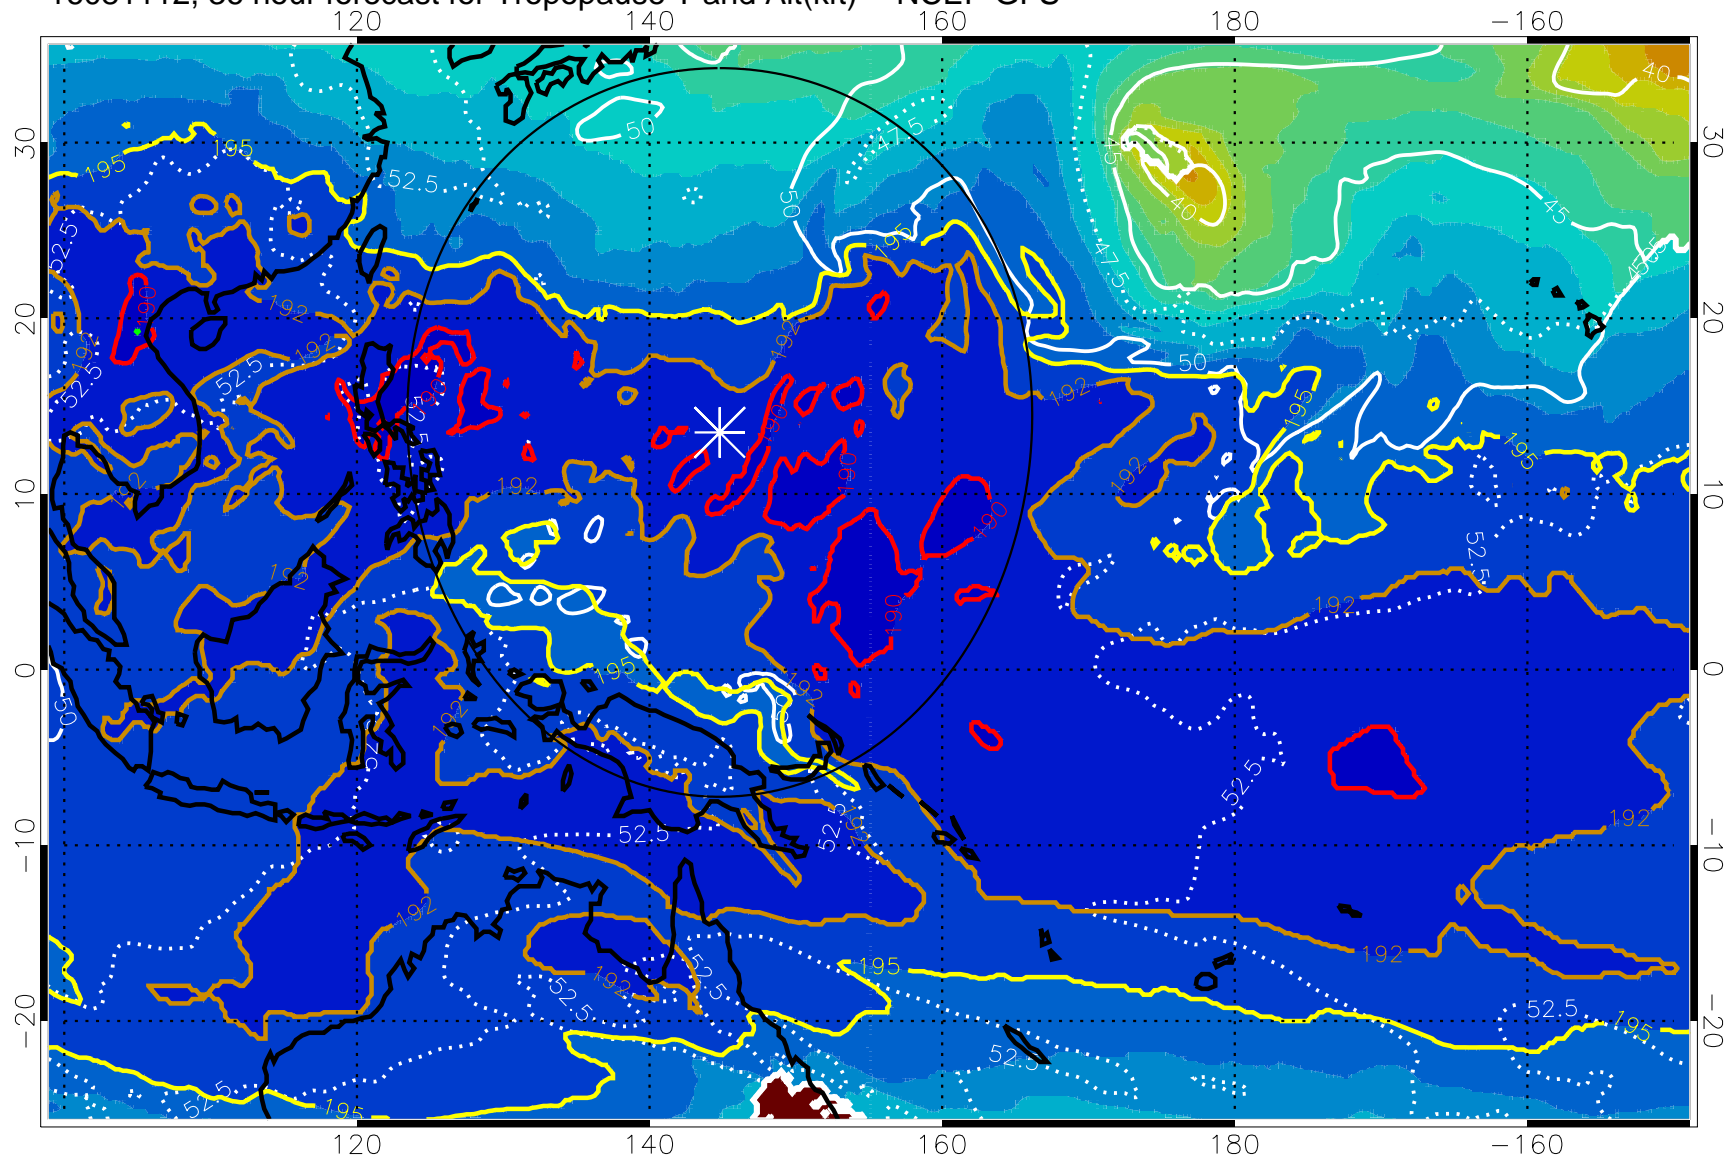

16081112, 36 hour forecast for Tropopause T and Alt(kft) -- NCEP GFS

190 200 210 220 230

Tropopause T, K

Tropopause Altitude in kft (white)

192.5K Isotherm 195K Isotherm
187.5K Isotherm 190K Isotherm

Range ring of 2304 km