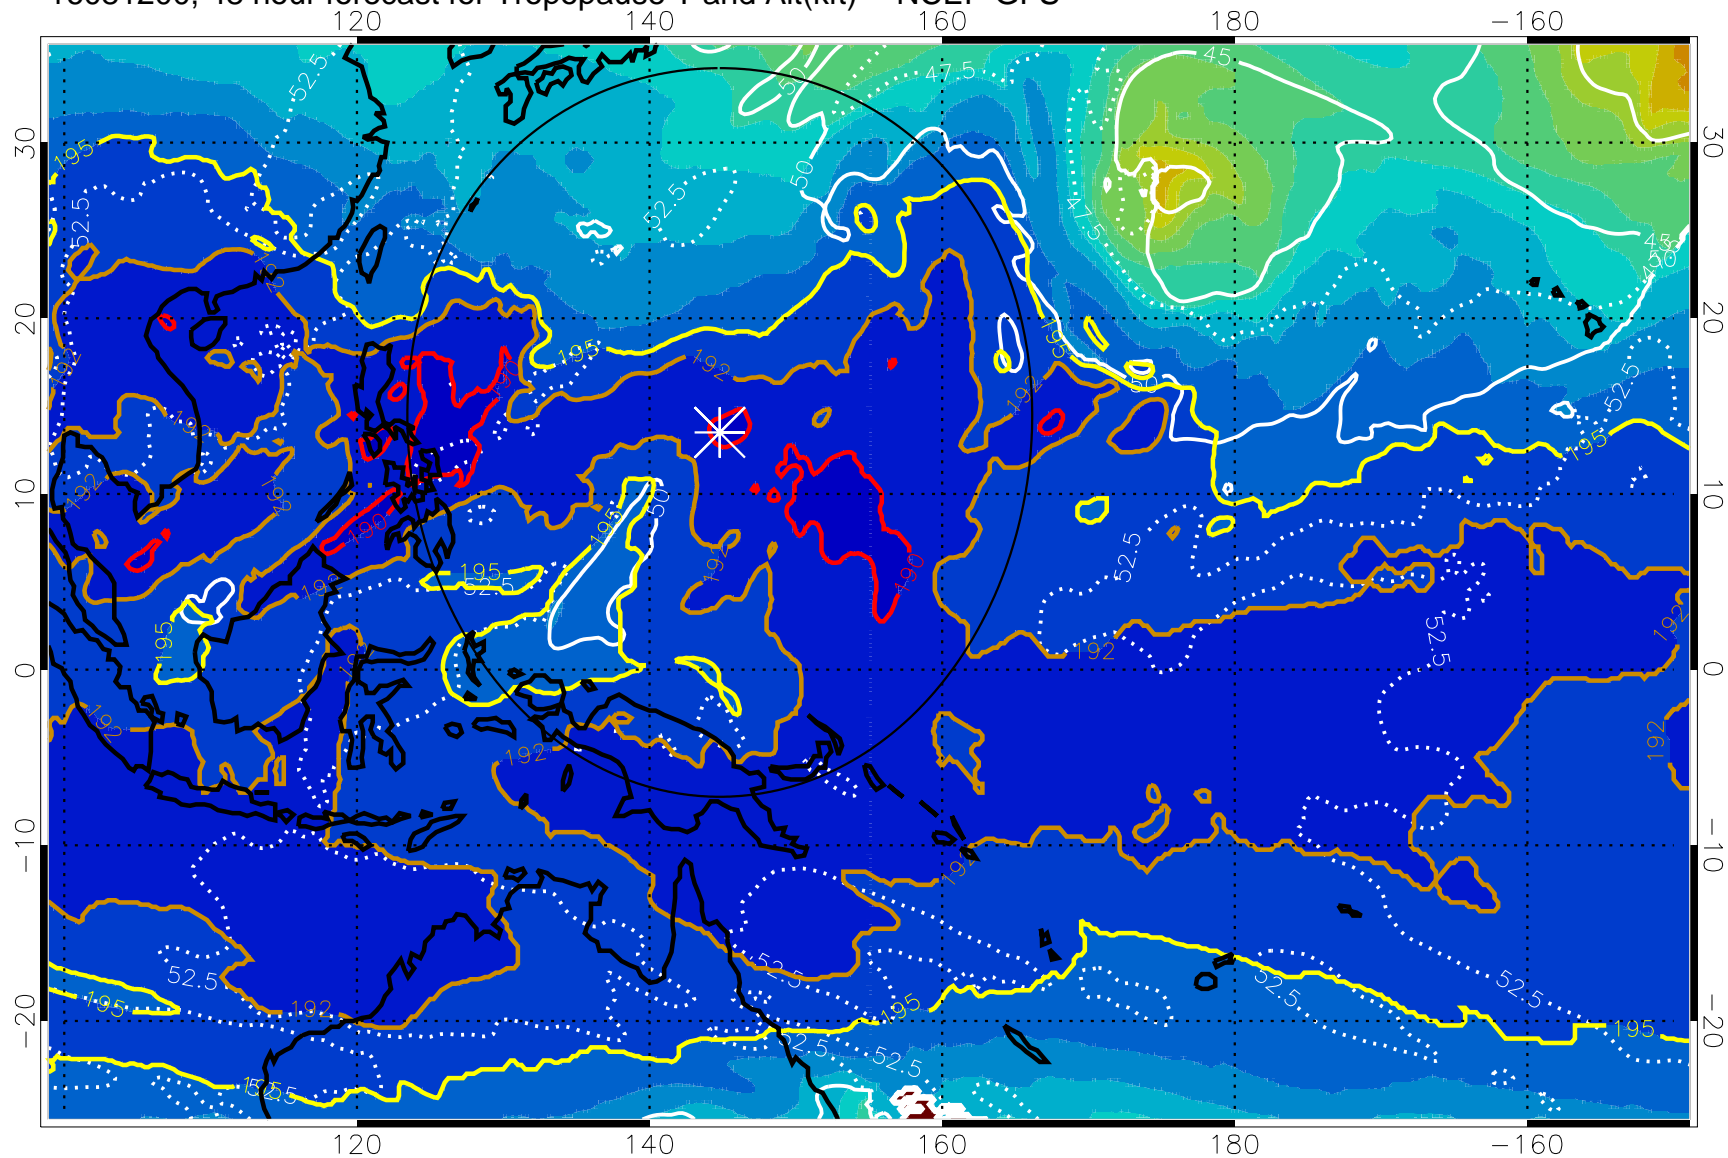

16081200, 48 hour forecast for Tropopause T and Alt(kft) -- NCEP GFS

190 200 210 220 230

Tropopause T, K

Tropopause Altitude in kft (white)

192.5K Isotherm 195K Isotherm

187.5K Isotherm 190K Isotherm

Range ring of 2304 km