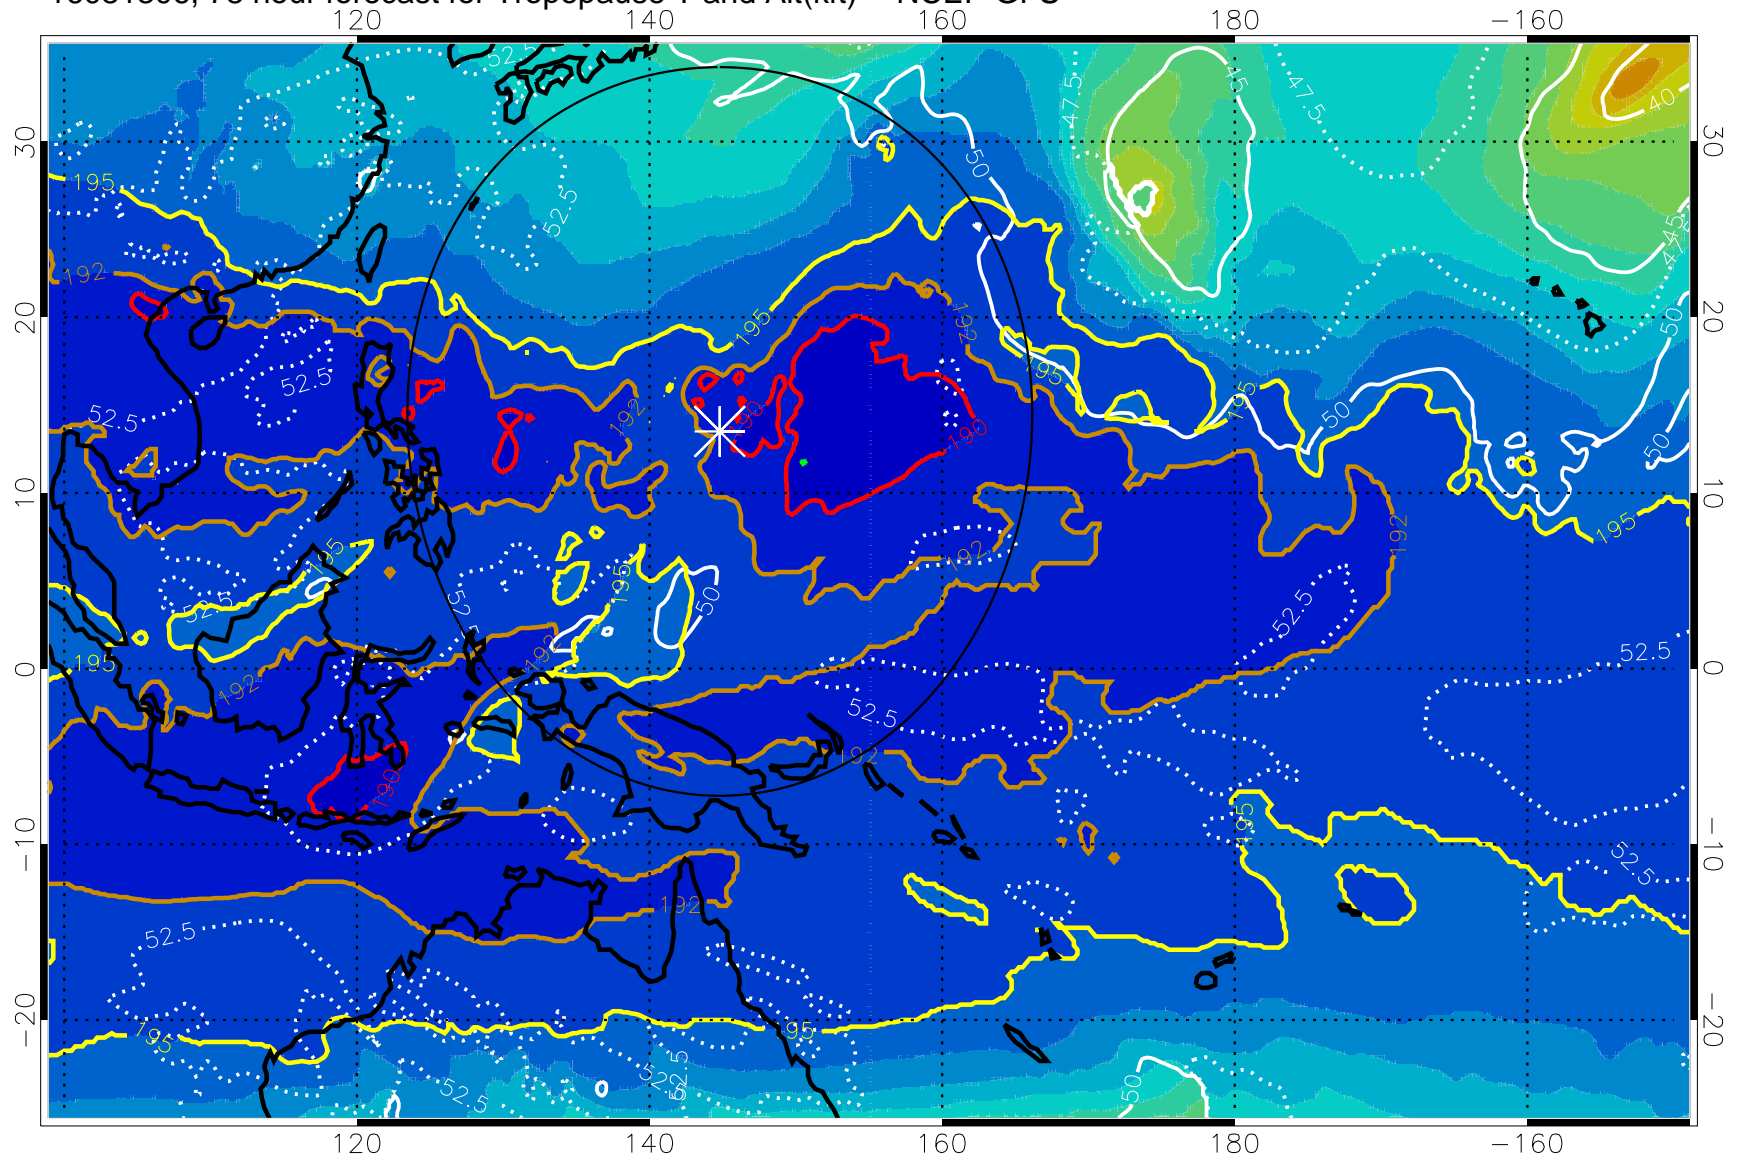

16081306, 78 hour forecast for Tropopause T and Alt(kft) -- NCEP GFS

190   200   210   220   230
Tropopause T, K

Tropopause Altitude in kft (white)

192.5K Isotherm   195K Isotherm
187.5K Isotherm   190K Isotherm

Range ring of 2304 km