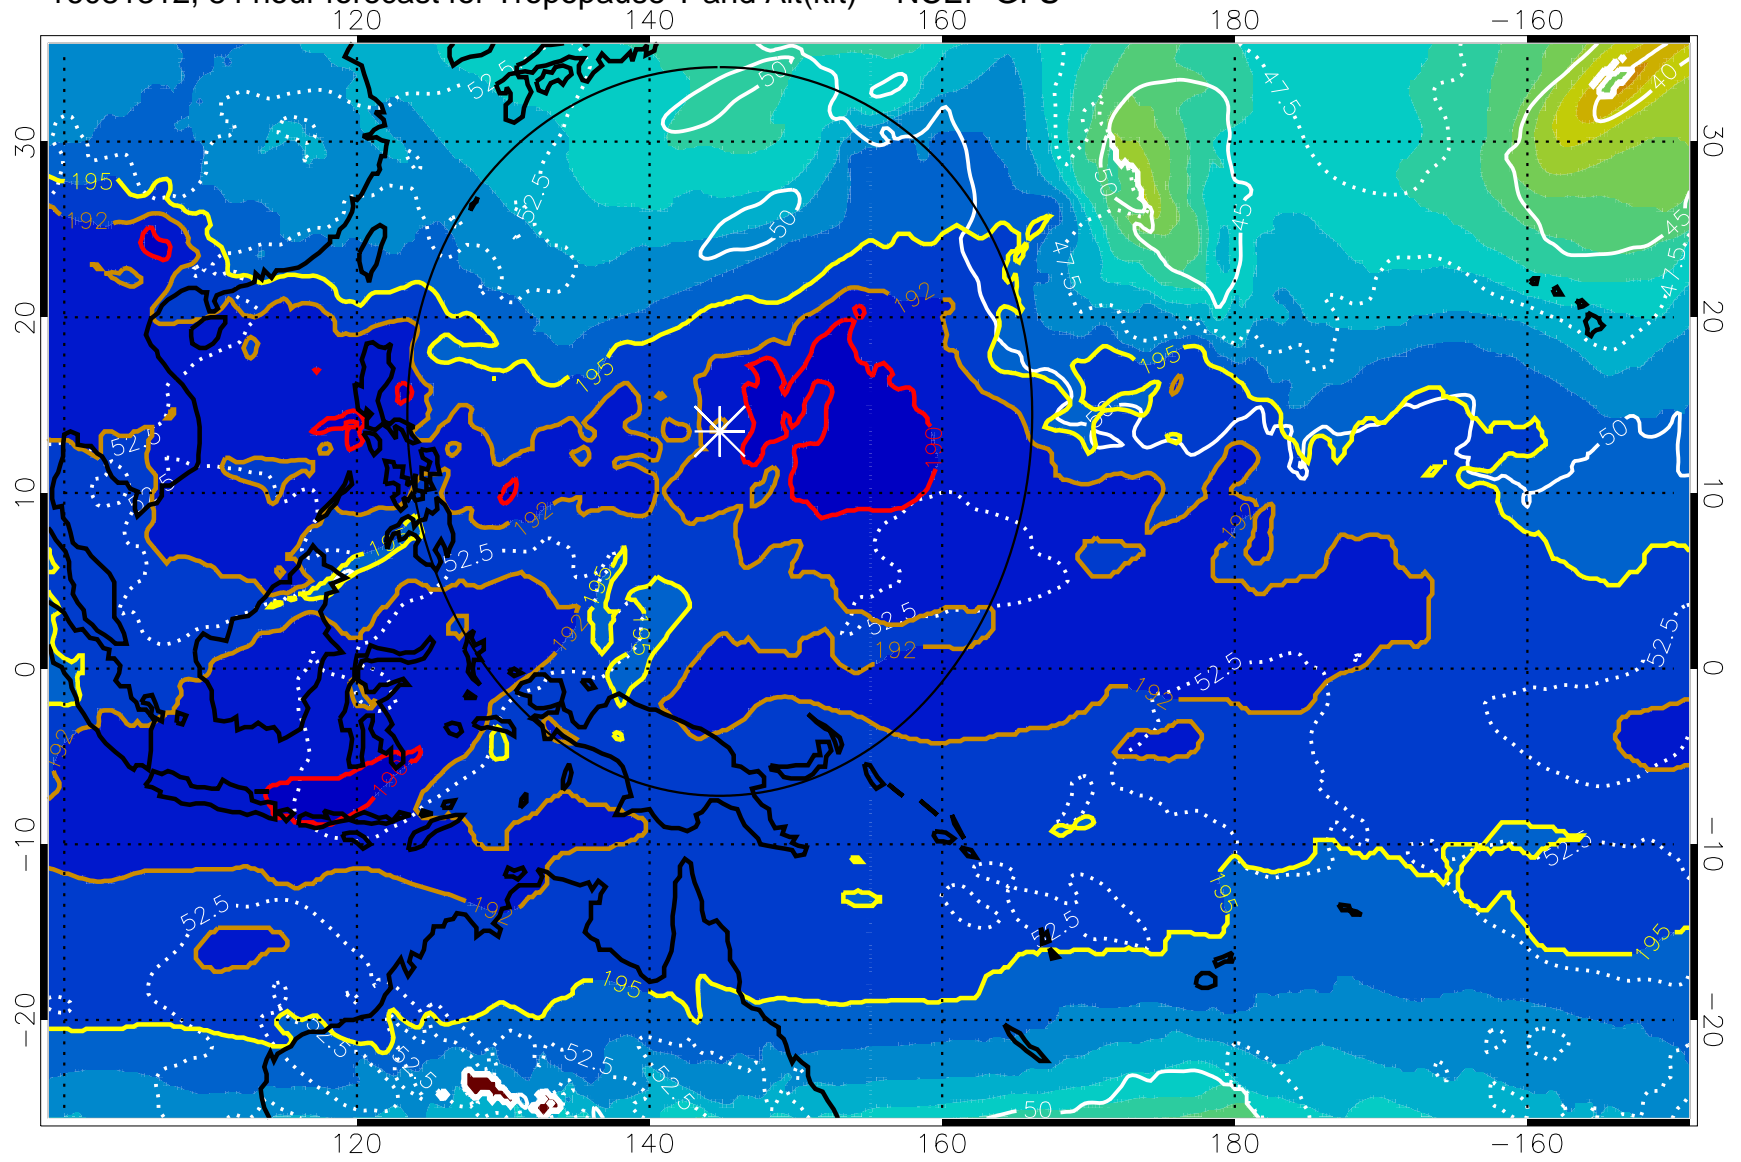

16081312, 84 hour forecast for Tropopause T and Alt(kft) -- NCEP GFS

190   200   210   220   230
Tropopause T, K

Tropopause Altitude in kft (white)

192.5K Isotherm   195K Isotherm
187.5K Isotherm   190K Isotherm

Range ring of 2304 km