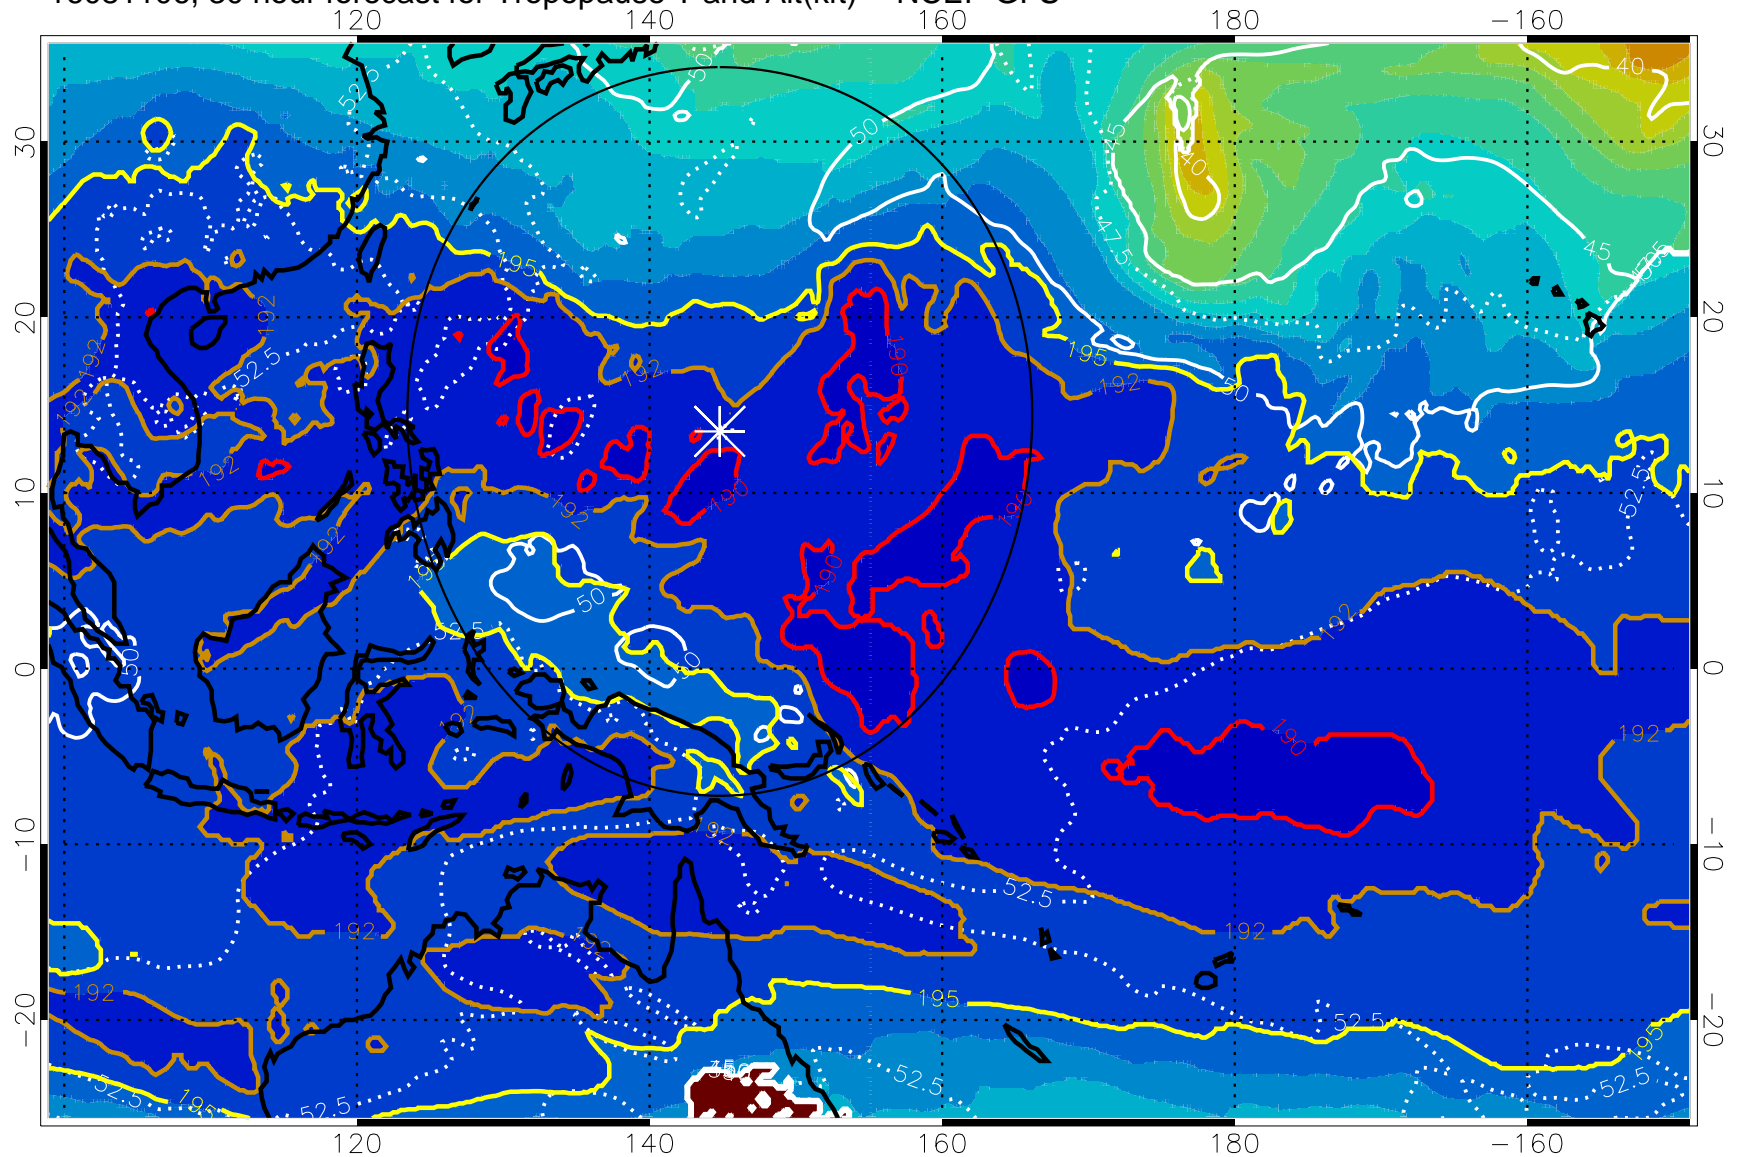

16081100, 24 hour forecast for Tropopause T and Alt(kft) -- NCEP GFS

190 200 210 220 230
Tropopause T, K

Tropopause Altitude in kft (white)

192.5K Isotherm 195K Isotherm
187.5K Isotherm 190K Isotherm

Range ring of 2304 km

16081106, 30 hour forecast for Tropopause T and Alt(kft) -- NCEP GFS

190 200 210 220 230
Tropopause T, K

Tropopause Altitude in kft (white)

192.5K Isotherm 195K Isotherm
187.5K Isotherm 190K Isotherm

Range ring of 2304 km