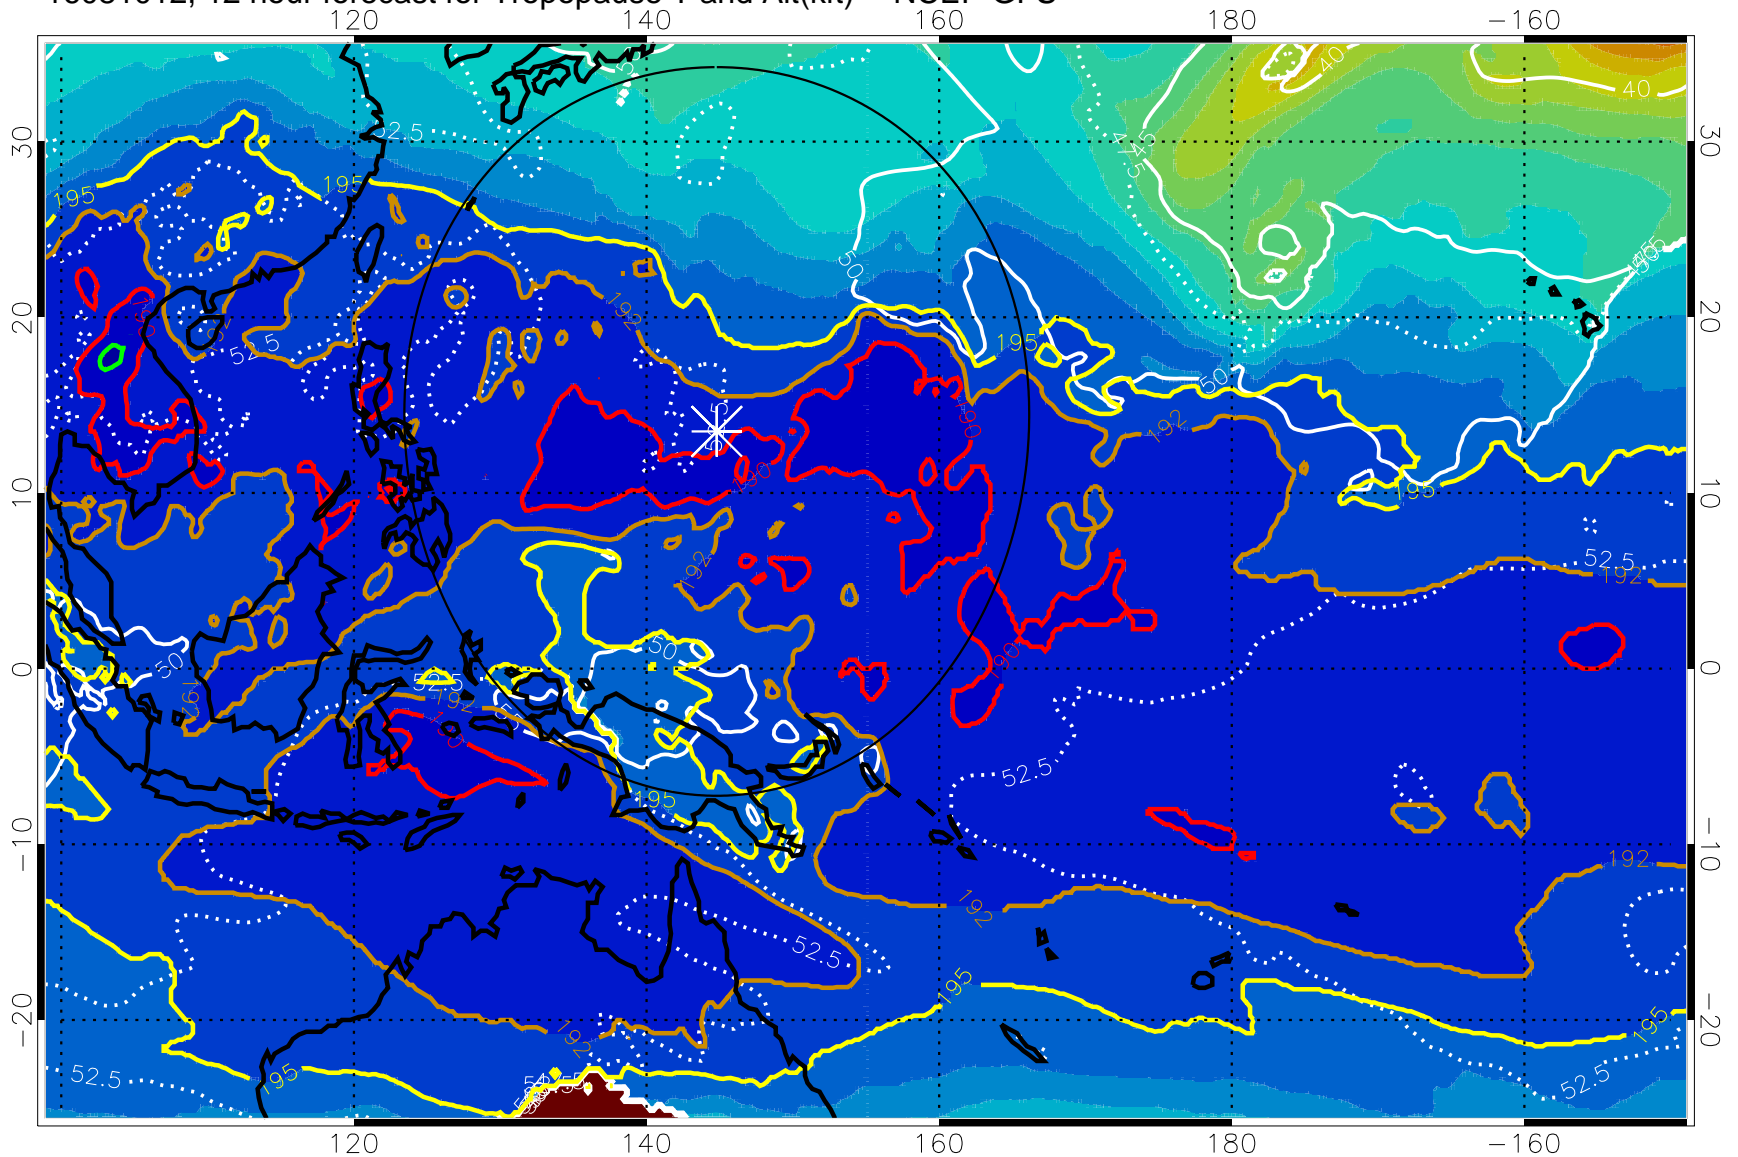

16081012, 12 hour forecast for Tropopause T and Alt(kft) -- NCEP GFS

190 200 210 220 230
Tropopause T, K

Tropopause Altitude in kft (white)

192.5K Isotherm 195K Isotherm
187.5K Isotherm 190K Isotherm

Range ring of 2304 km