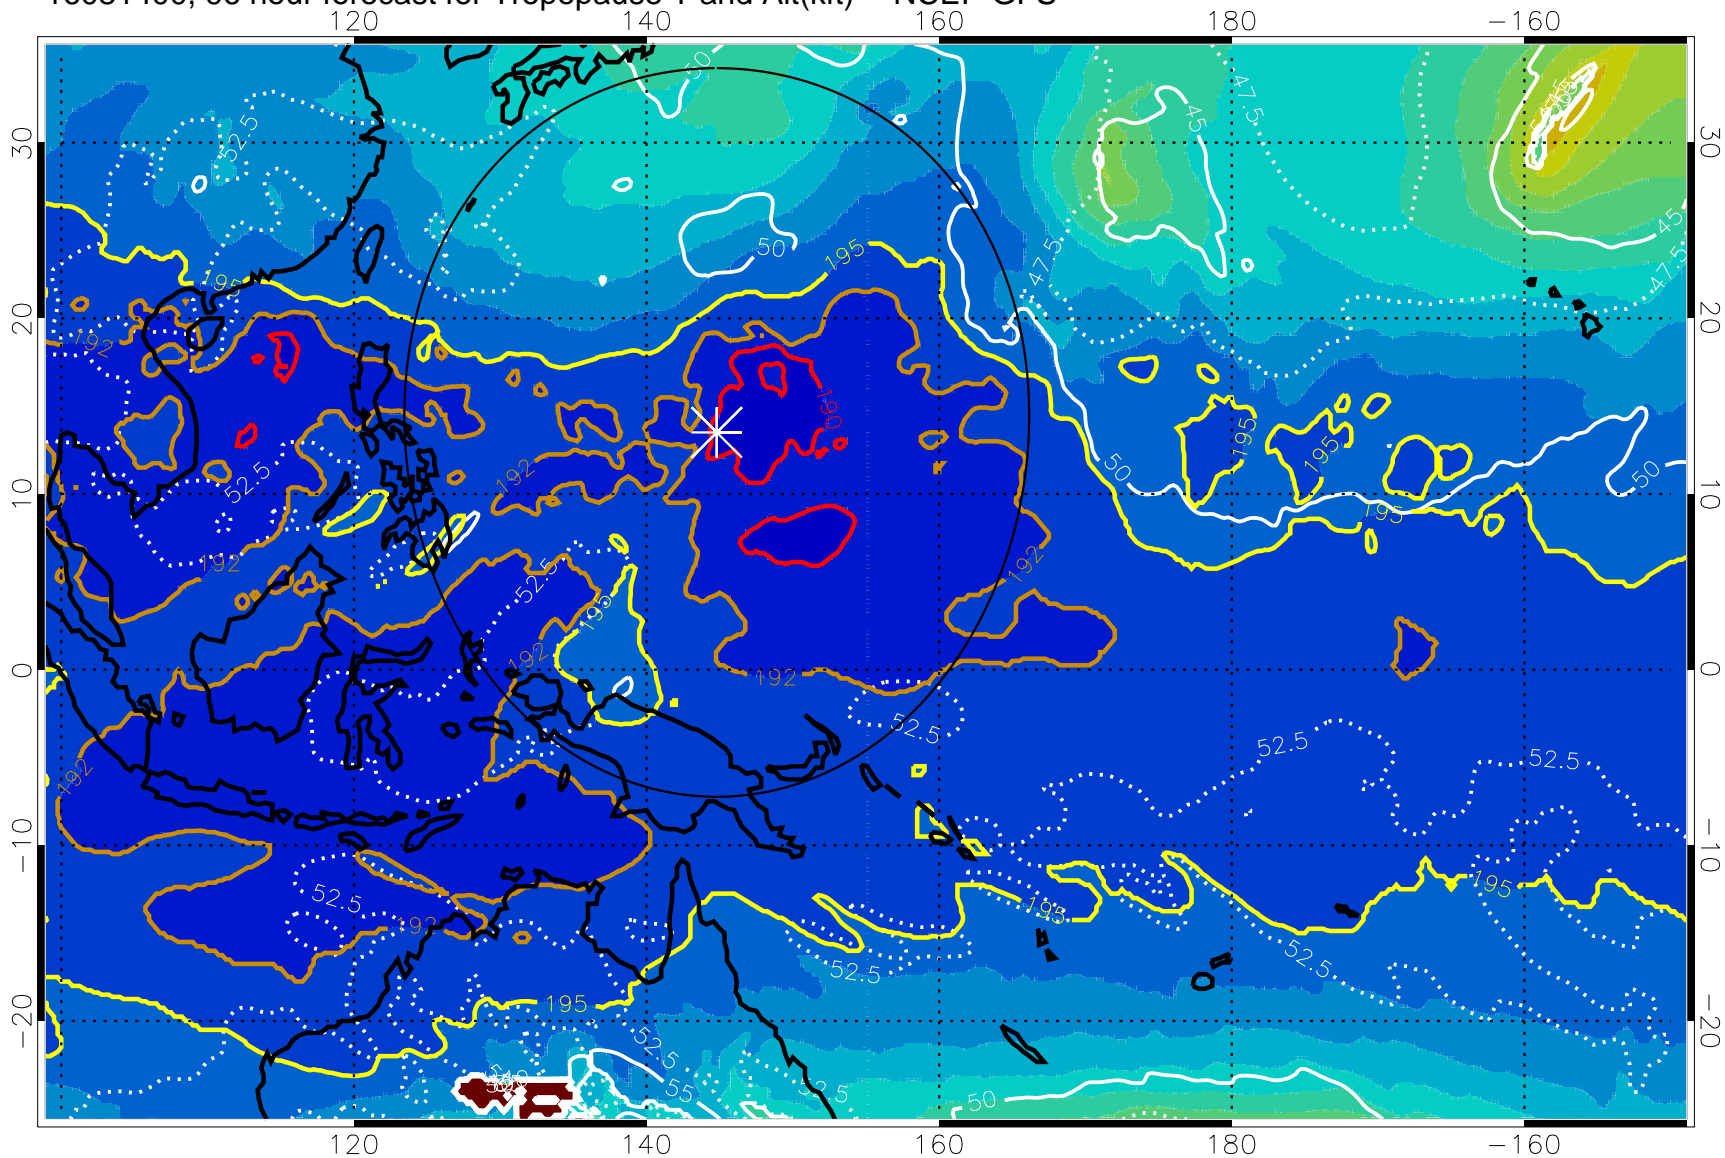

190 200 210 220 230
Tropopause T, K

Tropopause Altitude in kft (white)

192.5K Isotherm 195K Isotherm
187.5K Isotherm 190K Isotherm

Range ring of 2304 km

16081318, 90 hour forecast for Tropopause T and Alt(kft) -- NCEP GFS

190 200 210 220 230
Tropopause T, K

Tropopause Altitude in kft (white)

192.5K Isotherm 195K Isotherm
187.5K Isotherm 190K Isotherm

Range ring of 2304 km

16081400, 96 hour forecast for Tropopause T and Alt(kft) -- NCEP GFS