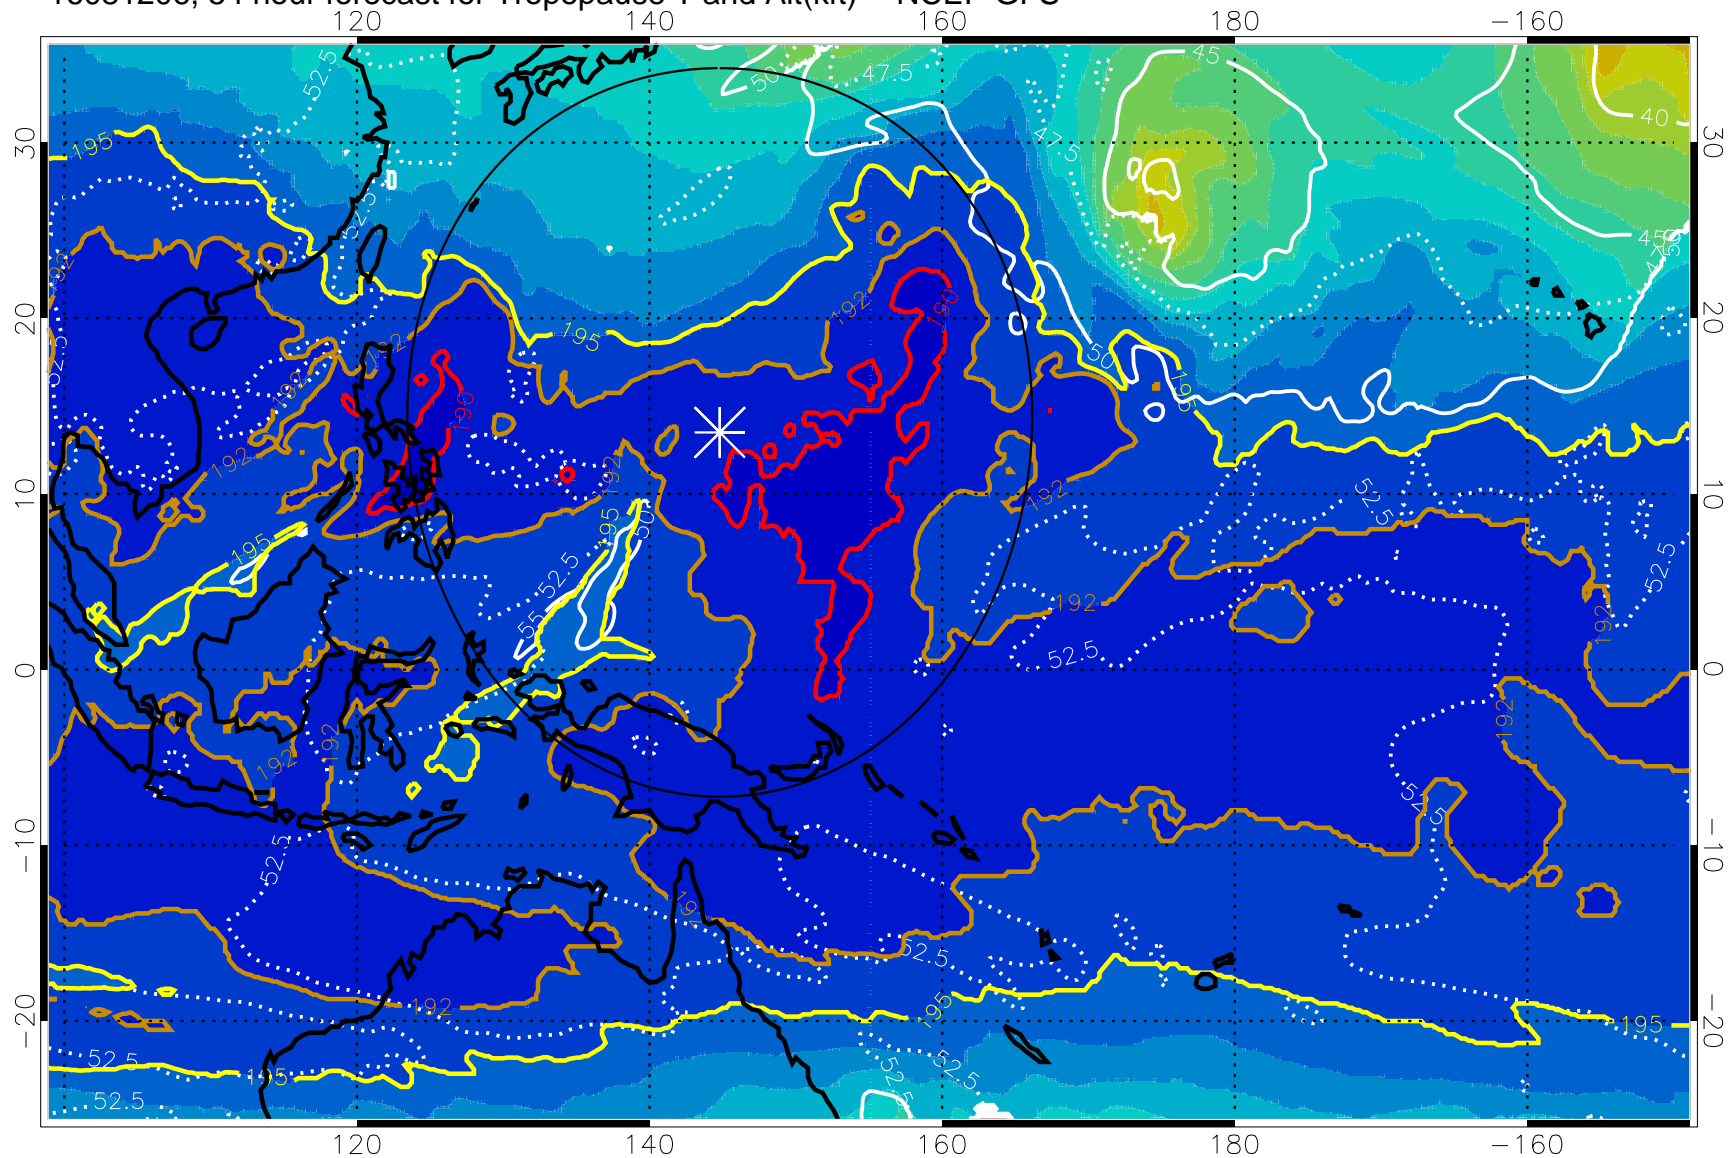

16081206, 54 hour forecast for Tropopause T and Alt(kft) -- NCEP GFS

190 200 210 220 230

Tropopause T, K

Tropopause Altitude in kft (white)

192.5K Isotherm 195K Isotherm
187.5K Isotherm 190K Isotherm

Range ring of 2304 km