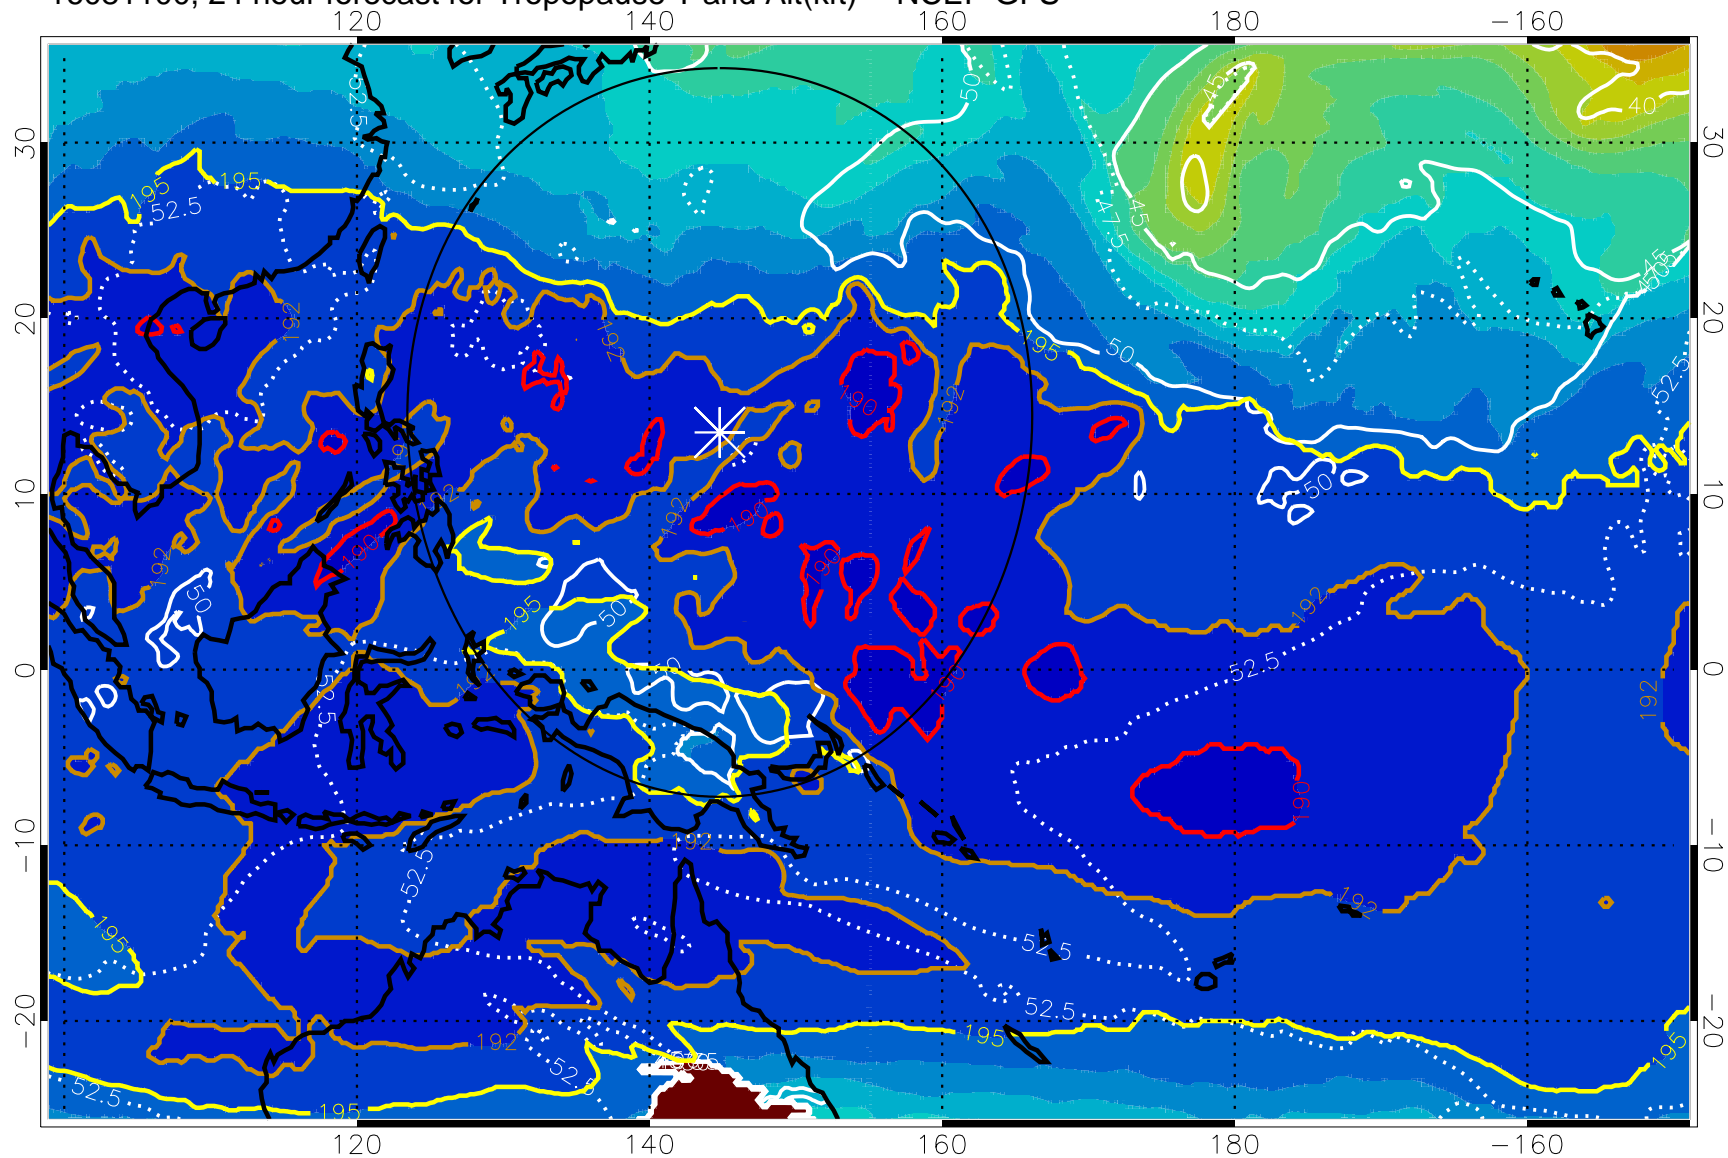

16081100, 24 hour forecast for Tropopause T and Alt(kft) -- NCEP GFS

190 200 210 220 230
Tropopause T, K

Tropopause Altitude in kft (white)

192.5K Isotherm 195K Isotherm
187.5K Isotherm 190K Isotherm

Range ring of 2304 km