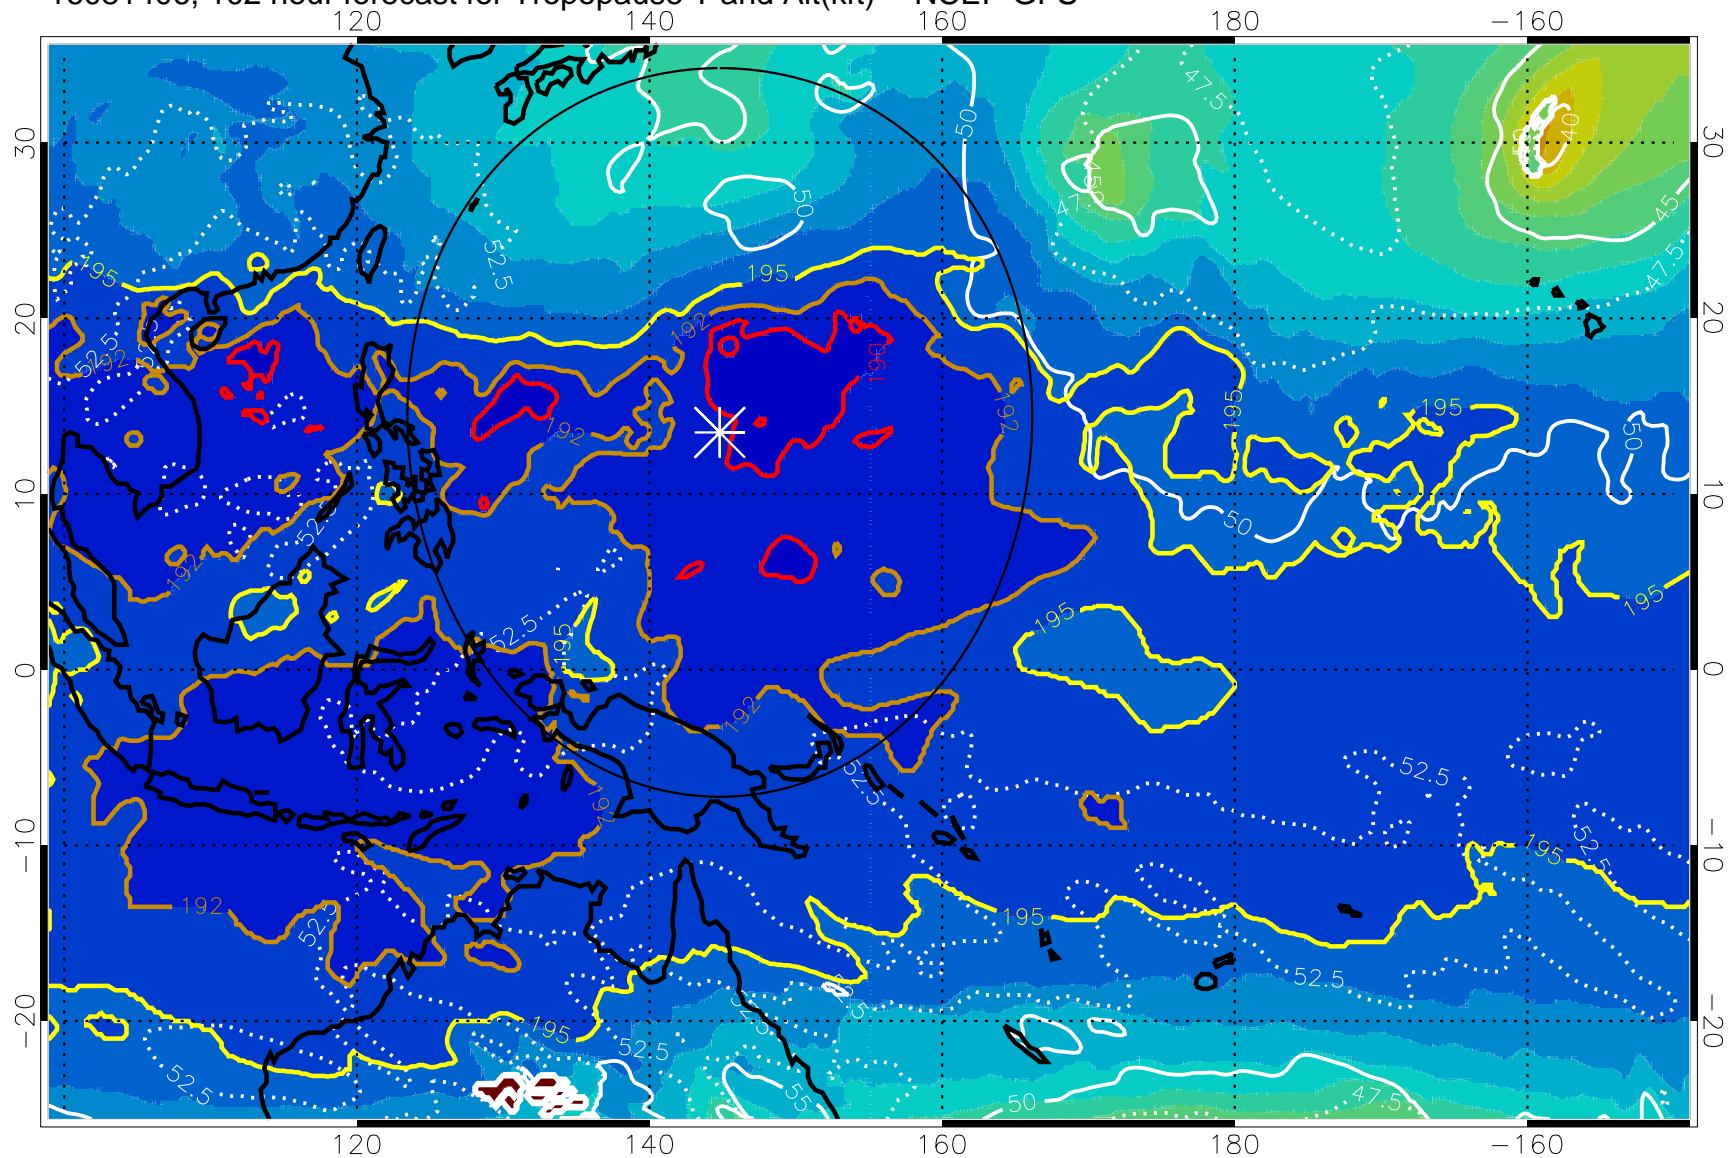

190 200 210 220 230

Tropopause T, K

Tropopause Altitude in kft (white)

192.5K Isotherm 195K Isotherm
187.5K Isotherm 190K Isotherm

Range ring of 2304 km

16081406, 102 hour forecast for Tropopause T and Alt(kft) -- NCEP GFS

190 200 210 220 230
Tropopause T, K

Tropopause Altitude in kft (white)

192.5K Isotherm 195K Isotherm
187.5K Isotherm 190K Isotherm

Range ring of 2304 km

16081412, 108 hour forecast for Tropopause T and Alt(kft) -- NCEP GFS