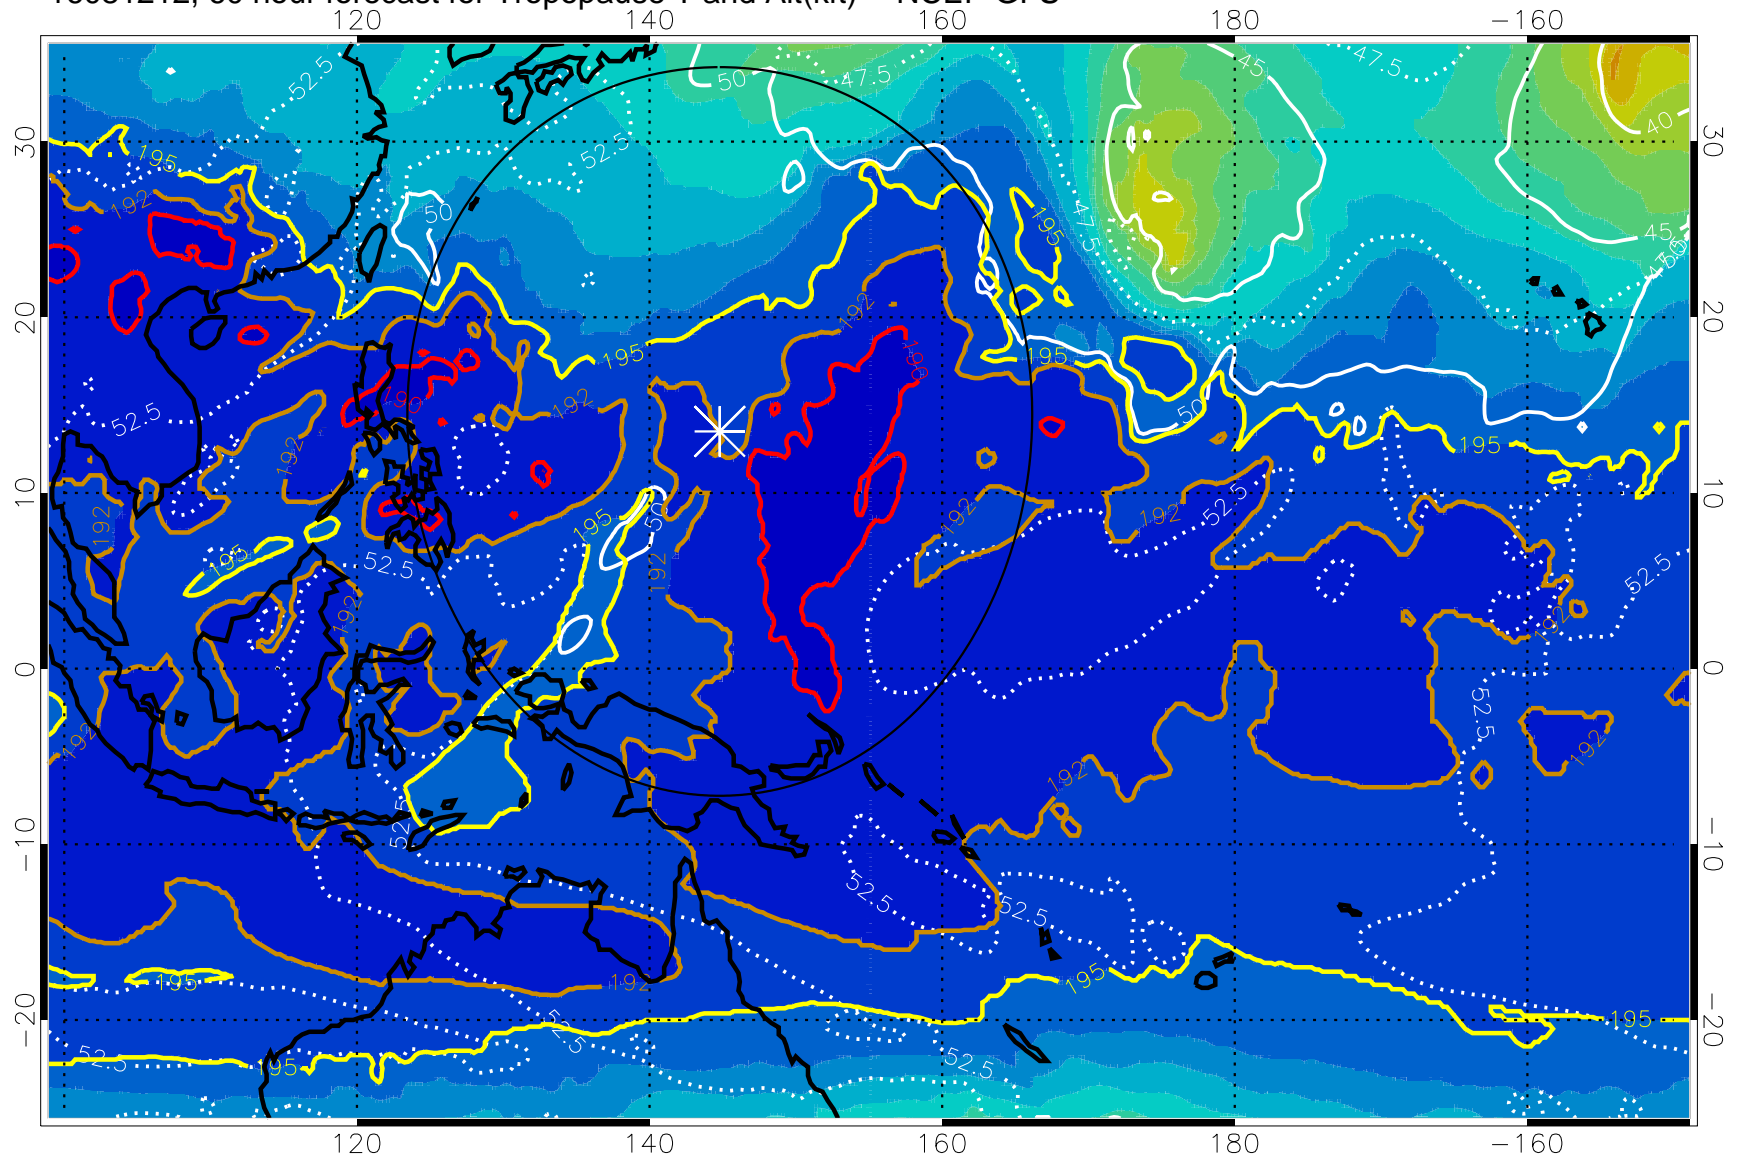

16081212, 60 hour forecast for Tropopause T and Alt(kft) -- NCEP GFS

190 200 210 220 230
Tropopause T, K

Tropopause Altitude in kft (white)

192.5K Isotherm 195K Isotherm
187.5K Isotherm 190K Isotherm

Range ring of 2304 km