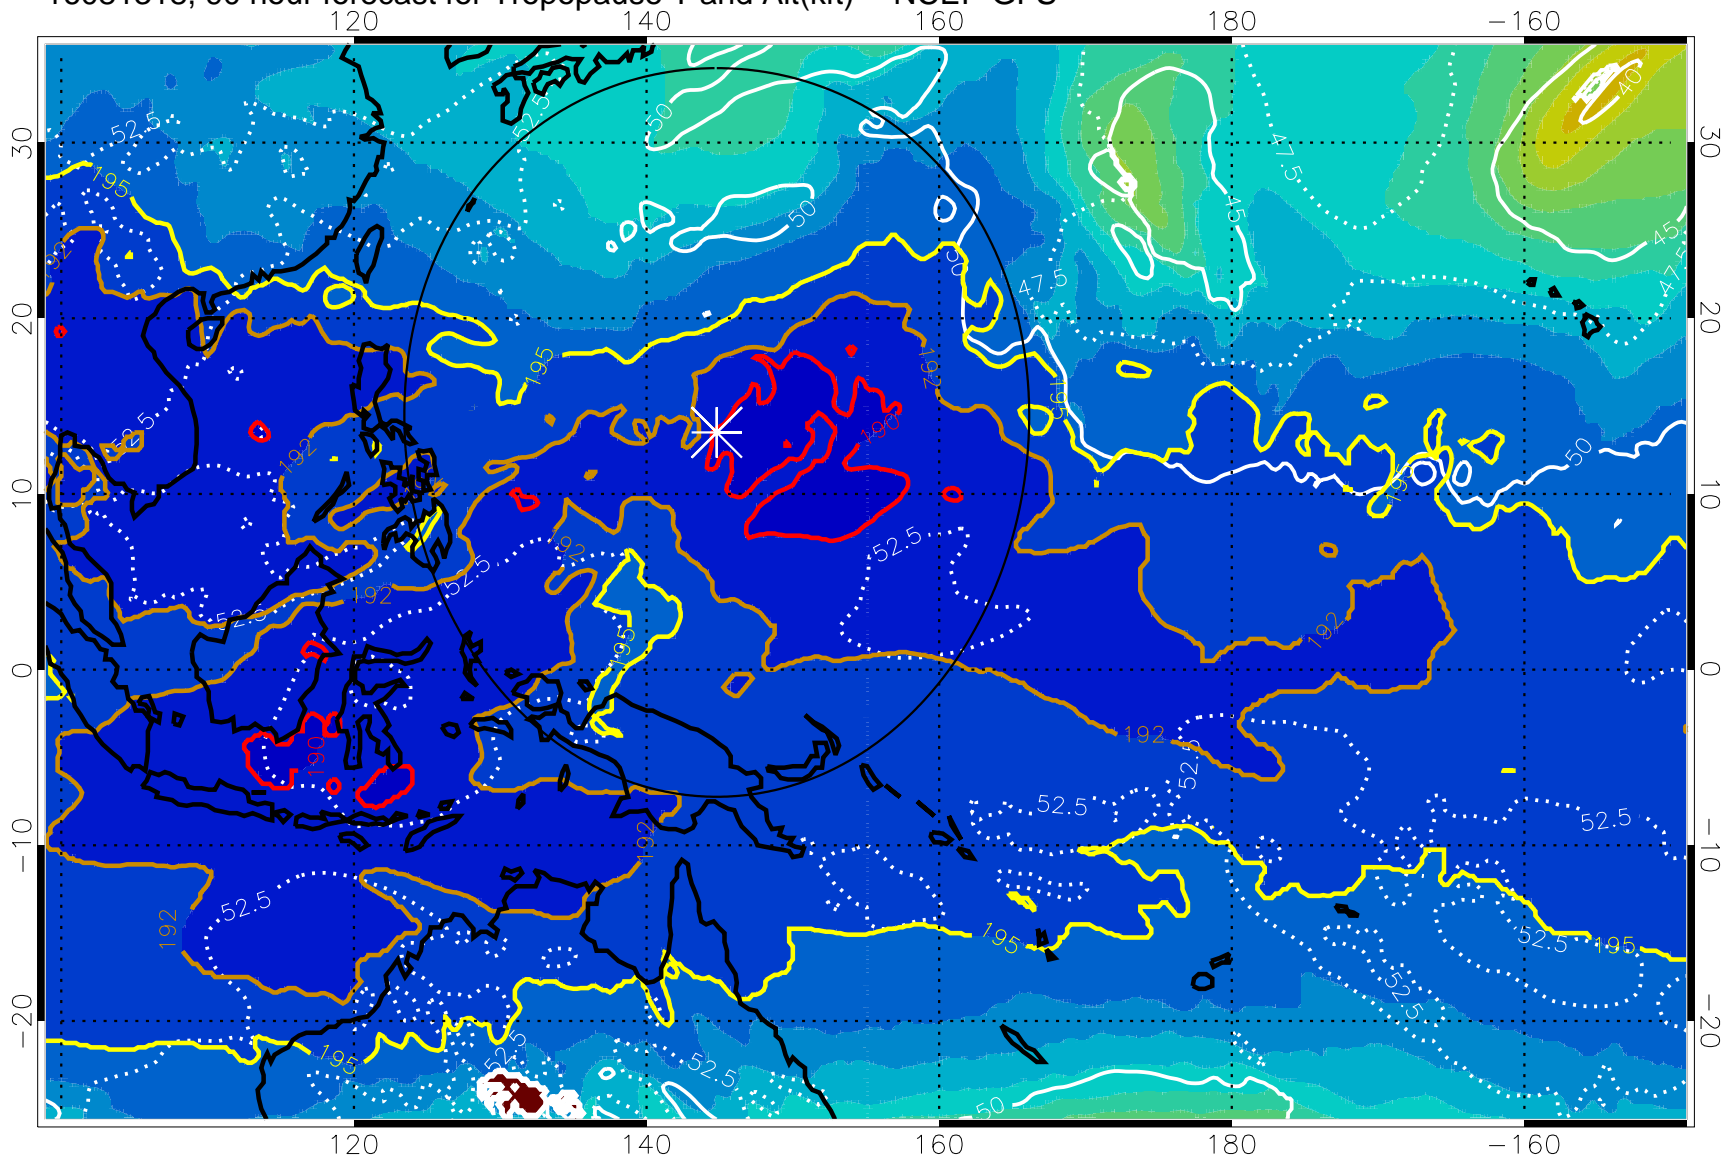

190 200 210 220 230
Tropopause T, K

Tropopause Altitude in kft (white)

192.5K Isotherm 195K Isotherm
187.5K Isotherm 190K Isotherm

Range ring of 2304 km

16081312, 84 hour forecast for Tropopause T and Alt(kft) -- NCEP GFS

190 200 210 220 230
Tropopause T, K

Tropopause Altitude in kft (white)

192.5K Isotherm 195K Isotherm
187.5K Isotherm 190K Isotherm

Range ring of 2304 km

16081318, 90 hour forecast for Tropopause T and Alt(kft) -- NCEP GFS