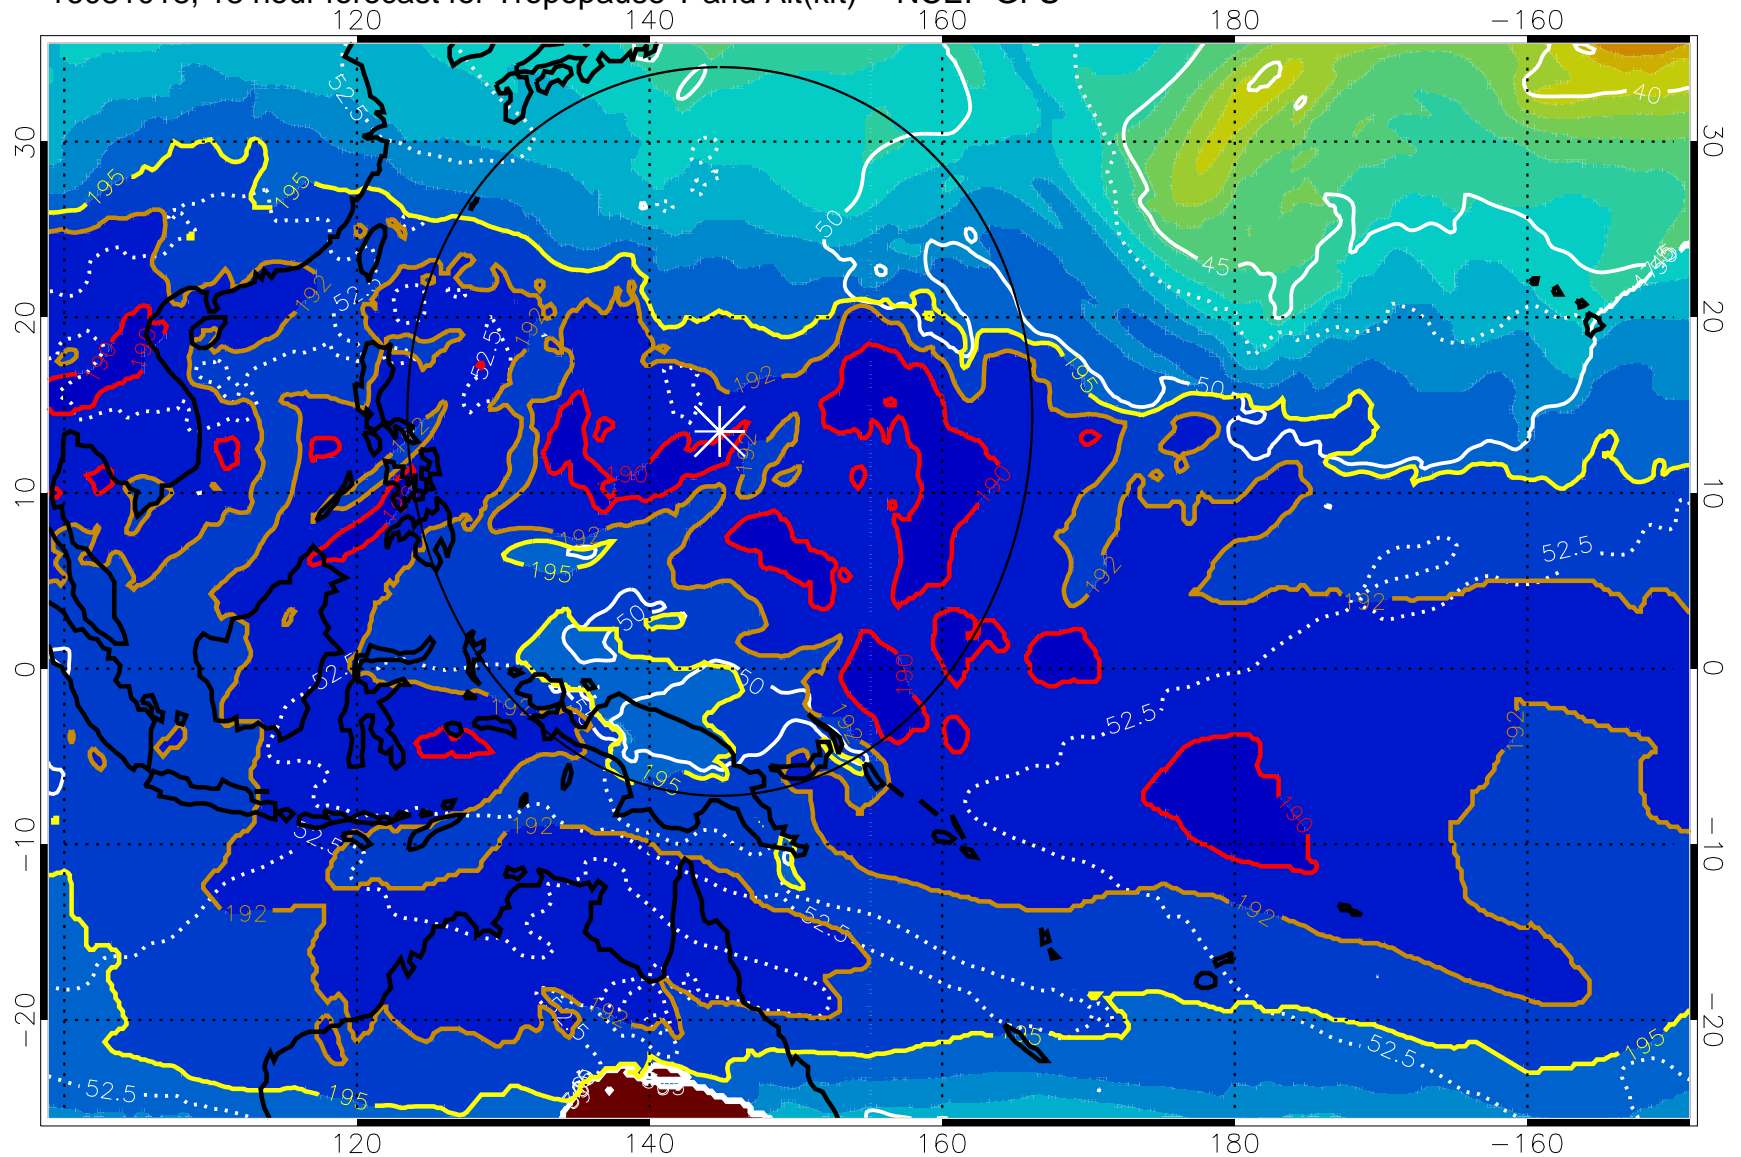

16081018, 18 hour forecast for Tropopause T and Alt(kft) -- NCEP GFS

190 200 210 220 230
Tropopause T, K

Tropopause Altitude in kft (white)

192.5K Isotherm 195K Isotherm
187.5K Isotherm 190K Isotherm

Range ring of 2304 km