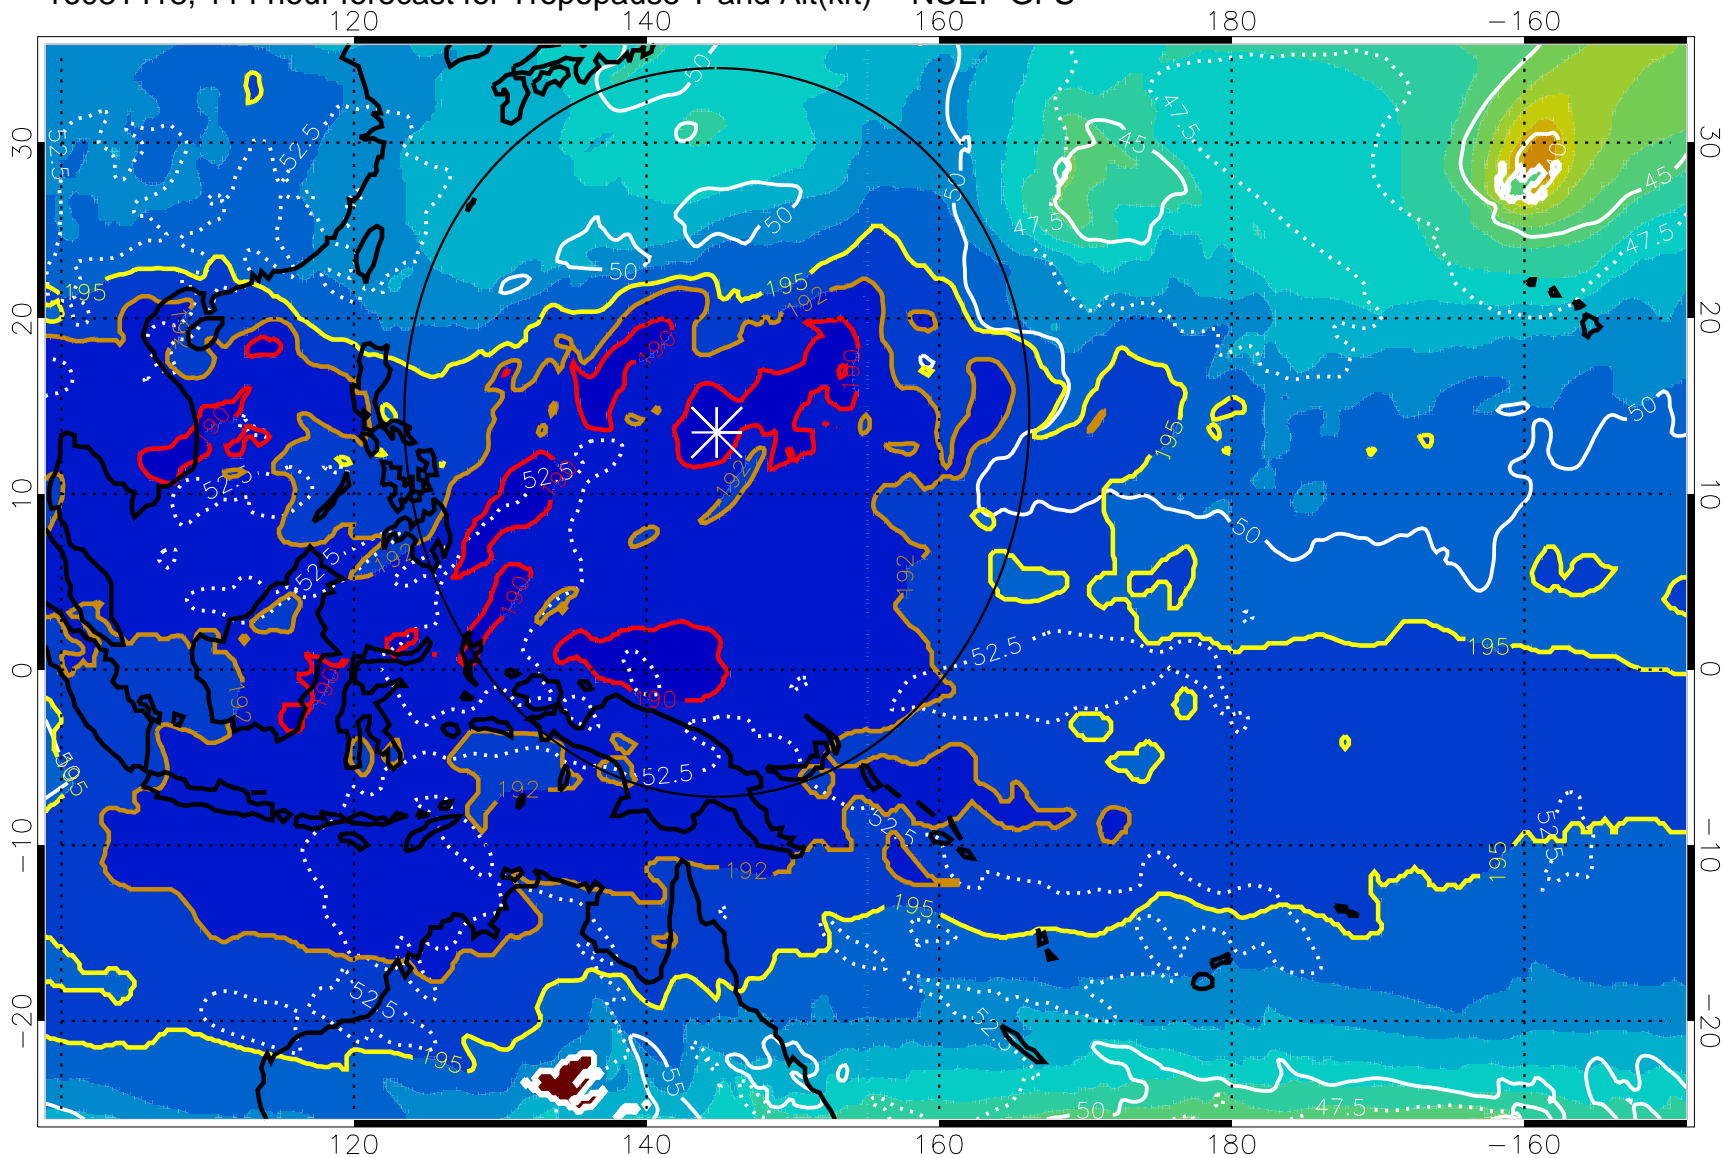

190 200 210 220 230

Tropopause T, K

Tropopause Altitude in kft (white)

192.5K Isotherm 195K Isotherm

187.5K Isotherm 190K Isotherm

Range ring of 2304 km

16081418, 114 hour forecast for Tropopause T and Alt(kft) -- NCEP GFS

190 200 210 220 230
Tropopause T, K

Tropopause Altitude in kft (white)

192.5K Isotherm 195K Isotherm
187.5K Isotherm 190K Isotherm

Range ring of 2304 km

16081500, 120 hour forecast for Tropopause T and Alt(kft) -- NCEP GFS