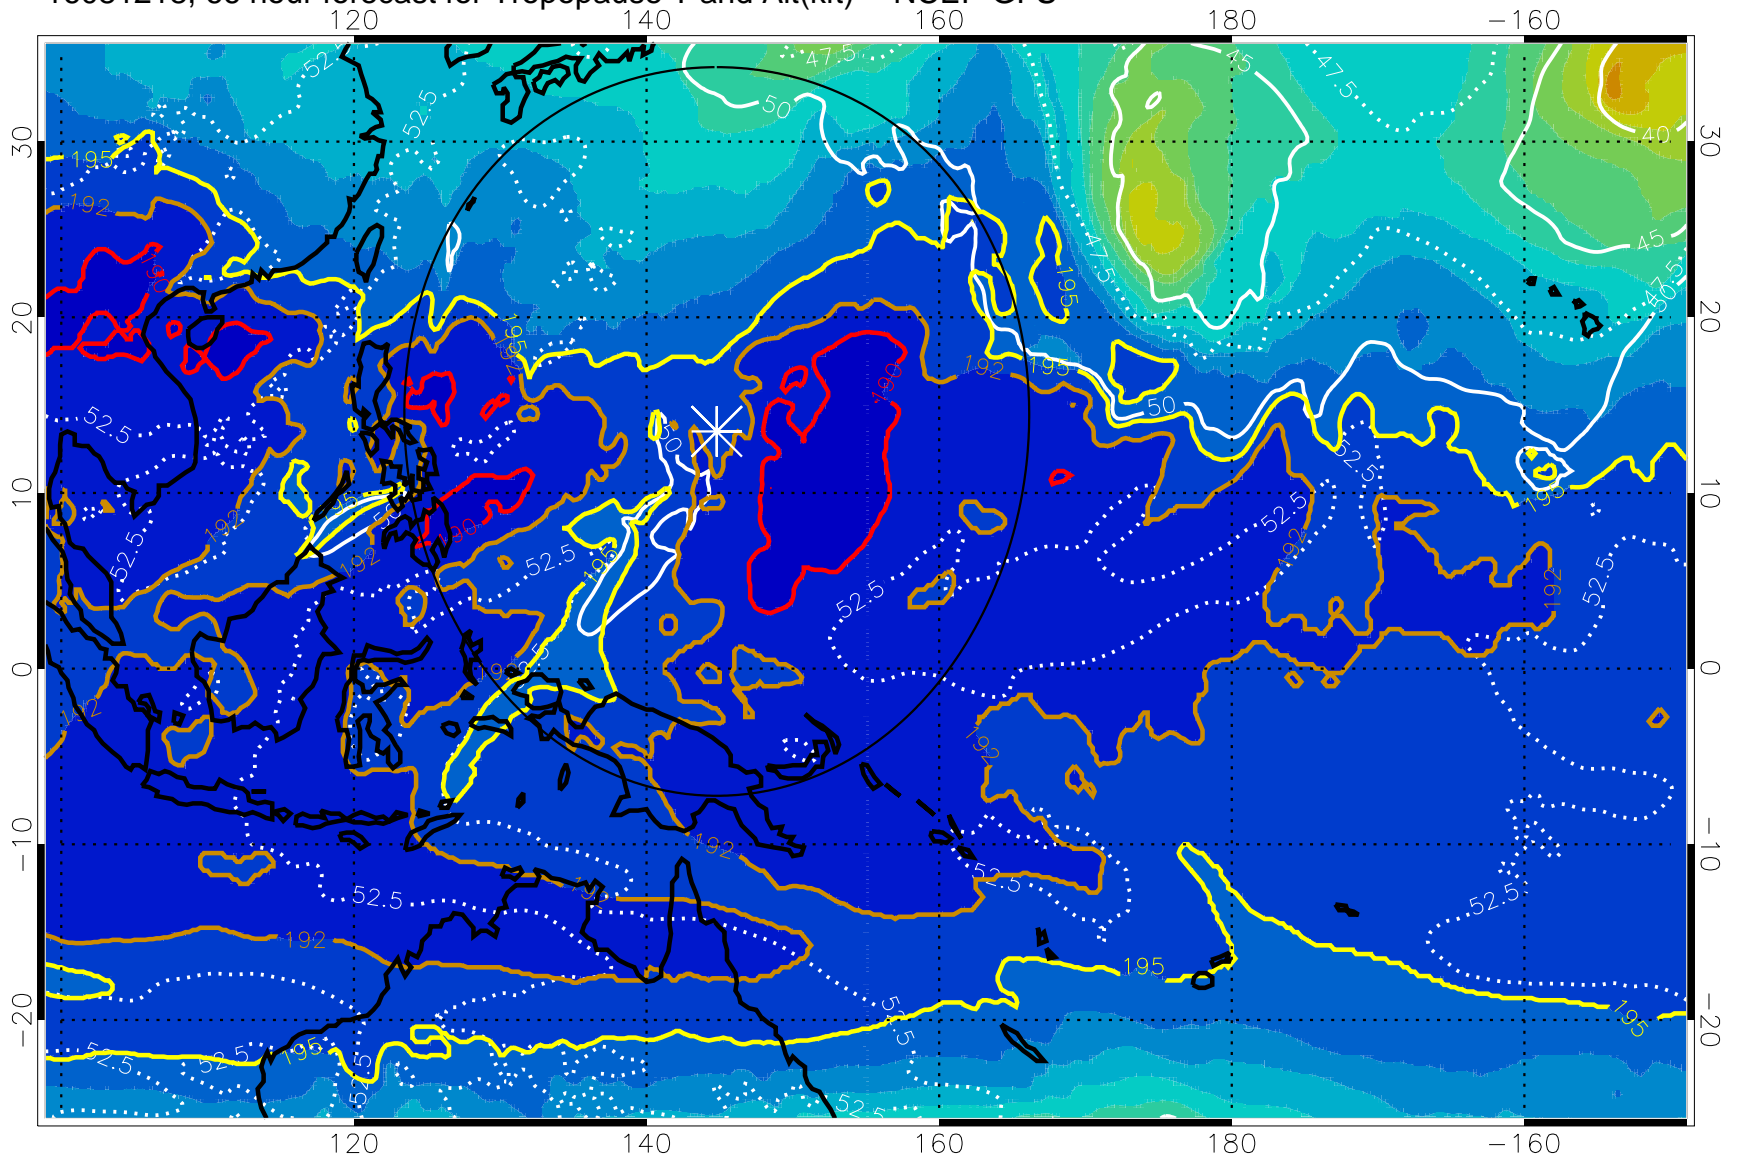

16081218, 66 hour forecast for Tropopause T and Alt(kft) -- NCEP GFS

Tropopause Altitude in kft (white)

192.5K Isotherm 195K Isotherm
187.5K Isotherm 190K Isotherm

Range ring of 2304 km