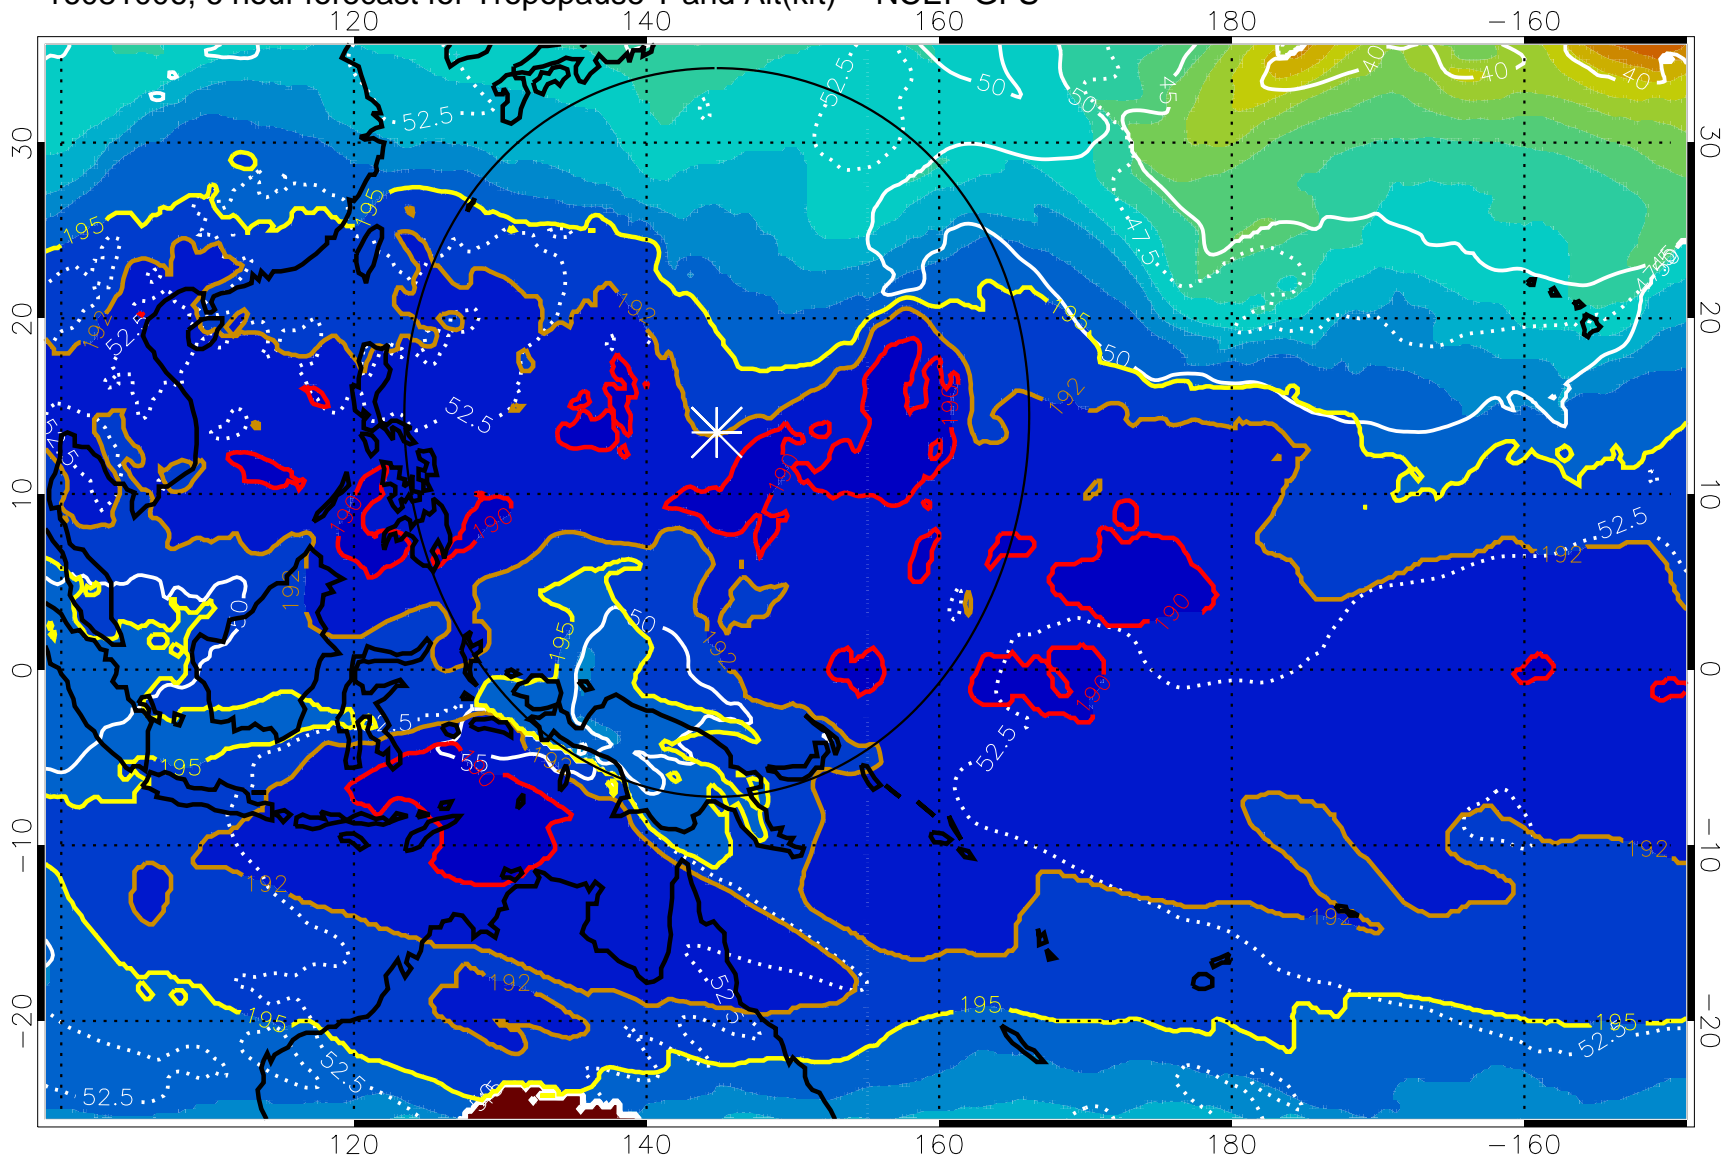

16081006, 6 hour forecast for Tropopause T and Alt(kft) -- NCEP GFS

190 200 210 220 230
Tropopause T, K

Tropopause Altitude in kft (white)

192.5K Isotherm 195K Isotherm
187.5K Isotherm 190K Isotherm

Range ring of 2304 km