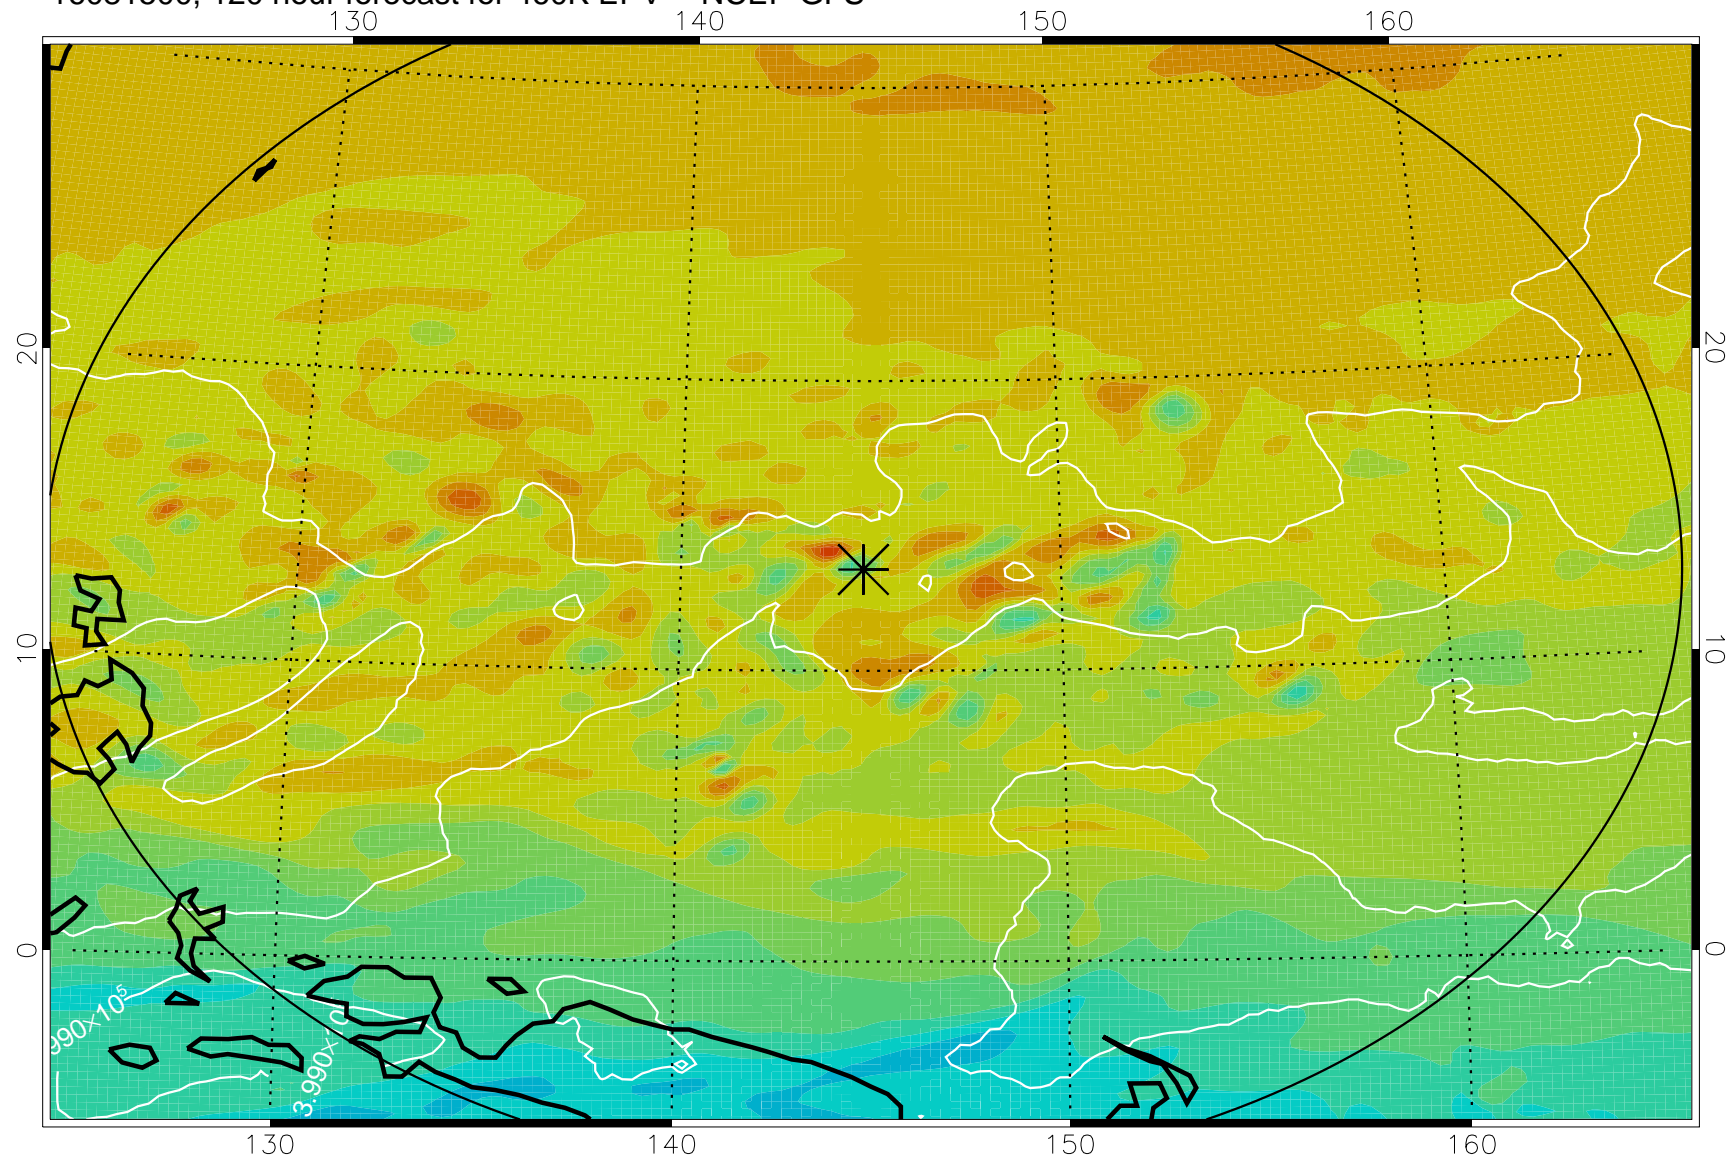

460K Montgomery Streamfunction, white

Range ring of 2304 km

16081312, 84 hour forecast for 460K EPV -- NCEP GFS

460K Montgomery Streamfunction, white

Range ring of 2304 km

16081318, 90 hour forecast for 460K EPV -- NCEP GFS

460K Montgomery Streamfunction, white

Range ring of 2304 km

16081400, 96 hour forecast for 460K EPV -- NCEP GFS

460K Montgomery Streamfunction, white

Range ring of 2304 km

16081406, 102 hour forecast for 460K EPV -- NCEP GFS

460K Montgomery Streamfunction, white

Range ring of 2304 km

16081412, 108 hour forecast for 460K EPV -- NCEP GFS

460K Montgomery Streamfunction, white

Range ring of 2304 km

16081418, 114 hour forecast for 460K EPV -- NCEP GFS

460K Montgomery Streamfunction, white

Range ring of 2304 km

16081500, 120 hour forecast for 460K EPV -- NCEP GFS

460K Montgomery Streamfunction, white

Range ring of 2304 km