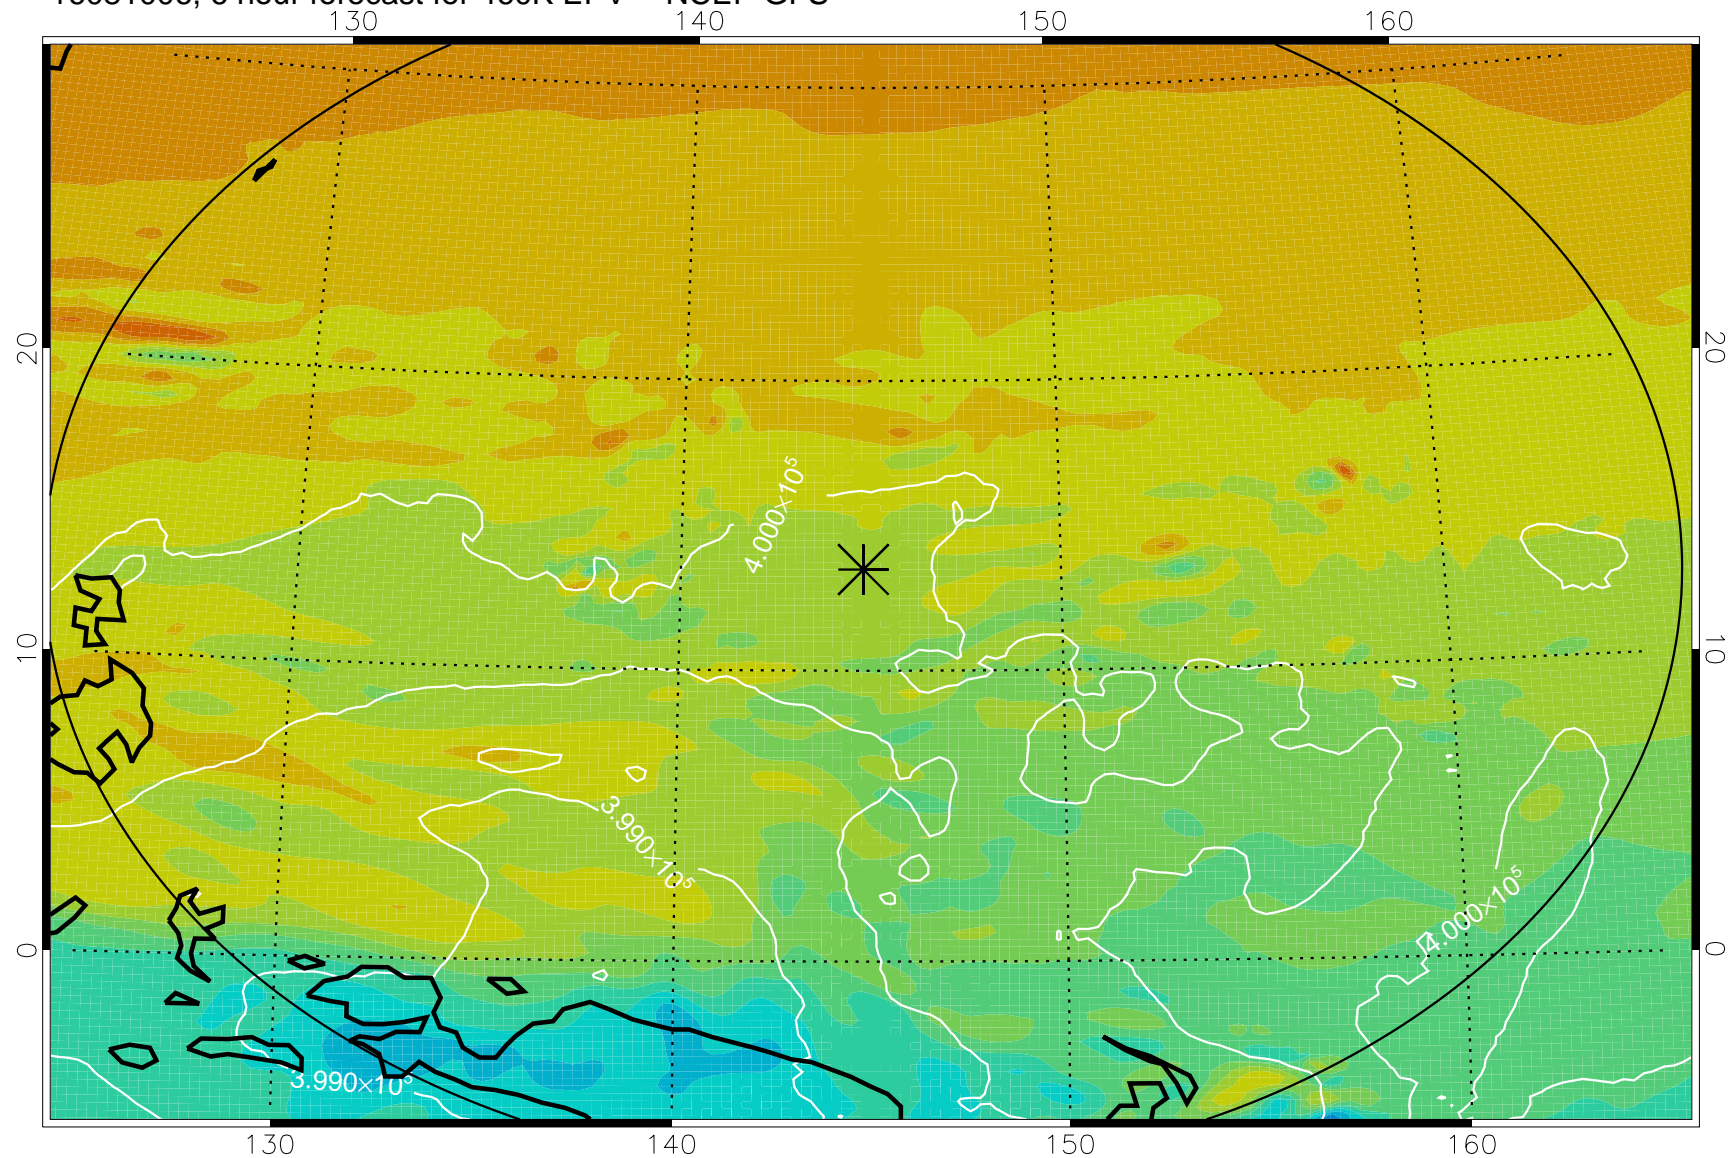

16081006, 6 hour forecast for 460K EPV -- NCEP GFS

460K Montgomery Streamfunction, white

Range ring of 2304 km

16081012, 12 hour forecast for 460K EPV -- NCEP GFS

460K Montgomery Streamfunction, white

Range ring of 2304 km

16081018, 18 hour forecast for 460K EPV -- NCEP GFS

460K Montgomery Streamfunction, white

Range ring of 2304 km

16081100, 24 hour forecast for 460K EPV -- NCEP GFS

460K Montgomery Streamfunction, white

Range ring of 2304 km

16081106, 30 hour forecast for 460K EPV -- NCEP GFS

460K Montgomery Streamfunction, white

Range ring of 2304 km

16081112, 36 hour forecast for 460K EPV -- NCEP GFS

460K Montgomery Streamfunction, white

Range ring of 2304 km

16081218, 66 hour forecast for 460K EPV -- NCEP GFS

16081300, 72 hour forecast for 460K EPV -- NCEP GFS

460K Montgomery Streamfunction, white

Range ring of 2304 km

16081306, 78 hour forecast for 460K EPV -- NCEP GFS