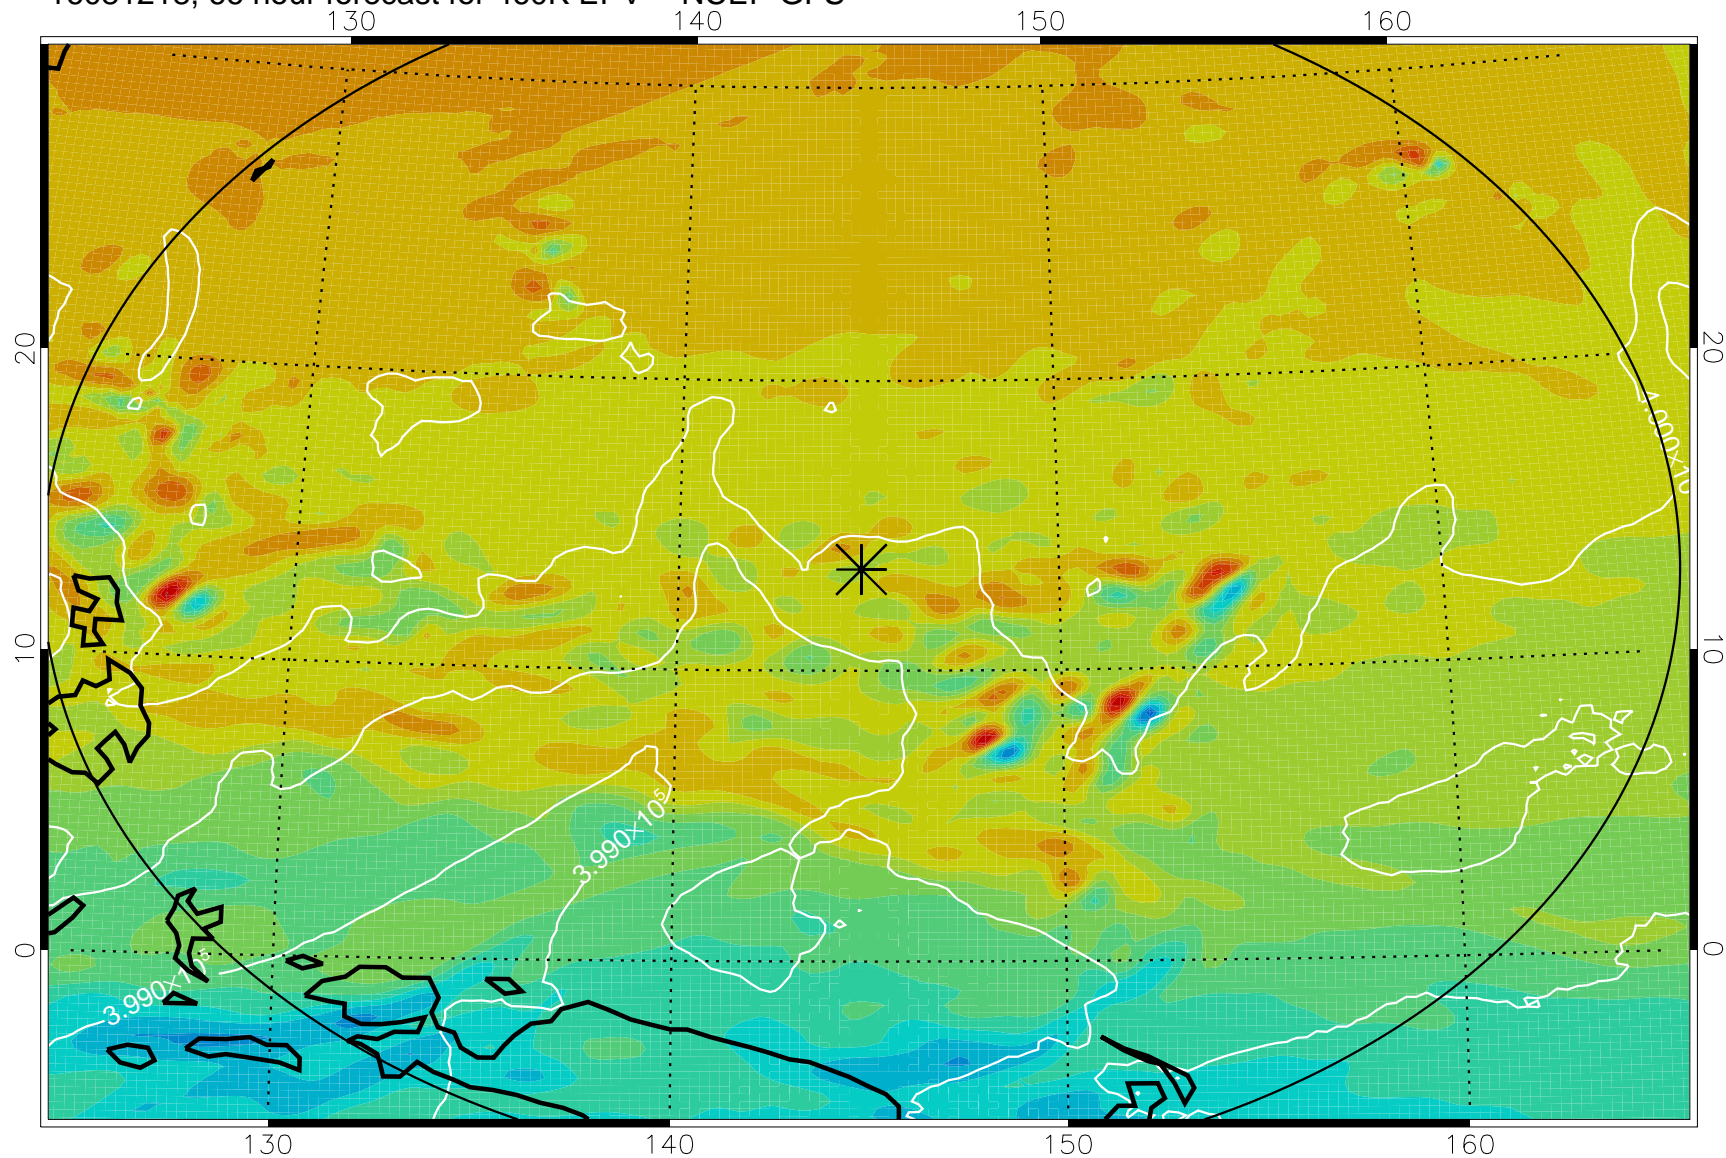

16081118, 42 hour forecast for 460K EPV -- NCEP GFS

460K Montgomery Streamfunction, white

Range ring of 2304 km

16081200, 48 hour forecast for 460K EPV -- NCEP GFS

460K Montgomery Streamfunction, white

Range ring of 2304 km

16081206, 54 hour forecast for 460K EPV -- NCEP GFS

460K Montgomery Streamfunction, white

Range ring of 2304 km

16081212, 60 hour forecast for 460K EPV -- NCEP GFS

460K Montgomery Streamfunction, white

Range ring of 2304 km

16081218, 66 hour forecast for 460K EPV -- NCEP GFS

16081300, 72 hour forecast for 460K EPV -- NCEP GFS

460K Montgomery Streamfunction, white

Range ring of 2304 km

16081306, 78 hour forecast for 460K EPV -- NCEP GFS

460K Montgomery Streamfunction, white

Range ring of 2304 km

16081312, 84 hour forecast for 460K EPV -- NCEP GFS

460K Montgomery Streamfunction, white

Range ring of 2304 km

16081318, 90 hour forecast for 460K EPV -- NCEP GFS