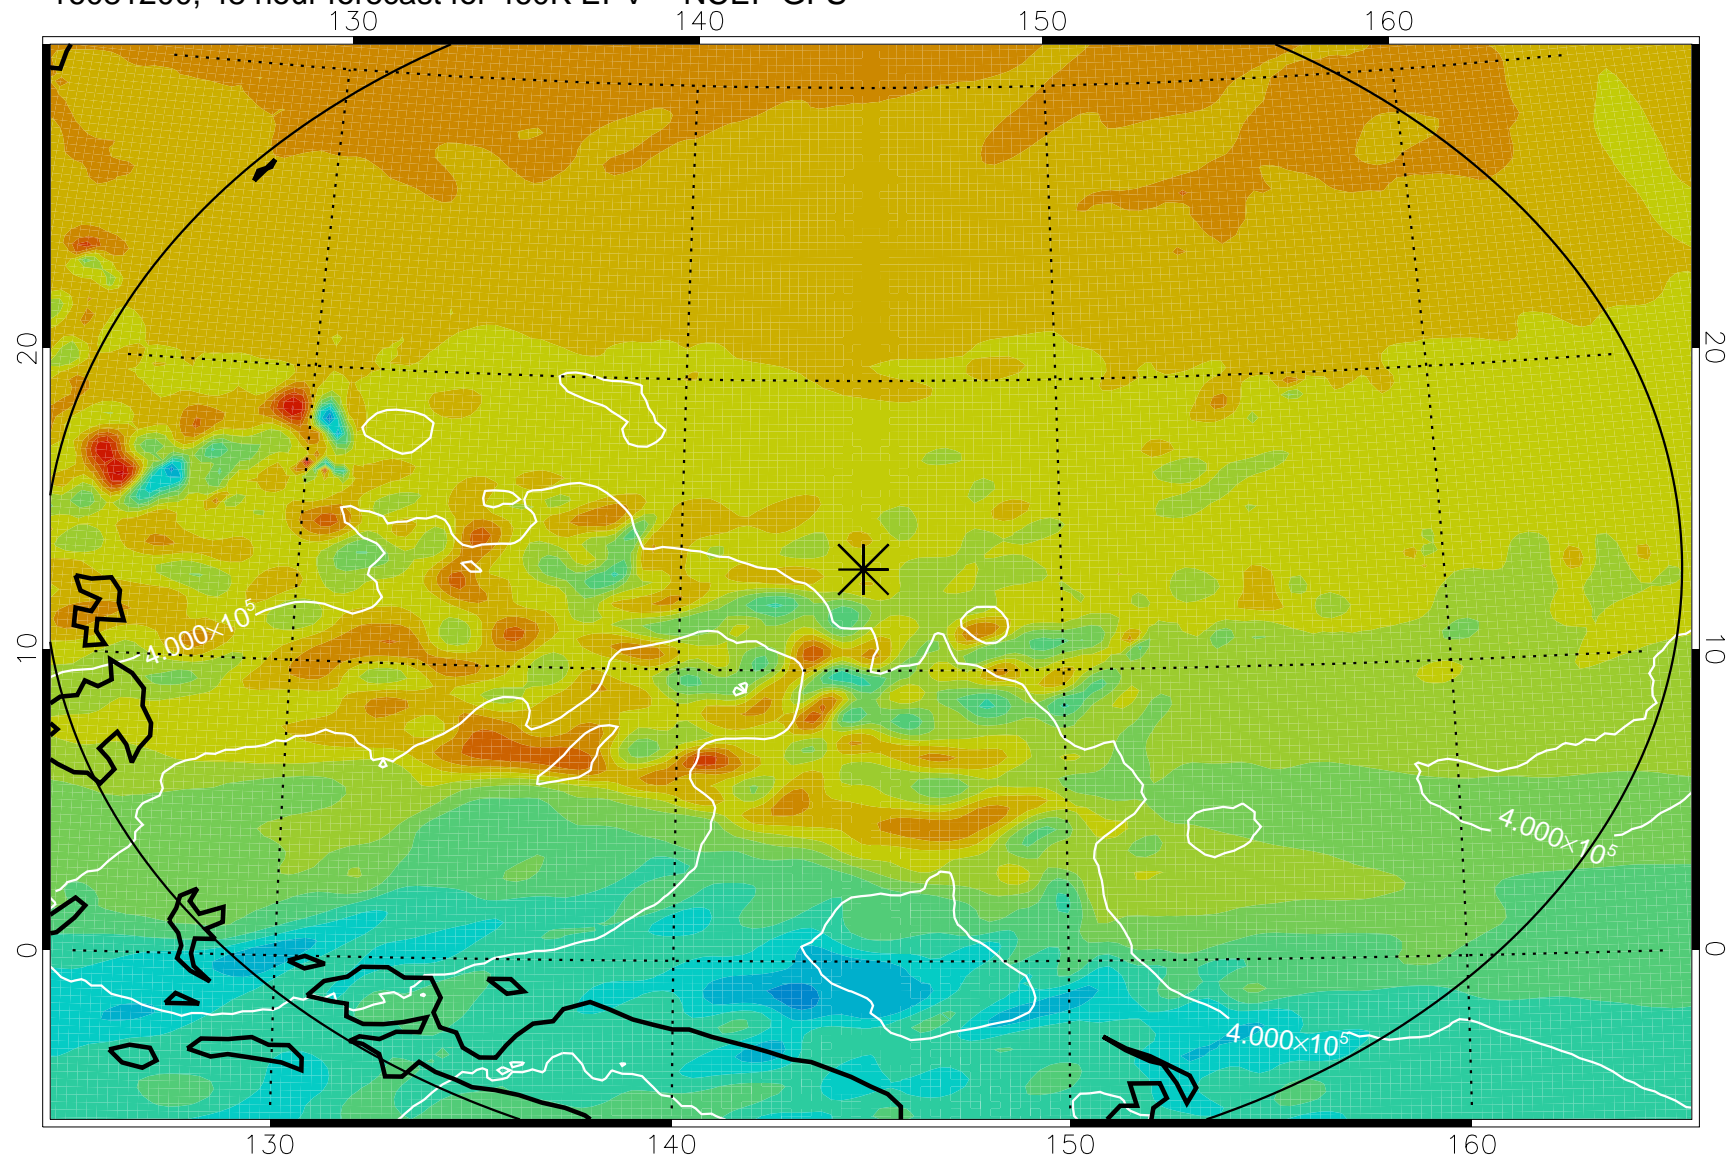

16081106, 30 hour forecast for 460K EPV -- NCEP GFS

460K Montgomery Streamfunction, white

Range ring of 2304 km

16081112, 36 hour forecast for 460K EPV -- NCEP GFS

460K Montgomery Streamfunction, white

Range ring of 2304 km

16081118, 42 hour forecast for 460K EPV -- NCEP GFS

460K Montgomery Streamfunction, white

Range ring of 2304 km

16081200, 48 hour forecast for 460K EPV -- NCEP GFS

460K Montgomery Streamfunction, white

Range ring of 2304 km

16081206, 54 hour forecast for 460K EPV -- NCEP GFS

460K Montgomery Streamfunction, white

Range ring of 2304 km

16081212, 60 hour forecast for 460K EPV -- NCEP GFS

460K Montgomery Streamfunction, white

Range ring of 2304 km

16081218, 66 hour forecast for 460K EPV -- NCEP GFS

16081300, 72 hour forecast for 460K EPV -- NCEP GFS

460K Montgomery Streamfunction, white

Range ring of 2304 km

16081306, 78 hour forecast for 460K EPV -- NCEP GFS