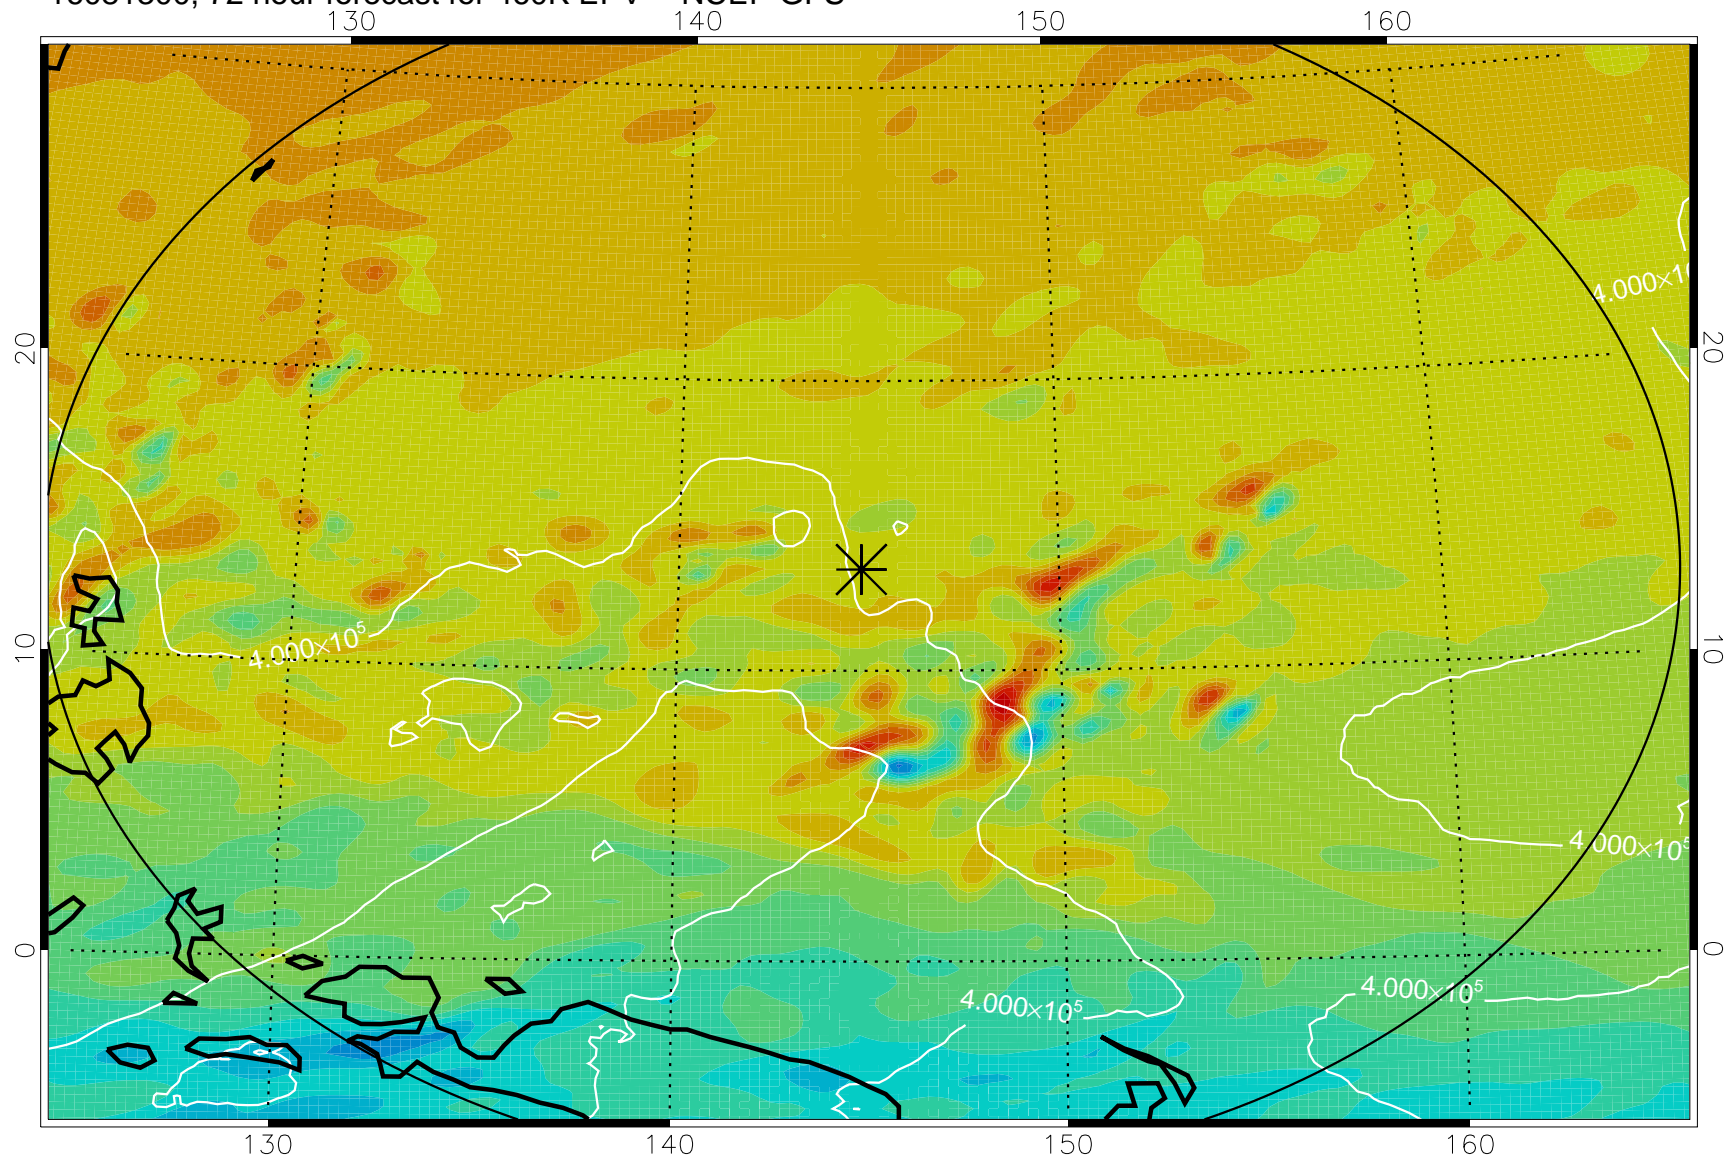

16081118, 42 hour forecast for 460K EPV -- NCEP GFS

460K Montgomery Streamfunction, white

Range ring of 2304 km

16081200, 48 hour forecast for 460K EPV -- NCEP GFS

460K Montgomery Streamfunction, white

Range ring of 2304 km

16081206, 54 hour forecast for 460K EPV -- NCEP GFS

460K Montgomery Streamfunction, white

Range ring of 2304 km

16081212, 60 hour forecast for 460K EPV -- NCEP GFS

460K Montgomery Streamfunction, white

Range ring of 2304 km

16081218, 66 hour forecast for 460K EPV -- NCEP GFS

16081300, 72 hour forecast for 460K EPV -- NCEP GFS

460K Montgomery Streamfunction, white

Range ring of 2304 km

16081306, 78 hour forecast for 460K EPV -- NCEP GFS

460K Montgomery Streamfunction, white

Range ring of 2304 km

16081312, 84 hour forecast for 460K EPV -- NCEP GFS

460K Montgomery Streamfunction, white

Range ring of 2304 km

16081318, 90 hour forecast for 460K EPV -- NCEP GFS