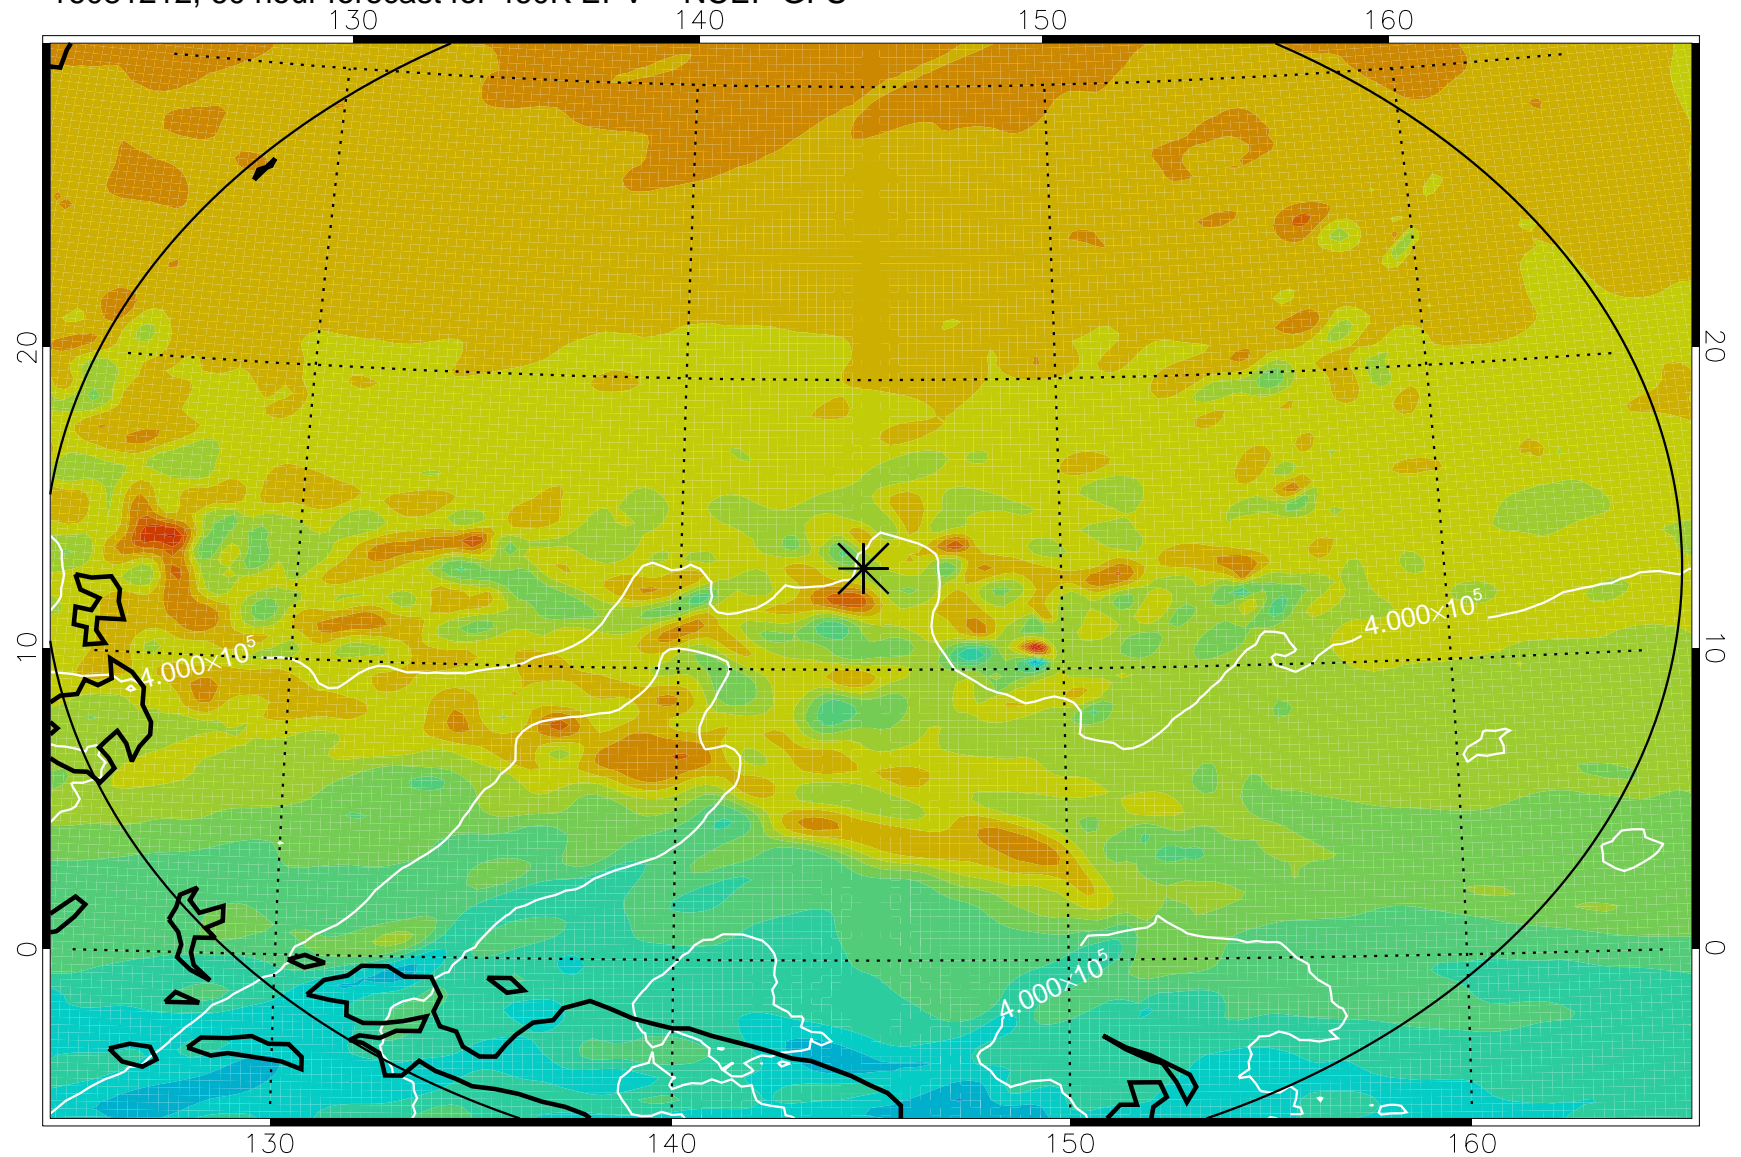

16081106, 30 hour forecast for 460K EPV -- NCEP GFS

460K Montgomery Streamfunction, white

Range ring of 2304 km

16081112, 36 hour forecast for 460K EPV -- NCEP GFS

460K Montgomery Streamfunction, white

Range ring of 2304 km

16081118, 42 hour forecast for 460K EPV -- NCEP GFS

460K Montgomery Streamfunction, white

Range ring of 2304 km

16081200, 48 hour forecast for 460K EPV -- NCEP GFS

460K Montgomery Streamfunction, white

Range ring of 2304 km

16081206, 54 hour forecast for 460K EPV -- NCEP GFS

460K Montgomery Streamfunction, white

Range ring of 2304 km

16081212, 60 hour forecast for 460K EPV -- NCEP GFS

460K Montgomery Streamfunction, white

Range ring of 2304 km

16081218, 66 hour forecast for 460K EPV -- NCEP GFS

16081300, 72 hour forecast for 460K EPV -- NCEP GFS

460K Montgomery Streamfunction, white

Range ring of 2304 km

16081306, 78 hour forecast for 460K EPV -- NCEP GFS