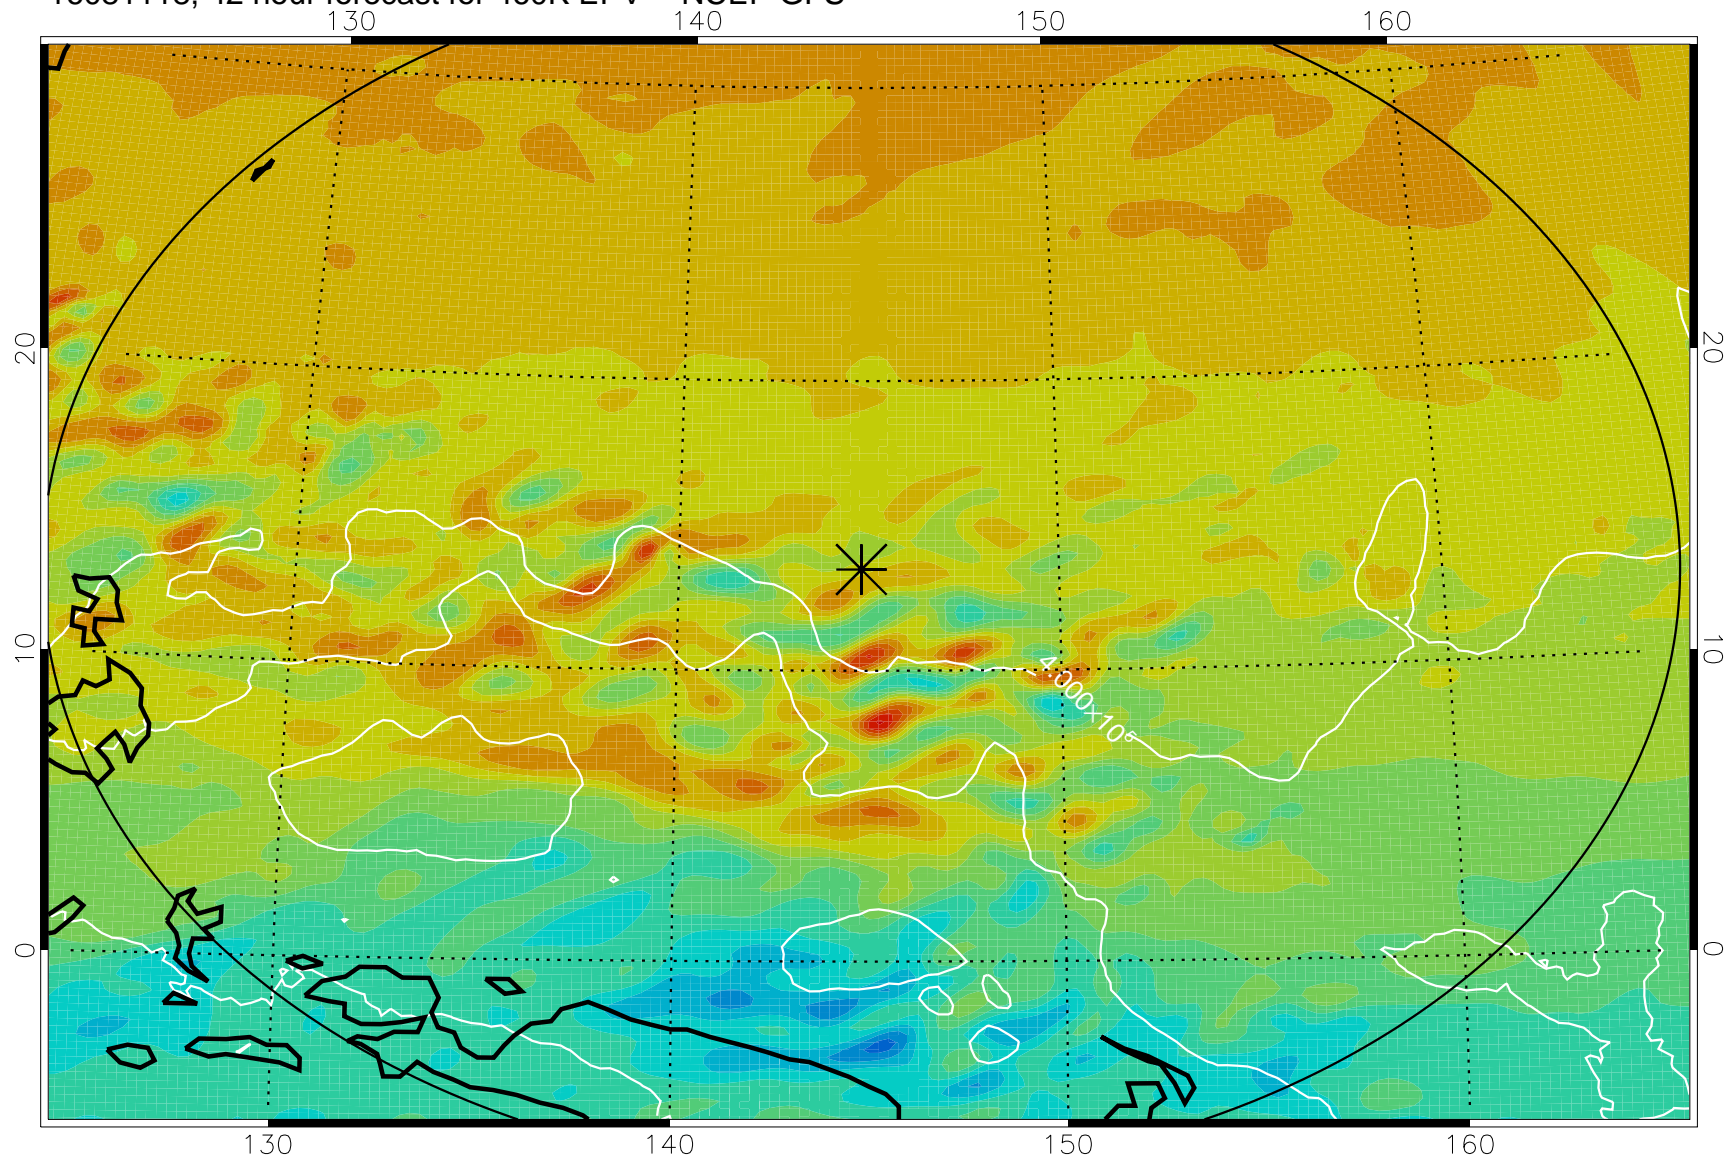

16081106, 30 hour forecast for 460K EPV -- NCEP GFS

460K Montgomery Streamfunction, white

Range ring of 2304 km

16081112, 36 hour forecast for 460K EPV -- NCEP GFS

460K Montgomery Streamfunction, white

Range ring of 2304 km

16081118, 42 hour forecast for 460K EPV -- NCEP GFS

460K Montgomery Streamfunction, white

Range ring of 2304 km

16081200, 48 hour forecast for 460K EPV -- NCEP GFS

460K Montgomery Streamfunction, white

Range ring of 2304 km

16081206, 54 hour forecast for 460K EPV -- NCEP GFS

460K Montgomery Streamfunction, white

Range ring of 2304 km

16081212, 60 hour forecast for 460K EPV -- NCEP GFS

460K Montgomery Streamfunction, white

Range ring of 2304 km

16081218, 66 hour forecast for 460K EPV -- NCEP GFS

16081300, 72 hour forecast for 460K EPV -- NCEP GFS

460K Montgomery Streamfunction, white

Range ring of 2304 km

16081306, 78 hour forecast for 460K EPV -- NCEP GFS