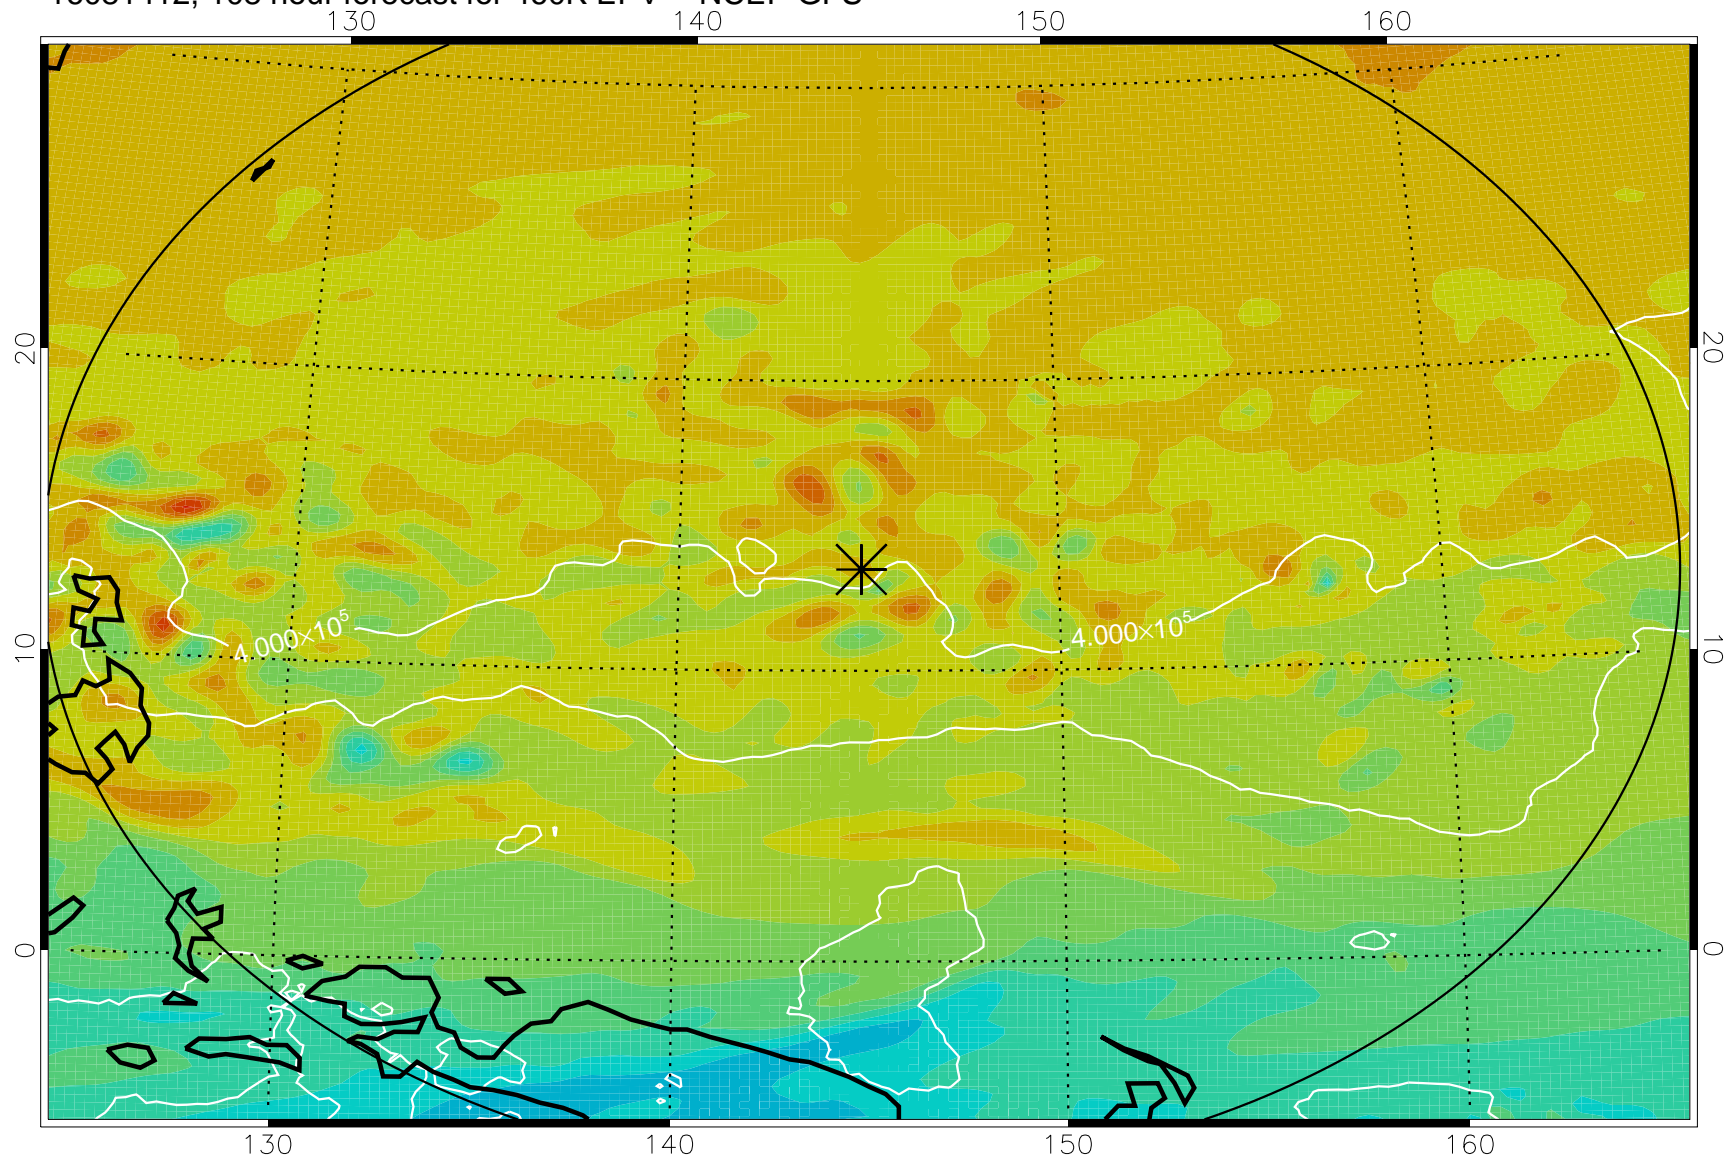

460K Montgomery Streamfunction, white

Range ring of 2304 km

16081312, 84 hour forecast for 460K EPV -- NCEP GFS

460K Montgomery Streamfunction, white

Range ring of 2304 km

16081318, 90 hour forecast for 460K EPV -- NCEP GFS

460K Montgomery Streamfunction, white

Range ring of 2304 km

16081400, 96 hour forecast for 460K EPV -- NCEP GFS

460K Montgomery Streamfunction, white

Range ring of 2304 km

16081406, 102 hour forecast for 460K EPV -- NCEP GFS

460K Montgomery Streamfunction, white

Range ring of 2304 km

16081412, 108 hour forecast for 460K EPV -- NCEP GFS

460K Montgomery Streamfunction, white

Range ring of 2304 km

16081418, 114 hour forecast for 460K EPV -- NCEP GFS

460K Montgomery Streamfunction, white

Range ring of 2304 km

16081500, 120 hour forecast for 460K EPV -- NCEP GFS

460K Montgomery Streamfunction, white

Range ring of 2304 km