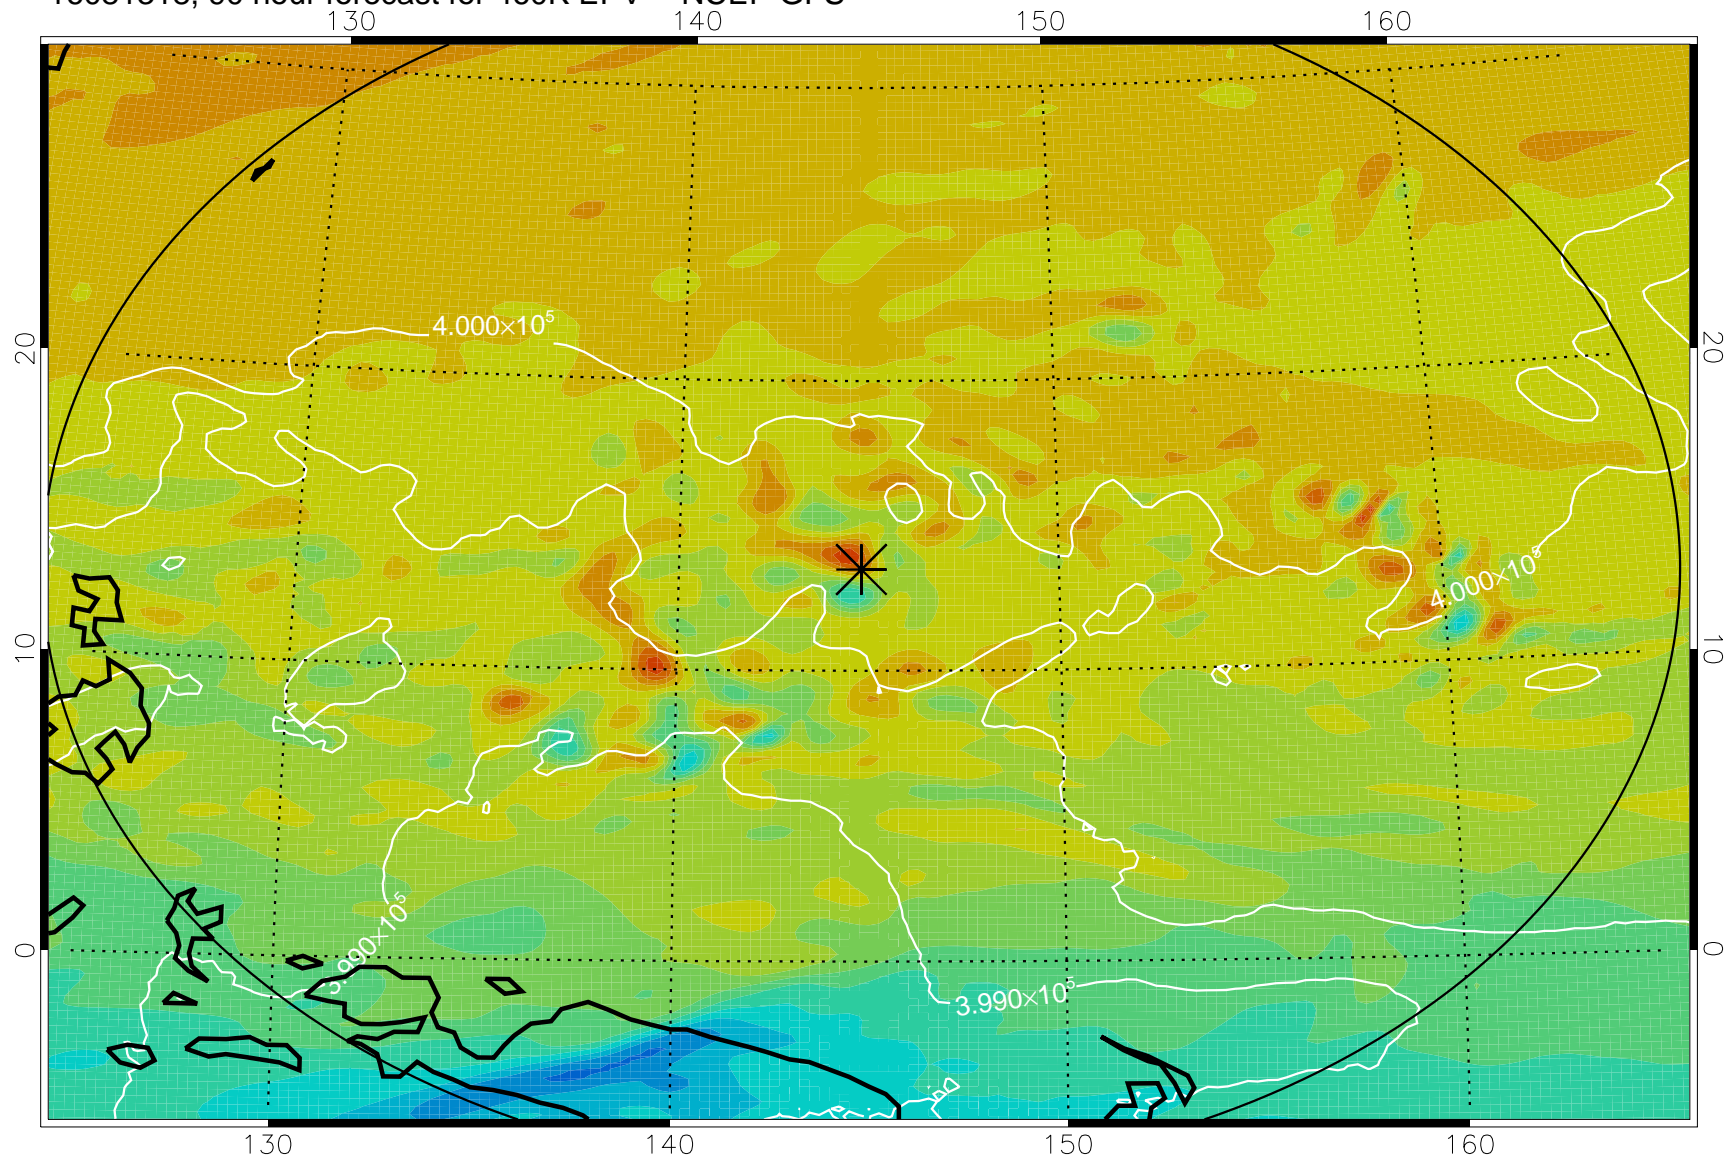

16081218, 66 hour forecast for 460K EPV -- NCEP GFS

16081300, 72 hour forecast for 460K EPV -- NCEP GFS

460K Montgomery Streamfunction, white

Range ring of 2304 km

16081306, 78 hour forecast for 460K EPV -- NCEP GFS

460K Montgomery Streamfunction, white

Range ring of 2304 km

16081312, 84 hour forecast for 460K EPV -- NCEP GFS

460K Montgomery Streamfunction, white

Range ring of 2304 km

16081318, 90 hour forecast for 460K EPV -- NCEP GFS

460K Montgomery Streamfunction, white

Range ring of 2304 km

16081400, 96 hour forecast for 460K EPV -- NCEP GFS

460K Montgomery Streamfunction, white

Range ring of 2304 km

16081406, 102 hour forecast for 460K EPV -- NCEP GFS

460K Montgomery Streamfunction, white

Range ring of 2304 km

16081412, 108 hour forecast for 460K EPV -- NCEP GFS

460K Montgomery Streamfunction, white

Range ring of 2304 km

16081418, 114 hour forecast for 460K EPV -- NCEP GFS