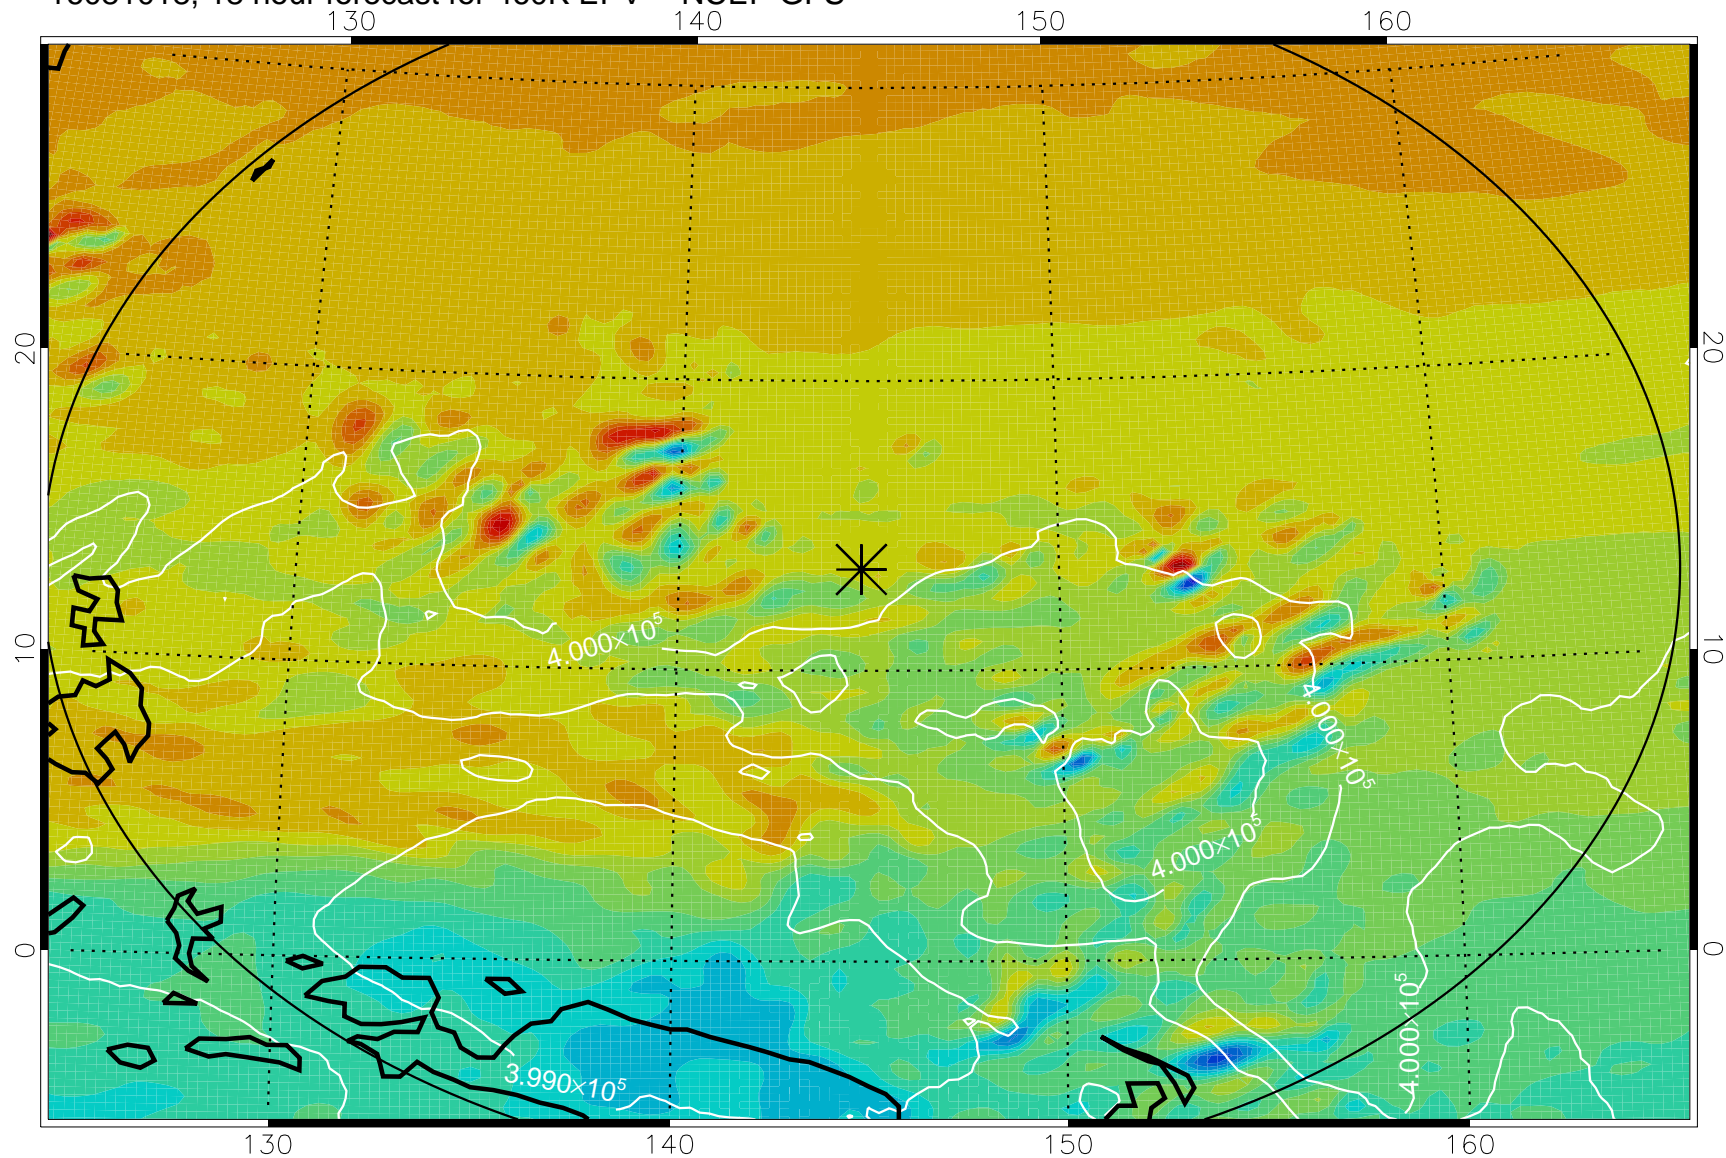

16081006, 6 hour forecast for 460K EPV -- NCEP GFS

460K Montgomery Streamfunction, white

Range ring of 2304 km

16081012, 12 hour forecast for 460K EPV -- NCEP GFS

460K Montgomery Streamfunction, white

Range ring of 2304 km

16081018, 18 hour forecast for 460K EPV -- NCEP GFS

460K Montgomery Streamfunction, white

Range ring of 2304 km

16081100, 24 hour forecast for 460K EPV -- NCEP GFS

460K Montgomery Streamfunction, white

Range ring of 2304 km

16081106, 30 hour forecast for 460K EPV -- NCEP GFS

460K Montgomery Streamfunction, white

Range ring of 2304 km

16081112, 36 hour forecast for 460K EPV -- NCEP GFS

460K Montgomery Streamfunction, white

Range ring of 2304 km

16081118, 42 hour forecast for 460K EPV -- NCEP GFS

460K Montgomery Streamfunction, white

Range ring of 2304 km

16081200, 48 hour forecast for 460K EPV -- NCEP GFS

460K Montgomery Streamfunction, white

Range ring of 2304 km