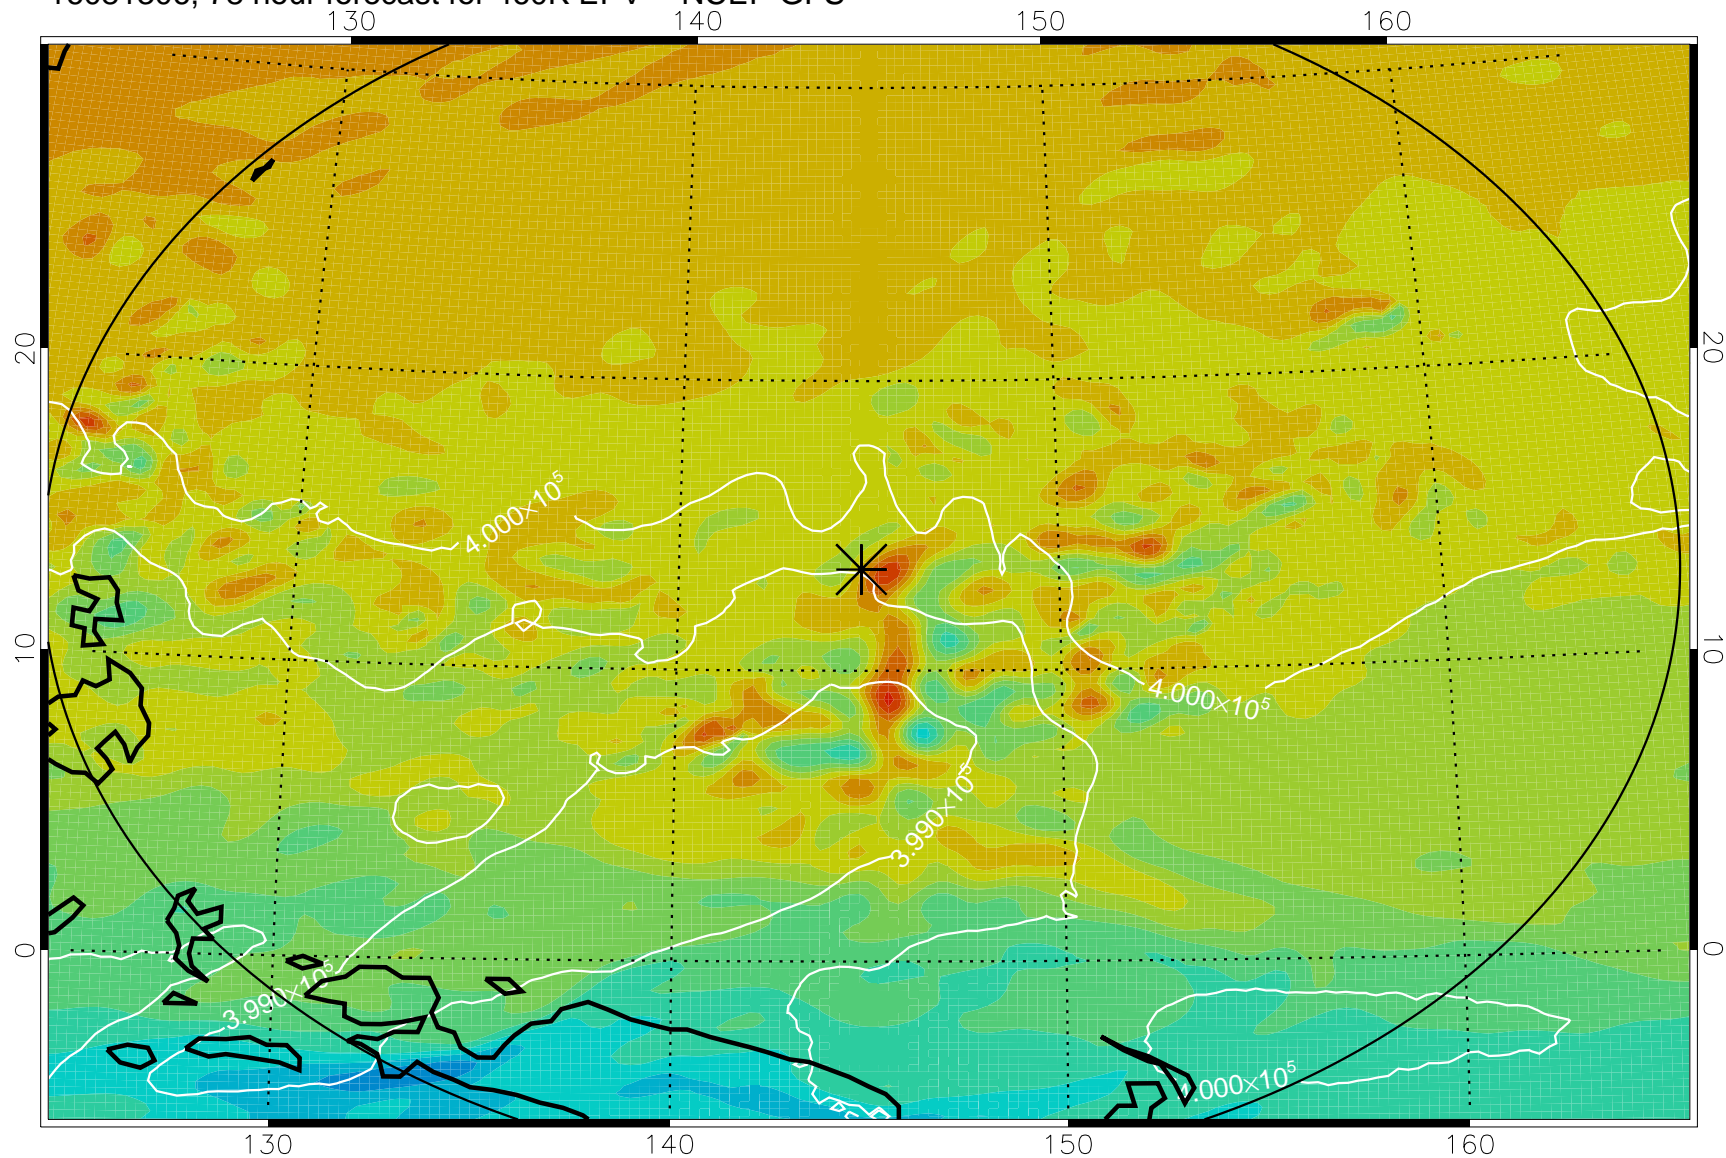

16081206, 54 hour forecast for 460K EPV -- NCEP GFS

460K Montgomery Streamfunction, white

Range ring of 2304 km

16081212, 60 hour forecast for 460K EPV -- NCEP GFS

460K Montgomery Streamfunction, white

Range ring of 2304 km

16081218, 66 hour forecast for 460K EPV -- NCEP GFS

16081300, 72 hour forecast for 460K EPV -- NCEP GFS

460K Montgomery Streamfunction, white

Range ring of 2304 km

16081306, 78 hour forecast for 460K EPV -- NCEP GFS

460K Montgomery Streamfunction, white

Range ring of 2304 km

16081312, 84 hour forecast for 460K EPV -- NCEP GFS

460K Montgomery Streamfunction, white

Range ring of 2304 km

16081318, 90 hour forecast for 460K EPV -- NCEP GFS

460K Montgomery Streamfunction, white

Range ring of 2304 km

16081400, 96 hour forecast for 460K EPV -- NCEP GFS

460K Montgomery Streamfunction, white

Range ring of 2304 km

16081406, 102 hour forecast for 460K EPV -- NCEP GFS