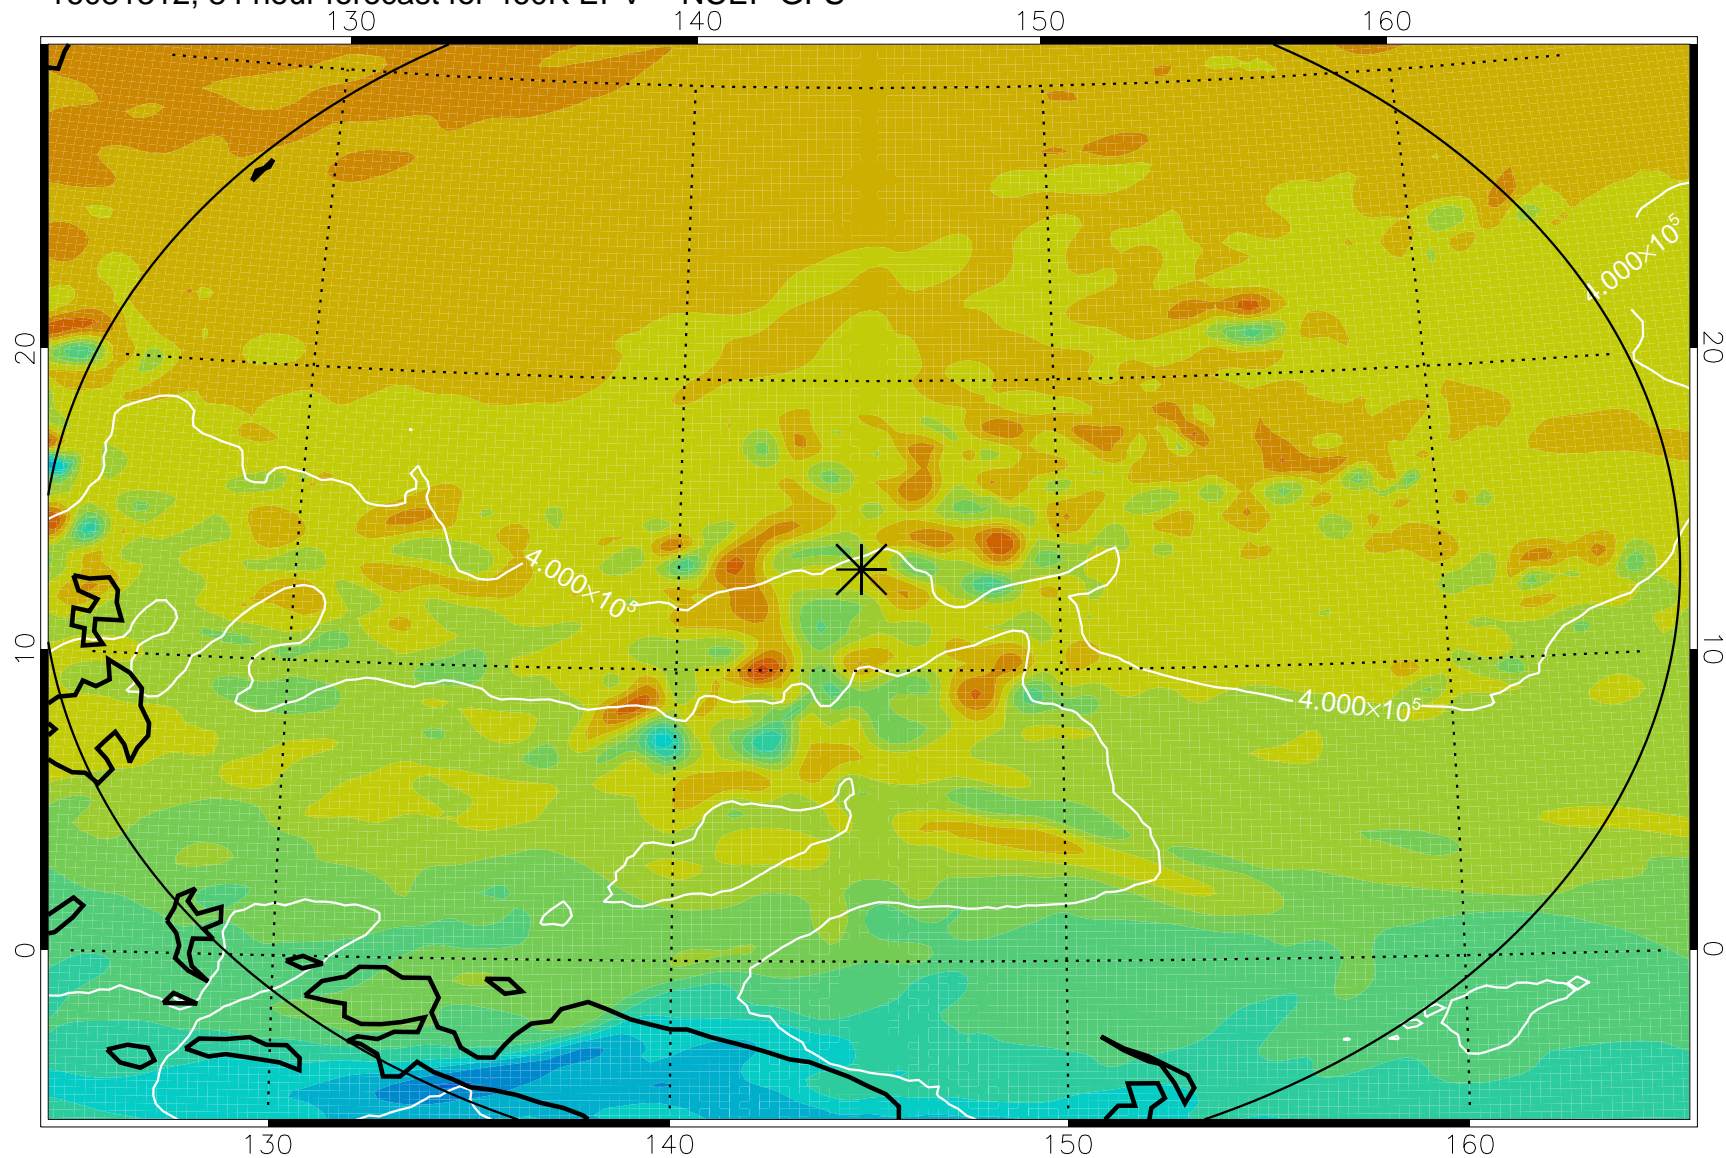

16081206, 54 hour forecast for 460K EPV -- NCEP GFS

460K Montgomery Streamfunction, white

Range ring of 2304 km

16081212, 60 hour forecast for 460K EPV -- NCEP GFS

460K Montgomery Streamfunction, white

Range ring of 2304 km

16081218, 66 hour forecast for 460K EPV -- NCEP GFS

16081300, 72 hour forecast for 460K EPV -- NCEP GFS

460K Montgomery Streamfunction, white

Range ring of 2304 km

16081306, 78 hour forecast for 460K EPV -- NCEP GFS

460K Montgomery Streamfunction, white

Range ring of 2304 km

16081312, 84 hour forecast for 460K EPV -- NCEP GFS

460K Montgomery Streamfunction, white

Range ring of 2304 km

16081318, 90 hour forecast for 460K EPV -- NCEP GFS

460K Montgomery Streamfunction, white

Range ring of 2304 km

16081400, 96 hour forecast for 460K EPV -- NCEP GFS

460K Montgomery Streamfunction, white

Range ring of 2304 km

16081406, 102 hour forecast for 460K EPV -- NCEP GFS