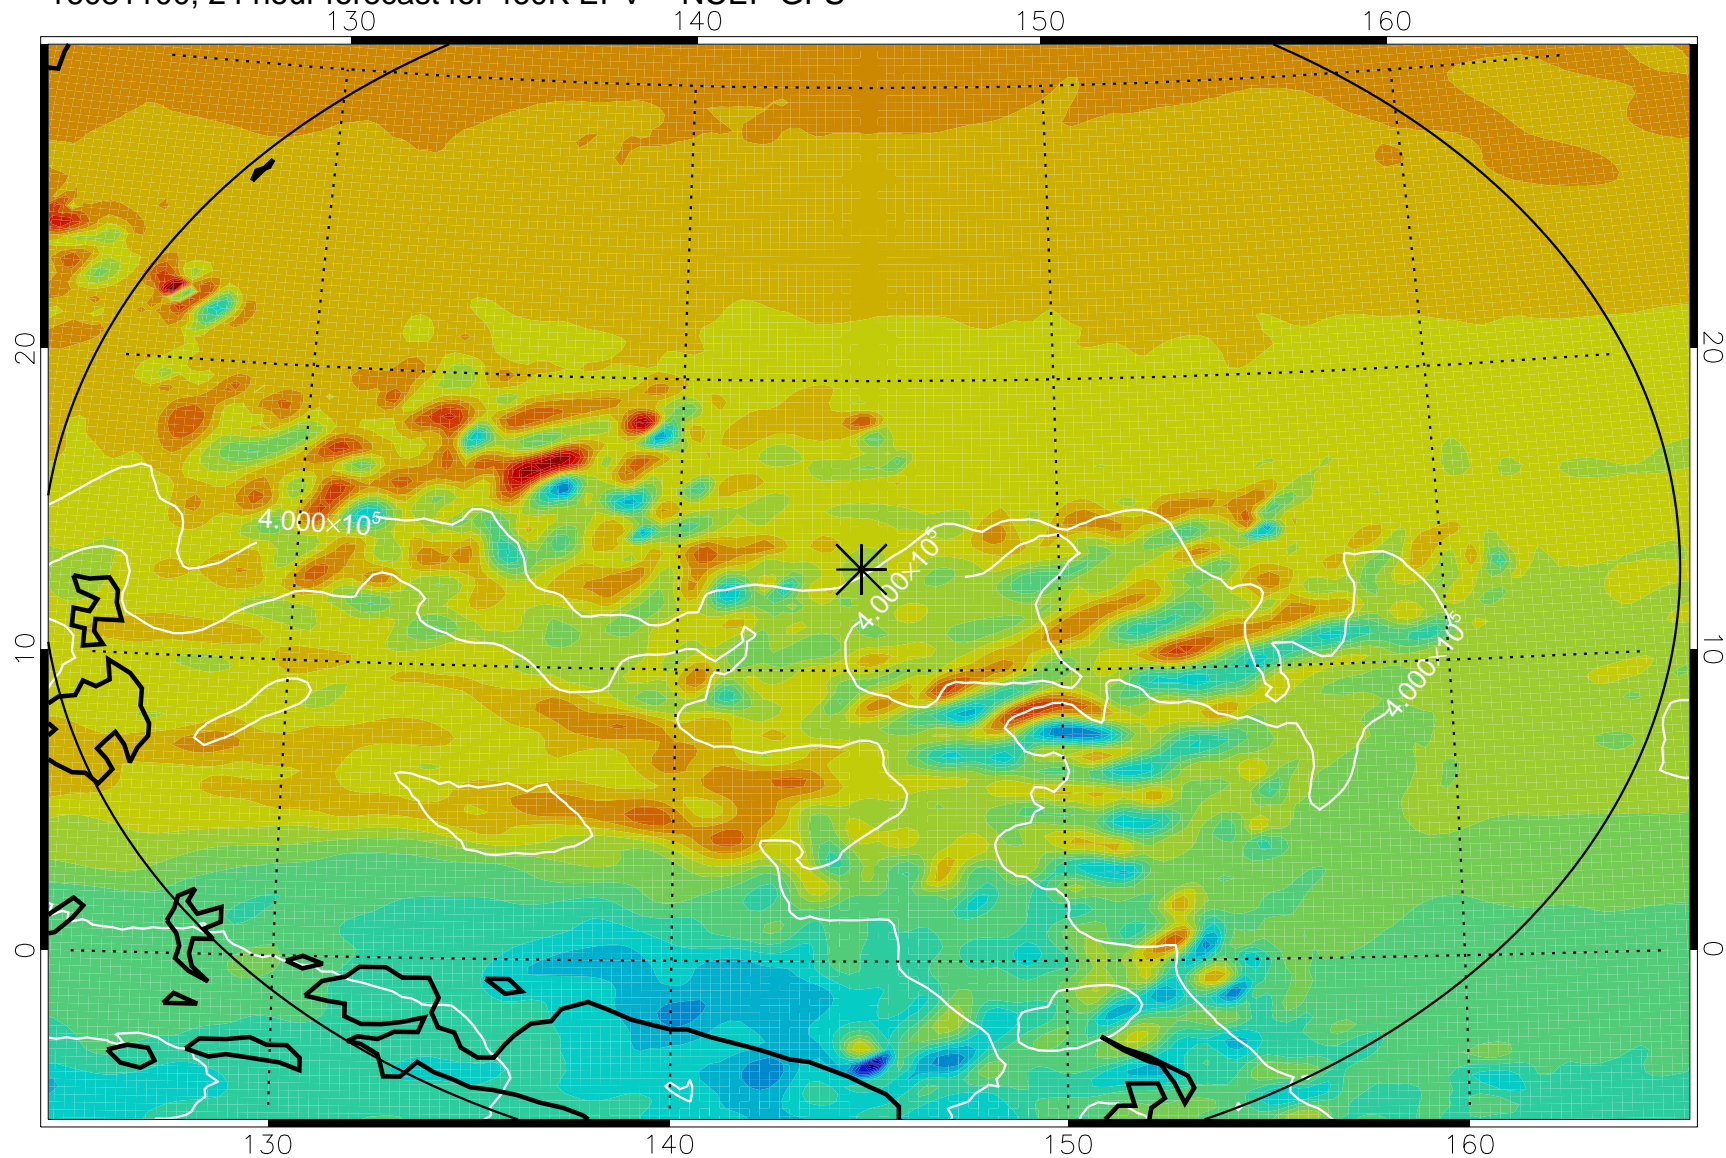

16081006, 6 hour forecast for 460K EPV -- NCEP GFS

460K Montgomery Streamfunction, white

Range ring of 2304 km

16081012, 12 hour forecast for 460K EPV -- NCEP GFS

460K Montgomery Streamfunction, white

Range ring of 2304 km

16081018, 18 hour forecast for 460K EPV -- NCEP GFS

460K Montgomery Streamfunction, white

Range ring of 2304 km

16081100, 24 hour forecast for 460K EPV -- NCEP GFS

460K Montgomery Streamfunction, white

Range ring of 2304 km

16081106, 30 hour forecast for 460K EPV -- NCEP GFS

460K Montgomery Streamfunction, white

Range ring of 2304 km

16081112, 36 hour forecast for 460K EPV -- NCEP GFS

460K Montgomery Streamfunction, white

Range ring of 2304 km

16081118, 42 hour forecast for 460K EPV -- NCEP GFS

460K Montgomery Streamfunction, white

Range ring of 2304 km

16081200, 48 hour forecast for 460K EPV -- NCEP GFS

460K Montgomery Streamfunction, white

Range ring of 2304 km