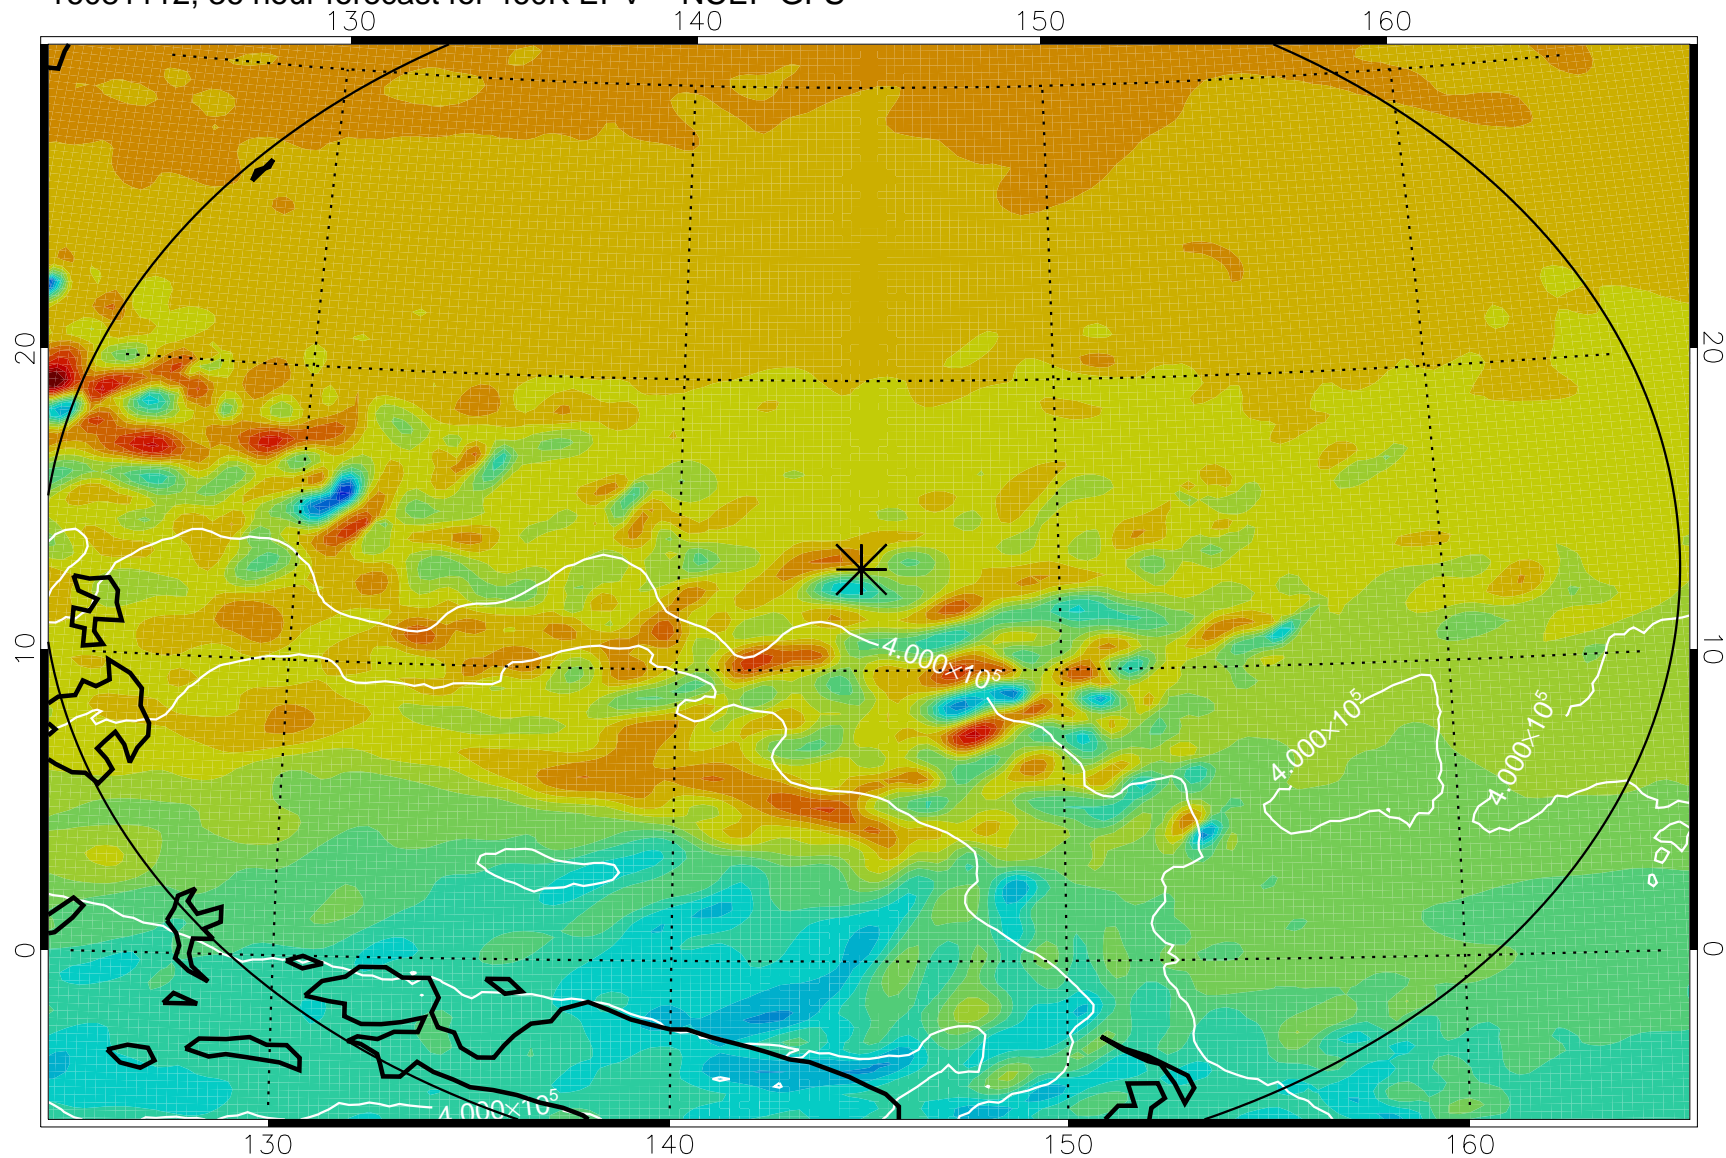

16081006, 6 hour forecast for 460K EPV -- NCEP GFS

460K Montgomery Streamfunction, white

Range ring of 2304 km

16081012, 12 hour forecast for 460K EPV -- NCEP GFS

460K Montgomery Streamfunction, white

Range ring of 2304 km

16081018, 18 hour forecast for 460K EPV -- NCEP GFS

460K Montgomery Streamfunction, white

Range ring of 2304 km

16081100, 24 hour forecast for 460K EPV -- NCEP GFS

460K Montgomery Streamfunction, white

Range ring of 2304 km

16081106, 30 hour forecast for 460K EPV -- NCEP GFS

460K Montgomery Streamfunction, white

Range ring of 2304 km

16081112, 36 hour forecast for 460K EPV -- NCEP GFS

460K Montgomery Streamfunction, white

Range ring of 2304 km

16081118, 42 hour forecast for 460K EPV -- NCEP GFS

460K Montgomery Streamfunction, white

Range ring of 2304 km

16081200, 48 hour forecast for 460K EPV -- NCEP GFS

460K Montgomery Streamfunction, white

Range ring of 2304 km