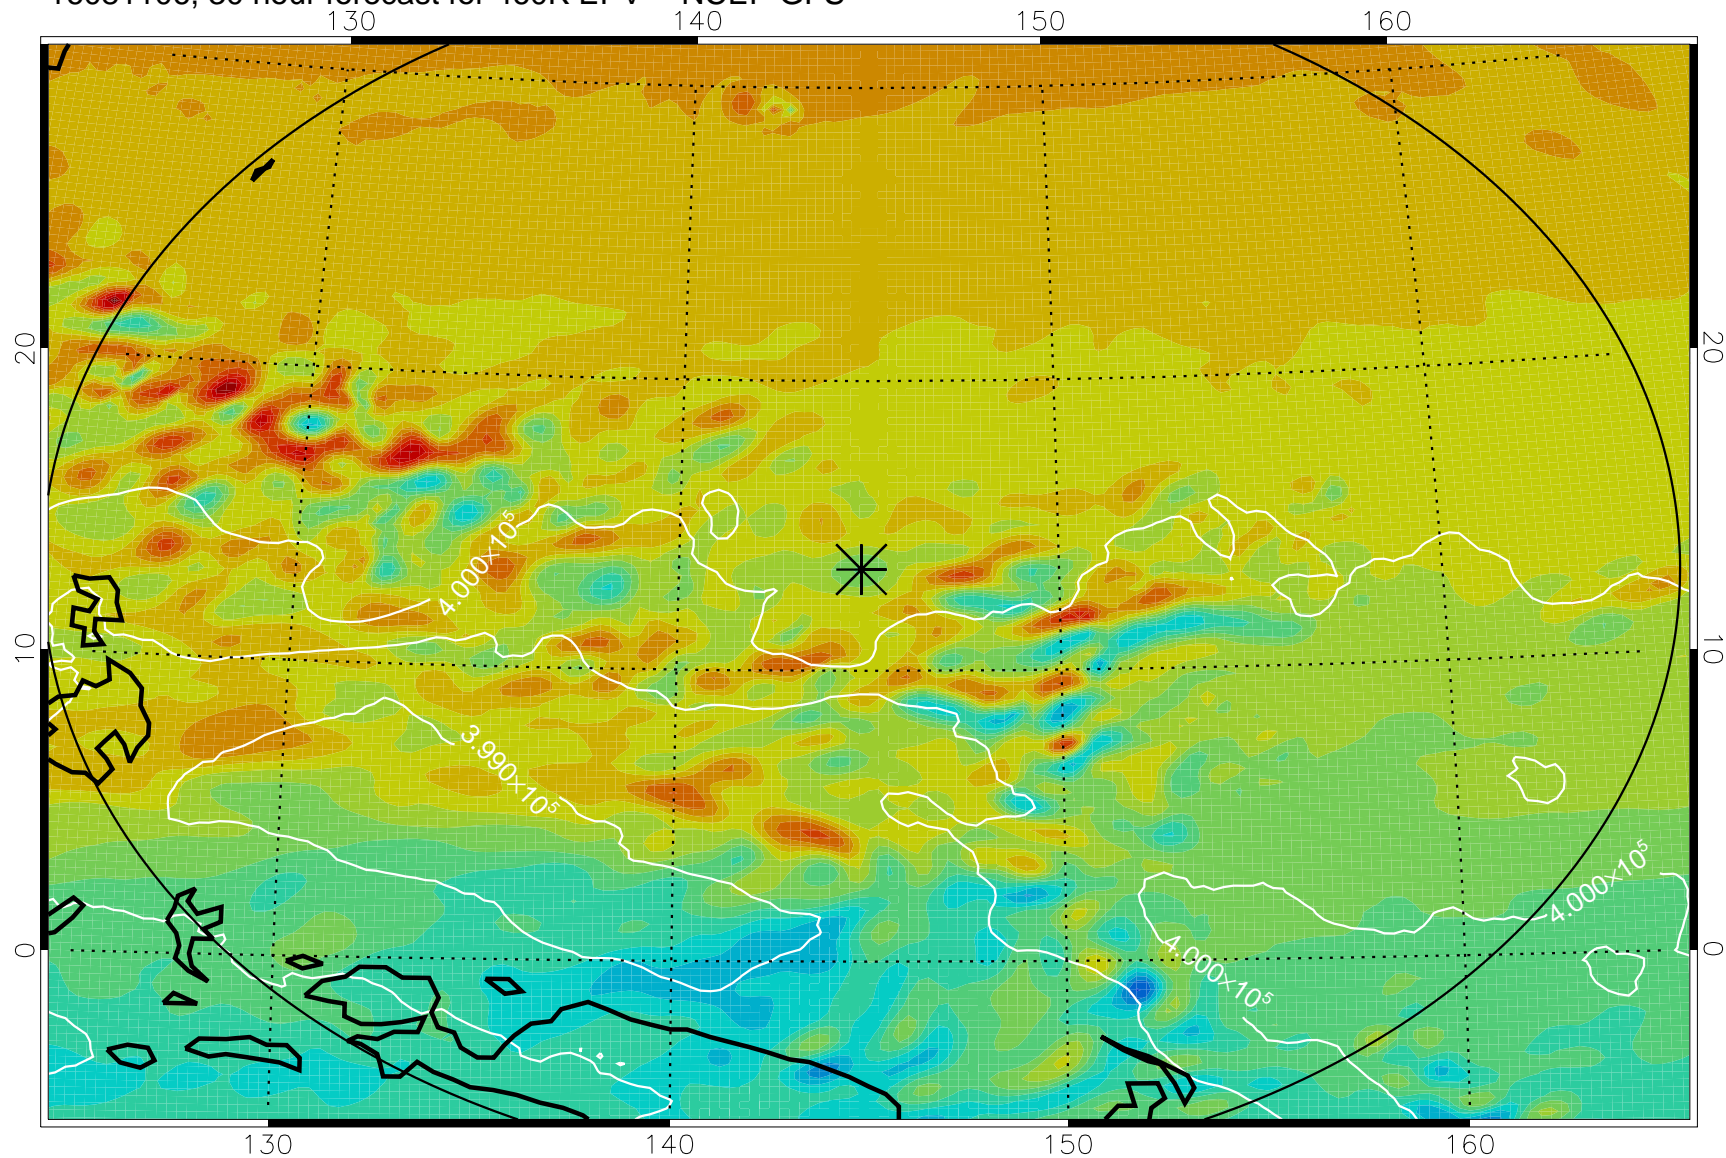

16081006, 6 hour forecast for 460K EPV -- NCEP GFS

460K Montgomery Streamfunction, white

Range ring of 2304 km

16081012, 12 hour forecast for 460K EPV -- NCEP GFS

460K Montgomery Streamfunction, white

Range ring of 2304 km

16081018, 18 hour forecast for 460K EPV -- NCEP GFS

460K Montgomery Streamfunction, white

Range ring of 2304 km

16081100, 24 hour forecast for 460K EPV -- NCEP GFS

460K Montgomery Streamfunction, white

Range ring of 2304 km

16081106, 30 hour forecast for 460K EPV -- NCEP GFS

460K Montgomery Streamfunction, white

Range ring of 2304 km

16081112, 36 hour forecast for 460K EPV -- NCEP GFS

460K Montgomery Streamfunction, white

Range ring of 2304 km

16081118, 42 hour forecast for 460K EPV -- NCEP GFS

460K Montgomery Streamfunction, white

Range ring of 2304 km

16081200, 48 hour forecast for 460K EPV -- NCEP GFS

460K Montgomery Streamfunction, white

Range ring of 2304 km