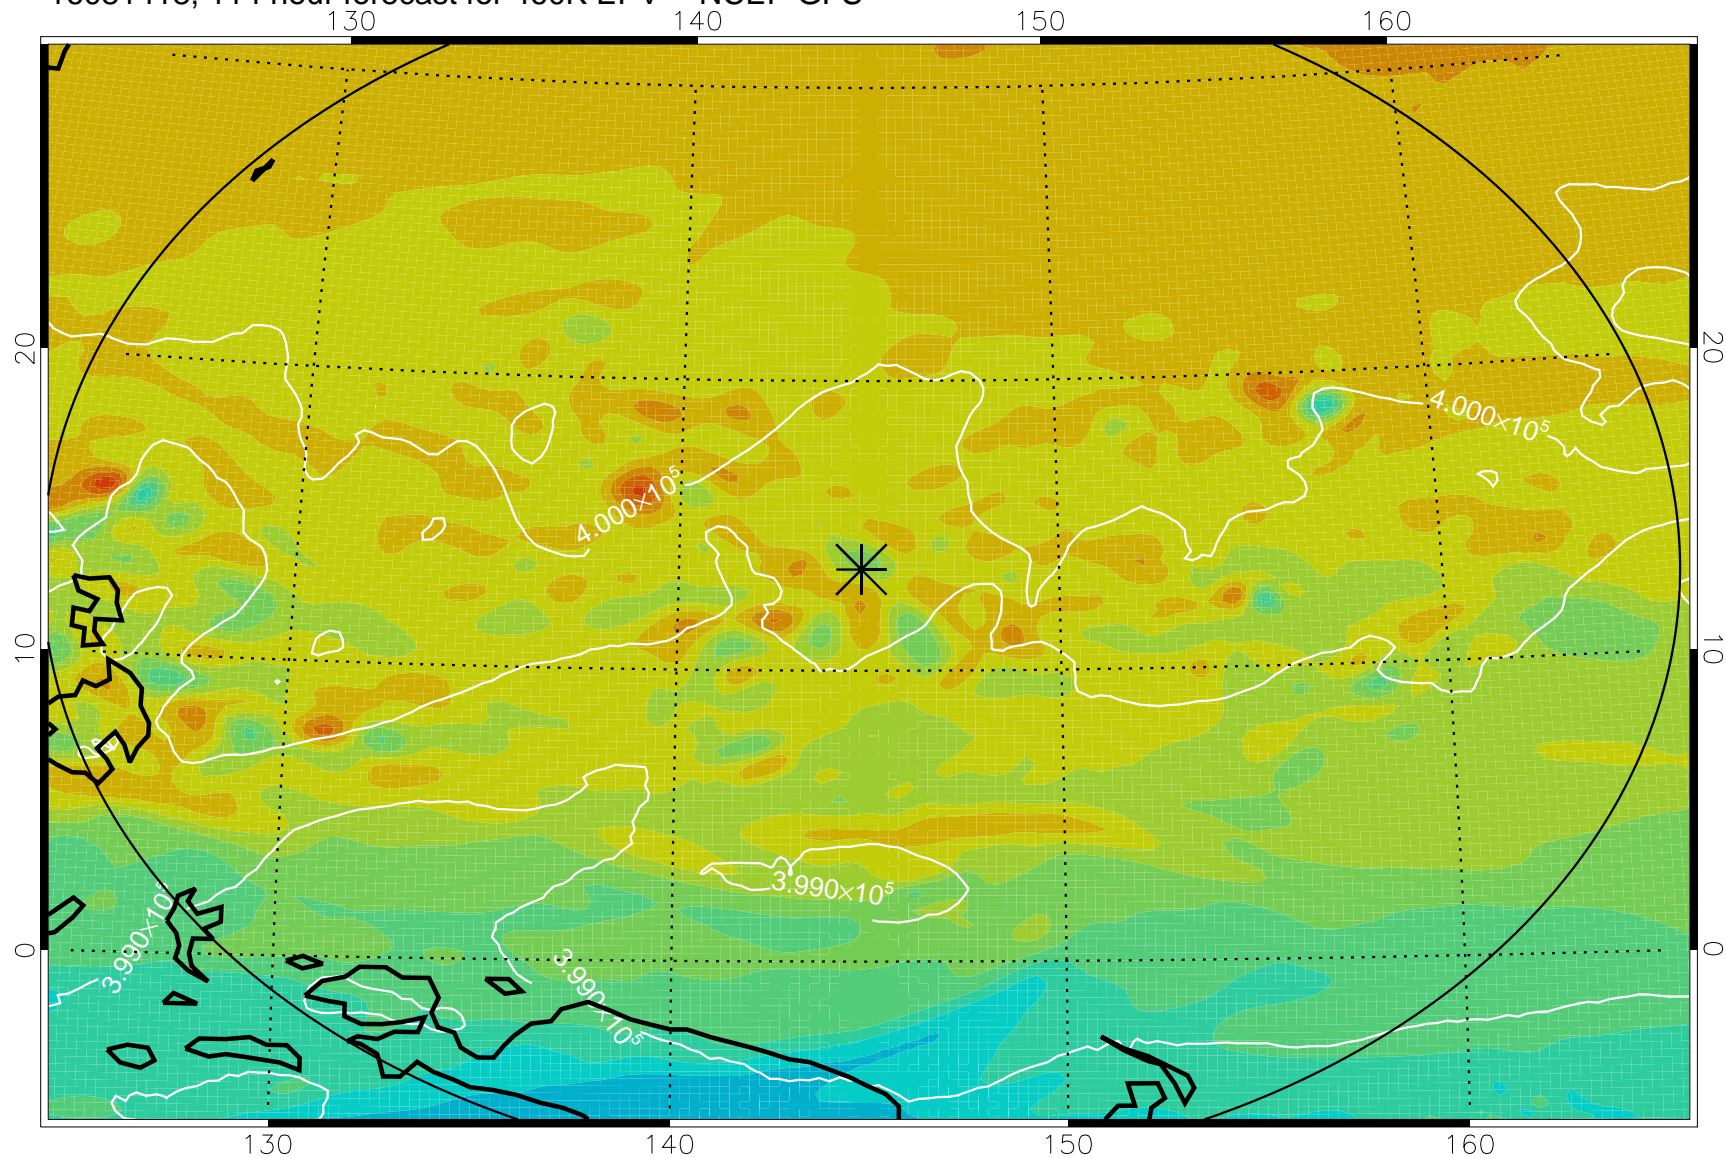

460K Montgomery Streamfunction, white

Range ring of 2304 km

16081312, 84 hour forecast for 460K EPV -- NCEP GFS

460K Montgomery Streamfunction, white

Range ring of 2304 km

16081318, 90 hour forecast for 460K EPV -- NCEP GFS

460K Montgomery Streamfunction, white

Range ring of 2304 km

16081400, 96 hour forecast for 460K EPV -- NCEP GFS

460K Montgomery Streamfunction, white

Range ring of 2304 km

16081406, 102 hour forecast for 460K EPV -- NCEP GFS

460K Montgomery Streamfunction, white

Range ring of 2304 km

16081412, 108 hour forecast for 460K EPV -- NCEP GFS

460K Montgomery Streamfunction, white

Range ring of 2304 km

16081418, 114 hour forecast for 460K EPV -- NCEP GFS

460K Montgomery Streamfunction, white

Range ring of 2304 km

16081500, 120 hour forecast for 460K EPV -- NCEP GFS

460K Montgomery Streamfunction, white

Range ring of 2304 km