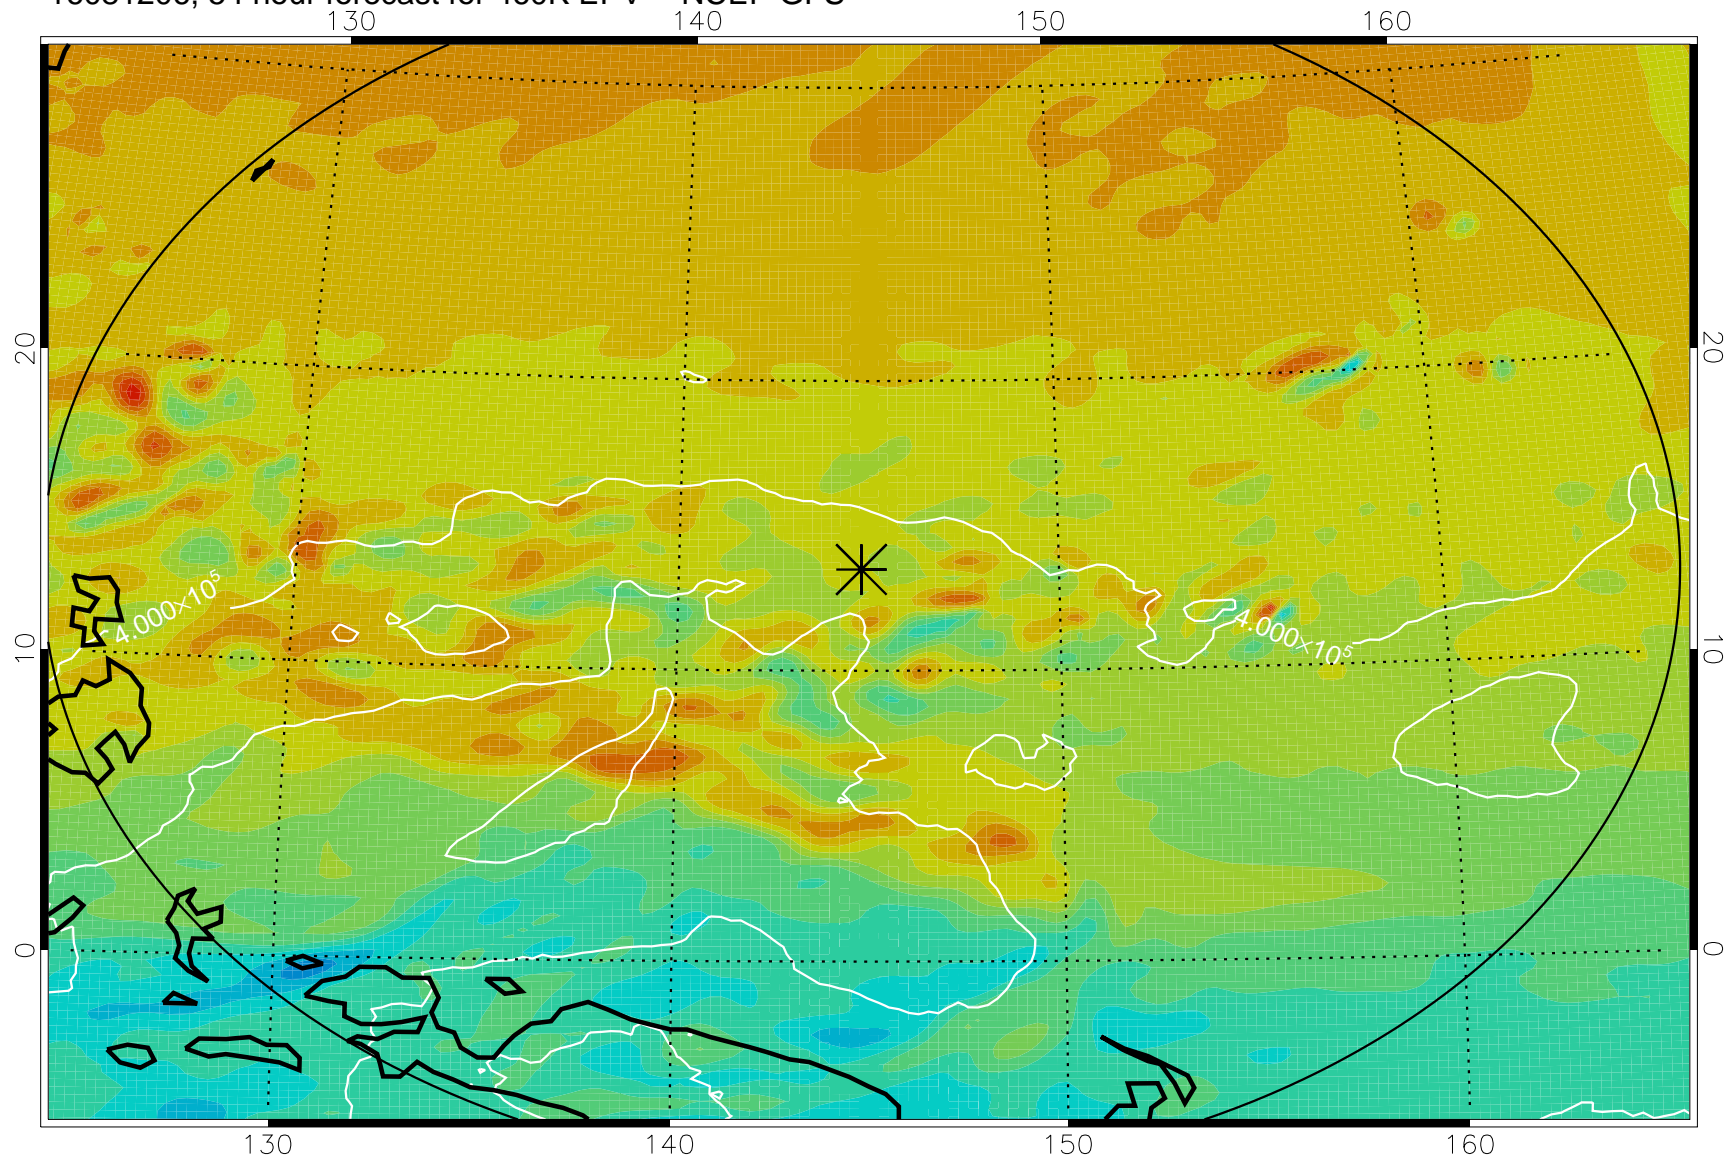

16081106, 30 hour forecast for 460K EPV -- NCEP GFS

460K Montgomery Streamfunction, white

Range ring of 2304 km

16081112, 36 hour forecast for 460K EPV -- NCEP GFS

460K Montgomery Streamfunction, white

Range ring of 2304 km

16081118, 42 hour forecast for 460K EPV -- NCEP GFS

460K Montgomery Streamfunction, white

Range ring of 2304 km

16081200, 48 hour forecast for 460K EPV -- NCEP GFS

460K Montgomery Streamfunction, white

Range ring of 2304 km

16081206, 54 hour forecast for 460K EPV -- NCEP GFS

460K Montgomery Streamfunction, white

Range ring of 2304 km

16081212, 60 hour forecast for 460K EPV -- NCEP GFS

460K Montgomery Streamfunction, white

Range ring of 2304 km

16081218, 66 hour forecast for 460K EPV -- NCEP GFS

16081300, 72 hour forecast for 460K EPV -- NCEP GFS

460K Montgomery Streamfunction, white

Range ring of 2304 km

16081306, 78 hour forecast for 460K EPV -- NCEP GFS