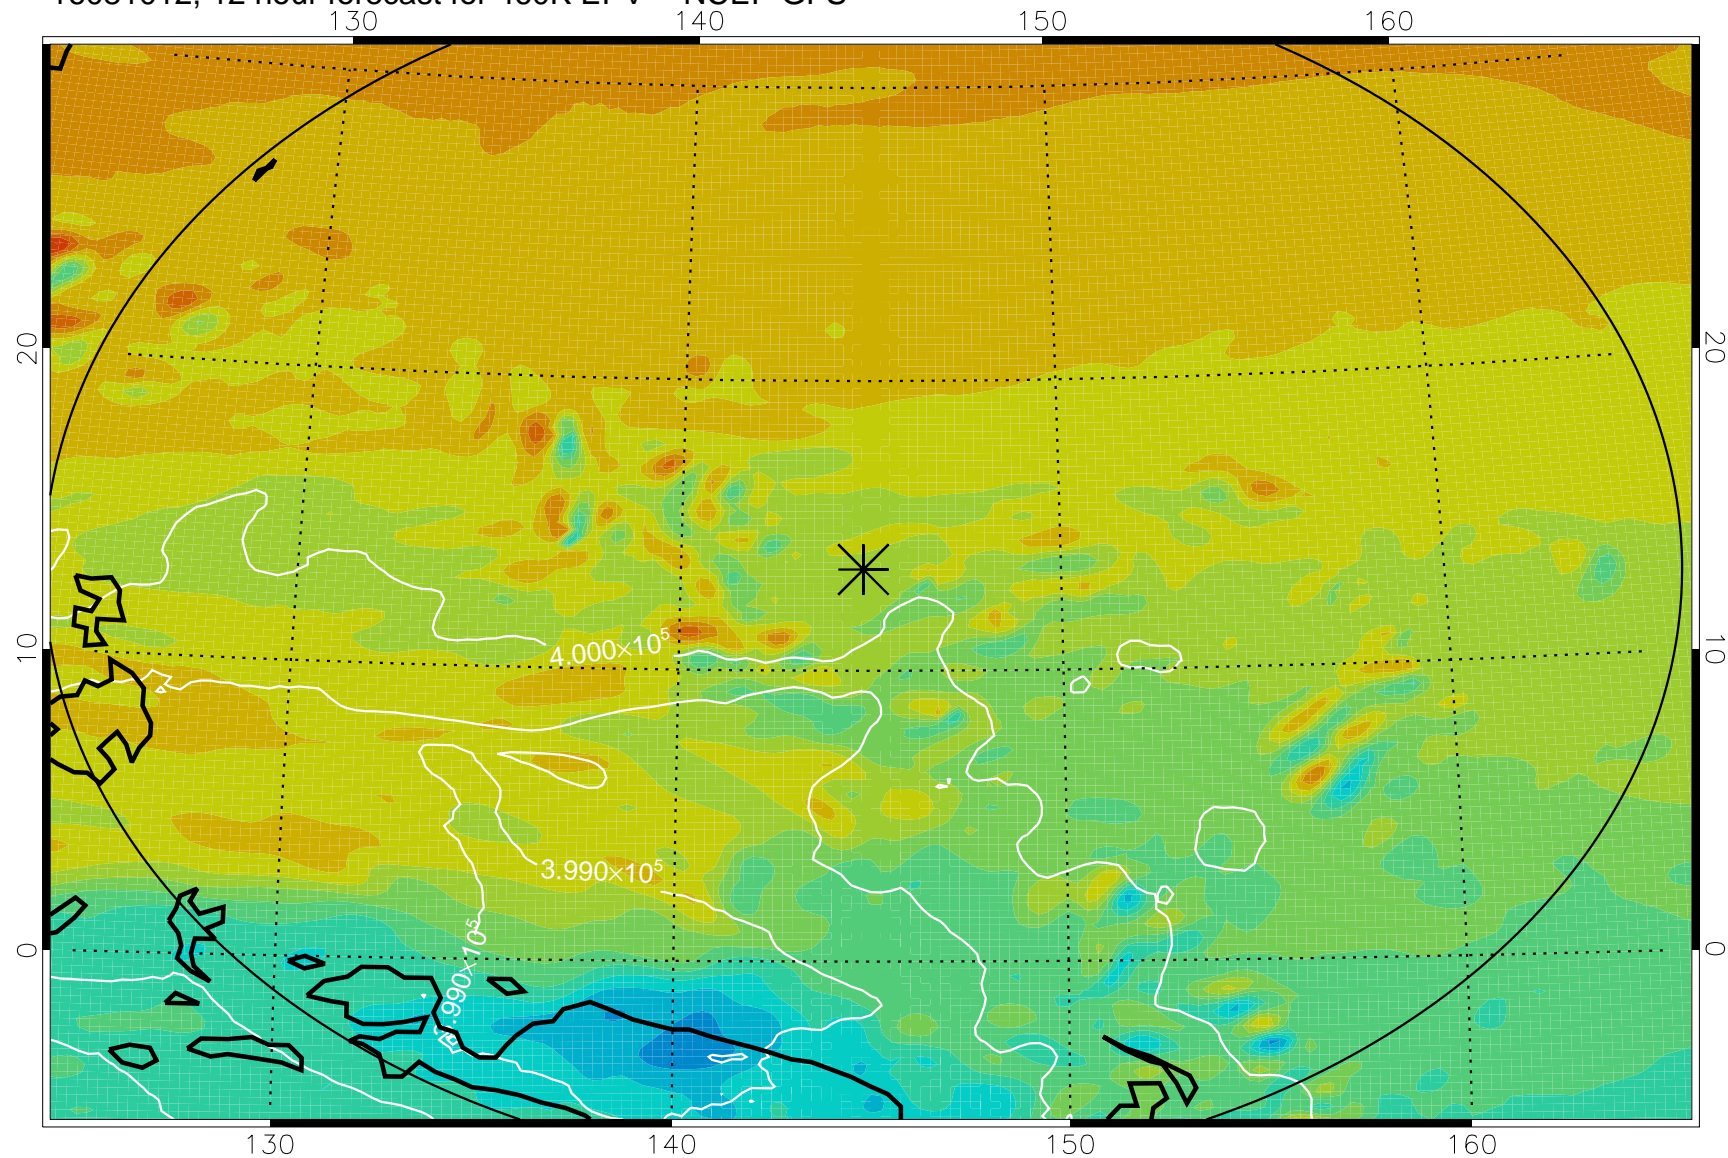

16081006, 6 hour forecast for 460K EPV -- NCEP GFS

460K Montgomery Streamfunction, white

Range ring of 2304 km

16081012, 12 hour forecast for 460K EPV -- NCEP GFS

460K Montgomery Streamfunction, white

Range ring of 2304 km

16081018, 18 hour forecast for 460K EPV -- NCEP GFS

460K Montgomery Streamfunction, white

Range ring of 2304 km

16081100, 24 hour forecast for 460K EPV -- NCEP GFS

460K Montgomery Streamfunction, white

Range ring of 2304 km

16081106, 30 hour forecast for 460K EPV -- NCEP GFS

460K Montgomery Streamfunction, white

Range ring of 2304 km

16081112, 36 hour forecast for 460K EPV -- NCEP GFS

460K Montgomery Streamfunction, white

Range ring of 2304 km

16081118, 42 hour forecast for 460K EPV -- NCEP GFS

460K Montgomery Streamfunction, white

Range ring of 2304 km

16081200, 48 hour forecast for 460K EPV -- NCEP GFS

460K Montgomery Streamfunction, white

Range ring of 2304 km