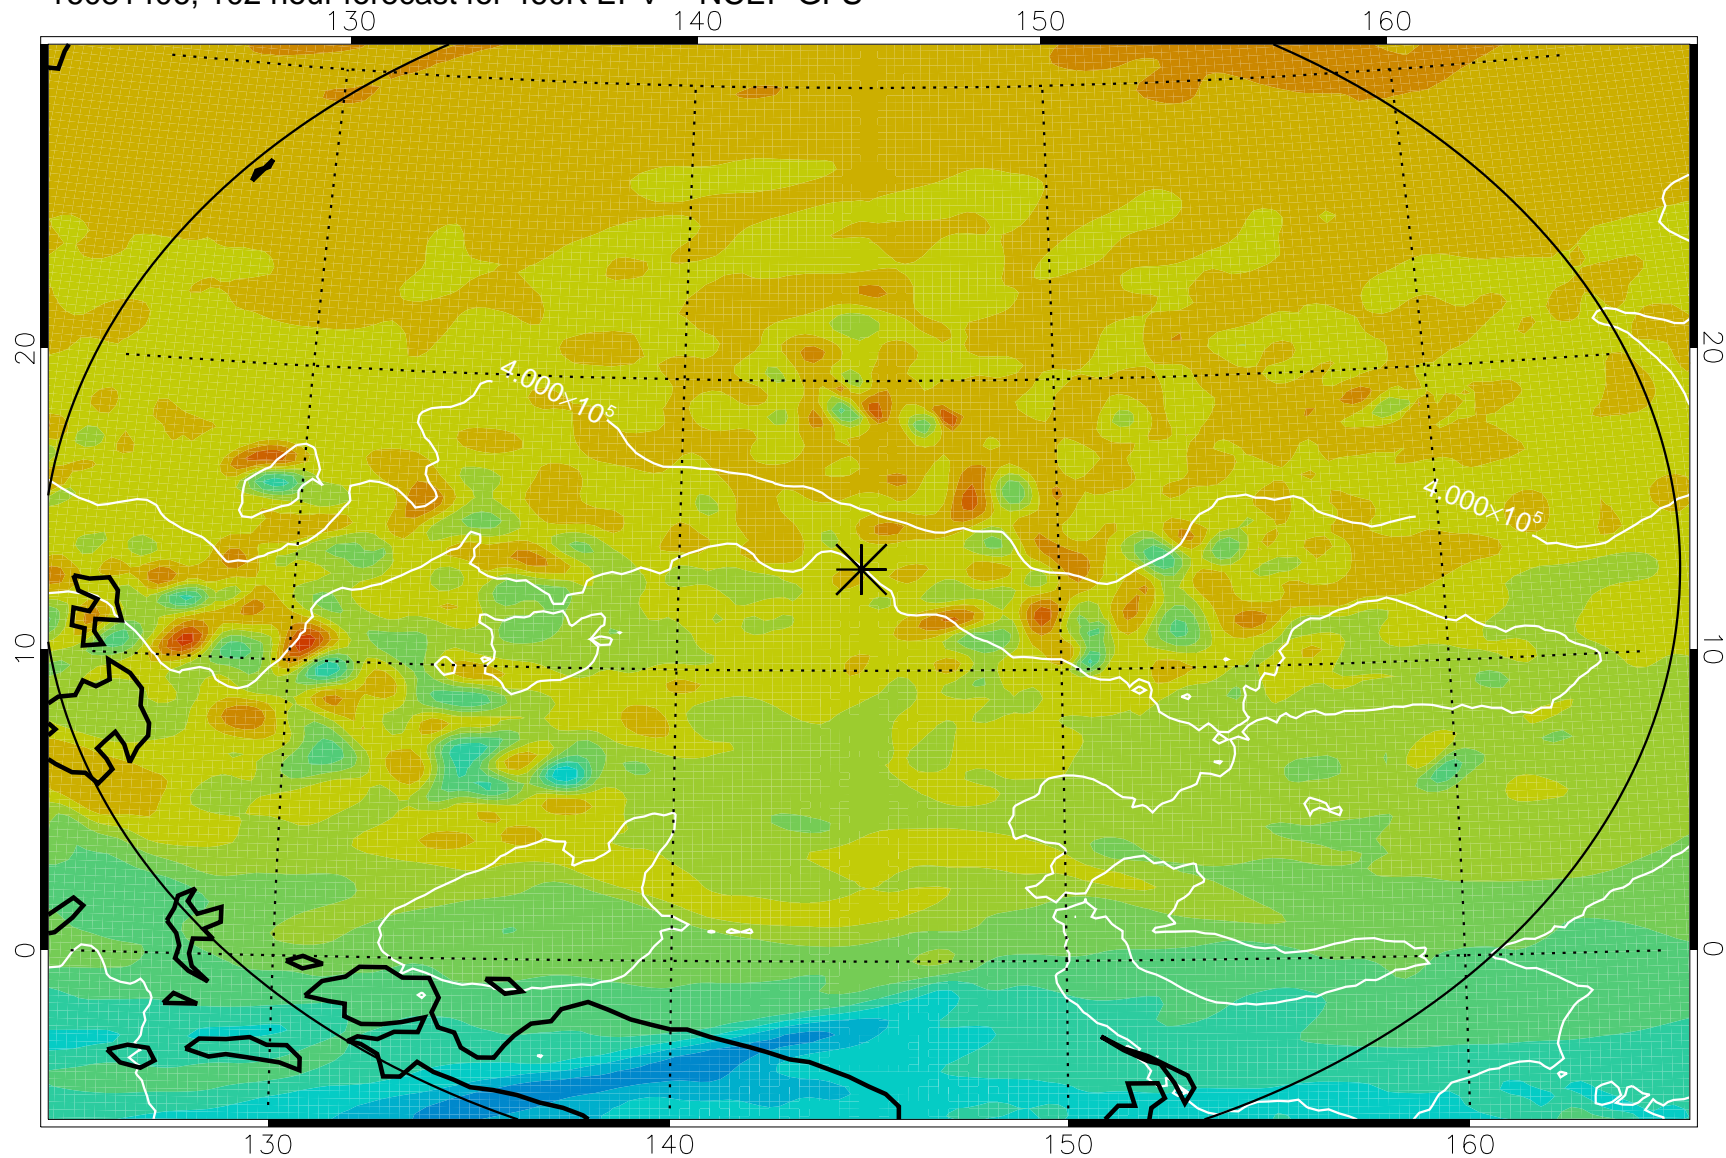

460K Montgomery Streamfunction, white

Range ring of 2304 km

16081312, 84 hour forecast for 460K EPV -- NCEP GFS

460K Montgomery Streamfunction, white

Range ring of 2304 km

16081318, 90 hour forecast for 460K EPV -- NCEP GFS

460K Montgomery Streamfunction, white

Range ring of 2304 km

16081400, 96 hour forecast for 460K EPV -- NCEP GFS

460K Montgomery Streamfunction, white

Range ring of 2304 km

16081406, 102 hour forecast for 460K EPV -- NCEP GFS

460K Montgomery Streamfunction, white

Range ring of 2304 km

16081412, 108 hour forecast for 460K EPV -- NCEP GFS

460K Montgomery Streamfunction, white

Range ring of 2304 km

16081418, 114 hour forecast for 460K EPV -- NCEP GFS

460K Montgomery Streamfunction, white

Range ring of 2304 km

16081500, 120 hour forecast for 460K EPV -- NCEP GFS

460K Montgomery Streamfunction, white

Range ring of 2304 km