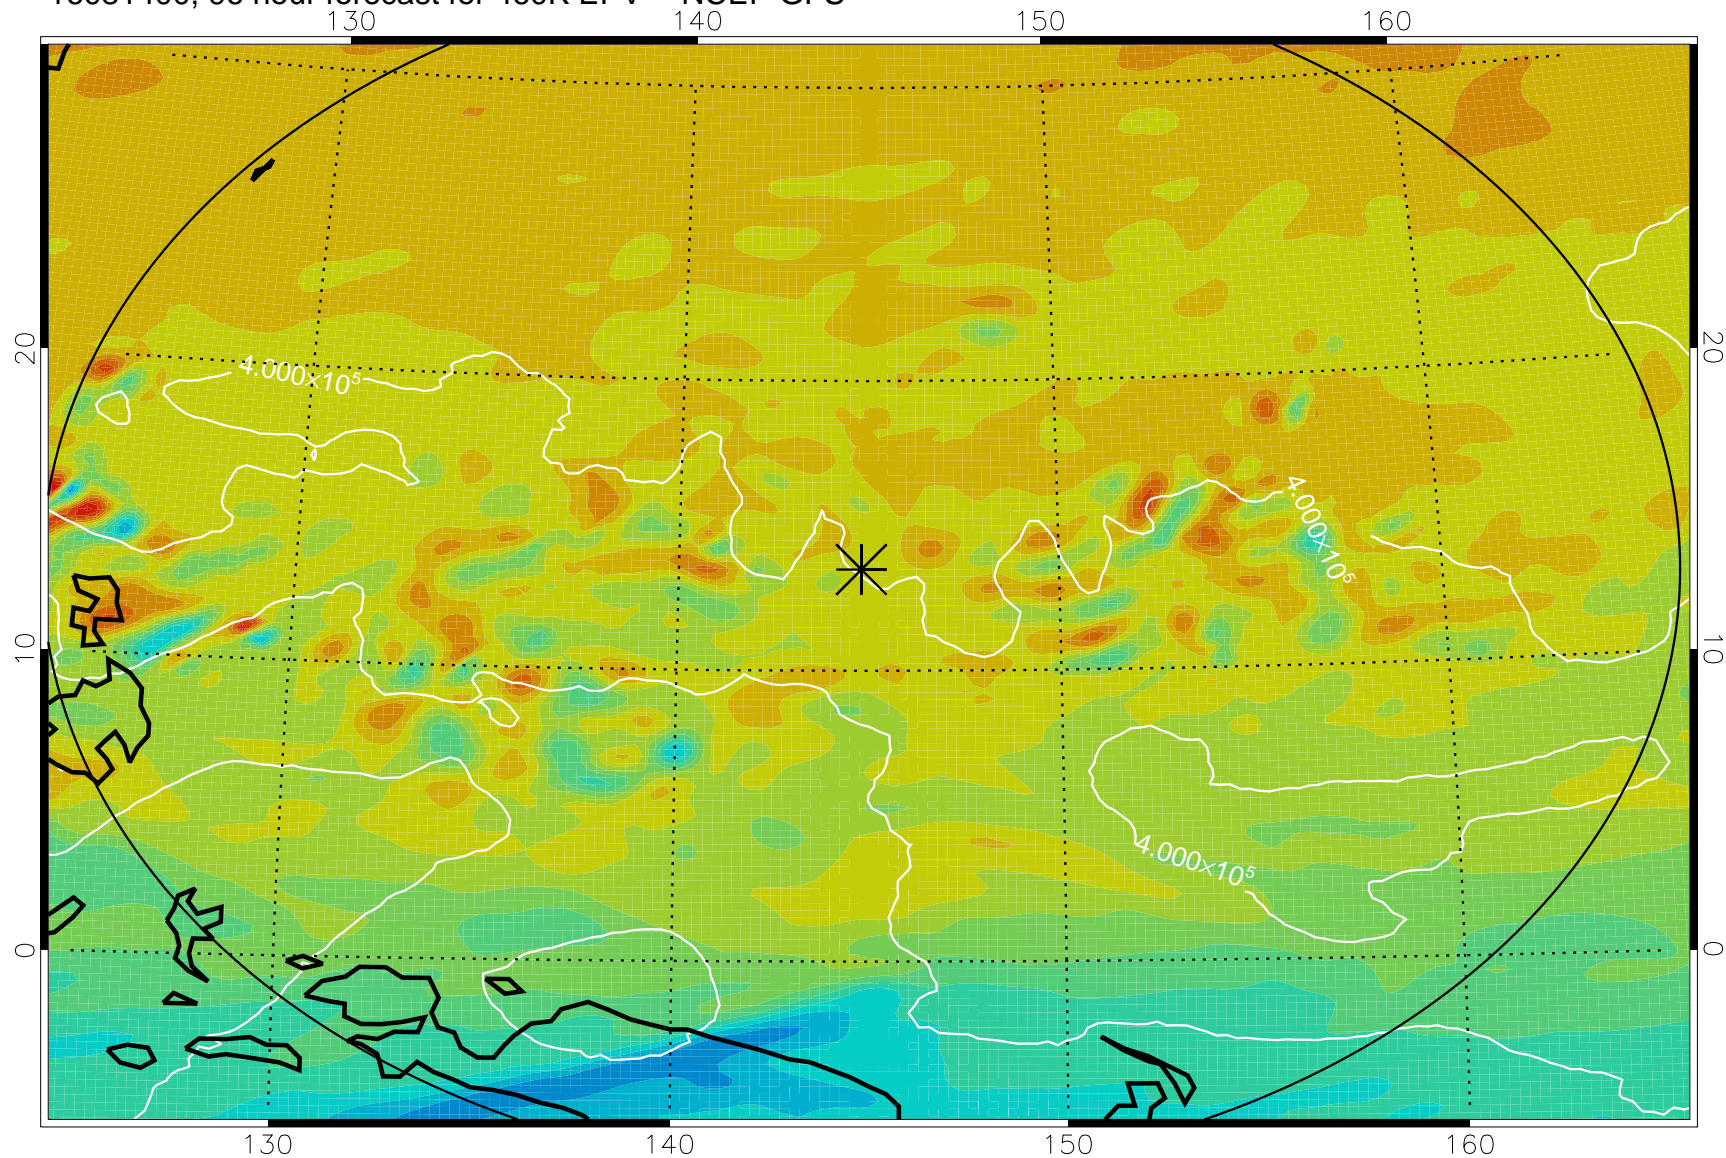

16081218, 66 hour forecast for 460K EPV -- NCEP GFS

16081300, 72 hour forecast for 460K EPV -- NCEP GFS

460K Montgomery Streamfunction, white

Range ring of 2304 km

16081306, 78 hour forecast for 460K EPV -- NCEP GFS

460K Montgomery Streamfunction, white

Range ring of 2304 km

16081312, 84 hour forecast for 460K EPV -- NCEP GFS

460K Montgomery Streamfunction, white

Range ring of 2304 km

16081318, 90 hour forecast for 460K EPV -- NCEP GFS

460K Montgomery Streamfunction, white

Range ring of 2304 km

16081400, 96 hour forecast for 460K EPV -- NCEP GFS

460K Montgomery Streamfunction, white

Range ring of 2304 km

16081406, 102 hour forecast for 460K EPV -- NCEP GFS

460K Montgomery Streamfunction, white

Range ring of 2304 km

16081412, 108 hour forecast for 460K EPV -- NCEP GFS

460K Montgomery Streamfunction, white

Range ring of 2304 km

16081418, 114 hour forecast for 460K EPV -- NCEP GFS