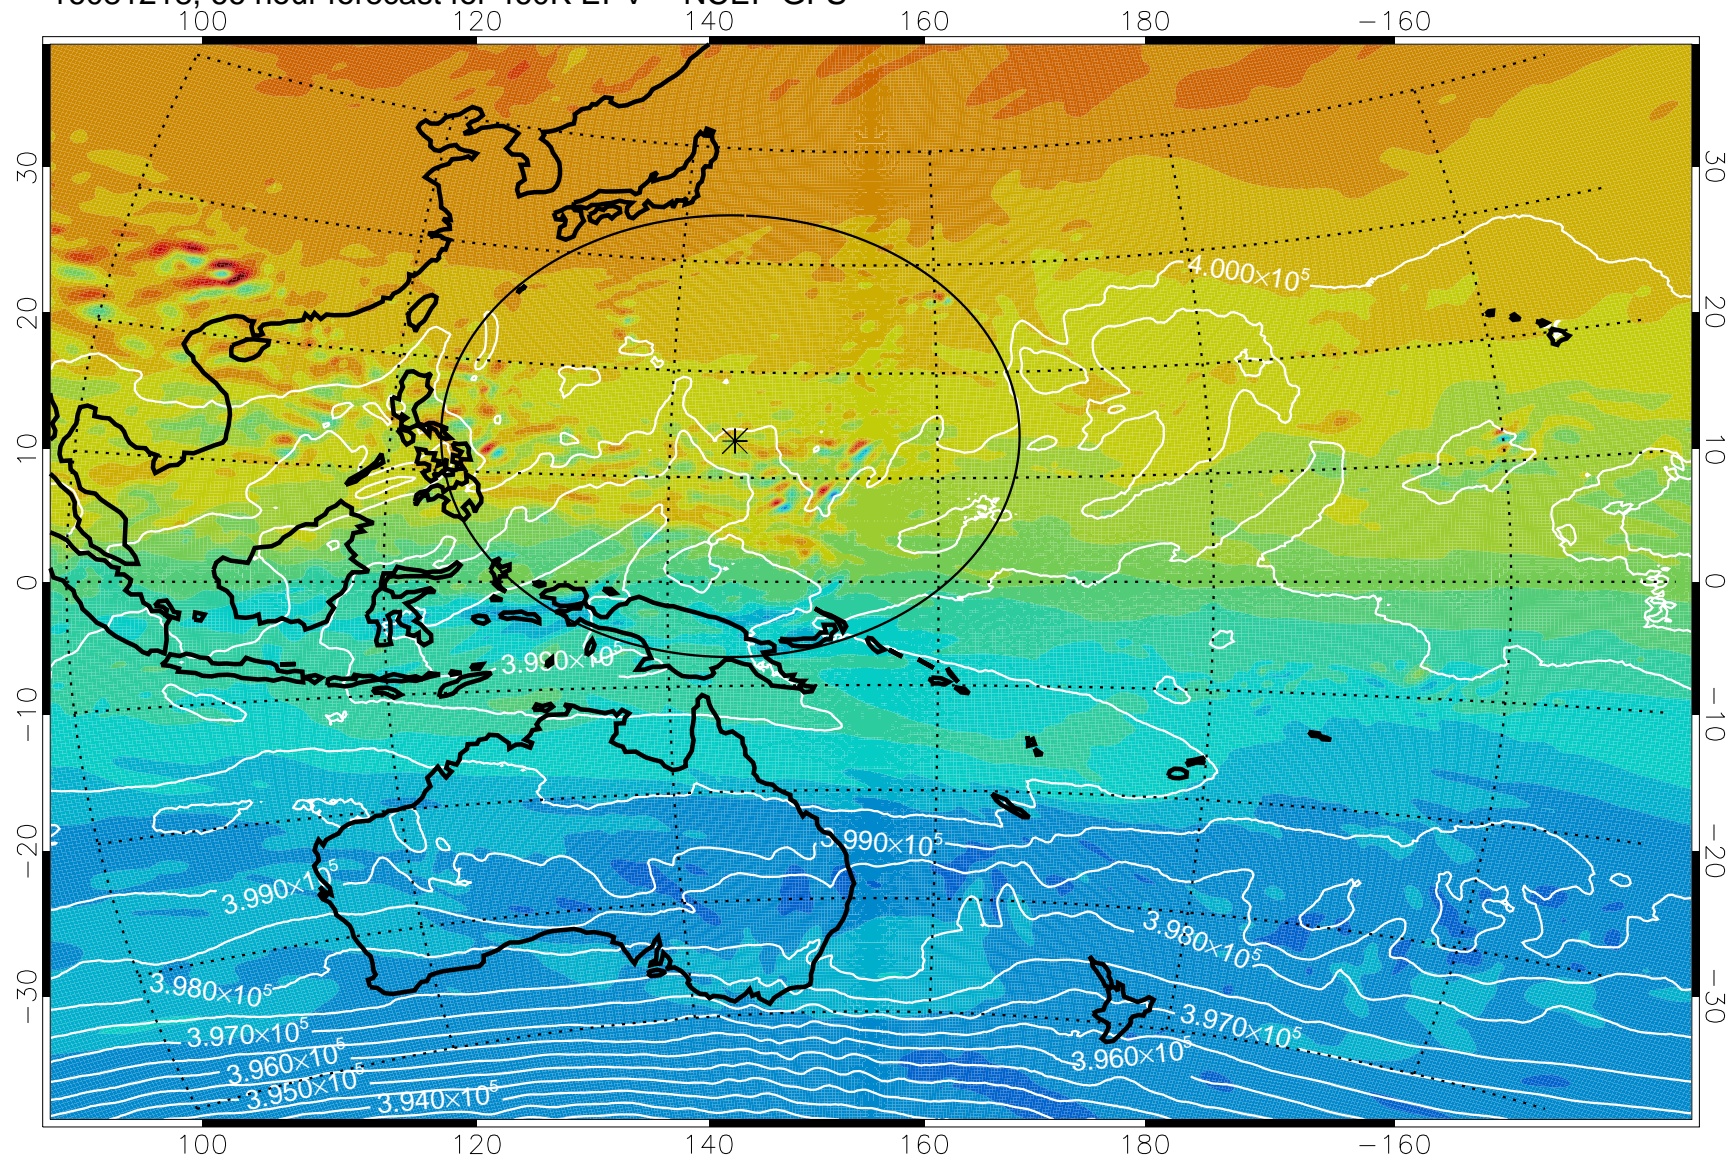

16081118, 42 hour forecast for 460K EPV -- NCEP GFS

460K Montgomery Streamfunction, white

Range ring of 2304 km

16081200, 48 hour forecast for 460K EPV -- NCEP GFS

460K Montgomery Streamfunction, white

Range ring of 2304 km

16081206, 54 hour forecast for 460K EPV -- NCEP GFS

460K Montgomery Streamfunction, white

Range ring of 2304 km

16081212, 60 hour forecast for 460K EPV -- NCEP GFS

460K Montgomery Streamfunction, white

Range ring of 2304 km

16081218, 66 hour forecast for 460K EPV -- NCEP GFS

460K Montgomery Streamfunction, white

Range ring of 2304 km

16081300, 72 hour forecast for 460K EPV -- NCEP GFS

460K Montgomery Streamfunction, white

Range ring of 2304 km

16081306, 78 hour forecast for 460K EPV -- NCEP GFS

460K Montgomery Streamfunction, white

Range ring of 2304 km

16081312, 84 hour forecast for 460K EPV -- NCEP GFS

460K Montgomery Streamfunction, white

Range ring of 2304 km