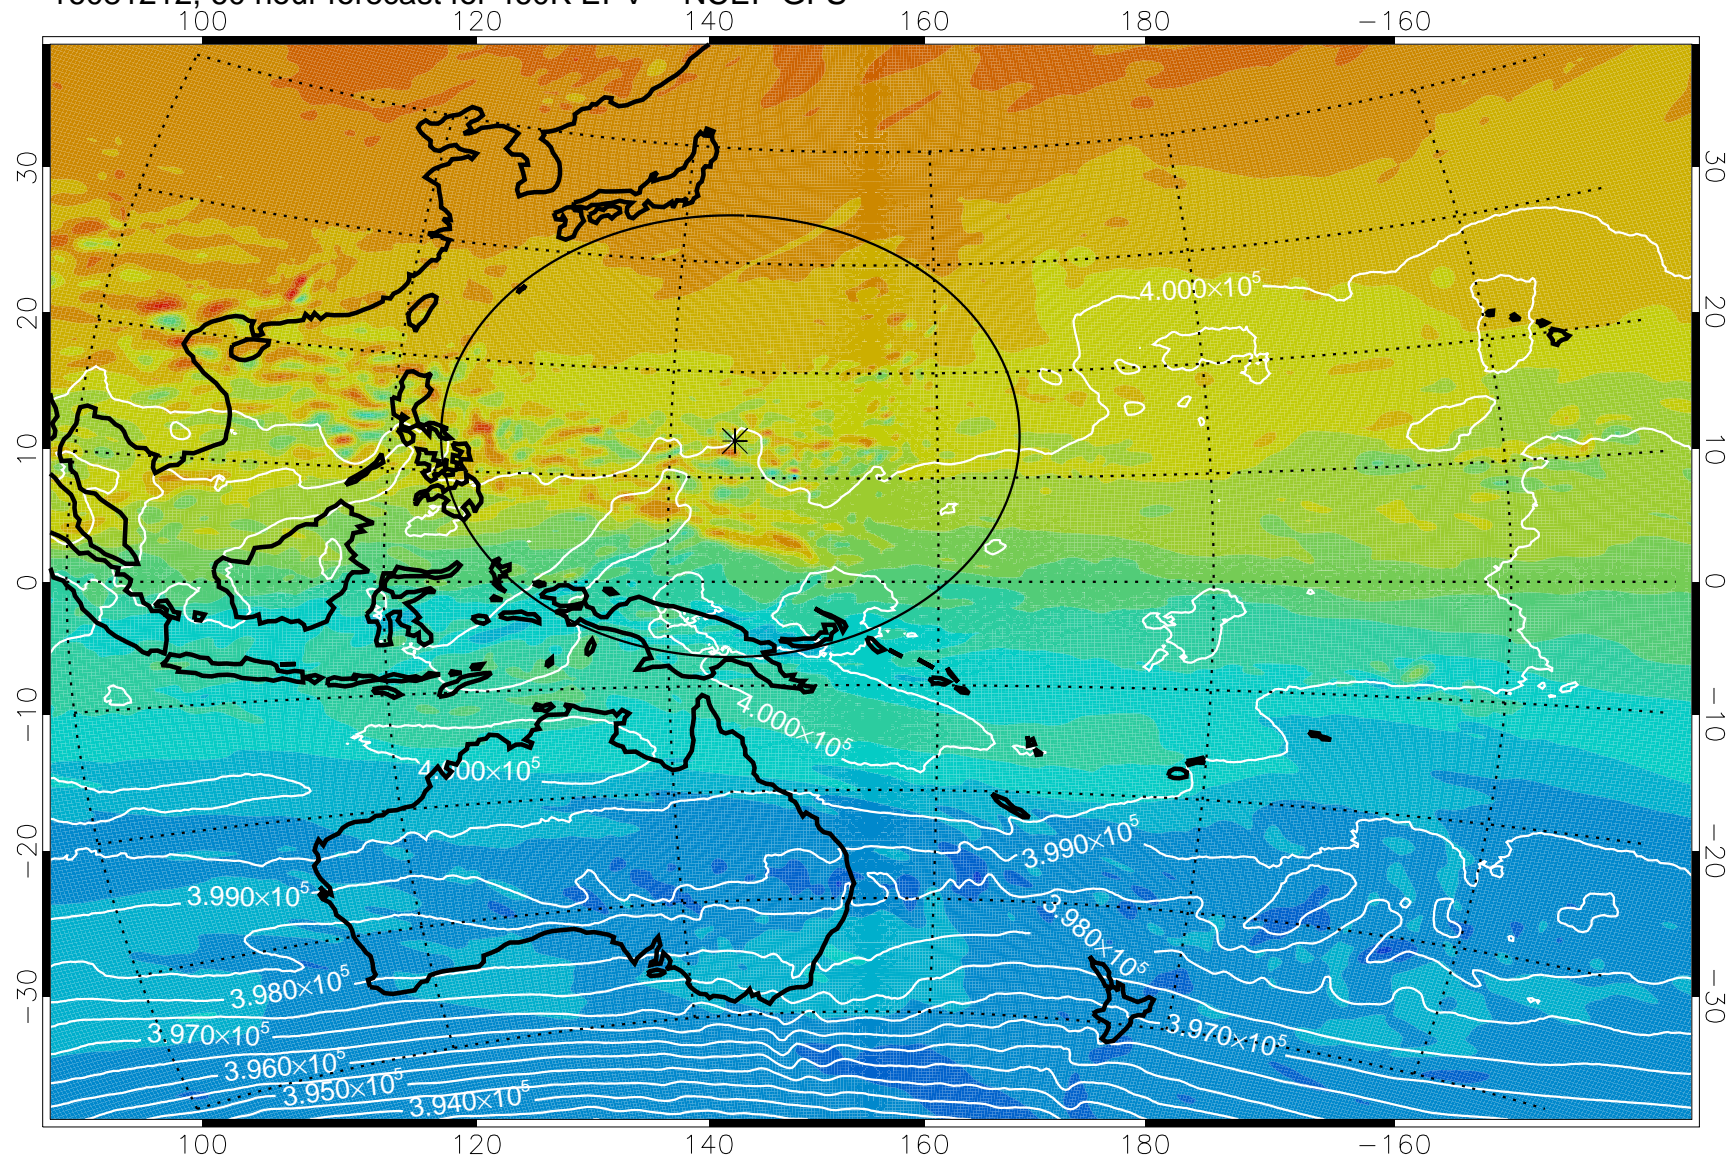

16081106, 30 hour forecast for 460K EPV -- NCEP GFS

460K Montgomery Streamfunction, white

Range ring of 2304 km

16081112, 36 hour forecast for 460K EPV -- NCEP GFS

460K Montgomery Streamfunction, white

Range ring of 2304 km

16081118, 42 hour forecast for 460K EPV -- NCEP GFS

460K Montgomery Streamfunction, white

Range ring of 2304 km

16081200, 48 hour forecast for 460K EPV -- NCEP GFS

460K Montgomery Streamfunction, white

Range ring of 2304 km

16081206, 54 hour forecast for 460K EPV -- NCEP GFS

460K Montgomery Streamfunction, white

Range ring of 2304 km

16081212, 60 hour forecast for 460K EPV -- NCEP GFS

460K Montgomery Streamfunction, white

Range ring of 2304 km

16081218, 66 hour forecast for 460K EPV -- NCEP GFS

460K Montgomery Streamfunction, white

Range ring of 2304 km

16081300, 72 hour forecast for 460K EPV -- NCEP GFS

460K Montgomery Streamfunction, white

Range ring of 2304 km