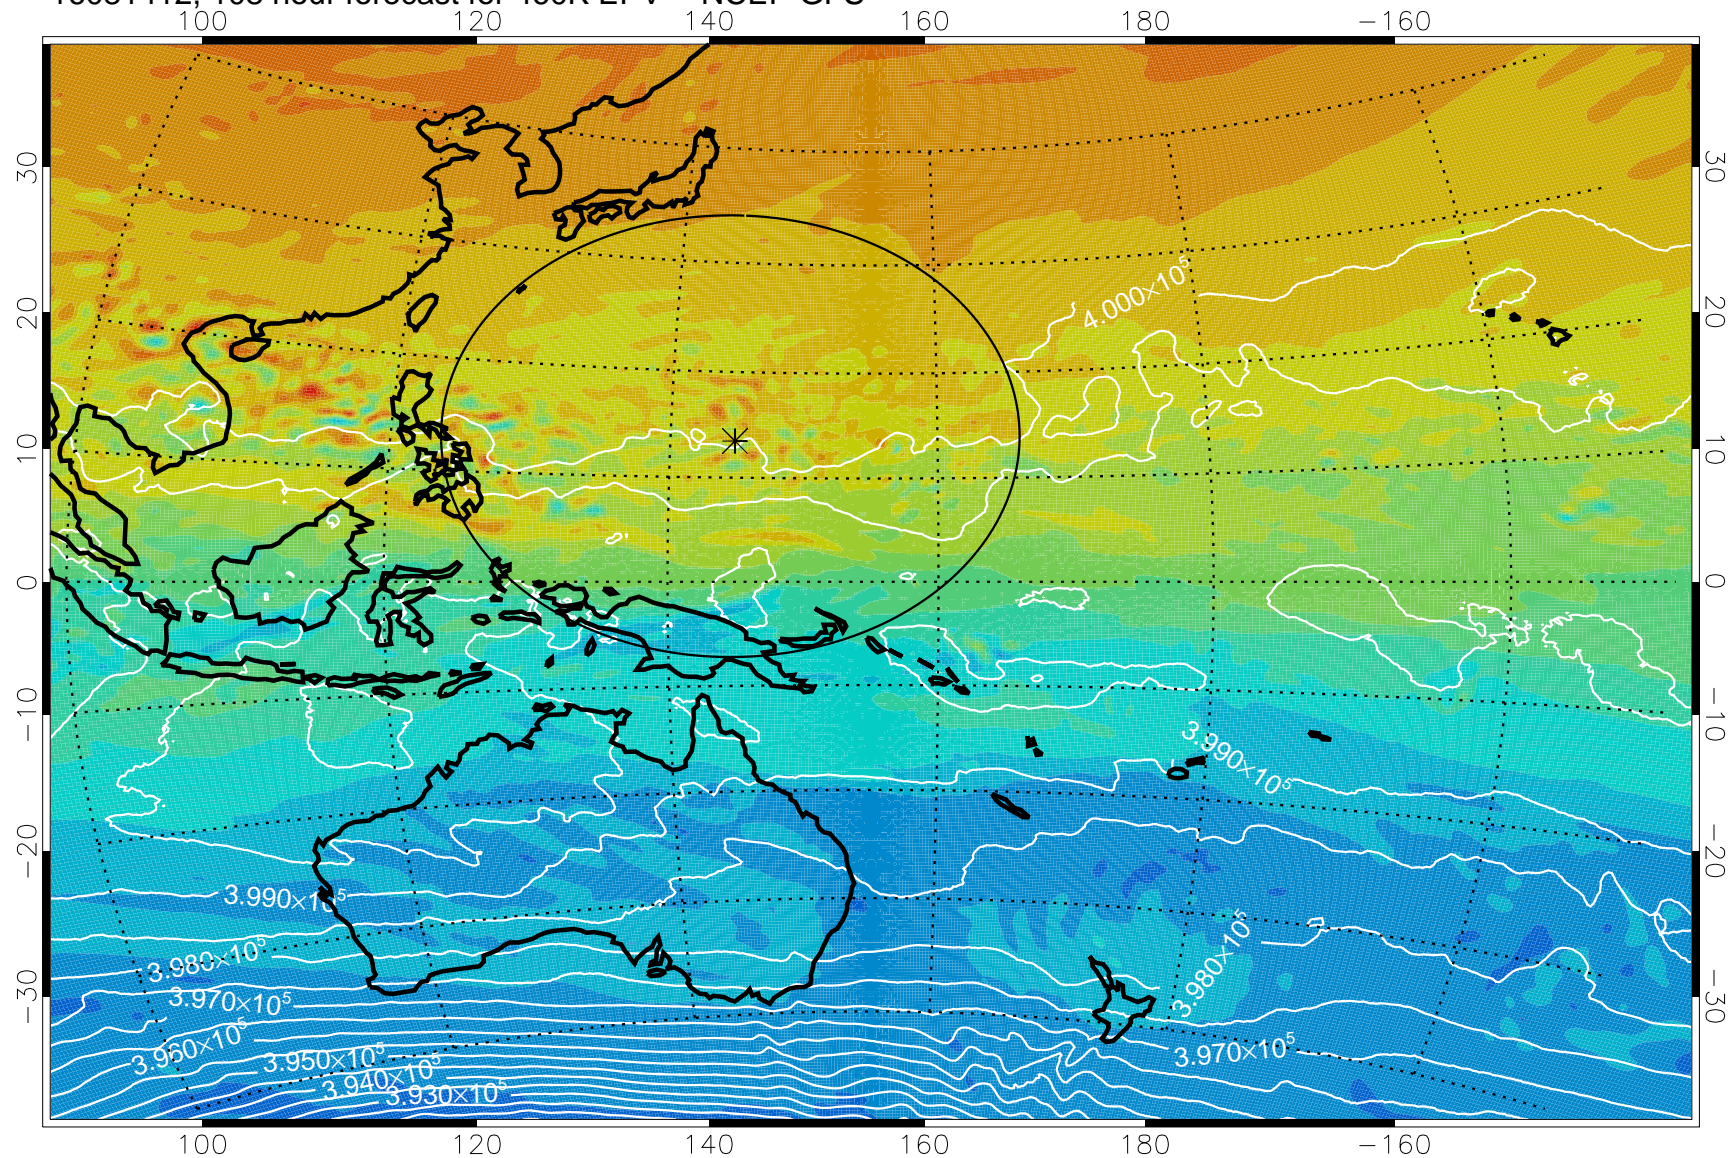

16081306, 78 hour forecast for 460K EPV -- NCEP GFS

460K Montgomery Streamfunction, white

Range ring of 2304 km

16081312, 84 hour forecast for 460K EPV -- NCEP GFS

460K Montgomery Streamfunction, white

Range ring of 2304 km

16081318, 90 hour forecast for 460K EPV -- NCEP GFS

460K Montgomery Streamfunction, white

Range ring of 2304 km

16081400, 96 hour forecast for 460K EPV -- NCEP GFS

460K Montgomery Streamfunction, white

Range ring of 2304 km

16081406, 102 hour forecast for 460K EPV -- NCEP GFS

460K Montgomery Streamfunction, white

Range ring of 2304 km

16081412, 108 hour forecast for 460K EPV -- NCEP GFS

460K Montgomery Streamfunction, white

Range ring of 2304 km

16081418, 114 hour forecast for 460K EPV -- NCEP GFS

460K Montgomery Streamfunction, white

Range ring of 2304 km

16081500, 120 hour forecast for 460K EPV -- NCEP GFS

460K Montgomery Streamfunction, white

Range ring of 2304 km