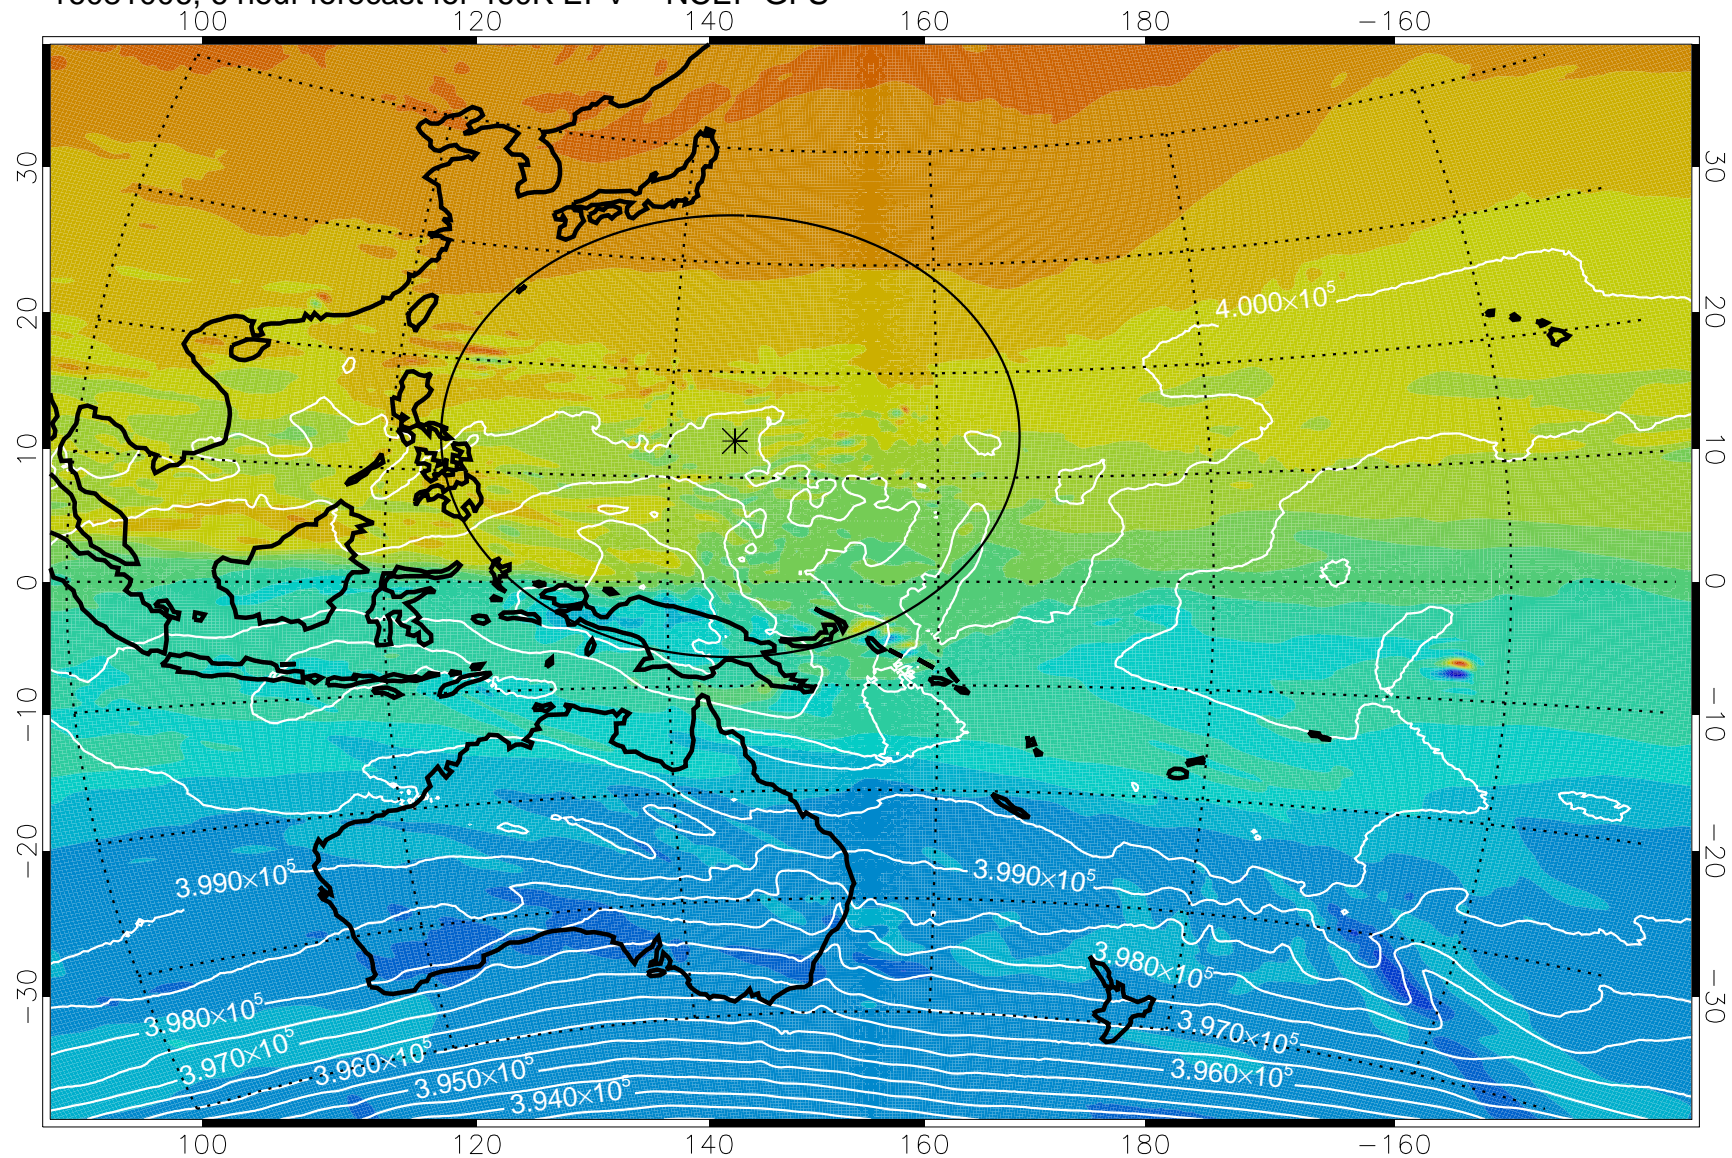

16081006, 6 hour forecast for 460K EPV -- NCEP GFS

460K Montgomery Streamfunction, white

Range ring of 2304 km

16081012, 12 hour forecast for 460K EPV -- NCEP GFS

460K Montgomery Streamfunction, white

Range ring of 2304 km

16081018, 18 hour forecast for 460K EPV -- NCEP GFS

460K Montgomery Streamfunction, white

Range ring of 2304 km

16081100, 24 hour forecast for 460K EPV -- NCEP GFS

460K Montgomery Streamfunction, white

Range ring of 2304 km

16081106, 30 hour forecast for 460K EPV -- NCEP GFS

460K Montgomery Streamfunction, white

Range ring of 2304 km

16081112, 36 hour forecast for 460K EPV -- NCEP GFS

460K Montgomery Streamfunction, white

Range ring of 2304 km

16081118, 42 hour forecast for 460K EPV -- NCEP GFS

460K Montgomery Streamfunction, white

Range ring of 2304 km

16081200, 48 hour forecast for 460K EPV -- NCEP GFS

460K Montgomery Streamfunction, white

Range ring of 2304 km