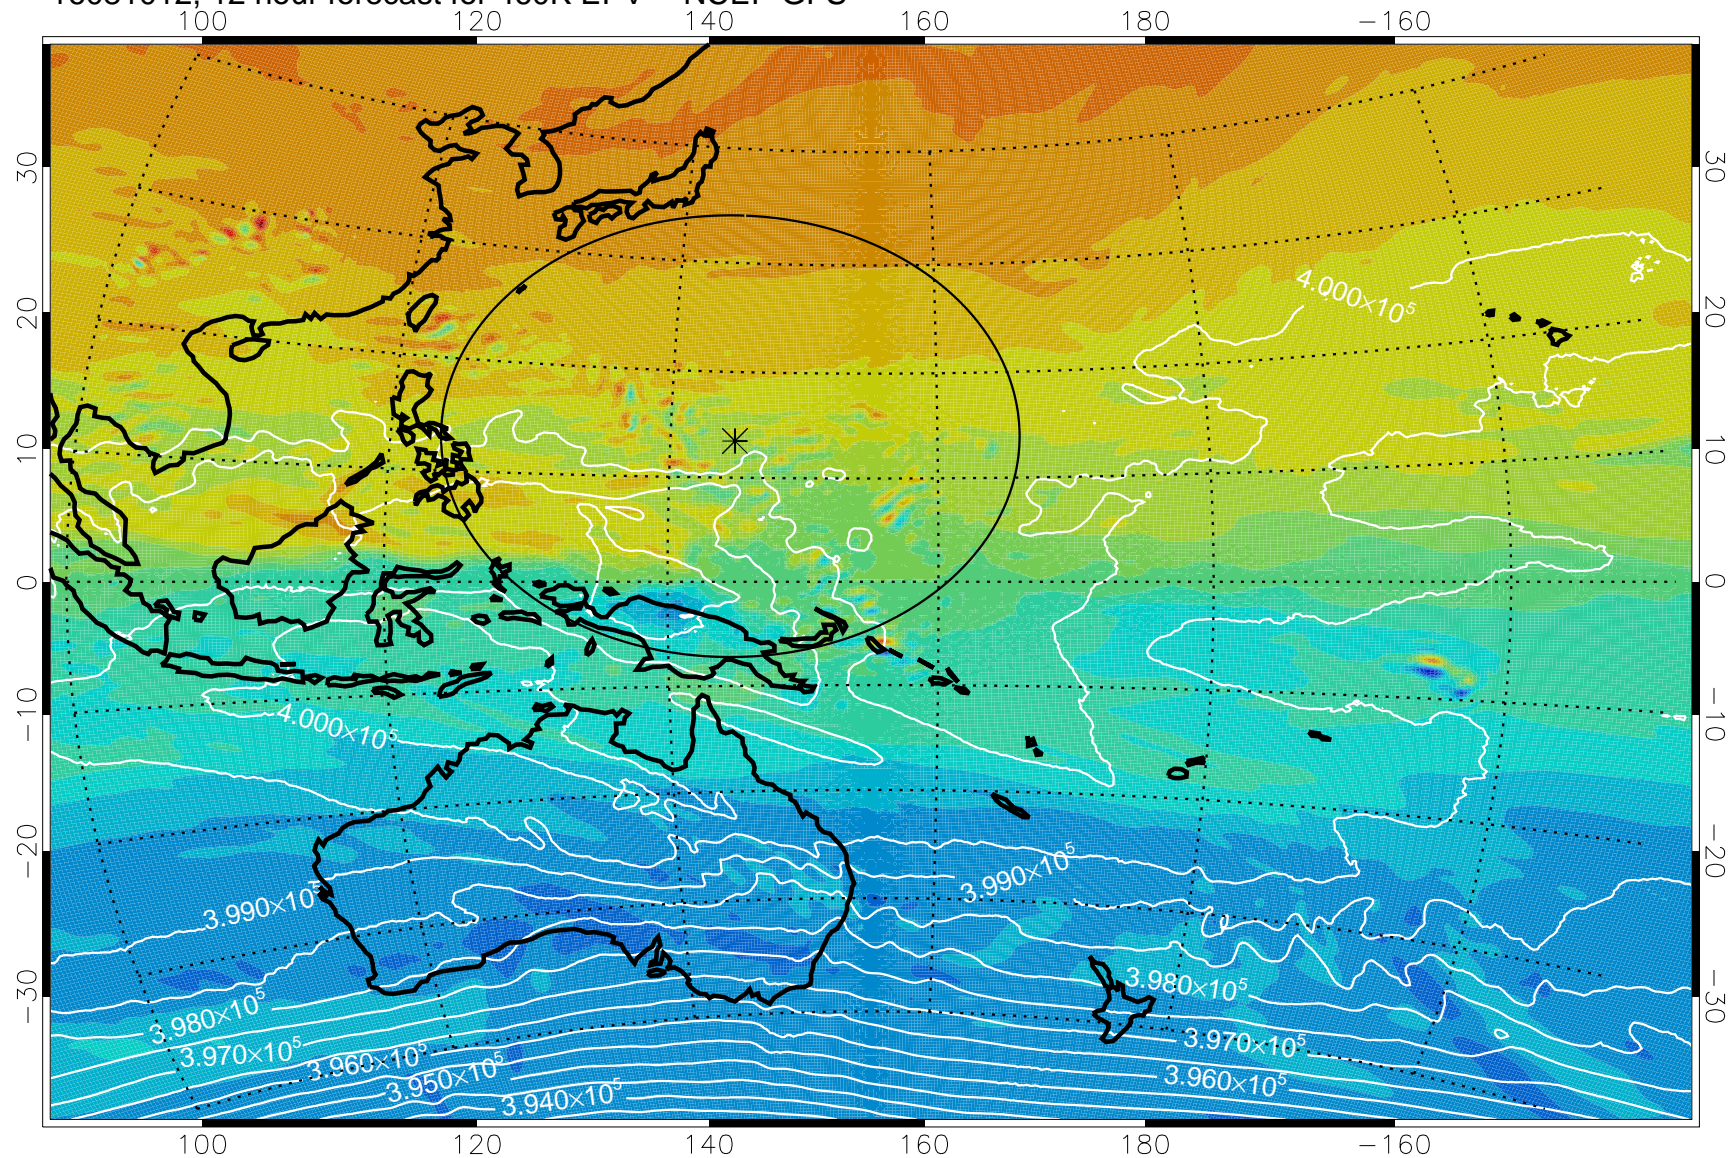

16081006, 6 hour forecast for 460K EPV -- NCEP GFS

460K Montgomery Streamfunction, white

Range ring of 2304 km

16081012, 12 hour forecast for 460K EPV -- NCEP GFS

460K Montgomery Streamfunction, white

Range ring of 2304 km

16081018, 18 hour forecast for 460K EPV -- NCEP GFS

460K Montgomery Streamfunction, white

Range ring of 2304 km

16081100, 24 hour forecast for 460K EPV -- NCEP GFS

460K Montgomery Streamfunction, white

Range ring of 2304 km

16081106, 30 hour forecast for 460K EPV -- NCEP GFS

460K Montgomery Streamfunction, white

Range ring of 2304 km

16081112, 36 hour forecast for 460K EPV -- NCEP GFS

460K Montgomery Streamfunction, white

Range ring of 2304 km

16081118, 42 hour forecast for 460K EPV -- NCEP GFS

460K Montgomery Streamfunction, white

Range ring of 2304 km

16081200, 48 hour forecast for 460K EPV -- NCEP GFS

460K Montgomery Streamfunction, white

Range ring of 2304 km