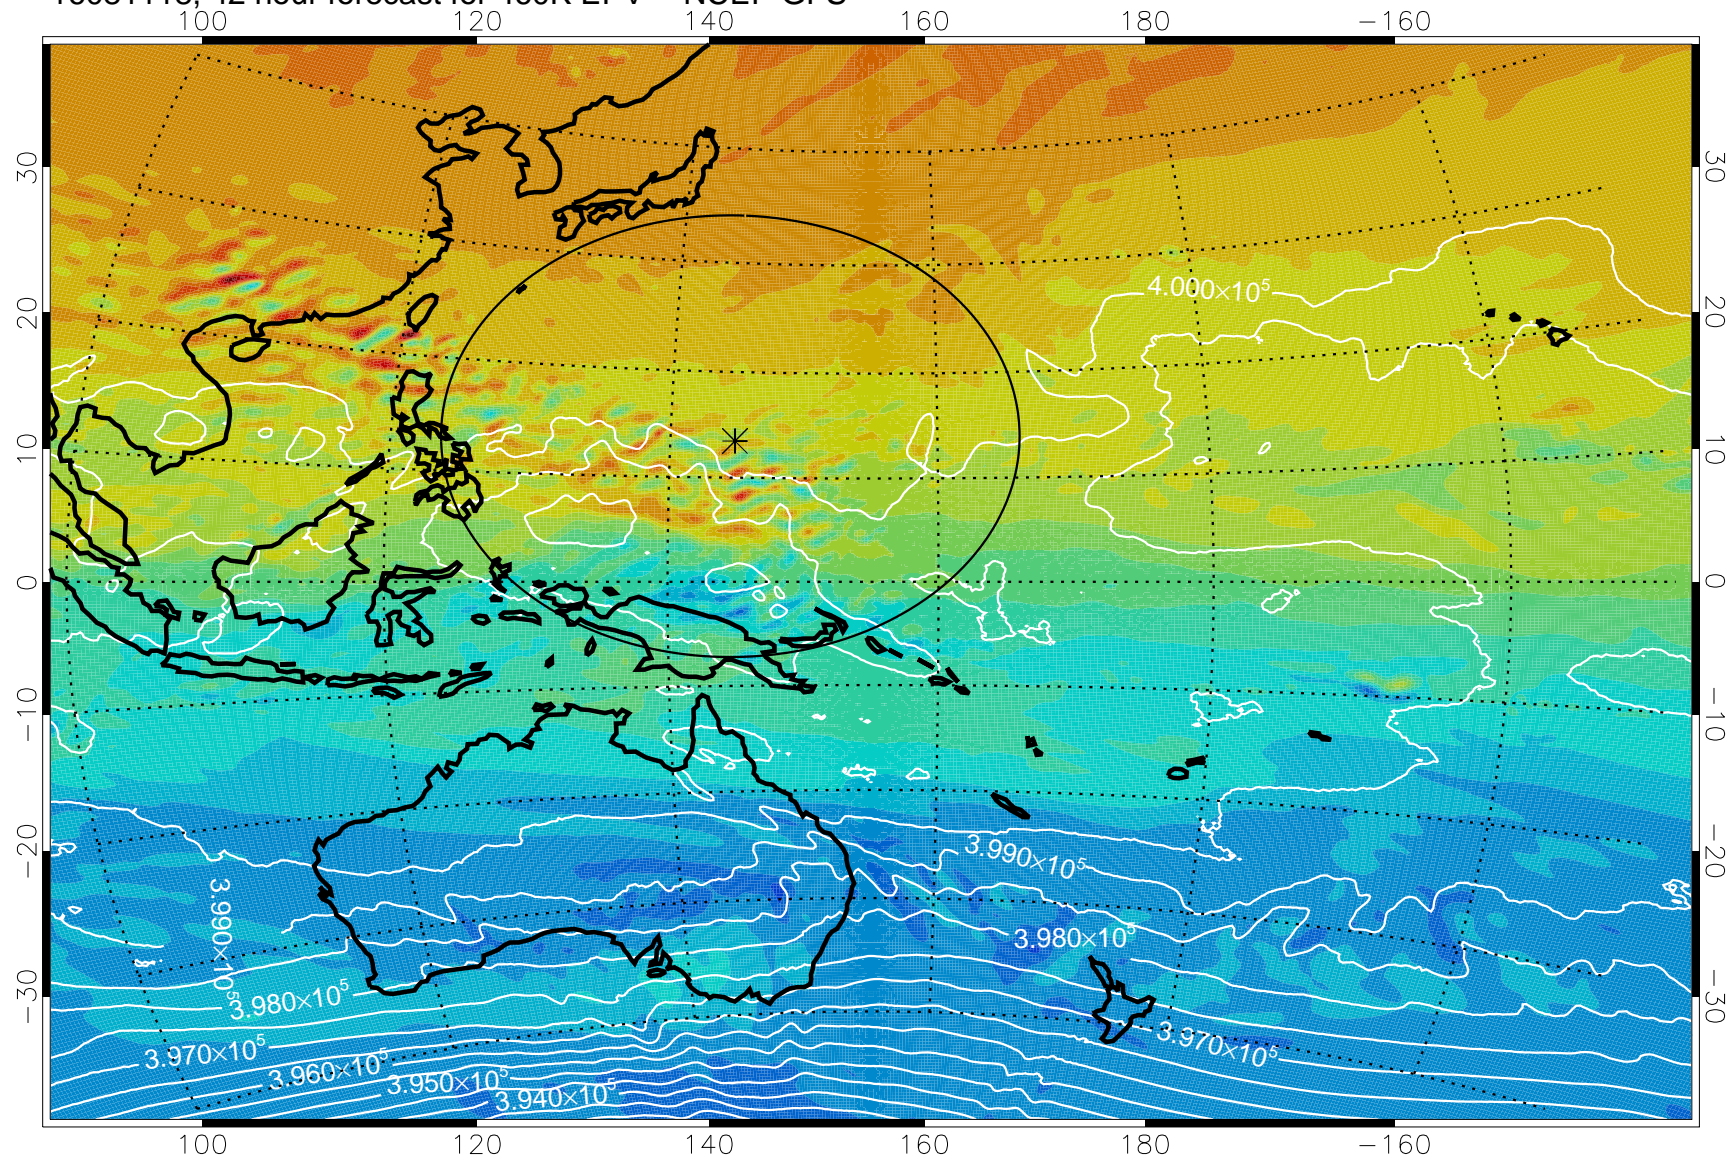

16081106, 30 hour forecast for 460K EPV -- NCEP GFS

460K Montgomery Streamfunction, white

Range ring of 2304 km

16081112, 36 hour forecast for 460K EPV -- NCEP GFS

460K Montgomery Streamfunction, white

Range ring of 2304 km

16081118, 42 hour forecast for 460K EPV -- NCEP GFS

460K Montgomery Streamfunction, white

Range ring of 2304 km

16081200, 48 hour forecast for 460K EPV -- NCEP GFS

460K Montgomery Streamfunction, white

Range ring of 2304 km

16081206, 54 hour forecast for 460K EPV -- NCEP GFS

460K Montgomery Streamfunction, white

Range ring of 2304 km

16081212, 60 hour forecast for 460K EPV -- NCEP GFS

460K Montgomery Streamfunction, white

Range ring of 2304 km

16081218, 66 hour forecast for 460K EPV -- NCEP GFS

460K Montgomery Streamfunction, white

Range ring of 2304 km

16081300, 72 hour forecast for 460K EPV -- NCEP GFS

460K Montgomery Streamfunction, white

Range ring of 2304 km