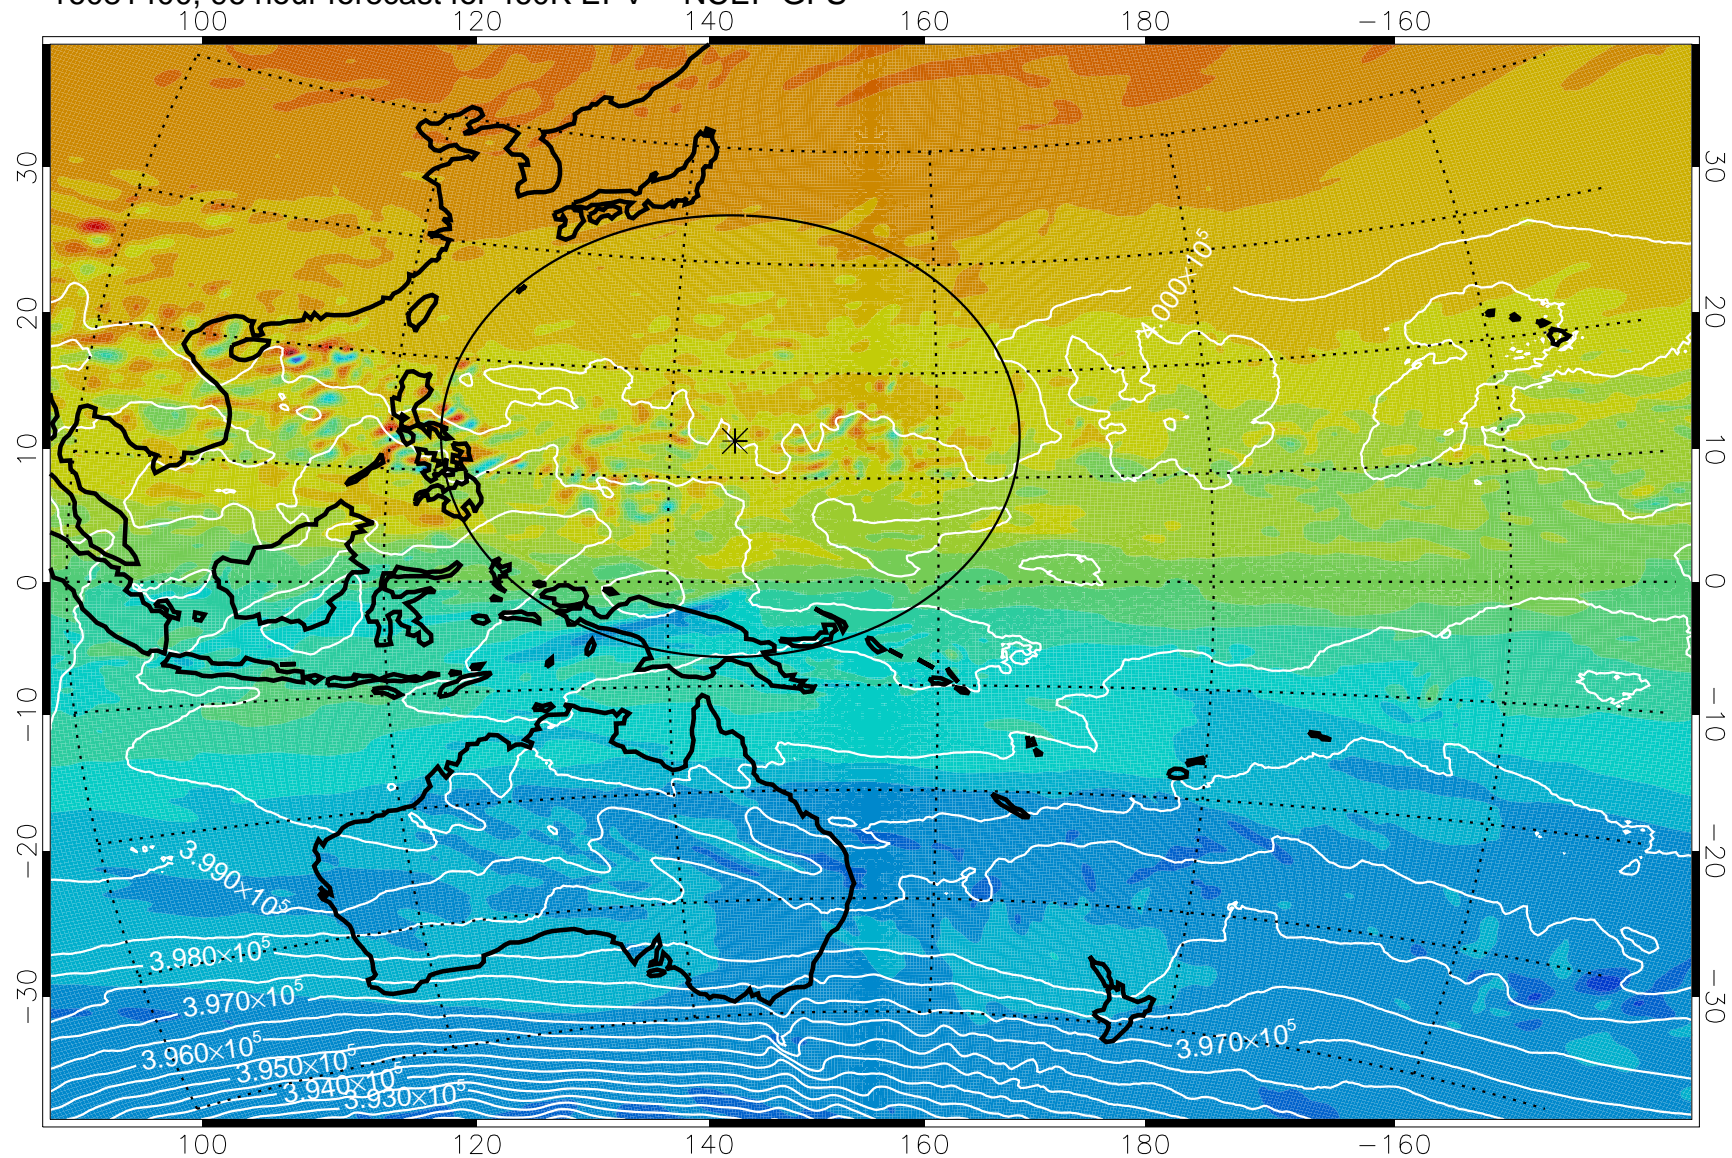

16081218, 66 hour forecast for 460K EPV -- NCEP GFS

460K Montgomery Streamfunction, white

Range ring of 2304 km

16081300, 72 hour forecast for 460K EPV -- NCEP GFS

460K Montgomery Streamfunction, white

Range ring of 2304 km

16081306, 78 hour forecast for 460K EPV -- NCEP GFS

460K Montgomery Streamfunction, white

Range ring of 2304 km

16081312, 84 hour forecast for 460K EPV -- NCEP GFS

460K Montgomery Streamfunction, white

Range ring of 2304 km

16081318, 90 hour forecast for 460K EPV -- NCEP GFS

460K Montgomery Streamfunction, white

Range ring of 2304 km

16081400, 96 hour forecast for 460K EPV -- NCEP GFS

460K Montgomery Streamfunction, white

Range ring of 2304 km

16081406, 102 hour forecast for 460K EPV -- NCEP GFS

460K Montgomery Streamfunction, white

Range ring of 2304 km

16081412, 108 hour forecast for 460K EPV -- NCEP GFS

460K Montgomery Streamfunction, white

Range ring of 2304 km