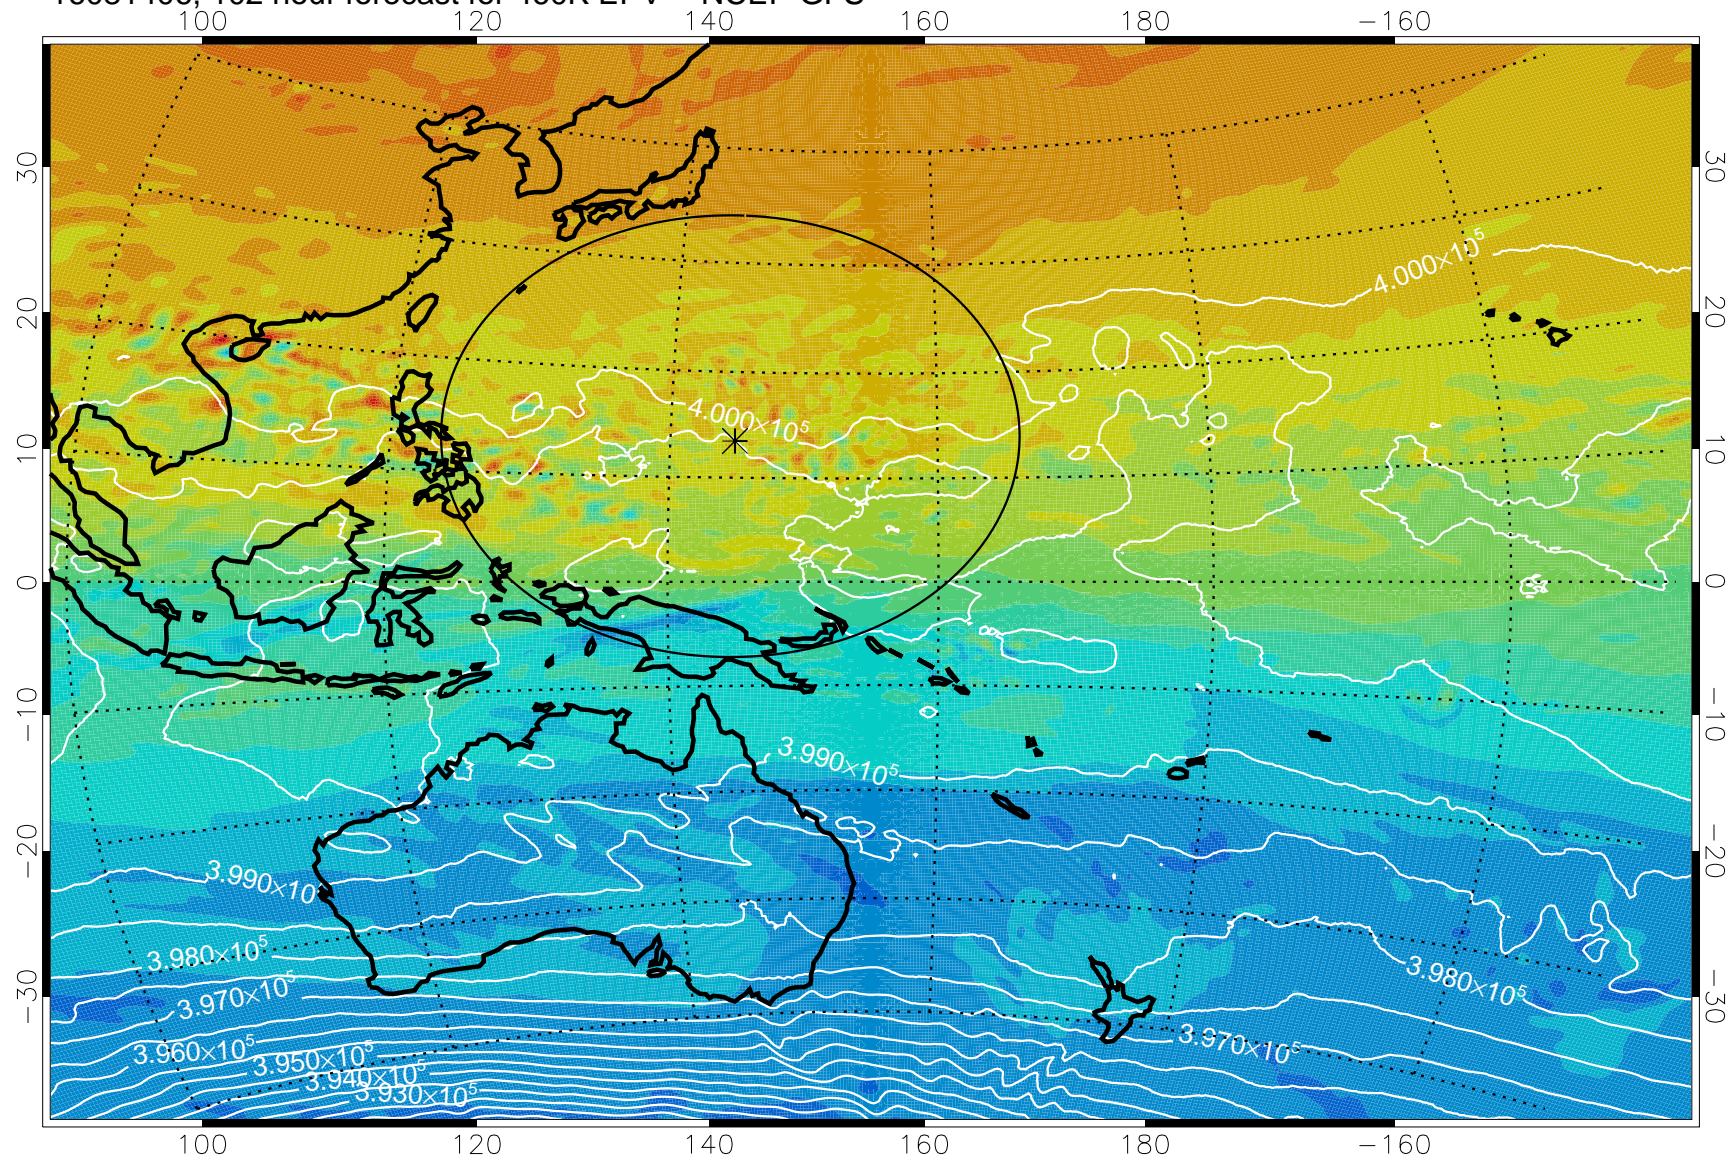

16081306, 78 hour forecast for 460K EPV -- NCEP GFS

460K Montgomery Streamfunction, white

Range ring of 2304 km

16081312, 84 hour forecast for 460K EPV -- NCEP GFS

460K Montgomery Streamfunction, white

Range ring of 2304 km

16081318, 90 hour forecast for 460K EPV -- NCEP GFS

460K Montgomery Streamfunction, white

Range ring of 2304 km

16081400, 96 hour forecast for 460K EPV -- NCEP GFS

460K Montgomery Streamfunction, white

Range ring of 2304 km

16081406, 102 hour forecast for 460K EPV -- NCEP GFS

460K Montgomery Streamfunction, white

Range ring of 2304 km

16081412, 108 hour forecast for 460K EPV -- NCEP GFS

460K Montgomery Streamfunction, white

Range ring of 2304 km

16081418, 114 hour forecast for 460K EPV -- NCEP GFS

460K Montgomery Streamfunction, white

Range ring of 2304 km

16081500, 120 hour forecast for 460K EPV -- NCEP GFS

460K Montgomery Streamfunction, white

Range ring of 2304 km