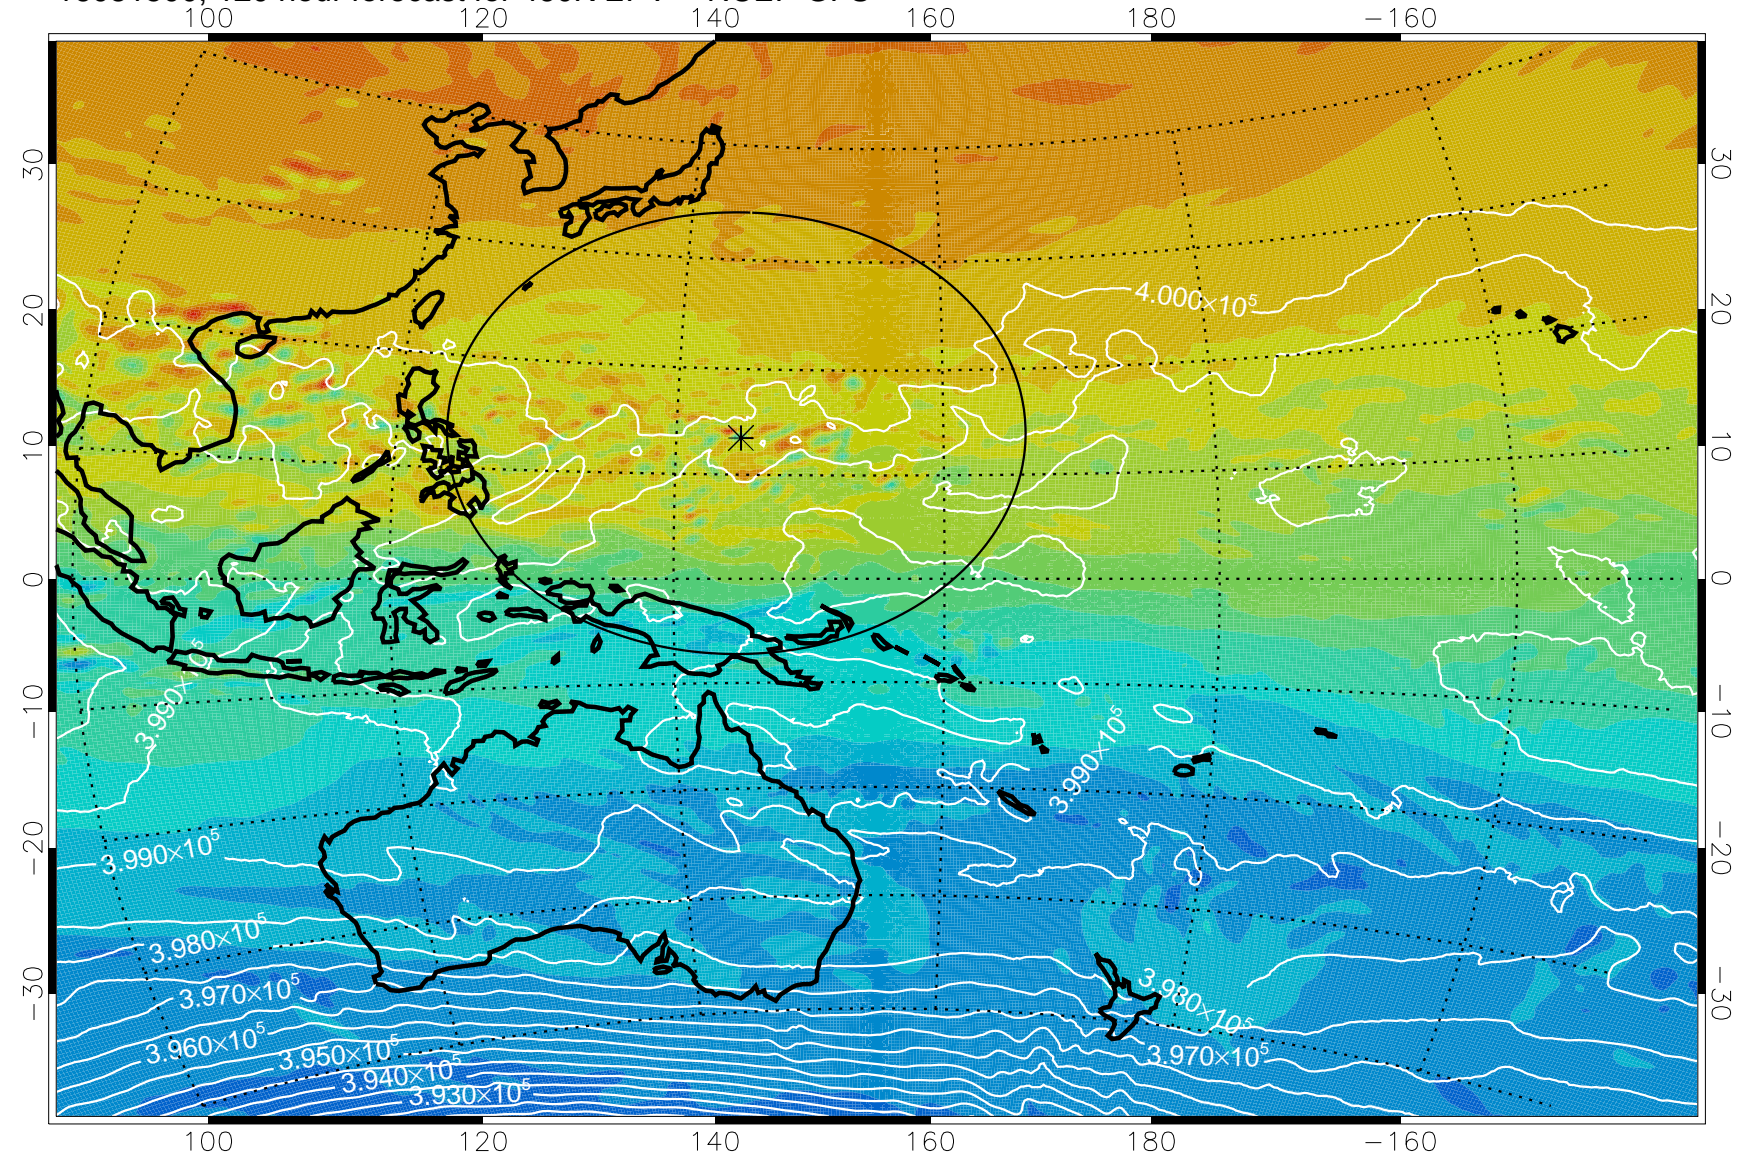

16081318, 90 hour forecast for 460K EPV -- NCEP GFS

460K Montgomery Streamfunction, white

Range ring of 2304 km

16081400, 96 hour forecast for 460K EPV -- NCEP GFS

460K Montgomery Streamfunction, white

Range ring of 2304 km

16081406, 102 hour forecast for 460K EPV -- NCEP GFS

460K Montgomery Streamfunction, white

Range ring of 2304 km

16081412, 108 hour forecast for 460K EPV -- NCEP GFS

460K Montgomery Streamfunction, white

Range ring of 2304 km

16081418, 114 hour forecast for 460K EPV -- NCEP GFS

460K Montgomery Streamfunction, white

Range ring of 2304 km

16081500, 120 hour forecast for 460K EPV -- NCEP GFS

460K Montgomery Streamfunction, white

Range ring of 2304 km