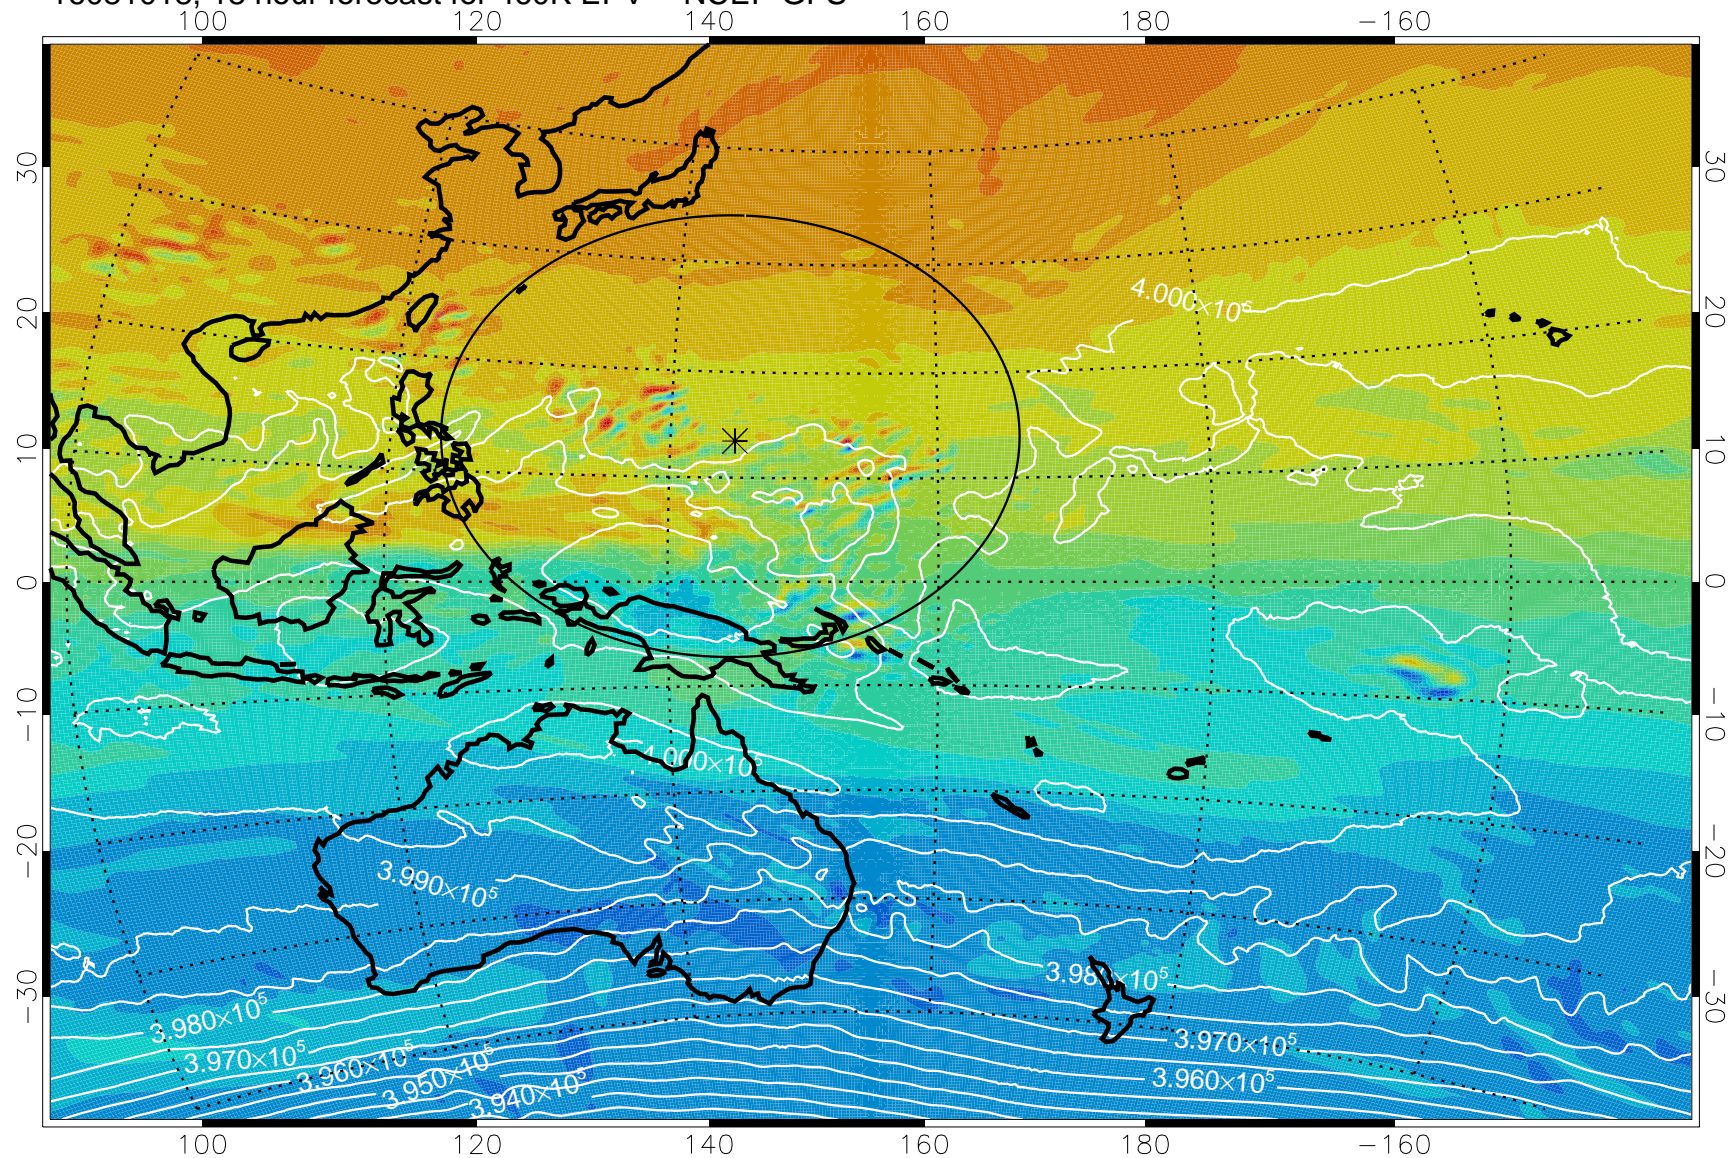

16081006, 6 hour forecast for 460K EPV -- NCEP GFS

460K Montgomery Streamfunction, white

Range ring of 2304 km

16081012, 12 hour forecast for 460K EPV -- NCEP GFS

460K Montgomery Streamfunction, white

Range ring of 2304 km

16081018, 18 hour forecast for 460K EPV -- NCEP GFS

460K Montgomery Streamfunction, white

Range ring of 2304 km

16081100, 24 hour forecast for 460K EPV -- NCEP GFS

460K Montgomery Streamfunction, white

Range ring of 2304 km

16081106, 30 hour forecast for 460K EPV -- NCEP GFS

460K Montgomery Streamfunction, white

Range ring of 2304 km

16081112, 36 hour forecast for 460K EPV -- NCEP GFS

460K Montgomery Streamfunction, white

Range ring of 2304 km

16081118, 42 hour forecast for 460K EPV -- NCEP GFS

460K Montgomery Streamfunction, white

Range ring of 2304 km

16081200, 48 hour forecast for 460K EPV -- NCEP GFS

460K Montgomery Streamfunction, white

Range ring of 2304 km