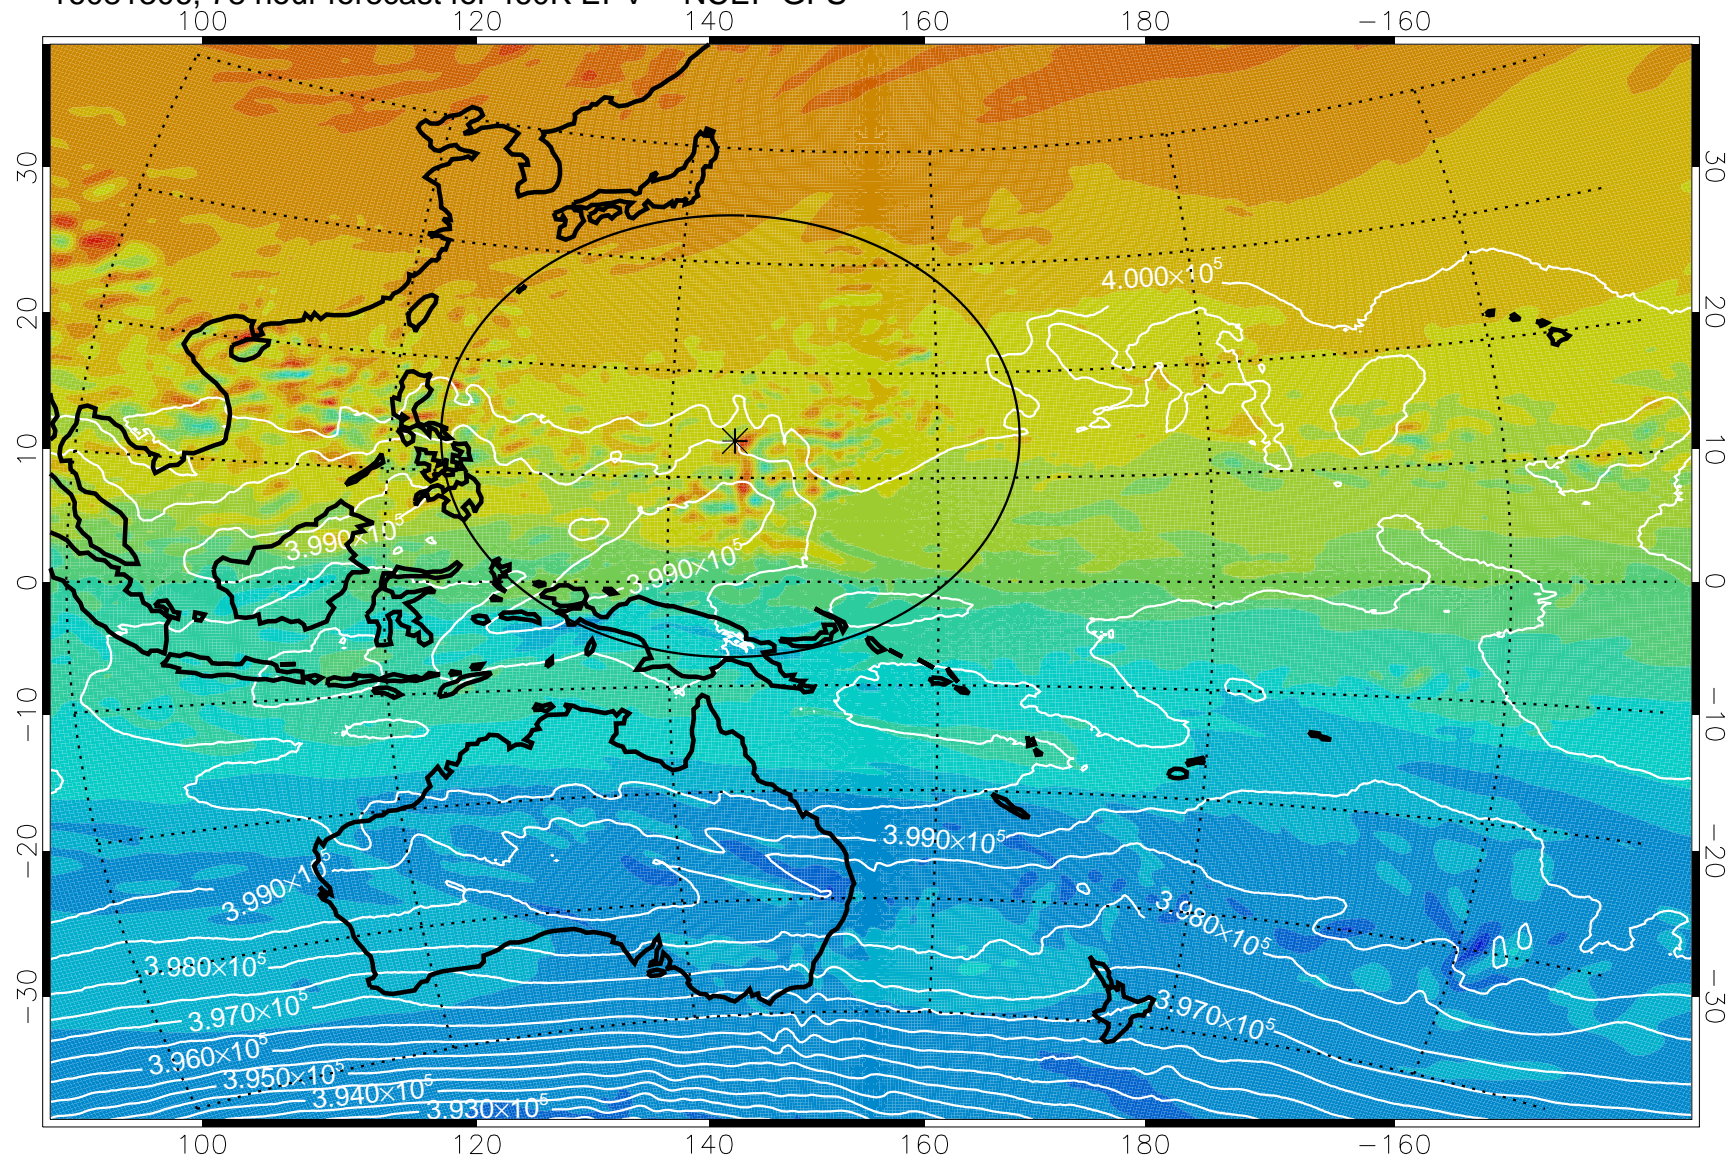

16081206, 54 hour forecast for 460K EPV -- NCEP GFS

460K Montgomery Streamfunction, white

Range ring of 2304 km

16081212, 60 hour forecast for 460K EPV -- NCEP GFS

460K Montgomery Streamfunction, white

Range ring of 2304 km

16081218, 66 hour forecast for 460K EPV -- NCEP GFS

460K Montgomery Streamfunction, white

Range ring of 2304 km

16081300, 72 hour forecast for 460K EPV -- NCEP GFS

460K Montgomery Streamfunction, white

Range ring of 2304 km

16081306, 78 hour forecast for 460K EPV -- NCEP GFS

460K Montgomery Streamfunction, white

Range ring of 2304 km

16081312, 84 hour forecast for 460K EPV -- NCEP GFS

460K Montgomery Streamfunction, white

Range ring of 2304 km

16081318, 90 hour forecast for 460K EPV -- NCEP GFS

460K Montgomery Streamfunction, white

Range ring of 2304 km

16081400, 96 hour forecast for 460K EPV -- NCEP GFS

460K Montgomery Streamfunction, white

Range ring of 2304 km