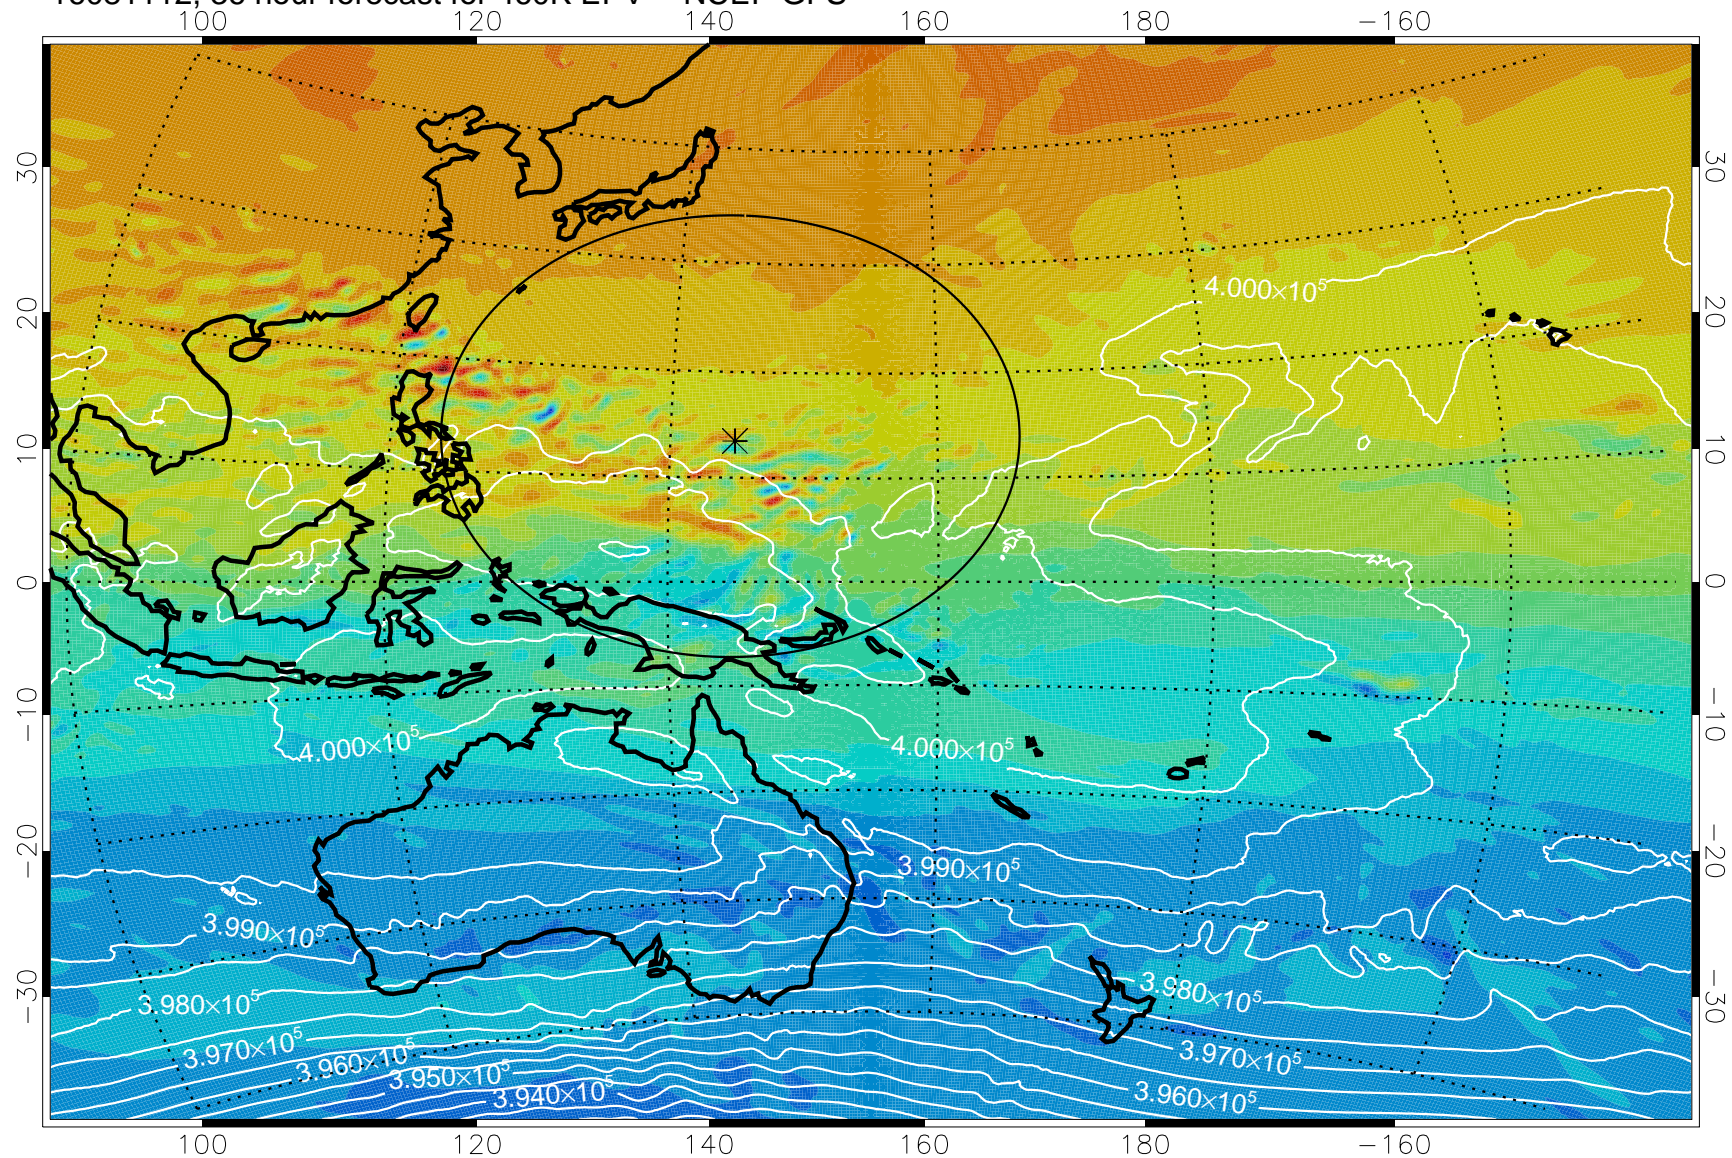

16081018, 18 hour forecast for 460K EPV -- NCEP GFS

460K Montgomery Streamfunction, white

Range ring of 2304 km

16081100, 24 hour forecast for 460K EPV -- NCEP GFS

460K Montgomery Streamfunction, white

Range ring of 2304 km

16081106, 30 hour forecast for 460K EPV -- NCEP GFS

460K Montgomery Streamfunction, white

Range ring of 2304 km

16081112, 36 hour forecast for 460K EPV -- NCEP GFS

460K Montgomery Streamfunction, white

Range ring of 2304 km

16081118, 42 hour forecast for 460K EPV -- NCEP GFS

460K Montgomery Streamfunction, white

Range ring of 2304 km

16081200, 48 hour forecast for 460K EPV -- NCEP GFS

460K Montgomery Streamfunction, white

Range ring of 2304 km

16081206, 54 hour forecast for 460K EPV -- NCEP GFS

460K Montgomery Streamfunction, white

Range ring of 2304 km

16081212, 60 hour forecast for 460K EPV -- NCEP GFS

460K Montgomery Streamfunction, white

Range ring of 2304 km