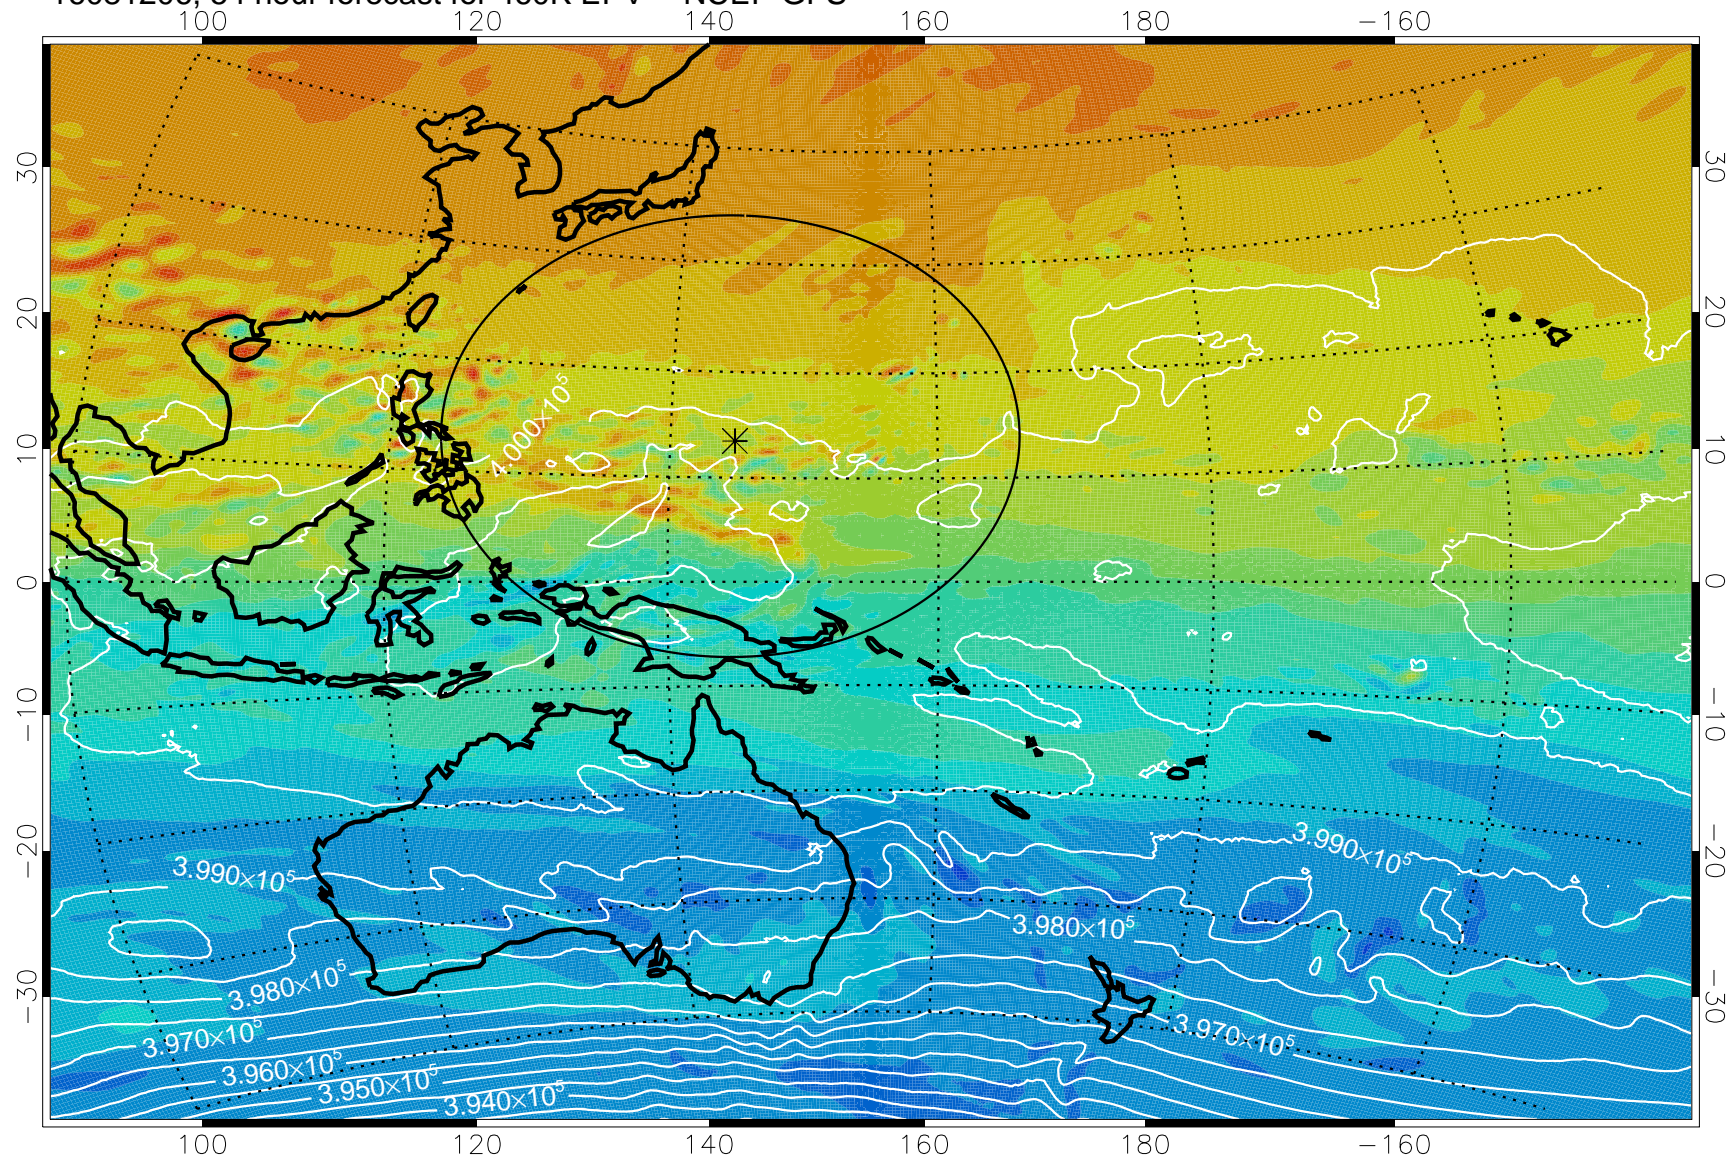

16081106, 30 hour forecast for 460K EPV -- NCEP GFS

460K Montgomery Streamfunction, white

Range ring of 2304 km

16081112, 36 hour forecast for 460K EPV -- NCEP GFS

460K Montgomery Streamfunction, white

Range ring of 2304 km

16081118, 42 hour forecast for 460K EPV -- NCEP GFS

460K Montgomery Streamfunction, white

Range ring of 2304 km

16081200, 48 hour forecast for 460K EPV -- NCEP GFS

460K Montgomery Streamfunction, white

Range ring of 2304 km

16081206, 54 hour forecast for 460K EPV -- NCEP GFS

460K Montgomery Streamfunction, white

Range ring of 2304 km

16081212, 60 hour forecast for 460K EPV -- NCEP GFS

460K Montgomery Streamfunction, white

Range ring of 2304 km

16081218, 66 hour forecast for 460K EPV -- NCEP GFS

460K Montgomery Streamfunction, white

Range ring of 2304 km

16081300, 72 hour forecast for 460K EPV -- NCEP GFS

460K Montgomery Streamfunction, white

Range ring of 2304 km