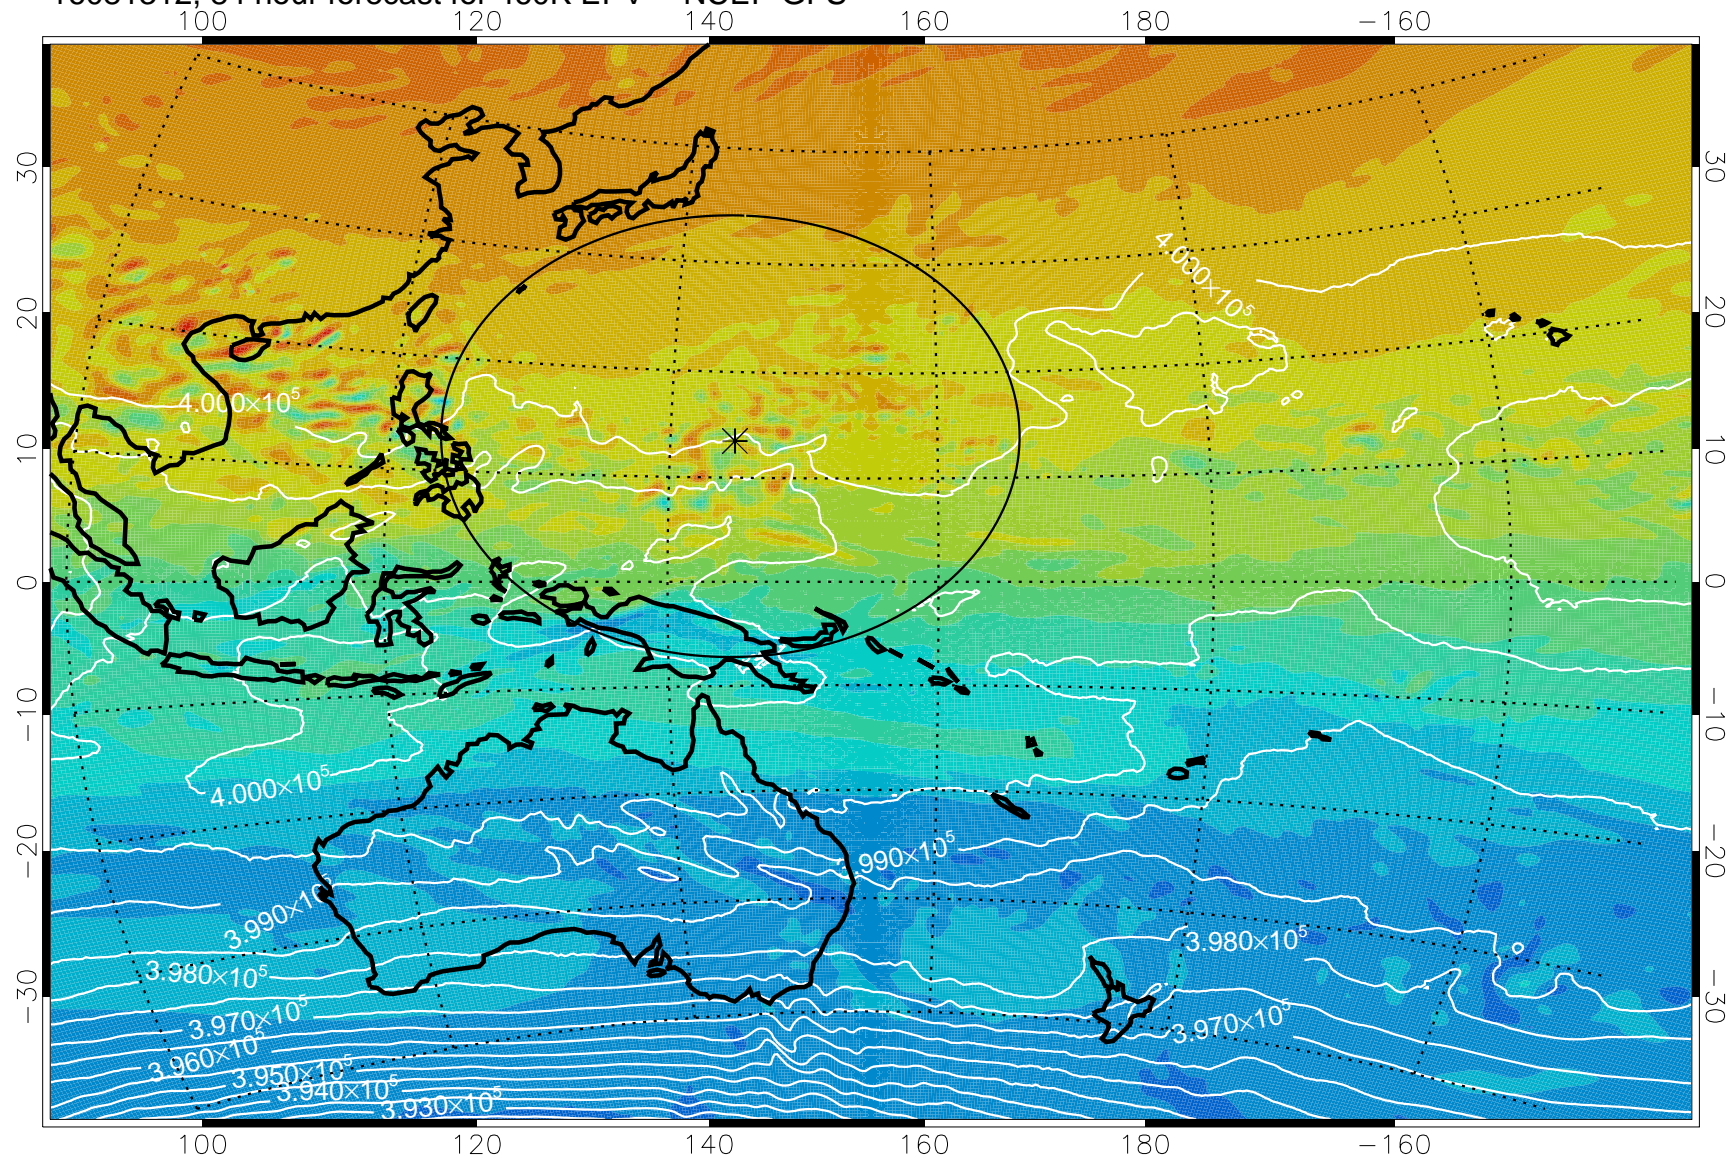

16081206, 54 hour forecast for 460K EPV -- NCEP GFS

460K Montgomery Streamfunction, white

Range ring of 2304 km

16081212, 60 hour forecast for 460K EPV -- NCEP GFS

460K Montgomery Streamfunction, white

Range ring of 2304 km

16081218, 66 hour forecast for 460K EPV -- NCEP GFS

460K Montgomery Streamfunction, white

Range ring of 2304 km

16081300, 72 hour forecast for 460K EPV -- NCEP GFS

460K Montgomery Streamfunction, white

Range ring of 2304 km

16081306, 78 hour forecast for 460K EPV -- NCEP GFS

460K Montgomery Streamfunction, white

Range ring of 2304 km

16081312, 84 hour forecast for 460K EPV -- NCEP GFS

460K Montgomery Streamfunction, white

Range ring of 2304 km

16081318, 90 hour forecast for 460K EPV -- NCEP GFS

460K Montgomery Streamfunction, white

Range ring of 2304 km

16081400, 96 hour forecast for 460K EPV -- NCEP GFS

460K Montgomery Streamfunction, white

Range ring of 2304 km