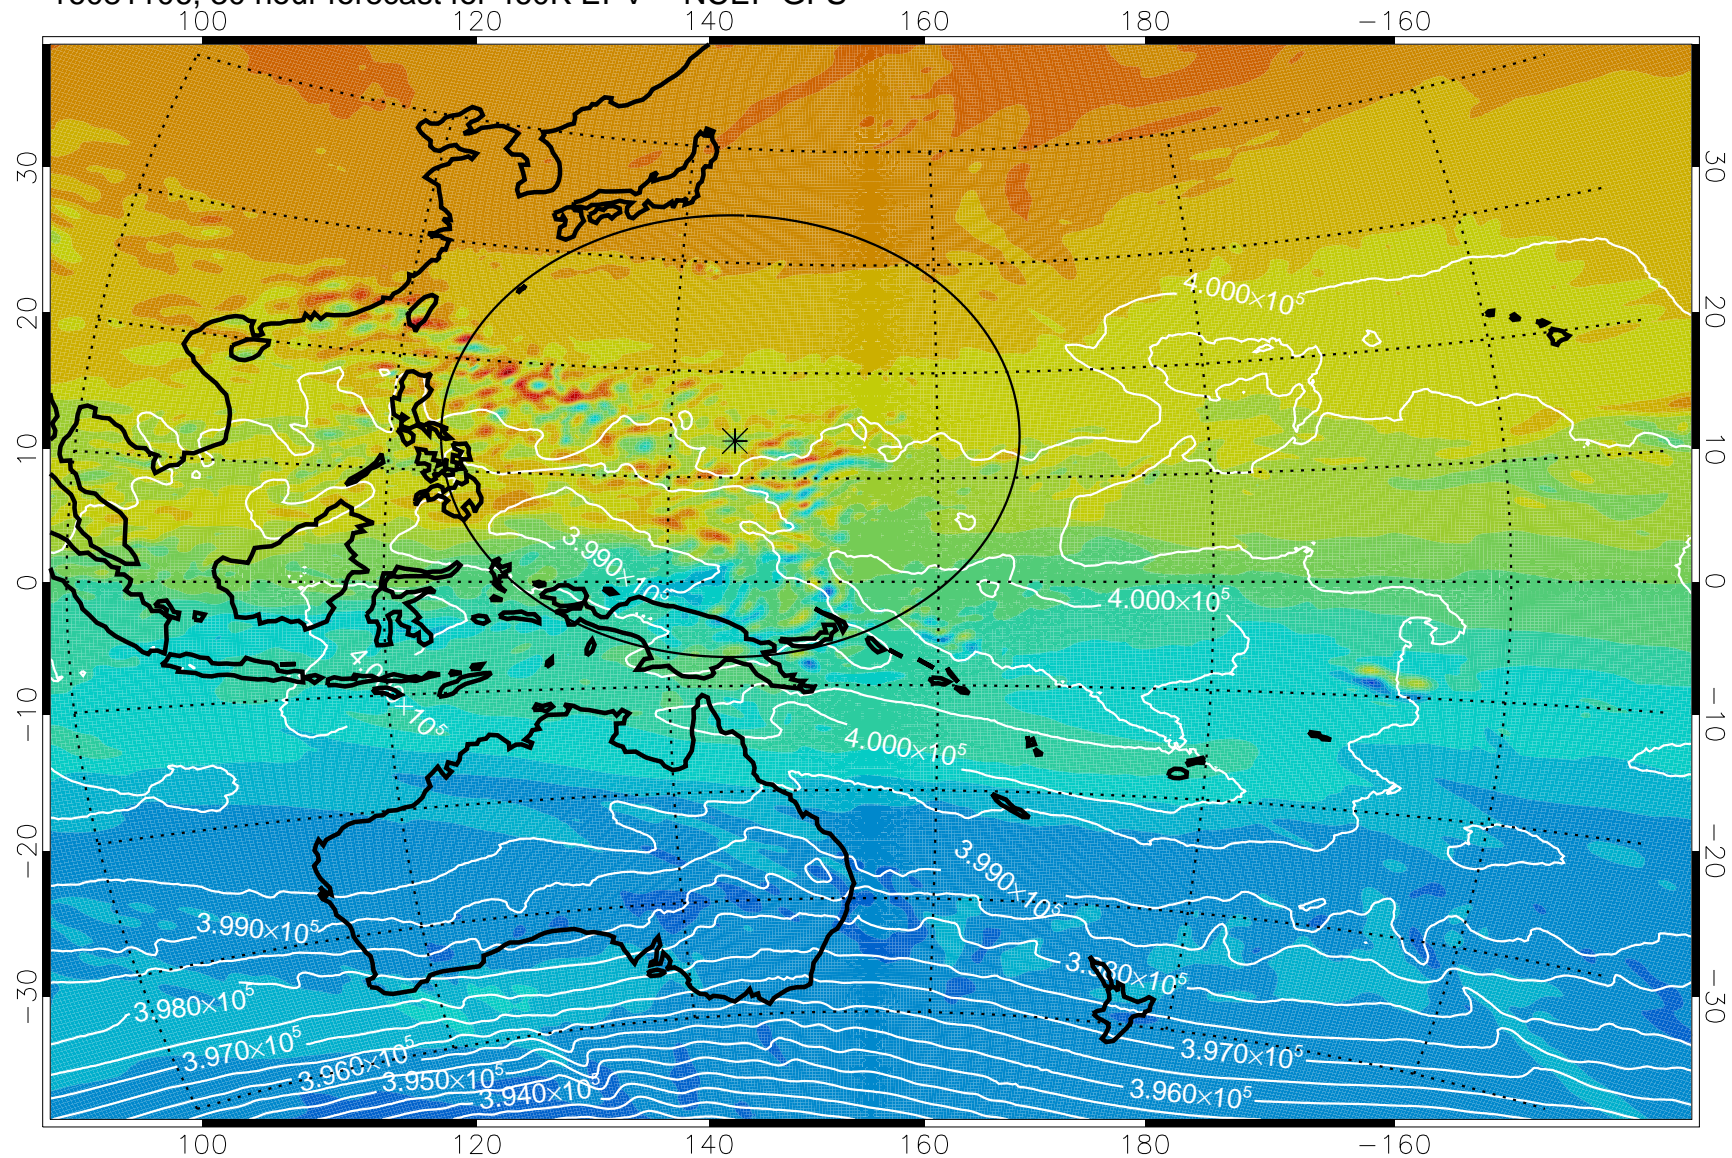

16081018, 18 hour forecast for 460K EPV -- NCEP GFS

460K Montgomery Streamfunction, white

Range ring of 2304 km

16081100, 24 hour forecast for 460K EPV -- NCEP GFS

460K Montgomery Streamfunction, white

Range ring of 2304 km

16081106, 30 hour forecast for 460K EPV -- NCEP GFS

460K Montgomery Streamfunction, white

Range ring of 2304 km

16081112, 36 hour forecast for 460K EPV -- NCEP GFS

460K Montgomery Streamfunction, white

Range ring of 2304 km

16081118, 42 hour forecast for 460K EPV -- NCEP GFS

460K Montgomery Streamfunction, white

Range ring of 2304 km

16081200, 48 hour forecast for 460K EPV -- NCEP GFS

460K Montgomery Streamfunction, white

Range ring of 2304 km

16081206, 54 hour forecast for 460K EPV -- NCEP GFS

460K Montgomery Streamfunction, white

Range ring of 2304 km

16081212, 60 hour forecast for 460K EPV -- NCEP GFS

460K Montgomery Streamfunction, white

Range ring of 2304 km