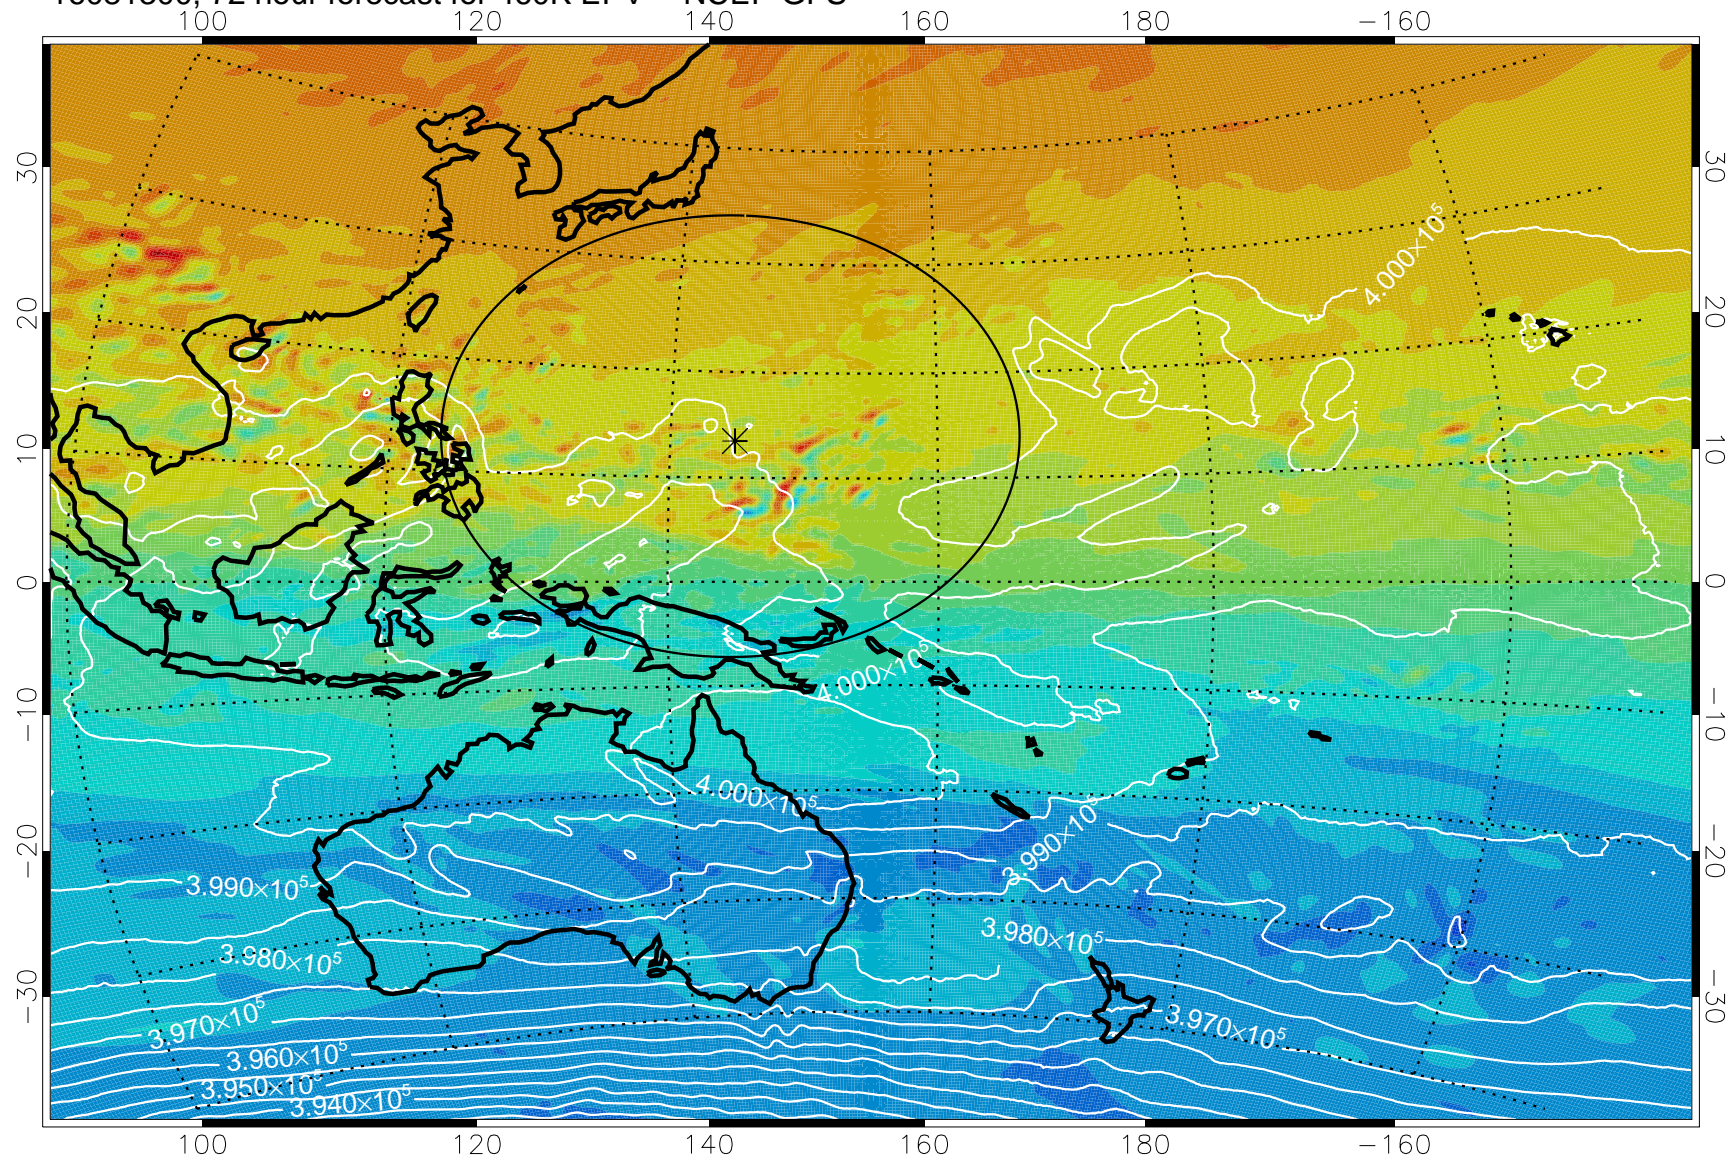

16081206, 54 hour forecast for 460K EPV -- NCEP GFS

460K Montgomery Streamfunction, white

Range ring of 2304 km

16081212, 60 hour forecast for 460K EPV -- NCEP GFS

460K Montgomery Streamfunction, white

Range ring of 2304 km

16081218, 66 hour forecast for 460K EPV -- NCEP GFS

460K Montgomery Streamfunction, white

Range ring of 2304 km

16081300, 72 hour forecast for 460K EPV -- NCEP GFS

460K Montgomery Streamfunction, white

Range ring of 2304 km

16081306, 78 hour forecast for 460K EPV -- NCEP GFS

460K Montgomery Streamfunction, white

Range ring of 2304 km

16081312, 84 hour forecast for 460K EPV -- NCEP GFS

460K Montgomery Streamfunction, white

Range ring of 2304 km

16081318, 90 hour forecast for 460K EPV -- NCEP GFS

460K Montgomery Streamfunction, white

Range ring of 2304 km

16081400, 96 hour forecast for 460K EPV -- NCEP GFS

460K Montgomery Streamfunction, white

Range ring of 2304 km