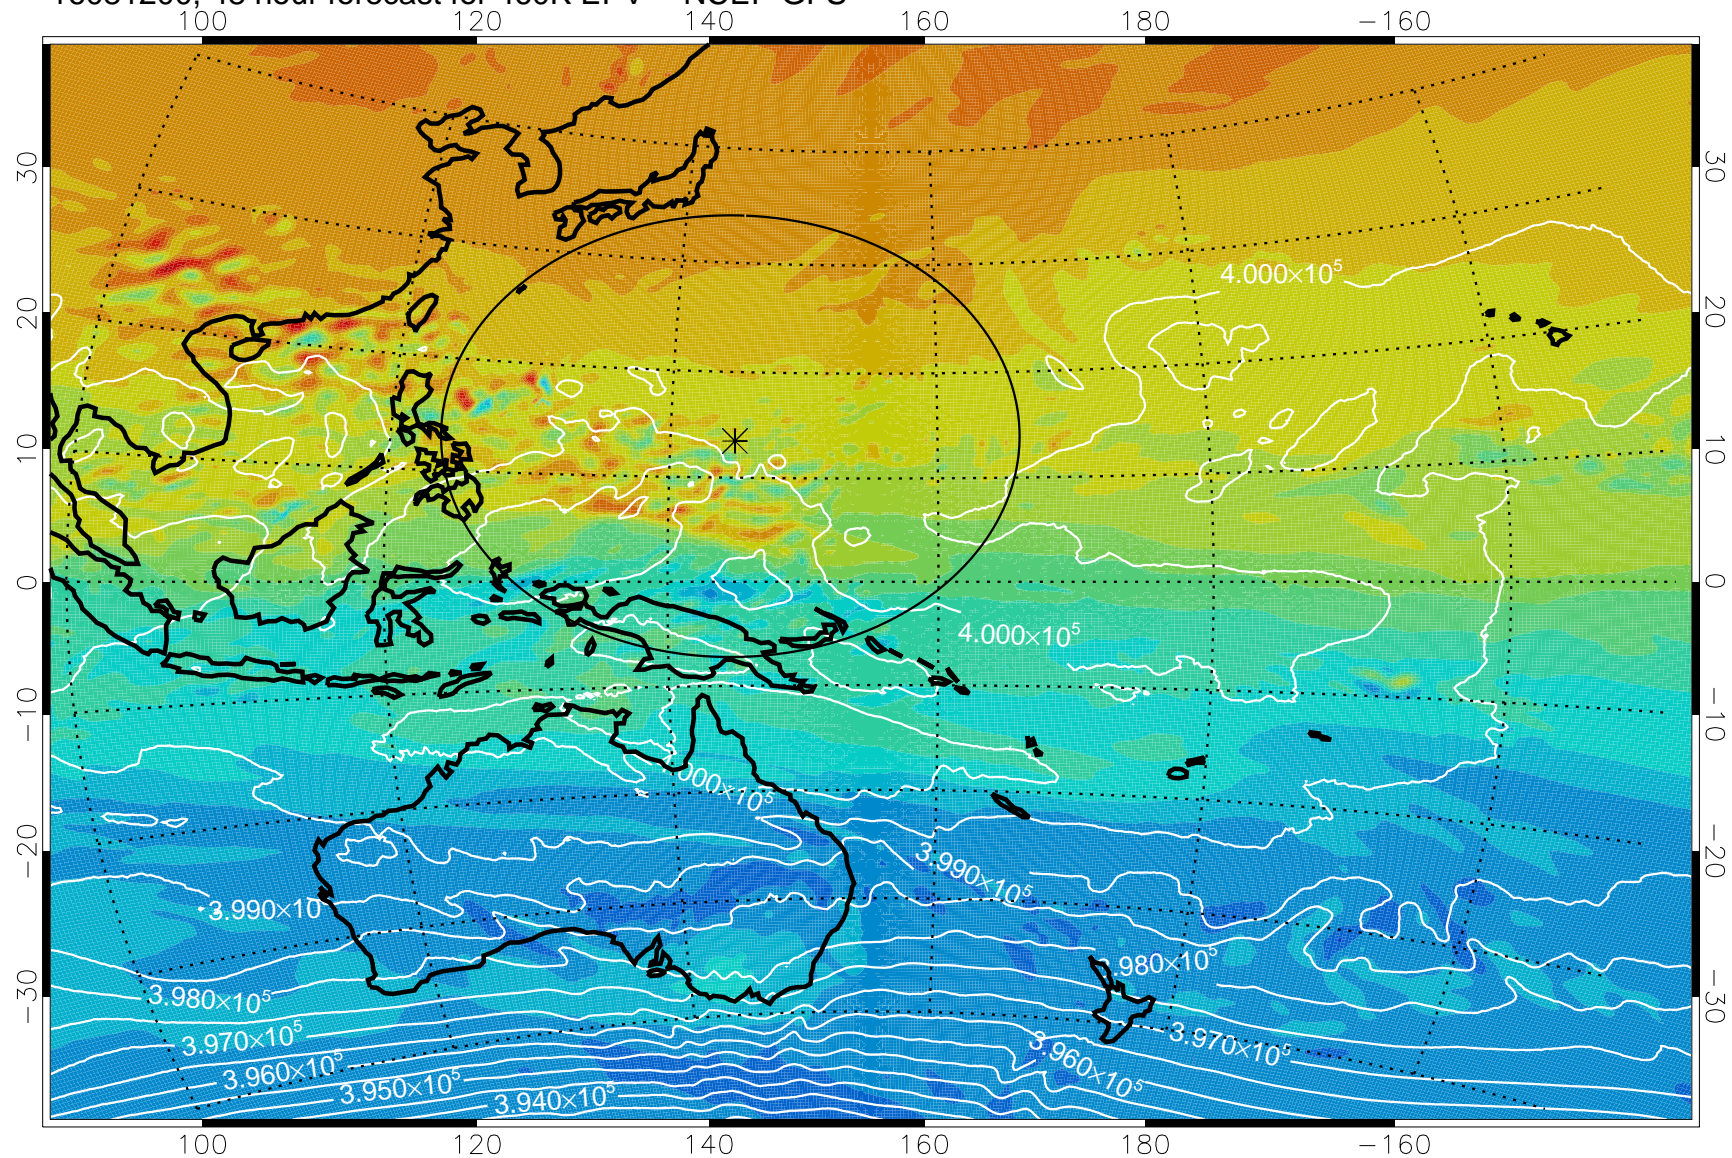

16081106, 30 hour forecast for 460K EPV -- NCEP GFS

460K Montgomery Streamfunction, white

Range ring of 2304 km

16081112, 36 hour forecast for 460K EPV -- NCEP GFS

460K Montgomery Streamfunction, white

Range ring of 2304 km

16081118, 42 hour forecast for 460K EPV -- NCEP GFS

460K Montgomery Streamfunction, white

Range ring of 2304 km

16081200, 48 hour forecast for 460K EPV -- NCEP GFS

460K Montgomery Streamfunction, white

Range ring of 2304 km

16081206, 54 hour forecast for 460K EPV -- NCEP GFS

460K Montgomery Streamfunction, white

Range ring of 2304 km

16081212, 60 hour forecast for 460K EPV -- NCEP GFS

460K Montgomery Streamfunction, white

Range ring of 2304 km

16081218, 66 hour forecast for 460K EPV -- NCEP GFS

460K Montgomery Streamfunction, white

Range ring of 2304 km

16081300, 72 hour forecast for 460K EPV -- NCEP GFS

460K Montgomery Streamfunction, white

Range ring of 2304 km