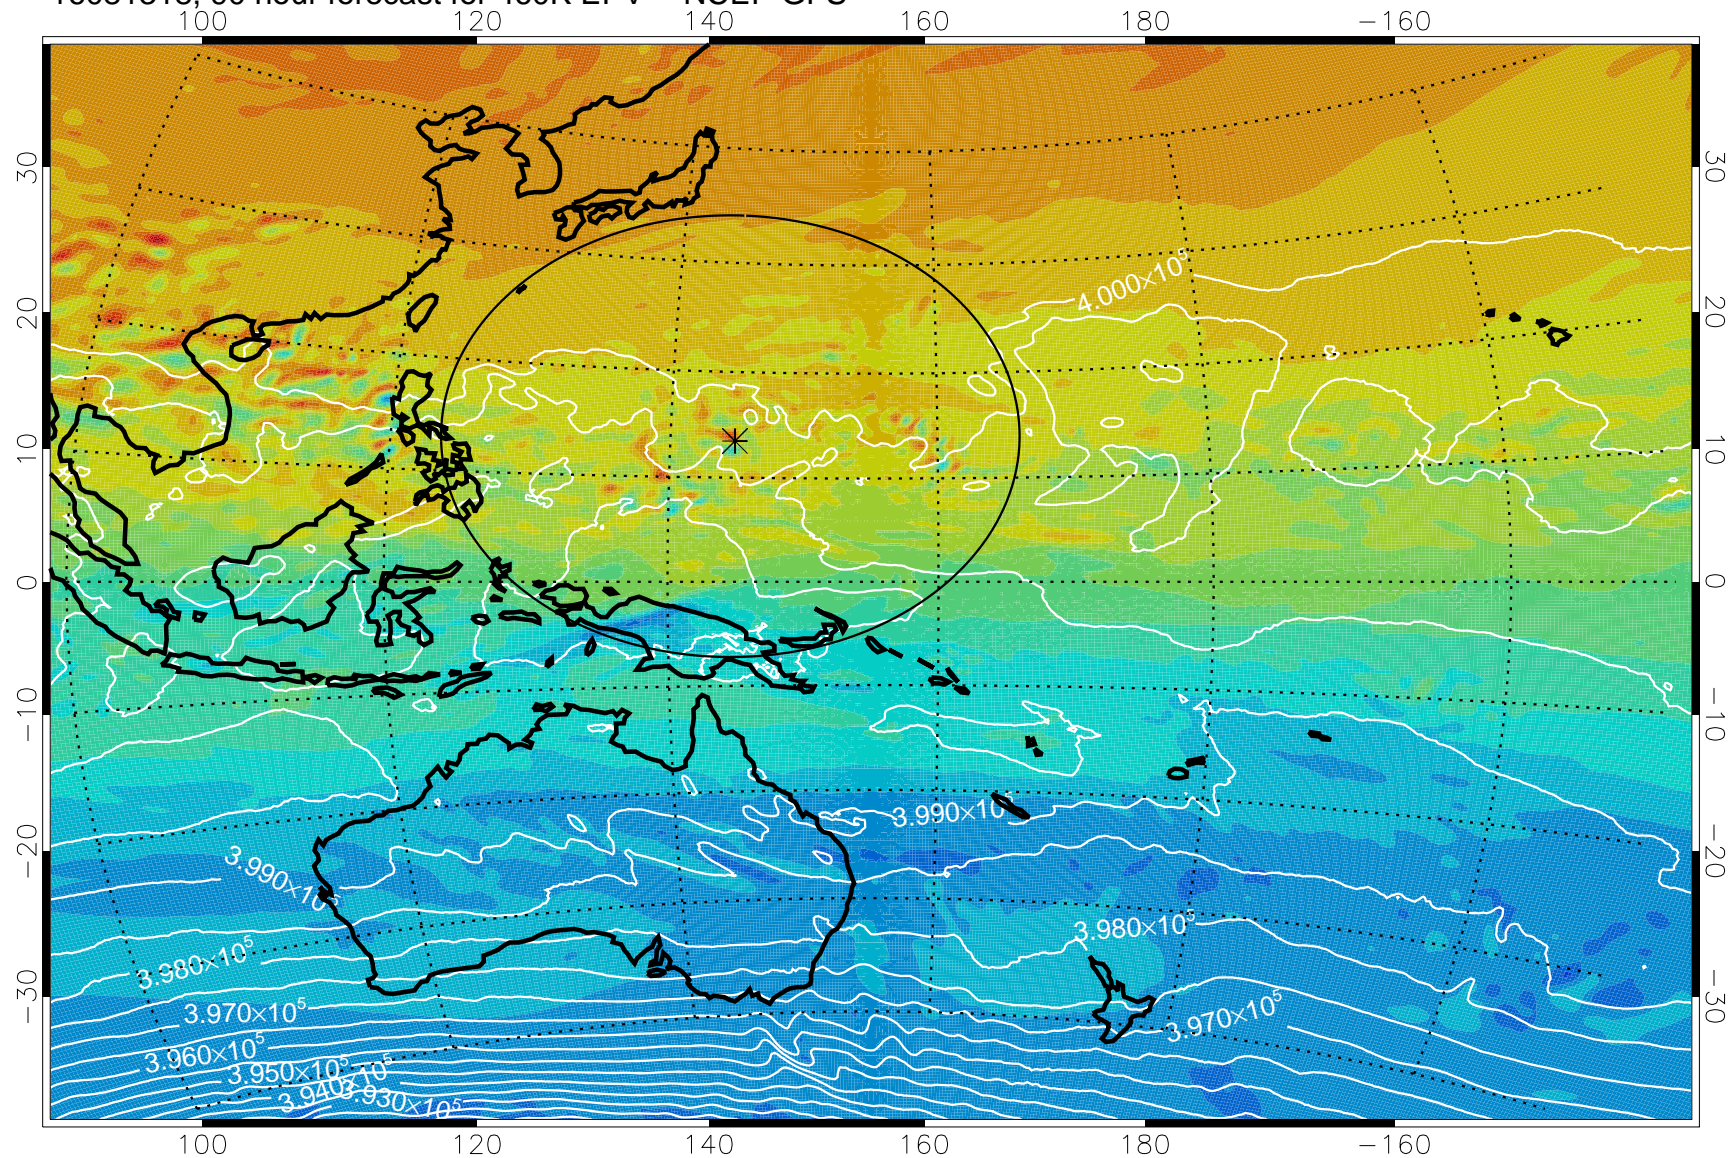

16081218, 66 hour forecast for 460K EPV -- NCEP GFS

460K Montgomery Streamfunction, white

Range ring of 2304 km

16081300, 72 hour forecast for 460K EPV -- NCEP GFS

460K Montgomery Streamfunction, white

Range ring of 2304 km

16081306, 78 hour forecast for 460K EPV -- NCEP GFS

460K Montgomery Streamfunction, white

Range ring of 2304 km

16081312, 84 hour forecast for 460K EPV -- NCEP GFS

460K Montgomery Streamfunction, white

Range ring of 2304 km

16081318, 90 hour forecast for 460K EPV -- NCEP GFS

460K Montgomery Streamfunction, white

Range ring of 2304 km

16081400, 96 hour forecast for 460K EPV -- NCEP GFS

460K Montgomery Streamfunction, white

Range ring of 2304 km

16081406, 102 hour forecast for 460K EPV -- NCEP GFS

460K Montgomery Streamfunction, white

Range ring of 2304 km

16081412, 108 hour forecast for 460K EPV -- NCEP GFS

460K Montgomery Streamfunction, white

Range ring of 2304 km