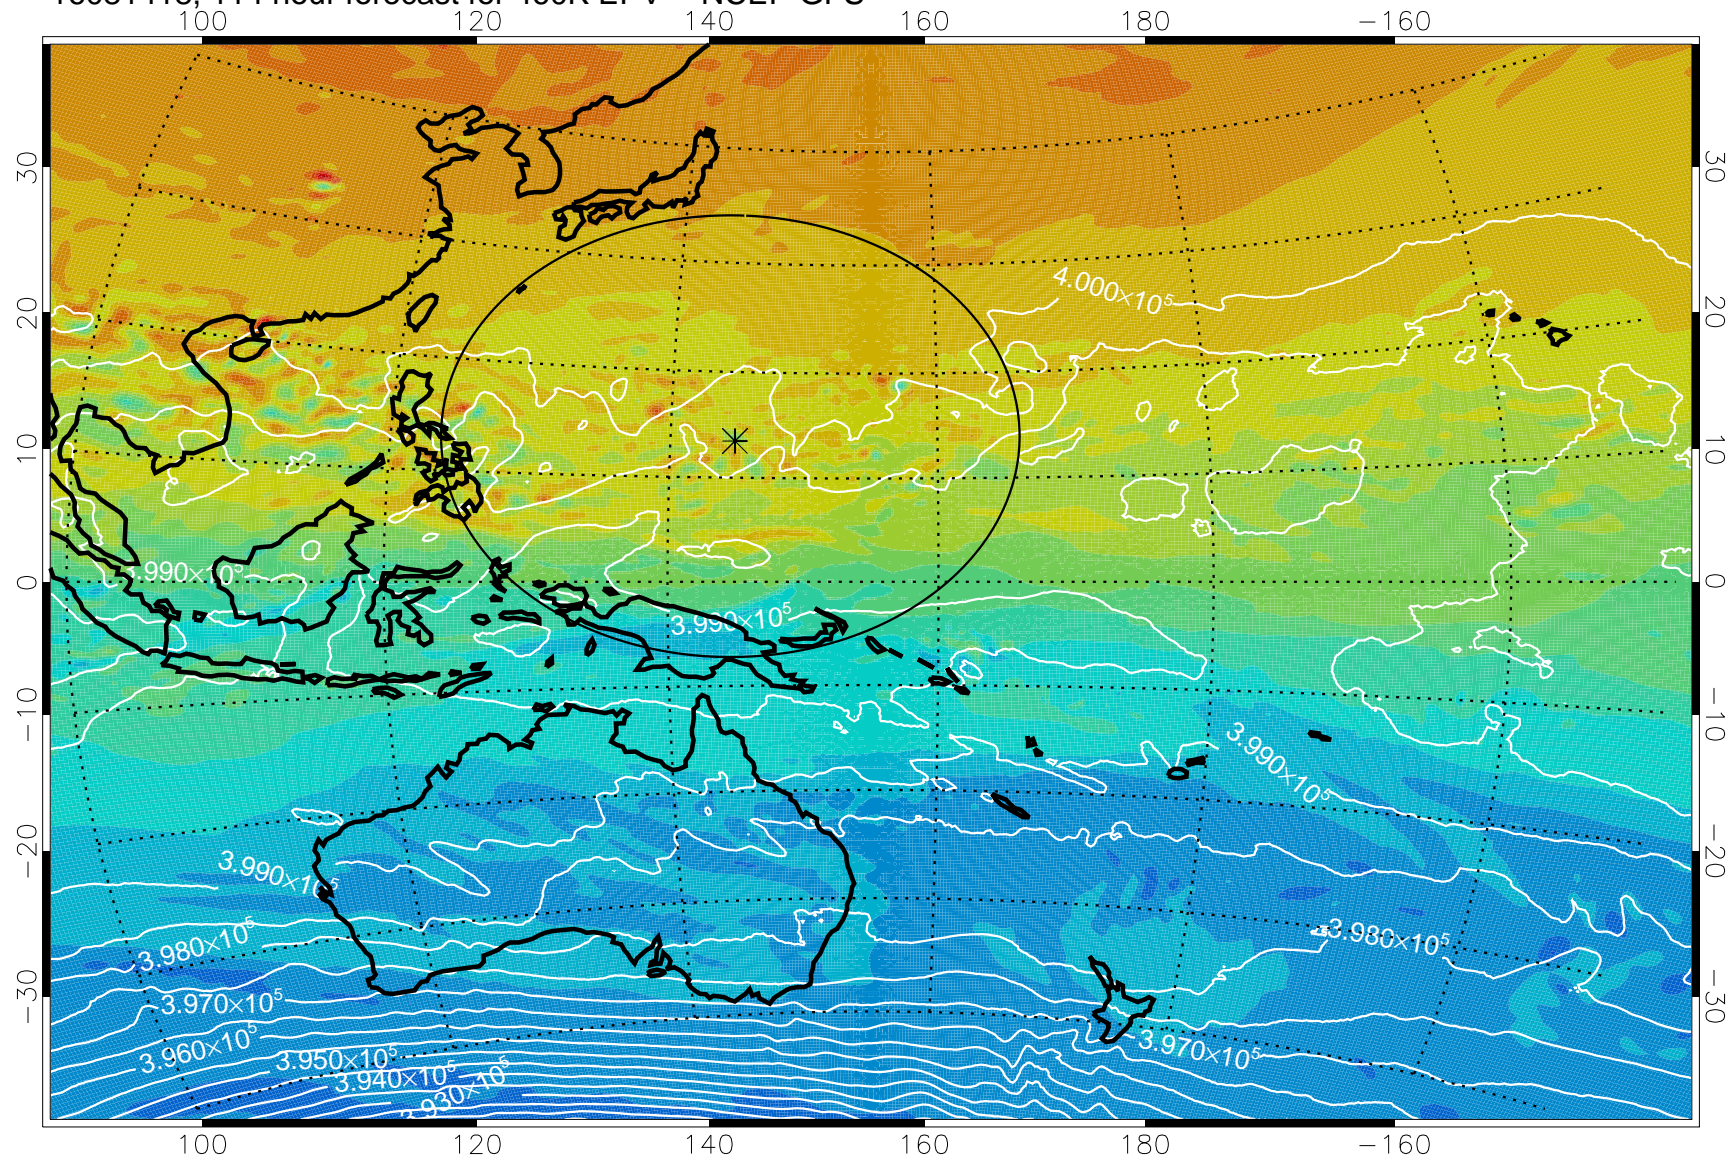

16081306, 78 hour forecast for 460K EPV -- NCEP GFS

460K Montgomery Streamfunction, white

Range ring of 2304 km

16081312, 84 hour forecast for 460K EPV -- NCEP GFS

460K Montgomery Streamfunction, white

Range ring of 2304 km

16081318, 90 hour forecast for 460K EPV -- NCEP GFS

460K Montgomery Streamfunction, white

Range ring of 2304 km

16081400, 96 hour forecast for 460K EPV -- NCEP GFS

460K Montgomery Streamfunction, white

Range ring of 2304 km

16081406, 102 hour forecast for 460K EPV -- NCEP GFS

460K Montgomery Streamfunction, white

Range ring of 2304 km

16081412, 108 hour forecast for 460K EPV -- NCEP GFS

460K Montgomery Streamfunction, white

Range ring of 2304 km

16081418, 114 hour forecast for 460K EPV -- NCEP GFS

460K Montgomery Streamfunction, white

Range ring of 2304 km

16081500, 120 hour forecast for 460K EPV -- NCEP GFS

460K Montgomery Streamfunction, white

Range ring of 2304 km