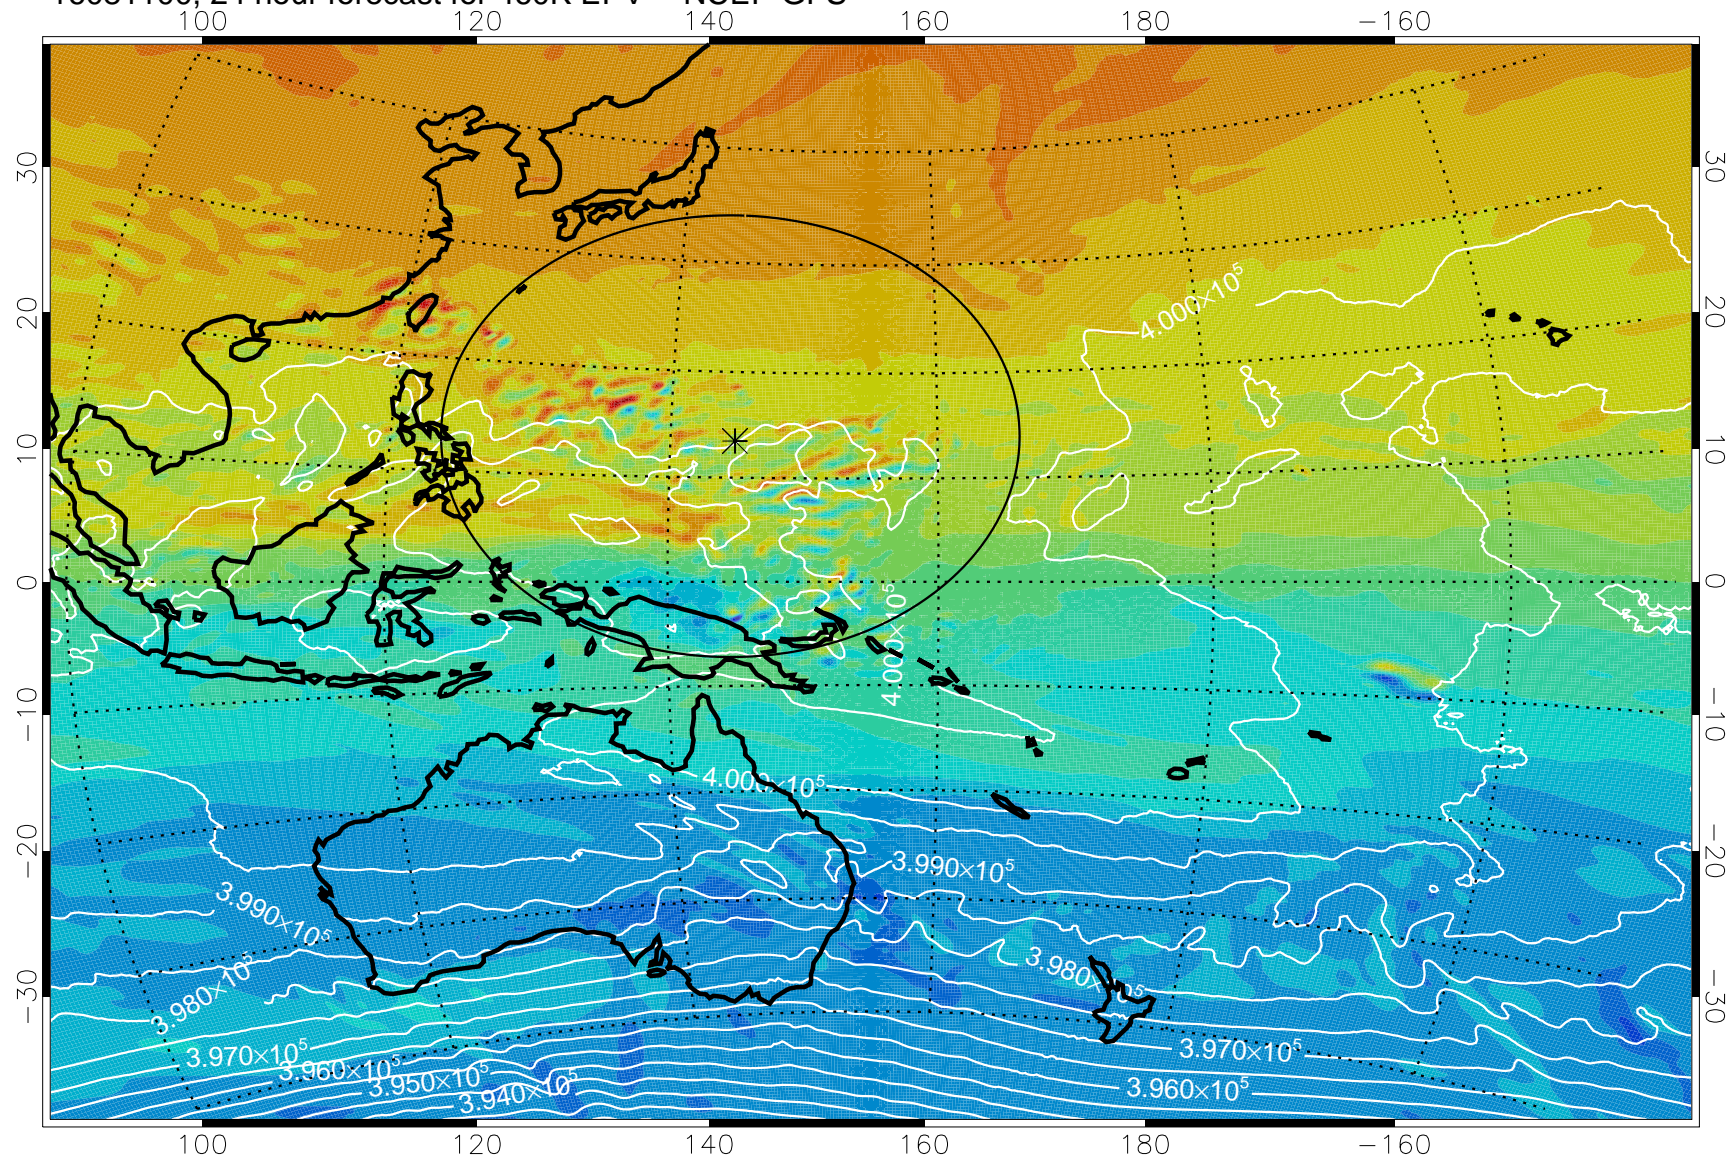

16081018, 18 hour forecast for 460K EPV -- NCEP GFS

460K Montgomery Streamfunction, white

Range ring of 2304 km

16081100, 24 hour forecast for 460K EPV -- NCEP GFS

460K Montgomery Streamfunction, white

Range ring of 2304 km

16081106, 30 hour forecast for 460K EPV -- NCEP GFS

460K Montgomery Streamfunction, white

Range ring of 2304 km

16081112, 36 hour forecast for 460K EPV -- NCEP GFS

460K Montgomery Streamfunction, white

Range ring of 2304 km

16081118, 42 hour forecast for 460K EPV -- NCEP GFS

460K Montgomery Streamfunction, white

Range ring of 2304 km

16081200, 48 hour forecast for 460K EPV -- NCEP GFS

460K Montgomery Streamfunction, white

Range ring of 2304 km

16081206, 54 hour forecast for 460K EPV -- NCEP GFS

460K Montgomery Streamfunction, white

Range ring of 2304 km

16081212, 60 hour forecast for 460K EPV -- NCEP GFS

460K Montgomery Streamfunction, white

Range ring of 2304 km