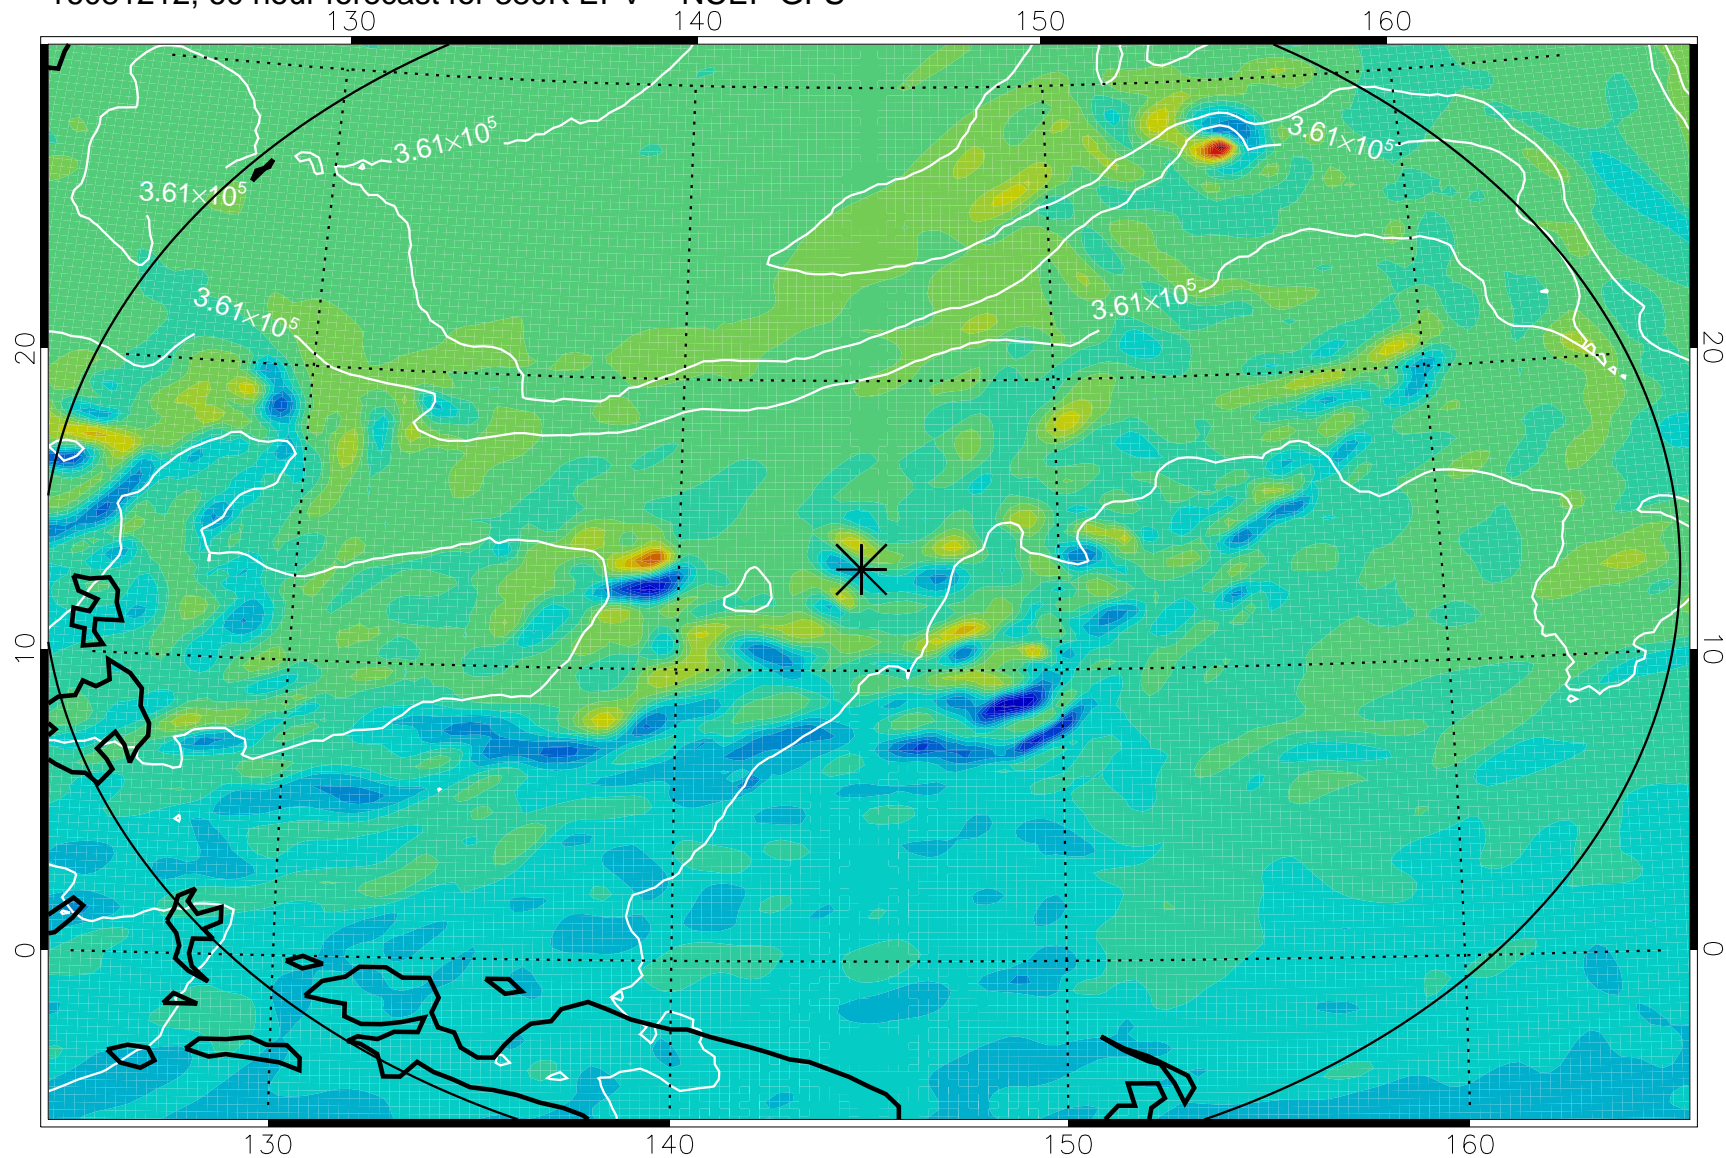

16081106, 30 hour forecast for 380K EPV -- NCEP GFS

380K Montgomery Streamfunction, white

Range ring of 2304 km

16081112, 36 hour forecast for 380K EPV -- NCEP GFS

380K Montgomery Streamfunction, white

Range ring of 2304 km

16081118, 42 hour forecast for 380K EPV -- NCEP GFS

380K Montgomery Streamfunction, white

Range ring of 2304 km

16081200, 48 hour forecast for 380K EPV -- NCEP GFS

380K Montgomery Streamfunction, white

Range ring of 2304 km

16081206, 54 hour forecast for 380K EPV -- NCEP GFS

380K Montgomery Streamfunction, white

Range ring of 2304 km

16081212, 60 hour forecast for 380K EPV -- NCEP GFS

380K Montgomery Streamfunction, white

Range ring of 2304 km

16081218, 66 hour forecast for 380K EPV -- NCEP GFS

380K Montgomery Streamfunction, white

Range ring of 2304 km

16081300, 72 hour forecast for 380K EPV -- NCEP GFS

380K Montgomery Streamfunction, white

Range ring of 2304 km