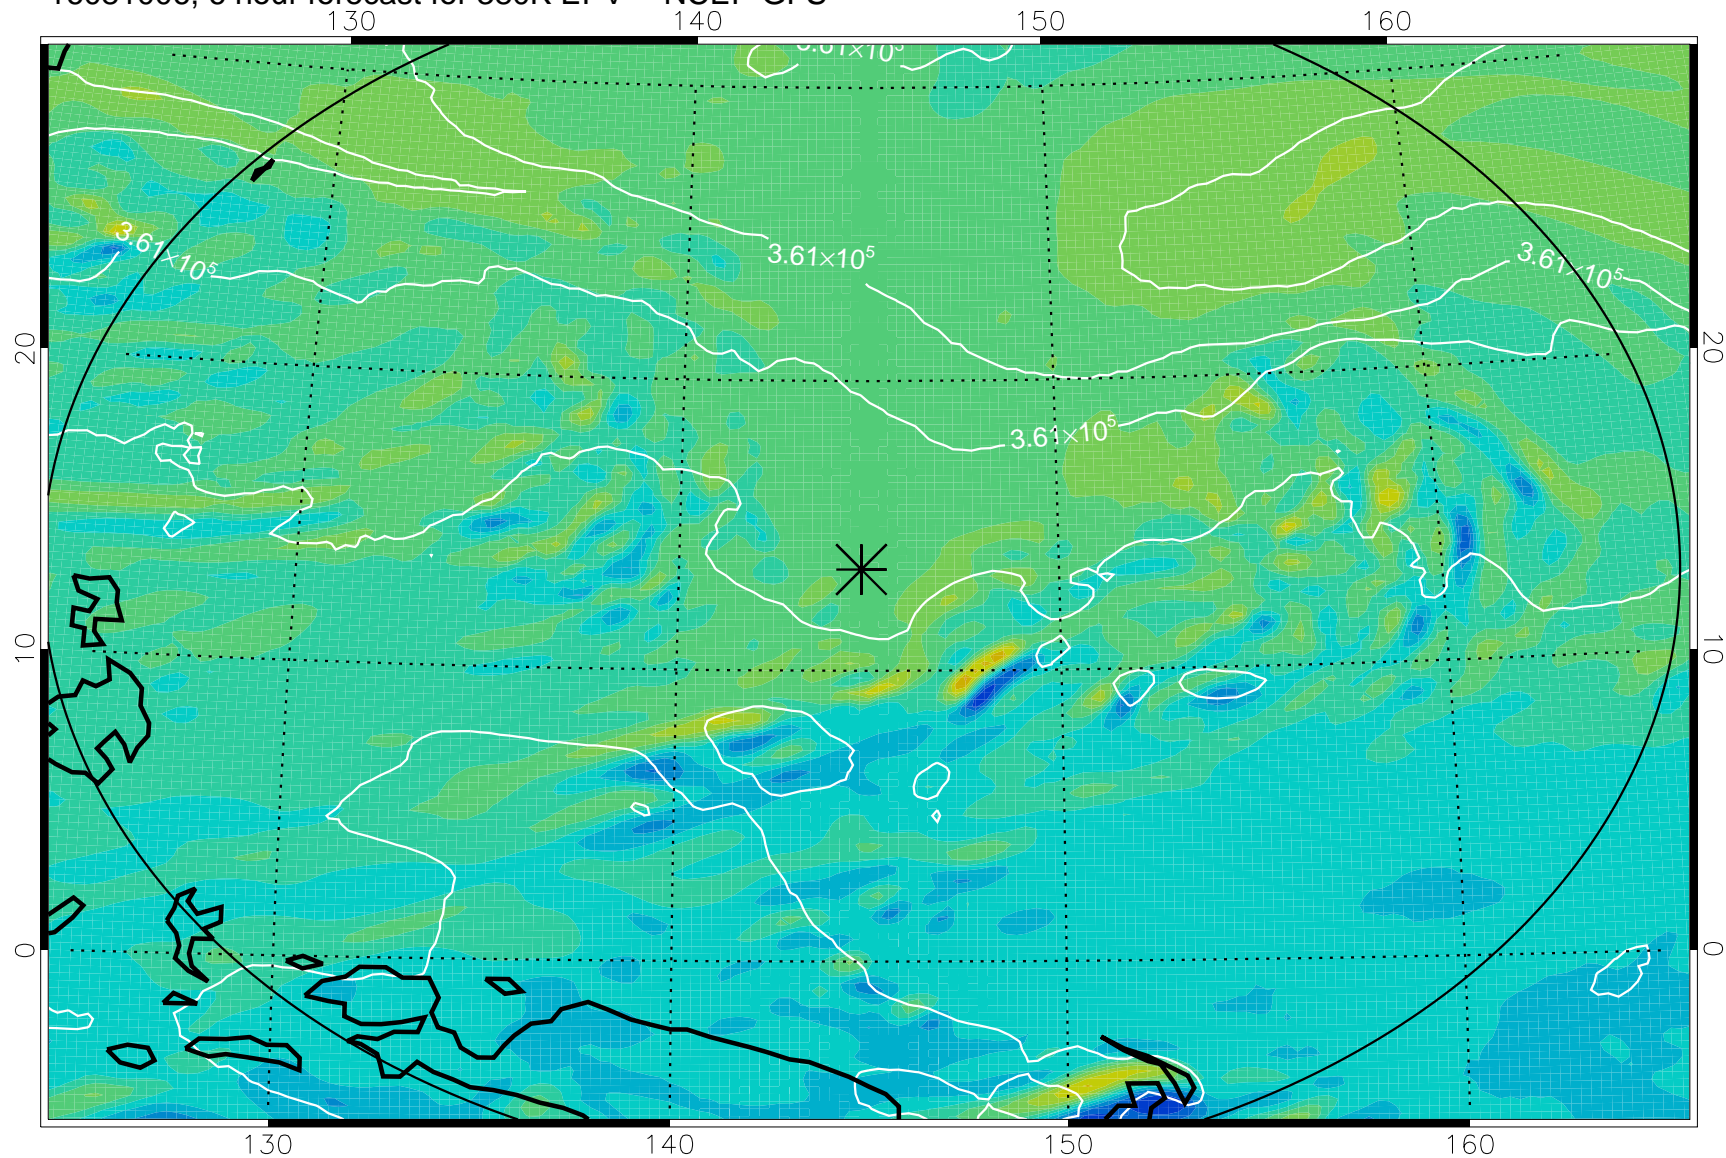

16081006, 6 hour forecast for 380K EPV -- NCEP GFS

380K Montgomery Streamfunction, white

Range ring of 2304 km

16081012, 12 hour forecast for 380K EPV -- NCEP GFS

380K Montgomery Streamfunction, white

Range ring of 2304 km

16081018, 18 hour forecast for 380K EPV -- NCEP GFS

380K Montgomery Streamfunction, white

Range ring of 2304 km

16081100, 24 hour forecast for 380K EPV -- NCEP GFS

380K Montgomery Streamfunction, white

Range ring of 2304 km

16081106, 30 hour forecast for 380K EPV -- NCEP GFS

380K Montgomery Streamfunction, white

Range ring of 2304 km

16081112, 36 hour forecast for 380K EPV -- NCEP GFS

380K Montgomery Streamfunction, white

Range ring of 2304 km

16081118, 42 hour forecast for 380K EPV -- NCEP GFS

380K Montgomery Streamfunction, white

Range ring of 2304 km

16081200, 48 hour forecast for 380K EPV -- NCEP GFS

380K Montgomery Streamfunction, white

Range ring of 2304 km