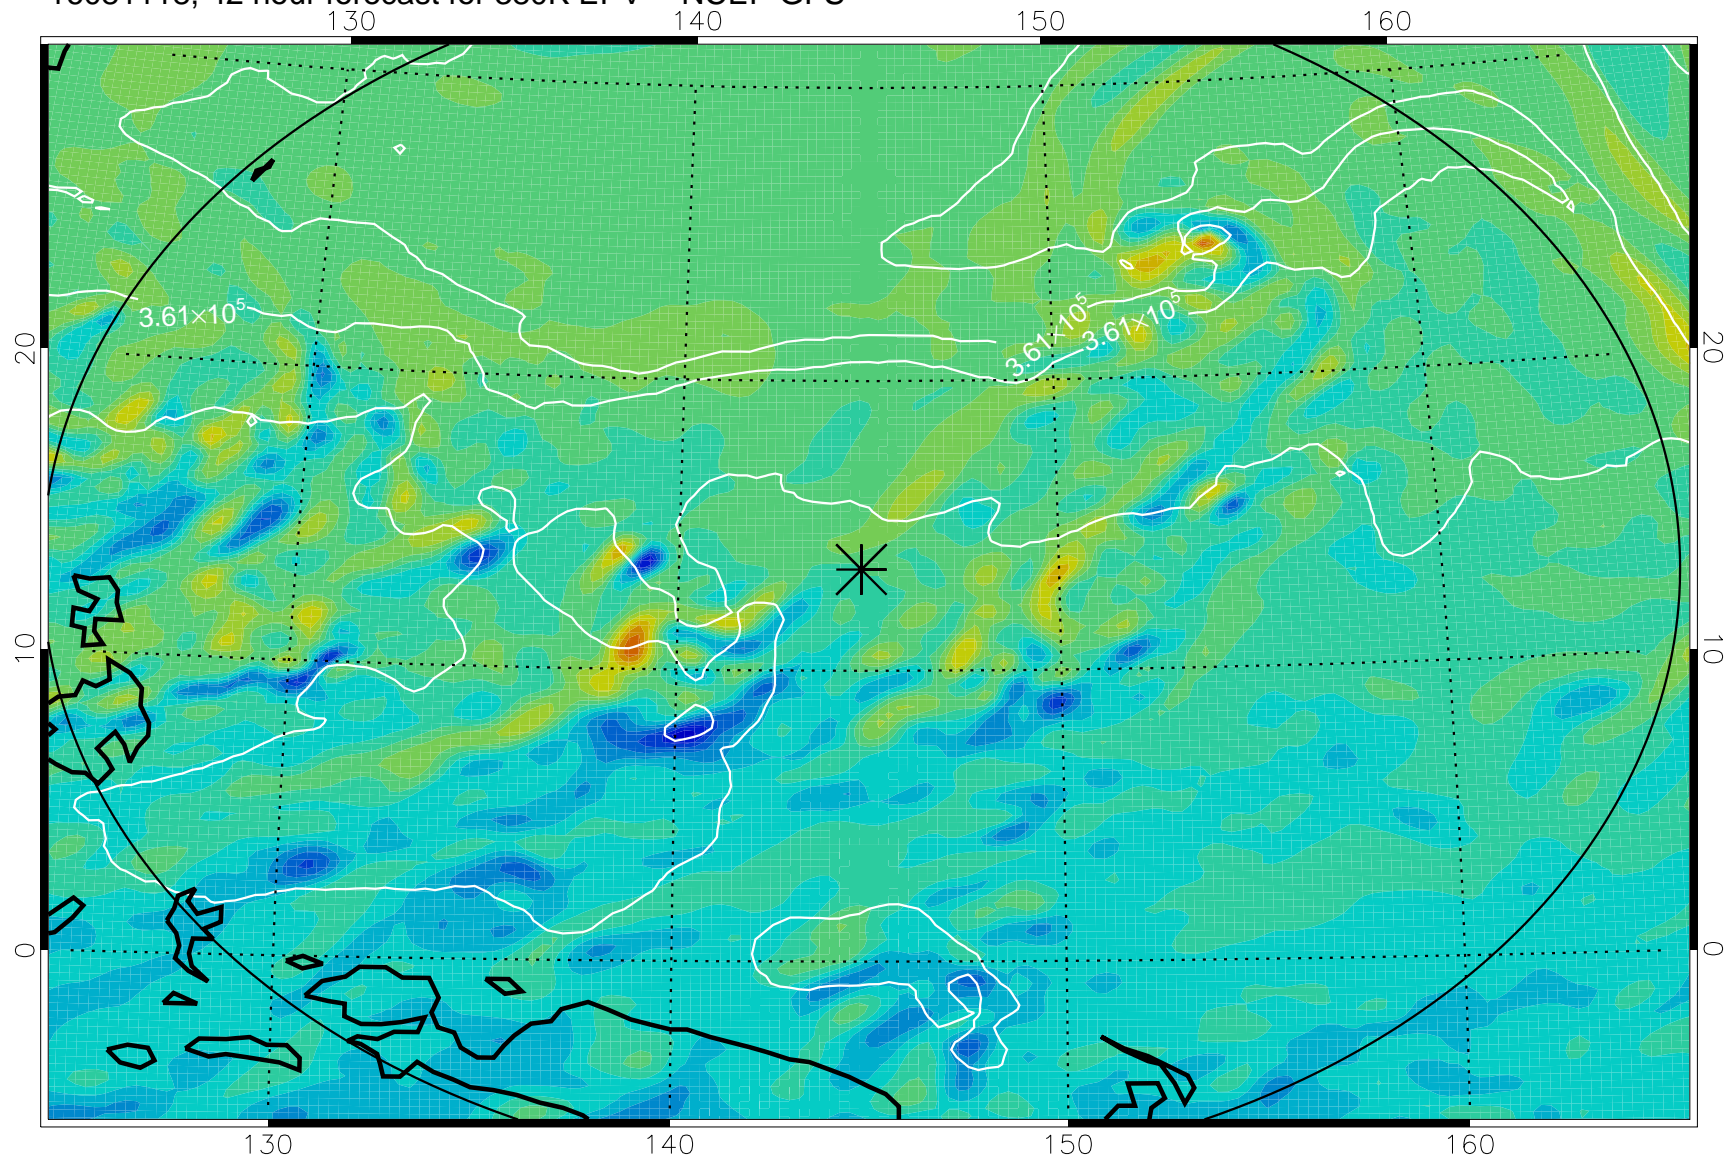

16081018, 18 hour forecast for 380K EPV -- NCEP GFS

380K Montgomery Streamfunction, white

Range ring of 2304 km

16081100, 24 hour forecast for 380K EPV -- NCEP GFS

380K Montgomery Streamfunction, white

Range ring of 2304 km

16081106, 30 hour forecast for 380K EPV -- NCEP GFS

380K Montgomery Streamfunction, white

Range ring of 2304 km

16081112, 36 hour forecast for 380K EPV -- NCEP GFS

380K Montgomery Streamfunction, white

Range ring of 2304 km

16081118, 42 hour forecast for 380K EPV -- NCEP GFS

380K Montgomery Streamfunction, white

Range ring of 2304 km

16081200, 48 hour forecast for 380K EPV -- NCEP GFS

380K Montgomery Streamfunction, white

Range ring of 2304 km

16081206, 54 hour forecast for 380K EPV -- NCEP GFS

380K Montgomery Streamfunction, white

Range ring of 2304 km

16081212, 60 hour forecast for 380K EPV -- NCEP GFS

380K Montgomery Streamfunction, white

Range ring of 2304 km