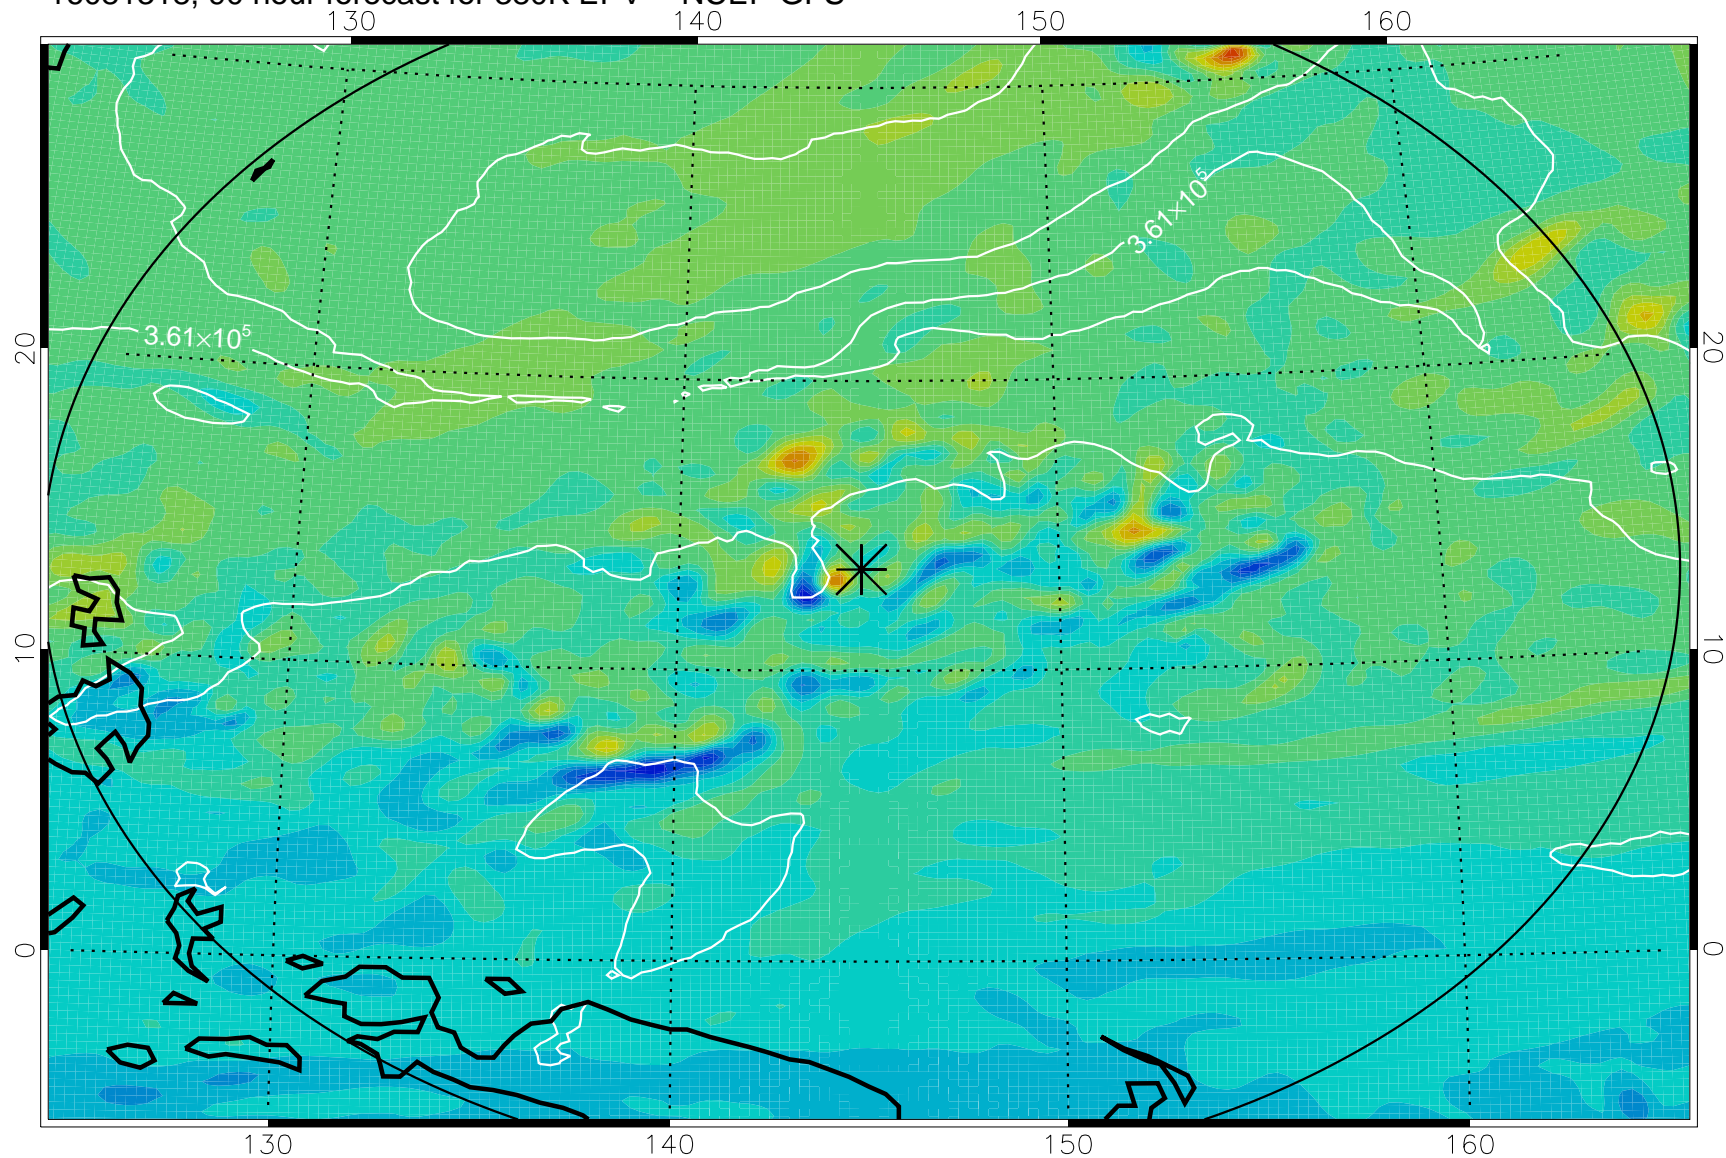

16081218, 66 hour forecast for 380K EPV -- NCEP GFS

380K Montgomery Streamfunction, white

Range ring of 2304 km

16081300, 72 hour forecast for 380K EPV -- NCEP GFS

380K Montgomery Streamfunction, white

Range ring of 2304 km

16081306, 78 hour forecast for 380K EPV -- NCEP GFS

380K Montgomery Streamfunction, white

Range ring of 2304 km

16081312, 84 hour forecast for 380K EPV -- NCEP GFS

380K Montgomery Streamfunction, white

Range ring of 2304 km

16081318, 90 hour forecast for 380K EPV -- NCEP GFS

380K Montgomery Streamfunction, white

Range ring of 2304 km

16081400, 96 hour forecast for 380K EPV -- NCEP GFS

380K Montgomery Streamfunction, white

Range ring of 2304 km

16081406, 102 hour forecast for 380K EPV -- NCEP GFS

380K Montgomery Streamfunction, white

Range ring of 2304 km

16081412, 108 hour forecast for 380K EPV -- NCEP GFS

380K Montgomery Streamfunction, white

Range ring of 2304 km