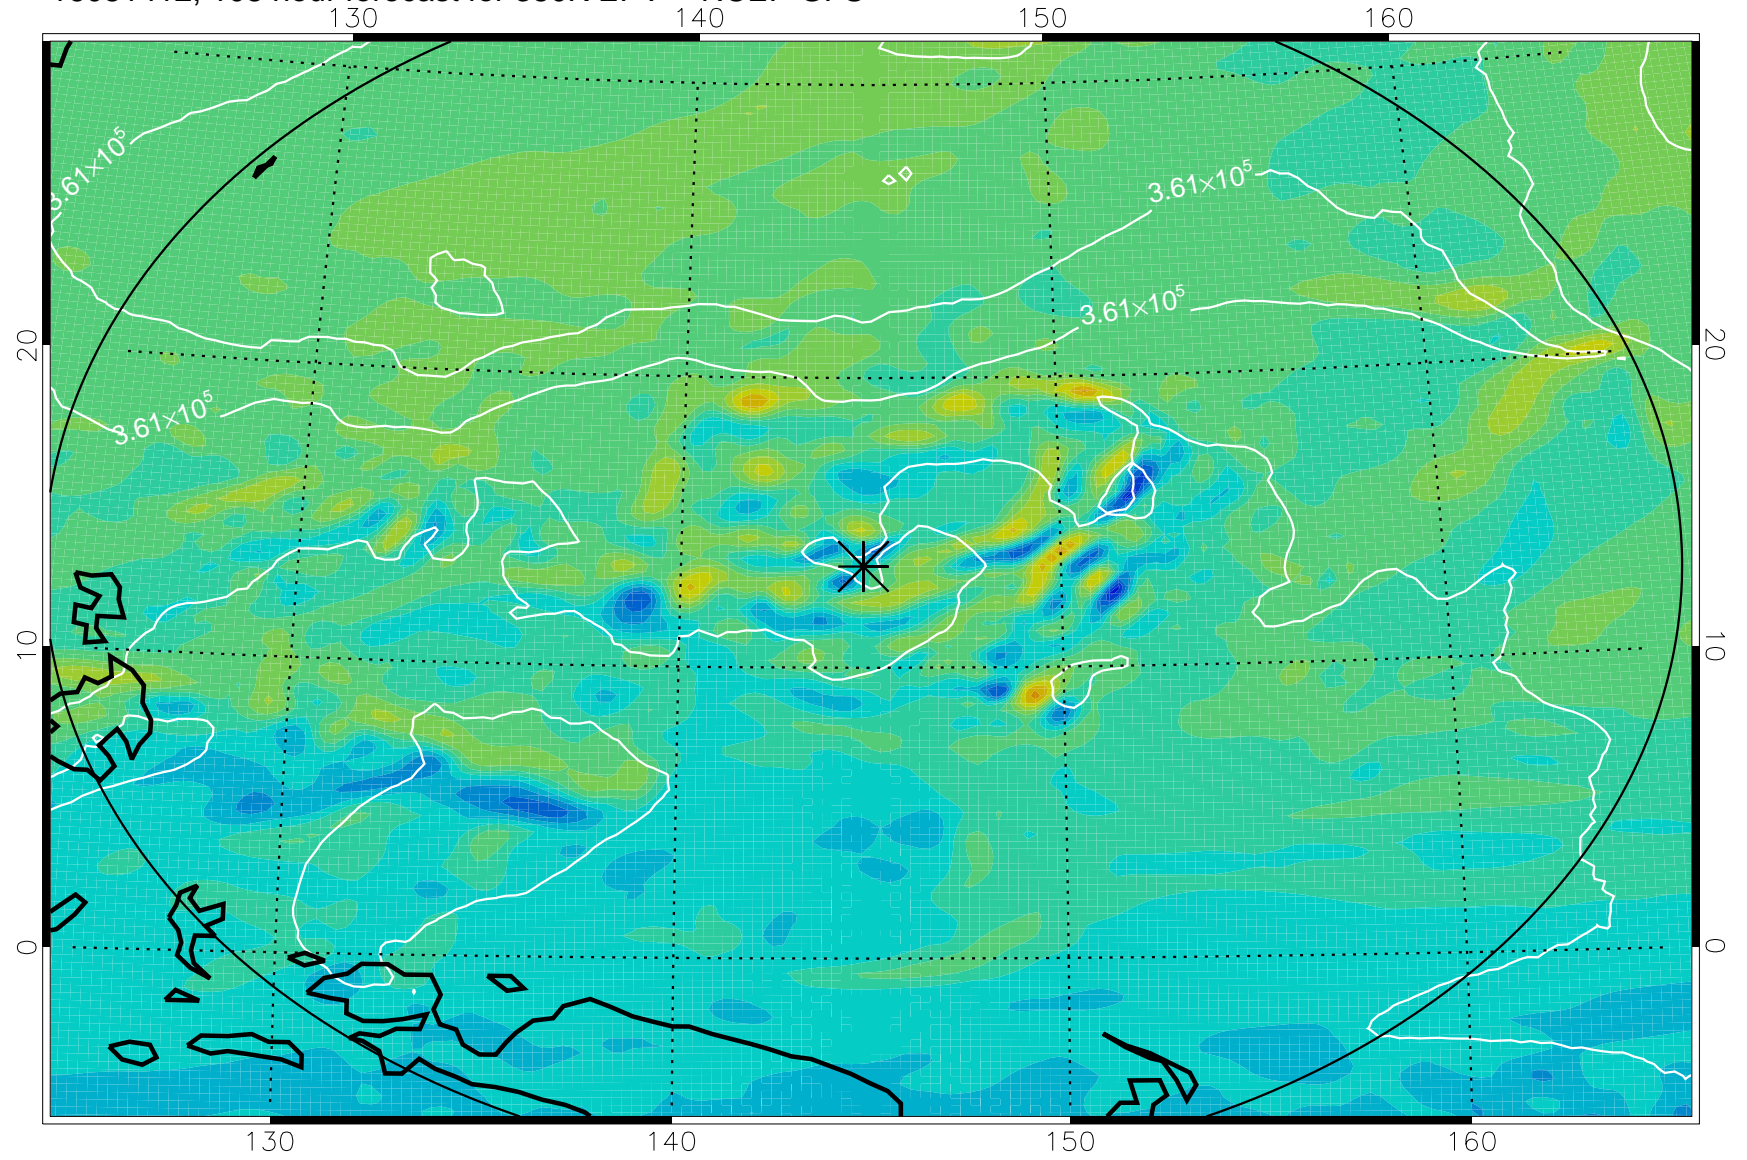

16081306, 78 hour forecast for 380K EPV -- NCEP GFS

380K Montgomery Streamfunction, white

Range ring of 2304 km

16081312, 84 hour forecast for 380K EPV -- NCEP GFS

380K Montgomery Streamfunction, white

Range ring of 2304 km

16081318, 90 hour forecast for 380K EPV -- NCEP GFS

380K Montgomery Streamfunction, white

Range ring of 2304 km

16081400, 96 hour forecast for 380K EPV -- NCEP GFS

380K Montgomery Streamfunction, white

Range ring of 2304 km

16081406, 102 hour forecast for 380K EPV -- NCEP GFS

380K Montgomery Streamfunction, white

Range ring of 2304 km

16081412, 108 hour forecast for 380K EPV -- NCEP GFS

380K Montgomery Streamfunction, white

Range ring of 2304 km

16081418, 114 hour forecast for 380K EPV -- NCEP GFS

380K Montgomery Streamfunction, white

Range ring of 2304 km

16081500, 120 hour forecast for 380K EPV -- NCEP GFS

380K Montgomery Streamfunction, white

Range ring of 2304 km