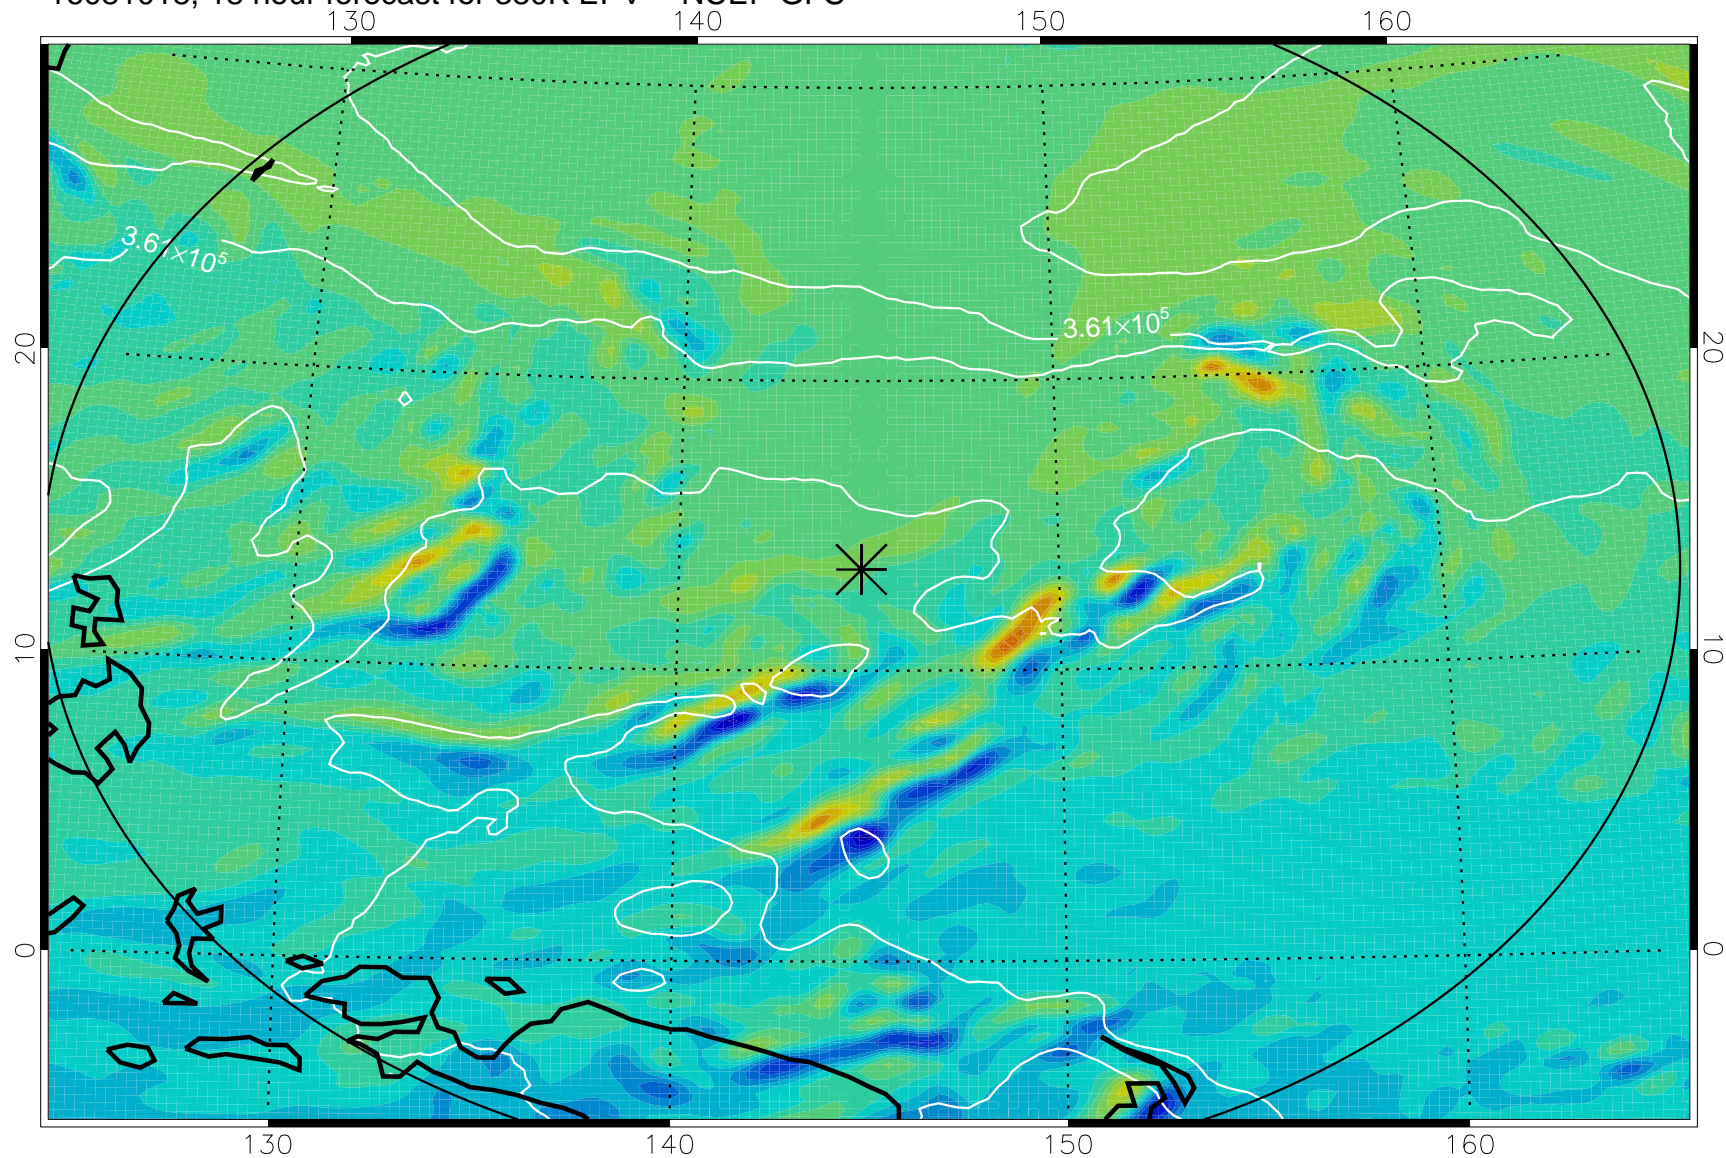

16081006, 6 hour forecast for 380K EPV -- NCEP GFS

380K Montgomery Streamfunction, white

Range ring of 2304 km

16081012, 12 hour forecast for 380K EPV -- NCEP GFS

380K Montgomery Streamfunction, white

Range ring of 2304 km

16081018, 18 hour forecast for 380K EPV -- NCEP GFS

380K Montgomery Streamfunction, white

Range ring of 2304 km

16081100, 24 hour forecast for 380K EPV -- NCEP GFS

380K Montgomery Streamfunction, white

Range ring of 2304 km

16081106, 30 hour forecast for 380K EPV -- NCEP GFS

380K Montgomery Streamfunction, white

Range ring of 2304 km

16081112, 36 hour forecast for 380K EPV -- NCEP GFS

380K Montgomery Streamfunction, white

Range ring of 2304 km

16081118, 42 hour forecast for 380K EPV -- NCEP GFS

380K Montgomery Streamfunction, white

Range ring of 2304 km

16081200, 48 hour forecast for 380K EPV -- NCEP GFS

380K Montgomery Streamfunction, white

Range ring of 2304 km