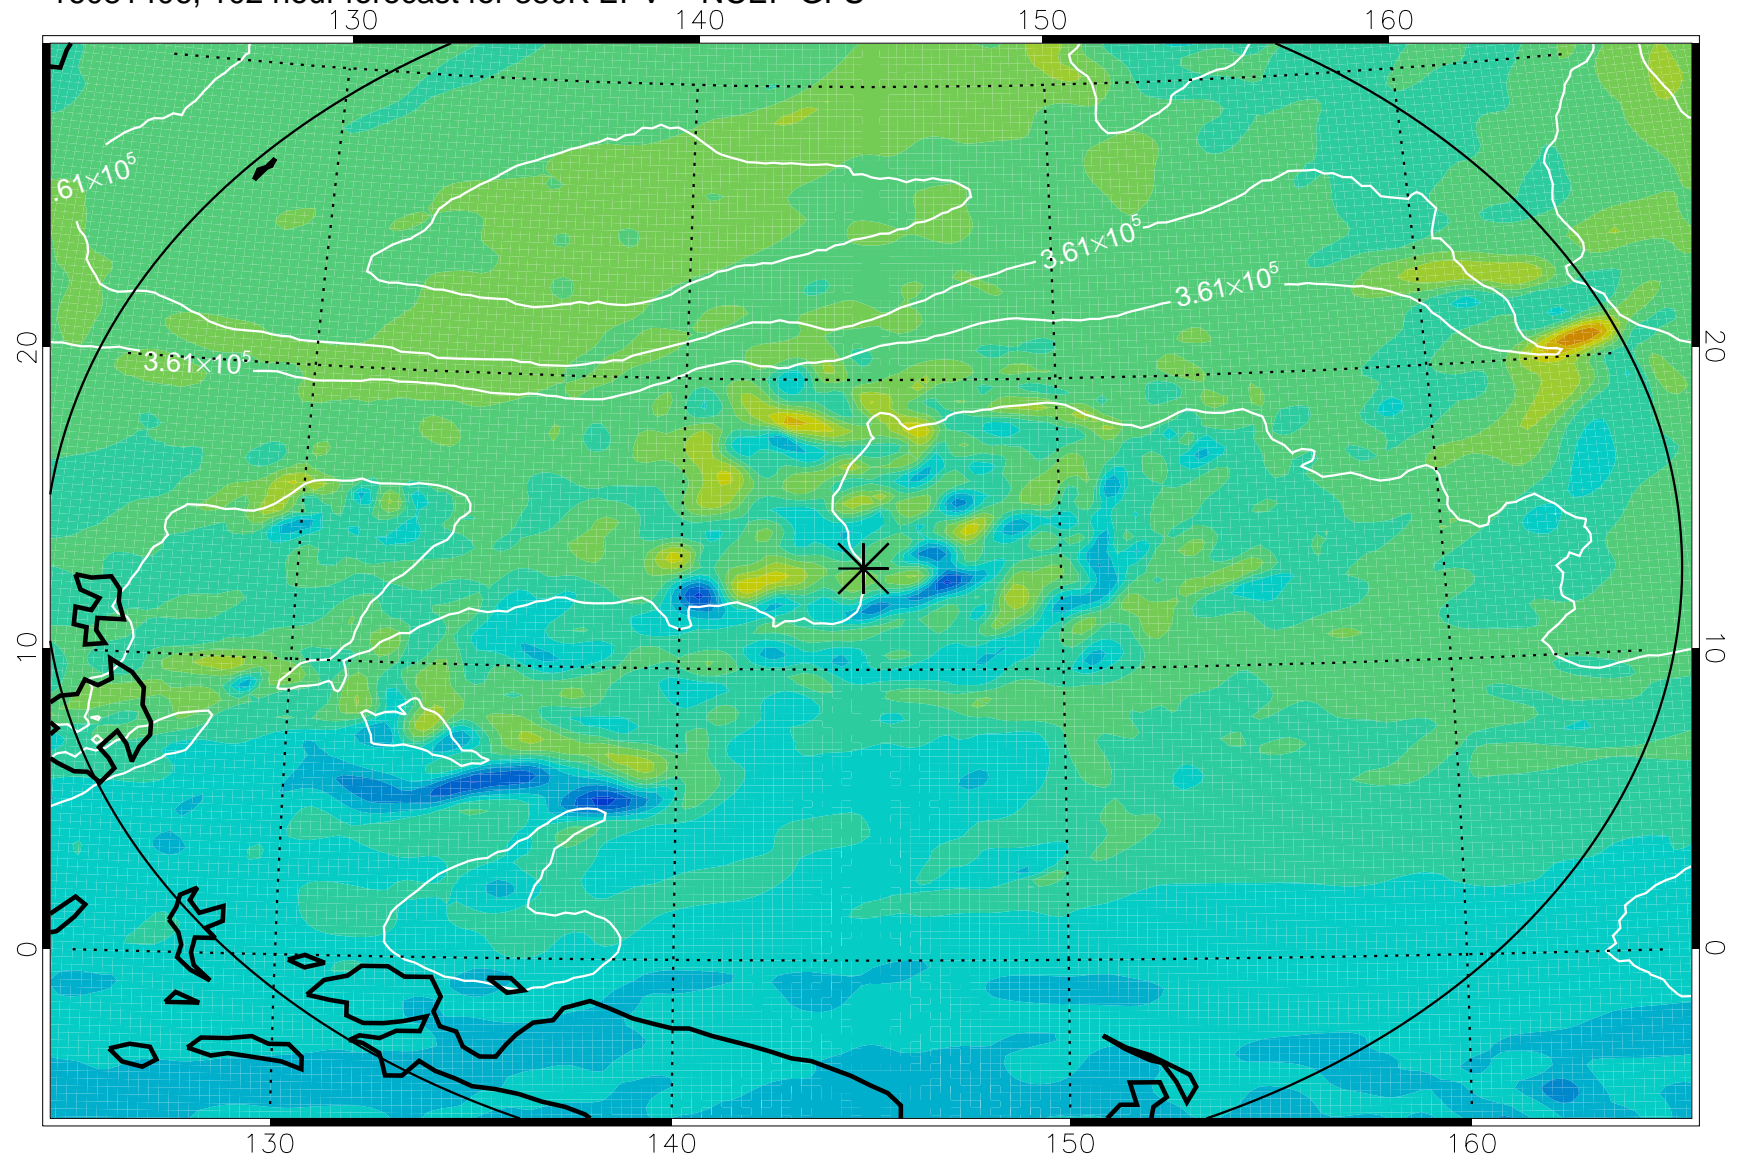

16081306, 78 hour forecast for 380K EPV -- NCEP GFS

380K Montgomery Streamfunction, white

Range ring of 2304 km

16081312, 84 hour forecast for 380K EPV -- NCEP GFS

380K Montgomery Streamfunction, white

Range ring of 2304 km

16081318, 90 hour forecast for 380K EPV -- NCEP GFS

380K Montgomery Streamfunction, white

Range ring of 2304 km

16081400, 96 hour forecast for 380K EPV -- NCEP GFS

380K Montgomery Streamfunction, white

Range ring of 2304 km

16081406, 102 hour forecast for 380K EPV -- NCEP GFS

380K Montgomery Streamfunction, white

Range ring of 2304 km

16081412, 108 hour forecast for 380K EPV -- NCEP GFS

380K Montgomery Streamfunction, white

Range ring of 2304 km

16081418, 114 hour forecast for 380K EPV -- NCEP GFS

380K Montgomery Streamfunction, white

Range ring of 2304 km

16081500, 120 hour forecast for 380K EPV -- NCEP GFS

380K Montgomery Streamfunction, white

Range ring of 2304 km