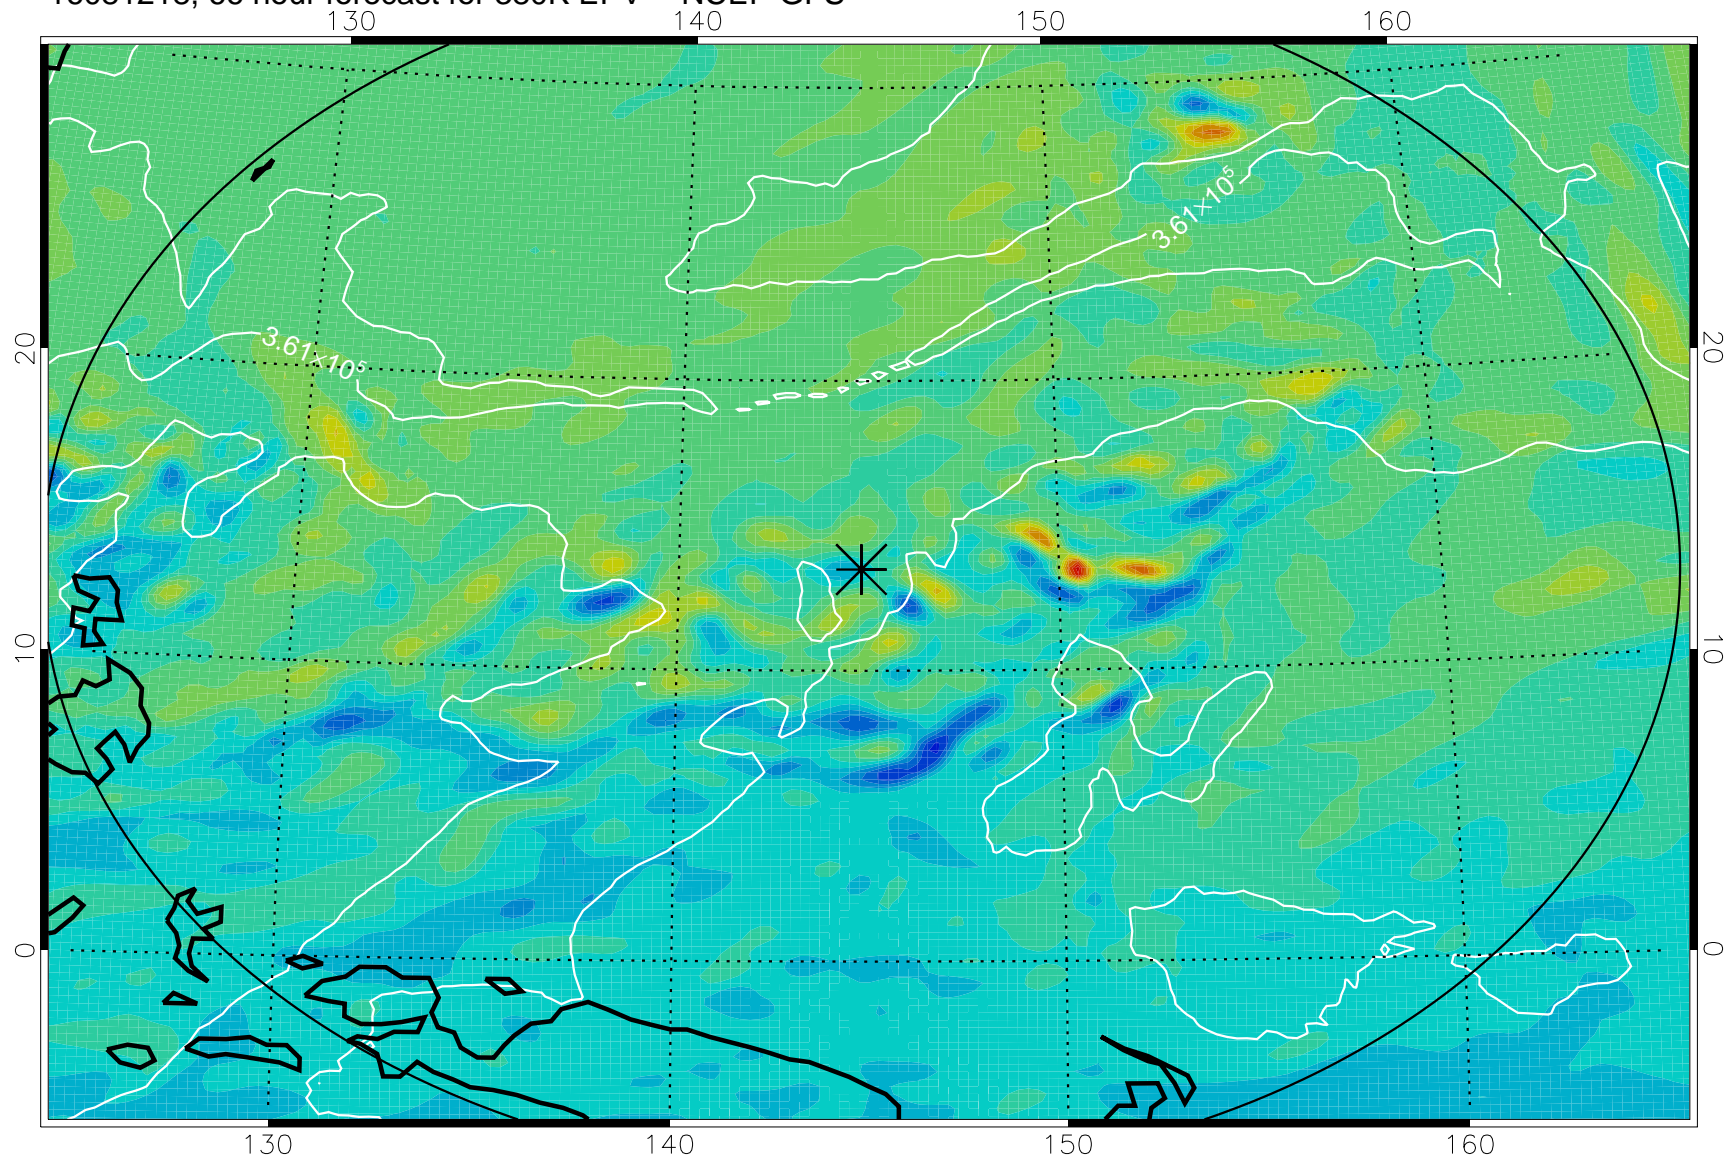

16081206, 54 hour forecast for 380K EPV -- NCEP GFS

380K Montgomery Streamfunction, white

Range ring of 2304 km

16081212, 60 hour forecast for 380K EPV -- NCEP GFS

380K Montgomery Streamfunction, white

Range ring of 2304 km

16081218, 66 hour forecast for 380K EPV -- NCEP GFS

380K Montgomery Streamfunction, white

Range ring of 2304 km

16081300, 72 hour forecast for 380K EPV -- NCEP GFS

380K Montgomery Streamfunction, white

Range ring of 2304 km

16081306, 78 hour forecast for 380K EPV -- NCEP GFS

380K Montgomery Streamfunction, white

Range ring of 2304 km

16081312, 84 hour forecast for 380K EPV -- NCEP GFS

380K Montgomery Streamfunction, white

Range ring of 2304 km

16081406, 102 hour forecast for 380K EPV -- NCEP GFS

380K Montgomery Streamfunction, white

Range ring of 2304 km

16081412, 108 hour forecast for 380K EPV -- NCEP GFS

380K Montgomery Streamfunction, white

Range ring of 2304 km