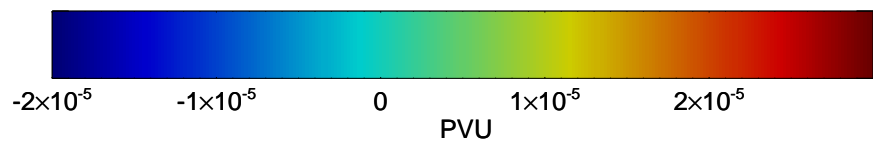

16081218, 66 hour forecast for 380K EPV -- NCEP GFS

380K Montgomery Streamfunction, white

Range ring of 2304 km

16081300, 72 hour forecast for 380K EPV -- NCEP GFS

380K Montgomery Streamfunction, white

Range ring of 2304 km