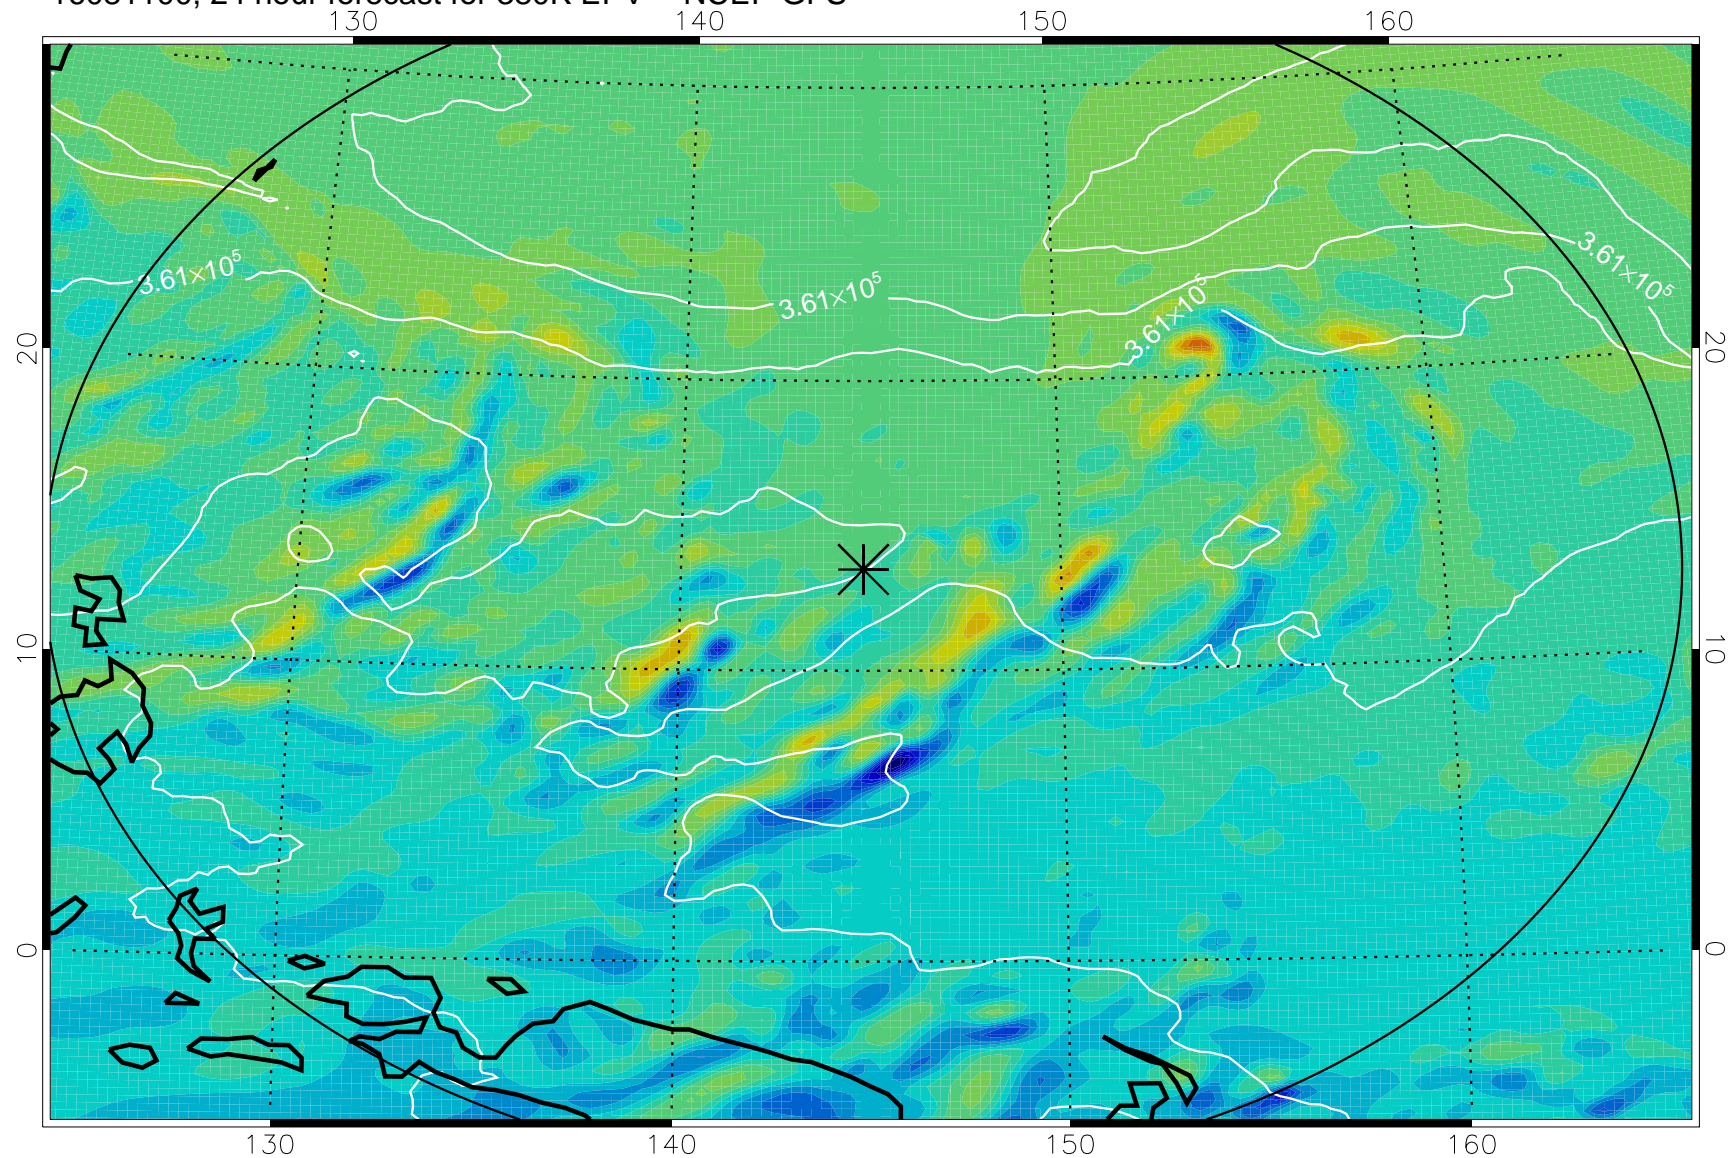

16081006, 6 hour forecast for 380K EPV -- NCEP GFS

380K Montgomery Streamfunction, white

Range ring of 2304 km

16081012, 12 hour forecast for 380K EPV -- NCEP GFS

380K Montgomery Streamfunction, white

Range ring of 2304 km

16081018, 18 hour forecast for 380K EPV -- NCEP GFS

380K Montgomery Streamfunction, white

Range ring of 2304 km

16081100, 24 hour forecast for 380K EPV -- NCEP GFS

380K Montgomery Streamfunction, white

Range ring of 2304 km

16081106, 30 hour forecast for 380K EPV -- NCEP GFS

380K Montgomery Streamfunction, white

Range ring of 2304 km

16081112, 36 hour forecast for 380K EPV -- NCEP GFS

380K Montgomery Streamfunction, white

Range ring of 2304 km

16081118, 42 hour forecast for 380K EPV -- NCEP GFS

380K Montgomery Streamfunction, white

Range ring of 2304 km

16081200, 48 hour forecast for 380K EPV -- NCEP GFS

380K Montgomery Streamfunction, white

Range ring of 2304 km