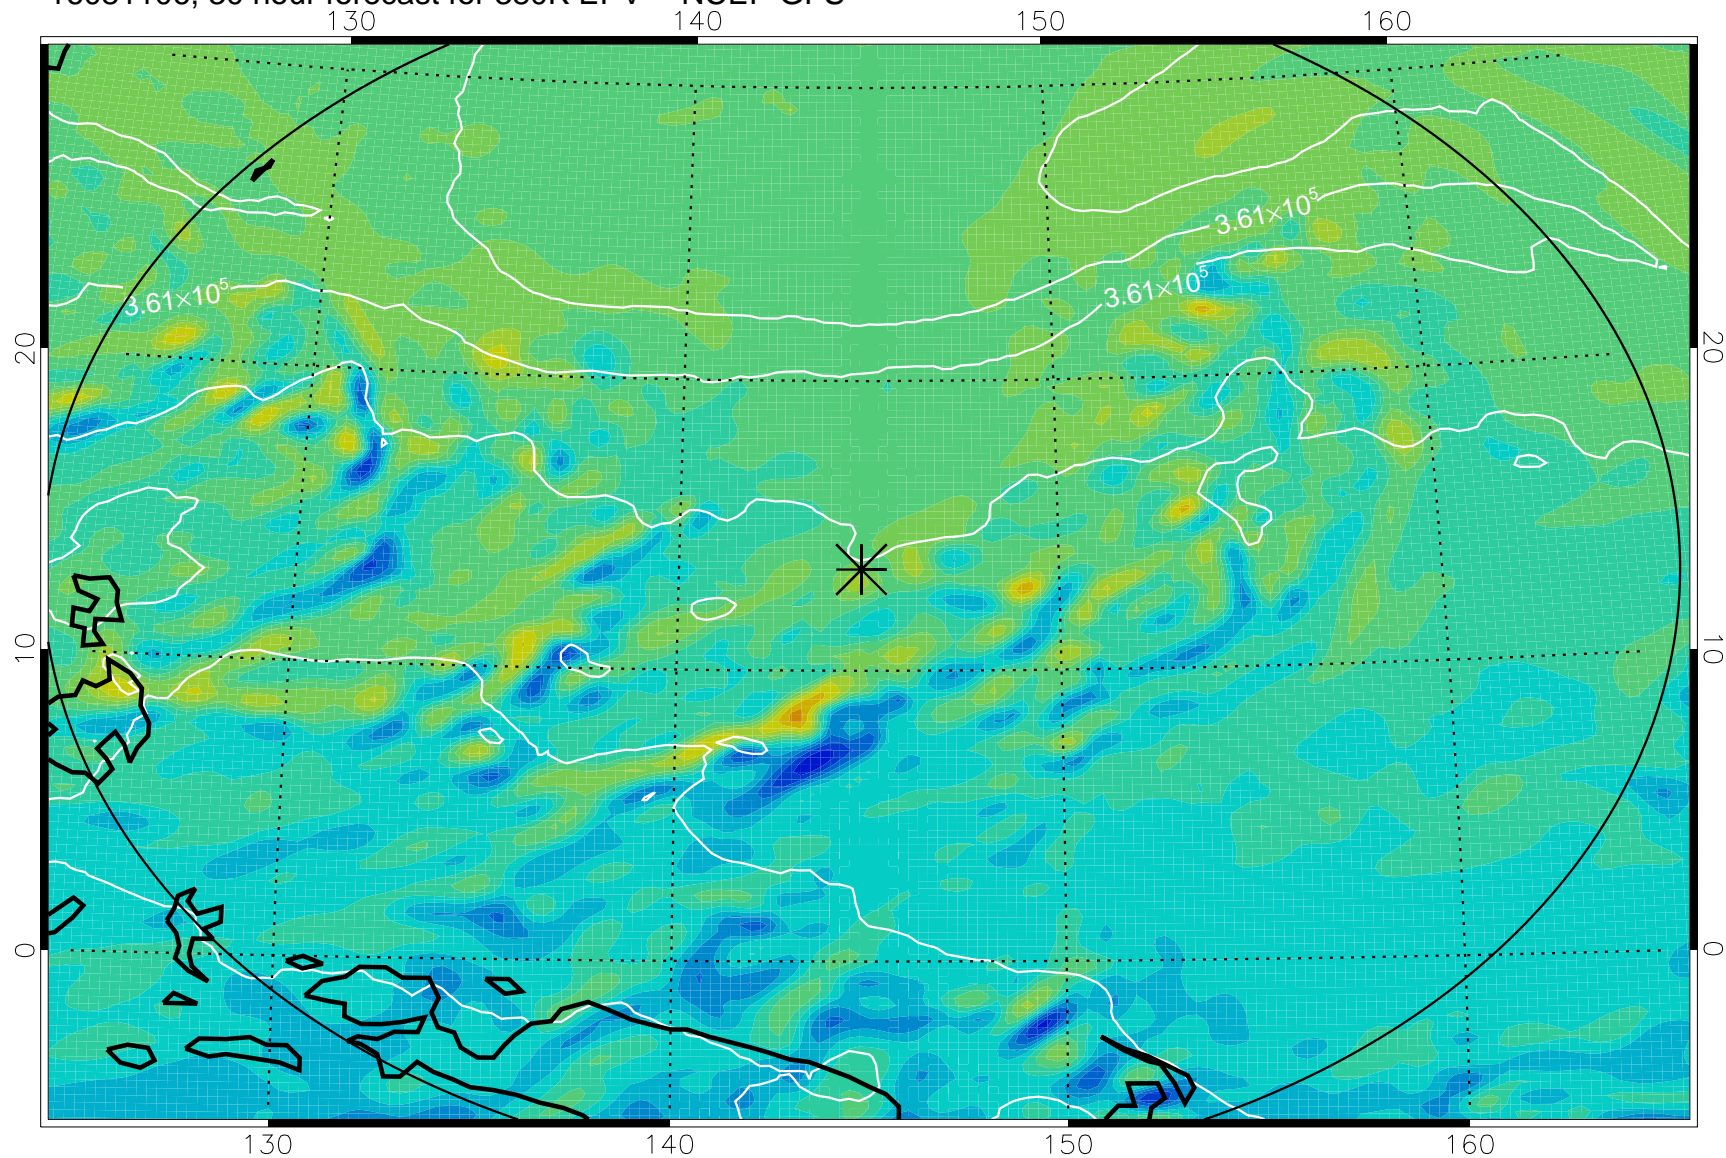

16081006, 6 hour forecast for 380K EPV -- NCEP GFS

380K Montgomery Streamfunction, white

Range ring of 2304 km

16081012, 12 hour forecast for 380K EPV -- NCEP GFS

380K Montgomery Streamfunction, white

Range ring of 2304 km

16081018, 18 hour forecast for 380K EPV -- NCEP GFS

380K Montgomery Streamfunction, white

Range ring of 2304 km

16081100, 24 hour forecast for 380K EPV -- NCEP GFS

380K Montgomery Streamfunction, white

Range ring of 2304 km

16081106, 30 hour forecast for 380K EPV -- NCEP GFS

380K Montgomery Streamfunction, white

Range ring of 2304 km

16081112, 36 hour forecast for 380K EPV -- NCEP GFS

380K Montgomery Streamfunction, white

Range ring of 2304 km

16081118, 42 hour forecast for 380K EPV -- NCEP GFS

380K Montgomery Streamfunction, white

Range ring of 2304 km

16081200, 48 hour forecast for 380K EPV -- NCEP GFS

380K Montgomery Streamfunction, white

Range ring of 2304 km