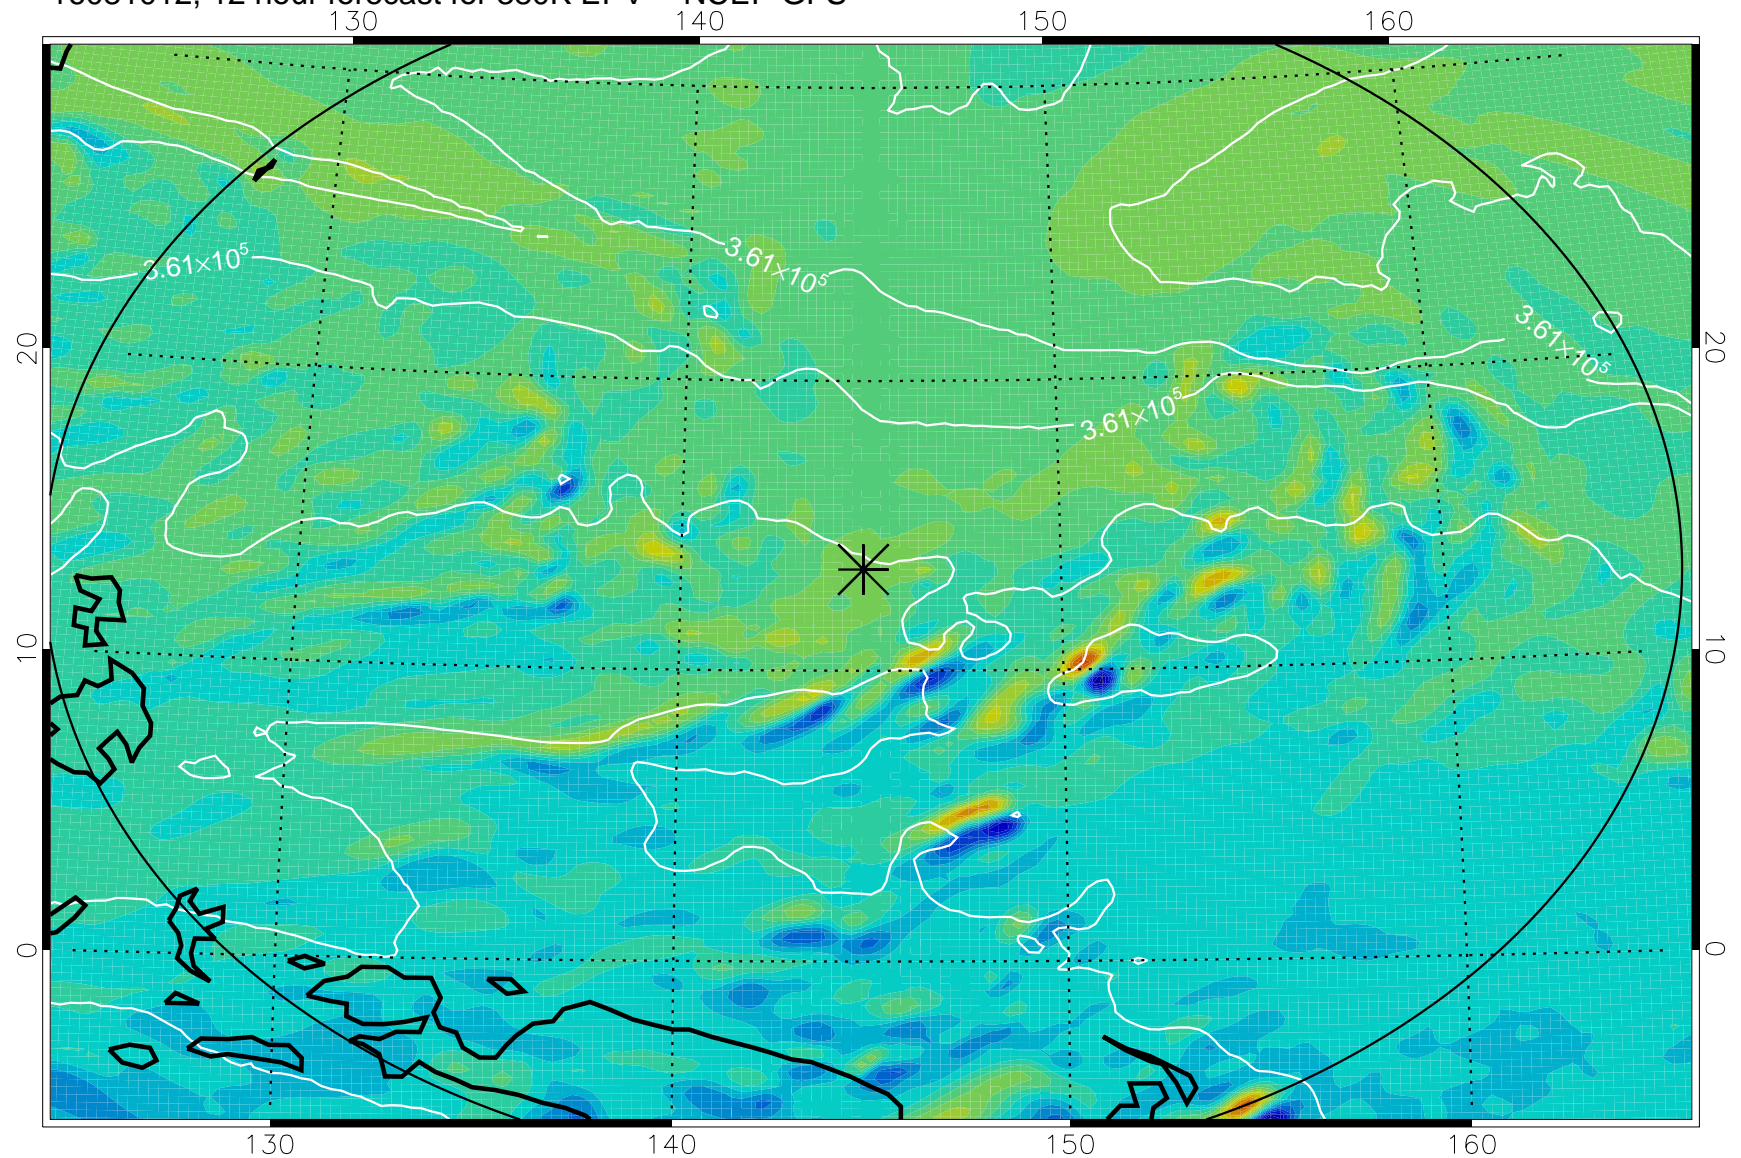

16081006, 6 hour forecast for 380K EPV -- NCEP GFS

380K Montgomery Streamfunction, white

Range ring of 2304 km

16081012, 12 hour forecast for 380K EPV -- NCEP GFS

380K Montgomery Streamfunction, white

Range ring of 2304 km

16081018, 18 hour forecast for 380K EPV -- NCEP GFS

380K Montgomery Streamfunction, white

Range ring of 2304 km

16081100, 24 hour forecast for 380K EPV -- NCEP GFS

380K Montgomery Streamfunction, white

Range ring of 2304 km

16081106, 30 hour forecast for 380K EPV -- NCEP GFS

380K Montgomery Streamfunction, white

Range ring of 2304 km

16081112, 36 hour forecast for 380K EPV -- NCEP GFS

380K Montgomery Streamfunction, white

Range ring of 2304 km

16081118, 42 hour forecast for 380K EPV -- NCEP GFS

380K Montgomery Streamfunction, white

Range ring of 2304 km

16081200, 48 hour forecast for 380K EPV -- NCEP GFS

380K Montgomery Streamfunction, white

Range ring of 2304 km