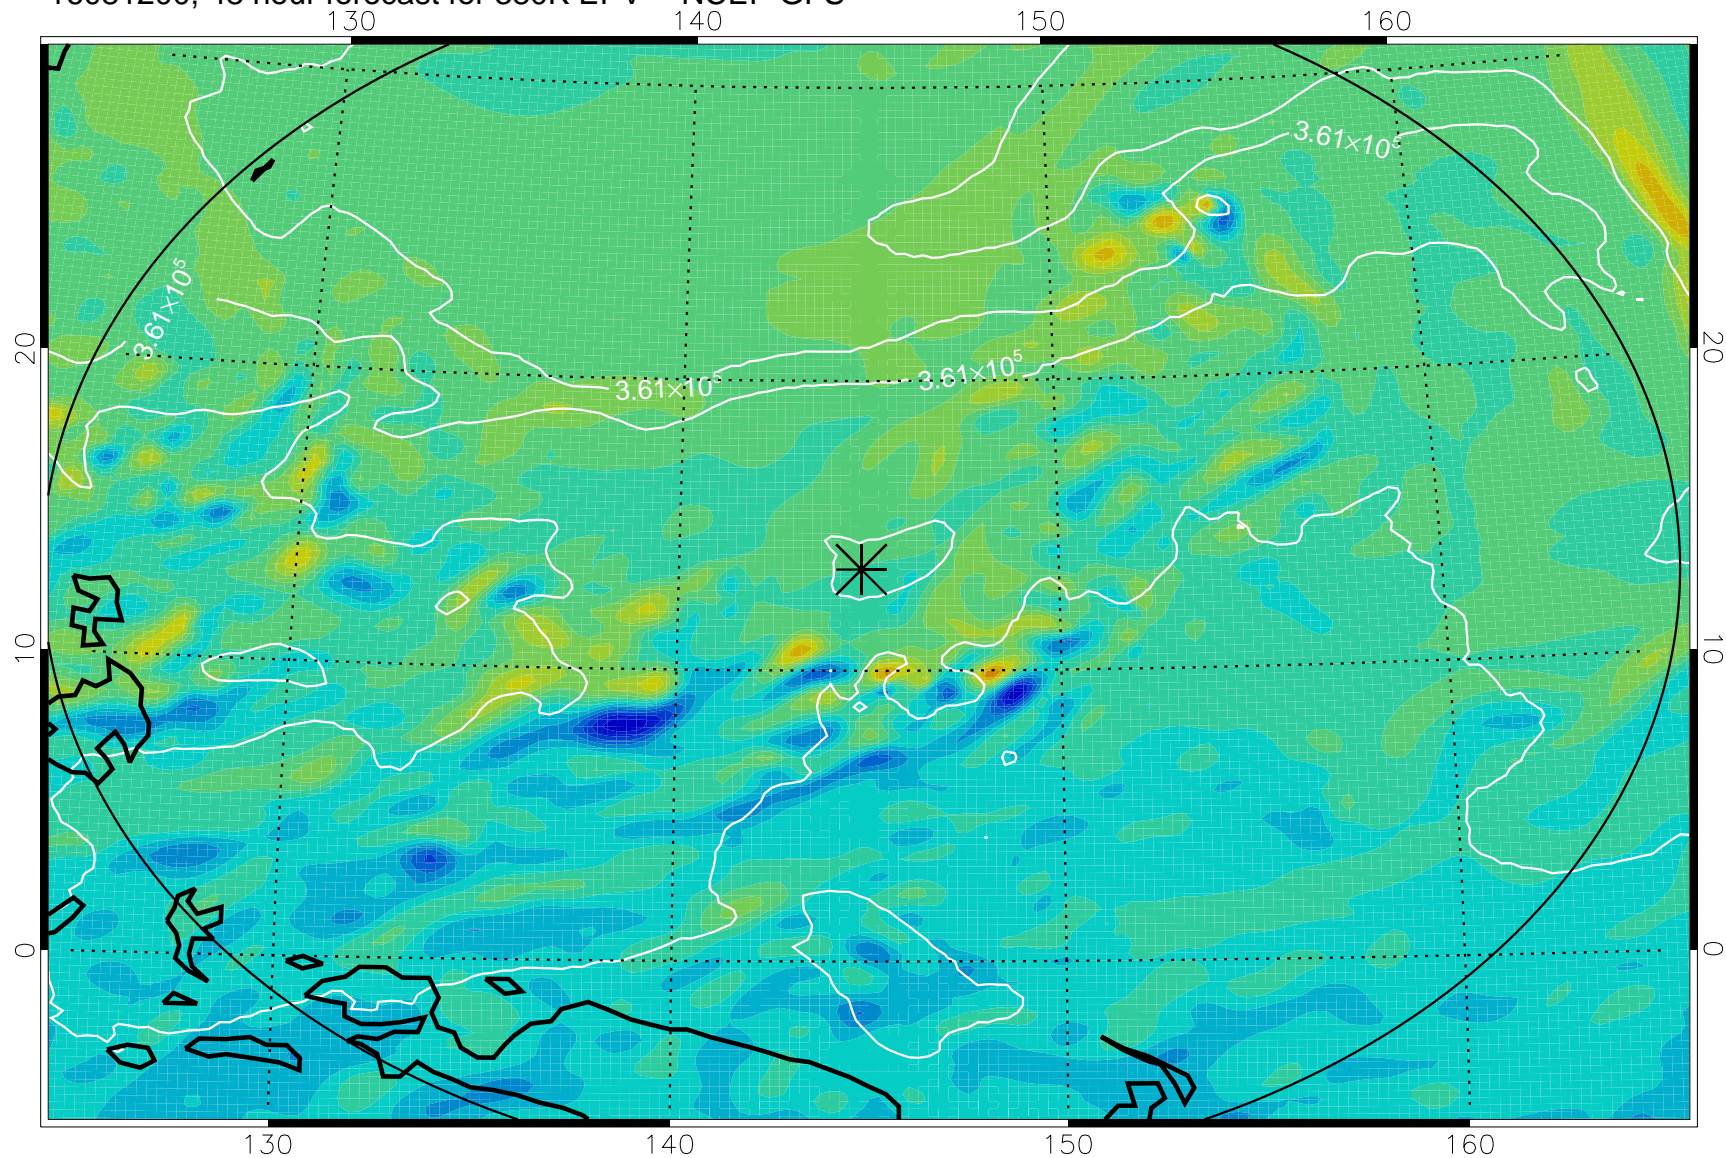

16081106, 30 hour forecast for 380K EPV -- NCEP GFS

380K Montgomery Streamfunction, white

Range ring of 2304 km

16081112, 36 hour forecast for 380K EPV -- NCEP GFS

380K Montgomery Streamfunction, white

Range ring of 2304 km

16081118, 42 hour forecast for 380K EPV -- NCEP GFS

380K Montgomery Streamfunction, white

Range ring of 2304 km

16081200, 48 hour forecast for 380K EPV -- NCEP GFS

380K Montgomery Streamfunction, white

Range ring of 2304 km

16081206, 54 hour forecast for 380K EPV -- NCEP GFS

380K Montgomery Streamfunction, white

Range ring of 2304 km

16081212, 60 hour forecast for 380K EPV -- NCEP GFS

380K Montgomery Streamfunction, white

Range ring of 2304 km

16081218, 66 hour forecast for 380K EPV -- NCEP GFS

380K Montgomery Streamfunction, white

Range ring of 2304 km

16081300, 72 hour forecast for 380K EPV -- NCEP GFS

380K Montgomery Streamfunction, white

Range ring of 2304 km