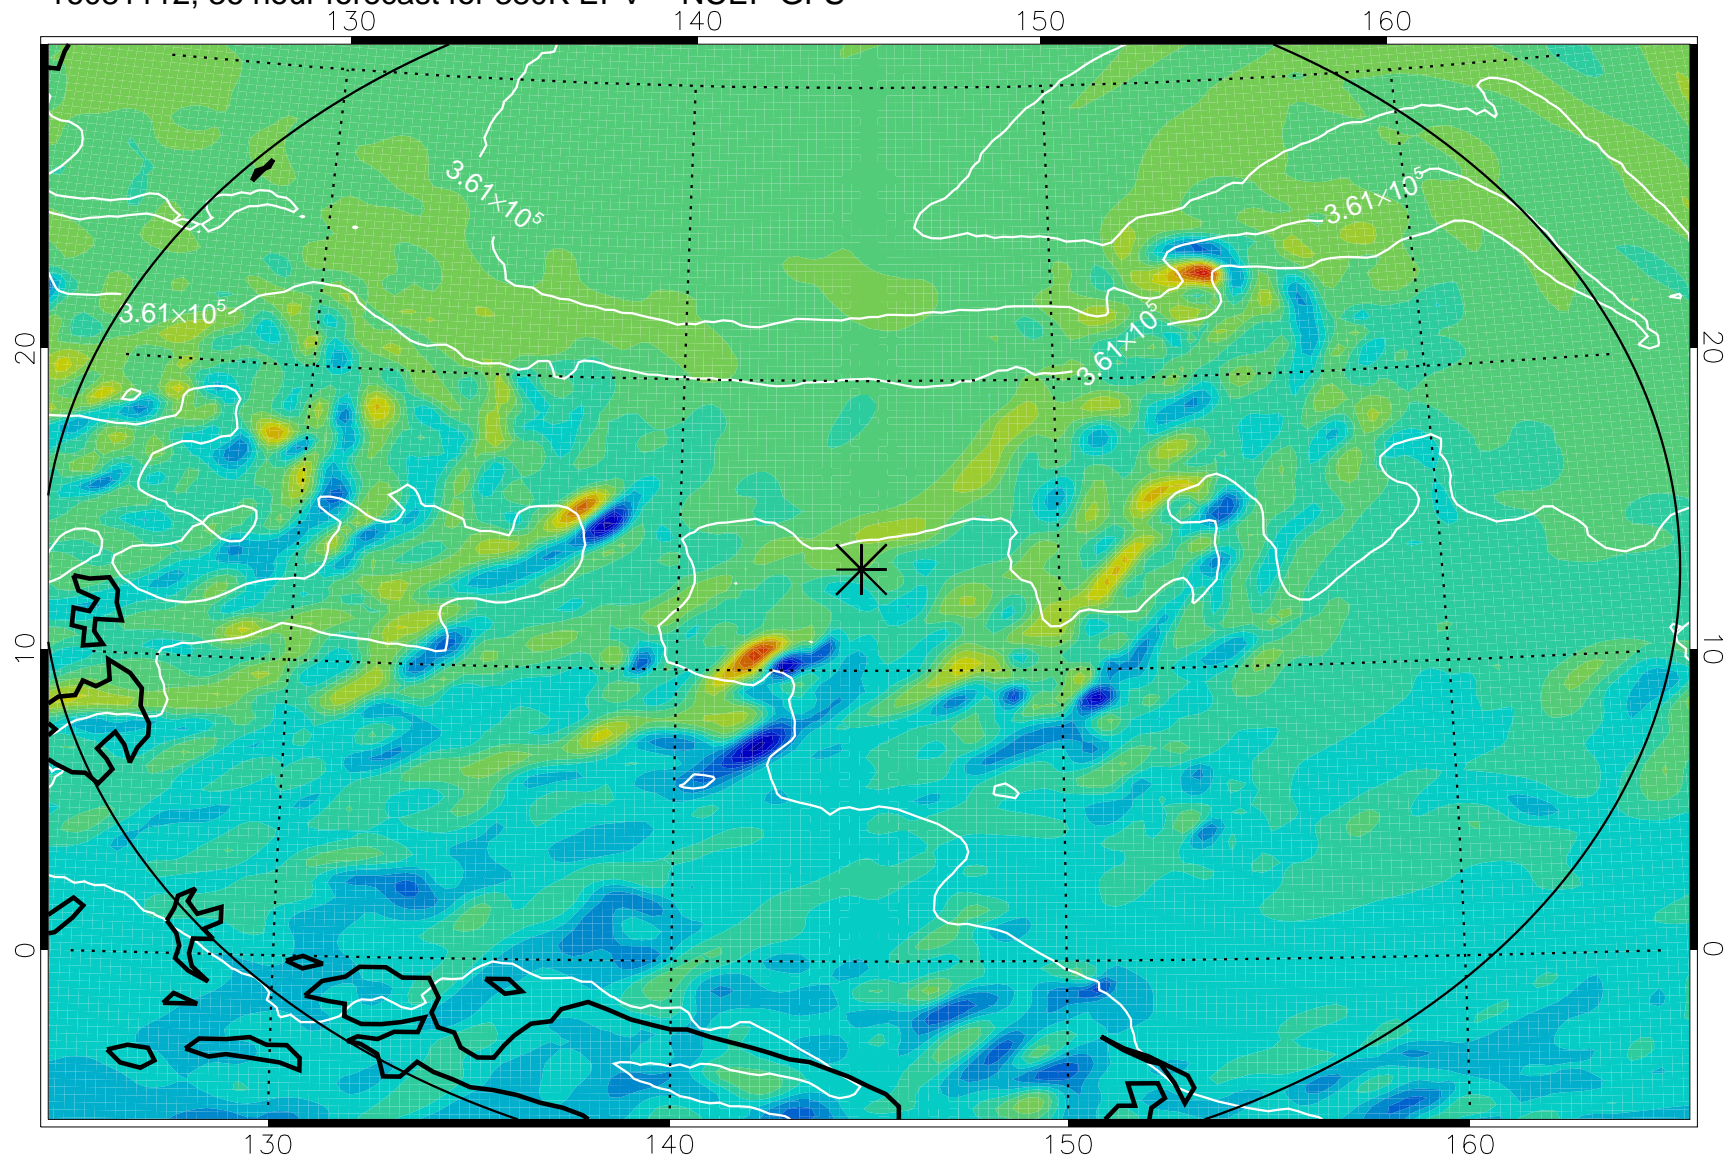

16081006, 6 hour forecast for 380K EPV -- NCEP GFS

380K Montgomery Streamfunction, white

Range ring of 2304 km

16081012, 12 hour forecast for 380K EPV -- NCEP GFS

380K Montgomery Streamfunction, white

Range ring of 2304 km

16081018, 18 hour forecast for 380K EPV -- NCEP GFS

380K Montgomery Streamfunction, white

Range ring of 2304 km

16081100, 24 hour forecast for 380K EPV -- NCEP GFS

380K Montgomery Streamfunction, white

Range ring of 2304 km

16081106, 30 hour forecast for 380K EPV -- NCEP GFS

380K Montgomery Streamfunction, white

Range ring of 2304 km

16081112, 36 hour forecast for 380K EPV -- NCEP GFS

380K Montgomery Streamfunction, white

Range ring of 2304 km

16081118, 42 hour forecast for 380K EPV -- NCEP GFS

380K Montgomery Streamfunction, white

Range ring of 2304 km

16081200, 48 hour forecast for 380K EPV -- NCEP GFS

380K Montgomery Streamfunction, white

Range ring of 2304 km