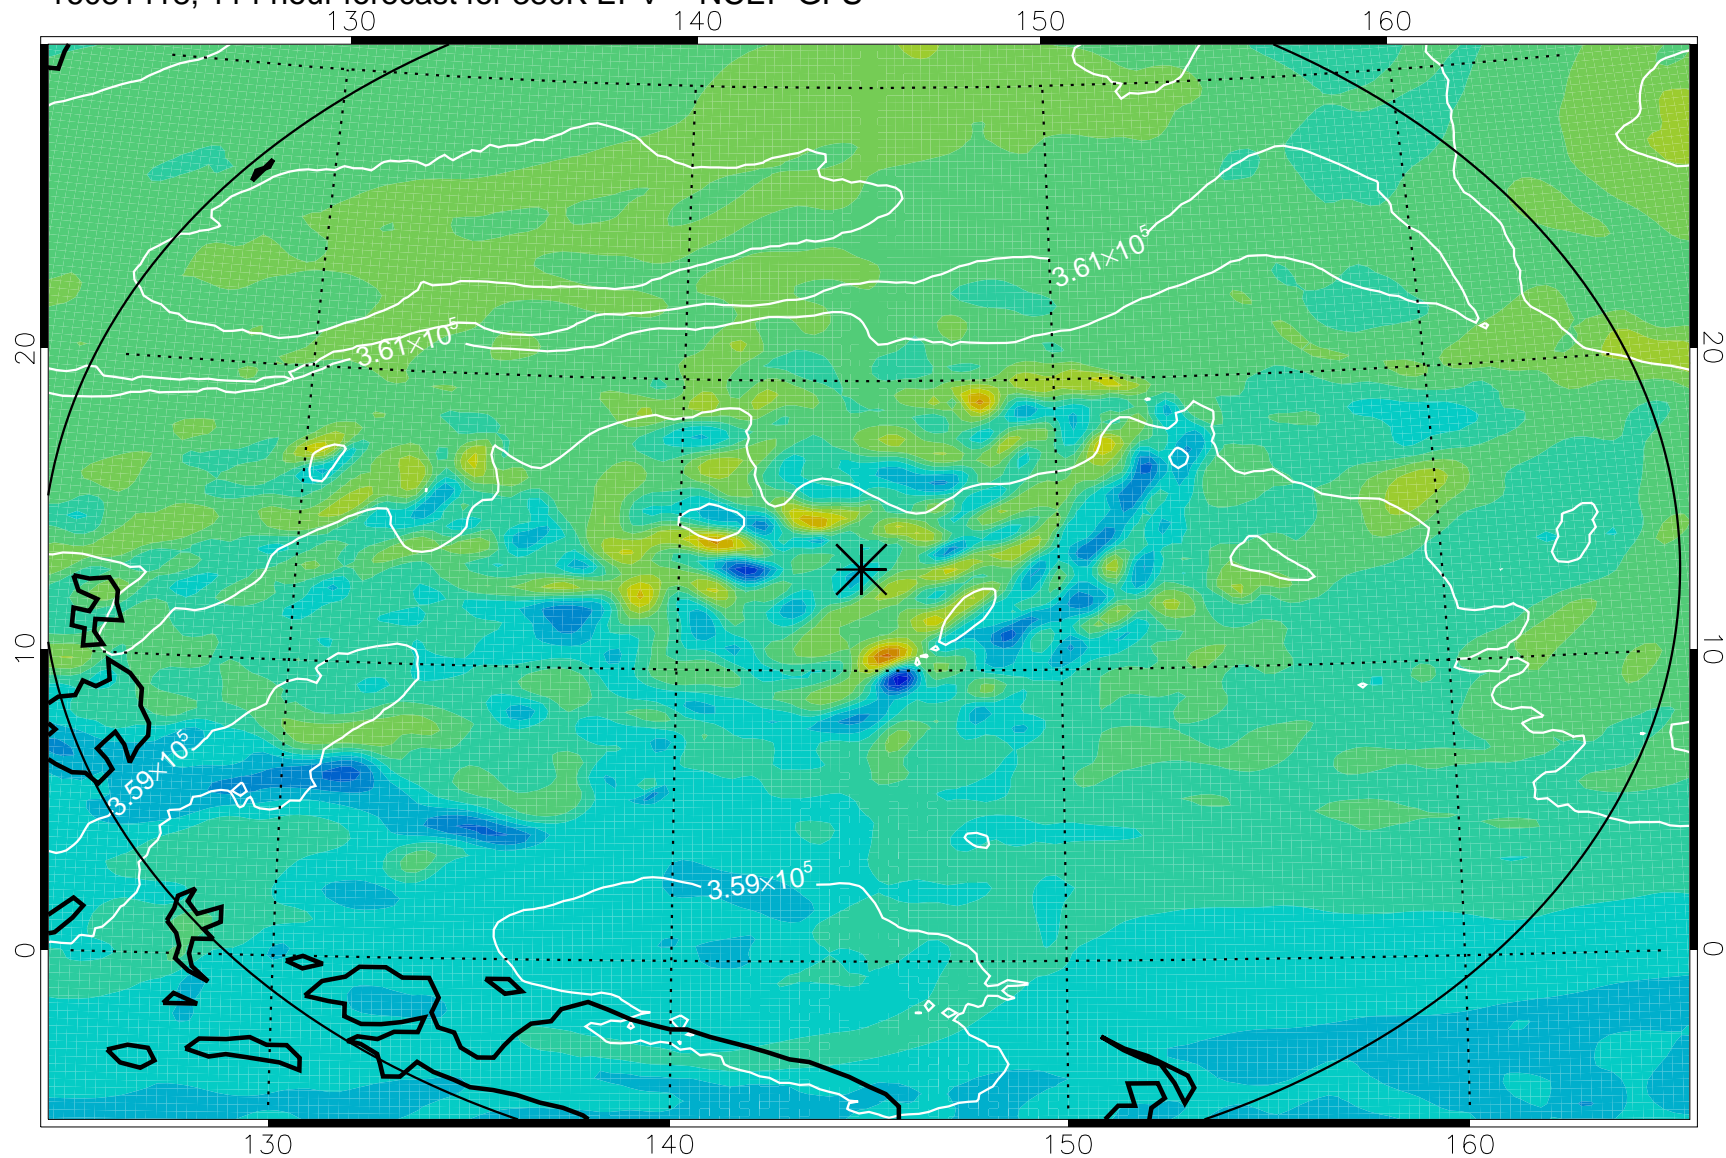

16081306, 78 hour forecast for 380K EPV -- NCEP GFS

380K Montgomery Streamfunction, white

Range ring of 2304 km

16081312, 84 hour forecast for 380K EPV -- NCEP GFS

380K Montgomery Streamfunction, white

Range ring of 2304 km

16081318, 90 hour forecast for 380K EPV -- NCEP GFS

380K Montgomery Streamfunction, white

Range ring of 2304 km

16081400, 96 hour forecast for 380K EPV -- NCEP GFS

380K Montgomery Streamfunction, white

Range ring of 2304 km

16081406, 102 hour forecast for 380K EPV -- NCEP GFS

380K Montgomery Streamfunction, white

Range ring of 2304 km

16081412, 108 hour forecast for 380K EPV -- NCEP GFS

380K Montgomery Streamfunction, white

Range ring of 2304 km

16081418, 114 hour forecast for 380K EPV -- NCEP GFS

380K Montgomery Streamfunction, white

Range ring of 2304 km

16081500, 120 hour forecast for 380K EPV -- NCEP GFS

380K Montgomery Streamfunction, white

Range ring of 2304 km