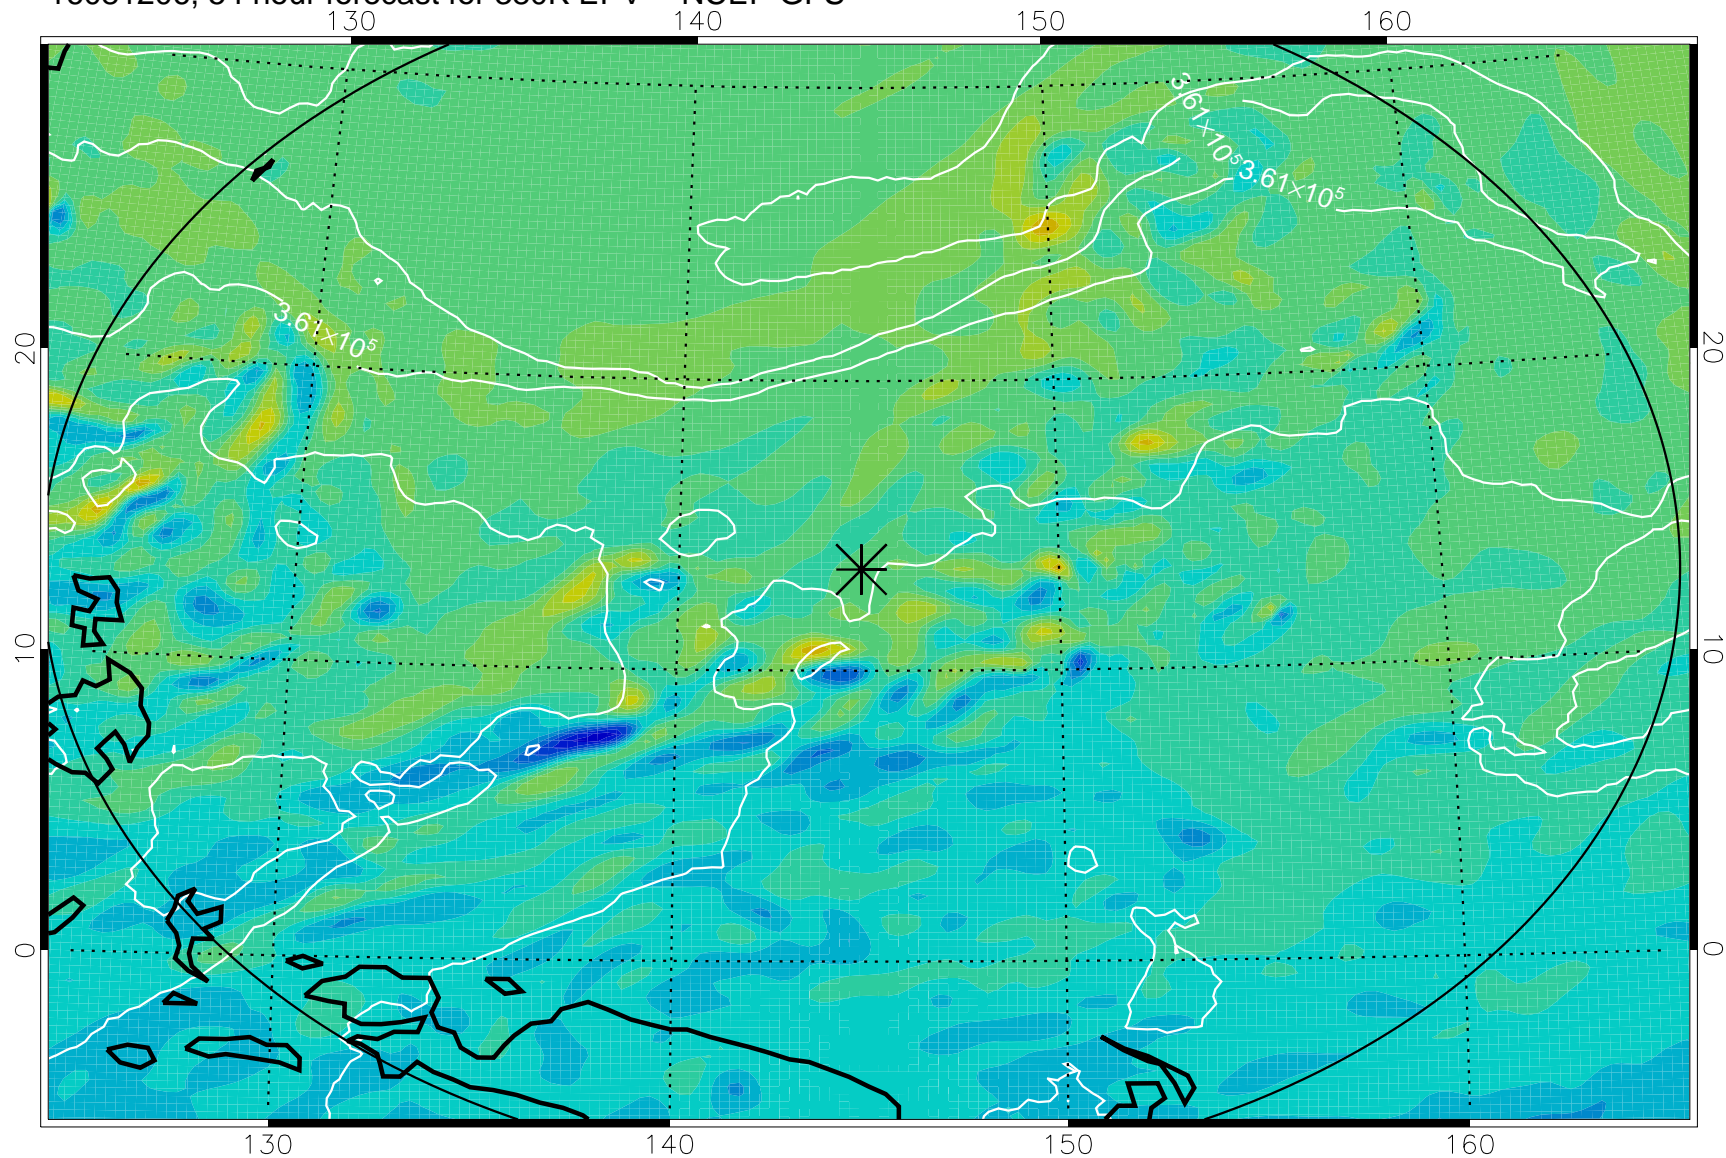

16081106, 30 hour forecast for 380K EPV -- NCEP GFS

380K Montgomery Streamfunction, white

Range ring of 2304 km

16081112, 36 hour forecast for 380K EPV -- NCEP GFS

380K Montgomery Streamfunction, white

Range ring of 2304 km

16081118, 42 hour forecast for 380K EPV -- NCEP GFS

380K Montgomery Streamfunction, white

Range ring of 2304 km

16081200, 48 hour forecast for 380K EPV -- NCEP GFS

380K Montgomery Streamfunction, white

Range ring of 2304 km

16081206, 54 hour forecast for 380K EPV -- NCEP GFS

380K Montgomery Streamfunction, white

Range ring of 2304 km

16081212, 60 hour forecast for 380K EPV -- NCEP GFS

380K Montgomery Streamfunction, white

Range ring of 2304 km

16081218, 66 hour forecast for 380K EPV -- NCEP GFS

380K Montgomery Streamfunction, white

Range ring of 2304 km

16081300, 72 hour forecast for 380K EPV -- NCEP GFS

380K Montgomery Streamfunction, white

Range ring of 2304 km