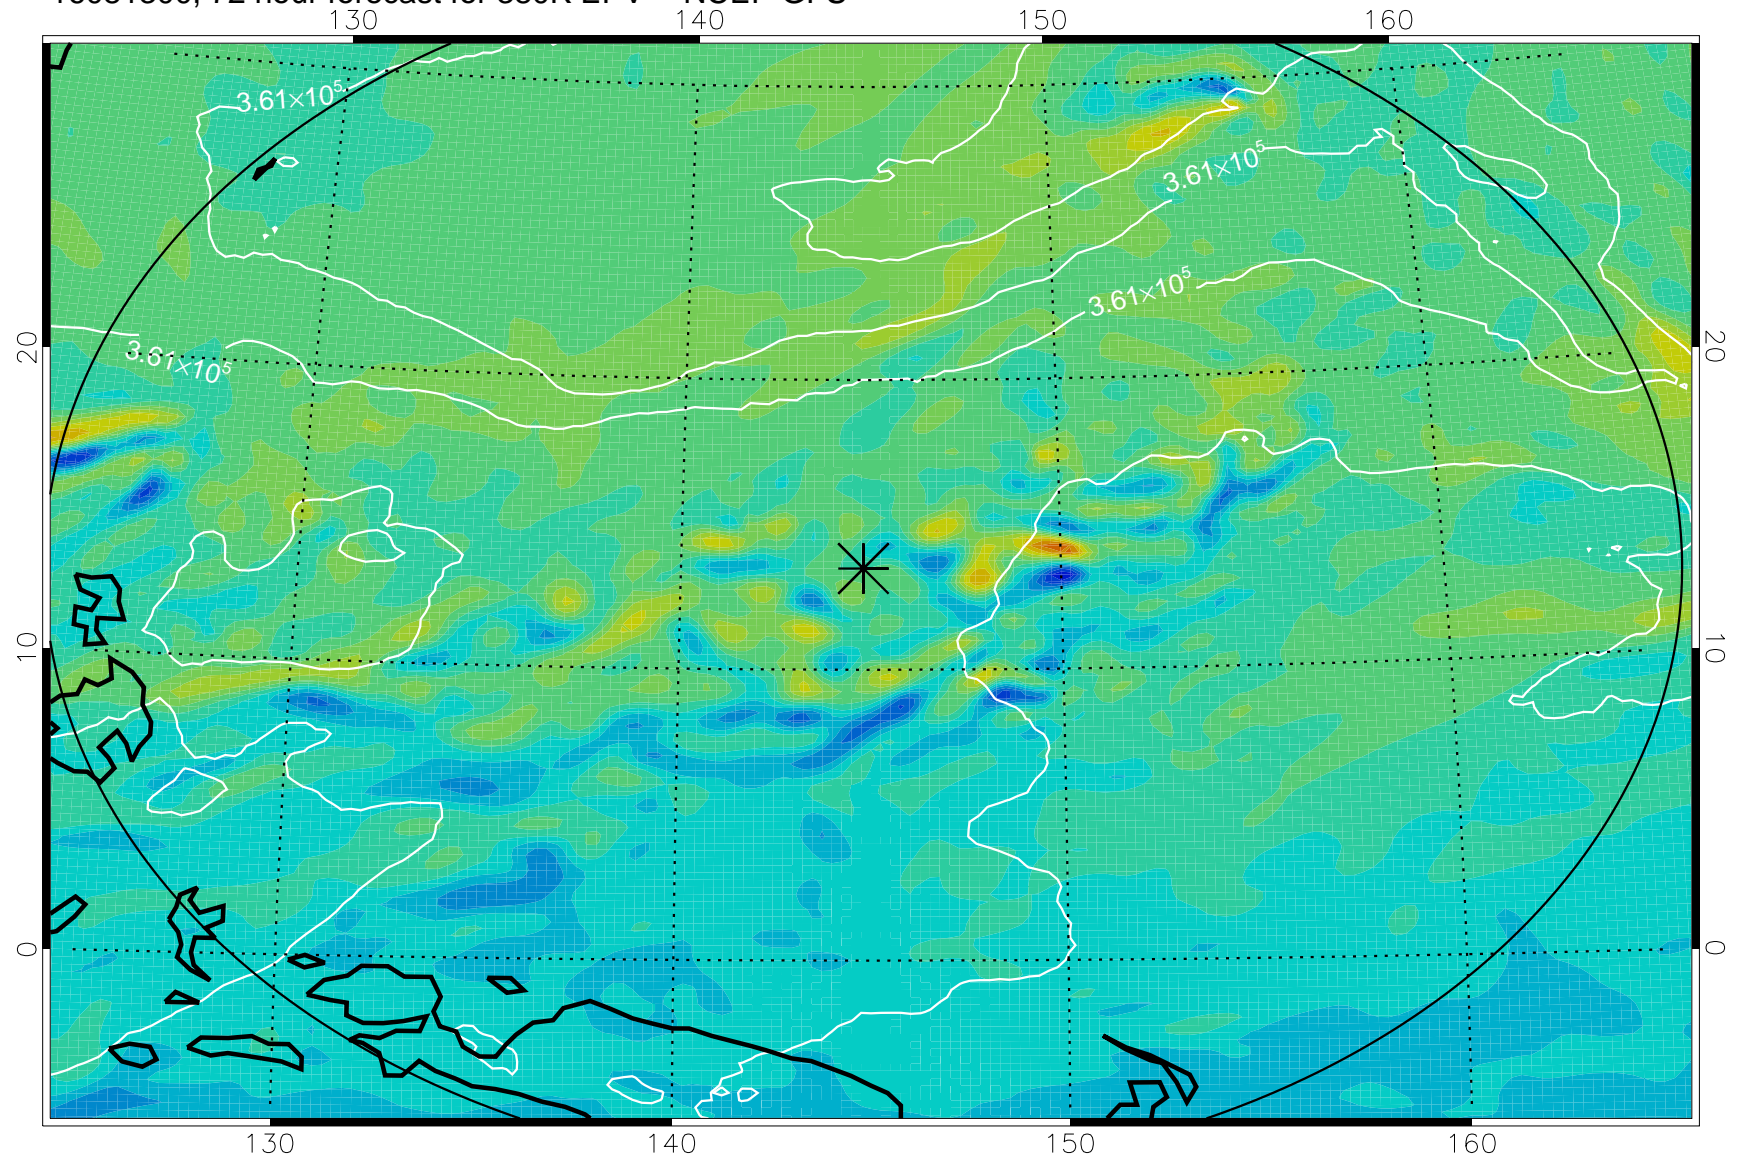

16081206, 54 hour forecast for 380K EPV -- NCEP GFS

380K Montgomery Streamfunction, white

Range ring of 2304 km

16081212, 60 hour forecast for 380K EPV -- NCEP GFS

380K Montgomery Streamfunction, white

Range ring of 2304 km

16081218, 66 hour forecast for 380K EPV -- NCEP GFS

380K Montgomery Streamfunction, white

Range ring of 2304 km

16081300, 72 hour forecast for 380K EPV -- NCEP GFS

380K Montgomery Streamfunction, white

Range ring of 2304 km

16081306, 78 hour forecast for 380K EPV -- NCEP GFS

380K Montgomery Streamfunction, white

Range ring of 2304 km

16081312, 84 hour forecast for 380K EPV -- NCEP GFS

380K Montgomery Streamfunction, white

Range ring of 2304 km

16081406, 102 hour forecast for 380K EPV -- NCEP GFS

380K Montgomery Streamfunction, white

Range ring of 2304 km

16081412, 108 hour forecast for 380K EPV -- NCEP GFS

380K Montgomery Streamfunction, white

Range ring of 2304 km