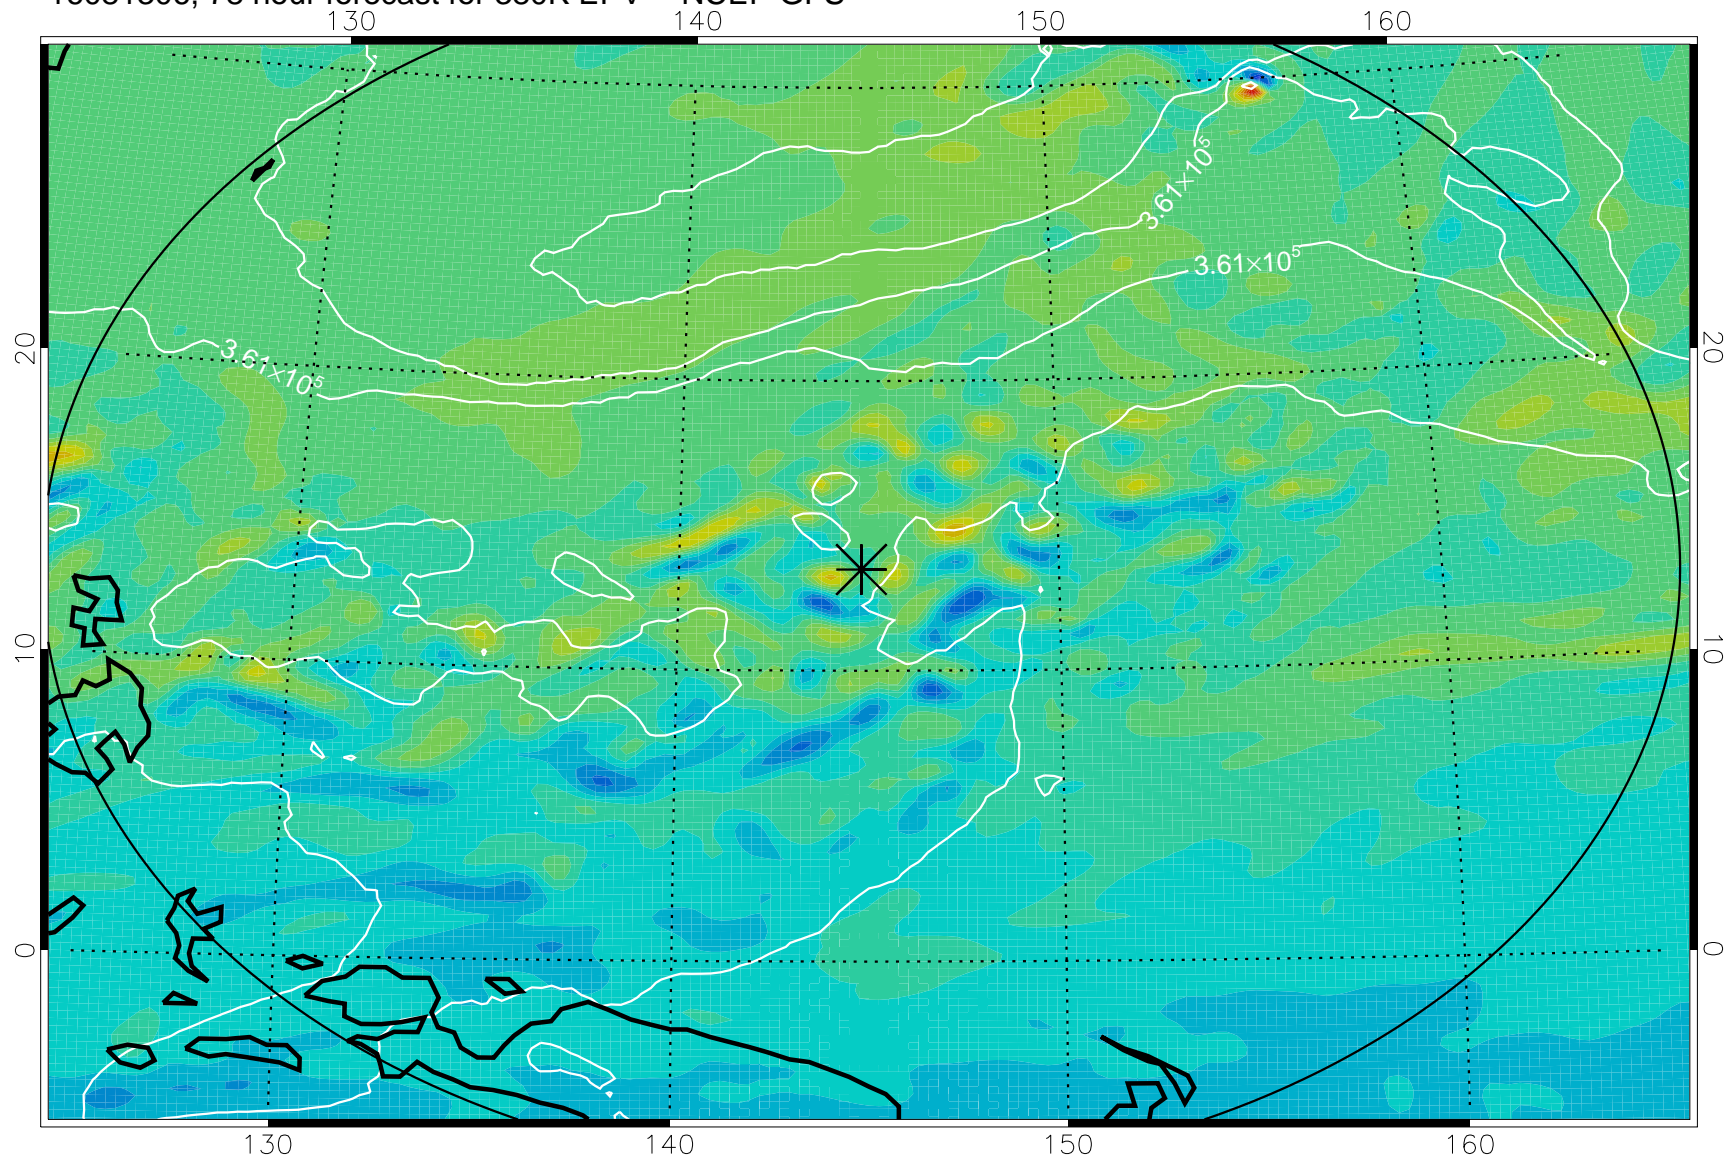

16081218, 66 hour forecast for 380K EPV -- NCEP GFS

380K Montgomery Streamfunction, white

Range ring of 2304 km

16081300, 72 hour forecast for 380K EPV -- NCEP GFS

380K Montgomery Streamfunction, white

Range ring of 2304 km

16081306, 78 hour forecast for 380K EPV -- NCEP GFS

380K Montgomery Streamfunction, white

Range ring of 2304 km

16081312, 84 hour forecast for 380K EPV -- NCEP GFS

380K Montgomery Streamfunction, white

Range ring of 2304 km

16081318, 90 hour forecast for 380K EPV -- NCEP GFS

380K Montgomery Streamfunction, white

Range ring of 2304 km

16081400, 96 hour forecast for 380K EPV -- NCEP GFS

380K Montgomery Streamfunction, white

Range ring of 2304 km

16081406, 102 hour forecast for 380K EPV -- NCEP GFS

380K Montgomery Streamfunction, white

Range ring of 2304 km

16081412, 108 hour forecast for 380K EPV -- NCEP GFS

380K Montgomery Streamfunction, white

Range ring of 2304 km