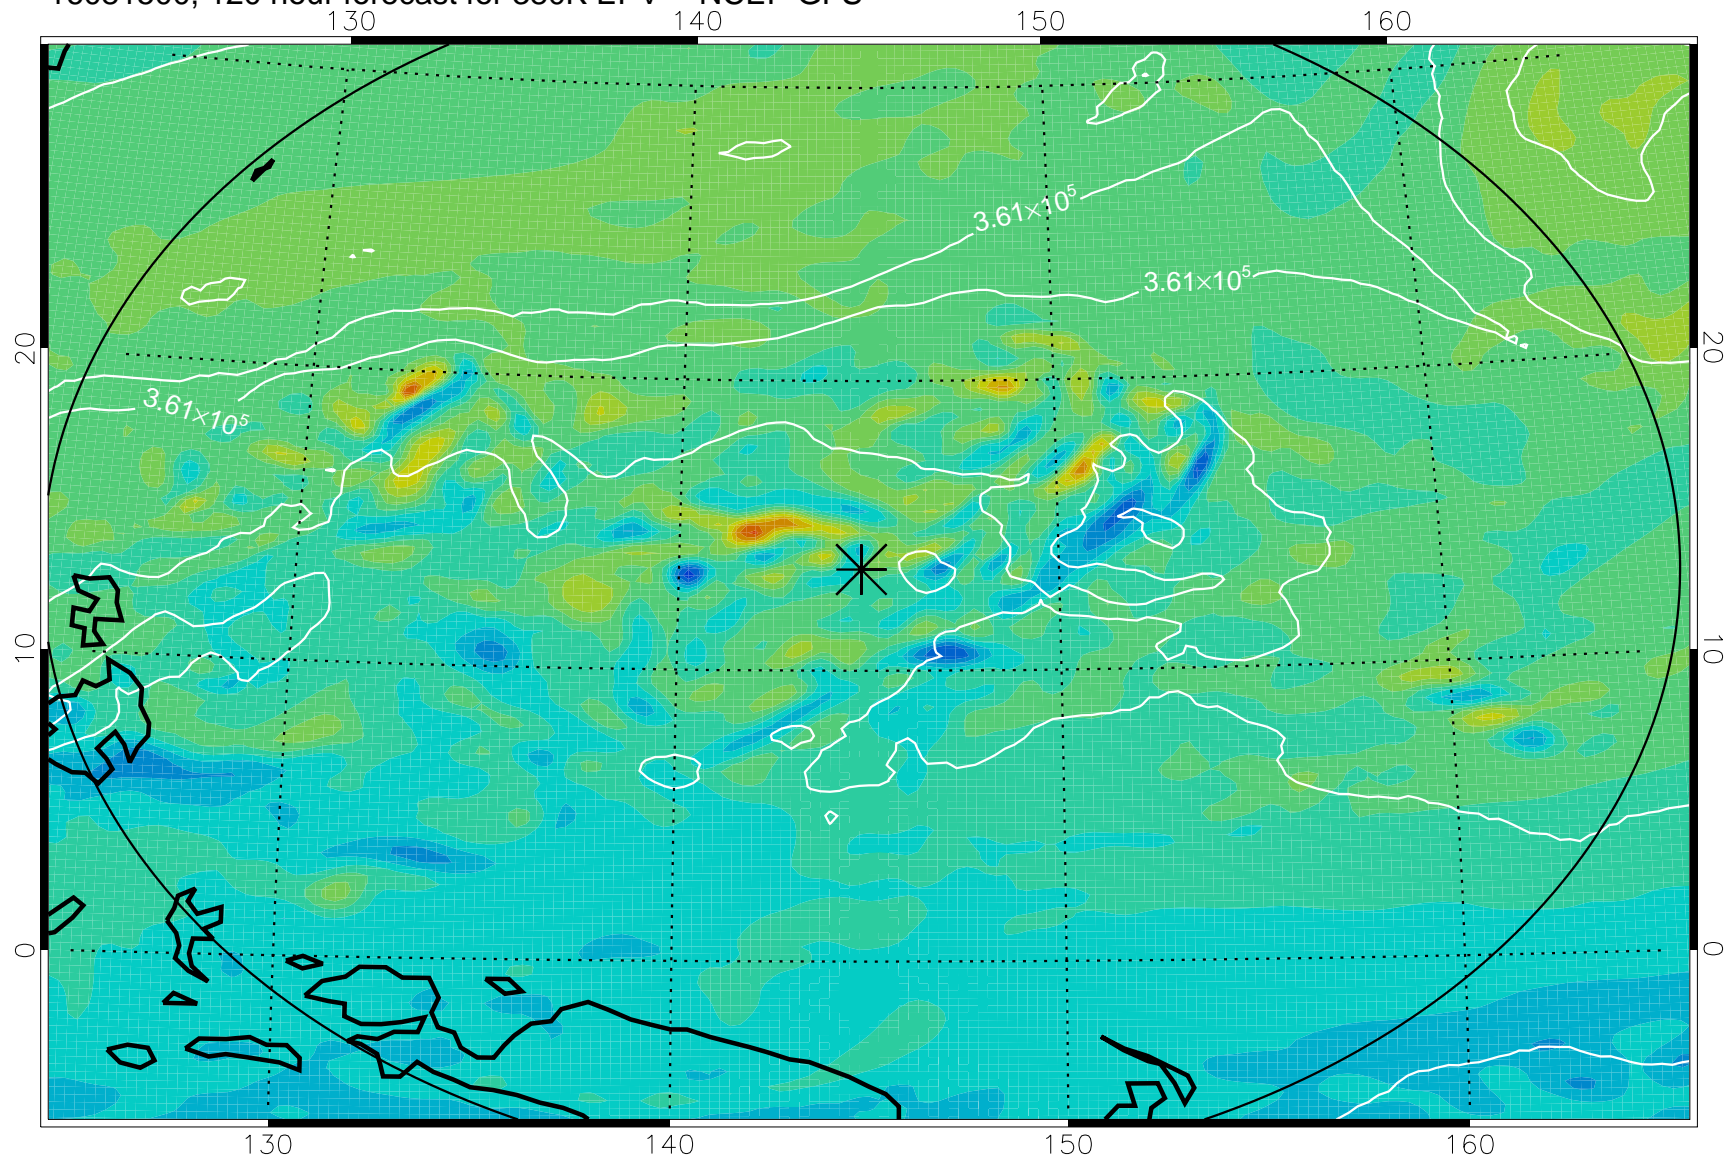

16081306, 78 hour forecast for 380K EPV -- NCEP GFS

380K Montgomery Streamfunction, white

Range ring of 2304 km

16081312, 84 hour forecast for 380K EPV -- NCEP GFS

380K Montgomery Streamfunction, white

Range ring of 2304 km

16081318, 90 hour forecast for 380K EPV -- NCEP GFS

380K Montgomery Streamfunction, white

Range ring of 2304 km

16081400, 96 hour forecast for 380K EPV -- NCEP GFS

380K Montgomery Streamfunction, white

Range ring of 2304 km

16081406, 102 hour forecast for 380K EPV -- NCEP GFS

380K Montgomery Streamfunction, white

Range ring of 2304 km

16081412, 108 hour forecast for 380K EPV -- NCEP GFS

380K Montgomery Streamfunction, white

Range ring of 2304 km

16081418, 114 hour forecast for 380K EPV -- NCEP GFS

380K Montgomery Streamfunction, white

Range ring of 2304 km

16081500, 120 hour forecast for 380K EPV -- NCEP GFS

380K Montgomery Streamfunction, white

Range ring of 2304 km