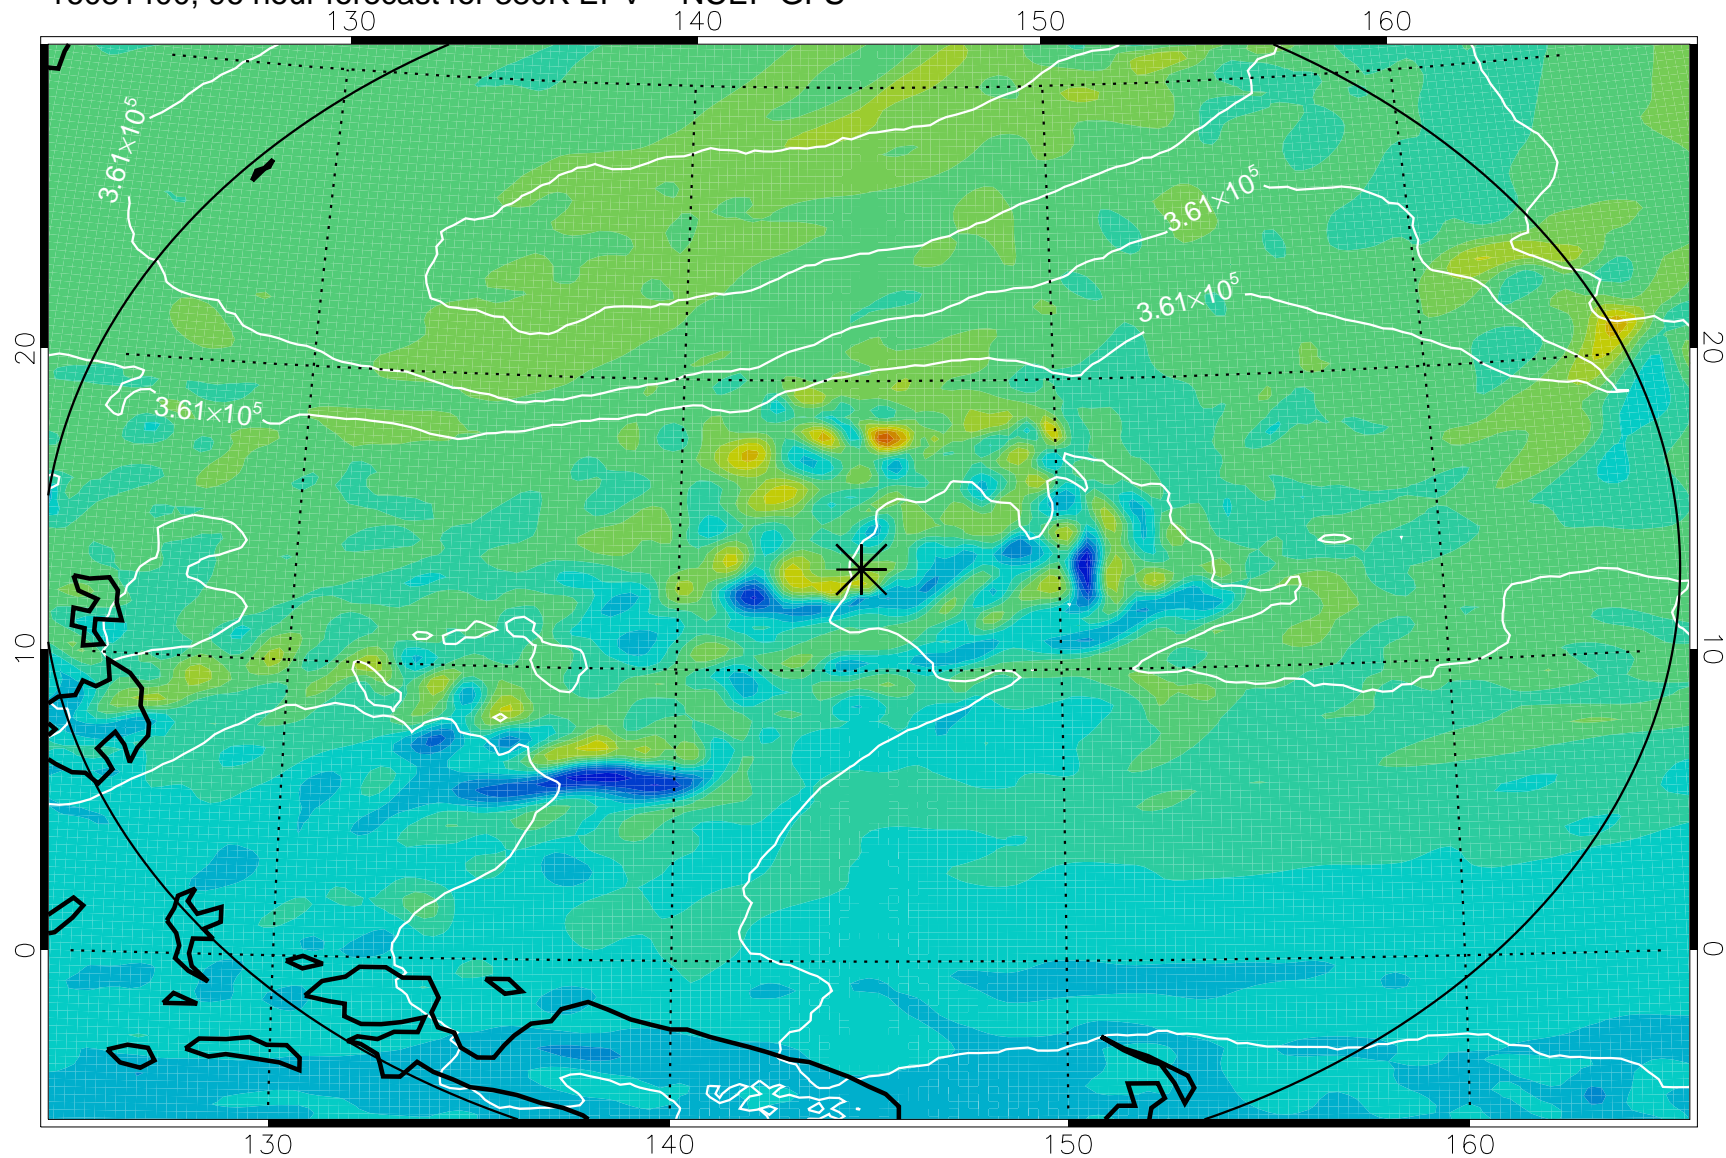

16081218, 66 hour forecast for 380K EPV -- NCEP GFS

380K Montgomery Streamfunction, white

Range ring of 2304 km

16081300, 72 hour forecast for 380K EPV -- NCEP GFS

380K Montgomery Streamfunction, white

Range ring of 2304 km

16081306, 78 hour forecast for 380K EPV -- NCEP GFS

380K Montgomery Streamfunction, white

Range ring of 2304 km

16081312, 84 hour forecast for 380K EPV -- NCEP GFS

380K Montgomery Streamfunction, white

Range ring of 2304 km

16081318, 90 hour forecast for 380K EPV -- NCEP GFS

380K Montgomery Streamfunction, white

Range ring of 2304 km

16081400, 96 hour forecast for 380K EPV -- NCEP GFS

380K Montgomery Streamfunction, white

Range ring of 2304 km

16081406, 102 hour forecast for 380K EPV -- NCEP GFS

380K Montgomery Streamfunction, white

Range ring of 2304 km

16081412, 108 hour forecast for 380K EPV -- NCEP GFS

380K Montgomery Streamfunction, white

Range ring of 2304 km