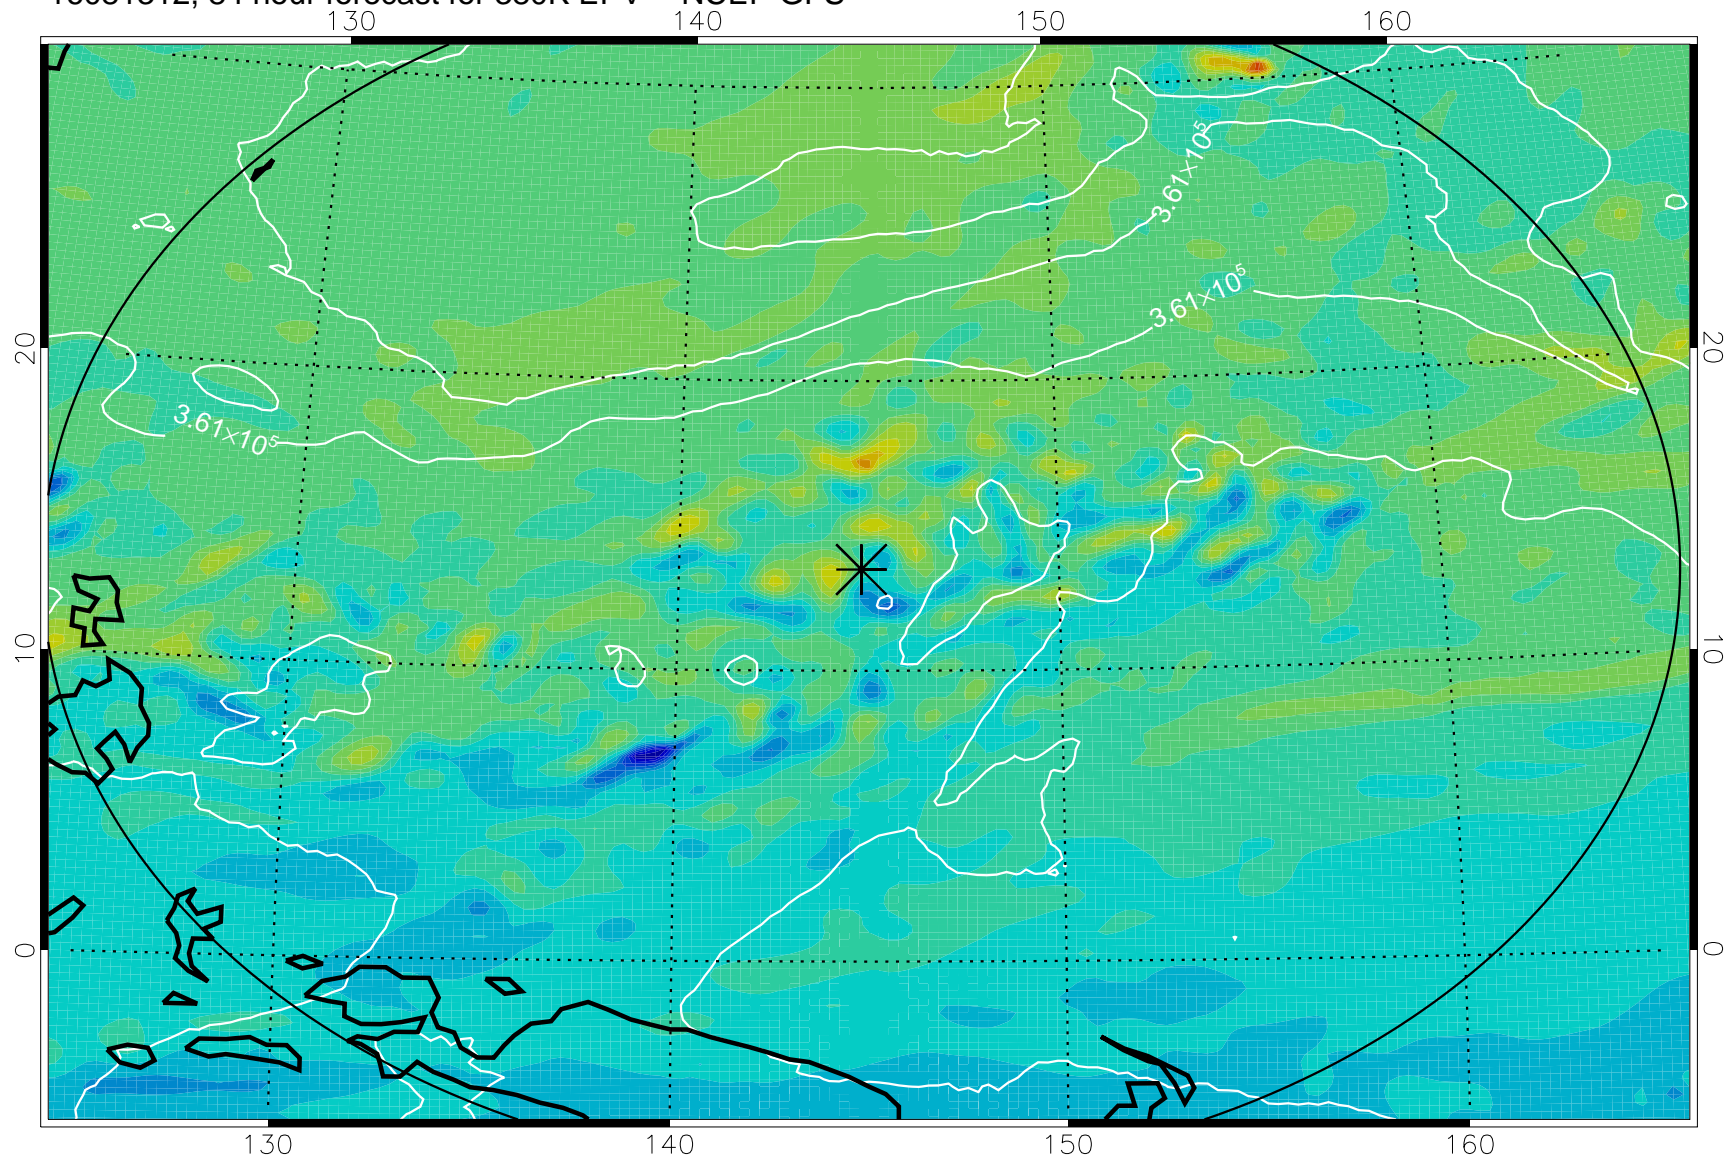

16081218, 66 hour forecast for 380K EPV -- NCEP GFS

380K Montgomery Streamfunction, white

Range ring of 2304 km

16081300, 72 hour forecast for 380K EPV -- NCEP GFS

380K Montgomery Streamfunction, white

Range ring of 2304 km

16081306, 78 hour forecast for 380K EPV -- NCEP GFS

380K Montgomery Streamfunction, white

Range ring of 2304 km

16081312, 84 hour forecast for 380K EPV -- NCEP GFS

380K Montgomery Streamfunction, white

Range ring of 2304 km

16081318, 90 hour forecast for 380K EPV -- NCEP GFS

380K Montgomery Streamfunction, white

Range ring of 2304 km

16081400, 96 hour forecast for 380K EPV -- NCEP GFS

380K Montgomery Streamfunction, white

Range ring of 2304 km

16081406, 102 hour forecast for 380K EPV -- NCEP GFS

380K Montgomery Streamfunction, white

Range ring of 2304 km

16081412, 108 hour forecast for 380K EPV -- NCEP GFS

380K Montgomery Streamfunction, white

Range ring of 2304 km