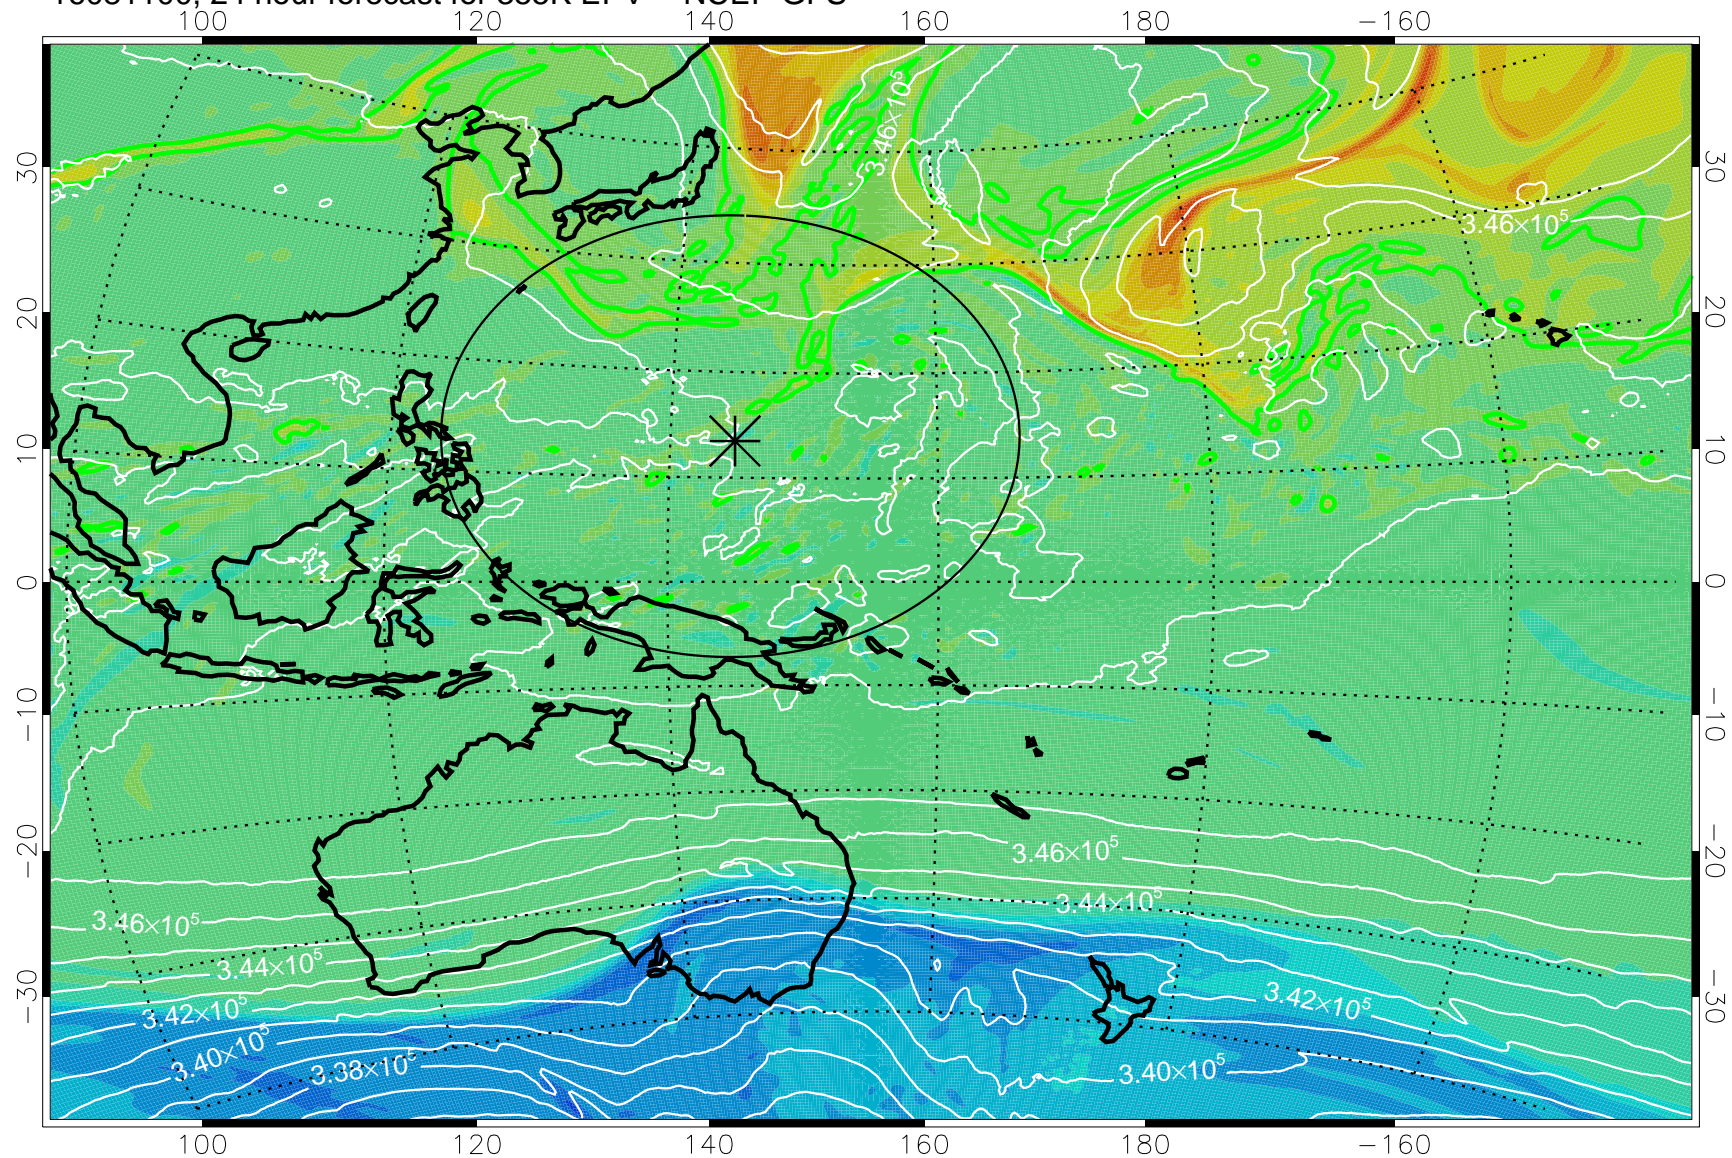

16081006, 6 hour forecast for 355K EPV -- NCEP GFS

355K Montgomery Streamfunction, white  
EPV Tropopause (2 PVU) Position  
Range ring of 2304 km

16081012, 12 hour forecast for 355K EPV -- NCEP GFS

355K Montgomery Streamfunction, white  
EPV Tropopause (2 PVU) Position  
Range ring of 2304 km

16081018, 18 hour forecast for 355K EPV -- NCEP GFS

355K Montgomery Streamfunction, white  
EPV Tropopause (2 PVU) Position  
Range ring of 2304 km

16081100, 24 hour forecast for 355K EPV -- NCEP GFS

355K Montgomery Streamfunction, white  
EPV Tropopause (2 PVU) Position  
Range ring of 2304 km

16081106, 30 hour forecast for 355K EPV -- NCEP GFS

355K Montgomery Streamfunction, white  
EPV Tropopause (2 PVU) Position  
Range ring of 2304 km

16081112, 36 hour forecast for 355K EPV -- NCEP GFS

355K Montgomery Streamfunction, white  
EPV Tropopause (2 PVU) Position  
Range ring of 2304 km

16081118, 42 hour forecast for 355K EPV -- NCEP GFS

355K Montgomery Streamfunction, white  
EPV Tropopause (2 PVU) Position  
Range ring of 2304 km

16081200, 48 hour forecast for 355K EPV -- NCEP GFS

355K Montgomery Streamfunction, white  
EPV Tropopause (2 PVU) Position  
Range ring of 2304 km