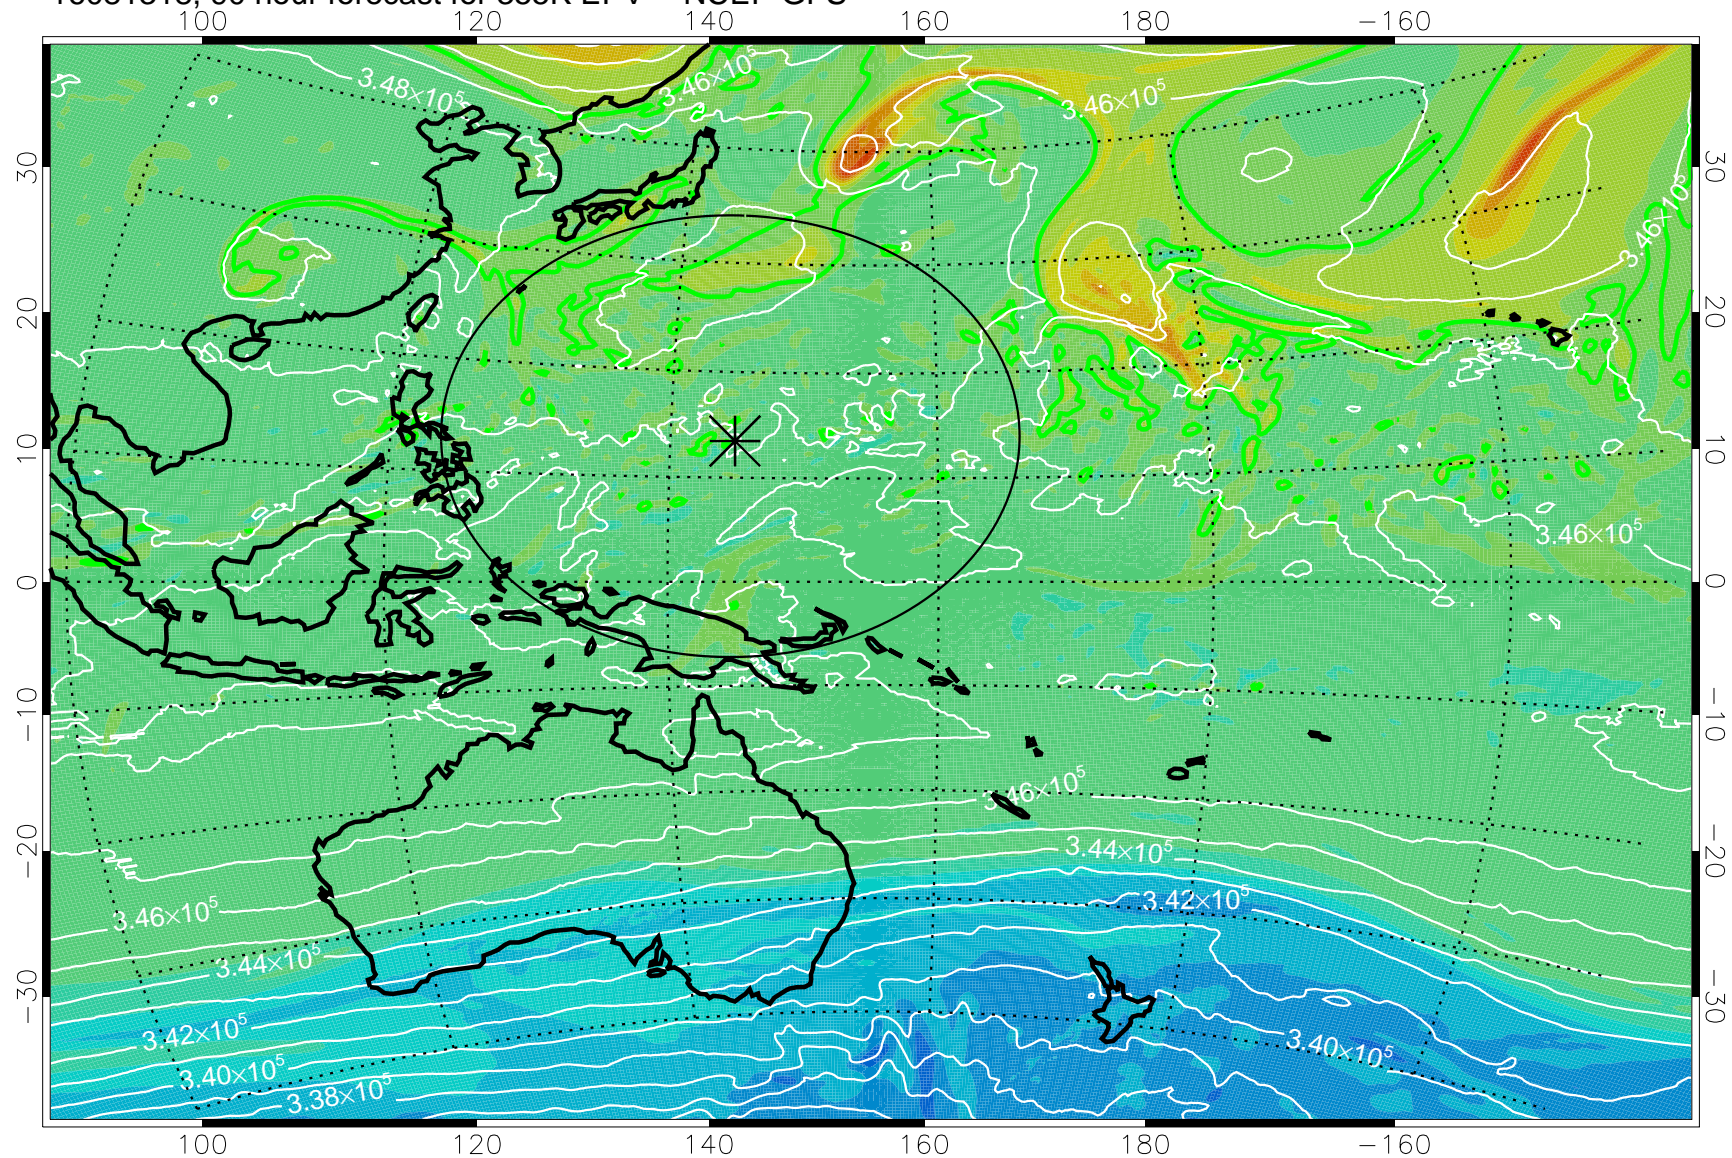

16081218, 66 hour forecast for 355K EPV -- NCEP GFS

355K Montgomery Streamfunction, white  
EPV Tropopause (2 PVU) Position  
Range ring of 2304 km

16081300, 72 hour forecast for 355K EPV -- NCEP GFS

355K Montgomery Streamfunction, white  
EPV Tropopause (2 PVU) Position  
Range ring of 2304 km

16081306, 78 hour forecast for 355K EPV -- NCEP GFS

355K Montgomery Streamfunction, white  
EPV Tropopause (2 PVU) Position  
Range ring of 2304 km

16081312, 84 hour forecast for 355K EPV -- NCEP GFS

355K Montgomery Streamfunction, white  
EPV Tropopause (2 PVU) Position  
Range ring of 2304 km

16081318, 90 hour forecast for 355K EPV -- NCEP GFS

355K Montgomery Streamfunction, white  
EPV Tropopause (2 PVU) Position  
Range ring of 2304 km

16081400, 96 hour forecast for 355K EPV -- NCEP GFS

355K Montgomery Streamfunction, white  
EPV Tropopause (2 PVU) Position  
Range ring of 2304 km

16081406, 102 hour forecast for 355K EPV -- NCEP GFS

355K Montgomery Streamfunction, white  
EPV Tropopause (2 PVU) Position  
Range ring of 2304 km

16081412, 108 hour forecast for 355K EPV -- NCEP GFS

355K Montgomery Streamfunction, white  
EPV Tropopause (2 PVU) Position  
Range ring of 2304 km