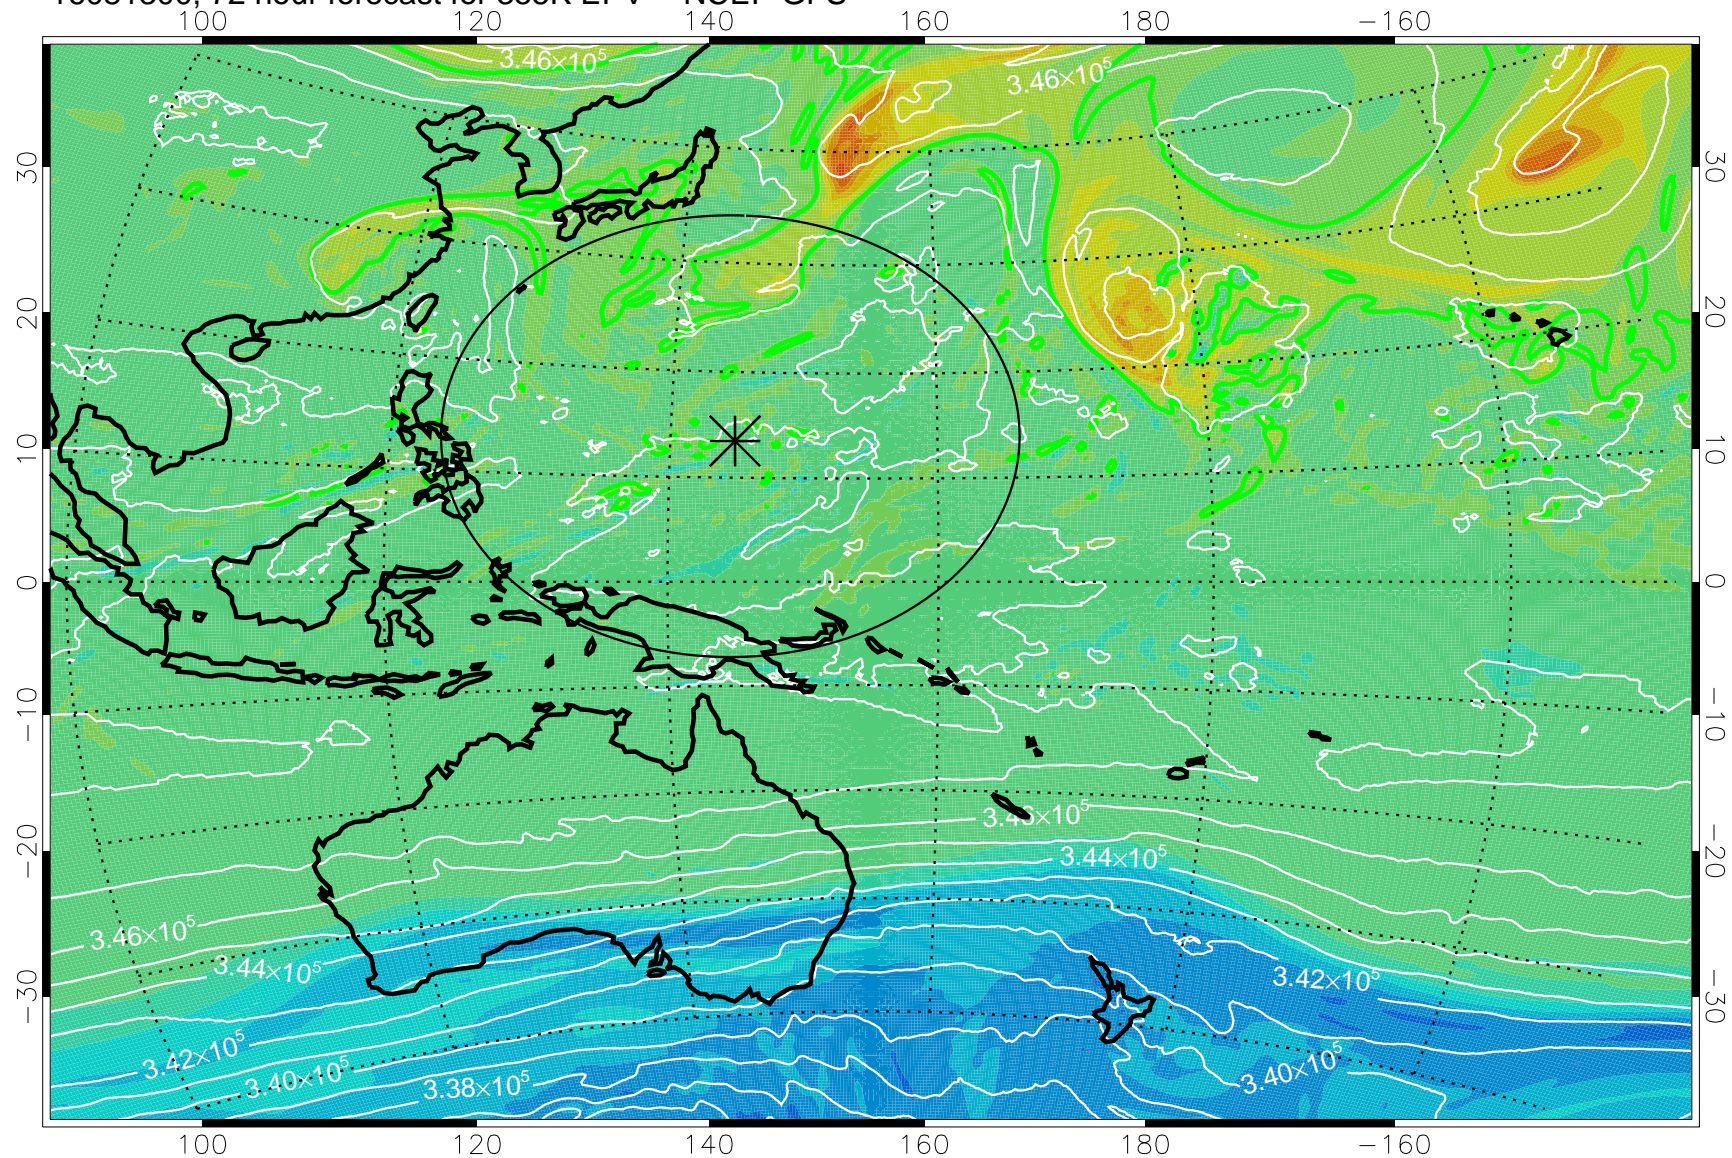

16081118, 42 hour forecast for 355K EPV -- NCEP GFS

355K Montgomery Streamfunction, white  
EPV Tropopause (2 PVU) Position  
Range ring of 2304 km

16081200, 48 hour forecast for 355K EPV -- NCEP GFS

355K Montgomery Streamfunction, white  
EPV Tropopause (2 PVU) Position  
Range ring of 2304 km

16081206, 54 hour forecast for 355K EPV -- NCEP GFS

355K Montgomery Streamfunction, white  
EPV Tropopause (2 PVU) Position  
Range ring of 2304 km

16081212, 60 hour forecast for 355K EPV -- NCEP GFS

355K Montgomery Streamfunction, white  
EPV Tropopause (2 PVU) Position  
Range ring of 2304 km

16081218, 66 hour forecast for 355K EPV -- NCEP GFS

355K Montgomery Streamfunction, white  
EPV Tropopause (2 PVU) Position  
Range ring of 2304 km

16081300, 72 hour forecast for 355K EPV -- NCEP GFS

355K Montgomery Streamfunction, white  
EPV Tropopause (2 PVU) Position  
Range ring of 2304 km

16081306, 78 hour forecast for 355K EPV -- NCEP GFS

355K Montgomery Streamfunction, white  
EPV Tropopause (2 PVU) Position  
Range ring of 2304 km

16081312, 84 hour forecast for 355K EPV -- NCEP GFS

355K Montgomery Streamfunction, white  
EPV Tropopause (2 PVU) Position  
Range ring of 2304 km