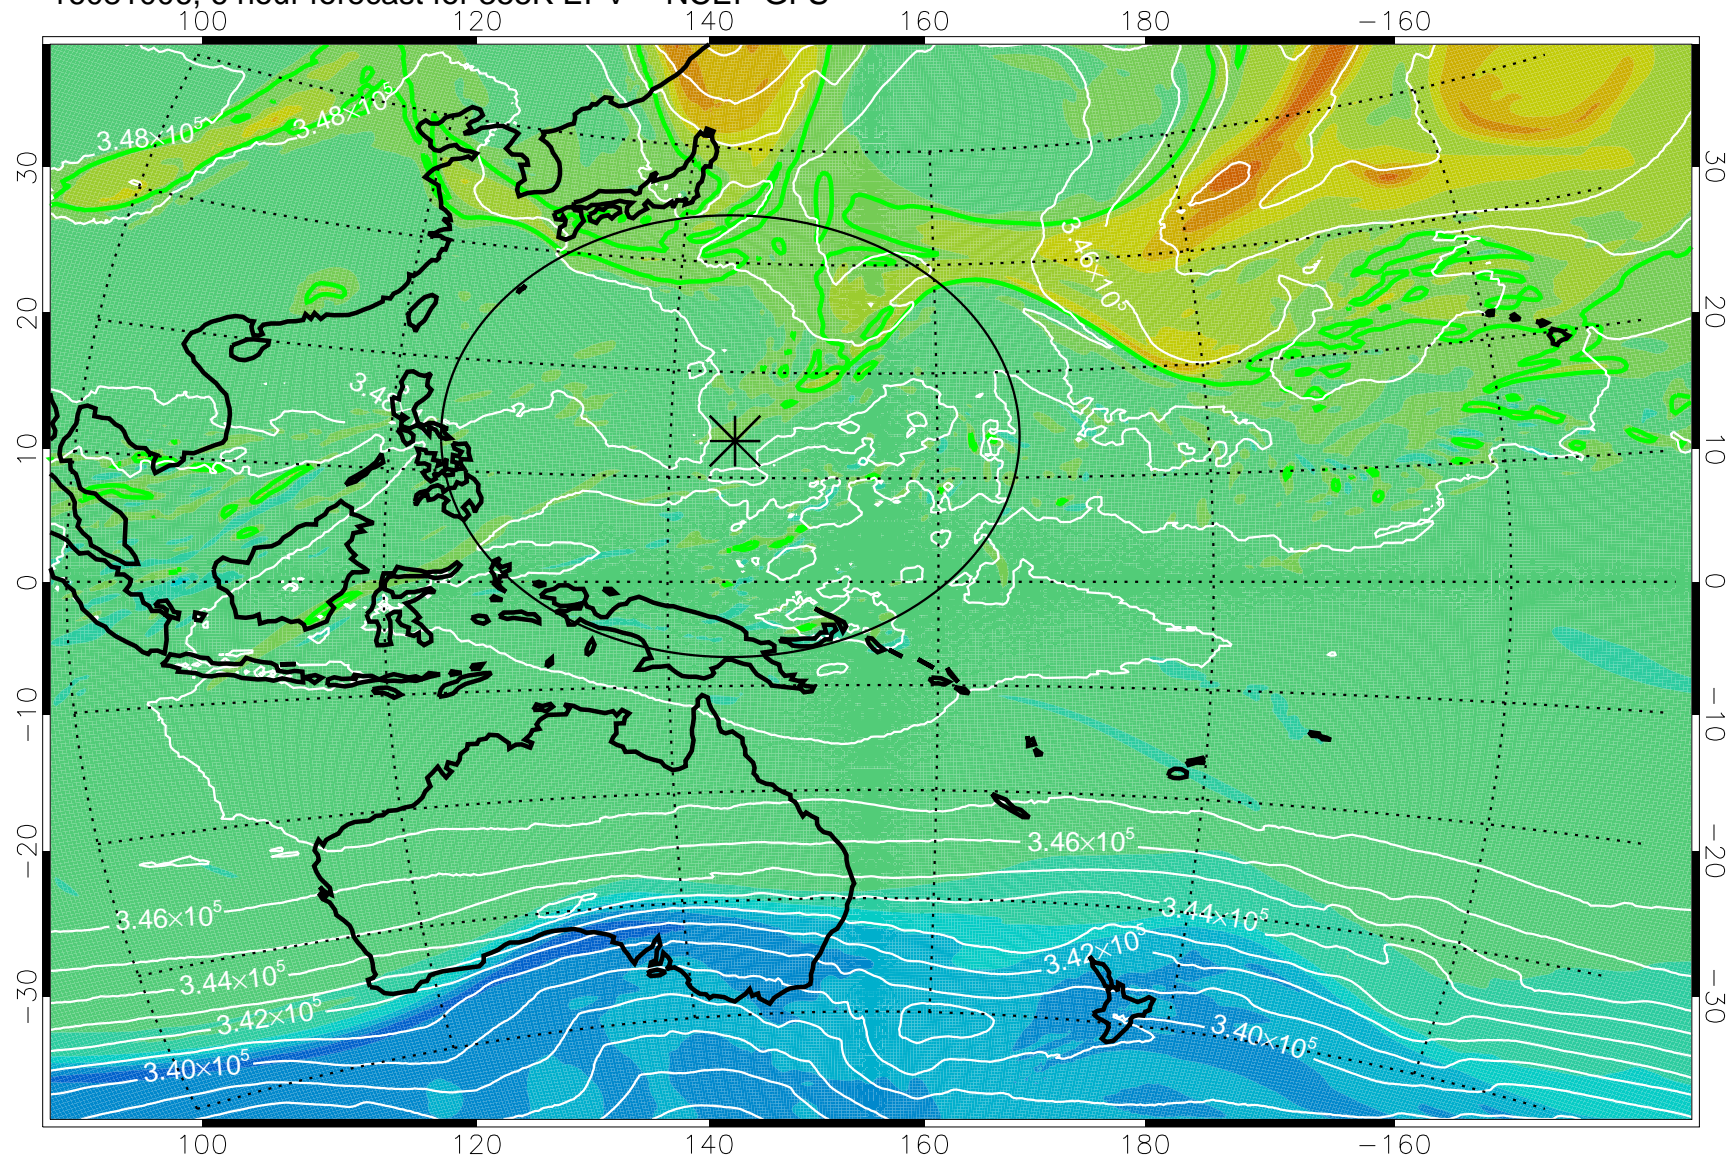

16081006, 6 hour forecast for 355K EPV -- NCEP GFS

355K Montgomery Streamfunction, white  
EPV Tropopause (2 PVU) Position  
Range ring of 2304 km

16081012, 12 hour forecast for 355K EPV -- NCEP GFS

355K Montgomery Streamfunction, white  
EPV Tropopause (2 PVU) Position  
Range ring of 2304 km

16081018, 18 hour forecast for 355K EPV -- NCEP GFS

355K Montgomery Streamfunction, white  
EPV Tropopause (2 PVU) Position  
Range ring of 2304 km

16081100, 24 hour forecast for 355K EPV -- NCEP GFS

355K Montgomery Streamfunction, white  
EPV Tropopause (2 PVU) Position  
Range ring of 2304 km

16081106, 30 hour forecast for 355K EPV -- NCEP GFS

355K Montgomery Streamfunction, white  
EPV Tropopause (2 PVU) Position  
Range ring of 2304 km

16081112, 36 hour forecast for 355K EPV -- NCEP GFS

355K Montgomery Streamfunction, white  
EPV Tropopause (2 PVU) Position  
Range ring of 2304 km

16081118, 42 hour forecast for 355K EPV -- NCEP GFS

355K Montgomery Streamfunction, white  
EPV Tropopause (2 PVU) Position  
Range ring of 2304 km

16081200, 48 hour forecast for 355K EPV -- NCEP GFS

355K Montgomery Streamfunction, white  
EPV Tropopause (2 PVU) Position  
Range ring of 2304 km