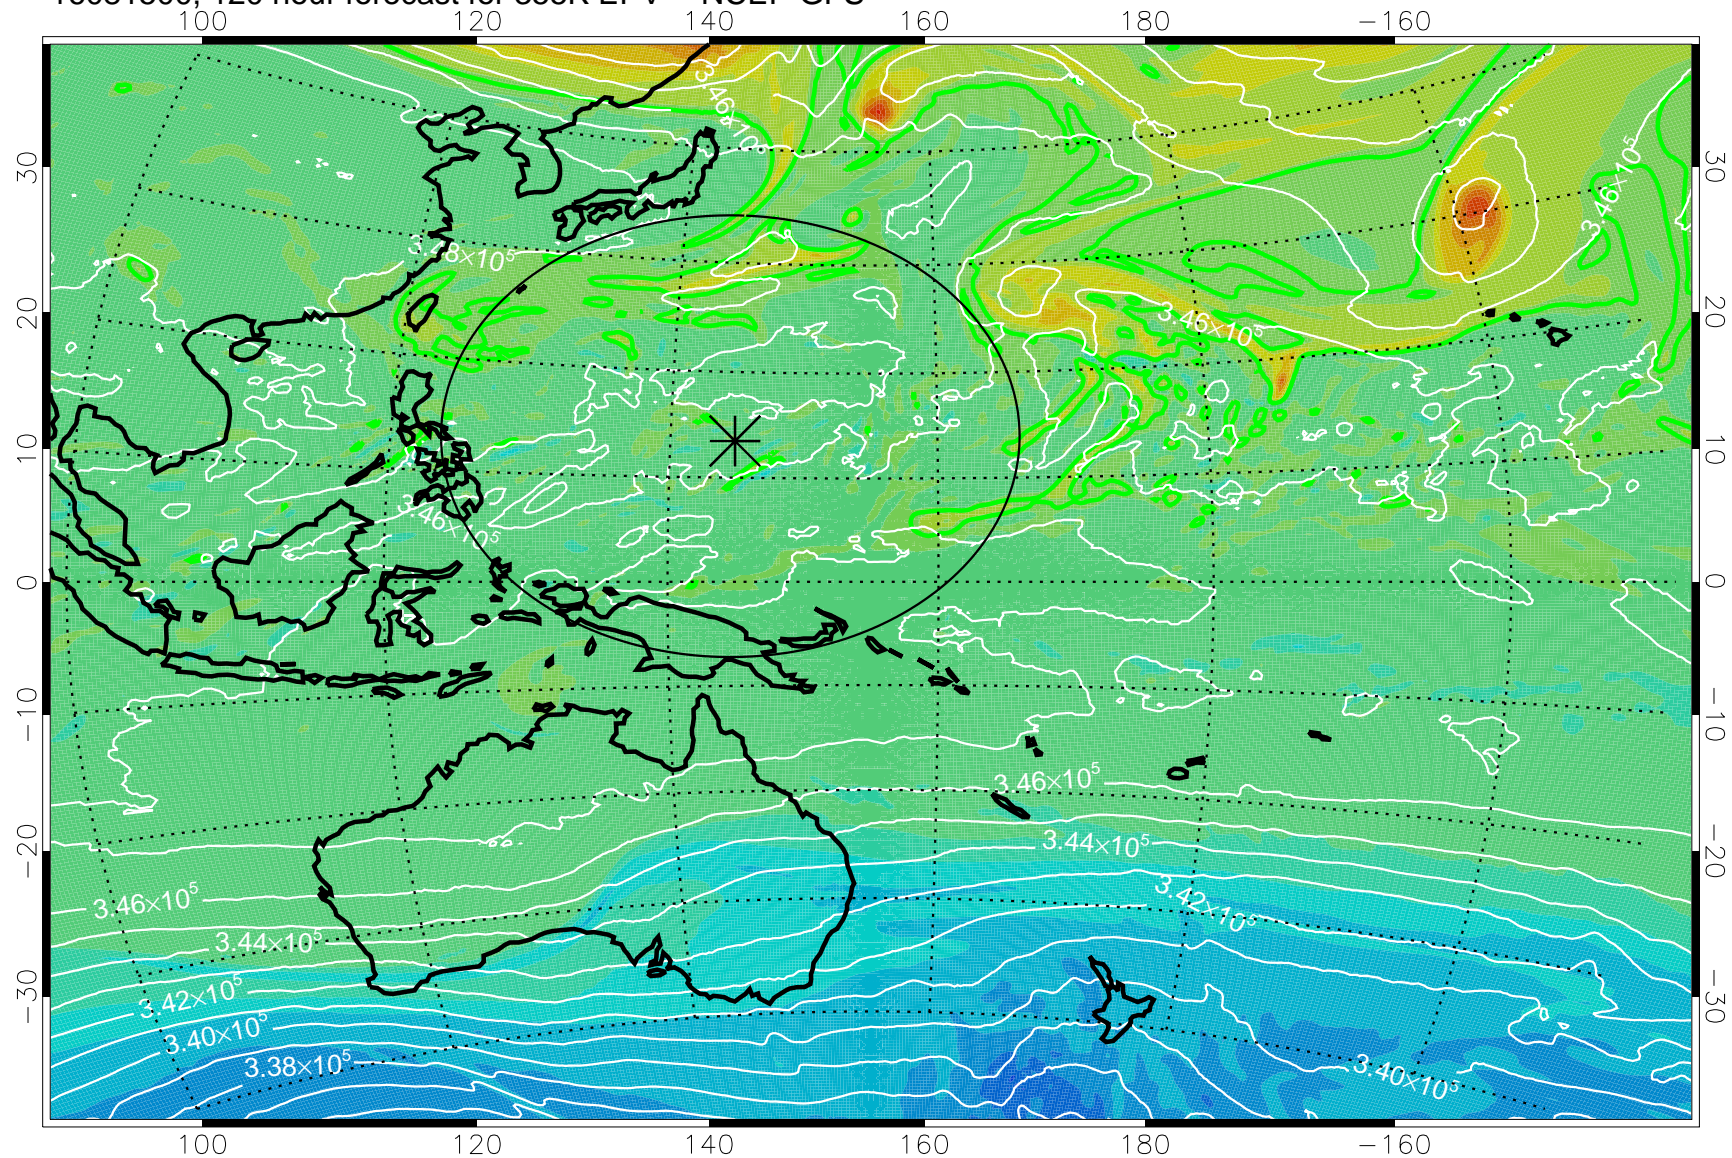

16081318, 90 hour forecast for 355K EPV -- NCEP GFS

355K Montgomery Streamfunction, white  
EPV Tropopause (2 PVU) Position  
Range ring of 2304 km

16081400, 96 hour forecast for 355K EPV -- NCEP GFS

355K Montgomery Streamfunction, white  
EPV Tropopause (2 PVU) Position  
Range ring of 2304 km

16081406, 102 hour forecast for 355K EPV -- NCEP GFS

355K Montgomery Streamfunction, white  
EPV Tropopause (2 PVU) Position  
Range ring of 2304 km

16081412, 108 hour forecast for 355K EPV -- NCEP GFS

355K Montgomery Streamfunction, white  
EPV Tropopause (2 PVU) Position  
Range ring of 2304 km

16081418, 114 hour forecast for 355K EPV -- NCEP GFS

355K Montgomery Streamfunction, white  
 EPV Tropopause (2 PVU) Position  
 Range ring of 2304 km

16081500, 120 hour forecast for 355K EPV -- NCEP GFS

355K Montgomery Streamfunction, white  
EPV Tropopause (2 PVU) Position  
Range ring of 2304 km