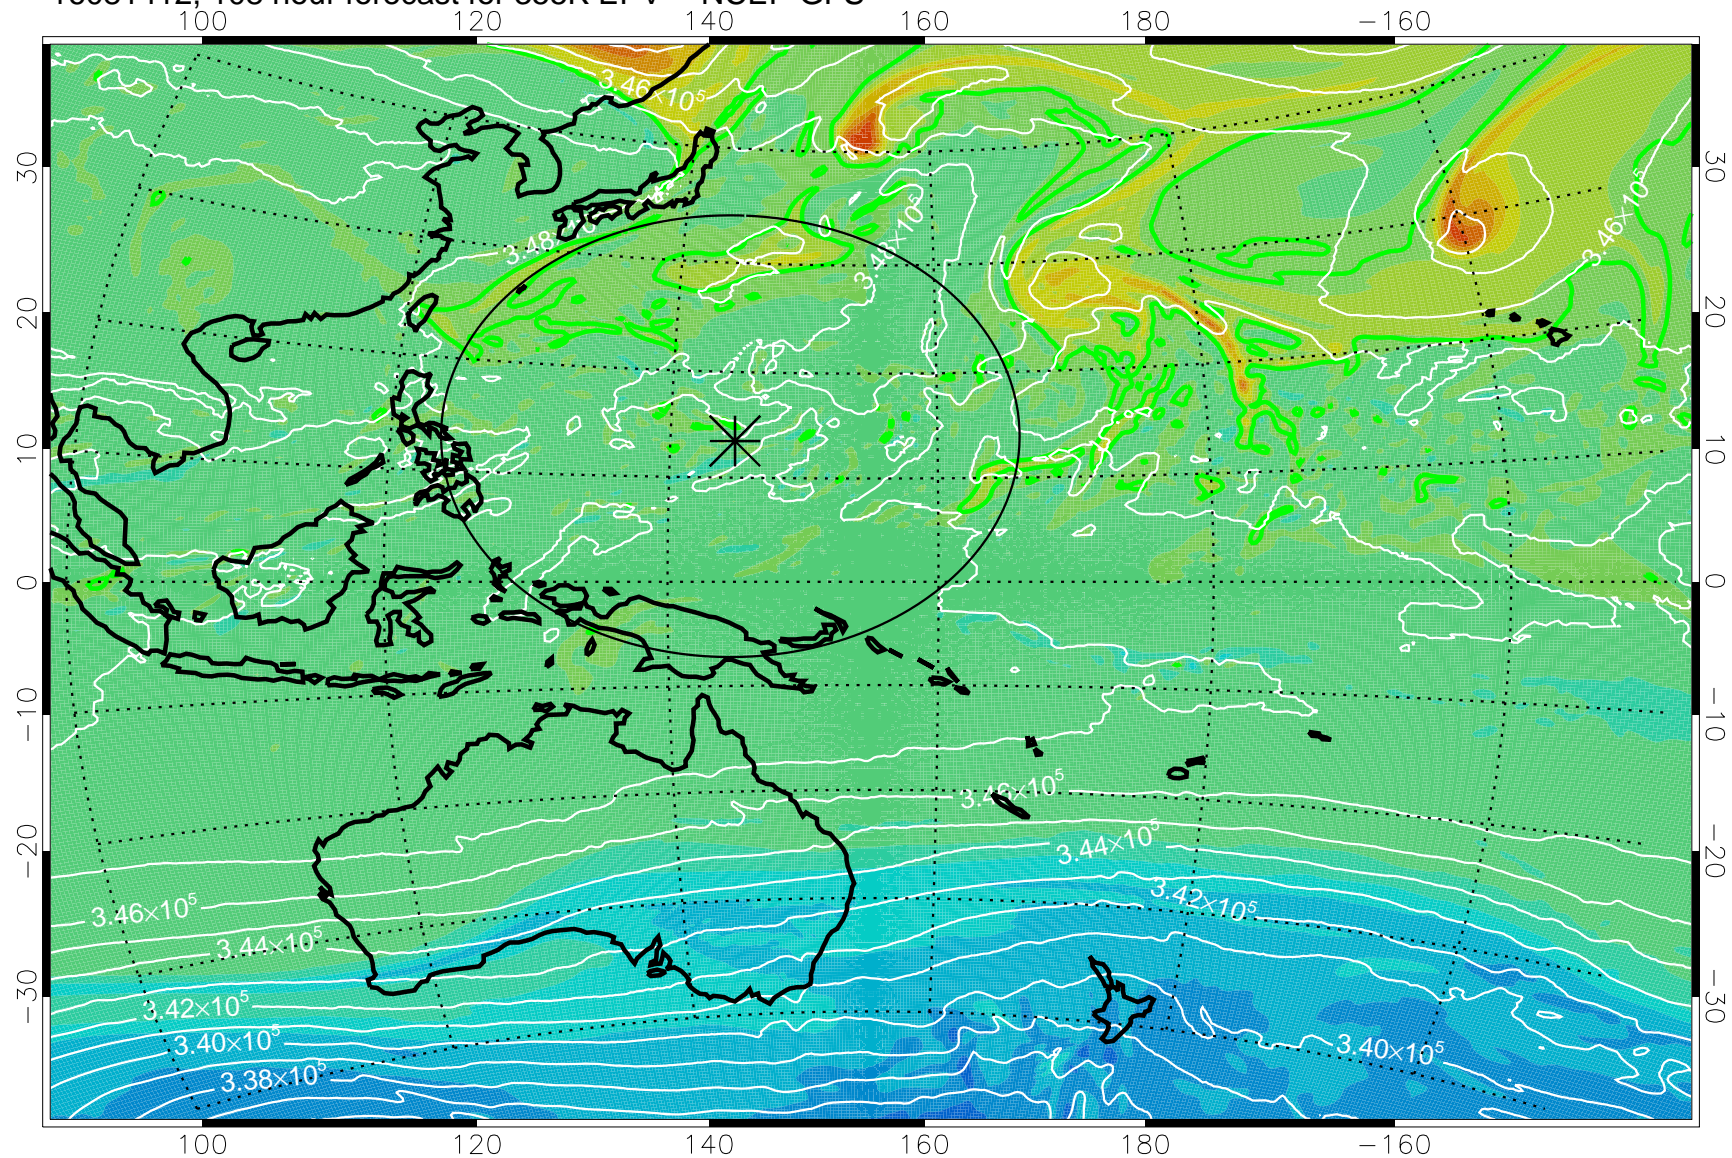

16081306, 78 hour forecast for 355K EPV -- NCEP GFS

355K Montgomery Streamfunction, white  
EPV Tropopause (2 PVU) Position  
Range ring of 2304 km

16081312, 84 hour forecast for 355K EPV -- NCEP GFS

355K Montgomery Streamfunction, white  
EPV Tropopause (2 PVU) Position  
Range ring of 2304 km

16081318, 90 hour forecast for 355K EPV -- NCEP GFS

355K Montgomery Streamfunction, white  
EPV Tropopause (2 PVU) Position  
Range ring of 2304 km

16081400, 96 hour forecast for 355K EPV -- NCEP GFS

355K Montgomery Streamfunction, white  
EPV Tropopause (2 PVU) Position  
Range ring of 2304 km

16081406, 102 hour forecast for 355K EPV -- NCEP GFS

355K Montgomery Streamfunction, white  
EPV Tropopause (2 PVU) Position  
Range ring of 2304 km

16081412, 108 hour forecast for 355K EPV -- NCEP GFS

355K Montgomery Streamfunction, white  
EPV Tropopause (2 PVU) Position  
Range ring of 2304 km

16081418, 114 hour forecast for 355K EPV -- NCEP GFS

355K Montgomery Streamfunction, white  
 EPV Tropopause (2 PVU) Position  
 Range ring of 2304 km

16081500, 120 hour forecast for 355K EPV -- NCEP GFS