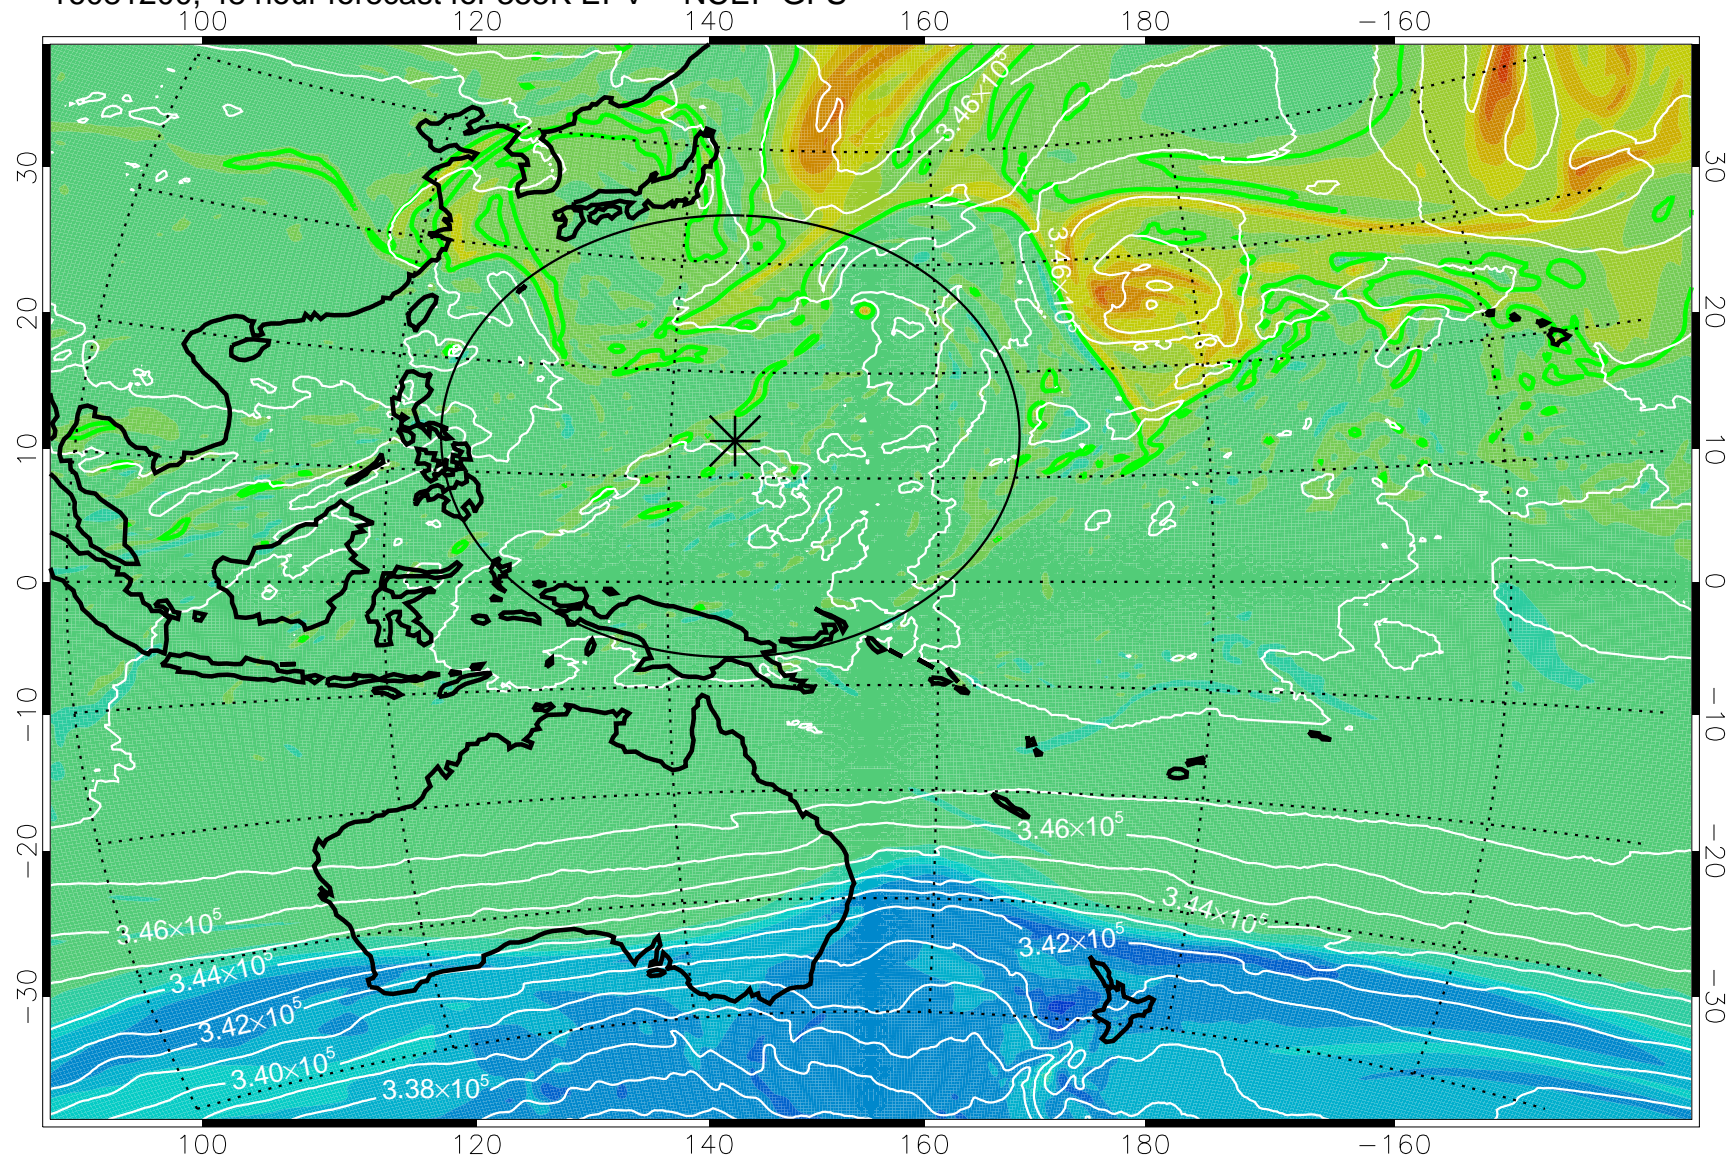

16081106, 30 hour forecast for 355K EPV -- NCEP GFS

355K Montgomery Streamfunction, white  
EPV Tropopause (2 PVU) Position  
Range ring of 2304 km

16081112, 36 hour forecast for 355K EPV -- NCEP GFS

355K Montgomery Streamfunction, white  
EPV Tropopause (2 PVU) Position  
Range ring of 2304 km

16081118, 42 hour forecast for 355K EPV -- NCEP GFS

355K Montgomery Streamfunction, white  
EPV Tropopause (2 PVU) Position  
Range ring of 2304 km

16081200, 48 hour forecast for 355K EPV -- NCEP GFS

355K Montgomery Streamfunction, white  
EPV Tropopause (2 PVU) Position  
Range ring of 2304 km

16081206, 54 hour forecast for 355K EPV -- NCEP GFS

355K Montgomery Streamfunction, white  
EPV Tropopause (2 PVU) Position  
Range ring of 2304 km

16081212, 60 hour forecast for 355K EPV -- NCEP GFS

355K Montgomery Streamfunction, white  
EPV Tropopause (2 PVU) Position  
Range ring of 2304 km

16081218, 66 hour forecast for 355K EPV -- NCEP GFS

355K Montgomery Streamfunction, white  
EPV Tropopause (2 PVU) Position  
Range ring of 2304 km

16081300, 72 hour forecast for 355K EPV -- NCEP GFS

355K Montgomery Streamfunction, white  
EPV Tropopause (2 PVU) Position  
Range ring of 2304 km