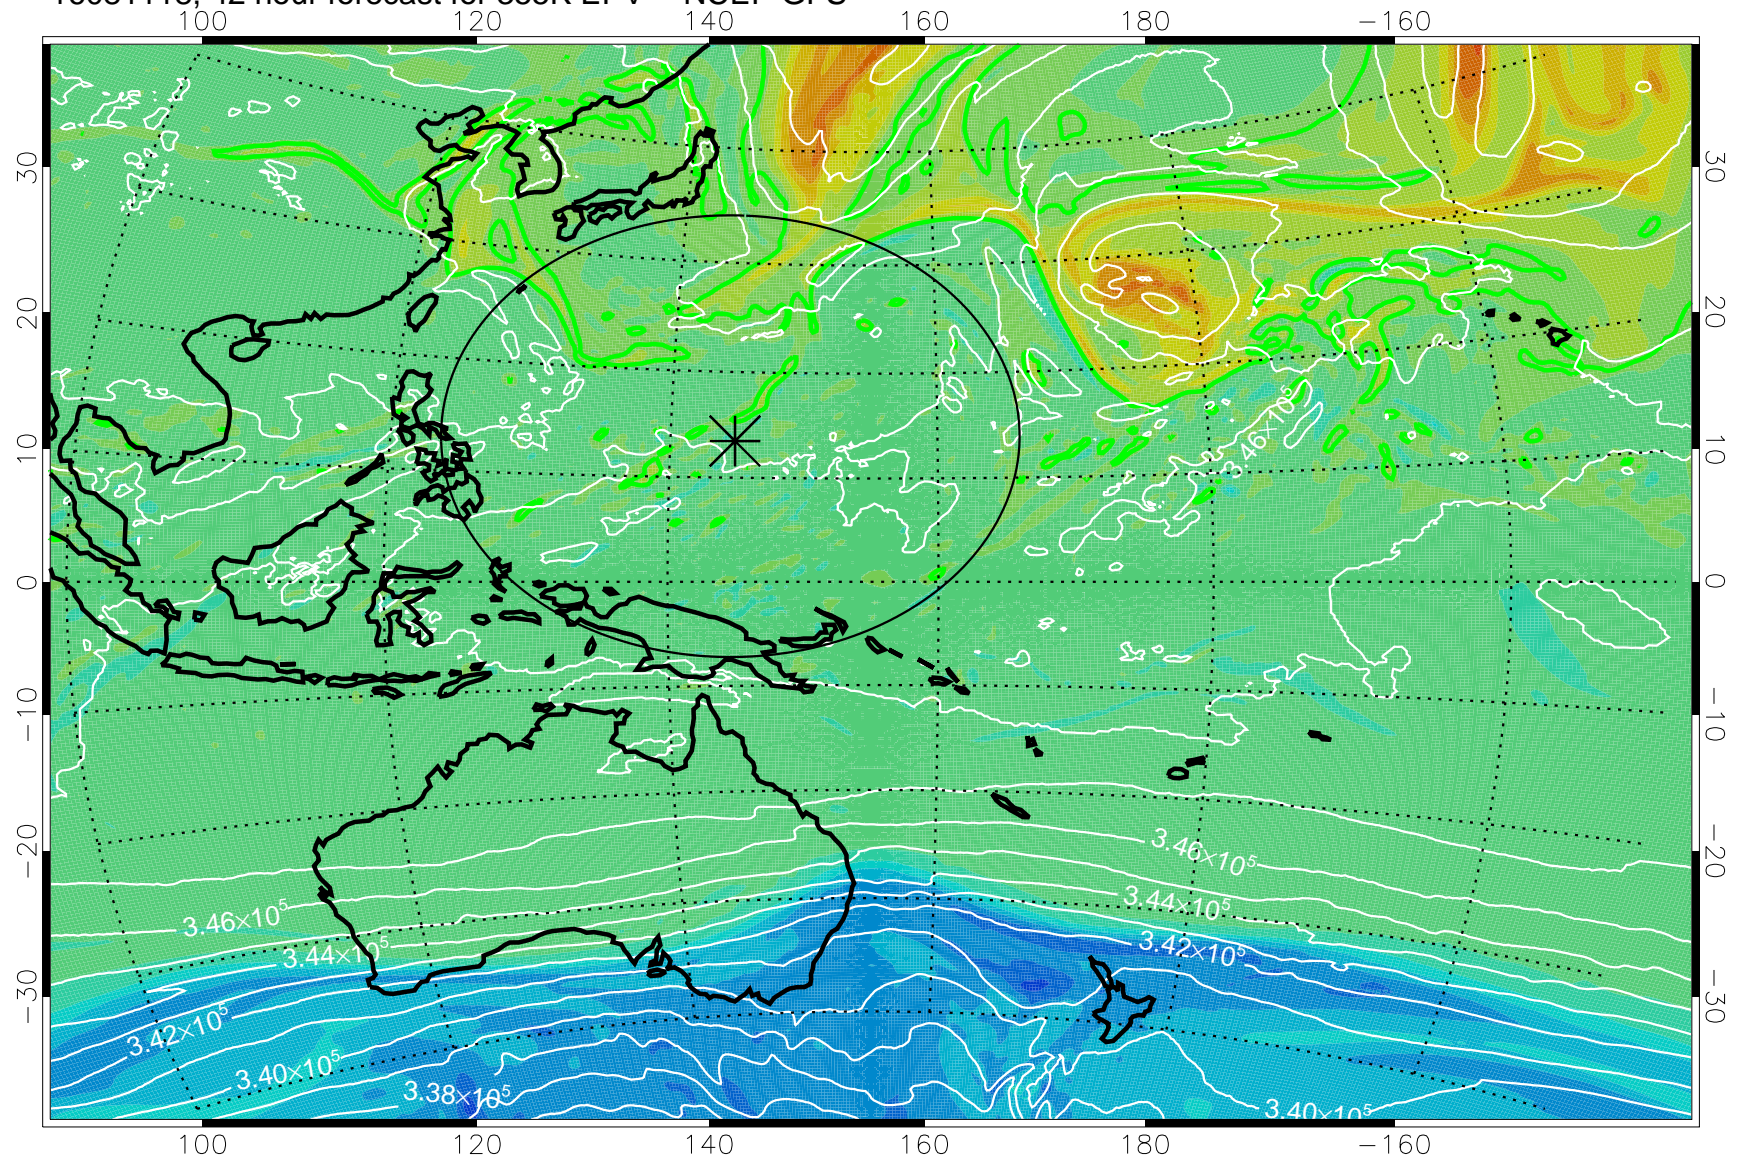

16081106, 30 hour forecast for 355K EPV -- NCEP GFS

355K Montgomery Streamfunction, white  
EPV Tropopause (2 PVU) Position  
Range ring of 2304 km

16081112, 36 hour forecast for 355K EPV -- NCEP GFS

355K Montgomery Streamfunction, white  
EPV Tropopause (2 PVU) Position  
Range ring of 2304 km

16081118, 42 hour forecast for 355K EPV -- NCEP GFS

355K Montgomery Streamfunction, white  
EPV Tropopause (2 PVU) Position  
Range ring of 2304 km

16081200, 48 hour forecast for 355K EPV -- NCEP GFS

355K Montgomery Streamfunction, white  
EPV Tropopause (2 PVU) Position  
Range ring of 2304 km

16081206, 54 hour forecast for 355K EPV -- NCEP GFS

355K Montgomery Streamfunction, white  
EPV Tropopause (2 PVU) Position  
Range ring of 2304 km

16081212, 60 hour forecast for 355K EPV -- NCEP GFS

355K Montgomery Streamfunction, white  
EPV Tropopause (2 PVU) Position  
Range ring of 2304 km

16081218, 66 hour forecast for 355K EPV -- NCEP GFS

355K Montgomery Streamfunction, white  
EPV Tropopause (2 PVU) Position  
Range ring of 2304 km

16081300, 72 hour forecast for 355K EPV -- NCEP GFS

355K Montgomery Streamfunction, white  
EPV Tropopause (2 PVU) Position  
Range ring of 2304 km