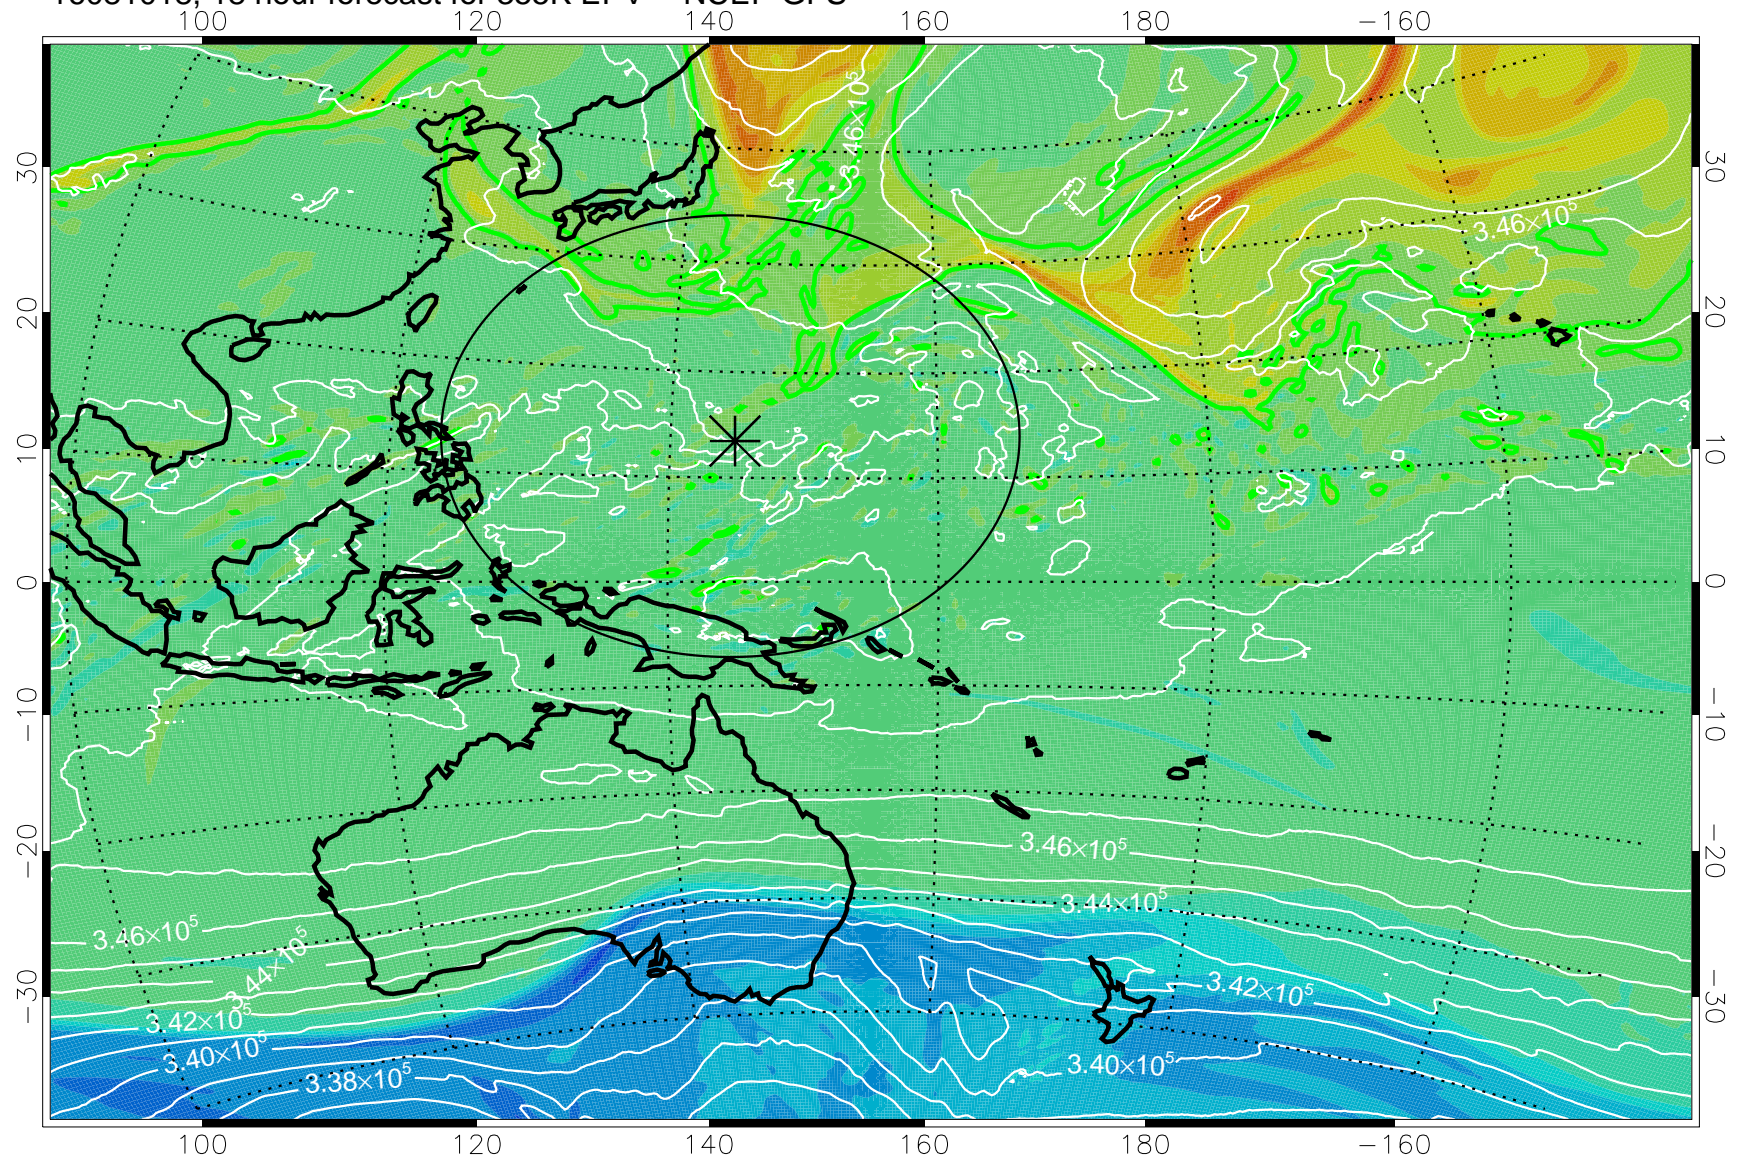

16081006, 6 hour forecast for 355K EPV -- NCEP GFS

355K Montgomery Streamfunction, white  
EPV Tropopause (2 PVU) Position  
Range ring of 2304 km

16081012, 12 hour forecast for 355K EPV -- NCEP GFS

355K Montgomery Streamfunction, white  
EPV Tropopause (2 PVU) Position  
Range ring of 2304 km

16081018, 18 hour forecast for 355K EPV -- NCEP GFS

355K Montgomery Streamfunction, white  
EPV Tropopause (2 PVU) Position  
Range ring of 2304 km

16081100, 24 hour forecast for 355K EPV -- NCEP GFS

355K Montgomery Streamfunction, white  
EPV Tropopause (2 PVU) Position  
Range ring of 2304 km

16081106, 30 hour forecast for 355K EPV -- NCEP GFS

355K Montgomery Streamfunction, white  
EPV Tropopause (2 PVU) Position  
Range ring of 2304 km

16081112, 36 hour forecast for 355K EPV -- NCEP GFS

355K Montgomery Streamfunction, white  
EPV Tropopause (2 PVU) Position  
Range ring of 2304 km

16081118, 42 hour forecast for 355K EPV -- NCEP GFS

355K Montgomery Streamfunction, white  
EPV Tropopause (2 PVU) Position  
Range ring of 2304 km

16081200, 48 hour forecast for 355K EPV -- NCEP GFS

355K Montgomery Streamfunction, white  
EPV Tropopause (2 PVU) Position  
Range ring of 2304 km