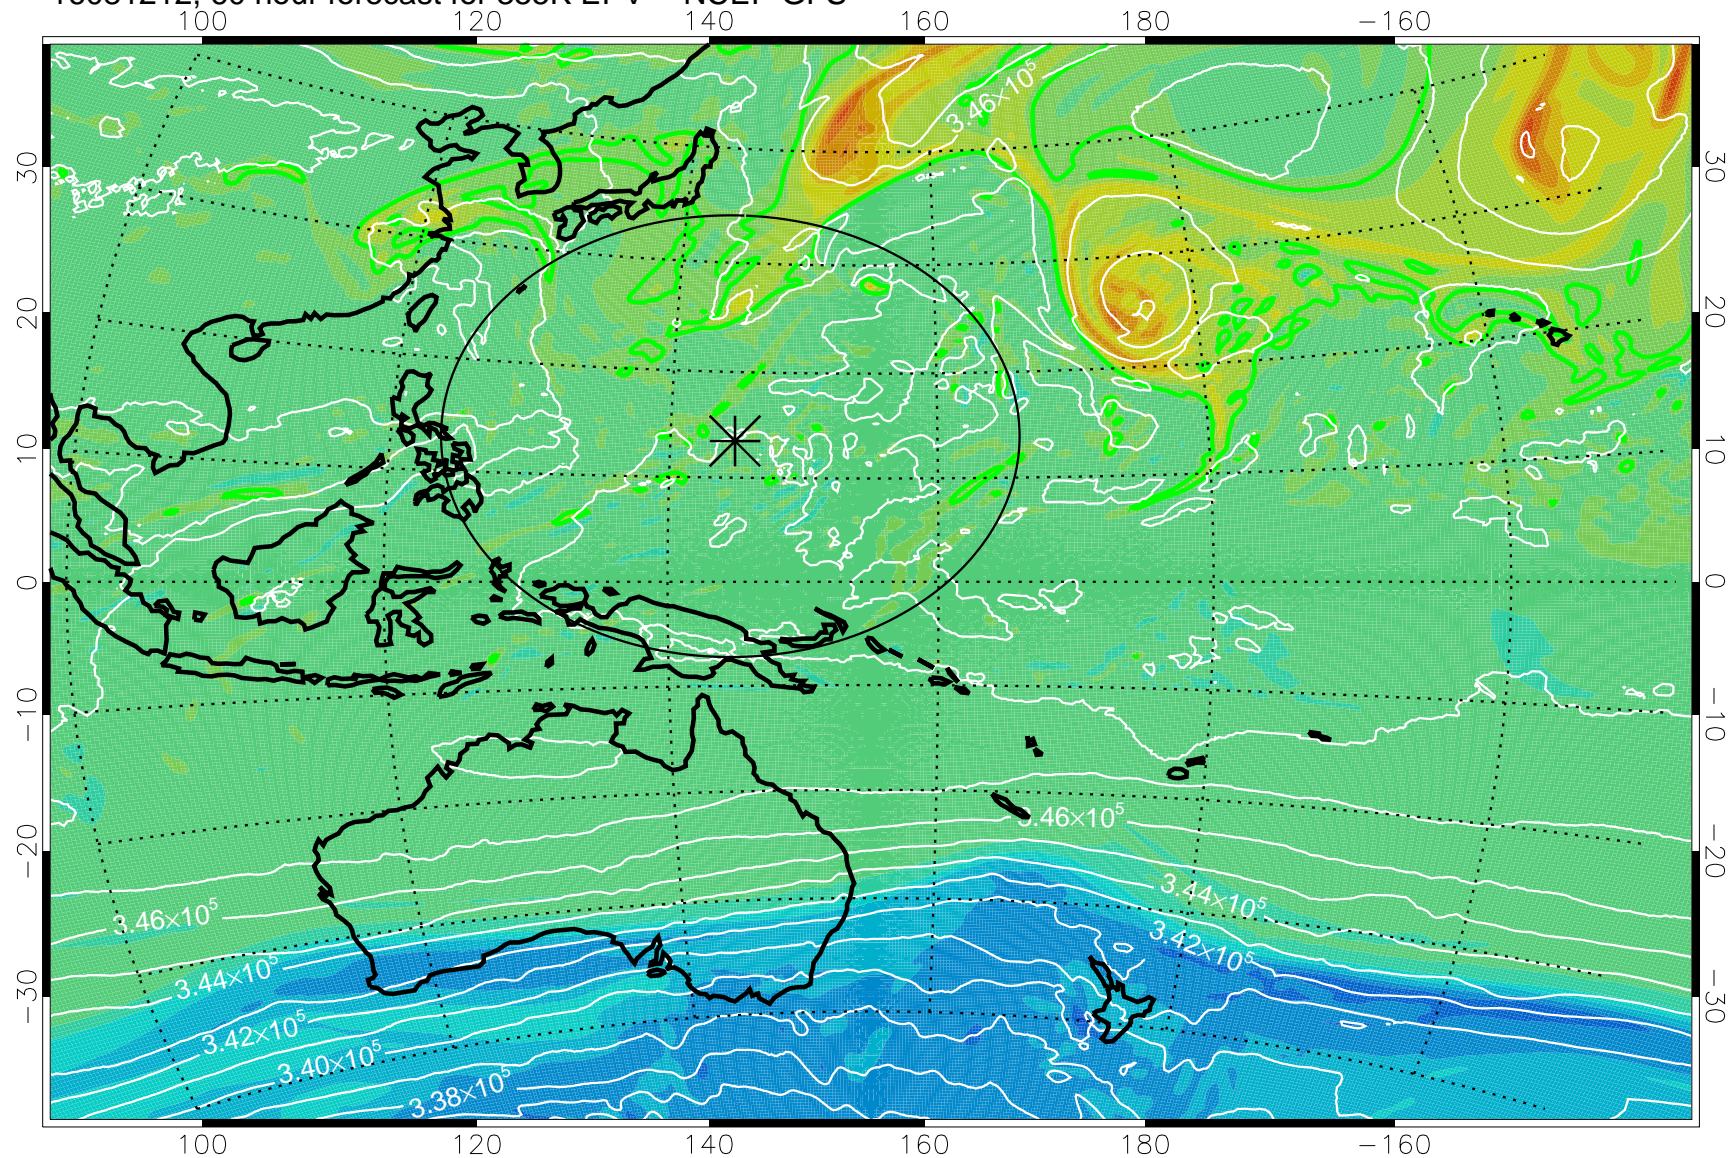

16081106, 30 hour forecast for 355K EPV -- NCEP GFS

355K Montgomery Streamfunction, white  
EPV Tropopause (2 PVU) Position  
Range ring of 2304 km

16081112, 36 hour forecast for 355K EPV -- NCEP GFS

355K Montgomery Streamfunction, white  
EPV Tropopause (2 PVU) Position  
Range ring of 2304 km

16081118, 42 hour forecast for 355K EPV -- NCEP GFS

355K Montgomery Streamfunction, white  
EPV Tropopause (2 PVU) Position  
Range ring of 2304 km

16081200, 48 hour forecast for 355K EPV -- NCEP GFS

355K Montgomery Streamfunction, white  
EPV Tropopause (2 PVU) Position  
Range ring of 2304 km

16081206, 54 hour forecast for 355K EPV -- NCEP GFS

355K Montgomery Streamfunction, white  
EPV Tropopause (2 PVU) Position  
Range ring of 2304 km

16081212, 60 hour forecast for 355K EPV -- NCEP GFS

355K Montgomery Streamfunction, white  
EPV Tropopause (2 PVU) Position  
Range ring of 2304 km

16081218, 66 hour forecast for 355K EPV -- NCEP GFS

355K Montgomery Streamfunction, white  
EPV Tropopause (2 PVU) Position  
Range ring of 2304 km

16081300, 72 hour forecast for 355K EPV -- NCEP GFS

355K Montgomery Streamfunction, white  
EPV Tropopause (2 PVU) Position  
Range ring of 2304 km