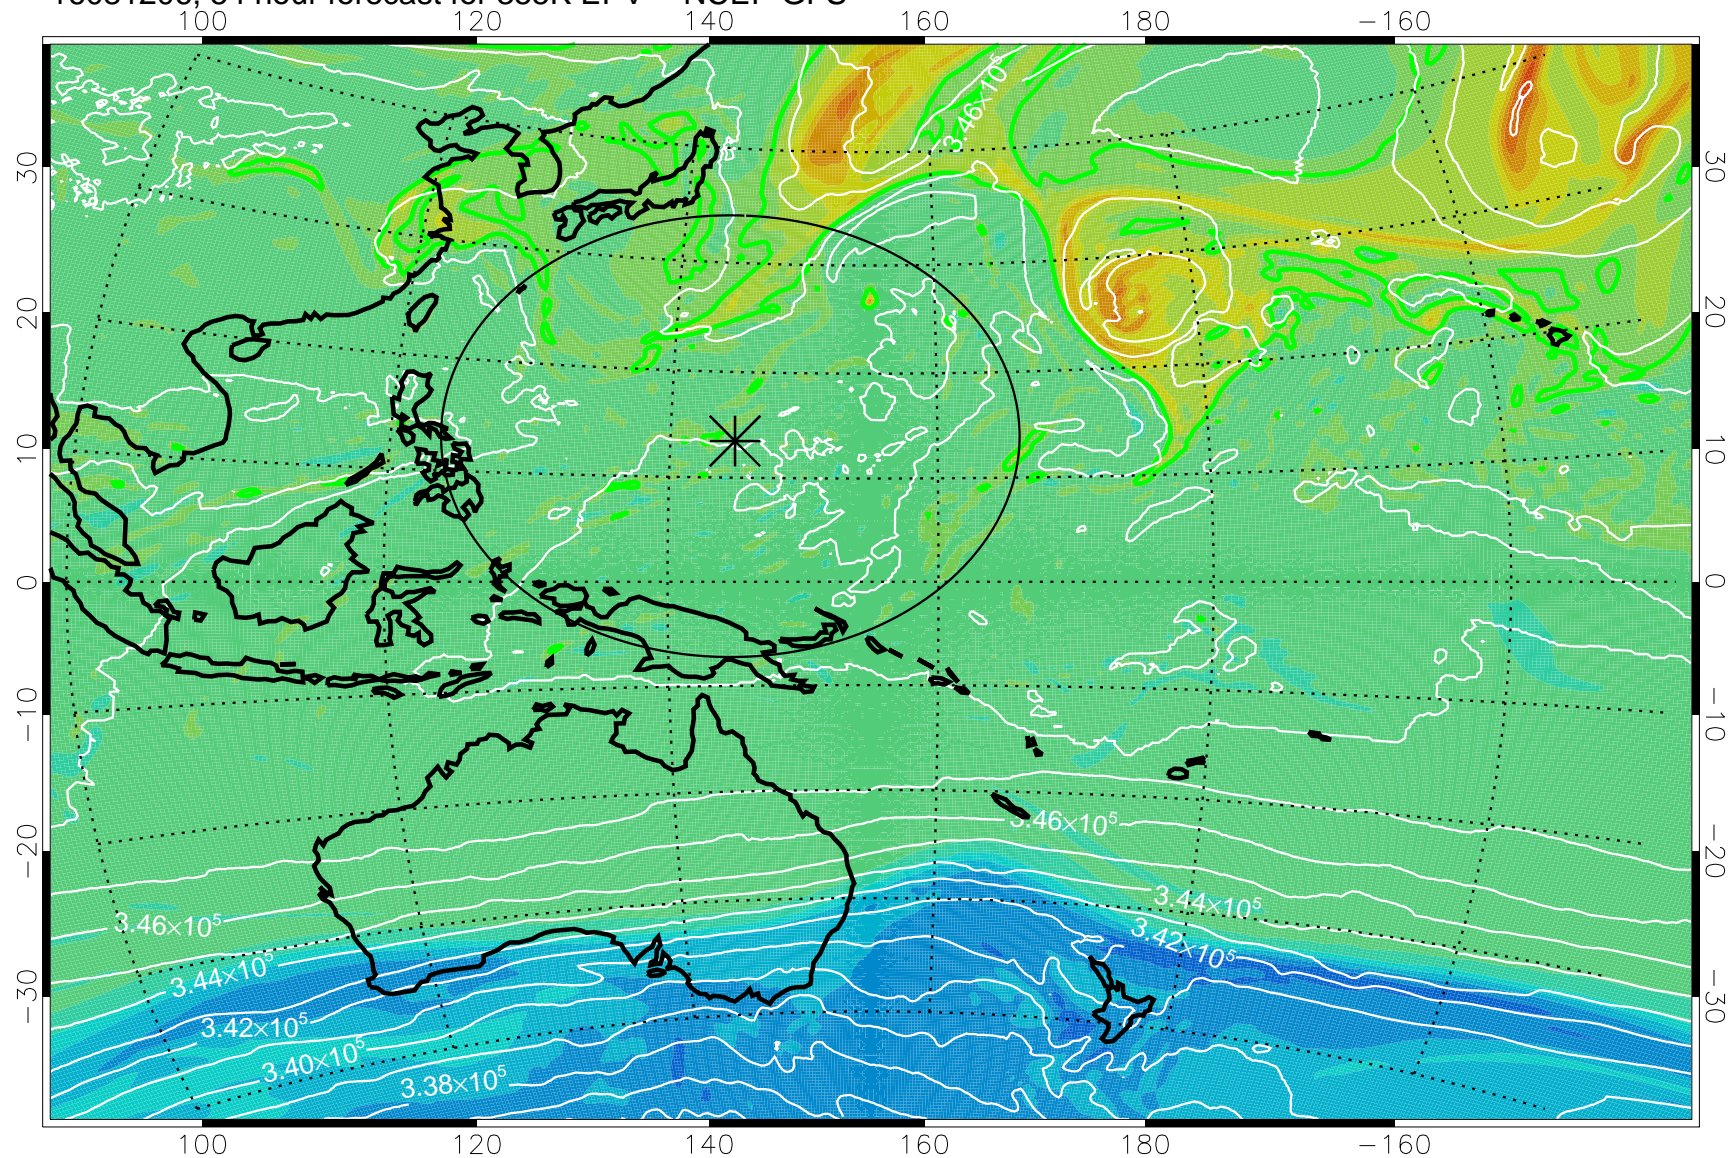

16081106, 30 hour forecast for 355K EPV -- NCEP GFS

355K Montgomery Streamfunction, white  
EPV Tropopause (2 PVU) Position  
Range ring of 2304 km

16081112, 36 hour forecast for 355K EPV -- NCEP GFS

355K Montgomery Streamfunction, white  
EPV Tropopause (2 PVU) Position  
Range ring of 2304 km

16081118, 42 hour forecast for 355K EPV -- NCEP GFS

355K Montgomery Streamfunction, white  
EPV Tropopause (2 PVU) Position  
Range ring of 2304 km

16081200, 48 hour forecast for 355K EPV -- NCEP GFS

355K Montgomery Streamfunction, white  
EPV Tropopause (2 PVU) Position  
Range ring of 2304 km

16081206, 54 hour forecast for 355K EPV -- NCEP GFS

355K Montgomery Streamfunction, white  
EPV Tropopause (2 PVU) Position  
Range ring of 2304 km

16081212, 60 hour forecast for 355K EPV -- NCEP GFS

355K Montgomery Streamfunction, white  
EPV Tropopause (2 PVU) Position  
Range ring of 2304 km

16081218, 66 hour forecast for 355K EPV -- NCEP GFS

355K Montgomery Streamfunction, white  
EPV Tropopause (2 PVU) Position  
Range ring of 2304 km

16081300, 72 hour forecast for 355K EPV -- NCEP GFS

355K Montgomery Streamfunction, white  
EPV Tropopause (2 PVU) Position  
Range ring of 2304 km