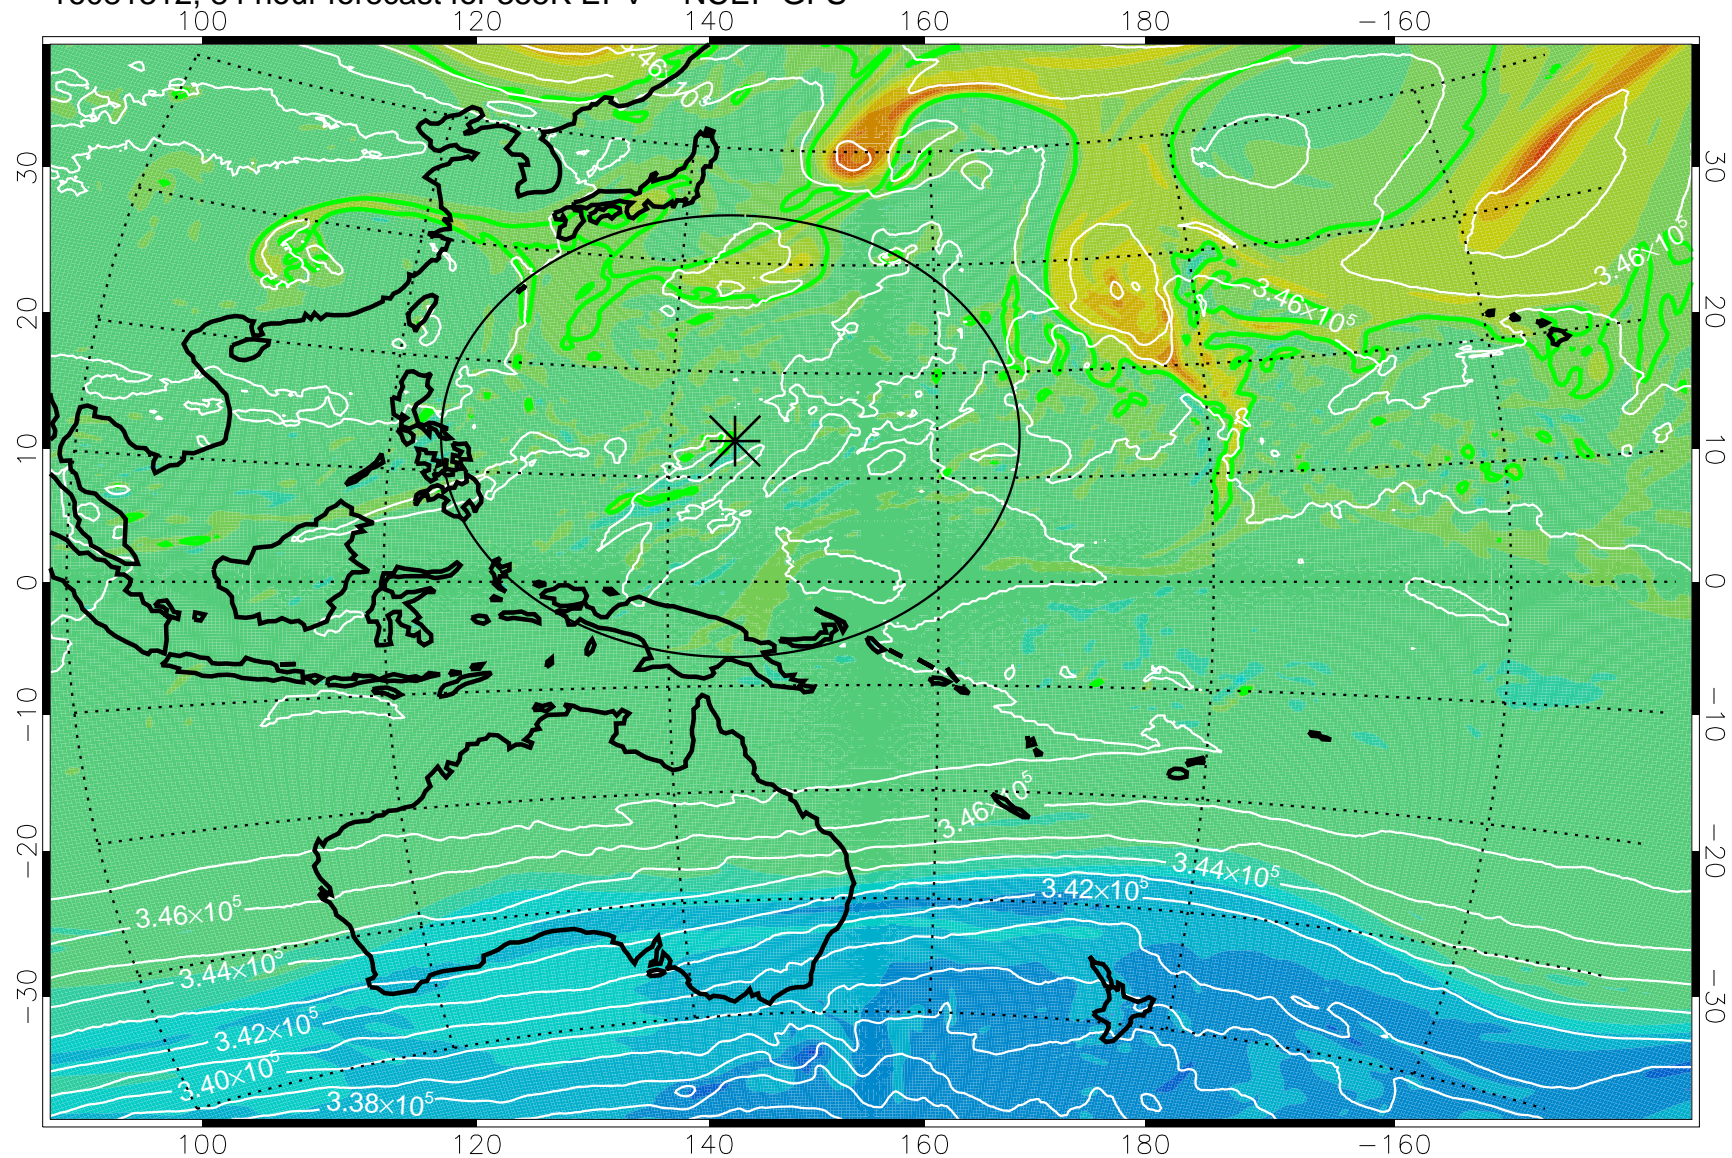

16081206, 54 hour forecast for 355K EPV -- NCEP GFS

355K Montgomery Streamfunction, white  
EPV Tropopause (2 PVU) Position  
Range ring of 2304 km

16081212, 60 hour forecast for 355K EPV -- NCEP GFS

355K Montgomery Streamfunction, white  
EPV Tropopause (2 PVU) Position  
Range ring of 2304 km

16081218, 66 hour forecast for 355K EPV -- NCEP GFS

355K Montgomery Streamfunction, white  
EPV Tropopause (2 PVU) Position  
Range ring of 2304 km

16081300, 72 hour forecast for 355K EPV -- NCEP GFS

355K Montgomery Streamfunction, white  
EPV Tropopause (2 PVU) Position  
Range ring of 2304 km

16081306, 78 hour forecast for 355K EPV -- NCEP GFS

355K Montgomery Streamfunction, white  
EPV Tropopause (2 PVU) Position  
Range ring of 2304 km

16081312, 84 hour forecast for 355K EPV -- NCEP GFS

355K Montgomery Streamfunction, white  
EPV Tropopause (2 PVU) Position  
Range ring of 2304 km

16081318, 90 hour forecast for 355K EPV -- NCEP GFS

355K Montgomery Streamfunction, white  
EPV Tropopause (2 PVU) Position  
Range ring of 2304 km

16081400, 96 hour forecast for 355K EPV -- NCEP GFS

355K Montgomery Streamfunction, white  
EPV Tropopause (2 PVU) Position  
Range ring of 2304 km