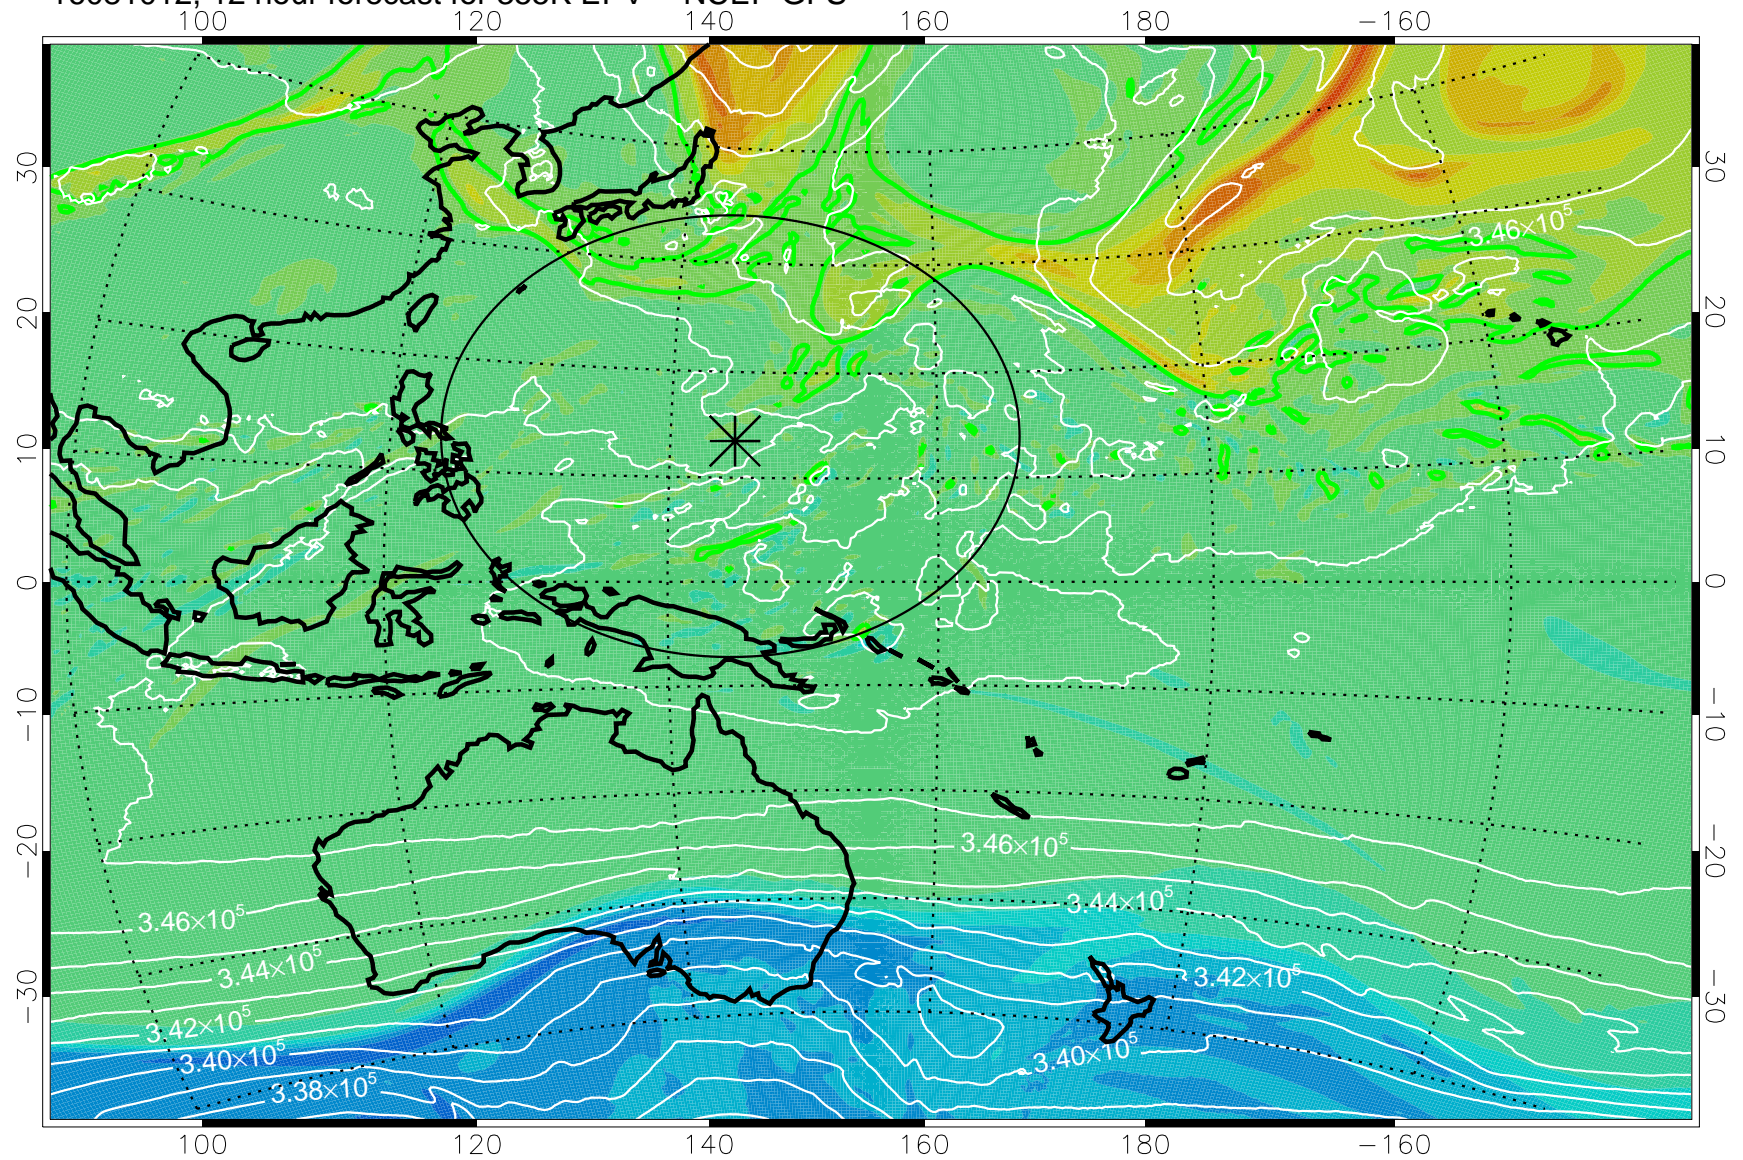

16081006, 6 hour forecast for 355K EPV -- NCEP GFS

355K Montgomery Streamfunction, white  
EPV Tropopause (2 PVU) Position  
Range ring of 2304 km

16081012, 12 hour forecast for 355K EPV -- NCEP GFS

355K Montgomery Streamfunction, white  
EPV Tropopause (2 PVU) Position  
Range ring of 2304 km

16081018, 18 hour forecast for 355K EPV -- NCEP GFS

355K Montgomery Streamfunction, white  
EPV Tropopause (2 PVU) Position  
Range ring of 2304 km

16081100, 24 hour forecast for 355K EPV -- NCEP GFS

355K Montgomery Streamfunction, white  
EPV Tropopause (2 PVU) Position  
Range ring of 2304 km

16081106, 30 hour forecast for 355K EPV -- NCEP GFS

355K Montgomery Streamfunction, white  
EPV Tropopause (2 PVU) Position  
Range ring of 2304 km

16081112, 36 hour forecast for 355K EPV -- NCEP GFS

355K Montgomery Streamfunction, white  
EPV Tropopause (2 PVU) Position  
Range ring of 2304 km

16081118, 42 hour forecast for 355K EPV -- NCEP GFS

355K Montgomery Streamfunction, white  
EPV Tropopause (2 PVU) Position  
Range ring of 2304 km

16081200, 48 hour forecast for 355K EPV -- NCEP GFS

355K Montgomery Streamfunction, white  
EPV Tropopause (2 PVU) Position  
Range ring of 2304 km