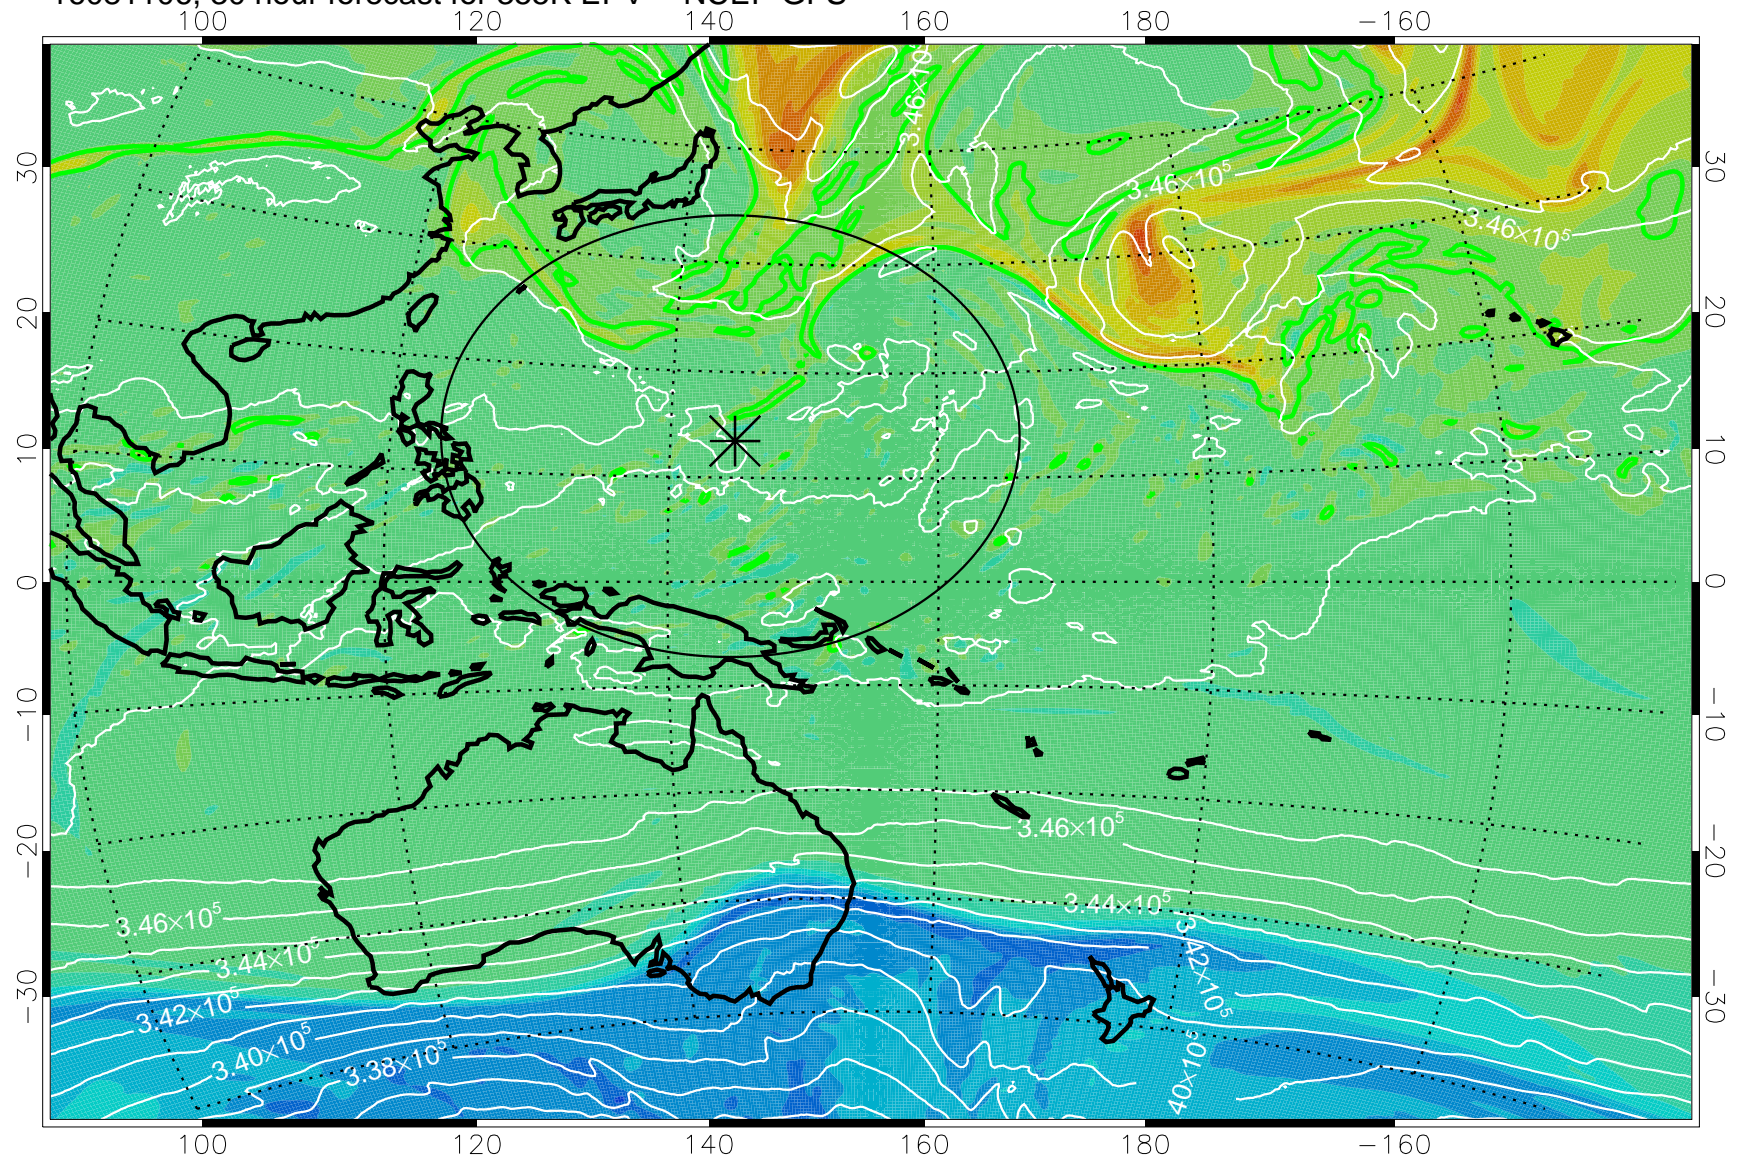

16081018, 18 hour forecast for 355K EPV -- NCEP GFS

355K Montgomery Streamfunction, white  
EPV Tropopause (2 PVU) Position  
Range ring of 2304 km

16081100, 24 hour forecast for 355K EPV -- NCEP GFS

355K Montgomery Streamfunction, white  
EPV Tropopause (2 PVU) Position  
Range ring of 2304 km

16081106, 30 hour forecast for 355K EPV -- NCEP GFS

355K Montgomery Streamfunction, white  
EPV Tropopause (2 PVU) Position  
Range ring of 2304 km

16081112, 36 hour forecast for 355K EPV -- NCEP GFS

355K Montgomery Streamfunction, white  
EPV Tropopause (2 PVU) Position  
Range ring of 2304 km

16081118, 42 hour forecast for 355K EPV -- NCEP GFS

355K Montgomery Streamfunction, white  
EPV Tropopause (2 PVU) Position  
Range ring of 2304 km

16081200, 48 hour forecast for 355K EPV -- NCEP GFS

355K Montgomery Streamfunction, white  
EPV Tropopause (2 PVU) Position  
Range ring of 2304 km

16081206, 54 hour forecast for 355K EPV -- NCEP GFS

355K Montgomery Streamfunction, white  
EPV Tropopause (2 PVU) Position  
Range ring of 2304 km

16081212, 60 hour forecast for 355K EPV -- NCEP GFS

355K Montgomery Streamfunction, white  
EPV Tropopause (2 PVU) Position  
Range ring of 2304 km