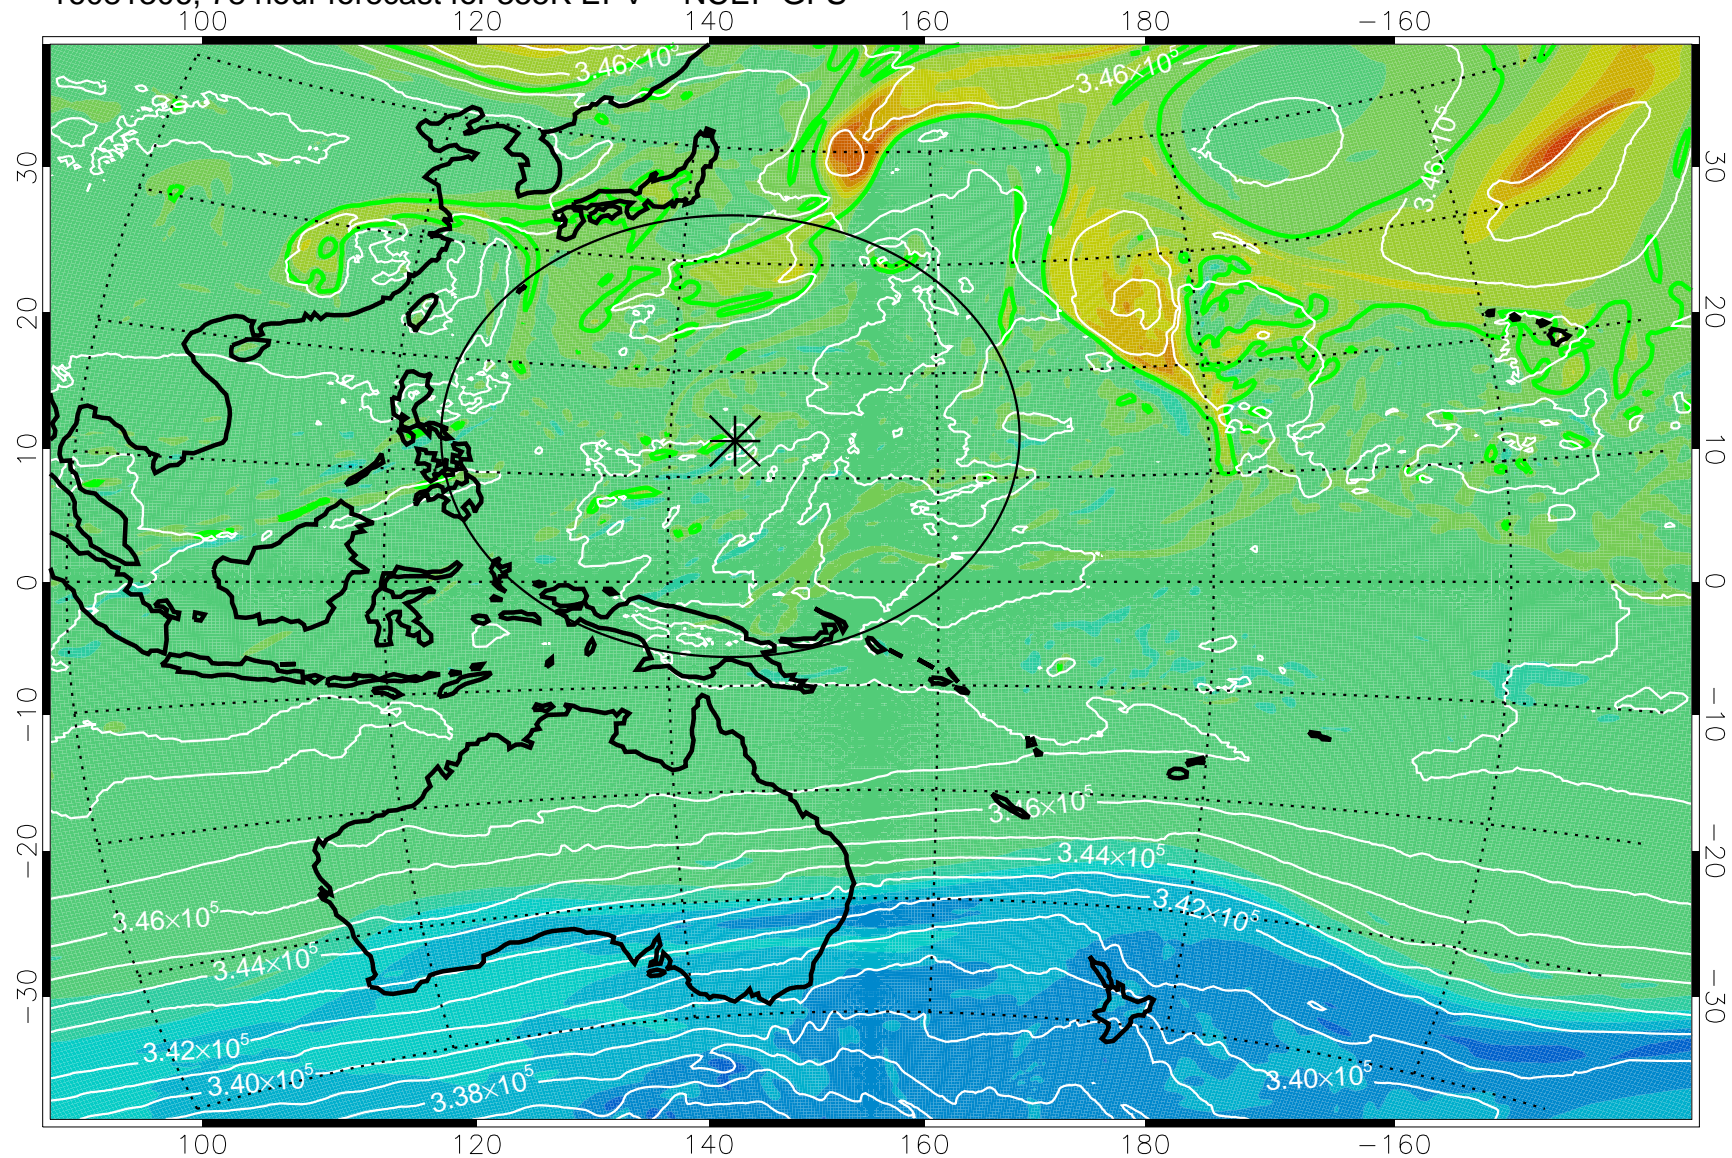

16081206, 54 hour forecast for 355K EPV -- NCEP GFS

355K Montgomery Streamfunction, white  
EPV Tropopause (2 PVU) Position  
Range ring of 2304 km

16081212, 60 hour forecast for 355K EPV -- NCEP GFS

355K Montgomery Streamfunction, white  
EPV Tropopause (2 PVU) Position  
Range ring of 2304 km

16081218, 66 hour forecast for 355K EPV -- NCEP GFS

355K Montgomery Streamfunction, white  
EPV Tropopause (2 PVU) Position  
Range ring of 2304 km

16081300, 72 hour forecast for 355K EPV -- NCEP GFS

355K Montgomery Streamfunction, white  
EPV Tropopause (2 PVU) Position  
Range ring of 2304 km

16081306, 78 hour forecast for 355K EPV -- NCEP GFS

355K Montgomery Streamfunction, white  
EPV Tropopause (2 PVU) Position  
Range ring of 2304 km

16081312, 84 hour forecast for 355K EPV -- NCEP GFS

355K Montgomery Streamfunction, white  
EPV Tropopause (2 PVU) Position  
Range ring of 2304 km

16081318, 90 hour forecast for 355K EPV -- NCEP GFS

355K Montgomery Streamfunction, white  
EPV Tropopause (2 PVU) Position  
Range ring of 2304 km

16081400, 96 hour forecast for 355K EPV -- NCEP GFS

355K Montgomery Streamfunction, white  
EPV Tropopause (2 PVU) Position  
Range ring of 2304 km