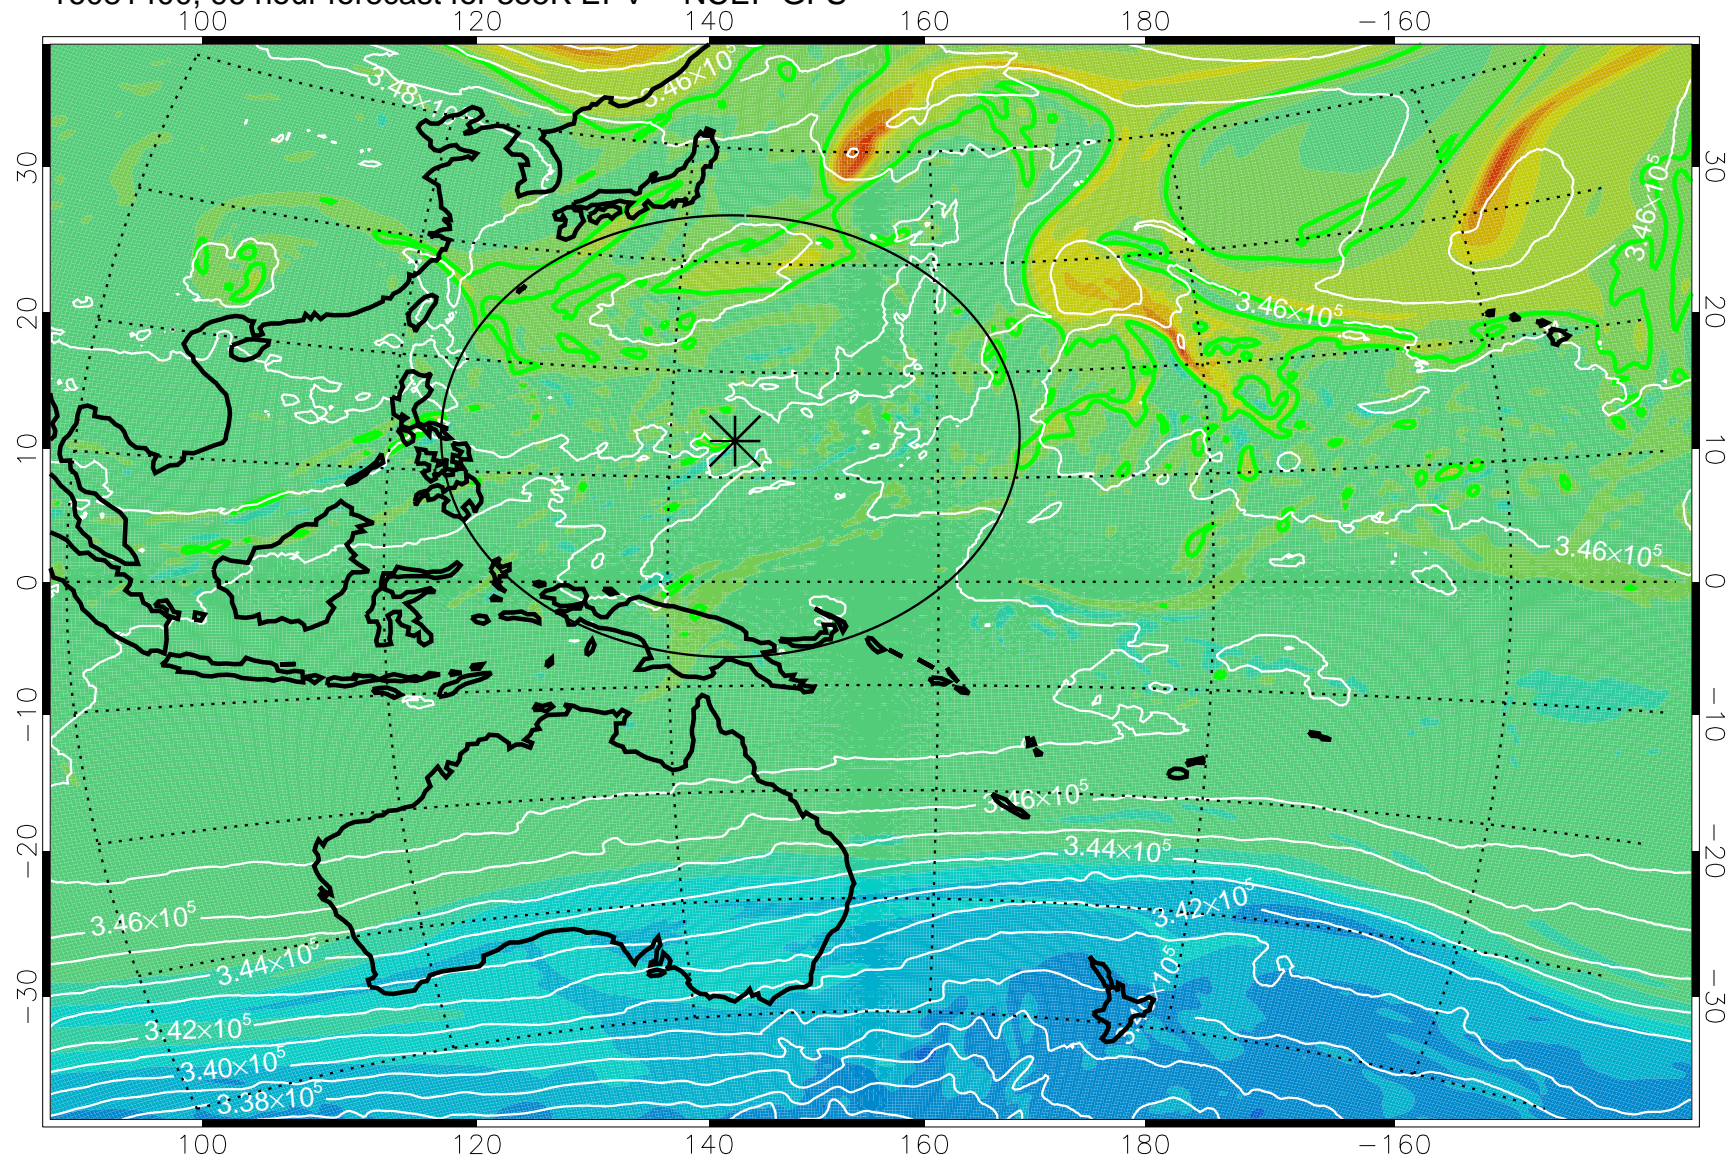

16081218, 66 hour forecast for 355K EPV -- NCEP GFS

355K Montgomery Streamfunction, white  
EPV Tropopause (2 PVU) Position  
Range ring of 2304 km

16081300, 72 hour forecast for 355K EPV -- NCEP GFS

355K Montgomery Streamfunction, white  
EPV Tropopause (2 PVU) Position  
Range ring of 2304 km

16081306, 78 hour forecast for 355K EPV -- NCEP GFS

355K Montgomery Streamfunction, white  
EPV Tropopause (2 PVU) Position  
Range ring of 2304 km

16081312, 84 hour forecast for 355K EPV -- NCEP GFS

355K Montgomery Streamfunction, white  
EPV Tropopause (2 PVU) Position  
Range ring of 2304 km

16081318, 90 hour forecast for 355K EPV -- NCEP GFS

355K Montgomery Streamfunction, white  
EPV Tropopause (2 PVU) Position  
Range ring of 2304 km

16081400, 96 hour forecast for 355K EPV -- NCEP GFS

355K Montgomery Streamfunction, white  
EPV Tropopause (2 PVU) Position  
Range ring of 2304 km

16081406, 102 hour forecast for 355K EPV -- NCEP GFS

355K Montgomery Streamfunction, white  
EPV Tropopause (2 PVU) Position  
Range ring of 2304 km

16081412, 108 hour forecast for 355K EPV -- NCEP GFS

355K Montgomery Streamfunction, white  
EPV Tropopause (2 PVU) Position  
Range ring of 2304 km