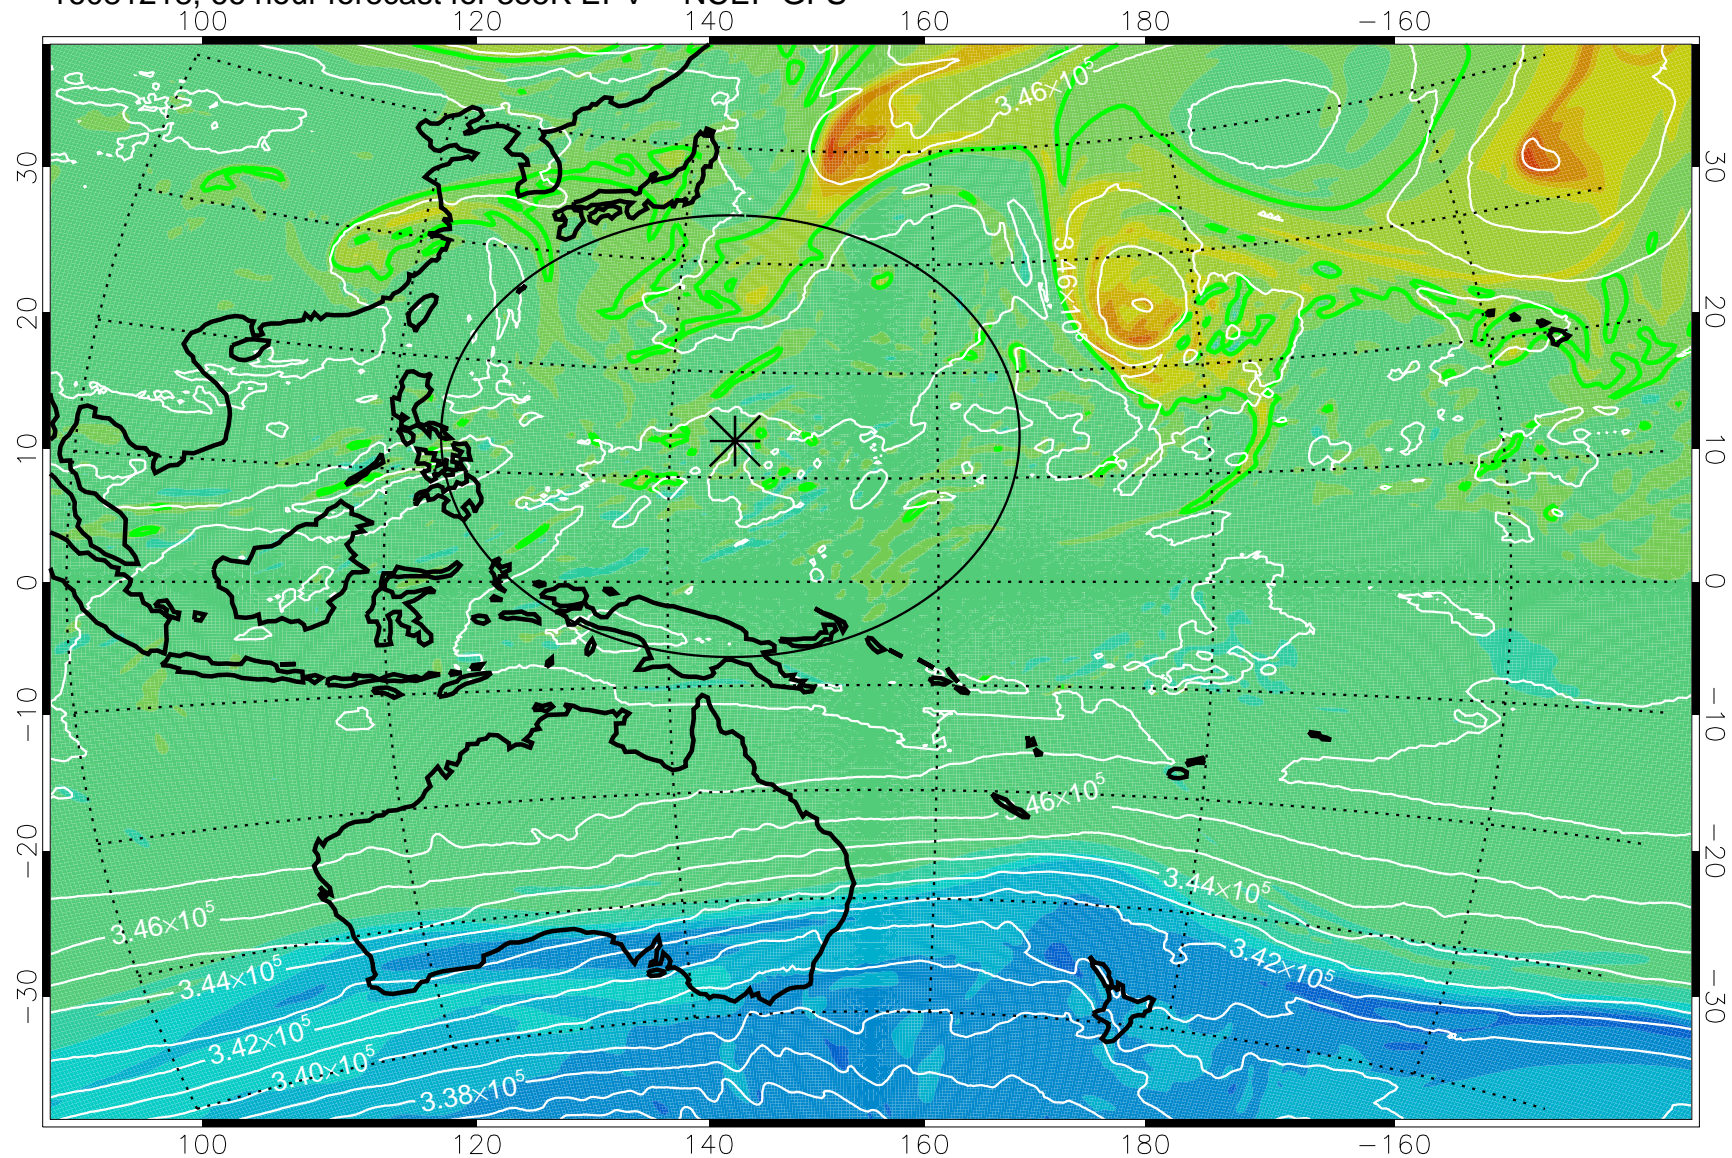

16081118, 42 hour forecast for 355K EPV -- NCEP GFS

355K Montgomery Streamfunction, white  
EPV Tropopause (2 PVU) Position  
Range ring of 2304 km

16081200, 48 hour forecast for 355K EPV -- NCEP GFS

355K Montgomery Streamfunction, white  
EPV Tropopause (2 PVU) Position  
Range ring of 2304 km

16081206, 54 hour forecast for 355K EPV -- NCEP GFS

355K Montgomery Streamfunction, white  
EPV Tropopause (2 PVU) Position  
Range ring of 2304 km

16081212, 60 hour forecast for 355K EPV -- NCEP GFS

355K Montgomery Streamfunction, white  
EPV Tropopause (2 PVU) Position  
Range ring of 2304 km

16081218, 66 hour forecast for 355K EPV -- NCEP GFS

355K Montgomery Streamfunction, white  
EPV Tropopause (2 PVU) Position  
Range ring of 2304 km

16081300, 72 hour forecast for 355K EPV -- NCEP GFS

355K Montgomery Streamfunction, white  
EPV Tropopause (2 PVU) Position  
Range ring of 2304 km

16081306, 78 hour forecast for 355K EPV -- NCEP GFS

355K Montgomery Streamfunction, white  
EPV Tropopause (2 PVU) Position  
Range ring of 2304 km

16081312, 84 hour forecast for 355K EPV -- NCEP GFS

355K Montgomery Streamfunction, white  
EPV Tropopause (2 PVU) Position  
Range ring of 2304 km