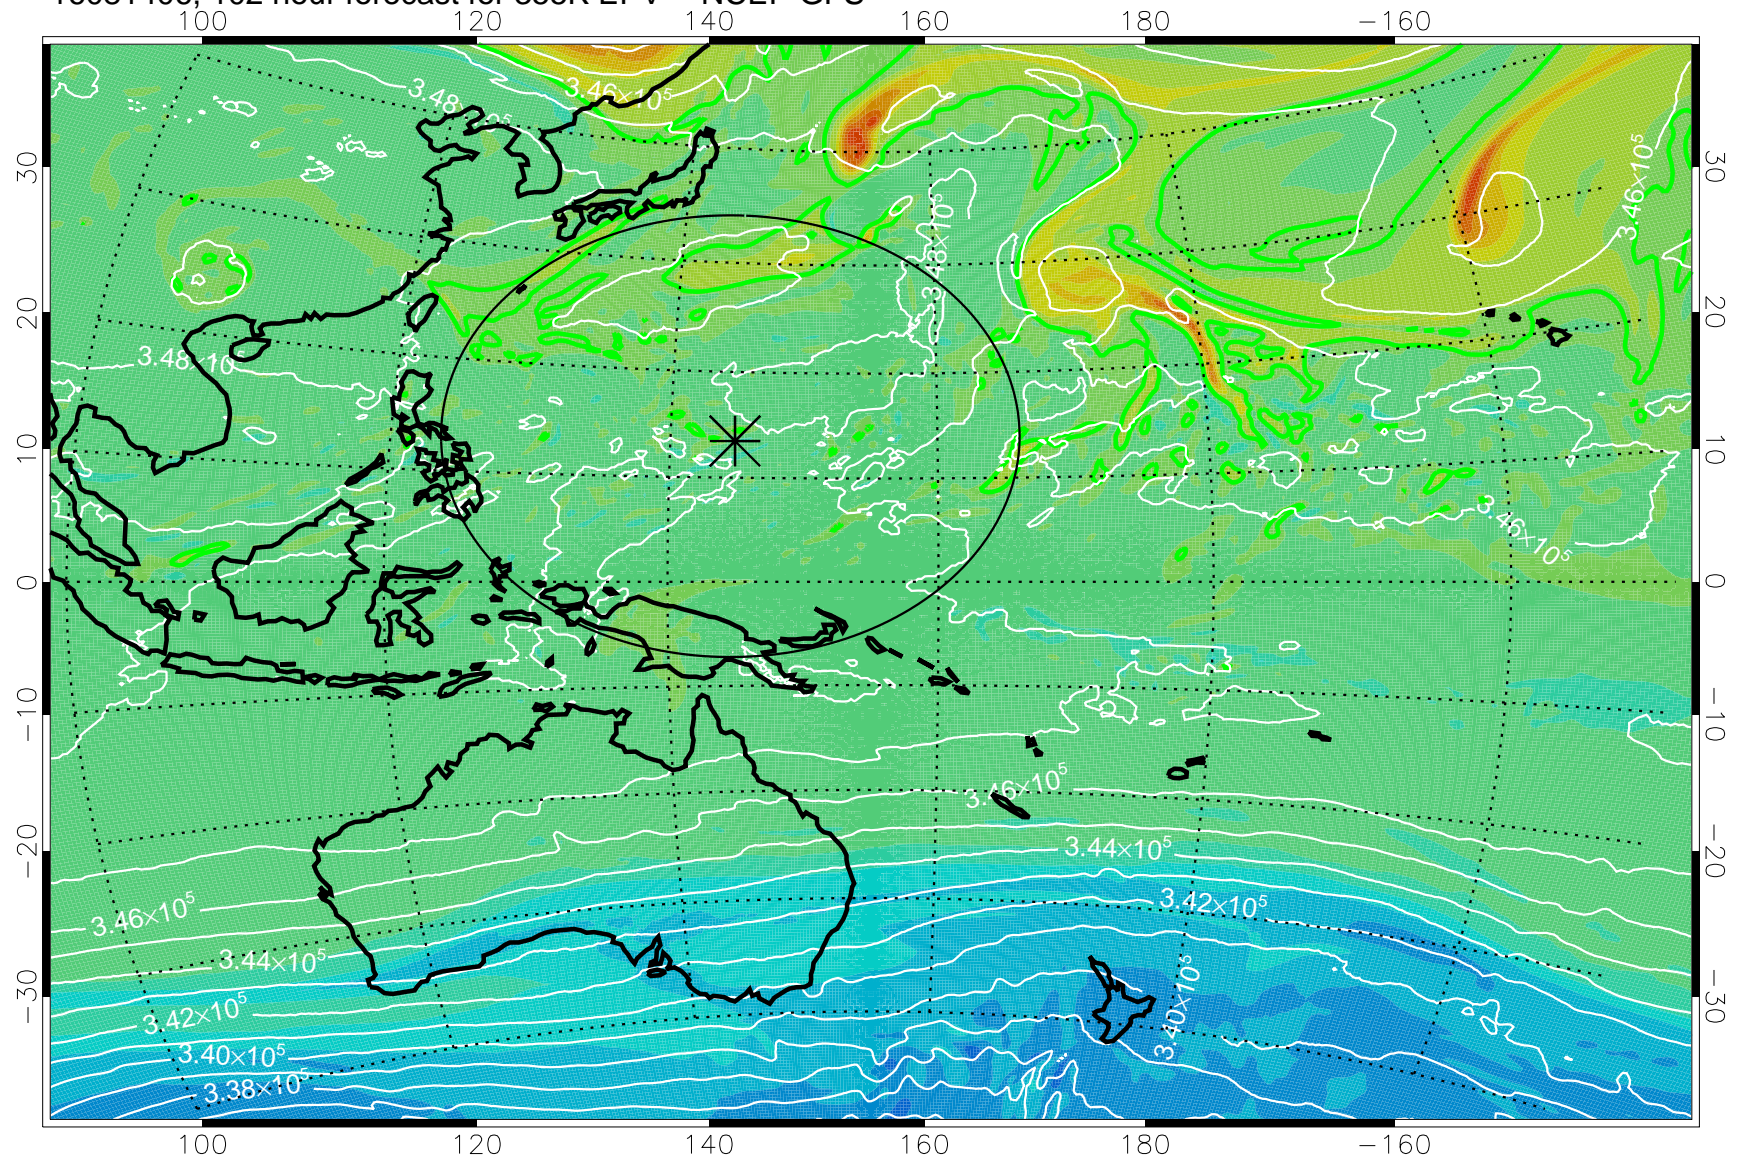

16081306, 78 hour forecast for 355K EPV -- NCEP GFS

355K Montgomery Streamfunction, white  
EPV Tropopause (2 PVU) Position  
Range ring of 2304 km

16081312, 84 hour forecast for 355K EPV -- NCEP GFS

355K Montgomery Streamfunction, white  
EPV Tropopause (2 PVU) Position  
Range ring of 2304 km

16081318, 90 hour forecast for 355K EPV -- NCEP GFS

355K Montgomery Streamfunction, white  
EPV Tropopause (2 PVU) Position  
Range ring of 2304 km

16081400, 96 hour forecast for 355K EPV -- NCEP GFS

355K Montgomery Streamfunction, white  
EPV Tropopause (2 PVU) Position  
Range ring of 2304 km

16081406, 102 hour forecast for 355K EPV -- NCEP GFS

355K Montgomery Streamfunction, white  
EPV Tropopause (2 PVU) Position  
Range ring of 2304 km

16081412, 108 hour forecast for 355K EPV -- NCEP GFS

355K Montgomery Streamfunction, white  
EPV Tropopause (2 PVU) Position  
Range ring of 2304 km

16081418, 114 hour forecast for 355K EPV -- NCEP GFS

355K Montgomery Streamfunction, white  
 EPV Tropopause (2 PVU) Position  
 Range ring of 2304 km

16081500, 120 hour forecast for 355K EPV -- NCEP GFS