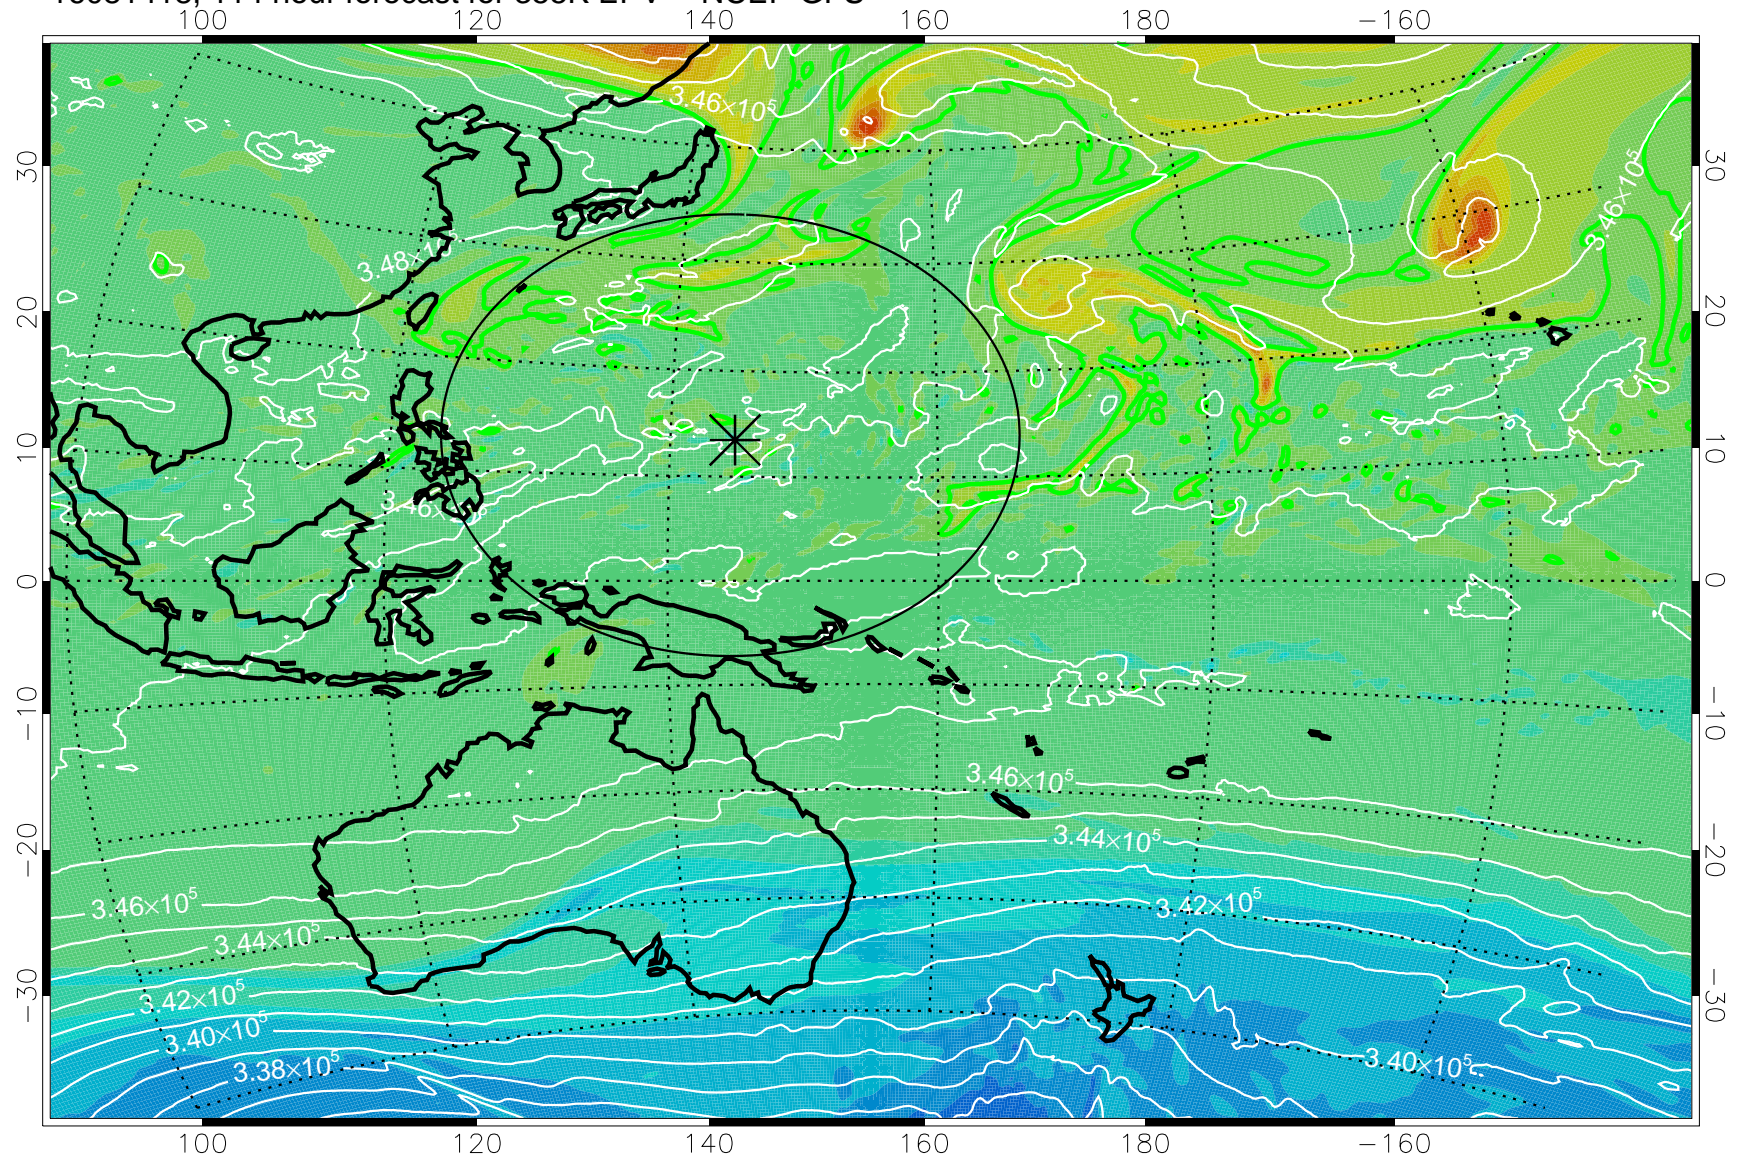

16081318, 90 hour forecast for 355K EPV -- NCEP GFS

355K Montgomery Streamfunction, white  
EPV Tropopause (2 PVU) Position  
Range ring of 2304 km

16081400, 96 hour forecast for 355K EPV -- NCEP GFS

355K Montgomery Streamfunction, white  
EPV Tropopause (2 PVU) Position  
Range ring of 2304 km

16081406, 102 hour forecast for 355K EPV -- NCEP GFS

355K Montgomery Streamfunction, white  
EPV Tropopause (2 PVU) Position  
Range ring of 2304 km

16081412, 108 hour forecast for 355K EPV -- NCEP GFS

355K Montgomery Streamfunction, white  
EPV Tropopause (2 PVU) Position  
Range ring of 2304 km

16081418, 114 hour forecast for 355K EPV -- NCEP GFS

355K Montgomery Streamfunction, white  
 EPV Tropopause (2 PVU) Position  
 Range ring of 2304 km

16081500, 120 hour forecast for 355K EPV -- NCEP GFS

355K Montgomery Streamfunction, white  
EPV Tropopause (2 PVU) Position  
Range ring of 2304 km