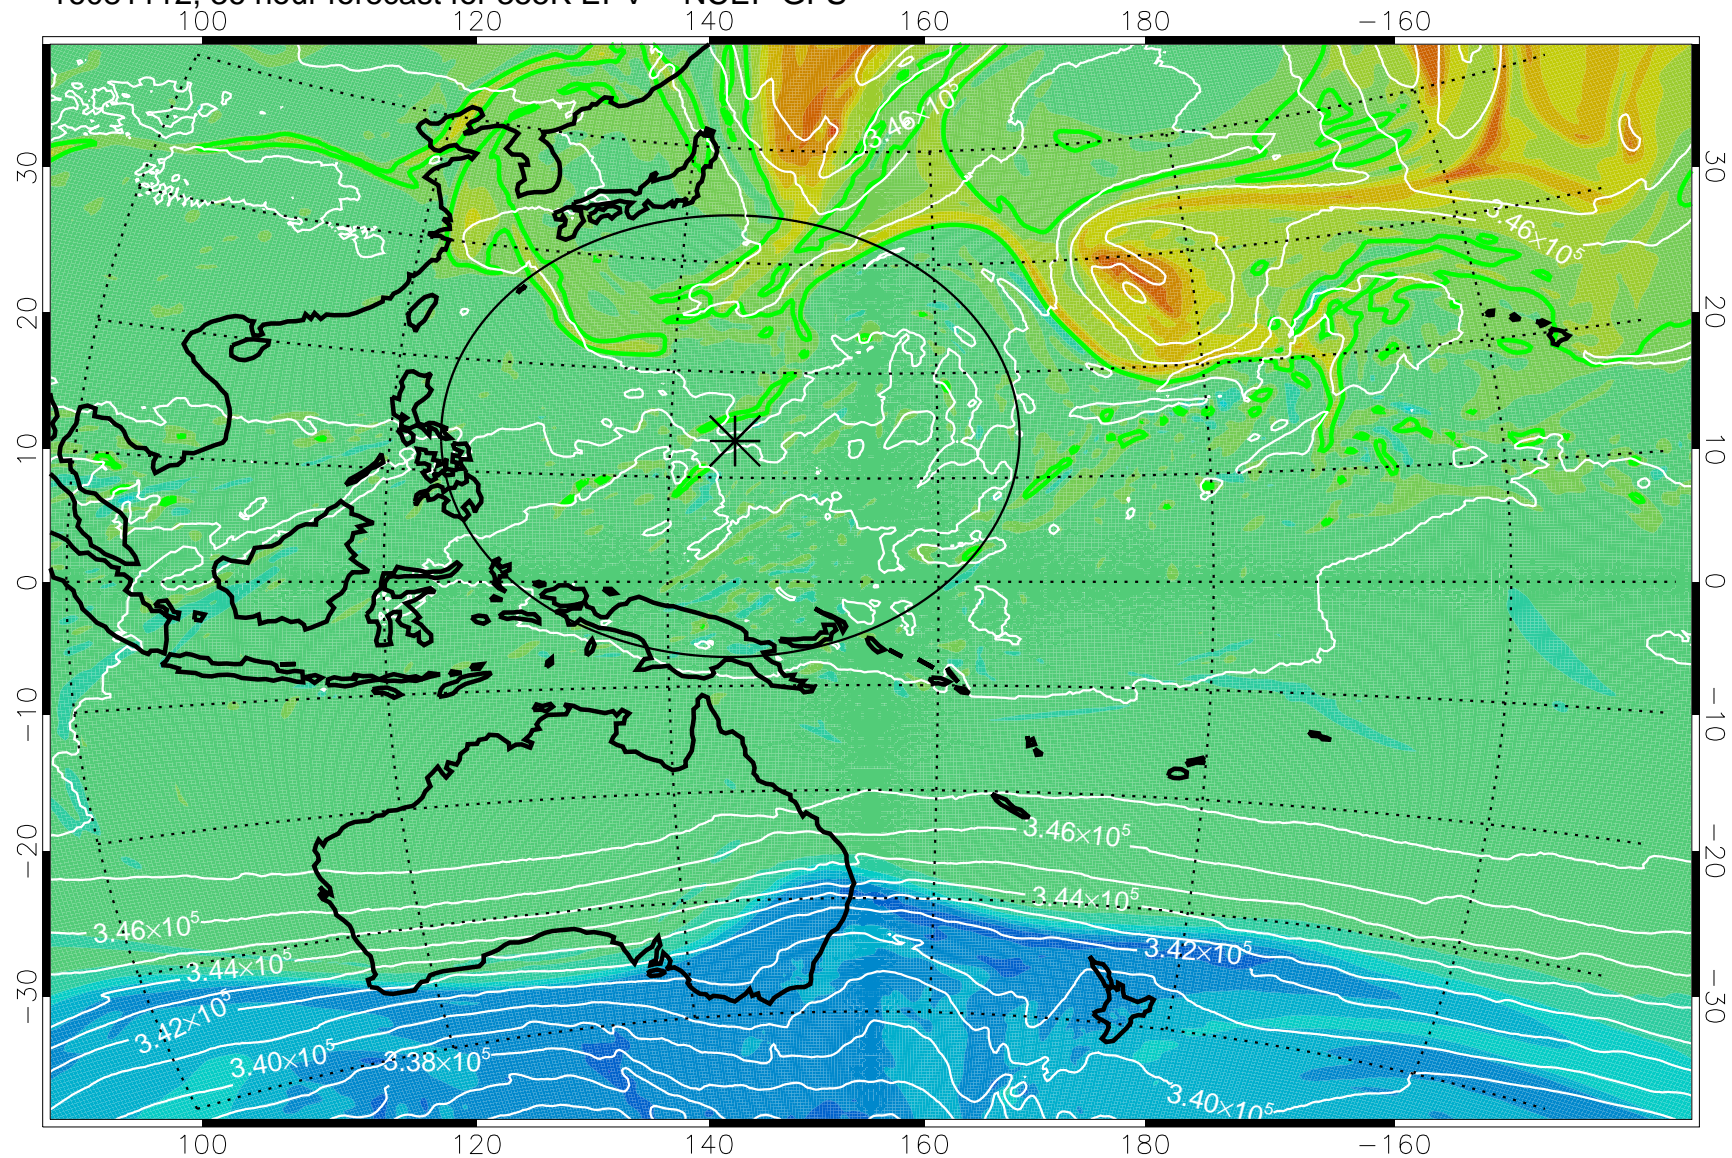

16081018, 18 hour forecast for 355K EPV -- NCEP GFS

355K Montgomery Streamfunction, white  
EPV Tropopause (2 PVU) Position  
Range ring of 2304 km

16081100, 24 hour forecast for 355K EPV -- NCEP GFS

355K Montgomery Streamfunction, white  
EPV Tropopause (2 PVU) Position  
Range ring of 2304 km

16081106, 30 hour forecast for 355K EPV -- NCEP GFS

355K Montgomery Streamfunction, white  
EPV Tropopause (2 PVU) Position  
Range ring of 2304 km

16081112, 36 hour forecast for 355K EPV -- NCEP GFS

355K Montgomery Streamfunction, white  
EPV Tropopause (2 PVU) Position  
Range ring of 2304 km

16081118, 42 hour forecast for 355K EPV -- NCEP GFS

355K Montgomery Streamfunction, white  
EPV Tropopause (2 PVU) Position  
Range ring of 2304 km

16081200, 48 hour forecast for 355K EPV -- NCEP GFS

355K Montgomery Streamfunction, white  
EPV Tropopause (2 PVU) Position  
Range ring of 2304 km

16081206, 54 hour forecast for 355K EPV -- NCEP GFS

355K Montgomery Streamfunction, white  
EPV Tropopause (2 PVU) Position  
Range ring of 2304 km

16081212, 60 hour forecast for 355K EPV -- NCEP GFS

355K Montgomery Streamfunction, white  
EPV Tropopause (2 PVU) Position  
Range ring of 2304 km