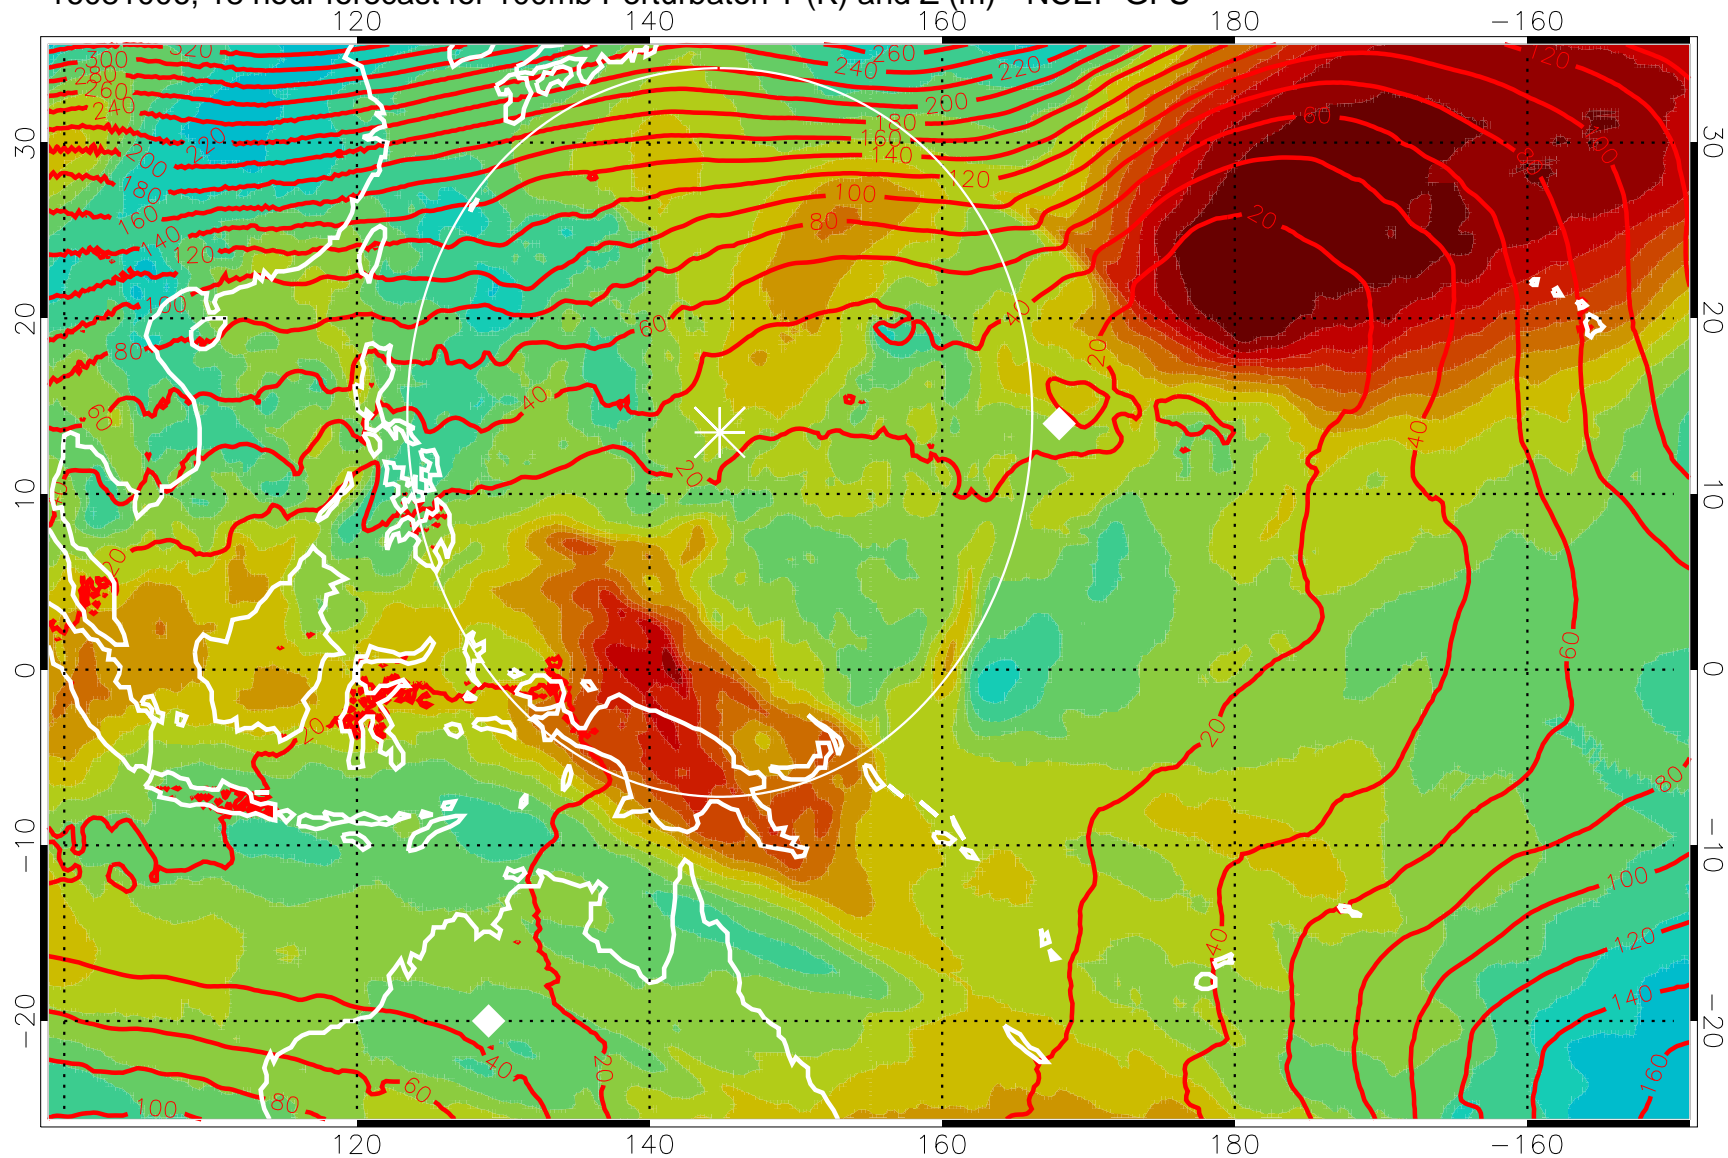

16081006, 18 hour forecast for 100mb Perturbaton T (K) and Z (m)-- NCEP GFS

Contours are 100 mbar Z perturbation (m)
Positive Z Contours
Negative Z Contours
Diamonds-mean pos. of anticyclones

Range ring of 2304 km