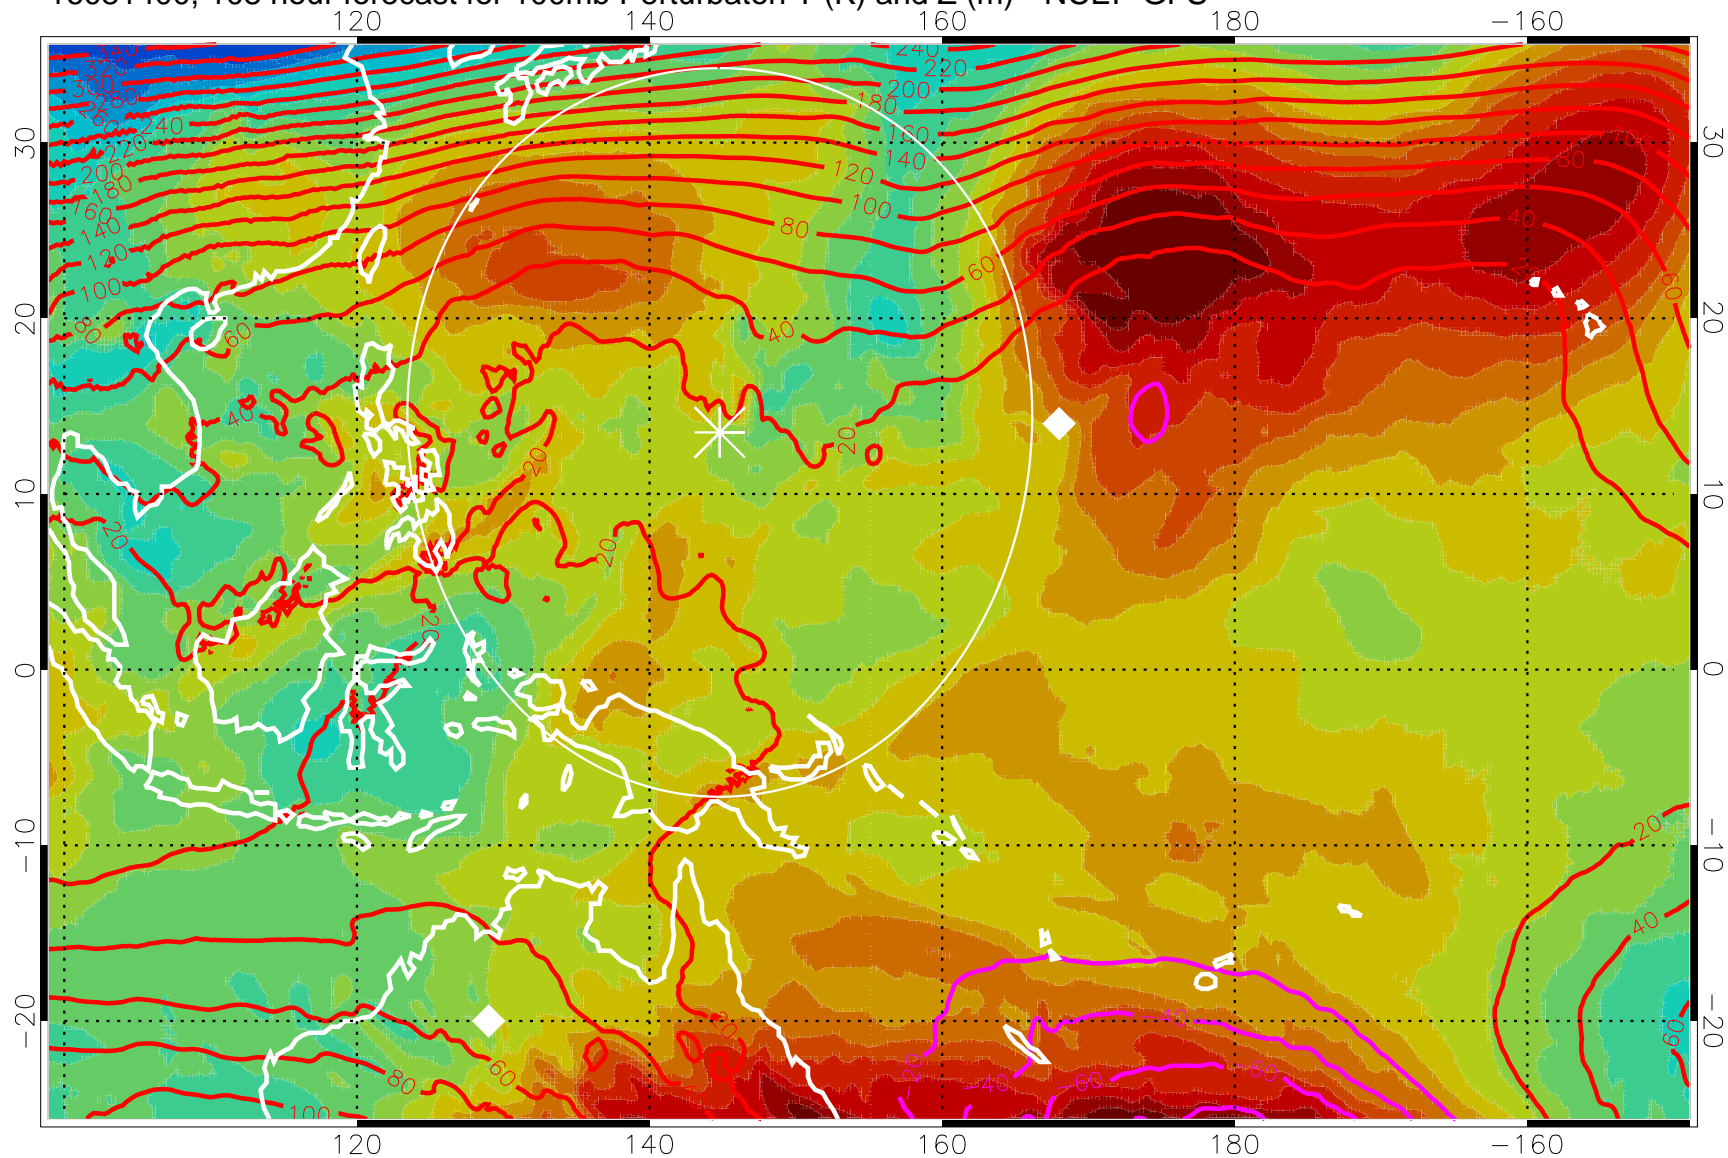

16081400, 108 hour forecast for 100mb Perturbaton T (K) and Z (m)-- NCEP GFS

Contours are 100 mbar Z perturbation (m)
Positive Z Contours
Negative Z Contours
Diamonds-mean pos. of anticyclones

Range ring of 2304 km