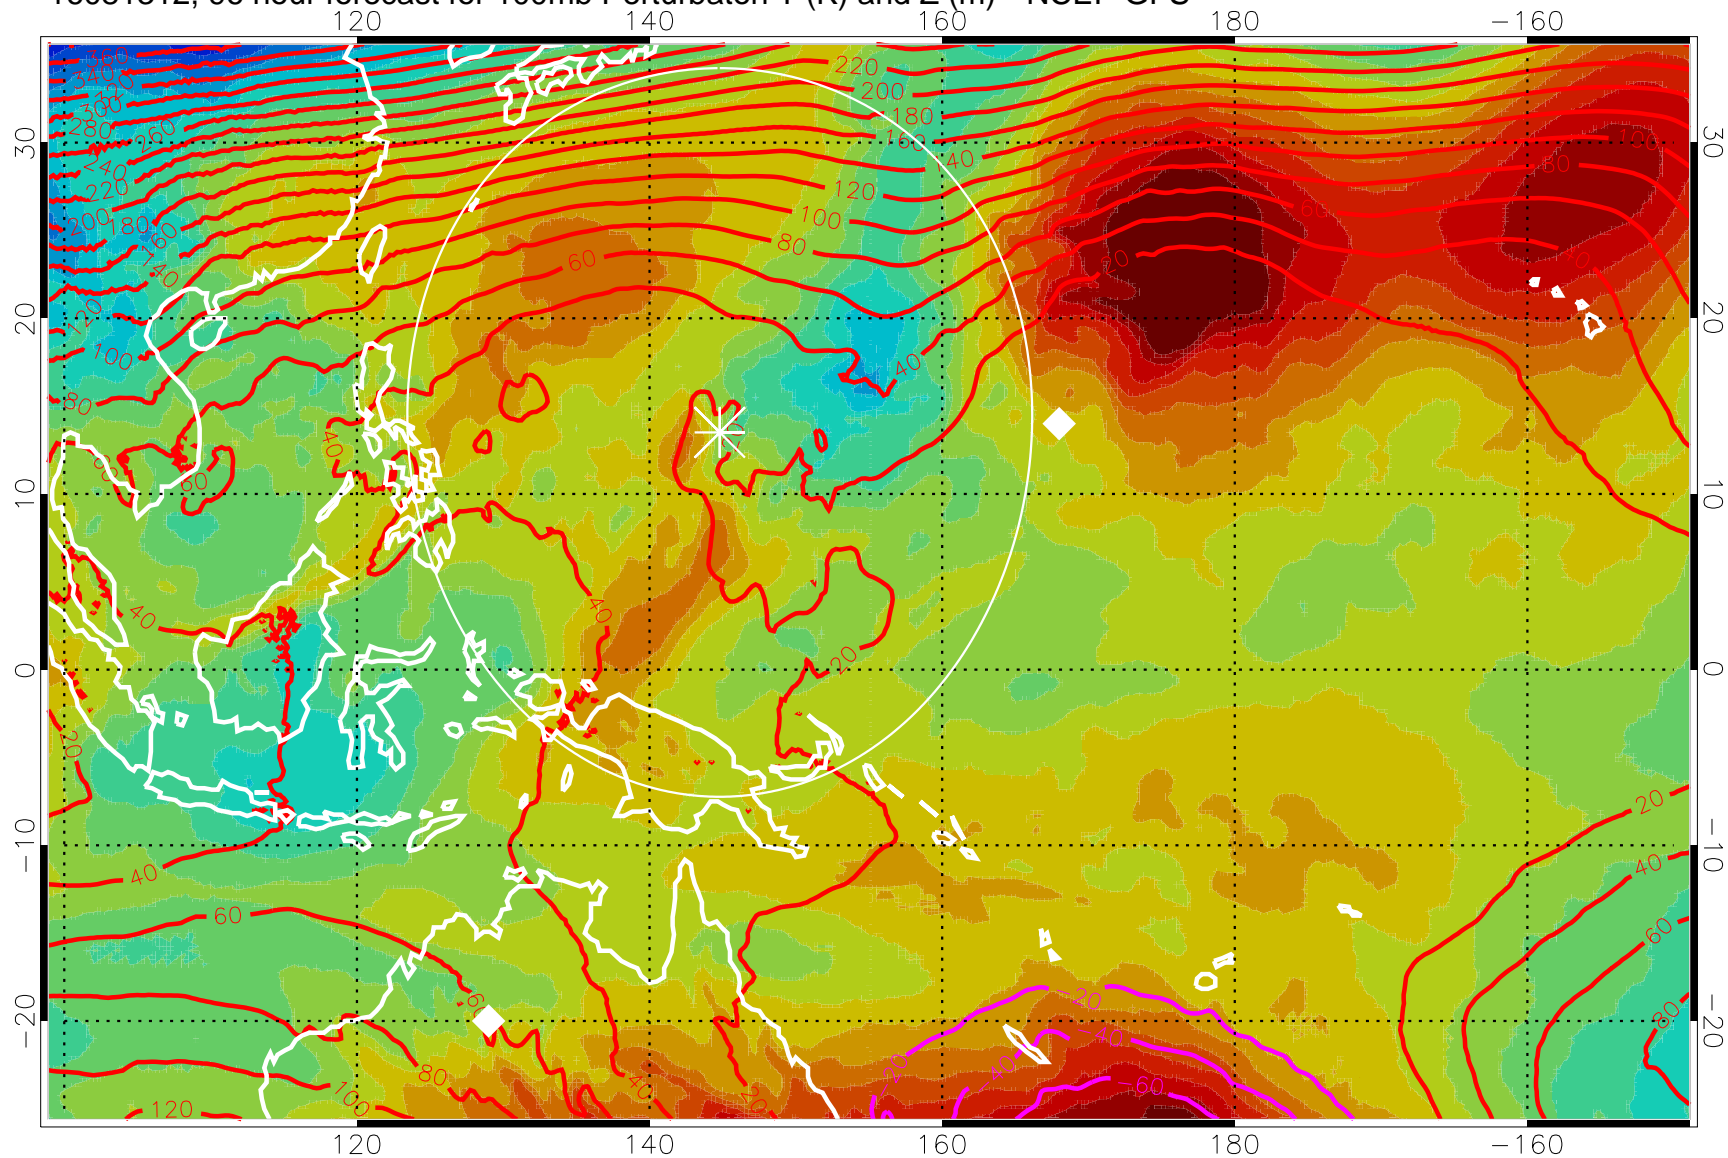

16081312, 96 hour forecast for 100mb Perturbaton T (K) and Z (m)-- NCEP GFS

Contours are 100 mbar Z perturbation (m)
Positive Z Contours
Negative Z Contours
Diamonds-mean pos. of anticyclones

Range ring of 2304 km