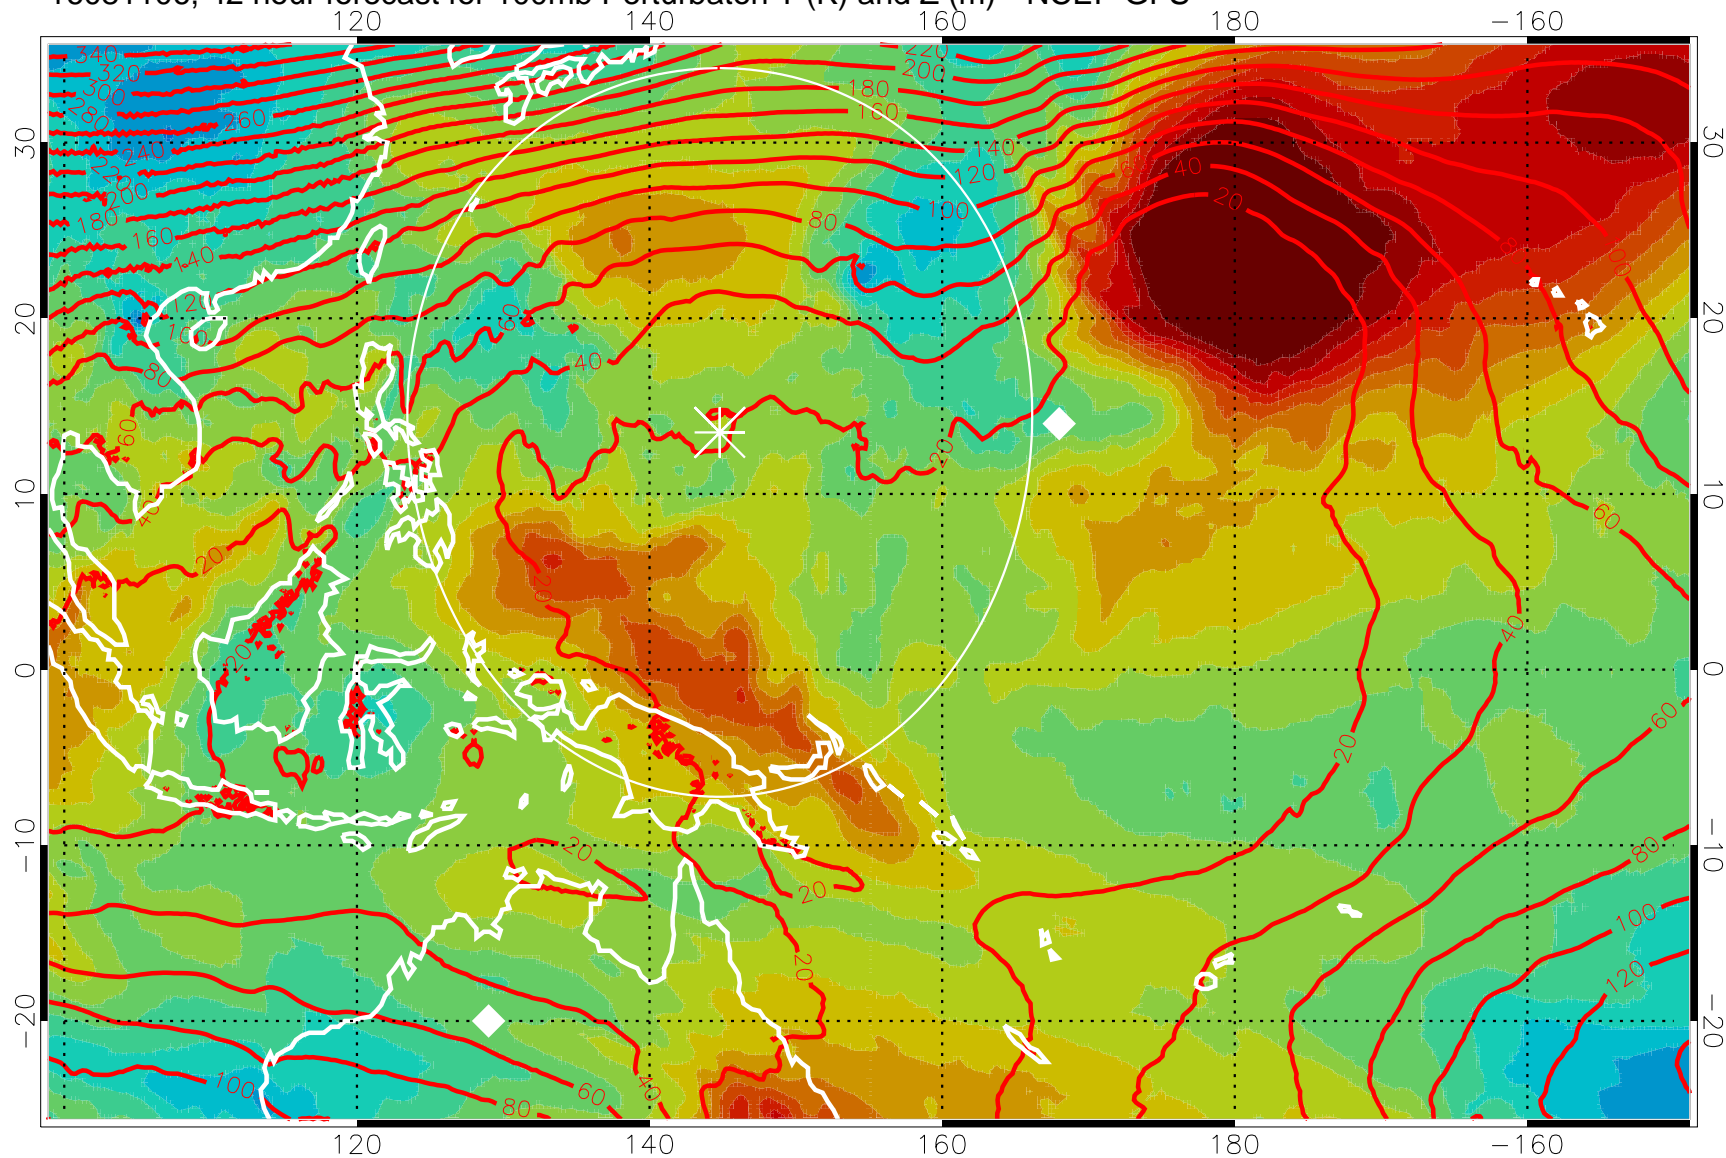

16081106, 42 hour forecast for 100mb Perturbaton T (K) and Z (m)-- NCEP GFS

Contours are 100 mbar Z perturbation (m)
Positive Z Contours
Negative Z Contours
Diamonds-mean pos. of anticyclones

Range ring of 2304 km