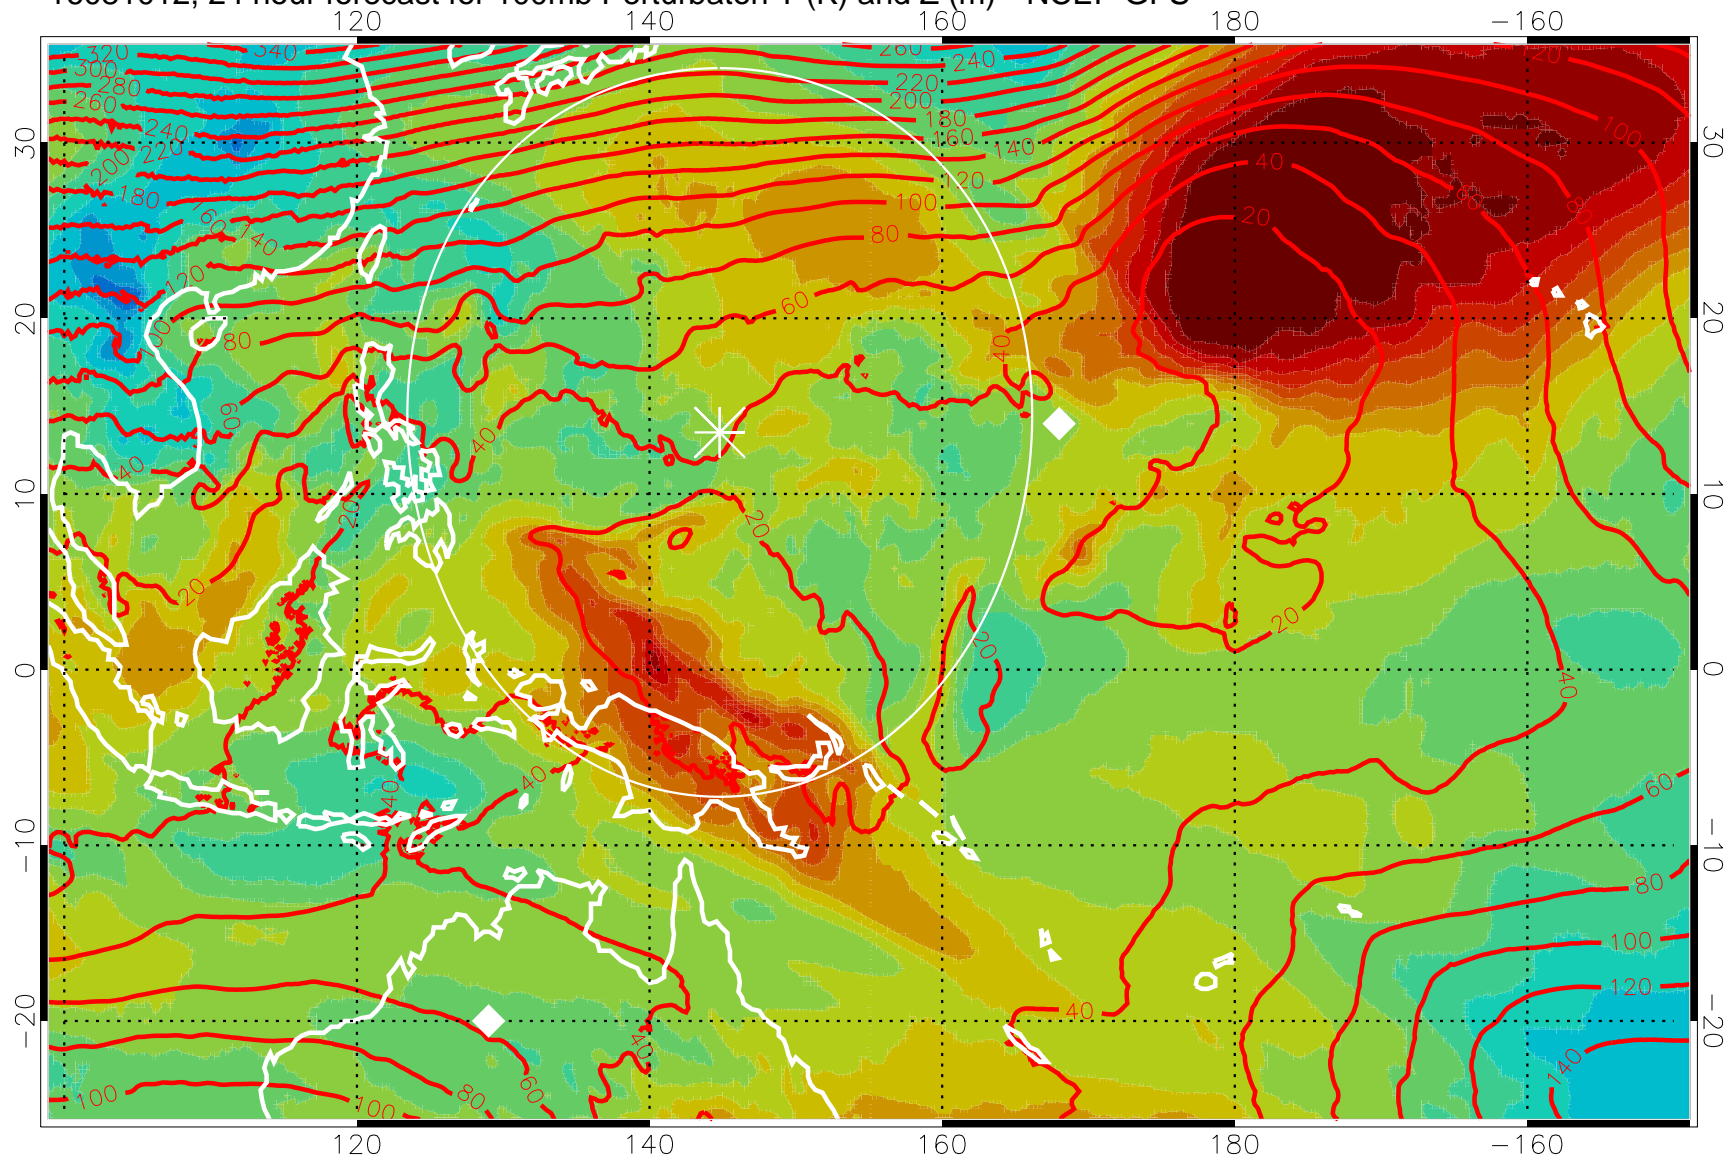

16081012, 24 hour forecast for 100mb Perturbaton T (K) and Z (m)-- NCEP GFS

Contours are 100 mbar Z perturbation (m)
Positive Z Contours
Negative Z Contours
Diamonds-mean pos. of anticyclones

Range ring of 2304 km