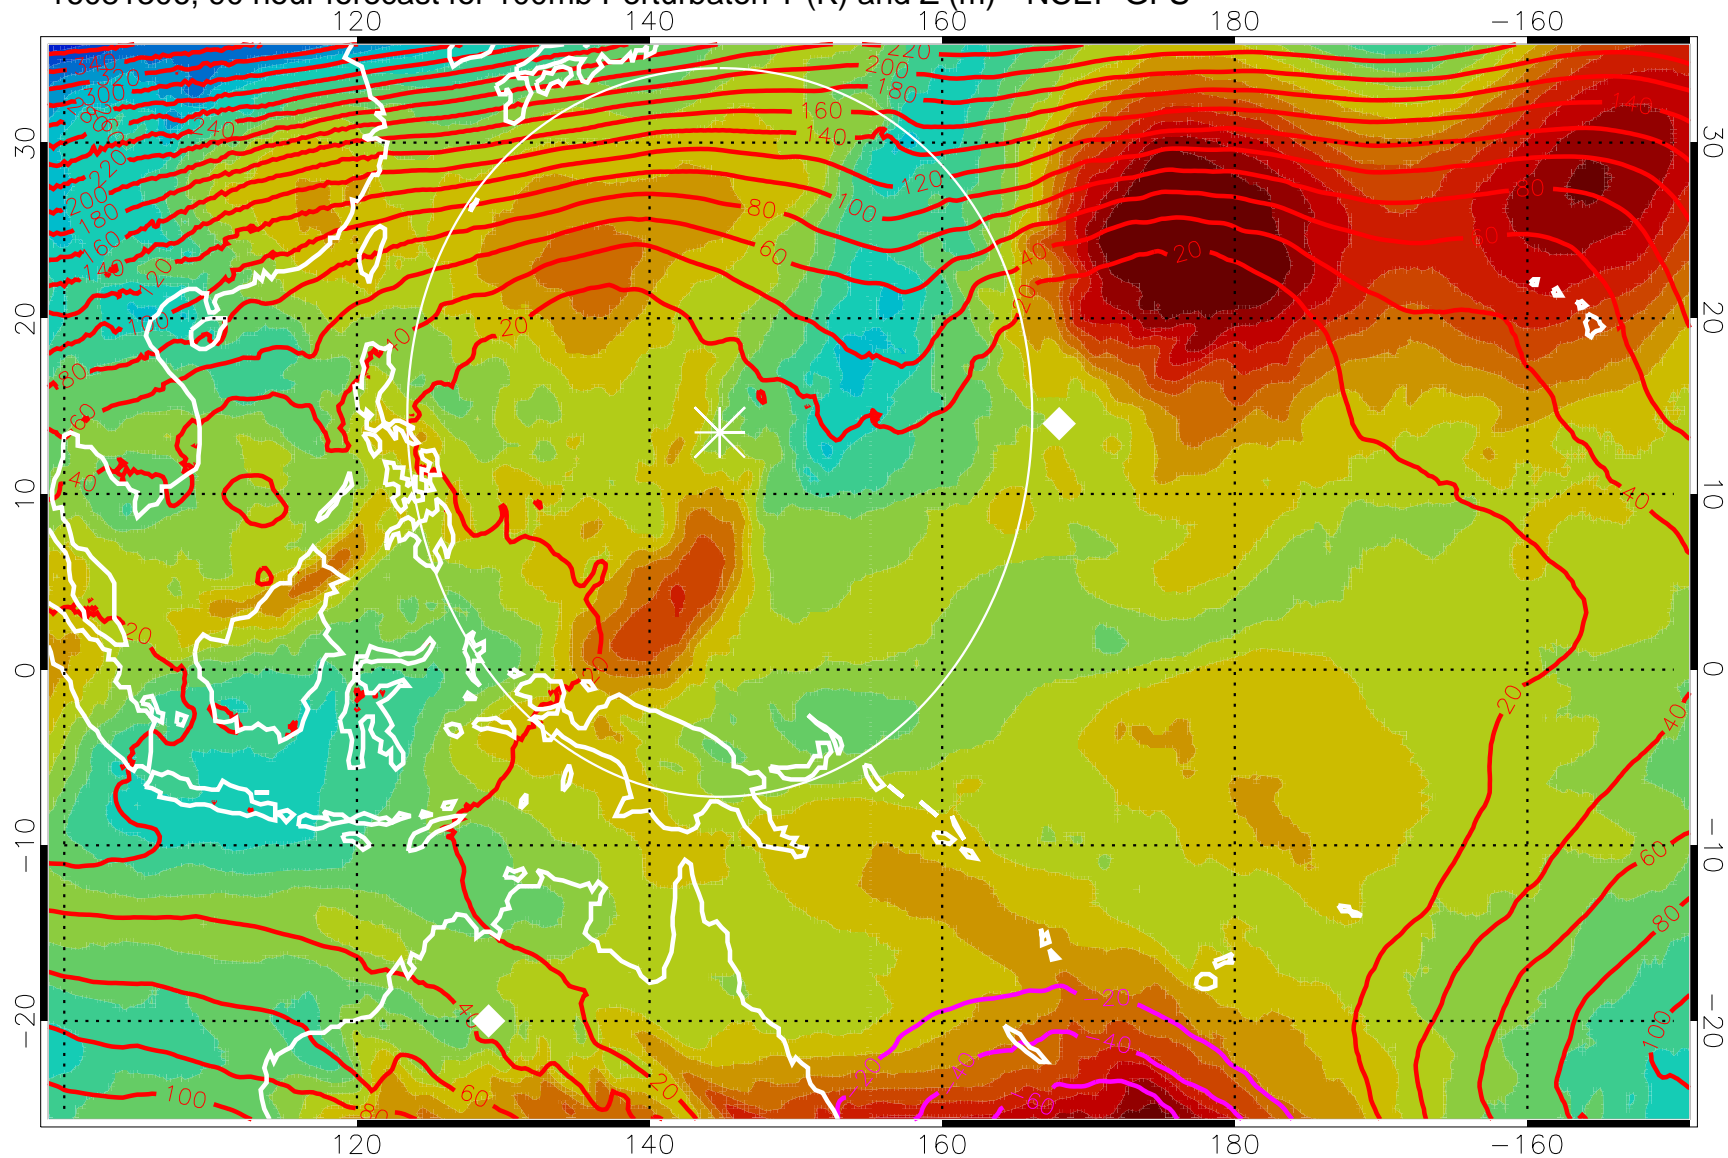

16081306, 90 hour forecast for 100mb Perturbaton T (K) and Z (m)-- NCEP GFS

Contours are 100 mbar Z perturbation (m)
Positive Z Contours
Negative Z Contours
Diamonds-mean pos. of anticyclones

Range ring of 2304 km