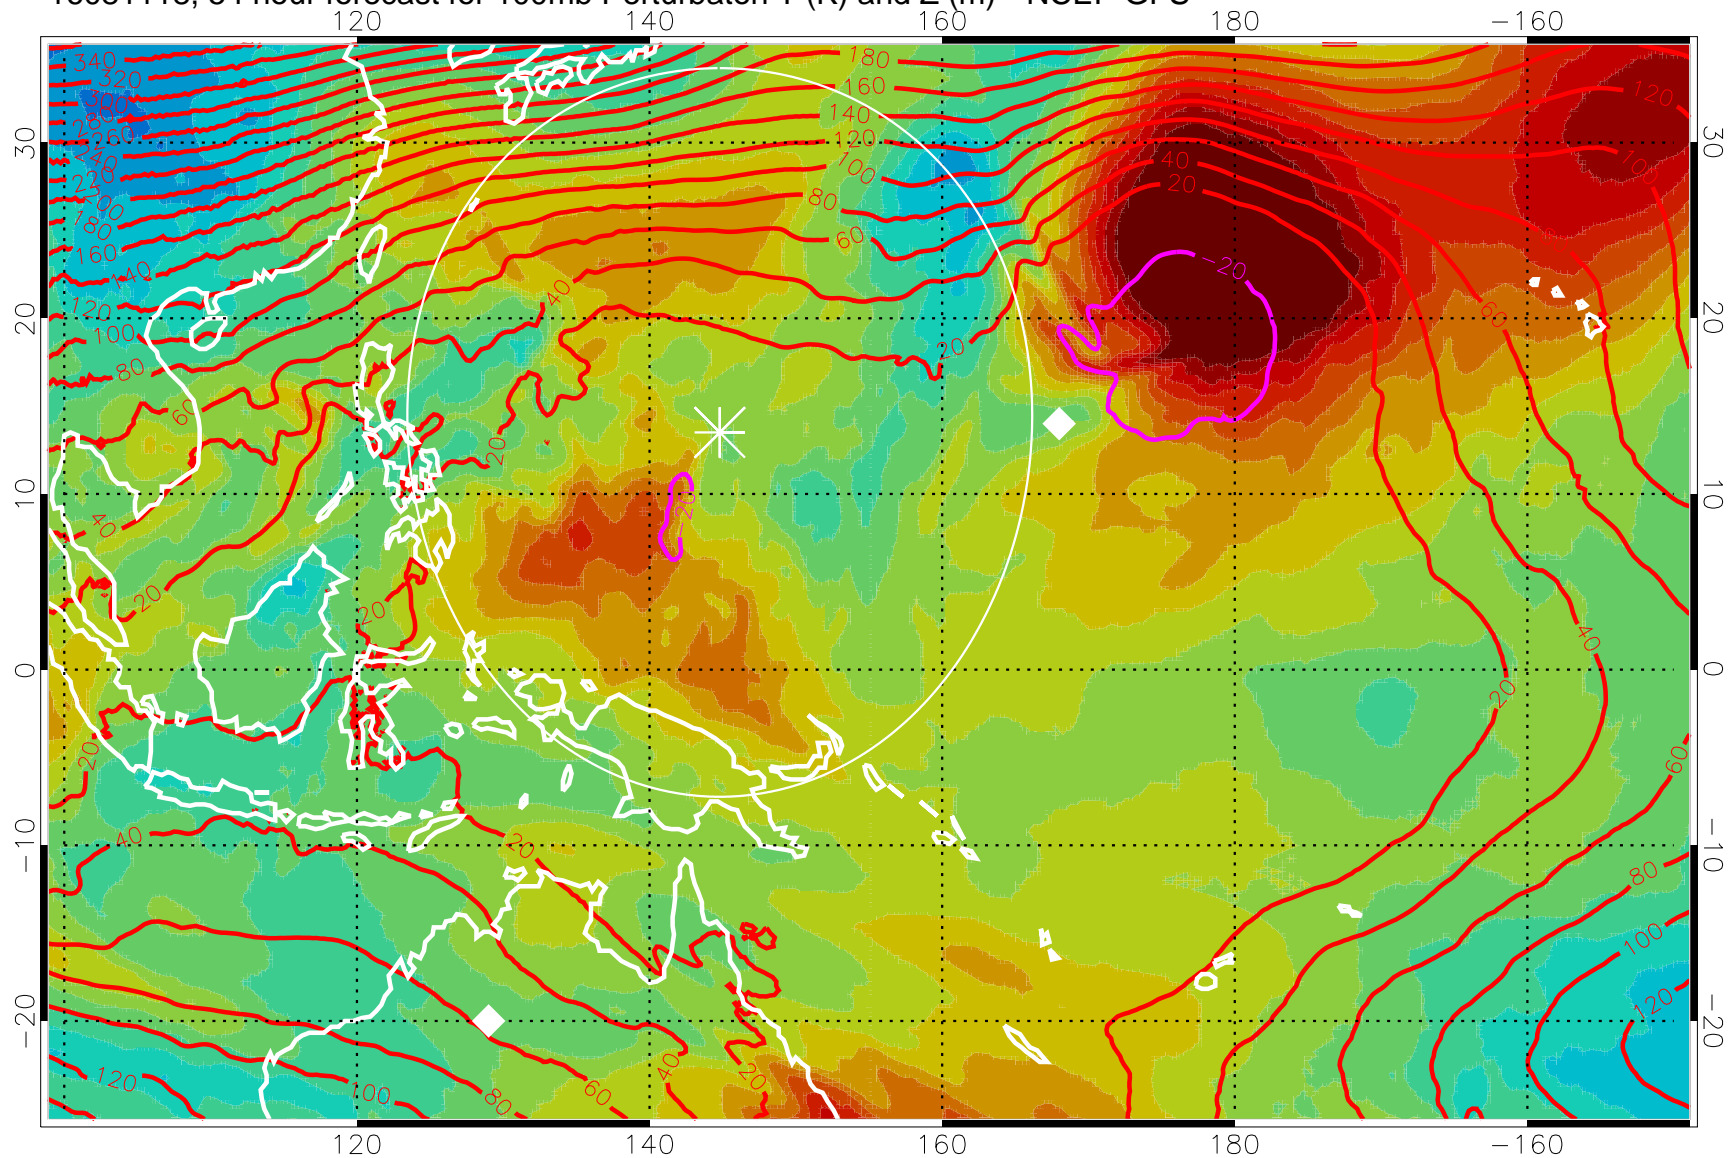

16081118, 54 hour forecast for 100mb Perturbaton T (K) and Z (m)-- NCEP GFS

Contours are 100 mbar Z perturbation (m)
Positive Z Contours
Negative Z Contours
Diamonds-mean pos. of anticyclones

Range ring of 2304 km