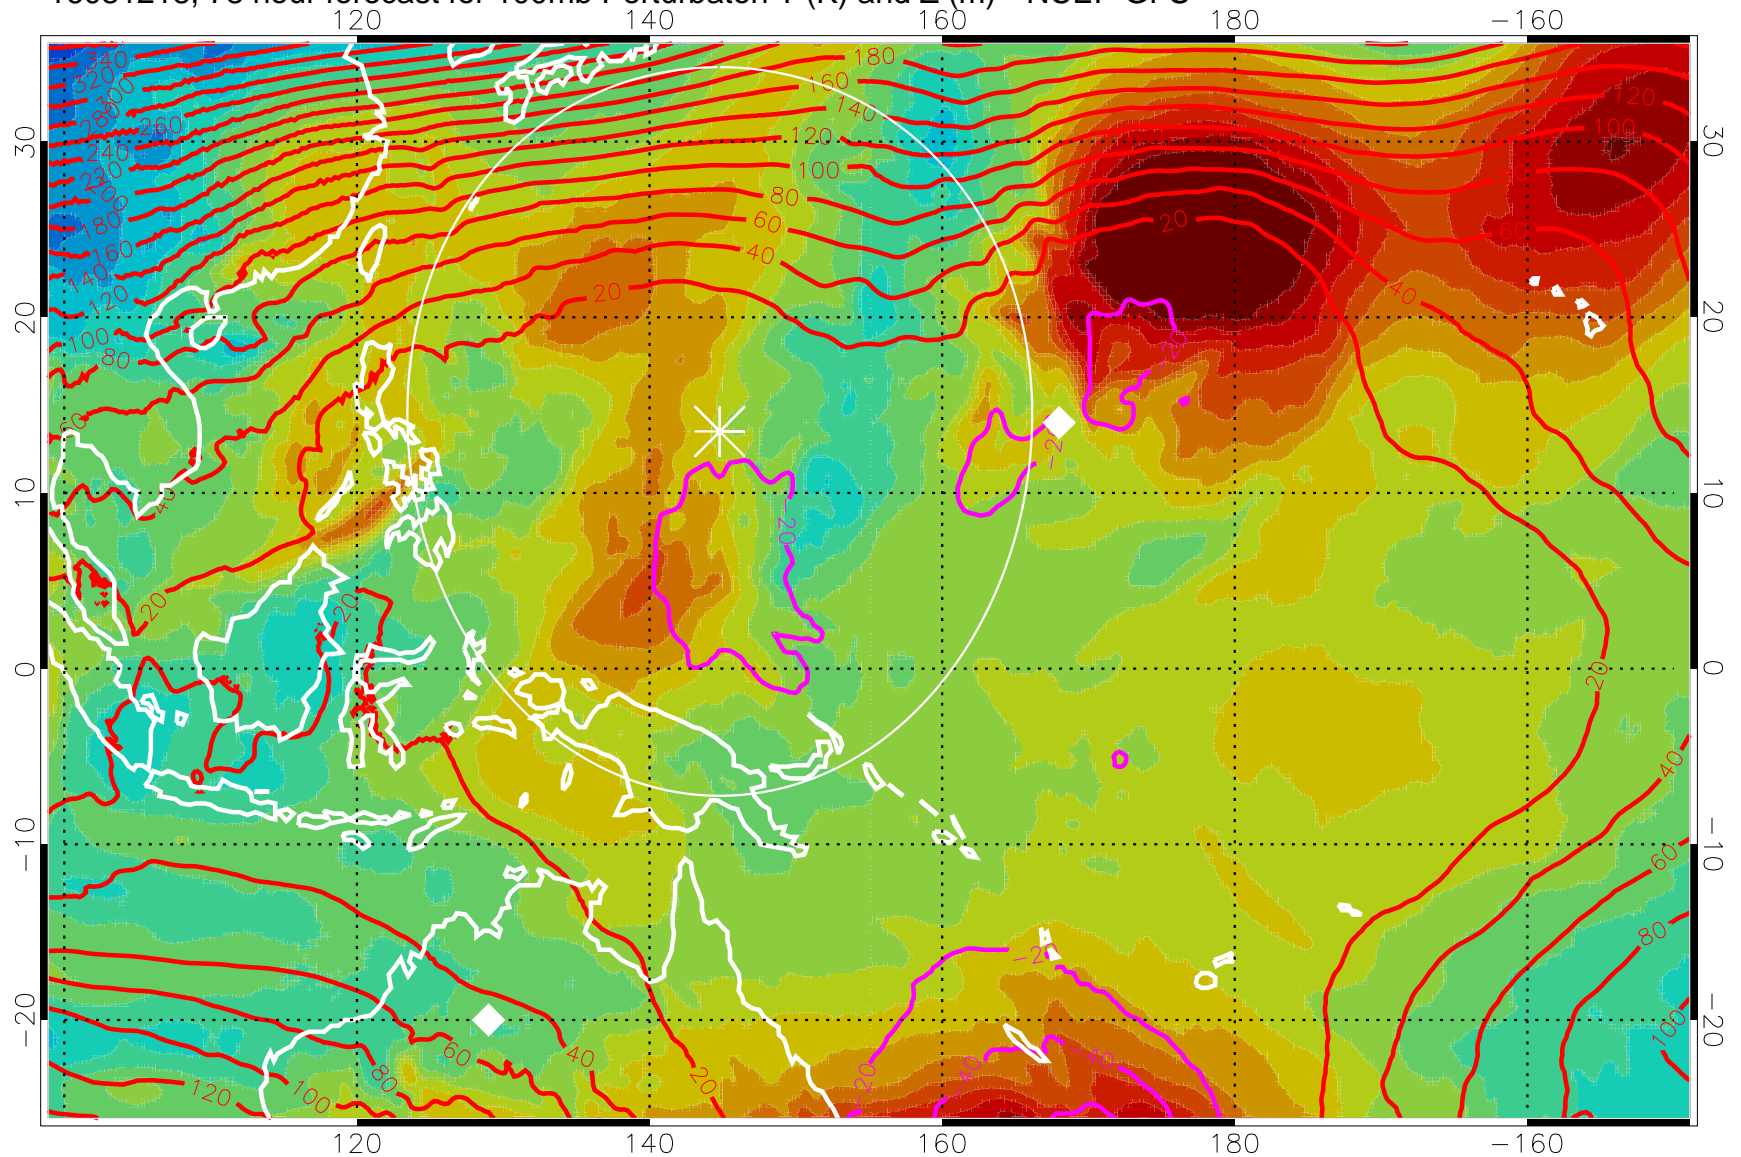

16081218, 78 hour forecast for 100mb Perturbaton T (K) and Z (m)-- NCEP GFS

Contours are 100 mbar Z perturbation (m)
Positive Z Contours
Negative Z Contours
Diamonds-mean pos. of anticyclones

Range ring of 2304 km