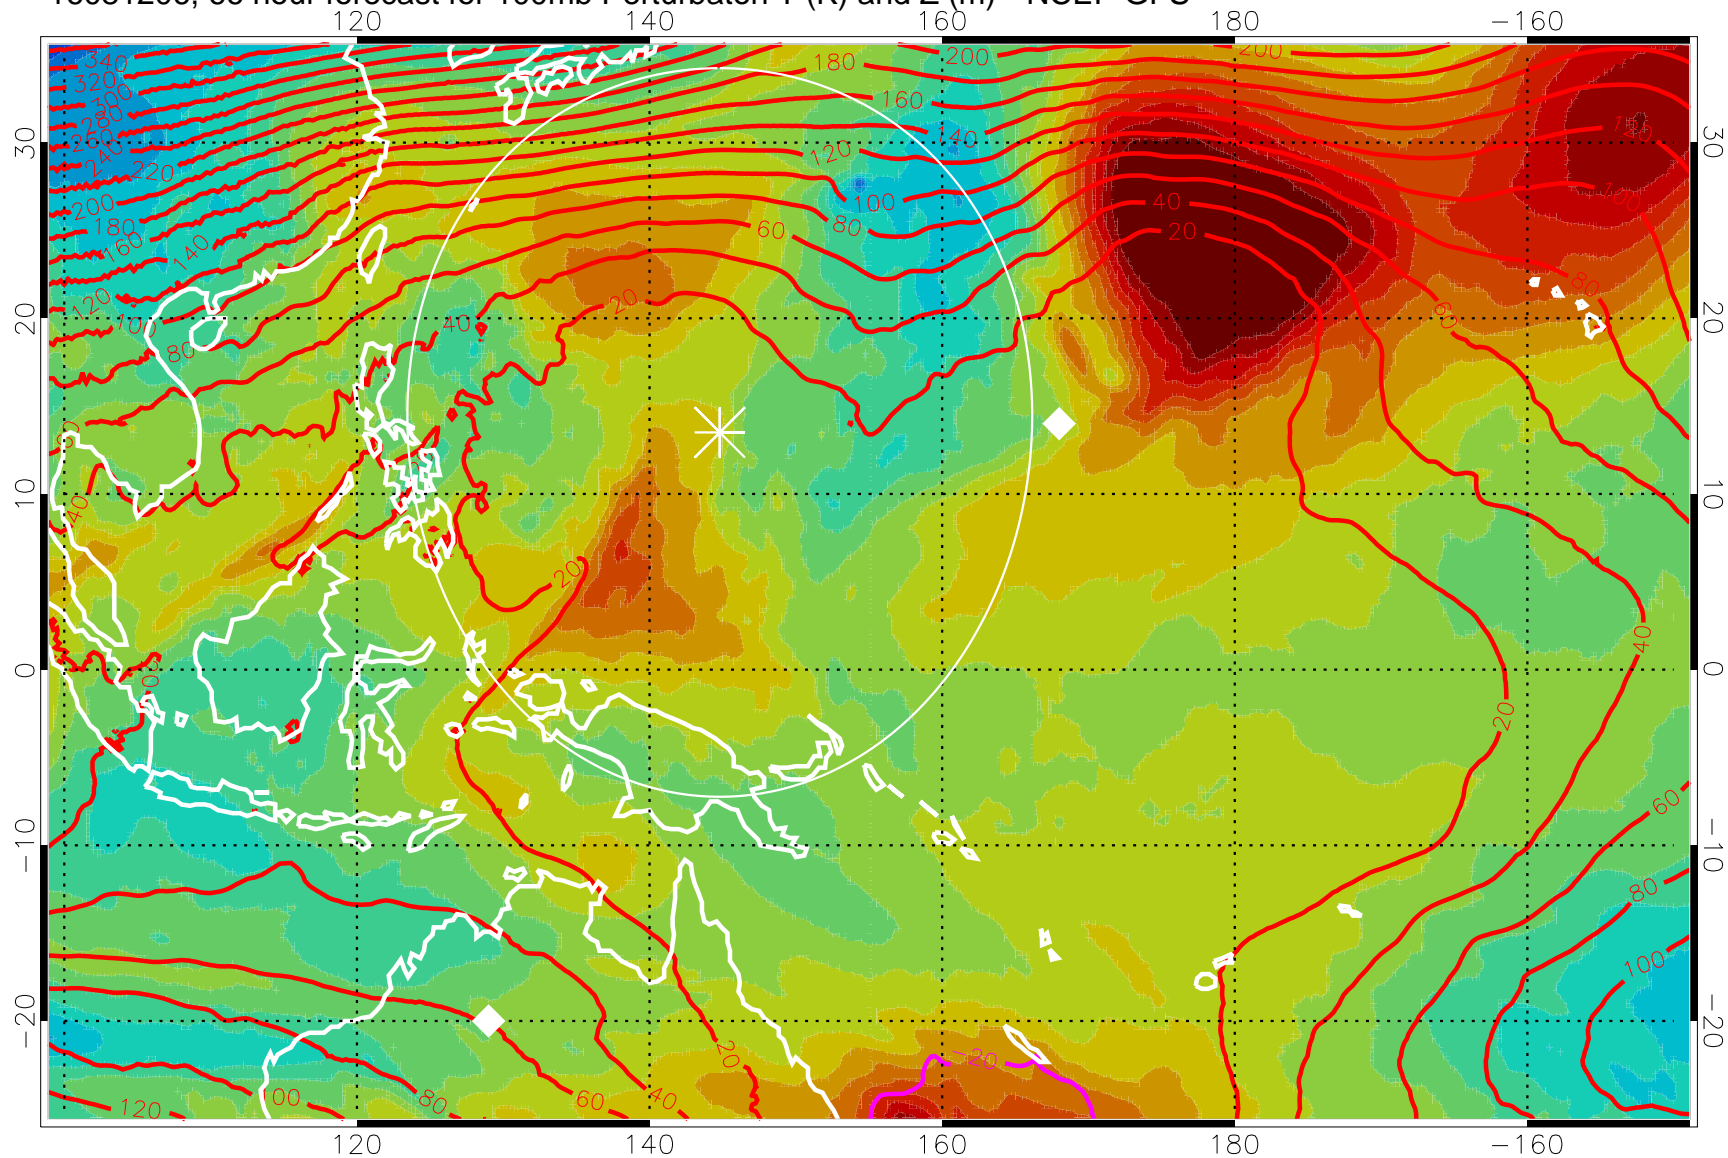

16081206, 66 hour forecast for 100mb Perturbaton T (K) and Z (m)-- NCEP GFS

Contours are 100 mbar Z perturbation (m)
Positive Z Contours
Negative Z Contours
Diamonds-mean pos. of anticyclones

Range ring of 2304 km