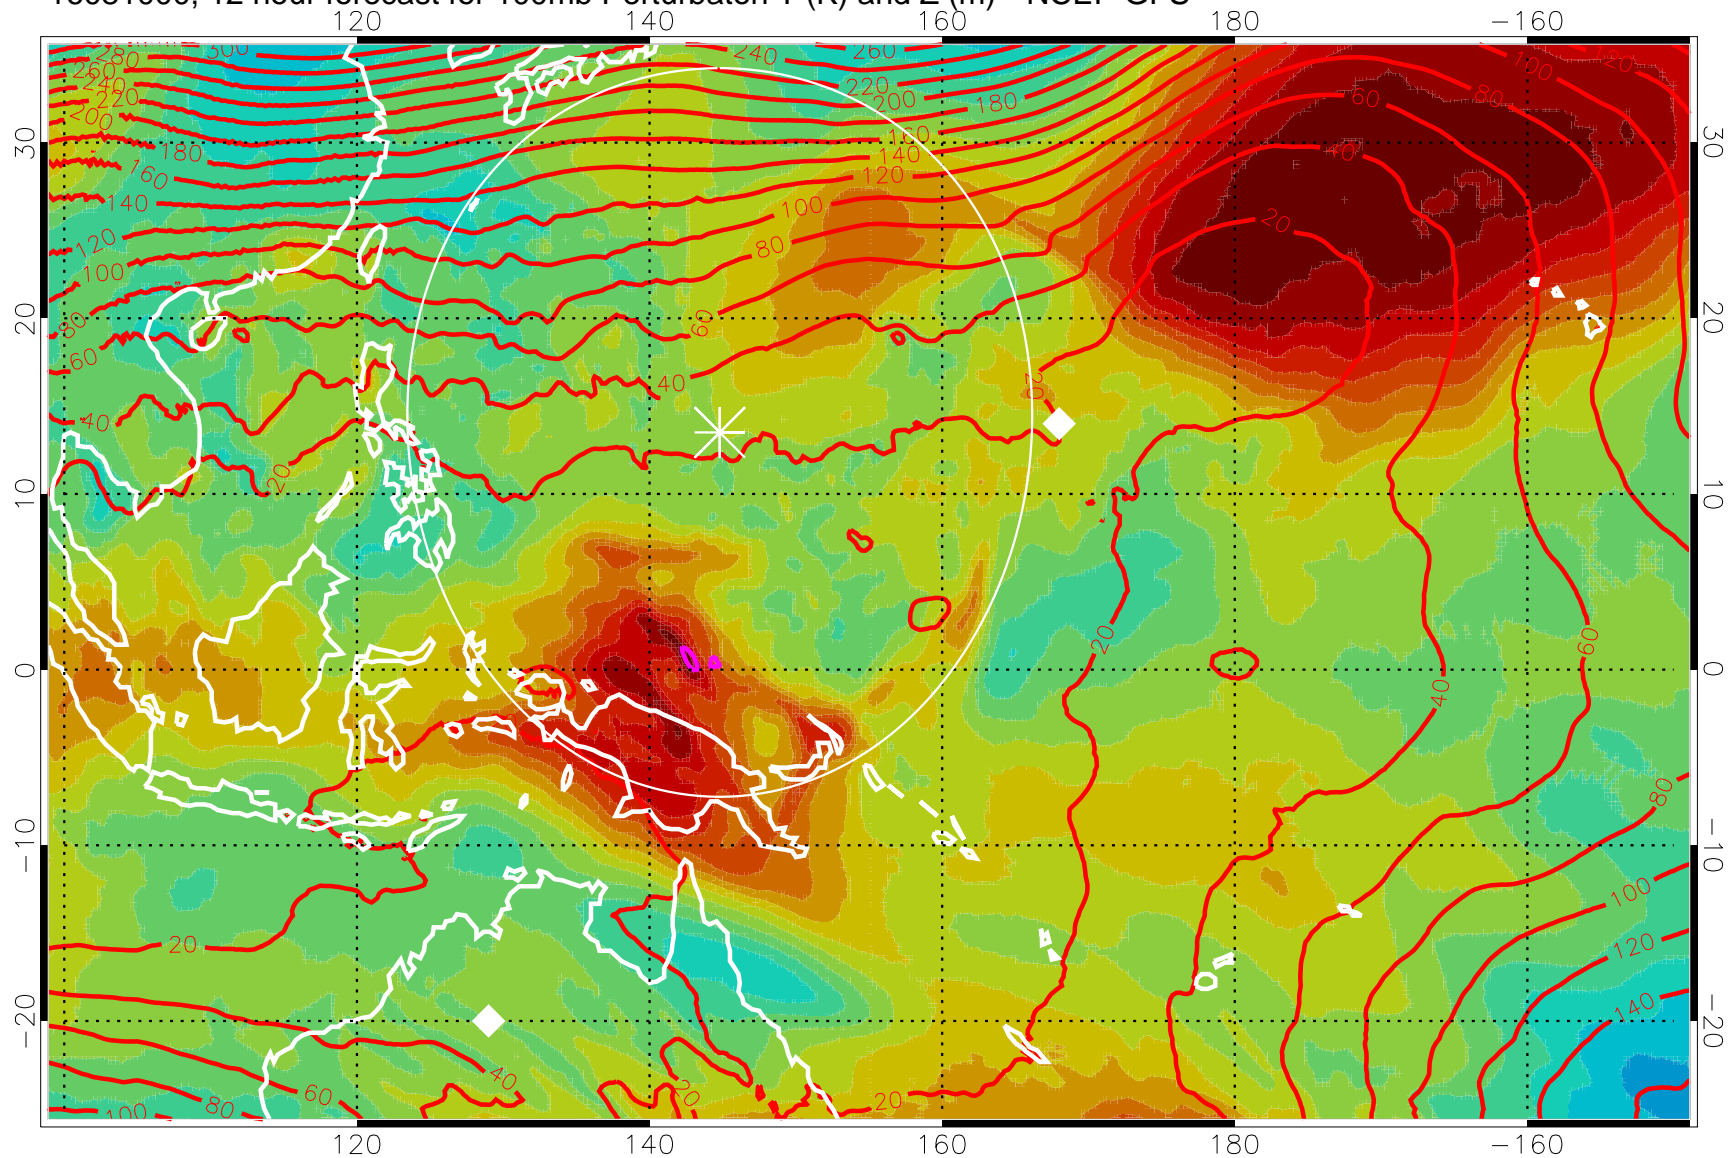

16081000, 12 hour forecast for 100mb Perturbaton T (K) and Z (m)-- NCEP GFS

Contours are 100 mbar Z perturbation (m)
Positive Z Contours
Negative Z Contours
Diamonds-mean pos. of anticyclones

Range ring of 2304 km