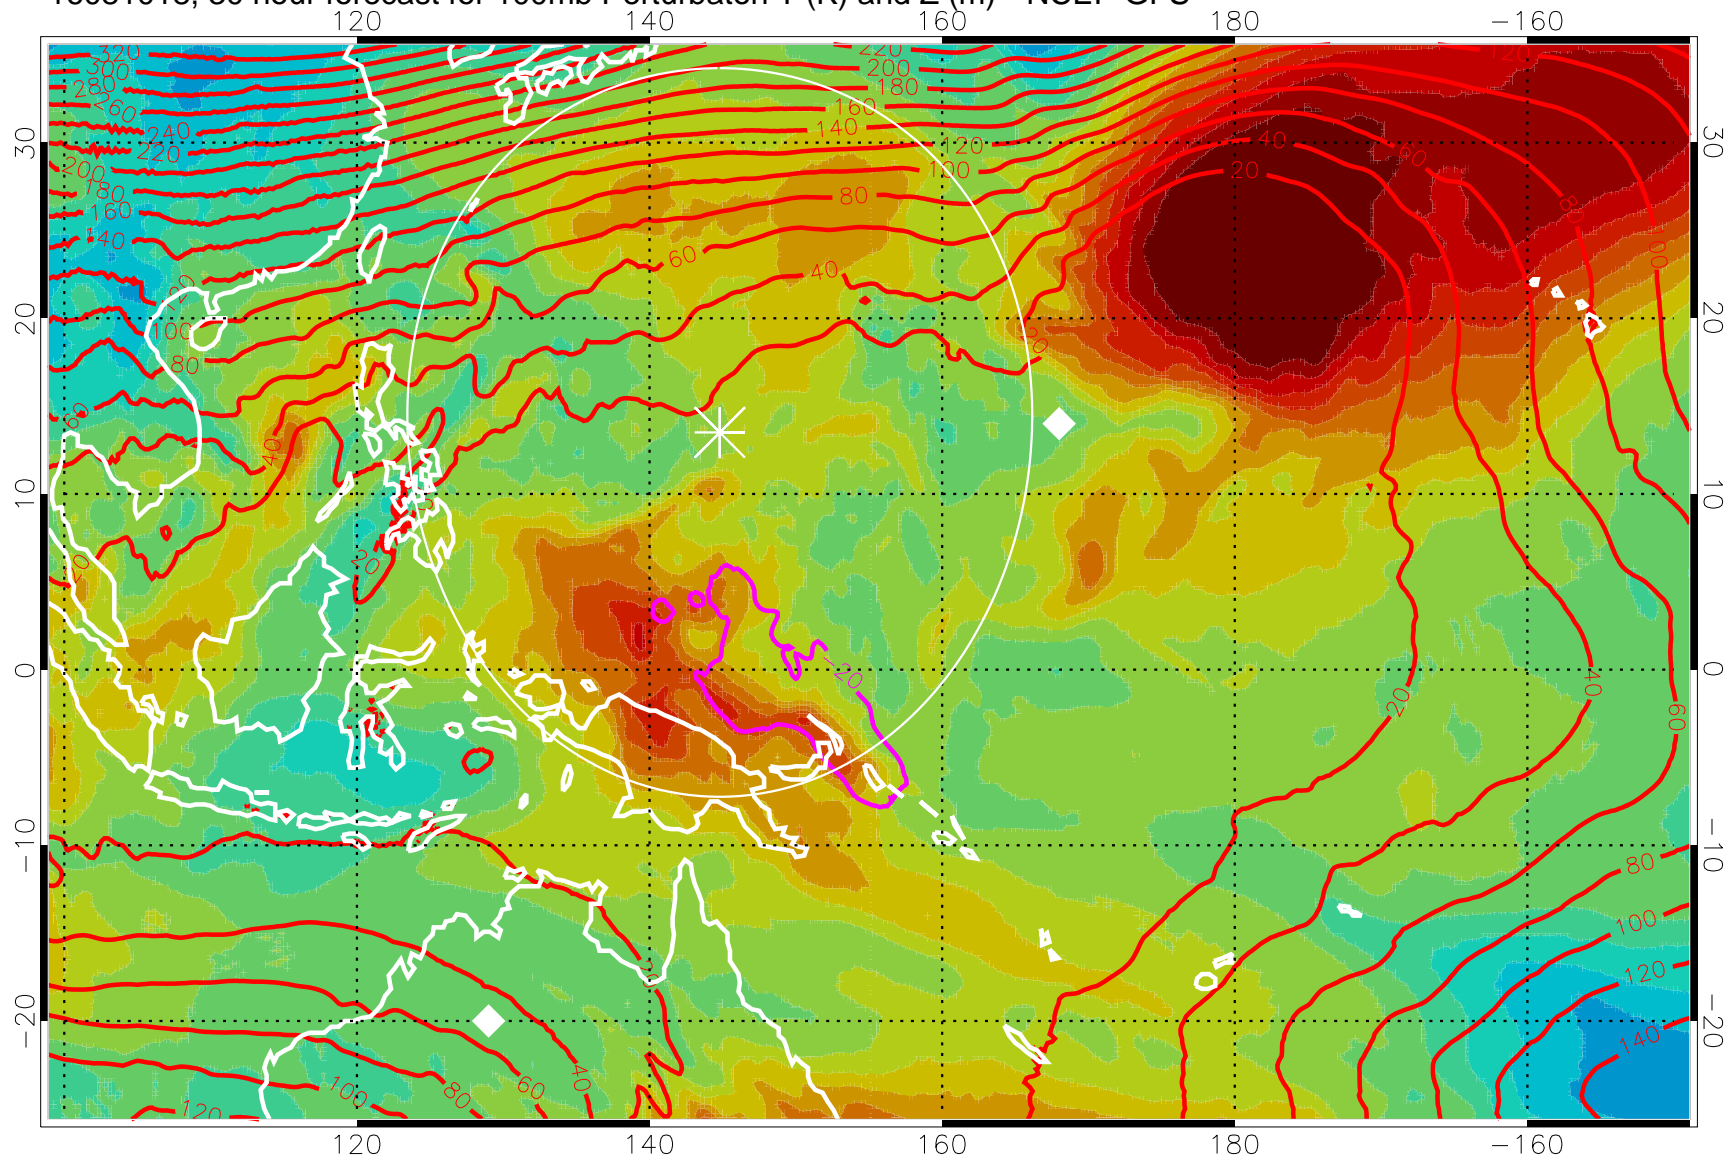

16081018, 30 hour forecast for 100mb Perturbaton T (K) and Z (m)-- NCEP GFS

Contours are 100 mbar Z perturbation (m)
Positive Z Contours
Negative Z Contours
Diamonds-mean pos. of anticyclones

Range ring of 2304 km