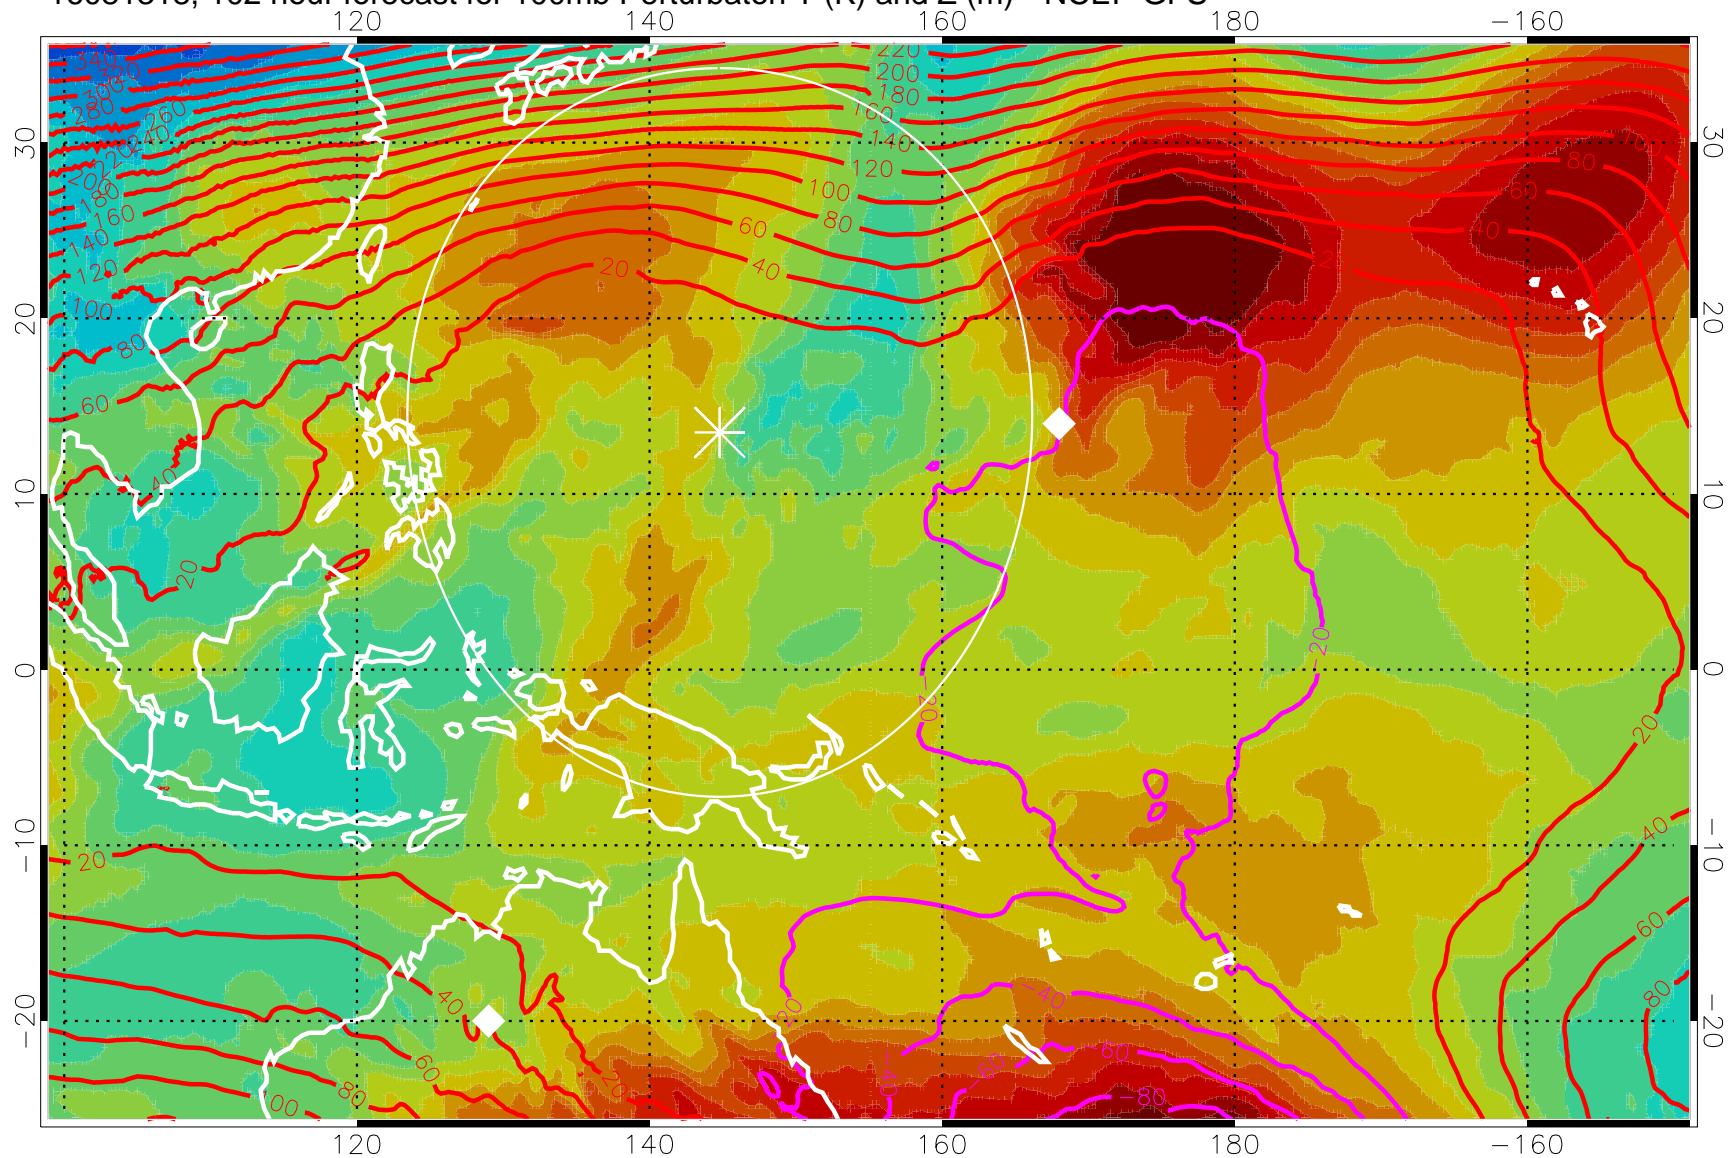

16081318, 102 hour forecast for 100mb Perturbaton T (K) and Z (m)-- NCEP GFS

Contours are 100 mbar Z perturbation (m)
Positive Z Contours
Negative Z Contours
Diamonds-mean pos. of anticyclones

Range ring of 2304 km