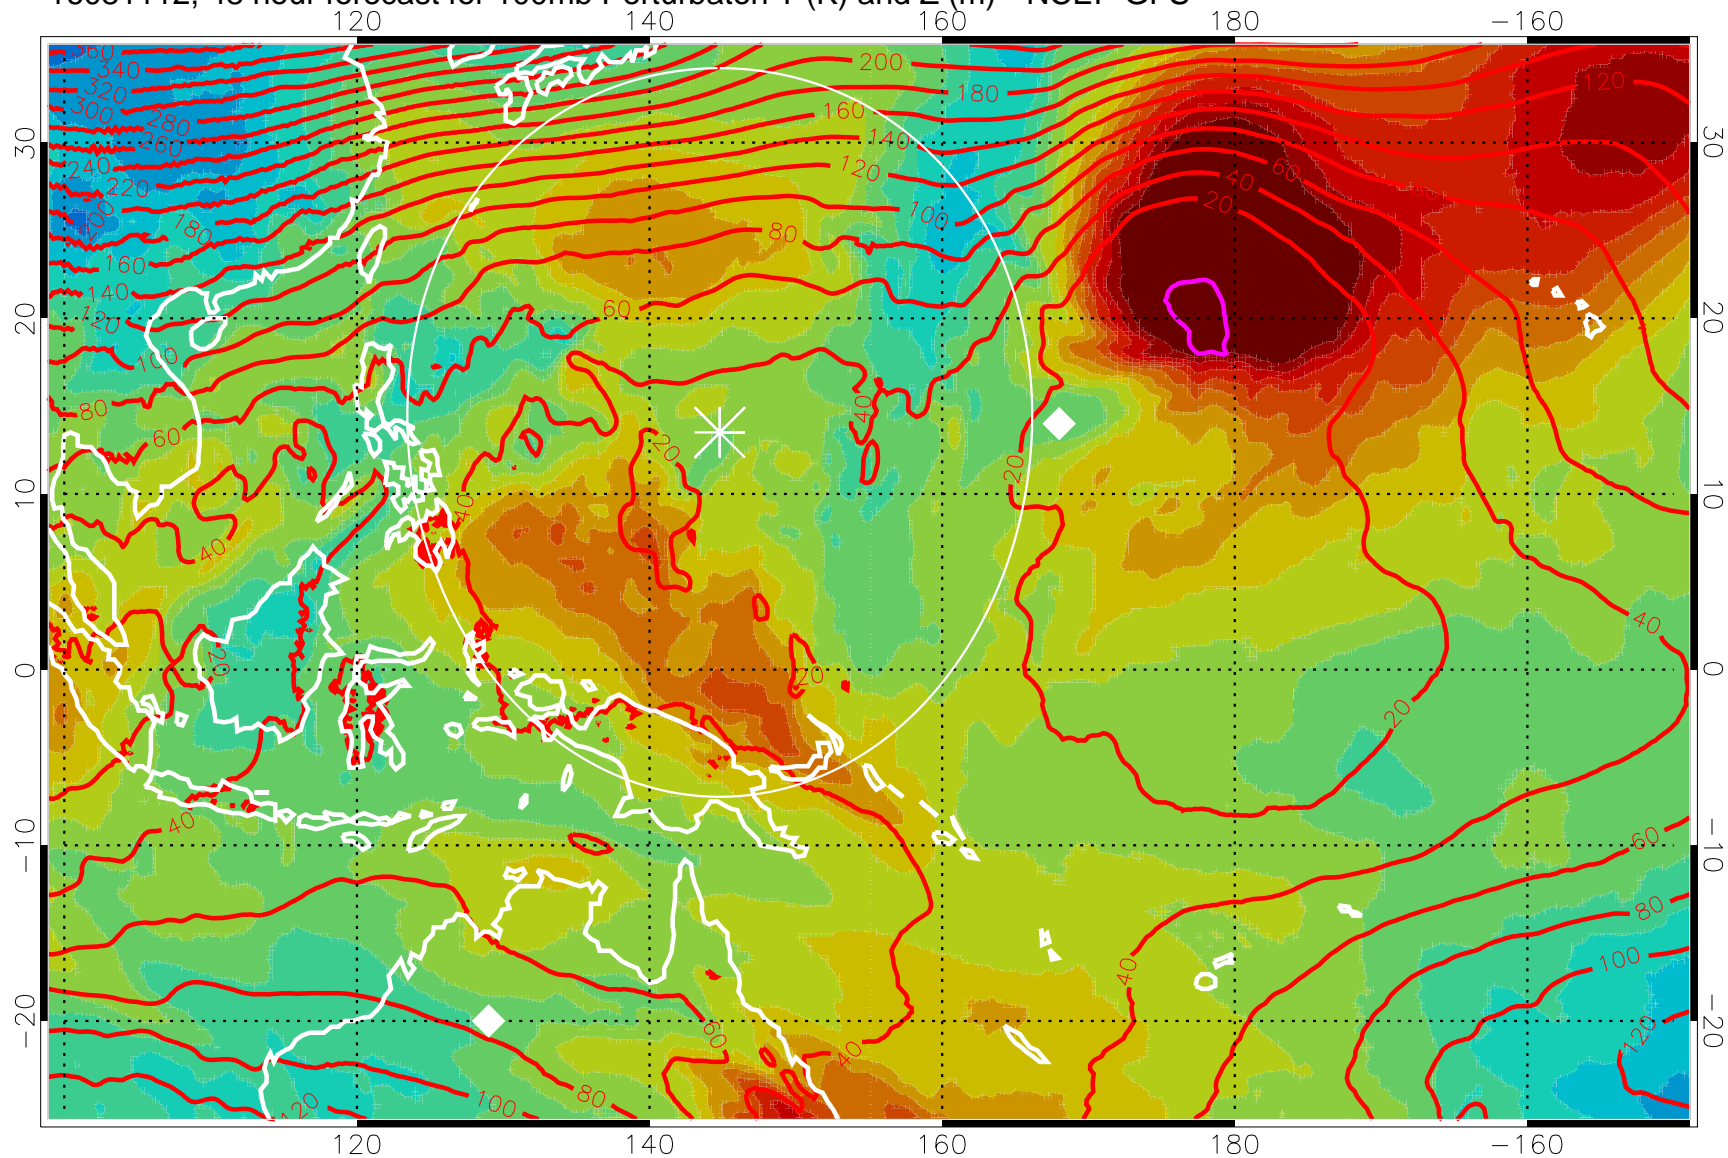

16081112, 48 hour forecast for 100mb Perturbaton T (K) and Z (m)-- NCEP GFS

Contours are 100 mbar Z perturbation (m)
Positive Z Contours
Negative Z Contours
Diamonds-mean pos. of anticyclones

Range ring of 2304 km