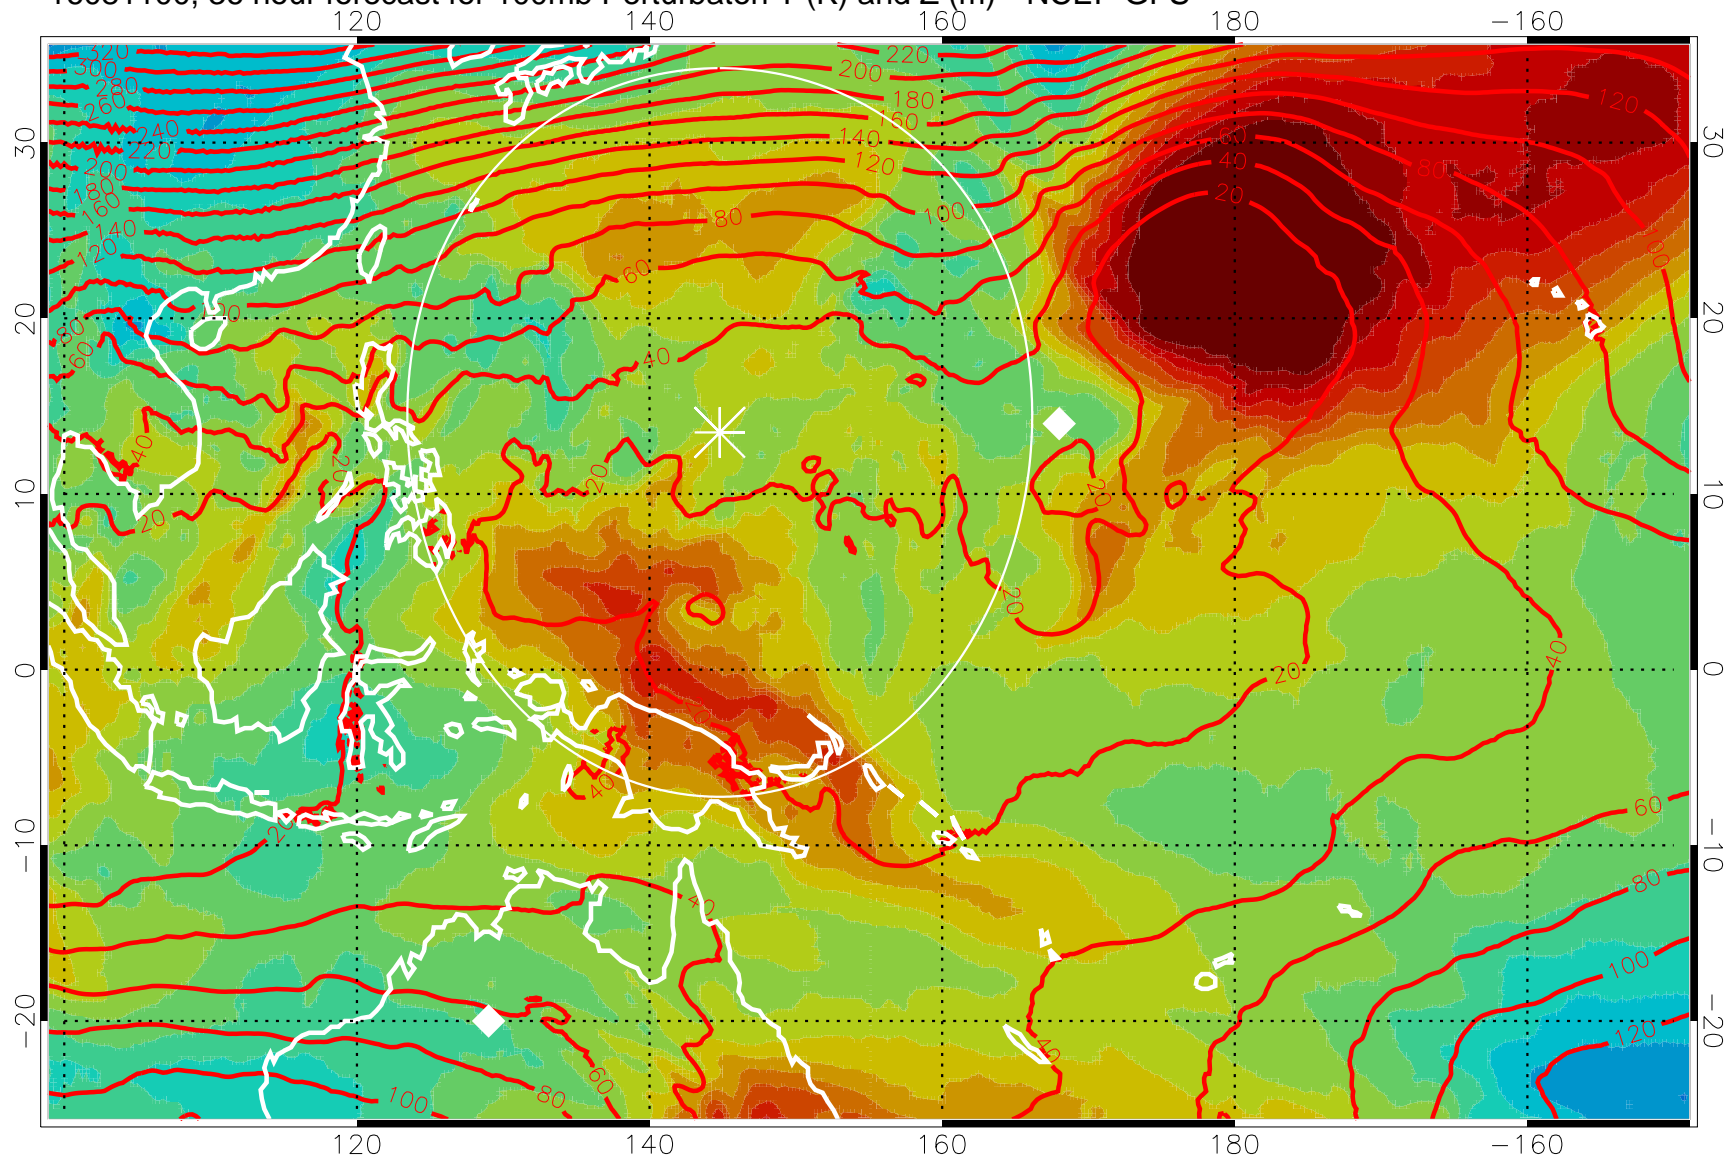

16081100, 36 hour forecast for 100mb Perturbaton T (K) and Z (m)-- NCEP GFS

Contours are 100 mbar Z perturbation (m)
Positive Z Contours
Negative Z Contours
Diamonds-mean pos. of anticyclones

Range ring of 2304 km