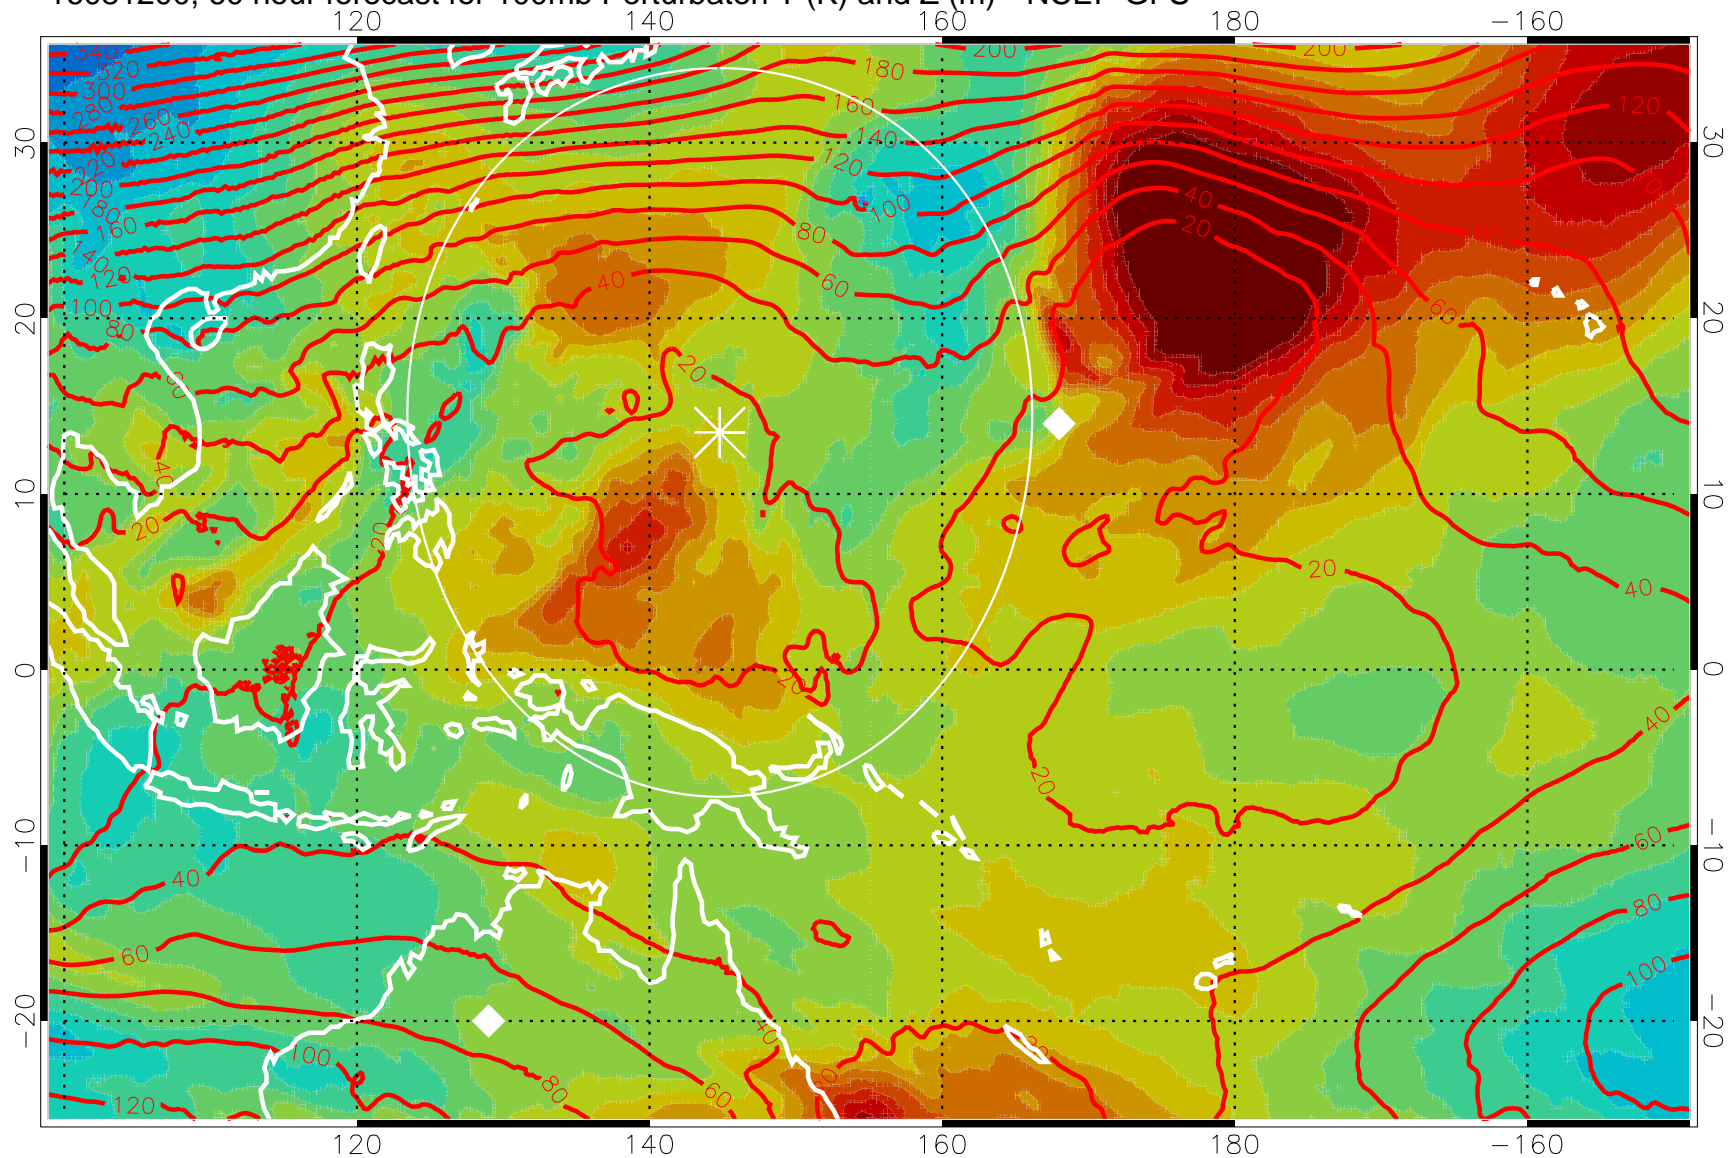

16081200, 60 hour forecast for 100mb Perturbaton T (K) and Z (m)-- NCEP GFS

Contours are 100 mbar Z perturbation (m)
Positive Z Contours
Negative Z Contours
Diamonds-mean pos. of anticyclones

Range ring of 2304 km