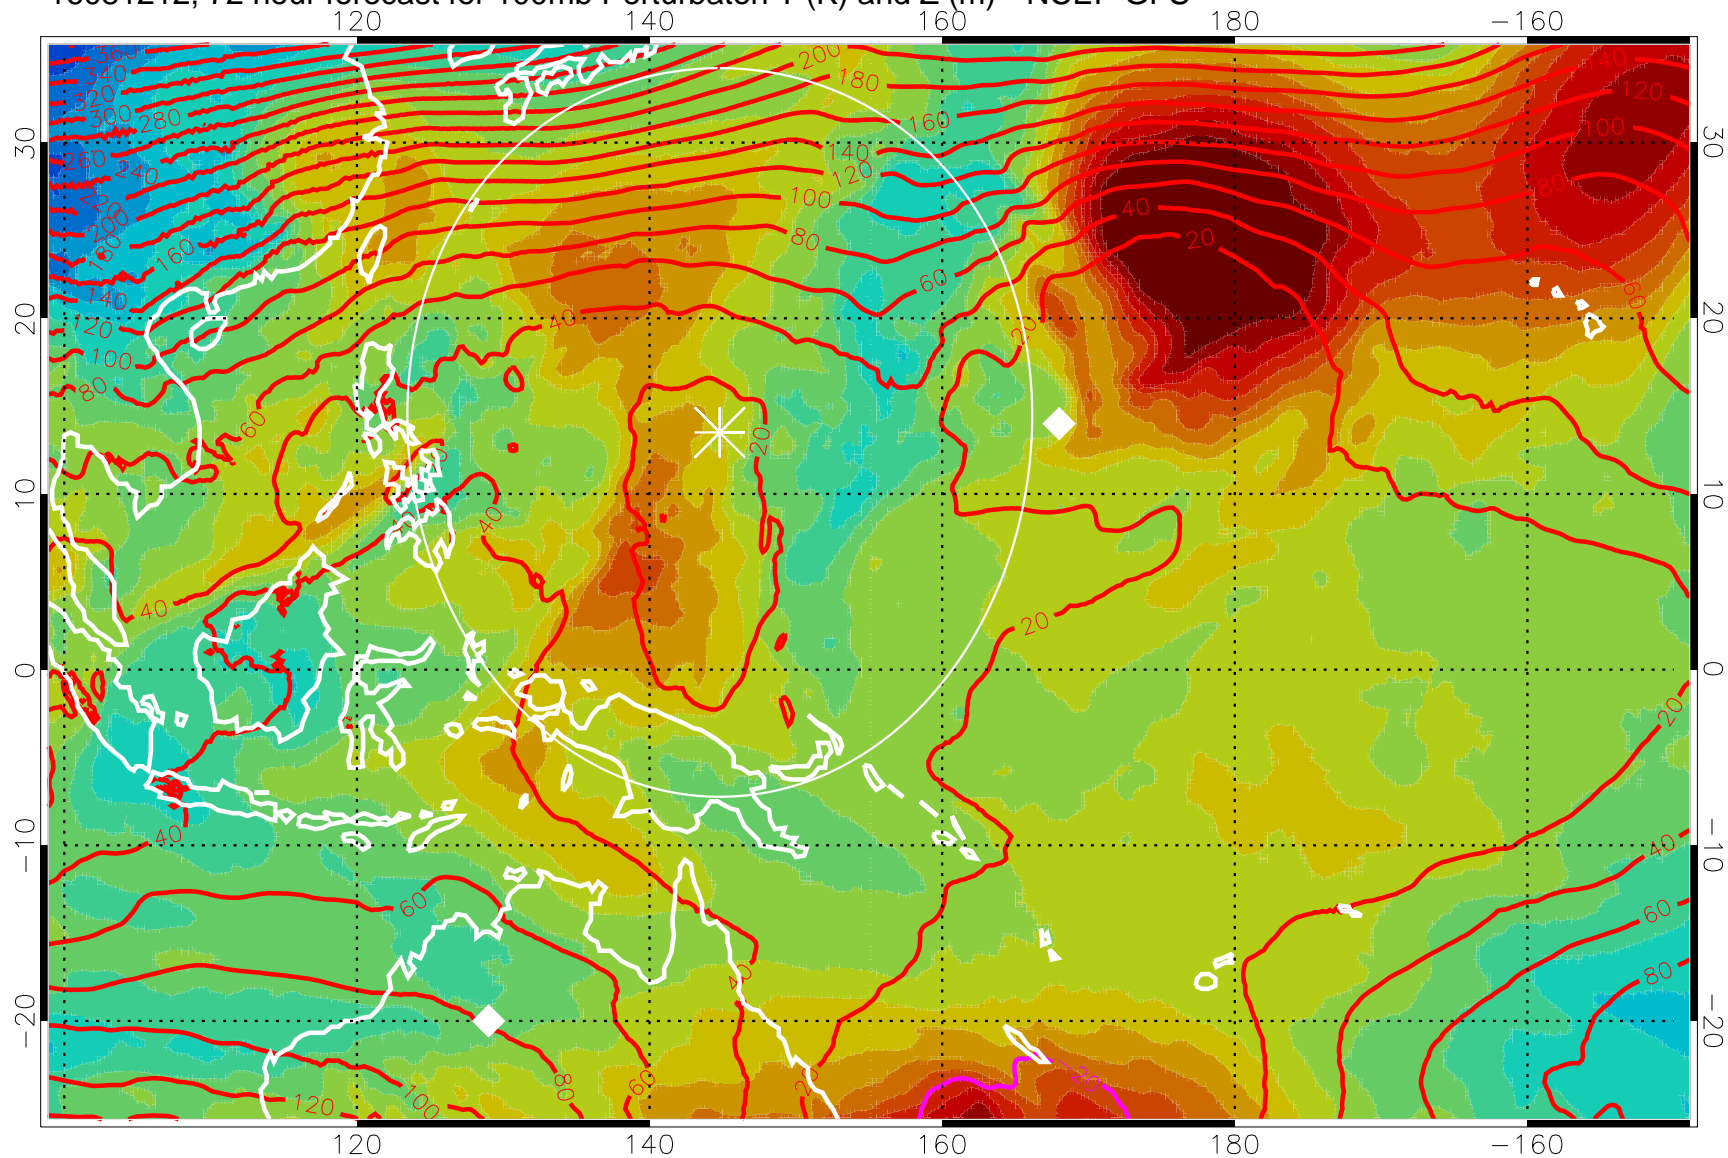

16081212, 72 hour forecast for 100mb Perturbaton T (K) and Z (m)-- NCEP GFS

Contours are 100 mbar Z perturbation (m)
Positive Z Contours
Negative Z Contours
Diamonds-mean pos. of anticyclones

Range ring of 2304 km