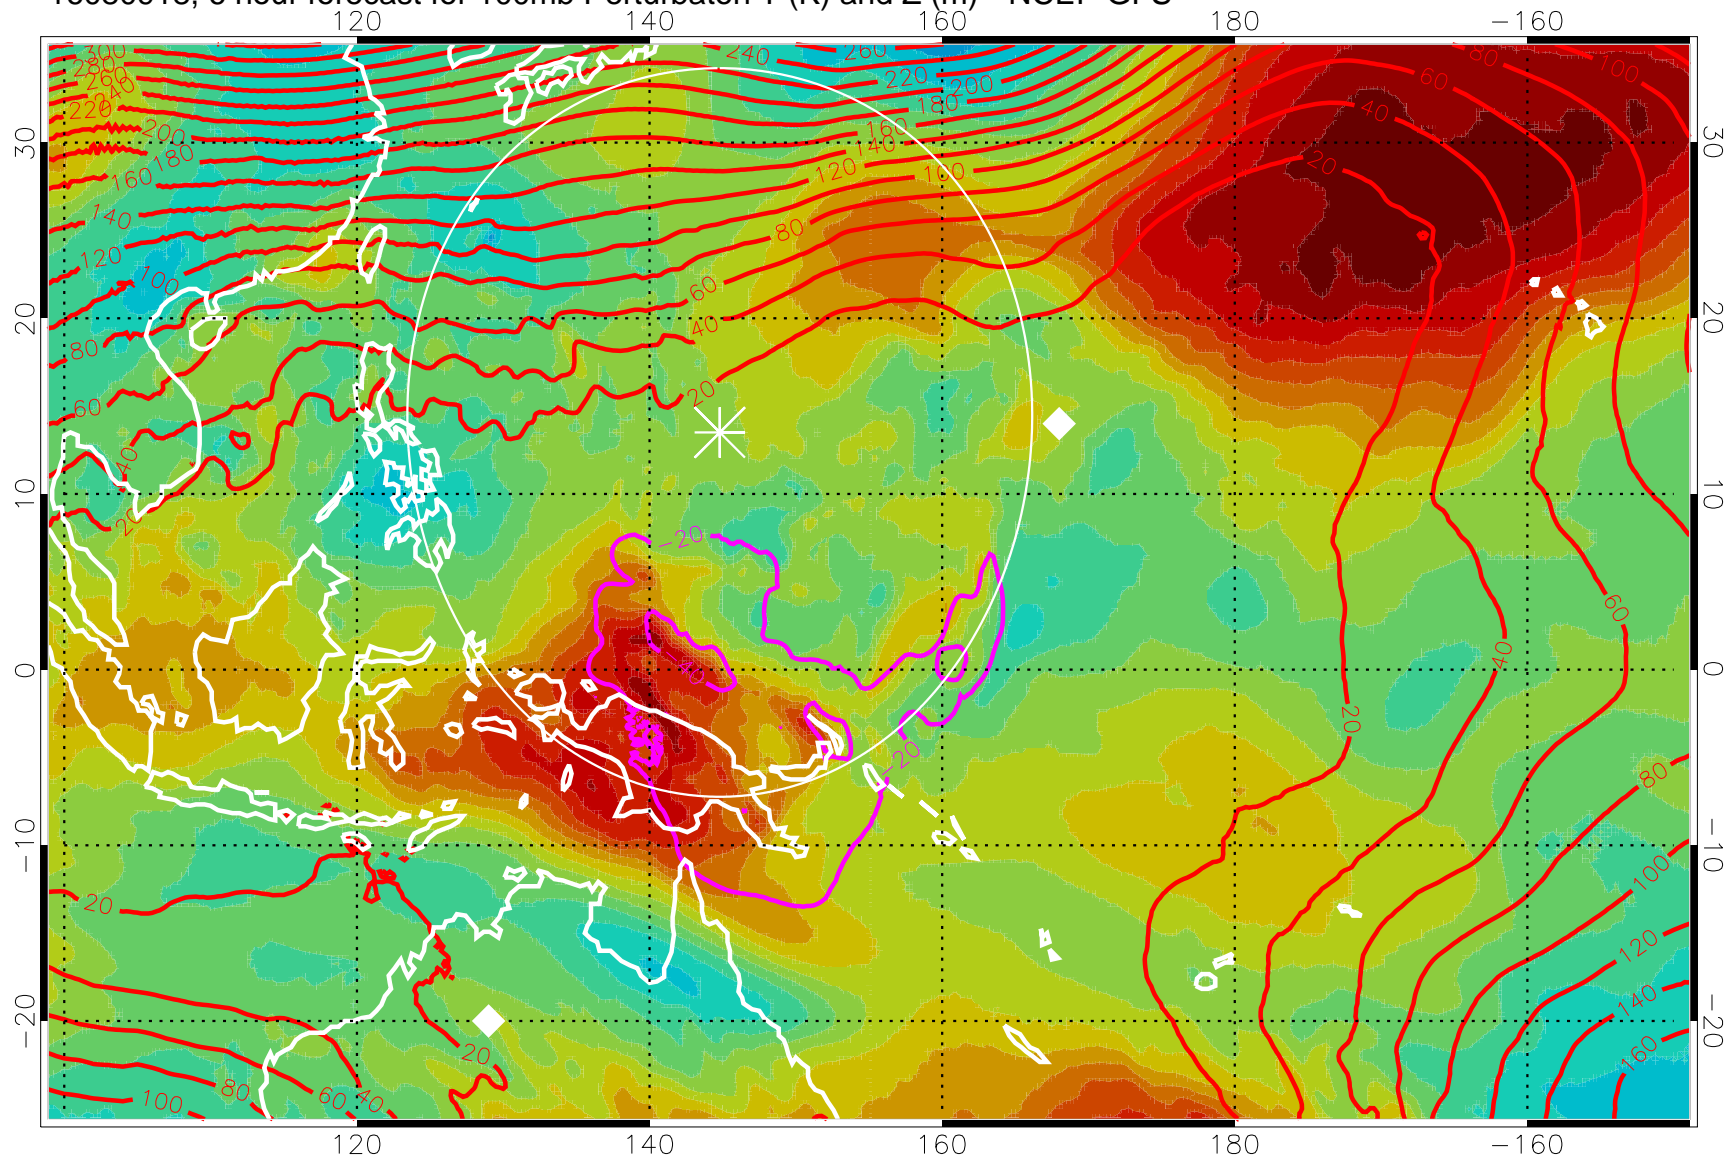

16080918, 6 hour forecast for 100mb Perturbaton T (K) and Z (m)-- NCEP GFS

Contours are 100 mbar Z perturbation (m)  
Positive Z Contours  
Negative Z Contours  
Diamonds-mean pos. of anticyclones

Range ring of 2304 km