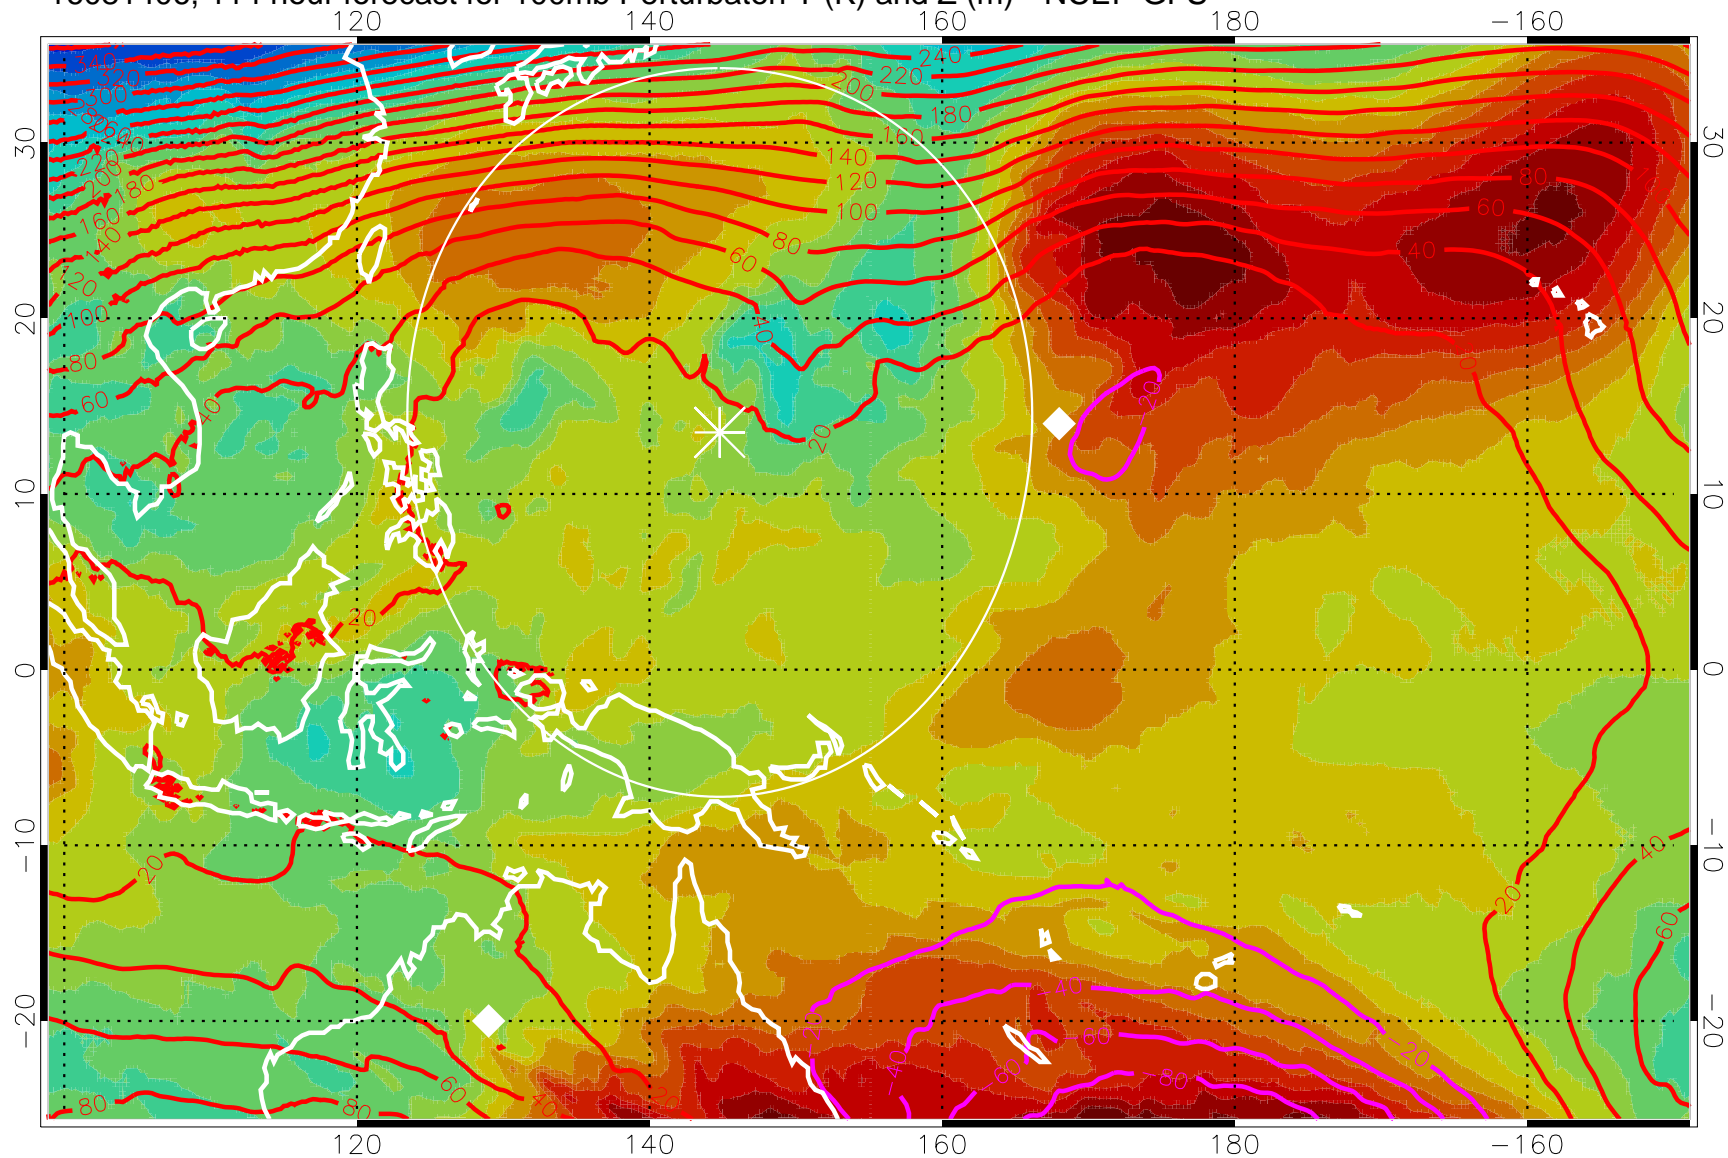

16081406, 114 hour forecast for 100mb Perturbaton T (K) and Z (m)-- NCEP GFS

Contours are 100 mbar Z perturbation (m)
Positive Z Contours
Negative Z Contours
Diamonds-mean pos. of anticyclones

Range ring of 2304 km