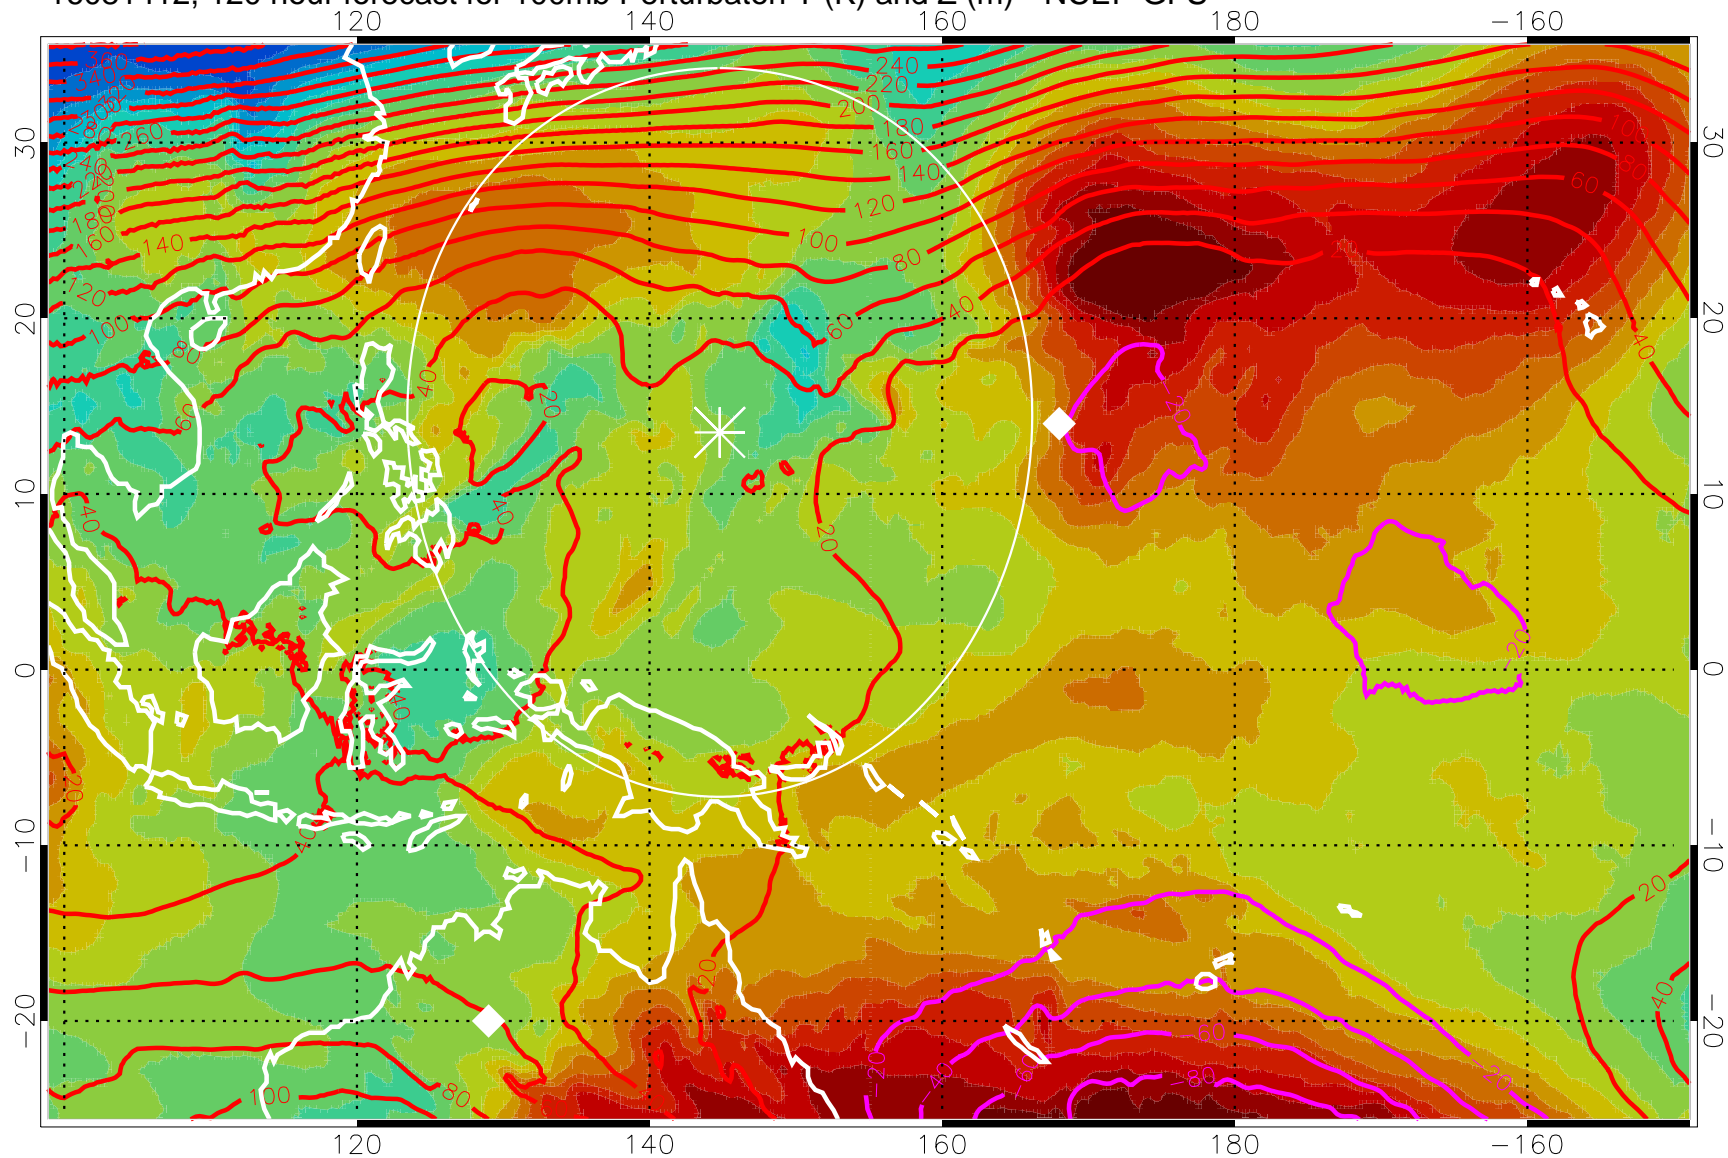

16081412, 120 hour forecast for 100mb Perturbaton T (K) and Z (m)-- NCEP GFS

Contours are 100 mbar Z perturbation (m)
Positive Z Contours
Negative Z Contours
Diamonds-mean pos. of anticyclones

Range ring of 2304 km