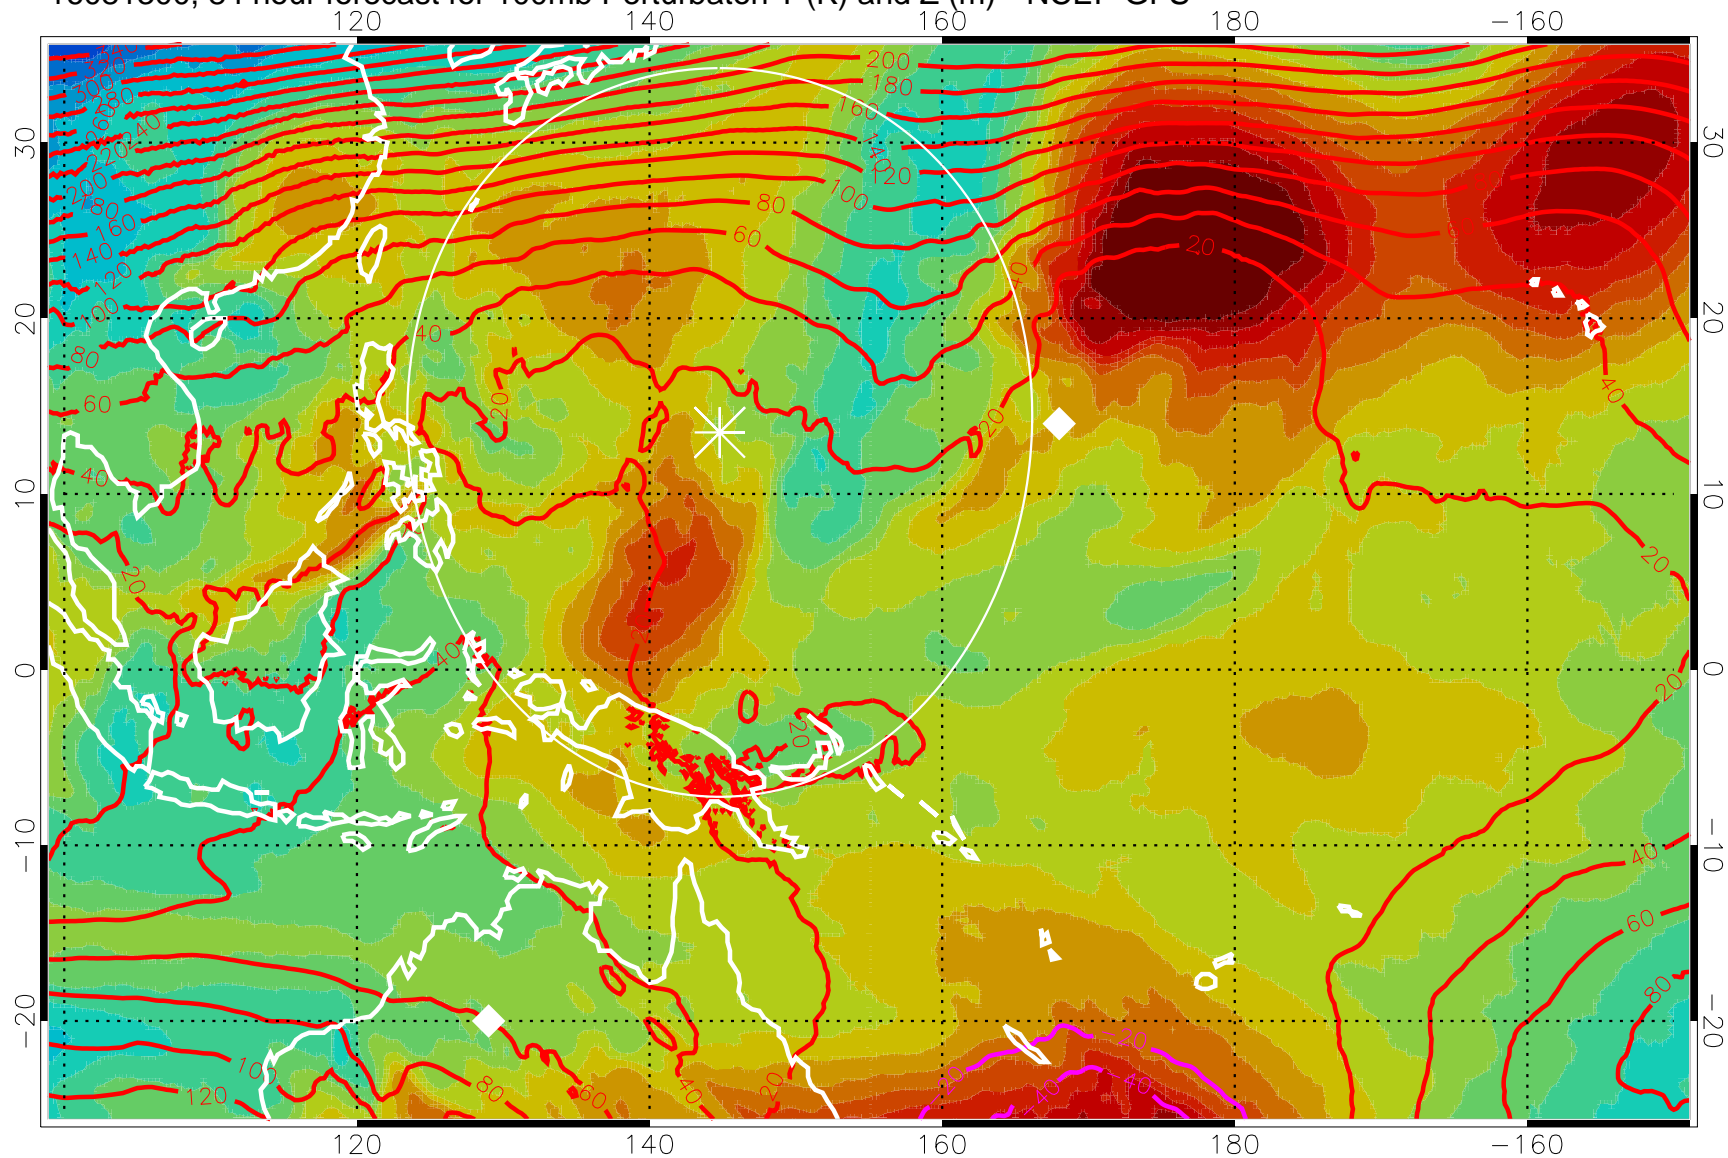

16081300, 84 hour forecast for 100mb Perturbaton T (K) and Z (m)-- NCEP GFS

Contours are 100 mbar Z perturbation (m)
Positive Z Contours
Negative Z Contours
Diamonds-mean pos. of anticyclones

Range ring of 2304 km