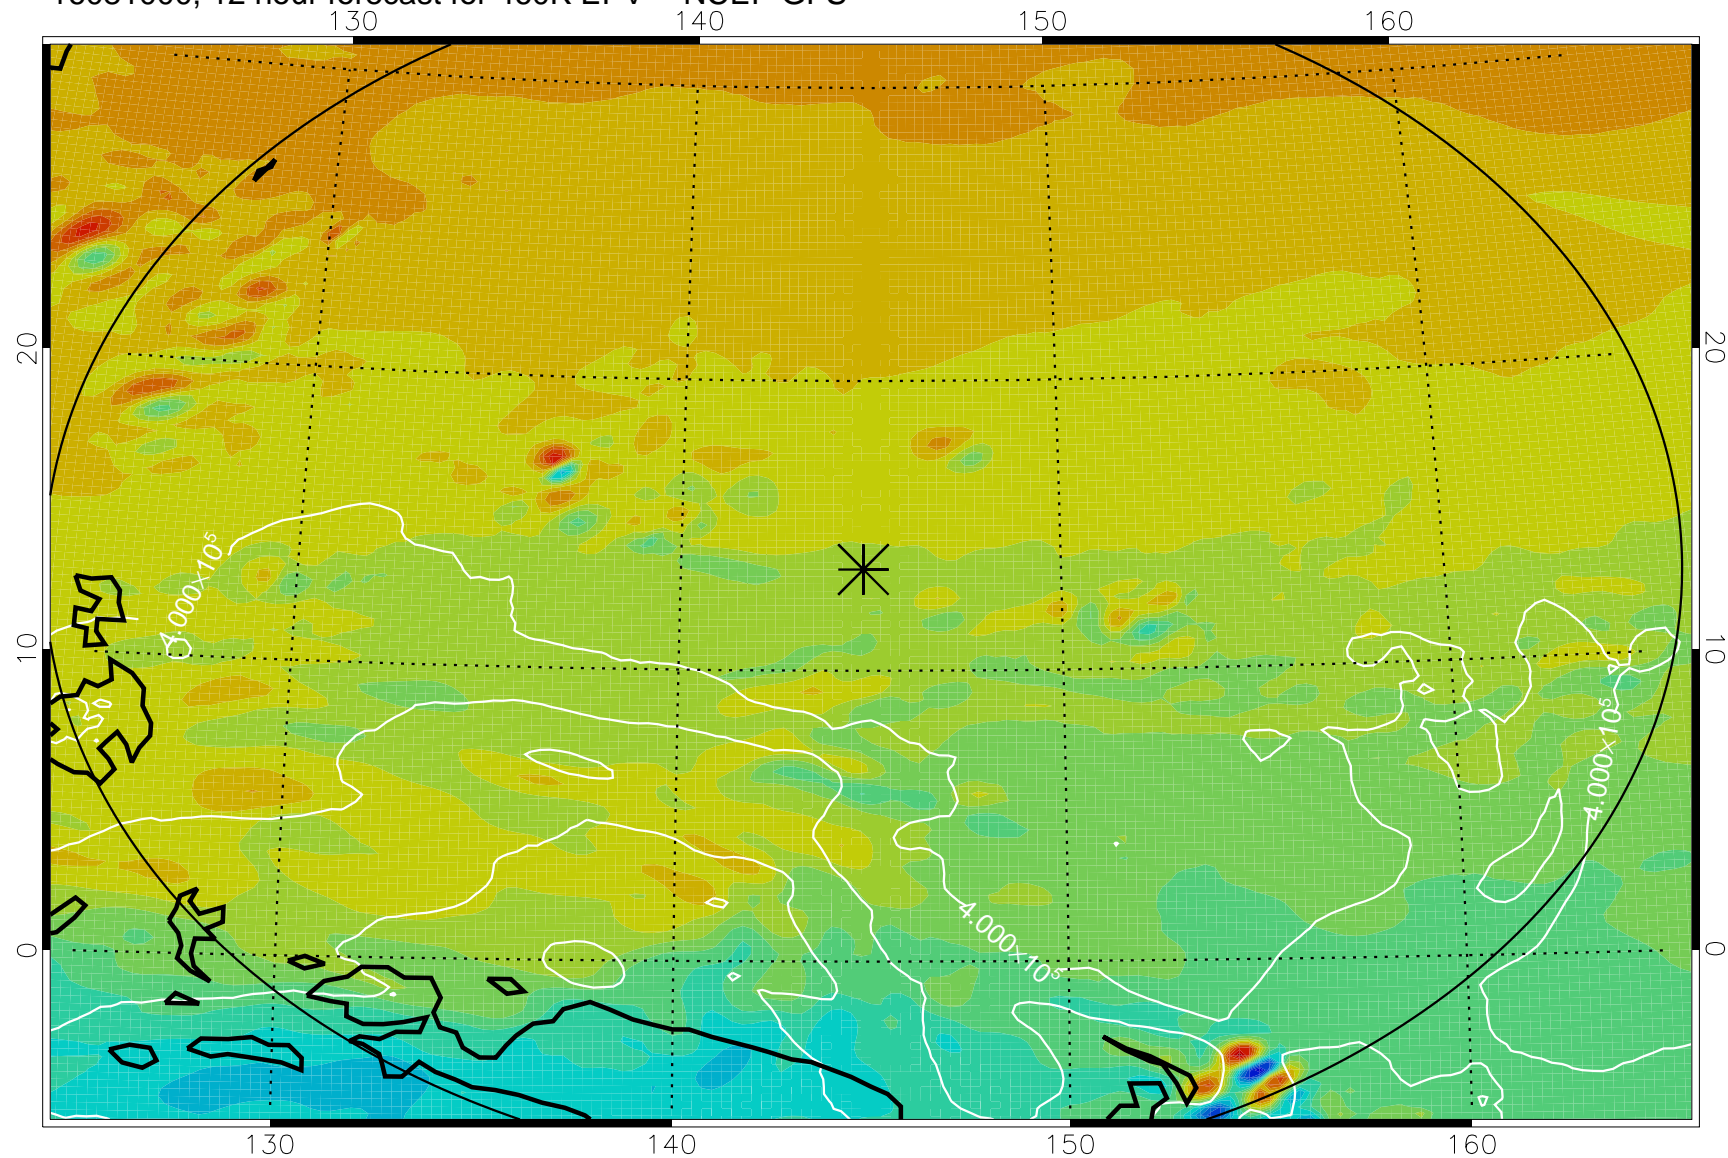

16080918, 6 hour forecast for 460K EPV -- NCEP GFS

460K Montgomery Streamfunction, white

Range ring of 2304 km

16081000, 12 hour forecast for 460K EPV -- NCEP GFS

460K Montgomery Streamfunction, white

Range ring of 2304 km

16081006, 18 hour forecast for 460K EPV -- NCEP GFS

460K Montgomery Streamfunction, white

Range ring of 2304 km

16081012, 24 hour forecast for 460K EPV -- NCEP GFS

460K Montgomery Streamfunction, white

Range ring of 2304 km

16081018, 30 hour forecast for 460K EPV -- NCEP GFS

460K Montgomery Streamfunction, white

Range ring of 2304 km

16081100, 36 hour forecast for 460K EPV -- NCEP GFS

460K Montgomery Streamfunction, white

Range ring of 2304 km

16081106, 42 hour forecast for 460K EPV -- NCEP GFS

460K Montgomery Streamfunction, white

Range ring of 2304 km

16081112, 48 hour forecast for 460K EPV -- NCEP GFS

460K Montgomery Streamfunction, white

Range ring of 2304 km