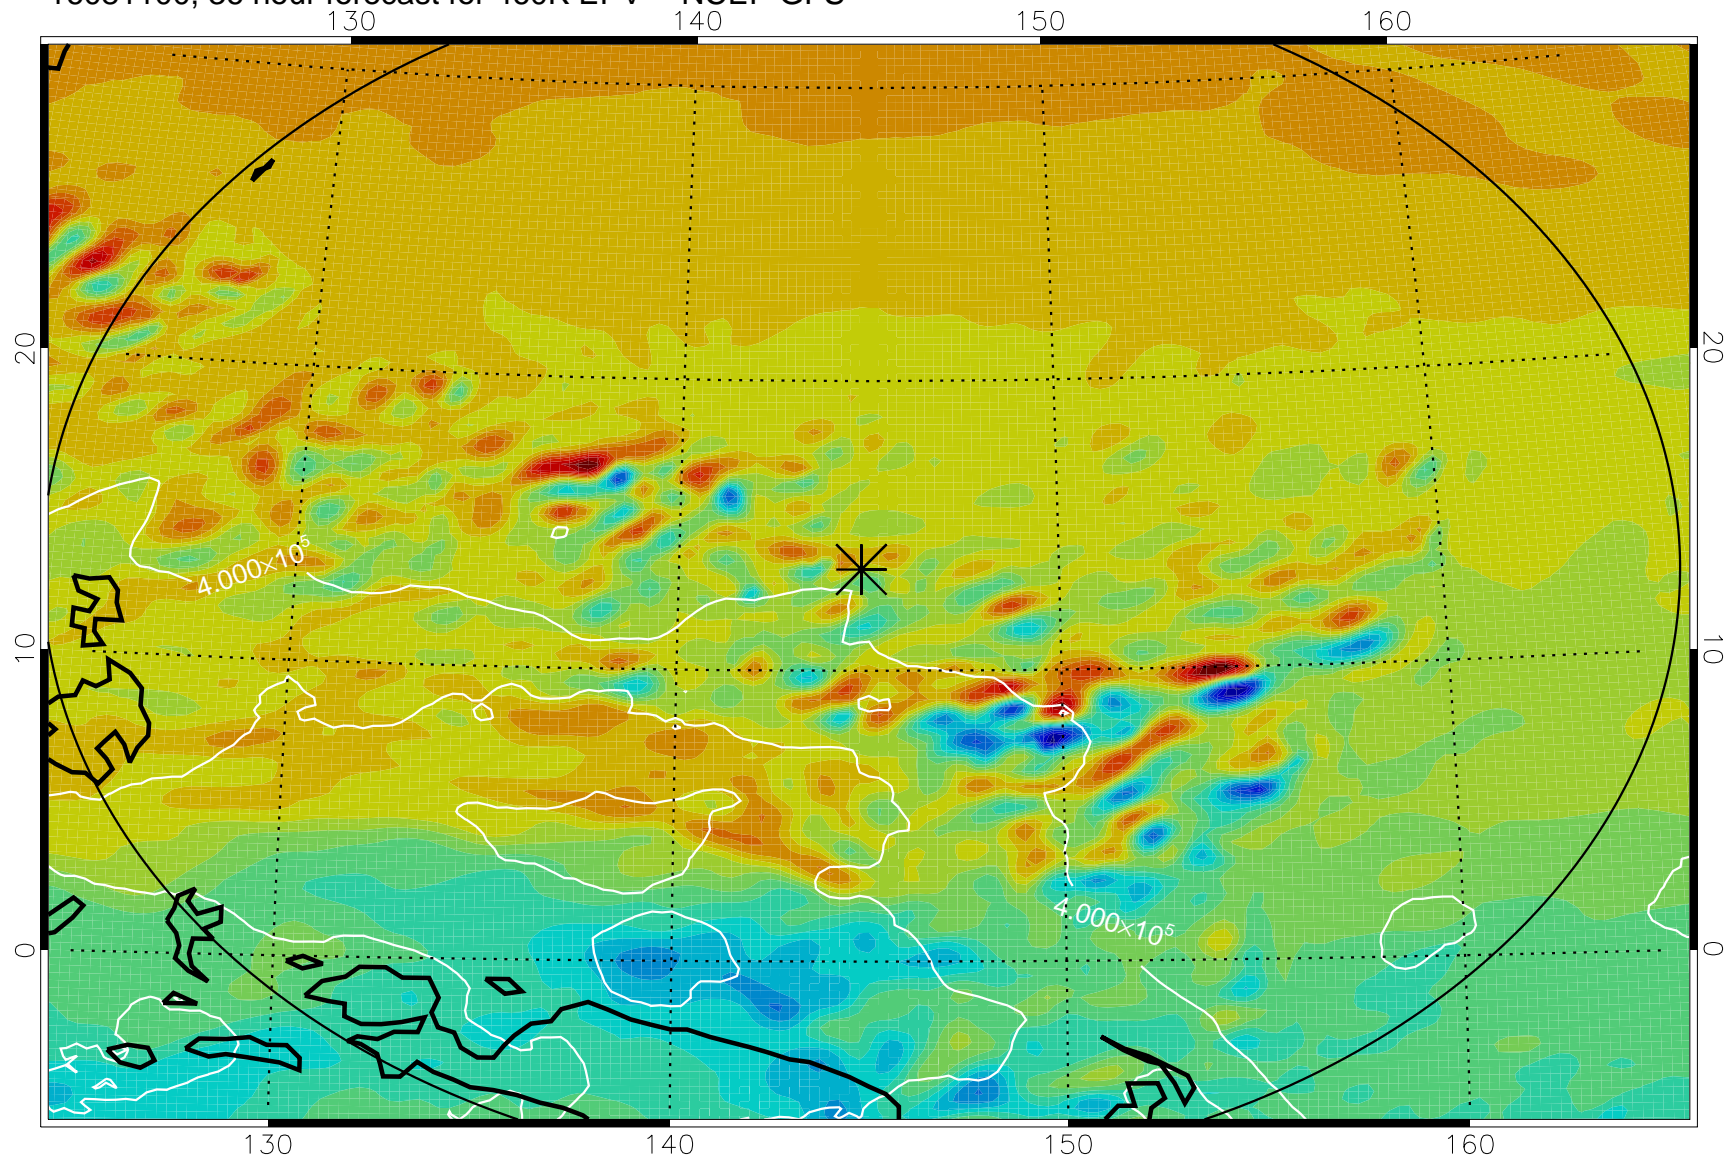

16081006, 18 hour forecast for 460K EPV -- NCEP GFS

460K Montgomery Streamfunction, white

Range ring of 2304 km

16081012, 24 hour forecast for 460K EPV -- NCEP GFS

460K Montgomery Streamfunction, white

Range ring of 2304 km

16081018, 30 hour forecast for 460K EPV -- NCEP GFS

460K Montgomery Streamfunction, white

Range ring of 2304 km

16081100, 36 hour forecast for 460K EPV -- NCEP GFS

460K Montgomery Streamfunction, white

Range ring of 2304 km

16081106, 42 hour forecast for 460K EPV -- NCEP GFS

460K Montgomery Streamfunction, white

Range ring of 2304 km

16081112, 48 hour forecast for 460K EPV -- NCEP GFS

460K Montgomery Streamfunction, white

Range ring of 2304 km

16081118, 54 hour forecast for 460K EPV -- NCEP GFS

460K Montgomery Streamfunction, white

Range ring of 2304 km

16081200, 60 hour forecast for 460K EPV -- NCEP GFS

460K Montgomery Streamfunction, white

Range ring of 2304 km