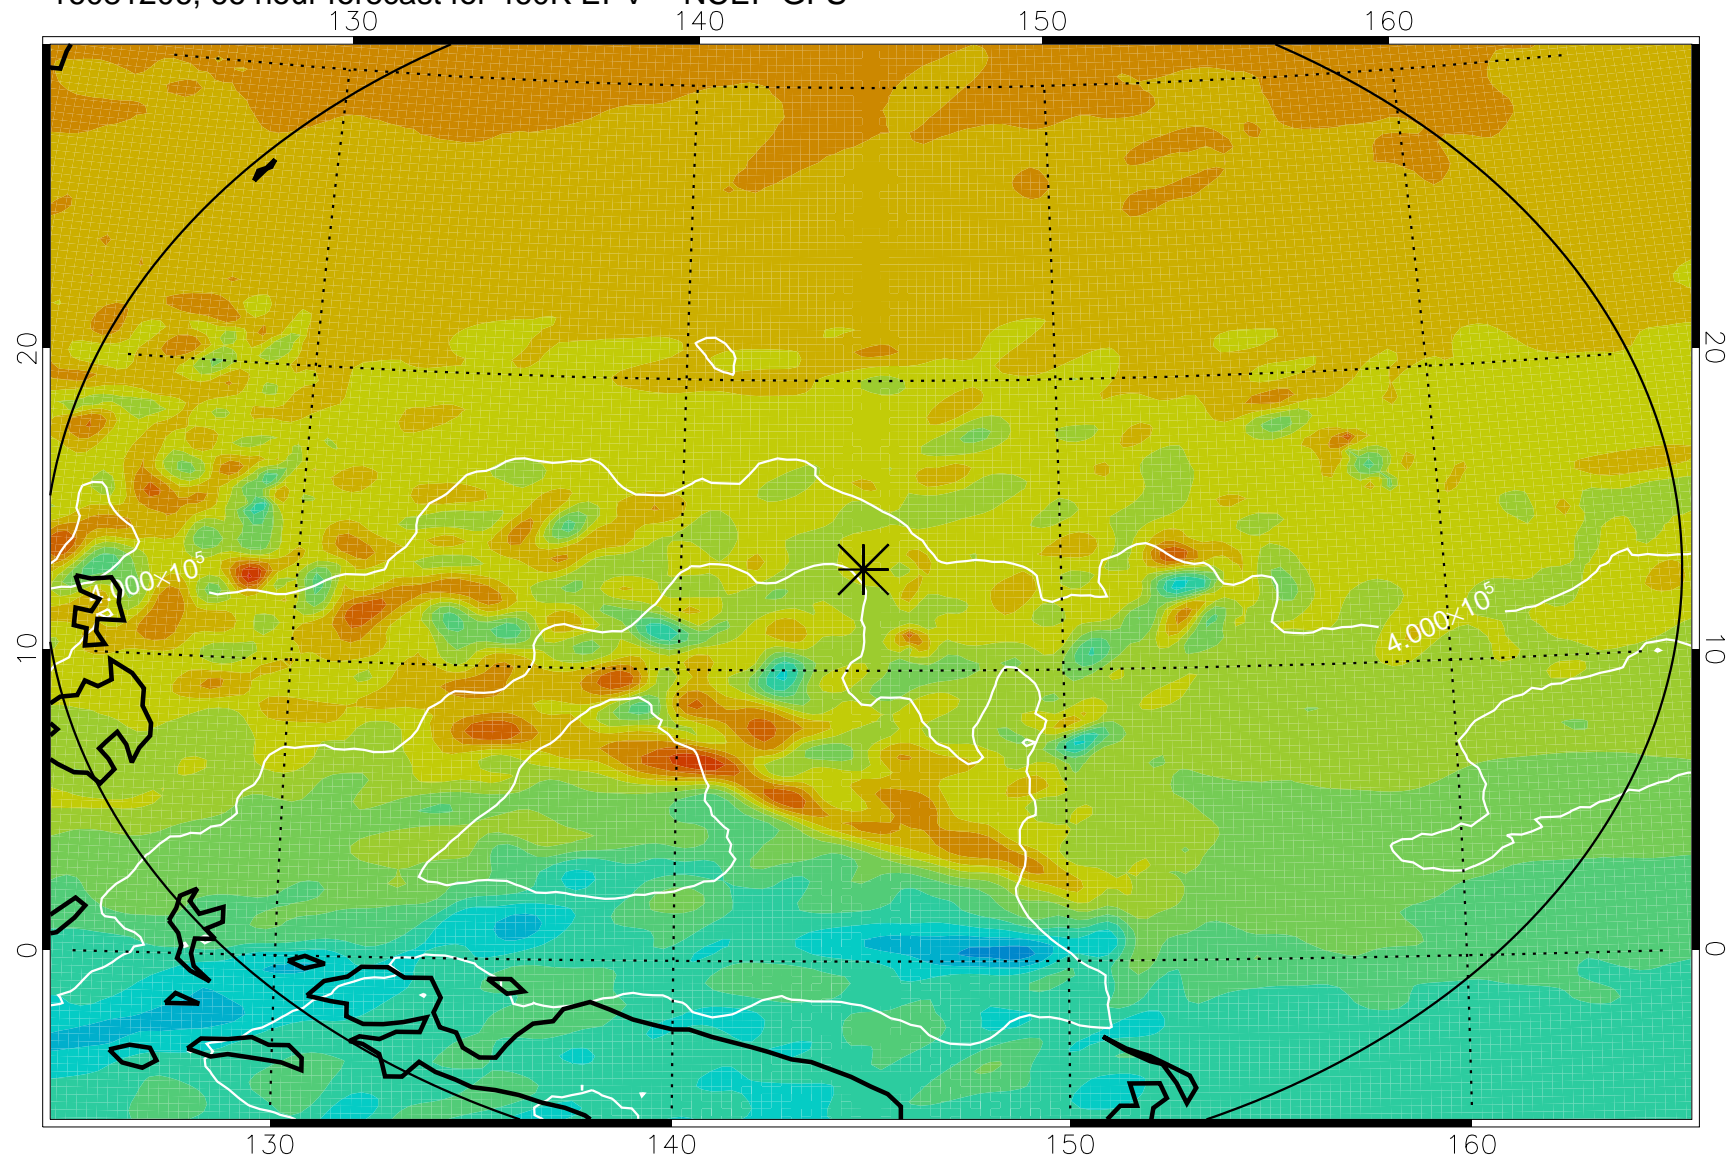

16081106, 42 hour forecast for 460K EPV -- NCEP GFS

460K Montgomery Streamfunction, white

Range ring of 2304 km

16081112, 48 hour forecast for 460K EPV -- NCEP GFS

460K Montgomery Streamfunction, white

Range ring of 2304 km

16081118, 54 hour forecast for 460K EPV -- NCEP GFS

460K Montgomery Streamfunction, white

Range ring of 2304 km

16081200, 60 hour forecast for 460K EPV -- NCEP GFS

460K Montgomery Streamfunction, white

Range ring of 2304 km

16081206, 66 hour forecast for 460K EPV -- NCEP GFS

460K Montgomery Streamfunction, white

Range ring of 2304 km

16081212, 72 hour forecast for 460K EPV -- NCEP GFS

460K Montgomery Streamfunction, white

Range ring of 2304 km

16081218, 78 hour forecast for 460K EPV -- NCEP GFS

460K Montgomery Streamfunction, white

Range ring of 2304 km

16081300, 84 hour forecast for 460K EPV -- NCEP GFS

460K Montgomery Streamfunction, white

Range ring of 2304 km