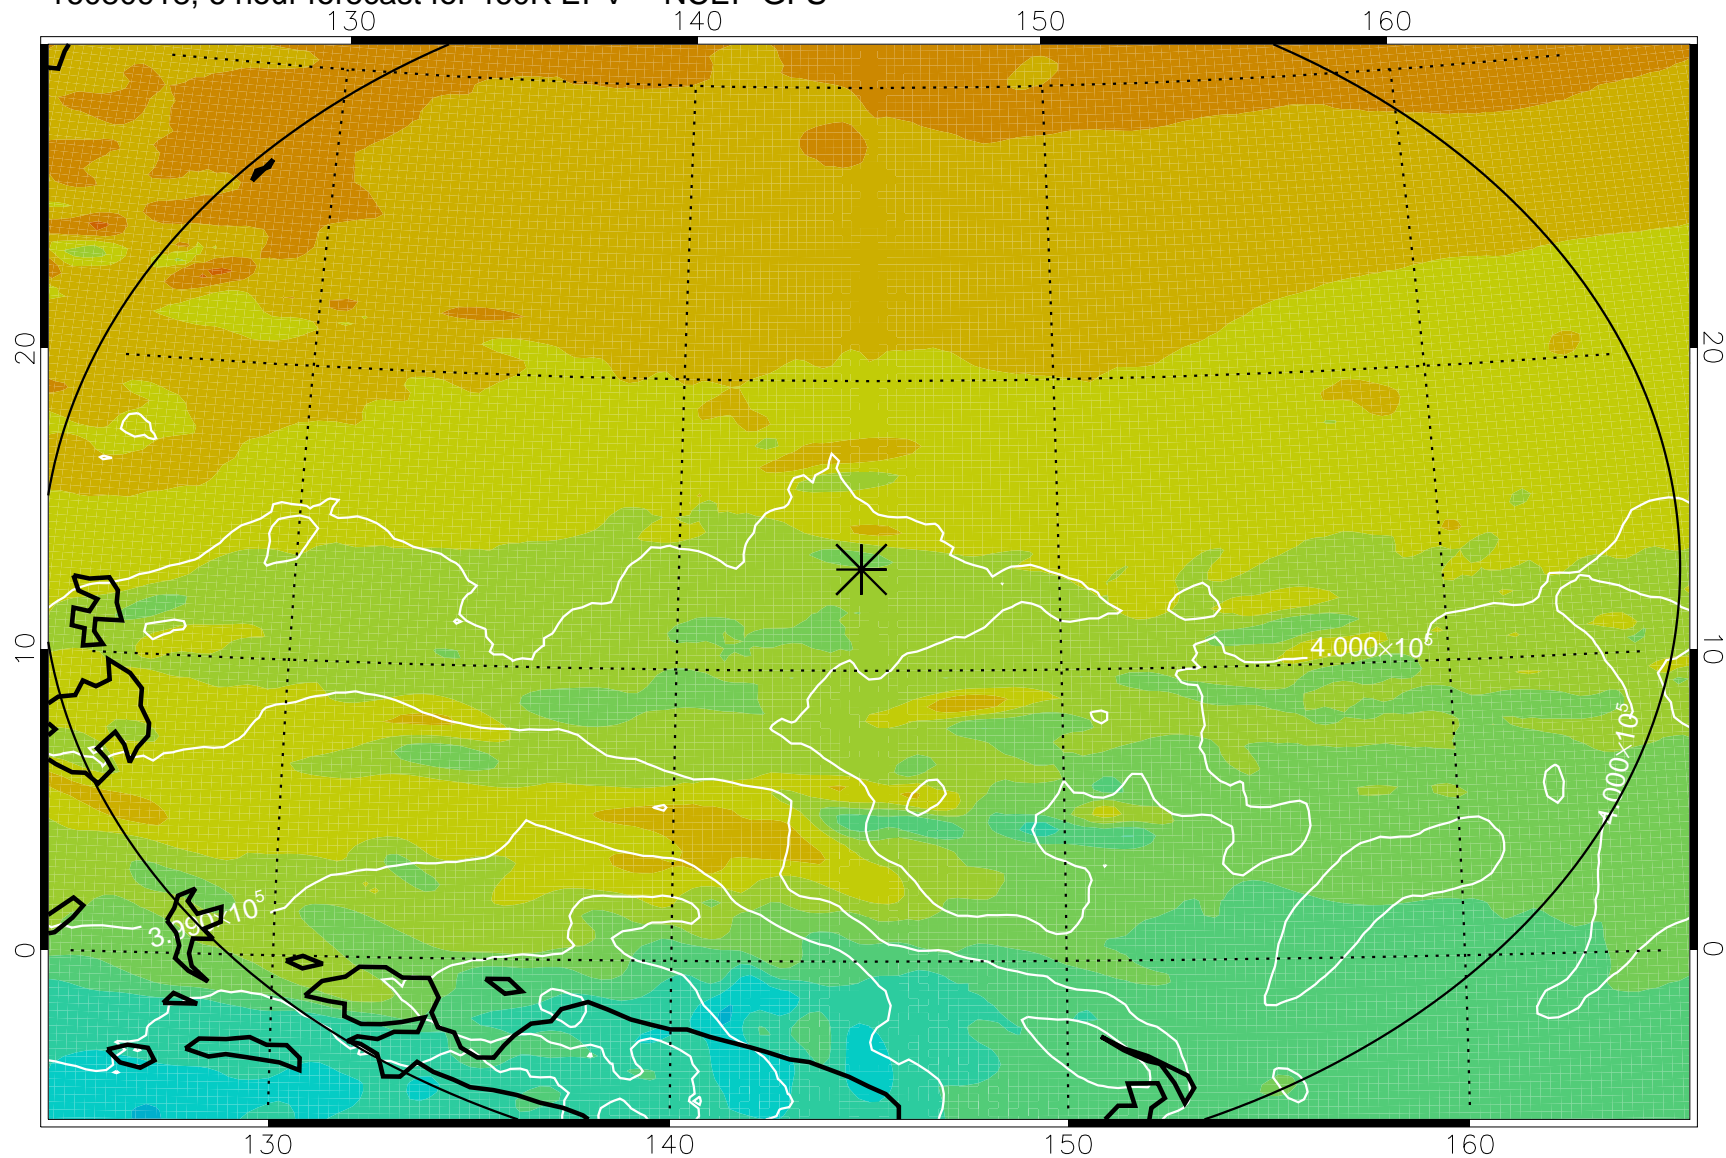

16080918, 6 hour forecast for 460K EPV -- NCEP GFS

460K Montgomery Streamfunction, white

Range ring of 2304 km

16081000, 12 hour forecast for 460K EPV -- NCEP GFS

460K Montgomery Streamfunction, white

Range ring of 2304 km

16081006, 18 hour forecast for 460K EPV -- NCEP GFS

460K Montgomery Streamfunction, white

Range ring of 2304 km

16081012, 24 hour forecast for 460K EPV -- NCEP GFS

460K Montgomery Streamfunction, white

Range ring of 2304 km

16081018, 30 hour forecast for 460K EPV -- NCEP GFS

460K Montgomery Streamfunction, white

Range ring of 2304 km

16081100, 36 hour forecast for 460K EPV -- NCEP GFS

460K Montgomery Streamfunction, white

Range ring of 2304 km

16081106, 42 hour forecast for 460K EPV -- NCEP GFS

460K Montgomery Streamfunction, white

Range ring of 2304 km

16081112, 48 hour forecast for 460K EPV -- NCEP GFS

460K Montgomery Streamfunction, white

Range ring of 2304 km