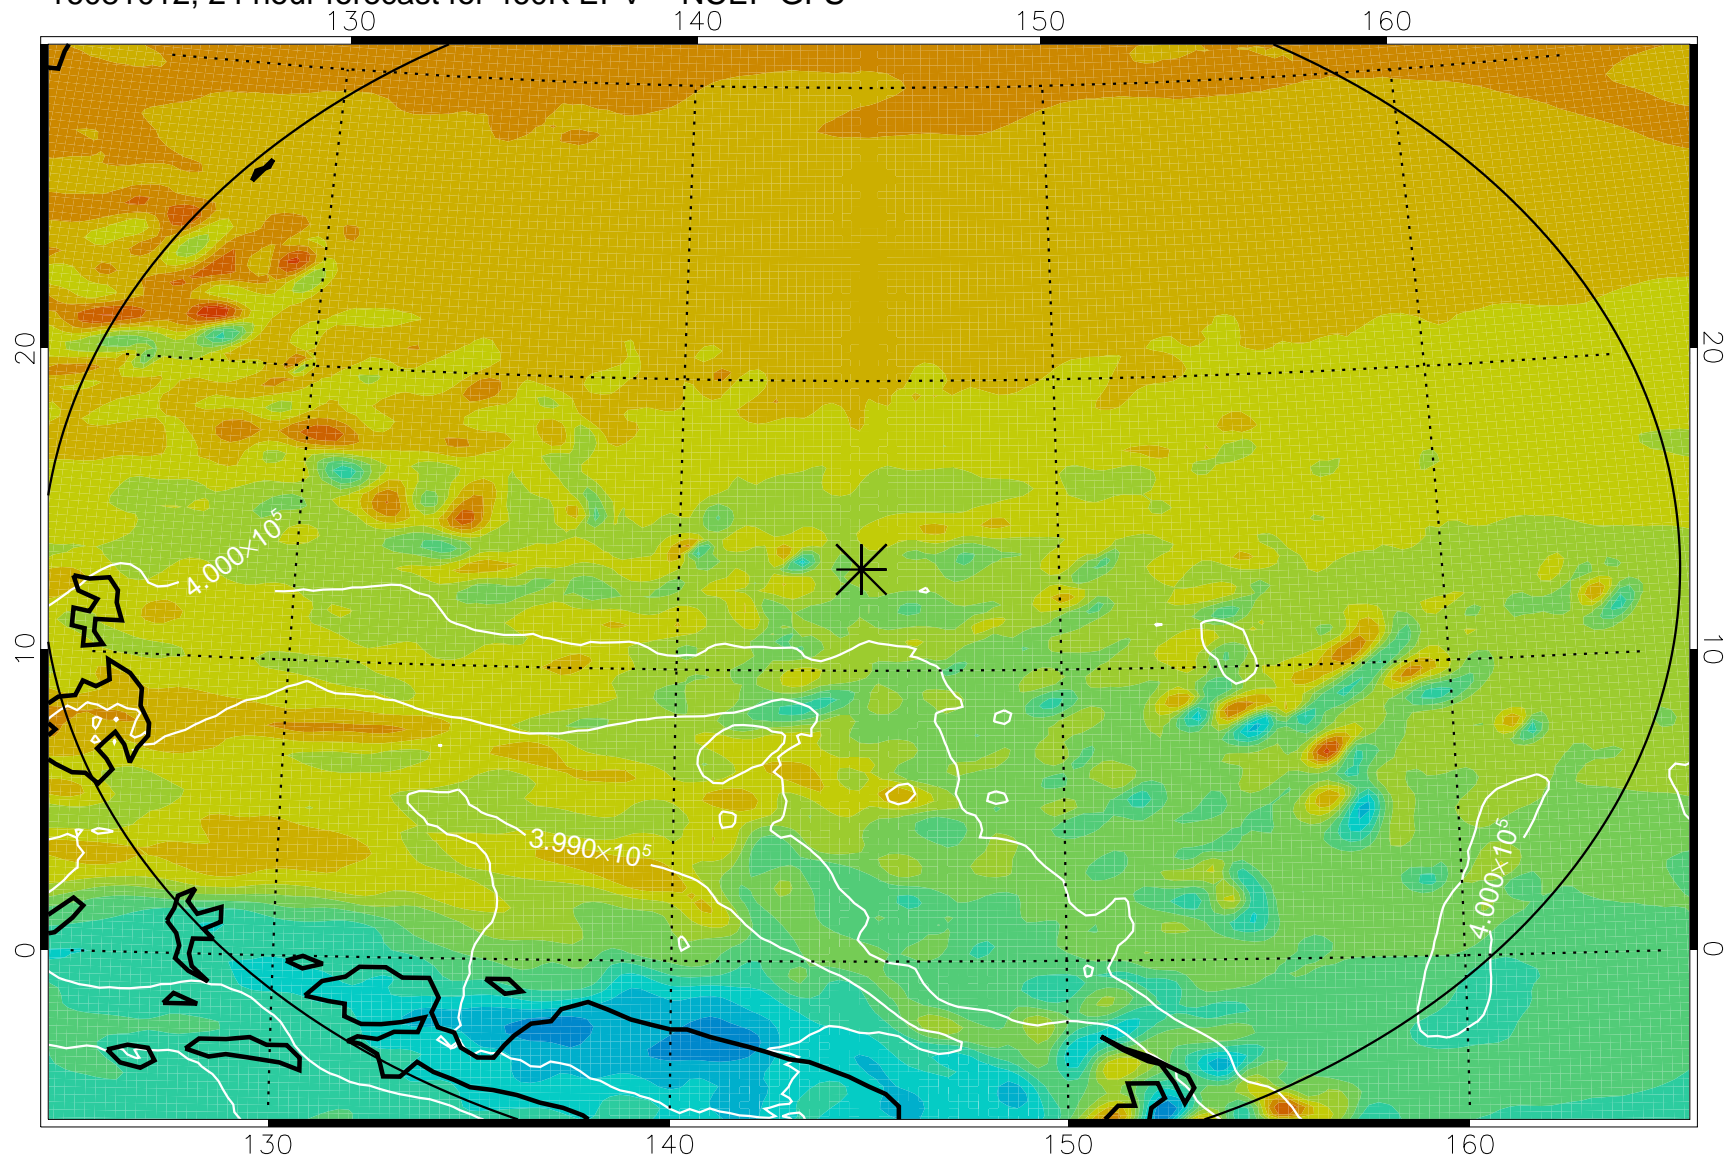

16080918, 6 hour forecast for 460K EPV -- NCEP GFS

460K Montgomery Streamfunction, white

Range ring of 2304 km

16081000, 12 hour forecast for 460K EPV -- NCEP GFS

460K Montgomery Streamfunction, white

Range ring of 2304 km

16081006, 18 hour forecast for 460K EPV -- NCEP GFS

460K Montgomery Streamfunction, white

Range ring of 2304 km

16081012, 24 hour forecast for 460K EPV -- NCEP GFS

460K Montgomery Streamfunction, white

Range ring of 2304 km

16081018, 30 hour forecast for 460K EPV -- NCEP GFS

460K Montgomery Streamfunction, white

Range ring of 2304 km

16081100, 36 hour forecast for 460K EPV -- NCEP GFS

460K Montgomery Streamfunction, white

Range ring of 2304 km

16081106, 42 hour forecast for 460K EPV -- NCEP GFS

460K Montgomery Streamfunction, white

Range ring of 2304 km

16081112, 48 hour forecast for 460K EPV -- NCEP GFS

460K Montgomery Streamfunction, white

Range ring of 2304 km