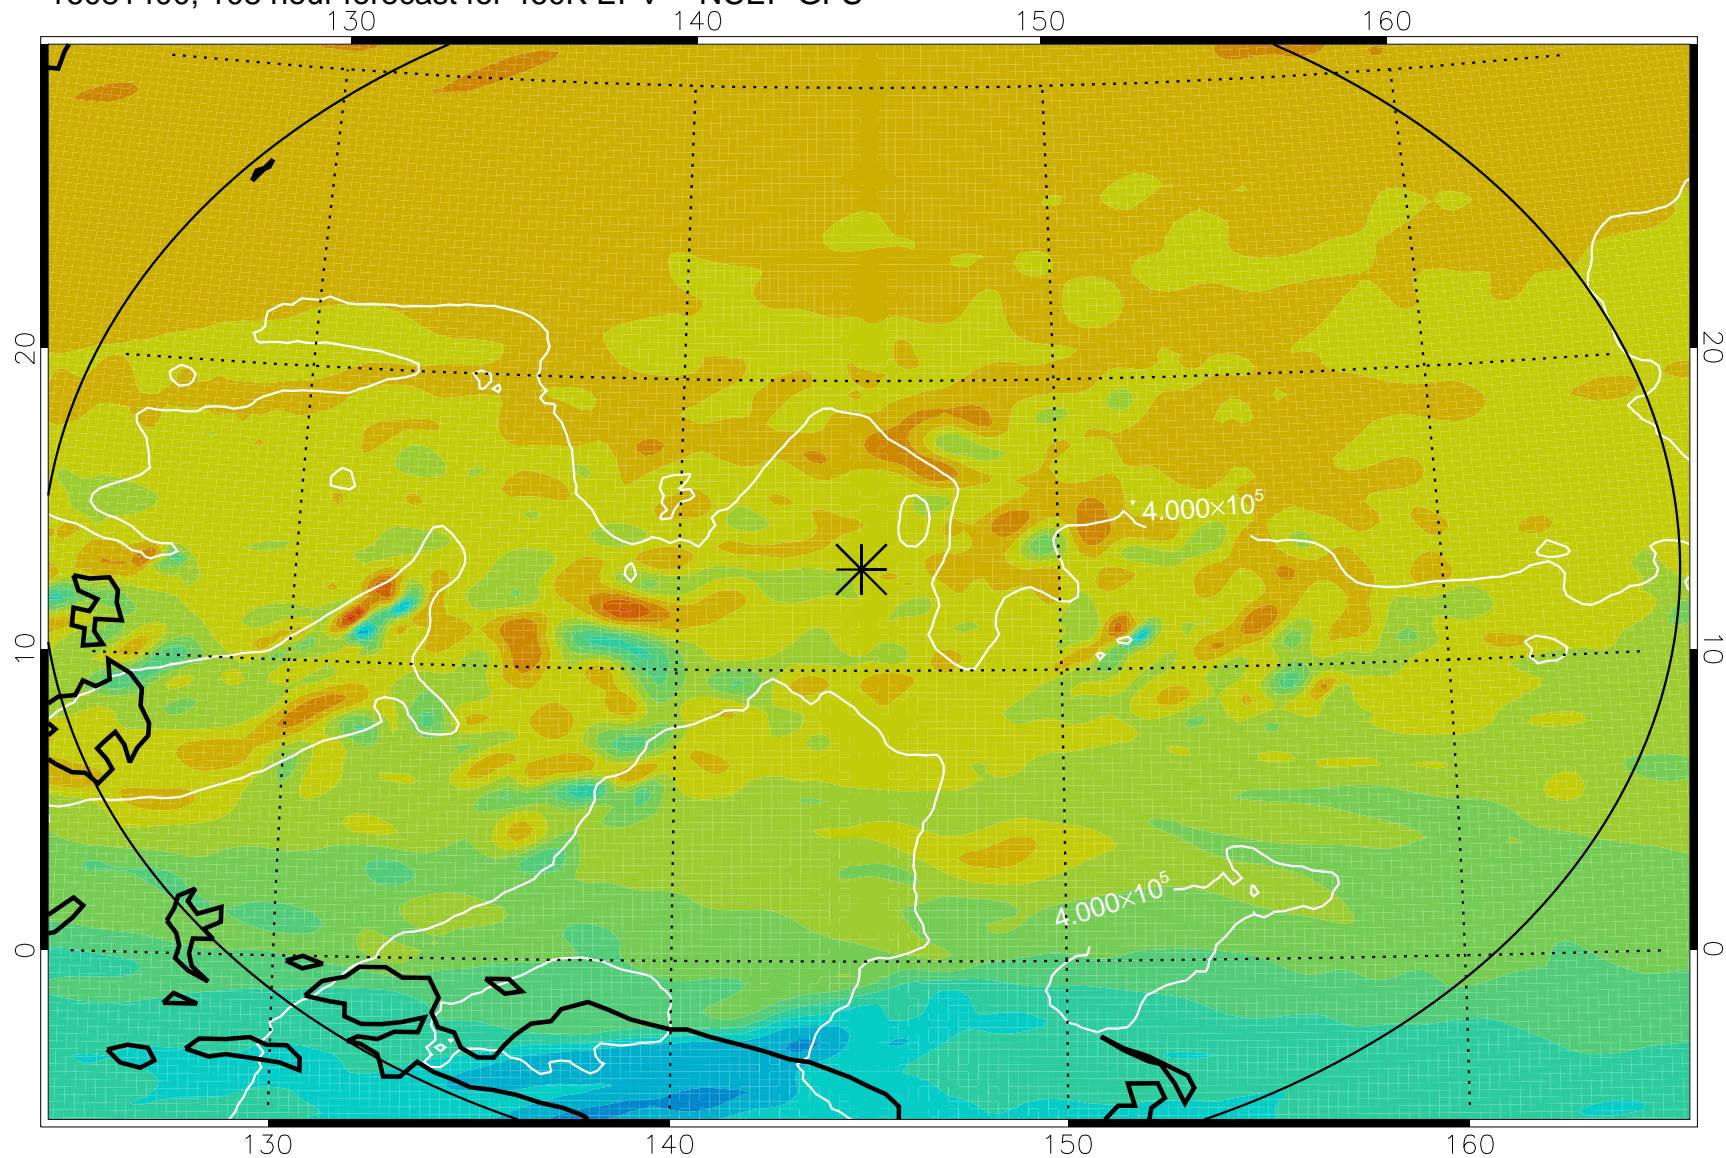

16081218, 78 hour forecast for 460K EPV -- NCEP GFS

460K Montgomery Streamfunction, white

Range ring of 2304 km

16081300, 84 hour forecast for 460K EPV -- NCEP GFS

460K Montgomery Streamfunction, white

Range ring of 2304 km

16081306, 90 hour forecast for 460K EPV -- NCEP GFS

460K Montgomery Streamfunction, white

Range ring of 2304 km

16081312, 96 hour forecast for 460K EPV -- NCEP GFS

460K Montgomery Streamfunction, white

Range ring of 2304 km

16081318, 102 hour forecast for 460K EPV -- NCEP GFS

460K Montgomery Streamfunction, white

Range ring of 2304 km

16081400, 108 hour forecast for 460K EPV -- NCEP GFS

460K Montgomery Streamfunction, white

Range ring of 2304 km

16081406, 114 hour forecast for 460K EPV -- NCEP GFS

460K Montgomery Streamfunction, white

Range ring of 2304 km

16081412, 120 hour forecast for 460K EPV -- NCEP GFS

460K Montgomery Streamfunction, white

Range ring of 2304 km