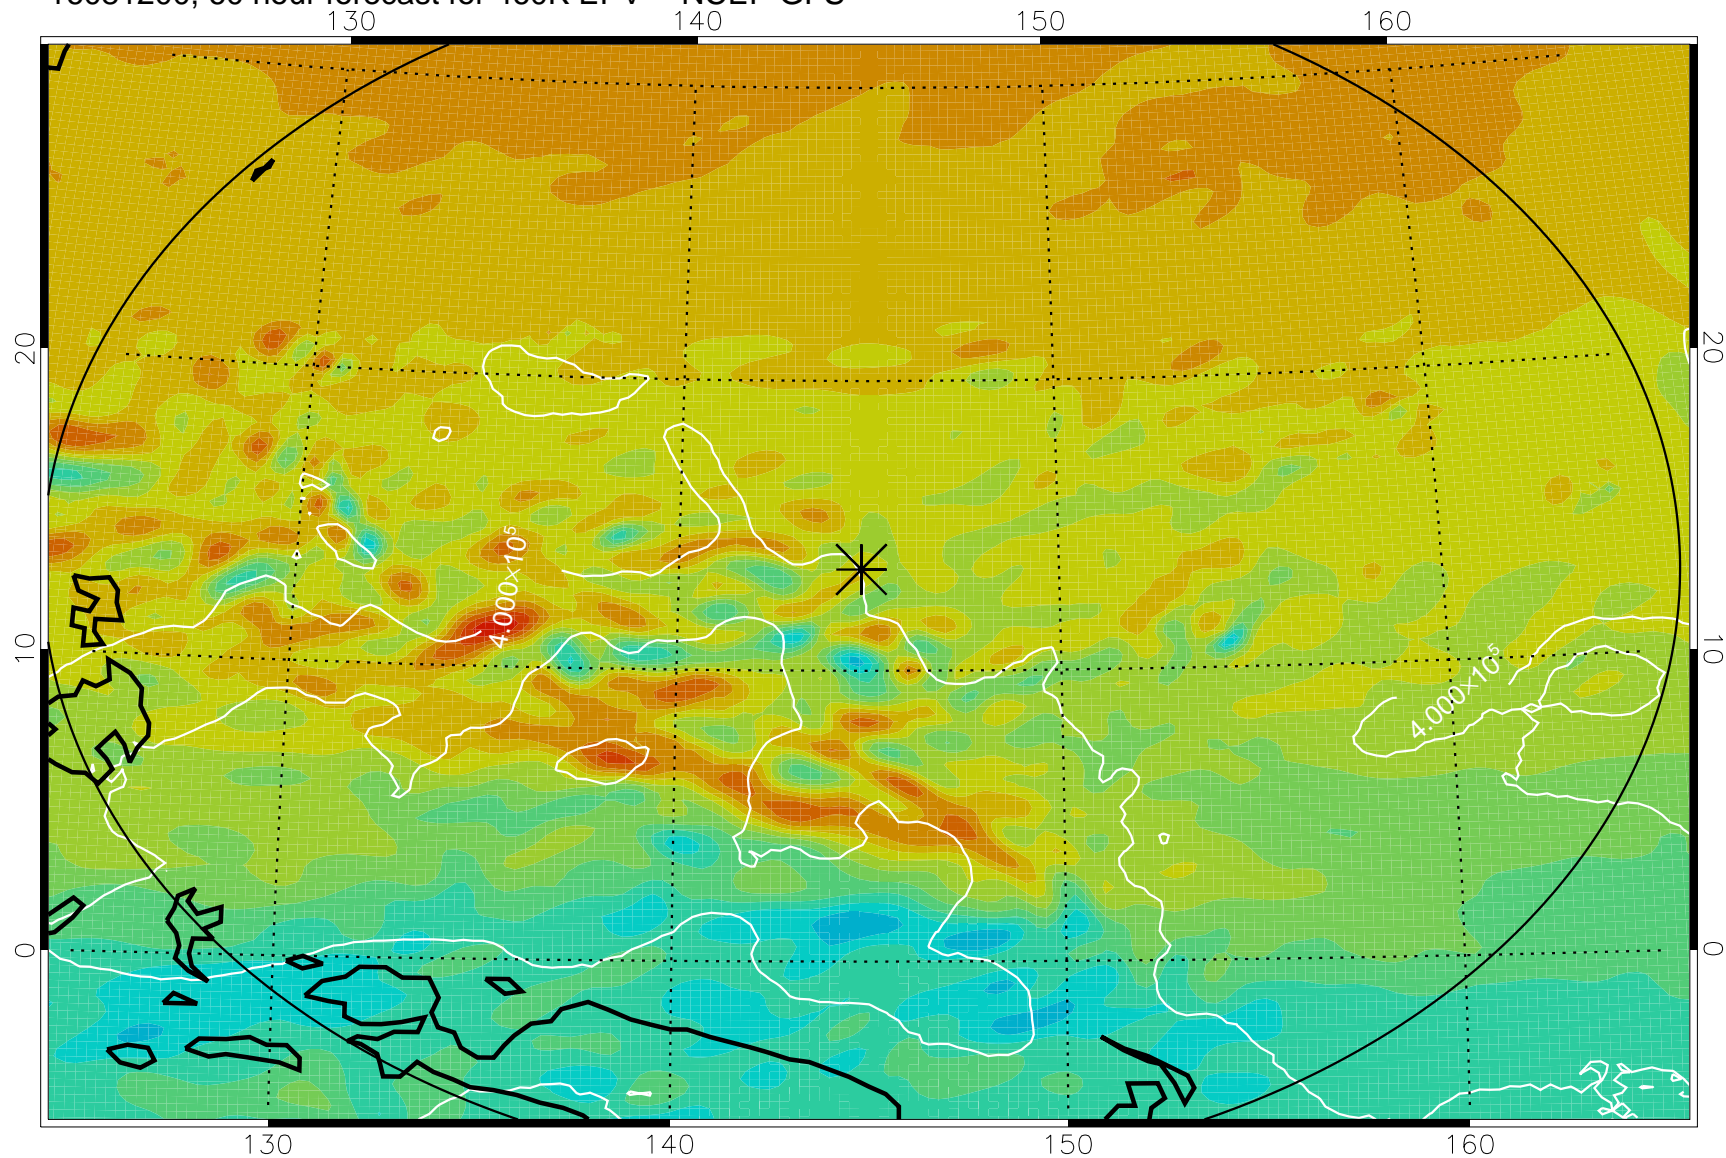

16081018, 30 hour forecast for 460K EPV -- NCEP GFS

460K Montgomery Streamfunction, white

Range ring of 2304 km

16081100, 36 hour forecast for 460K EPV -- NCEP GFS

460K Montgomery Streamfunction, white

Range ring of 2304 km

16081106, 42 hour forecast for 460K EPV -- NCEP GFS

460K Montgomery Streamfunction, white

Range ring of 2304 km

16081112, 48 hour forecast for 460K EPV -- NCEP GFS

460K Montgomery Streamfunction, white

Range ring of 2304 km

16081118, 54 hour forecast for 460K EPV -- NCEP GFS

460K Montgomery Streamfunction, white

Range ring of 2304 km

16081200, 60 hour forecast for 460K EPV -- NCEP GFS

460K Montgomery Streamfunction, white

Range ring of 2304 km

16081206, 66 hour forecast for 460K EPV -- NCEP GFS

460K Montgomery Streamfunction, white

Range ring of 2304 km

16081212, 72 hour forecast for 460K EPV -- NCEP GFS

460K Montgomery Streamfunction, white

Range ring of 2304 km