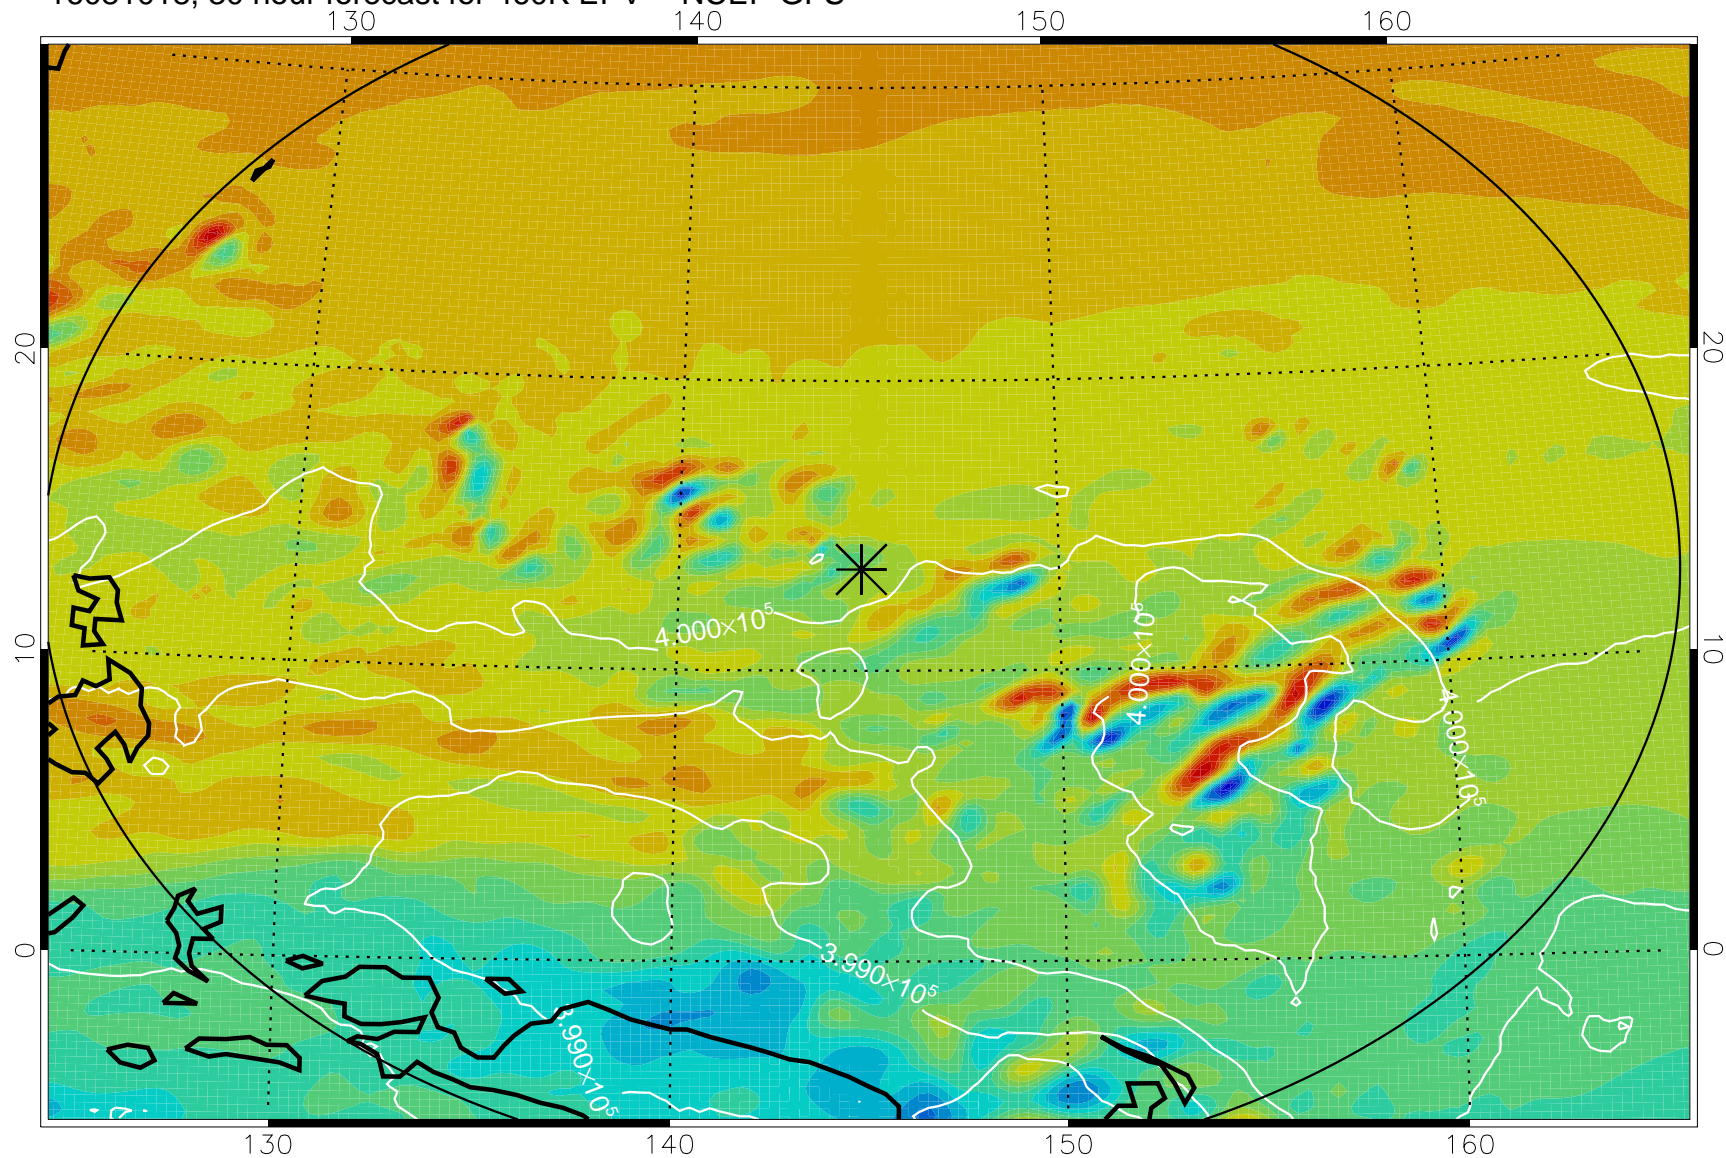

16081006, 18 hour forecast for 460K EPV -- NCEP GFS

460K Montgomery Streamfunction, white

Range ring of 2304 km

16081012, 24 hour forecast for 460K EPV -- NCEP GFS

460K Montgomery Streamfunction, white

Range ring of 2304 km

16081018, 30 hour forecast for 460K EPV -- NCEP GFS

460K Montgomery Streamfunction, white

Range ring of 2304 km

16081100, 36 hour forecast for 460K EPV -- NCEP GFS

460K Montgomery Streamfunction, white

Range ring of 2304 km

16081106, 42 hour forecast for 460K EPV -- NCEP GFS

460K Montgomery Streamfunction, white

Range ring of 2304 km

16081112, 48 hour forecast for 460K EPV -- NCEP GFS

460K Montgomery Streamfunction, white

Range ring of 2304 km

16081118, 54 hour forecast for 460K EPV -- NCEP GFS

460K Montgomery Streamfunction, white

Range ring of 2304 km

16081200, 60 hour forecast for 460K EPV -- NCEP GFS

460K Montgomery Streamfunction, white

Range ring of 2304 km