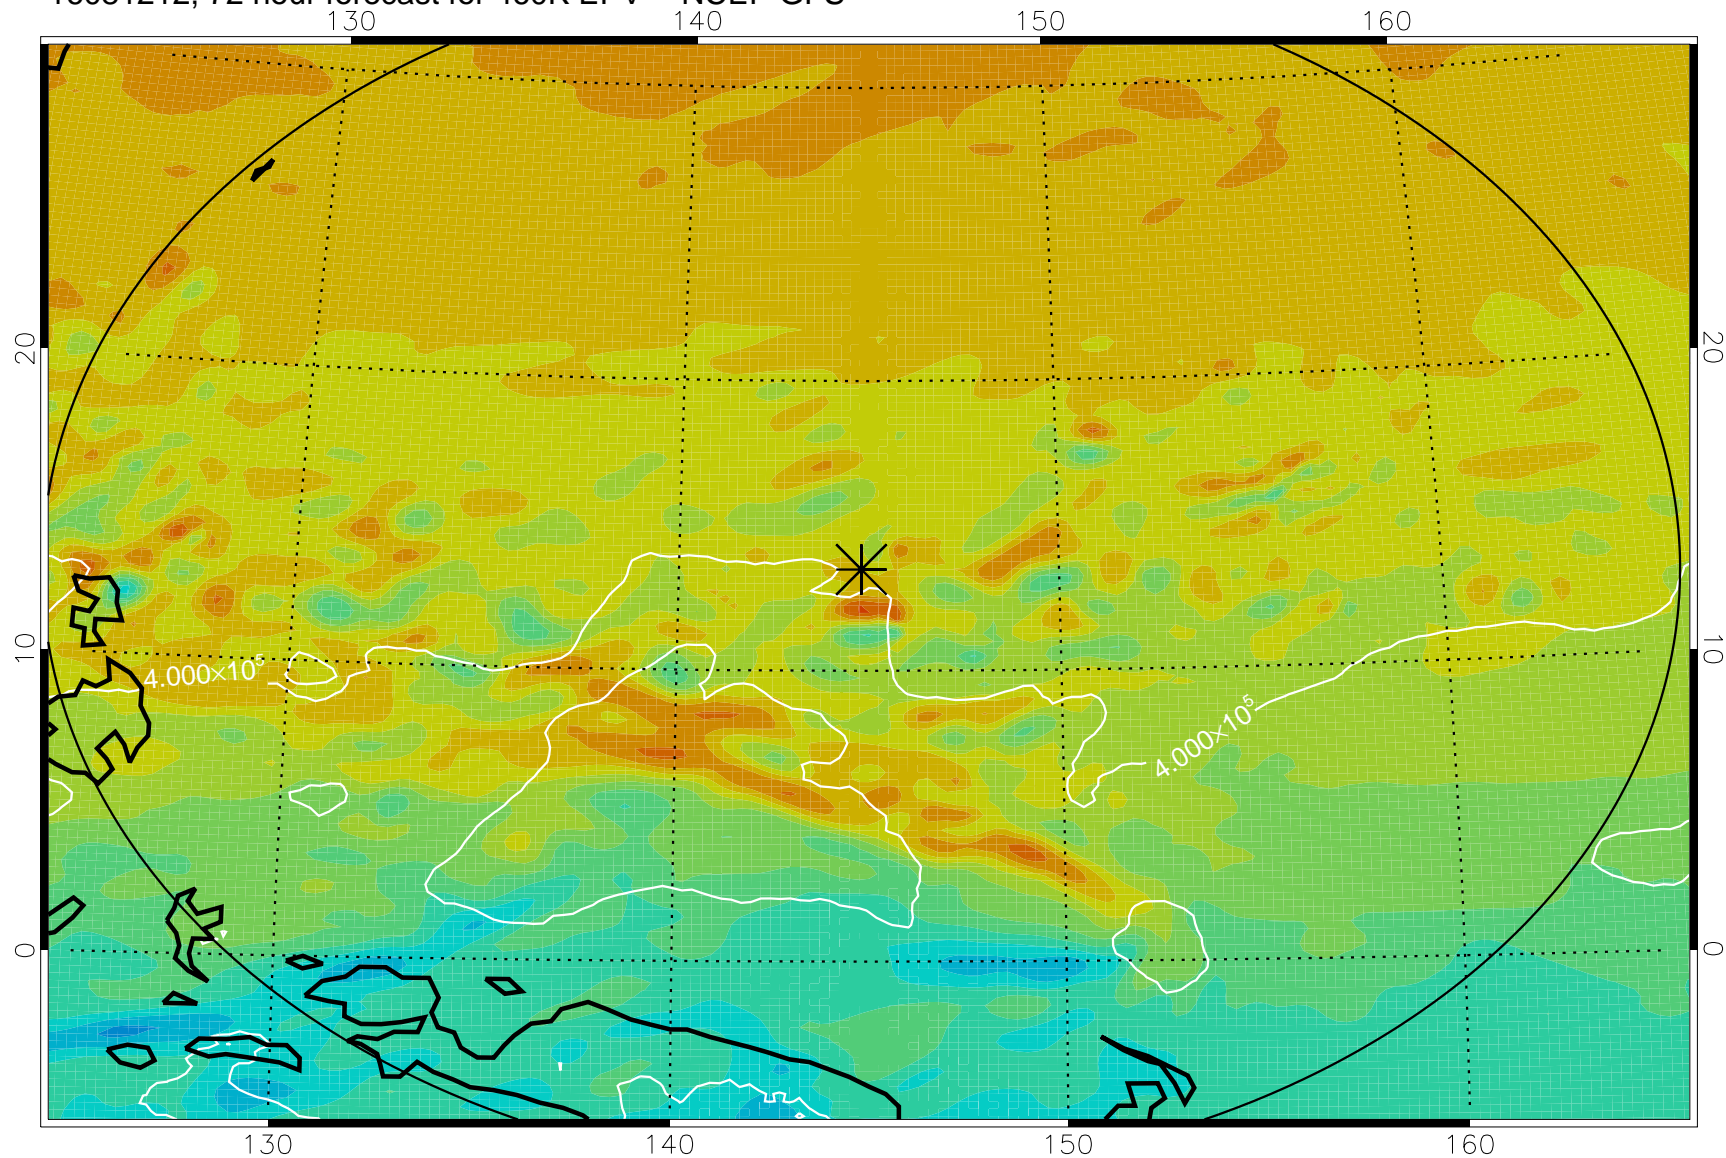

16081106, 42 hour forecast for 460K EPV -- NCEP GFS

460K Montgomery Streamfunction, white

Range ring of 2304 km

16081112, 48 hour forecast for 460K EPV -- NCEP GFS

460K Montgomery Streamfunction, white

Range ring of 2304 km

16081118, 54 hour forecast for 460K EPV -- NCEP GFS

460K Montgomery Streamfunction, white

Range ring of 2304 km

16081200, 60 hour forecast for 460K EPV -- NCEP GFS

460K Montgomery Streamfunction, white

Range ring of 2304 km

16081206, 66 hour forecast for 460K EPV -- NCEP GFS

460K Montgomery Streamfunction, white

Range ring of 2304 km

16081212, 72 hour forecast for 460K EPV -- NCEP GFS

460K Montgomery Streamfunction, white

Range ring of 2304 km

16081218, 78 hour forecast for 460K EPV -- NCEP GFS

460K Montgomery Streamfunction, white

Range ring of 2304 km

16081300, 84 hour forecast for 460K EPV -- NCEP GFS

460K Montgomery Streamfunction, white

Range ring of 2304 km