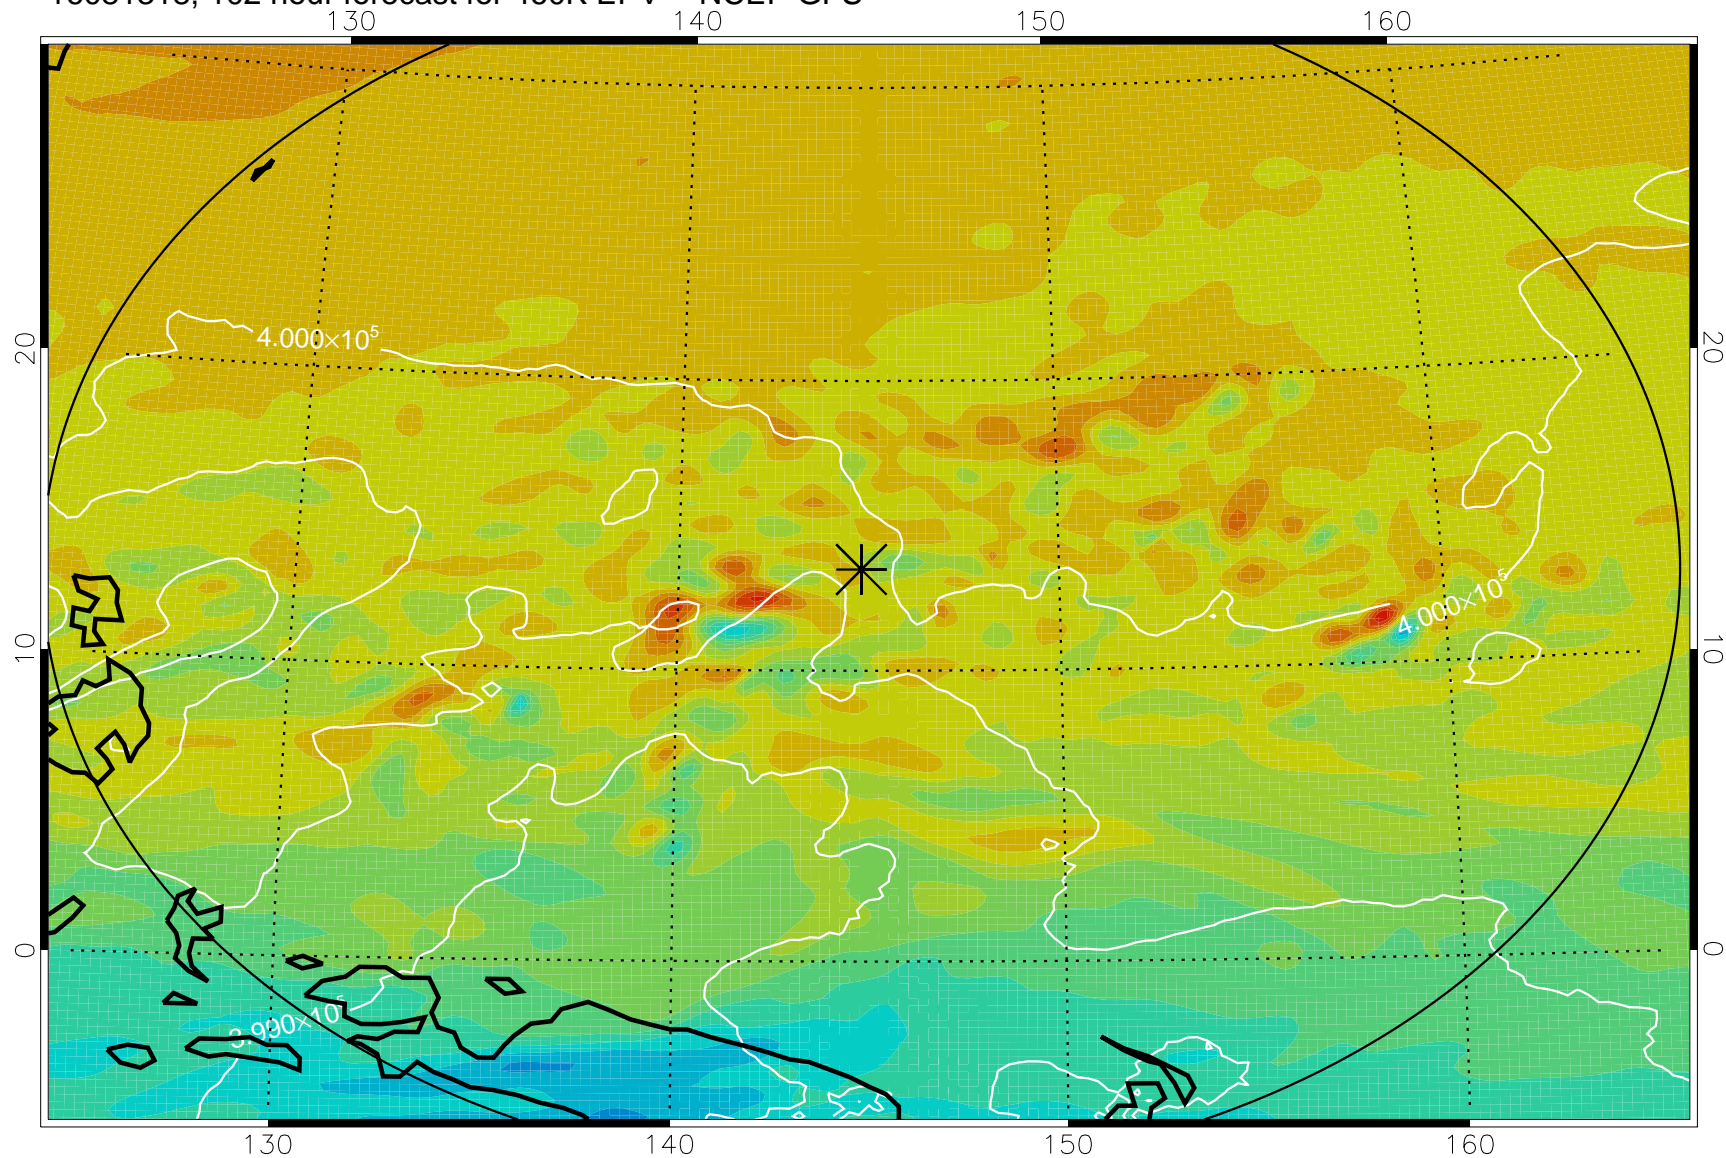

16081218, 78 hour forecast for 460K EPV -- NCEP GFS

460K Montgomery Streamfunction, white

Range ring of 2304 km

16081300, 84 hour forecast for 460K EPV -- NCEP GFS

460K Montgomery Streamfunction, white

Range ring of 2304 km

16081306, 90 hour forecast for 460K EPV -- NCEP GFS

460K Montgomery Streamfunction, white

Range ring of 2304 km

16081312, 96 hour forecast for 460K EPV -- NCEP GFS

460K Montgomery Streamfunction, white

Range ring of 2304 km

16081318, 102 hour forecast for 460K EPV -- NCEP GFS

460K Montgomery Streamfunction, white

Range ring of 2304 km

16081400, 108 hour forecast for 460K EPV -- NCEP GFS

460K Montgomery Streamfunction, white

Range ring of 2304 km

16081406, 114 hour forecast for 460K EPV -- NCEP GFS

460K Montgomery Streamfunction, white

Range ring of 2304 km

16081412, 120 hour forecast for 460K EPV -- NCEP GFS

460K Montgomery Streamfunction, white

Range ring of 2304 km