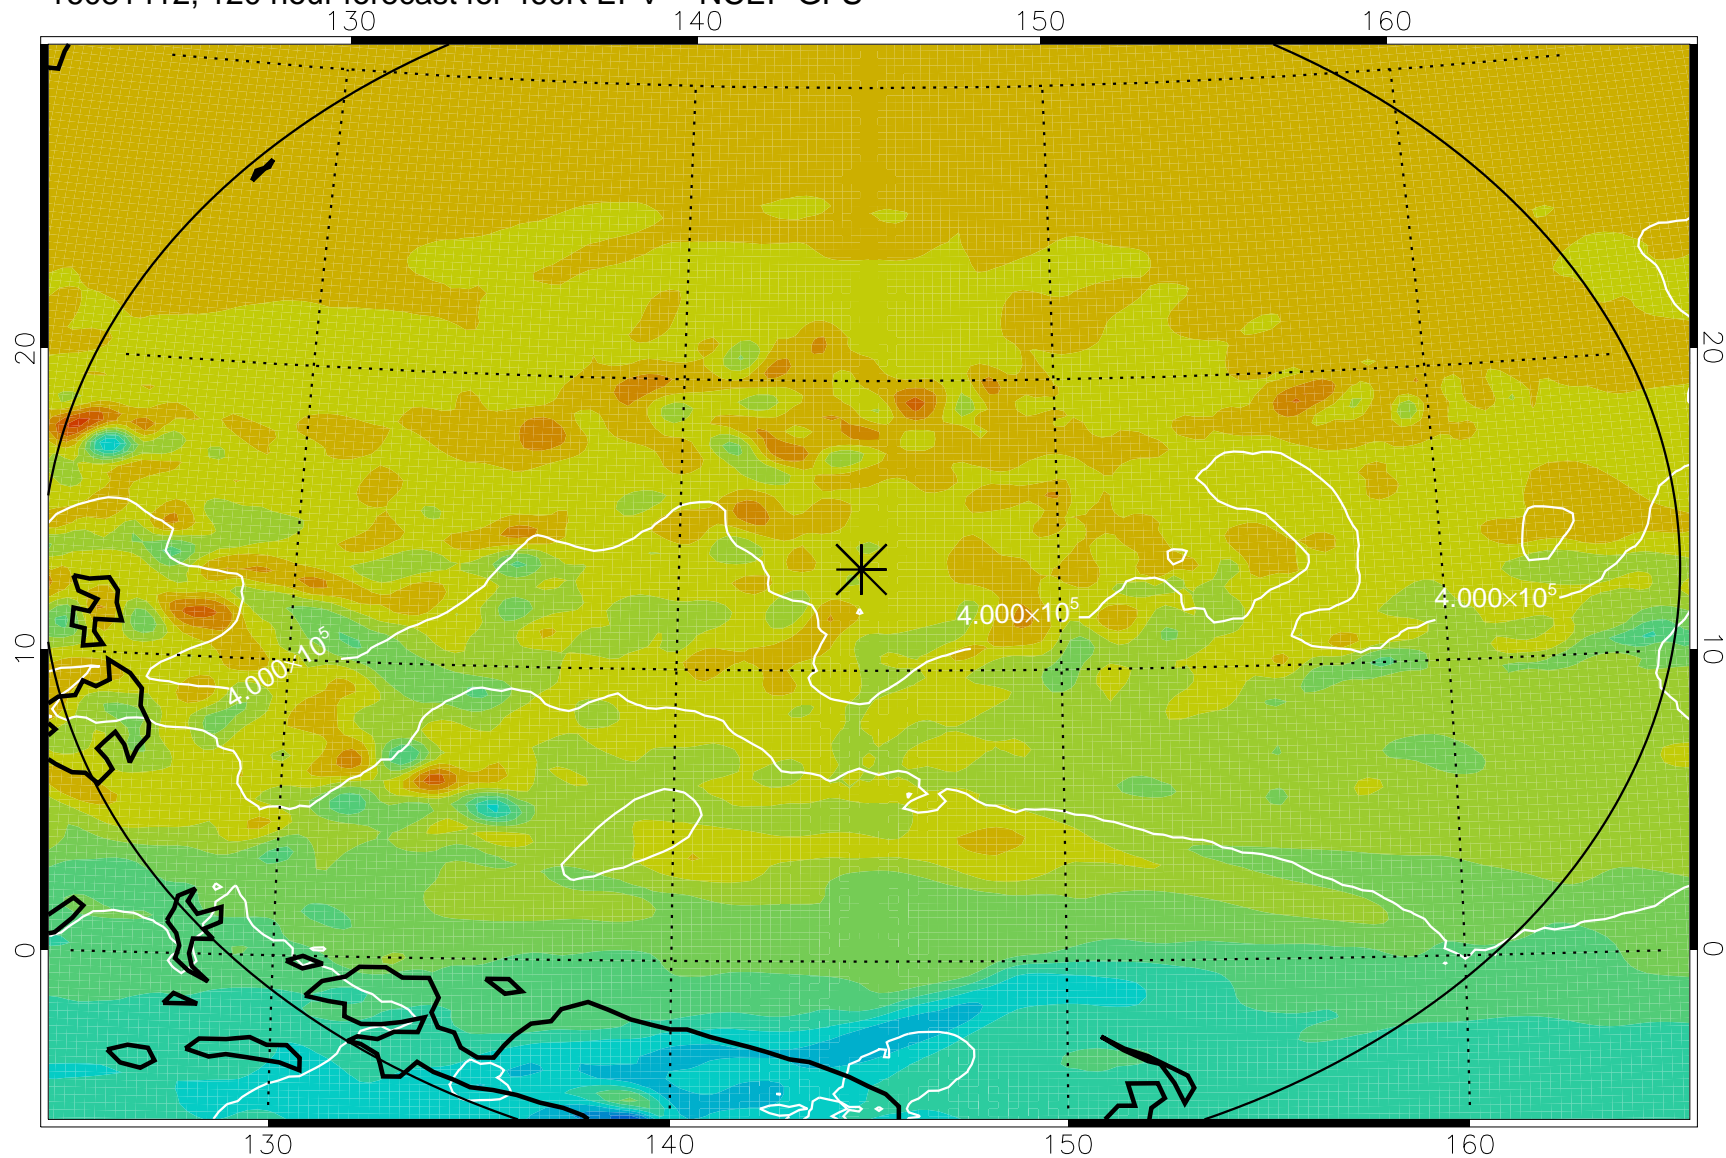

16081218, 78 hour forecast for 460K EPV -- NCEP GFS

460K Montgomery Streamfunction, white

Range ring of 2304 km

16081300, 84 hour forecast for 460K EPV -- NCEP GFS

460K Montgomery Streamfunction, white

Range ring of 2304 km

16081306, 90 hour forecast for 460K EPV -- NCEP GFS

460K Montgomery Streamfunction, white

Range ring of 2304 km

16081312, 96 hour forecast for 460K EPV -- NCEP GFS

460K Montgomery Streamfunction, white

Range ring of 2304 km

16081318, 102 hour forecast for 460K EPV -- NCEP GFS

460K Montgomery Streamfunction, white

Range ring of 2304 km

16081400, 108 hour forecast for 460K EPV -- NCEP GFS

460K Montgomery Streamfunction, white

Range ring of 2304 km

16081406, 114 hour forecast for 460K EPV -- NCEP GFS

460K Montgomery Streamfunction, white

Range ring of 2304 km

16081412, 120 hour forecast for 460K EPV -- NCEP GFS

460K Montgomery Streamfunction, white

Range ring of 2304 km