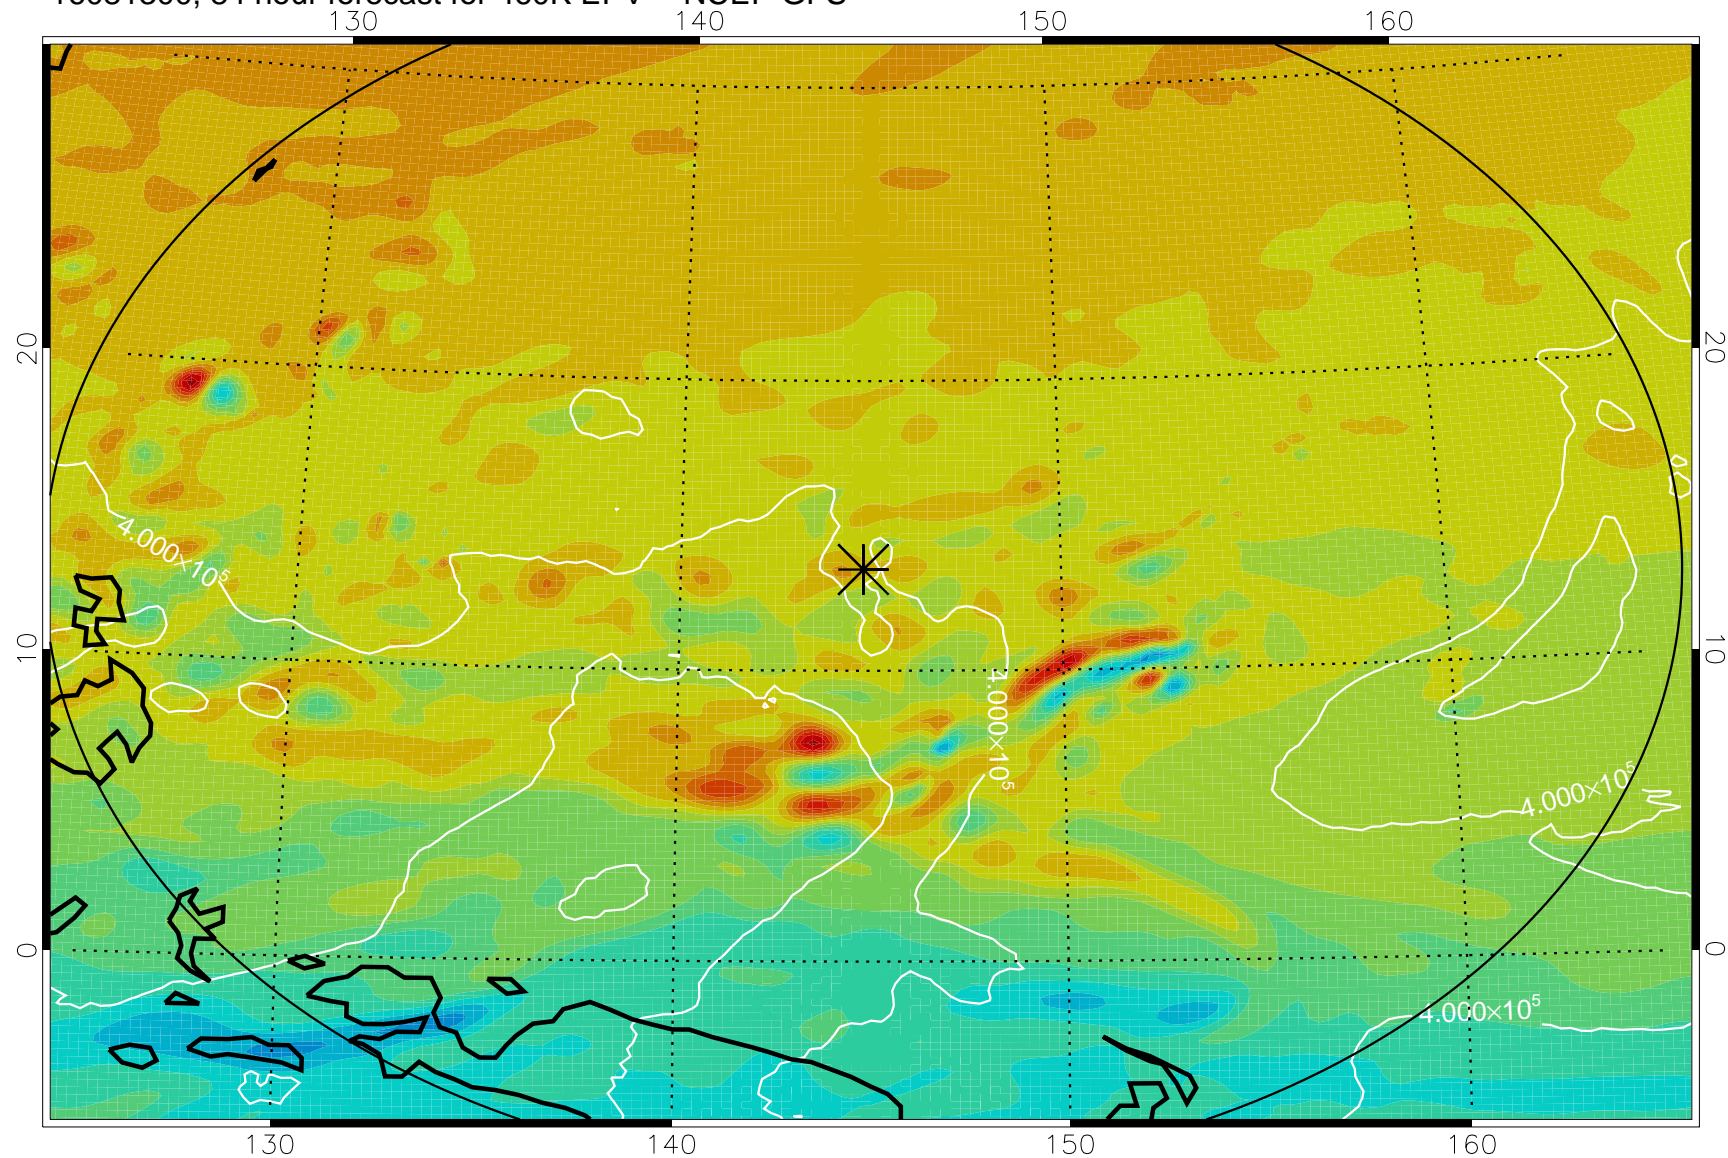

16081118, 54 hour forecast for 460K EPV -- NCEP GFS

460K Montgomery Streamfunction, white

Range ring of 2304 km

16081200, 60 hour forecast for 460K EPV -- NCEP GFS

460K Montgomery Streamfunction, white

Range ring of 2304 km

16081206, 66 hour forecast for 460K EPV -- NCEP GFS

460K Montgomery Streamfunction, white

Range ring of 2304 km

16081212, 72 hour forecast for 460K EPV -- NCEP GFS

460K Montgomery Streamfunction, white

Range ring of 2304 km

16081218, 78 hour forecast for 460K EPV -- NCEP GFS

460K Montgomery Streamfunction, white

Range ring of 2304 km

16081300, 84 hour forecast for 460K EPV -- NCEP GFS

460K Montgomery Streamfunction, white

Range ring of 2304 km

16081306, 90 hour forecast for 460K EPV -- NCEP GFS

460K Montgomery Streamfunction, white

Range ring of 2304 km

16081312, 96 hour forecast for 460K EPV -- NCEP GFS

460K Montgomery Streamfunction, white

Range ring of 2304 km