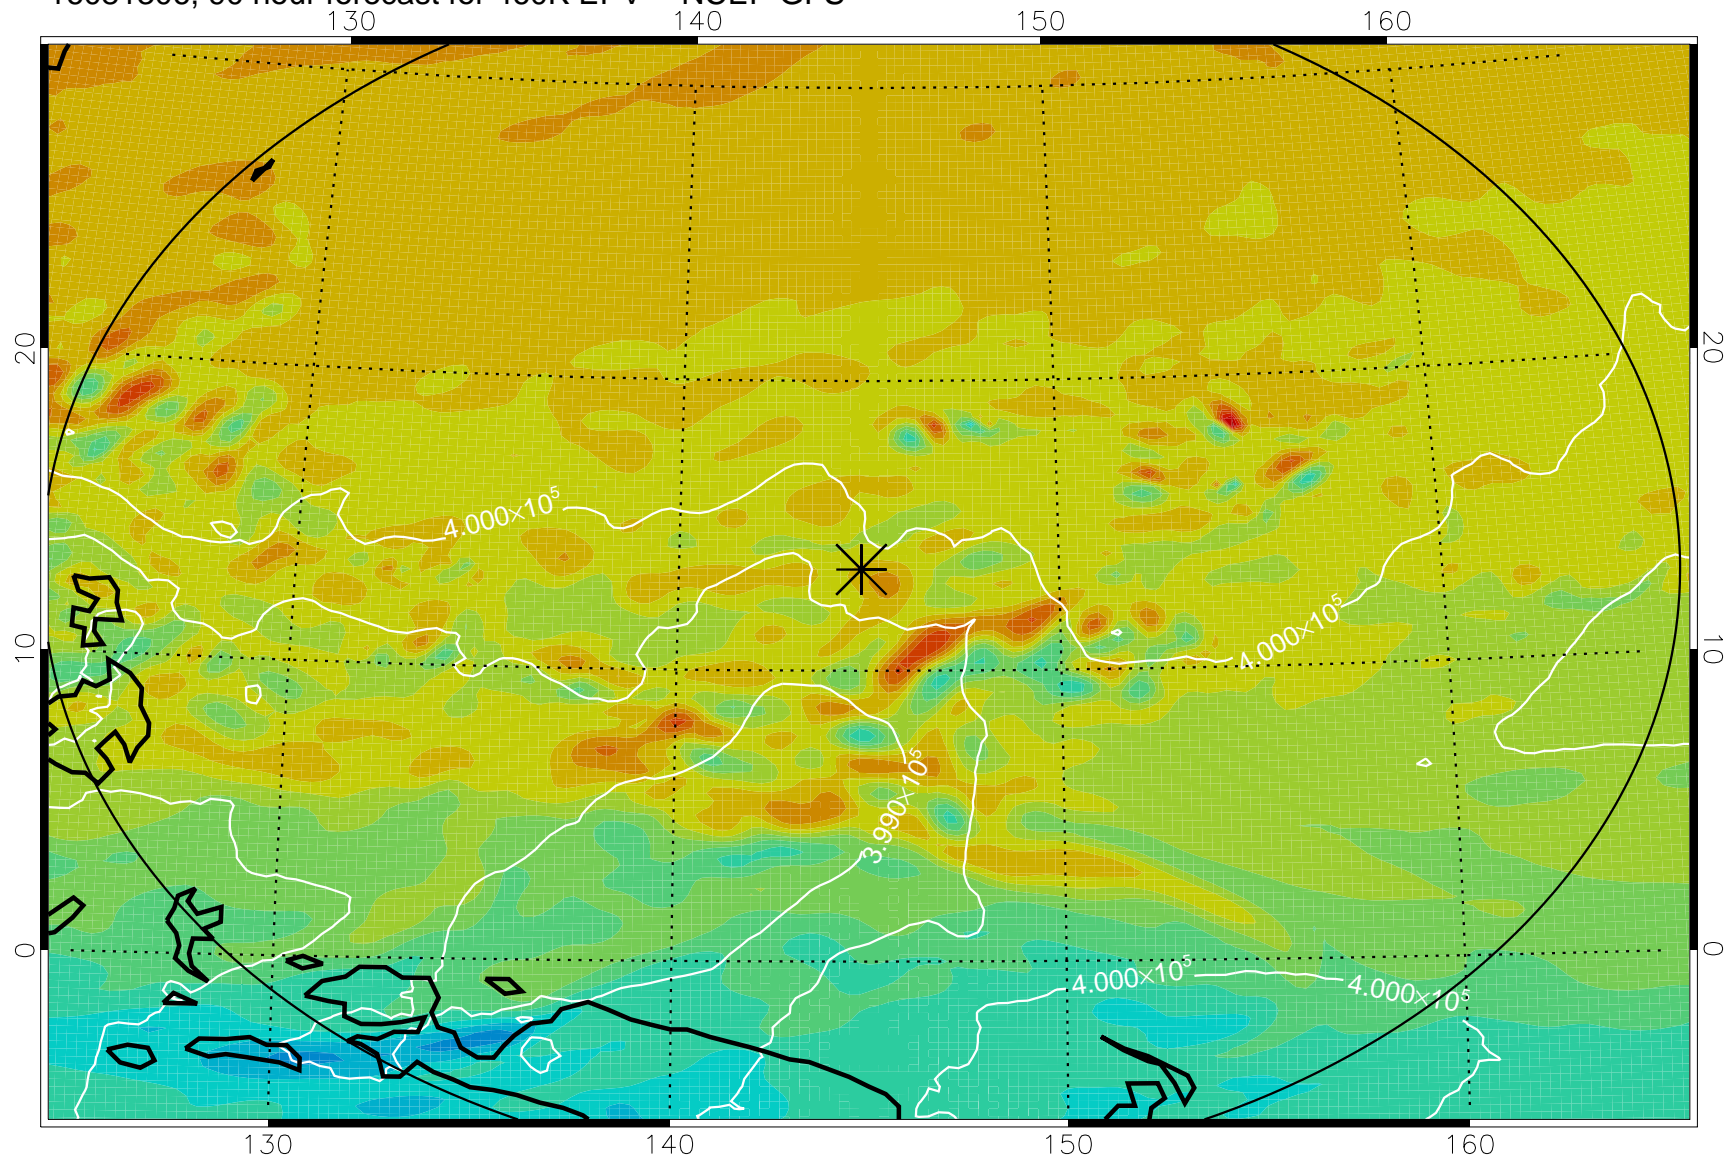

16081206, 66 hour forecast for 460K EPV -- NCEP GFS

460K Montgomery Streamfunction, white

Range ring of 2304 km

16081212, 72 hour forecast for 460K EPV -- NCEP GFS

460K Montgomery Streamfunction, white

Range ring of 2304 km

16081218, 78 hour forecast for 460K EPV -- NCEP GFS

460K Montgomery Streamfunction, white

Range ring of 2304 km

16081300, 84 hour forecast for 460K EPV -- NCEP GFS

460K Montgomery Streamfunction, white

Range ring of 2304 km

16081306, 90 hour forecast for 460K EPV -- NCEP GFS

460K Montgomery Streamfunction, white

Range ring of 2304 km

16081312, 96 hour forecast for 460K EPV -- NCEP GFS

460K Montgomery Streamfunction, white

Range ring of 2304 km

16081318, 102 hour forecast for 460K EPV -- NCEP GFS

460K Montgomery Streamfunction, white

Range ring of 2304 km

16081400, 108 hour forecast for 460K EPV -- NCEP GFS

460K Montgomery Streamfunction, white

Range ring of 2304 km