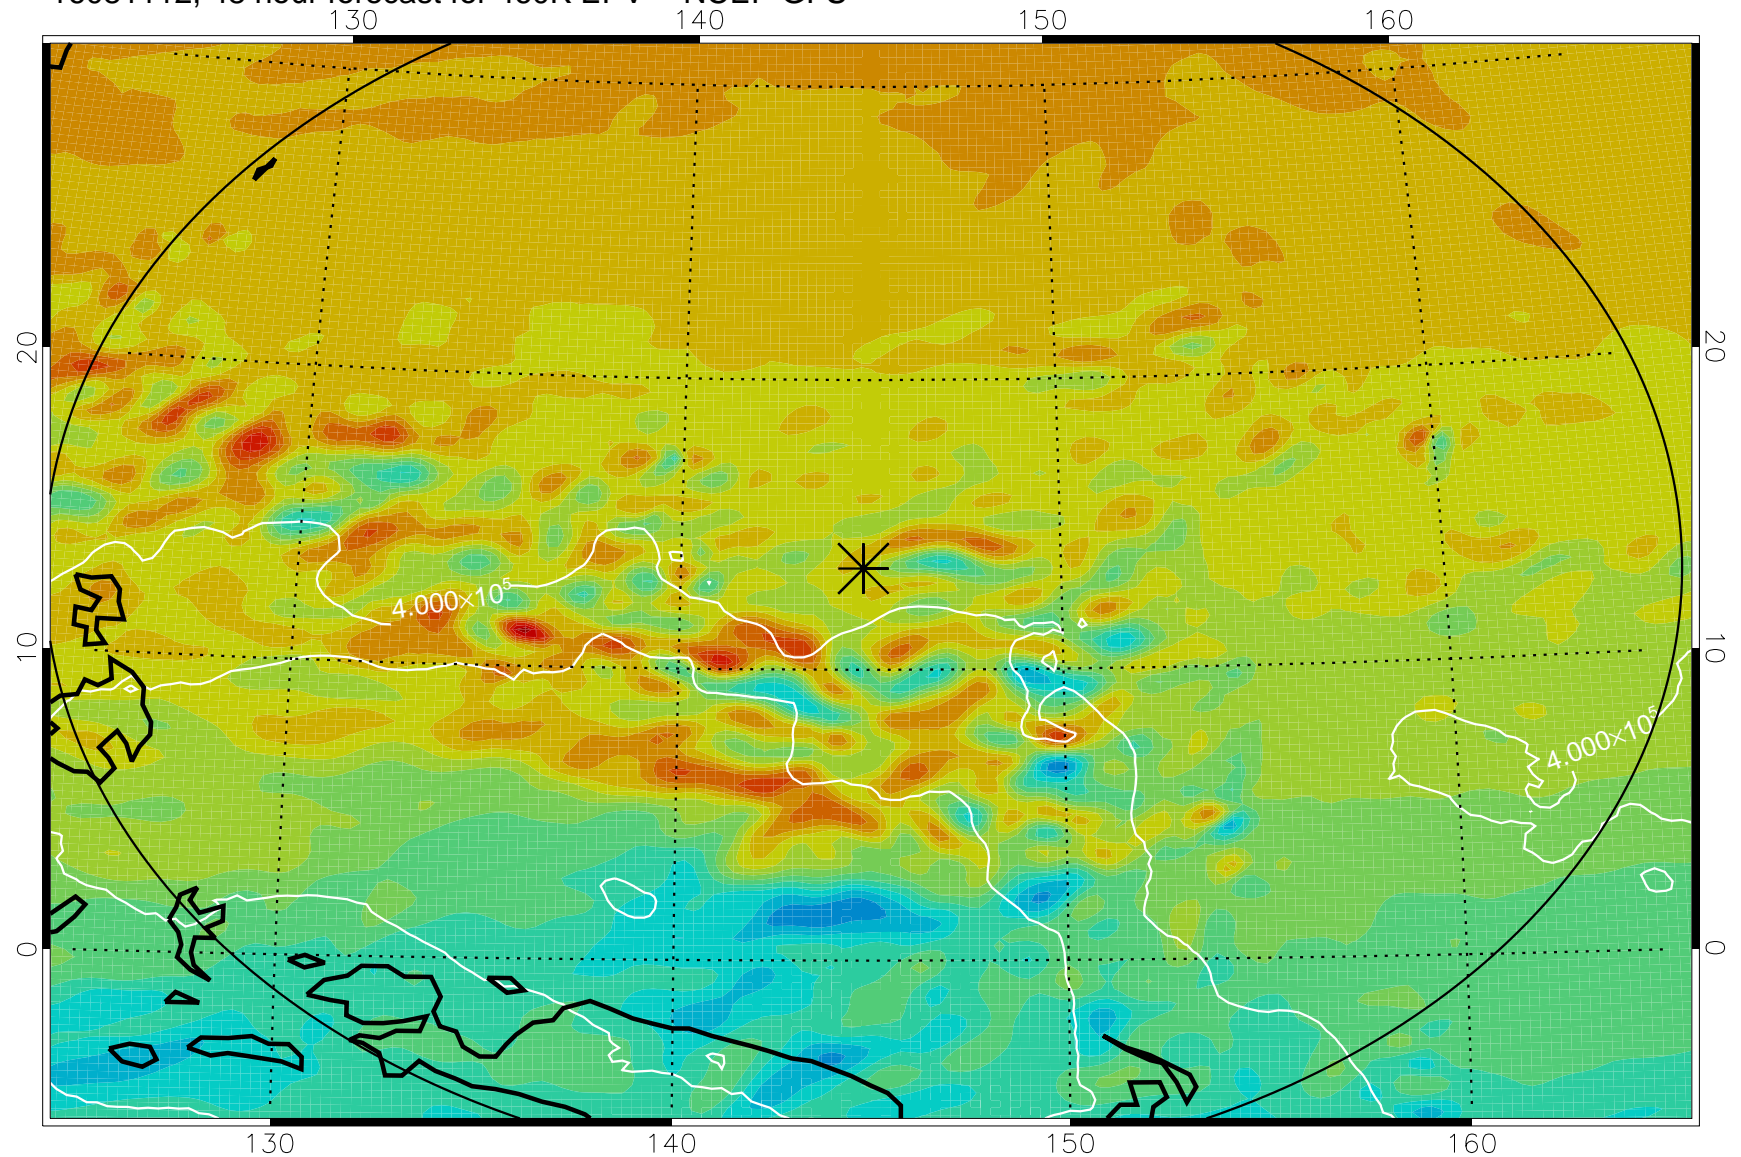

16081018, 30 hour forecast for 460K EPV -- NCEP GFS

460K Montgomery Streamfunction, white

Range ring of 2304 km

16081100, 36 hour forecast for 460K EPV -- NCEP GFS

460K Montgomery Streamfunction, white

Range ring of 2304 km

16081106, 42 hour forecast for 460K EPV -- NCEP GFS

460K Montgomery Streamfunction, white

Range ring of 2304 km

16081112, 48 hour forecast for 460K EPV -- NCEP GFS

460K Montgomery Streamfunction, white

Range ring of 2304 km

16081118, 54 hour forecast for 460K EPV -- NCEP GFS

460K Montgomery Streamfunction, white

Range ring of 2304 km

16081200, 60 hour forecast for 460K EPV -- NCEP GFS

460K Montgomery Streamfunction, white

Range ring of 2304 km

16081206, 66 hour forecast for 460K EPV -- NCEP GFS

460K Montgomery Streamfunction, white

Range ring of 2304 km

16081212, 72 hour forecast for 460K EPV -- NCEP GFS

460K Montgomery Streamfunction, white

Range ring of 2304 km