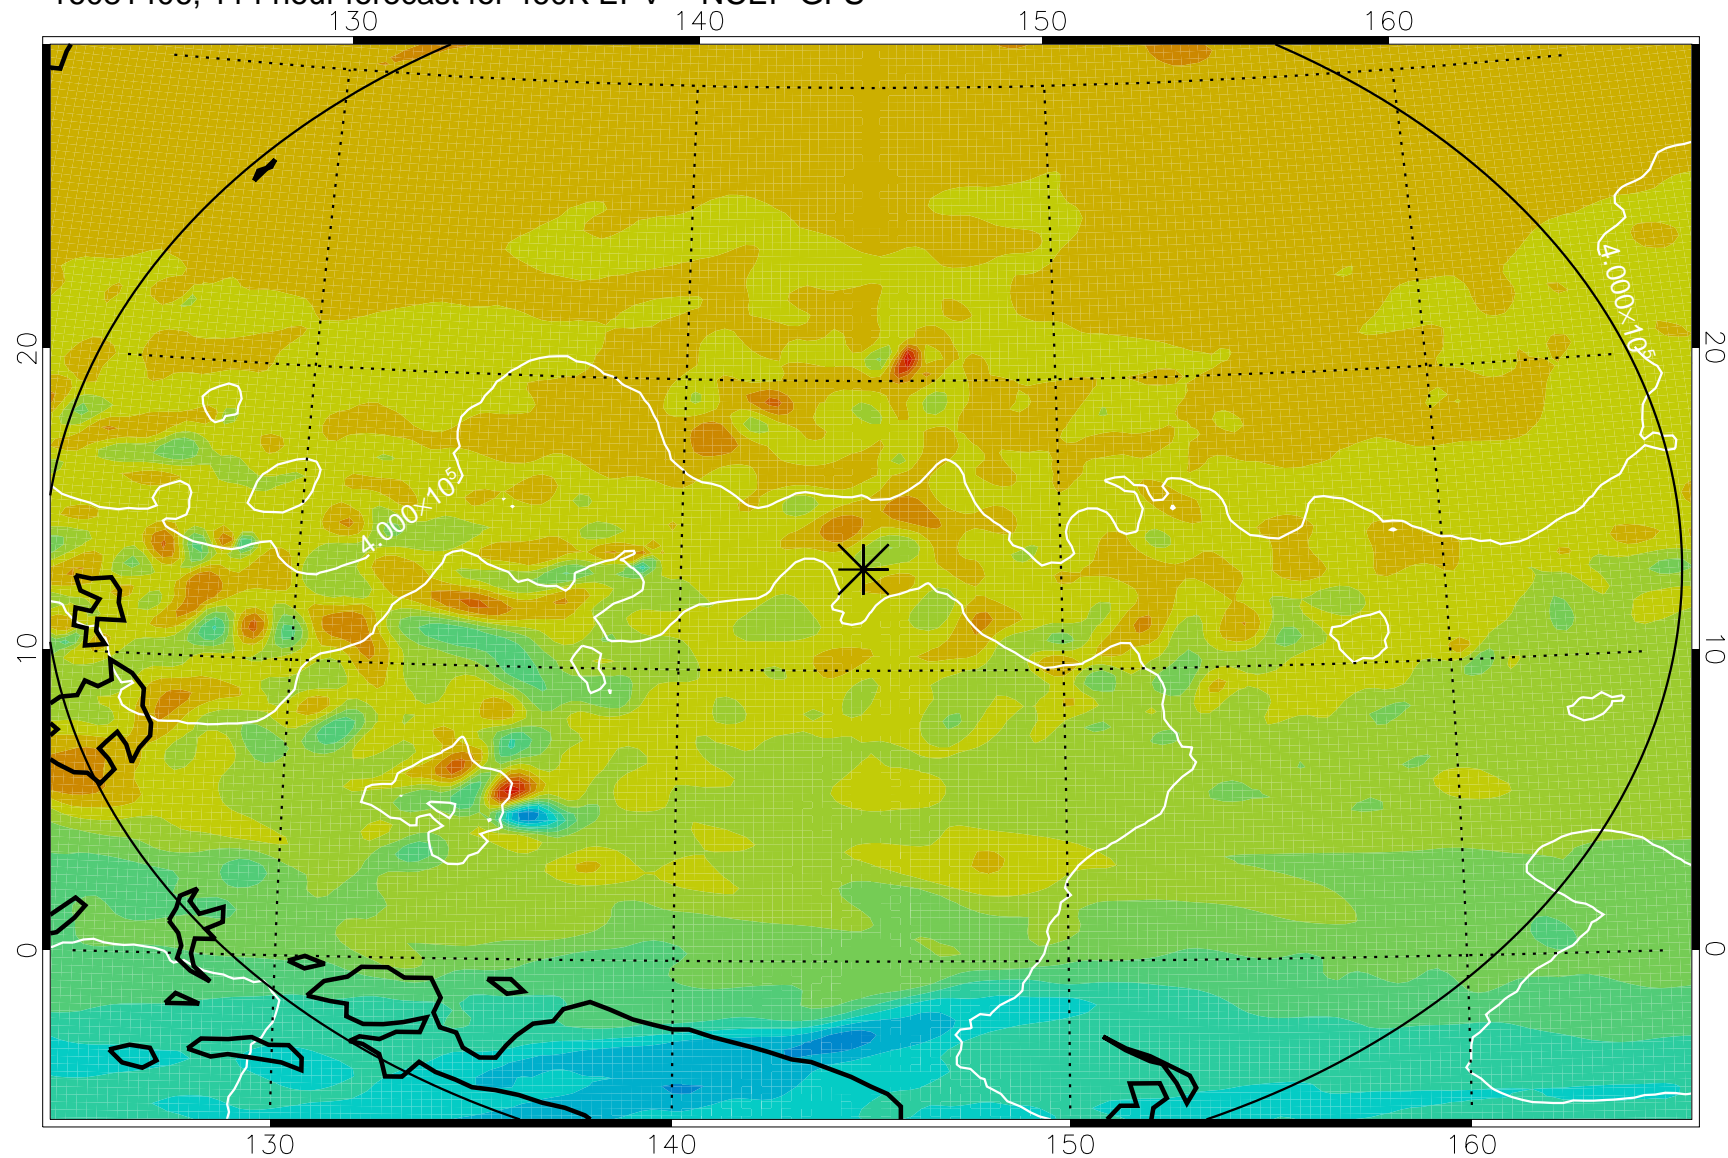

16081218, 78 hour forecast for 460K EPV -- NCEP GFS

460K Montgomery Streamfunction, white

Range ring of 2304 km

16081300, 84 hour forecast for 460K EPV -- NCEP GFS

460K Montgomery Streamfunction, white

Range ring of 2304 km

16081306, 90 hour forecast for 460K EPV -- NCEP GFS

460K Montgomery Streamfunction, white

Range ring of 2304 km

16081312, 96 hour forecast for 460K EPV -- NCEP GFS

460K Montgomery Streamfunction, white

Range ring of 2304 km

16081318, 102 hour forecast for 460K EPV -- NCEP GFS

460K Montgomery Streamfunction, white

Range ring of 2304 km

16081400, 108 hour forecast for 460K EPV -- NCEP GFS

460K Montgomery Streamfunction, white

Range ring of 2304 km

16081406, 114 hour forecast for 460K EPV -- NCEP GFS

460K Montgomery Streamfunction, white

Range ring of 2304 km

16081412, 120 hour forecast for 460K EPV -- NCEP GFS

460K Montgomery Streamfunction, white

Range ring of 2304 km