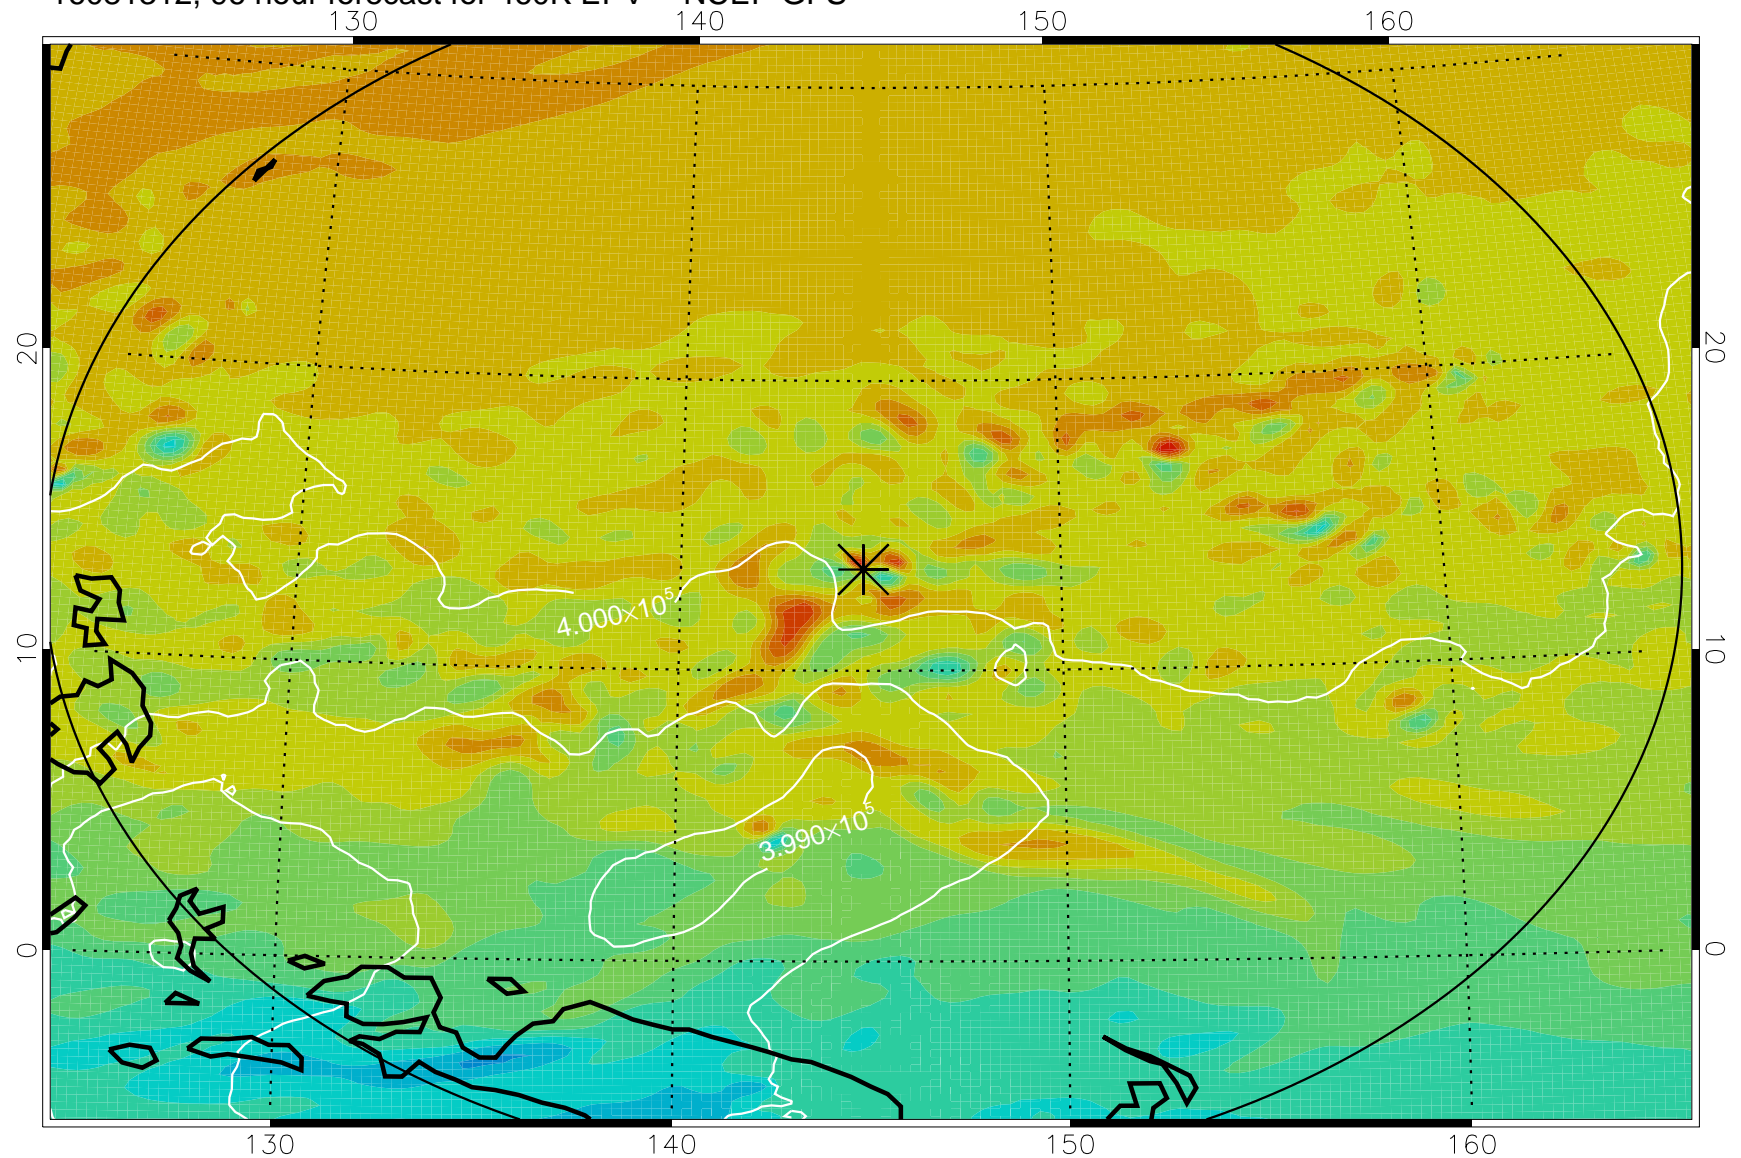

16081206, 66 hour forecast for 460K EPV -- NCEP GFS

460K Montgomery Streamfunction, white

Range ring of 2304 km

16081212, 72 hour forecast for 460K EPV -- NCEP GFS

460K Montgomery Streamfunction, white

Range ring of 2304 km

16081218, 78 hour forecast for 460K EPV -- NCEP GFS

460K Montgomery Streamfunction, white

Range ring of 2304 km

16081300, 84 hour forecast for 460K EPV -- NCEP GFS

460K Montgomery Streamfunction, white

Range ring of 2304 km

16081306, 90 hour forecast for 460K EPV -- NCEP GFS

460K Montgomery Streamfunction, white

Range ring of 2304 km

16081312, 96 hour forecast for 460K EPV -- NCEP GFS

460K Montgomery Streamfunction, white

Range ring of 2304 km

16081318, 102 hour forecast for 460K EPV -- NCEP GFS

460K Montgomery Streamfunction, white

Range ring of 2304 km

16081400, 108 hour forecast for 460K EPV -- NCEP GFS

460K Montgomery Streamfunction, white

Range ring of 2304 km