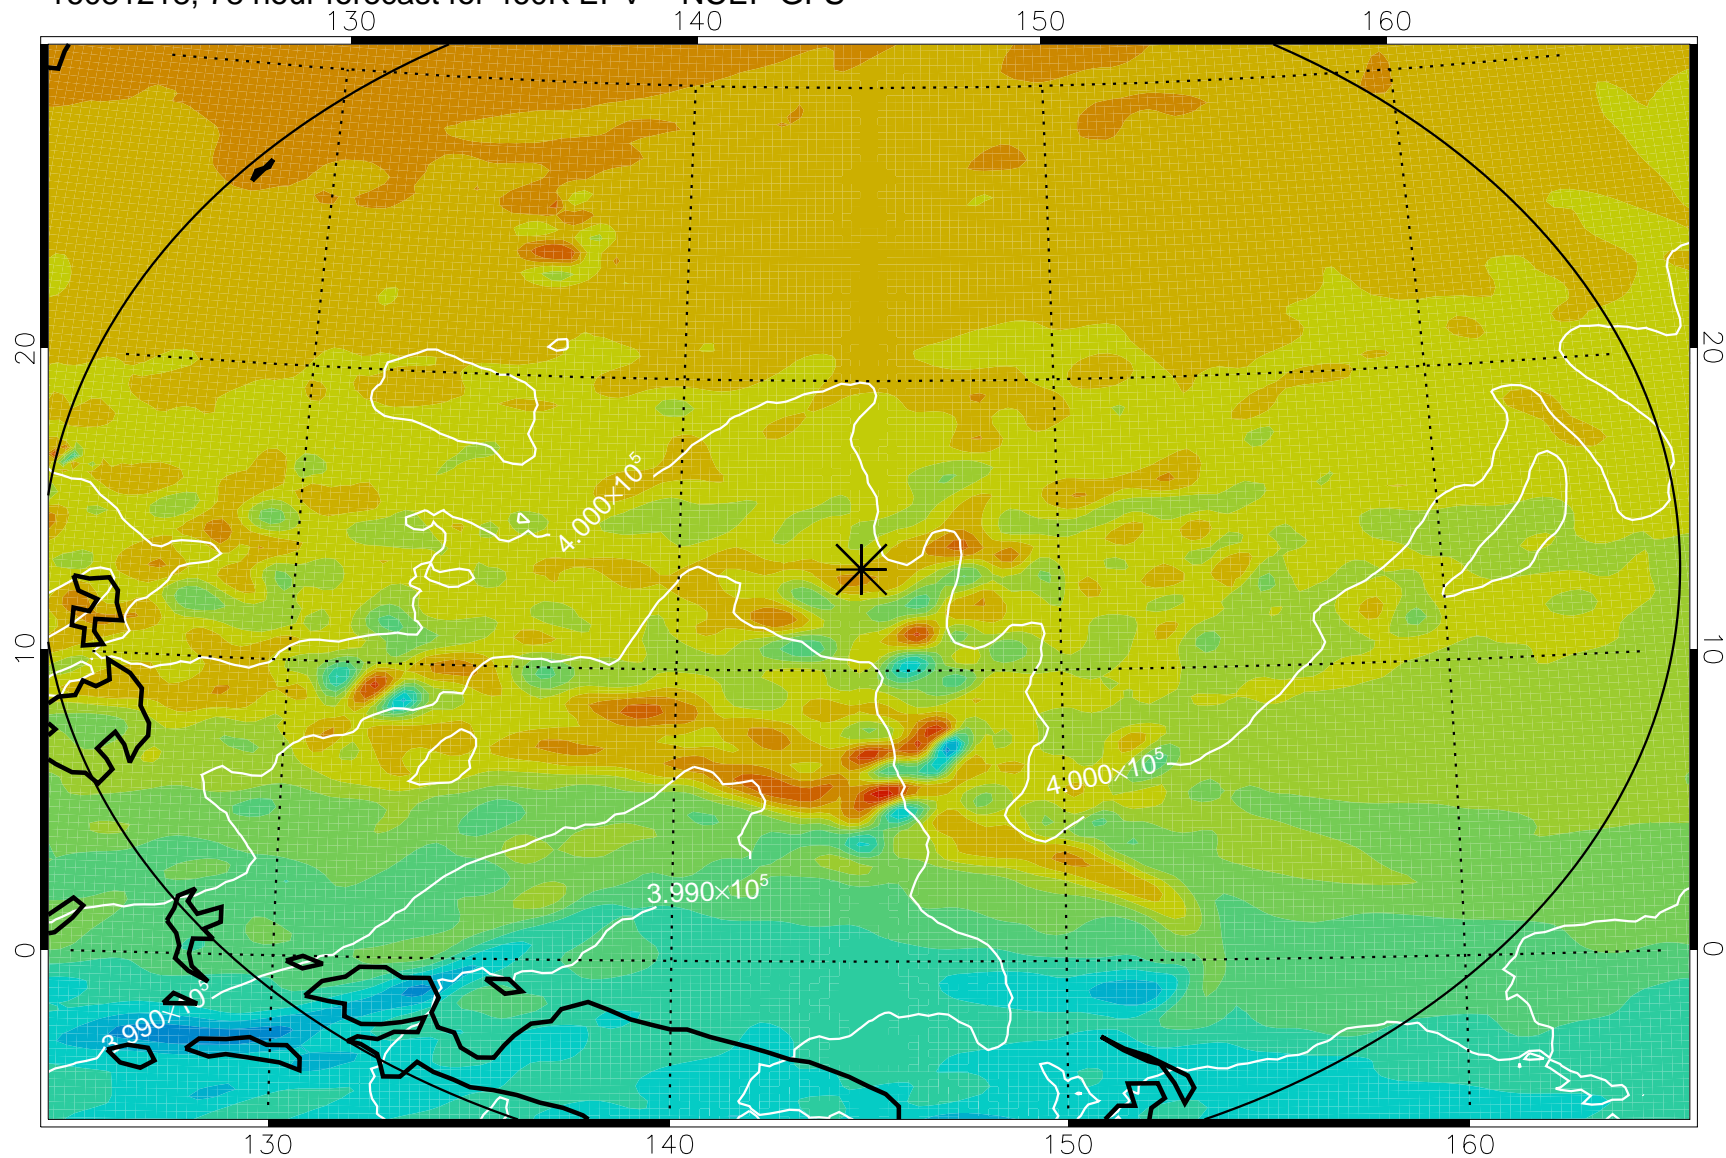

16081118, 54 hour forecast for 460K EPV -- NCEP GFS

460K Montgomery Streamfunction, white

Range ring of 2304 km

16081200, 60 hour forecast for 460K EPV -- NCEP GFS

460K Montgomery Streamfunction, white

Range ring of 2304 km

16081206, 66 hour forecast for 460K EPV -- NCEP GFS

460K Montgomery Streamfunction, white

Range ring of 2304 km

16081212, 72 hour forecast for 460K EPV -- NCEP GFS

460K Montgomery Streamfunction, white

Range ring of 2304 km

16081218, 78 hour forecast for 460K EPV -- NCEP GFS

460K Montgomery Streamfunction, white

Range ring of 2304 km

16081300, 84 hour forecast for 460K EPV -- NCEP GFS

460K Montgomery Streamfunction, white

Range ring of 2304 km

16081306, 90 hour forecast for 460K EPV -- NCEP GFS

460K Montgomery Streamfunction, white

Range ring of 2304 km

16081312, 96 hour forecast for 460K EPV -- NCEP GFS

460K Montgomery Streamfunction, white

Range ring of 2304 km