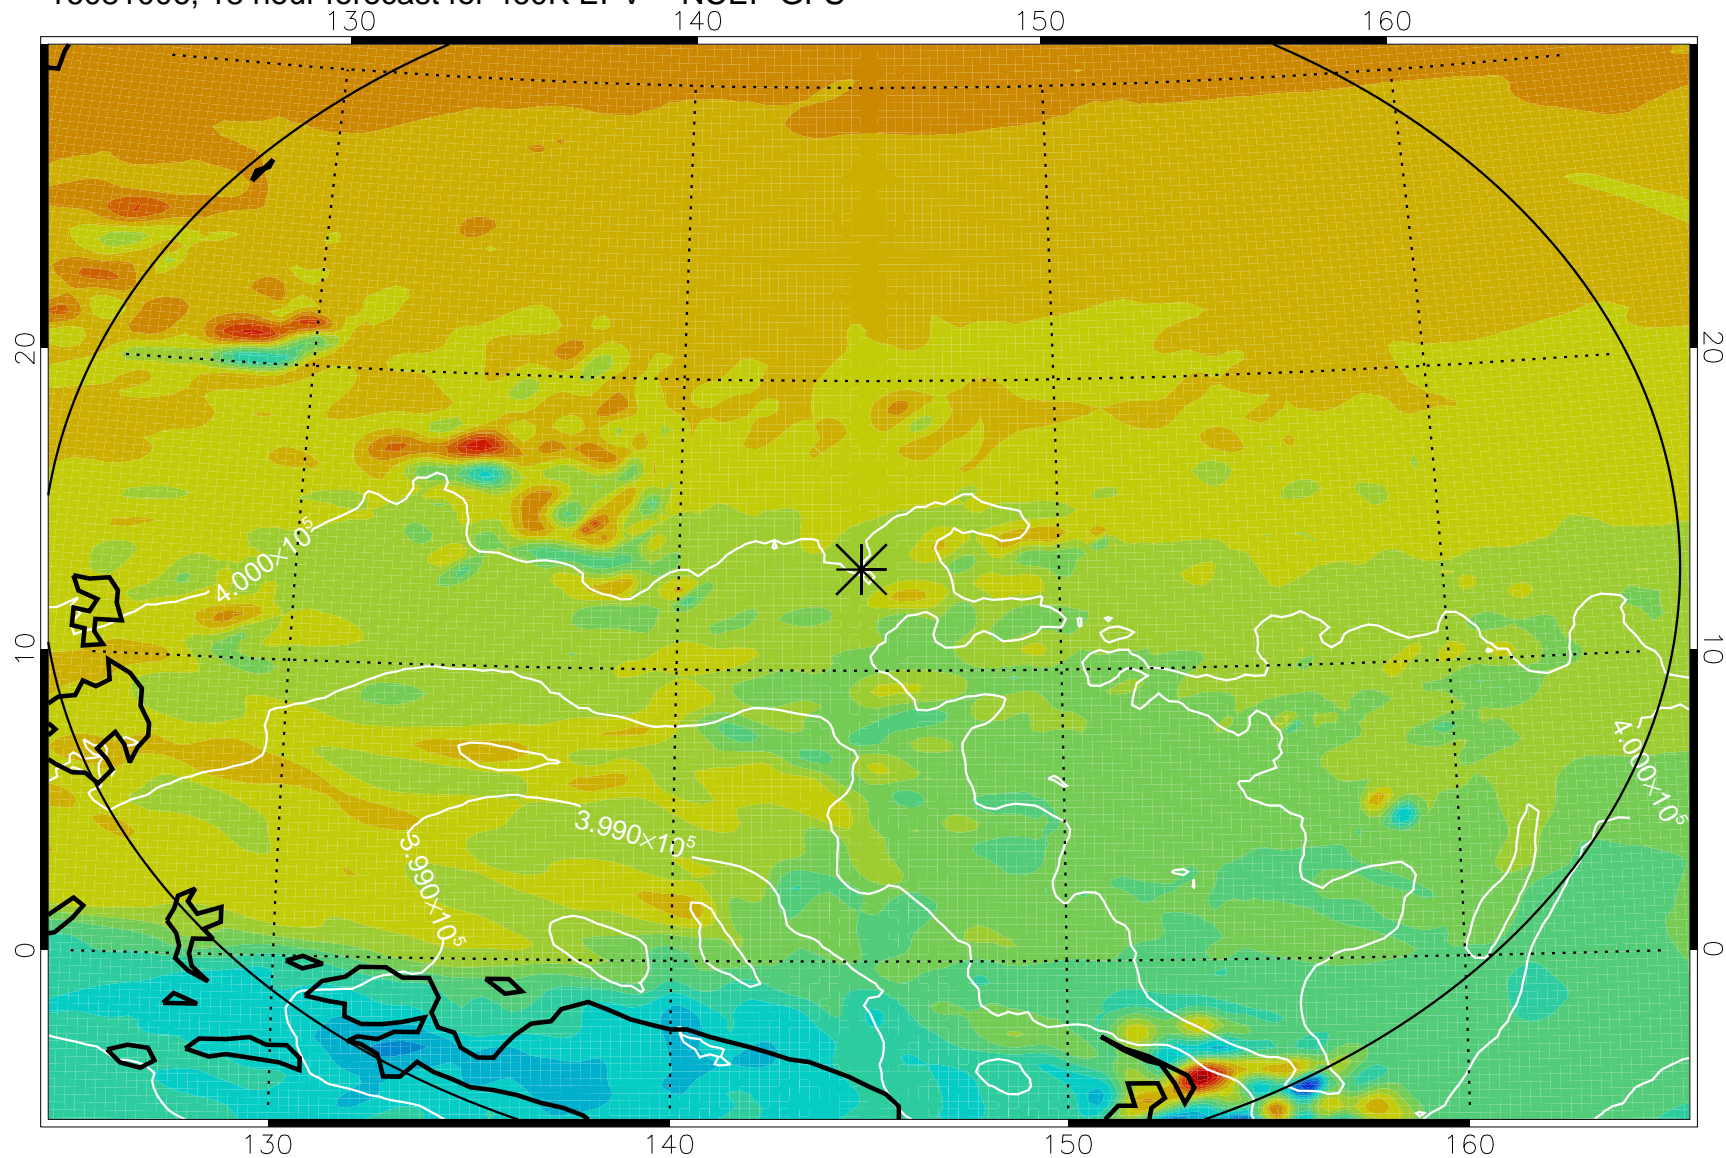

16080918, 6 hour forecast for 460K EPV -- NCEP GFS

460K Montgomery Streamfunction, white

Range ring of 2304 km

16081000, 12 hour forecast for 460K EPV -- NCEP GFS

460K Montgomery Streamfunction, white

Range ring of 2304 km

16081006, 18 hour forecast for 460K EPV -- NCEP GFS

460K Montgomery Streamfunction, white

Range ring of 2304 km

16081012, 24 hour forecast for 460K EPV -- NCEP GFS

460K Montgomery Streamfunction, white

Range ring of 2304 km

16081018, 30 hour forecast for 460K EPV -- NCEP GFS

460K Montgomery Streamfunction, white

Range ring of 2304 km

16081100, 36 hour forecast for 460K EPV -- NCEP GFS

460K Montgomery Streamfunction, white

Range ring of 2304 km

16081106, 42 hour forecast for 460K EPV -- NCEP GFS

460K Montgomery Streamfunction, white

Range ring of 2304 km

16081112, 48 hour forecast for 460K EPV -- NCEP GFS

460K Montgomery Streamfunction, white

Range ring of 2304 km