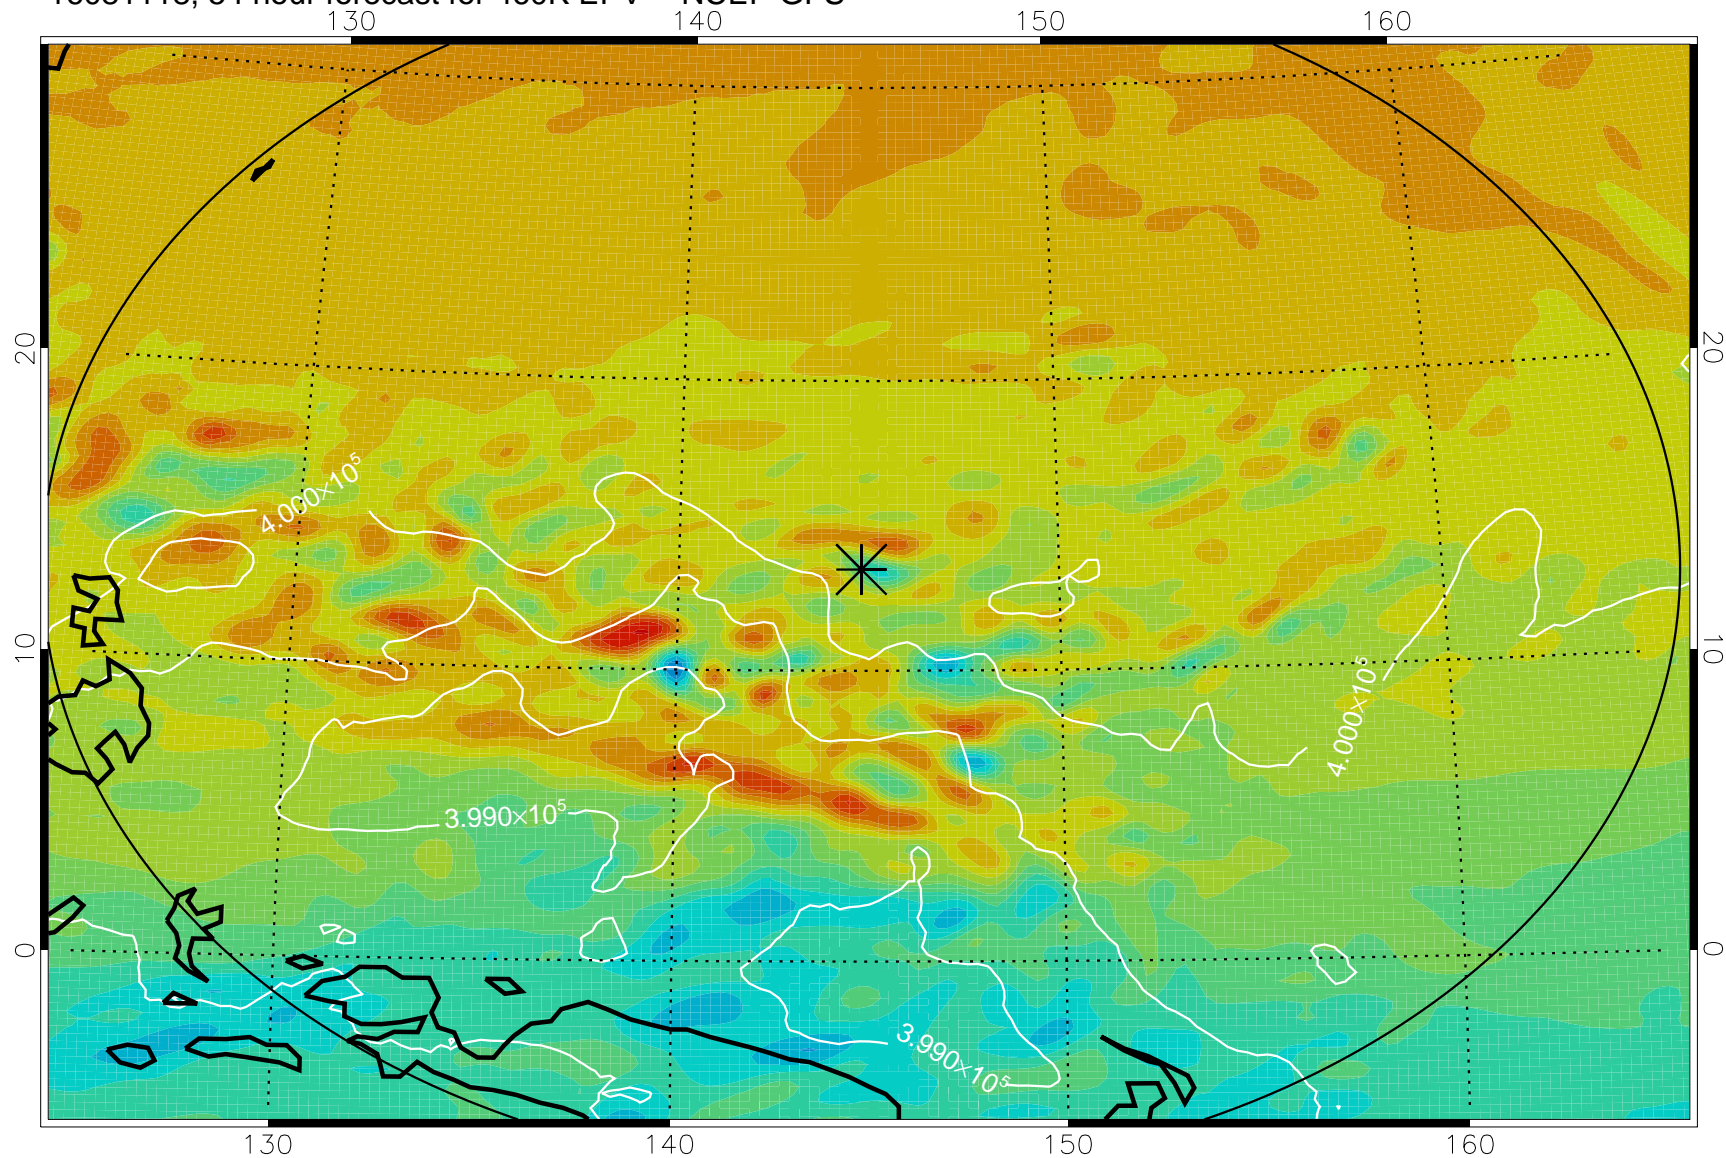

16081018, 30 hour forecast for 460K EPV -- NCEP GFS

460K Montgomery Streamfunction, white

Range ring of 2304 km

16081100, 36 hour forecast for 460K EPV -- NCEP GFS

460K Montgomery Streamfunction, white

Range ring of 2304 km

16081106, 42 hour forecast for 460K EPV -- NCEP GFS

460K Montgomery Streamfunction, white

Range ring of 2304 km

16081112, 48 hour forecast for 460K EPV -- NCEP GFS

460K Montgomery Streamfunction, white

Range ring of 2304 km

16081118, 54 hour forecast for 460K EPV -- NCEP GFS

460K Montgomery Streamfunction, white

Range ring of 2304 km

16081200, 60 hour forecast for 460K EPV -- NCEP GFS

460K Montgomery Streamfunction, white

Range ring of 2304 km

16081206, 66 hour forecast for 460K EPV -- NCEP GFS

460K Montgomery Streamfunction, white

Range ring of 2304 km

16081212, 72 hour forecast for 460K EPV -- NCEP GFS

460K Montgomery Streamfunction, white

Range ring of 2304 km