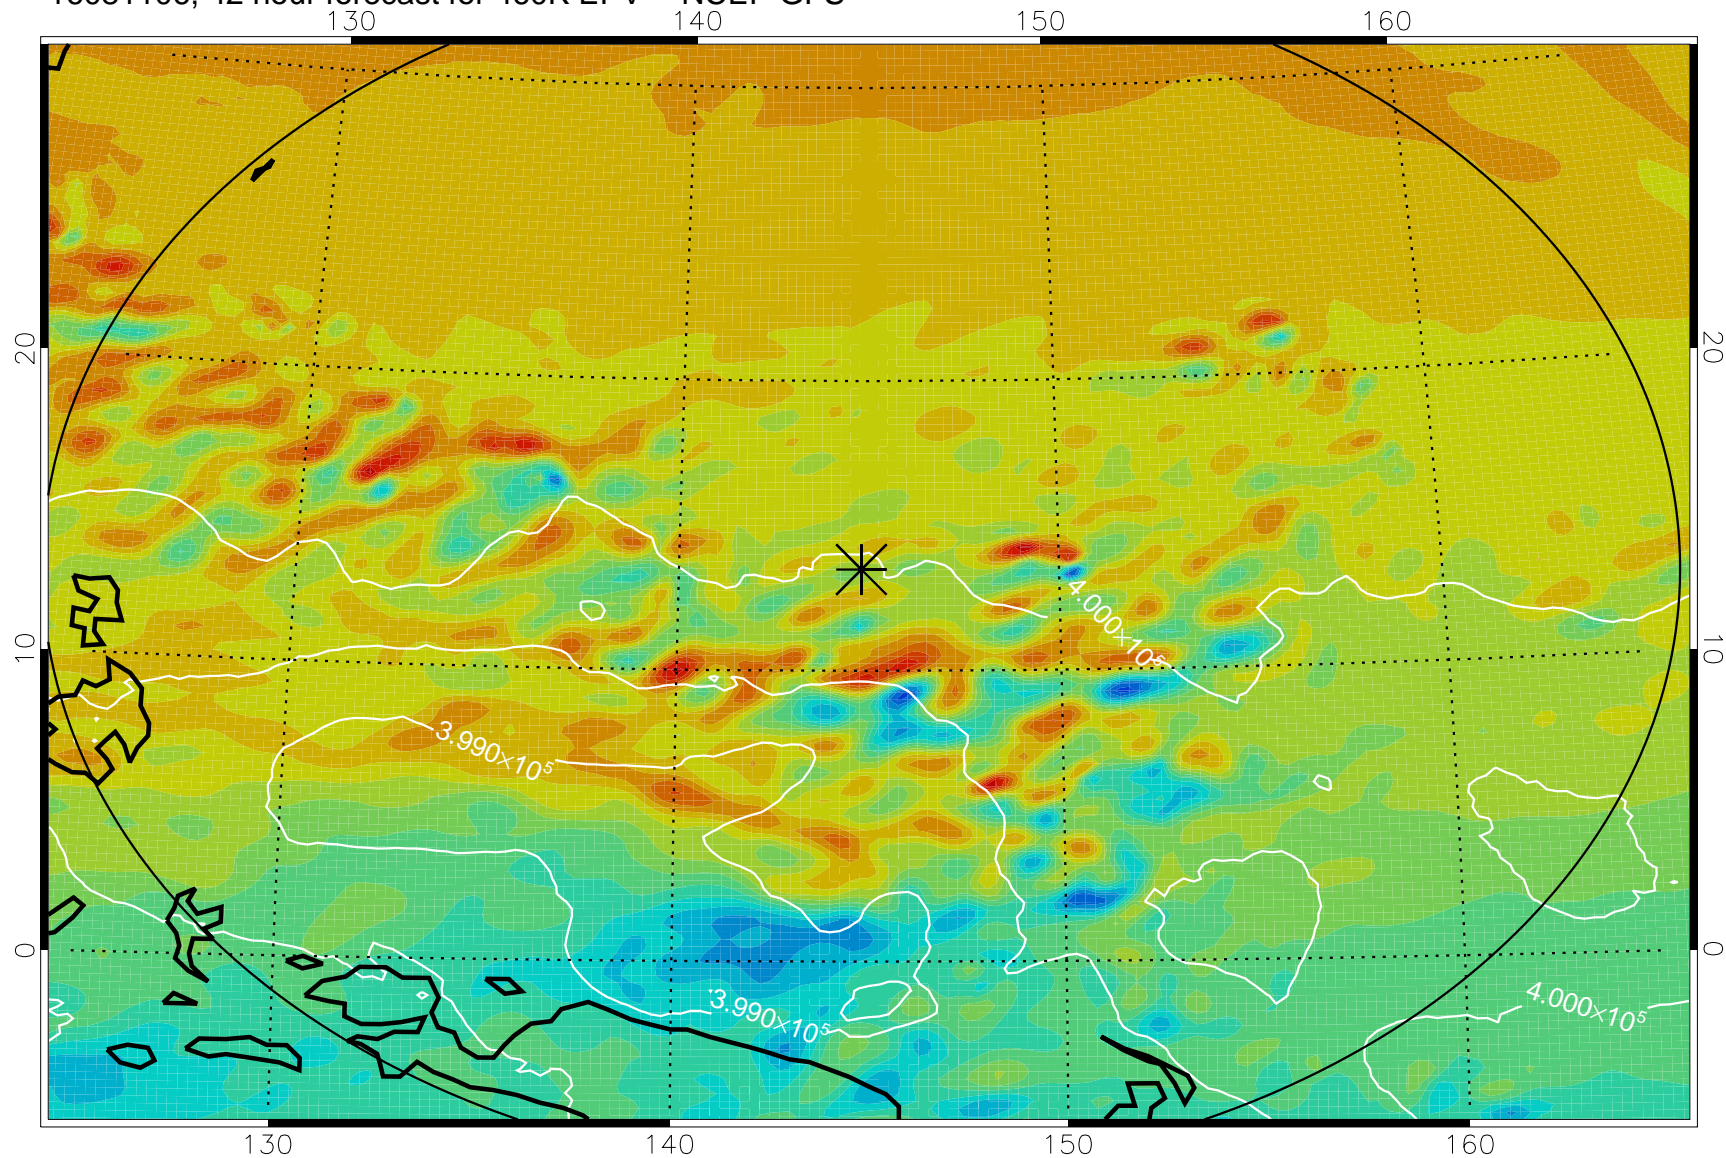

16081006, 18 hour forecast for 460K EPV -- NCEP GFS

460K Montgomery Streamfunction, white

Range ring of 2304 km

16081012, 24 hour forecast for 460K EPV -- NCEP GFS

460K Montgomery Streamfunction, white

Range ring of 2304 km

16081018, 30 hour forecast for 460K EPV -- NCEP GFS

460K Montgomery Streamfunction, white

Range ring of 2304 km

16081100, 36 hour forecast for 460K EPV -- NCEP GFS

460K Montgomery Streamfunction, white

Range ring of 2304 km

16081106, 42 hour forecast for 460K EPV -- NCEP GFS

460K Montgomery Streamfunction, white

Range ring of 2304 km

16081112, 48 hour forecast for 460K EPV -- NCEP GFS

460K Montgomery Streamfunction, white

Range ring of 2304 km

16081118, 54 hour forecast for 460K EPV -- NCEP GFS

460K Montgomery Streamfunction, white

Range ring of 2304 km

16081200, 60 hour forecast for 460K EPV -- NCEP GFS

460K Montgomery Streamfunction, white

Range ring of 2304 km