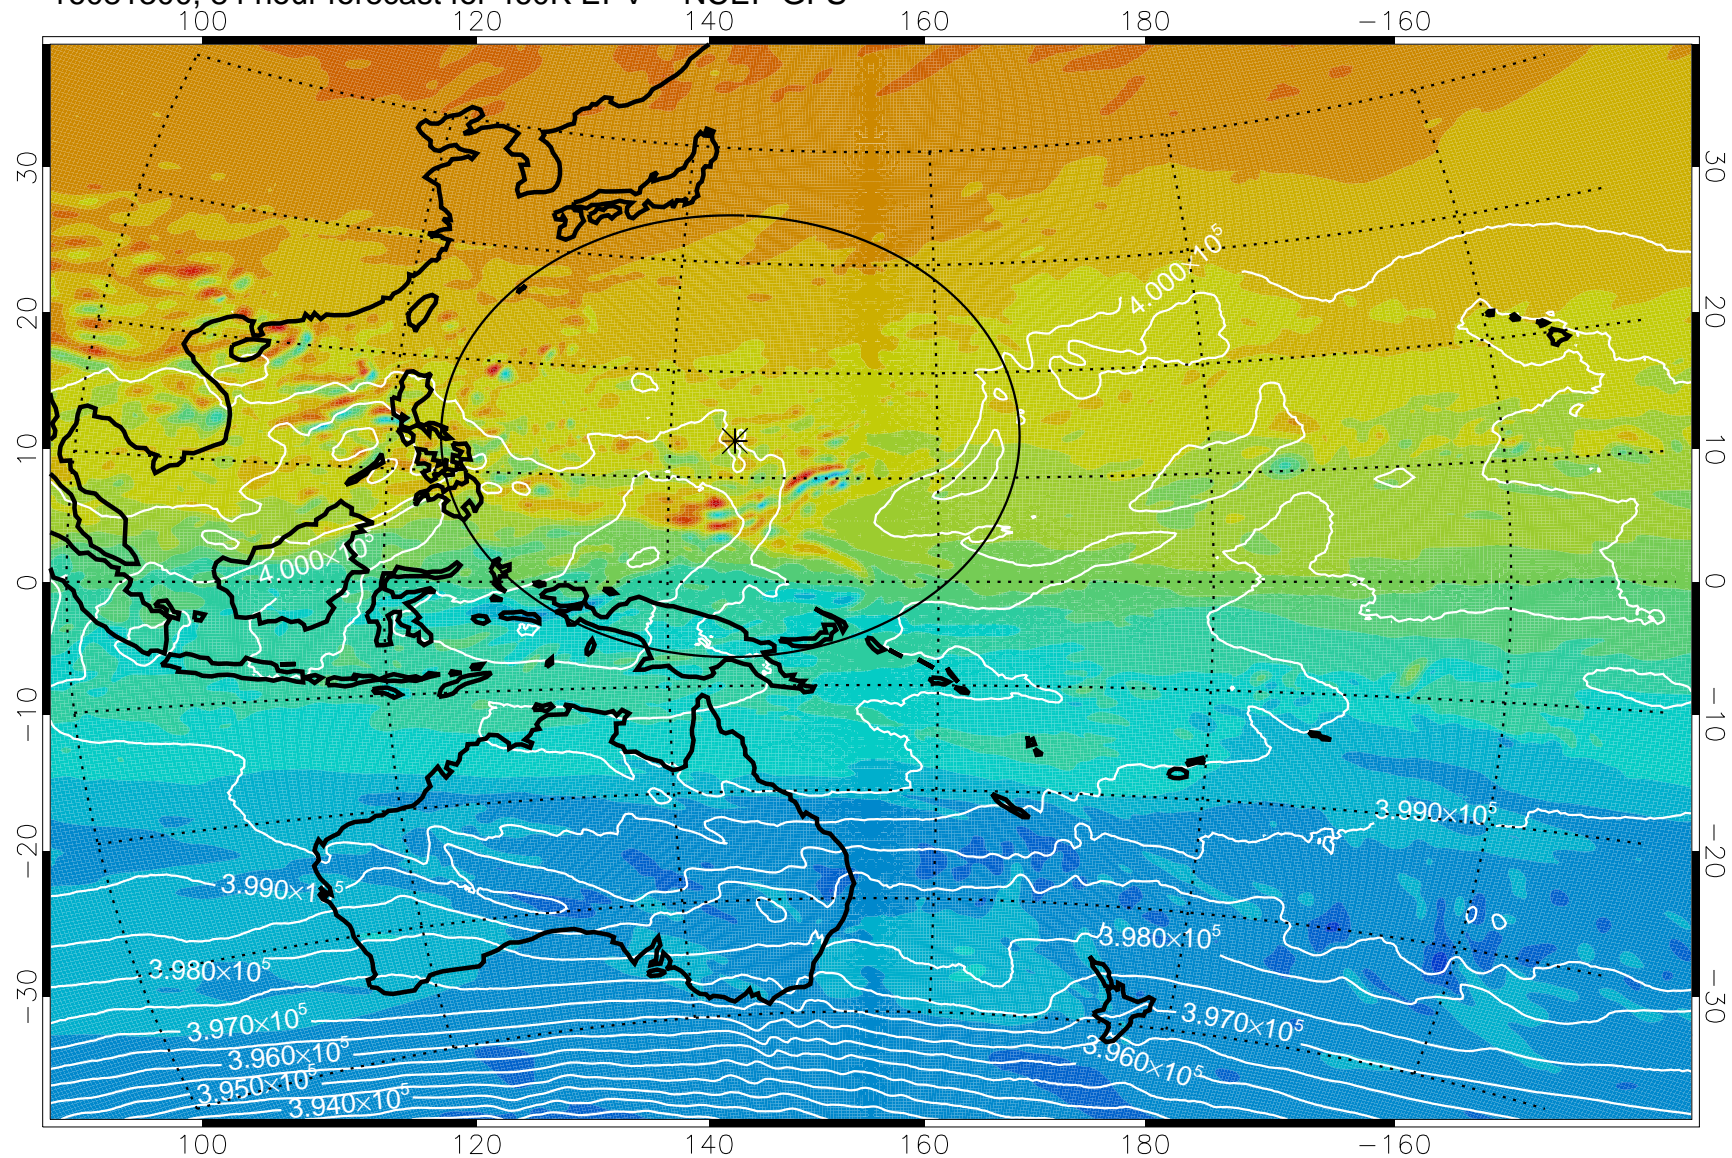

16081118, 54 hour forecast for 460K EPV -- NCEP GFS

460K Montgomery Streamfunction, white

Range ring of 2304 km

16081200, 60 hour forecast for 460K EPV -- NCEP GFS

460K Montgomery Streamfunction, white

Range ring of 2304 km

16081206, 66 hour forecast for 460K EPV -- NCEP GFS

460K Montgomery Streamfunction, white

Range ring of 2304 km

16081212, 72 hour forecast for 460K EPV -- NCEP GFS

460K Montgomery Streamfunction, white

Range ring of 2304 km

16081218, 78 hour forecast for 460K EPV -- NCEP GFS

460K Montgomery Streamfunction, white

Range ring of 2304 km

16081300, 84 hour forecast for 460K EPV -- NCEP GFS

460K Montgomery Streamfunction, white

Range ring of 2304 km

16081306, 90 hour forecast for 460K EPV -- NCEP GFS

460K Montgomery Streamfunction, white

Range ring of 2304 km

16081312, 96 hour forecast for 460K EPV -- NCEP GFS

460K Montgomery Streamfunction, white

Range ring of 2304 km