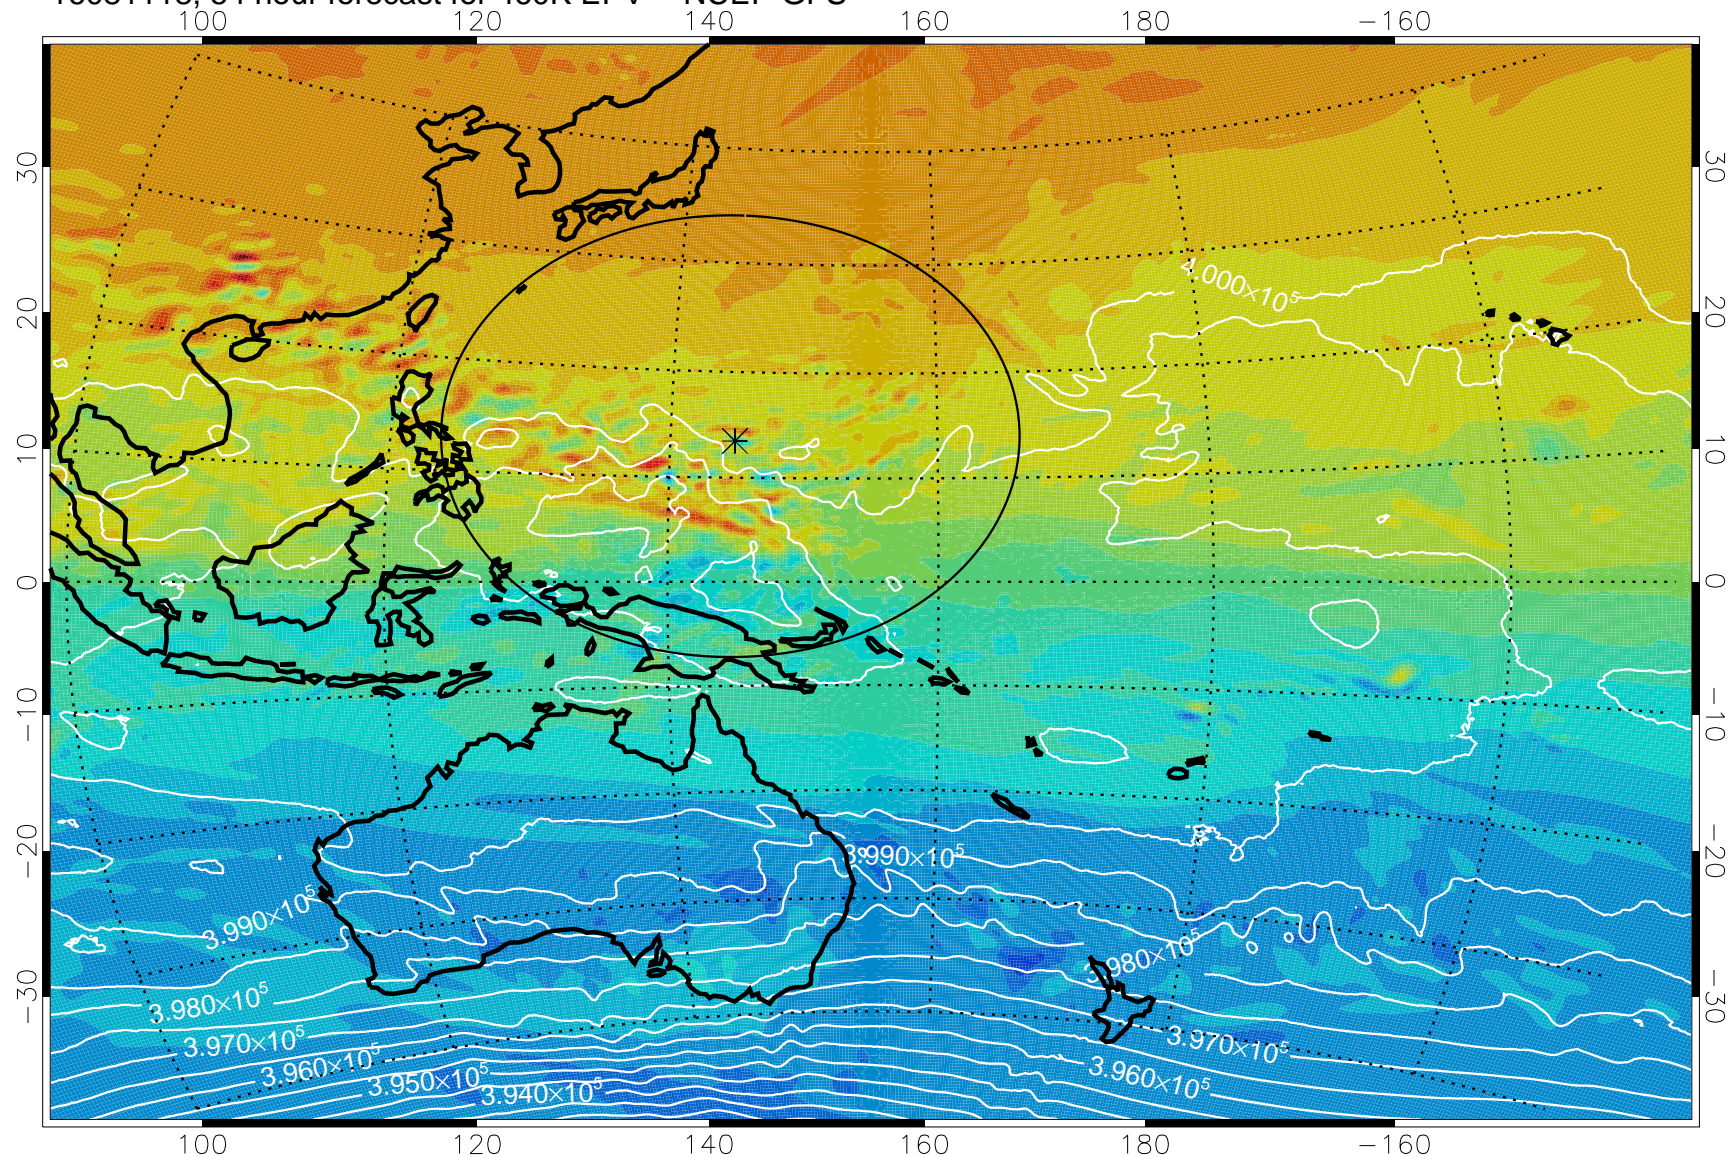

16081018, 30 hour forecast for 460K EPV -- NCEP GFS

460K Montgomery Streamfunction, white

Range ring of 2304 km

16081100, 36 hour forecast for 460K EPV -- NCEP GFS

460K Montgomery Streamfunction, white

Range ring of 2304 km

16081106, 42 hour forecast for 460K EPV -- NCEP GFS

460K Montgomery Streamfunction, white

Range ring of 2304 km

16081112, 48 hour forecast for 460K EPV -- NCEP GFS

460K Montgomery Streamfunction, white

Range ring of 2304 km

16081118, 54 hour forecast for 460K EPV -- NCEP GFS

460K Montgomery Streamfunction, white

Range ring of 2304 km

16081200, 60 hour forecast for 460K EPV -- NCEP GFS

460K Montgomery Streamfunction, white

Range ring of 2304 km

16081206, 66 hour forecast for 460K EPV -- NCEP GFS

460K Montgomery Streamfunction, white

Range ring of 2304 km

16081212, 72 hour forecast for 460K EPV -- NCEP GFS

460K Montgomery Streamfunction, white

Range ring of 2304 km