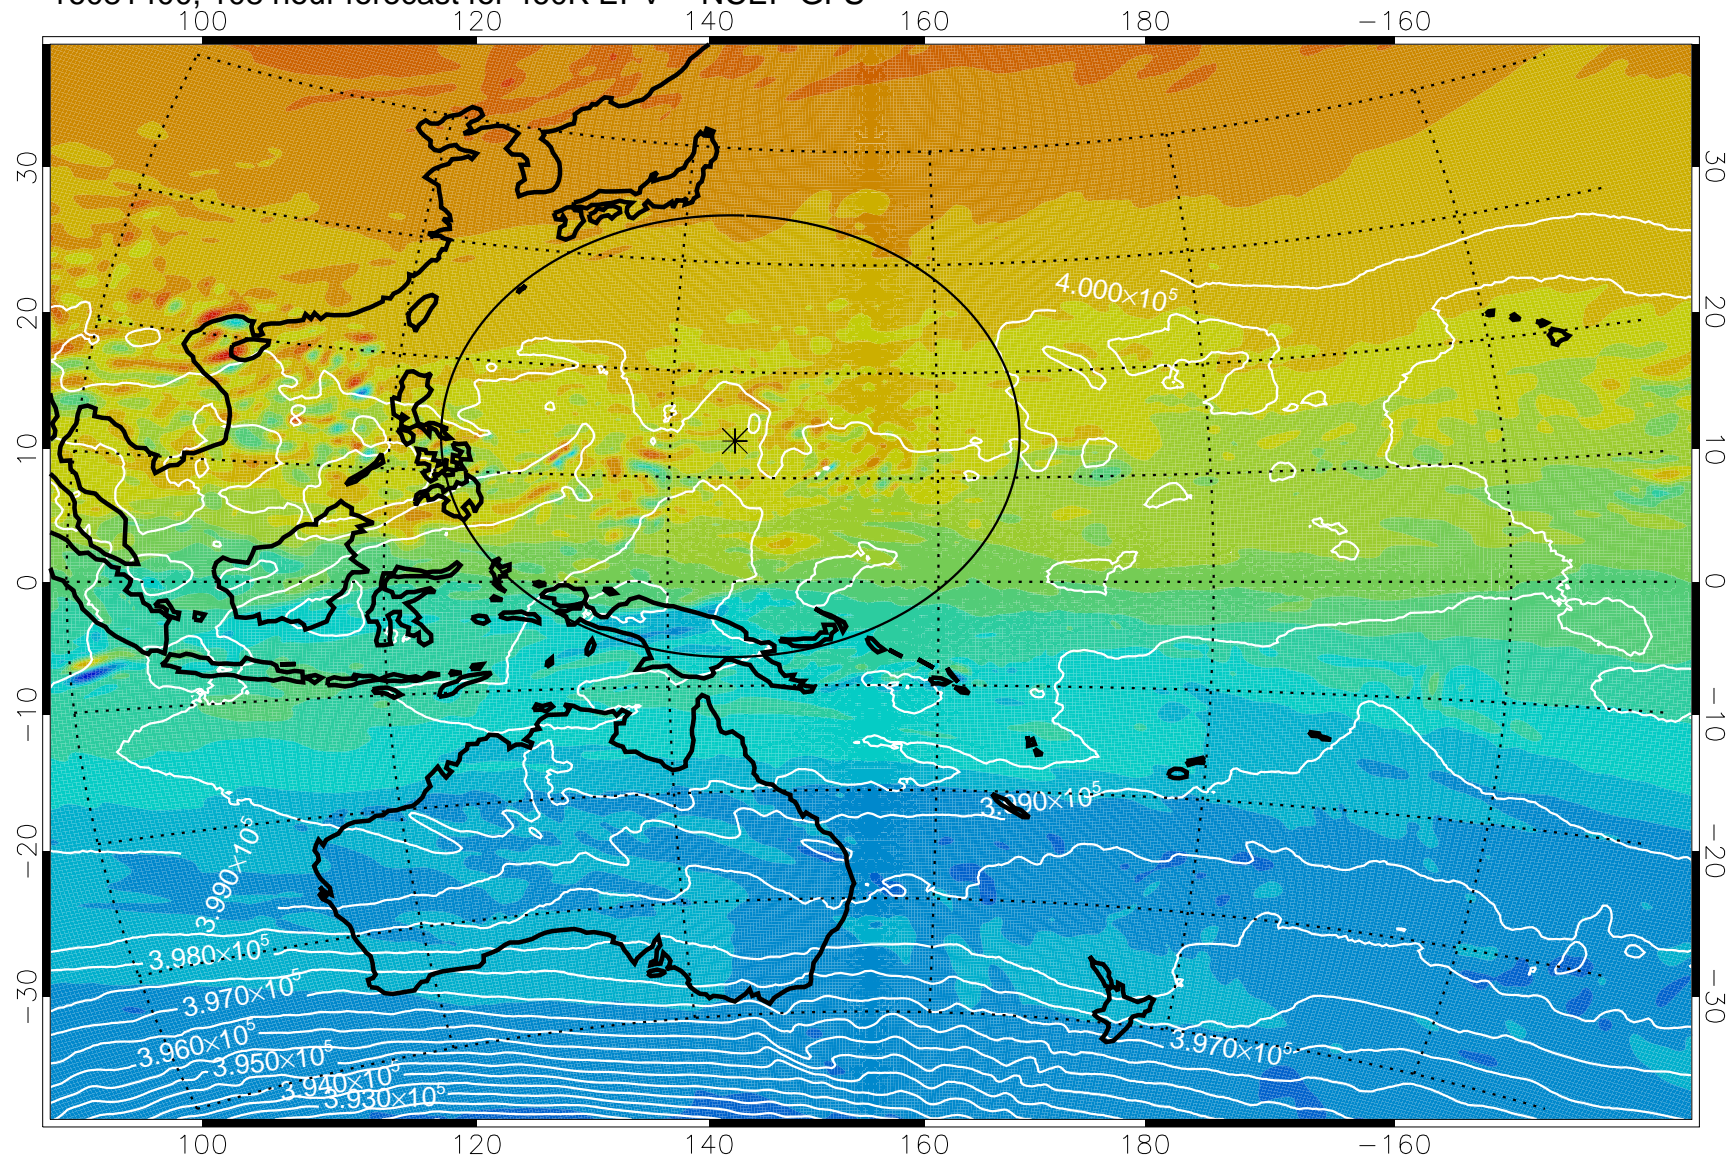

16081218, 78 hour forecast for 460K EPV -- NCEP GFS

460K Montgomery Streamfunction, white

Range ring of 2304 km

16081300, 84 hour forecast for 460K EPV -- NCEP GFS

460K Montgomery Streamfunction, white

Range ring of 2304 km

16081306, 90 hour forecast for 460K EPV -- NCEP GFS

460K Montgomery Streamfunction, white

Range ring of 2304 km

16081312, 96 hour forecast for 460K EPV -- NCEP GFS

460K Montgomery Streamfunction, white

Range ring of 2304 km

16081318, 102 hour forecast for 460K EPV -- NCEP GFS

460K Montgomery Streamfunction, white

Range ring of 2304 km

16081400, 108 hour forecast for 460K EPV -- NCEP GFS

460K Montgomery Streamfunction, white

Range ring of 2304 km

16081406, 114 hour forecast for 460K EPV -- NCEP GFS

460K Montgomery Streamfunction, white

Range ring of 2304 km

16081412, 120 hour forecast for 460K EPV -- NCEP GFS

460K Montgomery Streamfunction, white

Range ring of 2304 km