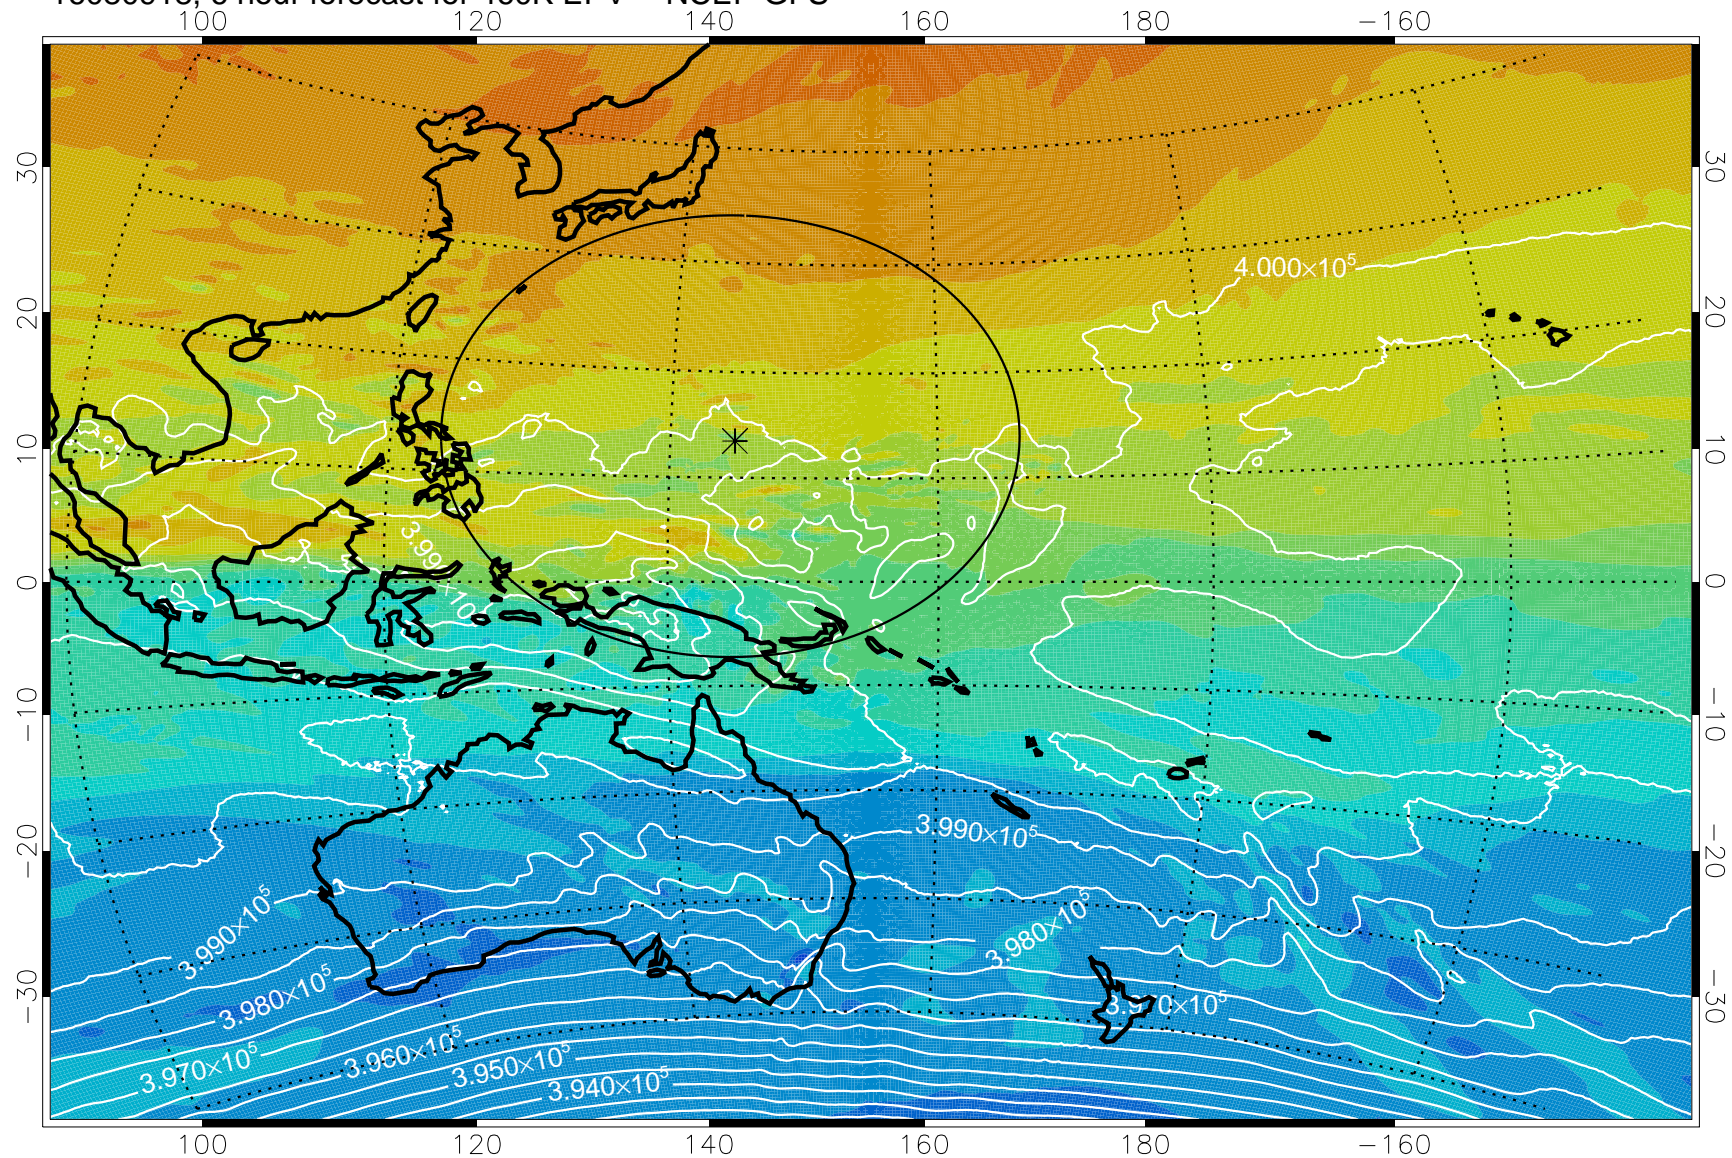

16080918, 6 hour forecast for 460K EPV -- NCEP GFS

460K Montgomery Streamfunction, white

Range ring of 2304 km

16081000, 12 hour forecast for 460K EPV -- NCEP GFS

460K Montgomery Streamfunction, white

Range ring of 2304 km

16081006, 18 hour forecast for 460K EPV -- NCEP GFS

460K Montgomery Streamfunction, white

Range ring of 2304 km

16081012, 24 hour forecast for 460K EPV -- NCEP GFS

460K Montgomery Streamfunction, white

Range ring of 2304 km

16081018, 30 hour forecast for 460K EPV -- NCEP GFS

460K Montgomery Streamfunction, white

Range ring of 2304 km

16081100, 36 hour forecast for 460K EPV -- NCEP GFS

460K Montgomery Streamfunction, white

Range ring of 2304 km

16081106, 42 hour forecast for 460K EPV -- NCEP GFS

460K Montgomery Streamfunction, white

Range ring of 2304 km

16081112, 48 hour forecast for 460K EPV -- NCEP GFS

460K Montgomery Streamfunction, white

Range ring of 2304 km