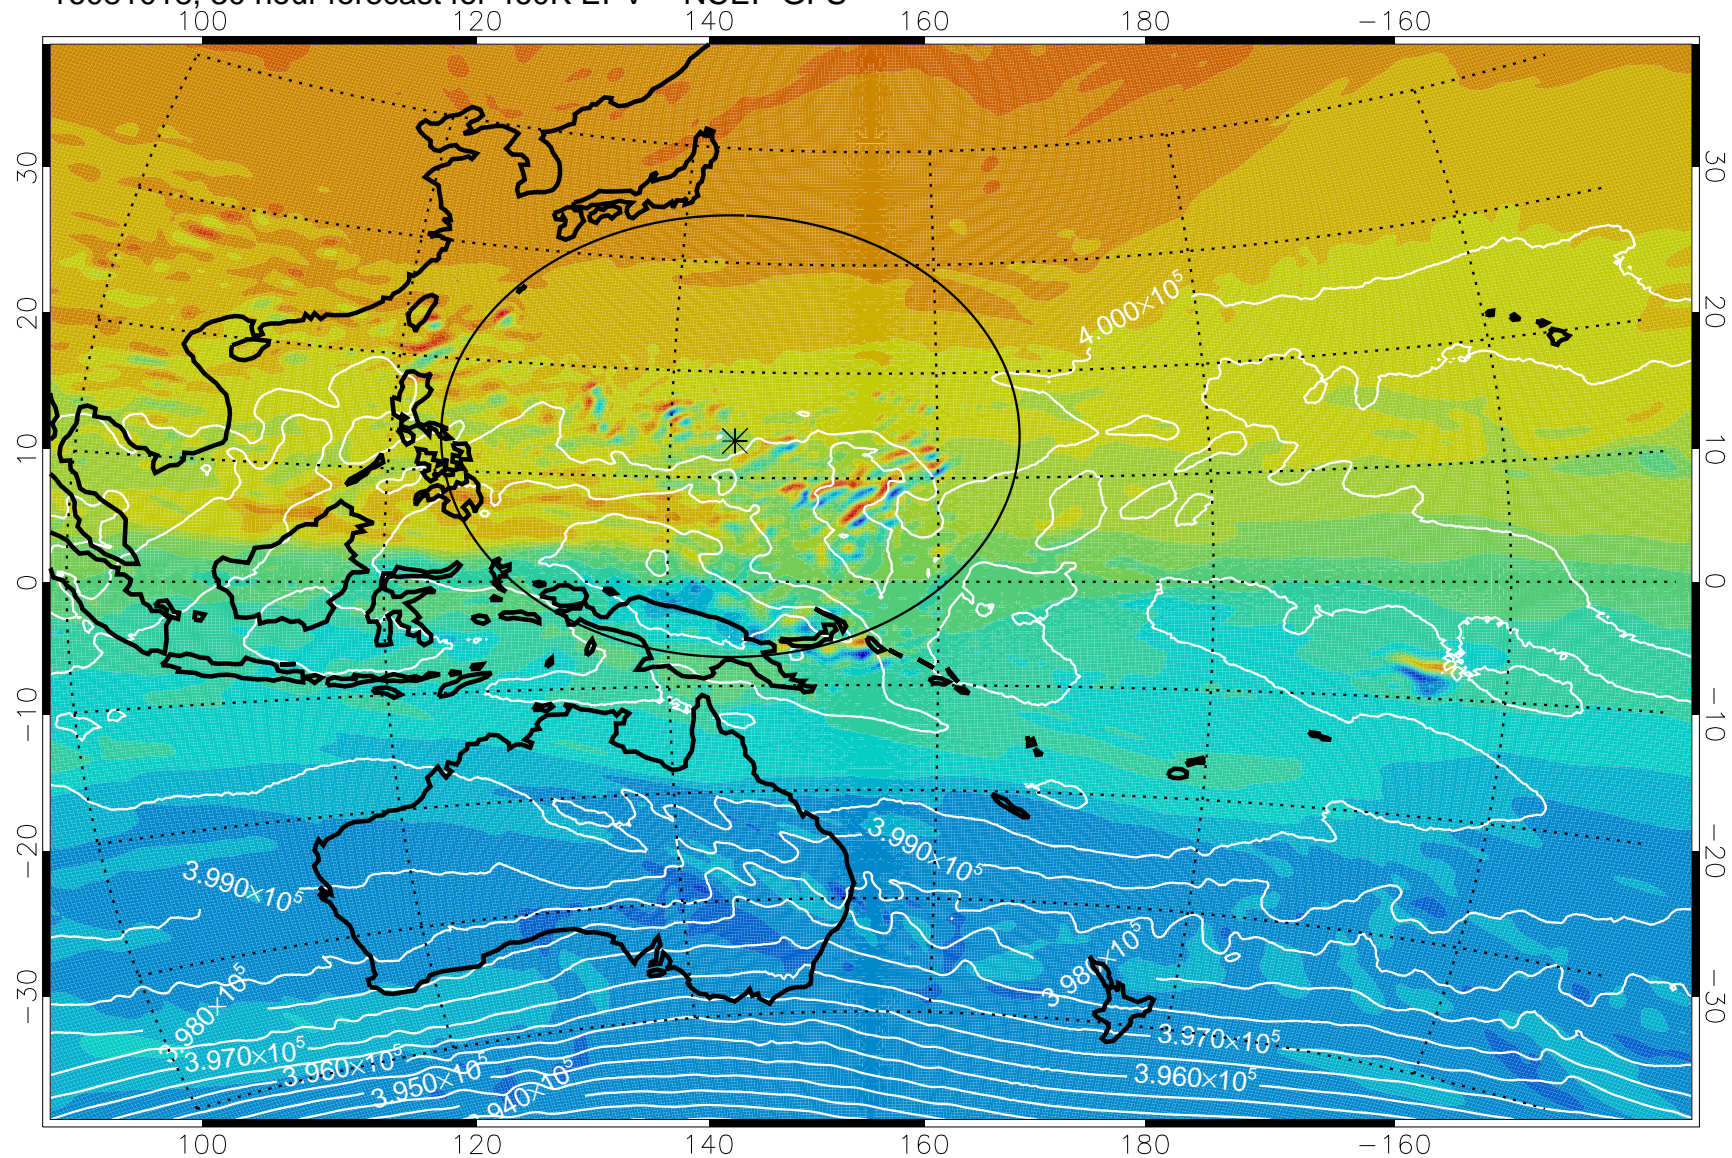

16081006, 18 hour forecast for 460K EPV -- NCEP GFS

460K Montgomery Streamfunction, white

Range ring of 2304 km

16081012, 24 hour forecast for 460K EPV -- NCEP GFS

460K Montgomery Streamfunction, white

Range ring of 2304 km

16081018, 30 hour forecast for 460K EPV -- NCEP GFS

460K Montgomery Streamfunction, white

Range ring of 2304 km

16081100, 36 hour forecast for 460K EPV -- NCEP GFS

460K Montgomery Streamfunction, white

Range ring of 2304 km

16081106, 42 hour forecast for 460K EPV -- NCEP GFS

460K Montgomery Streamfunction, white

Range ring of 2304 km

16081112, 48 hour forecast for 460K EPV -- NCEP GFS

460K Montgomery Streamfunction, white

Range ring of 2304 km

16081118, 54 hour forecast for 460K EPV -- NCEP GFS

460K Montgomery Streamfunction, white

Range ring of 2304 km

16081200, 60 hour forecast for 460K EPV -- NCEP GFS

460K Montgomery Streamfunction, white

Range ring of 2304 km