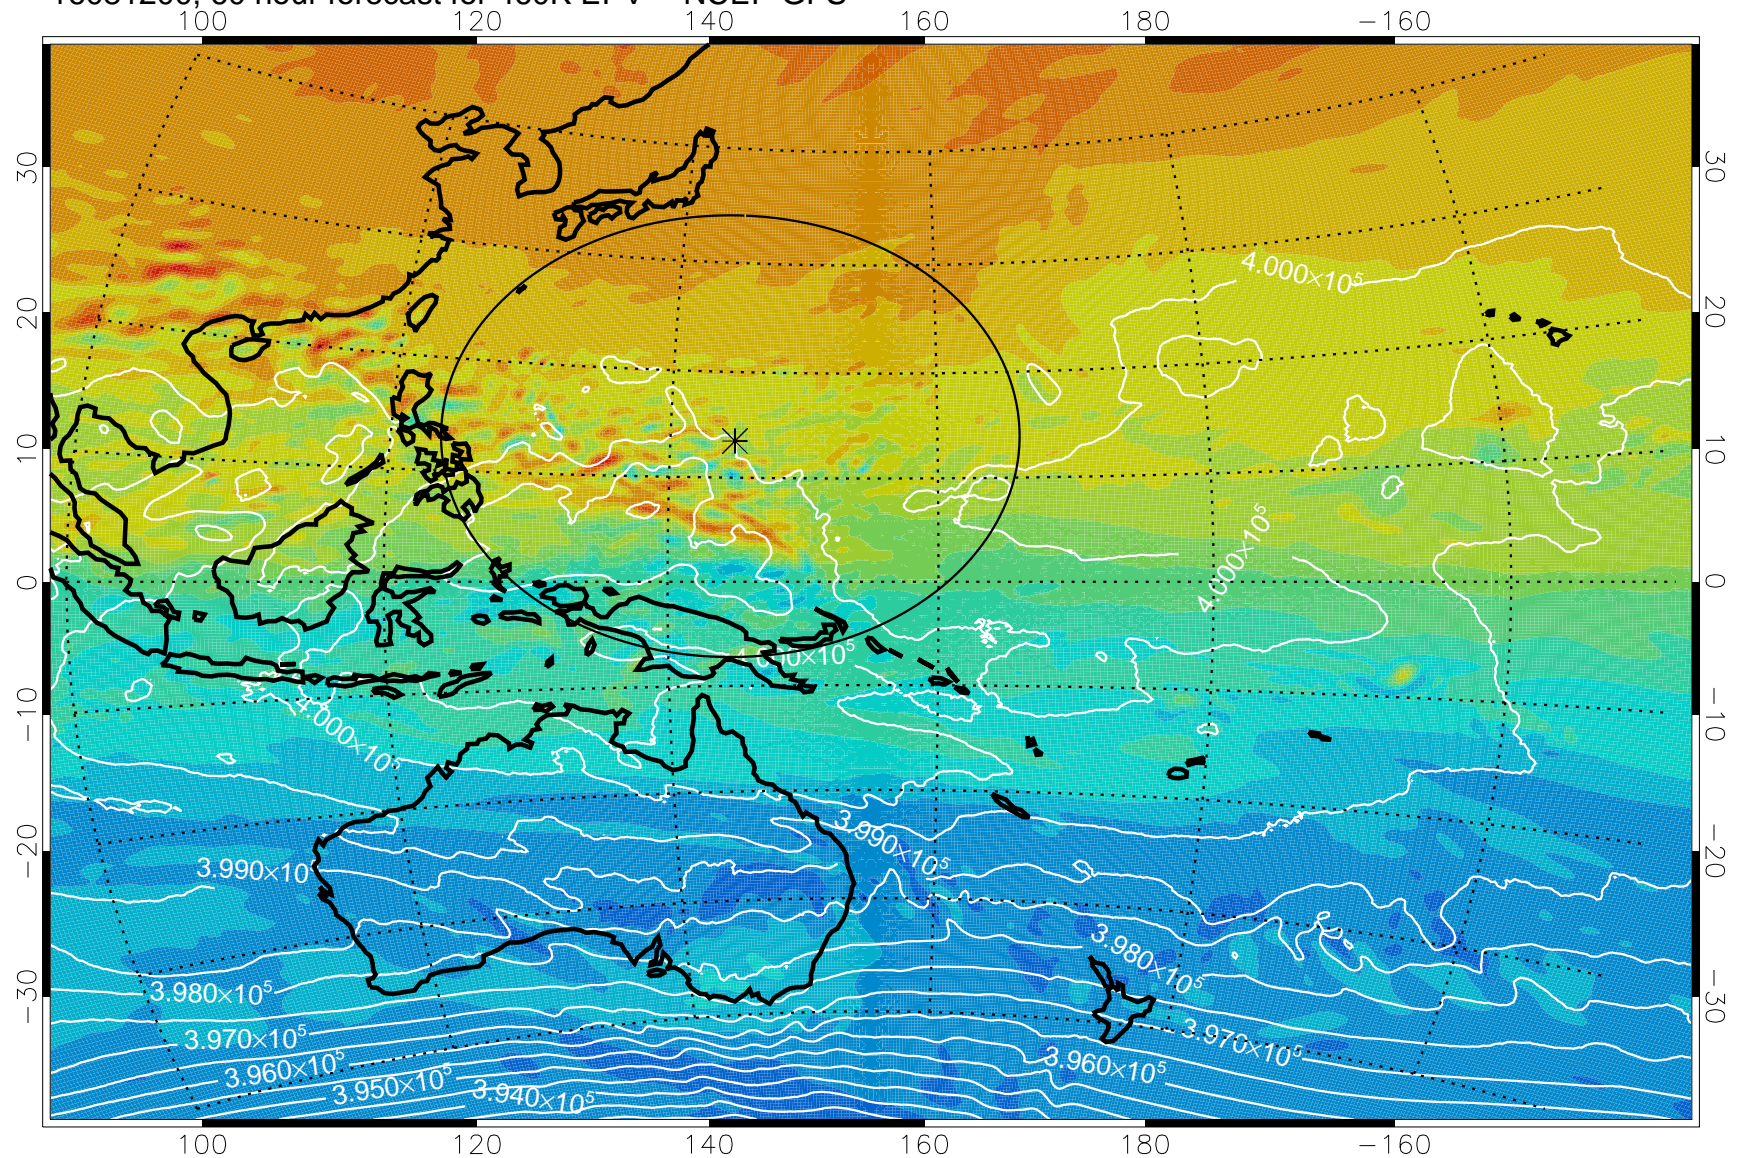

16081018, 30 hour forecast for 460K EPV -- NCEP GFS

460K Montgomery Streamfunction, white

Range ring of 2304 km

16081100, 36 hour forecast for 460K EPV -- NCEP GFS

460K Montgomery Streamfunction, white

Range ring of 2304 km

16081106, 42 hour forecast for 460K EPV -- NCEP GFS

460K Montgomery Streamfunction, white

Range ring of 2304 km

16081112, 48 hour forecast for 460K EPV -- NCEP GFS

460K Montgomery Streamfunction, white

Range ring of 2304 km

16081118, 54 hour forecast for 460K EPV -- NCEP GFS

460K Montgomery Streamfunction, white

Range ring of 2304 km

16081200, 60 hour forecast for 460K EPV -- NCEP GFS

460K Montgomery Streamfunction, white

Range ring of 2304 km

16081206, 66 hour forecast for 460K EPV -- NCEP GFS

460K Montgomery Streamfunction, white

Range ring of 2304 km

16081212, 72 hour forecast for 460K EPV -- NCEP GFS

460K Montgomery Streamfunction, white

Range ring of 2304 km