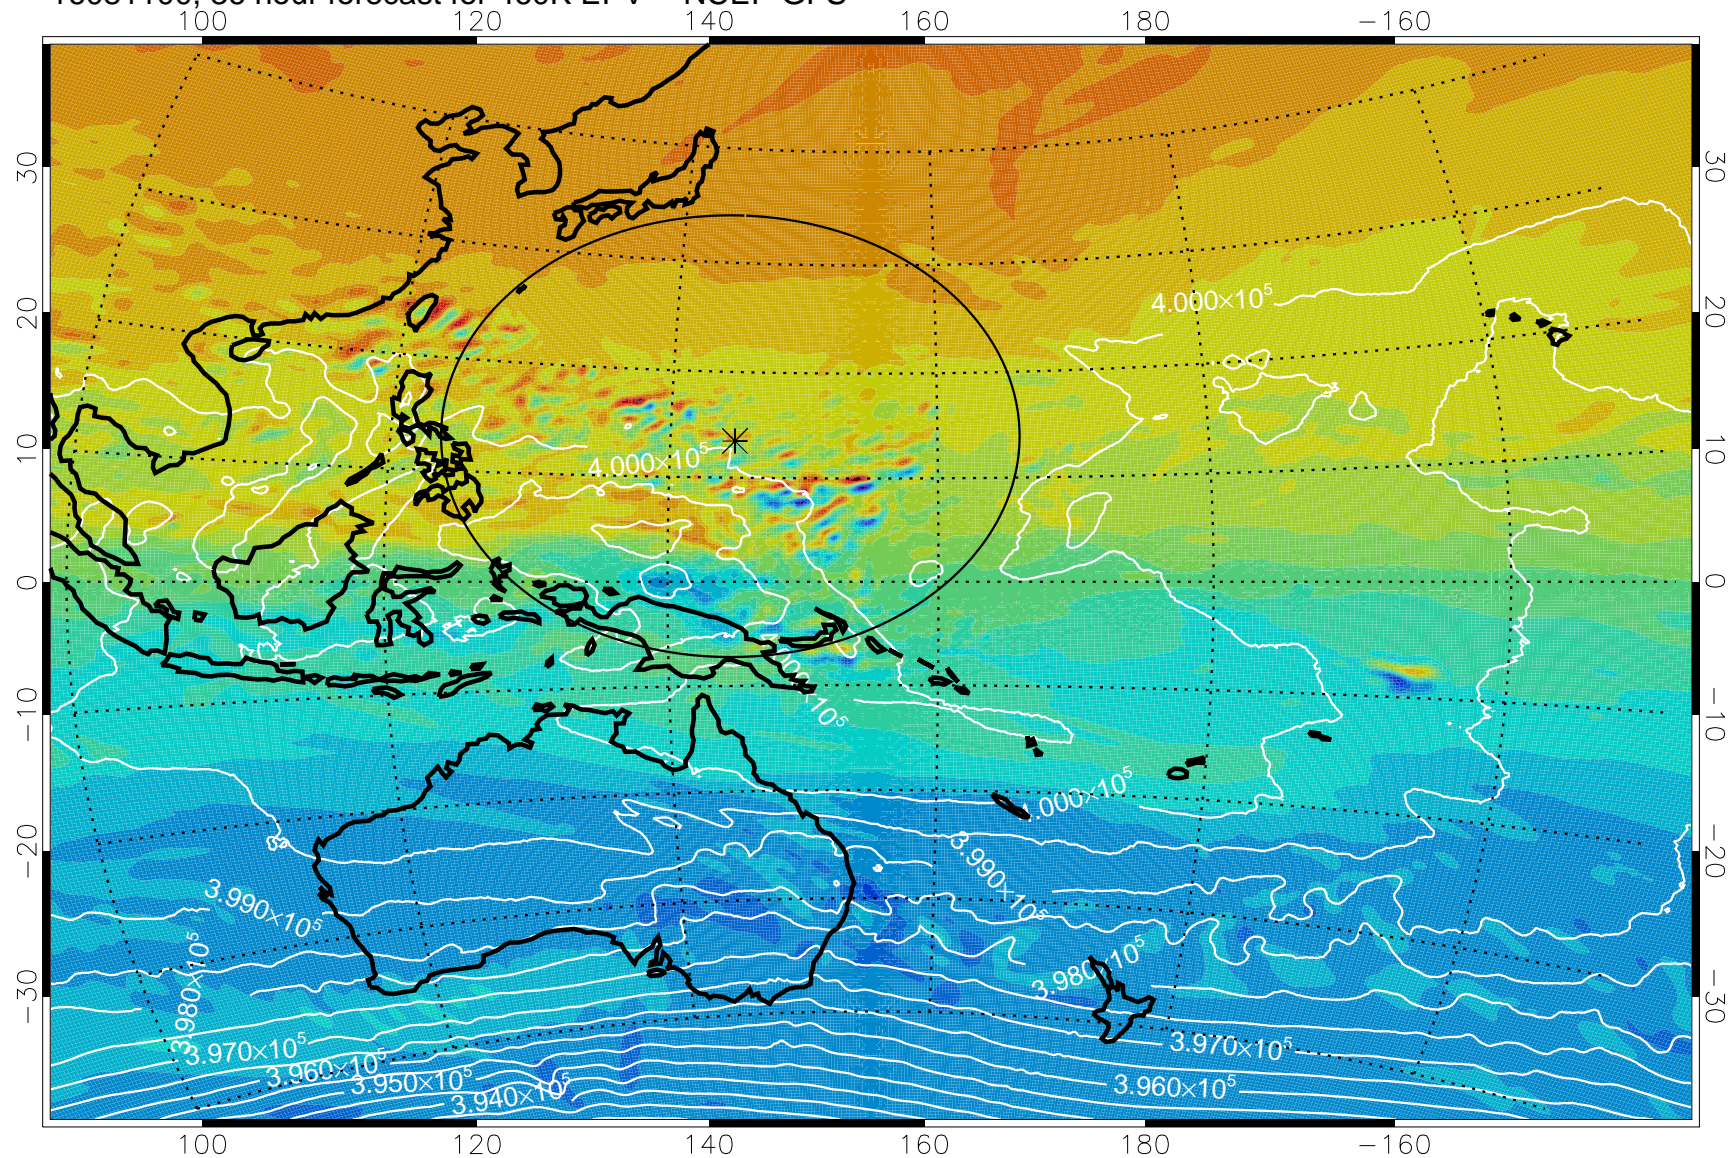

16081006, 18 hour forecast for 460K EPV -- NCEP GFS

460K Montgomery Streamfunction, white

Range ring of 2304 km

16081012, 24 hour forecast for 460K EPV -- NCEP GFS

460K Montgomery Streamfunction, white

Range ring of 2304 km

16081018, 30 hour forecast for 460K EPV -- NCEP GFS

460K Montgomery Streamfunction, white

Range ring of 2304 km

16081100, 36 hour forecast for 460K EPV -- NCEP GFS

460K Montgomery Streamfunction, white

Range ring of 2304 km

16081106, 42 hour forecast for 460K EPV -- NCEP GFS

460K Montgomery Streamfunction, white

Range ring of 2304 km

16081112, 48 hour forecast for 460K EPV -- NCEP GFS

460K Montgomery Streamfunction, white

Range ring of 2304 km

16081118, 54 hour forecast for 460K EPV -- NCEP GFS

460K Montgomery Streamfunction, white

Range ring of 2304 km

16081200, 60 hour forecast for 460K EPV -- NCEP GFS

460K Montgomery Streamfunction, white

Range ring of 2304 km