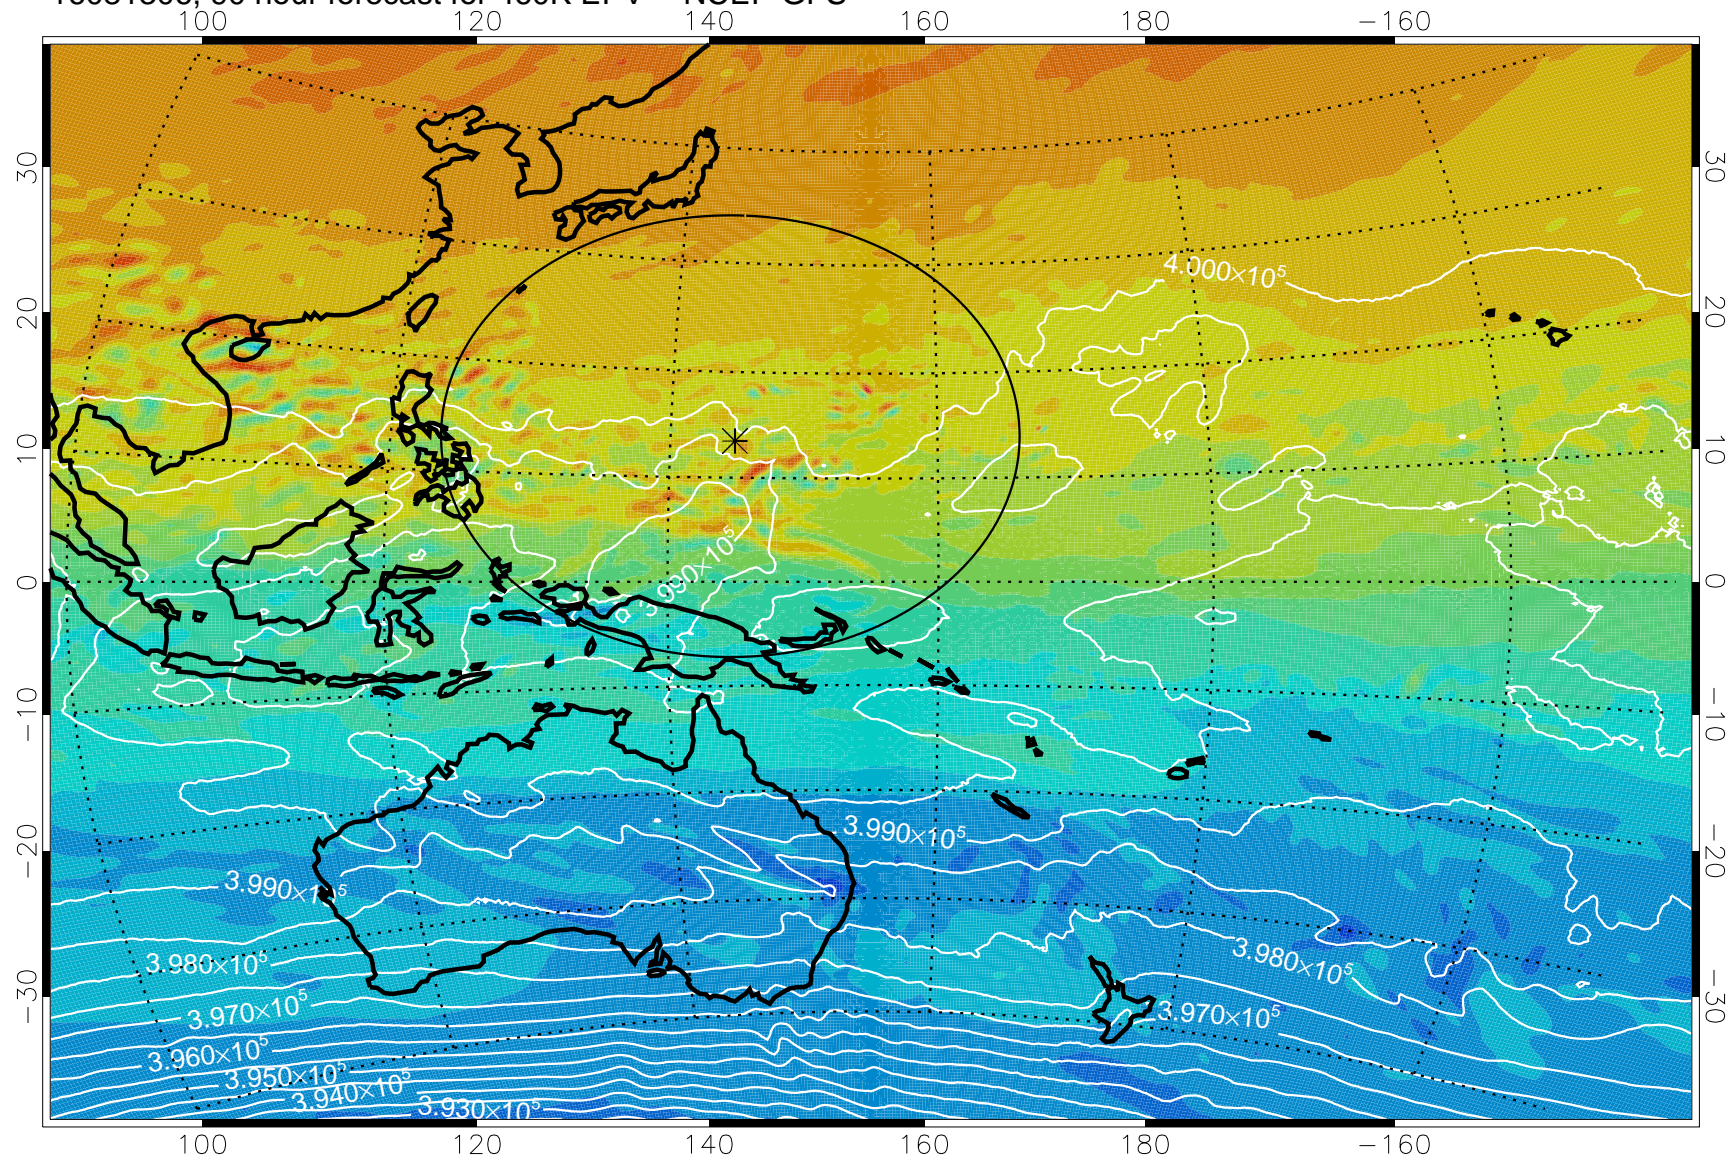

16081206, 66 hour forecast for 460K EPV -- NCEP GFS

460K Montgomery Streamfunction, white

Range ring of 2304 km

16081212, 72 hour forecast for 460K EPV -- NCEP GFS

460K Montgomery Streamfunction, white

Range ring of 2304 km

16081218, 78 hour forecast for 460K EPV -- NCEP GFS

460K Montgomery Streamfunction, white

Range ring of 2304 km

16081300, 84 hour forecast for 460K EPV -- NCEP GFS

460K Montgomery Streamfunction, white

Range ring of 2304 km

16081306, 90 hour forecast for 460K EPV -- NCEP GFS

460K Montgomery Streamfunction, white

Range ring of 2304 km

16081312, 96 hour forecast for 460K EPV -- NCEP GFS

460K Montgomery Streamfunction, white

Range ring of 2304 km

16081318, 102 hour forecast for 460K EPV -- NCEP GFS

460K Montgomery Streamfunction, white

Range ring of 2304 km

16081400, 108 hour forecast for 460K EPV -- NCEP GFS

460K Montgomery Streamfunction, white

Range ring of 2304 km