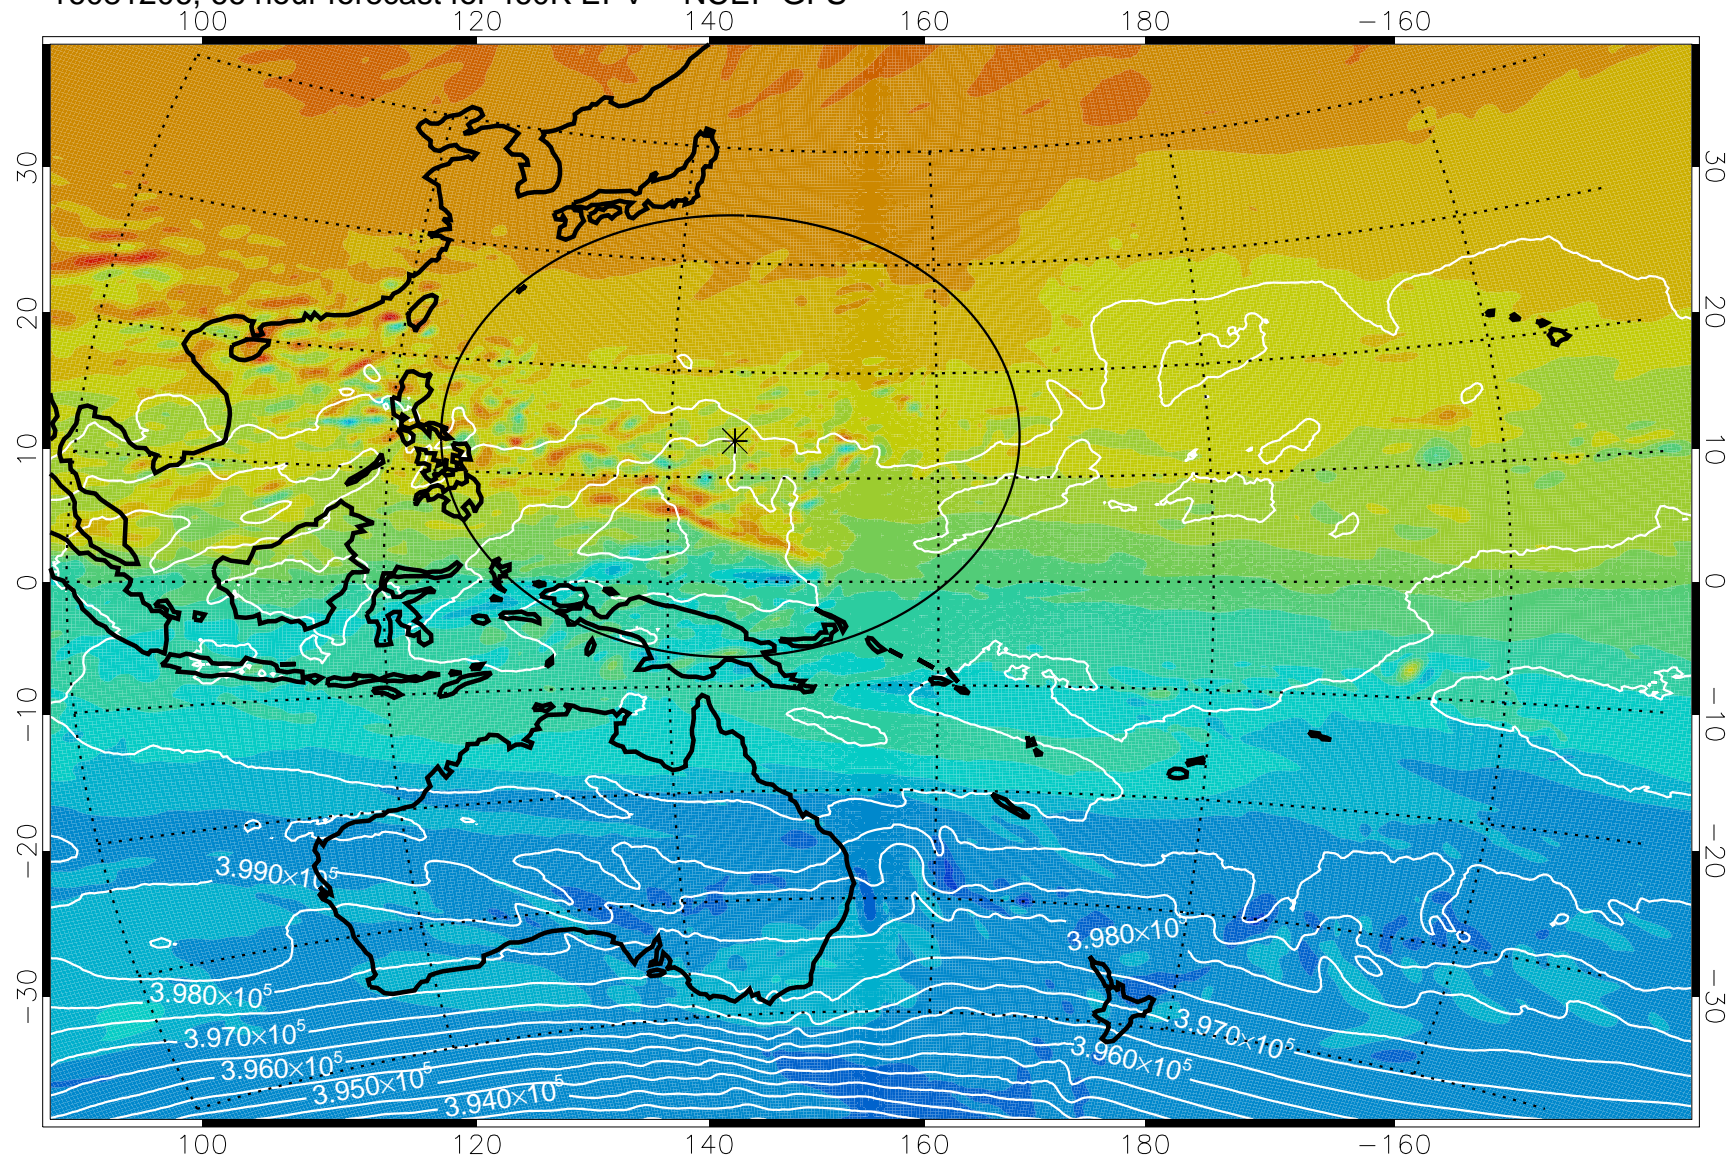

16081106, 42 hour forecast for 460K EPV -- NCEP GFS

460K Montgomery Streamfunction, white

Range ring of 2304 km

16081112, 48 hour forecast for 460K EPV -- NCEP GFS

460K Montgomery Streamfunction, white

Range ring of 2304 km

16081118, 54 hour forecast for 460K EPV -- NCEP GFS

460K Montgomery Streamfunction, white

Range ring of 2304 km

16081200, 60 hour forecast for 460K EPV -- NCEP GFS

460K Montgomery Streamfunction, white

Range ring of 2304 km

16081206, 66 hour forecast for 460K EPV -- NCEP GFS

460K Montgomery Streamfunction, white

Range ring of 2304 km

16081212, 72 hour forecast for 460K EPV -- NCEP GFS

460K Montgomery Streamfunction, white

Range ring of 2304 km

16081218, 78 hour forecast for 460K EPV -- NCEP GFS

460K Montgomery Streamfunction, white

Range ring of 2304 km

16081300, 84 hour forecast for 460K EPV -- NCEP GFS

460K Montgomery Streamfunction, white

Range ring of 2304 km