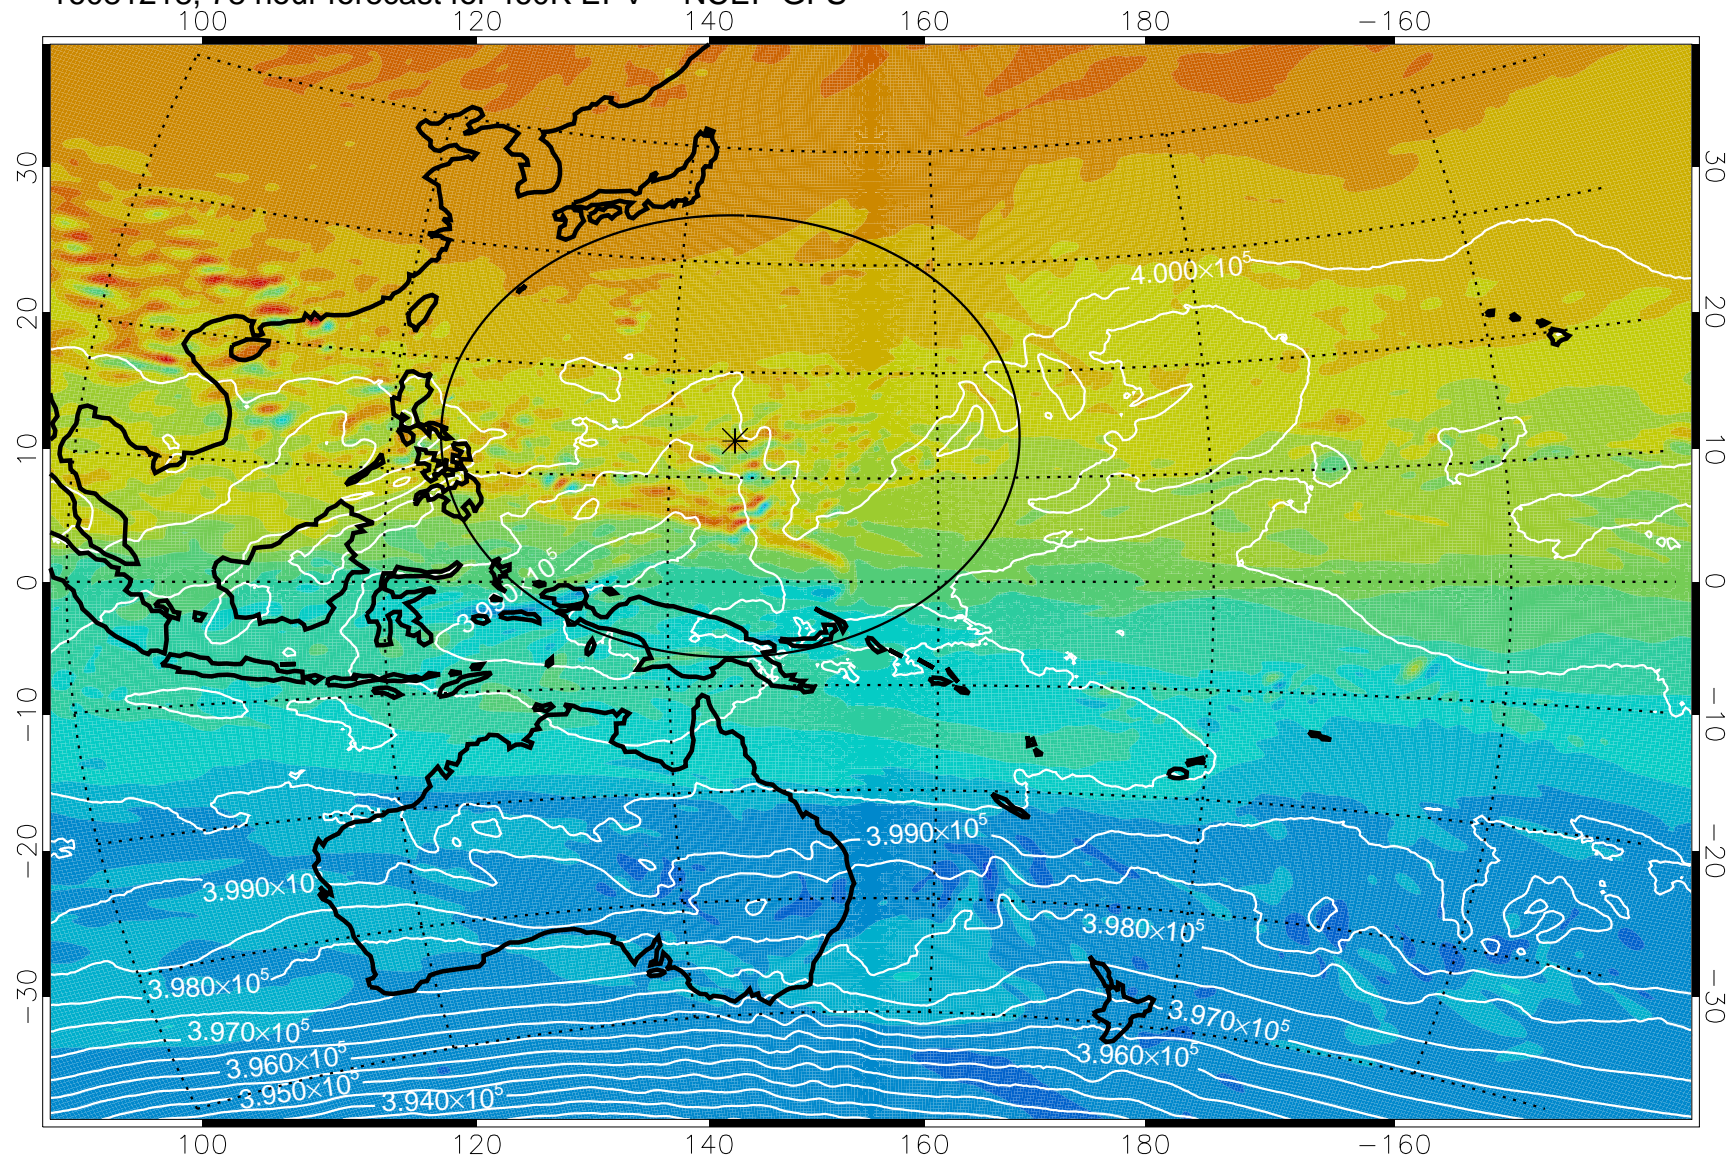

16081118, 54 hour forecast for 460K EPV -- NCEP GFS

460K Montgomery Streamfunction, white

Range ring of 2304 km

16081200, 60 hour forecast for 460K EPV -- NCEP GFS

460K Montgomery Streamfunction, white

Range ring of 2304 km

16081206, 66 hour forecast for 460K EPV -- NCEP GFS

460K Montgomery Streamfunction, white

Range ring of 2304 km

16081212, 72 hour forecast for 460K EPV -- NCEP GFS

460K Montgomery Streamfunction, white

Range ring of 2304 km

16081218, 78 hour forecast for 460K EPV -- NCEP GFS

460K Montgomery Streamfunction, white

Range ring of 2304 km

16081300, 84 hour forecast for 460K EPV -- NCEP GFS

460K Montgomery Streamfunction, white

Range ring of 2304 km

16081306, 90 hour forecast for 460K EPV -- NCEP GFS

460K Montgomery Streamfunction, white

Range ring of 2304 km

16081312, 96 hour forecast for 460K EPV -- NCEP GFS

460K Montgomery Streamfunction, white

Range ring of 2304 km