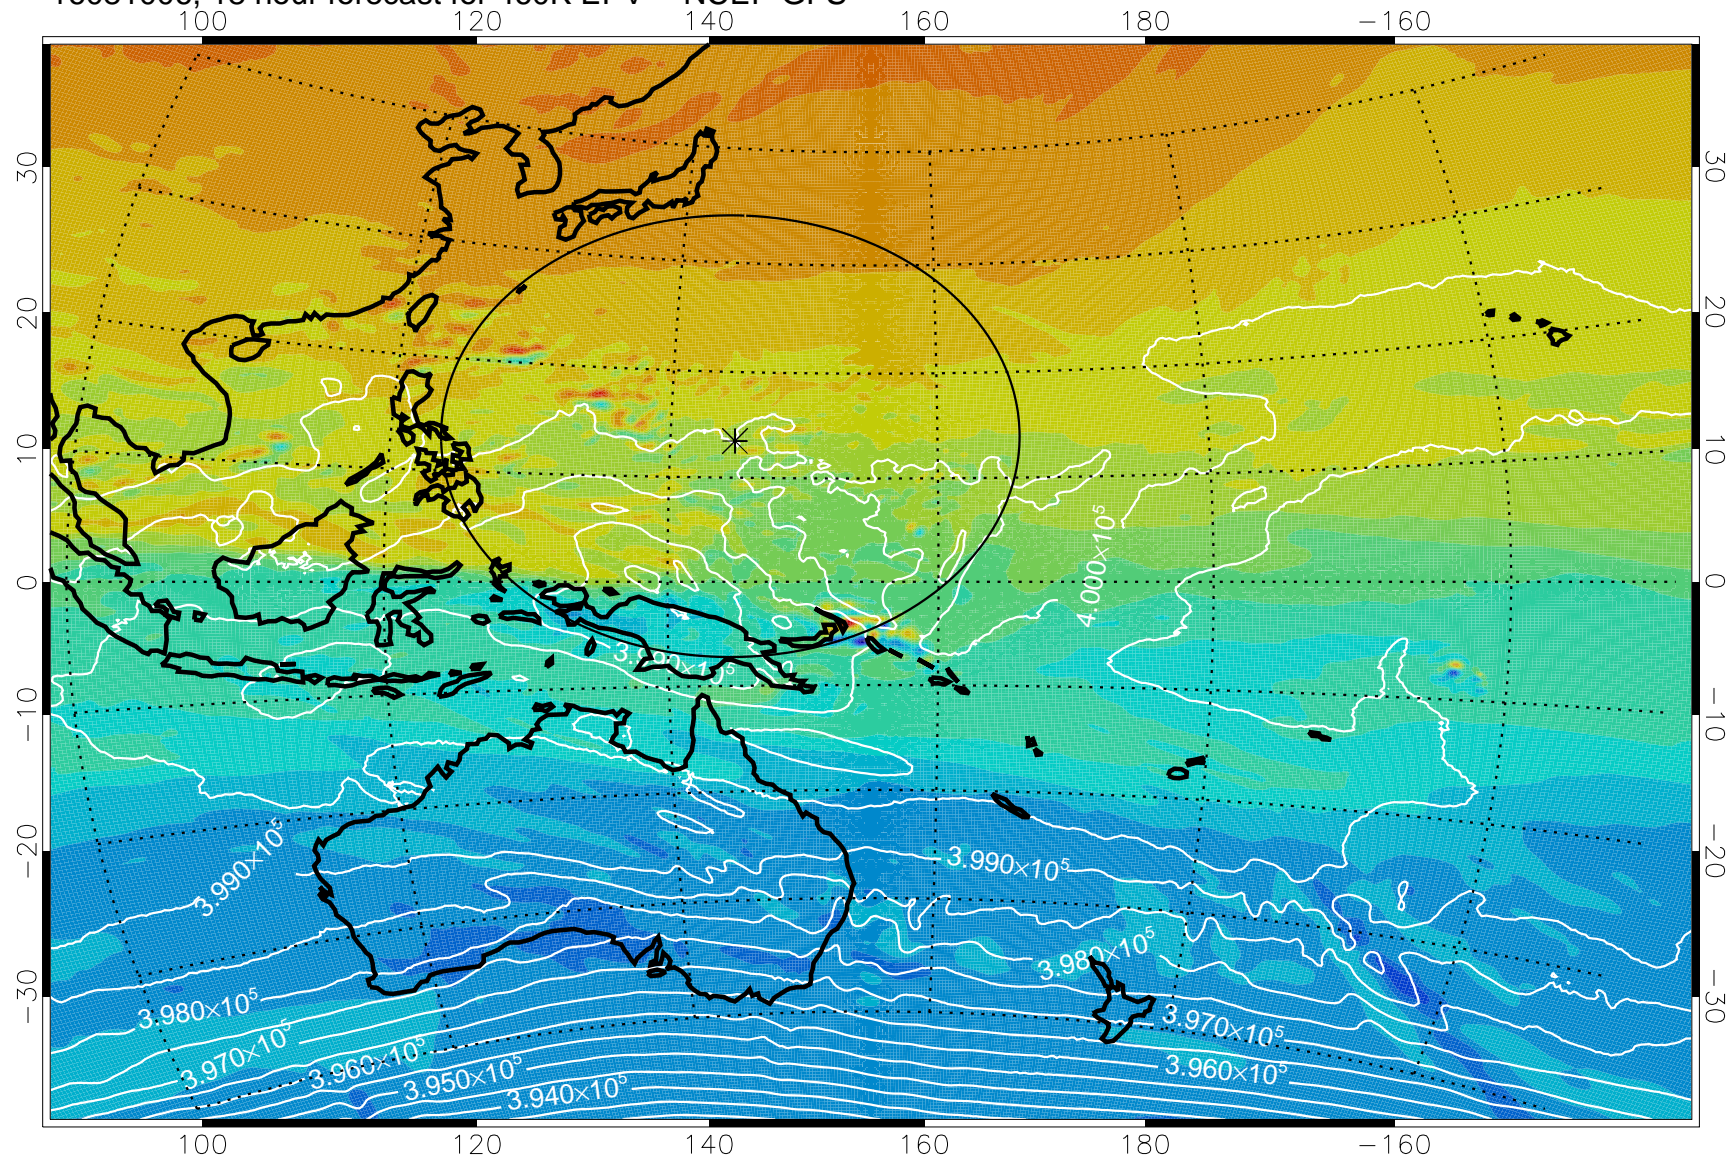

16080918, 6 hour forecast for 460K EPV -- NCEP GFS

460K Montgomery Streamfunction, white

Range ring of 2304 km

16081000, 12 hour forecast for 460K EPV -- NCEP GFS

460K Montgomery Streamfunction, white

Range ring of 2304 km

16081006, 18 hour forecast for 460K EPV -- NCEP GFS

460K Montgomery Streamfunction, white

Range ring of 2304 km

16081012, 24 hour forecast for 460K EPV -- NCEP GFS

460K Montgomery Streamfunction, white

Range ring of 2304 km

16081018, 30 hour forecast for 460K EPV -- NCEP GFS

460K Montgomery Streamfunction, white

Range ring of 2304 km

16081100, 36 hour forecast for 460K EPV -- NCEP GFS

460K Montgomery Streamfunction, white

Range ring of 2304 km

16081106, 42 hour forecast for 460K EPV -- NCEP GFS

460K Montgomery Streamfunction, white

Range ring of 2304 km

16081112, 48 hour forecast for 460K EPV -- NCEP GFS

460K Montgomery Streamfunction, white

Range ring of 2304 km