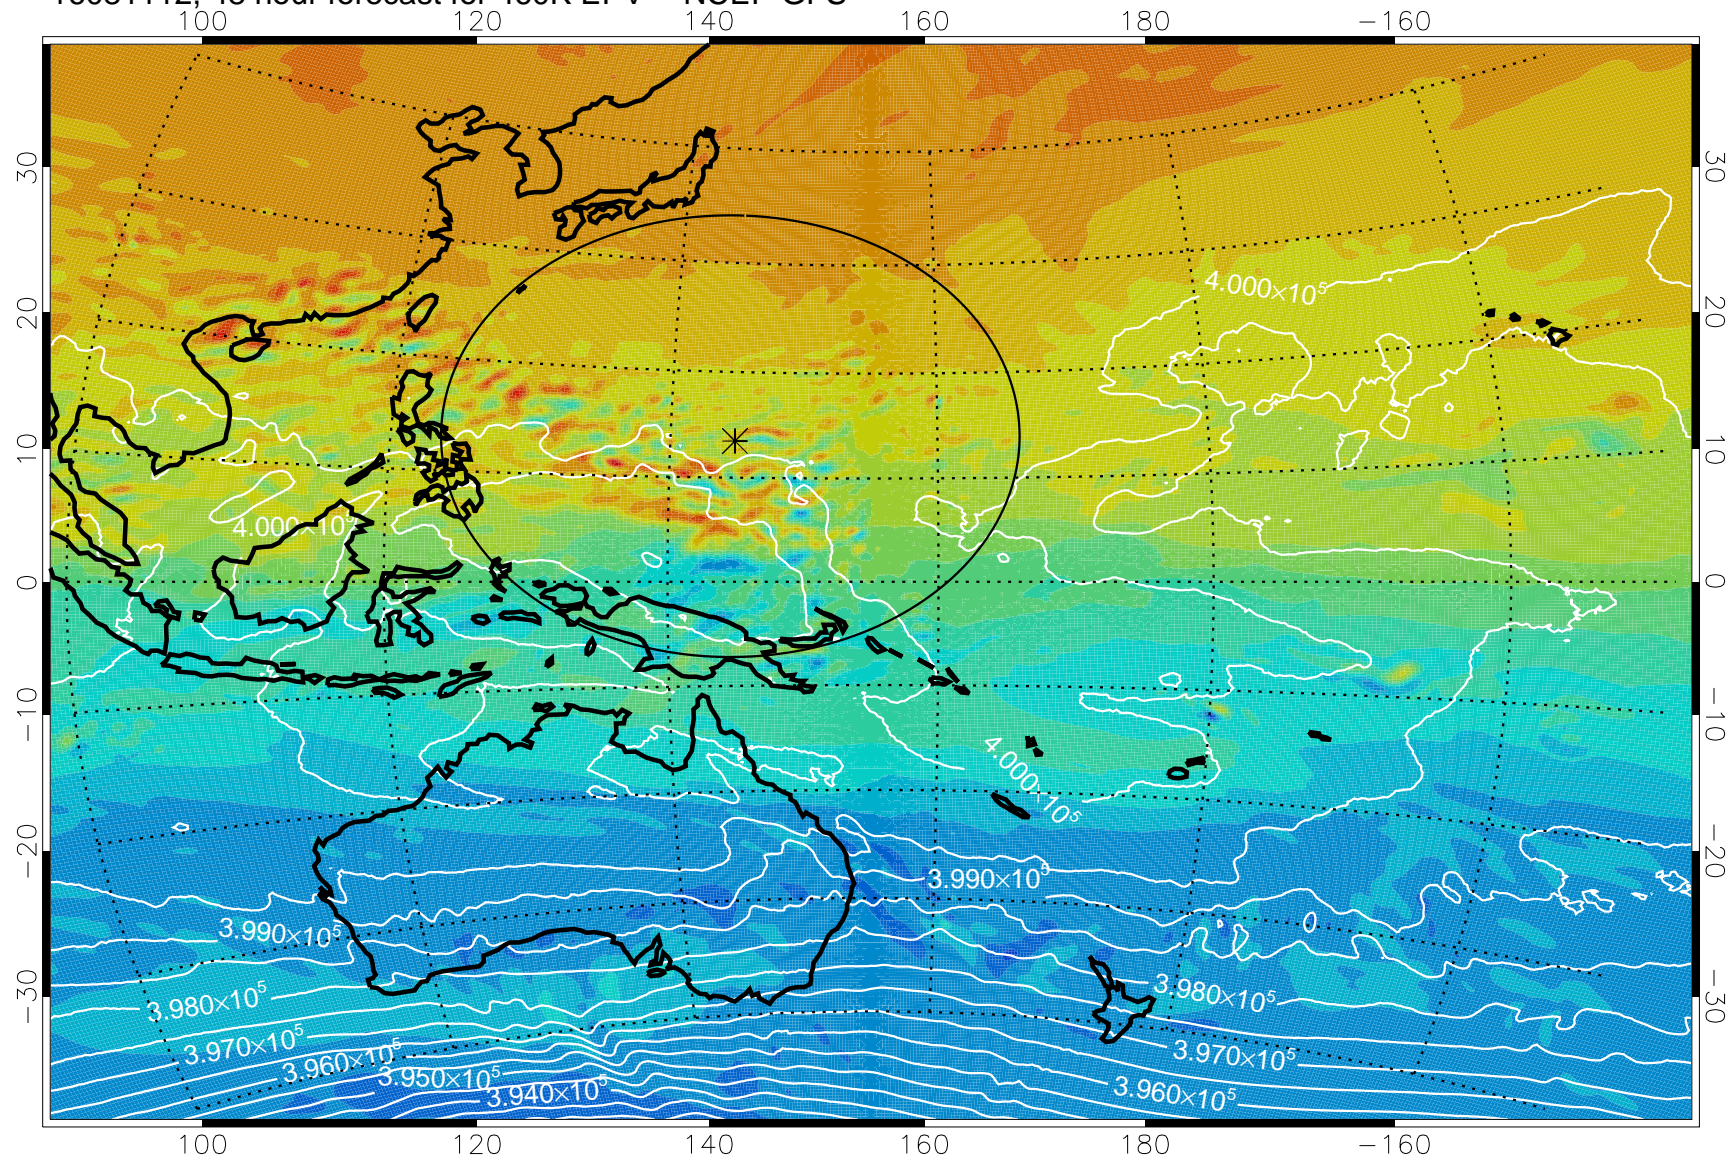

16081106, 42 hour forecast for 460K EPV -- NCEP GFS

460K Montgomery Streamfunction, white

Range ring of 2304 km

16081112, 48 hour forecast for 460K EPV -- NCEP GFS

460K Montgomery Streamfunction, white

Range ring of 2304 km

16081118, 54 hour forecast for 460K EPV -- NCEP GFS

460K Montgomery Streamfunction, white

Range ring of 2304 km

16081200, 60 hour forecast for 460K EPV -- NCEP GFS

460K Montgomery Streamfunction, white

Range ring of 2304 km

16081206, 66 hour forecast for 460K EPV -- NCEP GFS

460K Montgomery Streamfunction, white

Range ring of 2304 km

16081212, 72 hour forecast for 460K EPV -- NCEP GFS

460K Montgomery Streamfunction, white

Range ring of 2304 km

16081218, 78 hour forecast for 460K EPV -- NCEP GFS

460K Montgomery Streamfunction, white

Range ring of 2304 km

16081300, 84 hour forecast for 460K EPV -- NCEP GFS

460K Montgomery Streamfunction, white

Range ring of 2304 km