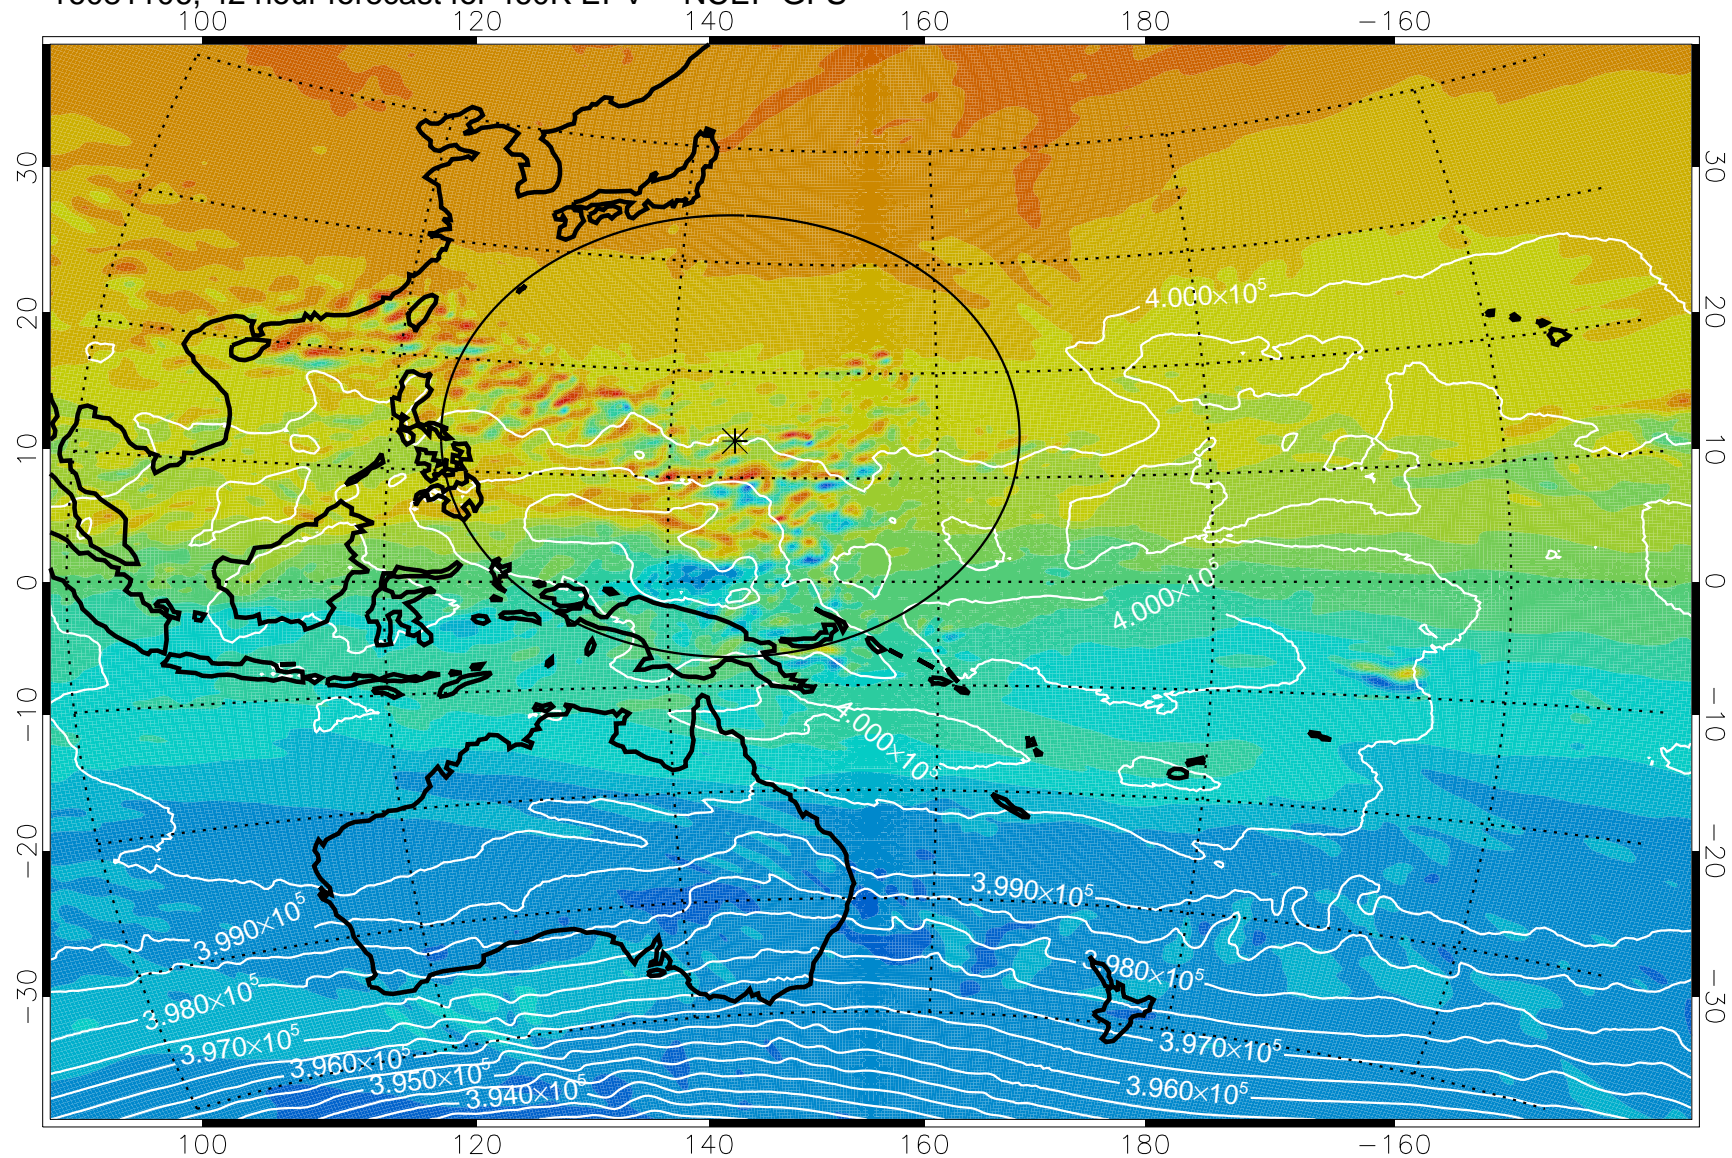

16081018, 30 hour forecast for 460K EPV -- NCEP GFS

460K Montgomery Streamfunction, white

Range ring of 2304 km

16081100, 36 hour forecast for 460K EPV -- NCEP GFS

460K Montgomery Streamfunction, white

Range ring of 2304 km

16081106, 42 hour forecast for 460K EPV -- NCEP GFS

460K Montgomery Streamfunction, white

Range ring of 2304 km

16081112, 48 hour forecast for 460K EPV -- NCEP GFS

460K Montgomery Streamfunction, white

Range ring of 2304 km

16081118, 54 hour forecast for 460K EPV -- NCEP GFS

460K Montgomery Streamfunction, white

Range ring of 2304 km

16081200, 60 hour forecast for 460K EPV -- NCEP GFS

460K Montgomery Streamfunction, white

Range ring of 2304 km

16081206, 66 hour forecast for 460K EPV -- NCEP GFS

460K Montgomery Streamfunction, white

Range ring of 2304 km

16081212, 72 hour forecast for 460K EPV -- NCEP GFS

460K Montgomery Streamfunction, white

Range ring of 2304 km