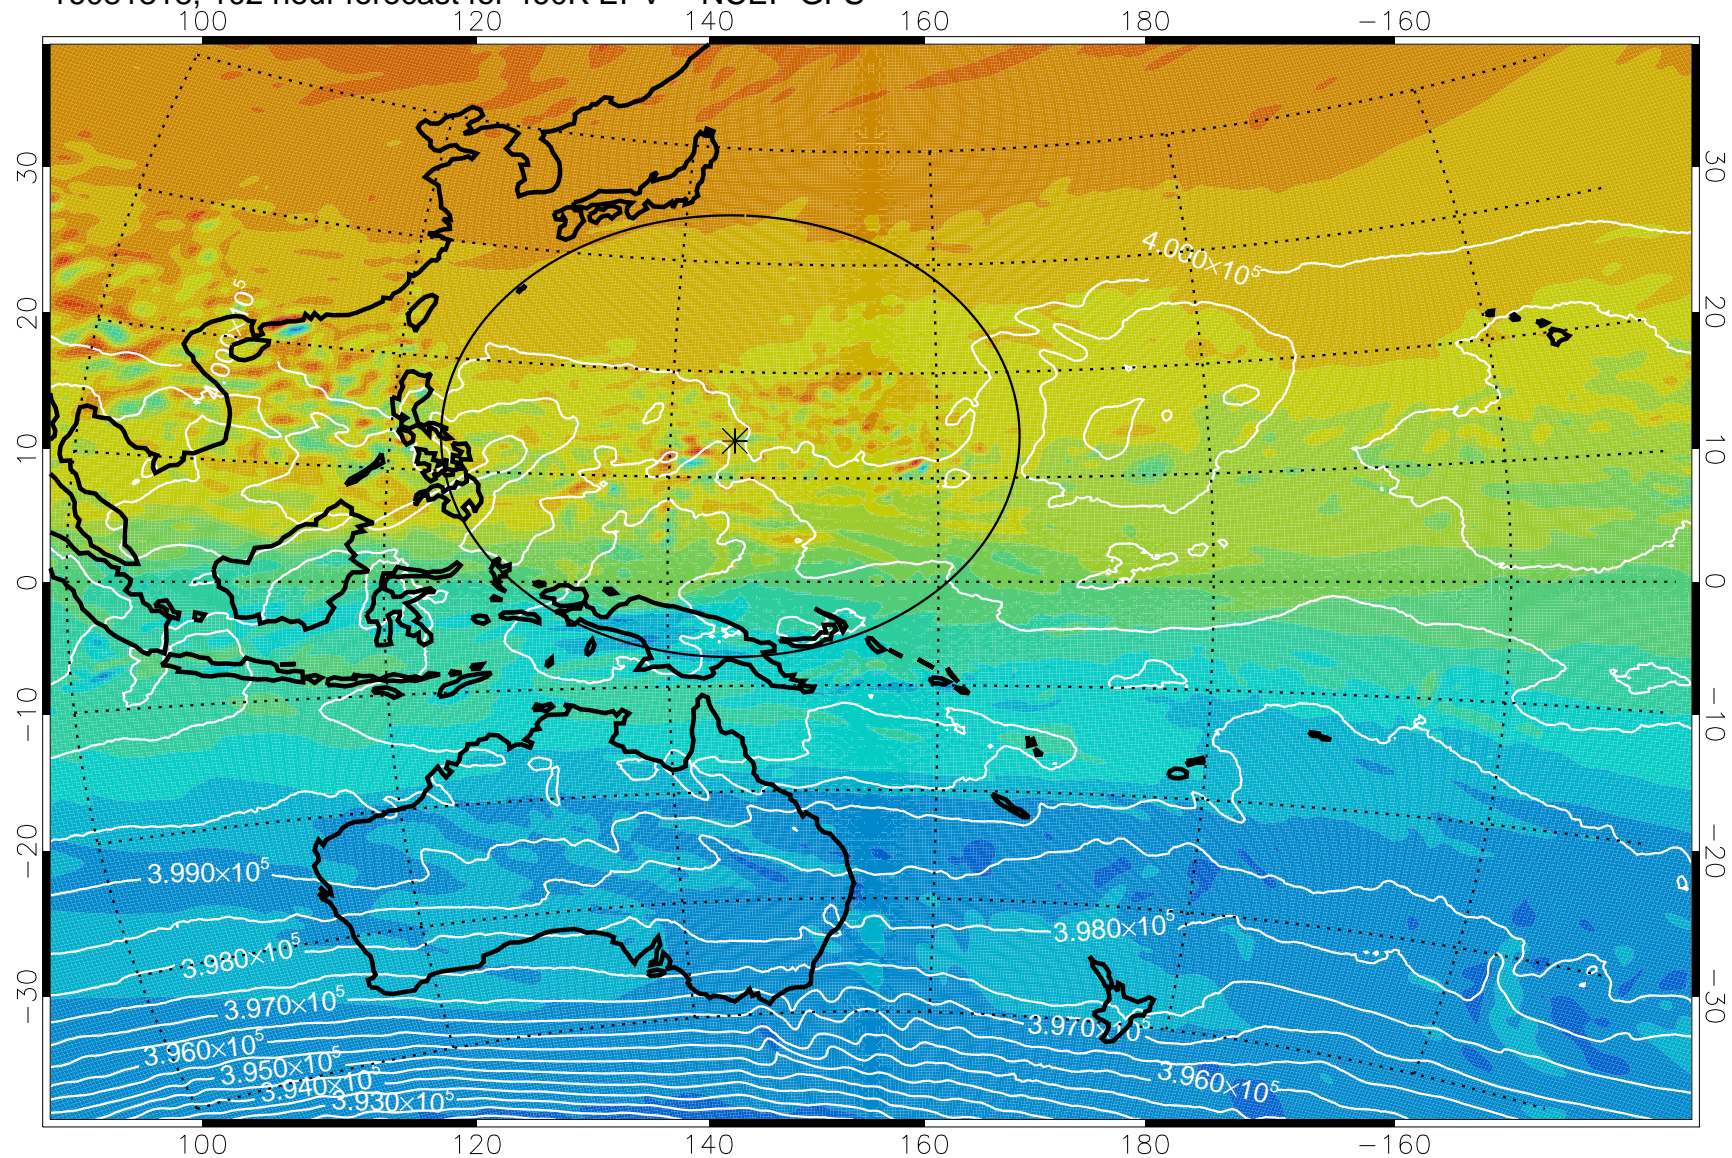

16081218, 78 hour forecast for 460K EPV -- NCEP GFS

460K Montgomery Streamfunction, white

Range ring of 2304 km

16081300, 84 hour forecast for 460K EPV -- NCEP GFS

460K Montgomery Streamfunction, white

Range ring of 2304 km

16081306, 90 hour forecast for 460K EPV -- NCEP GFS

460K Montgomery Streamfunction, white

Range ring of 2304 km

16081312, 96 hour forecast for 460K EPV -- NCEP GFS

460K Montgomery Streamfunction, white

Range ring of 2304 km

16081318, 102 hour forecast for 460K EPV -- NCEP GFS

460K Montgomery Streamfunction, white

Range ring of 2304 km

16081400, 108 hour forecast for 460K EPV -- NCEP GFS

460K Montgomery Streamfunction, white

Range ring of 2304 km

16081406, 114 hour forecast for 460K EPV -- NCEP GFS

460K Montgomery Streamfunction, white

Range ring of 2304 km

16081412, 120 hour forecast for 460K EPV -- NCEP GFS

460K Montgomery Streamfunction, white

Range ring of 2304 km