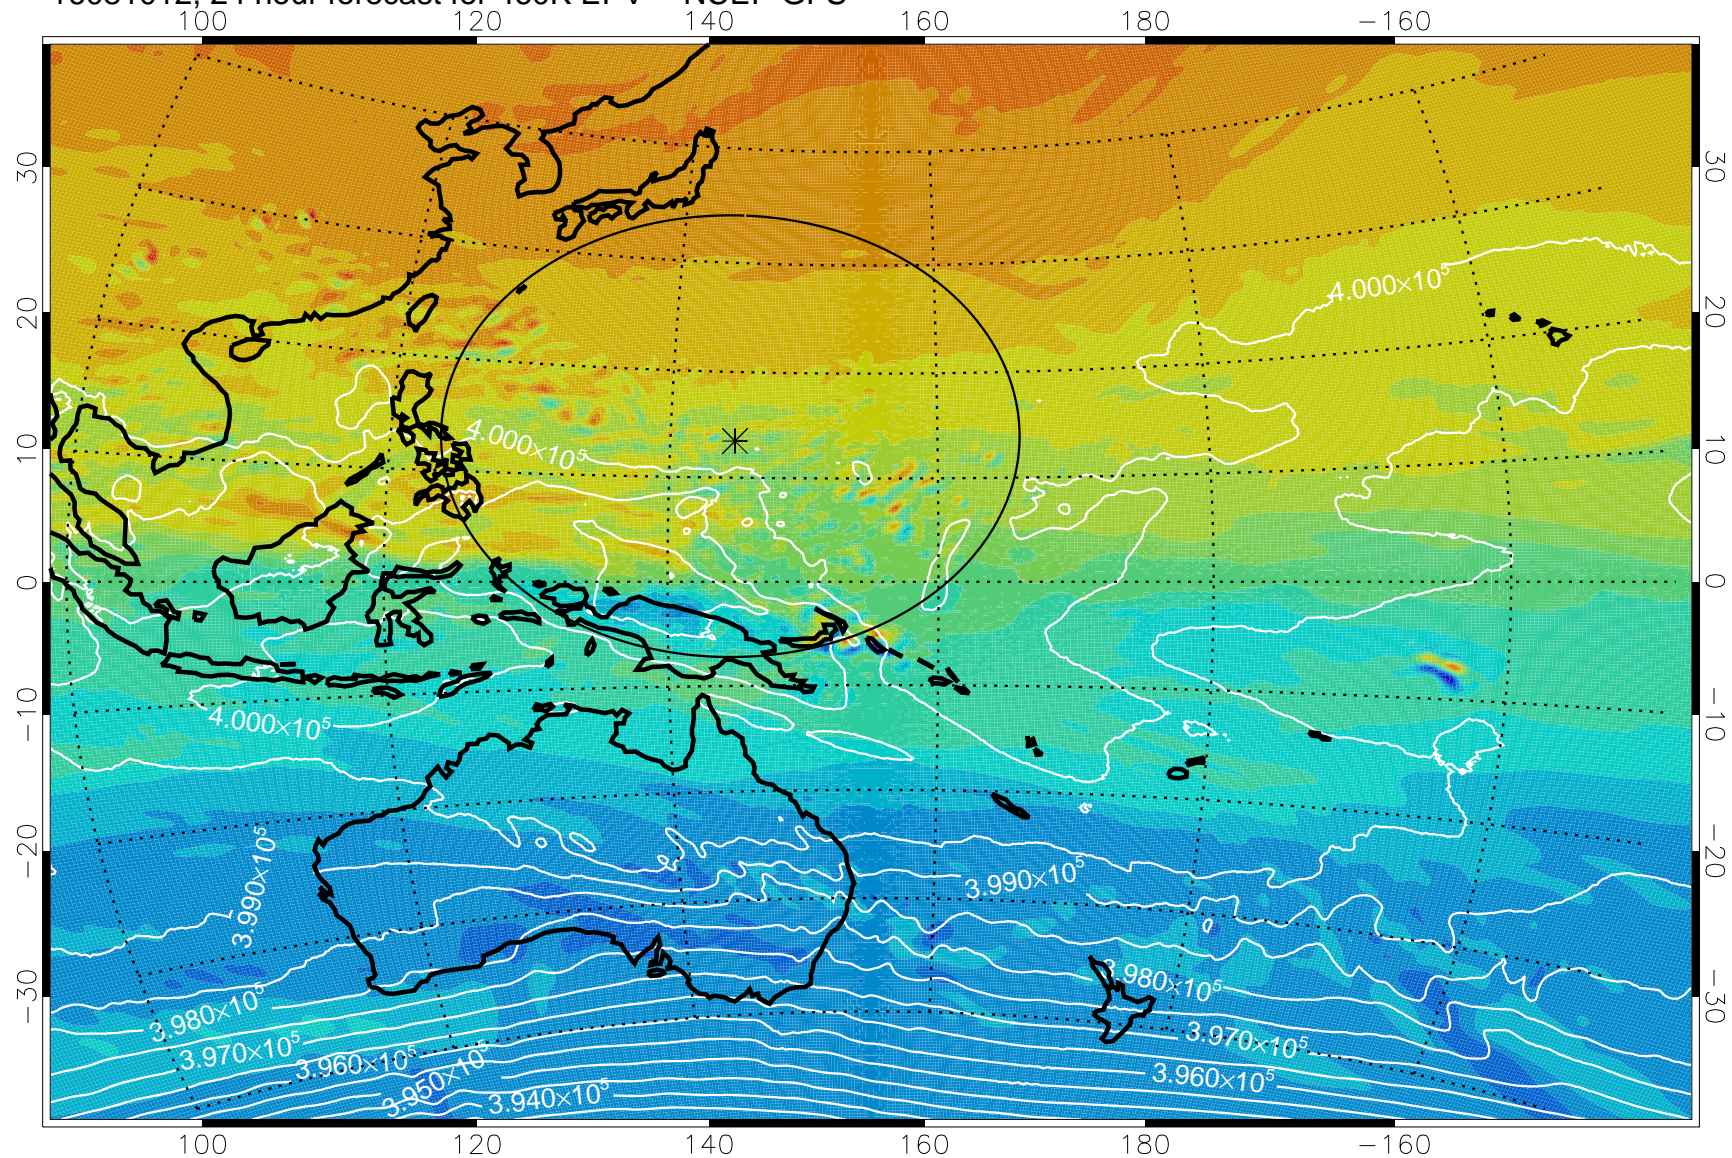

16080918, 6 hour forecast for 460K EPV -- NCEP GFS

460K Montgomery Streamfunction, white

Range ring of 2304 km

16081000, 12 hour forecast for 460K EPV -- NCEP GFS

460K Montgomery Streamfunction, white

Range ring of 2304 km

16081006, 18 hour forecast for 460K EPV -- NCEP GFS

460K Montgomery Streamfunction, white

Range ring of 2304 km

16081012, 24 hour forecast for 460K EPV -- NCEP GFS

460K Montgomery Streamfunction, white

Range ring of 2304 km

16081018, 30 hour forecast for 460K EPV -- NCEP GFS

460K Montgomery Streamfunction, white

Range ring of 2304 km

16081100, 36 hour forecast for 460K EPV -- NCEP GFS

460K Montgomery Streamfunction, white

Range ring of 2304 km

16081106, 42 hour forecast for 460K EPV -- NCEP GFS

460K Montgomery Streamfunction, white

Range ring of 2304 km

16081112, 48 hour forecast for 460K EPV -- NCEP GFS

460K Montgomery Streamfunction, white

Range ring of 2304 km