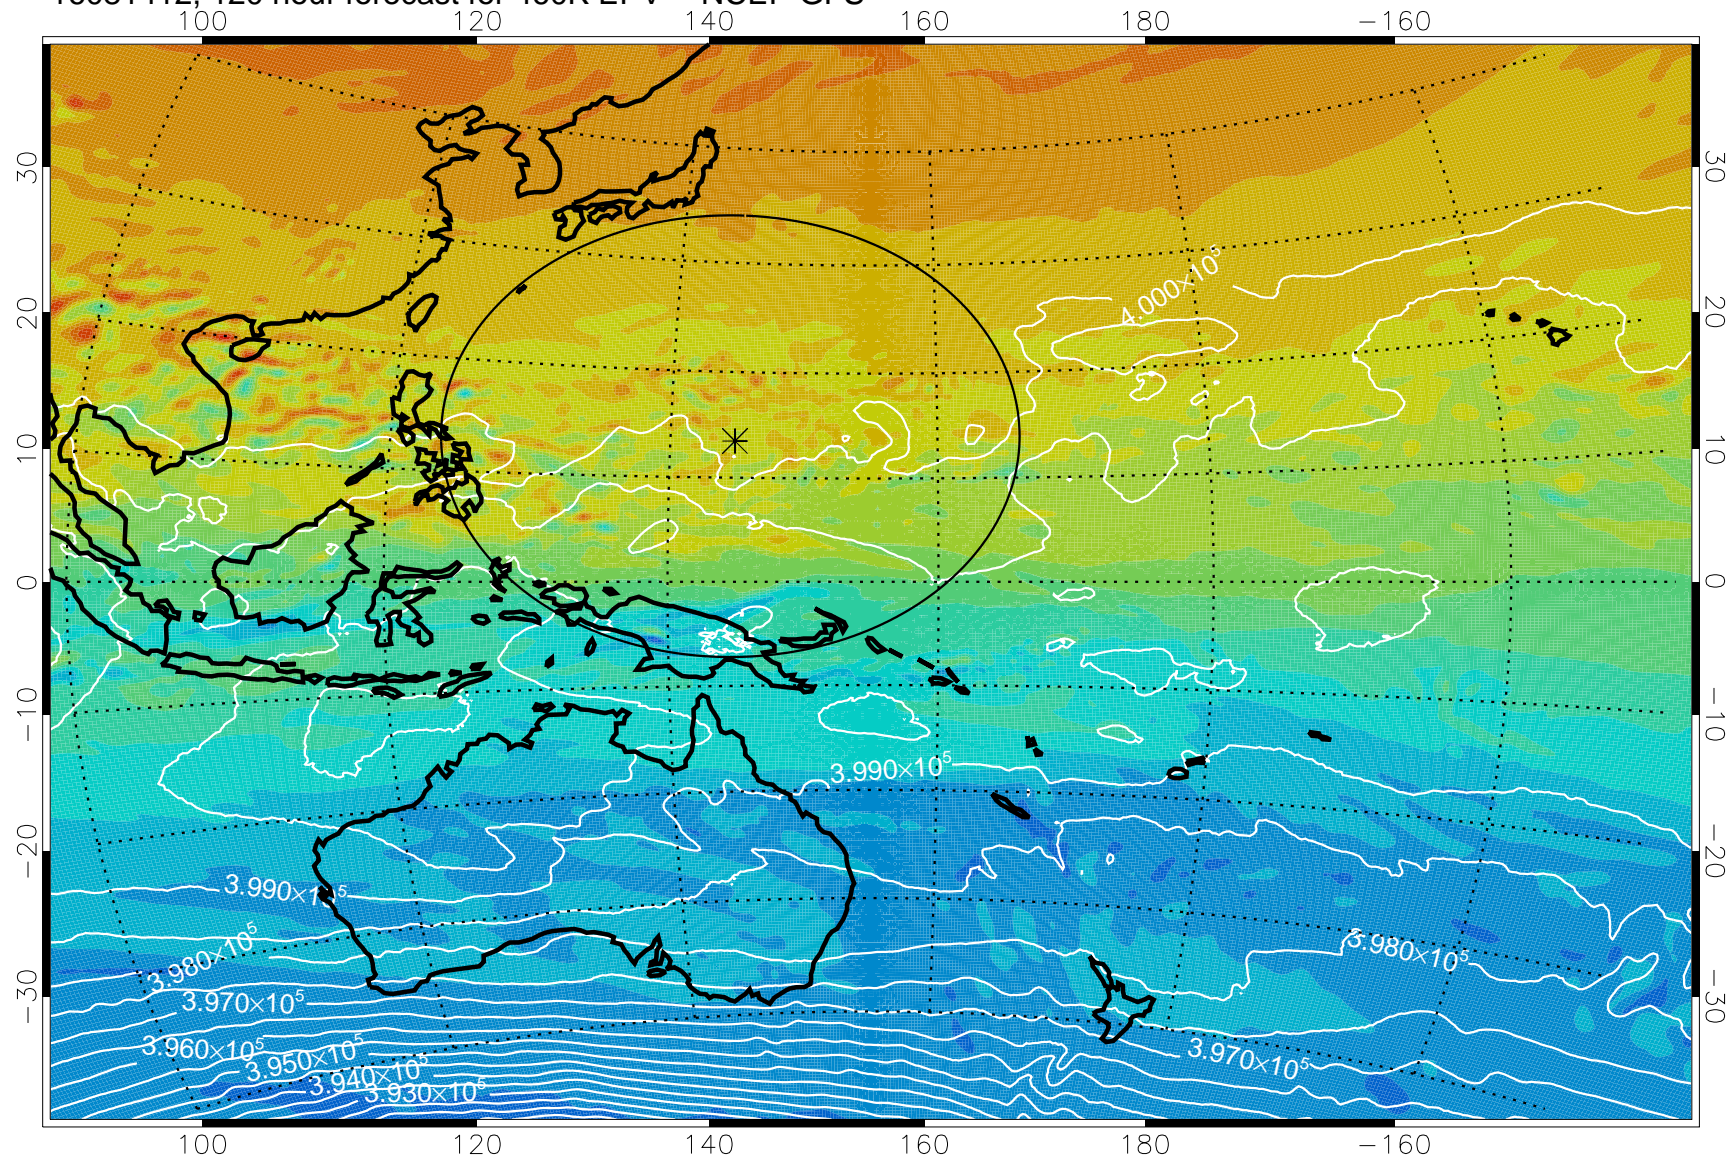

16081318, 102 hour forecast for 460K EPV -- NCEP GFS

460K Montgomery Streamfunction, white

Range ring of 2304 km

16081400, 108 hour forecast for 460K EPV -- NCEP GFS

460K Montgomery Streamfunction, white

Range ring of 2304 km

16081406, 114 hour forecast for 460K EPV -- NCEP GFS

460K Montgomery Streamfunction, white

Range ring of 2304 km

16081412, 120 hour forecast for 460K EPV -- NCEP GFS

460K Montgomery Streamfunction, white

Range ring of 2304 km