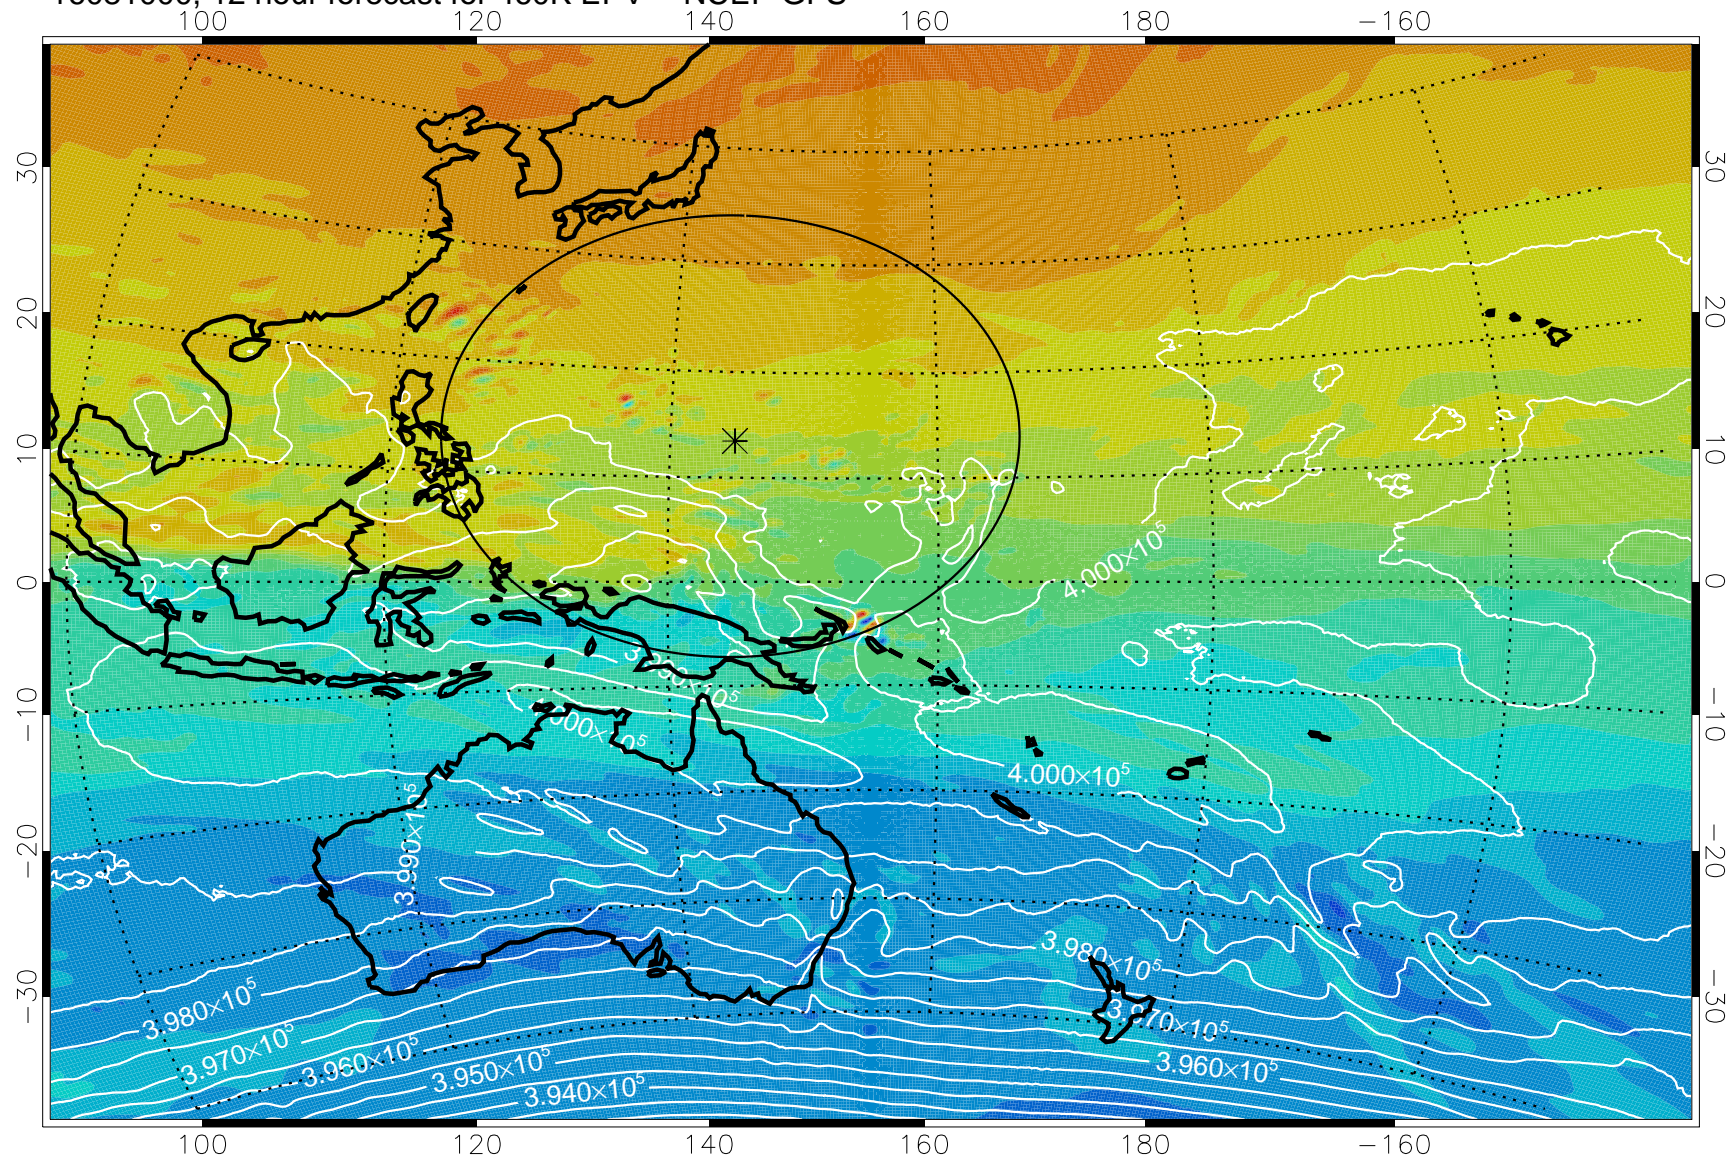

16080918, 6 hour forecast for 460K EPV -- NCEP GFS

460K Montgomery Streamfunction, white

Range ring of 2304 km

16081000, 12 hour forecast for 460K EPV -- NCEP GFS

460K Montgomery Streamfunction, white

Range ring of 2304 km

16081006, 18 hour forecast for 460K EPV -- NCEP GFS

460K Montgomery Streamfunction, white

Range ring of 2304 km

16081012, 24 hour forecast for 460K EPV -- NCEP GFS

460K Montgomery Streamfunction, white

Range ring of 2304 km

16081018, 30 hour forecast for 460K EPV -- NCEP GFS

460K Montgomery Streamfunction, white

Range ring of 2304 km

16081100, 36 hour forecast for 460K EPV -- NCEP GFS

460K Montgomery Streamfunction, white

Range ring of 2304 km

16081106, 42 hour forecast for 460K EPV -- NCEP GFS

460K Montgomery Streamfunction, white

Range ring of 2304 km

16081112, 48 hour forecast for 460K EPV -- NCEP GFS

460K Montgomery Streamfunction, white

Range ring of 2304 km