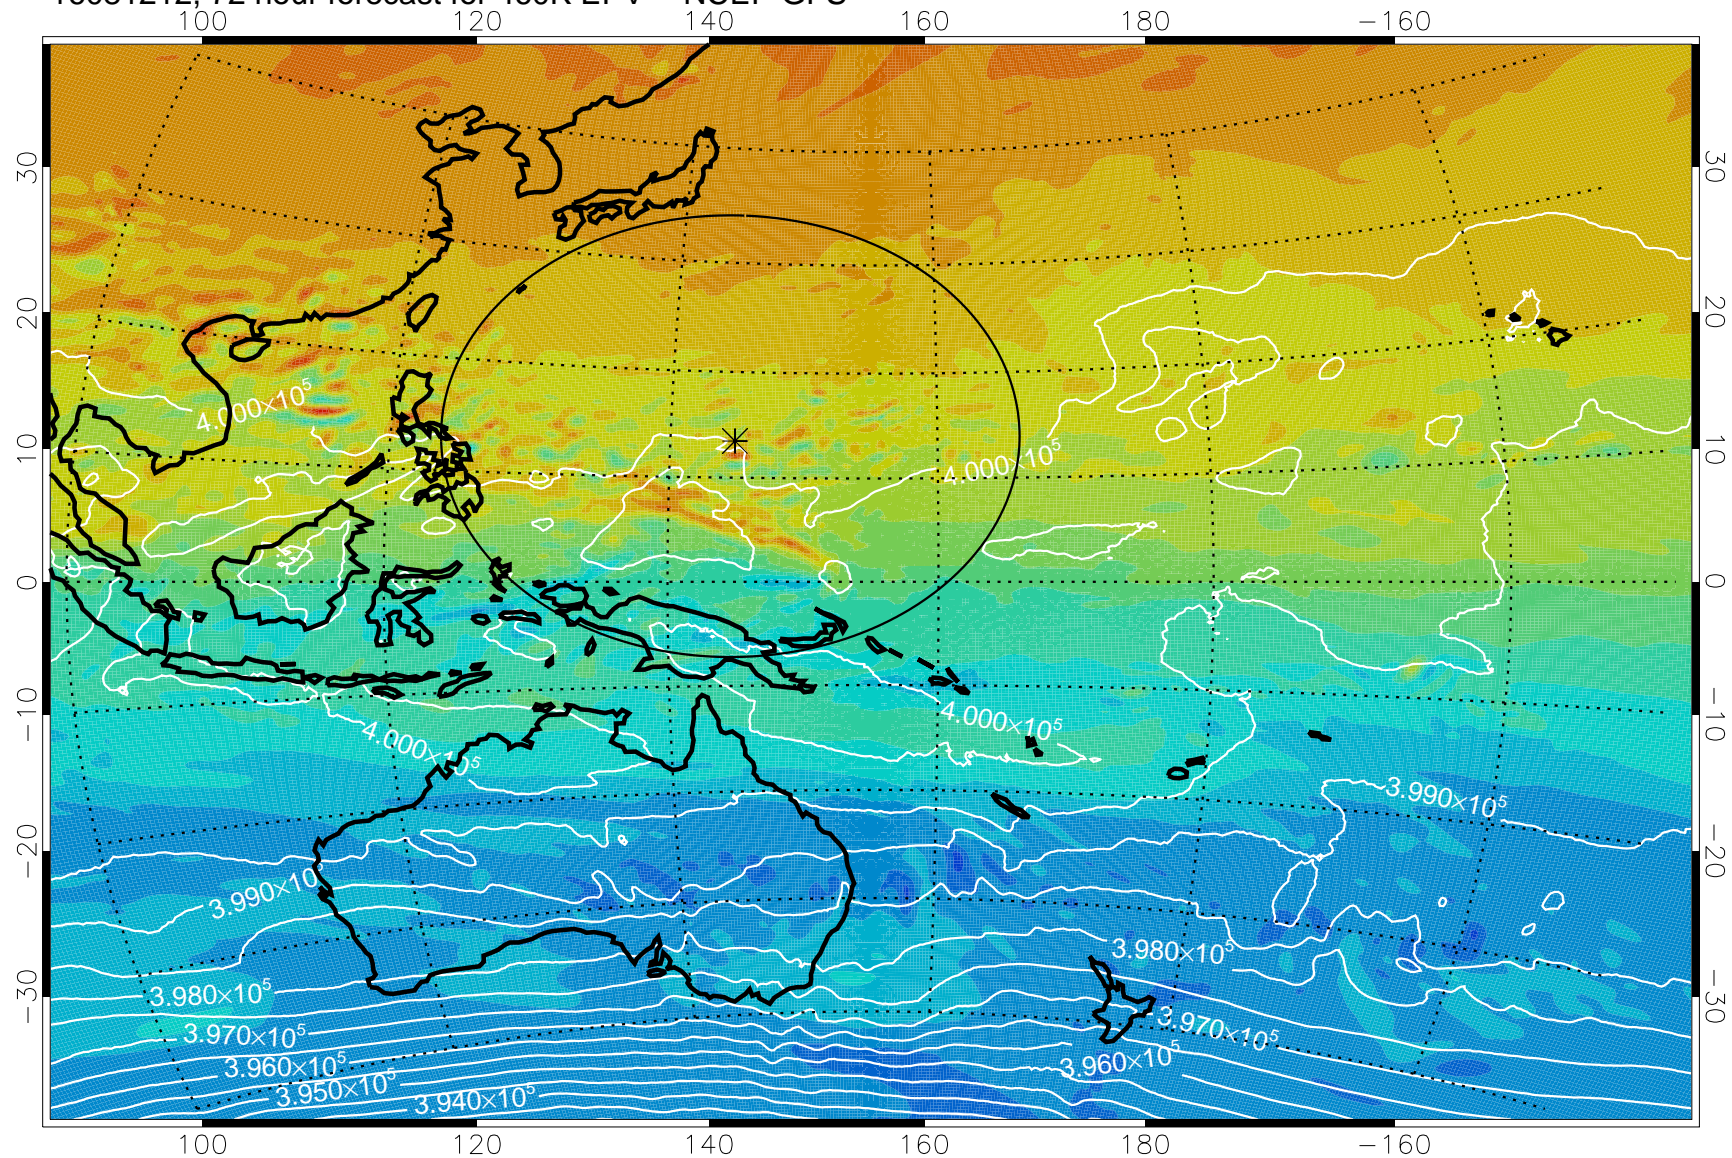

16081106, 42 hour forecast for 460K EPV -- NCEP GFS

460K Montgomery Streamfunction, white

Range ring of 2304 km

16081112, 48 hour forecast for 460K EPV -- NCEP GFS

460K Montgomery Streamfunction, white

Range ring of 2304 km

16081118, 54 hour forecast for 460K EPV -- NCEP GFS

460K Montgomery Streamfunction, white

Range ring of 2304 km

16081200, 60 hour forecast for 460K EPV -- NCEP GFS

460K Montgomery Streamfunction, white

Range ring of 2304 km

16081206, 66 hour forecast for 460K EPV -- NCEP GFS

460K Montgomery Streamfunction, white

Range ring of 2304 km

16081212, 72 hour forecast for 460K EPV -- NCEP GFS

460K Montgomery Streamfunction, white

Range ring of 2304 km

16081218, 78 hour forecast for 460K EPV -- NCEP GFS

460K Montgomery Streamfunction, white

Range ring of 2304 km

16081300, 84 hour forecast for 460K EPV -- NCEP GFS

460K Montgomery Streamfunction, white

Range ring of 2304 km