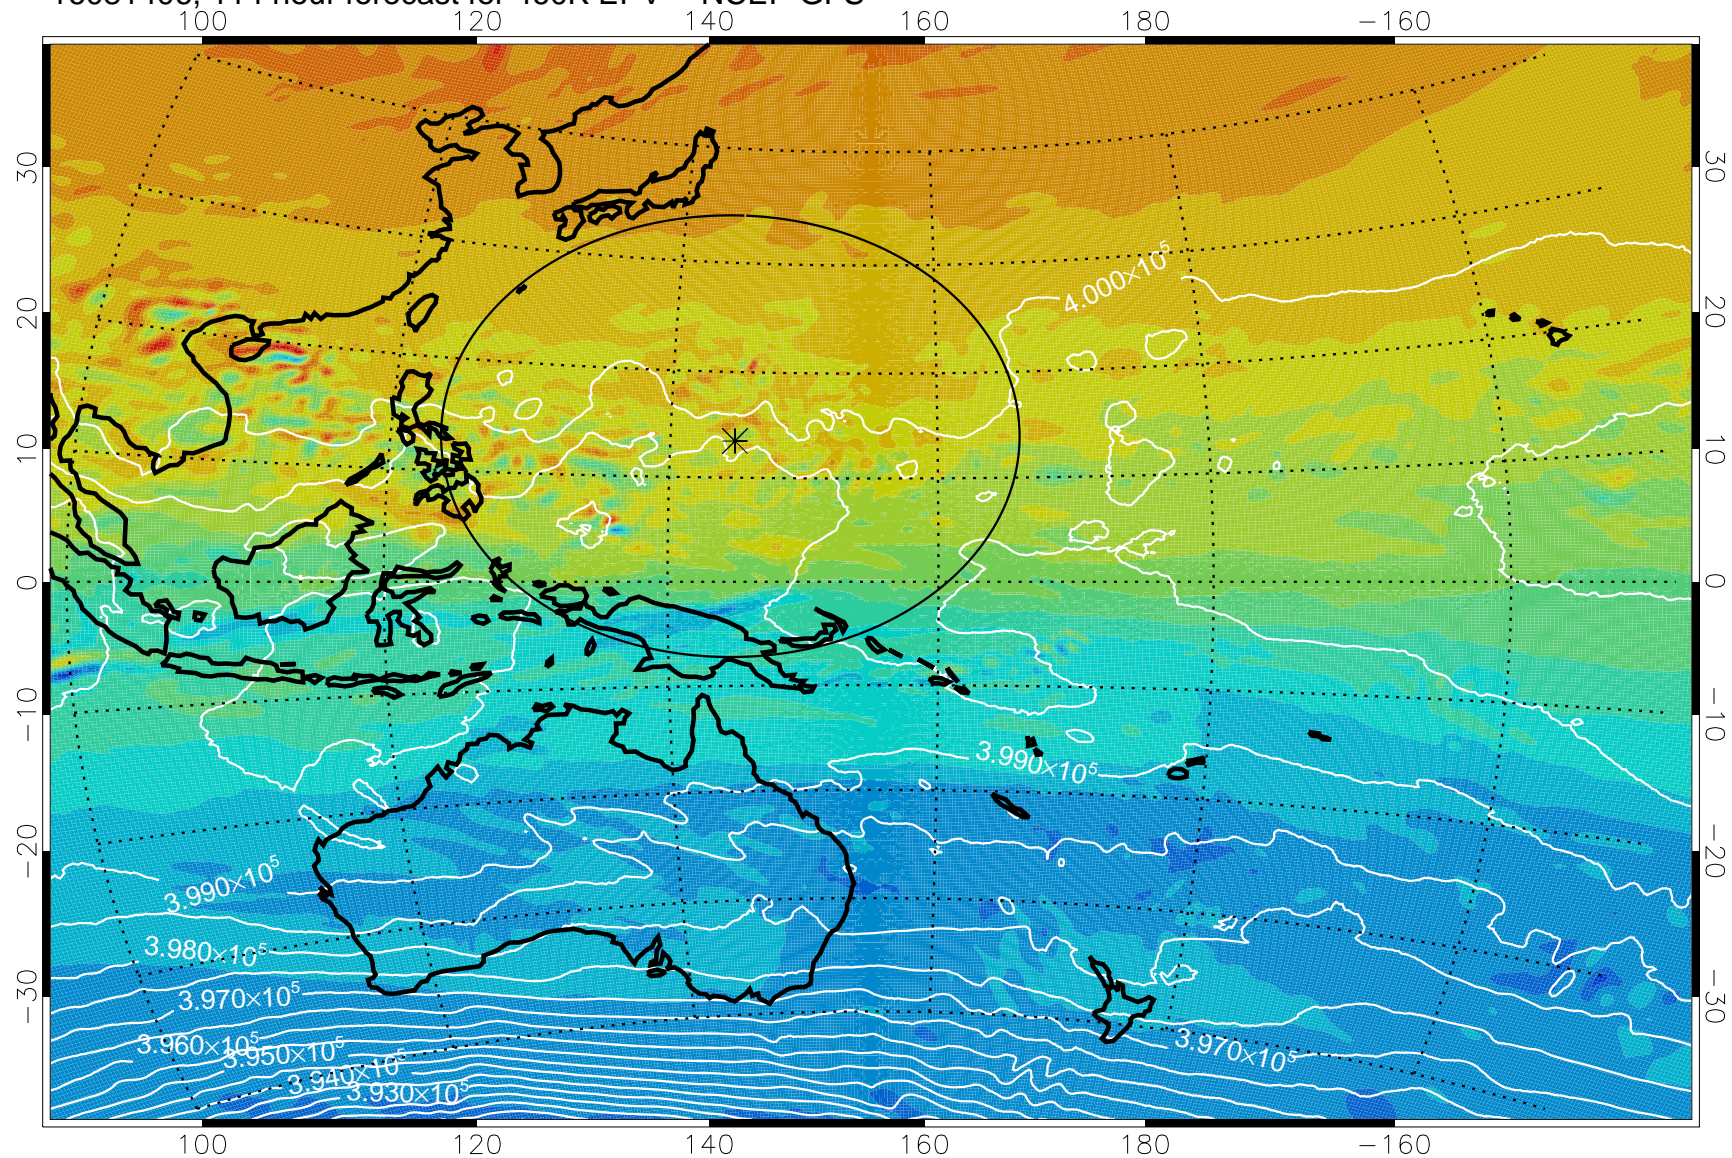

16081218, 78 hour forecast for 460K EPV -- NCEP GFS

460K Montgomery Streamfunction, white

Range ring of 2304 km

16081300, 84 hour forecast for 460K EPV -- NCEP GFS

460K Montgomery Streamfunction, white

Range ring of 2304 km

16081306, 90 hour forecast for 460K EPV -- NCEP GFS

460K Montgomery Streamfunction, white

Range ring of 2304 km

16081312, 96 hour forecast for 460K EPV -- NCEP GFS

460K Montgomery Streamfunction, white

Range ring of 2304 km

16081318, 102 hour forecast for 460K EPV -- NCEP GFS

460K Montgomery Streamfunction, white

Range ring of 2304 km

16081400, 108 hour forecast for 460K EPV -- NCEP GFS

460K Montgomery Streamfunction, white

Range ring of 2304 km

16081406, 114 hour forecast for 460K EPV -- NCEP GFS

460K Montgomery Streamfunction, white

Range ring of 2304 km

16081412, 120 hour forecast for 460K EPV -- NCEP GFS

460K Montgomery Streamfunction, white

Range ring of 2304 km