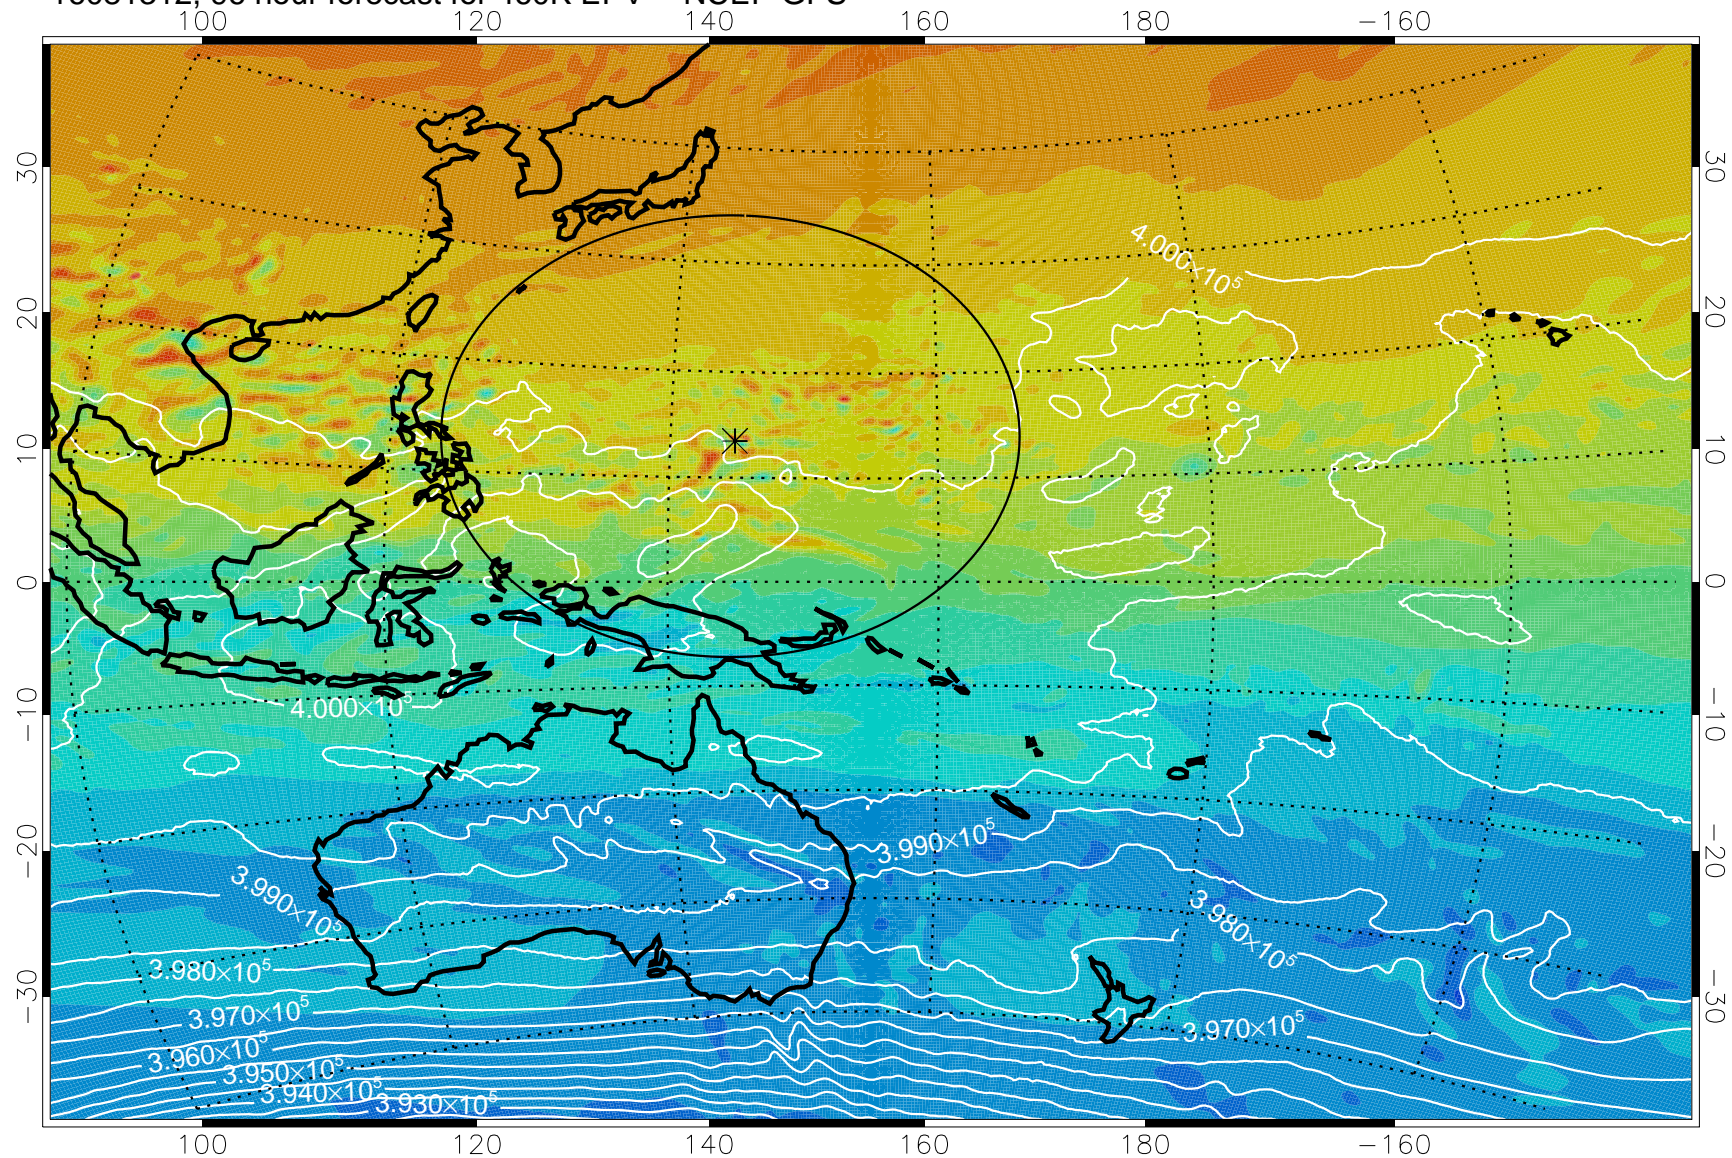

16081206, 66 hour forecast for 460K EPV -- NCEP GFS

460K Montgomery Streamfunction, white

Range ring of 2304 km

16081212, 72 hour forecast for 460K EPV -- NCEP GFS

460K Montgomery Streamfunction, white

Range ring of 2304 km

16081218, 78 hour forecast for 460K EPV -- NCEP GFS

460K Montgomery Streamfunction, white

Range ring of 2304 km

16081300, 84 hour forecast for 460K EPV -- NCEP GFS

460K Montgomery Streamfunction, white

Range ring of 2304 km

16081306, 90 hour forecast for 460K EPV -- NCEP GFS

460K Montgomery Streamfunction, white

Range ring of 2304 km

16081312, 96 hour forecast for 460K EPV -- NCEP GFS

460K Montgomery Streamfunction, white

Range ring of 2304 km

16081318, 102 hour forecast for 460K EPV -- NCEP GFS

460K Montgomery Streamfunction, white

Range ring of 2304 km

16081400, 108 hour forecast for 460K EPV -- NCEP GFS

460K Montgomery Streamfunction, white

Range ring of 2304 km