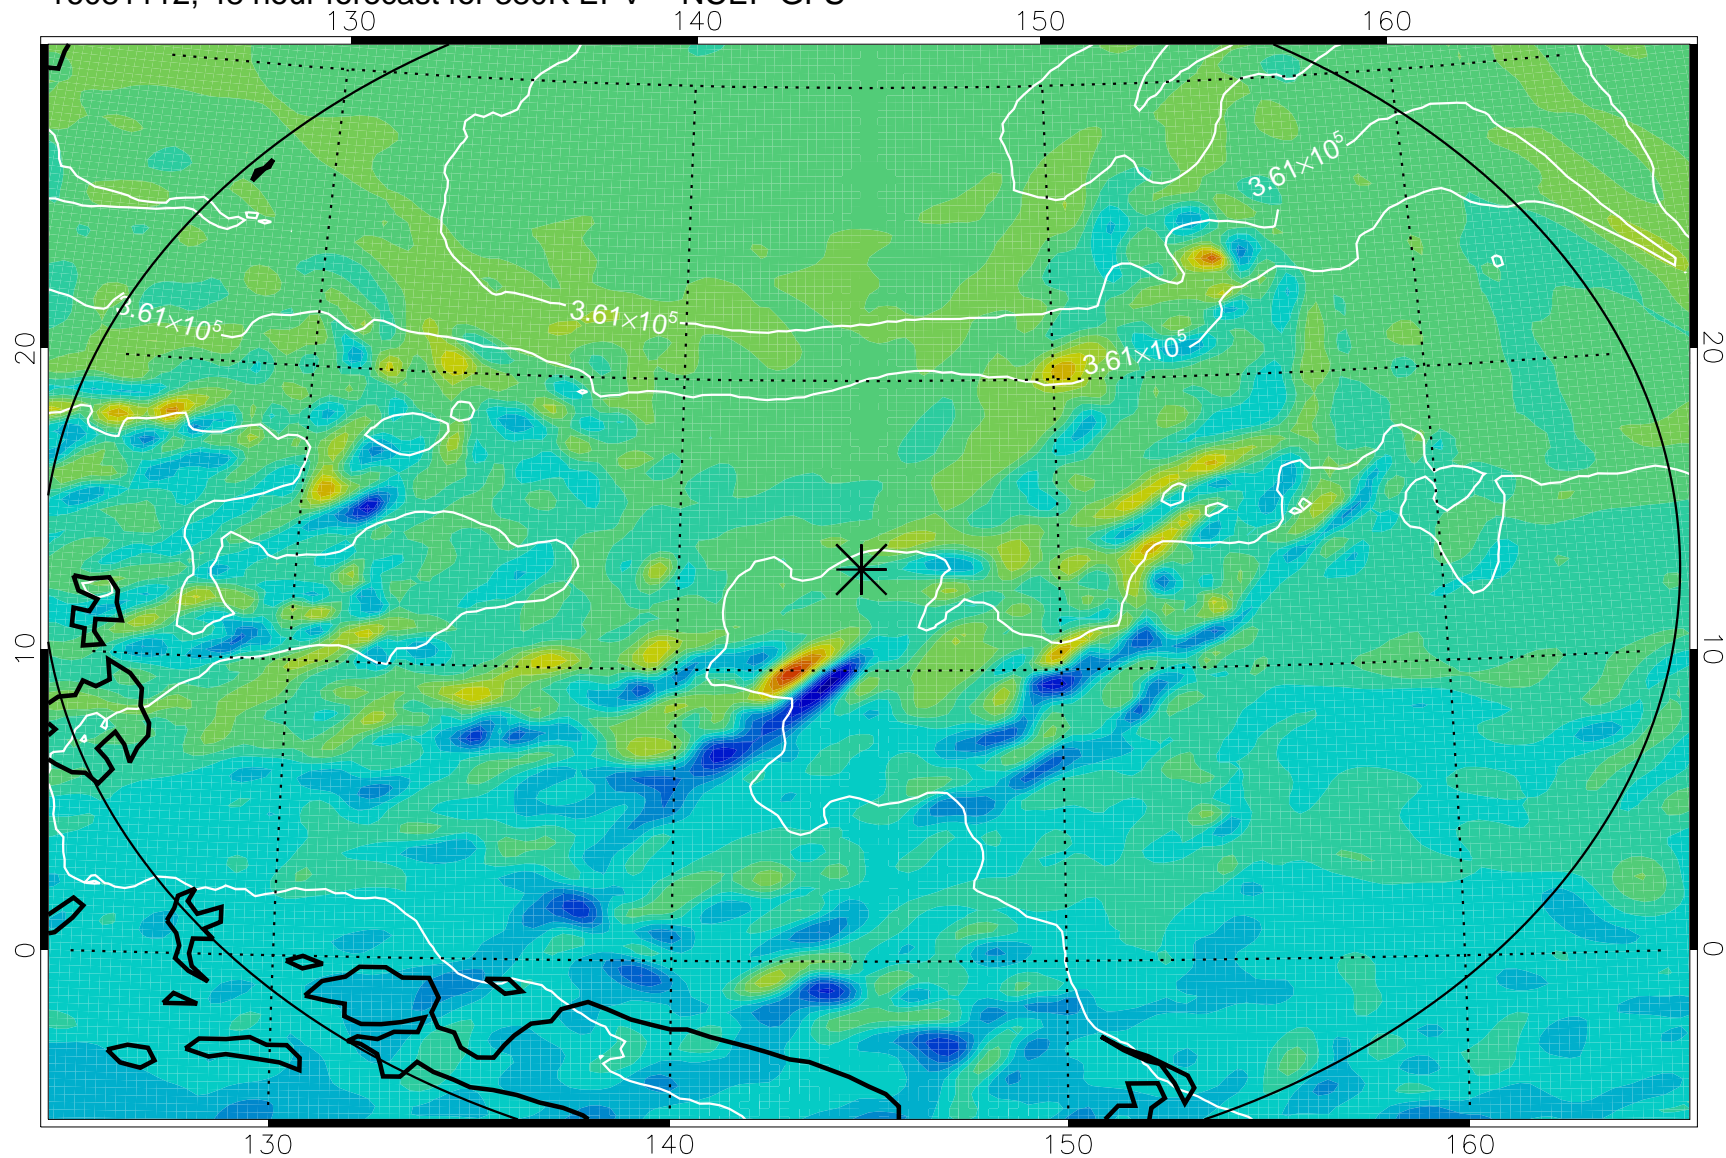

16081006, 18 hour forecast for 380K EPV -- NCEP GFS

380K Montgomery Streamfunction, white

Range ring of 2304 km

16081012, 24 hour forecast for 380K EPV -- NCEP GFS

380K Montgomery Streamfunction, white

Range ring of 2304 km

16081018, 30 hour forecast for 380K EPV -- NCEP GFS

380K Montgomery Streamfunction, white

Range ring of 2304 km

16081100, 36 hour forecast for 380K EPV -- NCEP GFS

380K Montgomery Streamfunction, white

Range ring of 2304 km

16081106, 42 hour forecast for 380K EPV -- NCEP GFS

380K Montgomery Streamfunction, white

Range ring of 2304 km

16081112, 48 hour forecast for 380K EPV -- NCEP GFS

380K Montgomery Streamfunction, white

Range ring of 2304 km

16081118, 54 hour forecast for 380K EPV -- NCEP GFS

380K Montgomery Streamfunction, white

Range ring of 2304 km

16081200, 60 hour forecast for 380K EPV -- NCEP GFS

380K Montgomery Streamfunction, white

Range ring of 2304 km