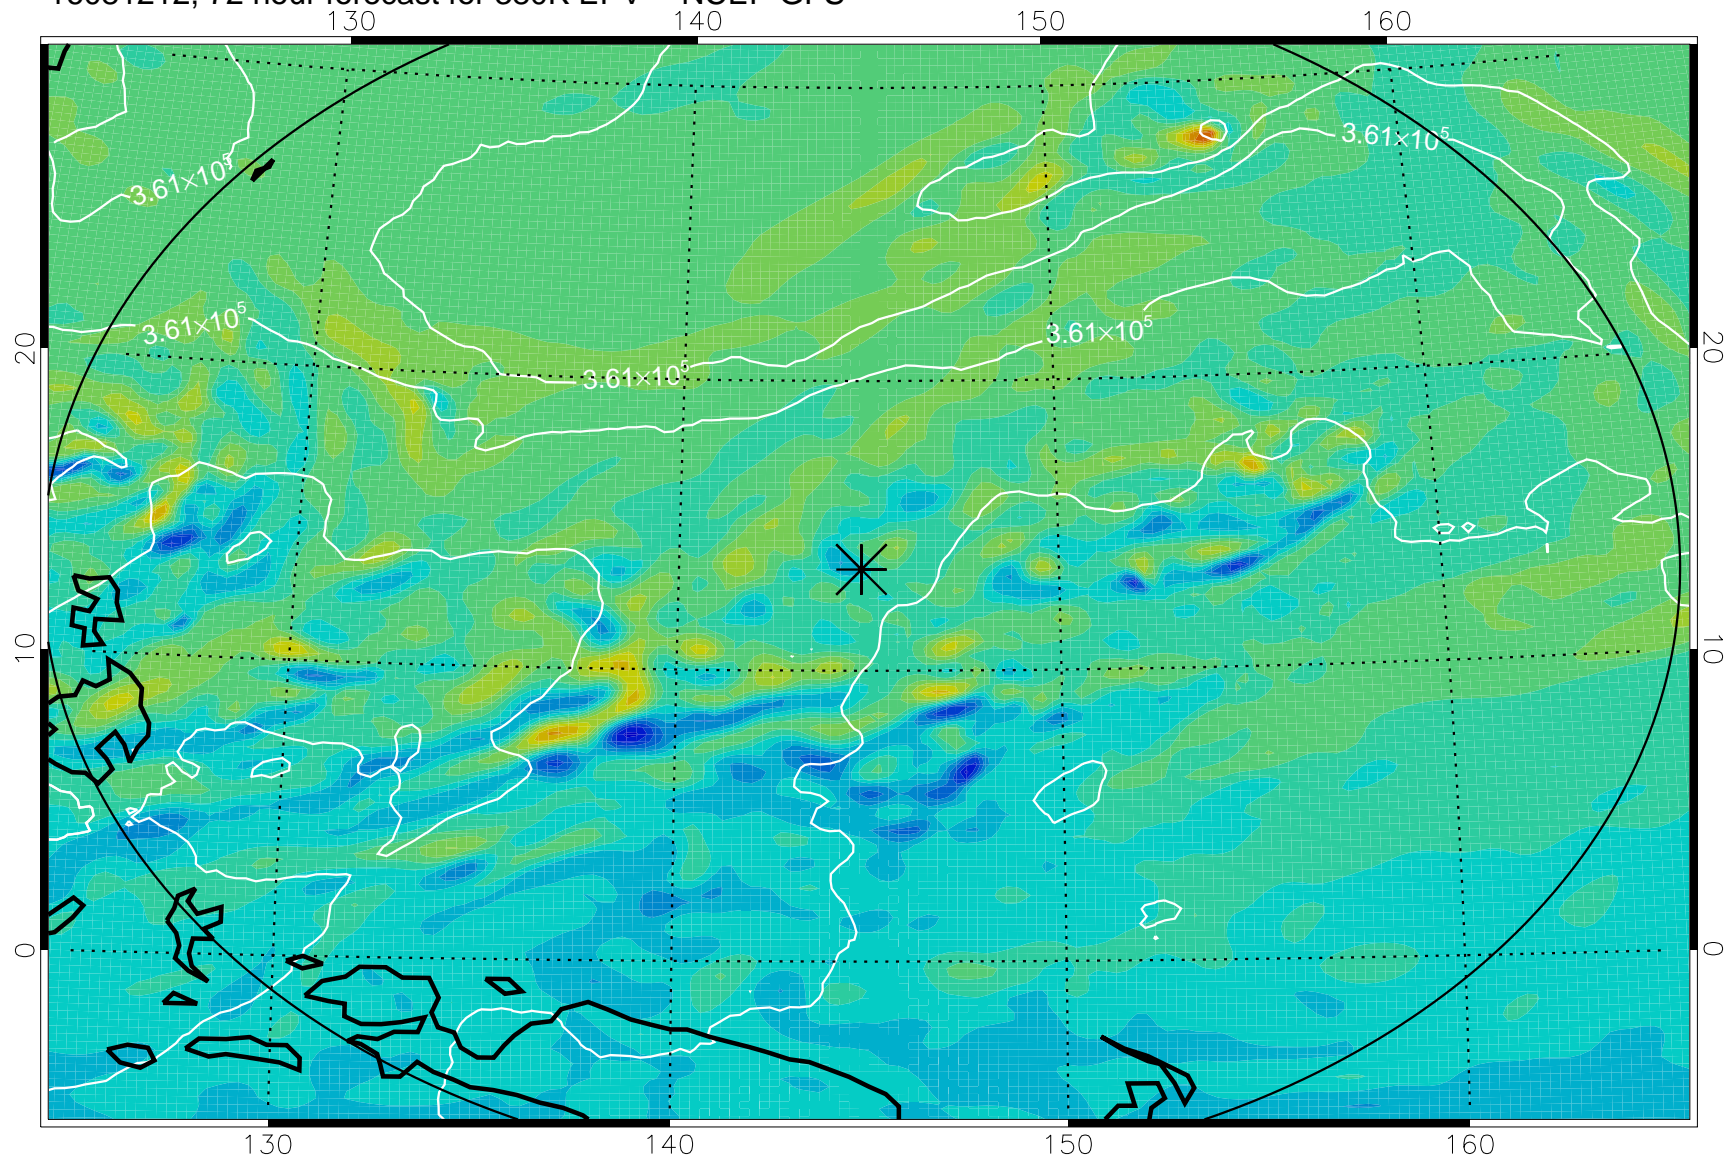

16081118, 54 hour forecast for 380K EPV -- NCEP GFS

380K Montgomery Streamfunction, white

Range ring of 2304 km

16081200, 60 hour forecast for 380K EPV -- NCEP GFS

380K Montgomery Streamfunction, white

Range ring of 2304 km

16081206, 66 hour forecast for 380K EPV -- NCEP GFS

380K Montgomery Streamfunction, white

Range ring of 2304 km

16081212, 72 hour forecast for 380K EPV -- NCEP GFS

380K Montgomery Streamfunction, white

Range ring of 2304 km

16081218, 78 hour forecast for 380K EPV -- NCEP GFS

380K Montgomery Streamfunction, white

Range ring of 2304 km

16081300, 84 hour forecast for 380K EPV -- NCEP GFS

380K Montgomery Streamfunction, white

Range ring of 2304 km

16081306, 90 hour forecast for 380K EPV -- NCEP GFS

380K Montgomery Streamfunction, white

Range ring of 2304 km

16081312, 96 hour forecast for 380K EPV -- NCEP GFS

380K Montgomery Streamfunction, white

Range ring of 2304 km