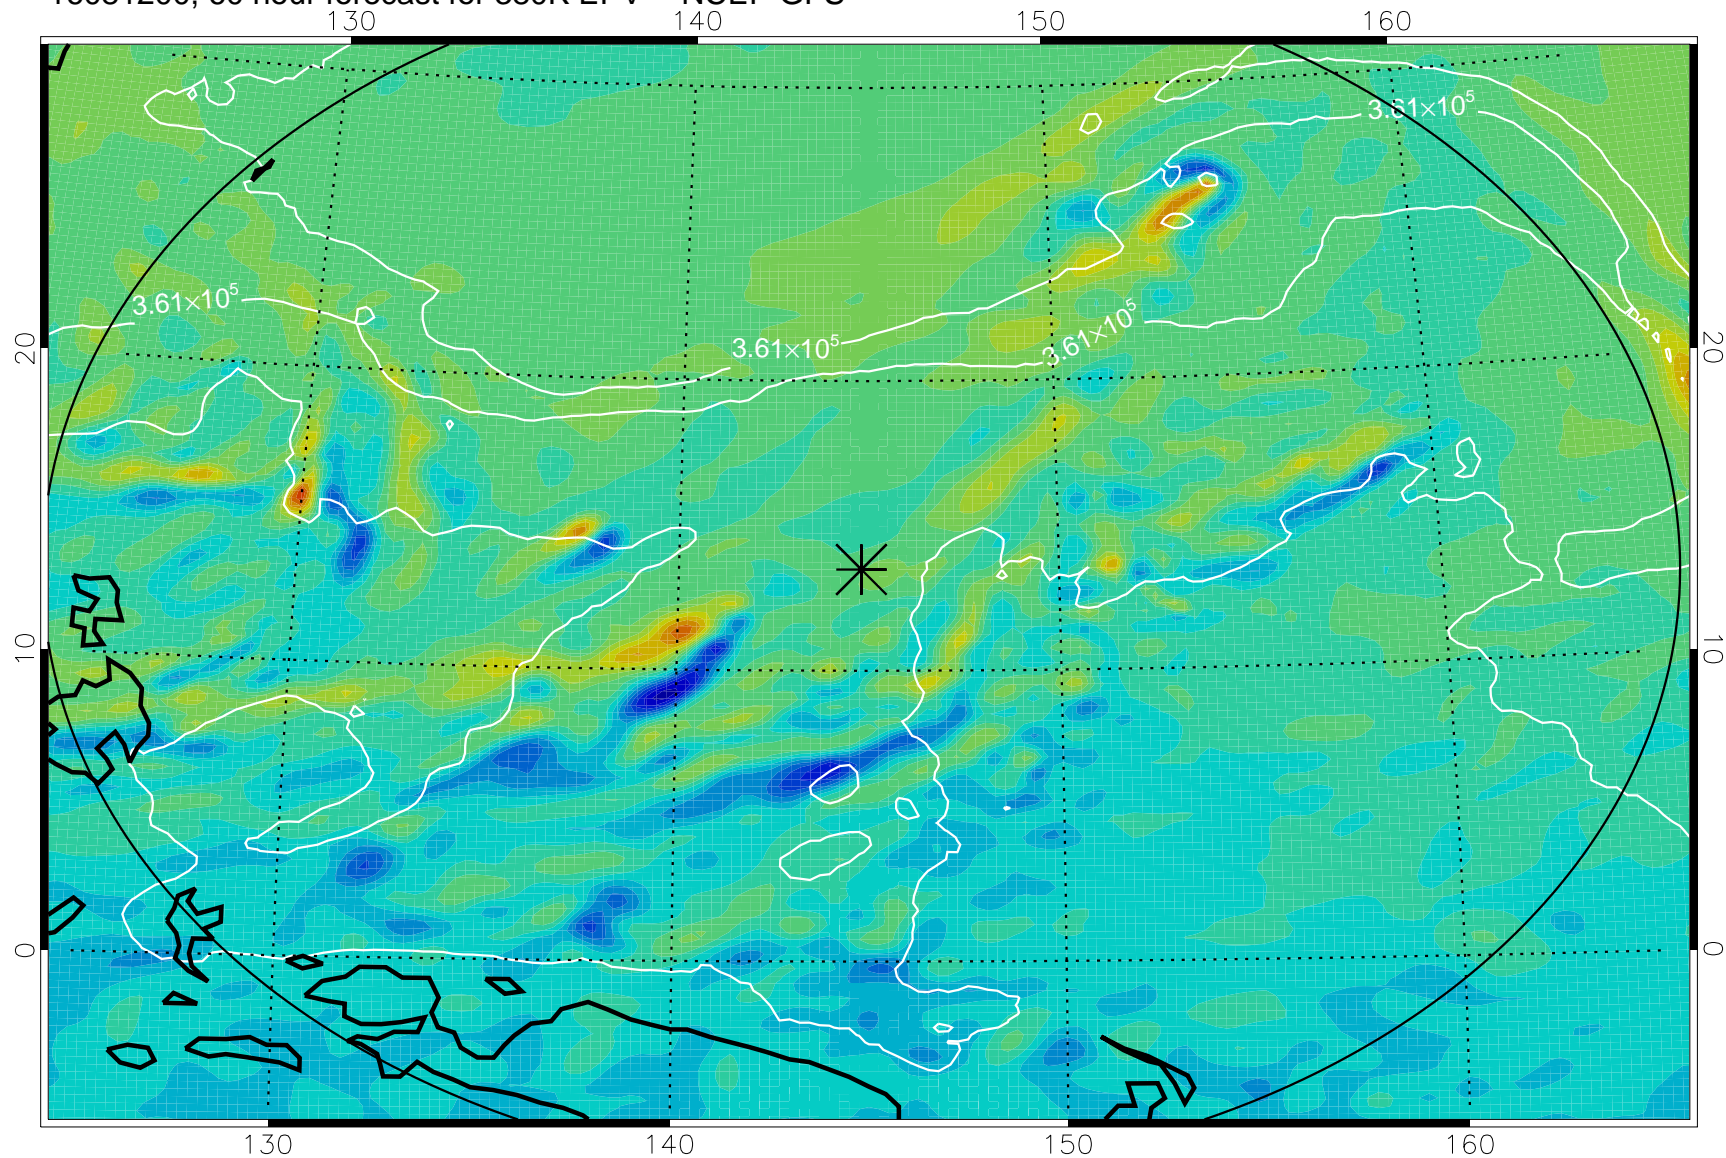

16081018, 30 hour forecast for 380K EPV -- NCEP GFS

380K Montgomery Streamfunction, white

Range ring of 2304 km

16081100, 36 hour forecast for 380K EPV -- NCEP GFS

380K Montgomery Streamfunction, white

Range ring of 2304 km

16081106, 42 hour forecast for 380K EPV -- NCEP GFS

380K Montgomery Streamfunction, white

Range ring of 2304 km

16081112, 48 hour forecast for 380K EPV -- NCEP GFS

380K Montgomery Streamfunction, white

Range ring of 2304 km

16081118, 54 hour forecast for 380K EPV -- NCEP GFS

380K Montgomery Streamfunction, white

Range ring of 2304 km

16081200, 60 hour forecast for 380K EPV -- NCEP GFS

380K Montgomery Streamfunction, white

Range ring of 2304 km

16081206, 66 hour forecast for 380K EPV -- NCEP GFS

380K Montgomery Streamfunction, white

Range ring of 2304 km

16081212, 72 hour forecast for 380K EPV -- NCEP GFS

380K Montgomery Streamfunction, white

Range ring of 2304 km