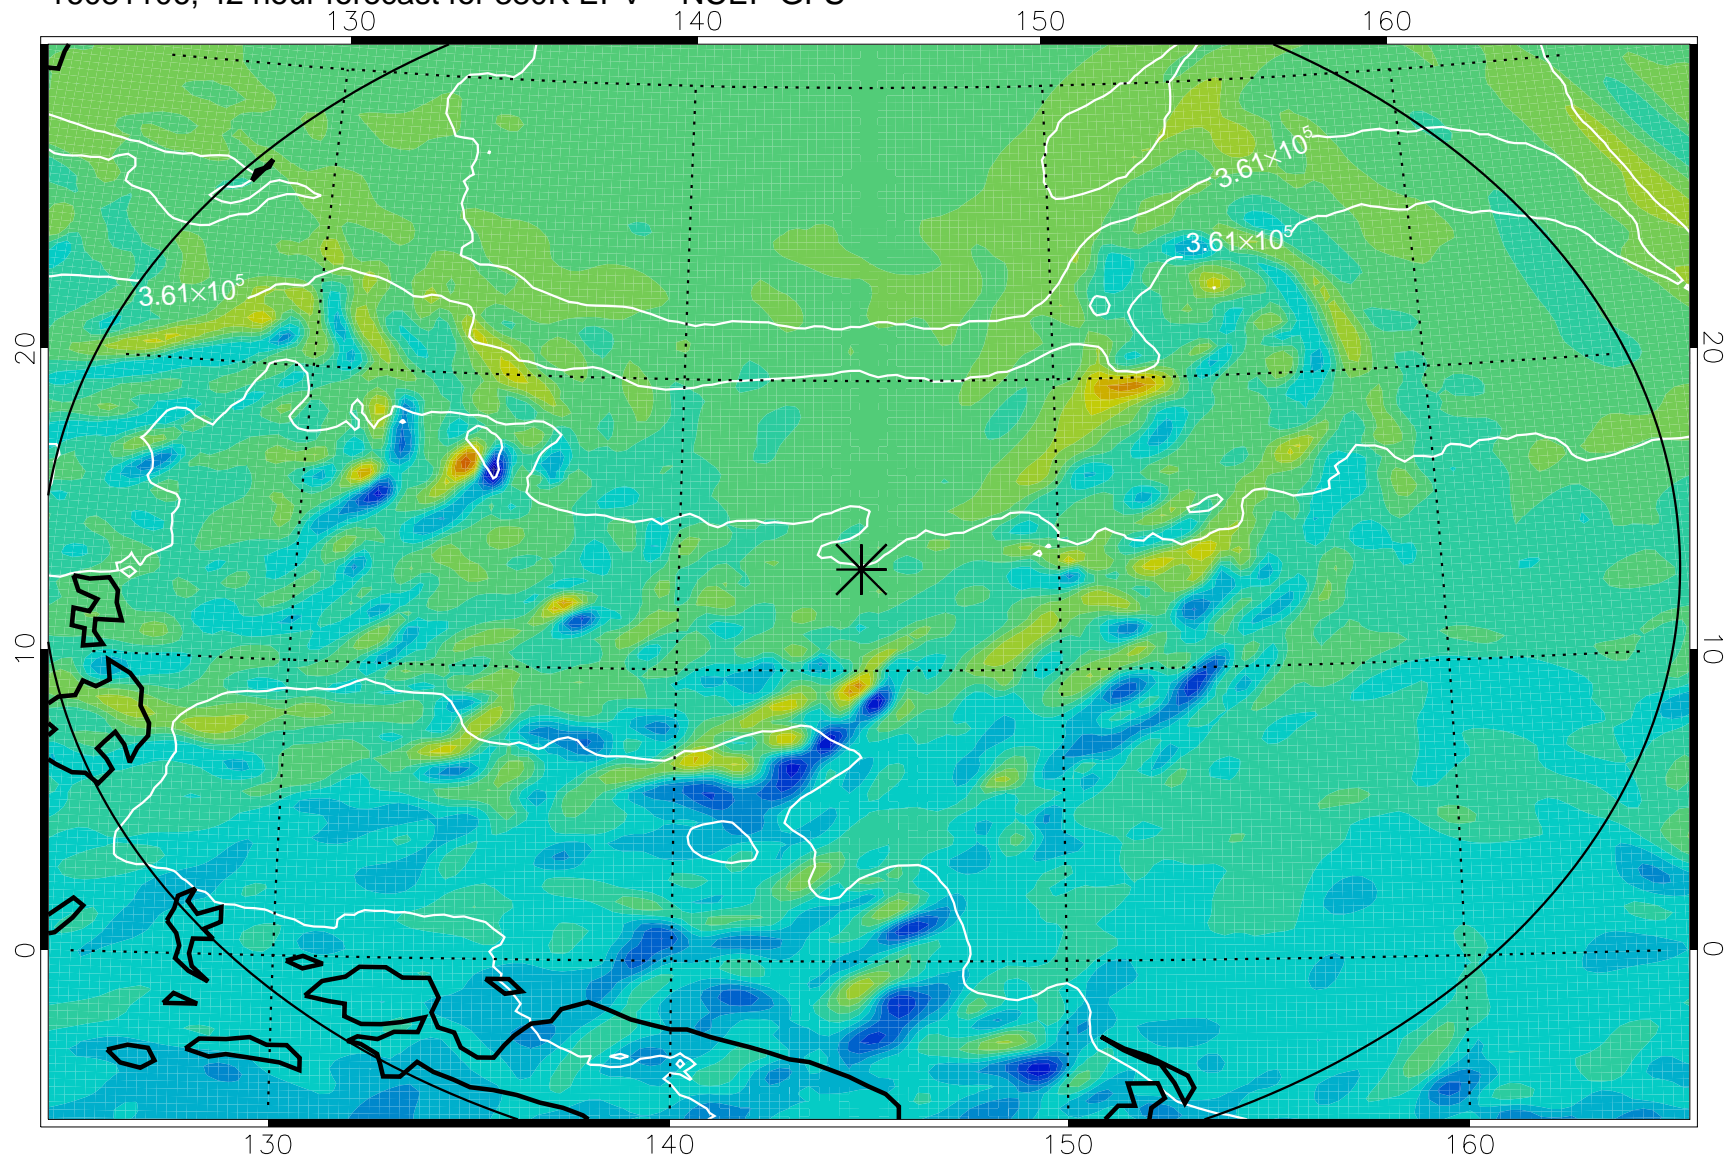

16081006, 18 hour forecast for 380K EPV -- NCEP GFS

380K Montgomery Streamfunction, white

Range ring of 2304 km

16081012, 24 hour forecast for 380K EPV -- NCEP GFS

380K Montgomery Streamfunction, white

Range ring of 2304 km

16081018, 30 hour forecast for 380K EPV -- NCEP GFS

380K Montgomery Streamfunction, white

Range ring of 2304 km

16081100, 36 hour forecast for 380K EPV -- NCEP GFS

380K Montgomery Streamfunction, white

Range ring of 2304 km

16081106, 42 hour forecast for 380K EPV -- NCEP GFS

380K Montgomery Streamfunction, white

Range ring of 2304 km

16081112, 48 hour forecast for 380K EPV -- NCEP GFS

380K Montgomery Streamfunction, white

Range ring of 2304 km

16081118, 54 hour forecast for 380K EPV -- NCEP GFS

380K Montgomery Streamfunction, white

Range ring of 2304 km

16081200, 60 hour forecast for 380K EPV -- NCEP GFS

380K Montgomery Streamfunction, white

Range ring of 2304 km