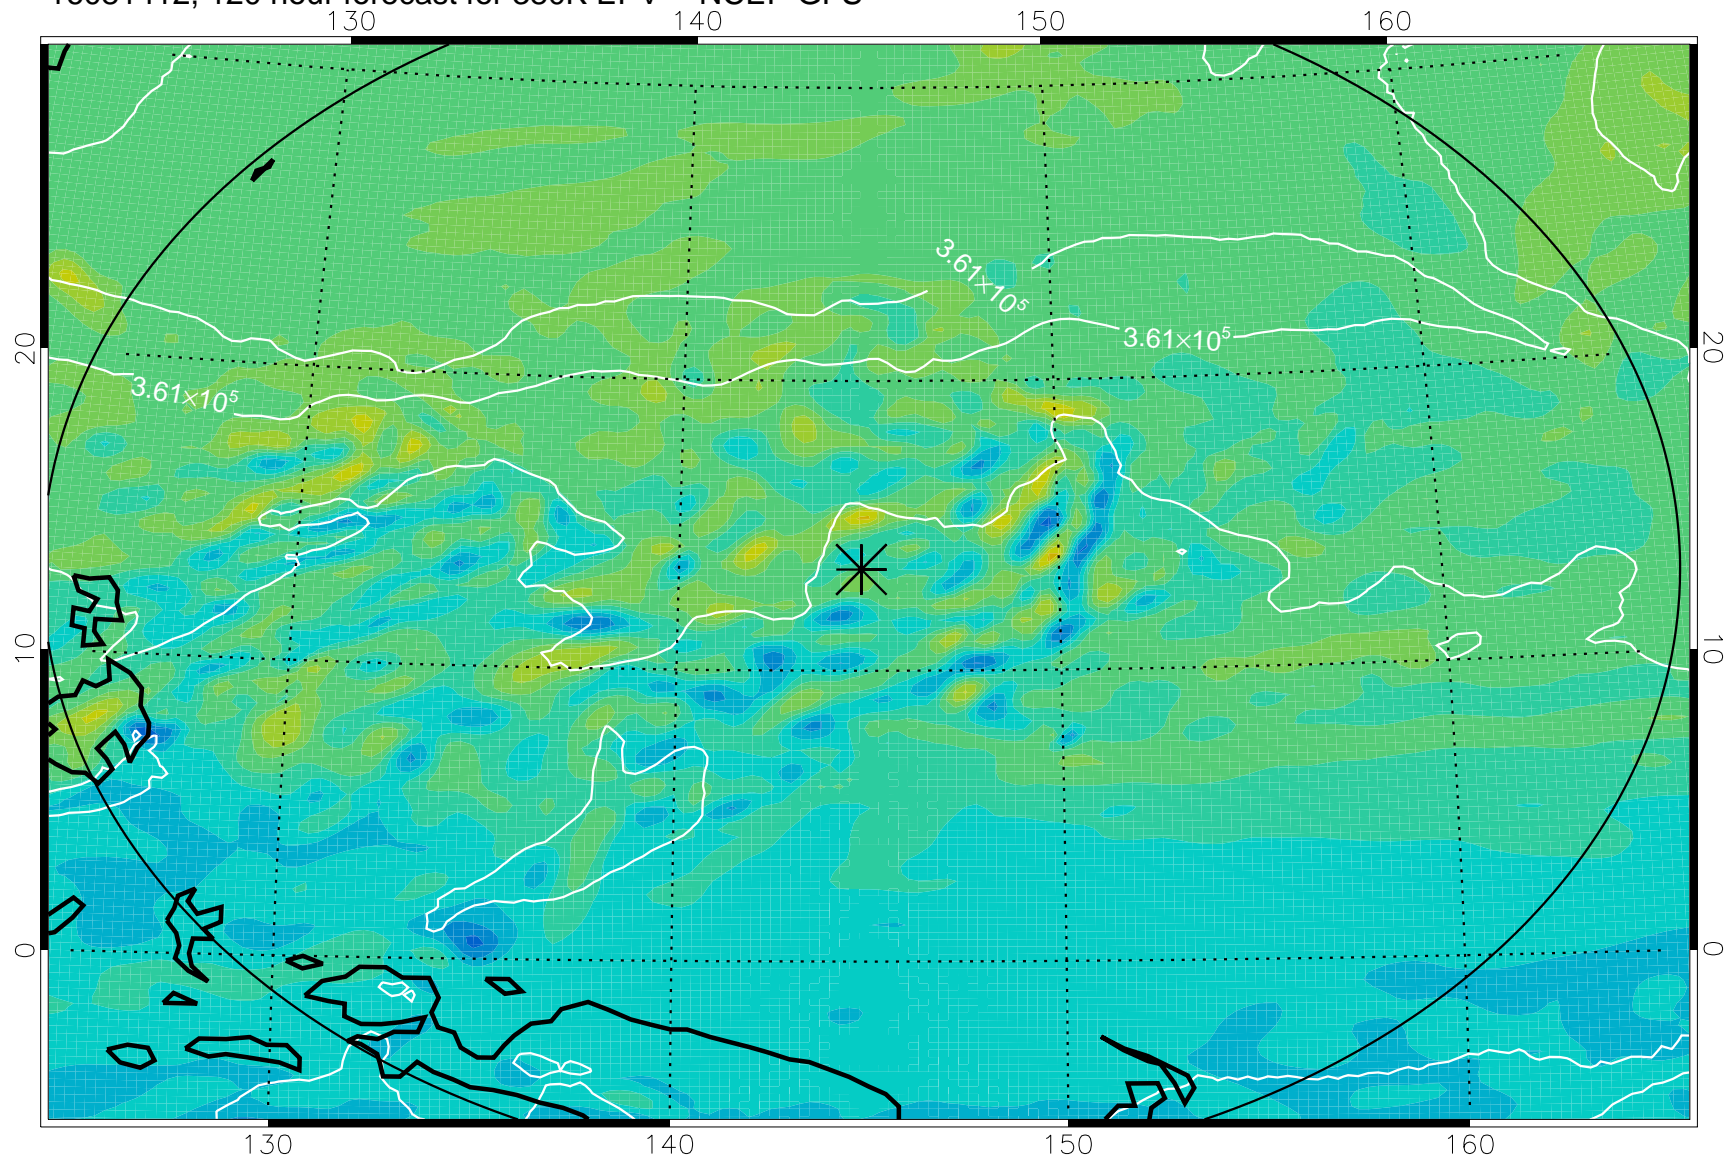

16081218, 78 hour forecast for 380K EPV -- NCEP GFS

380K Montgomery Streamfunction, white

Range ring of 2304 km

16081300, 84 hour forecast for 380K EPV -- NCEP GFS

380K Montgomery Streamfunction, white

Range ring of 2304 km

16081306, 90 hour forecast for 380K EPV -- NCEP GFS

380K Montgomery Streamfunction, white

Range ring of 2304 km

16081312, 96 hour forecast for 380K EPV -- NCEP GFS

380K Montgomery Streamfunction, white

Range ring of 2304 km

16081318, 102 hour forecast for 380K EPV -- NCEP GFS

380K Montgomery Streamfunction, white

Range ring of 2304 km

16081400, 108 hour forecast for 380K EPV -- NCEP GFS

380K Montgomery Streamfunction, white

Range ring of 2304 km

16081406, 114 hour forecast for 380K EPV -- NCEP GFS

380K Montgomery Streamfunction, white

Range ring of 2304 km

16081412, 120 hour forecast for 380K EPV -- NCEP GFS

380K Montgomery Streamfunction, white

Range ring of 2304 km