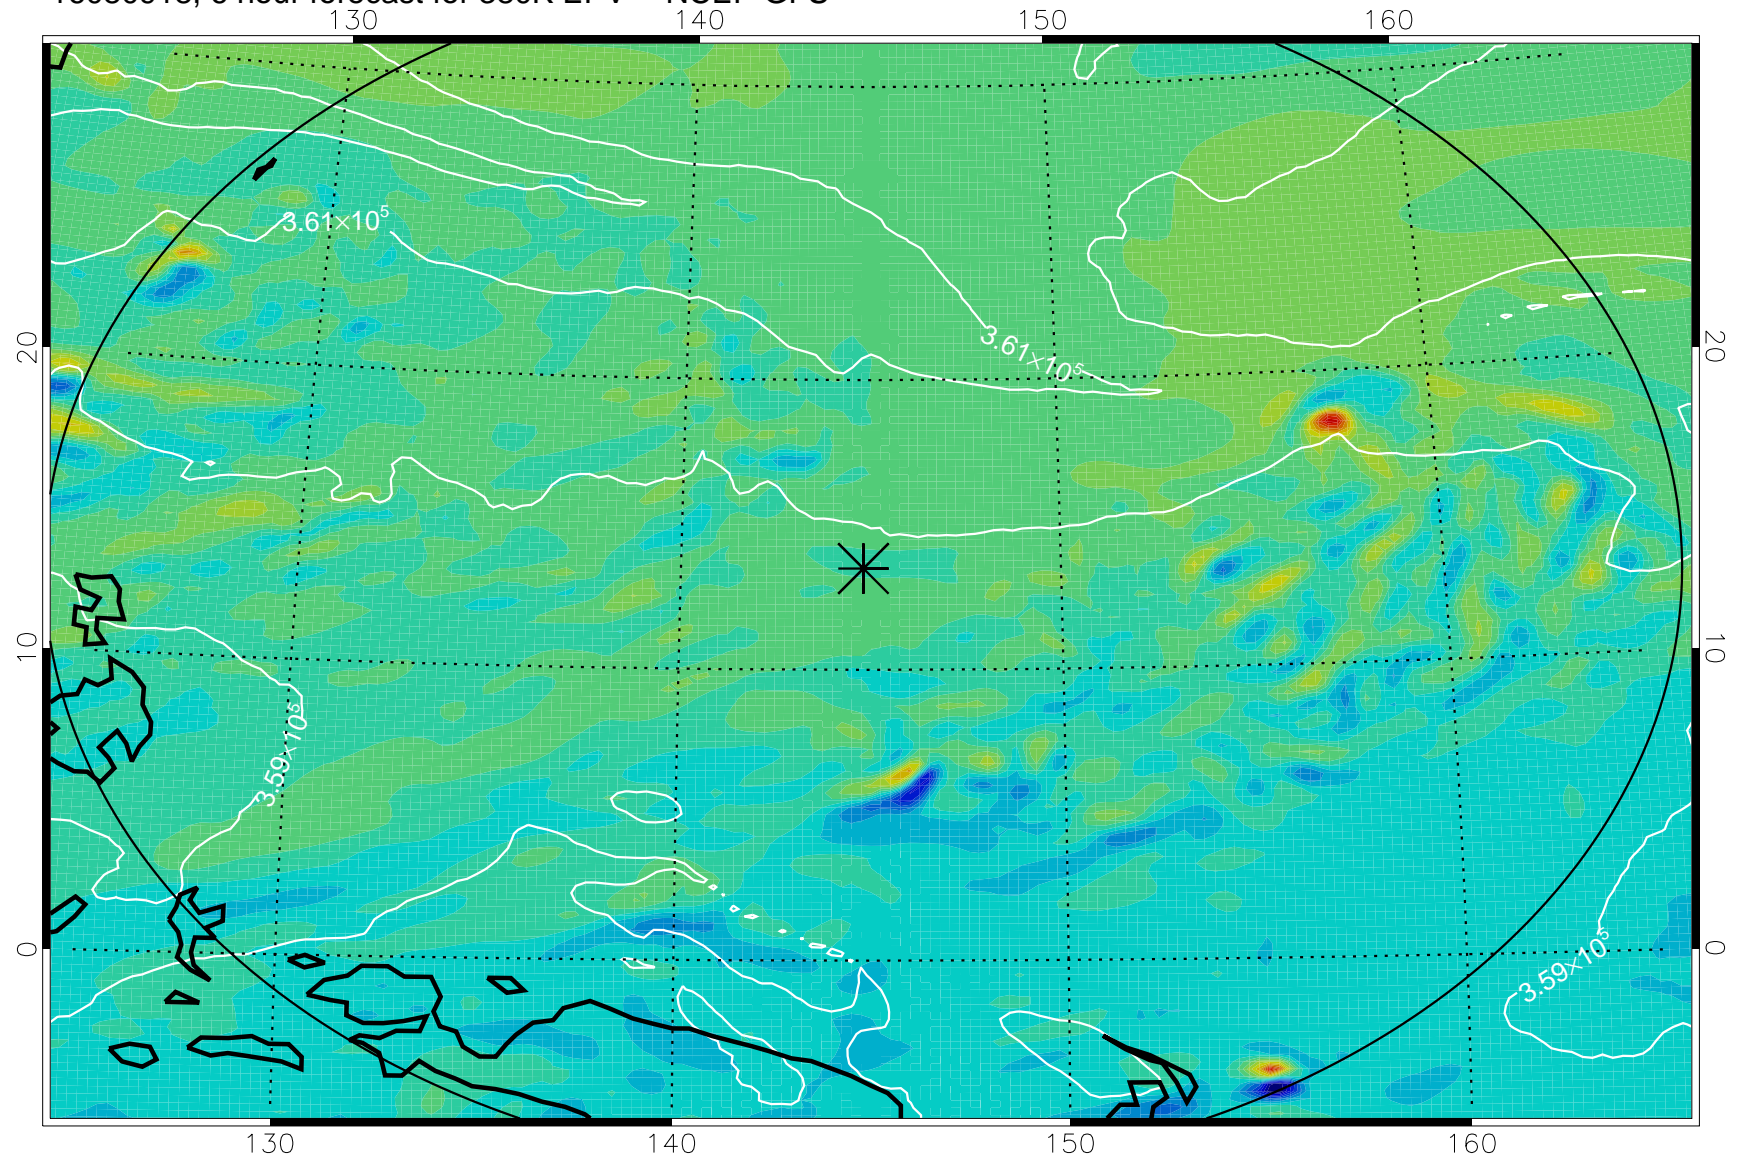

16080918, 6 hour forecast for 380K EPV -- NCEP GFS

380K Montgomery Streamfunction, white

Range ring of 2304 km

16081000, 12 hour forecast for 380K EPV -- NCEP GFS

380K Montgomery Streamfunction, white

Range ring of 2304 km

16081006, 18 hour forecast for 380K EPV -- NCEP GFS

380K Montgomery Streamfunction, white

Range ring of 2304 km

16081012, 24 hour forecast for 380K EPV -- NCEP GFS

380K Montgomery Streamfunction, white

Range ring of 2304 km

16081018, 30 hour forecast for 380K EPV -- NCEP GFS

380K Montgomery Streamfunction, white

Range ring of 2304 km

16081100, 36 hour forecast for 380K EPV -- NCEP GFS

380K Montgomery Streamfunction, white

Range ring of 2304 km

16081106, 42 hour forecast for 380K EPV -- NCEP GFS

380K Montgomery Streamfunction, white

Range ring of 2304 km

16081112, 48 hour forecast for 380K EPV -- NCEP GFS

380K Montgomery Streamfunction, white

Range ring of 2304 km