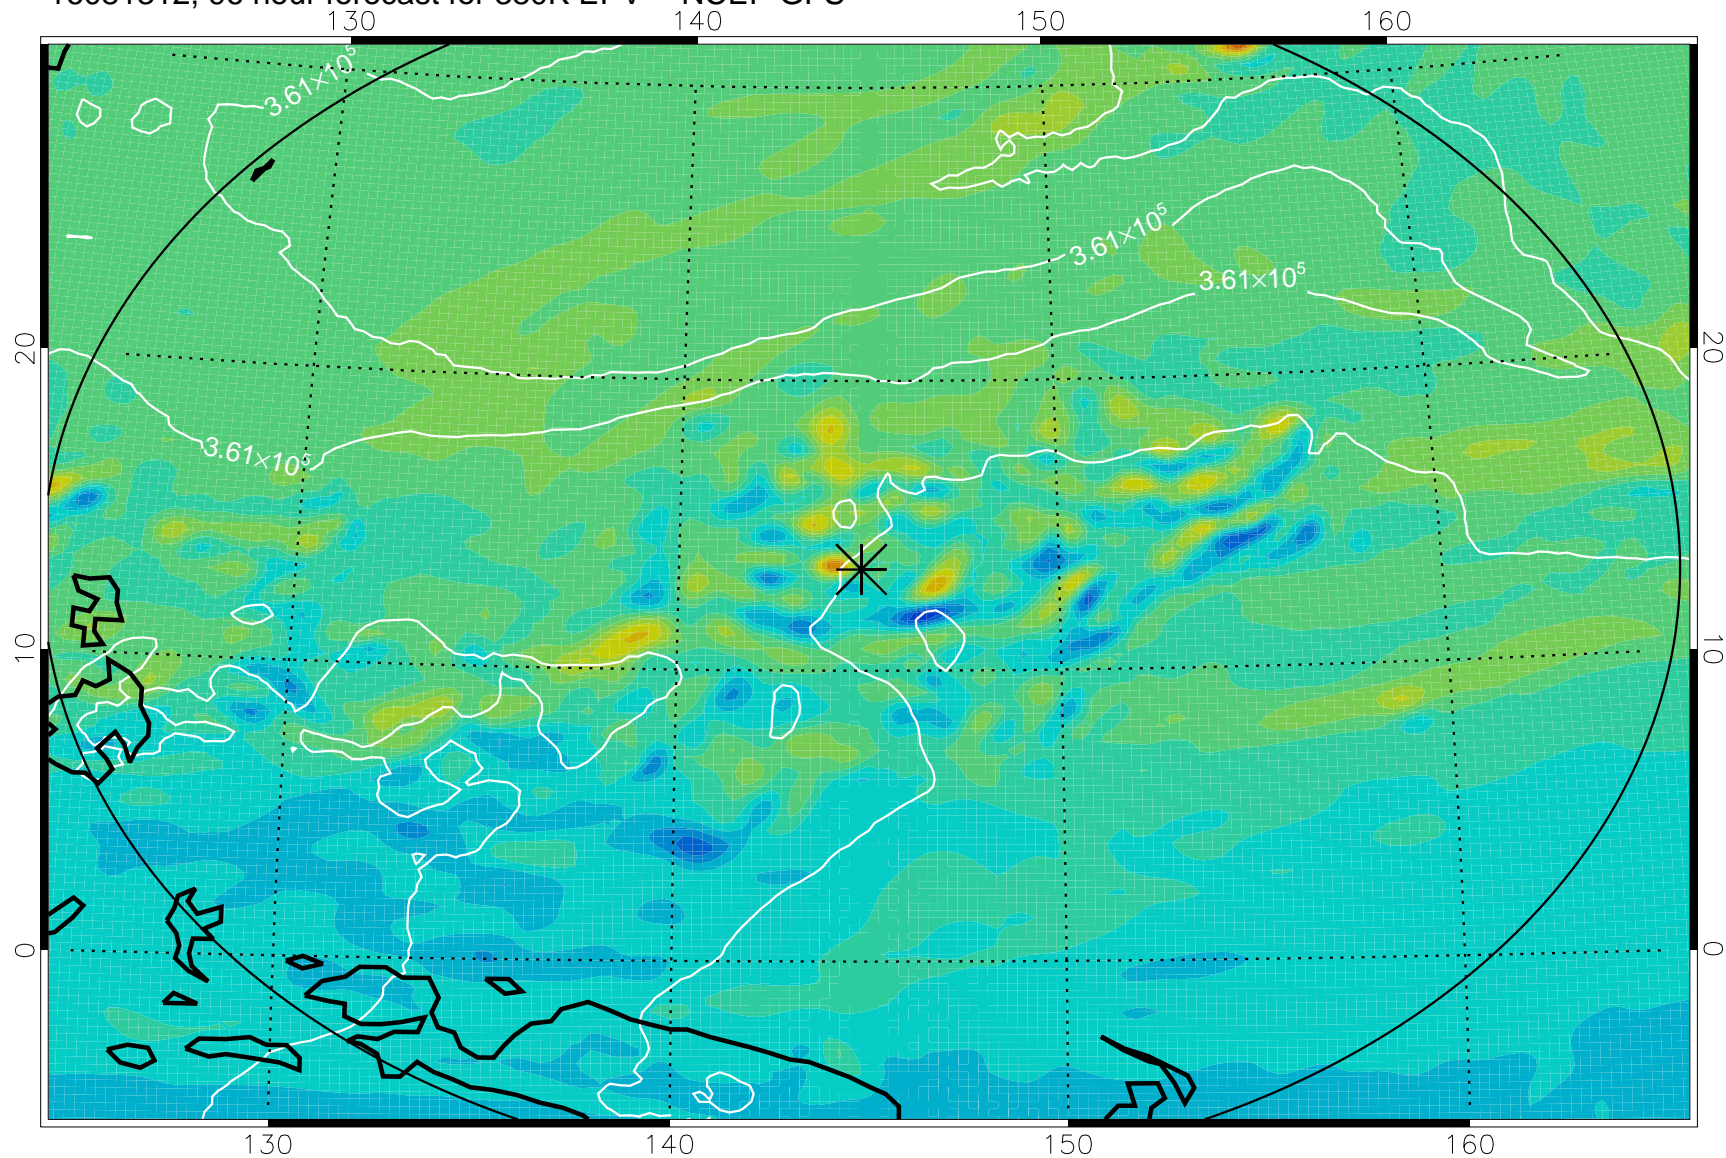

16081206, 66 hour forecast for 380K EPV -- NCEP GFS

380K Montgomery Streamfunction, white

Range ring of 2304 km

16081212, 72 hour forecast for 380K EPV -- NCEP GFS

380K Montgomery Streamfunction, white

Range ring of 2304 km

16081218, 78 hour forecast for 380K EPV -- NCEP GFS

380K Montgomery Streamfunction, white

Range ring of 2304 km

16081300, 84 hour forecast for 380K EPV -- NCEP GFS

380K Montgomery Streamfunction, white

Range ring of 2304 km

16081306, 90 hour forecast for 380K EPV -- NCEP GFS

380K Montgomery Streamfunction, white

Range ring of 2304 km

16081312, 96 hour forecast for 380K EPV -- NCEP GFS

380K Montgomery Streamfunction, white

Range ring of 2304 km

16081318, 102 hour forecast for 380K EPV -- NCEP GFS

380K Montgomery Streamfunction, white

Range ring of 2304 km

16081400, 108 hour forecast for 380K EPV -- NCEP GFS

380K Montgomery Streamfunction, white

Range ring of 2304 km