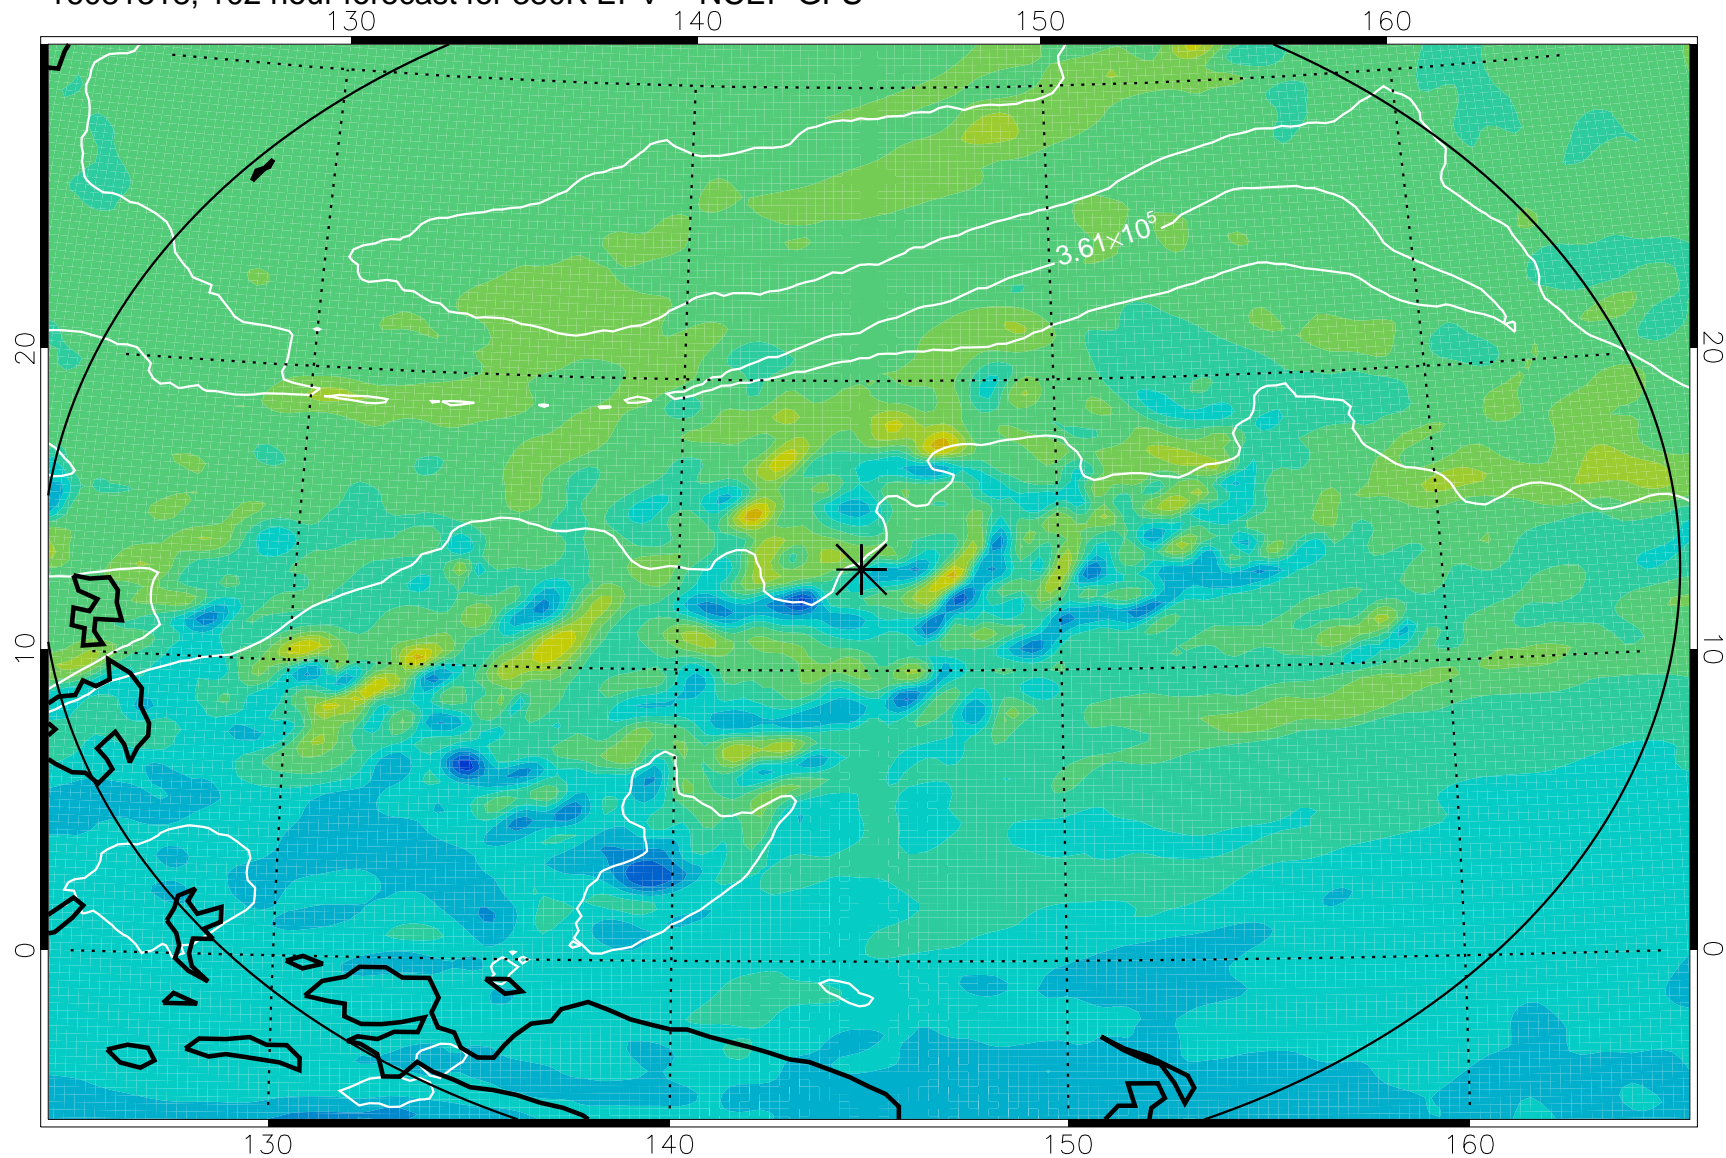

16081218, 78 hour forecast for 380K EPV -- NCEP GFS

380K Montgomery Streamfunction, white

Range ring of 2304 km

16081300, 84 hour forecast for 380K EPV -- NCEP GFS

380K Montgomery Streamfunction, white

Range ring of 2304 km

16081306, 90 hour forecast for 380K EPV -- NCEP GFS

380K Montgomery Streamfunction, white

Range ring of 2304 km

16081312, 96 hour forecast for 380K EPV -- NCEP GFS

380K Montgomery Streamfunction, white

Range ring of 2304 km

16081318, 102 hour forecast for 380K EPV -- NCEP GFS

380K Montgomery Streamfunction, white

Range ring of 2304 km

16081400, 108 hour forecast for 380K EPV -- NCEP GFS

380K Montgomery Streamfunction, white

Range ring of 2304 km

16081406, 114 hour forecast for 380K EPV -- NCEP GFS

380K Montgomery Streamfunction, white

Range ring of 2304 km

16081412, 120 hour forecast for 380K EPV -- NCEP GFS

380K Montgomery Streamfunction, white

Range ring of 2304 km