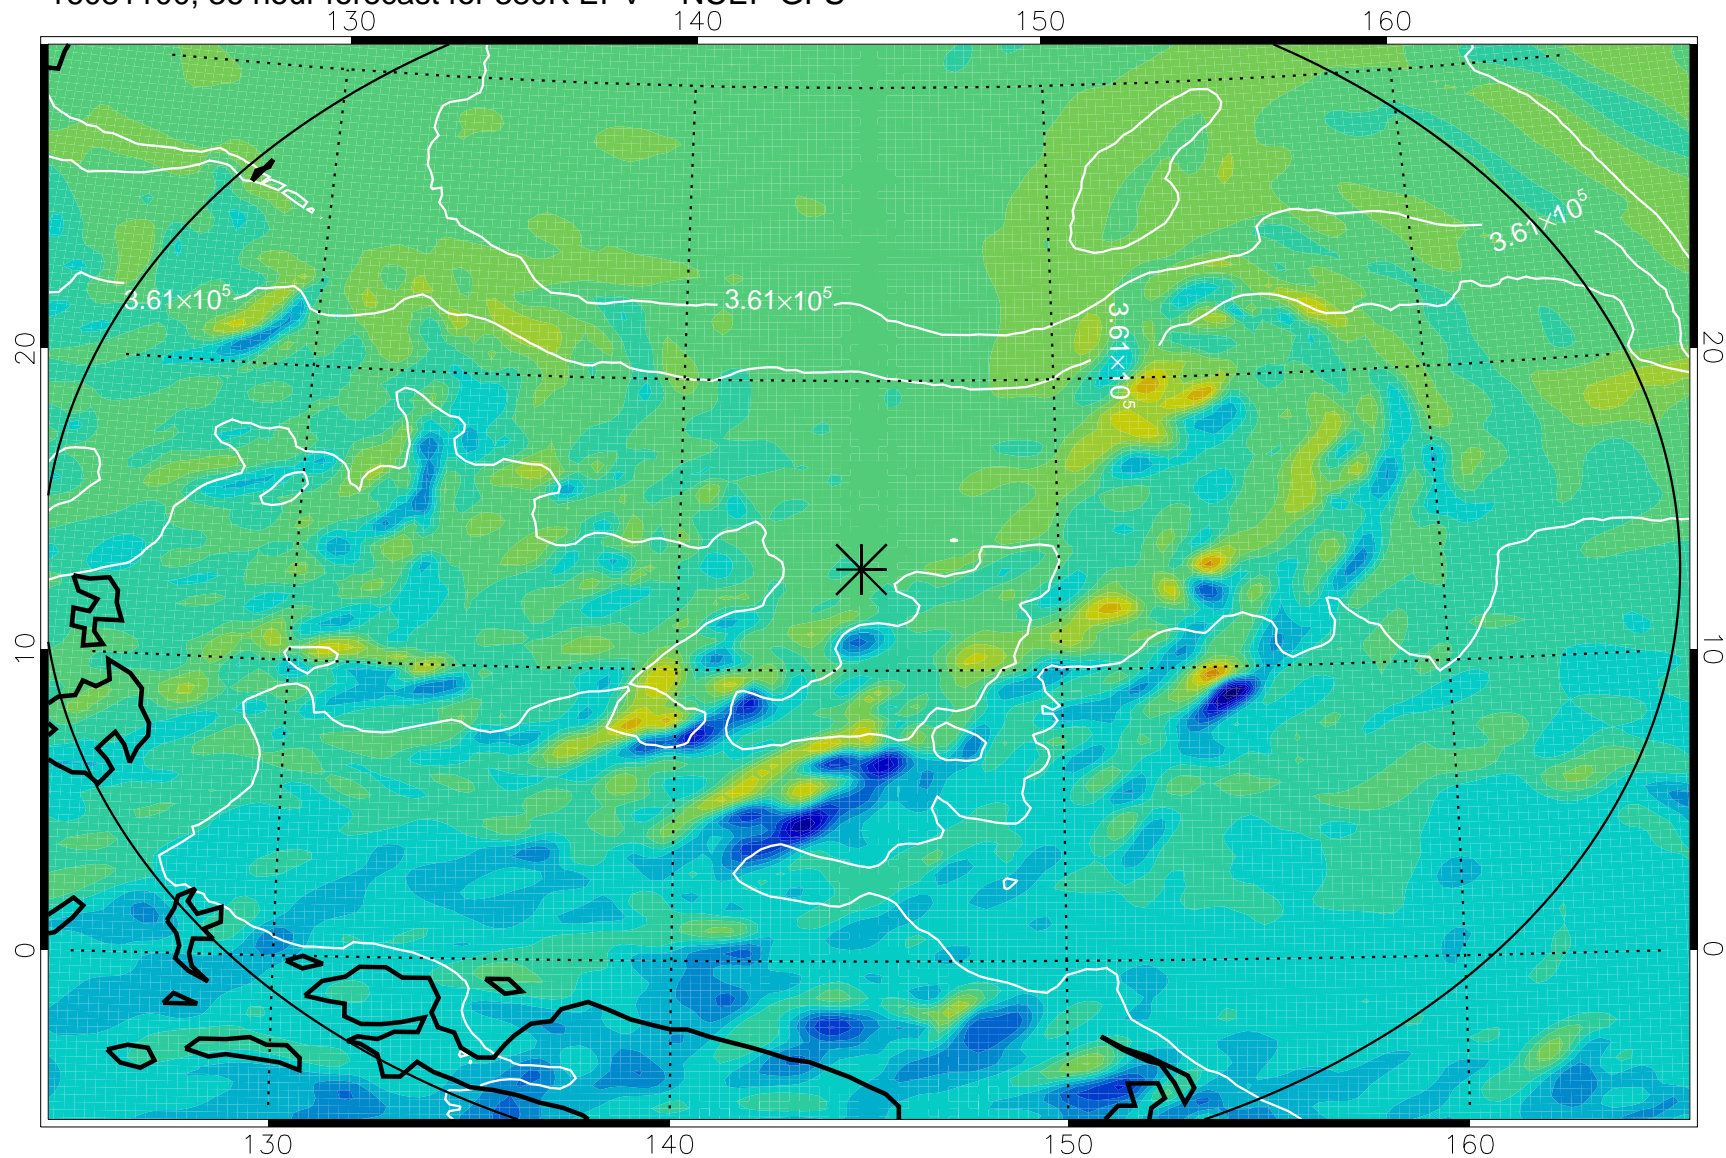

16081006, 18 hour forecast for 380K EPV -- NCEP GFS

380K Montgomery Streamfunction, white

Range ring of 2304 km

16081012, 24 hour forecast for 380K EPV -- NCEP GFS

380K Montgomery Streamfunction, white

Range ring of 2304 km

16081018, 30 hour forecast for 380K EPV -- NCEP GFS

380K Montgomery Streamfunction, white

Range ring of 2304 km

16081100, 36 hour forecast for 380K EPV -- NCEP GFS

380K Montgomery Streamfunction, white

Range ring of 2304 km

16081106, 42 hour forecast for 380K EPV -- NCEP GFS

380K Montgomery Streamfunction, white

Range ring of 2304 km

16081112, 48 hour forecast for 380K EPV -- NCEP GFS

380K Montgomery Streamfunction, white

Range ring of 2304 km

16081118, 54 hour forecast for 380K EPV -- NCEP GFS

380K Montgomery Streamfunction, white

Range ring of 2304 km

16081200, 60 hour forecast for 380K EPV -- NCEP GFS

380K Montgomery Streamfunction, white

Range ring of 2304 km