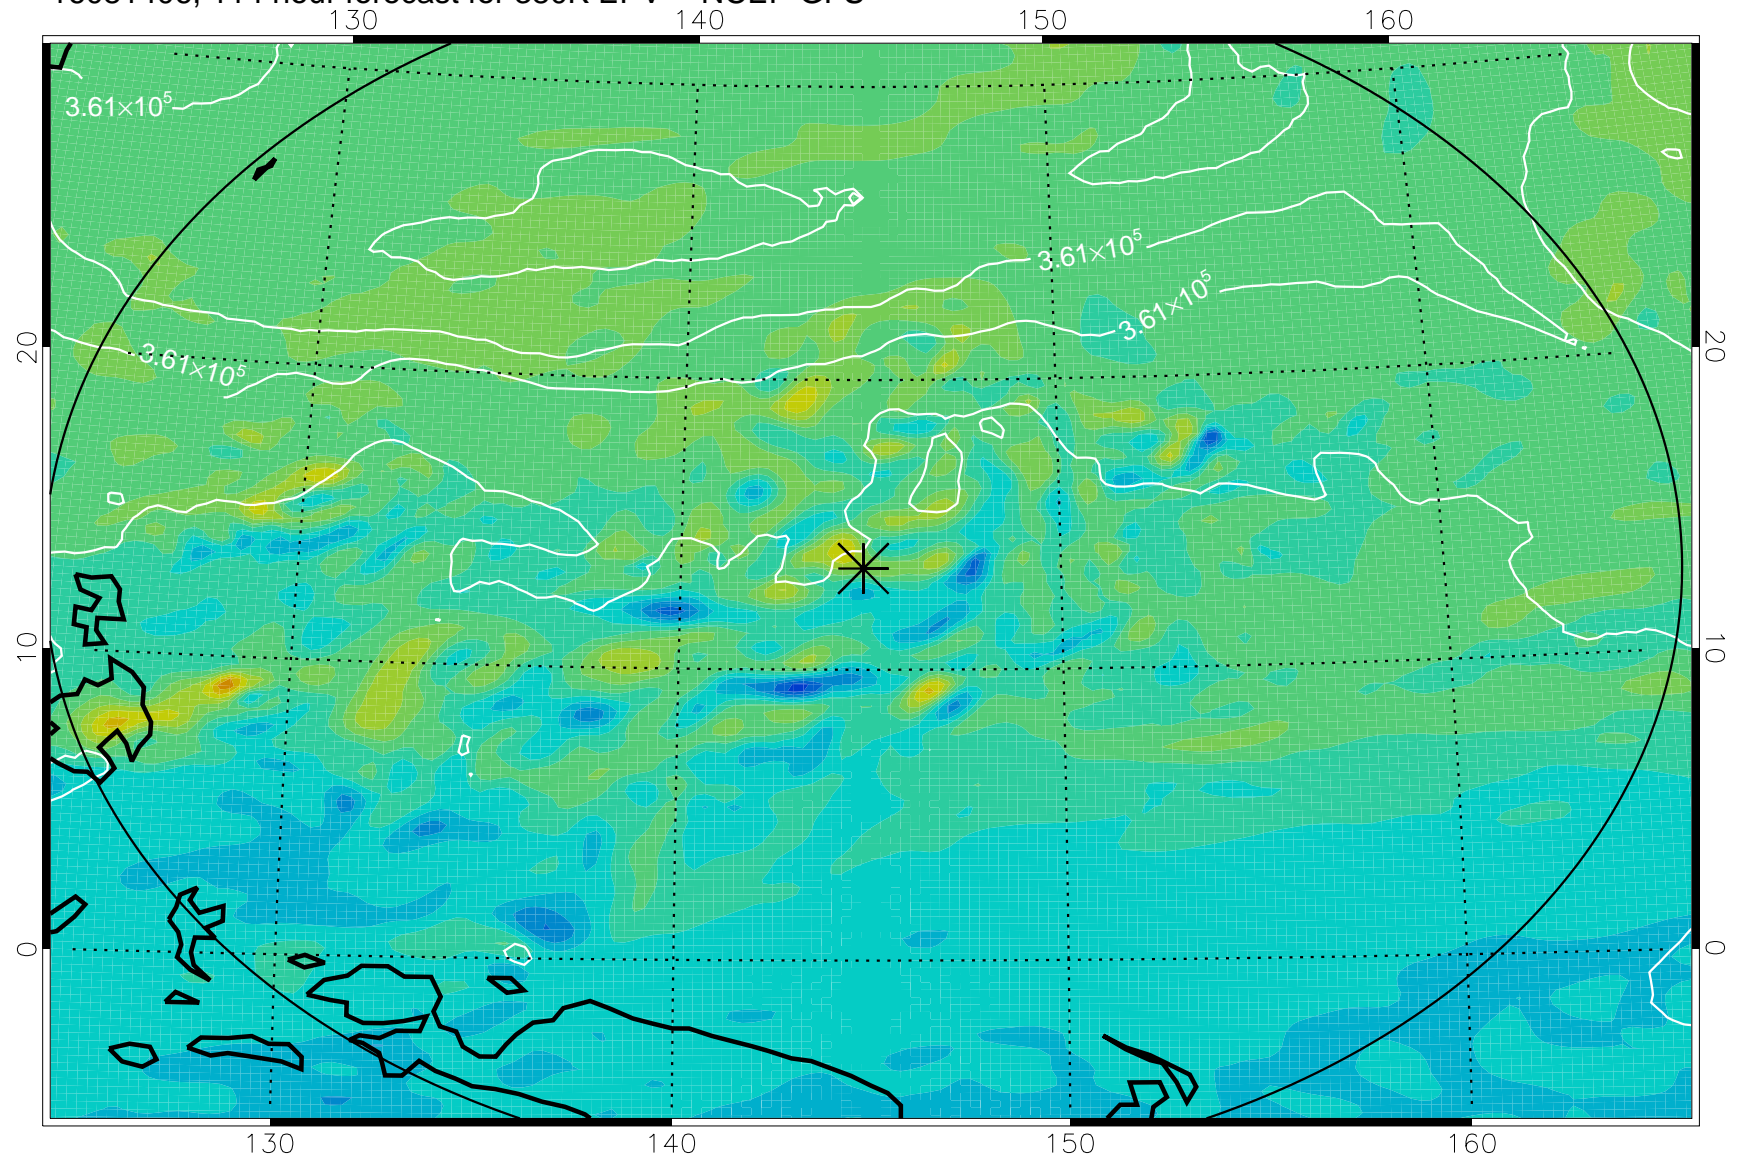

16081218, 78 hour forecast for 380K EPV -- NCEP GFS

380K Montgomery Streamfunction, white

Range ring of 2304 km

16081300, 84 hour forecast for 380K EPV -- NCEP GFS

380K Montgomery Streamfunction, white

Range ring of 2304 km

16081306, 90 hour forecast for 380K EPV -- NCEP GFS

380K Montgomery Streamfunction, white

Range ring of 2304 km

16081312, 96 hour forecast for 380K EPV -- NCEP GFS

380K Montgomery Streamfunction, white

Range ring of 2304 km

16081318, 102 hour forecast for 380K EPV -- NCEP GFS

380K Montgomery Streamfunction, white

Range ring of 2304 km

16081400, 108 hour forecast for 380K EPV -- NCEP GFS

380K Montgomery Streamfunction, white

Range ring of 2304 km

16081406, 114 hour forecast for 380K EPV -- NCEP GFS

380K Montgomery Streamfunction, white

Range ring of 2304 km

16081412, 120 hour forecast for 380K EPV -- NCEP GFS

380K Montgomery Streamfunction, white

Range ring of 2304 km