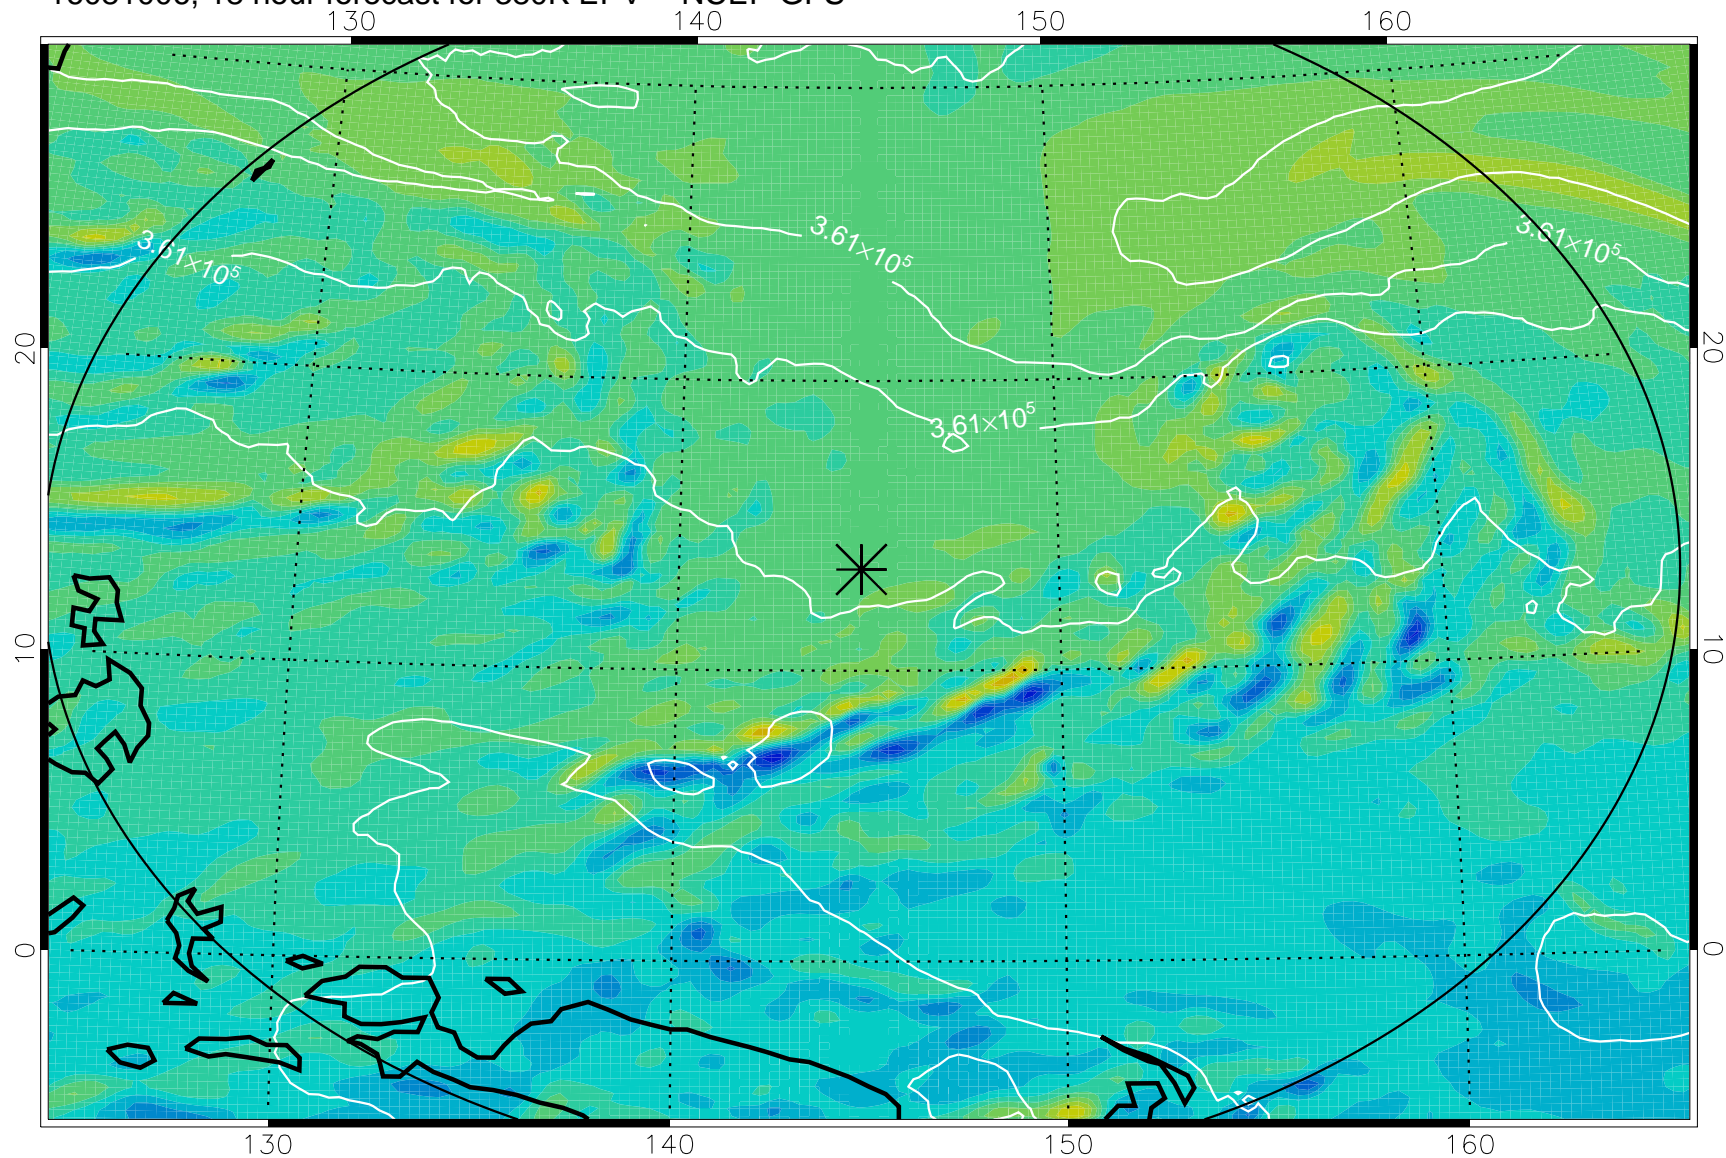

16080918, 6 hour forecast for 380K EPV -- NCEP GFS

380K Montgomery Streamfunction, white

Range ring of 2304 km

16081000, 12 hour forecast for 380K EPV -- NCEP GFS

380K Montgomery Streamfunction, white

Range ring of 2304 km

16081006, 18 hour forecast for 380K EPV -- NCEP GFS

380K Montgomery Streamfunction, white

Range ring of 2304 km

16081012, 24 hour forecast for 380K EPV -- NCEP GFS

380K Montgomery Streamfunction, white

Range ring of 2304 km

16081018, 30 hour forecast for 380K EPV -- NCEP GFS

380K Montgomery Streamfunction, white

Range ring of 2304 km

16081100, 36 hour forecast for 380K EPV -- NCEP GFS

380K Montgomery Streamfunction, white

Range ring of 2304 km

16081106, 42 hour forecast for 380K EPV -- NCEP GFS

380K Montgomery Streamfunction, white

Range ring of 2304 km

16081112, 48 hour forecast for 380K EPV -- NCEP GFS

380K Montgomery Streamfunction, white

Range ring of 2304 km