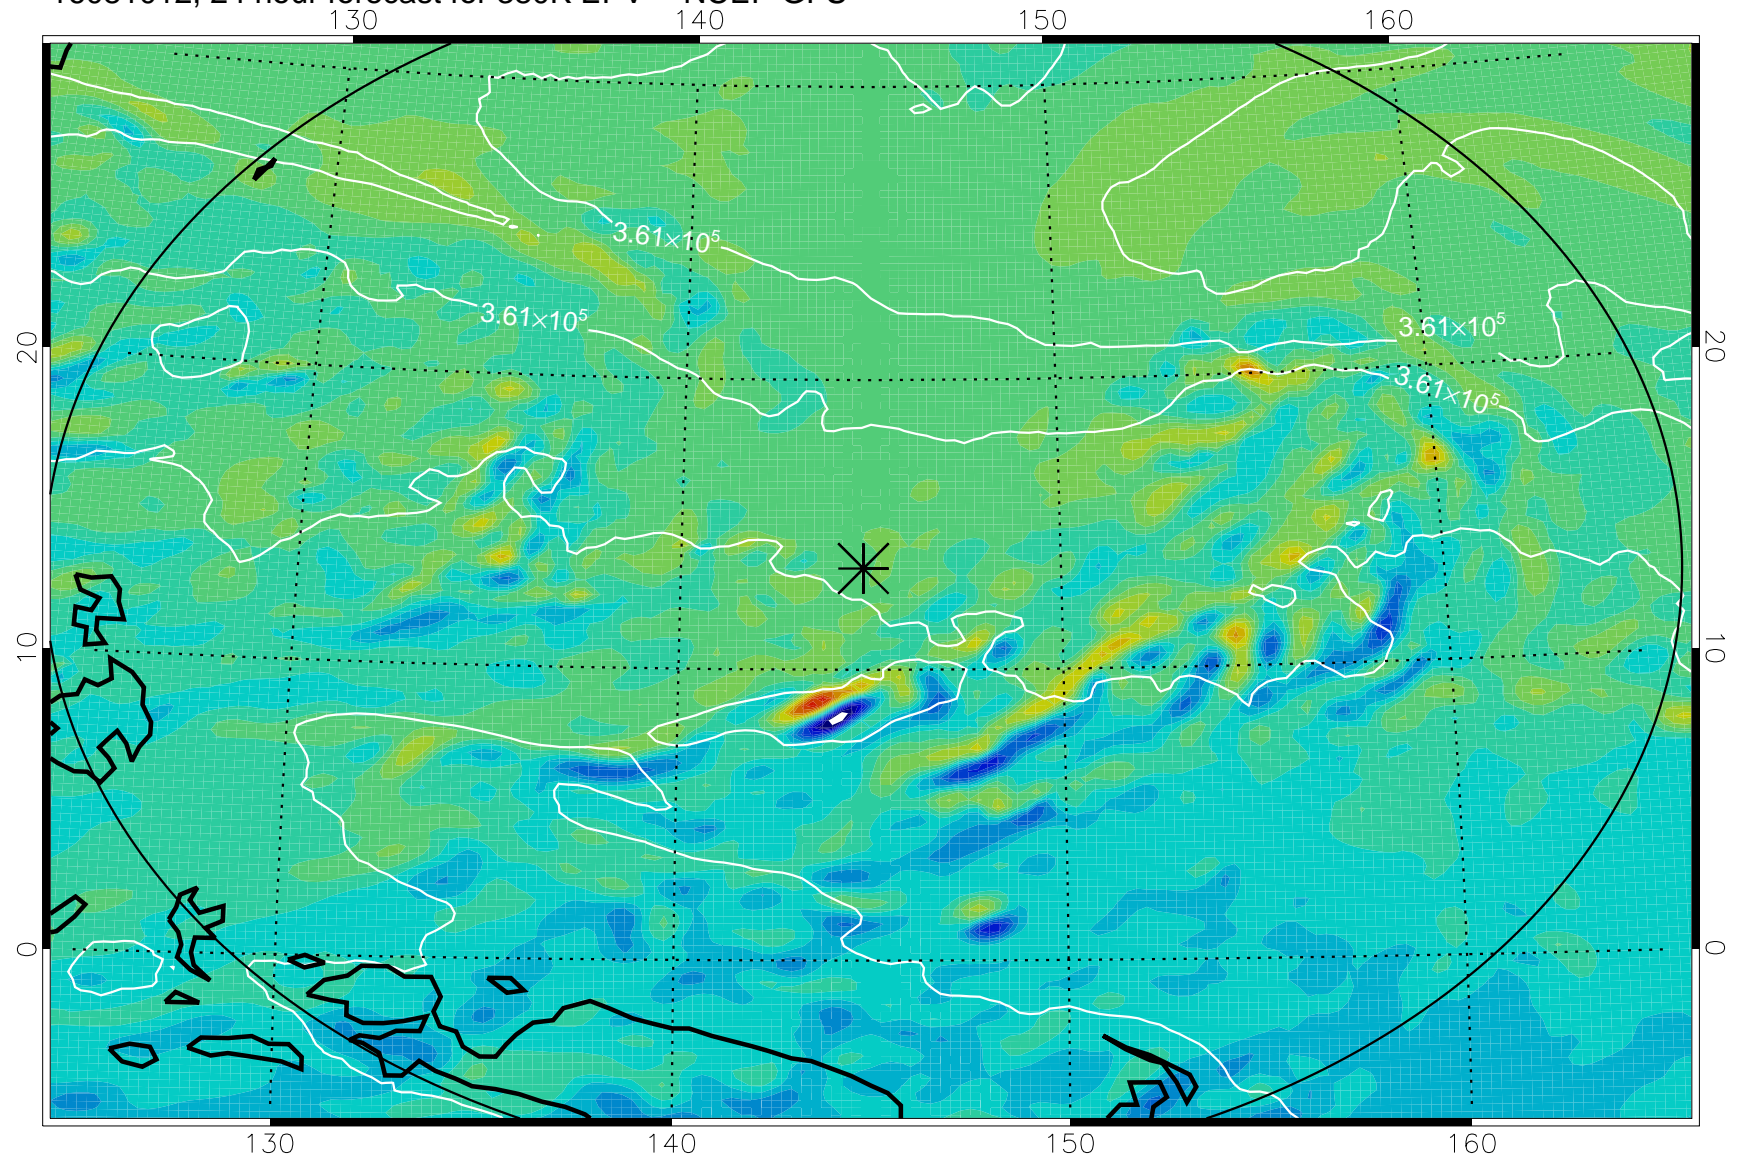

16080918, 6 hour forecast for 380K EPV -- NCEP GFS

380K Montgomery Streamfunction, white

Range ring of 2304 km

16081000, 12 hour forecast for 380K EPV -- NCEP GFS

380K Montgomery Streamfunction, white

Range ring of 2304 km

16081006, 18 hour forecast for 380K EPV -- NCEP GFS

380K Montgomery Streamfunction, white

Range ring of 2304 km

16081012, 24 hour forecast for 380K EPV -- NCEP GFS

380K Montgomery Streamfunction, white

Range ring of 2304 km

16081018, 30 hour forecast for 380K EPV -- NCEP GFS

380K Montgomery Streamfunction, white

Range ring of 2304 km

16081100, 36 hour forecast for 380K EPV -- NCEP GFS

380K Montgomery Streamfunction, white

Range ring of 2304 km

16081106, 42 hour forecast for 380K EPV -- NCEP GFS

380K Montgomery Streamfunction, white

Range ring of 2304 km

16081112, 48 hour forecast for 380K EPV -- NCEP GFS

380K Montgomery Streamfunction, white

Range ring of 2304 km