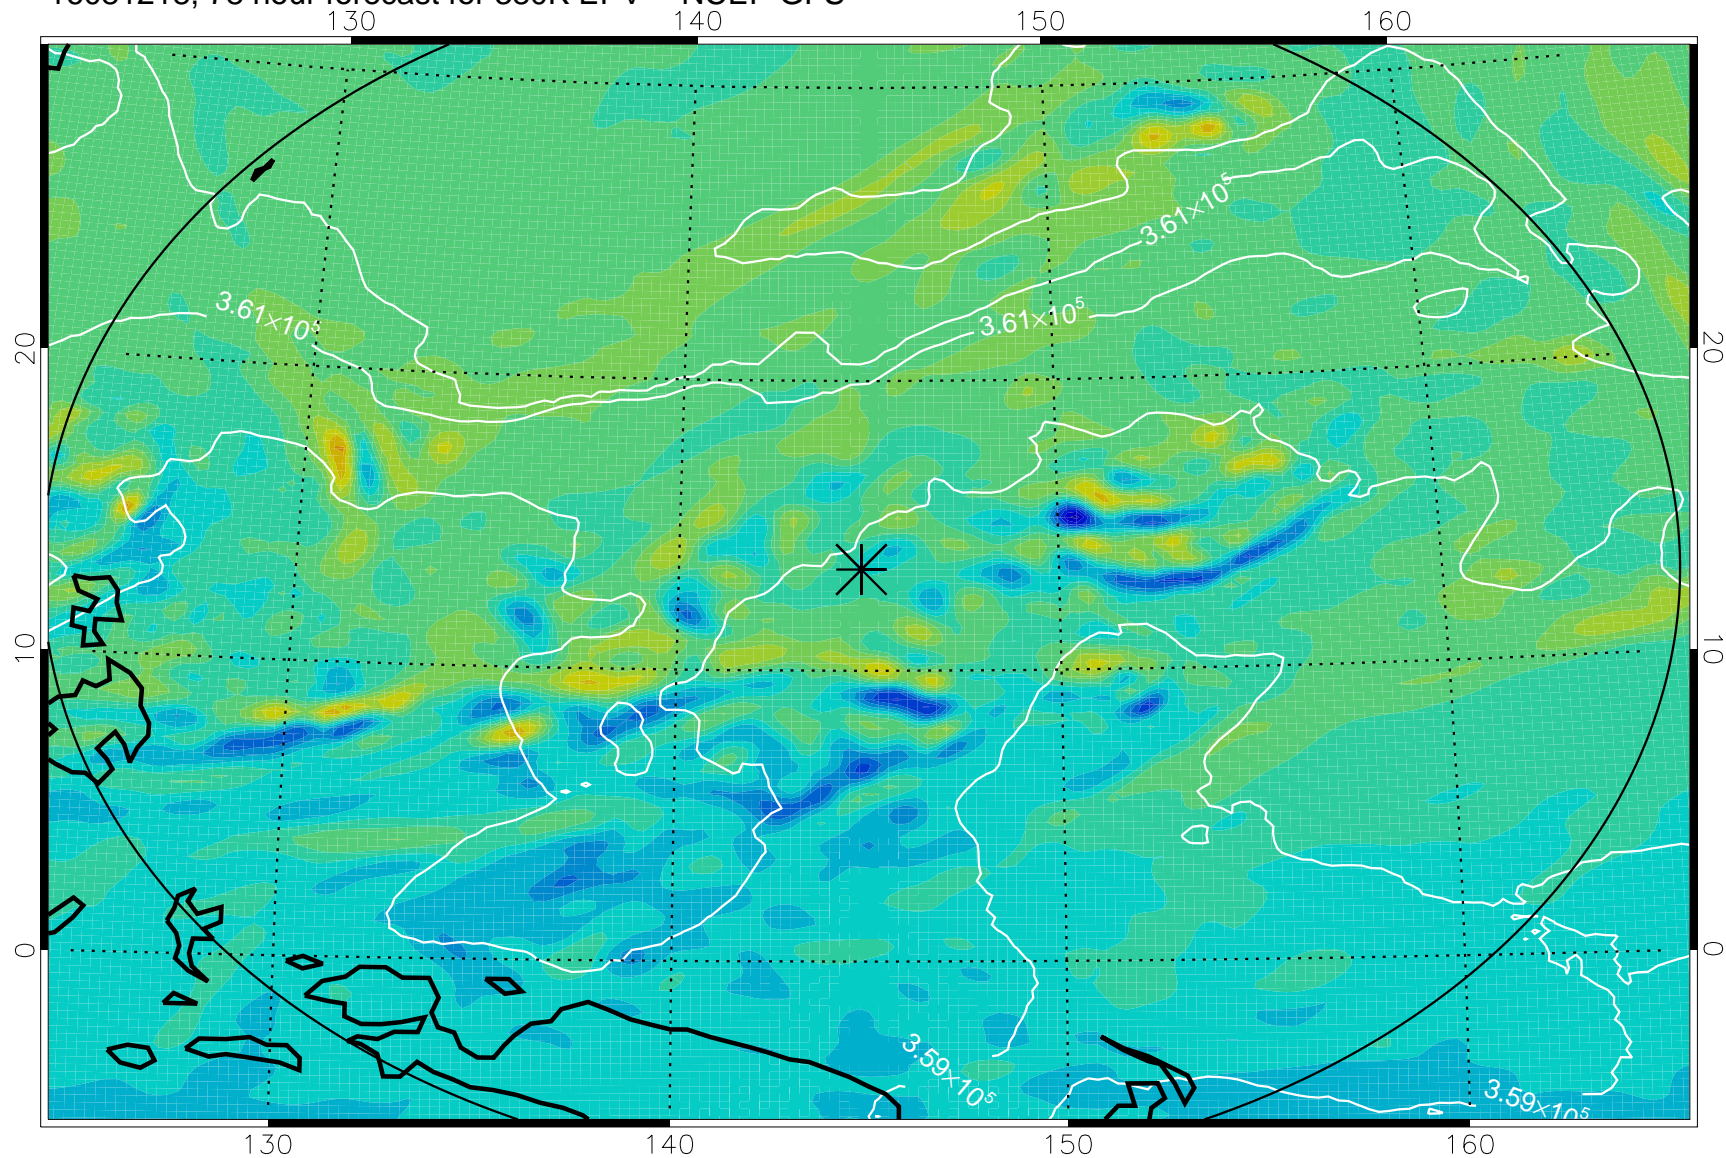

16081118, 54 hour forecast for 380K EPV -- NCEP GFS

380K Montgomery Streamfunction, white

Range ring of 2304 km

16081200, 60 hour forecast for 380K EPV -- NCEP GFS

380K Montgomery Streamfunction, white

Range ring of 2304 km

16081206, 66 hour forecast for 380K EPV -- NCEP GFS

380K Montgomery Streamfunction, white

Range ring of 2304 km

16081212, 72 hour forecast for 380K EPV -- NCEP GFS

380K Montgomery Streamfunction, white

Range ring of 2304 km

16081218, 78 hour forecast for 380K EPV -- NCEP GFS

380K Montgomery Streamfunction, white

Range ring of 2304 km

16081300, 84 hour forecast for 380K EPV -- NCEP GFS

380K Montgomery Streamfunction, white

Range ring of 2304 km

16081306, 90 hour forecast for 380K EPV -- NCEP GFS

380K Montgomery Streamfunction, white

Range ring of 2304 km

16081312, 96 hour forecast for 380K EPV -- NCEP GFS

380K Montgomery Streamfunction, white

Range ring of 2304 km