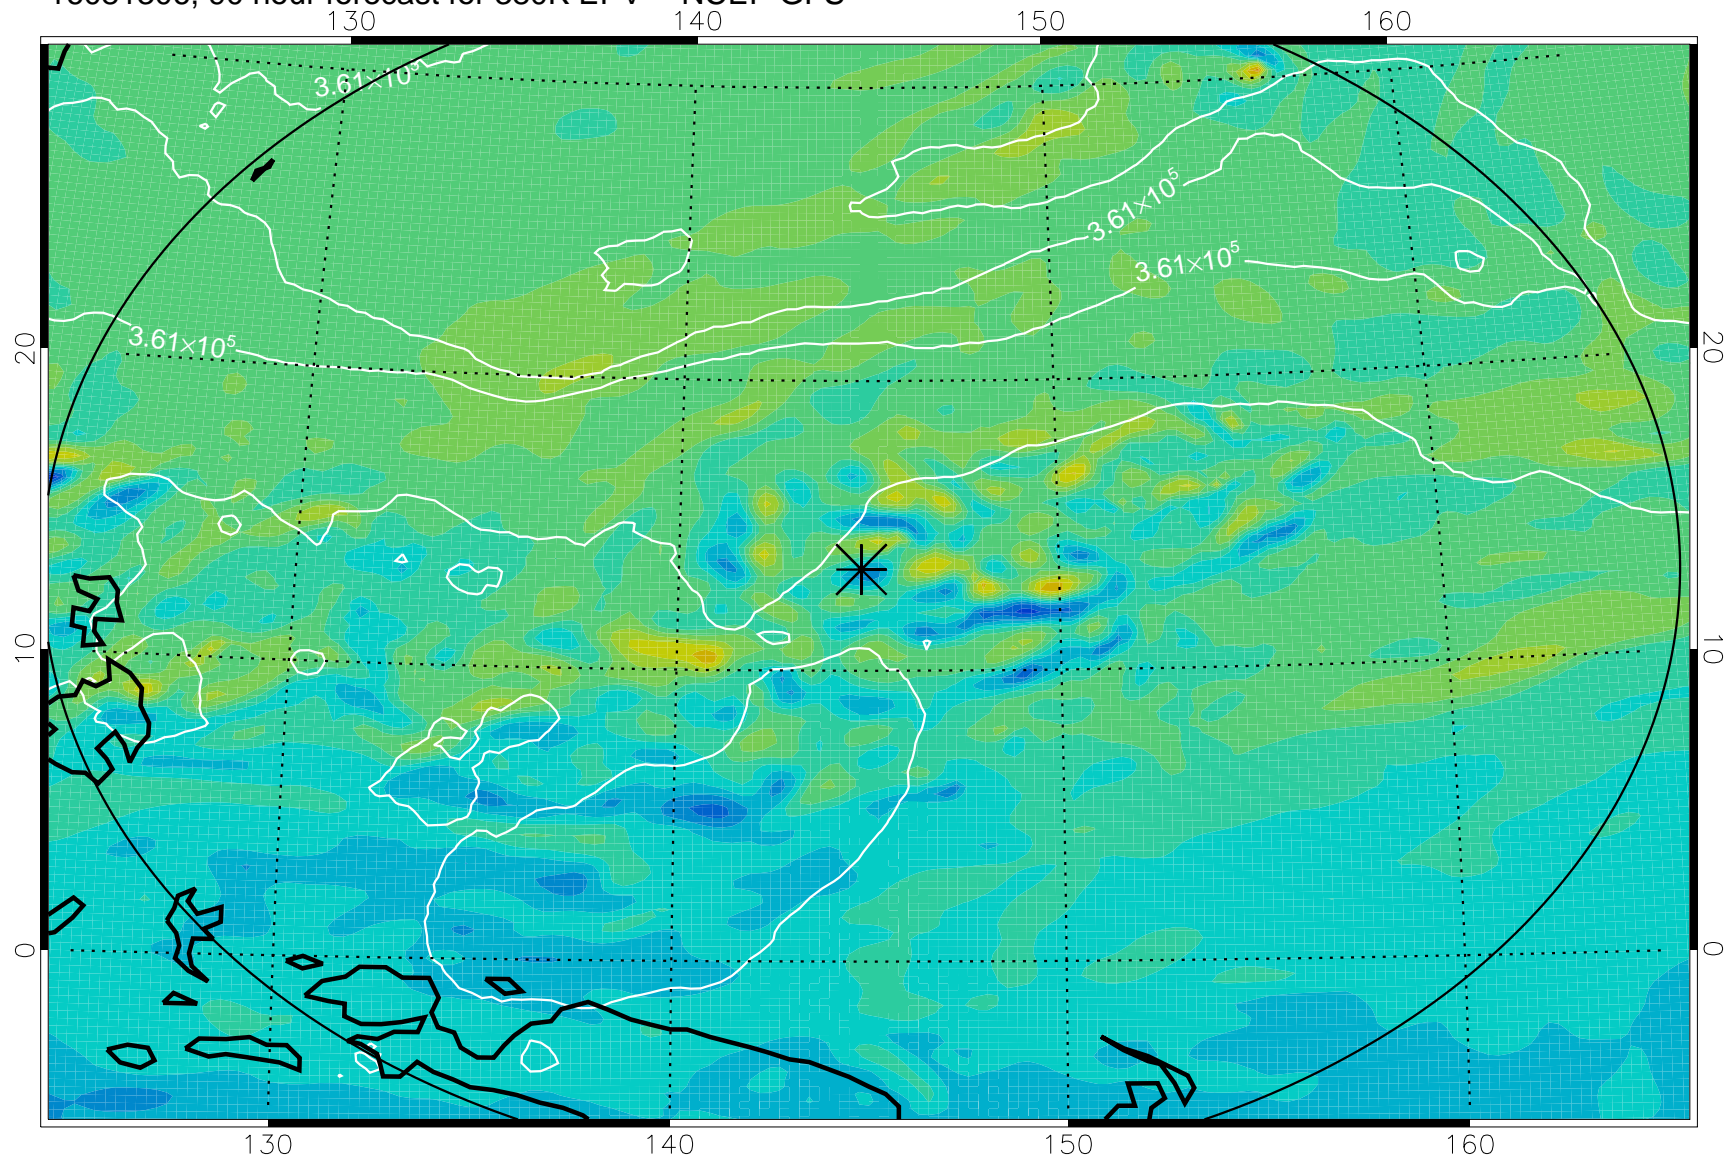

16081206, 66 hour forecast for 380K EPV -- NCEP GFS

380K Montgomery Streamfunction, white

Range ring of 2304 km

16081212, 72 hour forecast for 380K EPV -- NCEP GFS

380K Montgomery Streamfunction, white

Range ring of 2304 km

16081218, 78 hour forecast for 380K EPV -- NCEP GFS

380K Montgomery Streamfunction, white

Range ring of 2304 km

16081300, 84 hour forecast for 380K EPV -- NCEP GFS

380K Montgomery Streamfunction, white

Range ring of 2304 km

16081306, 90 hour forecast for 380K EPV -- NCEP GFS

380K Montgomery Streamfunction, white

Range ring of 2304 km

16081312, 96 hour forecast for 380K EPV -- NCEP GFS

380K Montgomery Streamfunction, white

Range ring of 2304 km

16081318, 102 hour forecast for 380K EPV -- NCEP GFS

380K Montgomery Streamfunction, white

Range ring of 2304 km

16081400, 108 hour forecast for 380K EPV -- NCEP GFS

380K Montgomery Streamfunction, white

Range ring of 2304 km