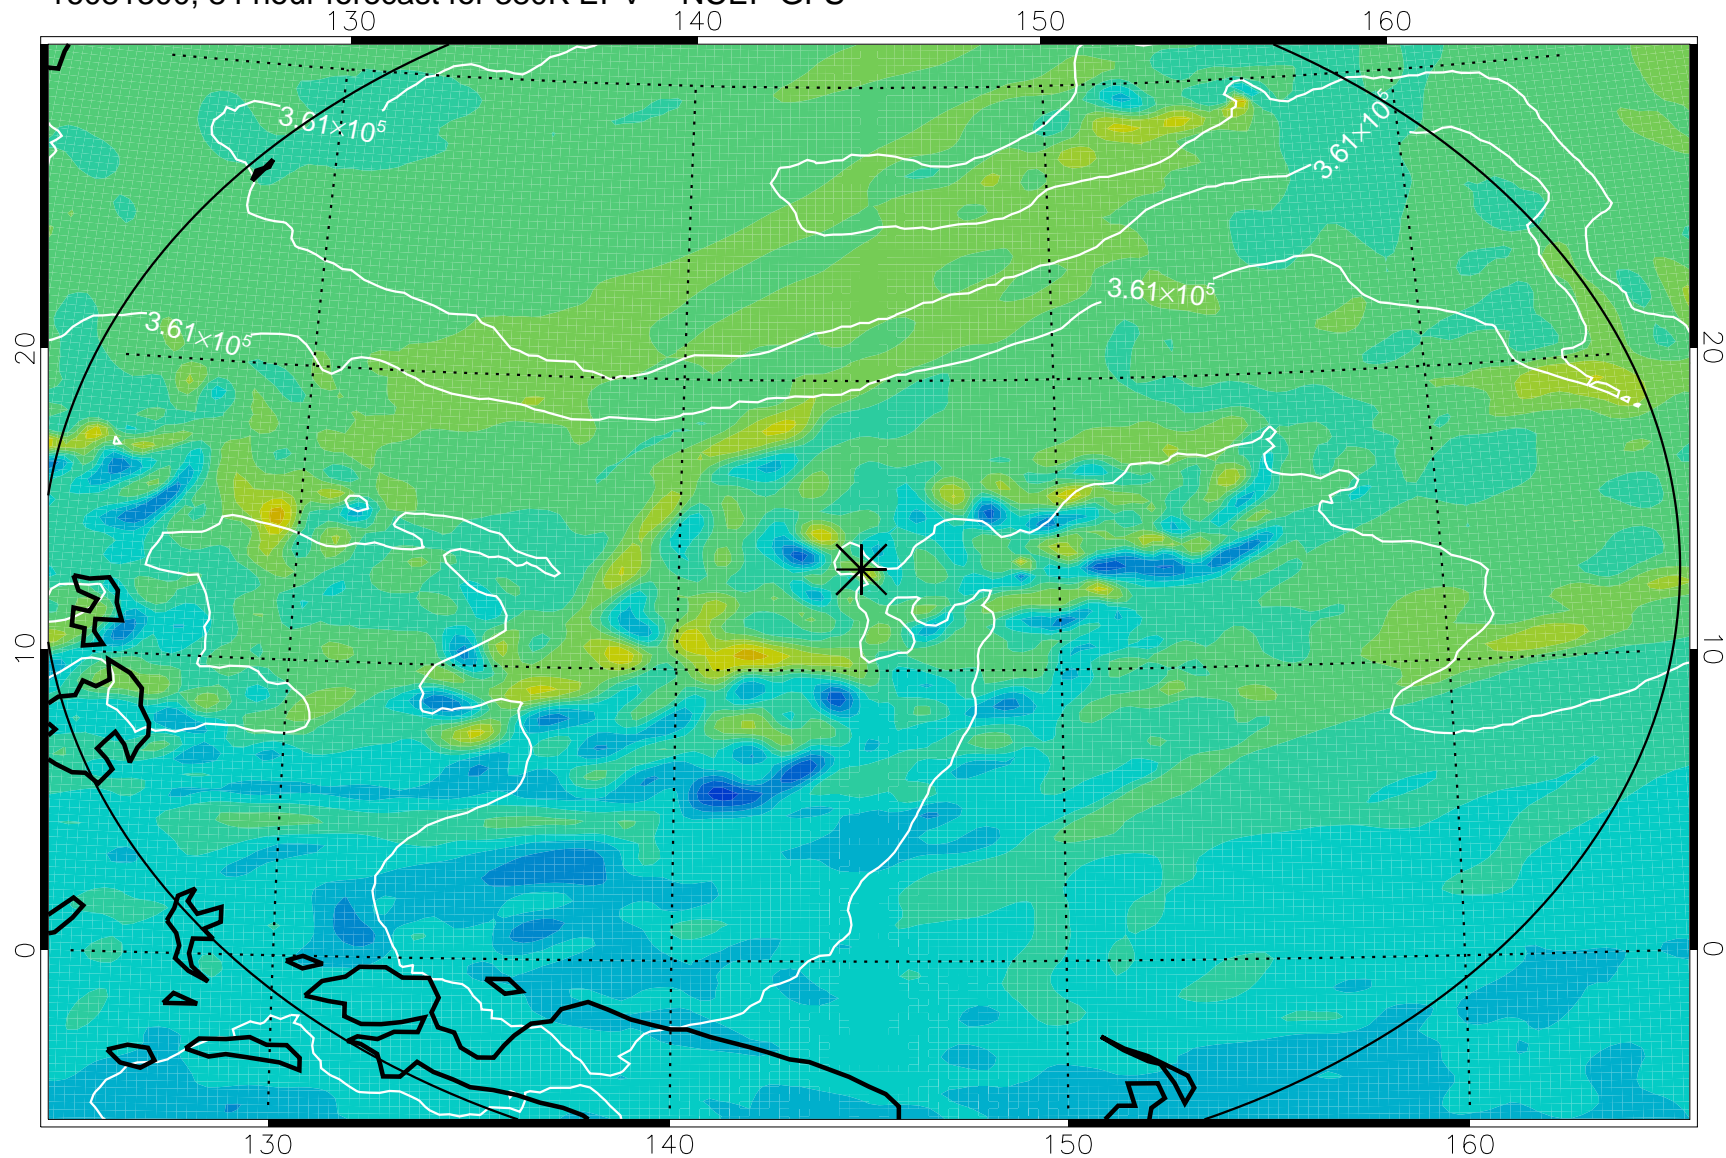

16081206, 66 hour forecast for 380K EPV -- NCEP GFS

380K Montgomery Streamfunction, white

Range ring of 2304 km

16081212, 72 hour forecast for 380K EPV -- NCEP GFS

380K Montgomery Streamfunction, white

Range ring of 2304 km

16081218, 78 hour forecast for 380K EPV -- NCEP GFS

380K Montgomery Streamfunction, white

Range ring of 2304 km

16081300, 84 hour forecast for 380K EPV -- NCEP GFS

380K Montgomery Streamfunction, white

Range ring of 2304 km

16081306, 90 hour forecast for 380K EPV -- NCEP GFS

380K Montgomery Streamfunction, white

Range ring of 2304 km

16081312, 96 hour forecast for 380K EPV -- NCEP GFS

380K Montgomery Streamfunction, white

Range ring of 2304 km

16081318, 102 hour forecast for 380K EPV -- NCEP GFS

380K Montgomery Streamfunction, white

Range ring of 2304 km

16081400, 108 hour forecast for 380K EPV -- NCEP GFS

380K Montgomery Streamfunction, white

Range ring of 2304 km