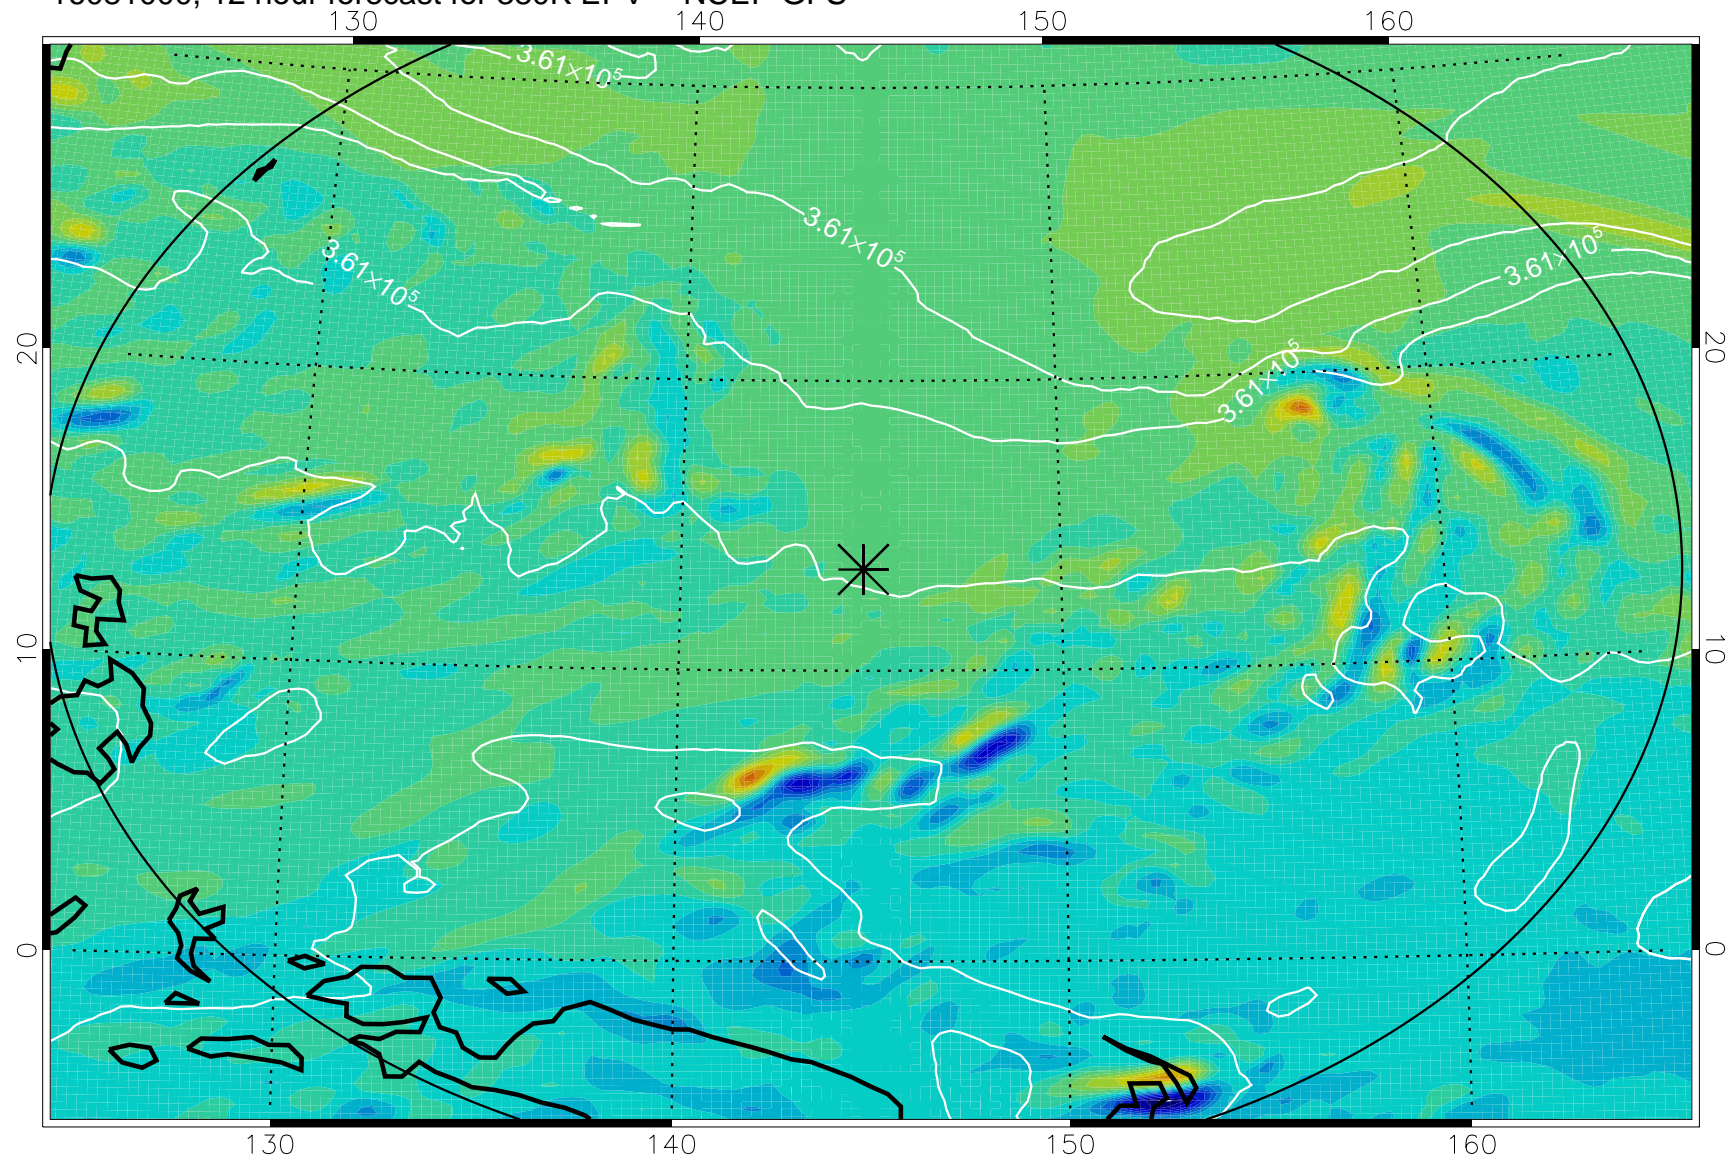

16080918, 6 hour forecast for 380K EPV -- NCEP GFS

380K Montgomery Streamfunction, white

Range ring of 2304 km

16081000, 12 hour forecast for 380K EPV -- NCEP GFS

380K Montgomery Streamfunction, white

Range ring of 2304 km

16081006, 18 hour forecast for 380K EPV -- NCEP GFS

380K Montgomery Streamfunction, white

Range ring of 2304 km

16081012, 24 hour forecast for 380K EPV -- NCEP GFS

380K Montgomery Streamfunction, white

Range ring of 2304 km

16081018, 30 hour forecast for 380K EPV -- NCEP GFS

380K Montgomery Streamfunction, white

Range ring of 2304 km

16081100, 36 hour forecast for 380K EPV -- NCEP GFS

380K Montgomery Streamfunction, white

Range ring of 2304 km

16081106, 42 hour forecast for 380K EPV -- NCEP GFS

380K Montgomery Streamfunction, white

Range ring of 2304 km

16081112, 48 hour forecast for 380K EPV -- NCEP GFS

380K Montgomery Streamfunction, white

Range ring of 2304 km