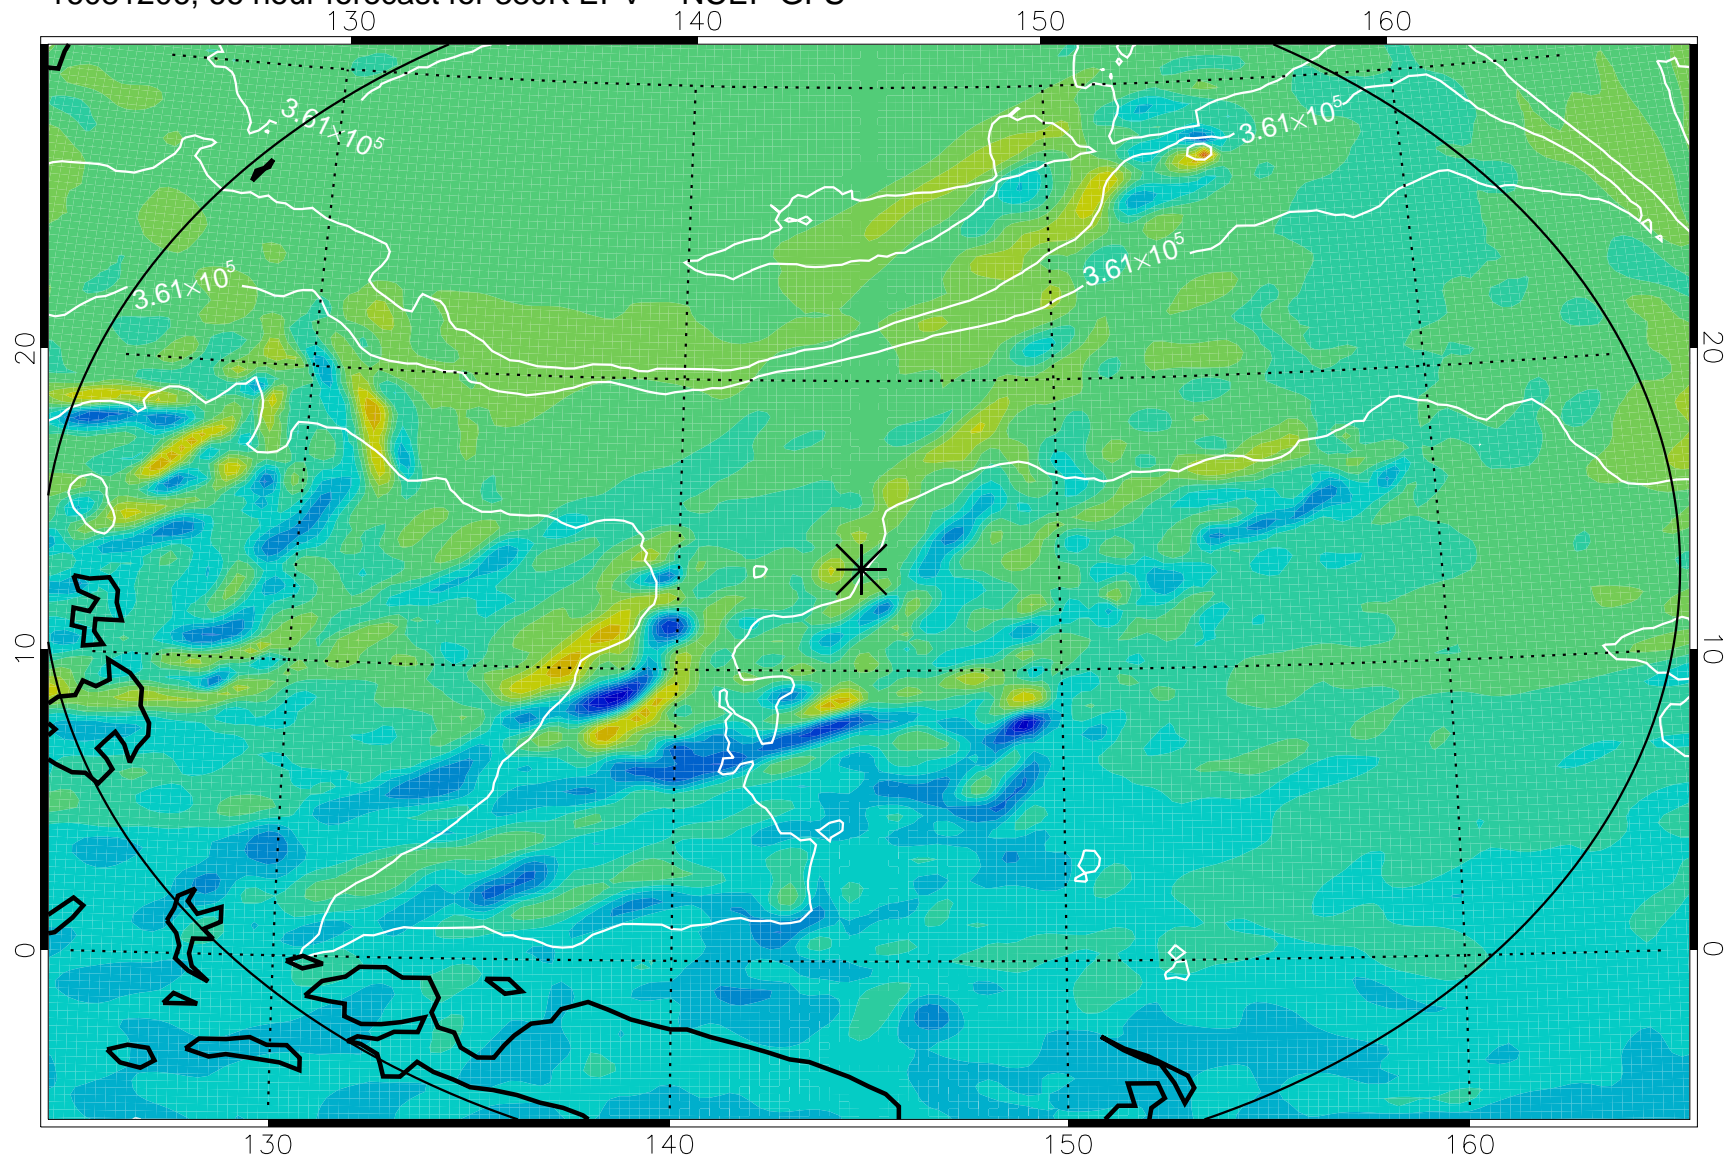

16081106, 42 hour forecast for 380K EPV -- NCEP GFS

380K Montgomery Streamfunction, white

Range ring of 2304 km

16081112, 48 hour forecast for 380K EPV -- NCEP GFS

380K Montgomery Streamfunction, white

Range ring of 2304 km

16081118, 54 hour forecast for 380K EPV -- NCEP GFS

380K Montgomery Streamfunction, white

Range ring of 2304 km

16081200, 60 hour forecast for 380K EPV -- NCEP GFS

380K Montgomery Streamfunction, white

Range ring of 2304 km

16081206, 66 hour forecast for 380K EPV -- NCEP GFS

380K Montgomery Streamfunction, white

Range ring of 2304 km

16081212, 72 hour forecast for 380K EPV -- NCEP GFS

380K Montgomery Streamfunction, white

Range ring of 2304 km

16081218, 78 hour forecast for 380K EPV -- NCEP GFS

380K Montgomery Streamfunction, white

Range ring of 2304 km

16081300, 84 hour forecast for 380K EPV -- NCEP GFS

380K Montgomery Streamfunction, white

Range ring of 2304 km