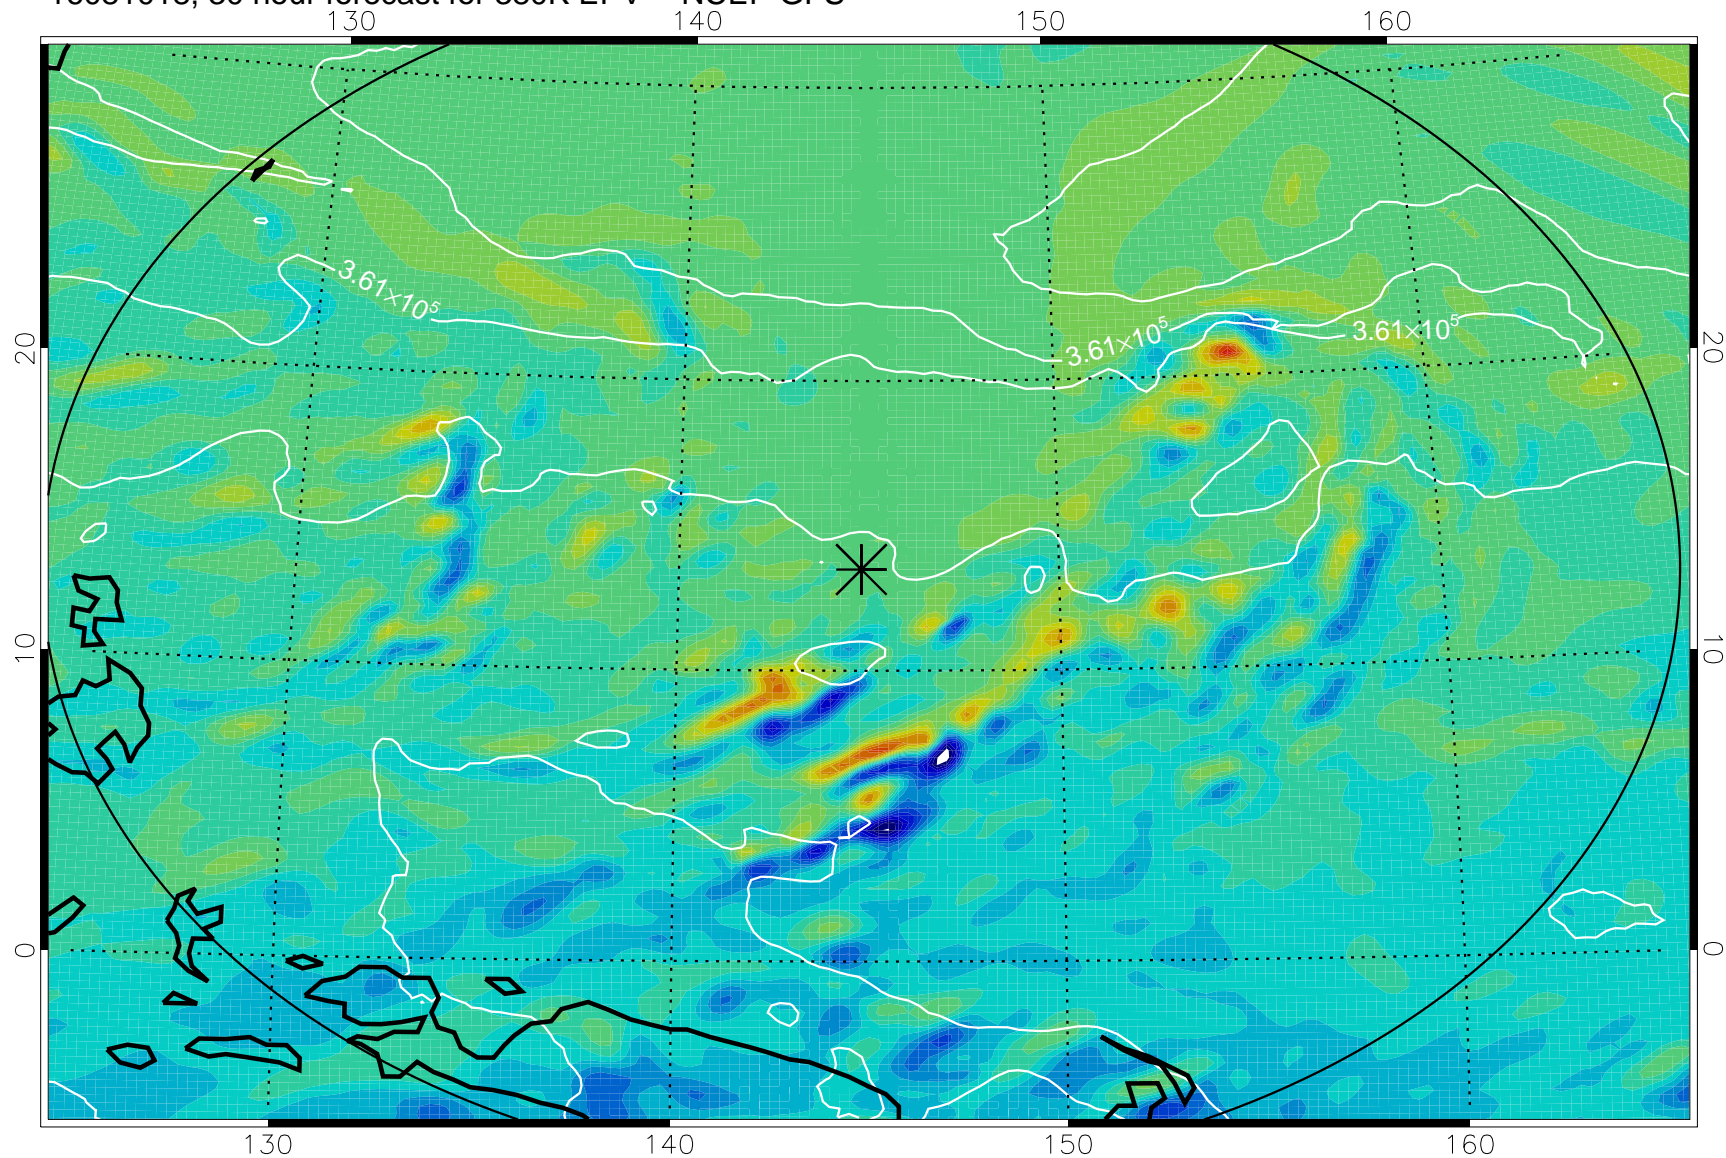

16081006, 18 hour forecast for 380K EPV -- NCEP GFS

380K Montgomery Streamfunction, white

Range ring of 2304 km

16081012, 24 hour forecast for 380K EPV -- NCEP GFS

380K Montgomery Streamfunction, white

Range ring of 2304 km

16081018, 30 hour forecast for 380K EPV -- NCEP GFS

380K Montgomery Streamfunction, white

Range ring of 2304 km

16081100, 36 hour forecast for 380K EPV -- NCEP GFS

380K Montgomery Streamfunction, white

Range ring of 2304 km

16081106, 42 hour forecast for 380K EPV -- NCEP GFS

380K Montgomery Streamfunction, white

Range ring of 2304 km

16081112, 48 hour forecast for 380K EPV -- NCEP GFS

380K Montgomery Streamfunction, white

Range ring of 2304 km

16081118, 54 hour forecast for 380K EPV -- NCEP GFS

380K Montgomery Streamfunction, white

Range ring of 2304 km

16081200, 60 hour forecast for 380K EPV -- NCEP GFS

380K Montgomery Streamfunction, white

Range ring of 2304 km