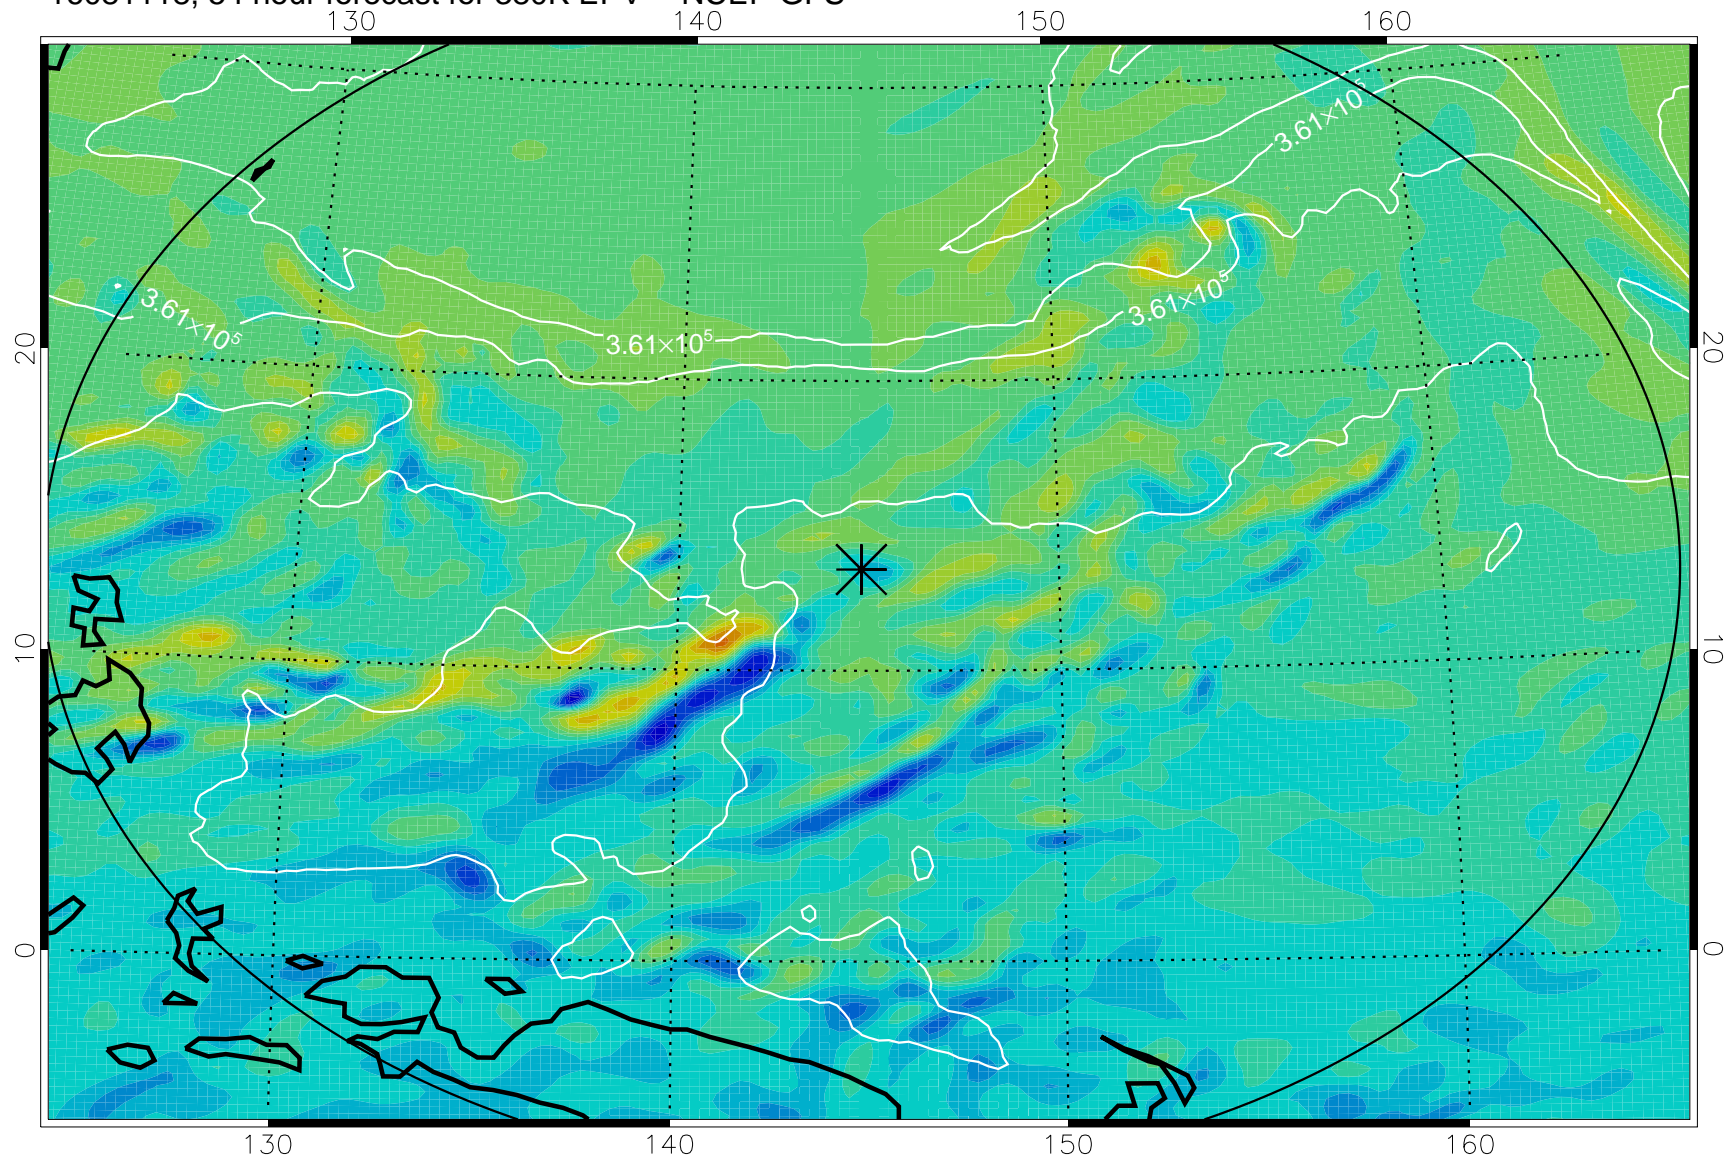

16081018, 30 hour forecast for 380K EPV -- NCEP GFS

380K Montgomery Streamfunction, white

Range ring of 2304 km

16081100, 36 hour forecast for 380K EPV -- NCEP GFS

380K Montgomery Streamfunction, white

Range ring of 2304 km

16081106, 42 hour forecast for 380K EPV -- NCEP GFS

380K Montgomery Streamfunction, white

Range ring of 2304 km

16081112, 48 hour forecast for 380K EPV -- NCEP GFS

380K Montgomery Streamfunction, white

Range ring of 2304 km

16081118, 54 hour forecast for 380K EPV -- NCEP GFS

380K Montgomery Streamfunction, white

Range ring of 2304 km

16081200, 60 hour forecast for 380K EPV -- NCEP GFS

380K Montgomery Streamfunction, white

Range ring of 2304 km

16081206, 66 hour forecast for 380K EPV -- NCEP GFS

380K Montgomery Streamfunction, white

Range ring of 2304 km

16081212, 72 hour forecast for 380K EPV -- NCEP GFS

380K Montgomery Streamfunction, white

Range ring of 2304 km