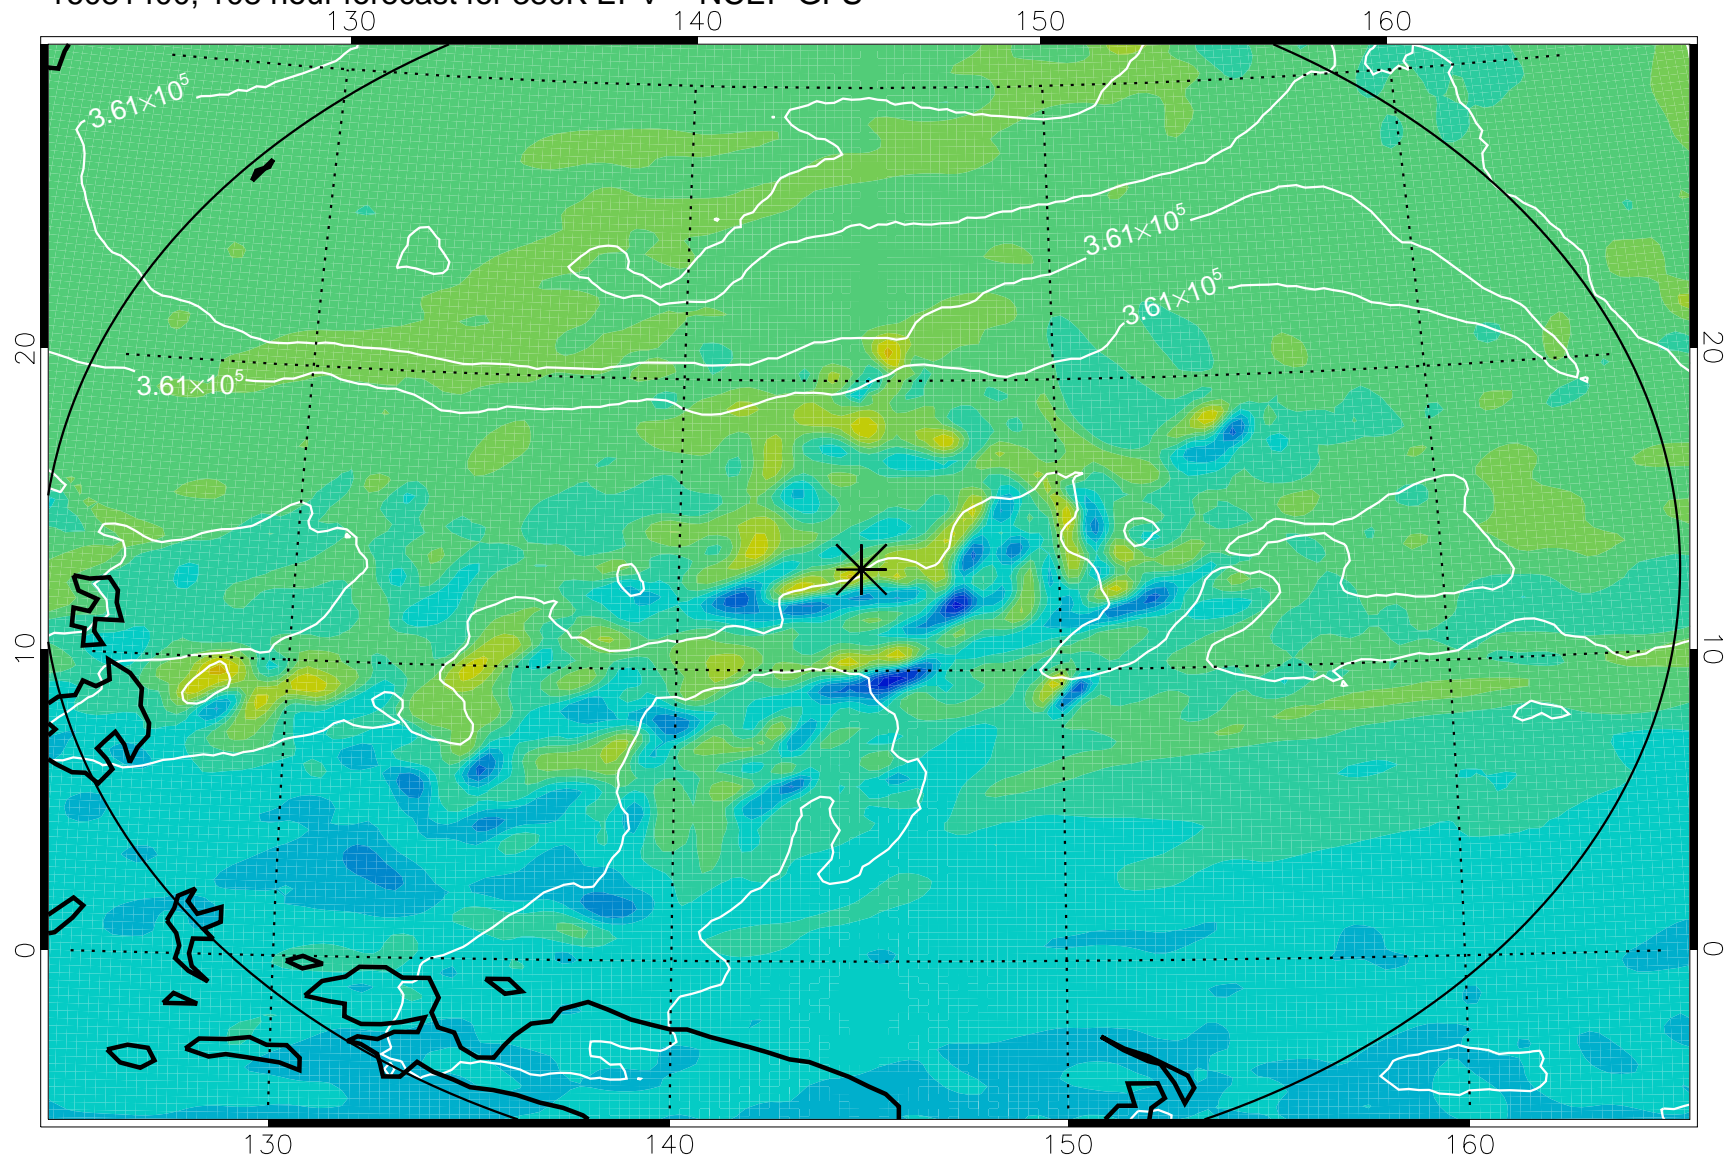

16081218, 78 hour forecast for 380K EPV -- NCEP GFS

380K Montgomery Streamfunction, white

Range ring of 2304 km

16081300, 84 hour forecast for 380K EPV -- NCEP GFS

380K Montgomery Streamfunction, white

Range ring of 2304 km

16081306, 90 hour forecast for 380K EPV -- NCEP GFS

380K Montgomery Streamfunction, white

Range ring of 2304 km

16081312, 96 hour forecast for 380K EPV -- NCEP GFS

380K Montgomery Streamfunction, white

Range ring of 2304 km

16081318, 102 hour forecast for 380K EPV -- NCEP GFS

380K Montgomery Streamfunction, white

Range ring of 2304 km

16081400, 108 hour forecast for 380K EPV -- NCEP GFS

380K Montgomery Streamfunction, white

Range ring of 2304 km

16081406, 114 hour forecast for 380K EPV -- NCEP GFS

380K Montgomery Streamfunction, white

Range ring of 2304 km

16081412, 120 hour forecast for 380K EPV -- NCEP GFS

380K Montgomery Streamfunction, white

Range ring of 2304 km