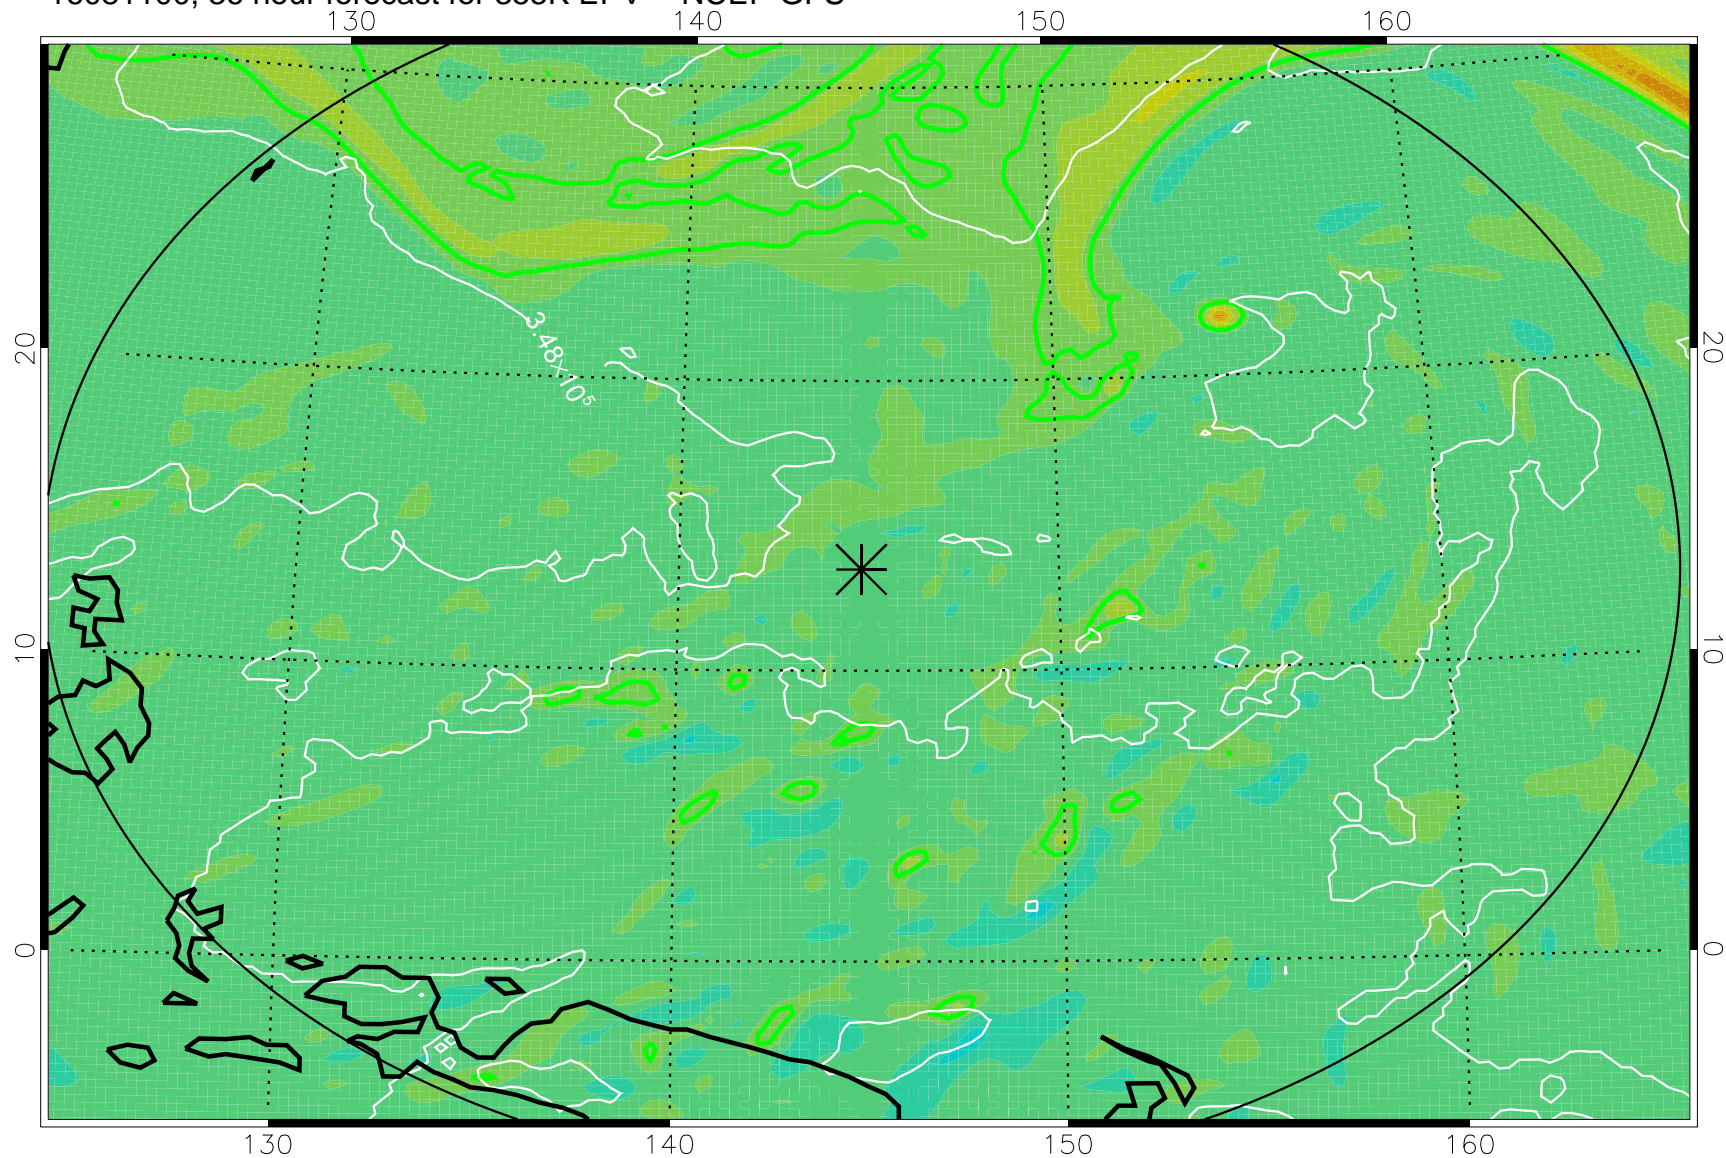

16081006, 18 hour forecast for 355K EPV -- NCEP GFS

355K Montgomery Streamfunction, white
EPV Tropopause (2 PVU) Position
Range ring of 2304 km

16081012, 24 hour forecast for 355K EPV -- NCEP GFS

355K Montgomery Streamfunction, white
EPV Tropopause (2 PVU) Position
Range ring of 2304 km

16081018, 30 hour forecast for 355K EPV -- NCEP GFS

355K Montgomery Streamfunction, white
EPV Tropopause (2 PVU) Position
Range ring of 2304 km

16081100, 36 hour forecast for 355K EPV -- NCEP GFS

355K Montgomery Streamfunction, white
EPV Tropopause (2 PVU) Position
Range ring of 2304 km

16081106, 42 hour forecast for 355K EPV -- NCEP GFS

355K Montgomery Streamfunction, white
EPV Tropopause (2 PVU) Position
Range ring of 2304 km

16081112, 48 hour forecast for 355K EPV -- NCEP GFS

355K Montgomery Streamfunction, white
EPV Tropopause (2 PVU) Position
Range ring of 2304 km

16081118, 54 hour forecast for 355K EPV -- NCEP GFS

355K Montgomery Streamfunction, white
EPV Tropopause (2 PVU) Position
Range ring of 2304 km

16081200, 60 hour forecast for 355K EPV -- NCEP GFS

355K Montgomery Streamfunction, white
EPV Tropopause (2 PVU) Position
Range ring of 2304 km