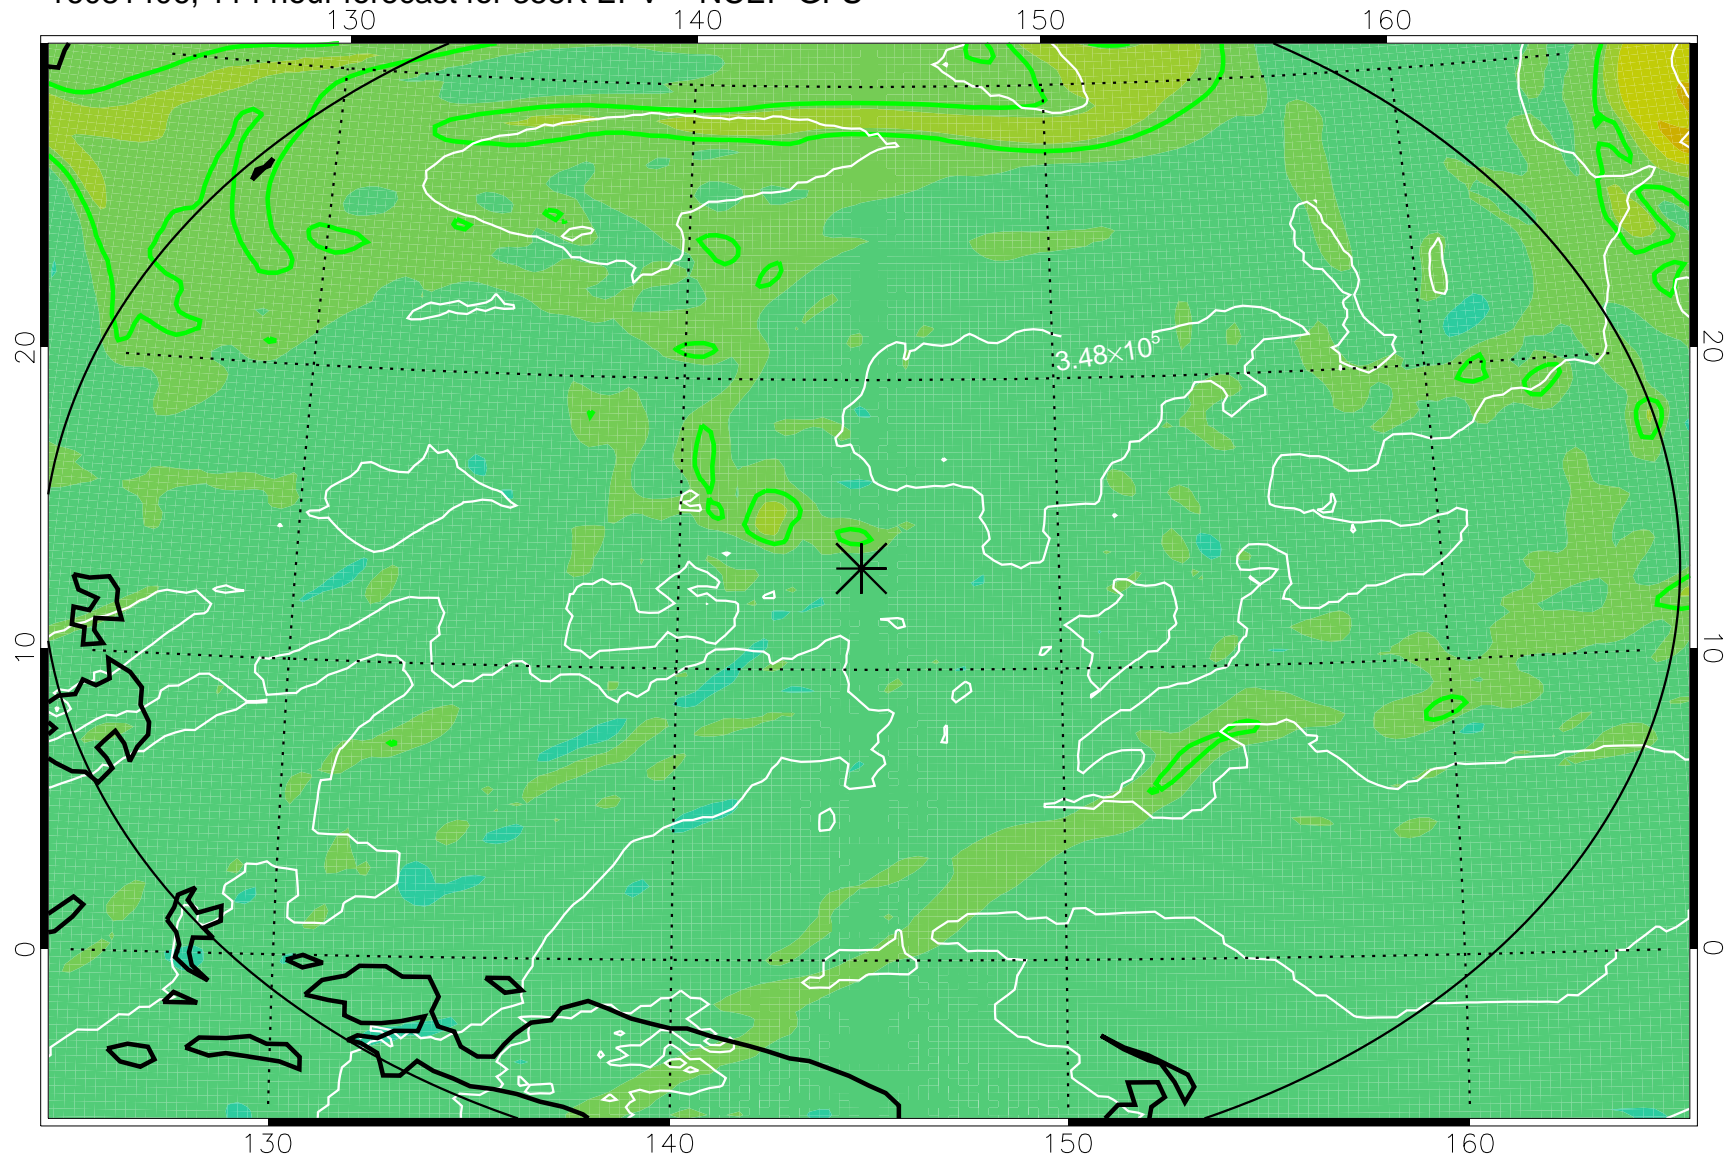

16081218, 78 hour forecast for 355K EPV -- NCEP GFS

355K Montgomery Streamfunction, white
EPV Tropopause (2 PVU) Position
Range ring of 2304 km

16081300, 84 hour forecast for 355K EPV -- NCEP GFS

355K Montgomery Streamfunction, white
EPV Tropopause (2 PVU) Position
Range ring of 2304 km

16081306, 90 hour forecast for 355K EPV -- NCEP GFS

355K Montgomery Streamfunction, white
EPV Tropopause (2 PVU) Position
Range ring of 2304 km

16081312, 96 hour forecast for 355K EPV -- NCEP GFS

355K Montgomery Streamfunction, white
EPV Tropopause (2 PVU) Position
Range ring of 2304 km

16081318, 102 hour forecast for 355K EPV -- NCEP GFS

355K Montgomery Streamfunction, white
EPV Tropopause (2 PVU) Position
Range ring of 2304 km

16081400, 108 hour forecast for 355K EPV -- NCEP GFS

355K Montgomery Streamfunction, white
EPV Tropopause (2 PVU) Position
Range ring of 2304 km

16081406, 114 hour forecast for 355K EPV -- NCEP GFS

355K Montgomery Streamfunction, white
EPV Tropopause (2 PVU) Position
Range ring of 2304 km

16081412, 120 hour forecast for 355K EPV -- NCEP GFS

355K Montgomery Streamfunction, white
EPV Tropopause (2 PVU) Position
Range ring of 2304 km