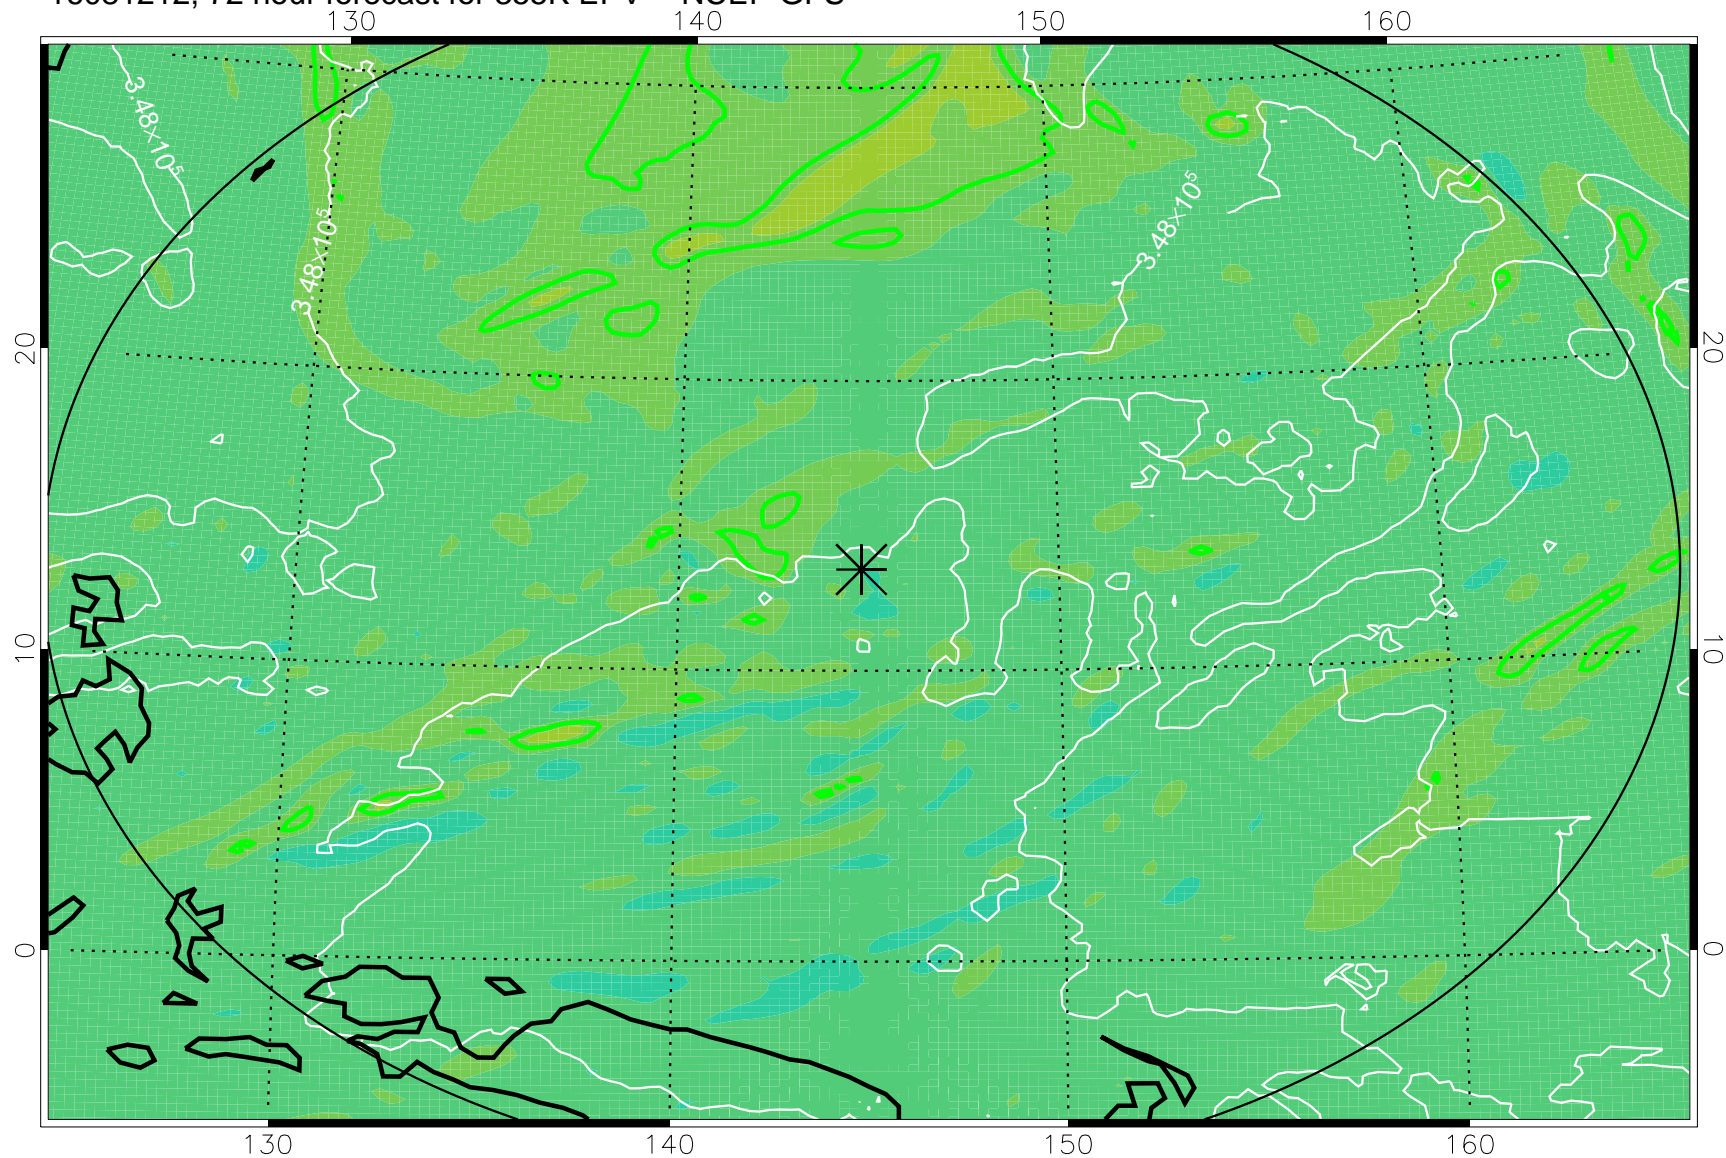

16081118, 54 hour forecast for 355K EPV -- NCEP GFS

355K Montgomery Streamfunction, white
EPV Tropopause (2 PVU) Position
Range ring of 2304 km

16081200, 60 hour forecast for 355K EPV -- NCEP GFS

355K Montgomery Streamfunction, white
EPV Tropopause (2 PVU) Position
Range ring of 2304 km

16081206, 66 hour forecast for 355K EPV -- NCEP GFS

355K Montgomery Streamfunction, white
EPV Tropopause (2 PVU) Position
Range ring of 2304 km

16081212, 72 hour forecast for 355K EPV -- NCEP GFS

355K Montgomery Streamfunction, white
EPV Tropopause (2 PVU) Position
Range ring of 2304 km

16081218, 78 hour forecast for 355K EPV -- NCEP GFS

355K Montgomery Streamfunction, white
EPV Tropopause (2 PVU) Position
Range ring of 2304 km

16081300, 84 hour forecast for 355K EPV -- NCEP GFS

355K Montgomery Streamfunction, white
EPV Tropopause (2 PVU) Position
Range ring of 2304 km

16081318, 102 hour forecast for 355K EPV -- NCEP GFS

355K Montgomery Streamfunction, white
EPV Tropopause (2 PVU) Position
Range ring of 2304 km

16081400, 108 hour forecast for 355K EPV -- NCEP GFS

355K Montgomery Streamfunction, white
EPV Tropopause (2 PVU) Position
Range ring of 2304 km