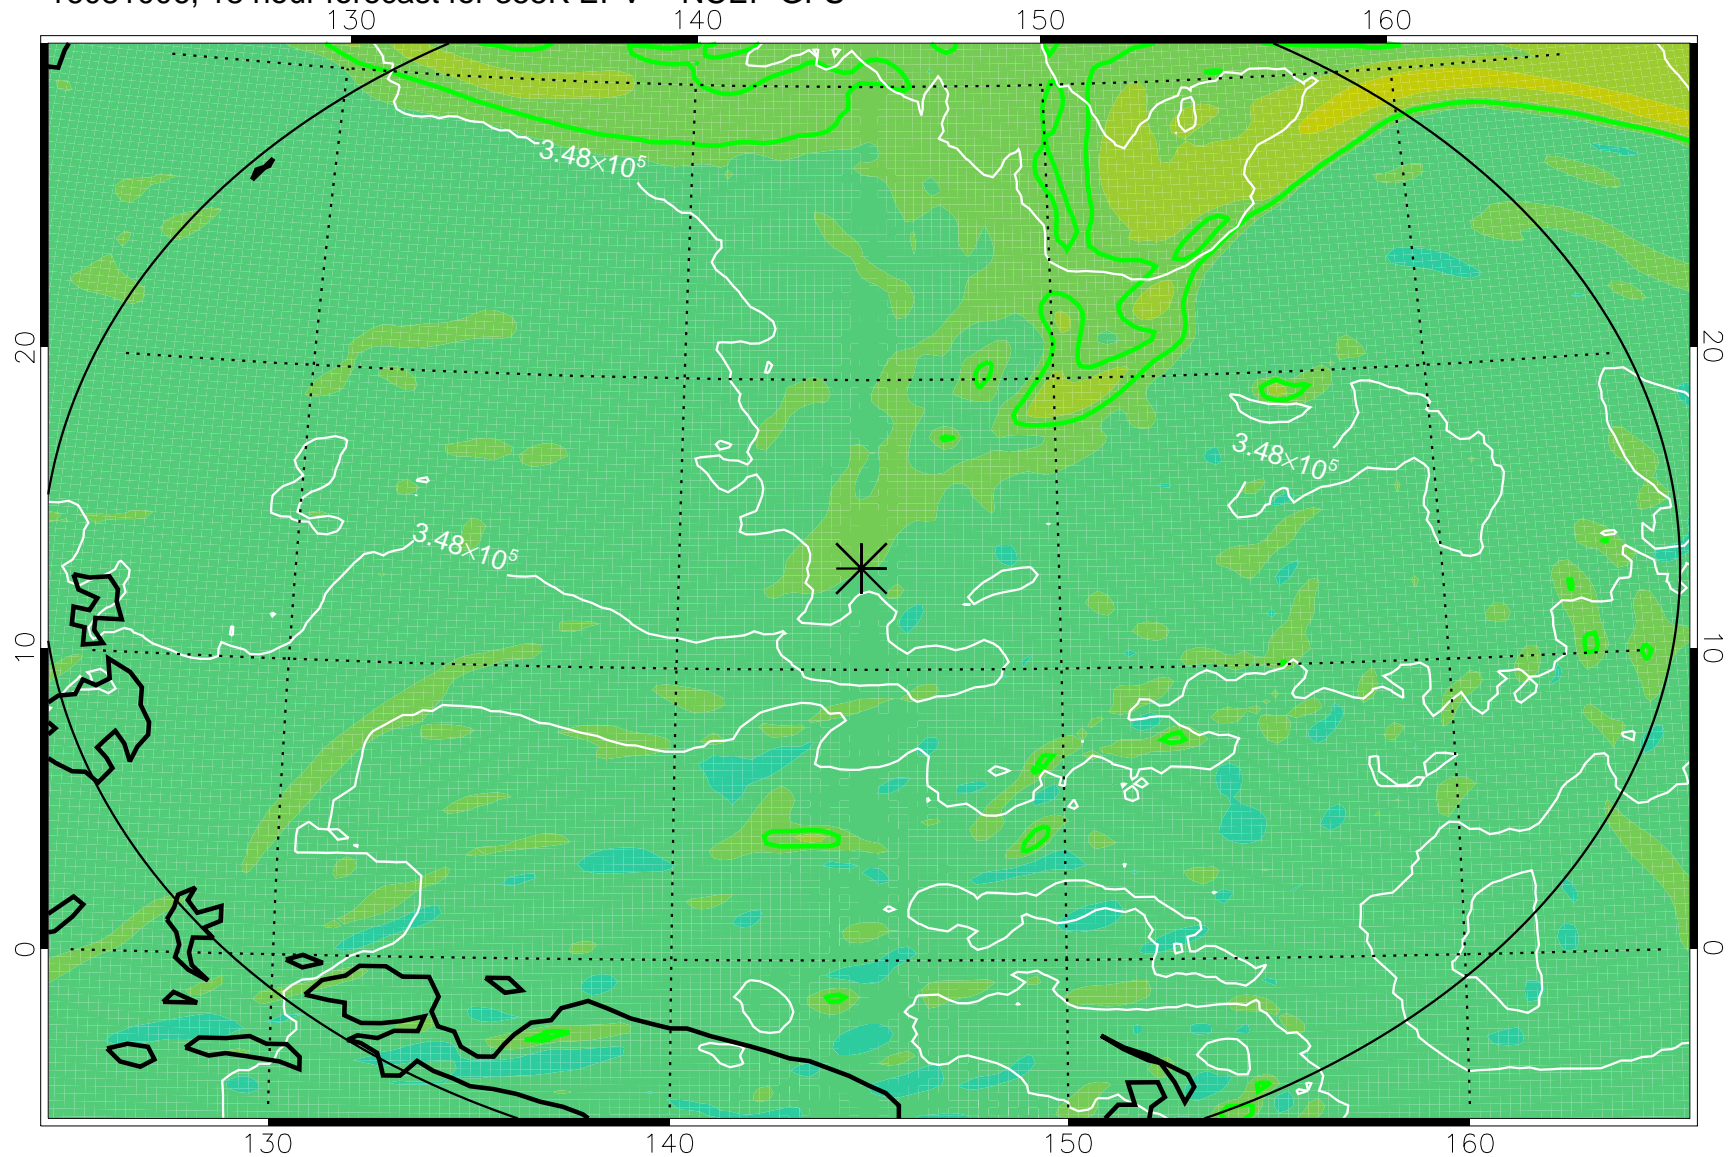

16080918, 6 hour forecast for 355K EPV -- NCEP GFS

355K Montgomery Streamfunction, white
EPV Tropopause (2 PVU) Position
Range ring of 2304 km

16081000, 12 hour forecast for 355K EPV -- NCEP GFS

355K Montgomery Streamfunction, white
EPV Tropopause (2 PVU) Position
Range ring of 2304 km

16081006, 18 hour forecast for 355K EPV -- NCEP GFS

355K Montgomery Streamfunction, white
EPV Tropopause (2 PVU) Position
Range ring of 2304 km

16081012, 24 hour forecast for 355K EPV -- NCEP GFS

355K Montgomery Streamfunction, white
EPV Tropopause (2 PVU) Position
Range ring of 2304 km

16081018, 30 hour forecast for 355K EPV -- NCEP GFS

355K Montgomery Streamfunction, white
EPV Tropopause (2 PVU) Position
Range ring of 2304 km

16081100, 36 hour forecast for 355K EPV -- NCEP GFS

355K Montgomery Streamfunction, white
EPV Tropopause (2 PVU) Position
Range ring of 2304 km

16081106, 42 hour forecast for 355K EPV -- NCEP GFS

355K Montgomery Streamfunction, white
EPV Tropopause (2 PVU) Position
Range ring of 2304 km

16081112, 48 hour forecast for 355K EPV -- NCEP GFS

355K Montgomery Streamfunction, white
EPV Tropopause (2 PVU) Position
Range ring of 2304 km