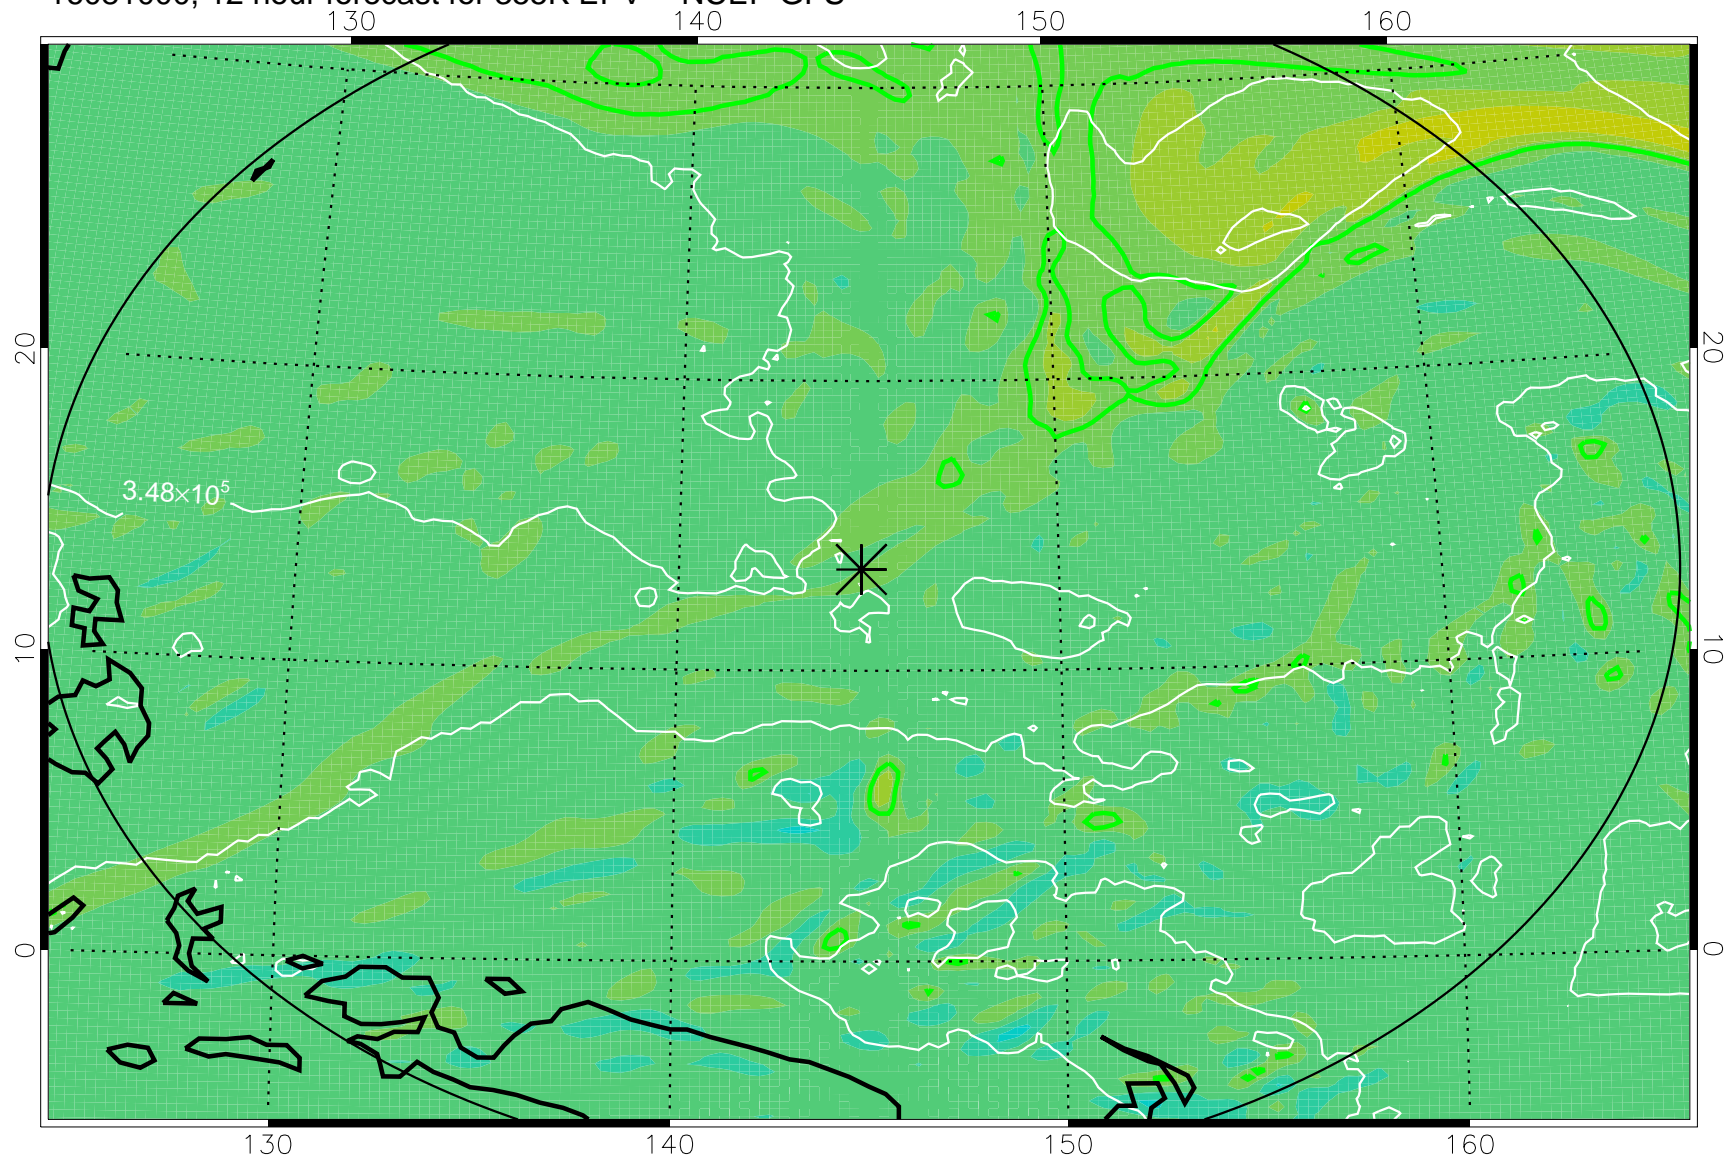

16080918, 6 hour forecast for 355K EPV -- NCEP GFS

355K Montgomery Streamfunction, white
EPV Tropopause (2 PVU) Position
Range ring of 2304 km

16081000, 12 hour forecast for 355K EPV -- NCEP GFS

355K Montgomery Streamfunction, white
EPV Tropopause (2 PVU) Position
Range ring of 2304 km

16081006, 18 hour forecast for 355K EPV -- NCEP GFS

355K Montgomery Streamfunction, white
EPV Tropopause (2 PVU) Position
Range ring of 2304 km

16081012, 24 hour forecast for 355K EPV -- NCEP GFS

355K Montgomery Streamfunction, white
EPV Tropopause (2 PVU) Position
Range ring of 2304 km

16081018, 30 hour forecast for 355K EPV -- NCEP GFS

355K Montgomery Streamfunction, white
EPV Tropopause (2 PVU) Position
Range ring of 2304 km

16081100, 36 hour forecast for 355K EPV -- NCEP GFS

355K Montgomery Streamfunction, white
EPV Tropopause (2 PVU) Position
Range ring of 2304 km

16081206, 66 hour forecast for 355K EPV -- NCEP GFS

355K Montgomery Streamfunction, white
EPV Tropopause (2 PVU) Position
Range ring of 2304 km

16081212, 72 hour forecast for 355K EPV -- NCEP GFS

355K Montgomery Streamfunction, white
EPV Tropopause (2 PVU) Position
Range ring of 2304 km