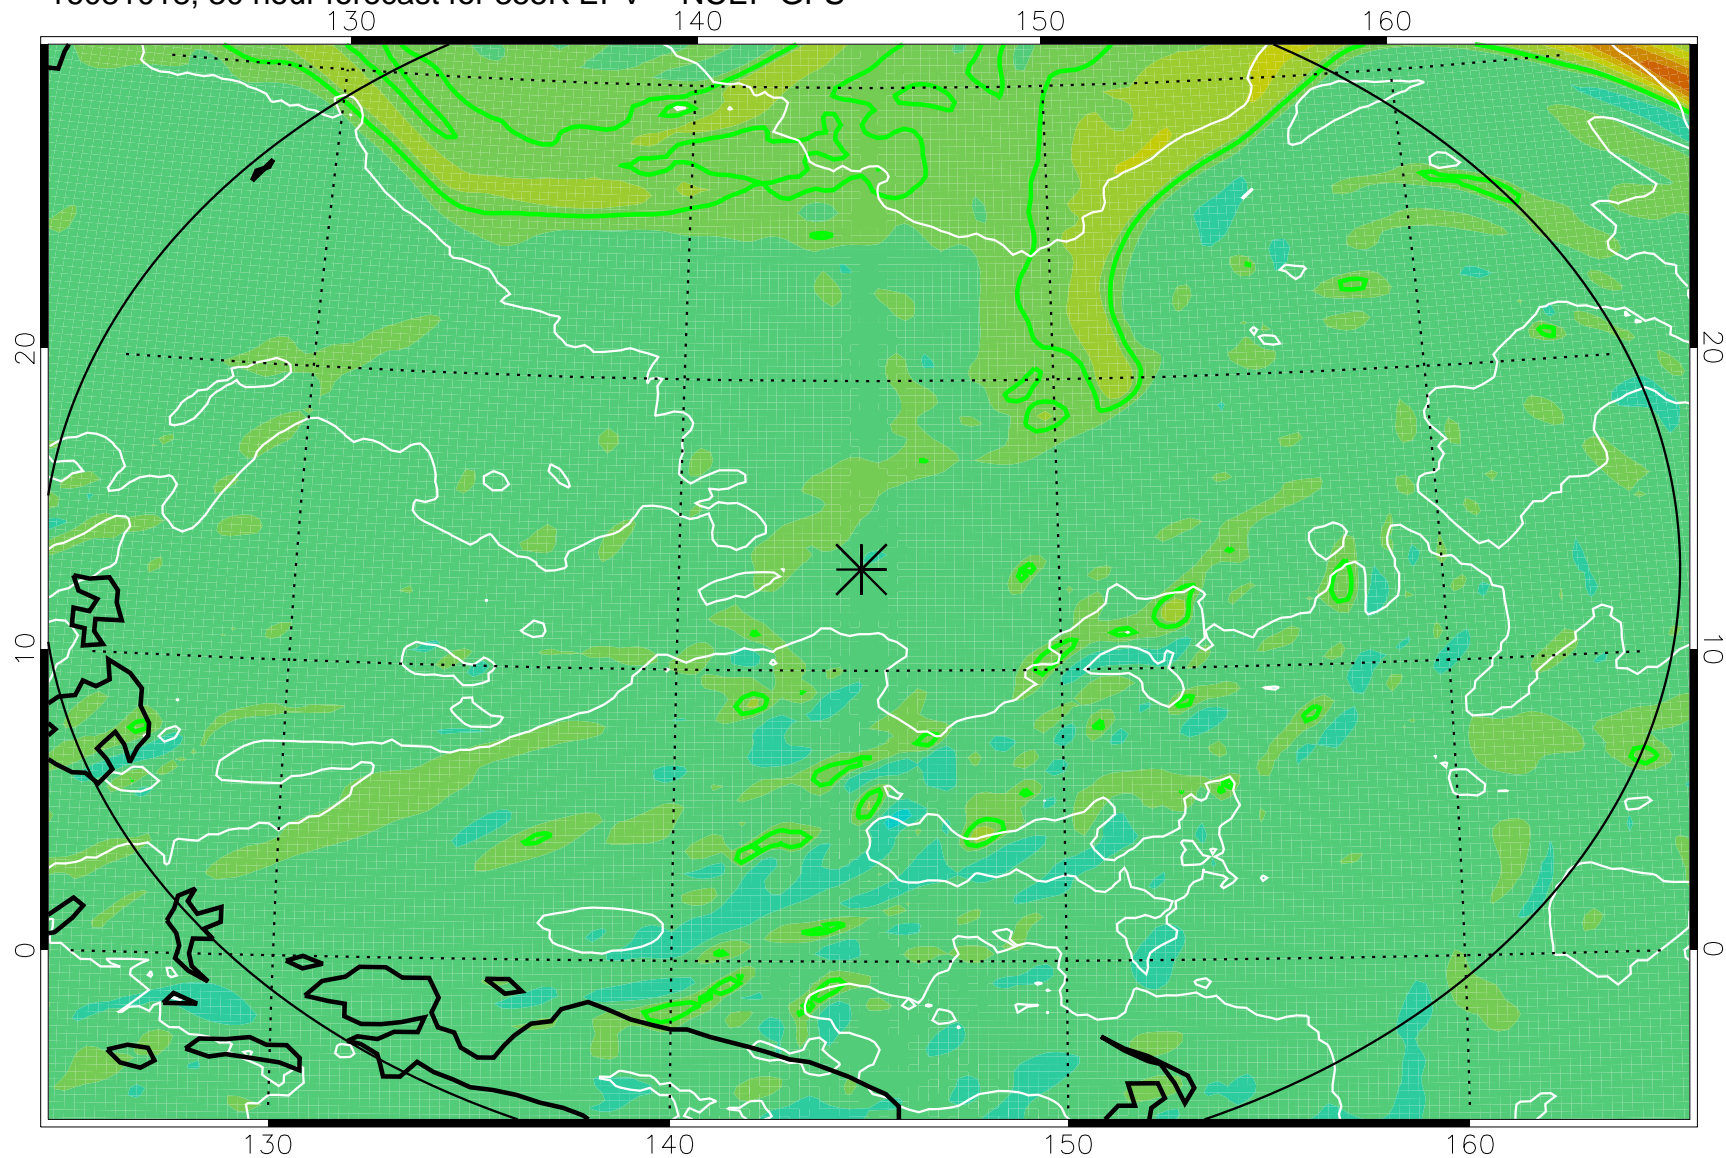

16081006, 18 hour forecast for 355K EPV -- NCEP GFS

355K Montgomery Streamfunction, white
EPV Tropopause (2 PVU) Position
Range ring of 2304 km

16081012, 24 hour forecast for 355K EPV -- NCEP GFS

355K Montgomery Streamfunction, white
EPV Tropopause (2 PVU) Position
Range ring of 2304 km

16081018, 30 hour forecast for 355K EPV -- NCEP GFS

355K Montgomery Streamfunction, white
EPV Tropopause (2 PVU) Position
Range ring of 2304 km

16081100, 36 hour forecast for 355K EPV -- NCEP GFS

355K Montgomery Streamfunction, white
EPV Tropopause (2 PVU) Position
Range ring of 2304 km

16081106, 42 hour forecast for 355K EPV -- NCEP GFS

355K Montgomery Streamfunction, white
EPV Tropopause (2 PVU) Position
Range ring of 2304 km

16081112, 48 hour forecast for 355K EPV -- NCEP GFS

355K Montgomery Streamfunction, white
EPV Tropopause (2 PVU) Position
Range ring of 2304 km

16081118, 54 hour forecast for 355K EPV -- NCEP GFS

355K Montgomery Streamfunction, white
EPV Tropopause (2 PVU) Position
Range ring of 2304 km

16081200, 60 hour forecast for 355K EPV -- NCEP GFS

355K Montgomery Streamfunction, white
EPV Tropopause (2 PVU) Position
Range ring of 2304 km