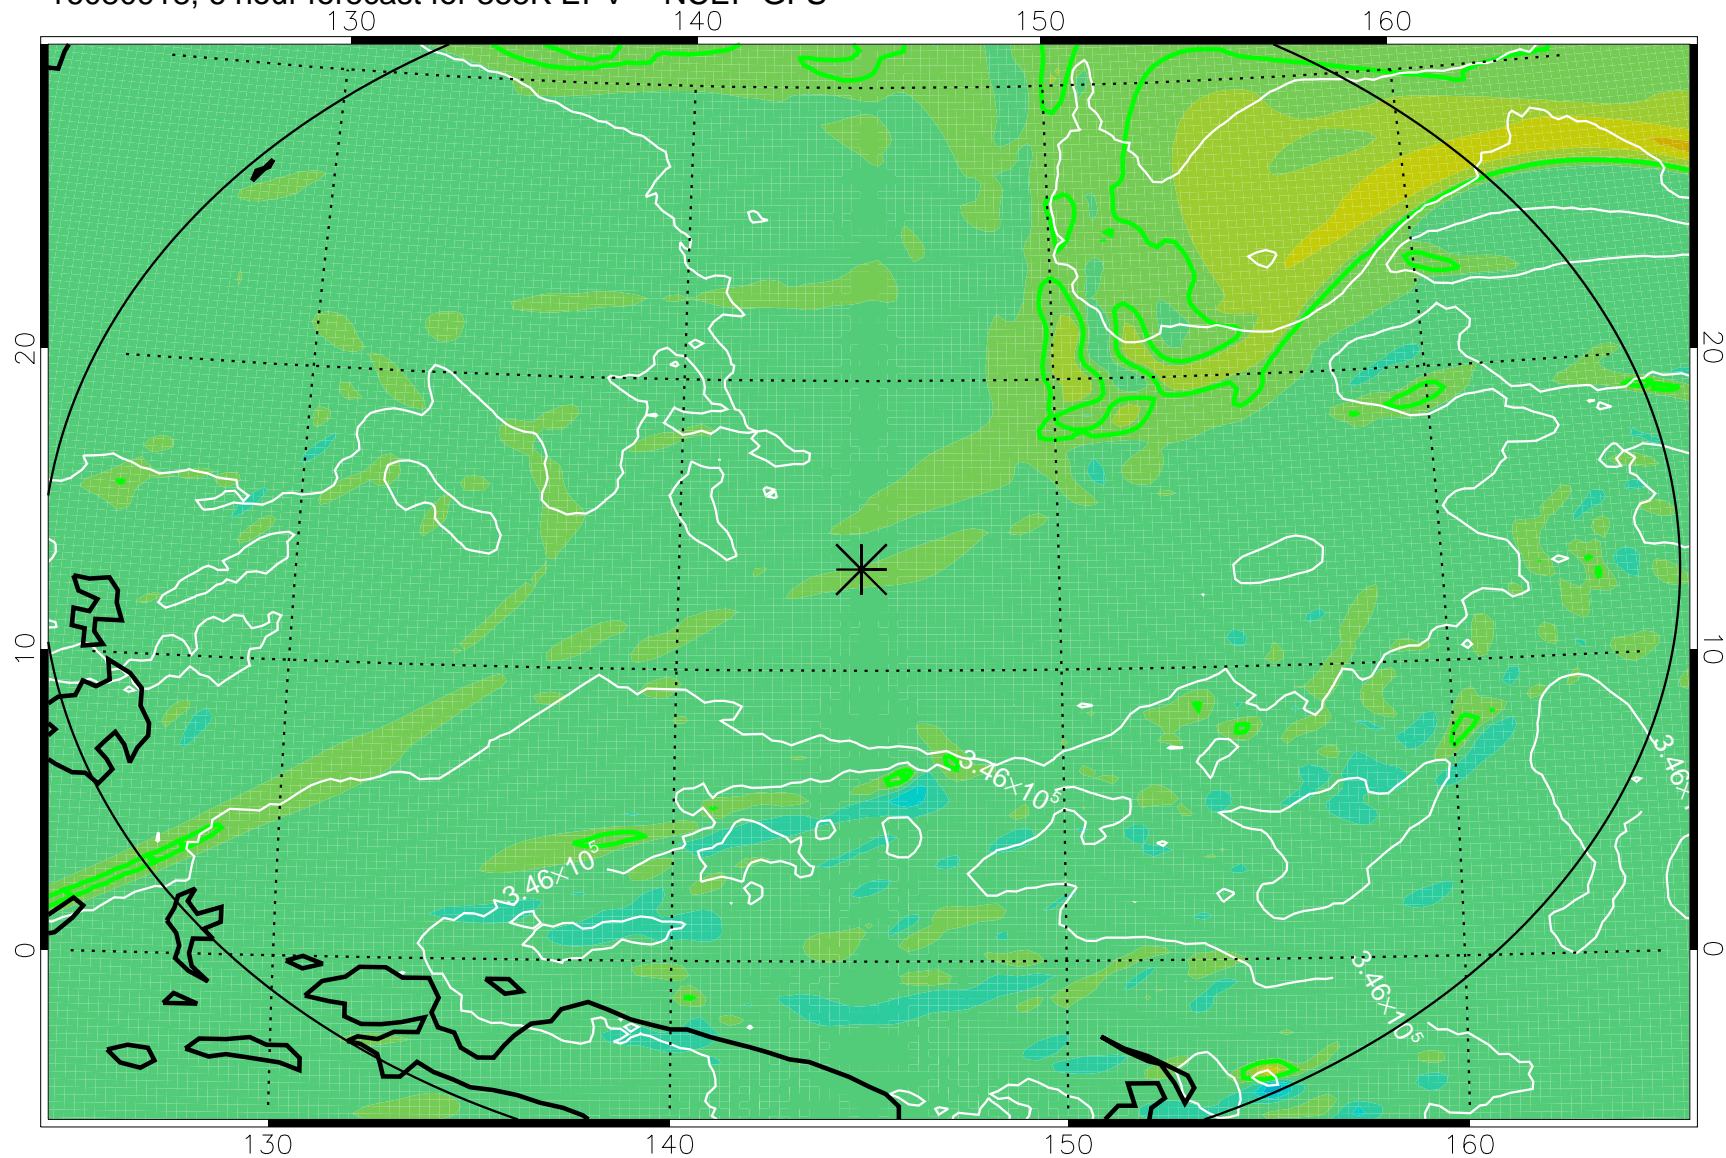

16080918, 6 hour forecast for 355K EPV -- NCEP GFS

355K Montgomery Streamfunction, white
EPV Tropopause (2 PVU) Position
Range ring of 2304 km

16081000, 12 hour forecast for 355K EPV -- NCEP GFS

355K Montgomery Streamfunction, white
EPV Tropopause (2 PVU) Position
Range ring of 2304 km

16081006, 18 hour forecast for 355K EPV -- NCEP GFS

355K Montgomery Streamfunction, white
EPV Tropopause (2 PVU) Position
Range ring of 2304 km

16081012, 24 hour forecast for 355K EPV -- NCEP GFS

355K Montgomery Streamfunction, white
EPV Tropopause (2 PVU) Position
Range ring of 2304 km

16081018, 30 hour forecast for 355K EPV -- NCEP GFS

355K Montgomery Streamfunction, white
EPV Tropopause (2 PVU) Position
Range ring of 2304 km

16081100, 36 hour forecast for 355K EPV -- NCEP GFS

355K Montgomery Streamfunction, white
EPV Tropopause (2 PVU) Position
Range ring of 2304 km

16081106, 42 hour forecast for 355K EPV -- NCEP GFS

355K Montgomery Streamfunction, white
EPV Tropopause (2 PVU) Position
Range ring of 2304 km

16081112, 48 hour forecast for 355K EPV -- NCEP GFS

355K Montgomery Streamfunction, white
EPV Tropopause (2 PVU) Position
Range ring of 2304 km