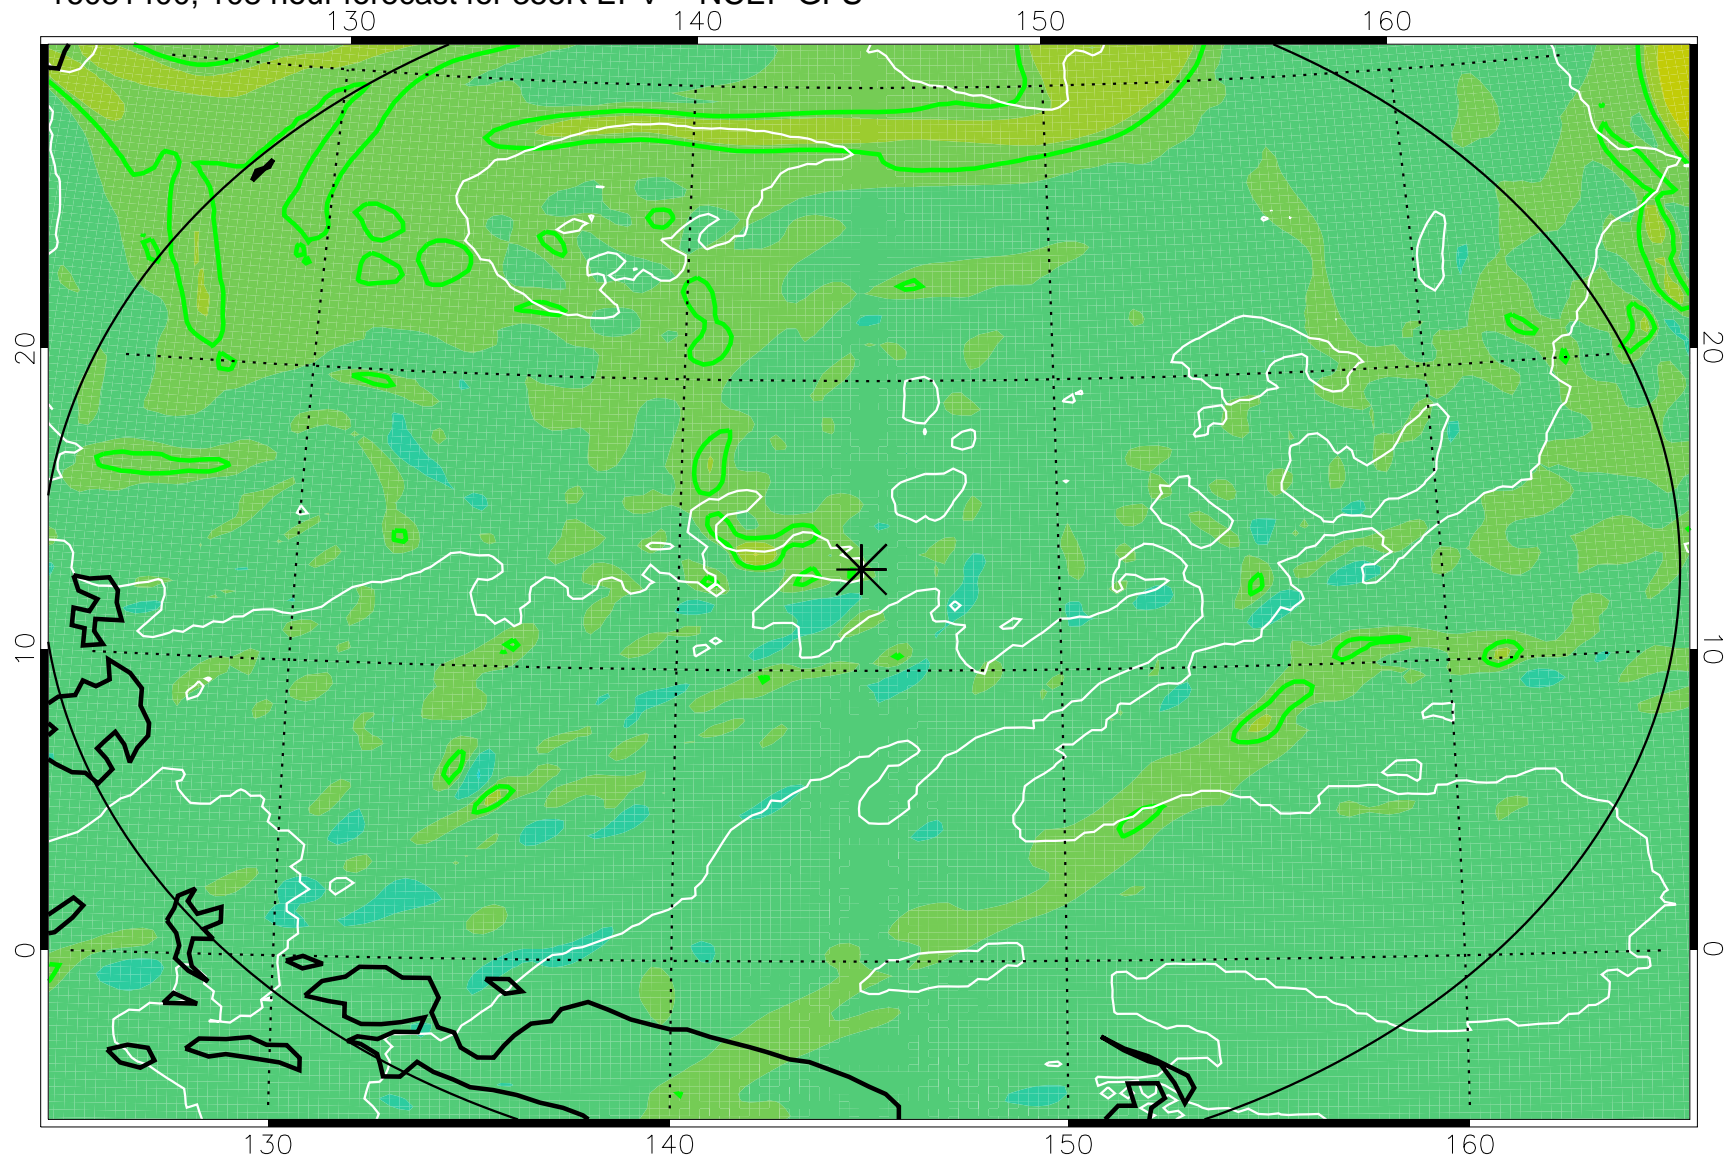

16081218, 78 hour forecast for 355K EPV -- NCEP GFS

355K Montgomery Streamfunction, white
EPV Tropopause (2 PVU) Position
Range ring of 2304 km

16081300, 84 hour forecast for 355K EPV -- NCEP GFS

355K Montgomery Streamfunction, white
EPV Tropopause (2 PVU) Position
Range ring of 2304 km

16081306, 90 hour forecast for 355K EPV -- NCEP GFS

355K Montgomery Streamfunction, white
EPV Tropopause (2 PVU) Position
Range ring of 2304 km

16081312, 96 hour forecast for 355K EPV -- NCEP GFS

355K Montgomery Streamfunction, white
EPV Tropopause (2 PVU) Position
Range ring of 2304 km

16081318, 102 hour forecast for 355K EPV -- NCEP GFS

355K Montgomery Streamfunction, white
EPV Tropopause (2 PVU) Position
Range ring of 2304 km

16081400, 108 hour forecast for 355K EPV -- NCEP GFS

355K Montgomery Streamfunction, white
EPV Tropopause (2 PVU) Position
Range ring of 2304 km

16081406, 114 hour forecast for 355K EPV -- NCEP GFS

355K Montgomery Streamfunction, white
EPV Tropopause (2 PVU) Position
Range ring of 2304 km

16081412, 120 hour forecast for 355K EPV -- NCEP GFS

355K Montgomery Streamfunction, white
EPV Tropopause (2 PVU) Position
Range ring of 2304 km