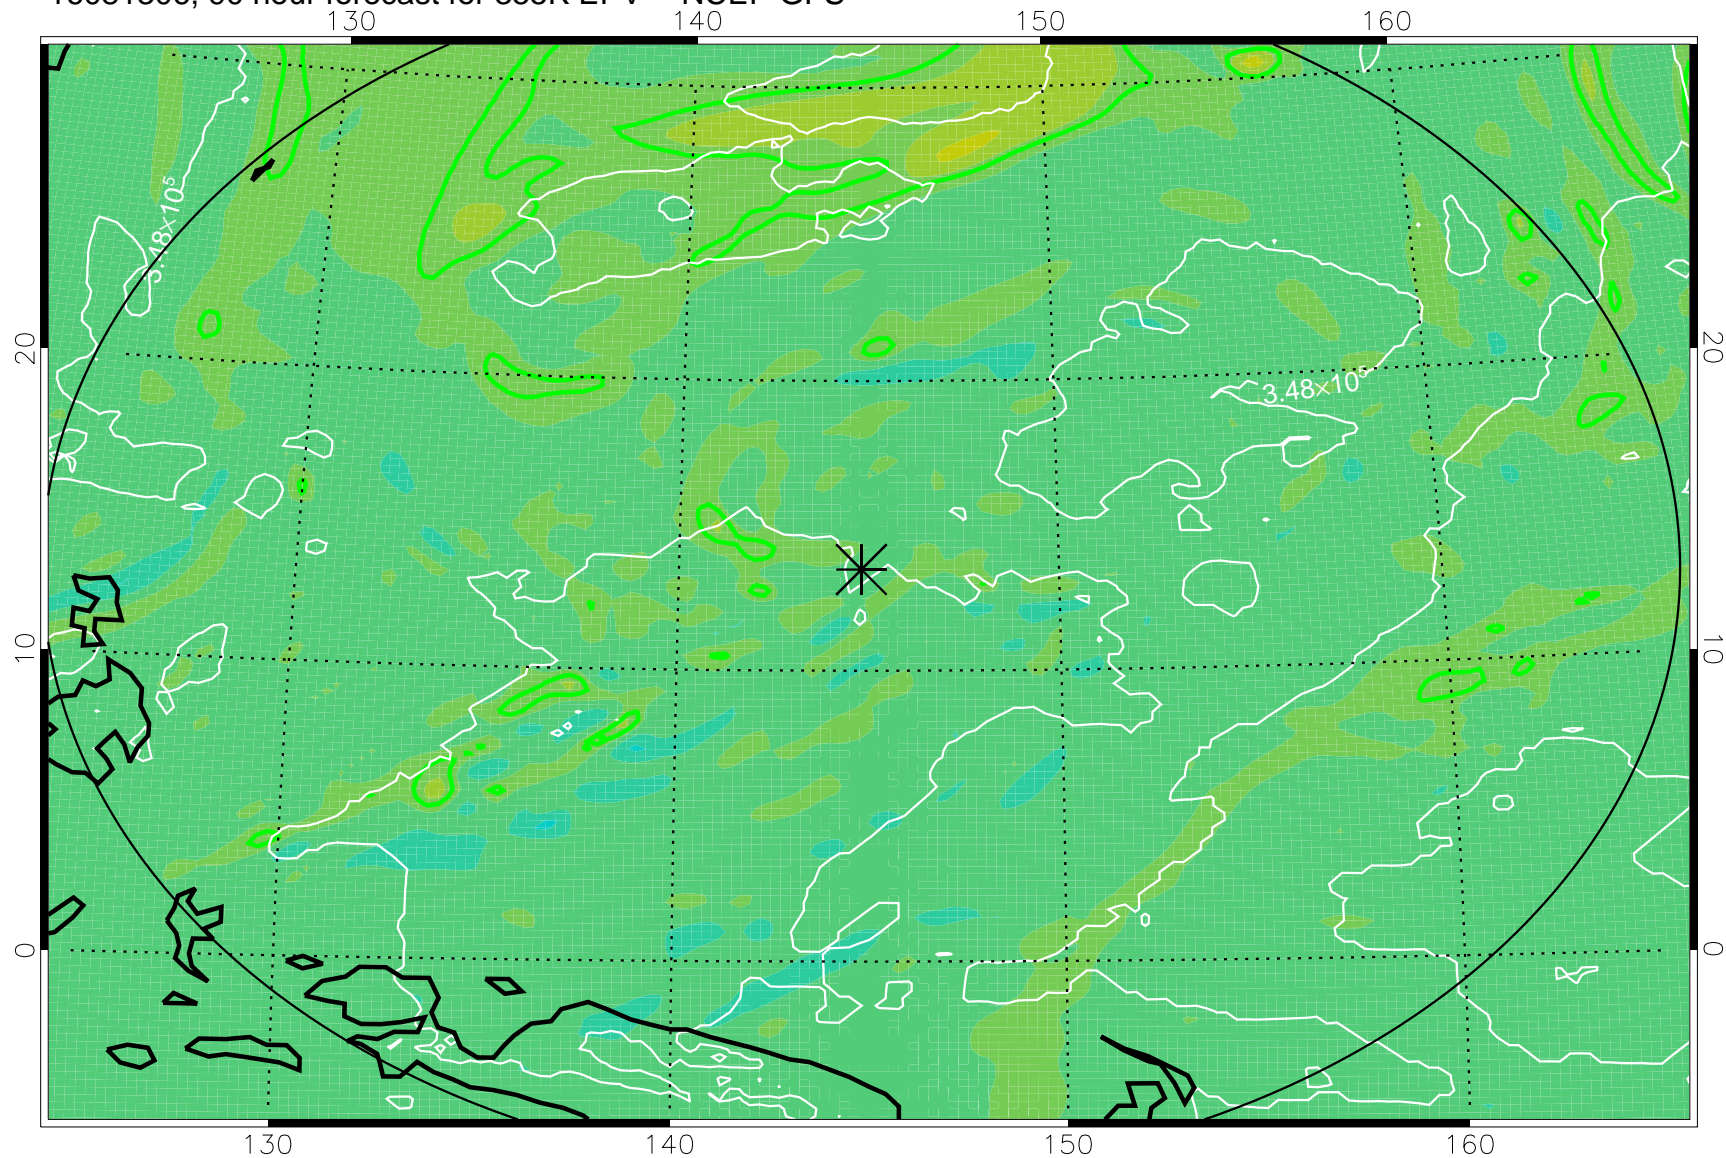

16081218, 78 hour forecast for 355K EPV -- NCEP GFS

355K Montgomery Streamfunction, white
EPV Tropopause (2 PVU) Position
Range ring of 2304 km

16081300, 84 hour forecast for 355K EPV -- NCEP GFS

355K Montgomery Streamfunction, white
EPV Tropopause (2 PVU) Position
Range ring of 2304 km

16081306, 90 hour forecast for 355K EPV -- NCEP GFS

355K Montgomery Streamfunction, white
EPV Tropopause (2 PVU) Position
Range ring of 2304 km

16081312, 96 hour forecast for 355K EPV -- NCEP GFS

355K Montgomery Streamfunction, white
EPV Tropopause (2 PVU) Position
Range ring of 2304 km

16081318, 102 hour forecast for 355K EPV -- NCEP GFS

355K Montgomery Streamfunction, white
EPV Tropopause (2 PVU) Position
Range ring of 2304 km

16081400, 108 hour forecast for 355K EPV -- NCEP GFS

355K Montgomery Streamfunction, white
EPV Tropopause (2 PVU) Position
Range ring of 2304 km

16081406, 114 hour forecast for 355K EPV -- NCEP GFS

355K Montgomery Streamfunction, white
EPV Tropopause (2 PVU) Position
Range ring of 2304 km

16081412, 120 hour forecast for 355K EPV -- NCEP GFS

355K Montgomery Streamfunction, white
EPV Tropopause (2 PVU) Position
Range ring of 2304 km