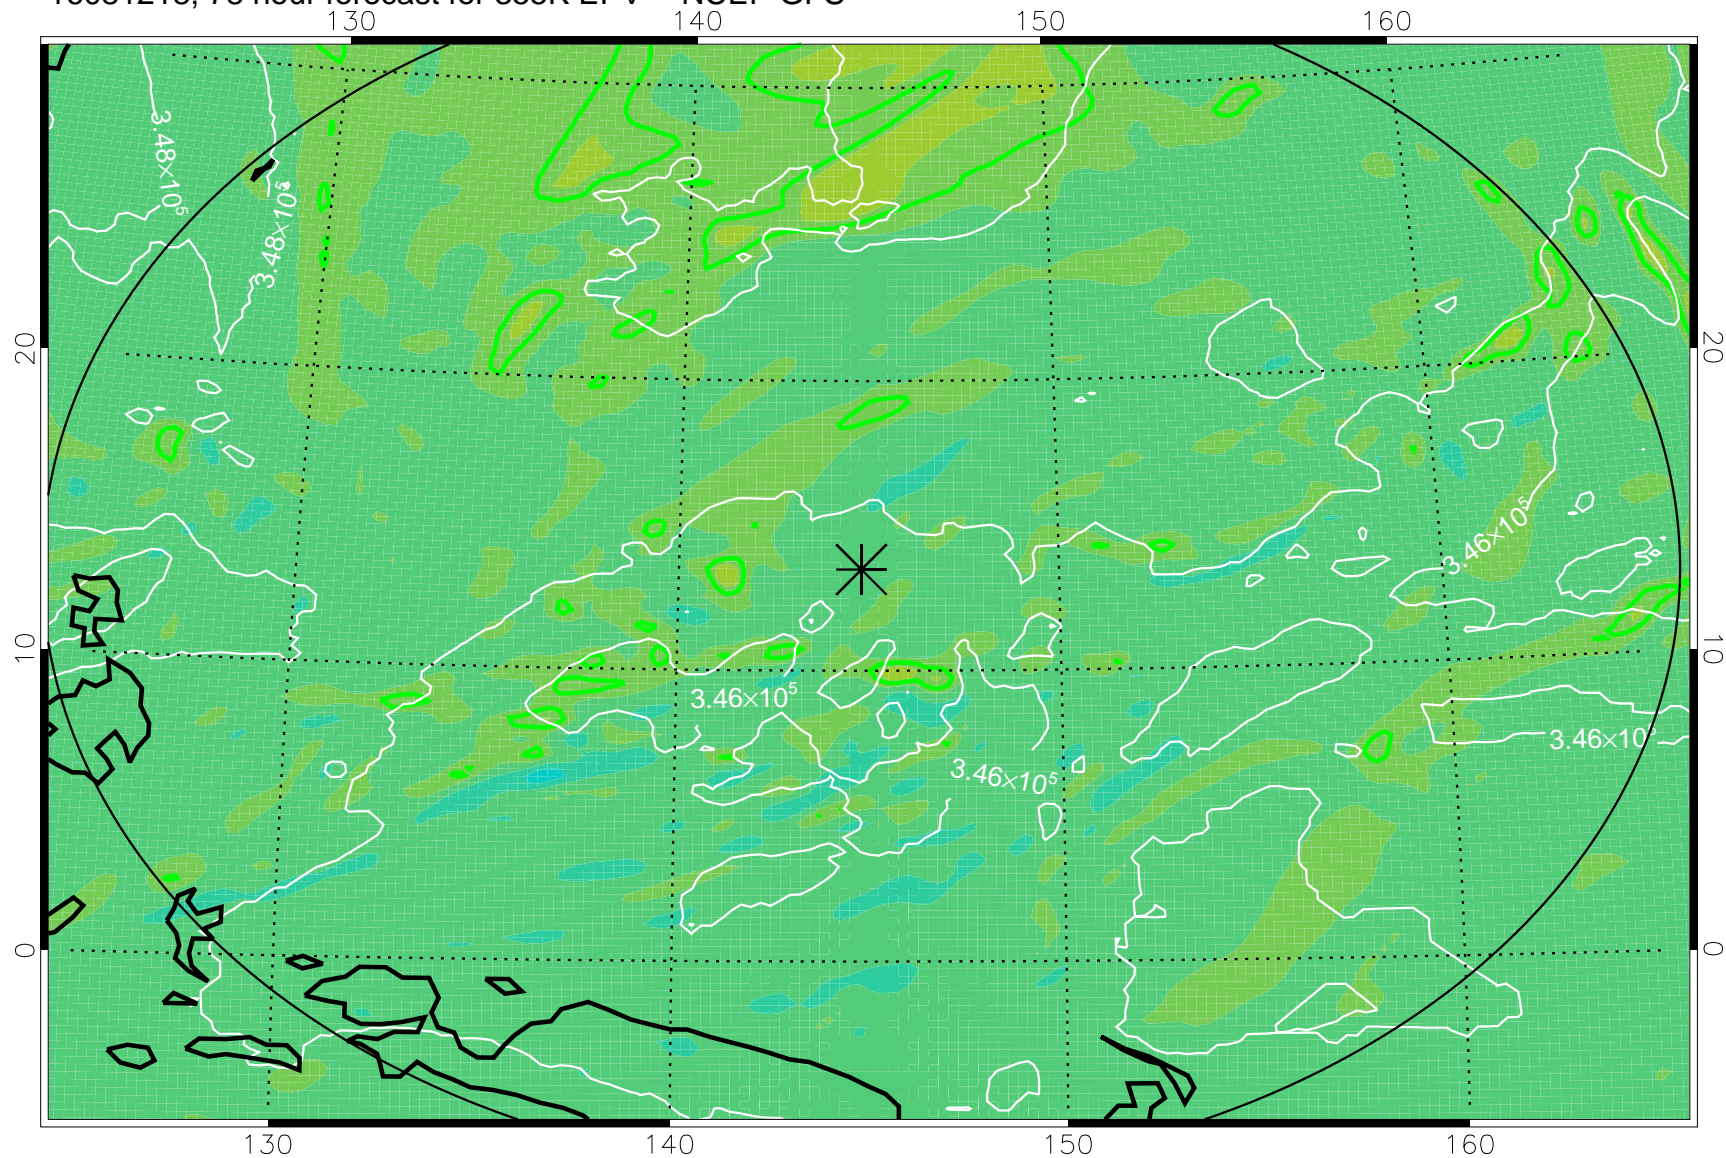

16081206, 66 hour forecast for 355K EPV -- NCEP GFS

355K Montgomery Streamfunction, white
EPV Tropopause (2 PVU) Position
Range ring of 2304 km

16081212, 72 hour forecast for 355K EPV -- NCEP GFS

355K Montgomery Streamfunction, white
EPV Tropopause (2 PVU) Position
Range ring of 2304 km

16081218, 78 hour forecast for 355K EPV -- NCEP GFS

355K Montgomery Streamfunction, white
EPV Tropopause (2 PVU) Position
Range ring of 2304 km

16081300, 84 hour forecast for 355K EPV -- NCEP GFS

355K Montgomery Streamfunction, white
EPV Tropopause (2 PVU) Position
Range ring of 2304 km

16081306, 90 hour forecast for 355K EPV -- NCEP GFS

355K Montgomery Streamfunction, white
EPV Tropopause (2 PVU) Position
Range ring of 2304 km

16081312, 96 hour forecast for 355K EPV -- NCEP GFS

355K Montgomery Streamfunction, white
EPV Tropopause (2 PVU) Position
Range ring of 2304 km

16081318, 102 hour forecast for 355K EPV -- NCEP GFS

355K Montgomery Streamfunction, white
EPV Tropopause (2 PVU) Position
Range ring of 2304 km

16081400, 108 hour forecast for 355K EPV -- NCEP GFS

355K Montgomery Streamfunction, white
EPV Tropopause (2 PVU) Position
Range ring of 2304 km