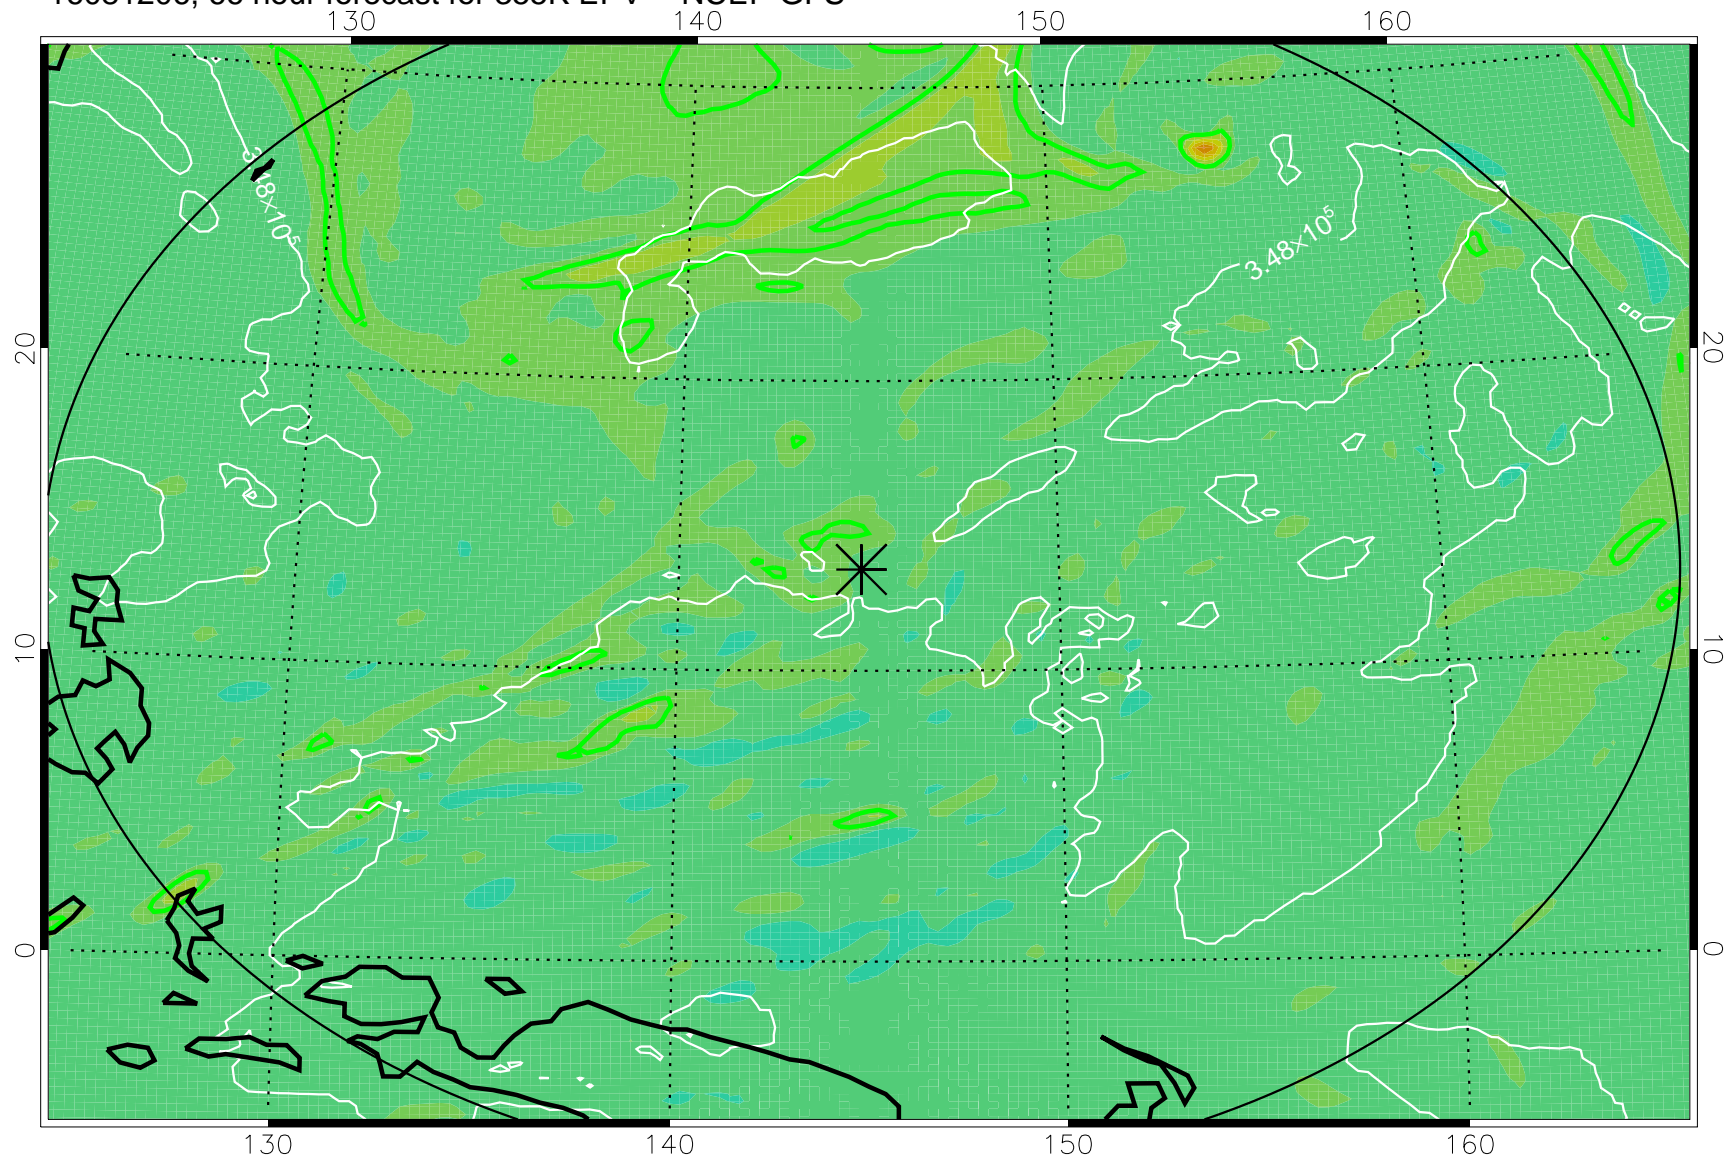

16081118, 54 hour forecast for 355K EPV -- NCEP GFS

355K Montgomery Streamfunction, white
EPV Tropopause (2 PVU) Position
Range ring of 2304 km

16081200, 60 hour forecast for 355K EPV -- NCEP GFS

355K Montgomery Streamfunction, white
EPV Tropopause (2 PVU) Position
Range ring of 2304 km

16081206, 66 hour forecast for 355K EPV -- NCEP GFS

355K Montgomery Streamfunction, white
EPV Tropopause (2 PVU) Position
Range ring of 2304 km

16081212, 72 hour forecast for 355K EPV -- NCEP GFS

355K Montgomery Streamfunction, white
EPV Tropopause (2 PVU) Position
Range ring of 2304 km

16081218, 78 hour forecast for 355K EPV -- NCEP GFS

355K Montgomery Streamfunction, white
EPV Tropopause (2 PVU) Position
Range ring of 2304 km

16081300, 84 hour forecast for 355K EPV -- NCEP GFS

355K Montgomery Streamfunction, white
EPV Tropopause (2 PVU) Position
Range ring of 2304 km

16081306, 90 hour forecast for 355K EPV -- NCEP GFS

355K Montgomery Streamfunction, white
EPV Tropopause (2 PVU) Position
Range ring of 2304 km

16081312, 96 hour forecast for 355K EPV -- NCEP GFS

355K Montgomery Streamfunction, white
EPV Tropopause (2 PVU) Position
Range ring of 2304 km