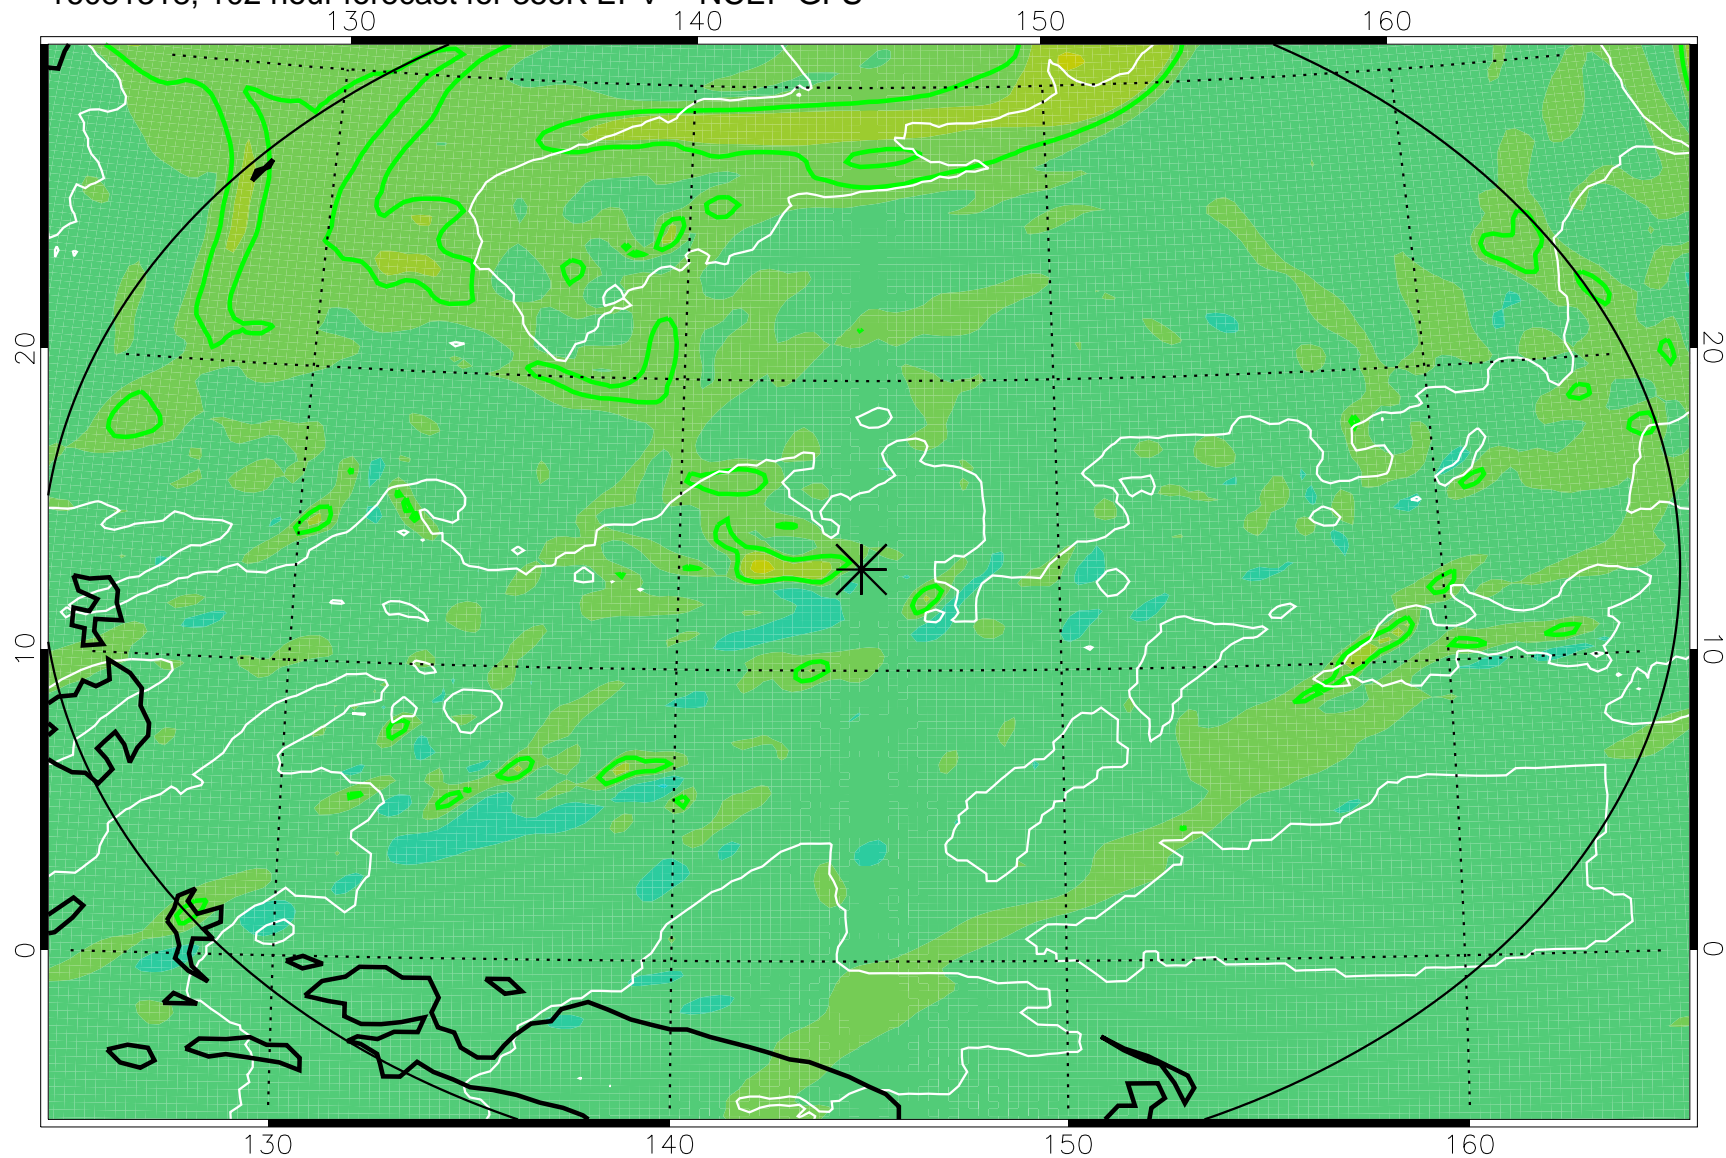

16081218, 78 hour forecast for 355K EPV -- NCEP GFS

355K Montgomery Streamfunction, white
EPV Tropopause (2 PVU) Position
Range ring of 2304 km

16081300, 84 hour forecast for 355K EPV -- NCEP GFS

355K Montgomery Streamfunction, white
EPV Tropopause (2 PVU) Position
Range ring of 2304 km

16081306, 90 hour forecast for 355K EPV -- NCEP GFS

355K Montgomery Streamfunction, white
EPV Tropopause (2 PVU) Position
Range ring of 2304 km

16081312, 96 hour forecast for 355K EPV -- NCEP GFS

355K Montgomery Streamfunction, white
EPV Tropopause (2 PVU) Position
Range ring of 2304 km

16081318, 102 hour forecast for 355K EPV -- NCEP GFS

355K Montgomery Streamfunction, white
EPV Tropopause (2 PVU) Position
Range ring of 2304 km

16081400, 108 hour forecast for 355K EPV -- NCEP GFS

355K Montgomery Streamfunction, white
EPV Tropopause (2 PVU) Position
Range ring of 2304 km

16081406, 114 hour forecast for 355K EPV -- NCEP GFS

355K Montgomery Streamfunction, white
EPV Tropopause (2 PVU) Position
Range ring of 2304 km

16081412, 120 hour forecast for 355K EPV -- NCEP GFS

355K Montgomery Streamfunction, white
EPV Tropopause (2 PVU) Position
Range ring of 2304 km