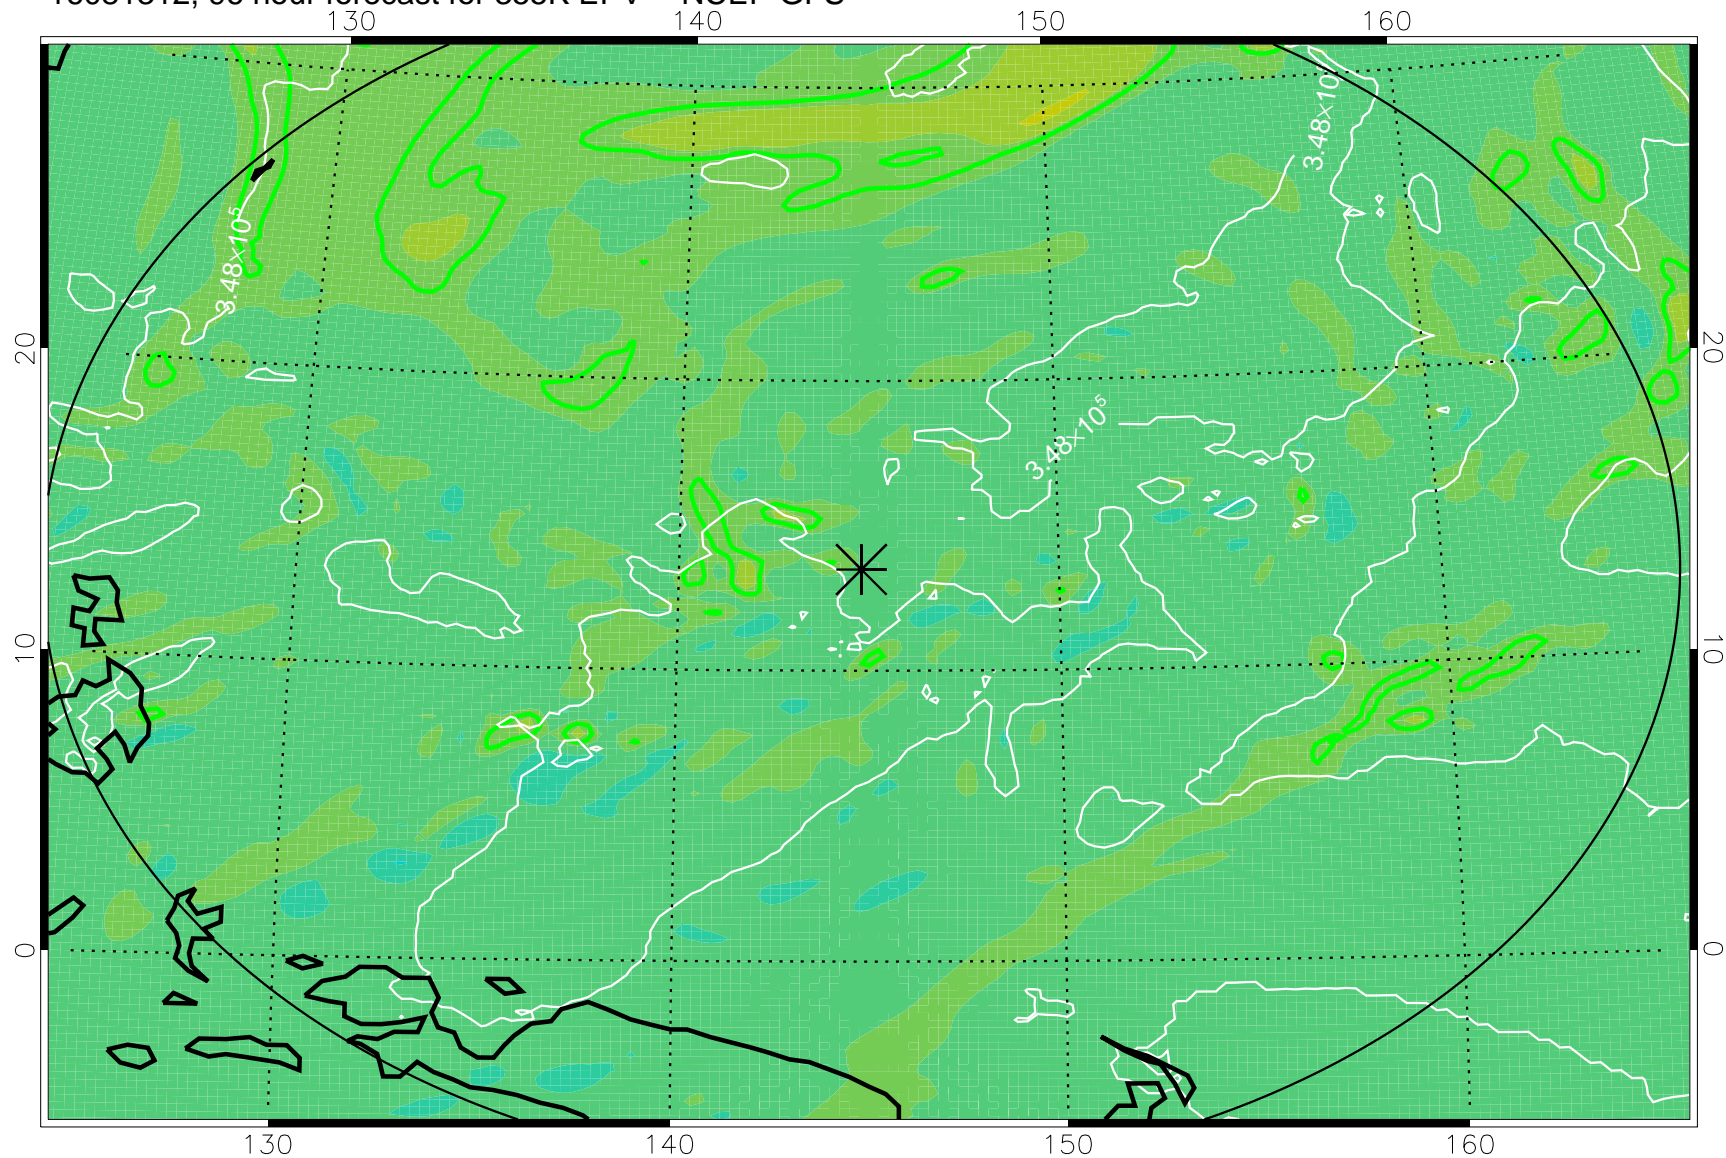

16081218, 78 hour forecast for 355K EPV -- NCEP GFS

355K Montgomery Streamfunction, white
EPV Tropopause (2 PVU) Position
Range ring of 2304 km

16081300, 84 hour forecast for 355K EPV -- NCEP GFS

355K Montgomery Streamfunction, white
EPV Tropopause (2 PVU) Position
Range ring of 2304 km

16081306, 90 hour forecast for 355K EPV -- NCEP GFS

355K Montgomery Streamfunction, white
EPV Tropopause (2 PVU) Position
Range ring of 2304 km

16081312, 96 hour forecast for 355K EPV -- NCEP GFS

355K Montgomery Streamfunction, white
EPV Tropopause (2 PVU) Position
Range ring of 2304 km

16081318, 102 hour forecast for 355K EPV -- NCEP GFS

355K Montgomery Streamfunction, white
EPV Tropopause (2 PVU) Position
Range ring of 2304 km

16081400, 108 hour forecast for 355K EPV -- NCEP GFS

355K Montgomery Streamfunction, white
EPV Tropopause (2 PVU) Position
Range ring of 2304 km

16081406, 114 hour forecast for 355K EPV -- NCEP GFS

355K Montgomery Streamfunction, white
EPV Tropopause (2 PVU) Position
Range ring of 2304 km

16081412, 120 hour forecast for 355K EPV -- NCEP GFS

355K Montgomery Streamfunction, white
EPV Tropopause (2 PVU) Position
Range ring of 2304 km