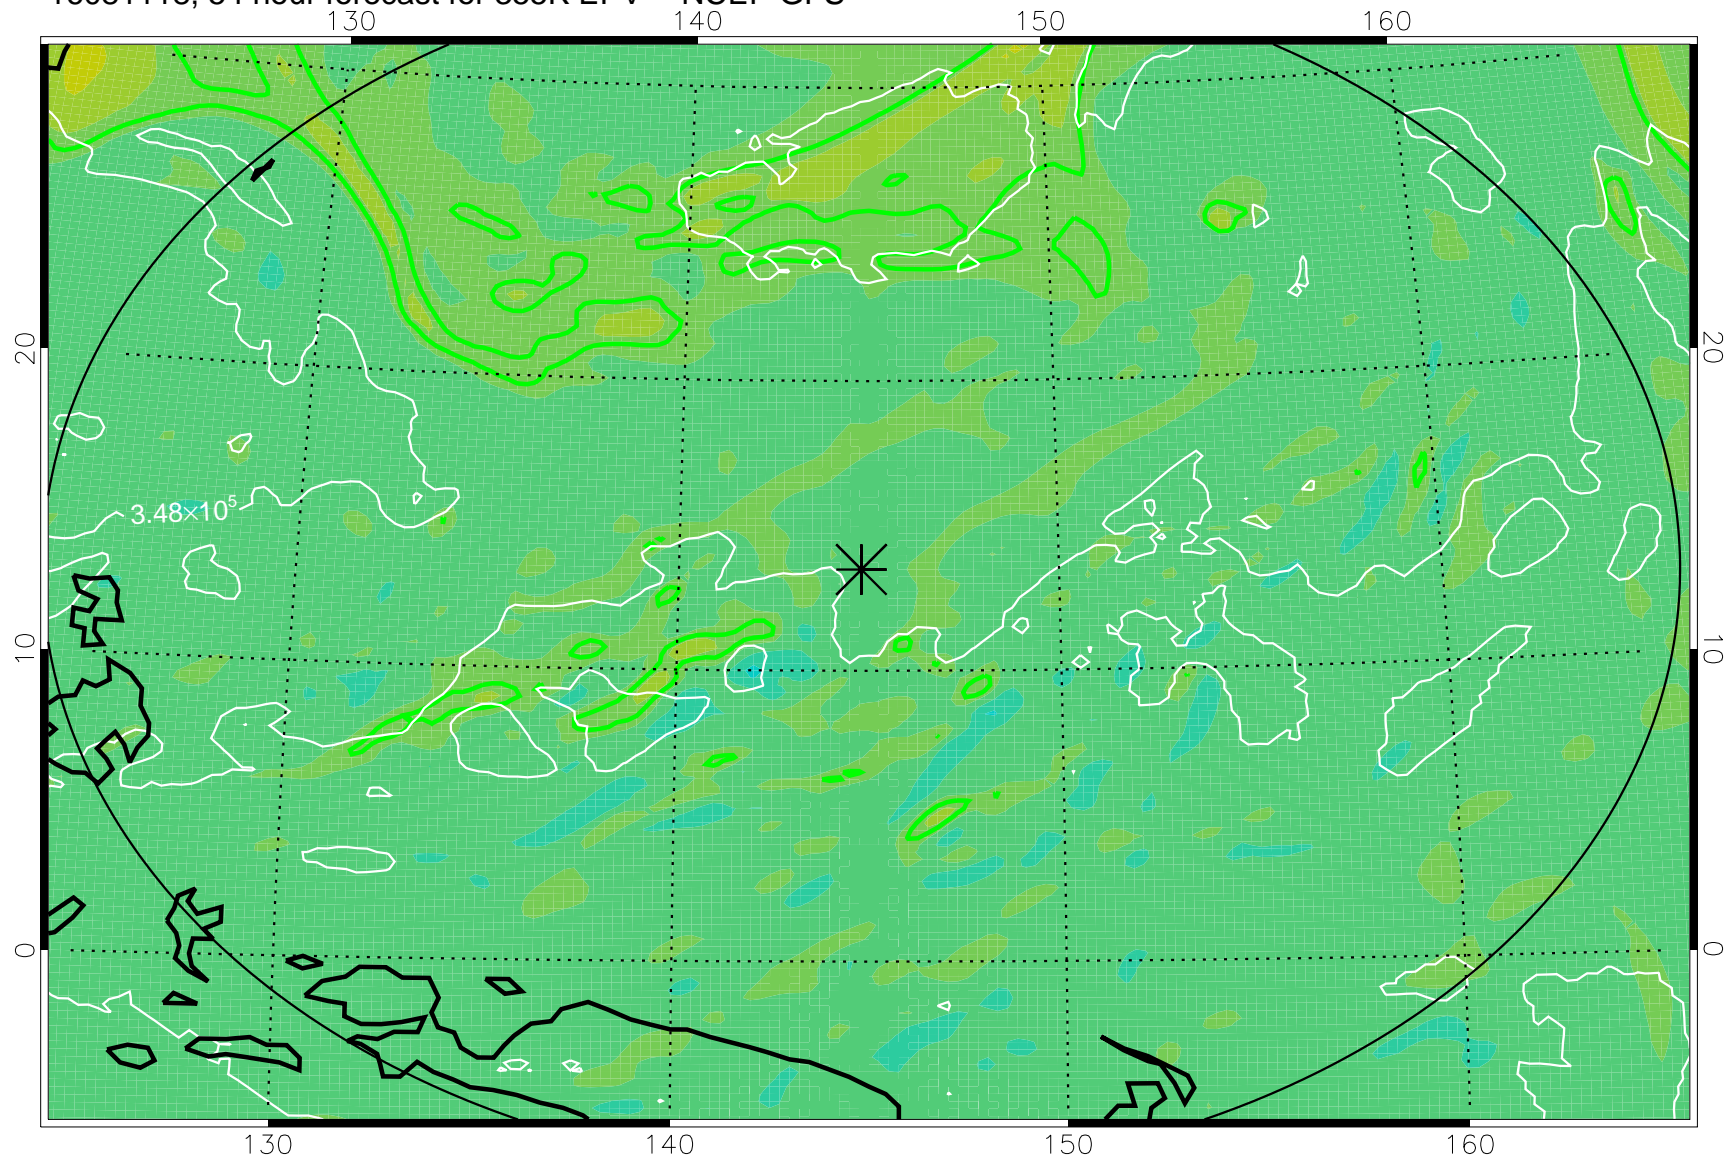

16081106, 42 hour forecast for 355K EPV -- NCEP GFS

355K Montgomery Streamfunction, white
EPV Tropopause (2 PVU) Position
Range ring of 2304 km

16081112, 48 hour forecast for 355K EPV -- NCEP GFS

355K Montgomery Streamfunction, white
EPV Tropopause (2 PVU) Position
Range ring of 2304 km

16081118, 54 hour forecast for 355K EPV -- NCEP GFS

355K Montgomery Streamfunction, white
EPV Tropopause (2 PVU) Position
Range ring of 2304 km

16081200, 60 hour forecast for 355K EPV -- NCEP GFS

355K Montgomery Streamfunction, white
EPV Tropopause (2 PVU) Position
Range ring of 2304 km

16081206, 66 hour forecast for 355K EPV -- NCEP GFS

355K Montgomery Streamfunction, white
EPV Tropopause (2 PVU) Position
Range ring of 2304 km

16081212, 72 hour forecast for 355K EPV -- NCEP GFS

355K Montgomery Streamfunction, white
EPV Tropopause (2 PVU) Position
Range ring of 2304 km

16081218, 78 hour forecast for 355K EPV -- NCEP GFS

355K Montgomery Streamfunction, white
EPV Tropopause (2 PVU) Position
Range ring of 2304 km

16081300, 84 hour forecast for 355K EPV -- NCEP GFS

355K Montgomery Streamfunction, white
EPV Tropopause (2 PVU) Position
Range ring of 2304 km