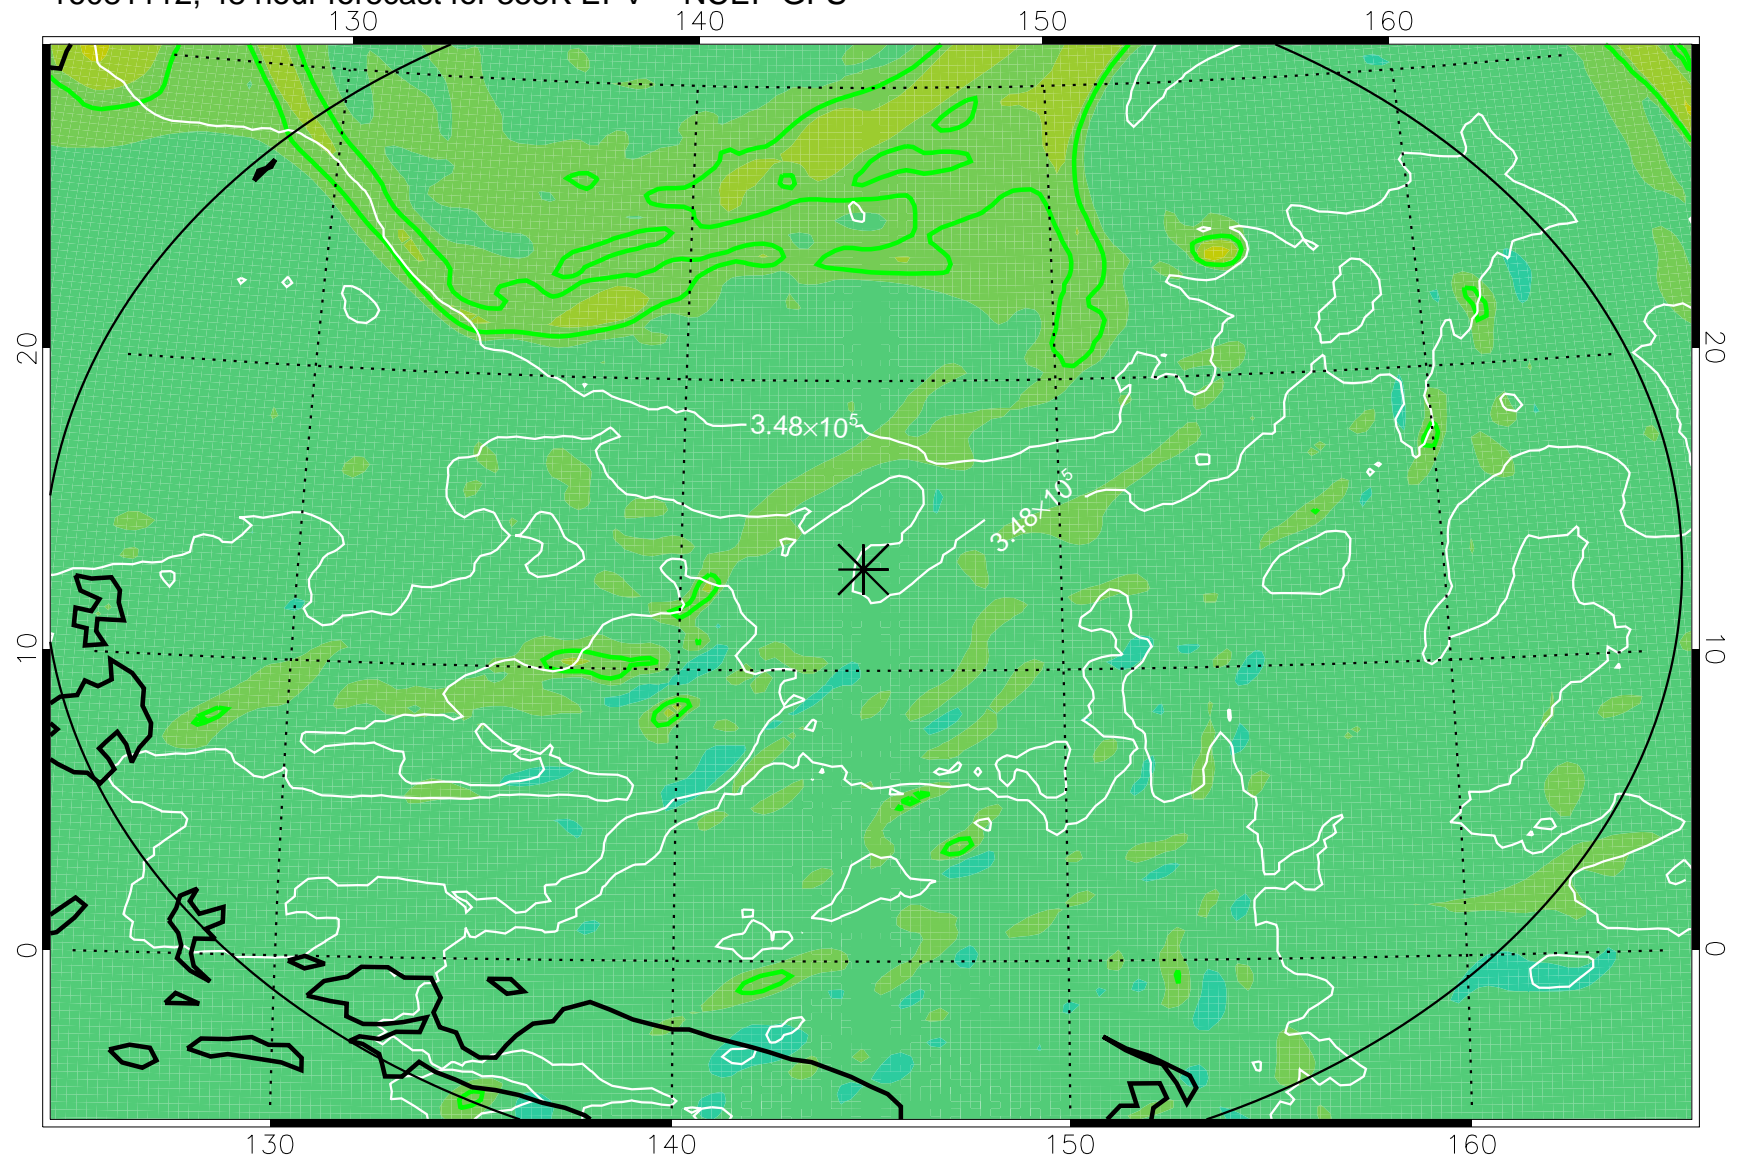

16081018, 30 hour forecast for 355K EPV -- NCEP GFS

355K Montgomery Streamfunction, white
EPV Tropopause (2 PVU) Position
Range ring of 2304 km

16081100, 36 hour forecast for 355K EPV -- NCEP GFS

355K Montgomery Streamfunction, white
EPV Tropopause (2 PVU) Position
Range ring of 2304 km

16081106, 42 hour forecast for 355K EPV -- NCEP GFS

355K Montgomery Streamfunction, white
EPV Tropopause (2 PVU) Position
Range ring of 2304 km

16081112, 48 hour forecast for 355K EPV -- NCEP GFS

355K Montgomery Streamfunction, white
EPV Tropopause (2 PVU) Position
Range ring of 2304 km

16081118, 54 hour forecast for 355K EPV -- NCEP GFS

355K Montgomery Streamfunction, white
EPV Tropopause (2 PVU) Position
Range ring of 2304 km

16081200, 60 hour forecast for 355K EPV -- NCEP GFS

355K Montgomery Streamfunction, white
EPV Tropopause (2 PVU) Position
Range ring of 2304 km

16081206, 66 hour forecast for 355K EPV -- NCEP GFS

355K Montgomery Streamfunction, white
EPV Tropopause (2 PVU) Position
Range ring of 2304 km

16081212, 72 hour forecast for 355K EPV -- NCEP GFS

355K Montgomery Streamfunction, white
EPV Tropopause (2 PVU) Position
Range ring of 2304 km