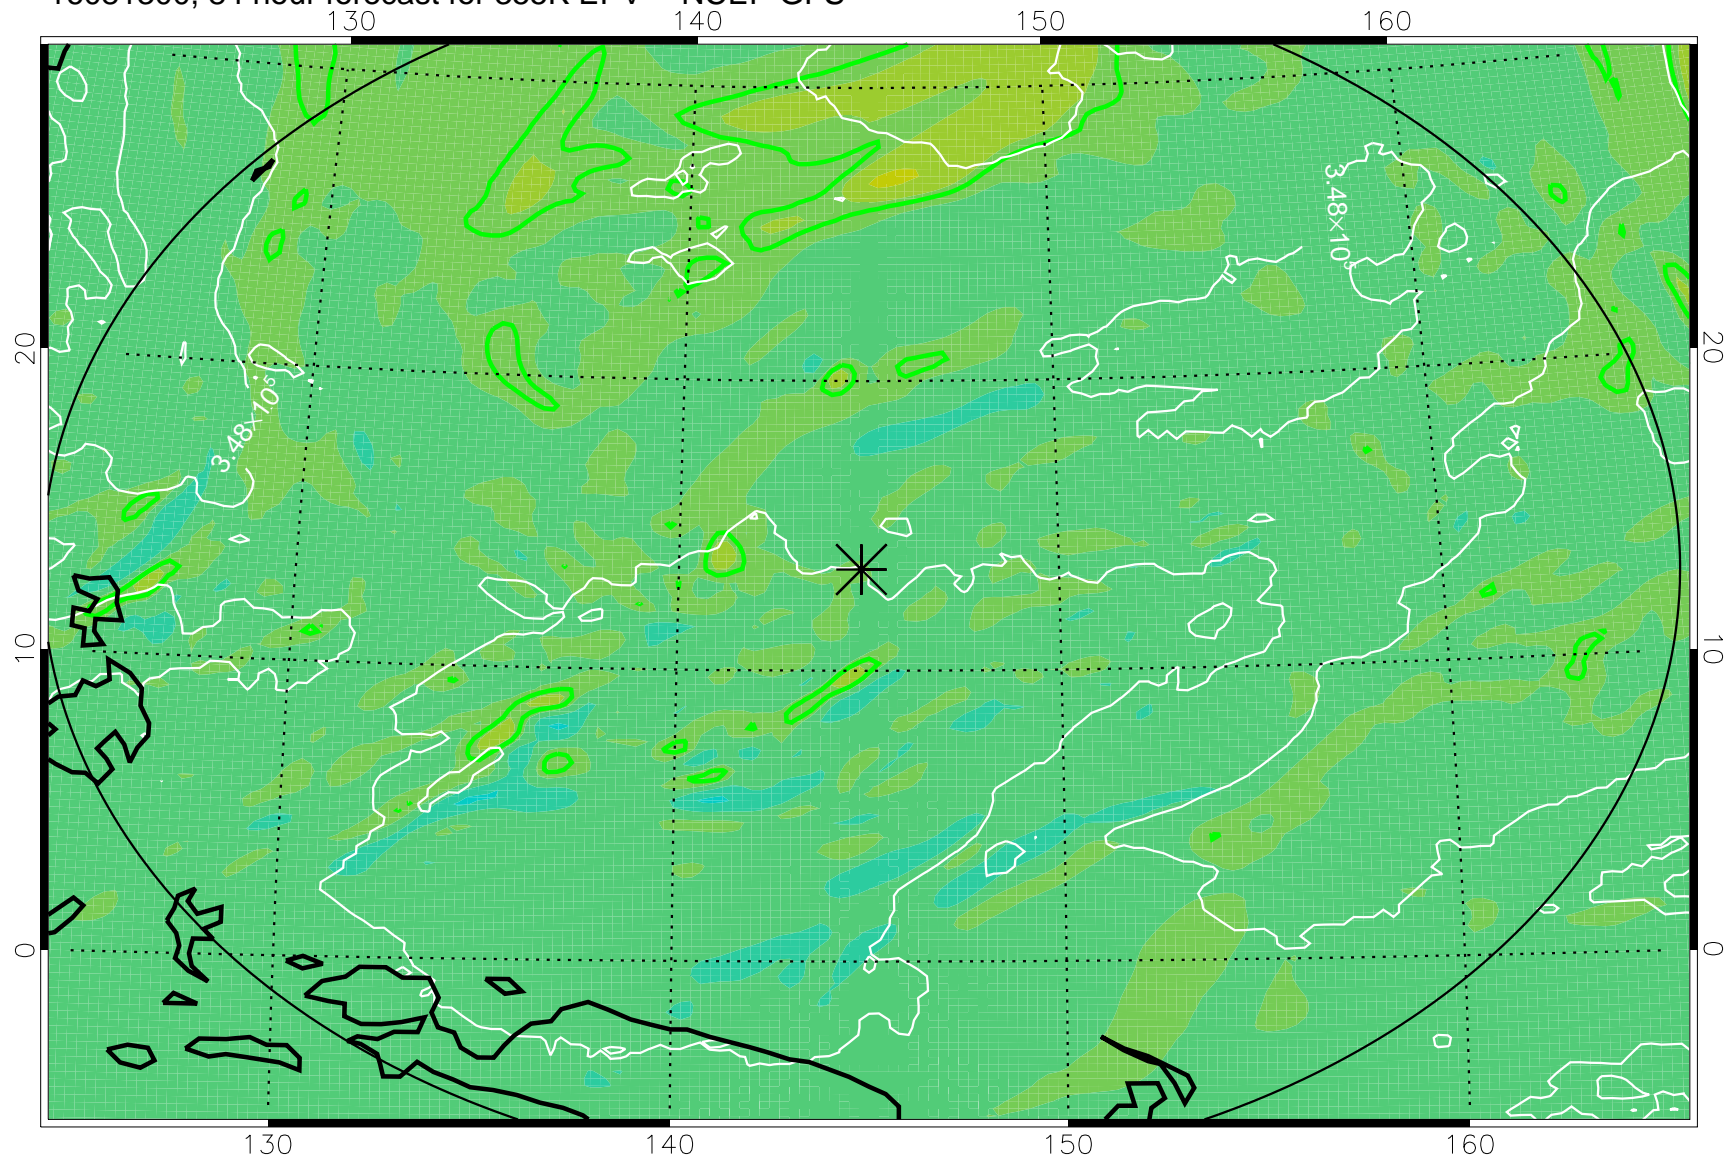

16081206, 66 hour forecast for 355K EPV -- NCEP GFS

355K Montgomery Streamfunction, white
EPV Tropopause (2 PVU) Position
Range ring of 2304 km

16081212, 72 hour forecast for 355K EPV -- NCEP GFS

355K Montgomery Streamfunction, white
EPV Tropopause (2 PVU) Position
Range ring of 2304 km

16081218, 78 hour forecast for 355K EPV -- NCEP GFS

355K Montgomery Streamfunction, white
EPV Tropopause (2 PVU) Position
Range ring of 2304 km

16081300, 84 hour forecast for 355K EPV -- NCEP GFS

355K Montgomery Streamfunction, white
EPV Tropopause (2 PVU) Position
Range ring of 2304 km

16081306, 90 hour forecast for 355K EPV -- NCEP GFS

355K Montgomery Streamfunction, white
EPV Tropopause (2 PVU) Position
Range ring of 2304 km

16081312, 96 hour forecast for 355K EPV -- NCEP GFS

355K Montgomery Streamfunction, white
EPV Tropopause (2 PVU) Position
Range ring of 2304 km

16081318, 102 hour forecast for 355K EPV -- NCEP GFS

355K Montgomery Streamfunction, white
EPV Tropopause (2 PVU) Position
Range ring of 2304 km

16081400, 108 hour forecast for 355K EPV -- NCEP GFS

355K Montgomery Streamfunction, white
EPV Tropopause (2 PVU) Position
Range ring of 2304 km