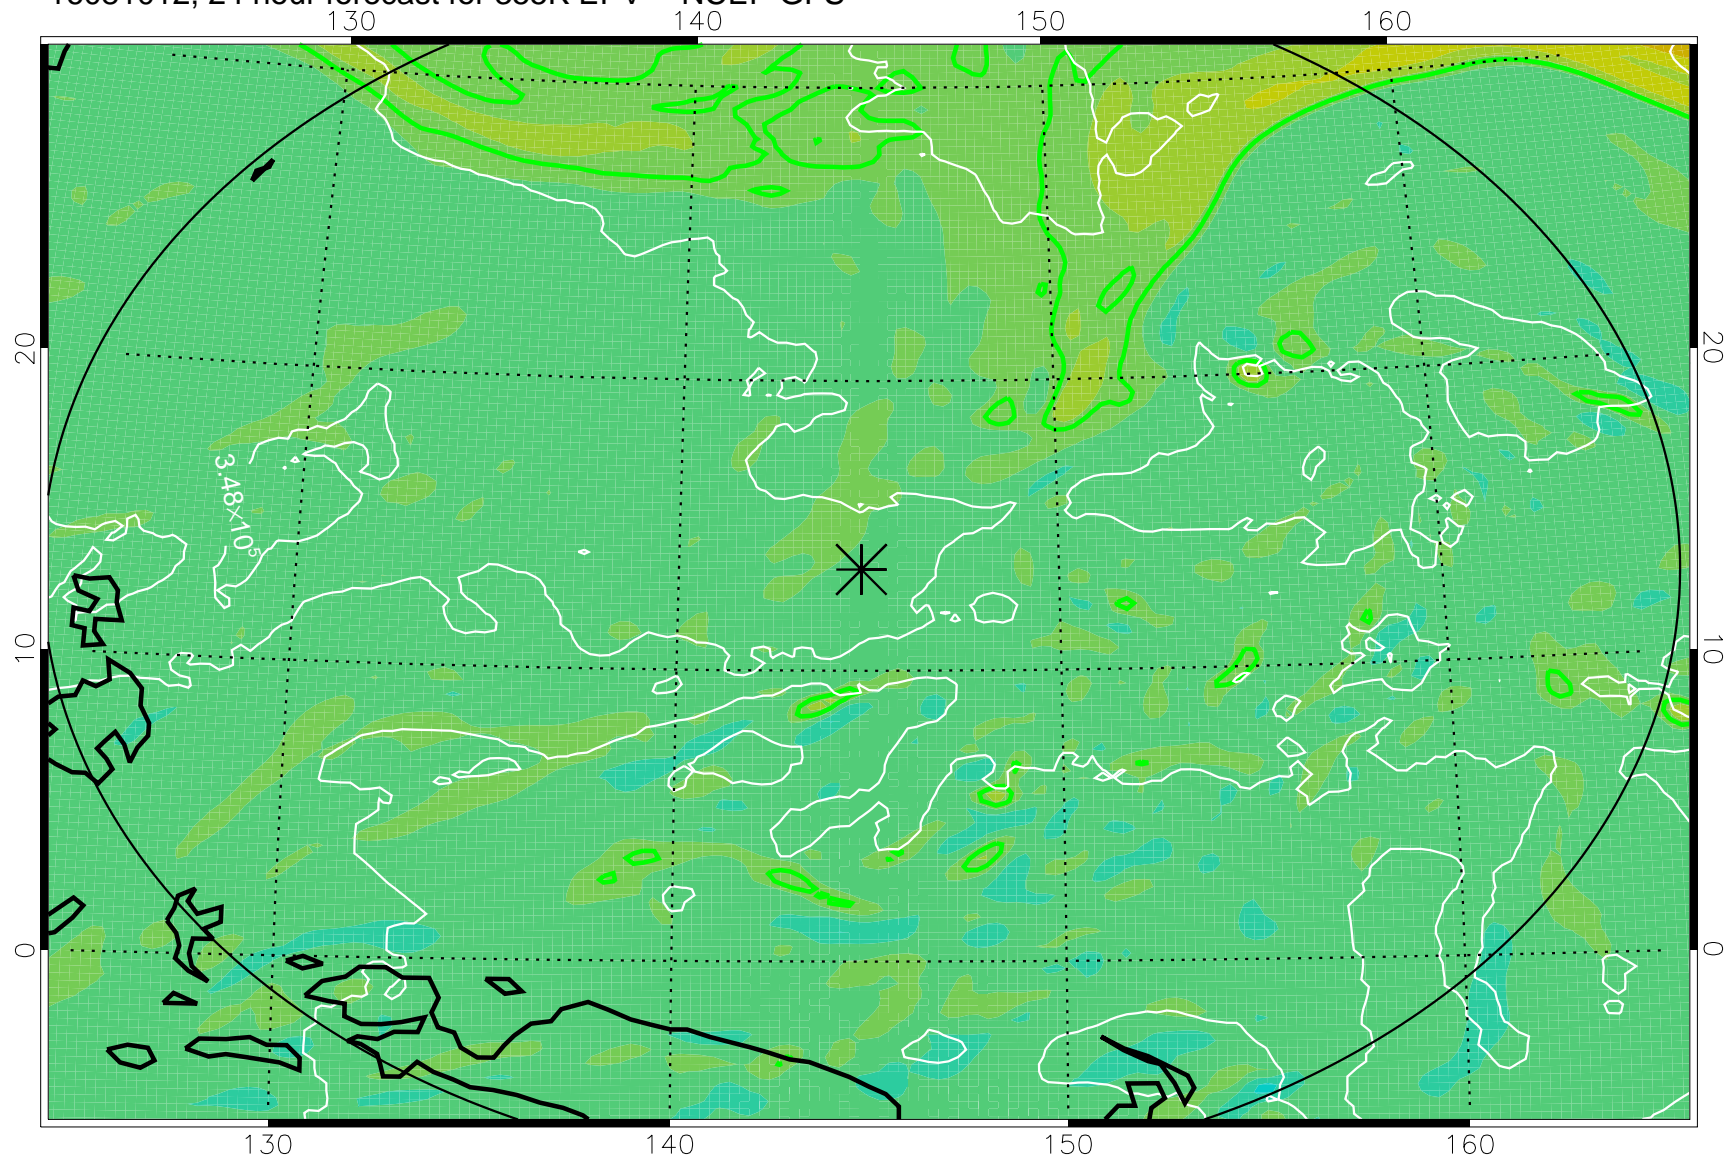

16080918, 6 hour forecast for 355K EPV -- NCEP GFS

355K Montgomery Streamfunction, white
EPV Tropopause (2 PVU) Position
Range ring of 2304 km

16081000, 12 hour forecast for 355K EPV -- NCEP GFS

355K Montgomery Streamfunction, white
EPV Tropopause (2 PVU) Position
Range ring of 2304 km

16081006, 18 hour forecast for 355K EPV -- NCEP GFS

355K Montgomery Streamfunction, white
EPV Tropopause (2 PVU) Position
Range ring of 2304 km

16081012, 24 hour forecast for 355K EPV -- NCEP GFS

355K Montgomery Streamfunction, white
EPV Tropopause (2 PVU) Position
Range ring of 2304 km

16081018, 30 hour forecast for 355K EPV -- NCEP GFS

355K Montgomery Streamfunction, white
EPV Tropopause (2 PVU) Position
Range ring of 2304 km

16081100, 36 hour forecast for 355K EPV -- NCEP GFS

355K Montgomery Streamfunction, white
EPV Tropopause (2 PVU) Position
Range ring of 2304 km

16081106, 42 hour forecast for 355K EPV -- NCEP GFS

355K Montgomery Streamfunction, white
EPV Tropopause (2 PVU) Position
Range ring of 2304 km

16081112, 48 hour forecast for 355K EPV -- NCEP GFS

355K Montgomery Streamfunction, white
EPV Tropopause (2 PVU) Position
Range ring of 2304 km