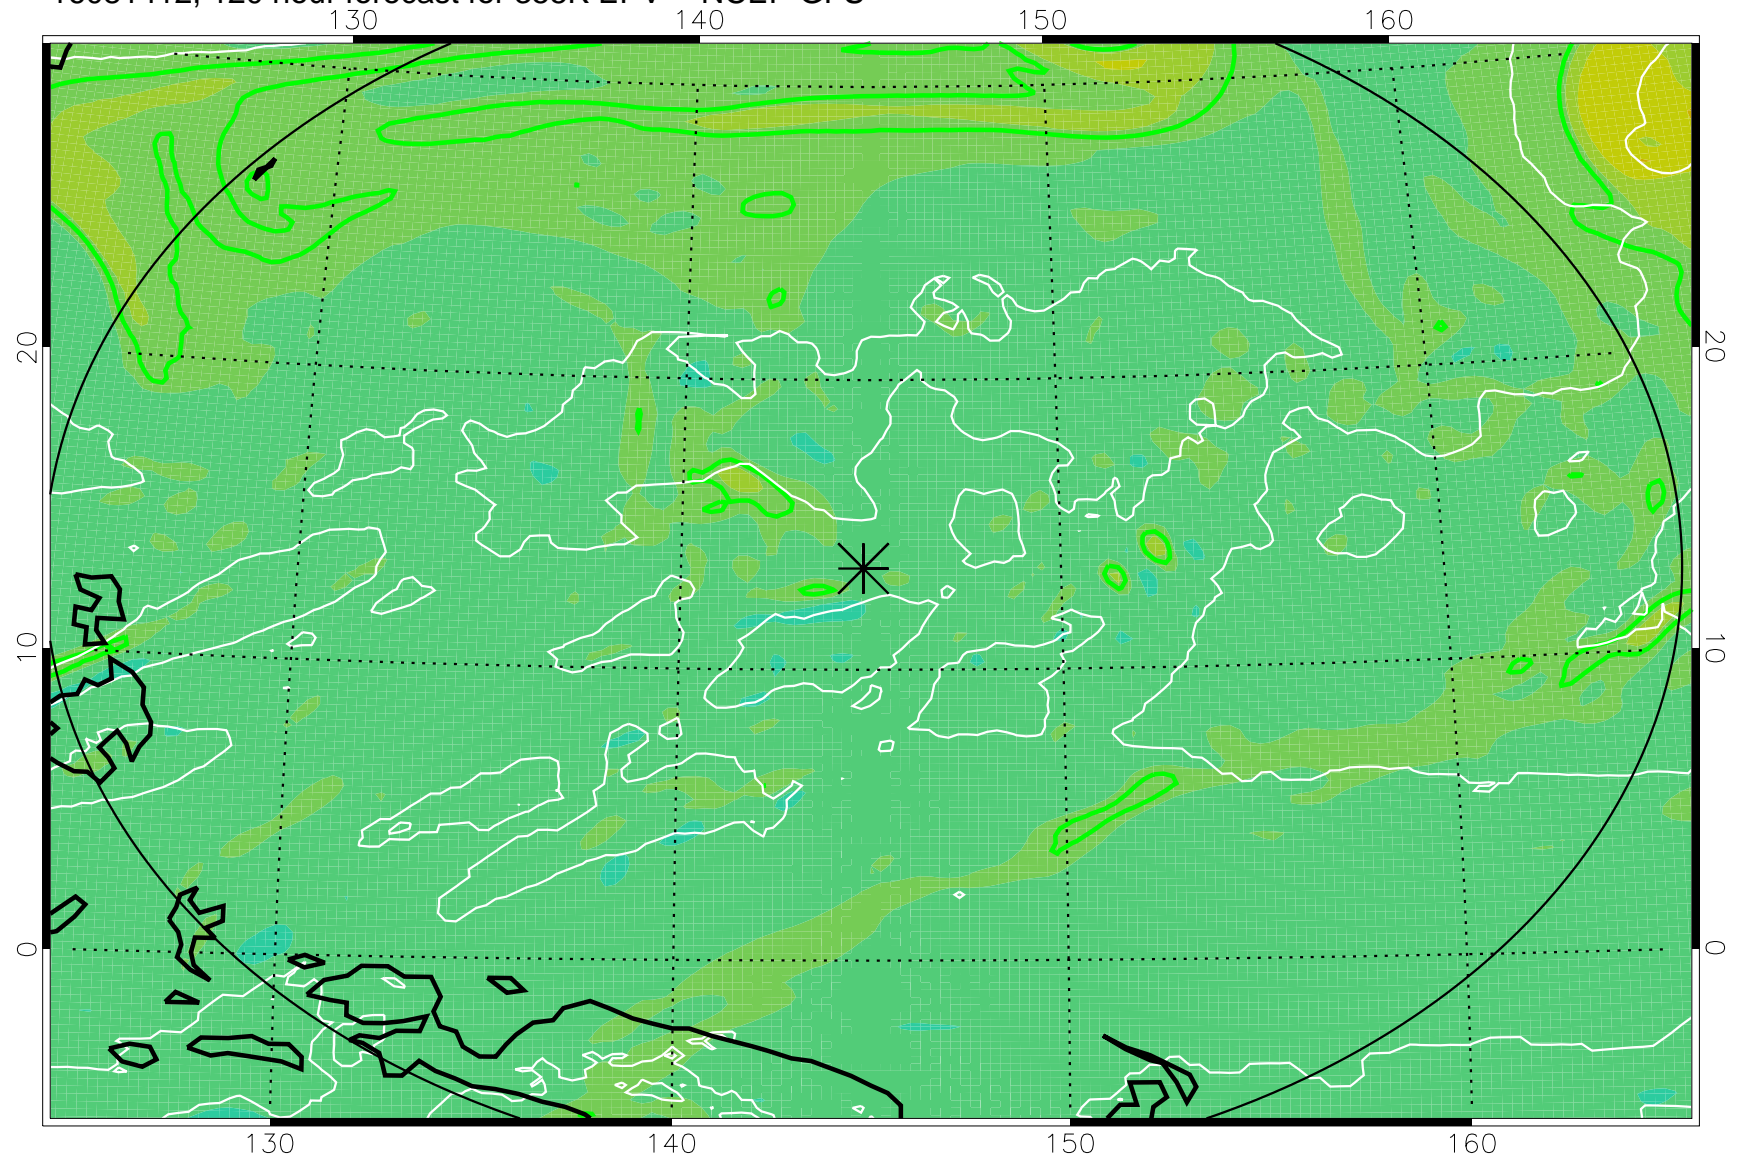

16081218, 78 hour forecast for 355K EPV -- NCEP GFS

355K Montgomery Streamfunction, white
EPV Tropopause (2 PVU) Position
Range ring of 2304 km

16081300, 84 hour forecast for 355K EPV -- NCEP GFS

355K Montgomery Streamfunction, white
EPV Tropopause (2 PVU) Position
Range ring of 2304 km

16081306, 90 hour forecast for 355K EPV -- NCEP GFS

355K Montgomery Streamfunction, white
EPV Tropopause (2 PVU) Position
Range ring of 2304 km

16081312, 96 hour forecast for 355K EPV -- NCEP GFS

355K Montgomery Streamfunction, white
EPV Tropopause (2 PVU) Position
Range ring of 2304 km

16081318, 102 hour forecast for 355K EPV -- NCEP GFS

355K Montgomery Streamfunction, white
EPV Tropopause (2 PVU) Position
Range ring of 2304 km

16081400, 108 hour forecast for 355K EPV -- NCEP GFS

355K Montgomery Streamfunction, white
EPV Tropopause (2 PVU) Position
Range ring of 2304 km

16081406, 114 hour forecast for 355K EPV -- NCEP GFS

355K Montgomery Streamfunction, white
EPV Tropopause (2 PVU) Position
Range ring of 2304 km

16081412, 120 hour forecast for 355K EPV -- NCEP GFS

355K Montgomery Streamfunction, white
EPV Tropopause (2 PVU) Position
Range ring of 2304 km