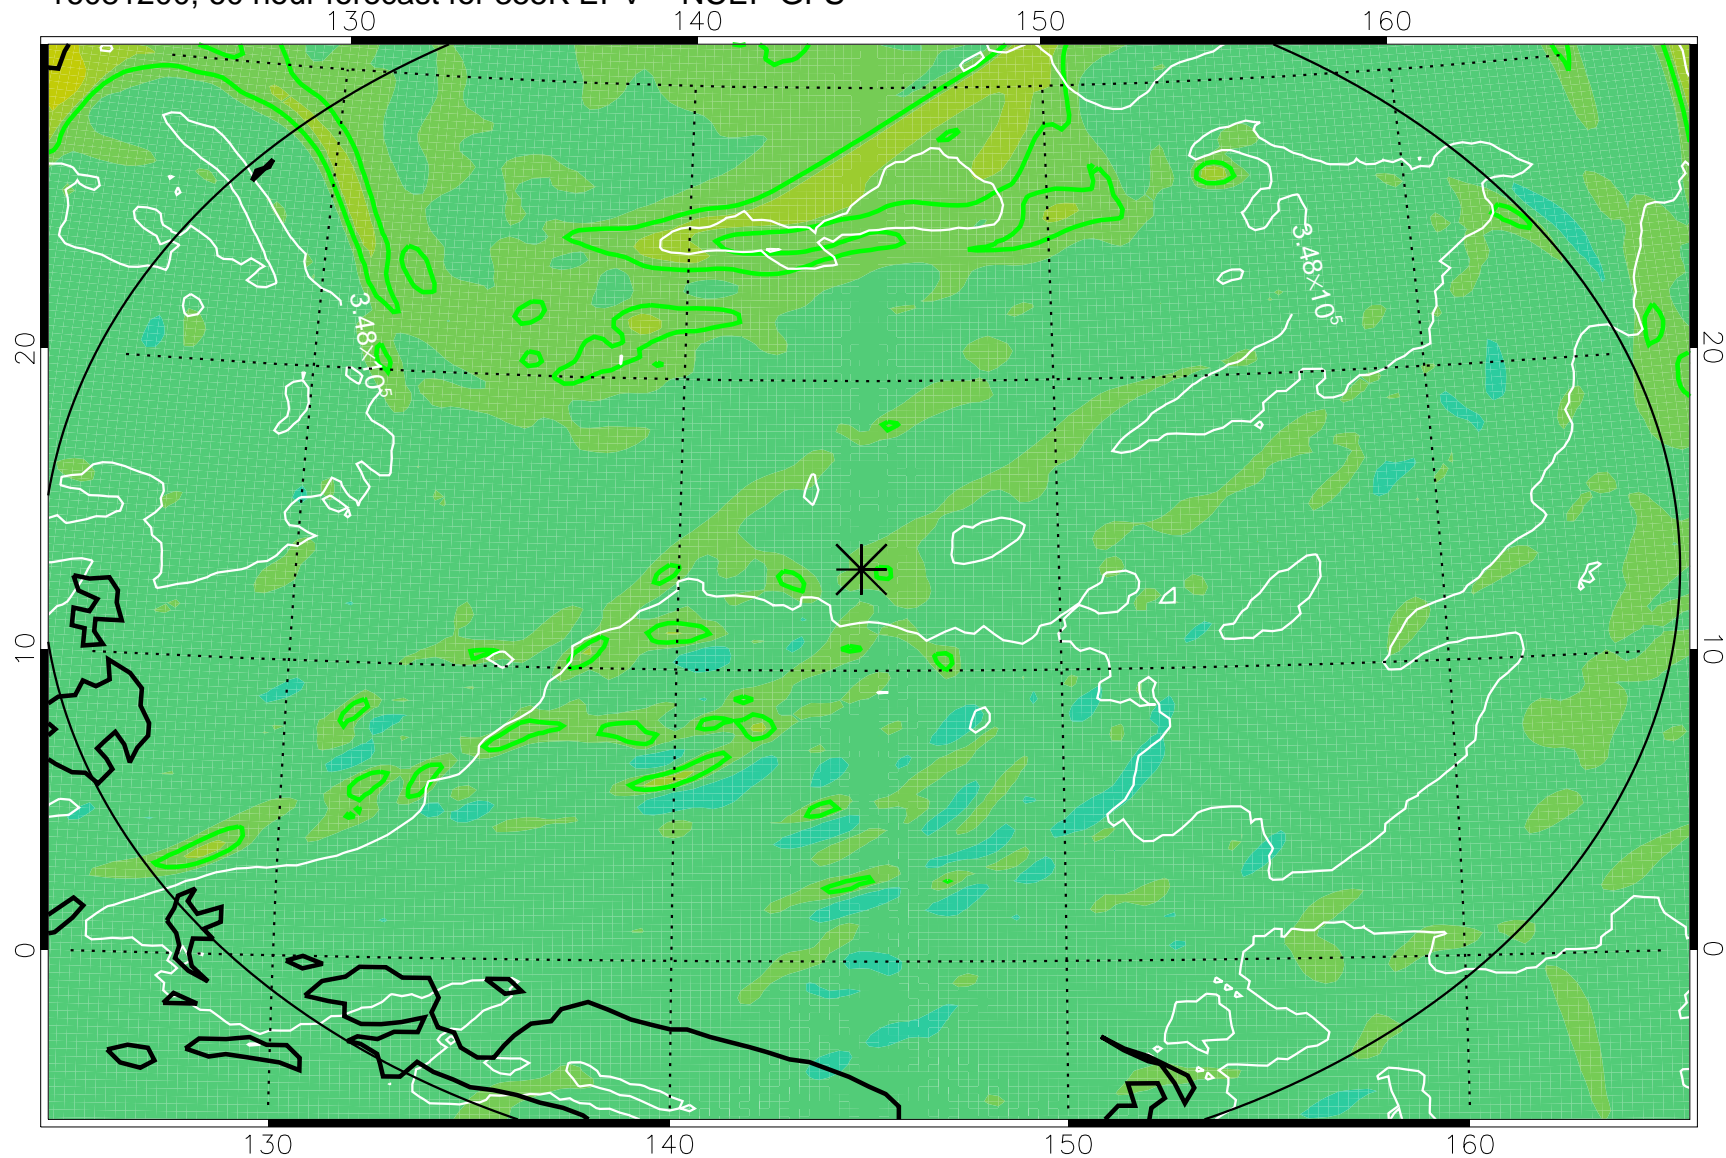

16081106, 42 hour forecast for 355K EPV -- NCEP GFS

355K Montgomery Streamfunction, white
EPV Tropopause (2 PVU) Position
Range ring of 2304 km

16081112, 48 hour forecast for 355K EPV -- NCEP GFS

355K Montgomery Streamfunction, white
EPV Tropopause (2 PVU) Position
Range ring of 2304 km

16081118, 54 hour forecast for 355K EPV -- NCEP GFS

355K Montgomery Streamfunction, white
EPV Tropopause (2 PVU) Position
Range ring of 2304 km

16081200, 60 hour forecast for 355K EPV -- NCEP GFS

355K Montgomery Streamfunction, white
EPV Tropopause (2 PVU) Position
Range ring of 2304 km

16081206, 66 hour forecast for 355K EPV -- NCEP GFS

355K Montgomery Streamfunction, white
EPV Tropopause (2 PVU) Position
Range ring of 2304 km

16081212, 72 hour forecast for 355K EPV -- NCEP GFS

355K Montgomery Streamfunction, white
EPV Tropopause (2 PVU) Position
Range ring of 2304 km

16081218, 78 hour forecast for 355K EPV -- NCEP GFS

355K Montgomery Streamfunction, white
EPV Tropopause (2 PVU) Position
Range ring of 2304 km

16081300, 84 hour forecast for 355K EPV -- NCEP GFS

355K Montgomery Streamfunction, white
EPV Tropopause (2 PVU) Position
Range ring of 2304 km