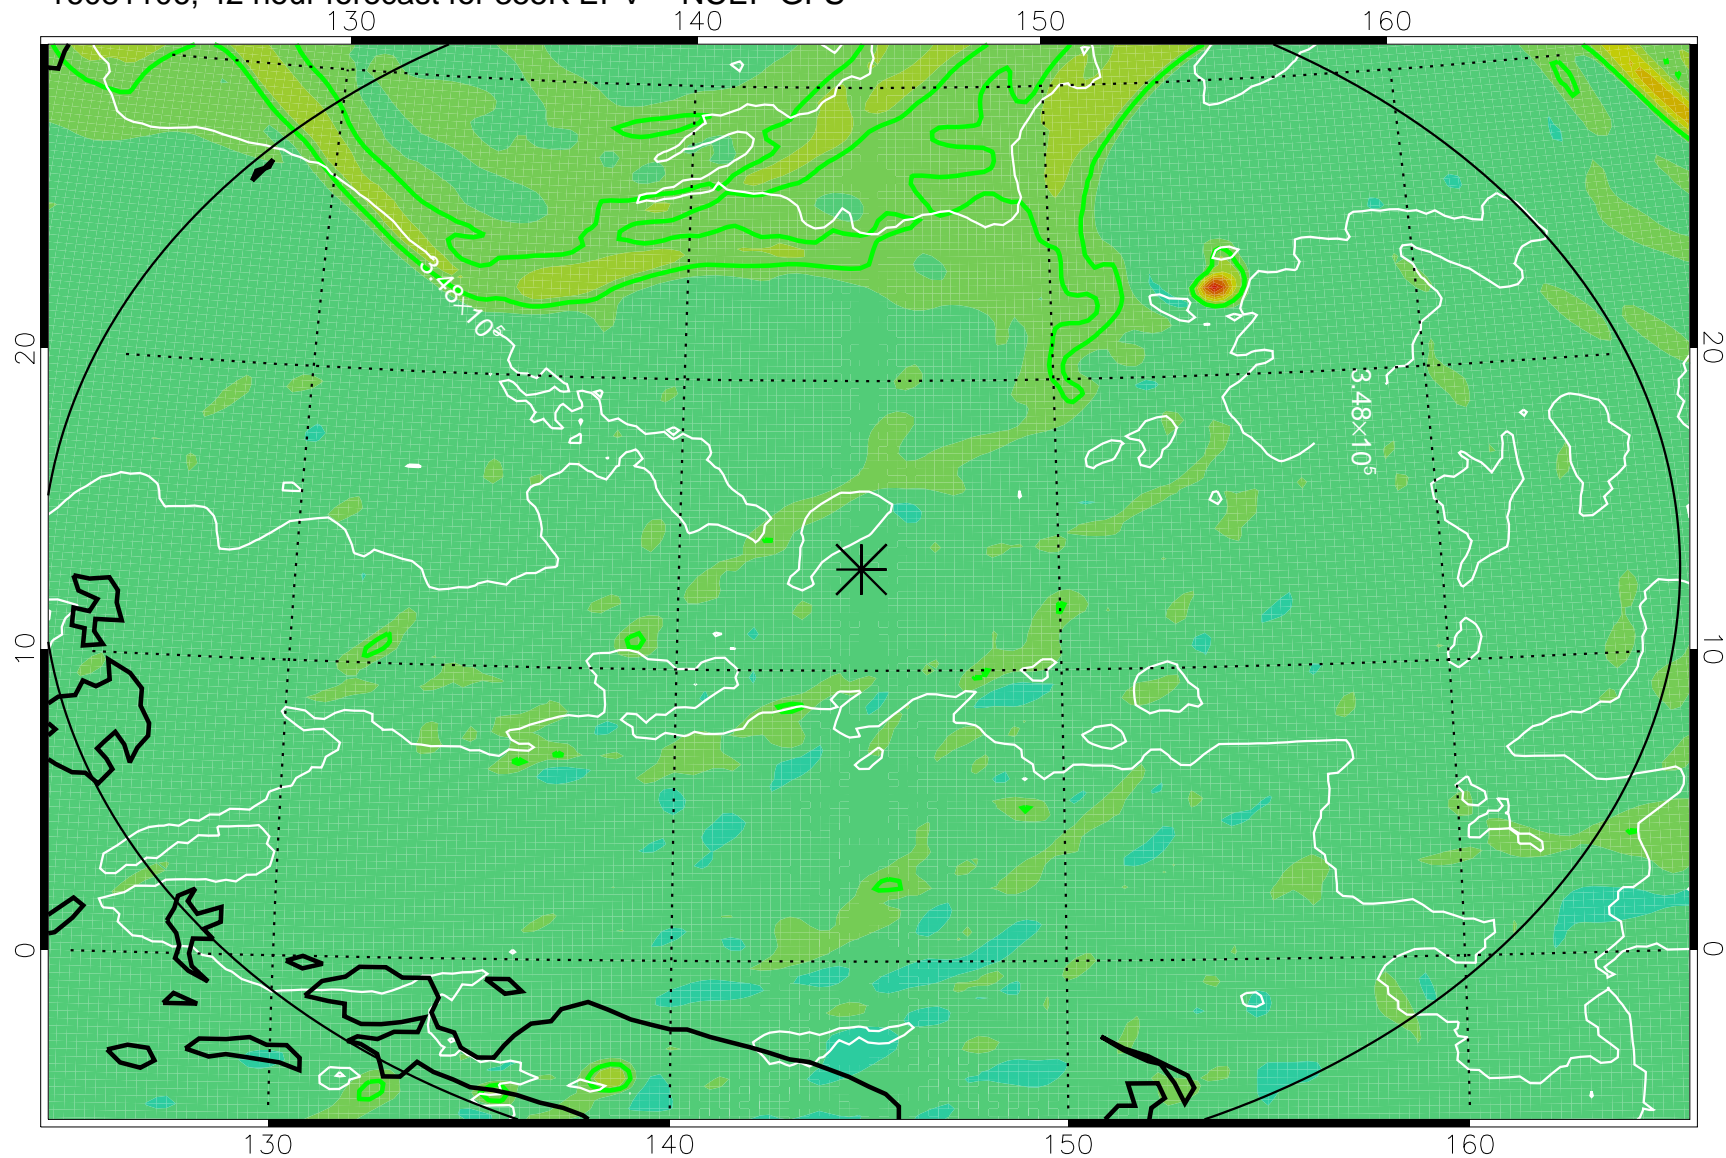

16081018, 30 hour forecast for 355K EPV -- NCEP GFS

355K Montgomery Streamfunction, white
EPV Tropopause (2 PVU) Position
Range ring of 2304 km

16081100, 36 hour forecast for 355K EPV -- NCEP GFS

355K Montgomery Streamfunction, white
EPV Tropopause (2 PVU) Position
Range ring of 2304 km

16081106, 42 hour forecast for 355K EPV -- NCEP GFS

355K Montgomery Streamfunction, white
EPV Tropopause (2 PVU) Position
Range ring of 2304 km

16081112, 48 hour forecast for 355K EPV -- NCEP GFS

355K Montgomery Streamfunction, white
EPV Tropopause (2 PVU) Position
Range ring of 2304 km

16081118, 54 hour forecast for 355K EPV -- NCEP GFS

355K Montgomery Streamfunction, white
EPV Tropopause (2 PVU) Position
Range ring of 2304 km

16081200, 60 hour forecast for 355K EPV -- NCEP GFS

355K Montgomery Streamfunction, white
EPV Tropopause (2 PVU) Position
Range ring of 2304 km

16081206, 66 hour forecast for 355K EPV -- NCEP GFS

355K Montgomery Streamfunction, white
EPV Tropopause (2 PVU) Position
Range ring of 2304 km

16081212, 72 hour forecast for 355K EPV -- NCEP GFS

355K Montgomery Streamfunction, white
EPV Tropopause (2 PVU) Position
Range ring of 2304 km