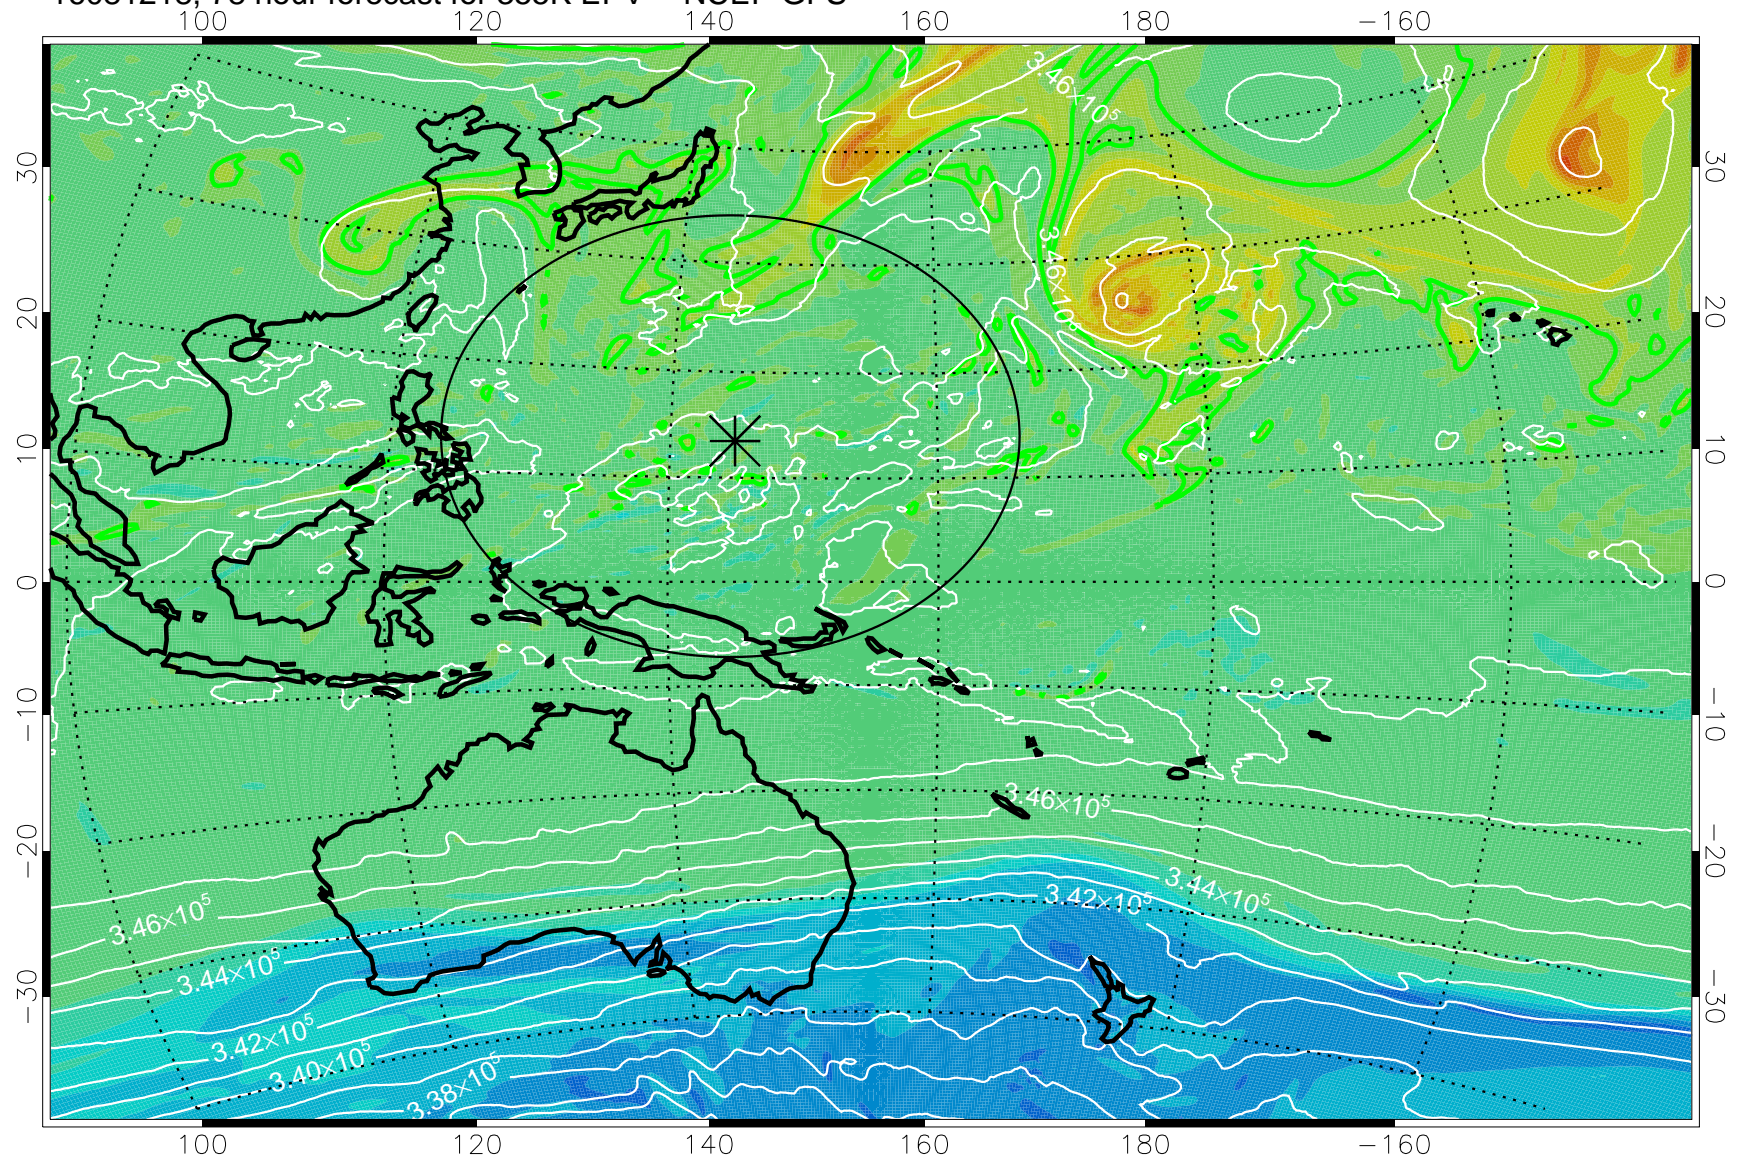

16081118, 54 hour forecast for 355K EPV -- NCEP GFS

355K Montgomery Streamfunction, white  
EPV Tropopause (2 PVU) Position  
Range ring of 2304 km

16081200, 60 hour forecast for 355K EPV -- NCEP GFS

355K Montgomery Streamfunction, white  
EPV Tropopause (2 PVU) Position  
Range ring of 2304 km

16081206, 66 hour forecast for 355K EPV -- NCEP GFS

355K Montgomery Streamfunction, white  
EPV Tropopause (2 PVU) Position  
Range ring of 2304 km

16081212, 72 hour forecast for 355K EPV -- NCEP GFS

355K Montgomery Streamfunction, white  
EPV Tropopause (2 PVU) Position  
Range ring of 2304 km

16081218, 78 hour forecast for 355K EPV -- NCEP GFS

355K Montgomery Streamfunction, white  
EPV Tropopause (2 PVU) Position  
Range ring of 2304 km

16081300, 84 hour forecast for 355K EPV -- NCEP GFS

355K Montgomery Streamfunction, white  
EPV Tropopause (2 PVU) Position  
Range ring of 2304 km

16081306, 90 hour forecast for 355K EPV -- NCEP GFS

355K Montgomery Streamfunction, white  
EPV Tropopause (2 PVU) Position  
Range ring of 2304 km

16081312, 96 hour forecast for 355K EPV -- NCEP GFS

355K Montgomery Streamfunction, white  
EPV Tropopause (2 PVU) Position  
Range ring of 2304 km