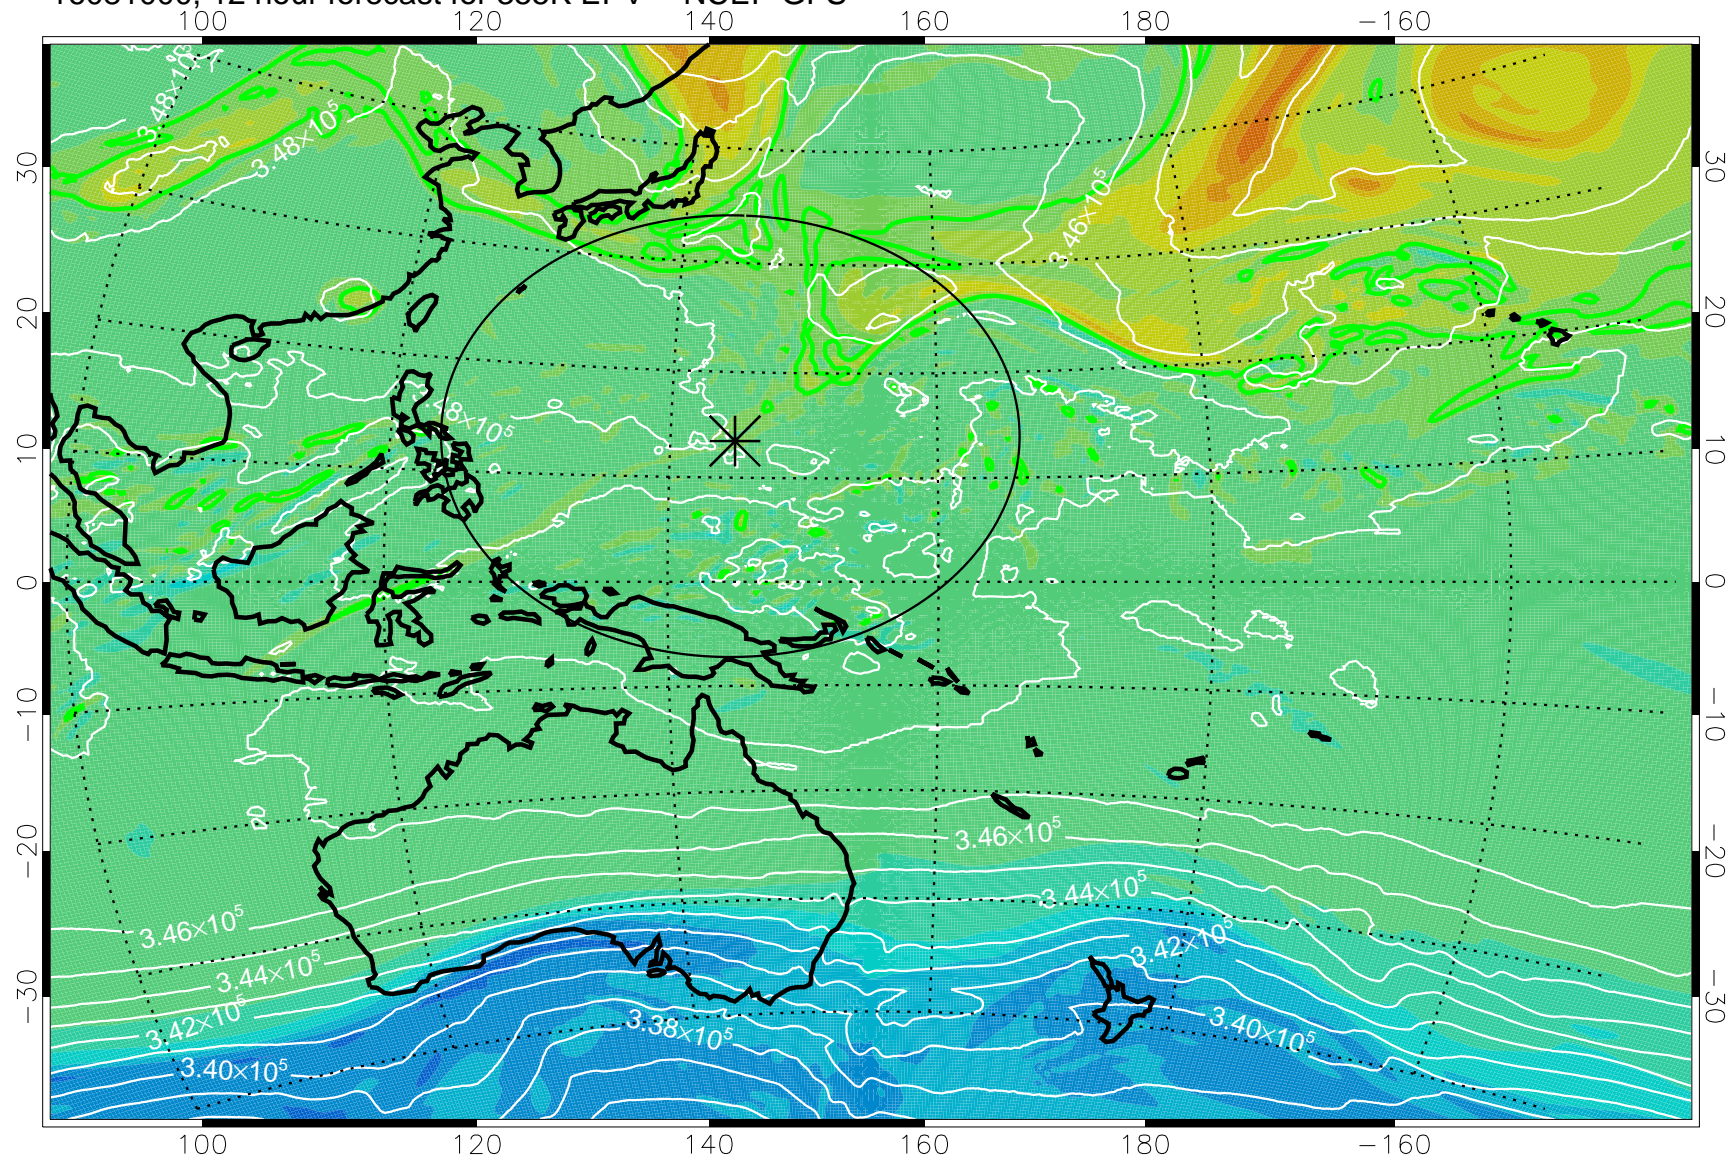

16080918, 6 hour forecast for 355K EPV -- NCEP GFS

355K Montgomery Streamfunction, white  
EPV Tropopause (2 PVU) Position  
Range ring of 2304 km

16081000, 12 hour forecast for 355K EPV -- NCEP GFS

355K Montgomery Streamfunction, white  
EPV Tropopause (2 PVU) Position  
Range ring of 2304 km

16081006, 18 hour forecast for 355K EPV -- NCEP GFS

355K Montgomery Streamfunction, white  
EPV Tropopause (2 PVU) Position  
Range ring of 2304 km

16081012, 24 hour forecast for 355K EPV -- NCEP GFS

355K Montgomery Streamfunction, white  
EPV Tropopause (2 PVU) Position  
Range ring of 2304 km

16081018, 30 hour forecast for 355K EPV -- NCEP GFS

355K Montgomery Streamfunction, white  
EPV Tropopause (2 PVU) Position  
Range ring of 2304 km

16081100, 36 hour forecast for 355K EPV -- NCEP GFS

355K Montgomery Streamfunction, white  
EPV Tropopause (2 PVU) Position  
Range ring of 2304 km

16081106, 42 hour forecast for 355K EPV -- NCEP GFS

355K Montgomery Streamfunction, white  
EPV Tropopause (2 PVU) Position  
Range ring of 2304 km

16081112, 48 hour forecast for 355K EPV -- NCEP GFS

355K Montgomery Streamfunction, white  
EPV Tropopause (2 PVU) Position  
Range ring of 2304 km