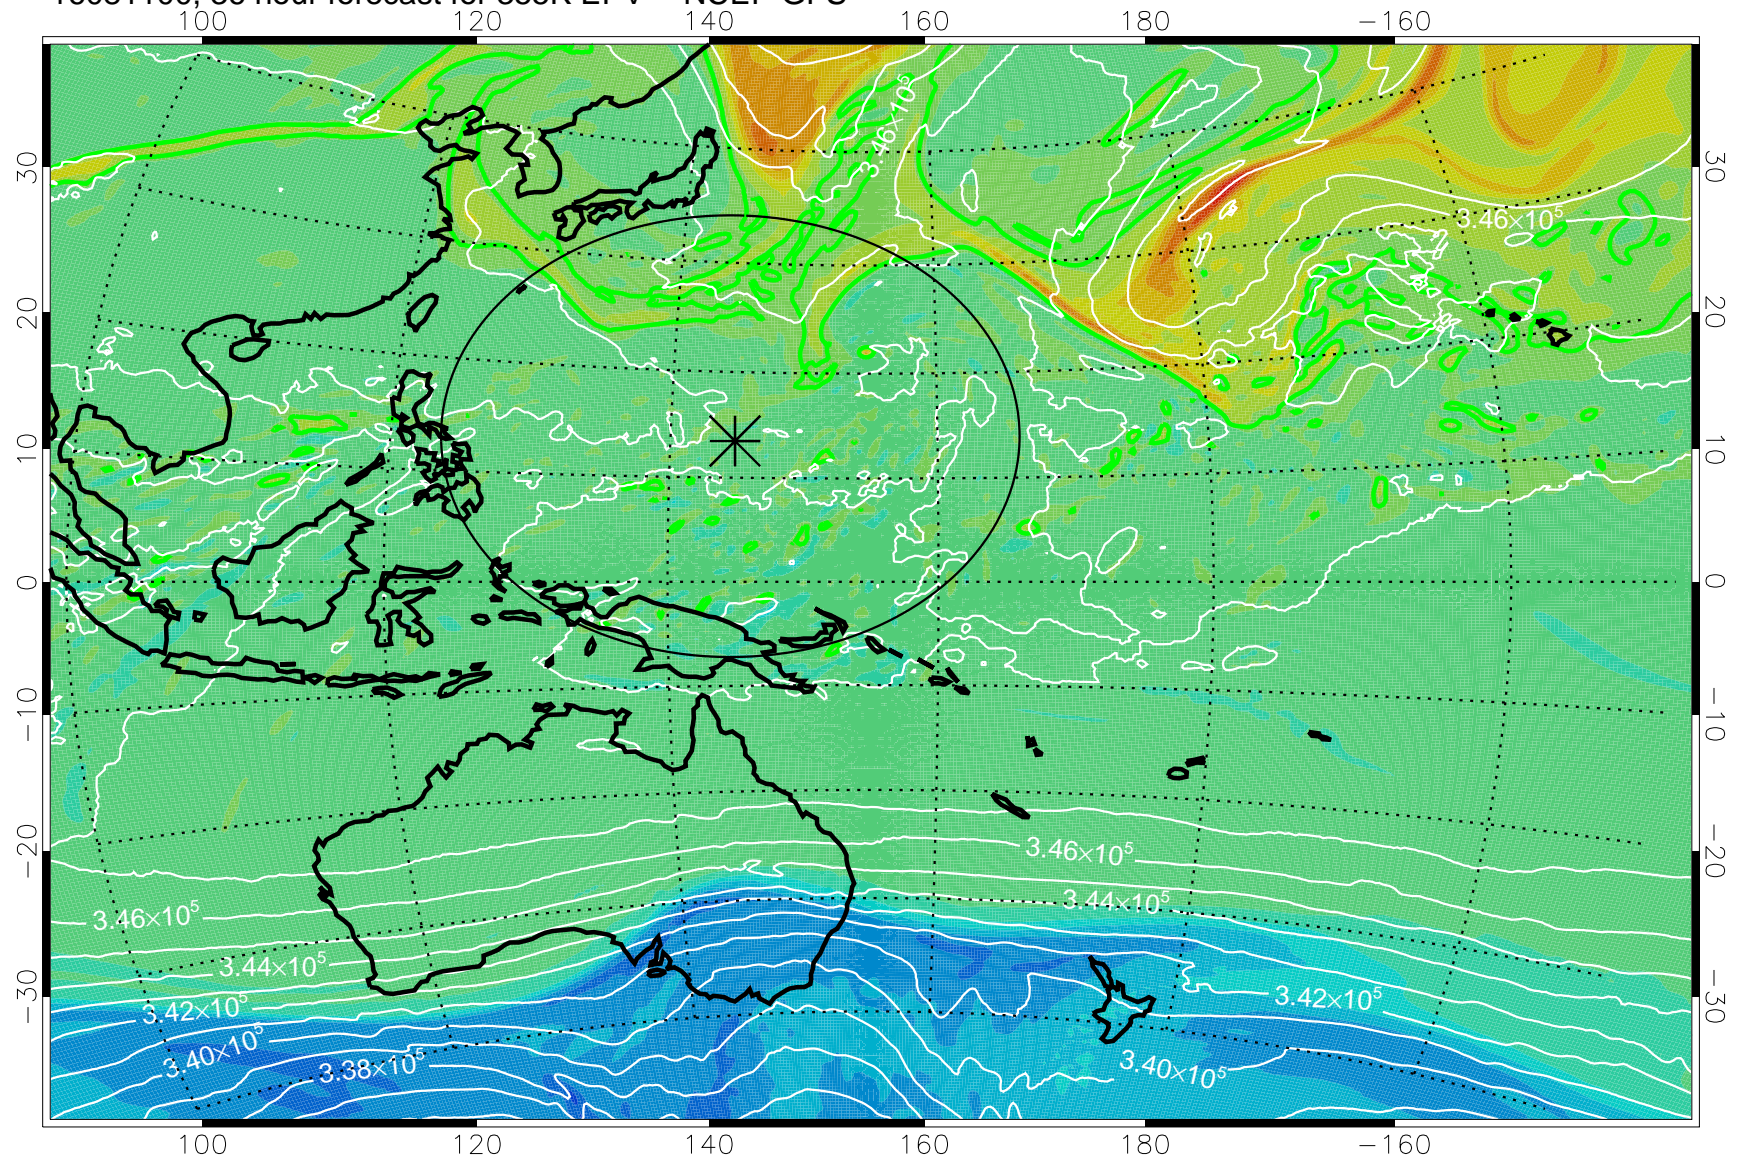

16081006, 18 hour forecast for 355K EPV -- NCEP GFS

355K Montgomery Streamfunction, white  
EPV Tropopause (2 PVU) Position  
Range ring of 2304 km

16081012, 24 hour forecast for 355K EPV -- NCEP GFS

355K Montgomery Streamfunction, white  
EPV Tropopause (2 PVU) Position  
Range ring of 2304 km

16081018, 30 hour forecast for 355K EPV -- NCEP GFS

355K Montgomery Streamfunction, white  
EPV Tropopause (2 PVU) Position  
Range ring of 2304 km

16081100, 36 hour forecast for 355K EPV -- NCEP GFS

355K Montgomery Streamfunction, white  
EPV Tropopause (2 PVU) Position  
Range ring of 2304 km

16081106, 42 hour forecast for 355K EPV -- NCEP GFS

355K Montgomery Streamfunction, white  
EPV Tropopause (2 PVU) Position  
Range ring of 2304 km

16081112, 48 hour forecast for 355K EPV -- NCEP GFS

355K Montgomery Streamfunction, white  
EPV Tropopause (2 PVU) Position  
Range ring of 2304 km

16081118, 54 hour forecast for 355K EPV -- NCEP GFS

355K Montgomery Streamfunction, white  
EPV Tropopause (2 PVU) Position  
Range ring of 2304 km

16081200, 60 hour forecast for 355K EPV -- NCEP GFS

355K Montgomery Streamfunction, white  
EPV Tropopause (2 PVU) Position  
Range ring of 2304 km