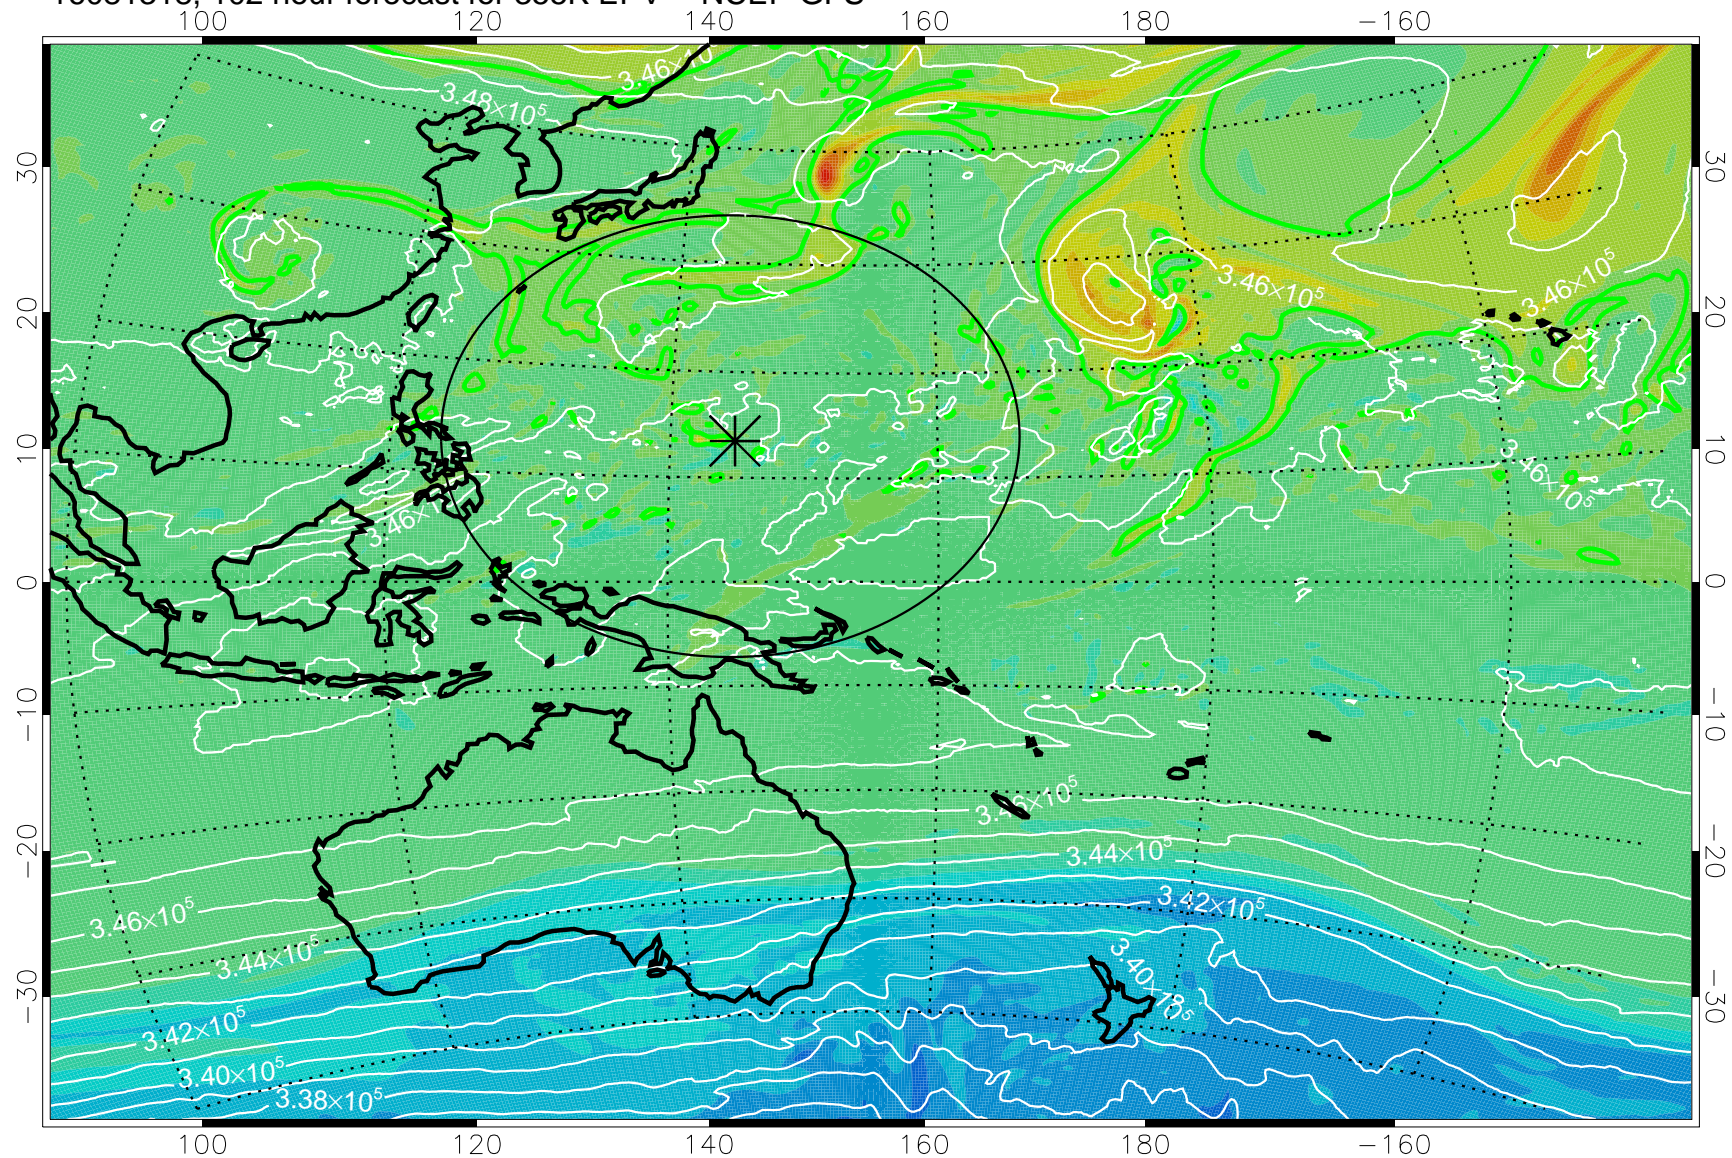

16081218, 78 hour forecast for 355K EPV -- NCEP GFS

355K Montgomery Streamfunction, white  
EPV Tropopause (2 PVU) Position  
Range ring of 2304 km

16081300, 84 hour forecast for 355K EPV -- NCEP GFS

355K Montgomery Streamfunction, white  
EPV Tropopause (2 PVU) Position  
Range ring of 2304 km

16081306, 90 hour forecast for 355K EPV -- NCEP GFS

355K Montgomery Streamfunction, white  
EPV Tropopause (2 PVU) Position  
Range ring of 2304 km

16081312, 96 hour forecast for 355K EPV -- NCEP GFS

355K Montgomery Streamfunction, white  
EPV Tropopause (2 PVU) Position  
Range ring of 2304 km

16081318, 102 hour forecast for 355K EPV -- NCEP GFS

355K Montgomery Streamfunction, white  
EPV Tropopause (2 PVU) Position  
Range ring of 2304 km

16081400, 108 hour forecast for 355K EPV -- NCEP GFS

355K Montgomery Streamfunction, white  
EPV Tropopause (2 PVU) Position  
Range ring of 2304 km

16081406, 114 hour forecast for 355K EPV -- NCEP GFS

355K Montgomery Streamfunction, white  
EPV Tropopause (2 PVU) Position  
Range ring of 2304 km

16081412, 120 hour forecast for 355K EPV -- NCEP GFS

355K Montgomery Streamfunction, white  
EPV Tropopause (2 PVU) Position  
Range ring of 2304 km