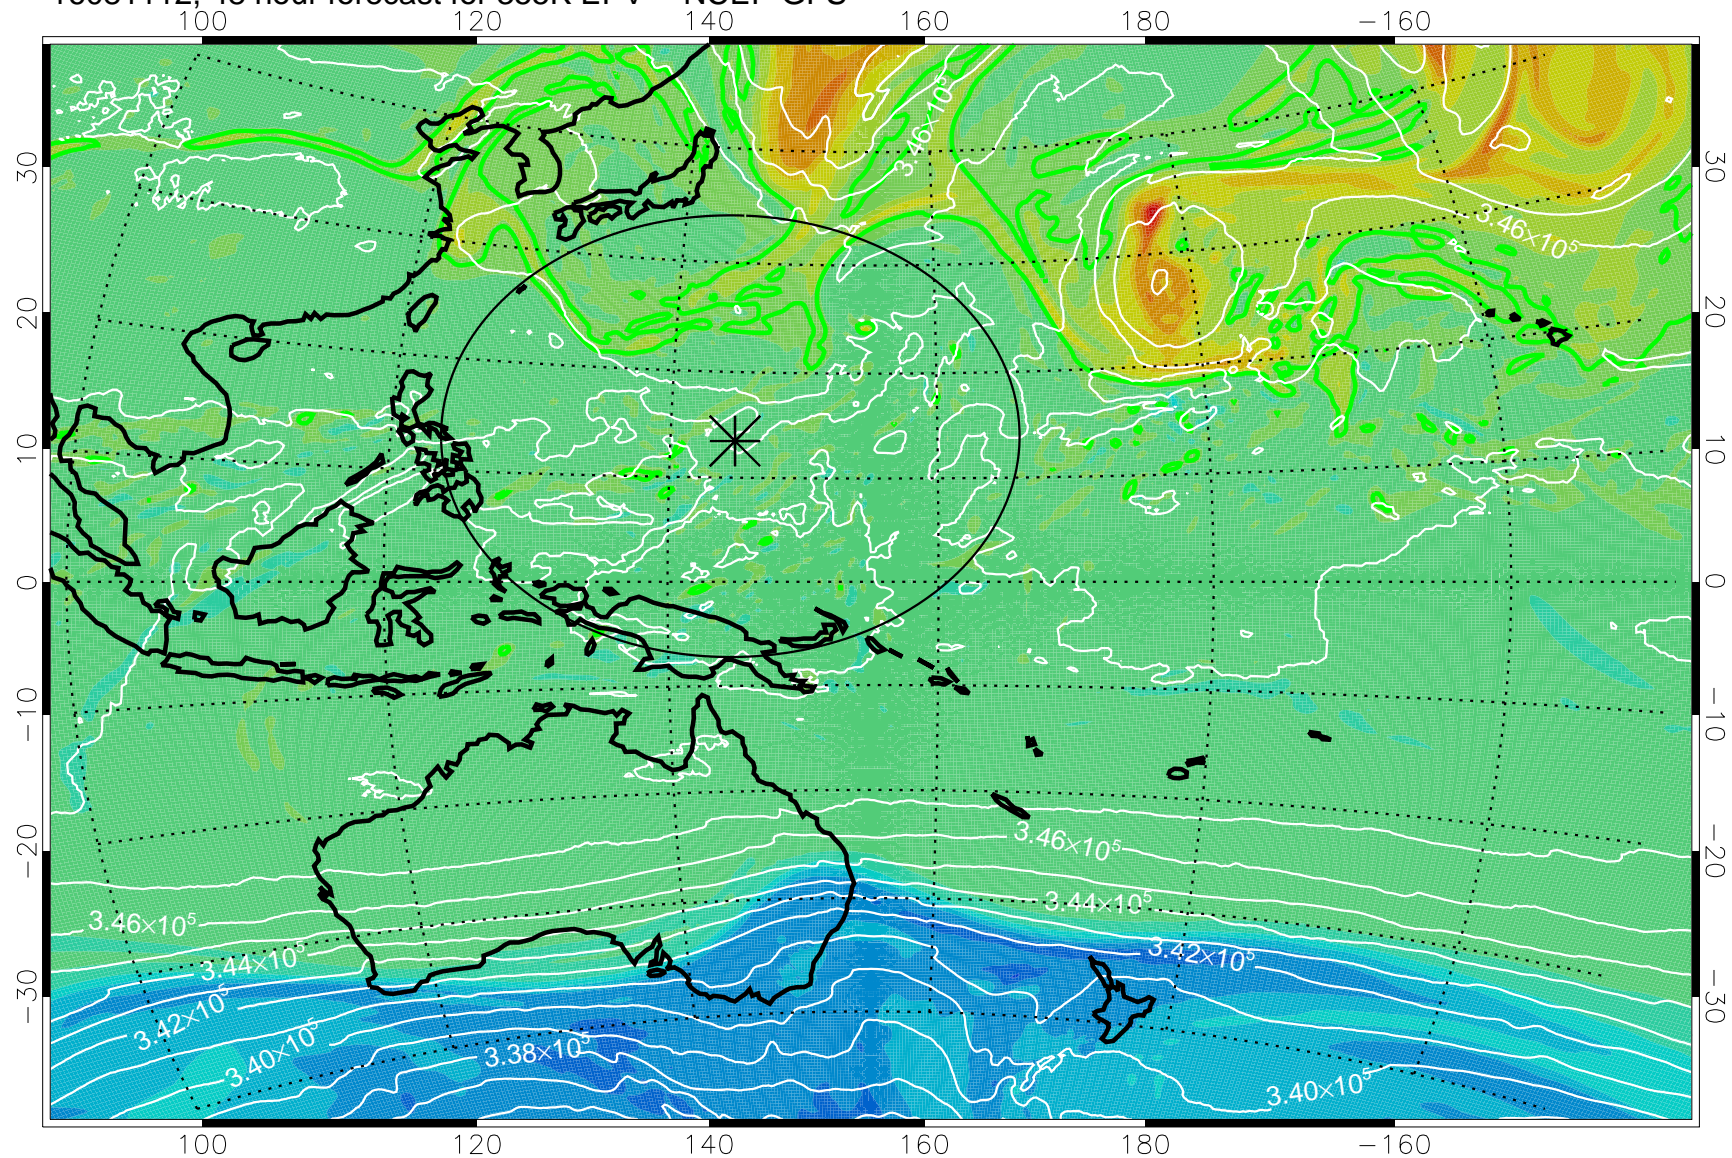

16081018, 30 hour forecast for 355K EPV -- NCEP GFS

355K Montgomery Streamfunction, white  
EPV Tropopause (2 PVU) Position  
Range ring of 2304 km

16081100, 36 hour forecast for 355K EPV -- NCEP GFS

355K Montgomery Streamfunction, white  
EPV Tropopause (2 PVU) Position  
Range ring of 2304 km

16081106, 42 hour forecast for 355K EPV -- NCEP GFS

355K Montgomery Streamfunction, white  
EPV Tropopause (2 PVU) Position  
Range ring of 2304 km

16081112, 48 hour forecast for 355K EPV -- NCEP GFS

355K Montgomery Streamfunction, white  
EPV Tropopause (2 PVU) Position  
Range ring of 2304 km

16081118, 54 hour forecast for 355K EPV -- NCEP GFS

355K Montgomery Streamfunction, white  
EPV Tropopause (2 PVU) Position  
Range ring of 2304 km

16081200, 60 hour forecast for 355K EPV -- NCEP GFS

355K Montgomery Streamfunction, white  
EPV Tropopause (2 PVU) Position  
Range ring of 2304 km

16081206, 66 hour forecast for 355K EPV -- NCEP GFS

355K Montgomery Streamfunction, white  
EPV Tropopause (2 PVU) Position  
Range ring of 2304 km

16081212, 72 hour forecast for 355K EPV -- NCEP GFS

355K Montgomery Streamfunction, white  
EPV Tropopause (2 PVU) Position  
Range ring of 2304 km