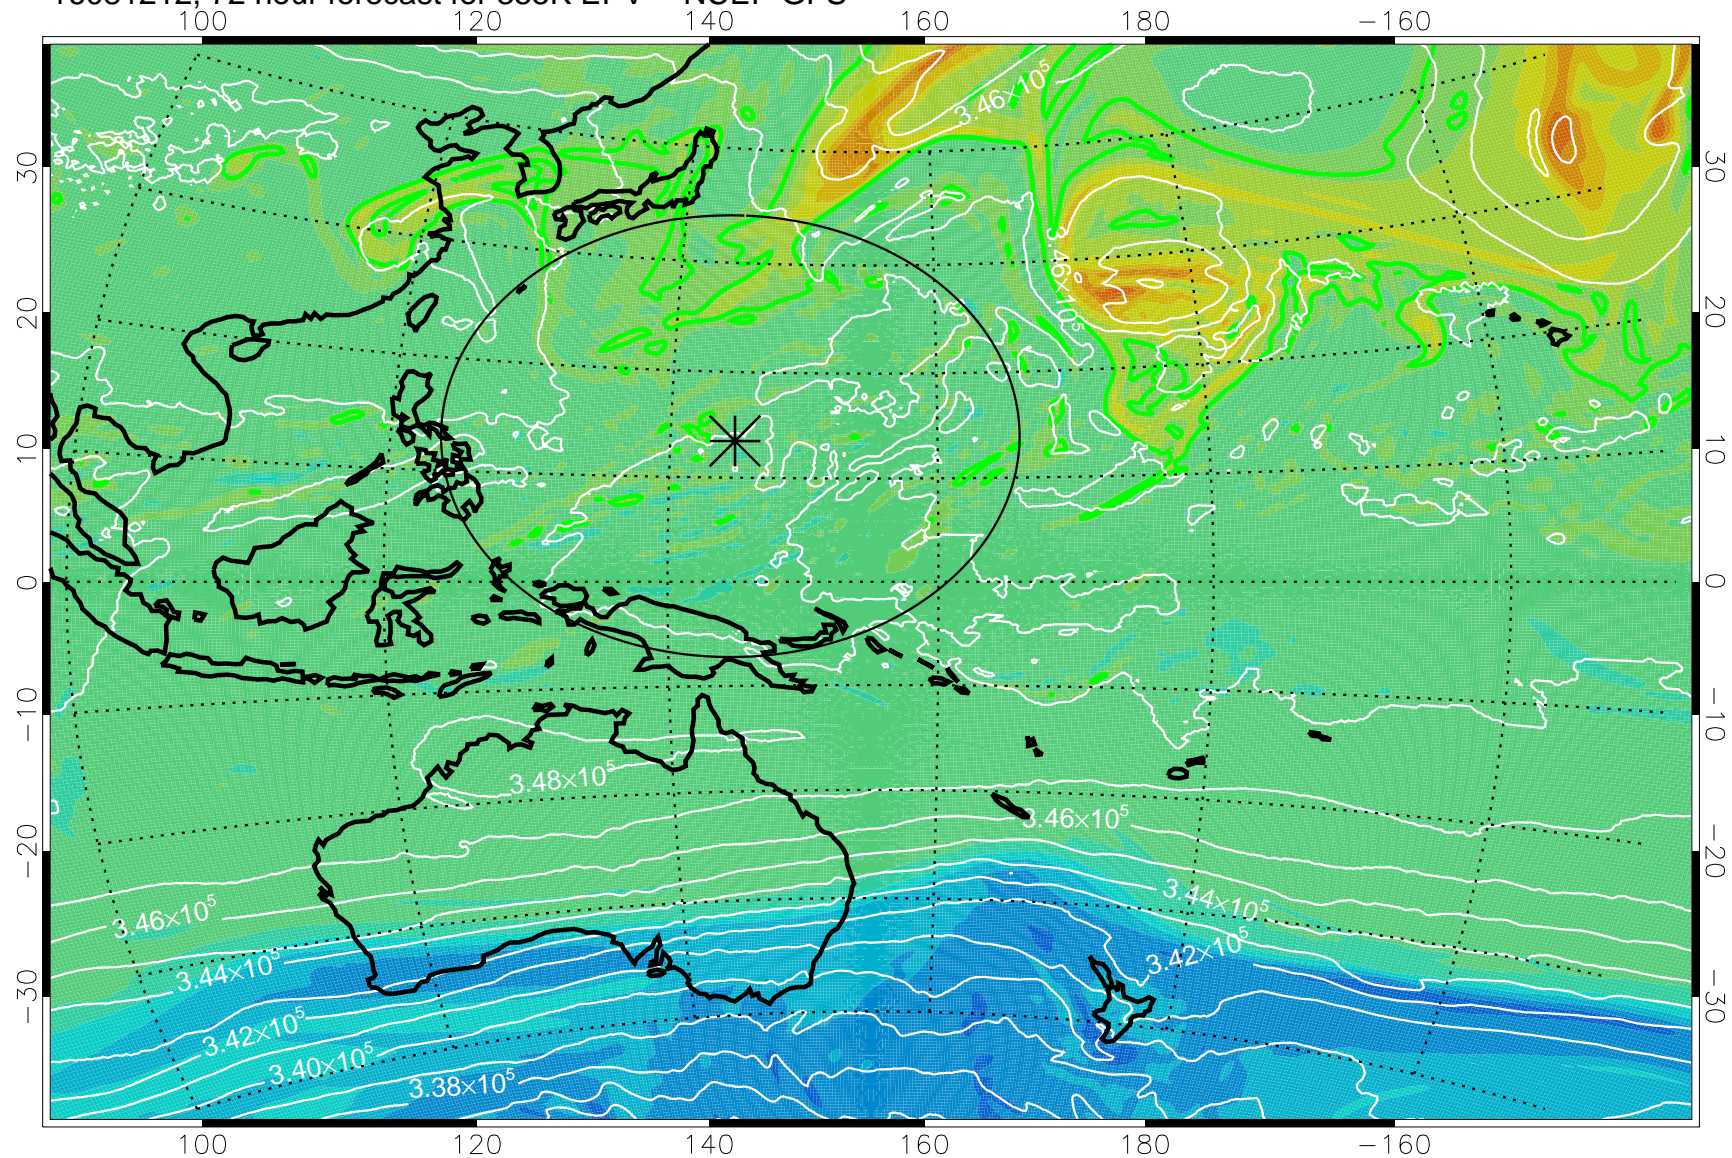

16081106, 42 hour forecast for 355K EPV -- NCEP GFS

355K Montgomery Streamfunction, white  
EPV Tropopause (2 PVU) Position  
Range ring of 2304 km

16081112, 48 hour forecast for 355K EPV -- NCEP GFS

355K Montgomery Streamfunction, white  
EPV Tropopause (2 PVU) Position  
Range ring of 2304 km

16081118, 54 hour forecast for 355K EPV -- NCEP GFS

355K Montgomery Streamfunction, white  
EPV Tropopause (2 PVU) Position  
Range ring of 2304 km

16081200, 60 hour forecast for 355K EPV -- NCEP GFS

355K Montgomery Streamfunction, white  
EPV Tropopause (2 PVU) Position  
Range ring of 2304 km

16081206, 66 hour forecast for 355K EPV -- NCEP GFS

355K Montgomery Streamfunction, white  
EPV Tropopause (2 PVU) Position  
Range ring of 2304 km

16081212, 72 hour forecast for 355K EPV -- NCEP GFS

355K Montgomery Streamfunction, white  
EPV Tropopause (2 PVU) Position  
Range ring of 2304 km

16081218, 78 hour forecast for 355K EPV -- NCEP GFS

355K Montgomery Streamfunction, white  
EPV Tropopause (2 PVU) Position  
Range ring of 2304 km

16081300, 84 hour forecast for 355K EPV -- NCEP GFS

355K Montgomery Streamfunction, white  
EPV Tropopause (2 PVU) Position  
Range ring of 2304 km