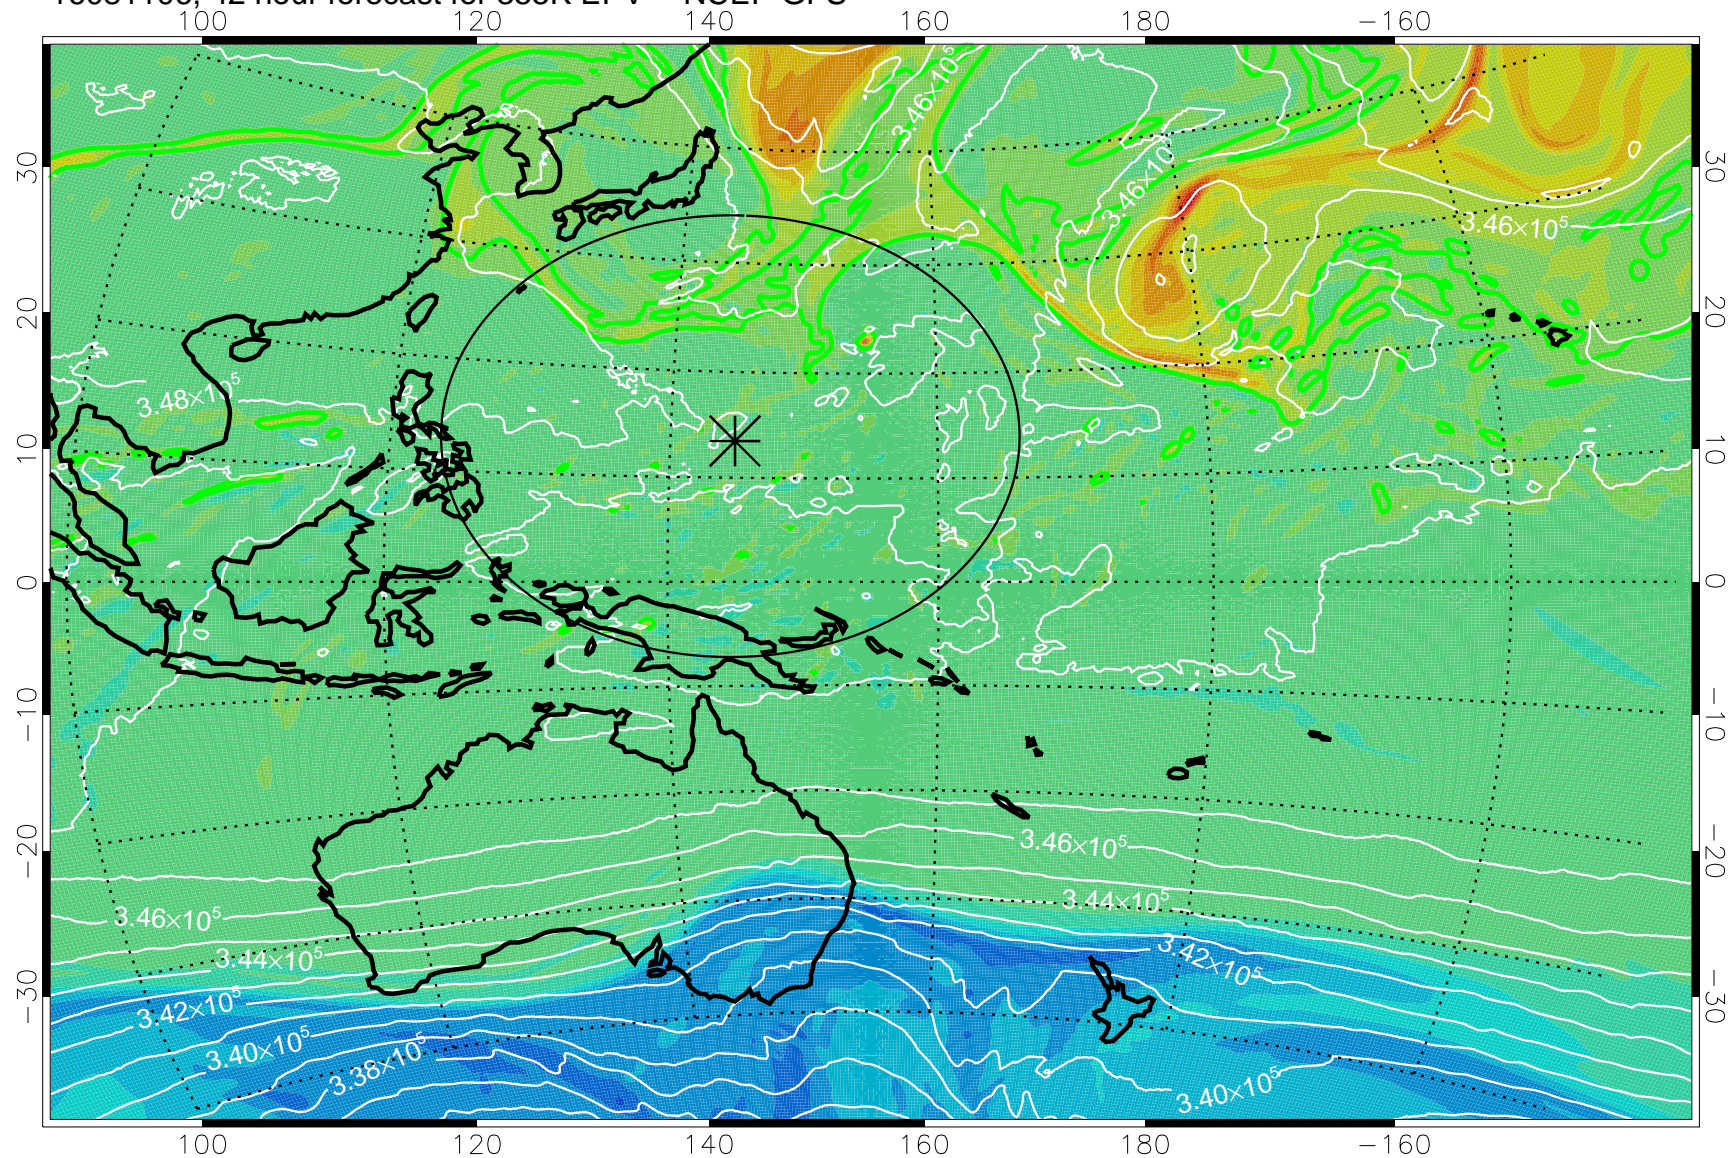

16081018, 30 hour forecast for 355K EPV -- NCEP GFS

355K Montgomery Streamfunction, white  
EPV Tropopause (2 PVU) Position  
Range ring of 2304 km

16081100, 36 hour forecast for 355K EPV -- NCEP GFS

355K Montgomery Streamfunction, white  
EPV Tropopause (2 PVU) Position  
Range ring of 2304 km

16081106, 42 hour forecast for 355K EPV -- NCEP GFS

355K Montgomery Streamfunction, white  
EPV Tropopause (2 PVU) Position  
Range ring of 2304 km

16081112, 48 hour forecast for 355K EPV -- NCEP GFS

355K Montgomery Streamfunction, white  
EPV Tropopause (2 PVU) Position  
Range ring of 2304 km

16081118, 54 hour forecast for 355K EPV -- NCEP GFS

355K Montgomery Streamfunction, white  
EPV Tropopause (2 PVU) Position  
Range ring of 2304 km

16081200, 60 hour forecast for 355K EPV -- NCEP GFS

355K Montgomery Streamfunction, white  
EPV Tropopause (2 PVU) Position  
Range ring of 2304 km

16081206, 66 hour forecast for 355K EPV -- NCEP GFS

355K Montgomery Streamfunction, white  
EPV Tropopause (2 PVU) Position  
Range ring of 2304 km

16081212, 72 hour forecast for 355K EPV -- NCEP GFS

355K Montgomery Streamfunction, white  
EPV Tropopause (2 PVU) Position  
Range ring of 2304 km