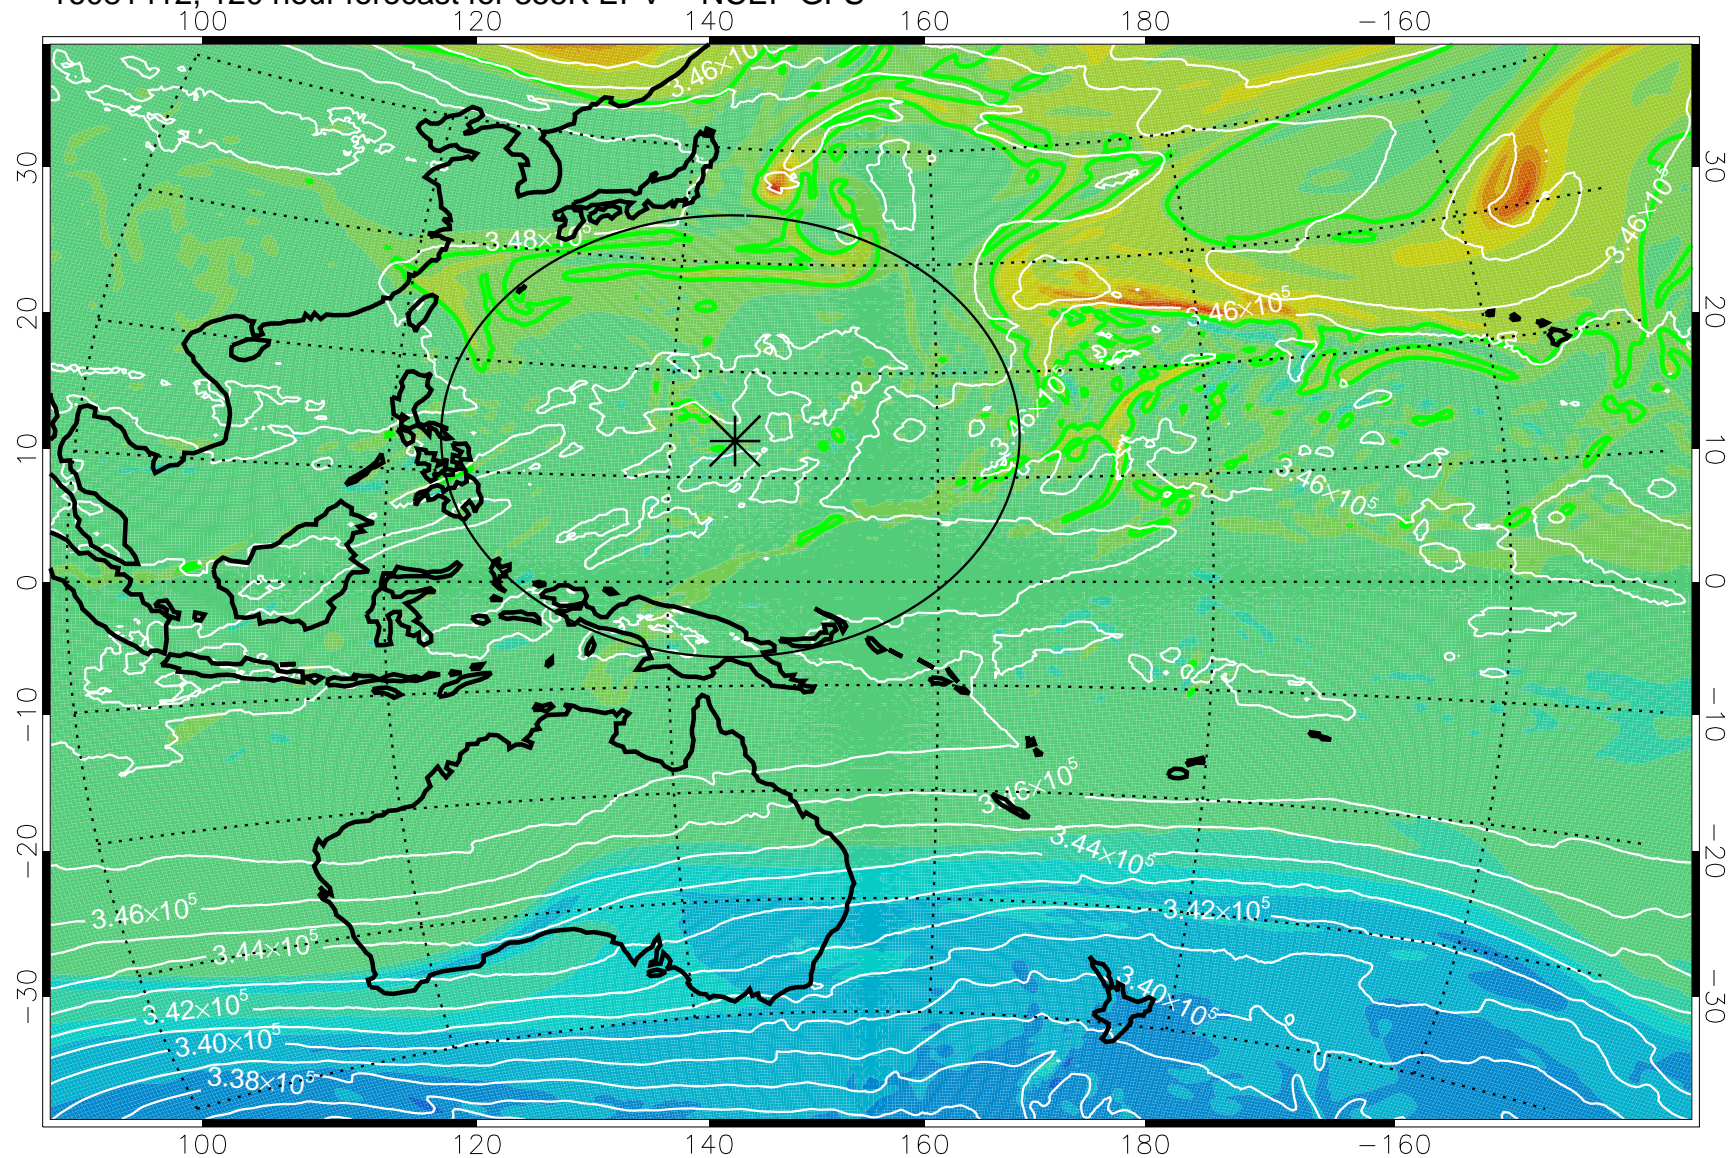

16081218, 78 hour forecast for 355K EPV -- NCEP GFS

355K Montgomery Streamfunction, white  
EPV Tropopause (2 PVU) Position  
Range ring of 2304 km

16081300, 84 hour forecast for 355K EPV -- NCEP GFS

355K Montgomery Streamfunction, white  
EPV Tropopause (2 PVU) Position  
Range ring of 2304 km

16081306, 90 hour forecast for 355K EPV -- NCEP GFS

355K Montgomery Streamfunction, white  
EPV Tropopause (2 PVU) Position  
Range ring of 2304 km

16081312, 96 hour forecast for 355K EPV -- NCEP GFS

355K Montgomery Streamfunction, white  
EPV Tropopause (2 PVU) Position  
Range ring of 2304 km

16081318, 102 hour forecast for 355K EPV -- NCEP GFS

355K Montgomery Streamfunction, white  
EPV Tropopause (2 PVU) Position  
Range ring of 2304 km

16081400, 108 hour forecast for 355K EPV -- NCEP GFS

355K Montgomery Streamfunction, white  
EPV Tropopause (2 PVU) Position  
Range ring of 2304 km

16081406, 114 hour forecast for 355K EPV -- NCEP GFS

355K Montgomery Streamfunction, white  
EPV Tropopause (2 PVU) Position  
Range ring of 2304 km

16081412, 120 hour forecast for 355K EPV -- NCEP GFS

355K Montgomery Streamfunction, white  
EPV Tropopause (2 PVU) Position  
Range ring of 2304 km