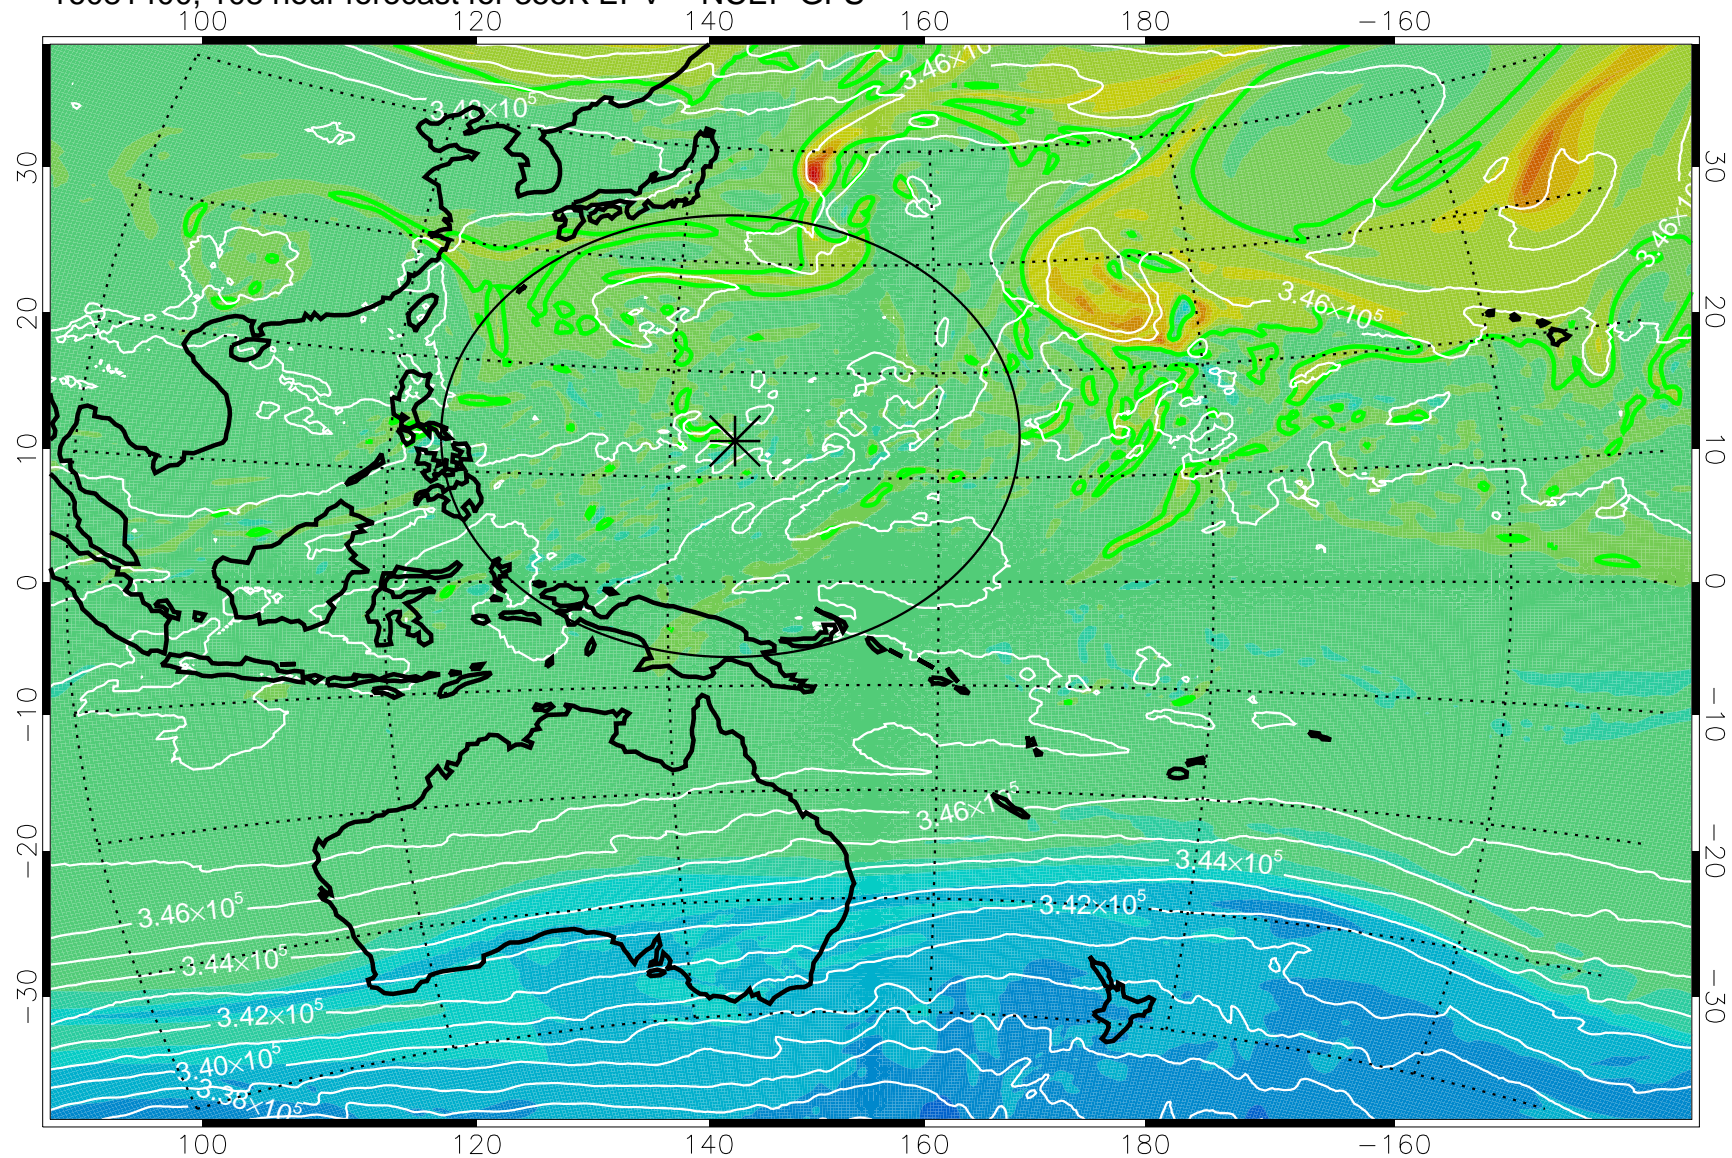

16081218, 78 hour forecast for 355K EPV -- NCEP GFS

355K Montgomery Streamfunction, white  
EPV Tropopause (2 PVU) Position  
Range ring of 2304 km

16081300, 84 hour forecast for 355K EPV -- NCEP GFS

355K Montgomery Streamfunction, white  
EPV Tropopause (2 PVU) Position  
Range ring of 2304 km

16081306, 90 hour forecast for 355K EPV -- NCEP GFS

355K Montgomery Streamfunction, white  
EPV Tropopause (2 PVU) Position  
Range ring of 2304 km

16081312, 96 hour forecast for 355K EPV -- NCEP GFS

355K Montgomery Streamfunction, white  
EPV Tropopause (2 PVU) Position  
Range ring of 2304 km

16081318, 102 hour forecast for 355K EPV -- NCEP GFS

355K Montgomery Streamfunction, white  
EPV Tropopause (2 PVU) Position  
Range ring of 2304 km

16081400, 108 hour forecast for 355K EPV -- NCEP GFS

355K Montgomery Streamfunction, white  
EPV Tropopause (2 PVU) Position  
Range ring of 2304 km

16081406, 114 hour forecast for 355K EPV -- NCEP GFS

355K Montgomery Streamfunction, white  
EPV Tropopause (2 PVU) Position  
Range ring of 2304 km

16081412, 120 hour forecast for 355K EPV -- NCEP GFS

355K Montgomery Streamfunction, white  
EPV Tropopause (2 PVU) Position  
Range ring of 2304 km