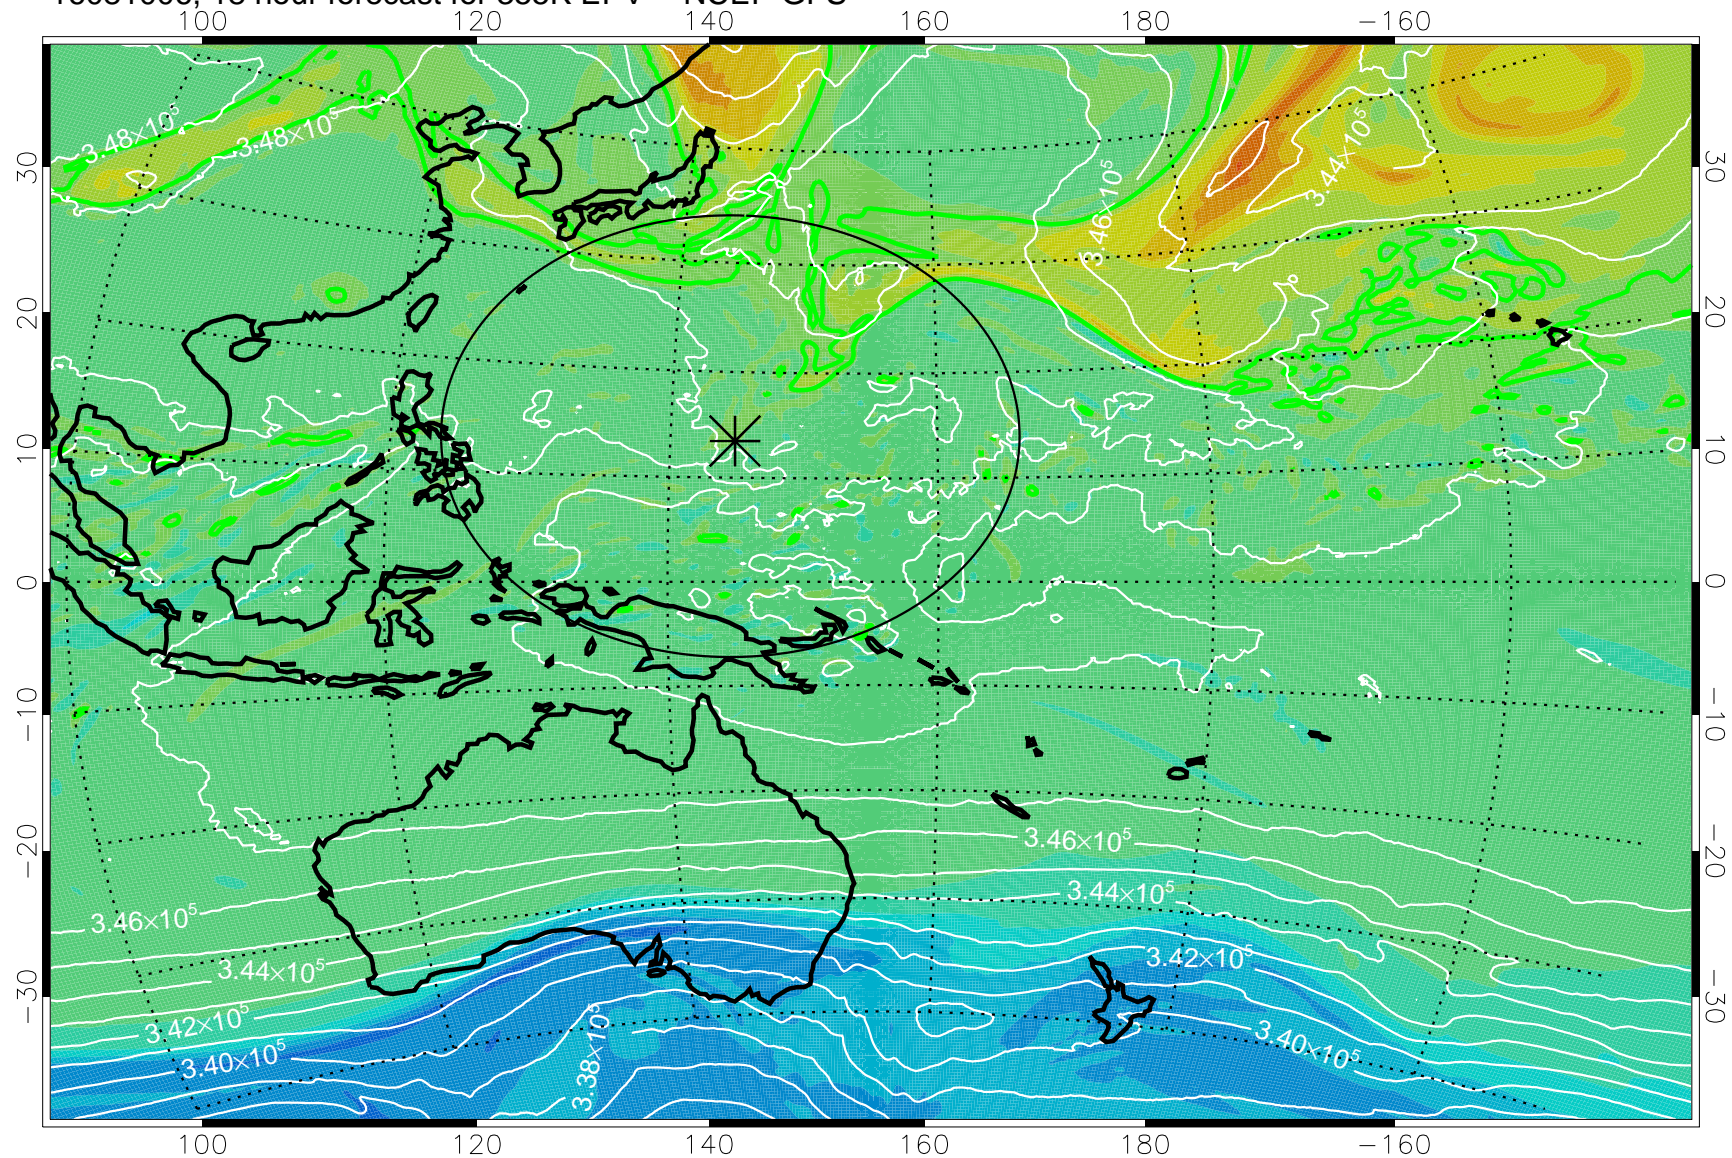

16080918, 6 hour forecast for 355K EPV -- NCEP GFS

355K Montgomery Streamfunction, white  
EPV Tropopause (2 PVU) Position  
Range ring of 2304 km

16081000, 12 hour forecast for 355K EPV -- NCEP GFS

355K Montgomery Streamfunction, white  
EPV Tropopause (2 PVU) Position  
Range ring of 2304 km

16081006, 18 hour forecast for 355K EPV -- NCEP GFS

355K Montgomery Streamfunction, white  
EPV Tropopause (2 PVU) Position  
Range ring of 2304 km

16081012, 24 hour forecast for 355K EPV -- NCEP GFS

355K Montgomery Streamfunction, white  
EPV Tropopause (2 PVU) Position  
Range ring of 2304 km

16081018, 30 hour forecast for 355K EPV -- NCEP GFS

355K Montgomery Streamfunction, white  
EPV Tropopause (2 PVU) Position  
Range ring of 2304 km

16081100, 36 hour forecast for 355K EPV -- NCEP GFS

355K Montgomery Streamfunction, white  
EPV Tropopause (2 PVU) Position  
Range ring of 2304 km

16081106, 42 hour forecast for 355K EPV -- NCEP GFS

355K Montgomery Streamfunction, white  
EPV Tropopause (2 PVU) Position  
Range ring of 2304 km

16081112, 48 hour forecast for 355K EPV -- NCEP GFS

355K Montgomery Streamfunction, white  
EPV Tropopause (2 PVU) Position  
Range ring of 2304 km