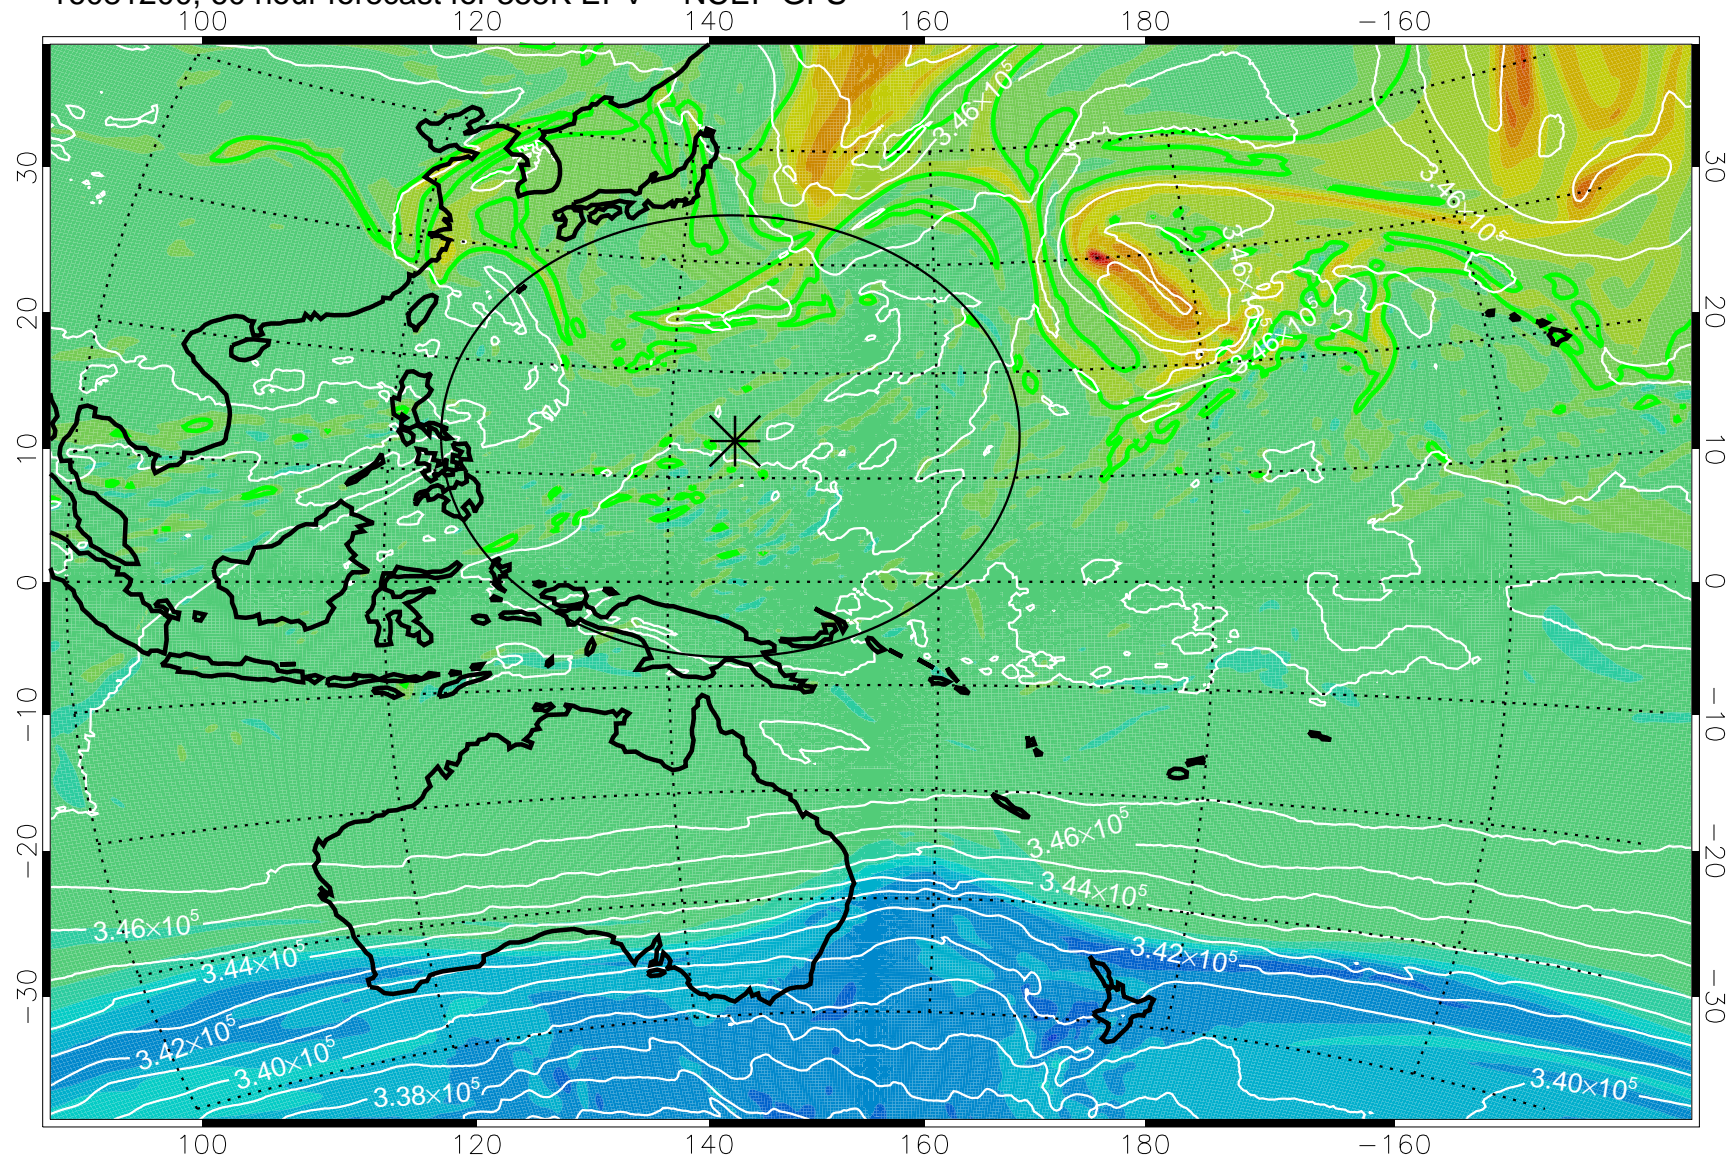

16081018, 30 hour forecast for 355K EPV -- NCEP GFS

355K Montgomery Streamfunction, white  
EPV Tropopause (2 PVU) Position  
Range ring of 2304 km

16081100, 36 hour forecast for 355K EPV -- NCEP GFS

355K Montgomery Streamfunction, white  
EPV Tropopause (2 PVU) Position  
Range ring of 2304 km

16081106, 42 hour forecast for 355K EPV -- NCEP GFS

355K Montgomery Streamfunction, white  
EPV Tropopause (2 PVU) Position  
Range ring of 2304 km

16081112, 48 hour forecast for 355K EPV -- NCEP GFS

355K Montgomery Streamfunction, white  
EPV Tropopause (2 PVU) Position  
Range ring of 2304 km

16081118, 54 hour forecast for 355K EPV -- NCEP GFS

355K Montgomery Streamfunction, white  
EPV Tropopause (2 PVU) Position  
Range ring of 2304 km

16081200, 60 hour forecast for 355K EPV -- NCEP GFS

355K Montgomery Streamfunction, white  
EPV Tropopause (2 PVU) Position  
Range ring of 2304 km

16081206, 66 hour forecast for 355K EPV -- NCEP GFS

355K Montgomery Streamfunction, white  
EPV Tropopause (2 PVU) Position  
Range ring of 2304 km

16081212, 72 hour forecast for 355K EPV -- NCEP GFS

355K Montgomery Streamfunction, white  
EPV Tropopause (2 PVU) Position  
Range ring of 2304 km