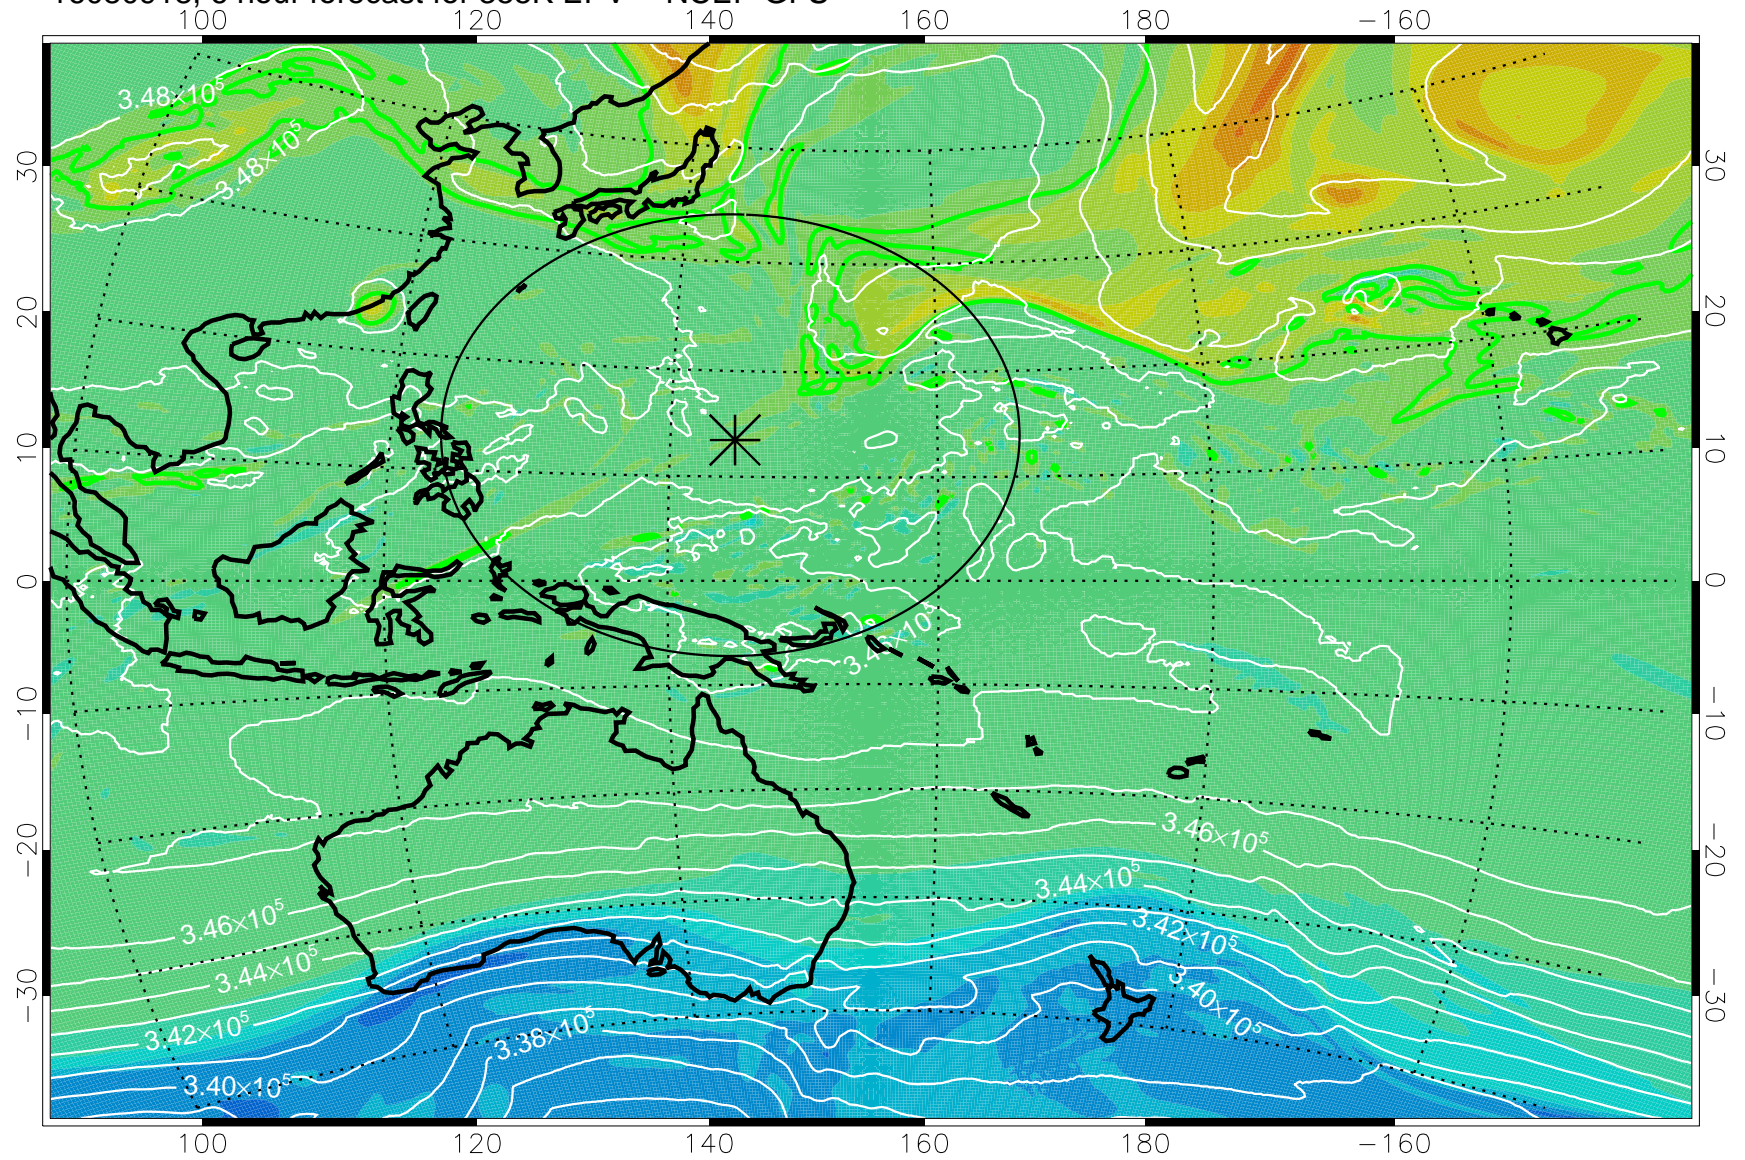

16080918, 6 hour forecast for 355K EPV -- NCEP GFS

355K Montgomery Streamfunction, white  
EPV Tropopause (2 PVU) Position  
Range ring of 2304 km

16081000, 12 hour forecast for 355K EPV -- NCEP GFS

355K Montgomery Streamfunction, white  
EPV Tropopause (2 PVU) Position  
Range ring of 2304 km

16081006, 18 hour forecast for 355K EPV -- NCEP GFS

355K Montgomery Streamfunction, white  
EPV Tropopause (2 PVU) Position  
Range ring of 2304 km

16081012, 24 hour forecast for 355K EPV -- NCEP GFS

355K Montgomery Streamfunction, white  
EPV Tropopause (2 PVU) Position  
Range ring of 2304 km

16081018, 30 hour forecast for 355K EPV -- NCEP GFS

355K Montgomery Streamfunction, white  
EPV Tropopause (2 PVU) Position  
Range ring of 2304 km

16081100, 36 hour forecast for 355K EPV -- NCEP GFS

355K Montgomery Streamfunction, white  
EPV Tropopause (2 PVU) Position  
Range ring of 2304 km

16081106, 42 hour forecast for 355K EPV -- NCEP GFS

355K Montgomery Streamfunction, white  
EPV Tropopause (2 PVU) Position  
Range ring of 2304 km

16081112, 48 hour forecast for 355K EPV -- NCEP GFS

355K Montgomery Streamfunction, white  
EPV Tropopause (2 PVU) Position  
Range ring of 2304 km