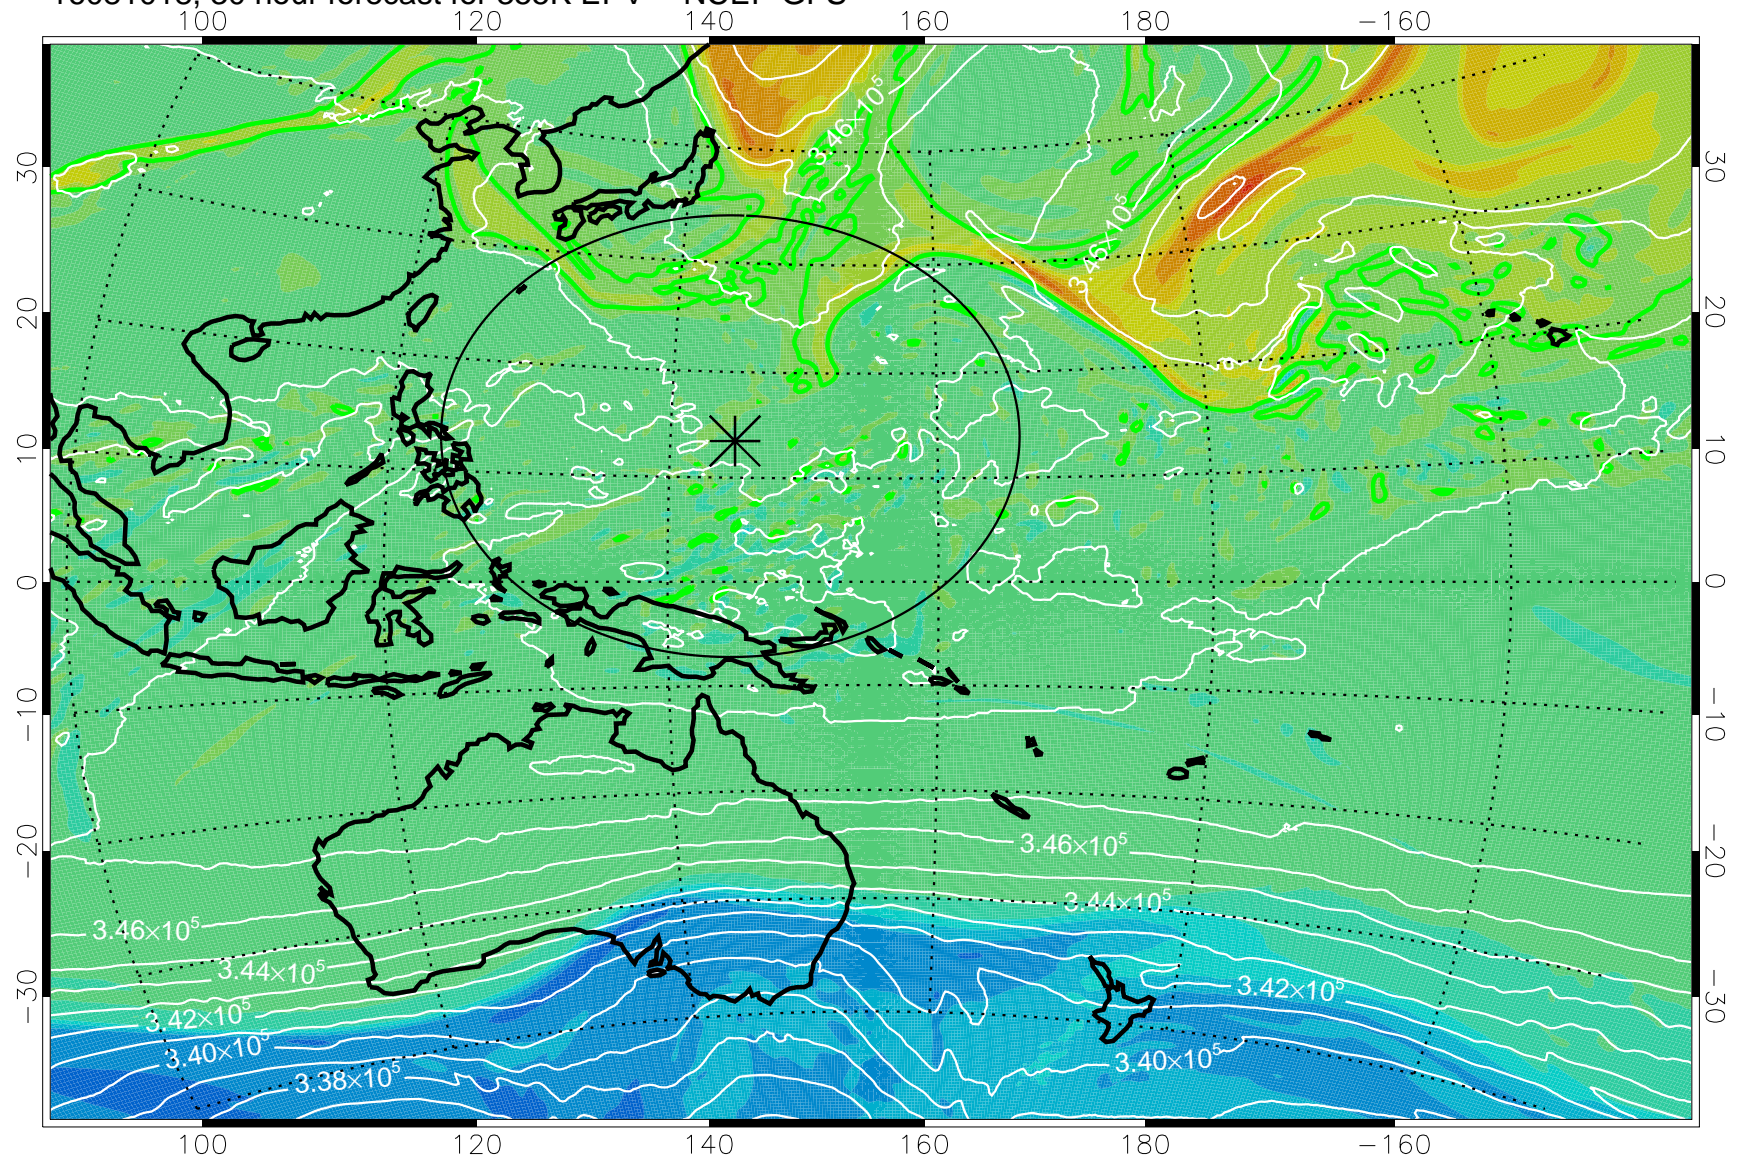

16081006, 18 hour forecast for 355K EPV -- NCEP GFS

355K Montgomery Streamfunction, white  
EPV Tropopause (2 PVU) Position  
Range ring of 2304 km

16081012, 24 hour forecast for 355K EPV -- NCEP GFS

355K Montgomery Streamfunction, white  
EPV Tropopause (2 PVU) Position  
Range ring of 2304 km

16081018, 30 hour forecast for 355K EPV -- NCEP GFS

355K Montgomery Streamfunction, white  
EPV Tropopause (2 PVU) Position  
Range ring of 2304 km

16081100, 36 hour forecast for 355K EPV -- NCEP GFS

355K Montgomery Streamfunction, white  
EPV Tropopause (2 PVU) Position  
Range ring of 2304 km

16081106, 42 hour forecast for 355K EPV -- NCEP GFS

355K Montgomery Streamfunction, white  
EPV Tropopause (2 PVU) Position  
Range ring of 2304 km

16081112, 48 hour forecast for 355K EPV -- NCEP GFS

355K Montgomery Streamfunction, white  
EPV Tropopause (2 PVU) Position  
Range ring of 2304 km

16081118, 54 hour forecast for 355K EPV -- NCEP GFS

355K Montgomery Streamfunction, white  
EPV Tropopause (2 PVU) Position  
Range ring of 2304 km

16081200, 60 hour forecast for 355K EPV -- NCEP GFS

355K Montgomery Streamfunction, white  
EPV Tropopause (2 PVU) Position  
Range ring of 2304 km