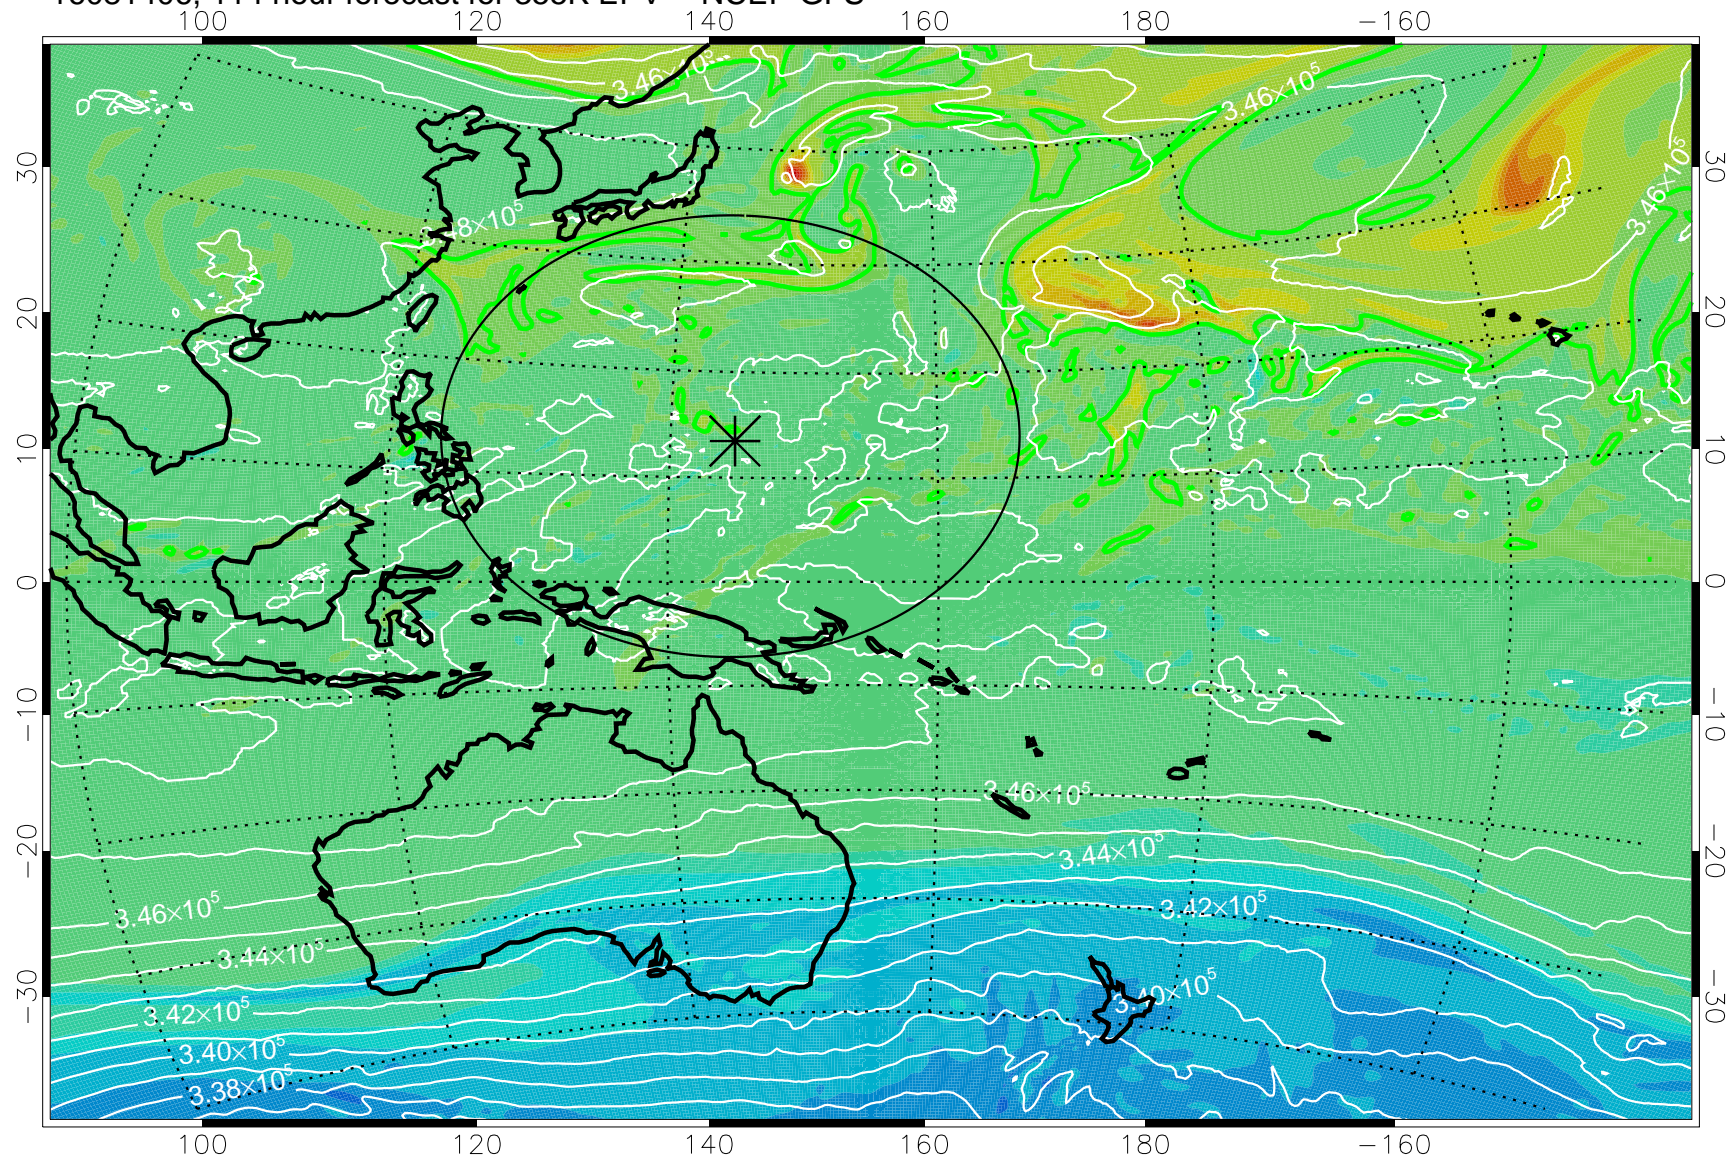

16081218, 78 hour forecast for 355K EPV -- NCEP GFS

355K Montgomery Streamfunction, white  
EPV Tropopause (2 PVU) Position  
Range ring of 2304 km

16081300, 84 hour forecast for 355K EPV -- NCEP GFS

355K Montgomery Streamfunction, white  
EPV Tropopause (2 PVU) Position  
Range ring of 2304 km

16081306, 90 hour forecast for 355K EPV -- NCEP GFS

355K Montgomery Streamfunction, white  
EPV Tropopause (2 PVU) Position  
Range ring of 2304 km

16081312, 96 hour forecast for 355K EPV -- NCEP GFS

355K Montgomery Streamfunction, white  
EPV Tropopause (2 PVU) Position  
Range ring of 2304 km

16081318, 102 hour forecast for 355K EPV -- NCEP GFS

355K Montgomery Streamfunction, white  
EPV Tropopause (2 PVU) Position  
Range ring of 2304 km

16081400, 108 hour forecast for 355K EPV -- NCEP GFS

355K Montgomery Streamfunction, white  
EPV Tropopause (2 PVU) Position  
Range ring of 2304 km

16081406, 114 hour forecast for 355K EPV -- NCEP GFS

355K Montgomery Streamfunction, white  
EPV Tropopause (2 PVU) Position  
Range ring of 2304 km

16081412, 120 hour forecast for 355K EPV -- NCEP GFS

355K Montgomery Streamfunction, white  
EPV Tropopause (2 PVU) Position  
Range ring of 2304 km