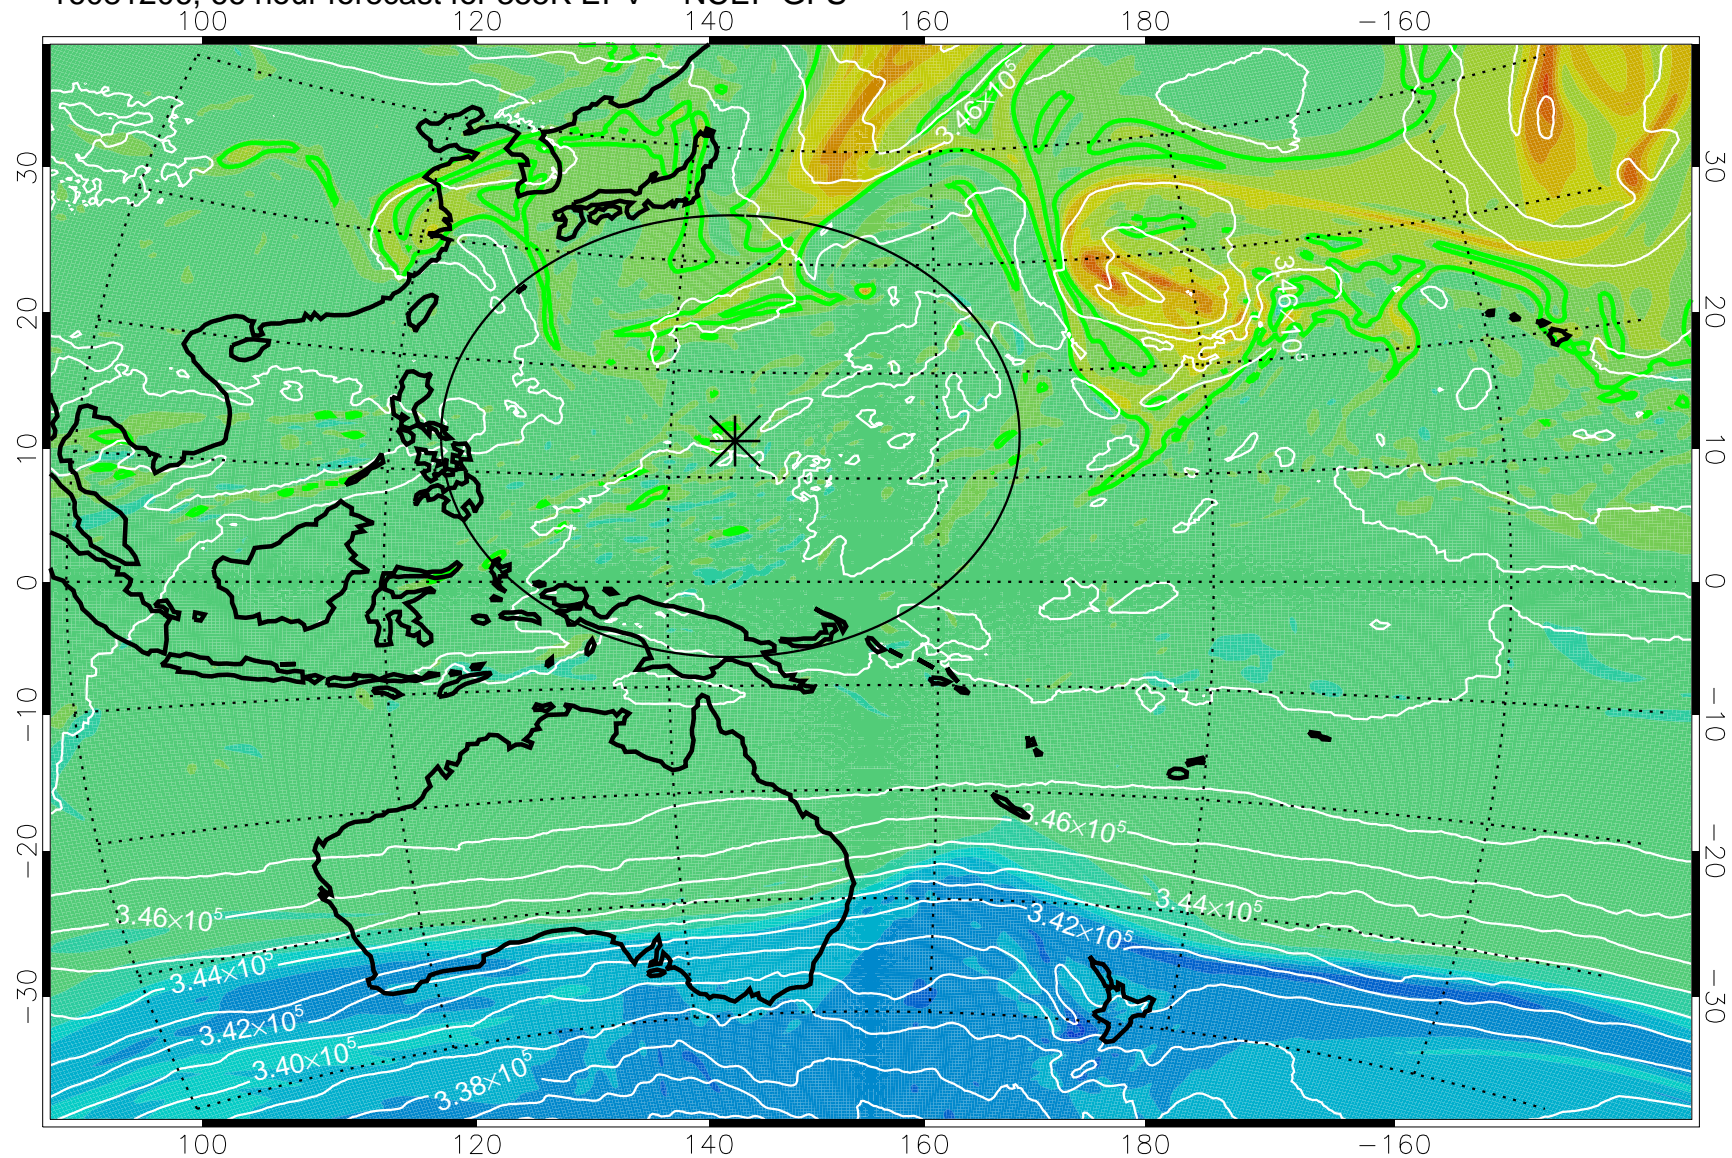

16081106, 42 hour forecast for 355K EPV -- NCEP GFS

355K Montgomery Streamfunction, white  
EPV Tropopause (2 PVU) Position  
Range ring of 2304 km

16081112, 48 hour forecast for 355K EPV -- NCEP GFS

355K Montgomery Streamfunction, white  
EPV Tropopause (2 PVU) Position  
Range ring of 2304 km

16081118, 54 hour forecast for 355K EPV -- NCEP GFS

355K Montgomery Streamfunction, white  
EPV Tropopause (2 PVU) Position  
Range ring of 2304 km

16081200, 60 hour forecast for 355K EPV -- NCEP GFS

355K Montgomery Streamfunction, white  
EPV Tropopause (2 PVU) Position  
Range ring of 2304 km

16081206, 66 hour forecast for 355K EPV -- NCEP GFS

355K Montgomery Streamfunction, white  
EPV Tropopause (2 PVU) Position  
Range ring of 2304 km

16081212, 72 hour forecast for 355K EPV -- NCEP GFS

355K Montgomery Streamfunction, white  
EPV Tropopause (2 PVU) Position  
Range ring of 2304 km

16081218, 78 hour forecast for 355K EPV -- NCEP GFS

355K Montgomery Streamfunction, white  
EPV Tropopause (2 PVU) Position  
Range ring of 2304 km

16081300, 84 hour forecast for 355K EPV -- NCEP GFS

355K Montgomery Streamfunction, white  
EPV Tropopause (2 PVU) Position  
Range ring of 2304 km