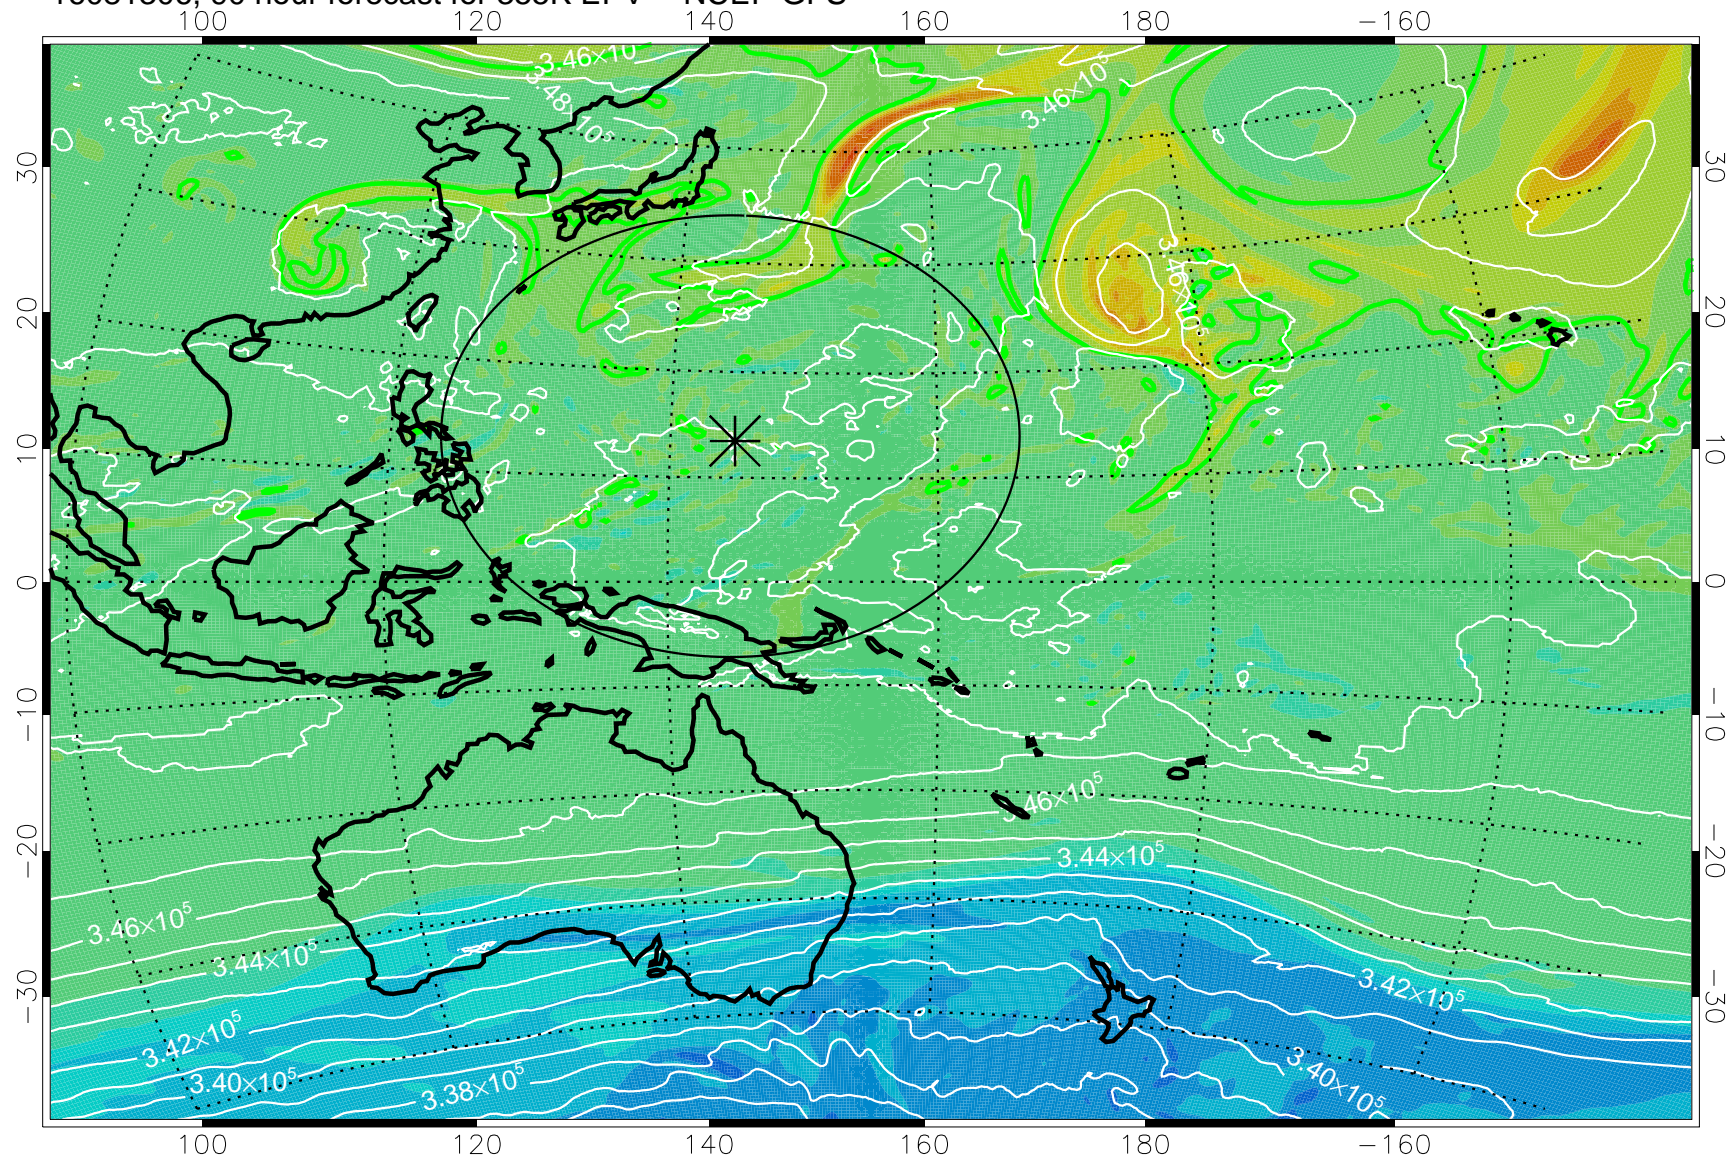

16081206, 66 hour forecast for 355K EPV -- NCEP GFS

355K Montgomery Streamfunction, white  
EPV Tropopause (2 PVU) Position  
Range ring of 2304 km

16081212, 72 hour forecast for 355K EPV -- NCEP GFS

355K Montgomery Streamfunction, white  
EPV Tropopause (2 PVU) Position  
Range ring of 2304 km

16081218, 78 hour forecast for 355K EPV -- NCEP GFS

355K Montgomery Streamfunction, white  
EPV Tropopause (2 PVU) Position  
Range ring of 2304 km

16081300, 84 hour forecast for 355K EPV -- NCEP GFS

355K Montgomery Streamfunction, white  
EPV Tropopause (2 PVU) Position  
Range ring of 2304 km

16081306, 90 hour forecast for 355K EPV -- NCEP GFS

355K Montgomery Streamfunction, white  
EPV Tropopause (2 PVU) Position  
Range ring of 2304 km

16081312, 96 hour forecast for 355K EPV -- NCEP GFS

355K Montgomery Streamfunction, white  
EPV Tropopause (2 PVU) Position  
Range ring of 2304 km

16081318, 102 hour forecast for 355K EPV -- NCEP GFS

355K Montgomery Streamfunction, white  
EPV Tropopause (2 PVU) Position  
Range ring of 2304 km

16081400, 108 hour forecast for 355K EPV -- NCEP GFS

355K Montgomery Streamfunction, white  
EPV Tropopause (2 PVU) Position  
Range ring of 2304 km