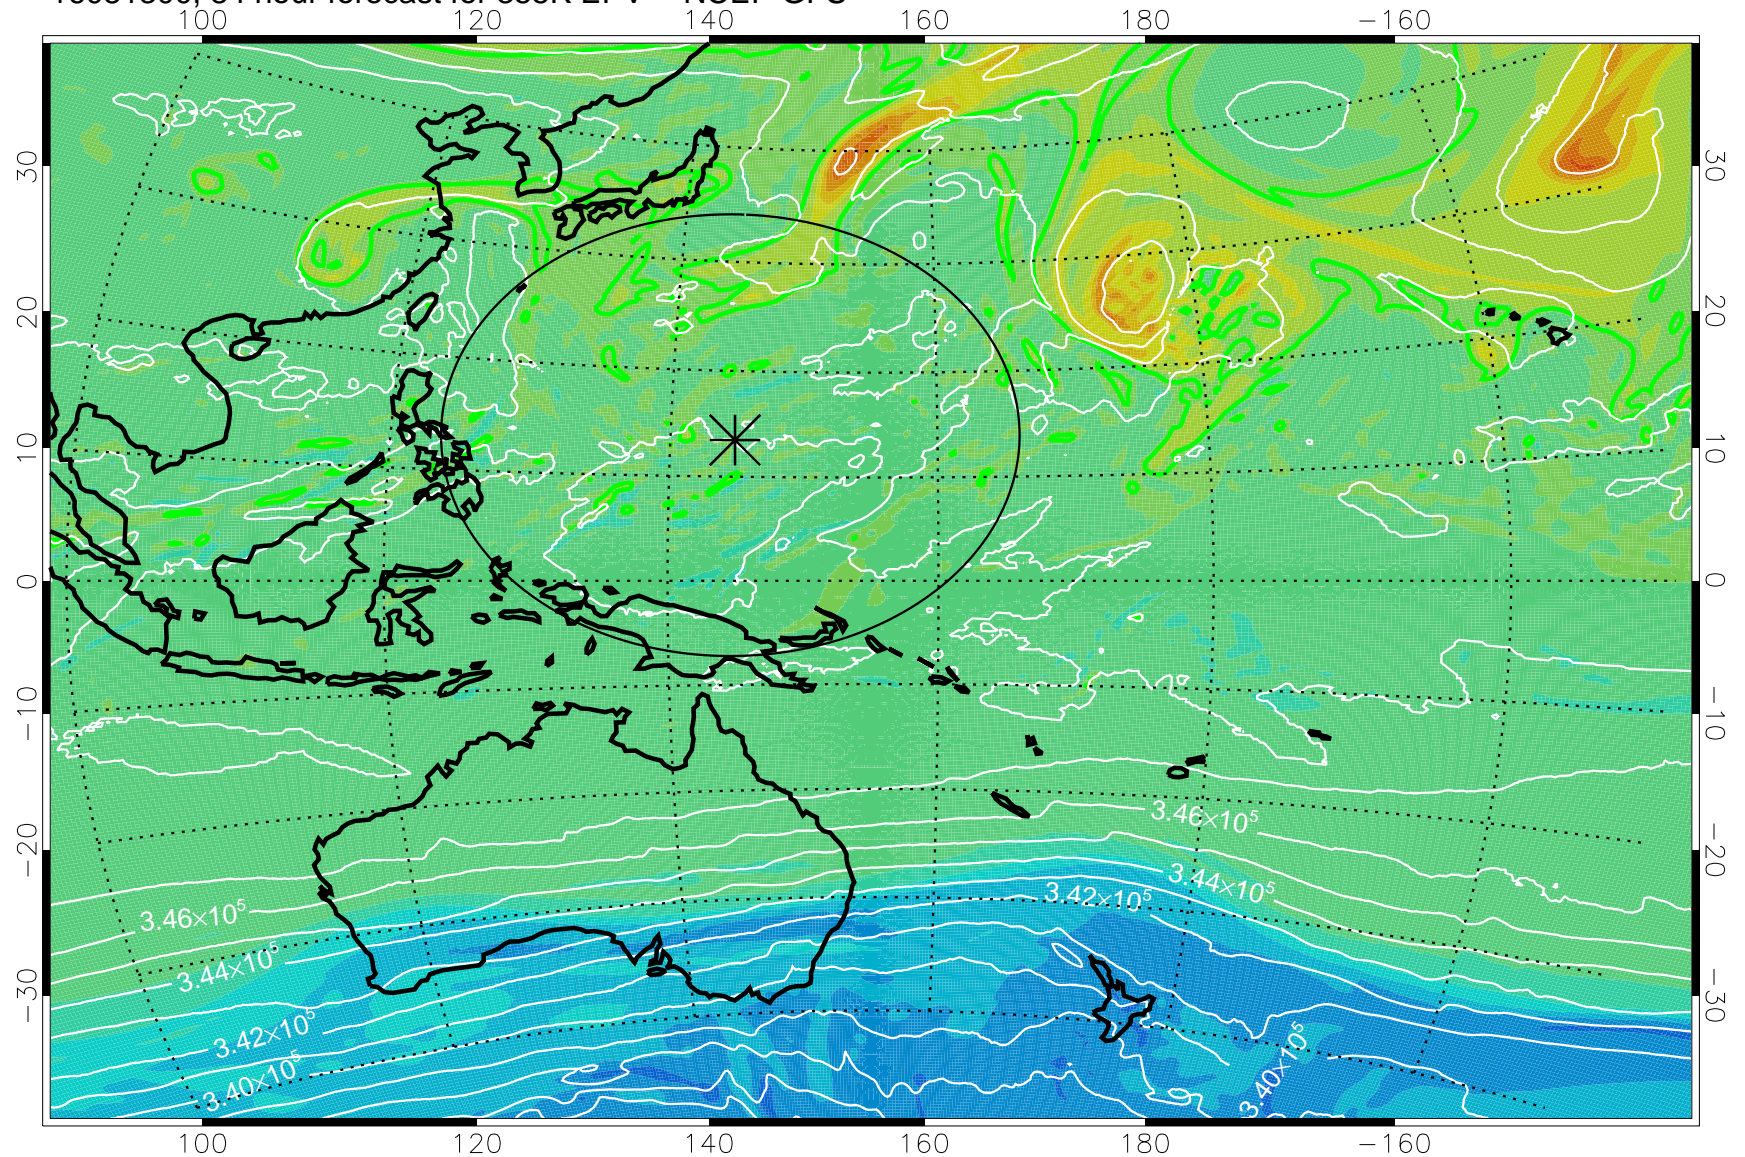

16081118, 54 hour forecast for 355K EPV -- NCEP GFS

355K Montgomery Streamfunction, white  
EPV Tropopause (2 PVU) Position  
Range ring of 2304 km

16081200, 60 hour forecast for 355K EPV -- NCEP GFS

355K Montgomery Streamfunction, white  
EPV Tropopause (2 PVU) Position  
Range ring of 2304 km

16081206, 66 hour forecast for 355K EPV -- NCEP GFS

355K Montgomery Streamfunction, white  
EPV Tropopause (2 PVU) Position  
Range ring of 2304 km

16081212, 72 hour forecast for 355K EPV -- NCEP GFS

355K Montgomery Streamfunction, white  
EPV Tropopause (2 PVU) Position  
Range ring of 2304 km

16081218, 78 hour forecast for 355K EPV -- NCEP GFS

355K Montgomery Streamfunction, white  
EPV Tropopause (2 PVU) Position  
Range ring of 2304 km

16081300, 84 hour forecast for 355K EPV -- NCEP GFS

355K Montgomery Streamfunction, white  
EPV Tropopause (2 PVU) Position  
Range ring of 2304 km

16081306, 90 hour forecast for 355K EPV -- NCEP GFS

355K Montgomery Streamfunction, white  
EPV Tropopause (2 PVU) Position  
Range ring of 2304 km

16081312, 96 hour forecast for 355K EPV -- NCEP GFS

355K Montgomery Streamfunction, white  
EPV Tropopause (2 PVU) Position  
Range ring of 2304 km