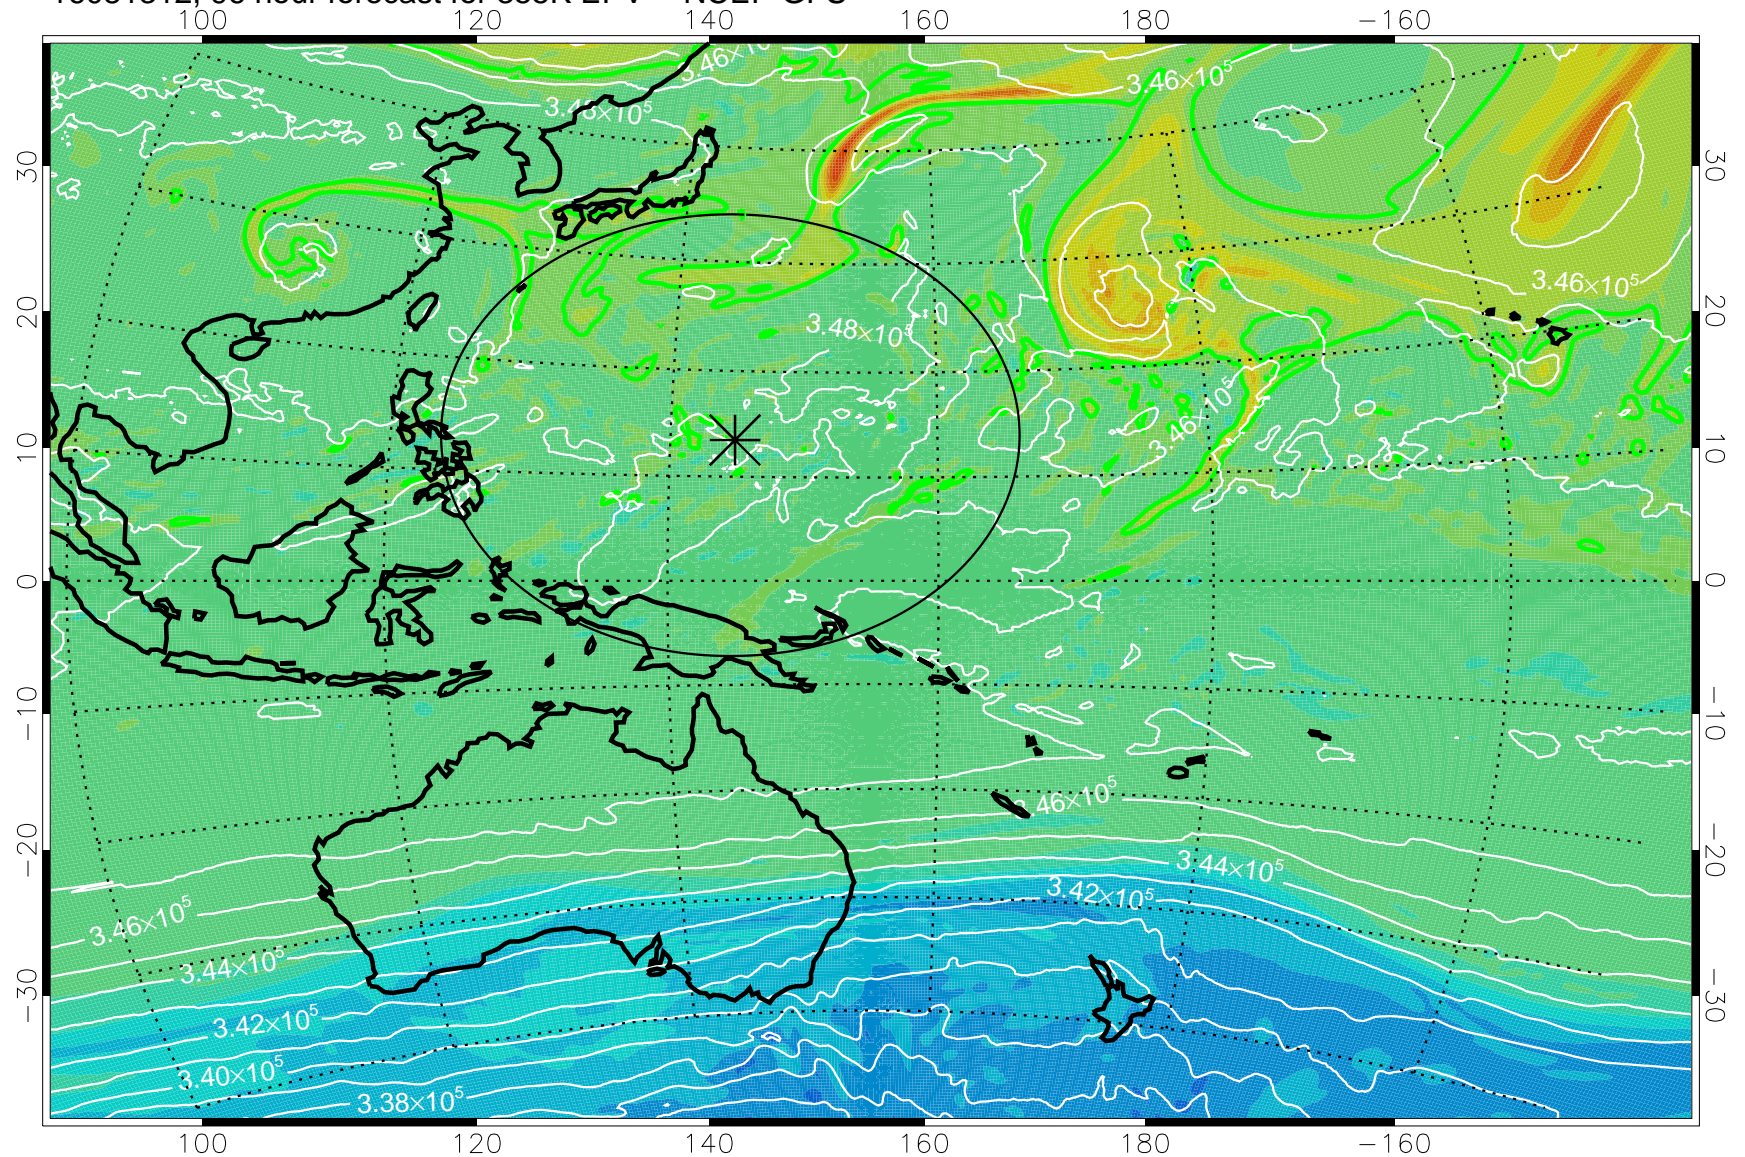

16081206, 66 hour forecast for 355K EPV -- NCEP GFS

355K Montgomery Streamfunction, white  
EPV Tropopause (2 PVU) Position  
Range ring of 2304 km

16081212, 72 hour forecast for 355K EPV -- NCEP GFS

355K Montgomery Streamfunction, white  
EPV Tropopause (2 PVU) Position  
Range ring of 2304 km

16081218, 78 hour forecast for 355K EPV -- NCEP GFS

355K Montgomery Streamfunction, white  
EPV Tropopause (2 PVU) Position  
Range ring of 2304 km

16081300, 84 hour forecast for 355K EPV -- NCEP GFS

355K Montgomery Streamfunction, white  
EPV Tropopause (2 PVU) Position  
Range ring of 2304 km

16081306, 90 hour forecast for 355K EPV -- NCEP GFS

355K Montgomery Streamfunction, white  
EPV Tropopause (2 PVU) Position  
Range ring of 2304 km

16081312, 96 hour forecast for 355K EPV -- NCEP GFS

355K Montgomery Streamfunction, white  
EPV Tropopause (2 PVU) Position  
Range ring of 2304 km

16081318, 102 hour forecast for 355K EPV -- NCEP GFS

355K Montgomery Streamfunction, white  
EPV Tropopause (2 PVU) Position  
Range ring of 2304 km

16081400, 108 hour forecast for 355K EPV -- NCEP GFS

355K Montgomery Streamfunction, white  
EPV Tropopause (2 PVU) Position  
Range ring of 2304 km