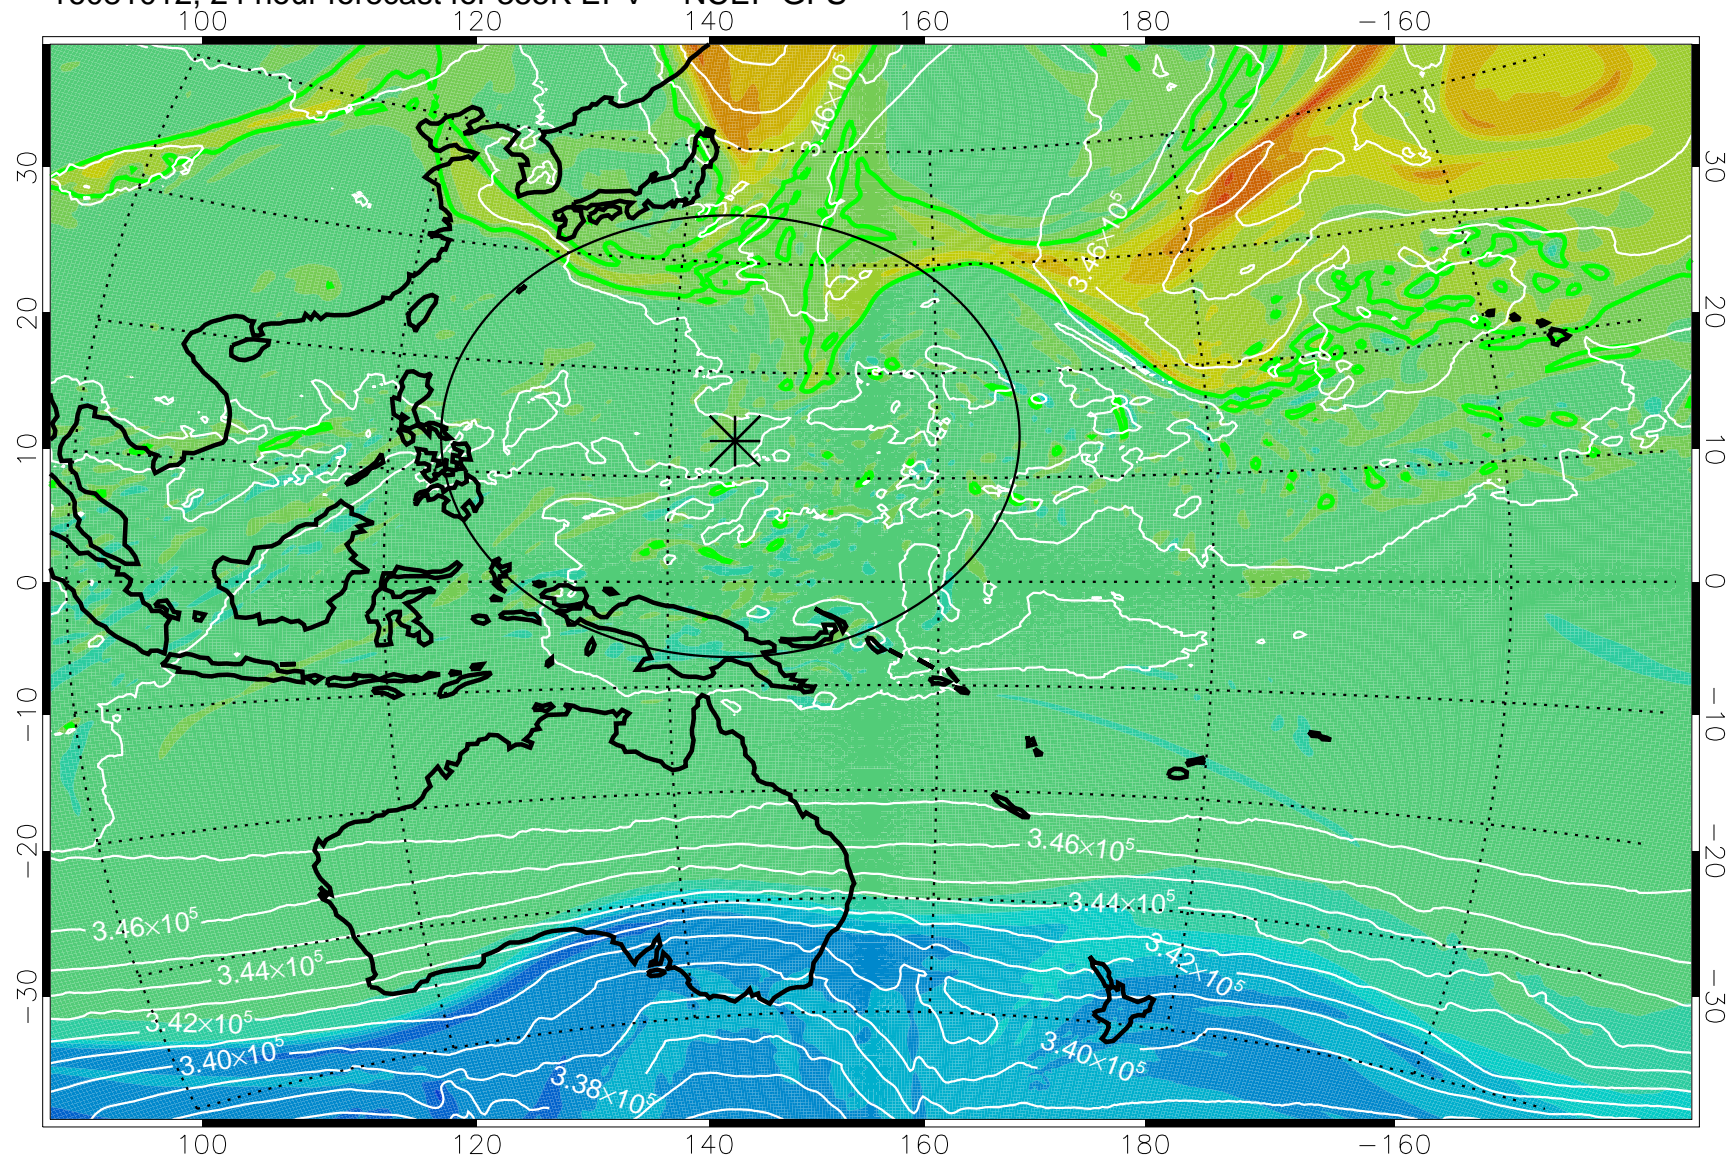

16080918, 6 hour forecast for 355K EPV -- NCEP GFS

355K Montgomery Streamfunction, white  
EPV Tropopause (2 PVU) Position  
Range ring of 2304 km

16081000, 12 hour forecast for 355K EPV -- NCEP GFS

355K Montgomery Streamfunction, white  
EPV Tropopause (2 PVU) Position  
Range ring of 2304 km

16081006, 18 hour forecast for 355K EPV -- NCEP GFS

355K Montgomery Streamfunction, white  
EPV Tropopause (2 PVU) Position  
Range ring of 2304 km

16081012, 24 hour forecast for 355K EPV -- NCEP GFS

355K Montgomery Streamfunction, white  
EPV Tropopause (2 PVU) Position  
Range ring of 2304 km

16081018, 30 hour forecast for 355K EPV -- NCEP GFS

355K Montgomery Streamfunction, white  
EPV Tropopause (2 PVU) Position  
Range ring of 2304 km

16081100, 36 hour forecast for 355K EPV -- NCEP GFS

355K Montgomery Streamfunction, white  
EPV Tropopause (2 PVU) Position  
Range ring of 2304 km

16081106, 42 hour forecast for 355K EPV -- NCEP GFS

355K Montgomery Streamfunction, white  
EPV Tropopause (2 PVU) Position  
Range ring of 2304 km

16081112, 48 hour forecast for 355K EPV -- NCEP GFS

355K Montgomery Streamfunction, white  
EPV Tropopause (2 PVU) Position  
Range ring of 2304 km