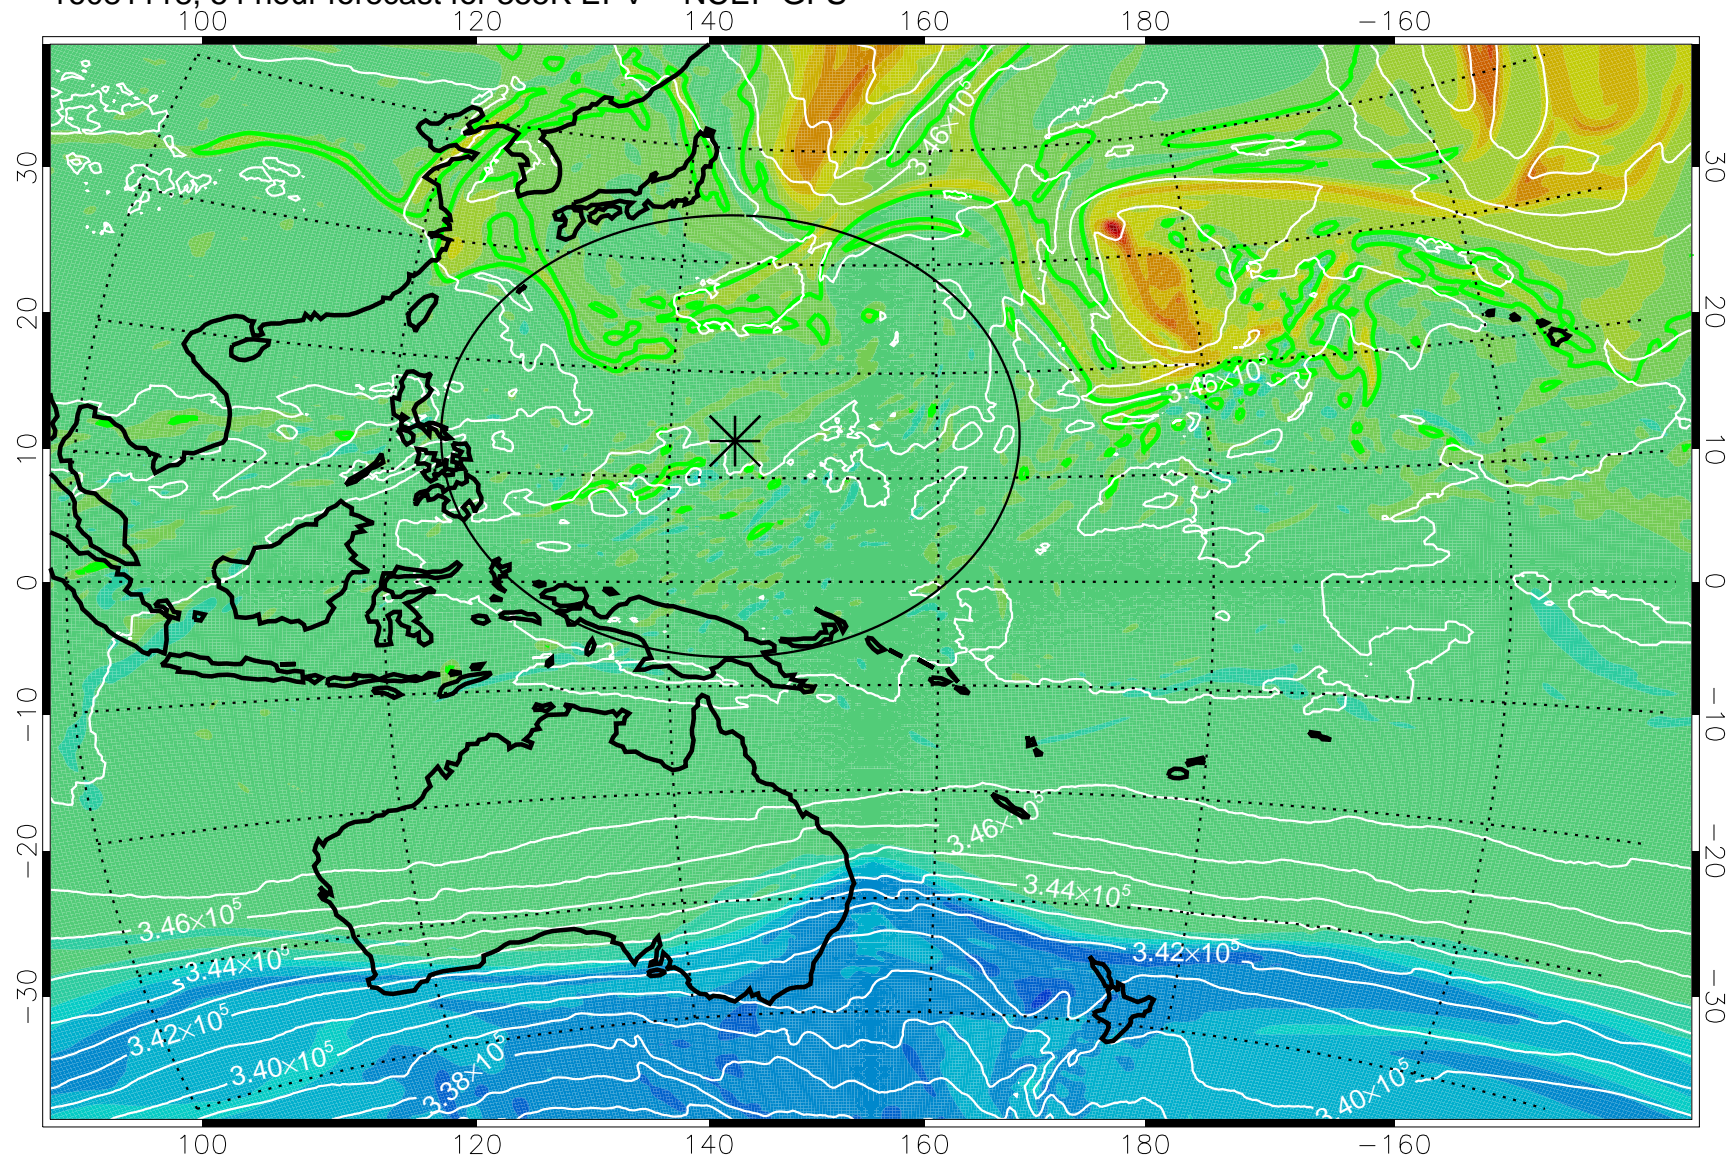

16081018, 30 hour forecast for 355K EPV -- NCEP GFS

355K Montgomery Streamfunction, white  
EPV Tropopause (2 PVU) Position  
Range ring of 2304 km

16081100, 36 hour forecast for 355K EPV -- NCEP GFS

355K Montgomery Streamfunction, white  
EPV Tropopause (2 PVU) Position  
Range ring of 2304 km

16081106, 42 hour forecast for 355K EPV -- NCEP GFS

355K Montgomery Streamfunction, white  
EPV Tropopause (2 PVU) Position  
Range ring of 2304 km

16081112, 48 hour forecast for 355K EPV -- NCEP GFS

355K Montgomery Streamfunction, white  
EPV Tropopause (2 PVU) Position  
Range ring of 2304 km

16081118, 54 hour forecast for 355K EPV -- NCEP GFS

355K Montgomery Streamfunction, white  
EPV Tropopause (2 PVU) Position  
Range ring of 2304 km

16081200, 60 hour forecast for 355K EPV -- NCEP GFS

355K Montgomery Streamfunction, white  
EPV Tropopause (2 PVU) Position  
Range ring of 2304 km

16081206, 66 hour forecast for 355K EPV -- NCEP GFS

355K Montgomery Streamfunction, white  
EPV Tropopause (2 PVU) Position  
Range ring of 2304 km

16081212, 72 hour forecast for 355K EPV -- NCEP GFS

355K Montgomery Streamfunction, white  
EPV Tropopause (2 PVU) Position  
Range ring of 2304 km