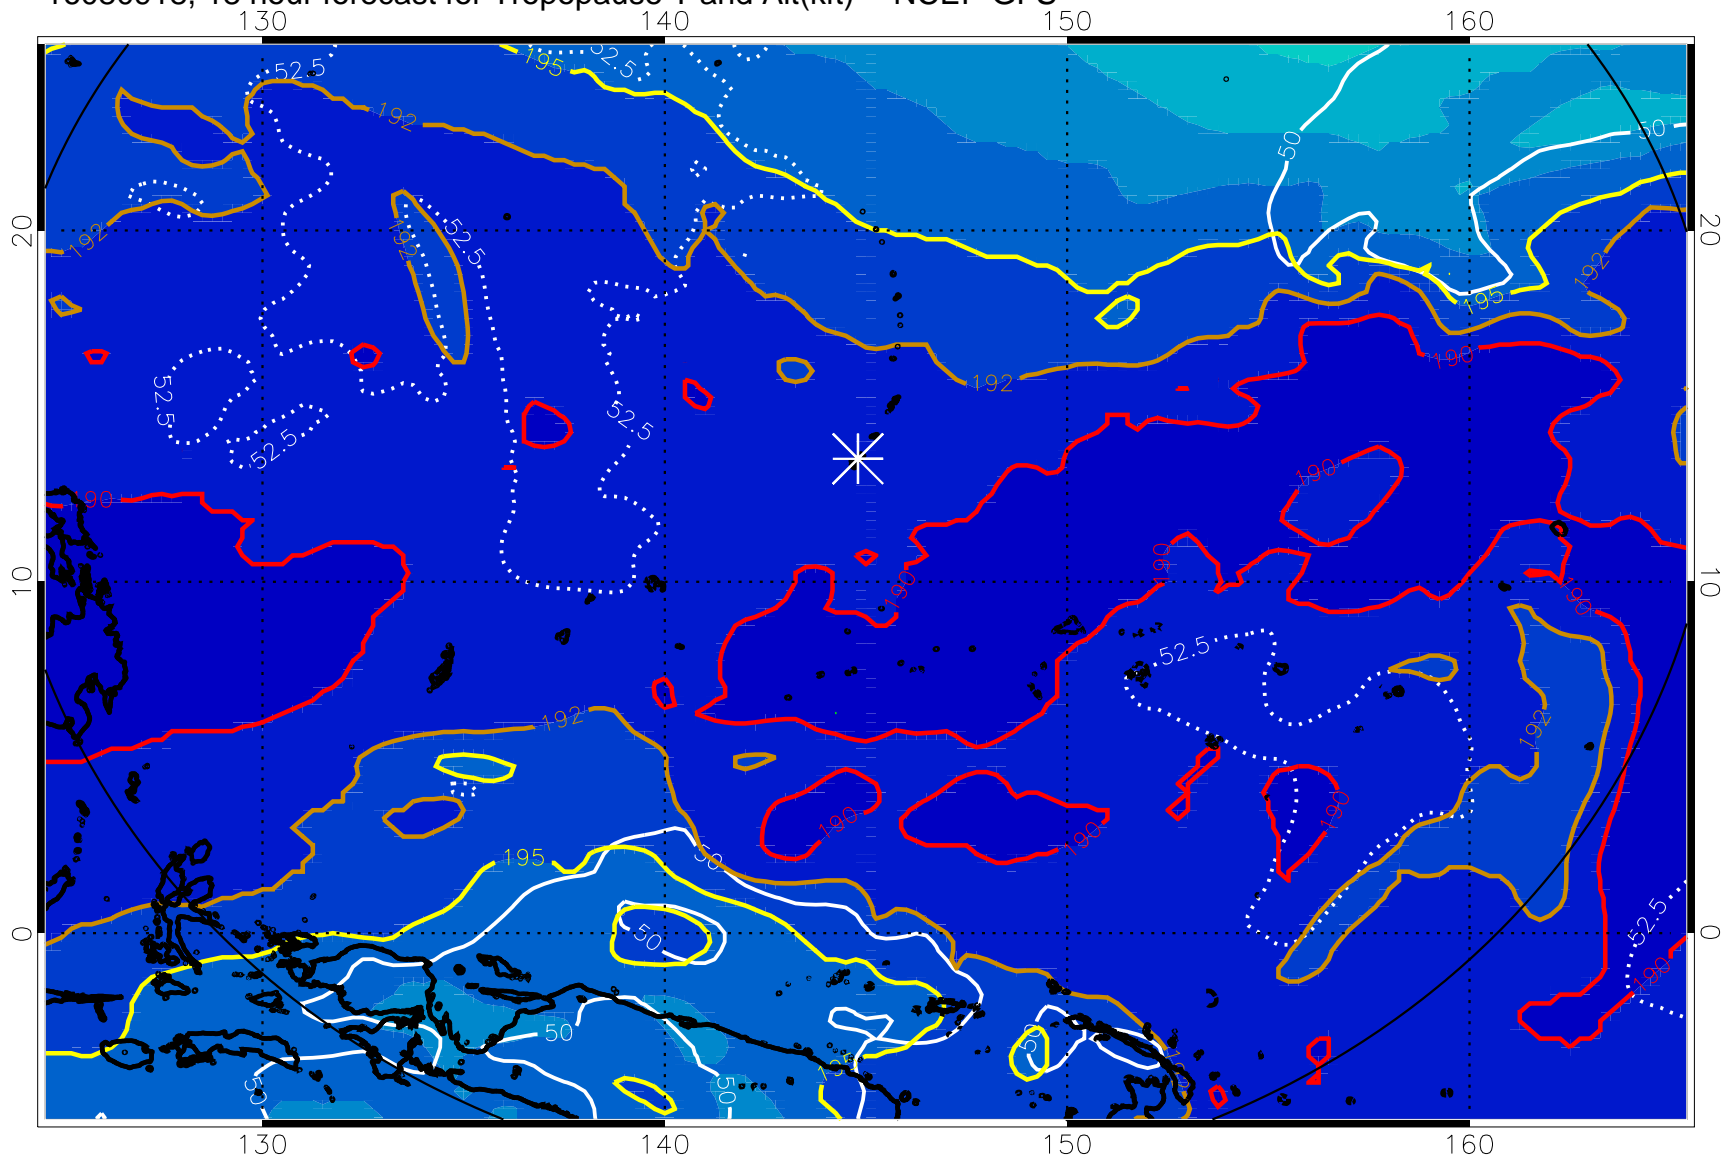

16080918, 18 hour forecast for Tropopause T and Alt(kft) -- NCEP GFS

190 200 210 220 230

Tropopause T, K

Tropopause Altitude in kft (white)

192.5K Isotherm 195K Isotherm
187.5K Isotherm 190K Isotherm