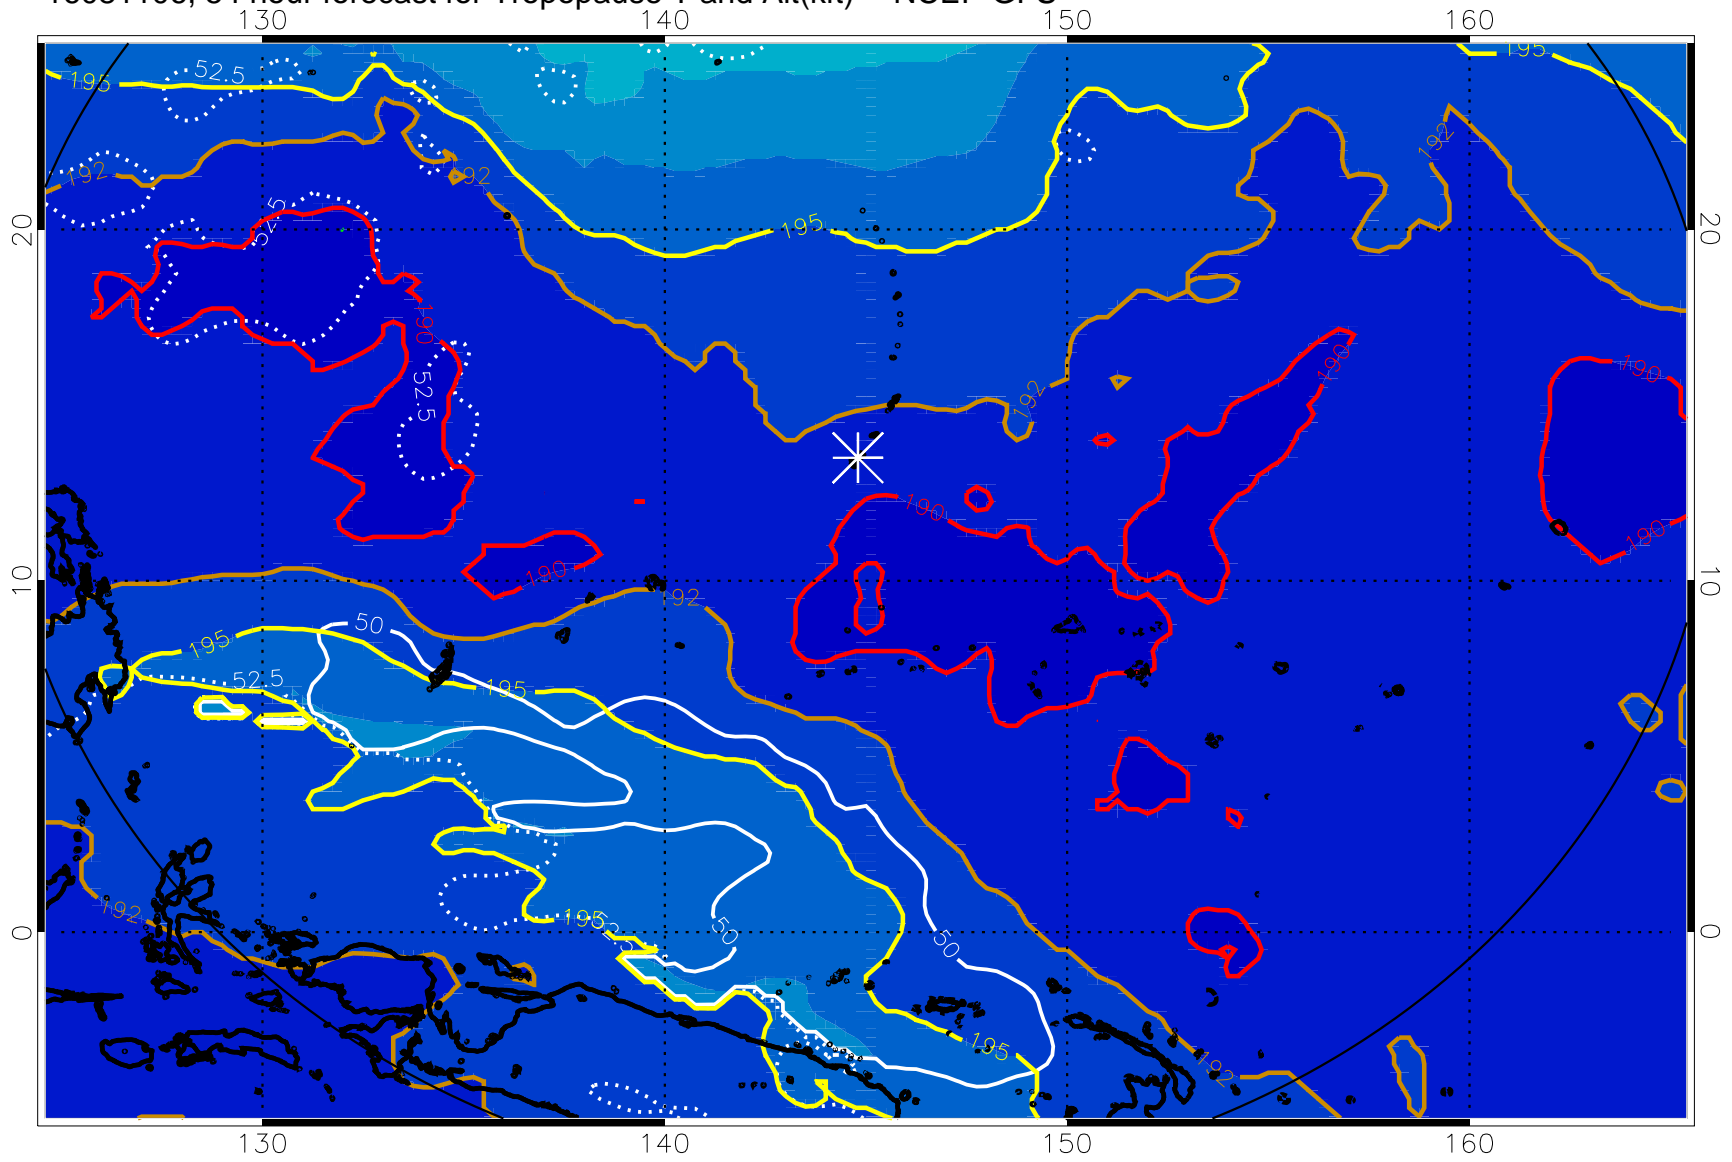

16081106, 54 hour forecast for Tropopause T and Alt(kft) -- NCEP GFS