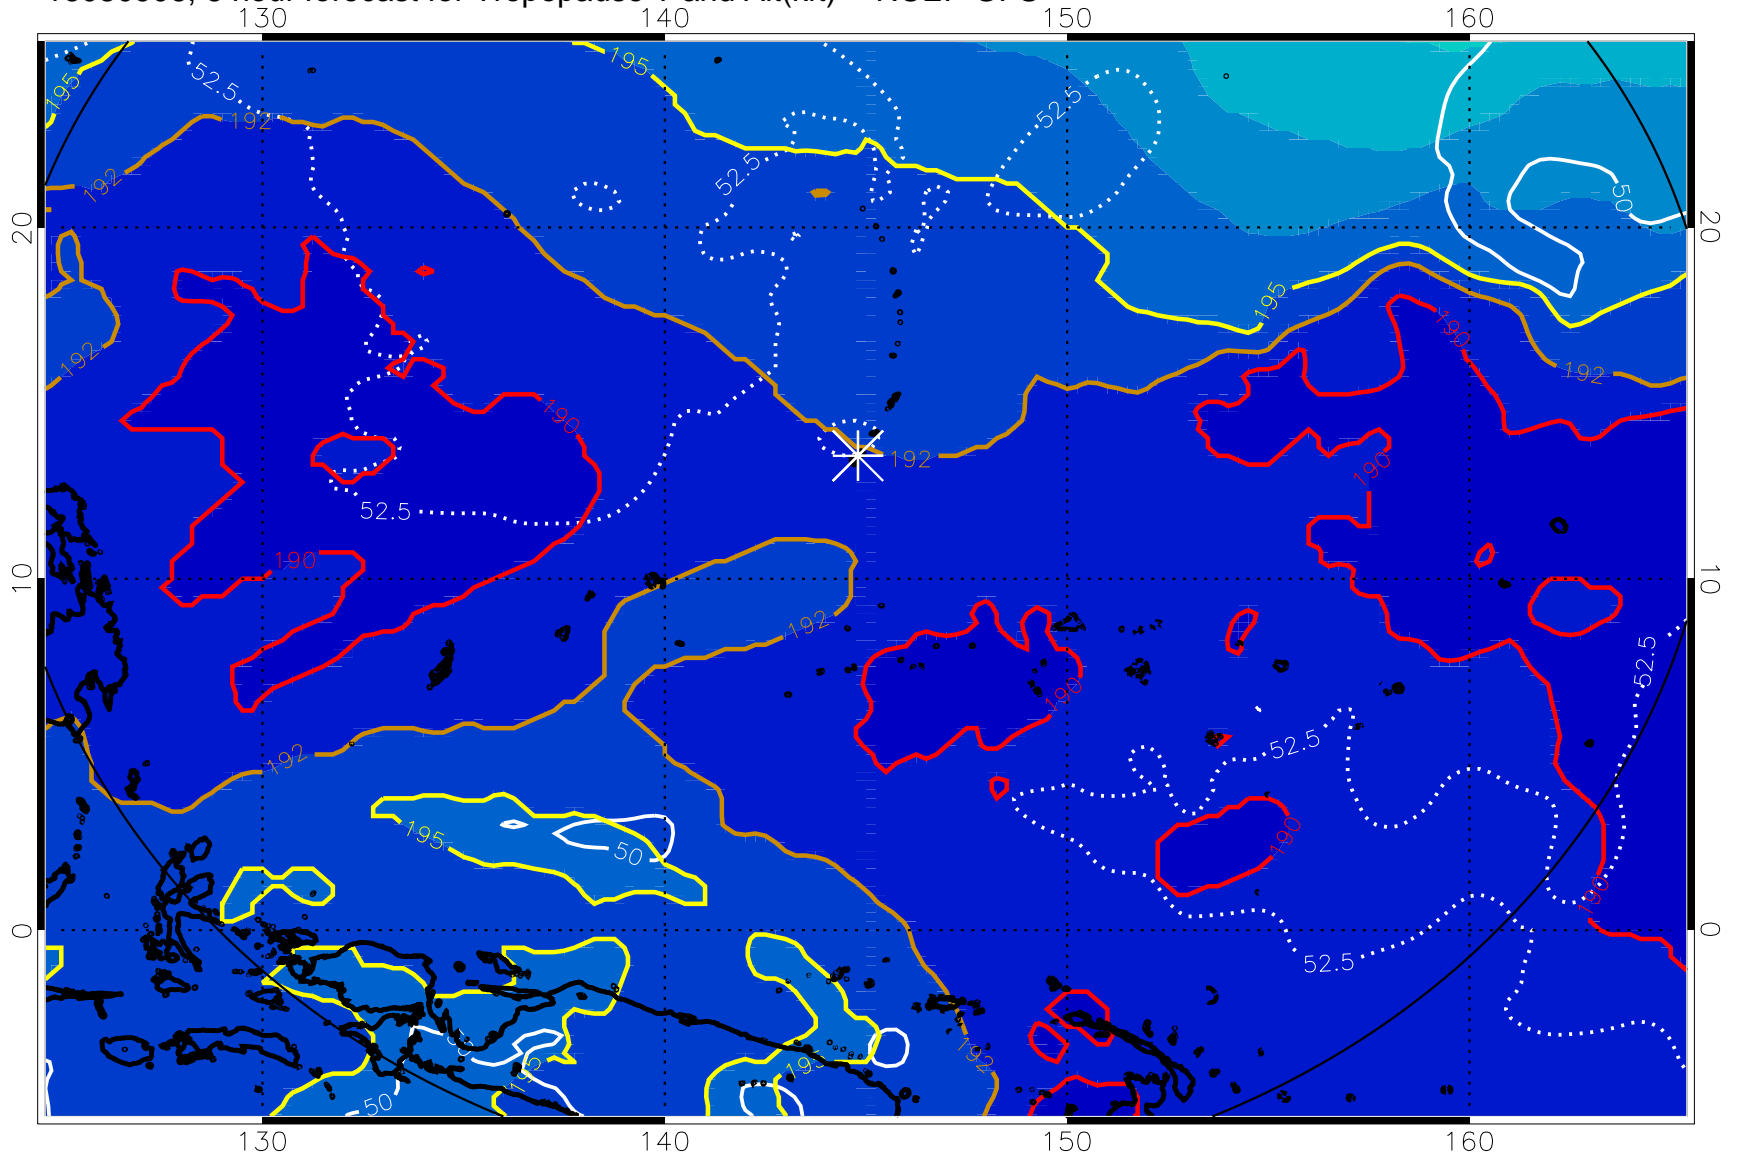

16080906, 6 hour forecast for Tropopause T and Alt(kft) -- NCEP GFS

Tropopause Altitude in kft (white)

192.5K Isotherm 195K Isotherm  
187.5K Isotherm 190K Isotherm

16080912, 12 hour forecast for Tropopause T and Alt(kft) -- NCEP GFS

Tropopause Altitude in kft (white)

192.5K Isotherm 195K Isotherm  
187.5K Isotherm 190K Isotherm

16080918, 18 hour forecast for Tropopause T and Alt(kft) -- NCEP GFS

190 200 210 220 230

Tropopause T, K

Tropopause Altitude in kft (white)