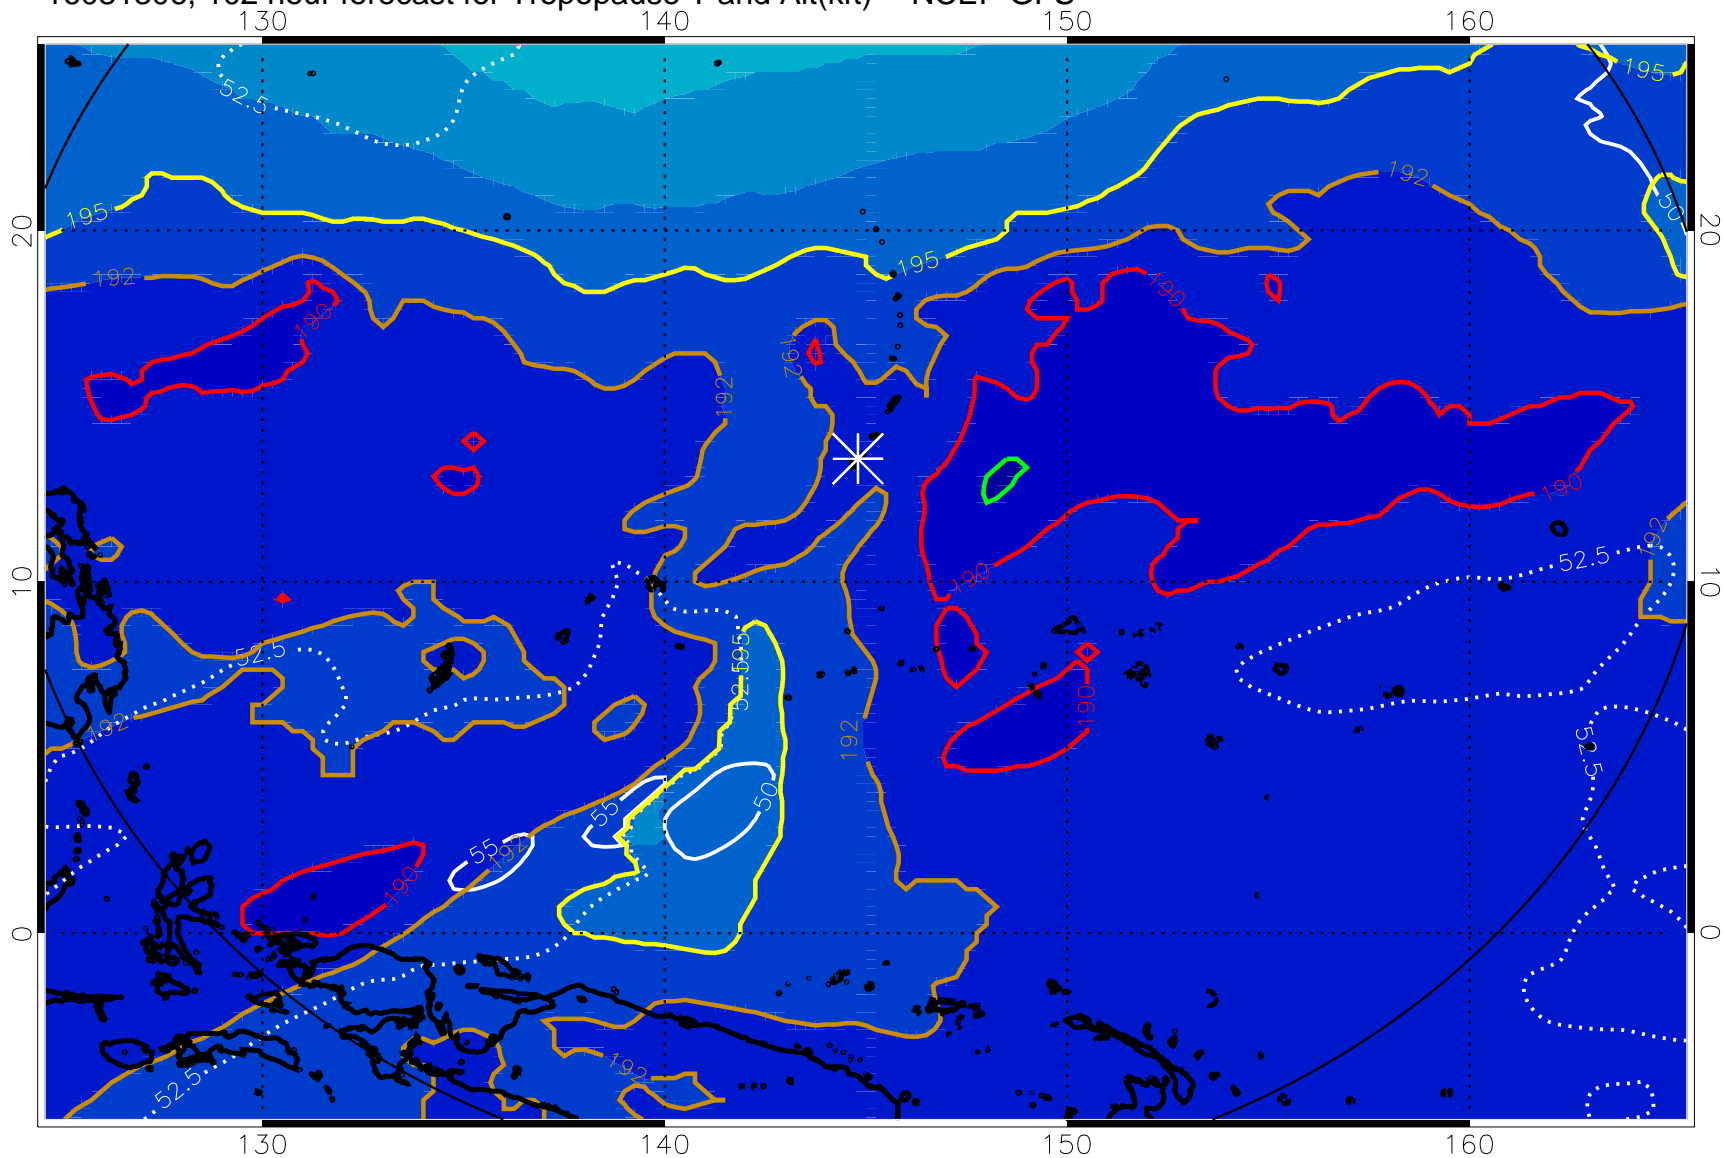

16081306, 102 hour forecast for Tropopause T and Alt(kft) -- NCEP GFS

190 200 210 220 230

Tropopause T, K

Tropopause Altitude in kft (white)

192.5K Isotherm 195K Isotherm
187.5K Isotherm 190K Isotherm