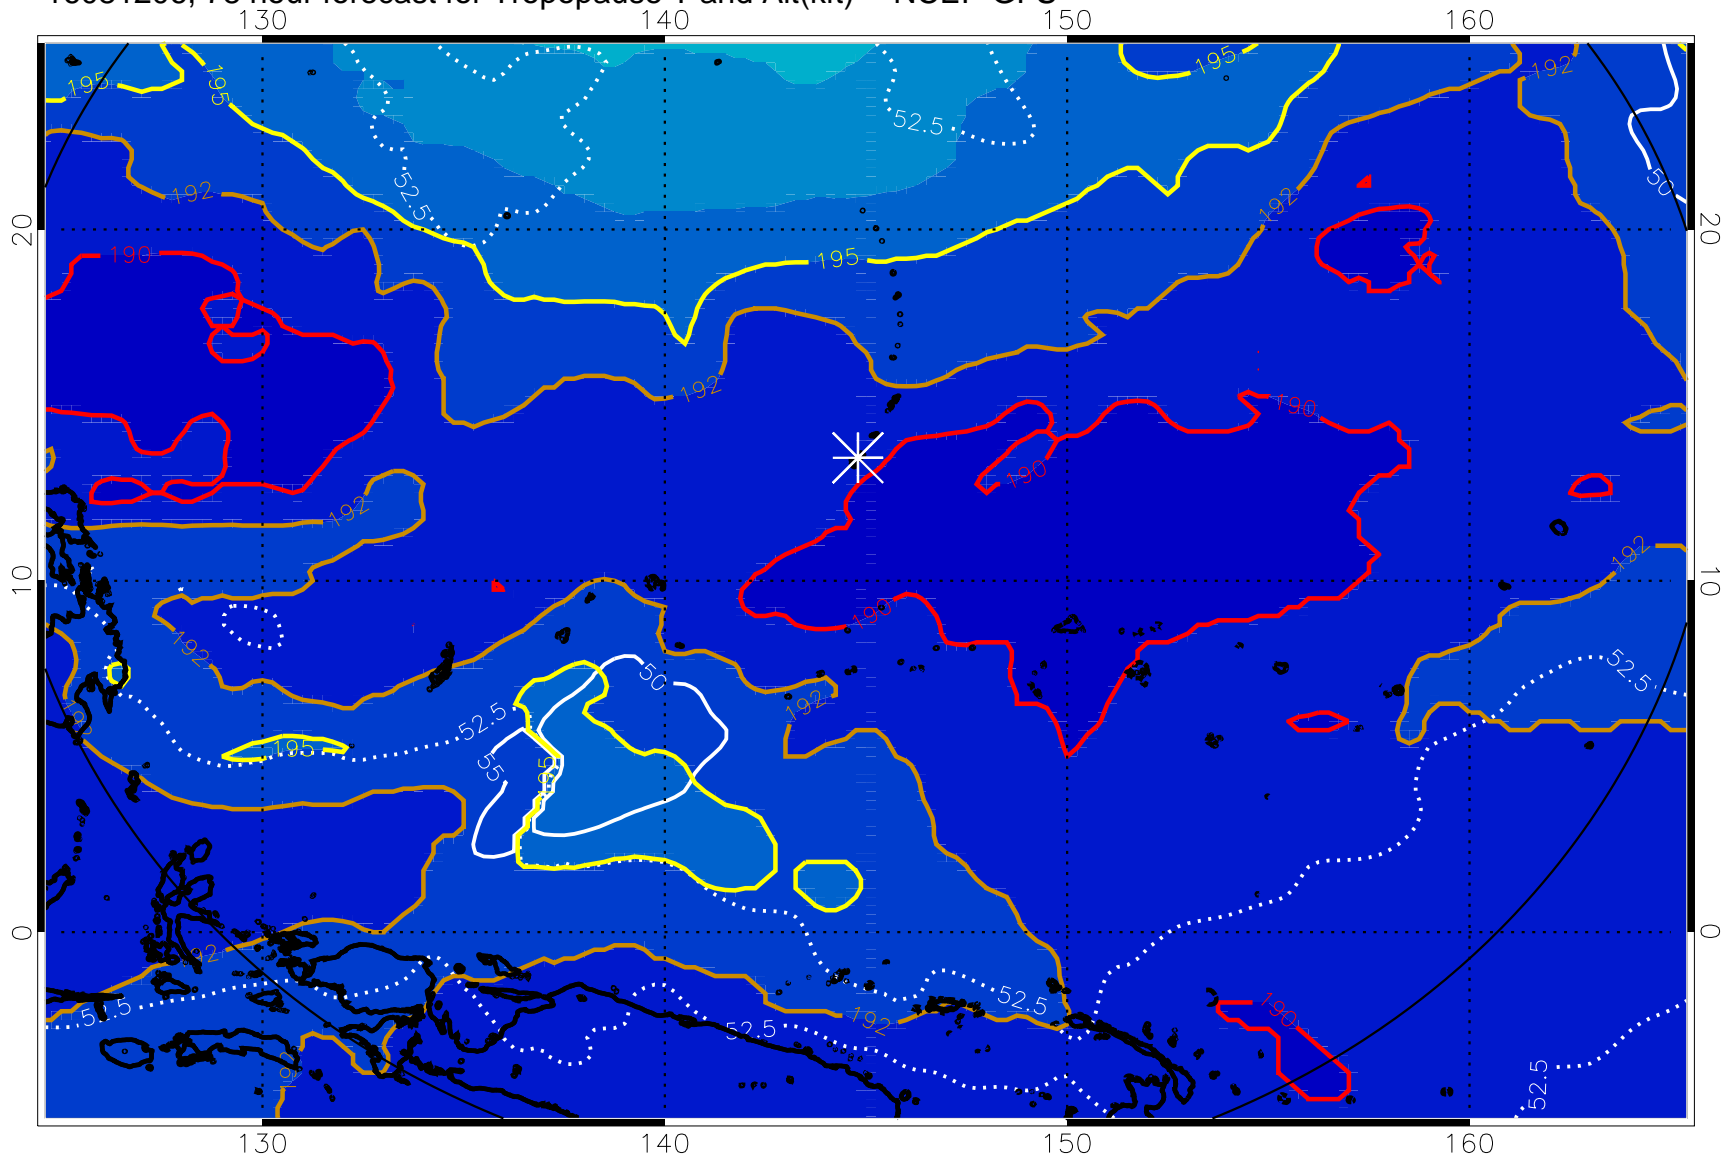

16081206, 78 hour forecast for Tropopause T and Alt(kft) -- NCEP GFS

190 200 210 220 230

Tropopause T, K

Tropopause Altitude in kft (white)

192.5K Isotherm 195K Isotherm
187.5K Isotherm 190K Isotherm