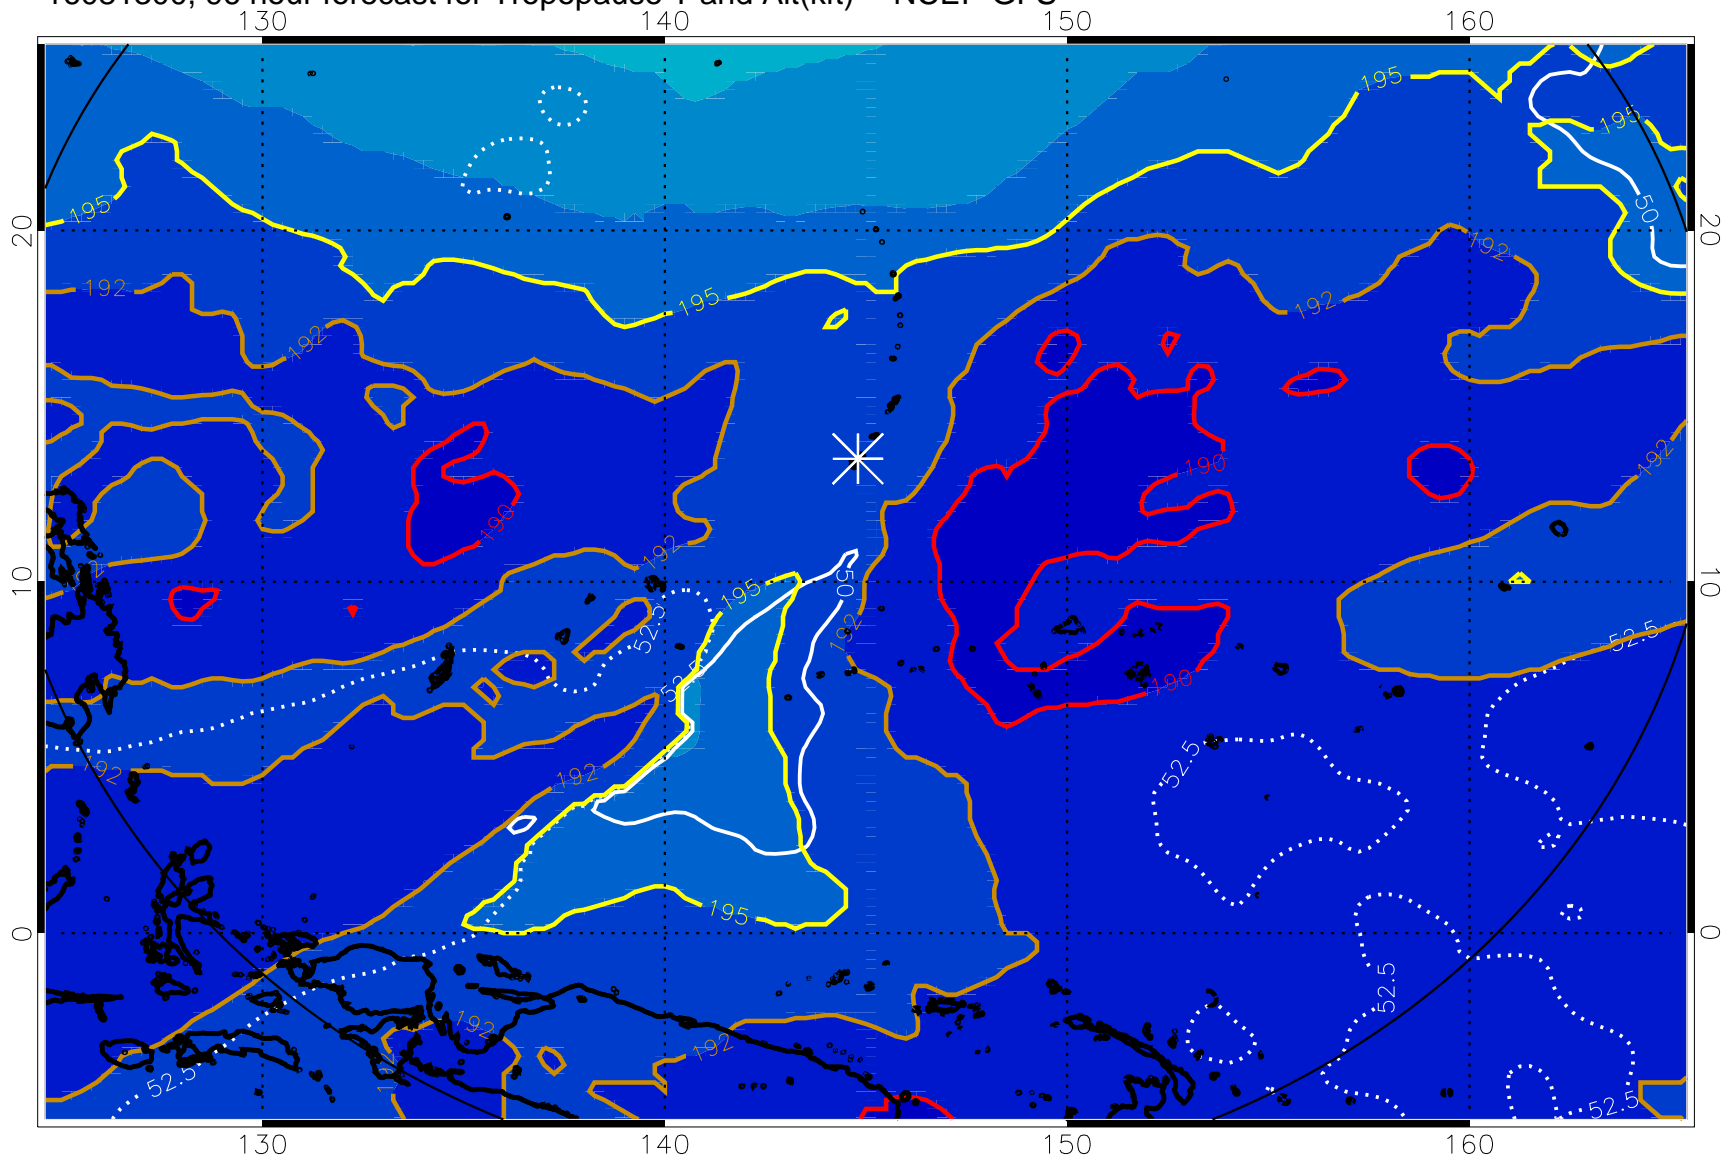

Tropopause Altitude in kft (white)

192.5K Isotherm 195K Isotherm  
187.5K Isotherm 190K Isotherm

16081212, 84 hour forecast for Tropopause T and Alt(kft) -- NCEP GFS

190 200 210 220 230

Tropopause T, K

Tropopause Altitude in kft (white)

192.5K Isotherm 195K Isotherm  
187.5K Isotherm 190K Isotherm

16081300, 96 hour forecast for Tropopause T and Alt(kft) -- NCEP GFS

Tropopause Altitude in kft (white)

192.5K Isotherm 195K Isotherm  
187.5K Isotherm 190K Isotherm