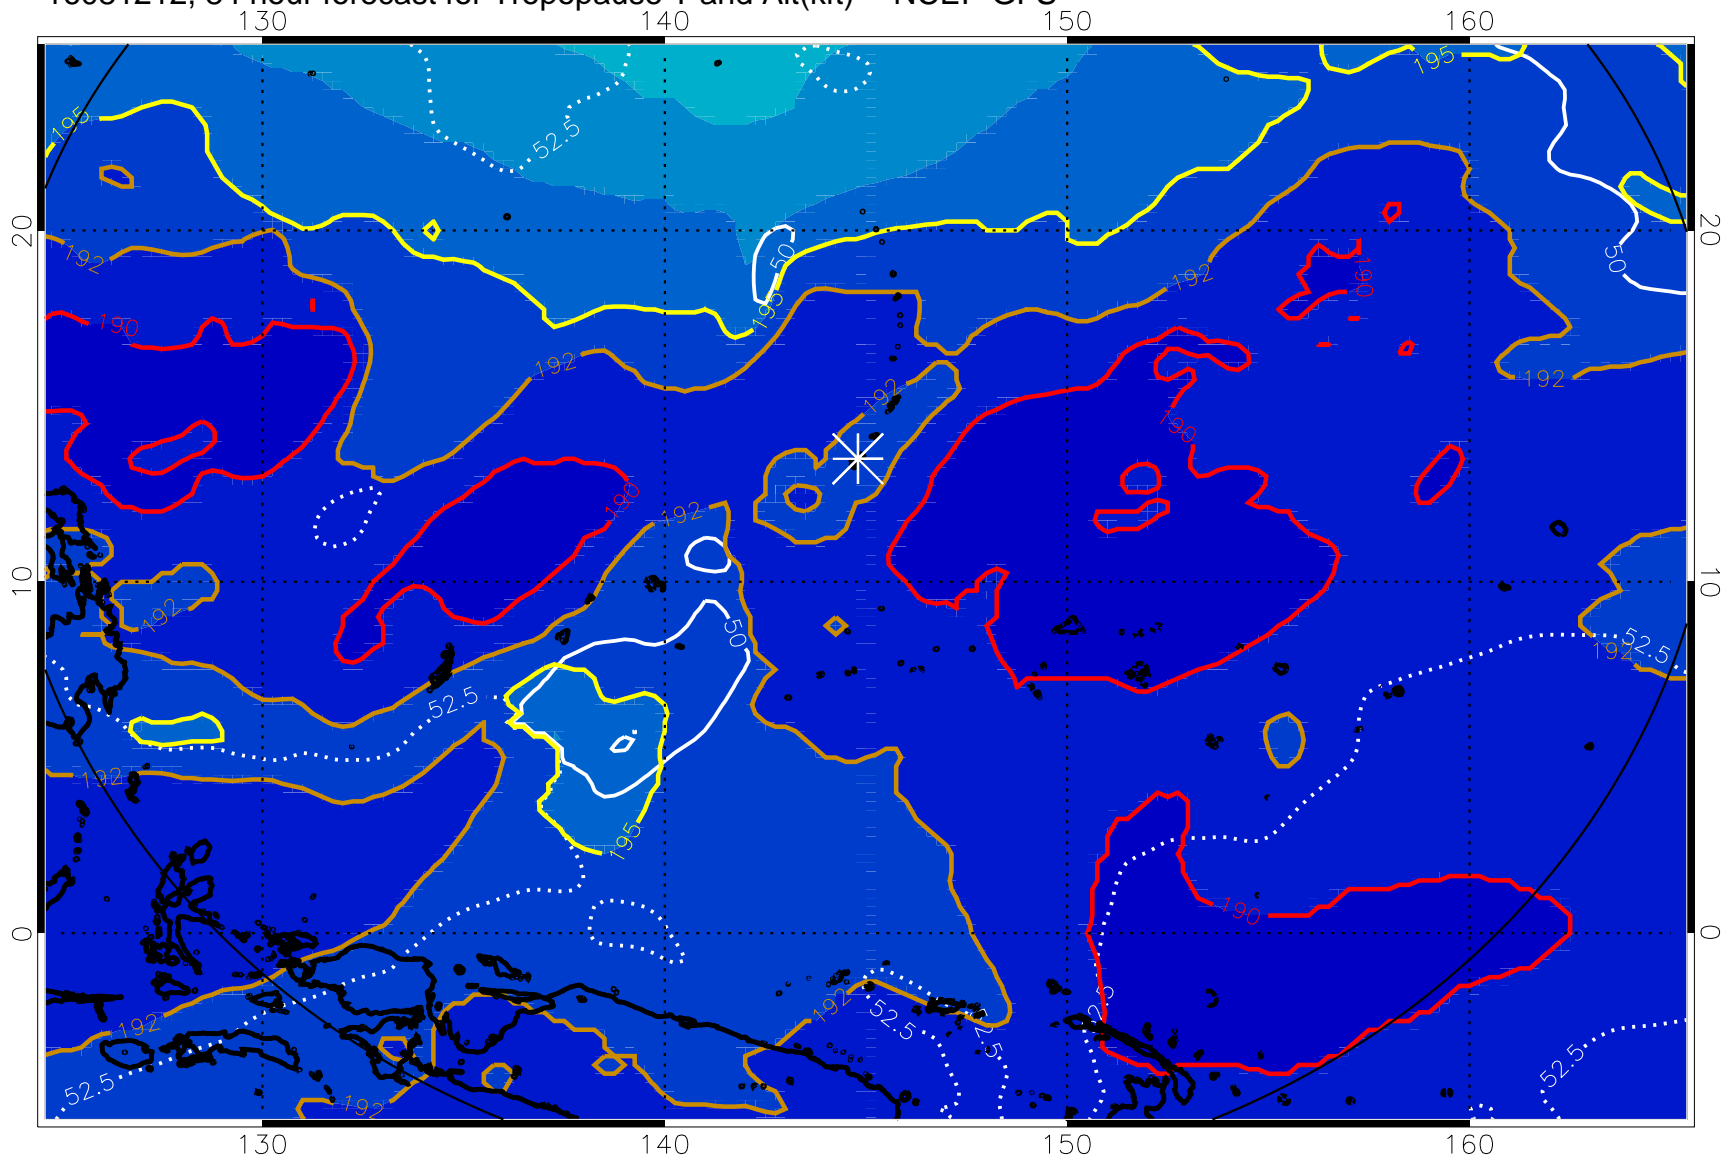

16081212, 84 hour forecast for Tropopause T and Alt(kft) -- NCEP GFS

190 200 210 220 230

Tropopause T, K

Tropopause Altitude in kft (white)

192.5K Isotherm 195K Isotherm
187.5K Isotherm 190K Isotherm