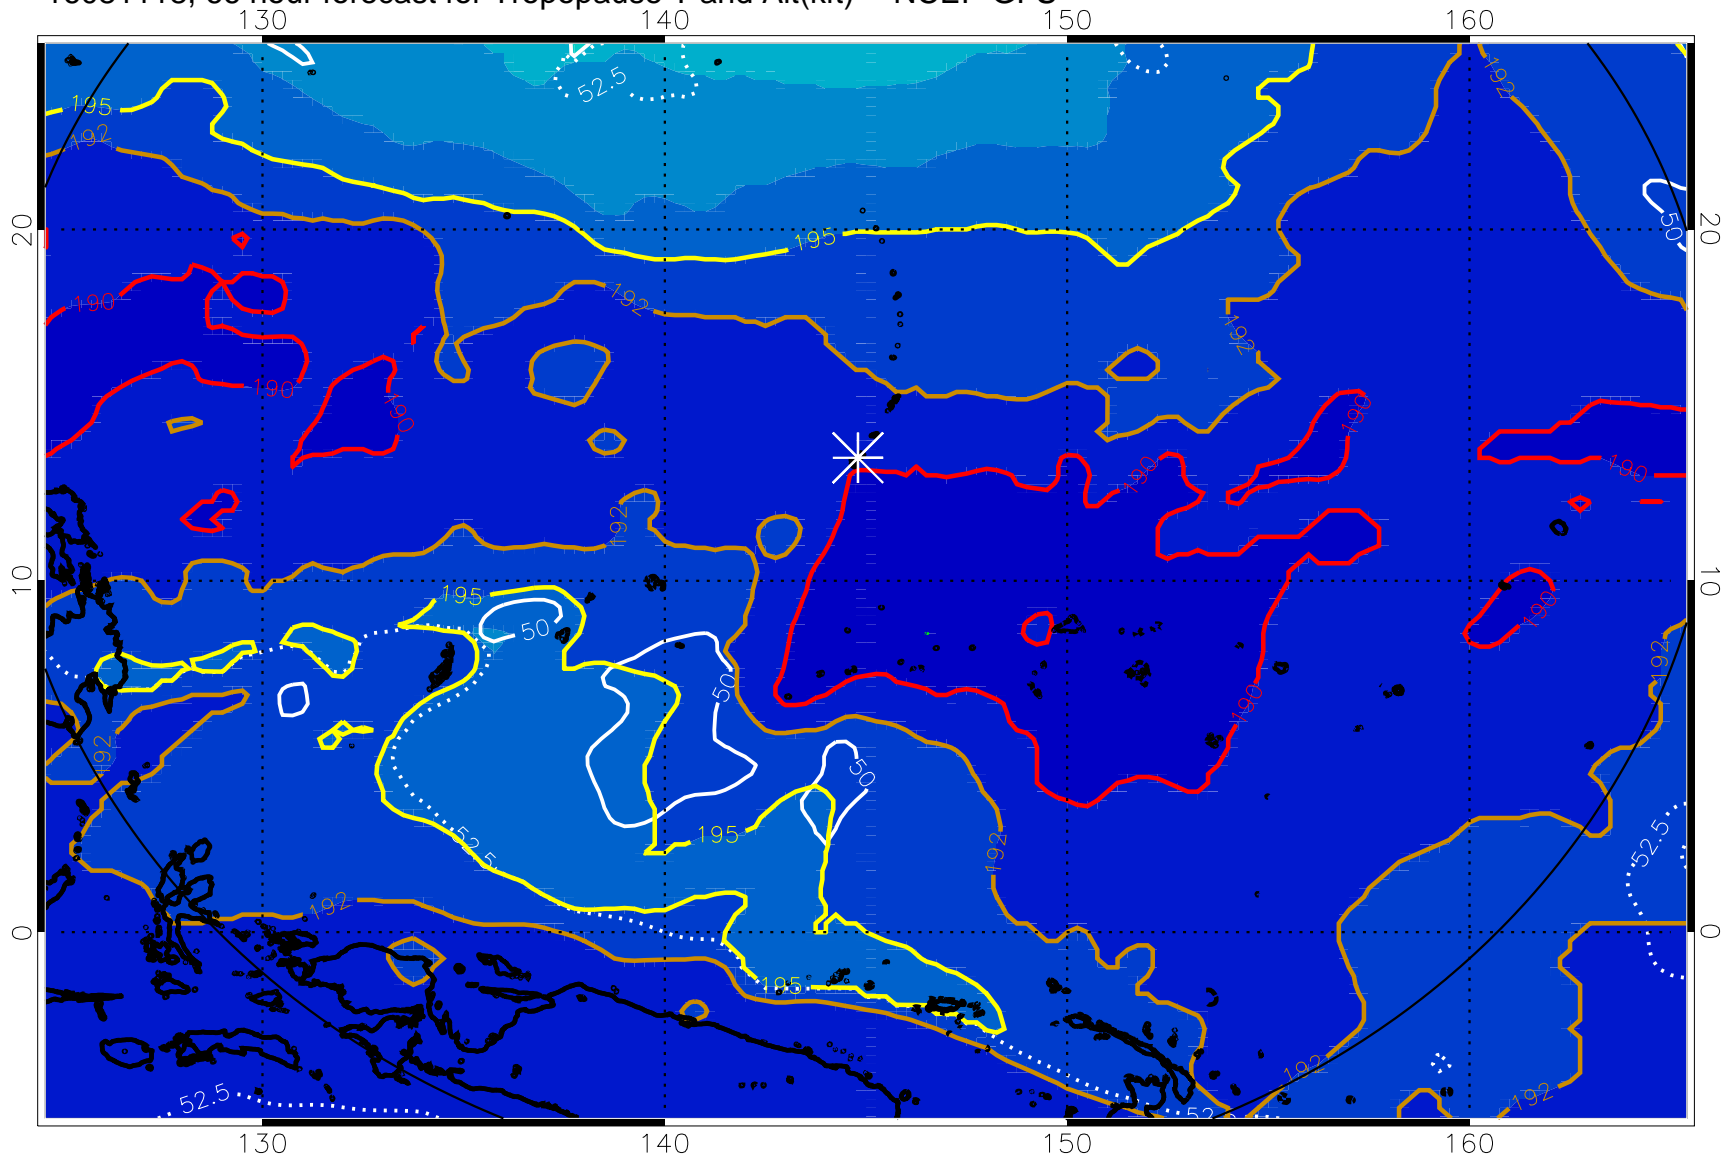

Tropopause T, K

Tropopause Altitude in kft (white)

192.5K Isotherm 195K Isotherm  
187.5K Isotherm 190K Isotherm

16081106, 54 hour forecast for Tropopause T and Alt(kft) -- NCEP GFS

16081118, 66 hour forecast for Tropopause T and Alt(kft) -- NCEP GFS