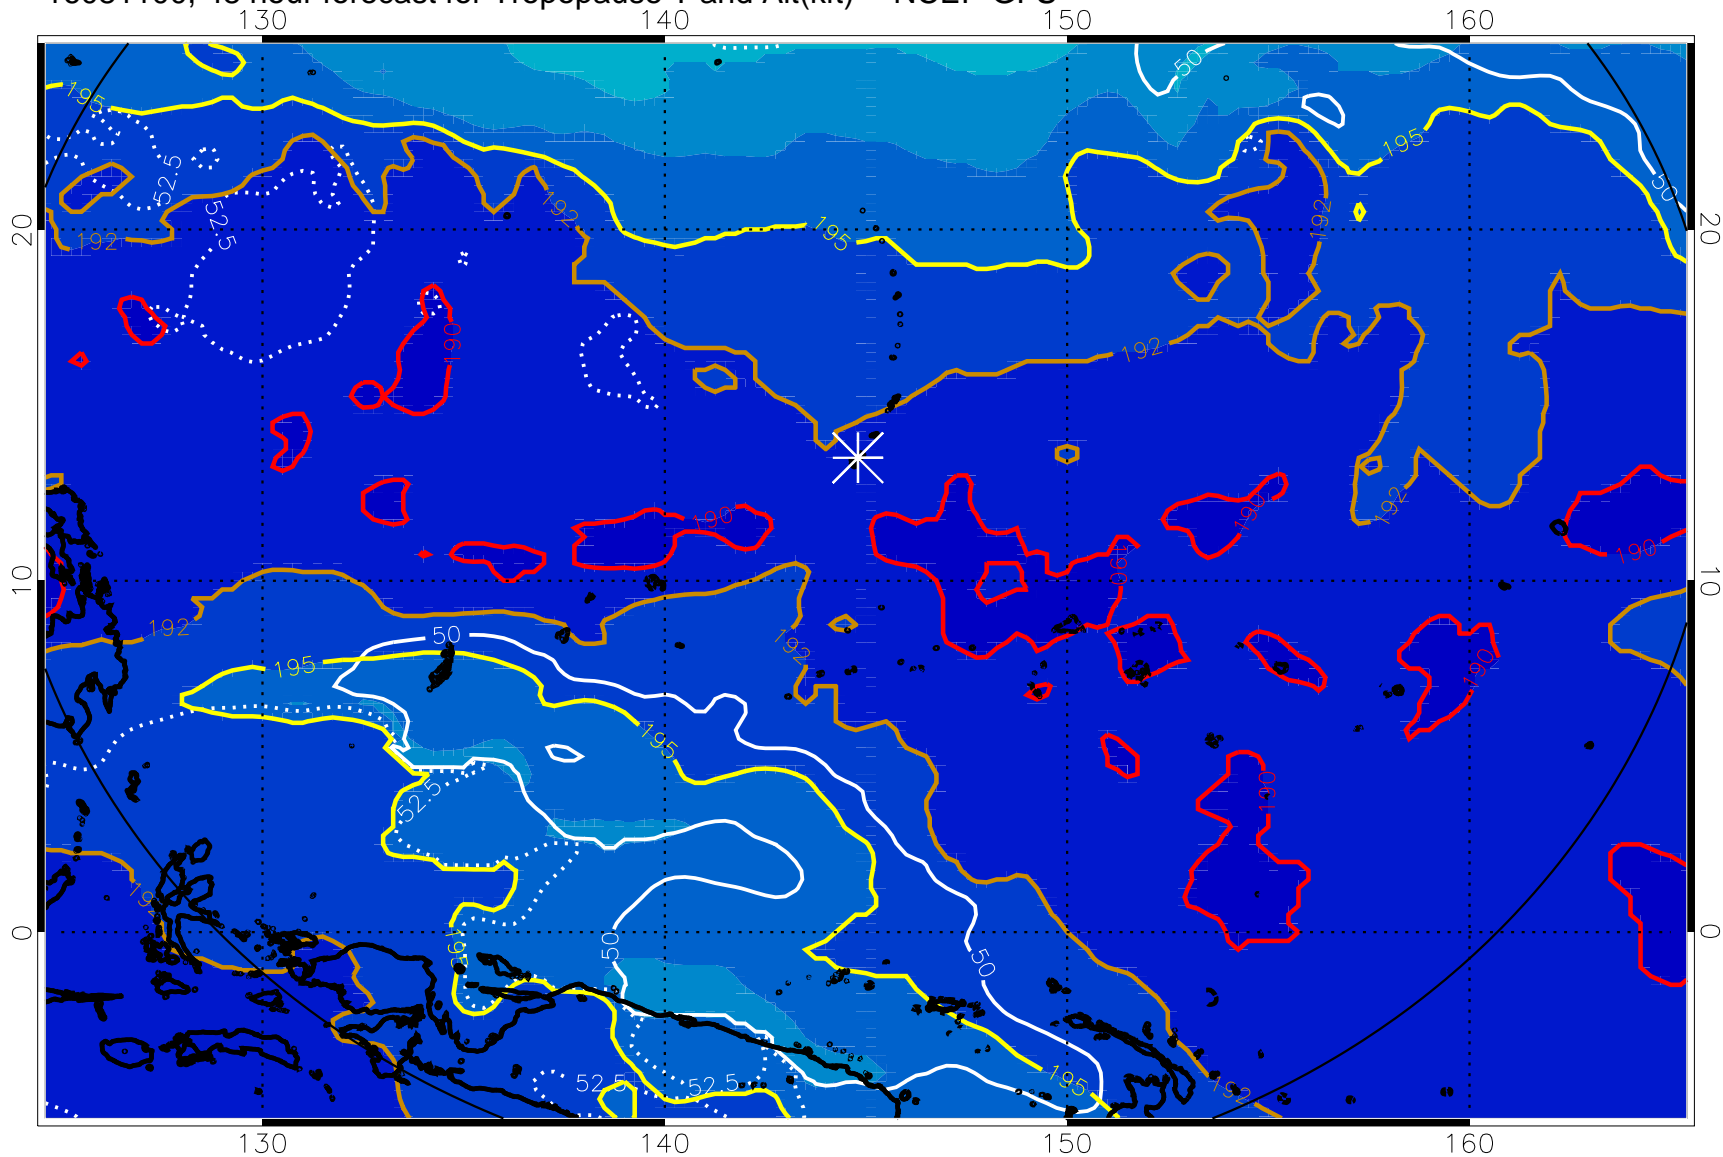

16081100, 48 hour forecast for Tropopause T and Alt(kft) -- NCEP GFS

190 200 210 220 230

Tropopause T, K

Tropopause Altitude in kft (white)

192.5K Isotherm 195K Isotherm
187.5K Isotherm 190K Isotherm