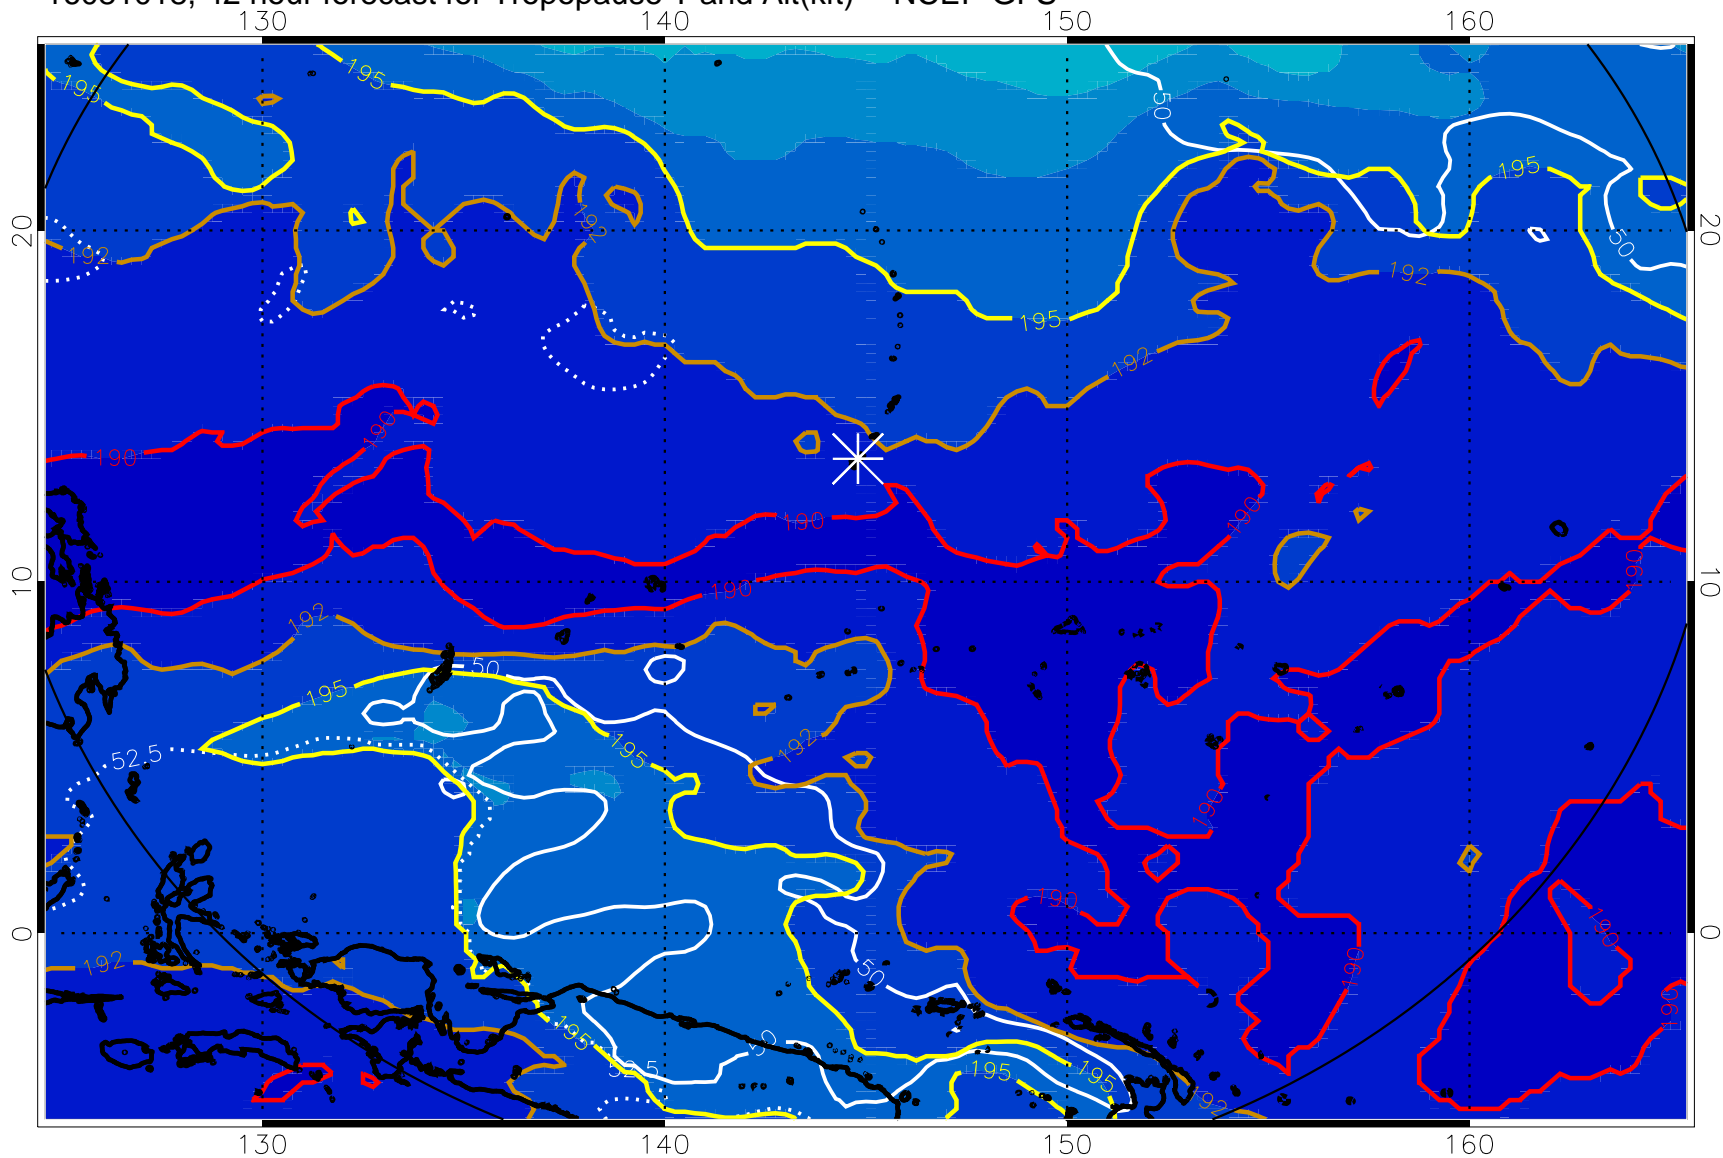

16081018, 42 hour forecast for Tropopause T and Alt(kft) -- NCEP GFS

190 200 210 220 230

Tropopause T, K

Tropopause Altitude in kft (white)

192.5K Isotherm 195K Isotherm
187.5K Isotherm 190K Isotherm