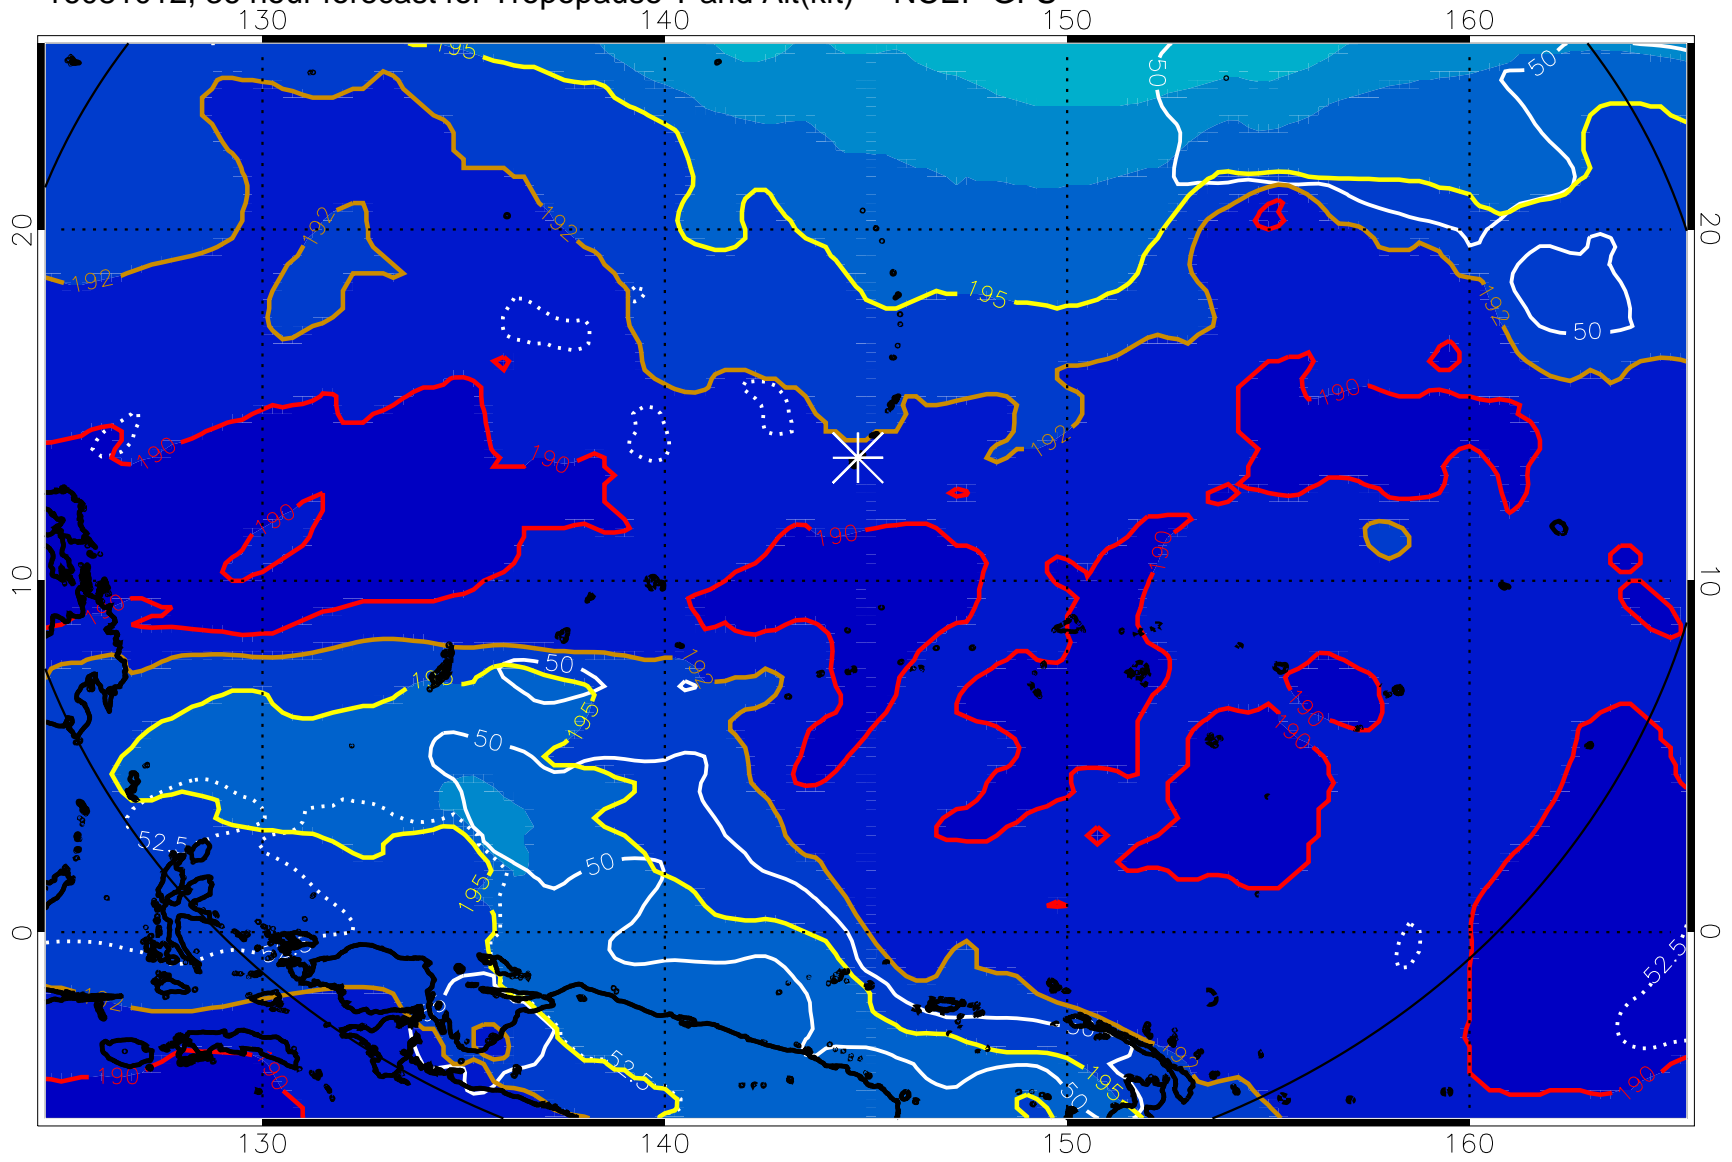

16081006, 30 hour forecast for Tropopause T and Alt(kft) -- NCEP GFS

190 200 210 220 230

Tropopause T, K

Tropopause Altitude in kft (white)

192.5K Isotherm 195K Isotherm  
187.5K Isotherm 190K Isotherm

16081012, 36 hour forecast for Tropopause T and Alt(kft) -- NCEP GFS