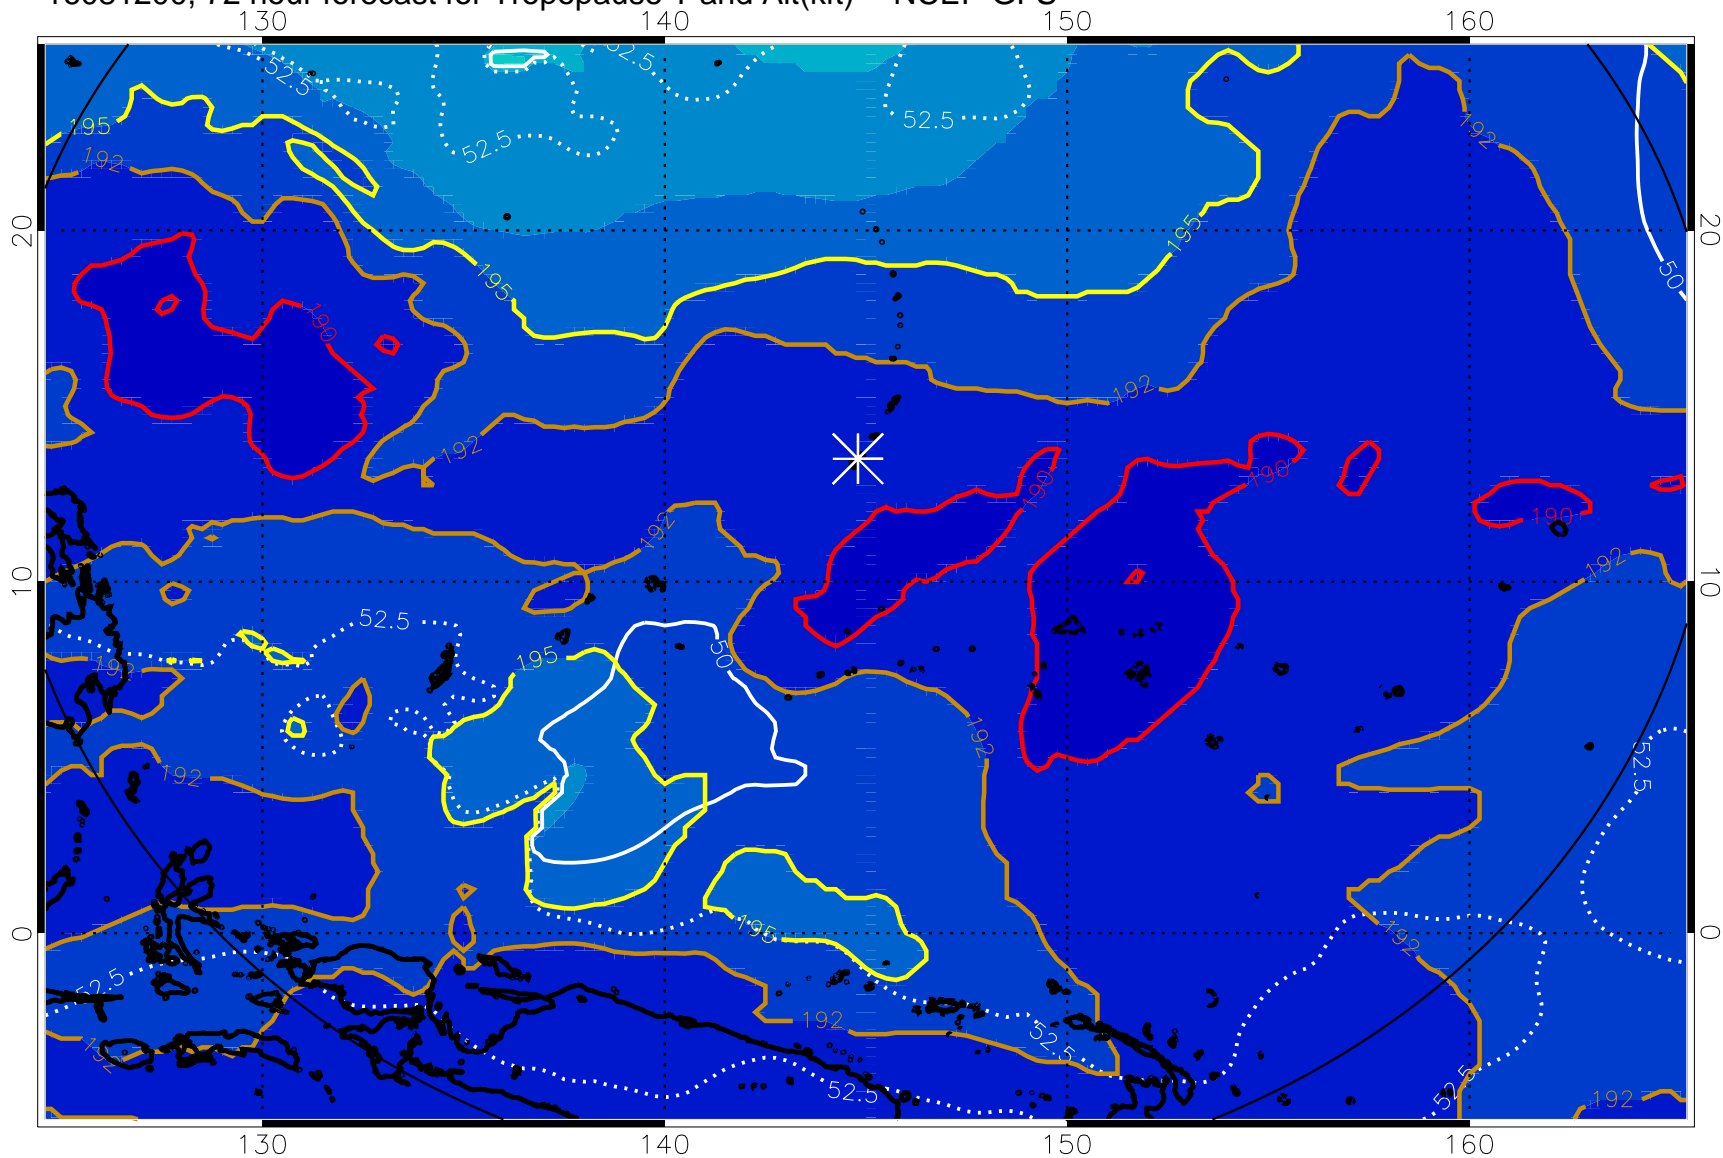

16081200, 72 hour forecast for Tropopause T and Alt(kft) -- NCEP GFS

190 200 210 220 230

Tropopause T, K

Tropopause Altitude in kft (white)

192.5K Isotherm 195K Isotherm

187.5K Isotherm 190K Isotherm