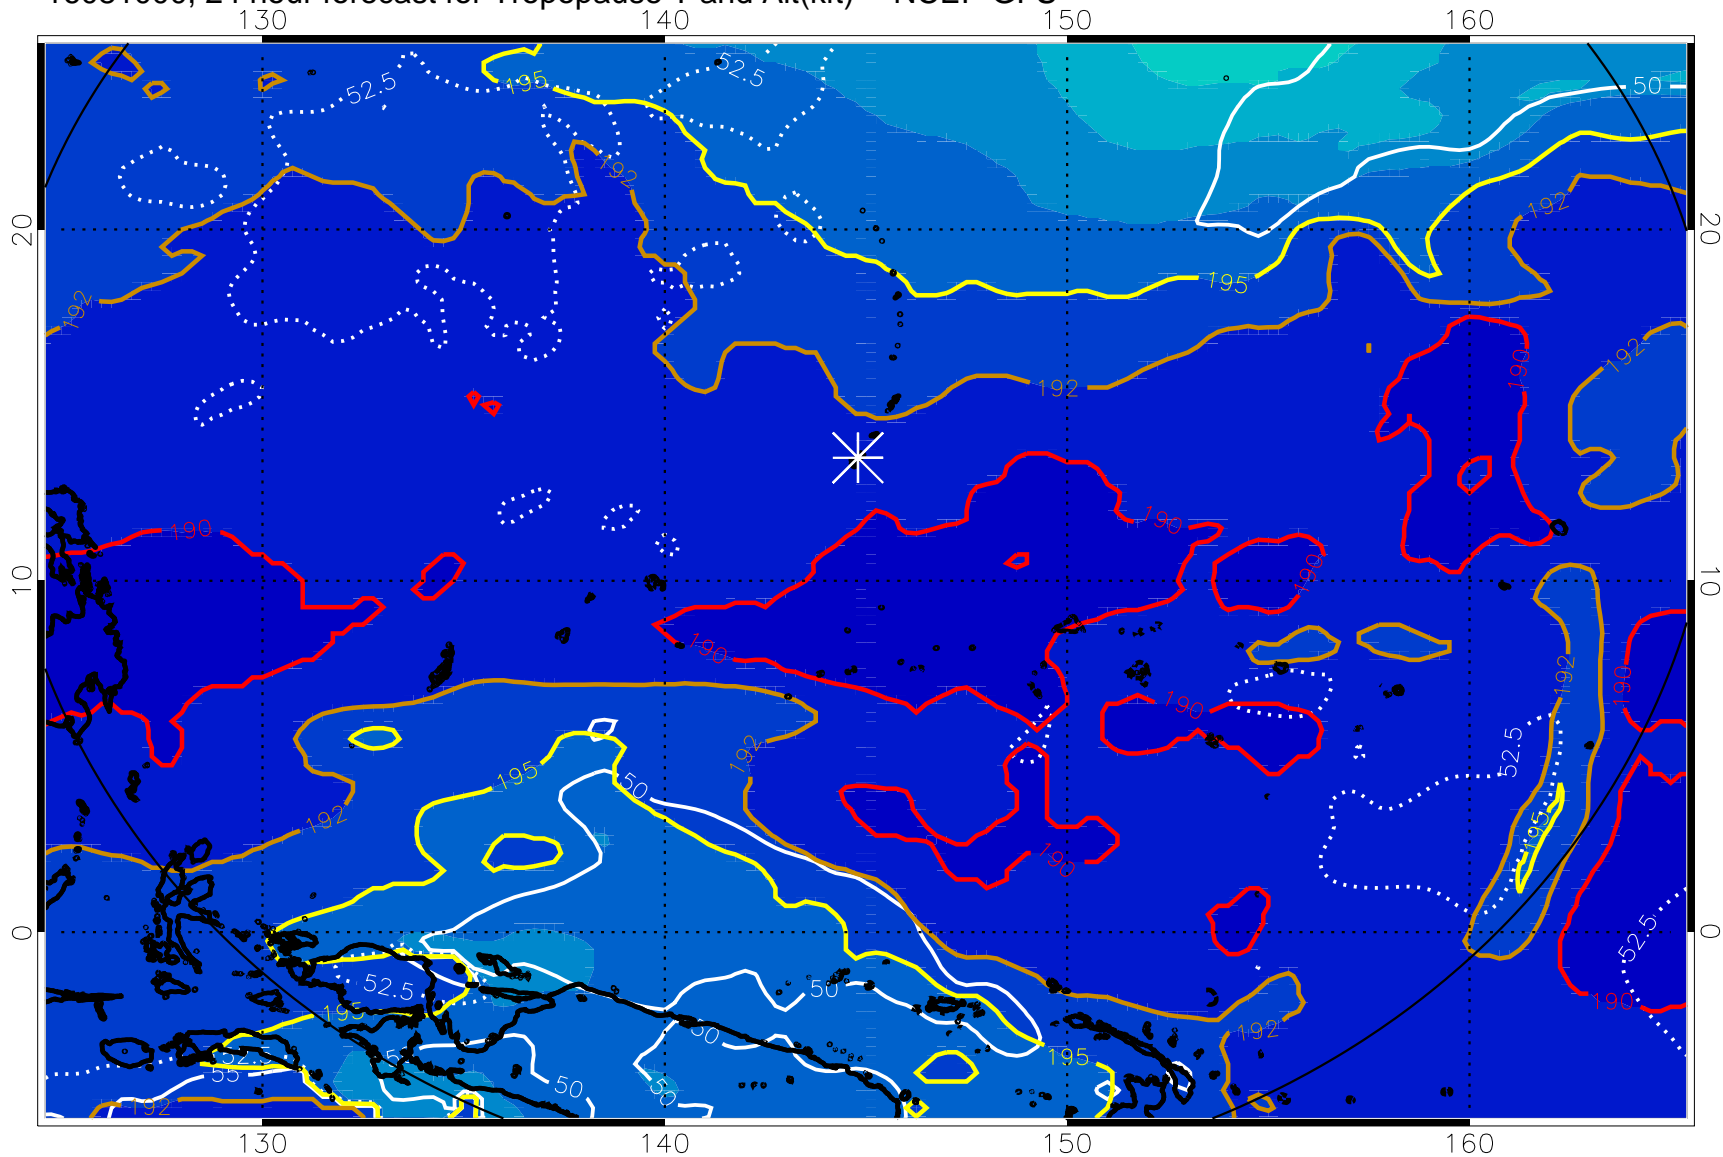

Tropopause Altitude in kft (white)

192.5K Isotherm 195K Isotherm  
187.5K Isotherm 190K Isotherm

16080918, 18 hour forecast for Tropopause T and Alt(kft) -- NCEP GFS

190 200 210 220 230

Tropopause T, K

Tropopause Altitude in kft (white)

192.5K Isotherm 195K Isotherm  
187.5K Isotherm 190K Isotherm

16081000, 24 hour forecast for Tropopause T and Alt(kft) -- NCEP GFS

190 200 210 220 230

Tropopause T, K

Tropopause Altitude in kft (white)

192.5K Isotherm 195K Isotherm  
187.5K Isotherm 190K Isotherm