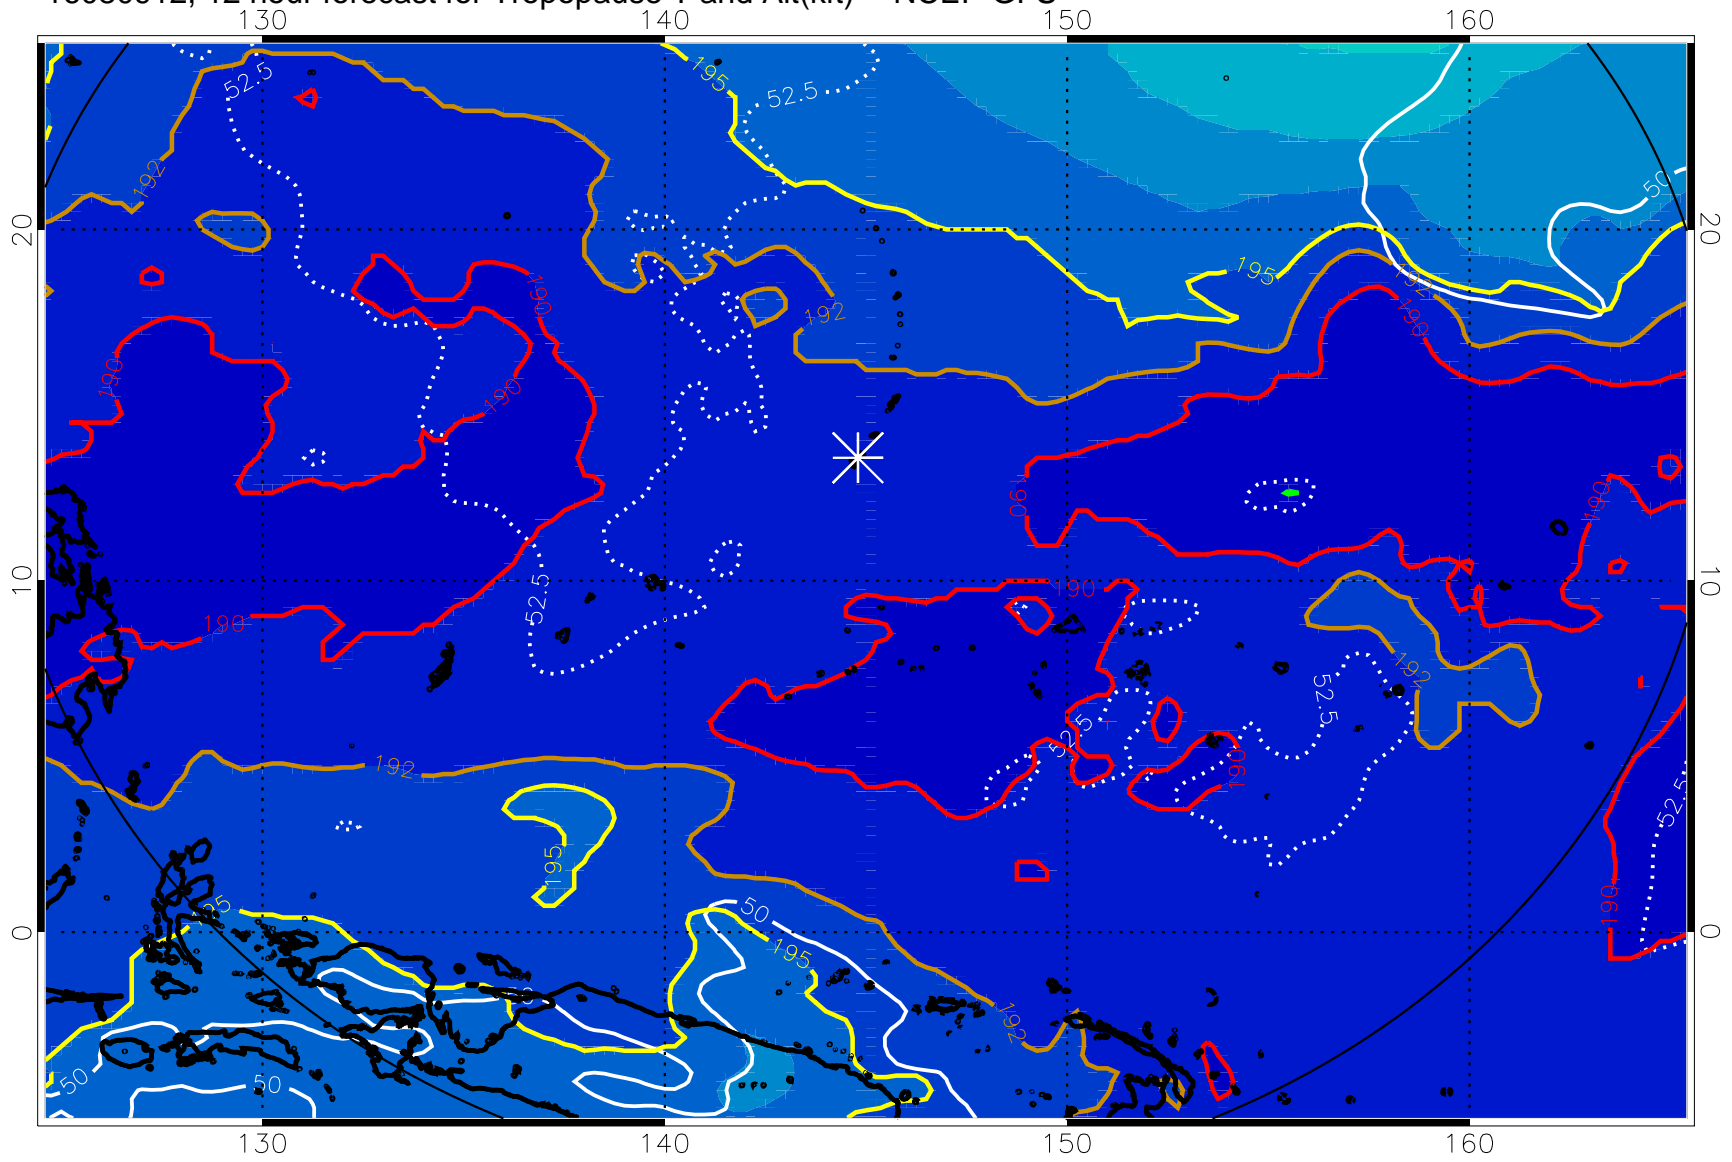

16080906, 6 hour forecast for Tropopause T and Alt(kft) -- NCEP GFS

Tropopause Altitude in kft (white)

192.5K Isotherm 195K Isotherm  
187.5K Isotherm 190K Isotherm

16080912, 12 hour forecast for Tropopause T and Alt(kft) -- NCEP GFS