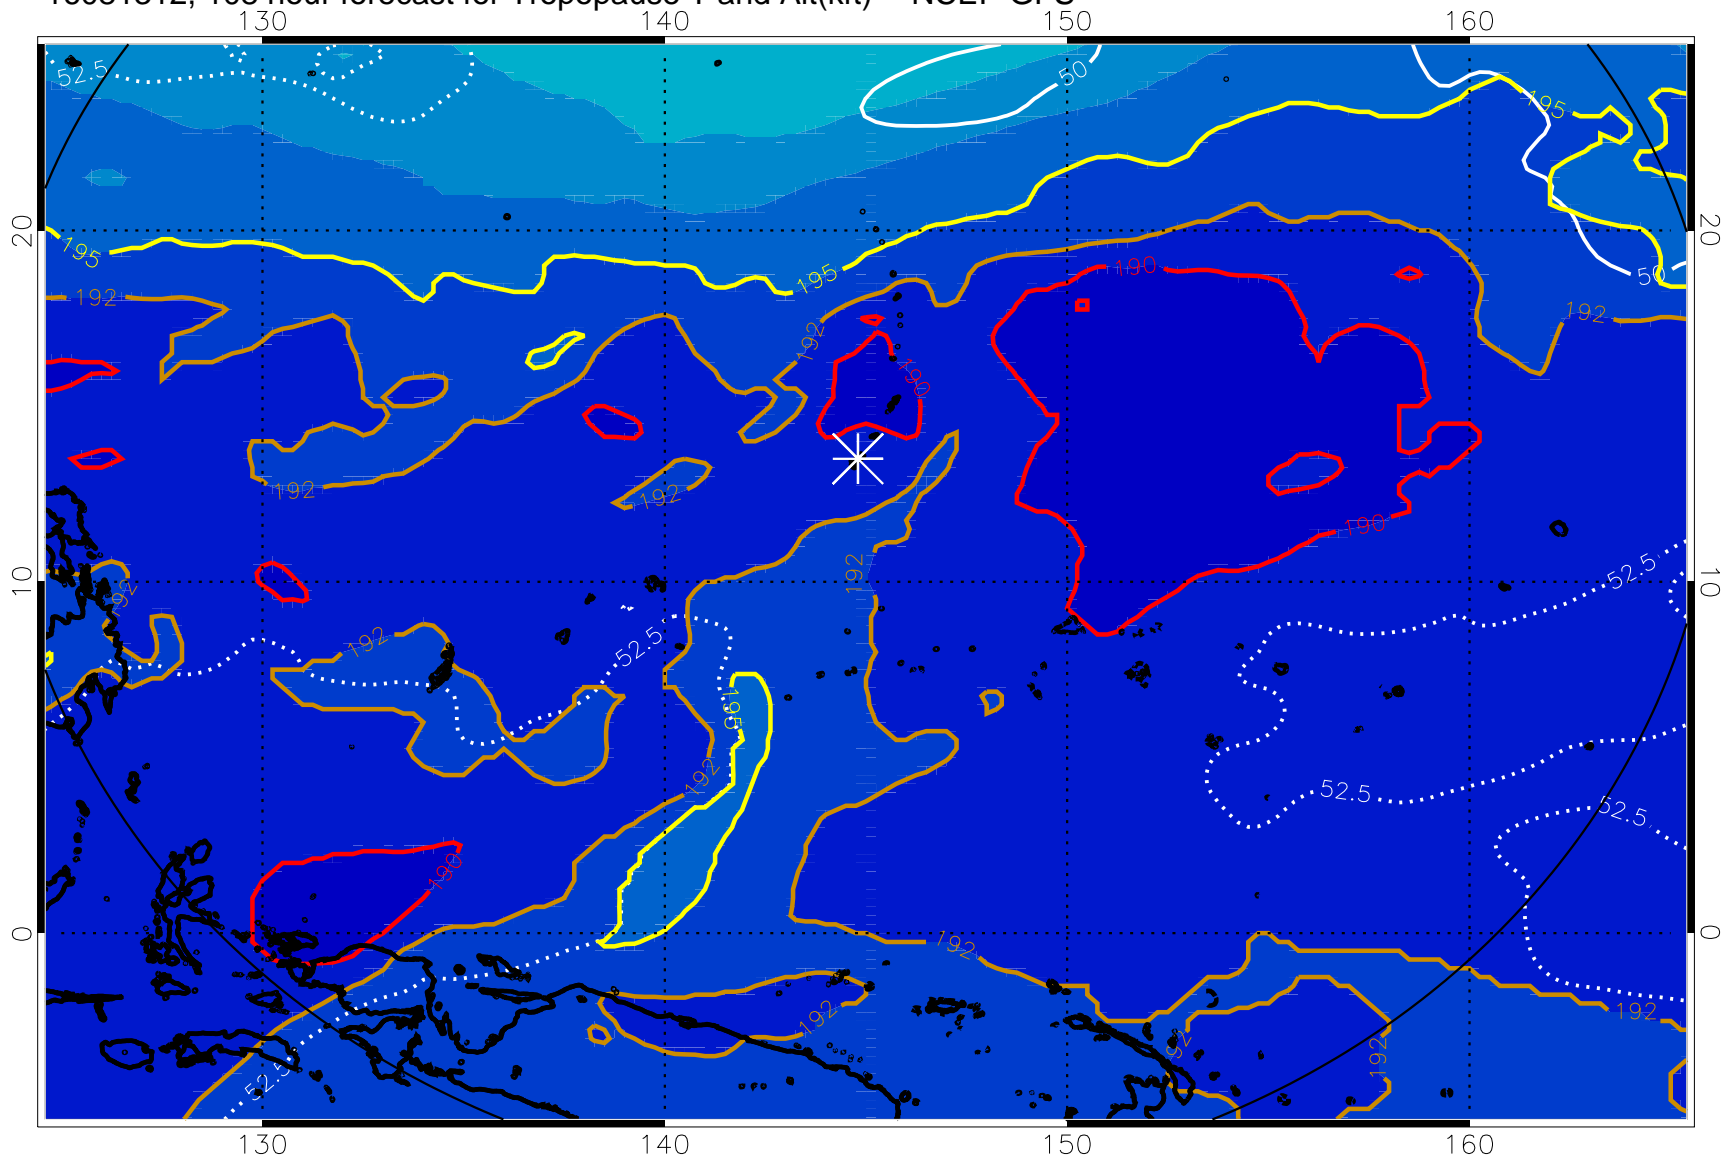

16081306, 102 hour forecast for Tropopause T and Alt(kft) -- NCEP GFS

190 200 210 220 230

Tropopause T, K

Tropopause Altitude in kft (white)

192.5K Isotherm 195K Isotherm  
187.5K Isotherm 190K Isotherm

16081312, 108 hour forecast for Tropopause T and Alt(kft) -- NCEP GFS