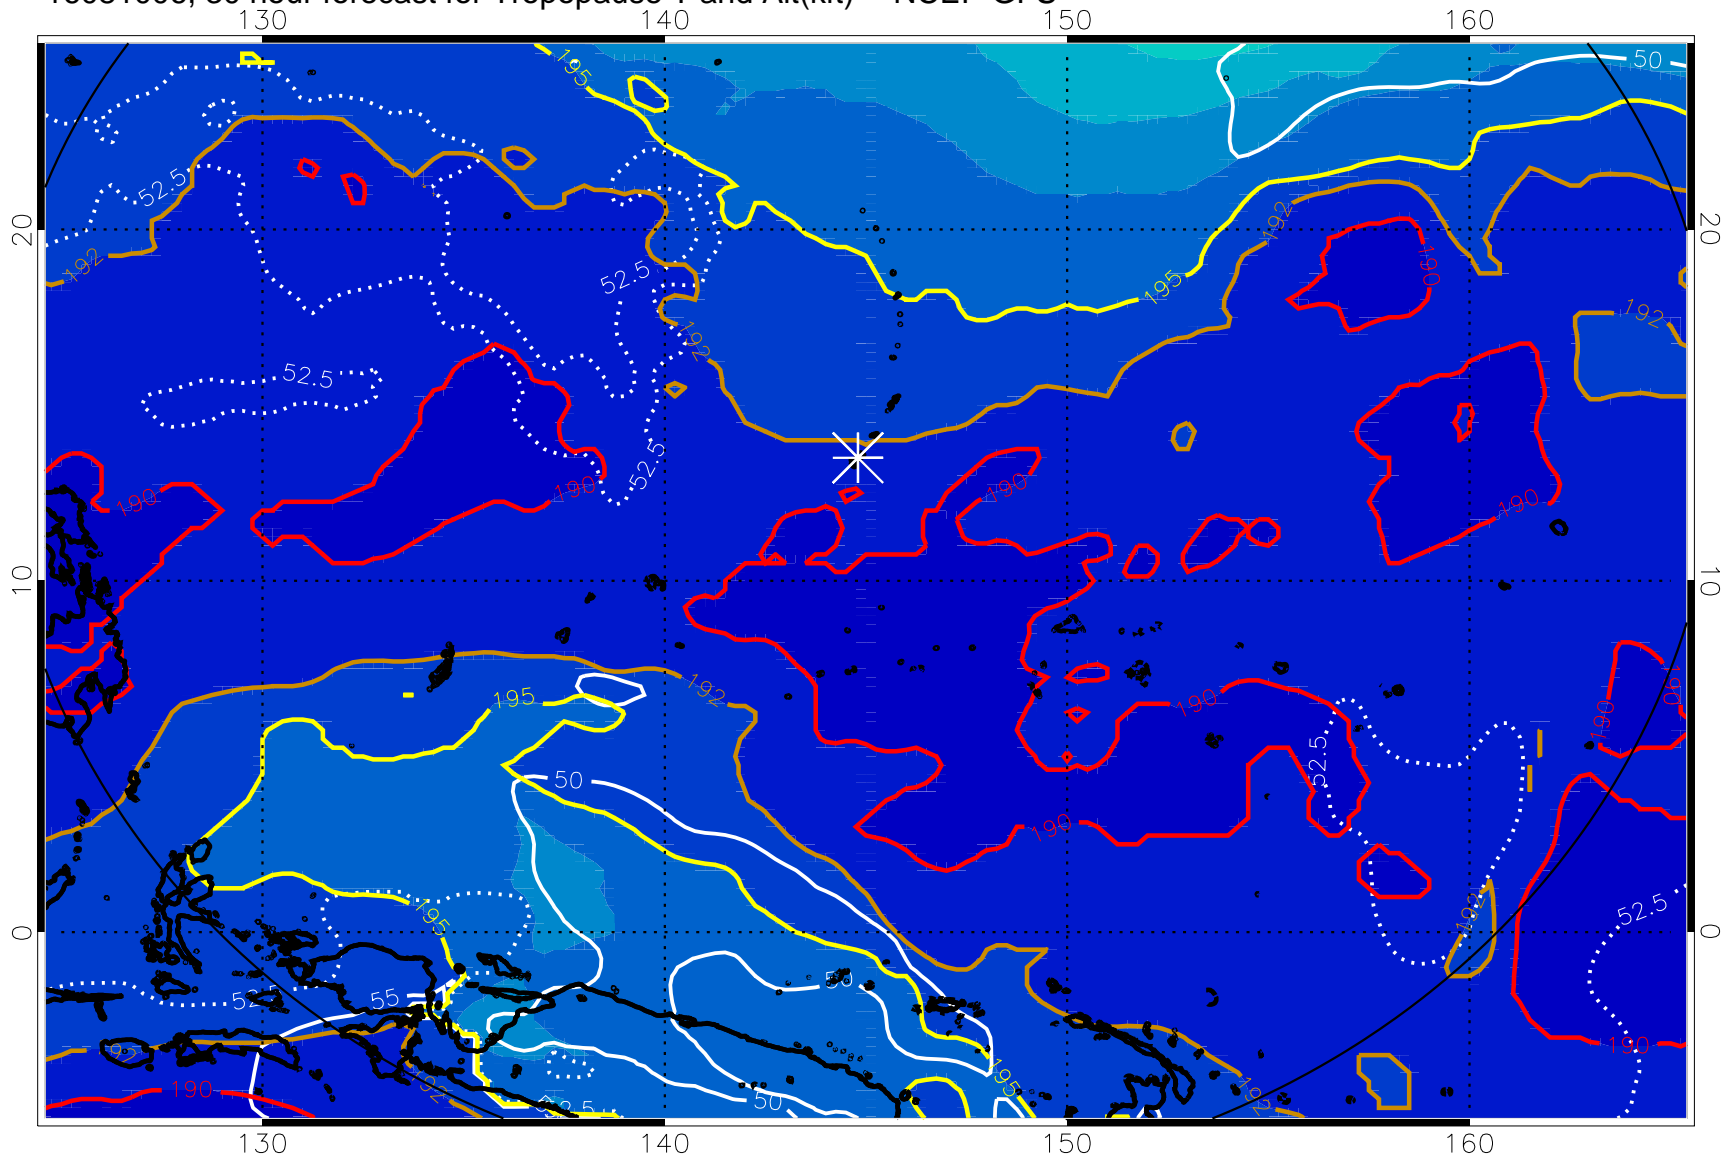

16081006, 30 hour forecast for Tropopause T and Alt(kft) -- NCEP GFS

190 200 210 220 230

Tropopause T, K

Tropopause Altitude in kft (white)

192.5K Isotherm 195K Isotherm
187.5K Isotherm 190K Isotherm