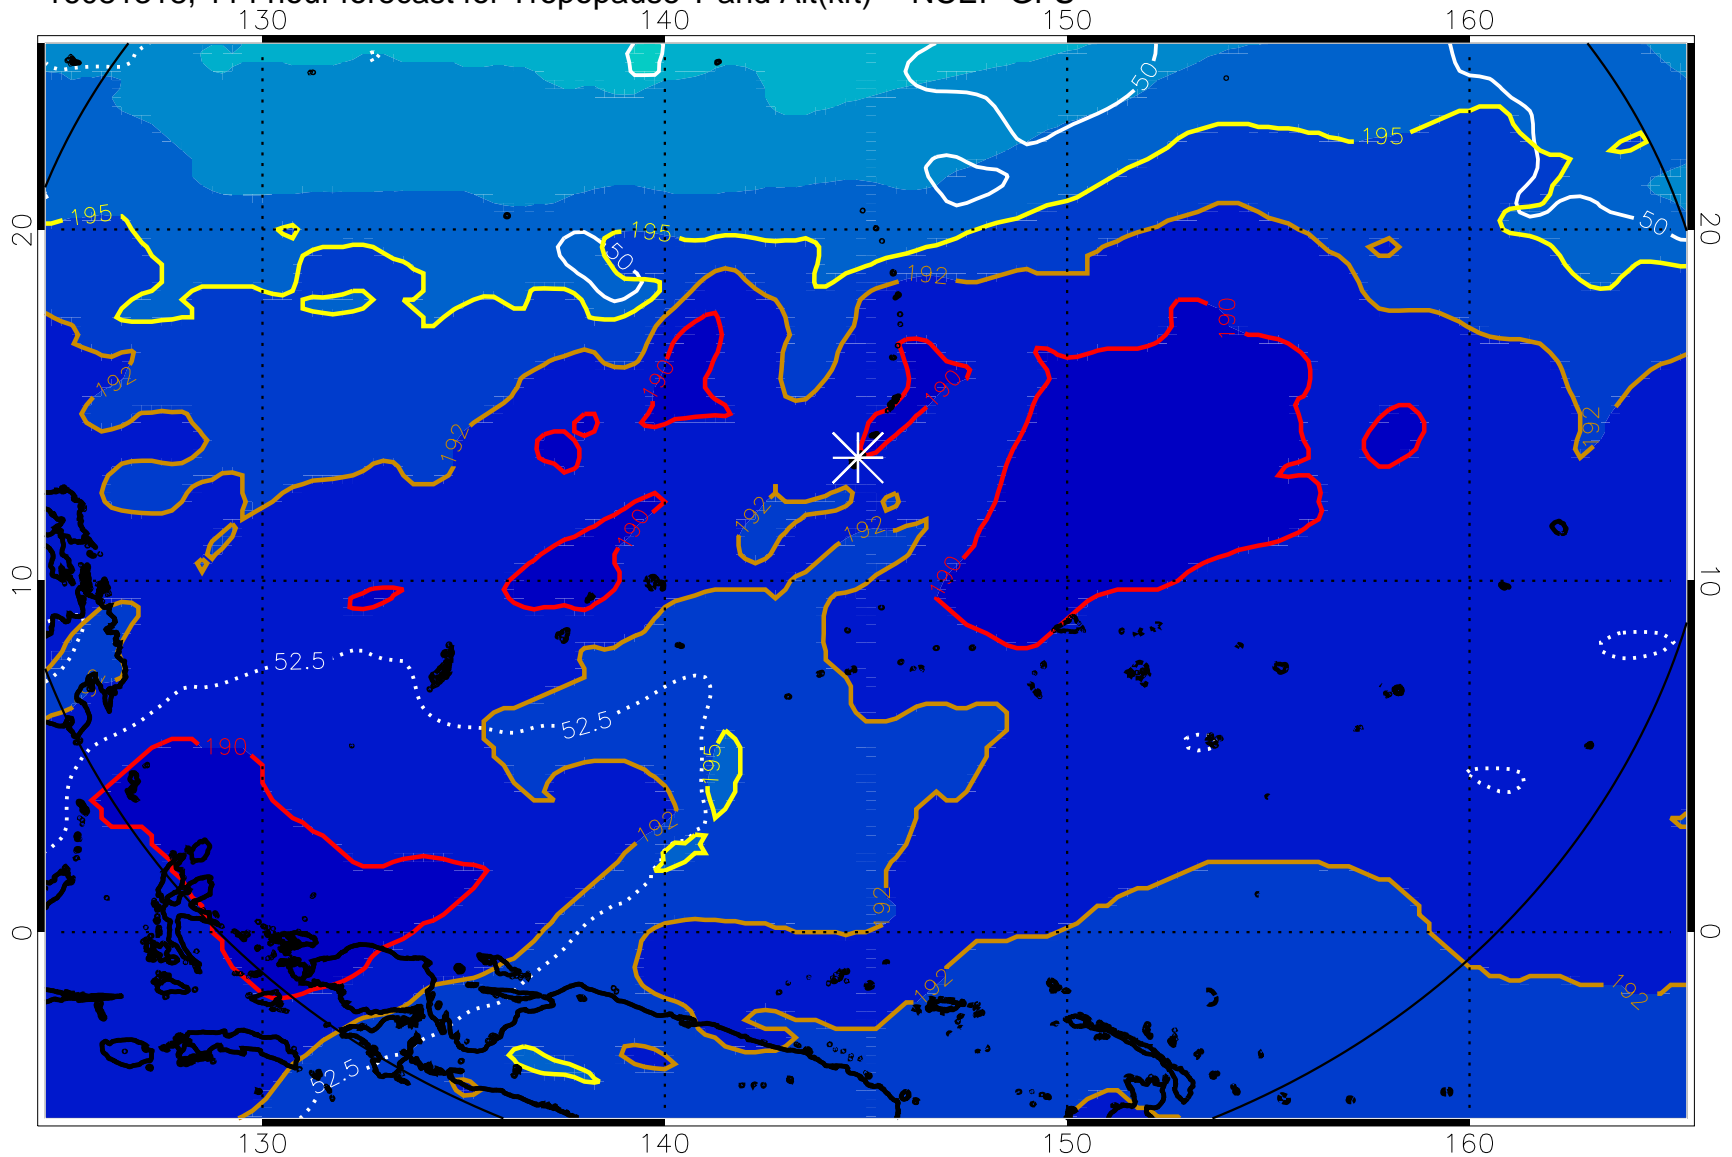

16081318, 114 hour forecast for Tropopause T and Alt(kft) -- NCEP GFS

190 200 210 220 230

Tropopause T, K

Tropopause Altitude in kft (white)

192.5K Isotherm 195K Isotherm
187.5K Isotherm 190K Isotherm