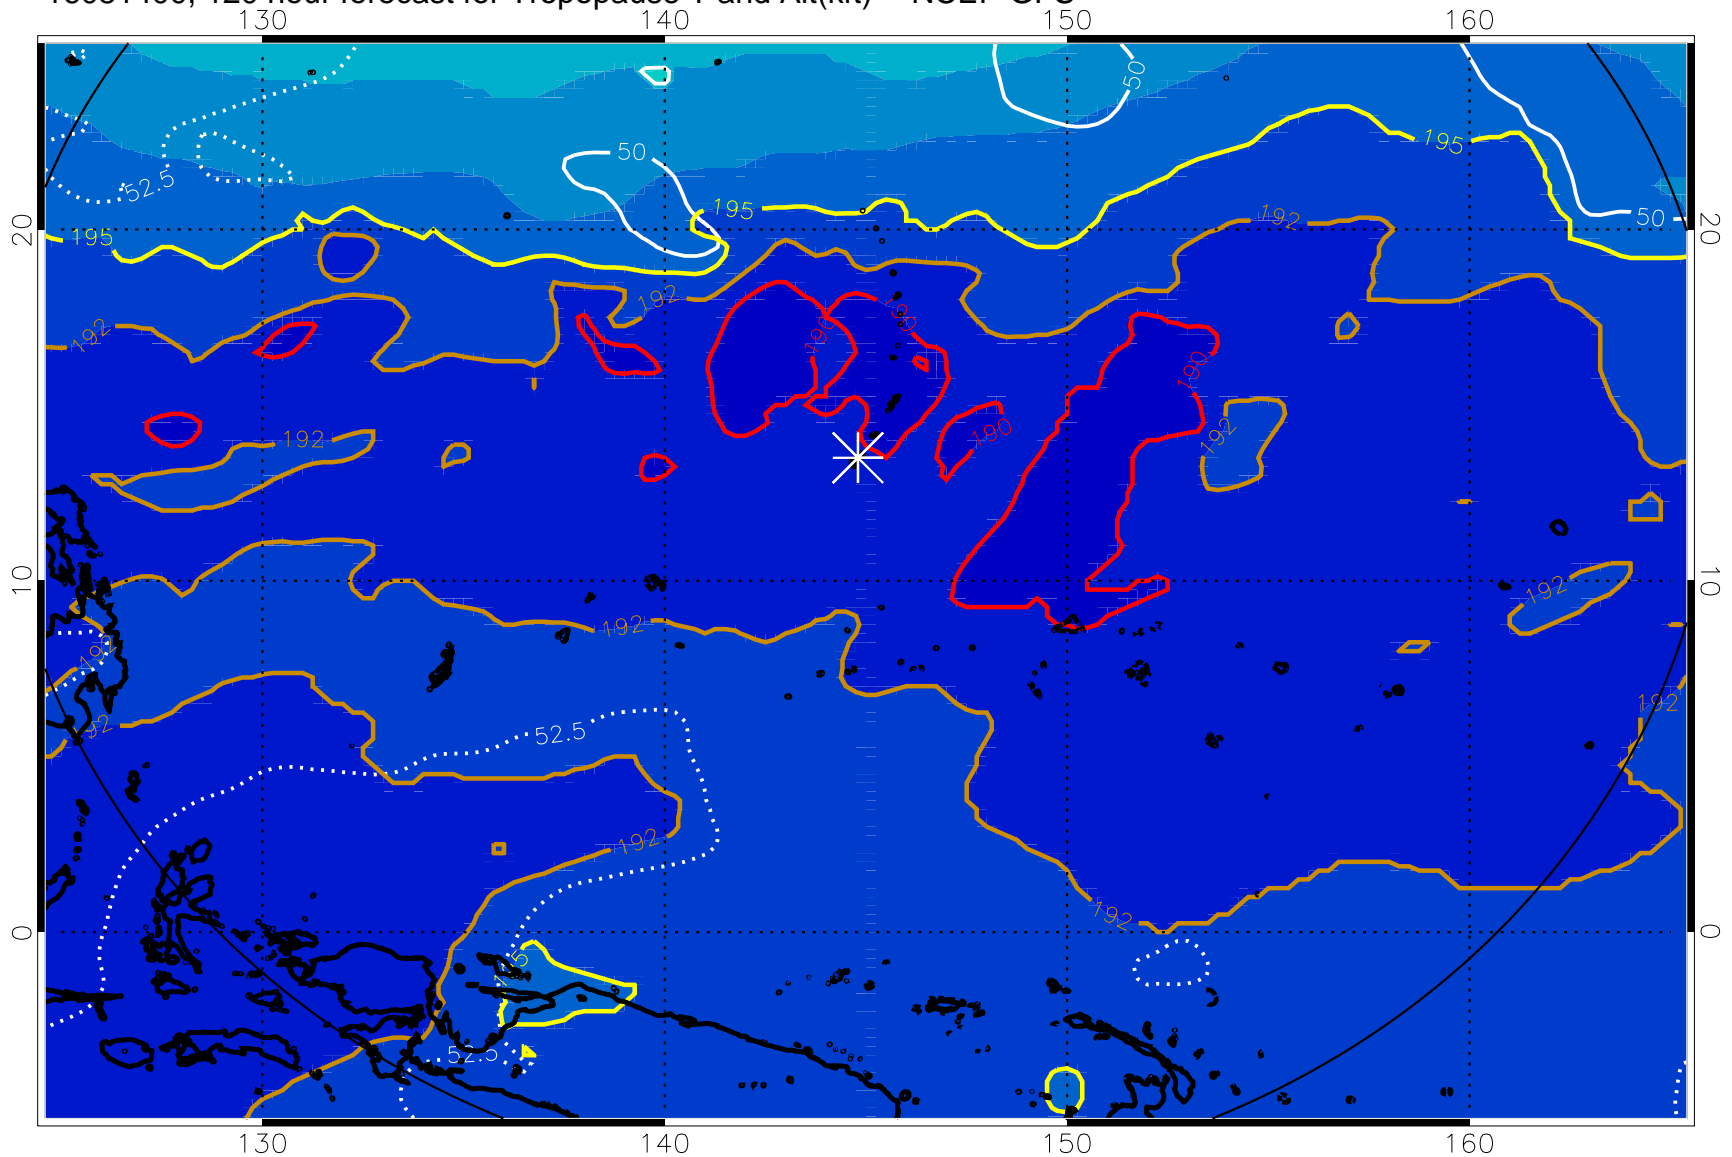

190 200 210 220 230

Tropopause T, K

Tropopause Altitude in kft (white)

192.5K Isotherm 195K Isotherm  
187.5K Isotherm 190K Isotherm

16081318, 114 hour forecast for Tropopause T and Alt(kft) -- NCEP GFS

190 200 210 220 230

Tropopause T, K

Tropopause Altitude in kft (white)

192.5K Isotherm 195K Isotherm  
187.5K Isotherm 190K Isotherm

16081400, 120 hour forecast for Tropopause T and Alt(kft) -- NCEP GFS

190 200 210 220 230

Tropopause T, K