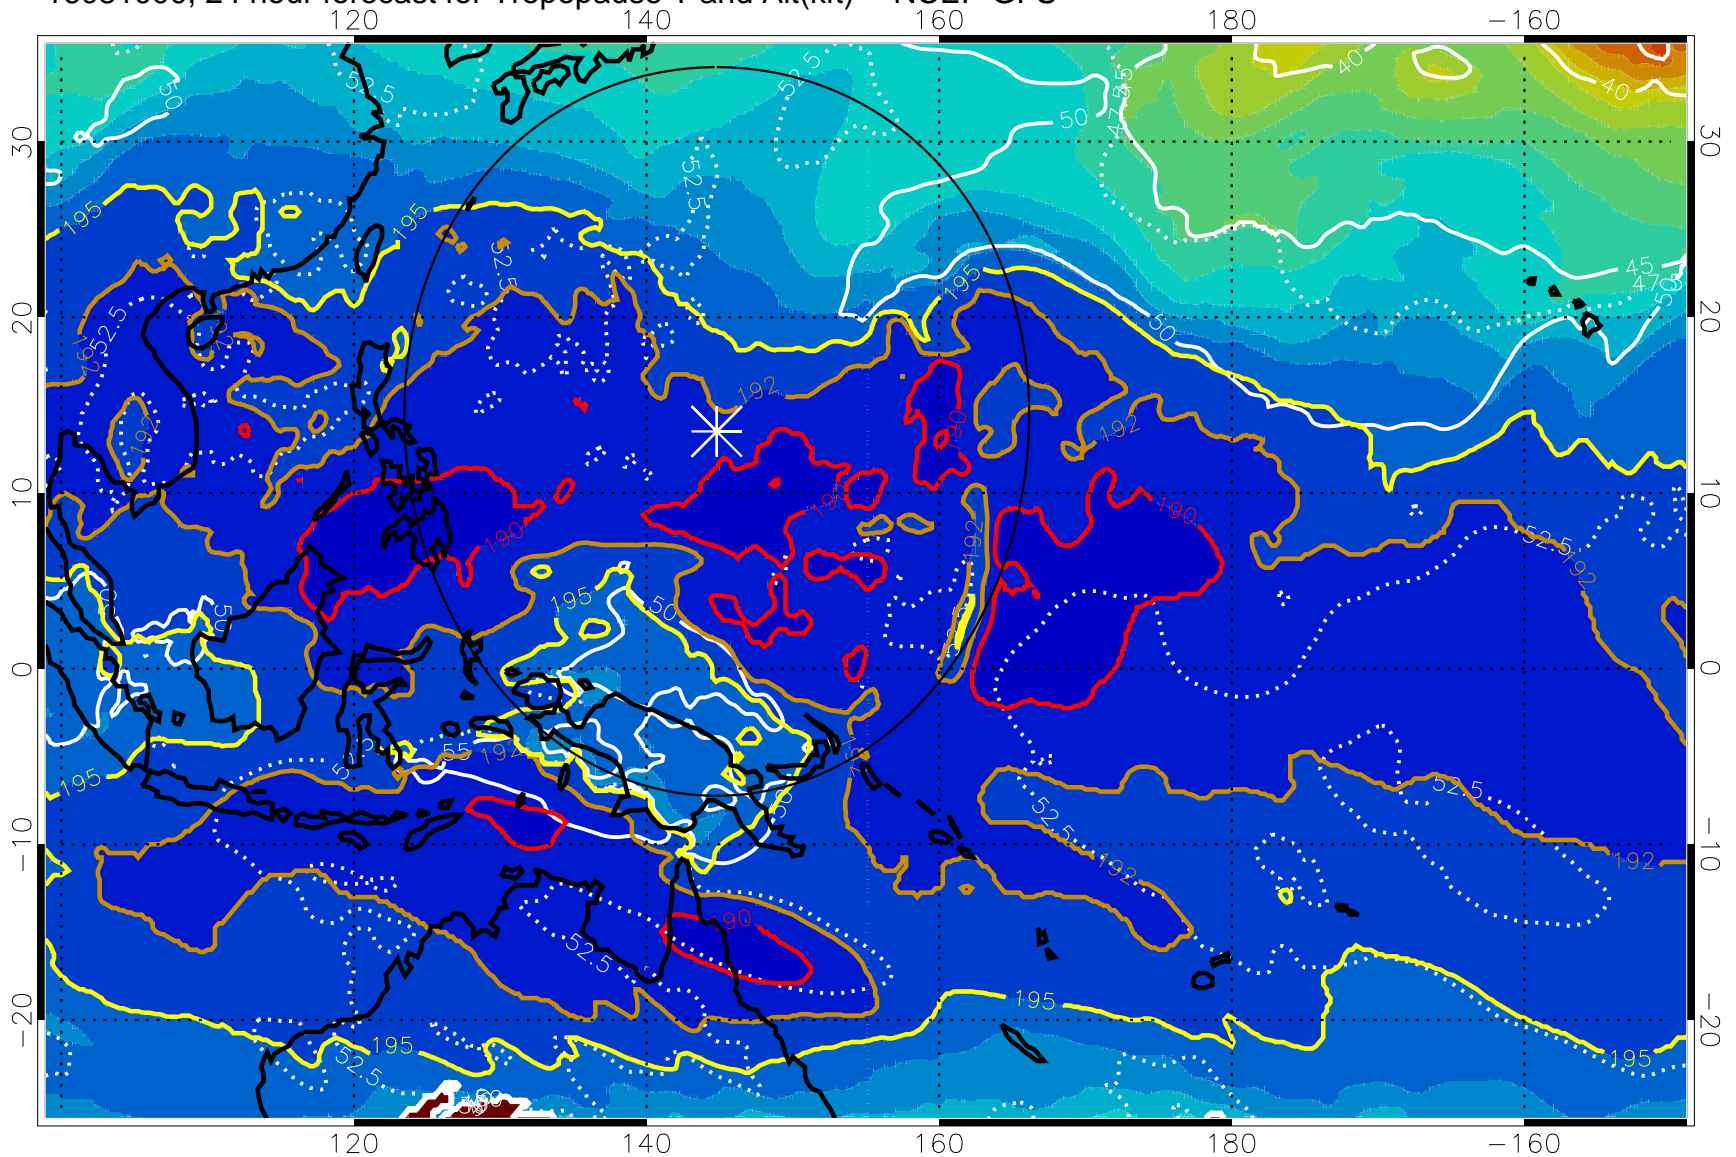

16081000, 24 hour forecast for Tropopause T and Alt(kft) -- NCEP GFS

190 200 210 220 230
Tropopause T, K

Tropopause Altitude in kft (white)

192.5K Isotherm 195K Isotherm
187.5K Isotherm 190K Isotherm

Range ring of 2304 km