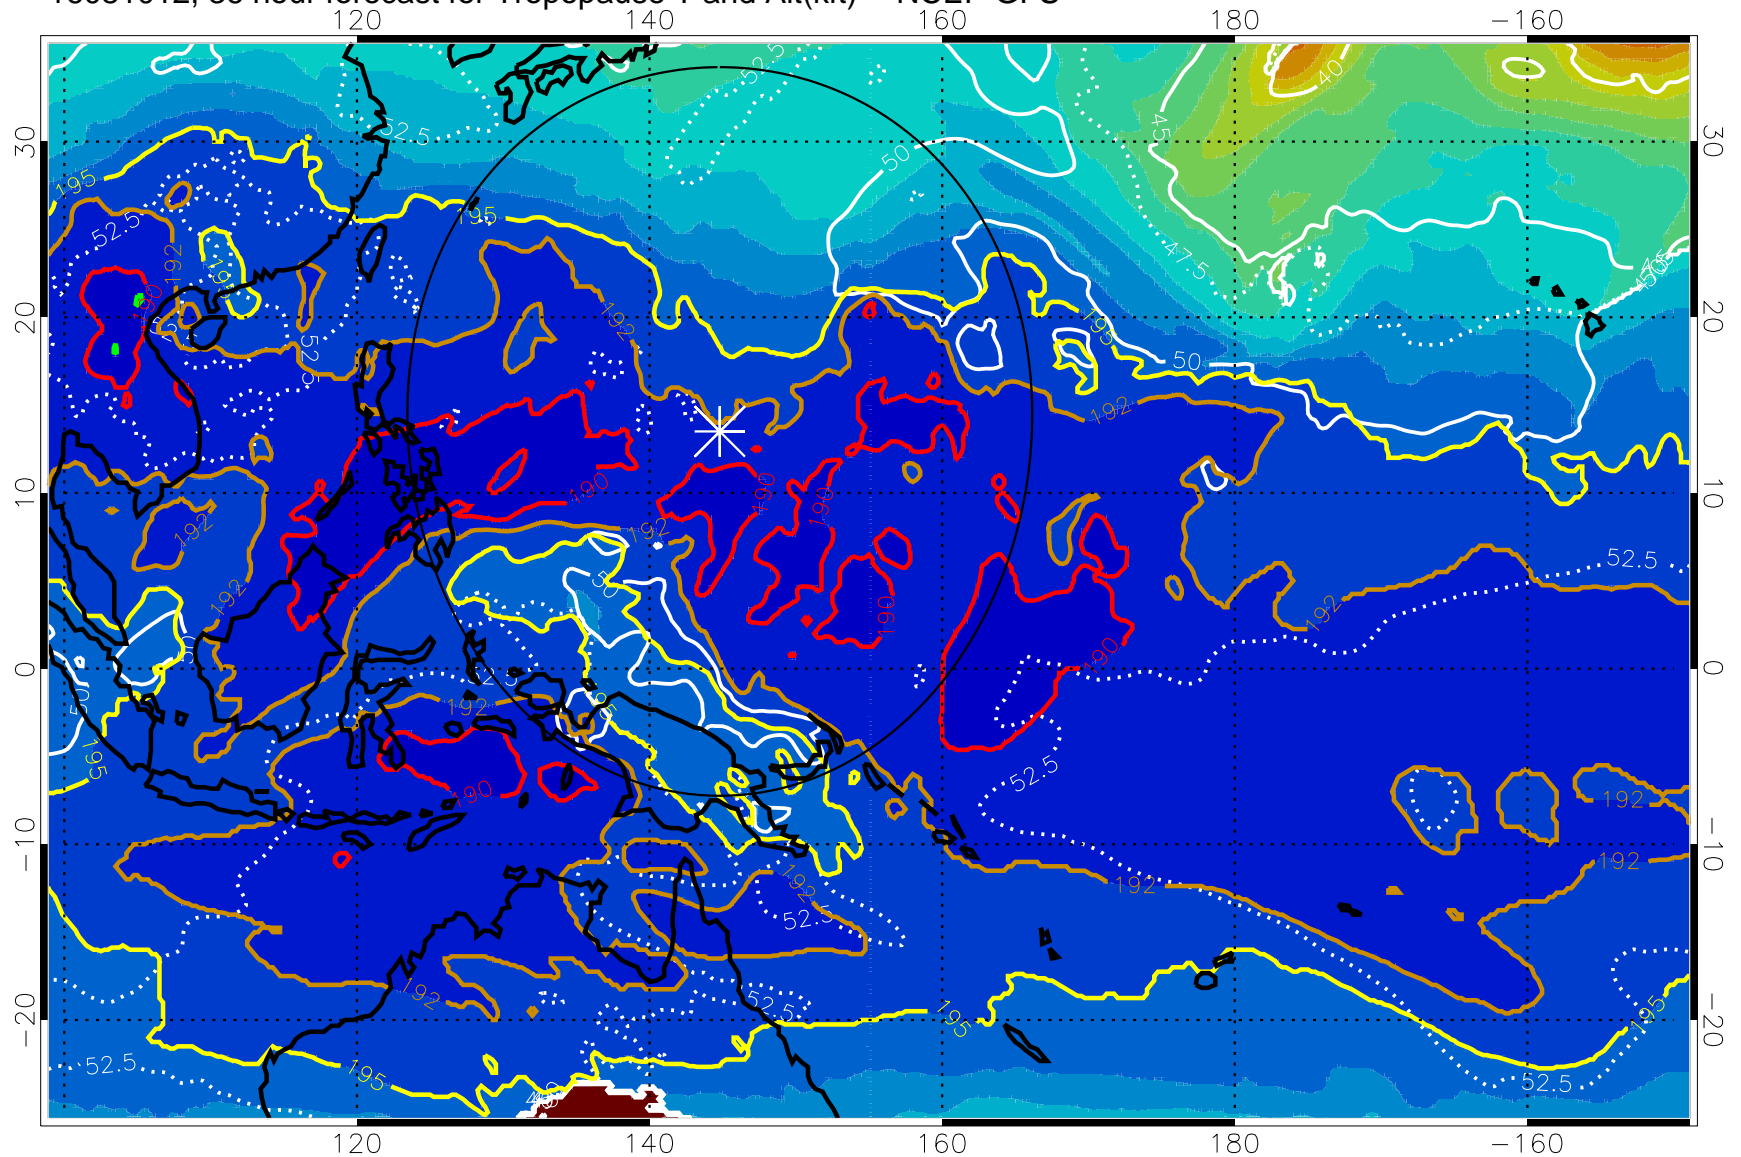

16081012, 36 hour forecast for Tropopause T and Alt(kft) -- NCEP GFS

190 200 210 220 230

Tropopause T, K

Tropopause Altitude in kft (white)

192.5K Isotherm 195K Isotherm

187.5K Isotherm 190K Isotherm

Range ring of 2304 km