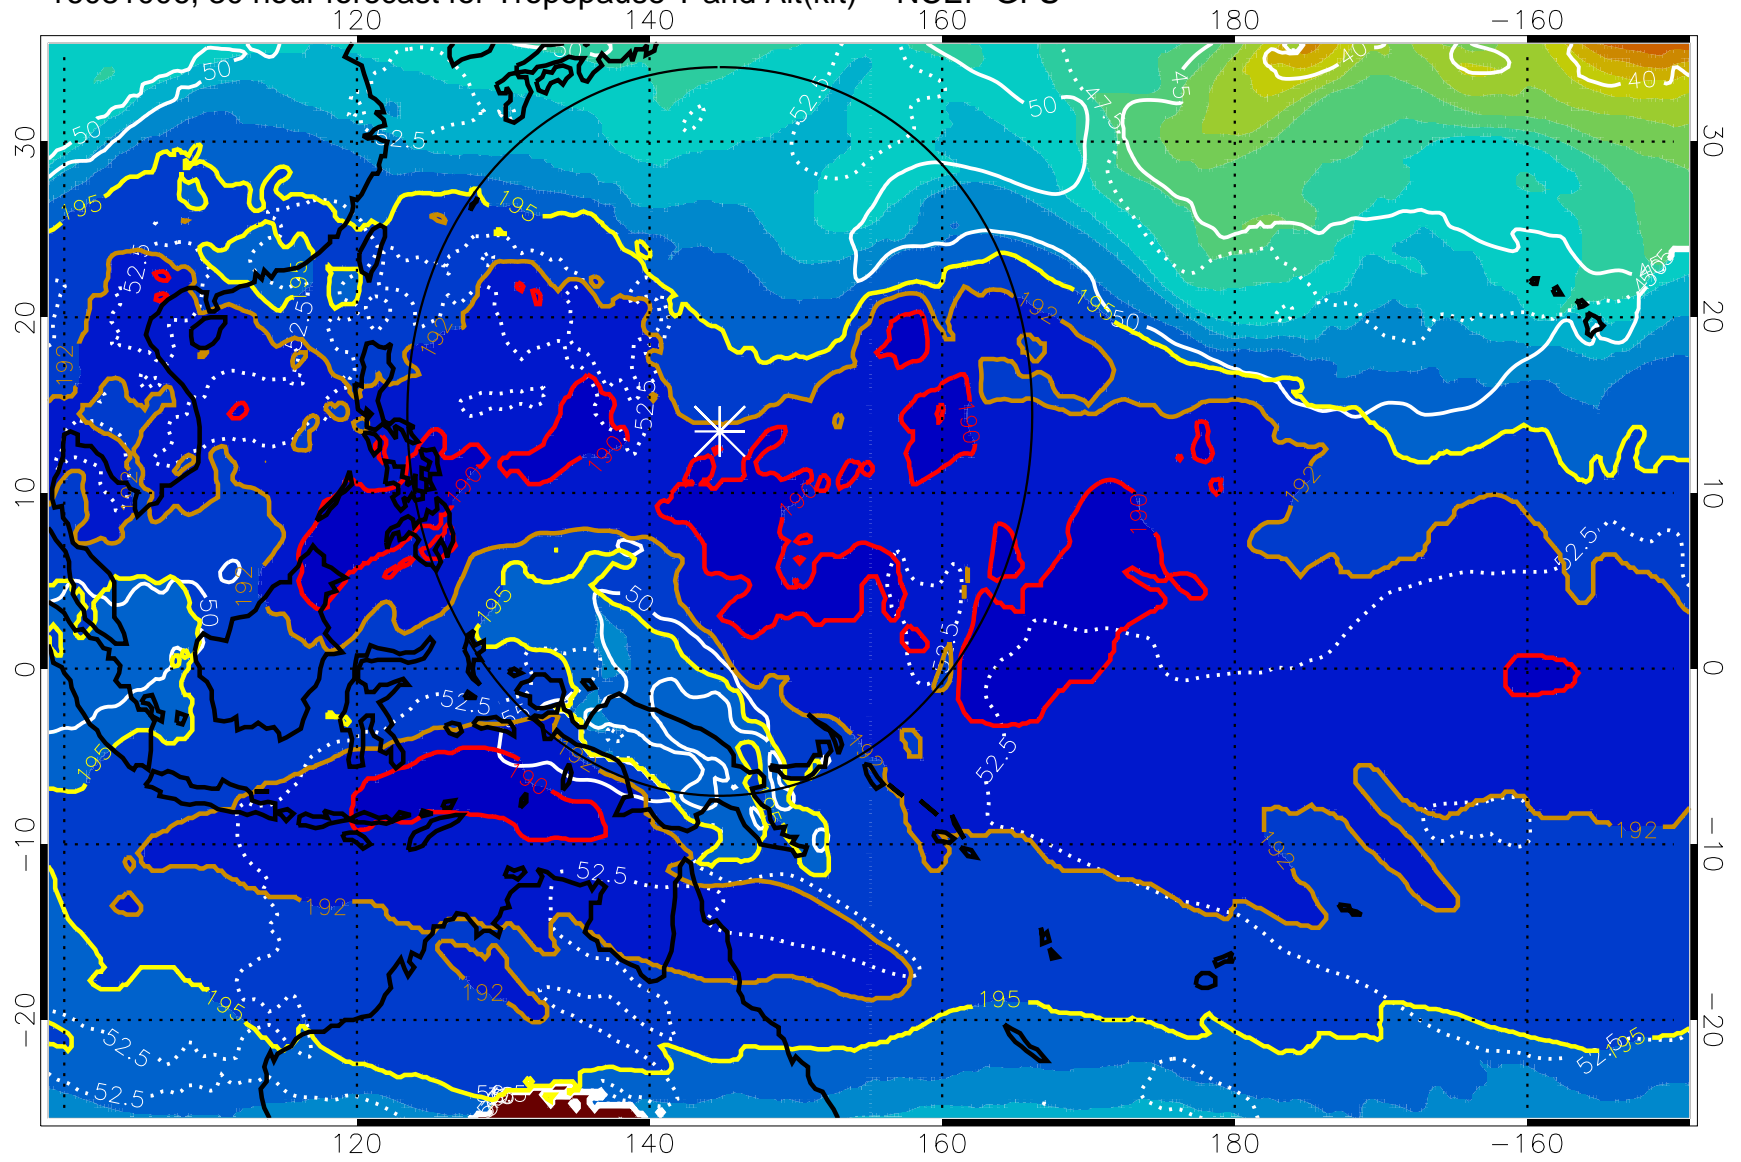

16081006, 30 hour forecast for Tropopause T and Alt(kft) -- NCEP GFS

190 200 210 220 230

Tropopause T, K

Tropopause Altitude in kft (white)

192.5K Isotherm 195K Isotherm

187.5K Isotherm 190K Isotherm

Range ring of 2304 km