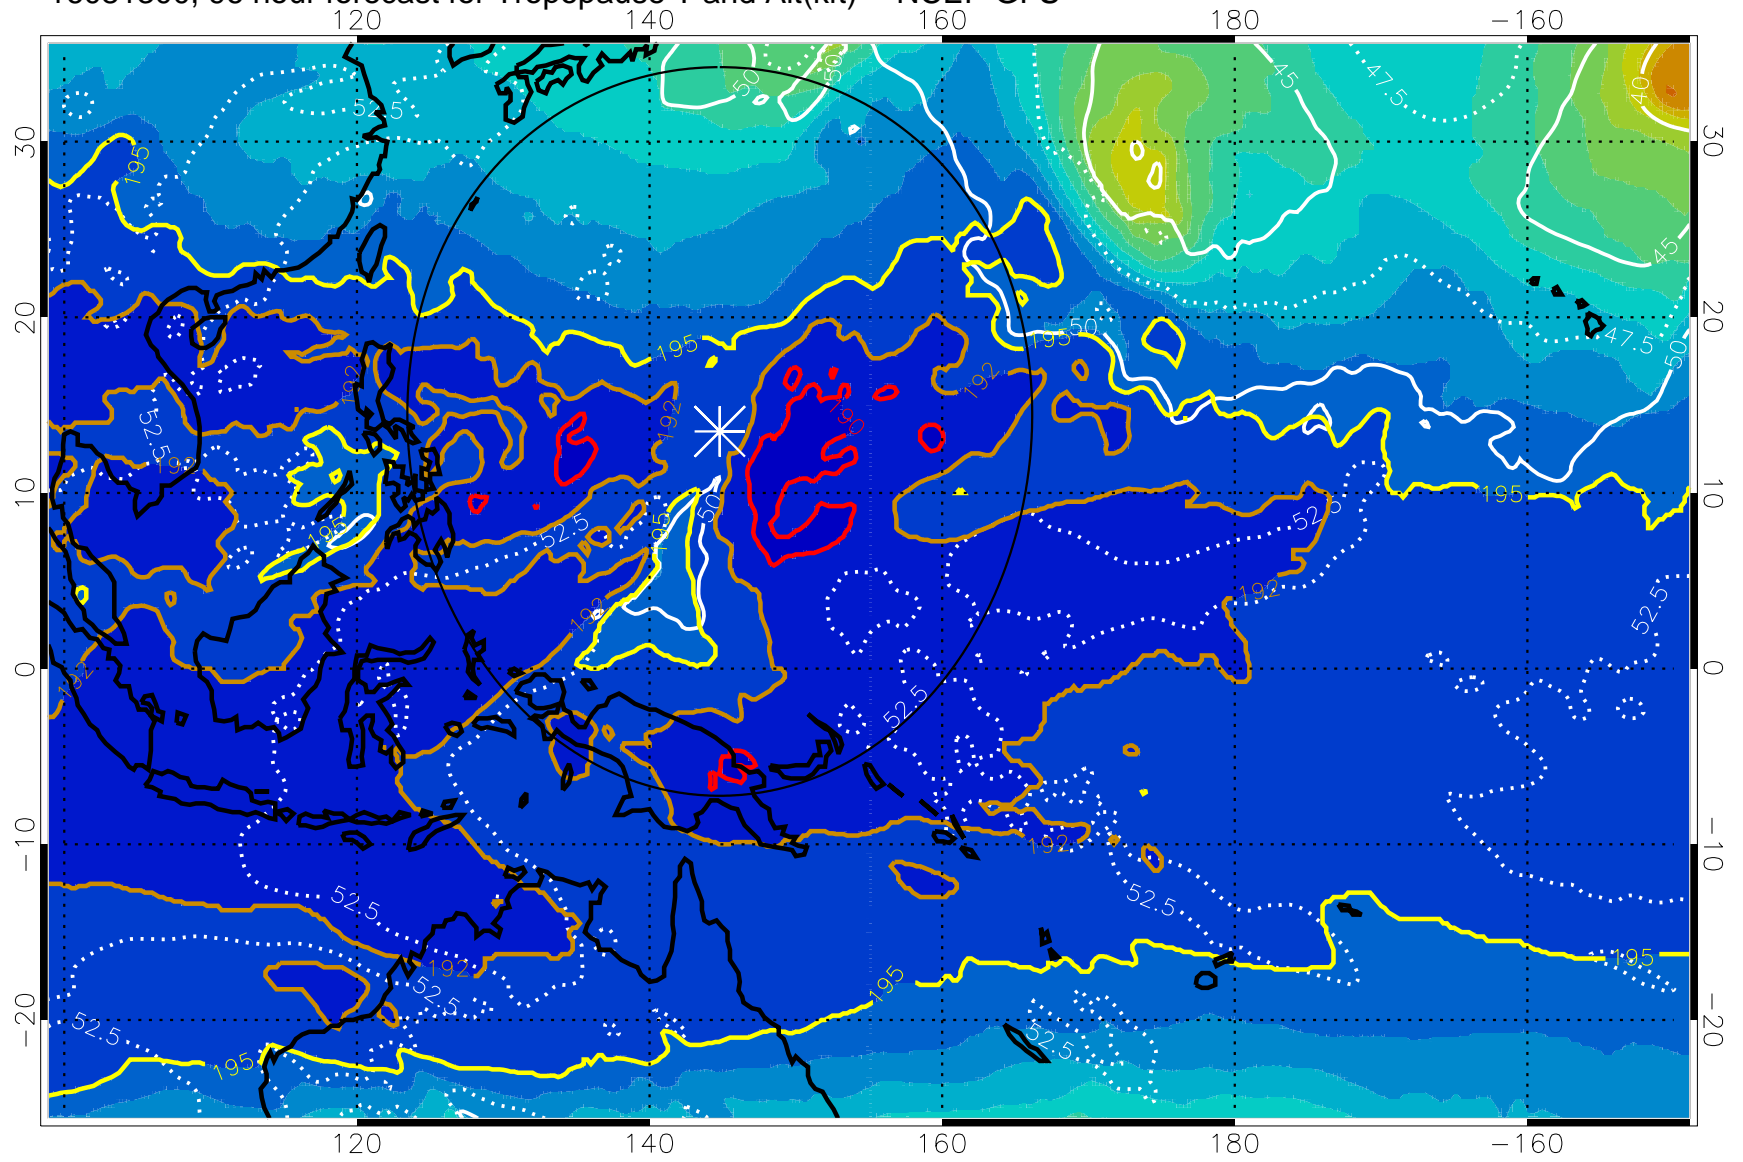

16081300, 96 hour forecast for Tropopause T and Alt(kft) -- NCEP GFS

190 200 210 220 230
Tropopause T, K

Tropopause Altitude in kft (white)

192.5K Isotherm 195K Isotherm
187.5K Isotherm 190K Isotherm

Range ring of 2304 km