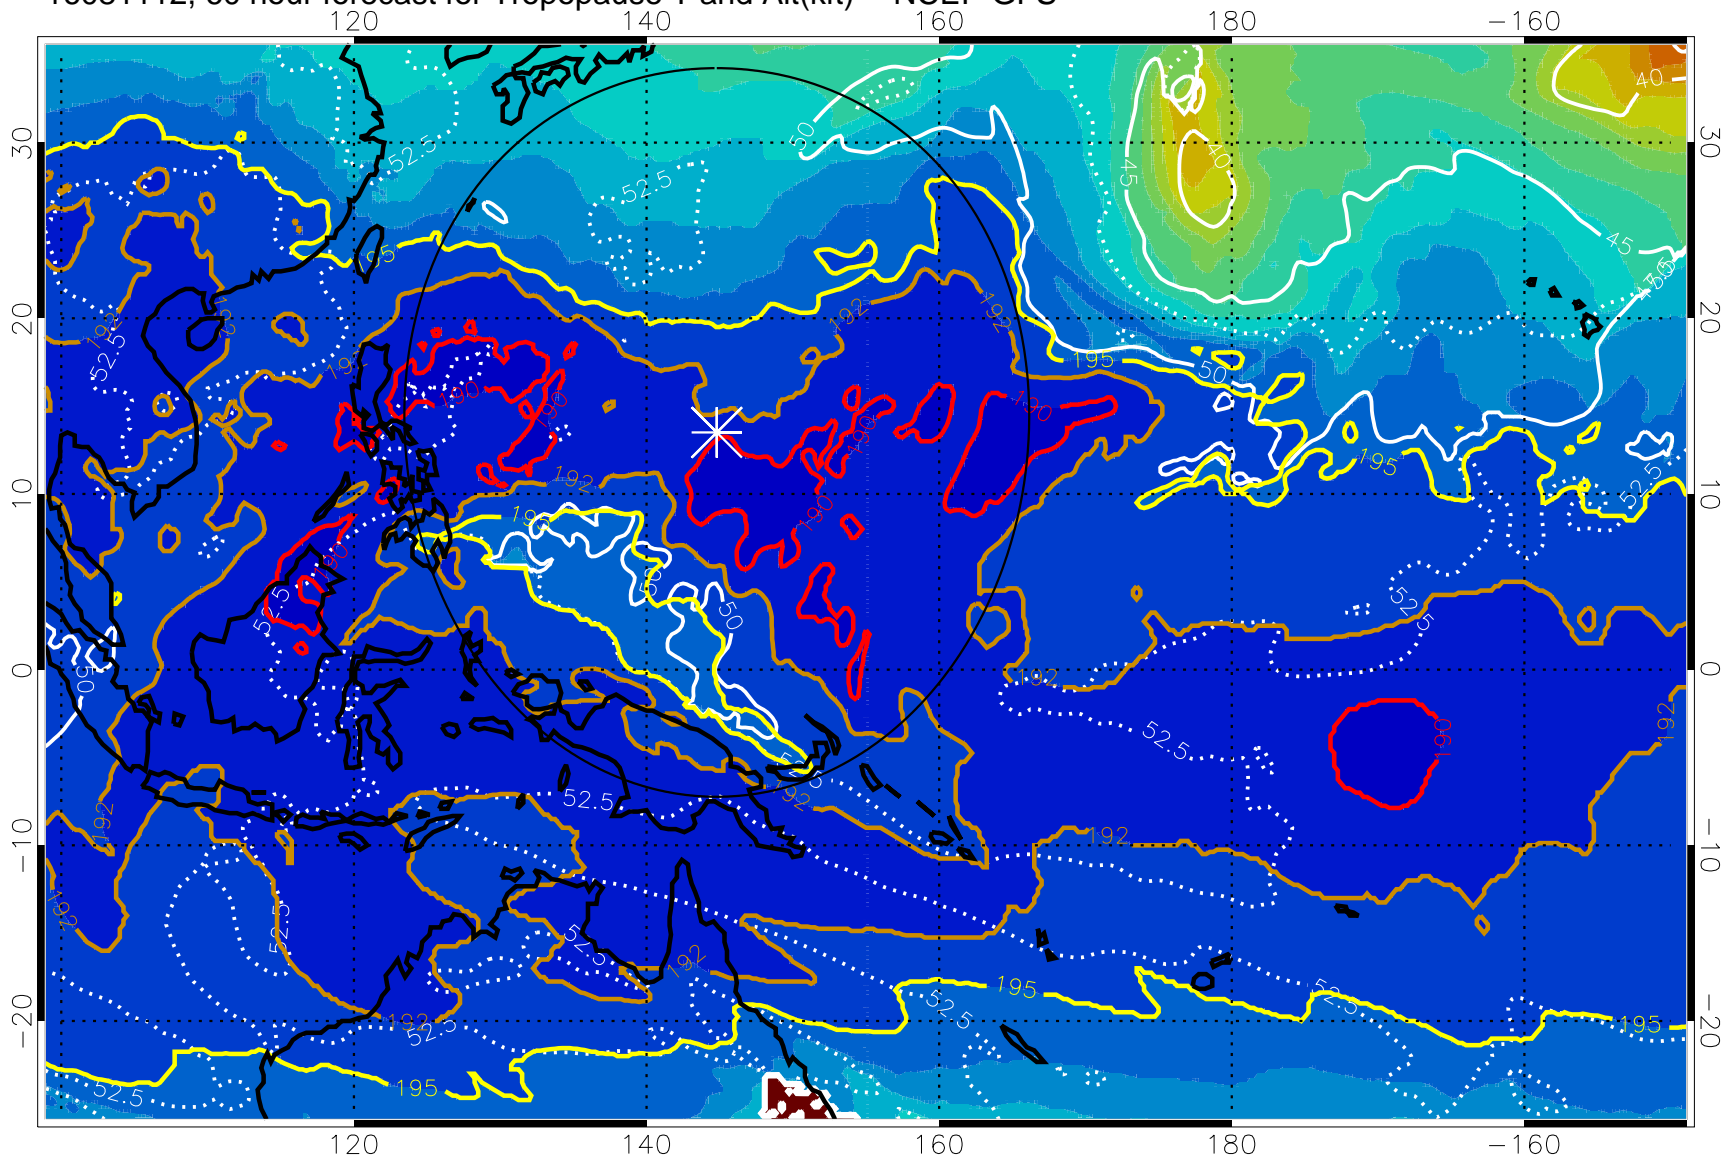

16081112, 60 hour forecast for Tropopause T and Alt(kft) -- NCEP GFS

190 200 210 220 230

Tropopause T, K

Tropopause Altitude in kft (white)

192.5K Isotherm 195K Isotherm
187.5K Isotherm 190K Isotherm

Range ring of 2304 km