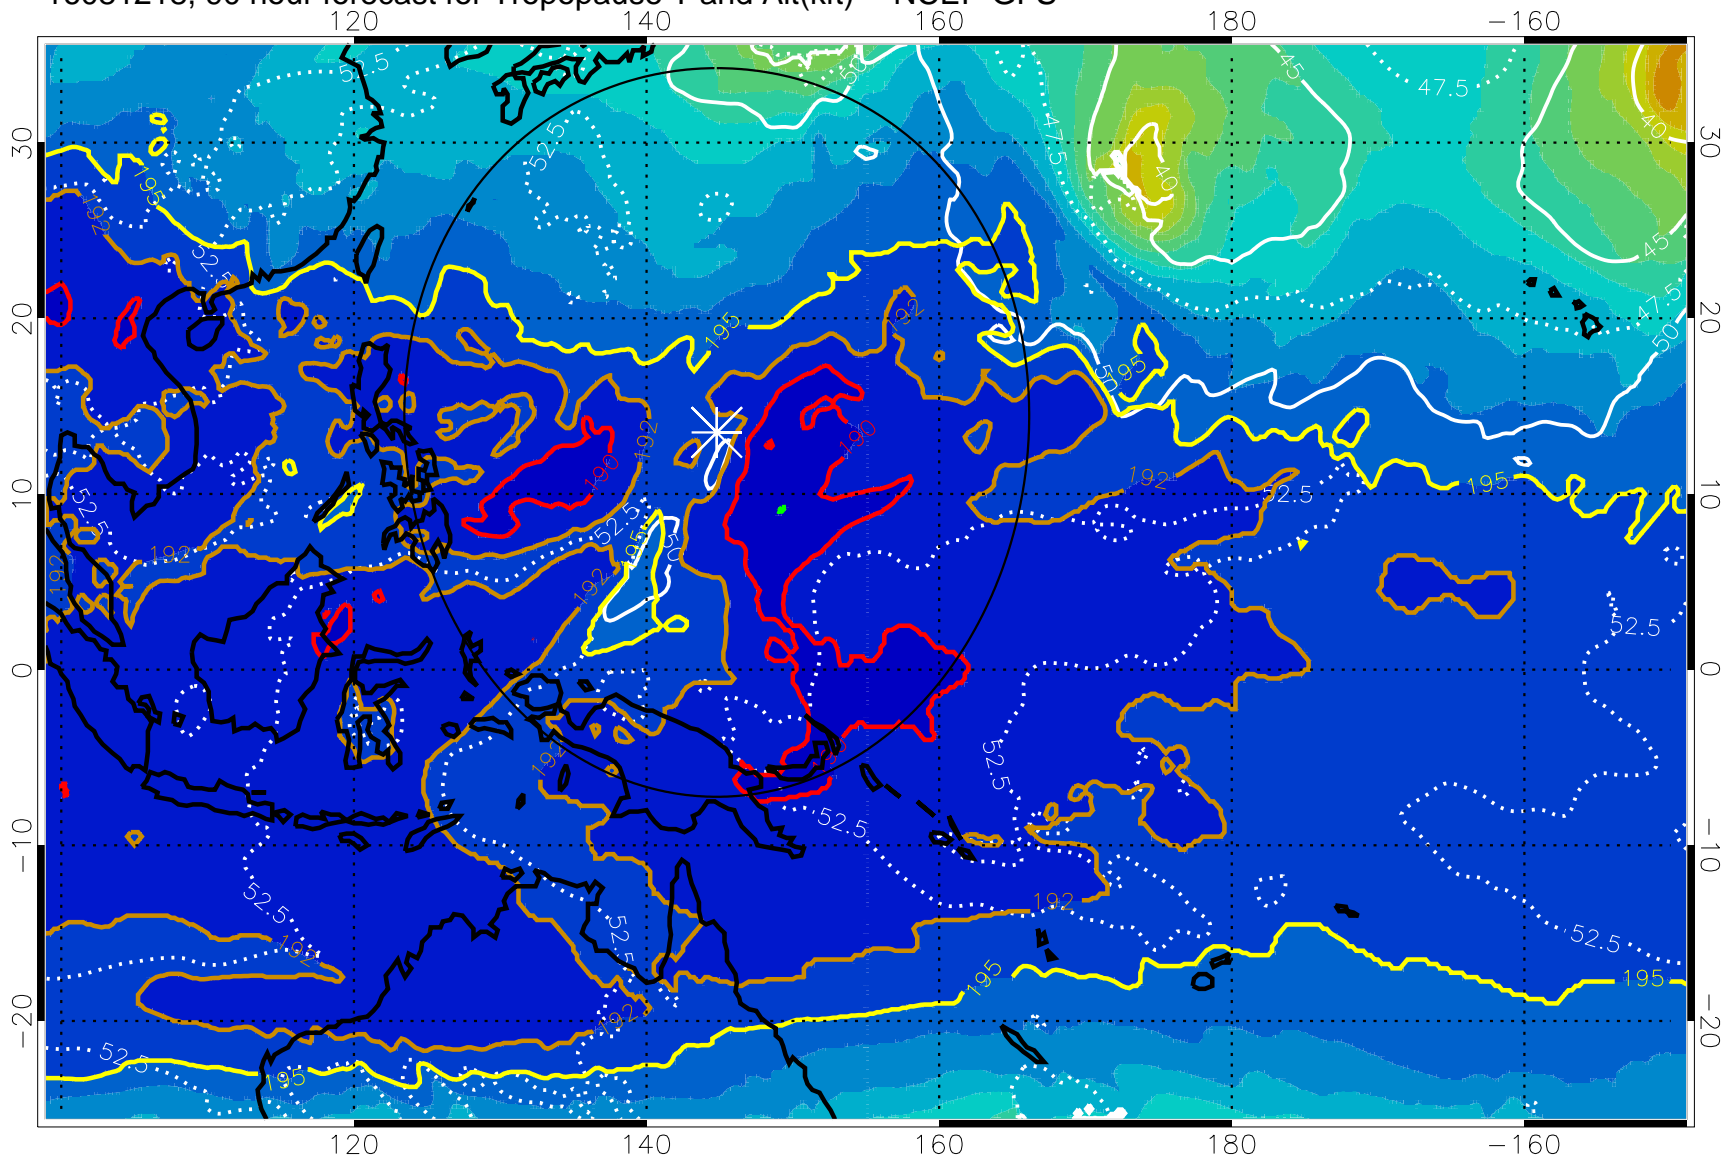

Range ring of 2304 km

16081212, 84 hour forecast for Tropopause T and Alt(kft) -- NCEP GFS

190 200 210 220 230  
Tropopause T, K

Tropopause Altitude in kft (white)

192.5K Isotherm 195K Isotherm  
187.5K Isotherm 190K Isotherm

Range ring of 2304 km

16081218, 90 hour forecast for Tropopause T and Alt(kft) -- NCEP GFS

Tropopause Altitude in kft (white)

192.5K Isotherm 195K Isotherm  
187.5K Isotherm 190K Isotherm

Range ring of 2304 km