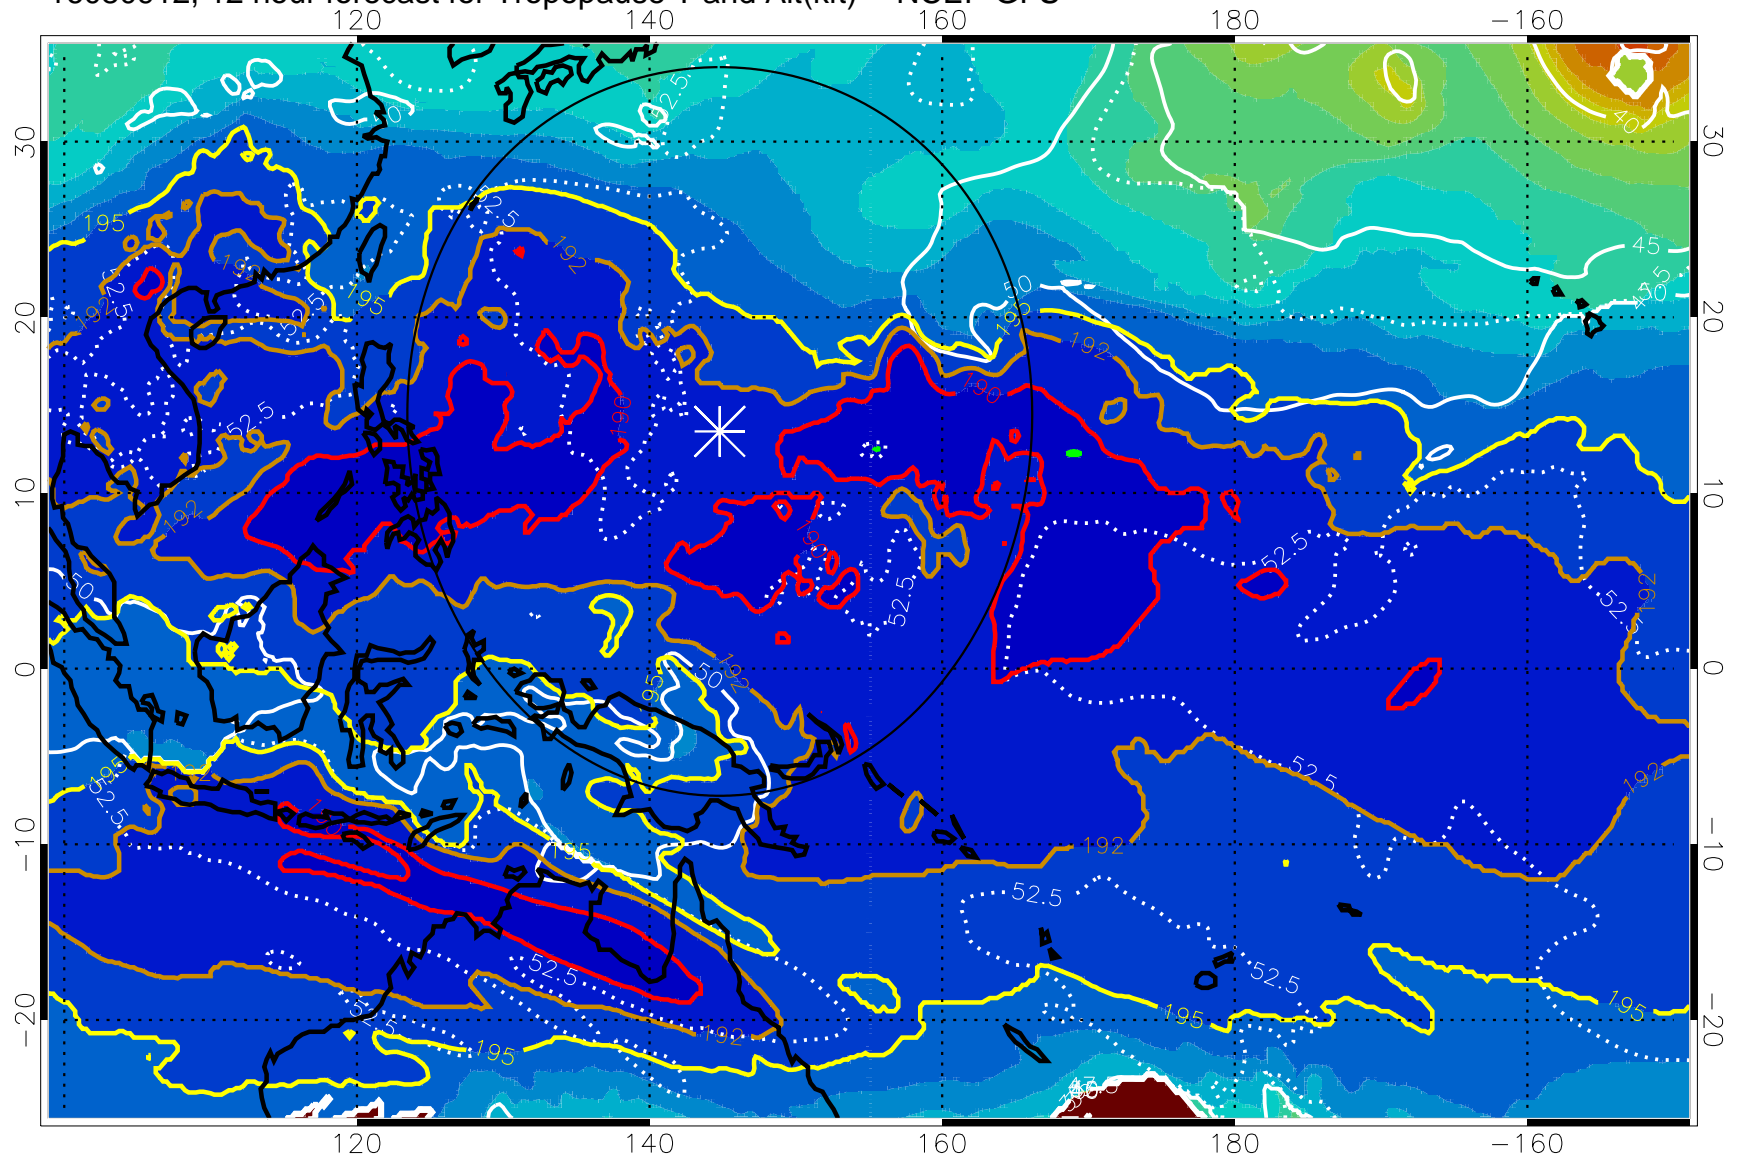

16080912, 12 hour forecast for Tropopause T and Alt(kft) -- NCEP GFS

190 200 210 220 230

Tropopause T, K

Tropopause Altitude in kft (white)

192.5K Isotherm 195K Isotherm
187.5K Isotherm 190K Isotherm

Range ring of 2304 km