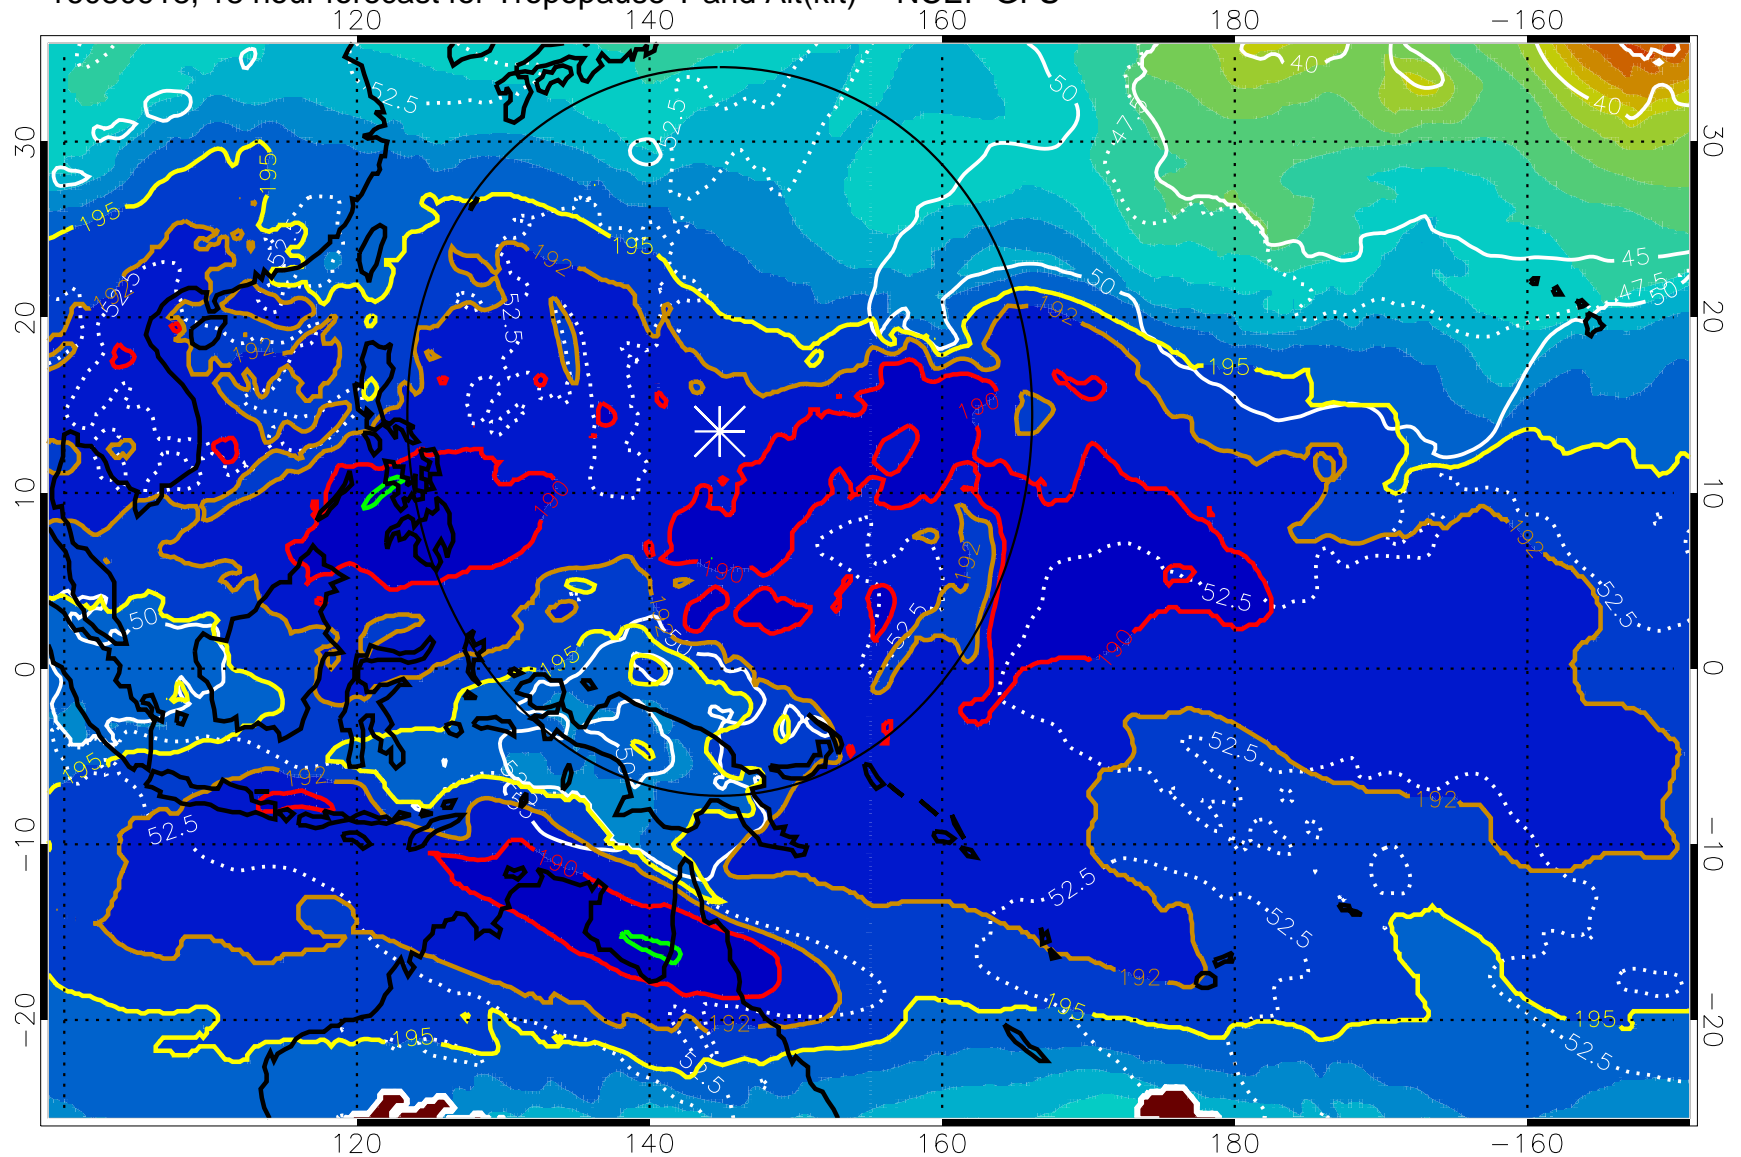

Range ring of 2304 km

16080912, 12 hour forecast for Tropopause T and Alt(kft) -- NCEP GFS

190 200 210 220 230

Tropopause T, K

Tropopause Altitude in kft (white)

192.5K Isotherm 195K Isotherm  
187.5K Isotherm 190K Isotherm

Range ring of 2304 km

16080918, 18 hour forecast for Tropopause T and Alt(kft) -- NCEP GFS

190 200 210 220 230  
Tropopause T, K

Tropopause Altitude in kft (white)

192.5K Isotherm 195K Isotherm  
187.5K Isotherm 190K Isotherm