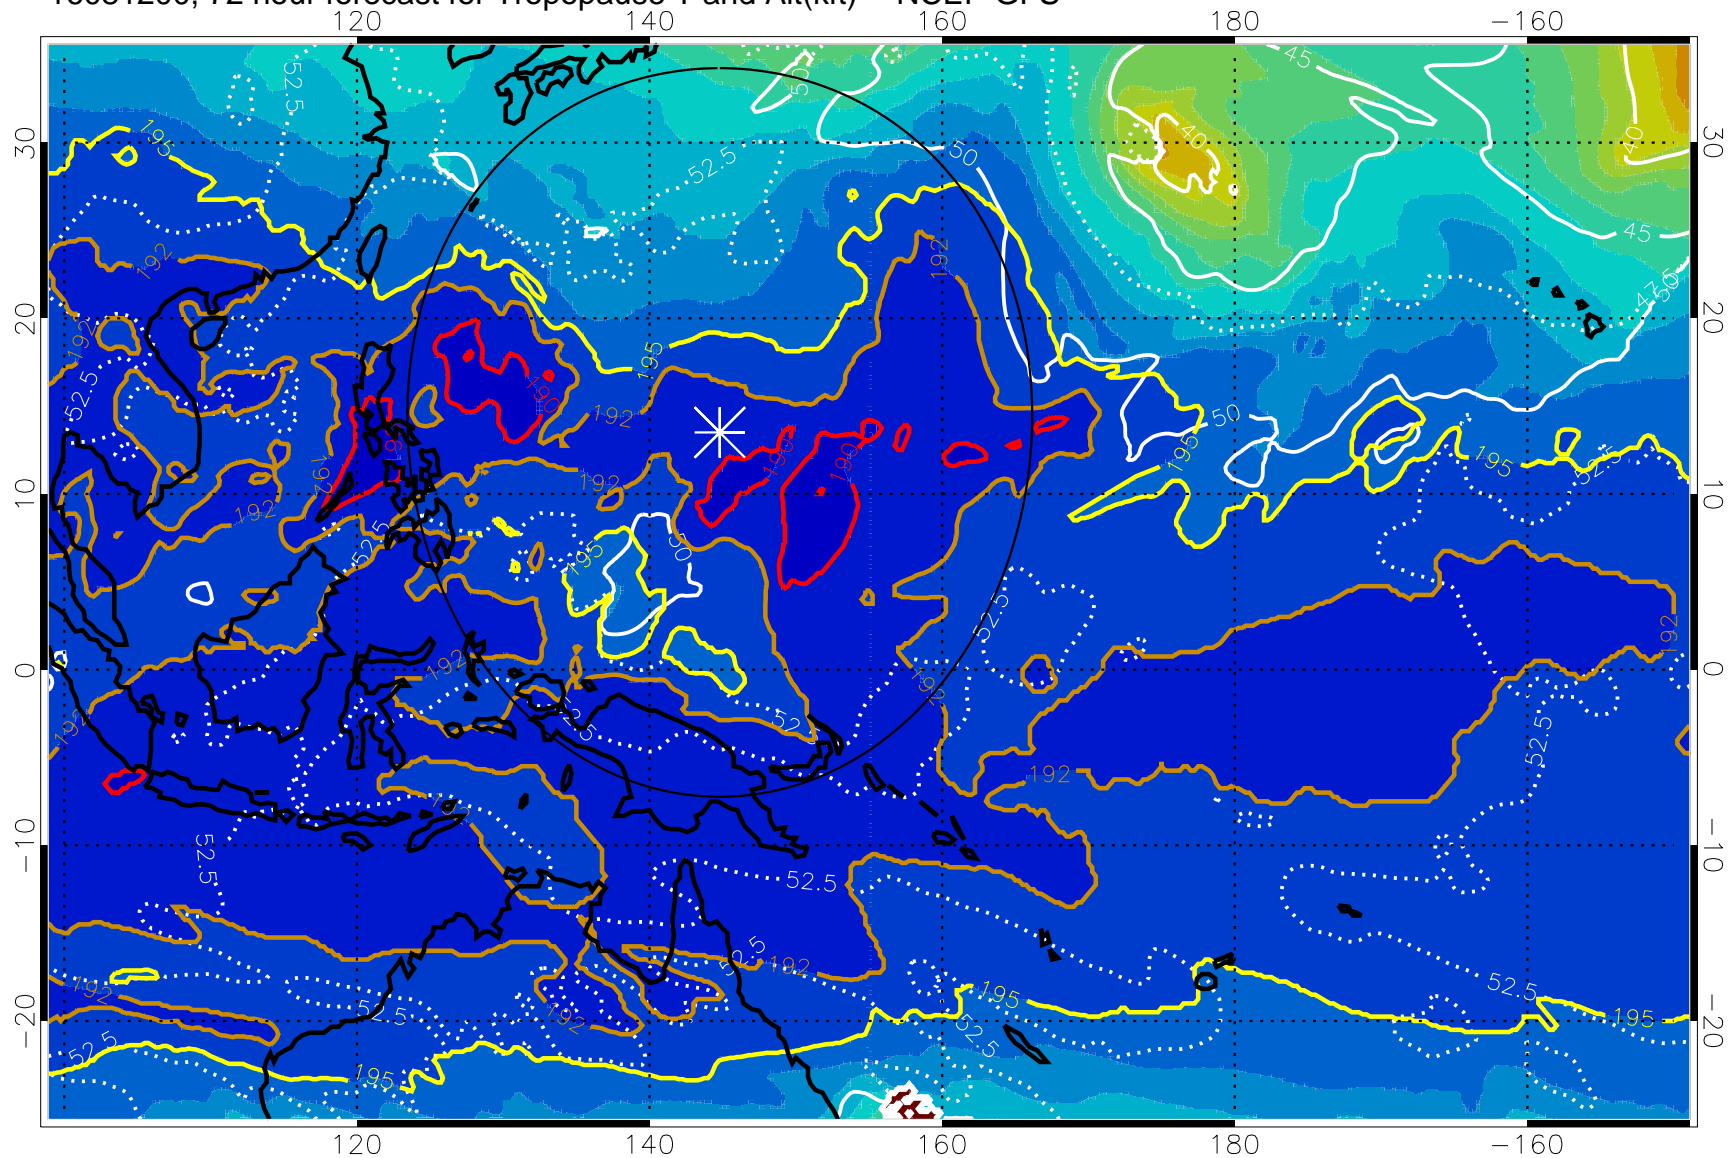

16081200, 72 hour forecast for Tropopause T and Alt(kft) -- NCEP GFS

190 200 210 220 230

Tropopause T, K

Tropopause Altitude in kft (white)

192.5K Isotherm 195K Isotherm
187.5K Isotherm 190K Isotherm

Range ring of 2304 km