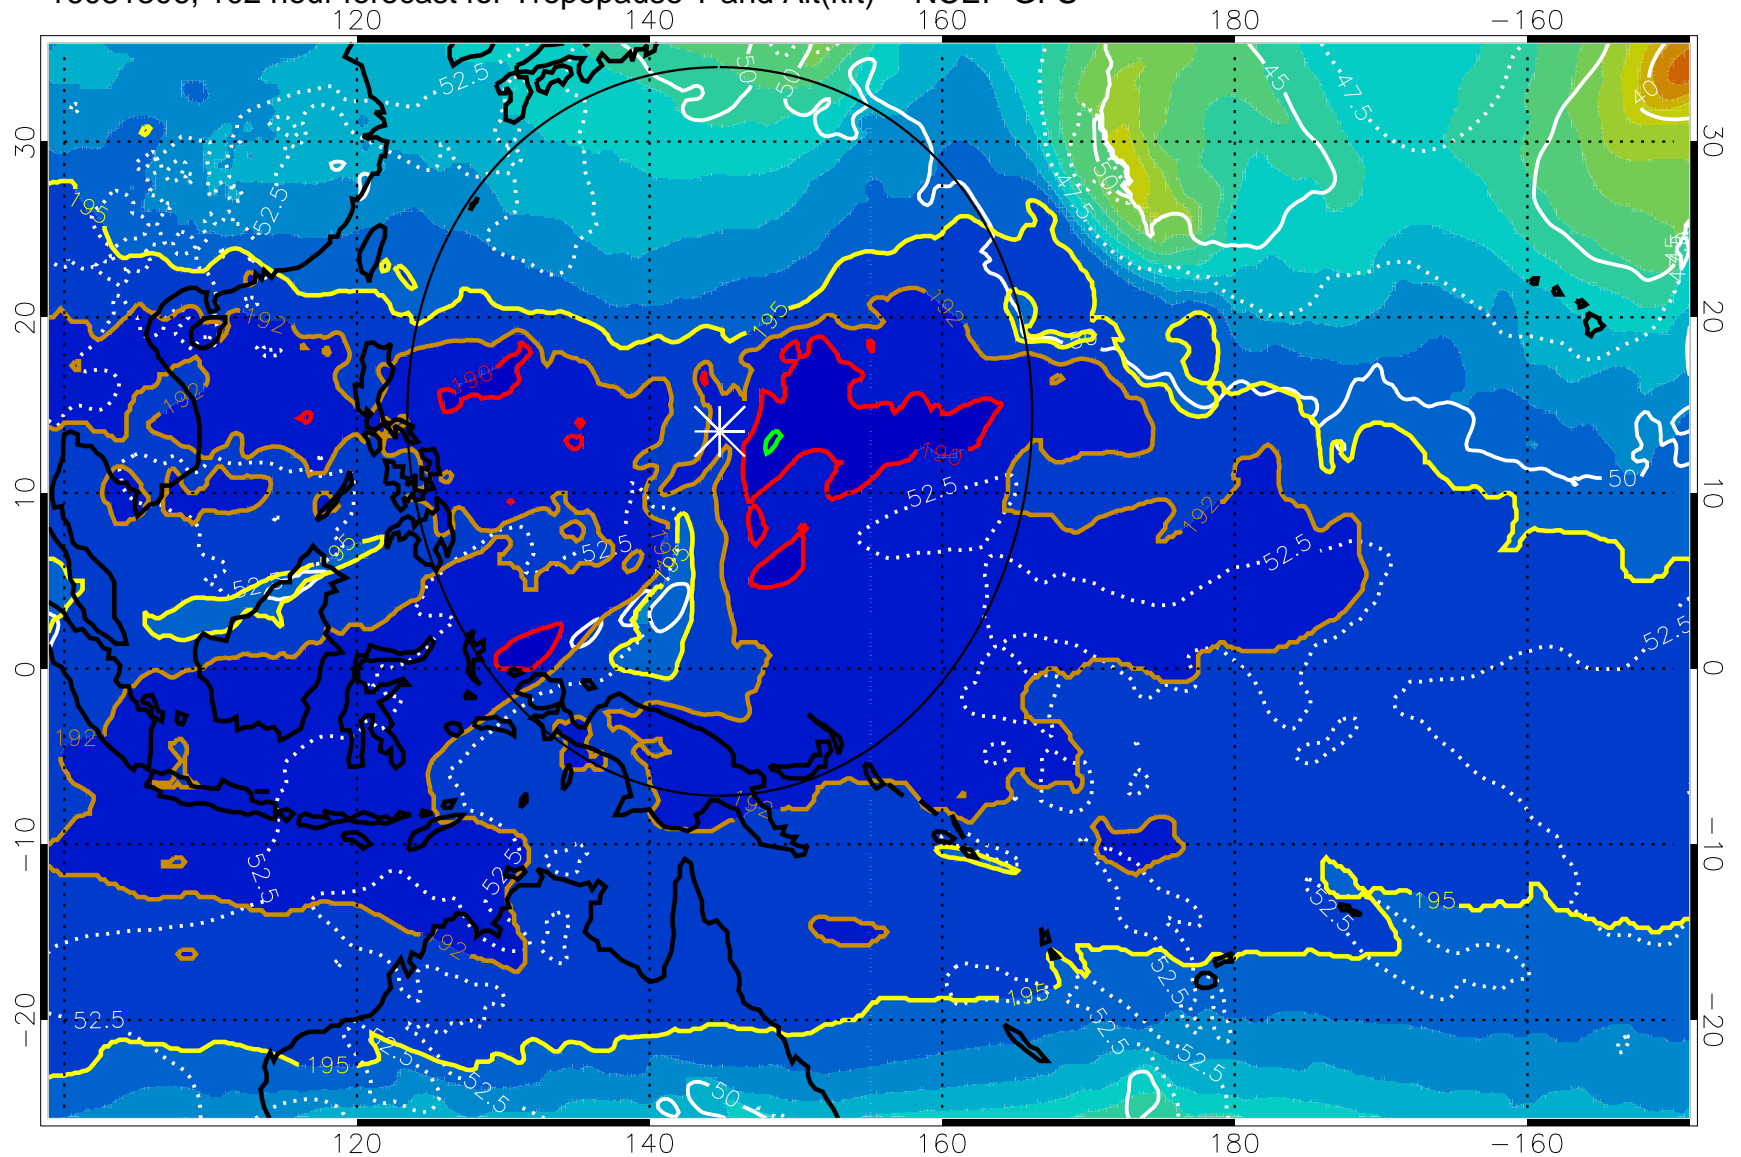

16081306, 102 hour forecast for Tropopause T and Alt(kft) -- NCEP GFS

190 200 210 220 230
Tropopause T, K

Tropopause Altitude in kft (white)

192.5K Isotherm 195K Isotherm
187.5K Isotherm 190K Isotherm

Range ring of 2304 km