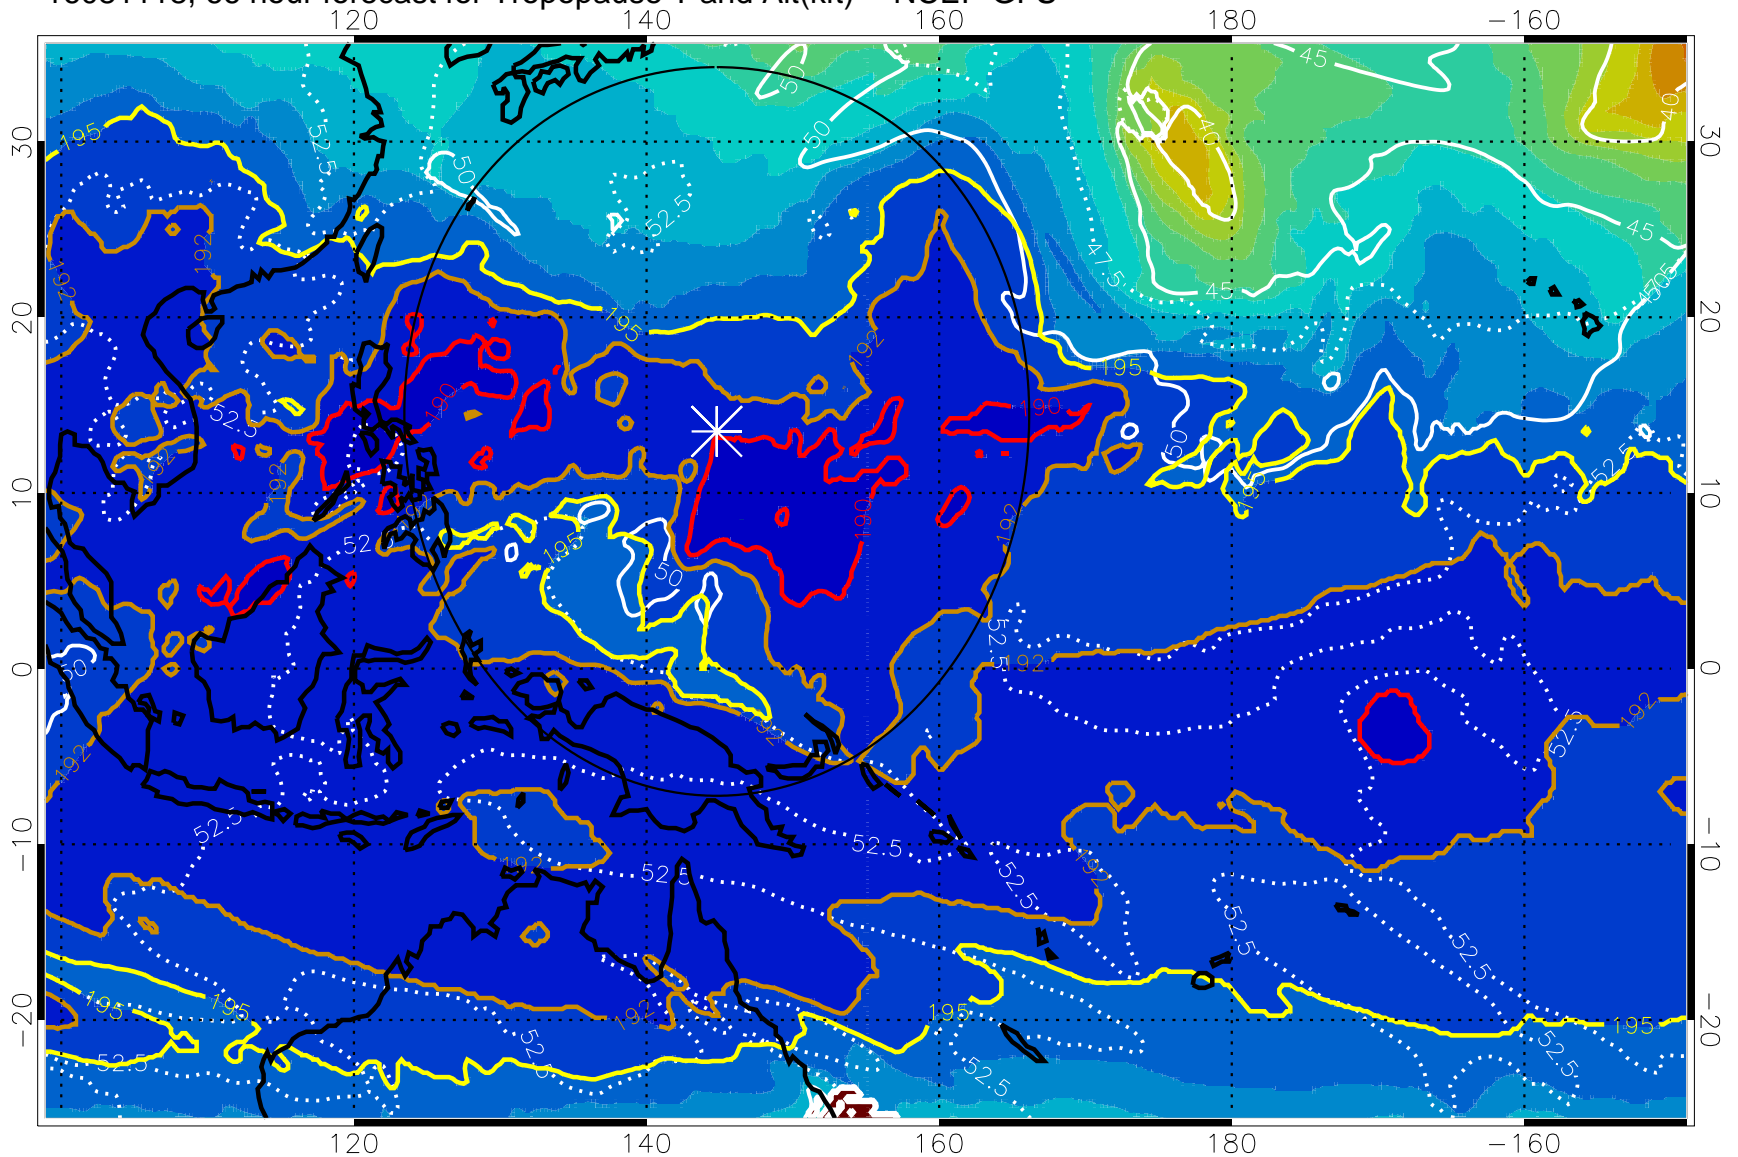

Range ring of 2304 km

16081112, 60 hour forecast for Tropopause T and Alt(kft) -- NCEP GFS

190 200 210 220 230

Tropopause T, K

Tropopause Altitude in kft (white)

192.5K Isotherm 195K Isotherm  
187.5K Isotherm 190K Isotherm

Range ring of 2304 km

16081118, 66 hour forecast for Tropopause T and Alt(kft) -- NCEP GFS

190 200 210 220 230  
Tropopause T, K

Tropopause Altitude in kft (white)

192.5K Isotherm 195K Isotherm  
187.5K Isotherm 190K Isotherm