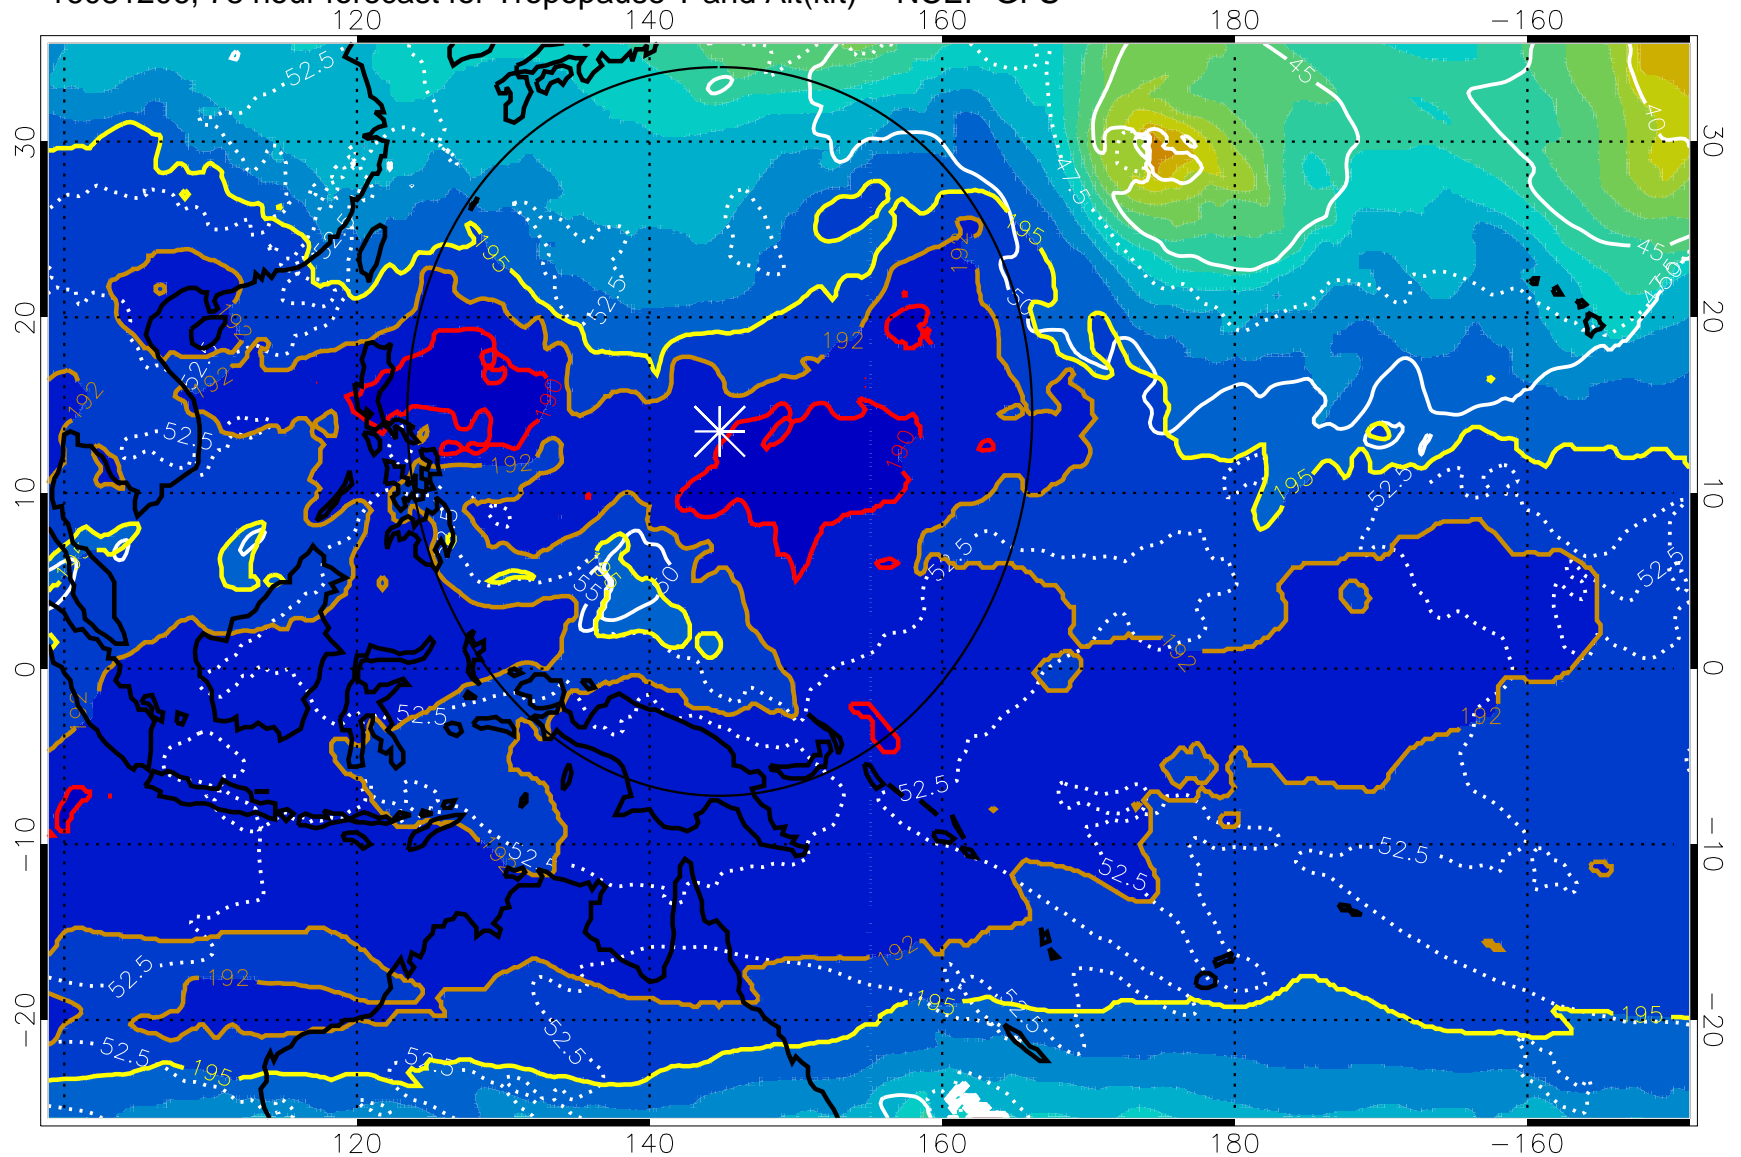

16081206, 78 hour forecast for Tropopause T and Alt(kft) -- NCEP GFS

190 200 210 220 230
Tropopause T, K

Tropopause Altitude in kft (white)

192.5K Isotherm 195K Isotherm
187.5K Isotherm 190K Isotherm

Range ring of 2304 km