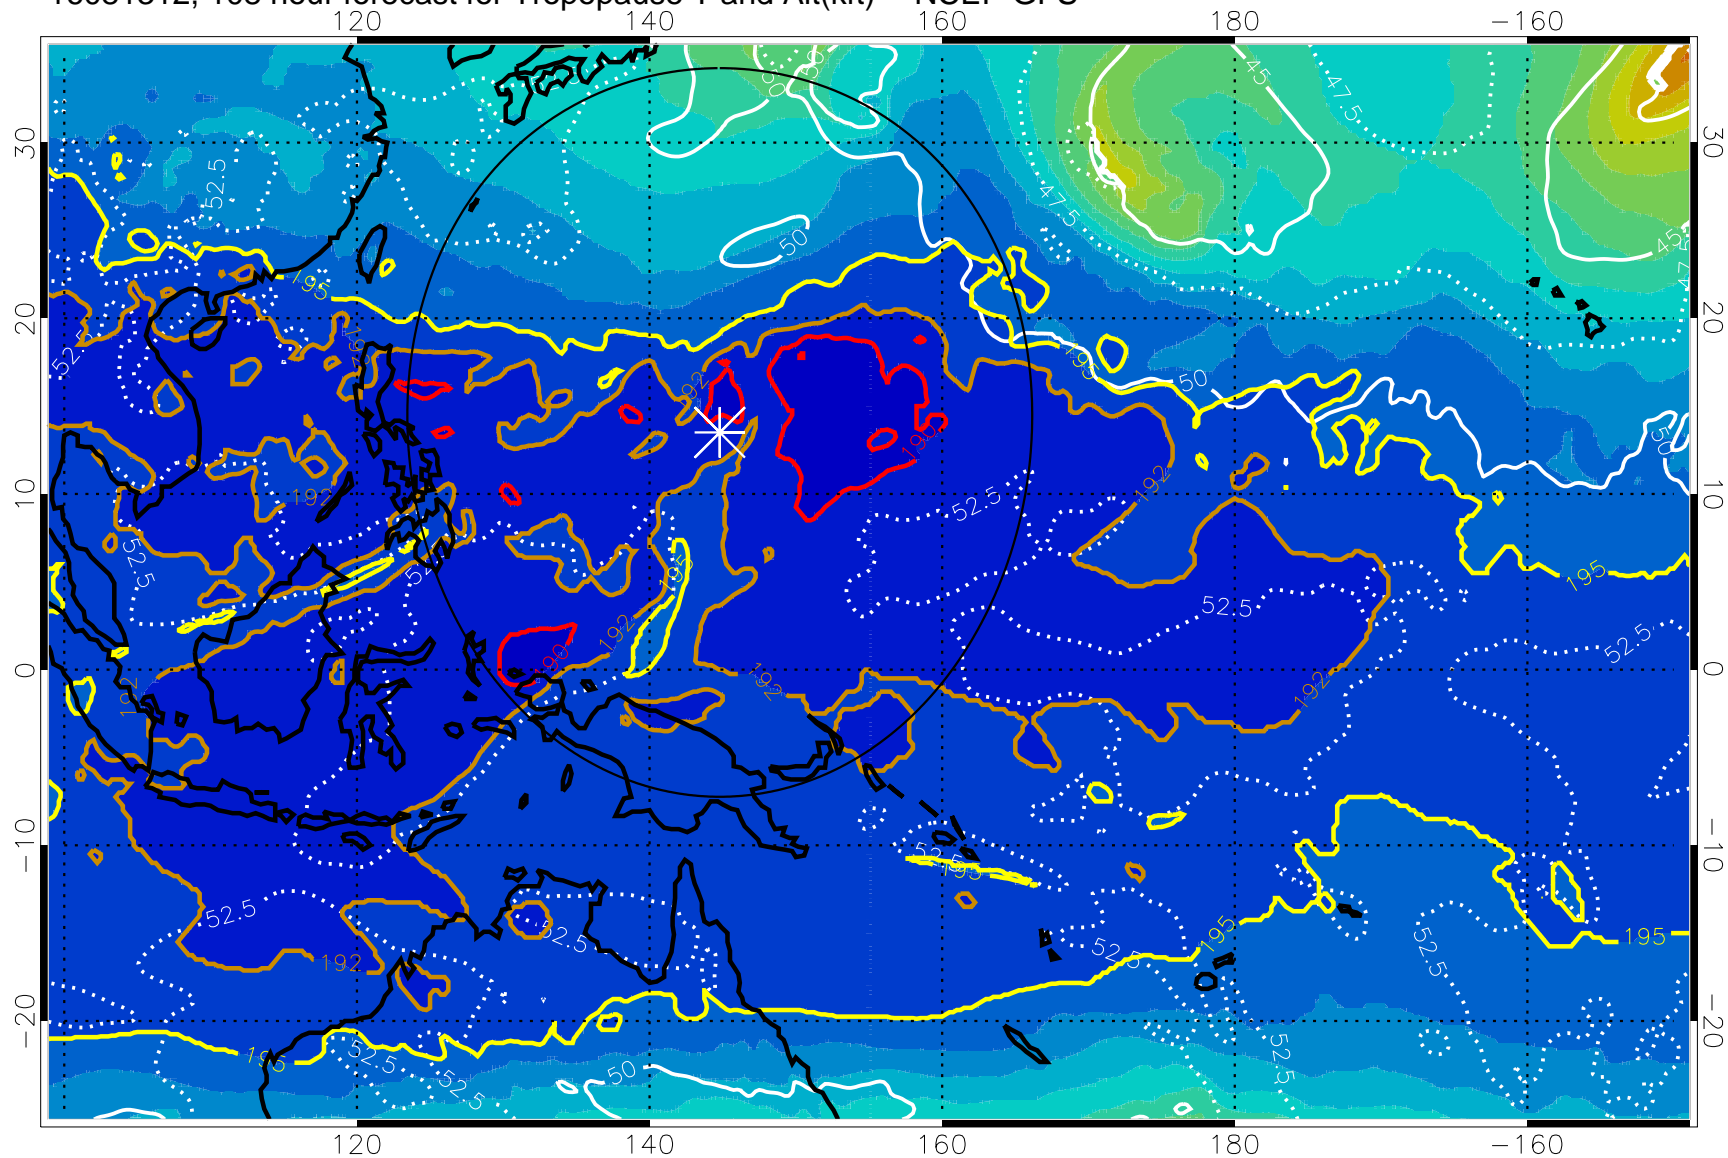

16081312, 108 hour forecast for Tropopause T and Alt(kft) -- NCEP GFS

190 200 210 220 230

Tropopause T, K

Tropopause Altitude in kft (white)

192.5K Isotherm 195K Isotherm

187.5K Isotherm 190K Isotherm

Range ring of 2304 km