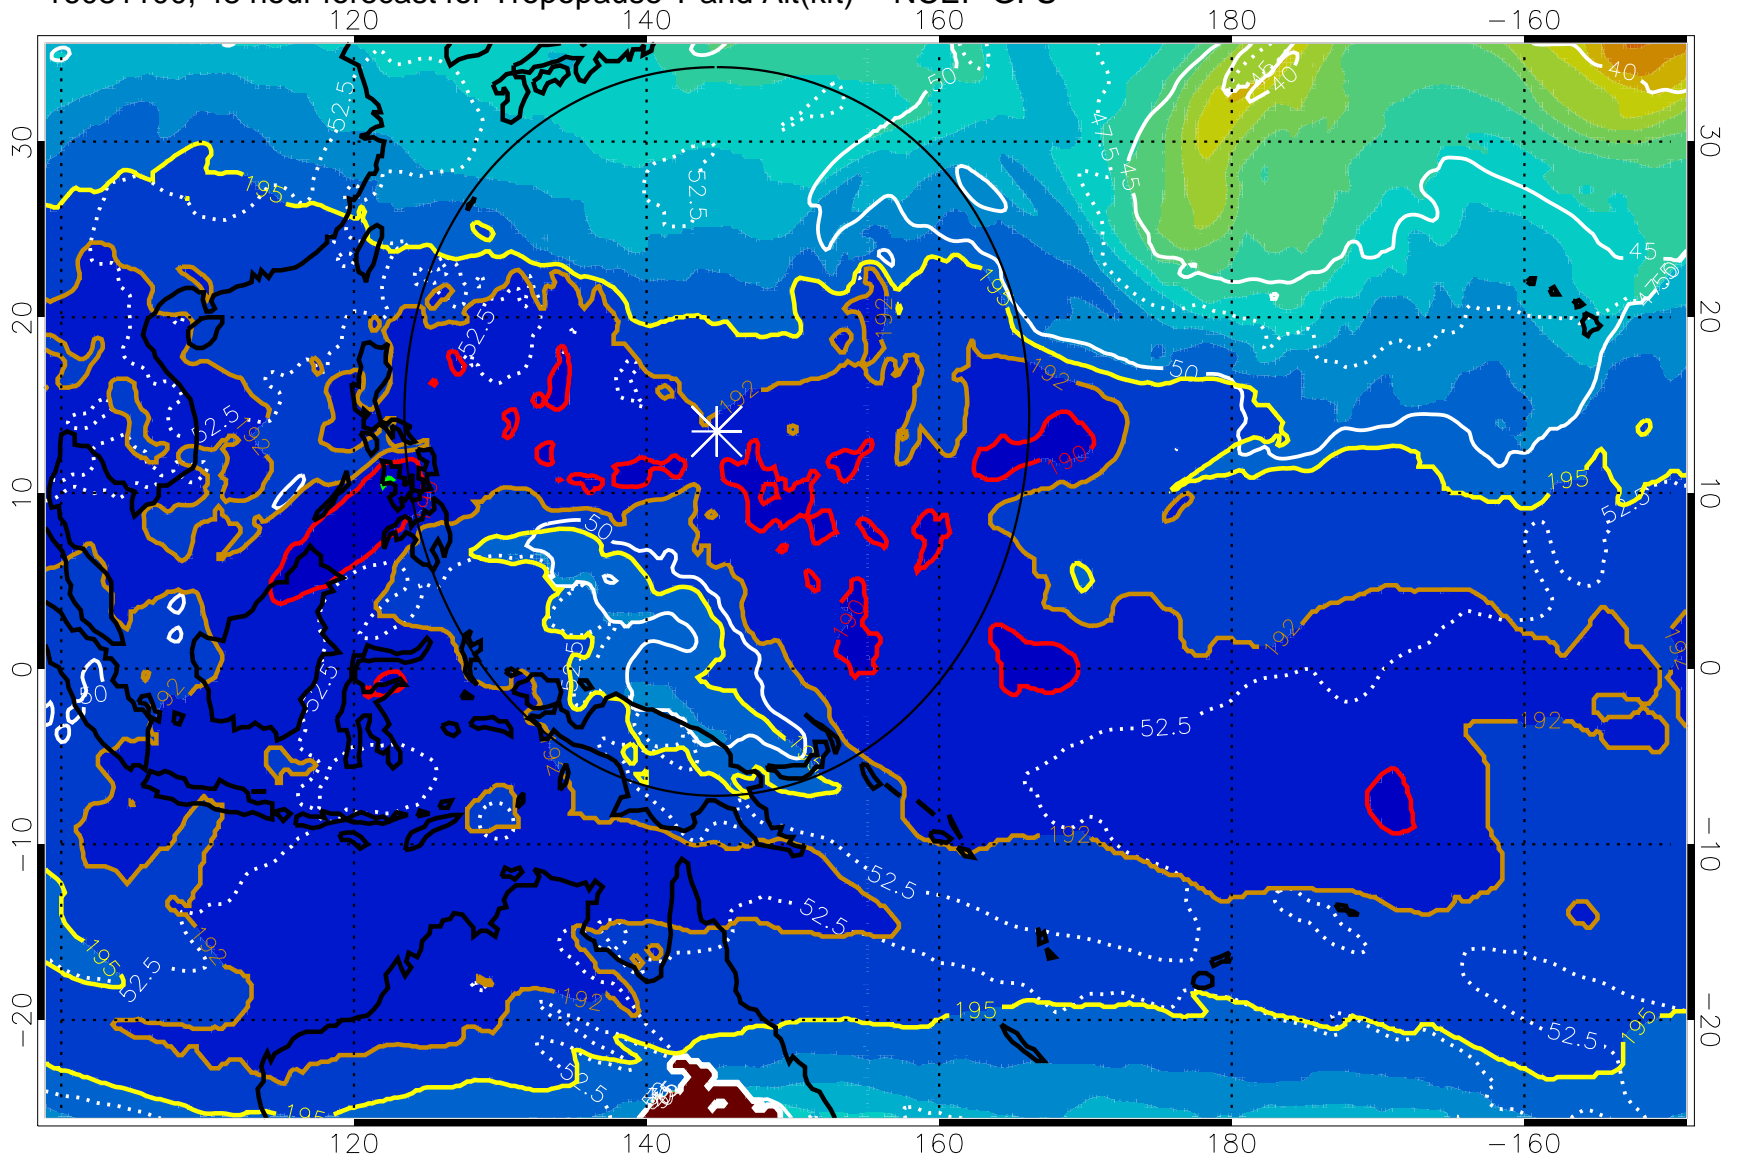

16081100, 48 hour forecast for Tropopause T and Alt(kft) -- NCEP GFS

190   200   210   220   230
Tropopause T, K

Tropopause Altitude in kft (white)

192.5K Isotherm   195K Isotherm
187.5K Isotherm   190K Isotherm

Range ring of 2304 km