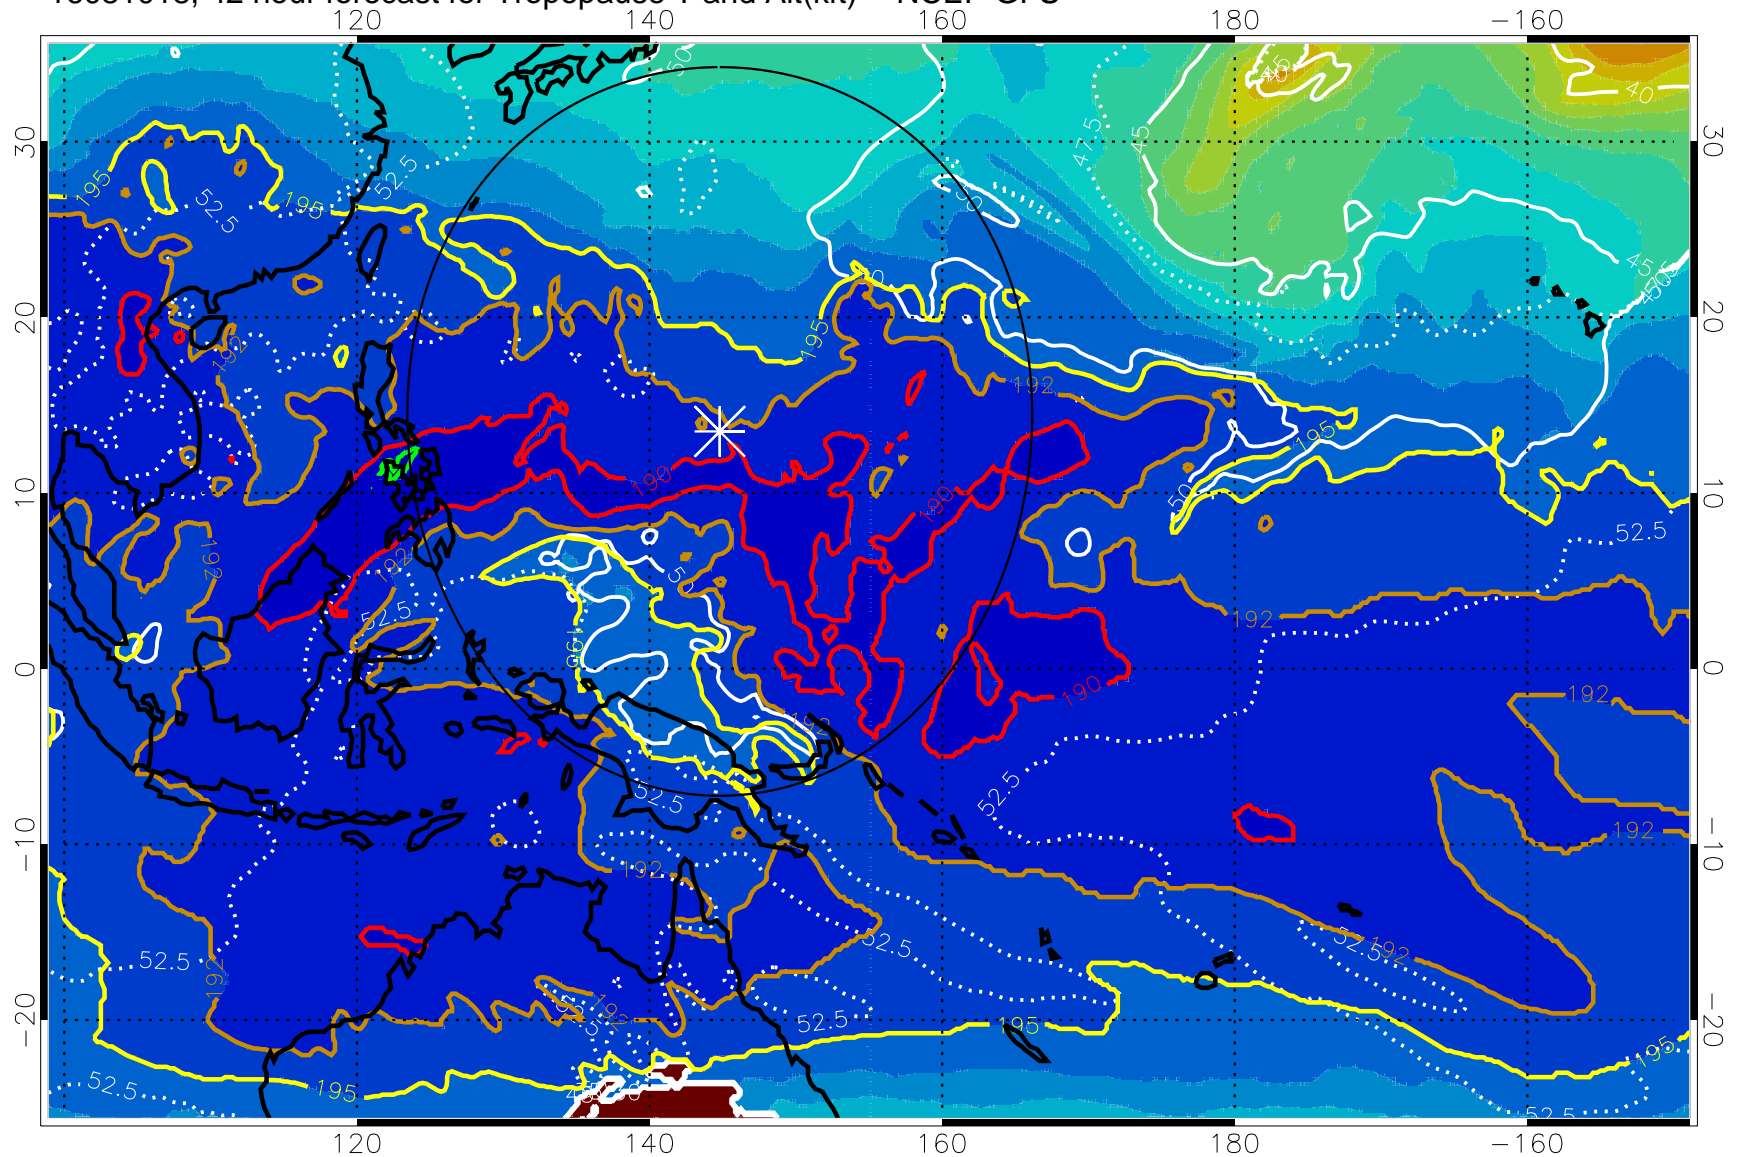

16081018, 42 hour forecast for Tropopause T and Alt(kft) -- NCEP GFS

190 200 210 220 230

Tropopause T, K

Tropopause Altitude in kft (white)

192.5K Isotherm 195K Isotherm

187.5K Isotherm 190K Isotherm

Range ring of 2304 km