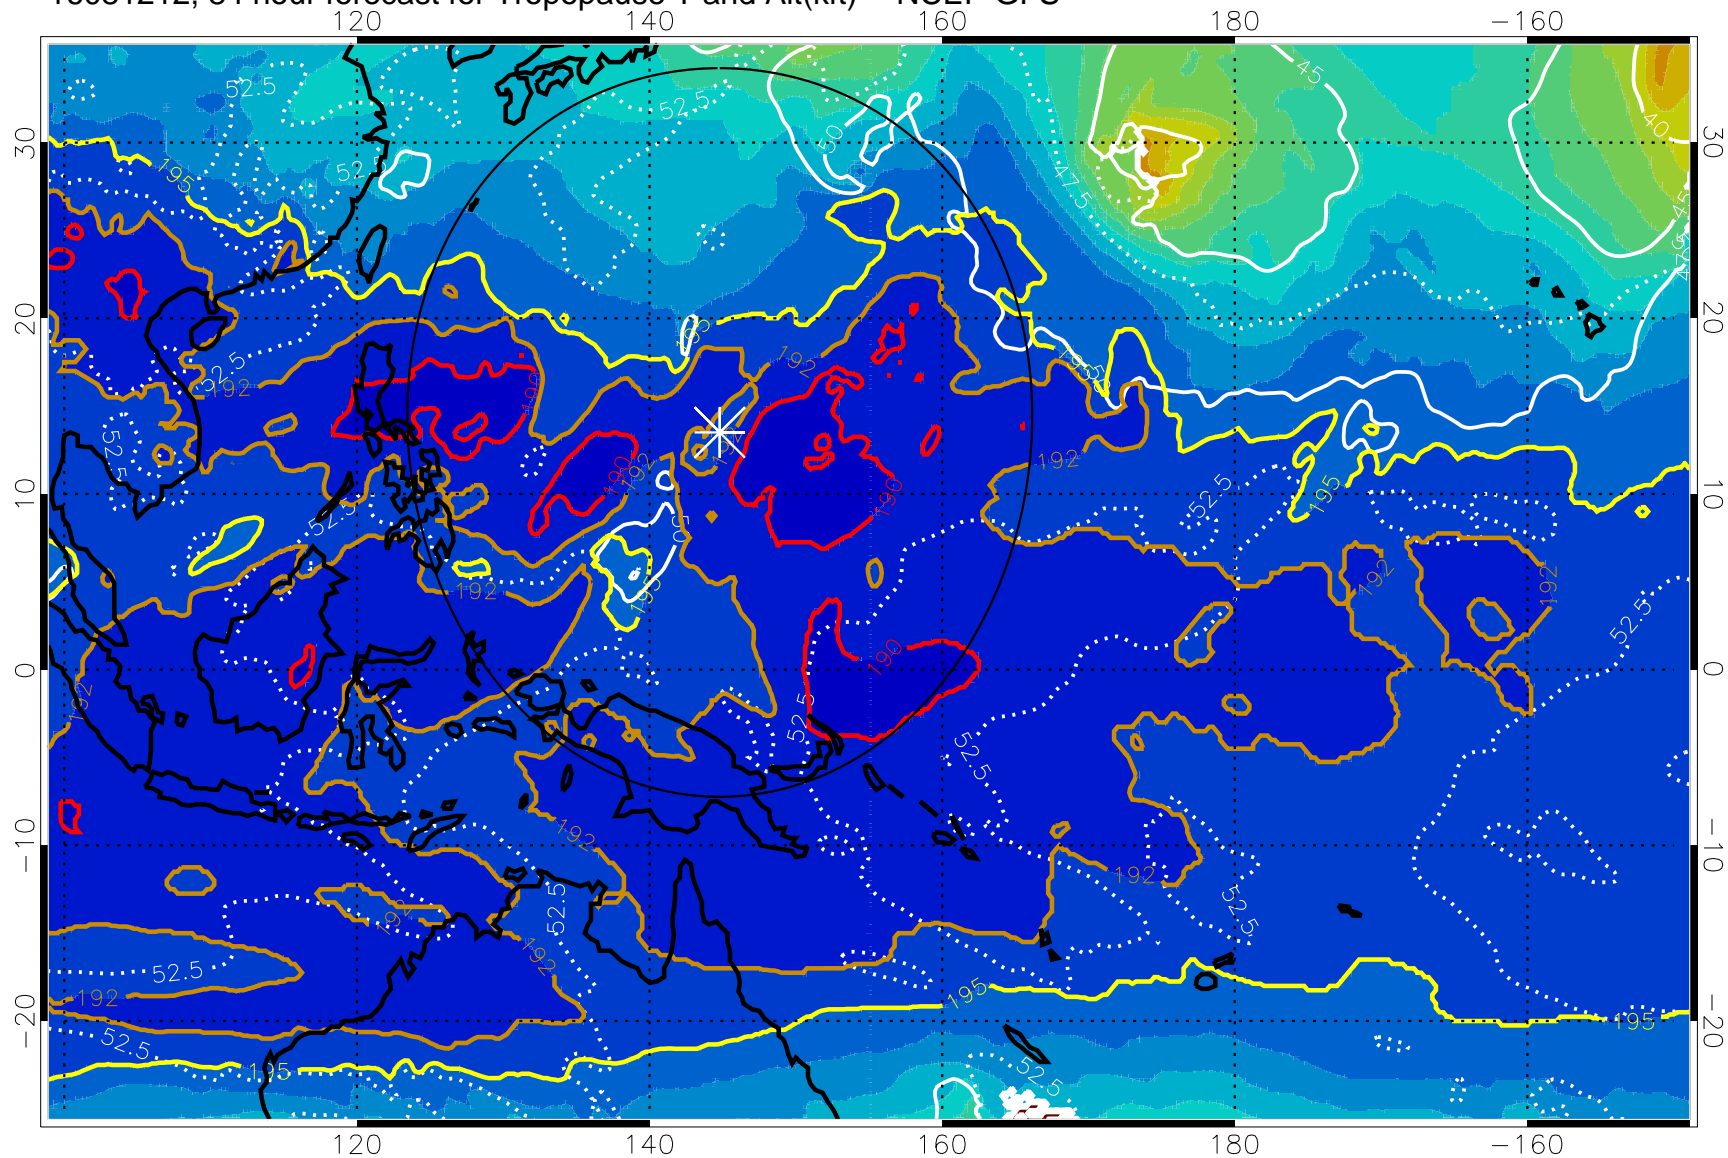

16081212, 84 hour forecast for Tropopause T and Alt(kft) -- NCEP GFS

190 200 210 220 230
Tropopause T, K

Tropopause Altitude in kft (white)

192.5K Isotherm 195K Isotherm
187.5K Isotherm 190K Isotherm

Range ring of 2304 km