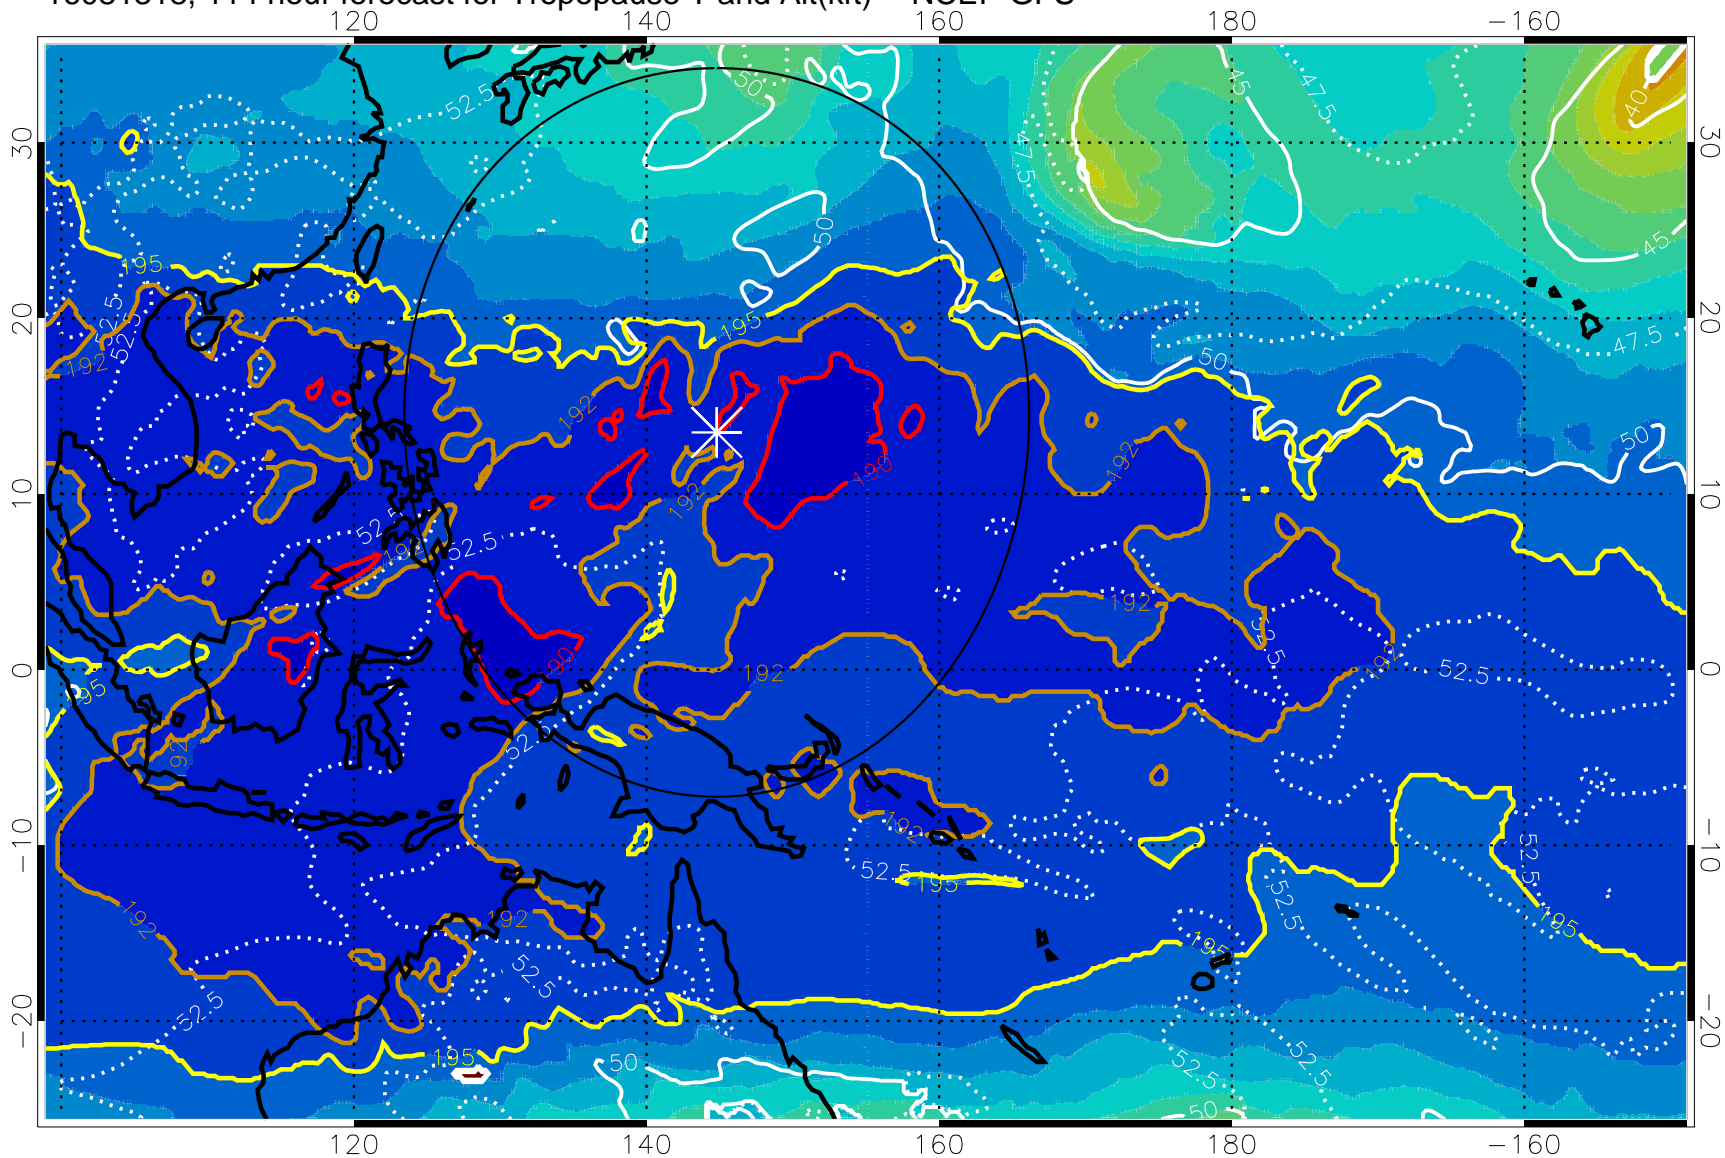

16081318, 114 hour forecast for Tropopause T and Alt(kft) -- NCEP GFS

190 200 210 220 230
Tropopause T, K

Tropopause Altitude in kft (white)

192.5K Isotherm 195K Isotherm
187.5K Isotherm 190K Isotherm

Range ring of 2304 km