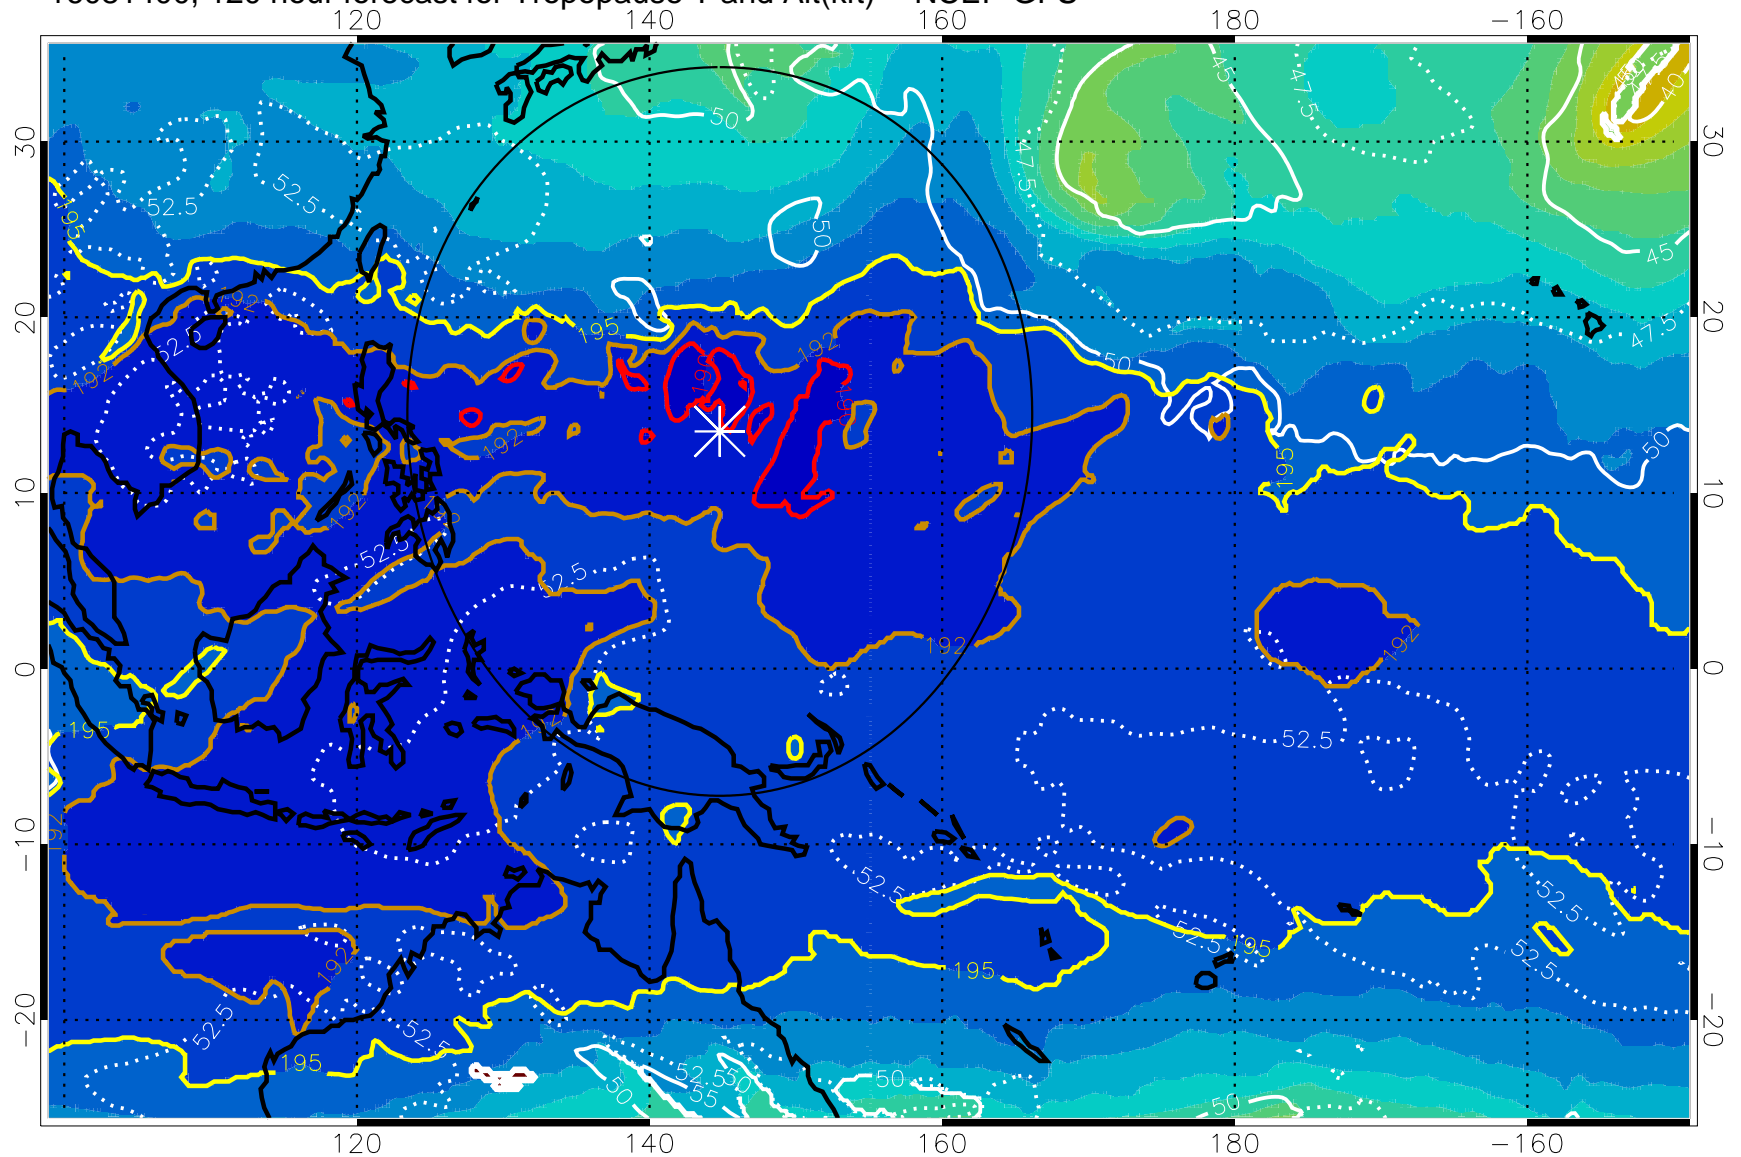

Range ring of 2304 km

16081318, 114 hour forecast for Tropopause T and Alt(kft) -- NCEP GFS

190 200 210 220 230  
Tropopause T, K

Tropopause Altitude in kft (white)

192.5K Isotherm 195K Isotherm  
187.5K Isotherm 190K Isotherm

Range ring of 2304 km

16081400, 120 hour forecast for Tropopause T and Alt(kft) -- NCEP GFS

190 200 210 220 230

Tropopause T, K

Tropopause Altitude in kft (white)

192.5K Isotherm 195K Isotherm

187.5K Isotherm 190K Isotherm