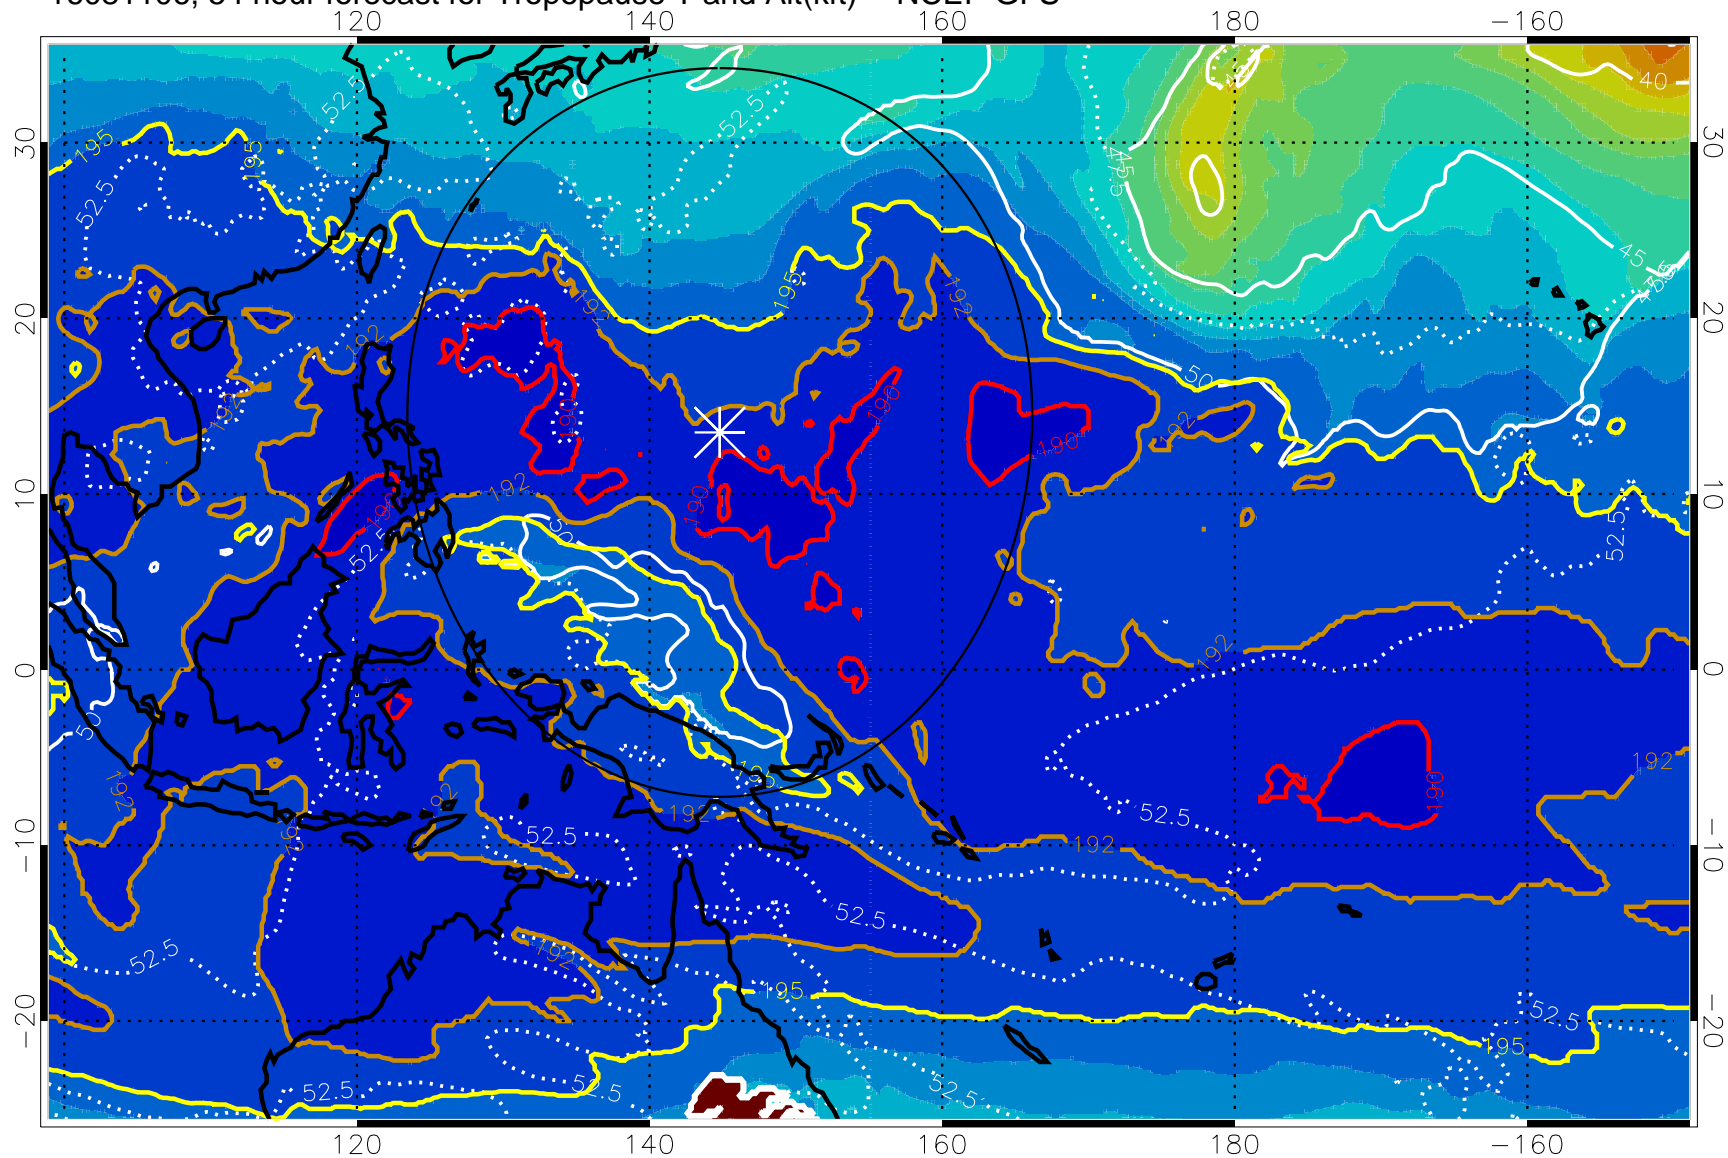

16081106, 54 hour forecast for Tropopause T and Alt(kft) -- NCEP GFS

190 200 210 220 230

Tropopause T, K

Tropopause Altitude in kft (white)

192.5K Isotherm 195K Isotherm

187.5K Isotherm 190K Isotherm

Range ring of 2304 km