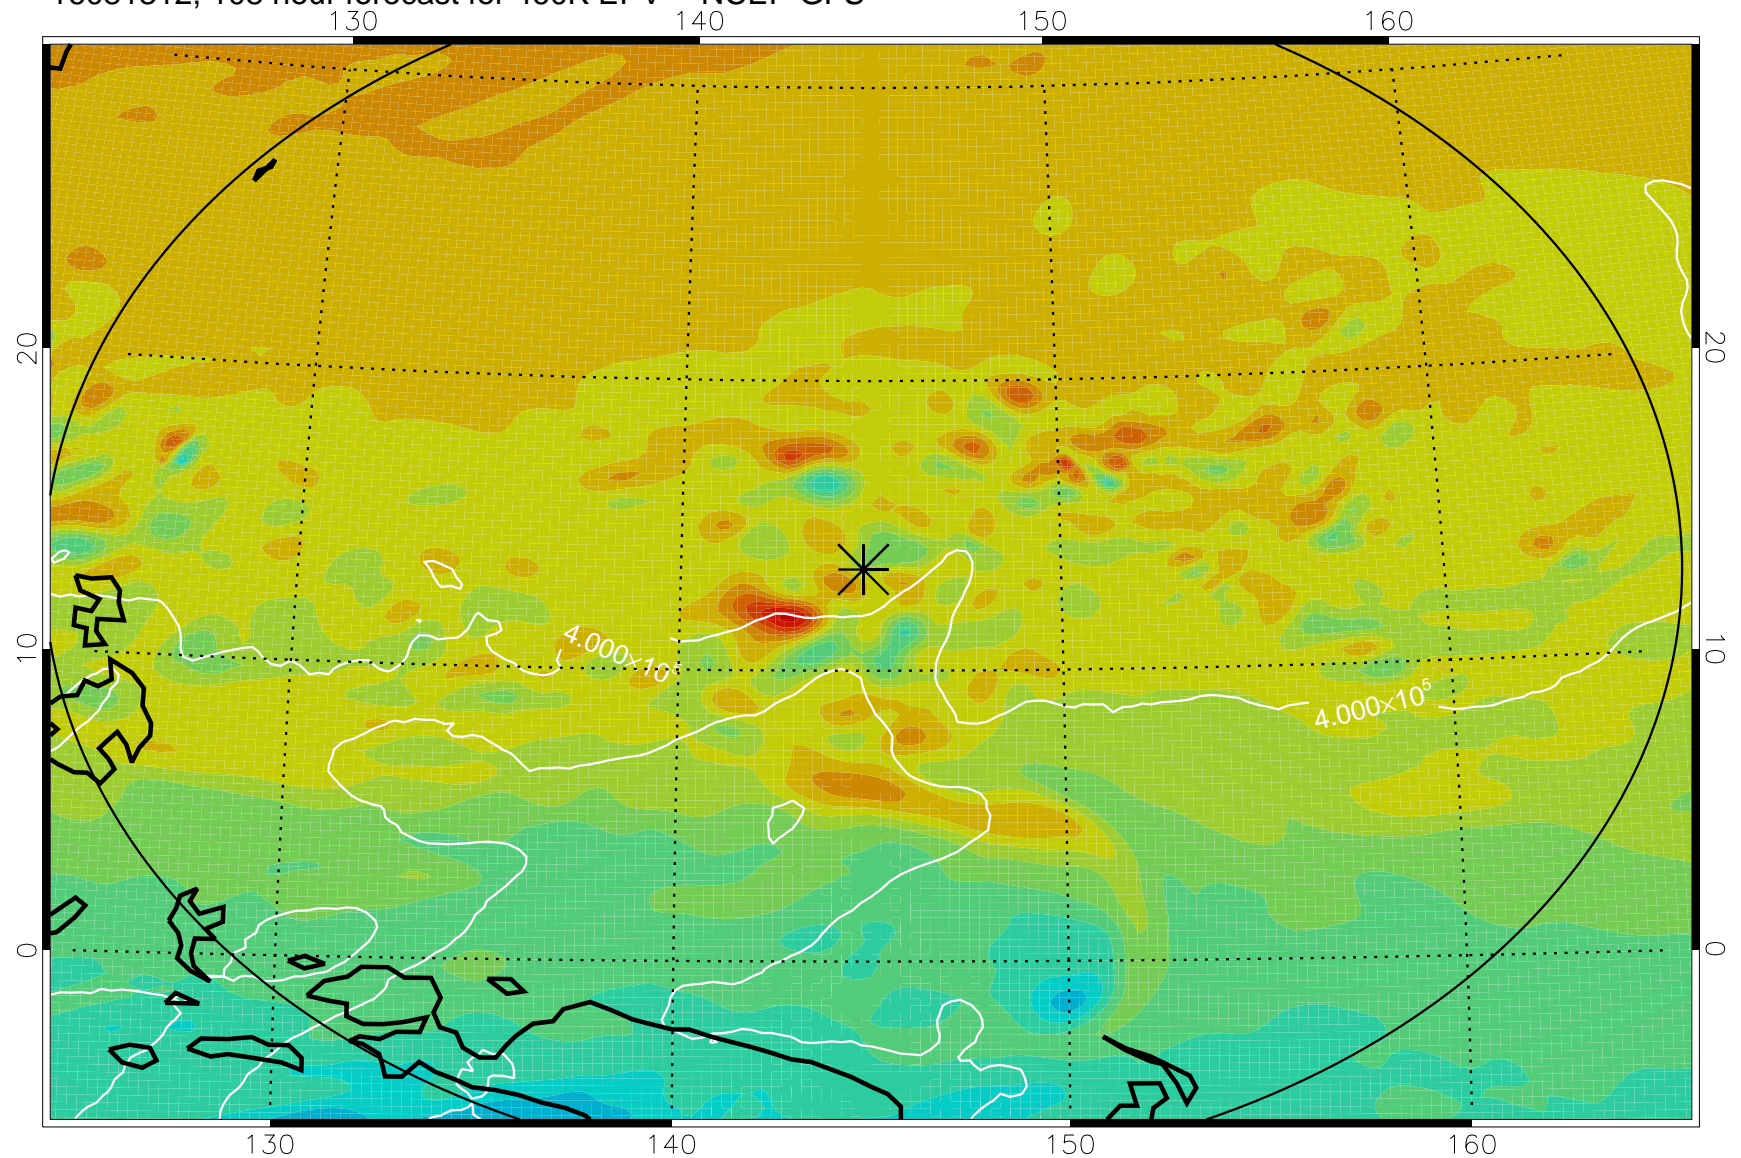

16081206, 78 hour forecast for 460K EPV -- NCEP GFS

460K Montgomery Streamfunction, white

Range ring of 2304 km

16081212, 84 hour forecast for 460K EPV -- NCEP GFS

460K Montgomery Streamfunction, white

Range ring of 2304 km

16081218, 90 hour forecast for 460K EPV -- NCEP GFS

460K Montgomery Streamfunction, white

Range ring of 2304 km

16081300, 96 hour forecast for 460K EPV -- NCEP GFS

460K Montgomery Streamfunction, white

Range ring of 2304 km

16081306, 102 hour forecast for 460K EPV -- NCEP GFS

460K Montgomery Streamfunction, white

Range ring of 2304 km

16081312, 108 hour forecast for 460K EPV -- NCEP GFS

460K Montgomery Streamfunction, white

Range ring of 2304 km

16081318, 114 hour forecast for 460K EPV -- NCEP GFS

460K Montgomery Streamfunction, white

Range ring of 2304 km

16081400, 120 hour forecast for 460K EPV -- NCEP GFS

460K Montgomery Streamfunction, white

Range ring of 2304 km