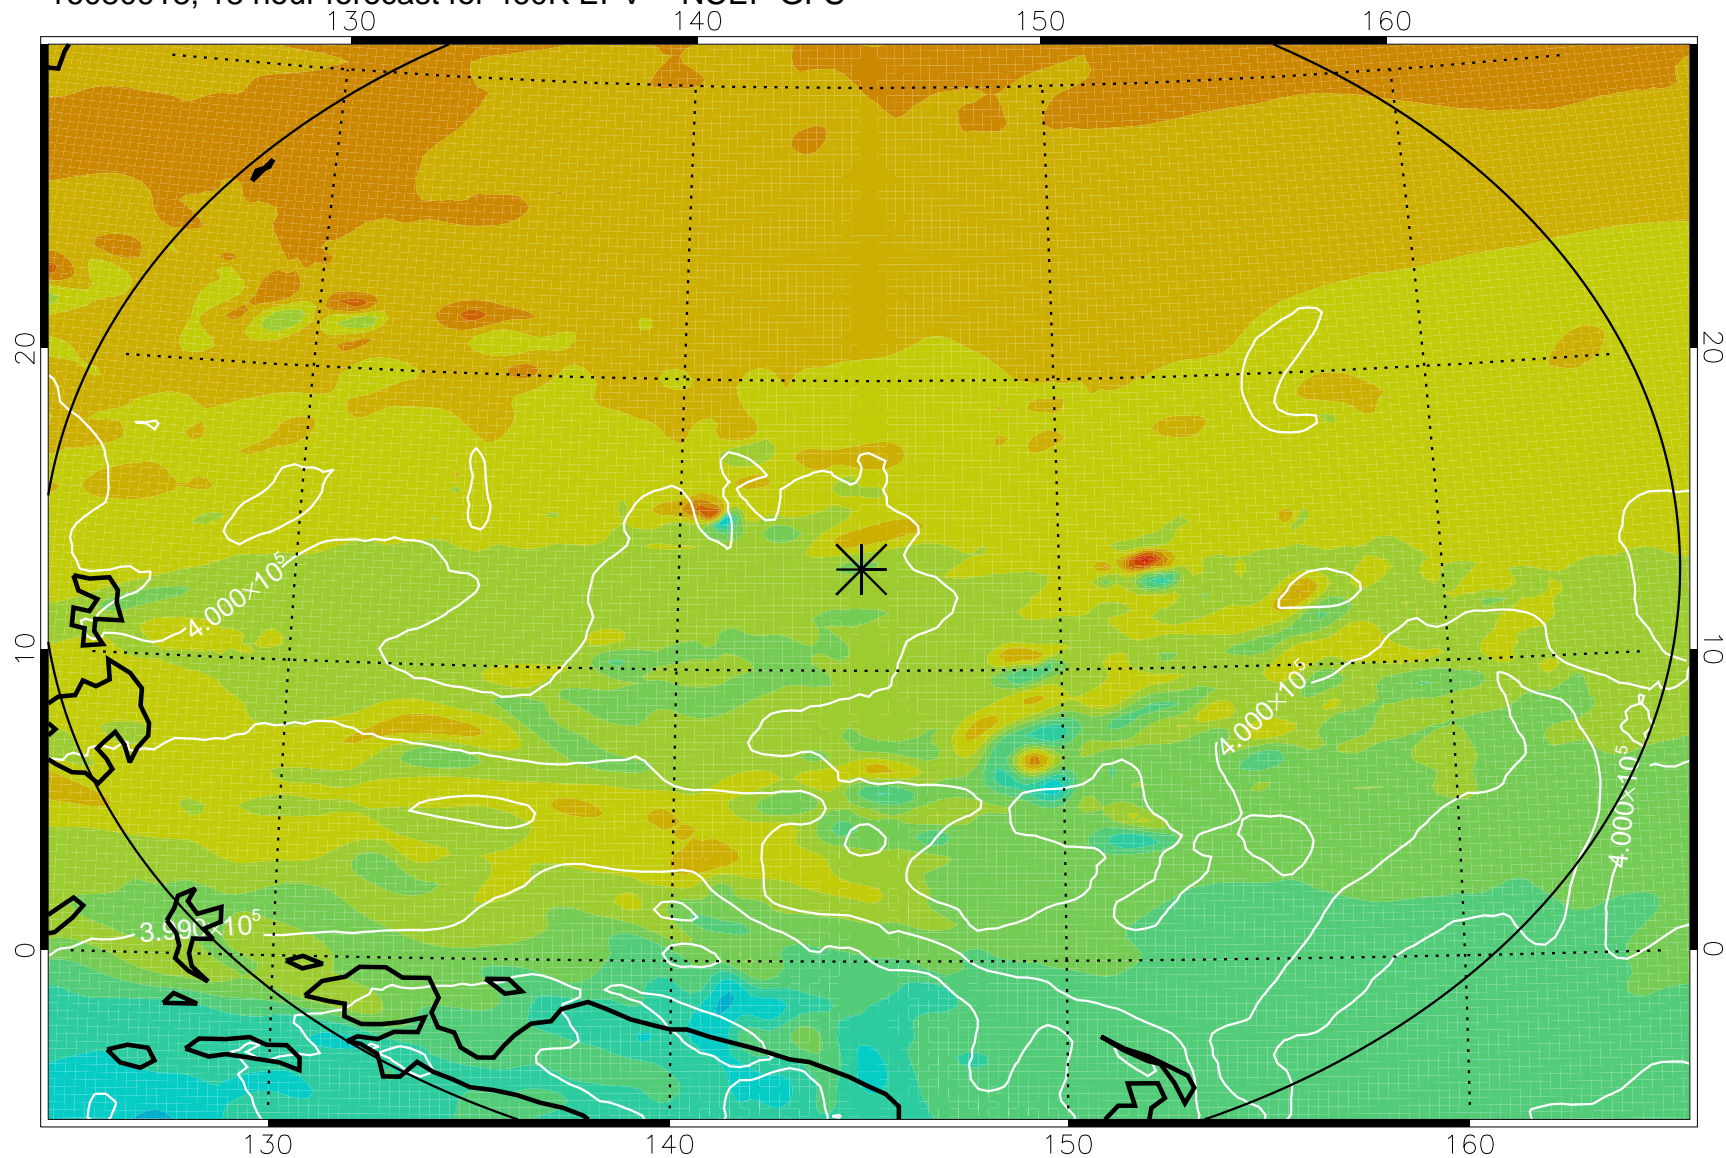

16080906, 6 hour forecast for 460K EPV -- NCEP GFS

460K Montgomery Streamfunction, white

Range ring of 2304 km

16080912, 12 hour forecast for 460K EPV -- NCEP GFS

460K Montgomery Streamfunction, white

Range ring of 2304 km

16080918, 18 hour forecast for 460K EPV -- NCEP GFS

460K Montgomery Streamfunction, white

Range ring of 2304 km

16081000, 24 hour forecast for 460K EPV -- NCEP GFS

460K Montgomery Streamfunction, white

Range ring of 2304 km

16081006, 30 hour forecast for 460K EPV -- NCEP GFS

460K Montgomery Streamfunction, white

Range ring of 2304 km

16081012, 36 hour forecast for 460K EPV -- NCEP GFS

460K Montgomery Streamfunction, white

Range ring of 2304 km

16081018, 42 hour forecast for 460K EPV -- NCEP GFS

460K Montgomery Streamfunction, white

Range ring of 2304 km

16081100, 48 hour forecast for 460K EPV -- NCEP GFS

460K Montgomery Streamfunction, white

Range ring of 2304 km