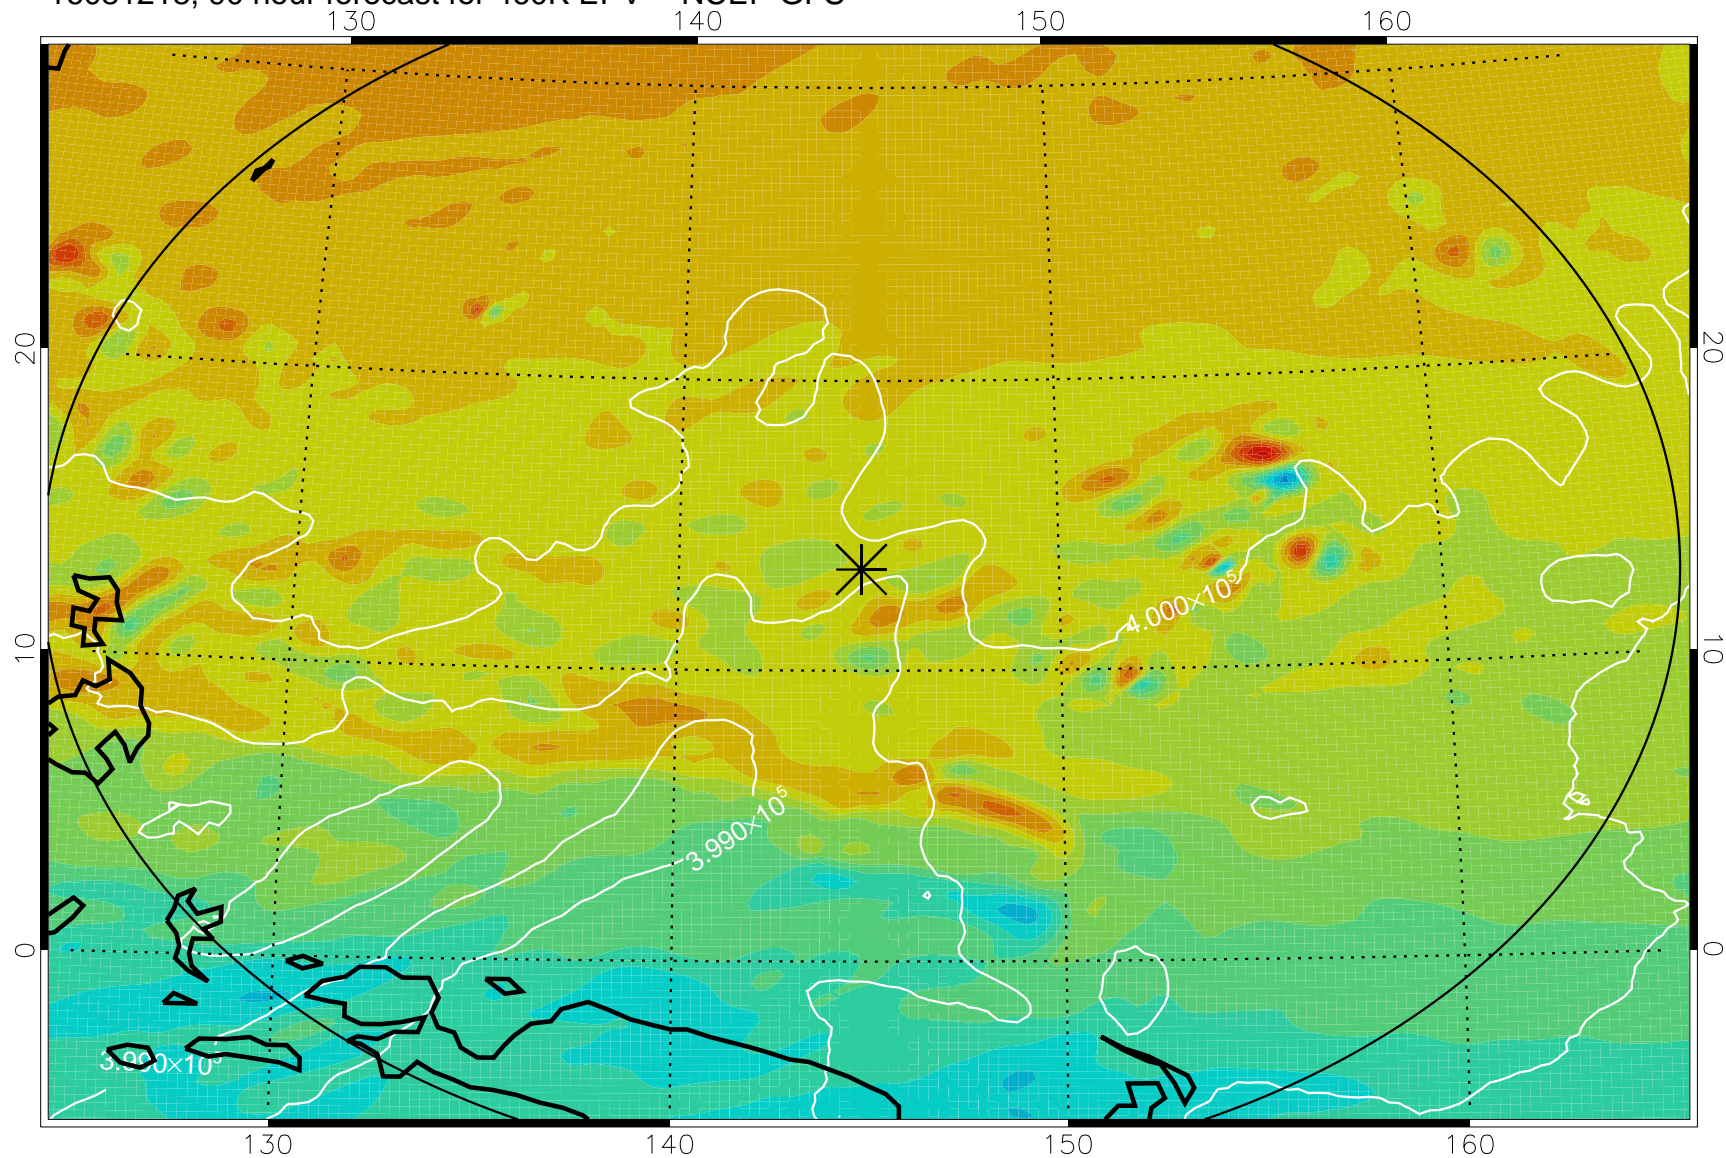

16081118, 66 hour forecast for 460K EPV -- NCEP GFS

460K Montgomery Streamfunction, white

Range ring of 2304 km

16081200, 72 hour forecast for 460K EPV -- NCEP GFS

460K Montgomery Streamfunction, white

Range ring of 2304 km

16081206, 78 hour forecast for 460K EPV -- NCEP GFS

460K Montgomery Streamfunction, white

Range ring of 2304 km

16081212, 84 hour forecast for 460K EPV -- NCEP GFS

460K Montgomery Streamfunction, white

Range ring of 2304 km

16081218, 90 hour forecast for 460K EPV -- NCEP GFS

460K Montgomery Streamfunction, white

Range ring of 2304 km

16081300, 96 hour forecast for 460K EPV -- NCEP GFS

460K Montgomery Streamfunction, white

Range ring of 2304 km

16081306, 102 hour forecast for 460K EPV -- NCEP GFS

460K Montgomery Streamfunction, white

Range ring of 2304 km

16081312, 108 hour forecast for 460K EPV -- NCEP GFS

460K Montgomery Streamfunction, white

Range ring of 2304 km