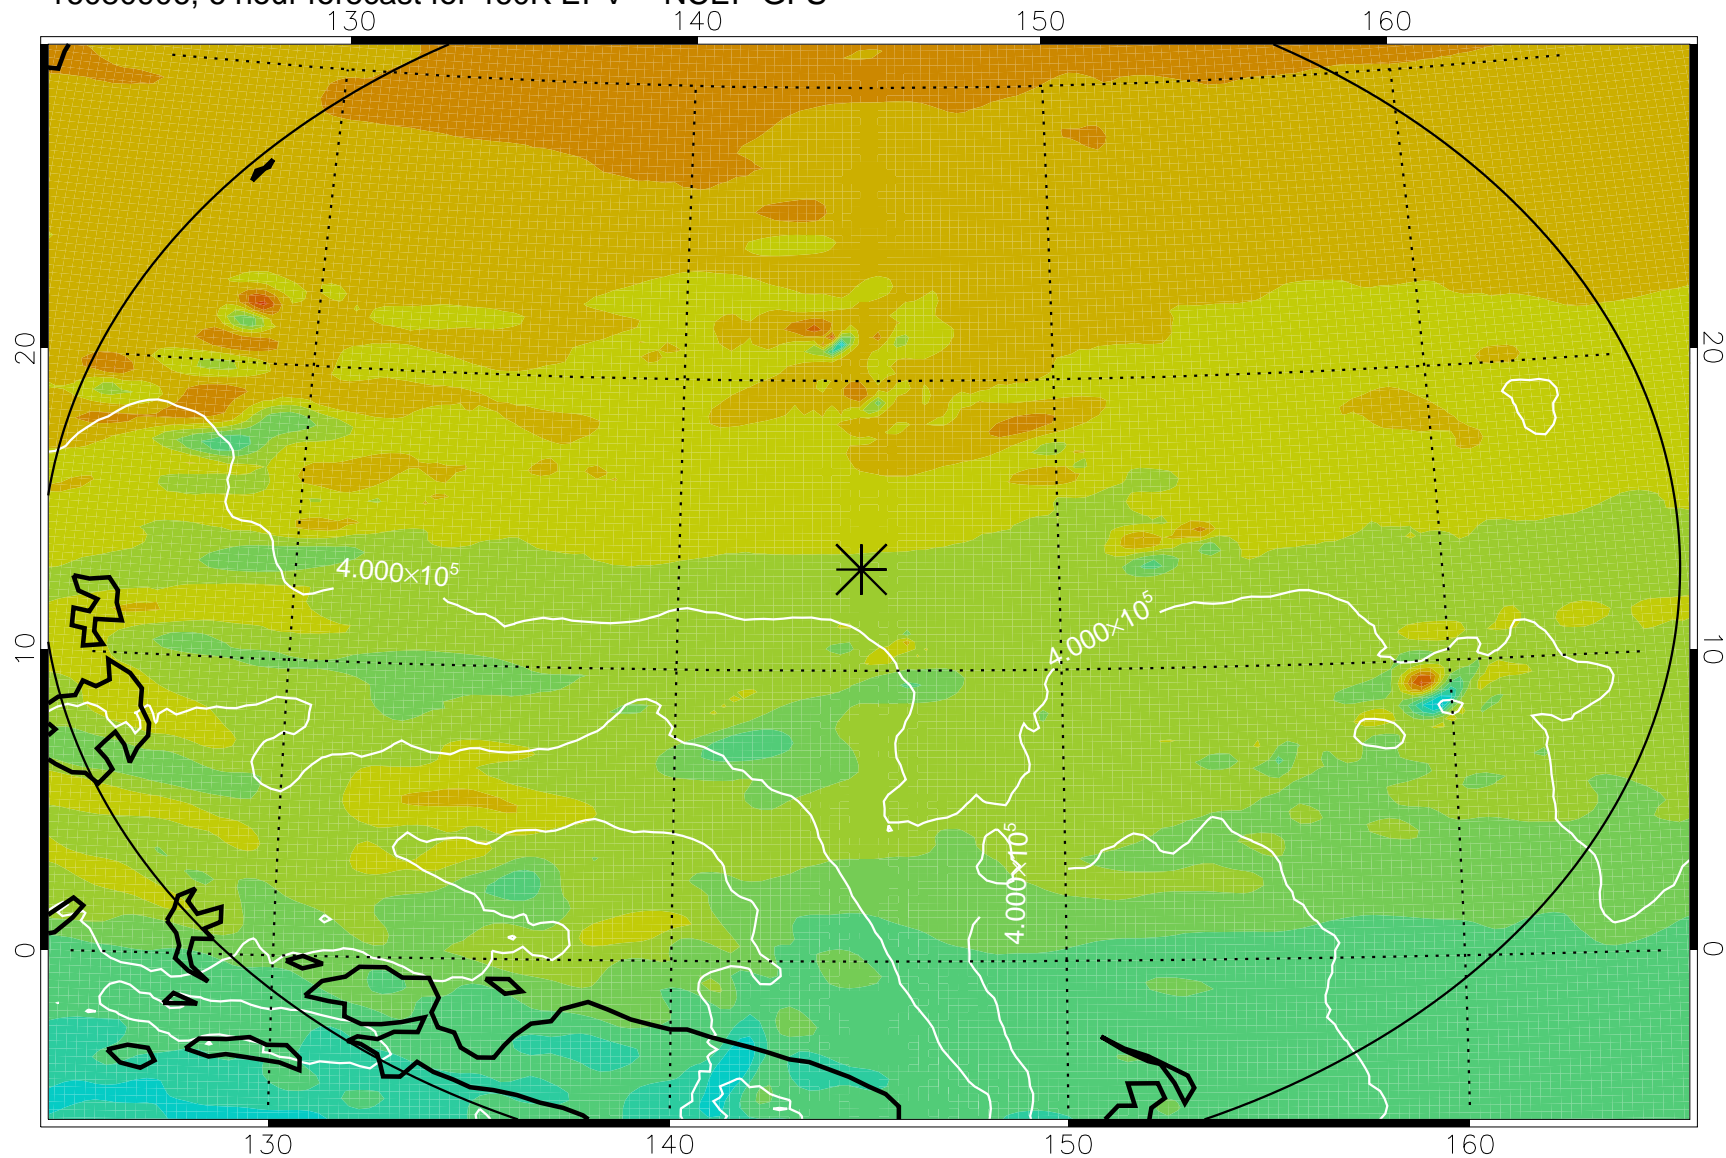

16080906, 6 hour forecast for 460K EPV -- NCEP GFS

460K Montgomery Streamfunction, white

Range ring of 2304 km

16080912, 12 hour forecast for 460K EPV -- NCEP GFS

460K Montgomery Streamfunction, white

Range ring of 2304 km

16080918, 18 hour forecast for 460K EPV -- NCEP GFS

460K Montgomery Streamfunction, white

Range ring of 2304 km

16081000, 24 hour forecast for 460K EPV -- NCEP GFS

460K Montgomery Streamfunction, white

Range ring of 2304 km

16081006, 30 hour forecast for 460K EPV -- NCEP GFS

460K Montgomery Streamfunction, white

Range ring of 2304 km

16081012, 36 hour forecast for 460K EPV -- NCEP GFS

460K Montgomery Streamfunction, white

Range ring of 2304 km

16081018, 42 hour forecast for 460K EPV -- NCEP GFS

460K Montgomery Streamfunction, white

Range ring of 2304 km

16081100, 48 hour forecast for 460K EPV -- NCEP GFS

460K Montgomery Streamfunction, white

Range ring of 2304 km