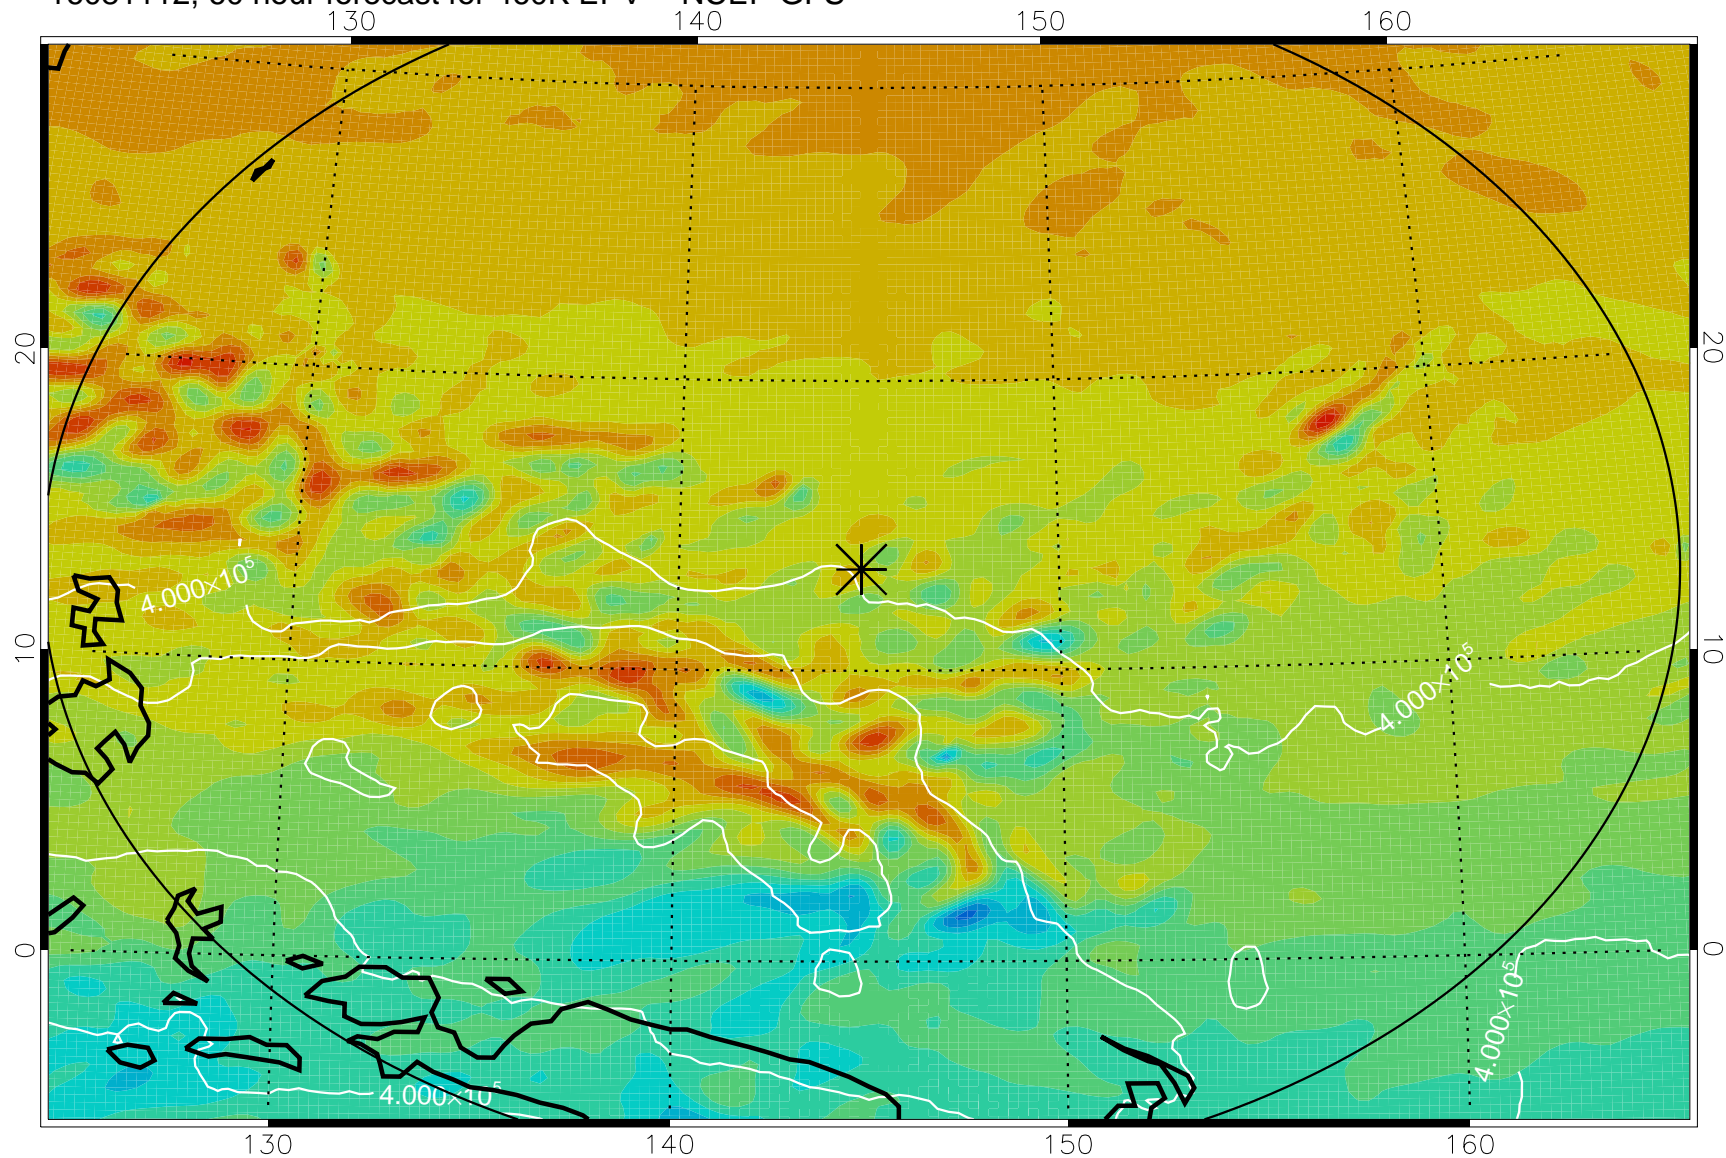

16081006, 30 hour forecast for 460K EPV -- NCEP GFS

460K Montgomery Streamfunction, white

Range ring of 2304 km

16081012, 36 hour forecast for 460K EPV -- NCEP GFS

460K Montgomery Streamfunction, white

Range ring of 2304 km

16081018, 42 hour forecast for 460K EPV -- NCEP GFS

460K Montgomery Streamfunction, white

Range ring of 2304 km

16081100, 48 hour forecast for 460K EPV -- NCEP GFS

460K Montgomery Streamfunction, white

Range ring of 2304 km

16081106, 54 hour forecast for 460K EPV -- NCEP GFS

460K Montgomery Streamfunction, white

Range ring of 2304 km

16081112, 60 hour forecast for 460K EPV -- NCEP GFS

460K Montgomery Streamfunction, white

Range ring of 2304 km

16081118, 66 hour forecast for 460K EPV -- NCEP GFS

460K Montgomery Streamfunction, white

Range ring of 2304 km

16081200, 72 hour forecast for 460K EPV -- NCEP GFS

460K Montgomery Streamfunction, white

Range ring of 2304 km