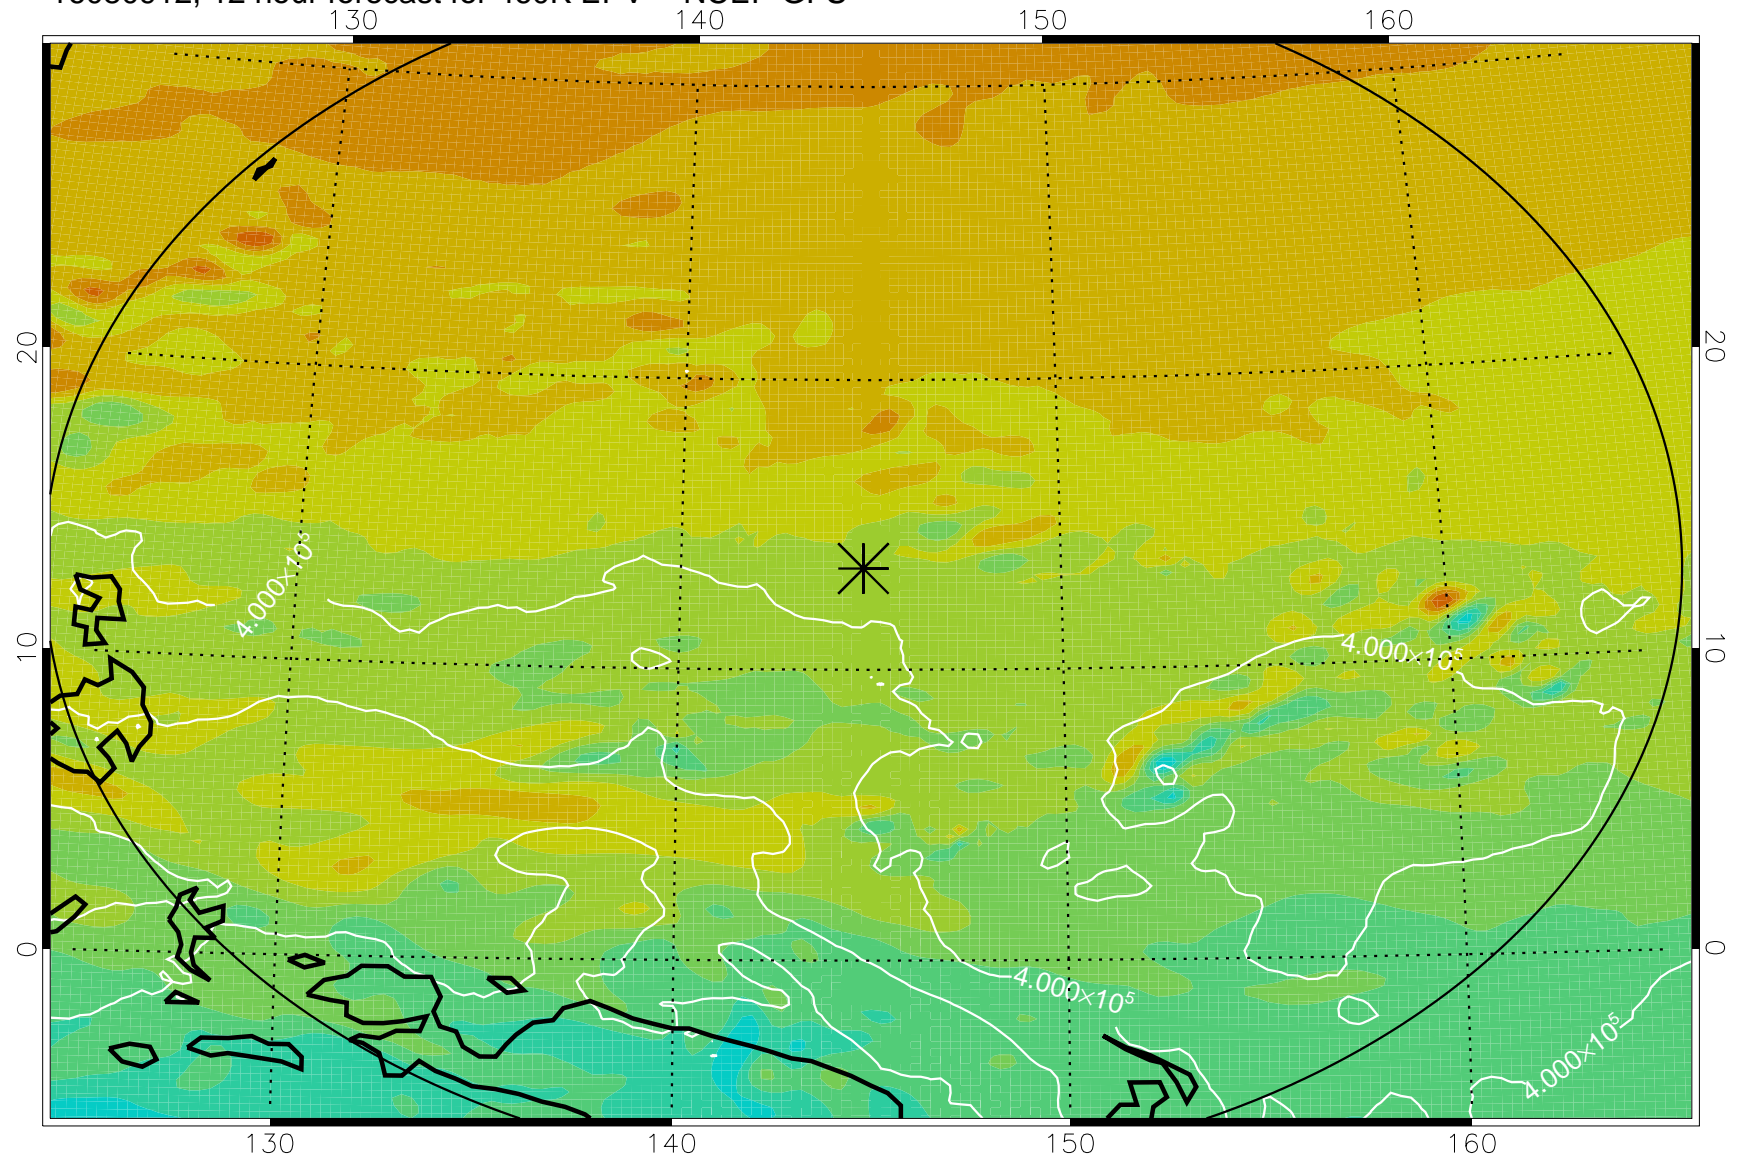

16080906, 6 hour forecast for 460K EPV -- NCEP GFS

460K Montgomery Streamfunction, white

Range ring of 2304 km

16080912, 12 hour forecast for 460K EPV -- NCEP GFS

460K Montgomery Streamfunction, white

Range ring of 2304 km

16080918, 18 hour forecast for 460K EPV -- NCEP GFS

460K Montgomery Streamfunction, white

Range ring of 2304 km

16081000, 24 hour forecast for 460K EPV -- NCEP GFS

460K Montgomery Streamfunction, white

Range ring of 2304 km

16081006, 30 hour forecast for 460K EPV -- NCEP GFS

460K Montgomery Streamfunction, white

Range ring of 2304 km

16081012, 36 hour forecast for 460K EPV -- NCEP GFS

460K Montgomery Streamfunction, white

Range ring of 2304 km

16081018, 42 hour forecast for 460K EPV -- NCEP GFS

460K Montgomery Streamfunction, white

Range ring of 2304 km

16081100, 48 hour forecast for 460K EPV -- NCEP GFS

460K Montgomery Streamfunction, white

Range ring of 2304 km