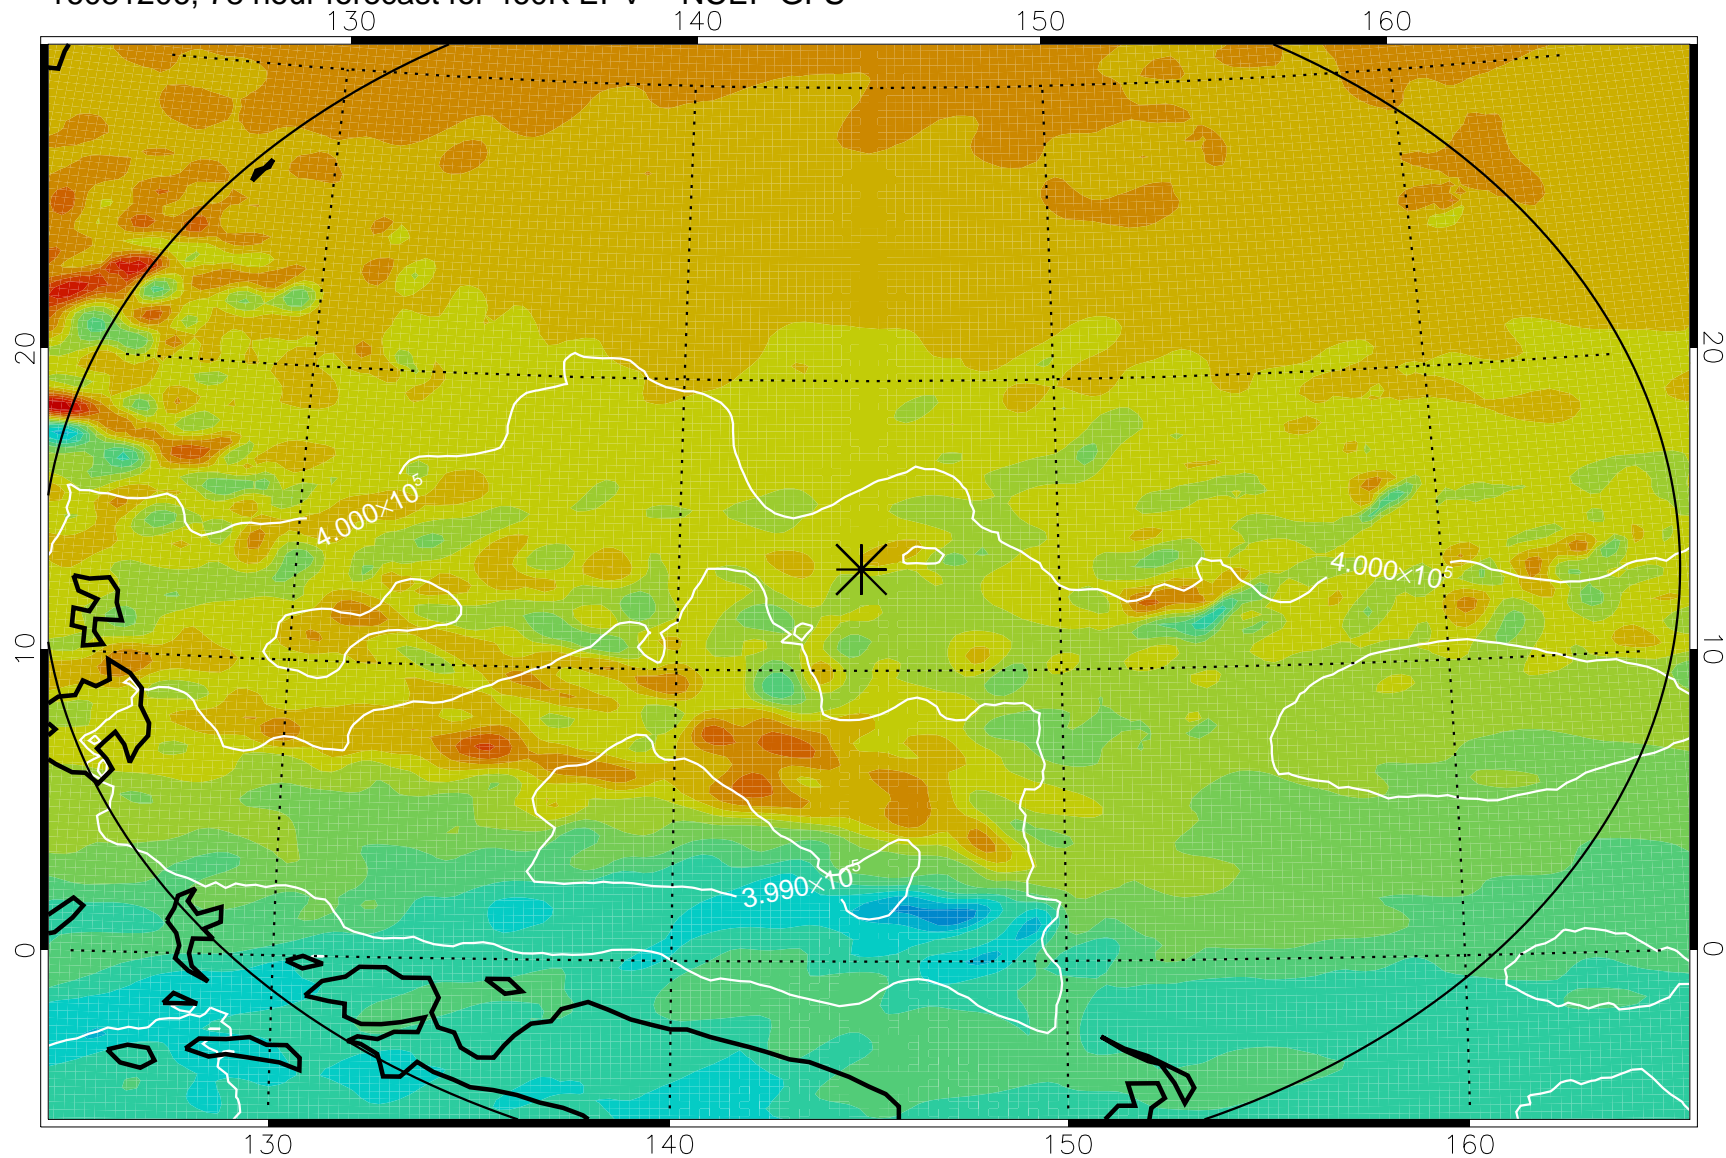

16081106, 54 hour forecast for 460K EPV -- NCEP GFS

460K Montgomery Streamfunction, white

Range ring of 2304 km

16081112, 60 hour forecast for 460K EPV -- NCEP GFS

460K Montgomery Streamfunction, white

Range ring of 2304 km

16081118, 66 hour forecast for 460K EPV -- NCEP GFS

460K Montgomery Streamfunction, white

Range ring of 2304 km

16081200, 72 hour forecast for 460K EPV -- NCEP GFS

460K Montgomery Streamfunction, white

Range ring of 2304 km

16081206, 78 hour forecast for 460K EPV -- NCEP GFS

460K Montgomery Streamfunction, white

Range ring of 2304 km

16081212, 84 hour forecast for 460K EPV -- NCEP GFS

460K Montgomery Streamfunction, white

Range ring of 2304 km

16081218, 90 hour forecast for 460K EPV -- NCEP GFS

460K Montgomery Streamfunction, white

Range ring of 2304 km

16081300, 96 hour forecast for 460K EPV -- NCEP GFS

460K Montgomery Streamfunction, white

Range ring of 2304 km