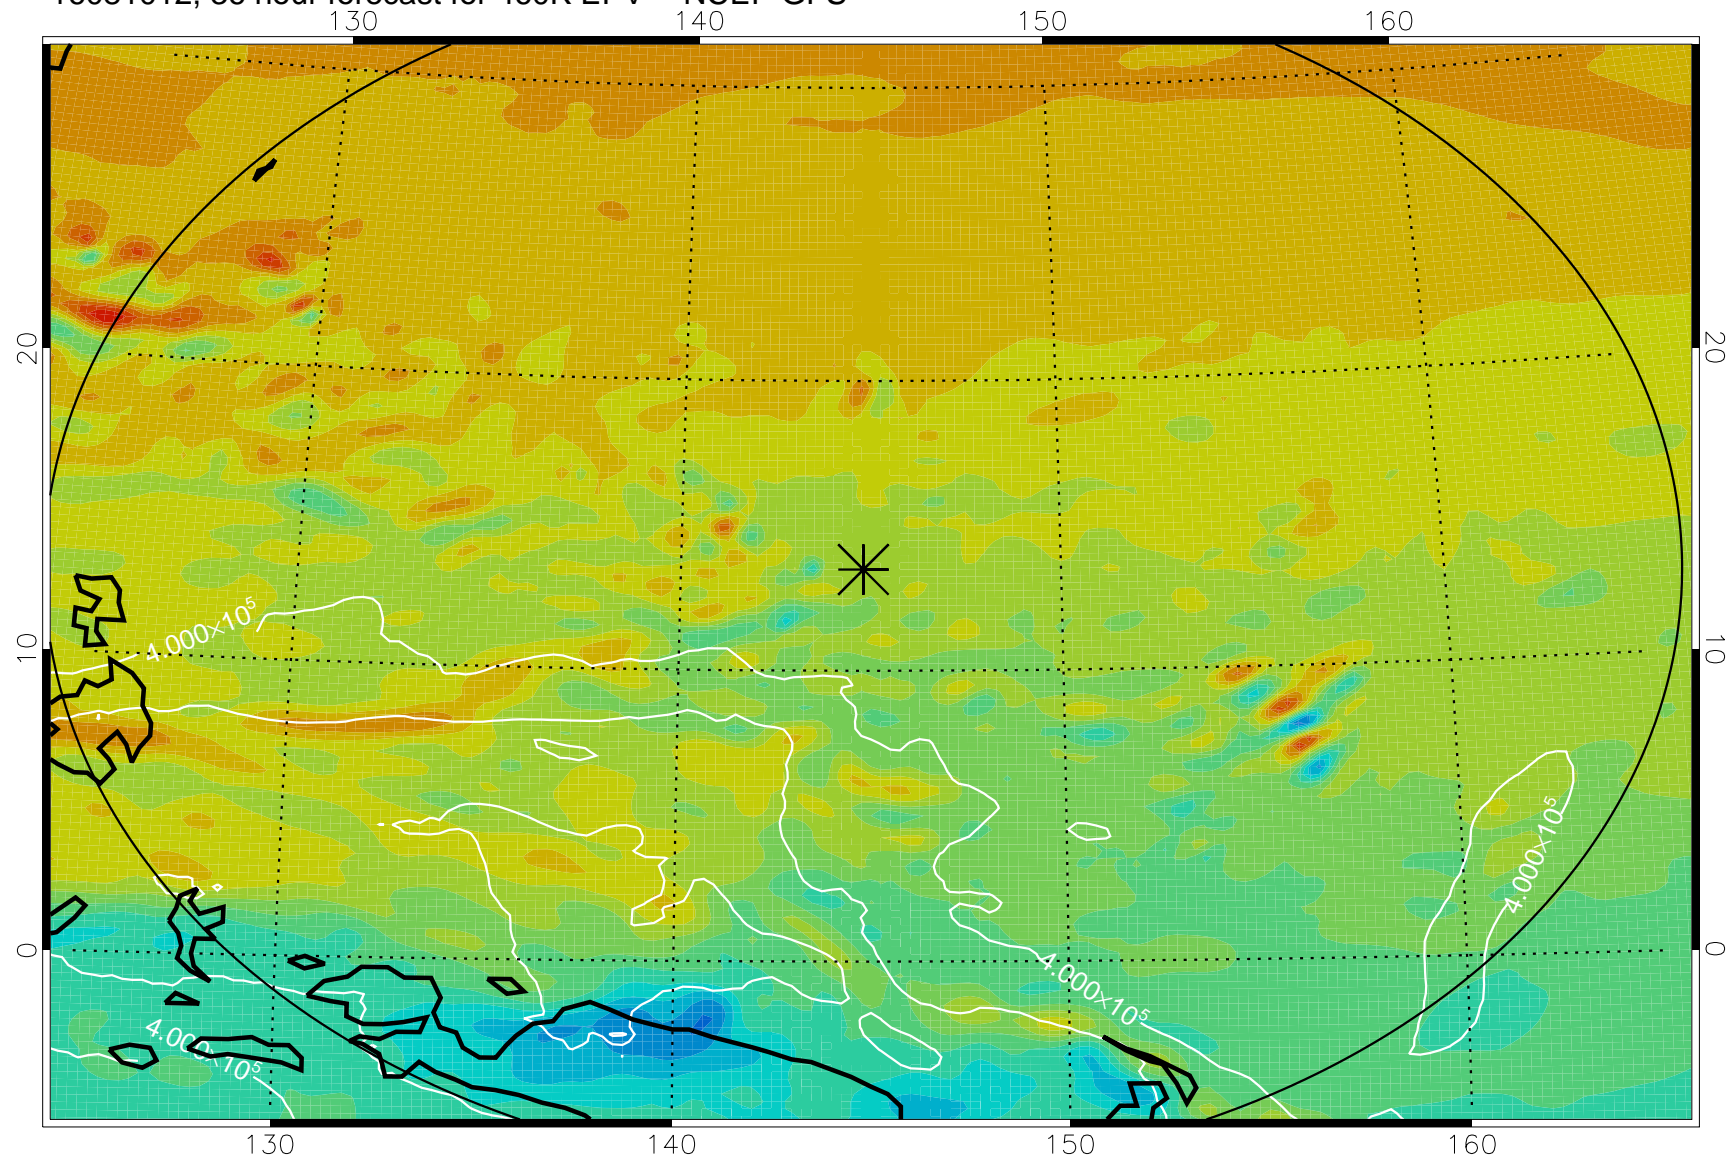

16080918, 18 hour forecast for 460K EPV -- NCEP GFS

460K Montgomery Streamfunction, white

Range ring of 2304 km

16081000, 24 hour forecast for 460K EPV -- NCEP GFS

460K Montgomery Streamfunction, white

Range ring of 2304 km

16081006, 30 hour forecast for 460K EPV -- NCEP GFS

460K Montgomery Streamfunction, white

Range ring of 2304 km

16081012, 36 hour forecast for 460K EPV -- NCEP GFS

460K Montgomery Streamfunction, white

Range ring of 2304 km

16081018, 42 hour forecast for 460K EPV -- NCEP GFS

460K Montgomery Streamfunction, white

Range ring of 2304 km

16081100, 48 hour forecast for 460K EPV -- NCEP GFS

460K Montgomery Streamfunction, white

Range ring of 2304 km

16081118, 66 hour forecast for 460K EPV -- NCEP GFS

460K Montgomery Streamfunction, white

Range ring of 2304 km

16081200, 72 hour forecast for 460K EPV -- NCEP GFS

460K Montgomery Streamfunction, white

Range ring of 2304 km