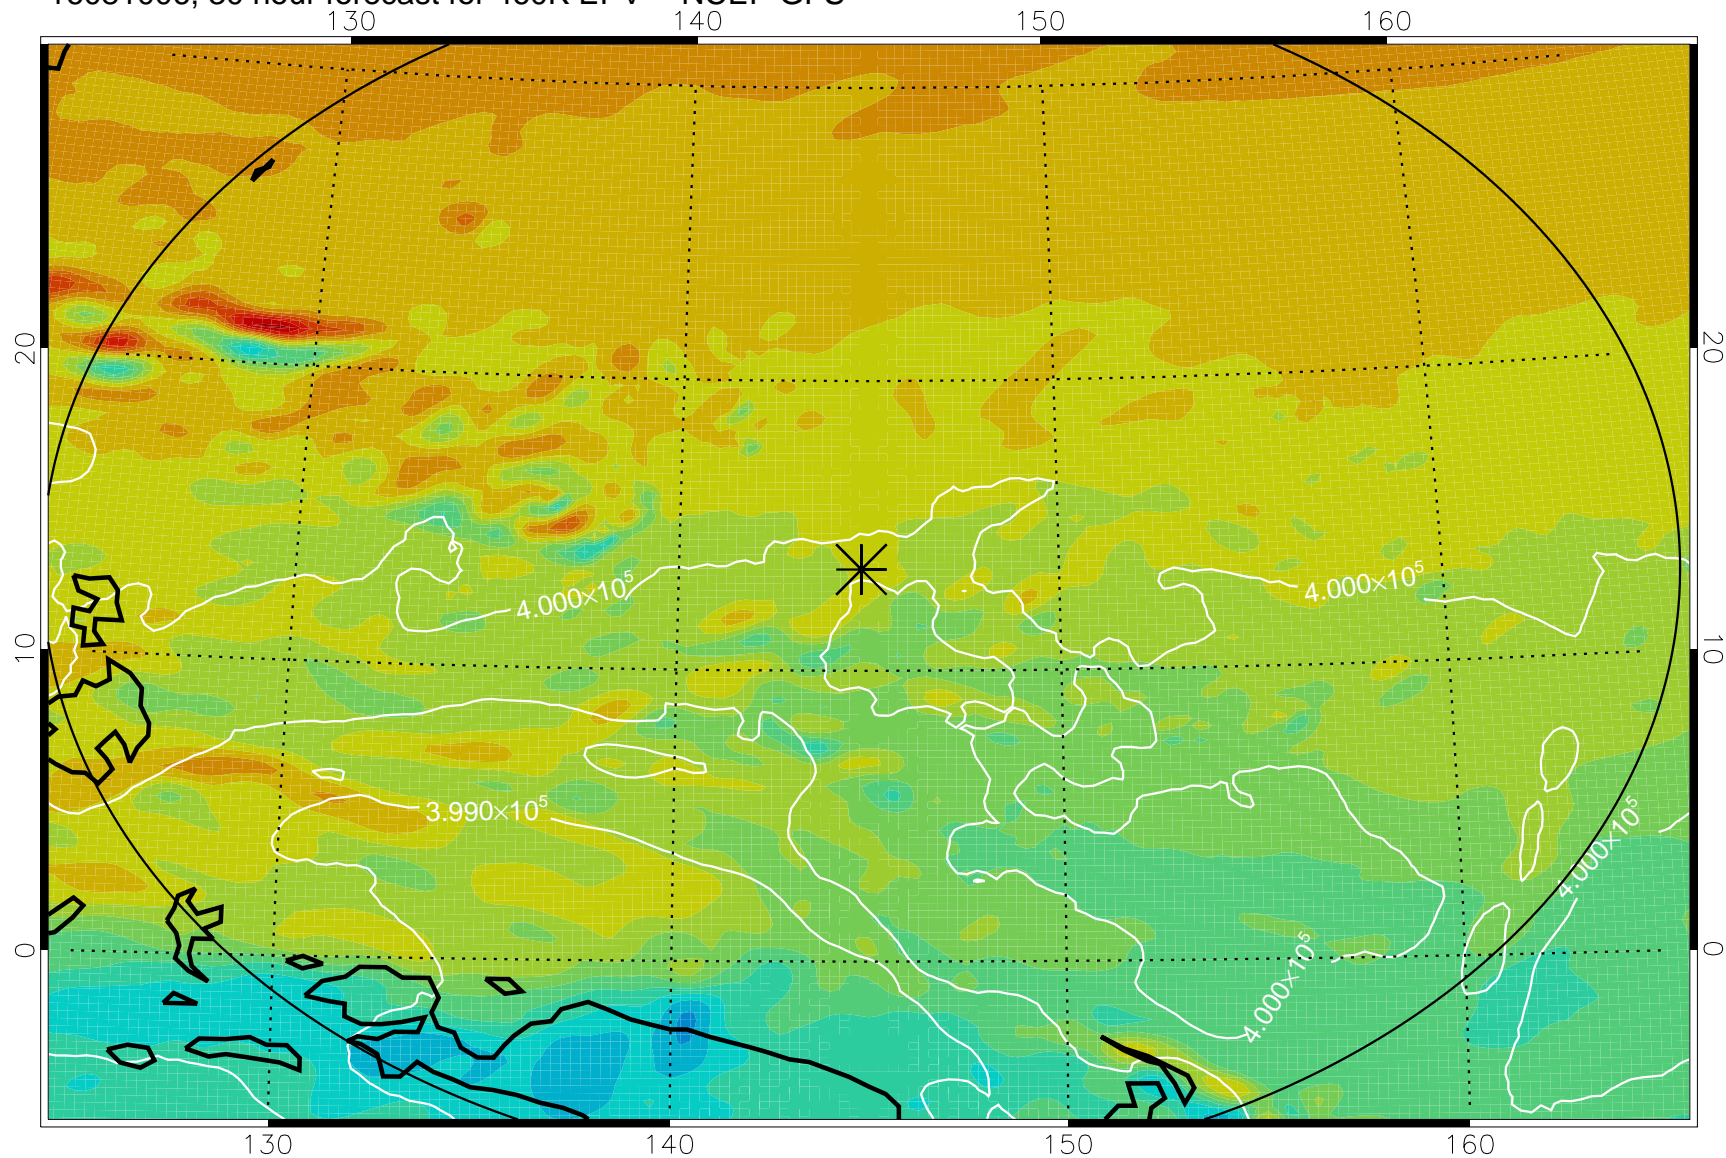

16080918, 18 hour forecast for 460K EPV -- NCEP GFS

460K Montgomery Streamfunction, white

Range ring of 2304 km

16081000, 24 hour forecast for 460K EPV -- NCEP GFS

460K Montgomery Streamfunction, white

Range ring of 2304 km

16081006, 30 hour forecast for 460K EPV -- NCEP GFS

460K Montgomery Streamfunction, white

Range ring of 2304 km

16081012, 36 hour forecast for 460K EPV -- NCEP GFS

460K Montgomery Streamfunction, white

Range ring of 2304 km

16081018, 42 hour forecast for 460K EPV -- NCEP GFS

460K Montgomery Streamfunction, white

Range ring of 2304 km

16081100, 48 hour forecast for 460K EPV -- NCEP GFS

460K Montgomery Streamfunction, white

Range ring of 2304 km

16081118, 66 hour forecast for 460K EPV -- NCEP GFS

460K Montgomery Streamfunction, white

Range ring of 2304 km

16081200, 72 hour forecast for 460K EPV -- NCEP GFS

460K Montgomery Streamfunction, white

Range ring of 2304 km