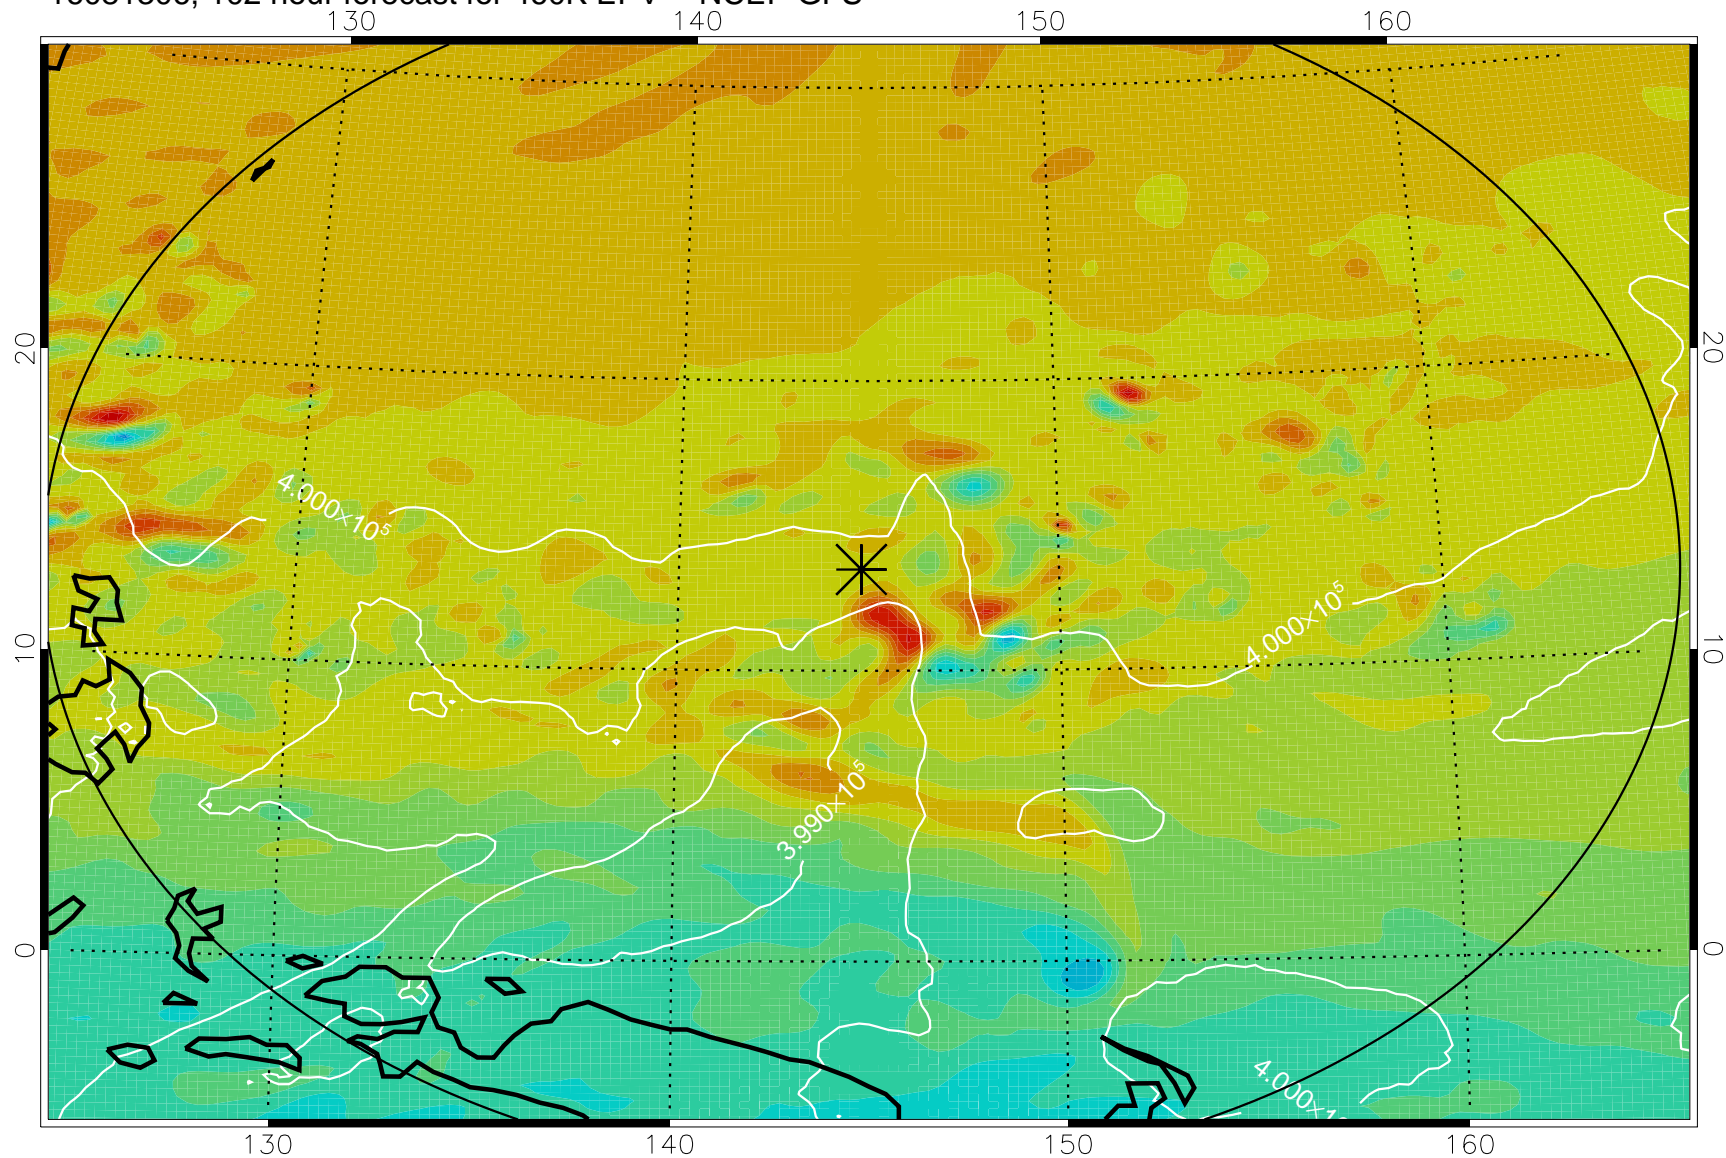

16081206, 78 hour forecast for 460K EPV -- NCEP GFS

460K Montgomery Streamfunction, white

Range ring of 2304 km

16081212, 84 hour forecast for 460K EPV -- NCEP GFS

460K Montgomery Streamfunction, white

Range ring of 2304 km

16081218, 90 hour forecast for 460K EPV -- NCEP GFS

460K Montgomery Streamfunction, white

Range ring of 2304 km

16081300, 96 hour forecast for 460K EPV -- NCEP GFS

460K Montgomery Streamfunction, white

Range ring of 2304 km

16081306, 102 hour forecast for 460K EPV -- NCEP GFS

460K Montgomery Streamfunction, white

Range ring of 2304 km

16081312, 108 hour forecast for 460K EPV -- NCEP GFS

460K Montgomery Streamfunction, white

Range ring of 2304 km

16081318, 114 hour forecast for 460K EPV -- NCEP GFS

460K Montgomery Streamfunction, white

Range ring of 2304 km

16081400, 120 hour forecast for 460K EPV -- NCEP GFS

460K Montgomery Streamfunction, white

Range ring of 2304 km