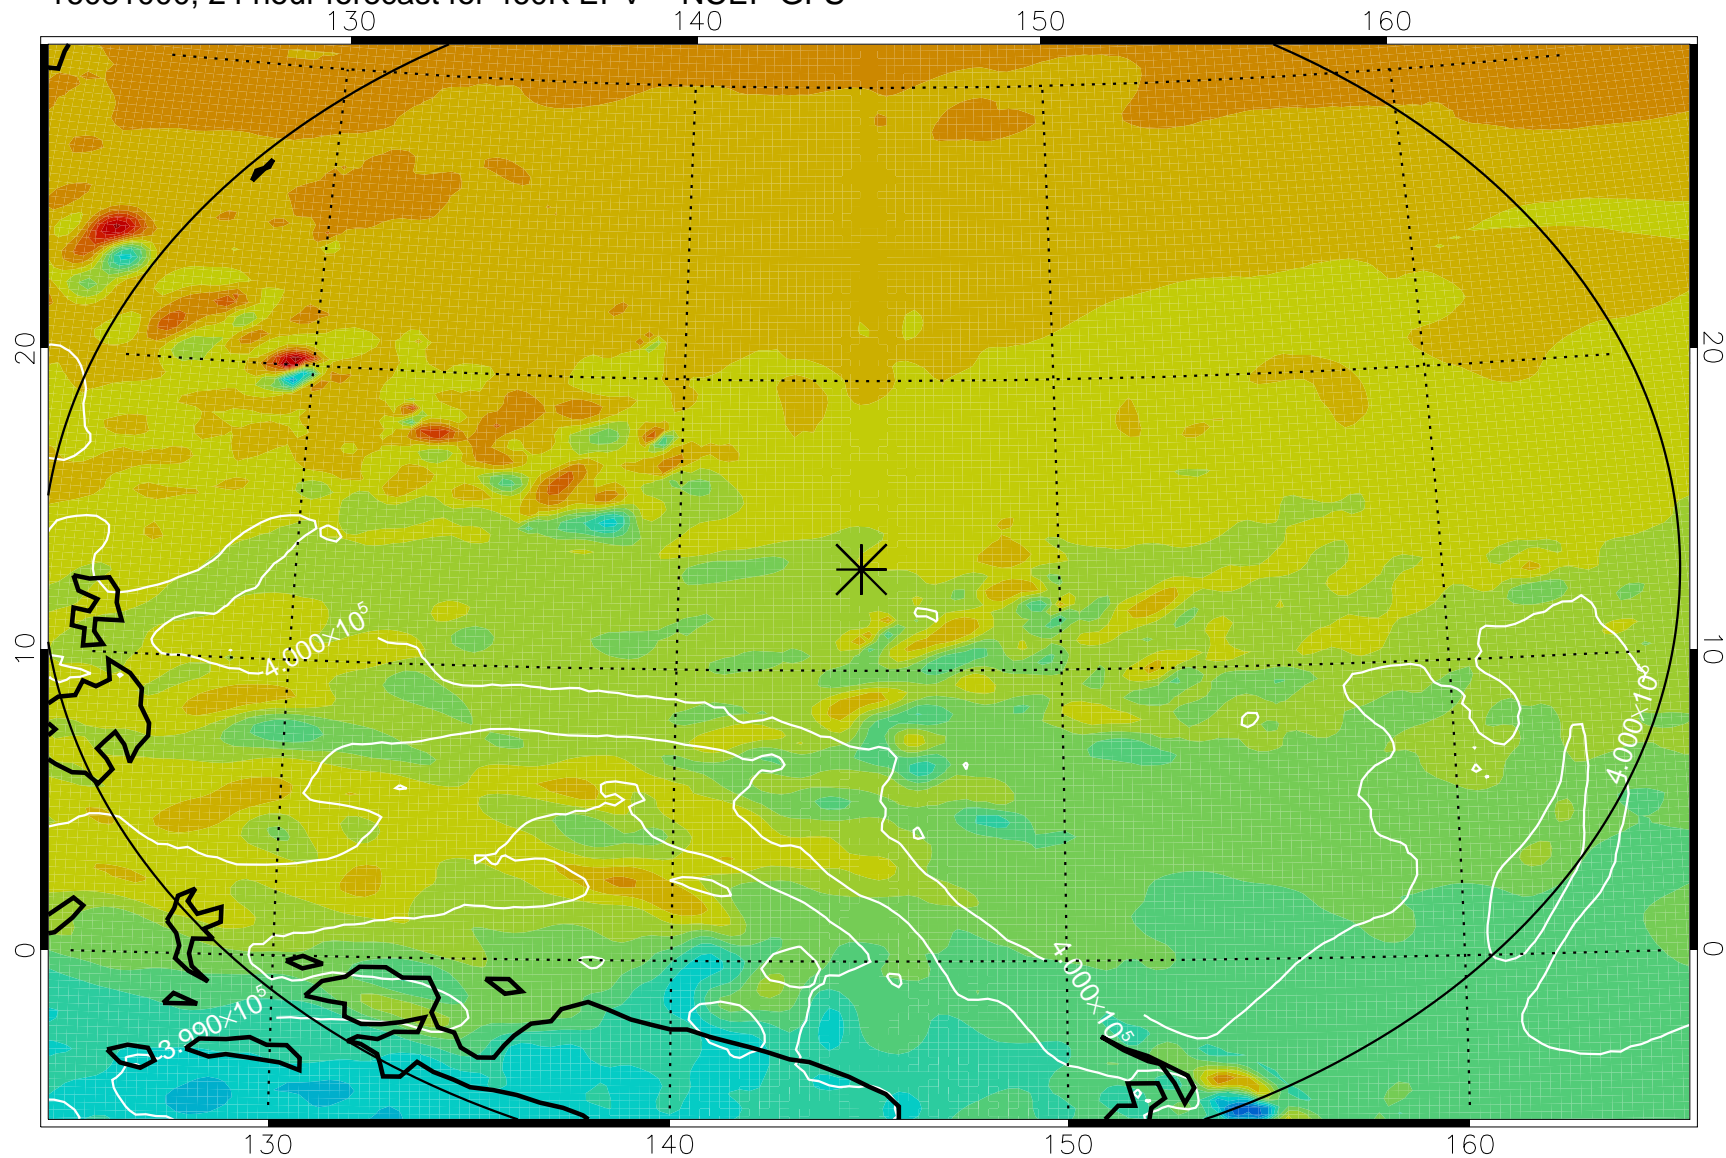

16080906, 6 hour forecast for 460K EPV -- NCEP GFS

460K Montgomery Streamfunction, white

Range ring of 2304 km

16080912, 12 hour forecast for 460K EPV -- NCEP GFS

460K Montgomery Streamfunction, white

Range ring of 2304 km

16080918, 18 hour forecast for 460K EPV -- NCEP GFS

460K Montgomery Streamfunction, white

Range ring of 2304 km

16081000, 24 hour forecast for 460K EPV -- NCEP GFS

460K Montgomery Streamfunction, white

Range ring of 2304 km

16081006, 30 hour forecast for 460K EPV -- NCEP GFS

460K Montgomery Streamfunction, white

Range ring of 2304 km

16081012, 36 hour forecast for 460K EPV -- NCEP GFS

460K Montgomery Streamfunction, white

Range ring of 2304 km

16081018, 42 hour forecast for 460K EPV -- NCEP GFS

460K Montgomery Streamfunction, white

Range ring of 2304 km

16081100, 48 hour forecast for 460K EPV -- NCEP GFS

460K Montgomery Streamfunction, white

Range ring of 2304 km