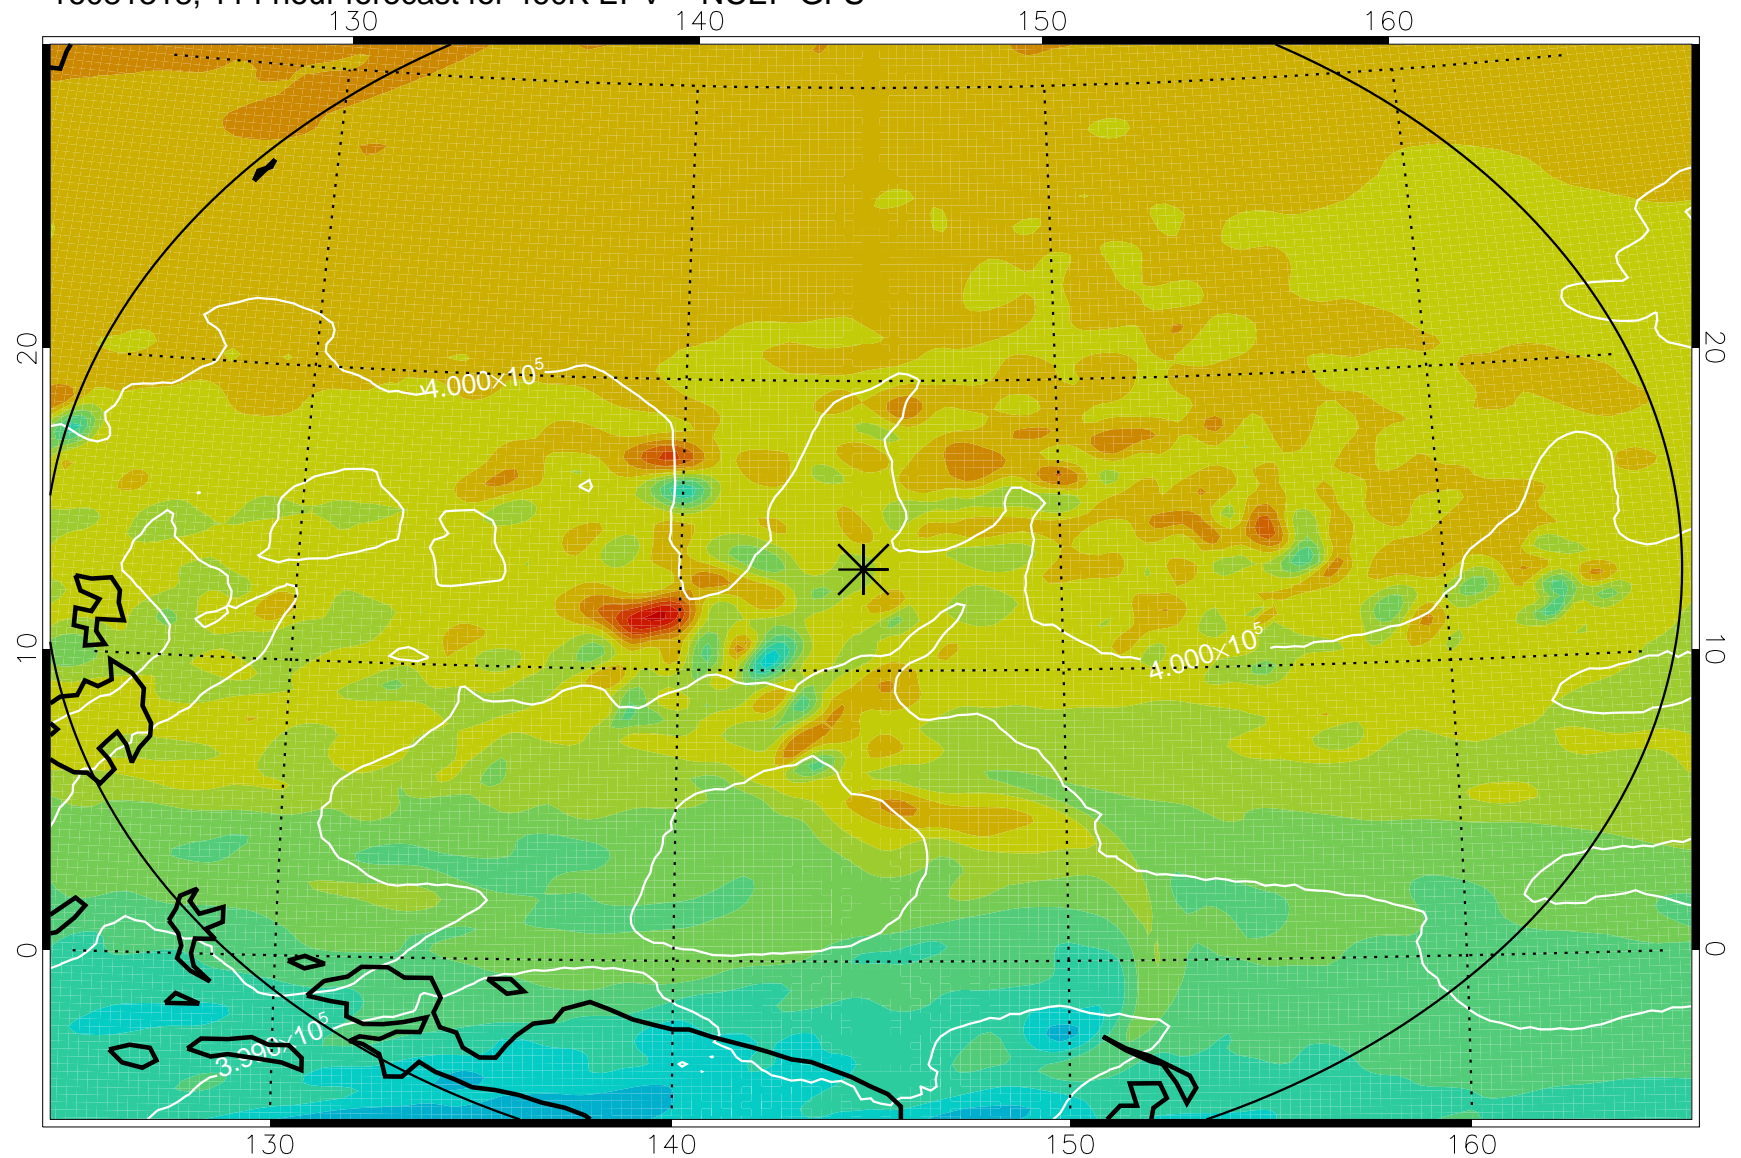

16081206, 78 hour forecast for 460K EPV -- NCEP GFS

460K Montgomery Streamfunction, white

Range ring of 2304 km

16081212, 84 hour forecast for 460K EPV -- NCEP GFS

460K Montgomery Streamfunction, white

Range ring of 2304 km

16081218, 90 hour forecast for 460K EPV -- NCEP GFS

460K Montgomery Streamfunction, white

Range ring of 2304 km

16081300, 96 hour forecast for 460K EPV -- NCEP GFS

460K Montgomery Streamfunction, white

Range ring of 2304 km

16081306, 102 hour forecast for 460K EPV -- NCEP GFS

460K Montgomery Streamfunction, white

Range ring of 2304 km

16081312, 108 hour forecast for 460K EPV -- NCEP GFS

460K Montgomery Streamfunction, white

Range ring of 2304 km

16081318, 114 hour forecast for 460K EPV -- NCEP GFS

460K Montgomery Streamfunction, white

Range ring of 2304 km

16081400, 120 hour forecast for 460K EPV -- NCEP GFS

460K Montgomery Streamfunction, white

Range ring of 2304 km