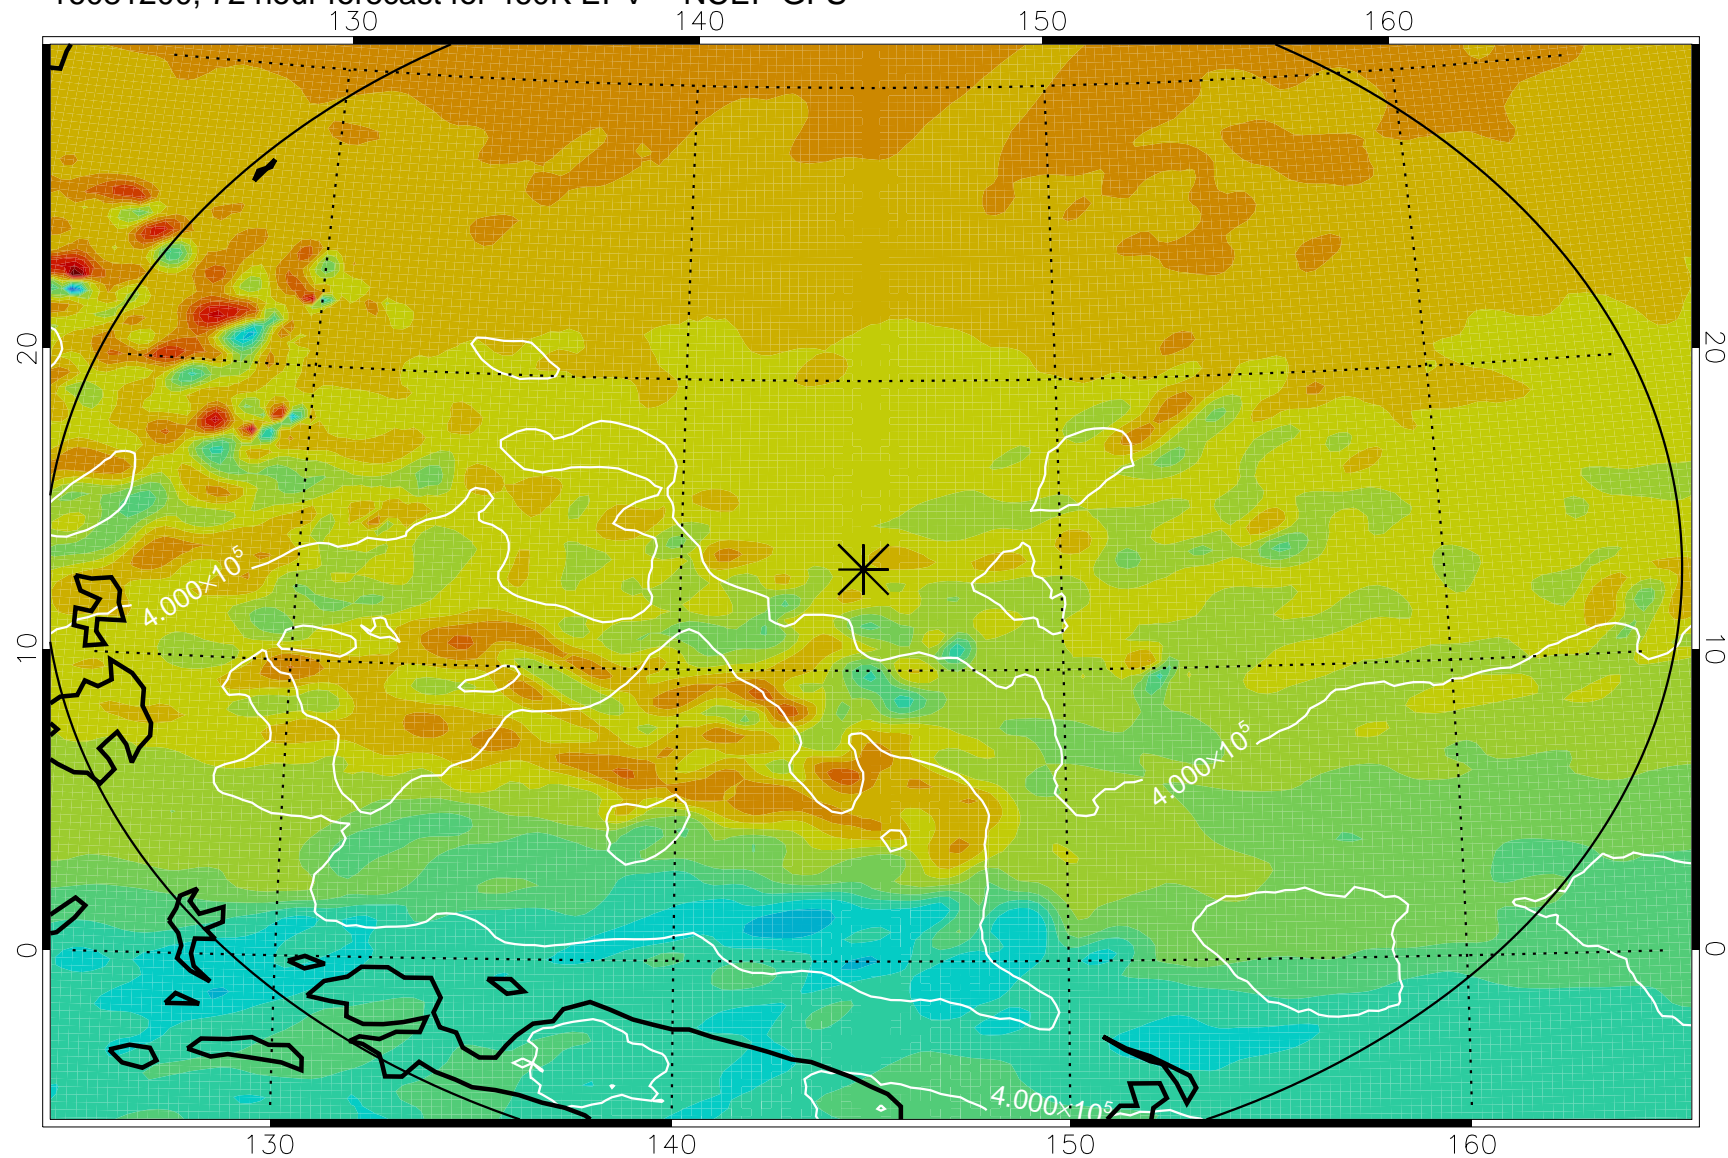

16081018, 42 hour forecast for 460K EPV -- NCEP GFS

460K Montgomery Streamfunction, white

Range ring of 2304 km

16081100, 48 hour forecast for 460K EPV -- NCEP GFS

460K Montgomery Streamfunction, white

Range ring of 2304 km

16081106, 54 hour forecast for 460K EPV -- NCEP GFS

460K Montgomery Streamfunction, white

Range ring of 2304 km

16081112, 60 hour forecast for 460K EPV -- NCEP GFS

460K Montgomery Streamfunction, white

Range ring of 2304 km

16081118, 66 hour forecast for 460K EPV -- NCEP GFS

460K Montgomery Streamfunction, white

Range ring of 2304 km

16081200, 72 hour forecast for 460K EPV -- NCEP GFS

460K Montgomery Streamfunction, white

Range ring of 2304 km

16081206, 78 hour forecast for 460K EPV -- NCEP GFS

460K Montgomery Streamfunction, white

Range ring of 2304 km

16081212, 84 hour forecast for 460K EPV -- NCEP GFS

460K Montgomery Streamfunction, white

Range ring of 2304 km