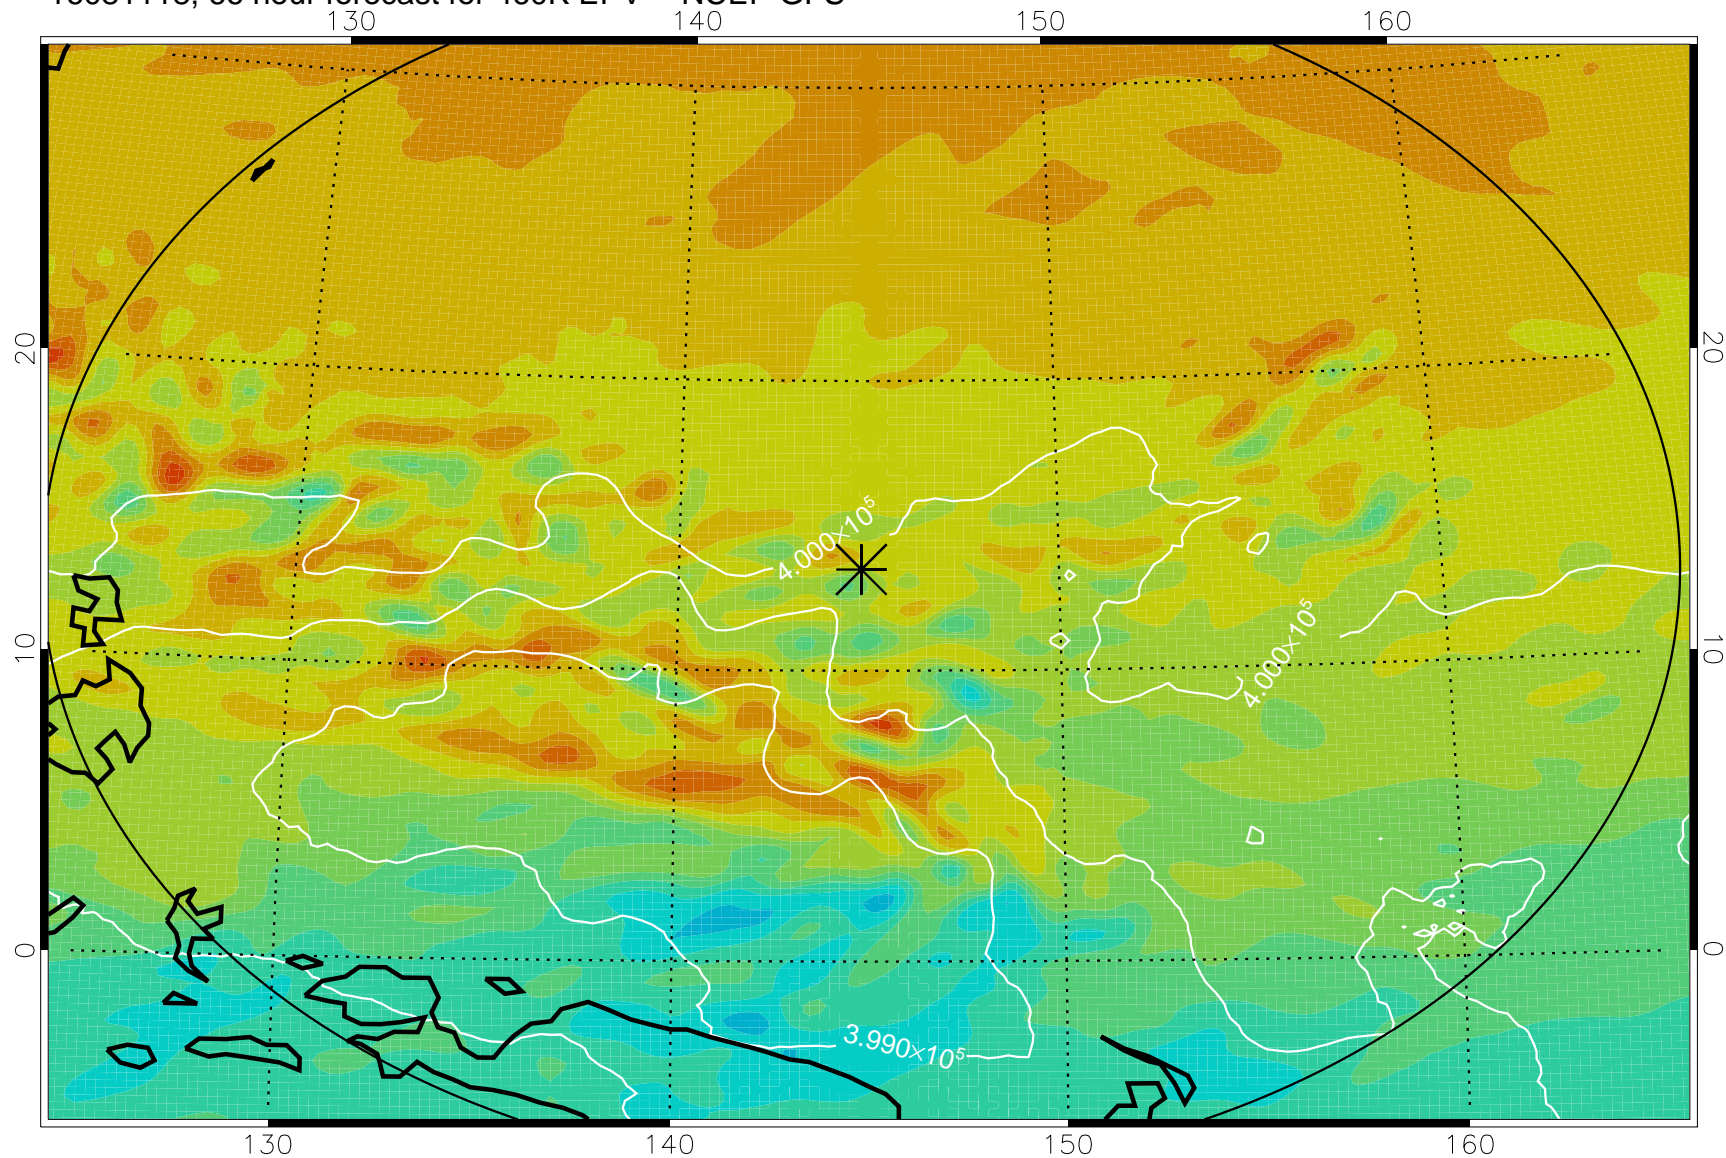

16081018, 42 hour forecast for 460K EPV -- NCEP GFS

460K Montgomery Streamfunction, white

Range ring of 2304 km

16081100, 48 hour forecast for 460K EPV -- NCEP GFS

460K Montgomery Streamfunction, white

Range ring of 2304 km

16081106, 54 hour forecast for 460K EPV -- NCEP GFS

460K Montgomery Streamfunction, white

Range ring of 2304 km

16081112, 60 hour forecast for 460K EPV -- NCEP GFS

460K Montgomery Streamfunction, white

Range ring of 2304 km

16081118, 66 hour forecast for 460K EPV -- NCEP GFS

460K Montgomery Streamfunction, white

Range ring of 2304 km

16081200, 72 hour forecast for 460K EPV -- NCEP GFS

460K Montgomery Streamfunction, white

Range ring of 2304 km

16081206, 78 hour forecast for 460K EPV -- NCEP GFS

460K Montgomery Streamfunction, white

Range ring of 2304 km

16081212, 84 hour forecast for 460K EPV -- NCEP GFS

460K Montgomery Streamfunction, white

Range ring of 2304 km