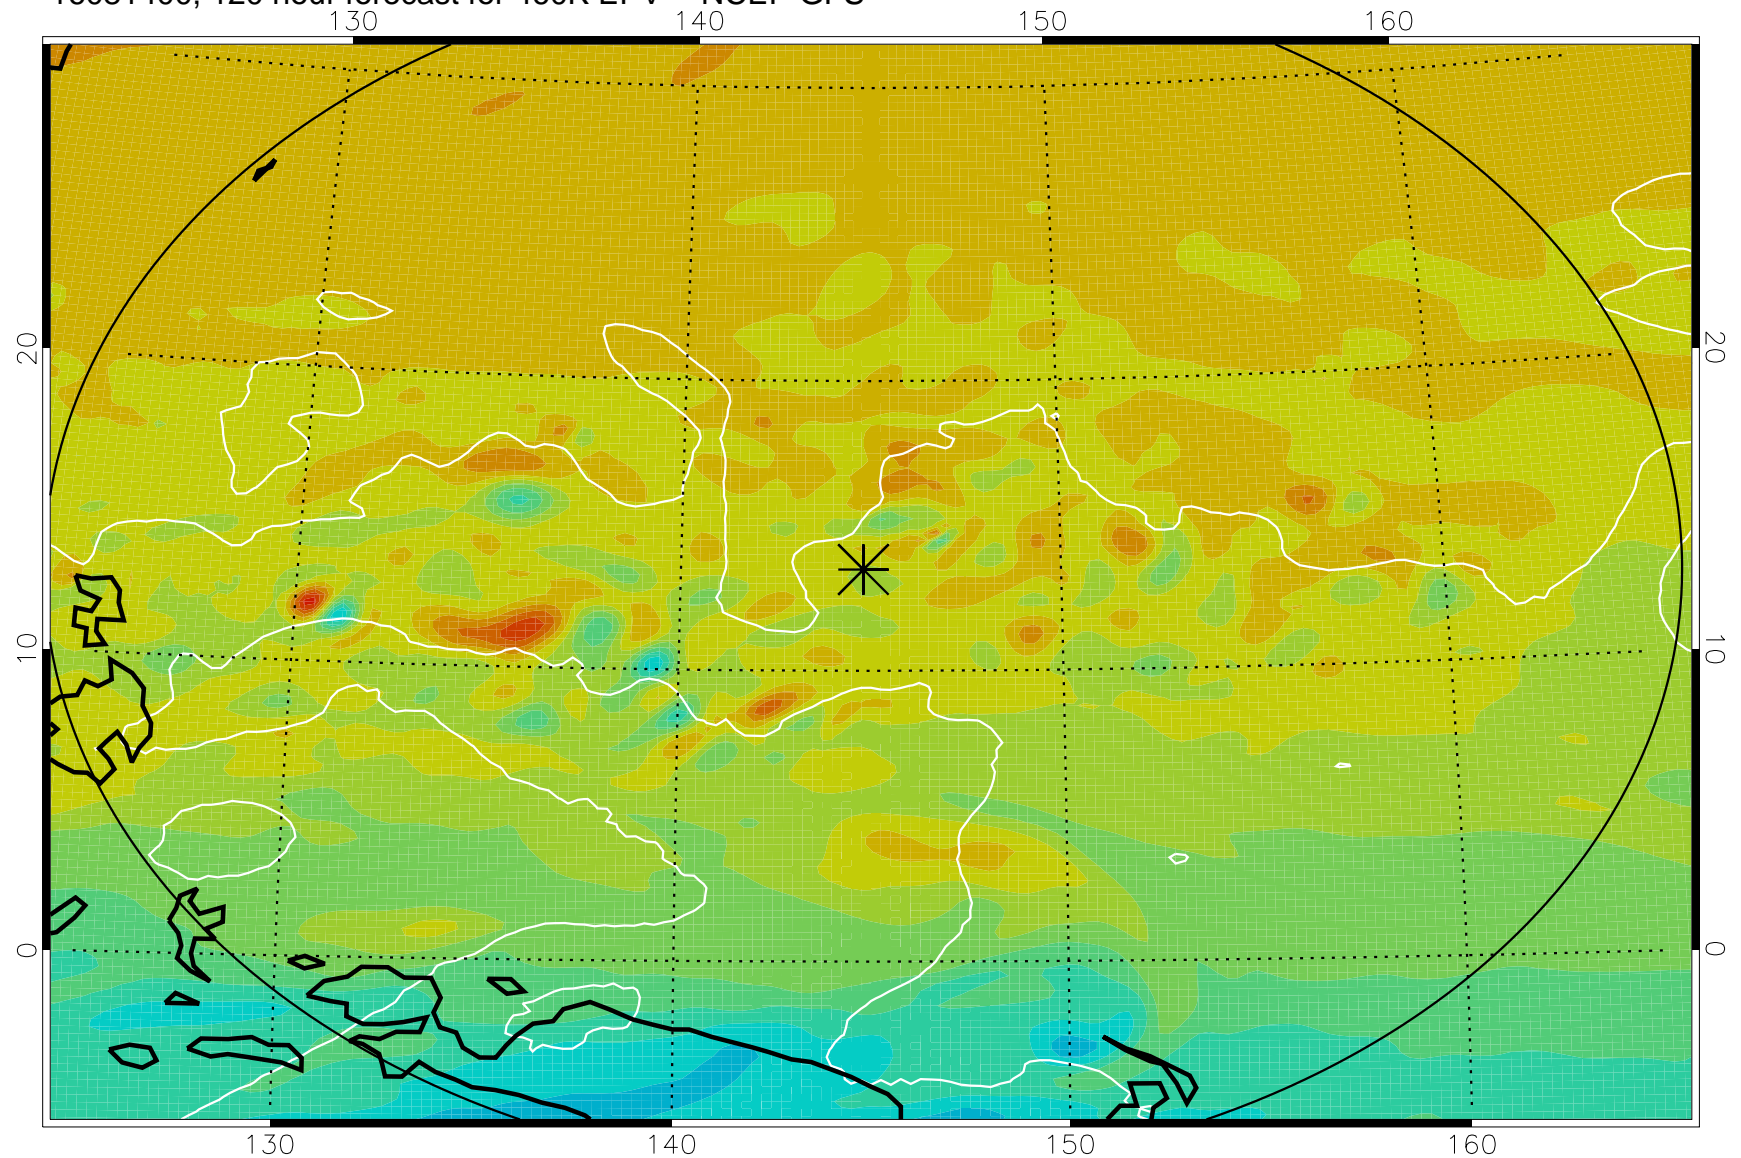

16081206, 78 hour forecast for 460K EPV -- NCEP GFS

460K Montgomery Streamfunction, white

Range ring of 2304 km

16081212, 84 hour forecast for 460K EPV -- NCEP GFS

460K Montgomery Streamfunction, white

Range ring of 2304 km

16081218, 90 hour forecast for 460K EPV -- NCEP GFS

460K Montgomery Streamfunction, white

Range ring of 2304 km

16081300, 96 hour forecast for 460K EPV -- NCEP GFS

460K Montgomery Streamfunction, white

Range ring of 2304 km

16081306, 102 hour forecast for 460K EPV -- NCEP GFS

460K Montgomery Streamfunction, white

Range ring of 2304 km

16081312, 108 hour forecast for 460K EPV -- NCEP GFS

460K Montgomery Streamfunction, white

Range ring of 2304 km

16081318, 114 hour forecast for 460K EPV -- NCEP GFS

460K Montgomery Streamfunction, white

Range ring of 2304 km

16081400, 120 hour forecast for 460K EPV -- NCEP GFS

460K Montgomery Streamfunction, white

Range ring of 2304 km