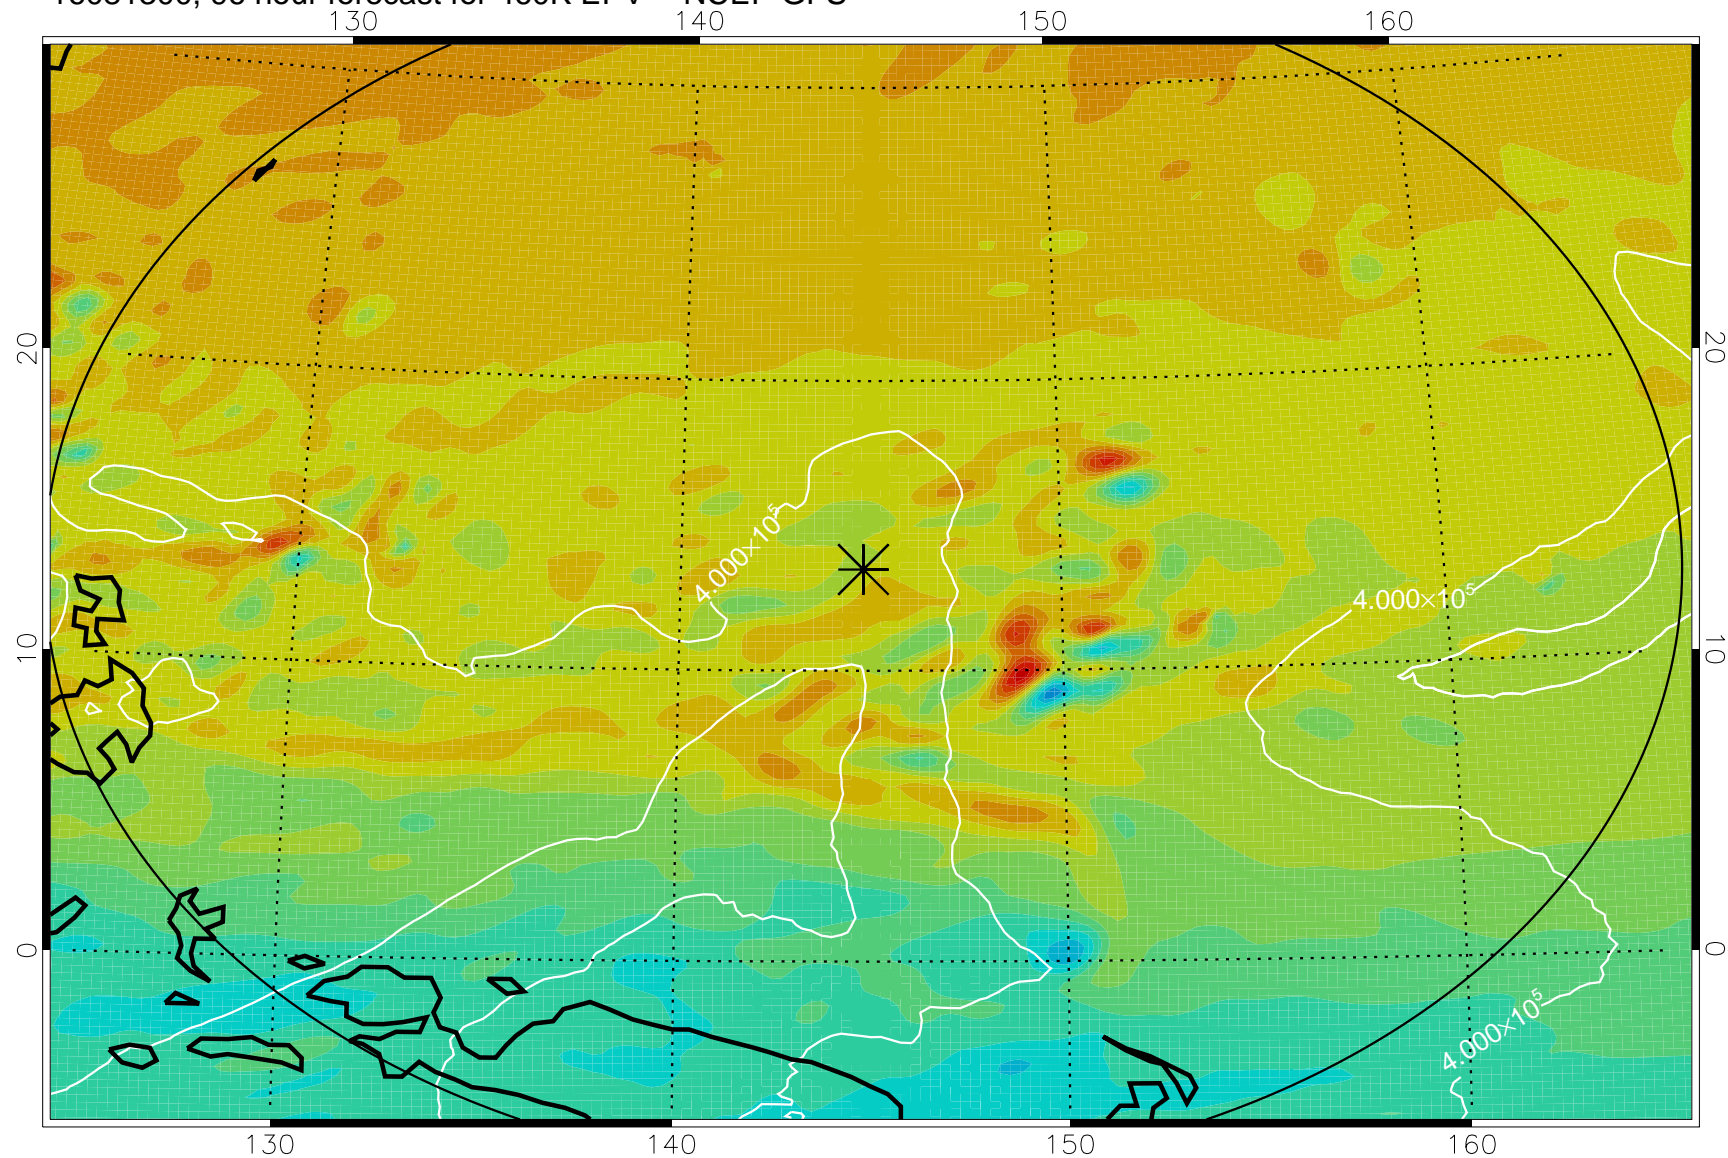

16081118, 66 hour forecast for 460K EPV -- NCEP GFS

460K Montgomery Streamfunction, white

Range ring of 2304 km

16081200, 72 hour forecast for 460K EPV -- NCEP GFS

460K Montgomery Streamfunction, white

Range ring of 2304 km

16081206, 78 hour forecast for 460K EPV -- NCEP GFS

460K Montgomery Streamfunction, white

Range ring of 2304 km

16081212, 84 hour forecast for 460K EPV -- NCEP GFS

460K Montgomery Streamfunction, white

Range ring of 2304 km

16081218, 90 hour forecast for 460K EPV -- NCEP GFS

460K Montgomery Streamfunction, white

Range ring of 2304 km

16081300, 96 hour forecast for 460K EPV -- NCEP GFS

460K Montgomery Streamfunction, white

Range ring of 2304 km

16081306, 102 hour forecast for 460K EPV -- NCEP GFS

460K Montgomery Streamfunction, white

Range ring of 2304 km

16081312, 108 hour forecast for 460K EPV -- NCEP GFS

460K Montgomery Streamfunction, white

Range ring of 2304 km