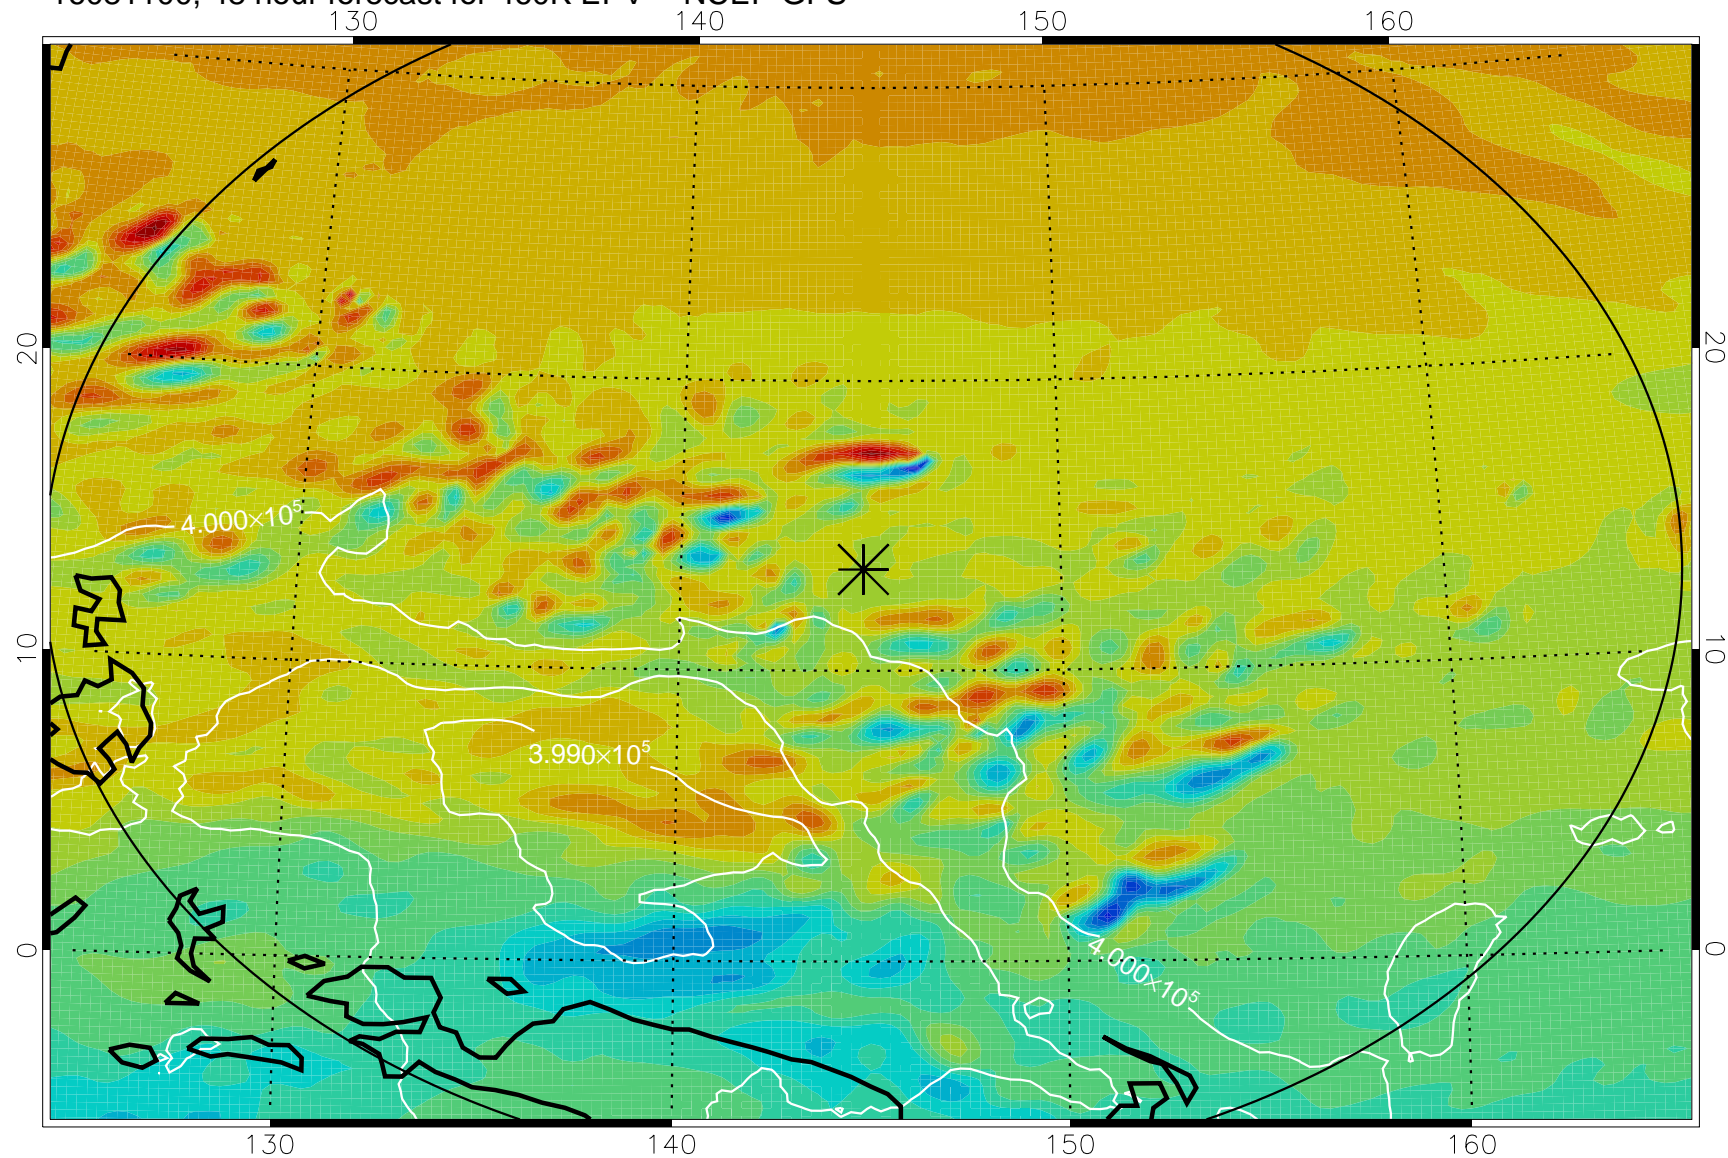

16081006, 30 hour forecast for 460K EPV -- NCEP GFS

460K Montgomery Streamfunction, white

Range ring of 2304 km

16081012, 36 hour forecast for 460K EPV -- NCEP GFS

460K Montgomery Streamfunction, white

Range ring of 2304 km

16081018, 42 hour forecast for 460K EPV -- NCEP GFS

460K Montgomery Streamfunction, white

Range ring of 2304 km

16081100, 48 hour forecast for 460K EPV -- NCEP GFS

460K Montgomery Streamfunction, white

Range ring of 2304 km

16081106, 54 hour forecast for 460K EPV -- NCEP GFS

460K Montgomery Streamfunction, white

Range ring of 2304 km

16081112, 60 hour forecast for 460K EPV -- NCEP GFS

460K Montgomery Streamfunction, white

Range ring of 2304 km

16081118, 66 hour forecast for 460K EPV -- NCEP GFS

460K Montgomery Streamfunction, white

Range ring of 2304 km

16081200, 72 hour forecast for 460K EPV -- NCEP GFS

460K Montgomery Streamfunction, white

Range ring of 2304 km