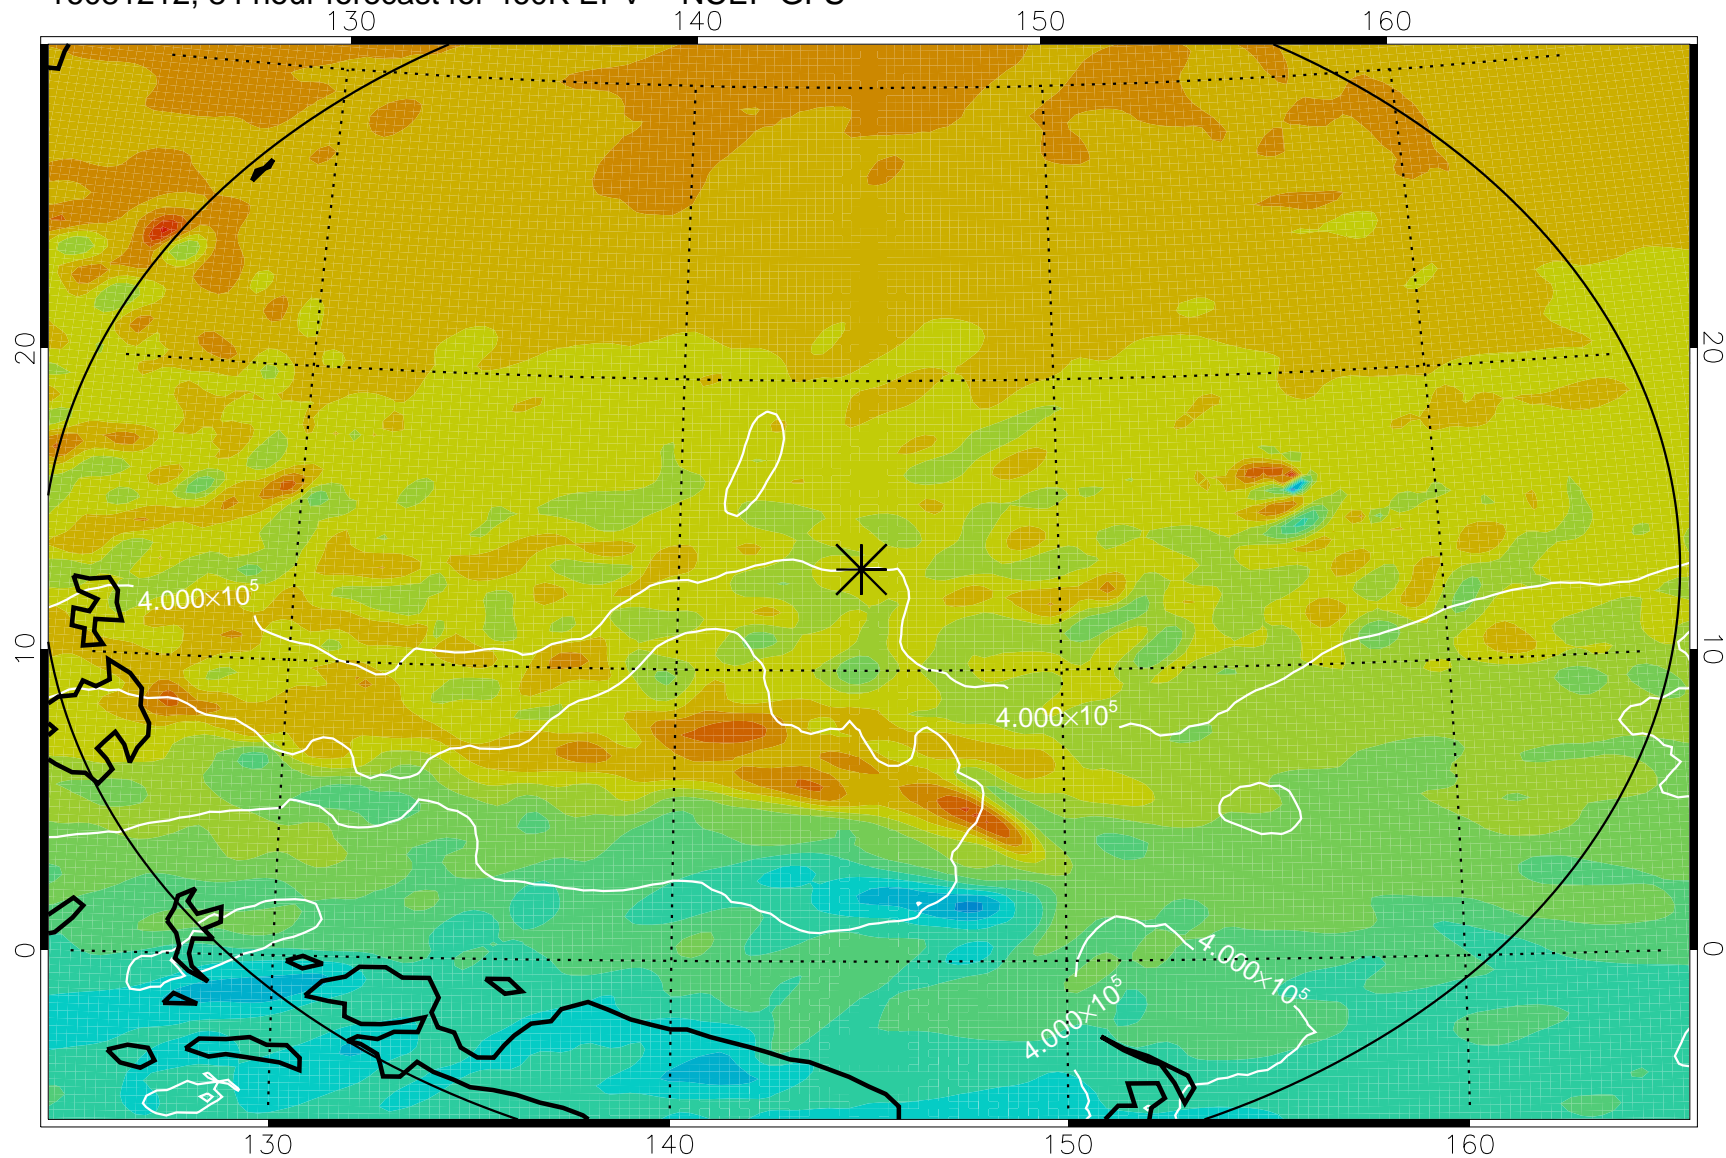

16081106, 54 hour forecast for 460K EPV -- NCEP GFS

460K Montgomery Streamfunction, white

Range ring of 2304 km

16081112, 60 hour forecast for 460K EPV -- NCEP GFS

460K Montgomery Streamfunction, white

Range ring of 2304 km

16081118, 66 hour forecast for 460K EPV -- NCEP GFS

460K Montgomery Streamfunction, white

Range ring of 2304 km

16081200, 72 hour forecast for 460K EPV -- NCEP GFS

460K Montgomery Streamfunction, white

Range ring of 2304 km

16081206, 78 hour forecast for 460K EPV -- NCEP GFS

460K Montgomery Streamfunction, white

Range ring of 2304 km

16081212, 84 hour forecast for 460K EPV -- NCEP GFS

460K Montgomery Streamfunction, white

Range ring of 2304 km

16081218, 90 hour forecast for 460K EPV -- NCEP GFS

460K Montgomery Streamfunction, white

Range ring of 2304 km

16081300, 96 hour forecast for 460K EPV -- NCEP GFS

460K Montgomery Streamfunction, white

Range ring of 2304 km