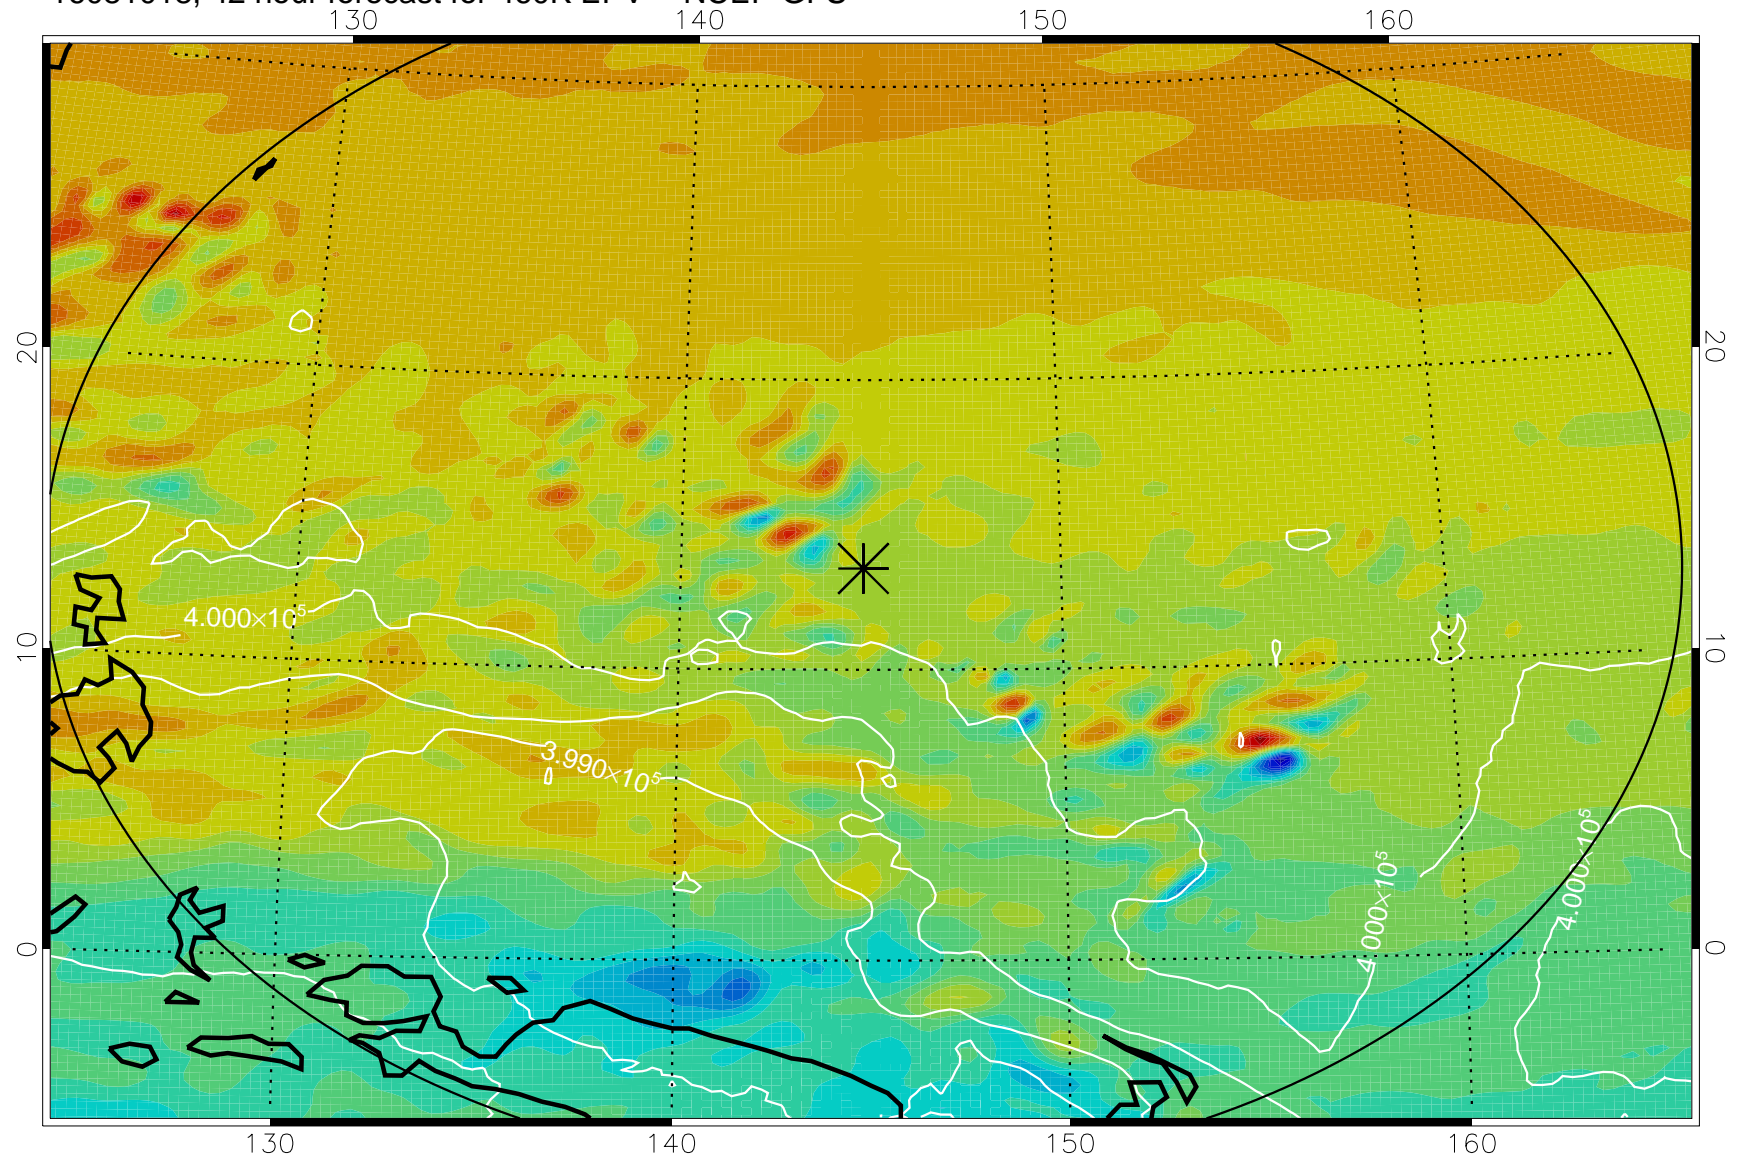

16081006, 30 hour forecast for 460K EPV -- NCEP GFS

460K Montgomery Streamfunction, white

Range ring of 2304 km

16081012, 36 hour forecast for 460K EPV -- NCEP GFS

460K Montgomery Streamfunction, white

Range ring of 2304 km

16081018, 42 hour forecast for 460K EPV -- NCEP GFS

460K Montgomery Streamfunction, white

Range ring of 2304 km

16081100, 48 hour forecast for 460K EPV -- NCEP GFS

460K Montgomery Streamfunction, white

Range ring of 2304 km

16081106, 54 hour forecast for 460K EPV -- NCEP GFS

460K Montgomery Streamfunction, white

Range ring of 2304 km

16081112, 60 hour forecast for 460K EPV -- NCEP GFS

460K Montgomery Streamfunction, white

Range ring of 2304 km

16081118, 66 hour forecast for 460K EPV -- NCEP GFS

460K Montgomery Streamfunction, white

Range ring of 2304 km

16081200, 72 hour forecast for 460K EPV -- NCEP GFS

460K Montgomery Streamfunction, white

Range ring of 2304 km