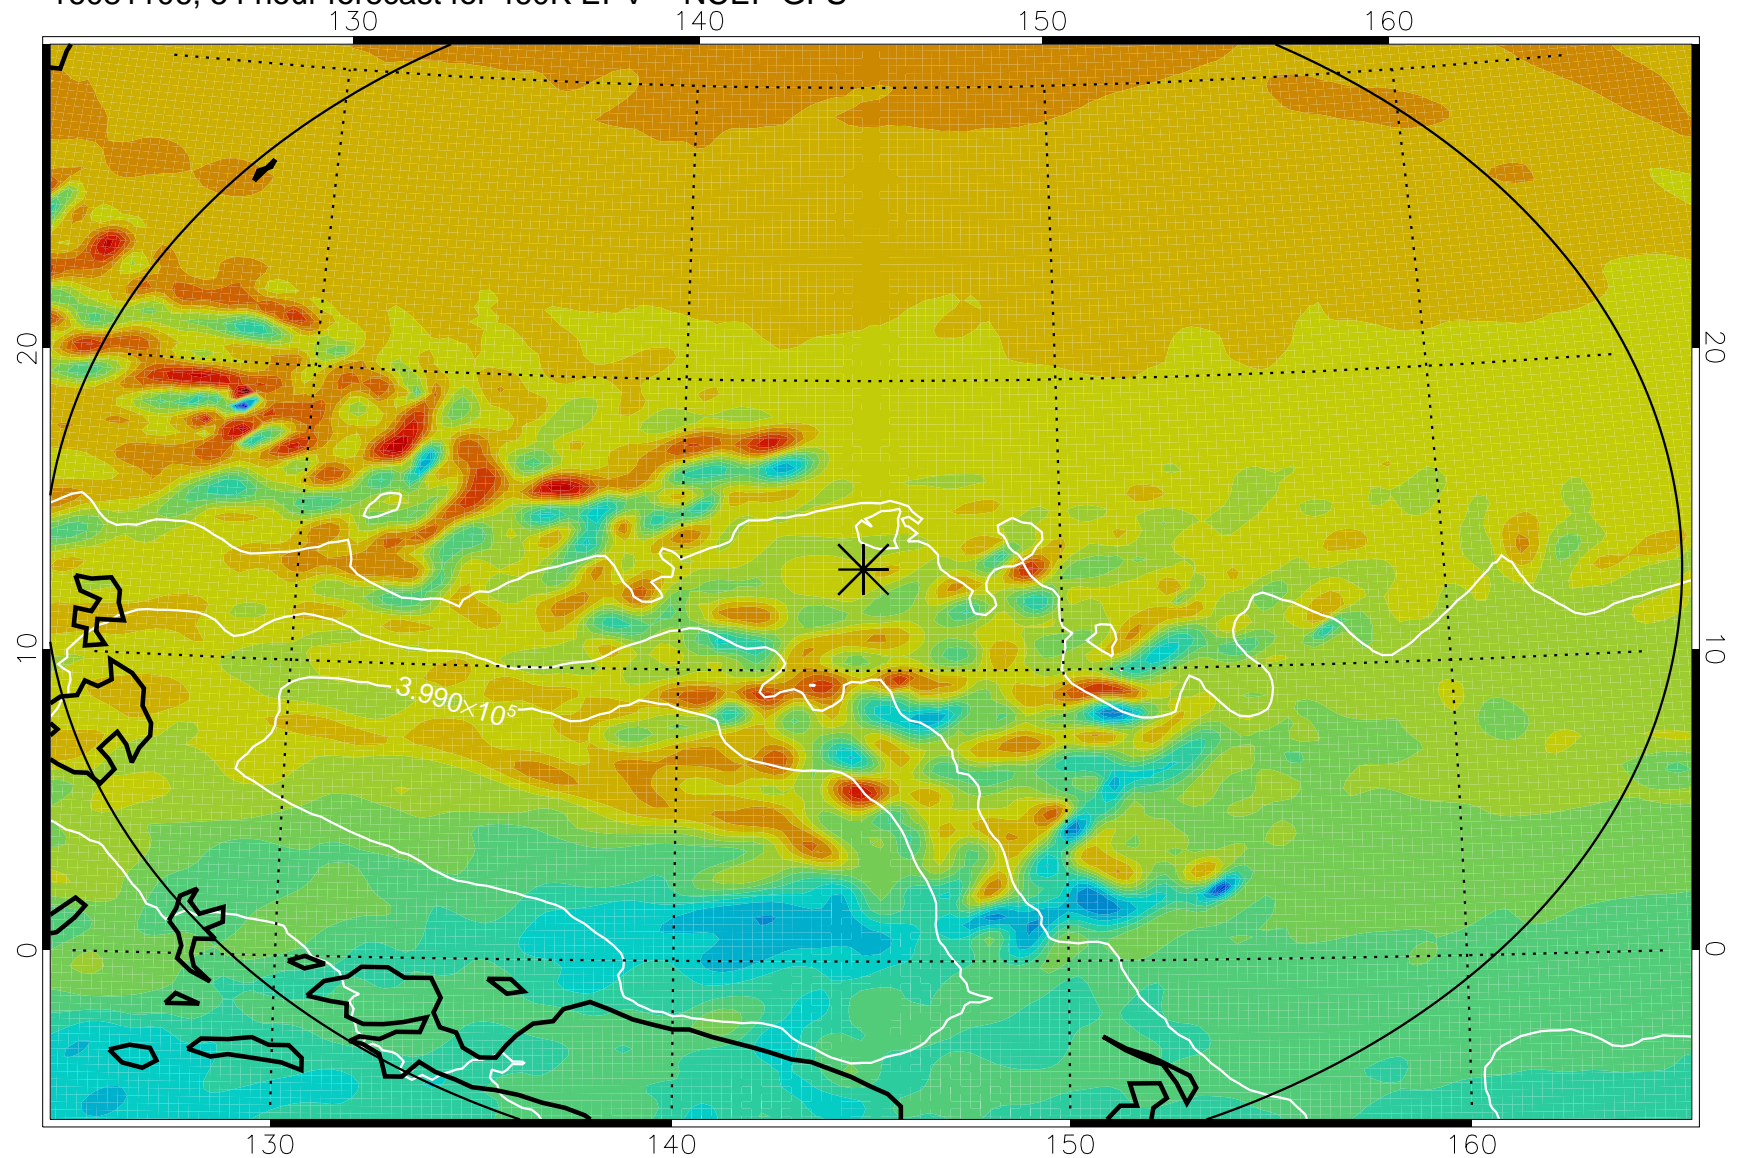

16081006, 30 hour forecast for 460K EPV -- NCEP GFS

460K Montgomery Streamfunction, white

Range ring of 2304 km

16081012, 36 hour forecast for 460K EPV -- NCEP GFS

460K Montgomery Streamfunction, white

Range ring of 2304 km

16081018, 42 hour forecast for 460K EPV -- NCEP GFS

460K Montgomery Streamfunction, white

Range ring of 2304 km

16081100, 48 hour forecast for 460K EPV -- NCEP GFS

460K Montgomery Streamfunction, white

Range ring of 2304 km

16081106, 54 hour forecast for 460K EPV -- NCEP GFS

460K Montgomery Streamfunction, white

Range ring of 2304 km

16081112, 60 hour forecast for 460K EPV -- NCEP GFS

460K Montgomery Streamfunction, white

Range ring of 2304 km

16081118, 66 hour forecast for 460K EPV -- NCEP GFS

460K Montgomery Streamfunction, white

Range ring of 2304 km

16081200, 72 hour forecast for 460K EPV -- NCEP GFS

460K Montgomery Streamfunction, white

Range ring of 2304 km