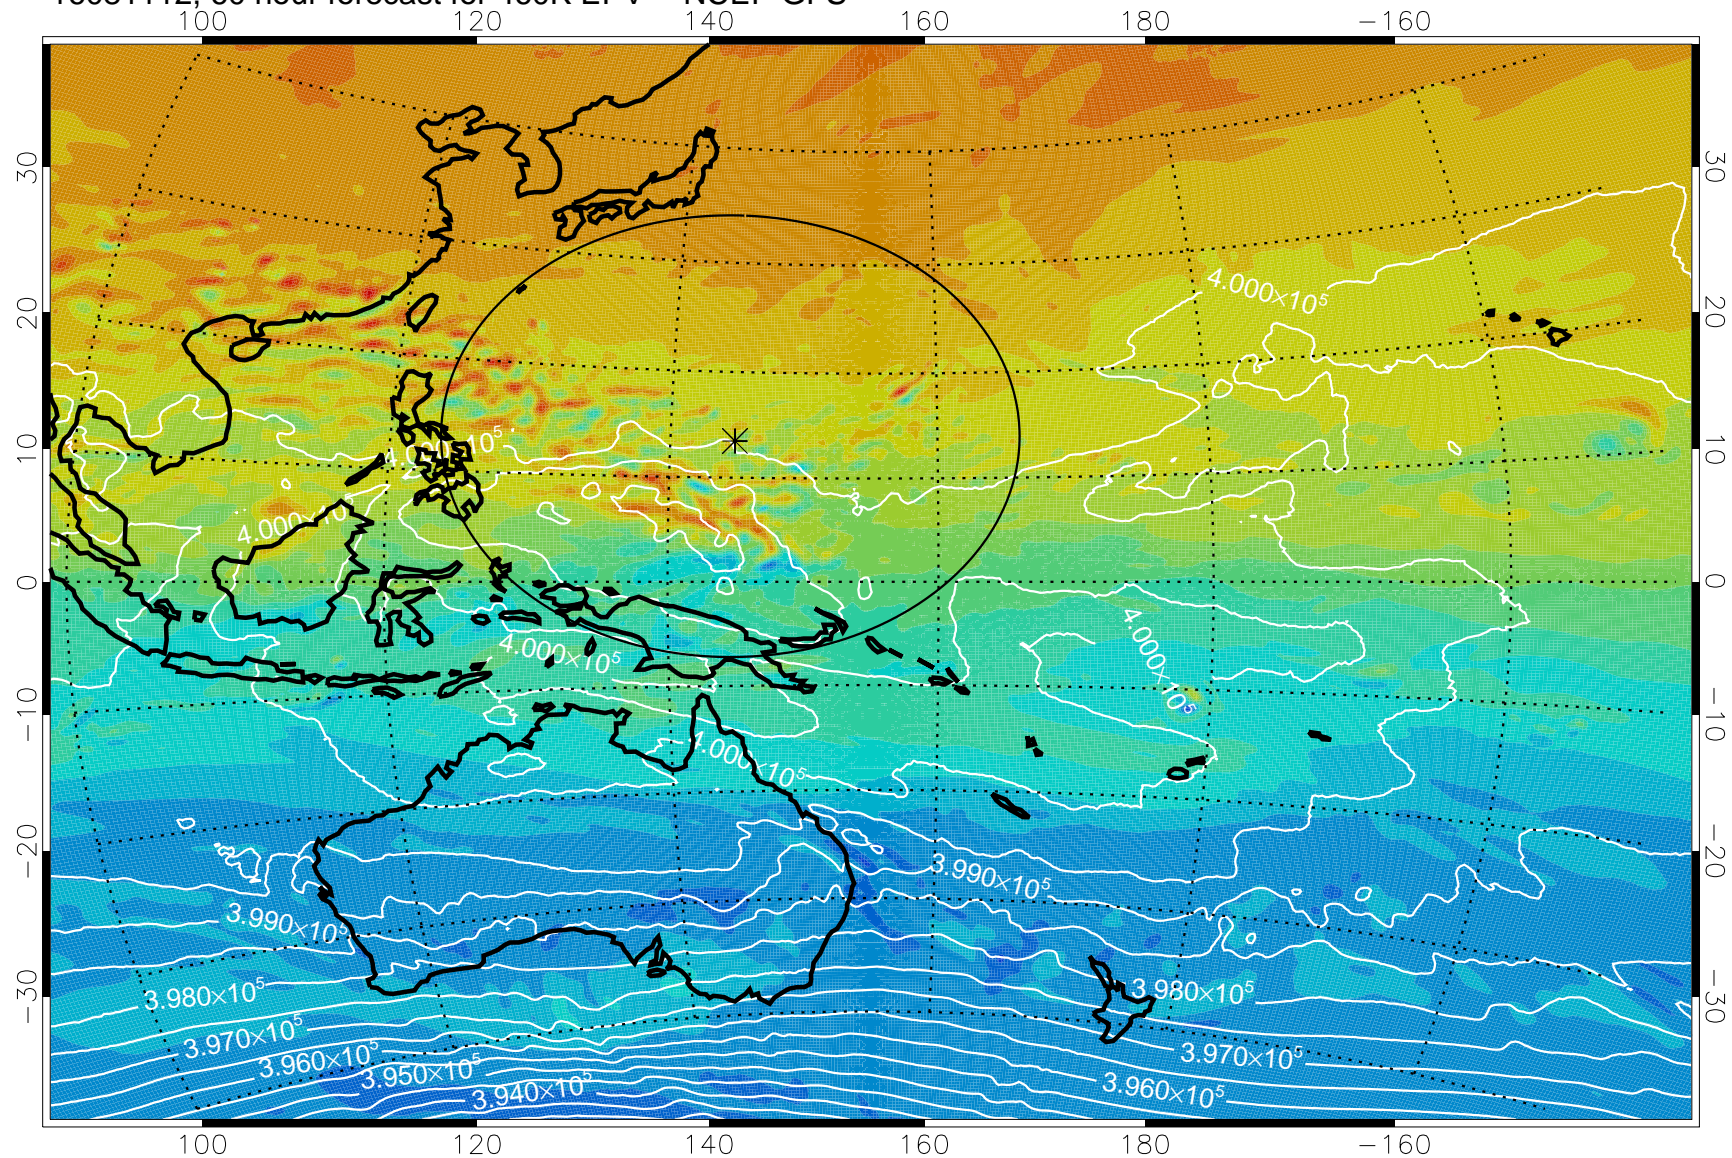

16081018, 42 hour forecast for 460K EPV -- NCEP GFS

460K Montgomery Streamfunction, white

Range ring of 2304 km

16081100, 48 hour forecast for 460K EPV -- NCEP GFS

460K Montgomery Streamfunction, white

Range ring of 2304 km

16081106, 54 hour forecast for 460K EPV -- NCEP GFS

460K Montgomery Streamfunction, white

Range ring of 2304 km

16081112, 60 hour forecast for 460K EPV -- NCEP GFS

460K Montgomery Streamfunction, white

Range ring of 2304 km

16081118, 66 hour forecast for 460K EPV -- NCEP GFS

460K Montgomery Streamfunction, white

Range ring of 2304 km

16081200, 72 hour forecast for 460K EPV -- NCEP GFS

460K Montgomery Streamfunction, white

Range ring of 2304 km

16081206, 78 hour forecast for 460K EPV -- NCEP GFS

460K Montgomery Streamfunction, white

Range ring of 2304 km

16081212, 84 hour forecast for 460K EPV -- NCEP GFS

460K Montgomery Streamfunction, white

Range ring of 2304 km