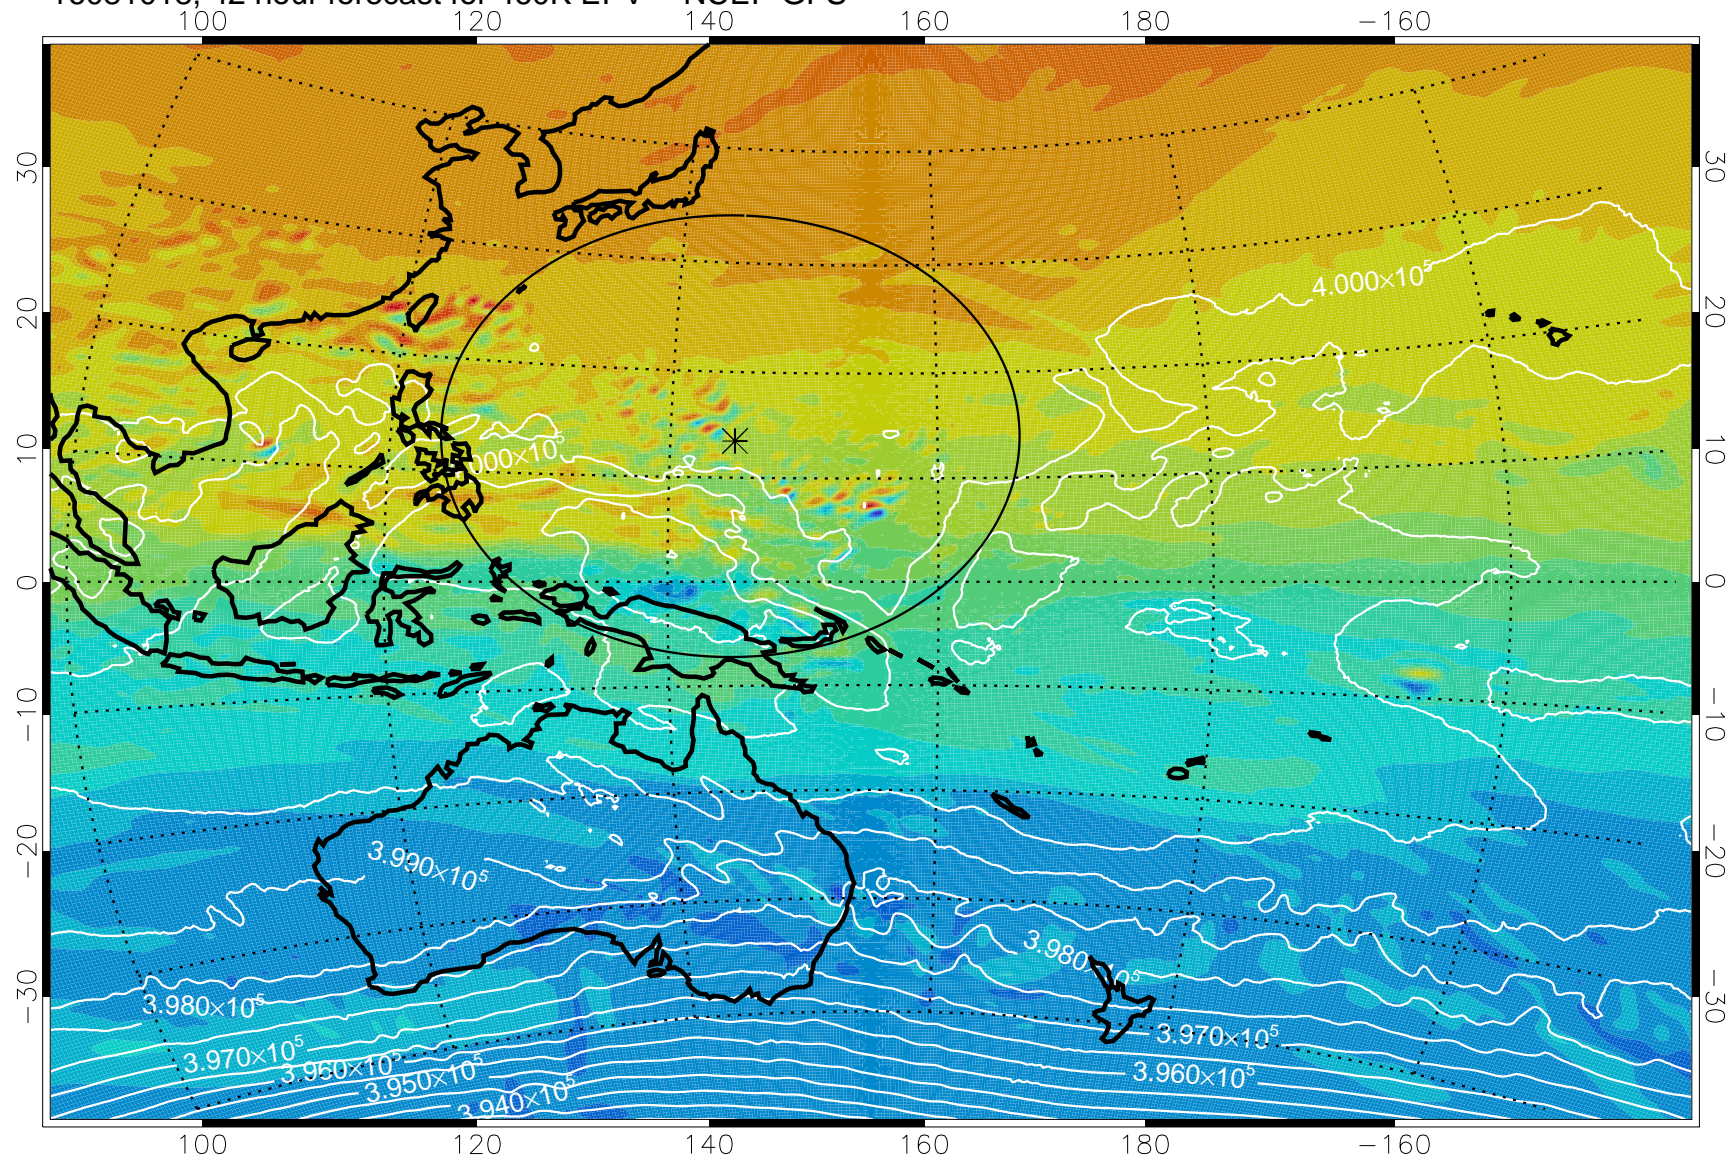

16081006, 30 hour forecast for 460K EPV -- NCEP GFS

460K Montgomery Streamfunction, white

Range ring of 2304 km

16081012, 36 hour forecast for 460K EPV -- NCEP GFS

460K Montgomery Streamfunction, white

Range ring of 2304 km

16081018, 42 hour forecast for 460K EPV -- NCEP GFS

460K Montgomery Streamfunction, white

Range ring of 2304 km

16081100, 48 hour forecast for 460K EPV -- NCEP GFS

460K Montgomery Streamfunction, white

Range ring of 2304 km

16081106, 54 hour forecast for 460K EPV -- NCEP GFS

460K Montgomery Streamfunction, white

Range ring of 2304 km

16081112, 60 hour forecast for 460K EPV -- NCEP GFS

460K Montgomery Streamfunction, white

Range ring of 2304 km

16081118, 66 hour forecast for 460K EPV -- NCEP GFS

460K Montgomery Streamfunction, white

Range ring of 2304 km

16081200, 72 hour forecast for 460K EPV -- NCEP GFS

460K Montgomery Streamfunction, white

Range ring of 2304 km