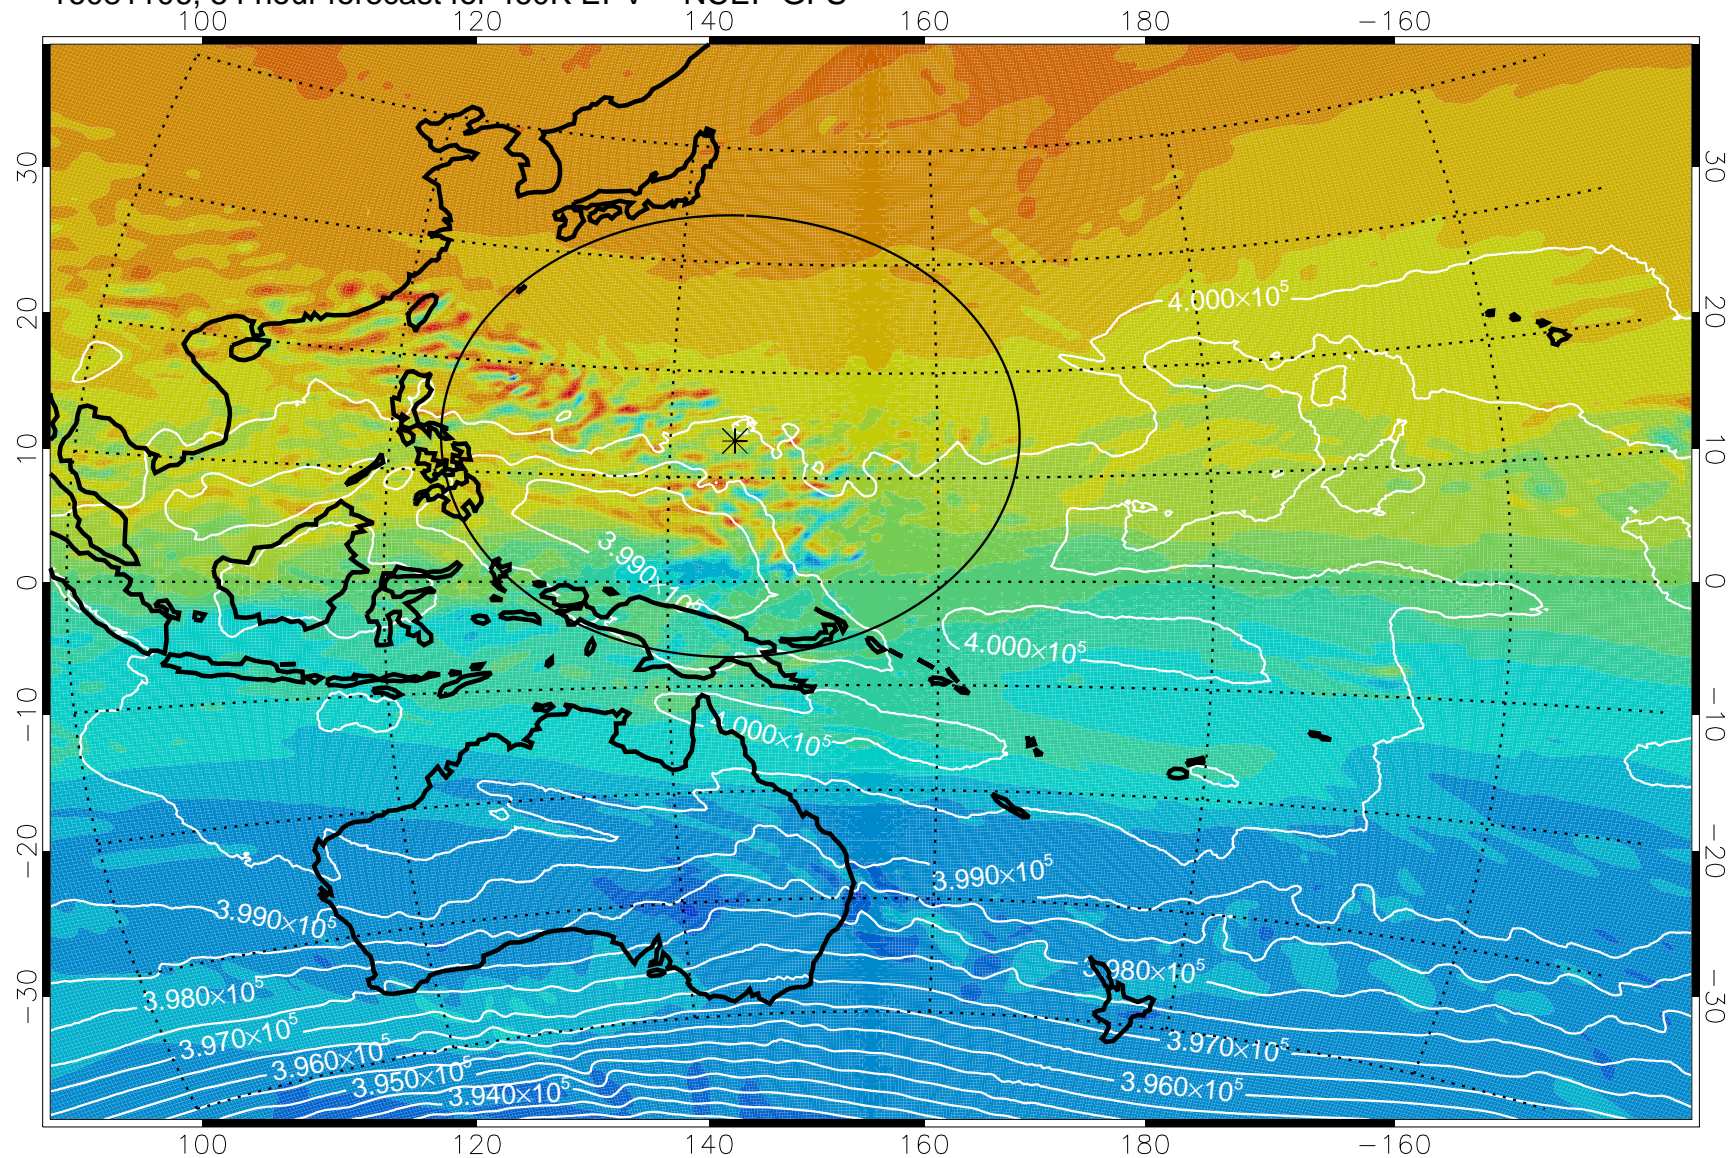

16081018, 42 hour forecast for 460K EPV -- NCEP GFS

460K Montgomery Streamfunction, white

Range ring of 2304 km

16081100, 48 hour forecast for 460K EPV -- NCEP GFS

460K Montgomery Streamfunction, white

Range ring of 2304 km

16081106, 54 hour forecast for 460K EPV -- NCEP GFS

460K Montgomery Streamfunction, white

Range ring of 2304 km

16081112, 60 hour forecast for 460K EPV -- NCEP GFS

460K Montgomery Streamfunction, white

Range ring of 2304 km

16081118, 66 hour forecast for 460K EPV -- NCEP GFS

460K Montgomery Streamfunction, white

Range ring of 2304 km

16081200, 72 hour forecast for 460K EPV -- NCEP GFS

460K Montgomery Streamfunction, white

Range ring of 2304 km

16081206, 78 hour forecast for 460K EPV -- NCEP GFS

460K Montgomery Streamfunction, white

Range ring of 2304 km

16081212, 84 hour forecast for 460K EPV -- NCEP GFS

460K Montgomery Streamfunction, white

Range ring of 2304 km