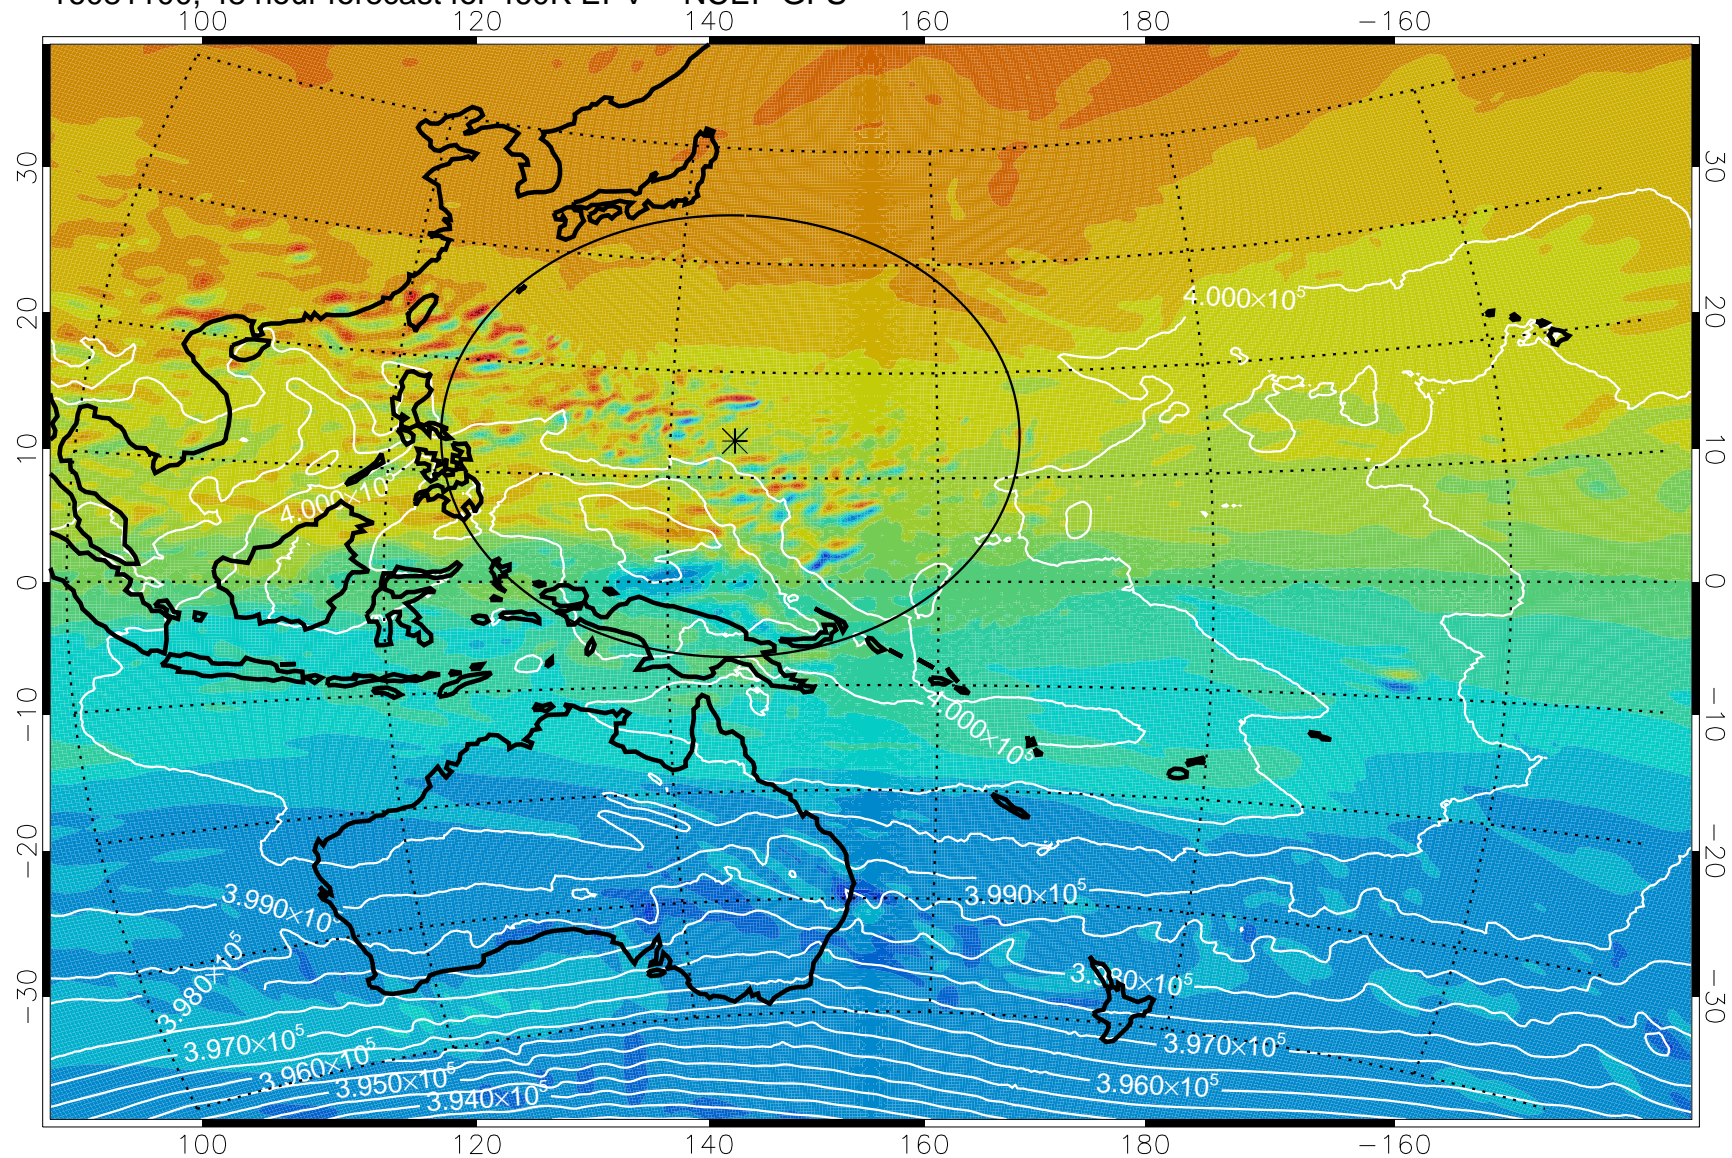

16081006, 30 hour forecast for 460K EPV -- NCEP GFS

460K Montgomery Streamfunction, white

Range ring of 2304 km

16081012, 36 hour forecast for 460K EPV -- NCEP GFS

460K Montgomery Streamfunction, white

Range ring of 2304 km

16081018, 42 hour forecast for 460K EPV -- NCEP GFS

460K Montgomery Streamfunction, white

Range ring of 2304 km

16081100, 48 hour forecast for 460K EPV -- NCEP GFS

460K Montgomery Streamfunction, white

Range ring of 2304 km

16081106, 54 hour forecast for 460K EPV -- NCEP GFS

460K Montgomery Streamfunction, white

Range ring of 2304 km

16081112, 60 hour forecast for 460K EPV -- NCEP GFS

460K Montgomery Streamfunction, white

Range ring of 2304 km

16081118, 66 hour forecast for 460K EPV -- NCEP GFS

460K Montgomery Streamfunction, white

Range ring of 2304 km

16081200, 72 hour forecast for 460K EPV -- NCEP GFS

460K Montgomery Streamfunction, white

Range ring of 2304 km