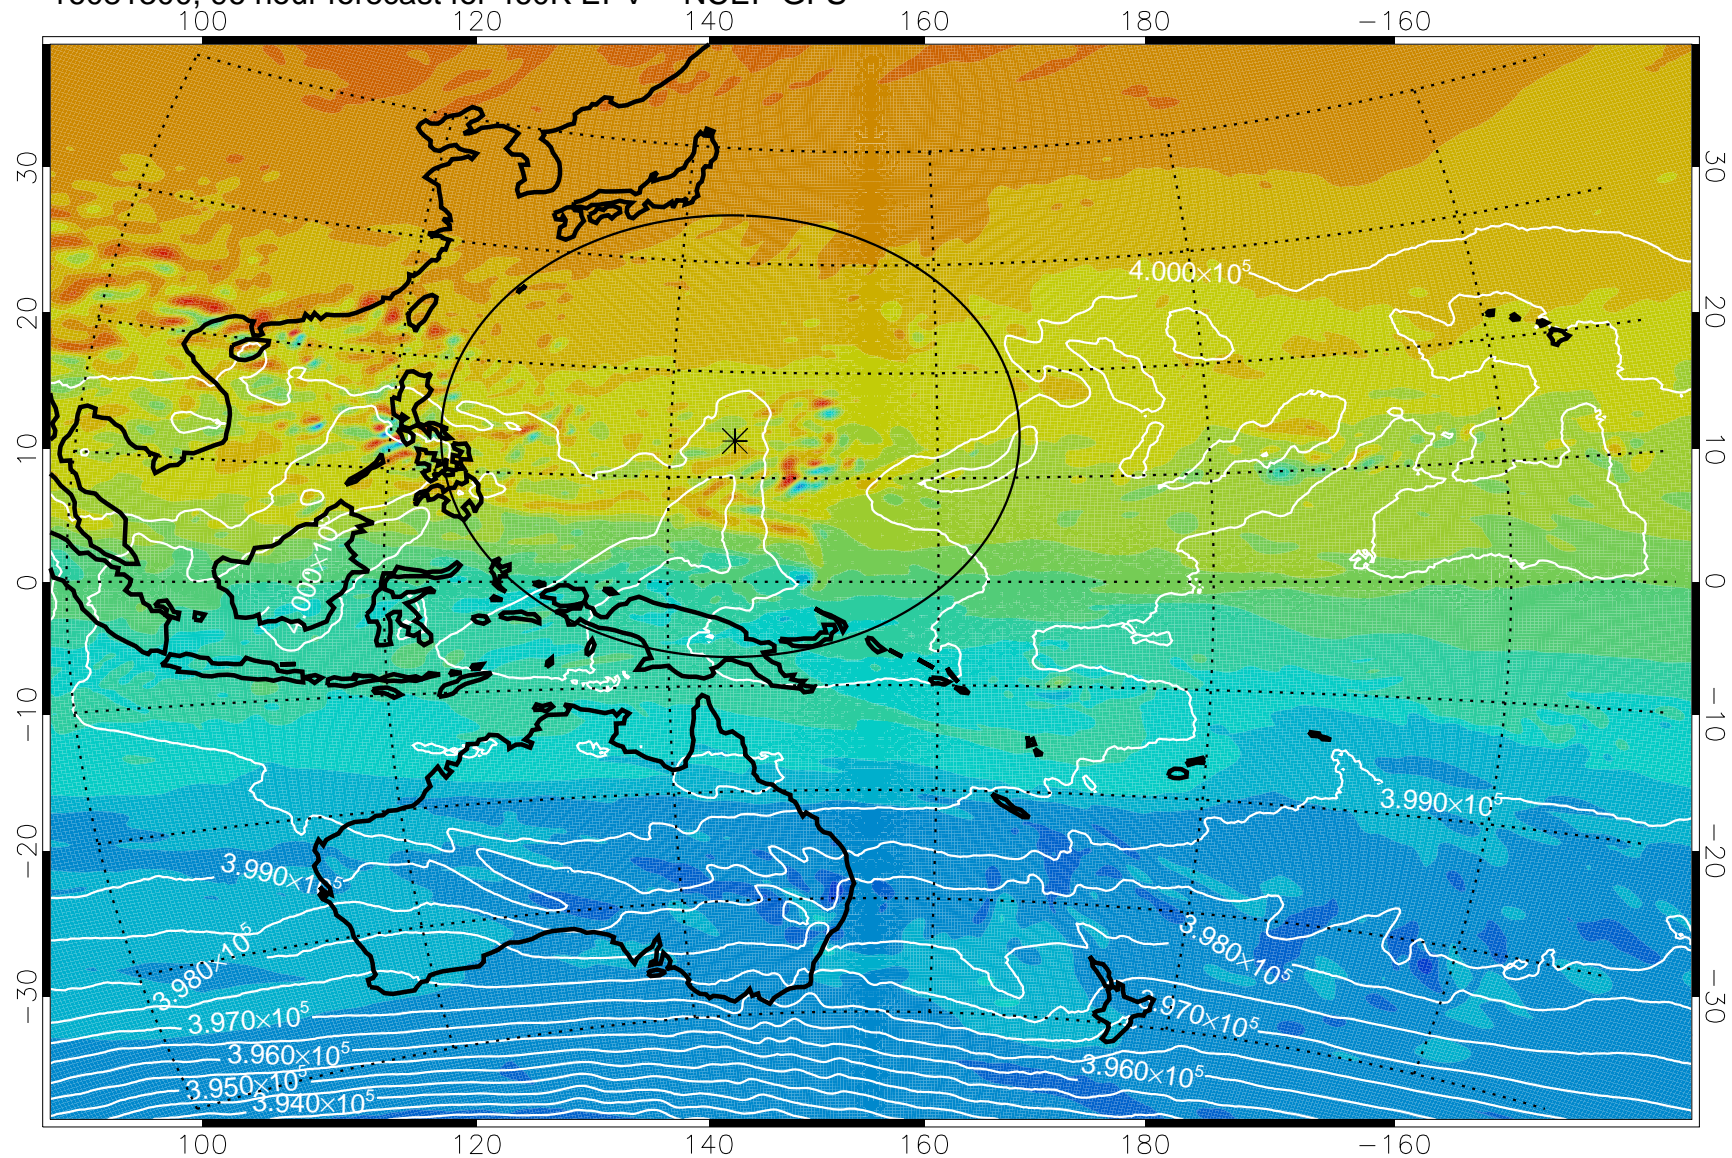

16081118, 66 hour forecast for 460K EPV -- NCEP GFS

460K Montgomery Streamfunction, white

Range ring of 2304 km

16081200, 72 hour forecast for 460K EPV -- NCEP GFS

460K Montgomery Streamfunction, white

Range ring of 2304 km

16081206, 78 hour forecast for 460K EPV -- NCEP GFS

460K Montgomery Streamfunction, white

Range ring of 2304 km

16081212, 84 hour forecast for 460K EPV -- NCEP GFS

460K Montgomery Streamfunction, white

Range ring of 2304 km

16081218, 90 hour forecast for 460K EPV -- NCEP GFS

460K Montgomery Streamfunction, white

Range ring of 2304 km

16081300, 96 hour forecast for 460K EPV -- NCEP GFS

460K Montgomery Streamfunction, white

Range ring of 2304 km

16081306, 102 hour forecast for 460K EPV -- NCEP GFS

460K Montgomery Streamfunction, white

Range ring of 2304 km

16081312, 108 hour forecast for 460K EPV -- NCEP GFS

460K Montgomery Streamfunction, white

Range ring of 2304 km