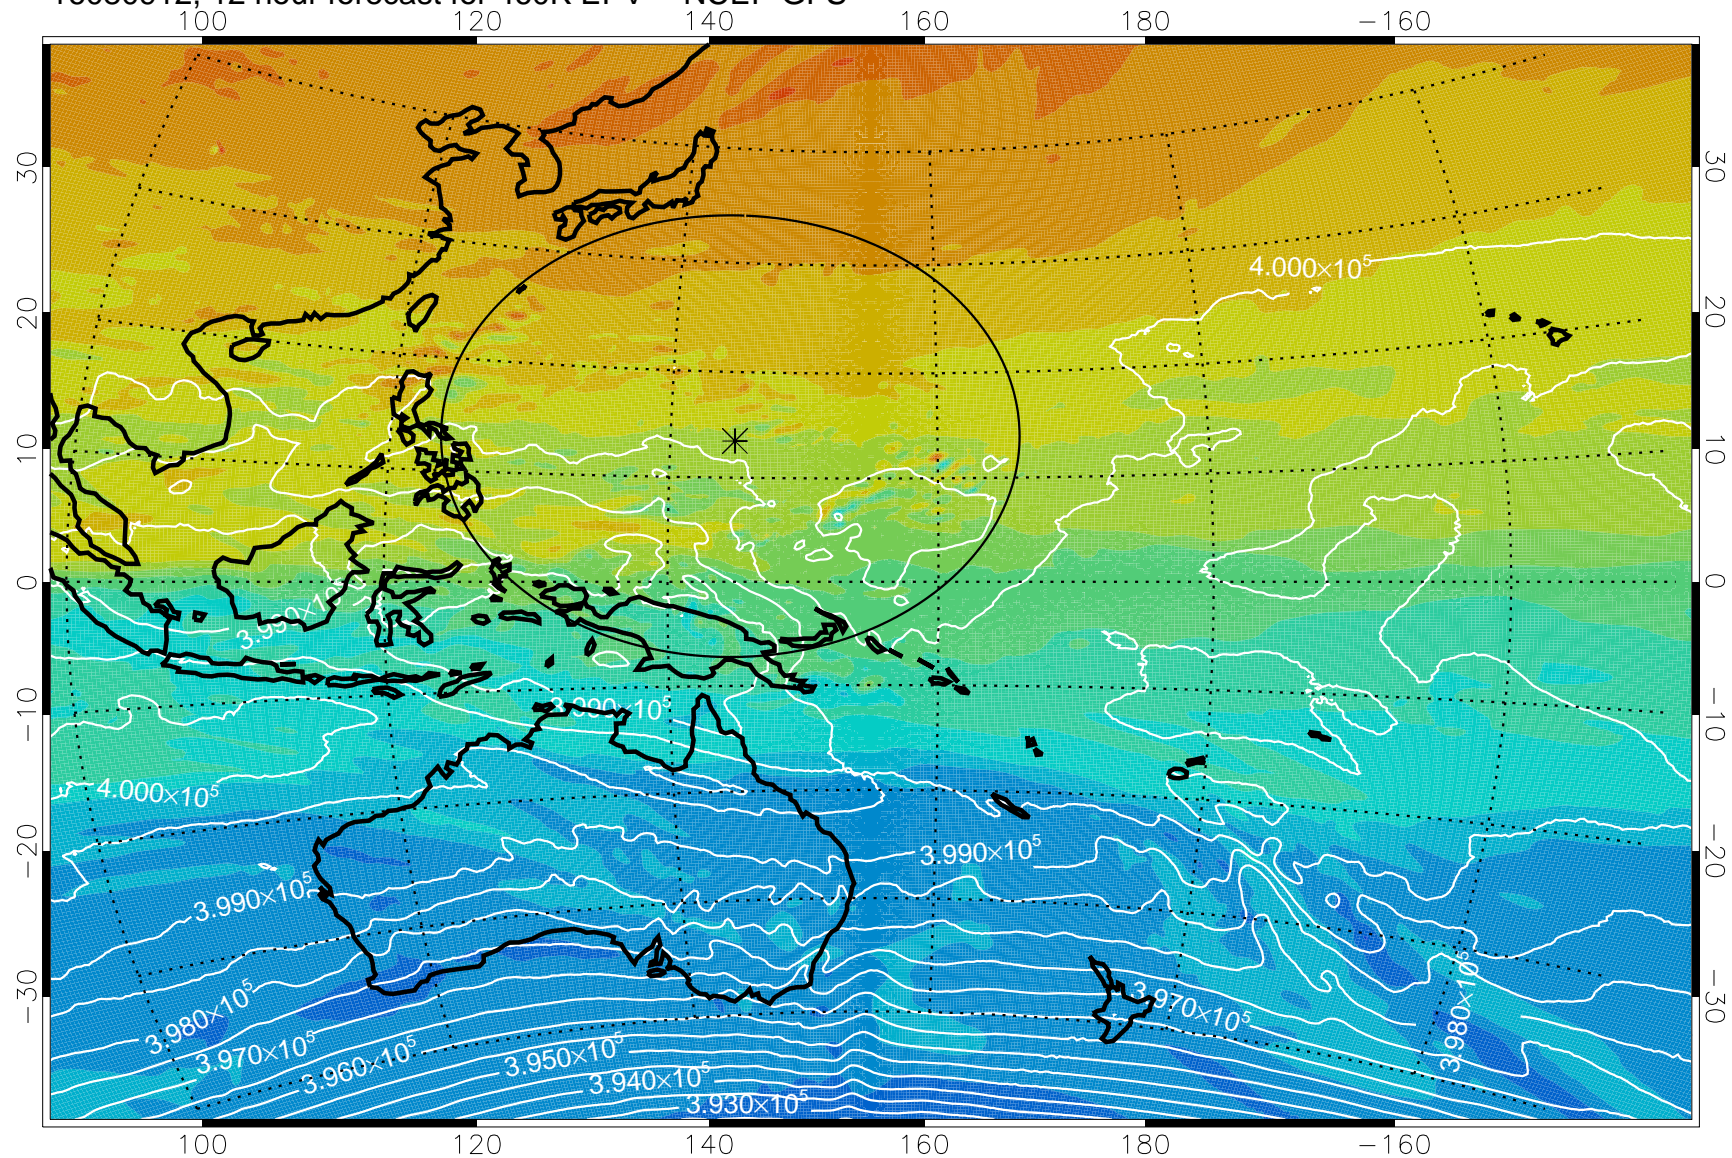

16080906, 6 hour forecast for 460K EPV -- NCEP GFS

460K Montgomery Streamfunction, white

Range ring of 2304 km

16080912, 12 hour forecast for 460K EPV -- NCEP GFS

460K Montgomery Streamfunction, white

Range ring of 2304 km

16080918, 18 hour forecast for 460K EPV -- NCEP GFS

460K Montgomery Streamfunction, white

Range ring of 2304 km

16081000, 24 hour forecast for 460K EPV -- NCEP GFS

460K Montgomery Streamfunction, white

Range ring of 2304 km

16081006, 30 hour forecast for 460K EPV -- NCEP GFS

460K Montgomery Streamfunction, white

Range ring of 2304 km

16081012, 36 hour forecast for 460K EPV -- NCEP GFS

460K Montgomery Streamfunction, white

Range ring of 2304 km

16081018, 42 hour forecast for 460K EPV -- NCEP GFS

460K Montgomery Streamfunction, white

Range ring of 2304 km

16081100, 48 hour forecast for 460K EPV -- NCEP GFS

460K Montgomery Streamfunction, white

Range ring of 2304 km