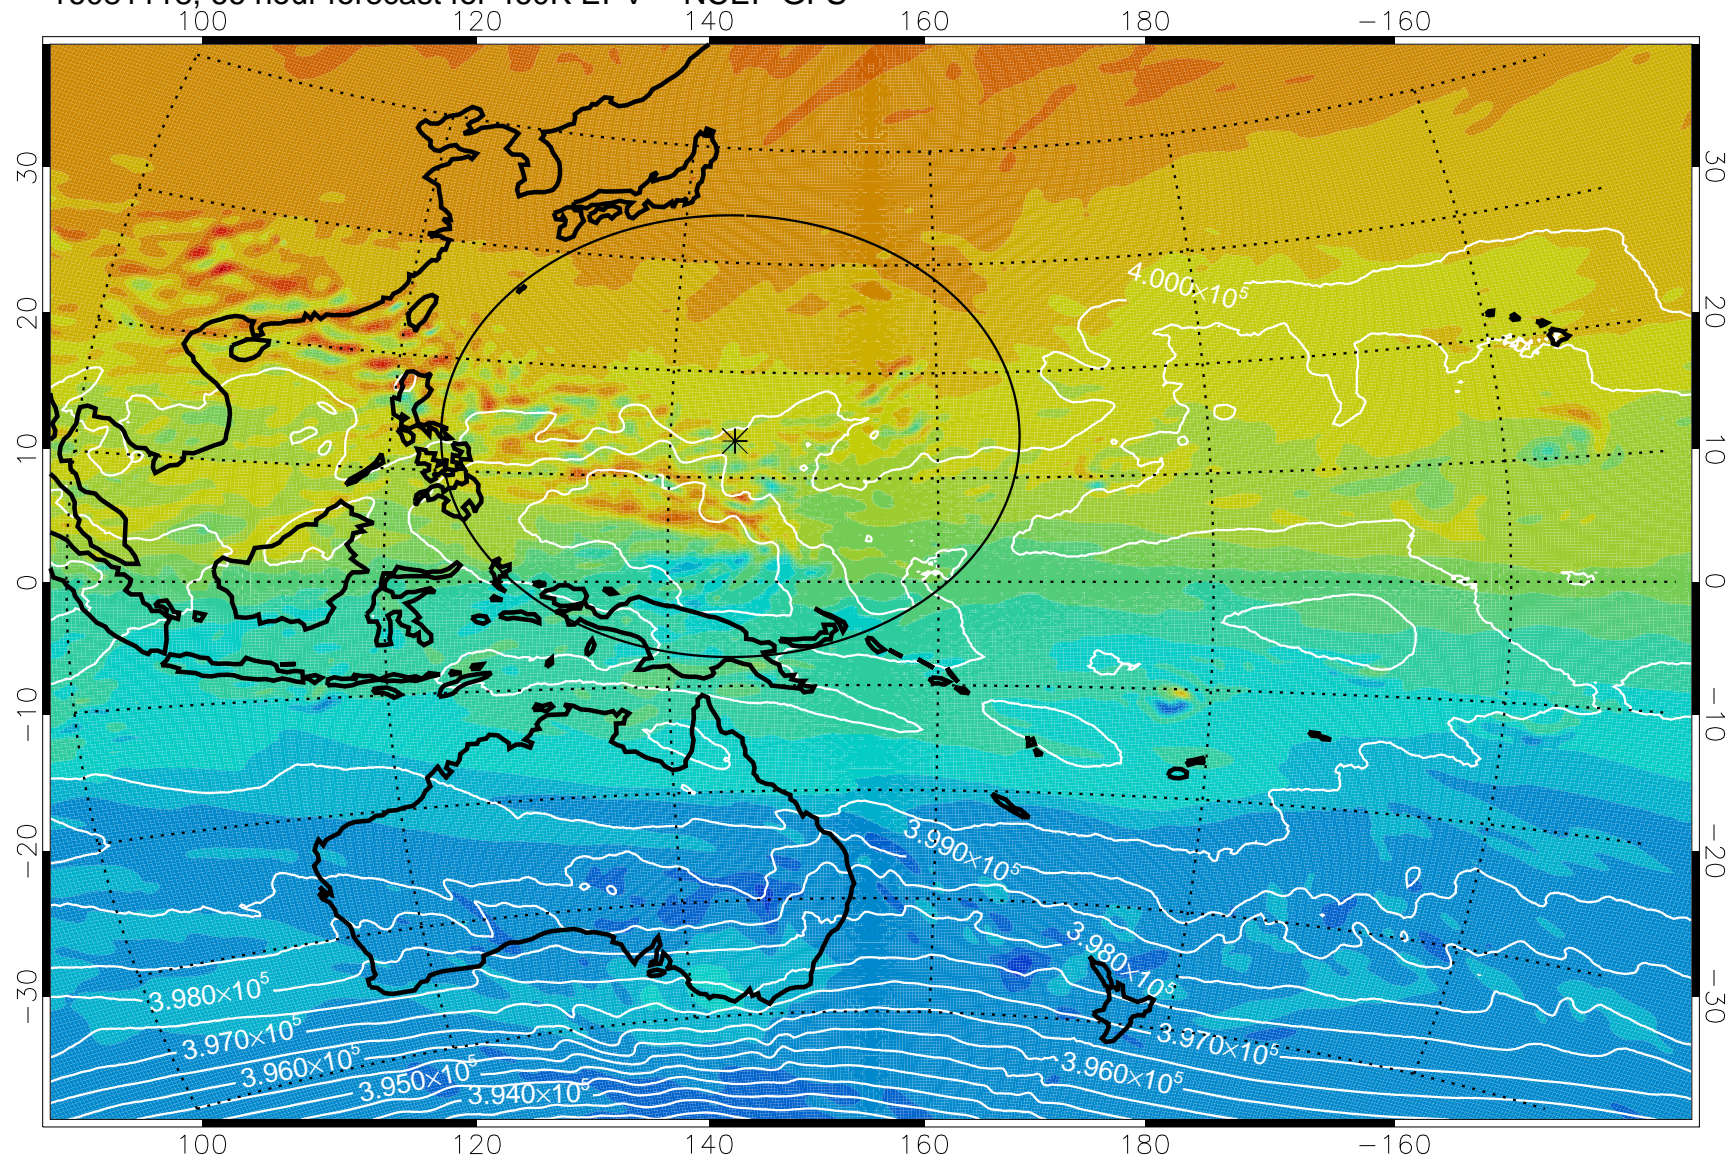

16081018, 42 hour forecast for 460K EPV -- NCEP GFS

460K Montgomery Streamfunction, white

Range ring of 2304 km

16081100, 48 hour forecast for 460K EPV -- NCEP GFS

460K Montgomery Streamfunction, white

Range ring of 2304 km

16081106, 54 hour forecast for 460K EPV -- NCEP GFS

460K Montgomery Streamfunction, white

Range ring of 2304 km

16081112, 60 hour forecast for 460K EPV -- NCEP GFS

460K Montgomery Streamfunction, white

Range ring of 2304 km

16081118, 66 hour forecast for 460K EPV -- NCEP GFS

460K Montgomery Streamfunction, white

Range ring of 2304 km

16081200, 72 hour forecast for 460K EPV -- NCEP GFS

460K Montgomery Streamfunction, white

Range ring of 2304 km

16081206, 78 hour forecast for 460K EPV -- NCEP GFS

460K Montgomery Streamfunction, white

Range ring of 2304 km

16081212, 84 hour forecast for 460K EPV -- NCEP GFS

460K Montgomery Streamfunction, white

Range ring of 2304 km