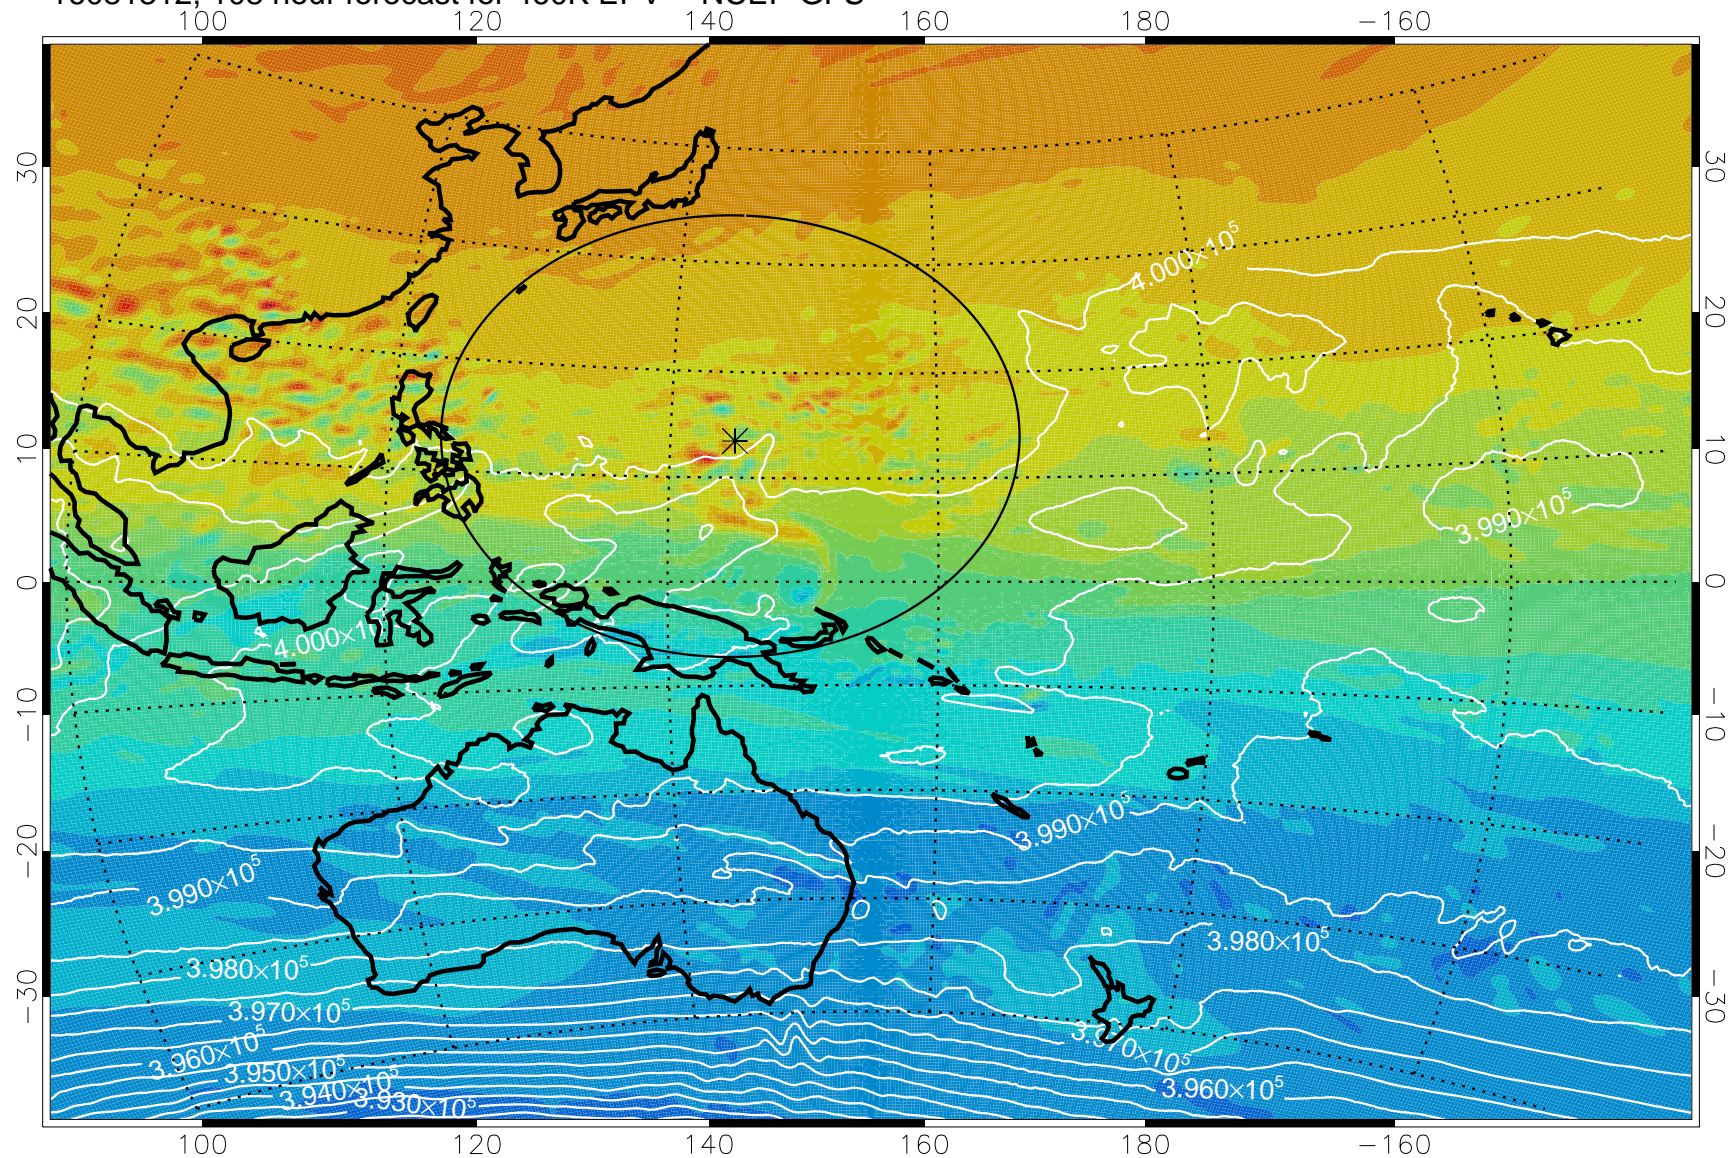

16081206, 78 hour forecast for 460K EPV -- NCEP GFS

460K Montgomery Streamfunction, white

Range ring of 2304 km

16081212, 84 hour forecast for 460K EPV -- NCEP GFS

460K Montgomery Streamfunction, white

Range ring of 2304 km

16081218, 90 hour forecast for 460K EPV -- NCEP GFS

460K Montgomery Streamfunction, white

Range ring of 2304 km

16081300, 96 hour forecast for 460K EPV -- NCEP GFS

460K Montgomery Streamfunction, white

Range ring of 2304 km

16081306, 102 hour forecast for 460K EPV -- NCEP GFS

460K Montgomery Streamfunction, white

Range ring of 2304 km

16081312, 108 hour forecast for 460K EPV -- NCEP GFS

460K Montgomery Streamfunction, white

Range ring of 2304 km

16081318, 114 hour forecast for 460K EPV -- NCEP GFS

460K Montgomery Streamfunction, white

Range ring of 2304 km

16081400, 120 hour forecast for 460K EPV -- NCEP GFS

460K Montgomery Streamfunction, white

Range ring of 2304 km