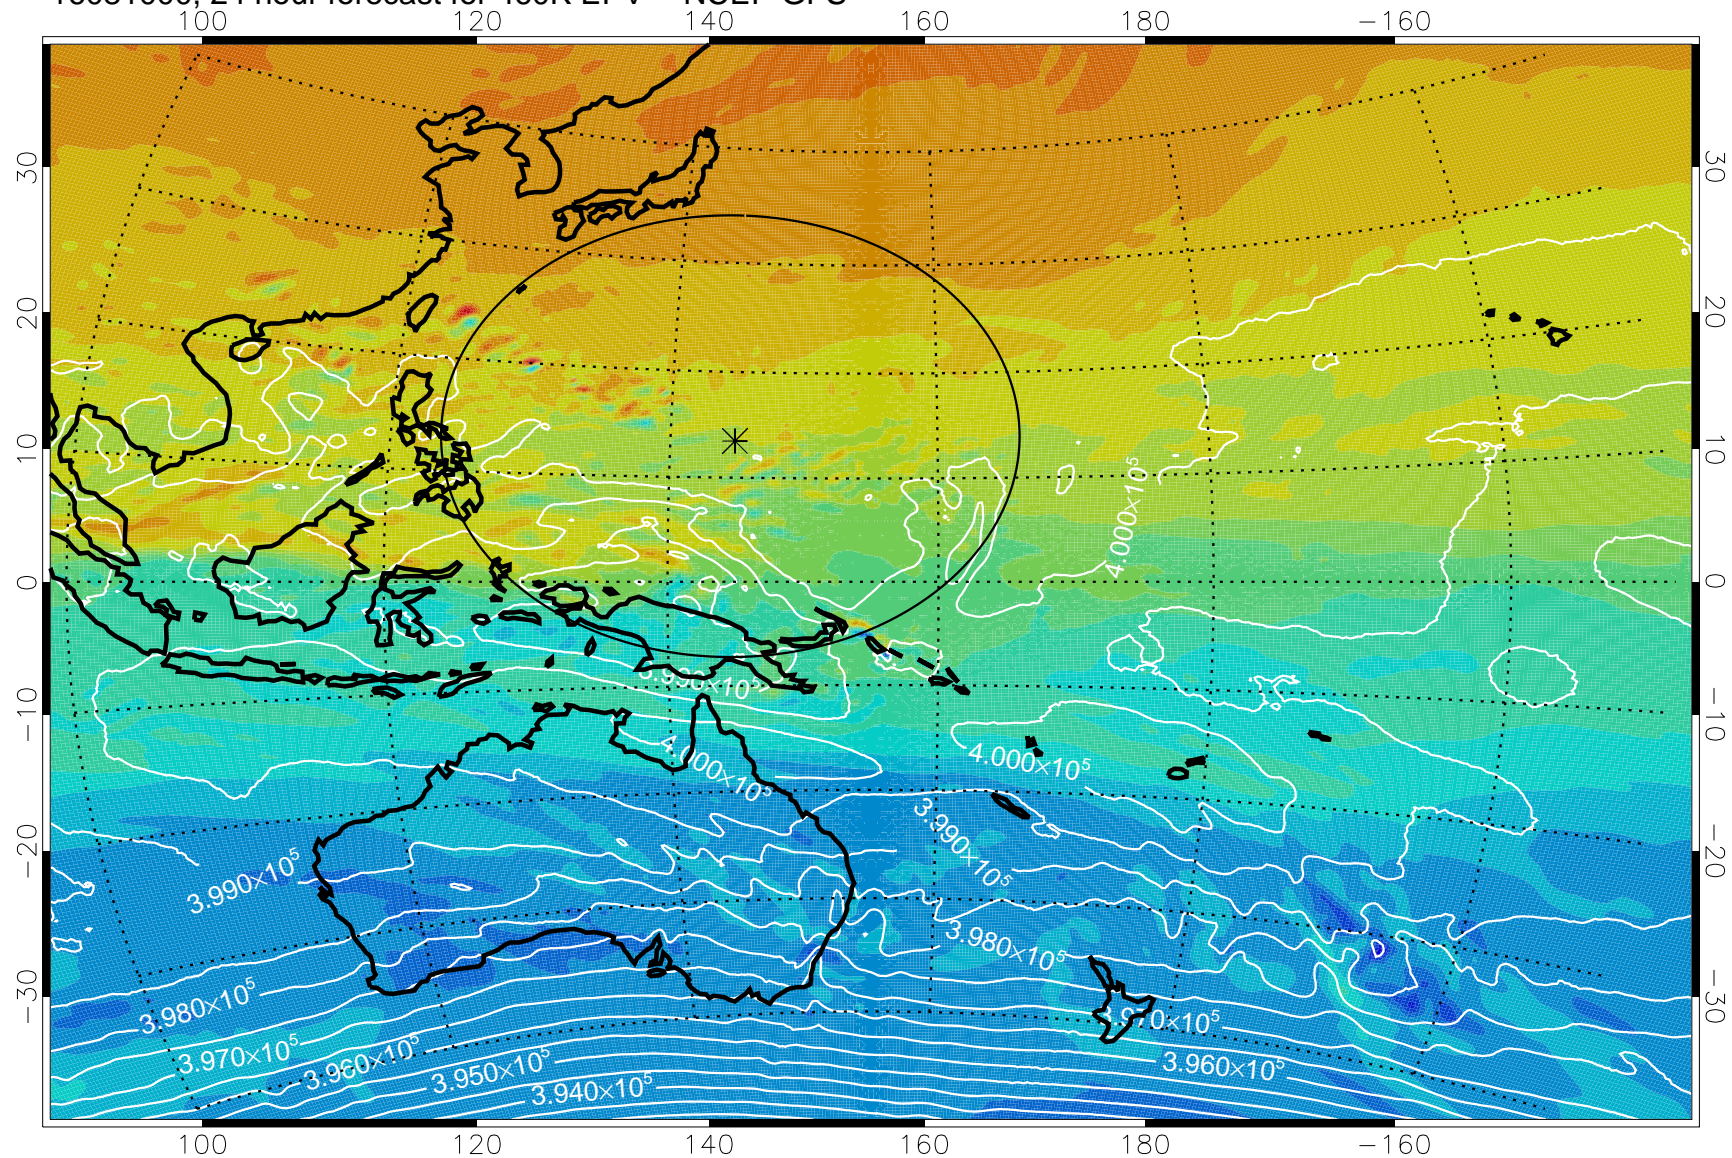

16080906, 6 hour forecast for 460K EPV -- NCEP GFS

460K Montgomery Streamfunction, white

Range ring of 2304 km

16080912, 12 hour forecast for 460K EPV -- NCEP GFS

460K Montgomery Streamfunction, white

Range ring of 2304 km

16080918, 18 hour forecast for 460K EPV -- NCEP GFS

460K Montgomery Streamfunction, white

Range ring of 2304 km

16081000, 24 hour forecast for 460K EPV -- NCEP GFS

460K Montgomery Streamfunction, white

Range ring of 2304 km

16081006, 30 hour forecast for 460K EPV -- NCEP GFS

460K Montgomery Streamfunction, white

Range ring of 2304 km

16081012, 36 hour forecast for 460K EPV -- NCEP GFS

460K Montgomery Streamfunction, white

Range ring of 2304 km

16081018, 42 hour forecast for 460K EPV -- NCEP GFS

460K Montgomery Streamfunction, white

Range ring of 2304 km

16081100, 48 hour forecast for 460K EPV -- NCEP GFS

460K Montgomery Streamfunction, white

Range ring of 2304 km