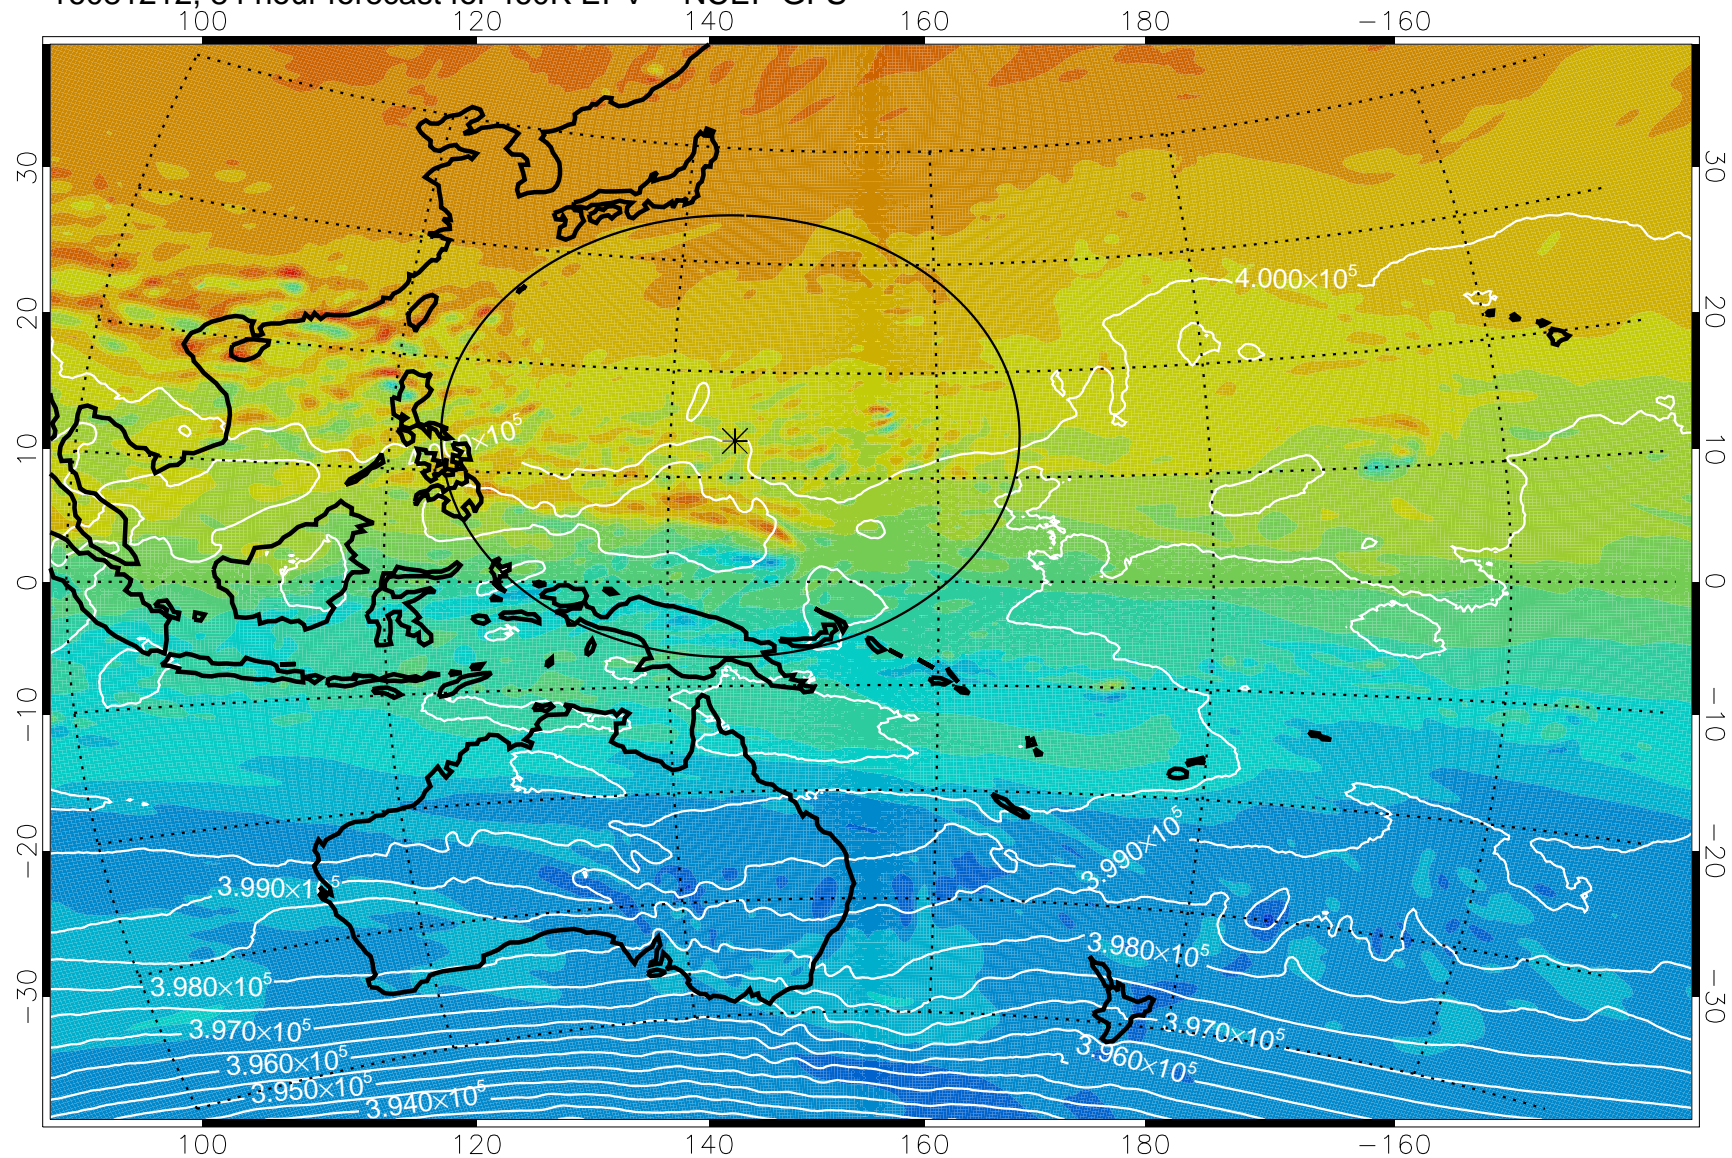

16081106, 54 hour forecast for 460K EPV -- NCEP GFS

460K Montgomery Streamfunction, white

Range ring of 2304 km

16081112, 60 hour forecast for 460K EPV -- NCEP GFS

460K Montgomery Streamfunction, white

Range ring of 2304 km

16081118, 66 hour forecast for 460K EPV -- NCEP GFS

460K Montgomery Streamfunction, white

Range ring of 2304 km

16081200, 72 hour forecast for 460K EPV -- NCEP GFS

460K Montgomery Streamfunction, white

Range ring of 2304 km

16081206, 78 hour forecast for 460K EPV -- NCEP GFS

460K Montgomery Streamfunction, white

Range ring of 2304 km

16081212, 84 hour forecast for 460K EPV -- NCEP GFS

460K Montgomery Streamfunction, white

Range ring of 2304 km

16081218, 90 hour forecast for 460K EPV -- NCEP GFS

460K Montgomery Streamfunction, white

Range ring of 2304 km

16081300, 96 hour forecast for 460K EPV -- NCEP GFS

460K Montgomery Streamfunction, white

Range ring of 2304 km