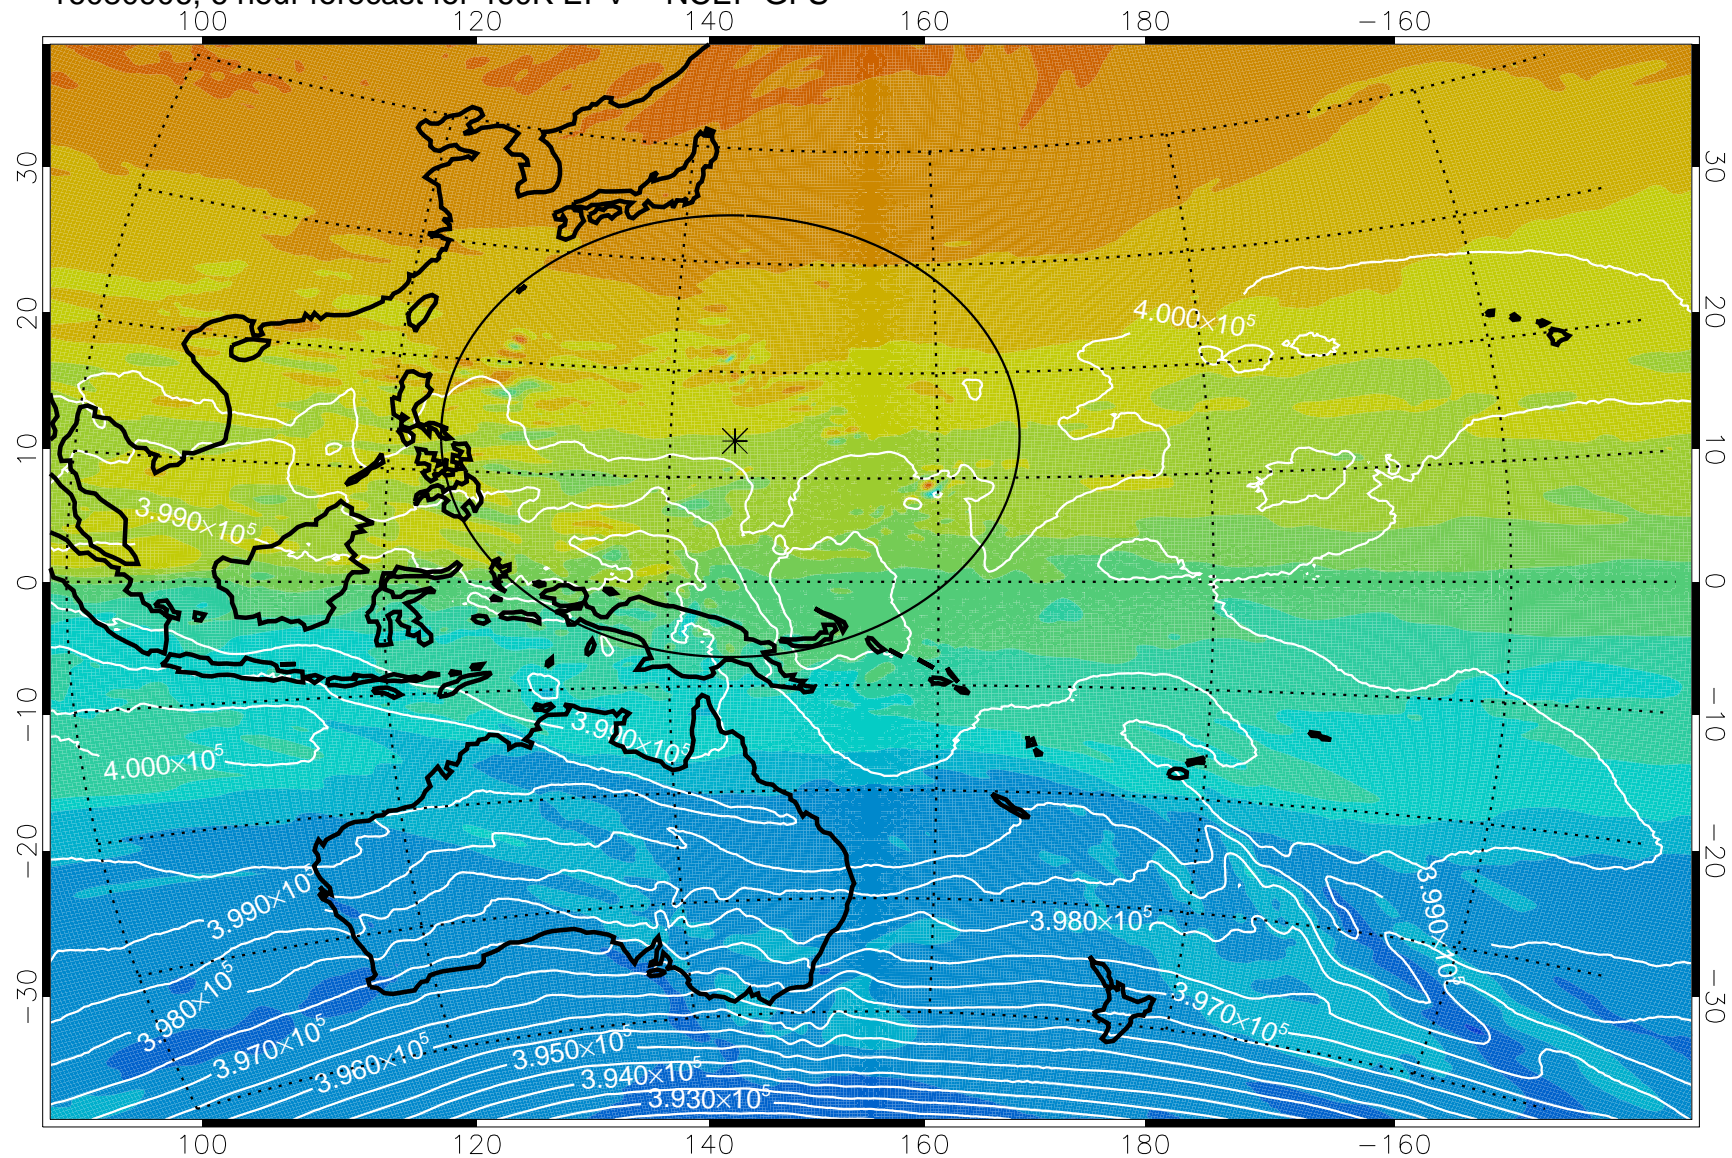

16080906, 6 hour forecast for 460K EPV -- NCEP GFS

460K Montgomery Streamfunction, white

Range ring of 2304 km

16080912, 12 hour forecast for 460K EPV -- NCEP GFS

460K Montgomery Streamfunction, white

Range ring of 2304 km

16080918, 18 hour forecast for 460K EPV -- NCEP GFS

460K Montgomery Streamfunction, white

Range ring of 2304 km

16081000, 24 hour forecast for 460K EPV -- NCEP GFS

460K Montgomery Streamfunction, white

Range ring of 2304 km

16081006, 30 hour forecast for 460K EPV -- NCEP GFS

460K Montgomery Streamfunction, white

Range ring of 2304 km

16081012, 36 hour forecast for 460K EPV -- NCEP GFS

460K Montgomery Streamfunction, white

Range ring of 2304 km

16081018, 42 hour forecast for 460K EPV -- NCEP GFS

460K Montgomery Streamfunction, white

Range ring of 2304 km

16081100, 48 hour forecast for 460K EPV -- NCEP GFS

460K Montgomery Streamfunction, white

Range ring of 2304 km