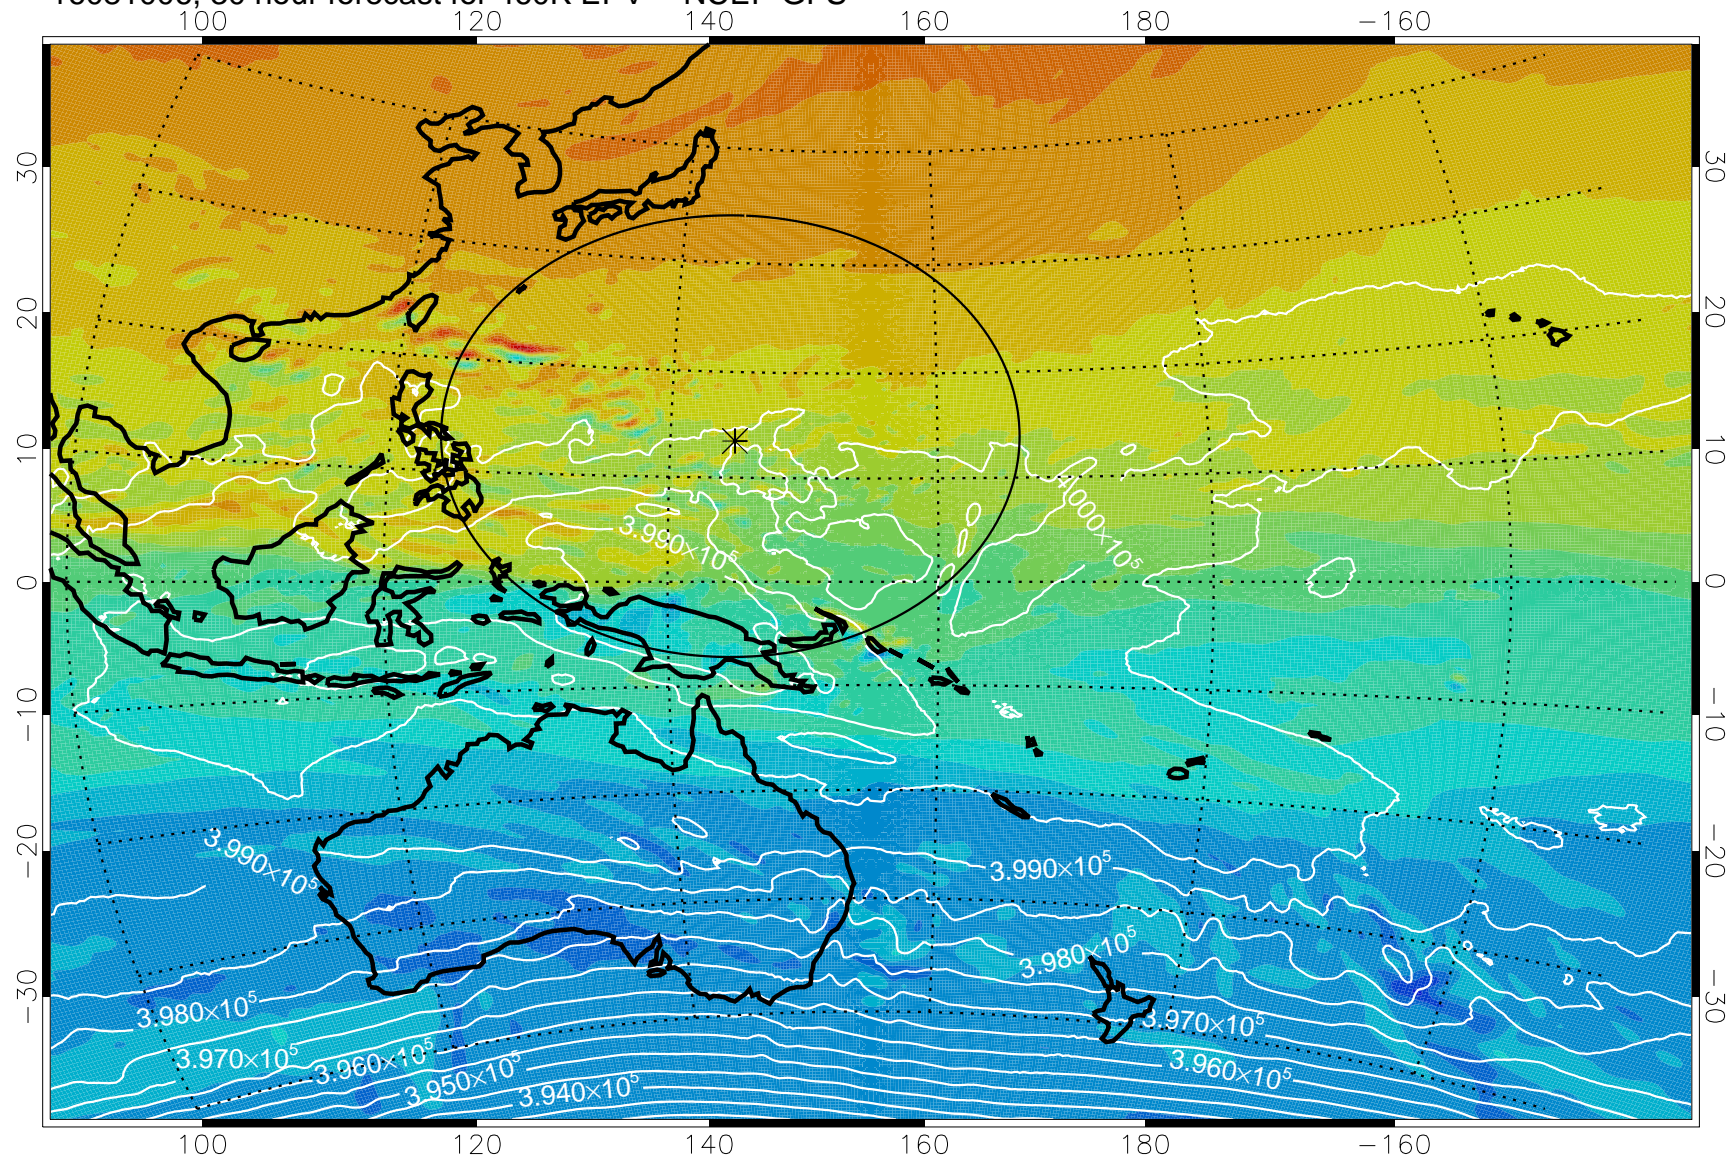

16080918, 18 hour forecast for 460K EPV -- NCEP GFS

460K Montgomery Streamfunction, white

Range ring of 2304 km

16081000, 24 hour forecast for 460K EPV -- NCEP GFS

460K Montgomery Streamfunction, white

Range ring of 2304 km

16081006, 30 hour forecast for 460K EPV -- NCEP GFS

460K Montgomery Streamfunction, white

Range ring of 2304 km

16081012, 36 hour forecast for 460K EPV -- NCEP GFS

460K Montgomery Streamfunction, white

Range ring of 2304 km

16081018, 42 hour forecast for 460K EPV -- NCEP GFS

460K Montgomery Streamfunction, white

Range ring of 2304 km

16081100, 48 hour forecast for 460K EPV -- NCEP GFS

460K Montgomery Streamfunction, white

Range ring of 2304 km

16081106, 54 hour forecast for 460K EPV -- NCEP GFS

460K Montgomery Streamfunction, white

Range ring of 2304 km

16081112, 60 hour forecast for 460K EPV -- NCEP GFS

460K Montgomery Streamfunction, white

Range ring of 2304 km