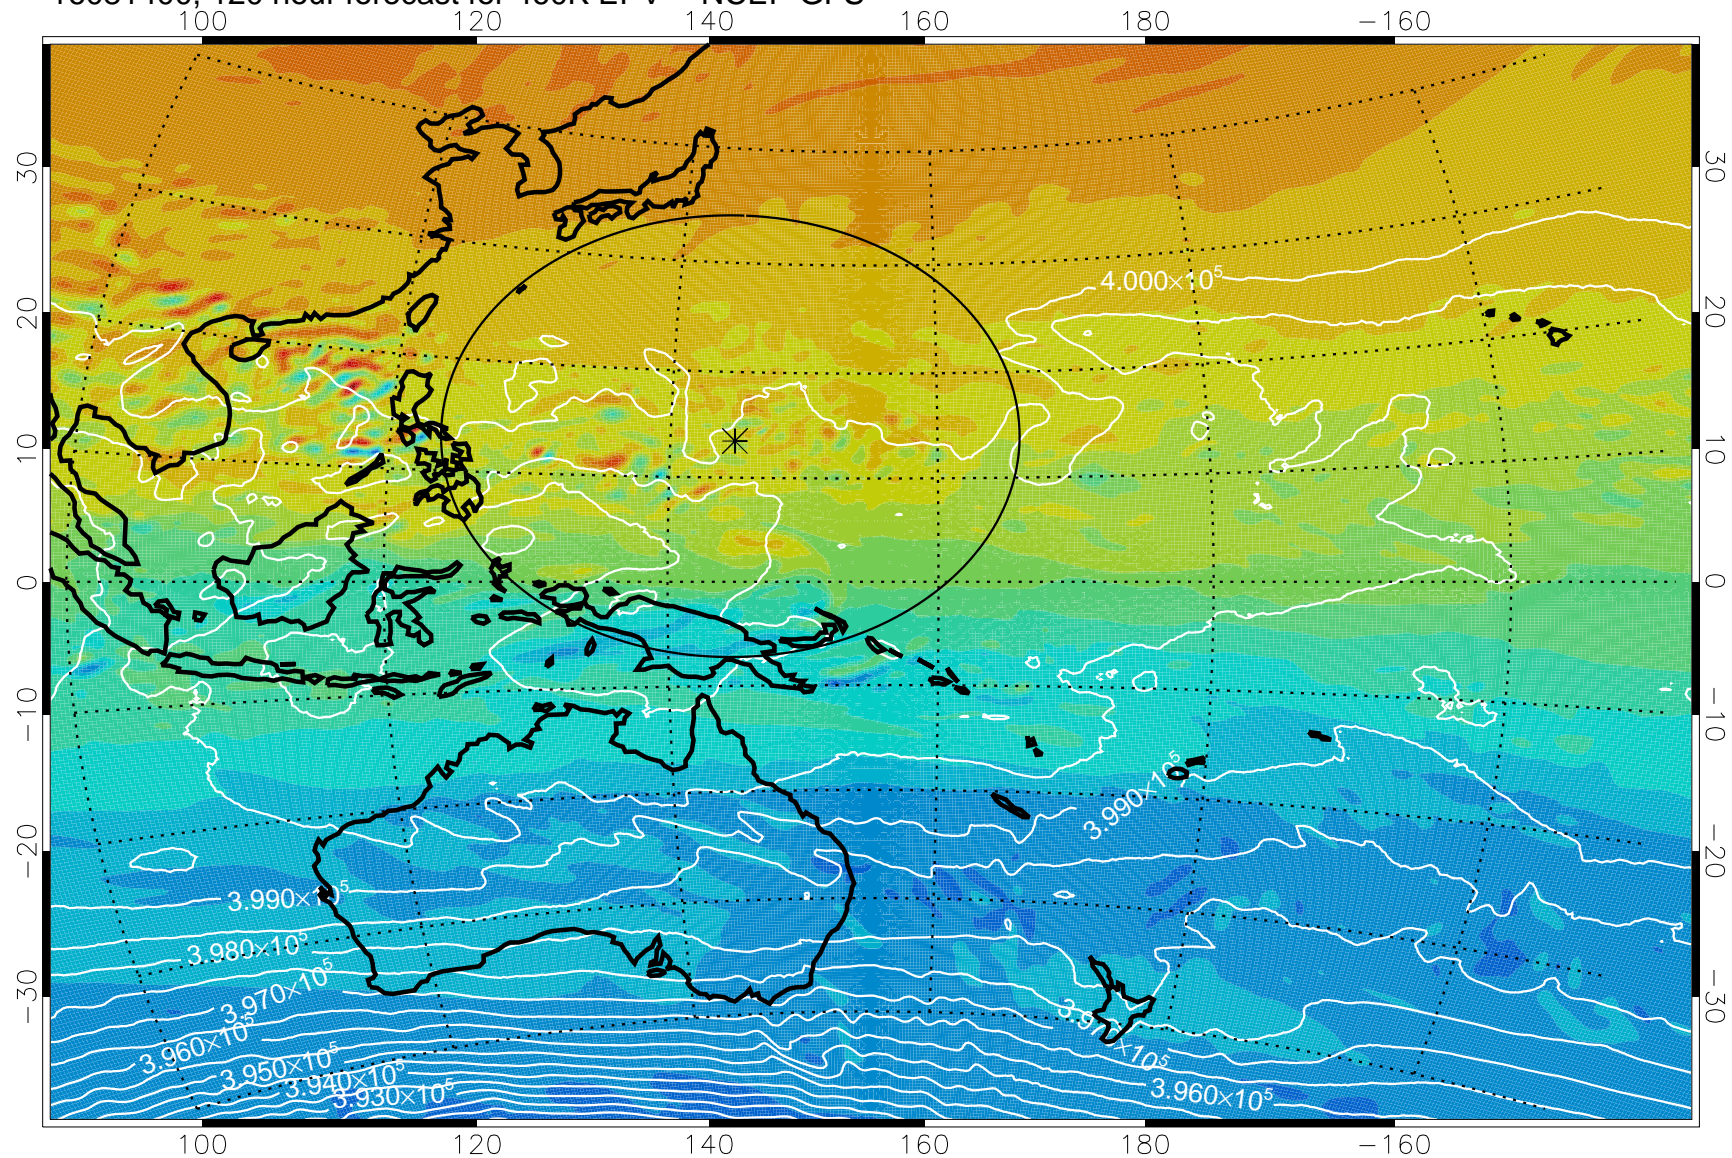

16081206, 78 hour forecast for 460K EPV -- NCEP GFS

460K Montgomery Streamfunction, white

Range ring of 2304 km

16081212, 84 hour forecast for 460K EPV -- NCEP GFS

460K Montgomery Streamfunction, white

Range ring of 2304 km

16081218, 90 hour forecast for 460K EPV -- NCEP GFS

460K Montgomery Streamfunction, white

Range ring of 2304 km

16081300, 96 hour forecast for 460K EPV -- NCEP GFS

460K Montgomery Streamfunction, white

Range ring of 2304 km

16081306, 102 hour forecast for 460K EPV -- NCEP GFS

460K Montgomery Streamfunction, white

Range ring of 2304 km

16081312, 108 hour forecast for 460K EPV -- NCEP GFS

460K Montgomery Streamfunction, white

Range ring of 2304 km

16081318, 114 hour forecast for 460K EPV -- NCEP GFS

460K Montgomery Streamfunction, white

Range ring of 2304 km

16081400, 120 hour forecast for 460K EPV -- NCEP GFS

460K Montgomery Streamfunction, white

Range ring of 2304 km