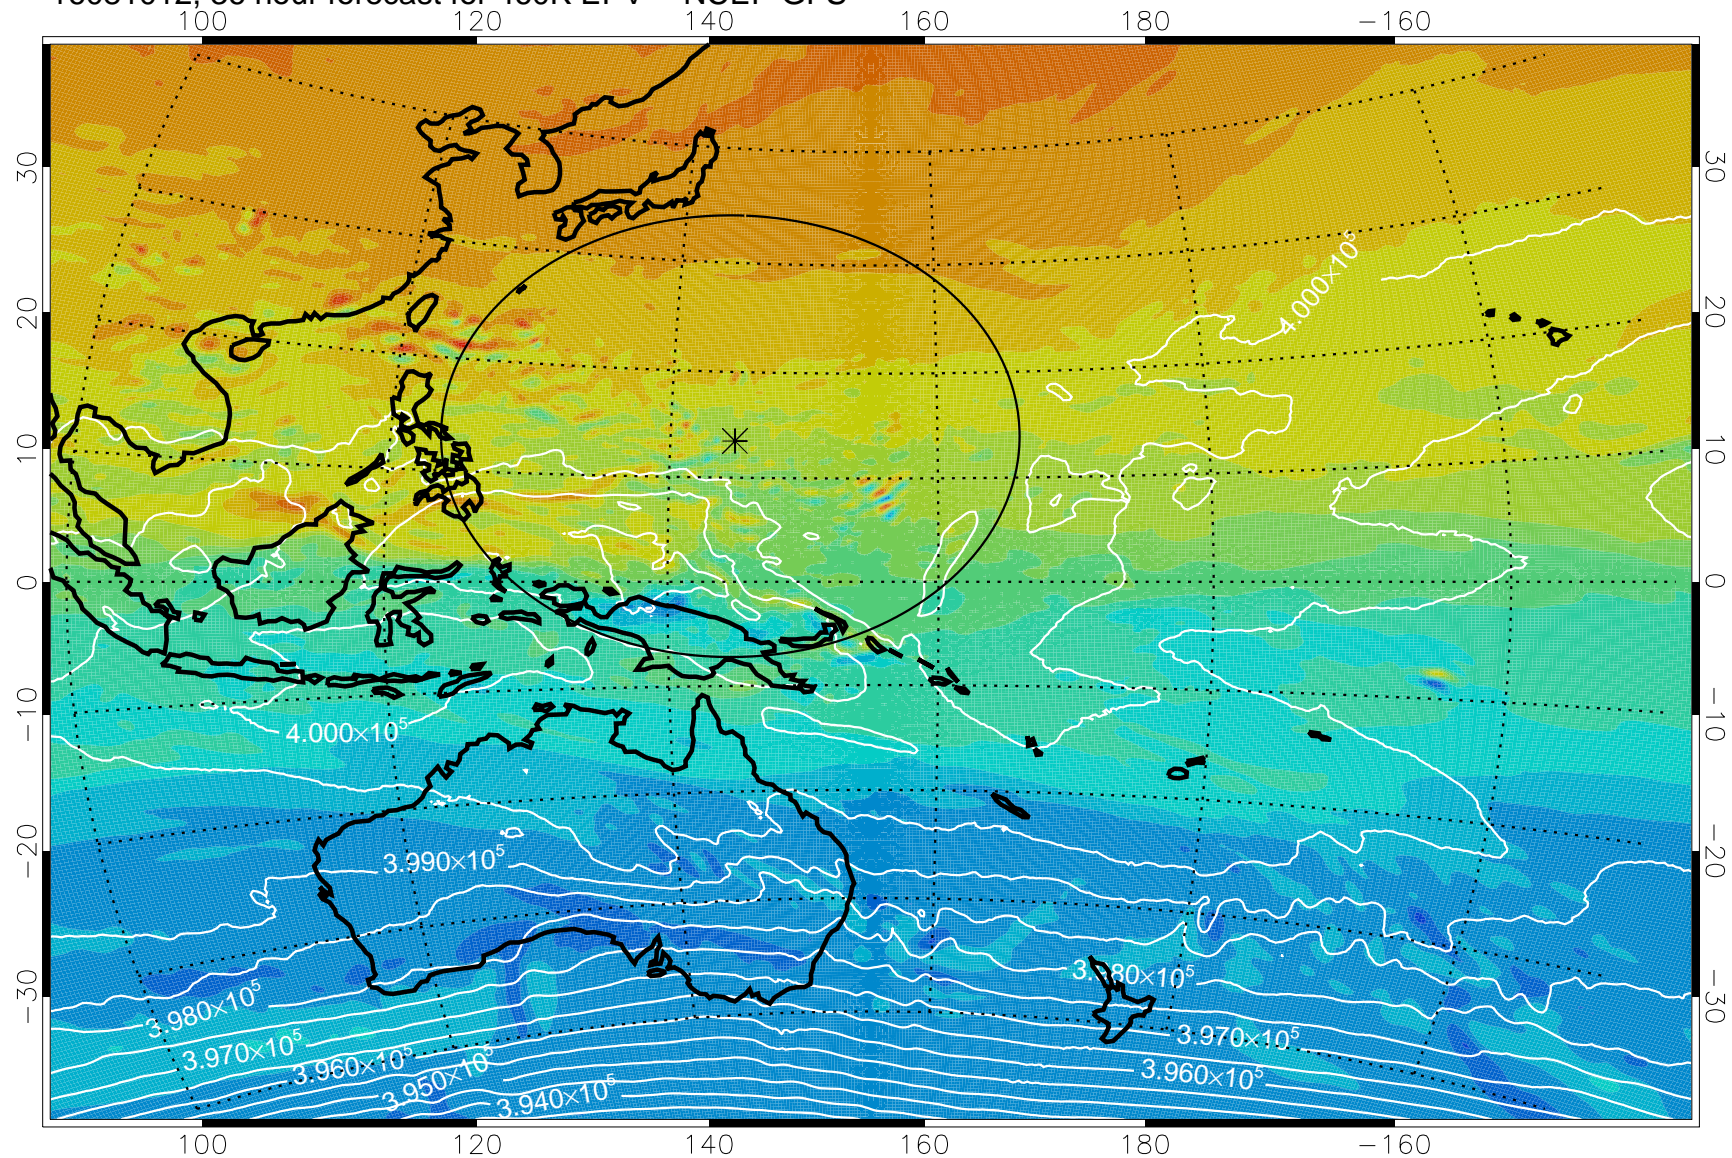

16081006, 30 hour forecast for 460K EPV -- NCEP GFS

460K Montgomery Streamfunction, white

Range ring of 2304 km

16081012, 36 hour forecast for 460K EPV -- NCEP GFS

460K Montgomery Streamfunction, white

Range ring of 2304 km

16081018, 42 hour forecast for 460K EPV -- NCEP GFS

460K Montgomery Streamfunction, white

Range ring of 2304 km

16081100, 48 hour forecast for 460K EPV -- NCEP GFS

460K Montgomery Streamfunction, white

Range ring of 2304 km

16081106, 54 hour forecast for 460K EPV -- NCEP GFS

460K Montgomery Streamfunction, white

Range ring of 2304 km

16081112, 60 hour forecast for 460K EPV -- NCEP GFS

460K Montgomery Streamfunction, white

Range ring of 2304 km

16081118, 66 hour forecast for 460K EPV -- NCEP GFS

460K Montgomery Streamfunction, white

Range ring of 2304 km

16081200, 72 hour forecast for 460K EPV -- NCEP GFS

460K Montgomery Streamfunction, white

Range ring of 2304 km