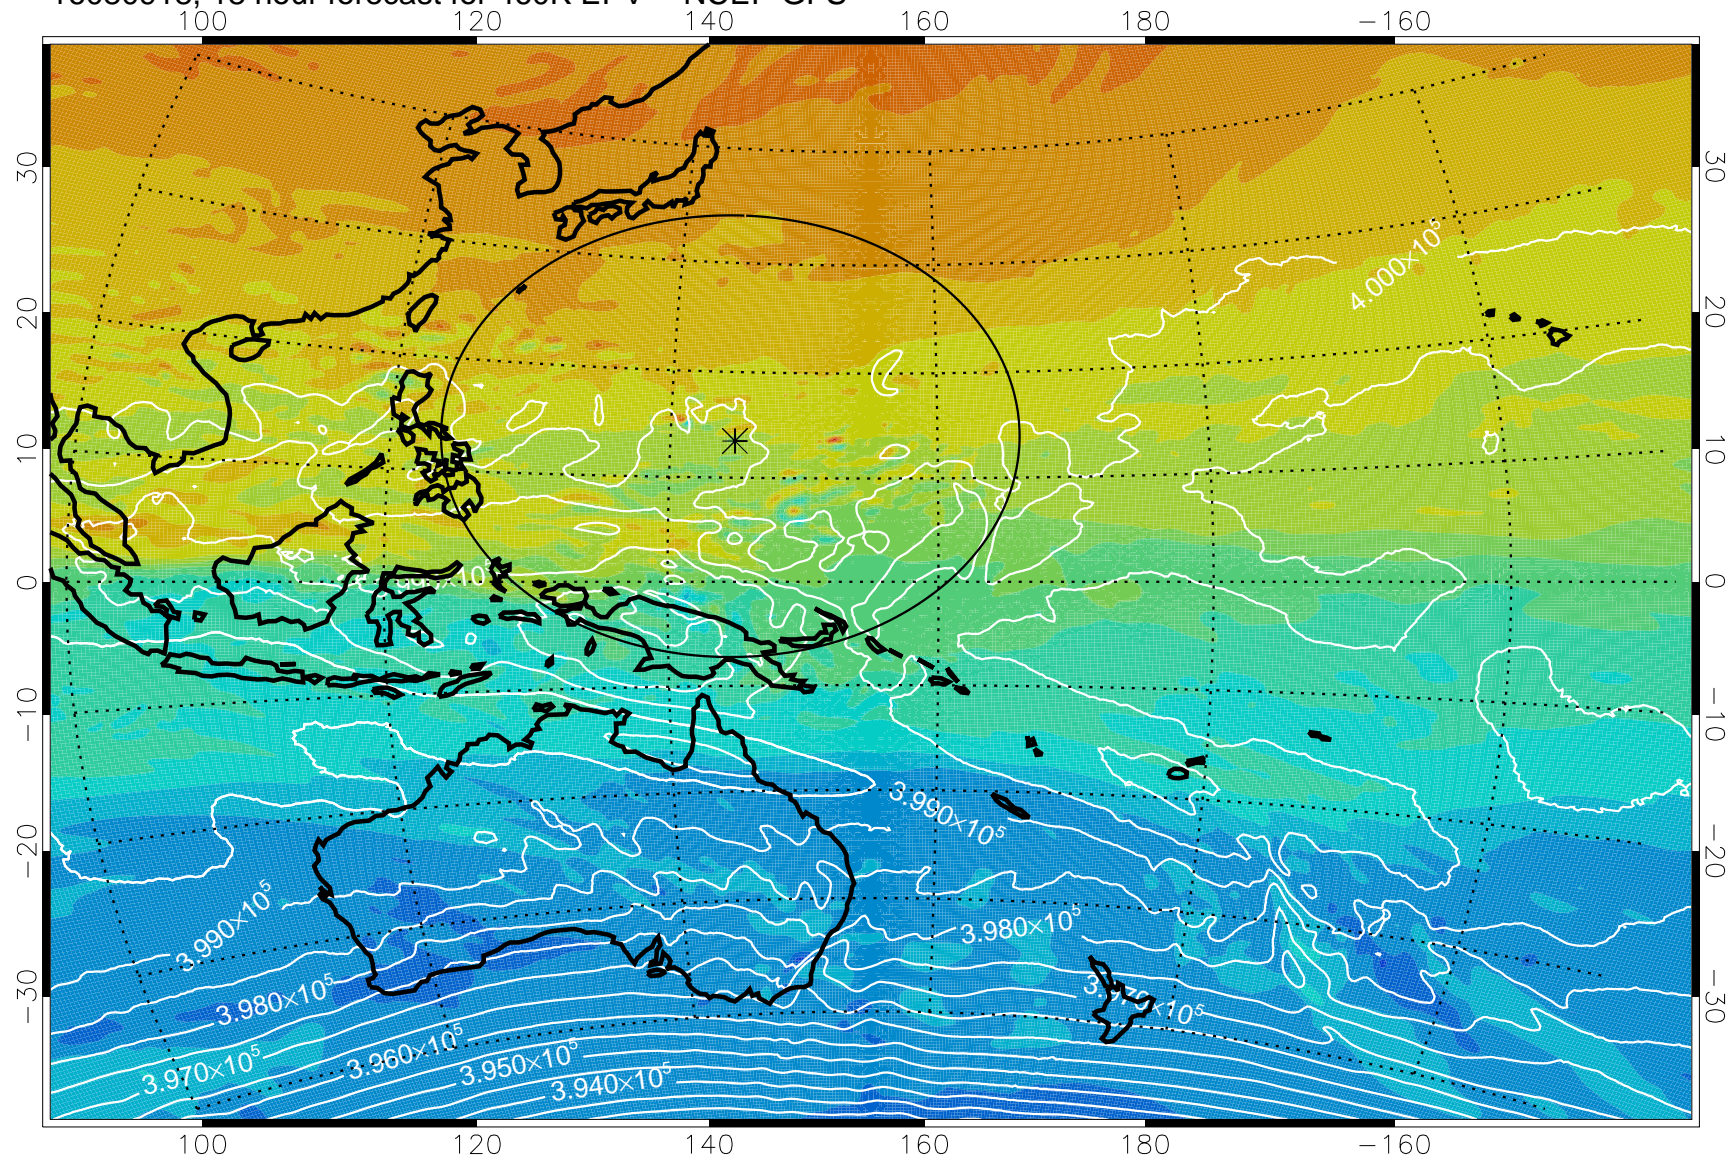

16080906, 6 hour forecast for 460K EPV -- NCEP GFS

460K Montgomery Streamfunction, white

Range ring of 2304 km

16080912, 12 hour forecast for 460K EPV -- NCEP GFS

460K Montgomery Streamfunction, white

Range ring of 2304 km

16080918, 18 hour forecast for 460K EPV -- NCEP GFS

460K Montgomery Streamfunction, white

Range ring of 2304 km

16081000, 24 hour forecast for 460K EPV -- NCEP GFS

460K Montgomery Streamfunction, white

Range ring of 2304 km

16081006, 30 hour forecast for 460K EPV -- NCEP GFS

460K Montgomery Streamfunction, white

Range ring of 2304 km

16081012, 36 hour forecast for 460K EPV -- NCEP GFS

460K Montgomery Streamfunction, white

Range ring of 2304 km

16081018, 42 hour forecast for 460K EPV -- NCEP GFS

460K Montgomery Streamfunction, white

Range ring of 2304 km

16081100, 48 hour forecast for 460K EPV -- NCEP GFS

460K Montgomery Streamfunction, white

Range ring of 2304 km