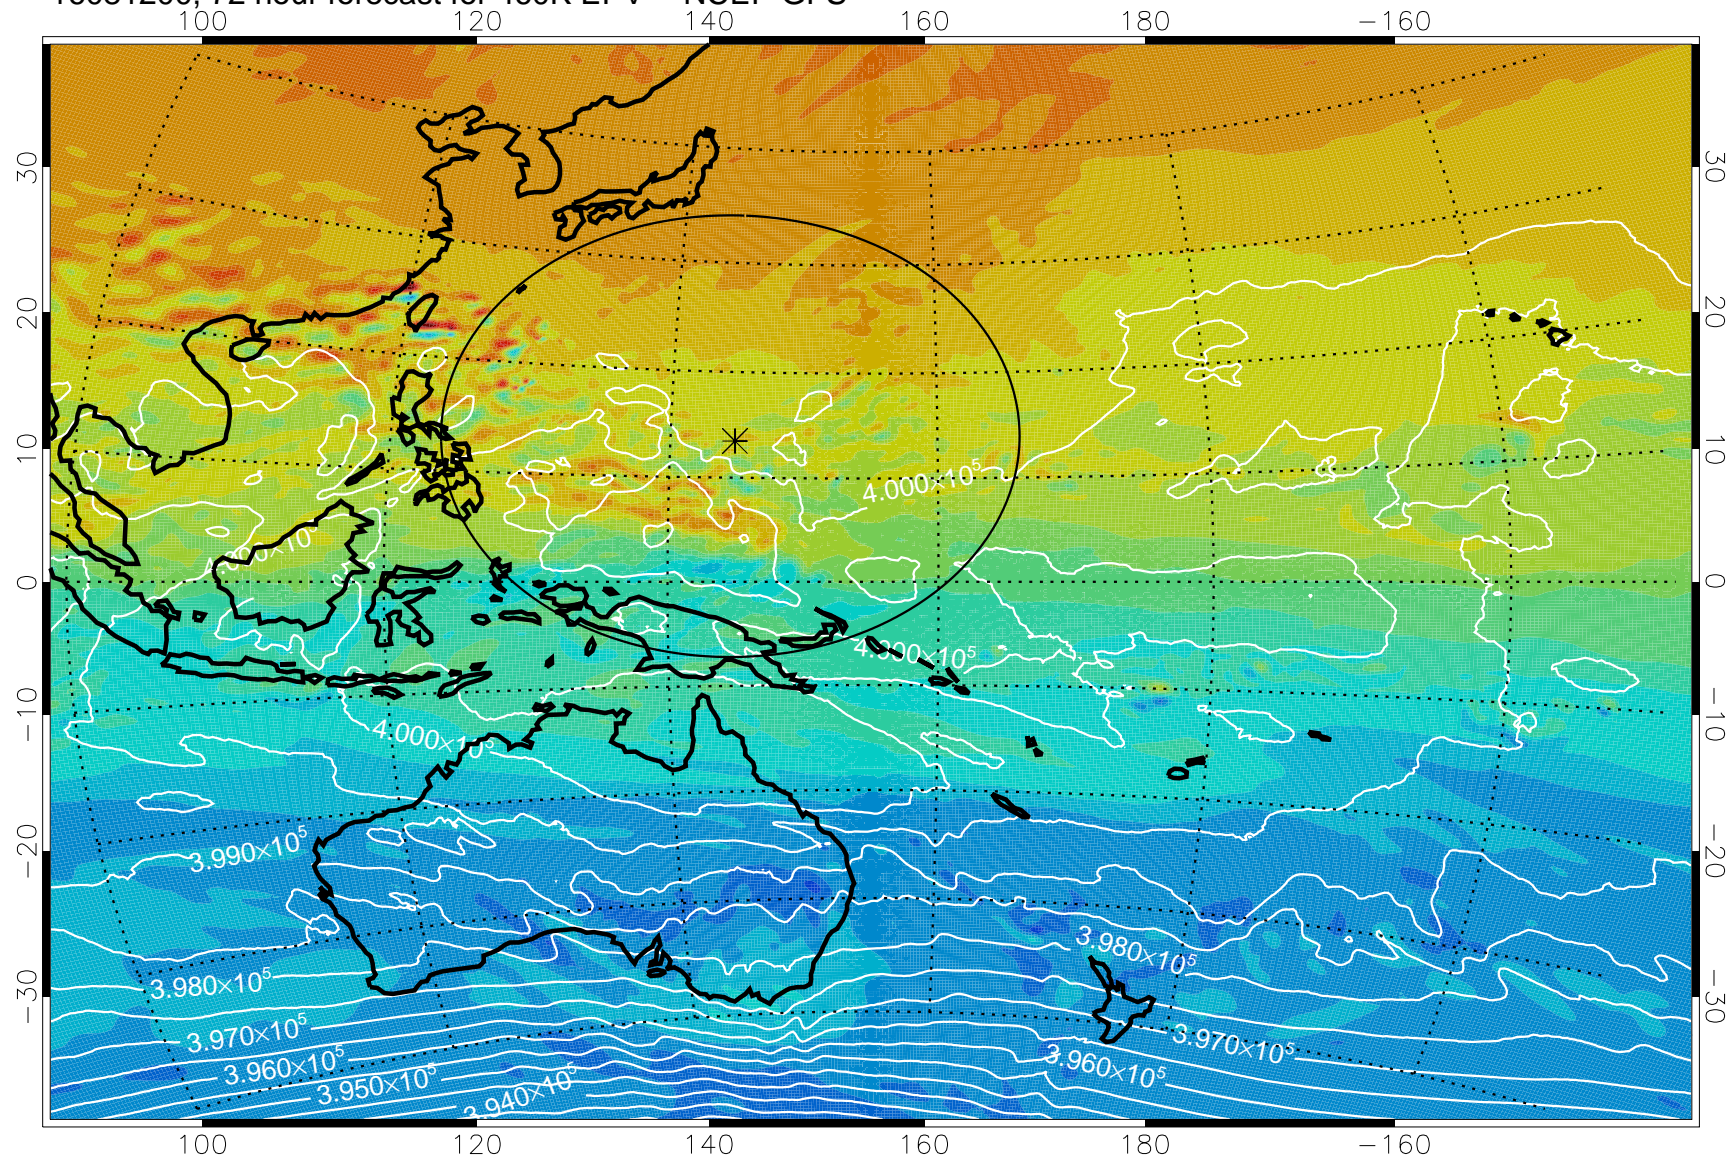

16081018, 42 hour forecast for 460K EPV -- NCEP GFS

460K Montgomery Streamfunction, white

Range ring of 2304 km

16081100, 48 hour forecast for 460K EPV -- NCEP GFS

460K Montgomery Streamfunction, white

Range ring of 2304 km

16081106, 54 hour forecast for 460K EPV -- NCEP GFS

460K Montgomery Streamfunction, white

Range ring of 2304 km

16081112, 60 hour forecast for 460K EPV -- NCEP GFS

460K Montgomery Streamfunction, white

Range ring of 2304 km

16081118, 66 hour forecast for 460K EPV -- NCEP GFS

460K Montgomery Streamfunction, white

Range ring of 2304 km

16081200, 72 hour forecast for 460K EPV -- NCEP GFS

460K Montgomery Streamfunction, white

Range ring of 2304 km

16081206, 78 hour forecast for 460K EPV -- NCEP GFS

460K Montgomery Streamfunction, white

Range ring of 2304 km

16081212, 84 hour forecast for 460K EPV -- NCEP GFS

460K Montgomery Streamfunction, white

Range ring of 2304 km