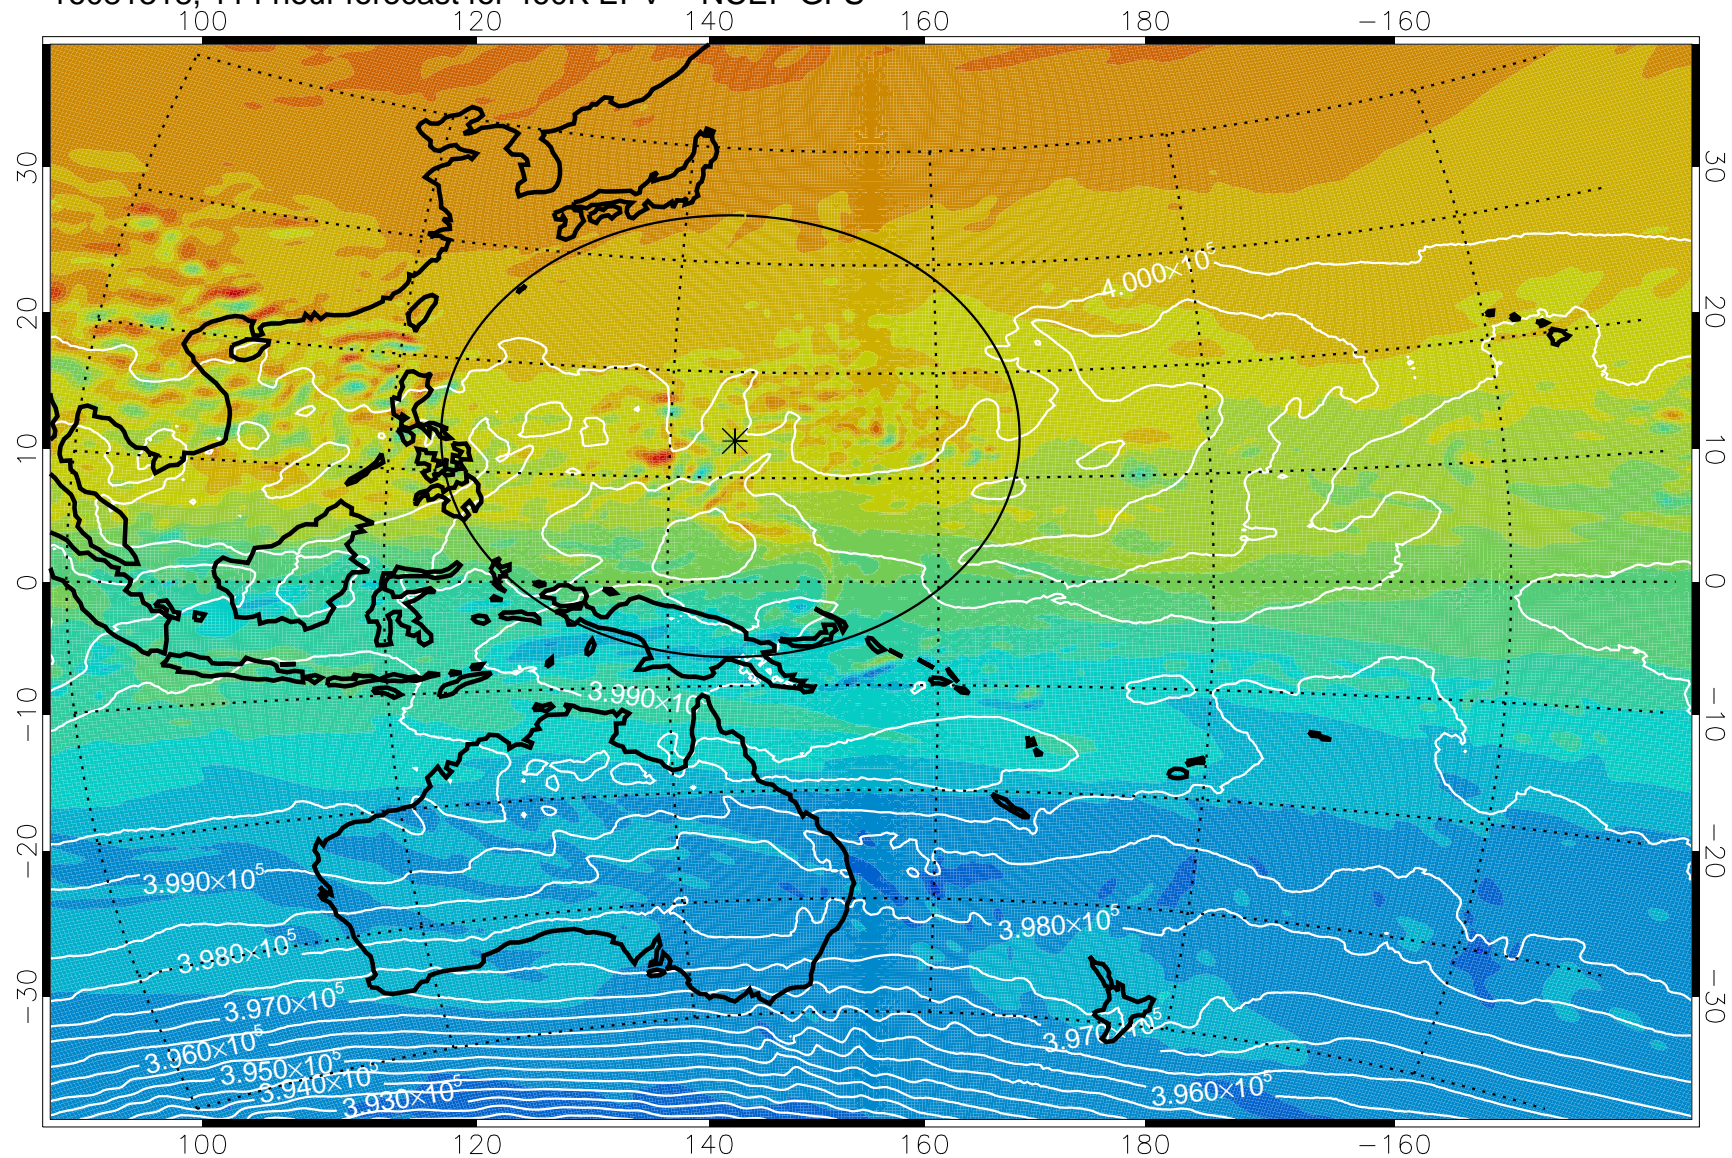

16081206, 78 hour forecast for 460K EPV -- NCEP GFS

460K Montgomery Streamfunction, white

Range ring of 2304 km

16081212, 84 hour forecast for 460K EPV -- NCEP GFS

460K Montgomery Streamfunction, white

Range ring of 2304 km

16081218, 90 hour forecast for 460K EPV -- NCEP GFS

460K Montgomery Streamfunction, white

Range ring of 2304 km

16081300, 96 hour forecast for 460K EPV -- NCEP GFS

460K Montgomery Streamfunction, white

Range ring of 2304 km

16081306, 102 hour forecast for 460K EPV -- NCEP GFS

460K Montgomery Streamfunction, white

Range ring of 2304 km

16081312, 108 hour forecast for 460K EPV -- NCEP GFS

460K Montgomery Streamfunction, white

Range ring of 2304 km

16081318, 114 hour forecast for 460K EPV -- NCEP GFS

460K Montgomery Streamfunction, white

Range ring of 2304 km

16081400, 120 hour forecast for 460K EPV -- NCEP GFS

460K Montgomery Streamfunction, white

Range ring of 2304 km