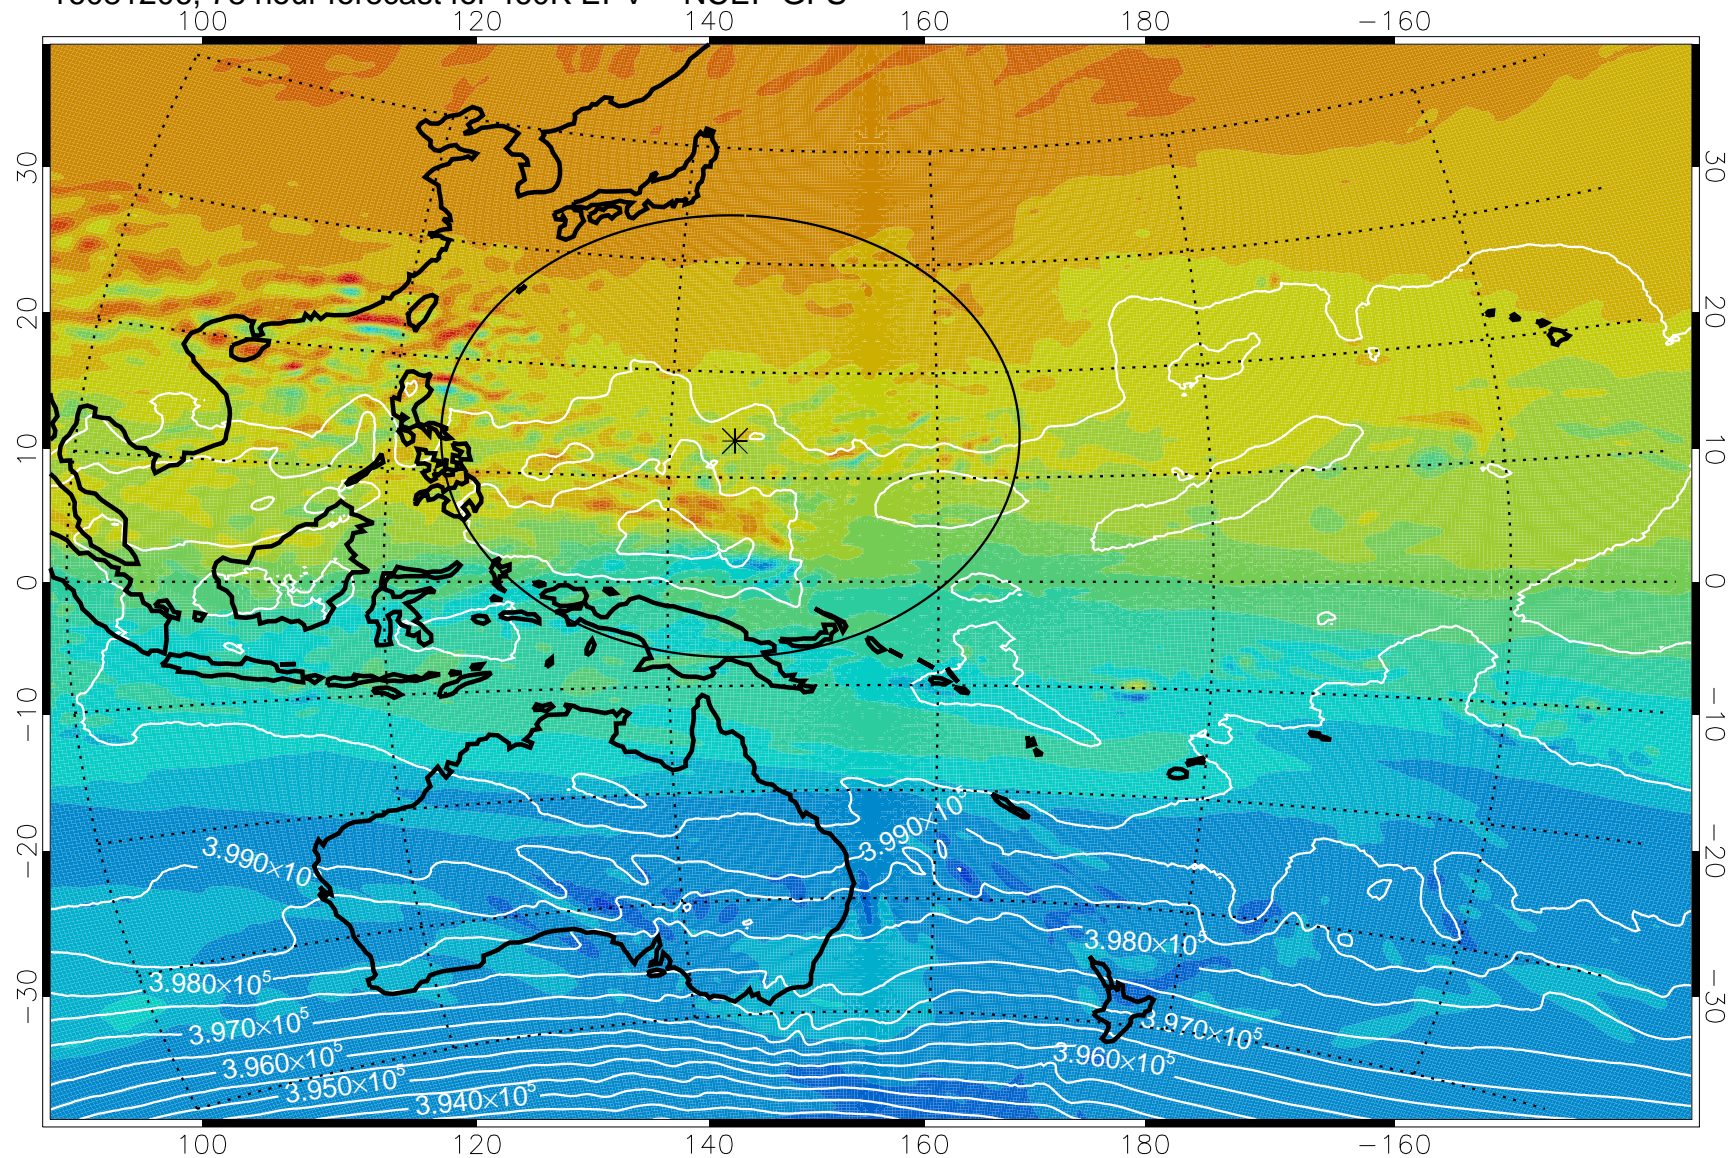

16081106, 54 hour forecast for 460K EPV -- NCEP GFS

460K Montgomery Streamfunction, white

Range ring of 2304 km

16081112, 60 hour forecast for 460K EPV -- NCEP GFS

460K Montgomery Streamfunction, white

Range ring of 2304 km

16081118, 66 hour forecast for 460K EPV -- NCEP GFS

460K Montgomery Streamfunction, white

Range ring of 2304 km

16081200, 72 hour forecast for 460K EPV -- NCEP GFS

460K Montgomery Streamfunction, white

Range ring of 2304 km

16081206, 78 hour forecast for 460K EPV -- NCEP GFS

460K Montgomery Streamfunction, white

Range ring of 2304 km

16081212, 84 hour forecast for 460K EPV -- NCEP GFS

460K Montgomery Streamfunction, white

Range ring of 2304 km

16081218, 90 hour forecast for 460K EPV -- NCEP GFS

460K Montgomery Streamfunction, white

Range ring of 2304 km

16081300, 96 hour forecast for 460K EPV -- NCEP GFS

460K Montgomery Streamfunction, white

Range ring of 2304 km