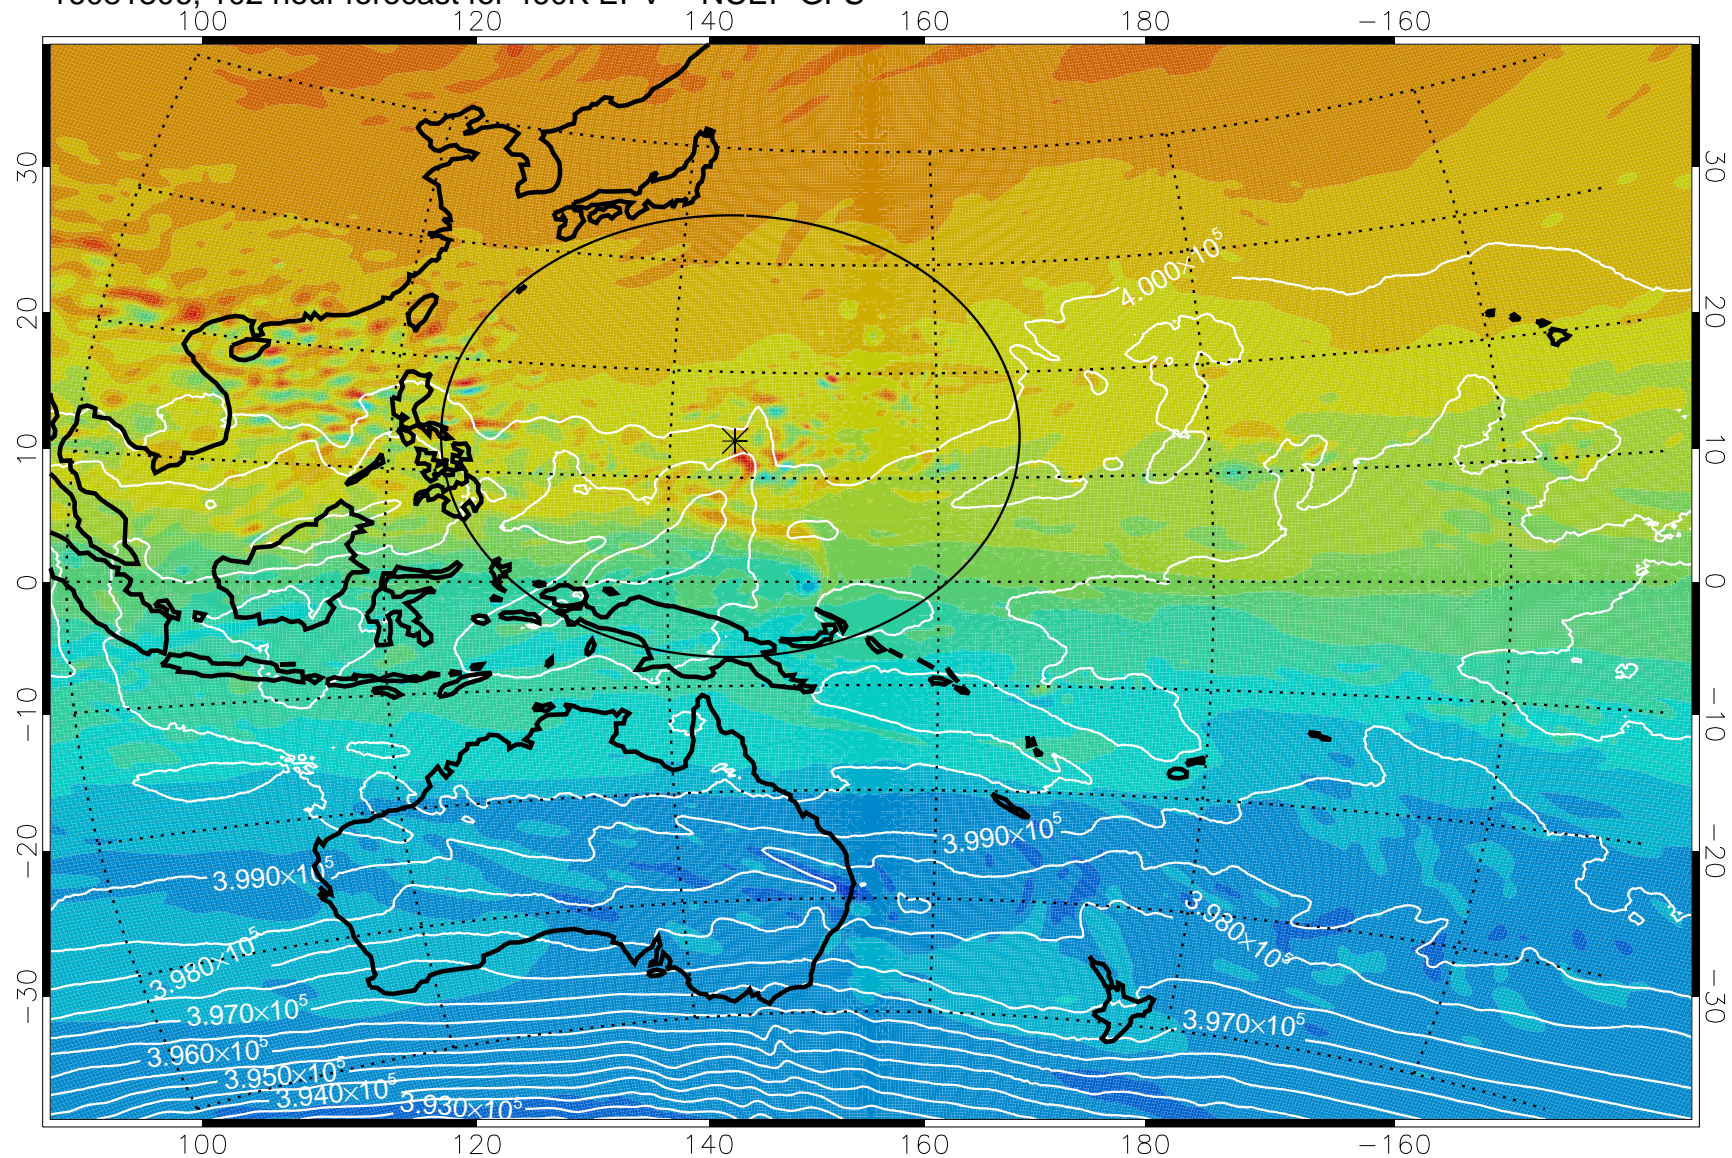

16081206, 78 hour forecast for 460K EPV -- NCEP GFS

460K Montgomery Streamfunction, white

Range ring of 2304 km

16081212, 84 hour forecast for 460K EPV -- NCEP GFS

460K Montgomery Streamfunction, white

Range ring of 2304 km

16081218, 90 hour forecast for 460K EPV -- NCEP GFS

460K Montgomery Streamfunction, white

Range ring of 2304 km

16081300, 96 hour forecast for 460K EPV -- NCEP GFS

460K Montgomery Streamfunction, white

Range ring of 2304 km

16081306, 102 hour forecast for 460K EPV -- NCEP GFS

460K Montgomery Streamfunction, white

Range ring of 2304 km

16081312, 108 hour forecast for 460K EPV -- NCEP GFS

460K Montgomery Streamfunction, white

Range ring of 2304 km

16081318, 114 hour forecast for 460K EPV -- NCEP GFS

460K Montgomery Streamfunction, white

Range ring of 2304 km

16081400, 120 hour forecast for 460K EPV -- NCEP GFS

460K Montgomery Streamfunction, white

Range ring of 2304 km