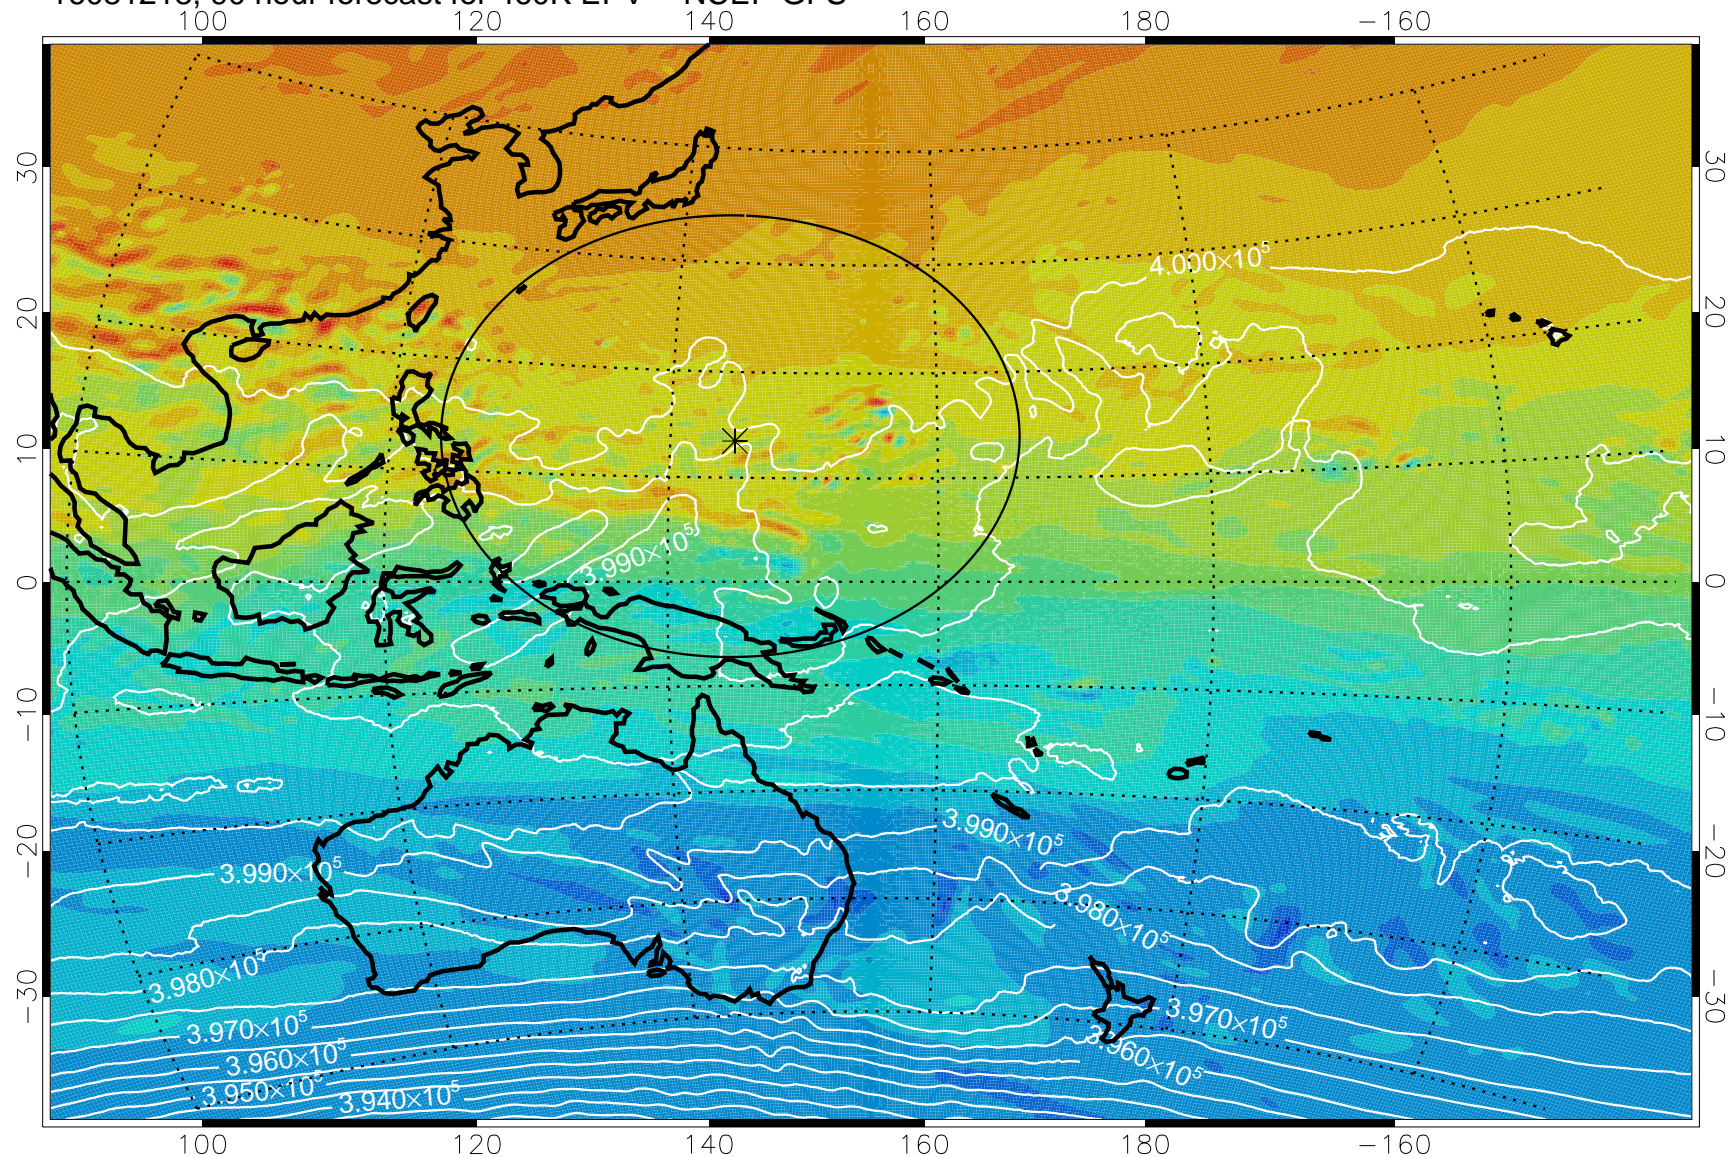

16081118, 66 hour forecast for 460K EPV -- NCEP GFS

460K Montgomery Streamfunction, white

Range ring of 2304 km

16081200, 72 hour forecast for 460K EPV -- NCEP GFS

460K Montgomery Streamfunction, white

Range ring of 2304 km

16081206, 78 hour forecast for 460K EPV -- NCEP GFS

460K Montgomery Streamfunction, white

Range ring of 2304 km

16081212, 84 hour forecast for 460K EPV -- NCEP GFS

460K Montgomery Streamfunction, white

Range ring of 2304 km

16081218, 90 hour forecast for 460K EPV -- NCEP GFS

460K Montgomery Streamfunction, white

Range ring of 2304 km

16081300, 96 hour forecast for 460K EPV -- NCEP GFS

460K Montgomery Streamfunction, white

Range ring of 2304 km

16081306, 102 hour forecast for 460K EPV -- NCEP GFS

460K Montgomery Streamfunction, white

Range ring of 2304 km

16081312, 108 hour forecast for 460K EPV -- NCEP GFS

460K Montgomery Streamfunction, white

Range ring of 2304 km