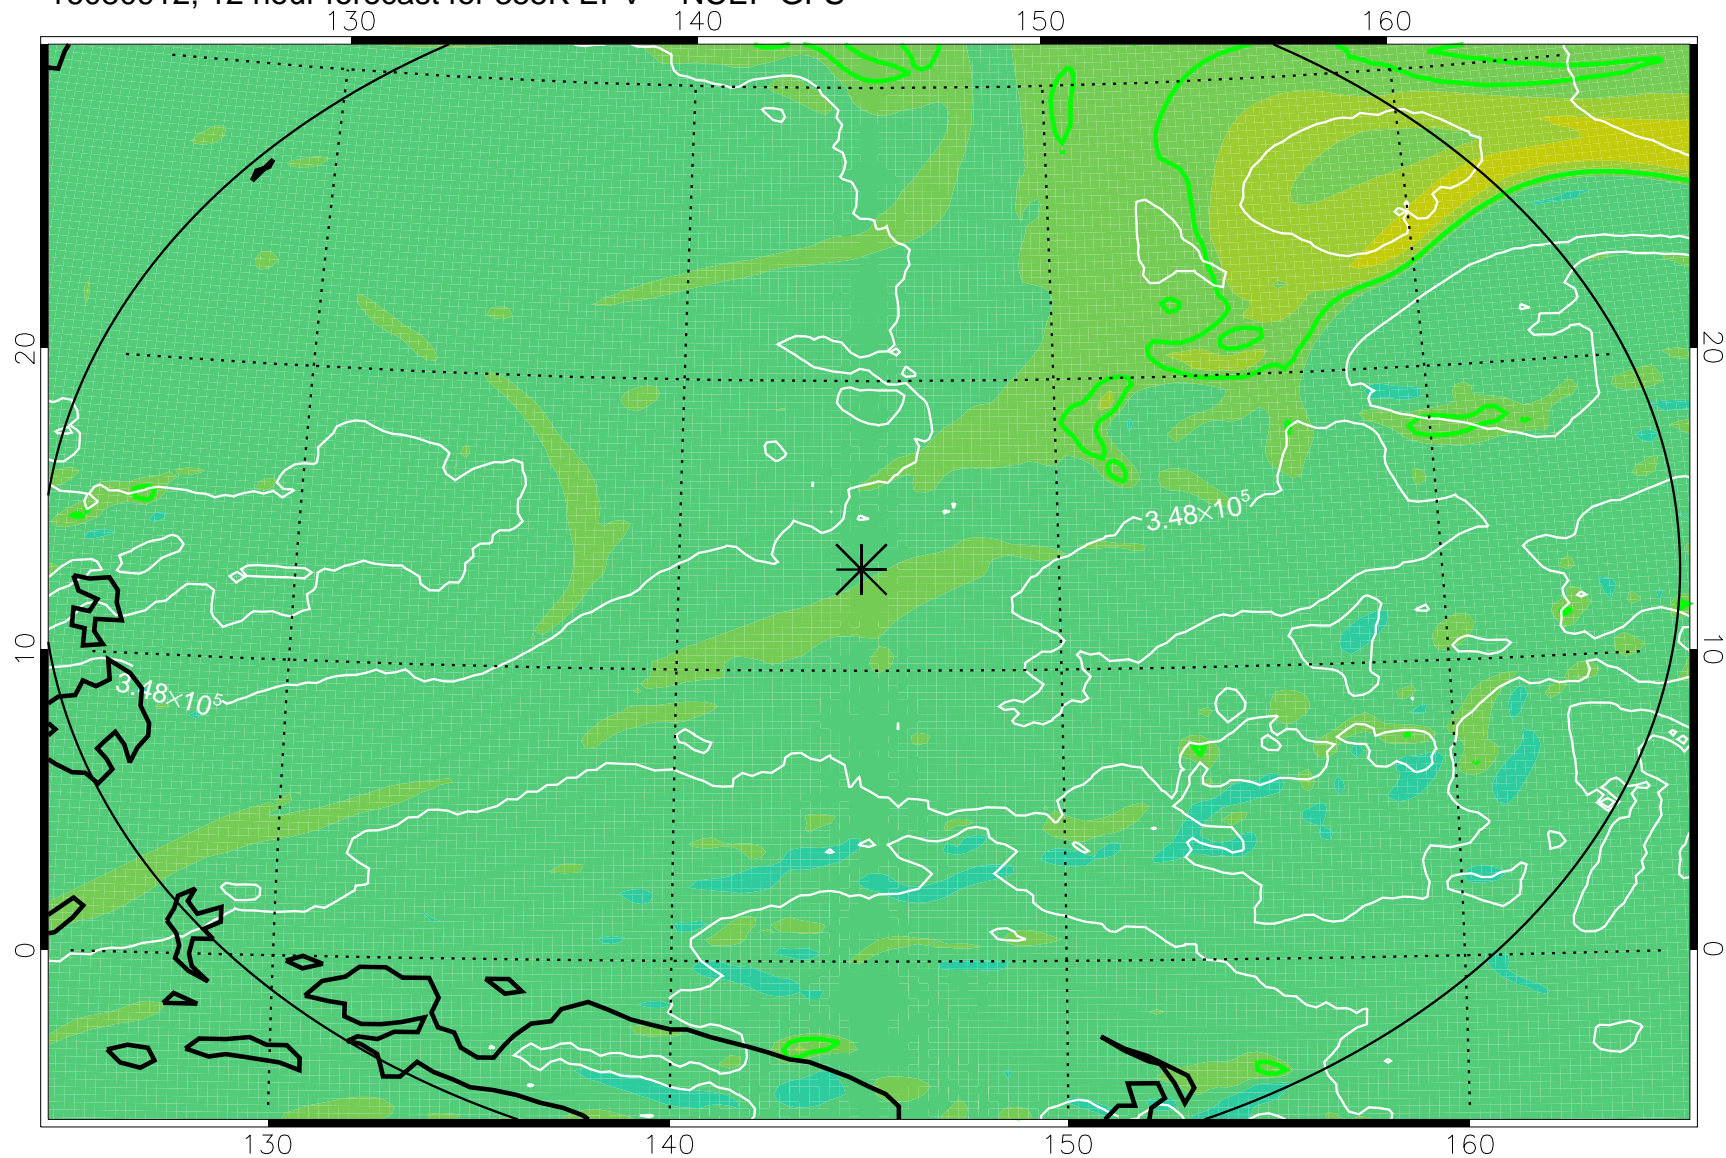

16080906, 6 hour forecast for 355K EPV -- NCEP GFS

355K Montgomery Streamfunction, white
EPV Tropopause (2 PVU) Position
Range ring of 2304 km

16080912, 12 hour forecast for 355K EPV -- NCEP GFS

355K Montgomery Streamfunction, white
EPV Tropopause (2 PVU) Position
Range ring of 2304 km

16080918, 18 hour forecast for 355K EPV -- NCEP GFS

355K Montgomery Streamfunction, white
EPV Tropopause (2 PVU) Position
Range ring of 2304 km

16081000, 24 hour forecast for 355K EPV -- NCEP GFS

355K Montgomery Streamfunction, white
EPV Tropopause (2 PVU) Position
Range ring of 2304 km

16081006, 30 hour forecast for 355K EPV -- NCEP GFS

355K Montgomery Streamfunction, white
EPV Tropopause (2 PVU) Position
Range ring of 2304 km

16081012, 36 hour forecast for 355K EPV -- NCEP GFS

355K Montgomery Streamfunction, white
EPV Tropopause (2 PVU) Position
Range ring of 2304 km

16081018, 42 hour forecast for 355K EPV -- NCEP GFS

355K Montgomery Streamfunction, white
EPV Tropopause (2 PVU) Position
Range ring of 2304 km

16081100, 48 hour forecast for 355K EPV -- NCEP GFS

355K Montgomery Streamfunction, white
EPV Tropopause (2 PVU) Position
Range ring of 2304 km