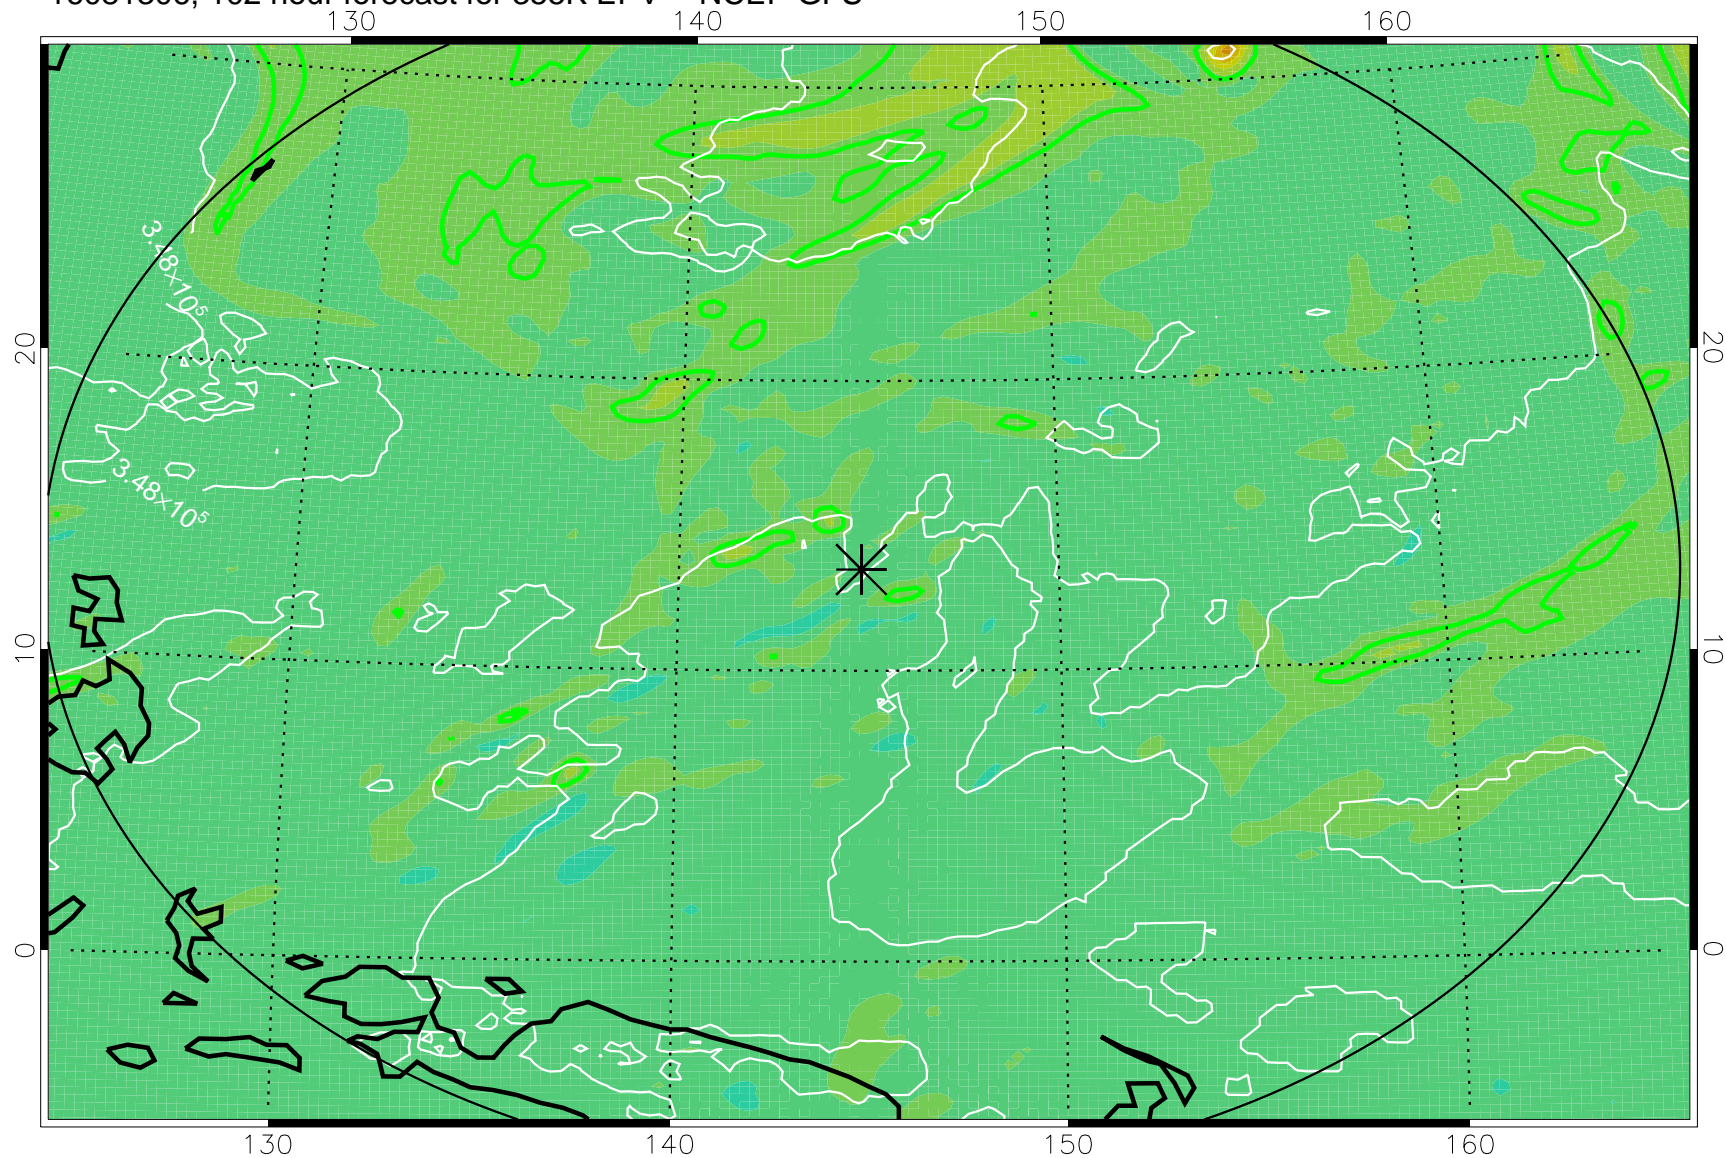

16081206, 78 hour forecast for 355K EPV -- NCEP GFS

355K Montgomery Streamfunction, white
EPV Tropopause (2 PVU) Position
Range ring of 2304 km

16081212, 84 hour forecast for 355K EPV -- NCEP GFS

355K Montgomery Streamfunction, white
EPV Tropopause (2 PVU) Position
Range ring of 2304 km

16081218, 90 hour forecast for 355K EPV -- NCEP GFS

355K Montgomery Streamfunction, white
EPV Tropopause (2 PVU) Position
Range ring of 2304 km

16081300, 96 hour forecast for 355K EPV -- NCEP GFS

355K Montgomery Streamfunction, white
EPV Tropopause (2 PVU) Position
Range ring of 2304 km

16081306, 102 hour forecast for 355K EPV -- NCEP GFS

355K Montgomery Streamfunction, white
EPV Tropopause (2 PVU) Position
Range ring of 2304 km

16081312, 108 hour forecast for 355K EPV -- NCEP GFS

355K Montgomery Streamfunction, white
EPV Tropopause (2 PVU) Position
Range ring of 2304 km

16081318, 114 hour forecast for 355K EPV -- NCEP GFS

355K Montgomery Streamfunction, white
EPV Tropopause (2 PVU) Position
Range ring of 2304 km

16081400, 120 hour forecast for 355K EPV -- NCEP GFS

355K Montgomery Streamfunction, white
EPV Tropopause (2 PVU) Position
Range ring of 2304 km