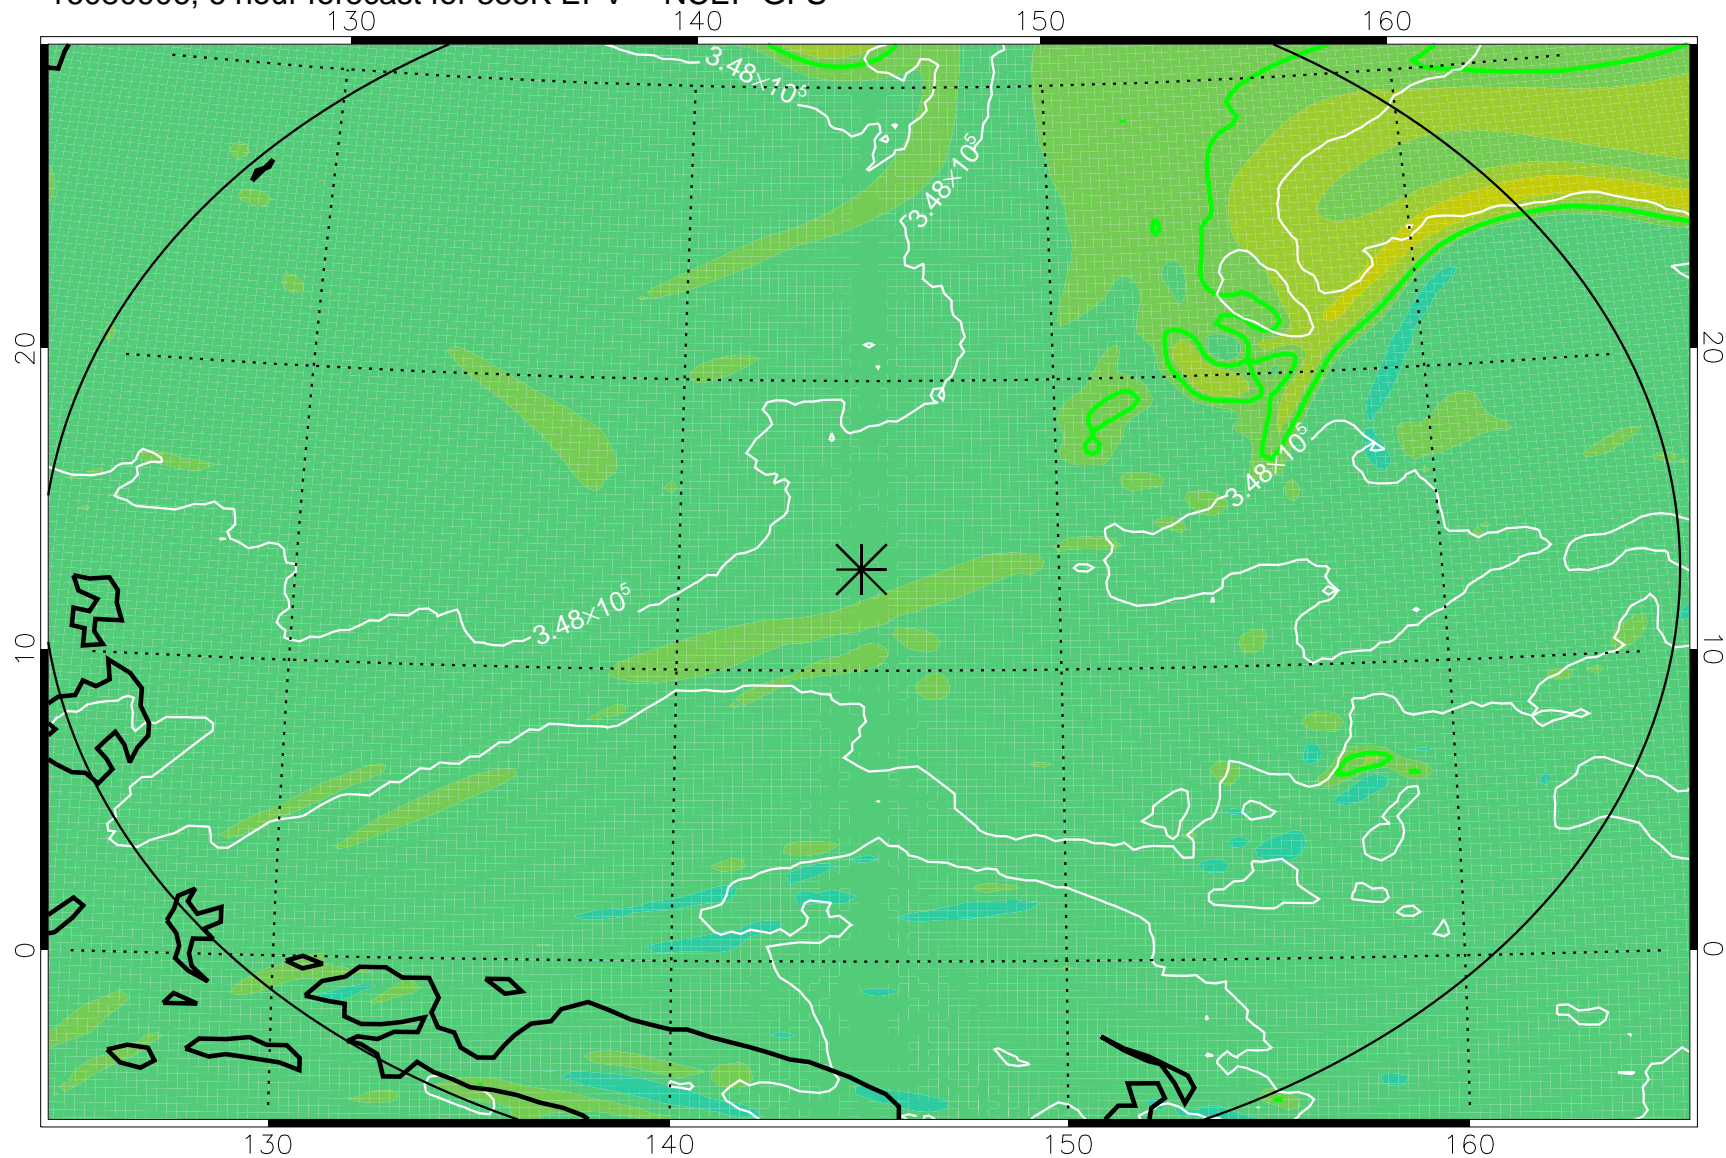

16080906, 6 hour forecast for 355K EPV -- NCEP GFS

355K Montgomery Streamfunction, white
EPV Tropopause (2 PVU) Position
Range ring of 2304 km

16080912, 12 hour forecast for 355K EPV -- NCEP GFS

355K Montgomery Streamfunction, white
EPV Tropopause (2 PVU) Position
Range ring of 2304 km

16080918, 18 hour forecast for 355K EPV -- NCEP GFS

355K Montgomery Streamfunction, white
EPV Tropopause (2 PVU) Position
Range ring of 2304 km

16081000, 24 hour forecast for 355K EPV -- NCEP GFS

355K Montgomery Streamfunction, white
EPV Tropopause (2 PVU) Position
Range ring of 2304 km

16081006, 30 hour forecast for 355K EPV -- NCEP GFS

355K Montgomery Streamfunction, white
EPV Tropopause (2 PVU) Position
Range ring of 2304 km

16081012, 36 hour forecast for 355K EPV -- NCEP GFS

355K Montgomery Streamfunction, white
EPV Tropopause (2 PVU) Position
Range ring of 2304 km

16081018, 42 hour forecast for 355K EPV -- NCEP GFS

355K Montgomery Streamfunction, white
EPV Tropopause (2 PVU) Position
Range ring of 2304 km

16081100, 48 hour forecast for 355K EPV -- NCEP GFS

355K Montgomery Streamfunction, white
EPV Tropopause (2 PVU) Position
Range ring of 2304 km