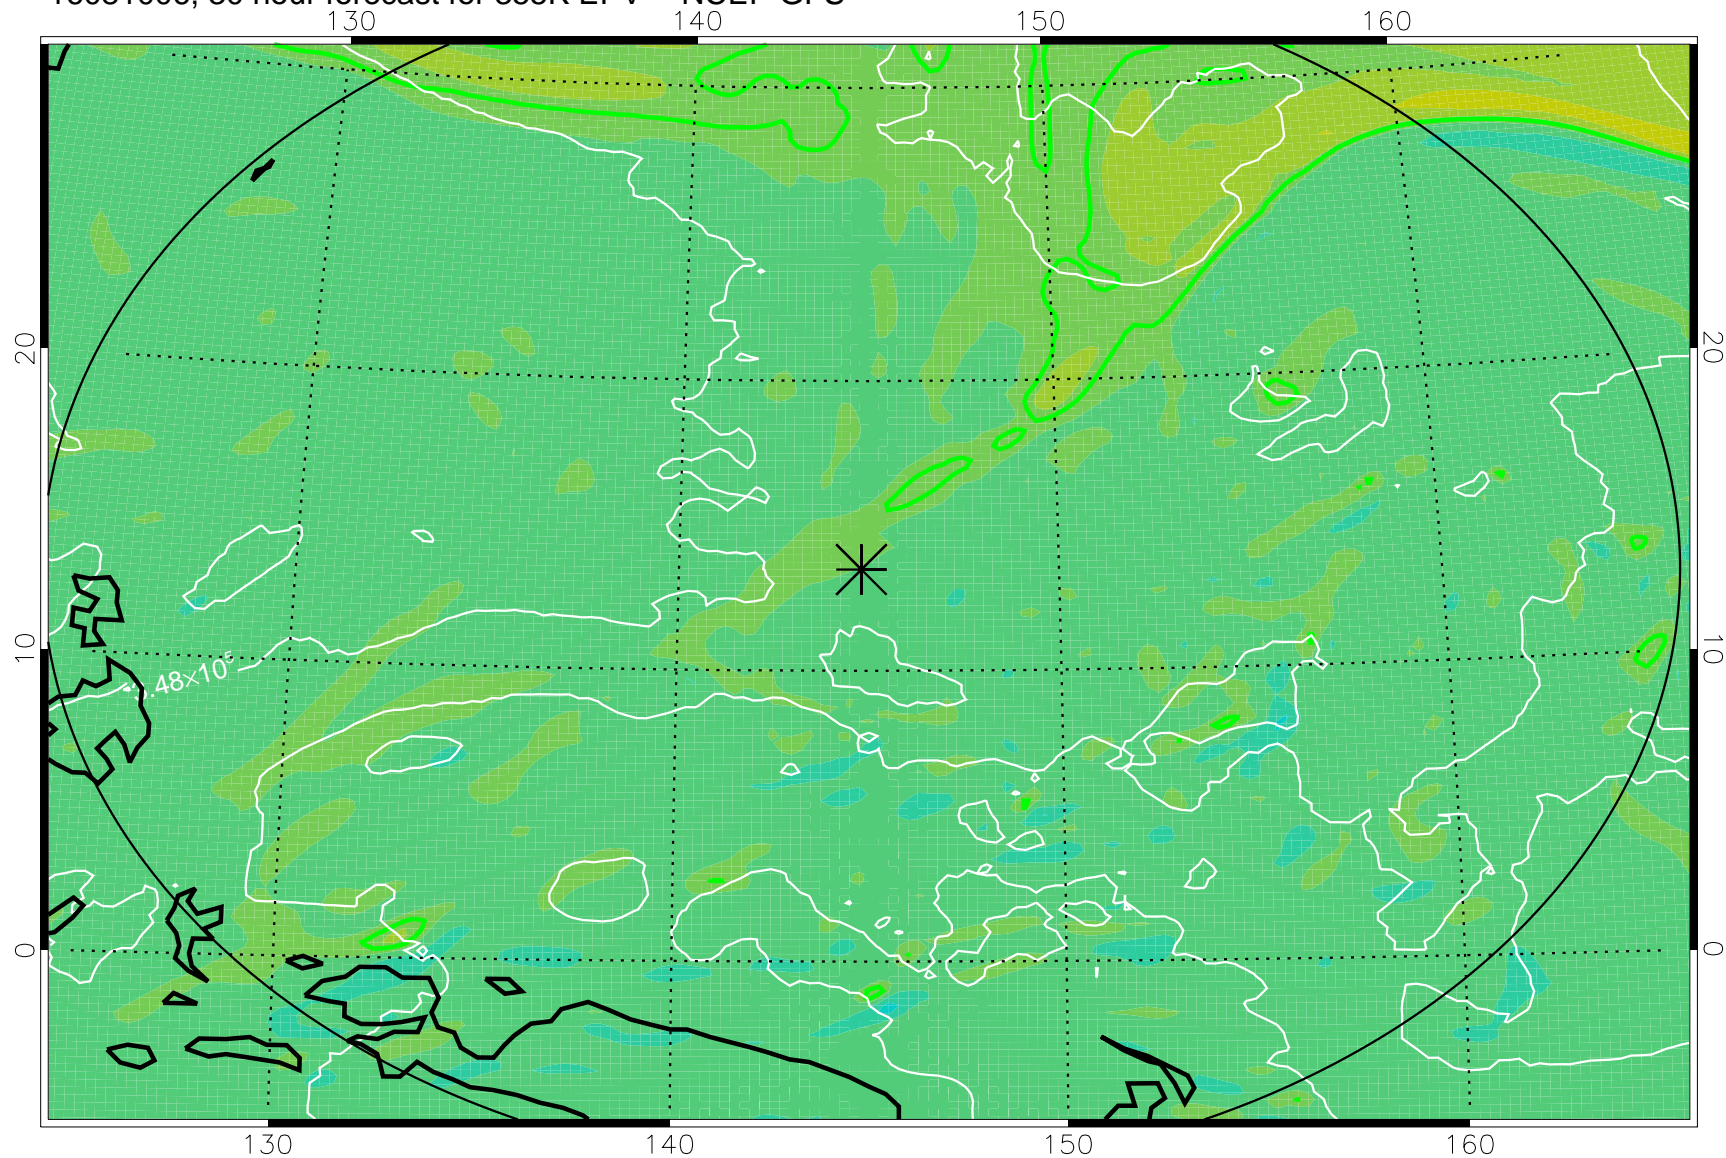

16080918, 18 hour forecast for 355K EPV -- NCEP GFS

355K Montgomery Streamfunction, white
EPV Tropopause (2 PVU) Position
Range ring of 2304 km

16081000, 24 hour forecast for 355K EPV -- NCEP GFS

355K Montgomery Streamfunction, white
EPV Tropopause (2 PVU) Position
Range ring of 2304 km

16081006, 30 hour forecast for 355K EPV -- NCEP GFS

355K Montgomery Streamfunction, white
EPV Tropopause (2 PVU) Position
Range ring of 2304 km

16081012, 36 hour forecast for 355K EPV -- NCEP GFS

355K Montgomery Streamfunction, white
EPV Tropopause (2 PVU) Position
Range ring of 2304 km

16081018, 42 hour forecast for 355K EPV -- NCEP GFS

355K Montgomery Streamfunction, white
EPV Tropopause (2 PVU) Position
Range ring of 2304 km

16081100, 48 hour forecast for 355K EPV -- NCEP GFS

355K Montgomery Streamfunction, white
EPV Tropopause (2 PVU) Position
Range ring of 2304 km

16081118, 66 hour forecast for 355K EPV -- NCEP GFS

355K Montgomery Streamfunction, white
EPV Tropopause (2 PVU) Position
Range ring of 2304 km

16081200, 72 hour forecast for 355K EPV -- NCEP GFS

355K Montgomery Streamfunction, white
EPV Tropopause (2 PVU) Position
Range ring of 2304 km