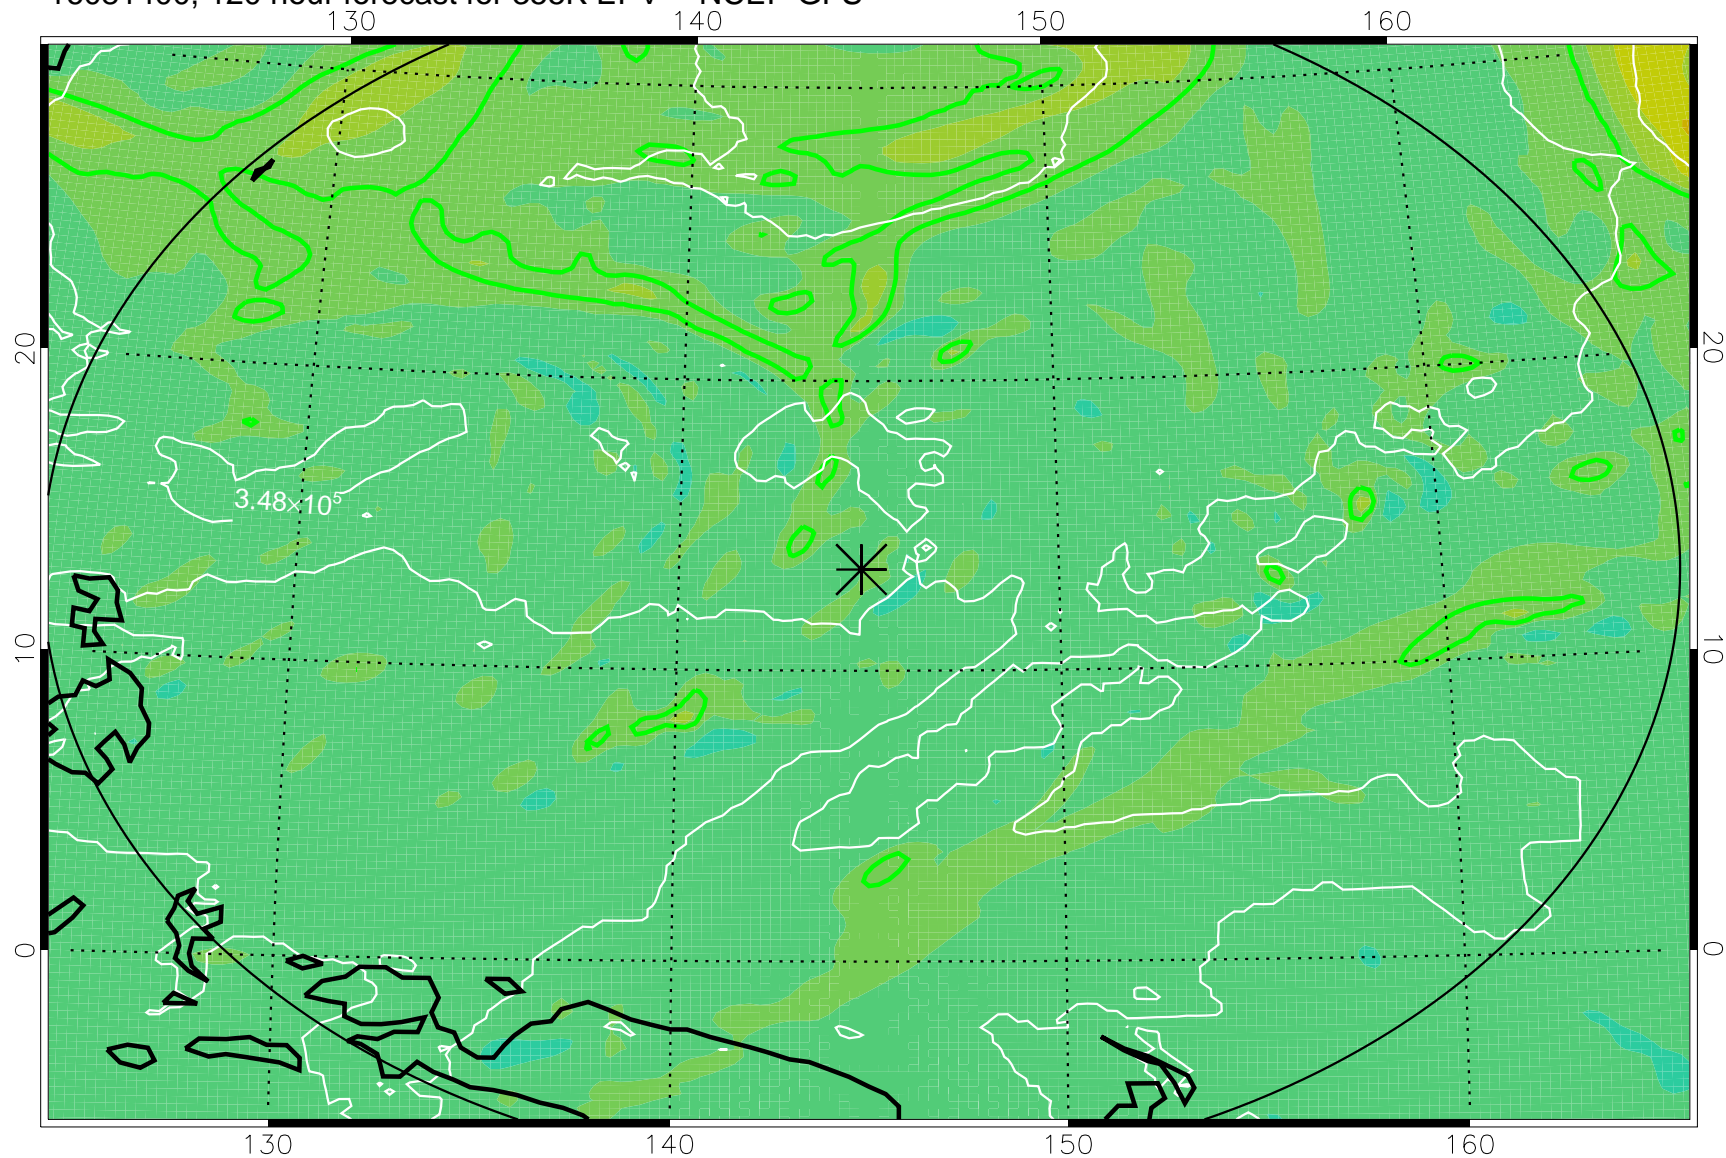

16081206, 78 hour forecast for 355K EPV -- NCEP GFS

355K Montgomery Streamfunction, white
EPV Tropopause (2 PVU) Position
Range ring of 2304 km

16081212, 84 hour forecast for 355K EPV -- NCEP GFS

355K Montgomery Streamfunction, white
EPV Tropopause (2 PVU) Position
Range ring of 2304 km

16081218, 90 hour forecast for 355K EPV -- NCEP GFS

355K Montgomery Streamfunction, white
EPV Tropopause (2 PVU) Position
Range ring of 2304 km

16081300, 96 hour forecast for 355K EPV -- NCEP GFS

355K Montgomery Streamfunction, white
EPV Tropopause (2 PVU) Position
Range ring of 2304 km

16081306, 102 hour forecast for 355K EPV -- NCEP GFS

355K Montgomery Streamfunction, white
EPV Tropopause (2 PVU) Position
Range ring of 2304 km

16081312, 108 hour forecast for 355K EPV -- NCEP GFS

355K Montgomery Streamfunction, white
EPV Tropopause (2 PVU) Position
Range ring of 2304 km

16081318, 114 hour forecast for 355K EPV -- NCEP GFS

355K Montgomery Streamfunction, white
EPV Tropopause (2 PVU) Position
Range ring of 2304 km

16081400, 120 hour forecast for 355K EPV -- NCEP GFS

355K Montgomery Streamfunction, white
EPV Tropopause (2 PVU) Position
Range ring of 2304 km