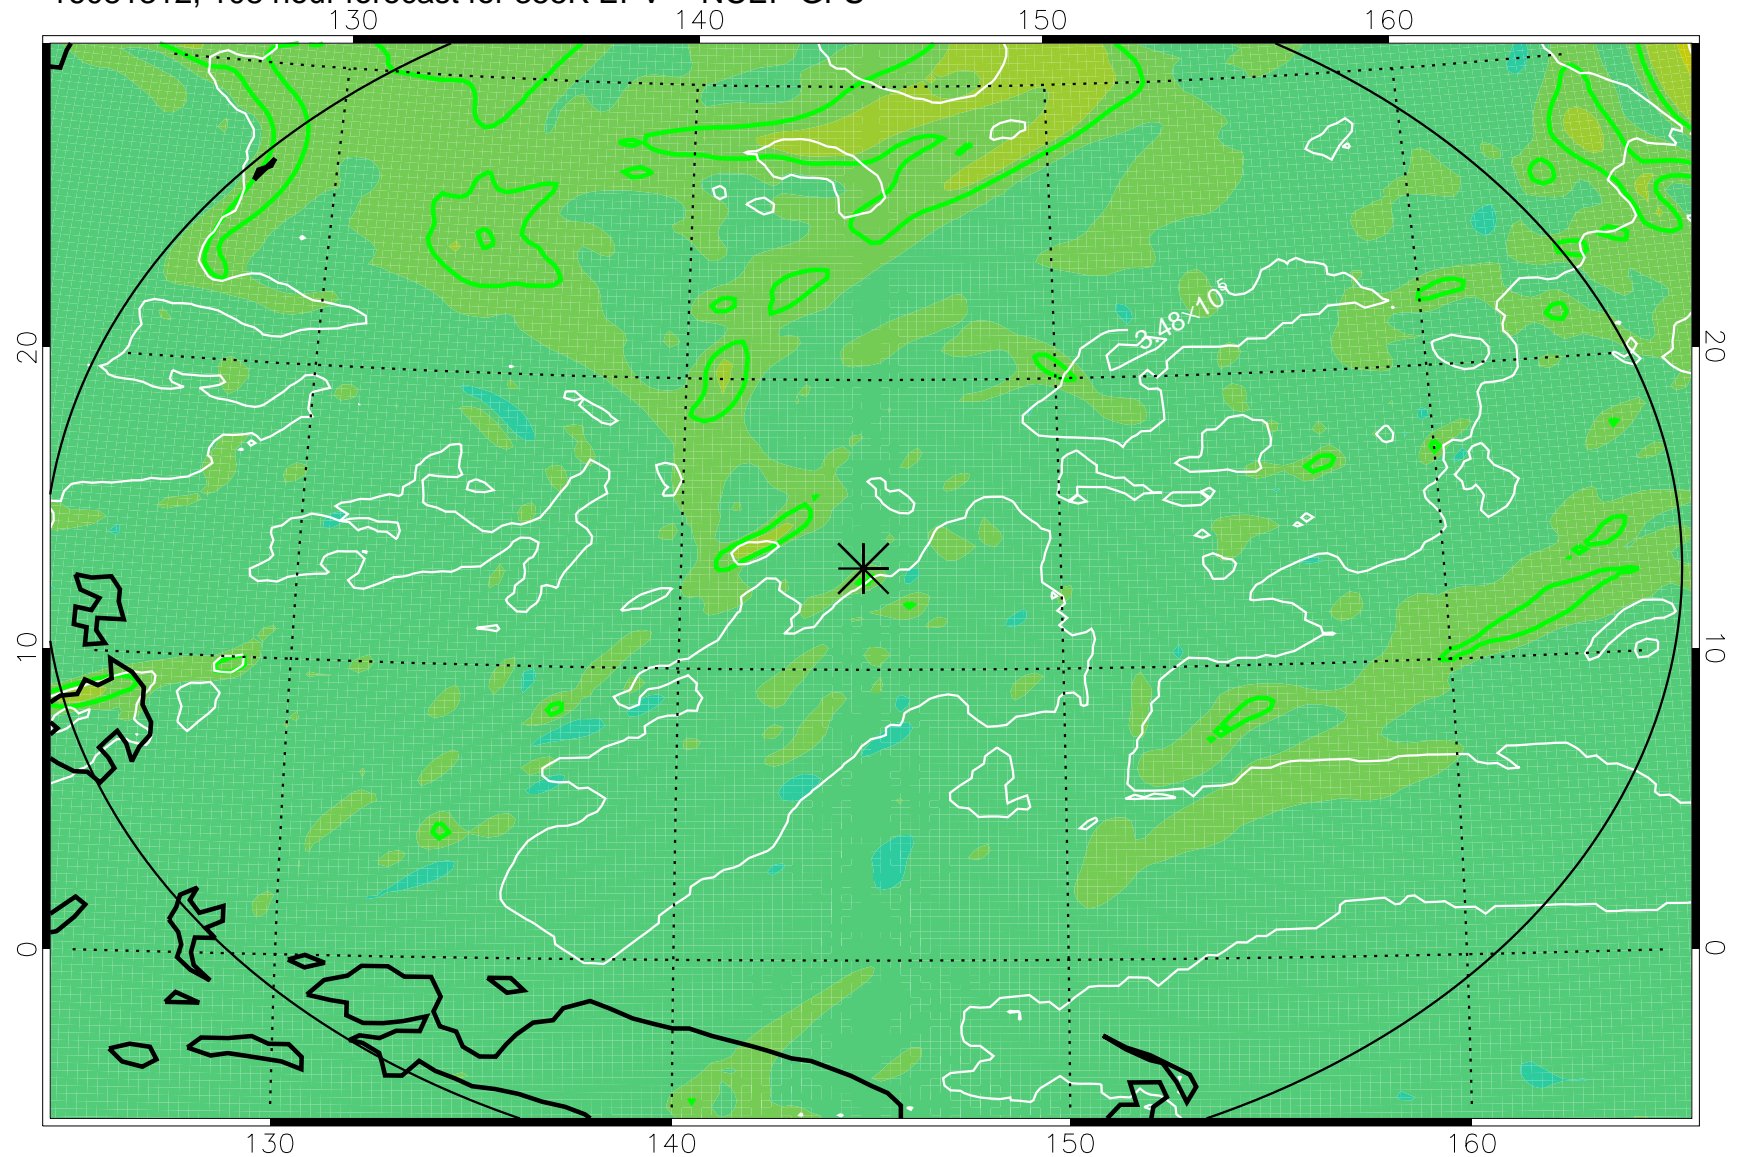

16081206, 78 hour forecast for 355K EPV -- NCEP GFS

355K Montgomery Streamfunction, white
EPV Tropopause (2 PVU) Position
Range ring of 2304 km

16081212, 84 hour forecast for 355K EPV -- NCEP GFS

355K Montgomery Streamfunction, white
EPV Tropopause (2 PVU) Position
Range ring of 2304 km

16081218, 90 hour forecast for 355K EPV -- NCEP GFS

355K Montgomery Streamfunction, white
EPV Tropopause (2 PVU) Position
Range ring of 2304 km

16081300, 96 hour forecast for 355K EPV -- NCEP GFS

355K Montgomery Streamfunction, white
EPV Tropopause (2 PVU) Position
Range ring of 2304 km

16081306, 102 hour forecast for 355K EPV -- NCEP GFS

355K Montgomery Streamfunction, white
EPV Tropopause (2 PVU) Position
Range ring of 2304 km

16081312, 108 hour forecast for 355K EPV -- NCEP GFS

355K Montgomery Streamfunction, white
EPV Tropopause (2 PVU) Position
Range ring of 2304 km

16081318, 114 hour forecast for 355K EPV -- NCEP GFS

355K Montgomery Streamfunction, white
EPV Tropopause (2 PVU) Position
Range ring of 2304 km

16081400, 120 hour forecast for 355K EPV -- NCEP GFS

355K Montgomery Streamfunction, white
EPV Tropopause (2 PVU) Position
Range ring of 2304 km