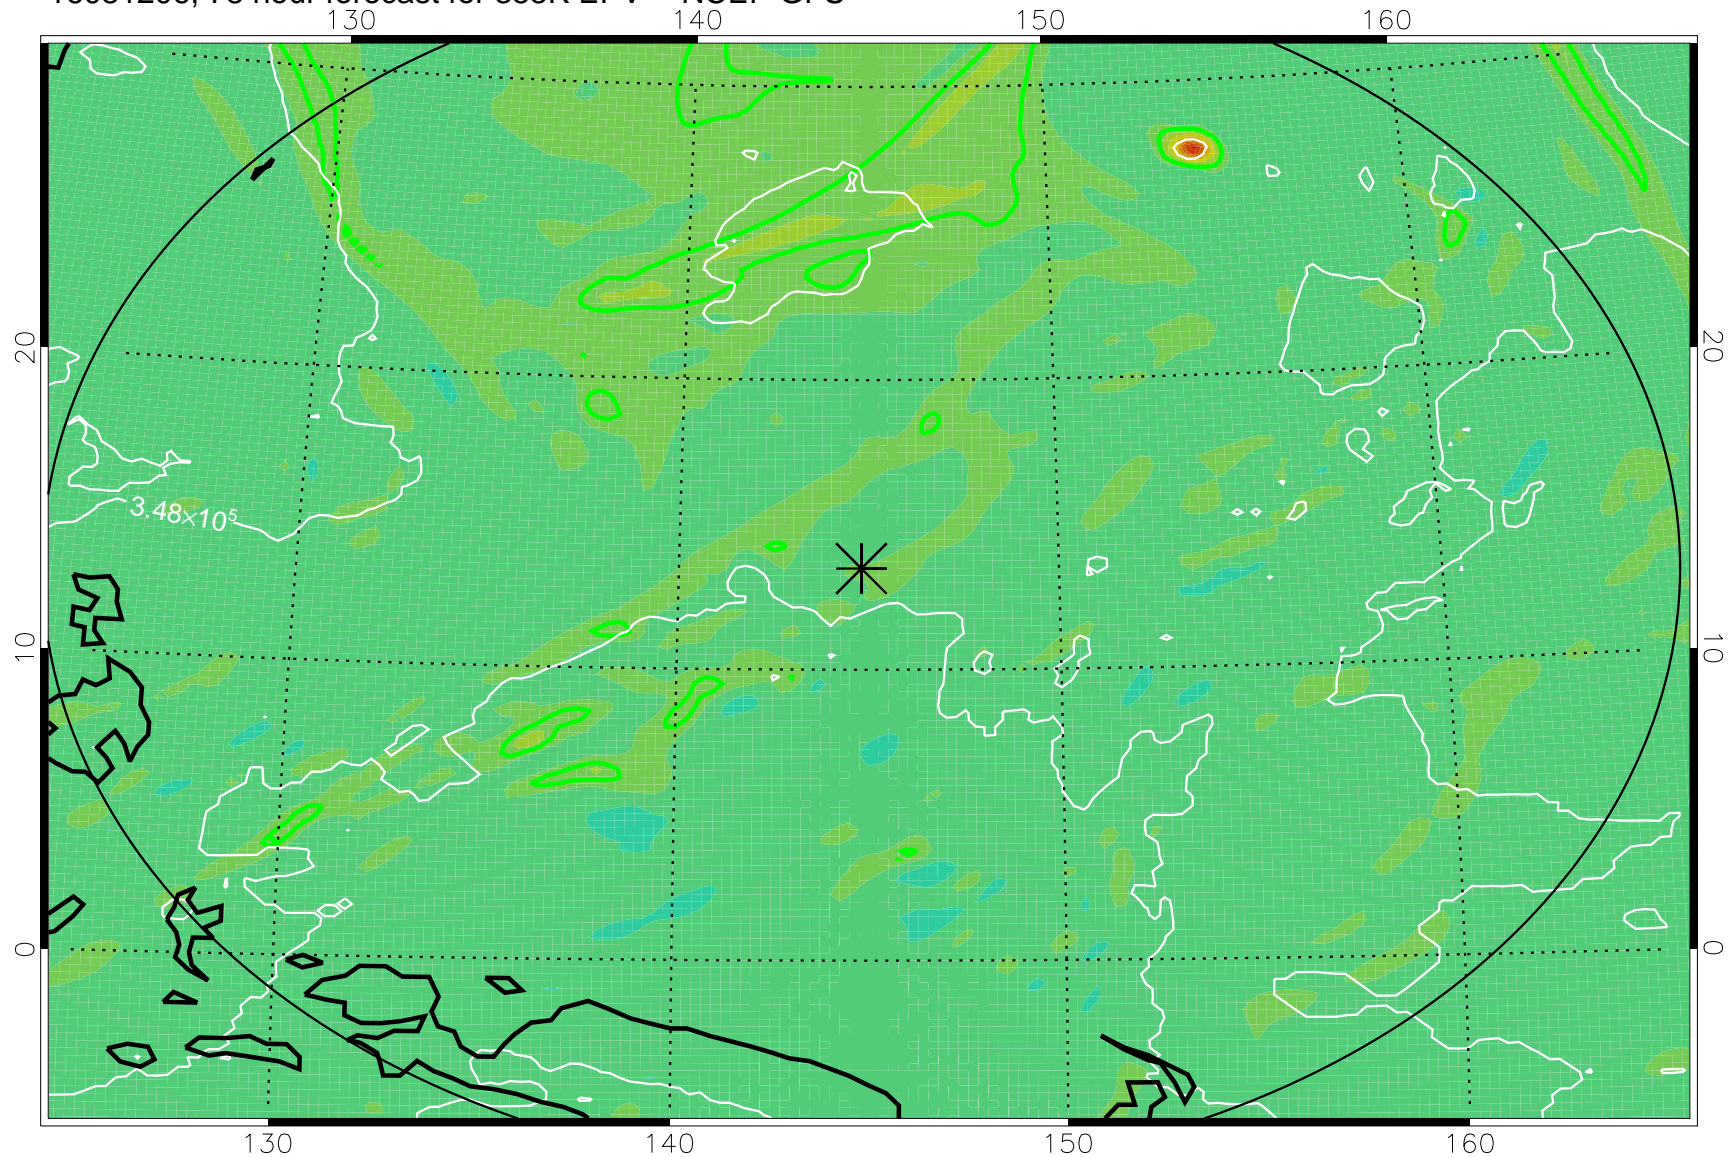

16081106, 54 hour forecast for 355K EPV -- NCEP GFS

355K Montgomery Streamfunction, white
EPV Tropopause (2 PVU) Position
Range ring of 2304 km

16081112, 60 hour forecast for 355K EPV -- NCEP GFS

355K Montgomery Streamfunction, white
EPV Tropopause (2 PVU) Position
Range ring of 2304 km

16081118, 66 hour forecast for 355K EPV -- NCEP GFS

355K Montgomery Streamfunction, white
EPV Tropopause (2 PVU) Position
Range ring of 2304 km

16081200, 72 hour forecast for 355K EPV -- NCEP GFS

355K Montgomery Streamfunction, white
EPV Tropopause (2 PVU) Position
Range ring of 2304 km

16081206, 78 hour forecast for 355K EPV -- NCEP GFS

355K Montgomery Streamfunction, white
EPV Tropopause (2 PVU) Position
Range ring of 2304 km

16081212, 84 hour forecast for 355K EPV -- NCEP GFS

355K Montgomery Streamfunction, white
EPV Tropopause (2 PVU) Position
Range ring of 2304 km

16081218, 90 hour forecast for 355K EPV -- NCEP GFS

355K Montgomery Streamfunction, white
EPV Tropopause (2 PVU) Position
Range ring of 2304 km

16081300, 96 hour forecast for 355K EPV -- NCEP GFS

355K Montgomery Streamfunction, white
EPV Tropopause (2 PVU) Position
Range ring of 2304 km