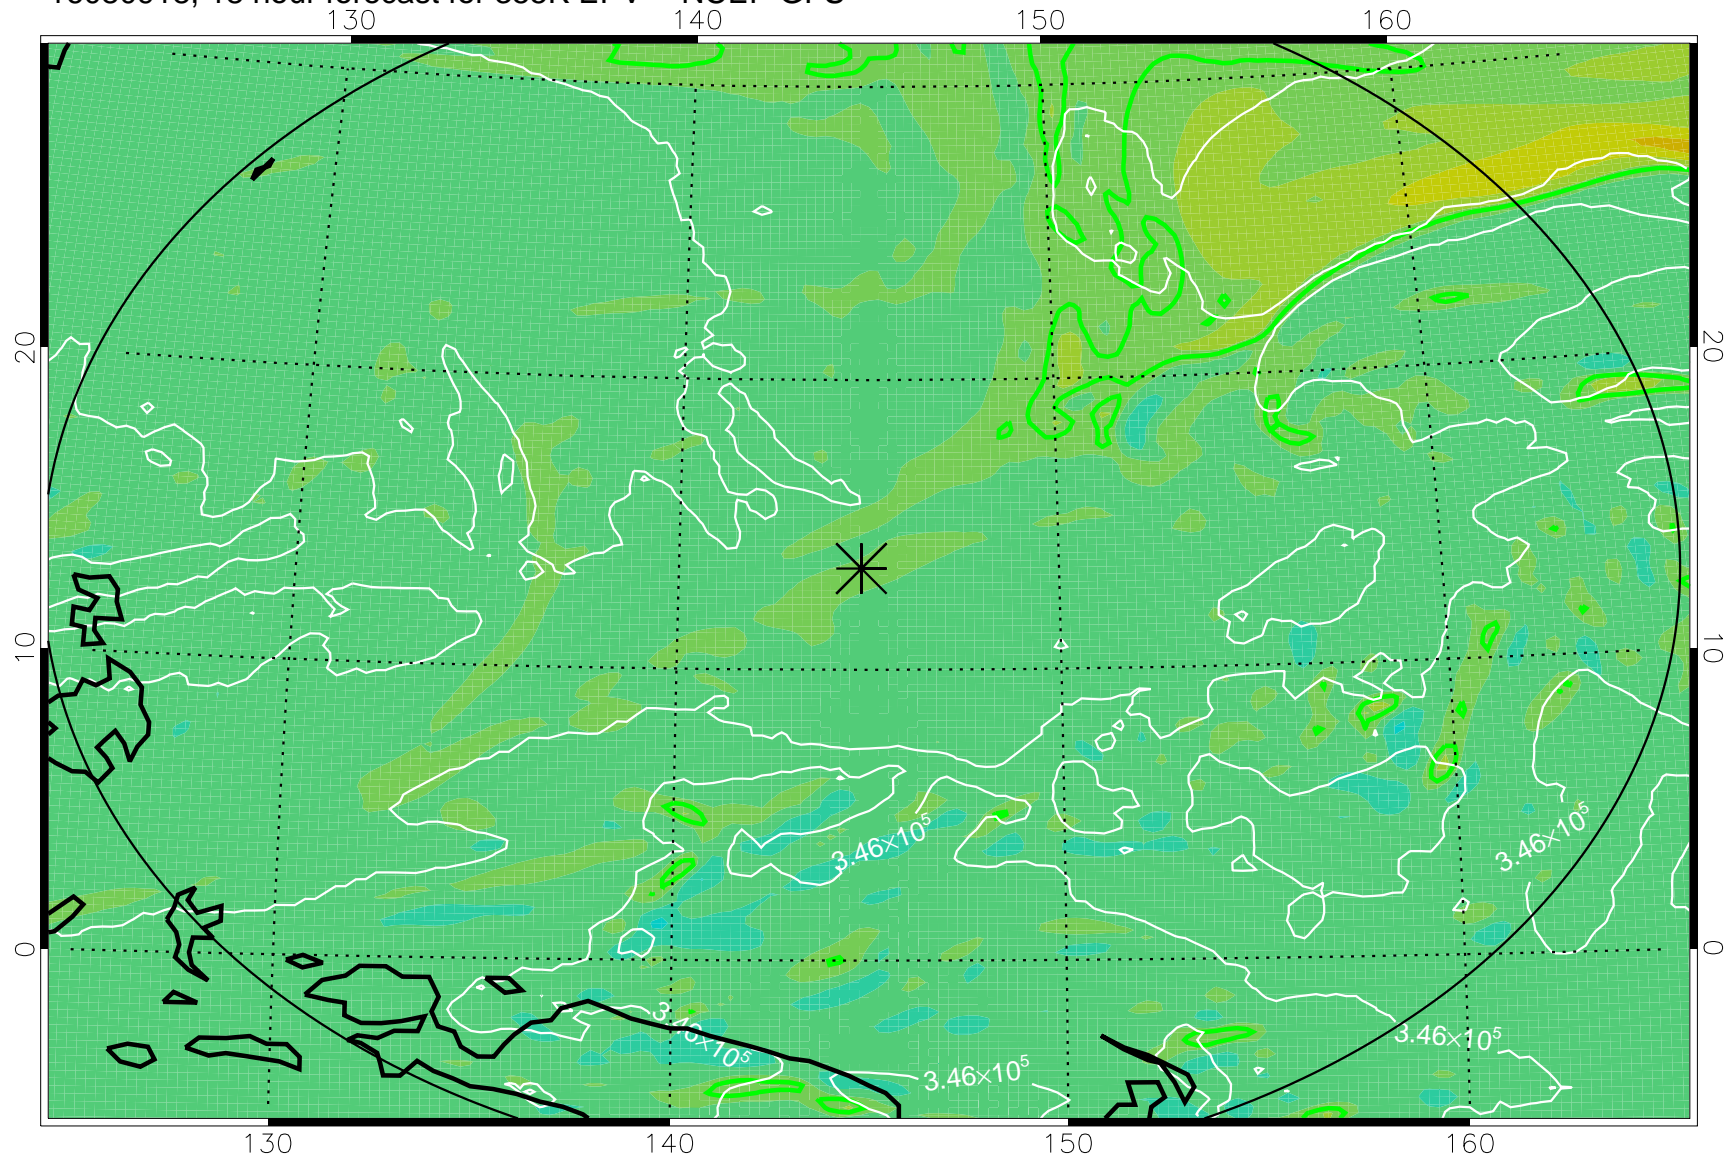

16080906, 6 hour forecast for 355K EPV -- NCEP GFS

355K Montgomery Streamfunction, white
EPV Tropopause (2 PVU) Position
Range ring of 2304 km

16080912, 12 hour forecast for 355K EPV -- NCEP GFS

355K Montgomery Streamfunction, white
EPV Tropopause (2 PVU) Position
Range ring of 2304 km

16080918, 18 hour forecast for 355K EPV -- NCEP GFS

355K Montgomery Streamfunction, white
EPV Tropopause (2 PVU) Position
Range ring of 2304 km

16081000, 24 hour forecast for 355K EPV -- NCEP GFS

355K Montgomery Streamfunction, white
EPV Tropopause (2 PVU) Position
Range ring of 2304 km

16081006, 30 hour forecast for 355K EPV -- NCEP GFS

355K Montgomery Streamfunction, white
EPV Tropopause (2 PVU) Position
Range ring of 2304 km

16081012, 36 hour forecast for 355K EPV -- NCEP GFS

355K Montgomery Streamfunction, white
EPV Tropopause (2 PVU) Position
Range ring of 2304 km

16081018, 42 hour forecast for 355K EPV -- NCEP GFS

355K Montgomery Streamfunction, white
EPV Tropopause (2 PVU) Position
Range ring of 2304 km

16081100, 48 hour forecast for 355K EPV -- NCEP GFS

355K Montgomery Streamfunction, white
EPV Tropopause (2 PVU) Position
Range ring of 2304 km