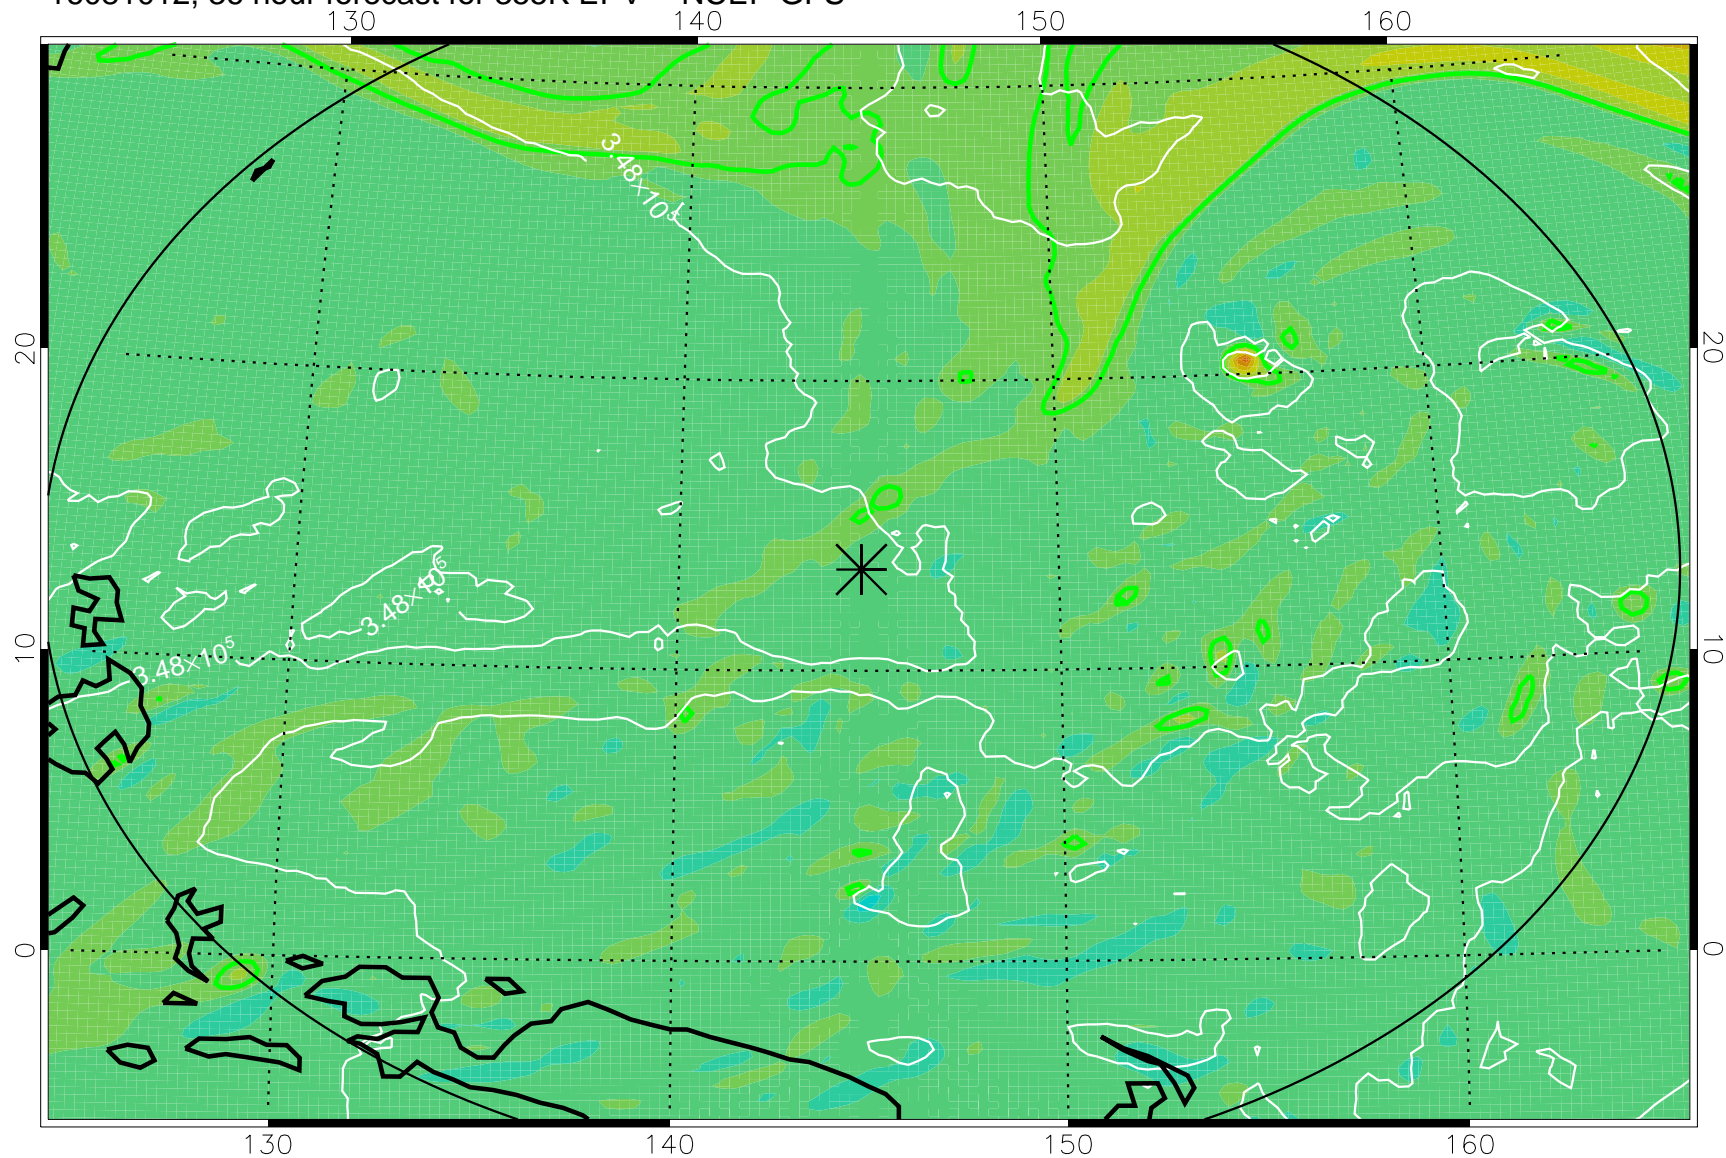

16080918, 18 hour forecast for 355K EPV -- NCEP GFS

355K Montgomery Streamfunction, white
EPV Tropopause (2 PVU) Position
Range ring of 2304 km

16081000, 24 hour forecast for 355K EPV -- NCEP GFS

355K Montgomery Streamfunction, white
EPV Tropopause (2 PVU) Position
Range ring of 2304 km

16081006, 30 hour forecast for 355K EPV -- NCEP GFS

355K Montgomery Streamfunction, white
EPV Tropopause (2 PVU) Position
Range ring of 2304 km

16081012, 36 hour forecast for 355K EPV -- NCEP GFS

355K Montgomery Streamfunction, white
EPV Tropopause (2 PVU) Position
Range ring of 2304 km

16081018, 42 hour forecast for 355K EPV -- NCEP GFS

355K Montgomery Streamfunction, white
EPV Tropopause (2 PVU) Position
Range ring of 2304 km

16081100, 48 hour forecast for 355K EPV -- NCEP GFS

355K Montgomery Streamfunction, white
EPV Tropopause (2 PVU) Position
Range ring of 2304 km

16081118, 66 hour forecast for 355K EPV -- NCEP GFS

355K Montgomery Streamfunction, white
EPV Tropopause (2 PVU) Position
Range ring of 2304 km

16081200, 72 hour forecast for 355K EPV -- NCEP GFS

355K Montgomery Streamfunction, white
EPV Tropopause (2 PVU) Position
Range ring of 2304 km