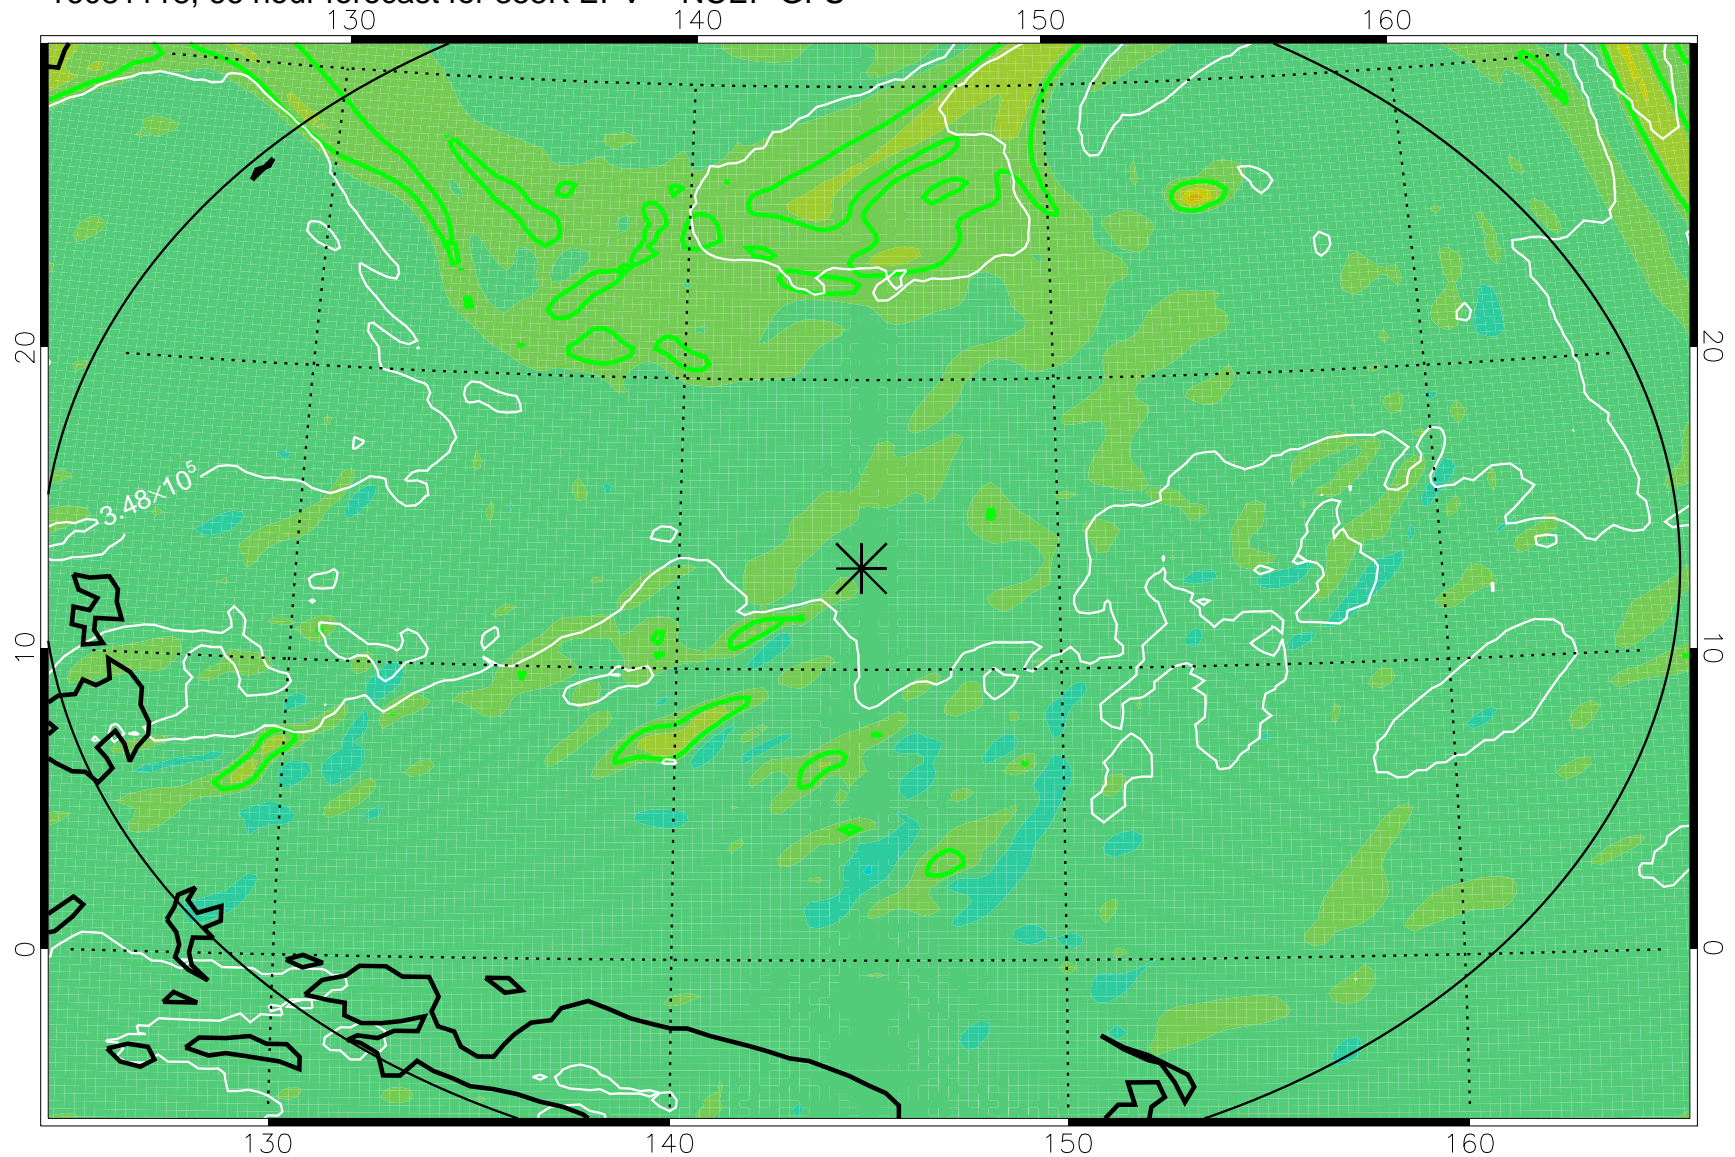

16081106, 54 hour forecast for 355K EPV -- NCEP GFS

355K Montgomery Streamfunction, white
EPV Tropopause (2 PVU) Position
Range ring of 2304 km

16081112, 60 hour forecast for 355K EPV -- NCEP GFS

355K Montgomery Streamfunction, white
EPV Tropopause (2 PVU) Position
Range ring of 2304 km

16081118, 66 hour forecast for 355K EPV -- NCEP GFS

355K Montgomery Streamfunction, white
EPV Tropopause (2 PVU) Position
Range ring of 2304 km

16081200, 72 hour forecast for 355K EPV -- NCEP GFS

355K Montgomery Streamfunction, white
EPV Tropopause (2 PVU) Position
Range ring of 2304 km

16081206, 78 hour forecast for 355K EPV -- NCEP GFS

355K Montgomery Streamfunction, white
EPV Tropopause (2 PVU) Position
Range ring of 2304 km

16081212, 84 hour forecast for 355K EPV -- NCEP GFS

355K Montgomery Streamfunction, white
EPV Tropopause (2 PVU) Position
Range ring of 2304 km

16081218, 90 hour forecast for 355K EPV -- NCEP GFS

355K Montgomery Streamfunction, white
EPV Tropopause (2 PVU) Position
Range ring of 2304 km

16081300, 96 hour forecast for 355K EPV -- NCEP GFS

355K Montgomery Streamfunction, white
EPV Tropopause (2 PVU) Position
Range ring of 2304 km