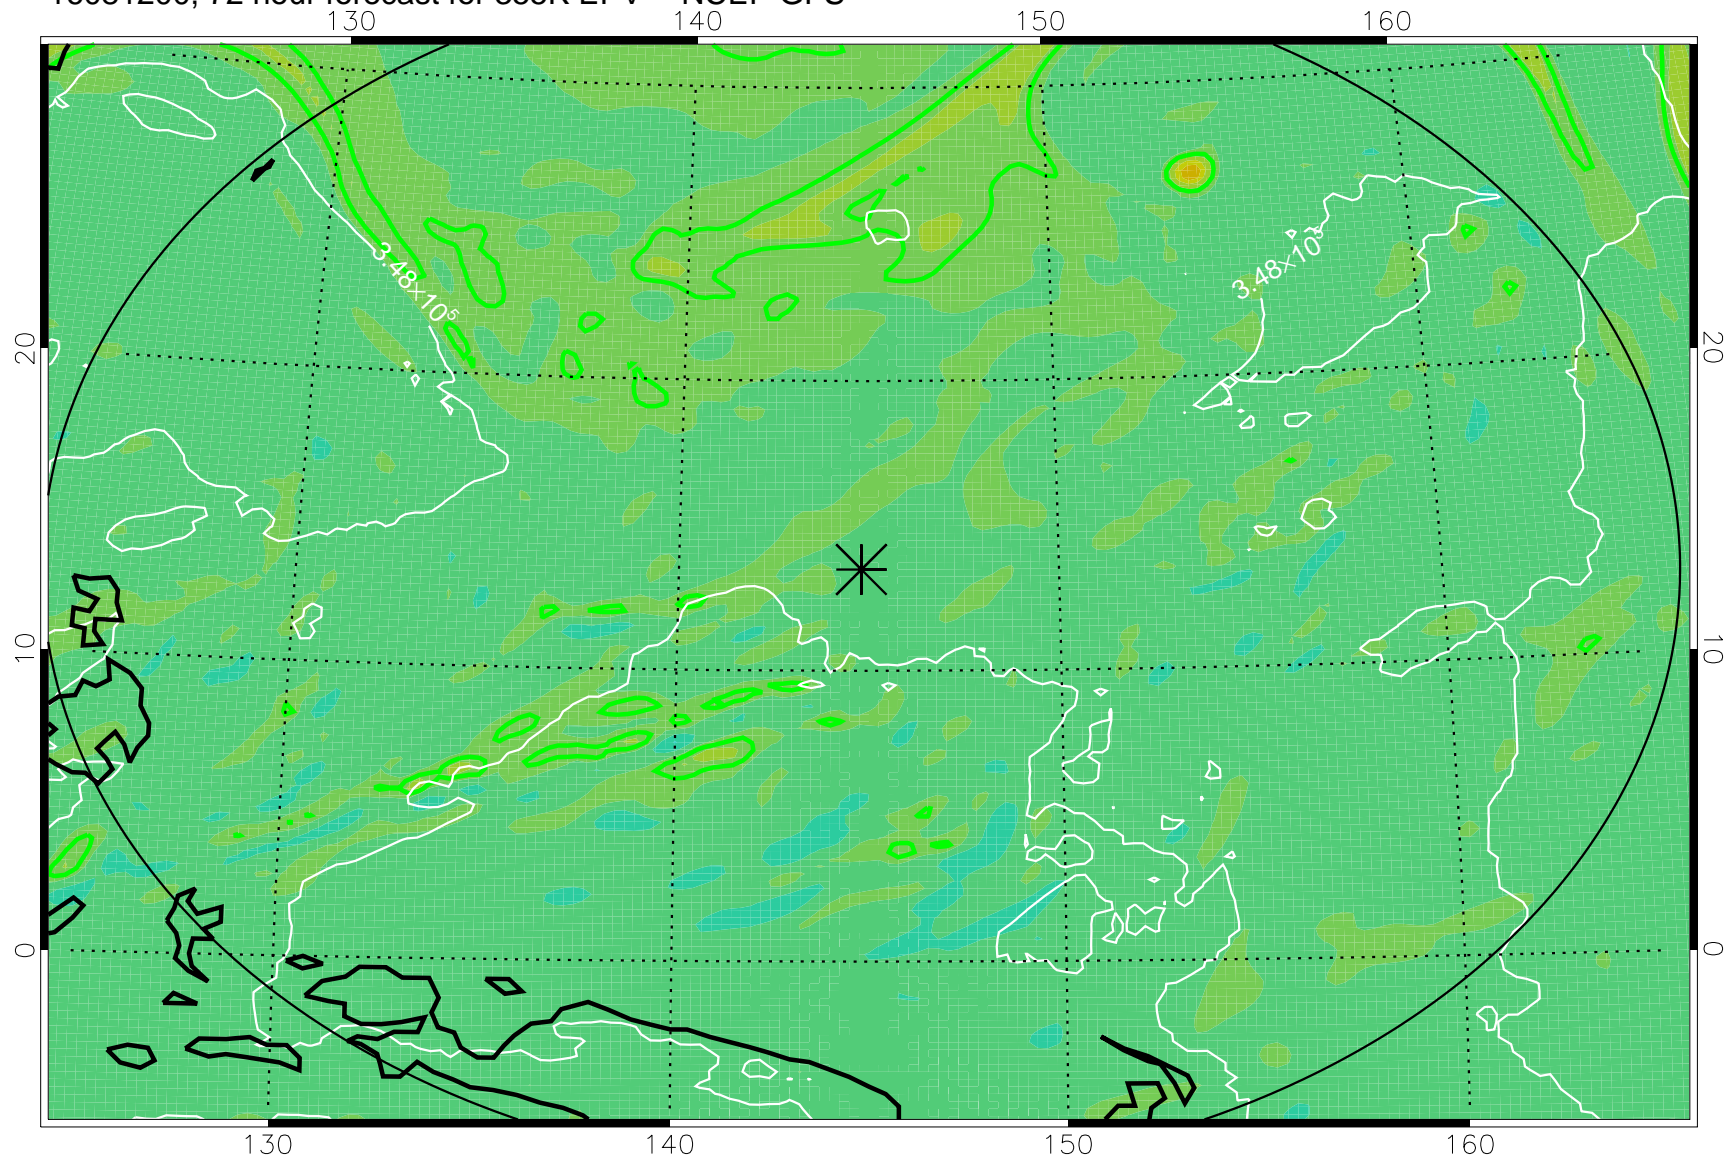

16081106, 54 hour forecast for 355K EPV -- NCEP GFS

355K Montgomery Streamfunction, white
EPV Tropopause (2 PVU) Position
Range ring of 2304 km

16081112, 60 hour forecast for 355K EPV -- NCEP GFS

355K Montgomery Streamfunction, white
EPV Tropopause (2 PVU) Position
Range ring of 2304 km

16081118, 66 hour forecast for 355K EPV -- NCEP GFS

355K Montgomery Streamfunction, white
EPV Tropopause (2 PVU) Position
Range ring of 2304 km

16081200, 72 hour forecast for 355K EPV -- NCEP GFS

355K Montgomery Streamfunction, white
EPV Tropopause (2 PVU) Position
Range ring of 2304 km

16081206, 78 hour forecast for 355K EPV -- NCEP GFS

355K Montgomery Streamfunction, white
EPV Tropopause (2 PVU) Position
Range ring of 2304 km

16081212, 84 hour forecast for 355K EPV -- NCEP GFS

355K Montgomery Streamfunction, white
EPV Tropopause (2 PVU) Position
Range ring of 2304 km

16081218, 90 hour forecast for 355K EPV -- NCEP GFS

355K Montgomery Streamfunction, white
EPV Tropopause (2 PVU) Position
Range ring of 2304 km

16081300, 96 hour forecast for 355K EPV -- NCEP GFS

355K Montgomery Streamfunction, white
EPV Tropopause (2 PVU) Position
Range ring of 2304 km