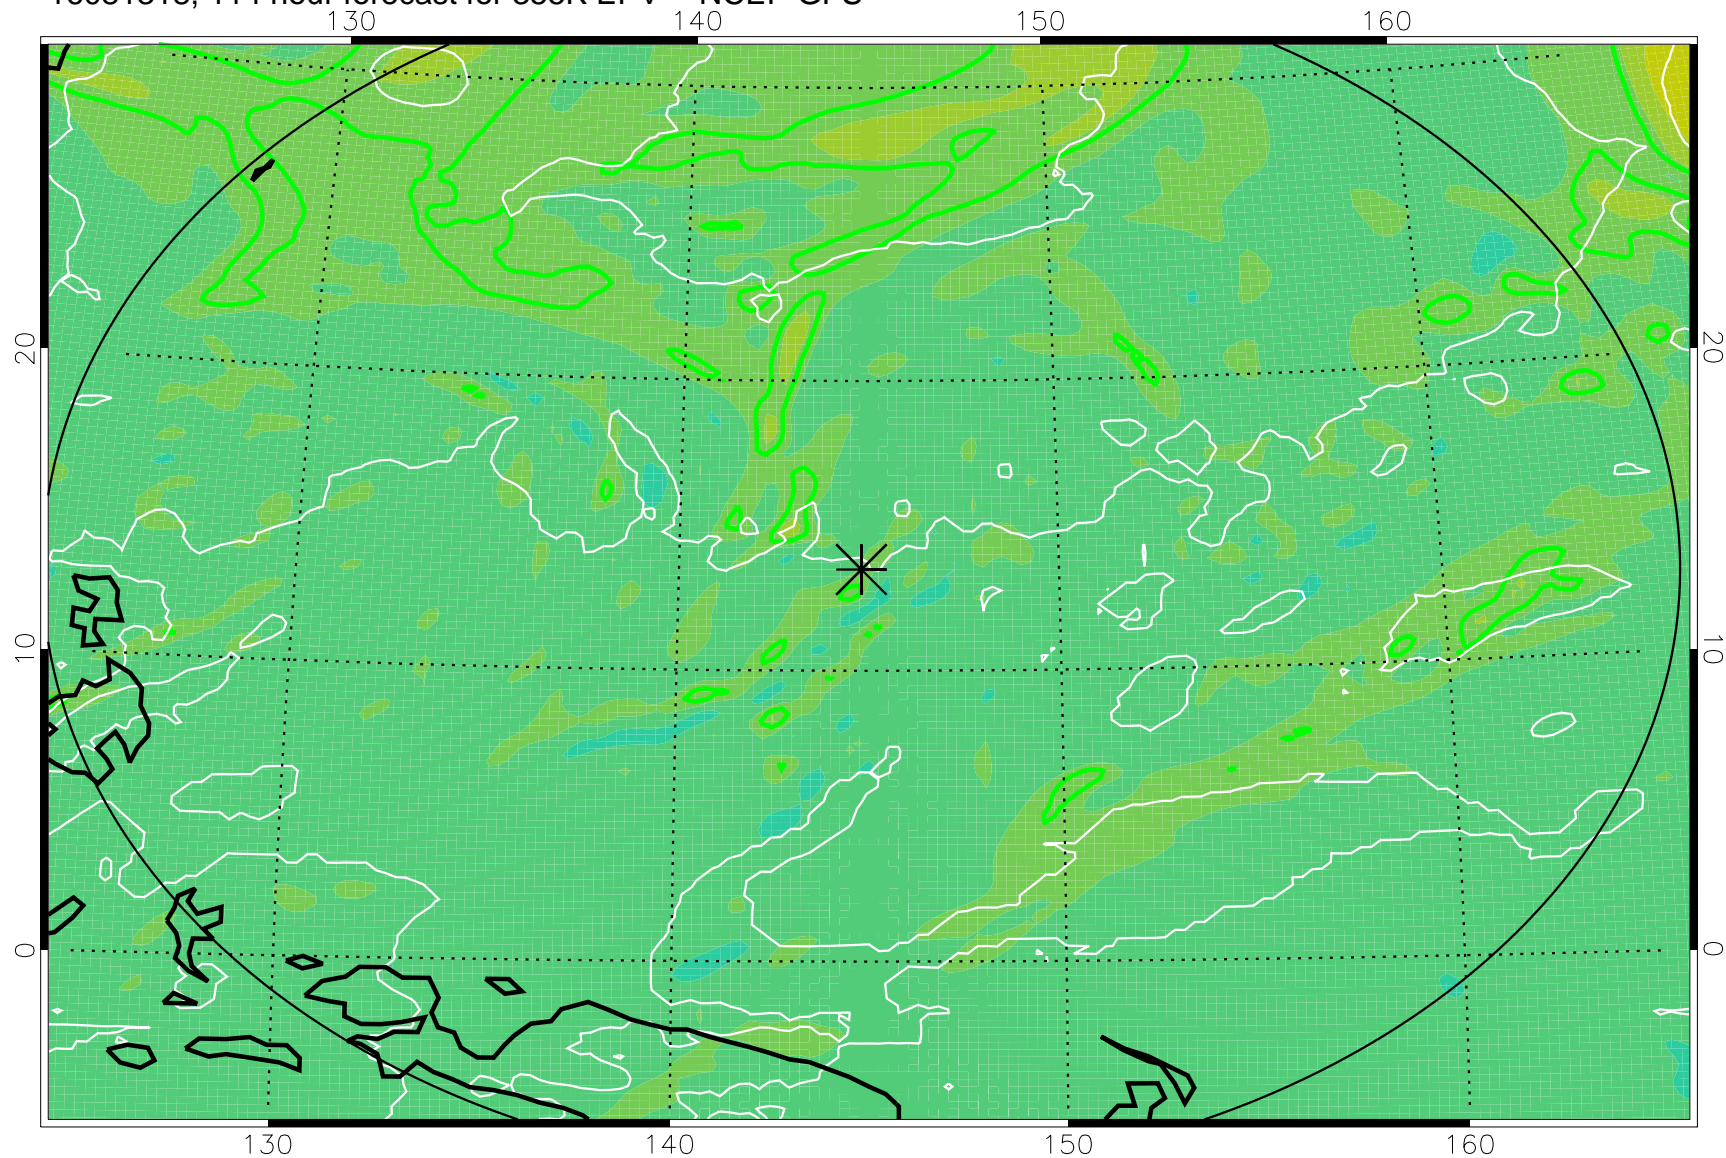

16081206, 78 hour forecast for 355K EPV -- NCEP GFS

355K Montgomery Streamfunction, white
EPV Tropopause (2 PVU) Position
Range ring of 2304 km

16081212, 84 hour forecast for 355K EPV -- NCEP GFS

355K Montgomery Streamfunction, white
EPV Tropopause (2 PVU) Position
Range ring of 2304 km

16081218, 90 hour forecast for 355K EPV -- NCEP GFS

355K Montgomery Streamfunction, white
EPV Tropopause (2 PVU) Position
Range ring of 2304 km

16081300, 96 hour forecast for 355K EPV -- NCEP GFS

355K Montgomery Streamfunction, white
EPV Tropopause (2 PVU) Position
Range ring of 2304 km

16081306, 102 hour forecast for 355K EPV -- NCEP GFS

355K Montgomery Streamfunction, white
EPV Tropopause (2 PVU) Position
Range ring of 2304 km

16081312, 108 hour forecast for 355K EPV -- NCEP GFS

355K Montgomery Streamfunction, white
EPV Tropopause (2 PVU) Position
Range ring of 2304 km

16081318, 114 hour forecast for 355K EPV -- NCEP GFS

355K Montgomery Streamfunction, white
EPV Tropopause (2 PVU) Position
Range ring of 2304 km

16081400, 120 hour forecast for 355K EPV -- NCEP GFS

355K Montgomery Streamfunction, white
EPV Tropopause (2 PVU) Position
Range ring of 2304 km