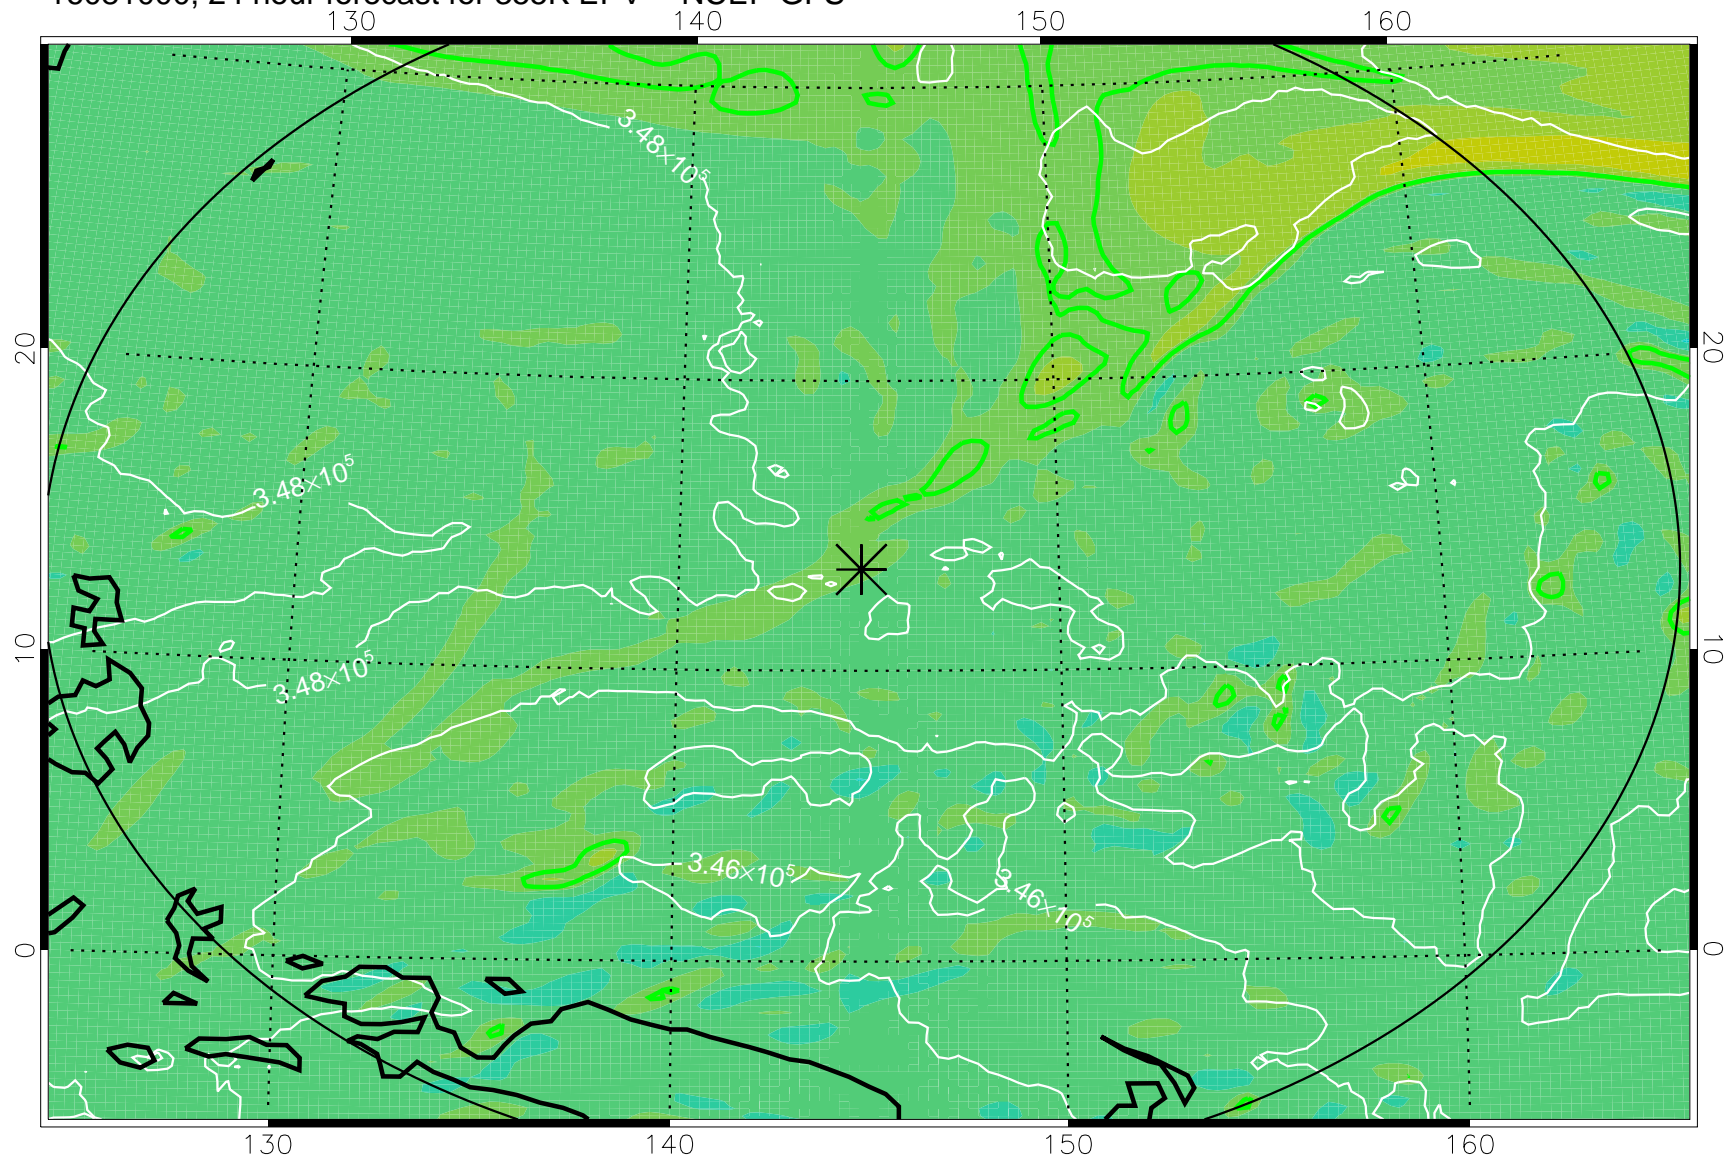

16080906, 6 hour forecast for 355K EPV -- NCEP GFS

355K Montgomery Streamfunction, white
EPV Tropopause (2 PVU) Position
Range ring of 2304 km

16080912, 12 hour forecast for 355K EPV -- NCEP GFS

355K Montgomery Streamfunction, white
EPV Tropopause (2 PVU) Position
Range ring of 2304 km

16080918, 18 hour forecast for 355K EPV -- NCEP GFS

355K Montgomery Streamfunction, white
EPV Tropopause (2 PVU) Position
Range ring of 2304 km

16081000, 24 hour forecast for 355K EPV -- NCEP GFS

355K Montgomery Streamfunction, white
EPV Tropopause (2 PVU) Position
Range ring of 2304 km

16081006, 30 hour forecast for 355K EPV -- NCEP GFS

355K Montgomery Streamfunction, white
EPV Tropopause (2 PVU) Position
Range ring of 2304 km

16081012, 36 hour forecast for 355K EPV -- NCEP GFS

355K Montgomery Streamfunction, white
EPV Tropopause (2 PVU) Position
Range ring of 2304 km

16081018, 42 hour forecast for 355K EPV -- NCEP GFS

355K Montgomery Streamfunction, white
EPV Tropopause (2 PVU) Position
Range ring of 2304 km

16081100, 48 hour forecast for 355K EPV -- NCEP GFS

355K Montgomery Streamfunction, white
EPV Tropopause (2 PVU) Position
Range ring of 2304 km