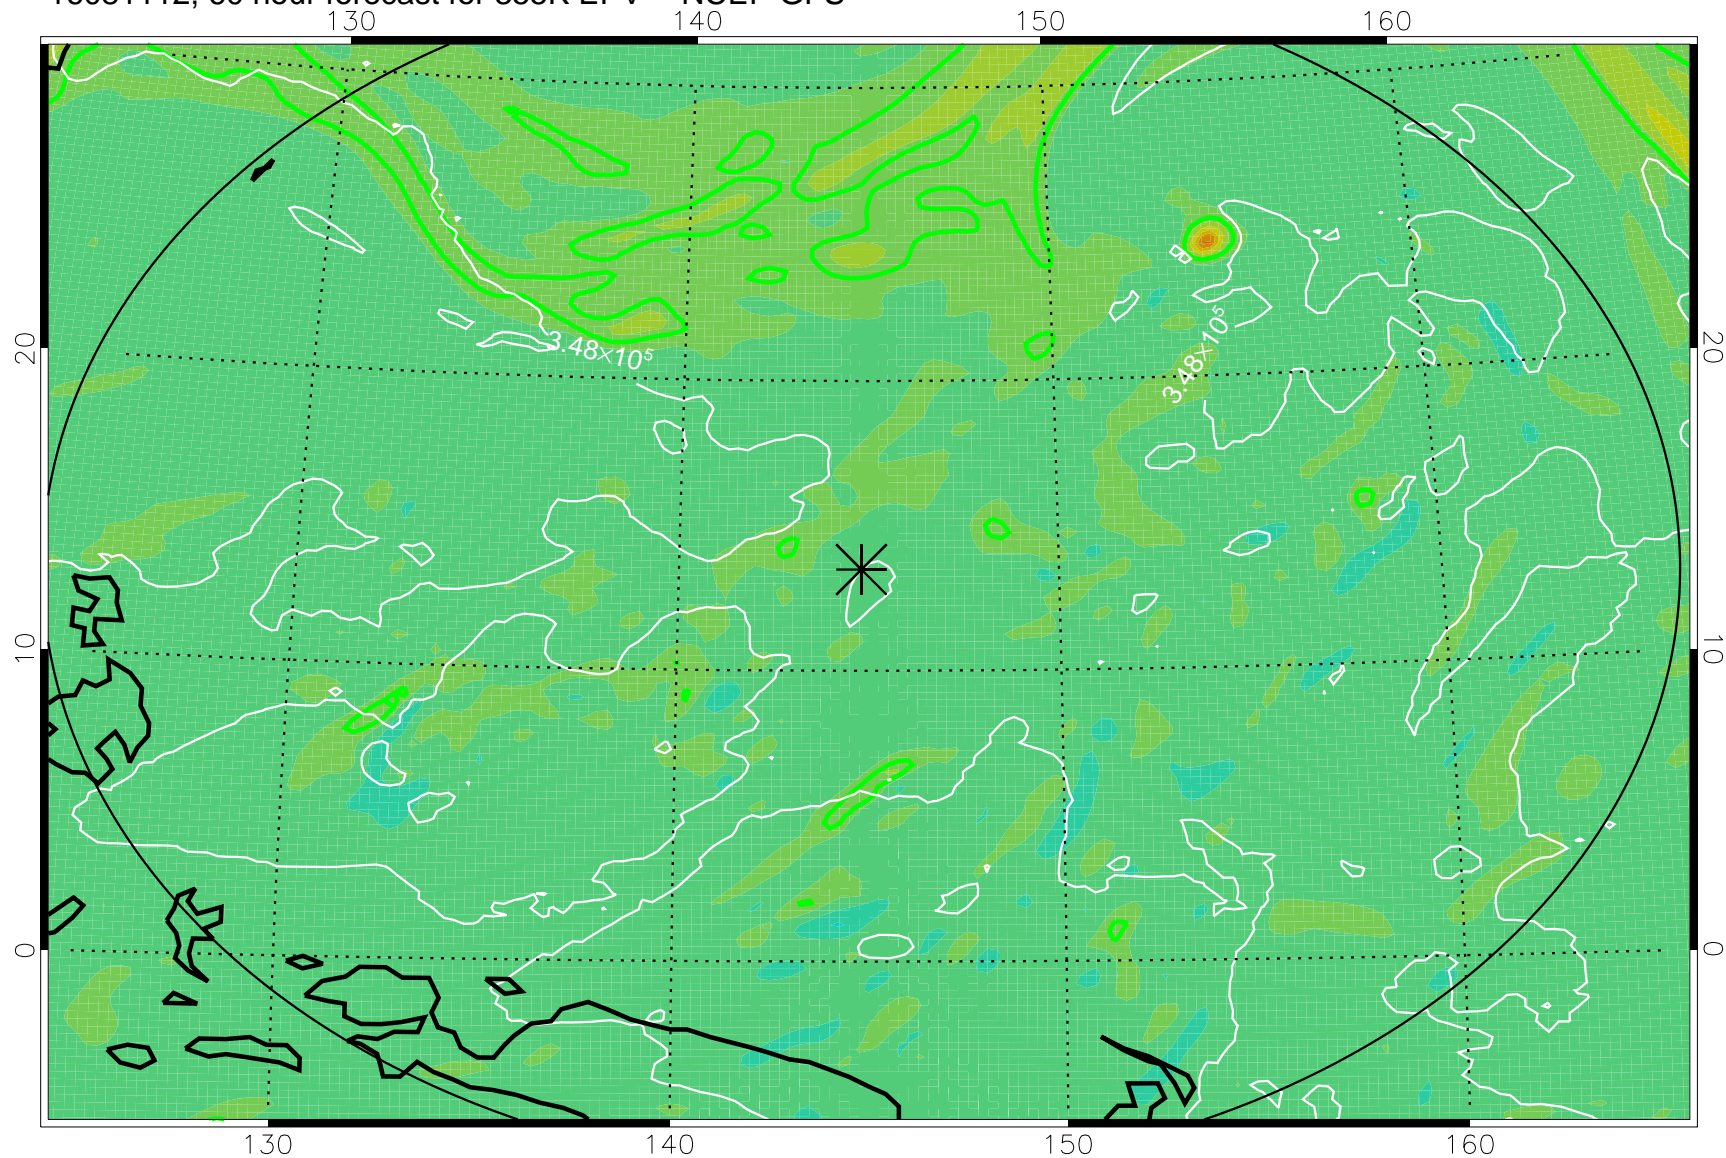

16081018, 42 hour forecast for 355K EPV -- NCEP GFS

355K Montgomery Streamfunction, white
EPV Tropopause (2 PVU) Position
Range ring of 2304 km

16081100, 48 hour forecast for 355K EPV -- NCEP GFS

355K Montgomery Streamfunction, white
EPV Tropopause (2 PVU) Position
Range ring of 2304 km

16081106, 54 hour forecast for 355K EPV -- NCEP GFS

355K Montgomery Streamfunction, white
EPV Tropopause (2 PVU) Position
Range ring of 2304 km

16081112, 60 hour forecast for 355K EPV -- NCEP GFS

355K Montgomery Streamfunction, white
EPV Tropopause (2 PVU) Position
Range ring of 2304 km

16081118, 66 hour forecast for 355K EPV -- NCEP GFS

355K Montgomery Streamfunction, white
EPV Tropopause (2 PVU) Position
Range ring of 2304 km

16081200, 72 hour forecast for 355K EPV -- NCEP GFS

355K Montgomery Streamfunction, white
EPV Tropopause (2 PVU) Position
Range ring of 2304 km

16081218, 90 hour forecast for 355K EPV -- NCEP GFS

355K Montgomery Streamfunction, white
EPV Tropopause (2 PVU) Position
Range ring of 2304 km

16081300, 96 hour forecast for 355K EPV -- NCEP GFS

355K Montgomery Streamfunction, white
EPV Tropopause (2 PVU) Position
Range ring of 2304 km