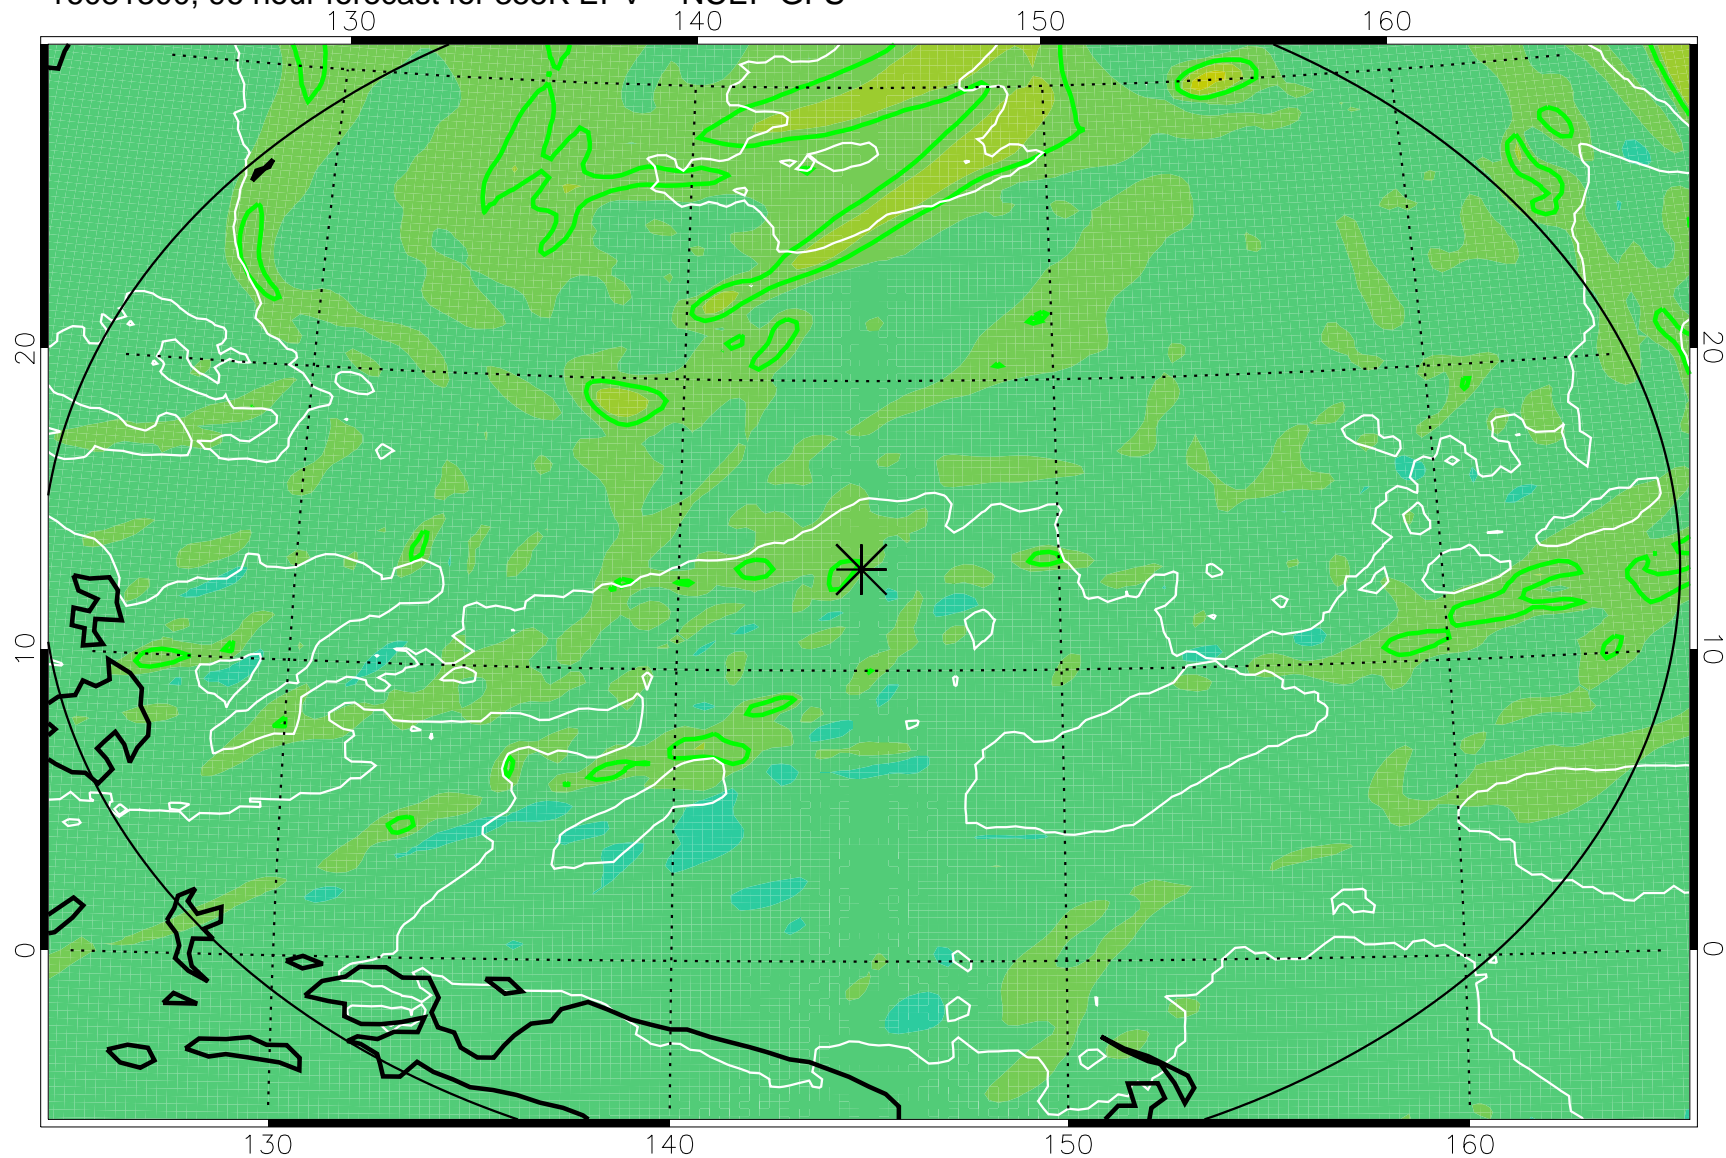

16081206, 78 hour forecast for 355K EPV -- NCEP GFS

355K Montgomery Streamfunction, white
EPV Tropopause (2 PVU) Position
Range ring of 2304 km

16081212, 84 hour forecast for 355K EPV -- NCEP GFS

355K Montgomery Streamfunction, white
EPV Tropopause (2 PVU) Position
Range ring of 2304 km

16081218, 90 hour forecast for 355K EPV -- NCEP GFS

355K Montgomery Streamfunction, white
EPV Tropopause (2 PVU) Position
Range ring of 2304 km

16081300, 96 hour forecast for 355K EPV -- NCEP GFS

355K Montgomery Streamfunction, white
EPV Tropopause (2 PVU) Position
Range ring of 2304 km

16081306, 102 hour forecast for 355K EPV -- NCEP GFS

355K Montgomery Streamfunction, white
EPV Tropopause (2 PVU) Position
Range ring of 2304 km

16081312, 108 hour forecast for 355K EPV -- NCEP GFS

355K Montgomery Streamfunction, white
EPV Tropopause (2 PVU) Position
Range ring of 2304 km

16081318, 114 hour forecast for 355K EPV -- NCEP GFS

355K Montgomery Streamfunction, white
EPV Tropopause (2 PVU) Position
Range ring of 2304 km

16081400, 120 hour forecast for 355K EPV -- NCEP GFS

355K Montgomery Streamfunction, white
EPV Tropopause (2 PVU) Position
Range ring of 2304 km