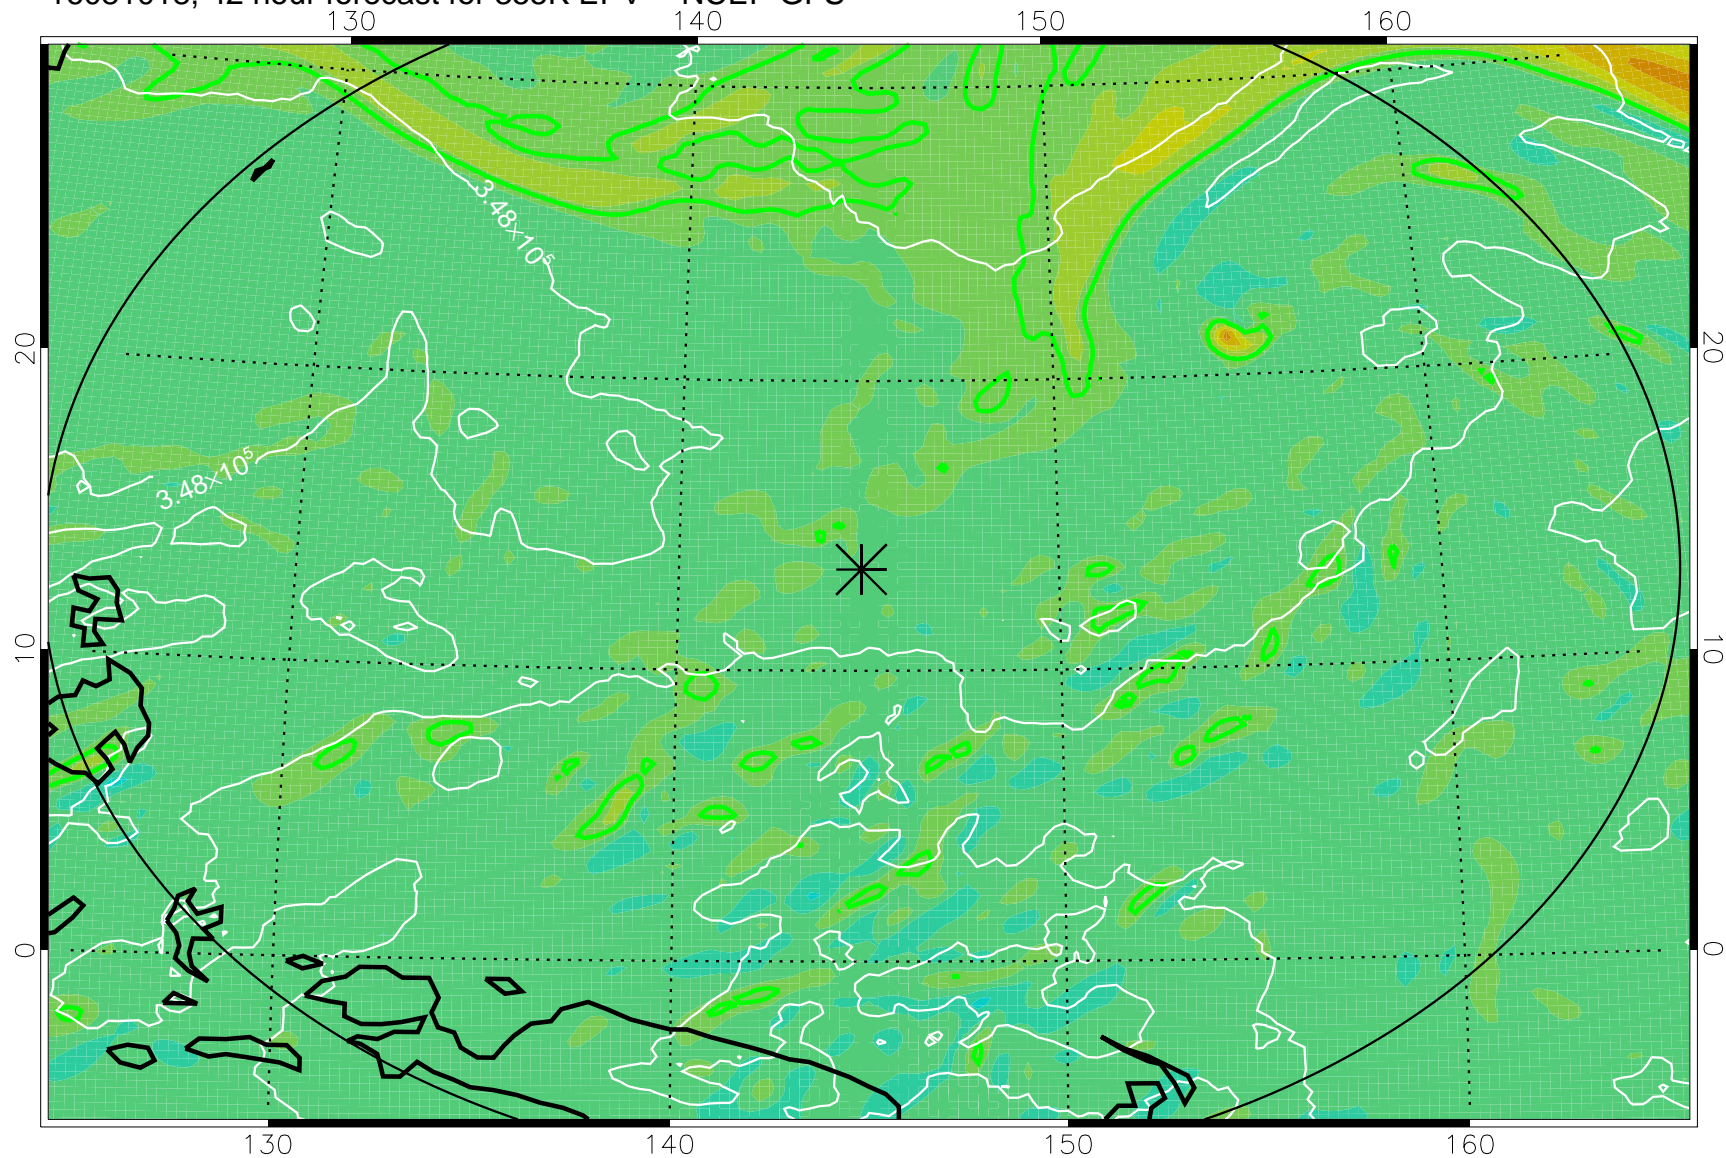

16081006, 30 hour forecast for 355K EPV -- NCEP GFS

355K Montgomery Streamfunction, white
EPV Tropopause (2 PVU) Position
Range ring of 2304 km

16081012, 36 hour forecast for 355K EPV -- NCEP GFS

355K Montgomery Streamfunction, white
EPV Tropopause (2 PVU) Position
Range ring of 2304 km

16081018, 42 hour forecast for 355K EPV -- NCEP GFS

355K Montgomery Streamfunction, white
EPV Tropopause (2 PVU) Position
Range ring of 2304 km

16081100, 48 hour forecast for 355K EPV -- NCEP GFS

355K Montgomery Streamfunction, white
EPV Tropopause (2 PVU) Position
Range ring of 2304 km

16081106, 54 hour forecast for 355K EPV -- NCEP GFS

355K Montgomery Streamfunction, white
EPV Tropopause (2 PVU) Position
Range ring of 2304 km

16081112, 60 hour forecast for 355K EPV -- NCEP GFS

355K Montgomery Streamfunction, white
EPV Tropopause (2 PVU) Position
Range ring of 2304 km

16081118, 66 hour forecast for 355K EPV -- NCEP GFS

355K Montgomery Streamfunction, white
EPV Tropopause (2 PVU) Position
Range ring of 2304 km

16081200, 72 hour forecast for 355K EPV -- NCEP GFS

355K Montgomery Streamfunction, white
EPV Tropopause (2 PVU) Position
Range ring of 2304 km