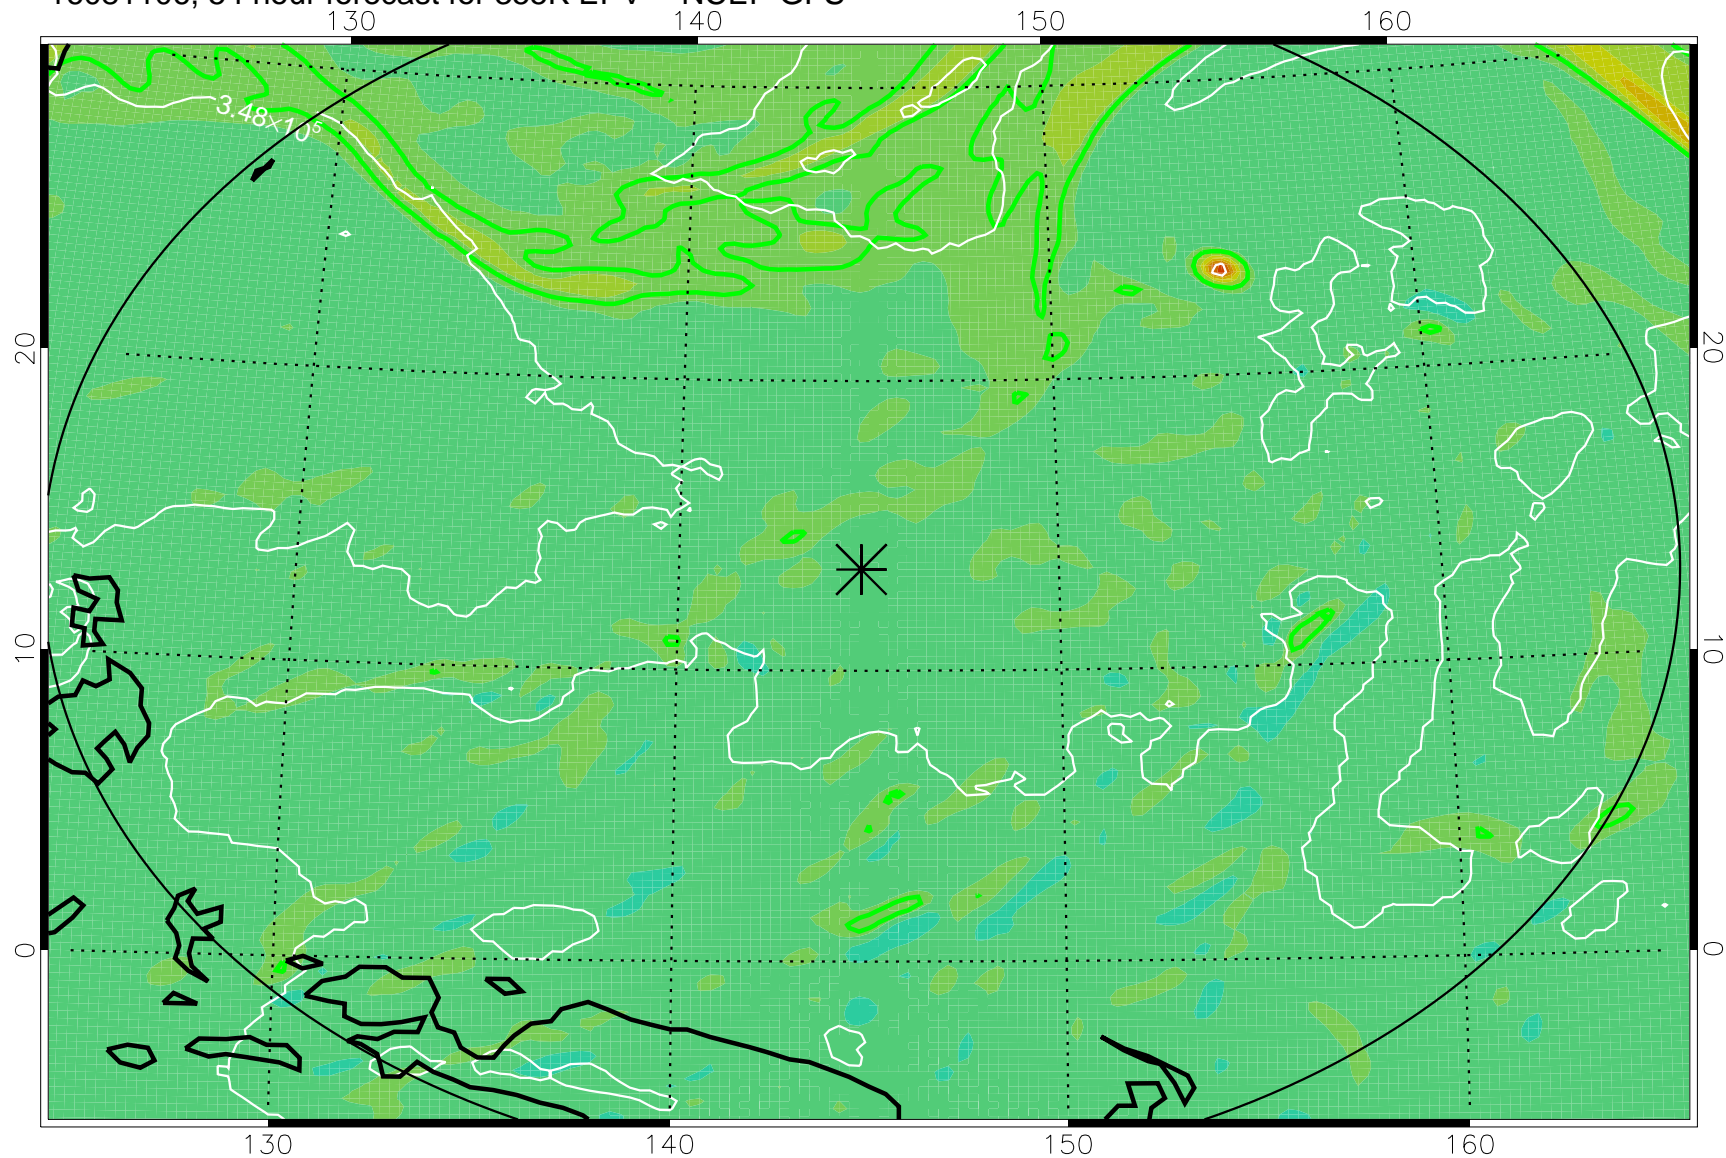

16081018, 42 hour forecast for 355K EPV -- NCEP GFS

355K Montgomery Streamfunction, white
EPV Tropopause (2 PVU) Position
Range ring of 2304 km

16081100, 48 hour forecast for 355K EPV -- NCEP GFS

355K Montgomery Streamfunction, white
EPV Tropopause (2 PVU) Position
Range ring of 2304 km

16081106, 54 hour forecast for 355K EPV -- NCEP GFS

355K Montgomery Streamfunction, white
EPV Tropopause (2 PVU) Position
Range ring of 2304 km

16081112, 60 hour forecast for 355K EPV -- NCEP GFS

355K Montgomery Streamfunction, white
EPV Tropopause (2 PVU) Position
Range ring of 2304 km

16081118, 66 hour forecast for 355K EPV -- NCEP GFS

355K Montgomery Streamfunction, white
EPV Tropopause (2 PVU) Position
Range ring of 2304 km

16081200, 72 hour forecast for 355K EPV -- NCEP GFS

355K Montgomery Streamfunction, white
EPV Tropopause (2 PVU) Position
Range ring of 2304 km

16081218, 90 hour forecast for 355K EPV -- NCEP GFS

355K Montgomery Streamfunction, white
EPV Tropopause (2 PVU) Position
Range ring of 2304 km

16081300, 96 hour forecast for 355K EPV -- NCEP GFS

355K Montgomery Streamfunction, white
EPV Tropopause (2 PVU) Position
Range ring of 2304 km