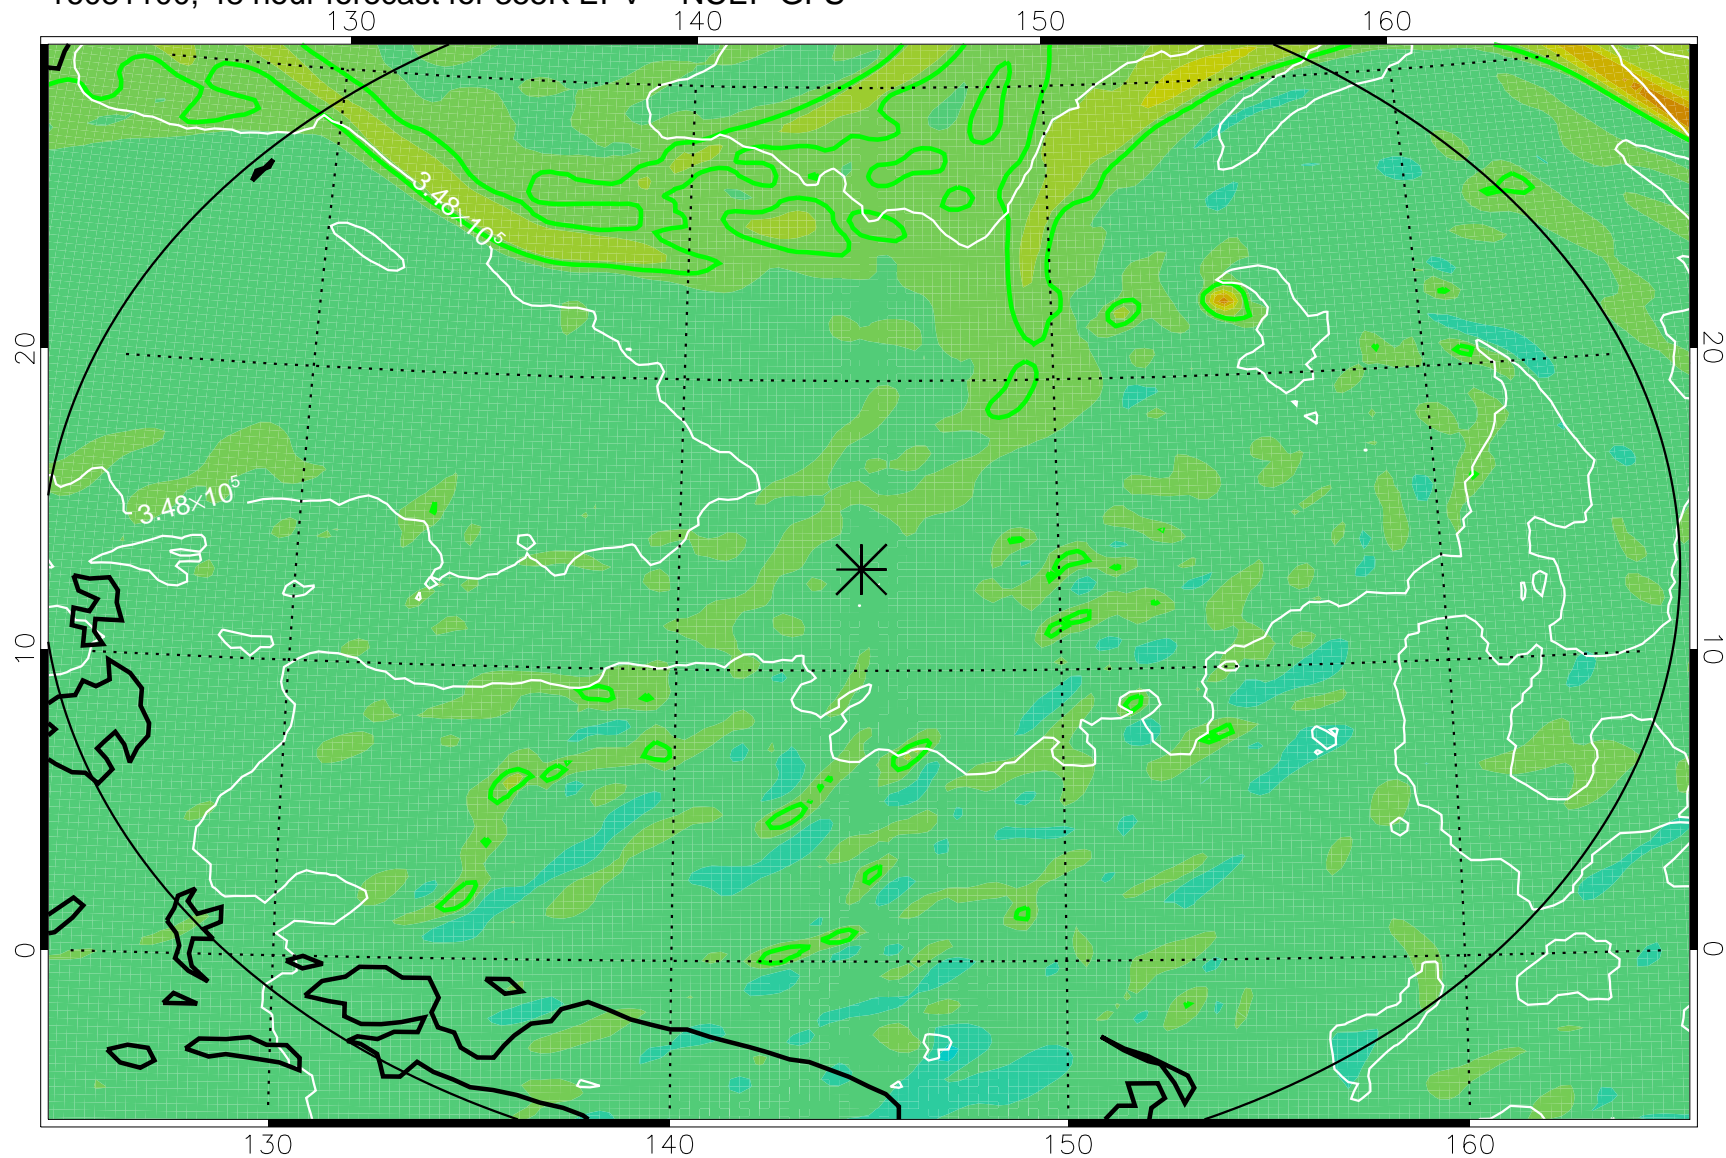

16081006, 30 hour forecast for 355K EPV -- NCEP GFS

355K Montgomery Streamfunction, white
EPV Tropopause (2 PVU) Position
Range ring of 2304 km

16081012, 36 hour forecast for 355K EPV -- NCEP GFS

355K Montgomery Streamfunction, white
EPV Tropopause (2 PVU) Position
Range ring of 2304 km

16081018, 42 hour forecast for 355K EPV -- NCEP GFS

355K Montgomery Streamfunction, white
EPV Tropopause (2 PVU) Position
Range ring of 2304 km

16081100, 48 hour forecast for 355K EPV -- NCEP GFS

355K Montgomery Streamfunction, white
EPV Tropopause (2 PVU) Position
Range ring of 2304 km

16081106, 54 hour forecast for 355K EPV -- NCEP GFS

355K Montgomery Streamfunction, white
EPV Tropopause (2 PVU) Position
Range ring of 2304 km

16081112, 60 hour forecast for 355K EPV -- NCEP GFS

355K Montgomery Streamfunction, white
EPV Tropopause (2 PVU) Position
Range ring of 2304 km

16081118, 66 hour forecast for 355K EPV -- NCEP GFS

355K Montgomery Streamfunction, white
EPV Tropopause (2 PVU) Position
Range ring of 2304 km

16081200, 72 hour forecast for 355K EPV -- NCEP GFS

355K Montgomery Streamfunction, white
EPV Tropopause (2 PVU) Position
Range ring of 2304 km