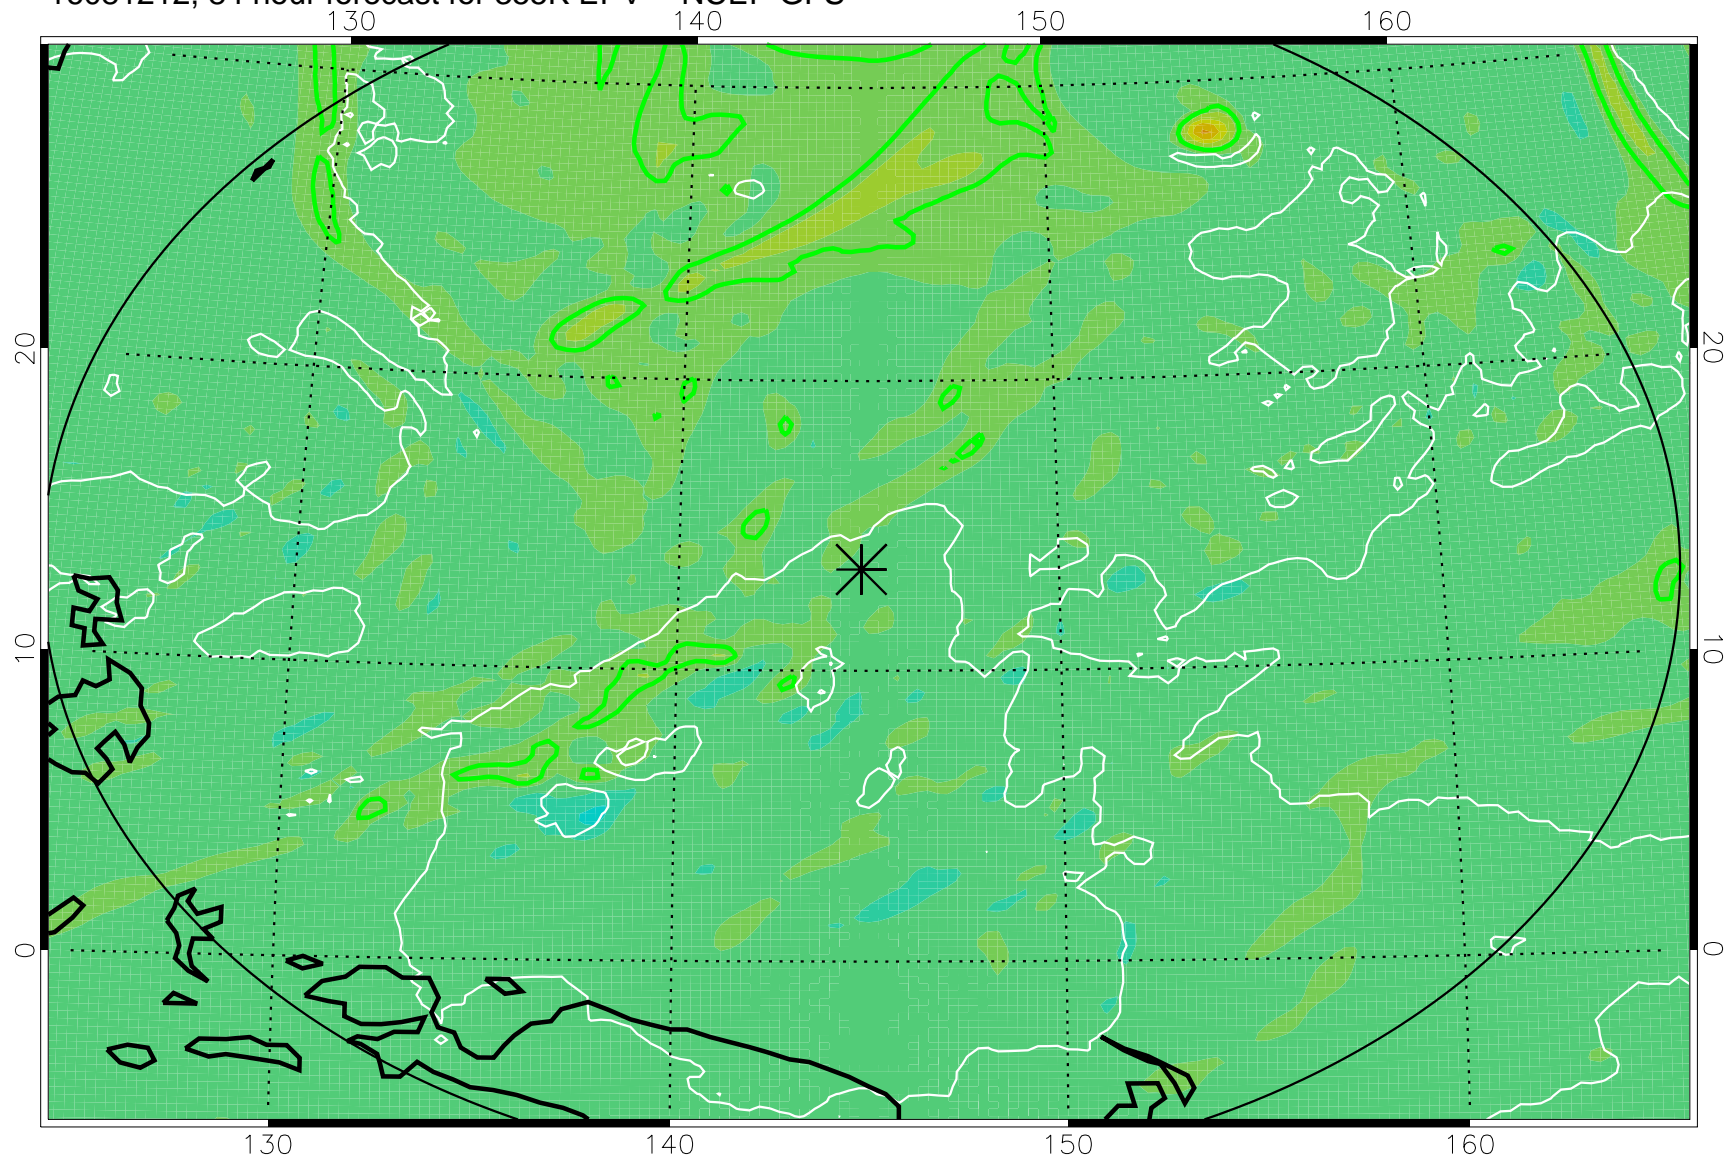

16081118, 66 hour forecast for 355K EPV -- NCEP GFS

355K Montgomery Streamfunction, white
EPV Tropopause (2 PVU) Position
Range ring of 2304 km

16081200, 72 hour forecast for 355K EPV -- NCEP GFS

355K Montgomery Streamfunction, white
EPV Tropopause (2 PVU) Position
Range ring of 2304 km

16081206, 78 hour forecast for 355K EPV -- NCEP GFS

355K Montgomery Streamfunction, white
EPV Tropopause (2 PVU) Position
Range ring of 2304 km

16081212, 84 hour forecast for 355K EPV -- NCEP GFS

355K Montgomery Streamfunction, white
EPV Tropopause (2 PVU) Position
Range ring of 2304 km

16081218, 90 hour forecast for 355K EPV -- NCEP GFS

355K Montgomery Streamfunction, white
EPV Tropopause (2 PVU) Position
Range ring of 2304 km

16081300, 96 hour forecast for 355K EPV -- NCEP GFS

355K Montgomery Streamfunction, white
EPV Tropopause (2 PVU) Position
Range ring of 2304 km

16081318, 114 hour forecast for 355K EPV -- NCEP GFS

355K Montgomery Streamfunction, white
EPV Tropopause (2 PVU) Position
Range ring of 2304 km

16081400, 120 hour forecast for 355K EPV -- NCEP GFS

355K Montgomery Streamfunction, white
EPV Tropopause (2 PVU) Position
Range ring of 2304 km