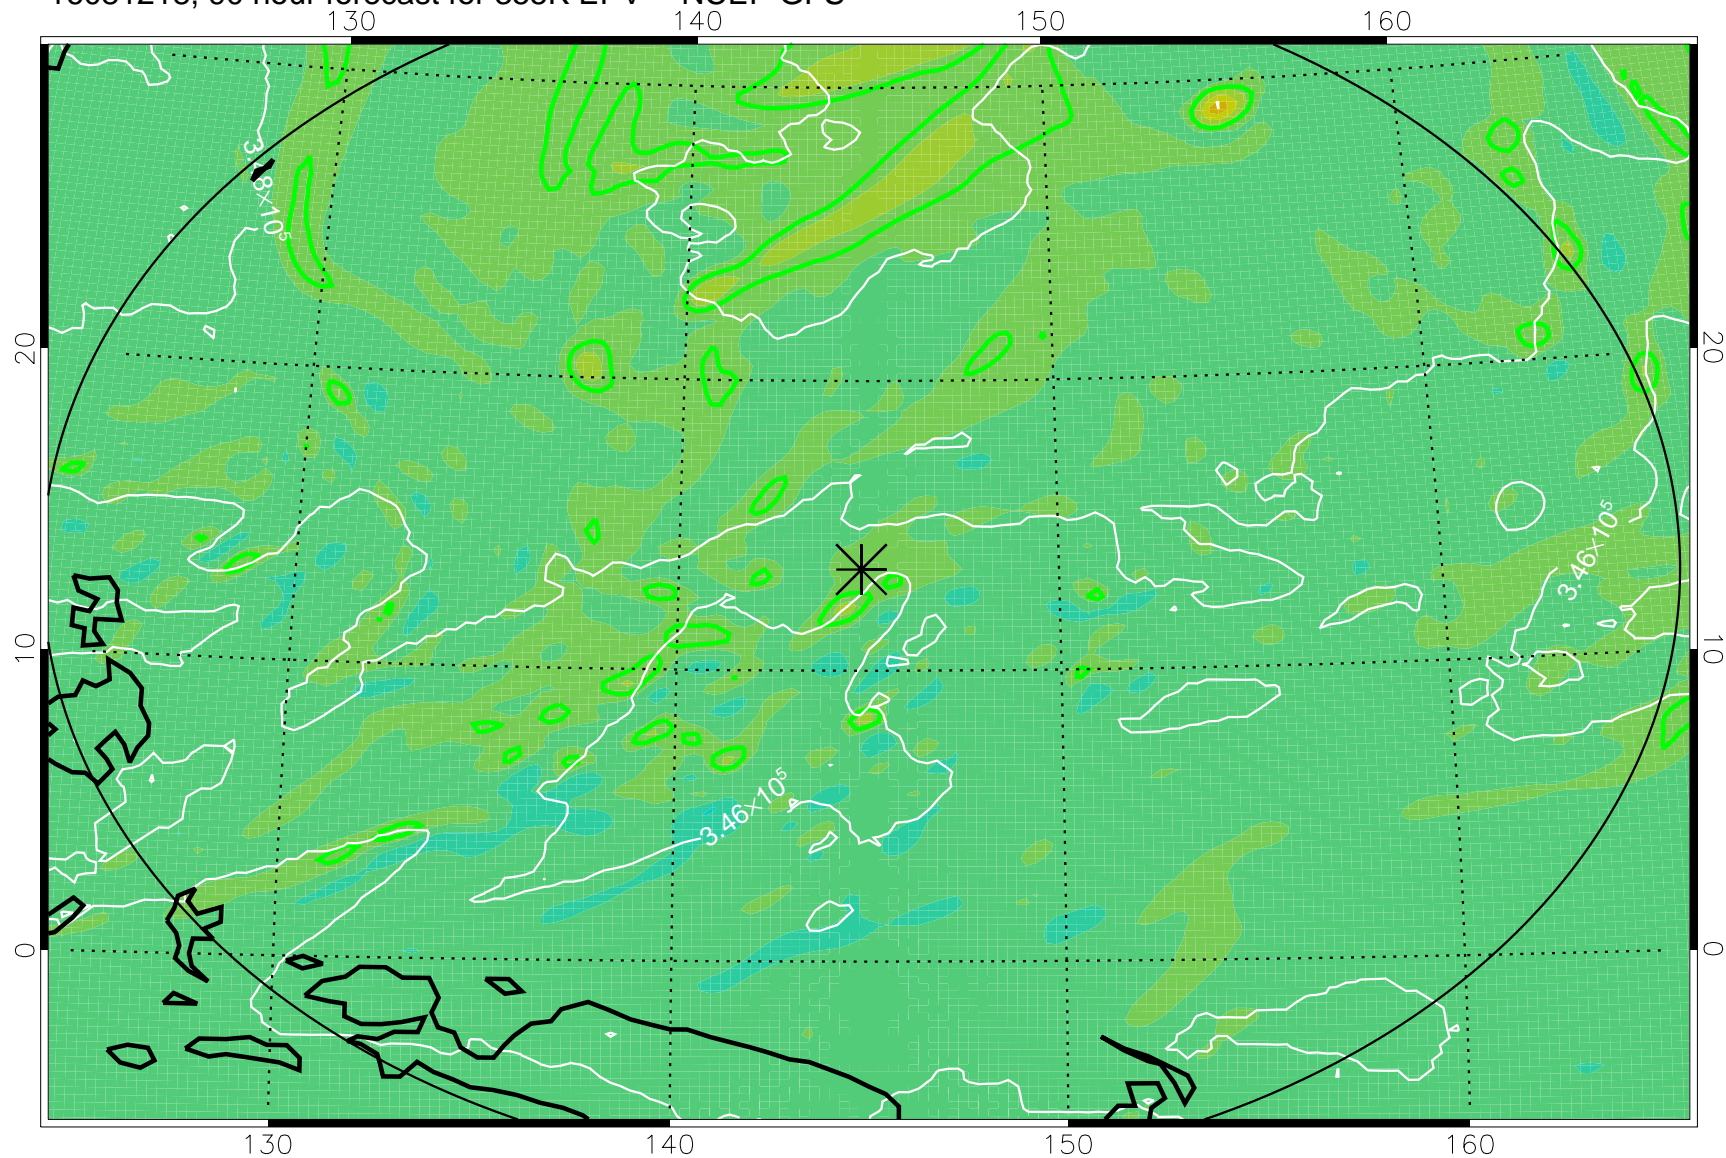

16081206, 78 hour forecast for 355K EPV -- NCEP GFS

355K Montgomery Streamfunction, white
EPV Tropopause (2 PVU) Position
Range ring of 2304 km

16081212, 84 hour forecast for 355K EPV -- NCEP GFS

355K Montgomery Streamfunction, white
EPV Tropopause (2 PVU) Position
Range ring of 2304 km

16081218, 90 hour forecast for 355K EPV -- NCEP GFS

355K Montgomery Streamfunction, white
EPV Tropopause (2 PVU) Position
Range ring of 2304 km

16081300, 96 hour forecast for 355K EPV -- NCEP GFS

355K Montgomery Streamfunction, white
EPV Tropopause (2 PVU) Position
Range ring of 2304 km

16081306, 102 hour forecast for 355K EPV -- NCEP GFS

355K Montgomery Streamfunction, white
EPV Tropopause (2 PVU) Position
Range ring of 2304 km

16081312, 108 hour forecast for 355K EPV -- NCEP GFS

355K Montgomery Streamfunction, white
EPV Tropopause (2 PVU) Position
Range ring of 2304 km

16081318, 114 hour forecast for 355K EPV -- NCEP GFS

355K Montgomery Streamfunction, white
EPV Tropopause (2 PVU) Position
Range ring of 2304 km

16081400, 120 hour forecast for 355K EPV -- NCEP GFS

355K Montgomery Streamfunction, white
EPV Tropopause (2 PVU) Position
Range ring of 2304 km