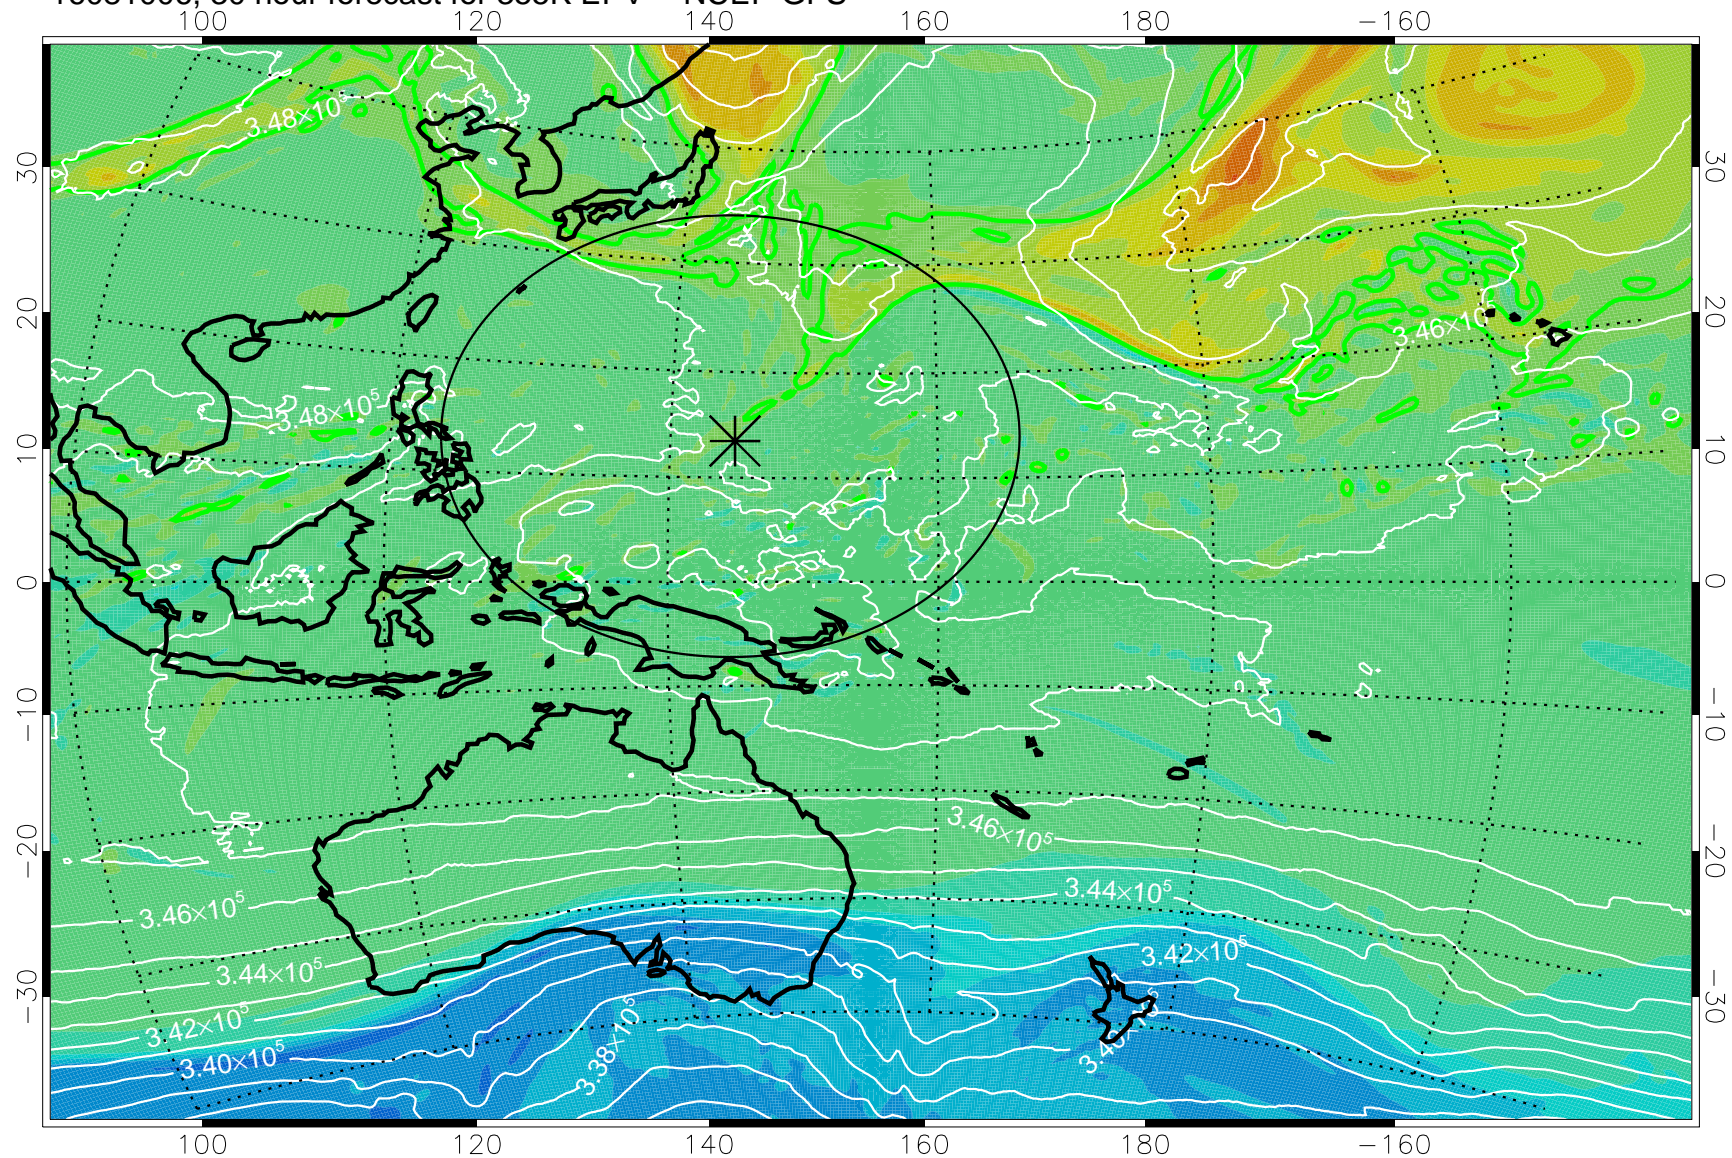

16080918, 18 hour forecast for 355K EPV -- NCEP GFS

355K Montgomery Streamfunction, white
EPV Tropopause (2 PVU) Position
Range ring of 2304 km

16081000, 24 hour forecast for 355K EPV -- NCEP GFS

355K Montgomery Streamfunction, white
EPV Tropopause (2 PVU) Position
Range ring of 2304 km

16081006, 30 hour forecast for 355K EPV -- NCEP GFS

355K Montgomery Streamfunction, white
EPV Tropopause (2 PVU) Position
Range ring of 2304 km

16081012, 36 hour forecast for 355K EPV -- NCEP GFS

355K Montgomery Streamfunction, white
EPV Tropopause (2 PVU) Position
Range ring of 2304 km

16081018, 42 hour forecast for 355K EPV -- NCEP GFS

355K Montgomery Streamfunction, white
EPV Tropopause (2 PVU) Position
Range ring of 2304 km

16081100, 48 hour forecast for 355K EPV -- NCEP GFS

355K Montgomery Streamfunction, white
EPV Tropopause (2 PVU) Position
Range ring of 2304 km

16081118, 66 hour forecast for 355K EPV -- NCEP GFS

355K Montgomery Streamfunction, white
EPV Tropopause (2 PVU) Position
Range ring of 2304 km

16081200, 72 hour forecast for 355K EPV -- NCEP GFS

355K Montgomery Streamfunction, white
EPV Tropopause (2 PVU) Position
Range ring of 2304 km