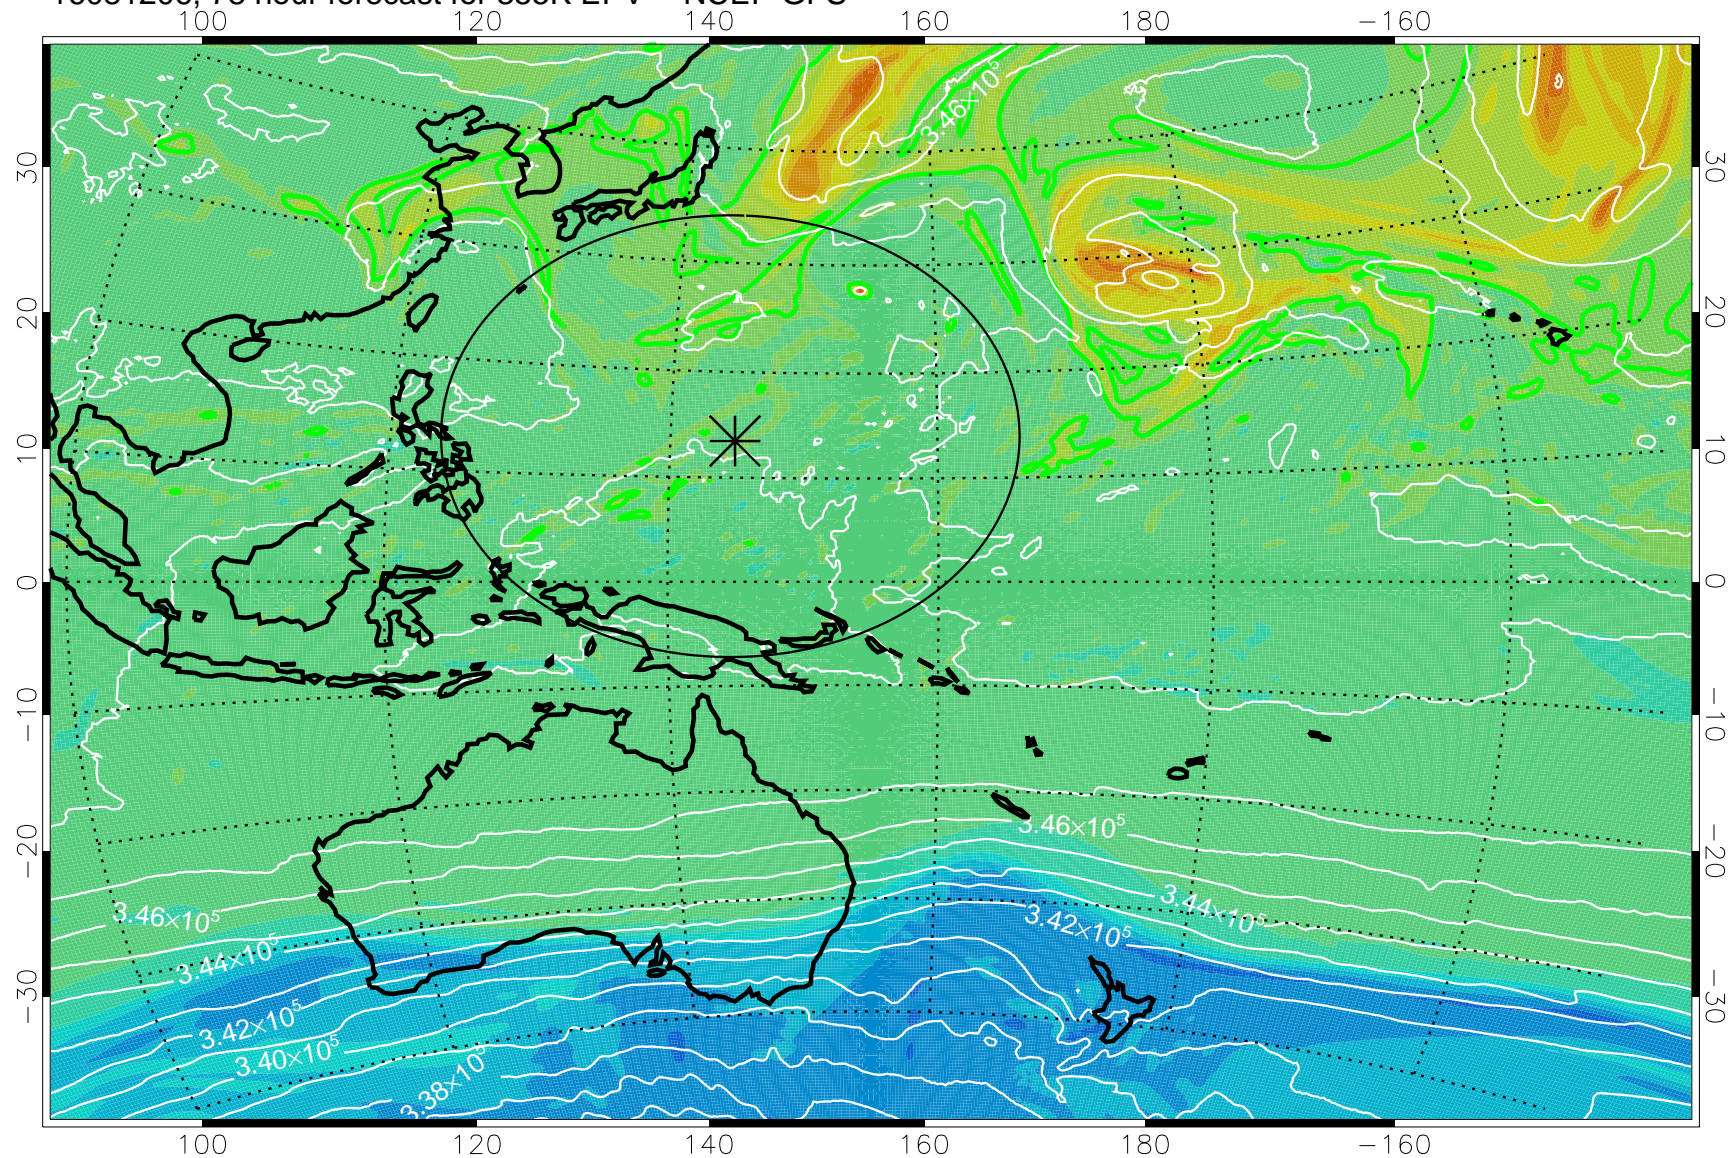

16081106, 54 hour forecast for 355K EPV -- NCEP GFS

355K Montgomery Streamfunction, white
EPV Tropopause (2 PVU) Position
Range ring of 2304 km

16081112, 60 hour forecast for 355K EPV -- NCEP GFS

355K Montgomery Streamfunction, white
EPV Tropopause (2 PVU) Position
Range ring of 2304 km

16081118, 66 hour forecast for 355K EPV -- NCEP GFS

355K Montgomery Streamfunction, white
EPV Tropopause (2 PVU) Position
Range ring of 2304 km

16081200, 72 hour forecast for 355K EPV -- NCEP GFS

355K Montgomery Streamfunction, white
EPV Tropopause (2 PVU) Position
Range ring of 2304 km

16081206, 78 hour forecast for 355K EPV -- NCEP GFS

355K Montgomery Streamfunction, white
EPV Tropopause (2 PVU) Position
Range ring of 2304 km

16081212, 84 hour forecast for 355K EPV -- NCEP GFS

355K Montgomery Streamfunction, white
EPV Tropopause (2 PVU) Position
Range ring of 2304 km

16081218, 90 hour forecast for 355K EPV -- NCEP GFS

355K Montgomery Streamfunction, white
EPV Tropopause (2 PVU) Position
Range ring of 2304 km

16081300, 96 hour forecast for 355K EPV -- NCEP GFS

355K Montgomery Streamfunction, white
EPV Tropopause (2 PVU) Position
Range ring of 2304 km