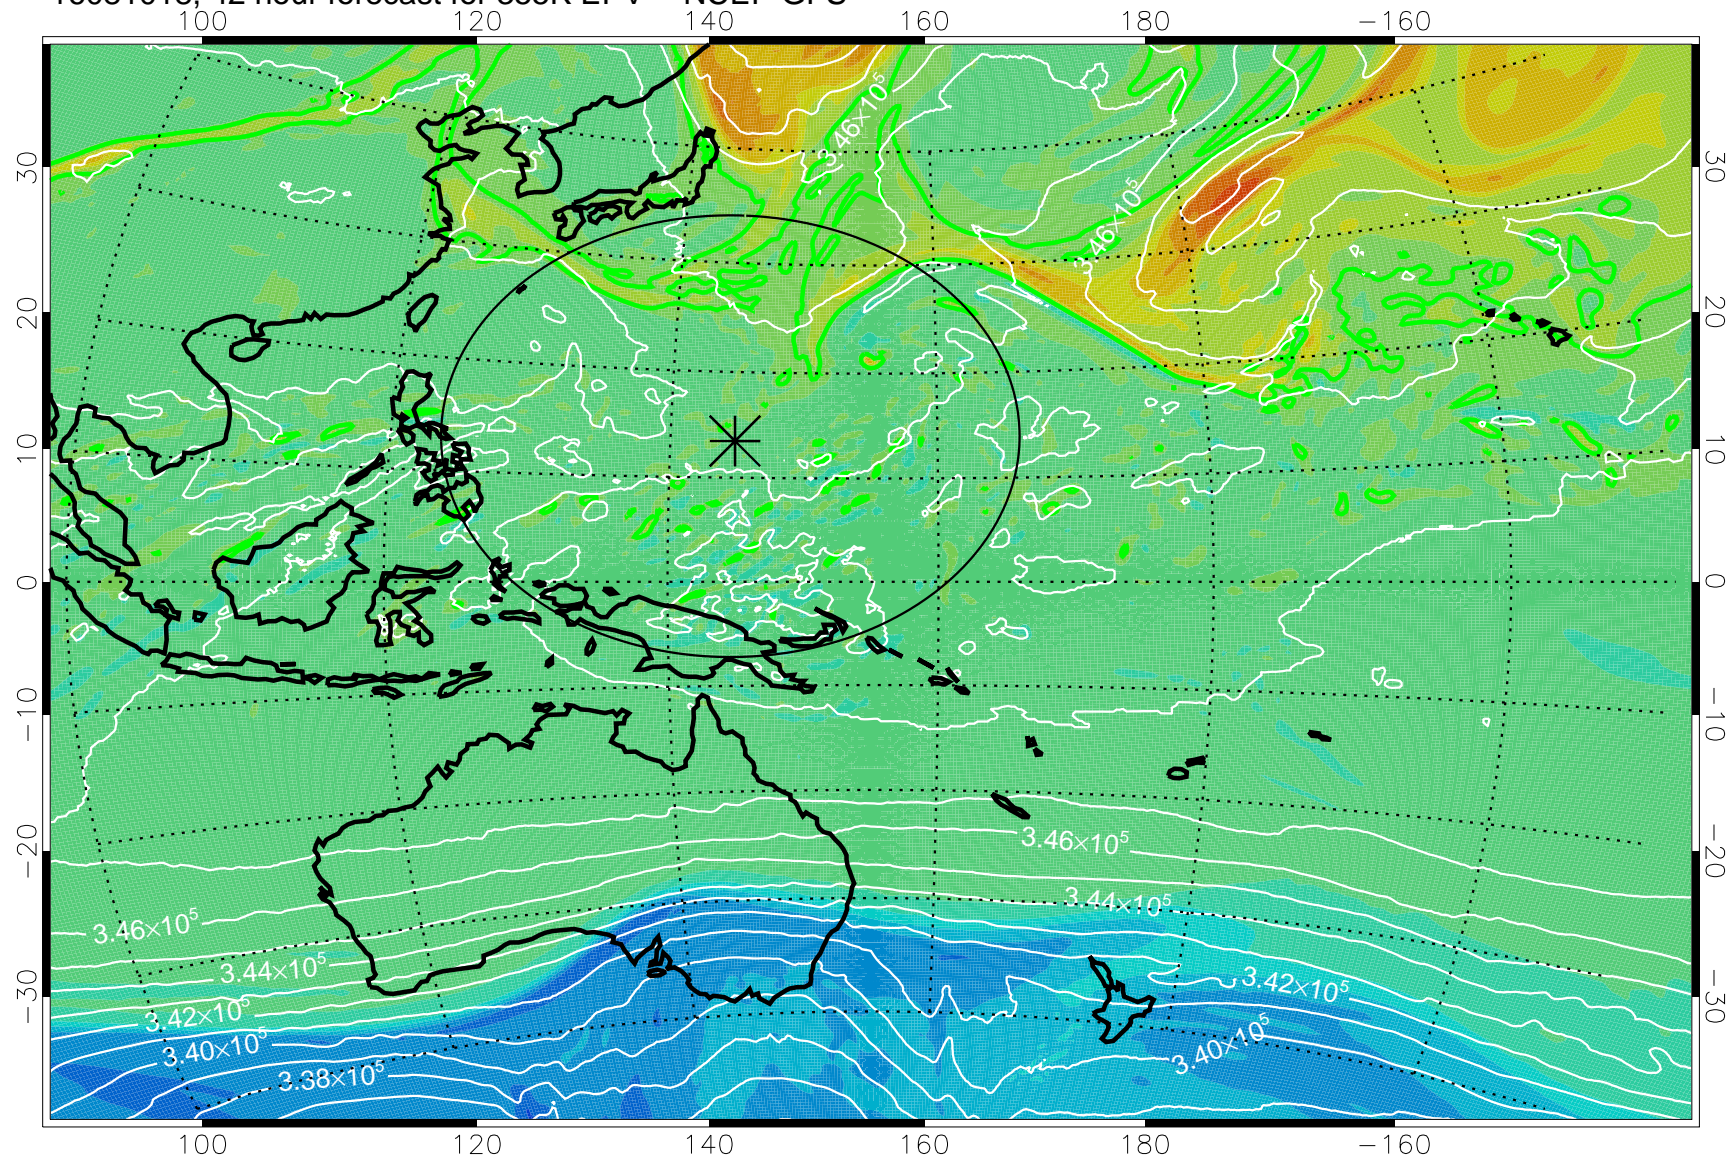

16081006, 30 hour forecast for 355K EPV -- NCEP GFS

355K Montgomery Streamfunction, white
EPV Tropopause (2 PVU) Position
Range ring of 2304 km

16081012, 36 hour forecast for 355K EPV -- NCEP GFS

355K Montgomery Streamfunction, white
EPV Tropopause (2 PVU) Position
Range ring of 2304 km

16081018, 42 hour forecast for 355K EPV -- NCEP GFS

355K Montgomery Streamfunction, white
EPV Tropopause (2 PVU) Position
Range ring of 2304 km

16081100, 48 hour forecast for 355K EPV -- NCEP GFS

355K Montgomery Streamfunction, white
EPV Tropopause (2 PVU) Position
Range ring of 2304 km

16081106, 54 hour forecast for 355K EPV -- NCEP GFS

355K Montgomery Streamfunction, white
EPV Tropopause (2 PVU) Position
Range ring of 2304 km

16081112, 60 hour forecast for 355K EPV -- NCEP GFS

355K Montgomery Streamfunction, white
EPV Tropopause (2 PVU) Position
Range ring of 2304 km

16081118, 66 hour forecast for 355K EPV -- NCEP GFS

355K Montgomery Streamfunction, white
EPV Tropopause (2 PVU) Position
Range ring of 2304 km

16081200, 72 hour forecast for 355K EPV -- NCEP GFS

355K Montgomery Streamfunction, white
EPV Tropopause (2 PVU) Position
Range ring of 2304 km