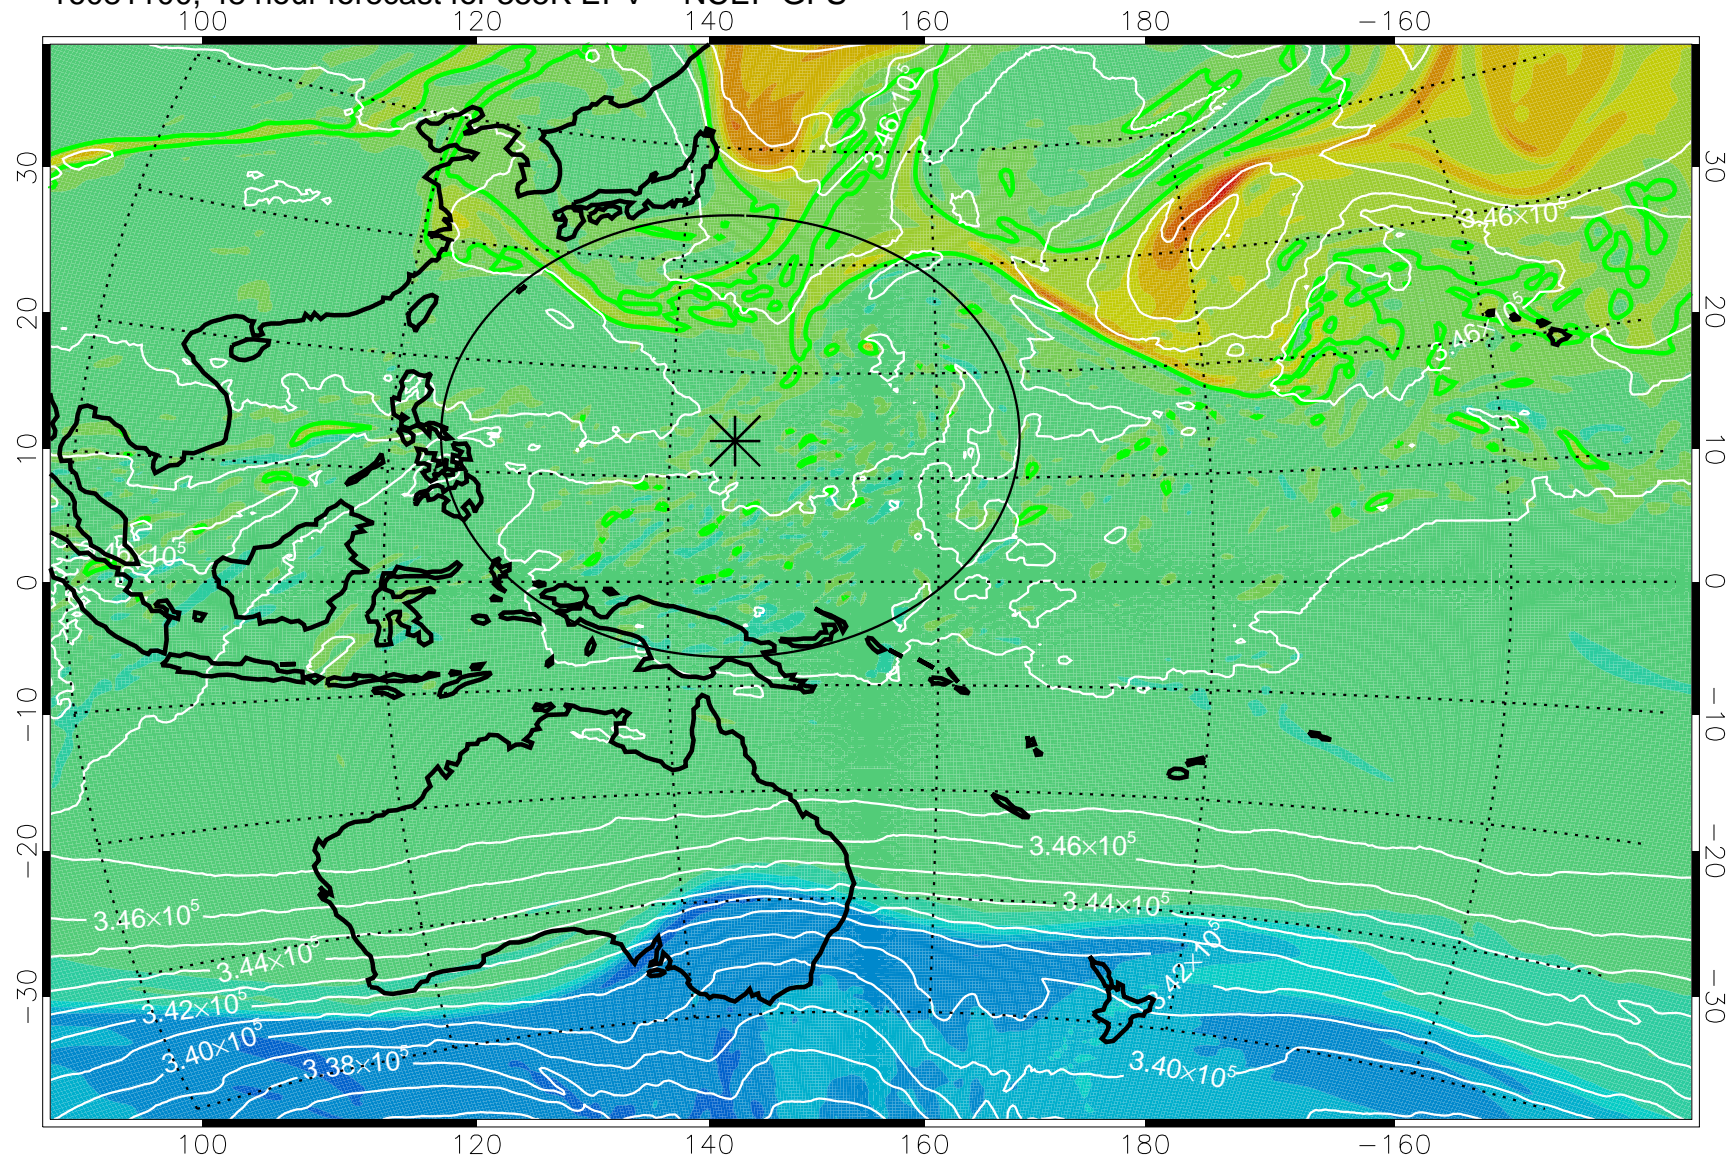

16081006, 30 hour forecast for 355K EPV -- NCEP GFS

355K Montgomery Streamfunction, white
EPV Tropopause (2 PVU) Position
Range ring of 2304 km

16081012, 36 hour forecast for 355K EPV -- NCEP GFS

355K Montgomery Streamfunction, white
EPV Tropopause (2 PVU) Position
Range ring of 2304 km

16081018, 42 hour forecast for 355K EPV -- NCEP GFS

355K Montgomery Streamfunction, white
EPV Tropopause (2 PVU) Position
Range ring of 2304 km

16081100, 48 hour forecast for 355K EPV -- NCEP GFS

355K Montgomery Streamfunction, white
EPV Tropopause (2 PVU) Position
Range ring of 2304 km

16081106, 54 hour forecast for 355K EPV -- NCEP GFS

355K Montgomery Streamfunction, white
EPV Tropopause (2 PVU) Position
Range ring of 2304 km

16081112, 60 hour forecast for 355K EPV -- NCEP GFS

355K Montgomery Streamfunction, white
EPV Tropopause (2 PVU) Position
Range ring of 2304 km

16081118, 66 hour forecast for 355K EPV -- NCEP GFS

355K Montgomery Streamfunction, white
EPV Tropopause (2 PVU) Position
Range ring of 2304 km

16081200, 72 hour forecast for 355K EPV -- NCEP GFS

355K Montgomery Streamfunction, white
EPV Tropopause (2 PVU) Position
Range ring of 2304 km