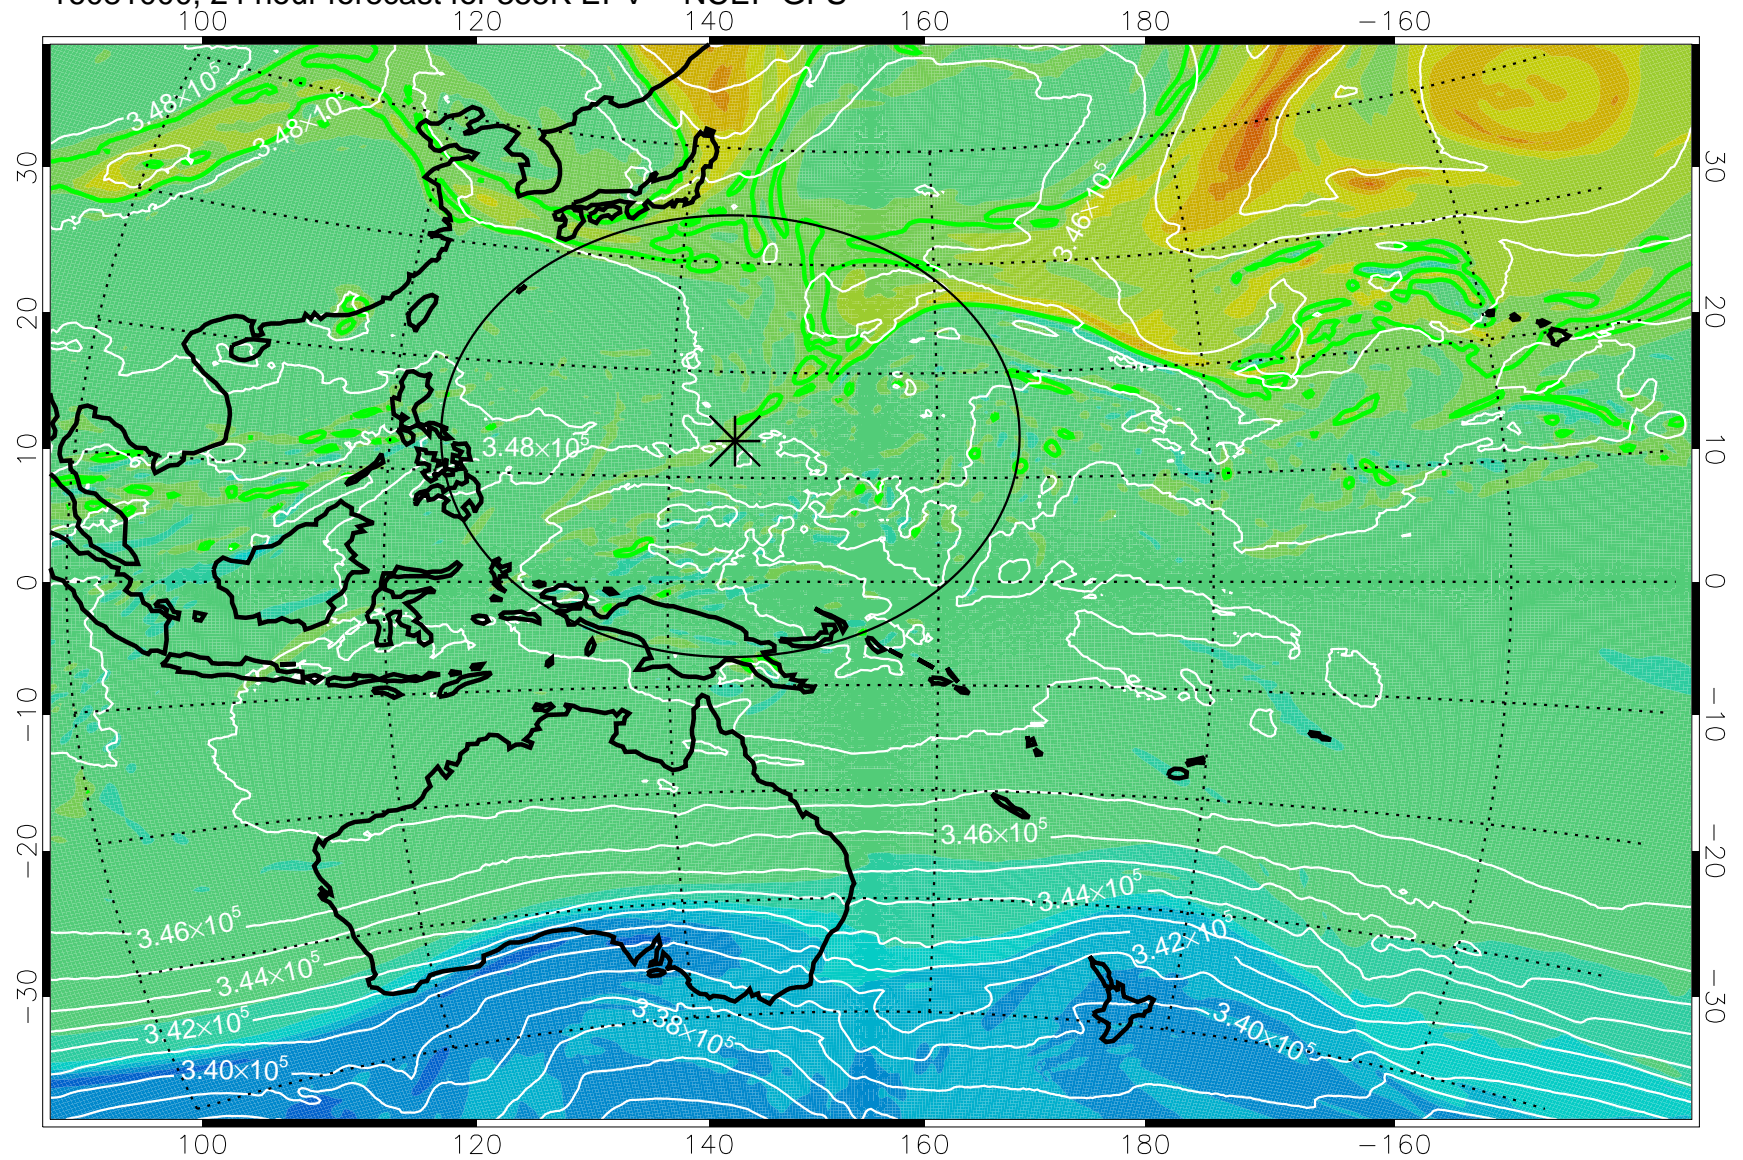

16080906, 6 hour forecast for 355K EPV -- NCEP GFS

355K Montgomery Streamfunction, white
EPV Tropopause (2 PVU) Position
Range ring of 2304 km

16080912, 12 hour forecast for 355K EPV -- NCEP GFS

355K Montgomery Streamfunction, white
EPV Tropopause (2 PVU) Position
Range ring of 2304 km

16080918, 18 hour forecast for 355K EPV -- NCEP GFS

355K Montgomery Streamfunction, white
EPV Tropopause (2 PVU) Position
Range ring of 2304 km

16081000, 24 hour forecast for 355K EPV -- NCEP GFS

355K Montgomery Streamfunction, white
EPV Tropopause (2 PVU) Position
Range ring of 2304 km

16081006, 30 hour forecast for 355K EPV -- NCEP GFS

355K Montgomery Streamfunction, white
EPV Tropopause (2 PVU) Position
Range ring of 2304 km

16081012, 36 hour forecast for 355K EPV -- NCEP GFS

355K Montgomery Streamfunction, white
EPV Tropopause (2 PVU) Position
Range ring of 2304 km

16081018, 42 hour forecast for 355K EPV -- NCEP GFS

355K Montgomery Streamfunction, white
EPV Tropopause (2 PVU) Position
Range ring of 2304 km

16081100, 48 hour forecast for 355K EPV -- NCEP GFS

355K Montgomery Streamfunction, white
EPV Tropopause (2 PVU) Position
Range ring of 2304 km