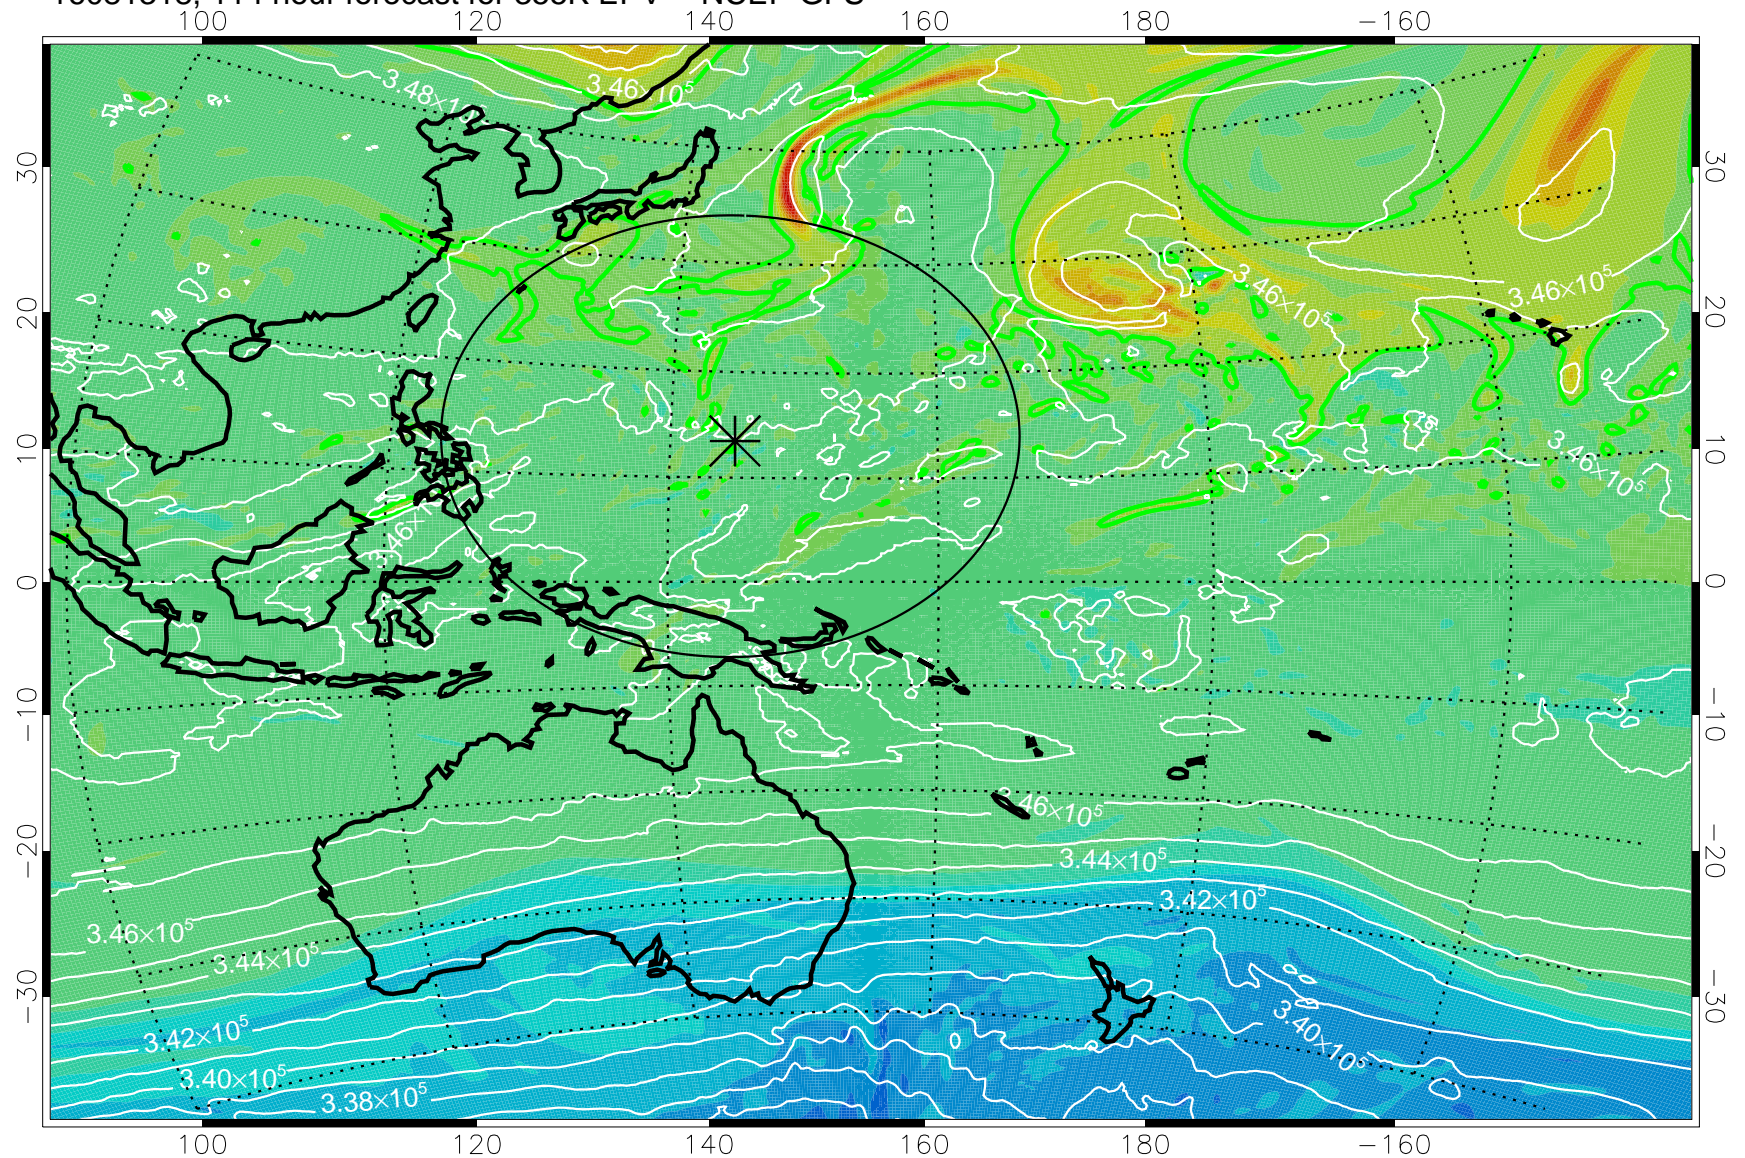

16081206, 78 hour forecast for 355K EPV -- NCEP GFS

355K Montgomery Streamfunction, white
EPV Tropopause (2 PVU) Position
Range ring of 2304 km

16081212, 84 hour forecast for 355K EPV -- NCEP GFS

355K Montgomery Streamfunction, white
EPV Tropopause (2 PVU) Position
Range ring of 2304 km

16081218, 90 hour forecast for 355K EPV -- NCEP GFS

355K Montgomery Streamfunction, white
EPV Tropopause (2 PVU) Position
Range ring of 2304 km

16081300, 96 hour forecast for 355K EPV -- NCEP GFS

355K Montgomery Streamfunction, white
EPV Tropopause (2 PVU) Position
Range ring of 2304 km

16081306, 102 hour forecast for 355K EPV -- NCEP GFS

355K Montgomery Streamfunction, white
EPV Tropopause (2 PVU) Position
Range ring of 2304 km

16081312, 108 hour forecast for 355K EPV -- NCEP GFS

355K Montgomery Streamfunction, white
EPV Tropopause (2 PVU) Position
Range ring of 2304 km

16081318, 114 hour forecast for 355K EPV -- NCEP GFS

355K Montgomery Streamfunction, white
EPV Tropopause (2 PVU) Position
Range ring of 2304 km

16081400, 120 hour forecast for 355K EPV -- NCEP GFS

355K Montgomery Streamfunction, white
EPV Tropopause (2 PVU) Position
Range ring of 2304 km