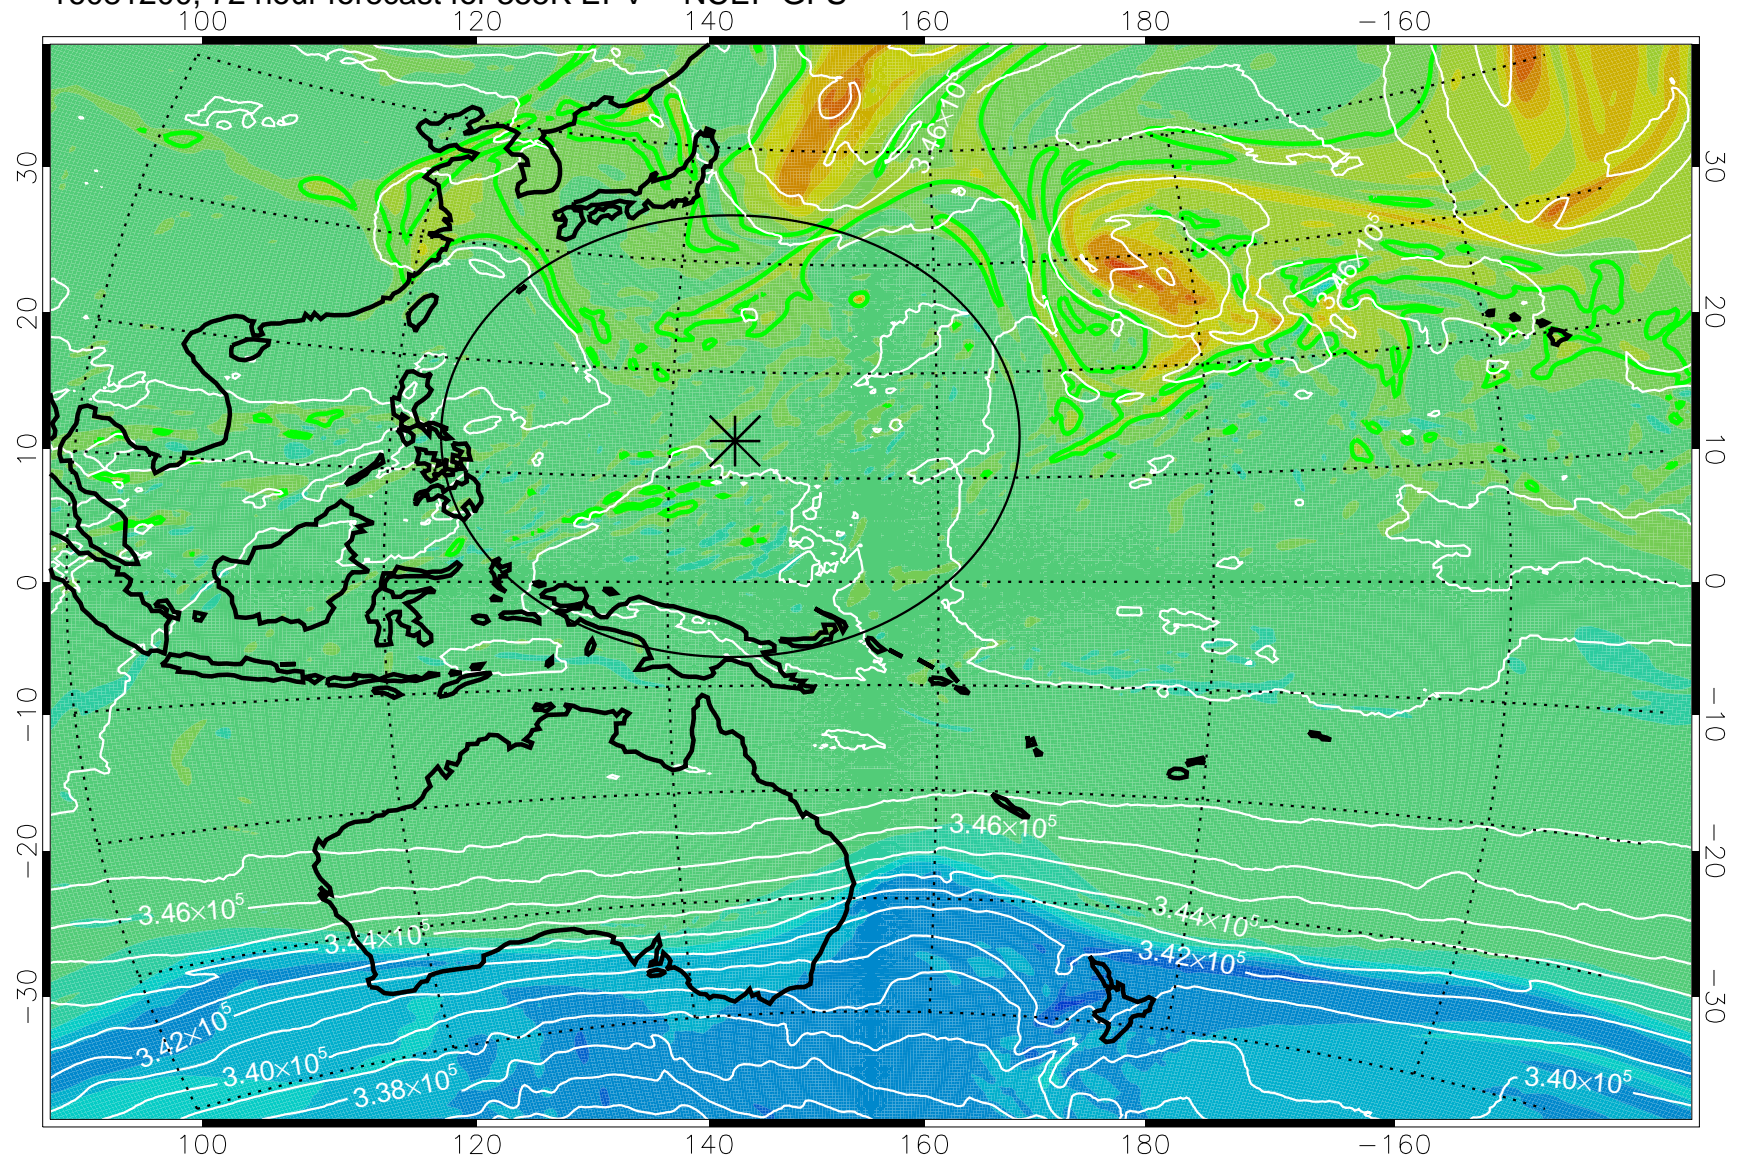

16081106, 54 hour forecast for 355K EPV -- NCEP GFS

355K Montgomery Streamfunction, white
EPV Tropopause (2 PVU) Position
Range ring of 2304 km

16081112, 60 hour forecast for 355K EPV -- NCEP GFS

355K Montgomery Streamfunction, white
EPV Tropopause (2 PVU) Position
Range ring of 2304 km

16081118, 66 hour forecast for 355K EPV -- NCEP GFS

355K Montgomery Streamfunction, white
EPV Tropopause (2 PVU) Position
Range ring of 2304 km

16081200, 72 hour forecast for 355K EPV -- NCEP GFS

355K Montgomery Streamfunction, white
EPV Tropopause (2 PVU) Position
Range ring of 2304 km

16081206, 78 hour forecast for 355K EPV -- NCEP GFS

355K Montgomery Streamfunction, white
EPV Tropopause (2 PVU) Position
Range ring of 2304 km

16081212, 84 hour forecast for 355K EPV -- NCEP GFS

355K Montgomery Streamfunction, white
EPV Tropopause (2 PVU) Position
Range ring of 2304 km

16081218, 90 hour forecast for 355K EPV -- NCEP GFS

355K Montgomery Streamfunction, white
EPV Tropopause (2 PVU) Position
Range ring of 2304 km

16081300, 96 hour forecast for 355K EPV -- NCEP GFS

355K Montgomery Streamfunction, white
EPV Tropopause (2 PVU) Position
Range ring of 2304 km