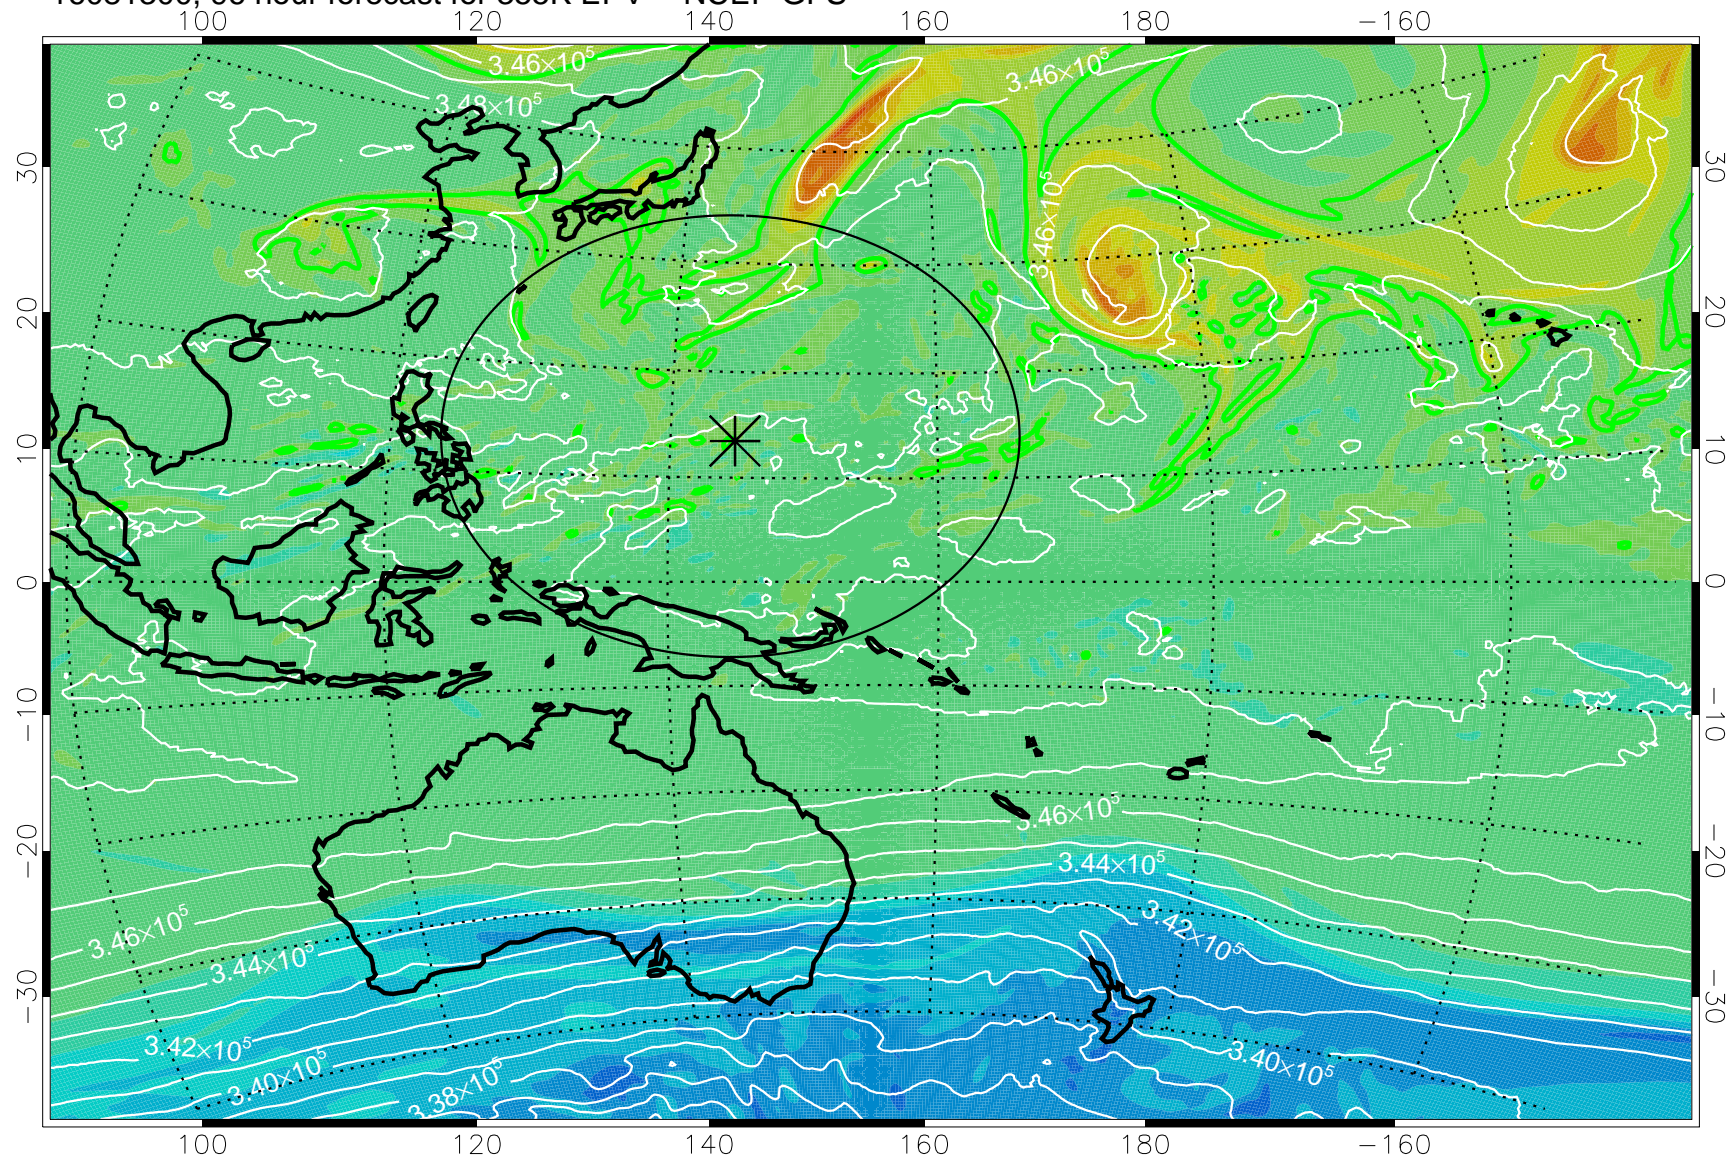

16081118, 66 hour forecast for 355K EPV -- NCEP GFS

355K Montgomery Streamfunction, white
EPV Tropopause (2 PVU) Position
Range ring of 2304 km

16081200, 72 hour forecast for 355K EPV -- NCEP GFS

355K Montgomery Streamfunction, white
EPV Tropopause (2 PVU) Position
Range ring of 2304 km

16081206, 78 hour forecast for 355K EPV -- NCEP GFS

355K Montgomery Streamfunction, white
EPV Tropopause (2 PVU) Position
Range ring of 2304 km

16081212, 84 hour forecast for 355K EPV -- NCEP GFS

355K Montgomery Streamfunction, white
EPV Tropopause (2 PVU) Position
Range ring of 2304 km

16081218, 90 hour forecast for 355K EPV -- NCEP GFS

355K Montgomery Streamfunction, white
EPV Tropopause (2 PVU) Position
Range ring of 2304 km

16081300, 96 hour forecast for 355K EPV -- NCEP GFS

355K Montgomery Streamfunction, white
EPV Tropopause (2 PVU) Position
Range ring of 2304 km

16081306, 102 hour forecast for 355K EPV -- NCEP GFS

355K Montgomery Streamfunction, white
EPV Tropopause (2 PVU) Position
Range ring of 2304 km

16081312, 108 hour forecast for 355K EPV -- NCEP GFS

355K Montgomery Streamfunction, white
EPV Tropopause (2 PVU) Position
Range ring of 2304 km