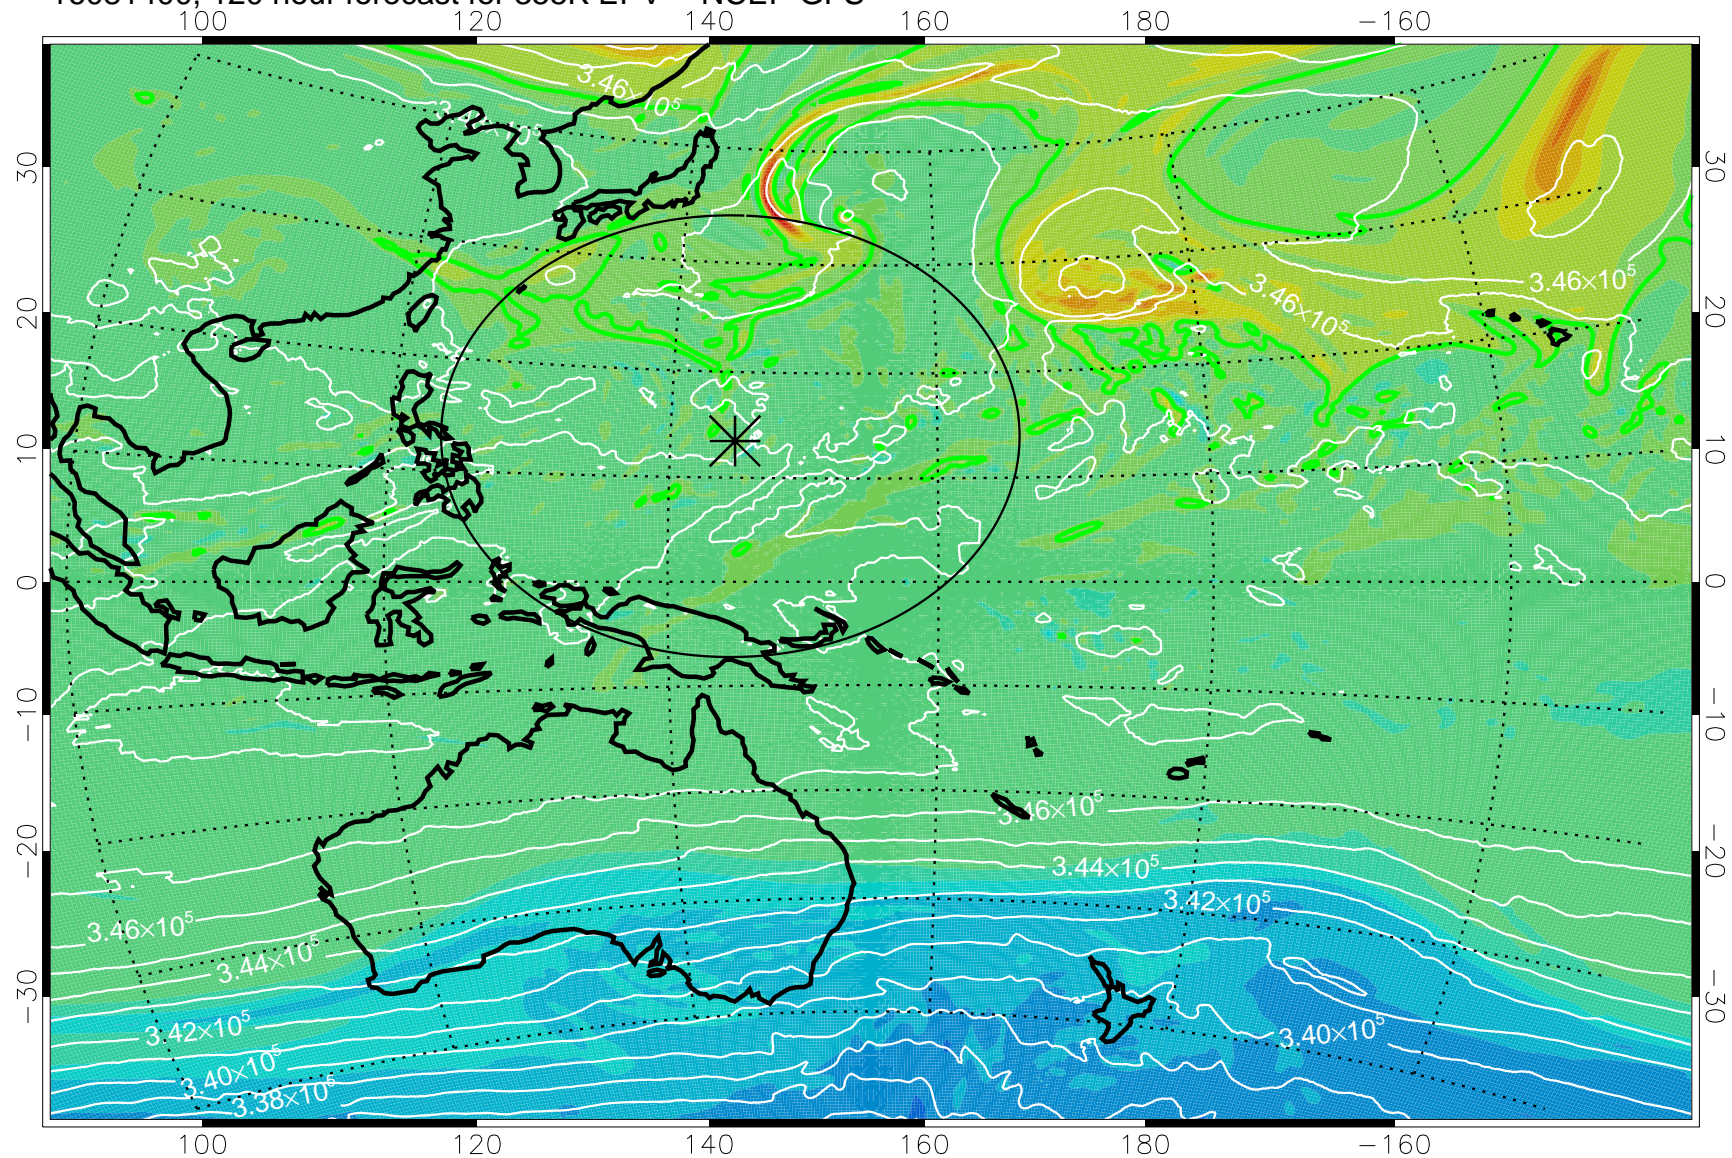

16081206, 78 hour forecast for 355K EPV -- NCEP GFS

355K Montgomery Streamfunction, white
EPV Tropopause (2 PVU) Position
Range ring of 2304 km

16081212, 84 hour forecast for 355K EPV -- NCEP GFS

355K Montgomery Streamfunction, white
EPV Tropopause (2 PVU) Position
Range ring of 2304 km

16081218, 90 hour forecast for 355K EPV -- NCEP GFS

355K Montgomery Streamfunction, white
EPV Tropopause (2 PVU) Position
Range ring of 2304 km

16081300, 96 hour forecast for 355K EPV -- NCEP GFS

355K Montgomery Streamfunction, white
EPV Tropopause (2 PVU) Position
Range ring of 2304 km

16081306, 102 hour forecast for 355K EPV -- NCEP GFS

355K Montgomery Streamfunction, white
EPV Tropopause (2 PVU) Position
Range ring of 2304 km

16081312, 108 hour forecast for 355K EPV -- NCEP GFS

355K Montgomery Streamfunction, white
EPV Tropopause (2 PVU) Position
Range ring of 2304 km

16081318, 114 hour forecast for 355K EPV -- NCEP GFS

355K Montgomery Streamfunction, white
EPV Tropopause (2 PVU) Position
Range ring of 2304 km

16081400, 120 hour forecast for 355K EPV -- NCEP GFS

355K Montgomery Streamfunction, white
EPV Tropopause (2 PVU) Position
Range ring of 2304 km