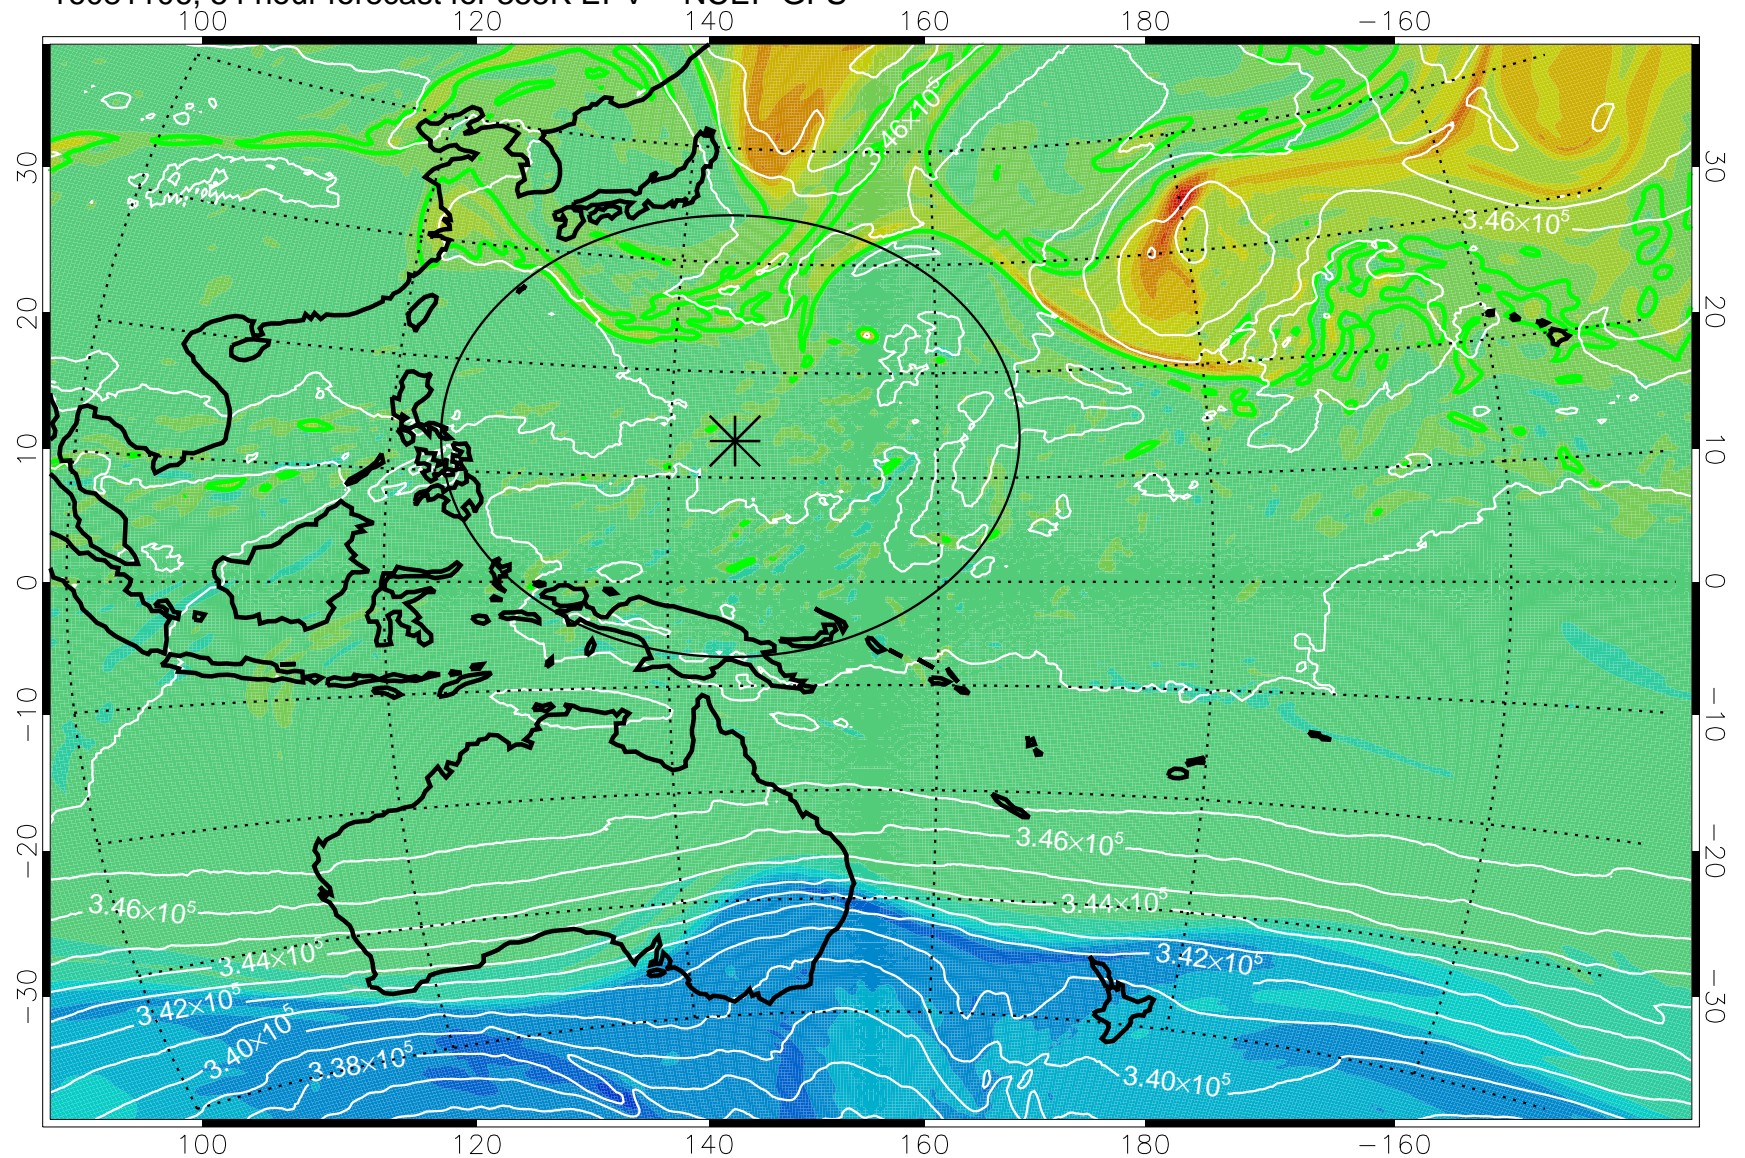

16081018, 42 hour forecast for 355K EPV -- NCEP GFS

355K Montgomery Streamfunction, white
EPV Tropopause (2 PVU) Position
Range ring of 2304 km

16081100, 48 hour forecast for 355K EPV -- NCEP GFS

355K Montgomery Streamfunction, white
EPV Tropopause (2 PVU) Position
Range ring of 2304 km

16081106, 54 hour forecast for 355K EPV -- NCEP GFS

355K Montgomery Streamfunction, white
EPV Tropopause (2 PVU) Position
Range ring of 2304 km

16081112, 60 hour forecast for 355K EPV -- NCEP GFS

355K Montgomery Streamfunction, white
EPV Tropopause (2 PVU) Position
Range ring of 2304 km

16081118, 66 hour forecast for 355K EPV -- NCEP GFS

355K Montgomery Streamfunction, white
EPV Tropopause (2 PVU) Position
Range ring of 2304 km

16081200, 72 hour forecast for 355K EPV -- NCEP GFS

355K Montgomery Streamfunction, white
EPV Tropopause (2 PVU) Position
Range ring of 2304 km

16081206, 78 hour forecast for 355K EPV -- NCEP GFS

355K Montgomery Streamfunction, white
EPV Tropopause (2 PVU) Position
Range ring of 2304 km

16081212, 84 hour forecast for 355K EPV -- NCEP GFS

355K Montgomery Streamfunction, white
EPV Tropopause (2 PVU) Position
Range ring of 2304 km