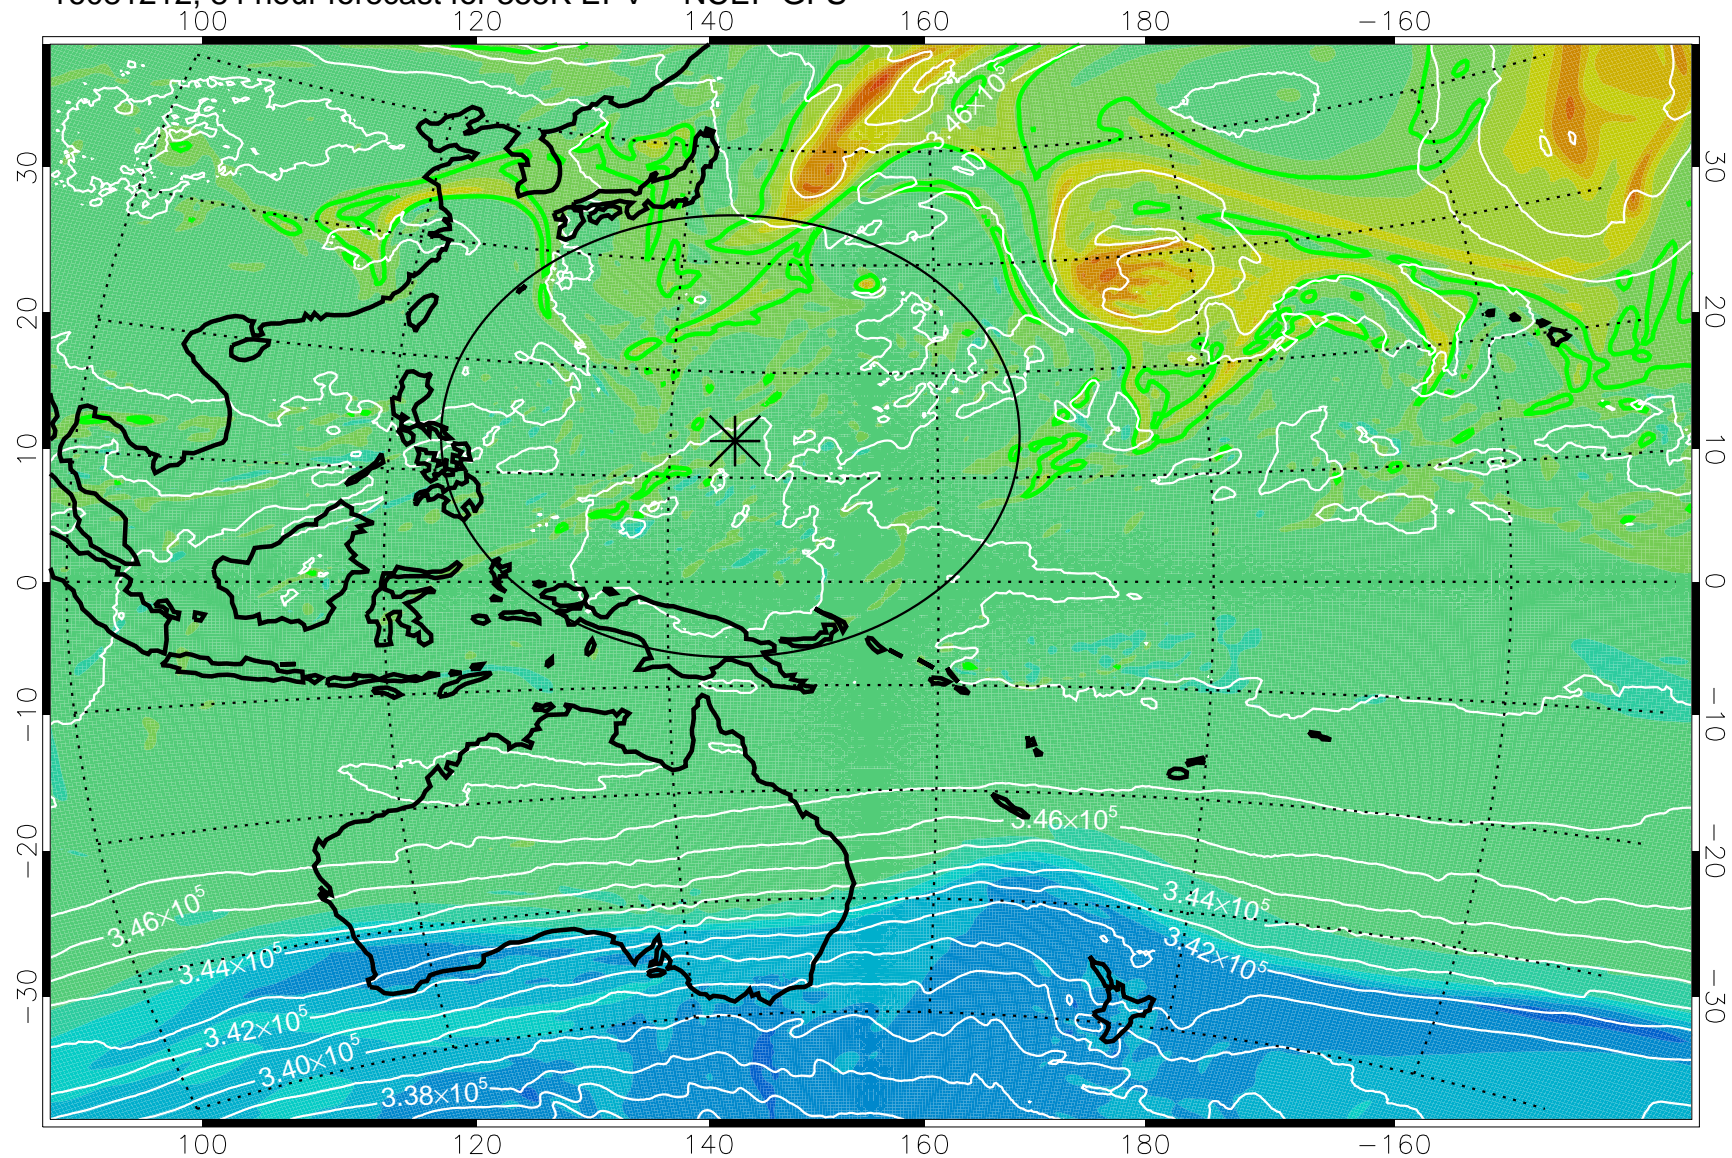

16081106, 54 hour forecast for 355K EPV -- NCEP GFS

355K Montgomery Streamfunction, white
EPV Tropopause (2 PVU) Position
Range ring of 2304 km

16081112, 60 hour forecast for 355K EPV -- NCEP GFS

355K Montgomery Streamfunction, white
EPV Tropopause (2 PVU) Position
Range ring of 2304 km

16081118, 66 hour forecast for 355K EPV -- NCEP GFS

355K Montgomery Streamfunction, white
EPV Tropopause (2 PVU) Position
Range ring of 2304 km

16081200, 72 hour forecast for 355K EPV -- NCEP GFS

355K Montgomery Streamfunction, white
EPV Tropopause (2 PVU) Position
Range ring of 2304 km

16081206, 78 hour forecast for 355K EPV -- NCEP GFS

355K Montgomery Streamfunction, white
EPV Tropopause (2 PVU) Position
Range ring of 2304 km

16081212, 84 hour forecast for 355K EPV -- NCEP GFS

355K Montgomery Streamfunction, white
EPV Tropopause (2 PVU) Position
Range ring of 2304 km

16081218, 90 hour forecast for 355K EPV -- NCEP GFS

355K Montgomery Streamfunction, white
EPV Tropopause (2 PVU) Position
Range ring of 2304 km

16081300, 96 hour forecast for 355K EPV -- NCEP GFS

355K Montgomery Streamfunction, white
EPV Tropopause (2 PVU) Position
Range ring of 2304 km