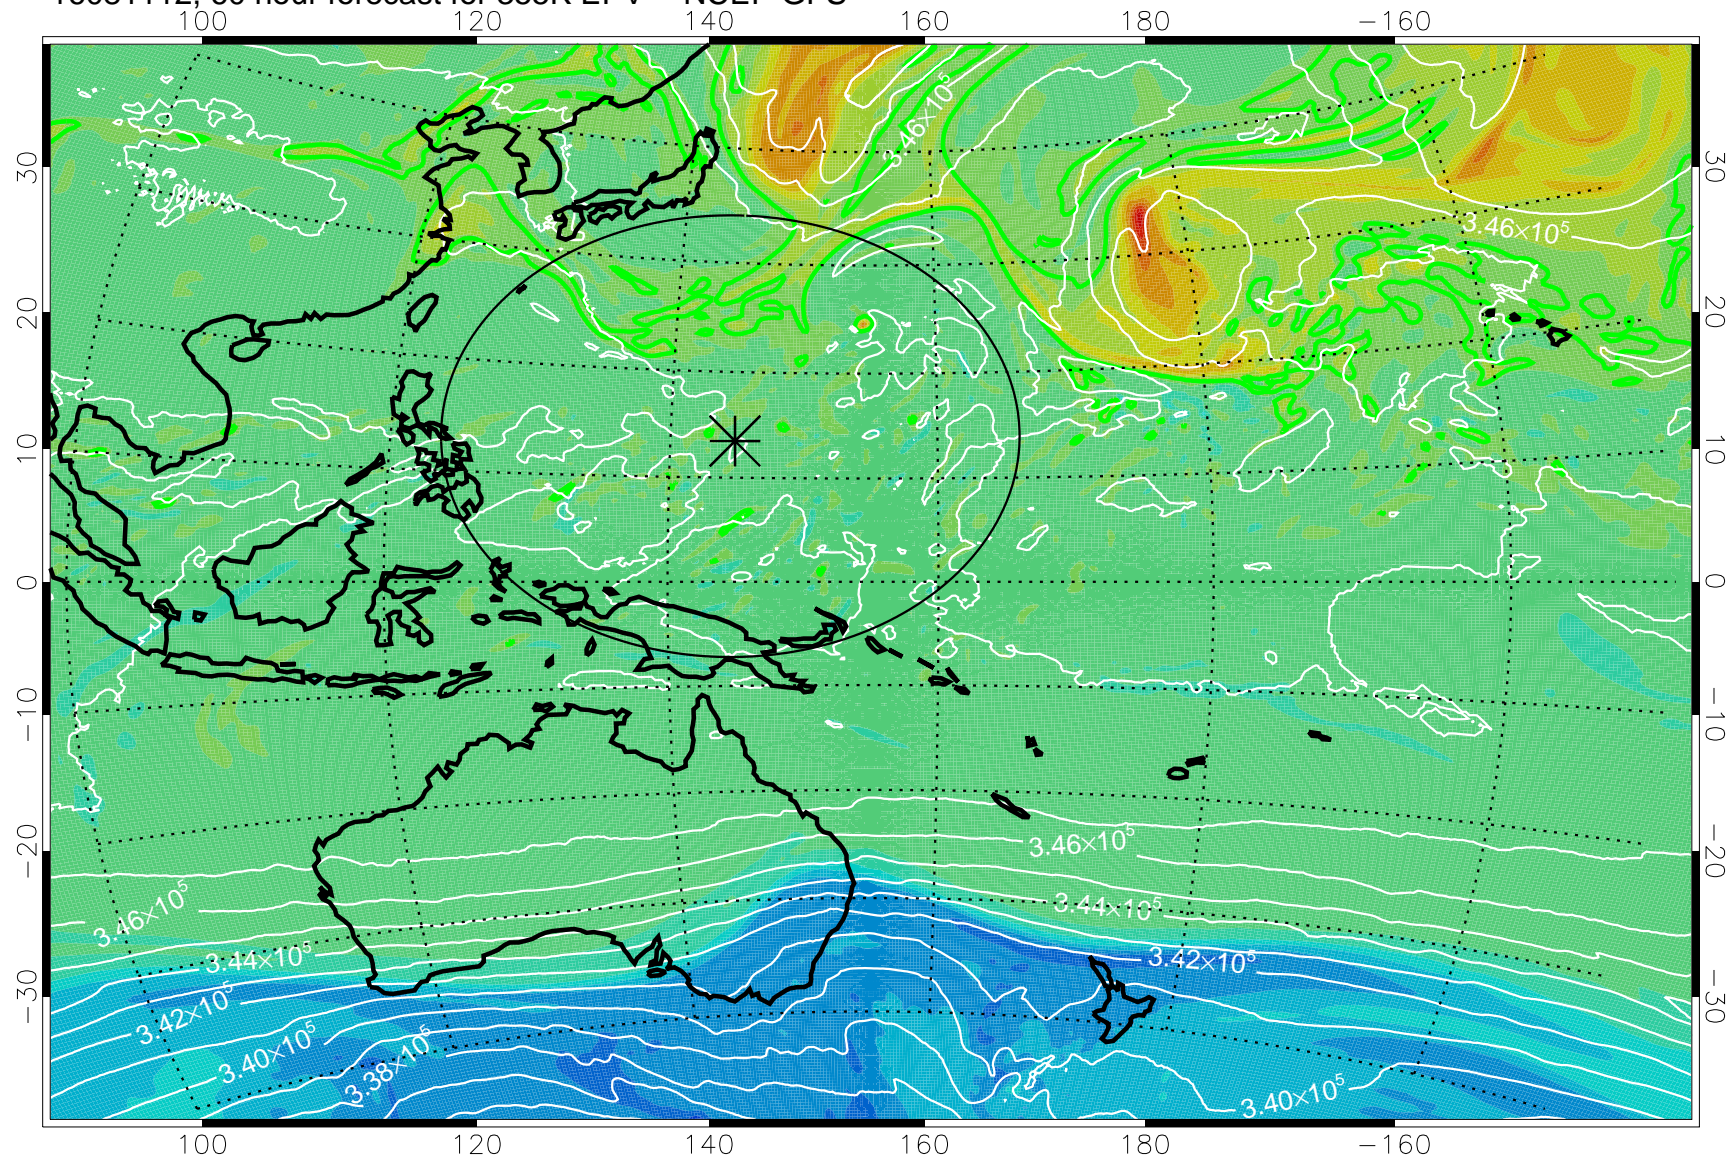

16081006, 30 hour forecast for 355K EPV -- NCEP GFS

355K Montgomery Streamfunction, white
EPV Tropopause (2 PVU) Position
Range ring of 2304 km

16081012, 36 hour forecast for 355K EPV -- NCEP GFS

355K Montgomery Streamfunction, white
EPV Tropopause (2 PVU) Position
Range ring of 2304 km

16081018, 42 hour forecast for 355K EPV -- NCEP GFS

355K Montgomery Streamfunction, white
EPV Tropopause (2 PVU) Position
Range ring of 2304 km

16081100, 48 hour forecast for 355K EPV -- NCEP GFS

355K Montgomery Streamfunction, white
EPV Tropopause (2 PVU) Position
Range ring of 2304 km

16081106, 54 hour forecast for 355K EPV -- NCEP GFS

355K Montgomery Streamfunction, white
EPV Tropopause (2 PVU) Position
Range ring of 2304 km

16081112, 60 hour forecast for 355K EPV -- NCEP GFS

355K Montgomery Streamfunction, white
EPV Tropopause (2 PVU) Position
Range ring of 2304 km

16081118, 66 hour forecast for 355K EPV -- NCEP GFS

355K Montgomery Streamfunction, white
EPV Tropopause (2 PVU) Position
Range ring of 2304 km

16081200, 72 hour forecast for 355K EPV -- NCEP GFS

355K Montgomery Streamfunction, white
EPV Tropopause (2 PVU) Position
Range ring of 2304 km