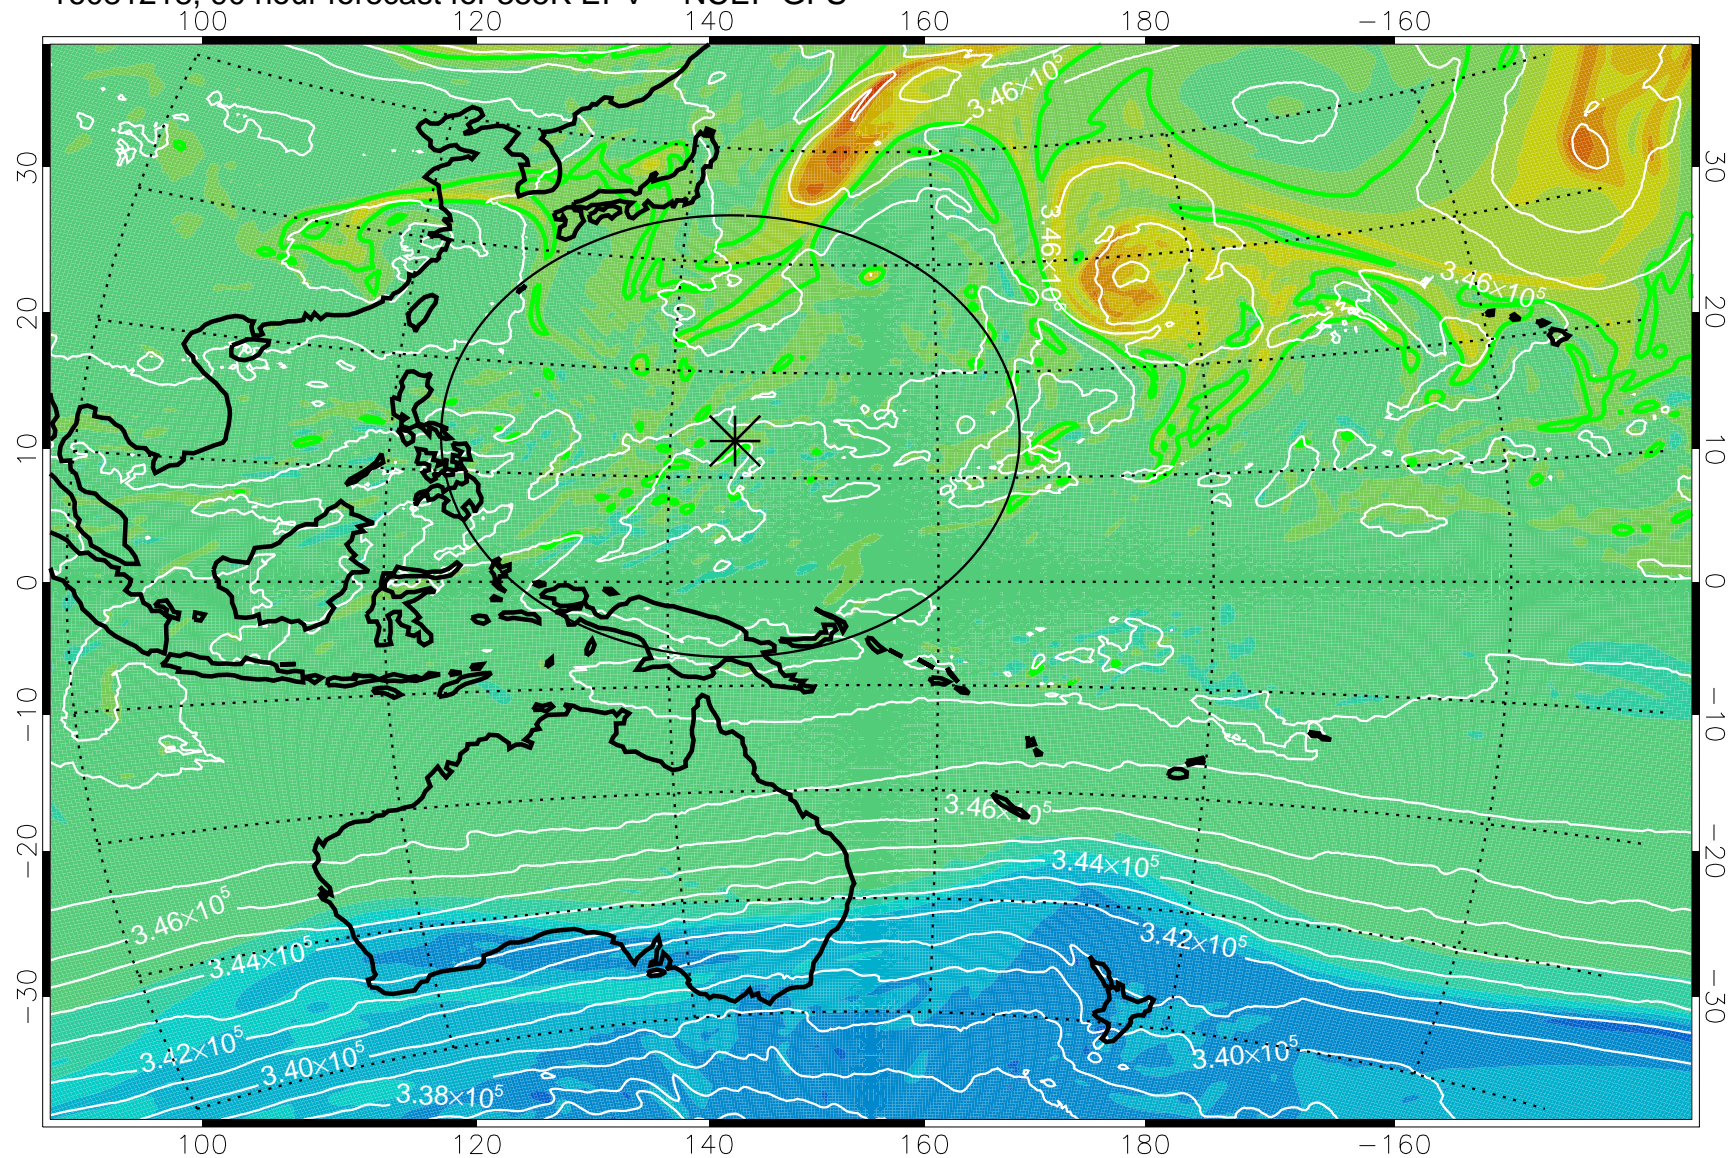

16081118, 66 hour forecast for 355K EPV -- NCEP GFS

355K Montgomery Streamfunction, white
EPV Tropopause (2 PVU) Position
Range ring of 2304 km

16081200, 72 hour forecast for 355K EPV -- NCEP GFS

355K Montgomery Streamfunction, white
EPV Tropopause (2 PVU) Position
Range ring of 2304 km

16081206, 78 hour forecast for 355K EPV -- NCEP GFS

355K Montgomery Streamfunction, white
EPV Tropopause (2 PVU) Position
Range ring of 2304 km

16081212, 84 hour forecast for 355K EPV -- NCEP GFS

355K Montgomery Streamfunction, white
EPV Tropopause (2 PVU) Position
Range ring of 2304 km

16081218, 90 hour forecast for 355K EPV -- NCEP GFS

355K Montgomery Streamfunction, white
EPV Tropopause (2 PVU) Position
Range ring of 2304 km

16081300, 96 hour forecast for 355K EPV -- NCEP GFS

355K Montgomery Streamfunction, white
EPV Tropopause (2 PVU) Position
Range ring of 2304 km

16081306, 102 hour forecast for 355K EPV -- NCEP GFS

355K Montgomery Streamfunction, white
EPV Tropopause (2 PVU) Position
Range ring of 2304 km

16081312, 108 hour forecast for 355K EPV -- NCEP GFS

355K Montgomery Streamfunction, white
EPV Tropopause (2 PVU) Position
Range ring of 2304 km