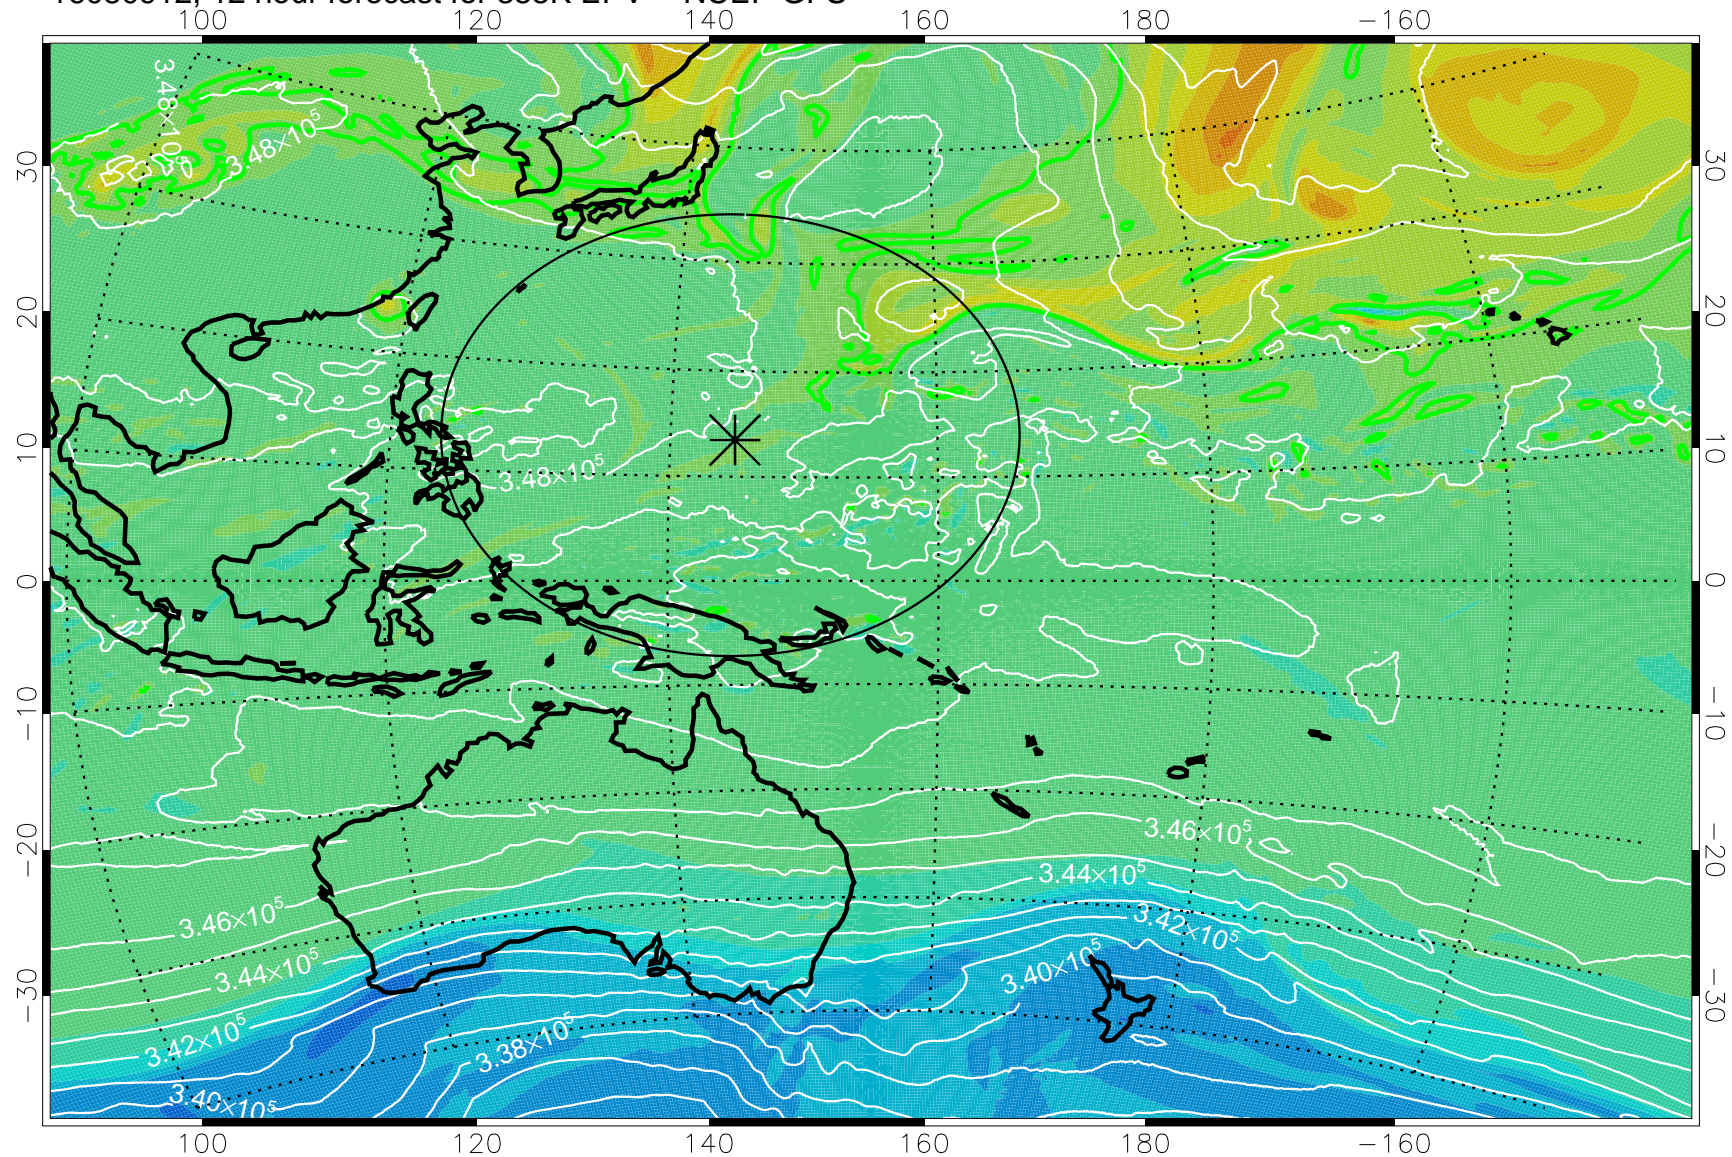

16080906, 6 hour forecast for 355K EPV -- NCEP GFS

355K Montgomery Streamfunction, white
EPV Tropopause (2 PVU) Position
Range ring of 2304 km

16080912, 12 hour forecast for 355K EPV -- NCEP GFS

355K Montgomery Streamfunction, white
EPV Tropopause (2 PVU) Position
Range ring of 2304 km

16080918, 18 hour forecast for 355K EPV -- NCEP GFS

355K Montgomery Streamfunction, white
EPV Tropopause (2 PVU) Position
Range ring of 2304 km

16081000, 24 hour forecast for 355K EPV -- NCEP GFS

355K Montgomery Streamfunction, white
EPV Tropopause (2 PVU) Position
Range ring of 2304 km

16081006, 30 hour forecast for 355K EPV -- NCEP GFS

355K Montgomery Streamfunction, white
EPV Tropopause (2 PVU) Position
Range ring of 2304 km

16081012, 36 hour forecast for 355K EPV -- NCEP GFS

355K Montgomery Streamfunction, white
EPV Tropopause (2 PVU) Position
Range ring of 2304 km

16081018, 42 hour forecast for 355K EPV -- NCEP GFS

355K Montgomery Streamfunction, white
EPV Tropopause (2 PVU) Position
Range ring of 2304 km

16081100, 48 hour forecast for 355K EPV -- NCEP GFS

355K Montgomery Streamfunction, white
EPV Tropopause (2 PVU) Position
Range ring of 2304 km