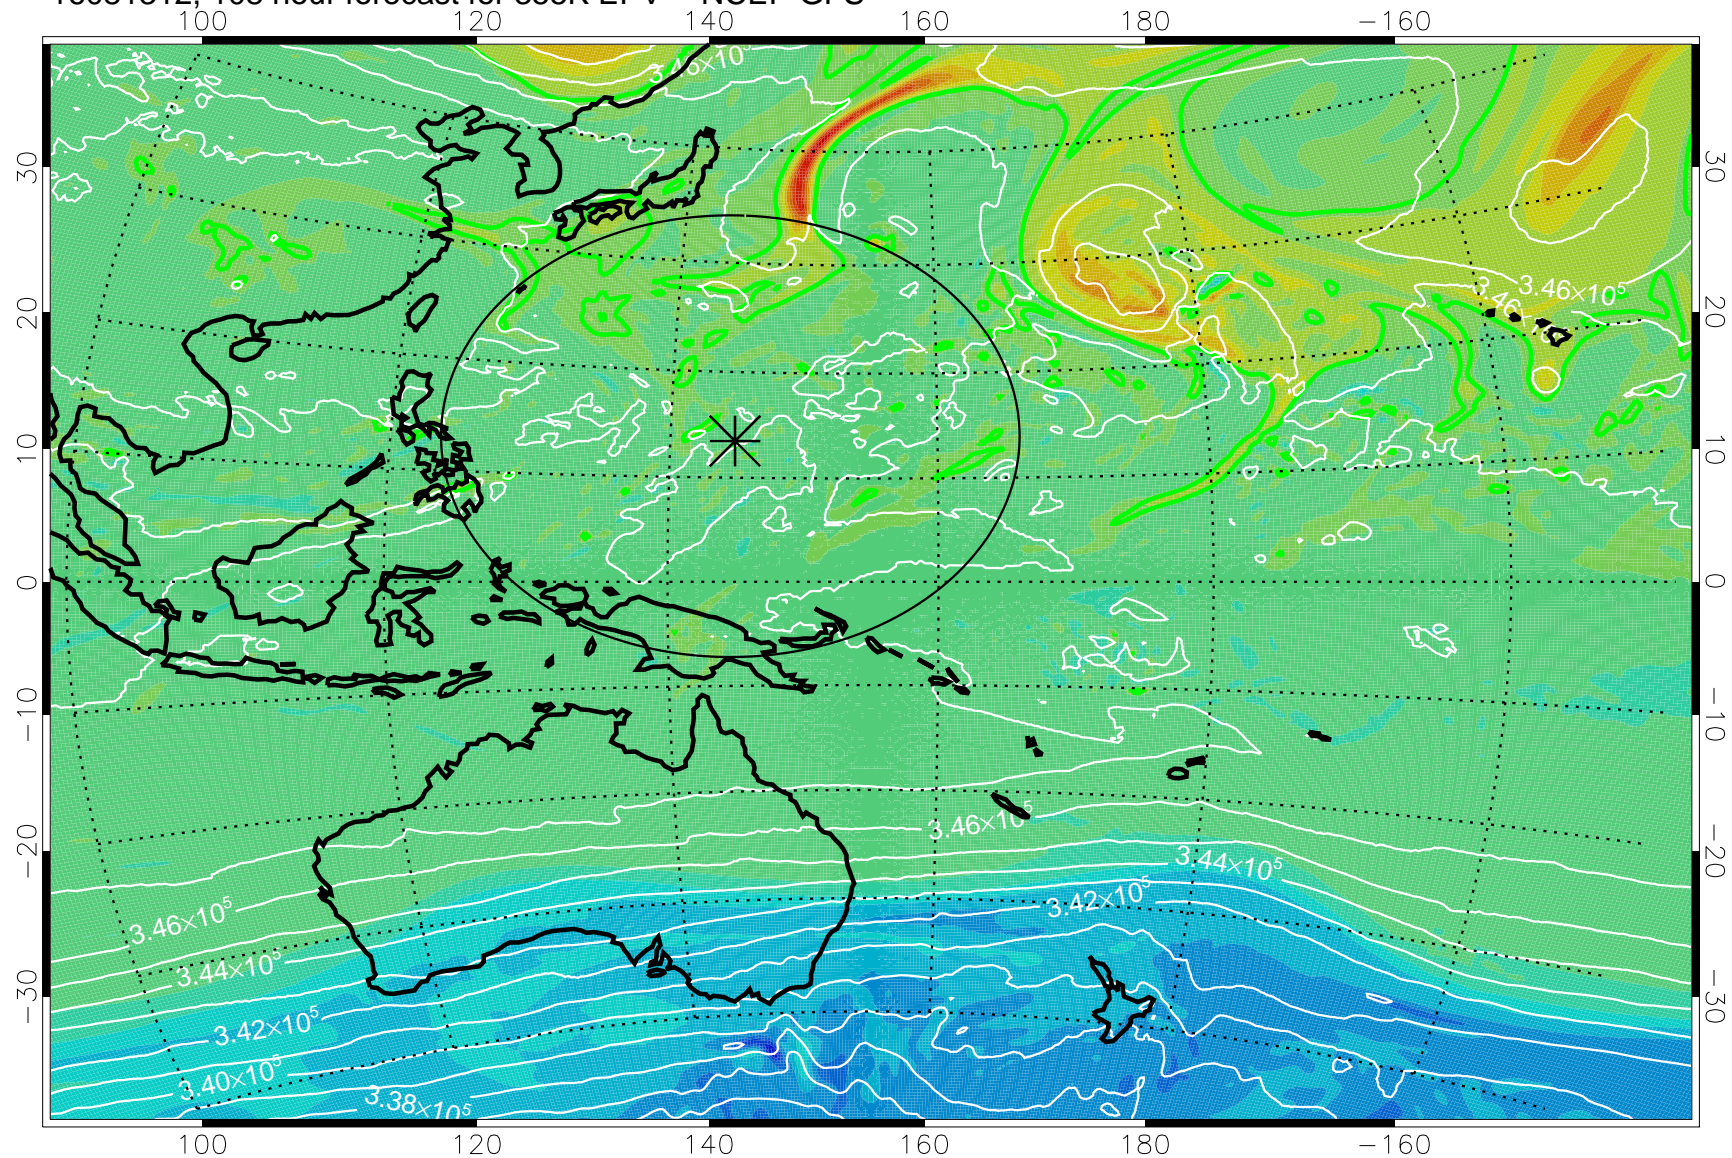

16081206, 78 hour forecast for 355K EPV -- NCEP GFS

355K Montgomery Streamfunction, white
EPV Tropopause (2 PVU) Position
Range ring of 2304 km

16081212, 84 hour forecast for 355K EPV -- NCEP GFS

355K Montgomery Streamfunction, white
EPV Tropopause (2 PVU) Position
Range ring of 2304 km

16081218, 90 hour forecast for 355K EPV -- NCEP GFS

355K Montgomery Streamfunction, white
EPV Tropopause (2 PVU) Position
Range ring of 2304 km

16081300, 96 hour forecast for 355K EPV -- NCEP GFS

355K Montgomery Streamfunction, white
EPV Tropopause (2 PVU) Position
Range ring of 2304 km

16081306, 102 hour forecast for 355K EPV -- NCEP GFS

355K Montgomery Streamfunction, white
EPV Tropopause (2 PVU) Position
Range ring of 2304 km

16081312, 108 hour forecast for 355K EPV -- NCEP GFS

355K Montgomery Streamfunction, white
EPV Tropopause (2 PVU) Position
Range ring of 2304 km

16081318, 114 hour forecast for 355K EPV -- NCEP GFS

355K Montgomery Streamfunction, white
EPV Tropopause (2 PVU) Position
Range ring of 2304 km

16081400, 120 hour forecast for 355K EPV -- NCEP GFS

355K Montgomery Streamfunction, white
EPV Tropopause (2 PVU) Position
Range ring of 2304 km