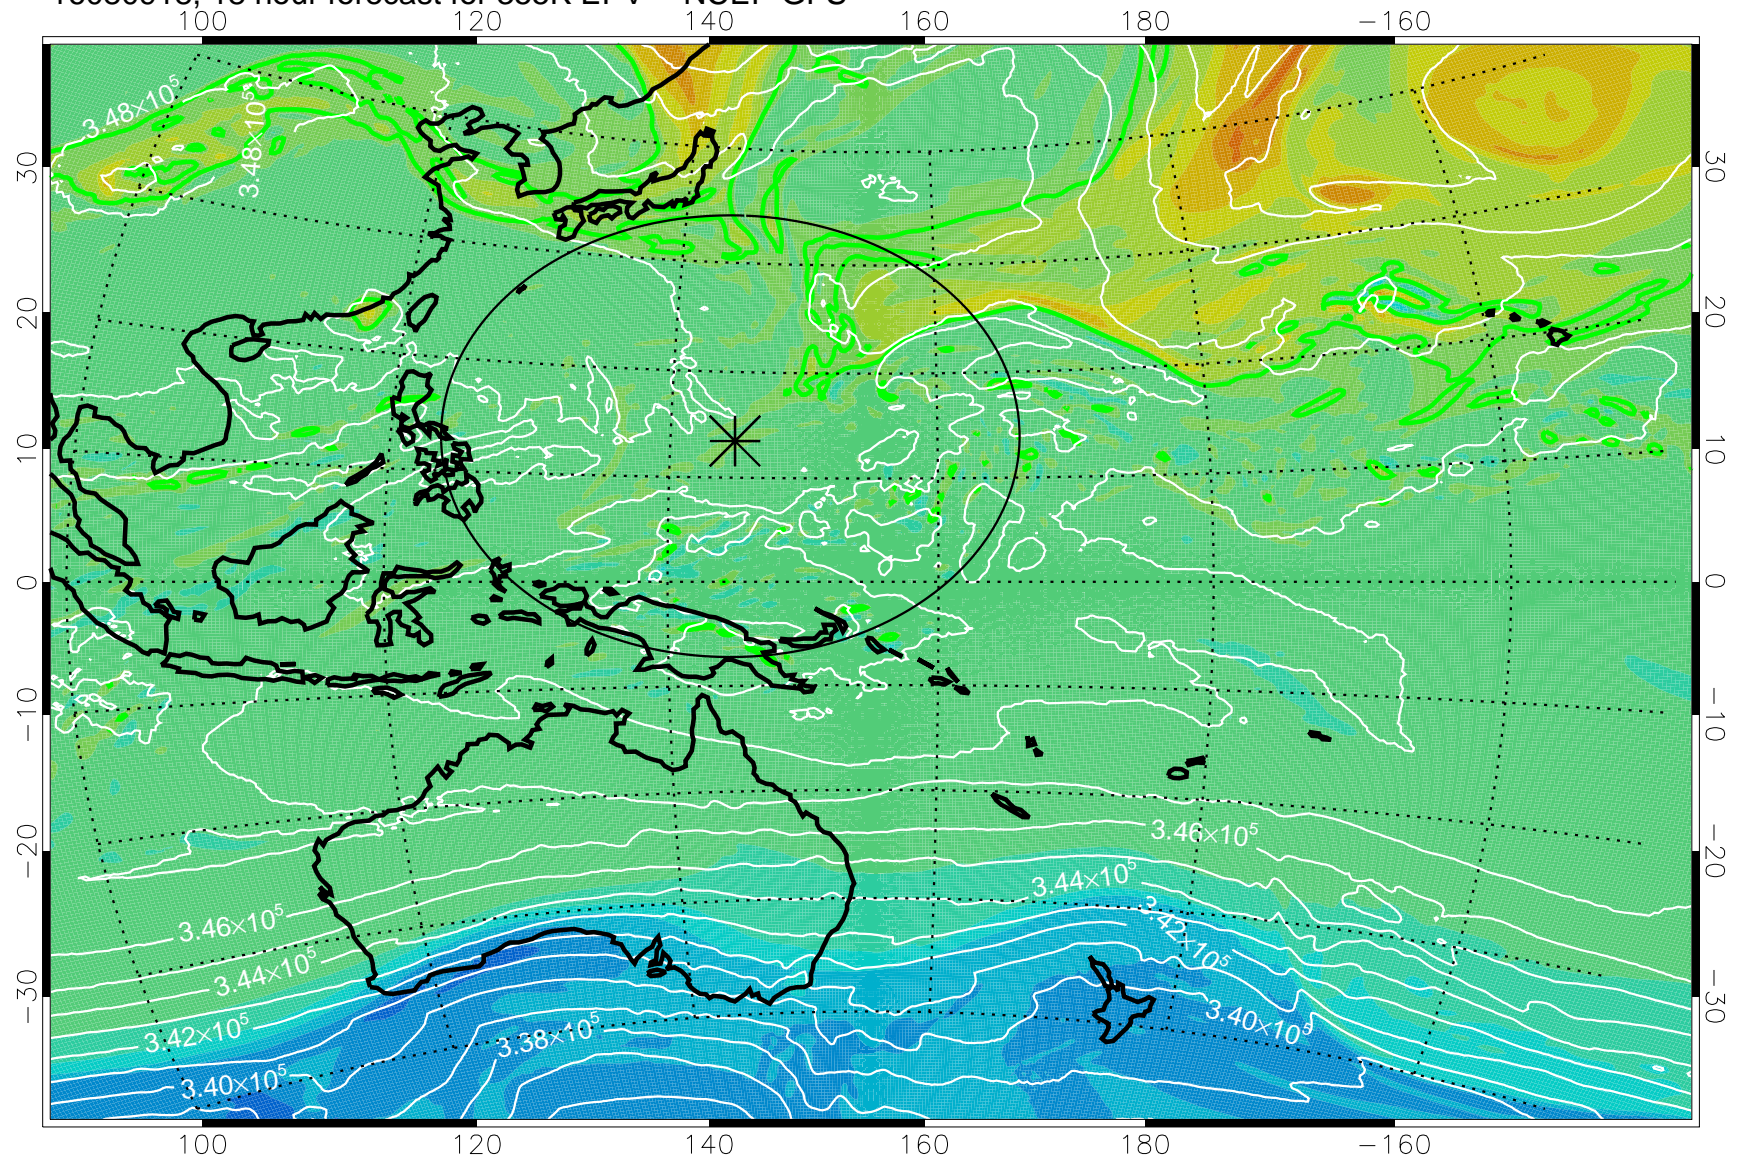

16080906, 6 hour forecast for 355K EPV -- NCEP GFS

355K Montgomery Streamfunction, white
EPV Tropopause (2 PVU) Position
Range ring of 2304 km

16080912, 12 hour forecast for 355K EPV -- NCEP GFS

355K Montgomery Streamfunction, white
EPV Tropopause (2 PVU) Position
Range ring of 2304 km

16080918, 18 hour forecast for 355K EPV -- NCEP GFS

355K Montgomery Streamfunction, white
EPV Tropopause (2 PVU) Position
Range ring of 2304 km

16081000, 24 hour forecast for 355K EPV -- NCEP GFS

355K Montgomery Streamfunction, white
EPV Tropopause (2 PVU) Position
Range ring of 2304 km

16081006, 30 hour forecast for 355K EPV -- NCEP GFS

355K Montgomery Streamfunction, white
EPV Tropopause (2 PVU) Position
Range ring of 2304 km

16081012, 36 hour forecast for 355K EPV -- NCEP GFS

355K Montgomery Streamfunction, white
EPV Tropopause (2 PVU) Position
Range ring of 2304 km

16081018, 42 hour forecast for 355K EPV -- NCEP GFS

355K Montgomery Streamfunction, white
EPV Tropopause (2 PVU) Position
Range ring of 2304 km

16081100, 48 hour forecast for 355K EPV -- NCEP GFS

355K Montgomery Streamfunction, white
EPV Tropopause (2 PVU) Position
Range ring of 2304 km