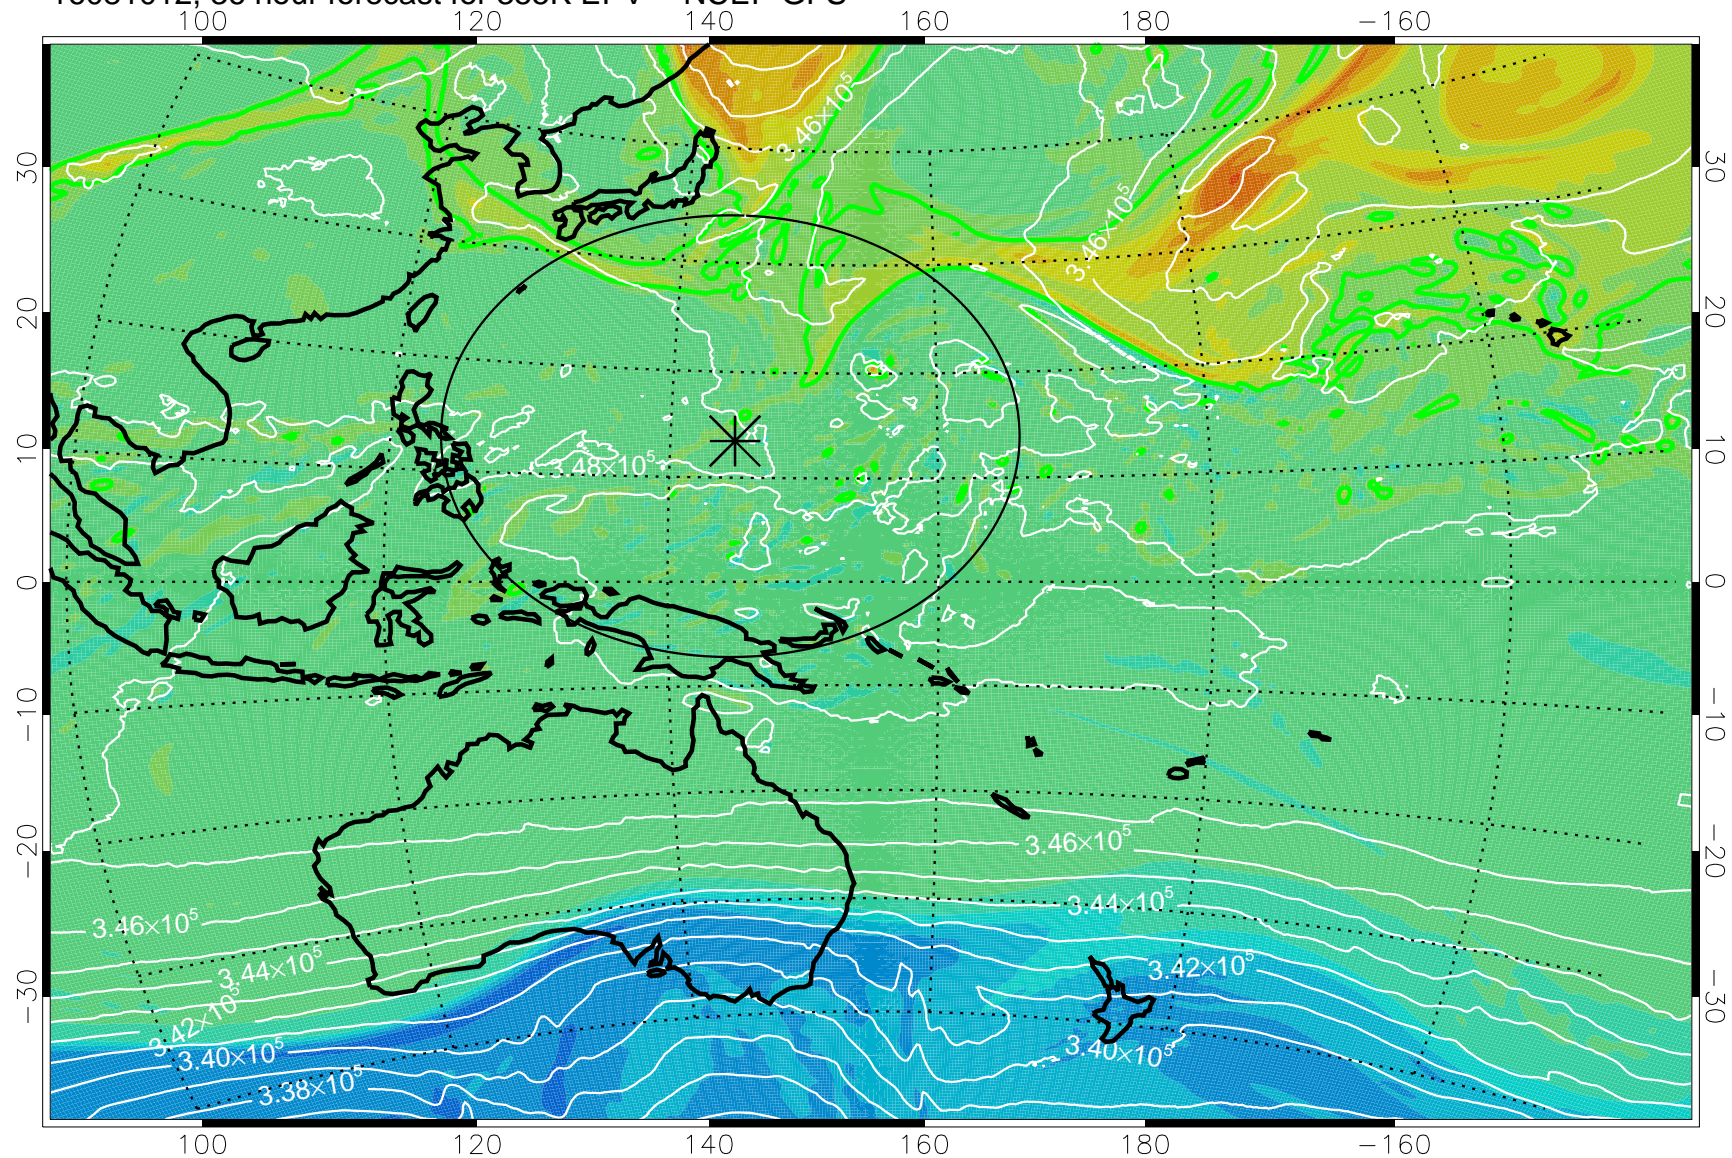

16080918, 18 hour forecast for 355K EPV -- NCEP GFS

355K Montgomery Streamfunction, white
EPV Tropopause (2 PVU) Position
Range ring of 2304 km

16081000, 24 hour forecast for 355K EPV -- NCEP GFS

355K Montgomery Streamfunction, white
EPV Tropopause (2 PVU) Position
Range ring of 2304 km

16081006, 30 hour forecast for 355K EPV -- NCEP GFS

355K Montgomery Streamfunction, white
EPV Tropopause (2 PVU) Position
Range ring of 2304 km

16081012, 36 hour forecast for 355K EPV -- NCEP GFS

355K Montgomery Streamfunction, white
EPV Tropopause (2 PVU) Position
Range ring of 2304 km

16081018, 42 hour forecast for 355K EPV -- NCEP GFS

355K Montgomery Streamfunction, white
EPV Tropopause (2 PVU) Position
Range ring of 2304 km

16081100, 48 hour forecast for 355K EPV -- NCEP GFS

355K Montgomery Streamfunction, white
EPV Tropopause (2 PVU) Position
Range ring of 2304 km

16081106, 54 hour forecast for 355K EPV -- NCEP GFS

355K Montgomery Streamfunction, white
EPV Tropopause (2 PVU) Position
Range ring of 2304 km

16081112, 60 hour forecast for 355K EPV -- NCEP GFS

355K Montgomery Streamfunction, white
EPV Tropopause (2 PVU) Position
Range ring of 2304 km