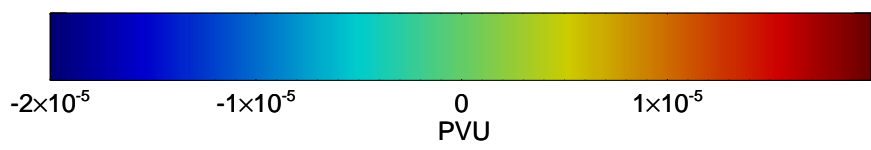

16080906, 6 hour forecast for 355K EPV -- NCEP GFS

355K Montgomery Streamfunction, white
EPV Tropopause (2 PVU) Position
Range ring of 2304 km

16080912, 12 hour forecast for 355K EPV -- NCEP GFS

355K Montgomery Streamfunction, white
EPV Tropopause (2 PVU) Position
Range ring of 2304 km