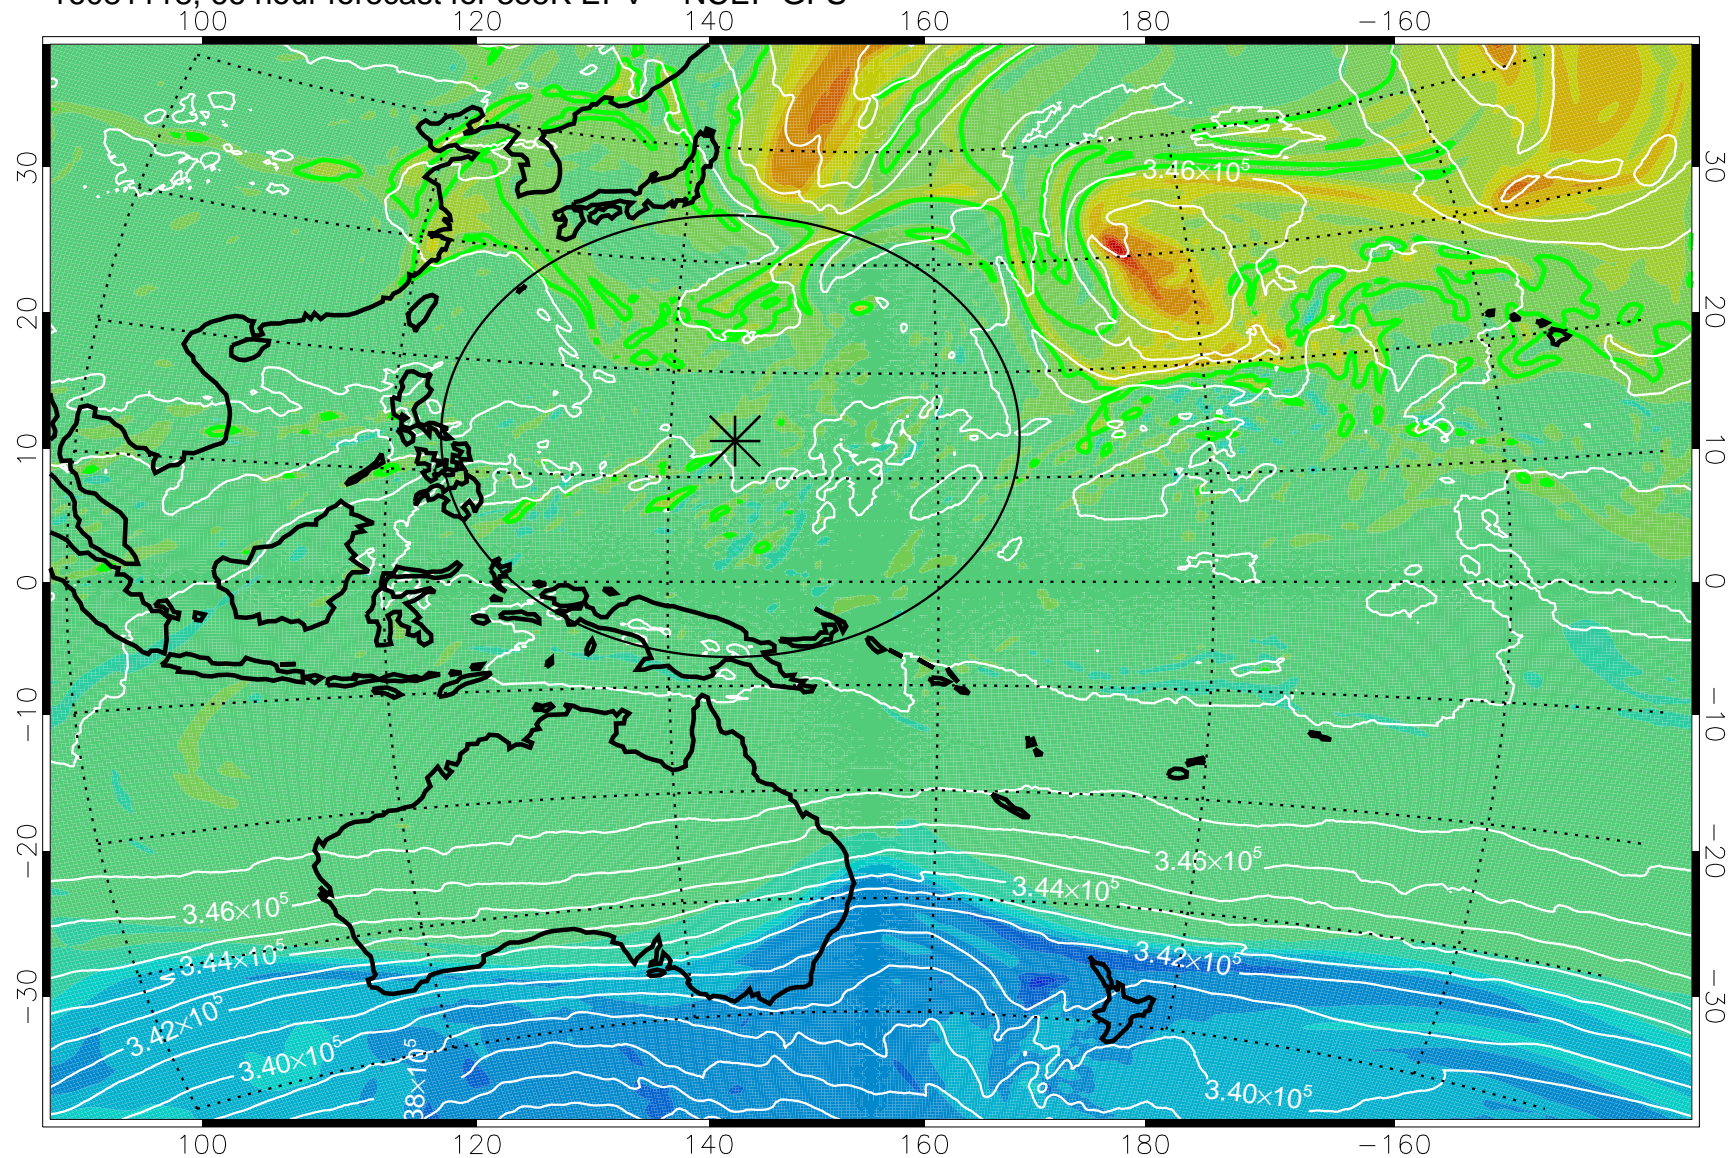

16081018, 42 hour forecast for 355K EPV -- NCEP GFS

355K Montgomery Streamfunction, white
EPV Tropopause (2 PVU) Position
Range ring of 2304 km

16081100, 48 hour forecast for 355K EPV -- NCEP GFS

355K Montgomery Streamfunction, white
EPV Tropopause (2 PVU) Position
Range ring of 2304 km

16081106, 54 hour forecast for 355K EPV -- NCEP GFS

355K Montgomery Streamfunction, white
EPV Tropopause (2 PVU) Position
Range ring of 2304 km

16081112, 60 hour forecast for 355K EPV -- NCEP GFS

355K Montgomery Streamfunction, white
EPV Tropopause (2 PVU) Position
Range ring of 2304 km

16081118, 66 hour forecast for 355K EPV -- NCEP GFS

355K Montgomery Streamfunction, white
EPV Tropopause (2 PVU) Position
Range ring of 2304 km

16081200, 72 hour forecast for 355K EPV -- NCEP GFS

355K Montgomery Streamfunction, white
EPV Tropopause (2 PVU) Position
Range ring of 2304 km

16081206, 78 hour forecast for 355K EPV -- NCEP GFS

355K Montgomery Streamfunction, white
EPV Tropopause (2 PVU) Position
Range ring of 2304 km

16081212, 84 hour forecast for 355K EPV -- NCEP GFS

355K Montgomery Streamfunction, white
EPV Tropopause (2 PVU) Position
Range ring of 2304 km