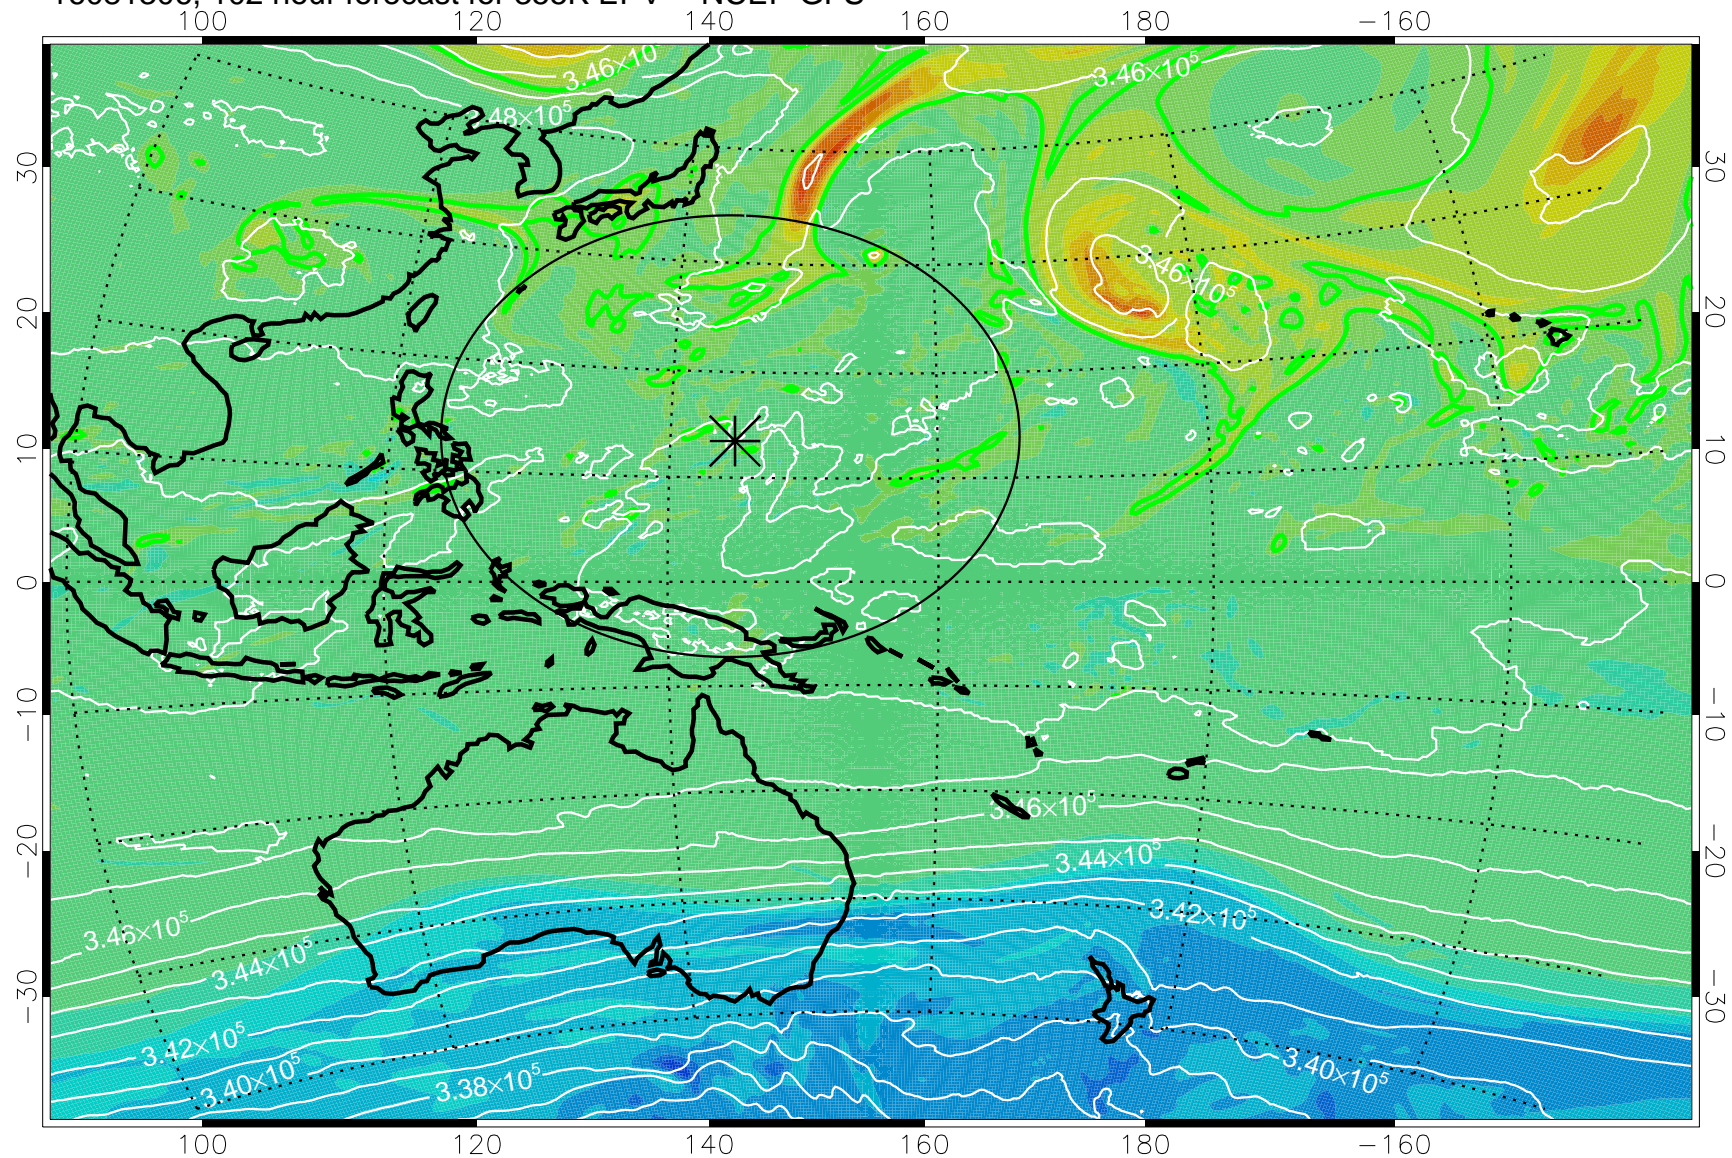

16081206, 78 hour forecast for 355K EPV -- NCEP GFS

355K Montgomery Streamfunction, white
EPV Tropopause (2 PVU) Position
Range ring of 2304 km

16081212, 84 hour forecast for 355K EPV -- NCEP GFS

355K Montgomery Streamfunction, white
EPV Tropopause (2 PVU) Position
Range ring of 2304 km

16081218, 90 hour forecast for 355K EPV -- NCEP GFS

355K Montgomery Streamfunction, white
EPV Tropopause (2 PVU) Position
Range ring of 2304 km

16081300, 96 hour forecast for 355K EPV -- NCEP GFS

355K Montgomery Streamfunction, white
EPV Tropopause (2 PVU) Position
Range ring of 2304 km

16081306, 102 hour forecast for 355K EPV -- NCEP GFS

355K Montgomery Streamfunction, white
EPV Tropopause (2 PVU) Position
Range ring of 2304 km

16081312, 108 hour forecast for 355K EPV -- NCEP GFS

355K Montgomery Streamfunction, white
EPV Tropopause (2 PVU) Position
Range ring of 2304 km

16081318, 114 hour forecast for 355K EPV -- NCEP GFS

355K Montgomery Streamfunction, white
EPV Tropopause (2 PVU) Position
Range ring of 2304 km

16081400, 120 hour forecast for 355K EPV -- NCEP GFS

355K Montgomery Streamfunction, white
EPV Tropopause (2 PVU) Position
Range ring of 2304 km