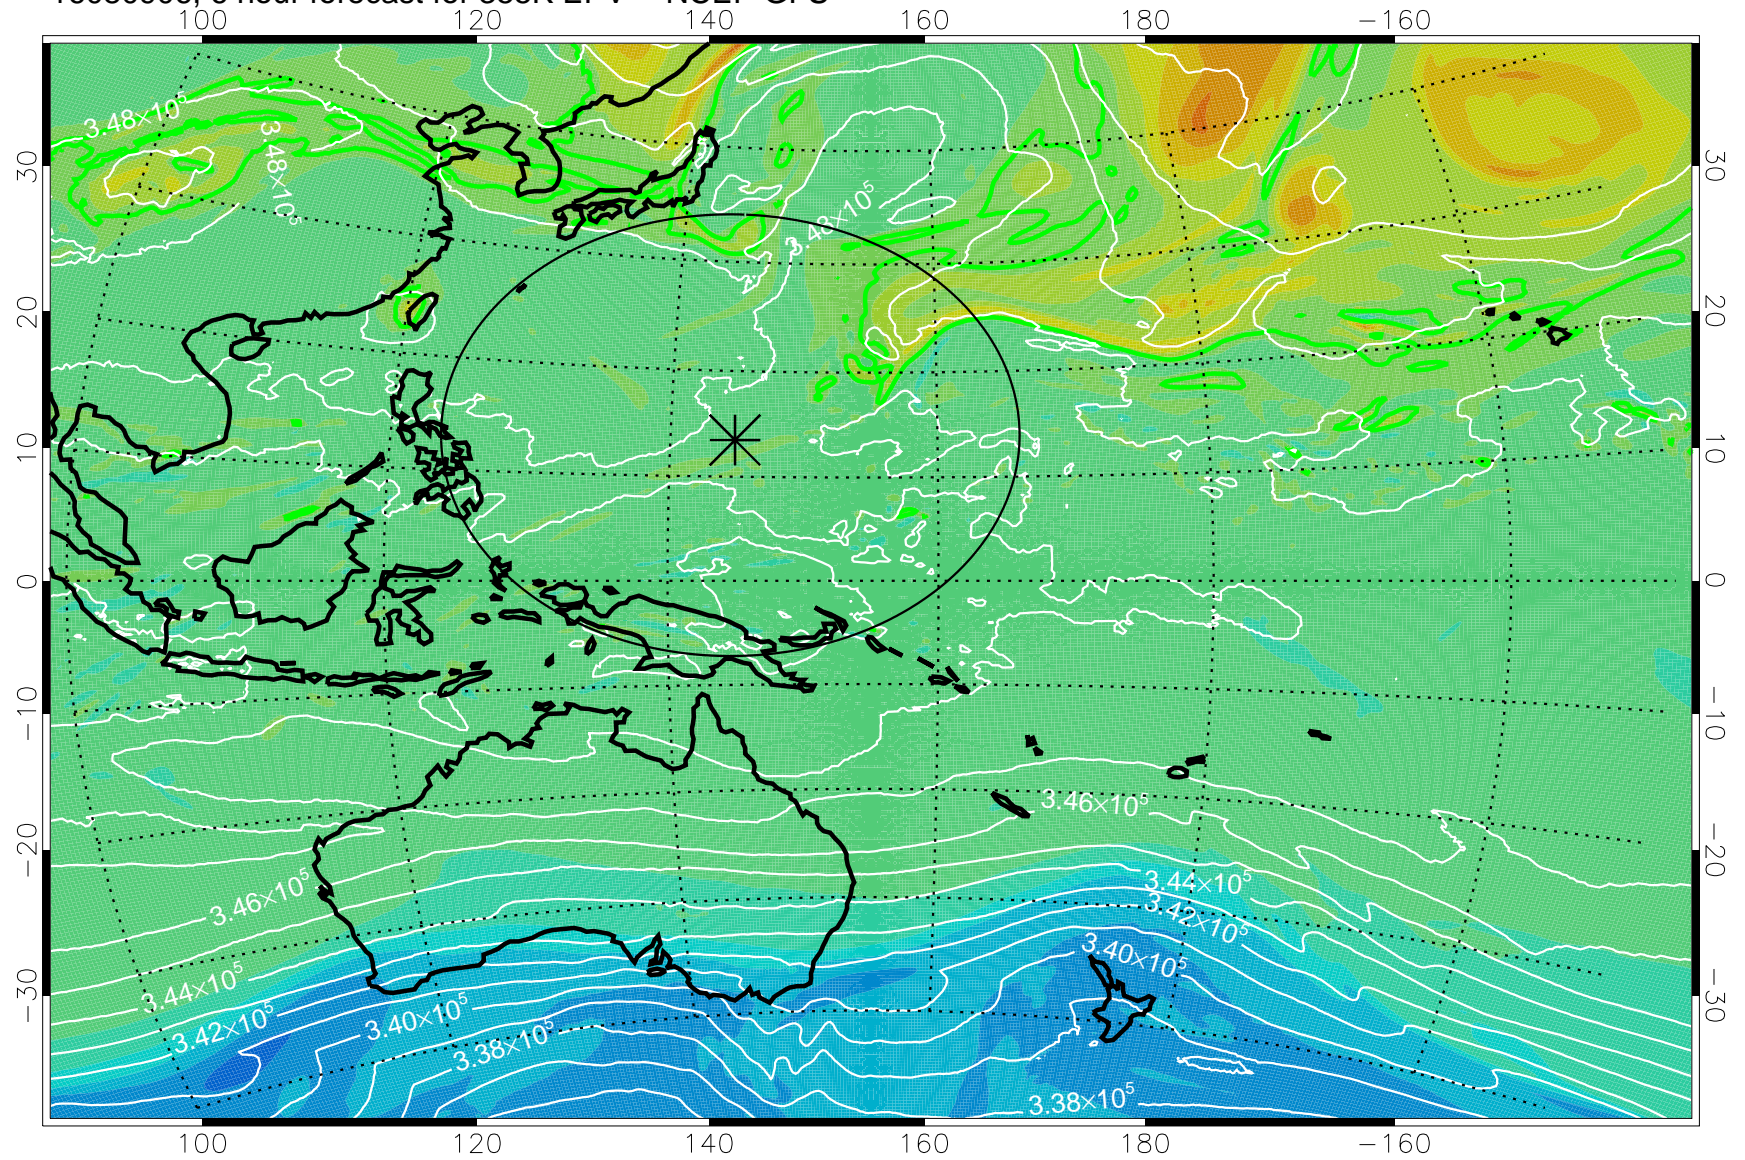

16080906, 6 hour forecast for 355K EPV -- NCEP GFS

355K Montgomery Streamfunction, white
EPV Tropopause (2 PVU) Position
Range ring of 2304 km

16080912, 12 hour forecast for 355K EPV -- NCEP GFS

355K Montgomery Streamfunction, white
EPV Tropopause (2 PVU) Position
Range ring of 2304 km

16080918, 18 hour forecast for 355K EPV -- NCEP GFS

355K Montgomery Streamfunction, white
EPV Tropopause (2 PVU) Position
Range ring of 2304 km

16081000, 24 hour forecast for 355K EPV -- NCEP GFS

355K Montgomery Streamfunction, white
EPV Tropopause (2 PVU) Position
Range ring of 2304 km

16081006, 30 hour forecast for 355K EPV -- NCEP GFS

355K Montgomery Streamfunction, white
EPV Tropopause (2 PVU) Position
Range ring of 2304 km

16081012, 36 hour forecast for 355K EPV -- NCEP GFS

355K Montgomery Streamfunction, white
EPV Tropopause (2 PVU) Position
Range ring of 2304 km

16081018, 42 hour forecast for 355K EPV -- NCEP GFS

355K Montgomery Streamfunction, white
EPV Tropopause (2 PVU) Position
Range ring of 2304 km

16081100, 48 hour forecast for 355K EPV -- NCEP GFS

355K Montgomery Streamfunction, white
EPV Tropopause (2 PVU) Position
Range ring of 2304 km