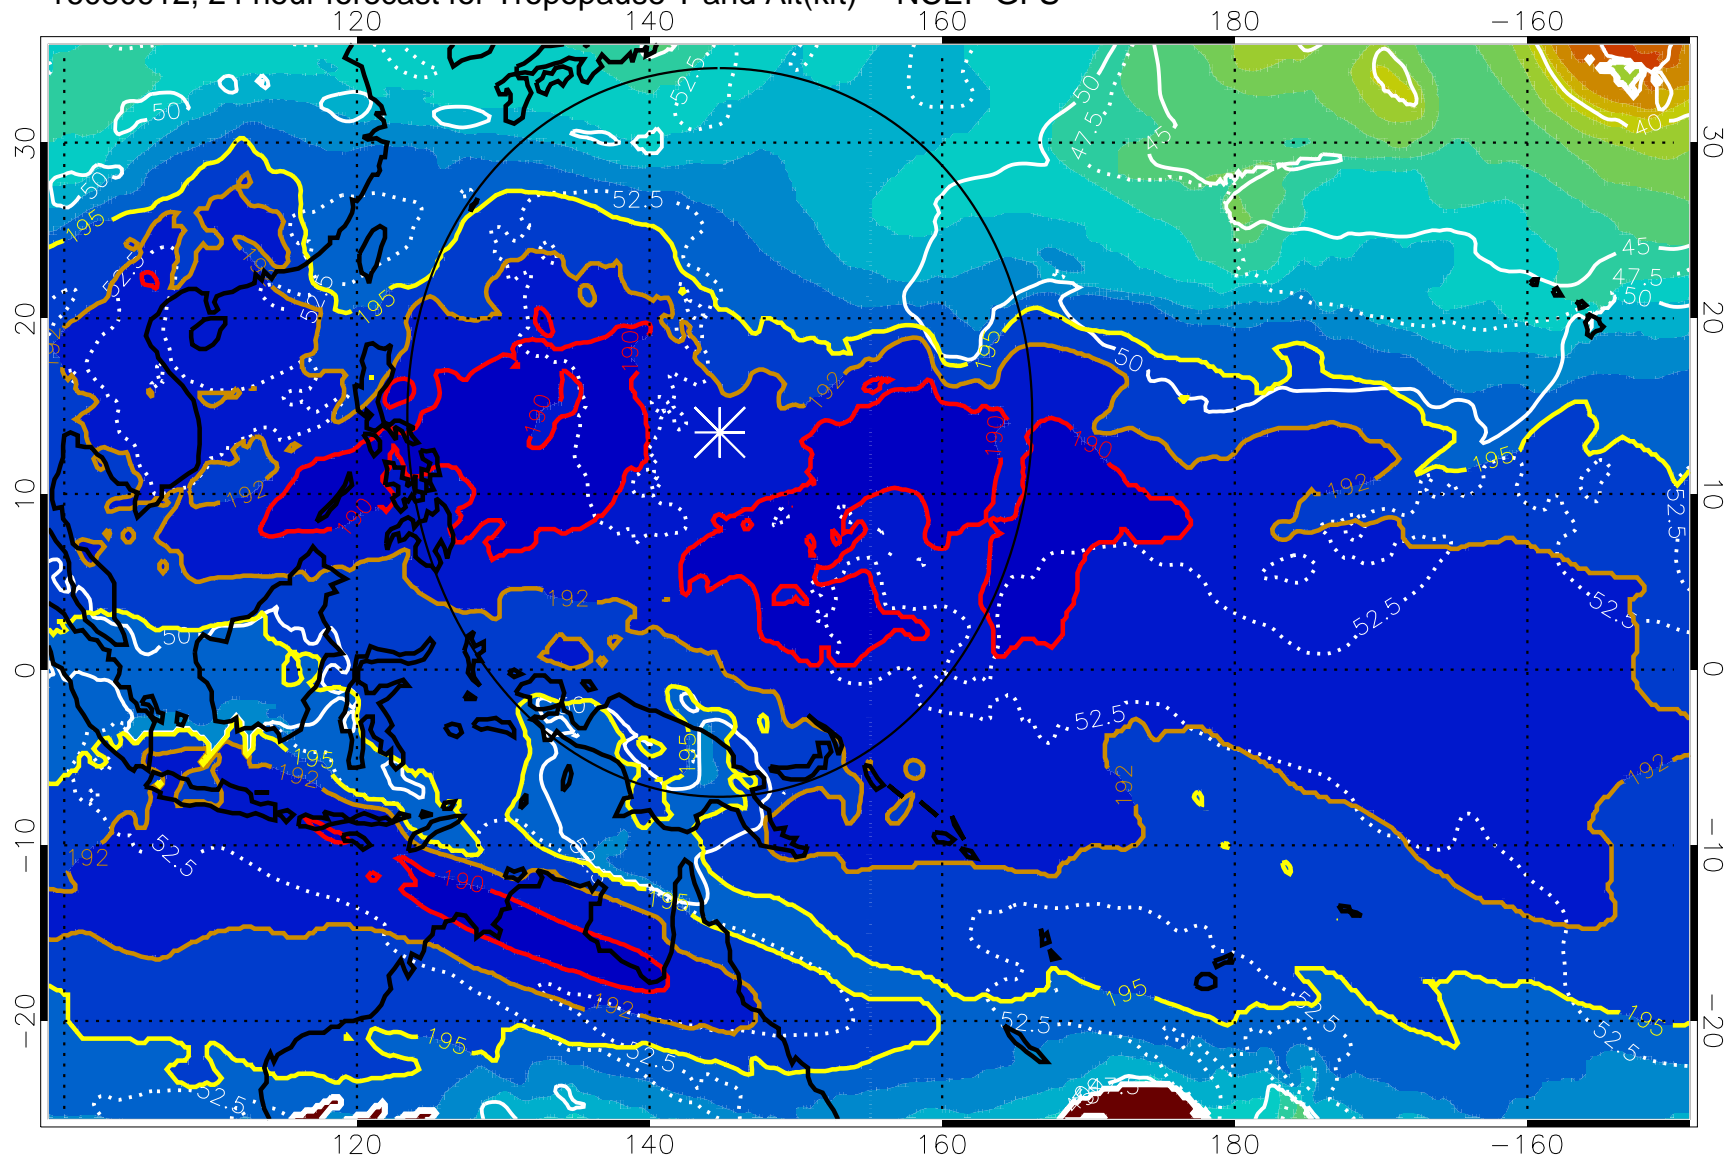

16080912, 24 hour forecast for Tropopause T and Alt(kft) -- NCEP GFS

190 200 210 220 230

Tropopause T, K

Tropopause Altitude in kft (white)

192.5K Isotherm 195K Isotherm
187.5K Isotherm 190K Isotherm

Range ring of 2304 km