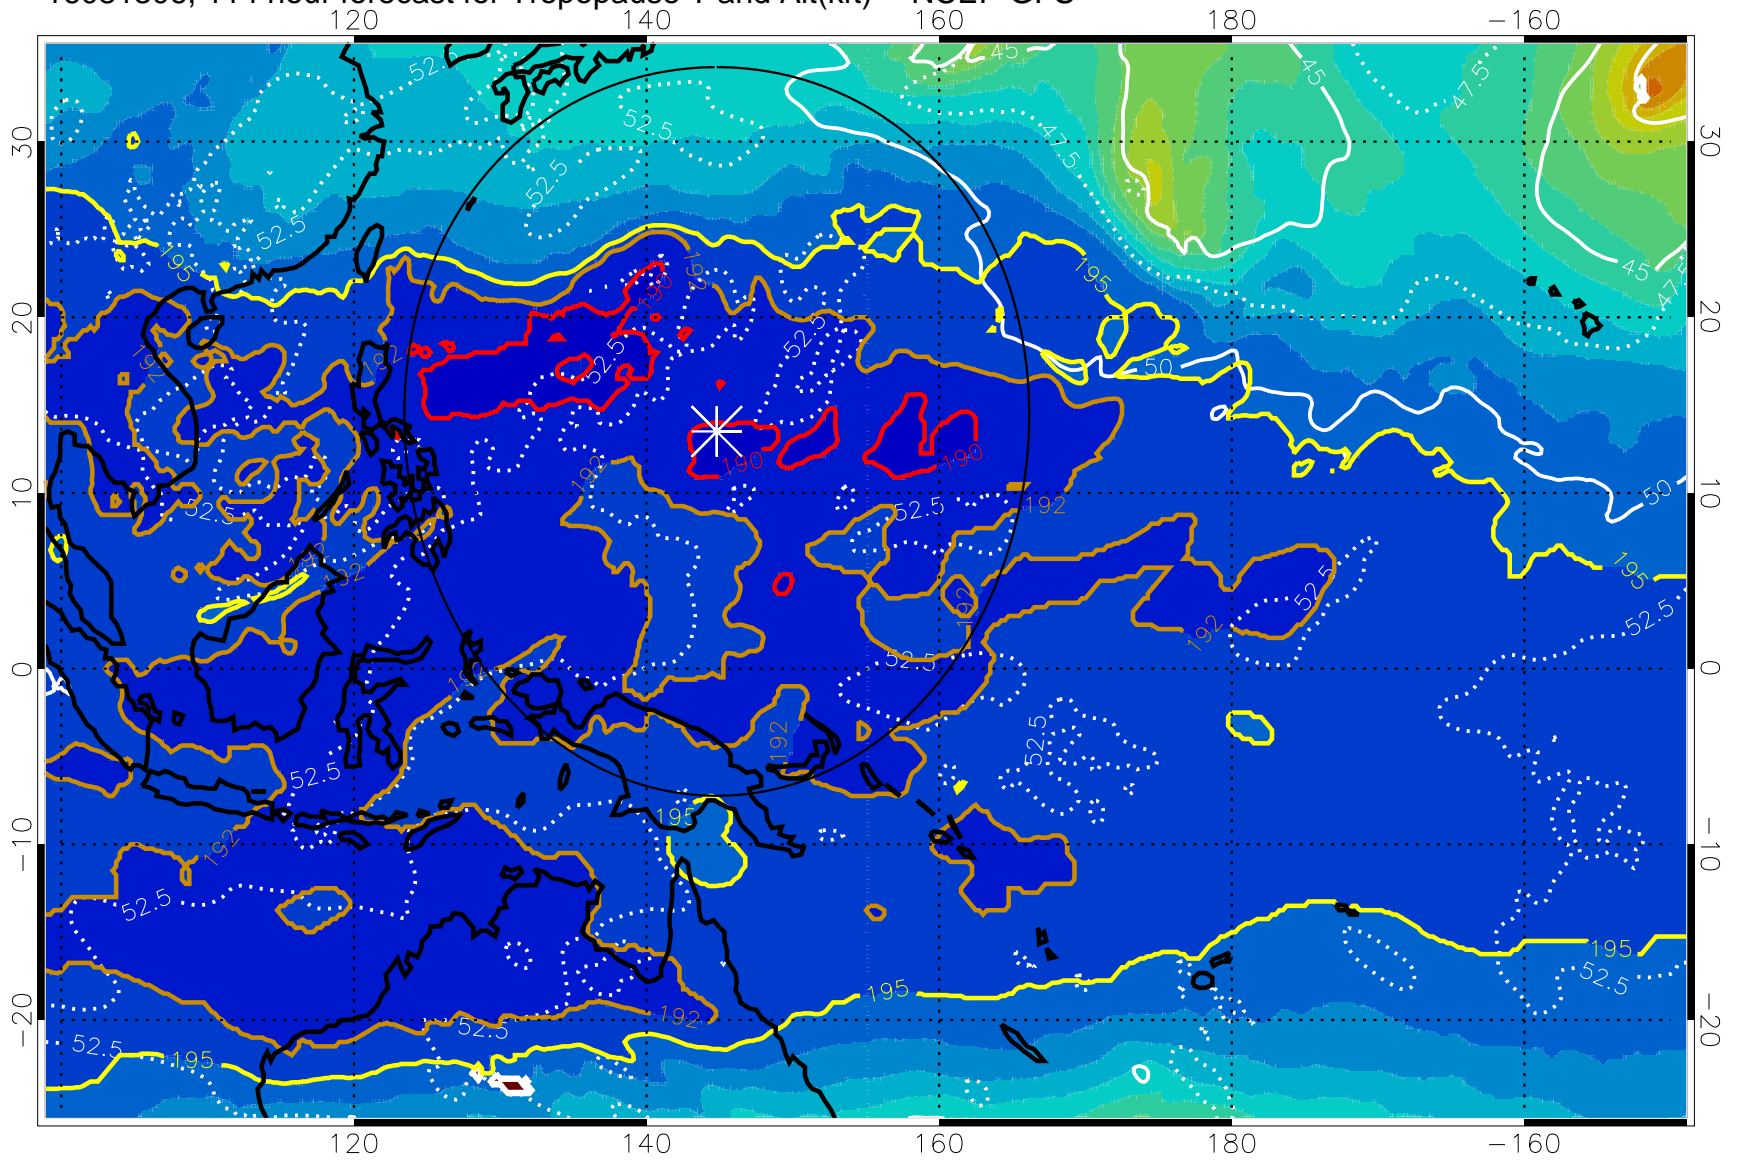

16081212, 96 hour forecast for Tropopause T and Alt(kft) -- NCEP GFS

190 200 210 220 230

Tropopause T, K

Tropopause Altitude in kft (white)

192.5K Isotherm 195K Isotherm

187.5K Isotherm 190K Isotherm

Range ring of 2304 km

16081218, 102 hour forecast for Tropopause T and Alt(kft) -- NCEP GFS

190 200 210 220 230

Tropopause T, K

Tropopause Altitude in kft (white)

192.5K Isotherm 195K Isotherm
187.5K Isotherm 190K Isotherm

Range ring of 2304 km

16081306, 114 hour forecast for Tropopause T and Alt(kft) -- NCEP GFS

190 200 210 220 230
Tropopause T, K

Tropopause Altitude in kft (white)

192.5K Isotherm 195K Isotherm
187.5K Isotherm 190K Isotherm

Range ring of 2304 km