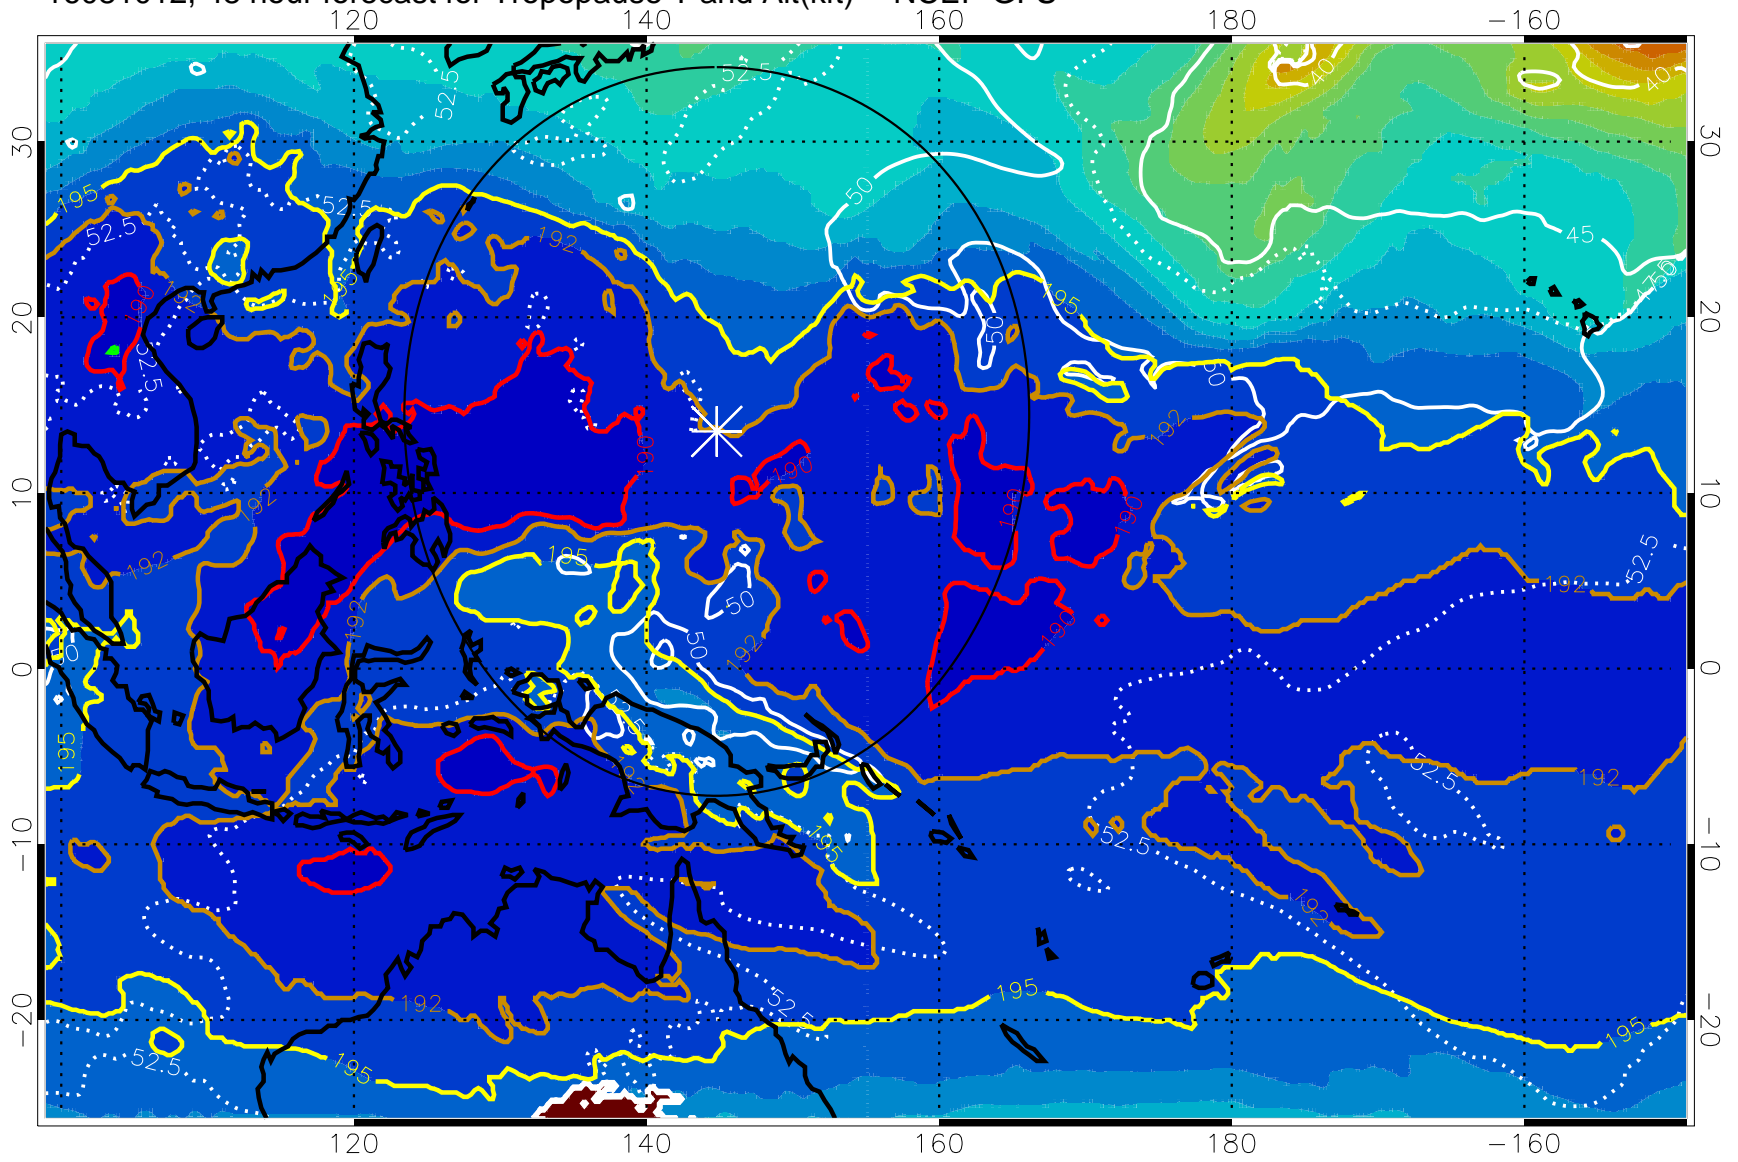

16081012, 48 hour forecast for Tropopause T and Alt(kft) -- NCEP GFS

190   200   210   220   230
Tropopause T, K

Tropopause Altitude in kft (white)

192.5K Isotherm   195K Isotherm
187.5K Isotherm   190K Isotherm

Range ring of 2304 km