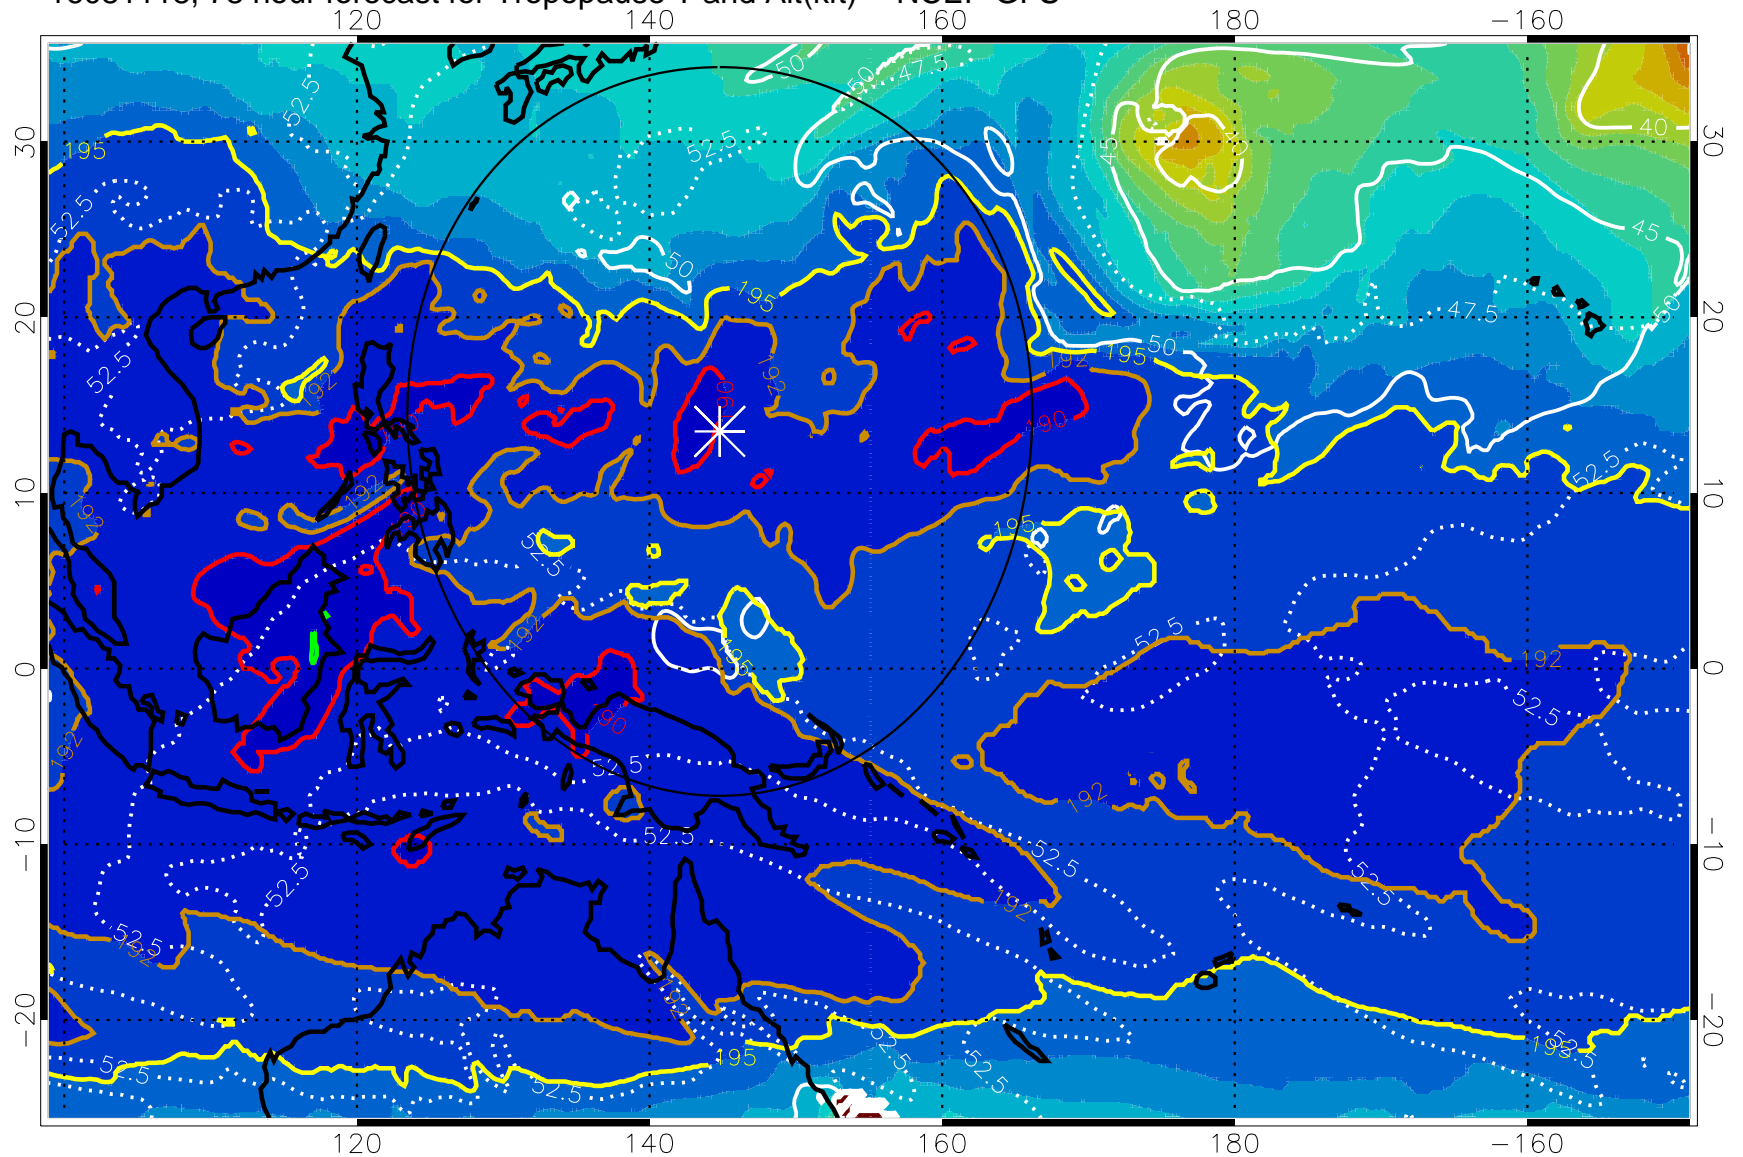

16081112, 72 hour forecast for Tropopause T and Alt(kft) -- NCEP GFS

190 200 210 220 230
Tropopause T, K

Tropopause Altitude in kft (white)

192.5K Isotherm 195K Isotherm
187.5K Isotherm 190K Isotherm

Range ring of 2304 km

16081118, 78 hour forecast for Tropopause T and Alt(kft) -- NCEP GFS

190 200 210 220 230

Tropopause T, K

Tropopause Altitude in kft (white)

192.5K Isotherm 195K Isotherm

187.5K Isotherm 190K Isotherm

Range ring of 2304 km