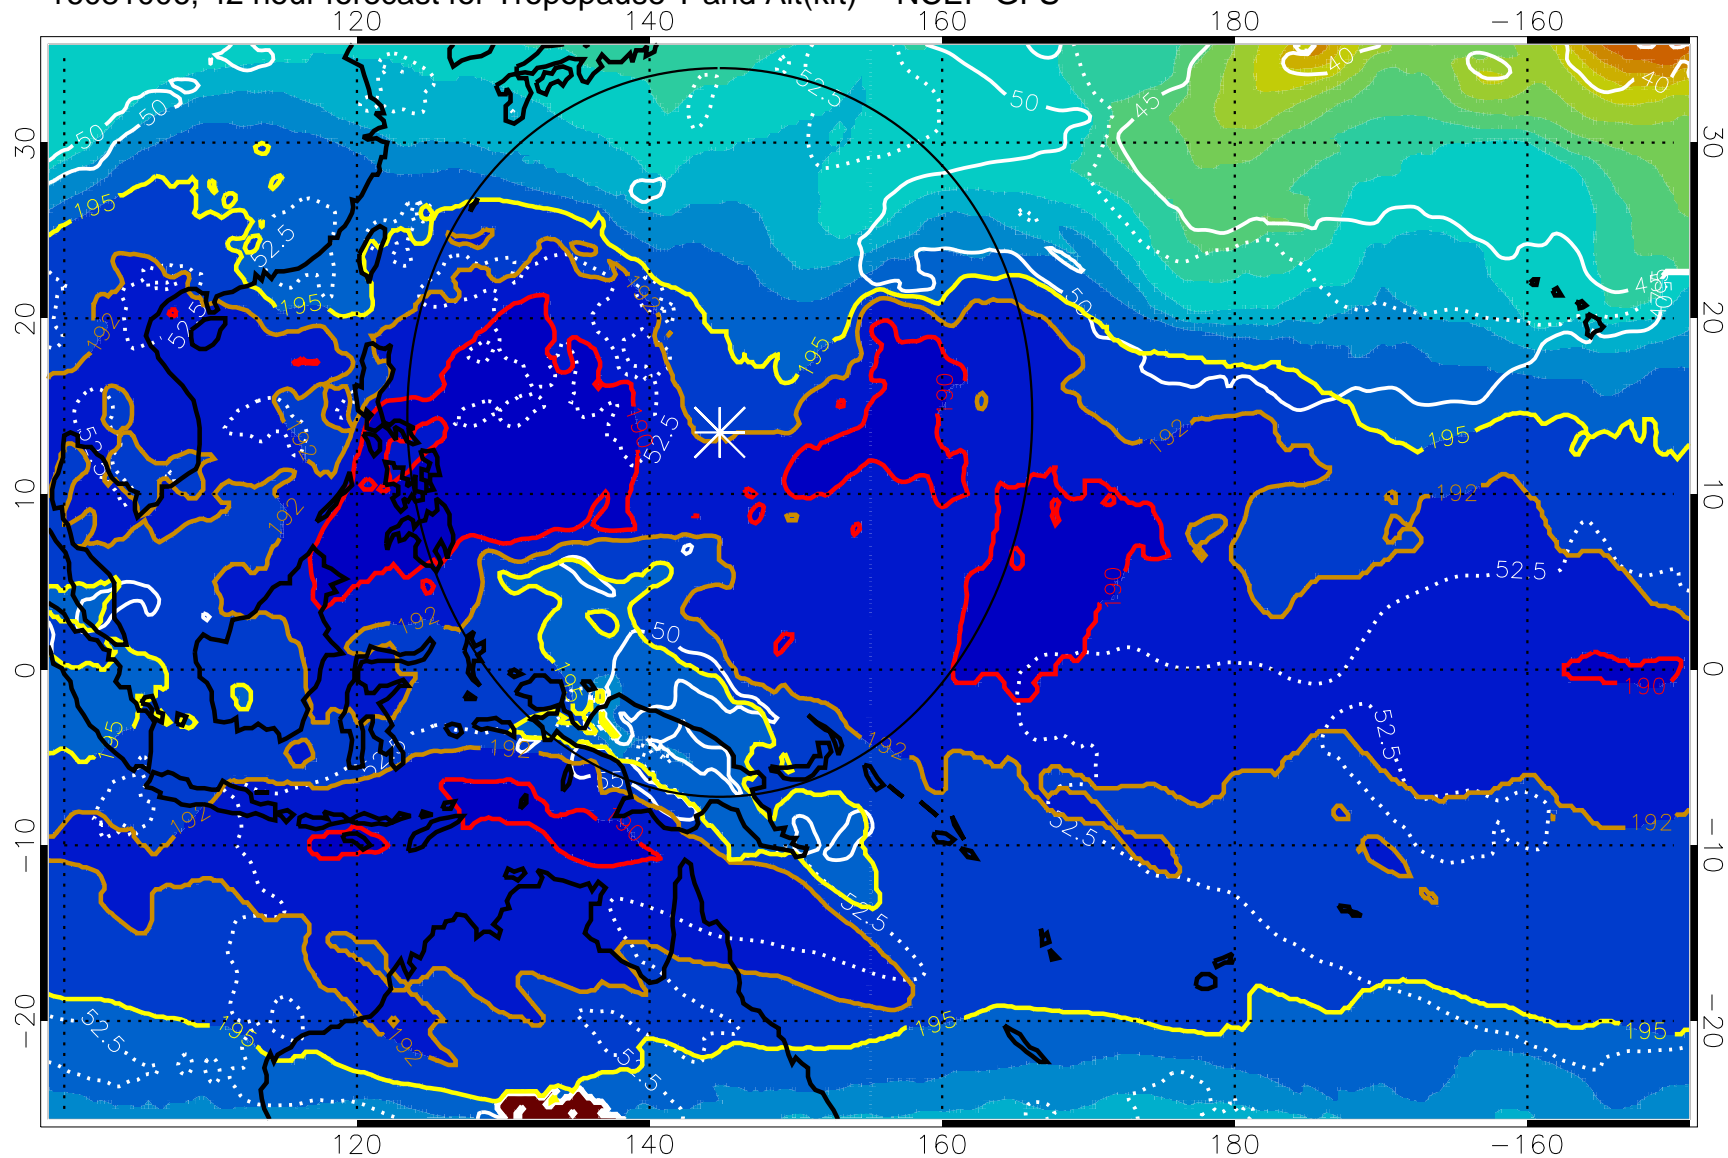

16081006, 42 hour forecast for Tropopause T and Alt(kft) -- NCEP GFS

190 200 210 220 230

Tropopause T, K

Tropopause Altitude in kft (white)

192.5K Isotherm 195K Isotherm
187.5K Isotherm 190K Isotherm

Range ring of 2304 km