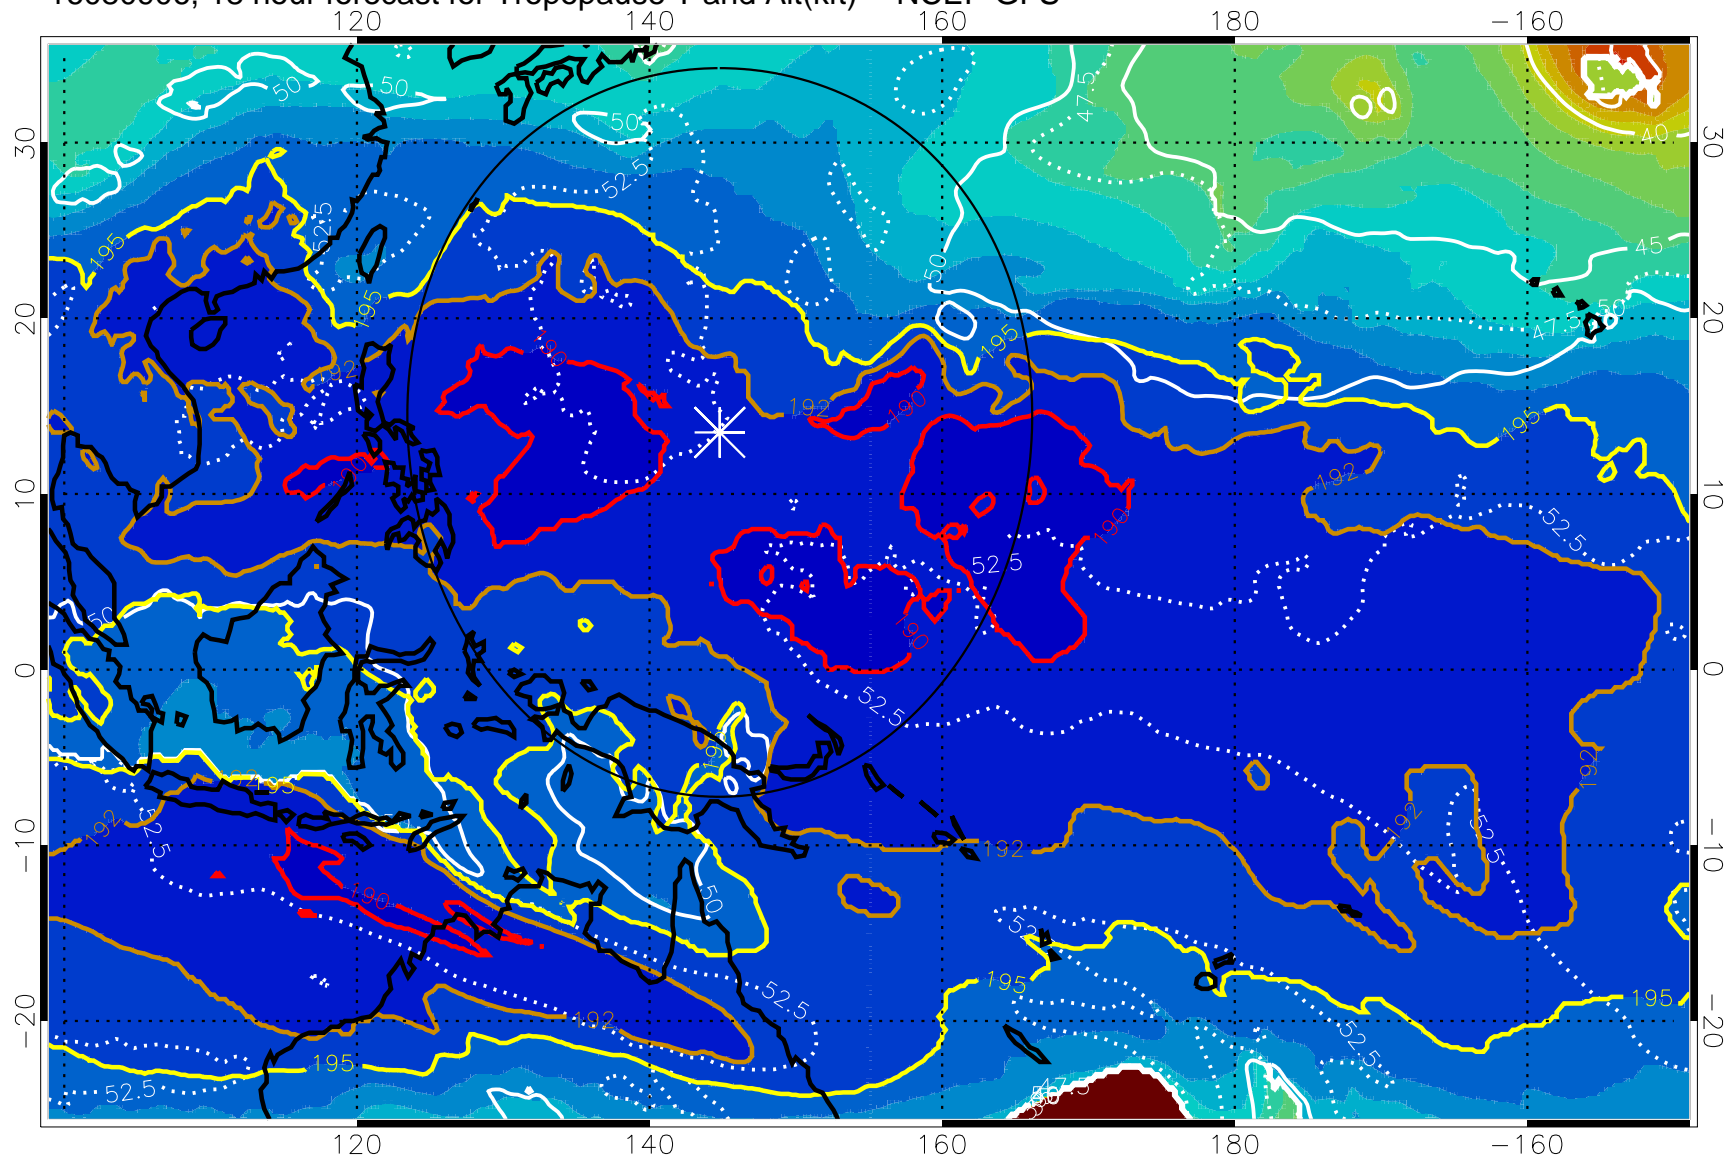

16080906, 18 hour forecast for Tropopause T and Alt(kft) -- NCEP GFS

190 200 210 220 230

Tropopause T, K

Tropopause Altitude in kft (white)

192.5K Isotherm 195K Isotherm
187.5K Isotherm 190K Isotherm

Range ring of 2304 km