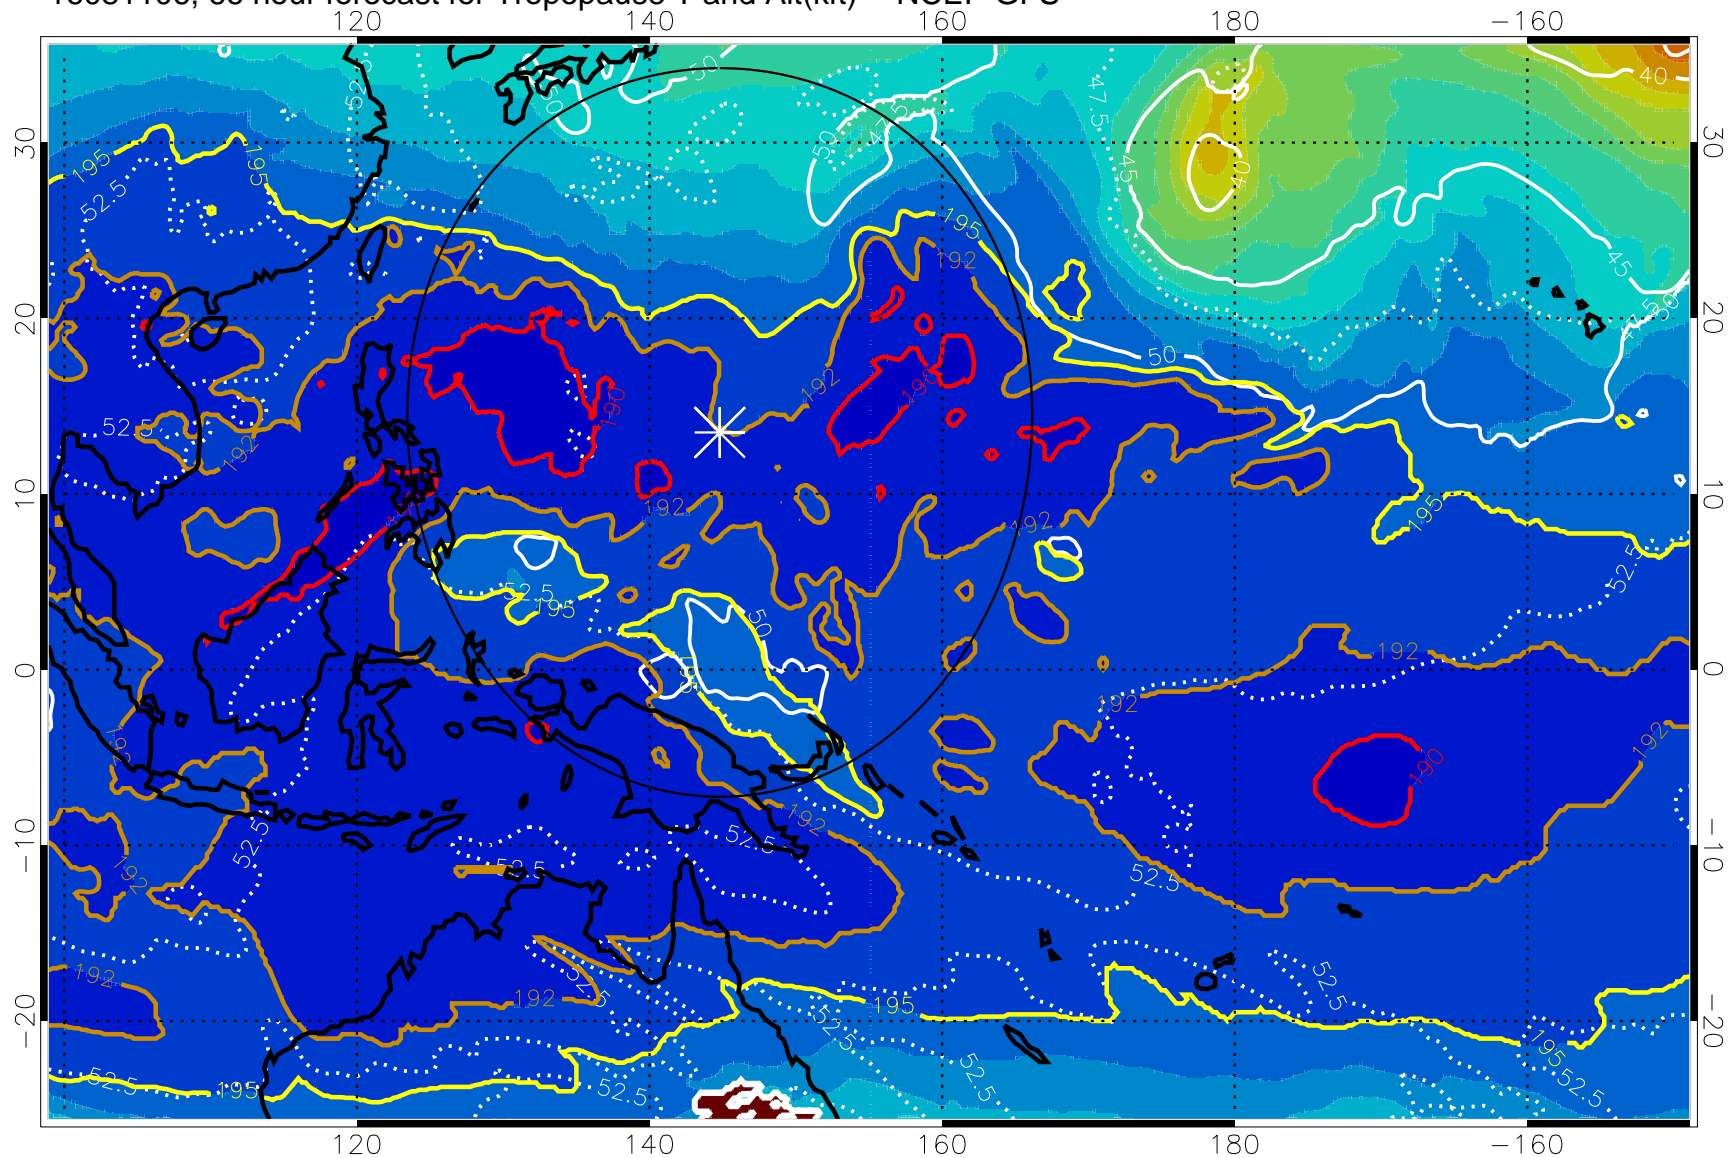

16081106, 66 hour forecast for Tropopause T and Alt(kft) -- NCEP GFS

190 200 210 220 230

Tropopause T, K

Tropopause Altitude in kft (white)

192.5K Isotherm 195K Isotherm

187.5K Isotherm 190K Isotherm

Range ring of 2304 km