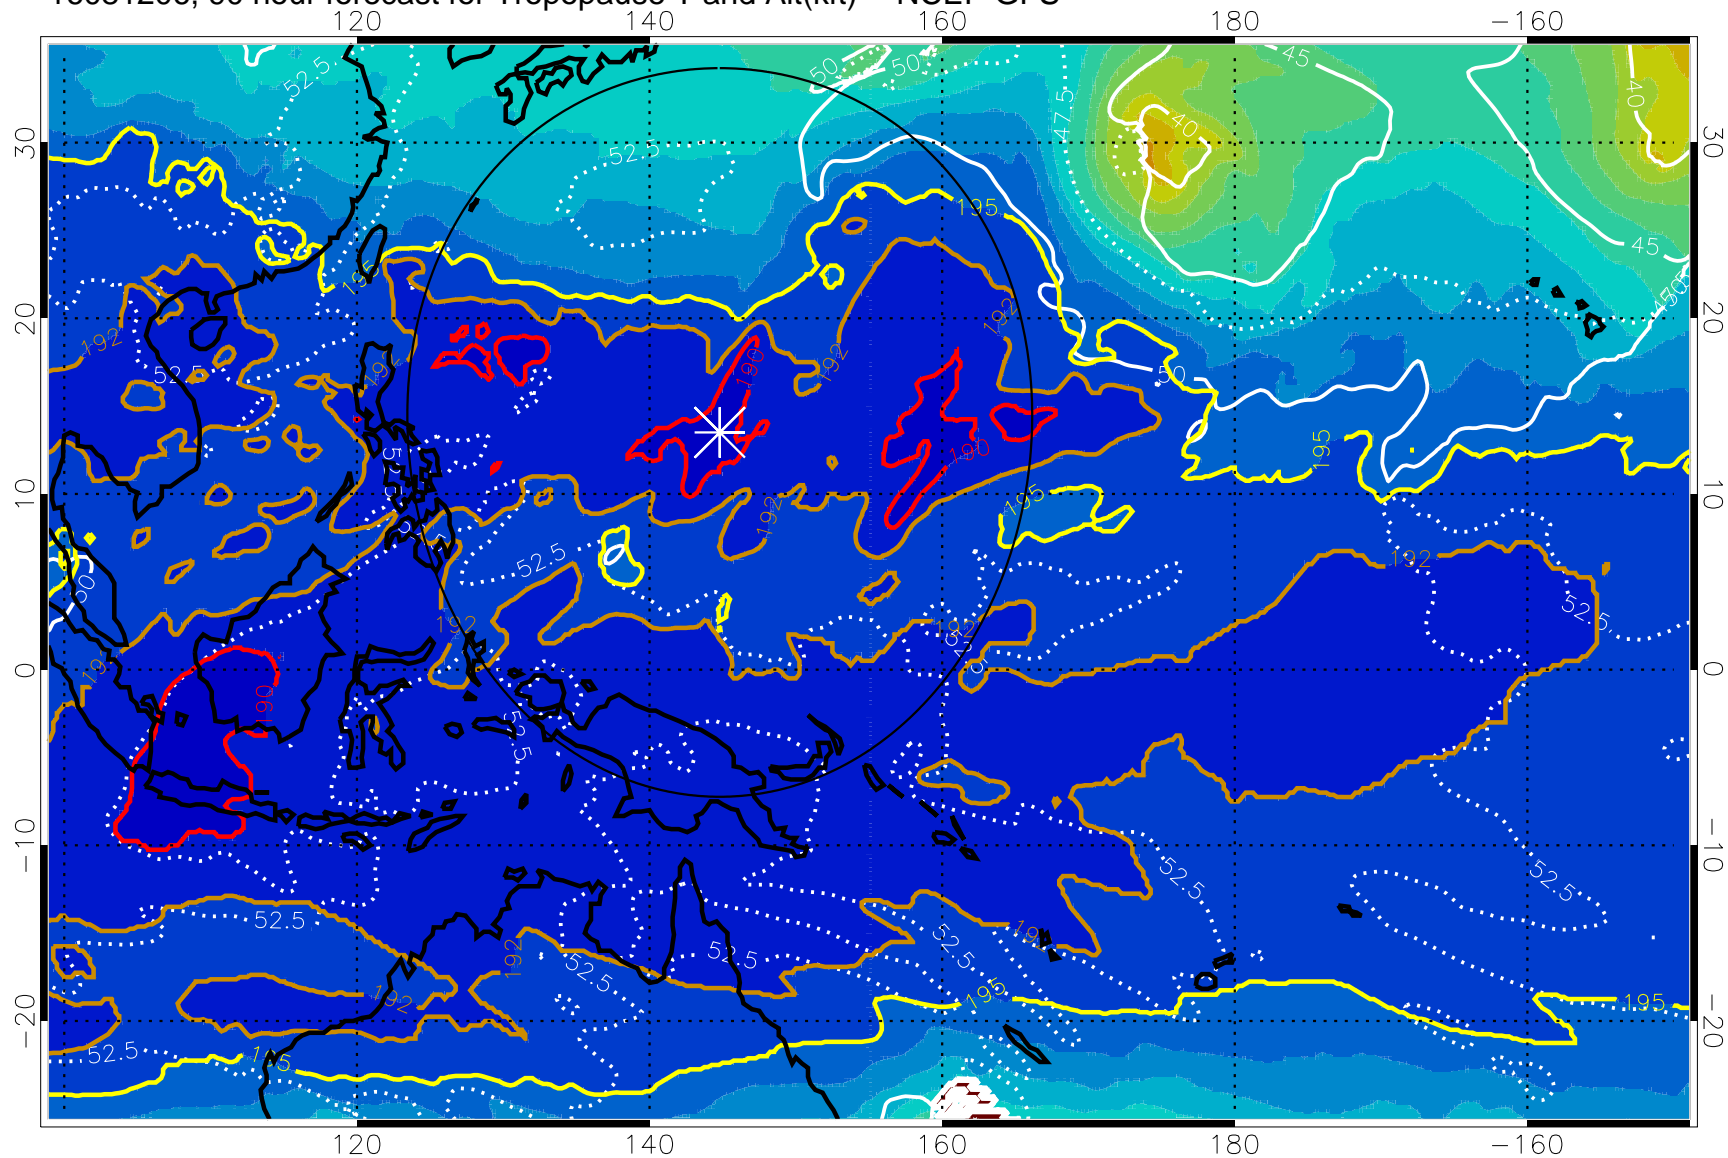

16081200, 84 hour forecast for Tropopause T and Alt(kft) -- NCEP GFS

190 200 210 220 230

Tropopause T, K

Tropopause Altitude in kft (white)

192.5K Isotherm 195K Isotherm
187.5K Isotherm 190K Isotherm

Range ring of 2304 km

16081206, 90 hour forecast for Tropopause T and Alt(kft) -- NCEP GFS

190 200 210 220 230

Tropopause T, K

Tropopause Altitude in kft (white)

192.5K Isotherm 195K Isotherm
187.5K Isotherm 190K Isotherm

Range ring of 2304 km