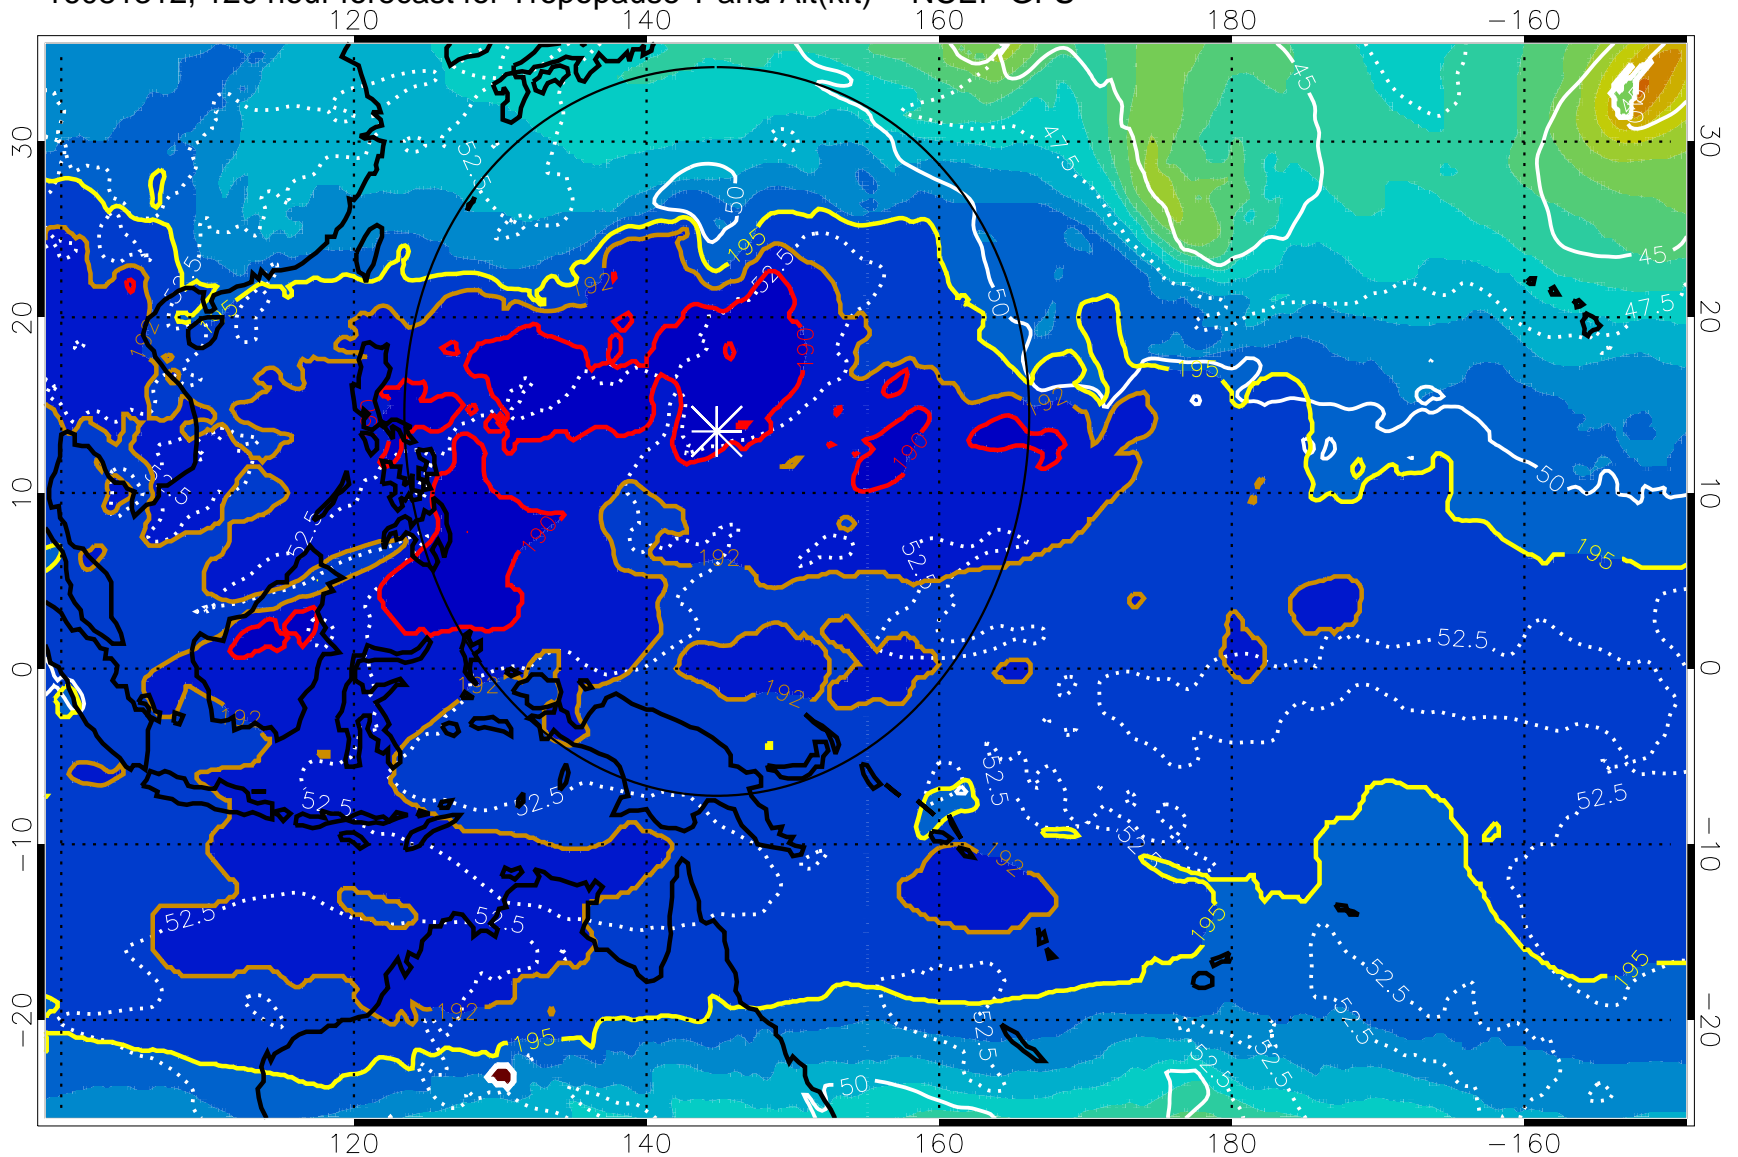

16081218, 102 hour forecast for Tropopause T and Alt(kft) -- NCEP GFS

190 200 210 220 230

Tropopause T, K

Tropopause Altitude in kft (white)

192.5K Isotherm 195K Isotherm
187.5K Isotherm 190K Isotherm

Range ring of 2304 km

16081306, 114 hour forecast for Tropopause T and Alt(kft) -- NCEP GFS

190 200 210 220 230
Tropopause T, K

Tropopause Altitude in kft (white)

192.5K Isotherm 195K Isotherm
187.5K Isotherm 190K Isotherm

Range ring of 2304 km

16081312, 120 hour forecast for Tropopause T and Alt(kft) -- NCEP GFS

190 200 210 220 230

Tropopause T, K

Tropopause Altitude in kft (white)

192.5K Isotherm 195K Isotherm

187.5K Isotherm 190K Isotherm

Range ring of 2304 km