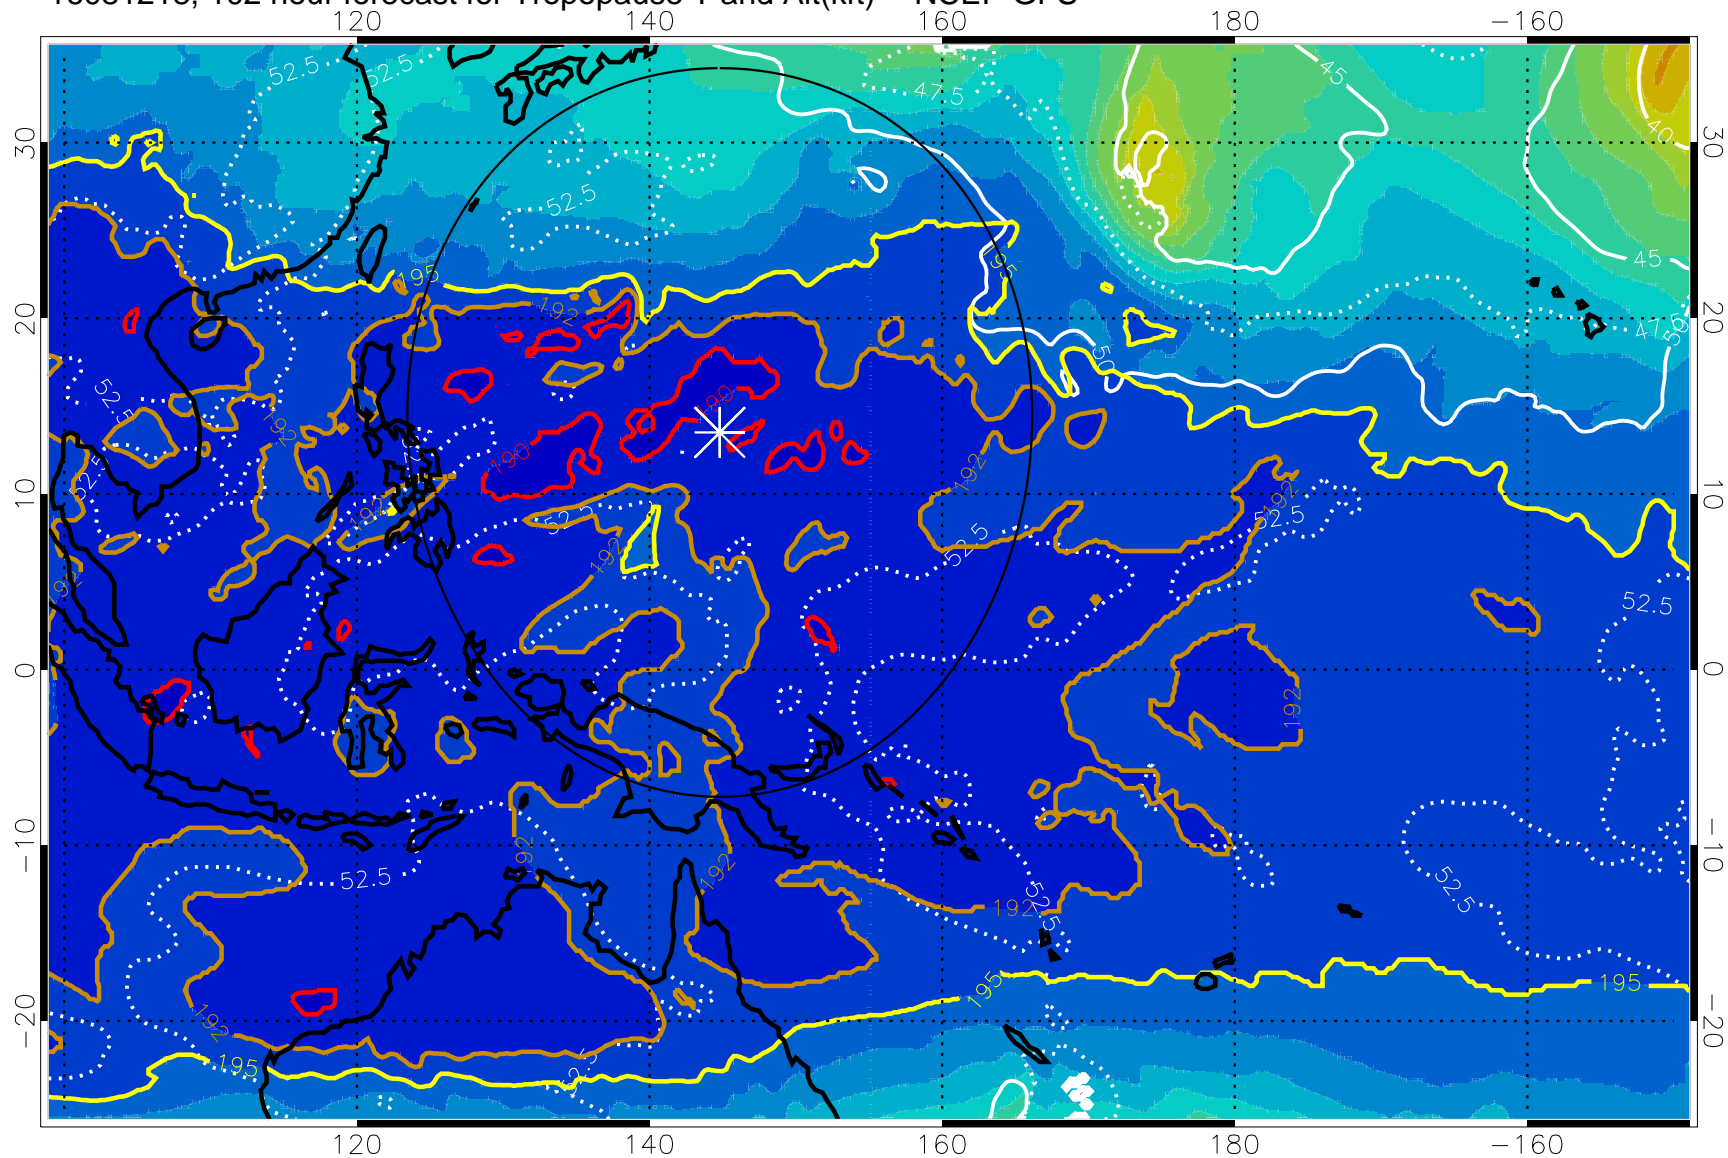

16081212, 96 hour forecast for Tropopause T and Alt(kft) -- NCEP GFS

190 200 210 220 230

Tropopause T, K

Tropopause Altitude in kft (white)

192.5K Isotherm 195K Isotherm

187.5K Isotherm 190K Isotherm

Range ring of 2304 km

16081218, 102 hour forecast for Tropopause T and Alt(kft) -- NCEP GFS

190 200 210 220 230

Tropopause T, K

Tropopause Altitude in kft (white)

192.5K Isotherm 195K Isotherm
187.5K Isotherm 190K Isotherm

Range ring of 2304 km