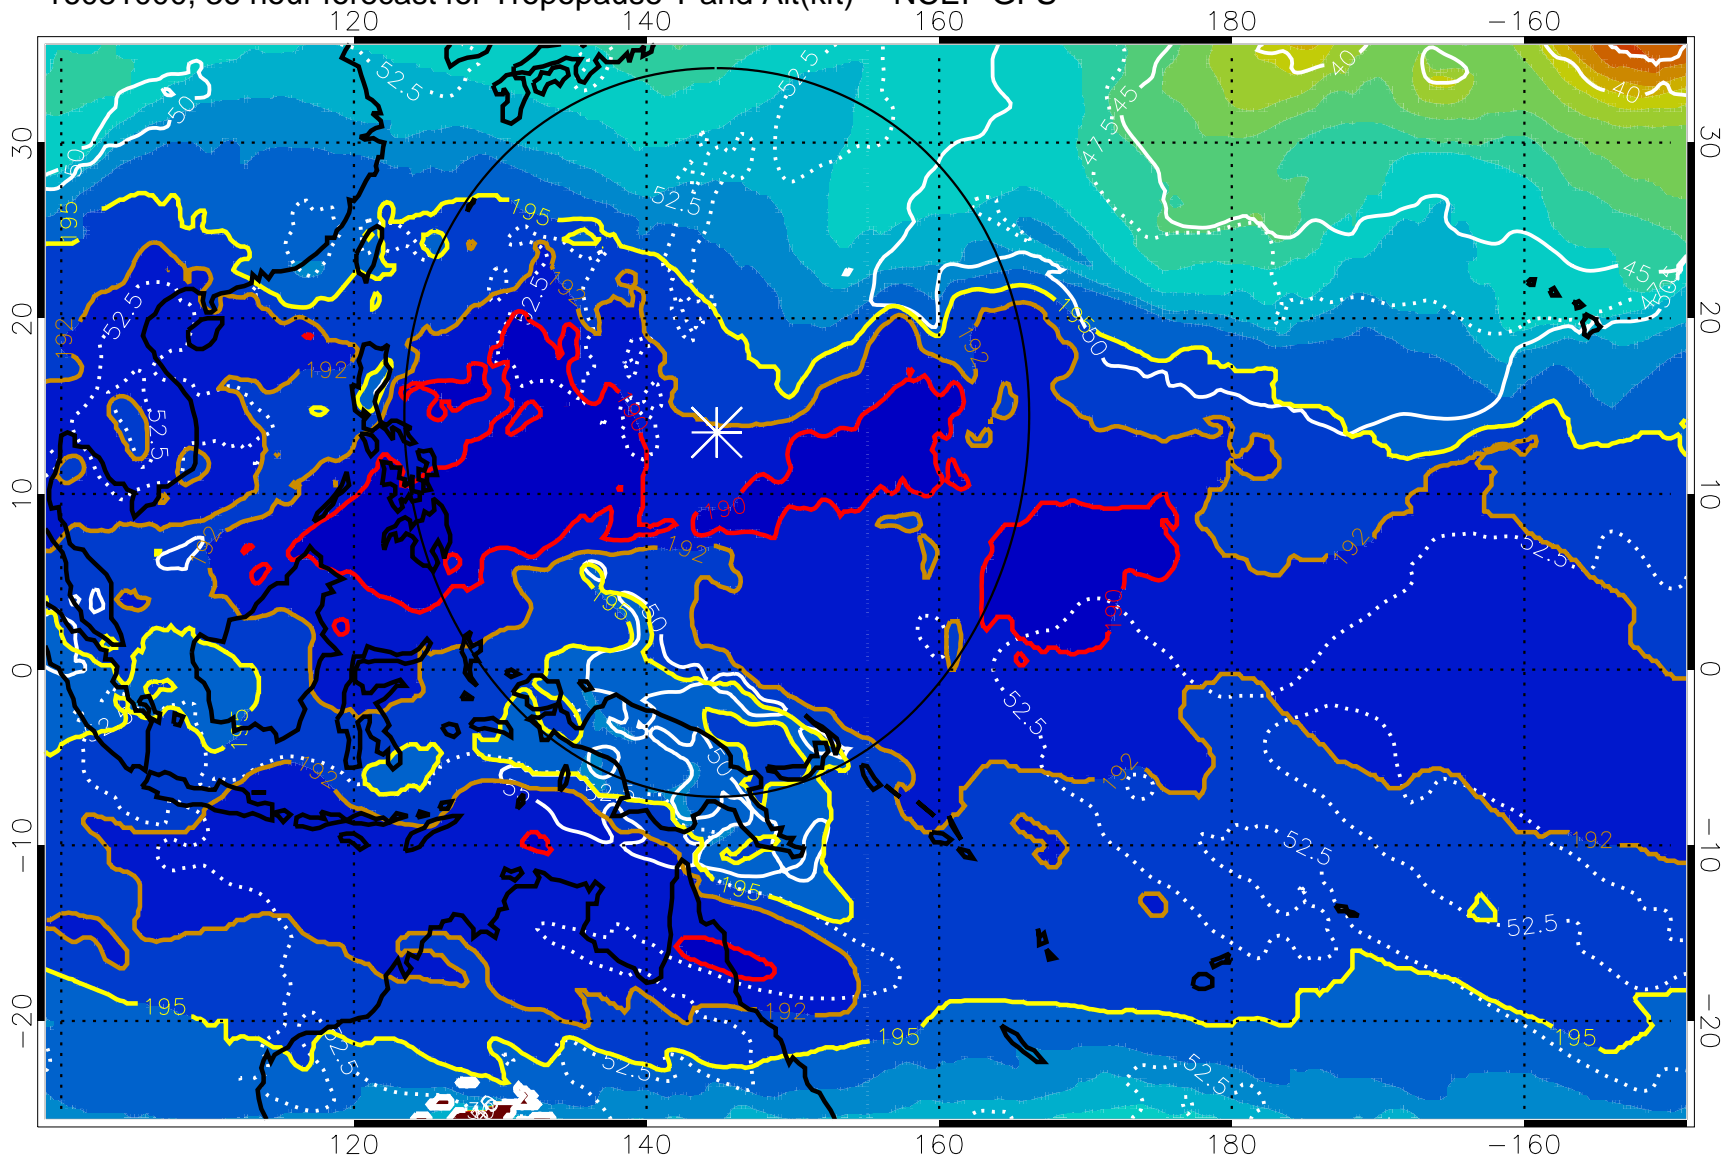

16080912, 24 hour forecast for Tropopause T and Alt(kft) -- NCEP GFS

190 200 210 220 230

Tropopause T, K

Tropopause Altitude in kft (white)

192.5K Isotherm 195K Isotherm
187.5K Isotherm 190K Isotherm

Range ring of 2304 km

16081000, 36 hour forecast for Tropopause T and Alt(kft) -- NCEP GFS

190 200 210 220 230

Tropopause T, K

Tropopause Altitude in kft (white)

192.5K Isotherm 195K Isotherm
187.5K Isotherm 190K Isotherm

Range ring of 2304 km