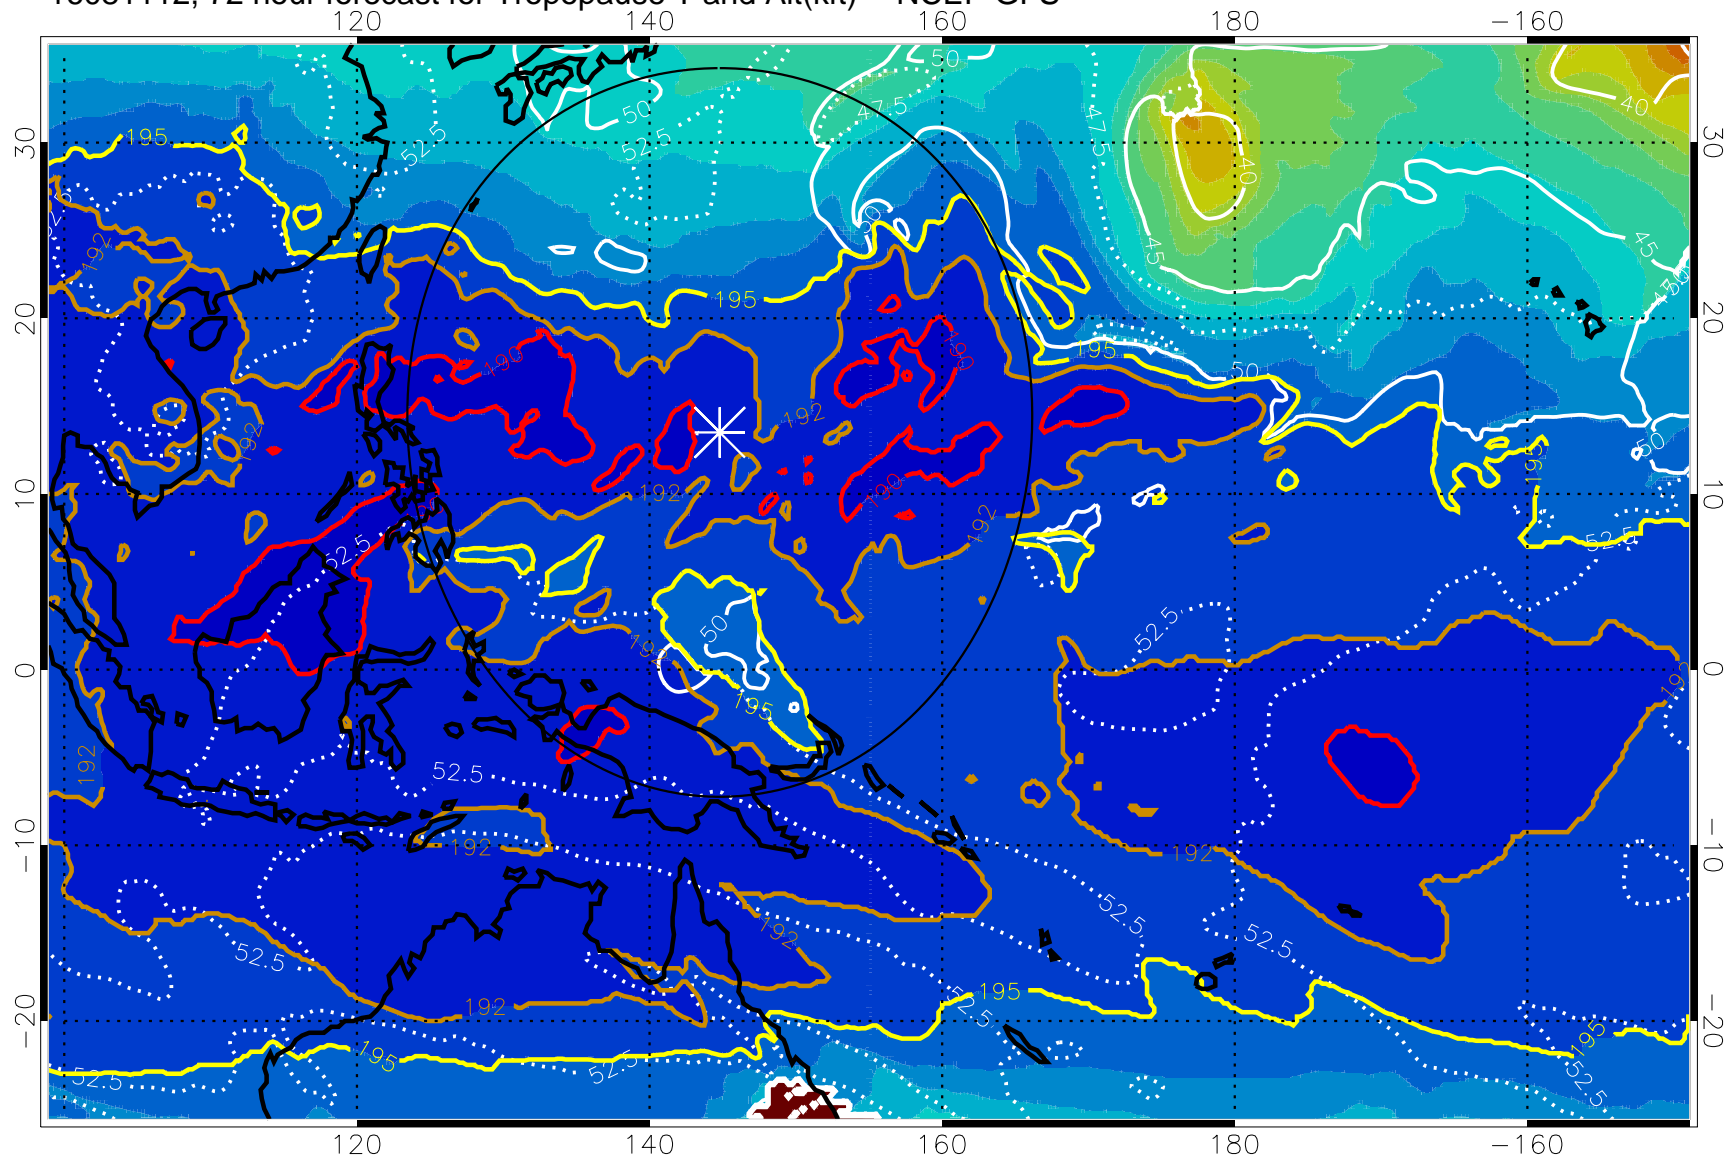

16081112, 72 hour forecast for Tropopause T and Alt(kft) -- NCEP GFS

190   200   210   220   230
Tropopause T, K

Tropopause Altitude in kft (white)

192.5K Isotherm   195K Isotherm
187.5K Isotherm   190K Isotherm

Range ring of 2304 km