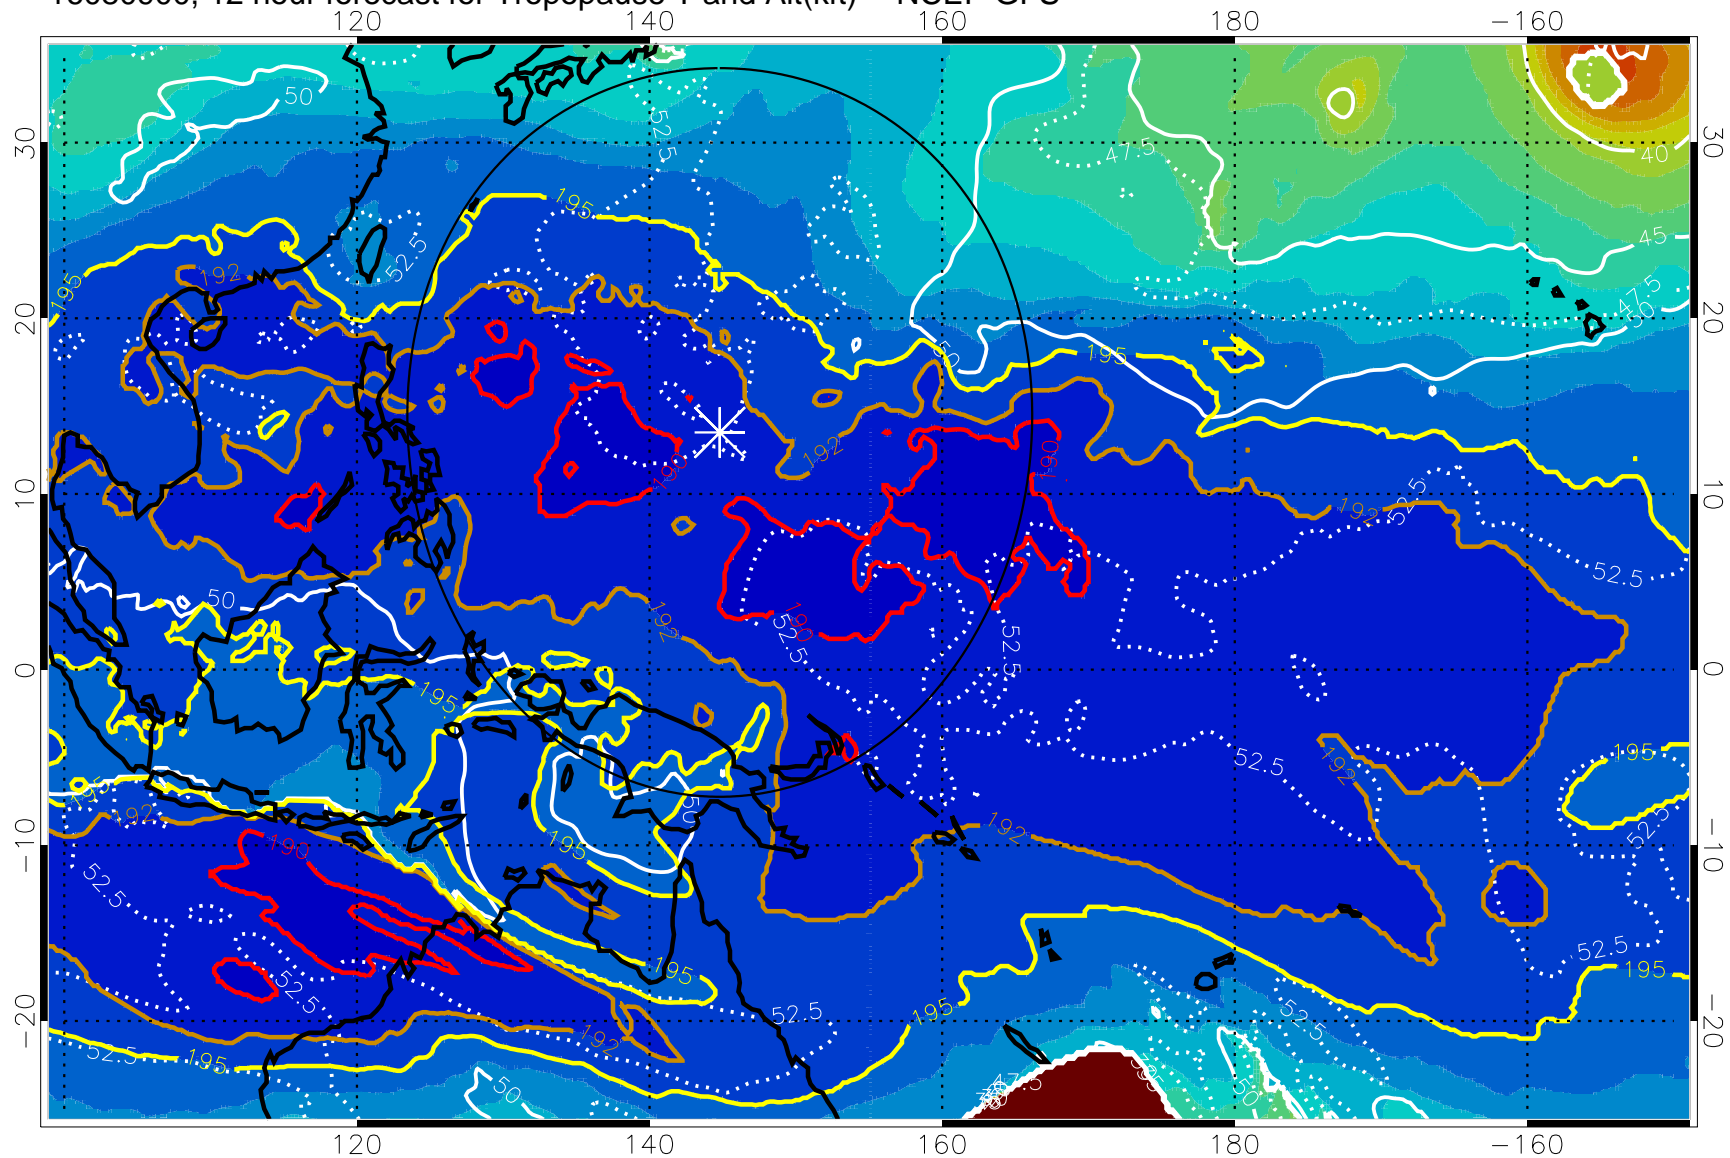

16080900, 12 hour forecast for Tropopause T and Alt(kft) -- NCEP GFS

190 200 210 220 230

Tropopause T, K

Tropopause Altitude in kft (white)

192.5K Isotherm 195K Isotherm
187.5K Isotherm 190K Isotherm

Range ring of 2304 km