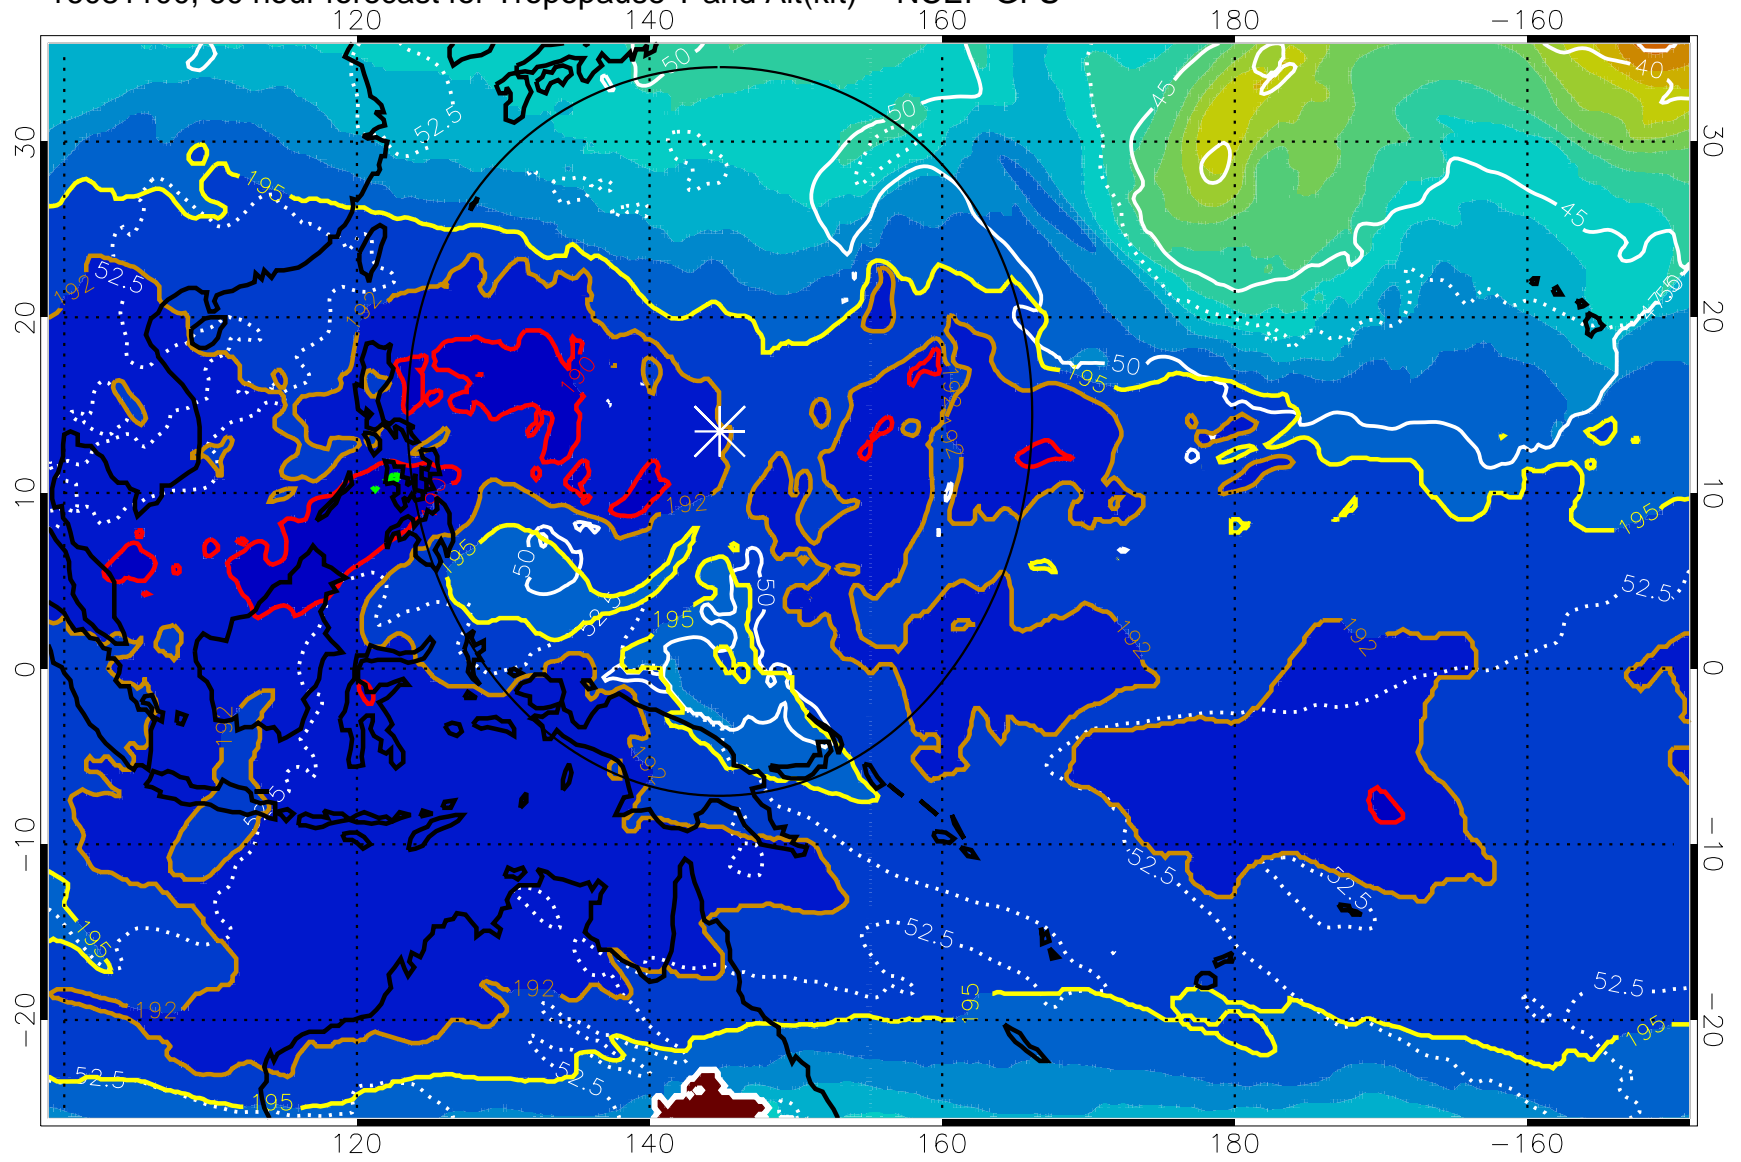

16081100, 60 hour forecast for Tropopause T and Alt(kft) -- NCEP GFS

190 200 210 220 230
Tropopause T, K

Tropopause Altitude in kft (white)

192.5K Isotherm 195K Isotherm
187.5K Isotherm 190K Isotherm

Range ring of 2304 km