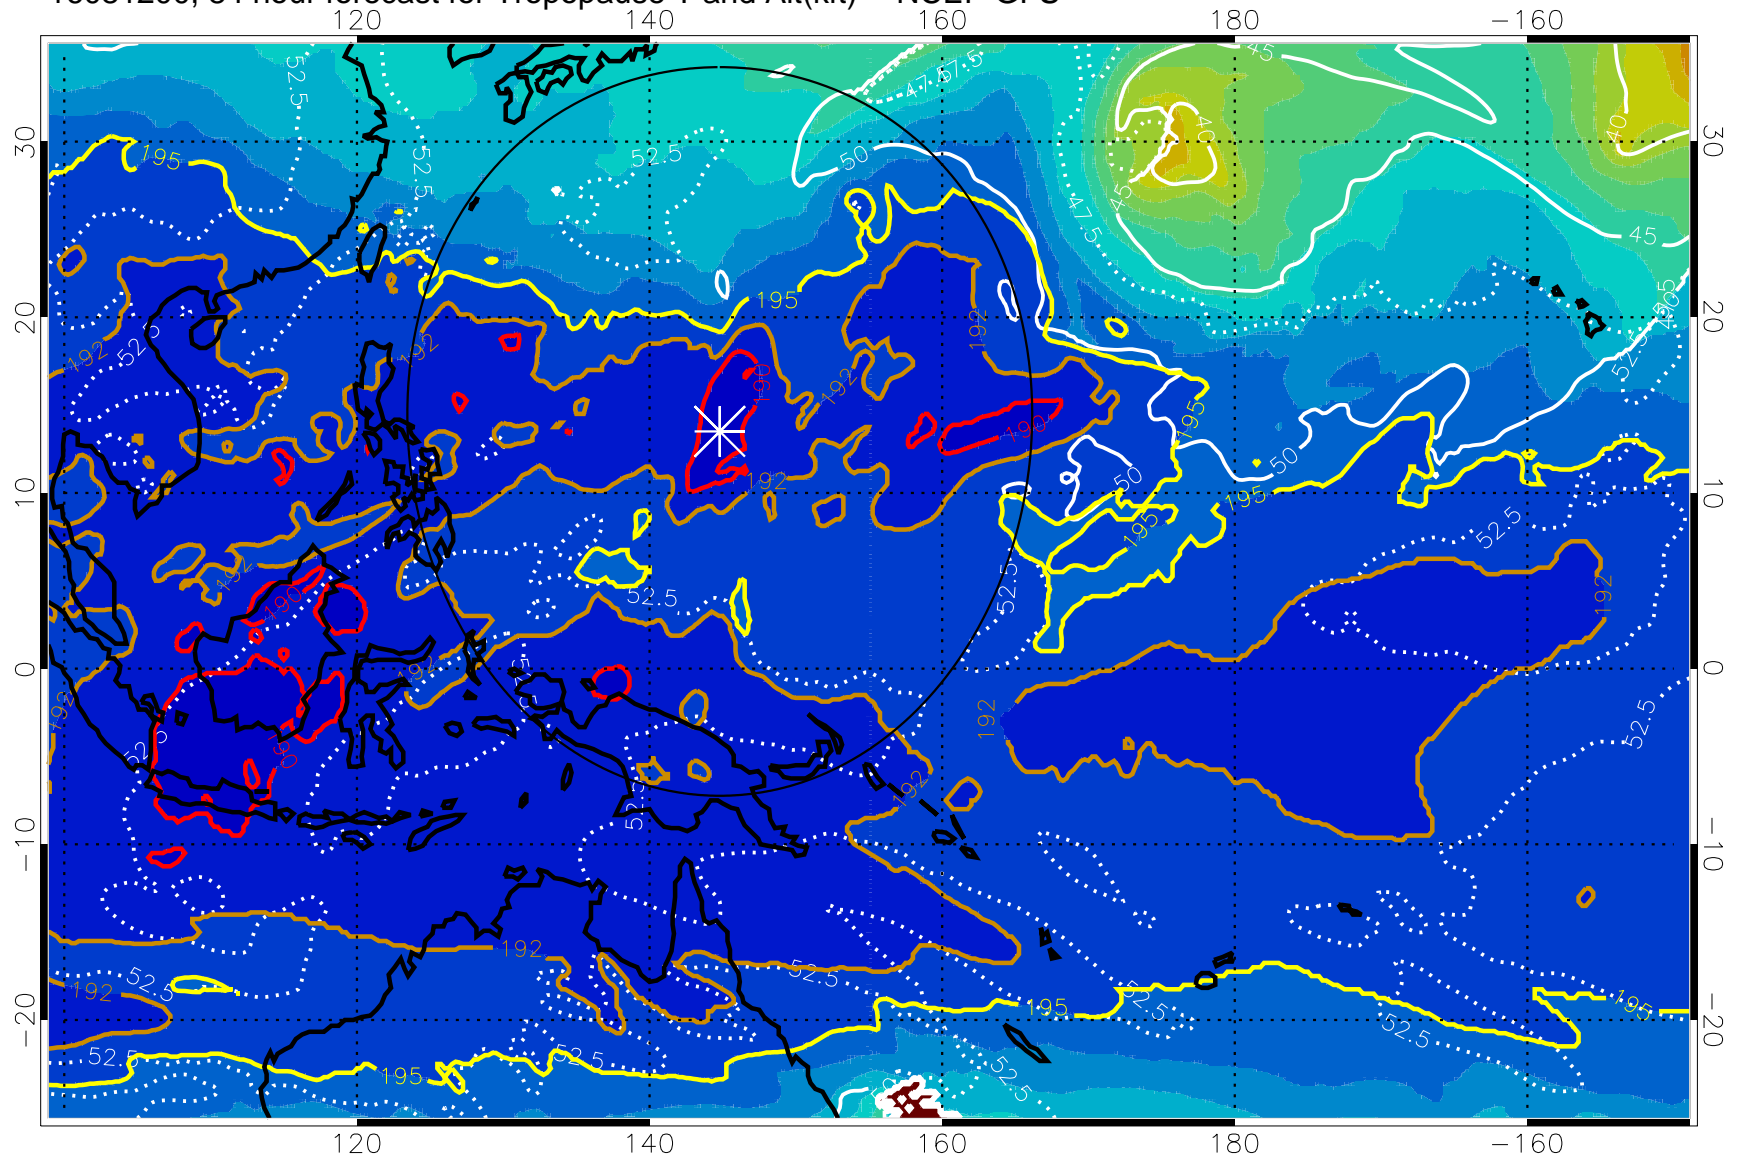

16081112, 72 hour forecast for Tropopause T and Alt(kft) -- NCEP GFS

190 200 210 220 230
Tropopause T, K

Tropopause Altitude in kft (white)

192.5K Isotherm 195K Isotherm
187.5K Isotherm 190K Isotherm

Range ring of 2304 km

16081118, 78 hour forecast for Tropopause T and Alt(kft) -- NCEP GFS

190 200 210 220 230

Tropopause T, K

Tropopause Altitude in kft (white)

192.5K Isotherm 195K Isotherm

187.5K Isotherm 190K Isotherm

Range ring of 2304 km

16081200, 84 hour forecast for Tropopause T and Alt(kft) -- NCEP GFS

190 200 210 220 230

Tropopause T, K

Tropopause Altitude in kft (white)

192.5K Isotherm 195K Isotherm
187.5K Isotherm 190K Isotherm

Range ring of 2304 km

16081206, 90 hour forecast for Tropopause T and Alt(kft) -- NCEP GFS

190 200 210 220 230

Tropopause T, K

Tropopause Altitude in kft (white)

192.5K Isotherm 195K Isotherm
187.5K Isotherm 190K Isotherm

Range ring of 2304 km