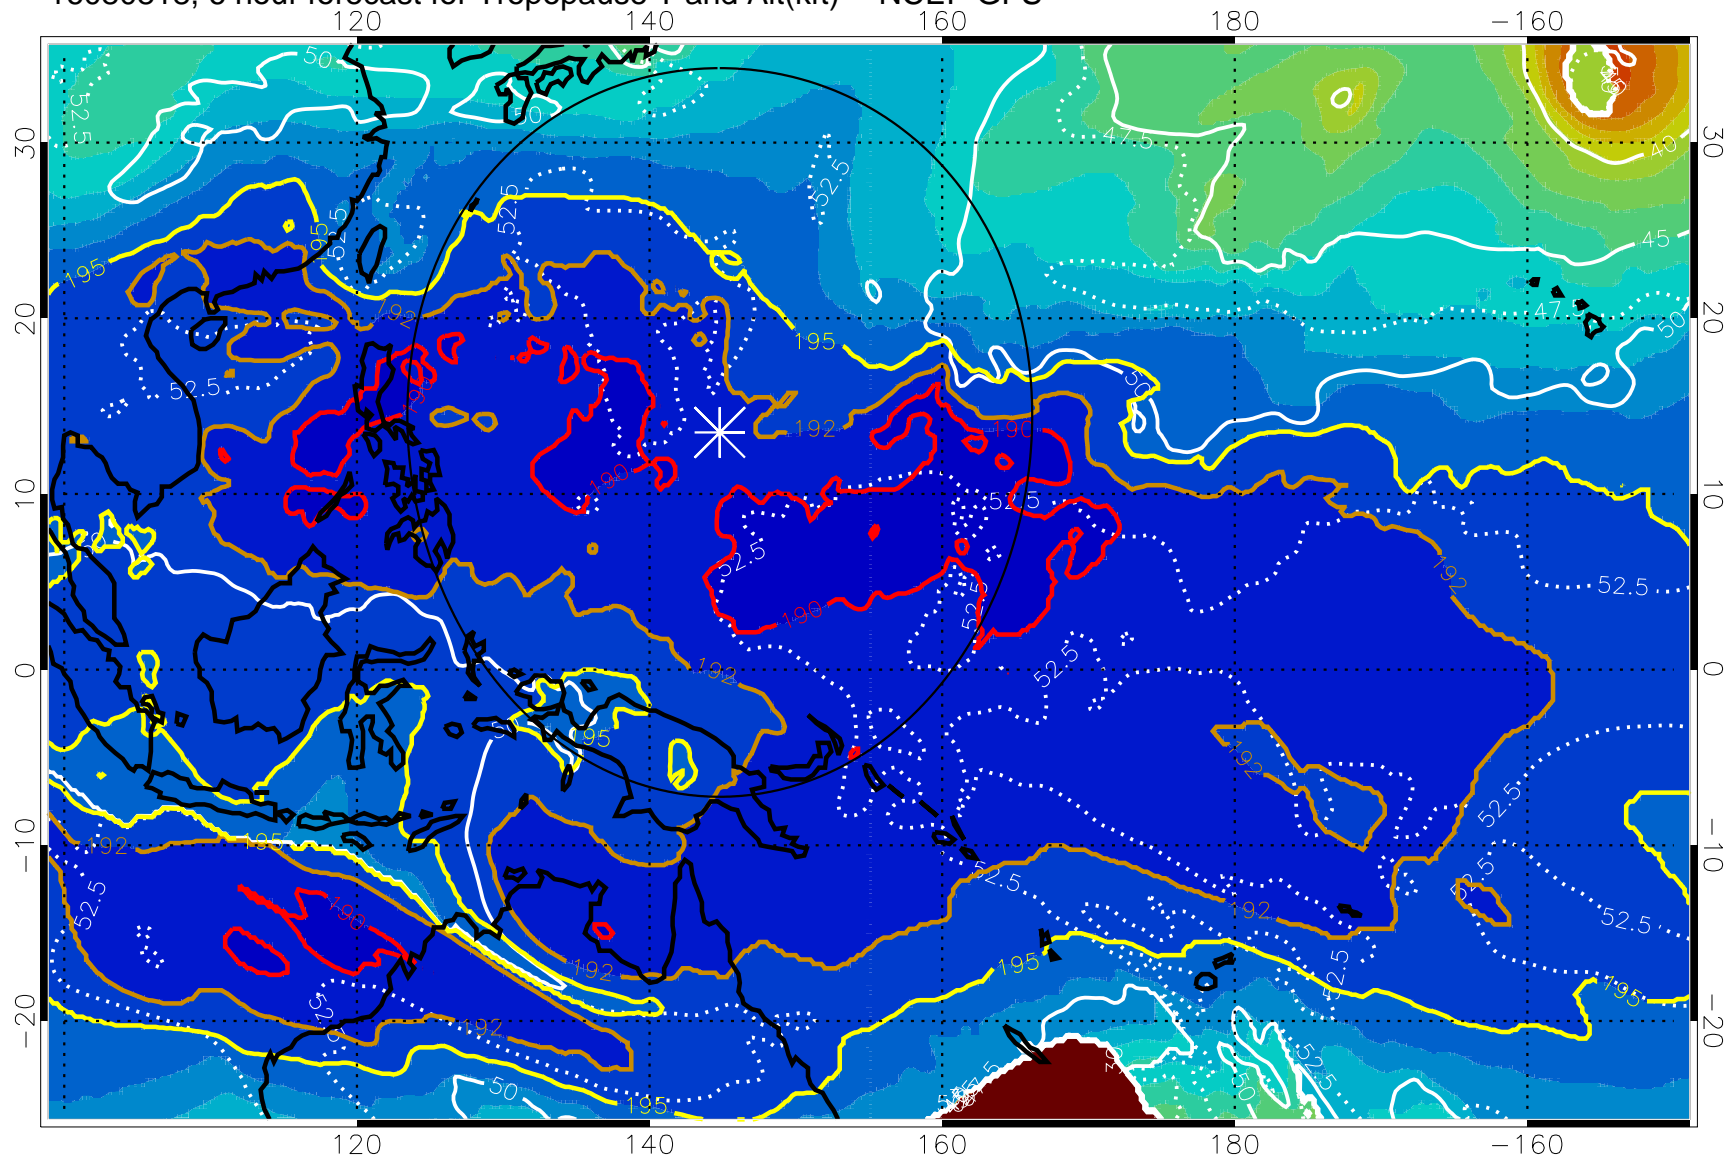

16080818, 6 hour forecast for Tropopause T and Alt(kft) -- NCEP GFS

190 200 210 220 230

Tropopause T, K

Tropopause Altitude in kft (white)

192.5K Isotherm 195K Isotherm
187.5K Isotherm 190K Isotherm

Range ring of 2304 km

16080900, 12 hour forecast for Tropopause T and Alt(kft) -- NCEP GFS

190 200 210 220 230

Tropopause T, K

Tropopause Altitude in kft (white)

192.5K Isotherm 195K Isotherm
187.5K Isotherm 190K Isotherm

Range ring of 2304 km