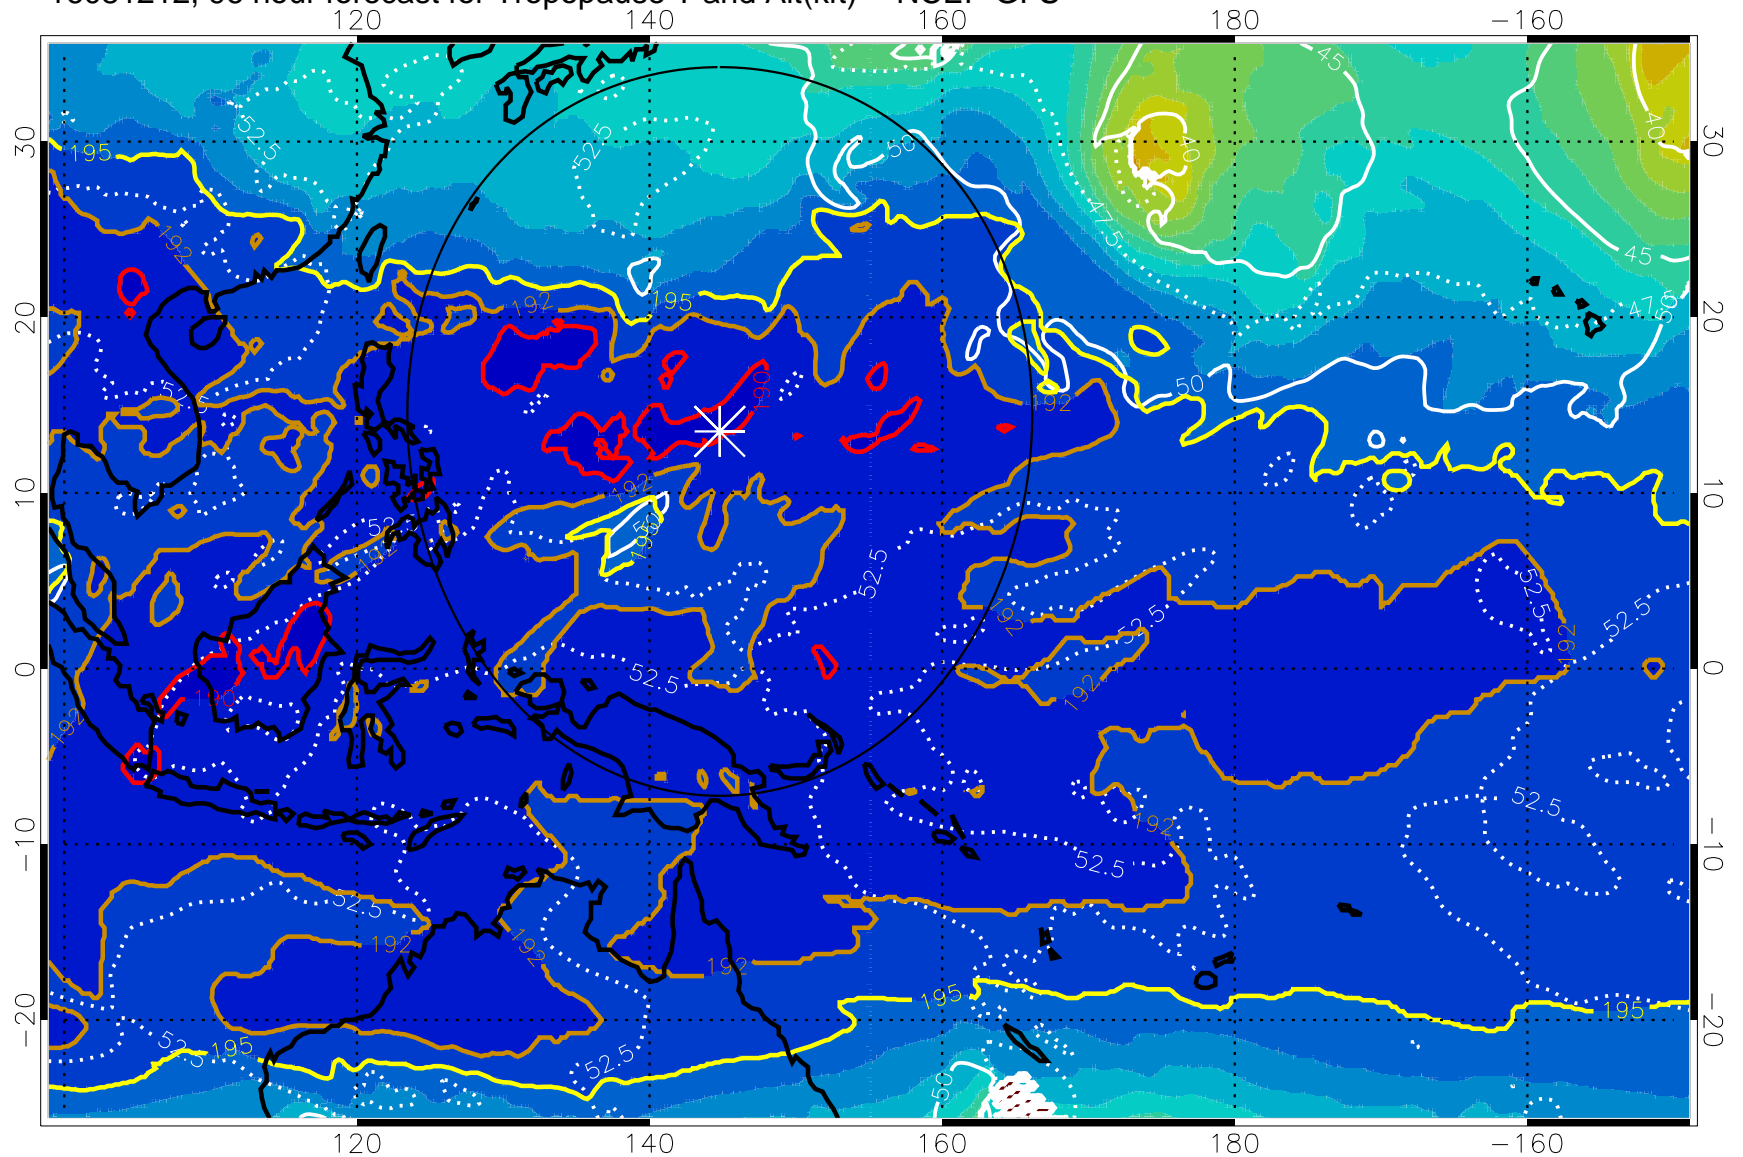

16081206, 90 hour forecast for Tropopause T and Alt(kft) -- NCEP GFS

190 200 210 220 230

Tropopause T, K

Tropopause Altitude in kft (white)

192.5K Isotherm 195K Isotherm
187.5K Isotherm 190K Isotherm

Range ring of 2304 km

16081212, 96 hour forecast for Tropopause T and Alt(kft) -- NCEP GFS

190 200 210 220 230

Tropopause T, K

Tropopause Altitude in kft (white)

192.5K Isotherm 195K Isotherm

187.5K Isotherm 190K Isotherm

Range ring of 2304 km