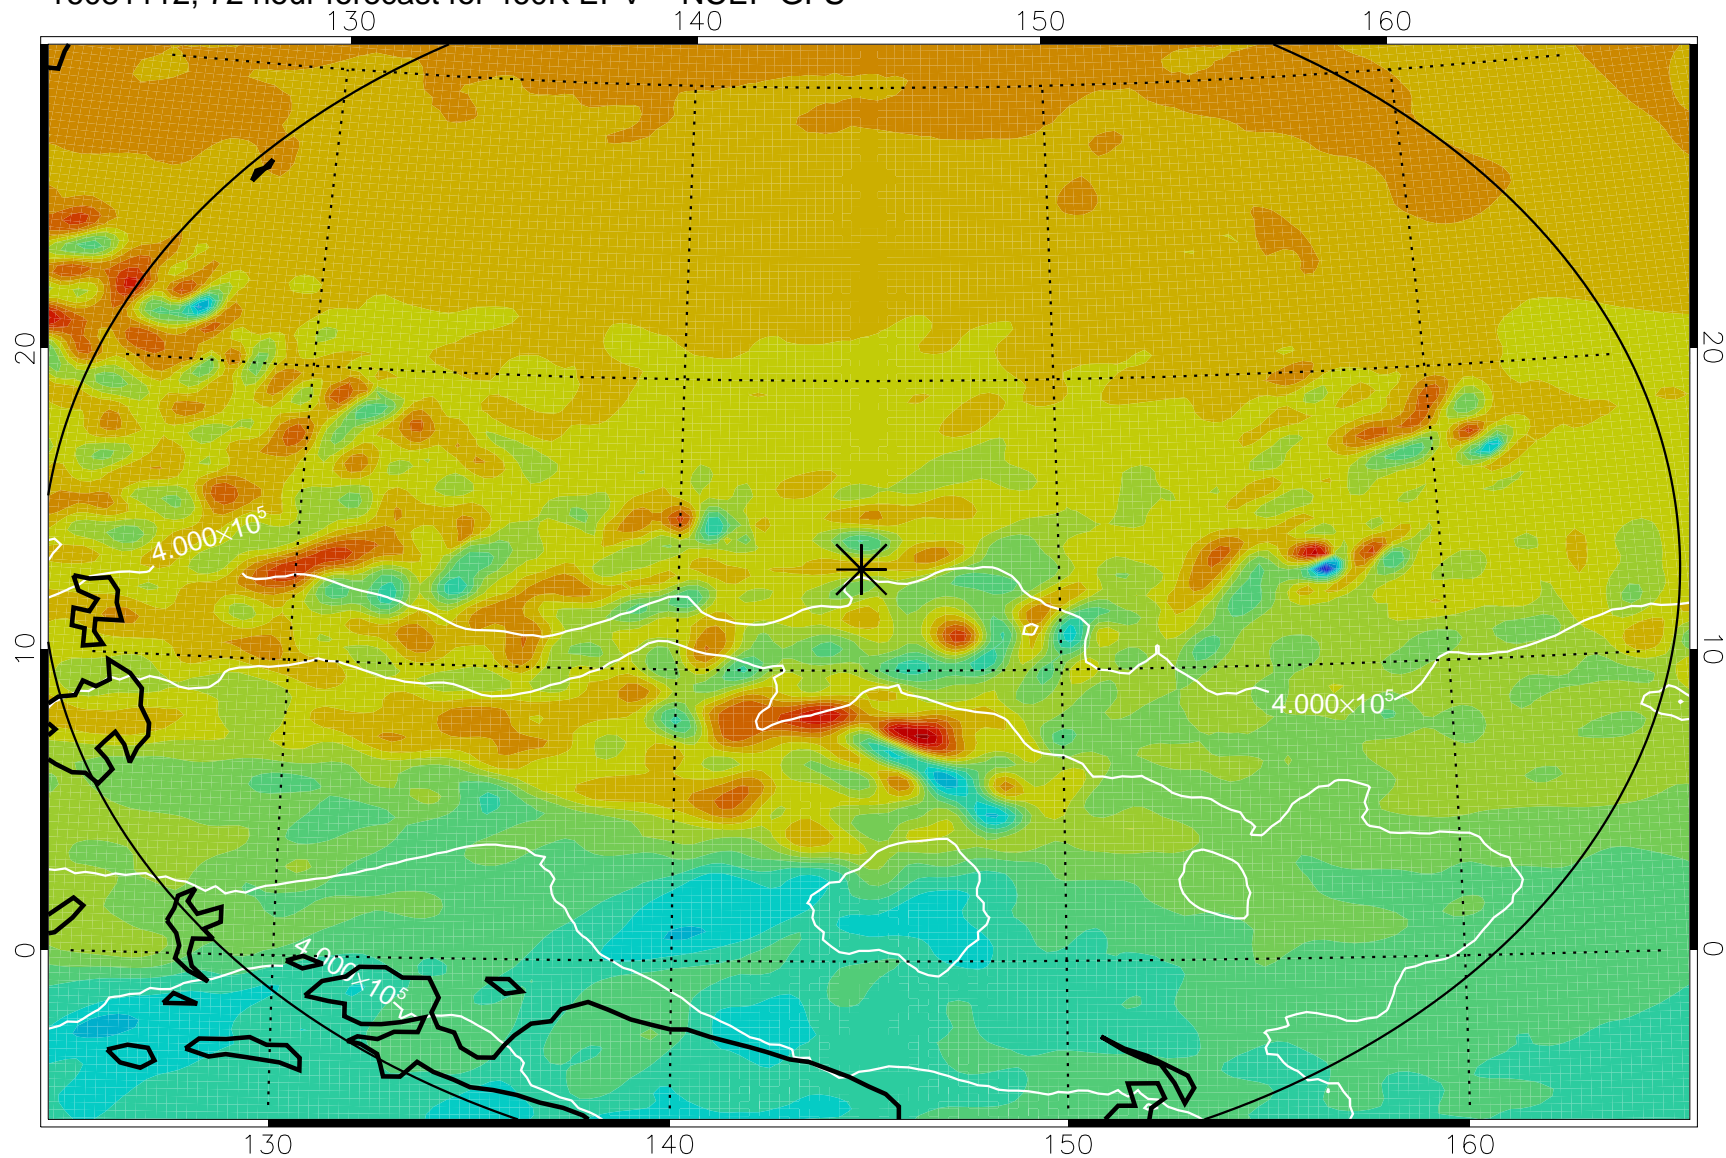

16081006, 42 hour forecast for 460K EPV -- NCEP GFS

460K Montgomery Streamfunction, white

Range ring of 2304 km

16081012, 48 hour forecast for 460K EPV -- NCEP GFS

460K Montgomery Streamfunction, white

Range ring of 2304 km

16081018, 54 hour forecast for 460K EPV -- NCEP GFS

460K Montgomery Streamfunction, white

Range ring of 2304 km

16081100, 60 hour forecast for 460K EPV -- NCEP GFS

460K Montgomery Streamfunction, white

Range ring of 2304 km

16081106, 66 hour forecast for 460K EPV -- NCEP GFS

460K Montgomery Streamfunction, white

Range ring of 2304 km

16081112, 72 hour forecast for 460K EPV -- NCEP GFS

460K Montgomery Streamfunction, white

Range ring of 2304 km

16081118, 78 hour forecast for 460K EPV -- NCEP GFS

460K Montgomery Streamfunction, white

Range ring of 2304 km

16081200, 84 hour forecast for 460K EPV -- NCEP GFS

460K Montgomery Streamfunction, white

Range ring of 2304 km