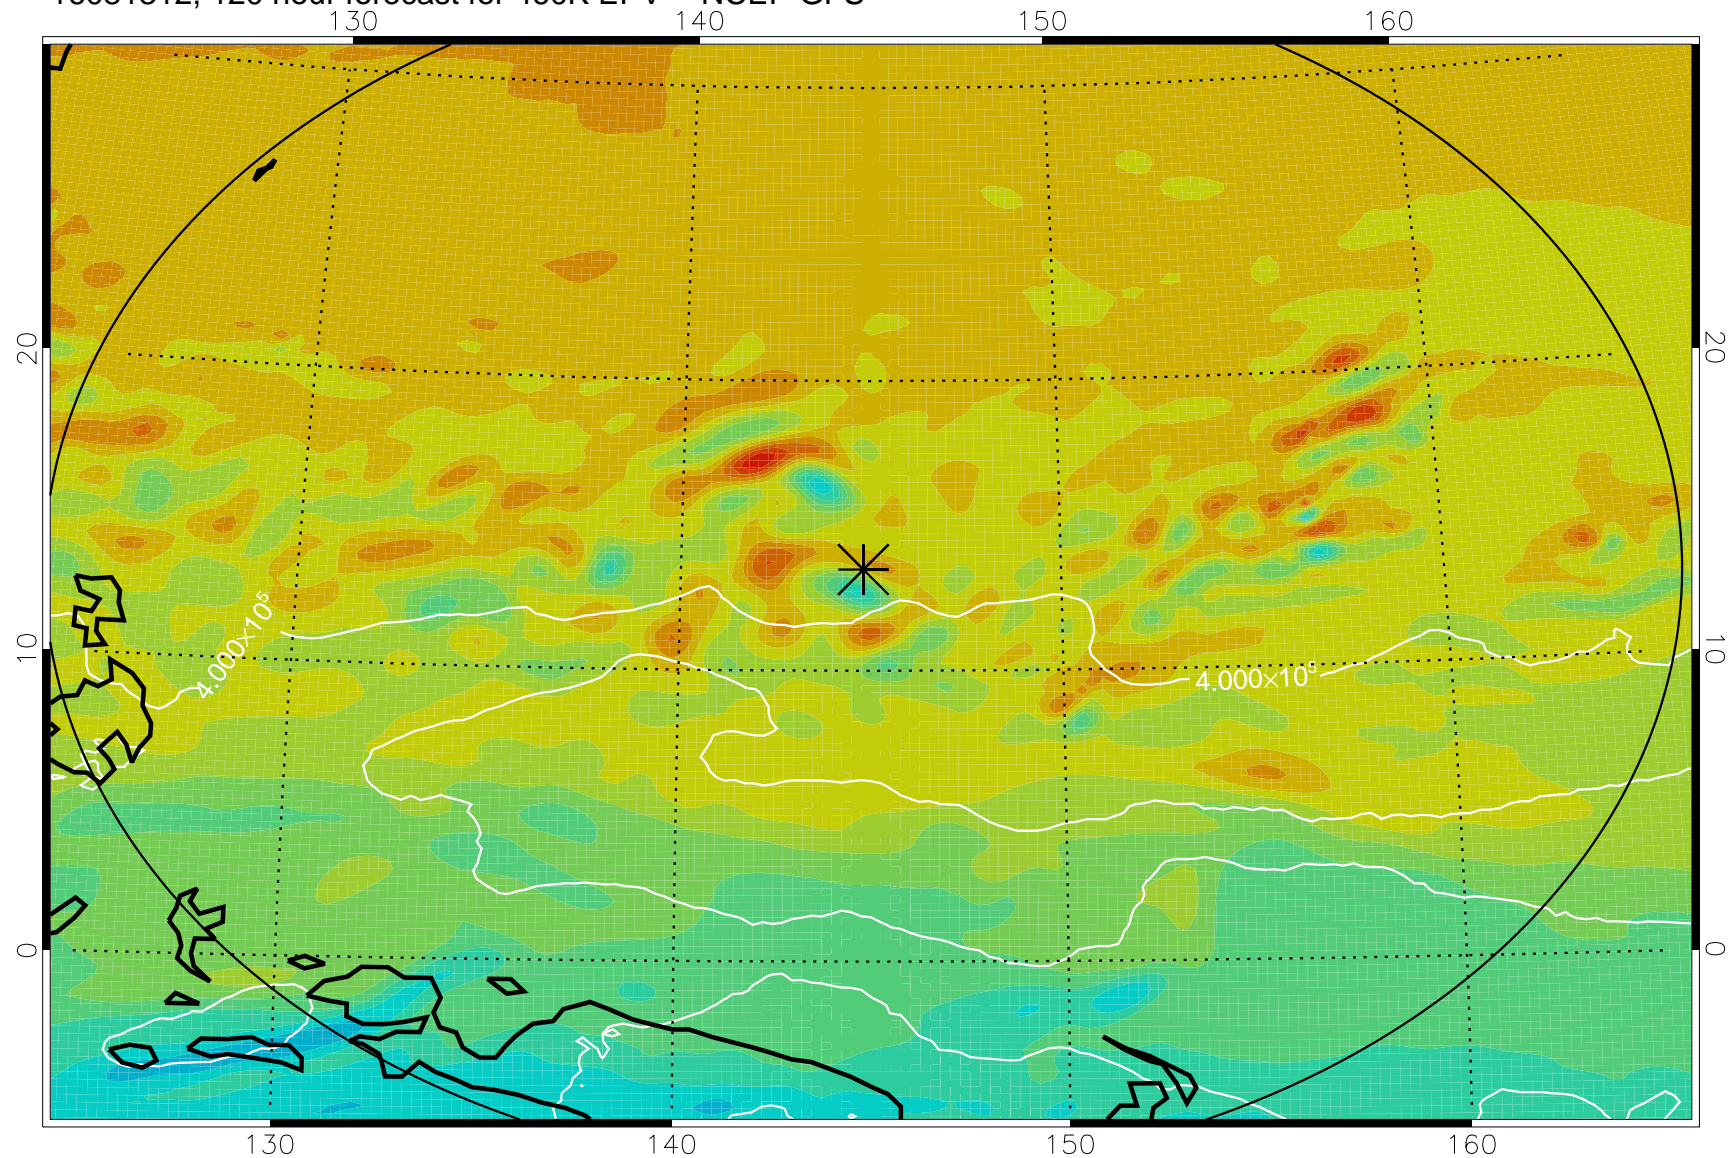

16081118, 78 hour forecast for 460K EPV -- NCEP GFS

460K Montgomery Streamfunction, white

Range ring of 2304 km

16081200, 84 hour forecast for 460K EPV -- NCEP GFS

460K Montgomery Streamfunction, white

Range ring of 2304 km

16081206, 90 hour forecast for 460K EPV -- NCEP GFS

460K Montgomery Streamfunction, white

Range ring of 2304 km

16081212, 96 hour forecast for 460K EPV -- NCEP GFS

460K Montgomery Streamfunction, white

Range ring of 2304 km

16081218, 102 hour forecast for 460K EPV -- NCEP GFS

460K Montgomery Streamfunction, white

Range ring of 2304 km

16081300, 108 hour forecast for 460K EPV -- NCEP GFS

460K Montgomery Streamfunction, white

Range ring of 2304 km

16081306, 114 hour forecast for 460K EPV -- NCEP GFS

460K Montgomery Streamfunction, white

Range ring of 2304 km

16081312, 120 hour forecast for 460K EPV -- NCEP GFS

460K Montgomery Streamfunction, white

Range ring of 2304 km