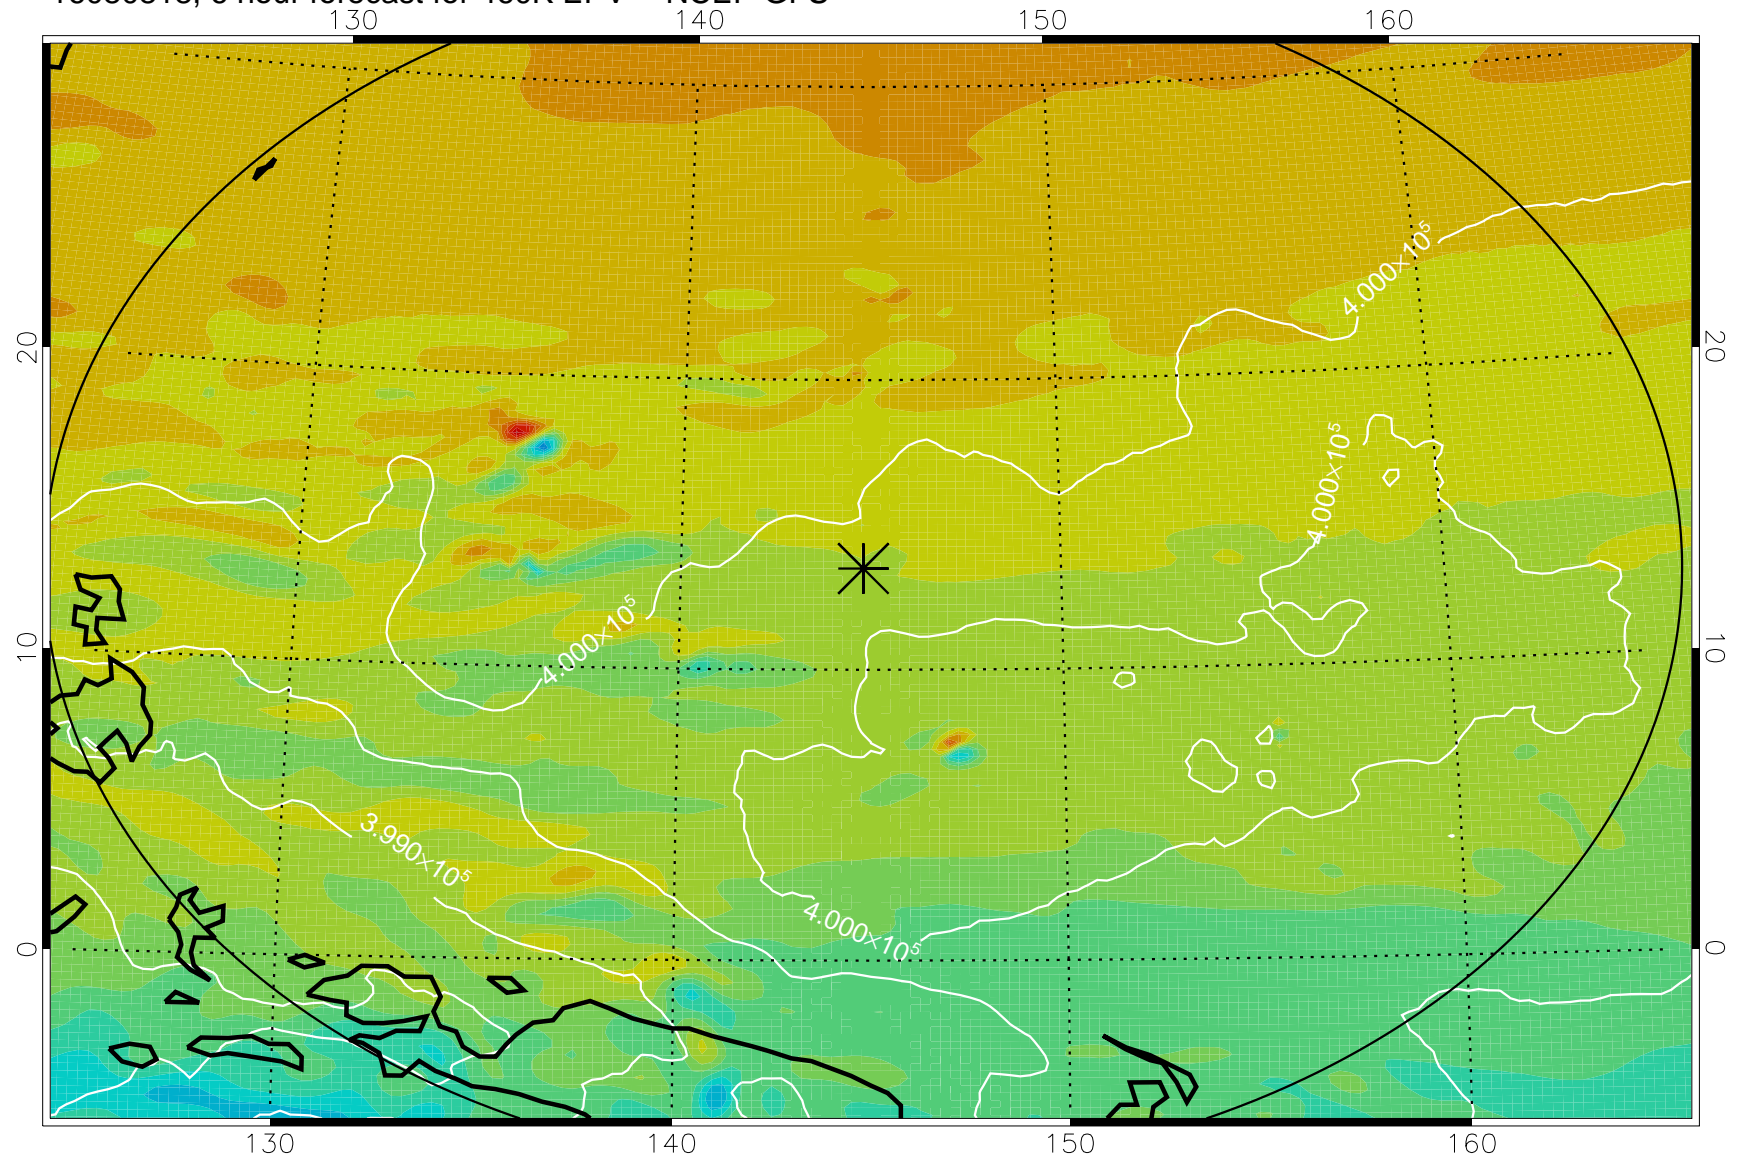

16080818, 6 hour forecast for 460K EPV -- NCEP GFS

460K Montgomery Streamfunction, white

Range ring of 2304 km

16080900, 12 hour forecast for 460K EPV -- NCEP GFS

460K Montgomery Streamfunction, white

Range ring of 2304 km

16080906, 18 hour forecast for 460K EPV -- NCEP GFS

460K Montgomery Streamfunction, white

Range ring of 2304 km

16080912, 24 hour forecast for 460K EPV -- NCEP GFS

460K Montgomery Streamfunction, white

Range ring of 2304 km

16080918, 30 hour forecast for 460K EPV -- NCEP GFS

460K Montgomery Streamfunction, white

Range ring of 2304 km

16081000, 36 hour forecast for 460K EPV -- NCEP GFS

460K Montgomery Streamfunction, white

Range ring of 2304 km

16081006, 42 hour forecast for 460K EPV -- NCEP GFS

460K Montgomery Streamfunction, white

Range ring of 2304 km

16081012, 48 hour forecast for 460K EPV -- NCEP GFS

460K Montgomery Streamfunction, white

Range ring of 2304 km