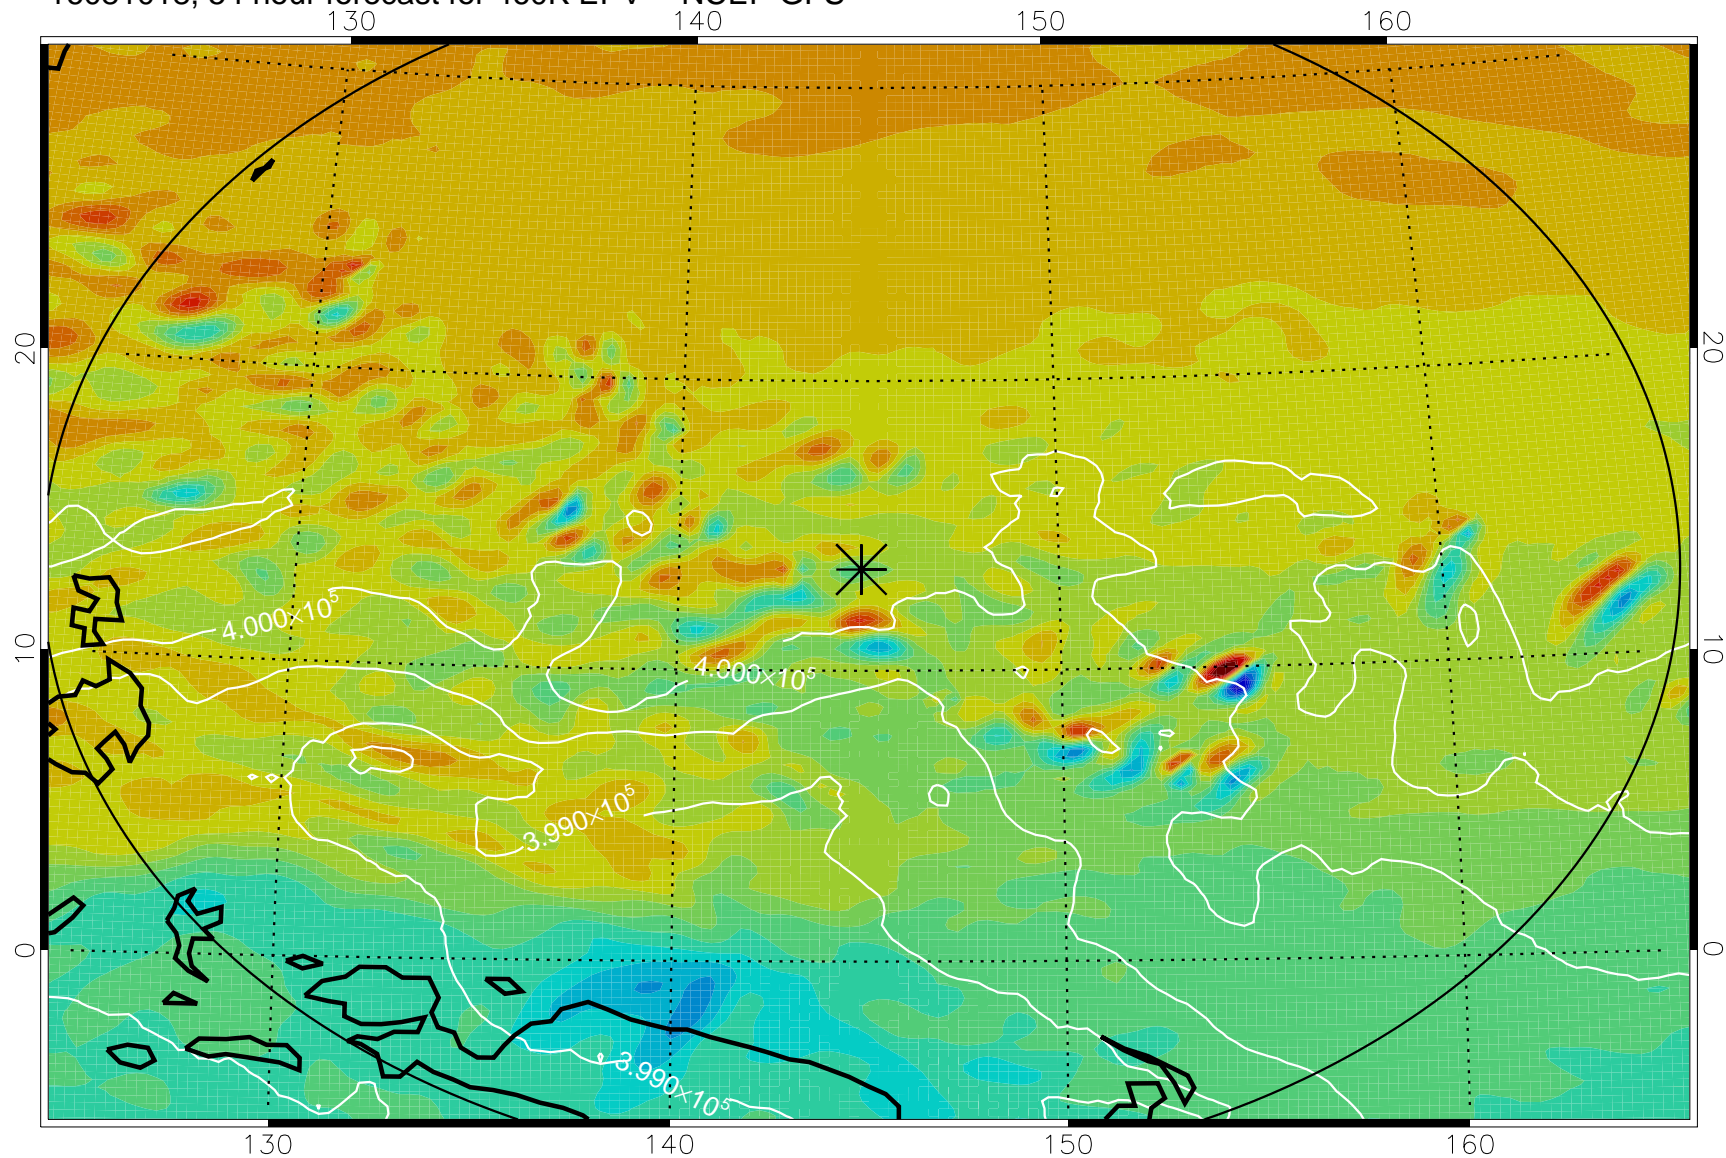

16081006, 42 hour forecast for 460K EPV -- NCEP GFS

460K Montgomery Streamfunction, white

Range ring of 2304 km

16081012, 48 hour forecast for 460K EPV -- NCEP GFS

460K Montgomery Streamfunction, white

Range ring of 2304 km

16081018, 54 hour forecast for 460K EPV -- NCEP GFS

460K Montgomery Streamfunction, white

Range ring of 2304 km

16081100, 60 hour forecast for 460K EPV -- NCEP GFS

460K Montgomery Streamfunction, white

Range ring of 2304 km

16081106, 66 hour forecast for 460K EPV -- NCEP GFS

460K Montgomery Streamfunction, white

Range ring of 2304 km

16081112, 72 hour forecast for 460K EPV -- NCEP GFS

460K Montgomery Streamfunction, white

Range ring of 2304 km

16081118, 78 hour forecast for 460K EPV -- NCEP GFS

460K Montgomery Streamfunction, white

Range ring of 2304 km

16081200, 84 hour forecast for 460K EPV -- NCEP GFS

460K Montgomery Streamfunction, white

Range ring of 2304 km