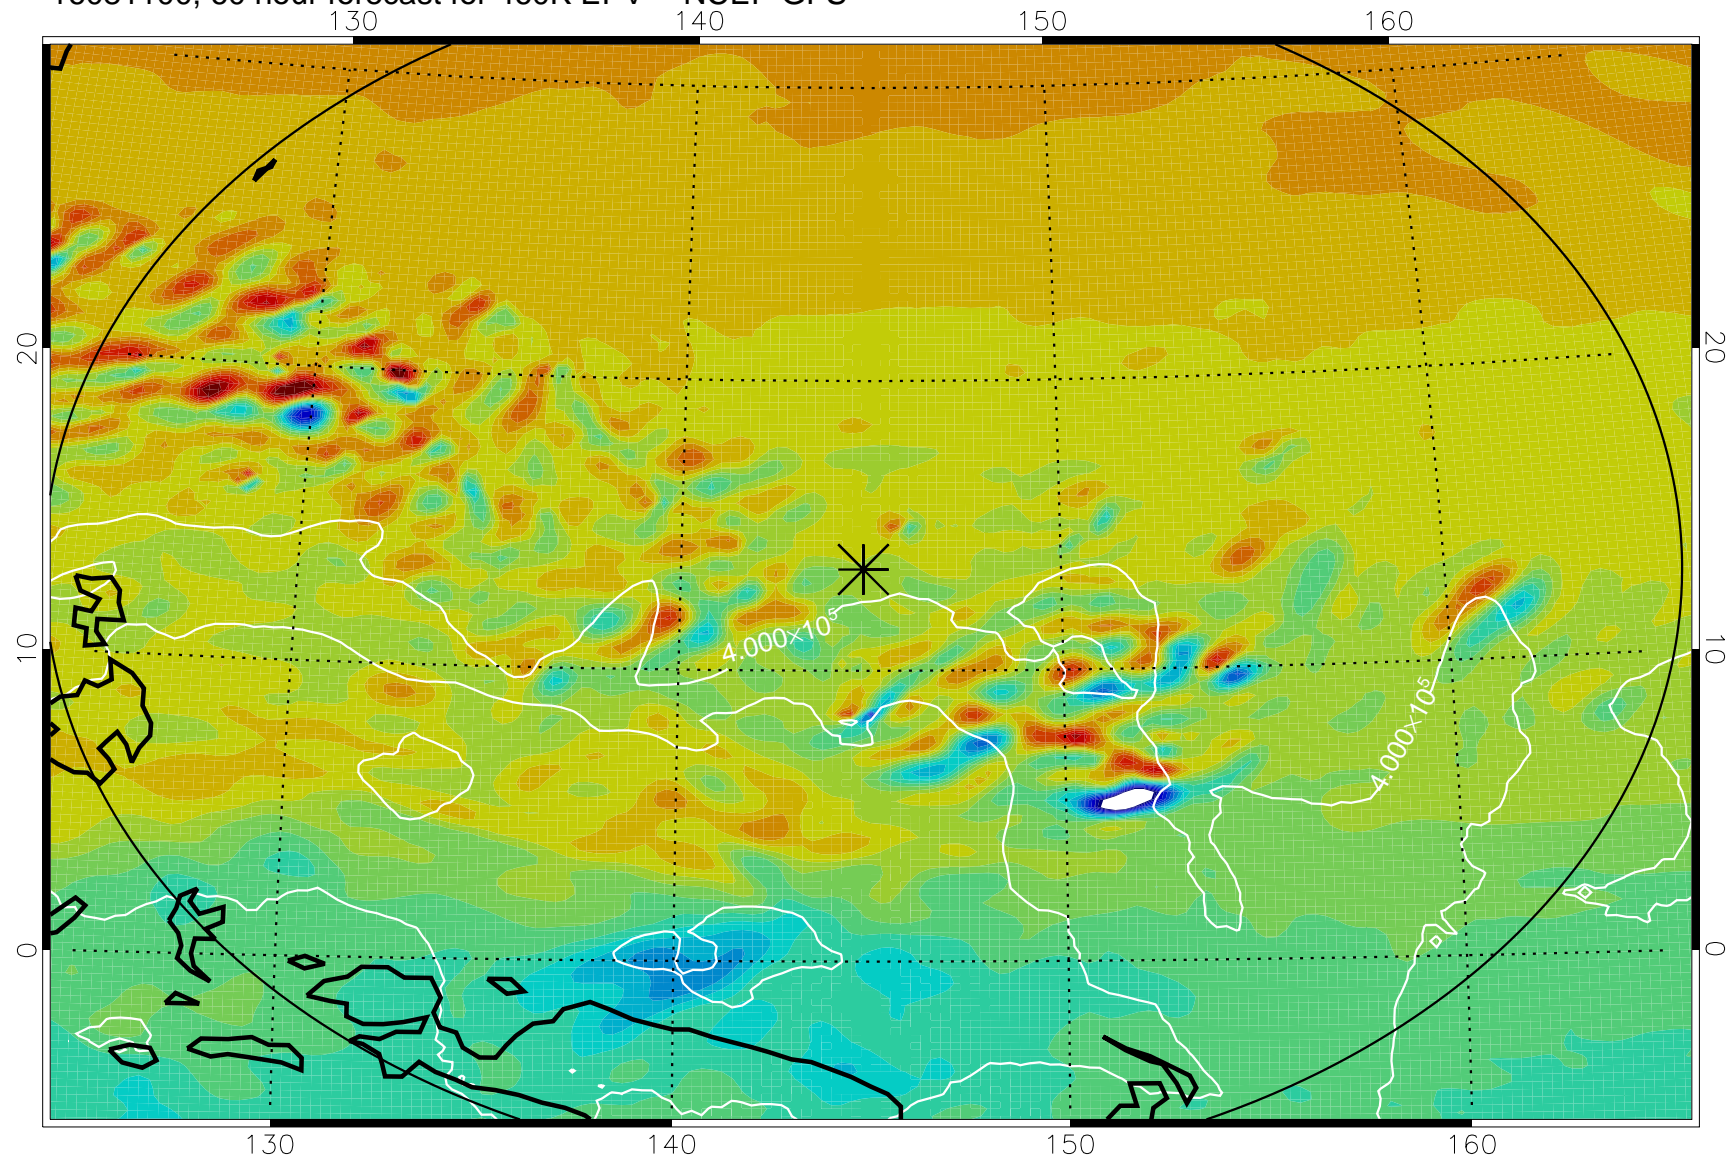

16081006, 42 hour forecast for 460K EPV -- NCEP GFS

460K Montgomery Streamfunction, white

Range ring of 2304 km

16081012, 48 hour forecast for 460K EPV -- NCEP GFS

460K Montgomery Streamfunction, white

Range ring of 2304 km

16081018, 54 hour forecast for 460K EPV -- NCEP GFS

460K Montgomery Streamfunction, white

Range ring of 2304 km

16081100, 60 hour forecast for 460K EPV -- NCEP GFS

460K Montgomery Streamfunction, white

Range ring of 2304 km

16081106, 66 hour forecast for 460K EPV -- NCEP GFS

460K Montgomery Streamfunction, white

Range ring of 2304 km

16081112, 72 hour forecast for 460K EPV -- NCEP GFS

460K Montgomery Streamfunction, white

Range ring of 2304 km

16081118, 78 hour forecast for 460K EPV -- NCEP GFS

460K Montgomery Streamfunction, white

Range ring of 2304 km

16081200, 84 hour forecast for 460K EPV -- NCEP GFS

460K Montgomery Streamfunction, white

Range ring of 2304 km