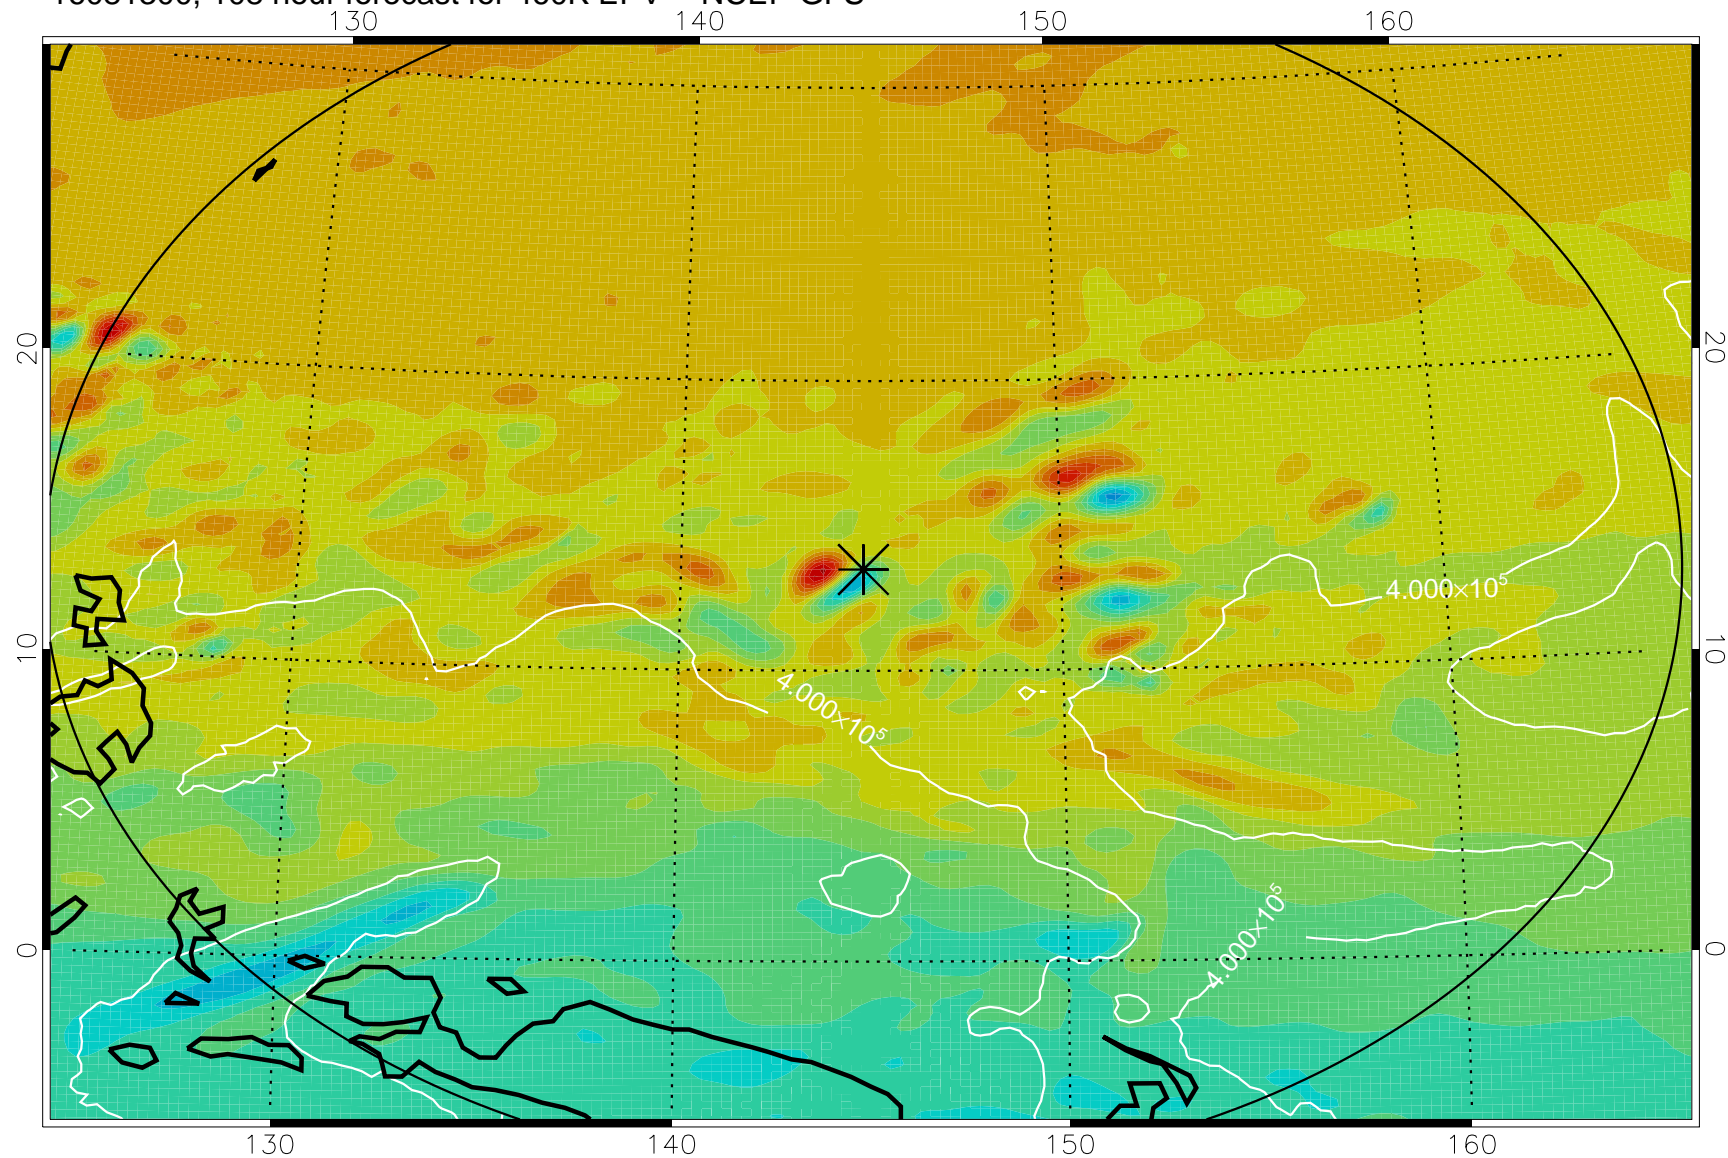

16081118, 78 hour forecast for 460K EPV -- NCEP GFS

460K Montgomery Streamfunction, white

Range ring of 2304 km

16081200, 84 hour forecast for 460K EPV -- NCEP GFS

460K Montgomery Streamfunction, white

Range ring of 2304 km

16081206, 90 hour forecast for 460K EPV -- NCEP GFS

460K Montgomery Streamfunction, white

Range ring of 2304 km

16081212, 96 hour forecast for 460K EPV -- NCEP GFS

460K Montgomery Streamfunction, white

Range ring of 2304 km

16081218, 102 hour forecast for 460K EPV -- NCEP GFS

460K Montgomery Streamfunction, white

Range ring of 2304 km

16081300, 108 hour forecast for 460K EPV -- NCEP GFS

460K Montgomery Streamfunction, white

Range ring of 2304 km

16081306, 114 hour forecast for 460K EPV -- NCEP GFS

460K Montgomery Streamfunction, white

Range ring of 2304 km

16081312, 120 hour forecast for 460K EPV -- NCEP GFS

460K Montgomery Streamfunction, white

Range ring of 2304 km