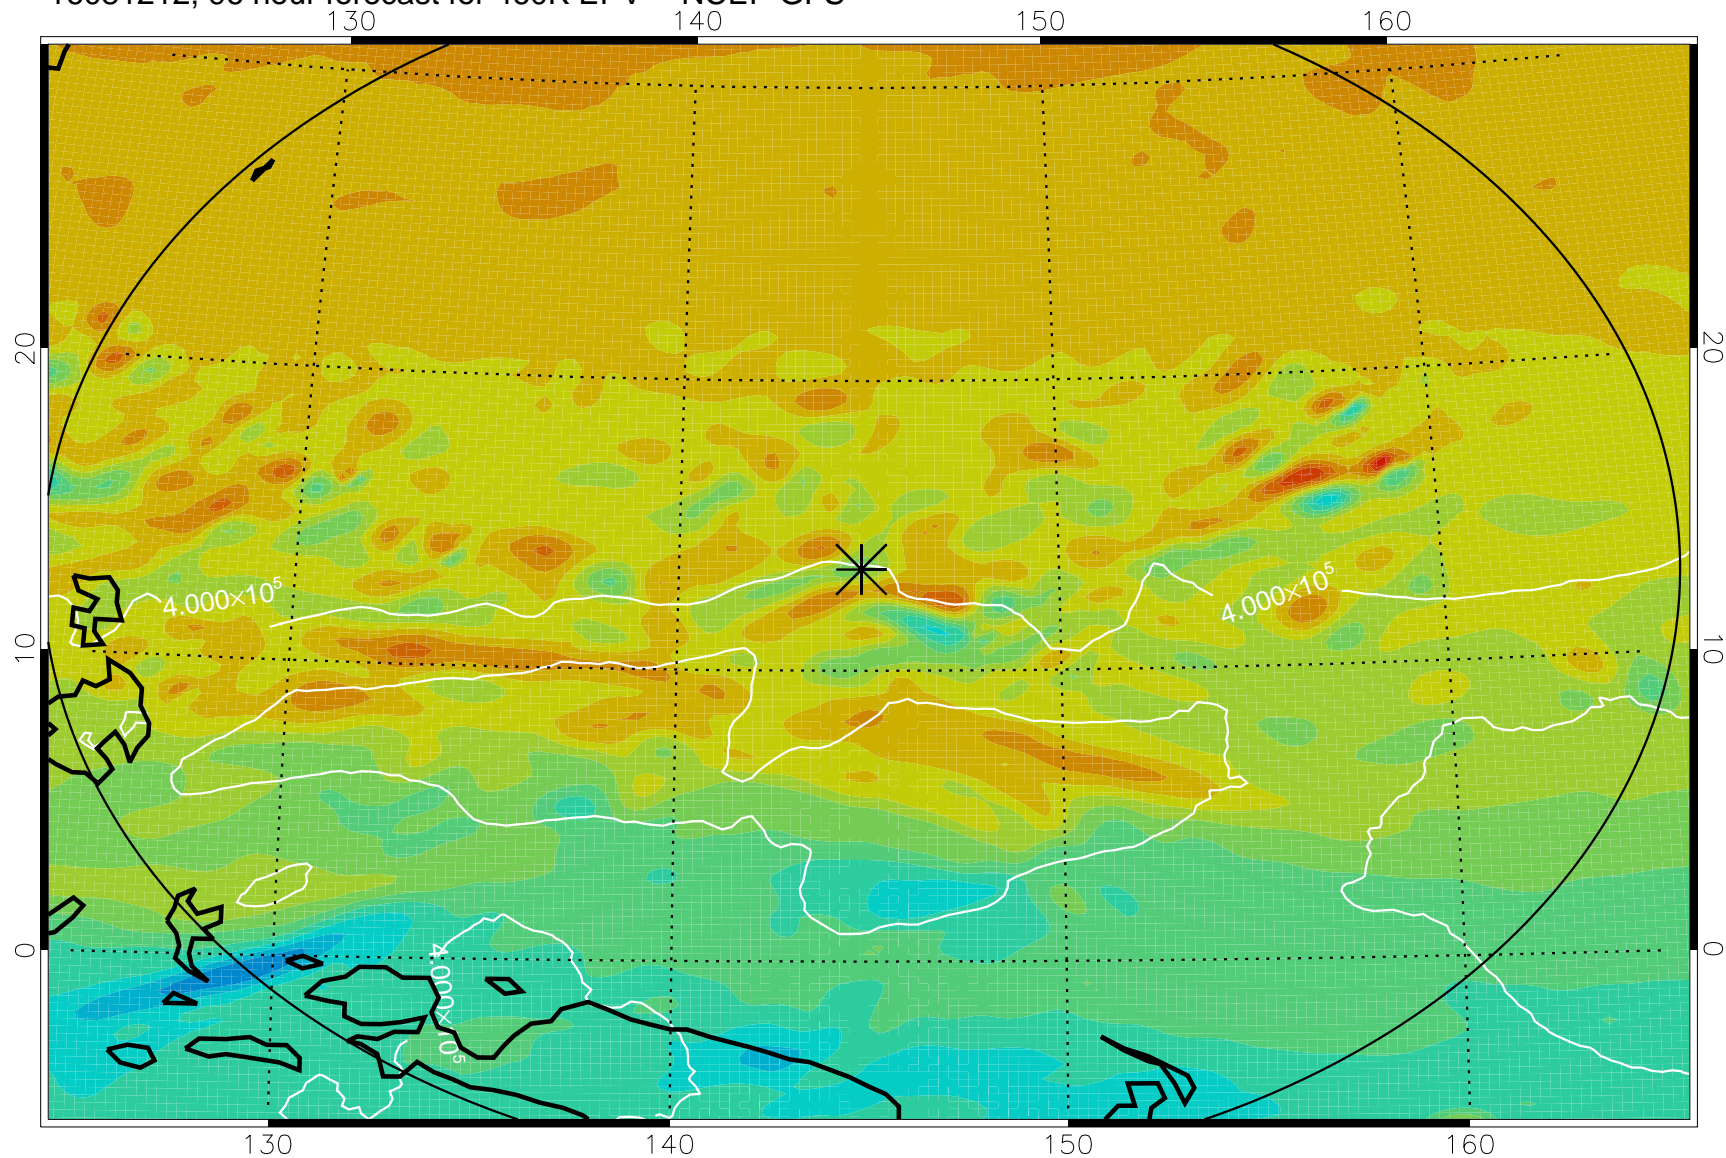

16081106, 66 hour forecast for 460K EPV -- NCEP GFS

460K Montgomery Streamfunction, white

Range ring of 2304 km

16081112, 72 hour forecast for 460K EPV -- NCEP GFS

460K Montgomery Streamfunction, white

Range ring of 2304 km

16081118, 78 hour forecast for 460K EPV -- NCEP GFS

460K Montgomery Streamfunction, white

Range ring of 2304 km

16081200, 84 hour forecast for 460K EPV -- NCEP GFS

460K Montgomery Streamfunction, white

Range ring of 2304 km

16081206, 90 hour forecast for 460K EPV -- NCEP GFS

460K Montgomery Streamfunction, white

Range ring of 2304 km

16081212, 96 hour forecast for 460K EPV -- NCEP GFS

460K Montgomery Streamfunction, white

Range ring of 2304 km

16081218, 102 hour forecast for 460K EPV -- NCEP GFS

460K Montgomery Streamfunction, white

Range ring of 2304 km

16081300, 108 hour forecast for 460K EPV -- NCEP GFS

460K Montgomery Streamfunction, white

Range ring of 2304 km