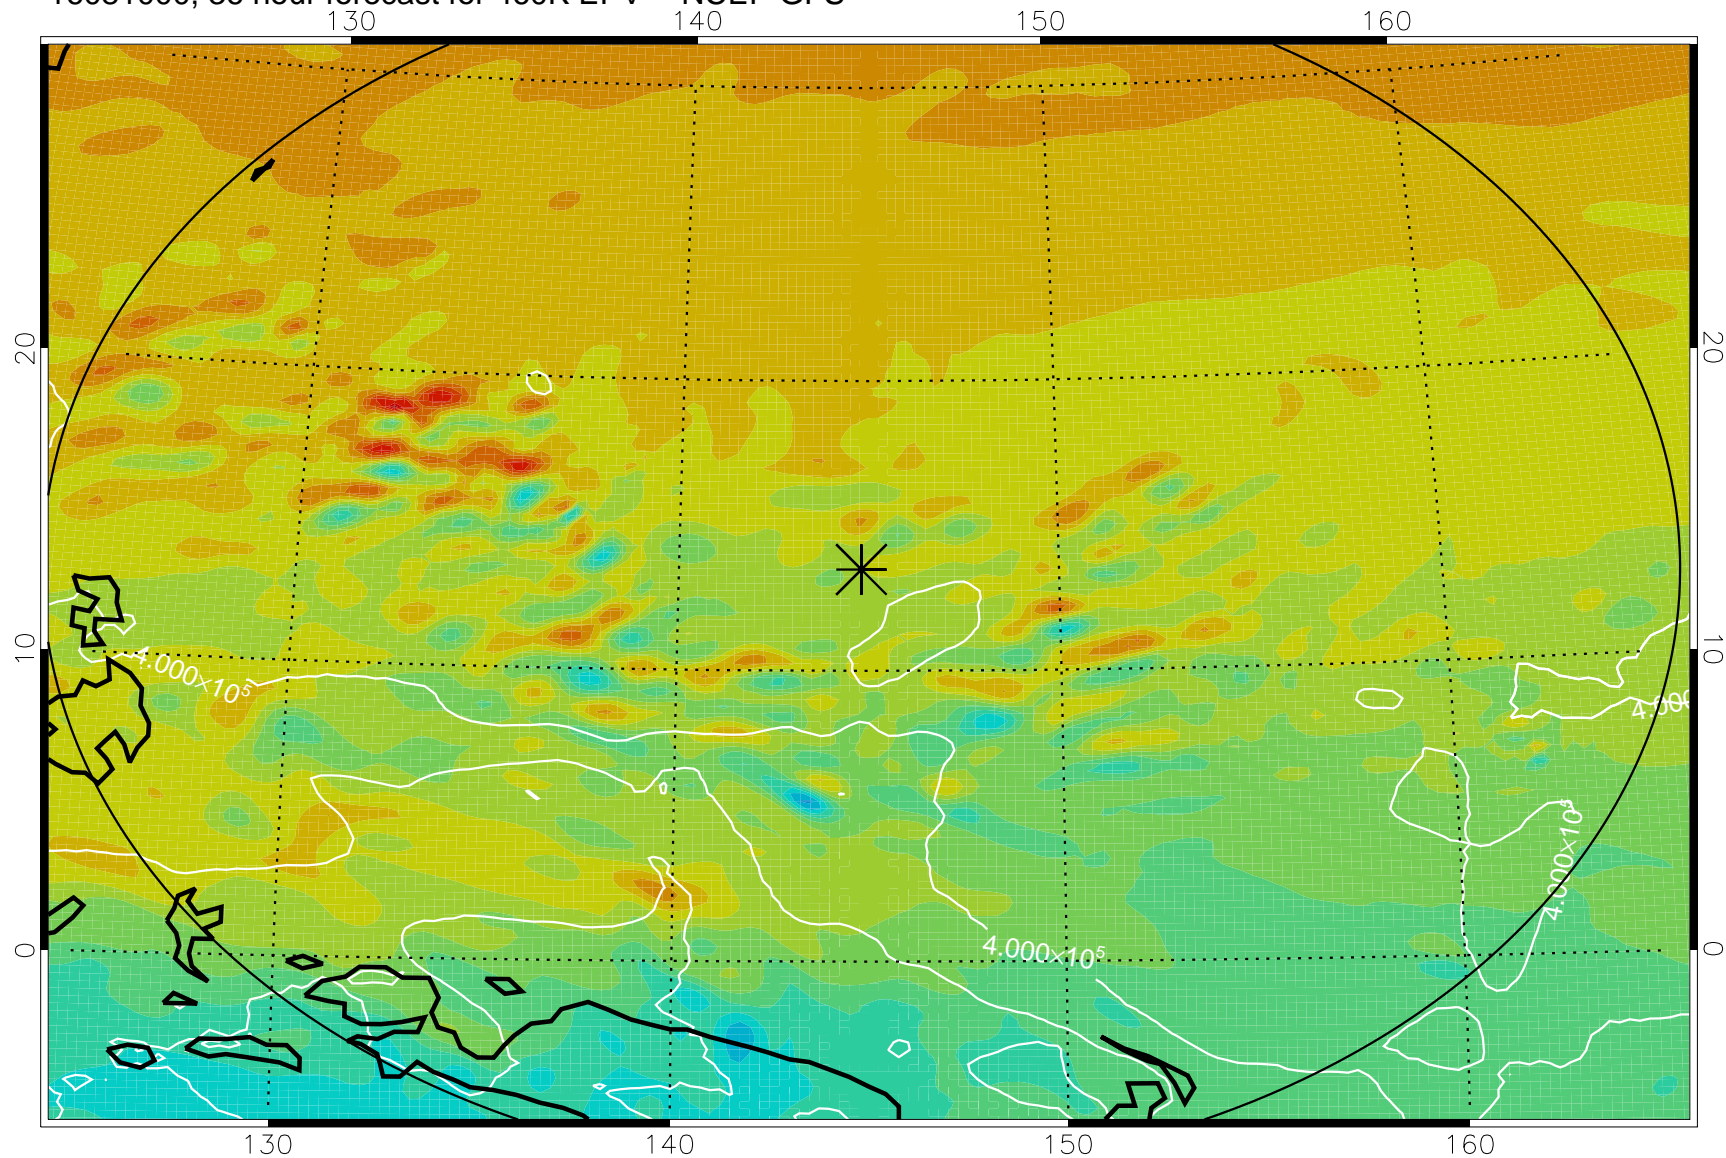

16080918, 30 hour forecast for 460K EPV -- NCEP GFS

460K Montgomery Streamfunction, white

Range ring of 2304 km

16081000, 36 hour forecast for 460K EPV -- NCEP GFS

460K Montgomery Streamfunction, white

Range ring of 2304 km

16081006, 42 hour forecast for 460K EPV -- NCEP GFS

460K Montgomery Streamfunction, white

Range ring of 2304 km

16081012, 48 hour forecast for 460K EPV -- NCEP GFS

460K Montgomery Streamfunction, white

Range ring of 2304 km

16081018, 54 hour forecast for 460K EPV -- NCEP GFS

460K Montgomery Streamfunction, white

Range ring of 2304 km

16081100, 60 hour forecast for 460K EPV -- NCEP GFS

460K Montgomery Streamfunction, white

Range ring of 2304 km

16081106, 66 hour forecast for 460K EPV -- NCEP GFS

460K Montgomery Streamfunction, white

Range ring of 2304 km

16081112, 72 hour forecast for 460K EPV -- NCEP GFS

460K Montgomery Streamfunction, white

Range ring of 2304 km