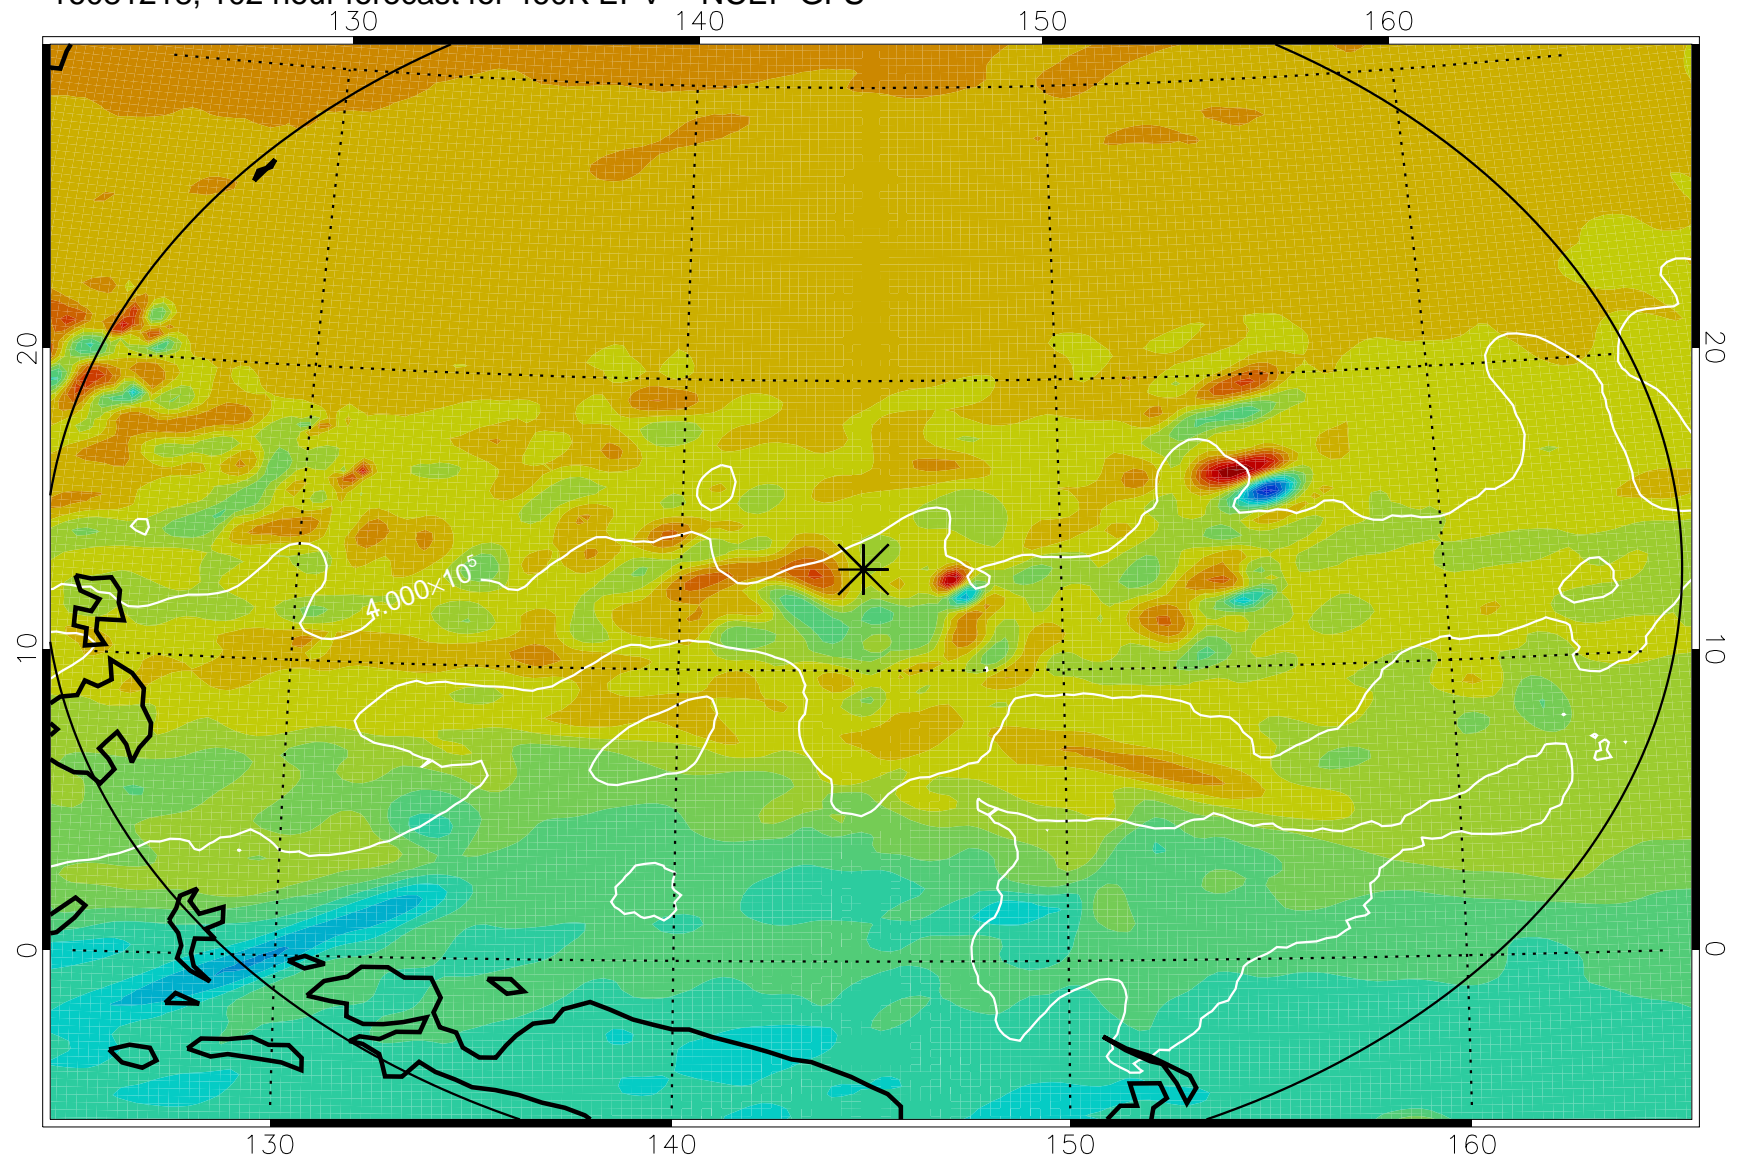

16081118, 78 hour forecast for 460K EPV -- NCEP GFS

460K Montgomery Streamfunction, white

Range ring of 2304 km

16081200, 84 hour forecast for 460K EPV -- NCEP GFS

460K Montgomery Streamfunction, white

Range ring of 2304 km

16081206, 90 hour forecast for 460K EPV -- NCEP GFS

460K Montgomery Streamfunction, white

Range ring of 2304 km

16081212, 96 hour forecast for 460K EPV -- NCEP GFS

460K Montgomery Streamfunction, white

Range ring of 2304 km

16081218, 102 hour forecast for 460K EPV -- NCEP GFS

460K Montgomery Streamfunction, white

Range ring of 2304 km

16081300, 108 hour forecast for 460K EPV -- NCEP GFS

460K Montgomery Streamfunction, white

Range ring of 2304 km

16081306, 114 hour forecast for 460K EPV -- NCEP GFS

460K Montgomery Streamfunction, white

Range ring of 2304 km

16081312, 120 hour forecast for 460K EPV -- NCEP GFS

460K Montgomery Streamfunction, white

Range ring of 2304 km