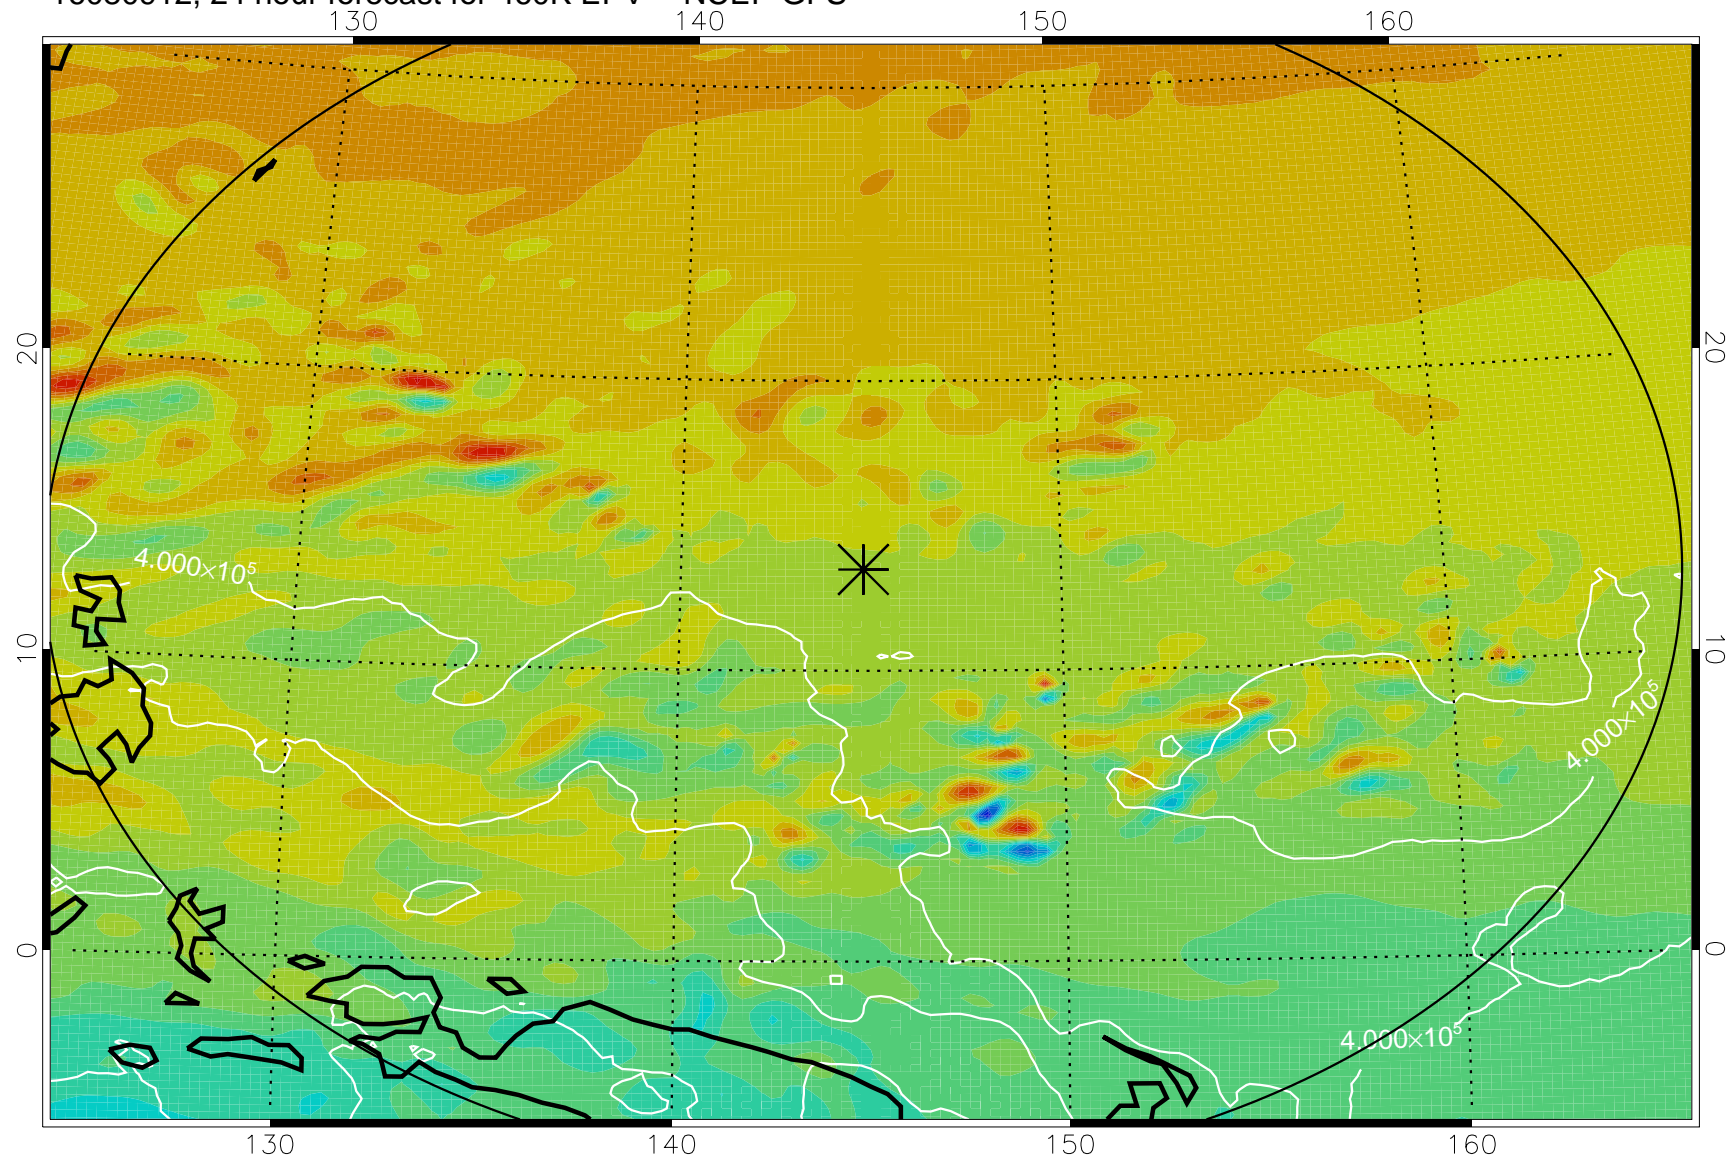

16080818, 6 hour forecast for 460K EPV -- NCEP GFS

460K Montgomery Streamfunction, white

Range ring of 2304 km

16080900, 12 hour forecast for 460K EPV -- NCEP GFS

460K Montgomery Streamfunction, white

Range ring of 2304 km

16080906, 18 hour forecast for 460K EPV -- NCEP GFS

460K Montgomery Streamfunction, white

Range ring of 2304 km

16080912, 24 hour forecast for 460K EPV -- NCEP GFS

460K Montgomery Streamfunction, white

Range ring of 2304 km

16080918, 30 hour forecast for 460K EPV -- NCEP GFS

460K Montgomery Streamfunction, white

Range ring of 2304 km

16081000, 36 hour forecast for 460K EPV -- NCEP GFS

460K Montgomery Streamfunction, white

Range ring of 2304 km

16081006, 42 hour forecast for 460K EPV -- NCEP GFS

460K Montgomery Streamfunction, white

Range ring of 2304 km

16081012, 48 hour forecast for 460K EPV -- NCEP GFS

460K Montgomery Streamfunction, white

Range ring of 2304 km