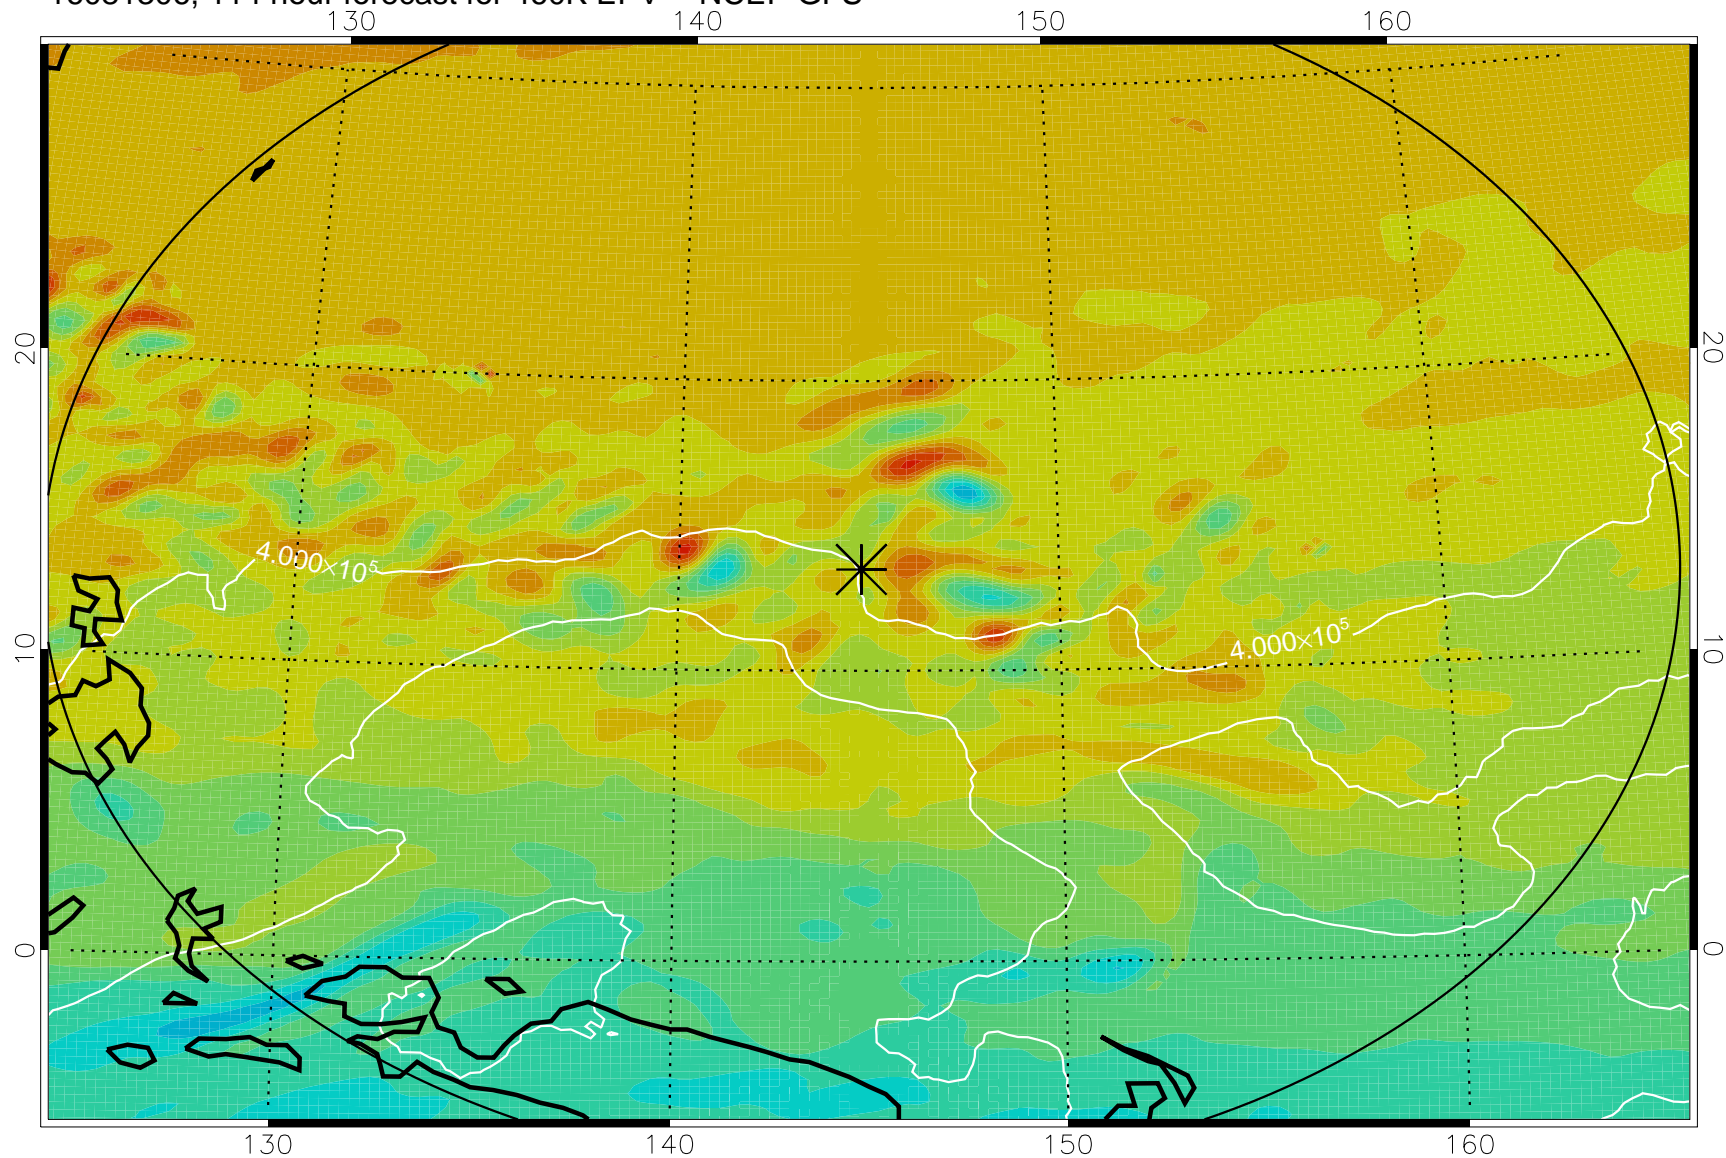

16081118, 78 hour forecast for 460K EPV -- NCEP GFS

460K Montgomery Streamfunction, white

Range ring of 2304 km

16081200, 84 hour forecast for 460K EPV -- NCEP GFS

460K Montgomery Streamfunction, white

Range ring of 2304 km

16081206, 90 hour forecast for 460K EPV -- NCEP GFS

460K Montgomery Streamfunction, white

Range ring of 2304 km

16081212, 96 hour forecast for 460K EPV -- NCEP GFS

460K Montgomery Streamfunction, white

Range ring of 2304 km

16081218, 102 hour forecast for 460K EPV -- NCEP GFS

460K Montgomery Streamfunction, white

Range ring of 2304 km

16081300, 108 hour forecast for 460K EPV -- NCEP GFS

460K Montgomery Streamfunction, white

Range ring of 2304 km

16081306, 114 hour forecast for 460K EPV -- NCEP GFS

460K Montgomery Streamfunction, white

Range ring of 2304 km

16081312, 120 hour forecast for 460K EPV -- NCEP GFS

460K Montgomery Streamfunction, white

Range ring of 2304 km