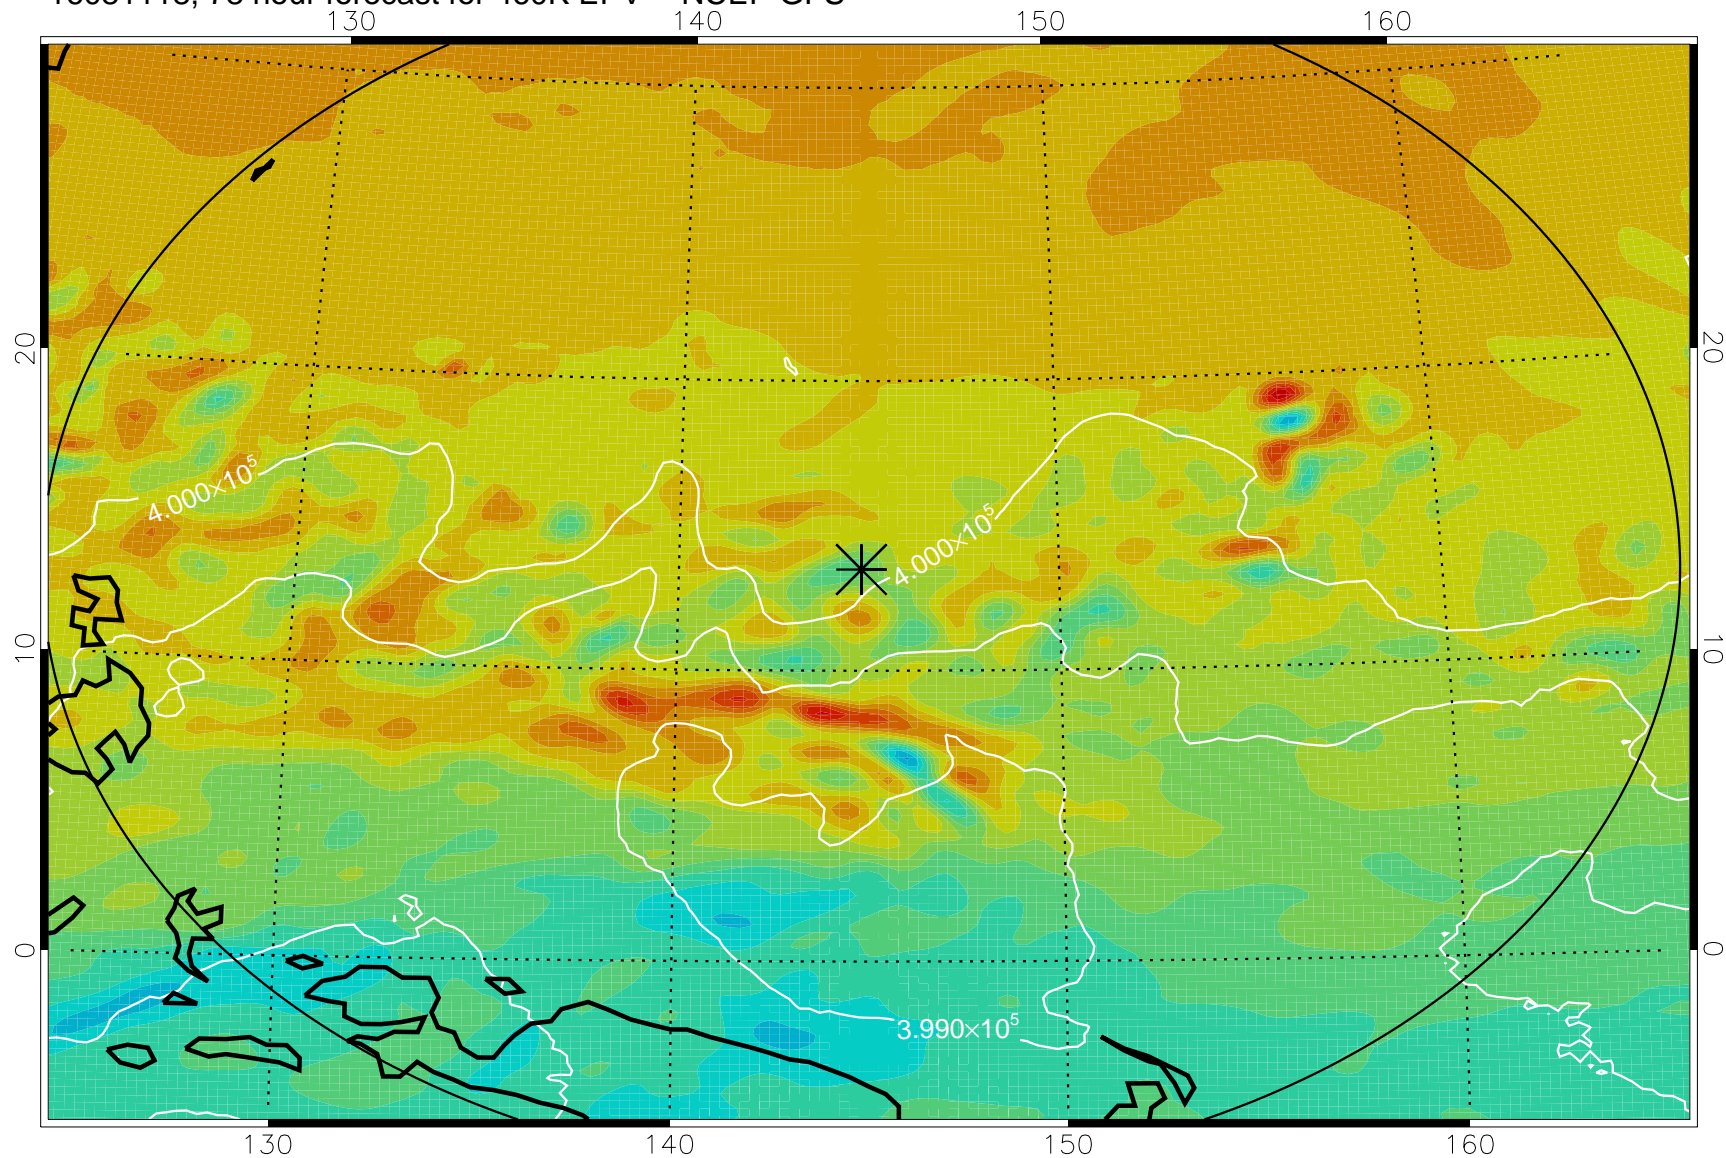

16081018, 54 hour forecast for 460K EPV -- NCEP GFS

460K Montgomery Streamfunction, white

Range ring of 2304 km

16081100, 60 hour forecast for 460K EPV -- NCEP GFS

460K Montgomery Streamfunction, white

Range ring of 2304 km

16081106, 66 hour forecast for 460K EPV -- NCEP GFS

460K Montgomery Streamfunction, white

Range ring of 2304 km

16081112, 72 hour forecast for 460K EPV -- NCEP GFS

460K Montgomery Streamfunction, white

Range ring of 2304 km

16081118, 78 hour forecast for 460K EPV -- NCEP GFS

460K Montgomery Streamfunction, white

Range ring of 2304 km

16081200, 84 hour forecast for 460K EPV -- NCEP GFS

460K Montgomery Streamfunction, white

Range ring of 2304 km

16081206, 90 hour forecast for 460K EPV -- NCEP GFS

460K Montgomery Streamfunction, white

Range ring of 2304 km

16081212, 96 hour forecast for 460K EPV -- NCEP GFS

460K Montgomery Streamfunction, white

Range ring of 2304 km