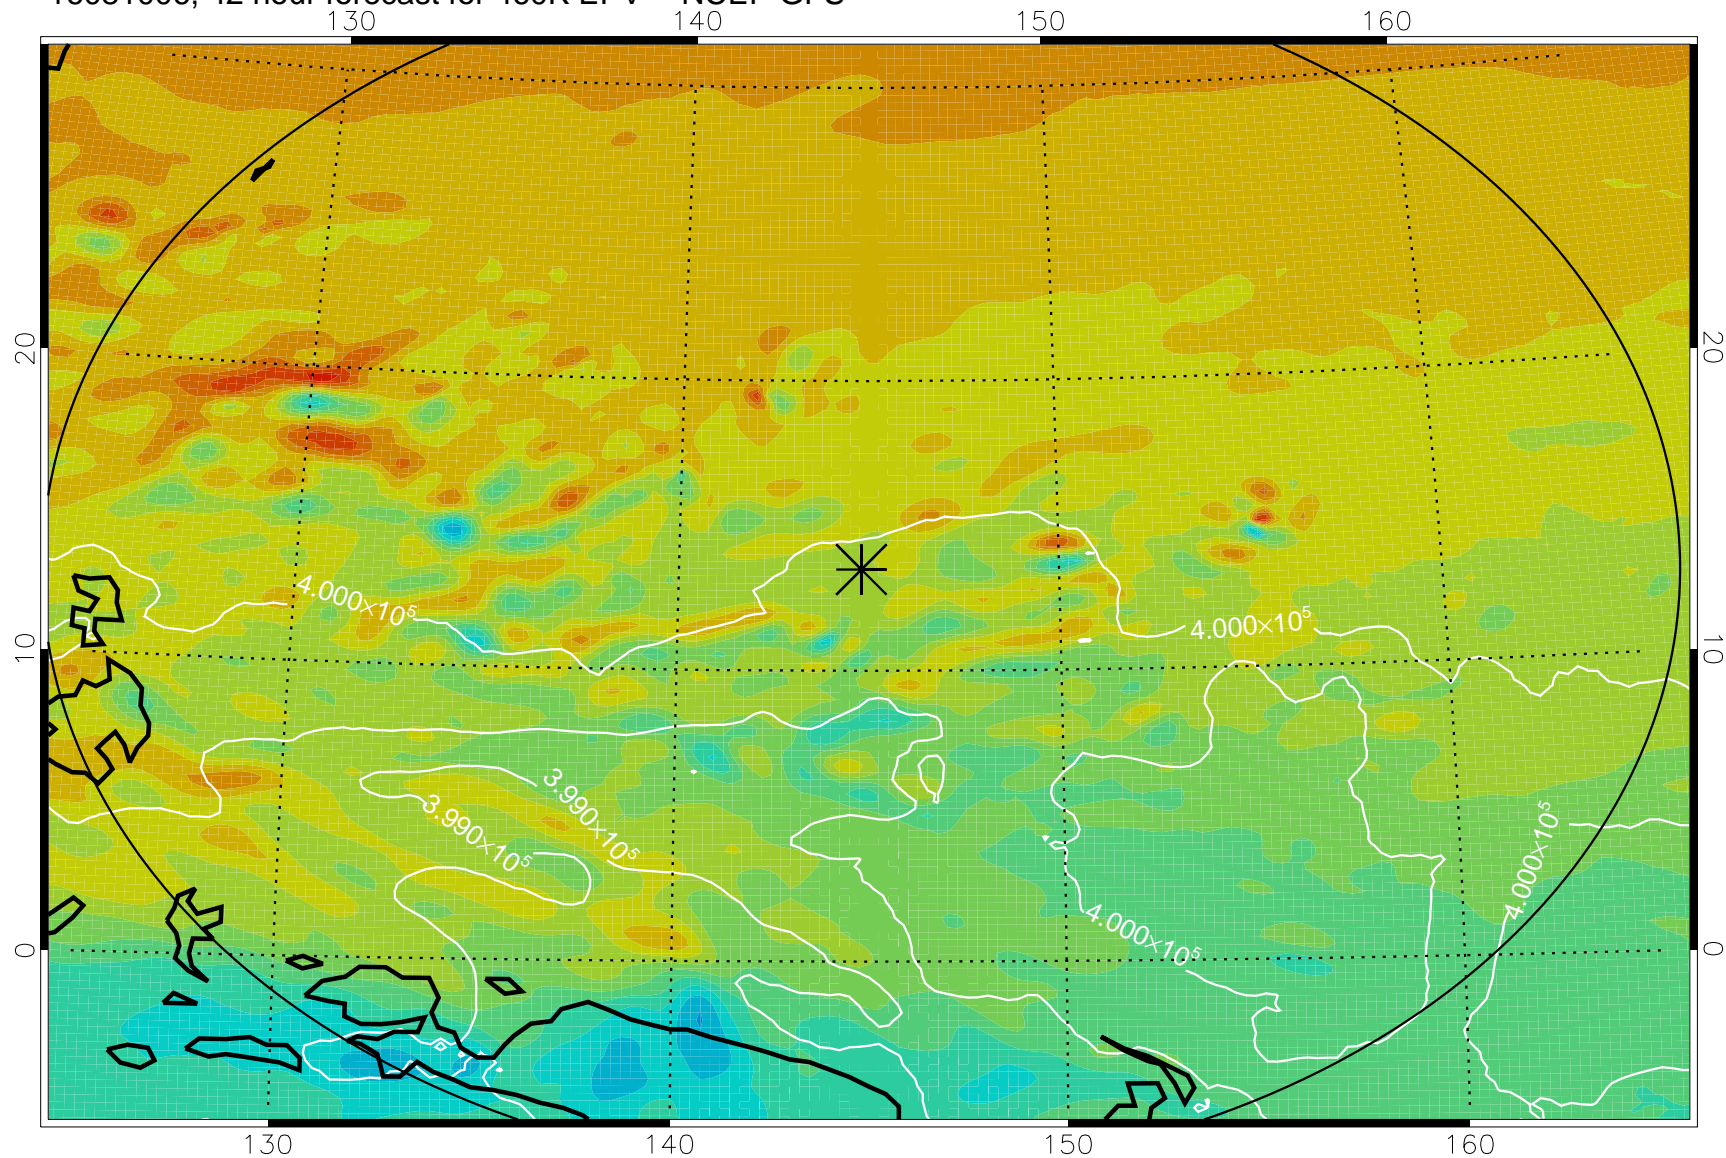

16080918, 30 hour forecast for 460K EPV -- NCEP GFS

460K Montgomery Streamfunction, white

Range ring of 2304 km

16081000, 36 hour forecast for 460K EPV -- NCEP GFS

460K Montgomery Streamfunction, white

Range ring of 2304 km

16081006, 42 hour forecast for 460K EPV -- NCEP GFS

460K Montgomery Streamfunction, white

Range ring of 2304 km

16081012, 48 hour forecast for 460K EPV -- NCEP GFS

460K Montgomery Streamfunction, white

Range ring of 2304 km

16081018, 54 hour forecast for 460K EPV -- NCEP GFS

460K Montgomery Streamfunction, white

Range ring of 2304 km

16081100, 60 hour forecast for 460K EPV -- NCEP GFS

460K Montgomery Streamfunction, white

Range ring of 2304 km

16081106, 66 hour forecast for 460K EPV -- NCEP GFS

460K Montgomery Streamfunction, white

Range ring of 2304 km

16081112, 72 hour forecast for 460K EPV -- NCEP GFS

460K Montgomery Streamfunction, white

Range ring of 2304 km