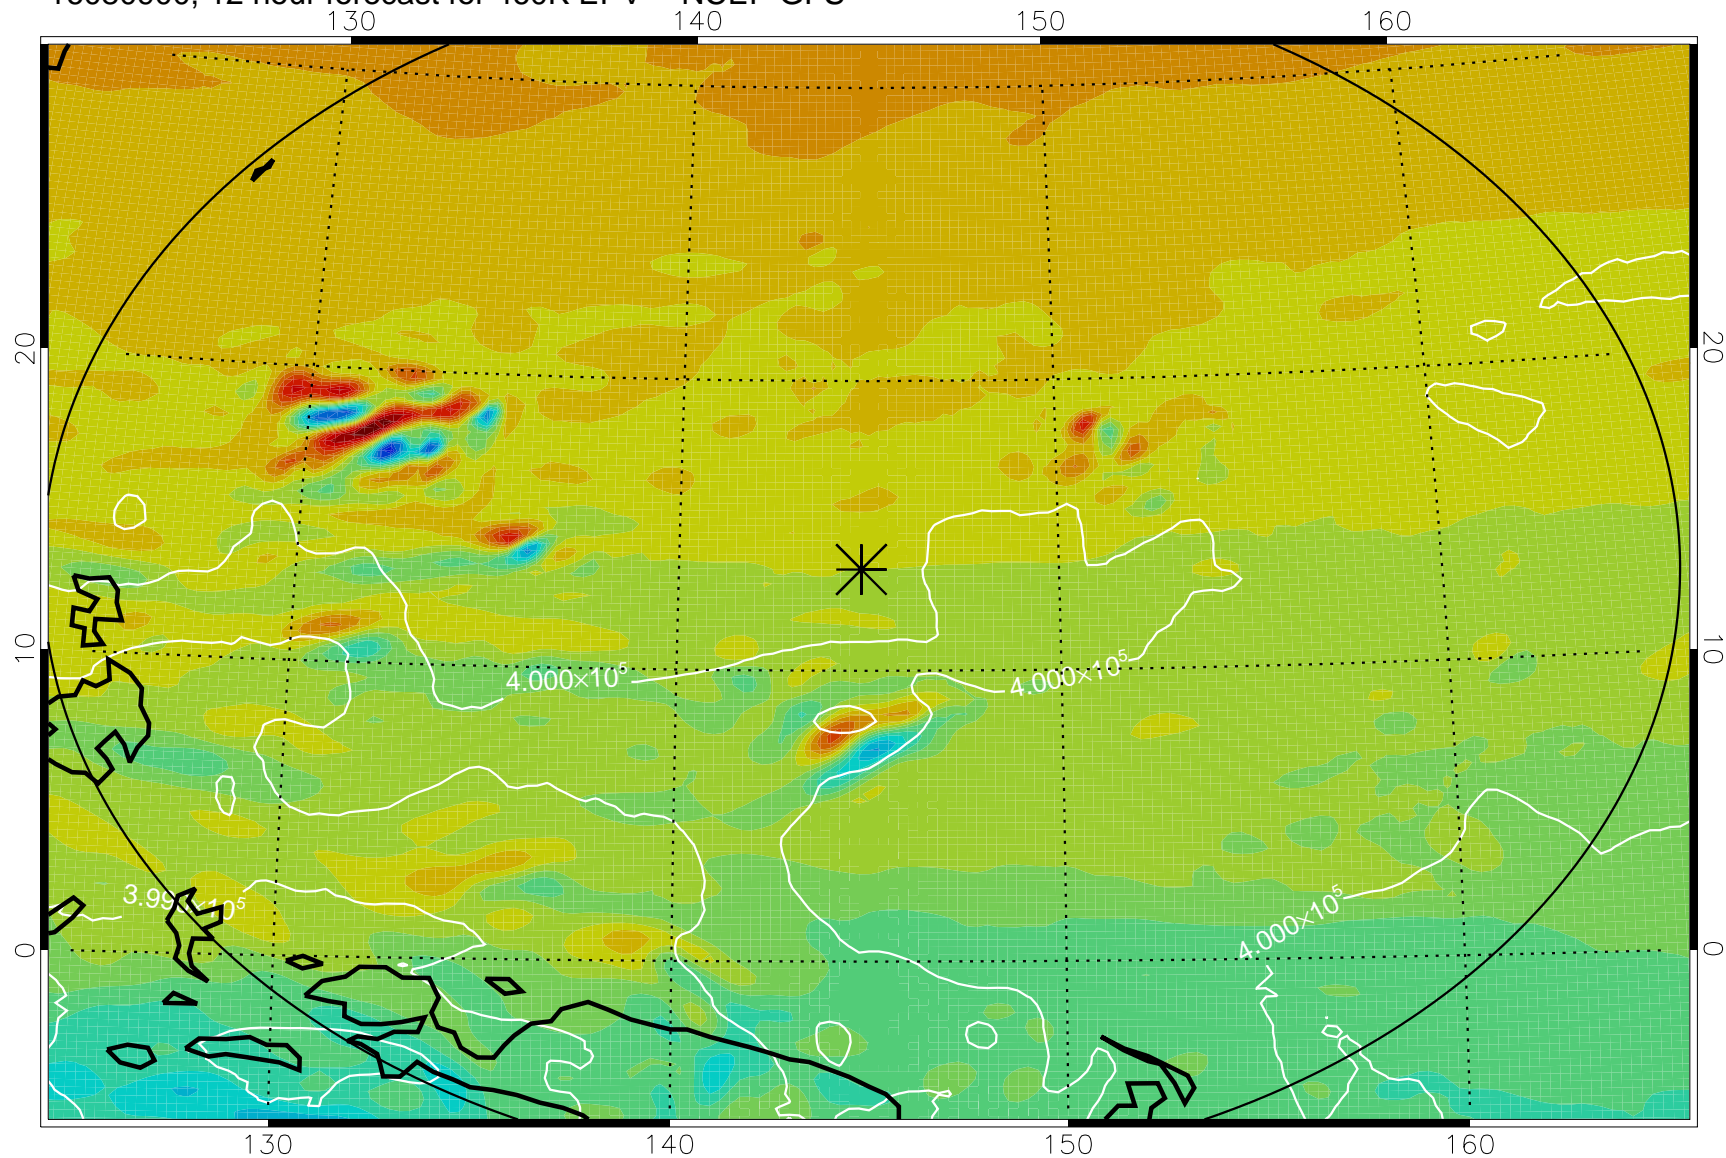

16080818, 6 hour forecast for 460K EPV -- NCEP GFS

460K Montgomery Streamfunction, white

Range ring of 2304 km

16080900, 12 hour forecast for 460K EPV -- NCEP GFS

460K Montgomery Streamfunction, white

Range ring of 2304 km

16080906, 18 hour forecast for 460K EPV -- NCEP GFS

460K Montgomery Streamfunction, white

Range ring of 2304 km

16080912, 24 hour forecast for 460K EPV -- NCEP GFS

460K Montgomery Streamfunction, white

Range ring of 2304 km

16080918, 30 hour forecast for 460K EPV -- NCEP GFS

460K Montgomery Streamfunction, white

Range ring of 2304 km

16081000, 36 hour forecast for 460K EPV -- NCEP GFS

460K Montgomery Streamfunction, white

Range ring of 2304 km

16081006, 42 hour forecast for 460K EPV -- NCEP GFS

460K Montgomery Streamfunction, white

Range ring of 2304 km

16081012, 48 hour forecast for 460K EPV -- NCEP GFS

460K Montgomery Streamfunction, white

Range ring of 2304 km