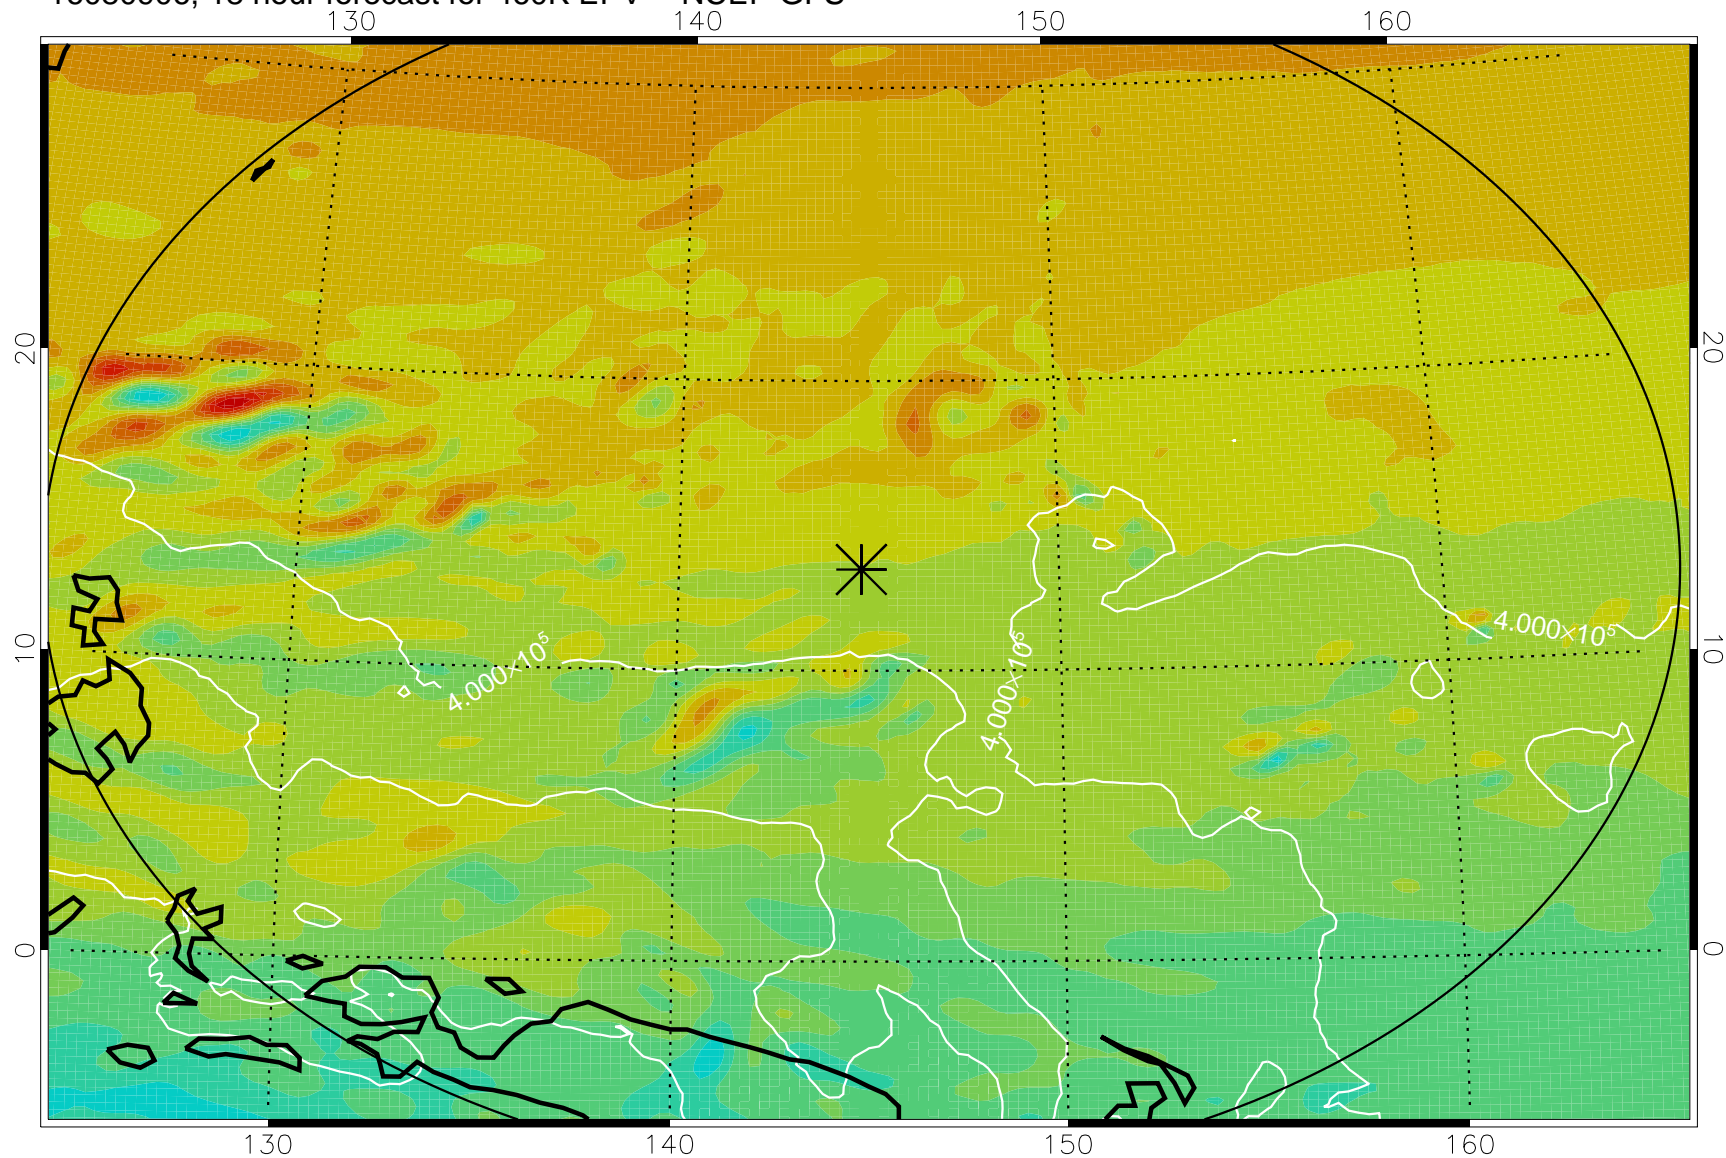

16080818, 6 hour forecast for 460K EPV -- NCEP GFS

460K Montgomery Streamfunction, white

Range ring of 2304 km

16080900, 12 hour forecast for 460K EPV -- NCEP GFS

460K Montgomery Streamfunction, white

Range ring of 2304 km

16080906, 18 hour forecast for 460K EPV -- NCEP GFS

460K Montgomery Streamfunction, white

Range ring of 2304 km

16080912, 24 hour forecast for 460K EPV -- NCEP GFS

460K Montgomery Streamfunction, white

Range ring of 2304 km

16080918, 30 hour forecast for 460K EPV -- NCEP GFS

460K Montgomery Streamfunction, white

Range ring of 2304 km

16081000, 36 hour forecast for 460K EPV -- NCEP GFS

460K Montgomery Streamfunction, white

Range ring of 2304 km

16081006, 42 hour forecast for 460K EPV -- NCEP GFS

460K Montgomery Streamfunction, white

Range ring of 2304 km

16081012, 48 hour forecast for 460K EPV -- NCEP GFS

460K Montgomery Streamfunction, white

Range ring of 2304 km