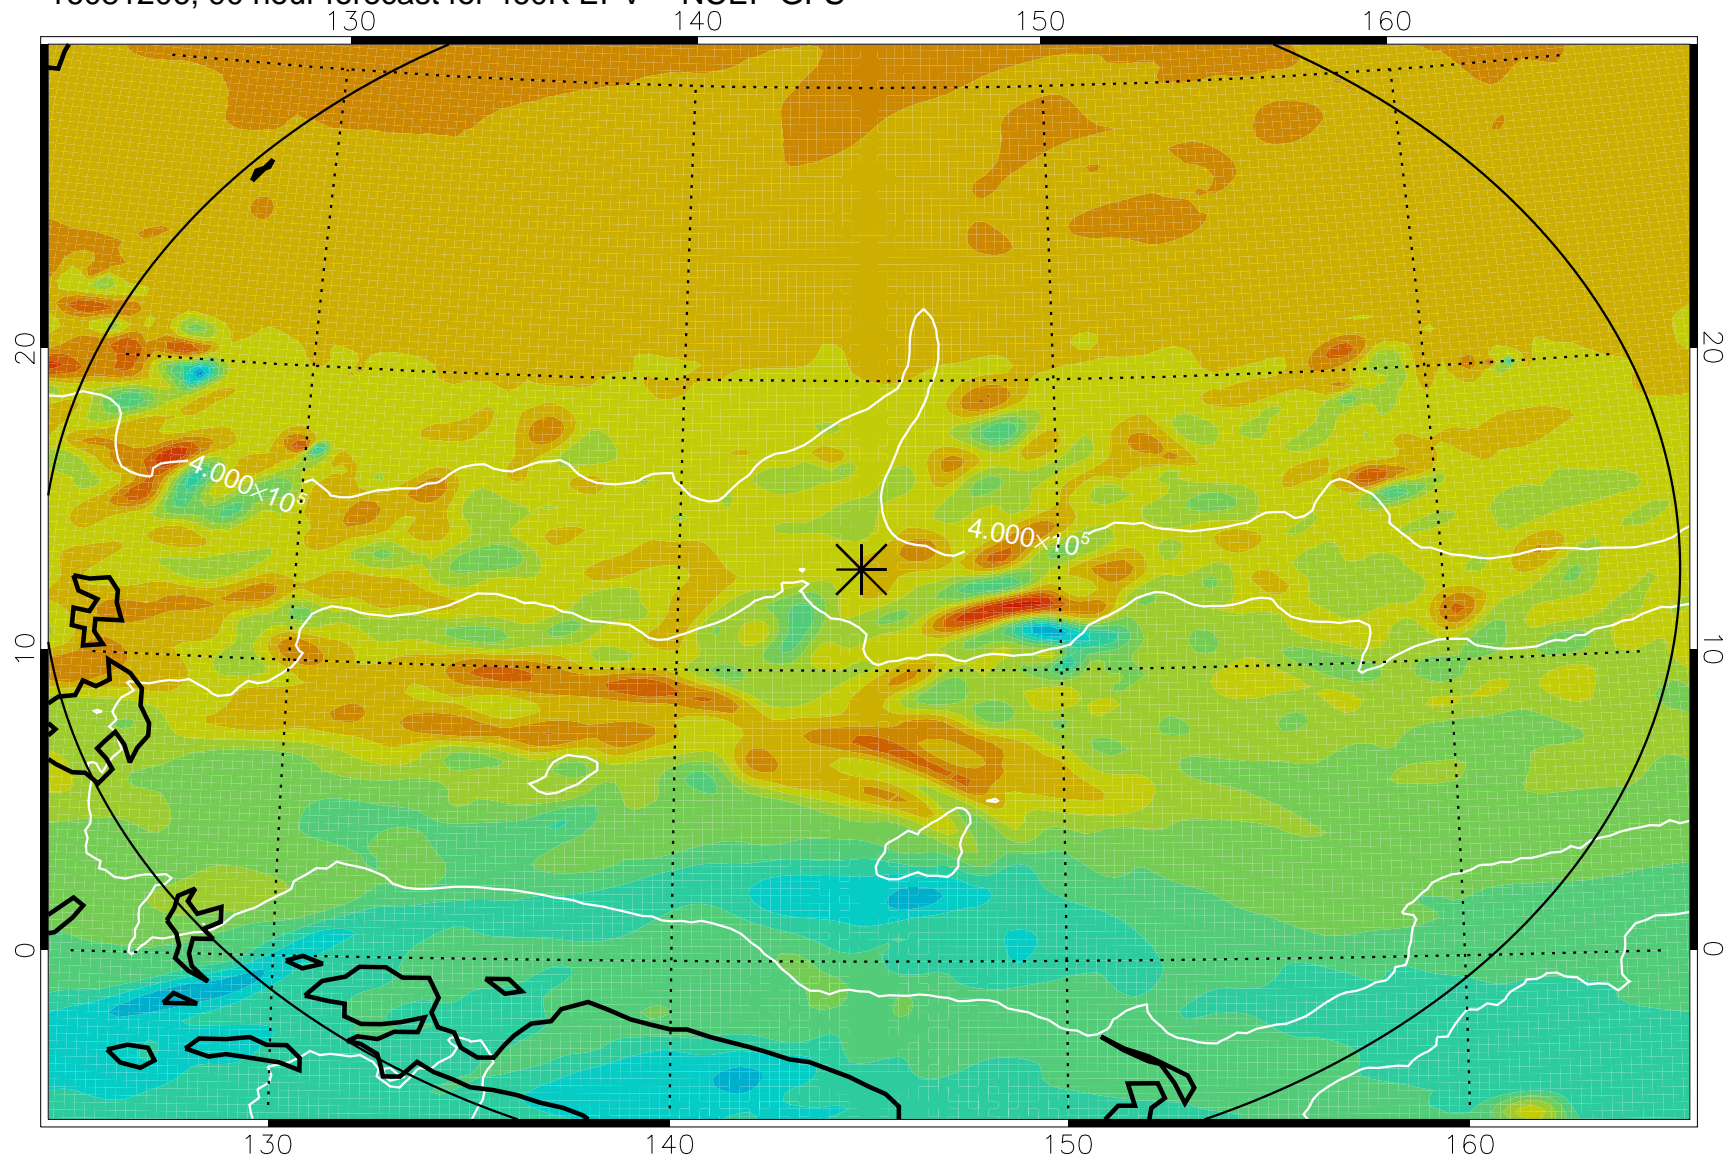

16081106, 66 hour forecast for 460K EPV -- NCEP GFS

460K Montgomery Streamfunction, white

Range ring of 2304 km

16081112, 72 hour forecast for 460K EPV -- NCEP GFS

460K Montgomery Streamfunction, white

Range ring of 2304 km

16081118, 78 hour forecast for 460K EPV -- NCEP GFS

460K Montgomery Streamfunction, white

Range ring of 2304 km

16081200, 84 hour forecast for 460K EPV -- NCEP GFS

460K Montgomery Streamfunction, white

Range ring of 2304 km

16081206, 90 hour forecast for 460K EPV -- NCEP GFS

460K Montgomery Streamfunction, white

Range ring of 2304 km

16081212, 96 hour forecast for 460K EPV -- NCEP GFS

460K Montgomery Streamfunction, white

Range ring of 2304 km

16081218, 102 hour forecast for 460K EPV -- NCEP GFS

460K Montgomery Streamfunction, white

Range ring of 2304 km

16081300, 108 hour forecast for 460K EPV -- NCEP GFS

460K Montgomery Streamfunction, white

Range ring of 2304 km