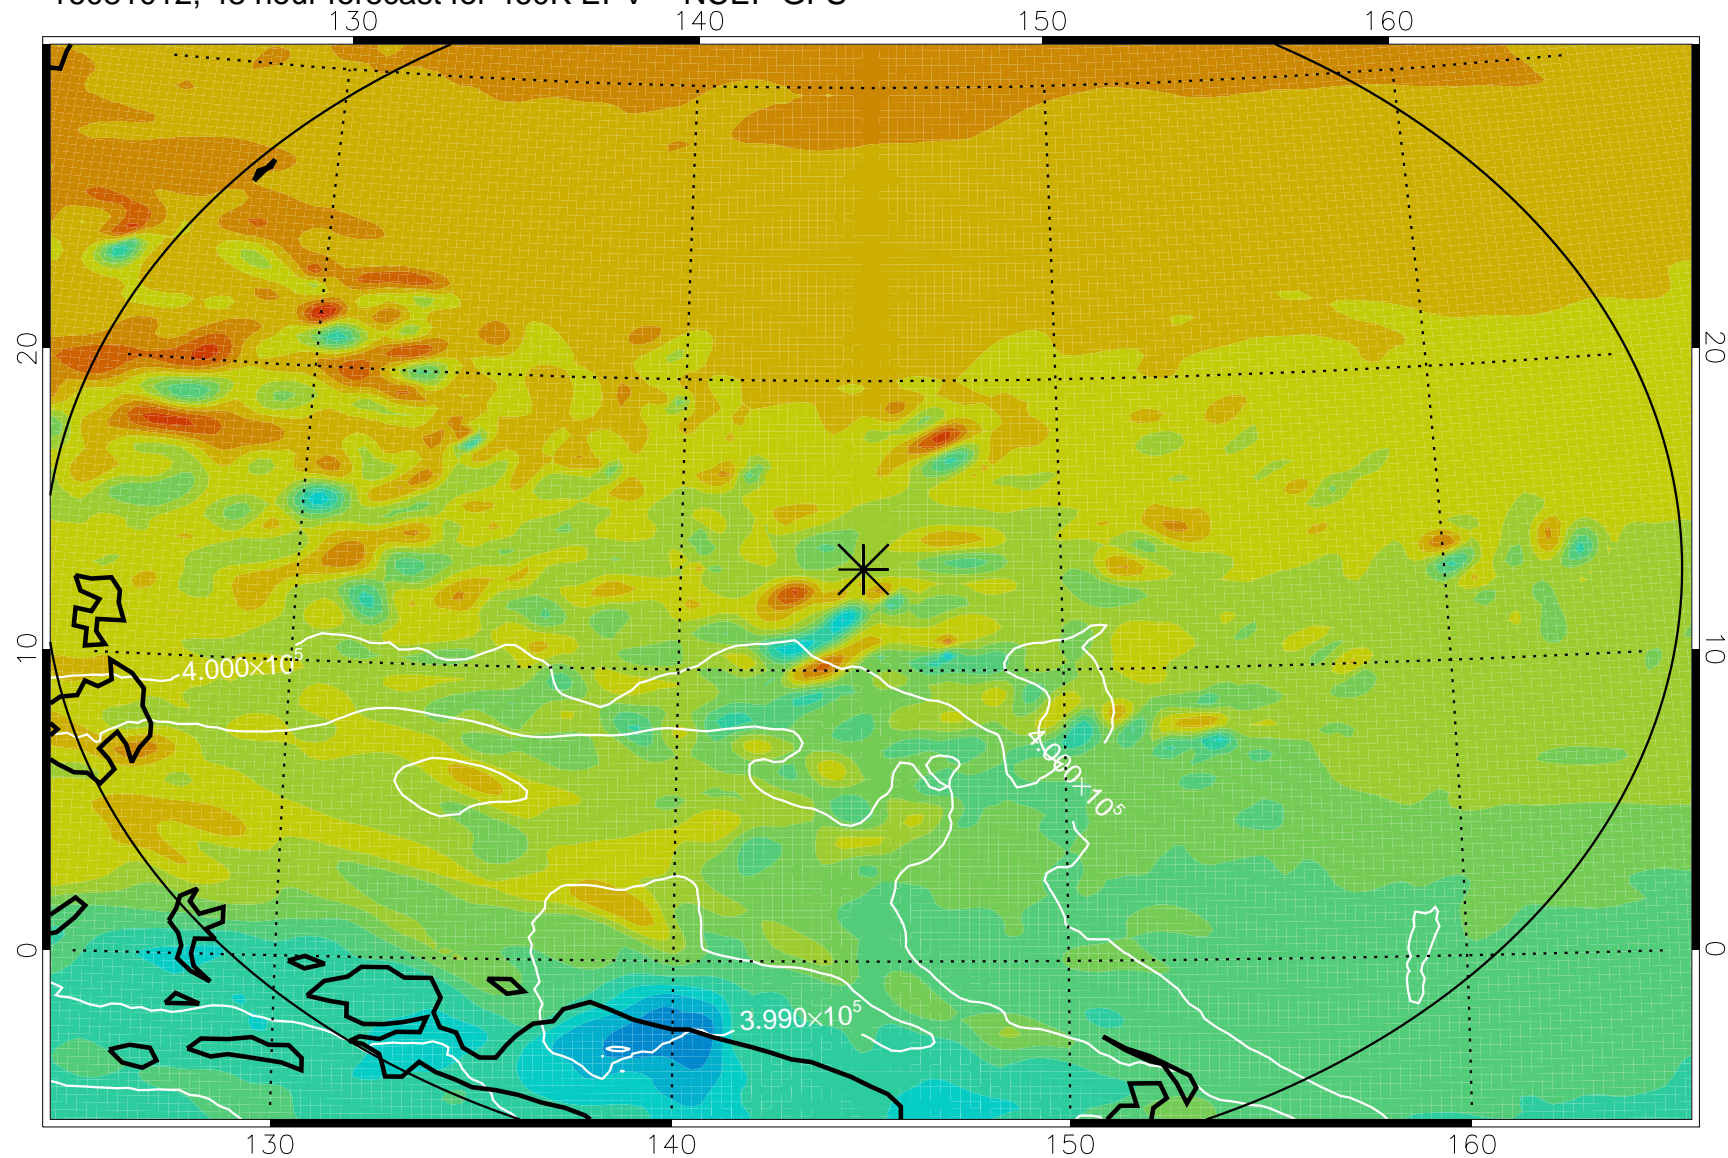

16080918, 30 hour forecast for 460K EPV -- NCEP GFS

460K Montgomery Streamfunction, white

Range ring of 2304 km

16081000, 36 hour forecast for 460K EPV -- NCEP GFS

460K Montgomery Streamfunction, white

Range ring of 2304 km

16081006, 42 hour forecast for 460K EPV -- NCEP GFS

460K Montgomery Streamfunction, white

Range ring of 2304 km

16081012, 48 hour forecast for 460K EPV -- NCEP GFS

460K Montgomery Streamfunction, white

Range ring of 2304 km

16081018, 54 hour forecast for 460K EPV -- NCEP GFS

460K Montgomery Streamfunction, white

Range ring of 2304 km

16081100, 60 hour forecast for 460K EPV -- NCEP GFS

460K Montgomery Streamfunction, white

Range ring of 2304 km

16081106, 66 hour forecast for 460K EPV -- NCEP GFS

460K Montgomery Streamfunction, white

Range ring of 2304 km

16081112, 72 hour forecast for 460K EPV -- NCEP GFS

460K Montgomery Streamfunction, white

Range ring of 2304 km