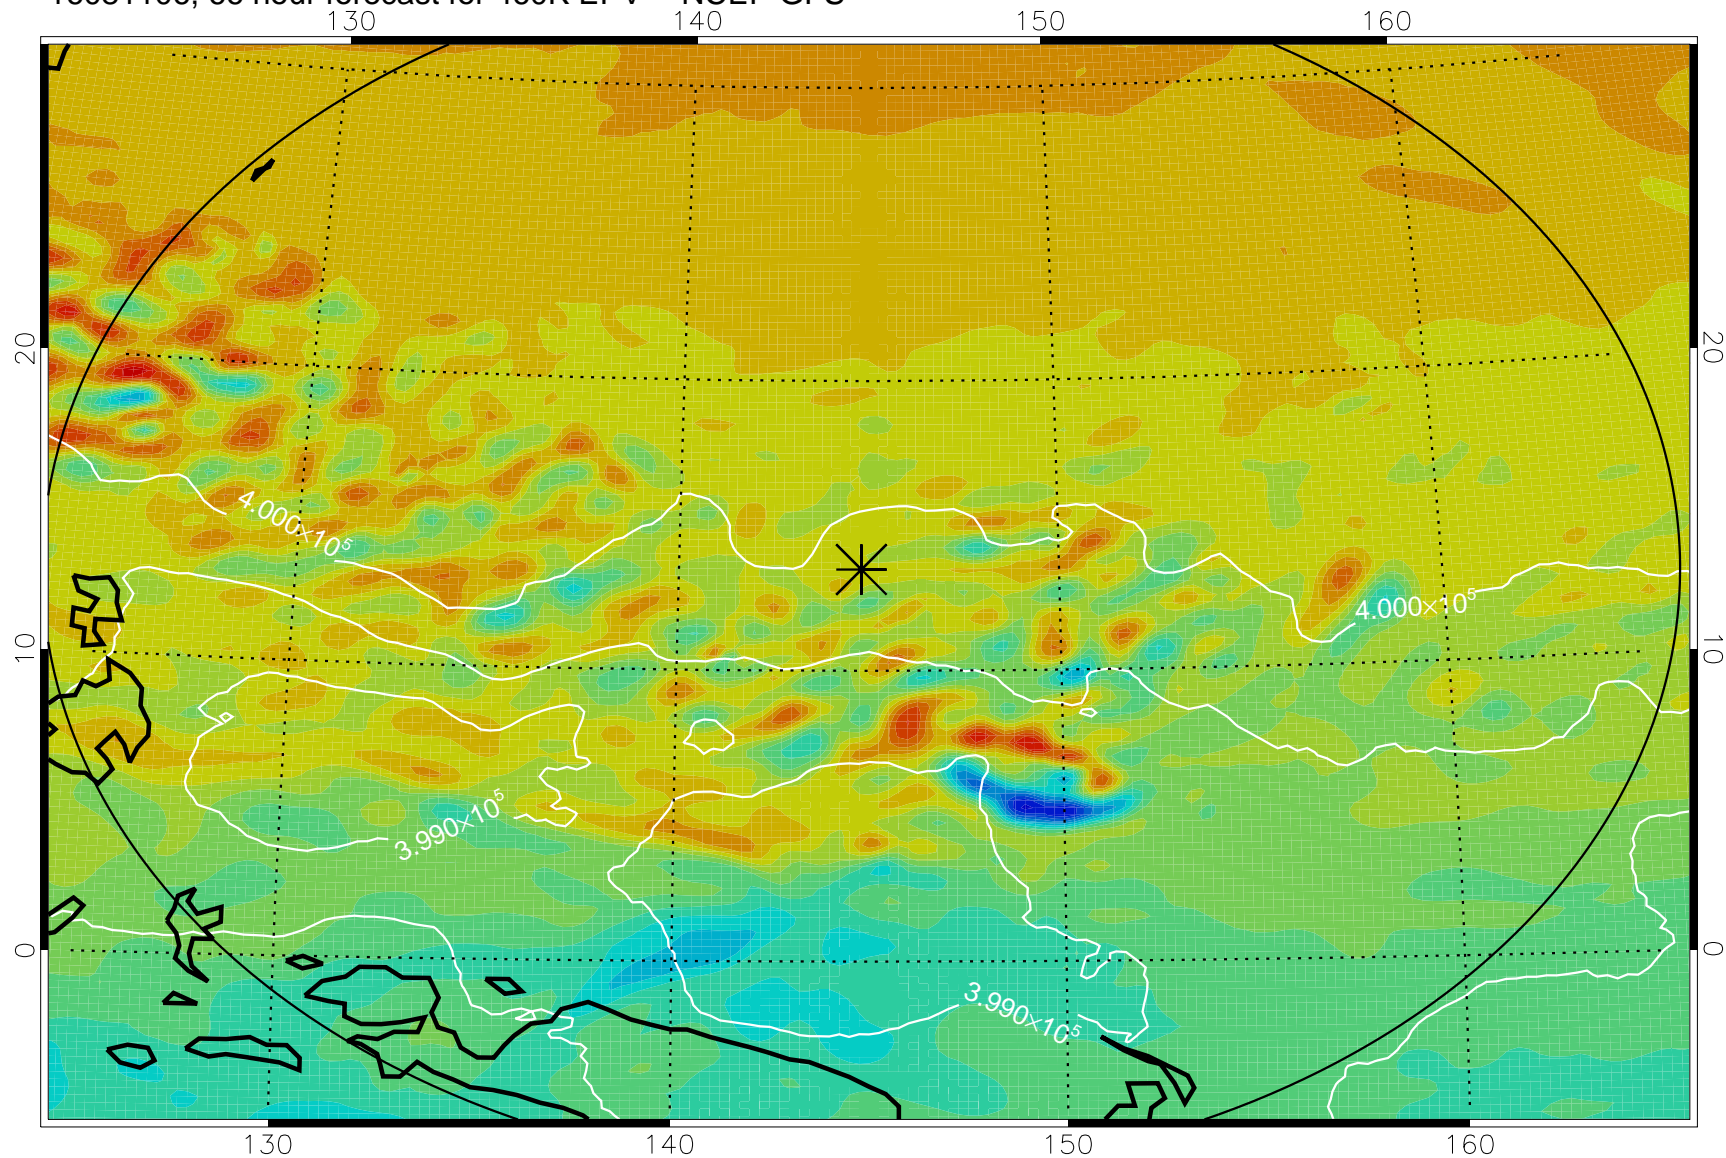

16081006, 42 hour forecast for 460K EPV -- NCEP GFS

460K Montgomery Streamfunction, white

Range ring of 2304 km

16081012, 48 hour forecast for 460K EPV -- NCEP GFS

460K Montgomery Streamfunction, white

Range ring of 2304 km

16081018, 54 hour forecast for 460K EPV -- NCEP GFS

460K Montgomery Streamfunction, white

Range ring of 2304 km

16081100, 60 hour forecast for 460K EPV -- NCEP GFS

460K Montgomery Streamfunction, white

Range ring of 2304 km

16081106, 66 hour forecast for 460K EPV -- NCEP GFS

460K Montgomery Streamfunction, white

Range ring of 2304 km

16081112, 72 hour forecast for 460K EPV -- NCEP GFS

460K Montgomery Streamfunction, white

Range ring of 2304 km

16081118, 78 hour forecast for 460K EPV -- NCEP GFS

460K Montgomery Streamfunction, white

Range ring of 2304 km

16081200, 84 hour forecast for 460K EPV -- NCEP GFS

460K Montgomery Streamfunction, white

Range ring of 2304 km