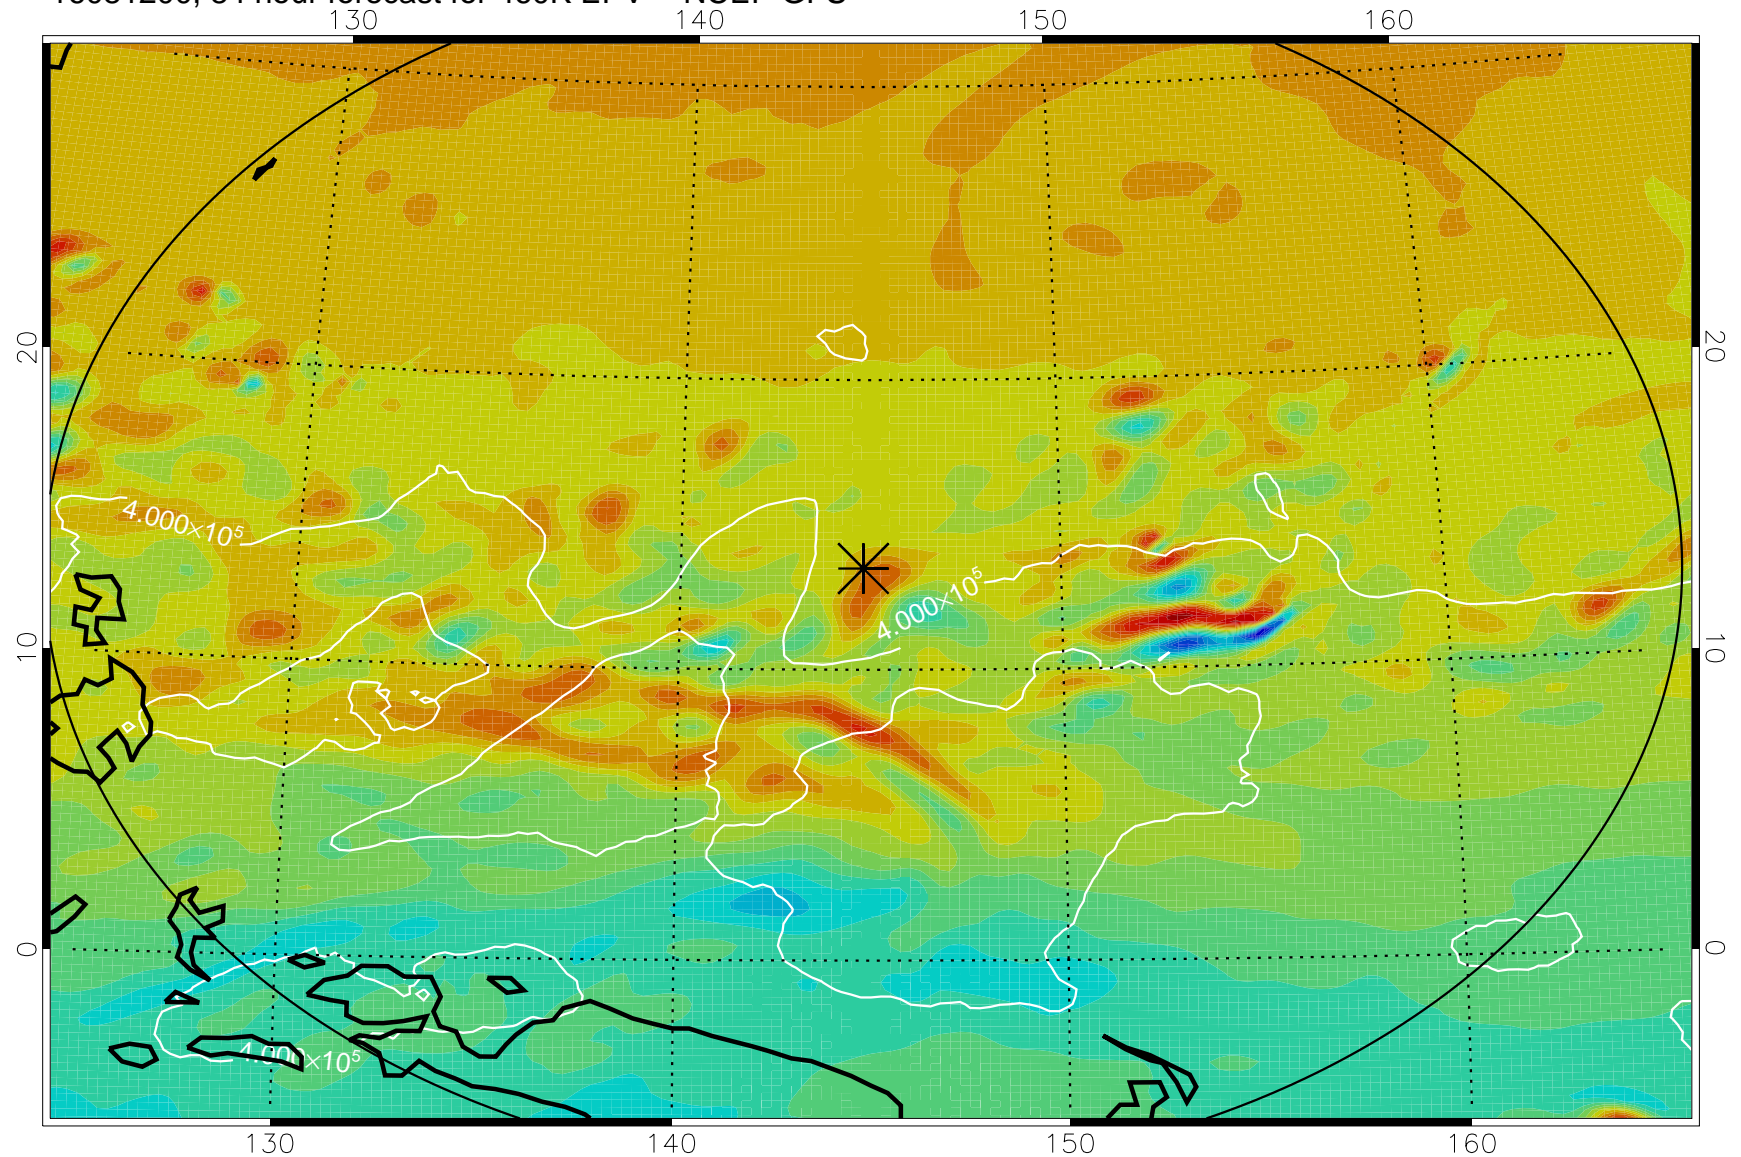

16081018, 54 hour forecast for 460K EPV -- NCEP GFS

460K Montgomery Streamfunction, white

Range ring of 2304 km

16081100, 60 hour forecast for 460K EPV -- NCEP GFS

460K Montgomery Streamfunction, white

Range ring of 2304 km

16081106, 66 hour forecast for 460K EPV -- NCEP GFS

460K Montgomery Streamfunction, white

Range ring of 2304 km

16081112, 72 hour forecast for 460K EPV -- NCEP GFS

460K Montgomery Streamfunction, white

Range ring of 2304 km

16081118, 78 hour forecast for 460K EPV -- NCEP GFS

460K Montgomery Streamfunction, white

Range ring of 2304 km

16081200, 84 hour forecast for 460K EPV -- NCEP GFS

460K Montgomery Streamfunction, white

Range ring of 2304 km

16081206, 90 hour forecast for 460K EPV -- NCEP GFS

460K Montgomery Streamfunction, white

Range ring of 2304 km

16081212, 96 hour forecast for 460K EPV -- NCEP GFS

460K Montgomery Streamfunction, white

Range ring of 2304 km