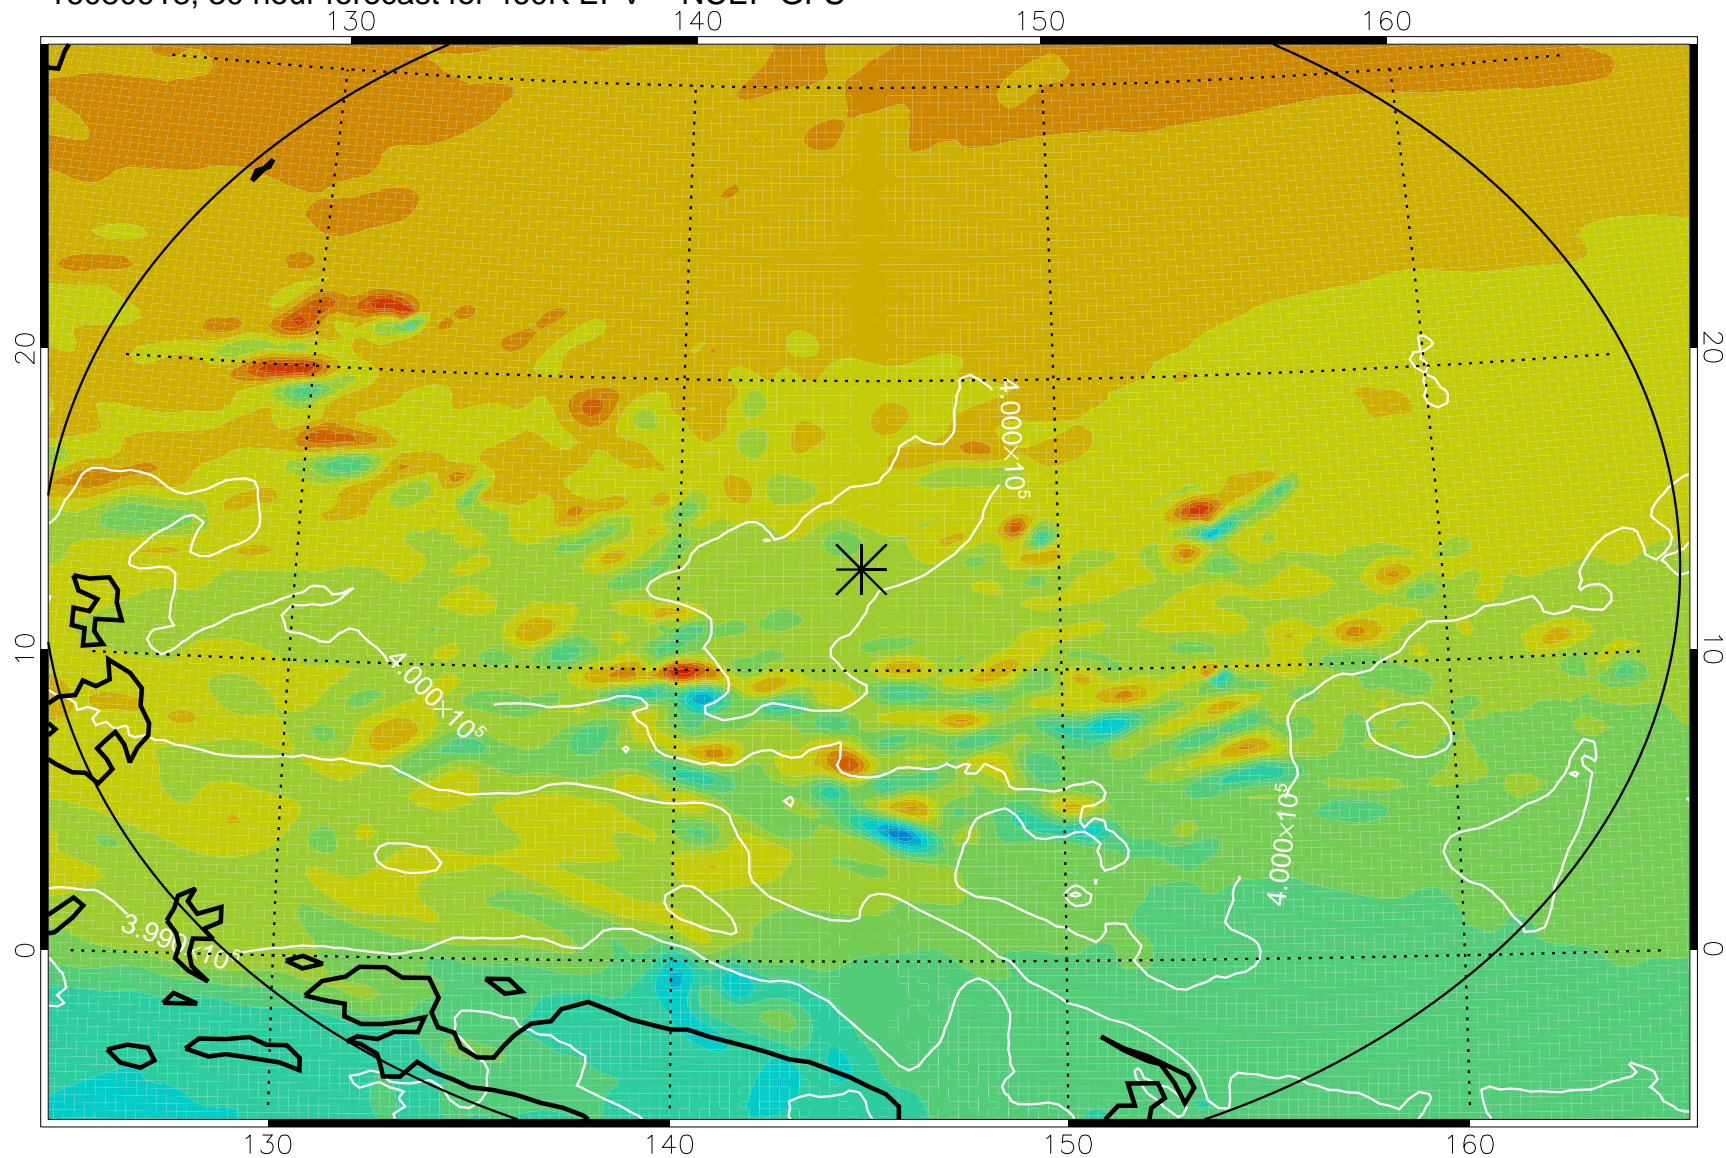

16080818, 6 hour forecast for 460K EPV -- NCEP GFS

460K Montgomery Streamfunction, white

Range ring of 2304 km

16080900, 12 hour forecast for 460K EPV -- NCEP GFS

460K Montgomery Streamfunction, white

Range ring of 2304 km

16080906, 18 hour forecast for 460K EPV -- NCEP GFS

460K Montgomery Streamfunction, white

Range ring of 2304 km

16080912, 24 hour forecast for 460K EPV -- NCEP GFS

460K Montgomery Streamfunction, white

Range ring of 2304 km

16080918, 30 hour forecast for 460K EPV -- NCEP GFS

460K Montgomery Streamfunction, white

Range ring of 2304 km

16081000, 36 hour forecast for 460K EPV -- NCEP GFS

460K Montgomery Streamfunction, white

Range ring of 2304 km

16081006, 42 hour forecast for 460K EPV -- NCEP GFS

460K Montgomery Streamfunction, white

Range ring of 2304 km

16081012, 48 hour forecast for 460K EPV -- NCEP GFS

460K Montgomery Streamfunction, white

Range ring of 2304 km