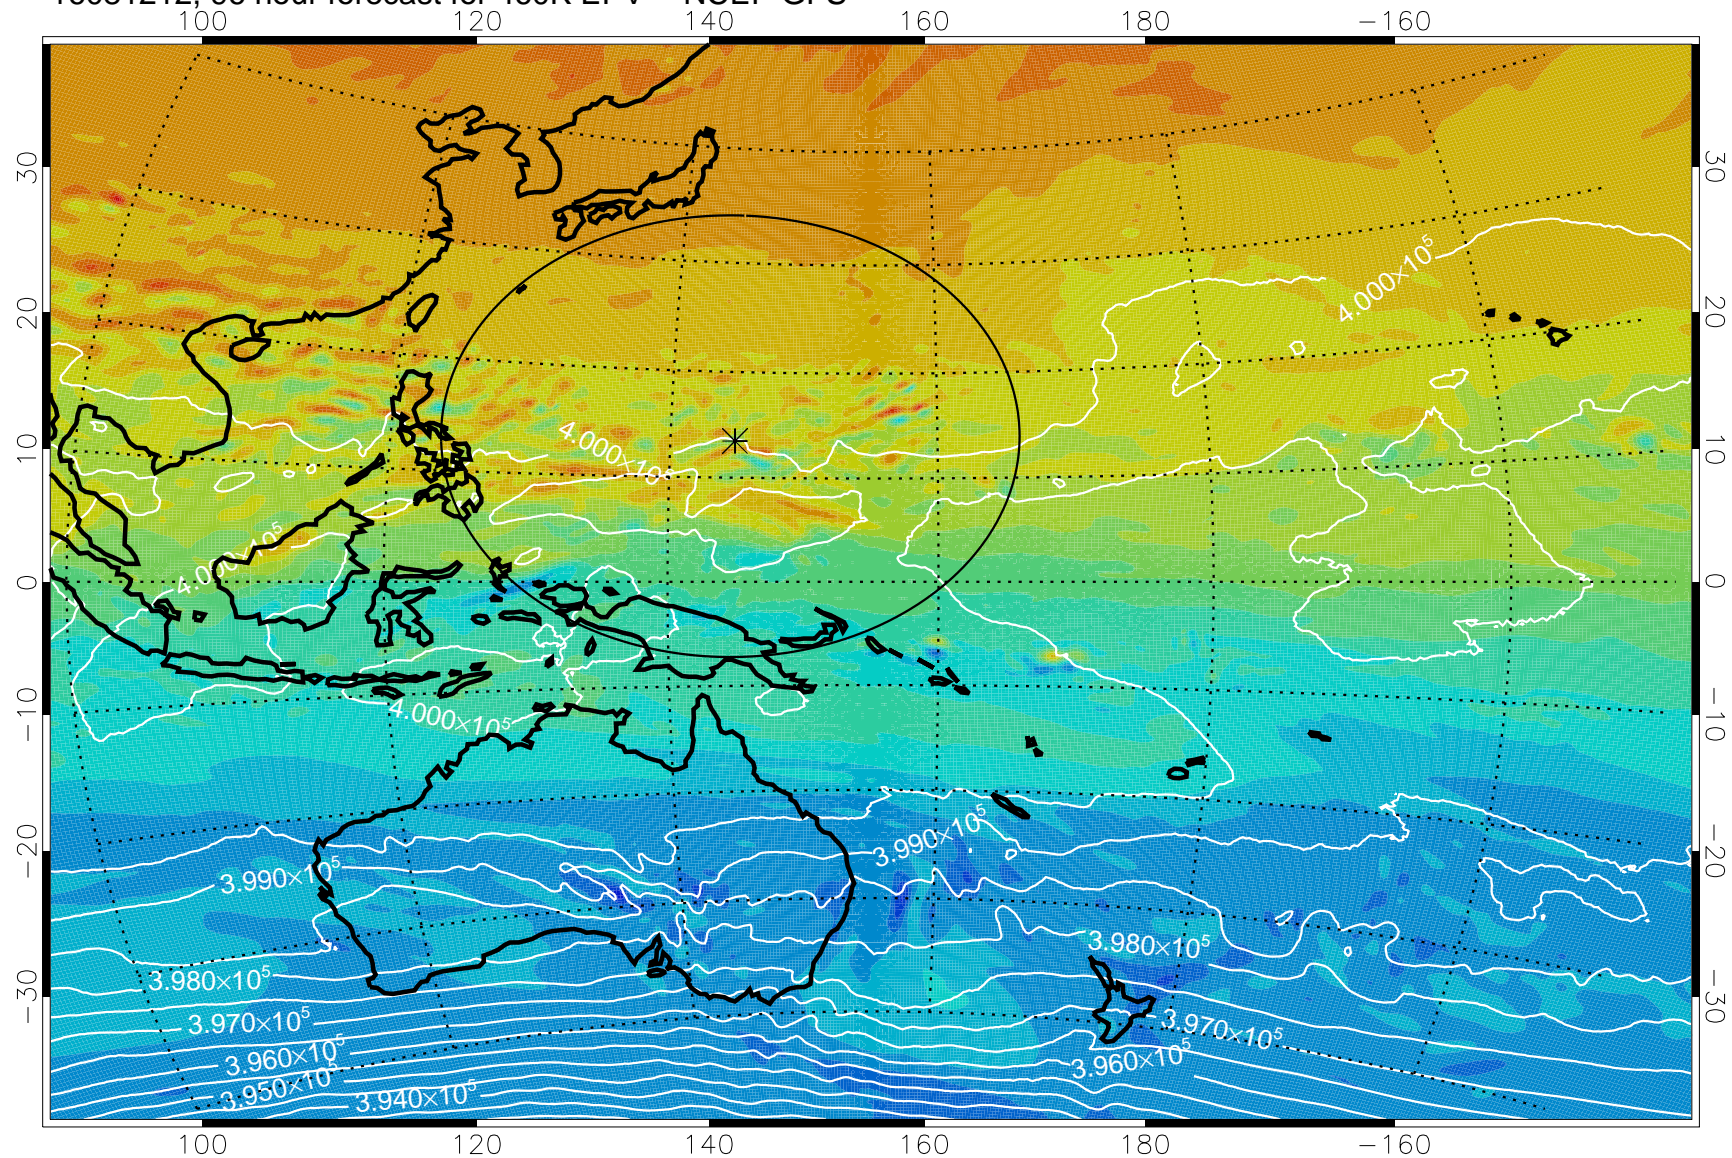

460K Montgomery Streamfunction, white

Range ring of 2304 km

16081112, 72 hour forecast for 460K EPV -- NCEP GFS

460K Montgomery Streamfunction, white

Range ring of 2304 km

16081118, 78 hour forecast for 460K EPV -- NCEP GFS

460K Montgomery Streamfunction, white

Range ring of 2304 km

16081200, 84 hour forecast for 460K EPV -- NCEP GFS

460K Montgomery Streamfunction, white

Range ring of 2304 km

16081206, 90 hour forecast for 460K EPV -- NCEP GFS

460K Montgomery Streamfunction, white

Range ring of 2304 km

16081212, 96 hour forecast for 460K EPV -- NCEP GFS

460K Montgomery Streamfunction, white

Range ring of 2304 km

16081218, 102 hour forecast for 460K EPV -- NCEP GFS

460K Montgomery Streamfunction, white

Range ring of 2304 km

16081300, 108 hour forecast for 460K EPV -- NCEP GFS

460K Montgomery Streamfunction, white

Range ring of 2304 km

16081306, 114 hour forecast for 460K EPV -- NCEP GFS