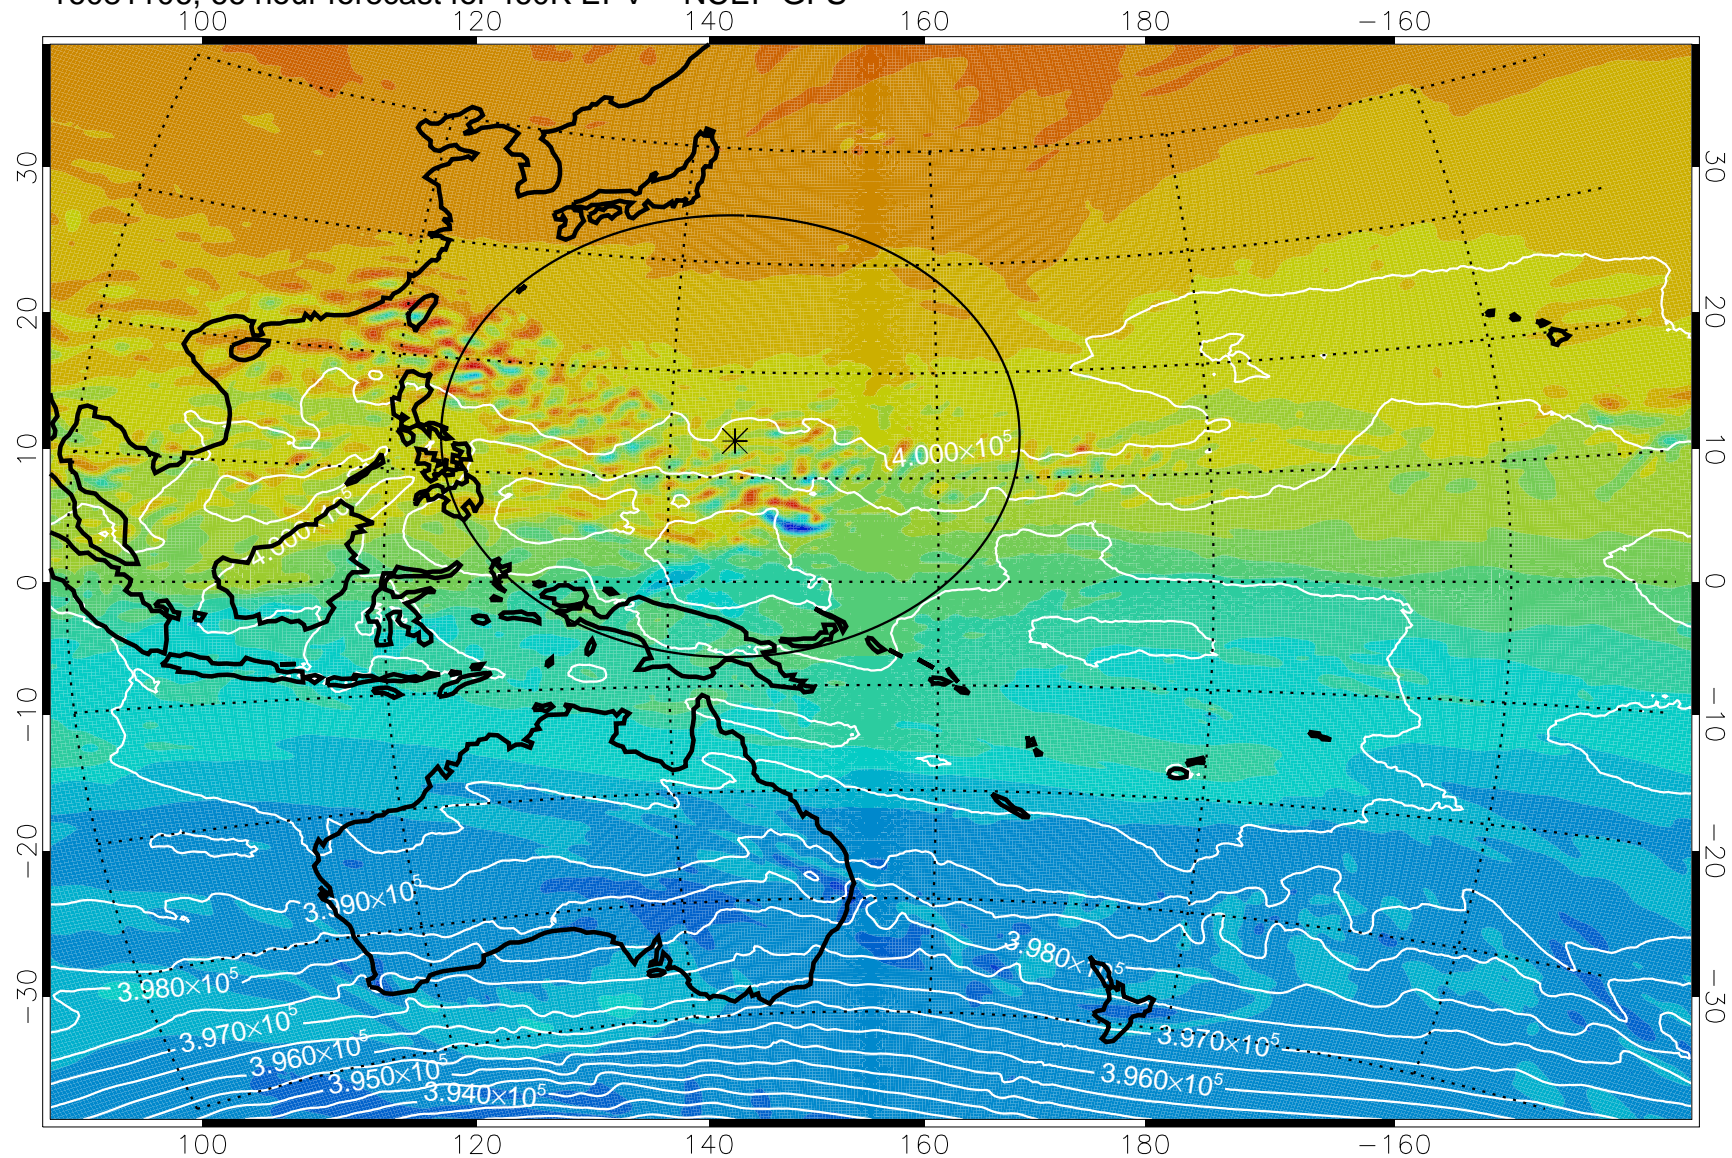

16081006, 42 hour forecast for 460K EPV -- NCEP GFS

16081012, 48 hour forecast for 460K EPV -- NCEP GFS

460K Montgomery Streamfunction, white

Range ring of 2304 km

16081018, 54 hour forecast for 460K EPV -- NCEP GFS

460K Montgomery Streamfunction, white

Range ring of 2304 km

16081100, 60 hour forecast for 460K EPV -- NCEP GFS

460K Montgomery Streamfunction, white

Range ring of 2304 km

16081106, 66 hour forecast for 460K EPV -- NCEP GFS

460K Montgomery Streamfunction, white

Range ring of 2304 km

16081112, 72 hour forecast for 460K EPV -- NCEP GFS

460K Montgomery Streamfunction, white

Range ring of 2304 km

16081118, 78 hour forecast for 460K EPV -- NCEP GFS

460K Montgomery Streamfunction, white

Range ring of 2304 km

16081200, 84 hour forecast for 460K EPV -- NCEP GFS

460K Montgomery Streamfunction, white

Range ring of 2304 km

16081206, 90 hour forecast for 460K EPV -- NCEP GFS