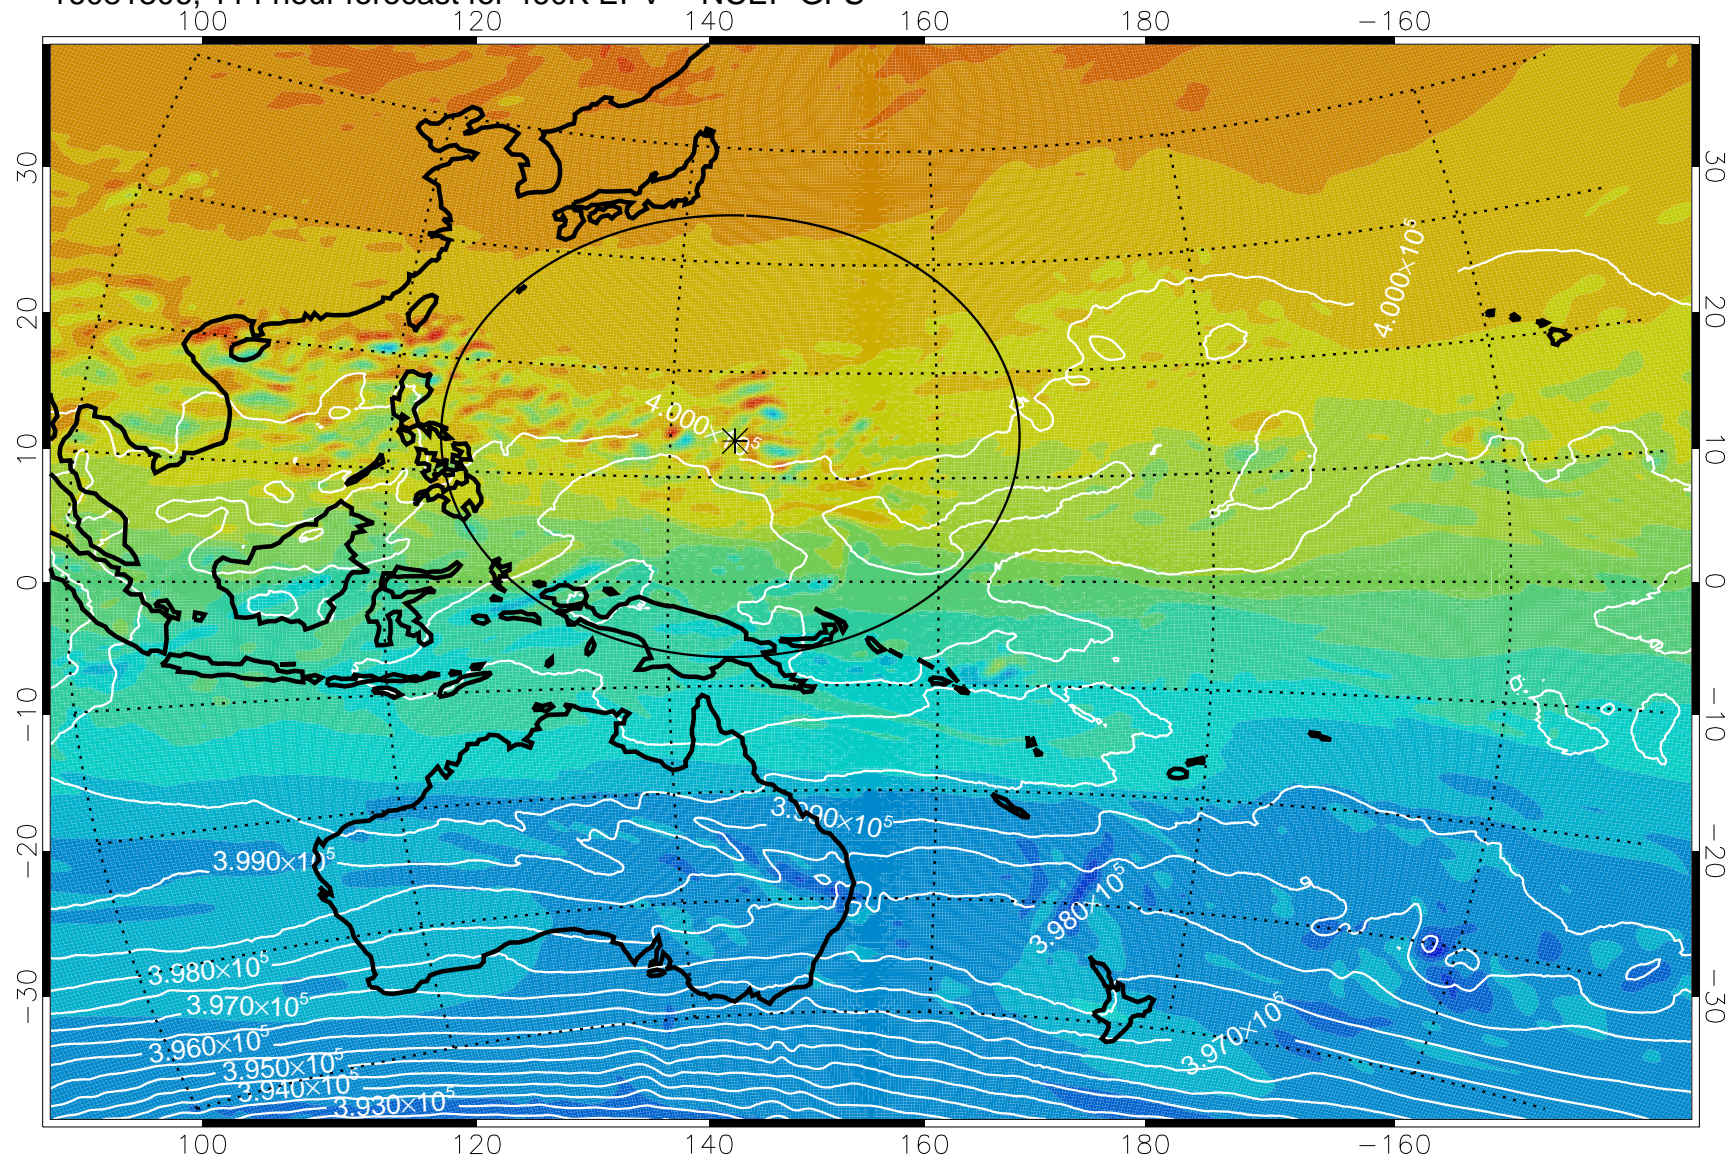

460K Montgomery Streamfunction, white

Range ring of 2304 km

16081212, 96 hour forecast for 460K EPV -- NCEP GFS

460K Montgomery Streamfunction, white

Range ring of 2304 km

16081218, 102 hour forecast for 460K EPV -- NCEP GFS

460K Montgomery Streamfunction, white

Range ring of 2304 km

16081300, 108 hour forecast for 460K EPV -- NCEP GFS

460K Montgomery Streamfunction, white

Range ring of 2304 km

16081306, 114 hour forecast for 460K EPV -- NCEP GFS

460K Montgomery Streamfunction, white

Range ring of 2304 km

16081312, 120 hour forecast for 460K EPV -- NCEP GFS

460K Montgomery Streamfunction, white

Range ring of 2304 km