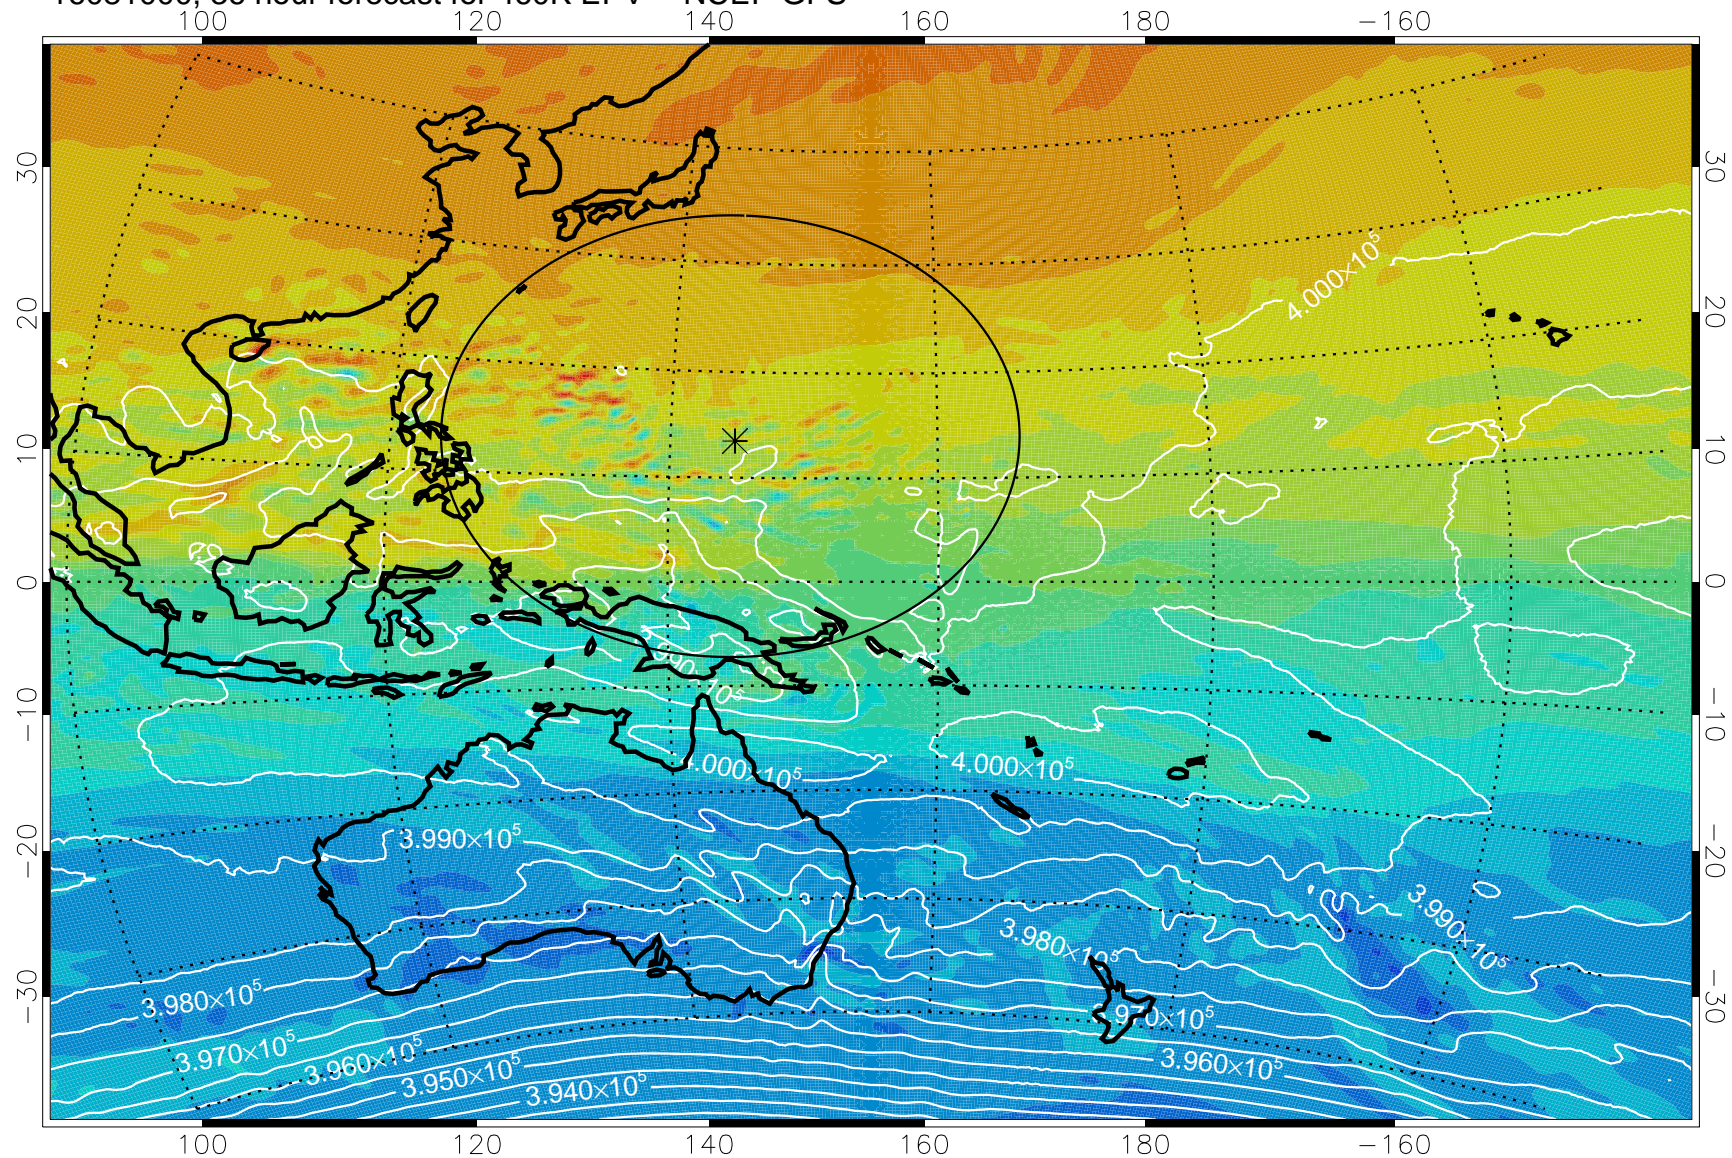

16080818, 6 hour forecast for 460K EPV -- NCEP GFS

460K Montgomery Streamfunction, white

Range ring of 2304 km

16080900, 12 hour forecast for 460K EPV -- NCEP GFS

460K Montgomery Streamfunction, white

Range ring of 2304 km

16080906, 18 hour forecast for 460K EPV -- NCEP GFS

460K Montgomery Streamfunction, white

Range ring of 2304 km

16080912, 24 hour forecast for 460K EPV -- NCEP GFS

460K Montgomery Streamfunction, white

Range ring of 2304 km

16080918, 30 hour forecast for 460K EPV -- NCEP GFS

460K Montgomery Streamfunction, white

Range ring of 2304 km

16081000, 36 hour forecast for 460K EPV -- NCEP GFS

460K Montgomery Streamfunction, white

Range ring of 2304 km

16081006, 42 hour forecast for 460K EPV -- NCEP GFS

16081012, 48 hour forecast for 460K EPV -- NCEP GFS

460K Montgomery Streamfunction, white

Range ring of 2304 km

16081018, 54 hour forecast for 460K EPV -- NCEP GFS