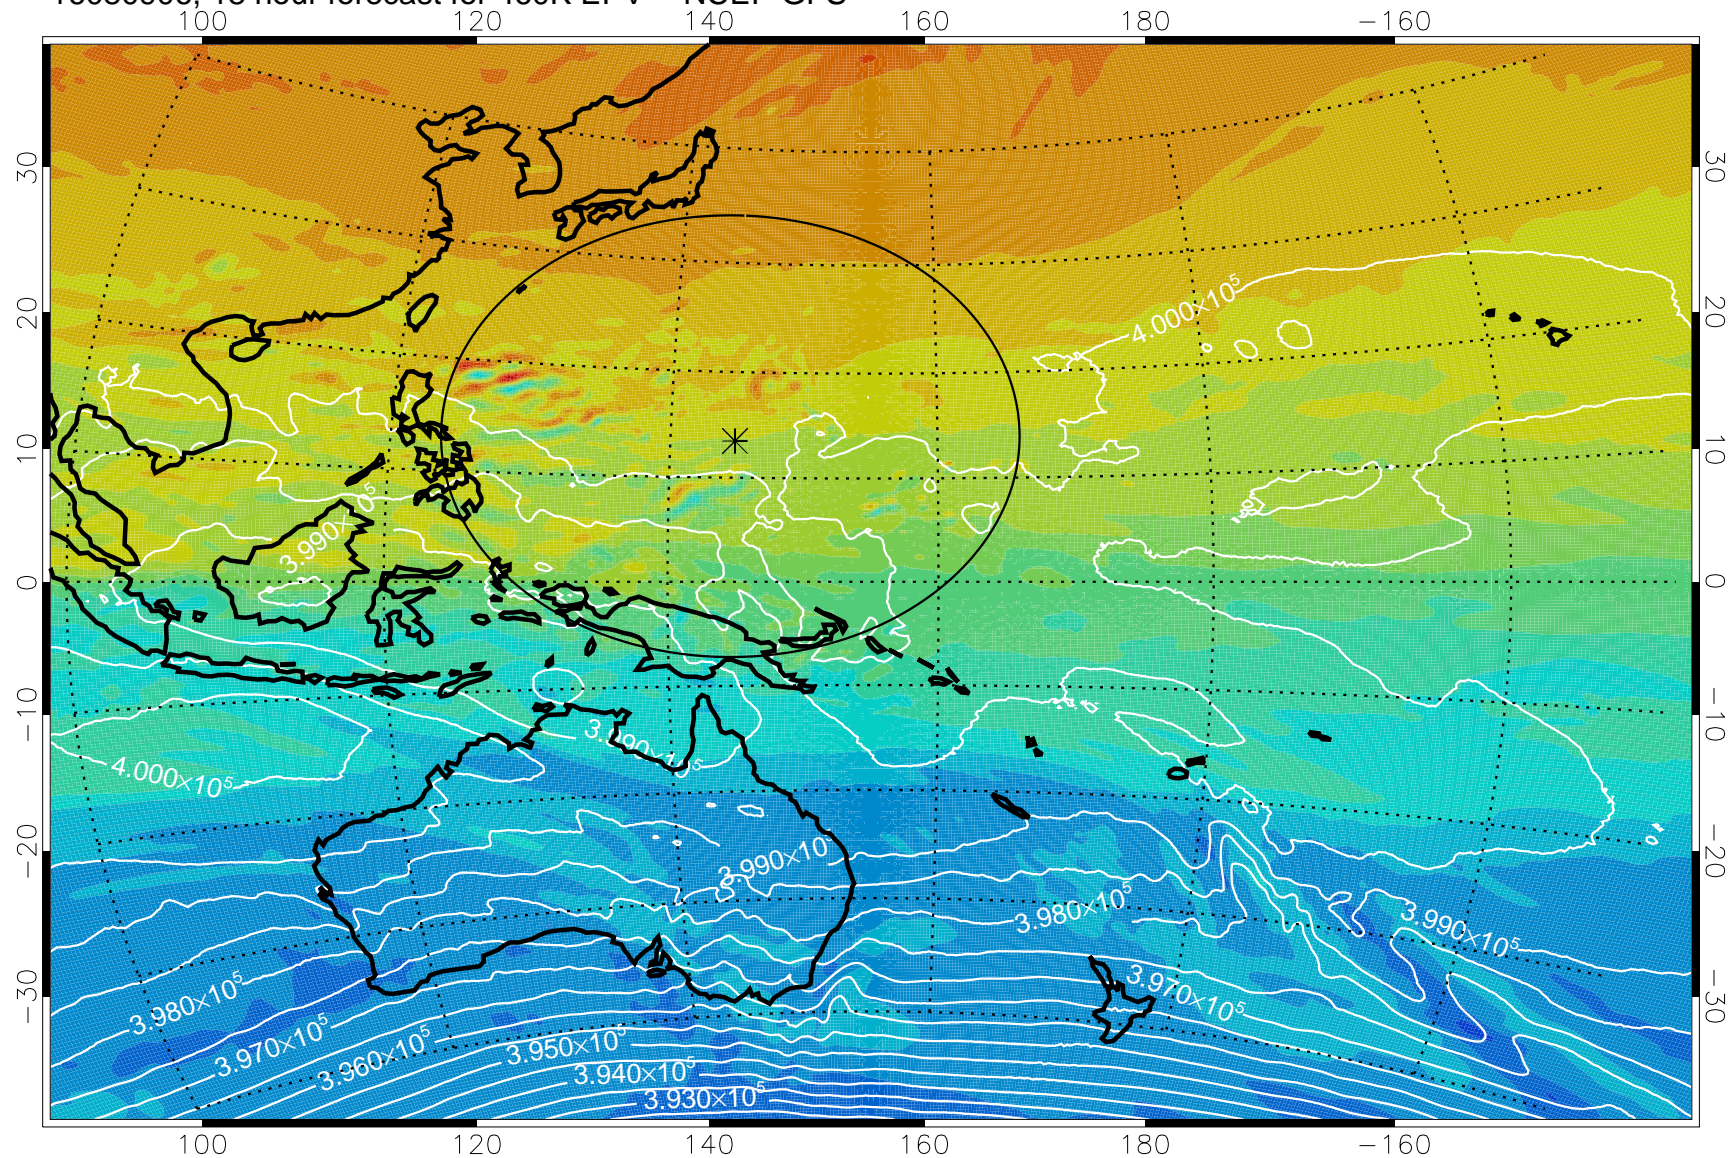

16080818, 6 hour forecast for 460K EPV -- NCEP GFS

460K Montgomery Streamfunction, white

Range ring of 2304 km

16080900, 12 hour forecast for 460K EPV -- NCEP GFS

460K Montgomery Streamfunction, white

Range ring of 2304 km

16080906, 18 hour forecast for 460K EPV -- NCEP GFS

460K Montgomery Streamfunction, white

Range ring of 2304 km

16080912, 24 hour forecast for 460K EPV -- NCEP GFS

460K Montgomery Streamfunction, white

Range ring of 2304 km

16080918, 30 hour forecast for 460K EPV -- NCEP GFS

460K Montgomery Streamfunction, white

Range ring of 2304 km

16081000, 36 hour forecast for 460K EPV -- NCEP GFS

460K Montgomery Streamfunction, white

Range ring of 2304 km

16081006, 42 hour forecast for 460K EPV -- NCEP GFS

16081012, 48 hour forecast for 460K EPV -- NCEP GFS

460K Montgomery Streamfunction, white

Range ring of 2304 km

16081018, 54 hour forecast for 460K EPV -- NCEP GFS