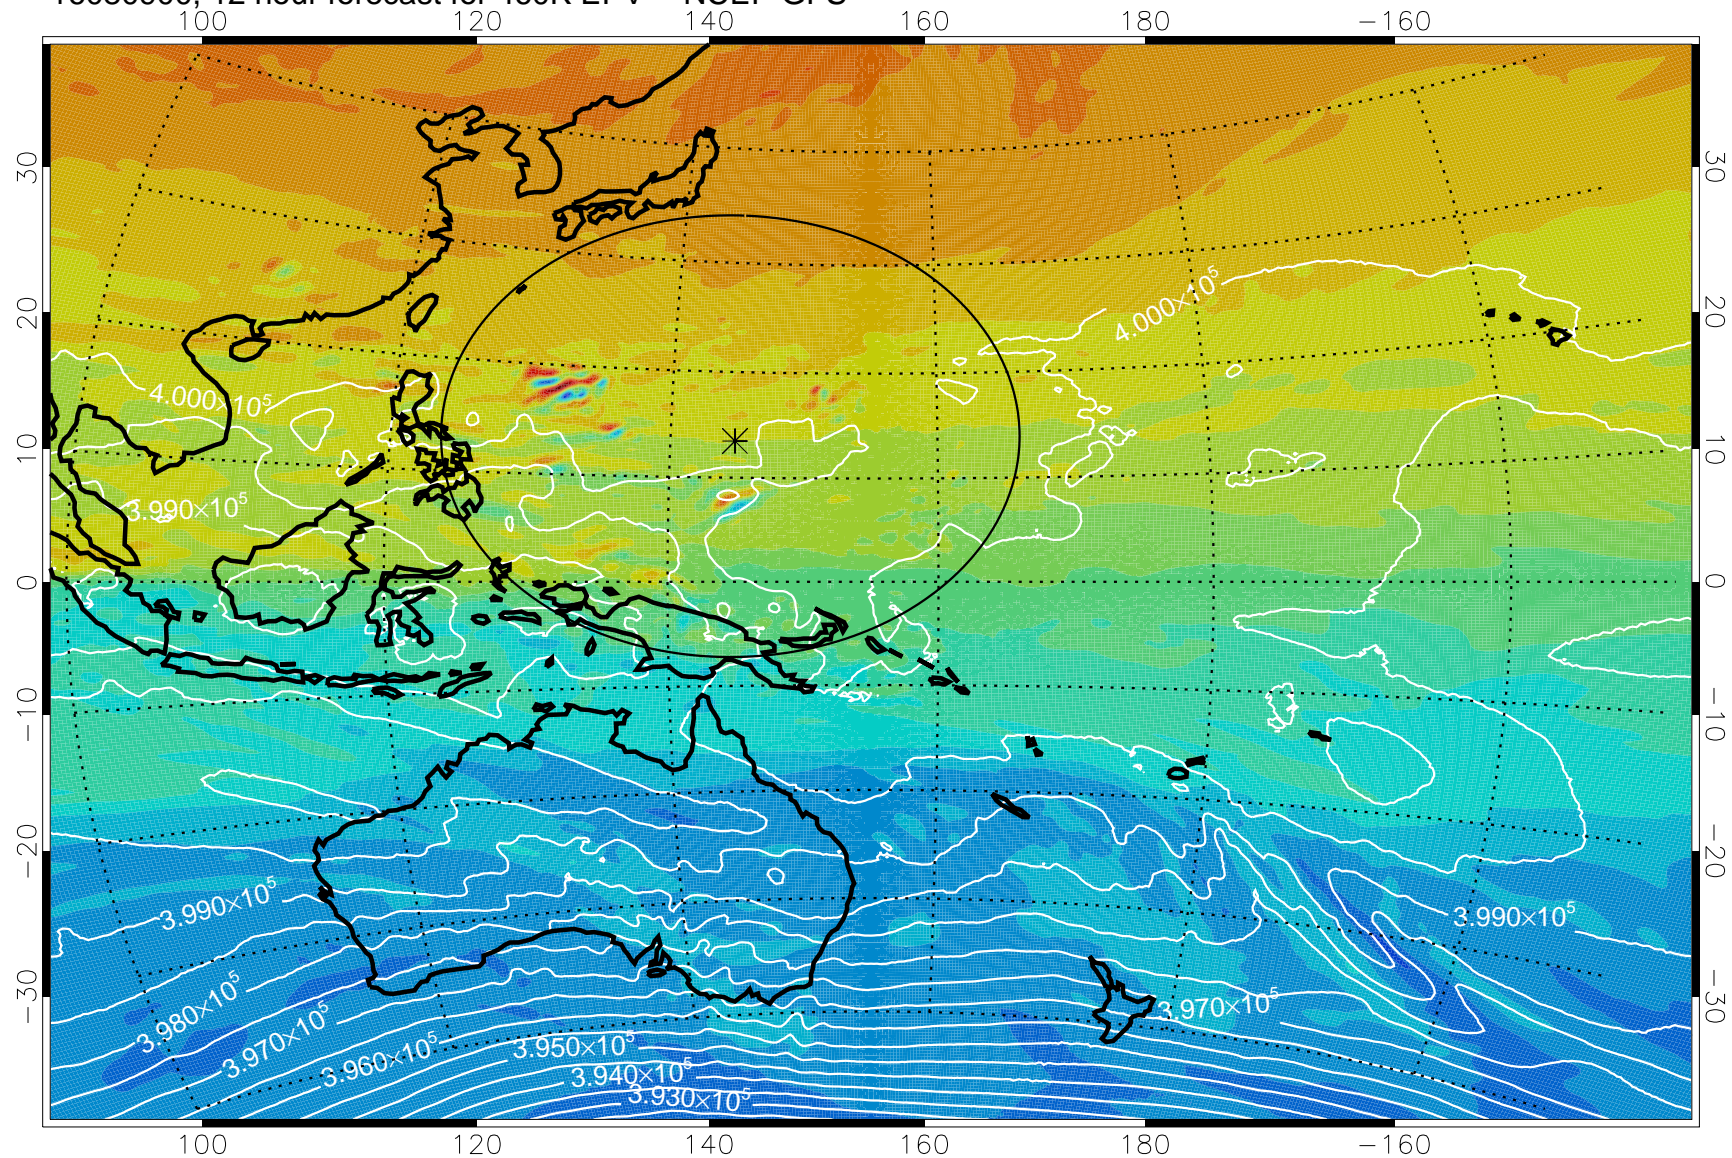

16080818, 6 hour forecast for 460K EPV -- NCEP GFS

460K Montgomery Streamfunction, white

Range ring of 2304 km

16080900, 12 hour forecast for 460K EPV -- NCEP GFS

460K Montgomery Streamfunction, white

Range ring of 2304 km

16080906, 18 hour forecast for 460K EPV -- NCEP GFS

460K Montgomery Streamfunction, white

Range ring of 2304 km

16080912, 24 hour forecast for 460K EPV -- NCEP GFS

460K Montgomery Streamfunction, white

Range ring of 2304 km

16080918, 30 hour forecast for 460K EPV -- NCEP GFS

460K Montgomery Streamfunction, white

Range ring of 2304 km

16081000, 36 hour forecast for 460K EPV -- NCEP GFS

460K Montgomery Streamfunction, white

Range ring of 2304 km

16081006, 42 hour forecast for 460K EPV -- NCEP GFS

16081012, 48 hour forecast for 460K EPV -- NCEP GFS

460K Montgomery Streamfunction, white

Range ring of 2304 km

16081018, 54 hour forecast for 460K EPV -- NCEP GFS