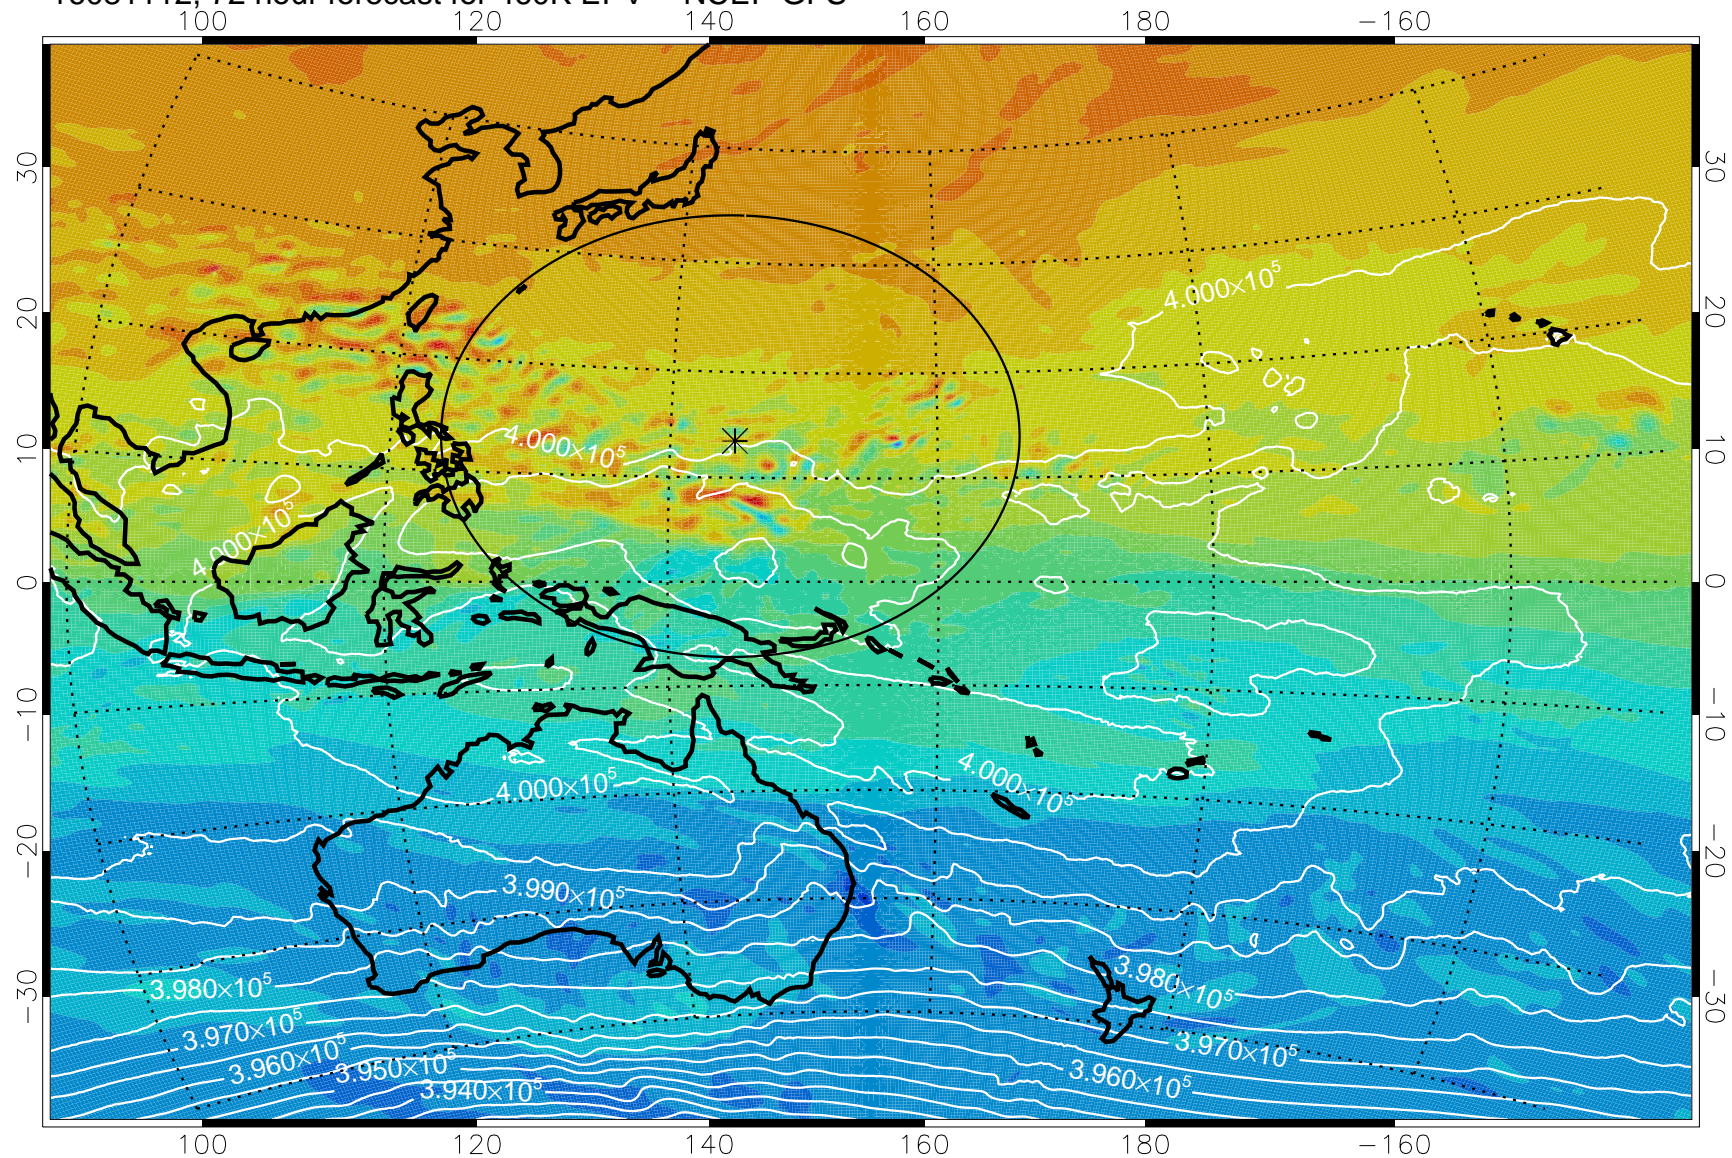

16081006, 42 hour forecast for 460K EPV -- NCEP GFS

16081012, 48 hour forecast for 460K EPV -- NCEP GFS

460K Montgomery Streamfunction, white

Range ring of 2304 km

16081018, 54 hour forecast for 460K EPV -- NCEP GFS

460K Montgomery Streamfunction, white

Range ring of 2304 km

16081100, 60 hour forecast for 460K EPV -- NCEP GFS

460K Montgomery Streamfunction, white

Range ring of 2304 km

16081106, 66 hour forecast for 460K EPV -- NCEP GFS

460K Montgomery Streamfunction, white

Range ring of 2304 km

16081112, 72 hour forecast for 460K EPV -- NCEP GFS

460K Montgomery Streamfunction, white

Range ring of 2304 km

16081118, 78 hour forecast for 460K EPV -- NCEP GFS

460K Montgomery Streamfunction, white

Range ring of 2304 km

16081200, 84 hour forecast for 460K EPV -- NCEP GFS

460K Montgomery Streamfunction, white

Range ring of 2304 km

16081206, 90 hour forecast for 460K EPV -- NCEP GFS