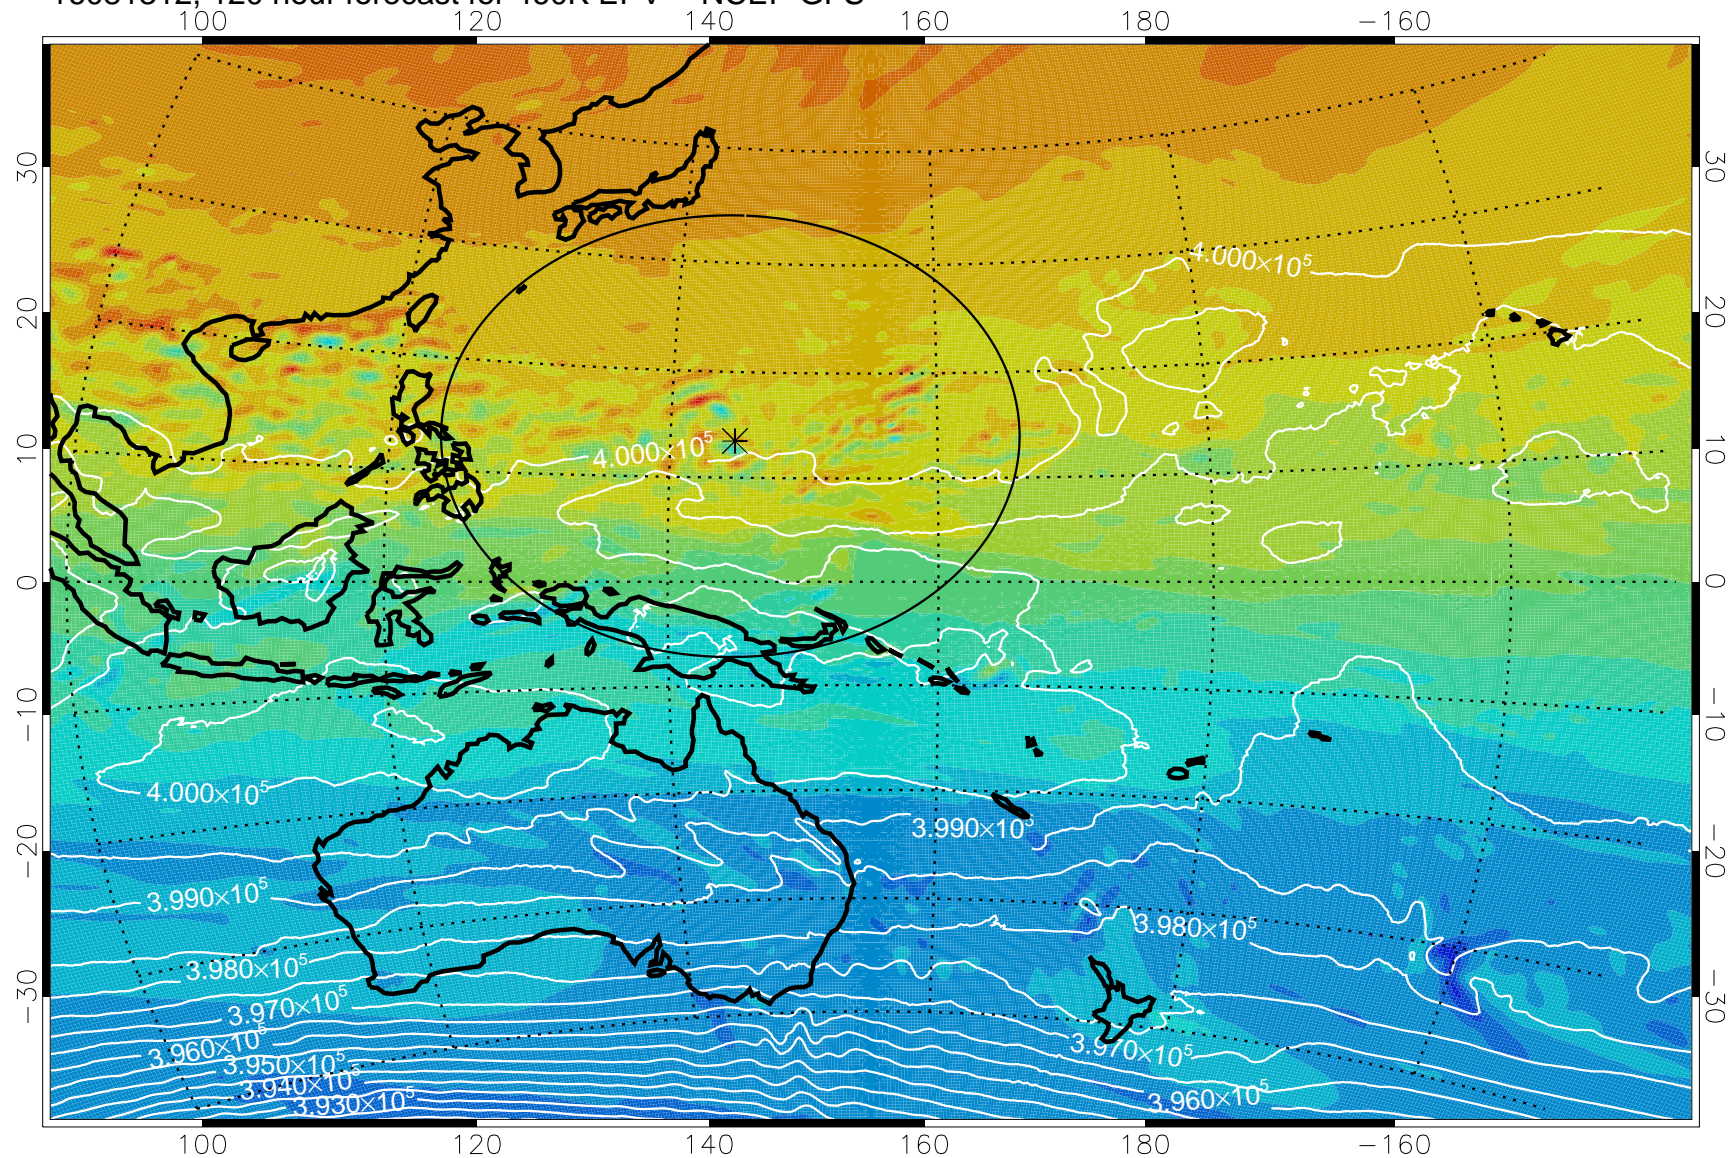

460K Montgomery Streamfunction, white

Range ring of 2304 km

16081212, 96 hour forecast for 460K EPV -- NCEP GFS

460K Montgomery Streamfunction, white

Range ring of 2304 km

16081218, 102 hour forecast for 460K EPV -- NCEP GFS

460K Montgomery Streamfunction, white

Range ring of 2304 km

16081300, 108 hour forecast for 460K EPV -- NCEP GFS

460K Montgomery Streamfunction, white

Range ring of 2304 km

16081306, 114 hour forecast for 460K EPV -- NCEP GFS

460K Montgomery Streamfunction, white

Range ring of 2304 km

16081312, 120 hour forecast for 460K EPV -- NCEP GFS

460K Montgomery Streamfunction, white

Range ring of 2304 km