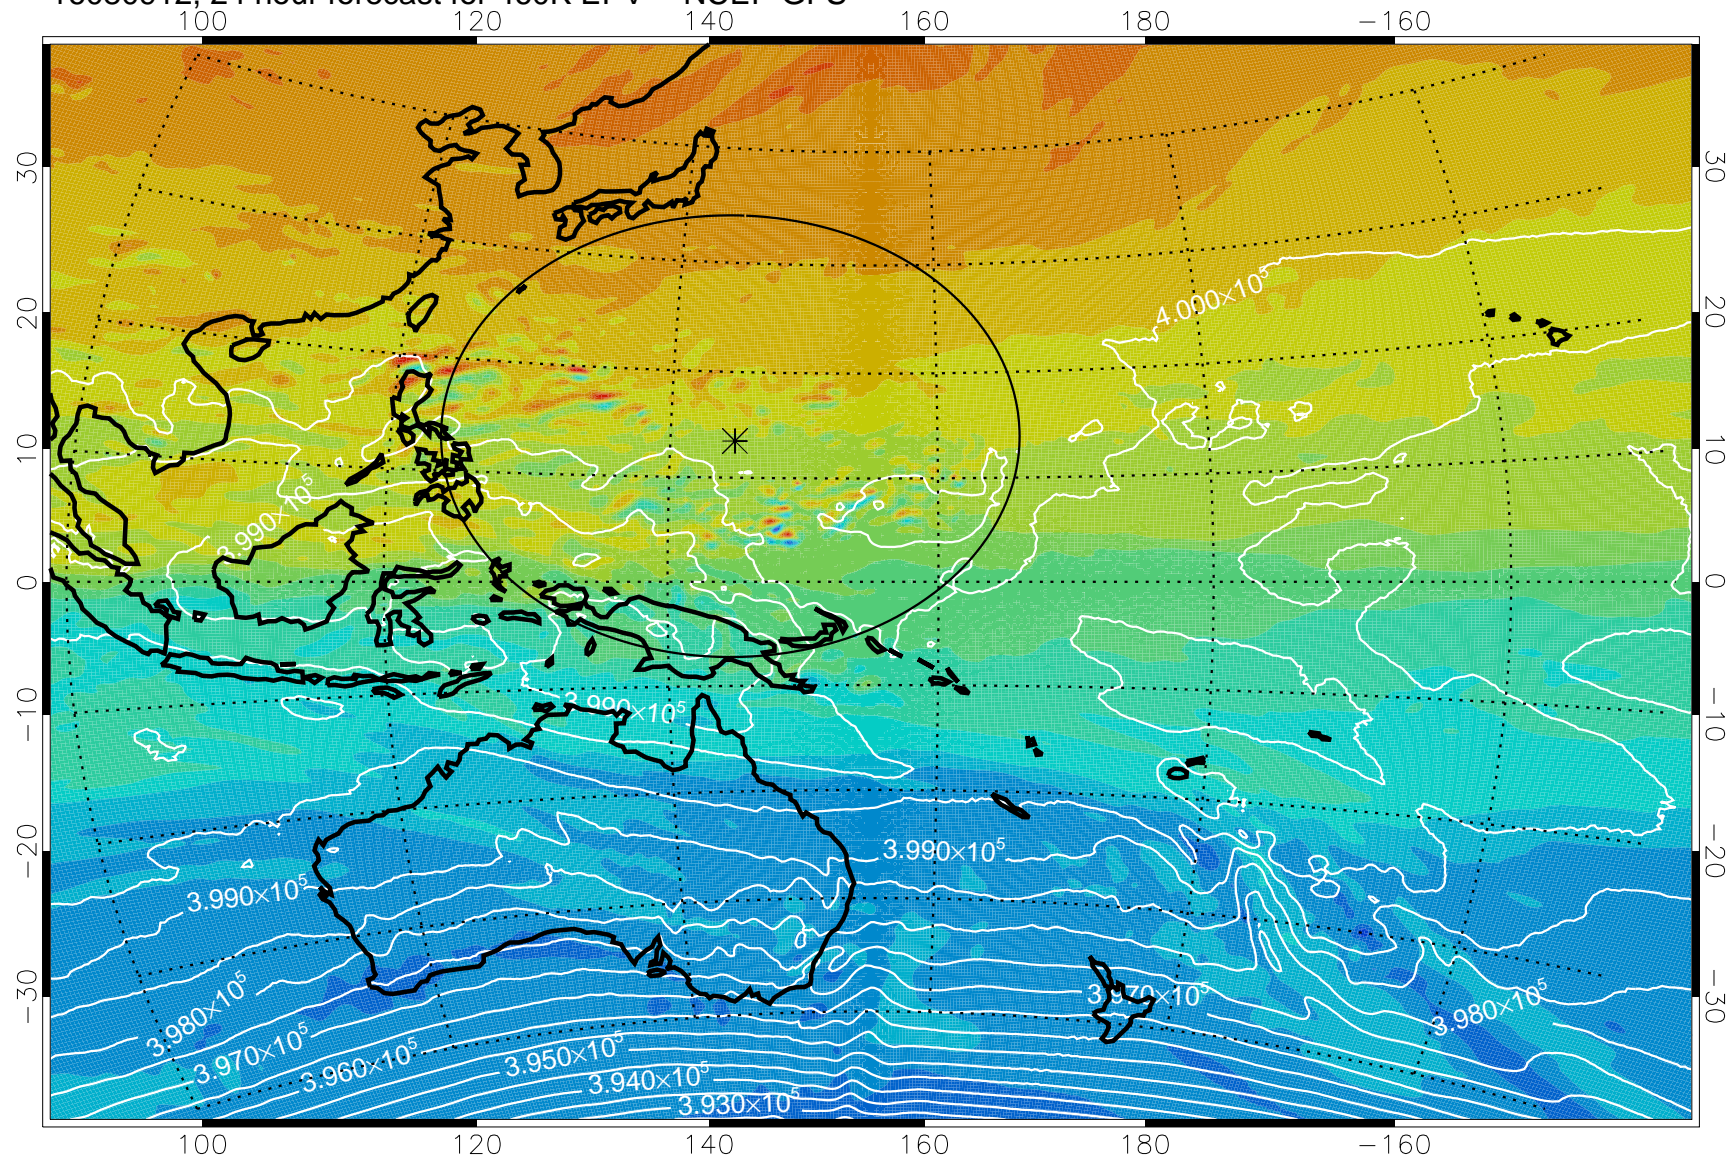

16080818, 6 hour forecast for 460K EPV -- NCEP GFS

460K Montgomery Streamfunction, white

Range ring of 2304 km

16080900, 12 hour forecast for 460K EPV -- NCEP GFS

460K Montgomery Streamfunction, white

Range ring of 2304 km

16080906, 18 hour forecast for 460K EPV -- NCEP GFS

460K Montgomery Streamfunction, white

Range ring of 2304 km

16080912, 24 hour forecast for 460K EPV -- NCEP GFS

460K Montgomery Streamfunction, white

Range ring of 2304 km

16080918, 30 hour forecast for 460K EPV -- NCEP GFS

460K Montgomery Streamfunction, white

Range ring of 2304 km

16081000, 36 hour forecast for 460K EPV -- NCEP GFS

460K Montgomery Streamfunction, white

Range ring of 2304 km

16081006, 42 hour forecast for 460K EPV -- NCEP GFS

16081012, 48 hour forecast for 460K EPV -- NCEP GFS

460K Montgomery Streamfunction, white

Range ring of 2304 km

16081018, 54 hour forecast for 460K EPV -- NCEP GFS