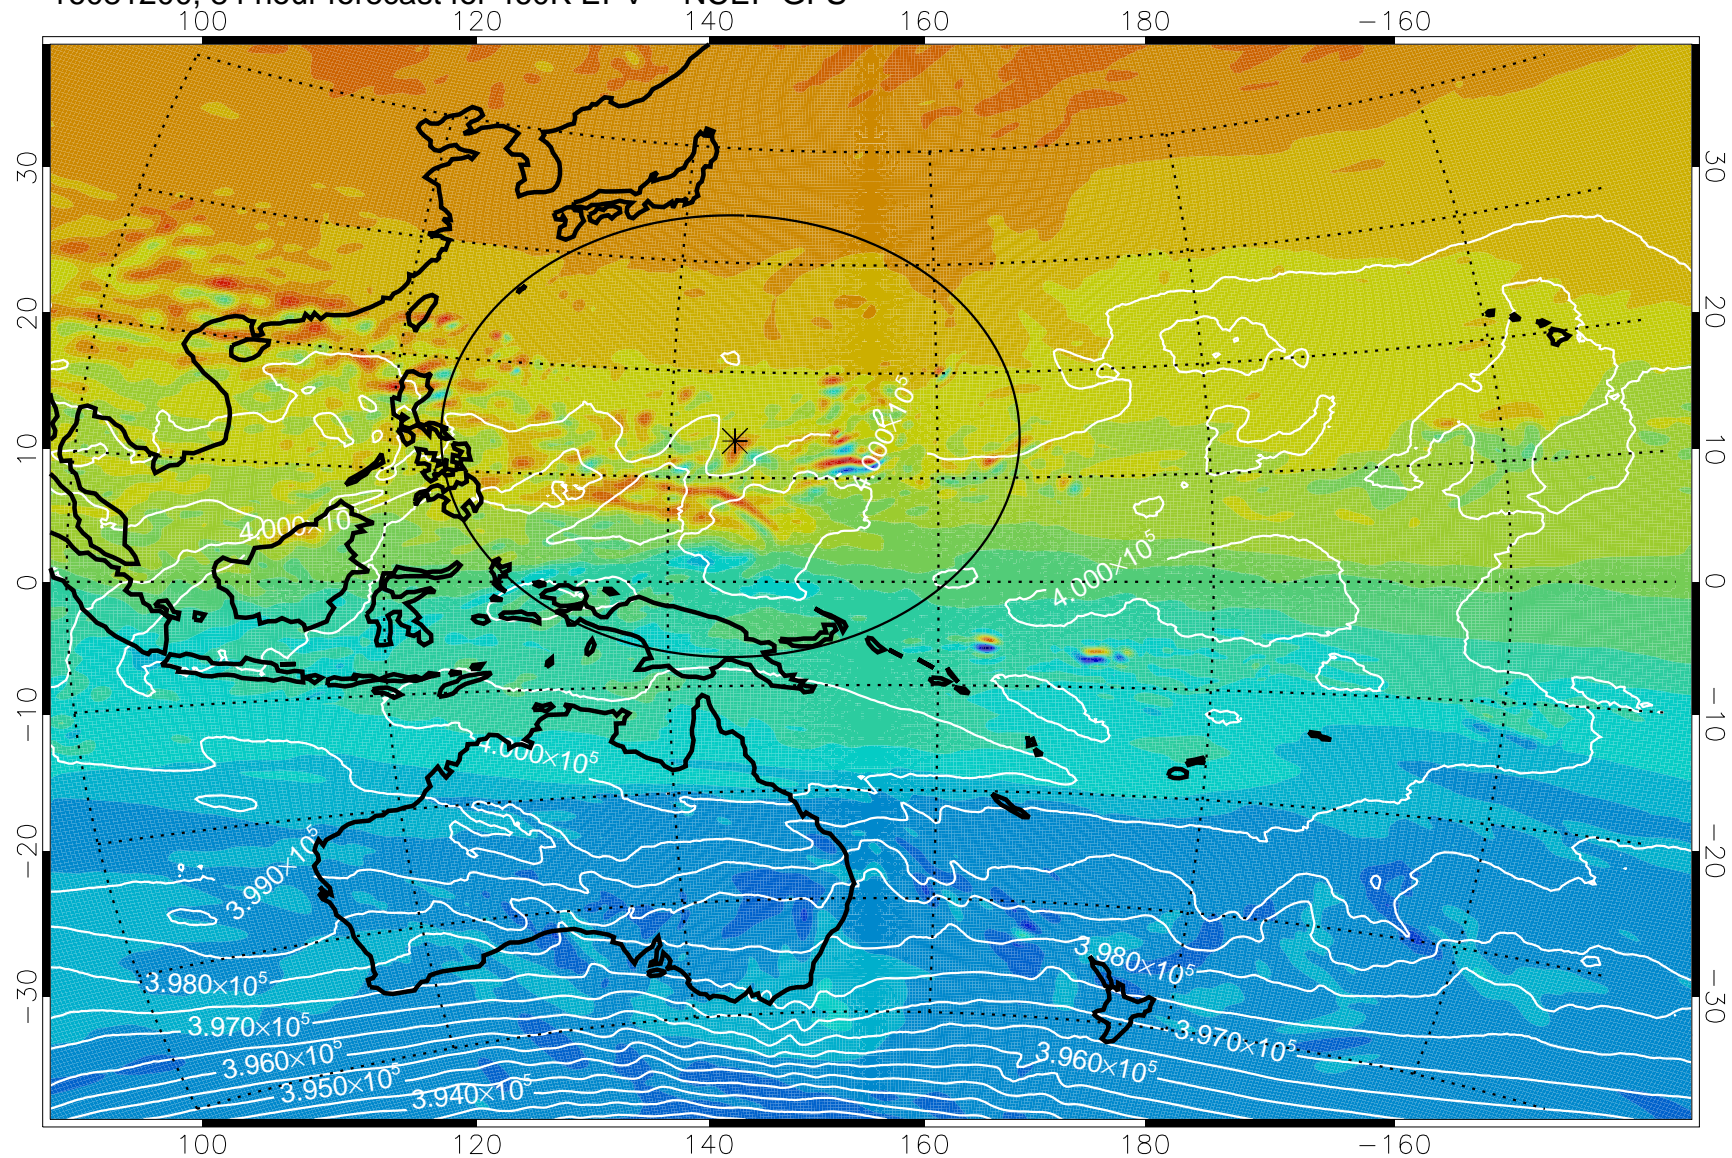

460K Montgomery Streamfunction, white

Range ring of 2304 km

16081100, 60 hour forecast for 460K EPV -- NCEP GFS

460K Montgomery Streamfunction, white

Range ring of 2304 km

16081106, 66 hour forecast for 460K EPV -- NCEP GFS

460K Montgomery Streamfunction, white

Range ring of 2304 km

16081112, 72 hour forecast for 460K EPV -- NCEP GFS

460K Montgomery Streamfunction, white

Range ring of 2304 km

16081118, 78 hour forecast for 460K EPV -- NCEP GFS

460K Montgomery Streamfunction, white

Range ring of 2304 km

16081200, 84 hour forecast for 460K EPV -- NCEP GFS

460K Montgomery Streamfunction, white

Range ring of 2304 km

16081206, 90 hour forecast for 460K EPV -- NCEP GFS

460K Montgomery Streamfunction, white

Range ring of 2304 km

16081212, 96 hour forecast for 460K EPV -- NCEP GFS

460K Montgomery Streamfunction, white

Range ring of 2304 km

16081218, 102 hour forecast for 460K EPV -- NCEP GFS