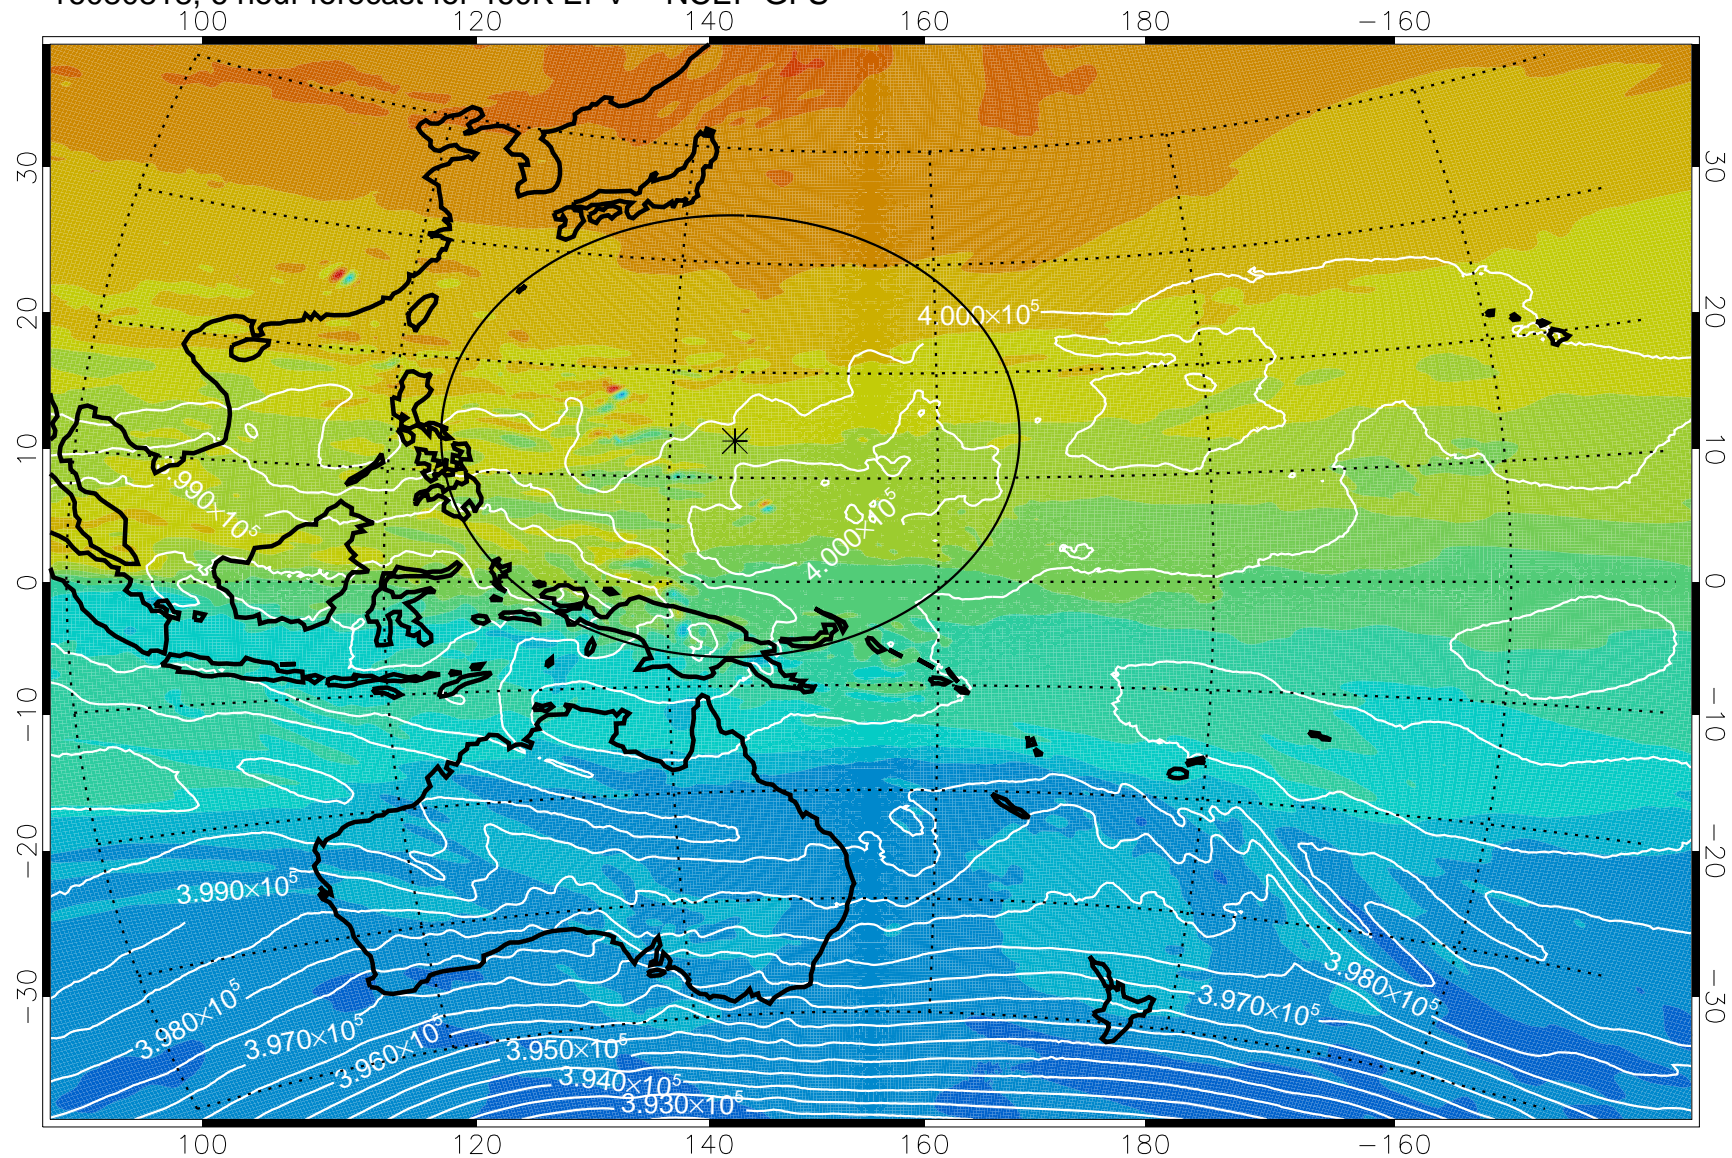

16080818, 6 hour forecast for 460K EPV -- NCEP GFS

460K Montgomery Streamfunction, white

Range ring of 2304 km

16080900, 12 hour forecast for 460K EPV -- NCEP GFS

460K Montgomery Streamfunction, white

Range ring of 2304 km

16080906, 18 hour forecast for 460K EPV -- NCEP GFS

460K Montgomery Streamfunction, white

Range ring of 2304 km

16080912, 24 hour forecast for 460K EPV -- NCEP GFS

460K Montgomery Streamfunction, white

Range ring of 2304 km

16080918, 30 hour forecast for 460K EPV -- NCEP GFS

460K Montgomery Streamfunction, white

Range ring of 2304 km

16081000, 36 hour forecast for 460K EPV -- NCEP GFS

460K Montgomery Streamfunction, white

Range ring of 2304 km

16081006, 42 hour forecast for 460K EPV -- NCEP GFS

16081012, 48 hour forecast for 460K EPV -- NCEP GFS

460K Montgomery Streamfunction, white

Range ring of 2304 km

16081018, 54 hour forecast for 460K EPV -- NCEP GFS