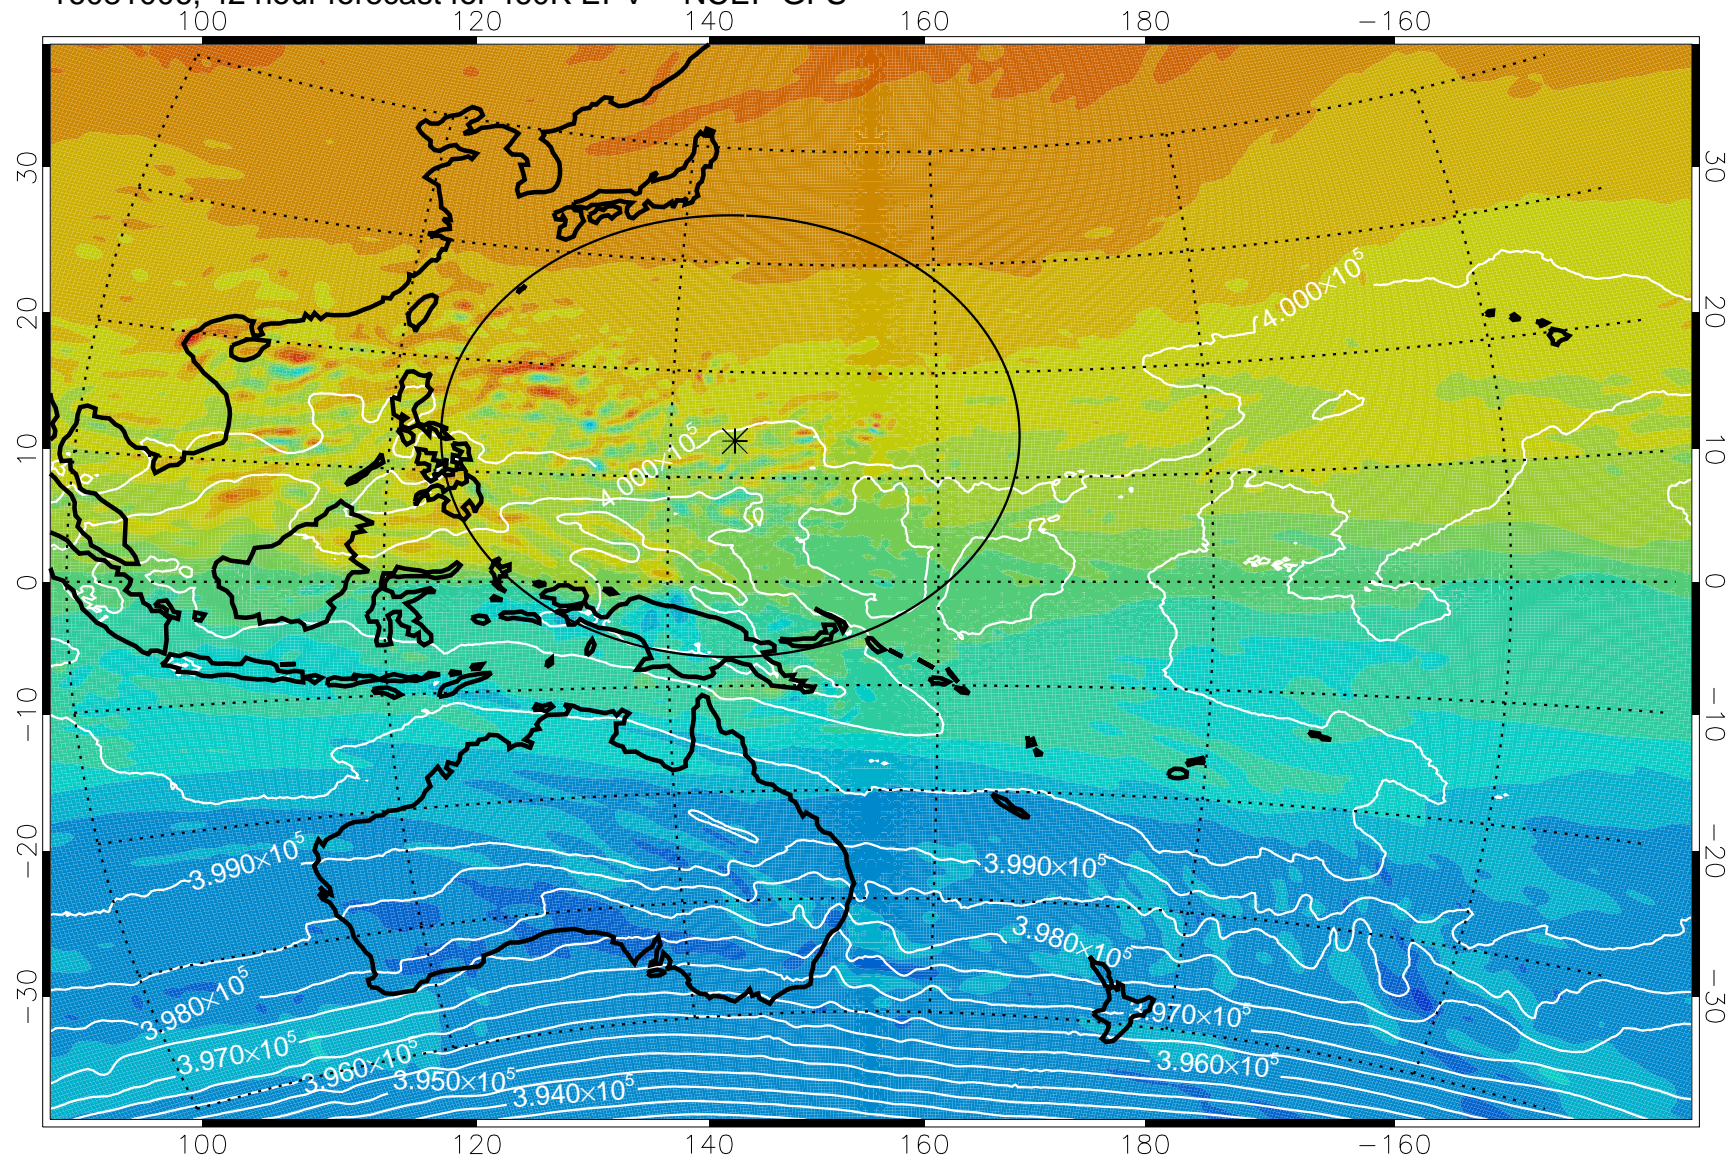

16080918, 30 hour forecast for 460K EPV -- NCEP GFS

460K Montgomery Streamfunction, white

Range ring of 2304 km

16081000, 36 hour forecast for 460K EPV -- NCEP GFS

460K Montgomery Streamfunction, white

Range ring of 2304 km

16081006, 42 hour forecast for 460K EPV -- NCEP GFS

16081012, 48 hour forecast for 460K EPV -- NCEP GFS

460K Montgomery Streamfunction, white

Range ring of 2304 km

16081018, 54 hour forecast for 460K EPV -- NCEP GFS

460K Montgomery Streamfunction, white

Range ring of 2304 km

16081100, 60 hour forecast for 460K EPV -- NCEP GFS

460K Montgomery Streamfunction, white

Range ring of 2304 km

16081106, 66 hour forecast for 460K EPV -- NCEP GFS

460K Montgomery Streamfunction, white

Range ring of 2304 km

16081112, 72 hour forecast for 460K EPV -- NCEP GFS

460K Montgomery Streamfunction, white

Range ring of 2304 km

16081118, 78 hour forecast for 460K EPV -- NCEP GFS