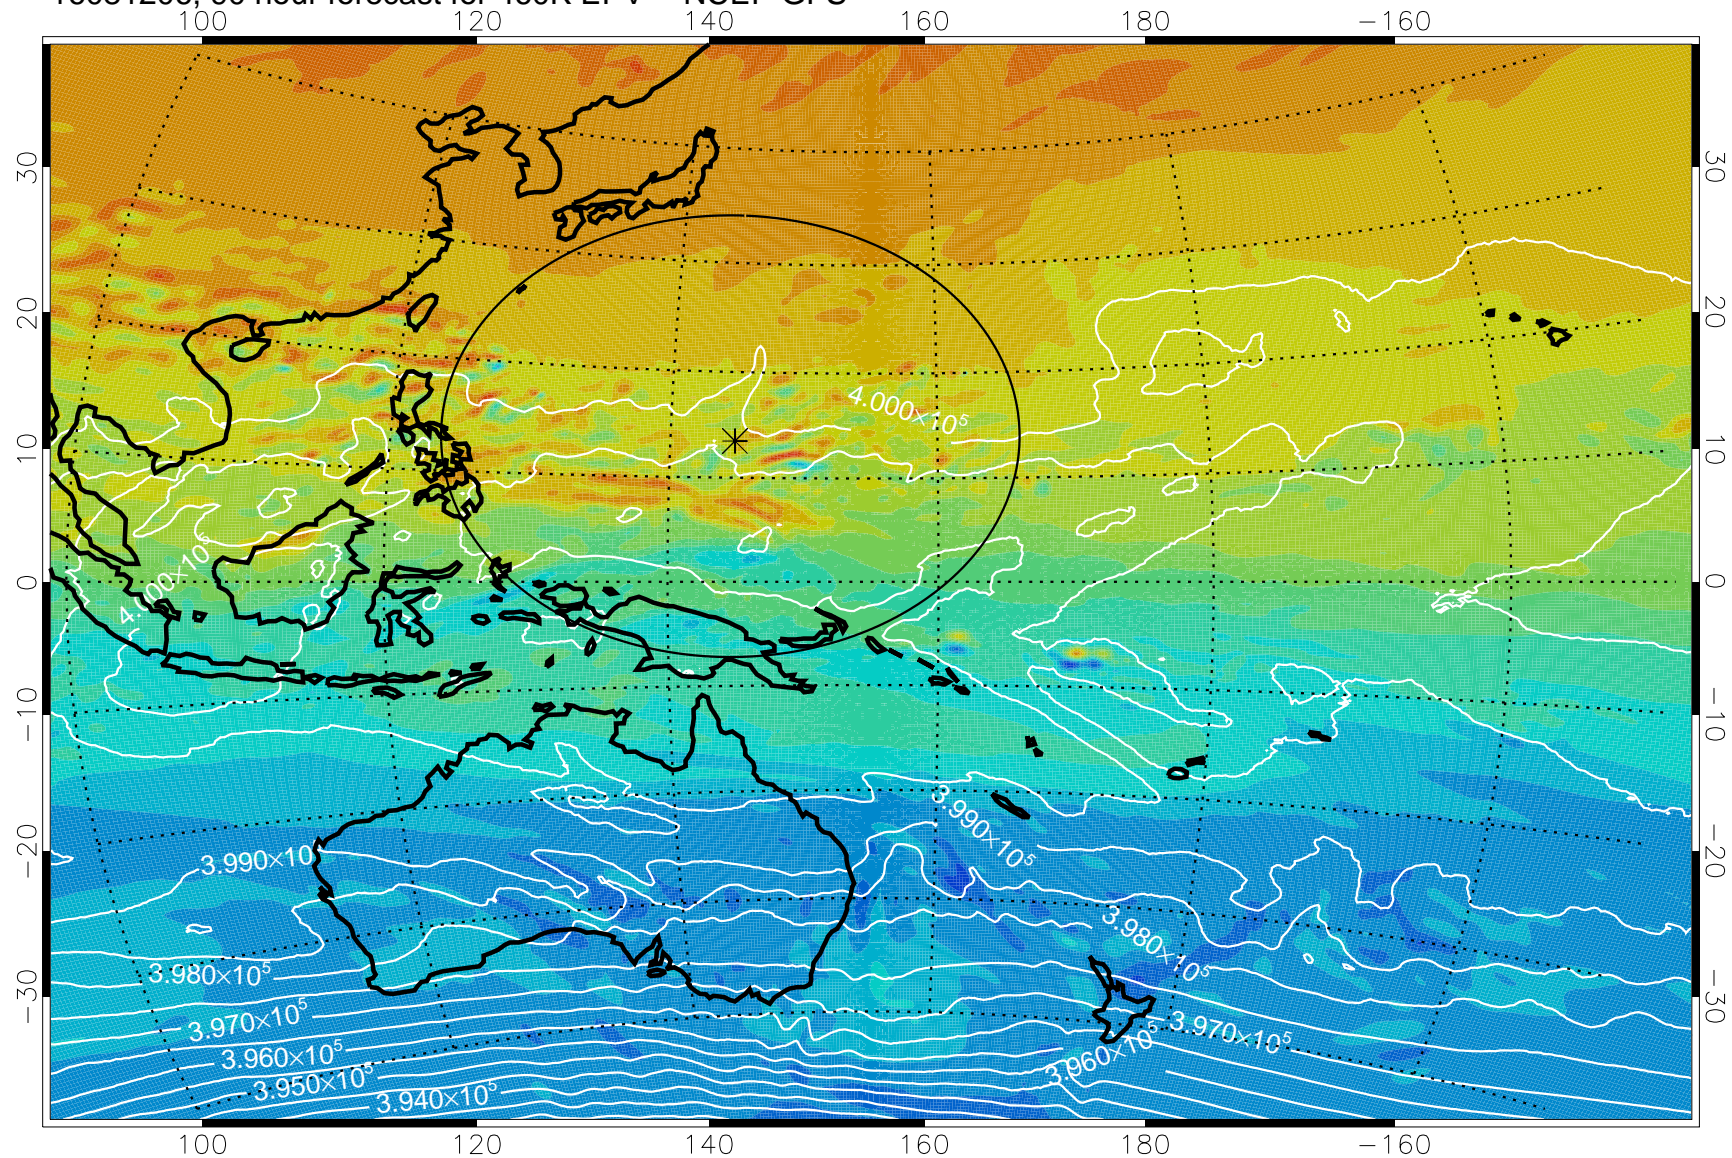

460K Montgomery Streamfunction, white

Range ring of 2304 km

16081112, 72 hour forecast for 460K EPV -- NCEP GFS

460K Montgomery Streamfunction, white

Range ring of 2304 km

16081118, 78 hour forecast for 460K EPV -- NCEP GFS

460K Montgomery Streamfunction, white

Range ring of 2304 km

16081200, 84 hour forecast for 460K EPV -- NCEP GFS

460K Montgomery Streamfunction, white

Range ring of 2304 km

16081206, 90 hour forecast for 460K EPV -- NCEP GFS

460K Montgomery Streamfunction, white

Range ring of 2304 km

16081212, 96 hour forecast for 460K EPV -- NCEP GFS

460K Montgomery Streamfunction, white

Range ring of 2304 km

16081218, 102 hour forecast for 460K EPV -- NCEP GFS

460K Montgomery Streamfunction, white

Range ring of 2304 km

16081300, 108 hour forecast for 460K EPV -- NCEP GFS

460K Montgomery Streamfunction, white

Range ring of 2304 km

16081306, 114 hour forecast for 460K EPV -- NCEP GFS