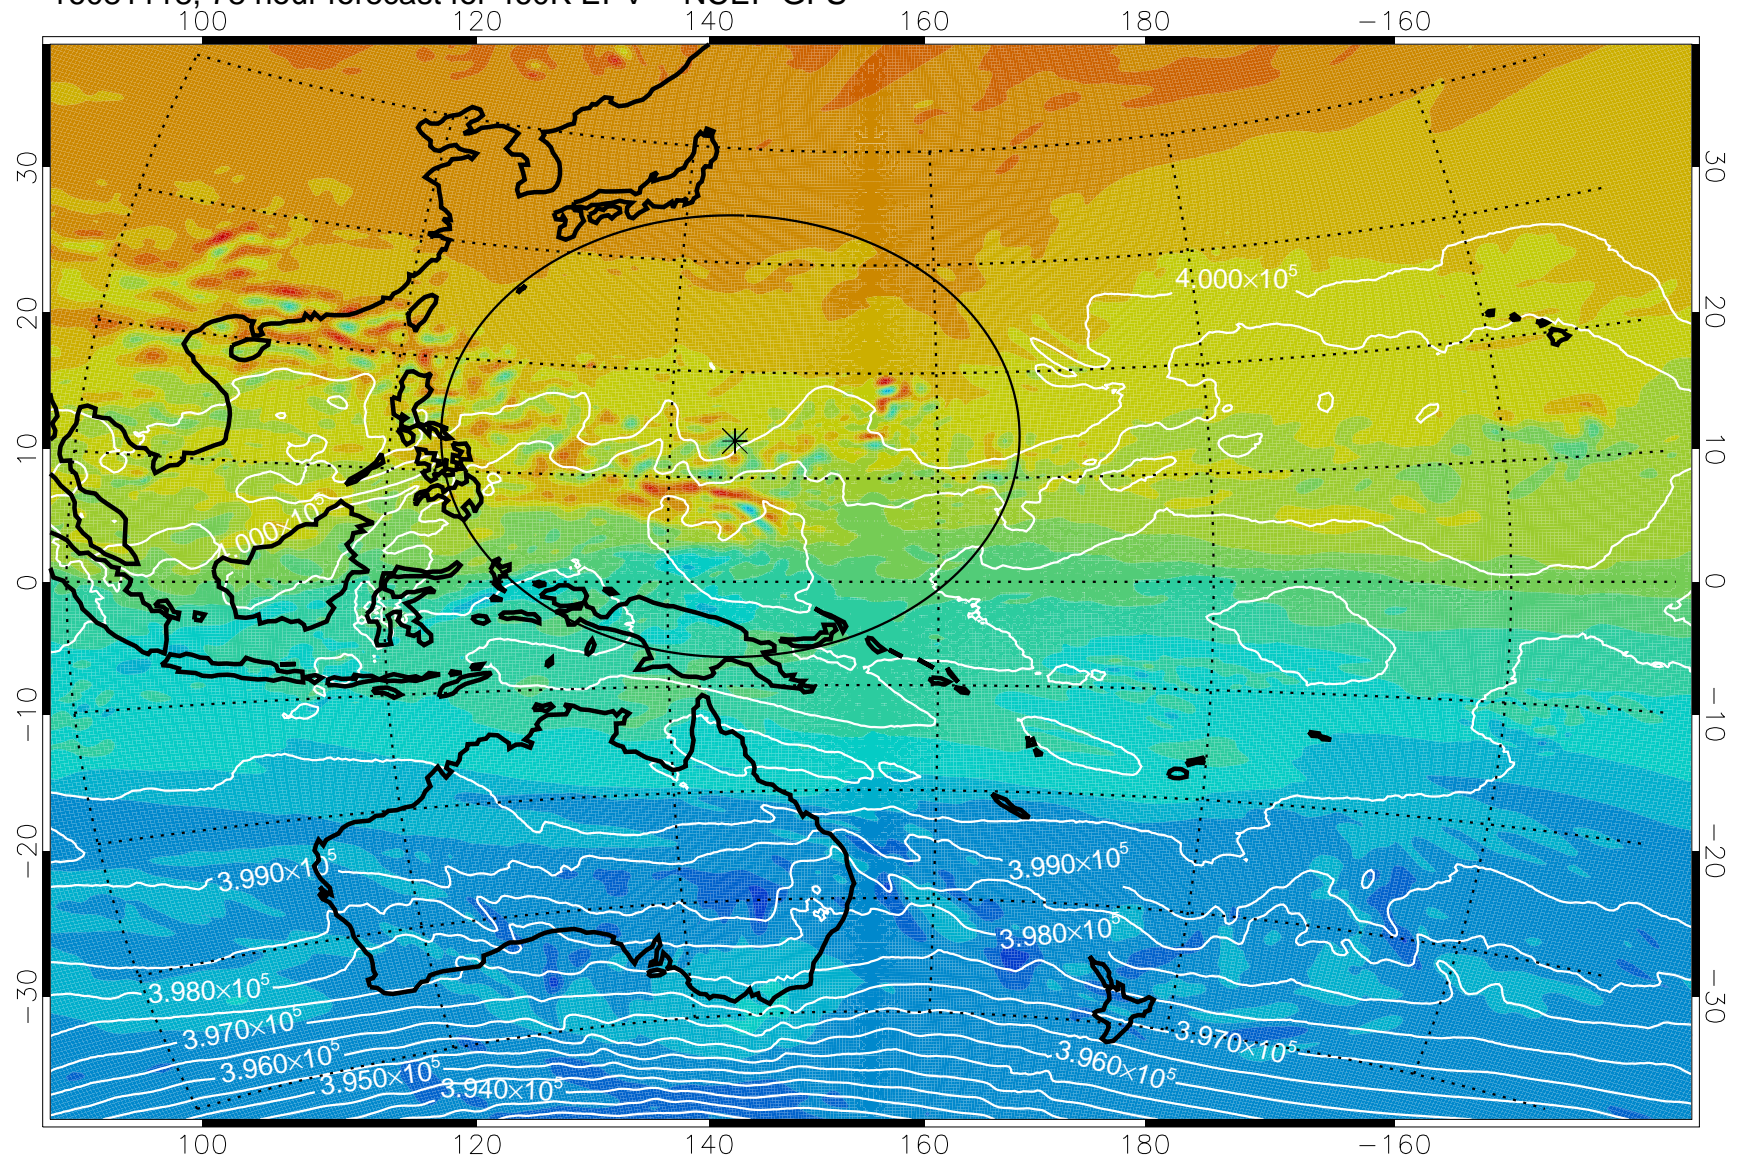

460K Montgomery Streamfunction, white

Range ring of 2304 km

16081100, 60 hour forecast for 460K EPV -- NCEP GFS

460K Montgomery Streamfunction, white

Range ring of 2304 km

16081106, 66 hour forecast for 460K EPV -- NCEP GFS

460K Montgomery Streamfunction, white

Range ring of 2304 km

16081112, 72 hour forecast for 460K EPV -- NCEP GFS

460K Montgomery Streamfunction, white

Range ring of 2304 km

16081118, 78 hour forecast for 460K EPV -- NCEP GFS

460K Montgomery Streamfunction, white

Range ring of 2304 km

16081200, 84 hour forecast for 460K EPV -- NCEP GFS

460K Montgomery Streamfunction, white

Range ring of 2304 km

16081206, 90 hour forecast for 460K EPV -- NCEP GFS

460K Montgomery Streamfunction, white

Range ring of 2304 km

16081212, 96 hour forecast for 460K EPV -- NCEP GFS

460K Montgomery Streamfunction, white

Range ring of 2304 km

16081218, 102 hour forecast for 460K EPV -- NCEP GFS