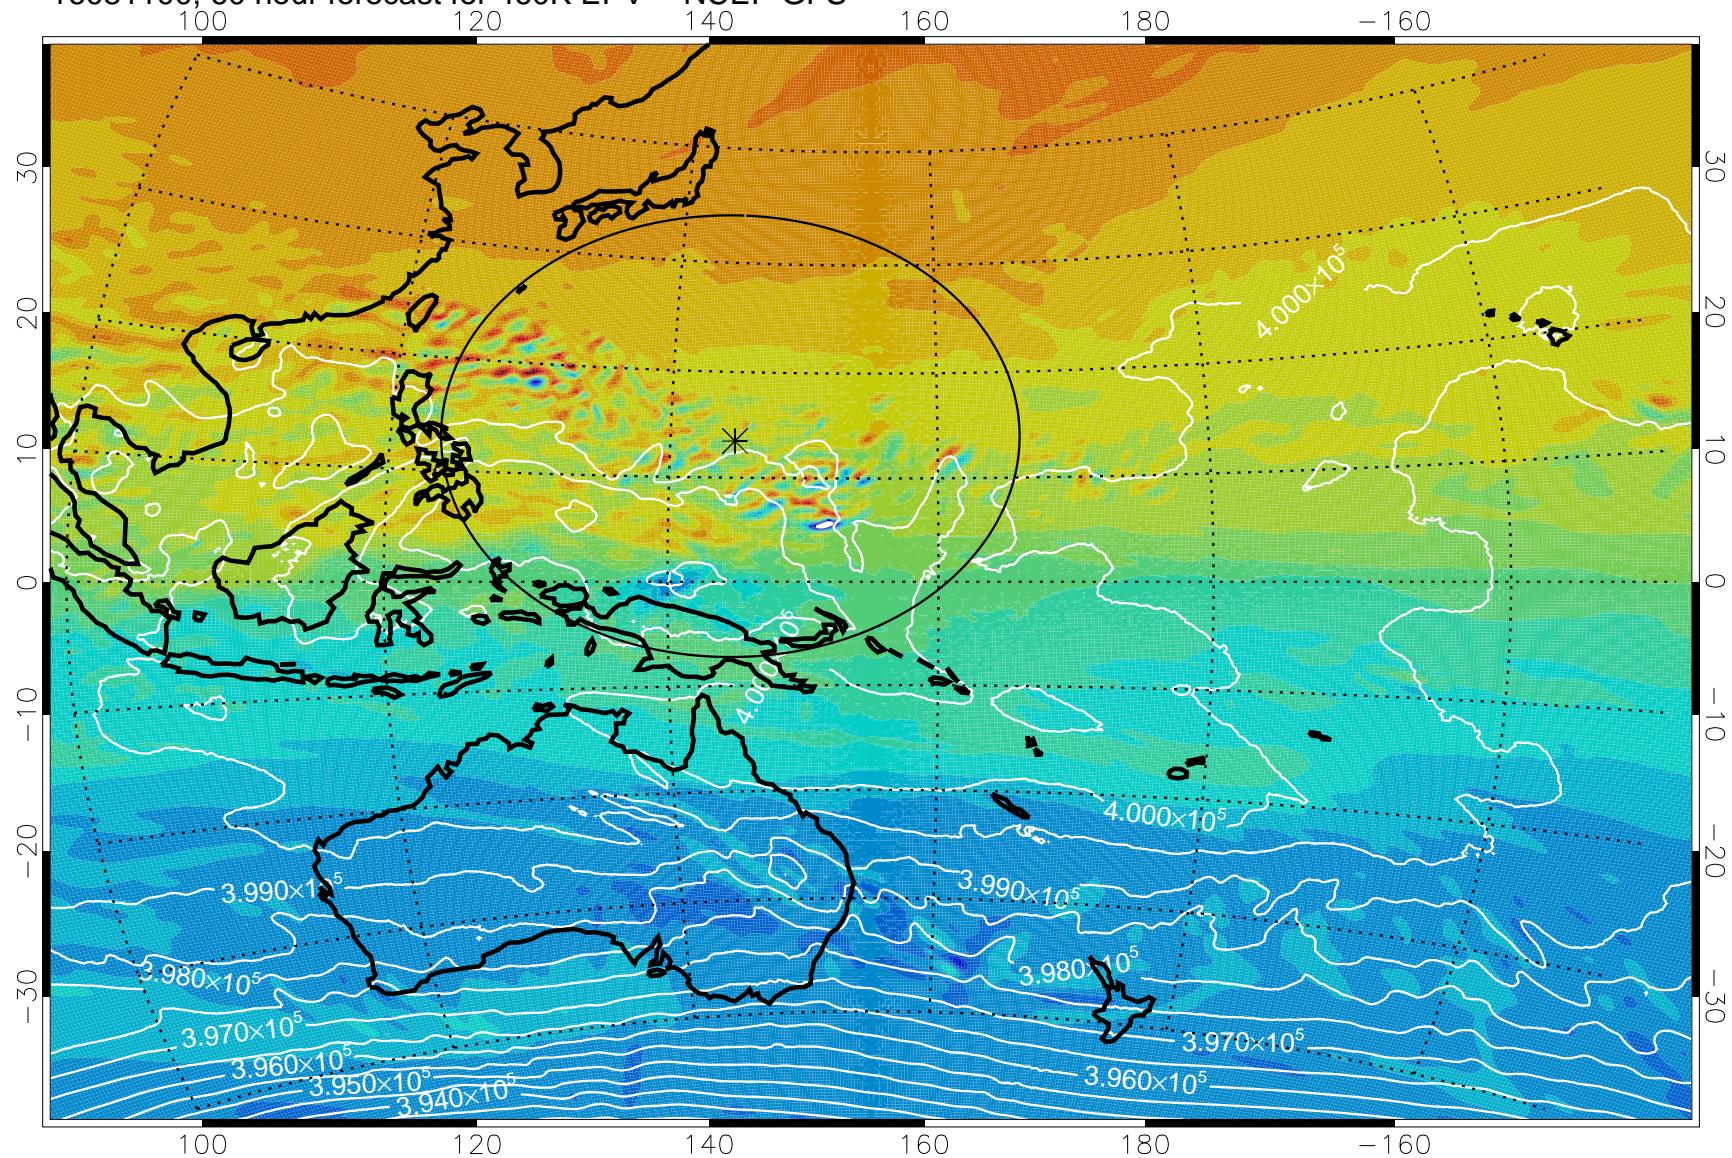

16080918, 30 hour forecast for 460K EPV -- NCEP GFS

460K Montgomery Streamfunction, white

Range ring of 2304 km

16081000, 36 hour forecast for 460K EPV -- NCEP GFS

460K Montgomery Streamfunction, white

Range ring of 2304 km

16081006, 42 hour forecast for 460K EPV -- NCEP GFS

16081012, 48 hour forecast for 460K EPV -- NCEP GFS

460K Montgomery Streamfunction, white

Range ring of 2304 km

16081018, 54 hour forecast for 460K EPV -- NCEP GFS

460K Montgomery Streamfunction, white

Range ring of 2304 km

16081100, 60 hour forecast for 460K EPV -- NCEP GFS

460K Montgomery Streamfunction, white

Range ring of 2304 km

16081106, 66 hour forecast for 460K EPV -- NCEP GFS

460K Montgomery Streamfunction, white

Range ring of 2304 km

16081112, 72 hour forecast for 460K EPV -- NCEP GFS

460K Montgomery Streamfunction, white

Range ring of 2304 km

16081118, 78 hour forecast for 460K EPV -- NCEP GFS