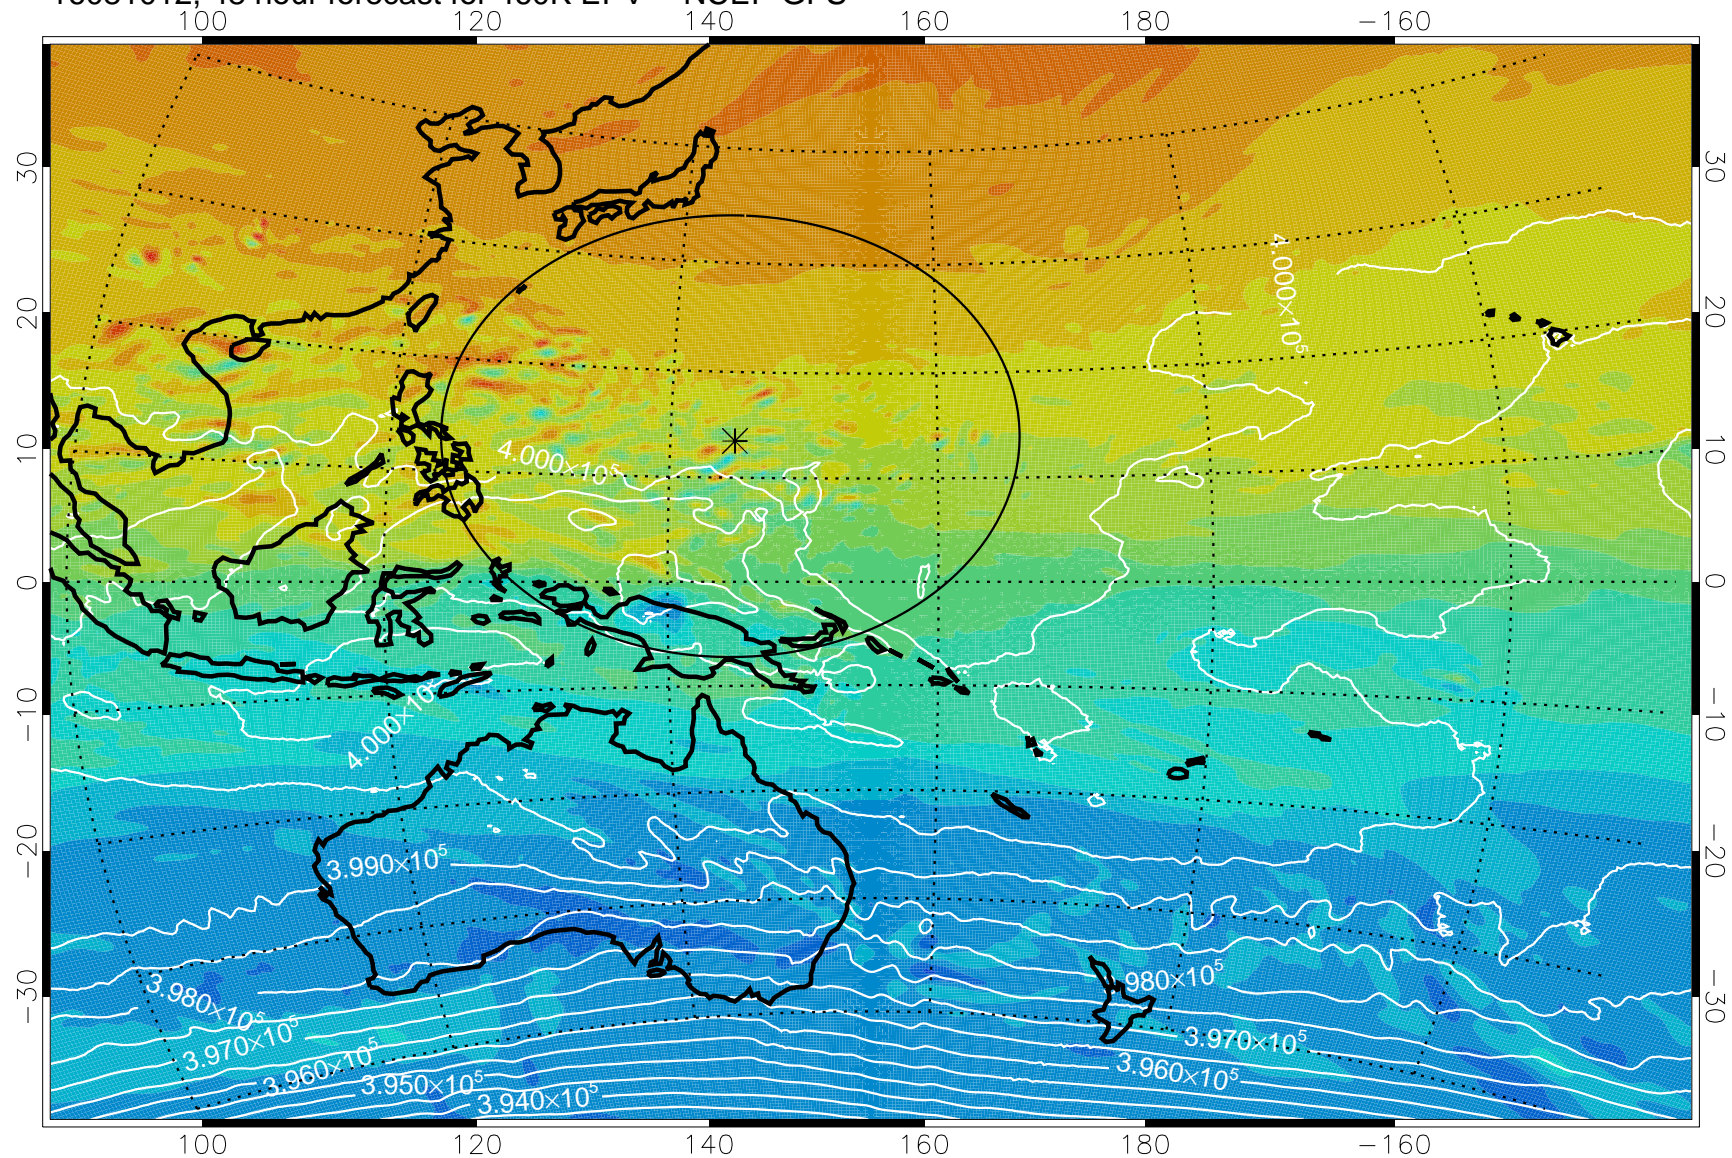

16080918, 30 hour forecast for 460K EPV -- NCEP GFS

460K Montgomery Streamfunction, white

Range ring of 2304 km

16081000, 36 hour forecast for 460K EPV -- NCEP GFS

460K Montgomery Streamfunction, white

Range ring of 2304 km

16081006, 42 hour forecast for 460K EPV -- NCEP GFS

16081012, 48 hour forecast for 460K EPV -- NCEP GFS

460K Montgomery Streamfunction, white

Range ring of 2304 km

16081018, 54 hour forecast for 460K EPV -- NCEP GFS

460K Montgomery Streamfunction, white

Range ring of 2304 km

16081100, 60 hour forecast for 460K EPV -- NCEP GFS

460K Montgomery Streamfunction, white

Range ring of 2304 km

16081106, 66 hour forecast for 460K EPV -- NCEP GFS

460K Montgomery Streamfunction, white

Range ring of 2304 km

16081112, 72 hour forecast for 460K EPV -- NCEP GFS

460K Montgomery Streamfunction, white

Range ring of 2304 km

16081118, 78 hour forecast for 460K EPV -- NCEP GFS