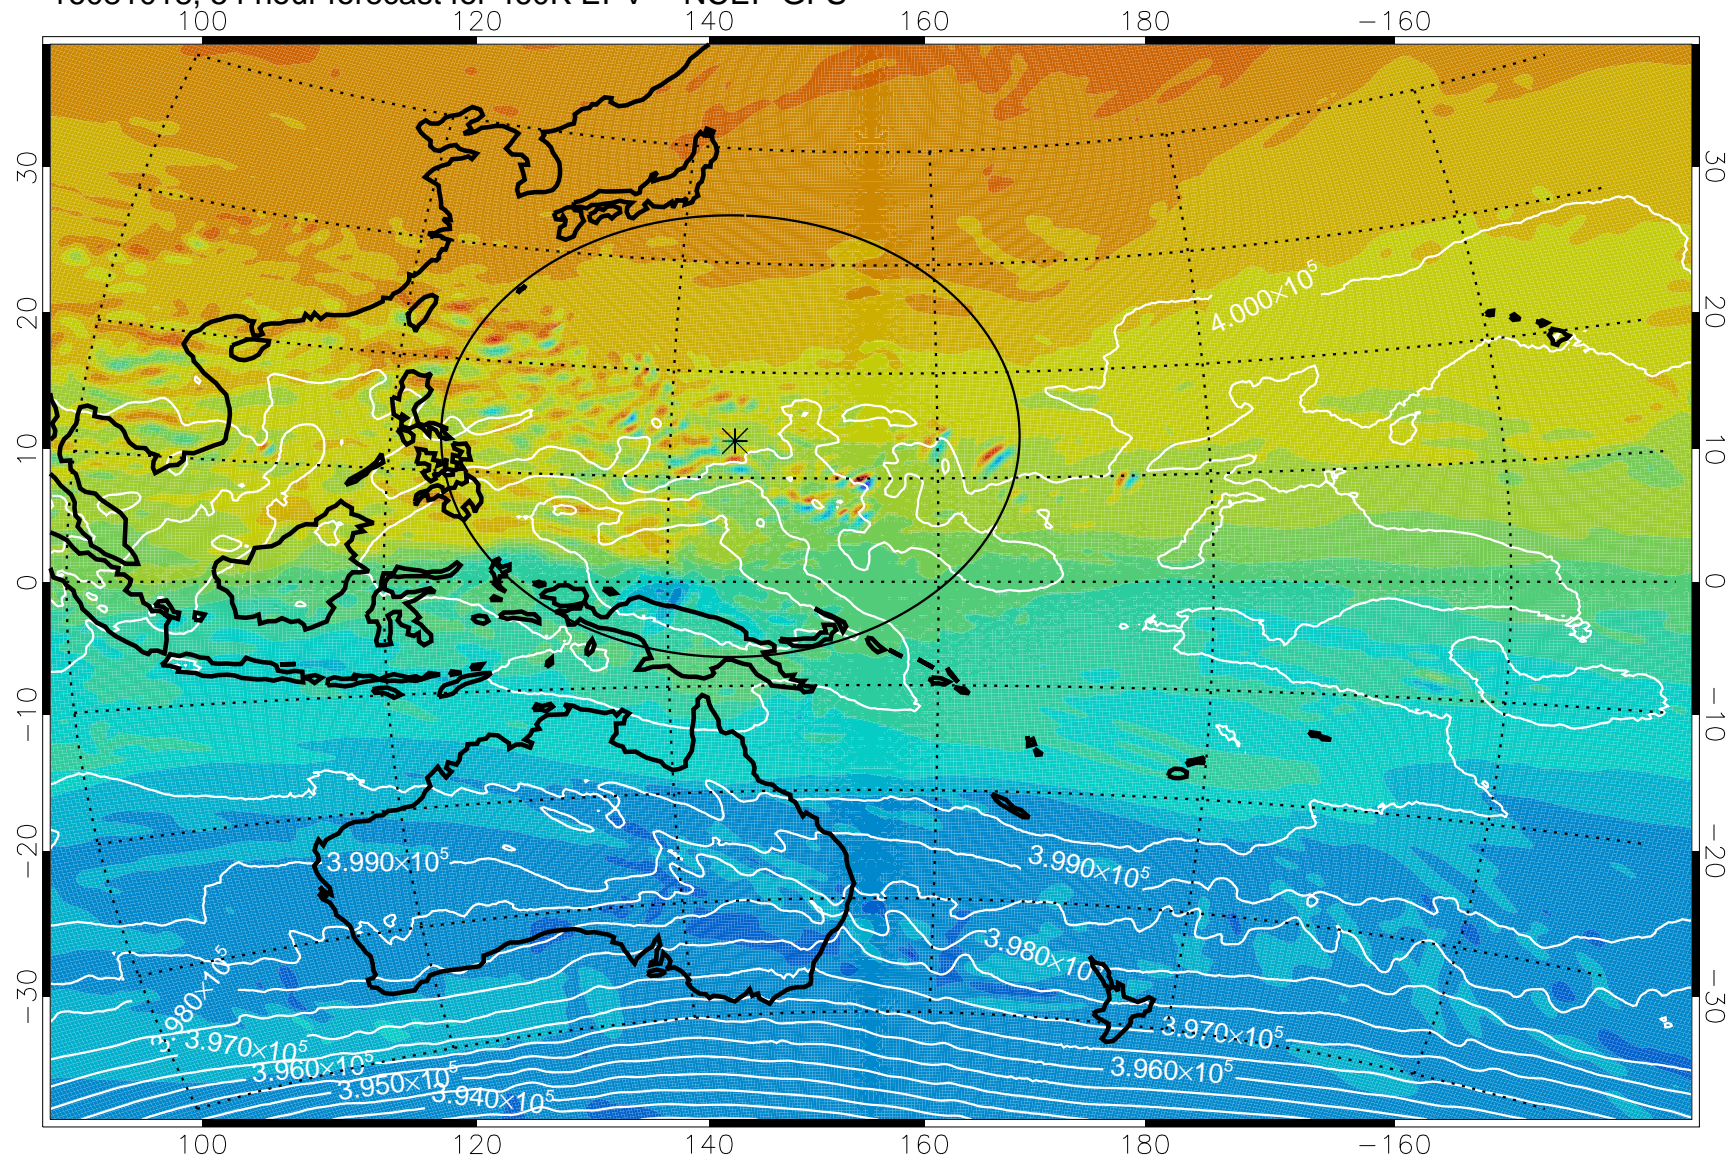

16080918, 30 hour forecast for 460K EPV -- NCEP GFS

460K Montgomery Streamfunction, white

Range ring of 2304 km

16081000, 36 hour forecast for 460K EPV -- NCEP GFS

460K Montgomery Streamfunction, white

Range ring of 2304 km

16081006, 42 hour forecast for 460K EPV -- NCEP GFS

16081012, 48 hour forecast for 460K EPV -- NCEP GFS

460K Montgomery Streamfunction, white

Range ring of 2304 km

16081018, 54 hour forecast for 460K EPV -- NCEP GFS

460K Montgomery Streamfunction, white

Range ring of 2304 km

16081100, 60 hour forecast for 460K EPV -- NCEP GFS

460K Montgomery Streamfunction, white

Range ring of 2304 km

16081106, 66 hour forecast for 460K EPV -- NCEP GFS

460K Montgomery Streamfunction, white

Range ring of 2304 km

16081112, 72 hour forecast for 460K EPV -- NCEP GFS

460K Montgomery Streamfunction, white

Range ring of 2304 km

16081118, 78 hour forecast for 460K EPV -- NCEP GFS