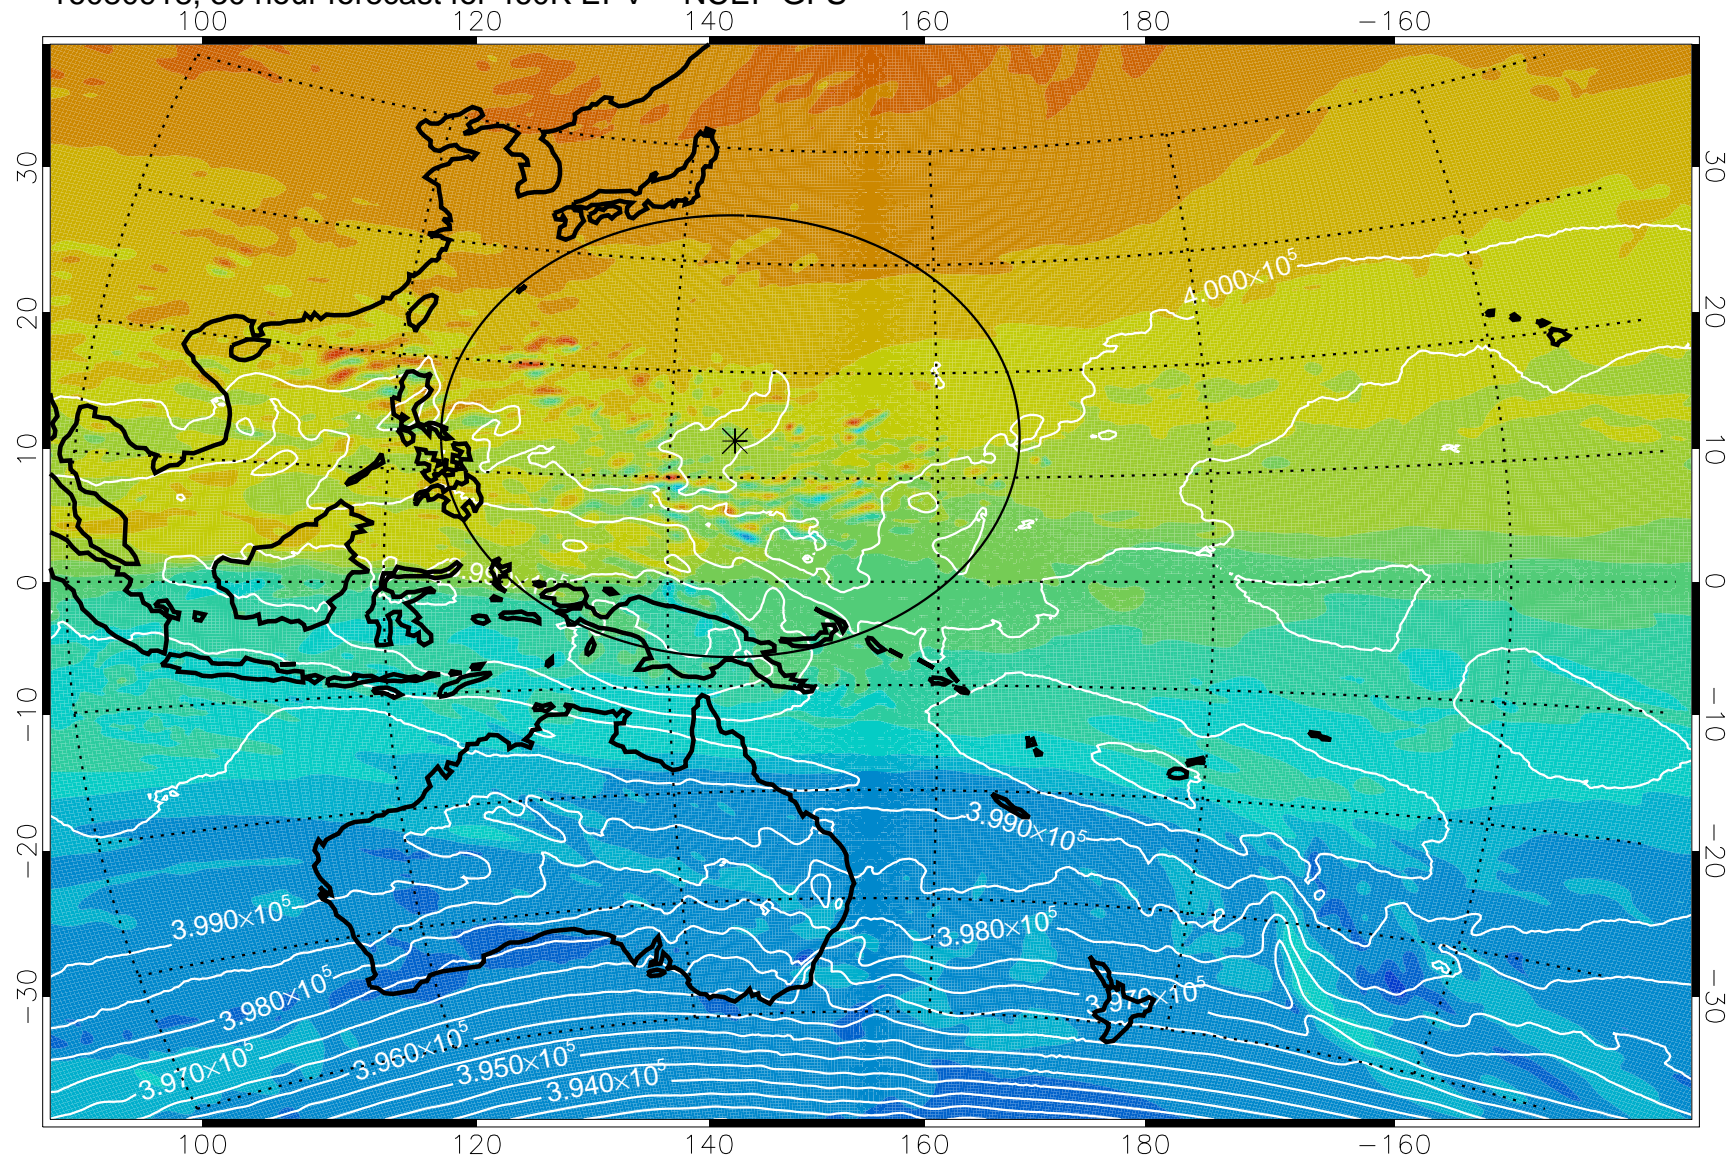

16080818, 6 hour forecast for 460K EPV -- NCEP GFS

460K Montgomery Streamfunction, white

Range ring of 2304 km

16080900, 12 hour forecast for 460K EPV -- NCEP GFS

460K Montgomery Streamfunction, white

Range ring of 2304 km

16080906, 18 hour forecast for 460K EPV -- NCEP GFS

460K Montgomery Streamfunction, white

Range ring of 2304 km

16080912, 24 hour forecast for 460K EPV -- NCEP GFS

460K Montgomery Streamfunction, white

Range ring of 2304 km

16080918, 30 hour forecast for 460K EPV -- NCEP GFS

460K Montgomery Streamfunction, white

Range ring of 2304 km

16081000, 36 hour forecast for 460K EPV -- NCEP GFS

460K Montgomery Streamfunction, white

Range ring of 2304 km

16081006, 42 hour forecast for 460K EPV -- NCEP GFS

16081012, 48 hour forecast for 460K EPV -- NCEP GFS

460K Montgomery Streamfunction, white

Range ring of 2304 km

16081018, 54 hour forecast for 460K EPV -- NCEP GFS