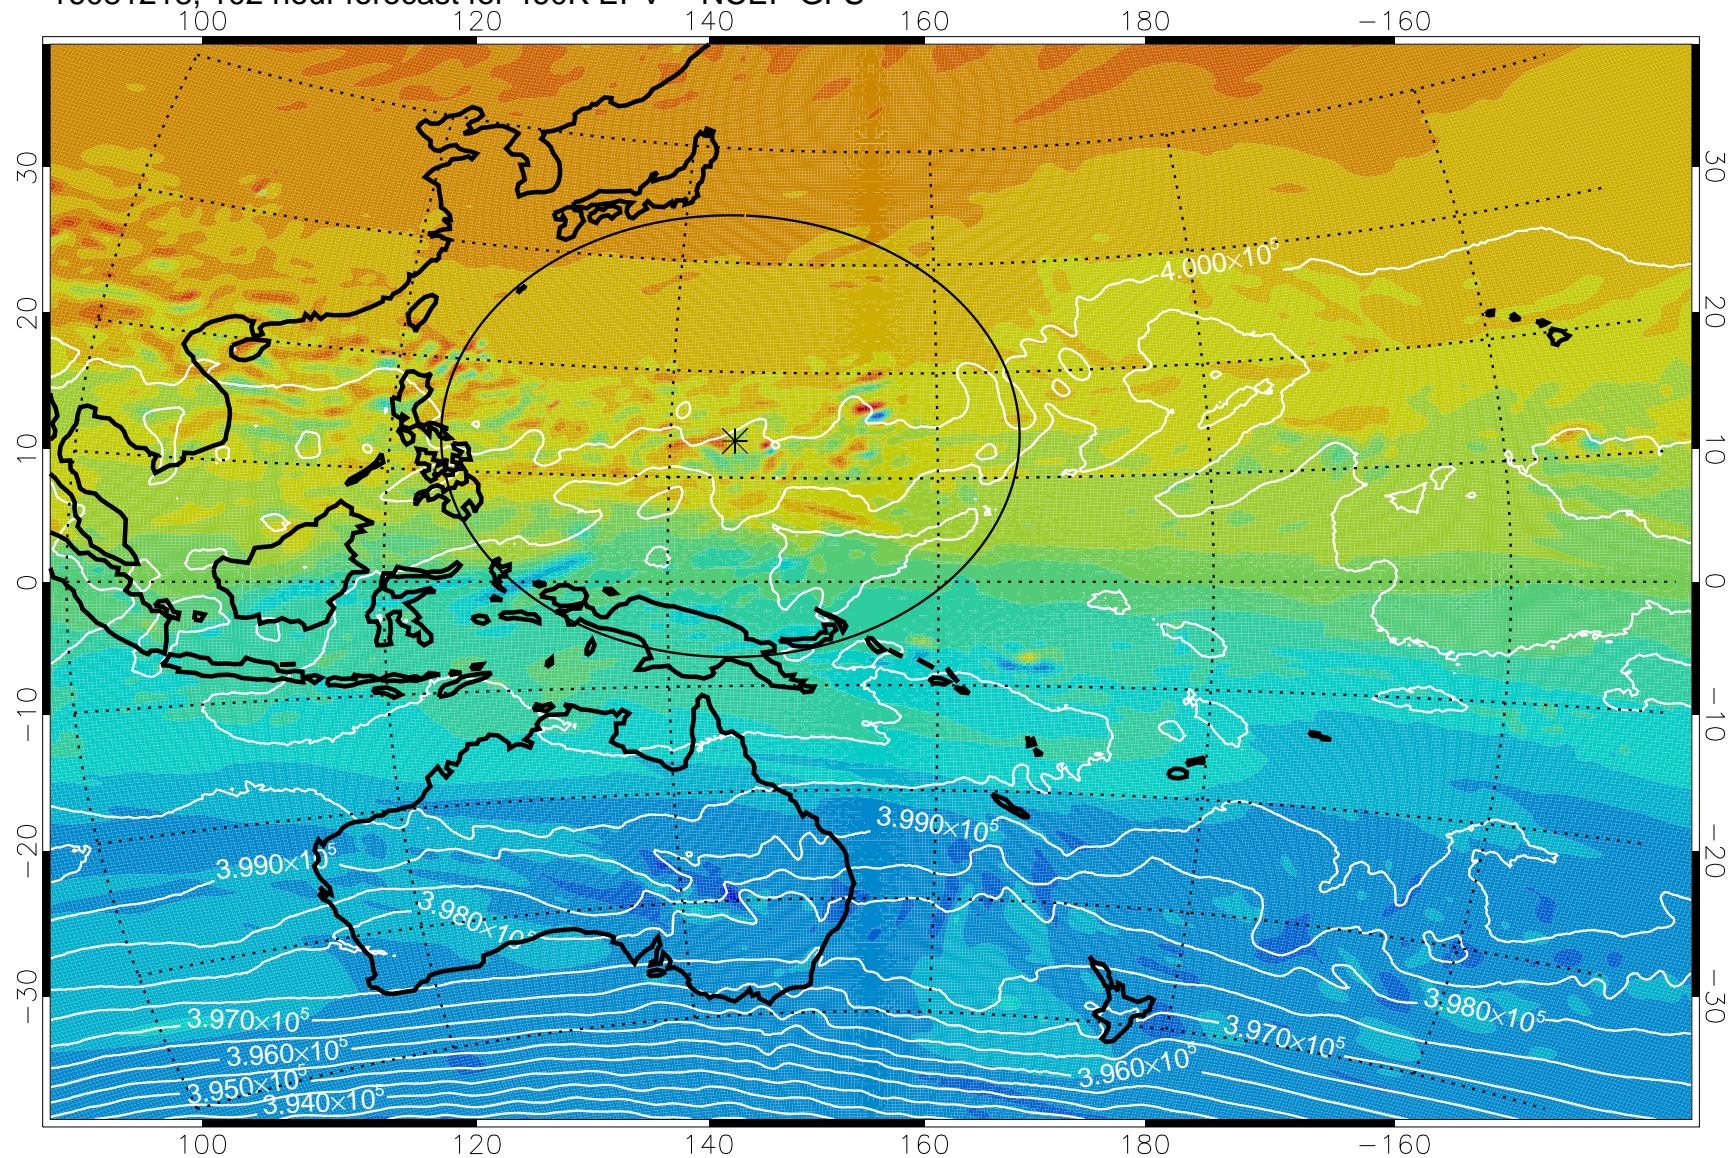

460K Montgomery Streamfunction, white

Range ring of 2304 km

16081200, 84 hour forecast for 460K EPV -- NCEP GFS

460K Montgomery Streamfunction, white

Range ring of 2304 km

16081206, 90 hour forecast for 460K EPV -- NCEP GFS

460K Montgomery Streamfunction, white

Range ring of 2304 km

16081212, 96 hour forecast for 460K EPV -- NCEP GFS

460K Montgomery Streamfunction, white

Range ring of 2304 km

16081218, 102 hour forecast for 460K EPV -- NCEP GFS

460K Montgomery Streamfunction, white

Range ring of 2304 km

16081300, 108 hour forecast for 460K EPV -- NCEP GFS

460K Montgomery Streamfunction, white

Range ring of 2304 km

16081306, 114 hour forecast for 460K EPV -- NCEP GFS

460K Montgomery Streamfunction, white

Range ring of 2304 km

16081312, 120 hour forecast for 460K EPV -- NCEP GFS

460K Montgomery Streamfunction, white

Range ring of 2304 km