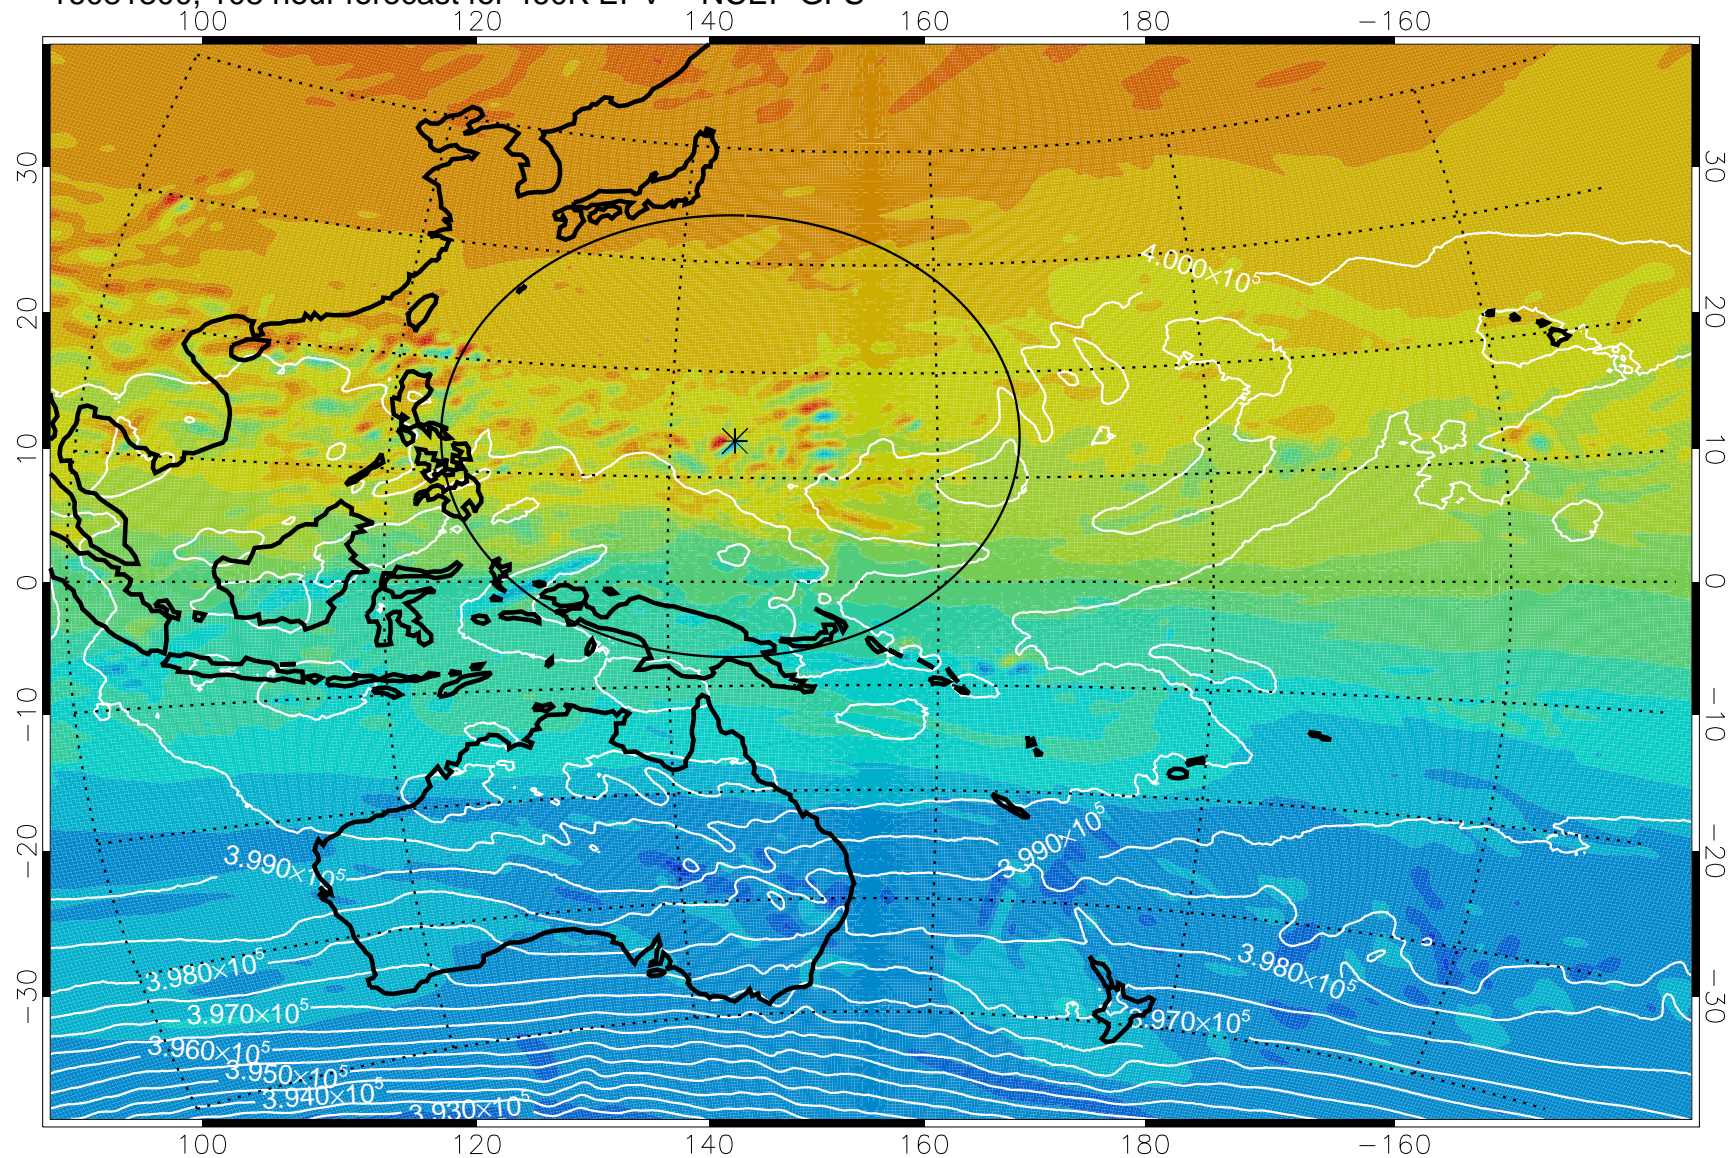

460K Montgomery Streamfunction, white

Range ring of 2304 km

16081200, 84 hour forecast for 460K EPV -- NCEP GFS

460K Montgomery Streamfunction, white

Range ring of 2304 km

16081206, 90 hour forecast for 460K EPV -- NCEP GFS

460K Montgomery Streamfunction, white

Range ring of 2304 km

16081212, 96 hour forecast for 460K EPV -- NCEP GFS

460K Montgomery Streamfunction, white

Range ring of 2304 km

16081218, 102 hour forecast for 460K EPV -- NCEP GFS

460K Montgomery Streamfunction, white

Range ring of 2304 km

16081300, 108 hour forecast for 460K EPV -- NCEP GFS

460K Montgomery Streamfunction, white

Range ring of 2304 km

16081306, 114 hour forecast for 460K EPV -- NCEP GFS

460K Montgomery Streamfunction, white

Range ring of 2304 km

16081312, 120 hour forecast for 460K EPV -- NCEP GFS

460K Montgomery Streamfunction, white

Range ring of 2304 km