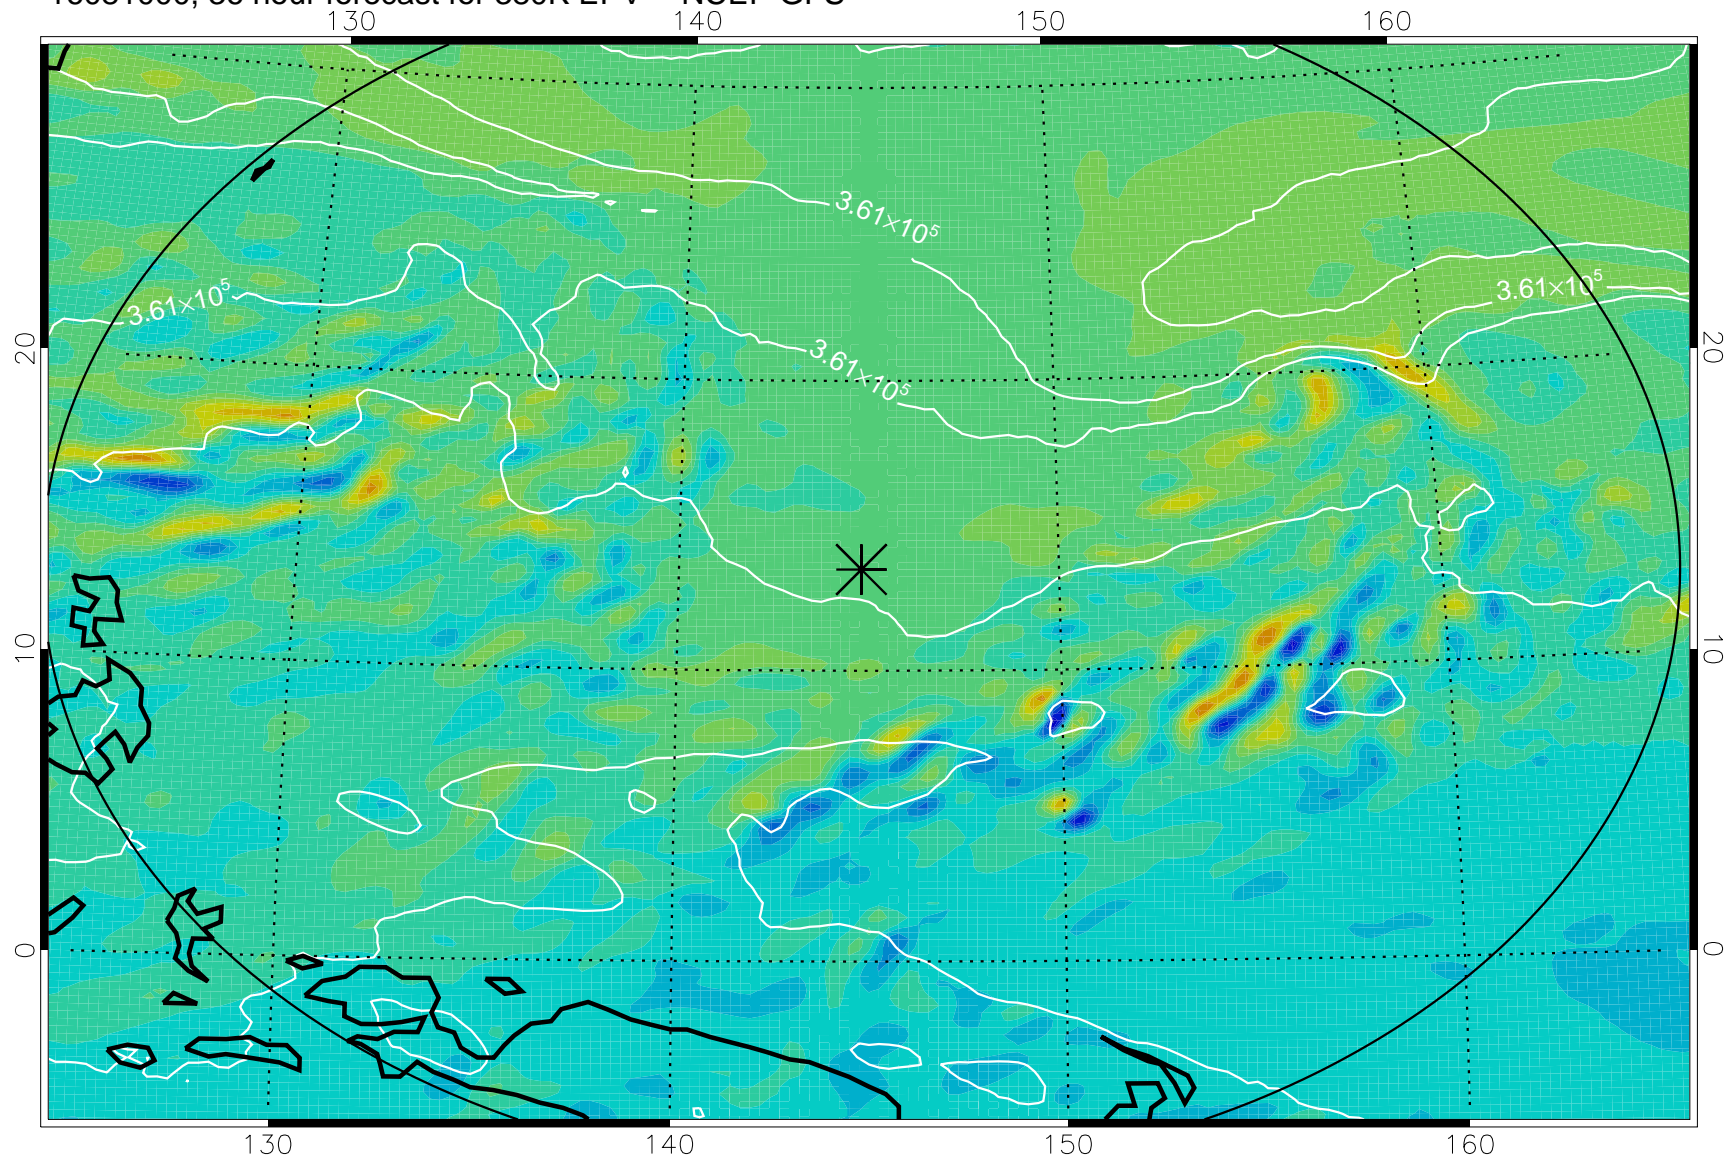

16080818, 6 hour forecast for 380K EPV -- NCEP GFS

380K Montgomery Streamfunction, white

Range ring of 2304 km

16080900, 12 hour forecast for 380K EPV -- NCEP GFS

380K Montgomery Streamfunction, white

Range ring of 2304 km

16080906, 18 hour forecast for 380K EPV -- NCEP GFS

380K Montgomery Streamfunction, white

Range ring of 2304 km

16080912, 24 hour forecast for 380K EPV -- NCEP GFS

380K Montgomery Streamfunction, white

Range ring of 2304 km

16080918, 30 hour forecast for 380K EPV -- NCEP GFS

380K Montgomery Streamfunction, white

Range ring of 2304 km

16081000, 36 hour forecast for 380K EPV -- NCEP GFS

380K Montgomery Streamfunction, white

Range ring of 2304 km

16081006, 42 hour forecast for 380K EPV -- NCEP GFS

380K Montgomery Streamfunction, white

Range ring of 2304 km

16081012, 48 hour forecast for 380K EPV -- NCEP GFS

380K Montgomery Streamfunction, white

Range ring of 2304 km