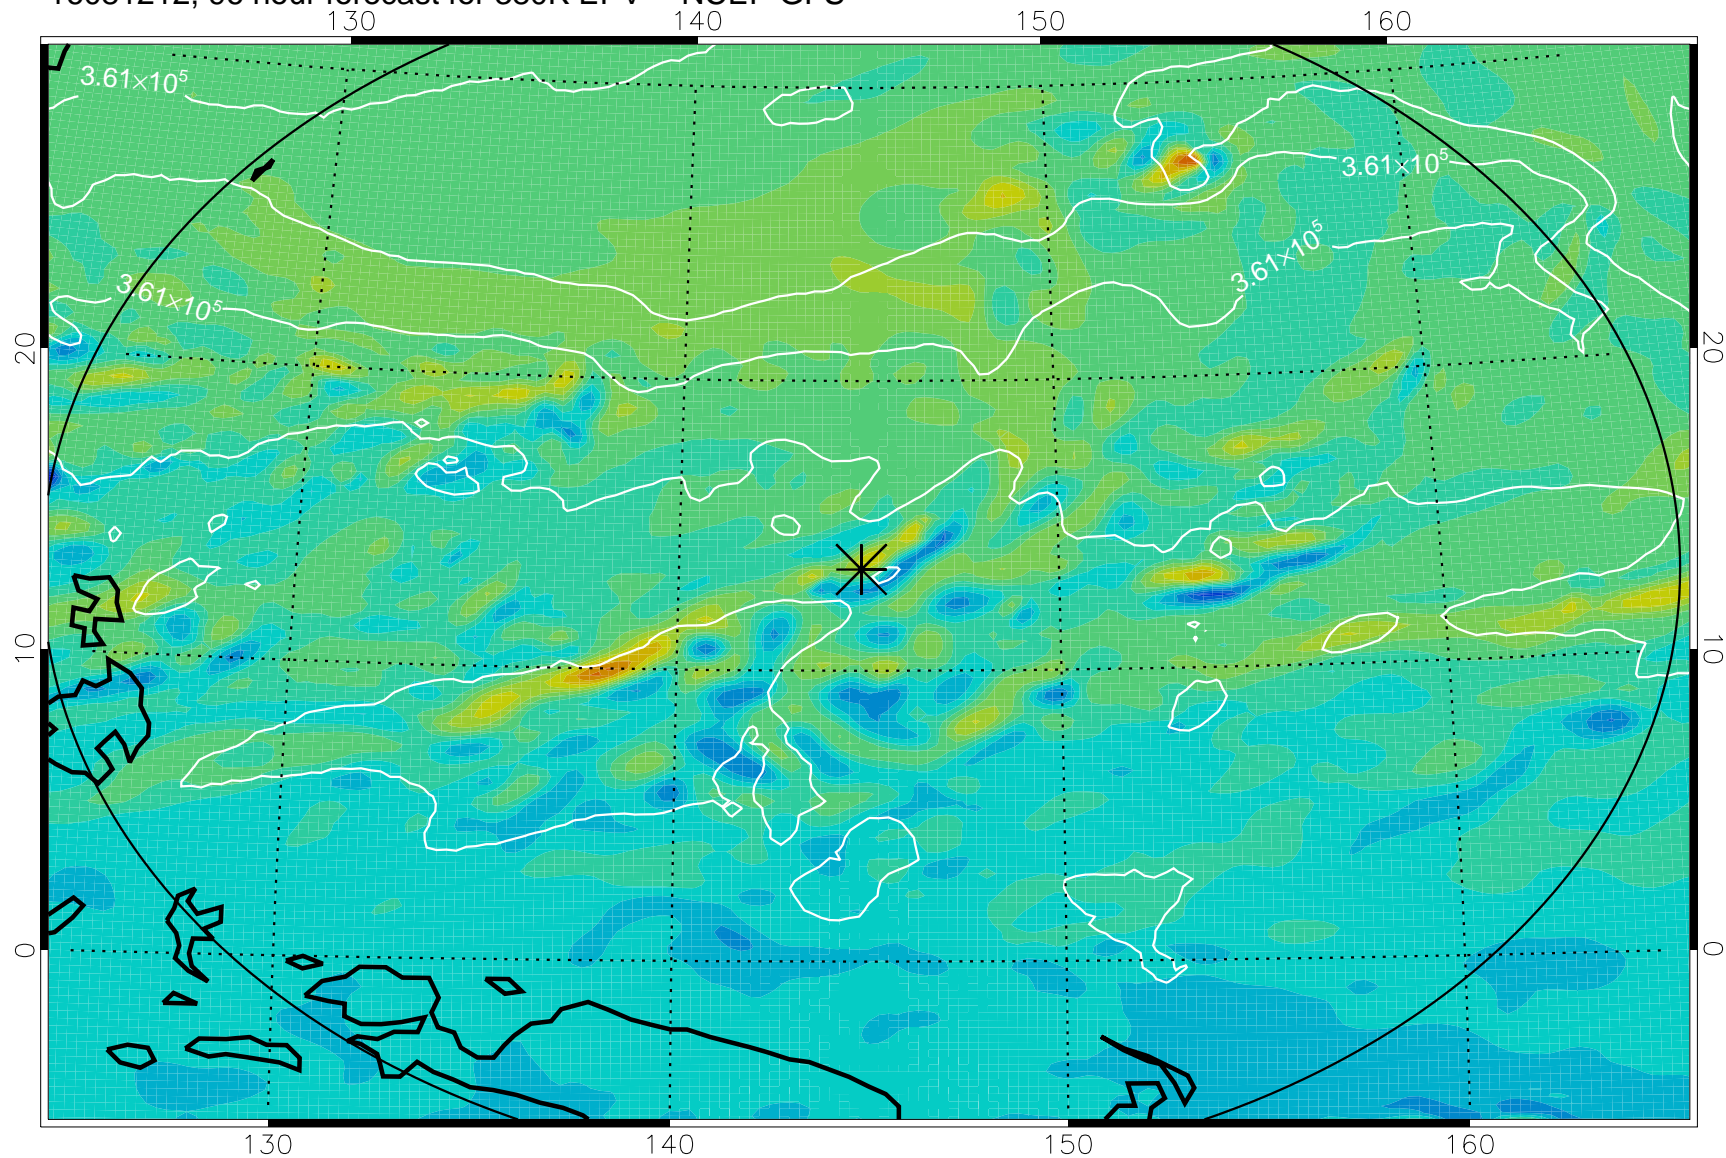

16081106, 66 hour forecast for 380K EPV -- NCEP GFS

380K Montgomery Streamfunction, white

Range ring of 2304 km

16081112, 72 hour forecast for 380K EPV -- NCEP GFS

380K Montgomery Streamfunction, white

Range ring of 2304 km

16081118, 78 hour forecast for 380K EPV -- NCEP GFS

380K Montgomery Streamfunction, white

Range ring of 2304 km

16081200, 84 hour forecast for 380K EPV -- NCEP GFS

380K Montgomery Streamfunction, white

Range ring of 2304 km

16081206, 90 hour forecast for 380K EPV -- NCEP GFS

380K Montgomery Streamfunction, white

Range ring of 2304 km

16081212, 96 hour forecast for 380K EPV -- NCEP GFS

380K Montgomery Streamfunction, white

Range ring of 2304 km

16081218, 102 hour forecast for 380K EPV -- NCEP GFS

380K Montgomery Streamfunction, white

Range ring of 2304 km

16081300, 108 hour forecast for 380K EPV -- NCEP GFS

380K Montgomery Streamfunction, white

Range ring of 2304 km