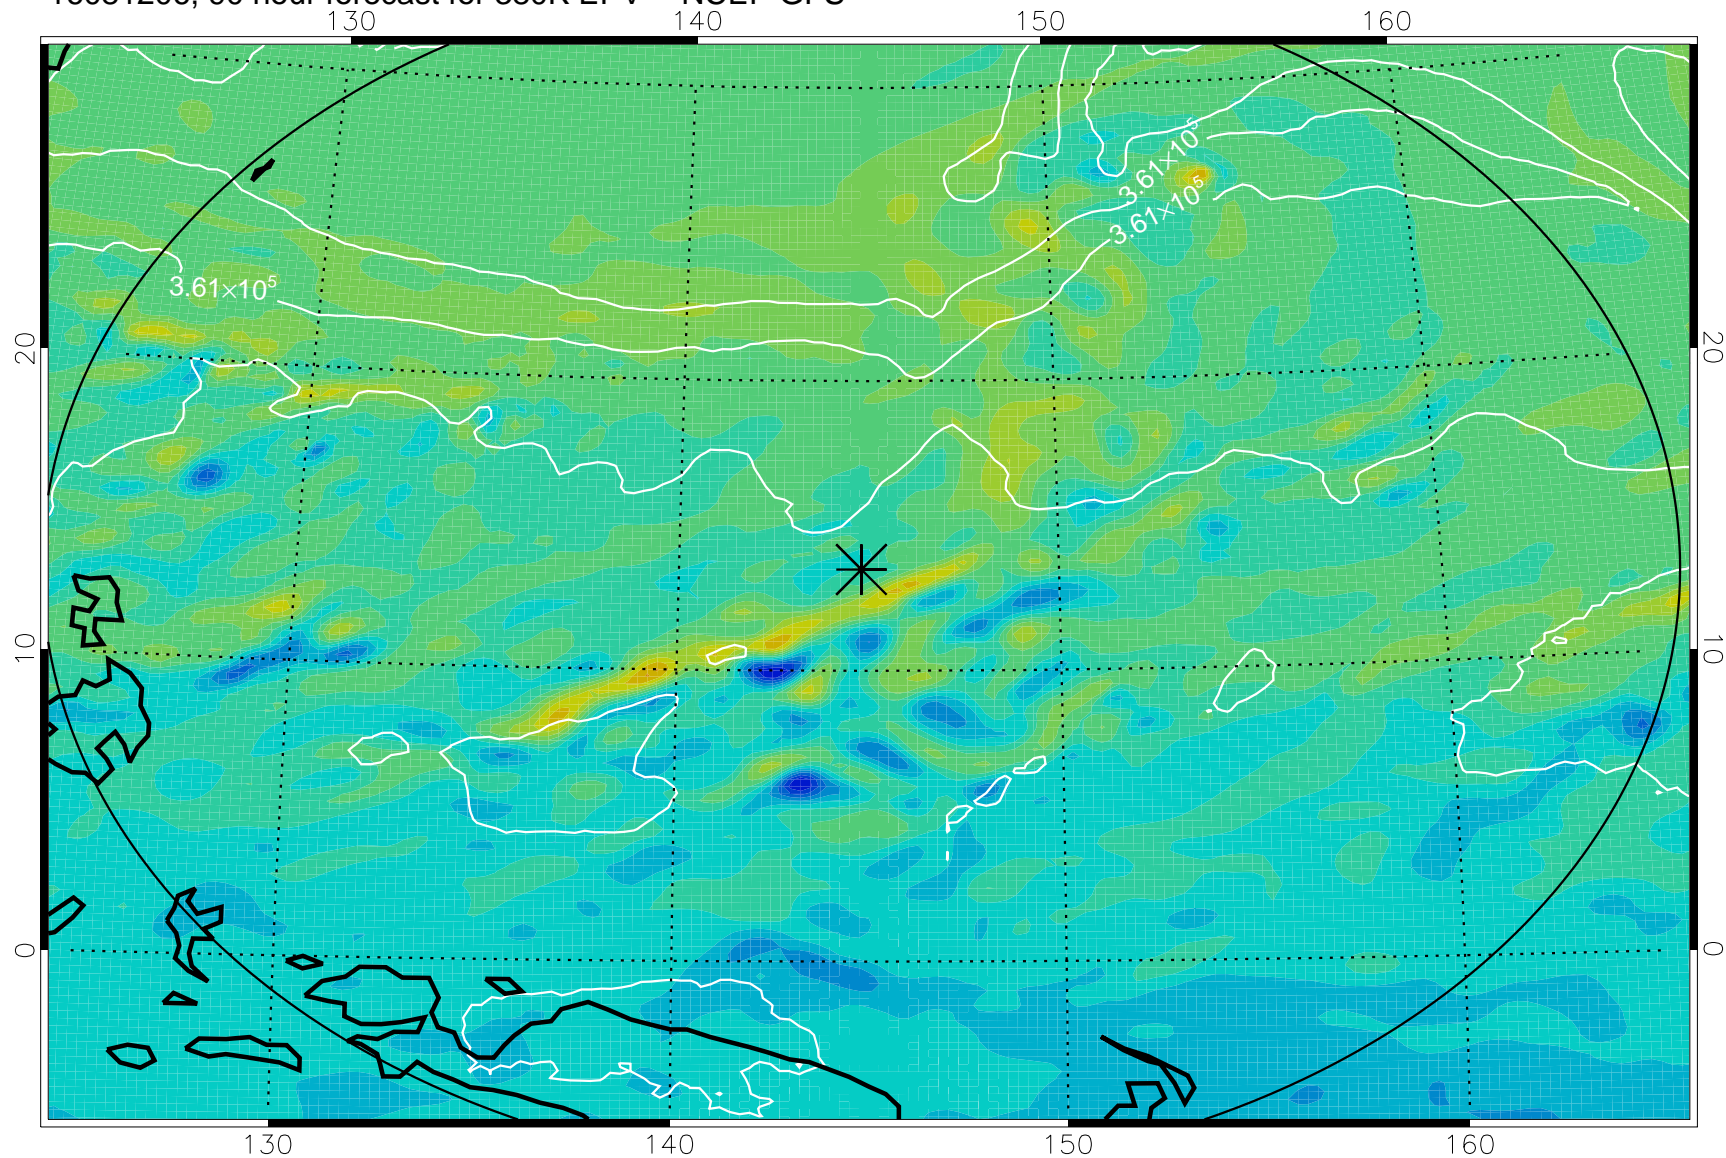

16081106, 66 hour forecast for 380K EPV -- NCEP GFS

380K Montgomery Streamfunction, white

Range ring of 2304 km

16081112, 72 hour forecast for 380K EPV -- NCEP GFS

380K Montgomery Streamfunction, white

Range ring of 2304 km

16081118, 78 hour forecast for 380K EPV -- NCEP GFS

380K Montgomery Streamfunction, white

Range ring of 2304 km

16081200, 84 hour forecast for 380K EPV -- NCEP GFS

380K Montgomery Streamfunction, white

Range ring of 2304 km

16081206, 90 hour forecast for 380K EPV -- NCEP GFS

380K Montgomery Streamfunction, white

Range ring of 2304 km

16081212, 96 hour forecast for 380K EPV -- NCEP GFS

380K Montgomery Streamfunction, white

Range ring of 2304 km

16081218, 102 hour forecast for 380K EPV -- NCEP GFS

380K Montgomery Streamfunction, white

Range ring of 2304 km

16081300, 108 hour forecast for 380K EPV -- NCEP GFS

380K Montgomery Streamfunction, white

Range ring of 2304 km