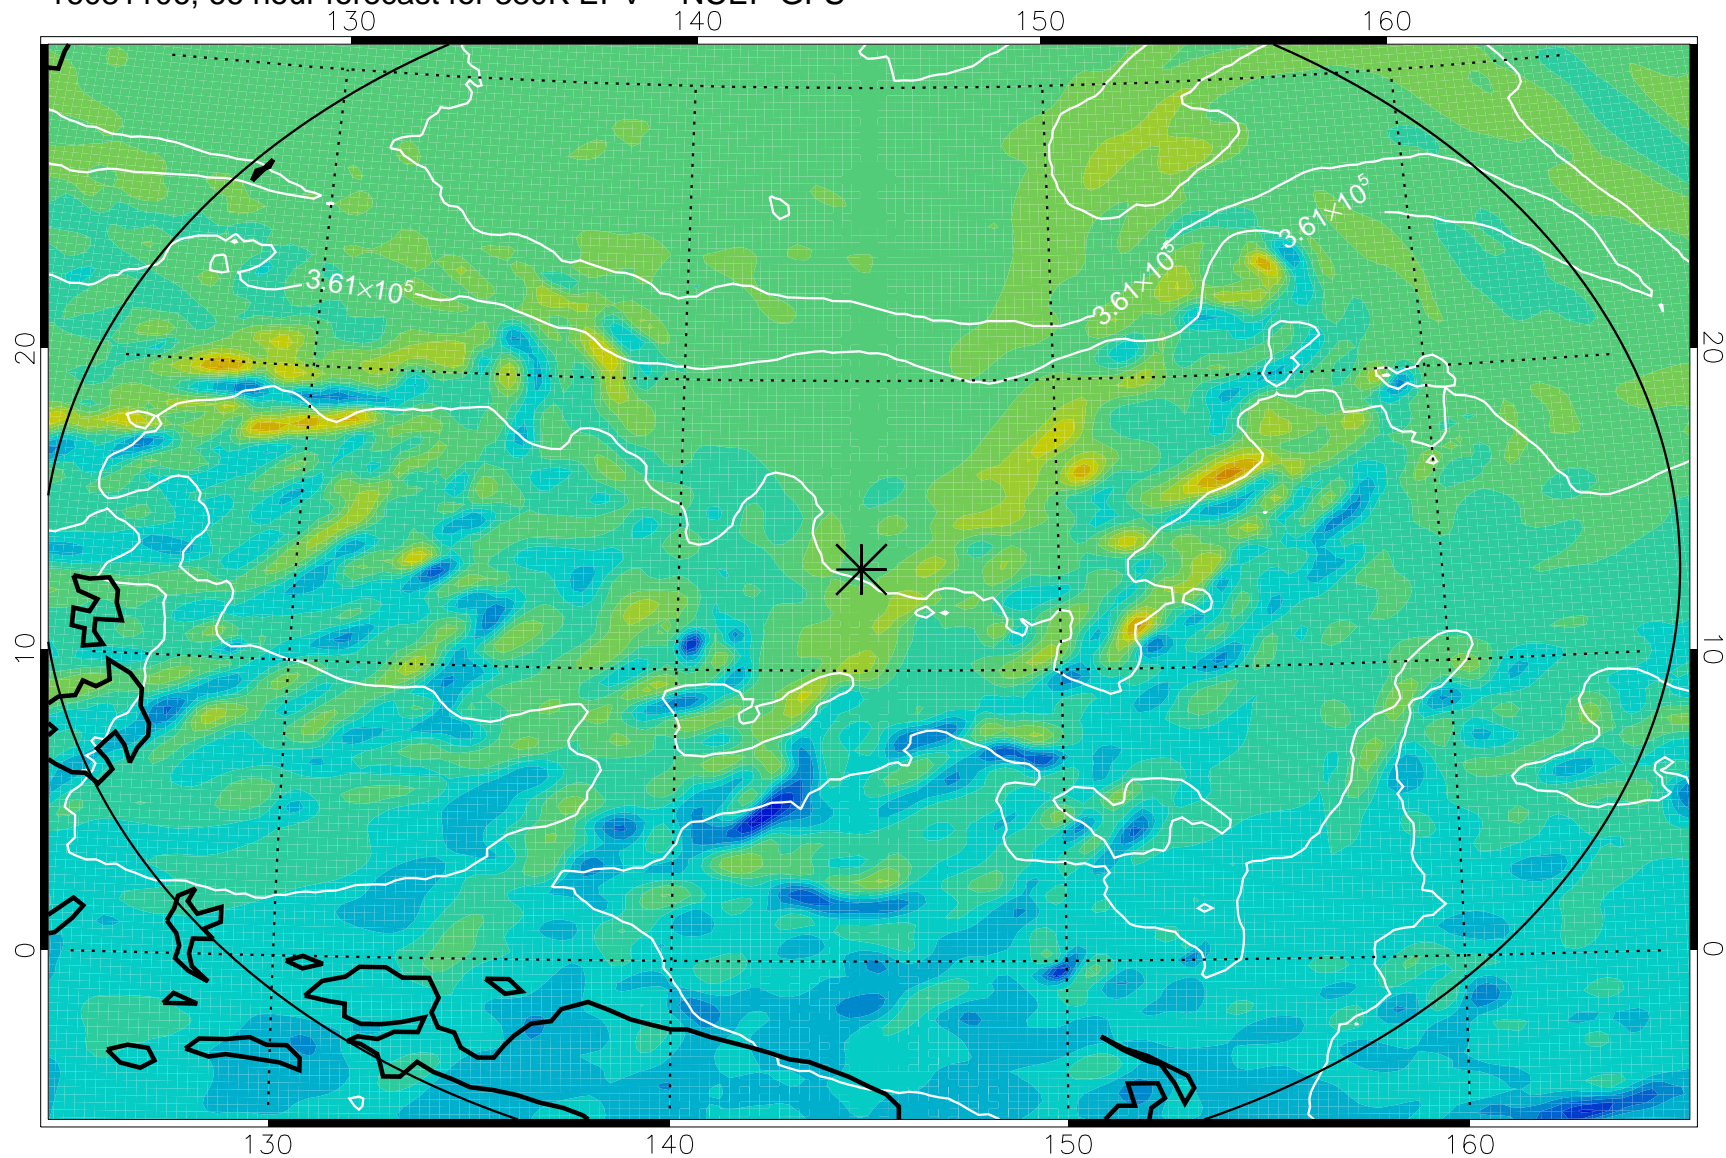

16081006, 42 hour forecast for 380K EPV -- NCEP GFS

380K Montgomery Streamfunction, white

Range ring of 2304 km

16081012, 48 hour forecast for 380K EPV -- NCEP GFS

380K Montgomery Streamfunction, white

Range ring of 2304 km

16081018, 54 hour forecast for 380K EPV -- NCEP GFS

380K Montgomery Streamfunction, white

Range ring of 2304 km

16081100, 60 hour forecast for 380K EPV -- NCEP GFS

380K Montgomery Streamfunction, white

Range ring of 2304 km

16081106, 66 hour forecast for 380K EPV -- NCEP GFS

380K Montgomery Streamfunction, white

Range ring of 2304 km

16081112, 72 hour forecast for 380K EPV -- NCEP GFS

380K Montgomery Streamfunction, white

Range ring of 2304 km

16081118, 78 hour forecast for 380K EPV -- NCEP GFS

380K Montgomery Streamfunction, white

Range ring of 2304 km

16081200, 84 hour forecast for 380K EPV -- NCEP GFS

380K Montgomery Streamfunction, white

Range ring of 2304 km