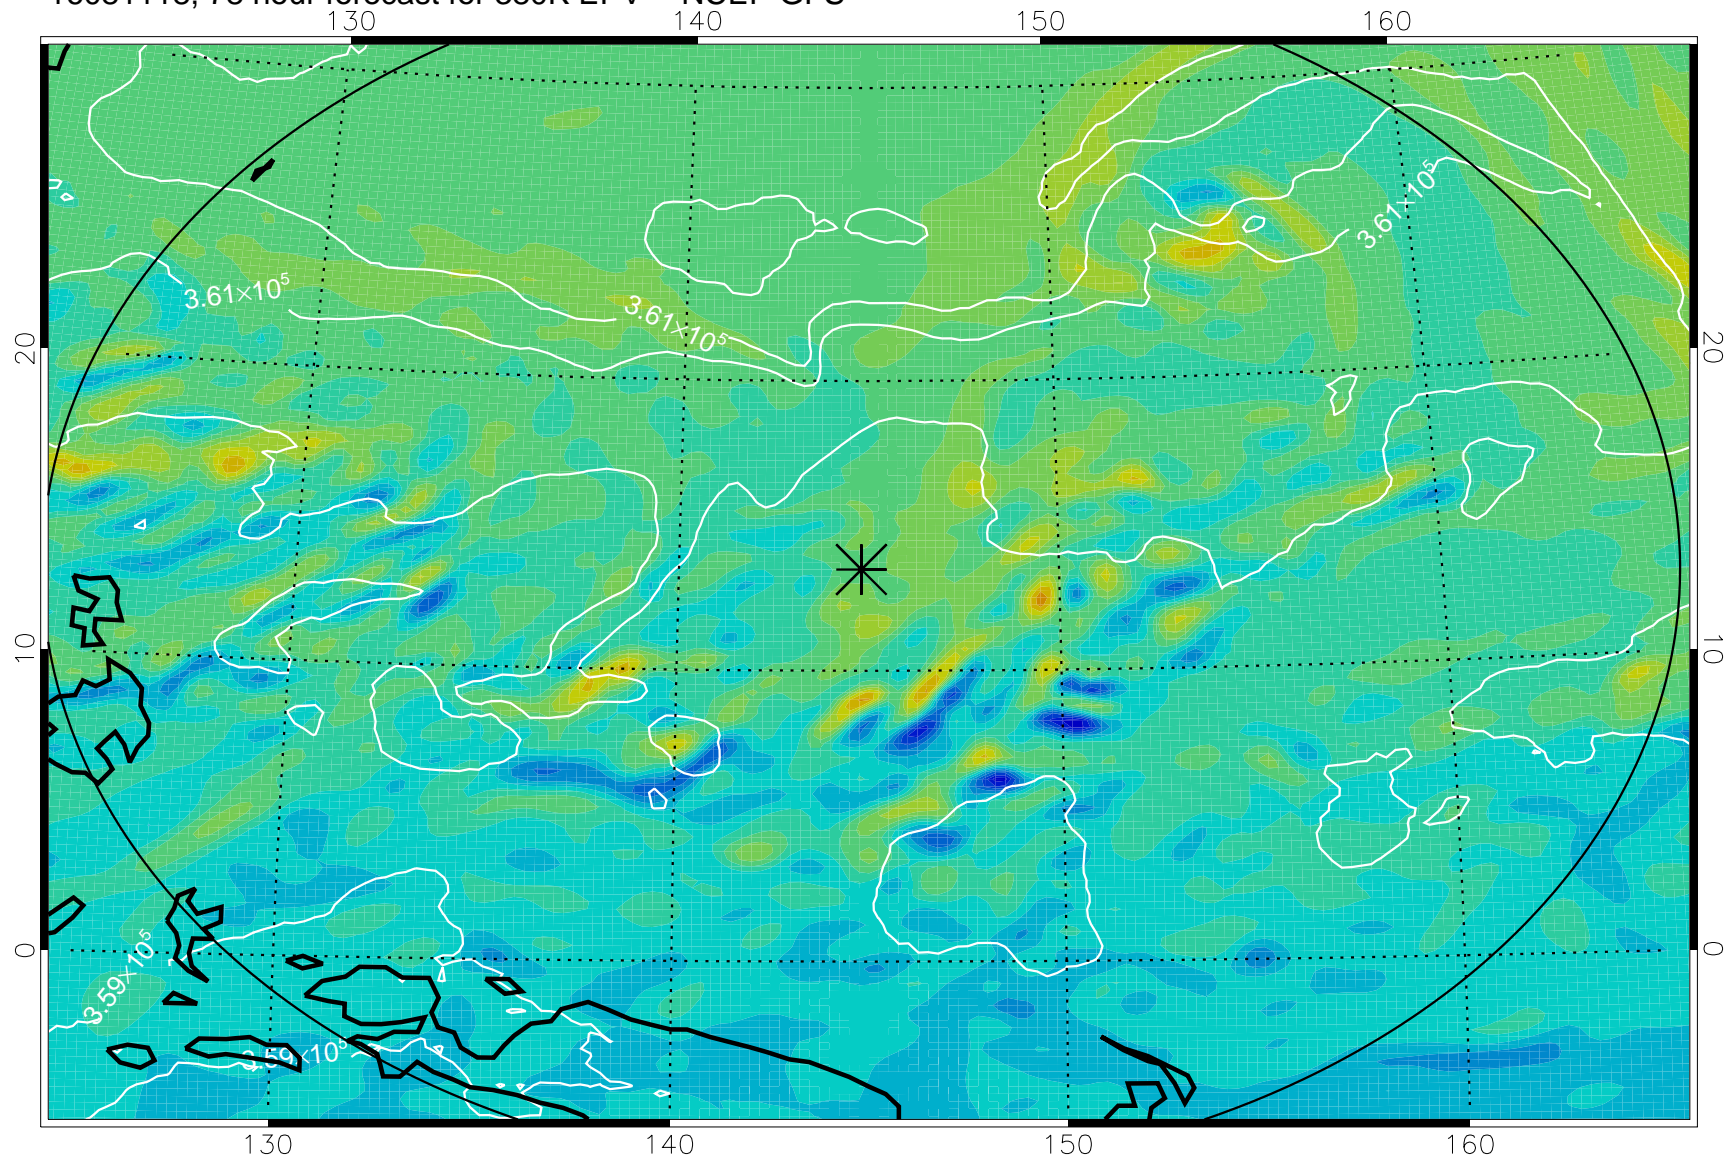

16081018, 54 hour forecast for 380K EPV -- NCEP GFS

380K Montgomery Streamfunction, white

Range ring of 2304 km

16081100, 60 hour forecast for 380K EPV -- NCEP GFS

380K Montgomery Streamfunction, white

Range ring of 2304 km

16081106, 66 hour forecast for 380K EPV -- NCEP GFS

380K Montgomery Streamfunction, white

Range ring of 2304 km

16081112, 72 hour forecast for 380K EPV -- NCEP GFS

380K Montgomery Streamfunction, white

Range ring of 2304 km

16081118, 78 hour forecast for 380K EPV -- NCEP GFS

380K Montgomery Streamfunction, white

Range ring of 2304 km

16081200, 84 hour forecast for 380K EPV -- NCEP GFS

380K Montgomery Streamfunction, white

Range ring of 2304 km

16081206, 90 hour forecast for 380K EPV -- NCEP GFS

380K Montgomery Streamfunction, white

Range ring of 2304 km

16081212, 96 hour forecast for 380K EPV -- NCEP GFS

380K Montgomery Streamfunction, white

Range ring of 2304 km