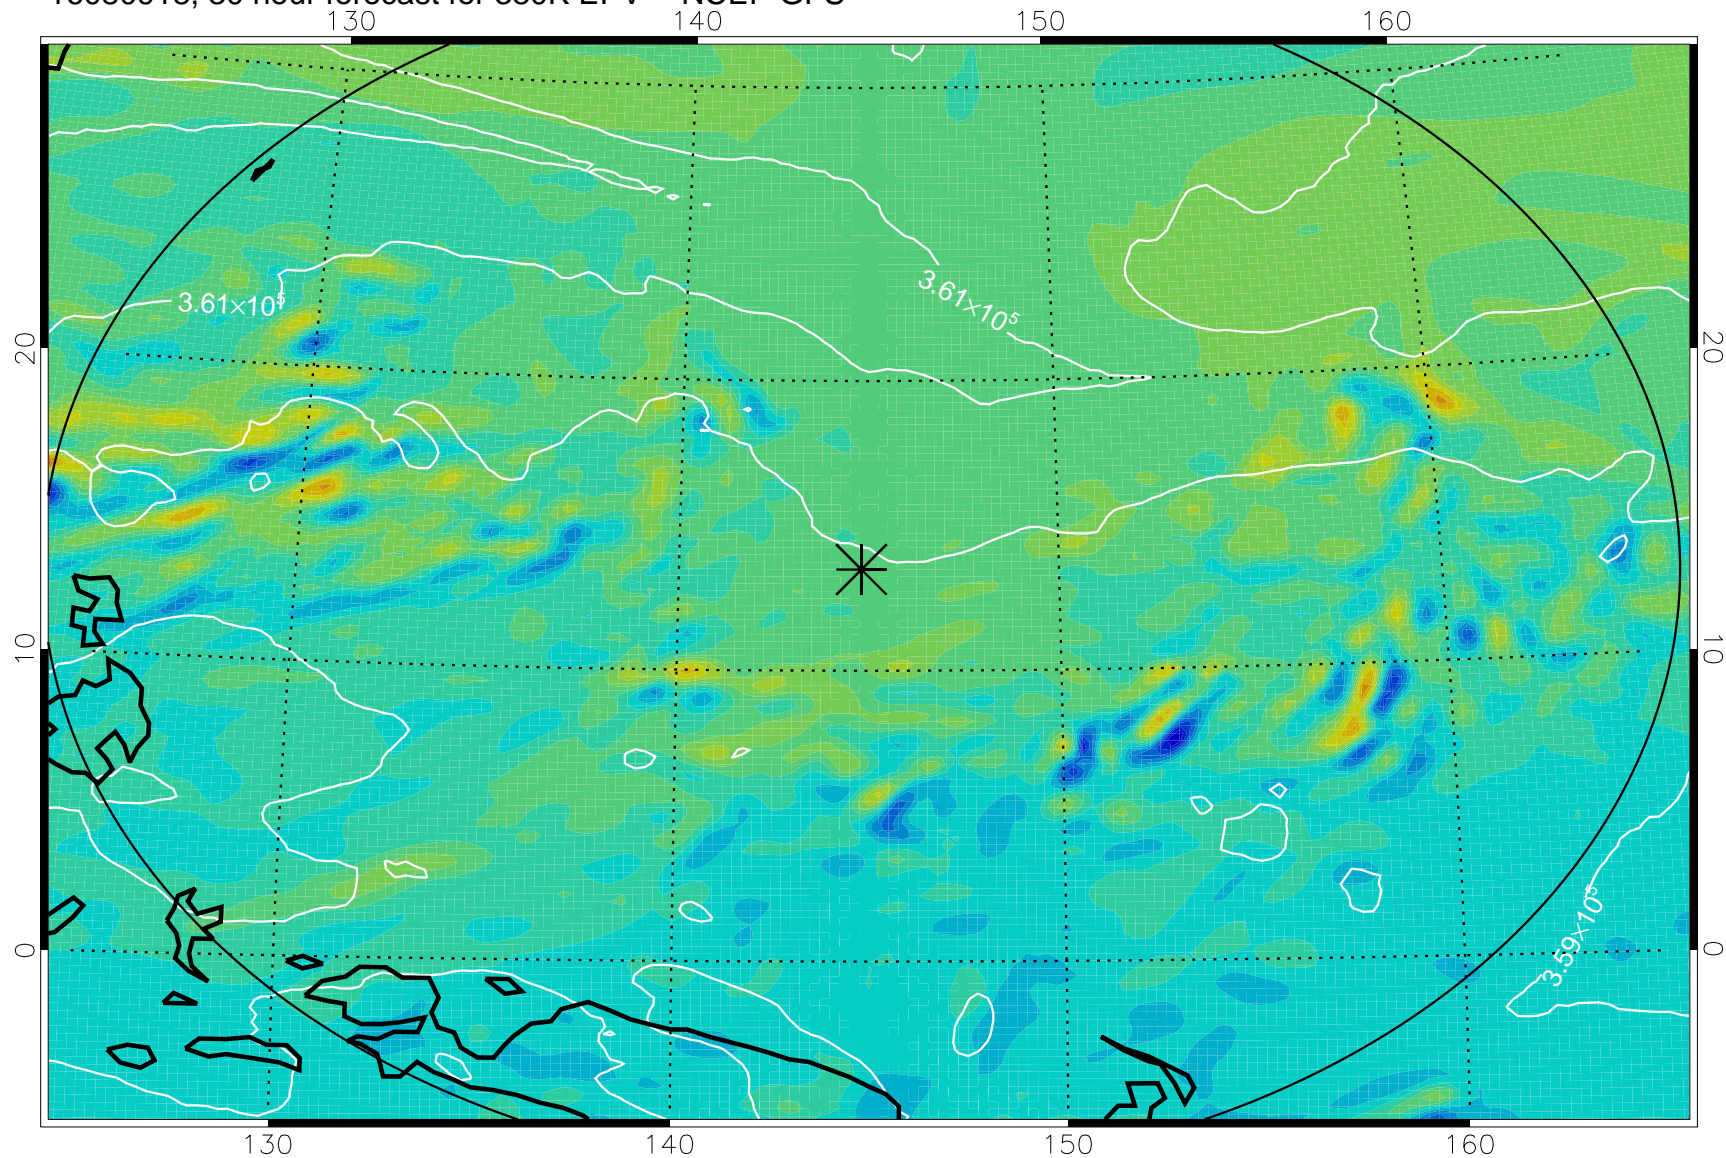

16080818, 6 hour forecast for 380K EPV -- NCEP GFS

380K Montgomery Streamfunction, white

Range ring of 2304 km

16080900, 12 hour forecast for 380K EPV -- NCEP GFS

380K Montgomery Streamfunction, white

Range ring of 2304 km

16080906, 18 hour forecast for 380K EPV -- NCEP GFS

380K Montgomery Streamfunction, white

Range ring of 2304 km

16080912, 24 hour forecast for 380K EPV -- NCEP GFS

380K Montgomery Streamfunction, white

Range ring of 2304 km

16080918, 30 hour forecast for 380K EPV -- NCEP GFS

380K Montgomery Streamfunction, white

Range ring of 2304 km

16081000, 36 hour forecast for 380K EPV -- NCEP GFS

380K Montgomery Streamfunction, white

Range ring of 2304 km

16081006, 42 hour forecast for 380K EPV -- NCEP GFS

380K Montgomery Streamfunction, white

Range ring of 2304 km

16081012, 48 hour forecast for 380K EPV -- NCEP GFS

380K Montgomery Streamfunction, white

Range ring of 2304 km