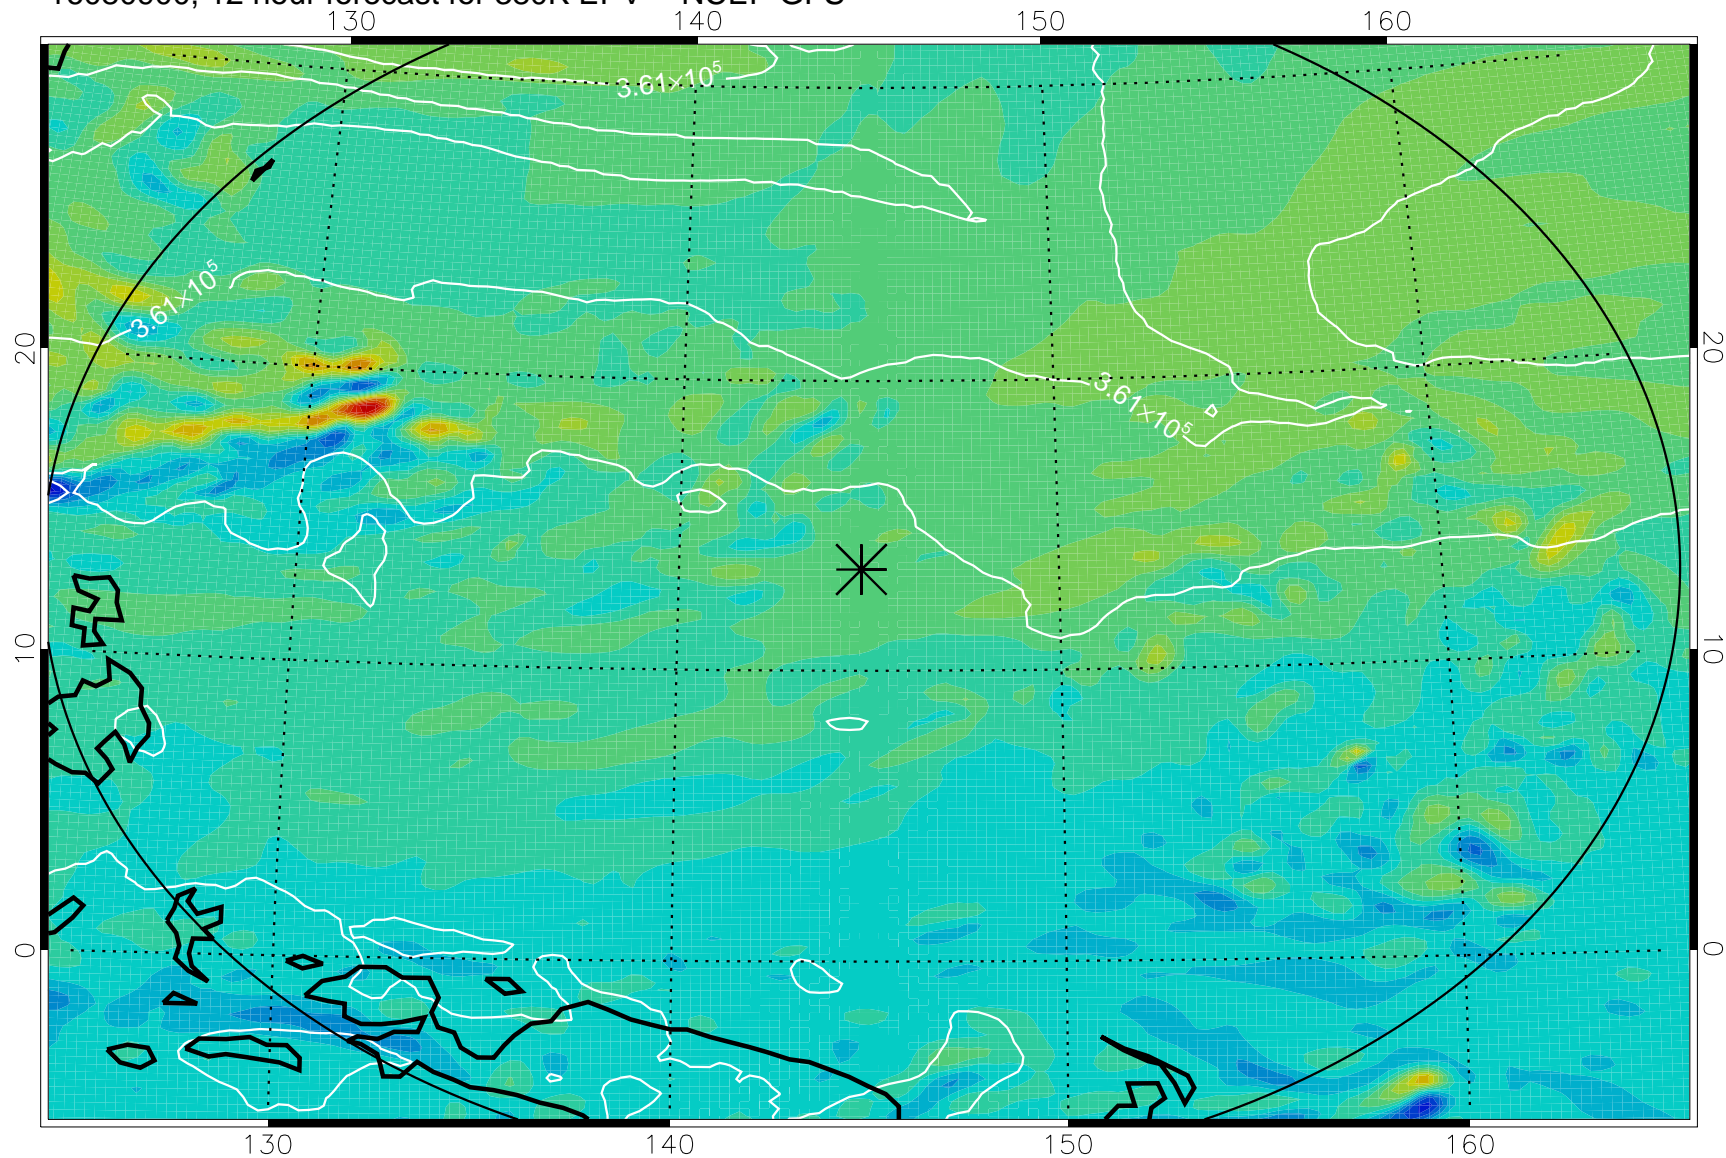

16080818, 6 hour forecast for 380K EPV -- NCEP GFS

380K Montgomery Streamfunction, white

Range ring of 2304 km

16080900, 12 hour forecast for 380K EPV -- NCEP GFS

380K Montgomery Streamfunction, white

Range ring of 2304 km

16080906, 18 hour forecast for 380K EPV -- NCEP GFS

380K Montgomery Streamfunction, white

Range ring of 2304 km

16080912, 24 hour forecast for 380K EPV -- NCEP GFS

380K Montgomery Streamfunction, white

Range ring of 2304 km

16080918, 30 hour forecast for 380K EPV -- NCEP GFS

380K Montgomery Streamfunction, white

Range ring of 2304 km

16081000, 36 hour forecast for 380K EPV -- NCEP GFS

380K Montgomery Streamfunction, white

Range ring of 2304 km

16081006, 42 hour forecast for 380K EPV -- NCEP GFS

380K Montgomery Streamfunction, white

Range ring of 2304 km

16081012, 48 hour forecast for 380K EPV -- NCEP GFS

380K Montgomery Streamfunction, white

Range ring of 2304 km