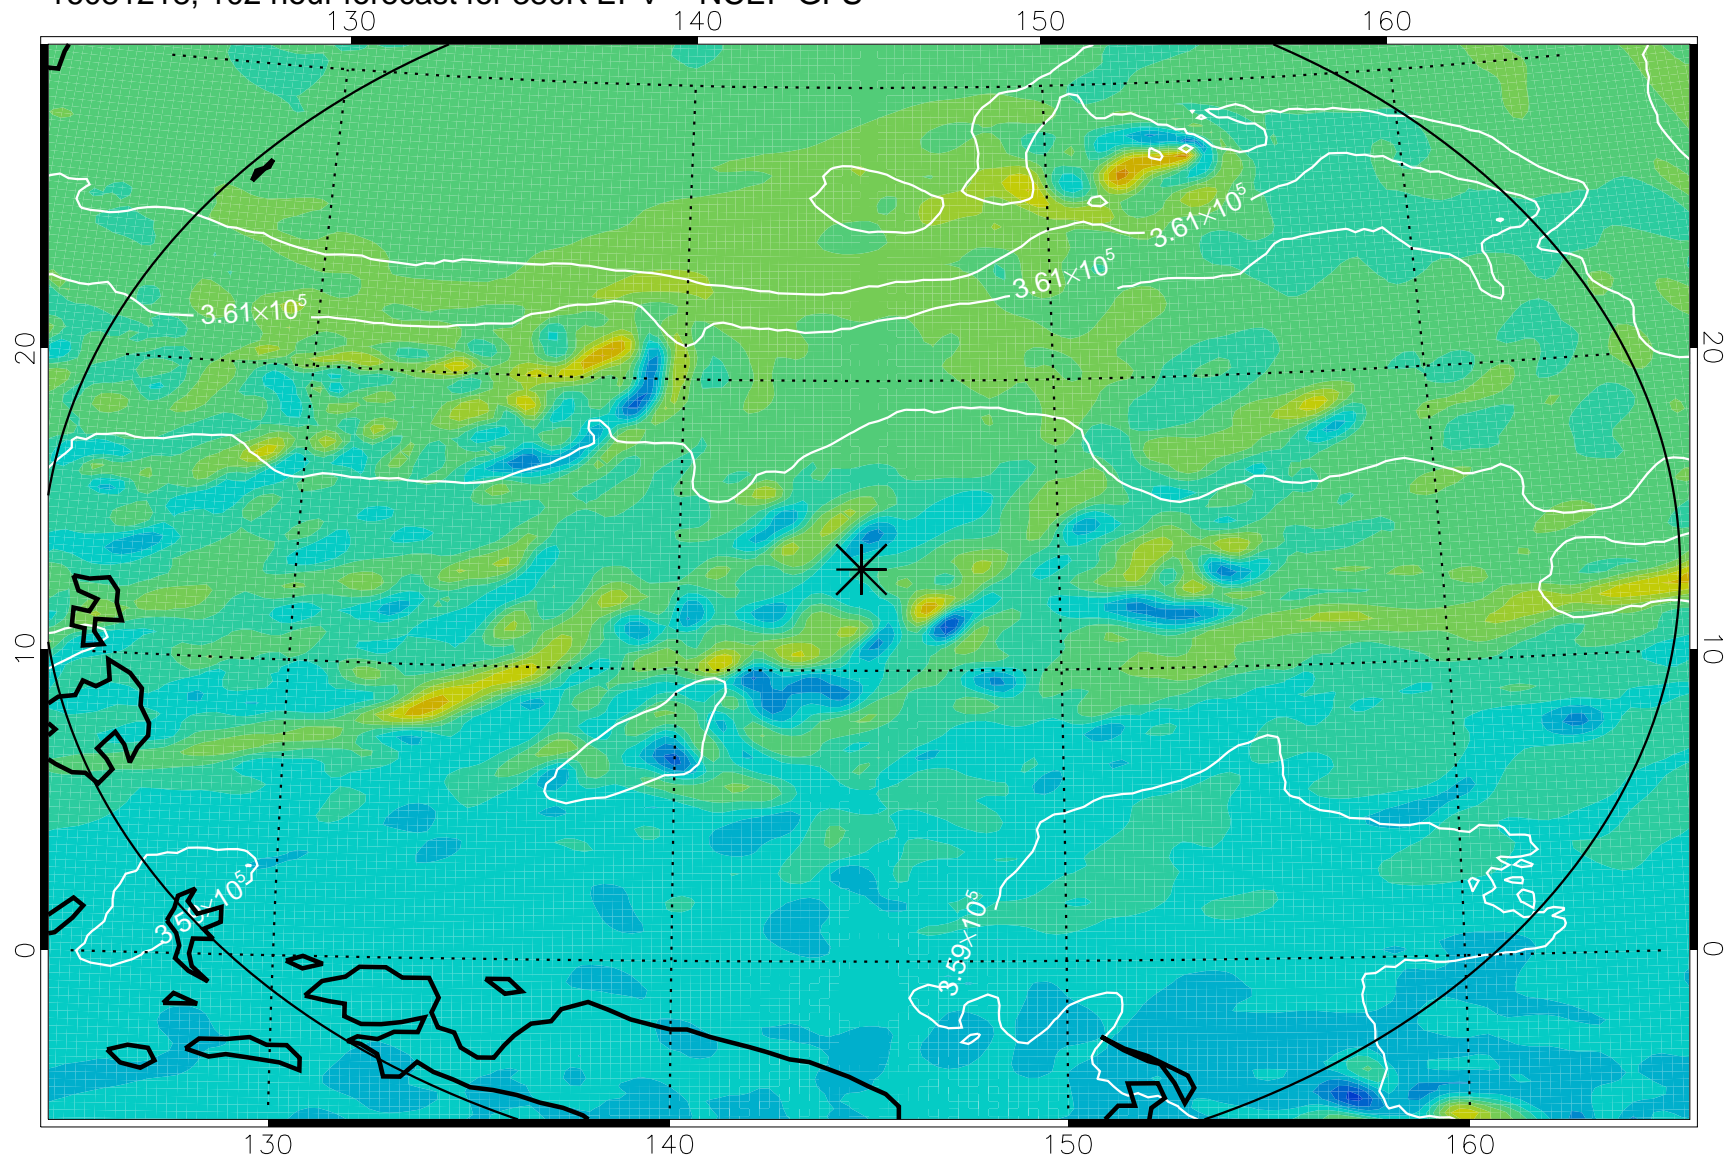

16081118, 78 hour forecast for 380K EPV -- NCEP GFS

380K Montgomery Streamfunction, white

Range ring of 2304 km

16081200, 84 hour forecast for 380K EPV -- NCEP GFS

380K Montgomery Streamfunction, white

Range ring of 2304 km

16081206, 90 hour forecast for 380K EPV -- NCEP GFS

380K Montgomery Streamfunction, white

Range ring of 2304 km

16081212, 96 hour forecast for 380K EPV -- NCEP GFS

380K Montgomery Streamfunction, white

Range ring of 2304 km

16081218, 102 hour forecast for 380K EPV -- NCEP GFS

380K Montgomery Streamfunction, white

Range ring of 2304 km

16081300, 108 hour forecast for 380K EPV -- NCEP GFS

380K Montgomery Streamfunction, white

Range ring of 2304 km

16081306, 114 hour forecast for 380K EPV -- NCEP GFS

380K Montgomery Streamfunction, white

Range ring of 2304 km

16081312, 120 hour forecast for 380K EPV -- NCEP GFS

380K Montgomery Streamfunction, white

Range ring of 2304 km