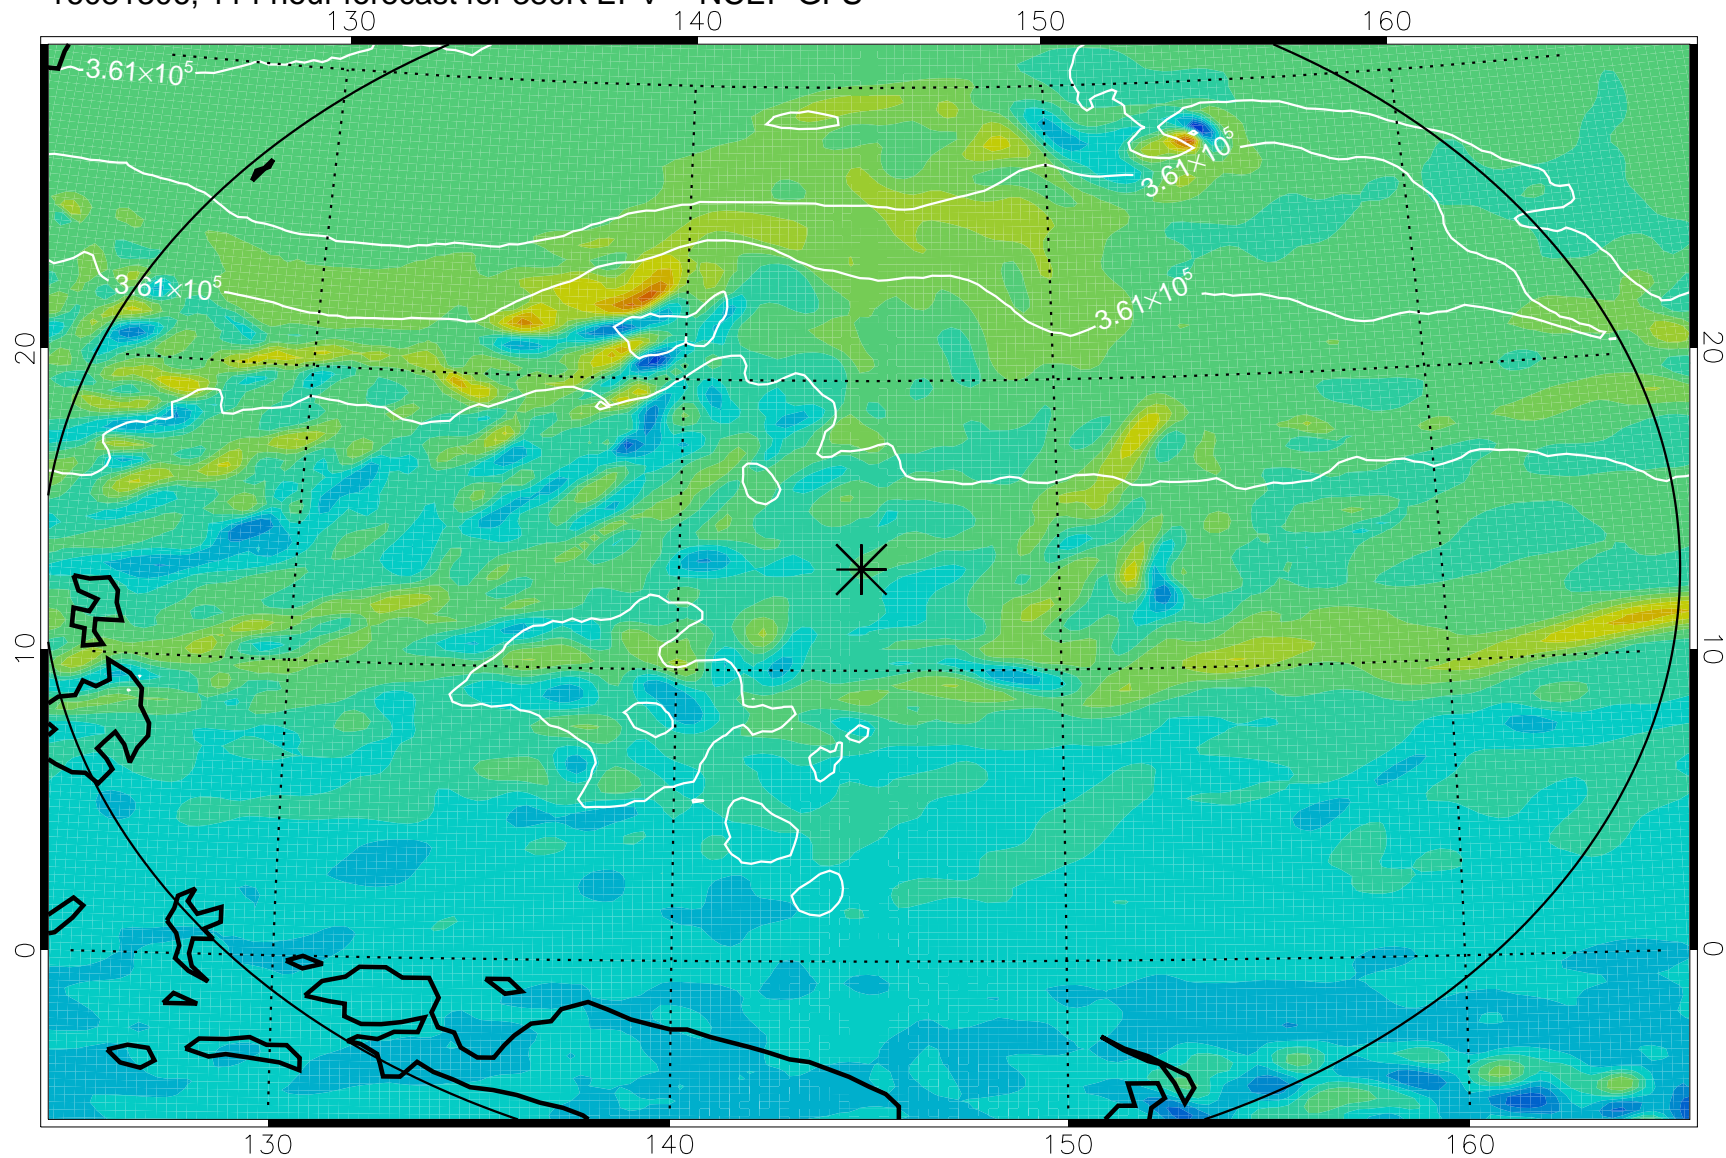

16081118, 78 hour forecast for 380K EPV -- NCEP GFS

380K Montgomery Streamfunction, white

Range ring of 2304 km

16081200, 84 hour forecast for 380K EPV -- NCEP GFS

380K Montgomery Streamfunction, white

Range ring of 2304 km

16081206, 90 hour forecast for 380K EPV -- NCEP GFS

380K Montgomery Streamfunction, white

Range ring of 2304 km

16081212, 96 hour forecast for 380K EPV -- NCEP GFS

380K Montgomery Streamfunction, white

Range ring of 2304 km

16081218, 102 hour forecast for 380K EPV -- NCEP GFS

380K Montgomery Streamfunction, white

Range ring of 2304 km

16081300, 108 hour forecast for 380K EPV -- NCEP GFS

380K Montgomery Streamfunction, white

Range ring of 2304 km

16081306, 114 hour forecast for 380K EPV -- NCEP GFS

380K Montgomery Streamfunction, white

Range ring of 2304 km

16081312, 120 hour forecast for 380K EPV -- NCEP GFS

380K Montgomery Streamfunction, white

Range ring of 2304 km