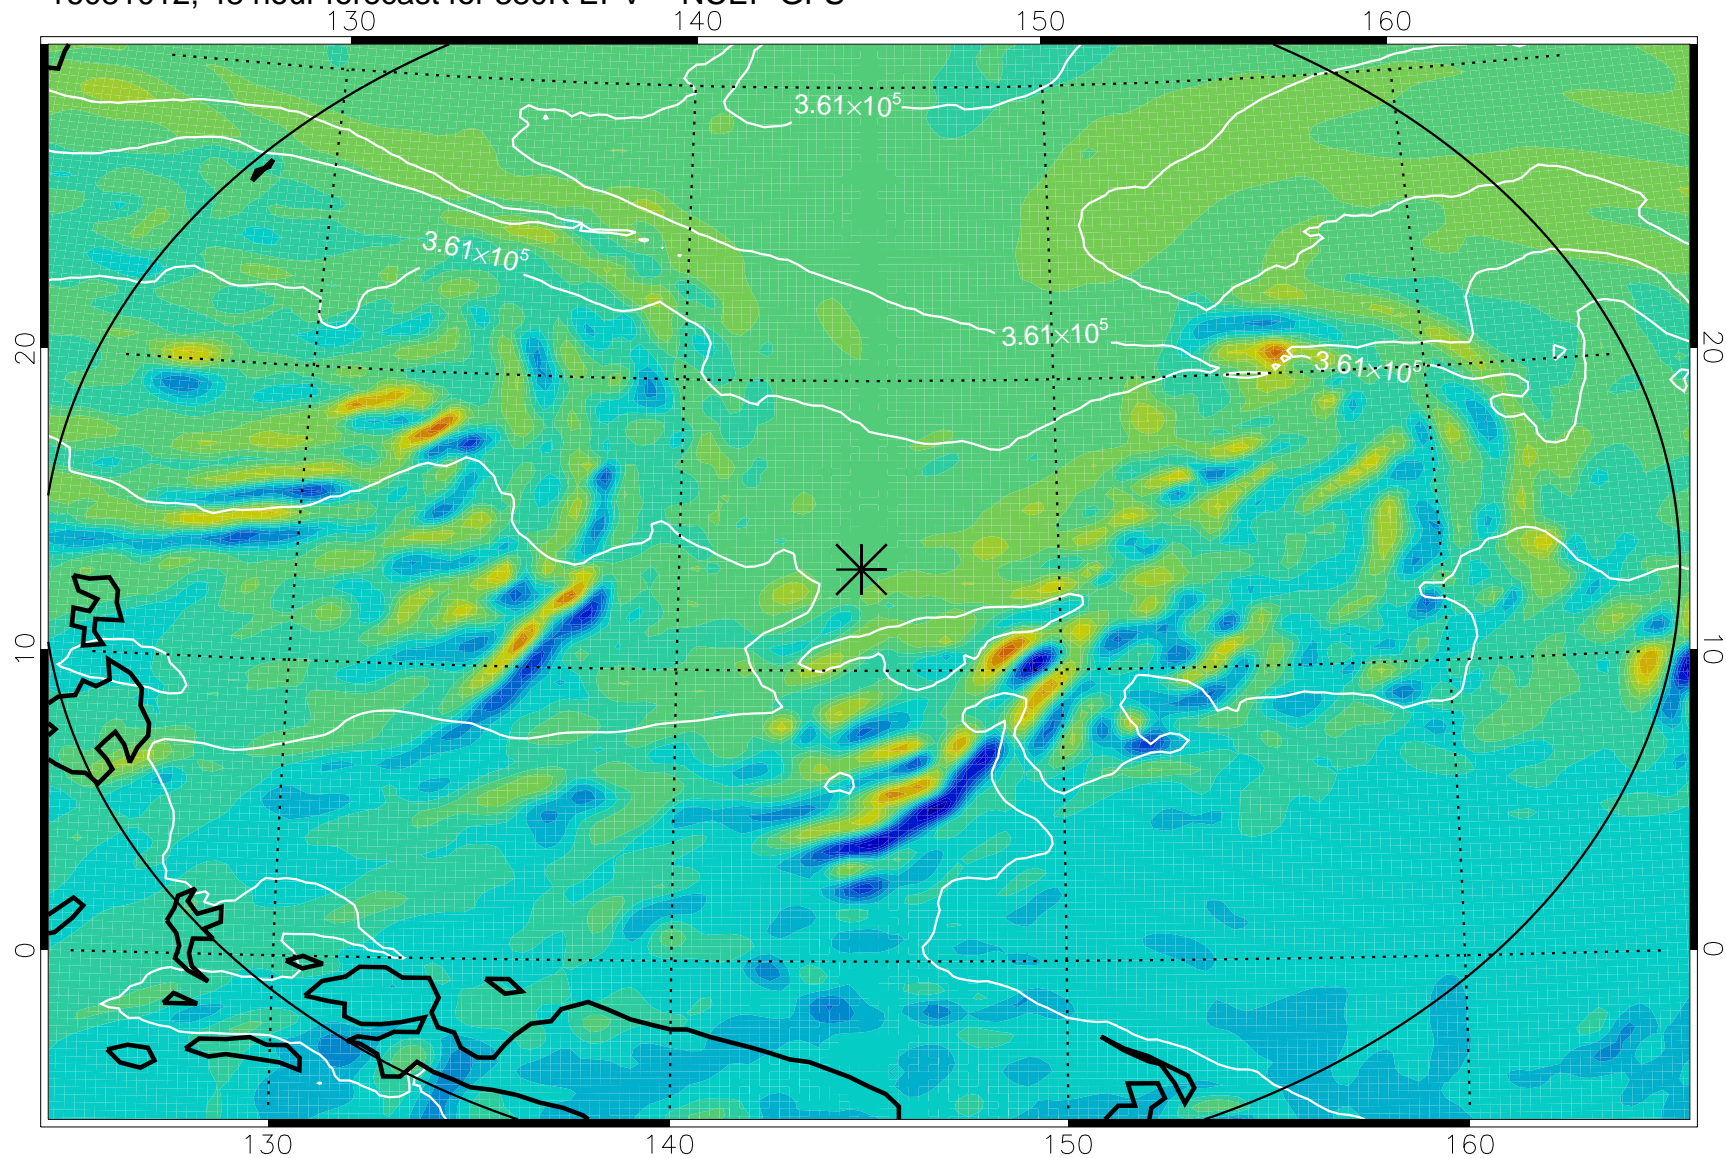

16080918, 30 hour forecast for 380K EPV -- NCEP GFS

380K Montgomery Streamfunction, white

Range ring of 2304 km

16081000, 36 hour forecast for 380K EPV -- NCEP GFS

380K Montgomery Streamfunction, white

Range ring of 2304 km

16081006, 42 hour forecast for 380K EPV -- NCEP GFS

380K Montgomery Streamfunction, white

Range ring of 2304 km

16081012, 48 hour forecast for 380K EPV -- NCEP GFS

380K Montgomery Streamfunction, white

Range ring of 2304 km

16081018, 54 hour forecast for 380K EPV -- NCEP GFS

380K Montgomery Streamfunction, white

Range ring of 2304 km

16081100, 60 hour forecast for 380K EPV -- NCEP GFS

380K Montgomery Streamfunction, white

Range ring of 2304 km

16081118, 78 hour forecast for 380K EPV -- NCEP GFS

380K Montgomery Streamfunction, white

Range ring of 2304 km

16081200, 84 hour forecast for 380K EPV -- NCEP GFS

380K Montgomery Streamfunction, white

Range ring of 2304 km