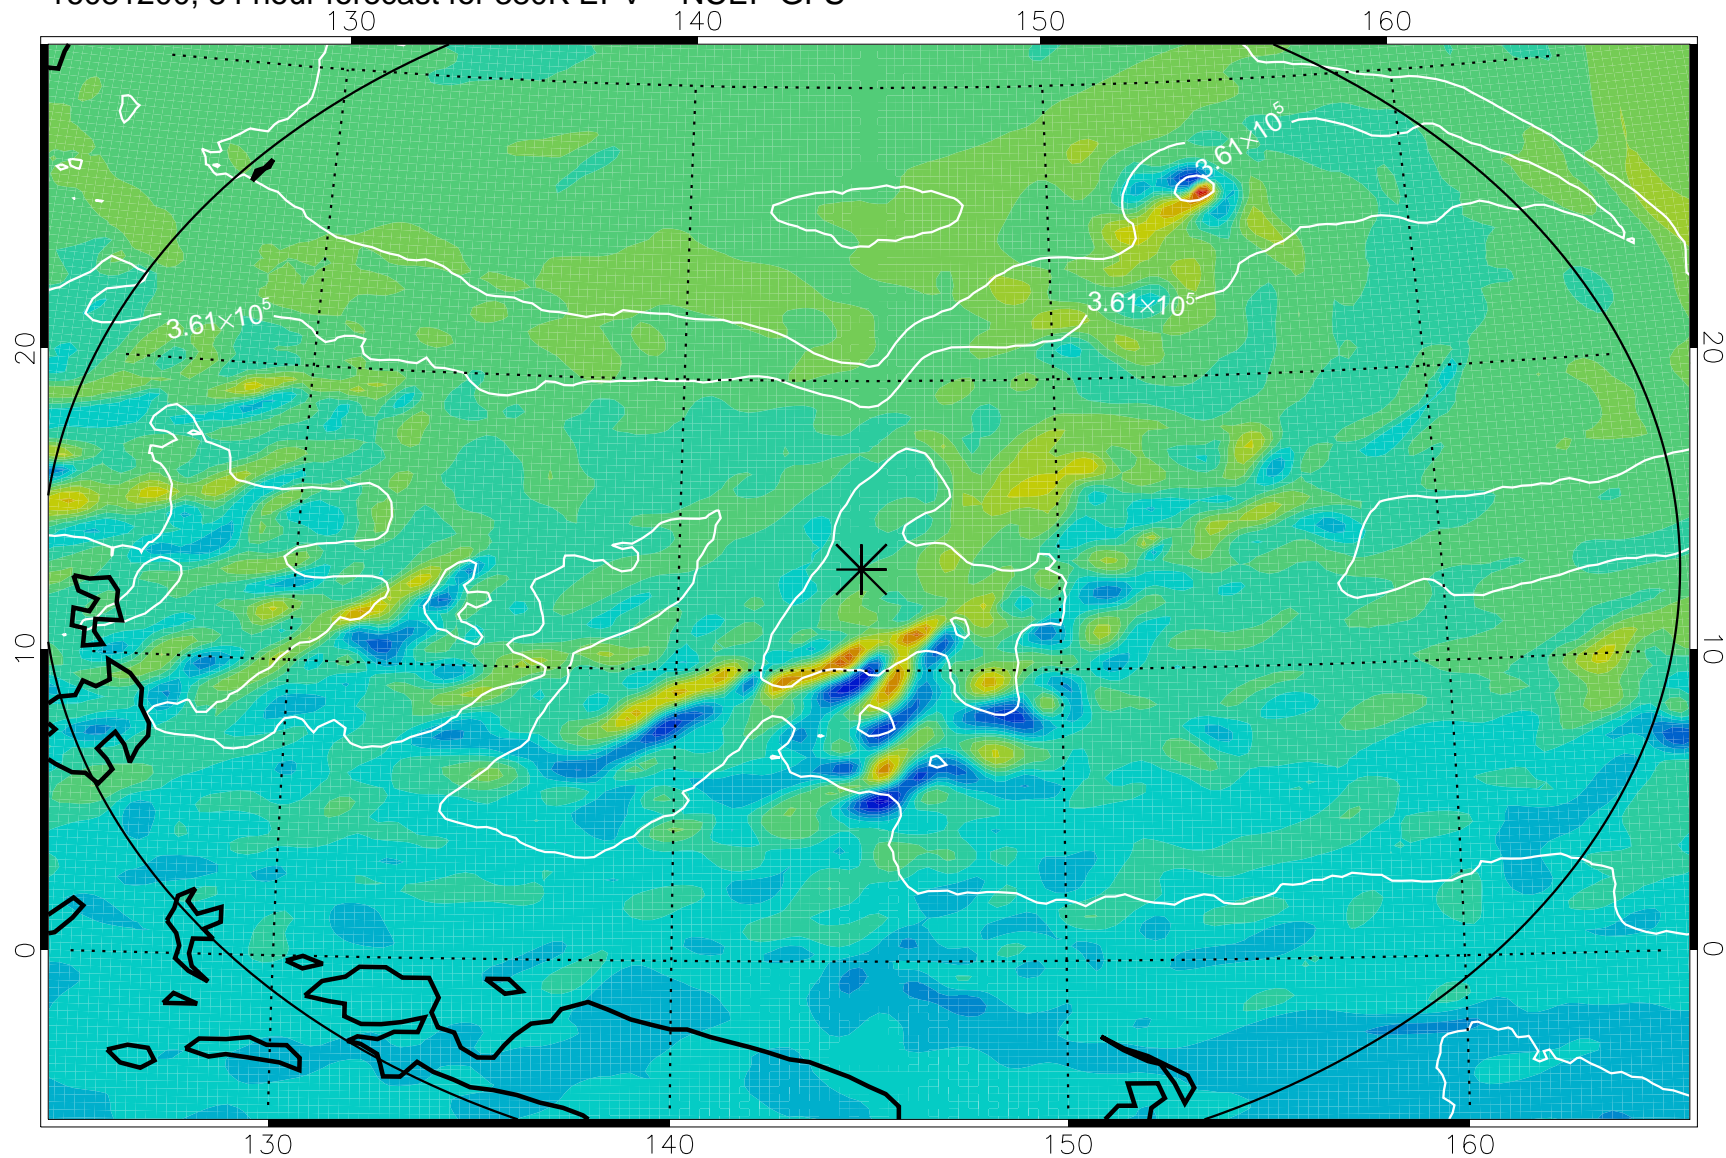

16081018, 54 hour forecast for 380K EPV -- NCEP GFS

380K Montgomery Streamfunction, white

Range ring of 2304 km

16081100, 60 hour forecast for 380K EPV -- NCEP GFS

380K Montgomery Streamfunction, white

Range ring of 2304 km

16081106, 66 hour forecast for 380K EPV -- NCEP GFS

380K Montgomery Streamfunction, white

Range ring of 2304 km

16081112, 72 hour forecast for 380K EPV -- NCEP GFS

380K Montgomery Streamfunction, white

Range ring of 2304 km

16081118, 78 hour forecast for 380K EPV -- NCEP GFS

380K Montgomery Streamfunction, white

Range ring of 2304 km

16081200, 84 hour forecast for 380K EPV -- NCEP GFS

380K Montgomery Streamfunction, white

Range ring of 2304 km

16081206, 90 hour forecast for 380K EPV -- NCEP GFS

380K Montgomery Streamfunction, white

Range ring of 2304 km

16081212, 96 hour forecast for 380K EPV -- NCEP GFS

380K Montgomery Streamfunction, white

Range ring of 2304 km