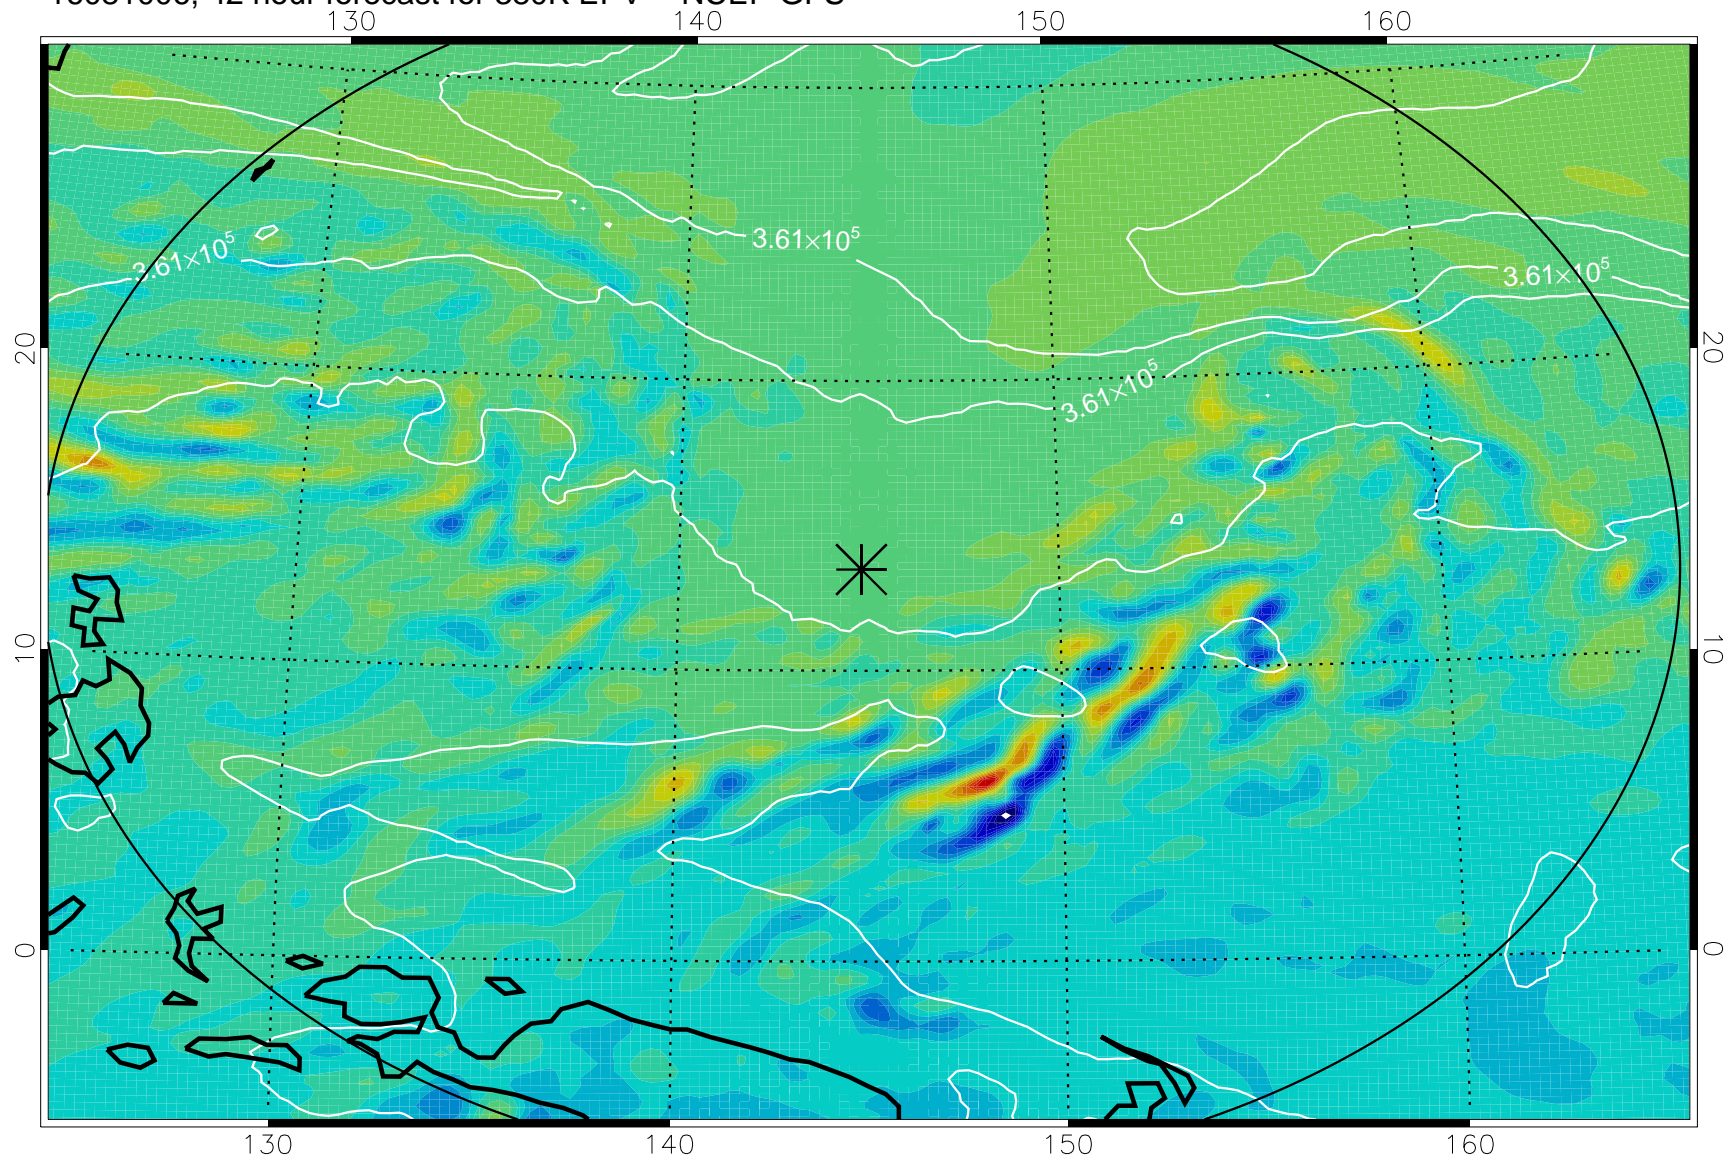

16080918, 30 hour forecast for 380K EPV -- NCEP GFS

380K Montgomery Streamfunction, white

Range ring of 2304 km

16081000, 36 hour forecast for 380K EPV -- NCEP GFS

380K Montgomery Streamfunction, white

Range ring of 2304 km

16081006, 42 hour forecast for 380K EPV -- NCEP GFS

380K Montgomery Streamfunction, white

Range ring of 2304 km

16081012, 48 hour forecast for 380K EPV -- NCEP GFS

380K Montgomery Streamfunction, white

Range ring of 2304 km

16081018, 54 hour forecast for 380K EPV -- NCEP GFS

380K Montgomery Streamfunction, white

Range ring of 2304 km

16081100, 60 hour forecast for 380K EPV -- NCEP GFS

380K Montgomery Streamfunction, white

Range ring of 2304 km

16081118, 78 hour forecast for 380K EPV -- NCEP GFS

380K Montgomery Streamfunction, white

Range ring of 2304 km

16081200, 84 hour forecast for 380K EPV -- NCEP GFS

380K Montgomery Streamfunction, white

Range ring of 2304 km