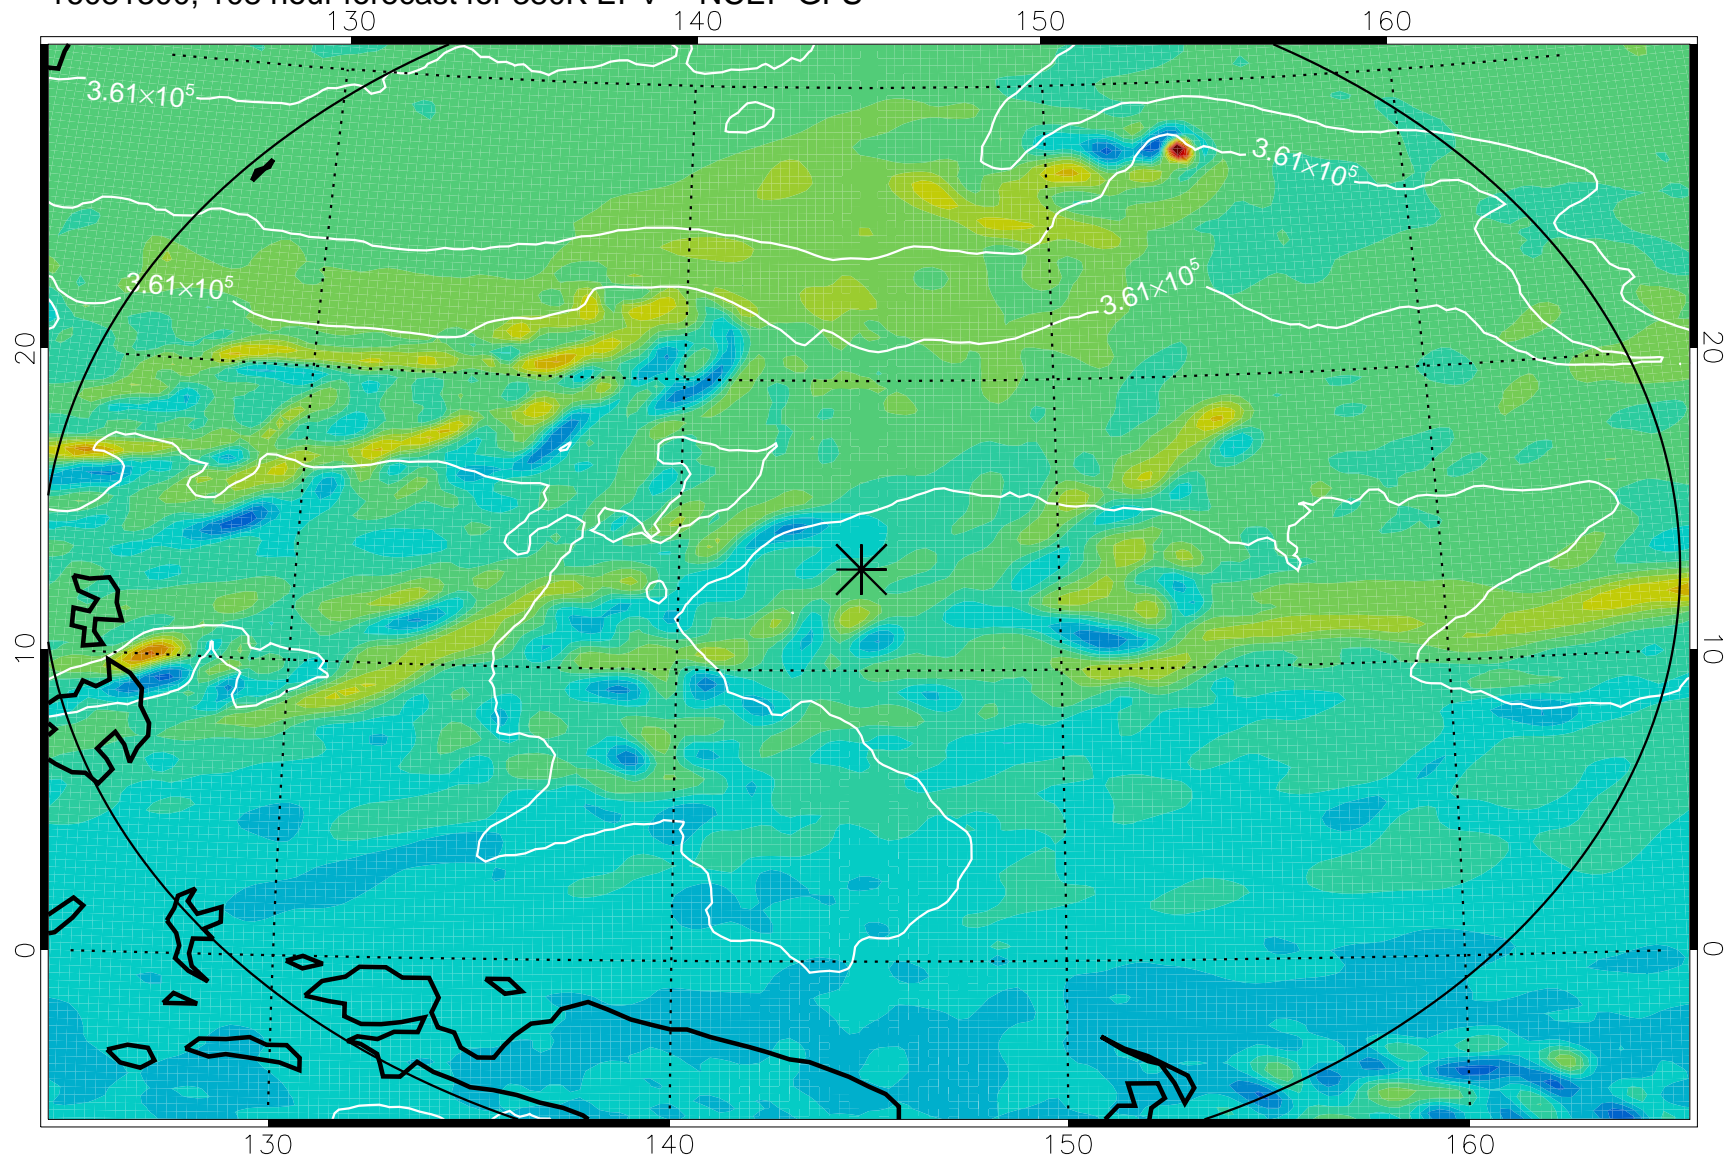

16081118, 78 hour forecast for 380K EPV -- NCEP GFS

380K Montgomery Streamfunction, white

Range ring of 2304 km

16081200, 84 hour forecast for 380K EPV -- NCEP GFS

380K Montgomery Streamfunction, white

Range ring of 2304 km

16081206, 90 hour forecast for 380K EPV -- NCEP GFS

380K Montgomery Streamfunction, white

Range ring of 2304 km

16081212, 96 hour forecast for 380K EPV -- NCEP GFS

380K Montgomery Streamfunction, white

Range ring of 2304 km

16081218, 102 hour forecast for 380K EPV -- NCEP GFS

380K Montgomery Streamfunction, white

Range ring of 2304 km

16081300, 108 hour forecast for 380K EPV -- NCEP GFS

380K Montgomery Streamfunction, white

Range ring of 2304 km

16081306, 114 hour forecast for 380K EPV -- NCEP GFS

380K Montgomery Streamfunction, white

Range ring of 2304 km

16081312, 120 hour forecast for 380K EPV -- NCEP GFS

380K Montgomery Streamfunction, white

Range ring of 2304 km