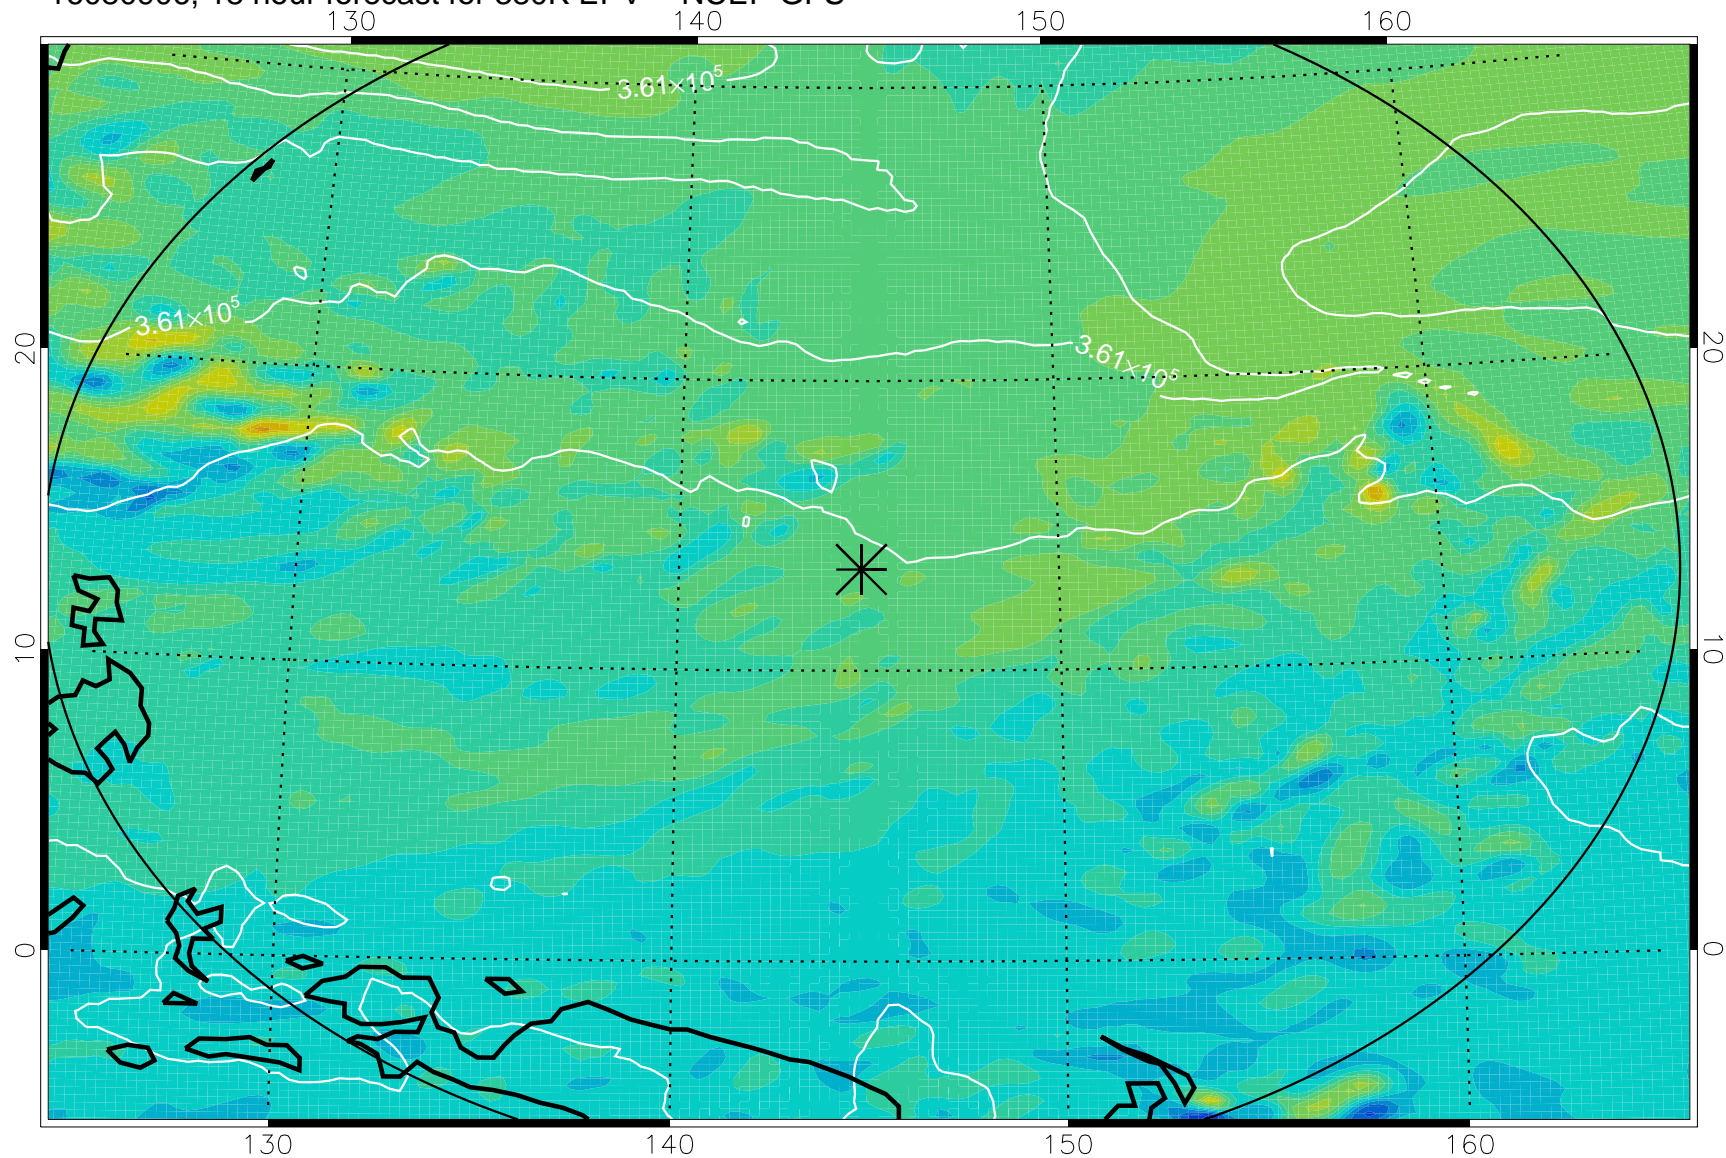

16080818, 6 hour forecast for 380K EPV -- NCEP GFS

380K Montgomery Streamfunction, white

Range ring of 2304 km

16080900, 12 hour forecast for 380K EPV -- NCEP GFS

380K Montgomery Streamfunction, white

Range ring of 2304 km

16080906, 18 hour forecast for 380K EPV -- NCEP GFS

380K Montgomery Streamfunction, white

Range ring of 2304 km

16080912, 24 hour forecast for 380K EPV -- NCEP GFS

380K Montgomery Streamfunction, white

Range ring of 2304 km

16080918, 30 hour forecast for 380K EPV -- NCEP GFS

380K Montgomery Streamfunction, white

Range ring of 2304 km

16081000, 36 hour forecast for 380K EPV -- NCEP GFS

380K Montgomery Streamfunction, white

Range ring of 2304 km

16081006, 42 hour forecast for 380K EPV -- NCEP GFS

380K Montgomery Streamfunction, white

Range ring of 2304 km

16081012, 48 hour forecast for 380K EPV -- NCEP GFS

380K Montgomery Streamfunction, white

Range ring of 2304 km