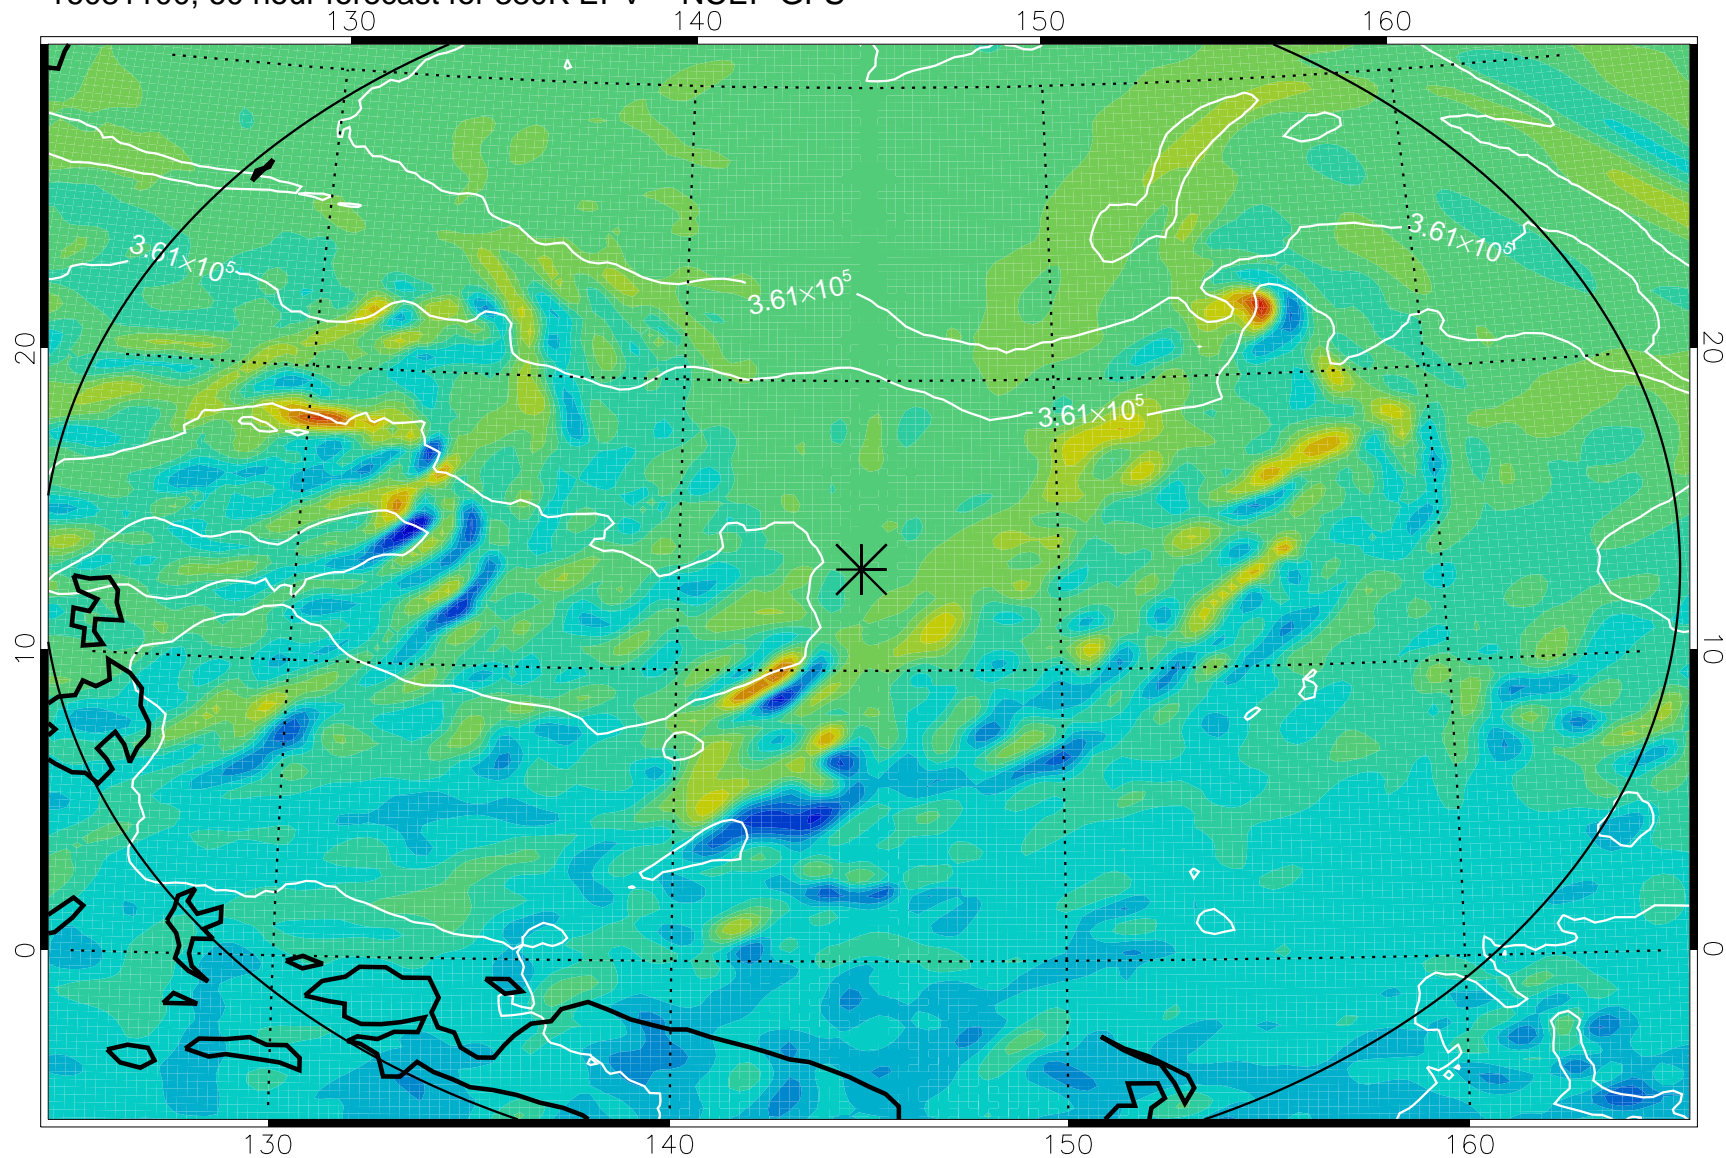

16081006, 42 hour forecast for 380K EPV -- NCEP GFS

380K Montgomery Streamfunction, white

Range ring of 2304 km

16081012, 48 hour forecast for 380K EPV -- NCEP GFS

380K Montgomery Streamfunction, white

Range ring of 2304 km

16081018, 54 hour forecast for 380K EPV -- NCEP GFS

380K Montgomery Streamfunction, white

Range ring of 2304 km

16081100, 60 hour forecast for 380K EPV -- NCEP GFS

380K Montgomery Streamfunction, white

Range ring of 2304 km

16081106, 66 hour forecast for 380K EPV -- NCEP GFS

380K Montgomery Streamfunction, white

Range ring of 2304 km

16081112, 72 hour forecast for 380K EPV -- NCEP GFS

380K Montgomery Streamfunction, white

Range ring of 2304 km

16081118, 78 hour forecast for 380K EPV -- NCEP GFS

380K Montgomery Streamfunction, white

Range ring of 2304 km

16081200, 84 hour forecast for 380K EPV -- NCEP GFS

380K Montgomery Streamfunction, white

Range ring of 2304 km