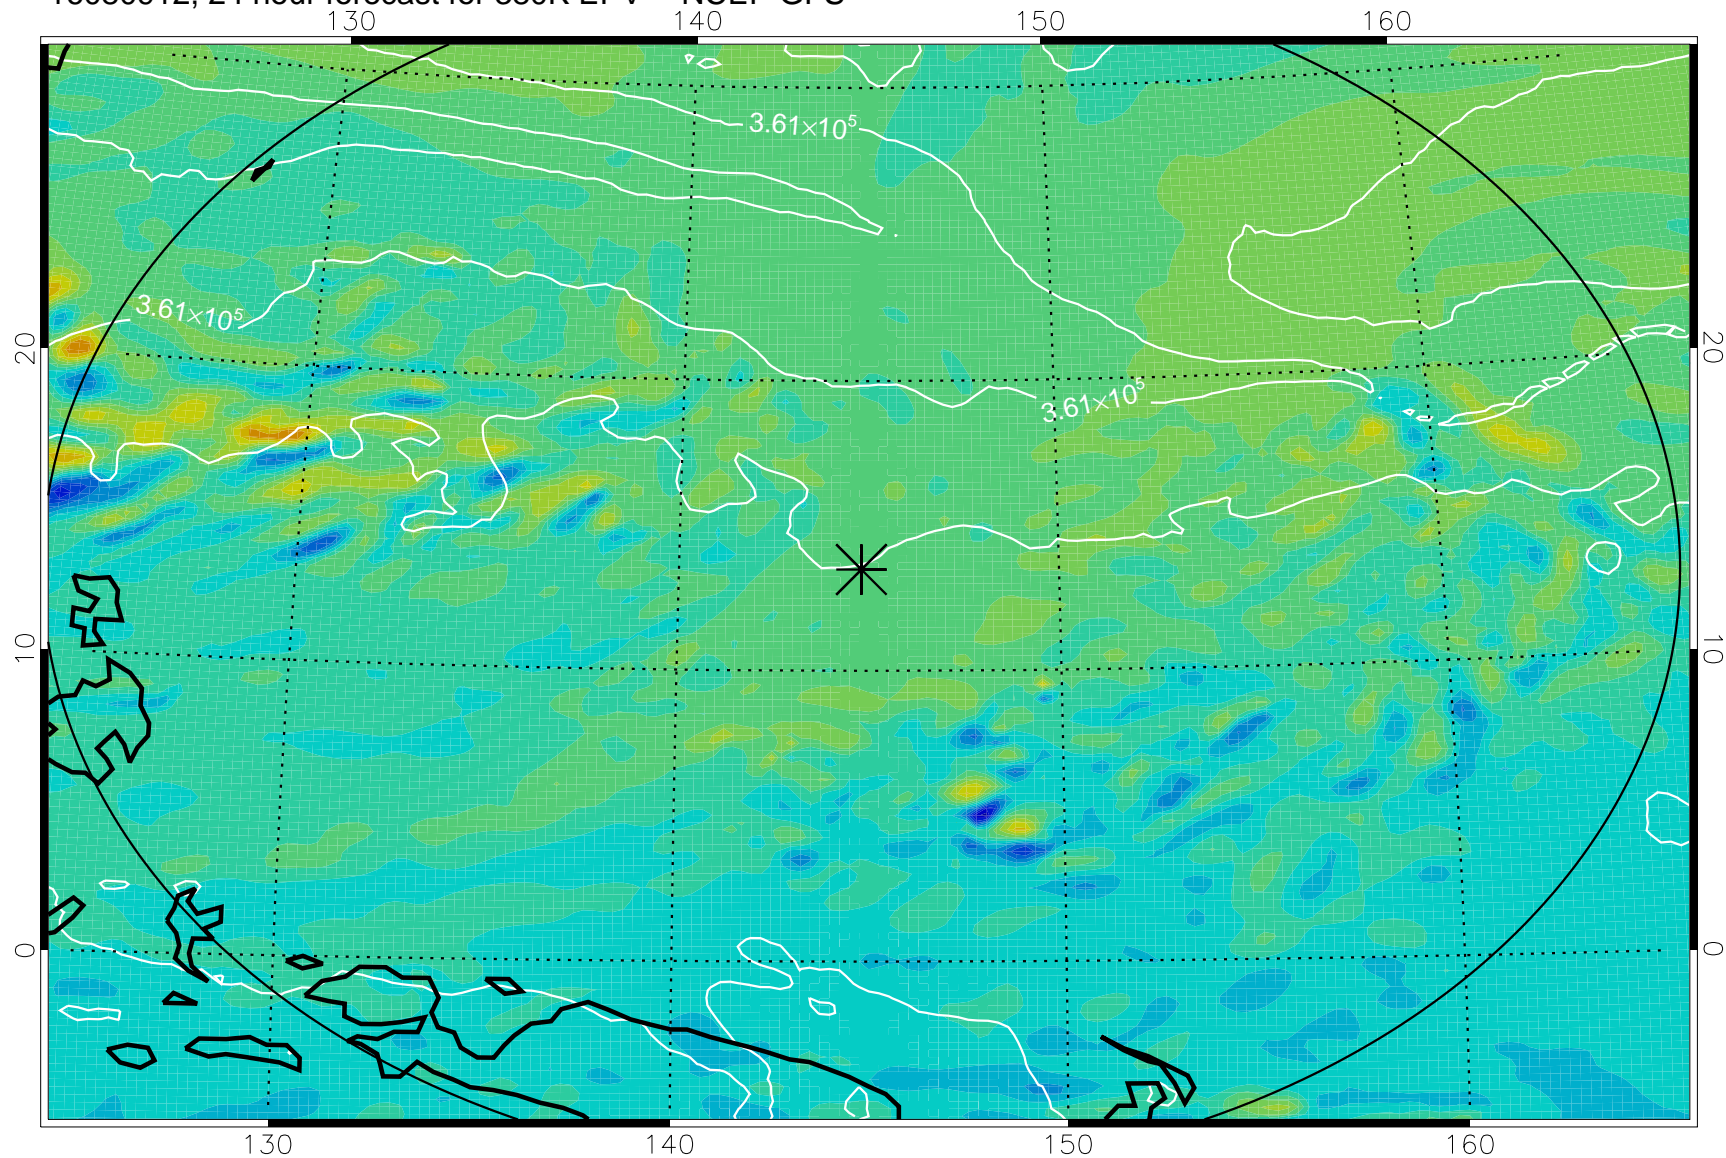

16080818, 6 hour forecast for 380K EPV -- NCEP GFS

380K Montgomery Streamfunction, white

Range ring of 2304 km

16080900, 12 hour forecast for 380K EPV -- NCEP GFS

380K Montgomery Streamfunction, white

Range ring of 2304 km

16080906, 18 hour forecast for 380K EPV -- NCEP GFS

380K Montgomery Streamfunction, white

Range ring of 2304 km

16080912, 24 hour forecast for 380K EPV -- NCEP GFS

380K Montgomery Streamfunction, white

Range ring of 2304 km

16080918, 30 hour forecast for 380K EPV -- NCEP GFS

380K Montgomery Streamfunction, white

Range ring of 2304 km

16081000, 36 hour forecast for 380K EPV -- NCEP GFS

380K Montgomery Streamfunction, white

Range ring of 2304 km

16081006, 42 hour forecast for 380K EPV -- NCEP GFS

380K Montgomery Streamfunction, white

Range ring of 2304 km

16081012, 48 hour forecast for 380K EPV -- NCEP GFS

380K Montgomery Streamfunction, white

Range ring of 2304 km