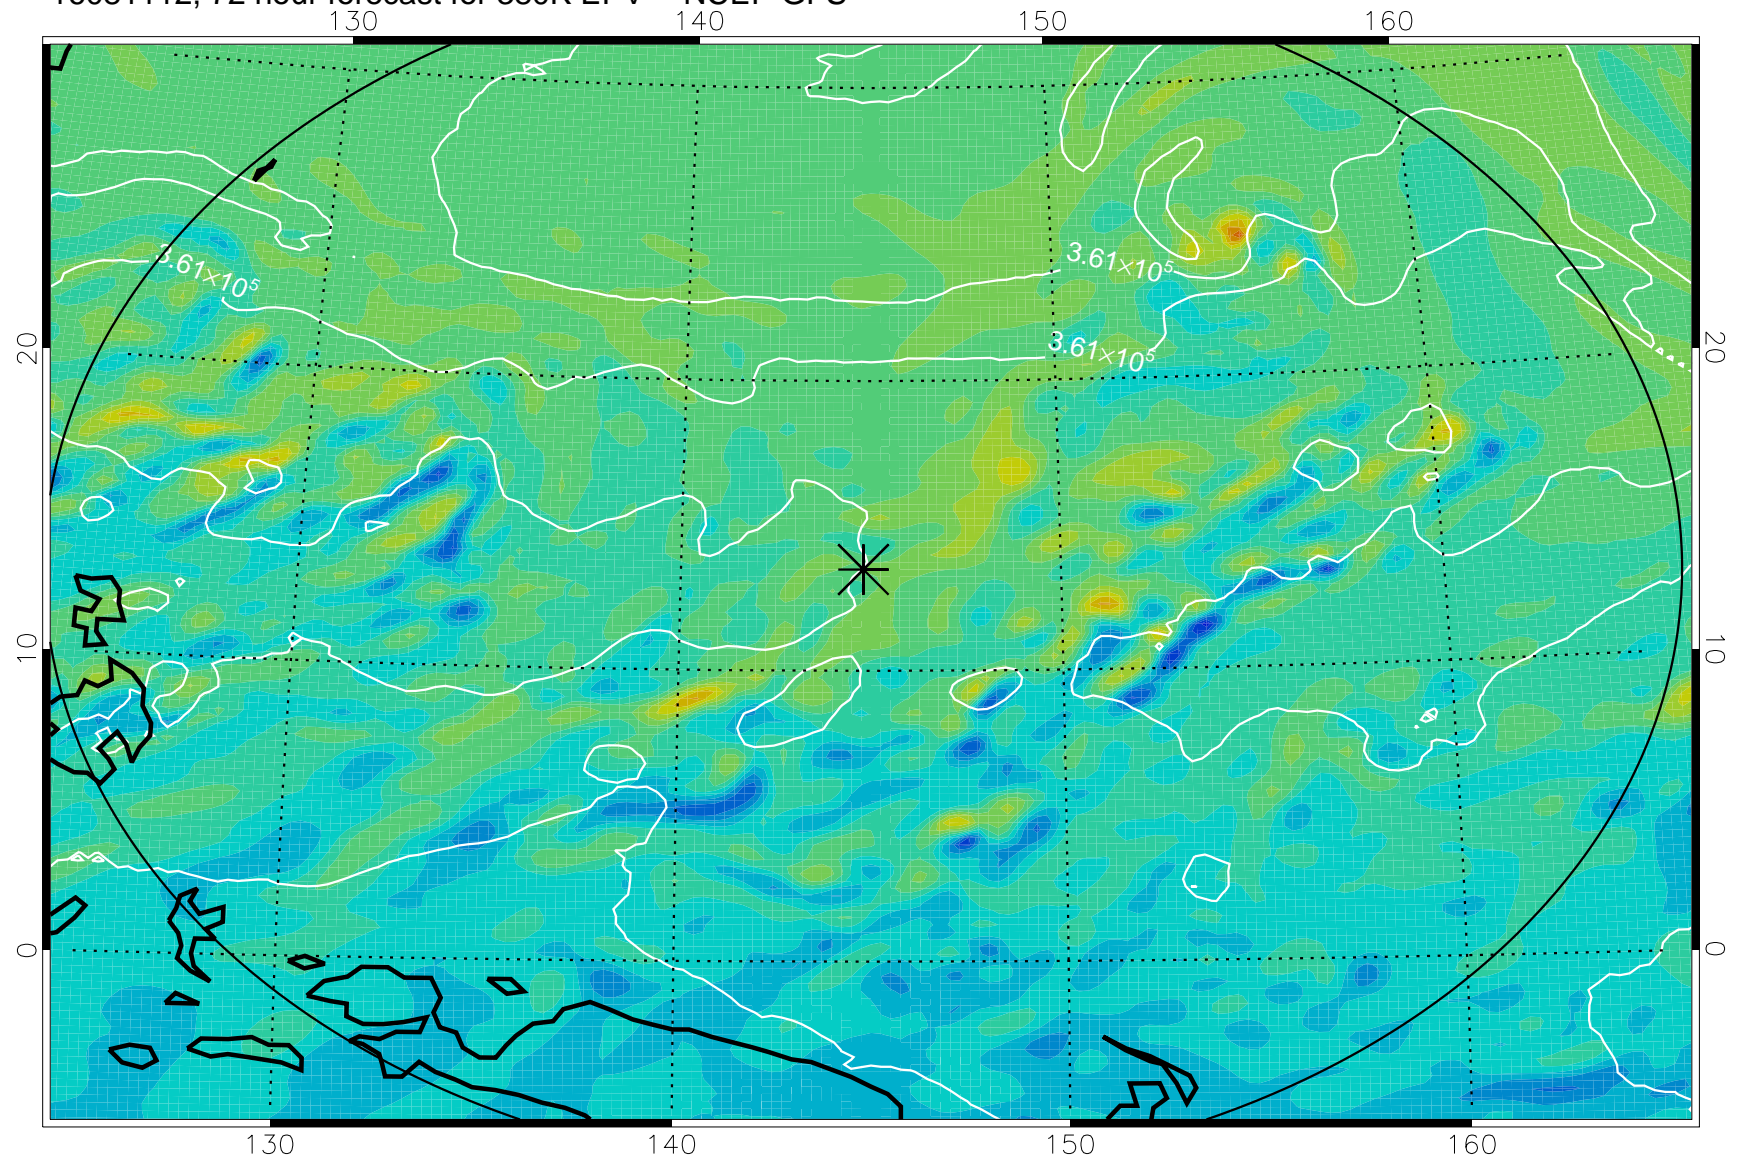

16081018, 54 hour forecast for 380K EPV -- NCEP GFS

380K Montgomery Streamfunction, white

Range ring of 2304 km

16081100, 60 hour forecast for 380K EPV -- NCEP GFS

380K Montgomery Streamfunction, white

Range ring of 2304 km

16081106, 66 hour forecast for 380K EPV -- NCEP GFS

380K Montgomery Streamfunction, white

Range ring of 2304 km

16081112, 72 hour forecast for 380K EPV -- NCEP GFS

380K Montgomery Streamfunction, white

Range ring of 2304 km

16081118, 78 hour forecast for 380K EPV -- NCEP GFS

380K Montgomery Streamfunction, white

Range ring of 2304 km

16081200, 84 hour forecast for 380K EPV -- NCEP GFS

380K Montgomery Streamfunction, white

Range ring of 2304 km

16081206, 90 hour forecast for 380K EPV -- NCEP GFS

380K Montgomery Streamfunction, white

Range ring of 2304 km

16081212, 96 hour forecast for 380K EPV -- NCEP GFS

380K Montgomery Streamfunction, white

Range ring of 2304 km