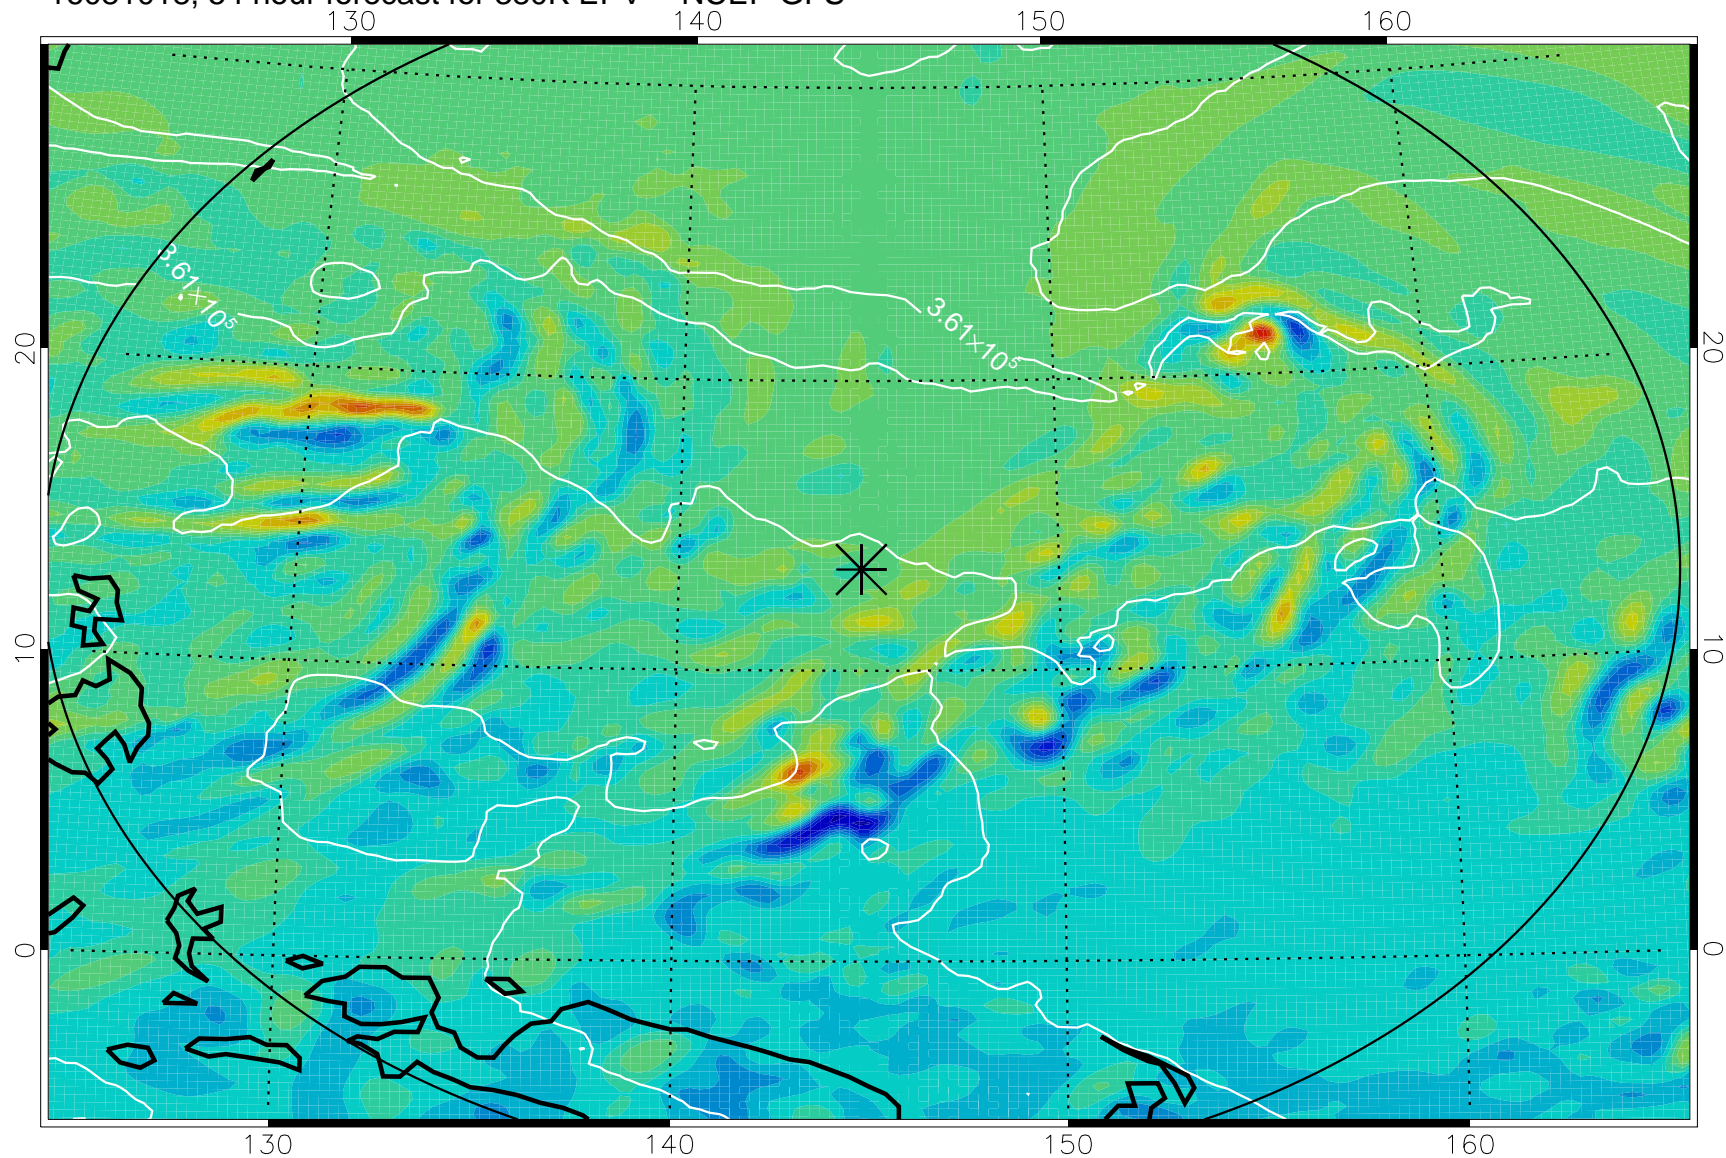

16081006, 42 hour forecast for 380K EPV -- NCEP GFS

380K Montgomery Streamfunction, white

Range ring of 2304 km

16081012, 48 hour forecast for 380K EPV -- NCEP GFS

380K Montgomery Streamfunction, white

Range ring of 2304 km

16081018, 54 hour forecast for 380K EPV -- NCEP GFS

380K Montgomery Streamfunction, white

Range ring of 2304 km

16081100, 60 hour forecast for 380K EPV -- NCEP GFS

380K Montgomery Streamfunction, white

Range ring of 2304 km

16081106, 66 hour forecast for 380K EPV -- NCEP GFS

380K Montgomery Streamfunction, white

Range ring of 2304 km

16081112, 72 hour forecast for 380K EPV -- NCEP GFS

380K Montgomery Streamfunction, white

Range ring of 2304 km

16081118, 78 hour forecast for 380K EPV -- NCEP GFS

380K Montgomery Streamfunction, white

Range ring of 2304 km

16081200, 84 hour forecast for 380K EPV -- NCEP GFS

380K Montgomery Streamfunction, white

Range ring of 2304 km