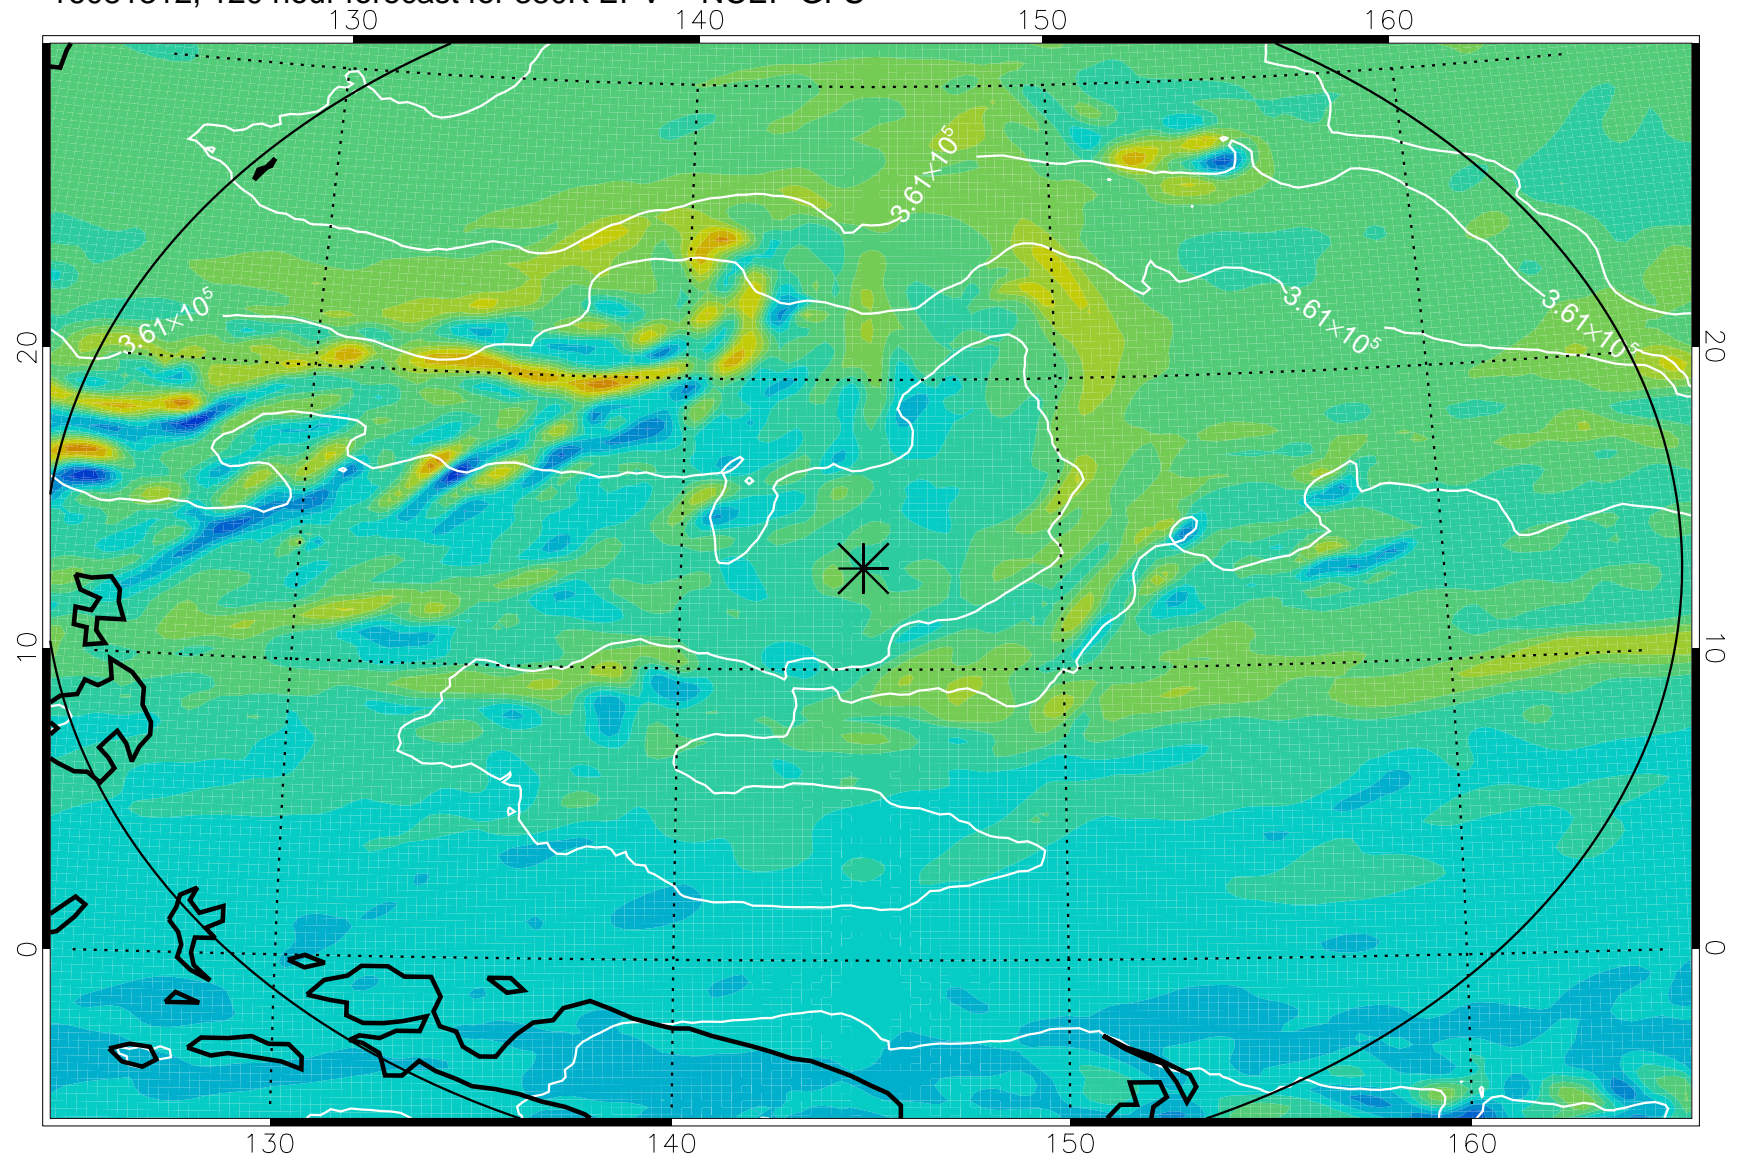

16081118, 78 hour forecast for 380K EPV -- NCEP GFS

380K Montgomery Streamfunction, white

Range ring of 2304 km

16081200, 84 hour forecast for 380K EPV -- NCEP GFS

380K Montgomery Streamfunction, white

Range ring of 2304 km

16081206, 90 hour forecast for 380K EPV -- NCEP GFS

380K Montgomery Streamfunction, white

Range ring of 2304 km

16081212, 96 hour forecast for 380K EPV -- NCEP GFS

380K Montgomery Streamfunction, white

Range ring of 2304 km

16081218, 102 hour forecast for 380K EPV -- NCEP GFS

380K Montgomery Streamfunction, white

Range ring of 2304 km

16081300, 108 hour forecast for 380K EPV -- NCEP GFS

380K Montgomery Streamfunction, white

Range ring of 2304 km

16081306, 114 hour forecast for 380K EPV -- NCEP GFS

380K Montgomery Streamfunction, white

Range ring of 2304 km

16081312, 120 hour forecast for 380K EPV -- NCEP GFS

380K Montgomery Streamfunction, white

Range ring of 2304 km