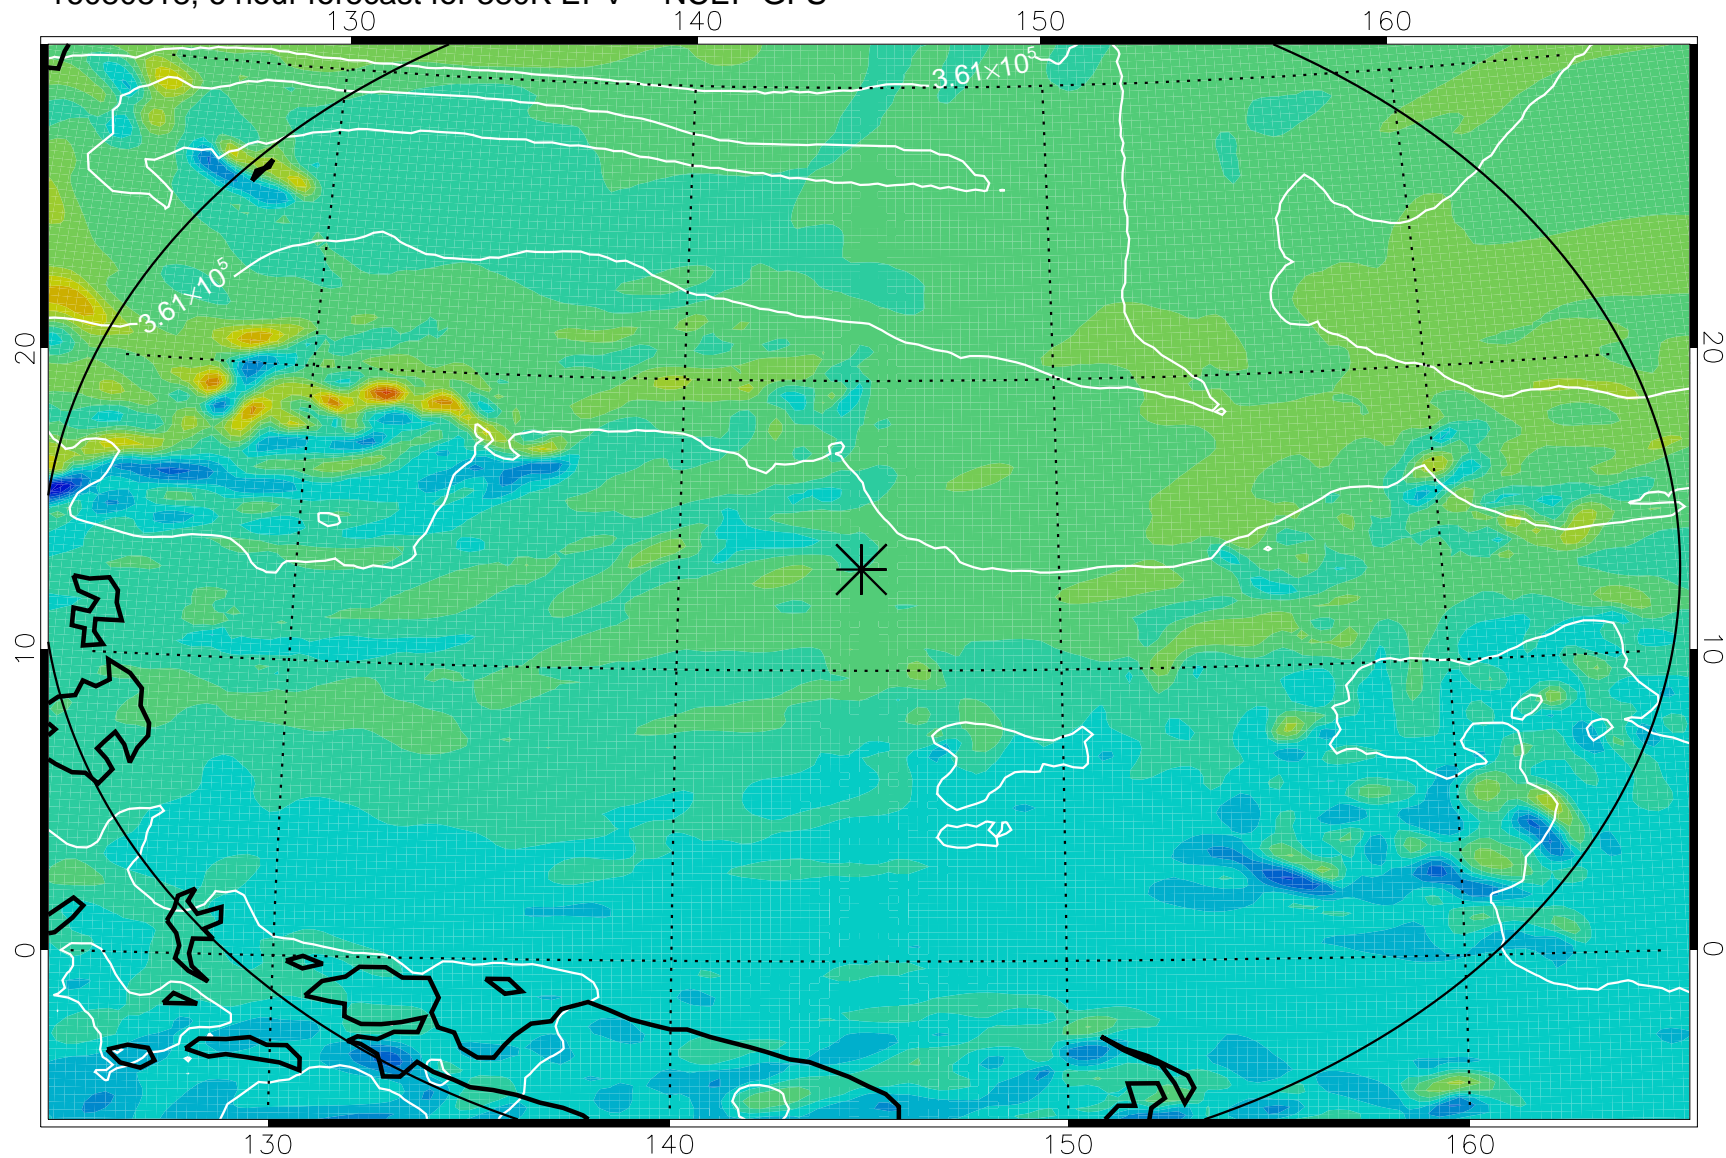

16080818, 6 hour forecast for 380K EPV -- NCEP GFS

380K Montgomery Streamfunction, white

Range ring of 2304 km

16080900, 12 hour forecast for 380K EPV -- NCEP GFS

380K Montgomery Streamfunction, white

Range ring of 2304 km

16080906, 18 hour forecast for 380K EPV -- NCEP GFS

380K Montgomery Streamfunction, white

Range ring of 2304 km

16080912, 24 hour forecast for 380K EPV -- NCEP GFS

380K Montgomery Streamfunction, white

Range ring of 2304 km

16080918, 30 hour forecast for 380K EPV -- NCEP GFS

380K Montgomery Streamfunction, white

Range ring of 2304 km

16081000, 36 hour forecast for 380K EPV -- NCEP GFS

380K Montgomery Streamfunction, white

Range ring of 2304 km

16081006, 42 hour forecast for 380K EPV -- NCEP GFS

380K Montgomery Streamfunction, white

Range ring of 2304 km

16081012, 48 hour forecast for 380K EPV -- NCEP GFS

380K Montgomery Streamfunction, white

Range ring of 2304 km