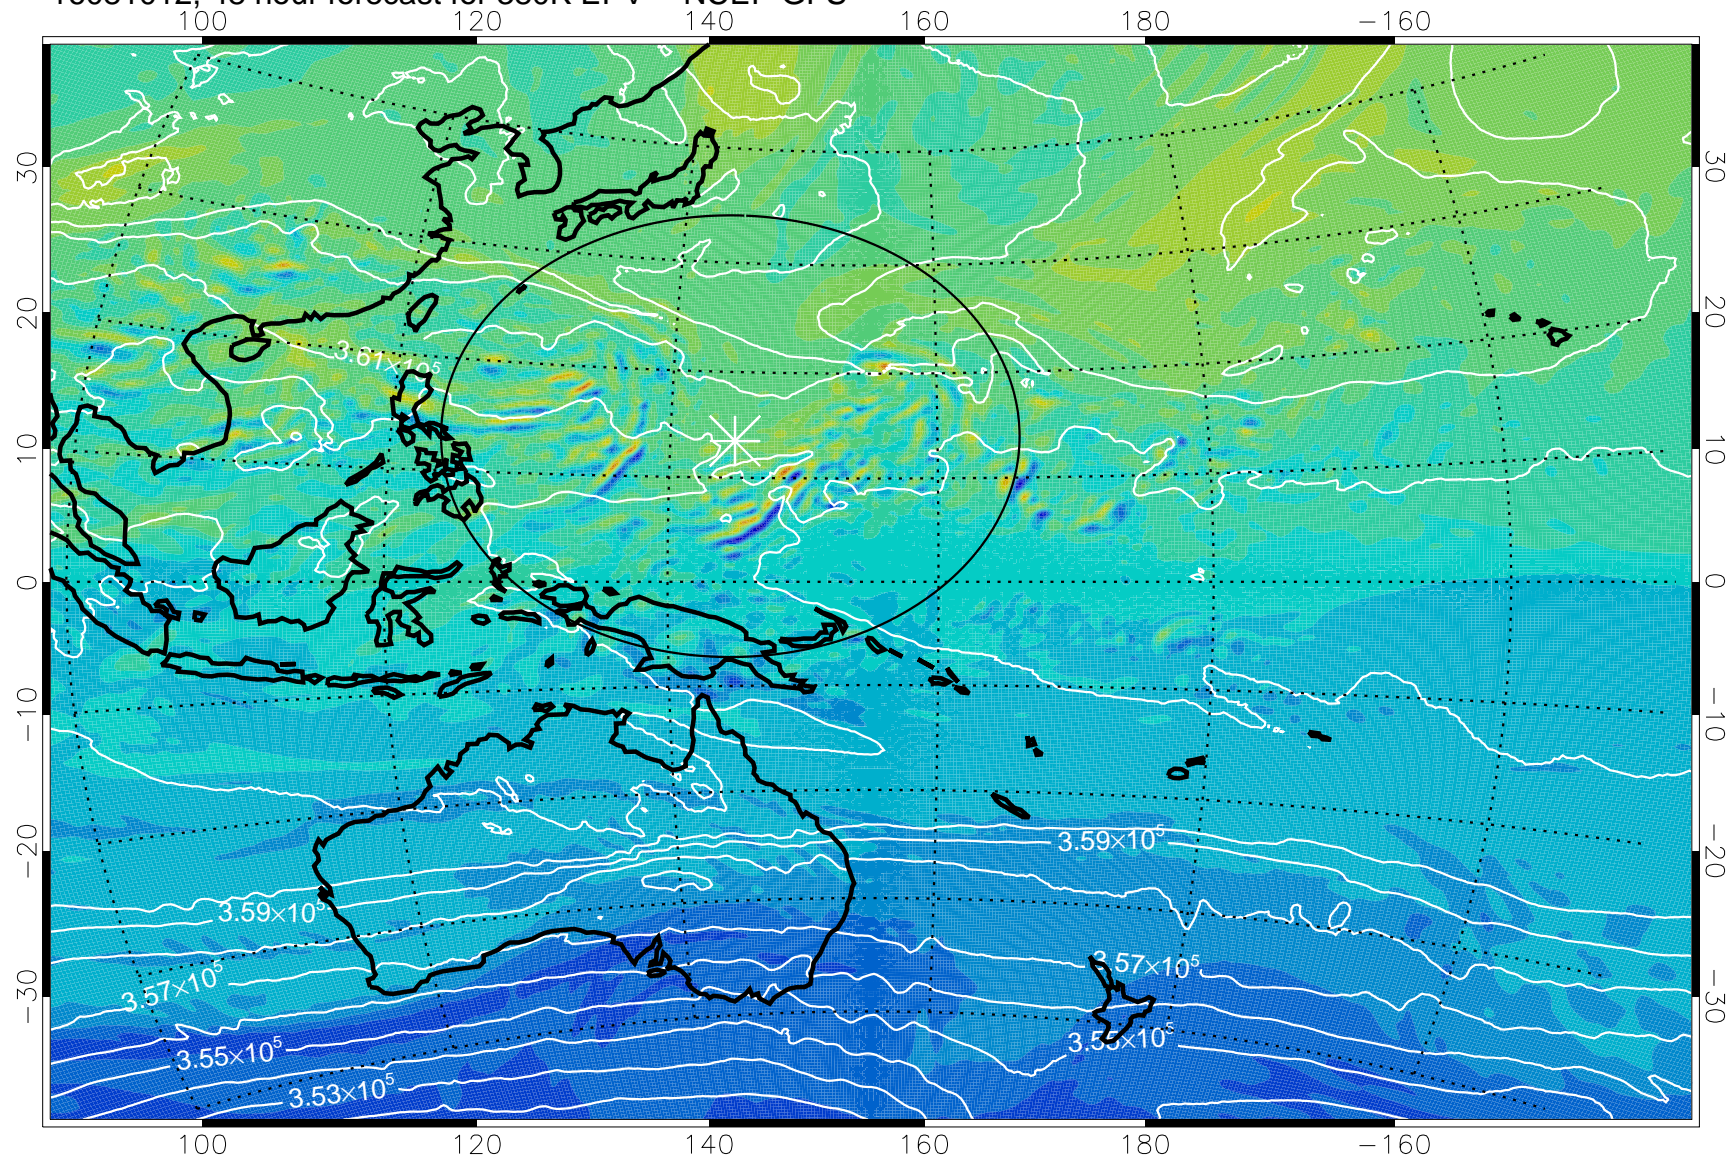

16080918, 30 hour forecast for 380K EPV -- NCEP GFS

380K Montgomery Streamfunction, white

Range ring of 2304 km

16081000, 36 hour forecast for 380K EPV -- NCEP GFS

380K Montgomery Streamfunction, white

Range ring of 2304 km

16081006, 42 hour forecast for 380K EPV -- NCEP GFS

380K Montgomery Streamfunction, white

Range ring of 2304 km

16081012, 48 hour forecast for 380K EPV -- NCEP GFS

380K Montgomery Streamfunction, white

Range ring of 2304 km

16081018, 54 hour forecast for 380K EPV -- NCEP GFS

380K Montgomery Streamfunction, white

Range ring of 2304 km

16081100, 60 hour forecast for 380K EPV -- NCEP GFS

16081106, 66 hour forecast for 380K EPV -- NCEP GFS

380K Montgomery Streamfunction, white

Range ring of 2304 km

16081112, 72 hour forecast for 380K EPV -- NCEP GFS

380K Montgomery Streamfunction, white

Range ring of 2304 km

16081118, 78 hour forecast for 380K EPV -- NCEP GFS