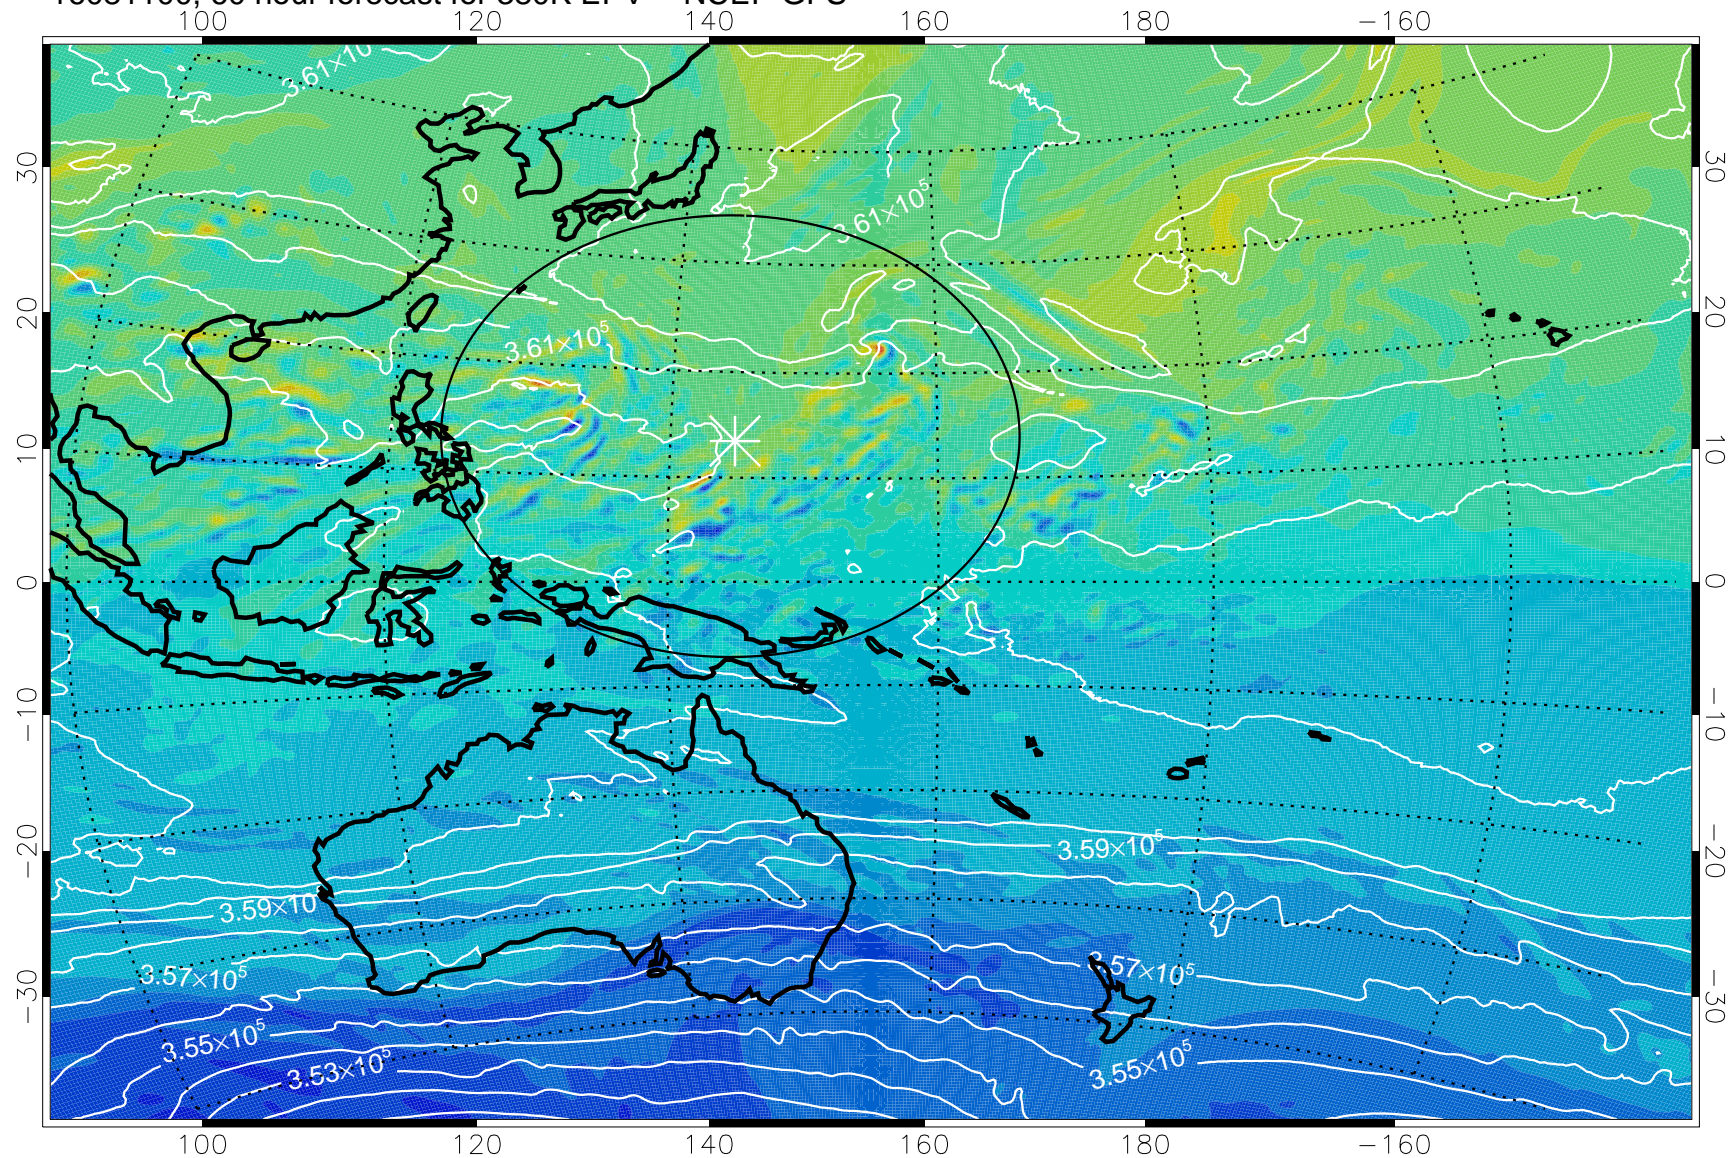

16081006, 42 hour forecast for 380K EPV -- NCEP GFS

380K Montgomery Streamfunction, white

Range ring of 2304 km

16081012, 48 hour forecast for 380K EPV -- NCEP GFS

380K Montgomery Streamfunction, white

Range ring of 2304 km

16081018, 54 hour forecast for 380K EPV -- NCEP GFS

380K Montgomery Streamfunction, white

Range ring of 2304 km

16081100, 60 hour forecast for 380K EPV -- NCEP GFS

16081106, 66 hour forecast for 380K EPV -- NCEP GFS

380K Montgomery Streamfunction, white

Range ring of 2304 km

16081112, 72 hour forecast for 380K EPV -- NCEP GFS

380K Montgomery Streamfunction, white

Range ring of 2304 km

16081118, 78 hour forecast for 380K EPV -- NCEP GFS

380K Montgomery Streamfunction, white

Range ring of 2304 km

16081200, 84 hour forecast for 380K EPV -- NCEP GFS

380K Montgomery Streamfunction, white

Range ring of 2304 km

16081206, 90 hour forecast for 380K EPV -- NCEP GFS