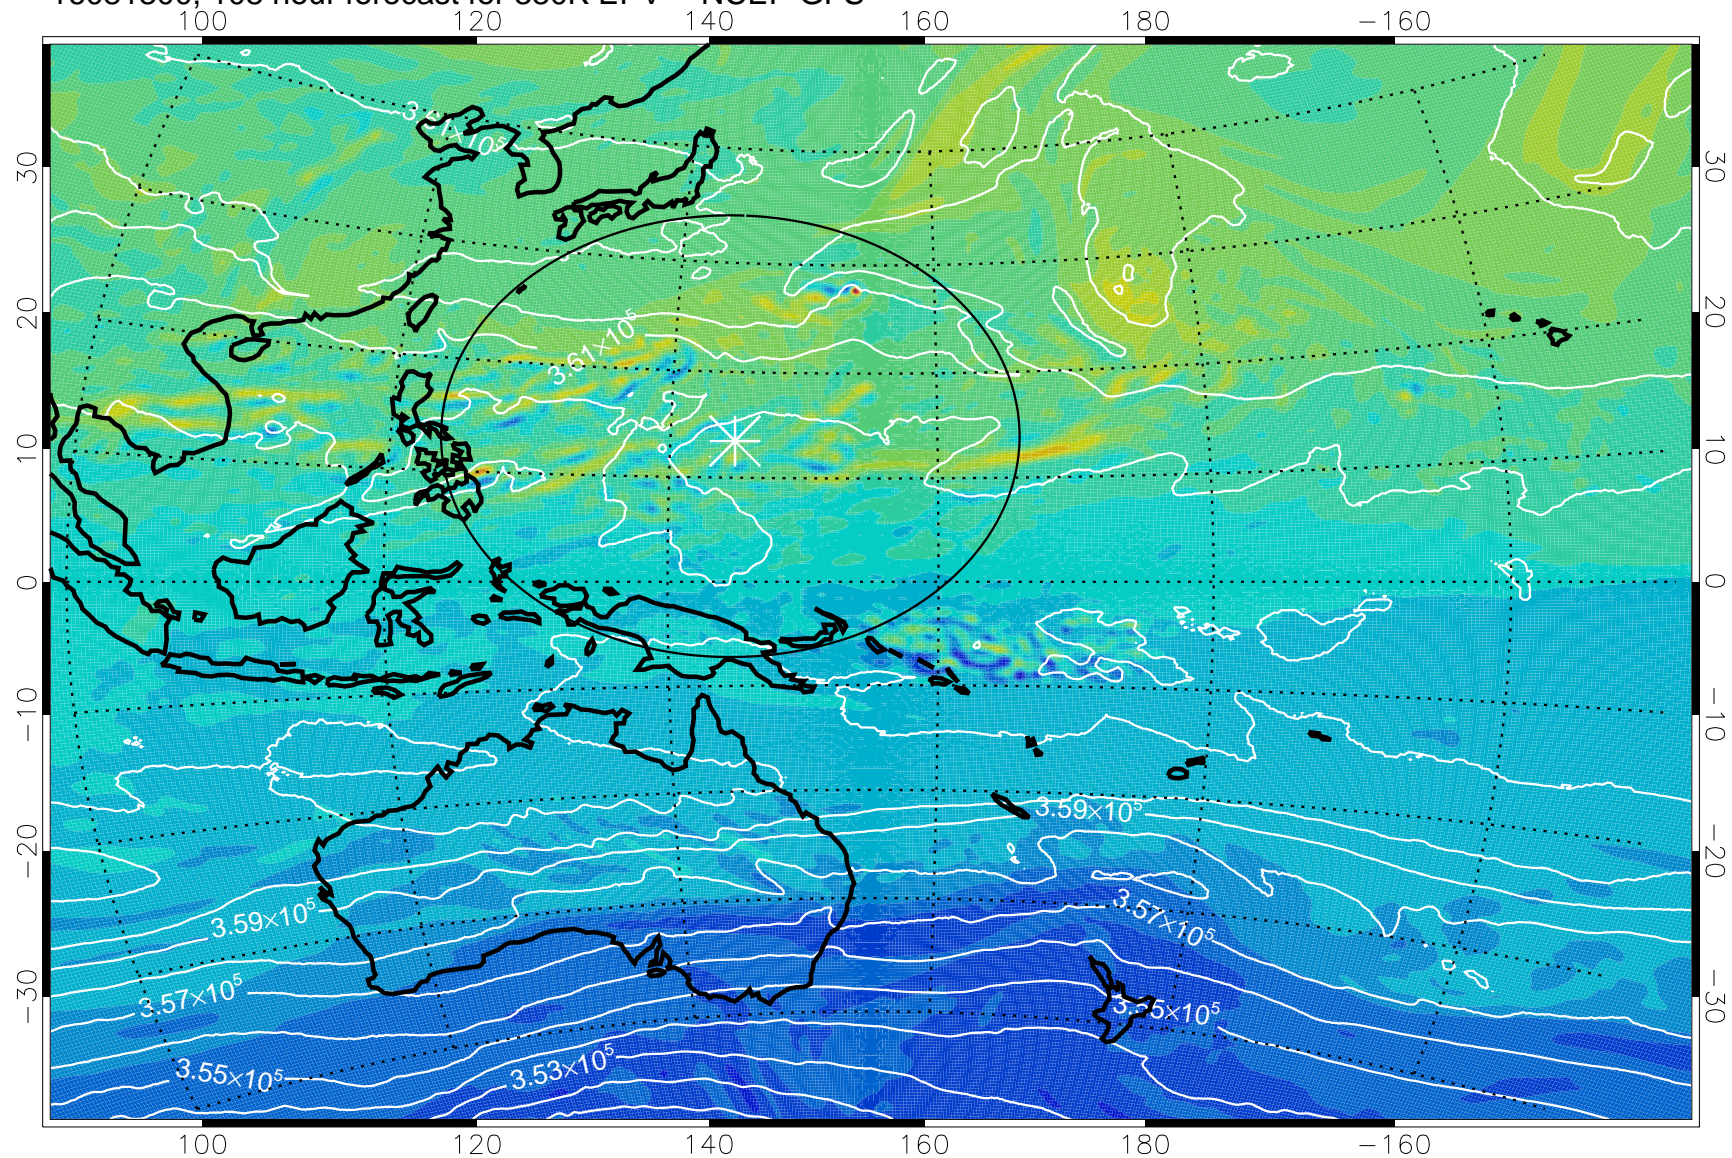

380K Montgomery Streamfunction, white

Range ring of 2304 km

16081200, 84 hour forecast for 380K EPV -- NCEP GFS

380K Montgomery Streamfunction, white

Range ring of 2304 km

16081206, 90 hour forecast for 380K EPV -- NCEP GFS

380K Montgomery Streamfunction, white

Range ring of 2304 km

16081212, 96 hour forecast for 380K EPV -- NCEP GFS

380K Montgomery Streamfunction, white

Range ring of 2304 km

16081218, 102 hour forecast for 380K EPV -- NCEP GFS

380K Montgomery Streamfunction, white

Range ring of 2304 km

16081300, 108 hour forecast for 380K EPV -- NCEP GFS

380K Montgomery Streamfunction, white

Range ring of 2304 km

16081306, 114 hour forecast for 380K EPV -- NCEP GFS

16081312, 120 hour forecast for 380K EPV -- NCEP GFS

380K Montgomery Streamfunction, white

Range ring of 2304 km