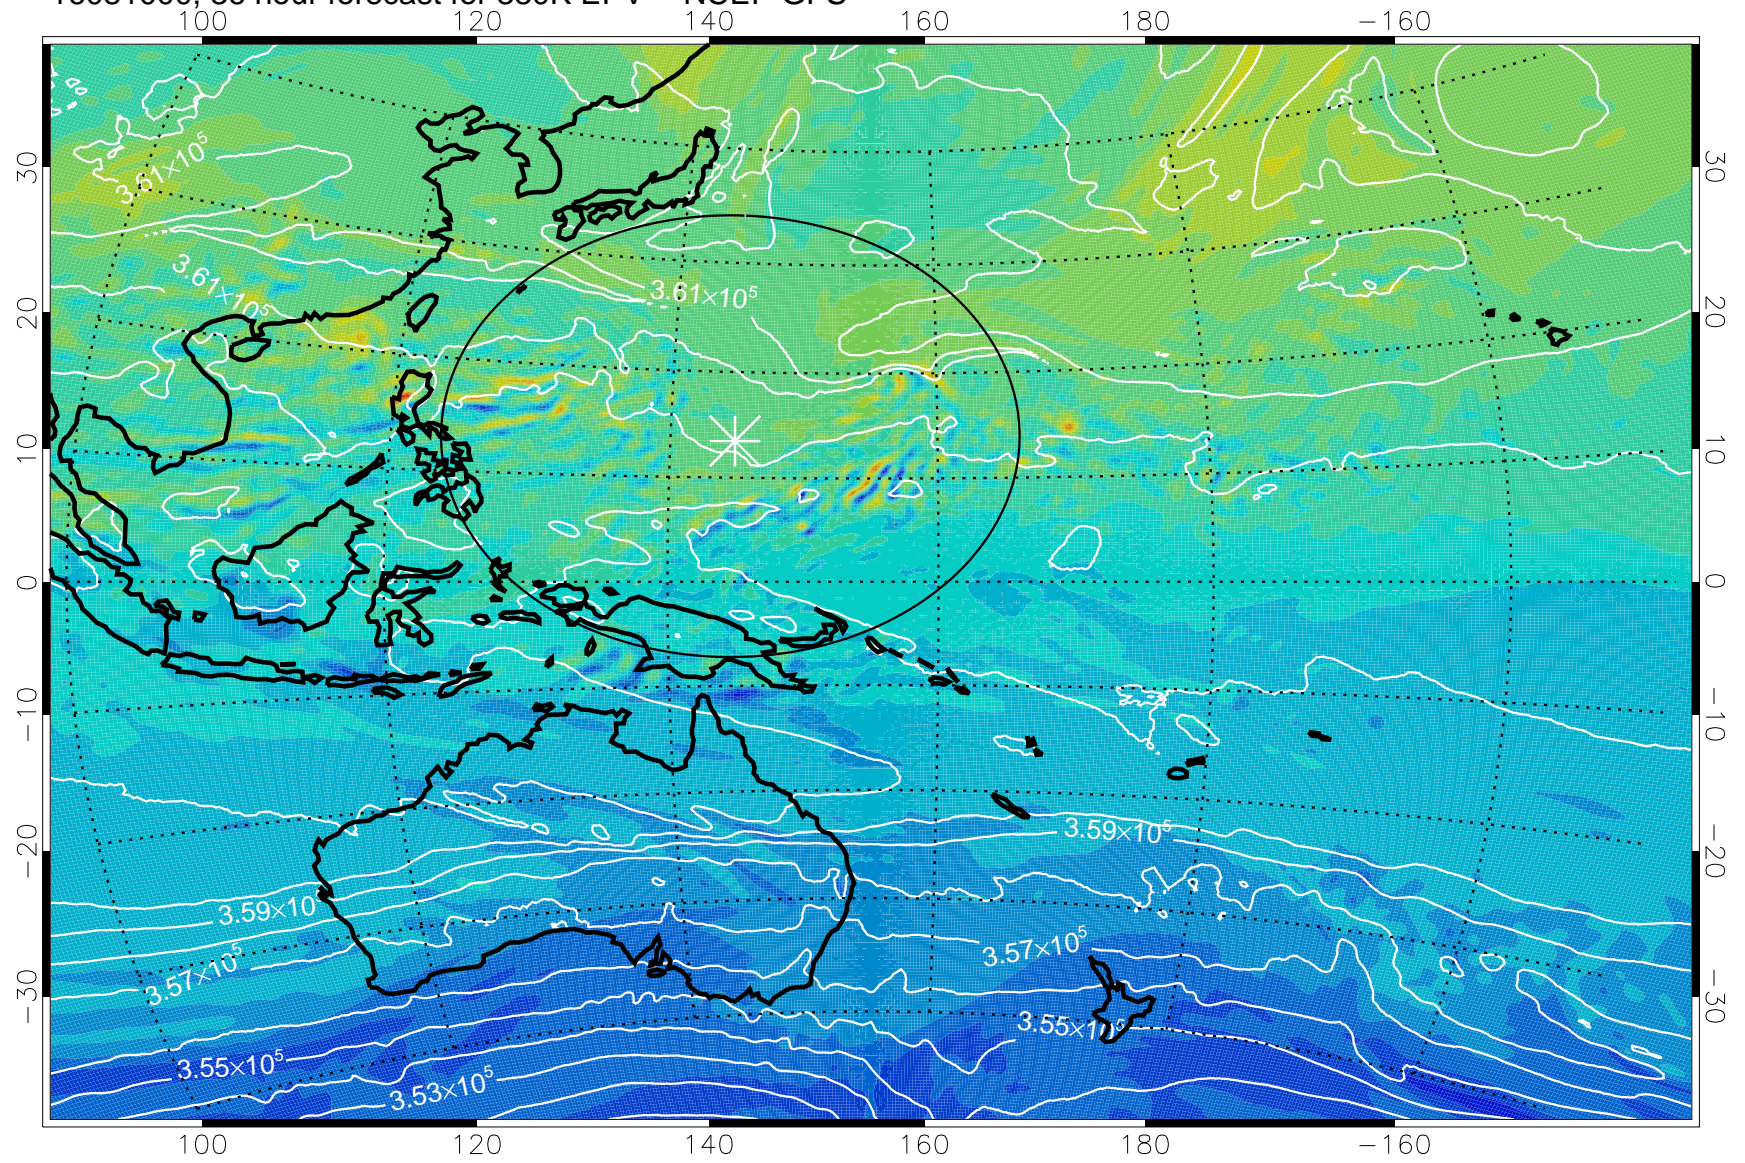

16080918, 30 hour forecast for 380K EPV -- NCEP GFS

380K Montgomery Streamfunction, white

Range ring of 2304 km

16081000, 36 hour forecast for 380K EPV -- NCEP GFS

380K Montgomery Streamfunction, white

Range ring of 2304 km

16081006, 42 hour forecast for 380K EPV -- NCEP GFS

380K Montgomery Streamfunction, white

Range ring of 2304 km

16081012, 48 hour forecast for 380K EPV -- NCEP GFS

380K Montgomery Streamfunction, white

Range ring of 2304 km

16081018, 54 hour forecast for 380K EPV -- NCEP GFS

380K Montgomery Streamfunction, white

Range ring of 2304 km

16081100, 60 hour forecast for 380K EPV -- NCEP GFS

16081106, 66 hour forecast for 380K EPV -- NCEP GFS

380K Montgomery Streamfunction, white

Range ring of 2304 km

16081112, 72 hour forecast for 380K EPV -- NCEP GFS

380K Montgomery Streamfunction, white

Range ring of 2304 km

16081118, 78 hour forecast for 380K EPV -- NCEP GFS