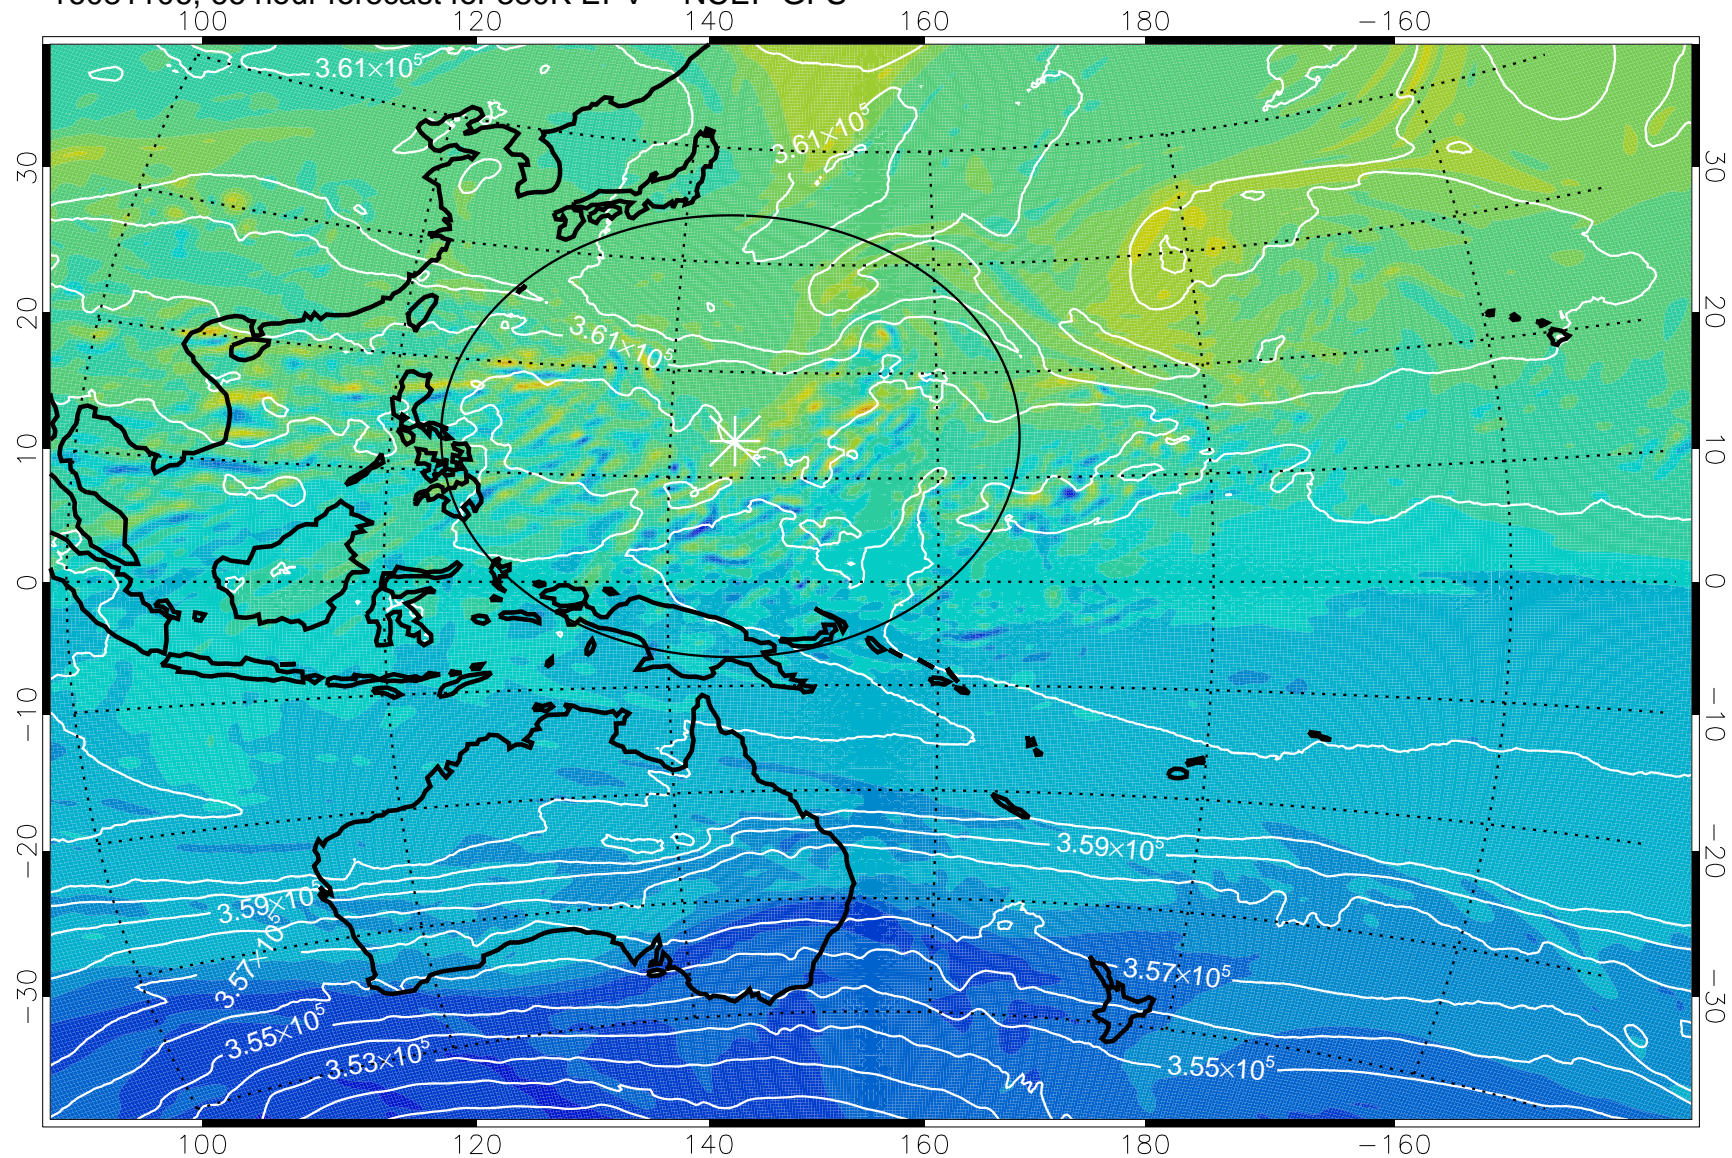

16081006, 42 hour forecast for 380K EPV -- NCEP GFS

380K Montgomery Streamfunction, white

Range ring of 2304 km

16081012, 48 hour forecast for 380K EPV -- NCEP GFS

380K Montgomery Streamfunction, white

Range ring of 2304 km

16081018, 54 hour forecast for 380K EPV -- NCEP GFS

380K Montgomery Streamfunction, white

Range ring of 2304 km

16081100, 60 hour forecast for 380K EPV -- NCEP GFS

16081106, 66 hour forecast for 380K EPV -- NCEP GFS

380K Montgomery Streamfunction, white

Range ring of 2304 km

16081112, 72 hour forecast for 380K EPV -- NCEP GFS

380K Montgomery Streamfunction, white

Range ring of 2304 km

16081118, 78 hour forecast for 380K EPV -- NCEP GFS

380K Montgomery Streamfunction, white

Range ring of 2304 km

16081200, 84 hour forecast for 380K EPV -- NCEP GFS

380K Montgomery Streamfunction, white

Range ring of 2304 km

16081206, 90 hour forecast for 380K EPV -- NCEP GFS