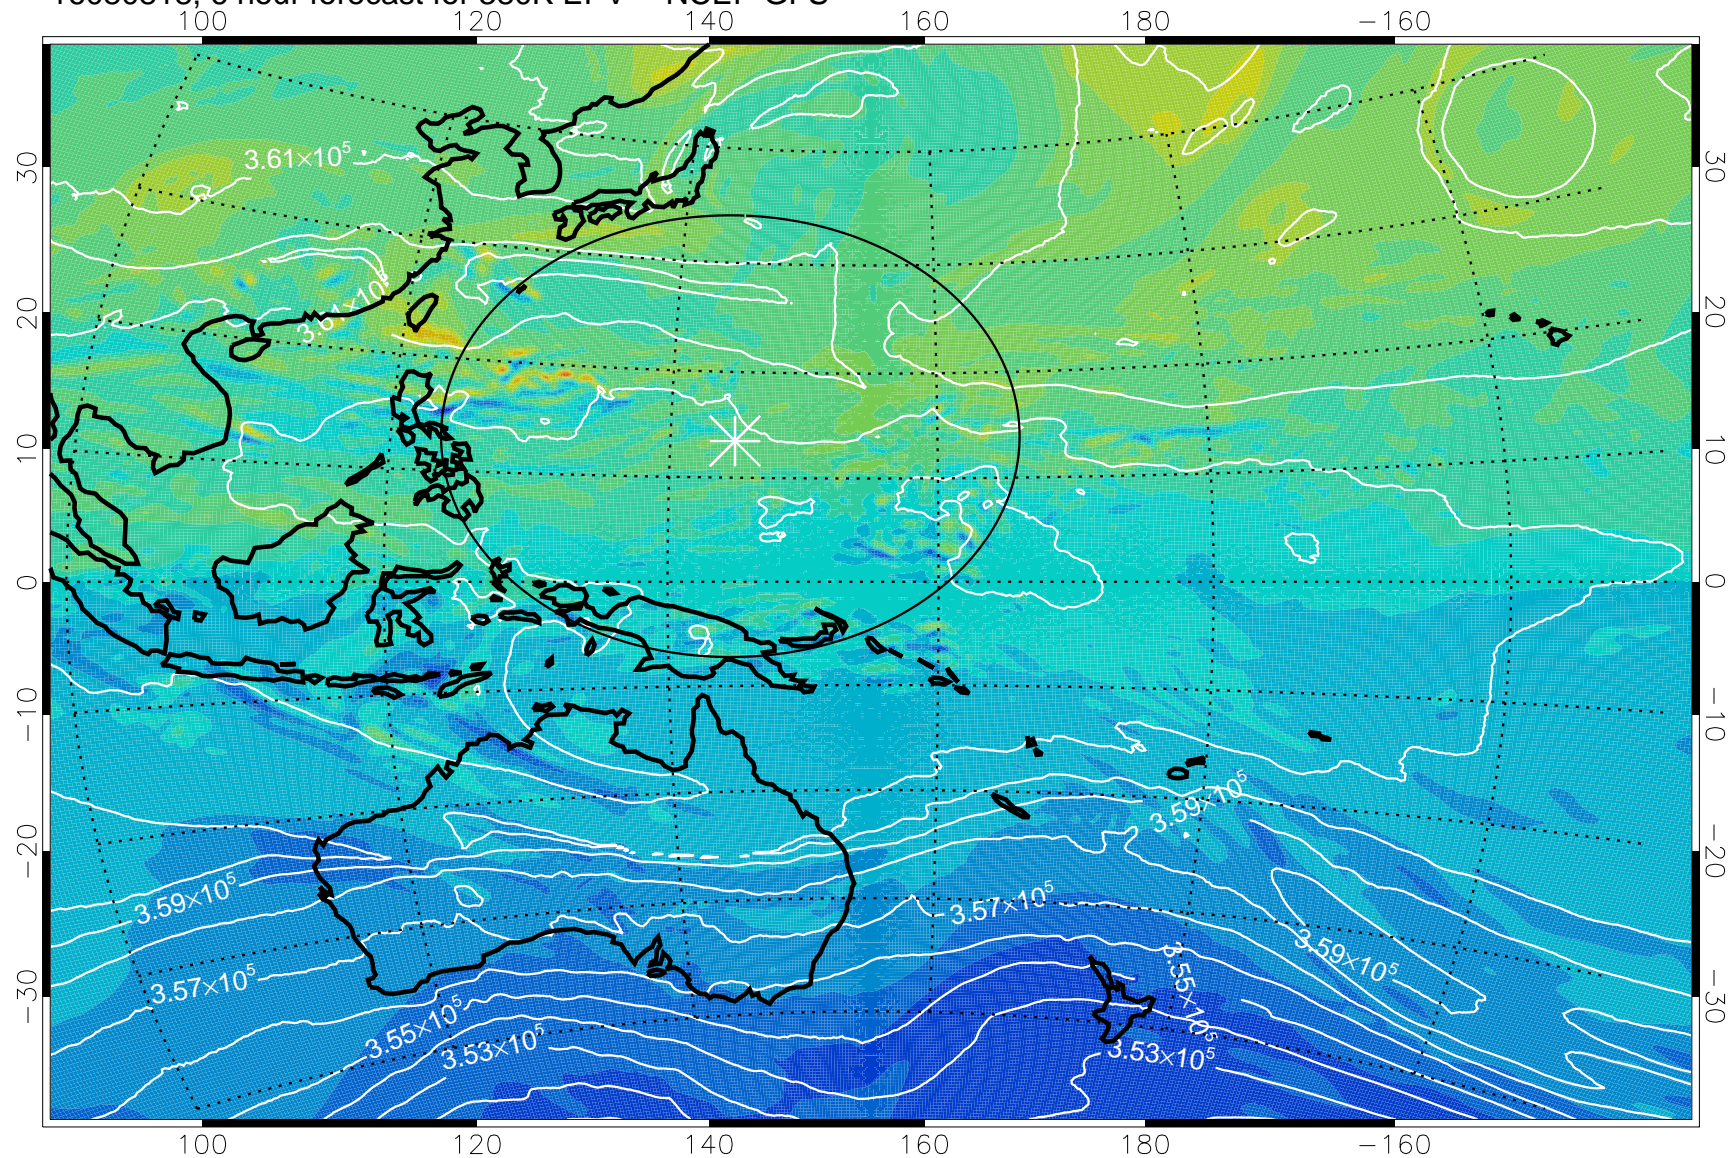

16080818, 6 hour forecast for 380K EPV -- NCEP GFS

380K Montgomery Streamfunction, white

Range ring of 2304 km

16080900, 12 hour forecast for 380K EPV -- NCEP GFS

380K Montgomery Streamfunction, white

Range ring of 2304 km

16080906, 18 hour forecast for 380K EPV -- NCEP GFS

380K Montgomery Streamfunction, white

Range ring of 2304 km

16080912, 24 hour forecast for 380K EPV -- NCEP GFS

380K Montgomery Streamfunction, white

Range ring of 2304 km

16080918, 30 hour forecast for 380K EPV -- NCEP GFS

380K Montgomery Streamfunction, white

Range ring of 2304 km

16081000, 36 hour forecast for 380K EPV -- NCEP GFS

380K Montgomery Streamfunction, white

Range ring of 2304 km

16081006, 42 hour forecast for 380K EPV -- NCEP GFS

380K Montgomery Streamfunction, white

Range ring of 2304 km

16081012, 48 hour forecast for 380K EPV -- NCEP GFS

380K Montgomery Streamfunction, white

Range ring of 2304 km