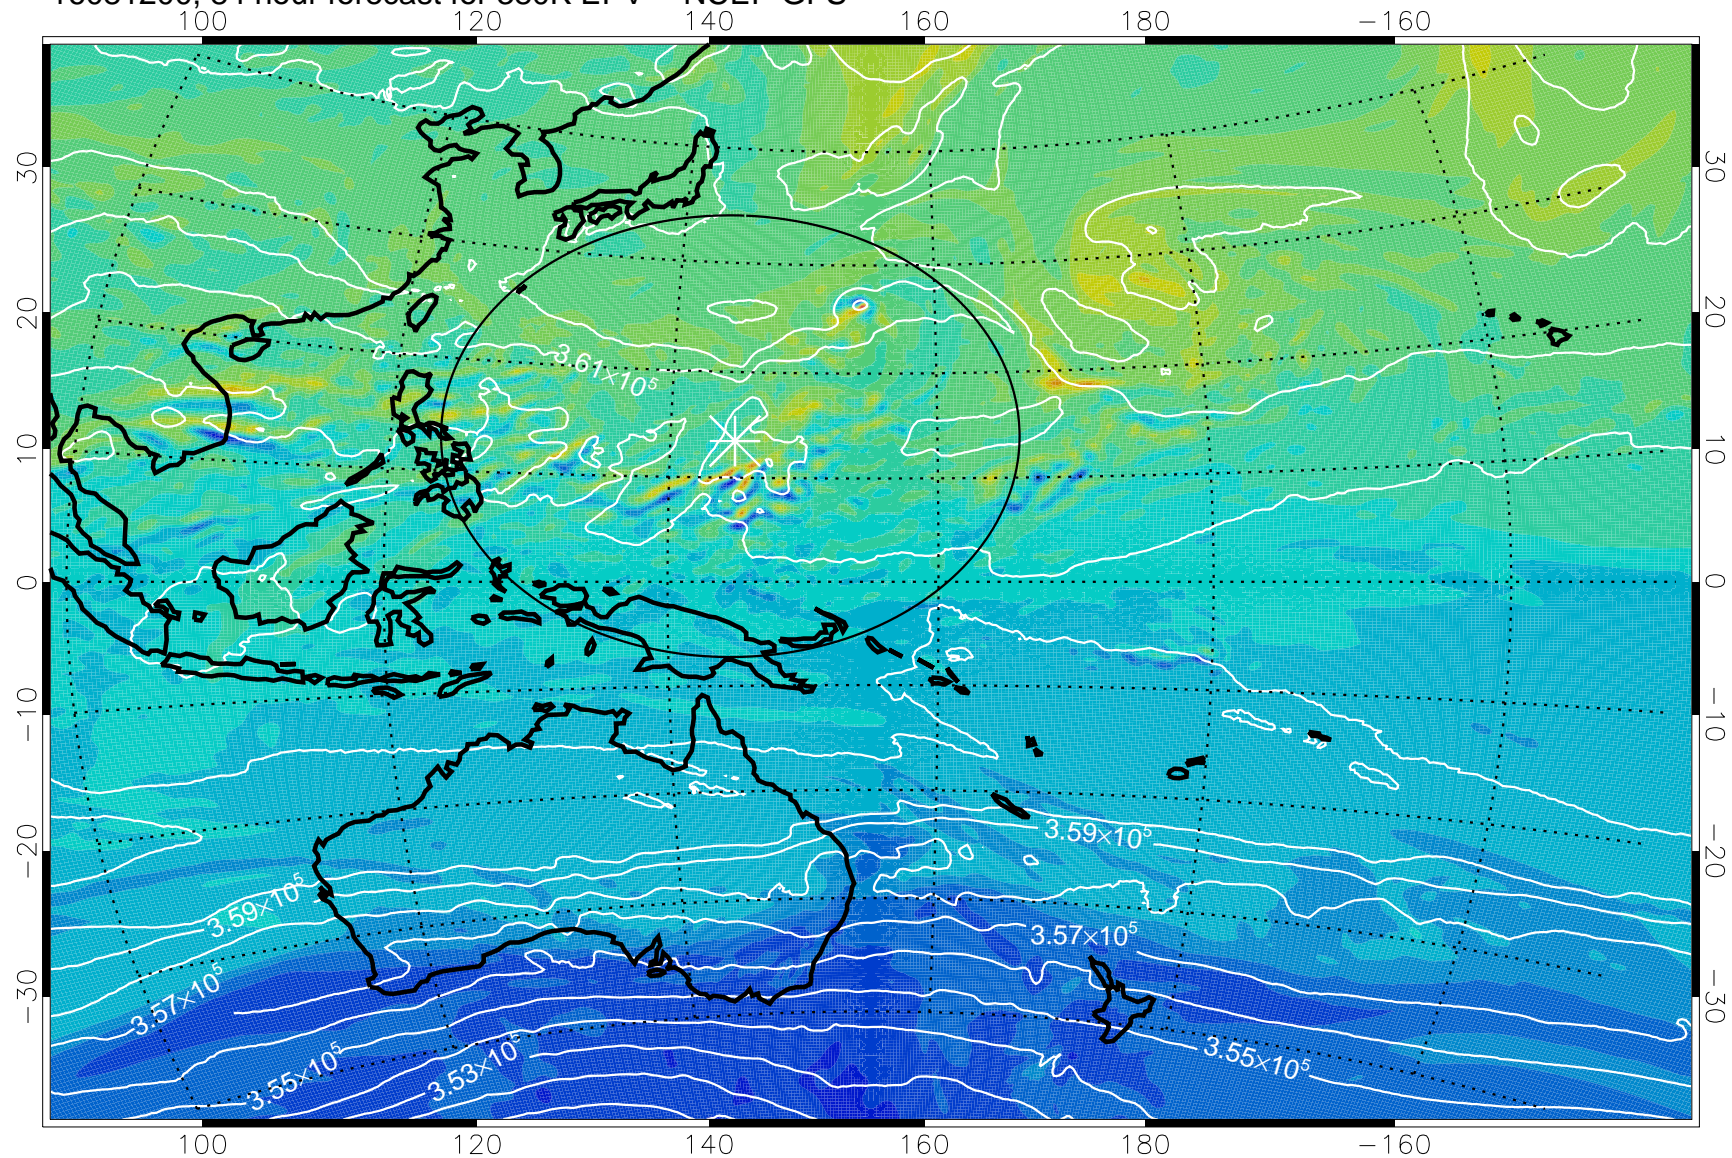

16081018, 54 hour forecast for 380K EPV -- NCEP GFS

380K Montgomery Streamfunction, white

Range ring of 2304 km

16081100, 60 hour forecast for 380K EPV -- NCEP GFS

16081106, 66 hour forecast for 380K EPV -- NCEP GFS

380K Montgomery Streamfunction, white

Range ring of 2304 km

16081112, 72 hour forecast for 380K EPV -- NCEP GFS

380K Montgomery Streamfunction, white

Range ring of 2304 km

16081118, 78 hour forecast for 380K EPV -- NCEP GFS

380K Montgomery Streamfunction, white

Range ring of 2304 km

16081200, 84 hour forecast for 380K EPV -- NCEP GFS

380K Montgomery Streamfunction, white

Range ring of 2304 km

16081206, 90 hour forecast for 380K EPV -- NCEP GFS

380K Montgomery Streamfunction, white

Range ring of 2304 km

16081212, 96 hour forecast for 380K EPV -- NCEP GFS

380K Montgomery Streamfunction, white

Range ring of 2304 km

16081218, 102 hour forecast for 380K EPV -- NCEP GFS