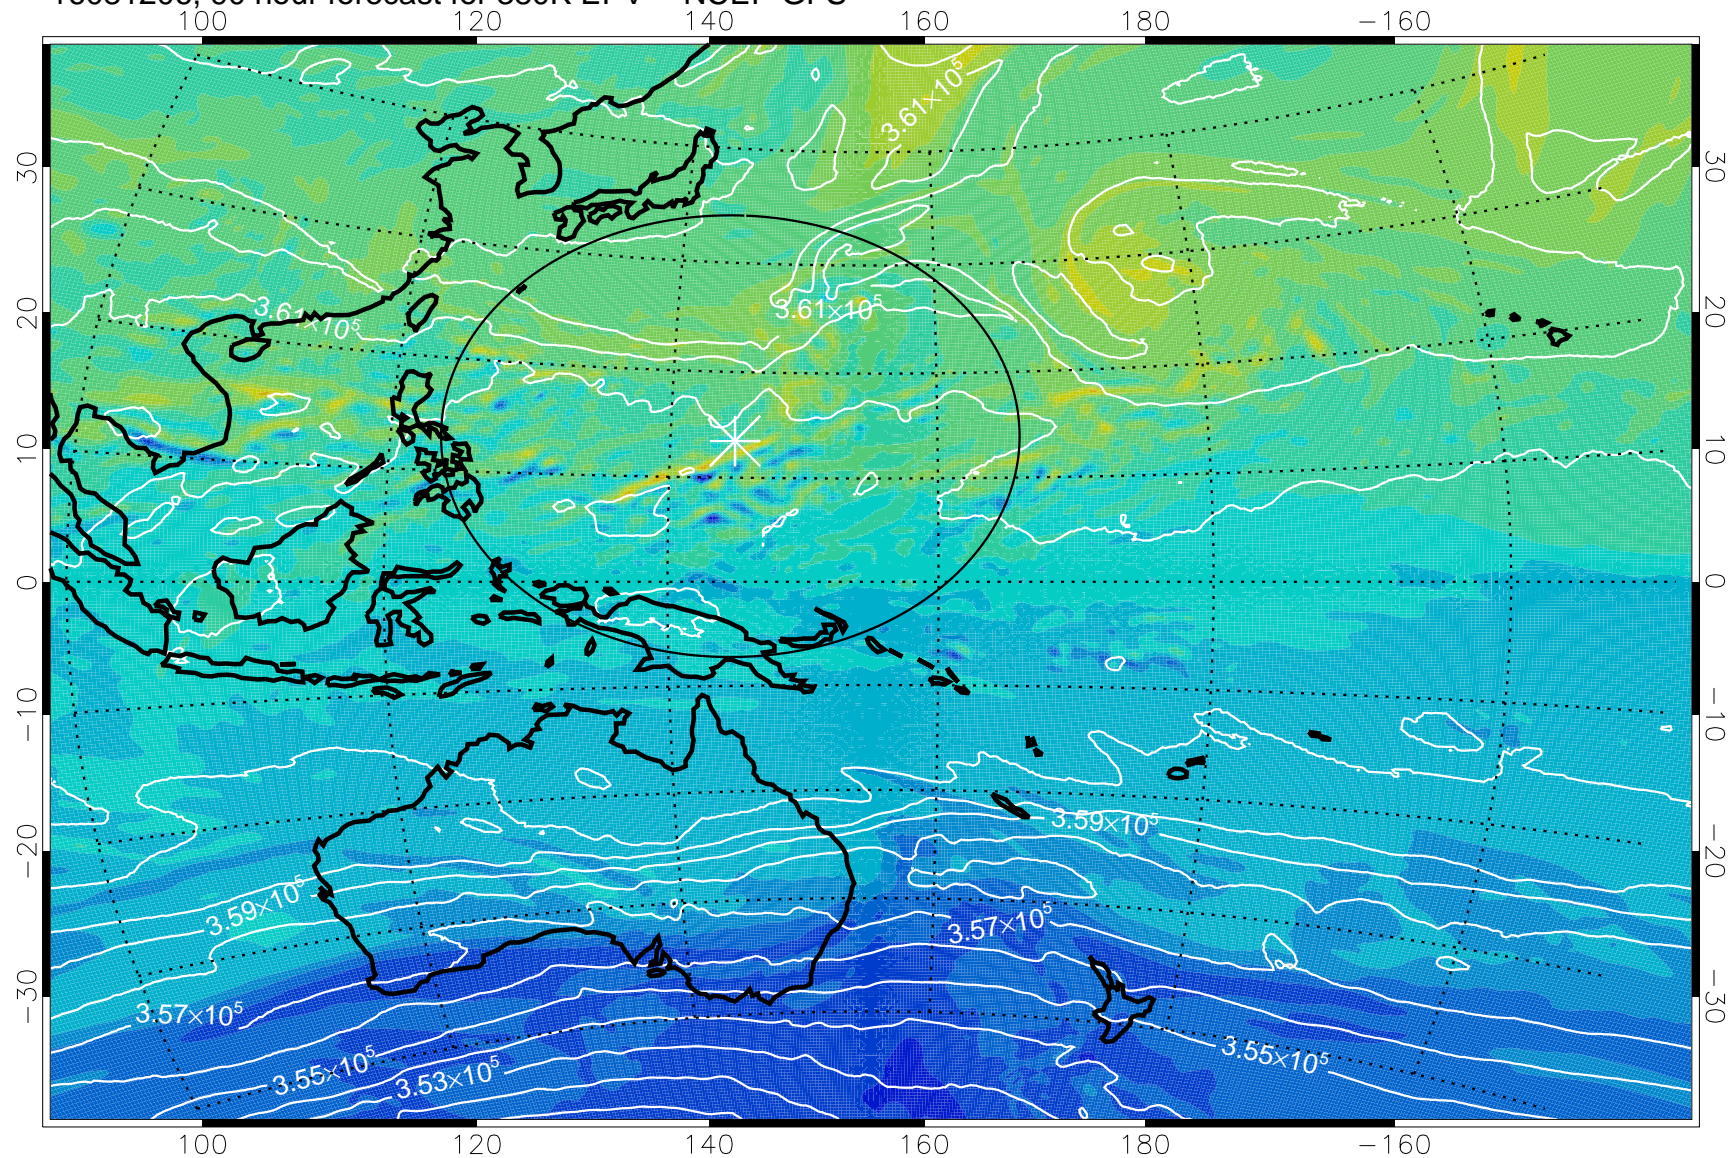

380K Montgomery Streamfunction, white

Range ring of 2304 km

16081112, 72 hour forecast for 380K EPV -- NCEP GFS

380K Montgomery Streamfunction, white

Range ring of 2304 km

16081118, 78 hour forecast for 380K EPV -- NCEP GFS

380K Montgomery Streamfunction, white

Range ring of 2304 km

16081200, 84 hour forecast for 380K EPV -- NCEP GFS

380K Montgomery Streamfunction, white

Range ring of 2304 km

16081206, 90 hour forecast for 380K EPV -- NCEP GFS

380K Montgomery Streamfunction, white

Range ring of 2304 km

16081212, 96 hour forecast for 380K EPV -- NCEP GFS

380K Montgomery Streamfunction, white

Range ring of 2304 km

16081218, 102 hour forecast for 380K EPV -- NCEP GFS