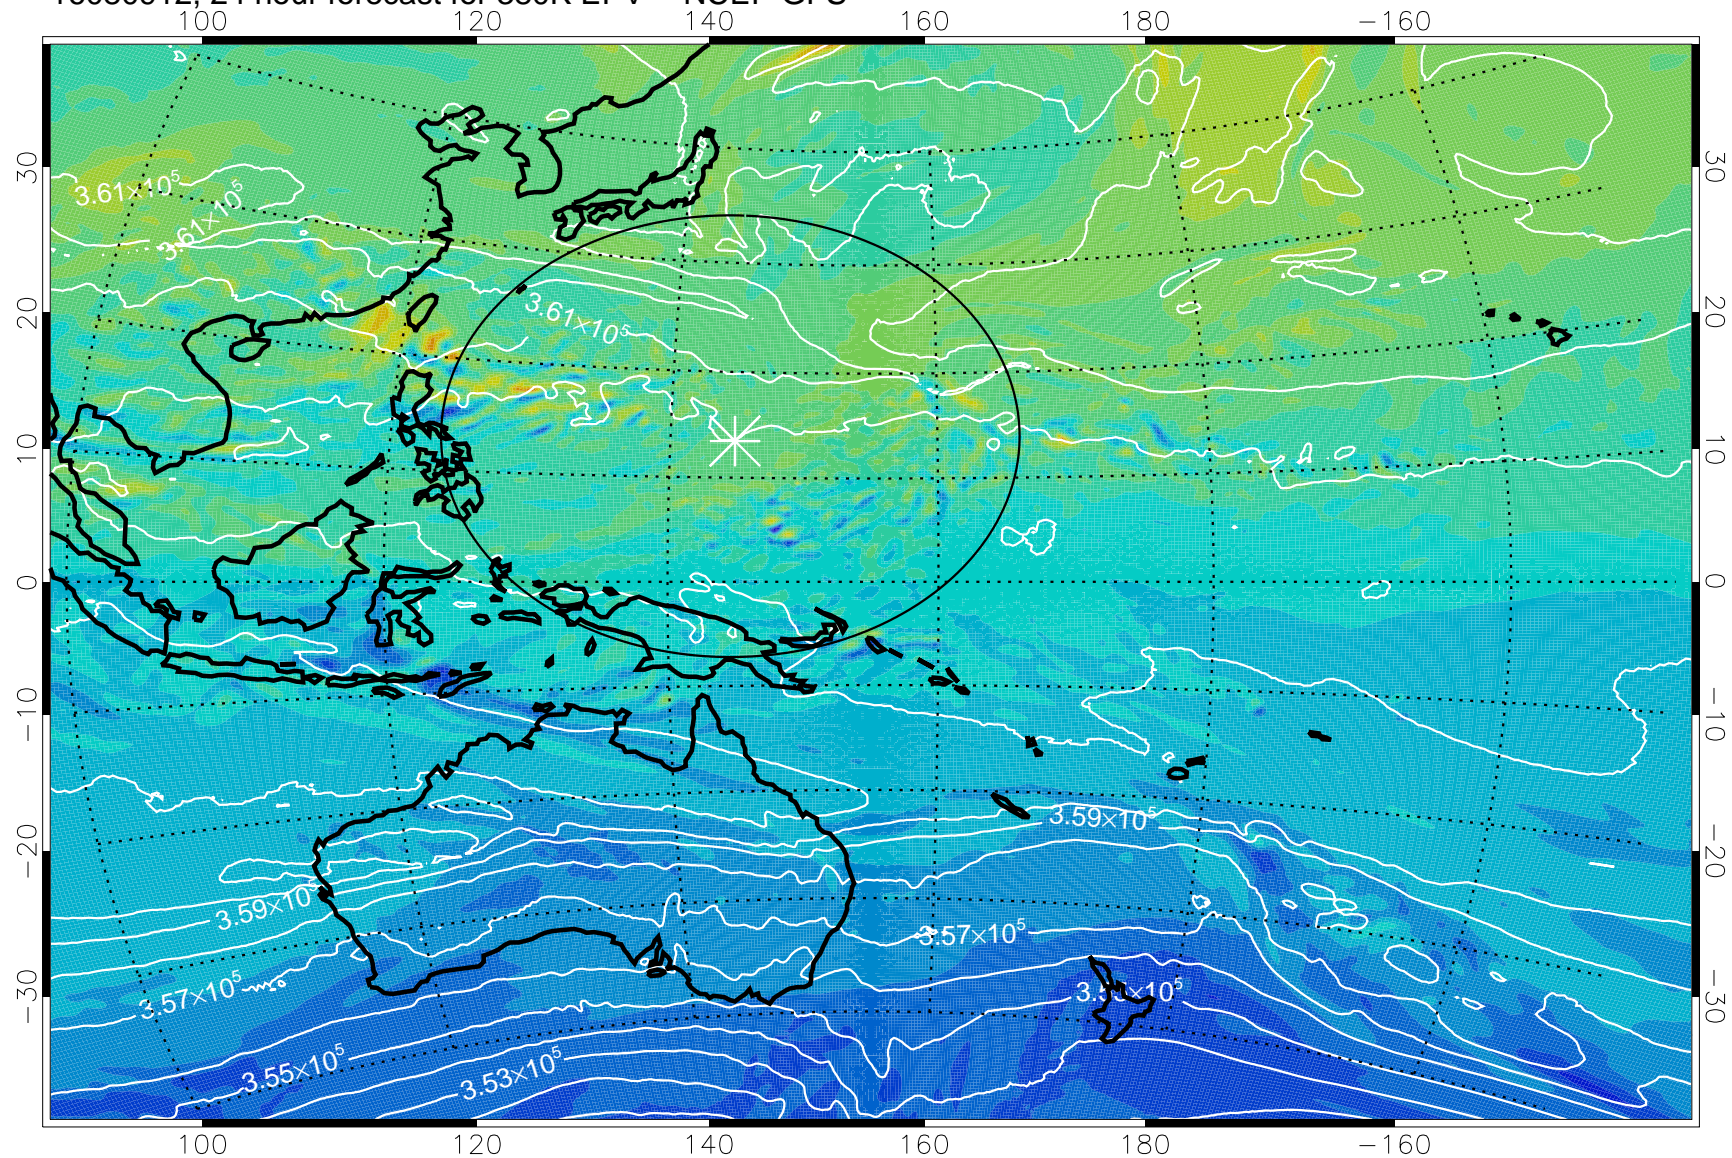

16080906, 18 hour forecast for 380K EPV -- NCEP GFS

380K Montgomery Streamfunction, white

Range ring of 2304 km

16080912, 24 hour forecast for 380K EPV -- NCEP GFS

380K Montgomery Streamfunction, white

Range ring of 2304 km

16080918, 30 hour forecast for 380K EPV -- NCEP GFS

380K Montgomery Streamfunction, white

Range ring of 2304 km

16081000, 36 hour forecast for 380K EPV -- NCEP GFS

380K Montgomery Streamfunction, white

Range ring of 2304 km

16081006, 42 hour forecast for 380K EPV -- NCEP GFS

380K Montgomery Streamfunction, white

Range ring of 2304 km

16081012, 48 hour forecast for 380K EPV -- NCEP GFS

380K Montgomery Streamfunction, white

Range ring of 2304 km

16081018, 54 hour forecast for 380K EPV -- NCEP GFS

380K Montgomery Streamfunction, white

Range ring of 2304 km

16081100, 60 hour forecast for 380K EPV -- NCEP GFS

16081106, 66 hour forecast for 380K EPV -- NCEP GFS