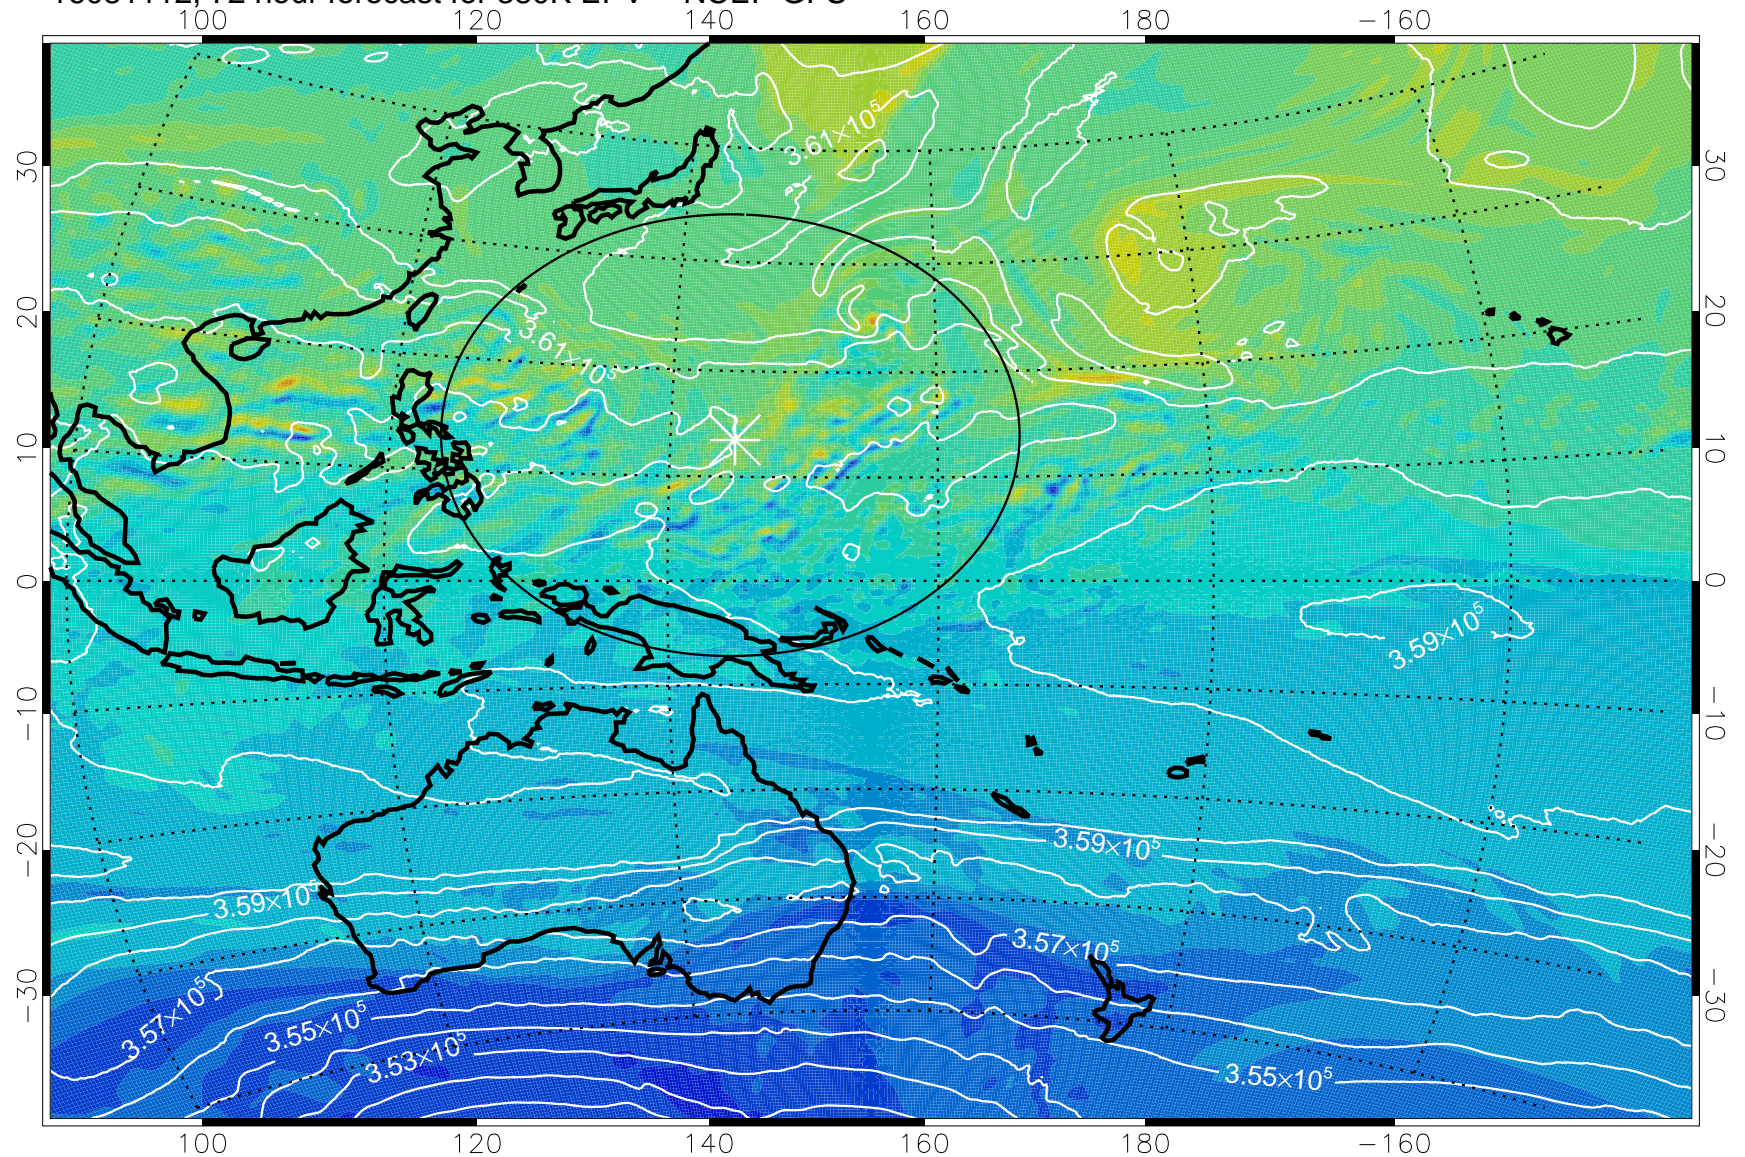

16081006, 42 hour forecast for 380K EPV -- NCEP GFS

380K Montgomery Streamfunction, white

Range ring of 2304 km

16081012, 48 hour forecast for 380K EPV -- NCEP GFS

380K Montgomery Streamfunction, white

Range ring of 2304 km

16081018, 54 hour forecast for 380K EPV -- NCEP GFS

380K Montgomery Streamfunction, white

Range ring of 2304 km

16081100, 60 hour forecast for 380K EPV -- NCEP GFS

16081106, 66 hour forecast for 380K EPV -- NCEP GFS

380K Montgomery Streamfunction, white

Range ring of 2304 km

16081112, 72 hour forecast for 380K EPV -- NCEP GFS

380K Montgomery Streamfunction, white

Range ring of 2304 km

16081118, 78 hour forecast for 380K EPV -- NCEP GFS

380K Montgomery Streamfunction, white

Range ring of 2304 km

16081200, 84 hour forecast for 380K EPV -- NCEP GFS

380K Montgomery Streamfunction, white

Range ring of 2304 km

16081206, 90 hour forecast for 380K EPV -- NCEP GFS