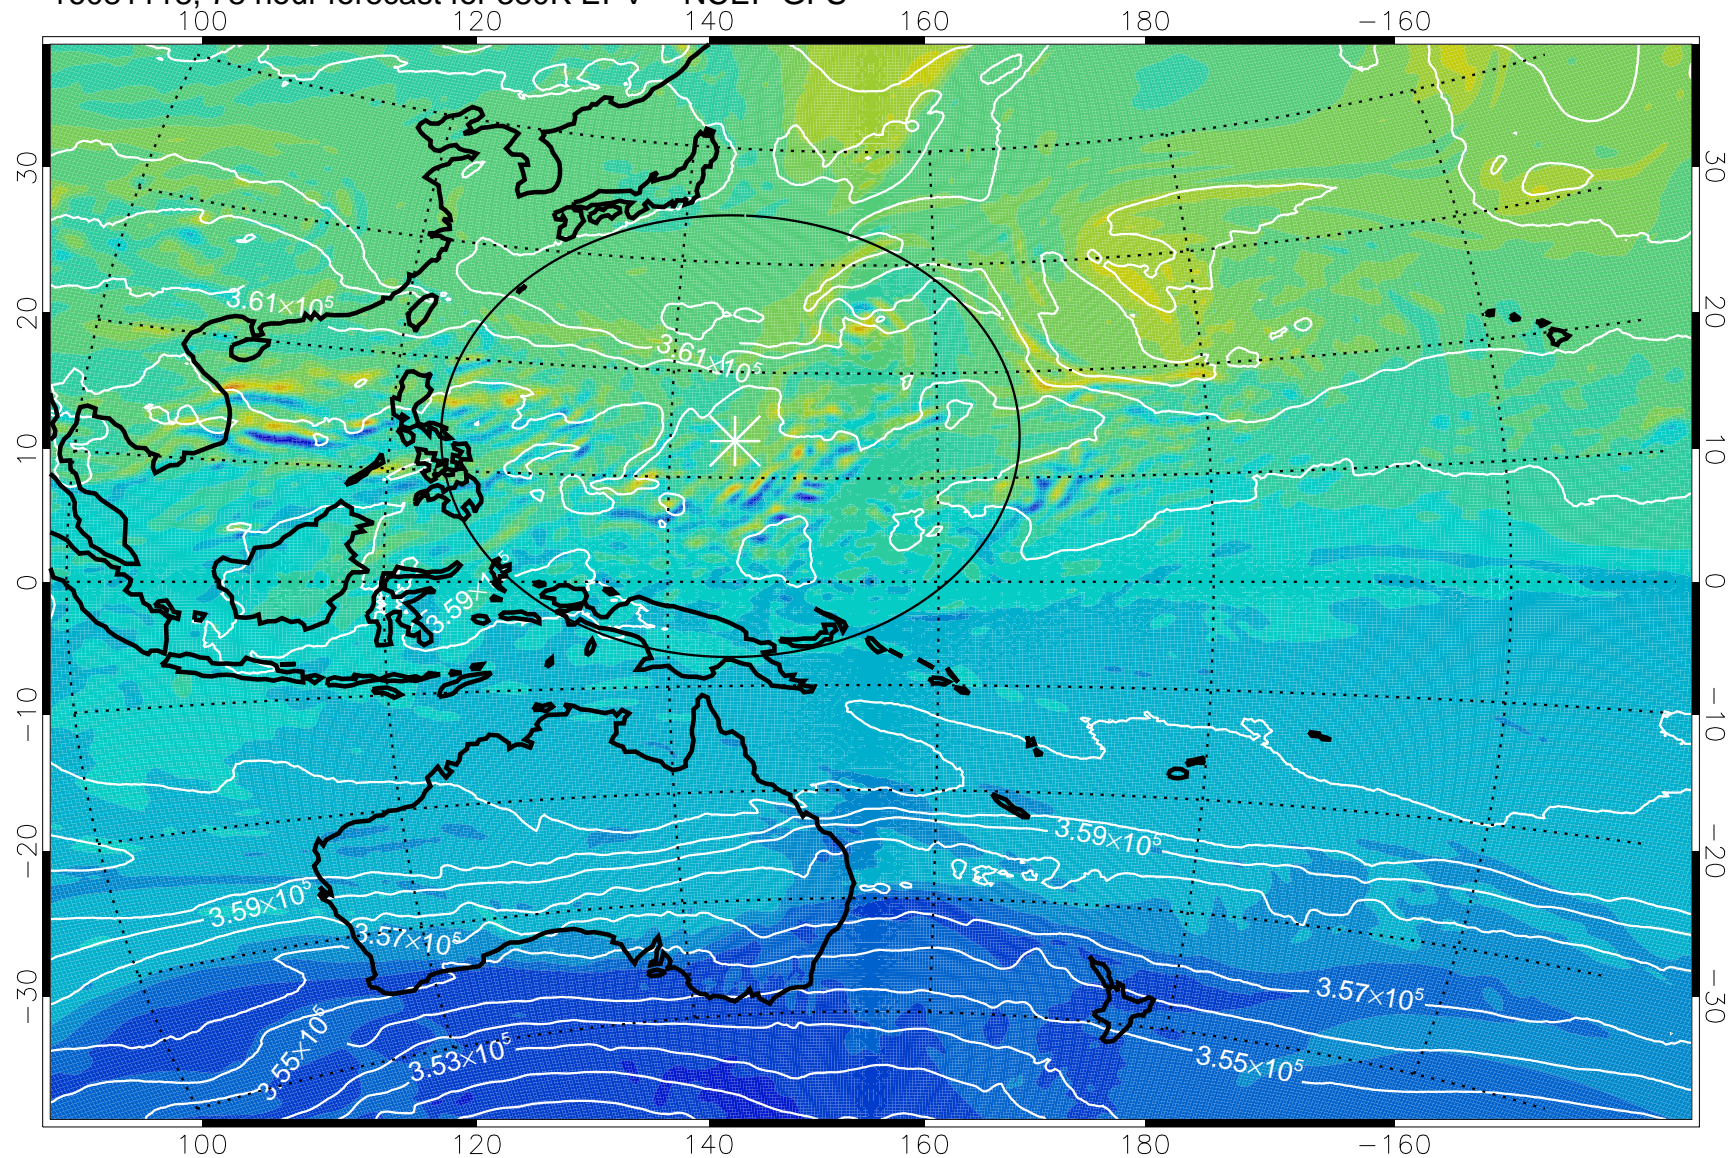

16081018, 54 hour forecast for 380K EPV -- NCEP GFS

380K Montgomery Streamfunction, white

Range ring of 2304 km

16081100, 60 hour forecast for 380K EPV -- NCEP GFS

16081106, 66 hour forecast for 380K EPV -- NCEP GFS

380K Montgomery Streamfunction, white

Range ring of 2304 km

16081112, 72 hour forecast for 380K EPV -- NCEP GFS

380K Montgomery Streamfunction, white

Range ring of 2304 km

16081118, 78 hour forecast for 380K EPV -- NCEP GFS

380K Montgomery Streamfunction, white

Range ring of 2304 km

16081200, 84 hour forecast for 380K EPV -- NCEP GFS

380K Montgomery Streamfunction, white

Range ring of 2304 km

16081206, 90 hour forecast for 380K EPV -- NCEP GFS

380K Montgomery Streamfunction, white

Range ring of 2304 km

16081212, 96 hour forecast for 380K EPV -- NCEP GFS

380K Montgomery Streamfunction, white

Range ring of 2304 km

16081218, 102 hour forecast for 380K EPV -- NCEP GFS