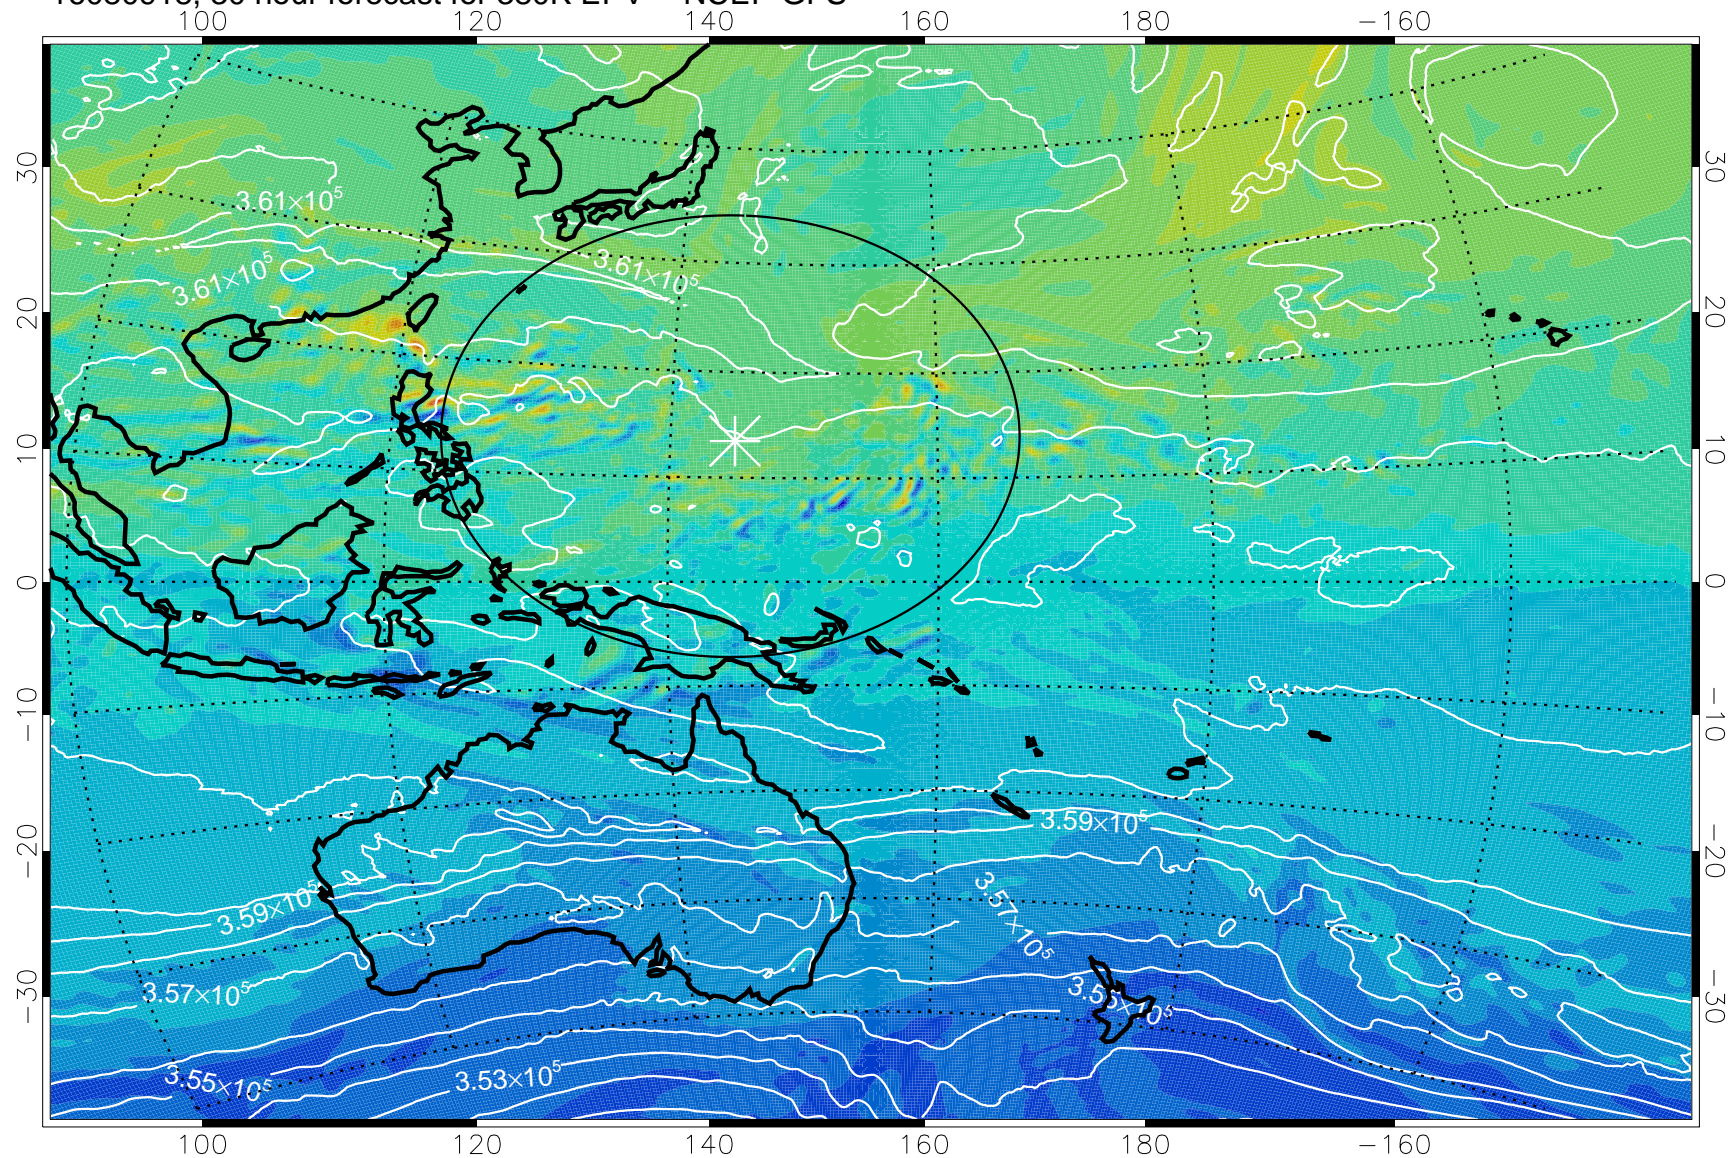

16080906, 18 hour forecast for 380K EPV -- NCEP GFS

380K Montgomery Streamfunction, white

Range ring of 2304 km

16080912, 24 hour forecast for 380K EPV -- NCEP GFS

380K Montgomery Streamfunction, white

Range ring of 2304 km

16080918, 30 hour forecast for 380K EPV -- NCEP GFS

380K Montgomery Streamfunction, white

Range ring of 2304 km

16081000, 36 hour forecast for 380K EPV -- NCEP GFS

380K Montgomery Streamfunction, white

Range ring of 2304 km

16081006, 42 hour forecast for 380K EPV -- NCEP GFS

380K Montgomery Streamfunction, white

Range ring of 2304 km

16081012, 48 hour forecast for 380K EPV -- NCEP GFS

380K Montgomery Streamfunction, white

Range ring of 2304 km

16081018, 54 hour forecast for 380K EPV -- NCEP GFS

380K Montgomery Streamfunction, white

Range ring of 2304 km

16081100, 60 hour forecast for 380K EPV -- NCEP GFS

16081106, 66 hour forecast for 380K EPV -- NCEP GFS