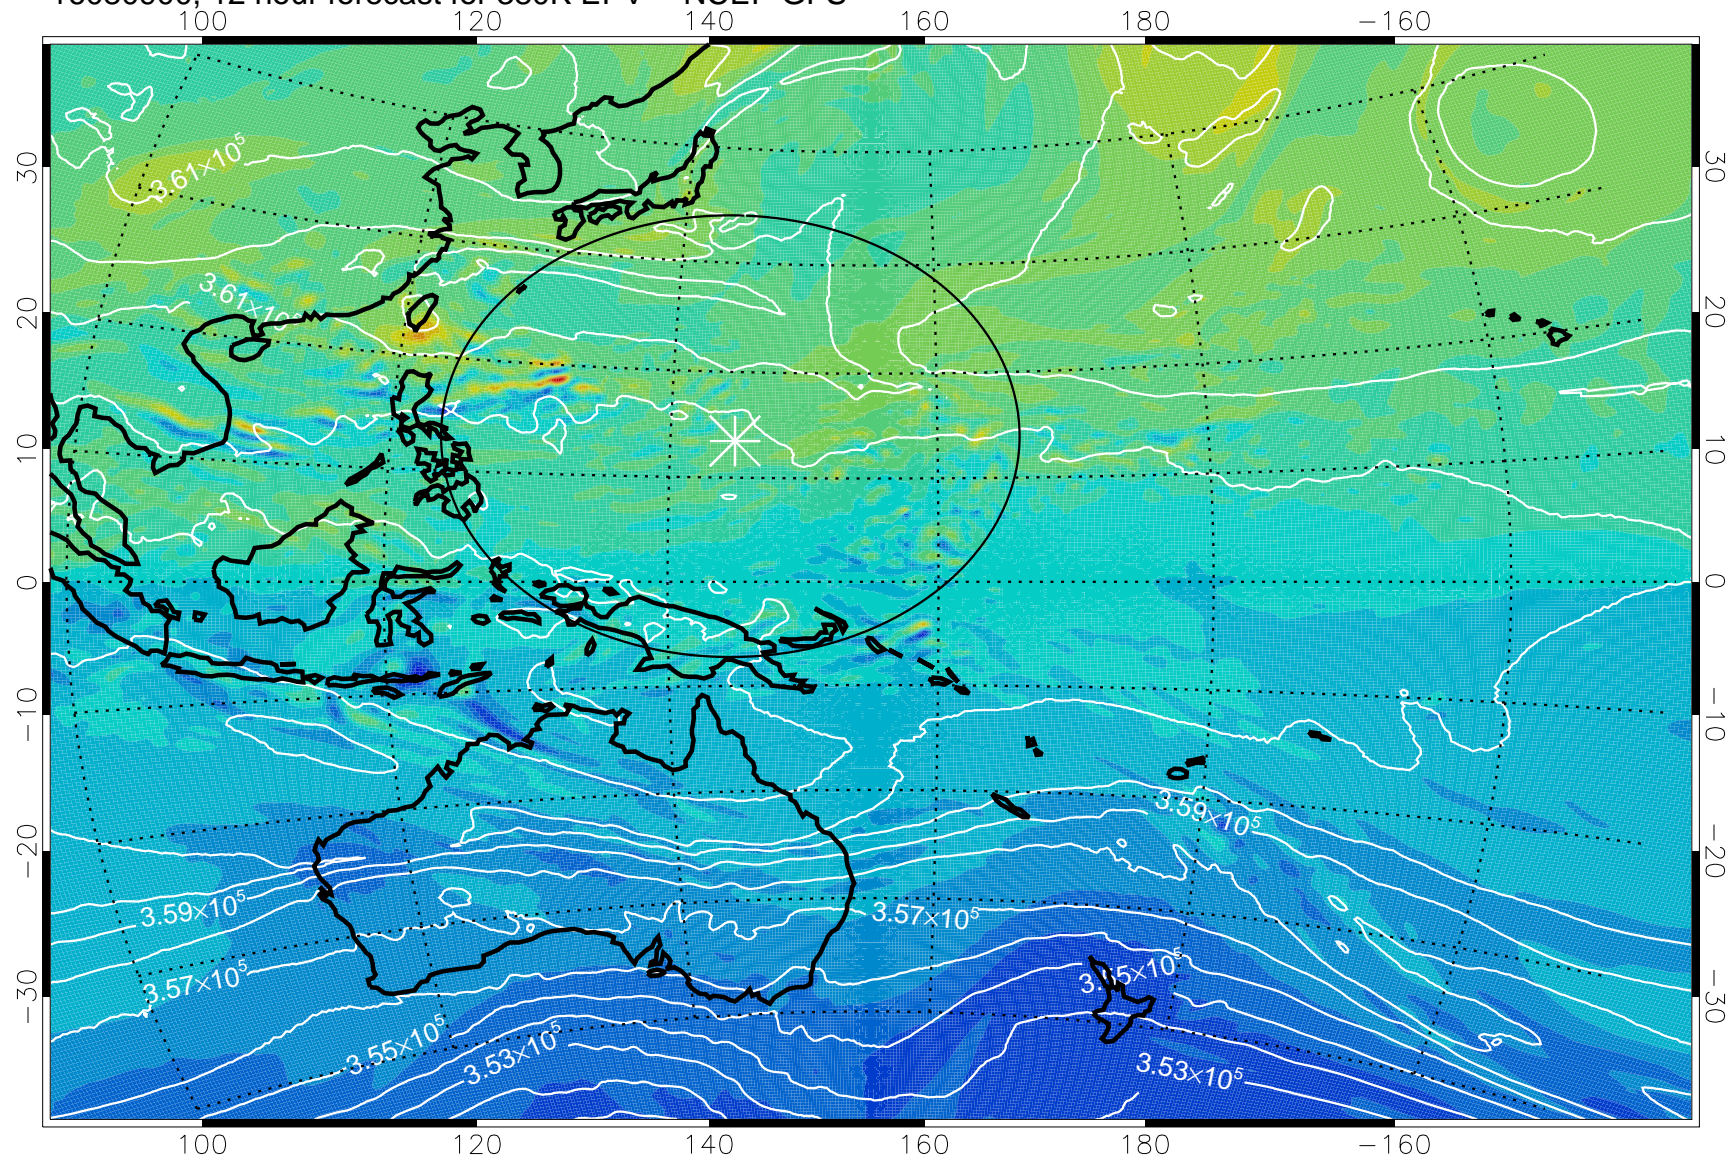

16080818, 6 hour forecast for 380K EPV -- NCEP GFS

380K Montgomery Streamfunction, white

Range ring of 2304 km

16080900, 12 hour forecast for 380K EPV -- NCEP GFS

380K Montgomery Streamfunction, white

Range ring of 2304 km

16080906, 18 hour forecast for 380K EPV -- NCEP GFS

380K Montgomery Streamfunction, white

Range ring of 2304 km

16080912, 24 hour forecast for 380K EPV -- NCEP GFS

380K Montgomery Streamfunction, white

Range ring of 2304 km

16080918, 30 hour forecast for 380K EPV -- NCEP GFS

380K Montgomery Streamfunction, white

Range ring of 2304 km

16081000, 36 hour forecast for 380K EPV -- NCEP GFS

380K Montgomery Streamfunction, white

Range ring of 2304 km

16081006, 42 hour forecast for 380K EPV -- NCEP GFS

380K Montgomery Streamfunction, white

Range ring of 2304 km

16081012, 48 hour forecast for 380K EPV -- NCEP GFS

380K Montgomery Streamfunction, white

Range ring of 2304 km