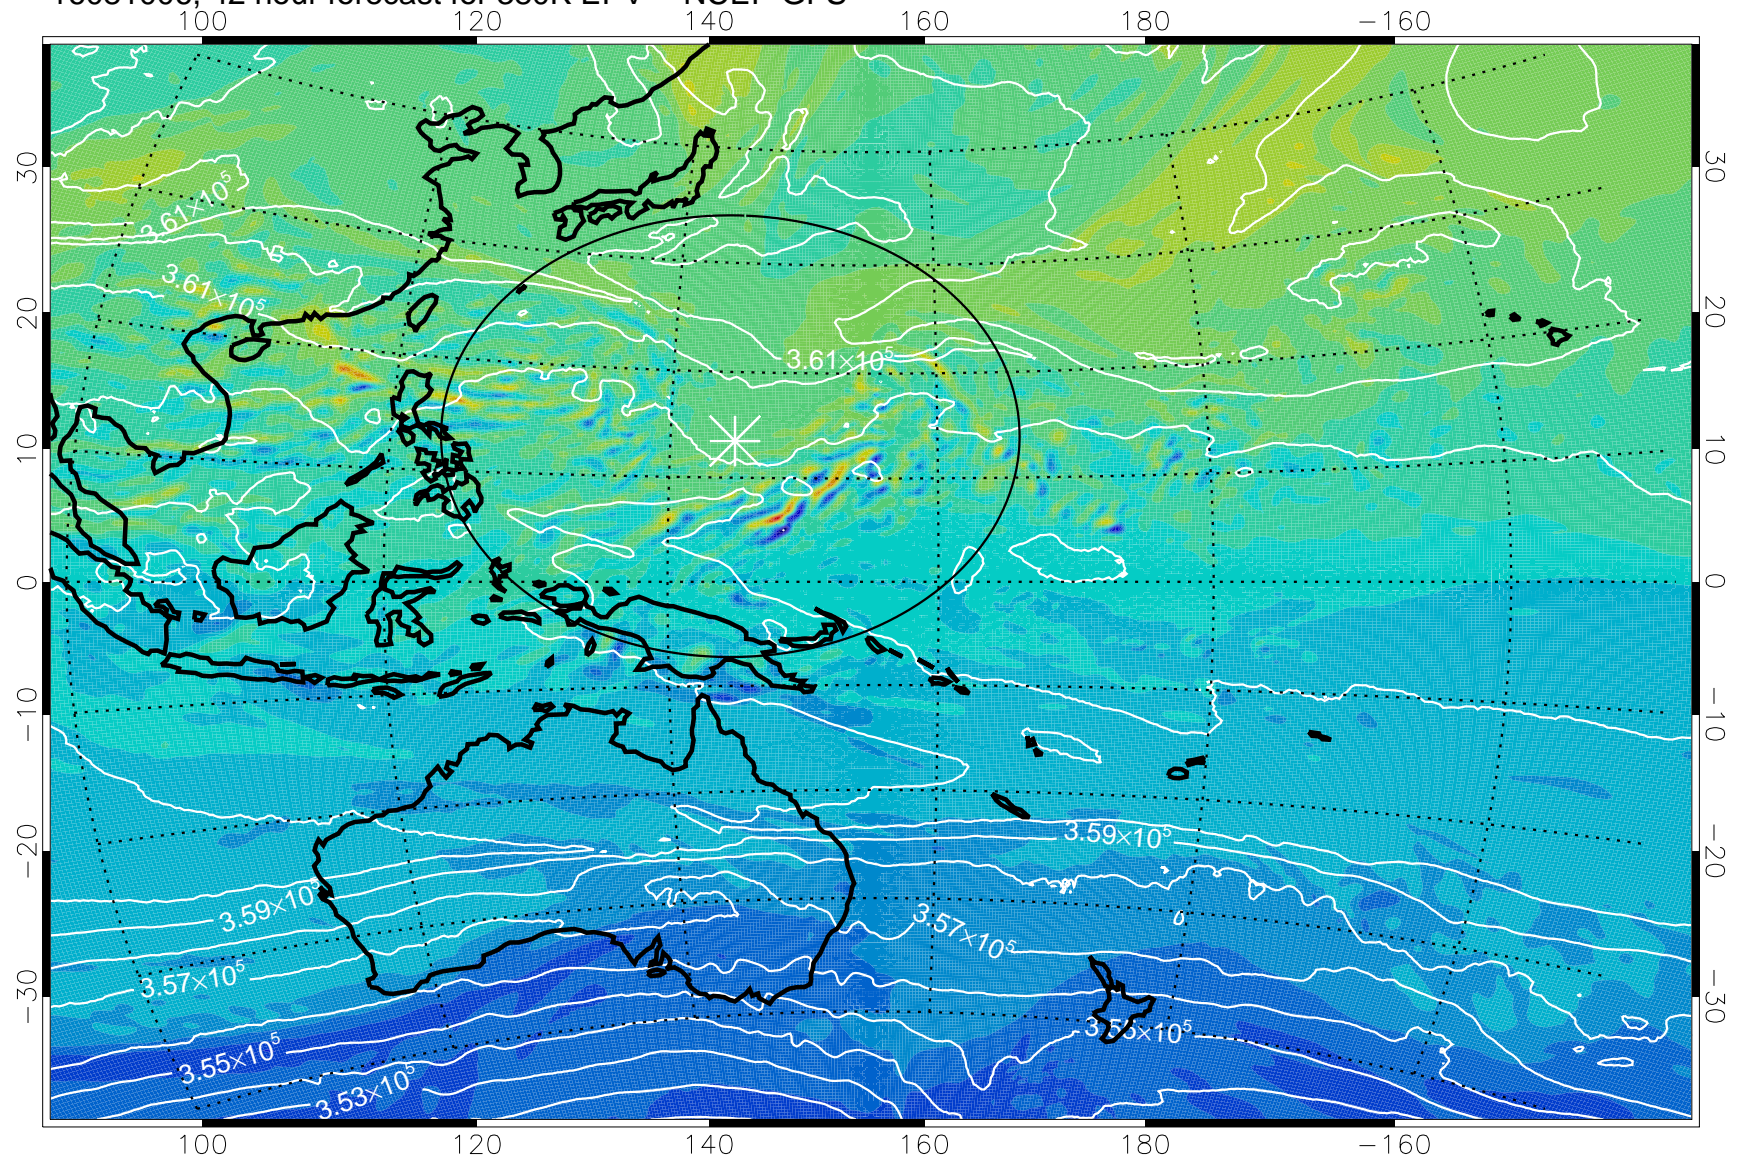

16080906, 18 hour forecast for 380K EPV -- NCEP GFS

380K Montgomery Streamfunction, white

Range ring of 2304 km

16080912, 24 hour forecast for 380K EPV -- NCEP GFS

380K Montgomery Streamfunction, white

Range ring of 2304 km

16080918, 30 hour forecast for 380K EPV -- NCEP GFS

380K Montgomery Streamfunction, white

Range ring of 2304 km

16081000, 36 hour forecast for 380K EPV -- NCEP GFS

380K Montgomery Streamfunction, white

Range ring of 2304 km

16081006, 42 hour forecast for 380K EPV -- NCEP GFS

380K Montgomery Streamfunction, white

Range ring of 2304 km

16081012, 48 hour forecast for 380K EPV -- NCEP GFS

380K Montgomery Streamfunction, white

Range ring of 2304 km

16081018, 54 hour forecast for 380K EPV -- NCEP GFS

380K Montgomery Streamfunction, white

Range ring of 2304 km

16081100, 60 hour forecast for 380K EPV -- NCEP GFS

16081106, 66 hour forecast for 380K EPV -- NCEP GFS