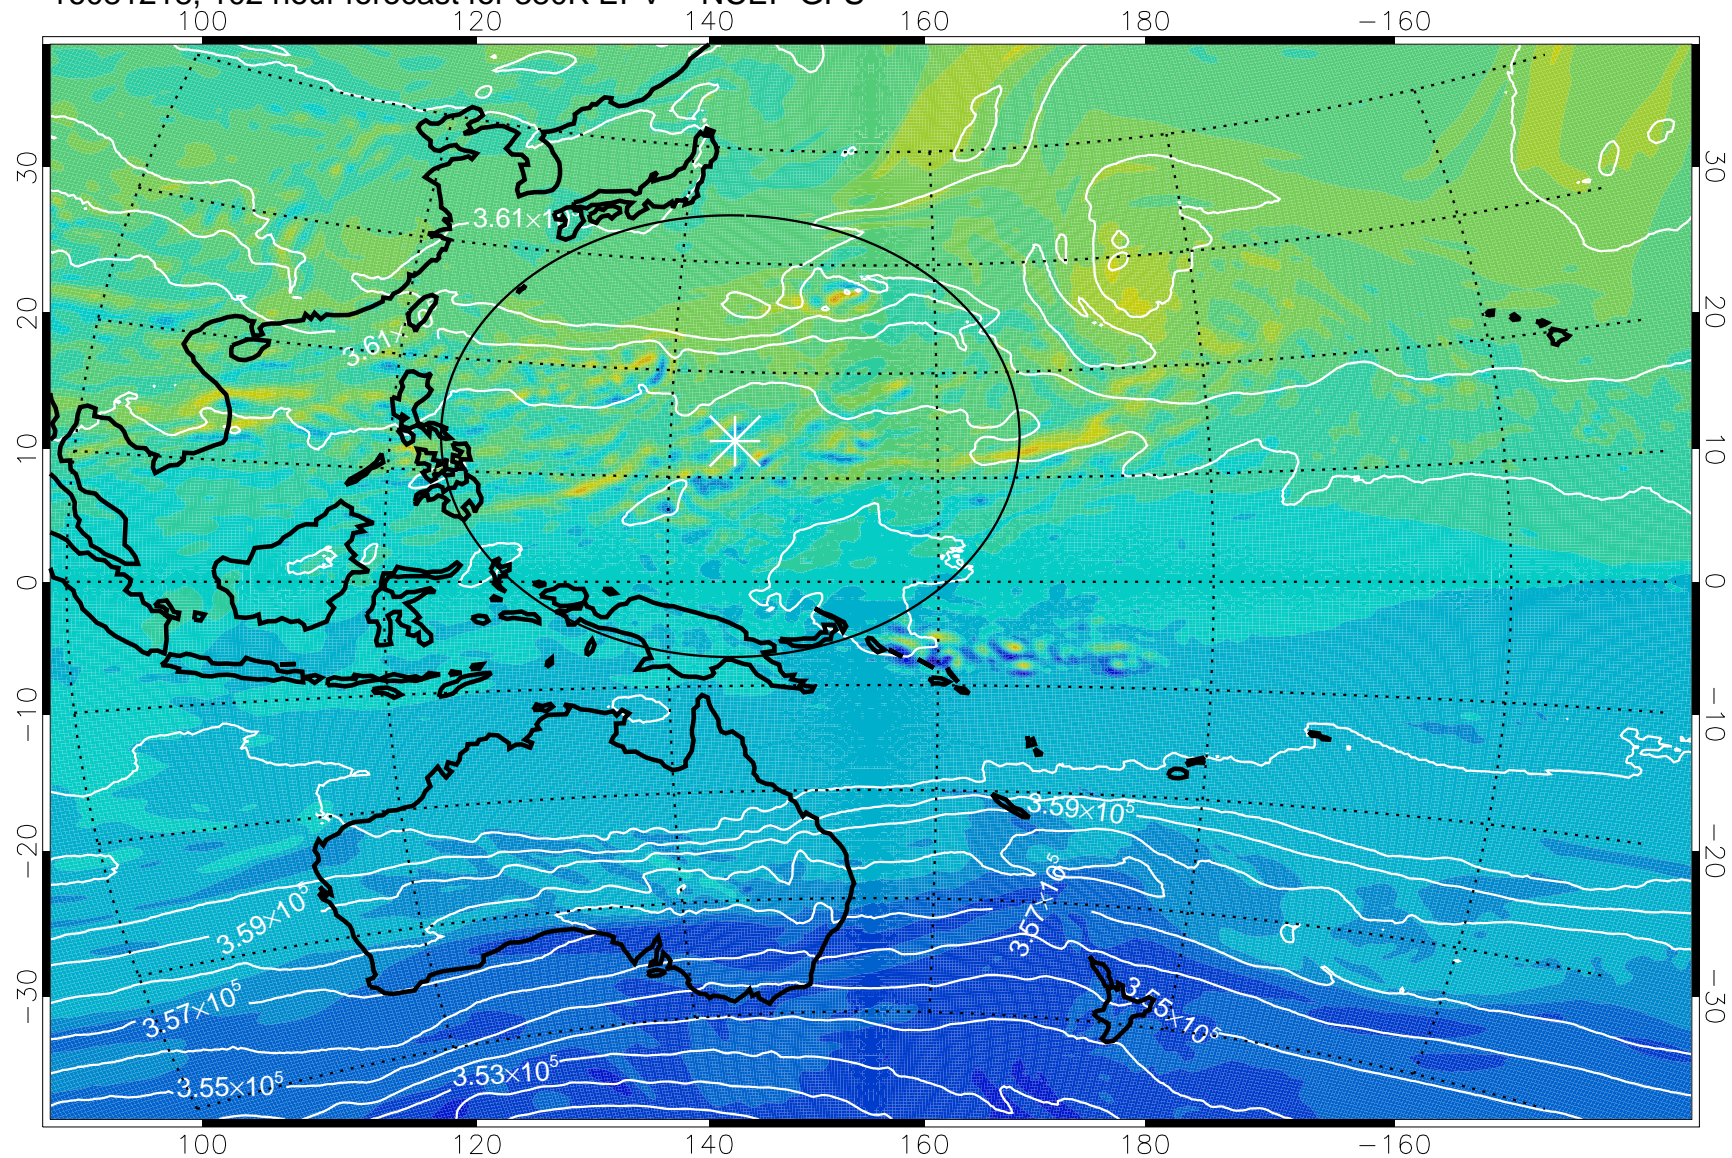

380K Montgomery Streamfunction, white

Range ring of 2304 km

16081200, 84 hour forecast for 380K EPV -- NCEP GFS

380K Montgomery Streamfunction, white

Range ring of 2304 km

16081206, 90 hour forecast for 380K EPV -- NCEP GFS

380K Montgomery Streamfunction, white

Range ring of 2304 km

16081212, 96 hour forecast for 380K EPV -- NCEP GFS

380K Montgomery Streamfunction, white

Range ring of 2304 km

16081218, 102 hour forecast for 380K EPV -- NCEP GFS

380K Montgomery Streamfunction, white

Range ring of 2304 km

16081300, 108 hour forecast for 380K EPV -- NCEP GFS

380K Montgomery Streamfunction, white

Range ring of 2304 km

16081306, 114 hour forecast for 380K EPV -- NCEP GFS

16081312, 120 hour forecast for 380K EPV -- NCEP GFS

380K Montgomery Streamfunction, white

Range ring of 2304 km