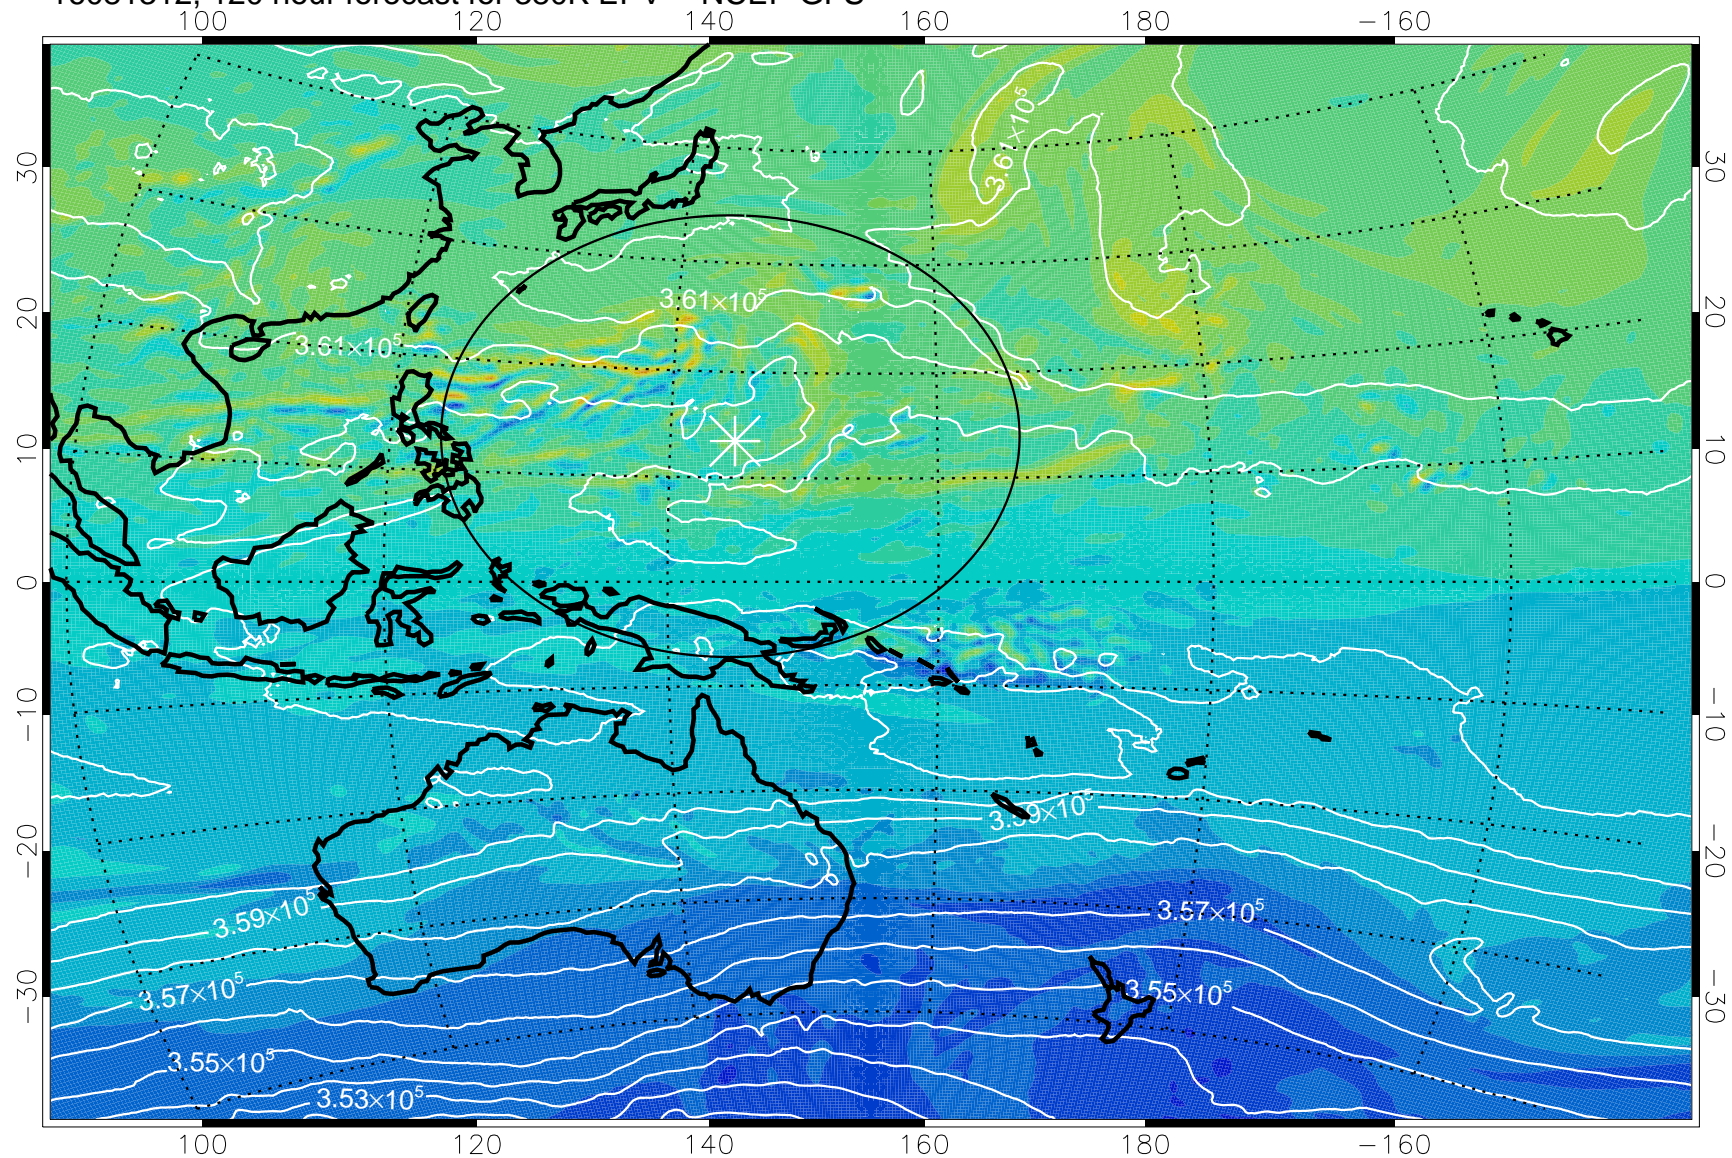

380K Montgomery Streamfunction, white

Range ring of 2304 km

16081212, 96 hour forecast for 380K EPV -- NCEP GFS

380K Montgomery Streamfunction, white

Range ring of 2304 km

16081218, 102 hour forecast for 380K EPV -- NCEP GFS

380K Montgomery Streamfunction, white

Range ring of 2304 km

16081300, 108 hour forecast for 380K EPV -- NCEP GFS

380K Montgomery Streamfunction, white

Range ring of 2304 km

16081306, 114 hour forecast for 380K EPV -- NCEP GFS

16081312, 120 hour forecast for 380K EPV -- NCEP GFS

380K Montgomery Streamfunction, white

Range ring of 2304 km