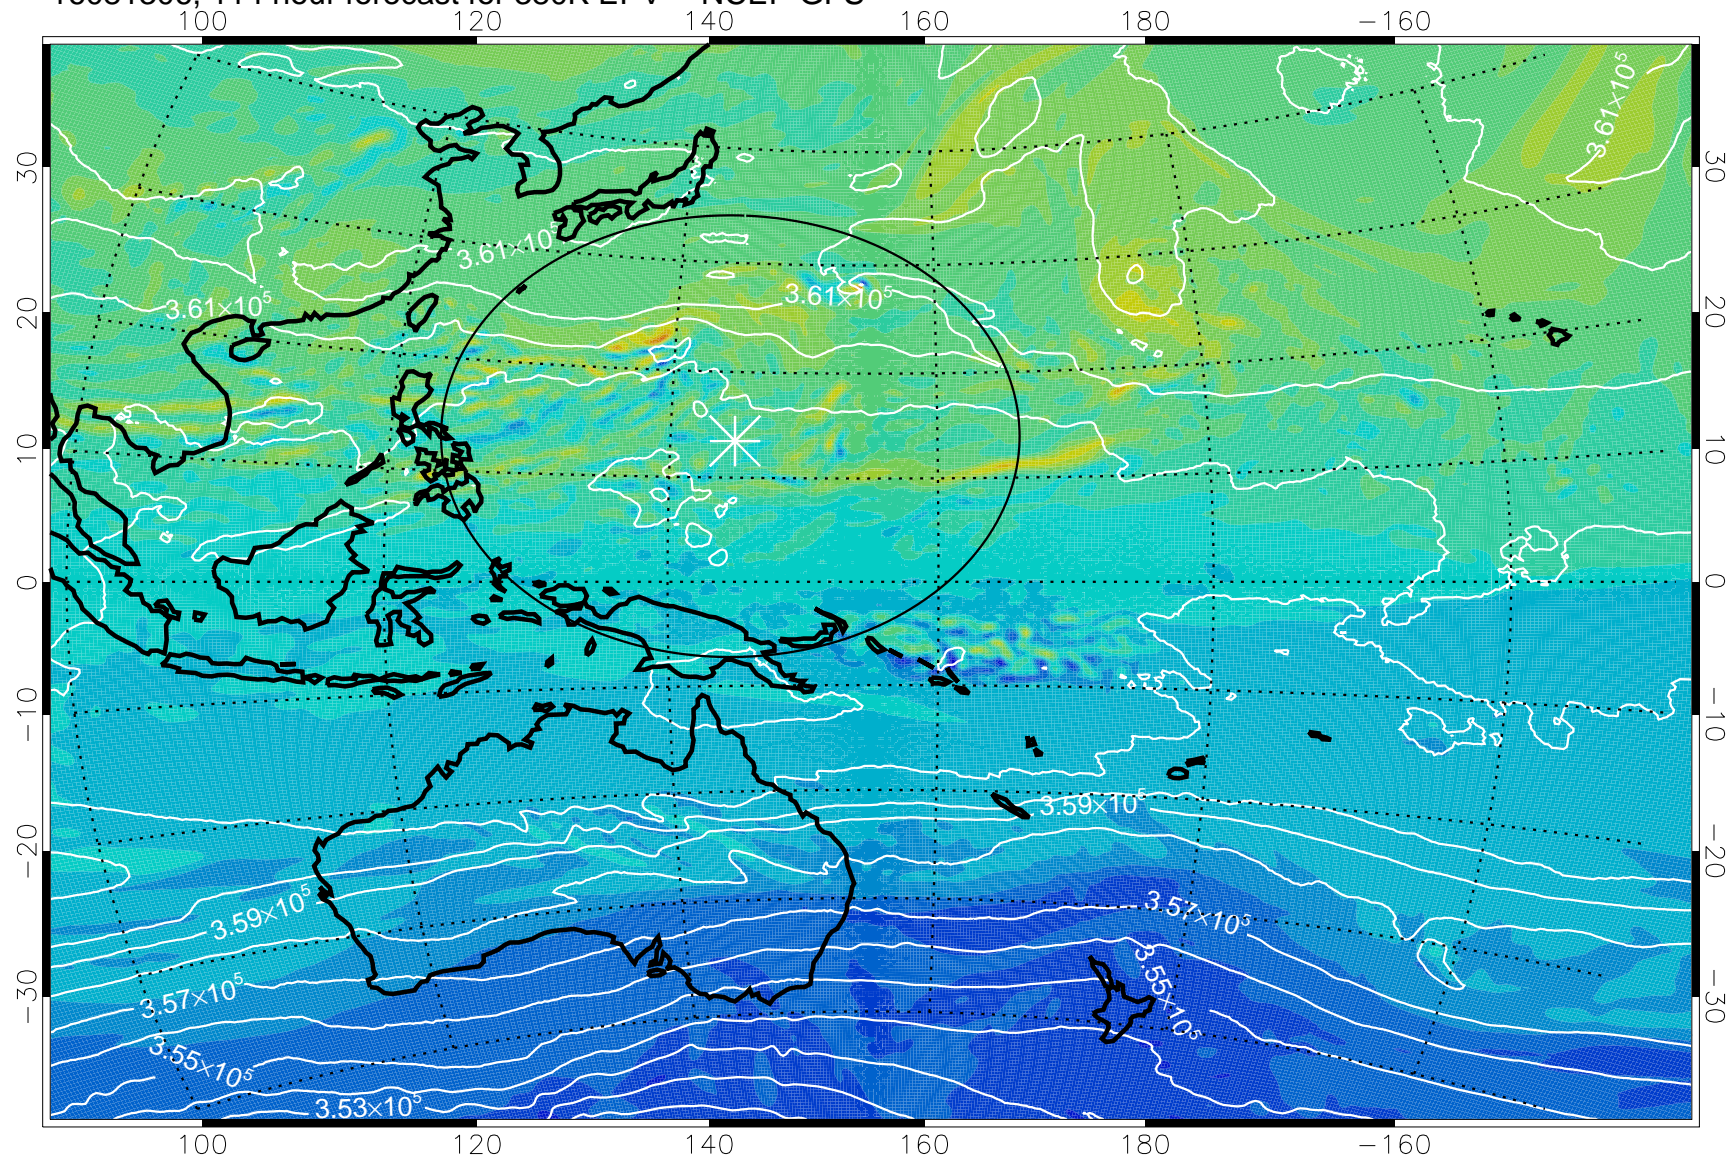

380K Montgomery Streamfunction, white

Range ring of 2304 km

16081212, 96 hour forecast for 380K EPV -- NCEP GFS

380K Montgomery Streamfunction, white

Range ring of 2304 km

16081218, 102 hour forecast for 380K EPV -- NCEP GFS

380K Montgomery Streamfunction, white

Range ring of 2304 km

16081300, 108 hour forecast for 380K EPV -- NCEP GFS

380K Montgomery Streamfunction, white

Range ring of 2304 km

16081306, 114 hour forecast for 380K EPV -- NCEP GFS

16081312, 120 hour forecast for 380K EPV -- NCEP GFS

380K Montgomery Streamfunction, white

Range ring of 2304 km