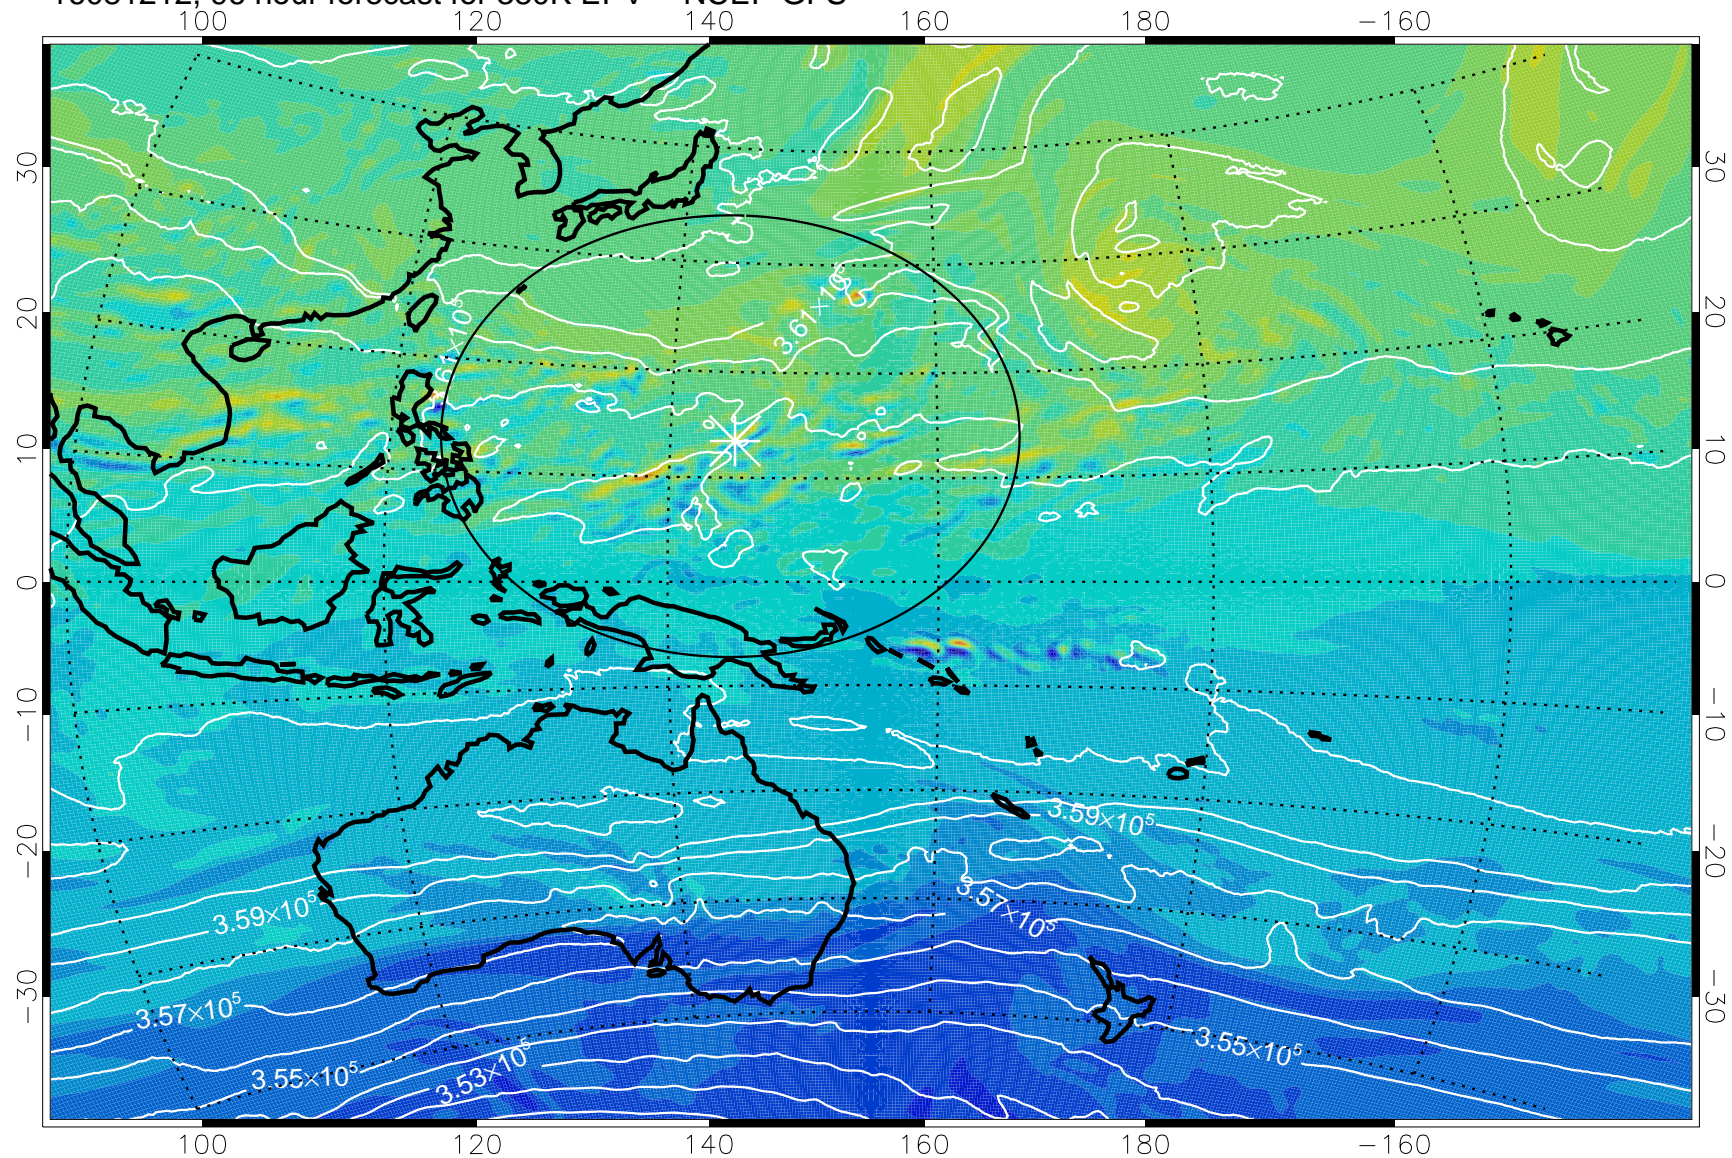

380K Montgomery Streamfunction, white

Range ring of 2304 km

16081112, 72 hour forecast for 380K EPV -- NCEP GFS

380K Montgomery Streamfunction, white

Range ring of 2304 km

16081118, 78 hour forecast for 380K EPV -- NCEP GFS

380K Montgomery Streamfunction, white

Range ring of 2304 km

16081200, 84 hour forecast for 380K EPV -- NCEP GFS

380K Montgomery Streamfunction, white

Range ring of 2304 km

16081206, 90 hour forecast for 380K EPV -- NCEP GFS

380K Montgomery Streamfunction, white

Range ring of 2304 km

16081212, 96 hour forecast for 380K EPV -- NCEP GFS

380K Montgomery Streamfunction, white

Range ring of 2304 km

16081218, 102 hour forecast for 380K EPV -- NCEP GFS

380K Montgomery Streamfunction, white

Range ring of 2304 km

16081300, 108 hour forecast for 380K EPV -- NCEP GFS

380K Montgomery Streamfunction, white

Range ring of 2304 km

16081306, 114 hour forecast for 380K EPV -- NCEP GFS