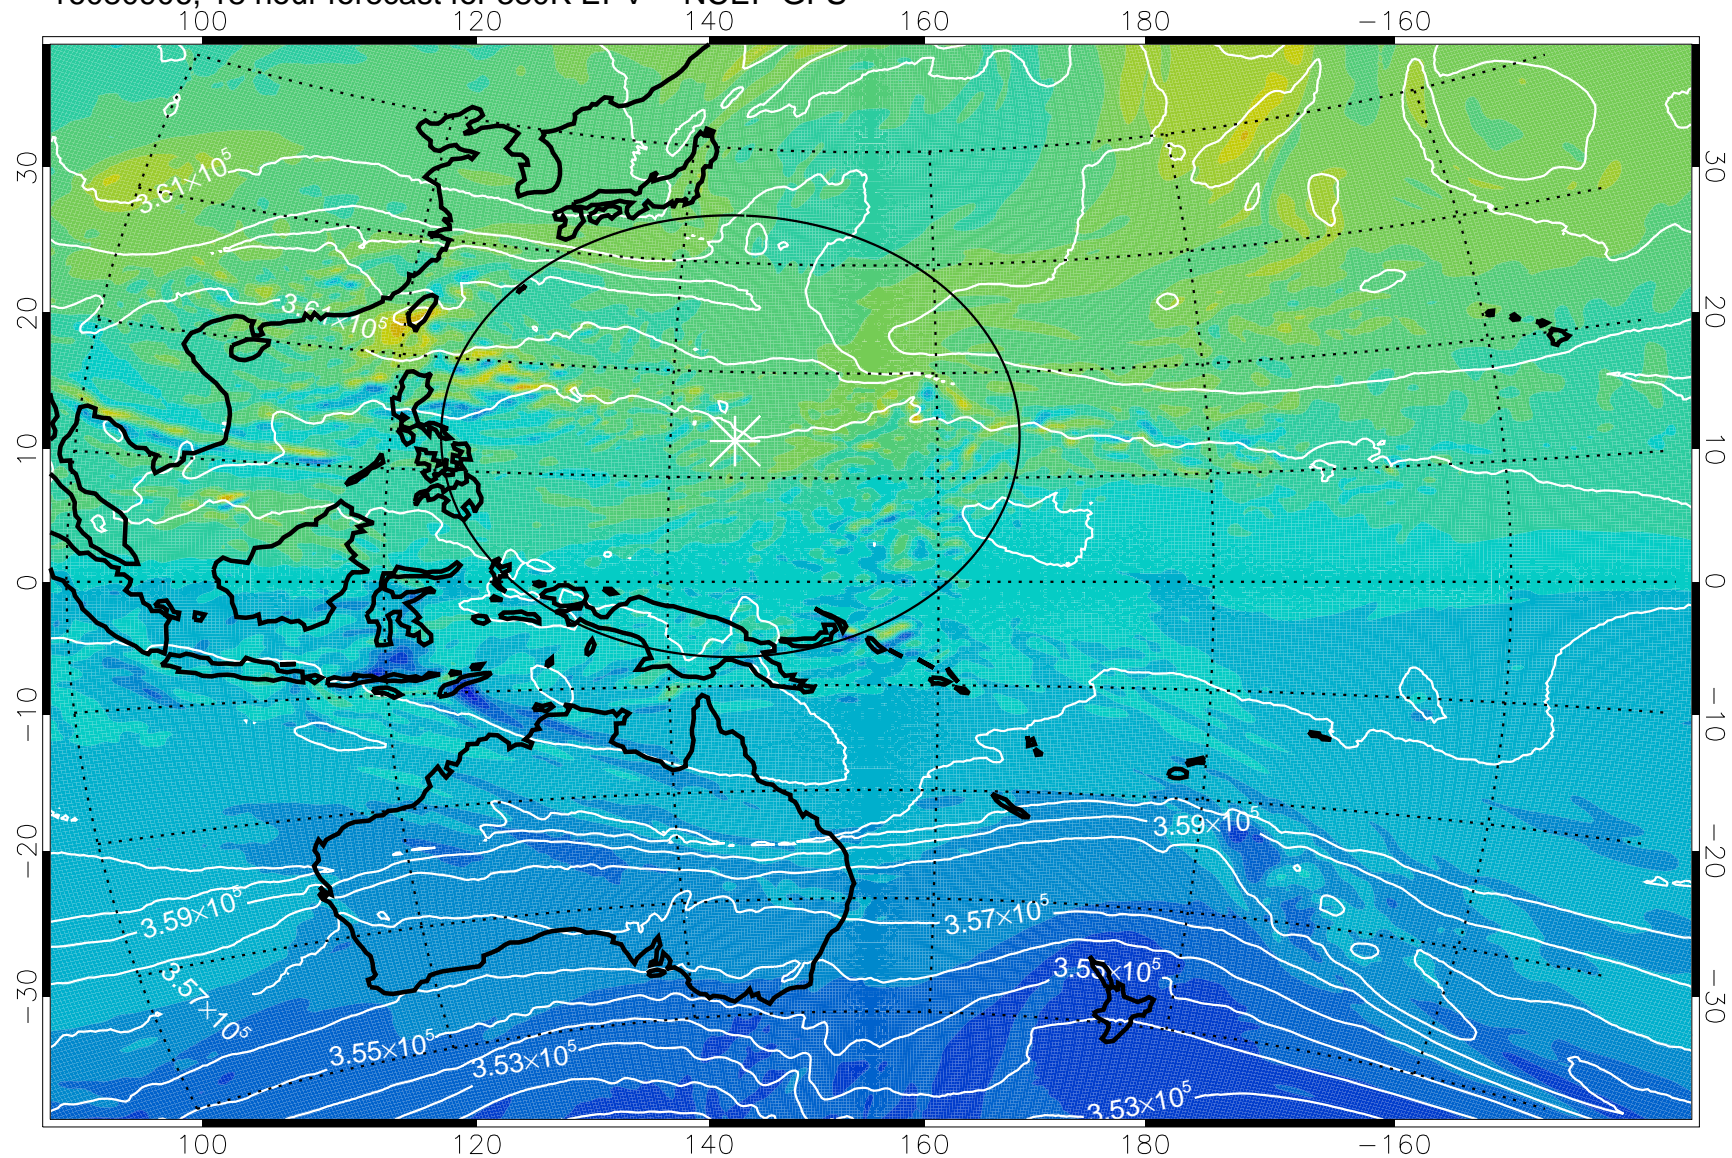

16080818, 6 hour forecast for 380K EPV -- NCEP GFS

380K Montgomery Streamfunction, white

Range ring of 2304 km

16080900, 12 hour forecast for 380K EPV -- NCEP GFS

380K Montgomery Streamfunction, white

Range ring of 2304 km

16080906, 18 hour forecast for 380K EPV -- NCEP GFS

380K Montgomery Streamfunction, white

Range ring of 2304 km

16080912, 24 hour forecast for 380K EPV -- NCEP GFS

380K Montgomery Streamfunction, white

Range ring of 2304 km

16080918, 30 hour forecast for 380K EPV -- NCEP GFS

380K Montgomery Streamfunction, white

Range ring of 2304 km

16081000, 36 hour forecast for 380K EPV -- NCEP GFS

380K Montgomery Streamfunction, white

Range ring of 2304 km

16081006, 42 hour forecast for 380K EPV -- NCEP GFS

380K Montgomery Streamfunction, white

Range ring of 2304 km

16081012, 48 hour forecast for 380K EPV -- NCEP GFS

380K Montgomery Streamfunction, white

Range ring of 2304 km