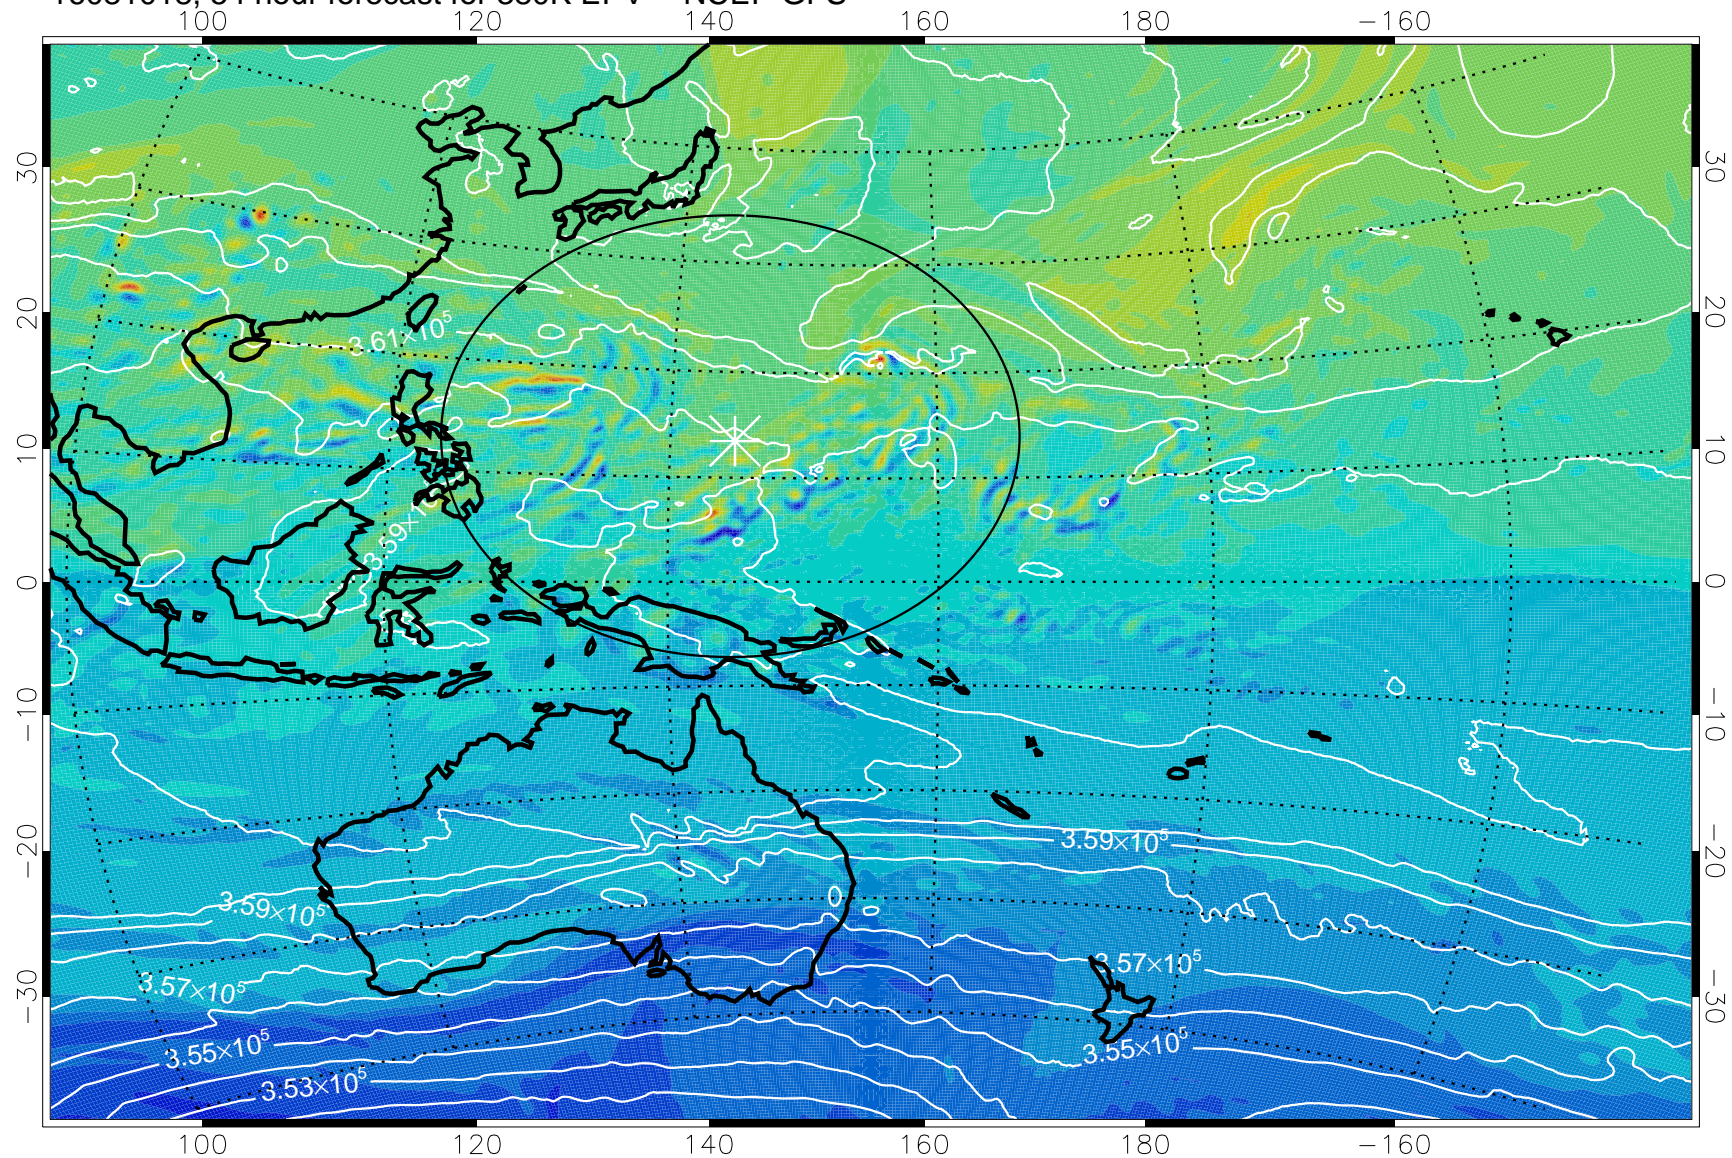

16080918, 30 hour forecast for 380K EPV -- NCEP GFS

380K Montgomery Streamfunction, white

Range ring of 2304 km

16081000, 36 hour forecast for 380K EPV -- NCEP GFS

380K Montgomery Streamfunction, white

Range ring of 2304 km

16081006, 42 hour forecast for 380K EPV -- NCEP GFS

380K Montgomery Streamfunction, white

Range ring of 2304 km

16081012, 48 hour forecast for 380K EPV -- NCEP GFS

380K Montgomery Streamfunction, white

Range ring of 2304 km

16081018, 54 hour forecast for 380K EPV -- NCEP GFS

380K Montgomery Streamfunction, white

Range ring of 2304 km

16081100, 60 hour forecast for 380K EPV -- NCEP GFS

16081106, 66 hour forecast for 380K EPV -- NCEP GFS

380K Montgomery Streamfunction, white

Range ring of 2304 km

16081112, 72 hour forecast for 380K EPV -- NCEP GFS

380K Montgomery Streamfunction, white

Range ring of 2304 km

16081118, 78 hour forecast for 380K EPV -- NCEP GFS