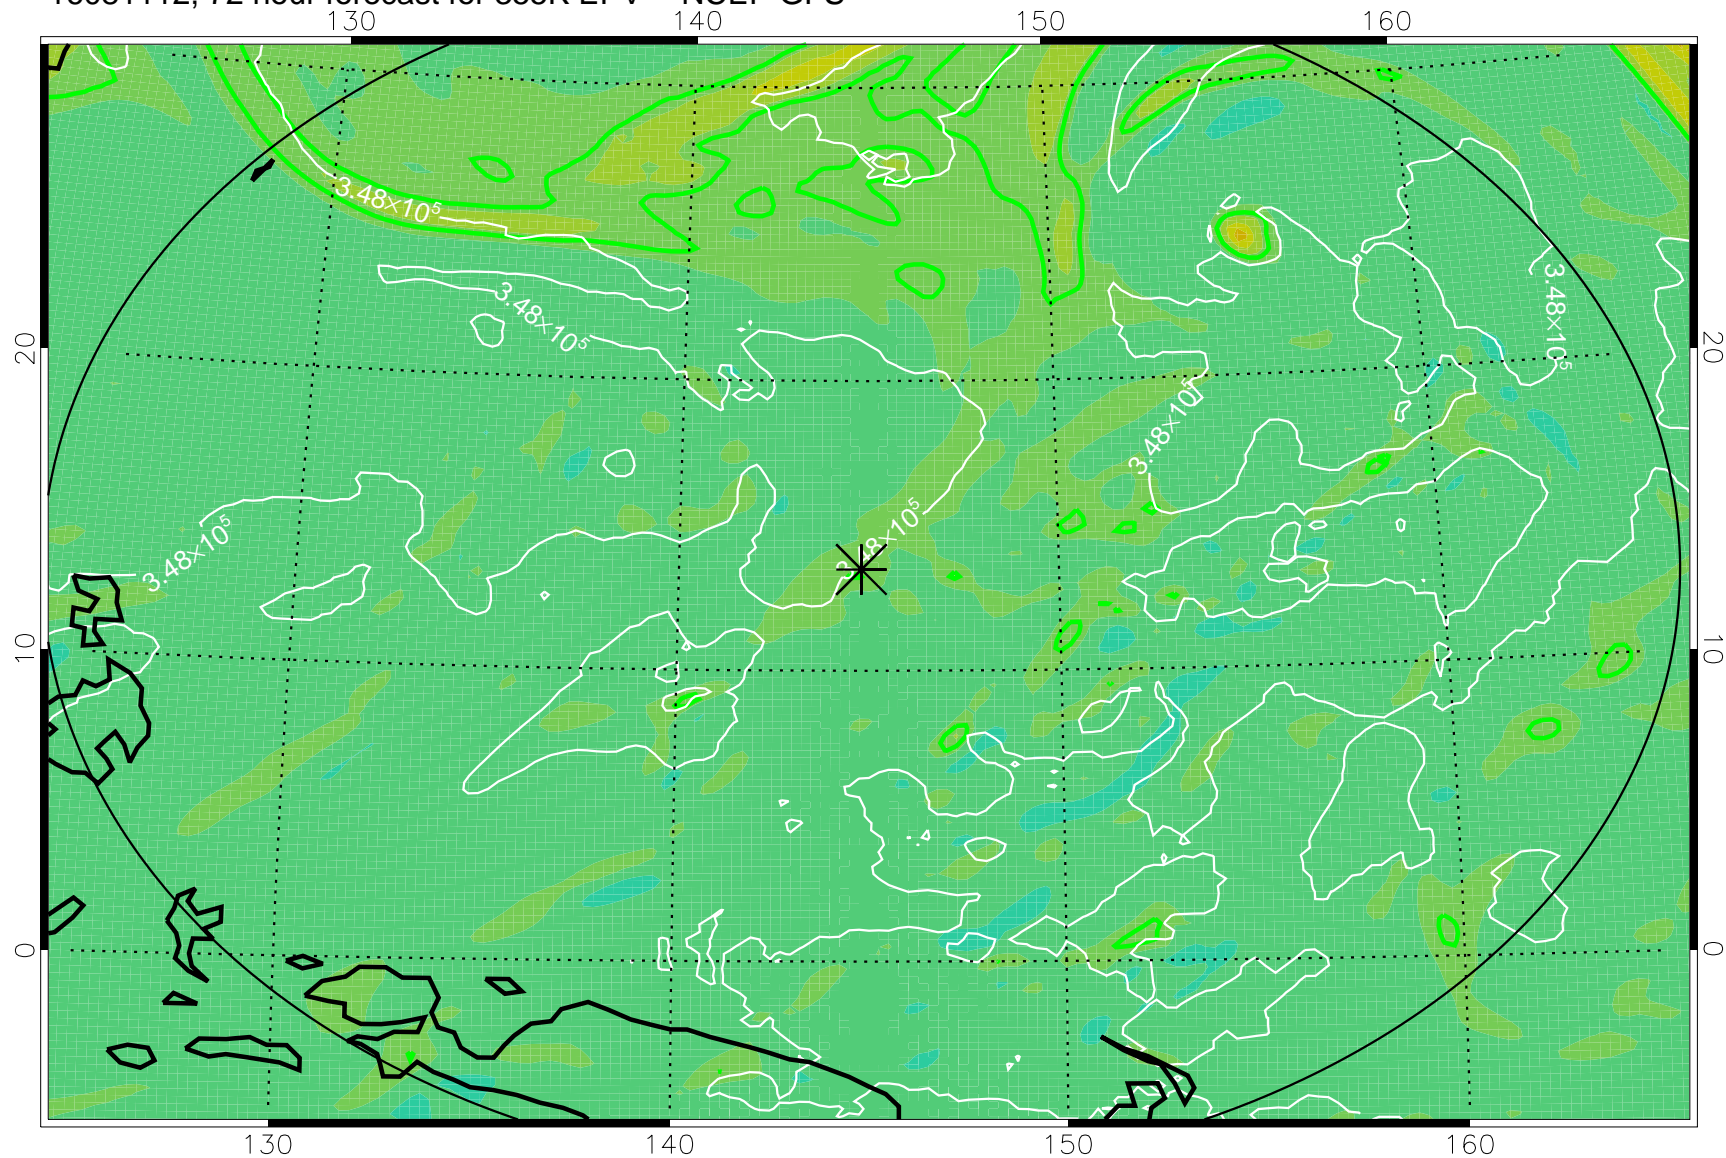

16081018, 54 hour forecast for 355K EPV -- NCEP GFS

355K Montgomery Streamfunction, white  
EPV Tropopause (2 PVU) Position  
Range ring of 2304 km

16081100, 60 hour forecast for 355K EPV -- NCEP GFS

355K Montgomery Streamfunction, white  
EPV Tropopause (2 PVU) Position  
Range ring of 2304 km

16081106, 66 hour forecast for 355K EPV -- NCEP GFS

355K Montgomery Streamfunction, white  
EPV Tropopause (2 PVU) Position  
Range ring of 2304 km

16081112, 72 hour forecast for 355K EPV -- NCEP GFS

355K Montgomery Streamfunction, white  
EPV Tropopause (2 PVU) Position  
Range ring of 2304 km

16081118, 78 hour forecast for 355K EPV -- NCEP GFS

355K Montgomery Streamfunction, white  
EPV Tropopause (2 PVU) Position  
Range ring of 2304 km

16081200, 84 hour forecast for 355K EPV -- NCEP GFS

355K Montgomery Streamfunction, white  
EPV Tropopause (2 PVU) Position  
Range ring of 2304 km

16081206, 90 hour forecast for 355K EPV -- NCEP GFS

355K Montgomery Streamfunction, white  
EPV Tropopause (2 PVU) Position  
Range ring of 2304 km

16081212, 96 hour forecast for 355K EPV -- NCEP GFS

355K Montgomery Streamfunction, white  
EPV Tropopause (2 PVU) Position  
Range ring of 2304 km