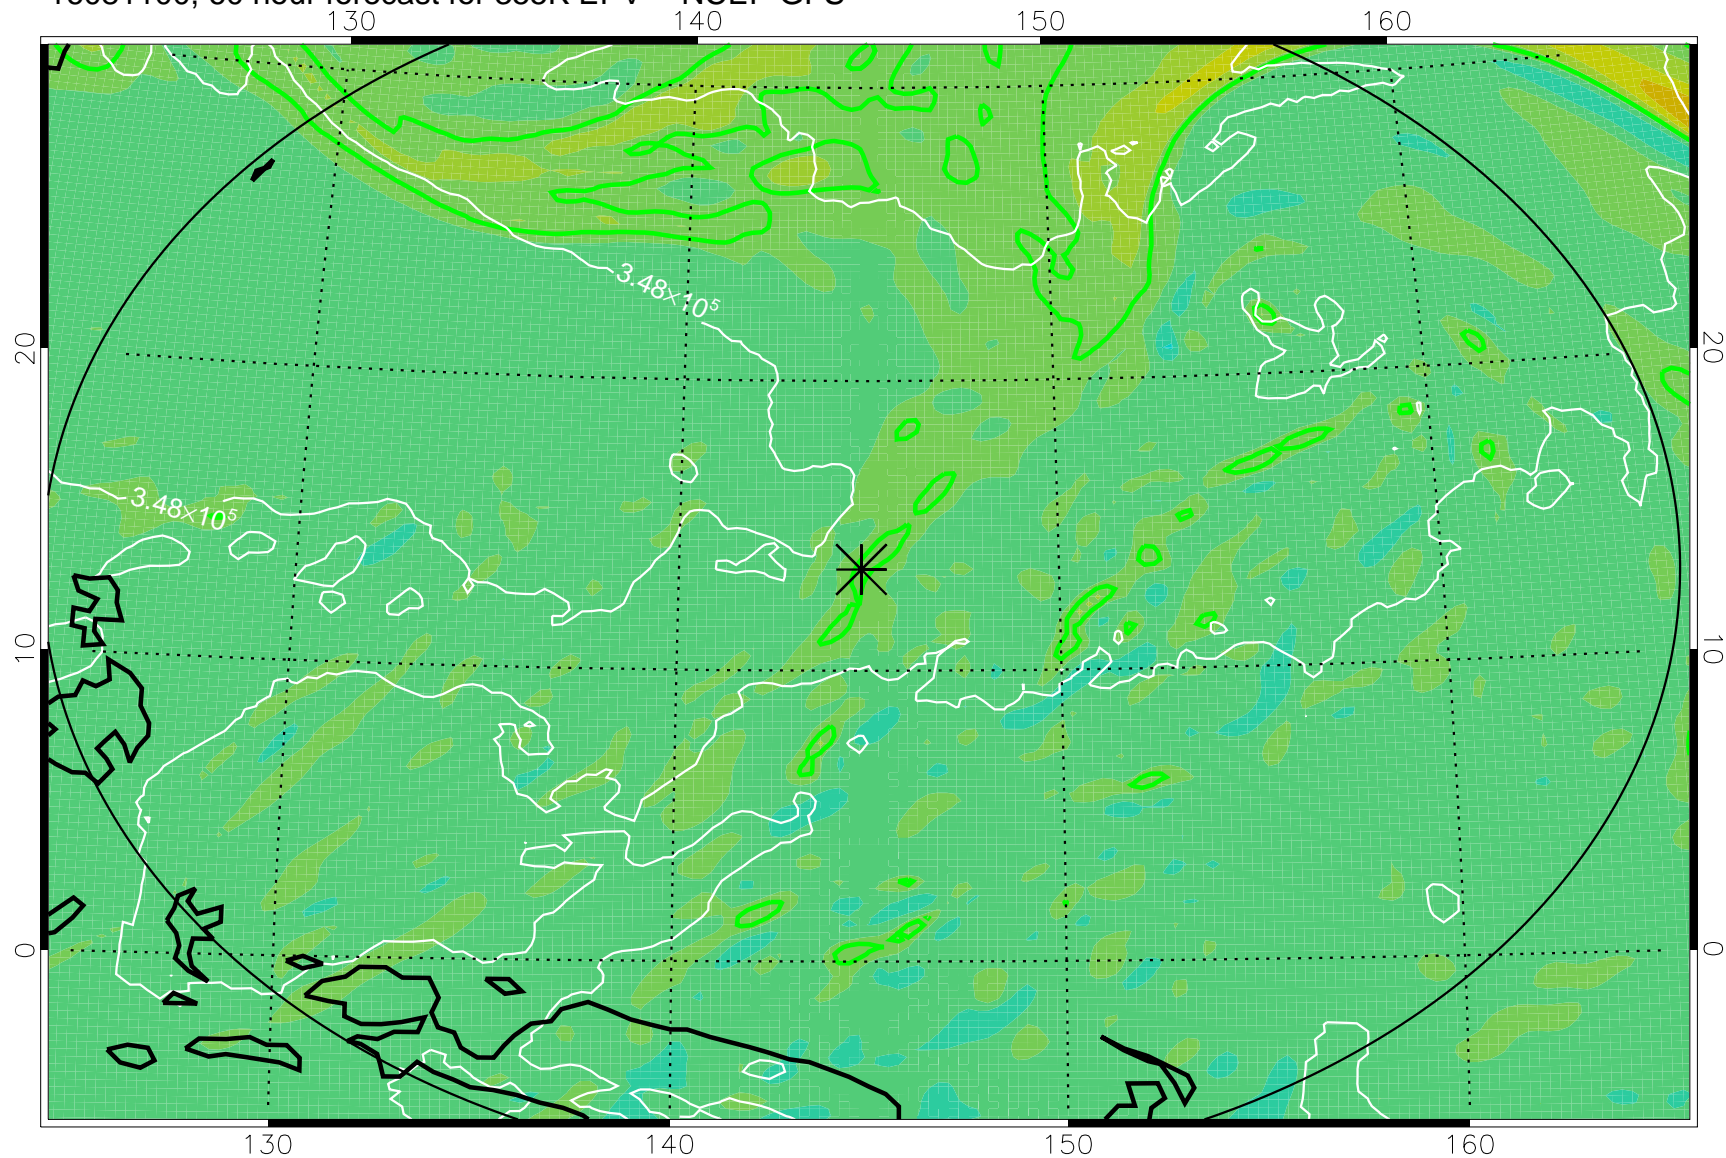

16081006, 42 hour forecast for 355K EPV -- NCEP GFS

355K Montgomery Streamfunction, white  
EPV Tropopause (2 PVU) Position  
Range ring of 2304 km

16081012, 48 hour forecast for 355K EPV -- NCEP GFS

355K Montgomery Streamfunction, white  
EPV Tropopause (2 PVU) Position  
Range ring of 2304 km

16081018, 54 hour forecast for 355K EPV -- NCEP GFS

355K Montgomery Streamfunction, white  
EPV Tropopause (2 PVU) Position  
Range ring of 2304 km

16081100, 60 hour forecast for 355K EPV -- NCEP GFS

355K Montgomery Streamfunction, white  
EPV Tropopause (2 PVU) Position  
Range ring of 2304 km

16081106, 66 hour forecast for 355K EPV -- NCEP GFS

355K Montgomery Streamfunction, white  
EPV Tropopause (2 PVU) Position  
Range ring of 2304 km

16081112, 72 hour forecast for 355K EPV -- NCEP GFS

355K Montgomery Streamfunction, white  
EPV Tropopause (2 PVU) Position  
Range ring of 2304 km

16081118, 78 hour forecast for 355K EPV -- NCEP GFS

355K Montgomery Streamfunction, white  
EPV Tropopause (2 PVU) Position  
Range ring of 2304 km

16081200, 84 hour forecast for 355K EPV -- NCEP GFS

355K Montgomery Streamfunction, white  
EPV Tropopause (2 PVU) Position  
Range ring of 2304 km