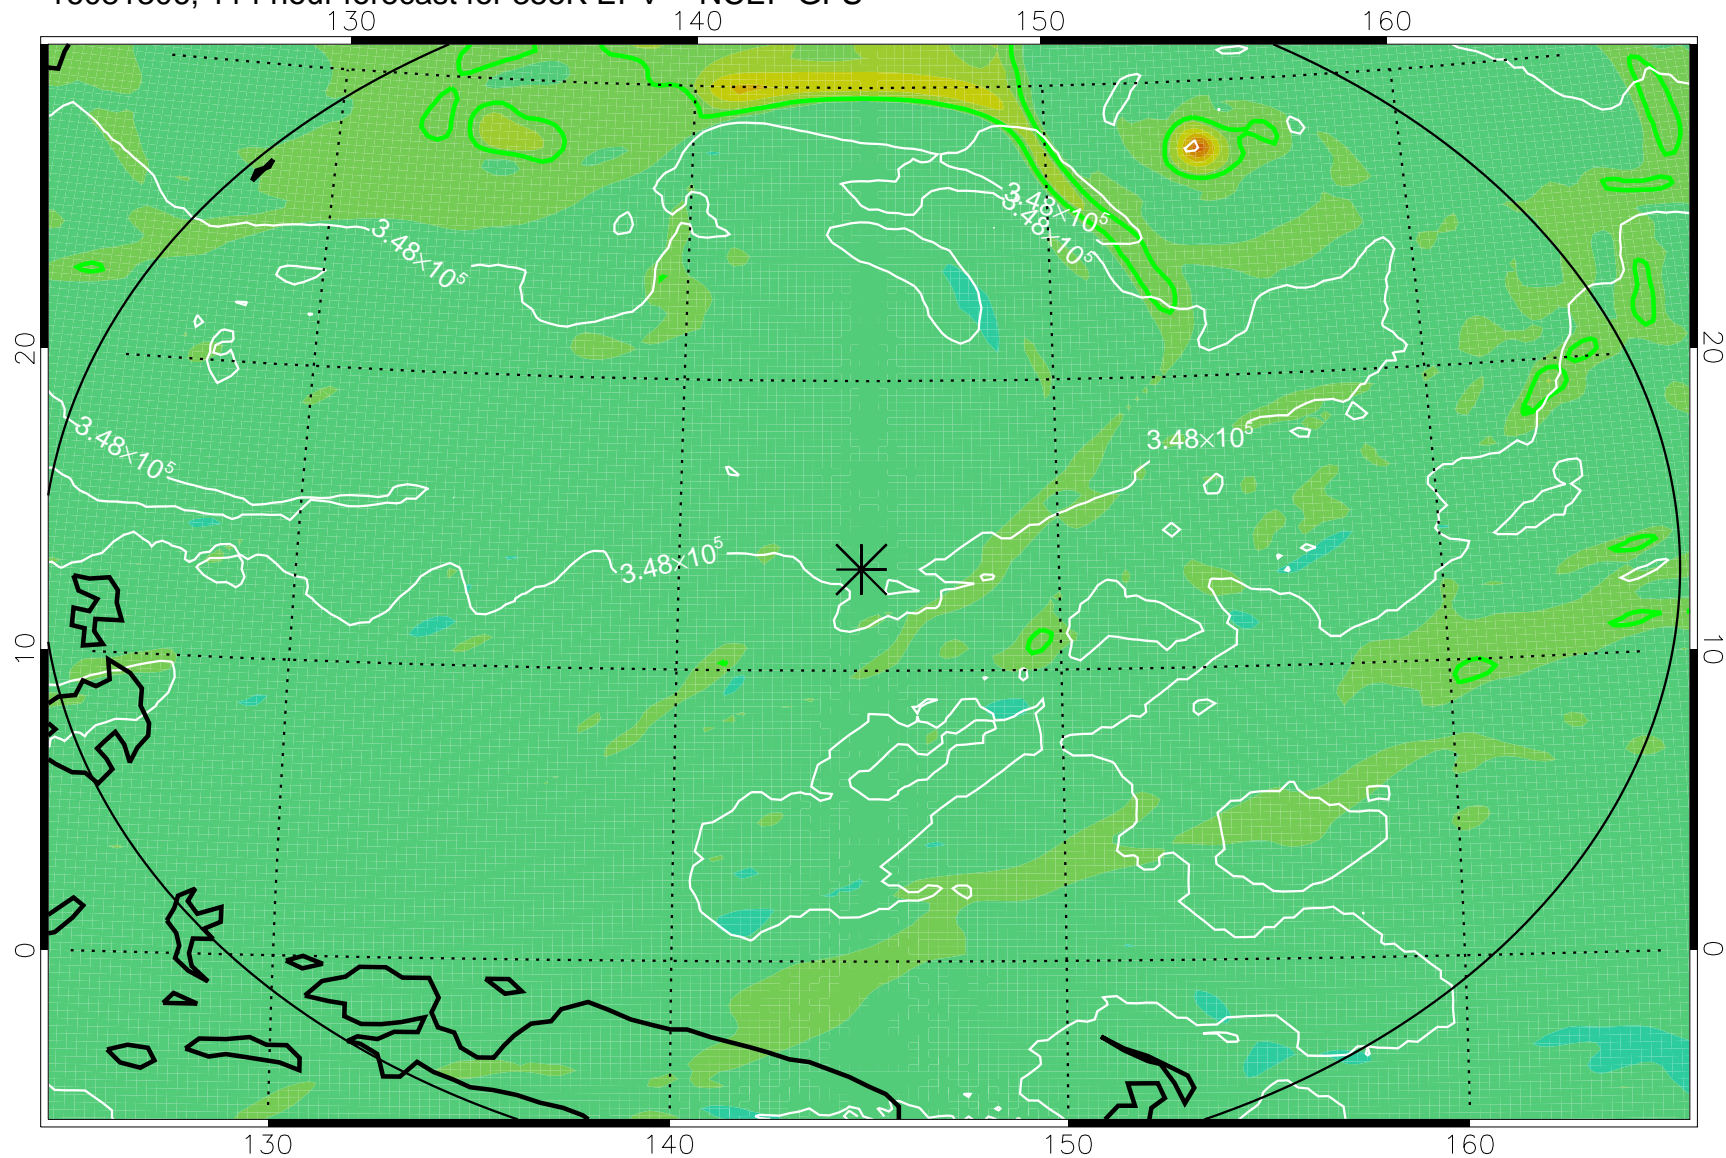

16081118, 78 hour forecast for 355K EPV -- NCEP GFS

355K Montgomery Streamfunction, white  
EPV Tropopause (2 PVU) Position  
Range ring of 2304 km

16081200, 84 hour forecast for 355K EPV -- NCEP GFS

355K Montgomery Streamfunction, white  
EPV Tropopause (2 PVU) Position  
Range ring of 2304 km

16081206, 90 hour forecast for 355K EPV -- NCEP GFS

355K Montgomery Streamfunction, white  
EPV Tropopause (2 PVU) Position  
Range ring of 2304 km

16081212, 96 hour forecast for 355K EPV -- NCEP GFS

355K Montgomery Streamfunction, white  
EPV Tropopause (2 PVU) Position  
Range ring of 2304 km

16081218, 102 hour forecast for 355K EPV -- NCEP GFS

355K Montgomery Streamfunction, white  
EPV Tropopause (2 PVU) Position  
Range ring of 2304 km

16081300, 108 hour forecast for 355K EPV -- NCEP GFS

355K Montgomery Streamfunction, white  
EPV Tropopause (2 PVU) Position  
Range ring of 2304 km

16081306, 114 hour forecast for 355K EPV -- NCEP GFS

355K Montgomery Streamfunction, white  
EPV Tropopause (2 PVU) Position  
Range ring of 2304 km

16081312, 120 hour forecast for 355K EPV -- NCEP GFS

355K Montgomery Streamfunction, white  
EPV Tropopause (2 PVU) Position  
Range ring of 2304 km