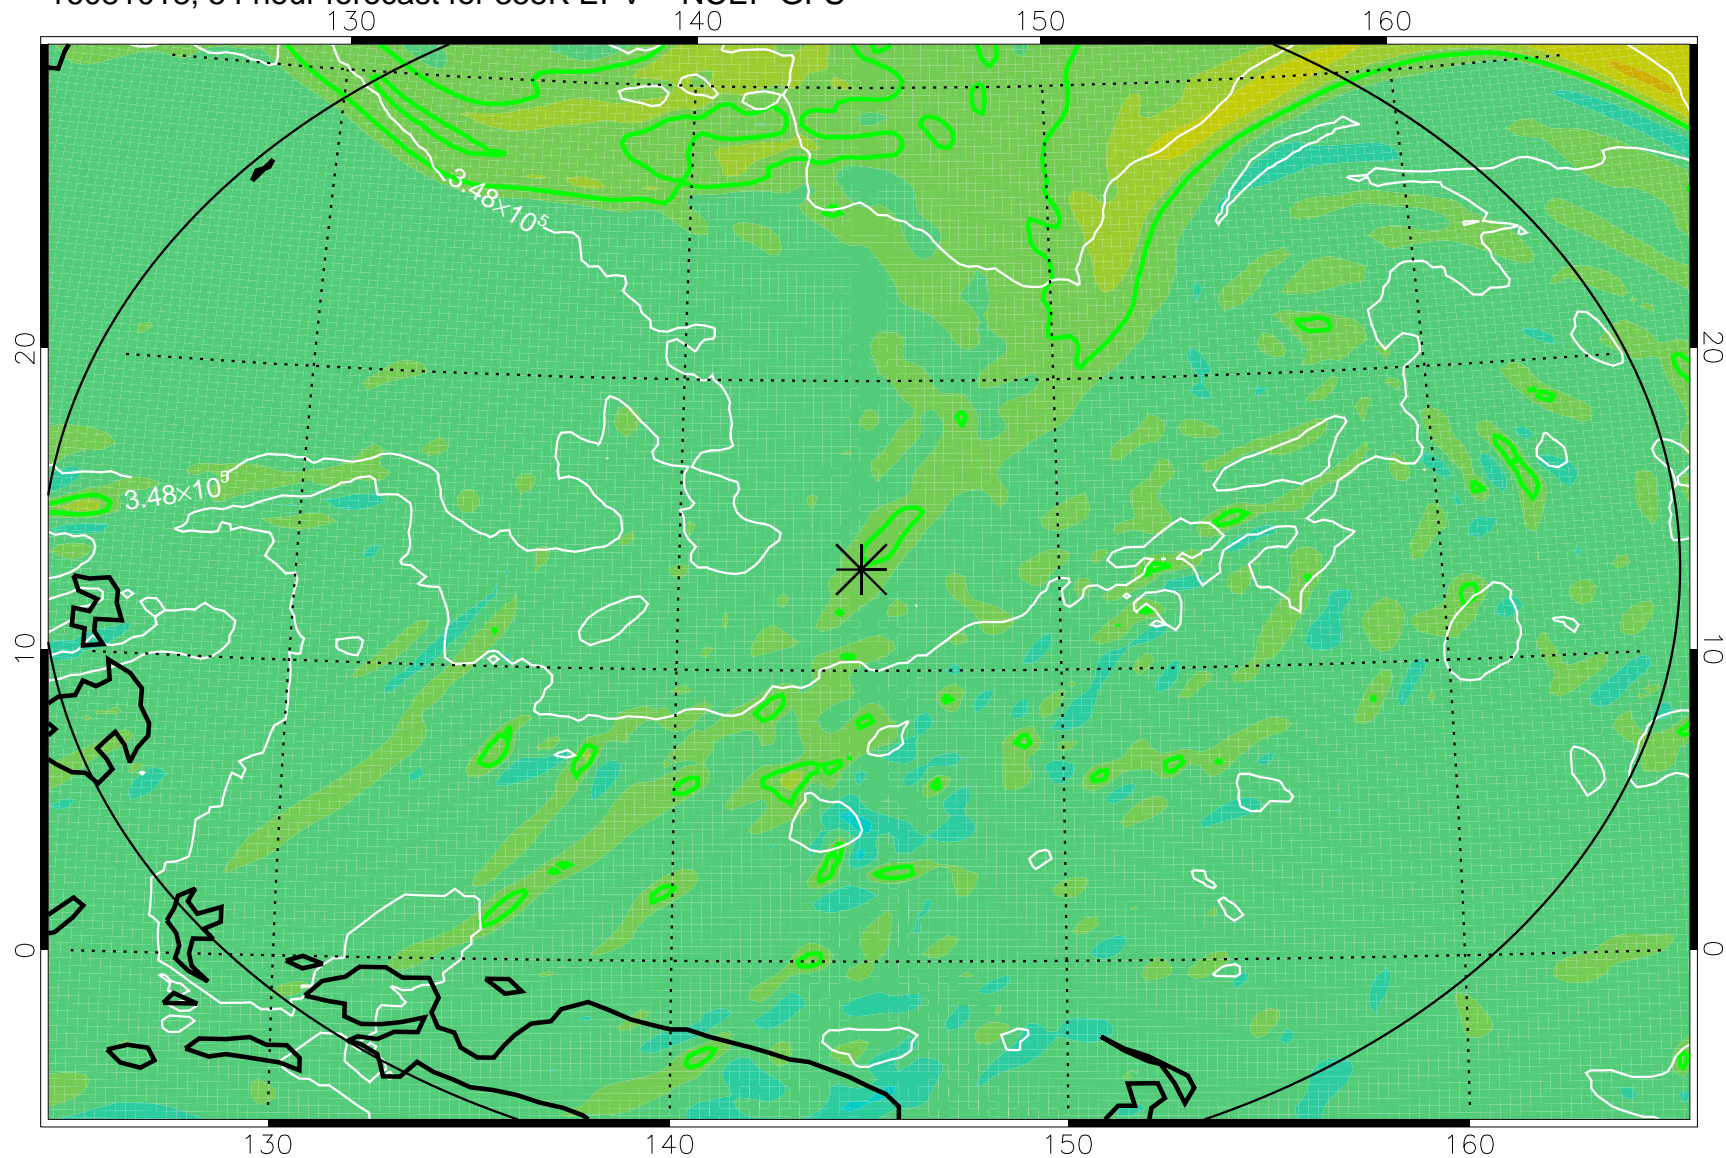

16081006, 42 hour forecast for 355K EPV -- NCEP GFS

355K Montgomery Streamfunction, white  
EPV Tropopause (2 PVU) Position  
Range ring of 2304 km

16081012, 48 hour forecast for 355K EPV -- NCEP GFS

355K Montgomery Streamfunction, white  
EPV Tropopause (2 PVU) Position  
Range ring of 2304 km

16081018, 54 hour forecast for 355K EPV -- NCEP GFS

355K Montgomery Streamfunction, white  
EPV Tropopause (2 PVU) Position  
Range ring of 2304 km

16081100, 60 hour forecast for 355K EPV -- NCEP GFS

355K Montgomery Streamfunction, white  
EPV Tropopause (2 PVU) Position  
Range ring of 2304 km

16081106, 66 hour forecast for 355K EPV -- NCEP GFS

355K Montgomery Streamfunction, white  
EPV Tropopause (2 PVU) Position  
Range ring of 2304 km

16081112, 72 hour forecast for 355K EPV -- NCEP GFS

355K Montgomery Streamfunction, white  
EPV Tropopause (2 PVU) Position  
Range ring of 2304 km

16081118, 78 hour forecast for 355K EPV -- NCEP GFS

355K Montgomery Streamfunction, white  
EPV Tropopause (2 PVU) Position  
Range ring of 2304 km

16081200, 84 hour forecast for 355K EPV -- NCEP GFS

355K Montgomery Streamfunction, white  
EPV Tropopause (2 PVU) Position  
Range ring of 2304 km