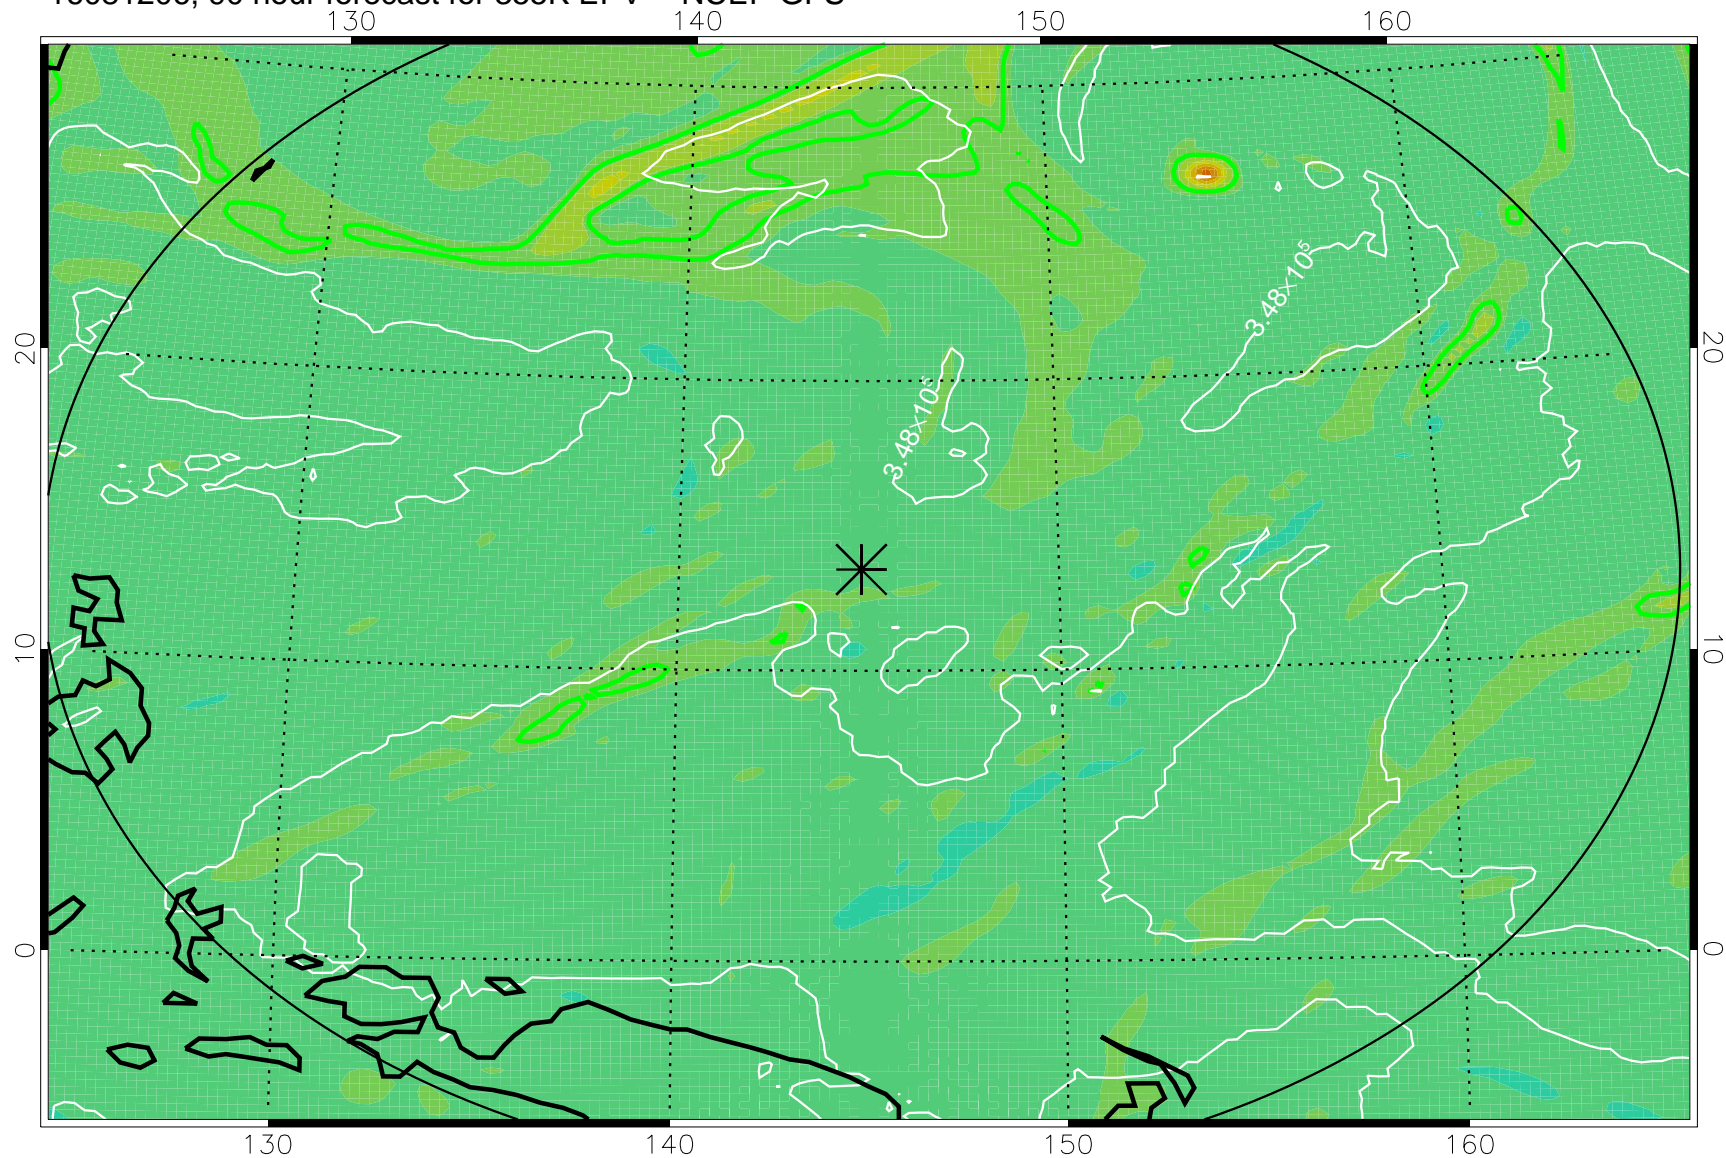

16081106, 66 hour forecast for 355K EPV -- NCEP GFS

355K Montgomery Streamfunction, white  
EPV Tropopause (2 PVU) Position  
Range ring of 2304 km

16081112, 72 hour forecast for 355K EPV -- NCEP GFS

355K Montgomery Streamfunction, white  
EPV Tropopause (2 PVU) Position  
Range ring of 2304 km

16081118, 78 hour forecast for 355K EPV -- NCEP GFS

355K Montgomery Streamfunction, white  
EPV Tropopause (2 PVU) Position  
Range ring of 2304 km

16081200, 84 hour forecast for 355K EPV -- NCEP GFS

355K Montgomery Streamfunction, white  
EPV Tropopause (2 PVU) Position  
Range ring of 2304 km

16081206, 90 hour forecast for 355K EPV -- NCEP GFS

355K Montgomery Streamfunction, white  
EPV Tropopause (2 PVU) Position  
Range ring of 2304 km

16081212, 96 hour forecast for 355K EPV -- NCEP GFS

355K Montgomery Streamfunction, white  
EPV Tropopause (2 PVU) Position  
Range ring of 2304 km

16081218, 102 hour forecast for 355K EPV -- NCEP GFS

355K Montgomery Streamfunction, white  
EPV Tropopause (2 PVU) Position  
Range ring of 2304 km

16081300, 108 hour forecast for 355K EPV -- NCEP GFS

355K Montgomery Streamfunction, white  
EPV Tropopause (2 PVU) Position  
Range ring of 2304 km