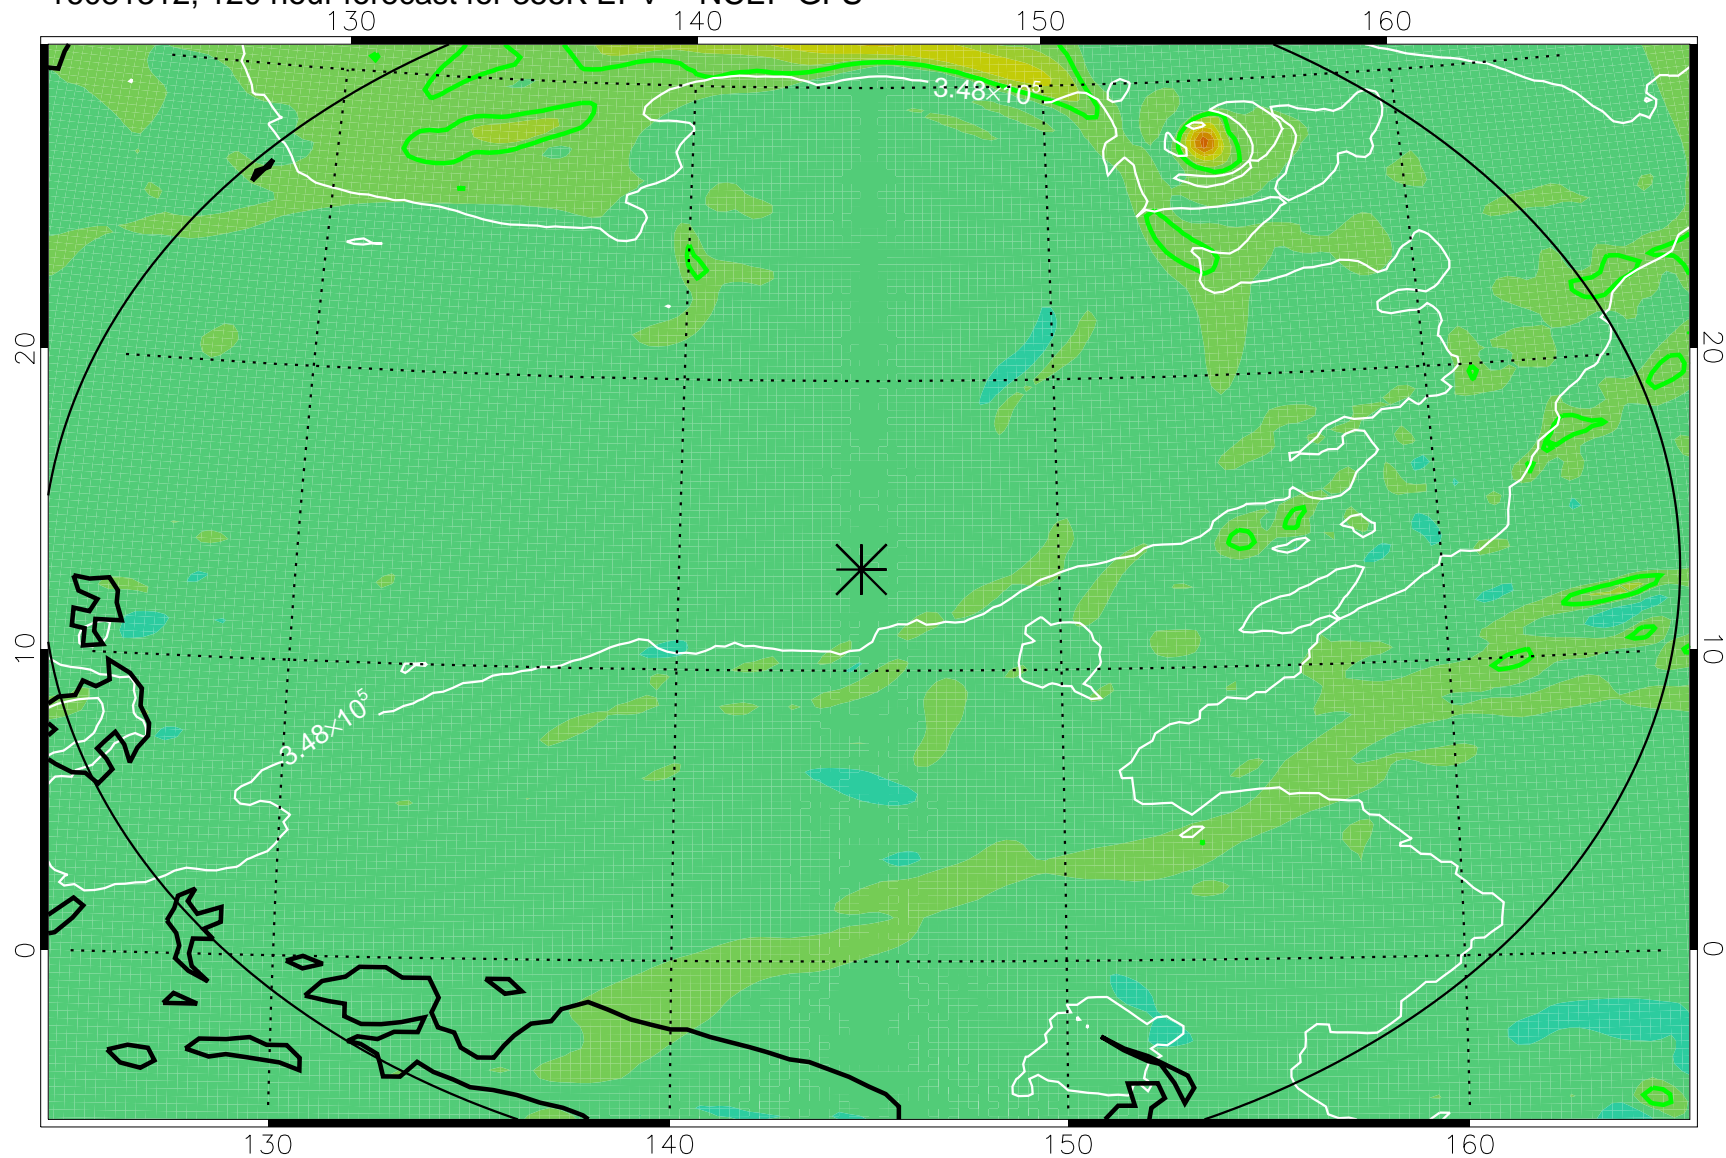

16081118, 78 hour forecast for 355K EPV -- NCEP GFS

355K Montgomery Streamfunction, white  
EPV Tropopause (2 PVU) Position  
Range ring of 2304 km

16081200, 84 hour forecast for 355K EPV -- NCEP GFS

355K Montgomery Streamfunction, white  
EPV Tropopause (2 PVU) Position  
Range ring of 2304 km

16081206, 90 hour forecast for 355K EPV -- NCEP GFS

355K Montgomery Streamfunction, white  
EPV Tropopause (2 PVU) Position  
Range ring of 2304 km

16081212, 96 hour forecast for 355K EPV -- NCEP GFS

355K Montgomery Streamfunction, white  
EPV Tropopause (2 PVU) Position  
Range ring of 2304 km

16081218, 102 hour forecast for 355K EPV -- NCEP GFS

355K Montgomery Streamfunction, white  
EPV Tropopause (2 PVU) Position  
Range ring of 2304 km

16081300, 108 hour forecast for 355K EPV -- NCEP GFS

355K Montgomery Streamfunction, white  
EPV Tropopause (2 PVU) Position  
Range ring of 2304 km

16081306, 114 hour forecast for 355K EPV -- NCEP GFS

355K Montgomery Streamfunction, white  
EPV Tropopause (2 PVU) Position  
Range ring of 2304 km

16081312, 120 hour forecast for 355K EPV -- NCEP GFS

355K Montgomery Streamfunction, white  
EPV Tropopause (2 PVU) Position  
Range ring of 2304 km