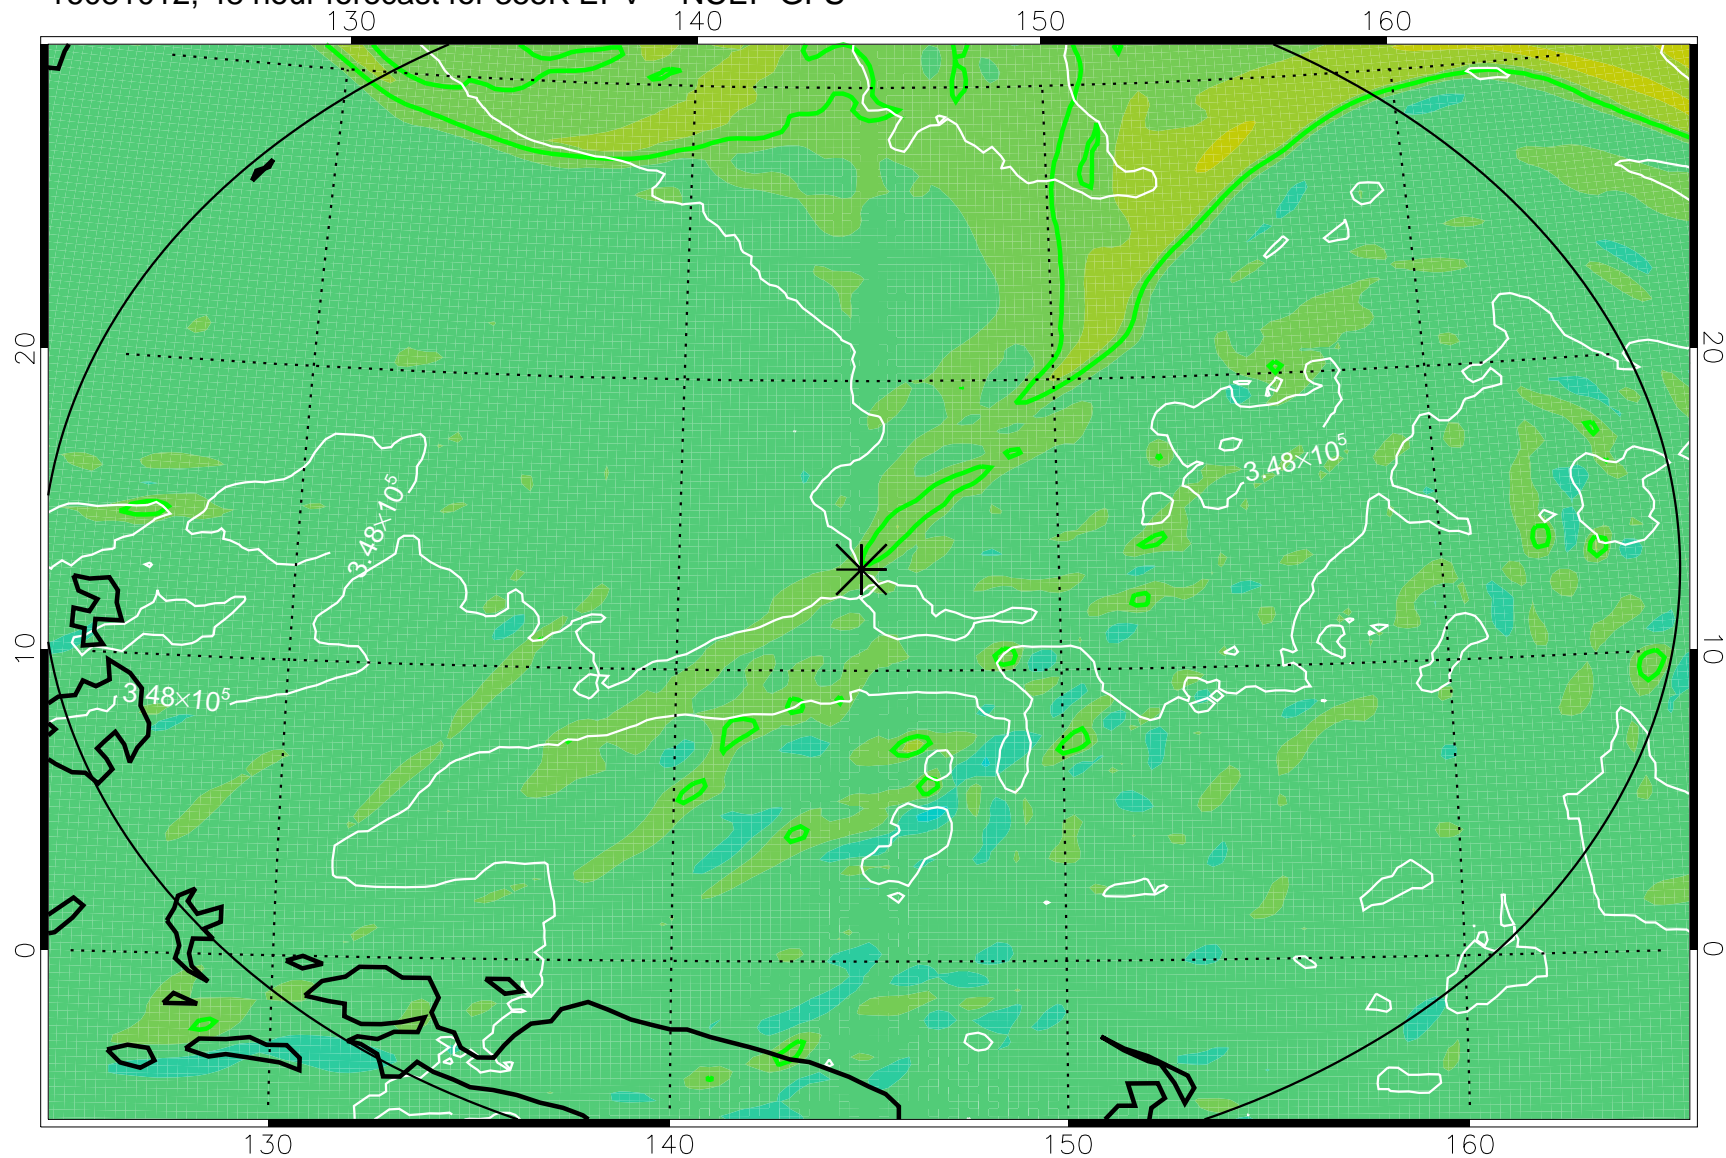

16080918, 30 hour forecast for 355K EPV -- NCEP GFS

355K Montgomery Streamfunction, white  
EPV Tropopause (2 PVU) Position  
Range ring of 2304 km

16081000, 36 hour forecast for 355K EPV -- NCEP GFS

355K Montgomery Streamfunction, white  
EPV Tropopause (2 PVU) Position  
Range ring of 2304 km

16081006, 42 hour forecast for 355K EPV -- NCEP GFS

355K Montgomery Streamfunction, white  
EPV Tropopause (2 PVU) Position  
Range ring of 2304 km

16081012, 48 hour forecast for 355K EPV -- NCEP GFS

355K Montgomery Streamfunction, white  
EPV Tropopause (2 PVU) Position  
Range ring of 2304 km

16081018, 54 hour forecast for 355K EPV -- NCEP GFS

355K Montgomery Streamfunction, white  
EPV Tropopause (2 PVU) Position  
Range ring of 2304 km

16081100, 60 hour forecast for 355K EPV -- NCEP GFS

355K Montgomery Streamfunction, white  
EPV Tropopause (2 PVU) Position  
Range ring of 2304 km

16081118, 78 hour forecast for 355K EPV -- NCEP GFS

355K Montgomery Streamfunction, white  
EPV Tropopause (2 PVU) Position  
Range ring of 2304 km

16081200, 84 hour forecast for 355K EPV -- NCEP GFS

355K Montgomery Streamfunction, white  
EPV Tropopause (2 PVU) Position  
Range ring of 2304 km