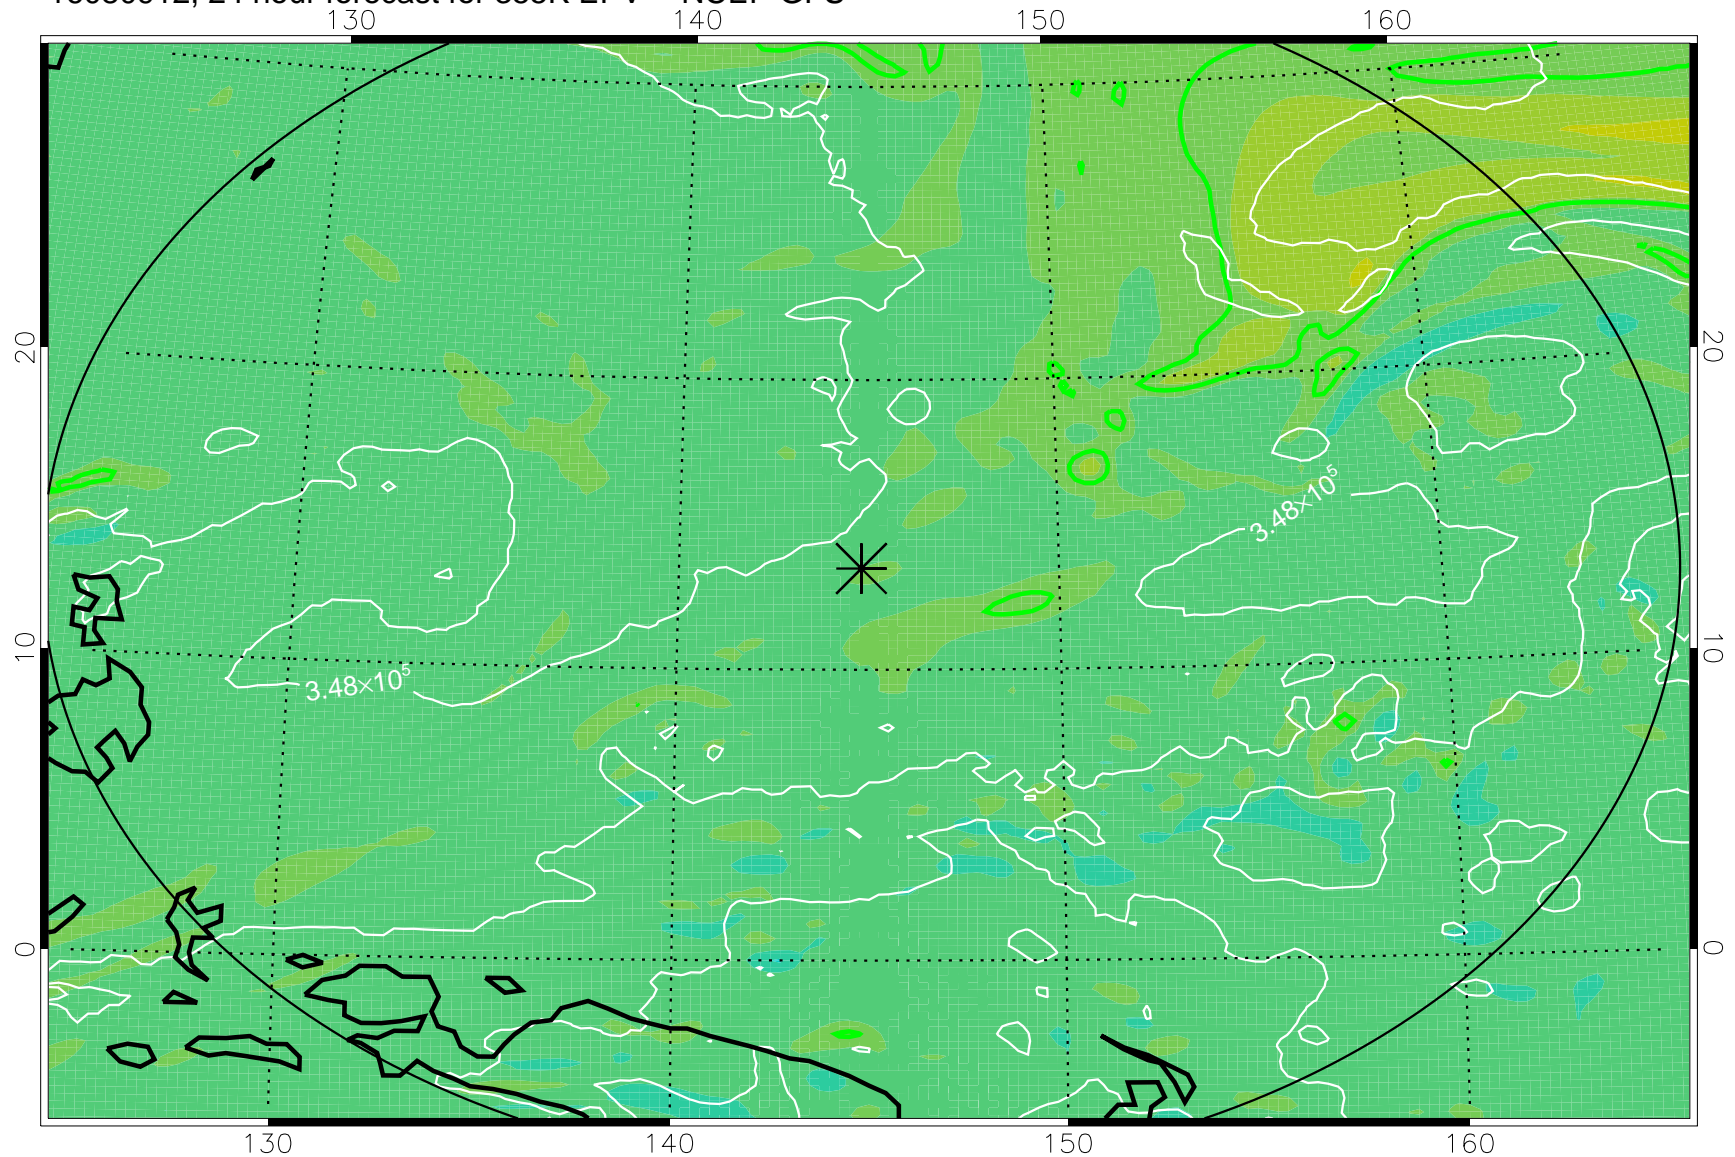

16080818, 6 hour forecast for 355K EPV -- NCEP GFS

355K Montgomery Streamfunction, white  
EPV Tropopause (2 PVU) Position  
Range ring of 2304 km

16080900, 12 hour forecast for 355K EPV -- NCEP GFS

355K Montgomery Streamfunction, white  
EPV Tropopause (2 PVU) Position  
Range ring of 2304 km

16080906, 18 hour forecast for 355K EPV -- NCEP GFS

355K Montgomery Streamfunction, white  
EPV Tropopause (2 PVU) Position  
Range ring of 2304 km

16080912, 24 hour forecast for 355K EPV -- NCEP GFS

355K Montgomery Streamfunction, white  
EPV Tropopause (2 PVU) Position  
Range ring of 2304 km

16080918, 30 hour forecast for 355K EPV -- NCEP GFS

355K Montgomery Streamfunction, white  
EPV Tropopause (2 PVU) Position  
Range ring of 2304 km

16081000, 36 hour forecast for 355K EPV -- NCEP GFS

355K Montgomery Streamfunction, white  
EPV Tropopause (2 PVU) Position  
Range ring of 2304 km

16081006, 42 hour forecast for 355K EPV -- NCEP GFS

355K Montgomery Streamfunction, white  
EPV Tropopause (2 PVU) Position  
Range ring of 2304 km

16081012, 48 hour forecast for 355K EPV -- NCEP GFS

355K Montgomery Streamfunction, white  
EPV Tropopause (2 PVU) Position  
Range ring of 2304 km