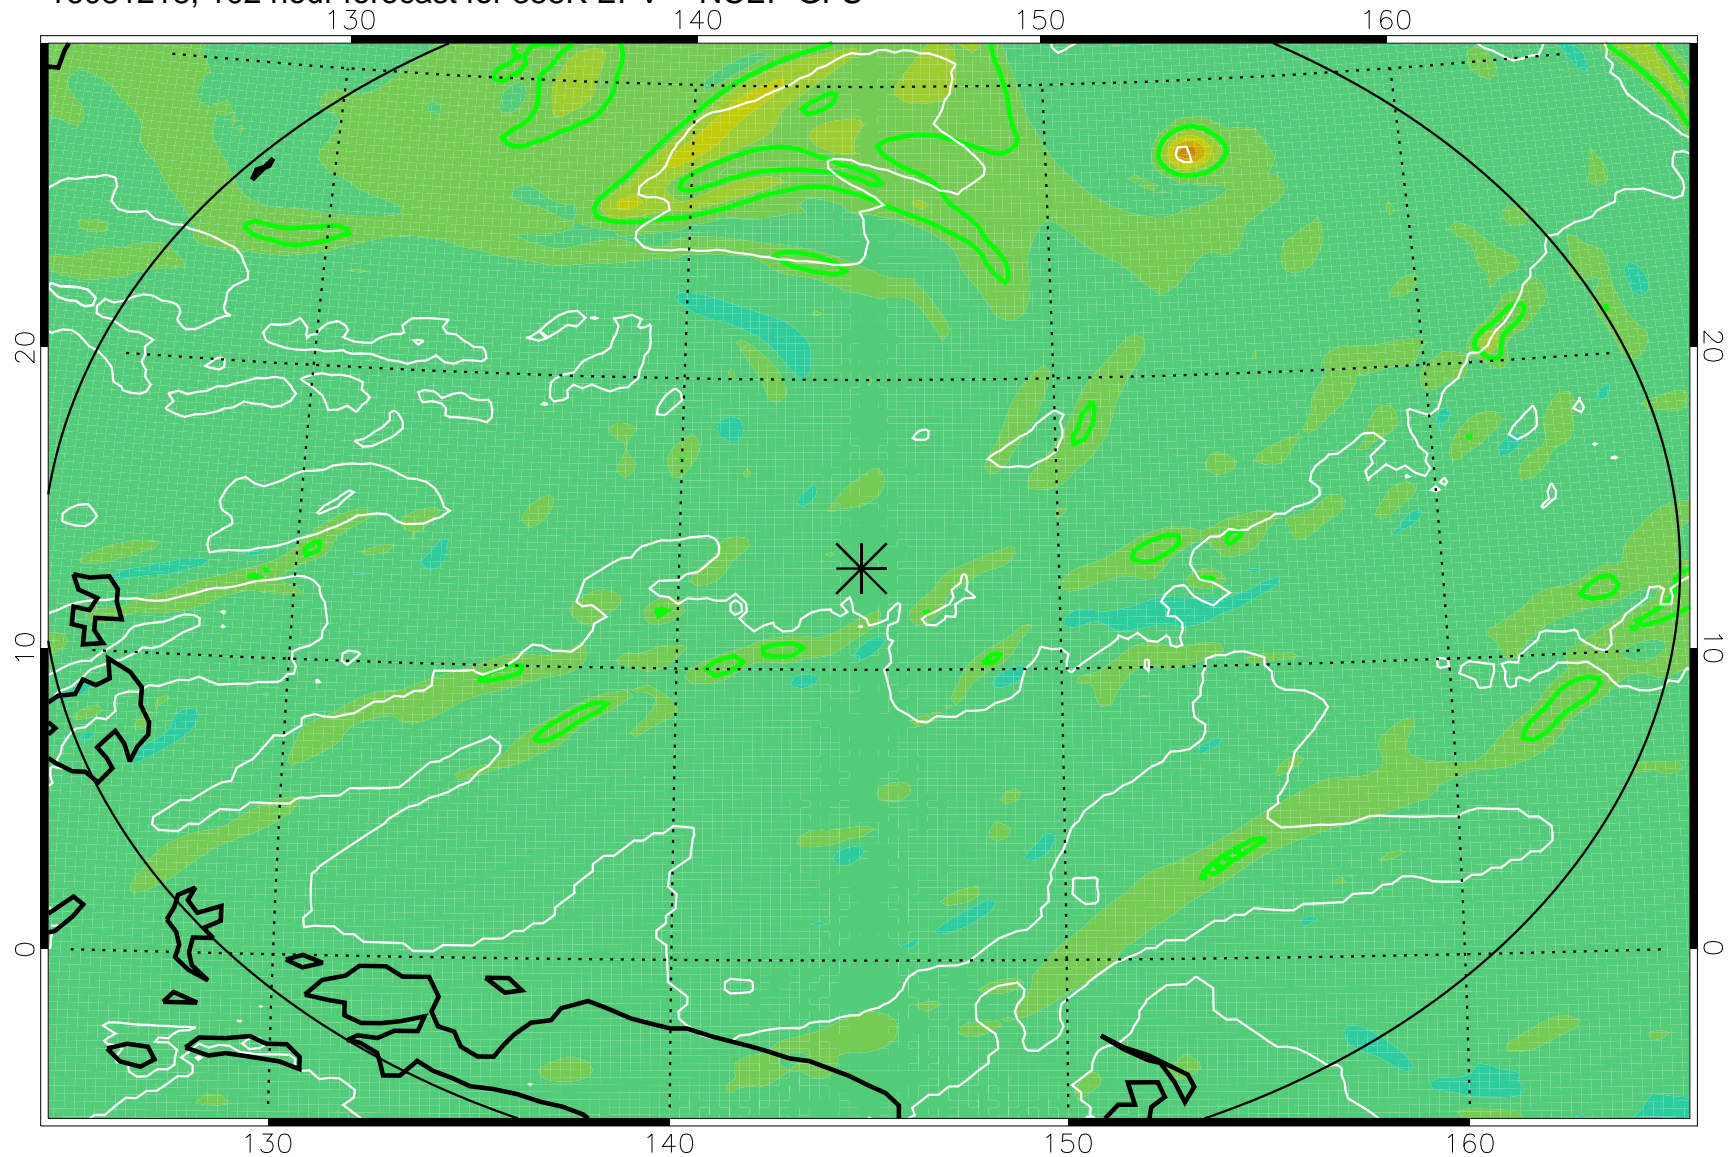

16081118, 78 hour forecast for 355K EPV -- NCEP GFS

355K Montgomery Streamfunction, white  
EPV Tropopause (2 PVU) Position  
Range ring of 2304 km

16081200, 84 hour forecast for 355K EPV -- NCEP GFS

355K Montgomery Streamfunction, white  
EPV Tropopause (2 PVU) Position  
Range ring of 2304 km

16081206, 90 hour forecast for 355K EPV -- NCEP GFS

355K Montgomery Streamfunction, white  
EPV Tropopause (2 PVU) Position  
Range ring of 2304 km

16081212, 96 hour forecast for 355K EPV -- NCEP GFS

355K Montgomery Streamfunction, white  
EPV Tropopause (2 PVU) Position  
Range ring of 2304 km

16081218, 102 hour forecast for 355K EPV -- NCEP GFS

355K Montgomery Streamfunction, white  
EPV Tropopause (2 PVU) Position  
Range ring of 2304 km

16081300, 108 hour forecast for 355K EPV -- NCEP GFS

355K Montgomery Streamfunction, white  
EPV Tropopause (2 PVU) Position  
Range ring of 2304 km

16081306, 114 hour forecast for 355K EPV -- NCEP GFS

355K Montgomery Streamfunction, white  
EPV Tropopause (2 PVU) Position  
Range ring of 2304 km

16081312, 120 hour forecast for 355K EPV -- NCEP GFS

355K Montgomery Streamfunction, white  
EPV Tropopause (2 PVU) Position  
Range ring of 2304 km