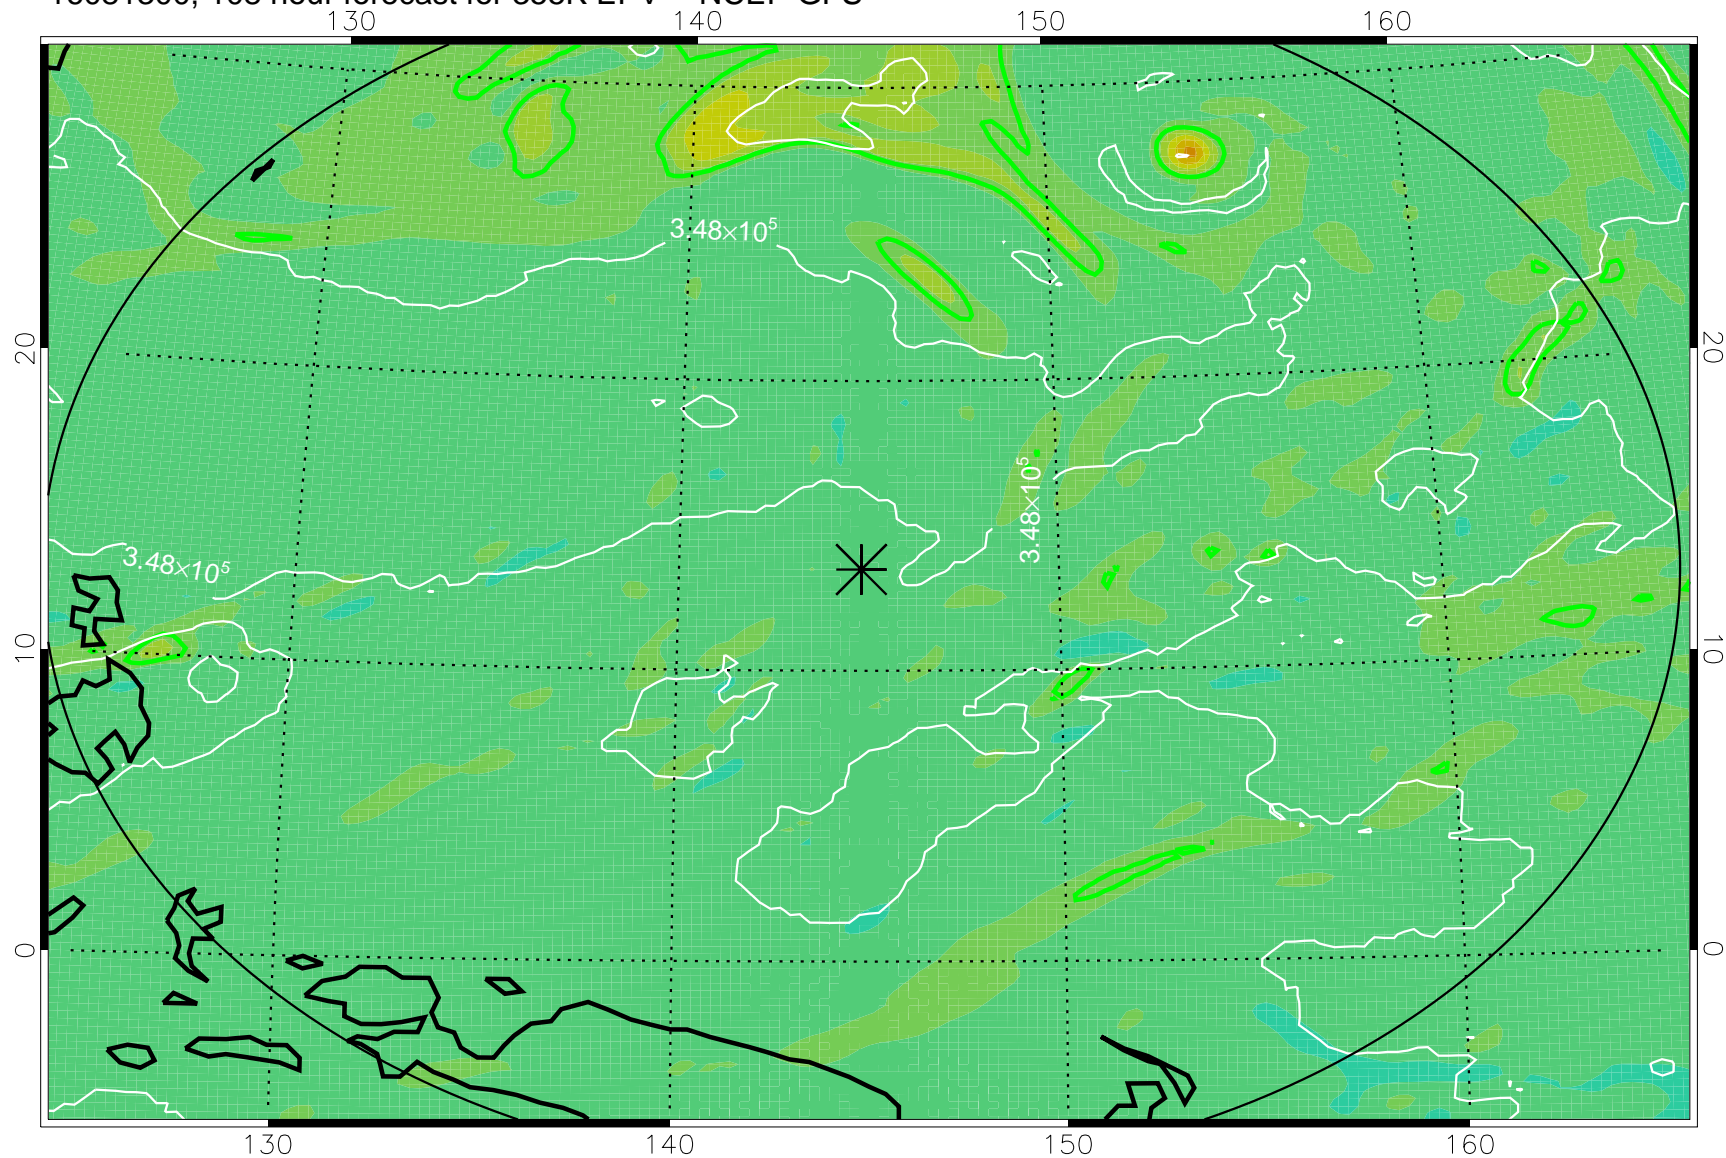

16081118, 78 hour forecast for 355K EPV -- NCEP GFS

355K Montgomery Streamfunction, white  
EPV Tropopause (2 PVU) Position  
Range ring of 2304 km

16081200, 84 hour forecast for 355K EPV -- NCEP GFS

355K Montgomery Streamfunction, white  
EPV Tropopause (2 PVU) Position  
Range ring of 2304 km

16081206, 90 hour forecast for 355K EPV -- NCEP GFS

355K Montgomery Streamfunction, white  
EPV Tropopause (2 PVU) Position  
Range ring of 2304 km

16081212, 96 hour forecast for 355K EPV -- NCEP GFS

355K Montgomery Streamfunction, white  
EPV Tropopause (2 PVU) Position  
Range ring of 2304 km

16081218, 102 hour forecast for 355K EPV -- NCEP GFS

355K Montgomery Streamfunction, white  
EPV Tropopause (2 PVU) Position  
Range ring of 2304 km

16081300, 108 hour forecast for 355K EPV -- NCEP GFS

355K Montgomery Streamfunction, white  
EPV Tropopause (2 PVU) Position  
Range ring of 2304 km

16081306, 114 hour forecast for 355K EPV -- NCEP GFS

355K Montgomery Streamfunction, white  
EPV Tropopause (2 PVU) Position  
Range ring of 2304 km

16081312, 120 hour forecast for 355K EPV -- NCEP GFS

355K Montgomery Streamfunction, white  
EPV Tropopause (2 PVU) Position  
Range ring of 2304 km