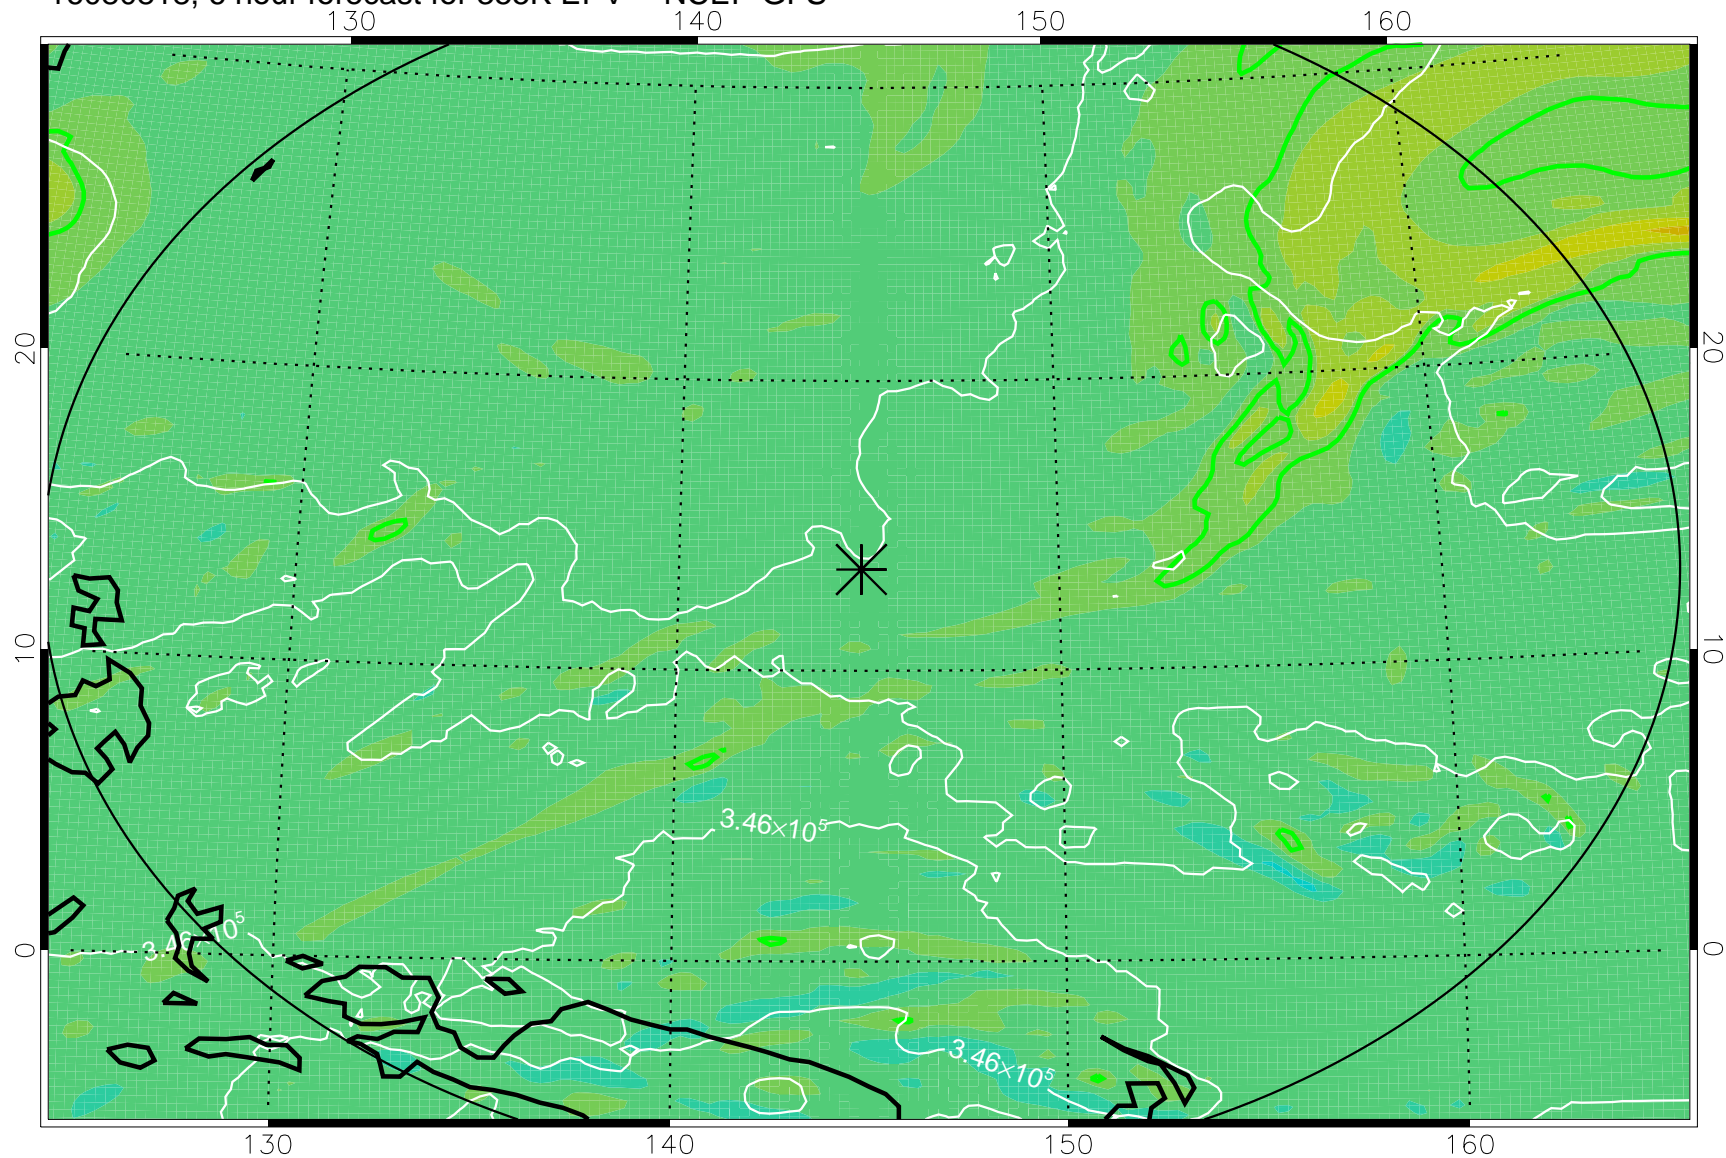

16080818, 6 hour forecast for 355K EPV -- NCEP GFS

355K Montgomery Streamfunction, white  
EPV Tropopause (2 PVU) Position  
Range ring of 2304 km

16080900, 12 hour forecast for 355K EPV -- NCEP GFS

355K Montgomery Streamfunction, white  
EPV Tropopause (2 PVU) Position  
Range ring of 2304 km

16080906, 18 hour forecast for 355K EPV -- NCEP GFS

355K Montgomery Streamfunction, white  
EPV Tropopause (2 PVU) Position  
Range ring of 2304 km

16080912, 24 hour forecast for 355K EPV -- NCEP GFS

355K Montgomery Streamfunction, white  
EPV Tropopause (2 PVU) Position  
Range ring of 2304 km

16080918, 30 hour forecast for 355K EPV -- NCEP GFS

355K Montgomery Streamfunction, white  
EPV Tropopause (2 PVU) Position  
Range ring of 2304 km

16081000, 36 hour forecast for 355K EPV -- NCEP GFS

355K Montgomery Streamfunction, white  
EPV Tropopause (2 PVU) Position  
Range ring of 2304 km

16081006, 42 hour forecast for 355K EPV -- NCEP GFS

355K Montgomery Streamfunction, white  
EPV Tropopause (2 PVU) Position  
Range ring of 2304 km

16081012, 48 hour forecast for 355K EPV -- NCEP GFS

355K Montgomery Streamfunction, white  
EPV Tropopause (2 PVU) Position  
Range ring of 2304 km