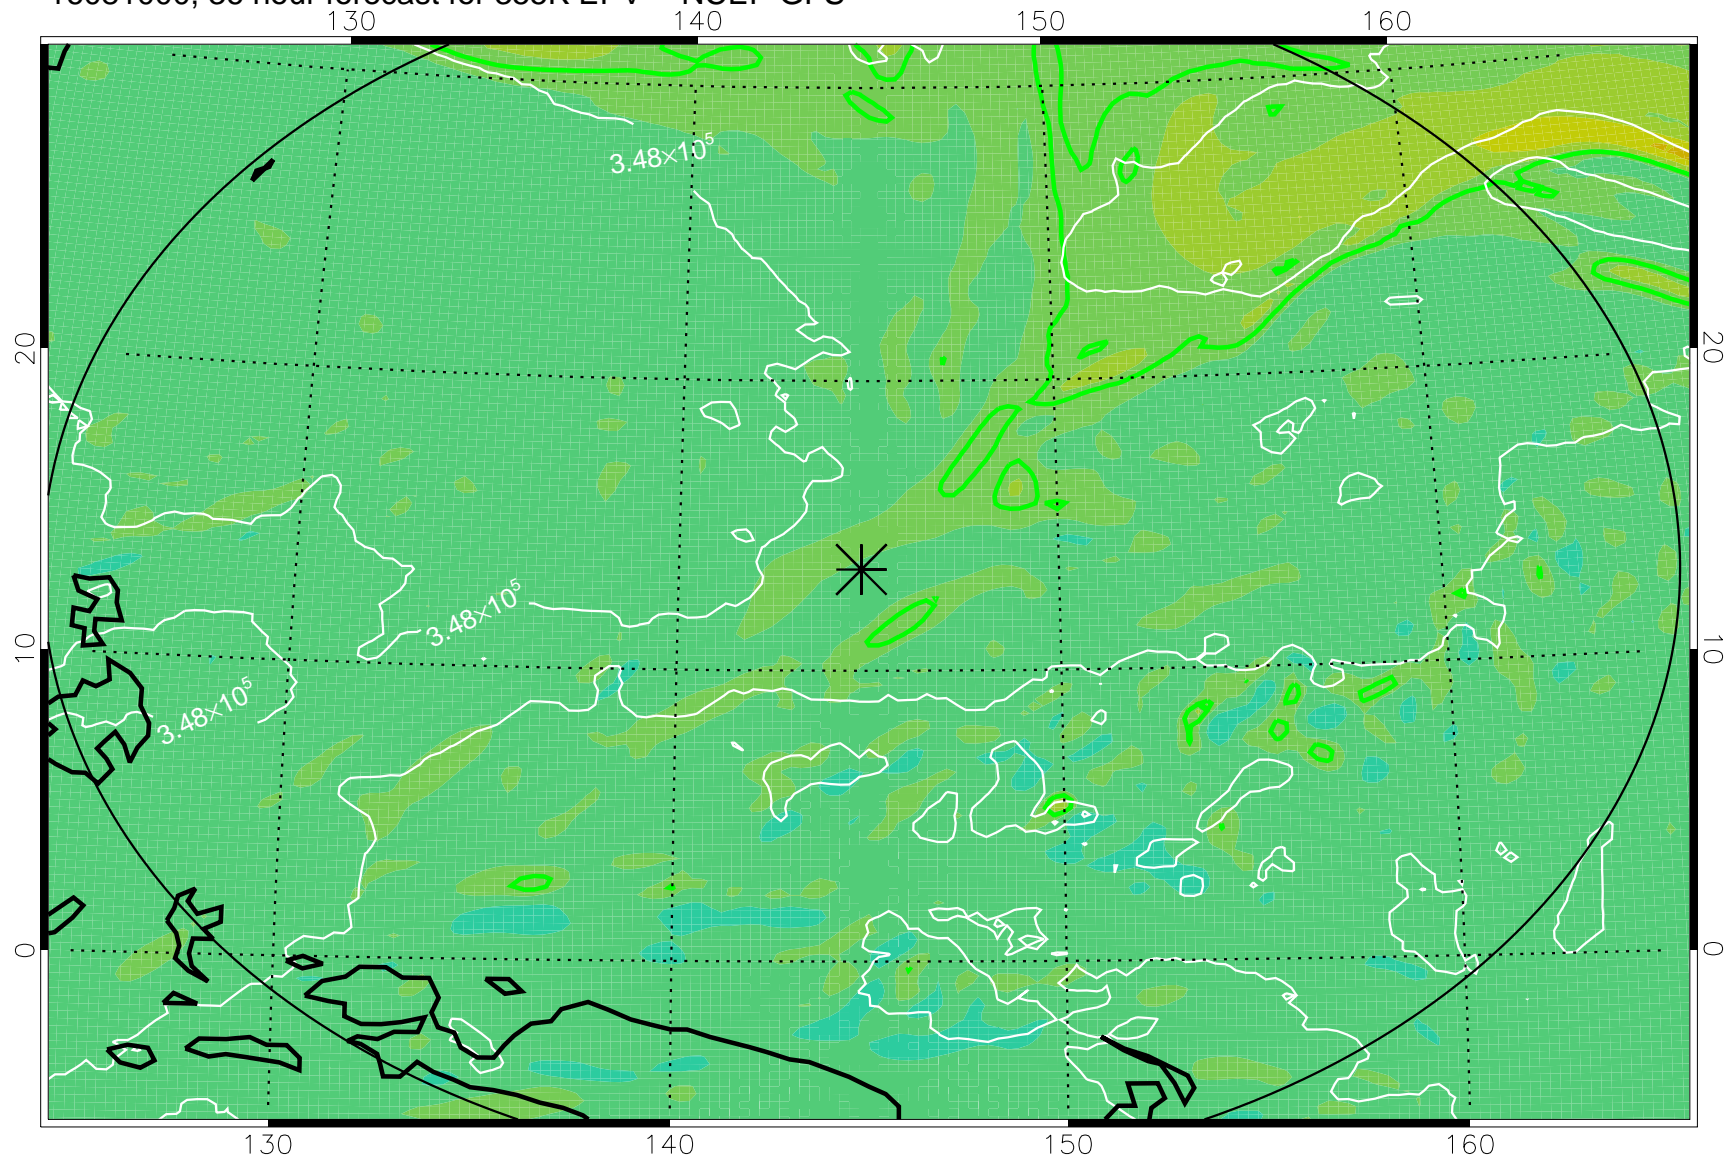

16080818, 6 hour forecast for 355K EPV -- NCEP GFS

355K Montgomery Streamfunction, white  
EPV Tropopause (2 PVU) Position  
Range ring of 2304 km

16080900, 12 hour forecast for 355K EPV -- NCEP GFS

355K Montgomery Streamfunction, white  
EPV Tropopause (2 PVU) Position  
Range ring of 2304 km

16080906, 18 hour forecast for 355K EPV -- NCEP GFS

355K Montgomery Streamfunction, white  
EPV Tropopause (2 PVU) Position  
Range ring of 2304 km

16080912, 24 hour forecast for 355K EPV -- NCEP GFS

355K Montgomery Streamfunction, white  
EPV Tropopause (2 PVU) Position  
Range ring of 2304 km

16080918, 30 hour forecast for 355K EPV -- NCEP GFS

355K Montgomery Streamfunction, white  
EPV Tropopause (2 PVU) Position  
Range ring of 2304 km

16081000, 36 hour forecast for 355K EPV -- NCEP GFS

355K Montgomery Streamfunction, white  
EPV Tropopause (2 PVU) Position  
Range ring of 2304 km

16081006, 42 hour forecast for 355K EPV -- NCEP GFS

355K Montgomery Streamfunction, white  
EPV Tropopause (2 PVU) Position  
Range ring of 2304 km

16081012, 48 hour forecast for 355K EPV -- NCEP GFS

355K Montgomery Streamfunction, white  
EPV Tropopause (2 PVU) Position  
Range ring of 2304 km