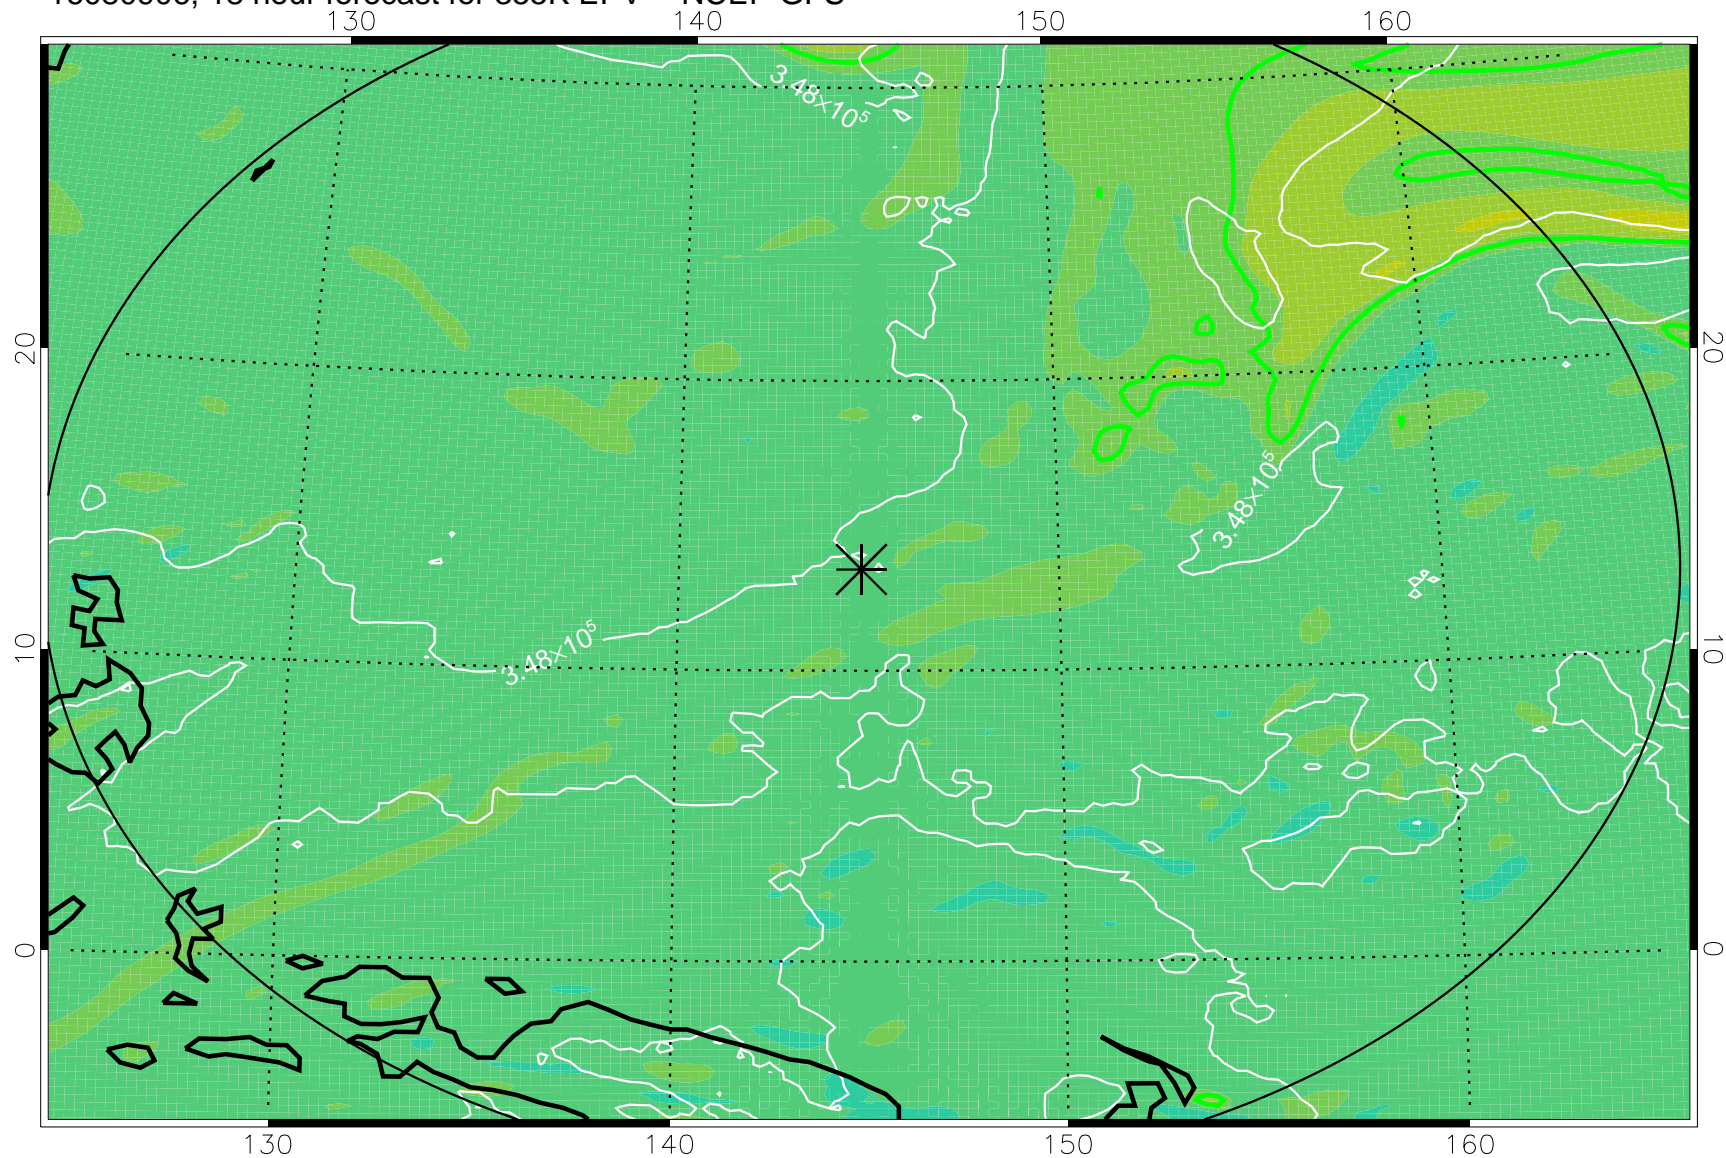

16080818, 6 hour forecast for 355K EPV -- NCEP GFS

355K Montgomery Streamfunction, white  
EPV Tropopause (2 PVU) Position  
Range ring of 2304 km

16080900, 12 hour forecast for 355K EPV -- NCEP GFS

355K Montgomery Streamfunction, white  
EPV Tropopause (2 PVU) Position  
Range ring of 2304 km

16080906, 18 hour forecast for 355K EPV -- NCEP GFS

355K Montgomery Streamfunction, white  
EPV Tropopause (2 PVU) Position  
Range ring of 2304 km

16080912, 24 hour forecast for 355K EPV -- NCEP GFS

355K Montgomery Streamfunction, white  
EPV Tropopause (2 PVU) Position  
Range ring of 2304 km

16080918, 30 hour forecast for 355K EPV -- NCEP GFS

355K Montgomery Streamfunction, white  
EPV Tropopause (2 PVU) Position  
Range ring of 2304 km

16081000, 36 hour forecast for 355K EPV -- NCEP GFS

355K Montgomery Streamfunction, white  
EPV Tropopause (2 PVU) Position  
Range ring of 2304 km

16081006, 42 hour forecast for 355K EPV -- NCEP GFS

355K Montgomery Streamfunction, white  
EPV Tropopause (2 PVU) Position  
Range ring of 2304 km

16081012, 48 hour forecast for 355K EPV -- NCEP GFS

355K Montgomery Streamfunction, white  
EPV Tropopause (2 PVU) Position  
Range ring of 2304 km