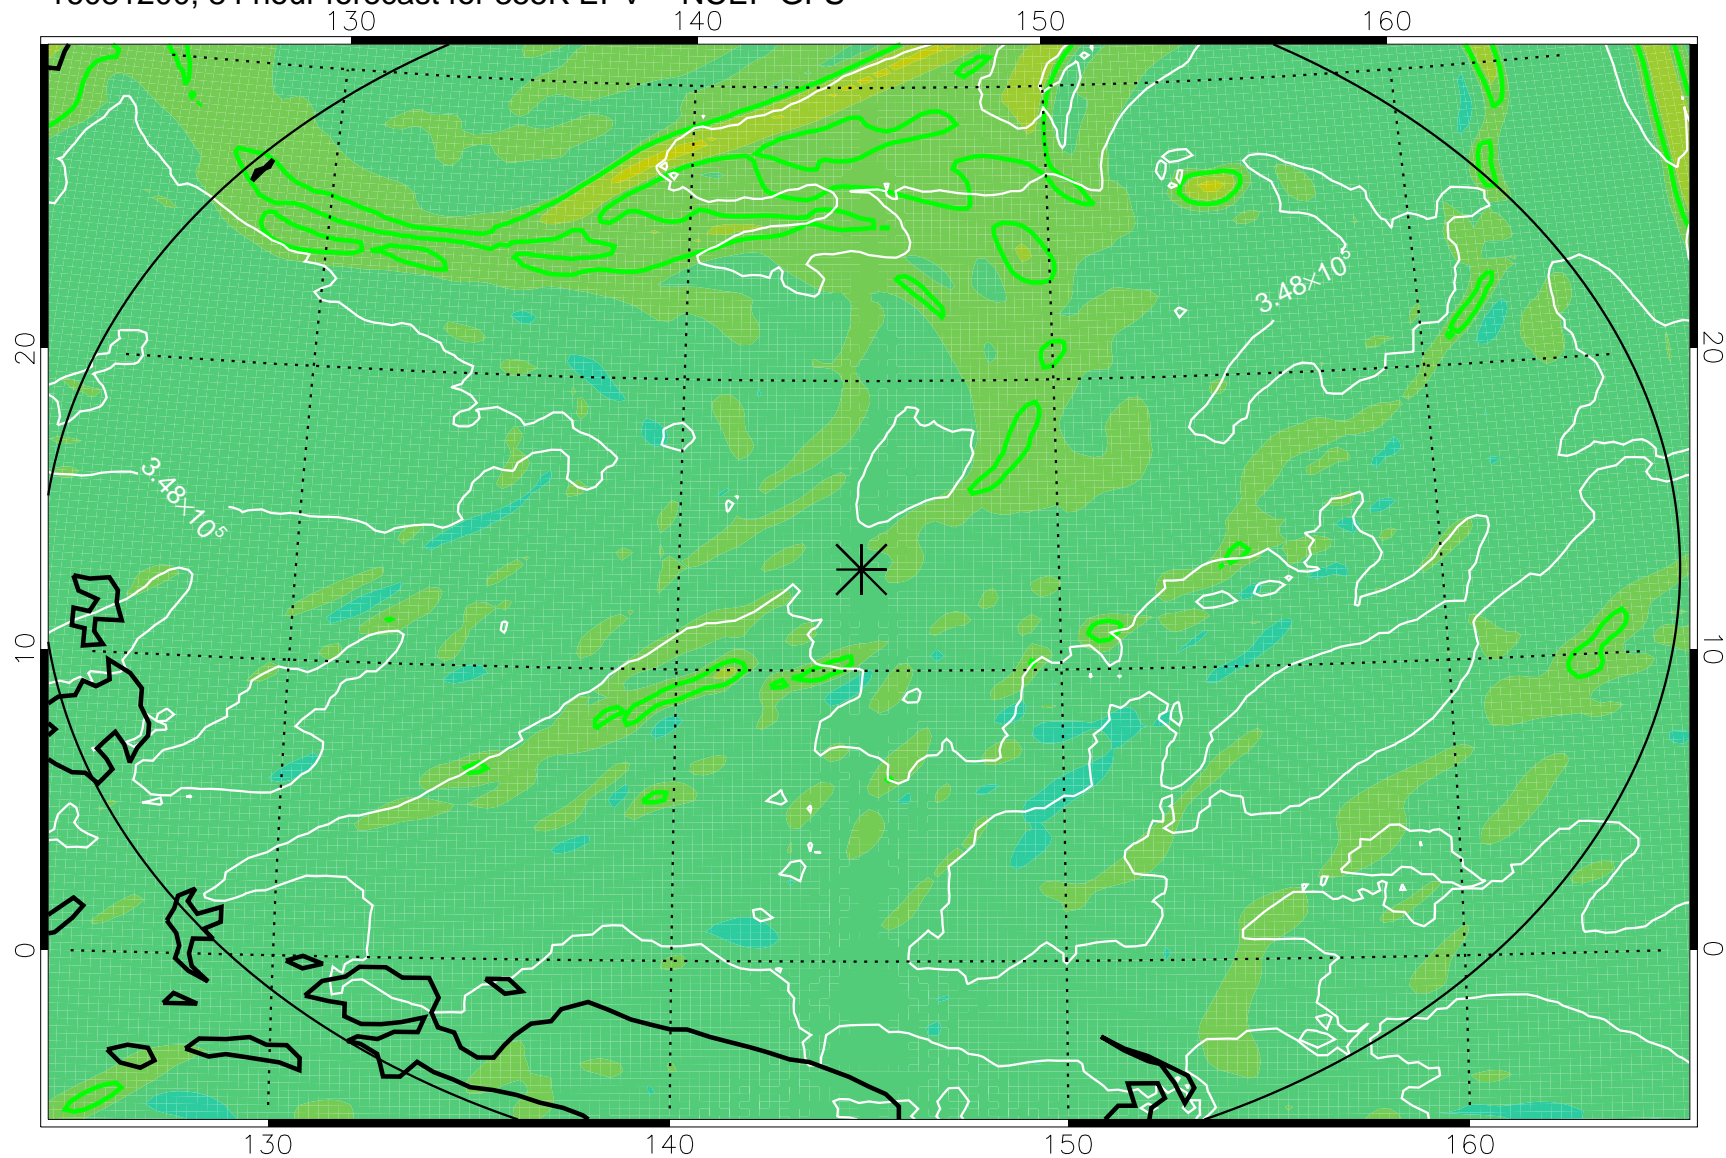

16081106, 66 hour forecast for 355K EPV -- NCEP GFS

355K Montgomery Streamfunction, white  
EPV Tropopause (2 PVU) Position  
Range ring of 2304 km

16081112, 72 hour forecast for 355K EPV -- NCEP GFS

355K Montgomery Streamfunction, white  
EPV Tropopause (2 PVU) Position  
Range ring of 2304 km

16081118, 78 hour forecast for 355K EPV -- NCEP GFS

355K Montgomery Streamfunction, white  
EPV Tropopause (2 PVU) Position  
Range ring of 2304 km

16081200, 84 hour forecast for 355K EPV -- NCEP GFS

355K Montgomery Streamfunction, white  
EPV Tropopause (2 PVU) Position  
Range ring of 2304 km

16081206, 90 hour forecast for 355K EPV -- NCEP GFS

355K Montgomery Streamfunction, white  
EPV Tropopause (2 PVU) Position  
Range ring of 2304 km

16081212, 96 hour forecast for 355K EPV -- NCEP GFS

355K Montgomery Streamfunction, white  
EPV Tropopause (2 PVU) Position  
Range ring of 2304 km

16081218, 102 hour forecast for 355K EPV -- NCEP GFS

355K Montgomery Streamfunction, white  
EPV Tropopause (2 PVU) Position  
Range ring of 2304 km

16081300, 108 hour forecast for 355K EPV -- NCEP GFS

355K Montgomery Streamfunction, white  
EPV Tropopause (2 PVU) Position  
Range ring of 2304 km