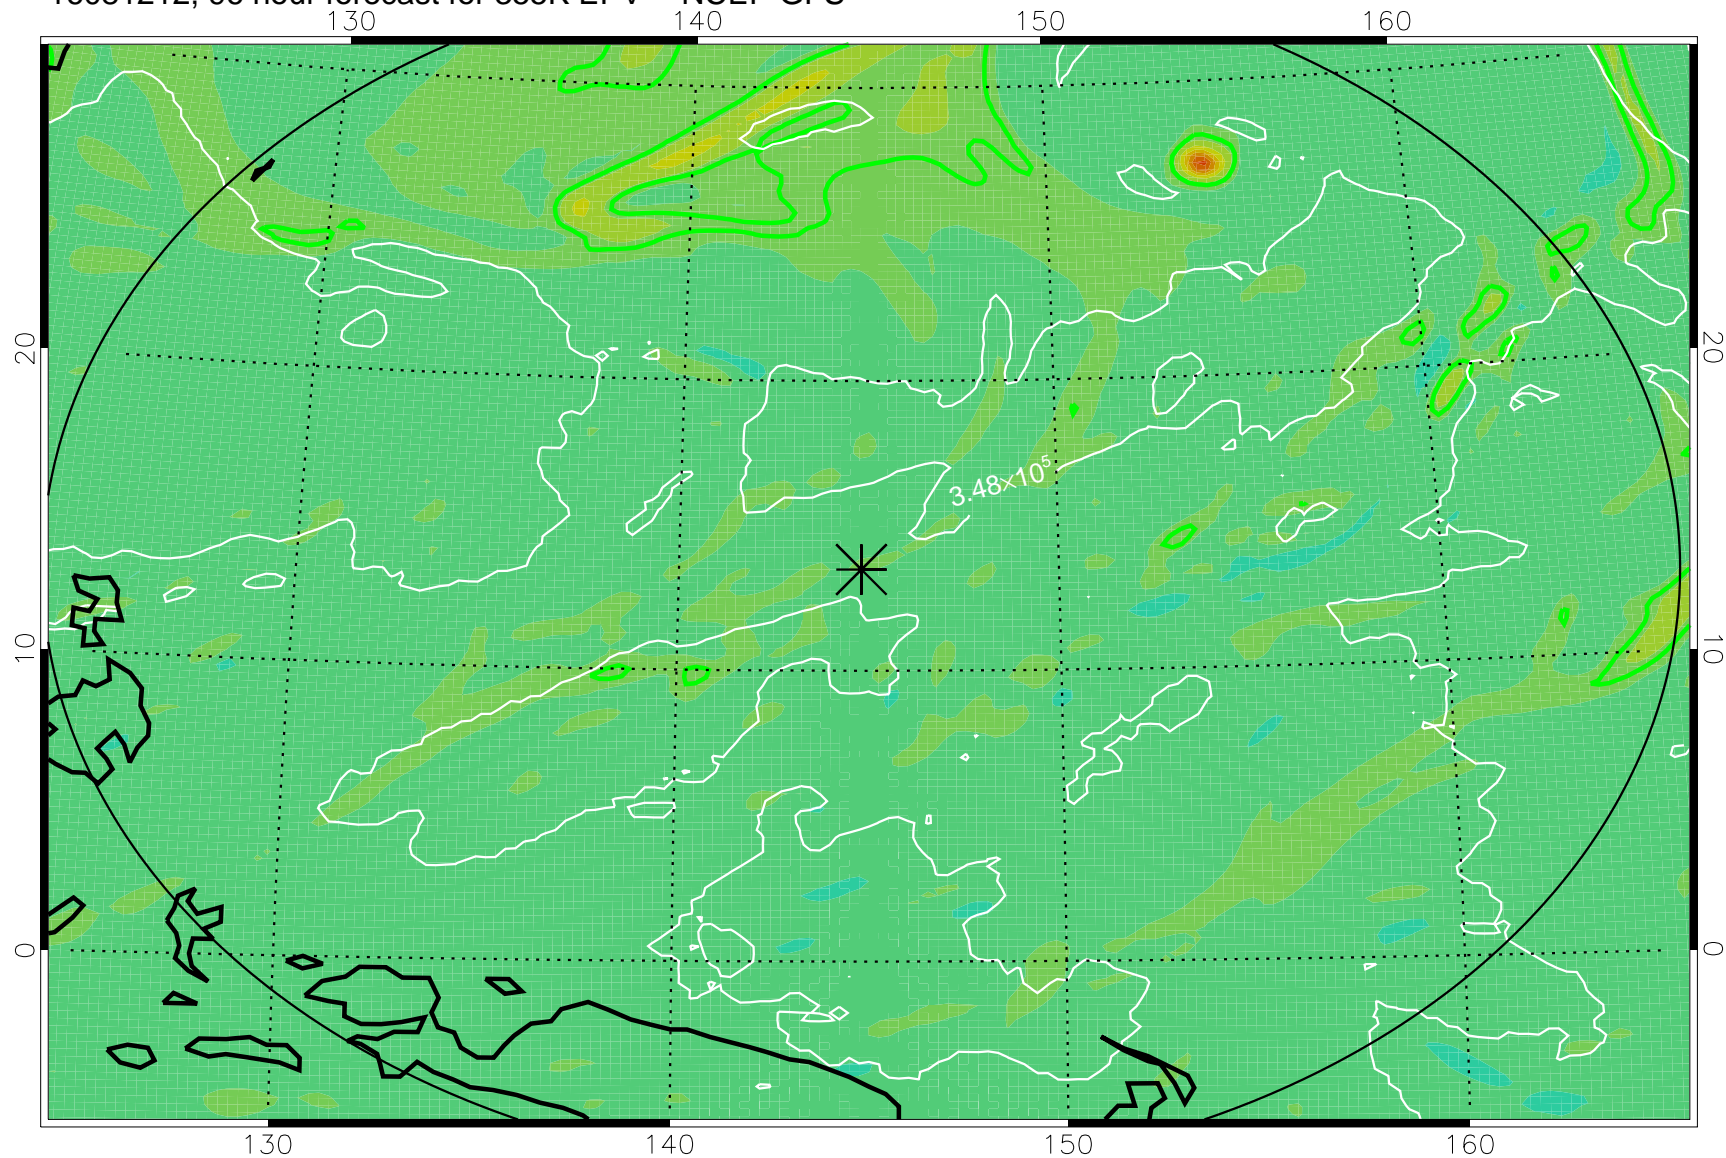

16081106, 66 hour forecast for 355K EPV -- NCEP GFS

355K Montgomery Streamfunction, white  
EPV Tropopause (2 PVU) Position  
Range ring of 2304 km

16081112, 72 hour forecast for 355K EPV -- NCEP GFS

355K Montgomery Streamfunction, white  
EPV Tropopause (2 PVU) Position  
Range ring of 2304 km

16081118, 78 hour forecast for 355K EPV -- NCEP GFS

355K Montgomery Streamfunction, white  
EPV Tropopause (2 PVU) Position  
Range ring of 2304 km

16081200, 84 hour forecast for 355K EPV -- NCEP GFS

355K Montgomery Streamfunction, white  
EPV Tropopause (2 PVU) Position  
Range ring of 2304 km

16081206, 90 hour forecast for 355K EPV -- NCEP GFS

355K Montgomery Streamfunction, white  
EPV Tropopause (2 PVU) Position  
Range ring of 2304 km

16081212, 96 hour forecast for 355K EPV -- NCEP GFS

355K Montgomery Streamfunction, white  
EPV Tropopause (2 PVU) Position  
Range ring of 2304 km

16081218, 102 hour forecast for 355K EPV -- NCEP GFS

355K Montgomery Streamfunction, white  
EPV Tropopause (2 PVU) Position  
Range ring of 2304 km

16081300, 108 hour forecast for 355K EPV -- NCEP GFS

355K Montgomery Streamfunction, white  
EPV Tropopause (2 PVU) Position  
Range ring of 2304 km