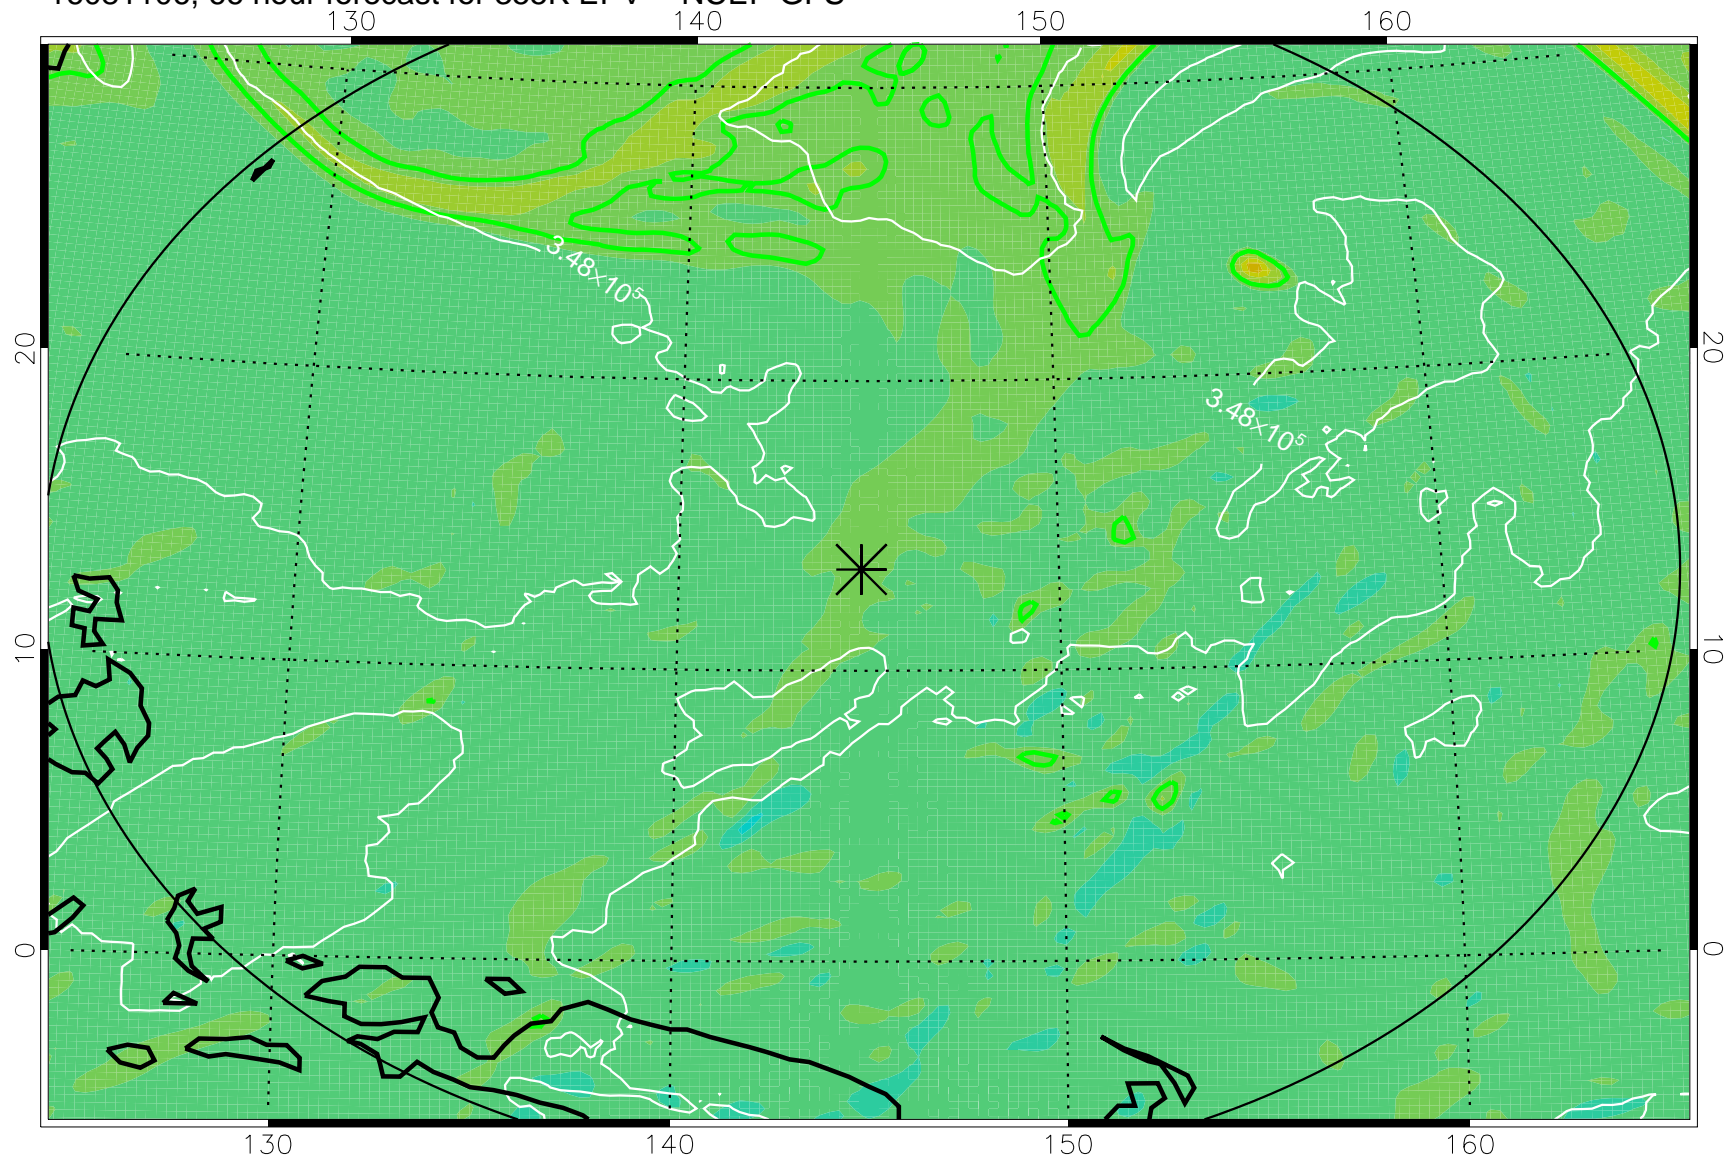

16081018, 54 hour forecast for 355K EPV -- NCEP GFS

355K Montgomery Streamfunction, white  
EPV Tropopause (2 PVU) Position  
Range ring of 2304 km

16081100, 60 hour forecast for 355K EPV -- NCEP GFS

355K Montgomery Streamfunction, white  
EPV Tropopause (2 PVU) Position  
Range ring of 2304 km

16081106, 66 hour forecast for 355K EPV -- NCEP GFS

355K Montgomery Streamfunction, white  
EPV Tropopause (2 PVU) Position  
Range ring of 2304 km

16081112, 72 hour forecast for 355K EPV -- NCEP GFS

355K Montgomery Streamfunction, white  
EPV Tropopause (2 PVU) Position  
Range ring of 2304 km

16081118, 78 hour forecast for 355K EPV -- NCEP GFS

355K Montgomery Streamfunction, white  
EPV Tropopause (2 PVU) Position  
Range ring of 2304 km

16081200, 84 hour forecast for 355K EPV -- NCEP GFS

355K Montgomery Streamfunction, white  
EPV Tropopause (2 PVU) Position  
Range ring of 2304 km

16081206, 90 hour forecast for 355K EPV -- NCEP GFS

355K Montgomery Streamfunction, white  
EPV Tropopause (2 PVU) Position  
Range ring of 2304 km

16081212, 96 hour forecast for 355K EPV -- NCEP GFS

355K Montgomery Streamfunction, white  
EPV Tropopause (2 PVU) Position  
Range ring of 2304 km