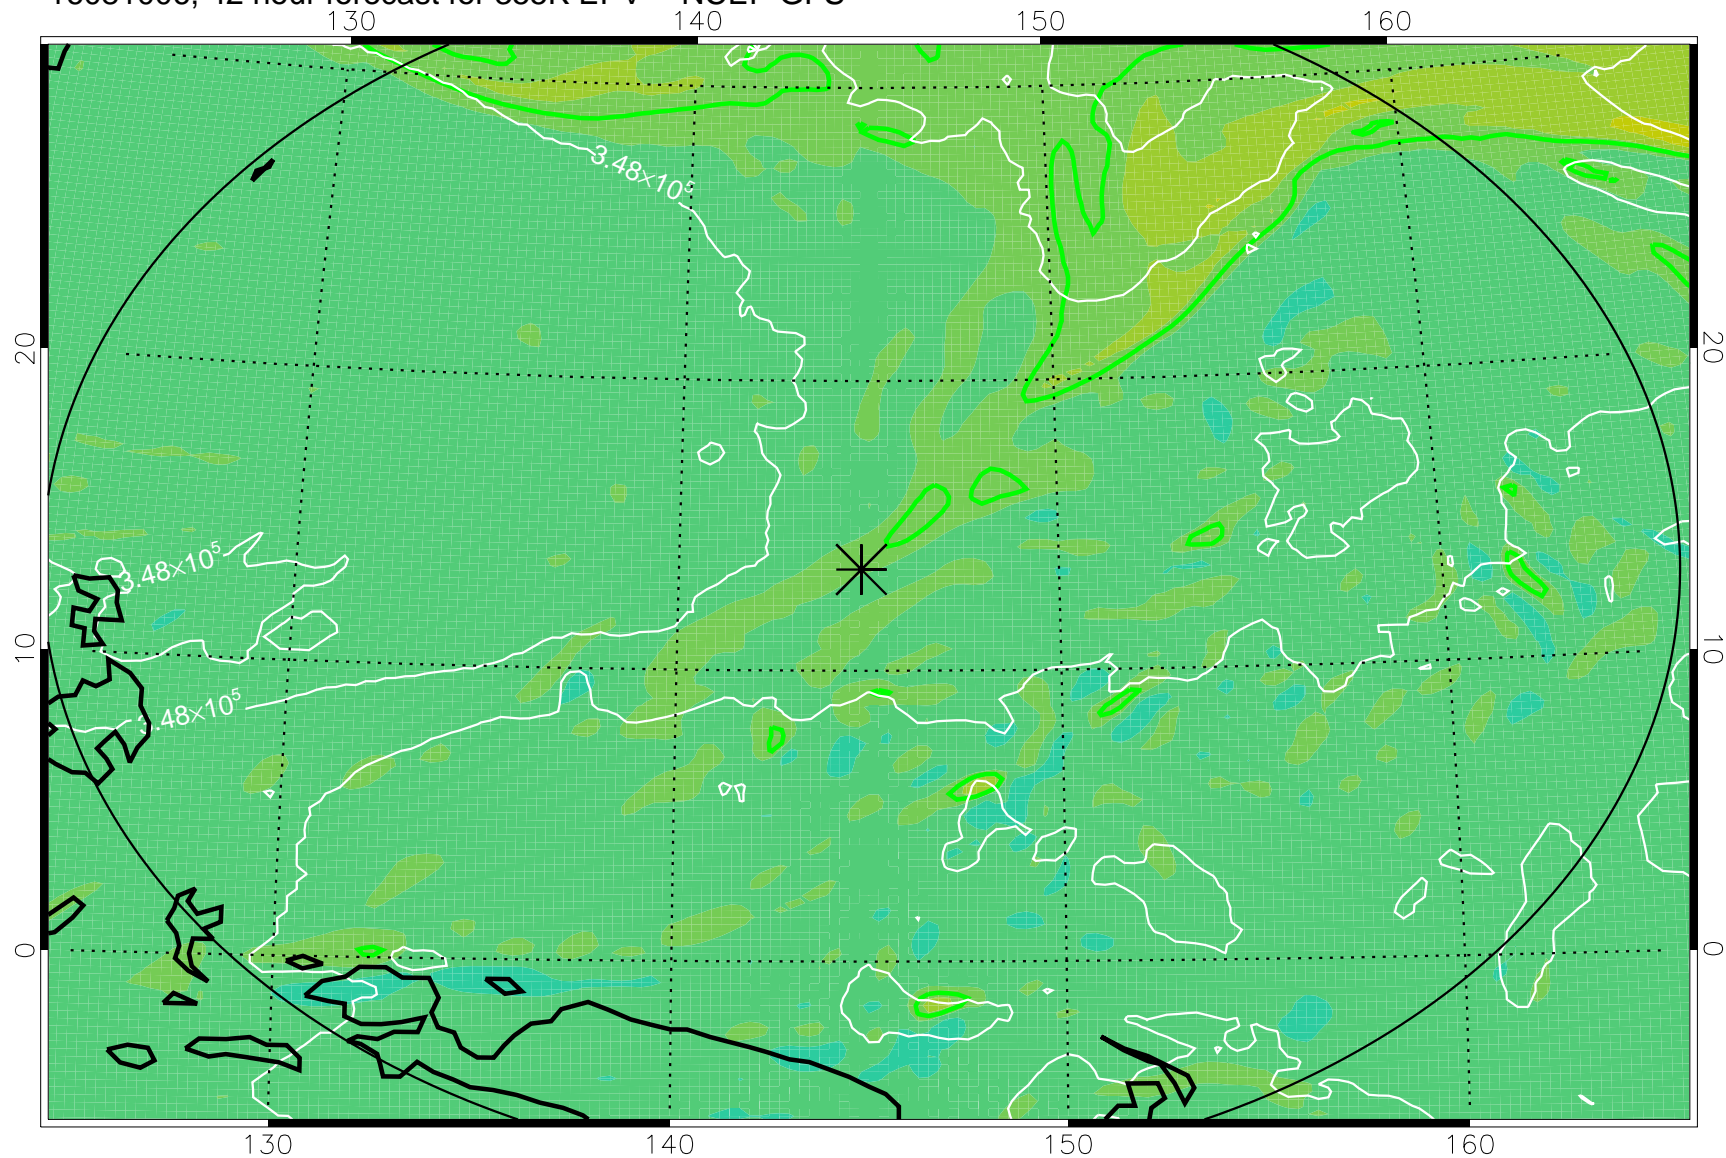

16080918, 30 hour forecast for 355K EPV -- NCEP GFS

355K Montgomery Streamfunction, white  
EPV Tropopause (2 PVU) Position  
Range ring of 2304 km

16081000, 36 hour forecast for 355K EPV -- NCEP GFS

355K Montgomery Streamfunction, white  
EPV Tropopause (2 PVU) Position  
Range ring of 2304 km

16081006, 42 hour forecast for 355K EPV -- NCEP GFS

355K Montgomery Streamfunction, white  
EPV Tropopause (2 PVU) Position  
Range ring of 2304 km

16081012, 48 hour forecast for 355K EPV -- NCEP GFS

355K Montgomery Streamfunction, white  
EPV Tropopause (2 PVU) Position  
Range ring of 2304 km

16081018, 54 hour forecast for 355K EPV -- NCEP GFS

355K Montgomery Streamfunction, white  
EPV Tropopause (2 PVU) Position  
Range ring of 2304 km

16081100, 60 hour forecast for 355K EPV -- NCEP GFS

355K Montgomery Streamfunction, white  
EPV Tropopause (2 PVU) Position  
Range ring of 2304 km

16081118, 78 hour forecast for 355K EPV -- NCEP GFS

355K Montgomery Streamfunction, white  
EPV Tropopause (2 PVU) Position  
Range ring of 2304 km

16081200, 84 hour forecast for 355K EPV -- NCEP GFS

355K Montgomery Streamfunction, white  
EPV Tropopause (2 PVU) Position  
Range ring of 2304 km