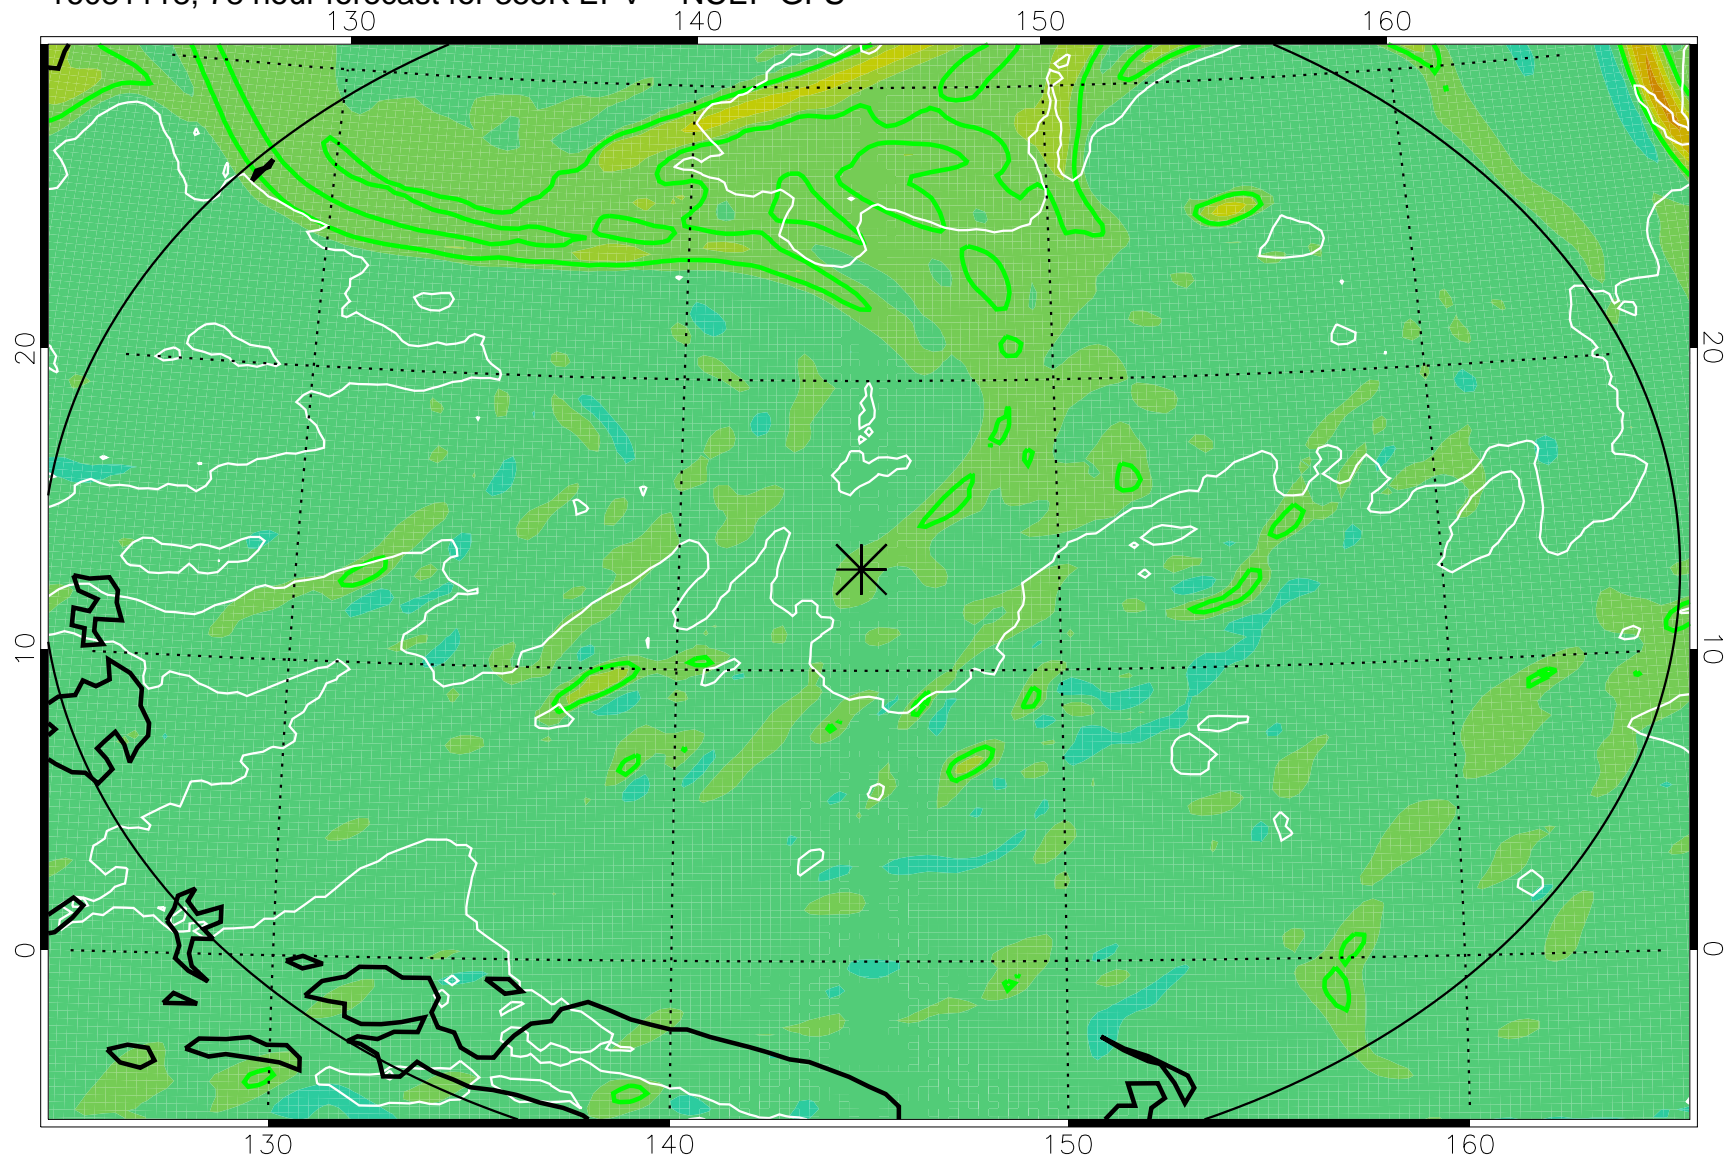

16081106, 66 hour forecast for 355K EPV -- NCEP GFS

355K Montgomery Streamfunction, white  
EPV Tropopause (2 PVU) Position  
Range ring of 2304 km

16081112, 72 hour forecast for 355K EPV -- NCEP GFS

355K Montgomery Streamfunction, white  
EPV Tropopause (2 PVU) Position  
Range ring of 2304 km

16081118, 78 hour forecast for 355K EPV -- NCEP GFS

355K Montgomery Streamfunction, white  
EPV Tropopause (2 PVU) Position  
Range ring of 2304 km

16081200, 84 hour forecast for 355K EPV -- NCEP GFS

355K Montgomery Streamfunction, white  
EPV Tropopause (2 PVU) Position  
Range ring of 2304 km

16081206, 90 hour forecast for 355K EPV -- NCEP GFS

355K Montgomery Streamfunction, white  
EPV Tropopause (2 PVU) Position  
Range ring of 2304 km

16081212, 96 hour forecast for 355K EPV -- NCEP GFS

355K Montgomery Streamfunction, white  
EPV Tropopause (2 PVU) Position  
Range ring of 2304 km

16081218, 102 hour forecast for 355K EPV -- NCEP GFS

355K Montgomery Streamfunction, white  
EPV Tropopause (2 PVU) Position  
Range ring of 2304 km

16081300, 108 hour forecast for 355K EPV -- NCEP GFS

355K Montgomery Streamfunction, white  
EPV Tropopause (2 PVU) Position  
Range ring of 2304 km