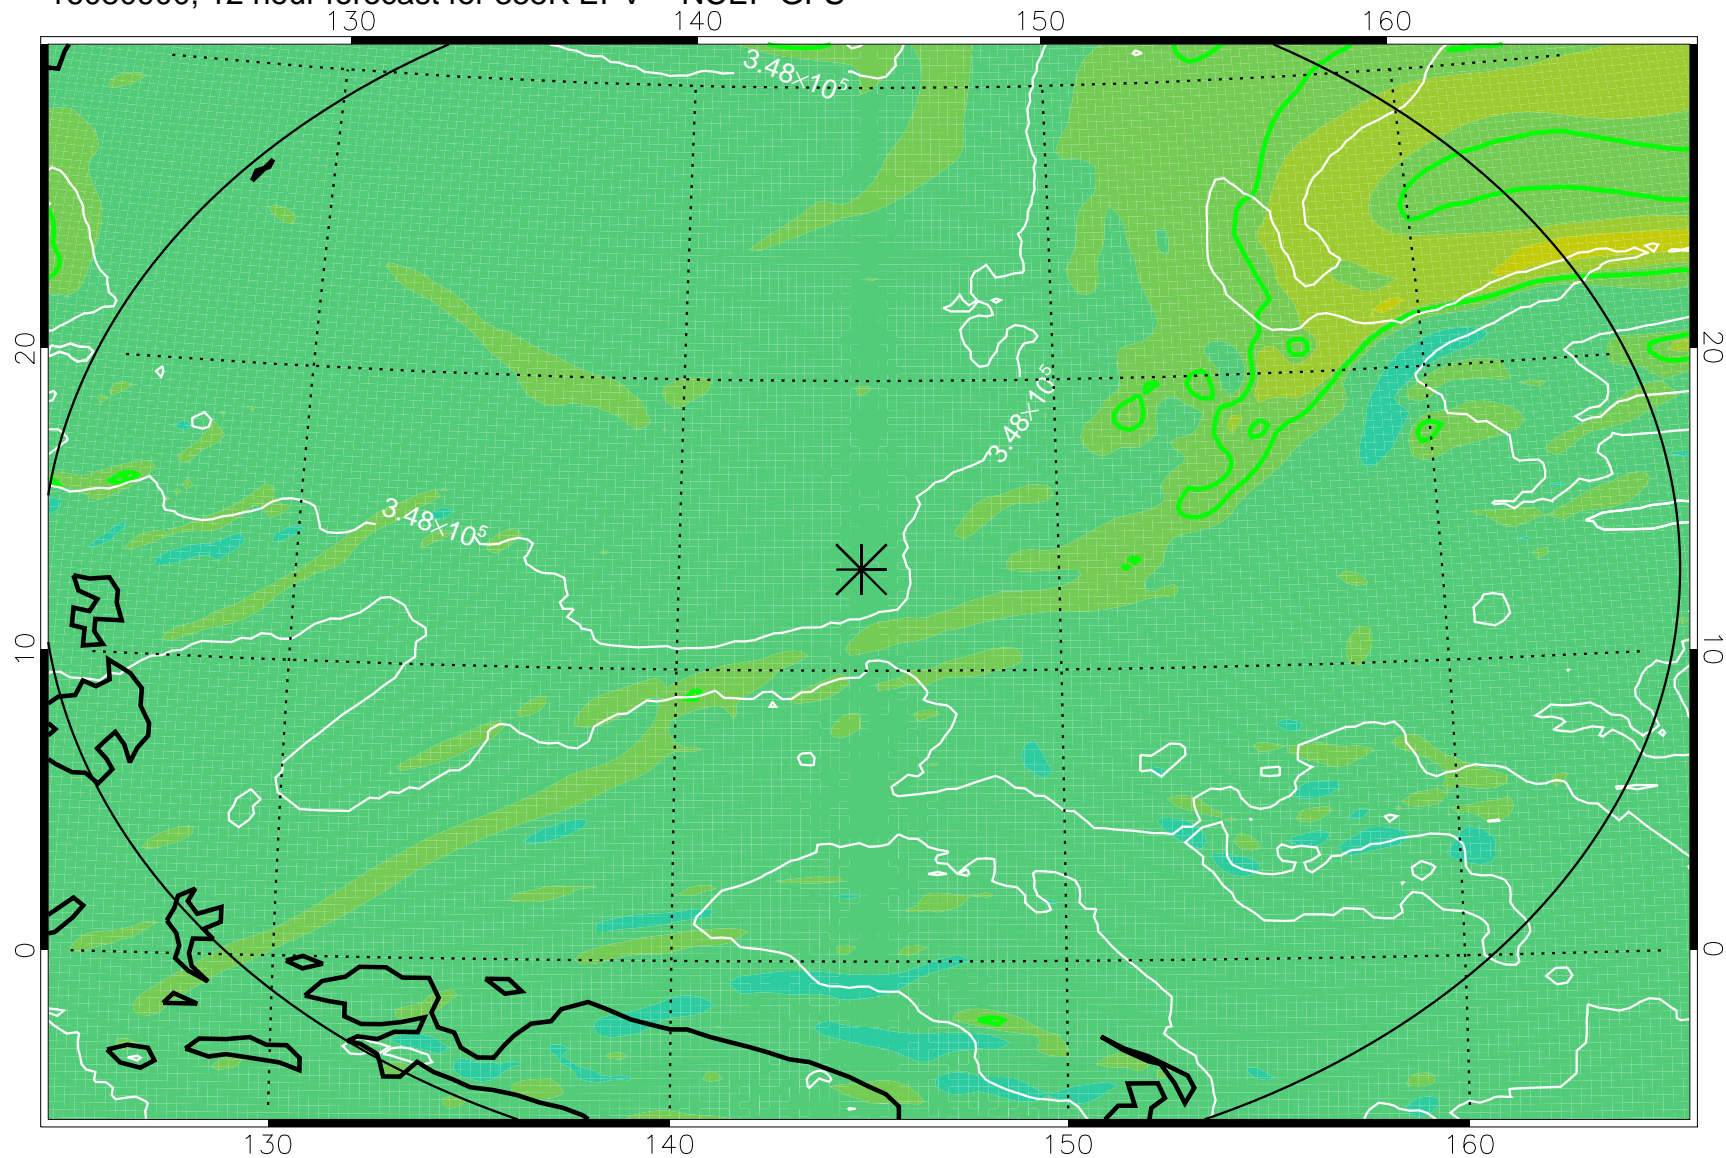

16080818, 6 hour forecast for 355K EPV -- NCEP GFS

355K Montgomery Streamfunction, white  
EPV Tropopause (2 PVU) Position  
Range ring of 2304 km

16080900, 12 hour forecast for 355K EPV -- NCEP GFS

355K Montgomery Streamfunction, white  
EPV Tropopause (2 PVU) Position  
Range ring of 2304 km

16080906, 18 hour forecast for 355K EPV -- NCEP GFS

355K Montgomery Streamfunction, white  
EPV Tropopause (2 PVU) Position  
Range ring of 2304 km

16080912, 24 hour forecast for 355K EPV -- NCEP GFS

355K Montgomery Streamfunction, white  
EPV Tropopause (2 PVU) Position  
Range ring of 2304 km

16080918, 30 hour forecast for 355K EPV -- NCEP GFS

355K Montgomery Streamfunction, white  
EPV Tropopause (2 PVU) Position  
Range ring of 2304 km

16081000, 36 hour forecast for 355K EPV -- NCEP GFS

355K Montgomery Streamfunction, white  
EPV Tropopause (2 PVU) Position  
Range ring of 2304 km

16081006, 42 hour forecast for 355K EPV -- NCEP GFS

355K Montgomery Streamfunction, white  
EPV Tropopause (2 PVU) Position  
Range ring of 2304 km

16081012, 48 hour forecast for 355K EPV -- NCEP GFS

355K Montgomery Streamfunction, white  
EPV Tropopause (2 PVU) Position  
Range ring of 2304 km