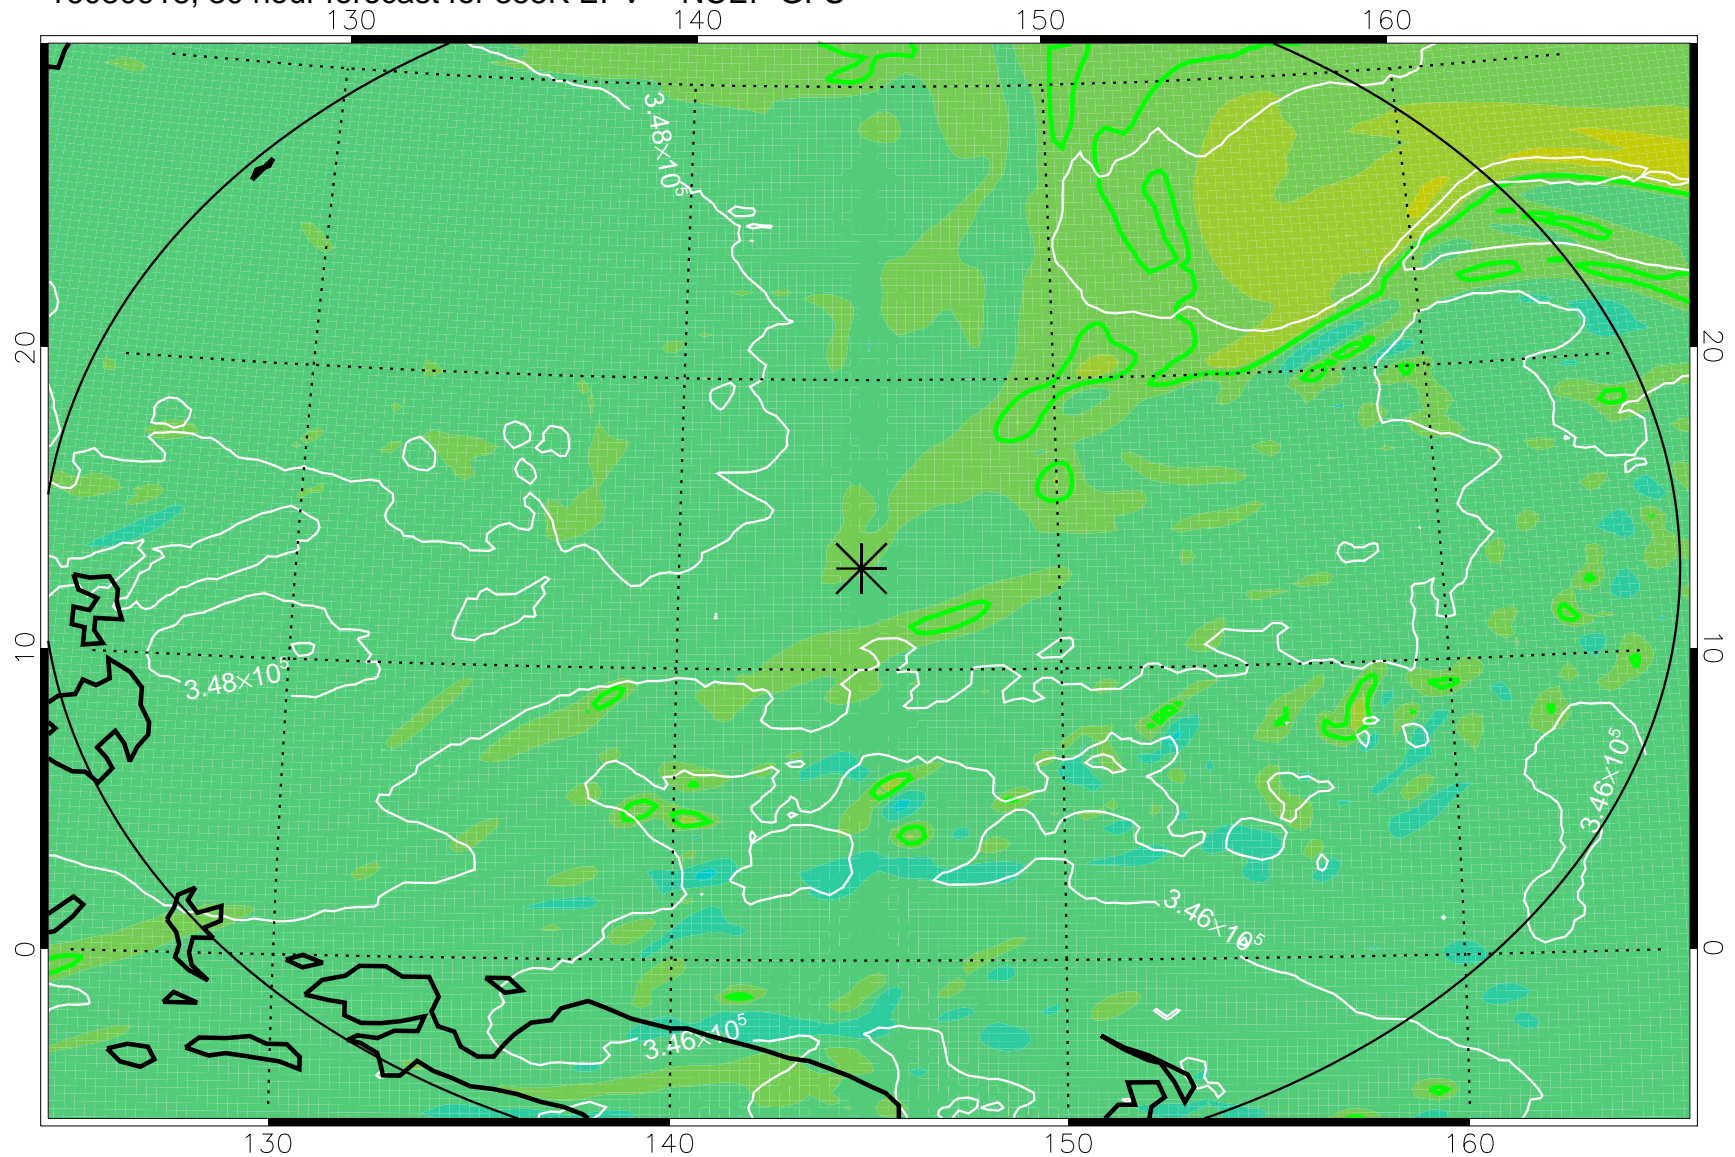

16080818, 6 hour forecast for 355K EPV -- NCEP GFS

355K Montgomery Streamfunction, white  
EPV Tropopause (2 PVU) Position  
Range ring of 2304 km

16080900, 12 hour forecast for 355K EPV -- NCEP GFS

355K Montgomery Streamfunction, white  
EPV Tropopause (2 PVU) Position  
Range ring of 2304 km

16080906, 18 hour forecast for 355K EPV -- NCEP GFS

355K Montgomery Streamfunction, white  
EPV Tropopause (2 PVU) Position  
Range ring of 2304 km

16080912, 24 hour forecast for 355K EPV -- NCEP GFS

355K Montgomery Streamfunction, white  
EPV Tropopause (2 PVU) Position  
Range ring of 2304 km

16080918, 30 hour forecast for 355K EPV -- NCEP GFS

355K Montgomery Streamfunction, white  
EPV Tropopause (2 PVU) Position  
Range ring of 2304 km

16081000, 36 hour forecast for 355K EPV -- NCEP GFS

355K Montgomery Streamfunction, white  
EPV Tropopause (2 PVU) Position  
Range ring of 2304 km

16081006, 42 hour forecast for 355K EPV -- NCEP GFS

355K Montgomery Streamfunction, white  
EPV Tropopause (2 PVU) Position  
Range ring of 2304 km

16081012, 48 hour forecast for 355K EPV -- NCEP GFS

355K Montgomery Streamfunction, white  
EPV Tropopause (2 PVU) Position  
Range ring of 2304 km