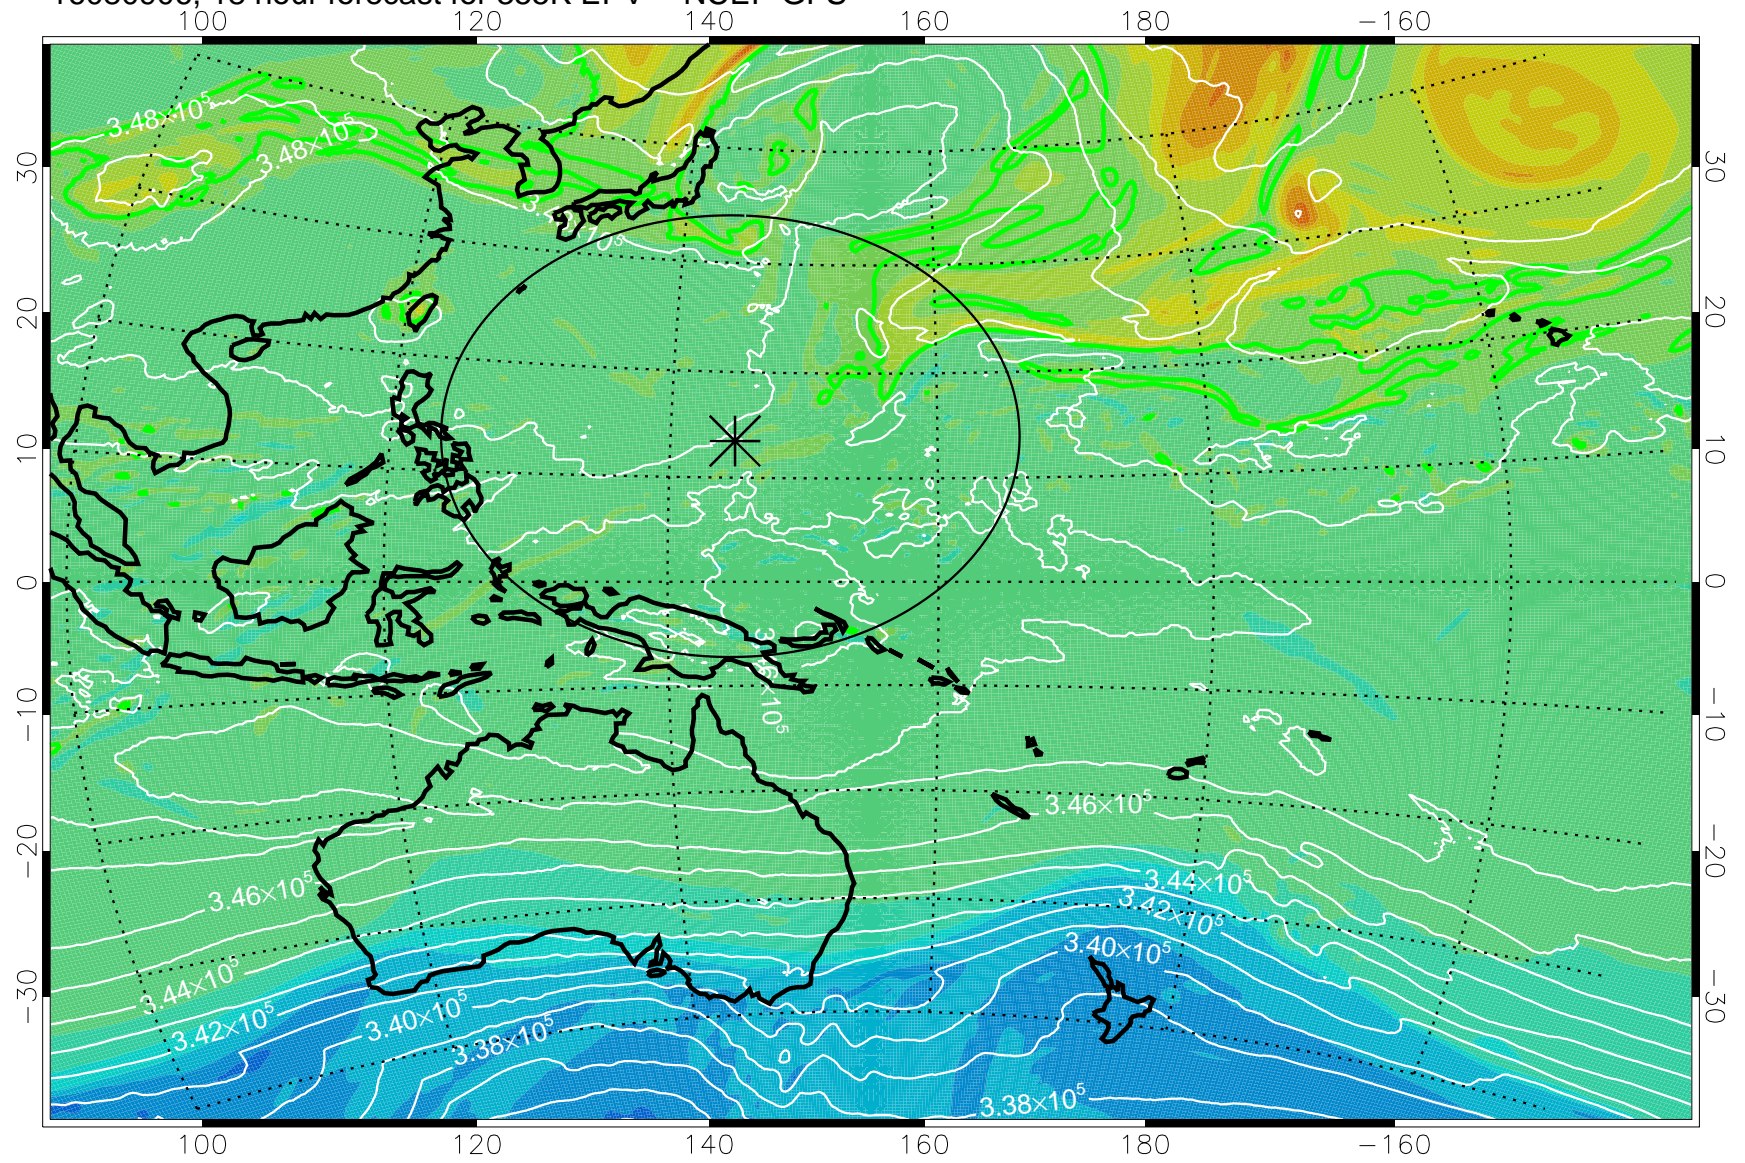

16080818, 6 hour forecast for 355K EPV -- NCEP GFS

355K Montgomery Streamfunction, white  
EPV Tropopause (2 PVU) Position  
Range ring of 2304 km

16080900, 12 hour forecast for 355K EPV -- NCEP GFS

355K Montgomery Streamfunction, white  
EPV Tropopause (2 PVU) Position  
Range ring of 2304 km

16080906, 18 hour forecast for 355K EPV -- NCEP GFS

355K Montgomery Streamfunction, white  
EPV Tropopause (2 PVU) Position  
Range ring of 2304 km

16080912, 24 hour forecast for 355K EPV -- NCEP GFS

355K Montgomery Streamfunction, white  
EPV Tropopause (2 PVU) Position  
Range ring of 2304 km

16080918, 30 hour forecast for 355K EPV -- NCEP GFS

355K Montgomery Streamfunction, white  
EPV Tropopause (2 PVU) Position  
Range ring of 2304 km

16081000, 36 hour forecast for 355K EPV -- NCEP GFS

355K Montgomery Streamfunction, white  
EPV Tropopause (2 PVU) Position  
Range ring of 2304 km

16081006, 42 hour forecast for 355K EPV -- NCEP GFS

355K Montgomery Streamfunction, white  
EPV Tropopause (2 PVU) Position  
Range ring of 2304 km

16081012, 48 hour forecast for 355K EPV -- NCEP GFS

355K Montgomery Streamfunction, white  
EPV Tropopause (2 PVU) Position  
Range ring of 2304 km