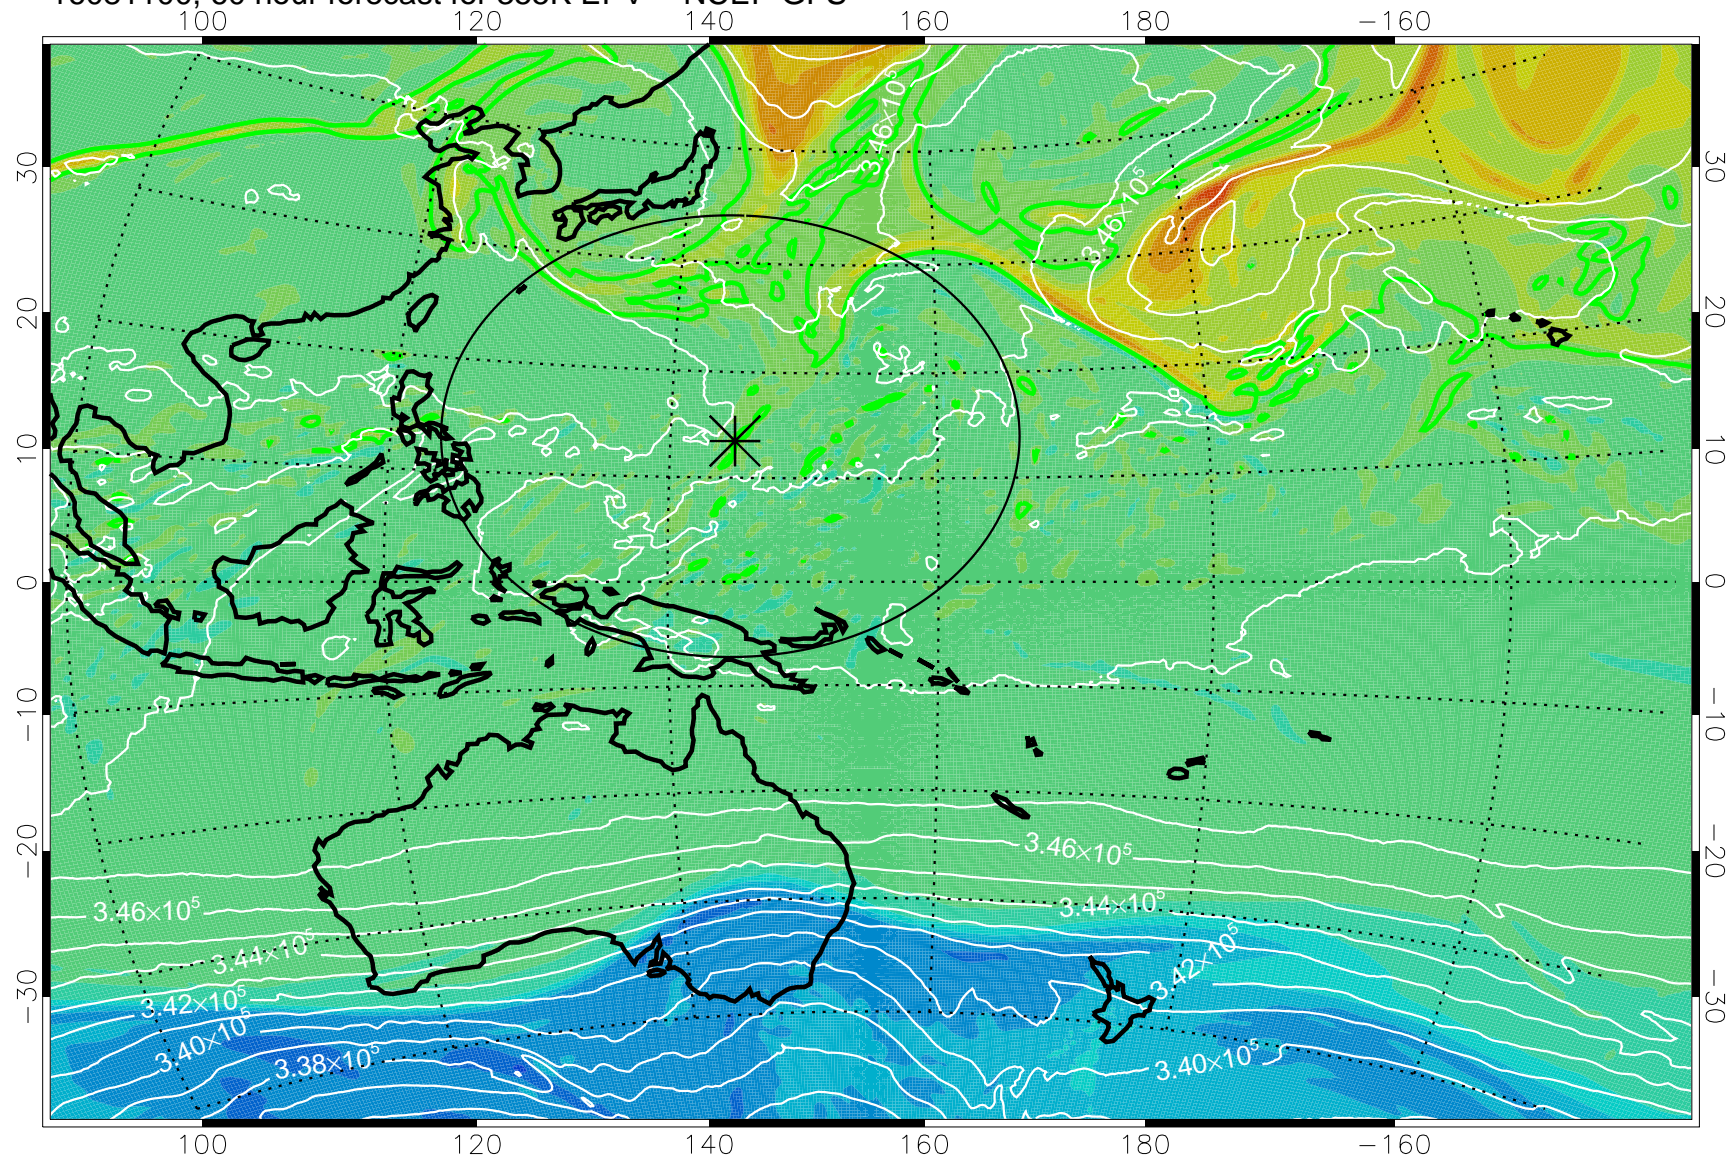

16081006, 42 hour forecast for 355K EPV -- NCEP GFS

355K Montgomery Streamfunction, white  
EPV Tropopause (2 PVU) Position  
Range ring of 2304 km

16081012, 48 hour forecast for 355K EPV -- NCEP GFS

355K Montgomery Streamfunction, white  
EPV Tropopause (2 PVU) Position  
Range ring of 2304 km

16081018, 54 hour forecast for 355K EPV -- NCEP GFS

355K Montgomery Streamfunction, white  
EPV Tropopause (2 PVU) Position  
Range ring of 2304 km

16081100, 60 hour forecast for 355K EPV -- NCEP GFS

355K Montgomery Streamfunction, white  
EPV Tropopause (2 PVU) Position  
Range ring of 2304 km

16081106, 66 hour forecast for 355K EPV -- NCEP GFS

355K Montgomery Streamfunction, white  
EPV Tropopause (2 PVU) Position  
Range ring of 2304 km

16081112, 72 hour forecast for 355K EPV -- NCEP GFS

355K Montgomery Streamfunction, white  
EPV Tropopause (2 PVU) Position  
Range ring of 2304 km

16081118, 78 hour forecast for 355K EPV -- NCEP GFS

355K Montgomery Streamfunction, white  
EPV Tropopause (2 PVU) Position  
Range ring of 2304 km

16081200, 84 hour forecast for 355K EPV -- NCEP GFS

355K Montgomery Streamfunction, white  
EPV Tropopause (2 PVU) Position  
Range ring of 2304 km