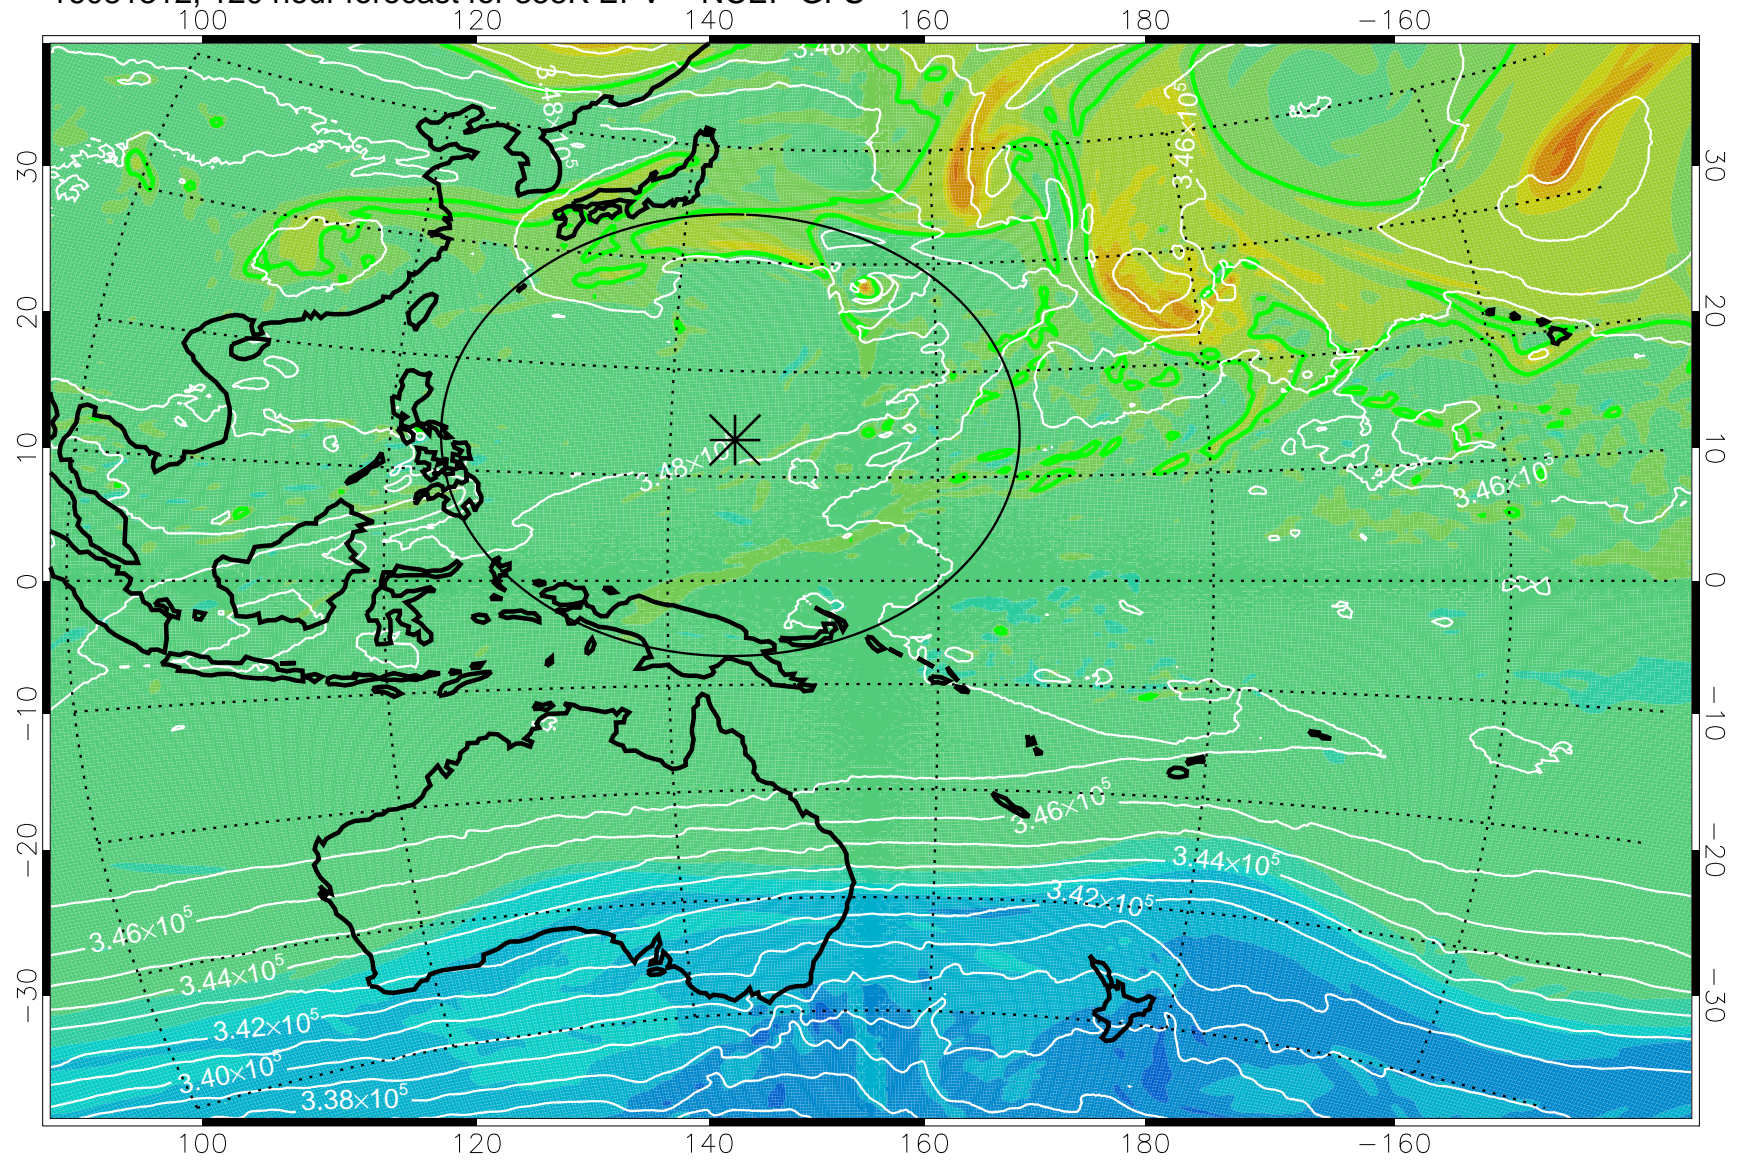

16081206, 90 hour forecast for 355K EPV -- NCEP GFS

355K Montgomery Streamfunction, white  
EPV Tropopause (2 PVU) Position  
Range ring of 2304 km

16081212, 96 hour forecast for 355K EPV -- NCEP GFS

355K Montgomery Streamfunction, white  
EPV Tropopause (2 PVU) Position  
Range ring of 2304 km

16081218, 102 hour forecast for 355K EPV -- NCEP GFS

355K Montgomery Streamfunction, white  
EPV Tropopause (2 PVU) Position  
Range ring of 2304 km

16081300, 108 hour forecast for 355K EPV -- NCEP GFS

355K Montgomery Streamfunction, white  
EPV Tropopause (2 PVU) Position  
Range ring of 2304 km

16081306, 114 hour forecast for 355K EPV -- NCEP GFS

355K Montgomery Streamfunction, white  
EPV Tropopause (2 PVU) Position  
Range ring of 2304 km

16081312, 120 hour forecast for 355K EPV -- NCEP GFS

355K Montgomery Streamfunction, white  
EPV Tropopause (2 PVU) Position  
Range ring of 2304 km