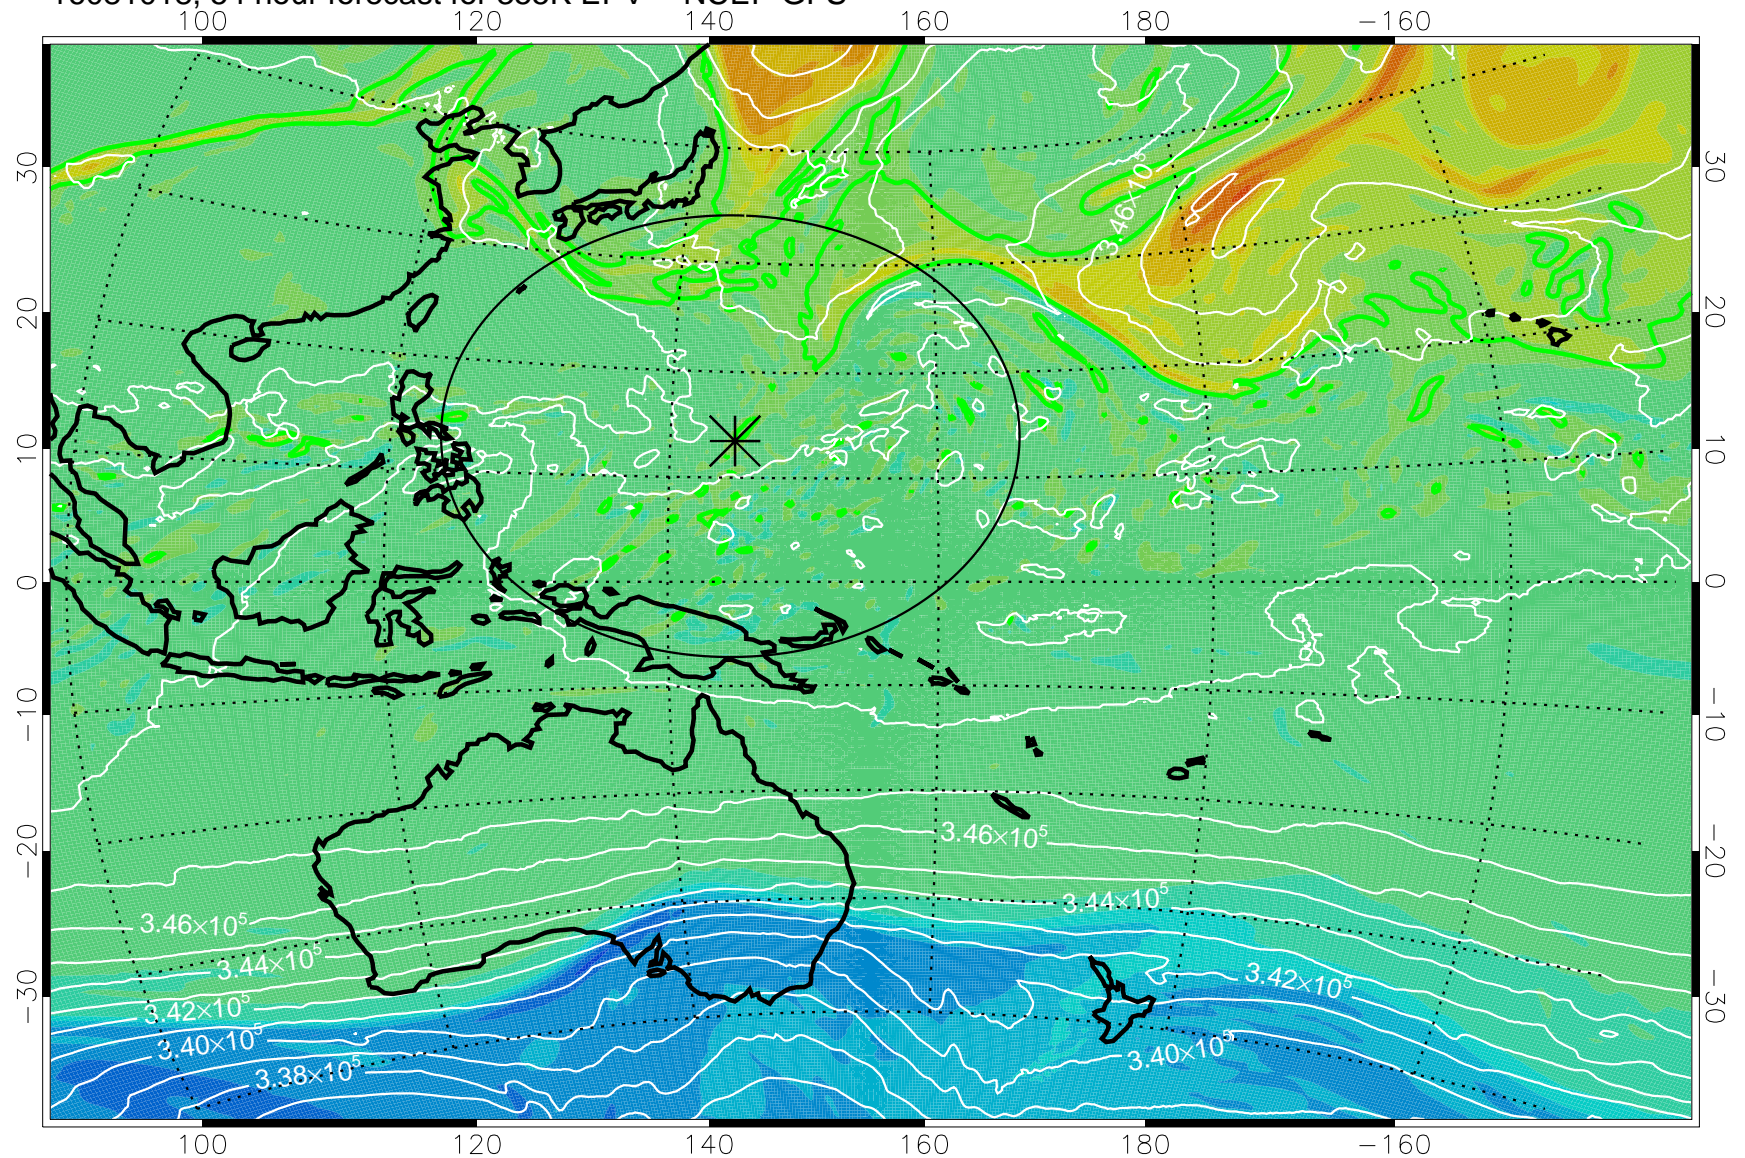

16080918, 30 hour forecast for 355K EPV -- NCEP GFS

355K Montgomery Streamfunction, white  
EPV Tropopause (2 PVU) Position  
Range ring of 2304 km

16081000, 36 hour forecast for 355K EPV -- NCEP GFS

355K Montgomery Streamfunction, white  
EPV Tropopause (2 PVU) Position  
Range ring of 2304 km

16081006, 42 hour forecast for 355K EPV -- NCEP GFS

355K Montgomery Streamfunction, white  
EPV Tropopause (2 PVU) Position  
Range ring of 2304 km

16081012, 48 hour forecast for 355K EPV -- NCEP GFS

355K Montgomery Streamfunction, white  
EPV Tropopause (2 PVU) Position  
Range ring of 2304 km

16081018, 54 hour forecast for 355K EPV -- NCEP GFS

355K Montgomery Streamfunction, white  
EPV Tropopause (2 PVU) Position  
Range ring of 2304 km

16081100, 60 hour forecast for 355K EPV -- NCEP GFS

355K Montgomery Streamfunction, white  
EPV Tropopause (2 PVU) Position  
Range ring of 2304 km

16081106, 66 hour forecast for 355K EPV -- NCEP GFS

355K Montgomery Streamfunction, white  
EPV Tropopause (2 PVU) Position  
Range ring of 2304 km

16081112, 72 hour forecast for 355K EPV -- NCEP GFS

355K Montgomery Streamfunction, white  
EPV Tropopause (2 PVU) Position  
Range ring of 2304 km