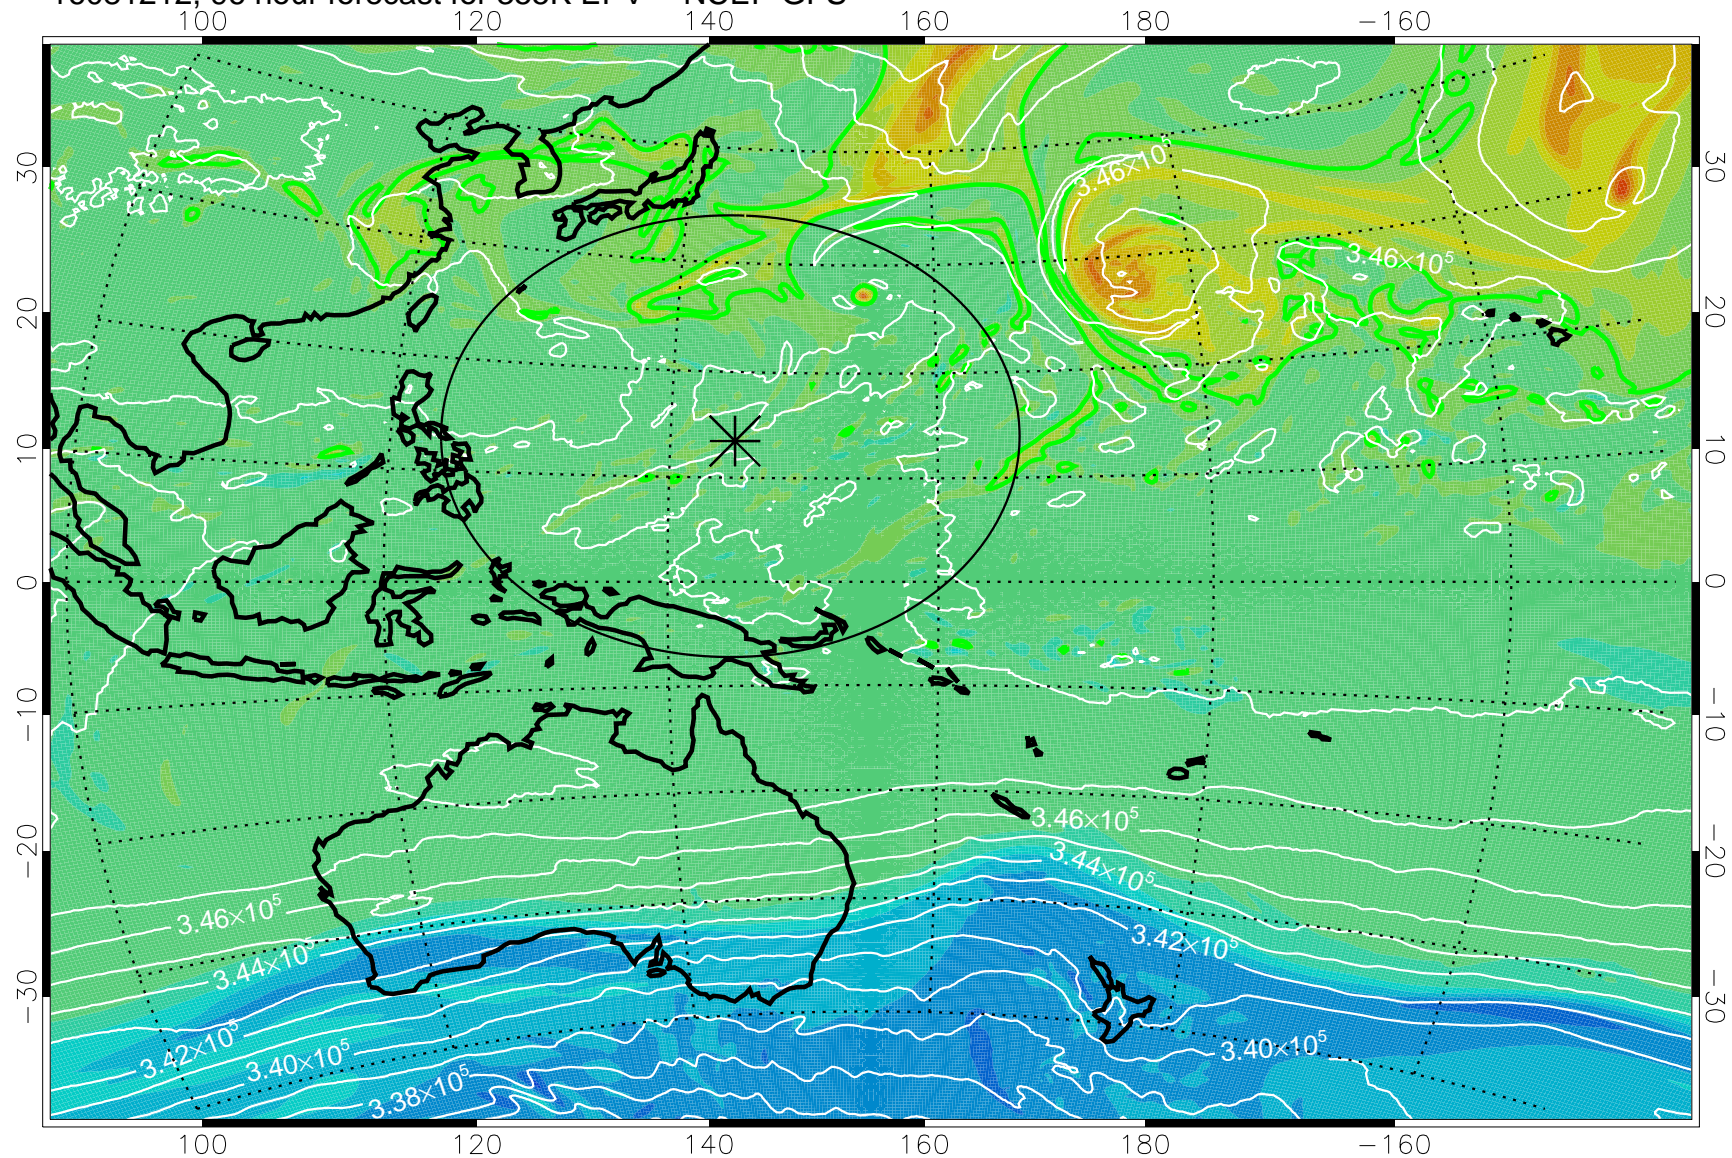

16081106, 66 hour forecast for 355K EPV -- NCEP GFS

355K Montgomery Streamfunction, white  
EPV Tropopause (2 PVU) Position  
Range ring of 2304 km

16081112, 72 hour forecast for 355K EPV -- NCEP GFS

355K Montgomery Streamfunction, white  
EPV Tropopause (2 PVU) Position  
Range ring of 2304 km

16081118, 78 hour forecast for 355K EPV -- NCEP GFS

355K Montgomery Streamfunction, white  
EPV Tropopause (2 PVU) Position  
Range ring of 2304 km

16081200, 84 hour forecast for 355K EPV -- NCEP GFS

355K Montgomery Streamfunction, white  
EPV Tropopause (2 PVU) Position  
Range ring of 2304 km

16081206, 90 hour forecast for 355K EPV -- NCEP GFS

355K Montgomery Streamfunction, white  
EPV Tropopause (2 PVU) Position  
Range ring of 2304 km

16081212, 96 hour forecast for 355K EPV -- NCEP GFS

355K Montgomery Streamfunction, white  
EPV Tropopause (2 PVU) Position  
Range ring of 2304 km

16081218, 102 hour forecast for 355K EPV -- NCEP GFS

355K Montgomery Streamfunction, white  
EPV Tropopause (2 PVU) Position  
Range ring of 2304 km

16081300, 108 hour forecast for 355K EPV -- NCEP GFS

355K Montgomery Streamfunction, white  
EPV Tropopause (2 PVU) Position  
Range ring of 2304 km