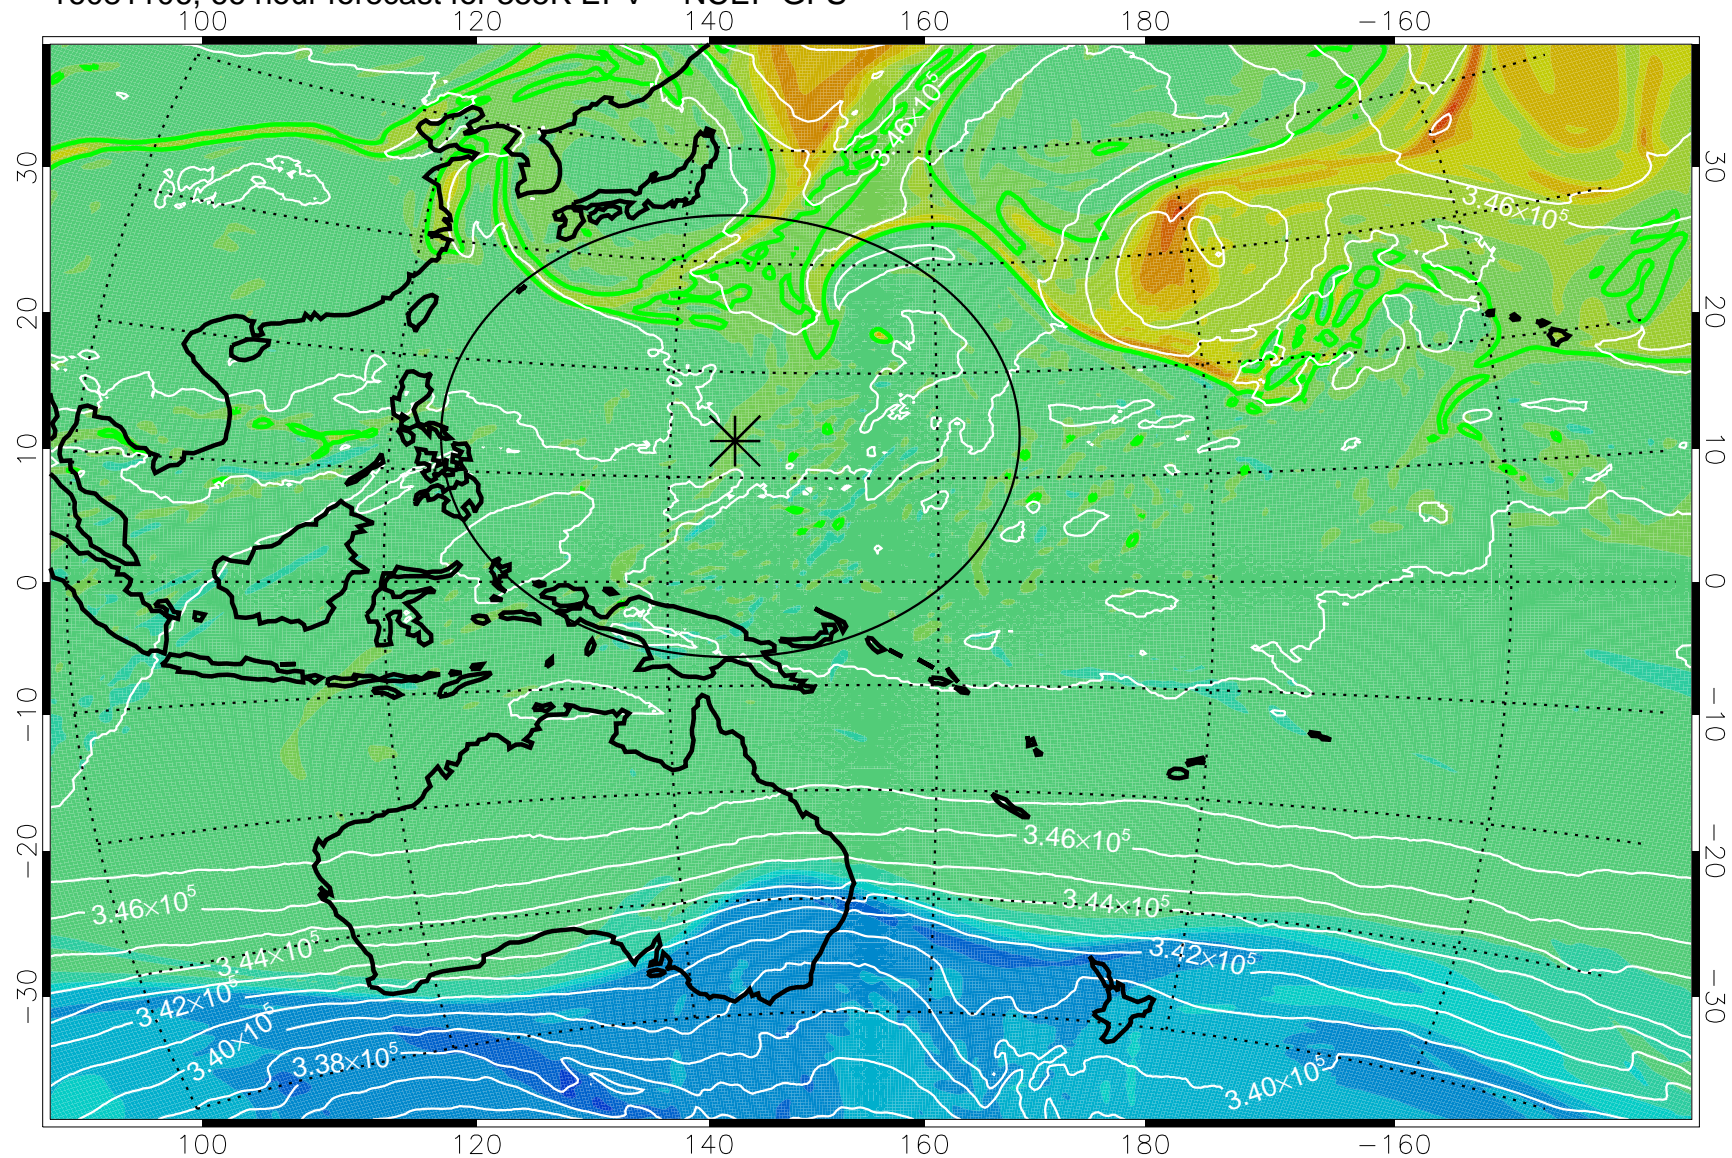

16081006, 42 hour forecast for 355K EPV -- NCEP GFS

355K Montgomery Streamfunction, white  
EPV Tropopause (2 PVU) Position  
Range ring of 2304 km

16081012, 48 hour forecast for 355K EPV -- NCEP GFS

355K Montgomery Streamfunction, white  
EPV Tropopause (2 PVU) Position  
Range ring of 2304 km

16081018, 54 hour forecast for 355K EPV -- NCEP GFS

355K Montgomery Streamfunction, white  
EPV Tropopause (2 PVU) Position  
Range ring of 2304 km

16081100, 60 hour forecast for 355K EPV -- NCEP GFS

355K Montgomery Streamfunction, white  
EPV Tropopause (2 PVU) Position  
Range ring of 2304 km

16081106, 66 hour forecast for 355K EPV -- NCEP GFS

355K Montgomery Streamfunction, white  
EPV Tropopause (2 PVU) Position  
Range ring of 2304 km

16081112, 72 hour forecast for 355K EPV -- NCEP GFS

355K Montgomery Streamfunction, white  
EPV Tropopause (2 PVU) Position  
Range ring of 2304 km

16081118, 78 hour forecast for 355K EPV -- NCEP GFS

355K Montgomery Streamfunction, white  
EPV Tropopause (2 PVU) Position  
Range ring of 2304 km

16081200, 84 hour forecast for 355K EPV -- NCEP GFS

355K Montgomery Streamfunction, white  
EPV Tropopause (2 PVU) Position  
Range ring of 2304 km