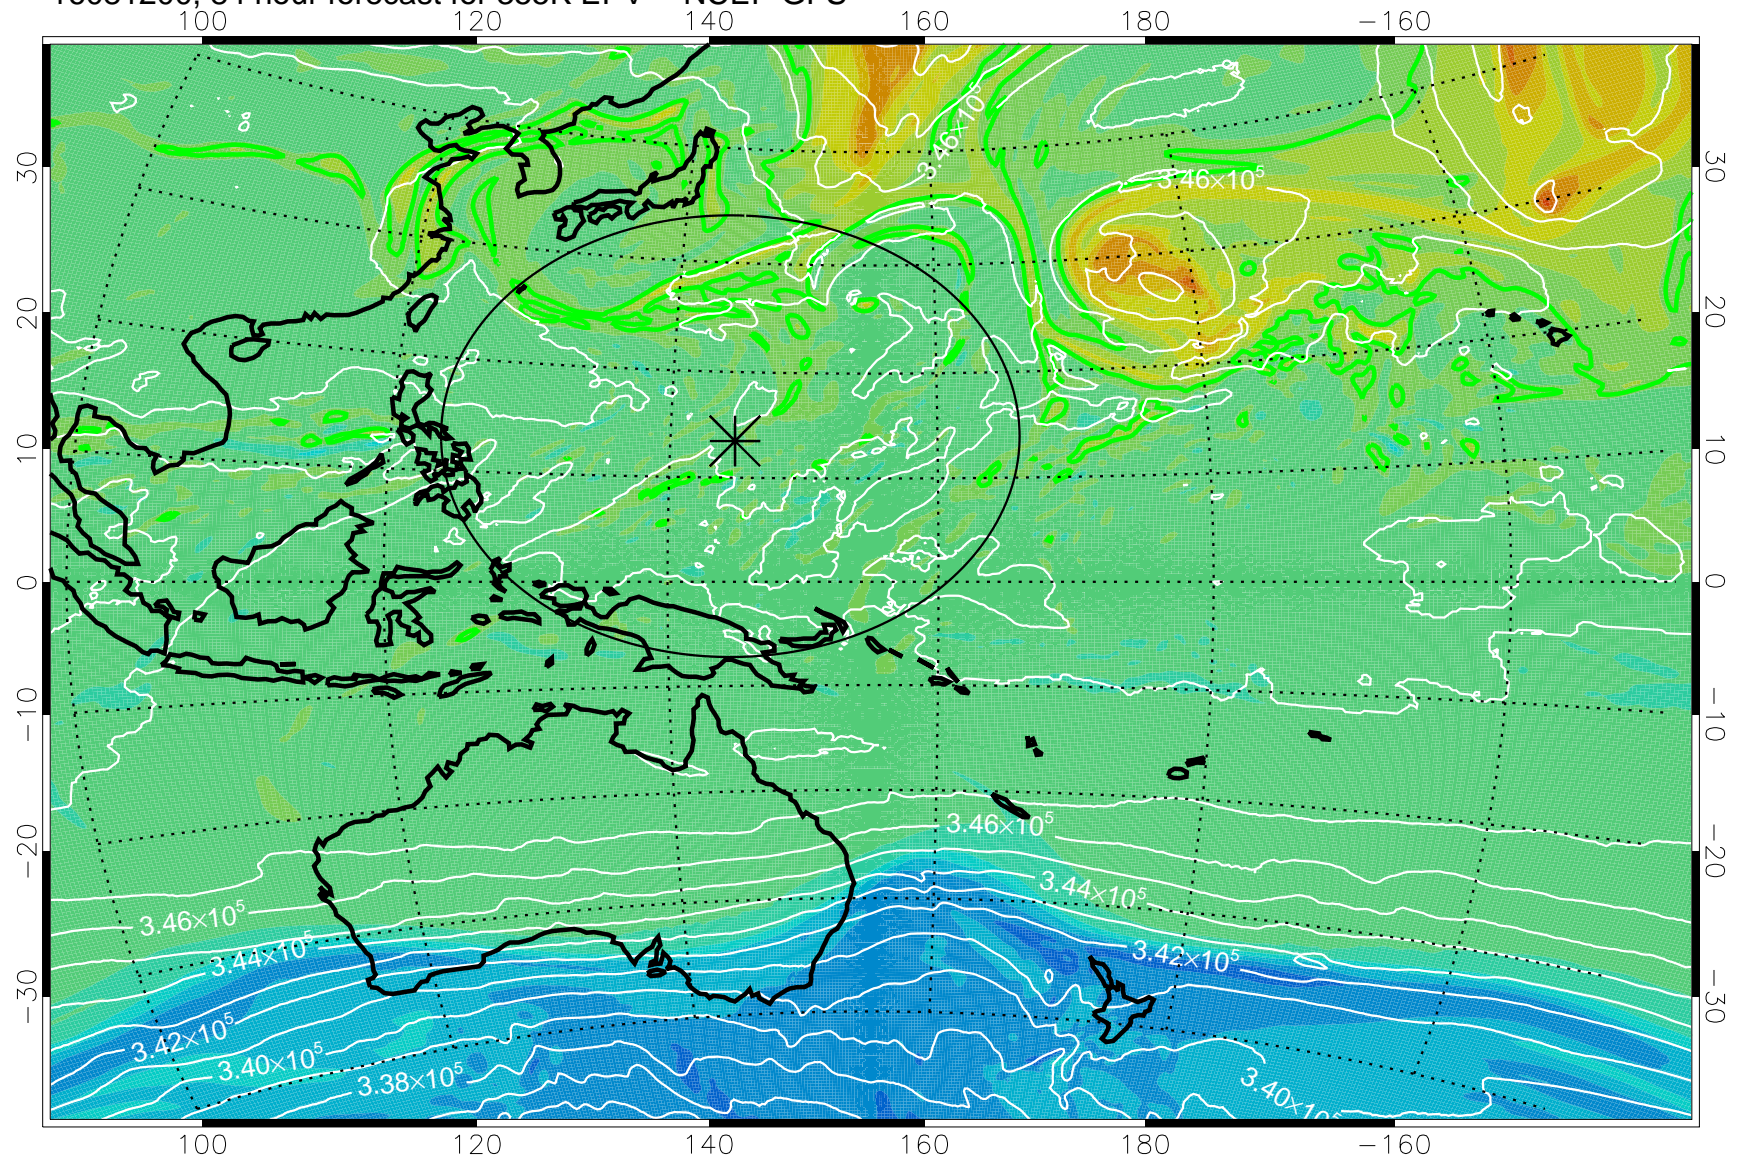

16081018, 54 hour forecast for 355K EPV -- NCEP GFS

355K Montgomery Streamfunction, white  
EPV Tropopause (2 PVU) Position  
Range ring of 2304 km

16081100, 60 hour forecast for 355K EPV -- NCEP GFS

355K Montgomery Streamfunction, white  
EPV Tropopause (2 PVU) Position  
Range ring of 2304 km

16081106, 66 hour forecast for 355K EPV -- NCEP GFS

355K Montgomery Streamfunction, white  
EPV Tropopause (2 PVU) Position  
Range ring of 2304 km

16081112, 72 hour forecast for 355K EPV -- NCEP GFS

355K Montgomery Streamfunction, white  
EPV Tropopause (2 PVU) Position  
Range ring of 2304 km

16081118, 78 hour forecast for 355K EPV -- NCEP GFS

355K Montgomery Streamfunction, white  
EPV Tropopause (2 PVU) Position  
Range ring of 2304 km

16081200, 84 hour forecast for 355K EPV -- NCEP GFS

355K Montgomery Streamfunction, white  
EPV Tropopause (2 PVU) Position  
Range ring of 2304 km

16081206, 90 hour forecast for 355K EPV -- NCEP GFS

355K Montgomery Streamfunction, white  
EPV Tropopause (2 PVU) Position  
Range ring of 2304 km

16081212, 96 hour forecast for 355K EPV -- NCEP GFS

355K Montgomery Streamfunction, white  
EPV Tropopause (2 PVU) Position  
Range ring of 2304 km