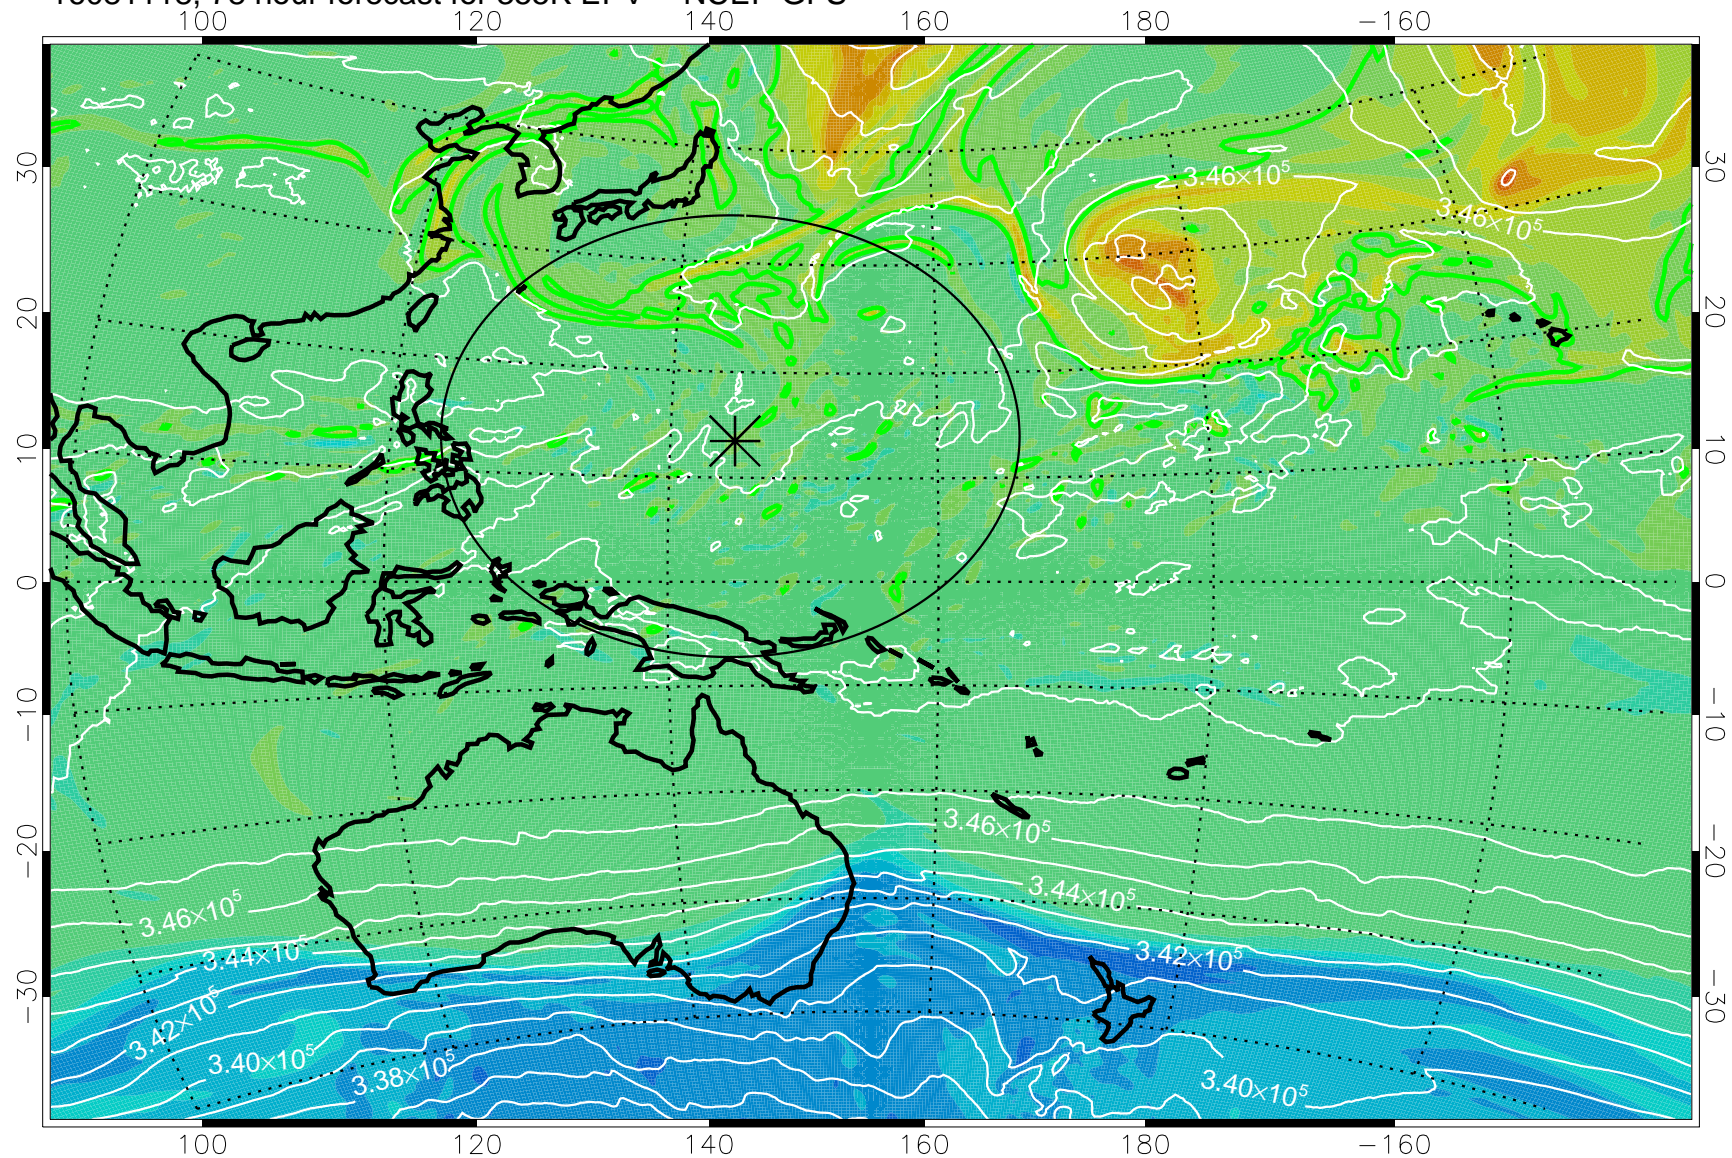

16081018, 54 hour forecast for 355K EPV -- NCEP GFS

355K Montgomery Streamfunction, white  
EPV Tropopause (2 PVU) Position  
Range ring of 2304 km

16081100, 60 hour forecast for 355K EPV -- NCEP GFS

355K Montgomery Streamfunction, white  
EPV Tropopause (2 PVU) Position  
Range ring of 2304 km

16081106, 66 hour forecast for 355K EPV -- NCEP GFS

355K Montgomery Streamfunction, white  
EPV Tropopause (2 PVU) Position  
Range ring of 2304 km

16081112, 72 hour forecast for 355K EPV -- NCEP GFS

355K Montgomery Streamfunction, white  
EPV Tropopause (2 PVU) Position  
Range ring of 2304 km

16081118, 78 hour forecast for 355K EPV -- NCEP GFS

355K Montgomery Streamfunction, white  
EPV Tropopause (2 PVU) Position  
Range ring of 2304 km

16081200, 84 hour forecast for 355K EPV -- NCEP GFS

355K Montgomery Streamfunction, white  
EPV Tropopause (2 PVU) Position  
Range ring of 2304 km

16081206, 90 hour forecast for 355K EPV -- NCEP GFS

355K Montgomery Streamfunction, white  
EPV Tropopause (2 PVU) Position  
Range ring of 2304 km

16081212, 96 hour forecast for 355K EPV -- NCEP GFS

355K Montgomery Streamfunction, white  
EPV Tropopause (2 PVU) Position  
Range ring of 2304 km