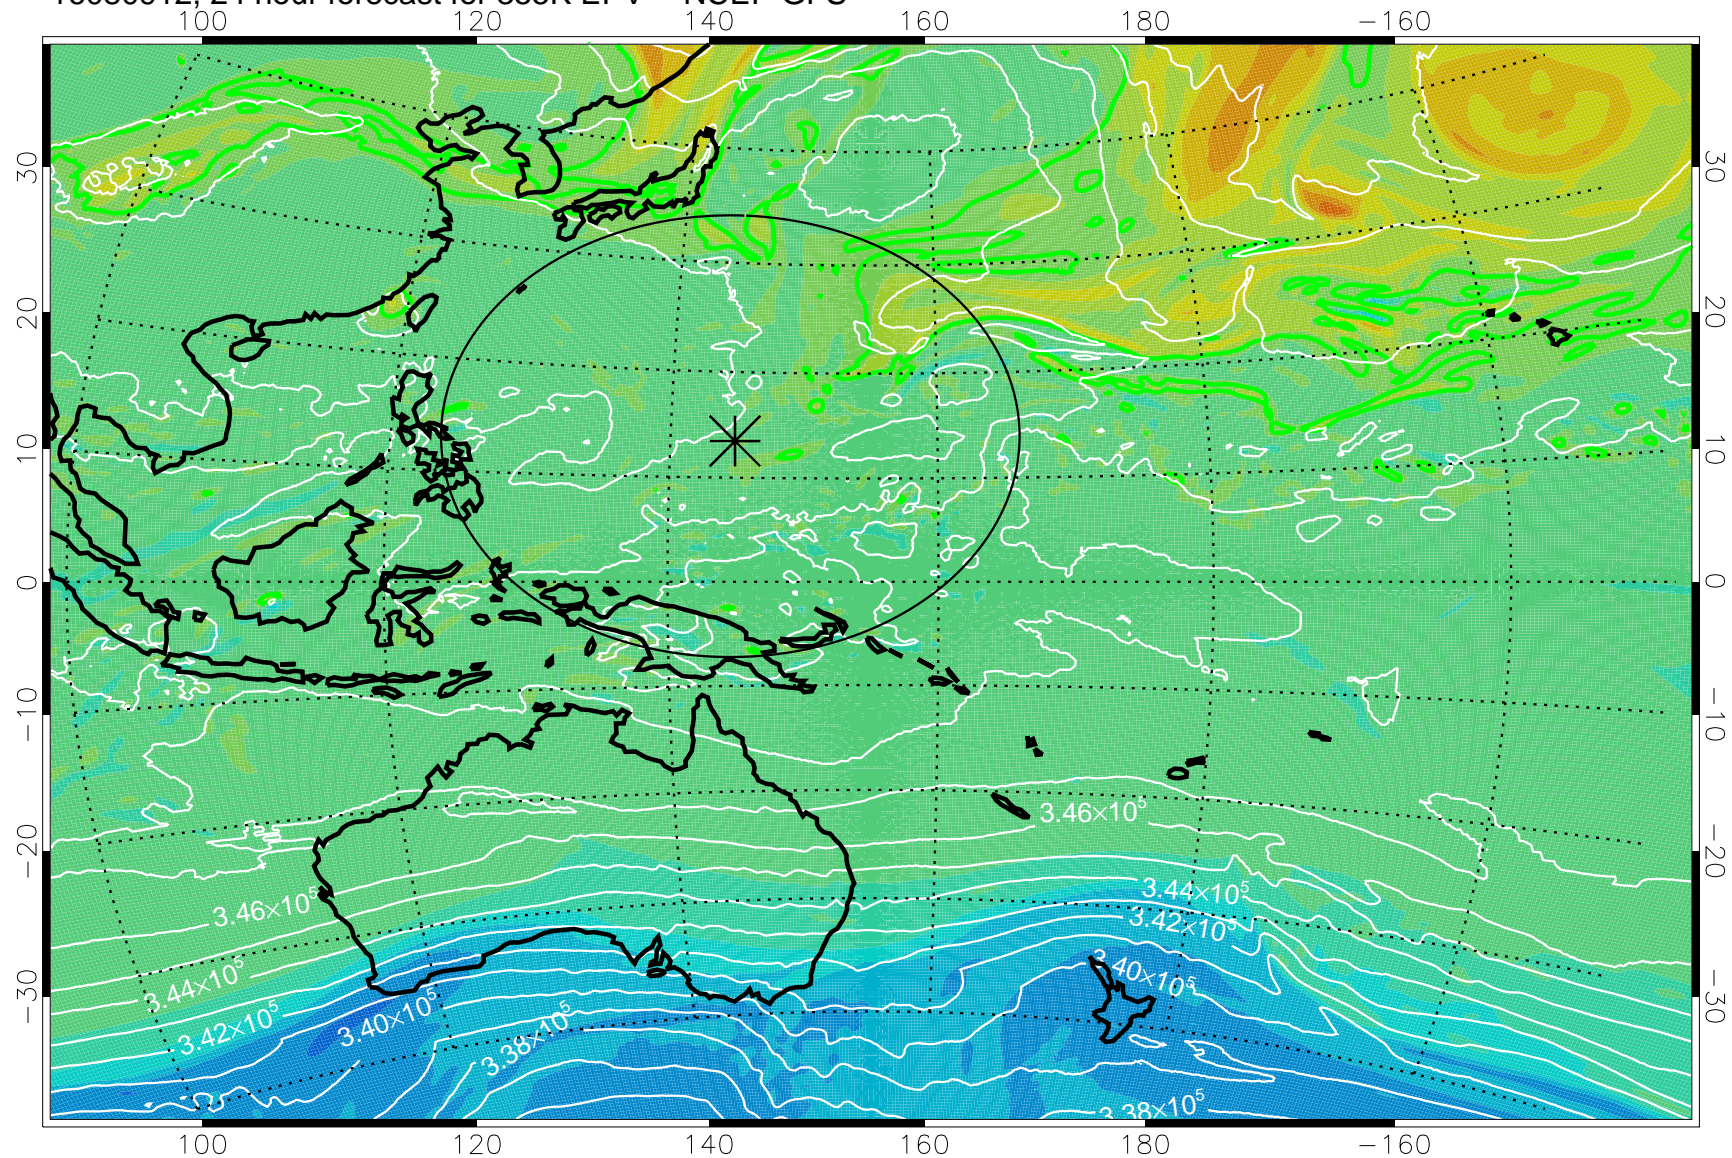

16080818, 6 hour forecast for 355K EPV -- NCEP GFS

355K Montgomery Streamfunction, white  
EPV Tropopause (2 PVU) Position  
Range ring of 2304 km

16080900, 12 hour forecast for 355K EPV -- NCEP GFS

355K Montgomery Streamfunction, white  
EPV Tropopause (2 PVU) Position  
Range ring of 2304 km

16080906, 18 hour forecast for 355K EPV -- NCEP GFS

355K Montgomery Streamfunction, white  
EPV Tropopause (2 PVU) Position  
Range ring of 2304 km

16080912, 24 hour forecast for 355K EPV -- NCEP GFS

355K Montgomery Streamfunction, white  
EPV Tropopause (2 PVU) Position  
Range ring of 2304 km

16080918, 30 hour forecast for 355K EPV -- NCEP GFS

355K Montgomery Streamfunction, white  
EPV Tropopause (2 PVU) Position  
Range ring of 2304 km

16081000, 36 hour forecast for 355K EPV -- NCEP GFS

355K Montgomery Streamfunction, white  
EPV Tropopause (2 PVU) Position  
Range ring of 2304 km

16081006, 42 hour forecast for 355K EPV -- NCEP GFS

355K Montgomery Streamfunction, white  
EPV Tropopause (2 PVU) Position  
Range ring of 2304 km

16081012, 48 hour forecast for 355K EPV -- NCEP GFS

355K Montgomery Streamfunction, white  
EPV Tropopause (2 PVU) Position  
Range ring of 2304 km