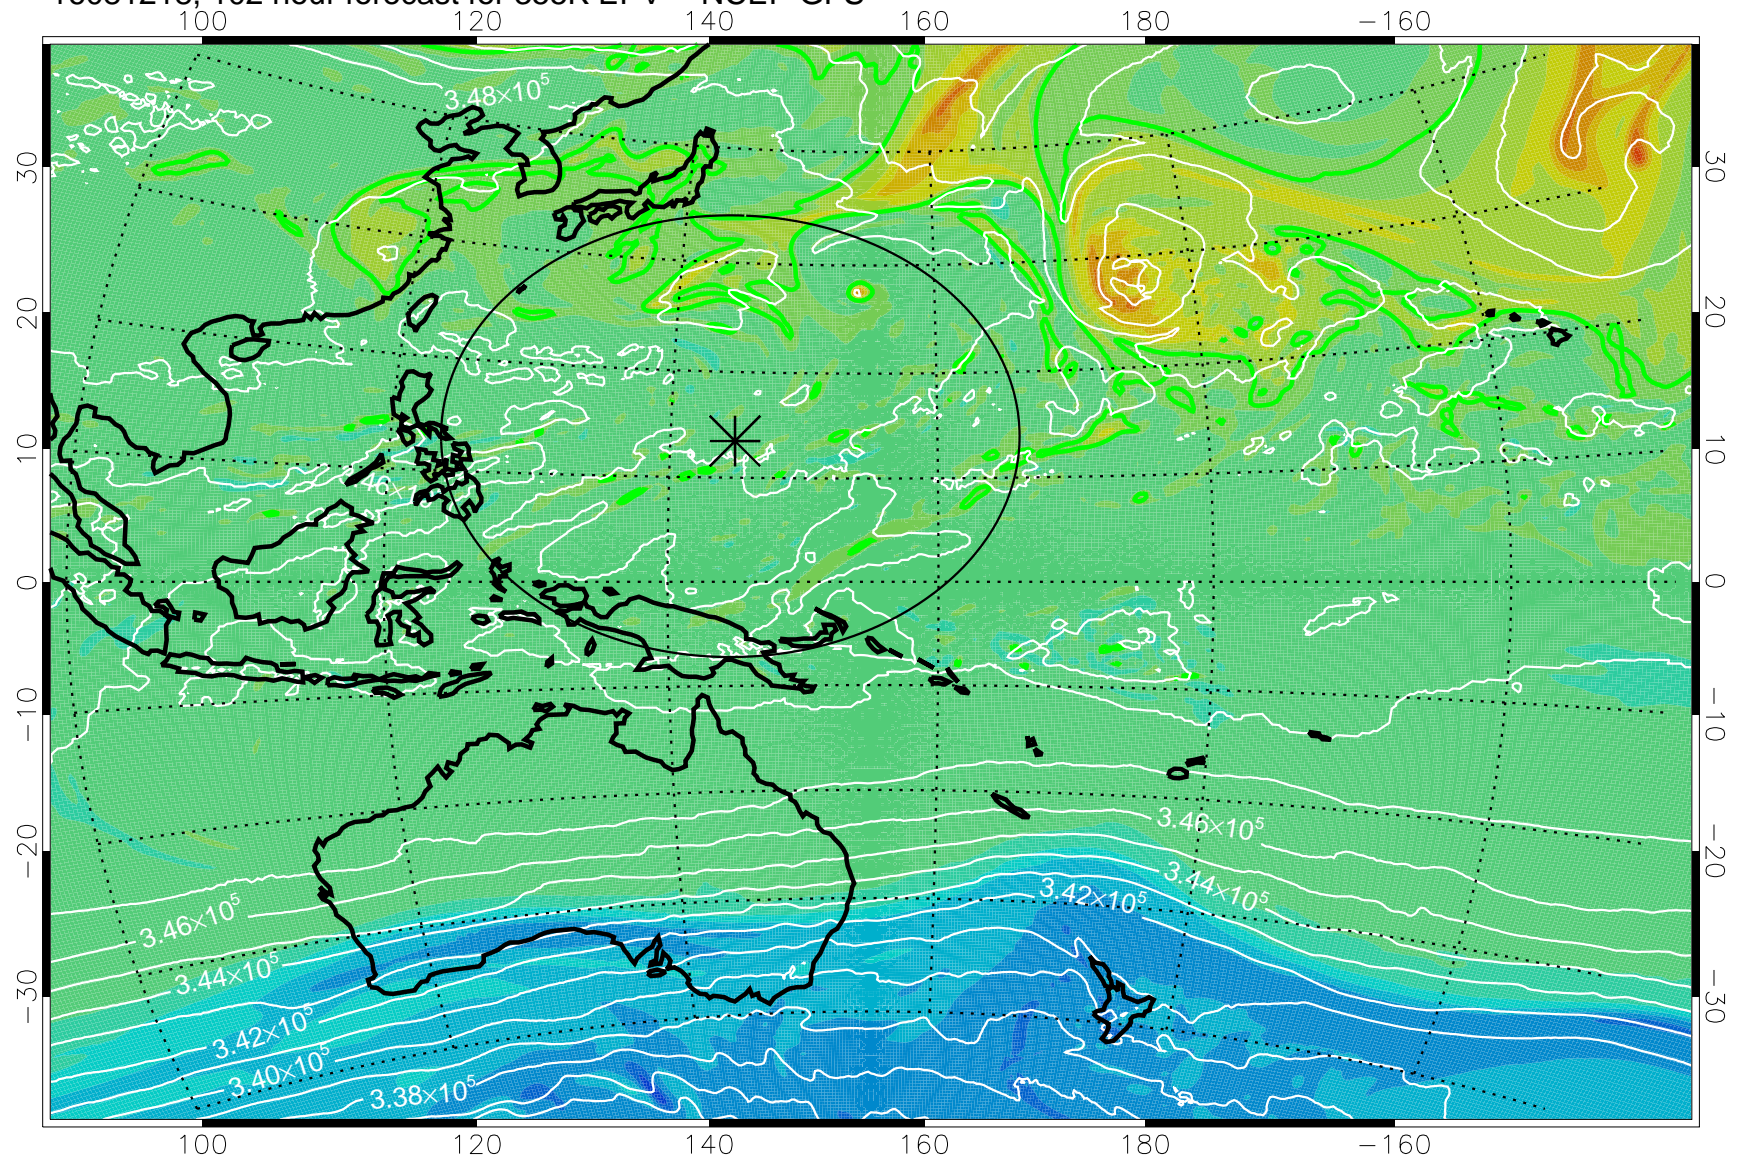

16081118, 78 hour forecast for 355K EPV -- NCEP GFS

355K Montgomery Streamfunction, white  
EPV Tropopause (2 PVU) Position  
Range ring of 2304 km

16081200, 84 hour forecast for 355K EPV -- NCEP GFS

355K Montgomery Streamfunction, white  
EPV Tropopause (2 PVU) Position  
Range ring of 2304 km

16081206, 90 hour forecast for 355K EPV -- NCEP GFS

355K Montgomery Streamfunction, white  
EPV Tropopause (2 PVU) Position  
Range ring of 2304 km

16081212, 96 hour forecast for 355K EPV -- NCEP GFS

355K Montgomery Streamfunction, white  
EPV Tropopause (2 PVU) Position  
Range ring of 2304 km

16081218, 102 hour forecast for 355K EPV -- NCEP GFS

355K Montgomery Streamfunction, white  
EPV Tropopause (2 PVU) Position  
Range ring of 2304 km

16081300, 108 hour forecast for 355K EPV -- NCEP GFS

355K Montgomery Streamfunction, white  
EPV Tropopause (2 PVU) Position  
Range ring of 2304 km

16081306, 114 hour forecast for 355K EPV -- NCEP GFS

355K Montgomery Streamfunction, white  
EPV Tropopause (2 PVU) Position  
Range ring of 2304 km

16081312, 120 hour forecast for 355K EPV -- NCEP GFS

355K Montgomery Streamfunction, white  
EPV Tropopause (2 PVU) Position  
Range ring of 2304 km