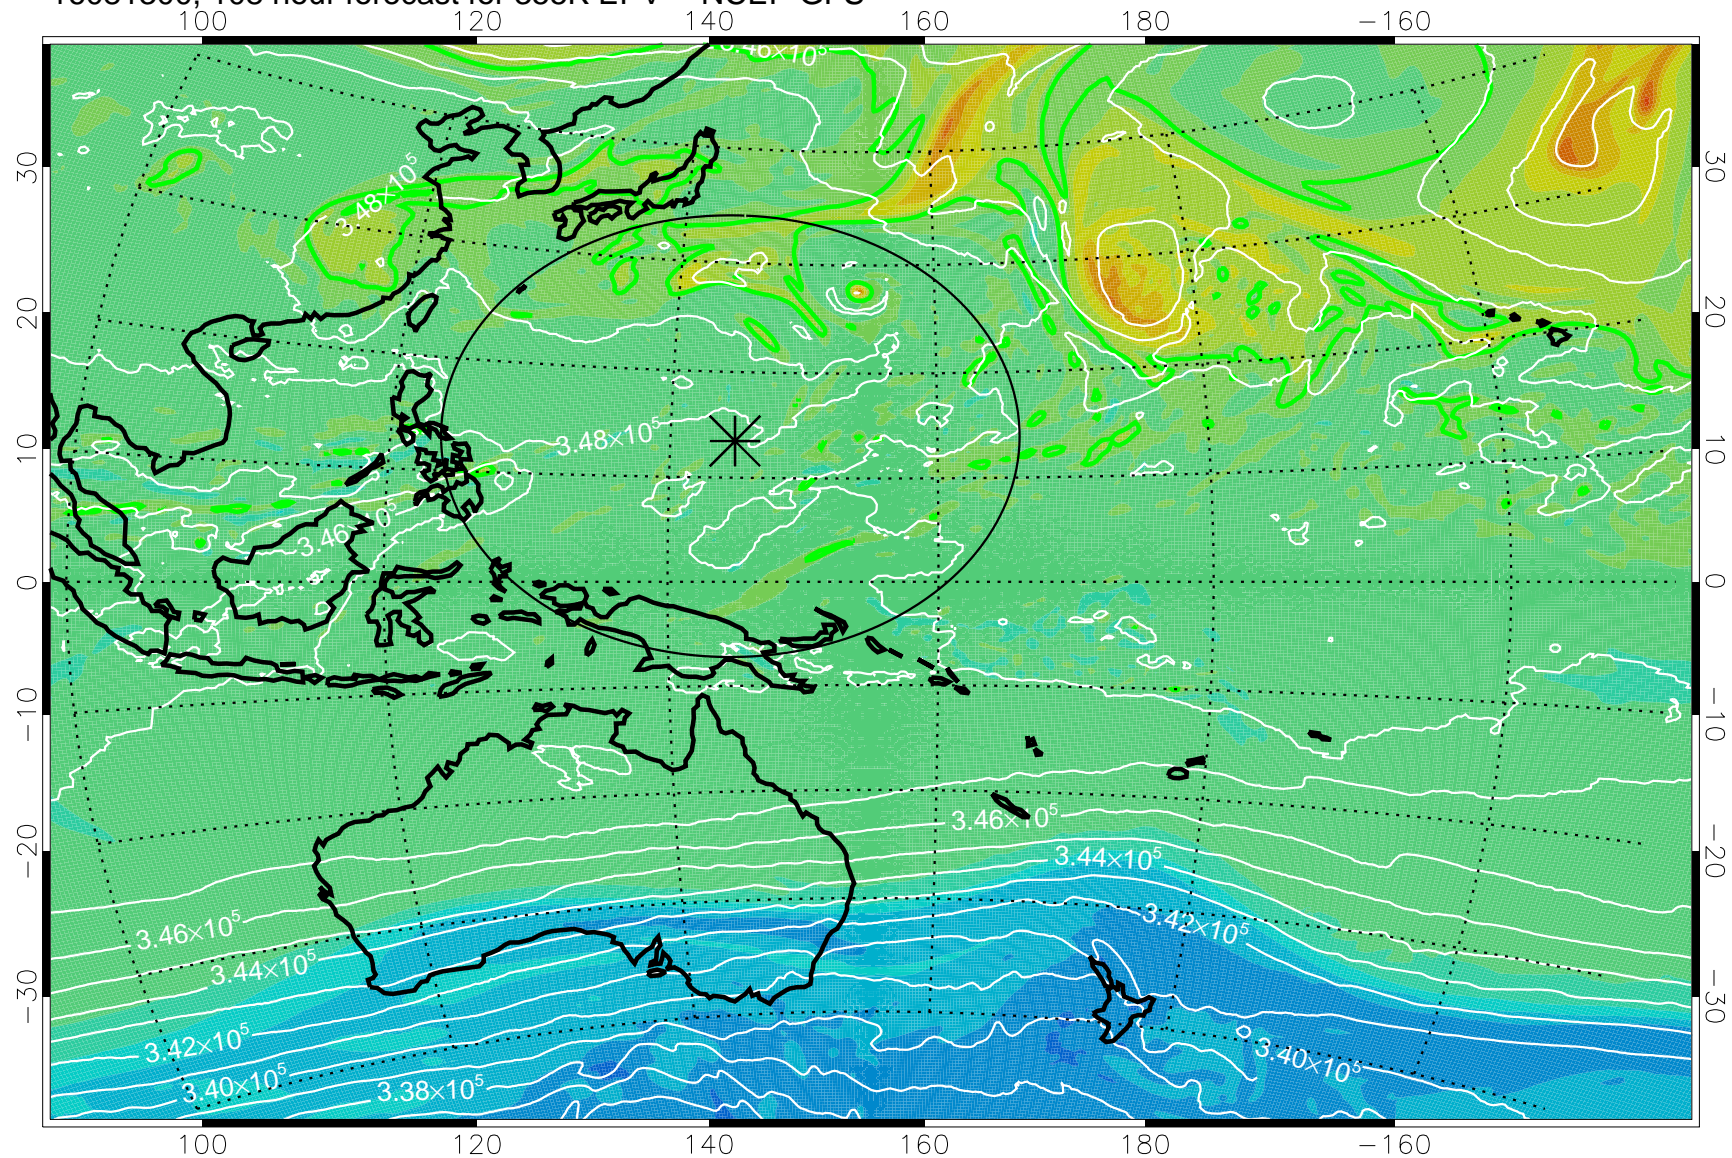

16081118, 78 hour forecast for 355K EPV -- NCEP GFS

355K Montgomery Streamfunction, white  
EPV Tropopause (2 PVU) Position  
Range ring of 2304 km

16081200, 84 hour forecast for 355K EPV -- NCEP GFS

355K Montgomery Streamfunction, white  
EPV Tropopause (2 PVU) Position  
Range ring of 2304 km

16081206, 90 hour forecast for 355K EPV -- NCEP GFS

355K Montgomery Streamfunction, white  
EPV Tropopause (2 PVU) Position  
Range ring of 2304 km

16081212, 96 hour forecast for 355K EPV -- NCEP GFS

355K Montgomery Streamfunction, white  
EPV Tropopause (2 PVU) Position  
Range ring of 2304 km

16081218, 102 hour forecast for 355K EPV -- NCEP GFS

355K Montgomery Streamfunction, white  
EPV Tropopause (2 PVU) Position  
Range ring of 2304 km

16081300, 108 hour forecast for 355K EPV -- NCEP GFS

355K Montgomery Streamfunction, white  
EPV Tropopause (2 PVU) Position  
Range ring of 2304 km

16081306, 114 hour forecast for 355K EPV -- NCEP GFS

355K Montgomery Streamfunction, white  
EPV Tropopause (2 PVU) Position  
Range ring of 2304 km

16081312, 120 hour forecast for 355K EPV -- NCEP GFS

355K Montgomery Streamfunction, white  
EPV Tropopause (2 PVU) Position  
Range ring of 2304 km