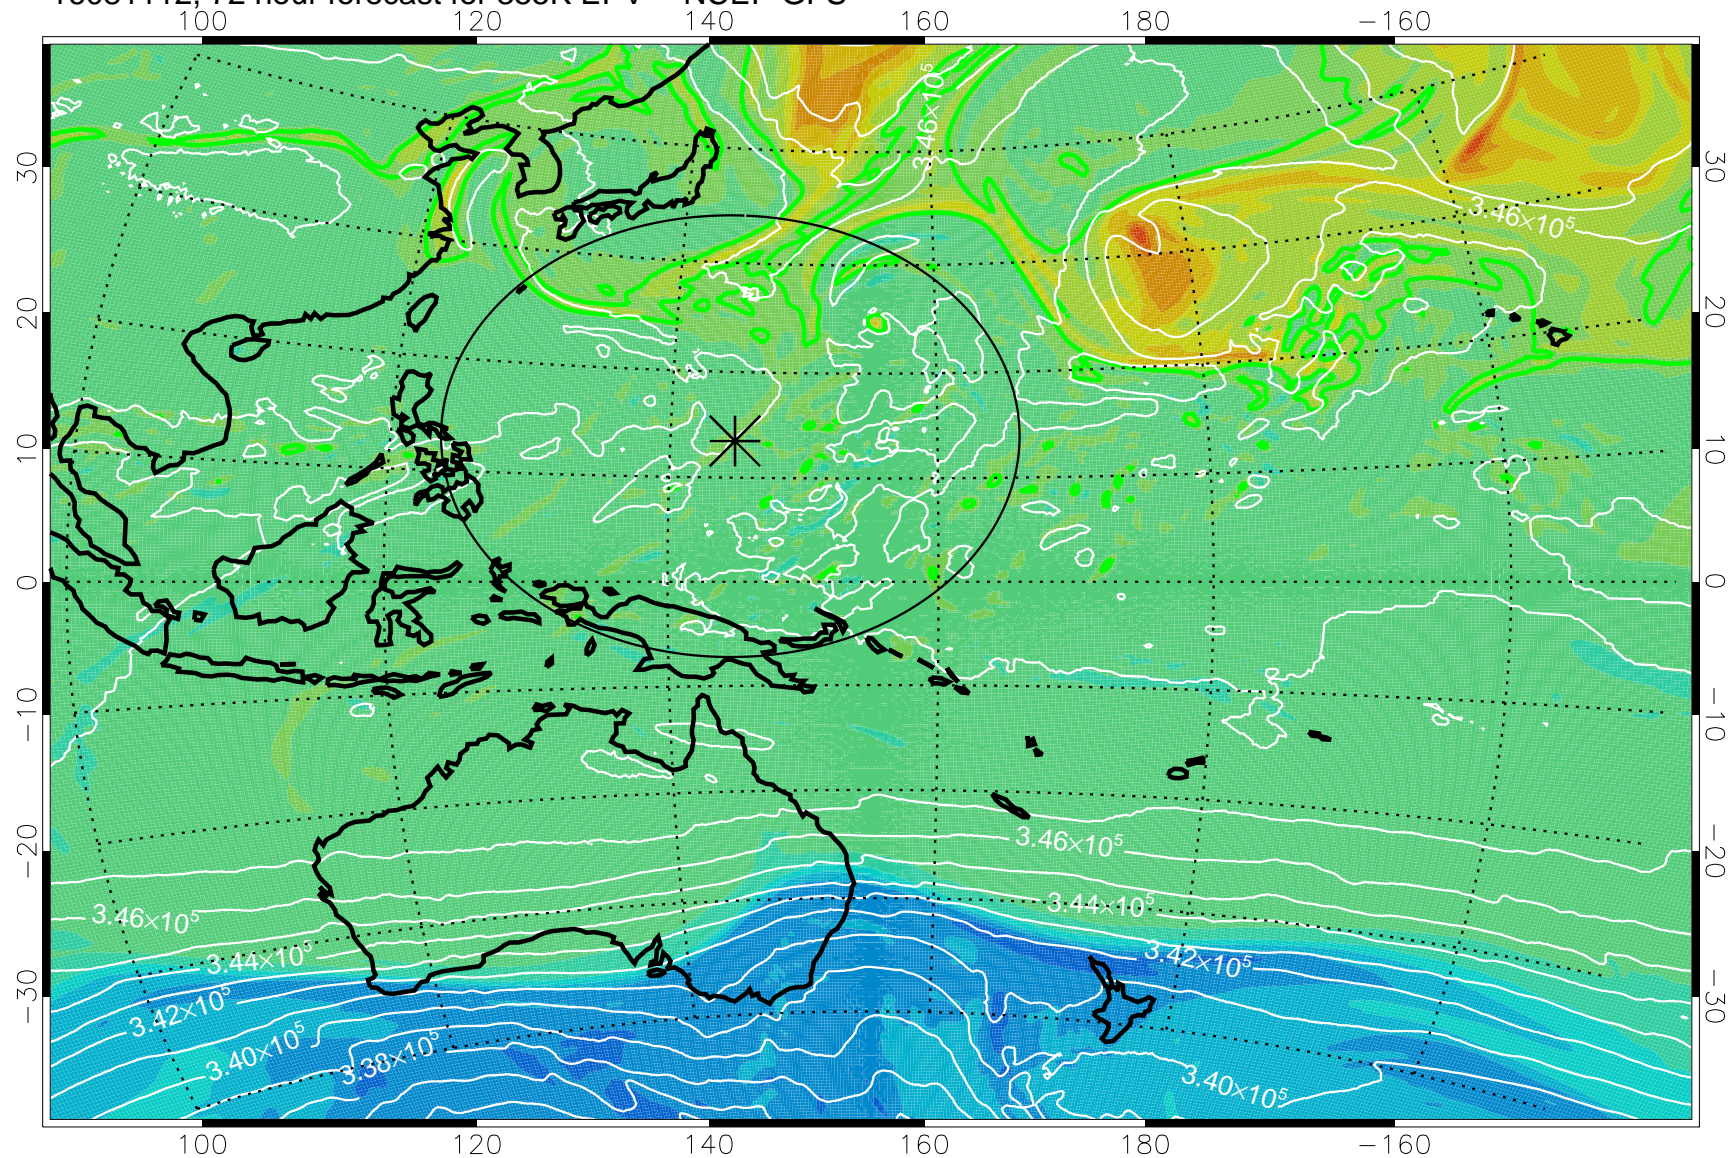

16081006, 42 hour forecast for 355K EPV -- NCEP GFS

355K Montgomery Streamfunction, white  
EPV Tropopause (2 PVU) Position  
Range ring of 2304 km

16081012, 48 hour forecast for 355K EPV -- NCEP GFS

355K Montgomery Streamfunction, white  
EPV Tropopause (2 PVU) Position  
Range ring of 2304 km

16081018, 54 hour forecast for 355K EPV -- NCEP GFS

355K Montgomery Streamfunction, white  
EPV Tropopause (2 PVU) Position  
Range ring of 2304 km

16081100, 60 hour forecast for 355K EPV -- NCEP GFS

355K Montgomery Streamfunction, white  
EPV Tropopause (2 PVU) Position  
Range ring of 2304 km

16081106, 66 hour forecast for 355K EPV -- NCEP GFS

355K Montgomery Streamfunction, white  
EPV Tropopause (2 PVU) Position  
Range ring of 2304 km

16081112, 72 hour forecast for 355K EPV -- NCEP GFS

355K Montgomery Streamfunction, white  
EPV Tropopause (2 PVU) Position  
Range ring of 2304 km

16081118, 78 hour forecast for 355K EPV -- NCEP GFS

355K Montgomery Streamfunction, white  
EPV Tropopause (2 PVU) Position  
Range ring of 2304 km

16081200, 84 hour forecast for 355K EPV -- NCEP GFS

355K Montgomery Streamfunction, white  
EPV Tropopause (2 PVU) Position  
Range ring of 2304 km