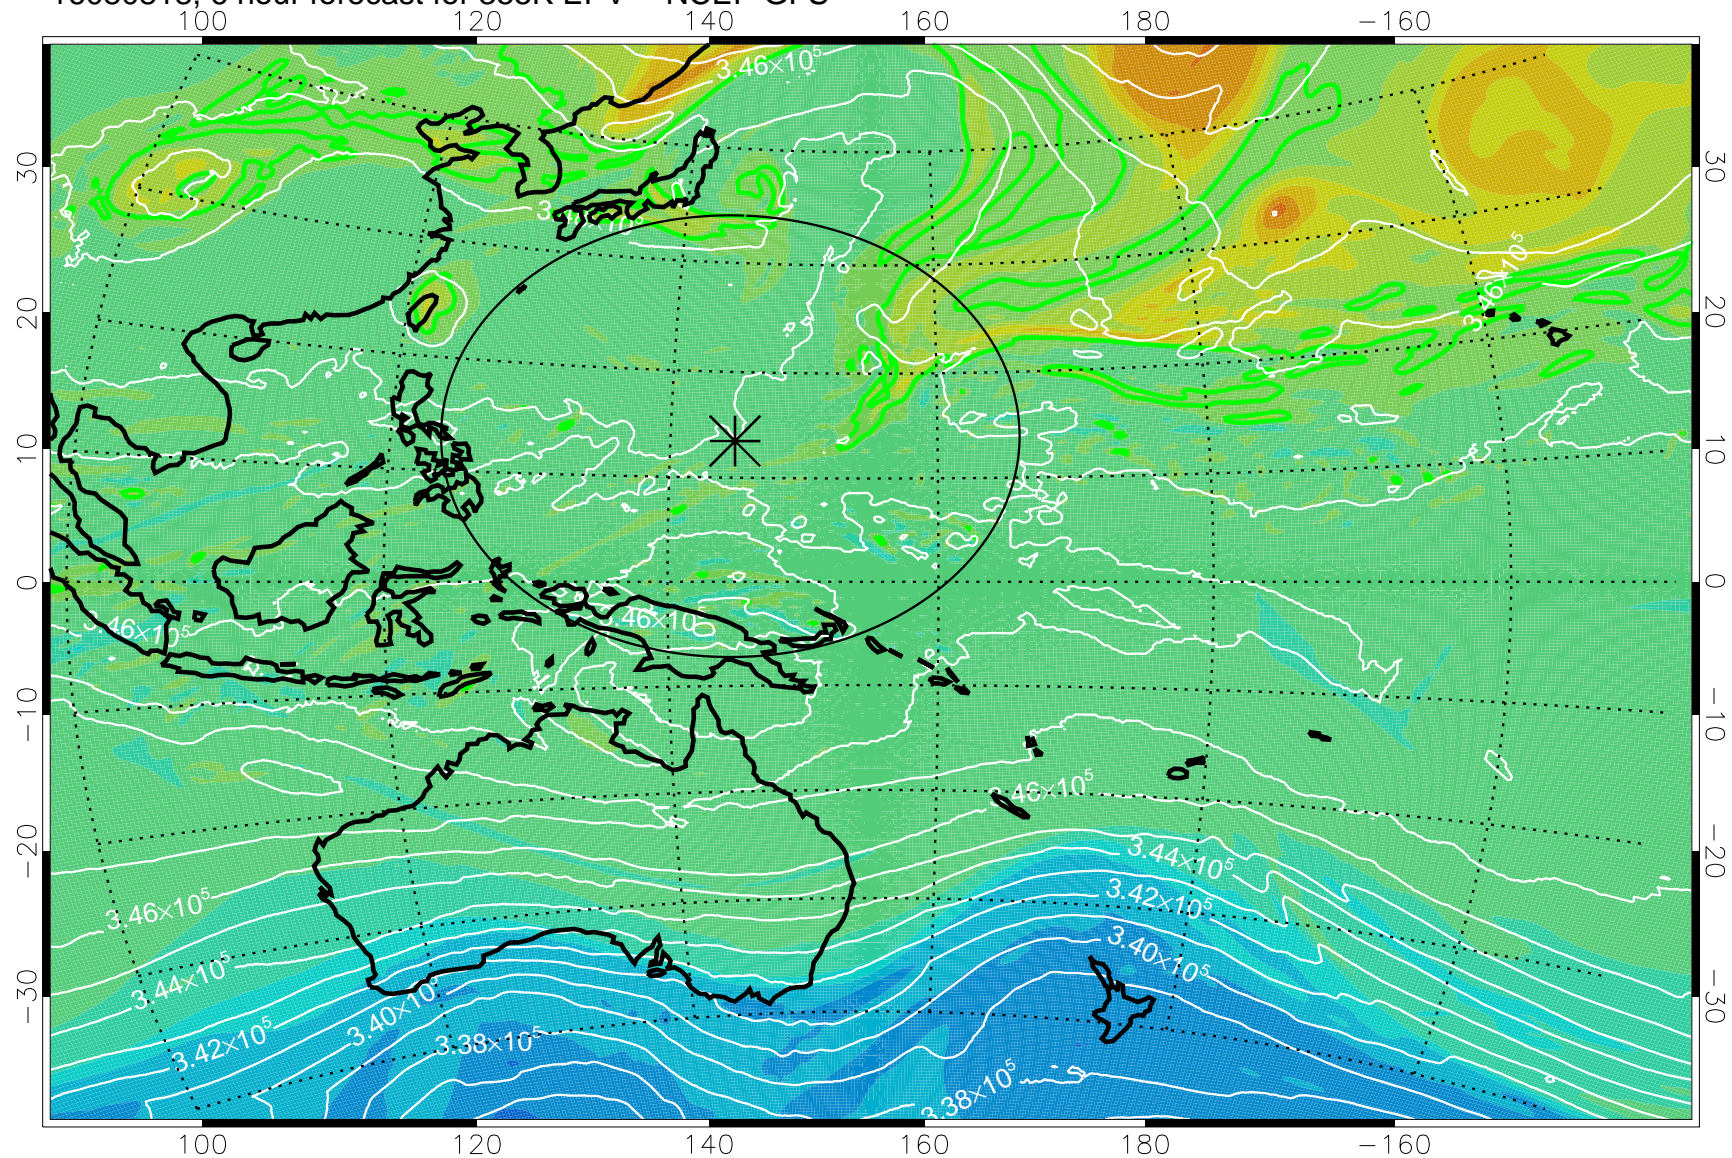

16080818, 6 hour forecast for 355K EPV -- NCEP GFS

355K Montgomery Streamfunction, white  
EPV Tropopause (2 PVU) Position  
Range ring of 2304 km

16080900, 12 hour forecast for 355K EPV -- NCEP GFS

355K Montgomery Streamfunction, white  
EPV Tropopause (2 PVU) Position  
Range ring of 2304 km

16080906, 18 hour forecast for 355K EPV -- NCEP GFS

355K Montgomery Streamfunction, white  
EPV Tropopause (2 PVU) Position  
Range ring of 2304 km

16080912, 24 hour forecast for 355K EPV -- NCEP GFS

355K Montgomery Streamfunction, white  
EPV Tropopause (2 PVU) Position  
Range ring of 2304 km

16080918, 30 hour forecast for 355K EPV -- NCEP GFS

355K Montgomery Streamfunction, white  
EPV Tropopause (2 PVU) Position  
Range ring of 2304 km

16081000, 36 hour forecast for 355K EPV -- NCEP GFS

355K Montgomery Streamfunction, white  
EPV Tropopause (2 PVU) Position  
Range ring of 2304 km

16081006, 42 hour forecast for 355K EPV -- NCEP GFS

355K Montgomery Streamfunction, white  
EPV Tropopause (2 PVU) Position  
Range ring of 2304 km

16081012, 48 hour forecast for 355K EPV -- NCEP GFS

355K Montgomery Streamfunction, white  
EPV Tropopause (2 PVU) Position  
Range ring of 2304 km