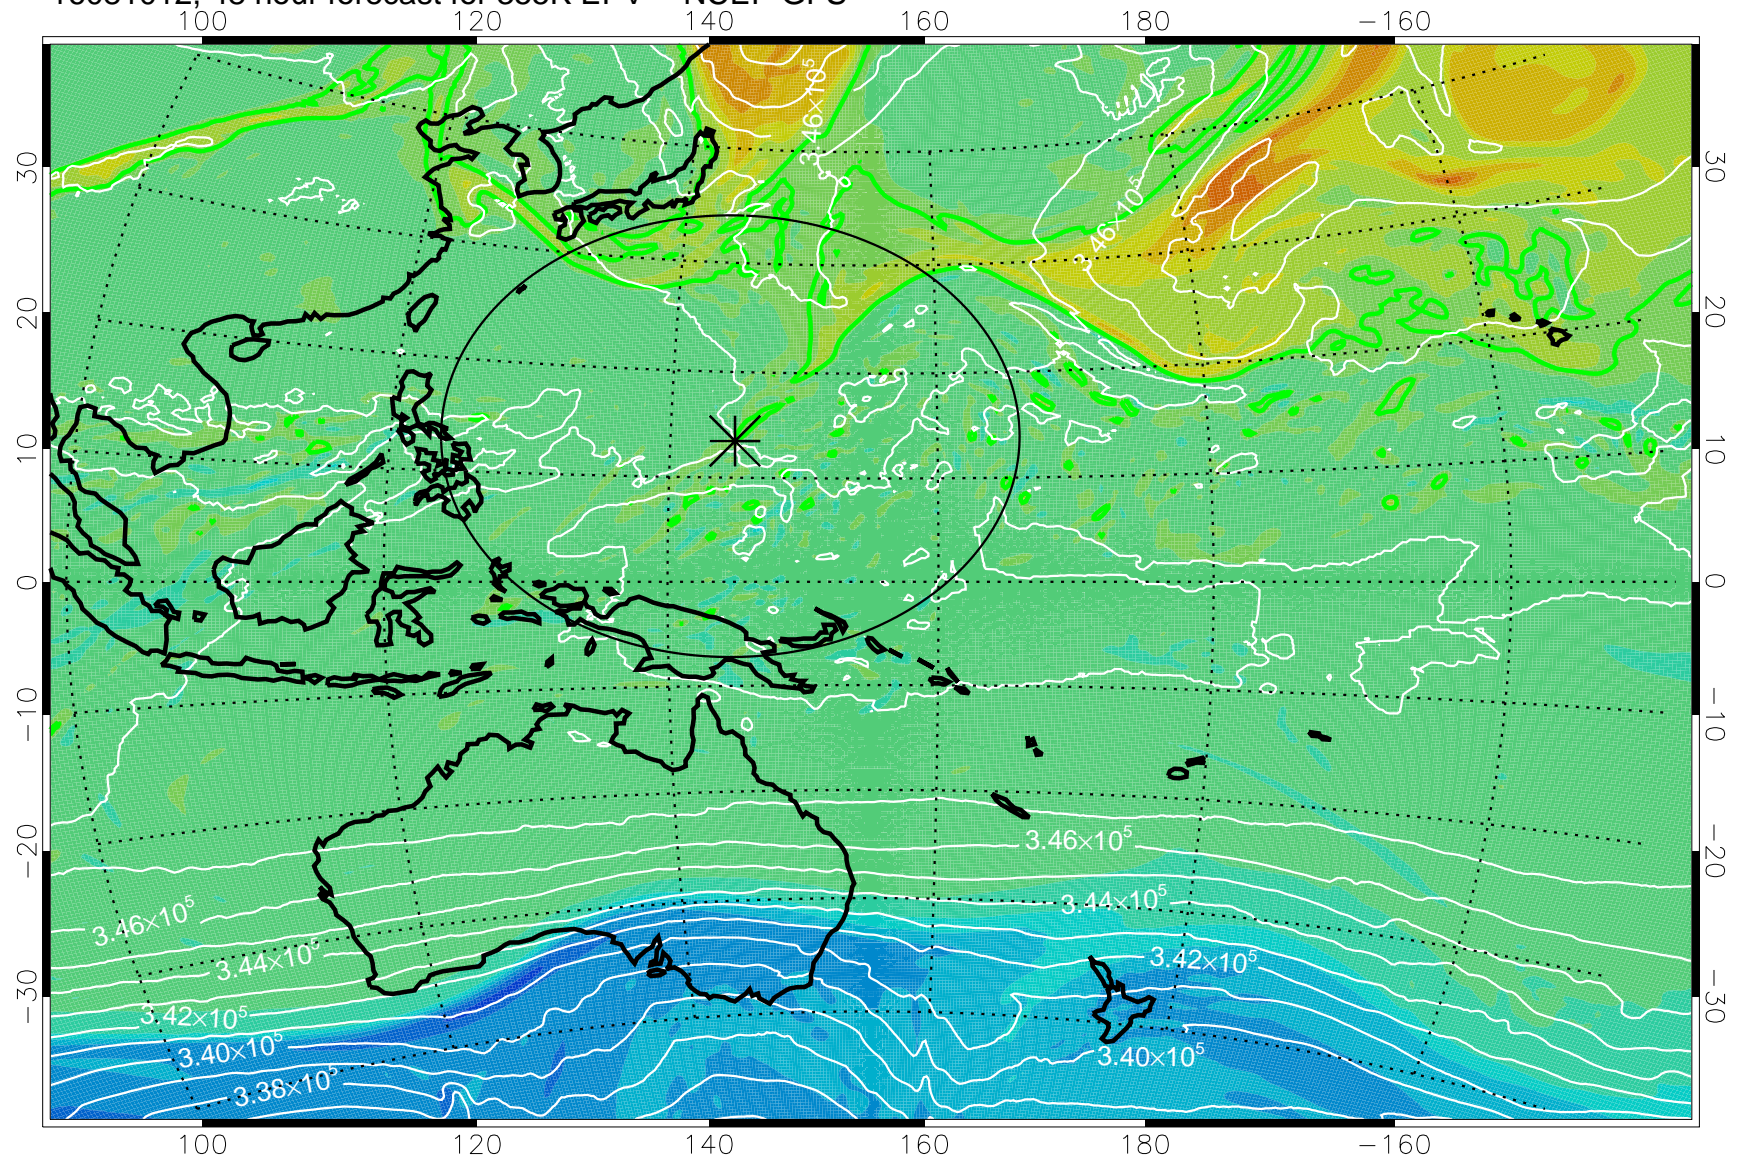

16080918, 30 hour forecast for 355K EPV -- NCEP GFS

355K Montgomery Streamfunction, white  
EPV Tropopause (2 PVU) Position  
Range ring of 2304 km

16081000, 36 hour forecast for 355K EPV -- NCEP GFS

355K Montgomery Streamfunction, white  
EPV Tropopause (2 PVU) Position  
Range ring of 2304 km

16081006, 42 hour forecast for 355K EPV -- NCEP GFS

355K Montgomery Streamfunction, white  
EPV Tropopause (2 PVU) Position  
Range ring of 2304 km

16081012, 48 hour forecast for 355K EPV -- NCEP GFS

355K Montgomery Streamfunction, white  
EPV Tropopause (2 PVU) Position  
Range ring of 2304 km

16081018, 54 hour forecast for 355K EPV -- NCEP GFS

355K Montgomery Streamfunction, white  
EPV Tropopause (2 PVU) Position  
Range ring of 2304 km

16081100, 60 hour forecast for 355K EPV -- NCEP GFS

355K Montgomery Streamfunction, white  
EPV Tropopause (2 PVU) Position  
Range ring of 2304 km

16081106, 66 hour forecast for 355K EPV -- NCEP GFS

355K Montgomery Streamfunction, white  
EPV Tropopause (2 PVU) Position  
Range ring of 2304 km

16081112, 72 hour forecast for 355K EPV -- NCEP GFS

355K Montgomery Streamfunction, white  
EPV Tropopause (2 PVU) Position  
Range ring of 2304 km