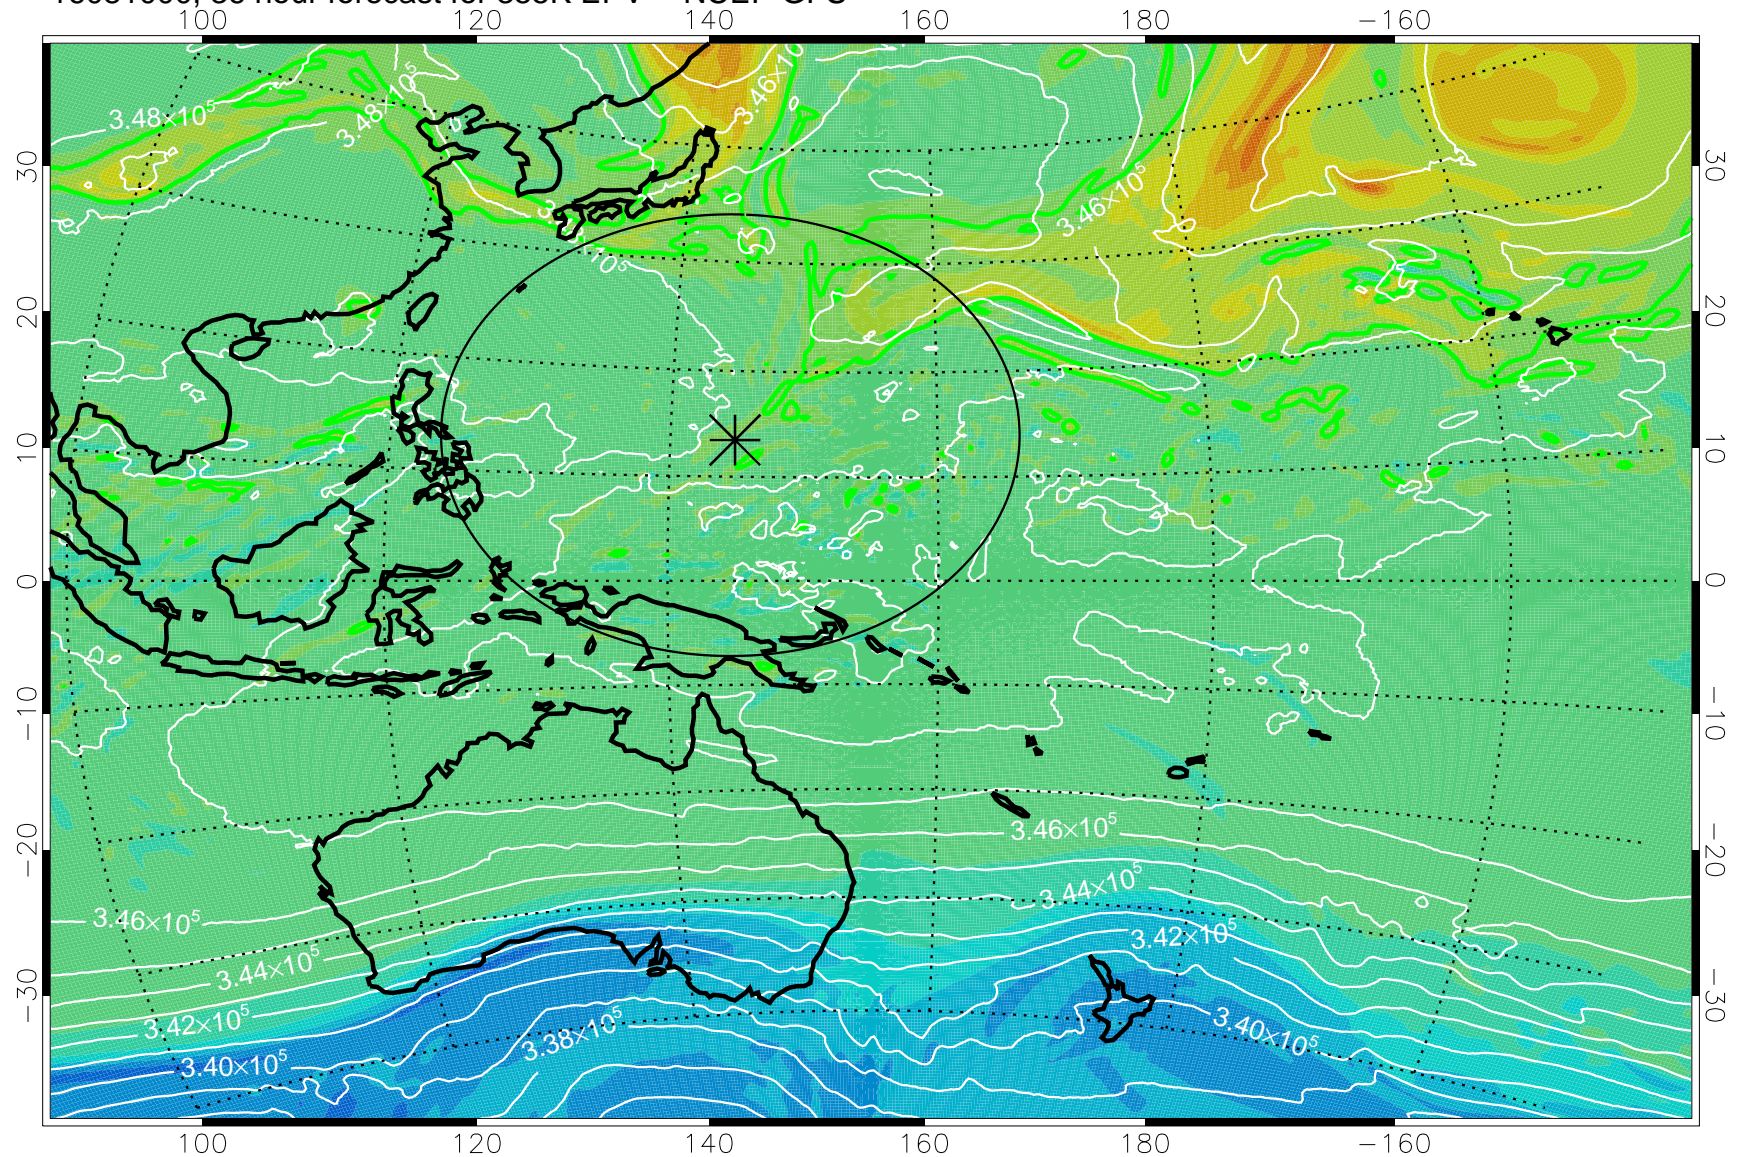

16080906, 18 hour forecast for 355K EPV -- NCEP GFS

355K Montgomery Streamfunction, white  
EPV Tropopause (2 PVU) Position  
Range ring of 2304 km

16080912, 24 hour forecast for 355K EPV -- NCEP GFS

355K Montgomery Streamfunction, white  
EPV Tropopause (2 PVU) Position  
Range ring of 2304 km

16080918, 30 hour forecast for 355K EPV -- NCEP GFS

355K Montgomery Streamfunction, white  
EPV Tropopause (2 PVU) Position  
Range ring of 2304 km

16081000, 36 hour forecast for 355K EPV -- NCEP GFS

355K Montgomery Streamfunction, white  
EPV Tropopause (2 PVU) Position  
Range ring of 2304 km

16081006, 42 hour forecast for 355K EPV -- NCEP GFS

355K Montgomery Streamfunction, white  
EPV Tropopause (2 PVU) Position  
Range ring of 2304 km

16081012, 48 hour forecast for 355K EPV -- NCEP GFS

355K Montgomery Streamfunction, white  
EPV Tropopause (2 PVU) Position  
Range ring of 2304 km

16081018, 54 hour forecast for 355K EPV -- NCEP GFS

355K Montgomery Streamfunction, white  
EPV Tropopause (2 PVU) Position  
Range ring of 2304 km

16081100, 60 hour forecast for 355K EPV -- NCEP GFS

355K Montgomery Streamfunction, white  
EPV Tropopause (2 PVU) Position  
Range ring of 2304 km