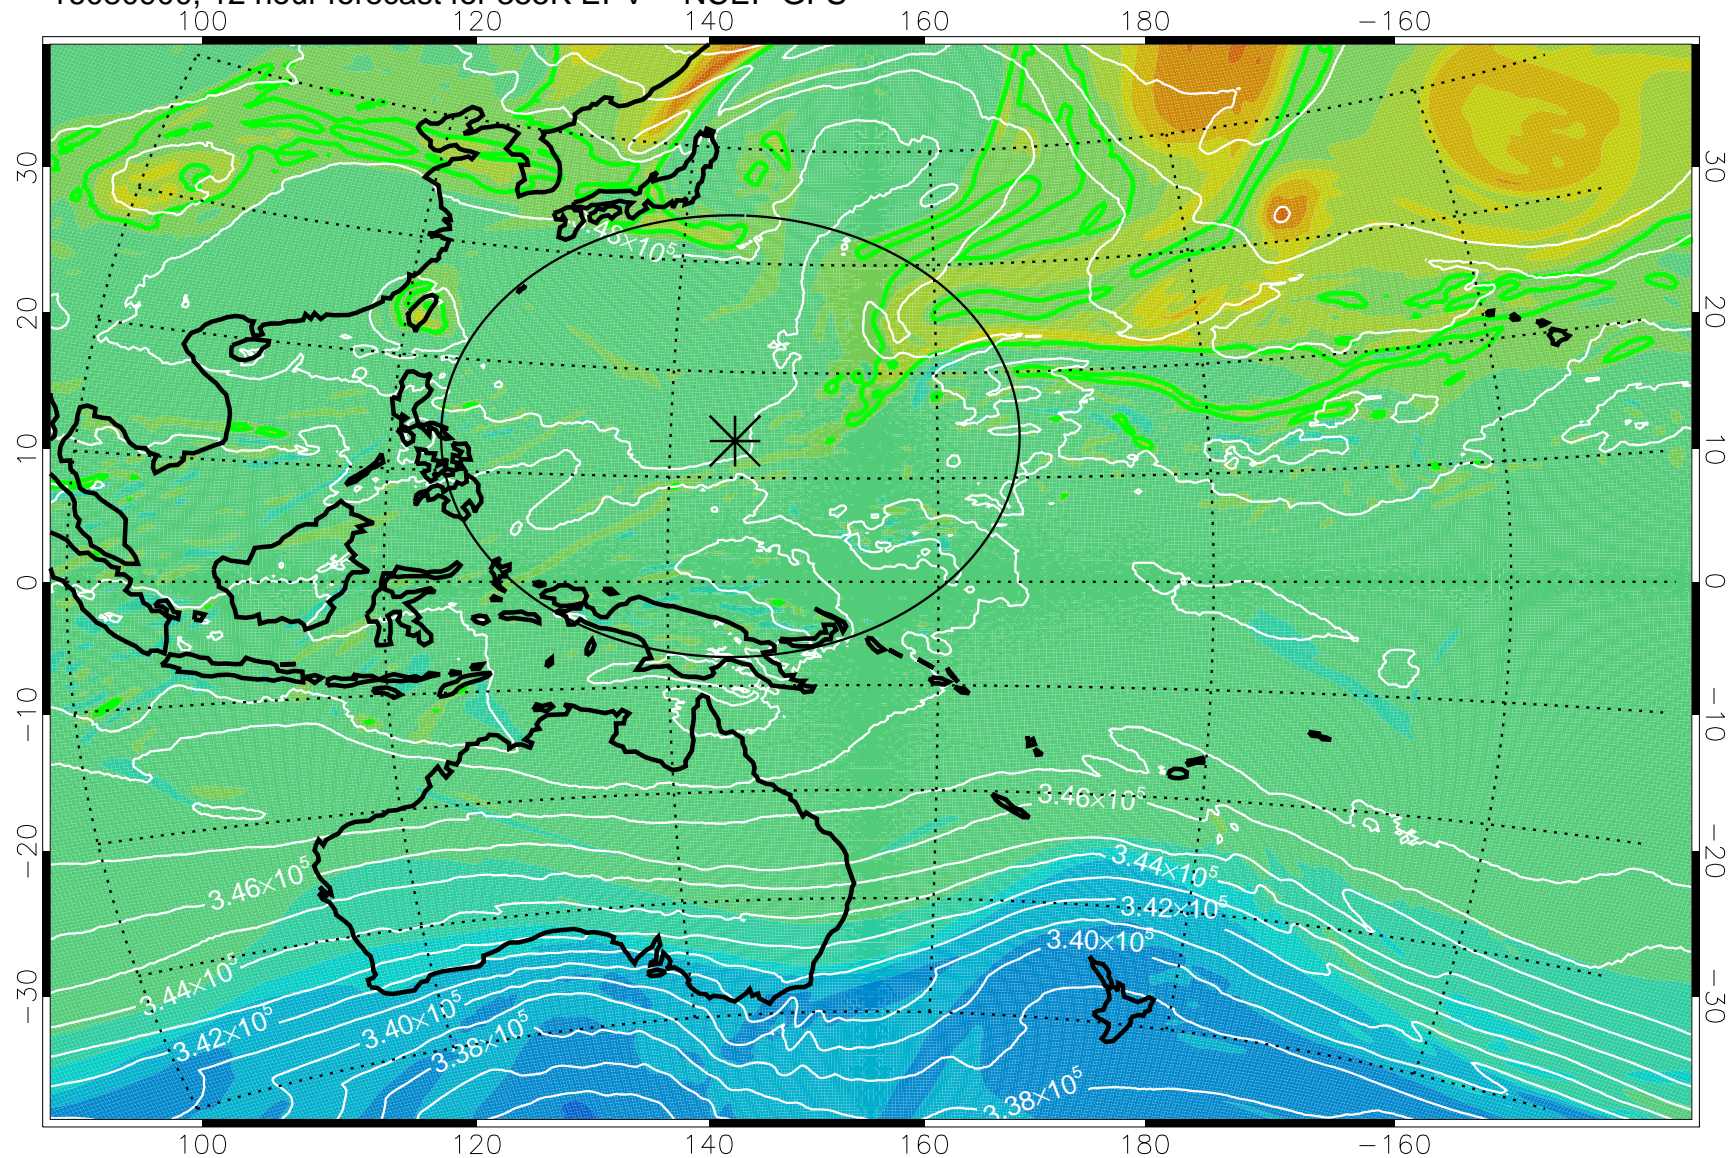

16080818, 6 hour forecast for 355K EPV -- NCEP GFS

355K Montgomery Streamfunction, white  
EPV Tropopause (2 PVU) Position  
Range ring of 2304 km

16080900, 12 hour forecast for 355K EPV -- NCEP GFS

355K Montgomery Streamfunction, white  
EPV Tropopause (2 PVU) Position  
Range ring of 2304 km

16080906, 18 hour forecast for 355K EPV -- NCEP GFS

355K Montgomery Streamfunction, white  
EPV Tropopause (2 PVU) Position  
Range ring of 2304 km

16080912, 24 hour forecast for 355K EPV -- NCEP GFS

355K Montgomery Streamfunction, white  
EPV Tropopause (2 PVU) Position  
Range ring of 2304 km

16080918, 30 hour forecast for 355K EPV -- NCEP GFS

355K Montgomery Streamfunction, white  
EPV Tropopause (2 PVU) Position  
Range ring of 2304 km

16081000, 36 hour forecast for 355K EPV -- NCEP GFS

355K Montgomery Streamfunction, white  
EPV Tropopause (2 PVU) Position  
Range ring of 2304 km

16081006, 42 hour forecast for 355K EPV -- NCEP GFS

355K Montgomery Streamfunction, white  
EPV Tropopause (2 PVU) Position  
Range ring of 2304 km

16081012, 48 hour forecast for 355K EPV -- NCEP GFS

355K Montgomery Streamfunction, white  
EPV Tropopause (2 PVU) Position  
Range ring of 2304 km