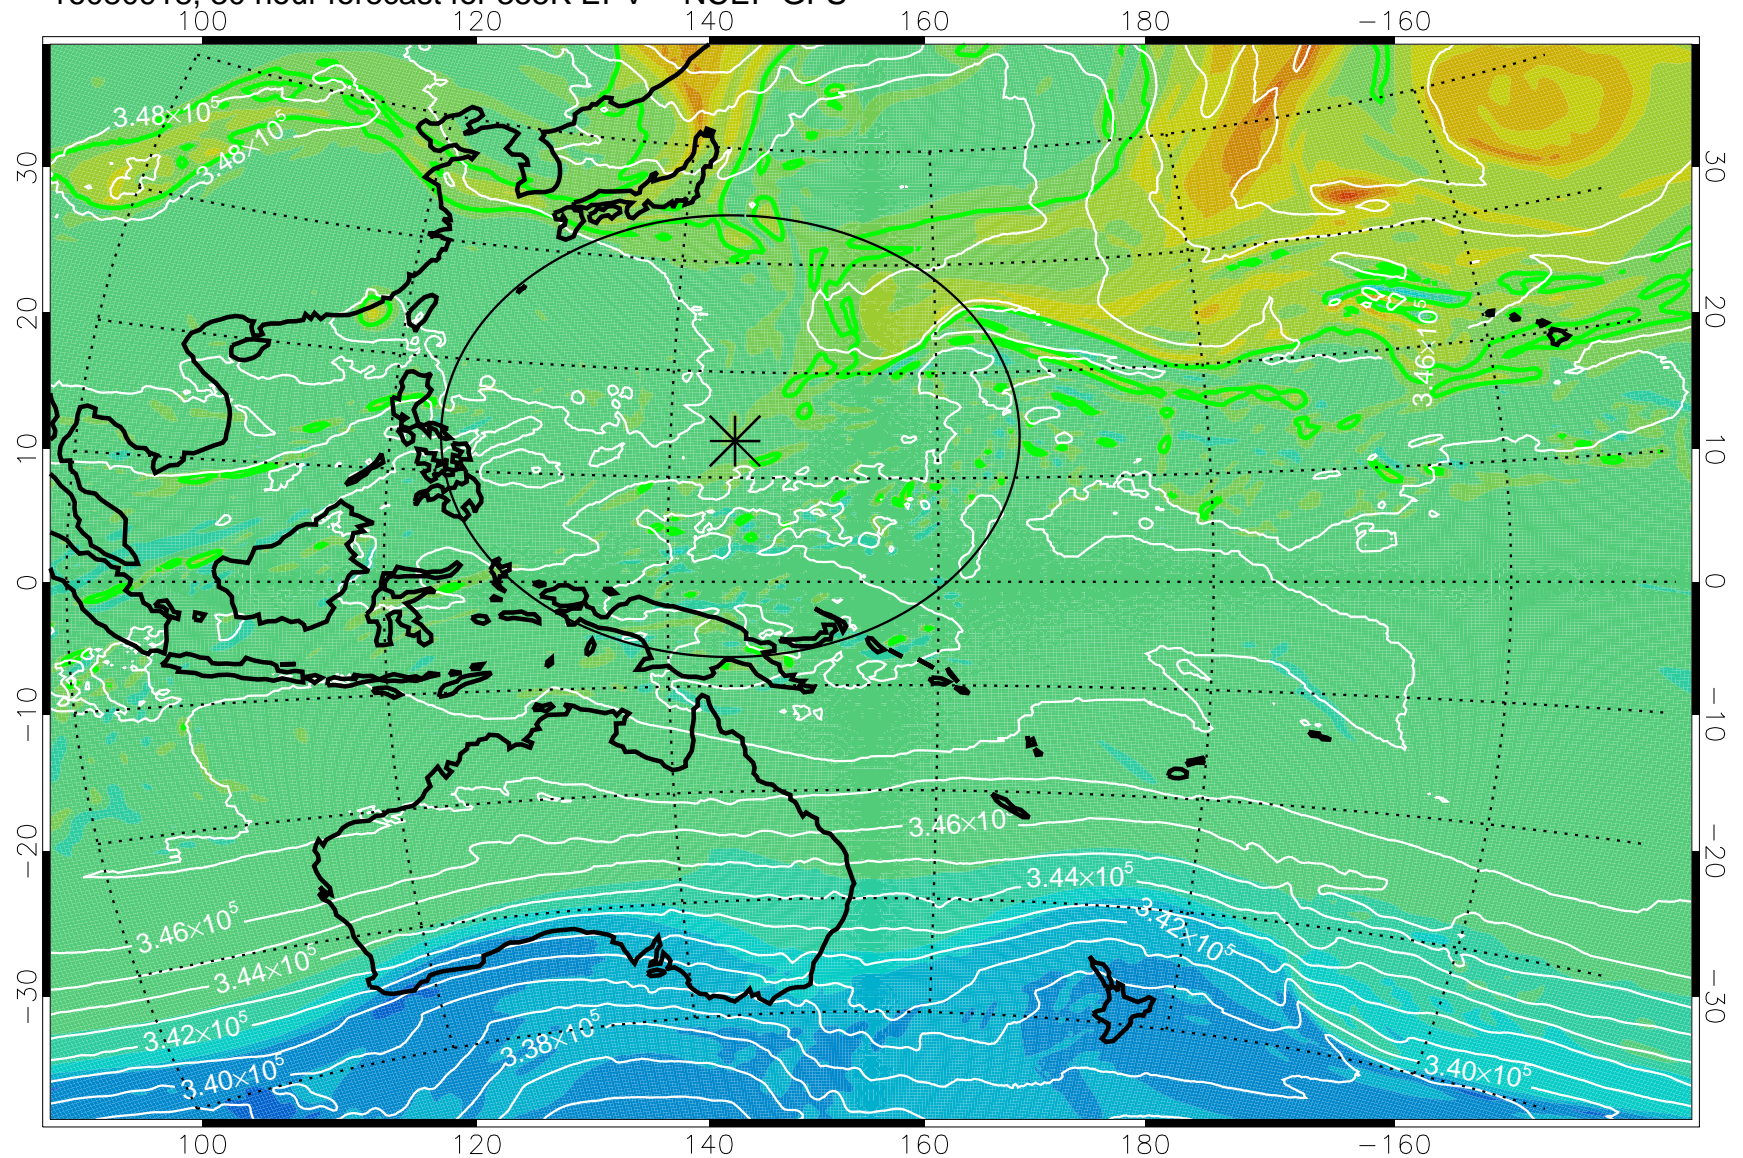

16080906, 18 hour forecast for 355K EPV -- NCEP GFS

355K Montgomery Streamfunction, white  
EPV Tropopause (2 PVU) Position  
Range ring of 2304 km

16080912, 24 hour forecast for 355K EPV -- NCEP GFS

355K Montgomery Streamfunction, white  
EPV Tropopause (2 PVU) Position  
Range ring of 2304 km

16080918, 30 hour forecast for 355K EPV -- NCEP GFS

355K Montgomery Streamfunction, white  
EPV Tropopause (2 PVU) Position  
Range ring of 2304 km

16081000, 36 hour forecast for 355K EPV -- NCEP GFS

355K Montgomery Streamfunction, white  
EPV Tropopause (2 PVU) Position  
Range ring of 2304 km

16081006, 42 hour forecast for 355K EPV -- NCEP GFS

355K Montgomery Streamfunction, white  
EPV Tropopause (2 PVU) Position  
Range ring of 2304 km

16081012, 48 hour forecast for 355K EPV -- NCEP GFS

355K Montgomery Streamfunction, white  
EPV Tropopause (2 PVU) Position  
Range ring of 2304 km

16081018, 54 hour forecast for 355K EPV -- NCEP GFS

355K Montgomery Streamfunction, white  
EPV Tropopause (2 PVU) Position  
Range ring of 2304 km

16081100, 60 hour forecast for 355K EPV -- NCEP GFS

355K Montgomery Streamfunction, white  
EPV Tropopause (2 PVU) Position  
Range ring of 2304 km