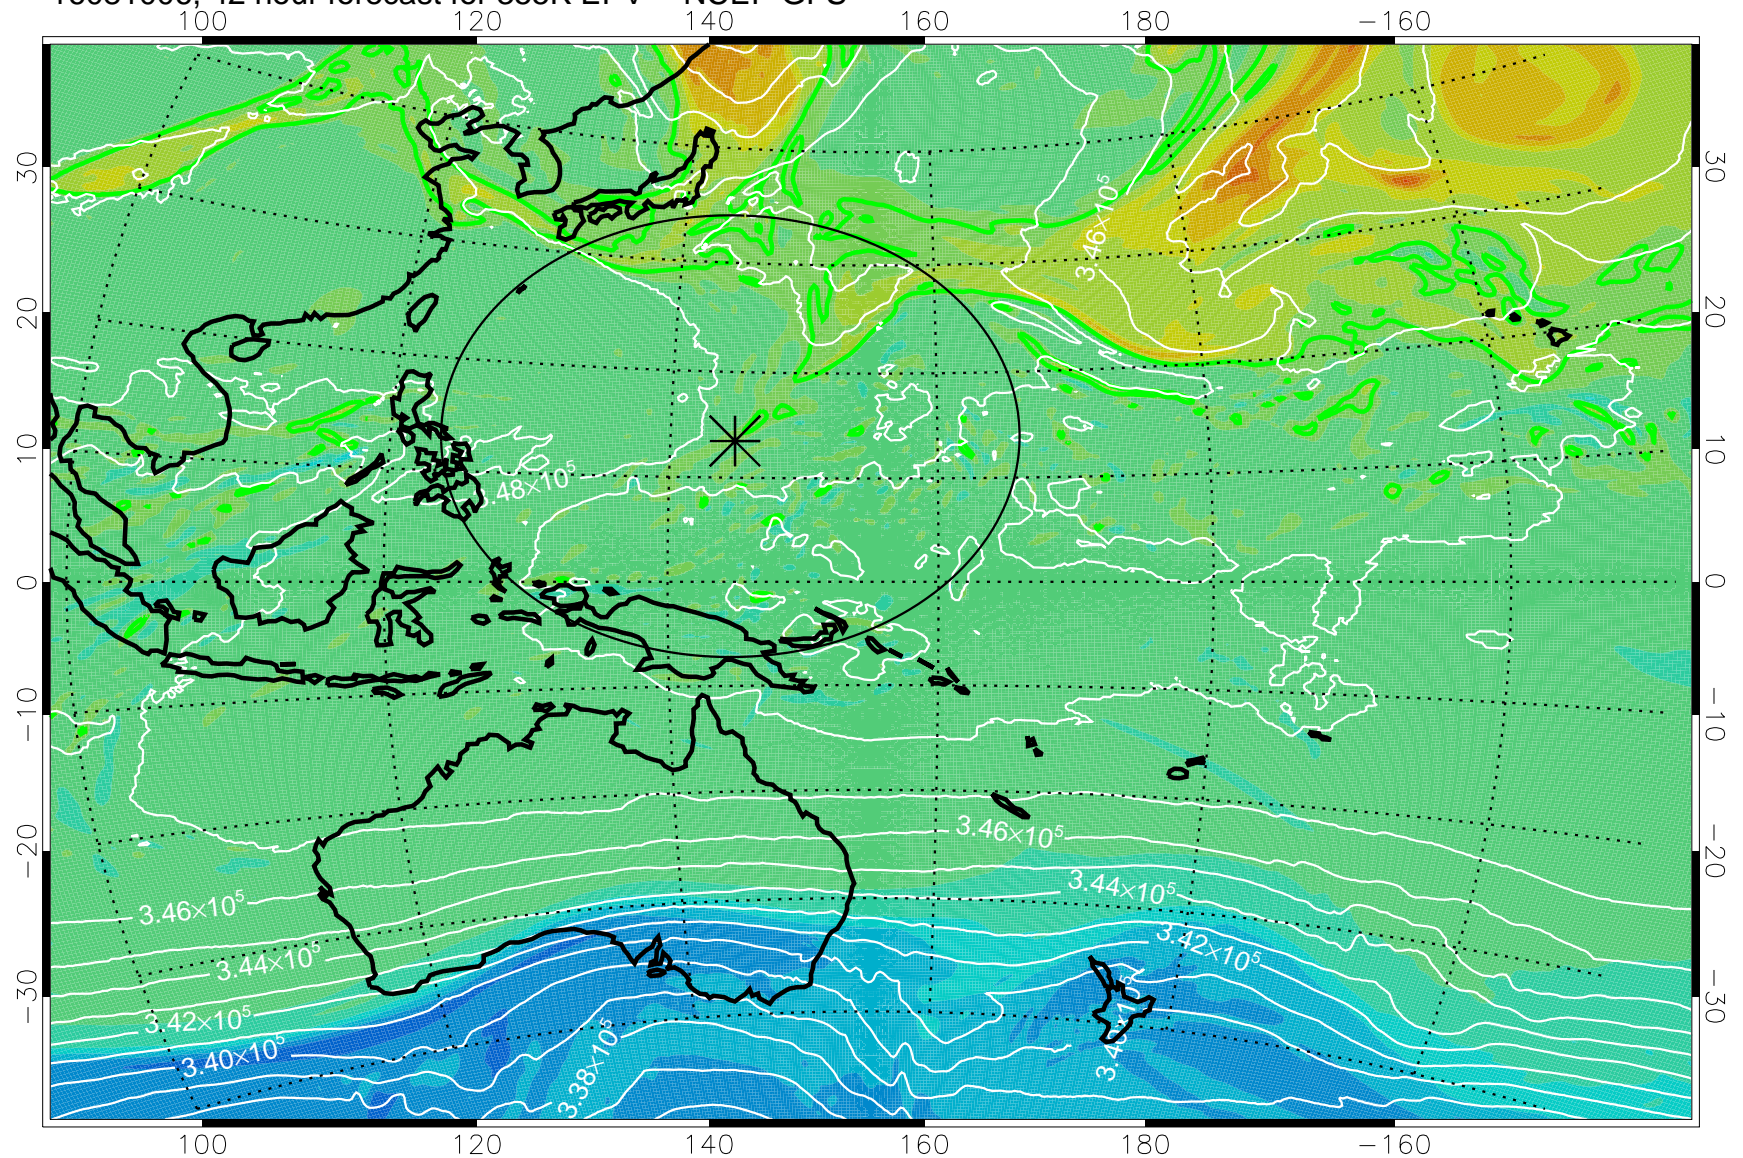

16080918, 30 hour forecast for 355K EPV -- NCEP GFS

355K Montgomery Streamfunction, white  
EPV Tropopause (2 PVU) Position  
Range ring of 2304 km

16081000, 36 hour forecast for 355K EPV -- NCEP GFS

355K Montgomery Streamfunction, white  
EPV Tropopause (2 PVU) Position  
Range ring of 2304 km

16081006, 42 hour forecast for 355K EPV -- NCEP GFS

355K Montgomery Streamfunction, white  
EPV Tropopause (2 PVU) Position  
Range ring of 2304 km

16081012, 48 hour forecast for 355K EPV -- NCEP GFS

355K Montgomery Streamfunction, white  
EPV Tropopause (2 PVU) Position  
Range ring of 2304 km

16081018, 54 hour forecast for 355K EPV -- NCEP GFS

355K Montgomery Streamfunction, white  
EPV Tropopause (2 PVU) Position  
Range ring of 2304 km

16081100, 60 hour forecast for 355K EPV -- NCEP GFS

355K Montgomery Streamfunction, white  
EPV Tropopause (2 PVU) Position  
Range ring of 2304 km

16081106, 66 hour forecast for 355K EPV -- NCEP GFS

355K Montgomery Streamfunction, white  
EPV Tropopause (2 PVU) Position  
Range ring of 2304 km

16081112, 72 hour forecast for 355K EPV -- NCEP GFS

355K Montgomery Streamfunction, white  
EPV Tropopause (2 PVU) Position  
Range ring of 2304 km