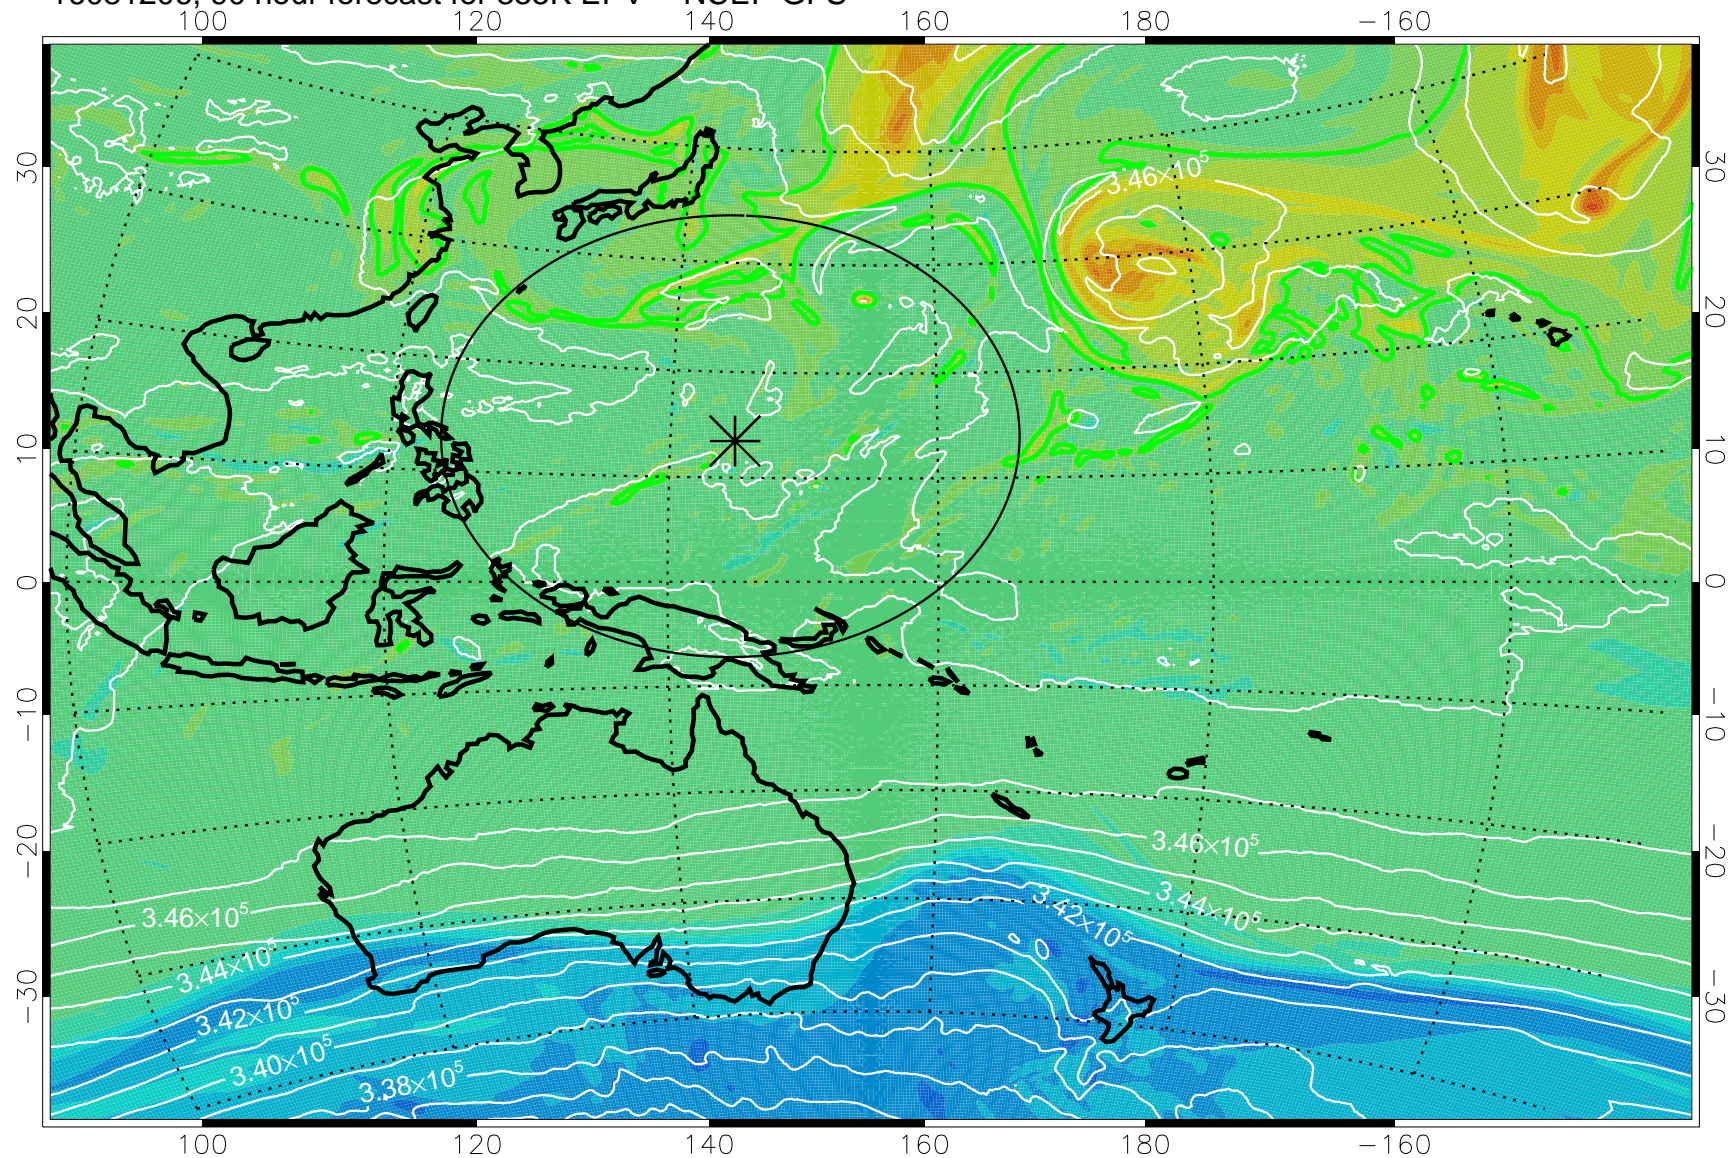

16081106, 66 hour forecast for 355K EPV -- NCEP GFS

355K Montgomery Streamfunction, white  
EPV Tropopause (2 PVU) Position  
Range ring of 2304 km

16081112, 72 hour forecast for 355K EPV -- NCEP GFS

355K Montgomery Streamfunction, white  
EPV Tropopause (2 PVU) Position  
Range ring of 2304 km

16081118, 78 hour forecast for 355K EPV -- NCEP GFS

355K Montgomery Streamfunction, white  
EPV Tropopause (2 PVU) Position  
Range ring of 2304 km

16081200, 84 hour forecast for 355K EPV -- NCEP GFS

355K Montgomery Streamfunction, white  
EPV Tropopause (2 PVU) Position  
Range ring of 2304 km

16081206, 90 hour forecast for 355K EPV -- NCEP GFS

355K Montgomery Streamfunction, white  
EPV Tropopause (2 PVU) Position  
Range ring of 2304 km

16081212, 96 hour forecast for 355K EPV -- NCEP GFS

355K Montgomery Streamfunction, white  
EPV Tropopause (2 PVU) Position  
Range ring of 2304 km

16081218, 102 hour forecast for 355K EPV -- NCEP GFS

355K Montgomery Streamfunction, white  
EPV Tropopause (2 PVU) Position  
Range ring of 2304 km

16081300, 108 hour forecast for 355K EPV -- NCEP GFS

355K Montgomery Streamfunction, white  
EPV Tropopause (2 PVU) Position  
Range ring of 2304 km