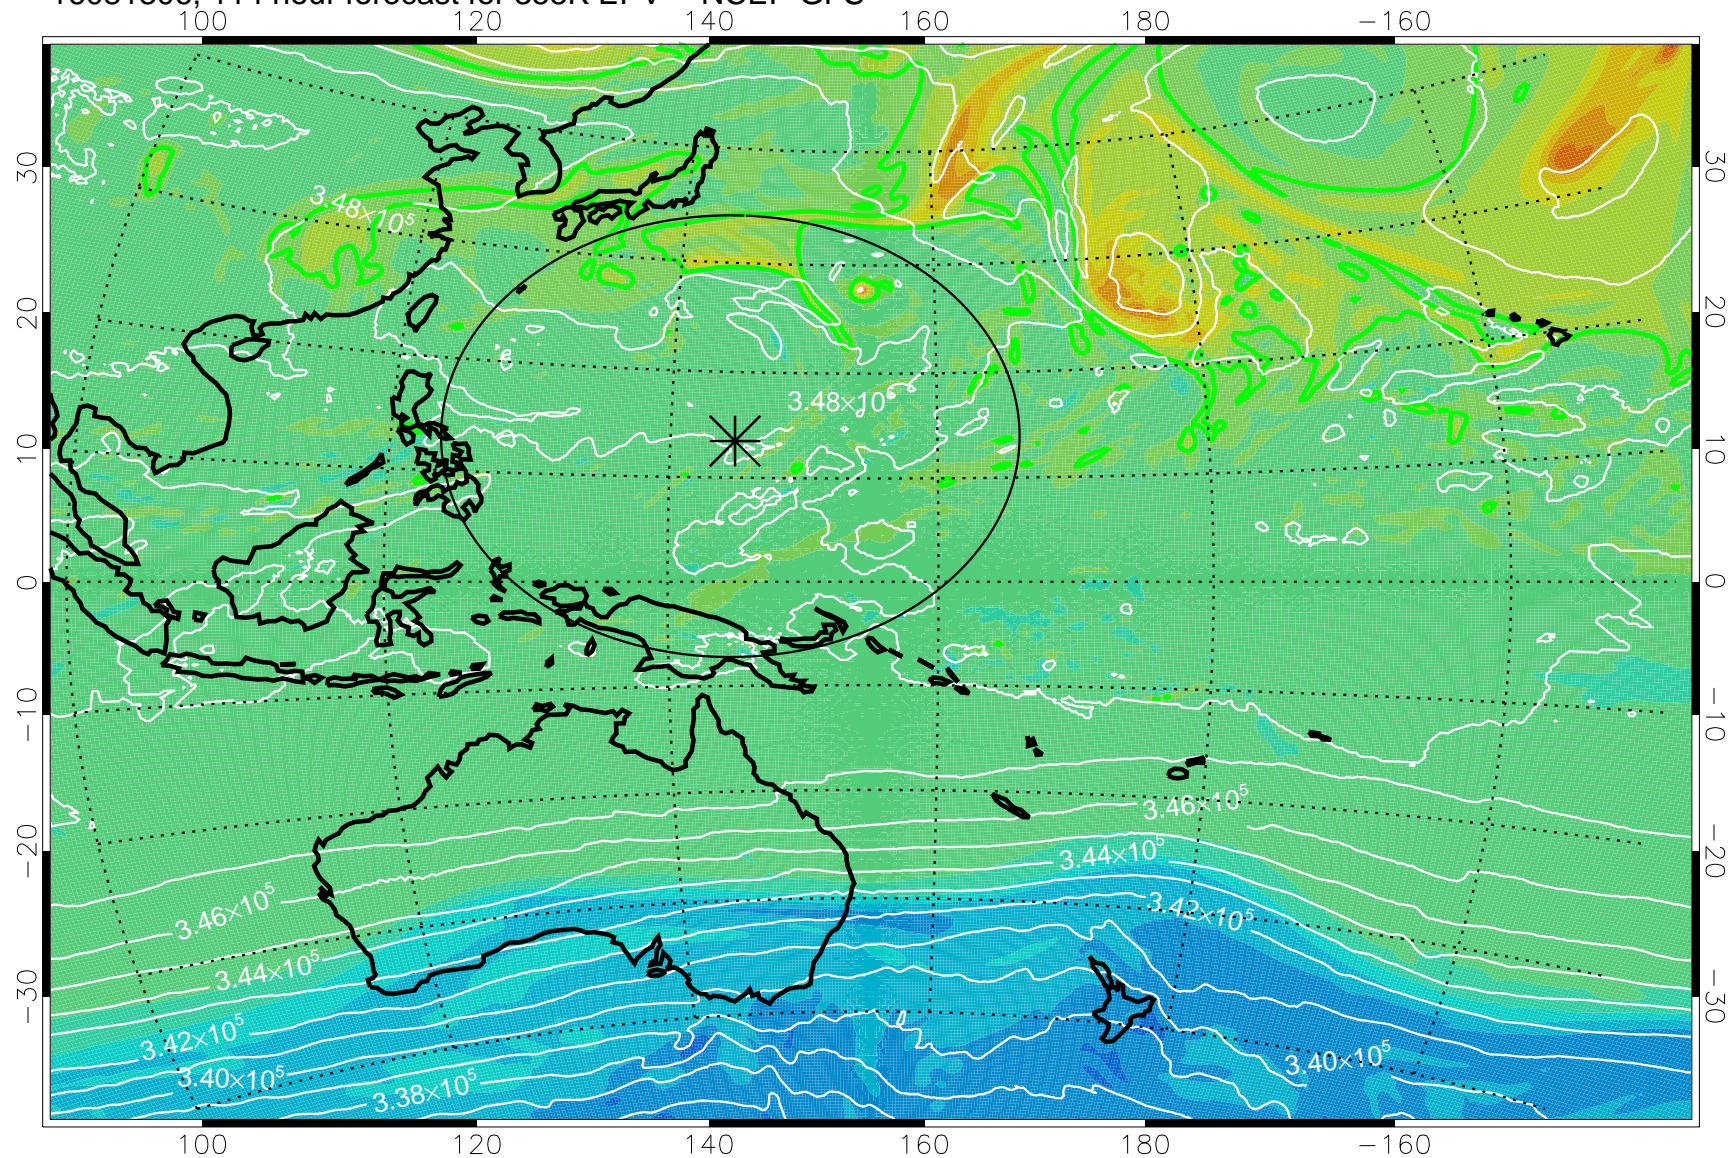

16081206, 90 hour forecast for 355K EPV -- NCEP GFS

355K Montgomery Streamfunction, white  
EPV Tropopause (2 PVU) Position  
Range ring of 2304 km

16081212, 96 hour forecast for 355K EPV -- NCEP GFS

355K Montgomery Streamfunction, white  
EPV Tropopause (2 PVU) Position  
Range ring of 2304 km

16081218, 102 hour forecast for 355K EPV -- NCEP GFS

355K Montgomery Streamfunction, white  
EPV Tropopause (2 PVU) Position  
Range ring of 2304 km

16081300, 108 hour forecast for 355K EPV -- NCEP GFS

355K Montgomery Streamfunction, white  
EPV Tropopause (2 PVU) Position  
Range ring of 2304 km

16081306, 114 hour forecast for 355K EPV -- NCEP GFS

355K Montgomery Streamfunction, white  
EPV Tropopause (2 PVU) Position  
Range ring of 2304 km

16081312, 120 hour forecast for 355K EPV -- NCEP GFS

355K Montgomery Streamfunction, white  
EPV Tropopause (2 PVU) Position  
Range ring of 2304 km