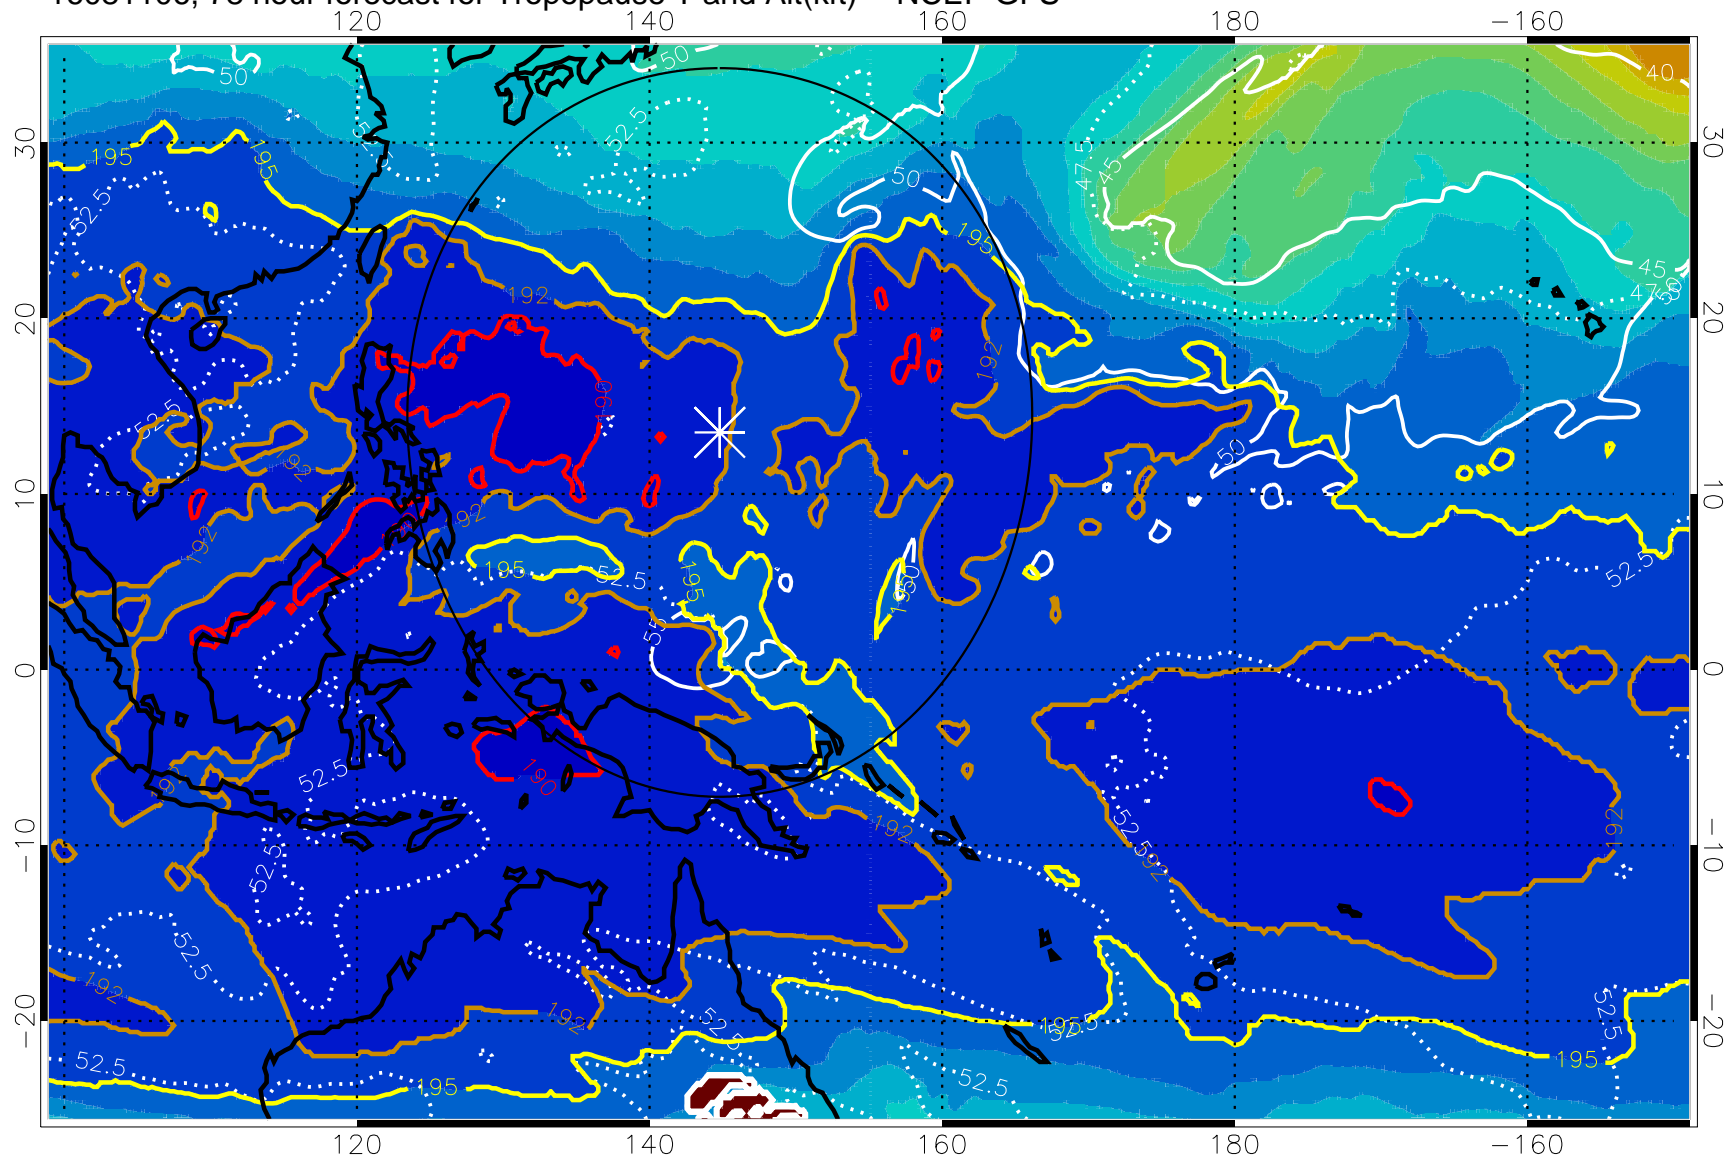

16081106, 78 hour forecast for Tropopause T and Alt(kft) -- NCEP GFS

190 200 210 220 230

Tropopause T, K

Tropopause Altitude in kft (white)

192.5K Isotherm 195K Isotherm
187.5K Isotherm 190K Isotherm

Range ring of 2304 km