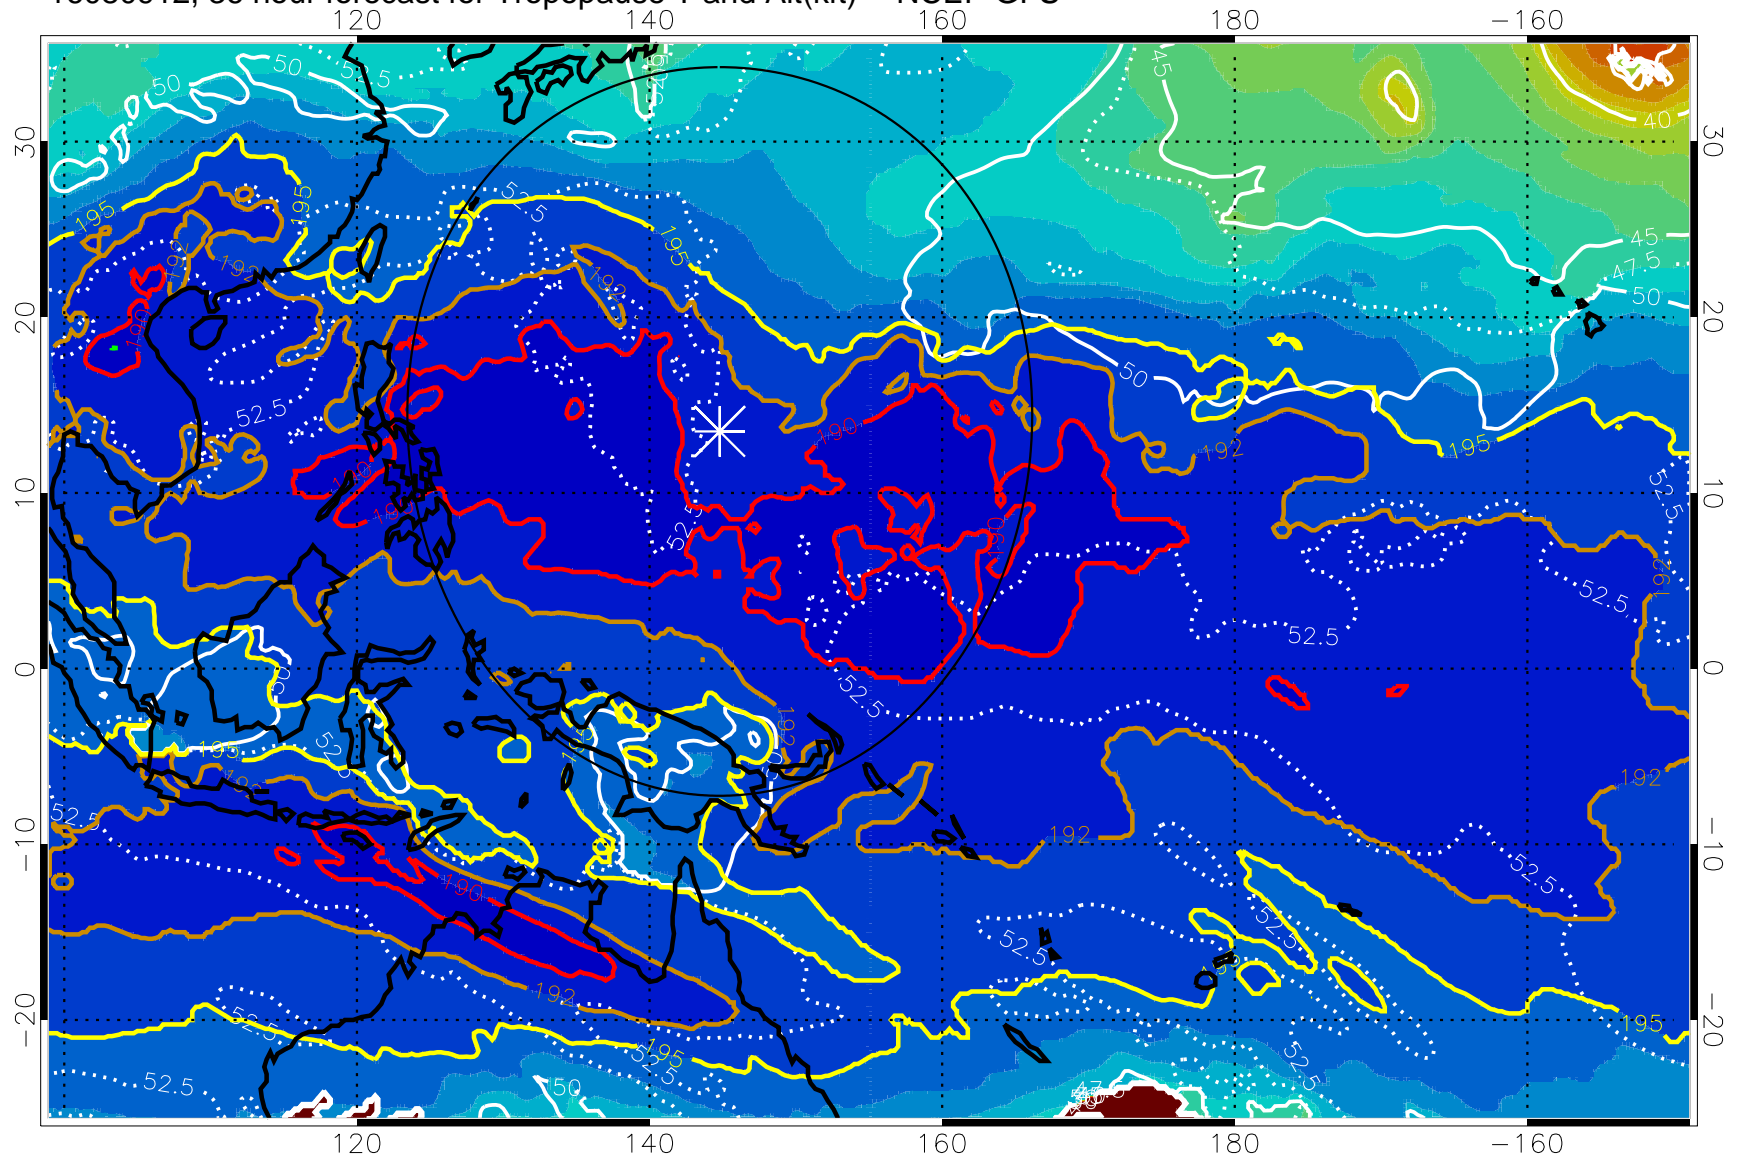

16080912, 36 hour forecast for Tropopause T and Alt(kft) -- NCEP GFS

190 200 210 220 230
Tropopause T, K

Tropopause Altitude in kft (white)

192.5K Isotherm 195K Isotherm
187.5K Isotherm 190K Isotherm

Range ring of 2304 km