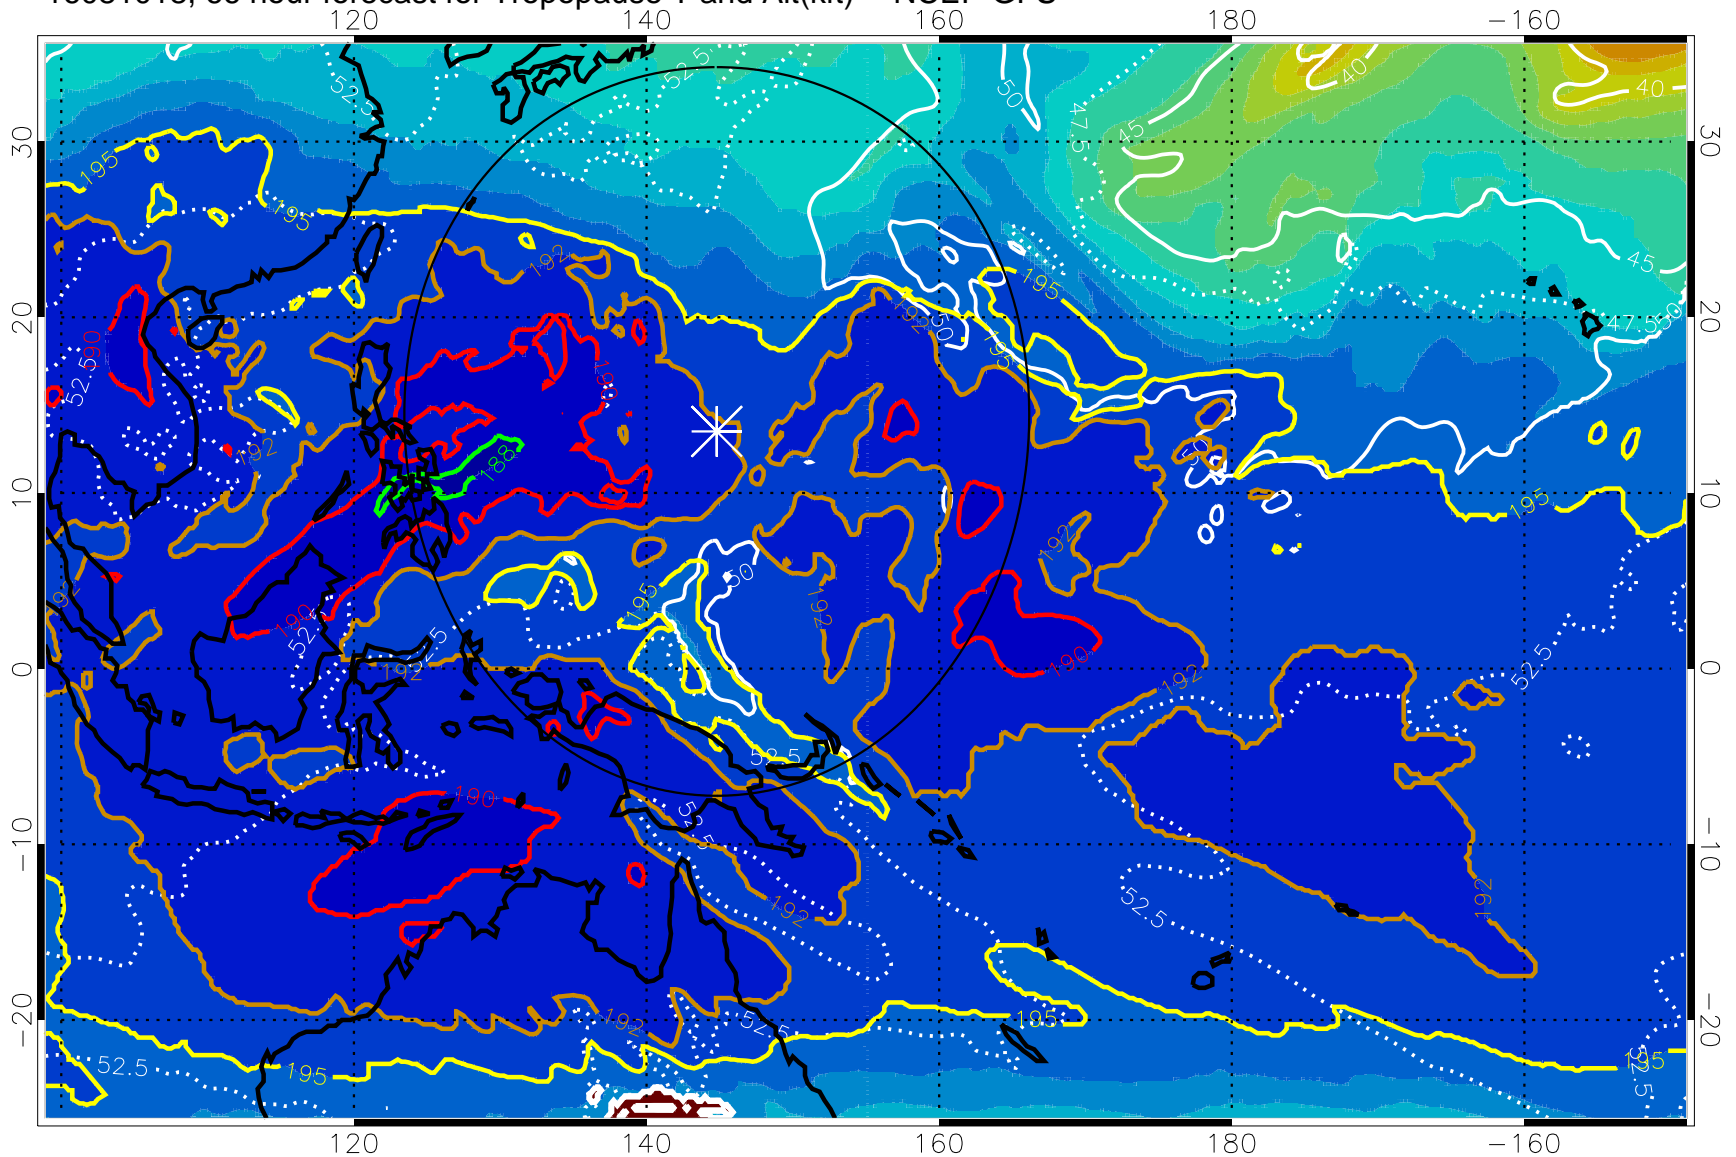

16081018, 66 hour forecast for Tropopause T and Alt(kft) -- NCEP GFS

190   200   210   220   230
Tropopause T, K

Tropopause Altitude in kft (white)

192.5K Isotherm   195K Isotherm
187.5K Isotherm   190K Isotherm

Range ring of 2304 km