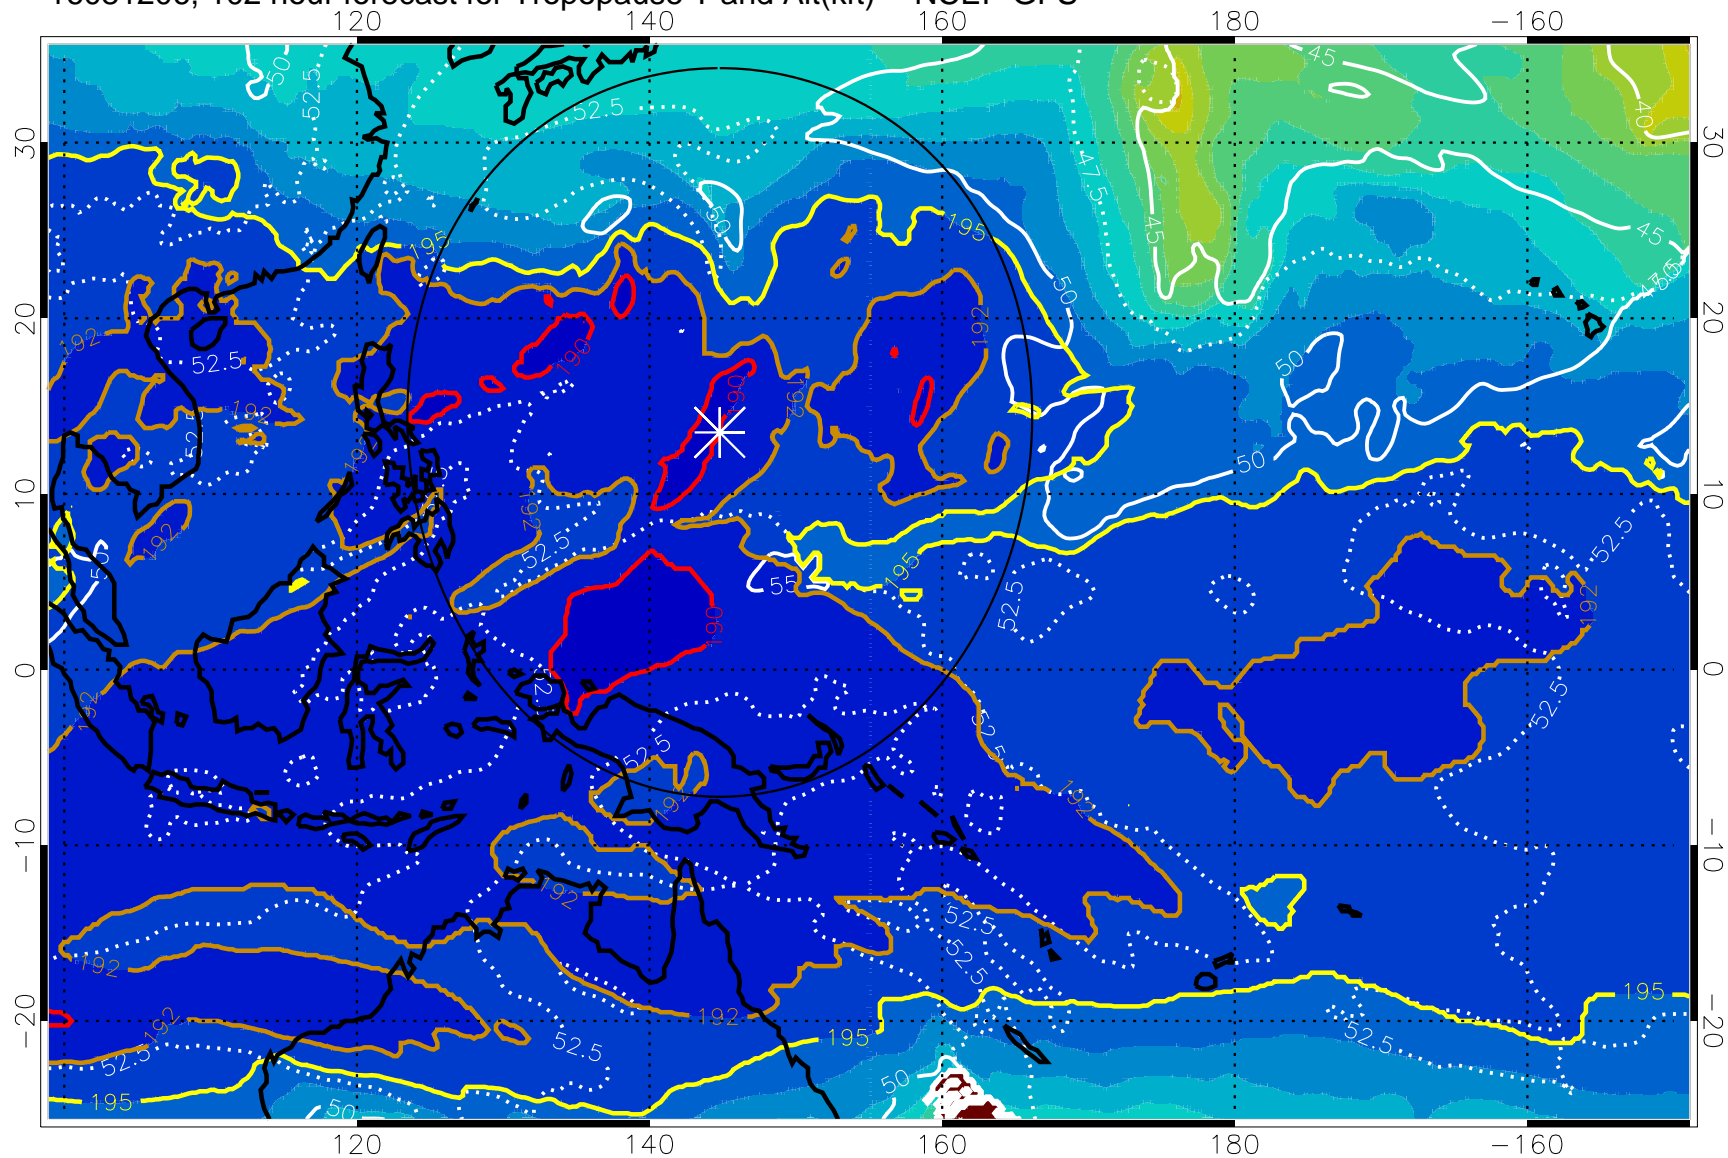

Range ring of 2304 km

16081200, 96 hour forecast for Tropopause T and Alt(kft) -- NCEP GFS

190 200 210 220 230

Tropopause T, K

Tropopause Altitude in kft (white)

192.5K Isotherm 195K Isotherm

187.5K Isotherm 190K Isotherm

Range ring of 2304 km

16081206, 102 hour forecast for Tropopause T and Alt(kft) -- NCEP GFS

Tropopause Altitude in kft (white)

192.5K Isotherm 195K Isotherm  
187.5K Isotherm 190K Isotherm

Range ring of 2304 km