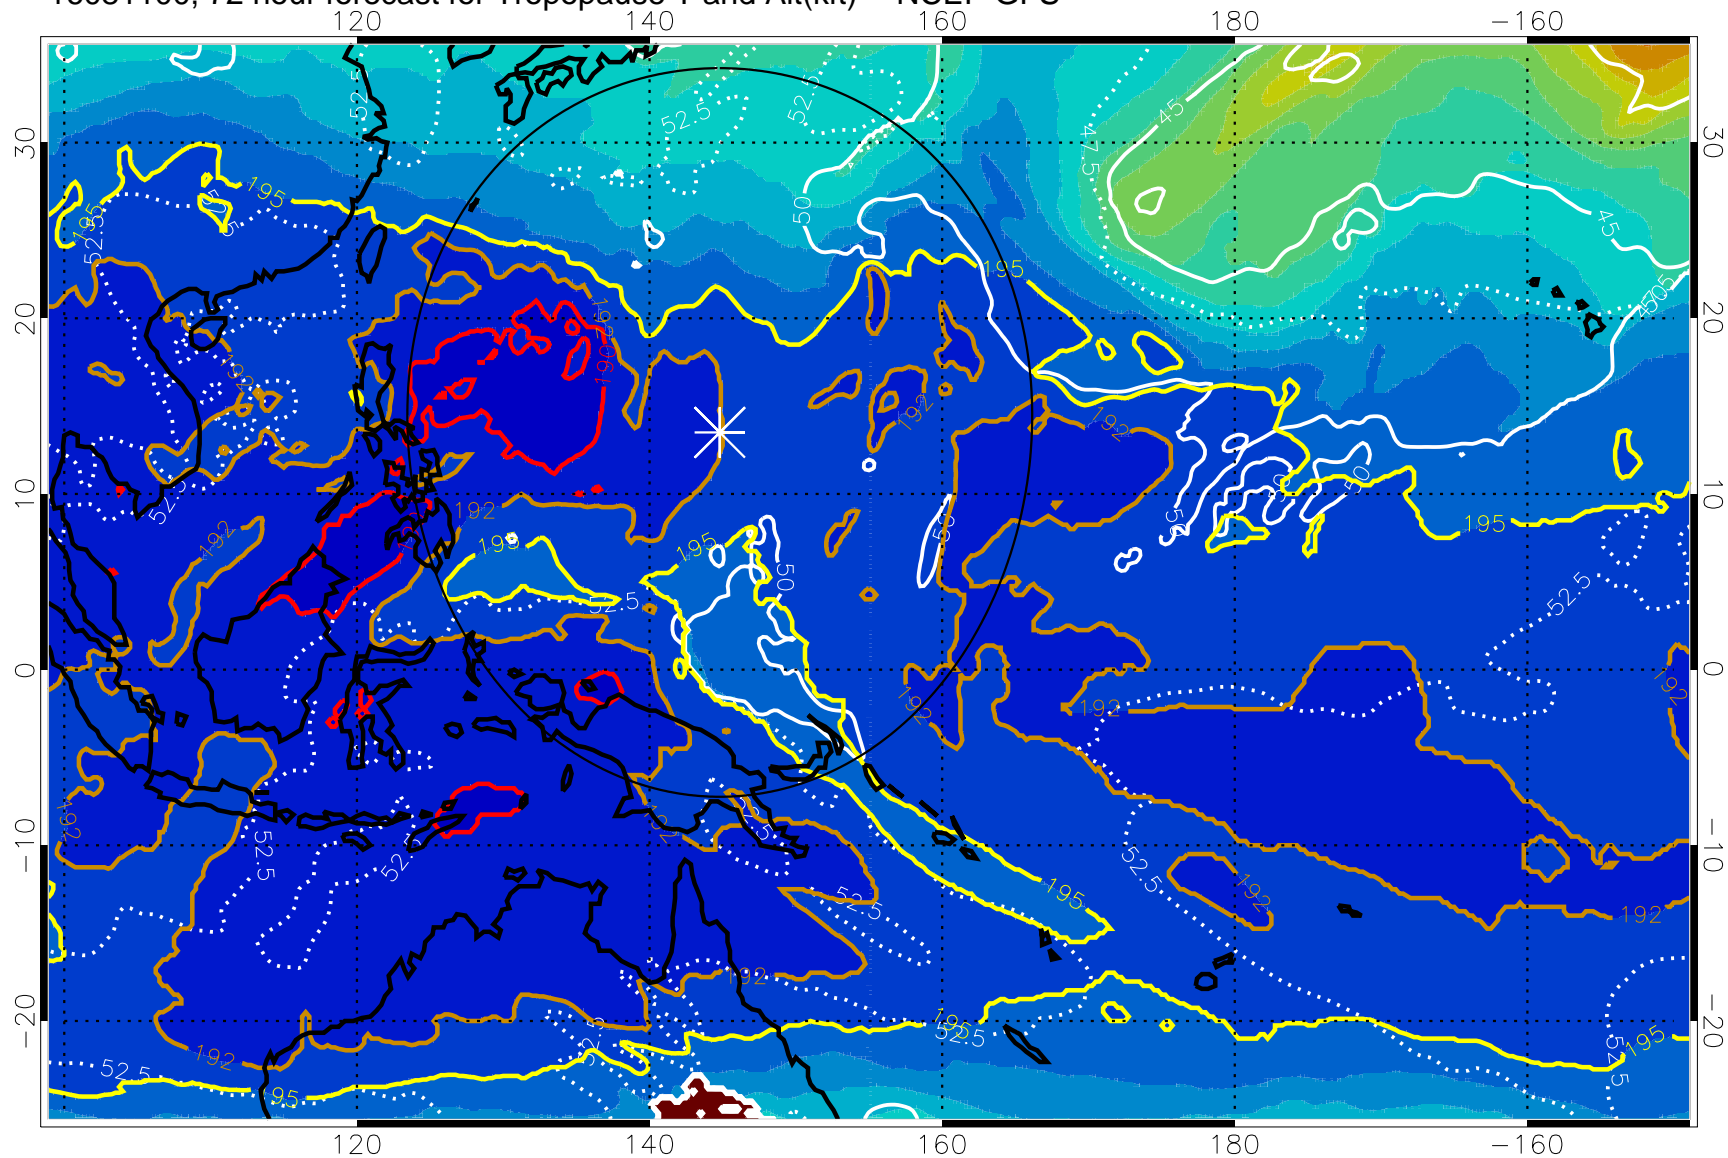

16081100, 72 hour forecast for Tropopause T and Alt(kft) -- NCEP GFS

190 200 210 220 230

Tropopause T, K

Tropopause Altitude in kft (white)

192.5K Isotherm 195K Isotherm
187.5K Isotherm 190K Isotherm

Range ring of 2304 km