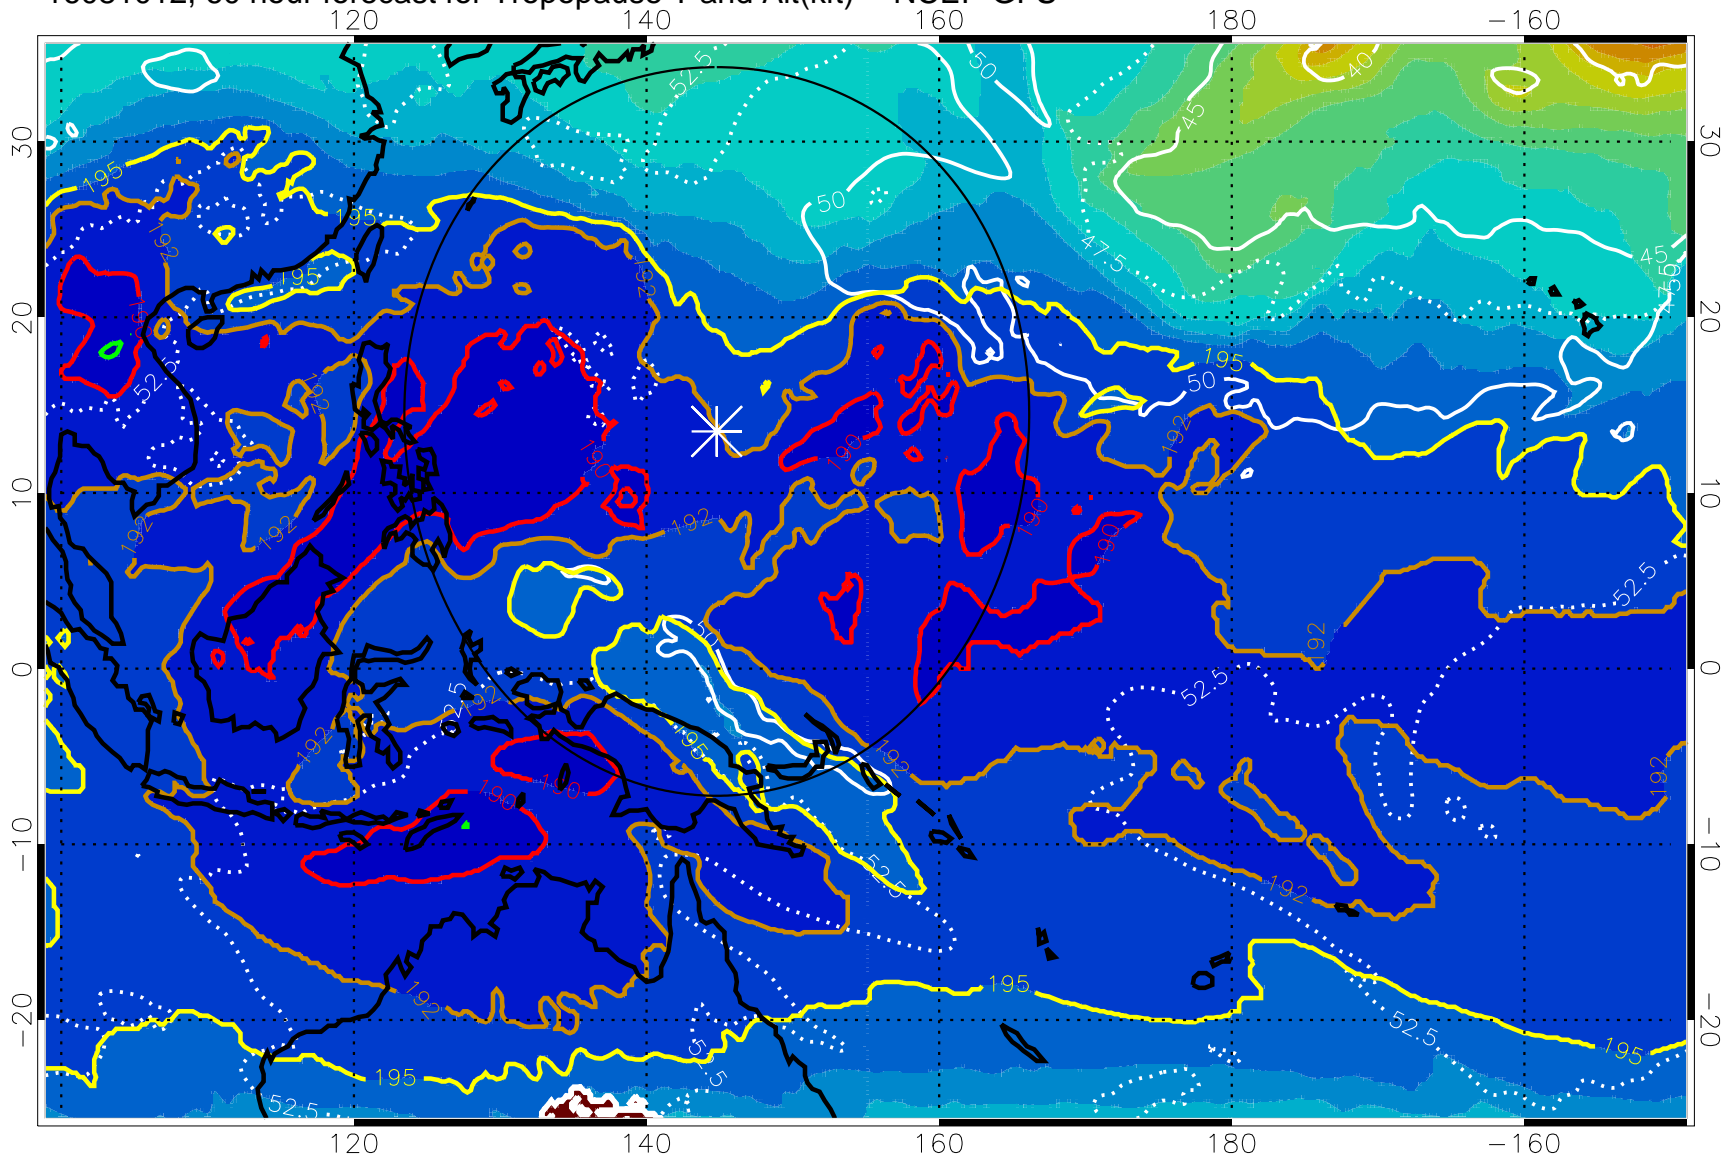

16081012, 60 hour forecast for Tropopause T and Alt(kft) -- NCEP GFS

190 200 210 220 230
Tropopause T, K

Tropopause Altitude in kft (white)

192.5K Isotherm 195K Isotherm
187.5K Isotherm 190K Isotherm

Range ring of 2304 km