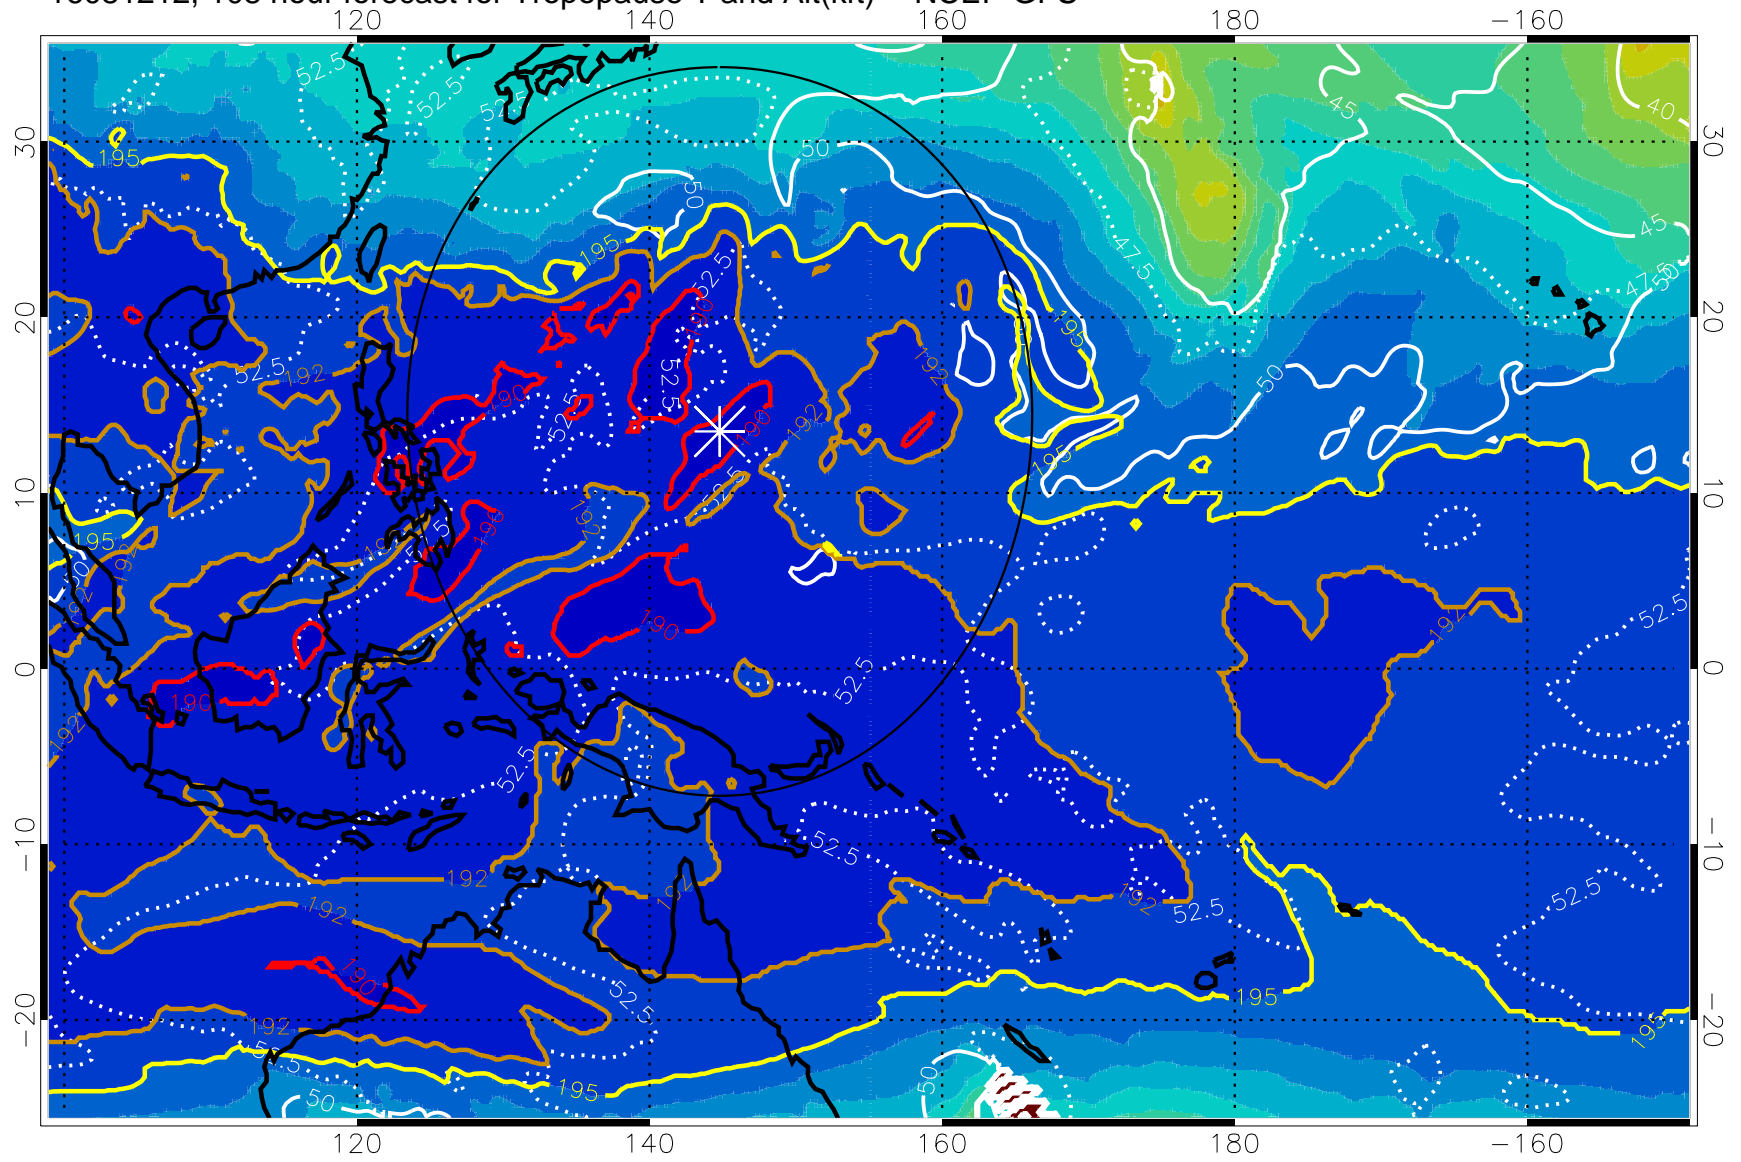

16081212, 108 hour forecast for Tropopause T and Alt(kft) -- NCEP GFS

190 200 210 220 230

Tropopause T, K

Tropopause Altitude in kft (white)

192.5K Isotherm 195K Isotherm
187.5K Isotherm 190K Isotherm

Range ring of 2304 km