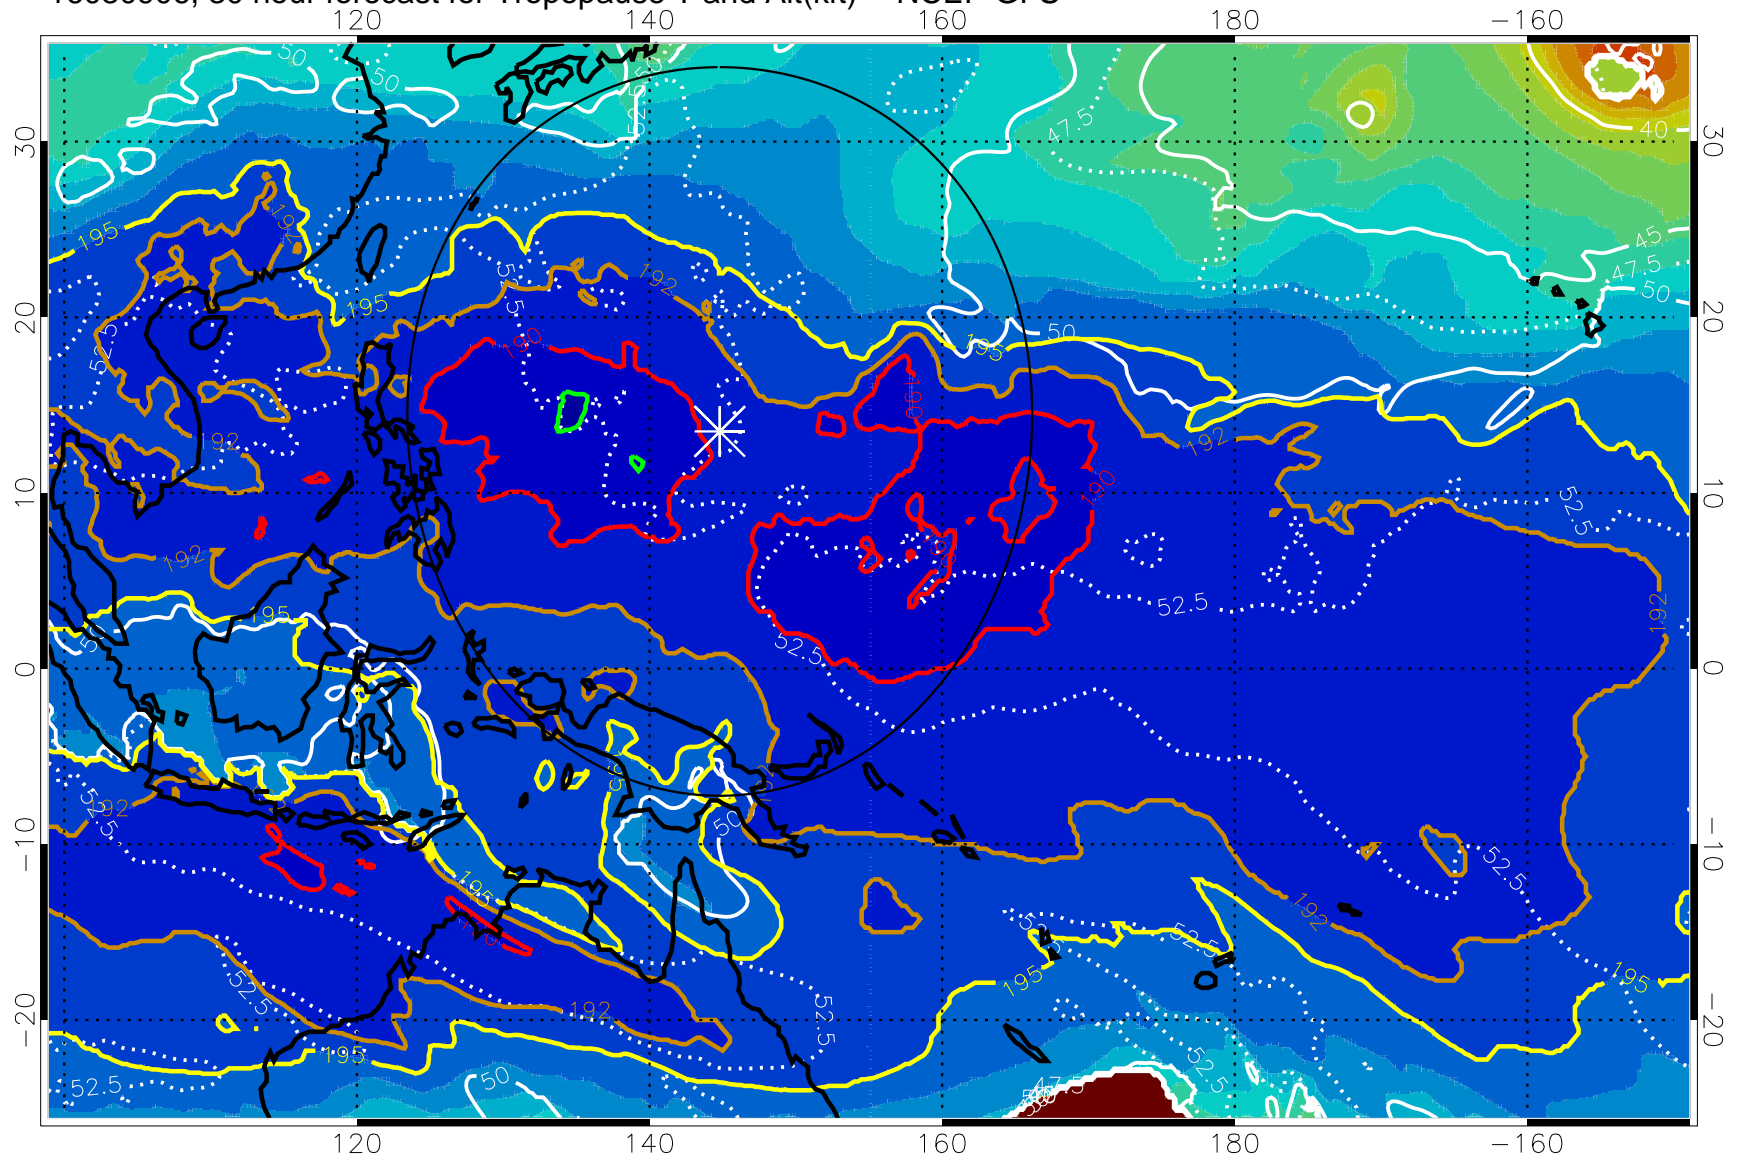

16080906, 30 hour forecast for Tropopause T and Alt(kft) -- NCEP GFS

190 200 210 220 230
Tropopause T, K

Tropopause Altitude in kft (white)

192.5K Isotherm 195K Isotherm
187.5K Isotherm 190K Isotherm

Range ring of 2304 km