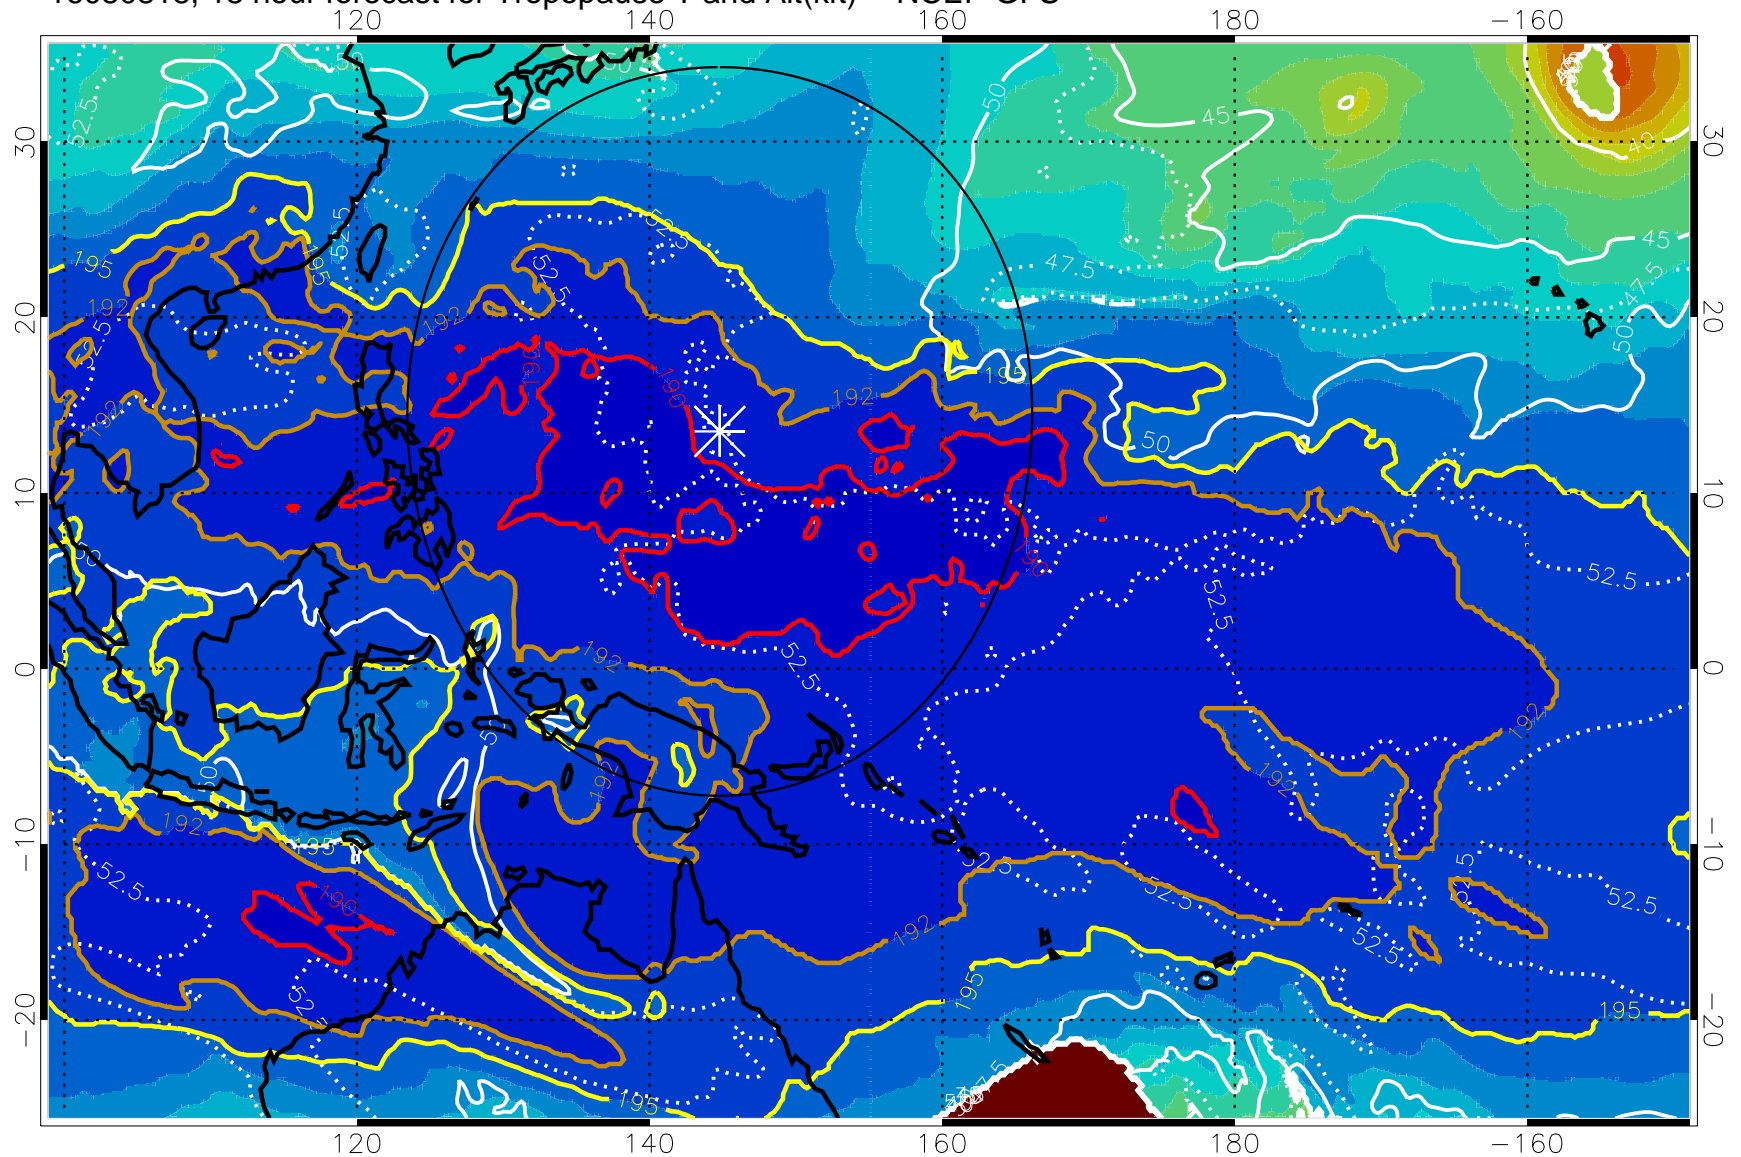

16080818, 18 hour forecast for Tropopause T and Alt(kft) -- NCEP GFS

190 200 210 220 230
Tropopause T, K

Tropopause Altitude in kft (white)

192.5K Isotherm 195K Isotherm
187.5K Isotherm 190K Isotherm

Range ring of 2304 km