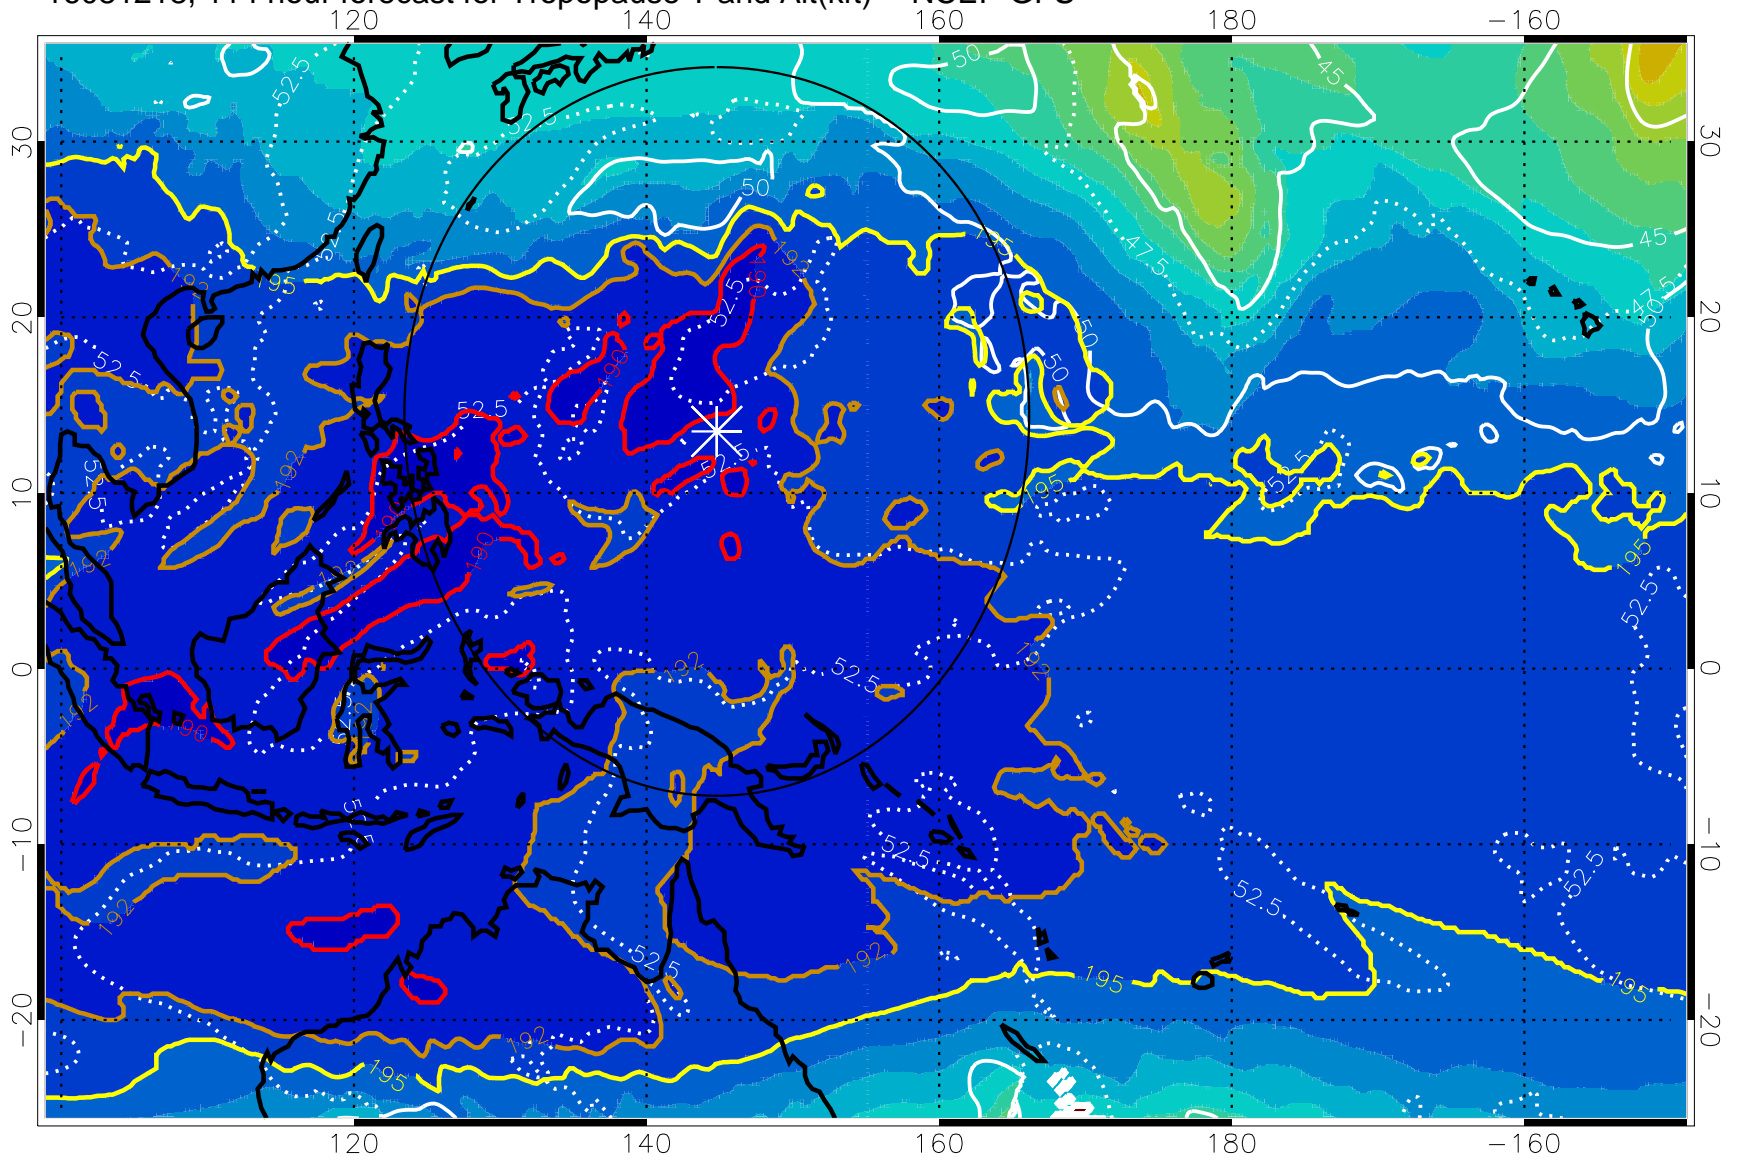

16081218, 114 hour forecast for Tropopause T and Alt(kft) -- NCEP GFS

190 200 210 220 230
Tropopause T, K

Tropopause Altitude in kft (white)

192.5K Isotherm 195K Isotherm
187.5K Isotherm 190K Isotherm

Range ring of 2304 km