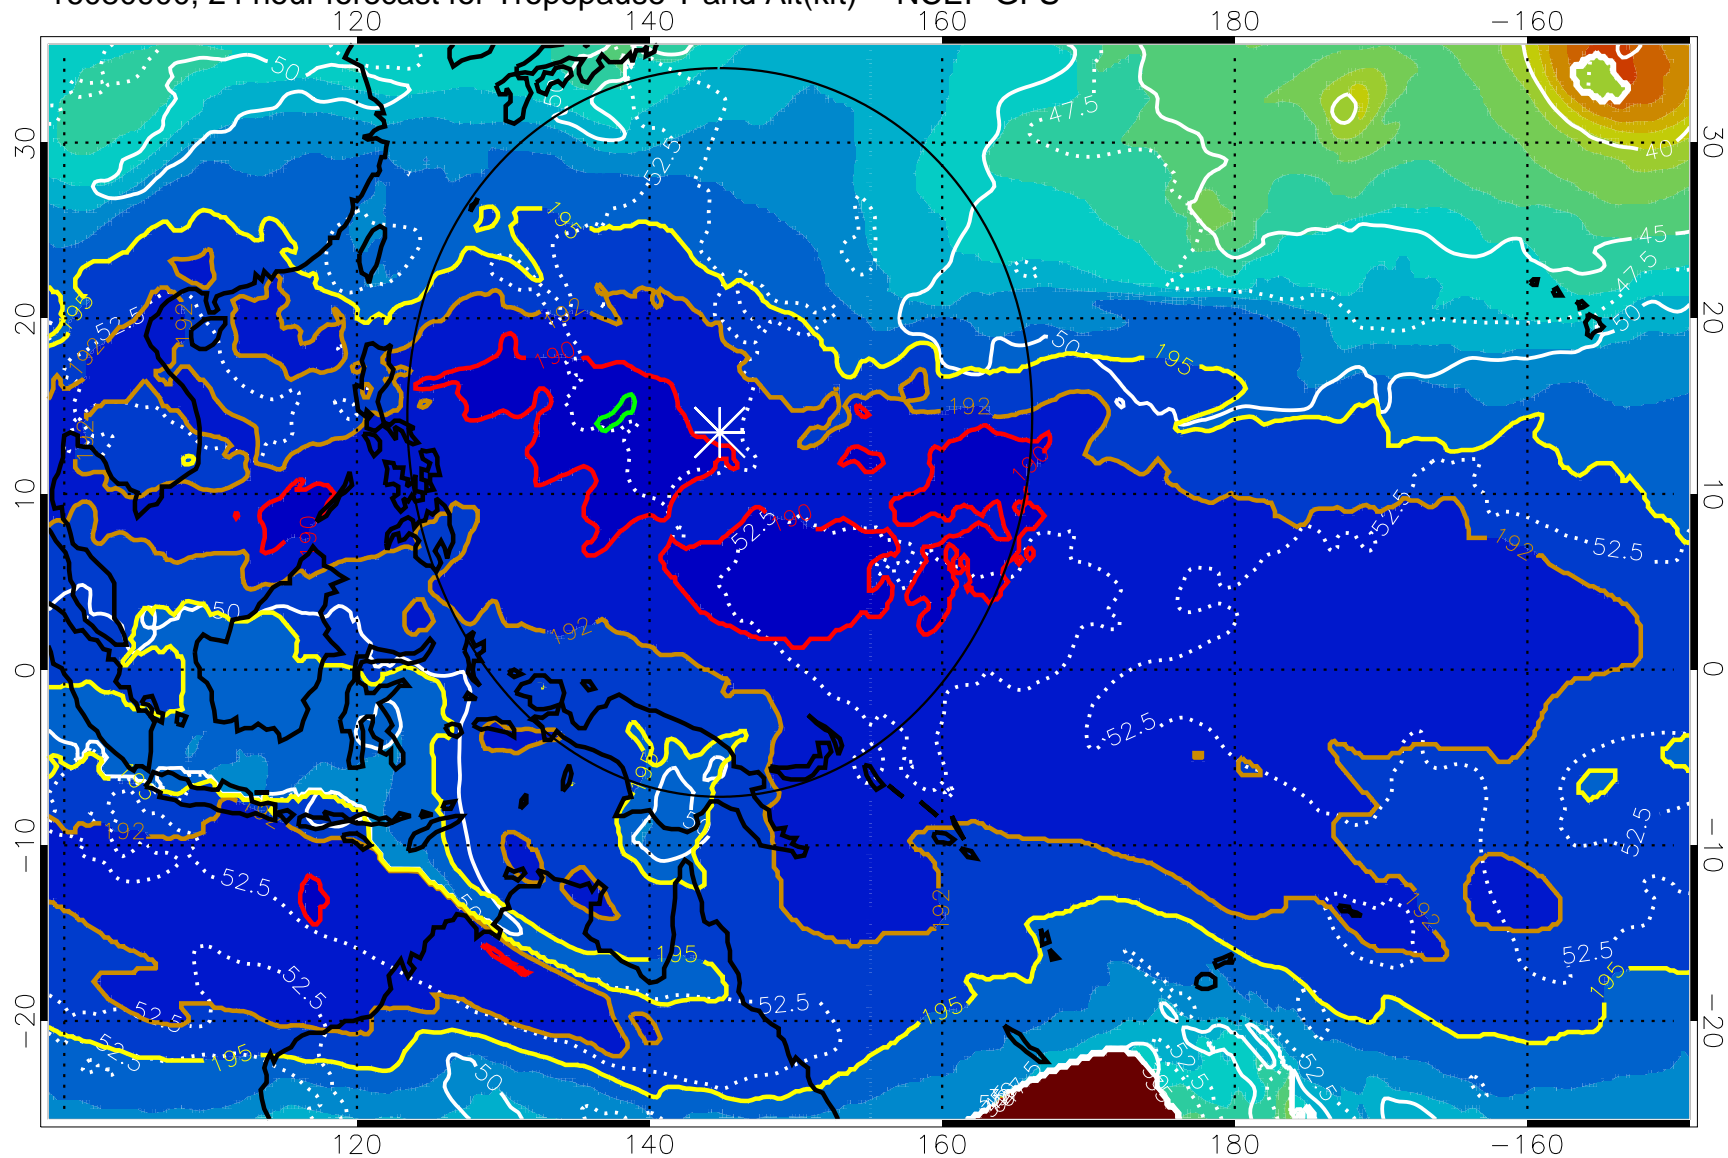

16080900, 24 hour forecast for Tropopause T and Alt(kft) -- NCEP GFS

190 200 210 220 230
Tropopause T, K

Tropopause Altitude in kft (white)

192.5K Isotherm 195K Isotherm
187.5K Isotherm 190K Isotherm

Range ring of 2304 km