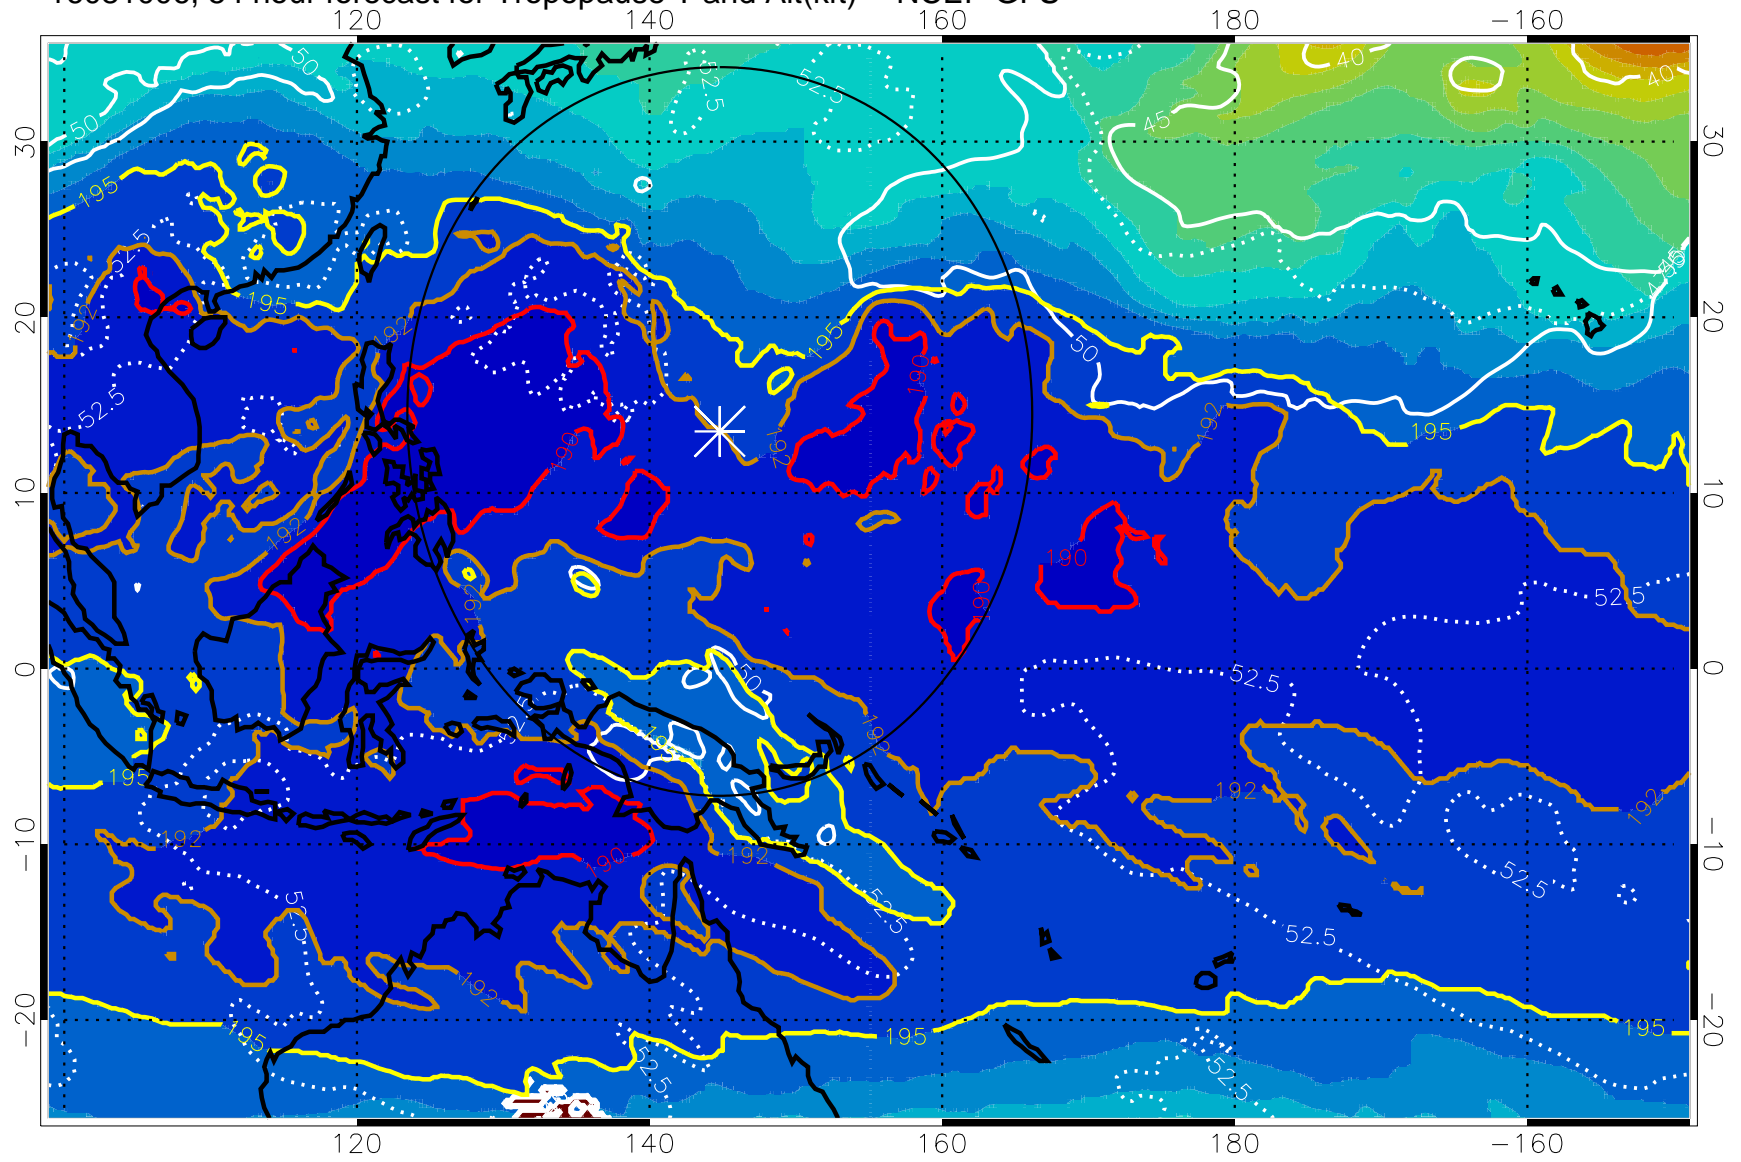

16081006, 54 hour forecast for Tropopause T and Alt(kft) -- NCEP GFS

Tropopause Altitude in kft (white)

192.5K Isotherm 195K Isotherm
187.5K Isotherm 190K Isotherm

Range ring of 2304 km