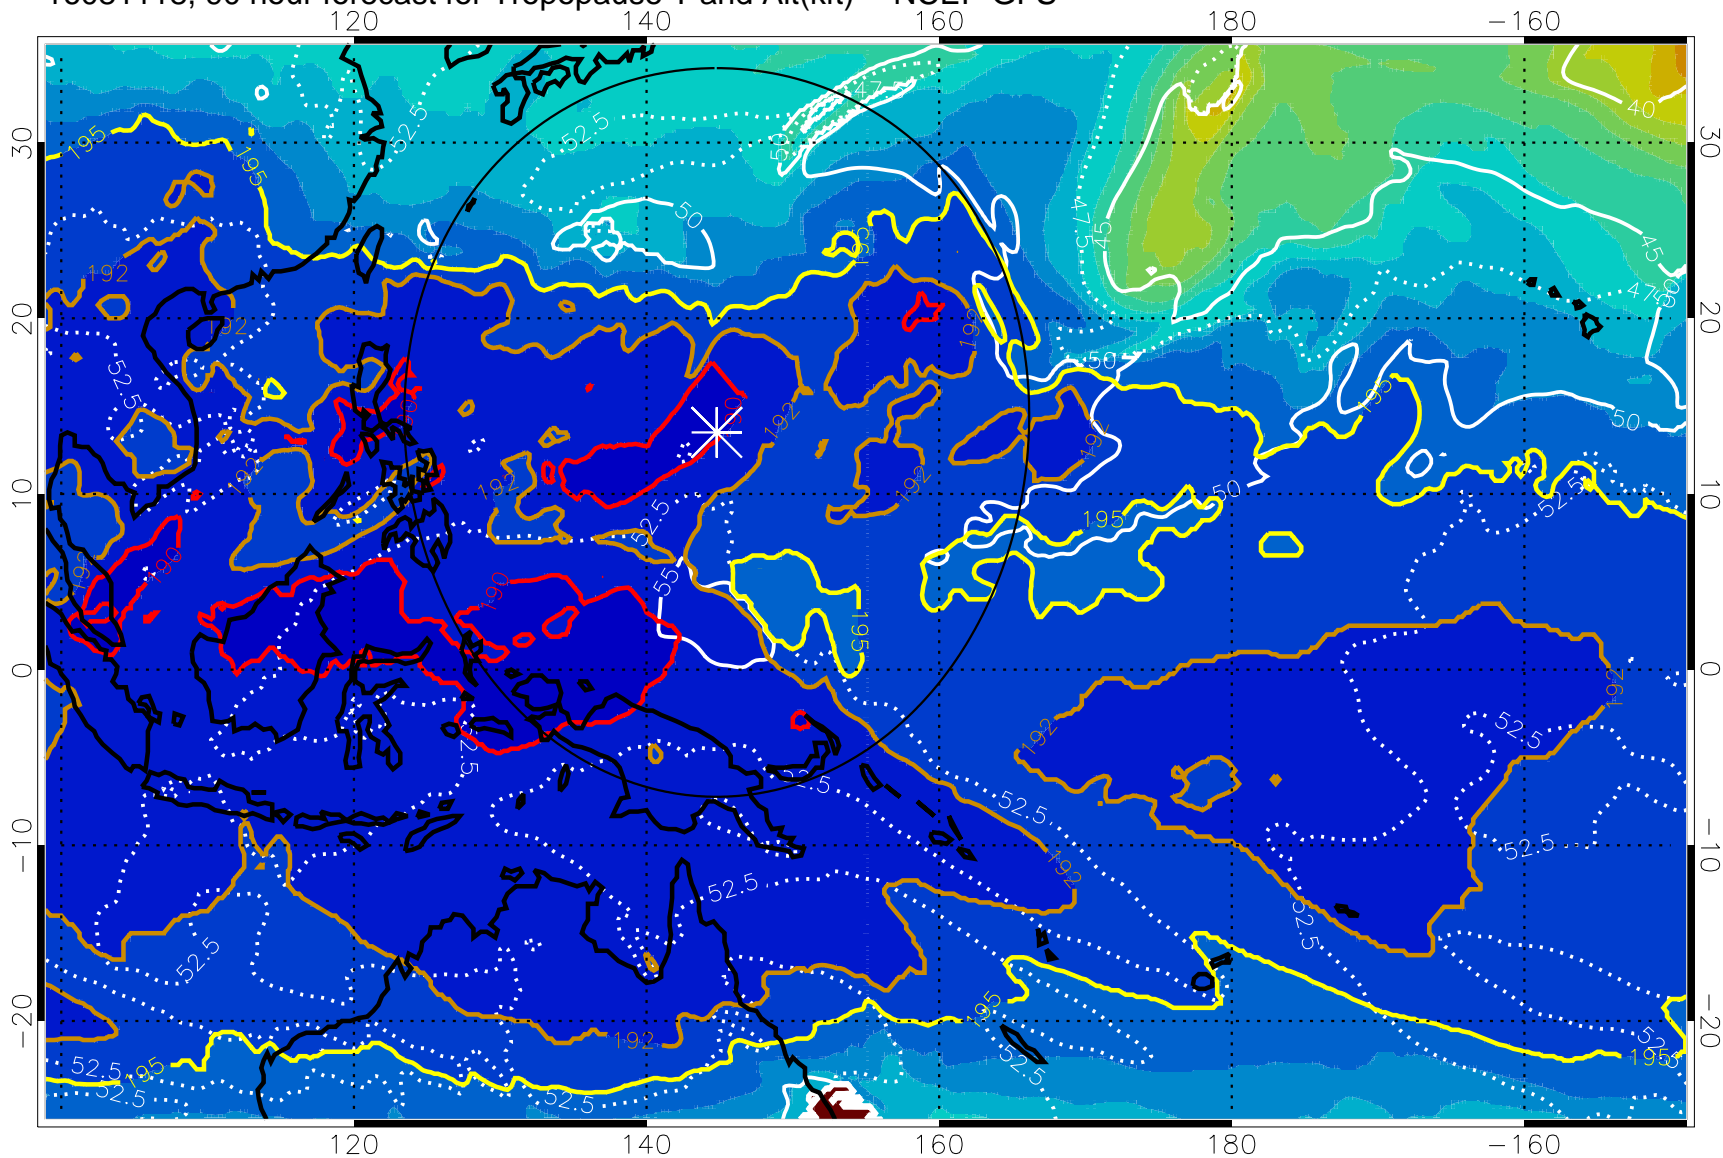

16081118, 90 hour forecast for Tropopause T and Alt(kft) -- NCEP GFS

190 200 210 220 230

Tropopause T, K

Tropopause Altitude in kft (white)

192.5K Isotherm 195K Isotherm
187.5K Isotherm 190K Isotherm

Range ring of 2304 km