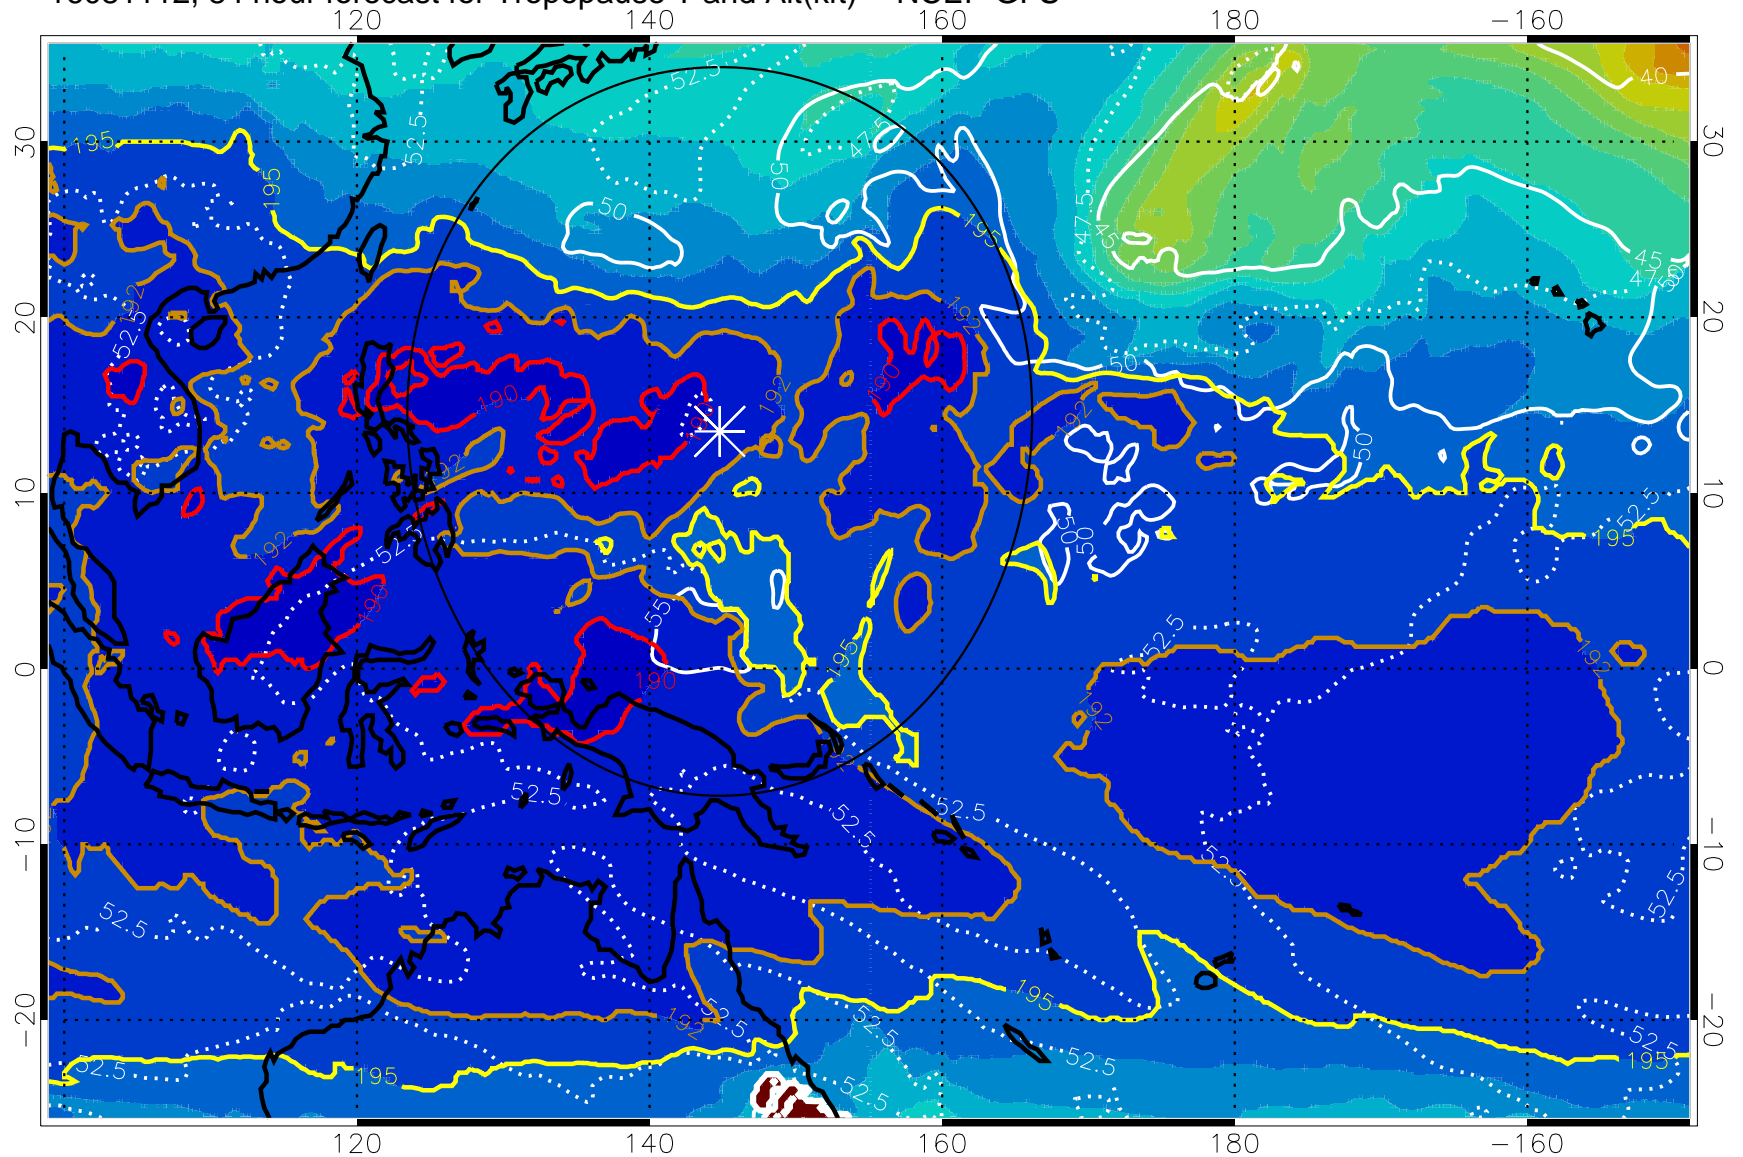

16081112, 84 hour forecast for Tropopause T and Alt(kft) -- NCEP GFS

190 200 210 220 230

Tropopause T, K

Tropopause Altitude in kft (white)

192.5K Isotherm 195K Isotherm

187.5K Isotherm 190K Isotherm

Range ring of 2304 km