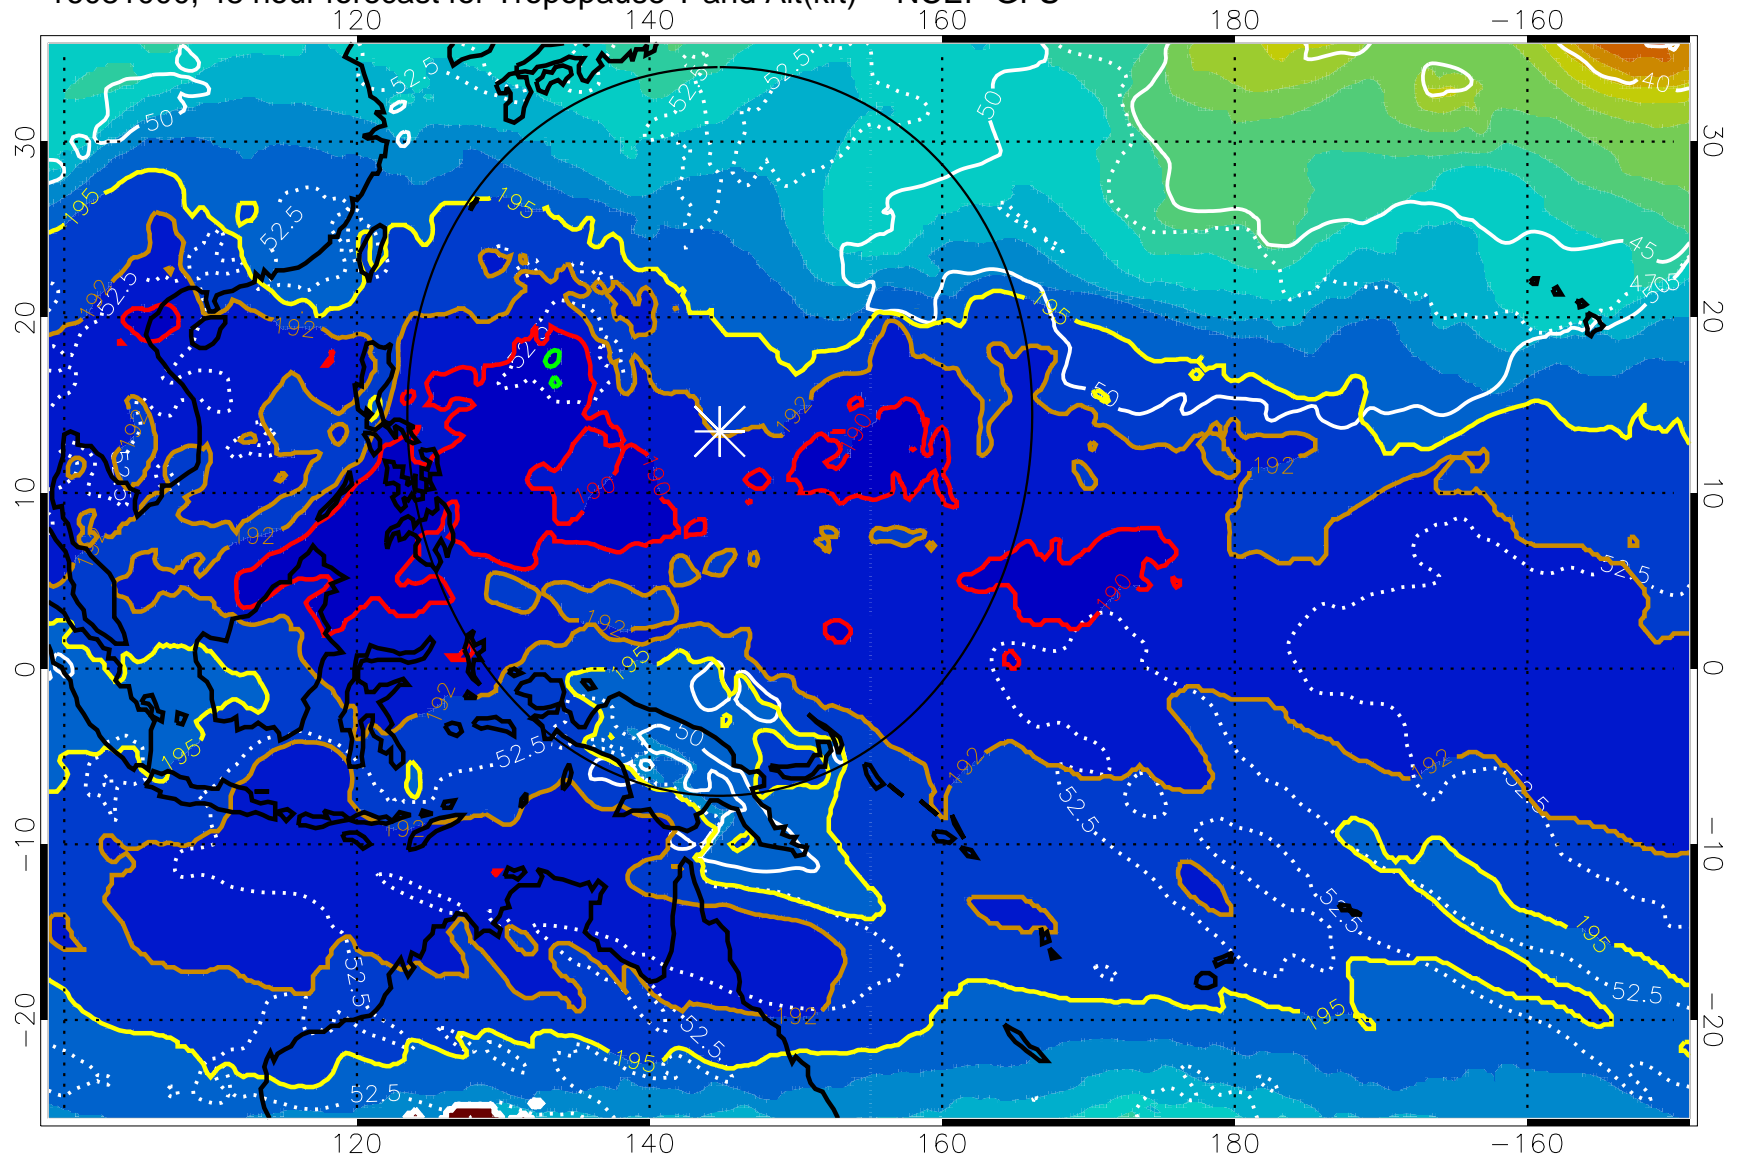

16081000, 48 hour forecast for Tropopause T and Alt(kft) -- NCEP GFS

190   200   210   220   230
Tropopause T, K

Tropopause Altitude in kft (white)

192.5K Isotherm   195K Isotherm
187.5K Isotherm   190K Isotherm

Range ring of 2304 km