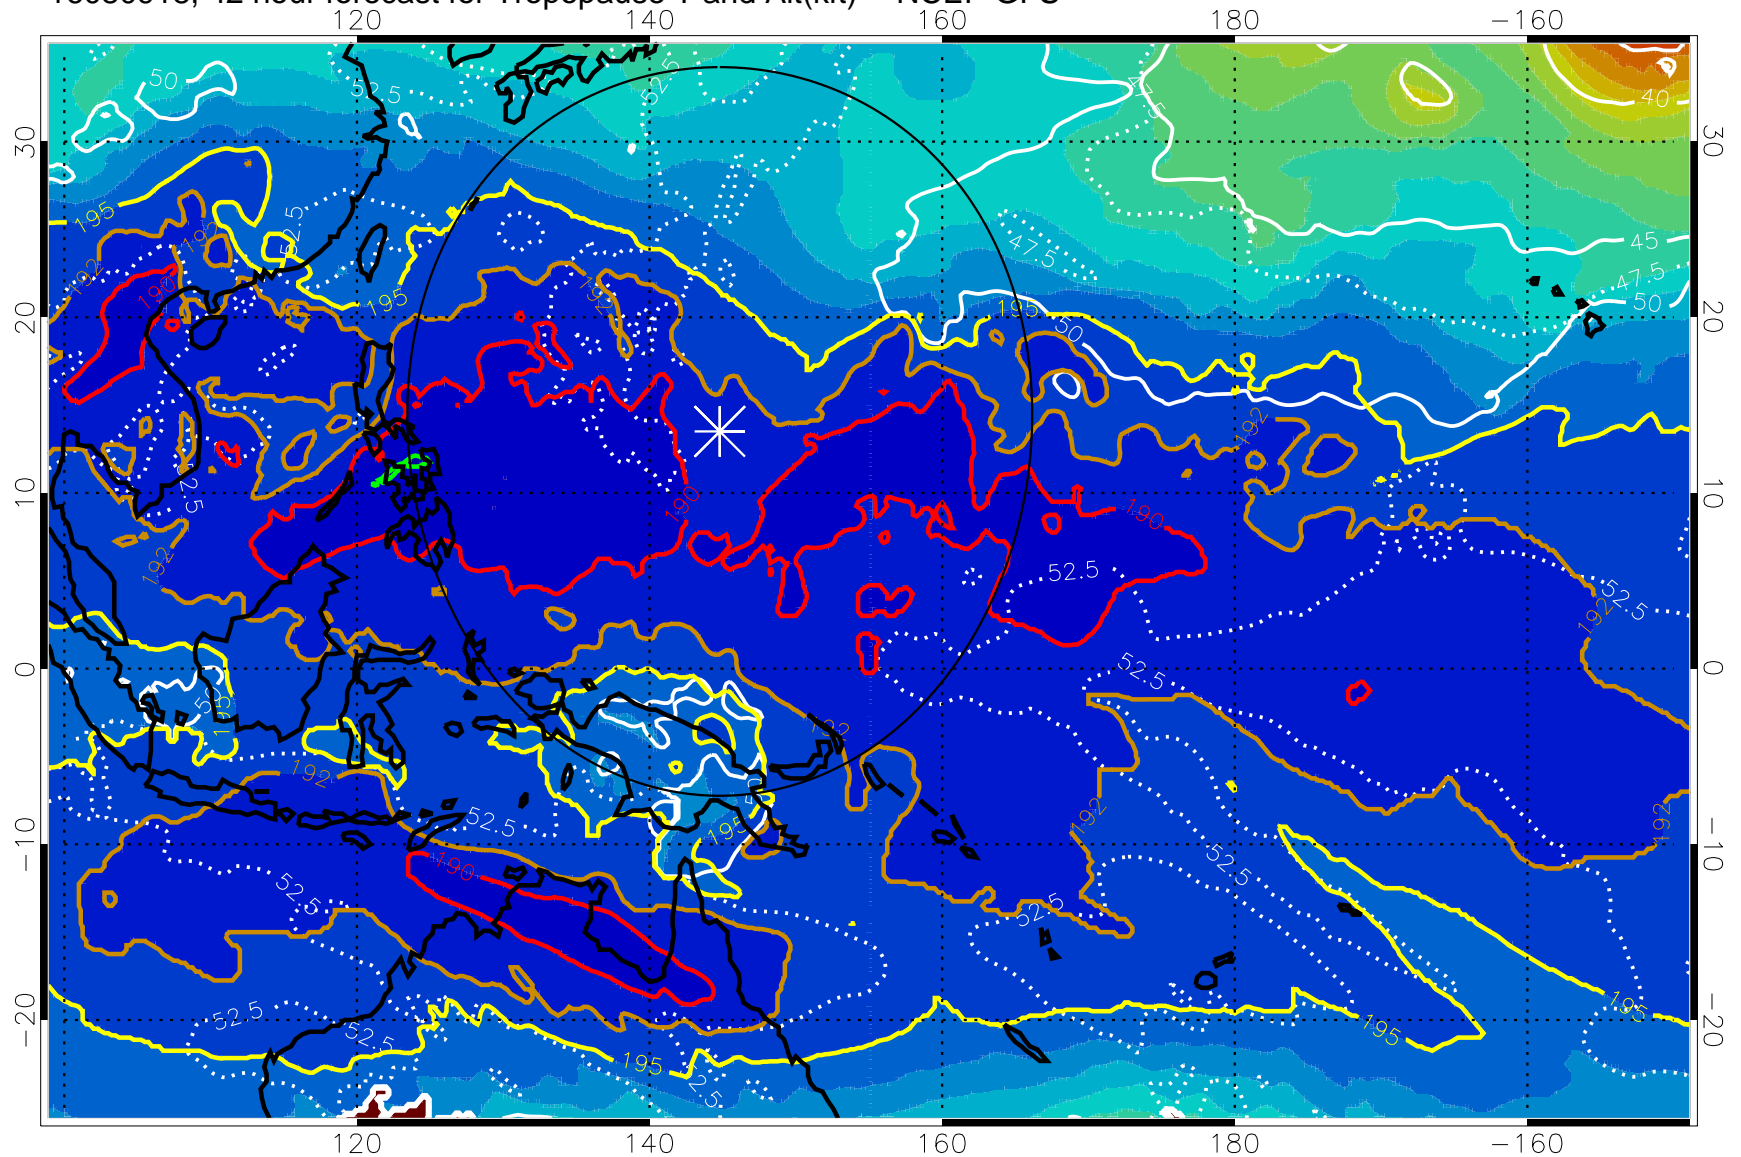

16080918, 42 hour forecast for Tropopause T and Alt(kft) -- NCEP GFS

190 200 210 220 230
Tropopause T, K

Tropopause Altitude in kft (white)

192.5K Isotherm 195K Isotherm
187.5K Isotherm 190K Isotherm

Range ring of 2304 km