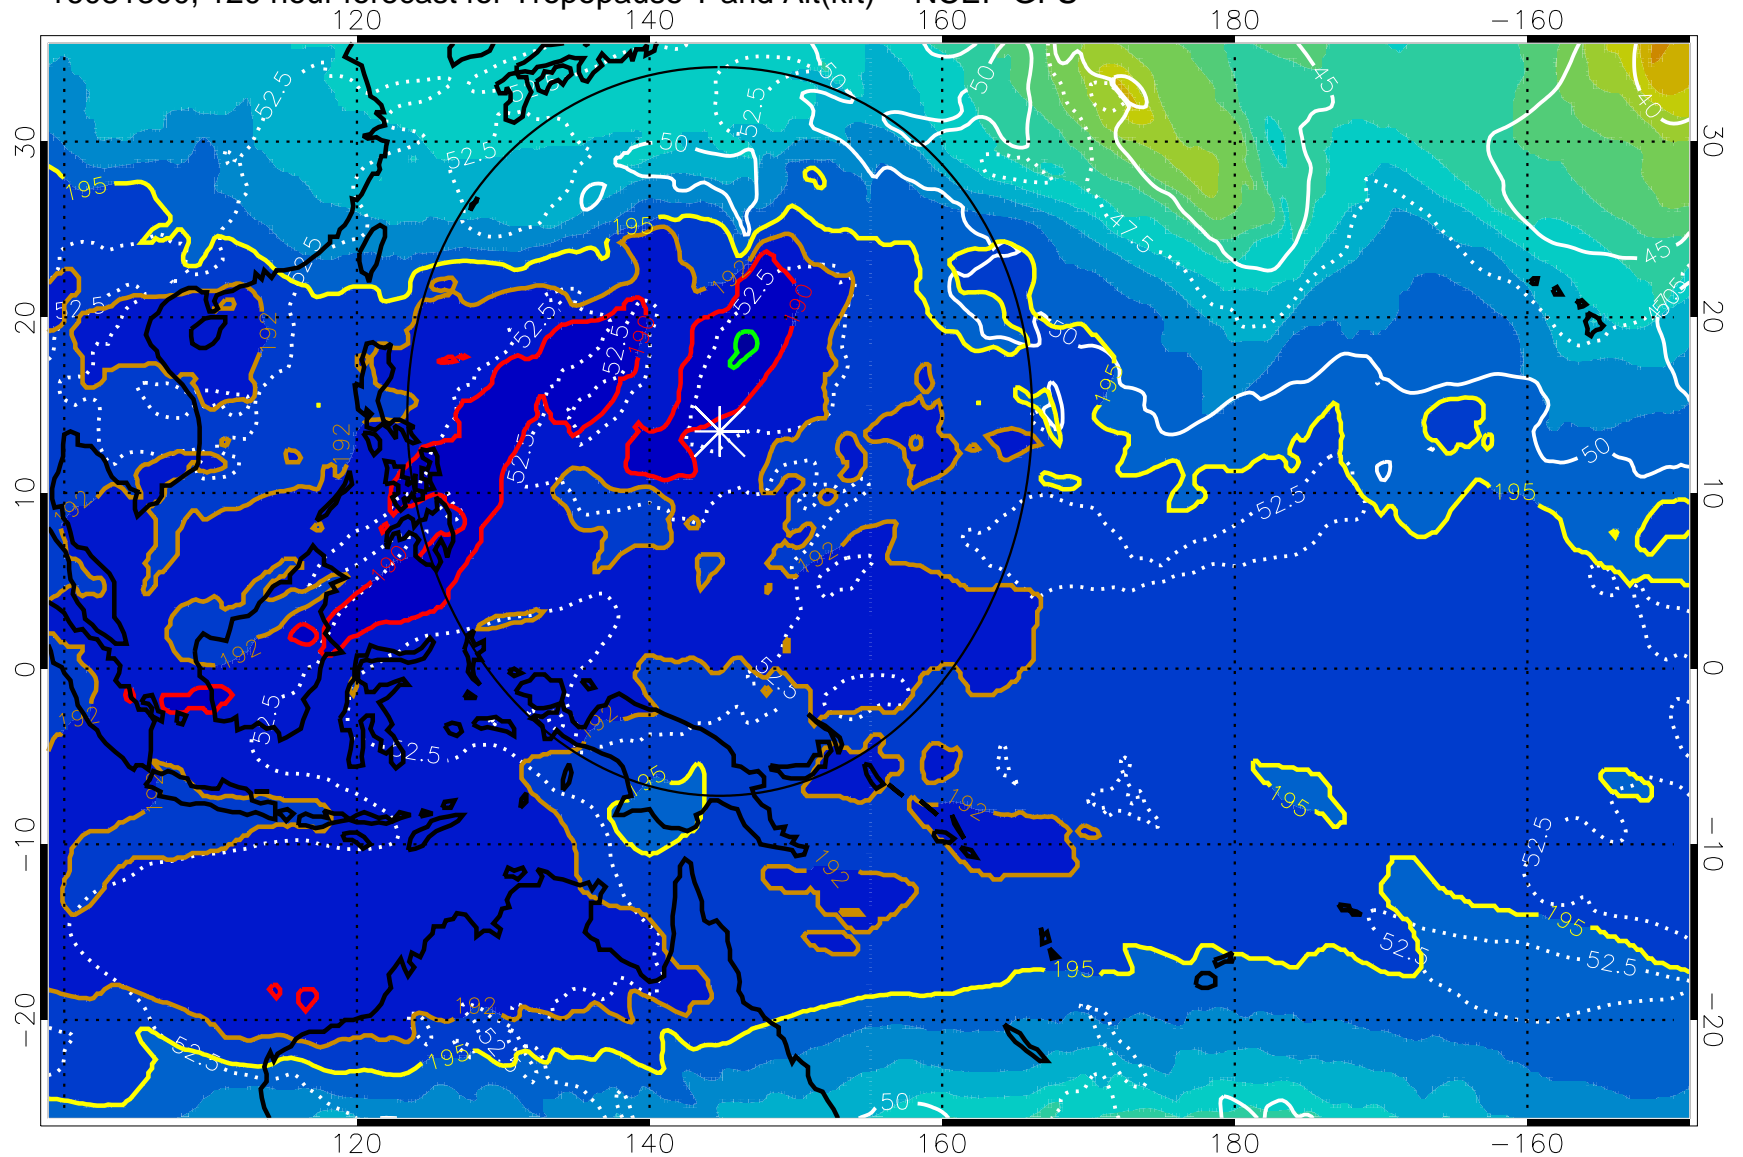

16081300, 120 hour forecast for Tropopause T and Alt(kft) -- NCEP GFS

190 200 210 220 230
Tropopause T, K

Tropopause Altitude in kft (white)

192.5K Isotherm 195K Isotherm
187.5K Isotherm 190K Isotherm

Range ring of 2304 km