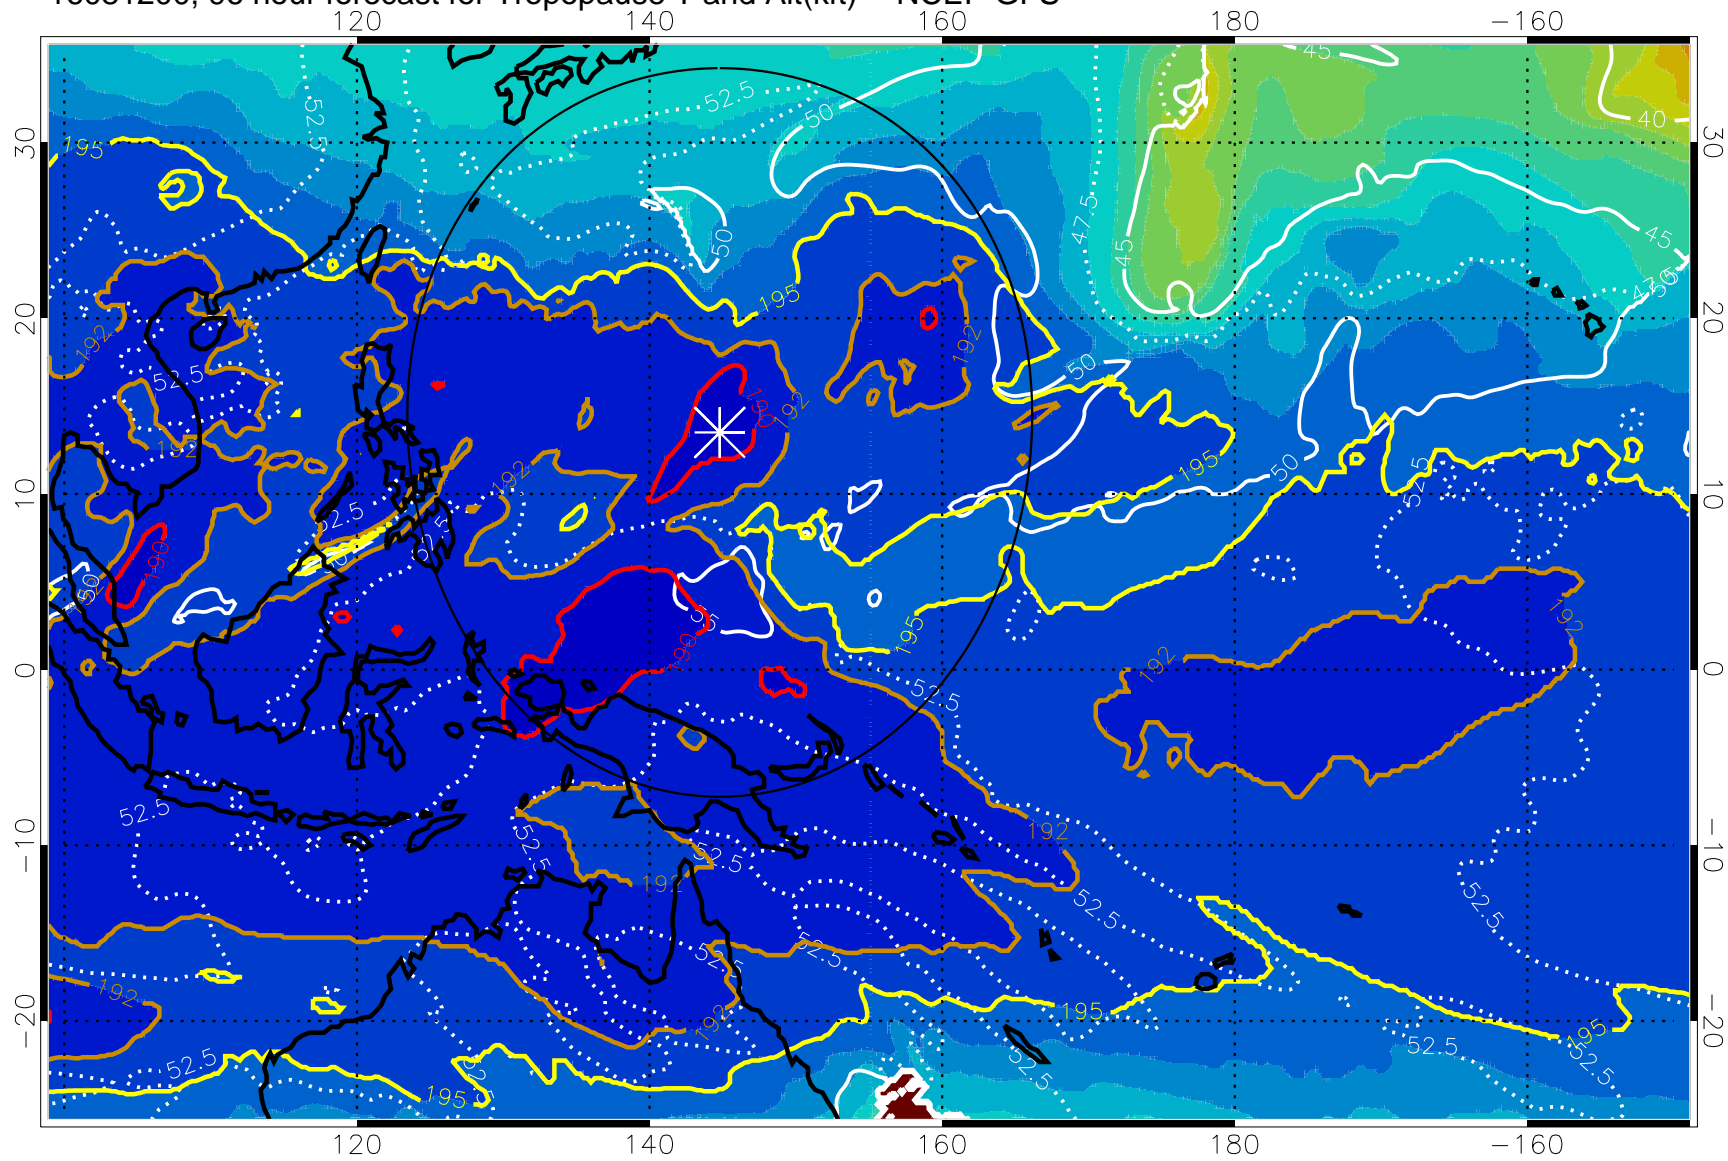

Range ring of 2304 km

16081118, 90 hour forecast for Tropopause T and Alt(kft) -- NCEP GFS

190 200 210 220 230

Tropopause T, K

Tropopause Altitude in kft (white)

192.5K Isotherm 195K Isotherm  
187.5K Isotherm 190K Isotherm

Range ring of 2304 km

16081200, 96 hour forecast for Tropopause T and Alt(kft) -- NCEP GFS

190 200 210 220 230

Tropopause T, K

Tropopause Altitude in kft (white)

192.5K Isotherm 195K Isotherm

187.5K Isotherm 190K Isotherm