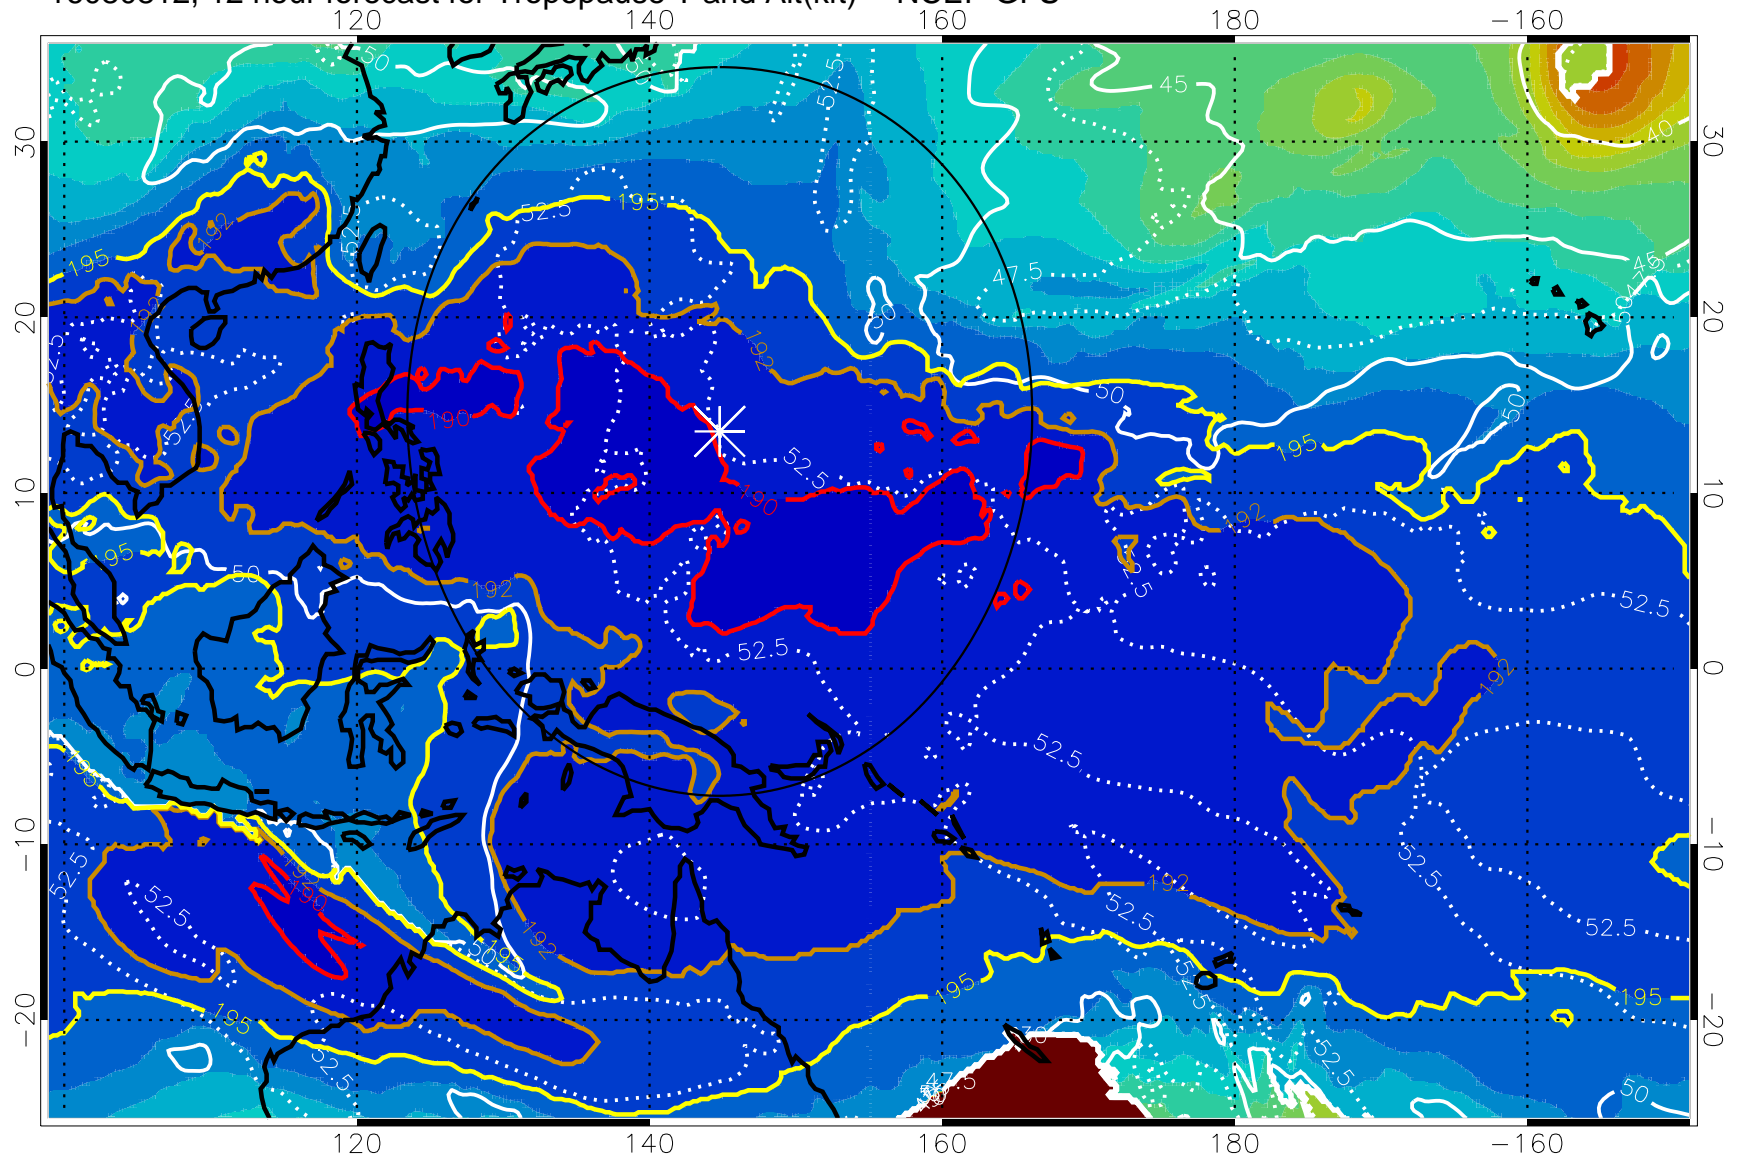

16080812, 12 hour forecast for Tropopause T and Alt(kft) -- NCEP GFS

190 200 210 220 230

Tropopause T, K

Tropopause Altitude in kft (white)

192.5K Isotherm 195K Isotherm

187.5K Isotherm 190K Isotherm

Range ring of 2304 km